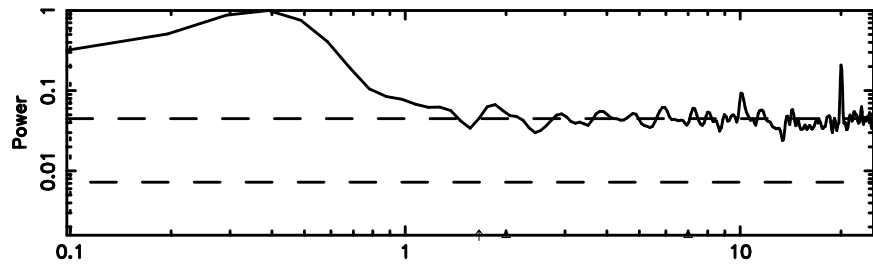

T20230809161056

BLK:15,SNR1: 0.40056 ,SNR2: 5.3286

Frequency (Hz)

3C286 2023/08/09 7.21UT TOYOKAWA-FUJI

F20230809161058

BLK:15,SNR1: 0.54323 ,SNR2: 1.4487

Frequency (Hz)

T20230809161056