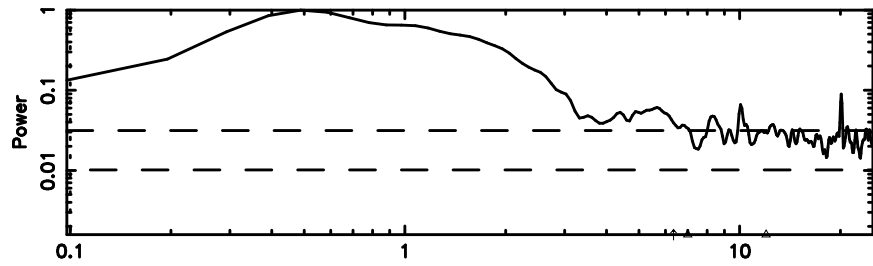

Frequency (Hz)

1345+12 2023/08/09 7.48UT FUJI -KISO

T20230809163743

BLK:14,SNR1: 1.9302 ,SNR2: 6.3300

Frequency (Hz)

F20230809163745

BLK:14,SNR1: 0.77980 ,SNR2: 2.2794

Frequency (Hz)