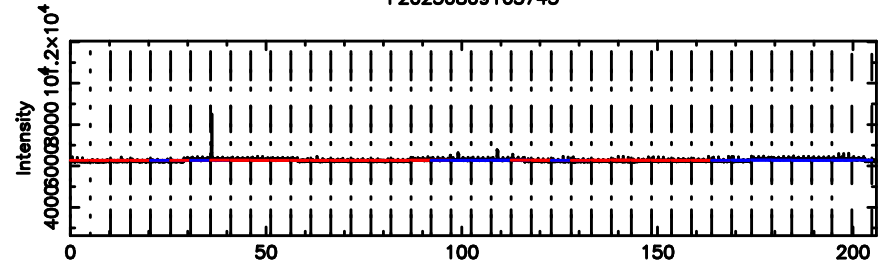

Frequency (Hz)

1345+12 2023/08/09 7.48UT FUJI -KISO

T20230809163743

BLK:14,SNR1: 1.9302 ,SNR2: 6.3300

Frequency (Hz)

F20230809163745

BLK:14,SNR1: 0.77980 ,SNR2: 2.2794

Frequency (Hz)