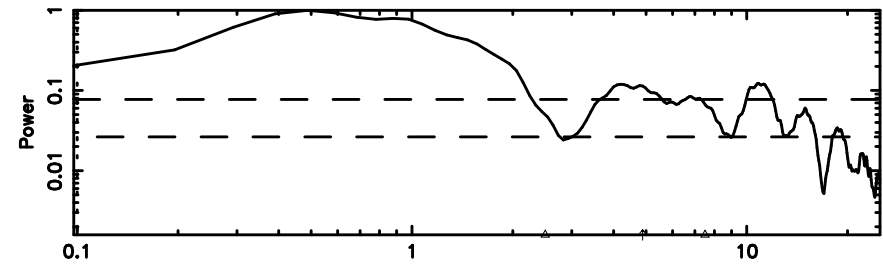

BLK:16,SNR1: 0.36636 ,SNR2: 2.6650