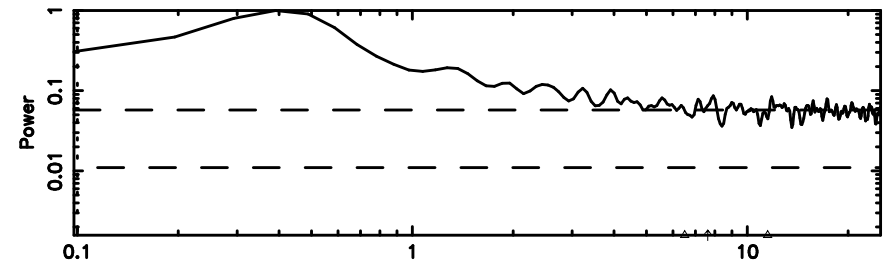

T20230809161056

BLK:15,SNR1: 0.40056 ,SNR2: 5.3286

Frequency (Hz)

3C286 2023/08/09 7.21UT TOYOKAWA-FUJI

F20230809161058

BLK:15,SNR1: 0.54323 ,SNR2: 1.4487

Frequency (Hz)

T20230809161056