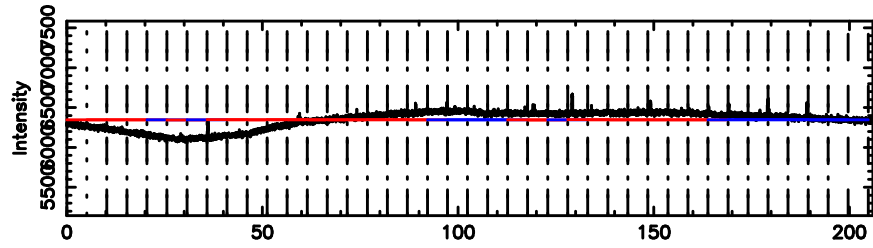

T20230809163743