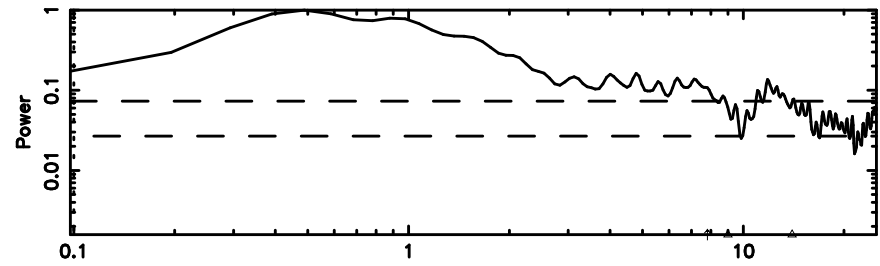

Frequency (Hz)

1345+12 2023/08/09 7.48UT FUJI -KISO

T20230809163743

BLK:14,SNR1: 1.9302 ,SNR2: 6.3300

Frequency (Hz)

F20230809163745

BLK:14,SNR1: 0.77980 ,SNR2: 2.2794

Frequency (Hz)