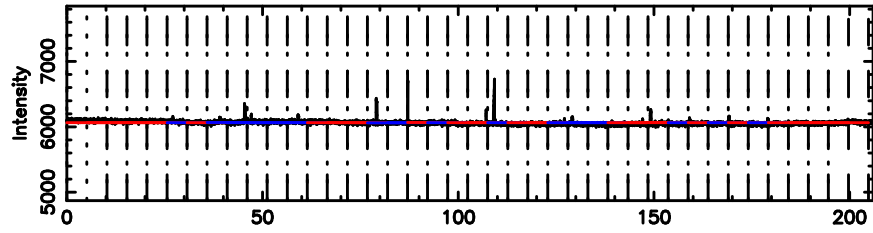

Frequency (Hz)

KISO

No.Good Data

Frequency (Hz)

3C286 2023/08/09 7.21UT FUJI -KISO

T20230809162723

BLK:16,SNR1: 4.0902 ,SNR2: 7.7406

Frequency (Hz)