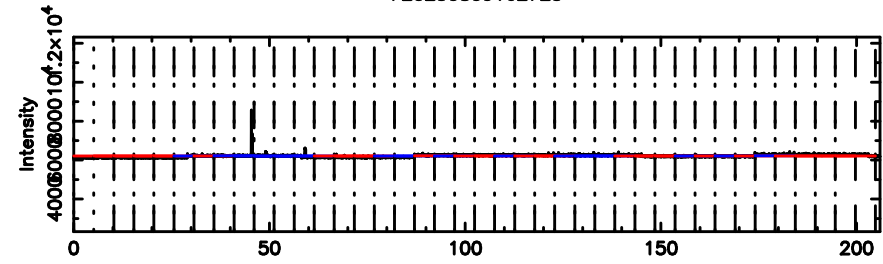

Frequency (Hz)

F20230809162725