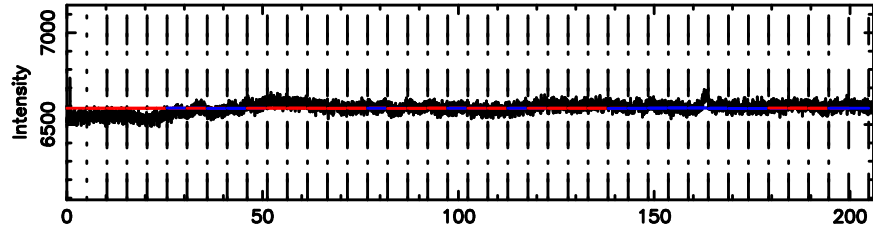

T20230809161056

BLK:15,SNR1: 0.40056 ,SNR2: 5.3286

Frequency (Hz)

3C286 2023/08/09 7.21UT TOYOKAWA-FUJI

F20230809161058

BLK:15,SNR1: 0.54323 ,SNR2: 1.4487

Frequency (Hz)

T20230809161056