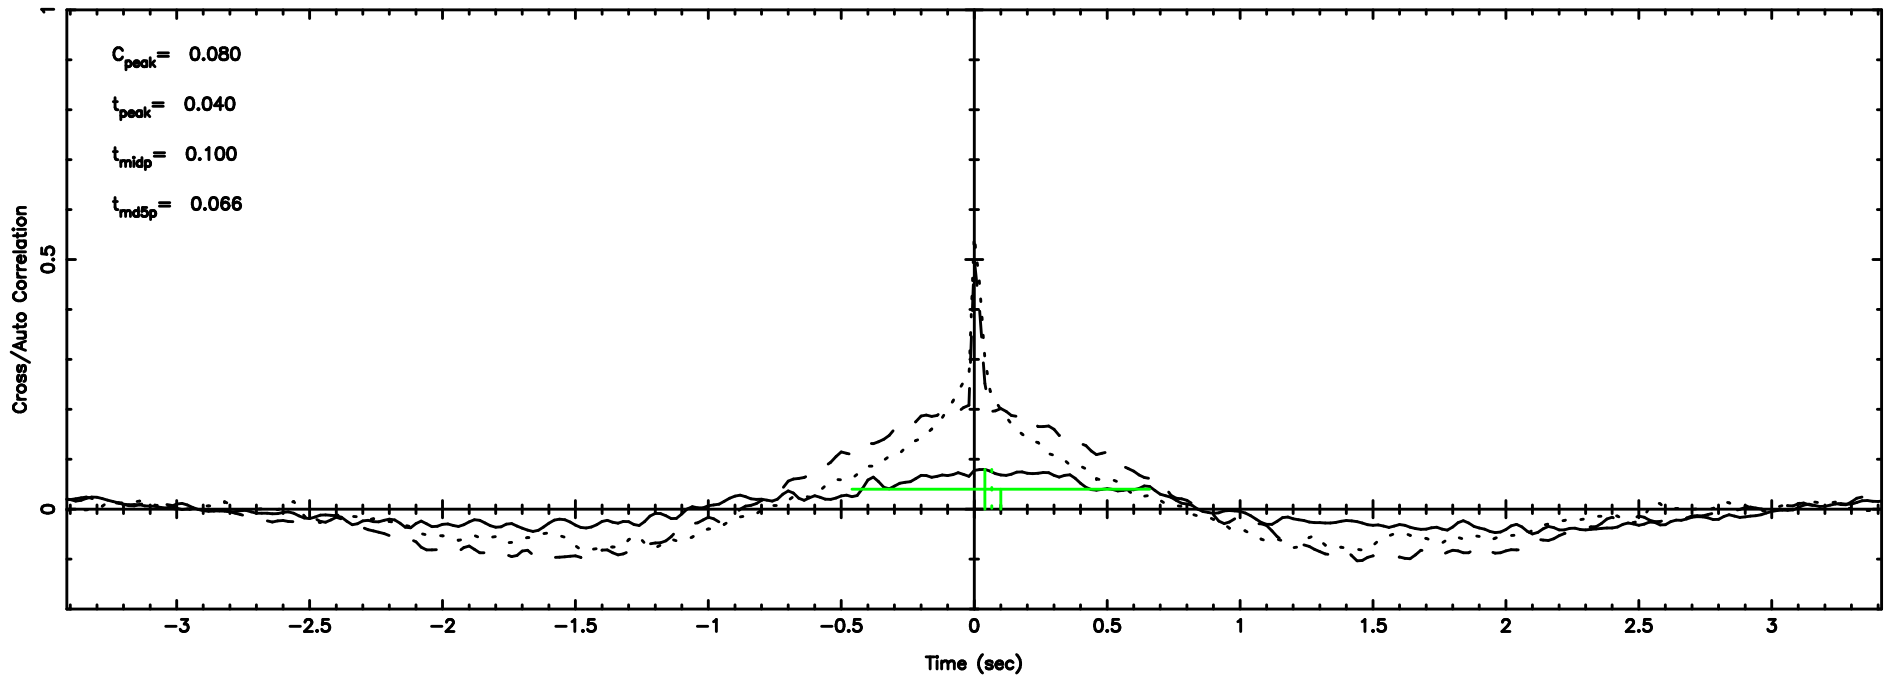

T20230809161056

BLK:15,SNR1: 0.40056 ,SNR2: 5.3286

Frequency (Hz)

3C286 2023/08/09 7.21UT TOYOKAWA-FUJI

F20230809161058

BLK:15,SNR1: 0.54323 ,SNR2: 1.4487

Frequency (Hz)

T20230809161056