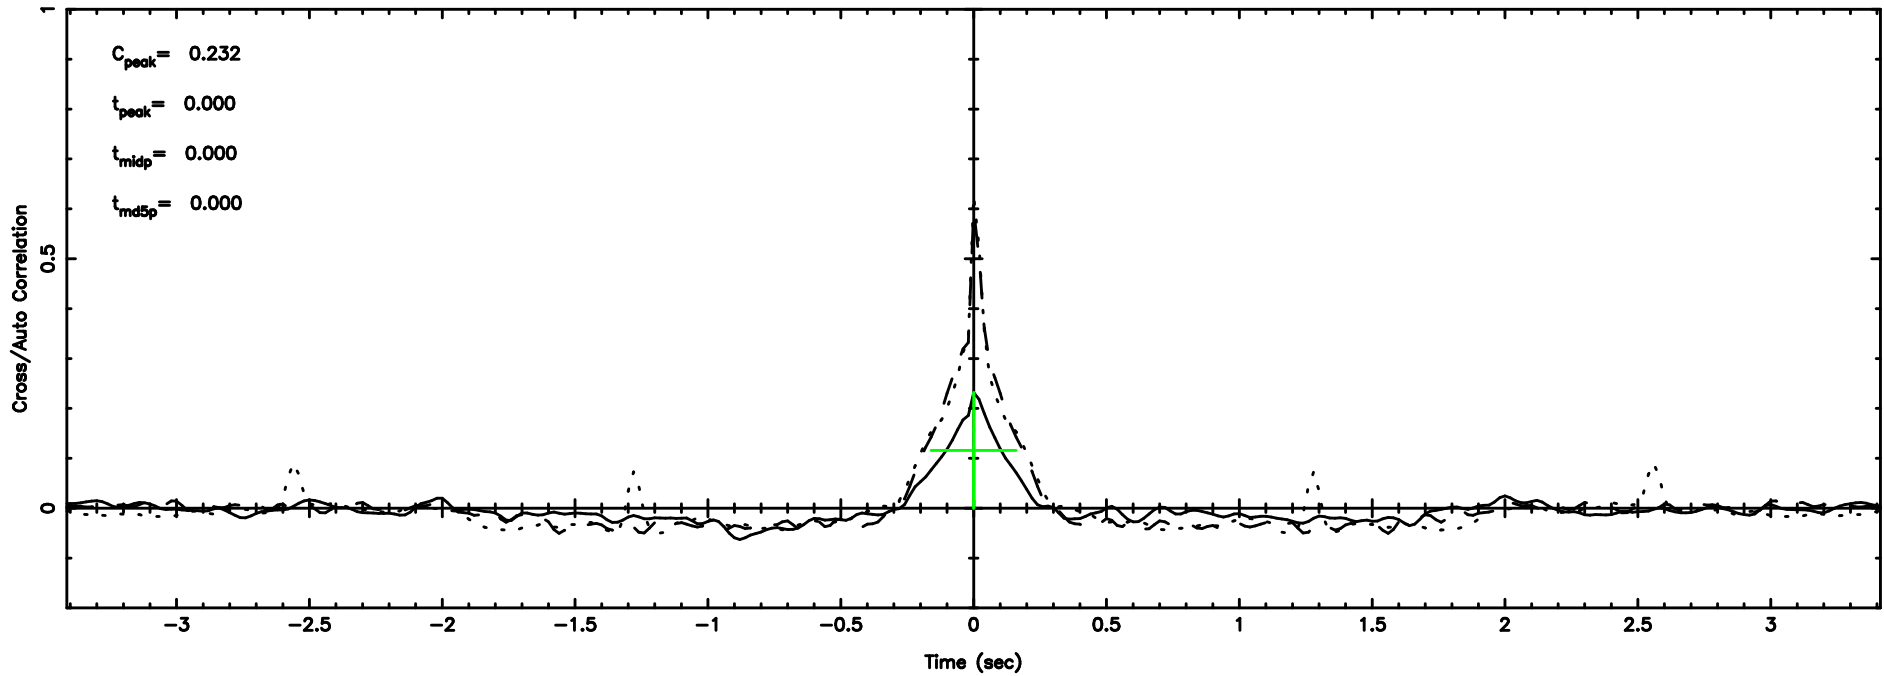

Frequency (Hz)

1355+01 2023/08/09 7.66UT TOYOKAWA-FUJI