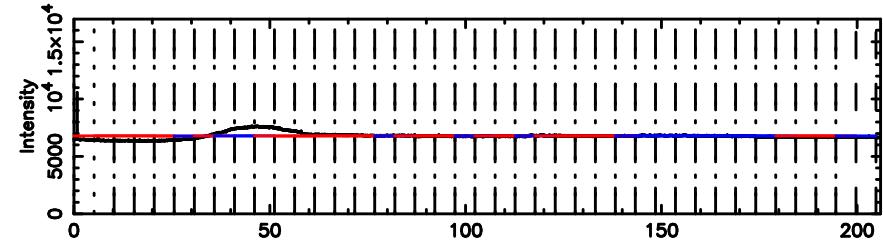

T20230809161056

BLK:15,SNR1: 0.40056 ,SNR2: 5.3286

Frequency (Hz)

3C286 2023/08/09 7.21UT TOYOKAWA-FUJI

F20230809161058

BLK:15,SNR1: 0.54323 ,SNR2: 1.4487

Frequency (Hz)

T20230809161056