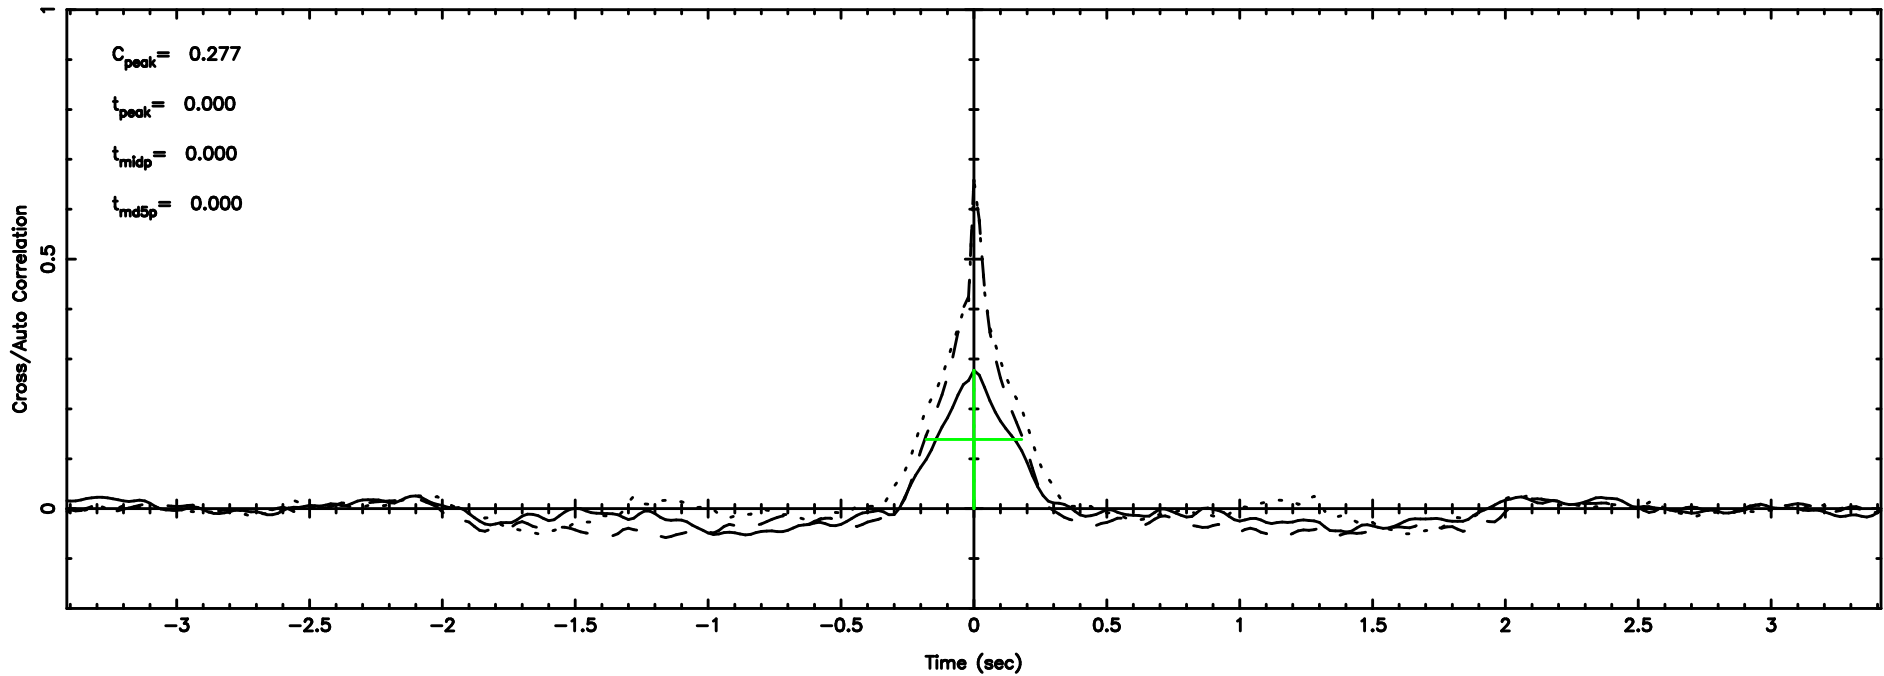

F20230809162725

BLK:16,SNR1: 0.36636 ,SNR2: 2.6650

Frequency (Hz)

1345+12 2023/08/09 7.48UT TOYOKAWA-FUJI

T20230809162723

No.Good Data

Frequency (Hz)

KISO