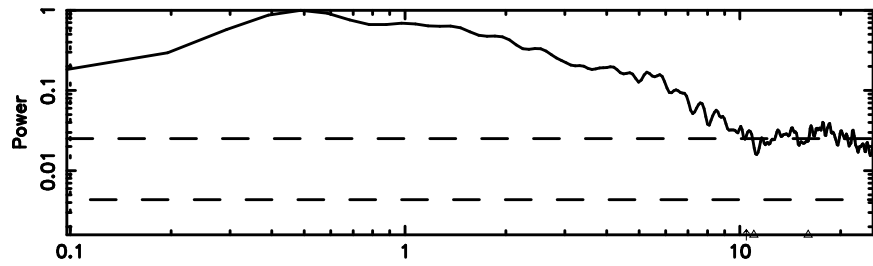

Frequency (Hz)

KISO

No.Good Data

Frequency (Hz)

3C286 2023/08/09 7.21UT FUJI -KISO

T20230809162723

BLK:16,SNR1: 4.0902 ,SNR2: 7.7406

Frequency (Hz)