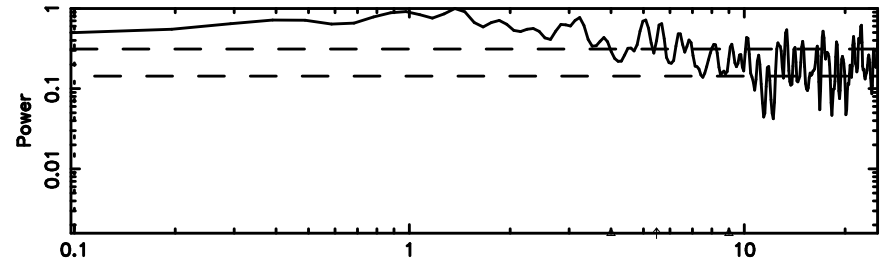

T20230811062710

Time (sec)

BLK: 2,SNR1: 0.55428 ,SNR2: 5.2259

Frequency (Hz)

F20230811062712

Time (sec)

BLK: 2,SNR1: 0.10246E-01,SNR2: 0.80120

Frequency (Hz)