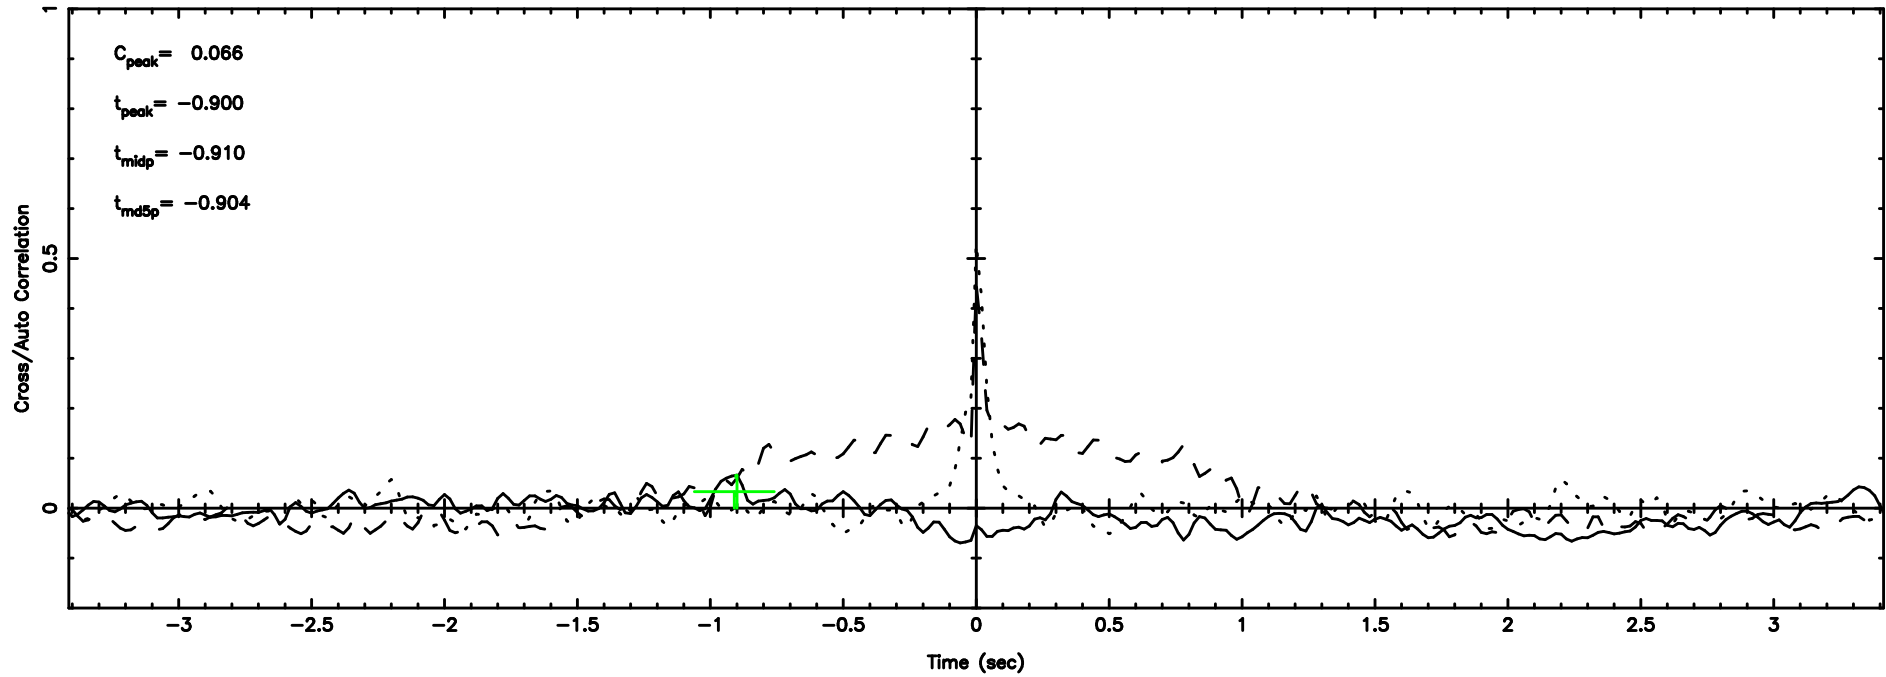

Frequency (Hz)

0349+382 2023/08/10 21.48UT TOYOKAWA-FUJI