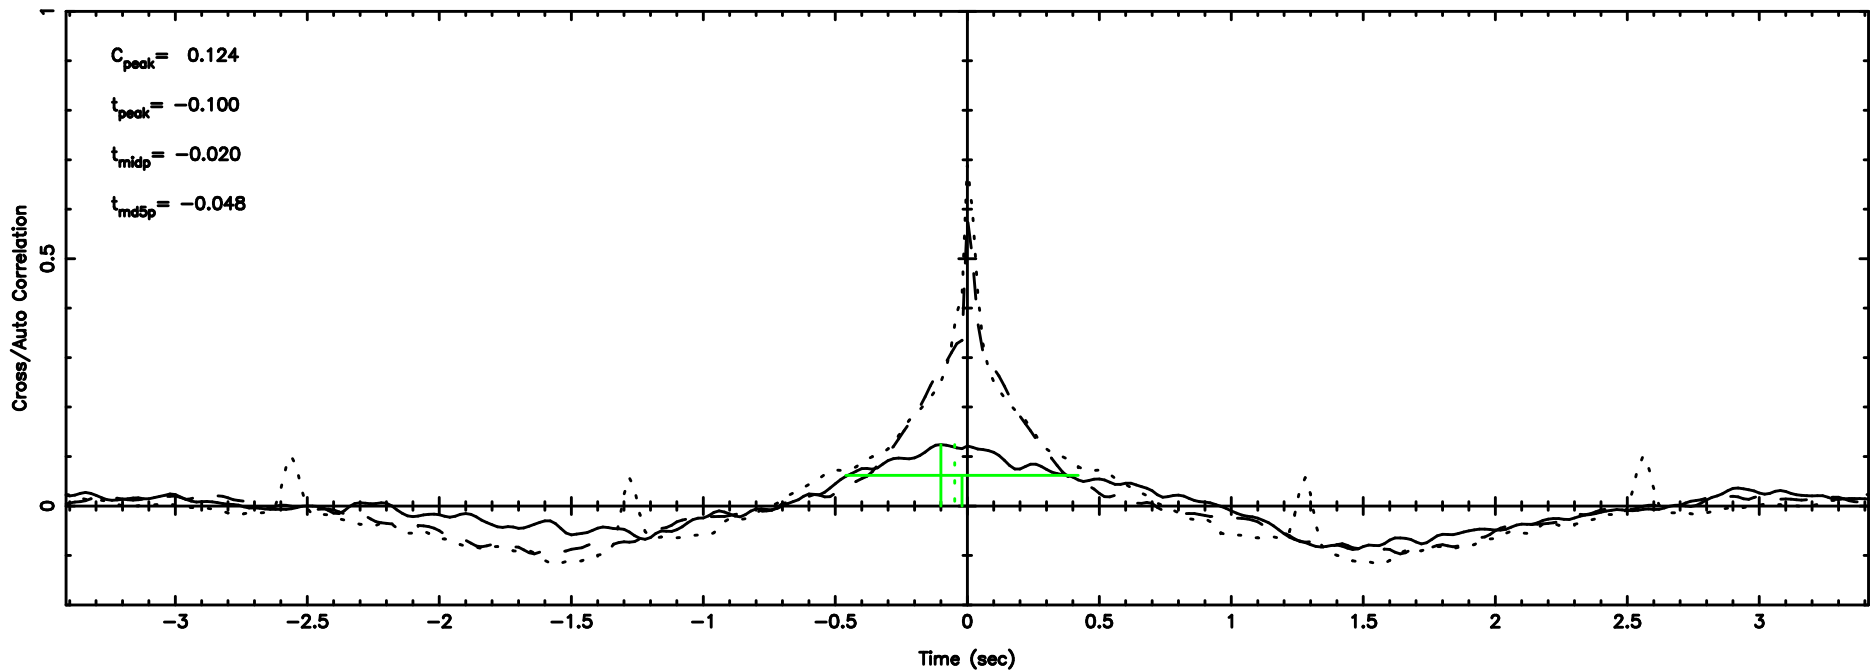

T20240510103419

BLK:24,SNR1: 0.61204 ,SNR2: 1.8662

F20240510103420

BLK:24,SNR1: 1.3128 ,SNR2: 2.6798

0155-109 2024/05/10 1.60UT TOYOKAWA-FUJI