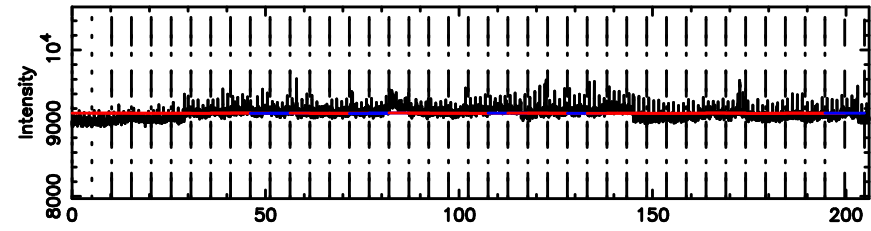

Frequency (Hz)

F20240510142730