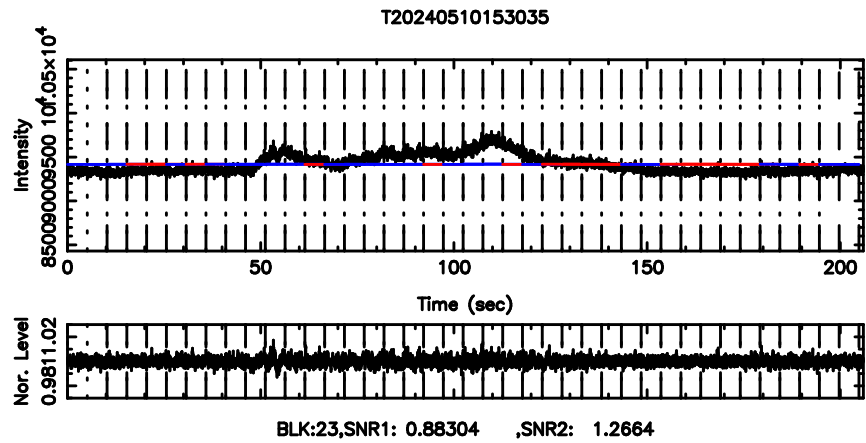

0652-130 2024/05/10 6.54UT TOYOKAWA-KISO