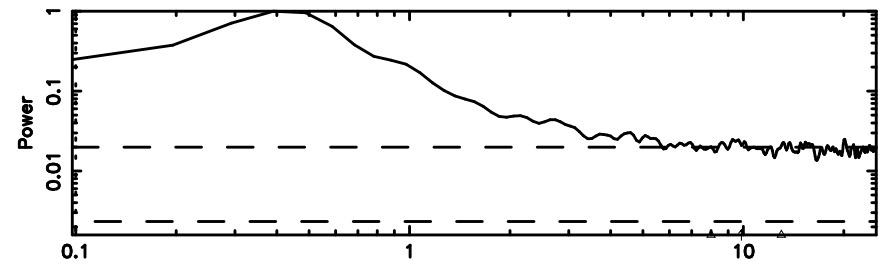

BLK:30,SNR1: 1.2975 ,SNR2: 6.6976

Frequency (Hz)

3C459 2024/05/09 22.92UT FUJI -KISO

K20240510075338

BLK:30,SNR1: 1.4368 ,SNR2: 2.9740

Frequency (Hz)

T20240510082725

BLK:28,SNR1: 2.2757 ,SNR2: 9.4505