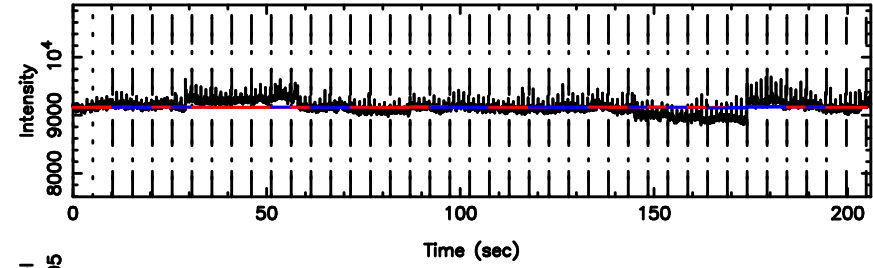

BLK:16,SNR1: 0.93024 ,SNR2: 5.1801

3C120 2024/05/10 4.19UT FUJI -KISO

K20240510130924

BLK:16,SNR1: 1.3946 ,SNR2: 5.5139

T20240510135726

BLK:19,SNR1: 5.9311 ,SNR2: 21.562

F20240510135726

BLK:19,SNR1: 0.21761 ,SNR2: 3.7712