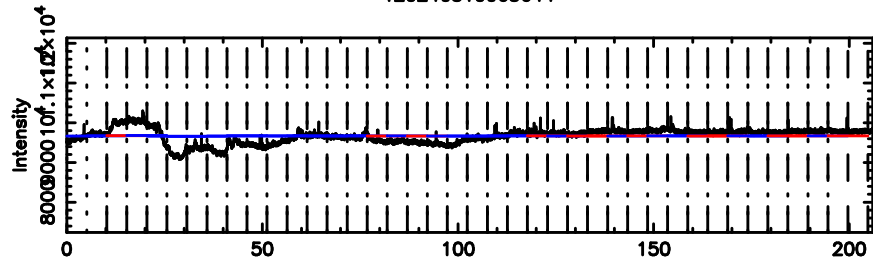

BLK:22,SNR1: 2.7813 ,SNR2: 6.5967

Frequency (Hz)

2147+145 2024/05/09 21.49UT FUJI -KISO

T20240510063644

BLK:27,SNR1: 2.9306 ,SNR2: 5.3951

Frequency (Hz)

F20240510063645

BLK:27,SNR1:-0.21306 ,SNR2: 1.4413