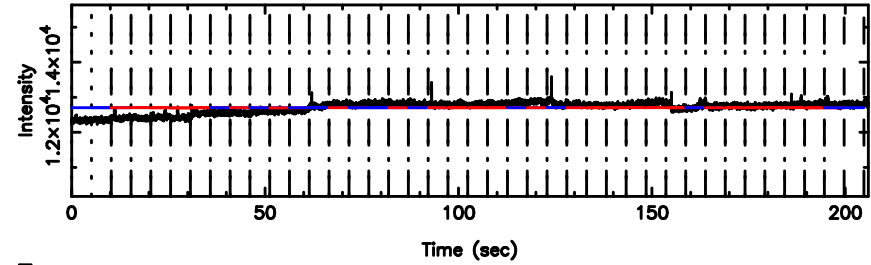

K20240510143139