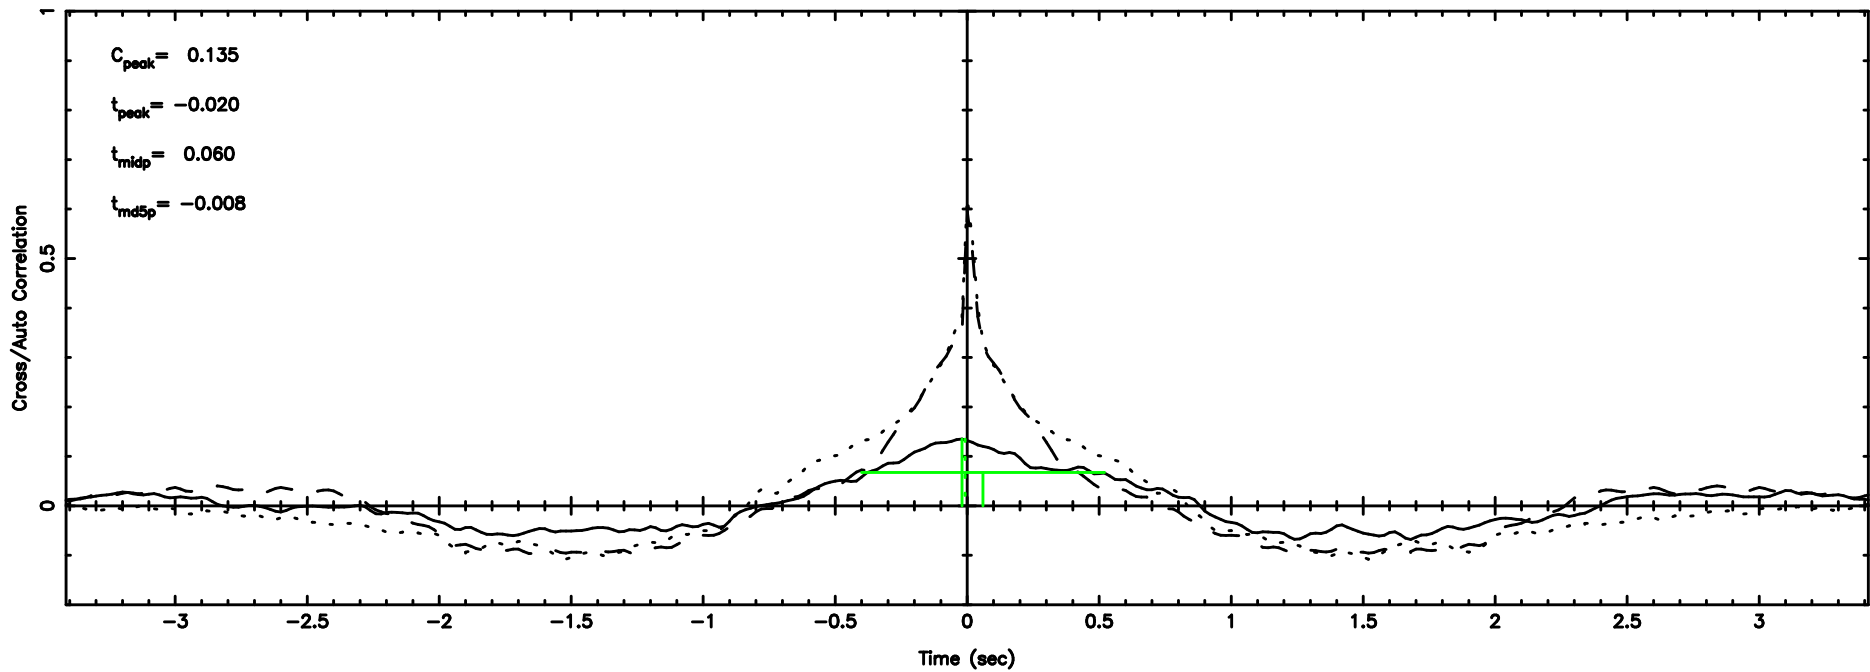

BLK:24,SNR1: 1.3128 ,SNR2: 2.6798

0155-109 2024/05/10 1.60UT TOYOKAWA-FUJI

T20240510103419

BLK:18,SNR1: 0.81380 ,SNR2: 1.8338

0155-109 2024/05/10 1.60UT TOYOKAWA-KISO

K20240510103416

BLK:18,SNR1: 0.47798 ,SNR2: 2.3071