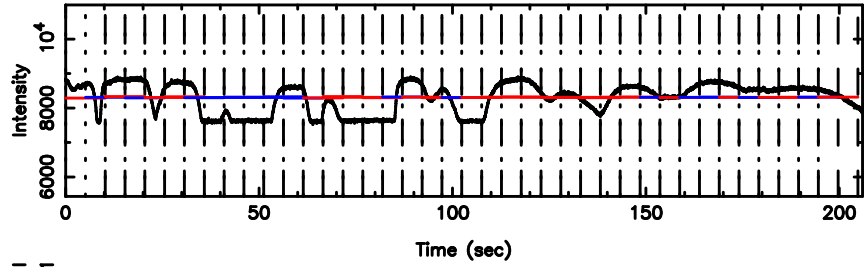

T20240510143141