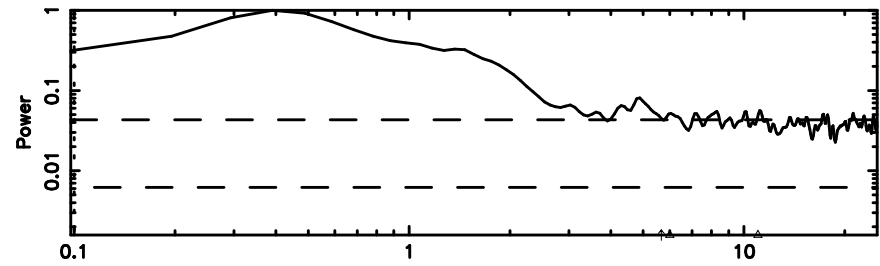

BLK:21,SNR1: 0.94350 ,SNR2: 3.5816