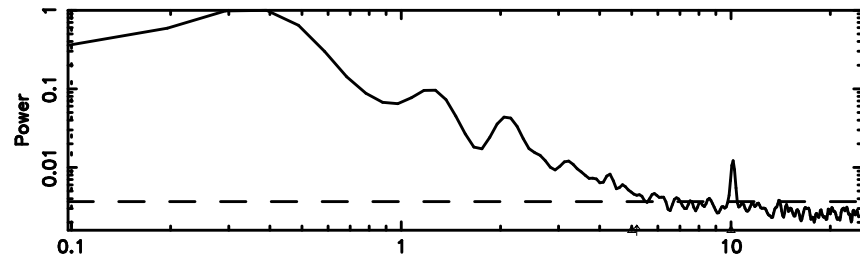

Frequency (Hz)

3C190 2024/05/10 7.65UT TOYOKAWA-KISO

F20240510163722

BLK:32,SNR1: 5.6211 ,SNR2: 22.582

Frequency (Hz)

K20240510163719

BLK:32,SNR1: 6.2898 ,SNR2: 24.894

Frequency (Hz)