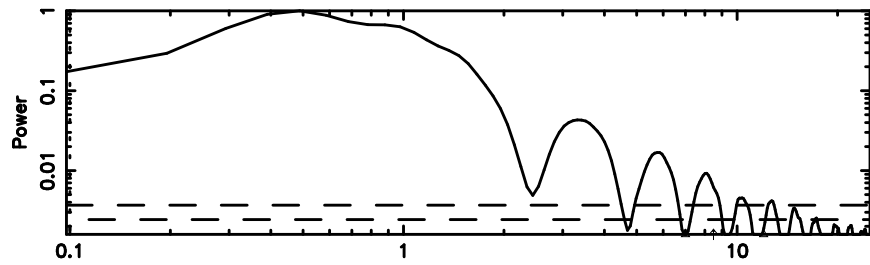

Frequency (Hz)

T20240510083418

BLK:33,SNR1: 12.710 ,SNR2: 30.586

Frequency (Hz)

K20240510083415

BLK:33,SNR1: 18.111 ,SNR2: 33.700

Frequency (Hz)

2354+14 2024/05/09 23.60UT TOYOKAWA-KISO