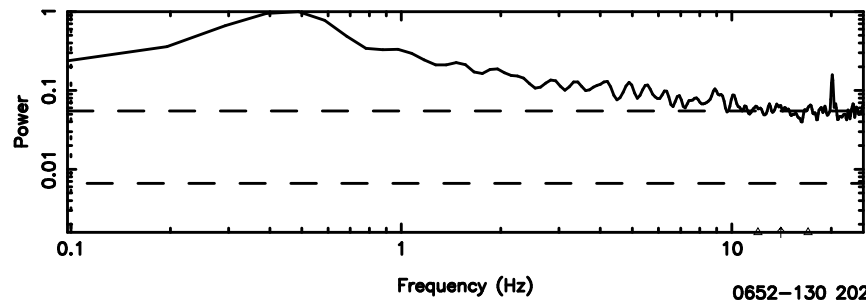

0652-130 2024/05/10 6.54UT TOYOKAWA-KISO