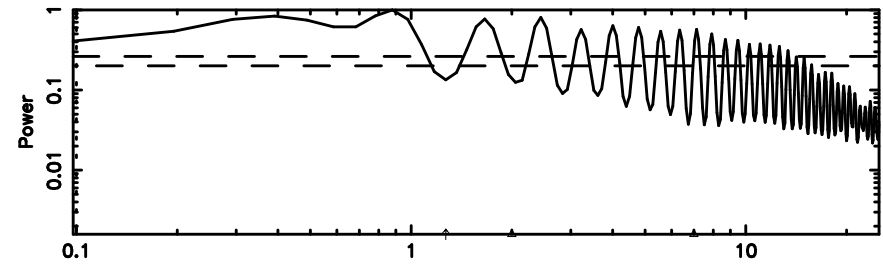

BLK:22,SNR1: 2.7813 ,SNR2: 6.5967

Frequency (Hz)

2147+145 2024/05/09 21.49UT FUJI -KISO

T20240510063644

BLK:27,SNR1: 2.9306 ,SNR2: 5.3951

Frequency (Hz)

F20240510063645

BLK:27,SNR1:-0.21306 ,SNR2: 1.4413