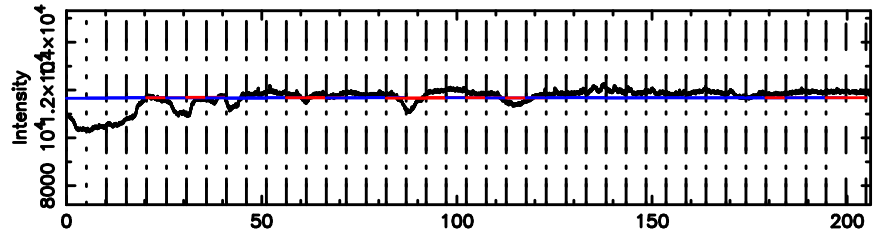

T20240510075340