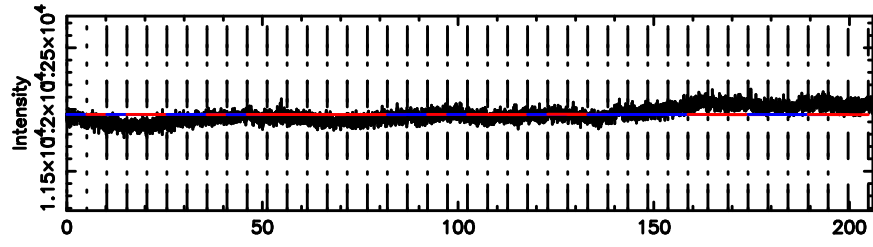

T20240510062739