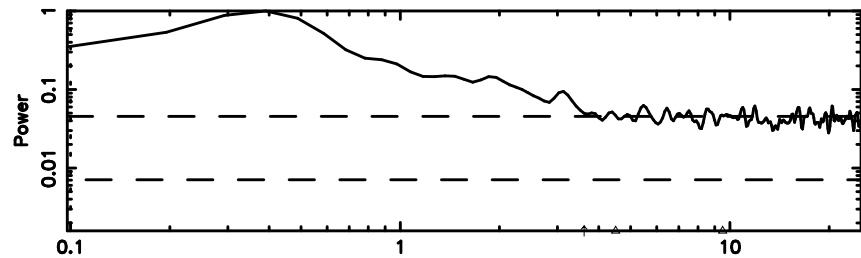

BLK:20,SNR1: 0.63120 ,SNR2: 3.7382