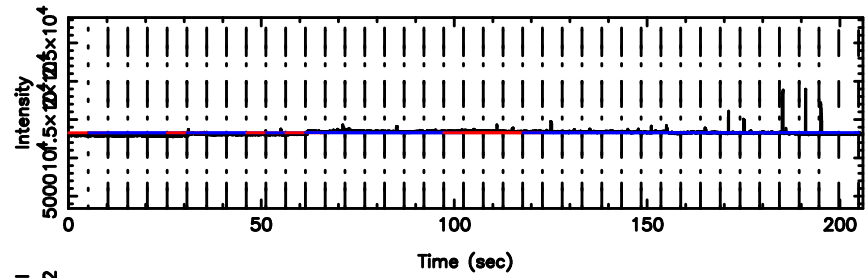

Frequency (Hz)

0752-200 2024/05/10 7.52UT TOYOKAWA-FUJI

T20240510162947

BLK:31,SNR1: 7.0939 ,SNR2: 20.823

Frequency (Hz)

K20240510162944

BLK:31,SNR1: 10.143 ,SNR2: 18.839

Frequency (Hz)