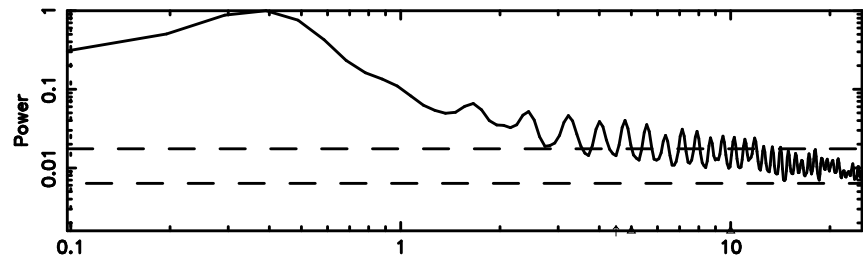

BLK:33,SNR1: 1.8779 ,SNR2: 7.9598

Frequency (Hz)

0741-06 2024/05/10 7.36UT TOYOKAWA-FUJI

0741-06 2024/05/10 7.36UT TOYOKAWA-KISO

F20240510162003

BLK:32,SNR1: 1.2420 ,SNR2: 6.1995

Frequency (Hz)

K20240510162000