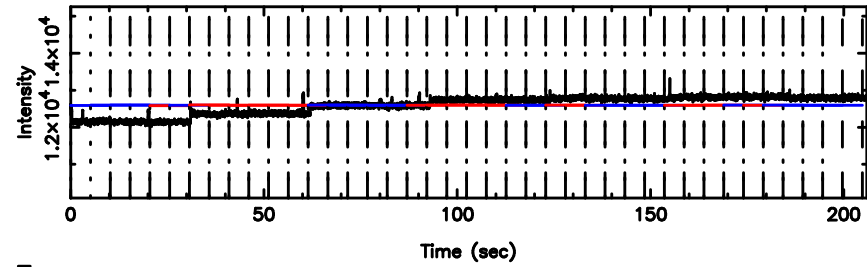

K20240510150259