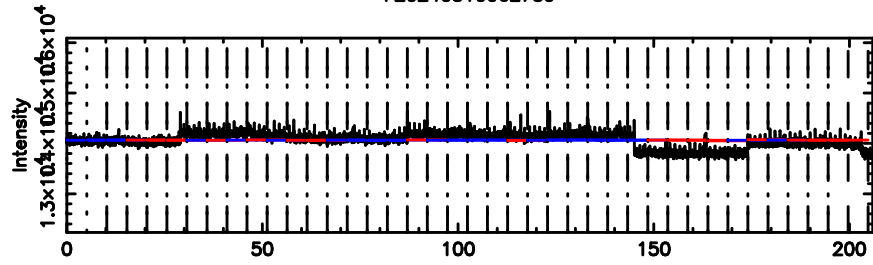

K20240510062736

BLK:17,SNR1: 2.0031 ,SNR2: 7.2723

Frequency (Hz)

2147+145 2024/05/09 21.49UT TOYOKAWA-KISO

F20240510062739

BLK:22,SNR1: 0.60305 ,SNR2: 3.3672

Frequency (Hz)

K20240510062736