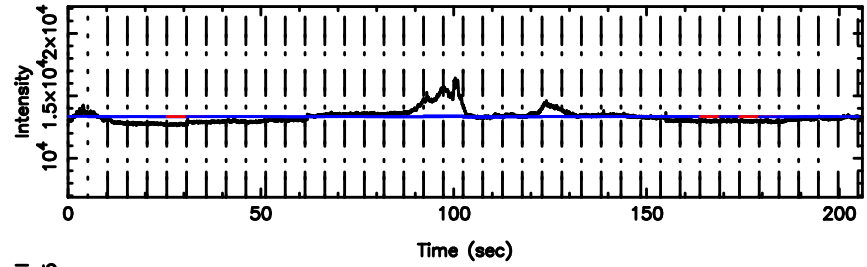

F20240510163722

BLK:37,SNR1: 4.7424 ,SNR2: 15.145

3C190 2024/05/10 7.65UT TOYOKAWA-FUJI

T20240510163721

BLK:36,SNR1: 24.979 ,SNR2: 43.380

Frequency (Hz)

K20240510163719

BLK:36,SNR1: 5.8922 ,SNR2: 23.288