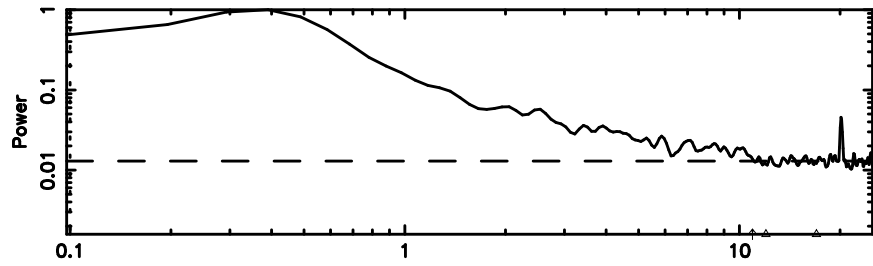

Frequency (Hz)

2156-043 2024/05/09 21.64UT TOYOKAWA-FUJI

T20240510063644

BLK:28,SNR1: 2.6371 ,SNR2: 4.8109

Frequency (Hz)

K20240510063642

BLK:28,SNR1: 0.47838 ,SNR2: 3.8151

Frequency (Hz)