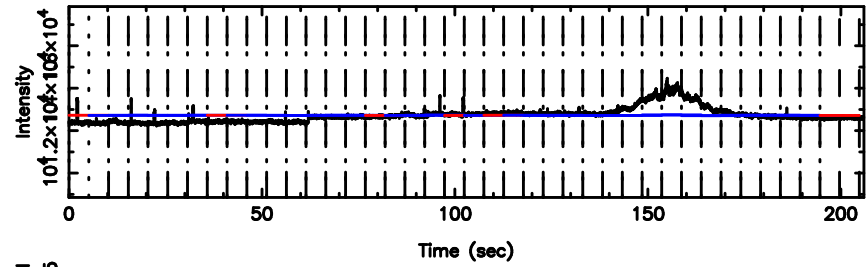

Frequency (Hz)

K20240510161158