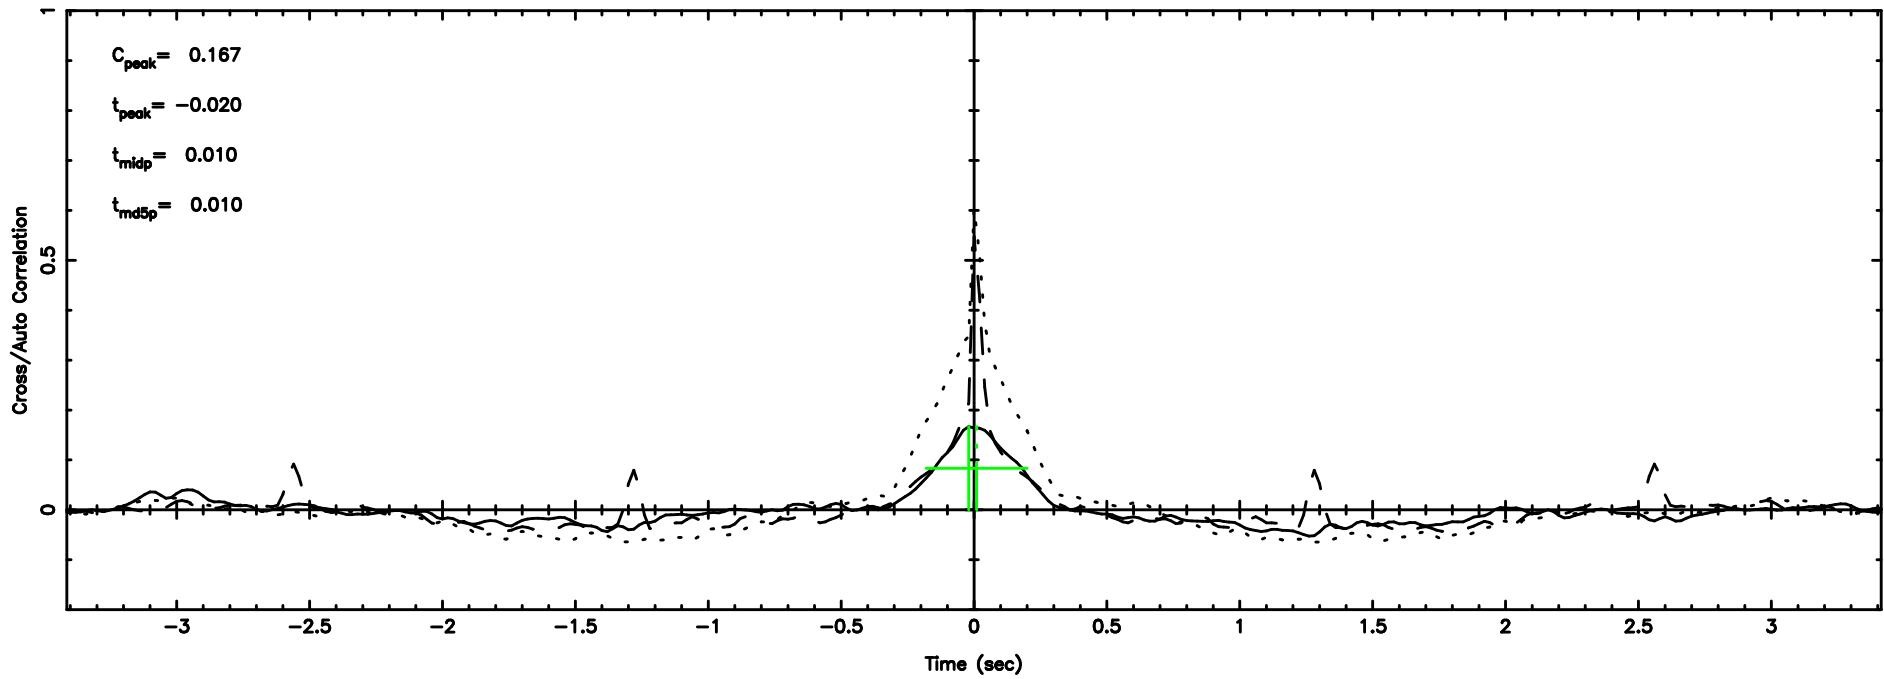

Frequency (Hz)

2124+349 2024/05/09 21.10UT FUJI -KISO