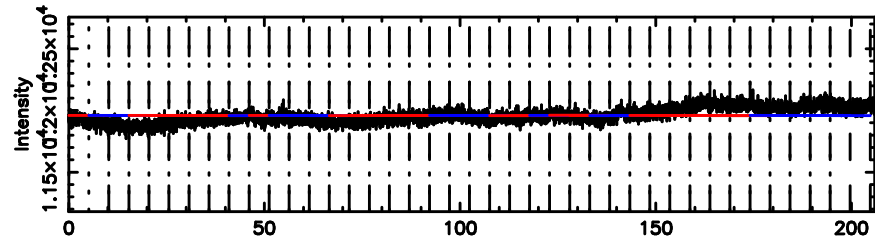

T20240510062739

BLK:17,SNR1: 0.20973 ,SNR2: 1.3560

F20240510062739

BLK:17,SNR1: 0.66623 ,SNR2: 2.5255

2147+145 2024/05/09 21.49UT TOYOKAWA-FUJI

T20240510062739

BLK:17,SNR1: 0.14100 ,SNR2: 1.0782

Frequency (Hz)