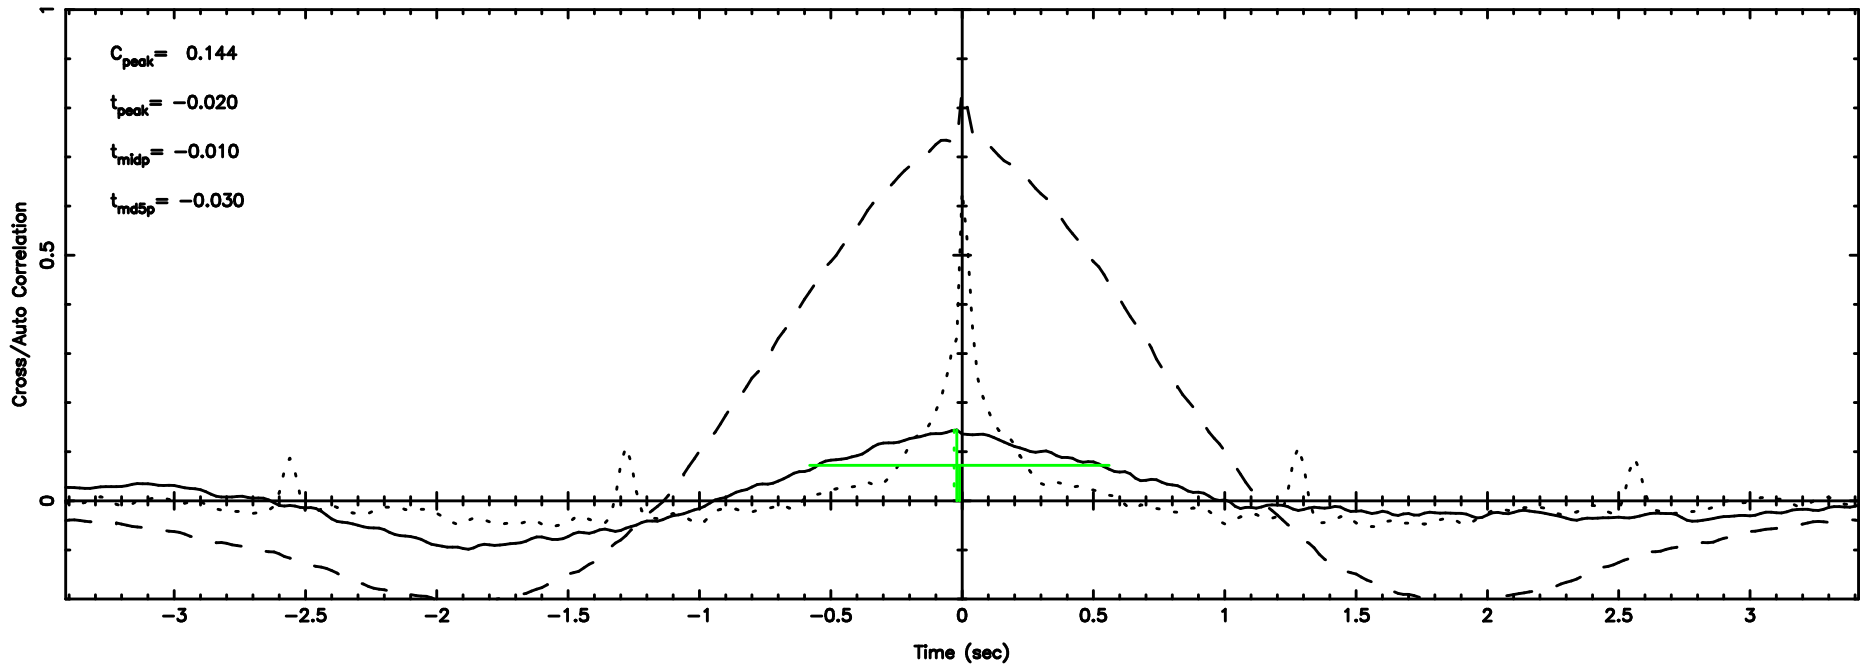

T20240510143141

BLK:15,SNR1: 41.378 ,SNR2: 142.59

F20240510143141

BLK:15,SNR1: 0.18627 ,SNR2: 2.9605

0552+12 2024/05/10 5.56UT TOYOKAWA-FUJI