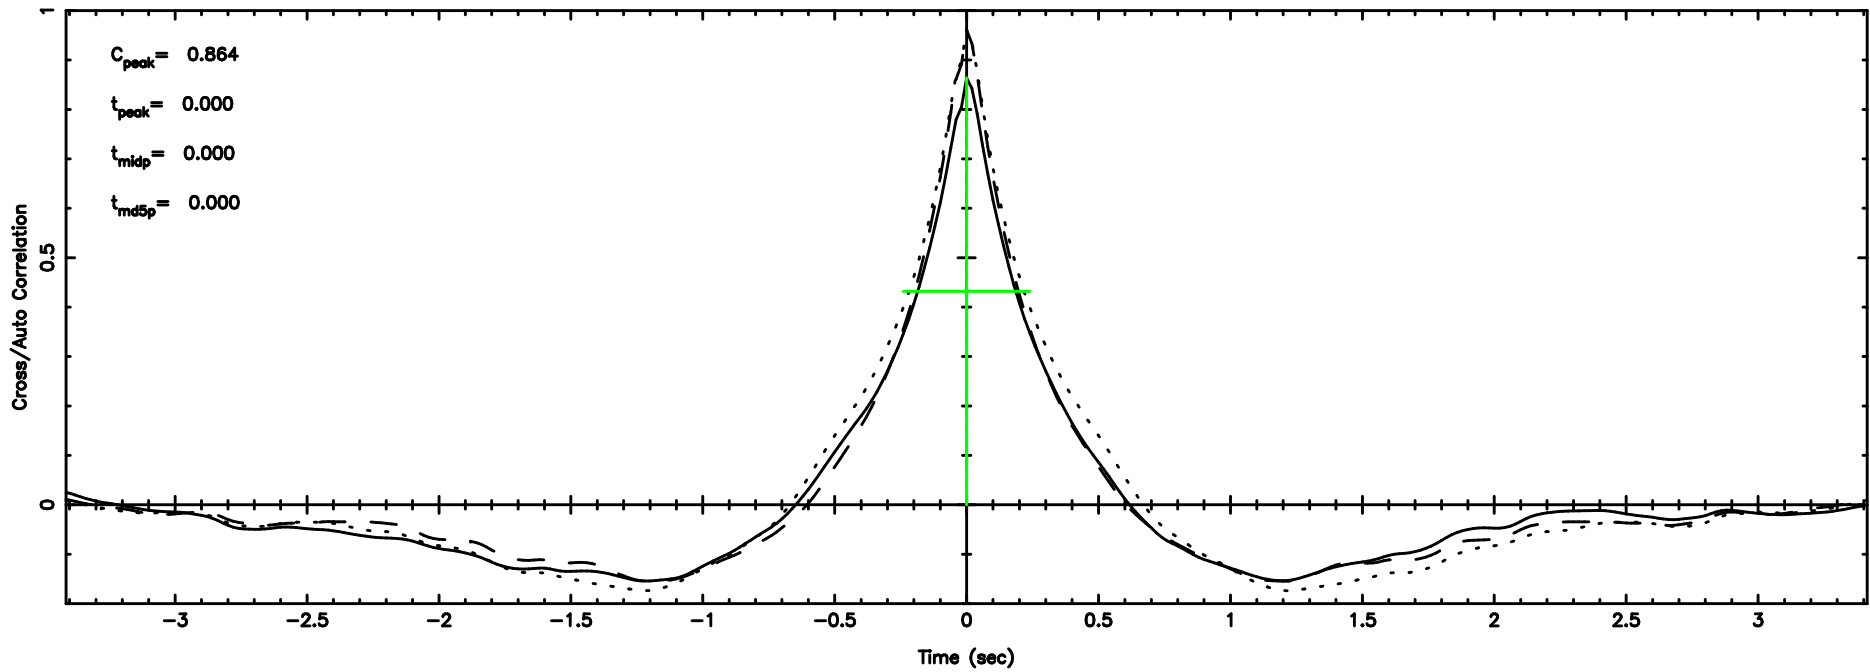

0213+178 2024/05/10 1.92UT TOYOKAWA-FUJI

T20240510105316

BLK:36,SNR1: 212.41 ,SNR2: 196.01

K20240510105313

BLK:36,SNR1: 91.477 ,SNR2: 116.81

0213+178 2024/05/10 1.92UT TOYOKAWA-KISO

F20240510105317

BLK:36,SNR1: 79.157 ,SNR2: 76.892