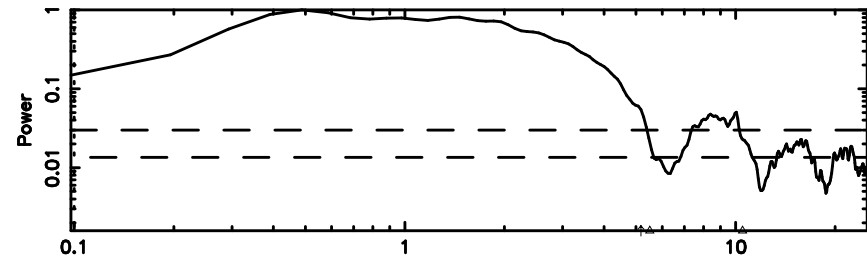

0605-08 2024/05/10 5.76UT TOYOKAWA-KISO

F20240510144355

BLK:14,SNR1: 0.27781 ,SNR2: 2.0279

Frequency (Hz)

K20240510144351

BLK:14,SNR1: 3.3934 ,SNR2: 14.269

Frequency (Hz)

0605-08 2024/05/10 5.76UT FUJI -KISO