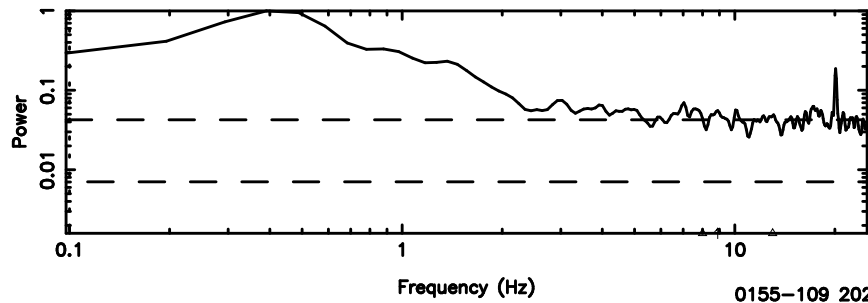

BLK:24,SNR1: 1.3128 ,SNR2: 2.6798

0155-109 2024/05/10 1.60UT TOYOKAWA-FUJI

T20240510103419

BLK:18,SNR1: 0.81380 ,SNR2: 1.8338

0155-109 2024/05/10 1.60UT TOYOKAWA-KISO

K20240510103416

BLK:18,SNR1: 0.47798 ,SNR2: 2.3071