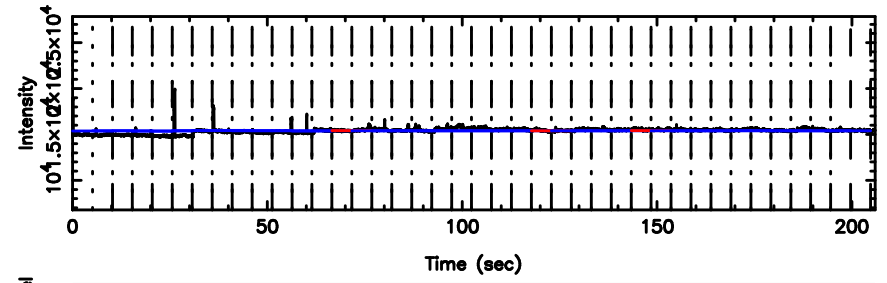

F20240510092337

BLK:36,SNR1: 11.171 ,SNR2: 19.779

T20240510092336

BLK:36,SNR1: 7.2046 ,SNR2: 18.872

0044-056 2024/05/10 0.42UT TOYOKAWA-KISO

K20240510092333

BLK:36,SNR1: 8.0481 ,SNR2: 19.917

F20240510092337