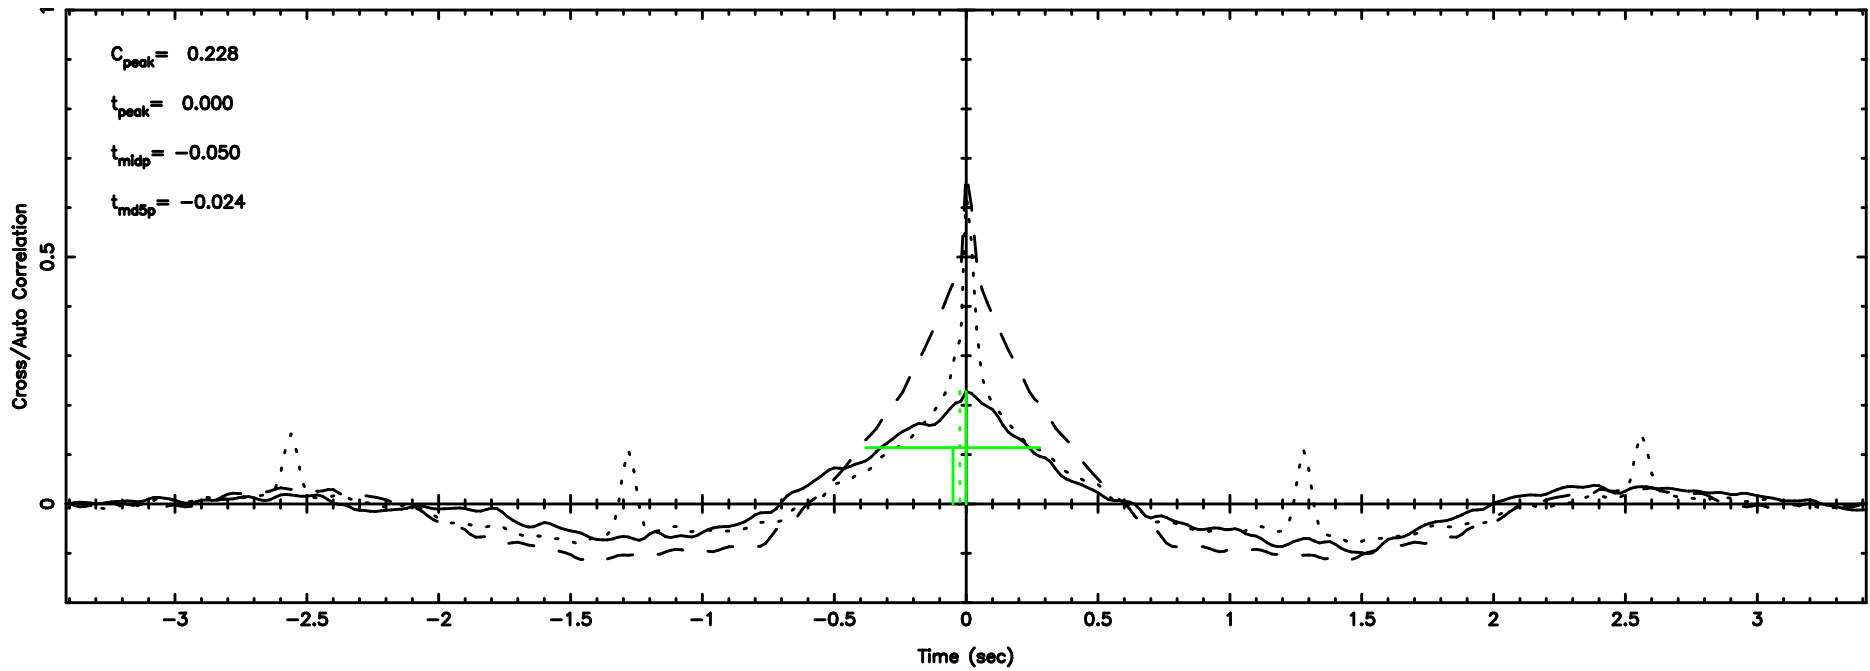

BLK:26,SNR1: 0.76442 ,SNR2: 5.0926