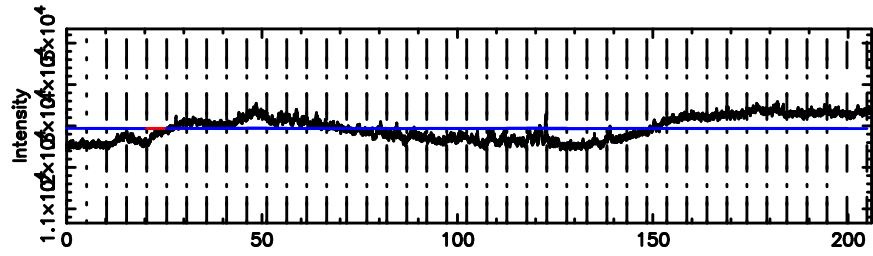

T20240510070947