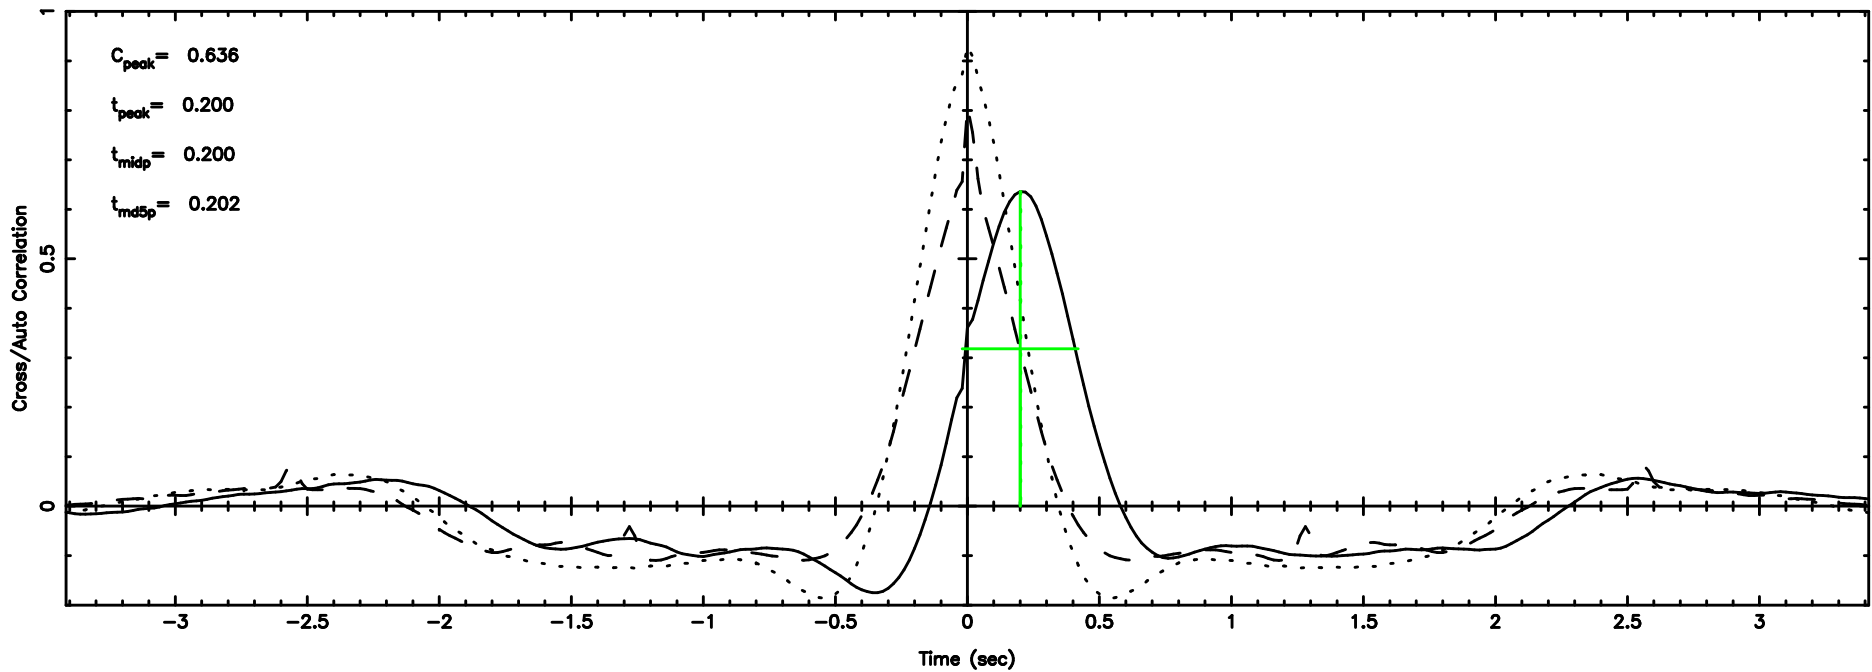

Frequency (Hz)

3C48 2024/05/10 1.27UT FUJI -KISO

K20240510101431

BLK:35,SNR1: 10.654 ,SNR2: 39.721

Frequency (Hz)

T20240510103419

BLK:24,SNR1: 0.61204 ,SNR2: 1.8662

F20240510103420