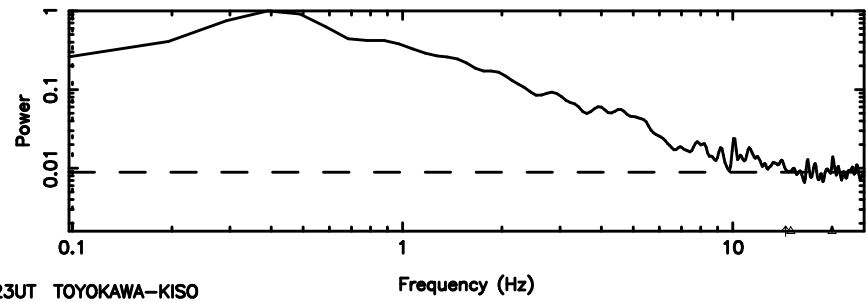

T20240510161200

BLK:28,SNR1: 2.6427 ,SNR2: 11.897

K20240510161158

BLK:28,SNR1: 5.7311 ,SNR2: 7.9137

0732+33 2024/05/10 7.23UT TOYOKAWA-KISO

F20240510161200

BLK:33,SNR1: 14.549 ,SNR2: 18.918

Frequency (Hz)