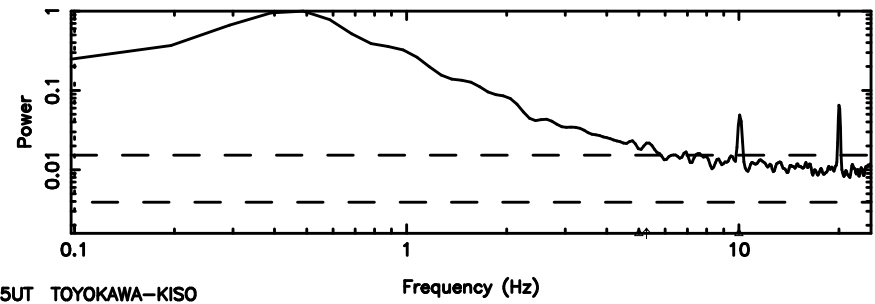

BLK:38,SNR1: 2.1924 ,SNR2: 8.8424