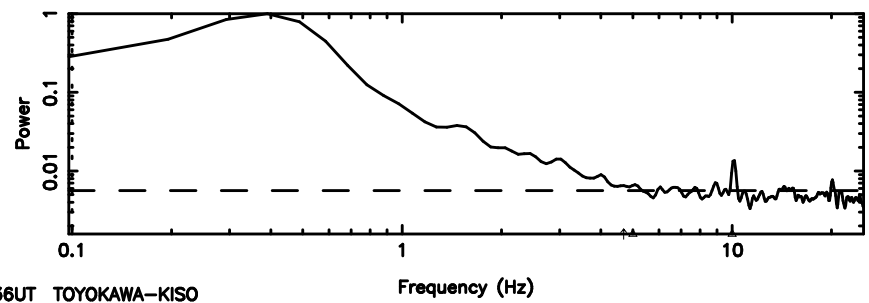

0741-06 2024/05/10 7.36UT TOYOKAWA-KISO