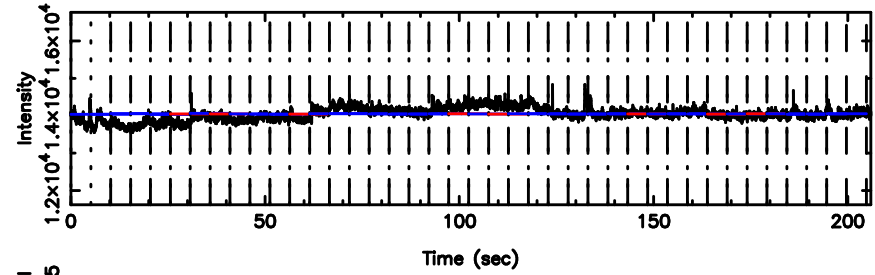

K20240510111910