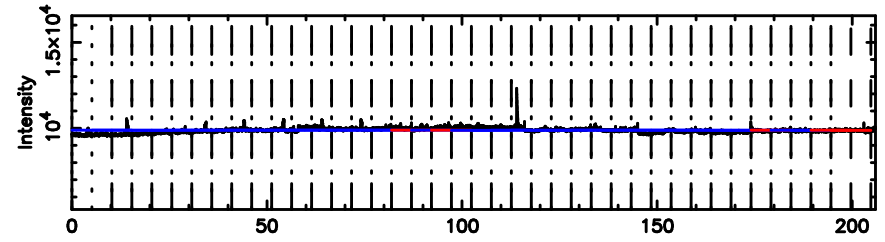

F20240510082726

K20240510082722

T20240510083418

BLK:34,SNR1: 12.706 ,SNR2: 30.573

Frequency (Hz)

2354+14 2024/05/09 23.60UT TOYOKAWA-FUJI

F20240510083419

BLK:34,SNR1: 6.0805 ,SNR2: 11.581