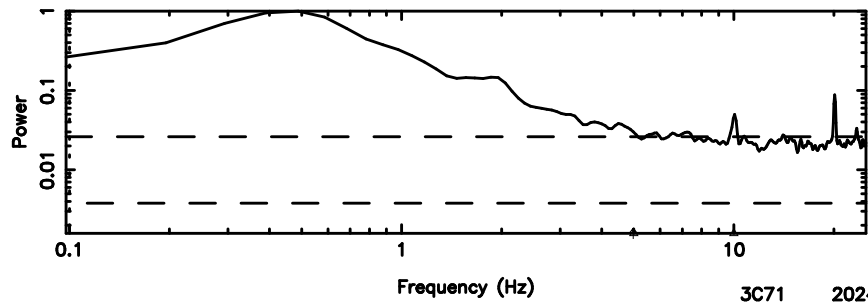

BLK:38,SNR1: 1.3761 ,SNR2: 5.8965