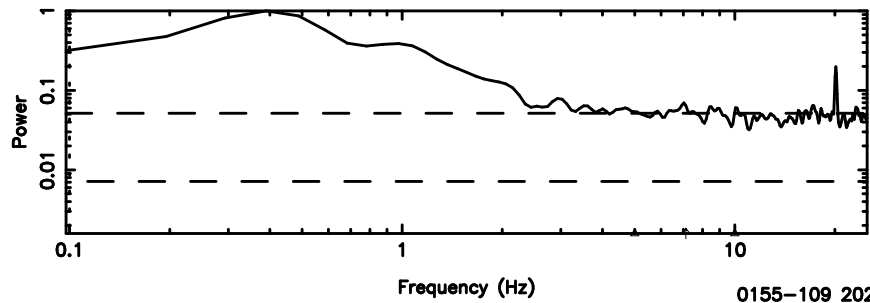

Frequency (Hz)

3C48 2024/05/10 1.27UT FUJI -KISO

K20240510101431

BLK:35,SNR1: 10.654 ,SNR2: 39.721

Frequency (Hz)

T20240510103419

BLK:24,SNR1: 0.61204 ,SNR2: 1.8662

F20240510103420