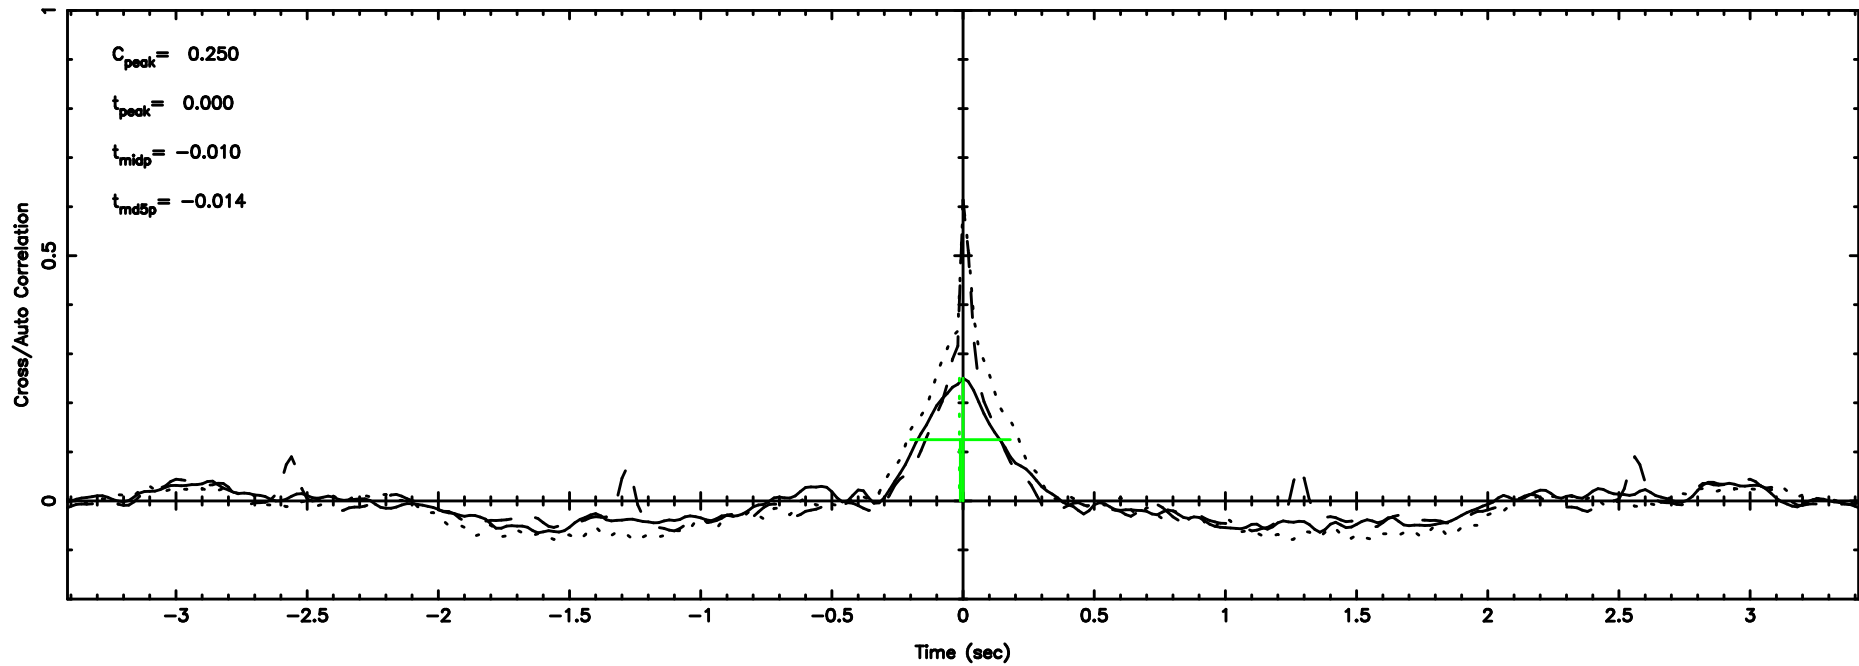

Frequency (Hz)

3C161 2024/05/10 6.08UT FUJI -KISO