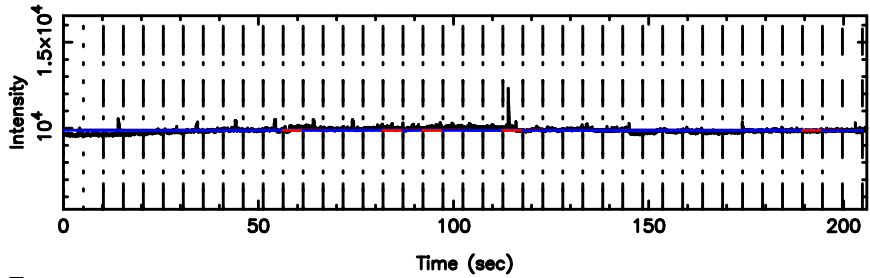

F20240510083419