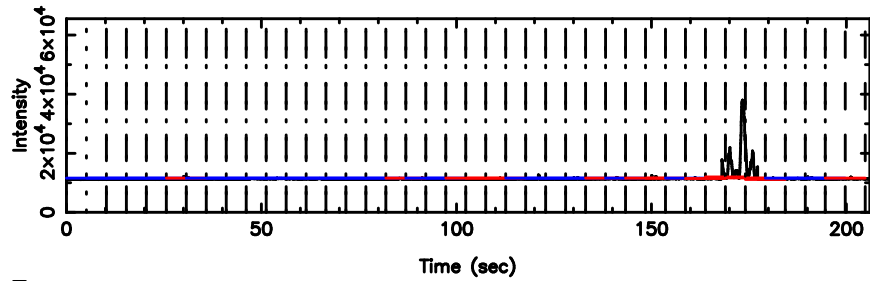

F20240510083419

BLK:34,SNR1: 5.9309 ,SNR2: 11.395

K20240510083415

BLK:34,SNR1: 18.221 ,SNR2: 33.900

2354+14 2024/05/09 23.60UT FUJI -KISO

T20240510084321

BLK:26,SNR1: 5.7480 ,SNR2: 10.270

3C2 2024/05/09 23.75UT TOYOKAWA-FUJI