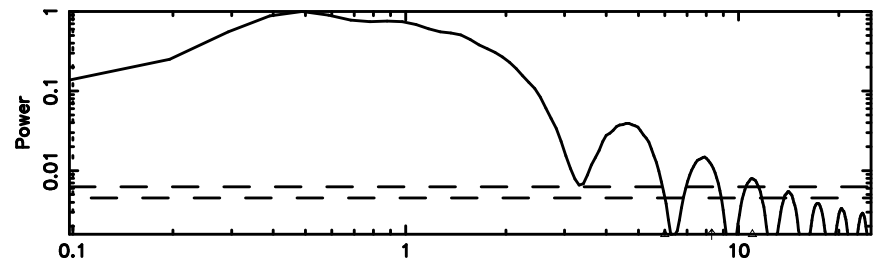

K20240510094535

BLK:31,SNR1: 6.3491 ,SNR2: 16.040

T20240510095627

BLK:27,SNR1: 6.7187 ,SNR2: 17.030

Frequency (Hz)

0116+31 2024/05/10 0.97UT TOYOKAWA-FUJI

F20240510095628

BLK:27,SNR1: 9.7250 ,SNR2: 24.295