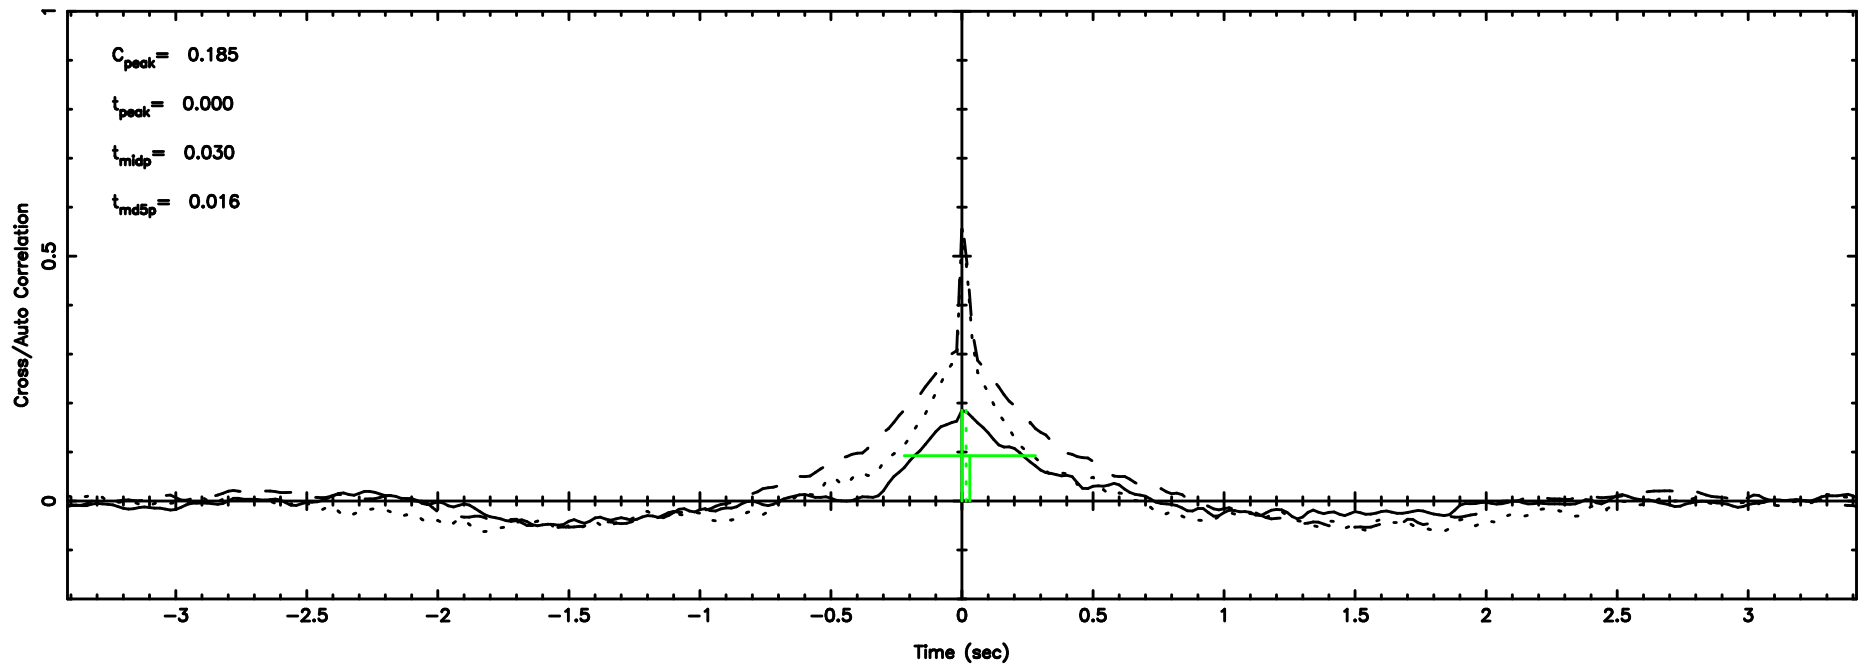

0723+10 2024/05/10 7.06UT FUJI -KISO

T20240510161200

BLK:33,SNR1: 4.1183 ,SNR2: 10.771

Frequency (Hz)

F20240510161200

BLK:33,SNR1: 15.345 ,SNR2: 18.007

Frequency (Hz)

0732+33 2024/05/10 7.23UT TOYOKAWA-FUJI