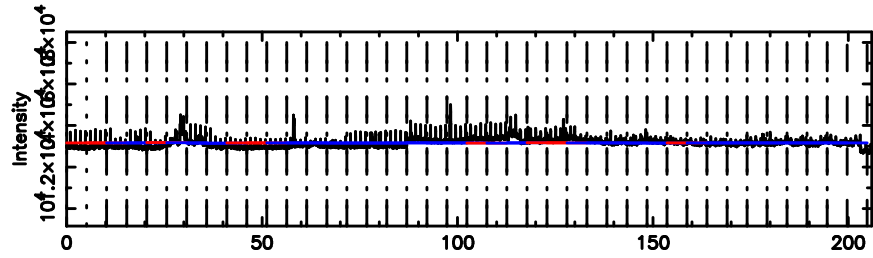

K20240510070302

BLK:31,SNR1: 6.9737 ,SNR2: 10.292

3C446 2024/05/09 22.08UT TOYOKAWA-KISO

F20240510070305

BLK:30,SNR1: 0.61412 ,SNR2: 6.5501

Frequency (Hz)

K20240510070302

BLK:30,SNR1: 6.8432 ,SNR2: 10.013