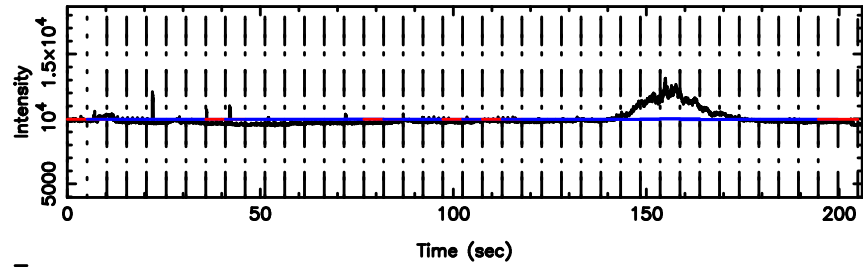

T20240510161200

BLK:28,SNR1: 2.6427 ,SNR2: 11.897

K20240510161158

BLK:28,SNR1: 5.7311 ,SNR2: 7.9137

0732+33 2024/05/10 7.23UT TOYOKAWA-KISO

F20240510161200

BLK:33,SNR1: 14.549 ,SNR2: 18.918

Frequency (Hz)