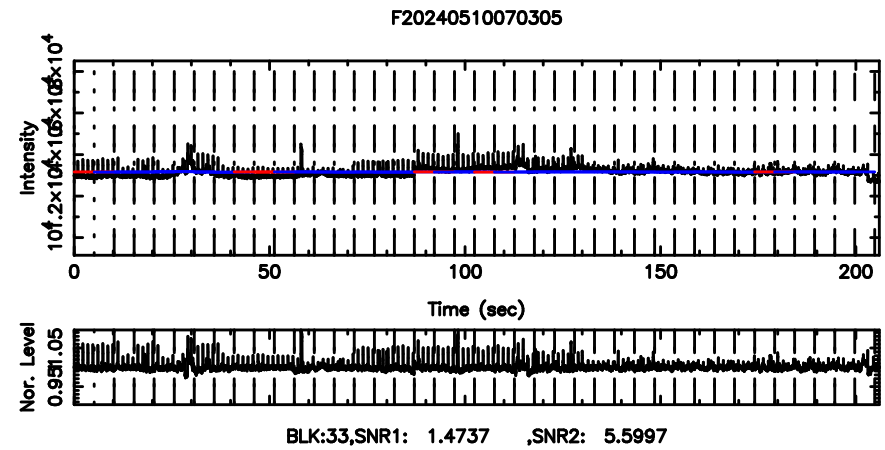

Frequency (Hz)

K20240510065716

BLK:37,SNR1: 2.7698 ,SNR2: 4.1863

Frequency (Hz)

2217+128 2024/05/09 21.98UT FUJI -KISO

3C446 2024/05/09 22.08UT TOYOKAWA-FUJI

T20240510070304

BLK:31,SNR1: 5.8078 ,SNR2: 9.4944