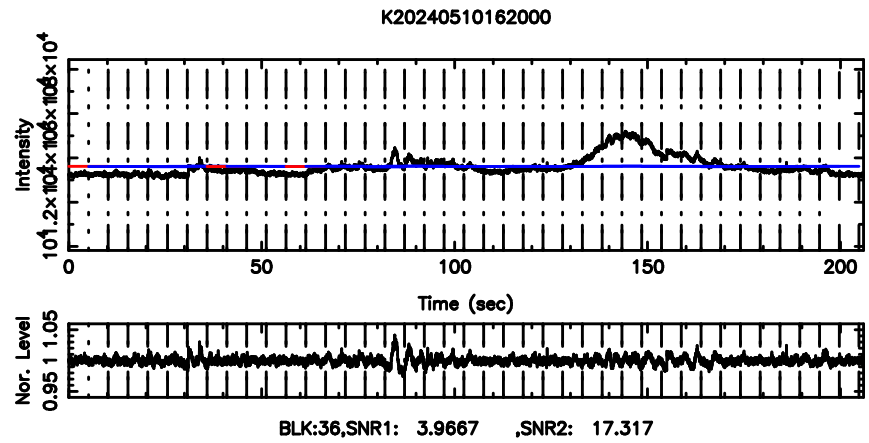

BLK:33,SNR1: 1.8779 ,SNR2: 7.9598

Frequency (Hz)

0741-06 2024/05/10 7.36UT TOYOKAWA-FUJI

0741-06 2024/05/10 7.36UT TOYOKAWA-KISO

F20240510162003

BLK:32,SNR1: 1.2420 ,SNR2: 6.1995

Frequency (Hz)

K20240510162000