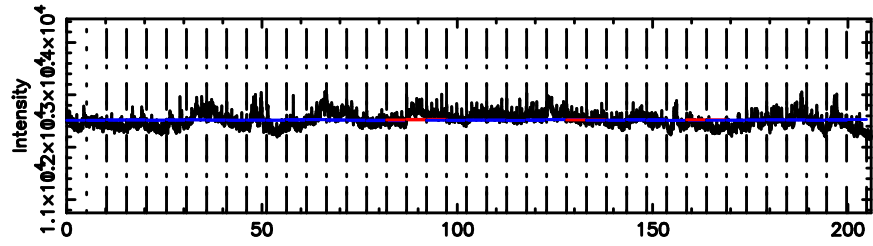

F20240510071816