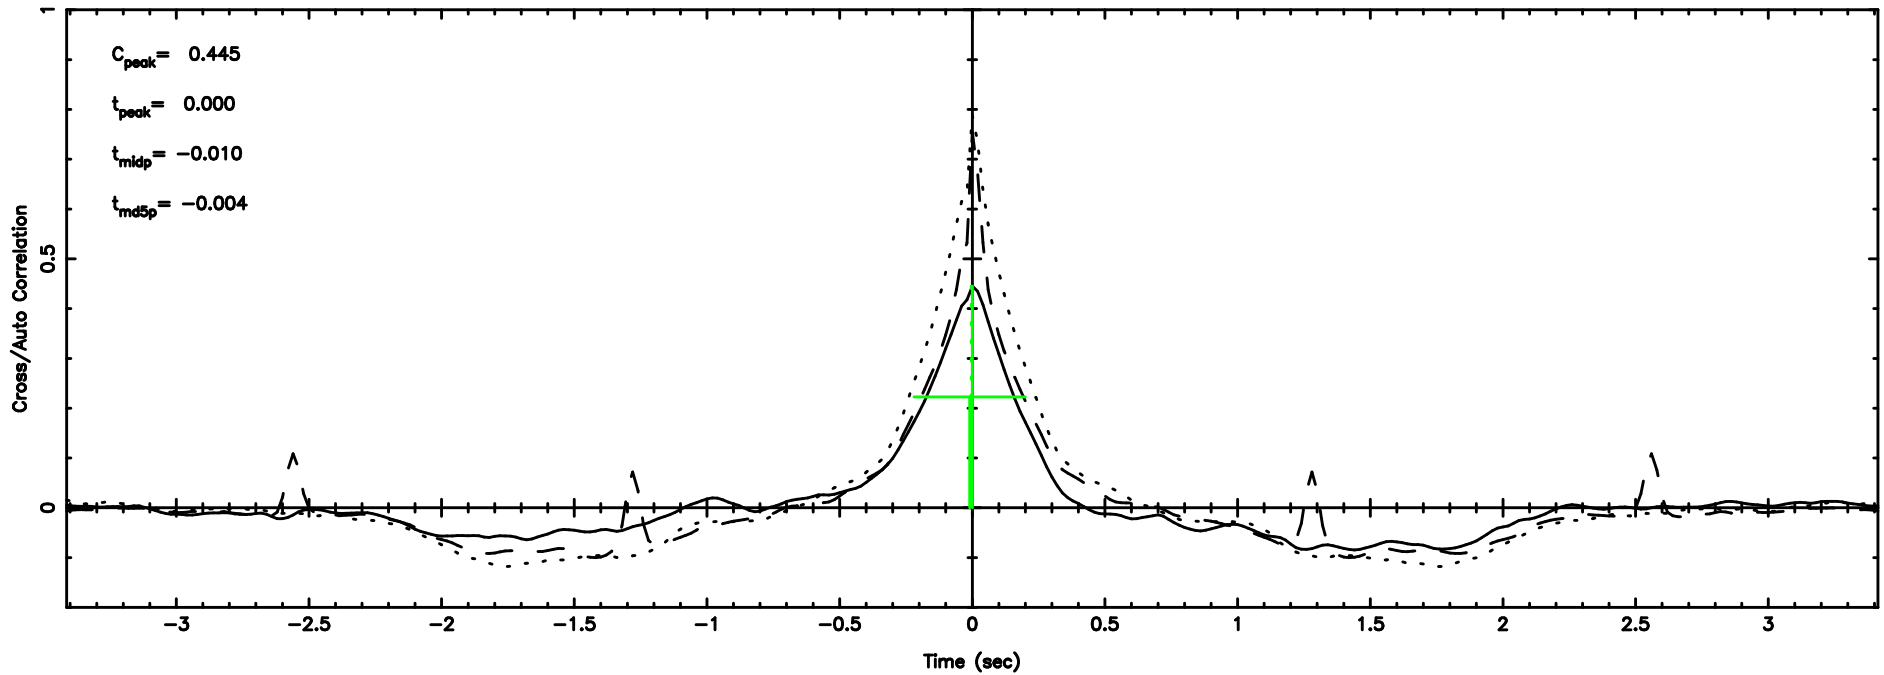

Frequency (Hz)

3C446 2024/05/09 22.08UT FUJI -KISO