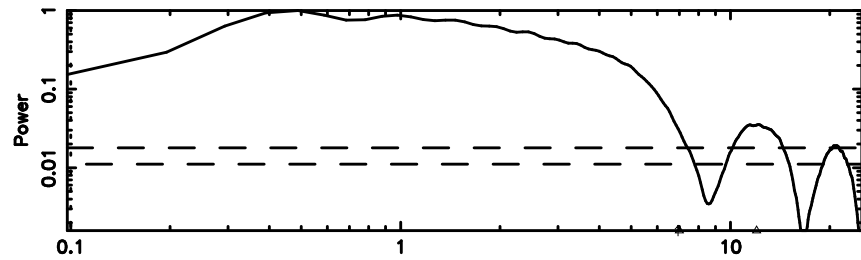

Frequency (Hz)

0752-200 2024/05/10 7.52UT TOYOKAWA-FUJI

T20240510162947

BLK:31,SNR1: 7.0939 ,SNR2: 20.823

Frequency (Hz)

K20240510162944

BLK:31,SNR1: 10.143 ,SNR2: 18.839

Frequency (Hz)