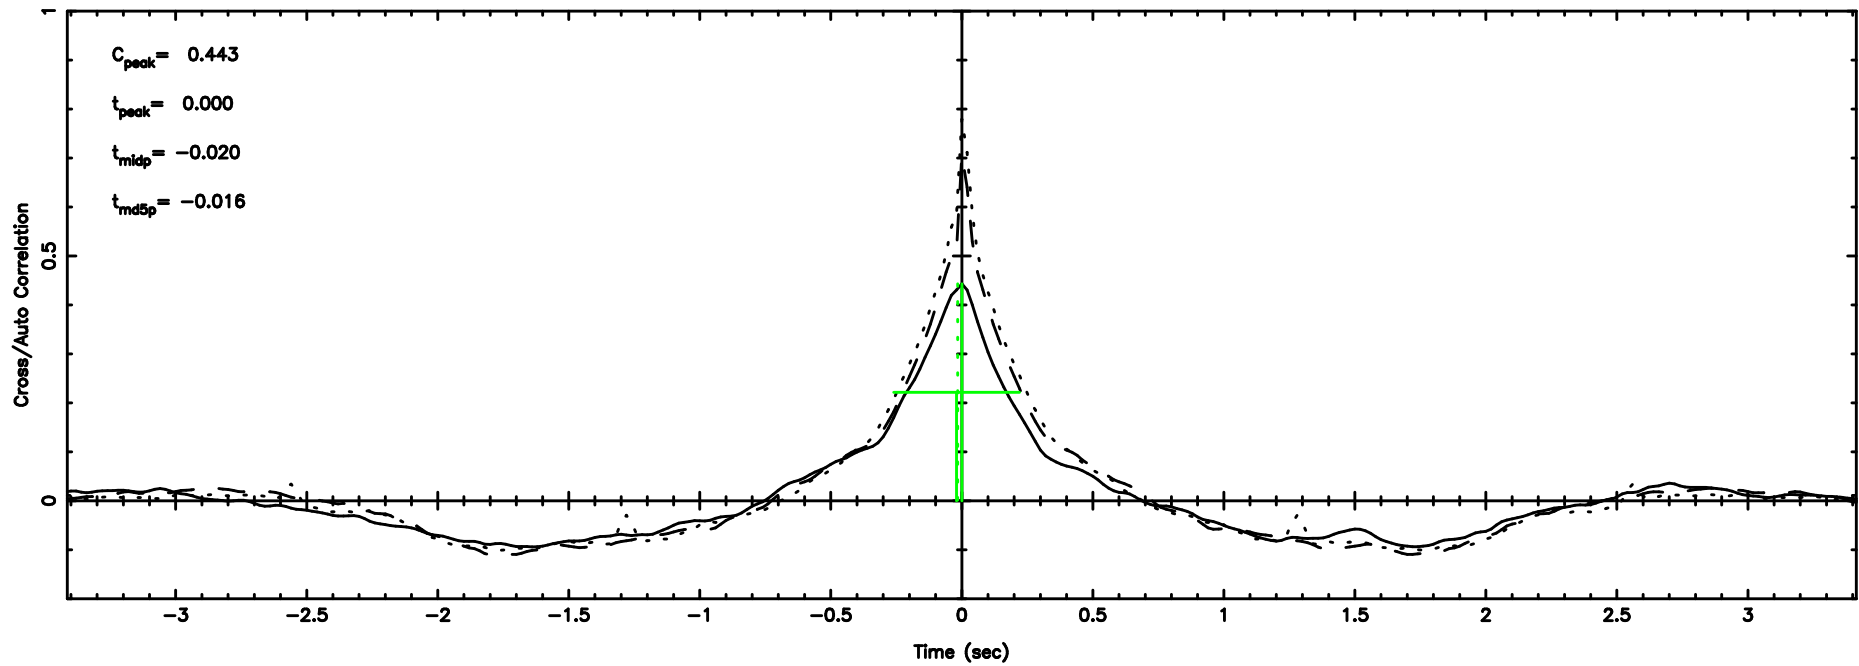

0723+10 2024/05/10 7.06UT FUJI -KISO

T20240510161200

BLK:33,SNR1: 4.1183 ,SNR2: 10.771

Frequency (Hz)

F20240510161200

BLK:33,SNR1: 15.345 ,SNR2: 18.007

Frequency (Hz)

0732+33 2024/05/10 7.23UT TOYOKAWA-FUJI