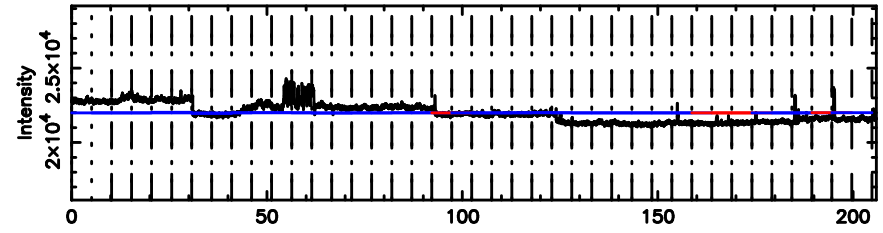

K20240510070945