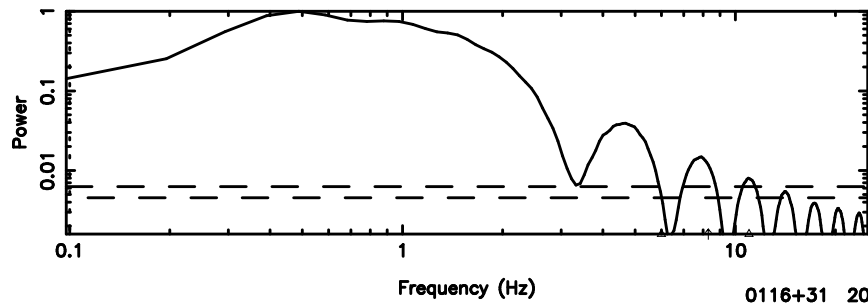

BLK:33,SNR1: 9.7287 ,SNR2: 24.304