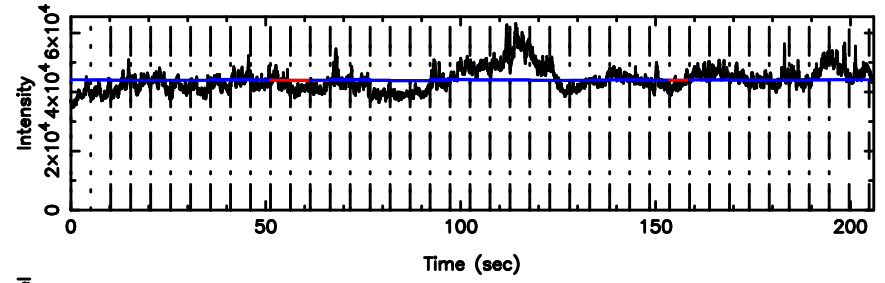

F20240510090934

BLK:36,SNR1: 87.348 ,SNR2: 86.498

T20240510090934

BLK:36,SNR1: 7.6839 ,SNR2: 18.599

3C12 2024/05/10 0.19UT TOYOKAWA-KISO

K20240510090931

BLK:36,SNR1: 108.95 ,SNR2: 101.93

F20240510090934