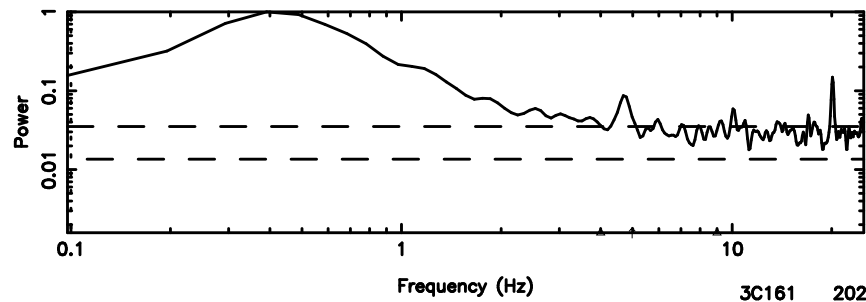

BLK:12,SNR1: 0.76611 ,SNR2: 3.4798