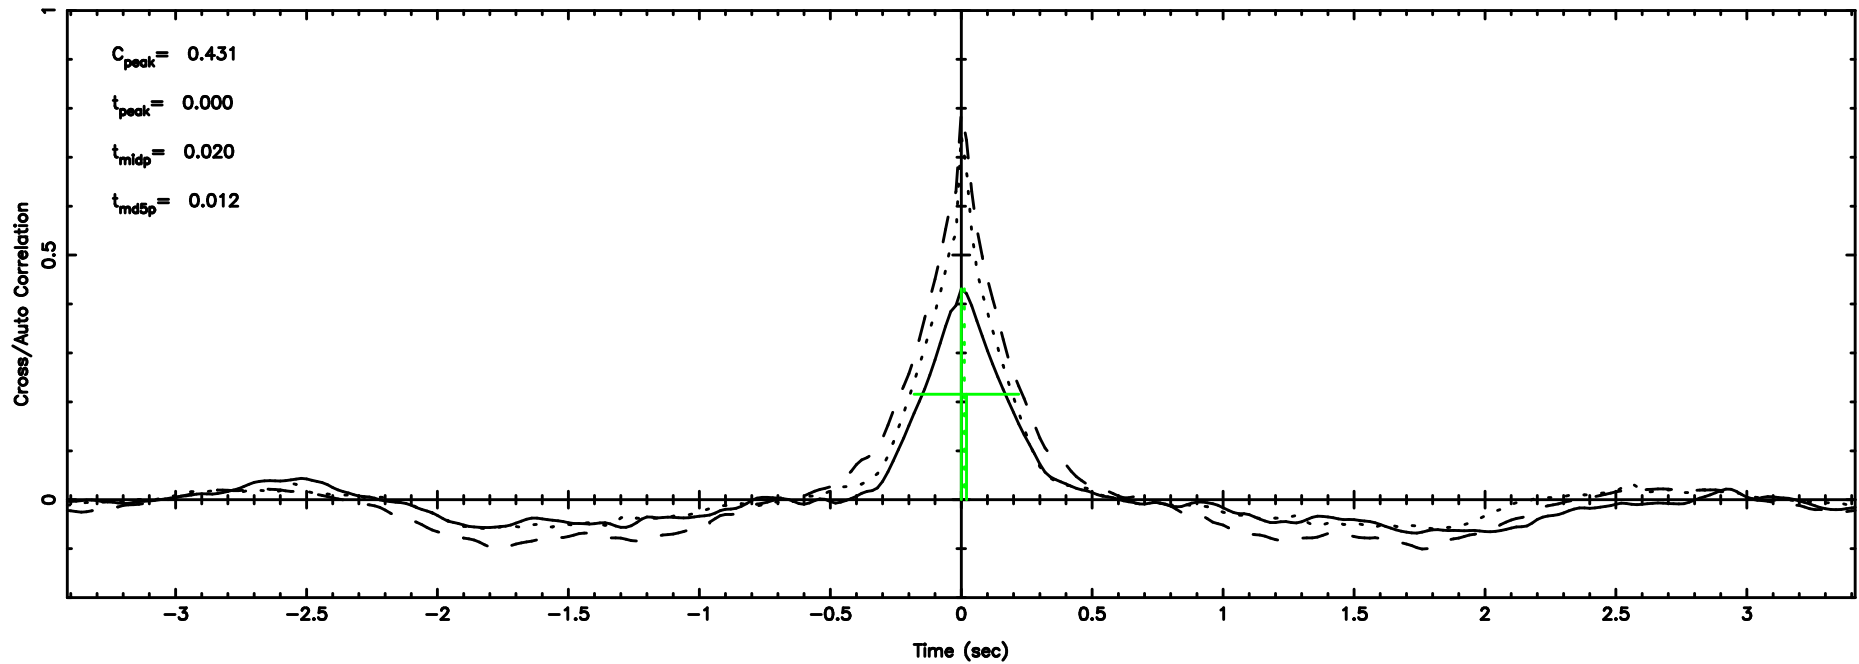

Frequency (Hz)

0752-200 2024/05/10 7.52UT TOYOKAWA-FUJI