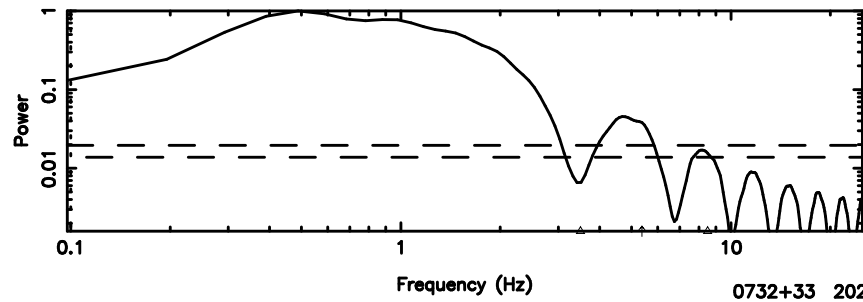

BLK:28,SNR1: 2.6427 ,SNR2: 11.897