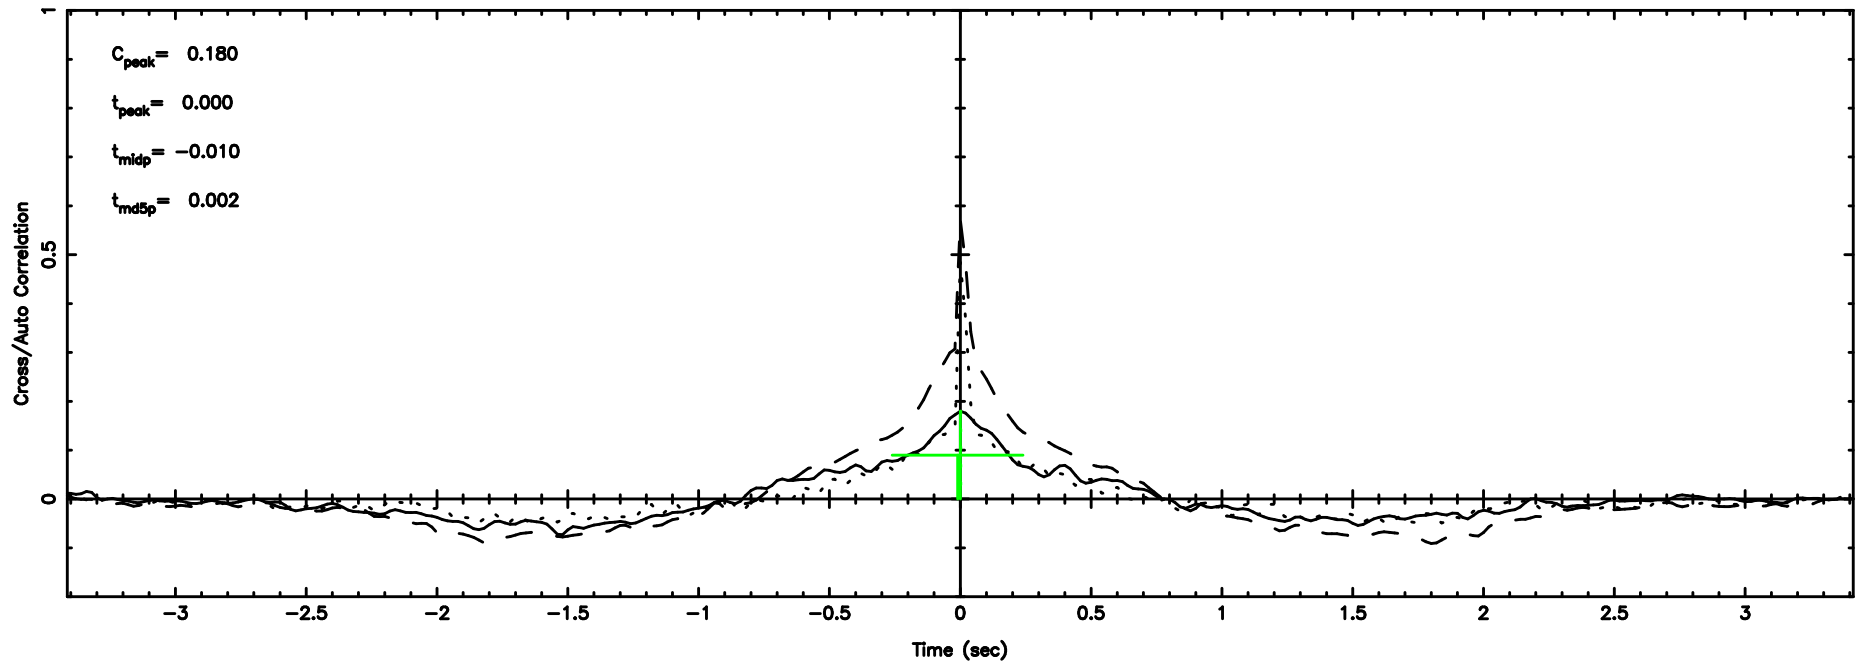

BLK:20,SNR1: 0.63120 ,SNR2: 3.7382

Frequency (Hz)

K20240510170053

BLK:20,SNR1: 0.21886 ,SNR2: 1.7878

Frequency (Hz)

0821+394 2024/05/10 8.04UT TOYOKAWA-KISO

F20240510170056

BLK:19,SNR1: 0.12768 ,SNR2: 1.9524