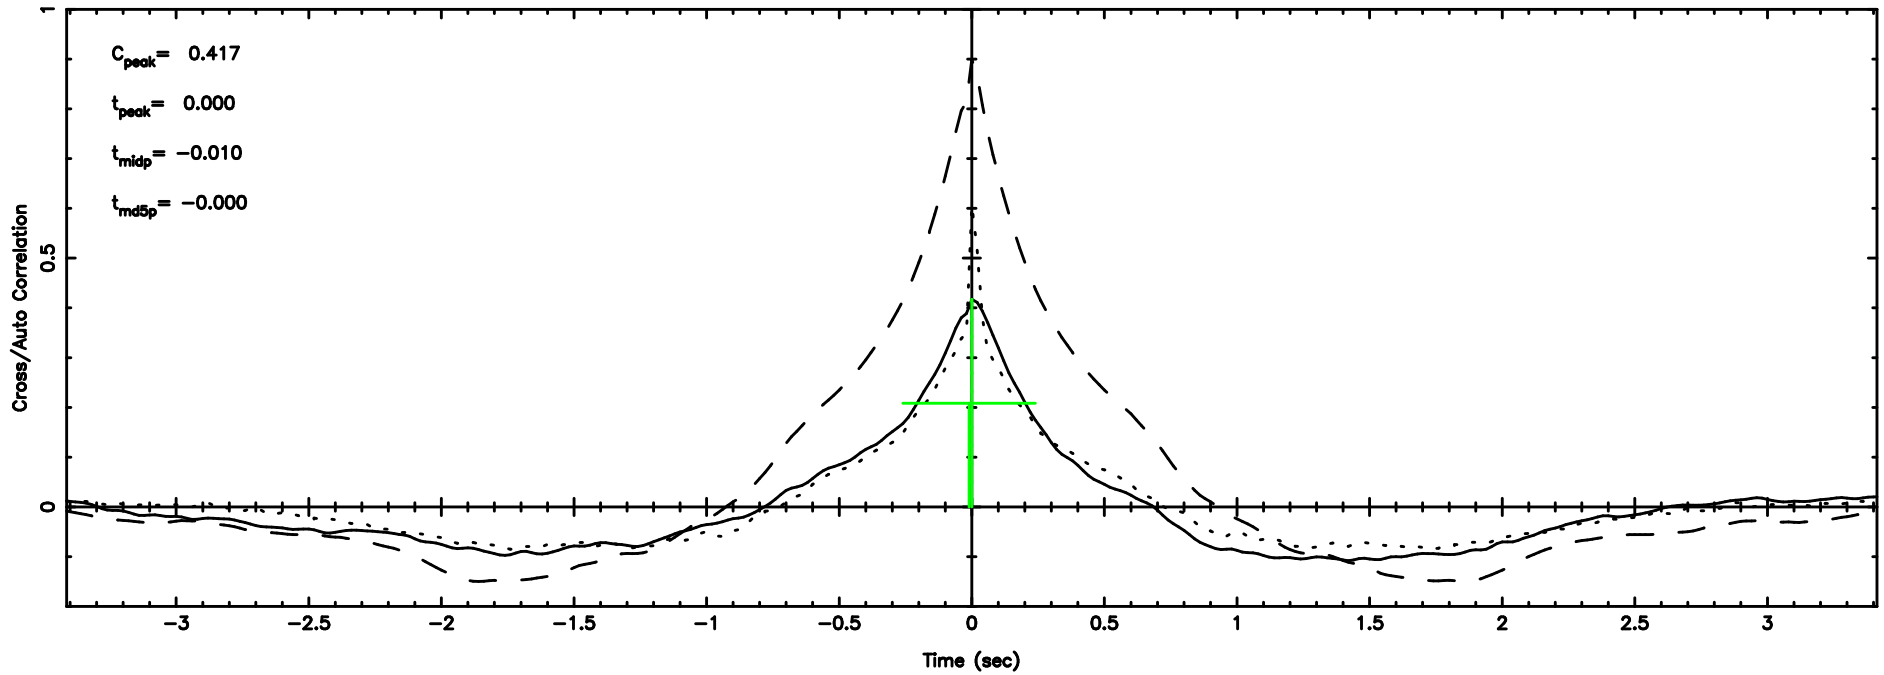

Frequency (Hz)