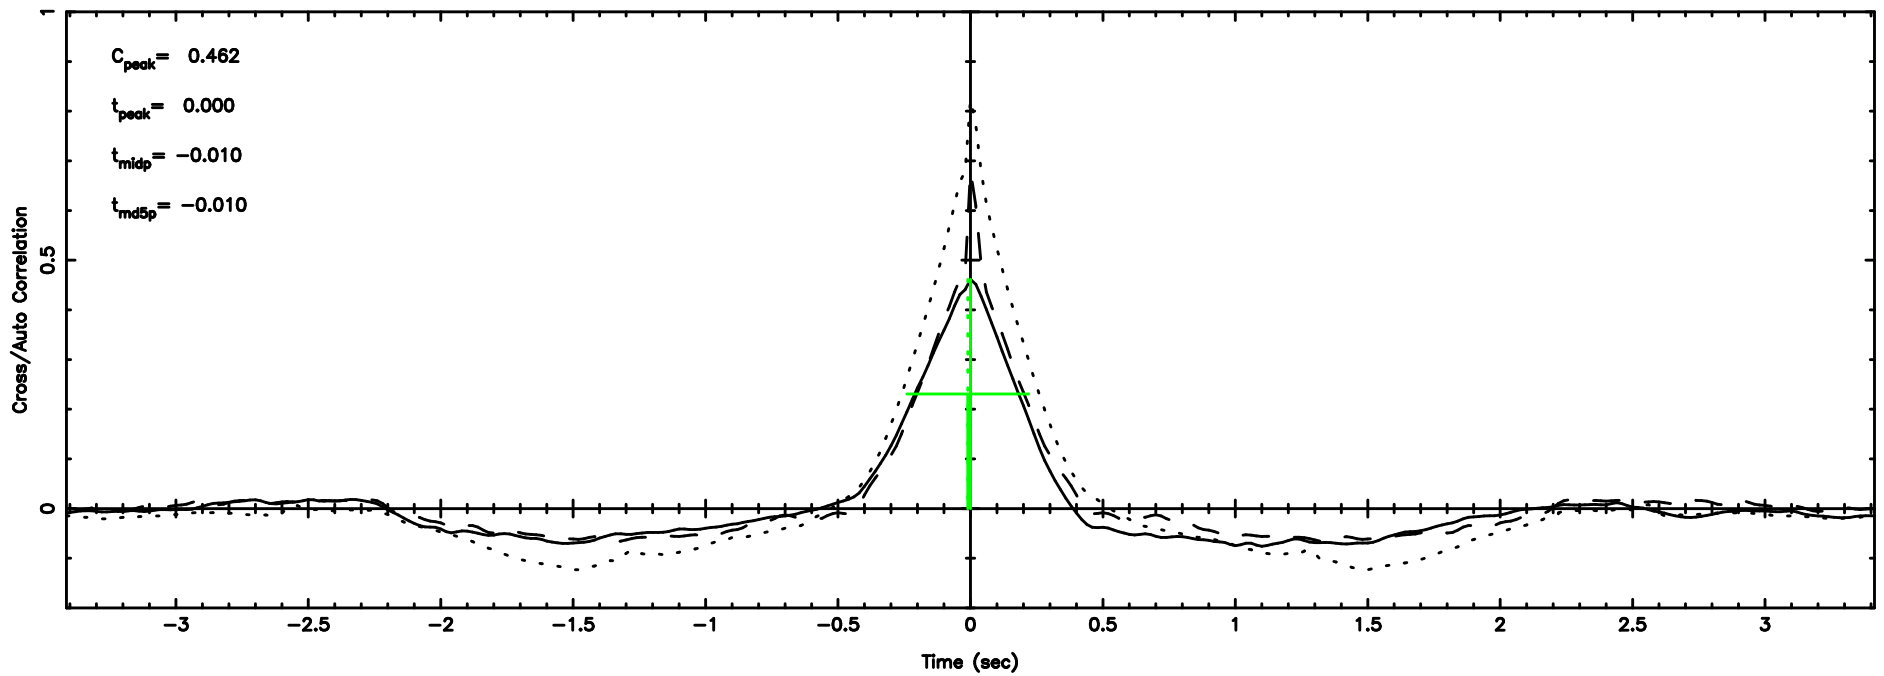

Frequency (Hz)