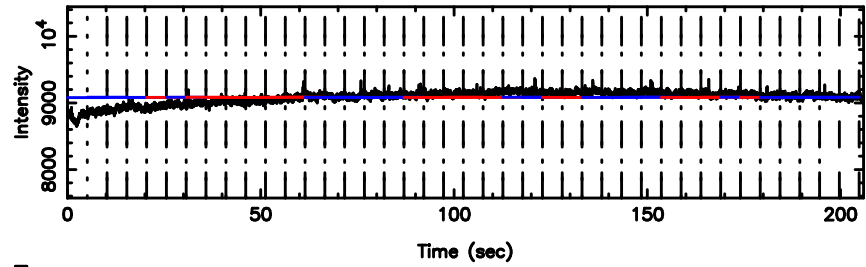

T20240510150302