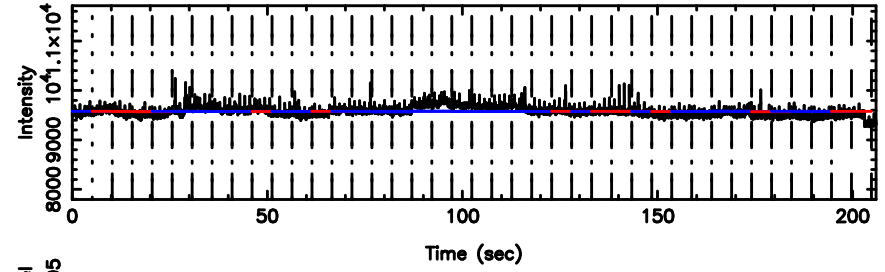

F20240510082726