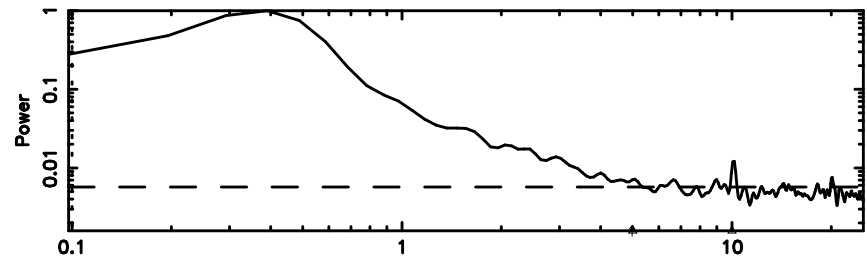

BLK:32,SNR1: 3.7972 ,SNR2: 15.632