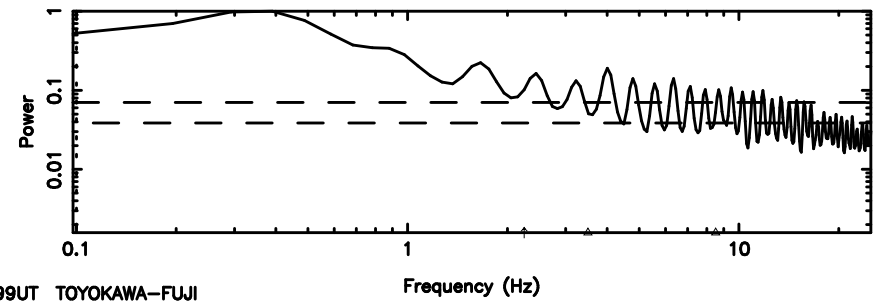

BLK:16,SNR1: 0.93024 ,SNR2: 5.1801

3C120 2024/05/10 4.19UT FUJI -KISO

K20240510130924

BLK:16,SNR1: 1.3946 ,SNR2: 5.5139

T20240510135726

BLK:19,SNR1: 5.9311 ,SNR2: 21.562

F20240510135726

BLK:19,SNR1: 0.21761 ,SNR2: 3.7712