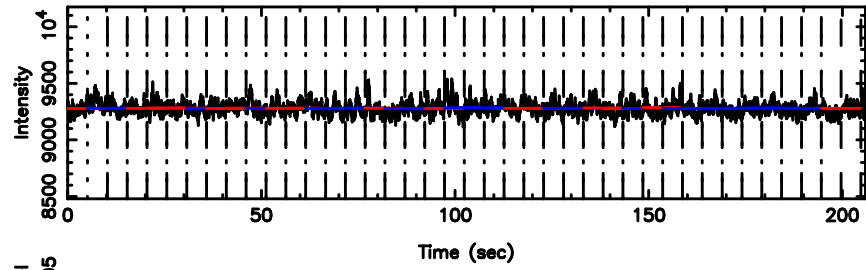

T20240510135726