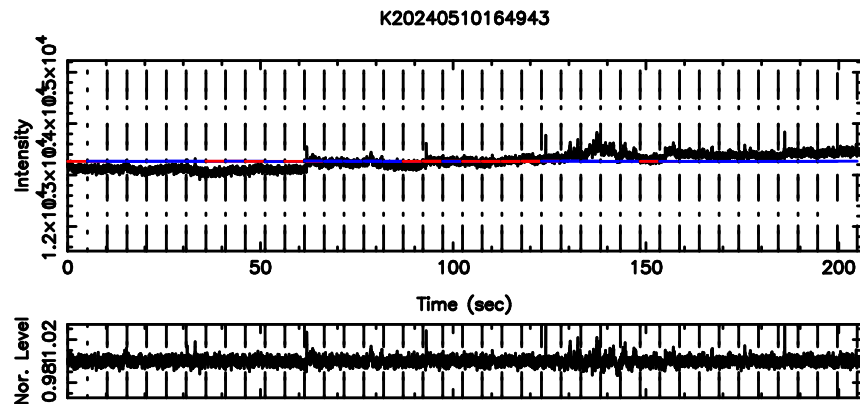

BLK:28,SNR1: 0.87118 ,SNR2: 3.1774