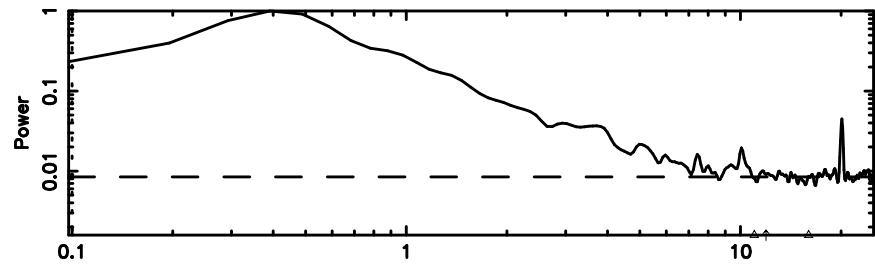

T20240510070947

BLK:33,SNR1: 4.3275 ,SNR2: 7.2404

Frequency (Hz)

K20240510070945

BLK:33,SNR1: 4.8184 ,SNR2: 10.677

Frequency (Hz)

2229-093 2024/05/09 22.19UT TOYOKAWA-KISO