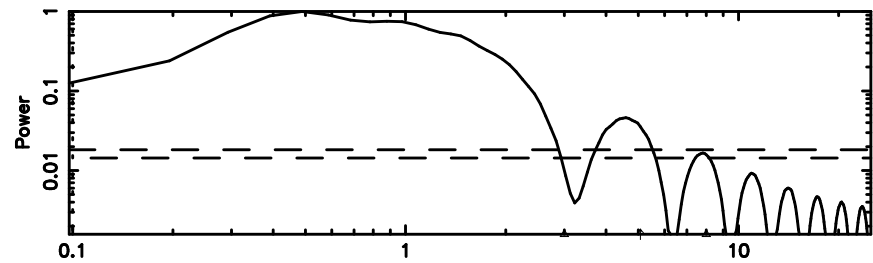

Frequency (Hz)

T20240510095627

BLK:28,SNR1: 6.7202 ,SNR2: 17.033

Frequency (Hz)

0116+31 2024/05/10 0.97UT TOYOKAWA-KISO

K20240510095624

BLK:28,SNR1: 2.6344 ,SNR2: 12.694

Frequency (Hz)