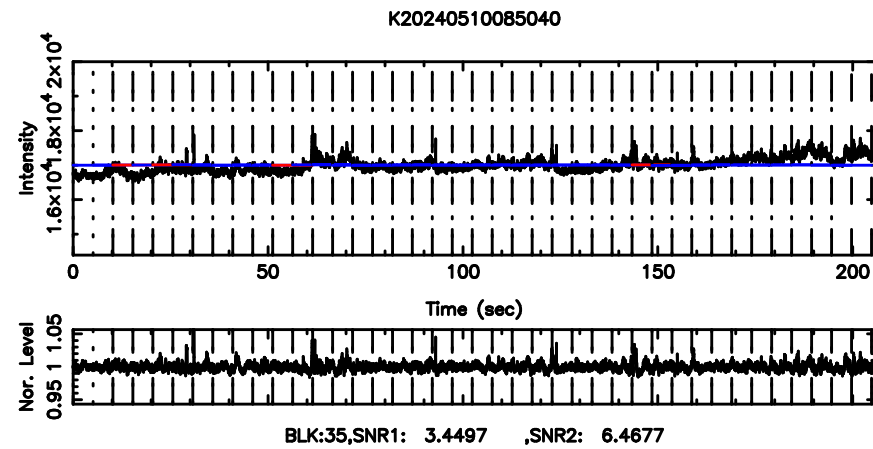

K20240510085040

BLK:38,SNR1: 3.3158 ,SNR2: 6.2223

0011+344 2024/05/09 23.87UT TOYOKAWA-KISO

0011+344 2024/05/09 23.87UT FUJI -KISO

T20240510090934

BLK:36,SNR1: 8.3130 ,SNR2: 20.163

3C12 2024/05/10 0.19UT TOYOKAWA-FUJI