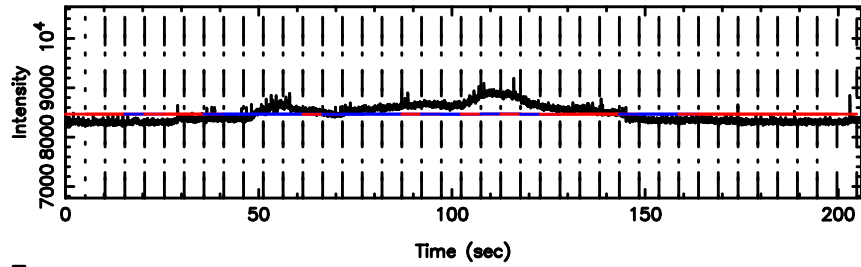

F20240510153035