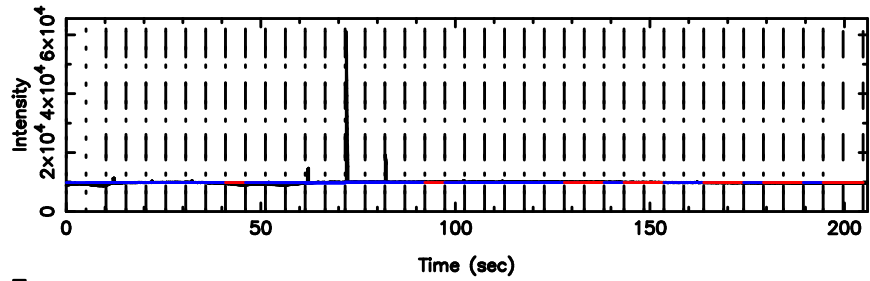

T20240510100650