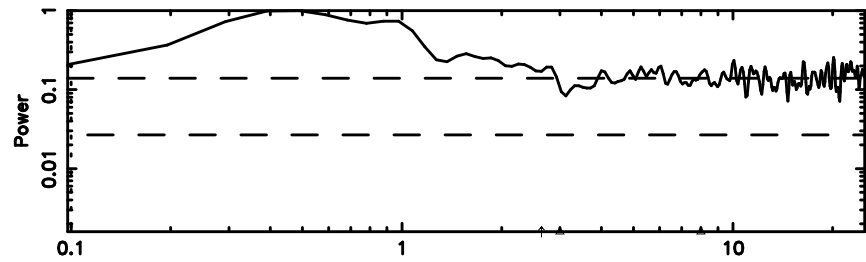

BLK: 7,SNR1: 0.27031 ,SNR2: 2.0800