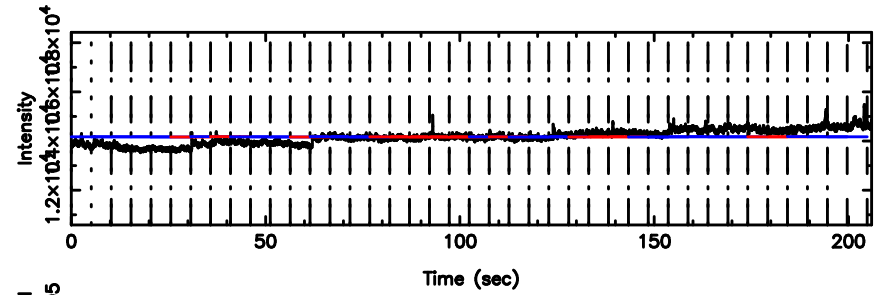

T20240510110058

BLK:25,SNR1: 2.0090 ,SNR2: 4.6973

3C67 2024/05/10 2.04UT TOYOKAWA-KISO

K20240510110055

BLK:25,SNR1: 2.7508 ,SNR2: 4.5513

Frequency (Hz)

F20240510110058

K20240510110055