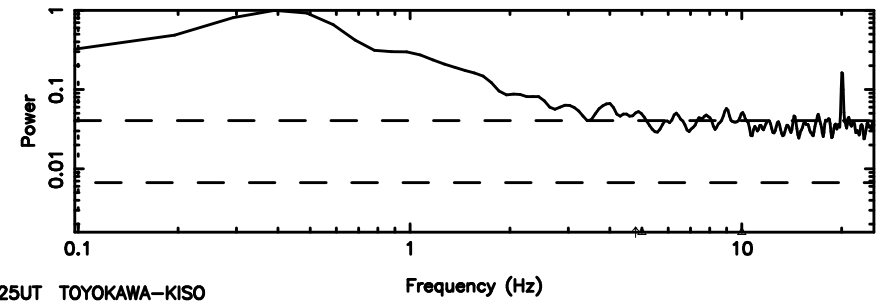

BLK:22,SNR1: 0.76156 ,SNR2: 3.5060

0333+32 2024/05/10 3.25UT TOYOKAWA-KISO