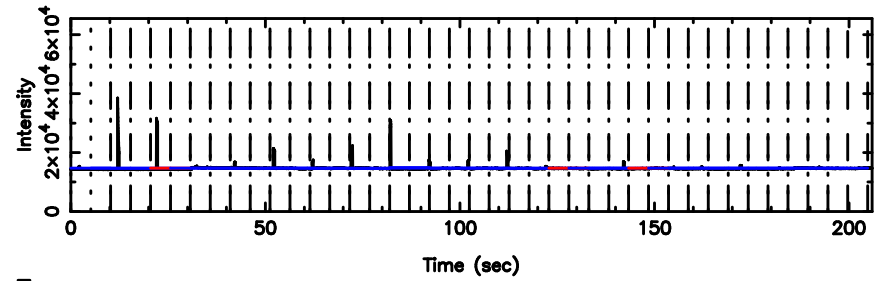

3C43 2024/05/10 1.14UT FUJI -KISO

K20240510100647