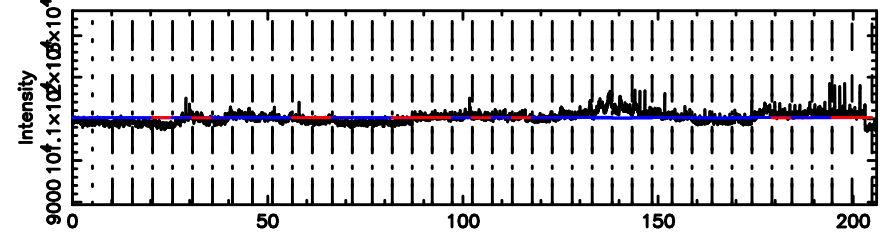

2259+481 2024/05/09 22.67UT FUJI -KISO

T20240510075340

BLK:28,SNR1: 5.8506 ,SNR2: 19.203

Frequency (Hz)

3C459 2024/05/09 22.92UT TOYOKAWA-FUJI

F20240510075341

BLK:28,SNR1: 1.4279 ,SNR2: 5.2086

Frequency (Hz)