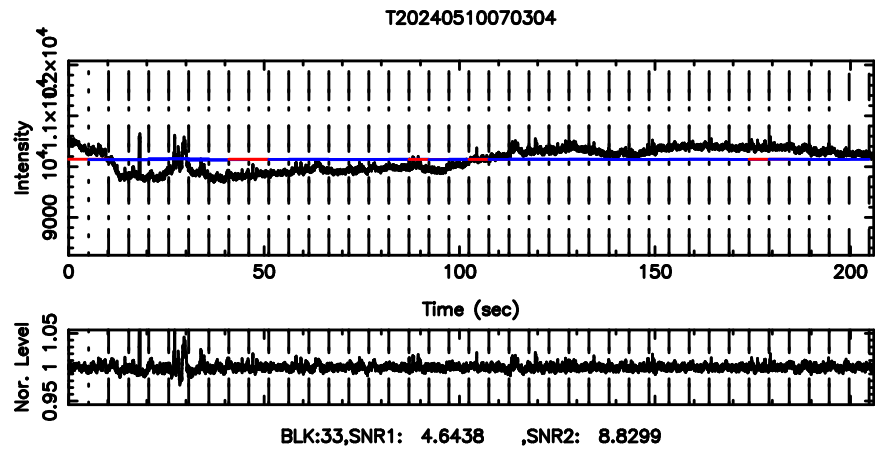

Frequency (Hz)

K20240510065716

BLK:37,SNR1: 2.7698 ,SNR2: 4.1863

Frequency (Hz)

2217+128 2024/05/09 21.98UT FUJI -KISO

3C446 2024/05/09 22.08UT TOYOKAWA-FUJI

T20240510070304

BLK:31,SNR1: 5.8078 ,SNR2: 9.4944