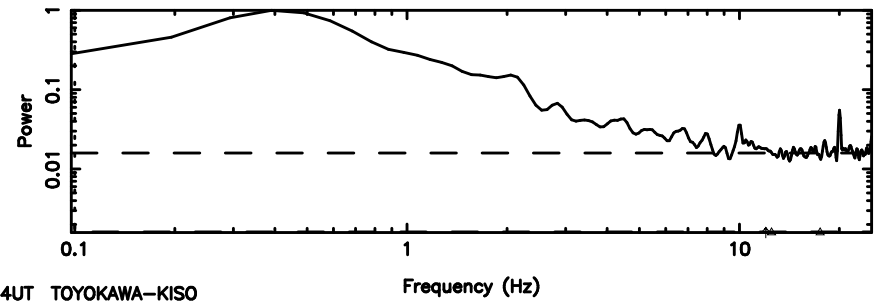

T20240510110058

BLK:25,SNR1: 2.0090 ,SNR2: 4.6973

3C67 2024/05/10 2.04UT TOYOKAWA-KISO

K20240510110055

BLK:25,SNR1: 2.7508 ,SNR2: 4.5513

Frequency (Hz)

F20240510110058

K20240510110055