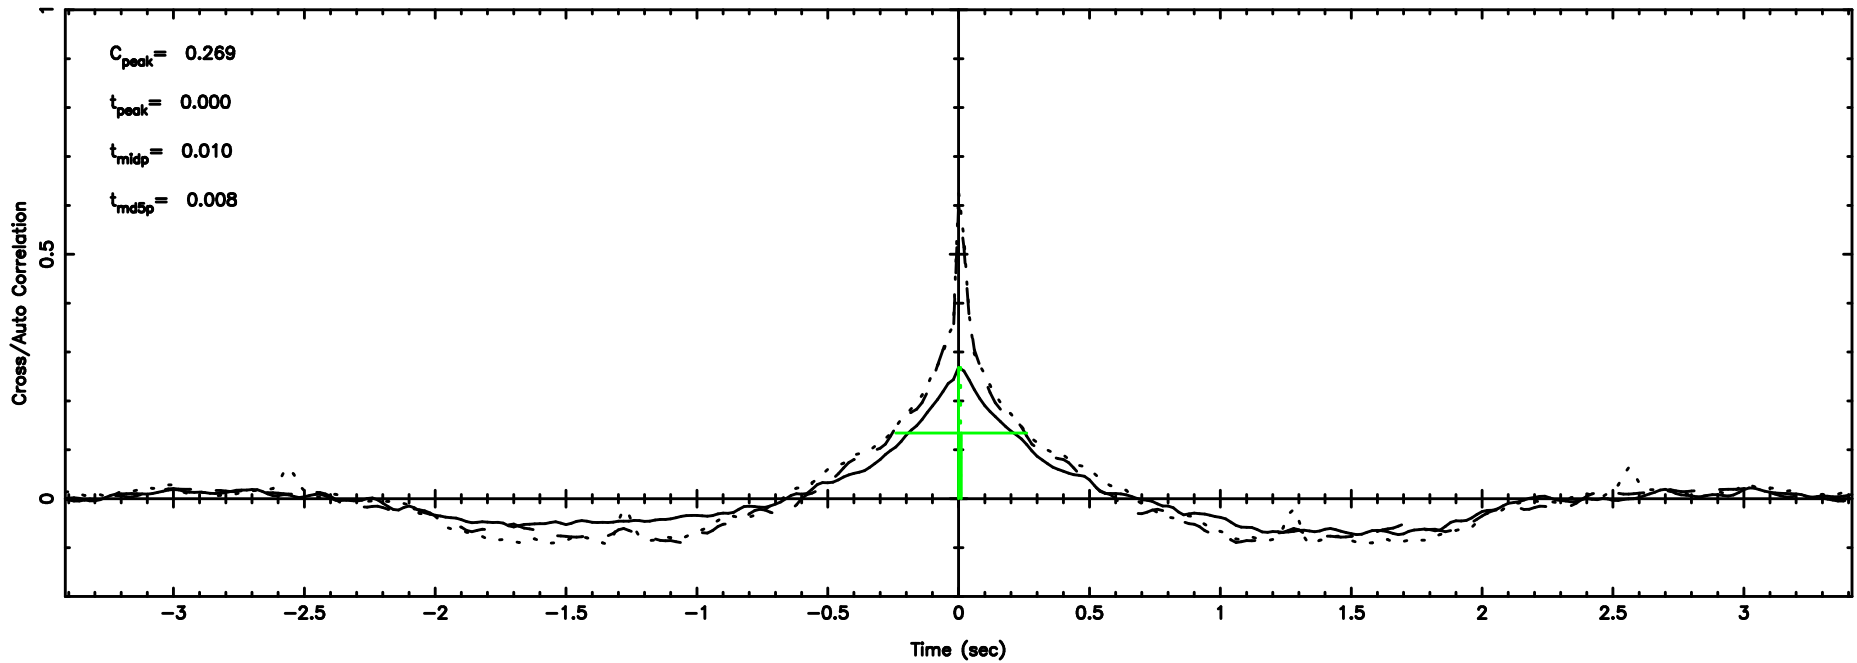

T20240510164945

BLK:31,SNR1: 0.92076 ,SNR2: 3.2387

F20240510164945

BLK:31,SNR1: 0.60757 ,SNR2: 2.9244

3C196 2024/05/10 7.86UT TOYOKAWA-FUJI