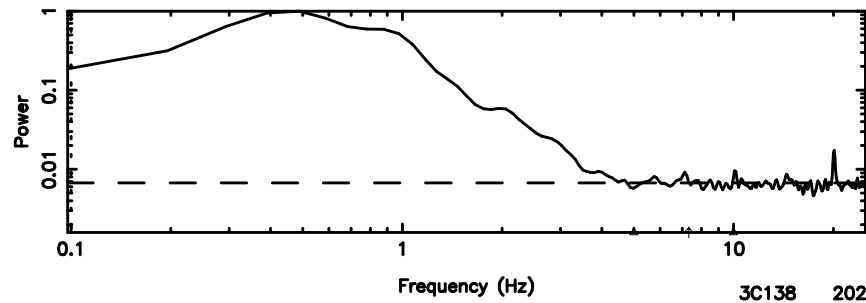

BLK:23,SNR1: 5.6537 ,SNR2: 15.588

3C138 2024/05/10 4.99UT TOYOKAWA-KISO

K20240510135724