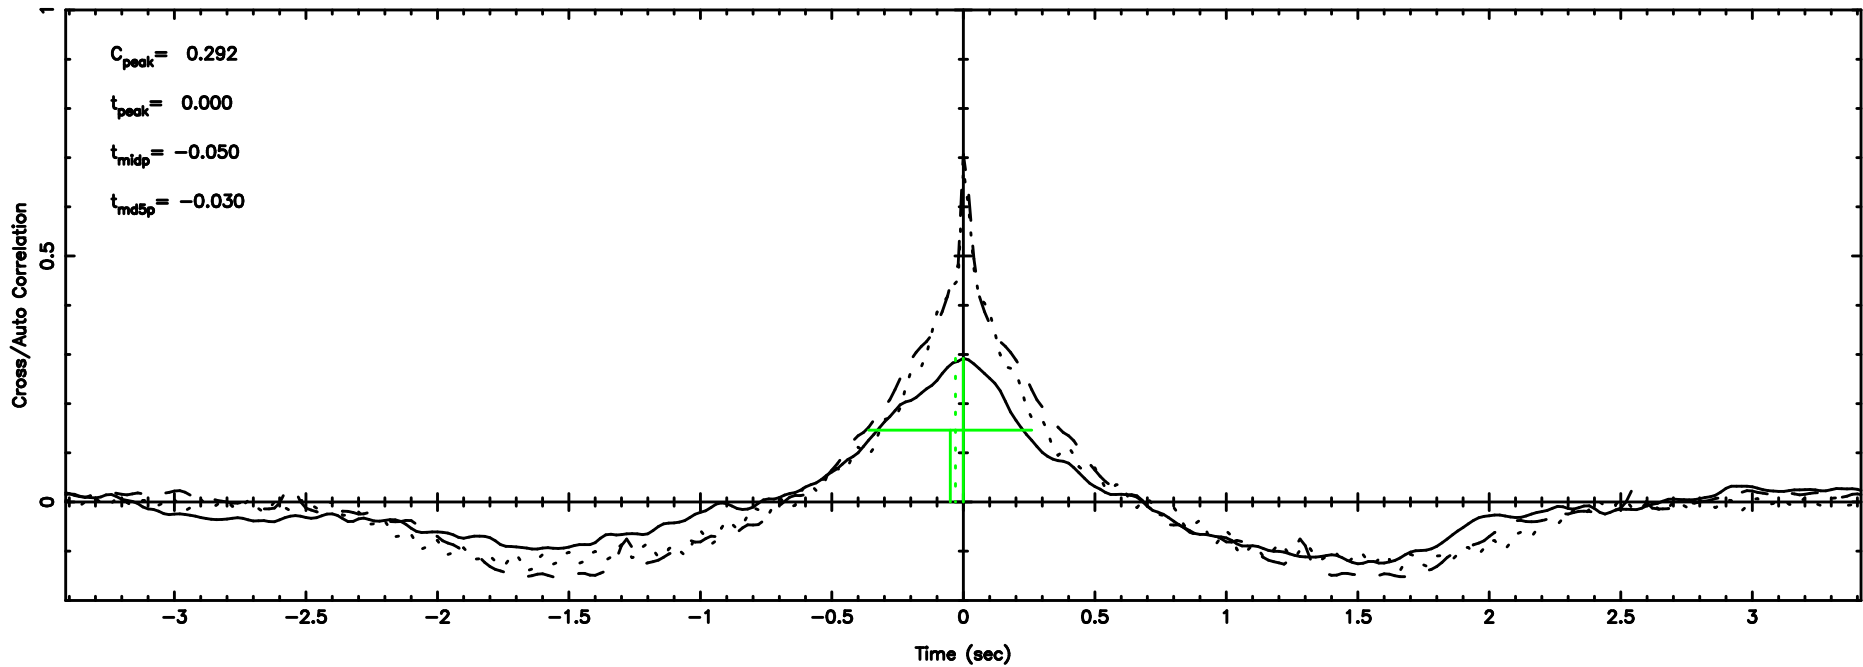

BLK:16,SNR1: 0.93024 ,SNR2: 5.1801

3C120 2024/05/10 4.19UT FUJI -KISO

K20240510130924

BLK:16,SNR1: 1.3946 ,SNR2: 5.5139

T20240510135726

BLK:19,SNR1: 5.9311 ,SNR2: 21.562

F20240510135726

BLK:19,SNR1: 0.21761 ,SNR2: 3.7712