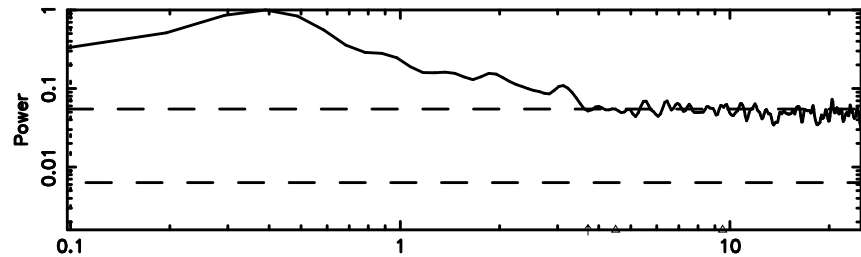

BLK:23,SNR1: 0.50417 ,SNR2: 3.0871