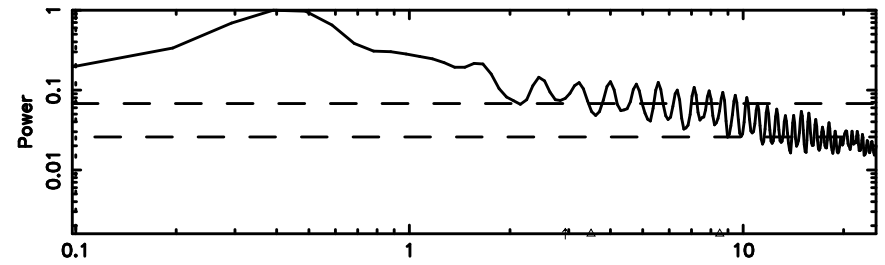

BLK:28,SNR1: 0.15316 ,SNR2: 2.9797