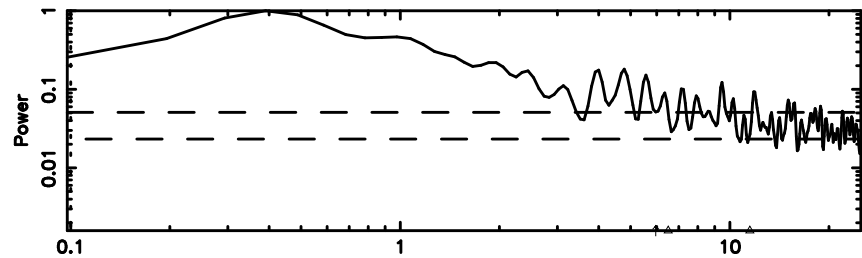

BLK: 6,SNR1: 0.84780 ,SNR2: 3.1868