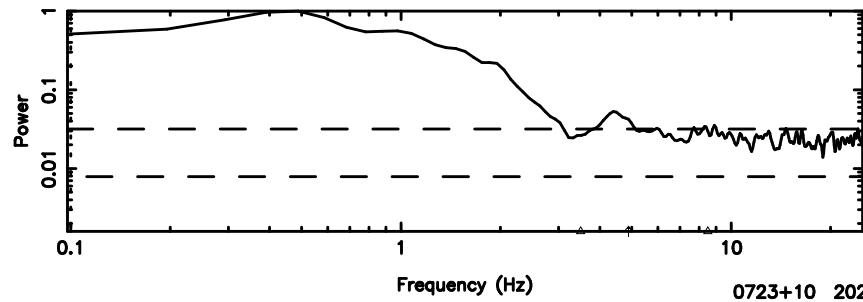

BLK:16,SNR1: 1.3841 ,SNR2: 6.4436