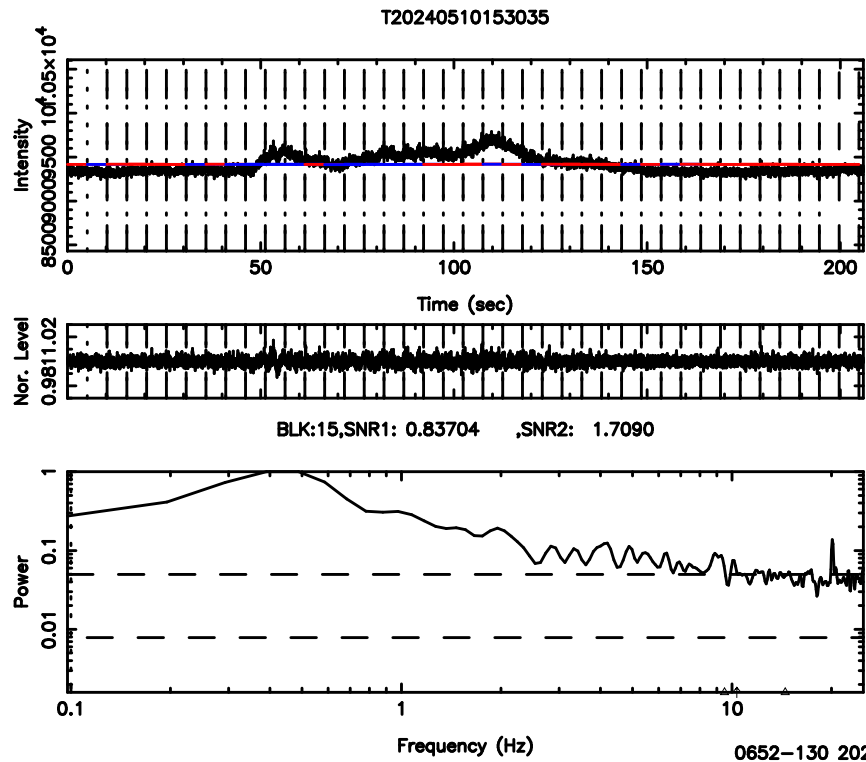

0652-130 2024/05/10 6.54UT TOYOKAWA-FUJI