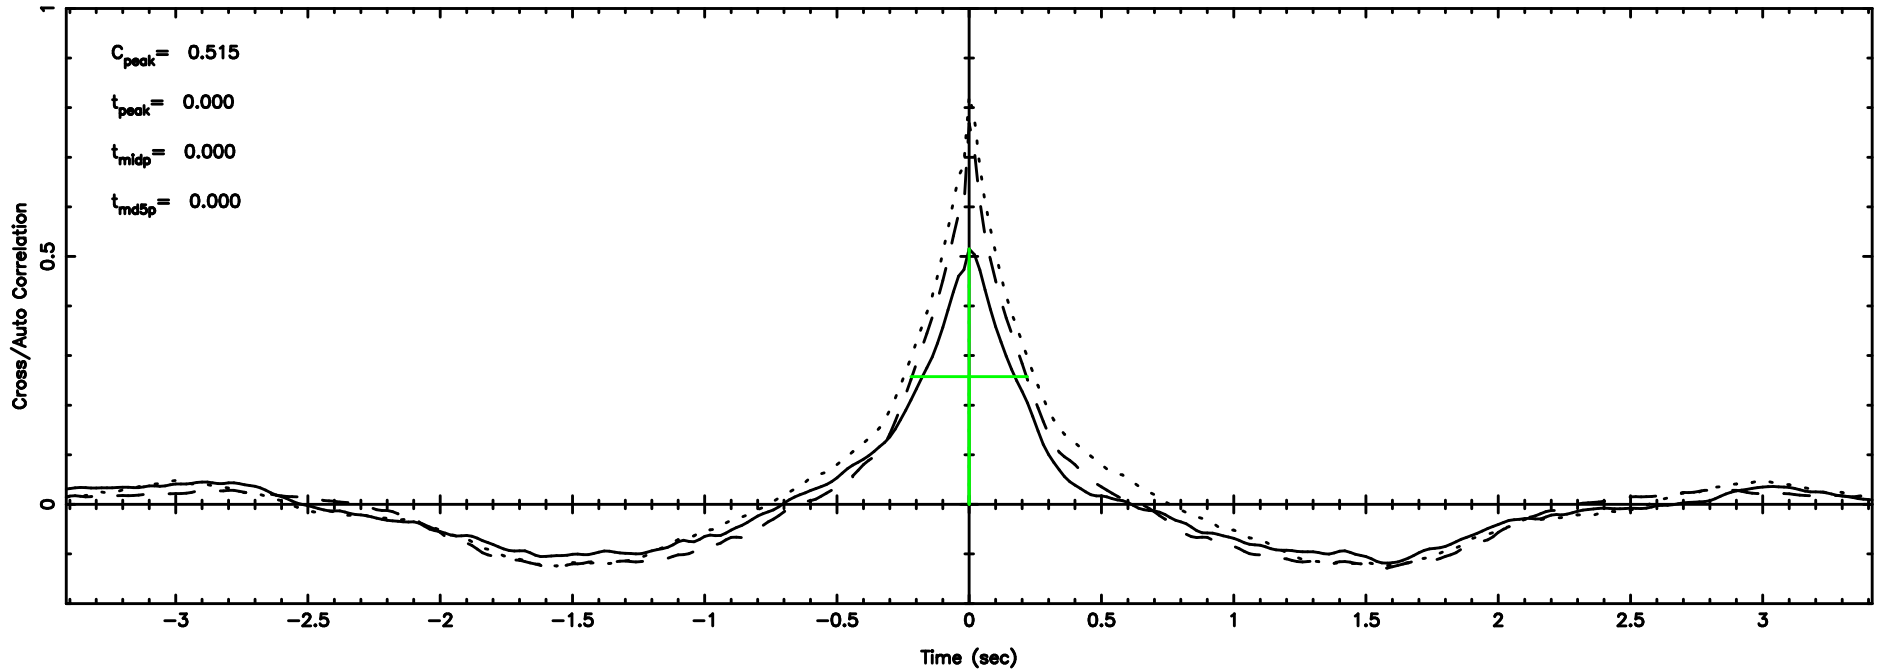

F20240510092337

BLK:36,SNR1: 11.171 ,SNR2: 19.779

T20240510092336

BLK:36,SNR1: 7.2046 ,SNR2: 18.872

0044-056 2024/05/10 0.42UT TOYOKAWA-KISO

K20240510092333

BLK:36,SNR1: 8.0481 ,SNR2: 19.917

F20240510092337