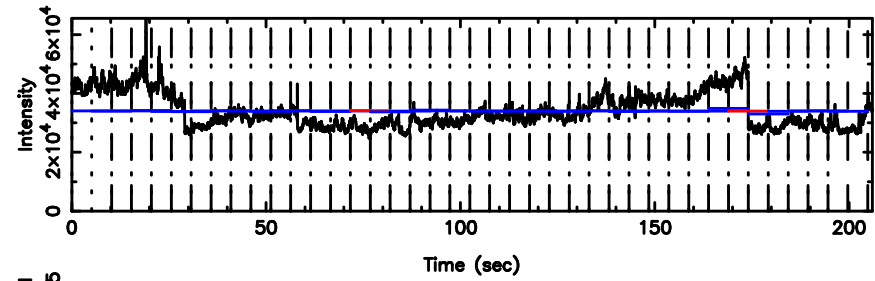

F20240510105317