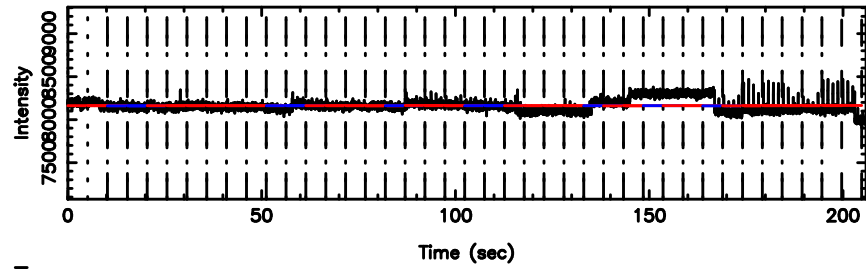

F20240510125058