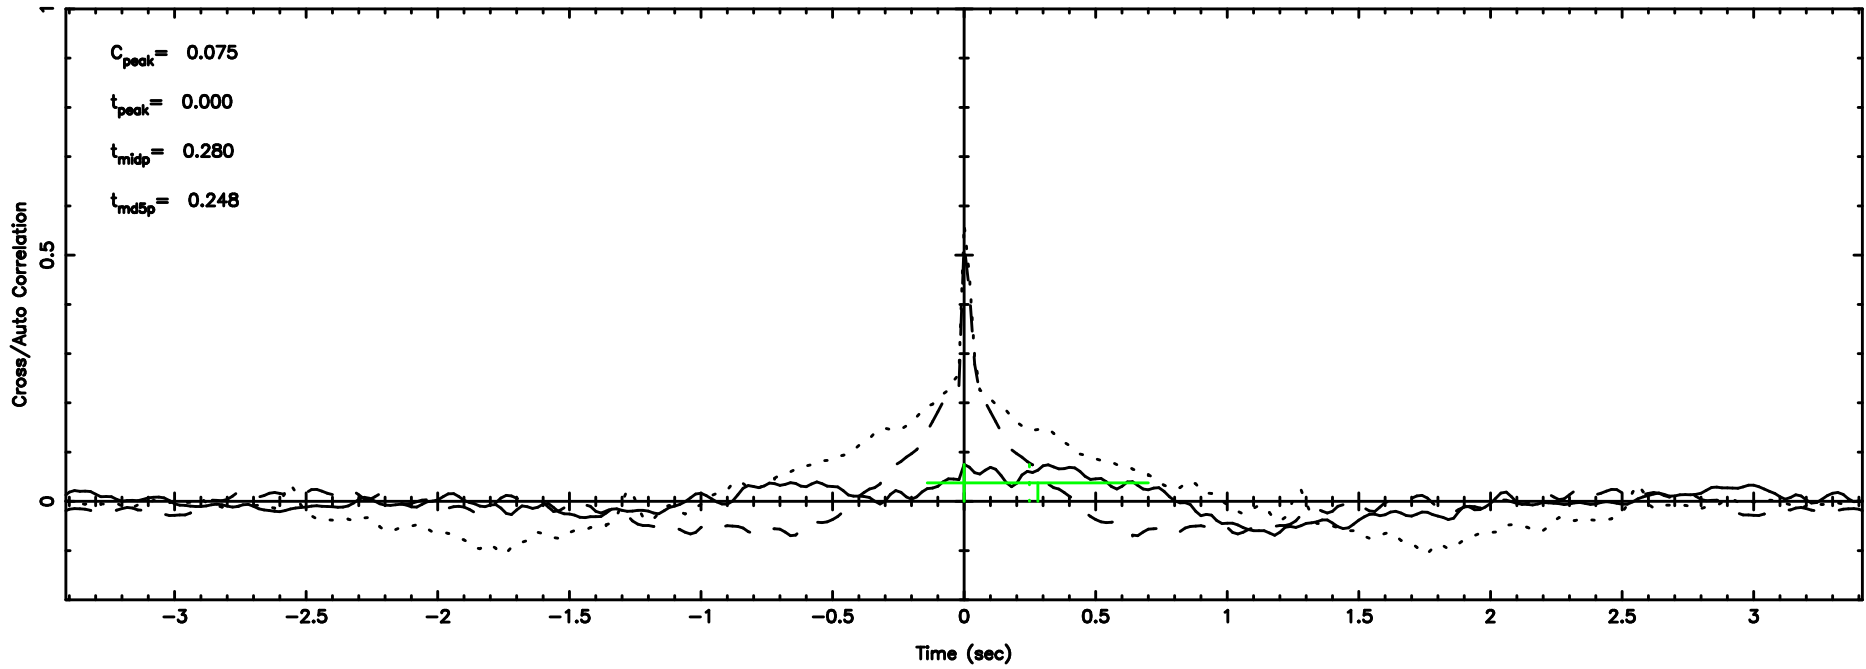

BLK: 9,SNR1: 0.44870 ,SNR2: 2.2548

F20240510125058

BLK: 9,SNR1: 0.17382 ,SNR2: 1.2733

0411+05 2024/05/10 3.88UT TOYOKAWA-FUJI

T20240510125057

BLK:13,SNR1: 0.35857 ,SNR2: 2.2954

K20240510125055

BLK:13,SNR1: 0.36562 ,SNR2: 1.4235