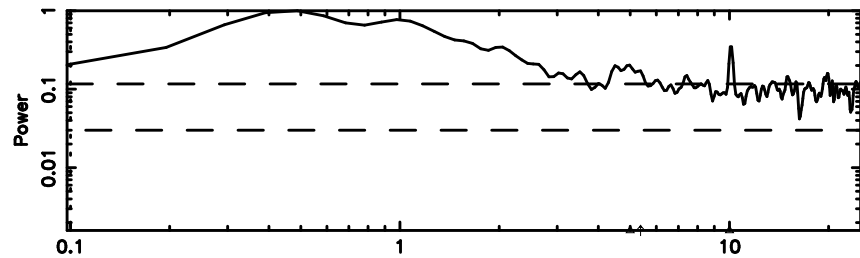

BLK: 5,SNR1: 0.53245 ,SNR2: 2.4382

Frequency (Hz)

3C216 2024/05/10 8.78UT TOYOKAWA-KISO

F20240510174524

BLK:10,SNR1: 0.30658 ,SNR2: 2.5104

Frequency (Hz)

K20240510174521

BLK:10,SNR1: 0.40484 ,SNR2: 1.7623