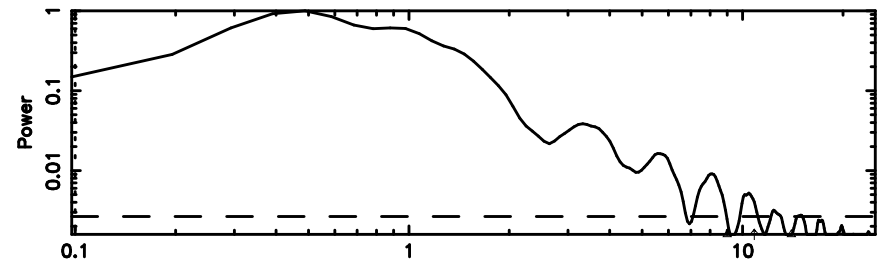

Frequency (Hz)

T20240510083418

BLK:33,SNR1: 12.710 ,SNR2: 30.586

Frequency (Hz)

K20240510083415

BLK:33,SNR1: 18.111 ,SNR2: 33.700

Frequency (Hz)

2354+14 2024/05/09 23.60UT TOYOKAWA-KISO