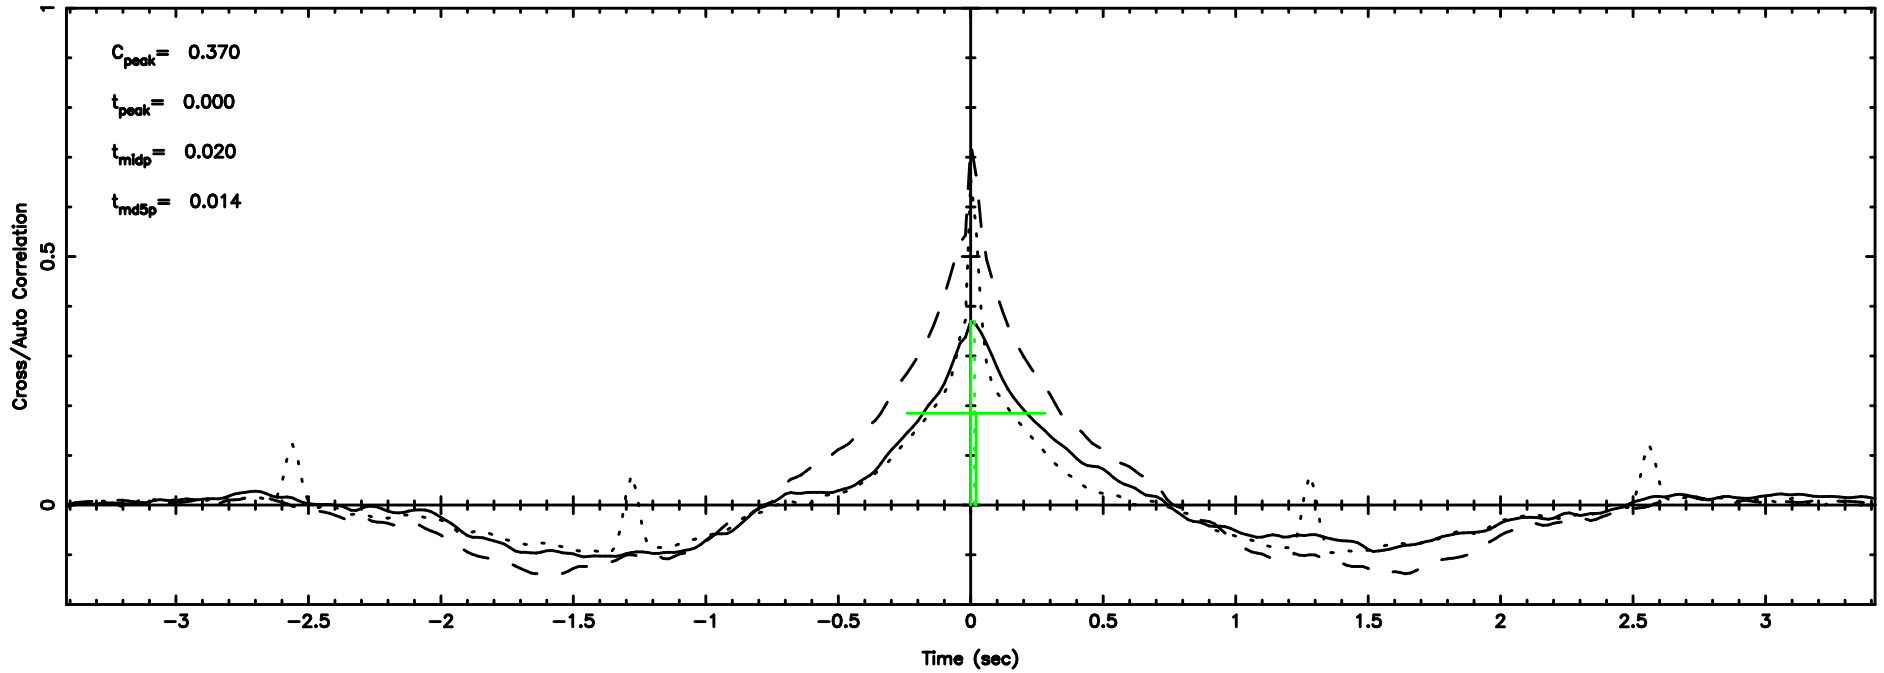

2347-02 2024/05/09 23.49UT TOYOKAWA-FUJI