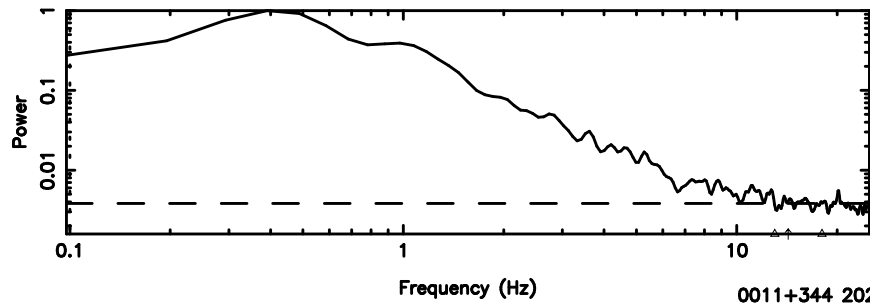

BLK:37,SNR1: 10.693 ,SNR2: 14.980