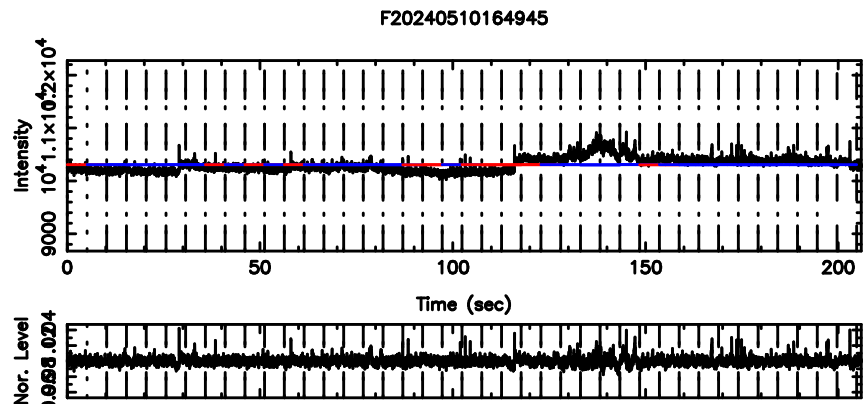

Frequency (Hz)

K20240510164943

BLK:30,SNR1: 0.58141 ,SNR2: 2.4128

Frequency (Hz)

3C196 2024/05/10 7.86UT TOYOKAWA-KISO

BLK:28,SNR1: 0.87118 ,SNR2: 3.1774

BLK:28,SNR1: 0.63167 ,SNR2: 2.6947

3C196 2024/05/10 7.86UT FUJI -KISO