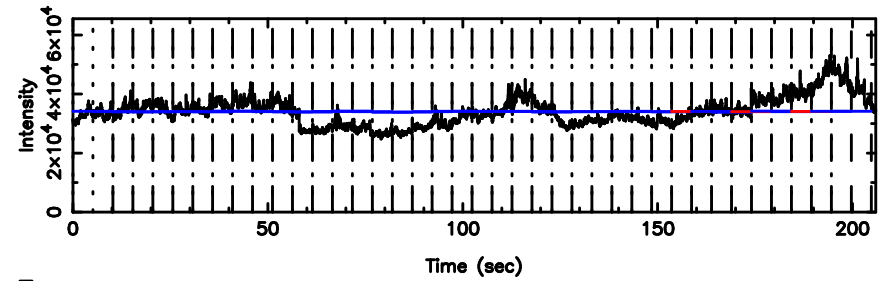

3C12 2024/05/10 0.19UT TOYOKAWA-FUJI

F20240510090934