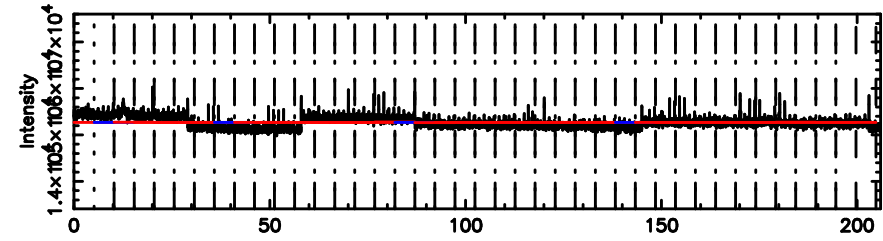

T20240510060412

BLK: 4,SNR1: 0.31027E-01,SNR2: 0.42617

F20240510060413

BLK: 4,SNR1: 0.15604 ,SNR2: 2.8095

2124+349 2024/05/09 21.10UT TOYOKAWA-FUJI

T20240510060412

BLK:10,SNR1: 0.73092E-01,SNR2: 0.65267

Frequency (Hz)