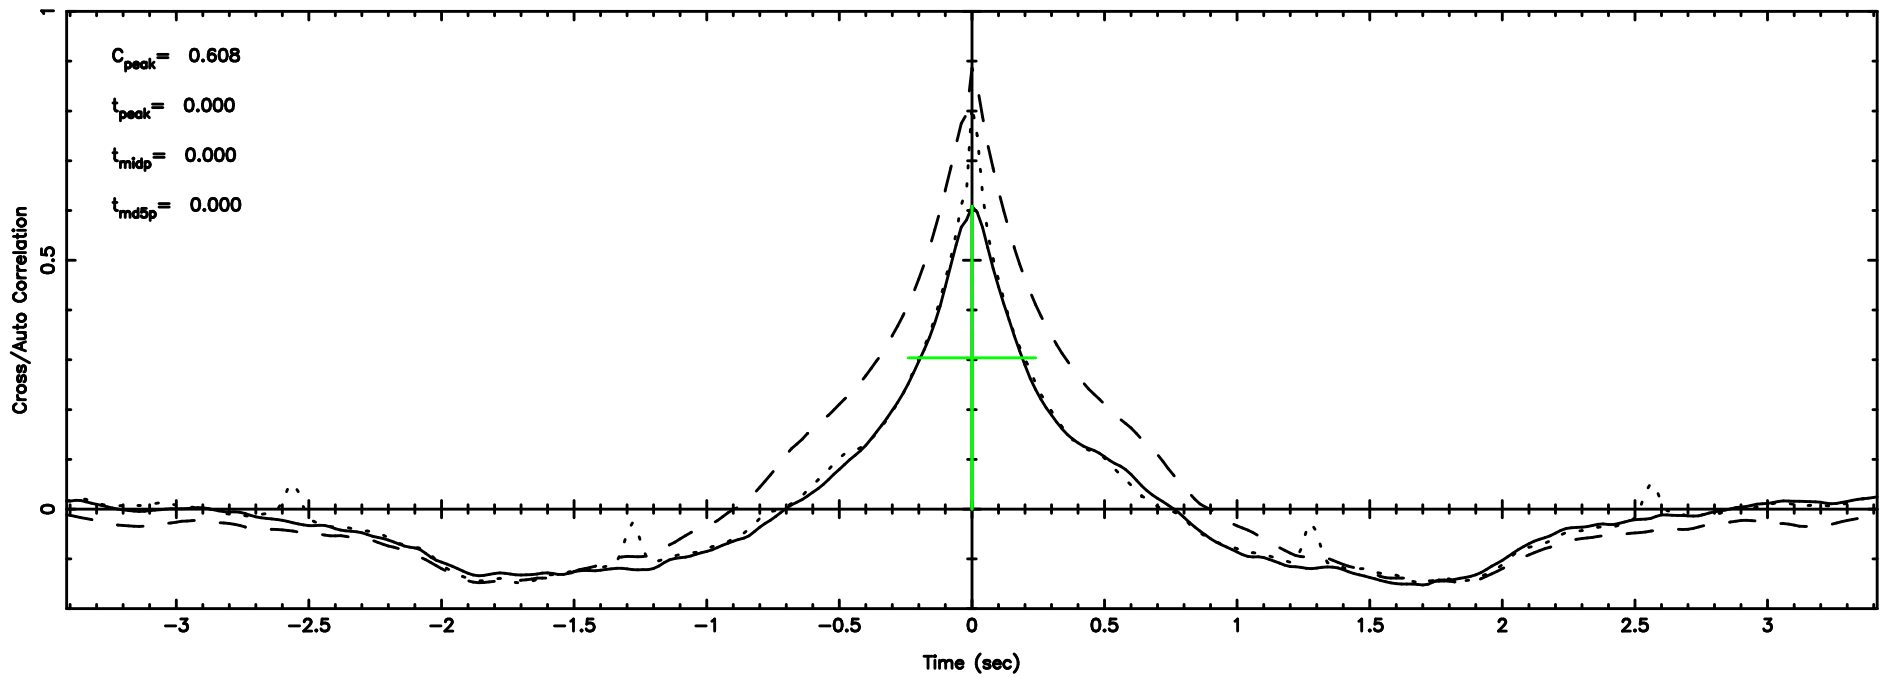

2238-113 2024/05/09 22.33UT TOYOKAWA-FUJI