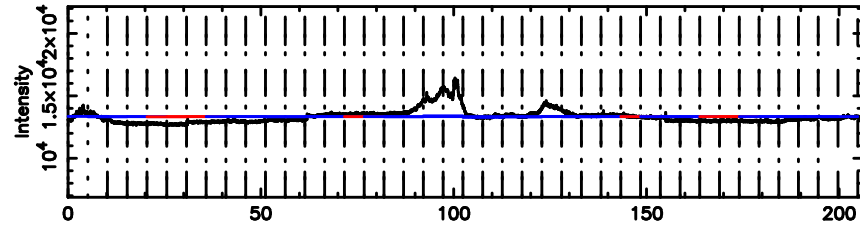

Frequency (Hz)

3C190 2024/05/10 7.65UT TOYOKAWA-KISO

F20240510163722

BLK:32,SNR1: 5.6211 ,SNR2: 22.582

Frequency (Hz)

K20240510163719

BLK:32,SNR1: 6.2898 ,SNR2: 24.894

Frequency (Hz)