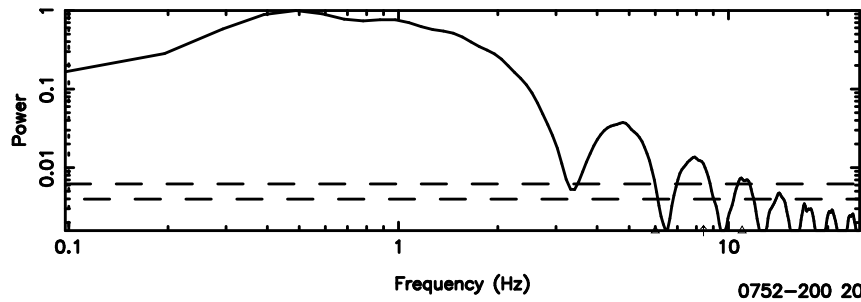

BLK:32,SNR1: 10.019 ,SNR2: 24.683