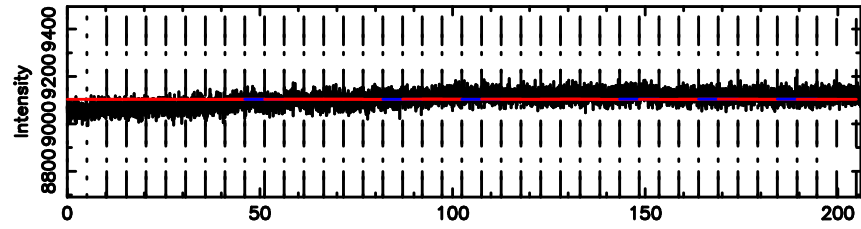

T20240510174523