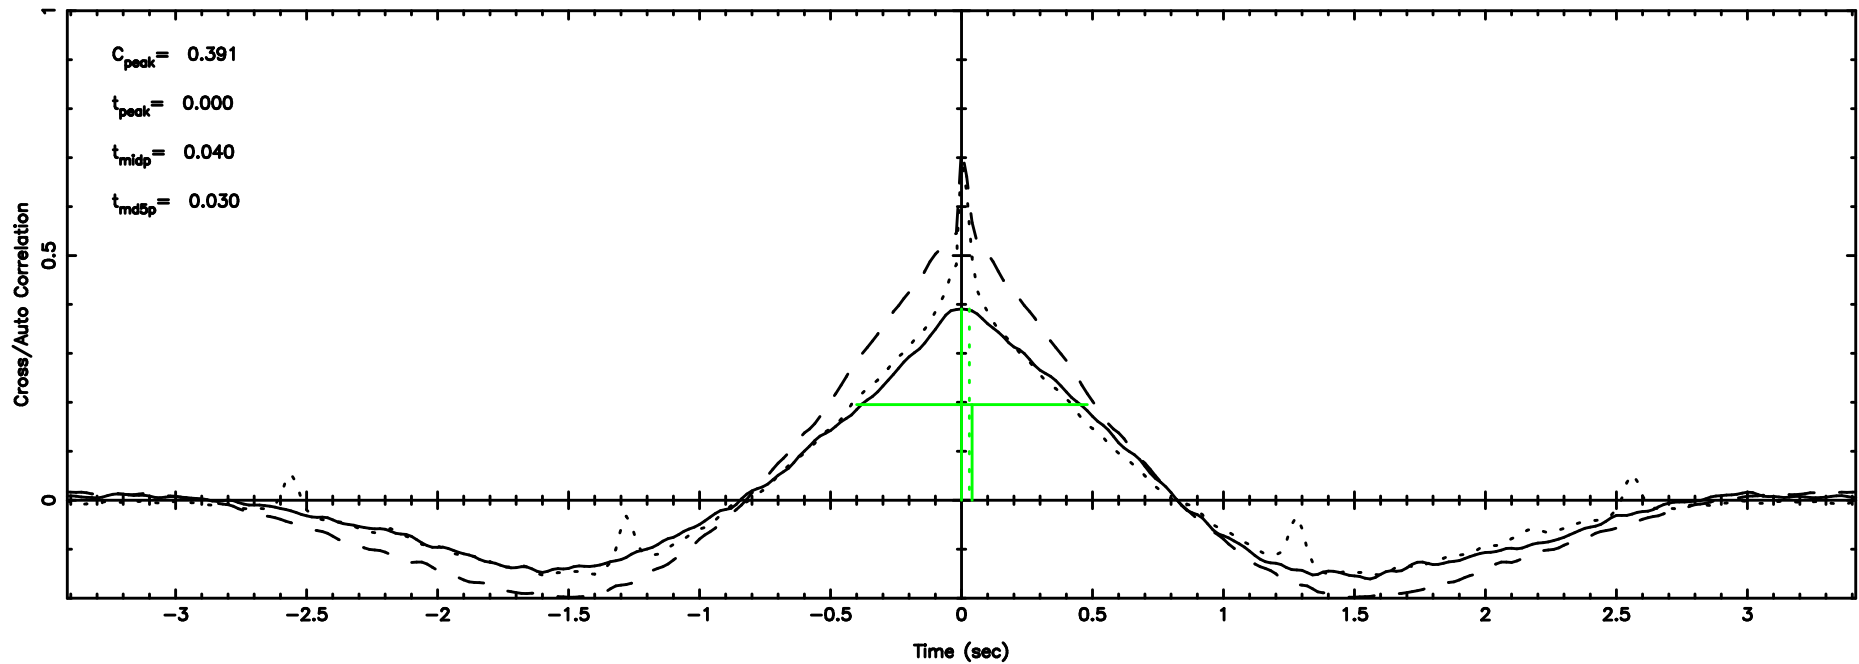

BLK:33,SNR1: 1.8779 ,SNR2: 7.9598

Frequency (Hz)

0741-06 2024/05/10 7.36UT TOYOKAWA-FUJI

0741-06 2024/05/10 7.36UT TOYOKAWA-KISO

F20240510162003

BLK:32,SNR1: 1.2420 ,SNR2: 6.1995

Frequency (Hz)

K20240510162000