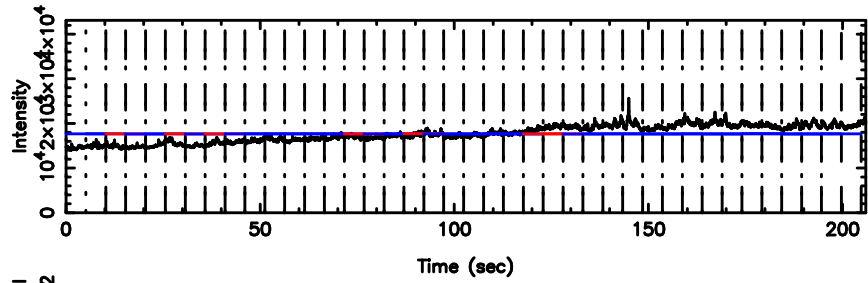

T20240510113828

BLK:34,SNR1: 96.006 ,SNR2: 96.481

F20240510113828

BLK:34,SNR1: 15.249 ,SNR2: 15.028

0258+350 2024/05/10 2.67UT TOYOKAWA-FUJI

T20240510113828

BLK:32,SNR1: 96.527 ,SNR2: 96.527

K20240510113826