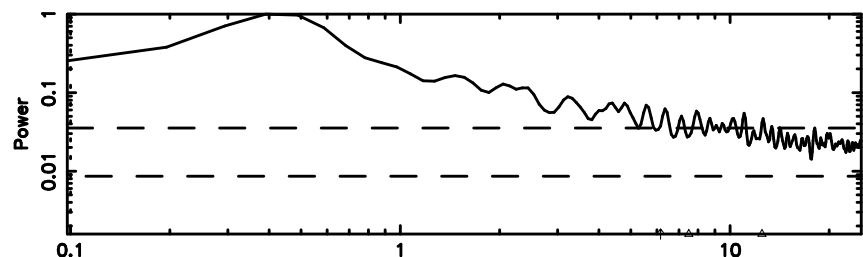

Frequency (Hz)

K20240510164943

BLK:30,SNR1: 0.58141 ,SNR2: 2.4128

Frequency (Hz)

3C196 2024/05/10 7.86UT TOYOKAWA-KISO

BLK:28,SNR1: 0.87118 ,SNR2: 3.1774

BLK:28,SNR1: 0.63167 ,SNR2: 2.6947

3C196 2024/05/10 7.86UT FUJI -KISO