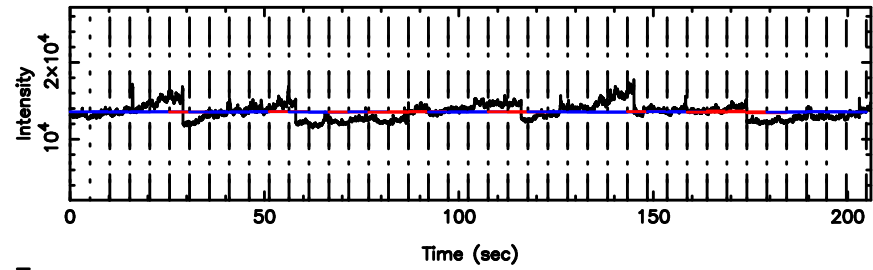

T20240510104126

BLK:26,SNR1: 2.8120 ,SNR2: 13.404

0202+15 2024/05/10 1.72UT TOYOKAWA-FUJI

F20240510104127

BLK:26,SNR1: 49.181 ,SNR2: 46.448