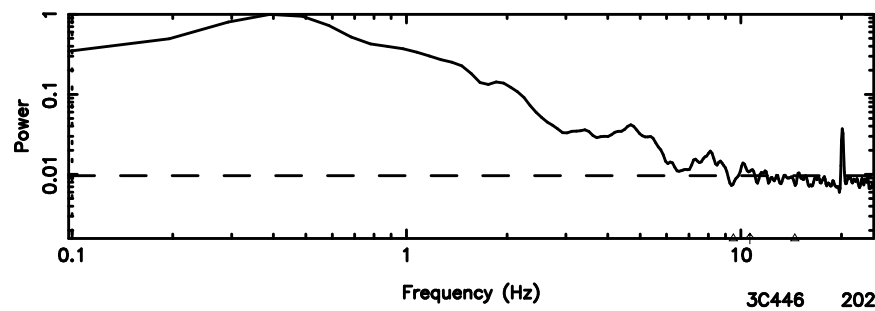

Frequency (Hz)

K20240510065716

BLK:37,SNR1: 2.7698 ,SNR2: 4.1863

Frequency (Hz)

2217+128 2024/05/09 21.98UT FUJI -KISO

3C446 2024/05/09 22.08UT TOYOKAWA-FUJI

T20240510070304

BLK:31,SNR1: 5.8078 ,SNR2: 9.4944