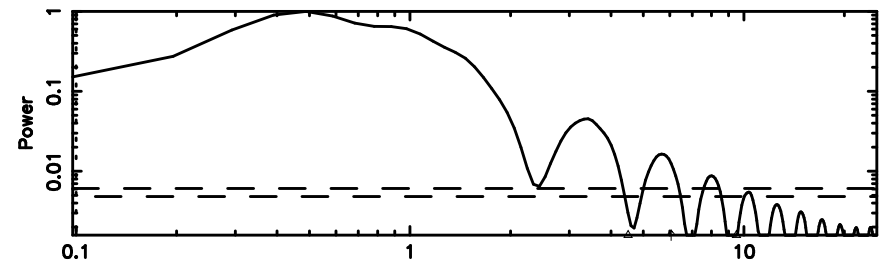

K20240510073843

BLK:27,SNR1: 7.2765 ,SNR2: 25.631

F20240510073847

BLK:33,SNR1: 9.0048 ,SNR2: 22.562

Frequency (Hz)

K20240510073843

BLK:33,SNR1: 7.0273 ,SNR2: 24.795

Frequency (Hz)