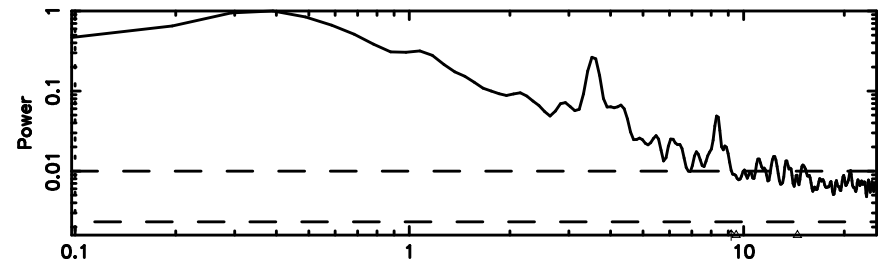

2229-093 2024/05/09 22.19UT TOYOKAWA-FUJI

T20240510070947

BLK:33,SNR1: 4.3275 ,SNR2: 7.2404

Frequency (Hz)

K20240510070945

BLK:33,SNR1: 4.8184 ,SNR2: 10.677

Frequency (Hz)

2229-093 2024/05/09 22.19UT TOYOKAWA-KISO