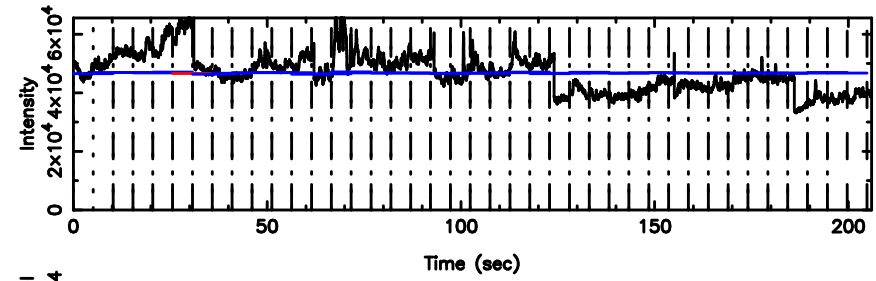

K20240510130148