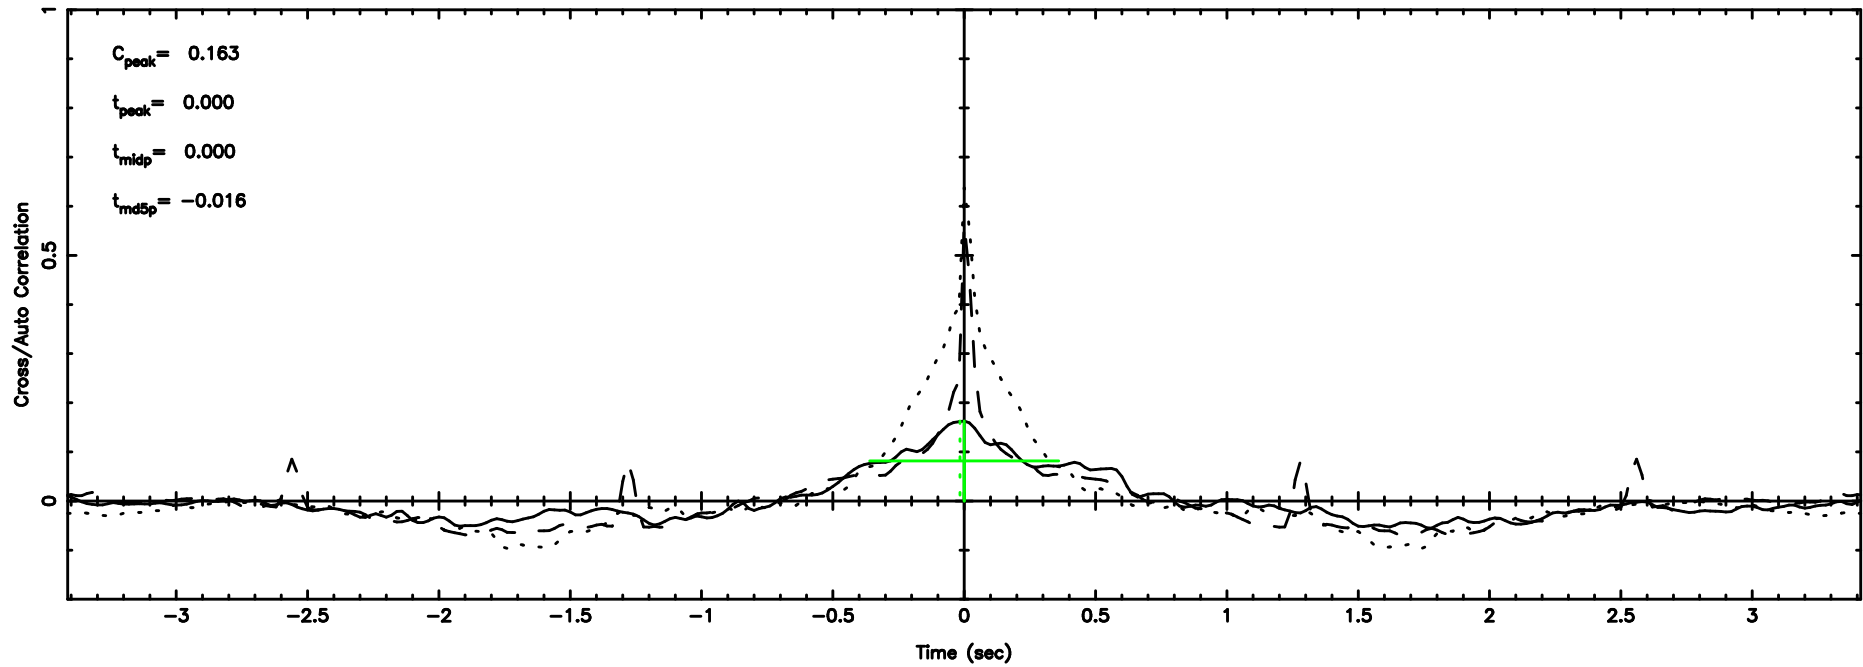

F20240510142730

BLK:18,SNR1: 0.37763 ,SNR2: 1.7216

K20240510142728

BLK:18,SNR1: 2.3000 ,SNR2: 3.3050

0548+16 2024/05/10 5.49UT FUJI -KISO