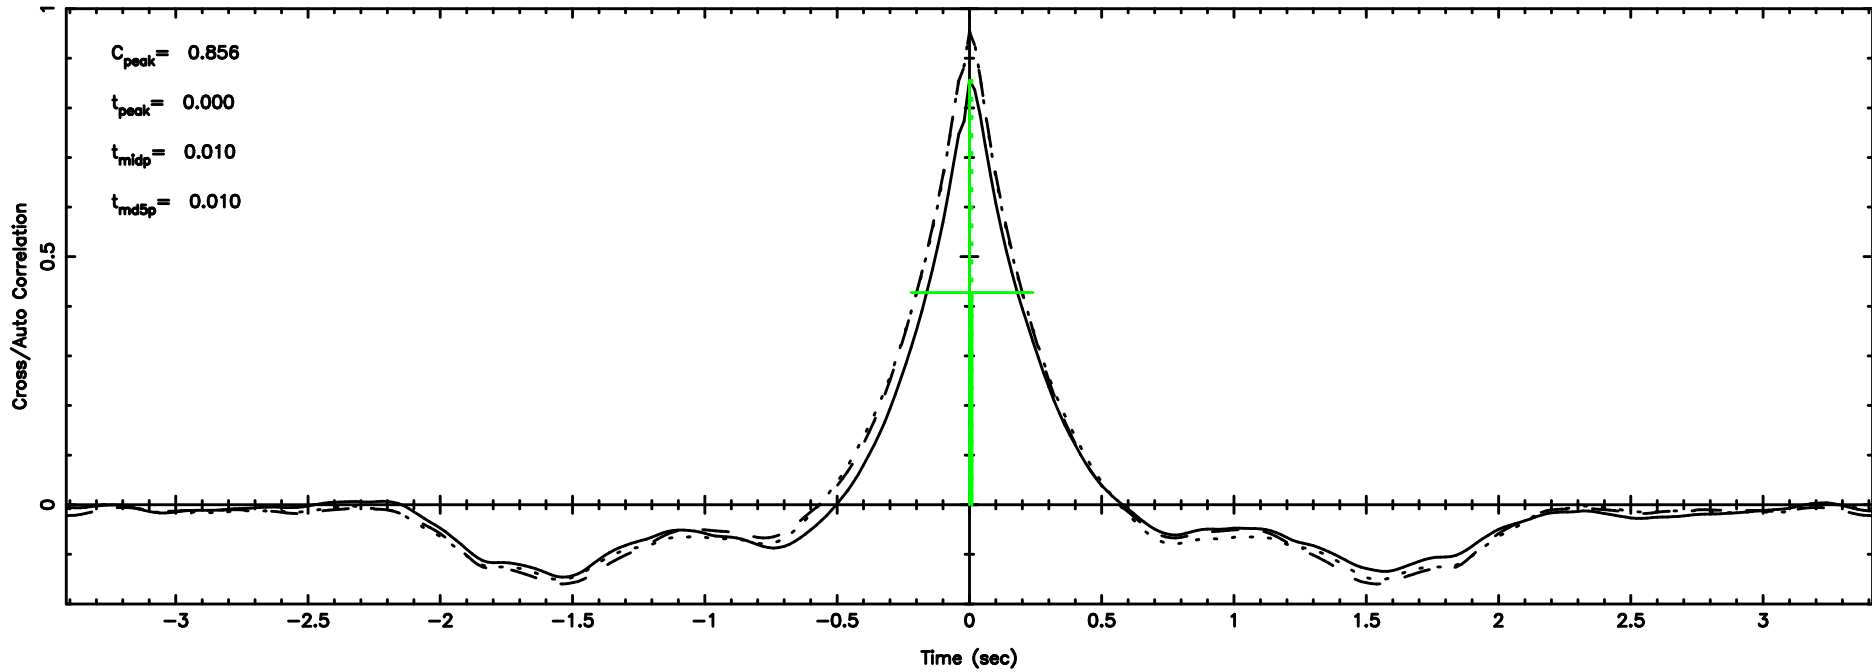

F20240510090934

BLK:39,SNR1: 71.729 ,SNR2: 71.031

K20240510090931

BLK:39,SNR1: 107.63 ,SNR2: 100.69

3C12 2024/05/10 0.19UT FUJI -KISO