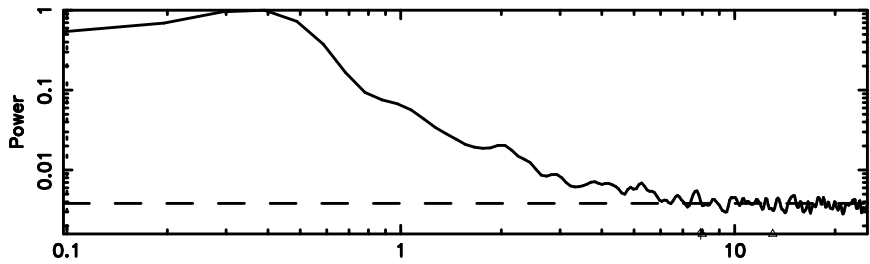

BLK:31,SNR1: 6.1744 ,SNR2: 15.692