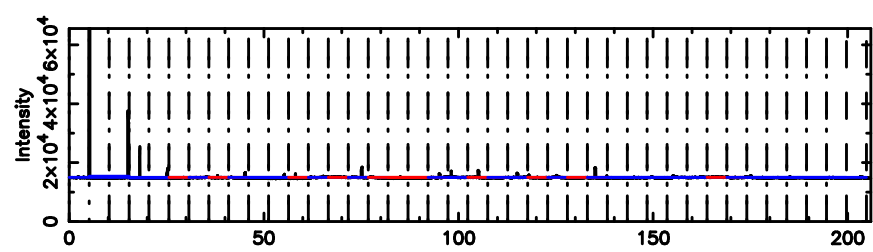

Frequency (Hz)

T20240510095627

BLK:28,SNR1: 6.7202 ,SNR2: 17.033

Frequency (Hz)

0116+31 2024/05/10 0.97UT TOYOKAWA-KISO

K20240510095624

BLK:28,SNR1: 2.6344 ,SNR2: 12.694

Frequency (Hz)