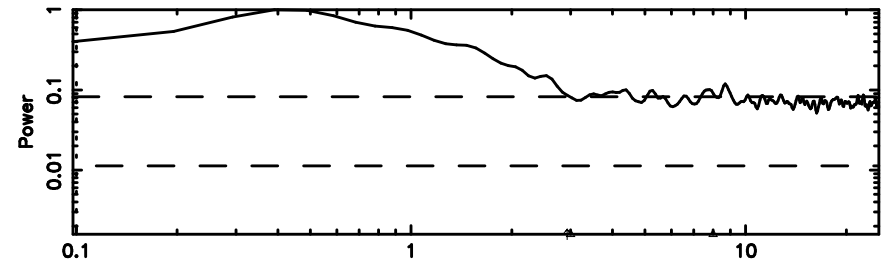

Frequency (Hz)

2156-043 2024/05/09 21.64UT TOYOKAWA-FUJI

T20240510063644

BLK:28,SNR1: 2.6371 ,SNR2: 4.8109

Frequency (Hz)

K20240510063642

BLK:28,SNR1: 0.47838 ,SNR2: 3.8151

Frequency (Hz)