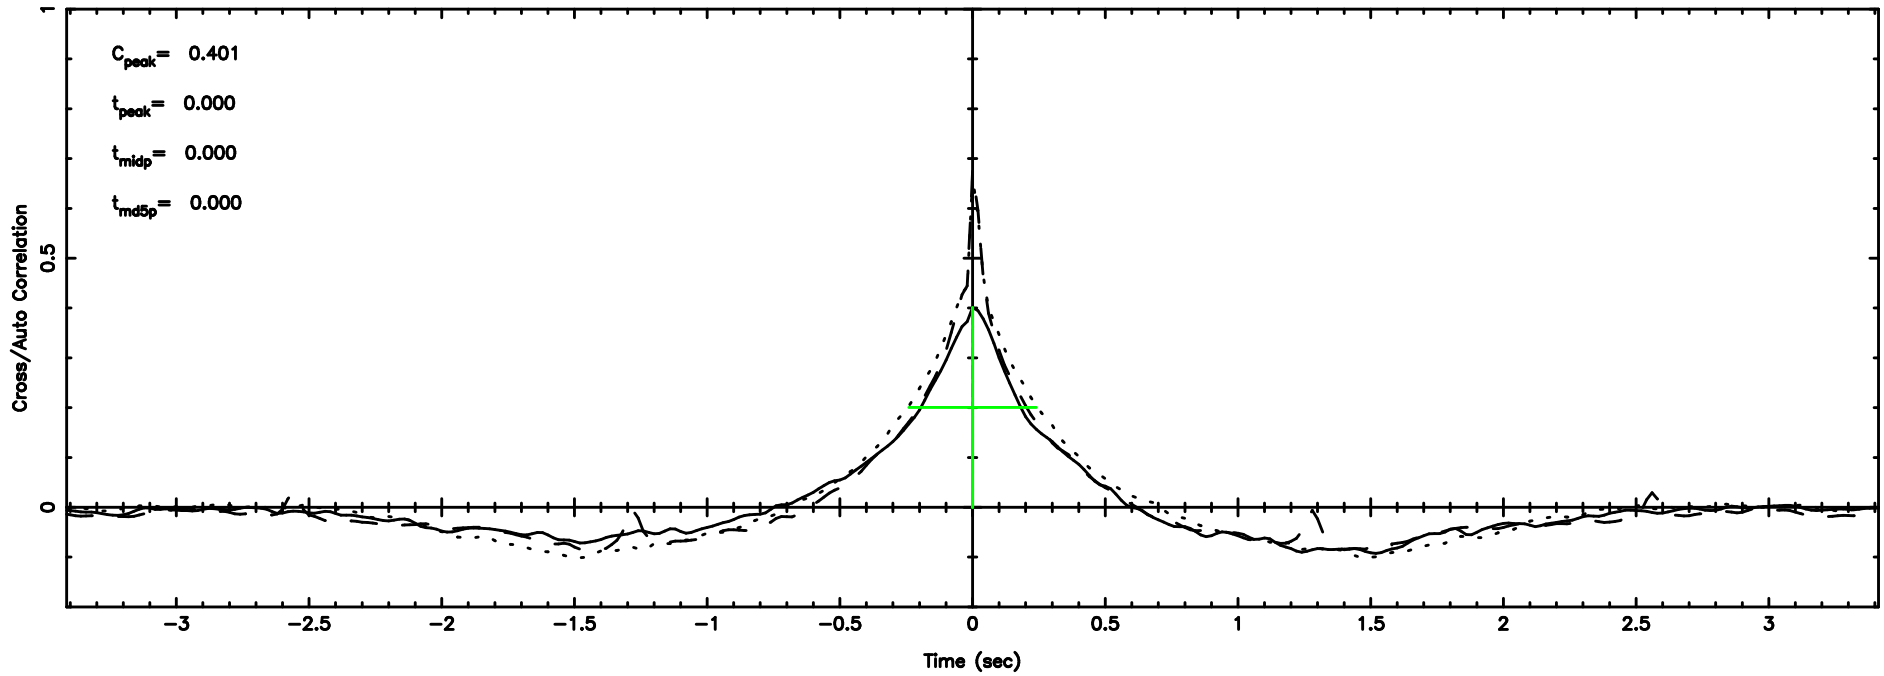

Frequency (Hz)

K20240510065716

BLK:37,SNR1: 2.7698 ,SNR2: 4.1863

Frequency (Hz)

2217+128 2024/05/09 21.98UT FUJI -KISO

3C446 2024/05/09 22.08UT TOYOKAWA-FUJI

T20240510070304

BLK:31,SNR1: 5.8078 ,SNR2: 9.4944