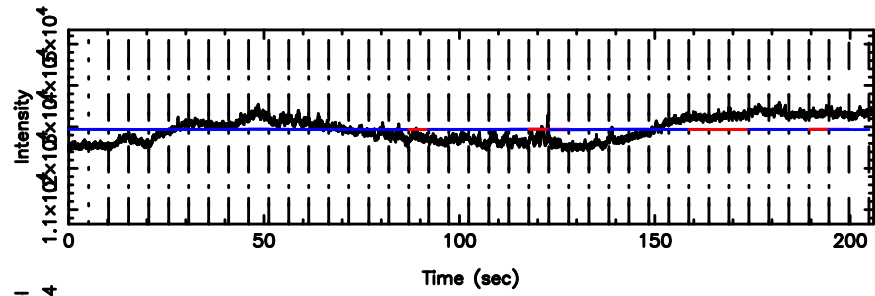

T20240510070947

BLK:33,SNR1: 4.3275 ,SNR2: 7.2404