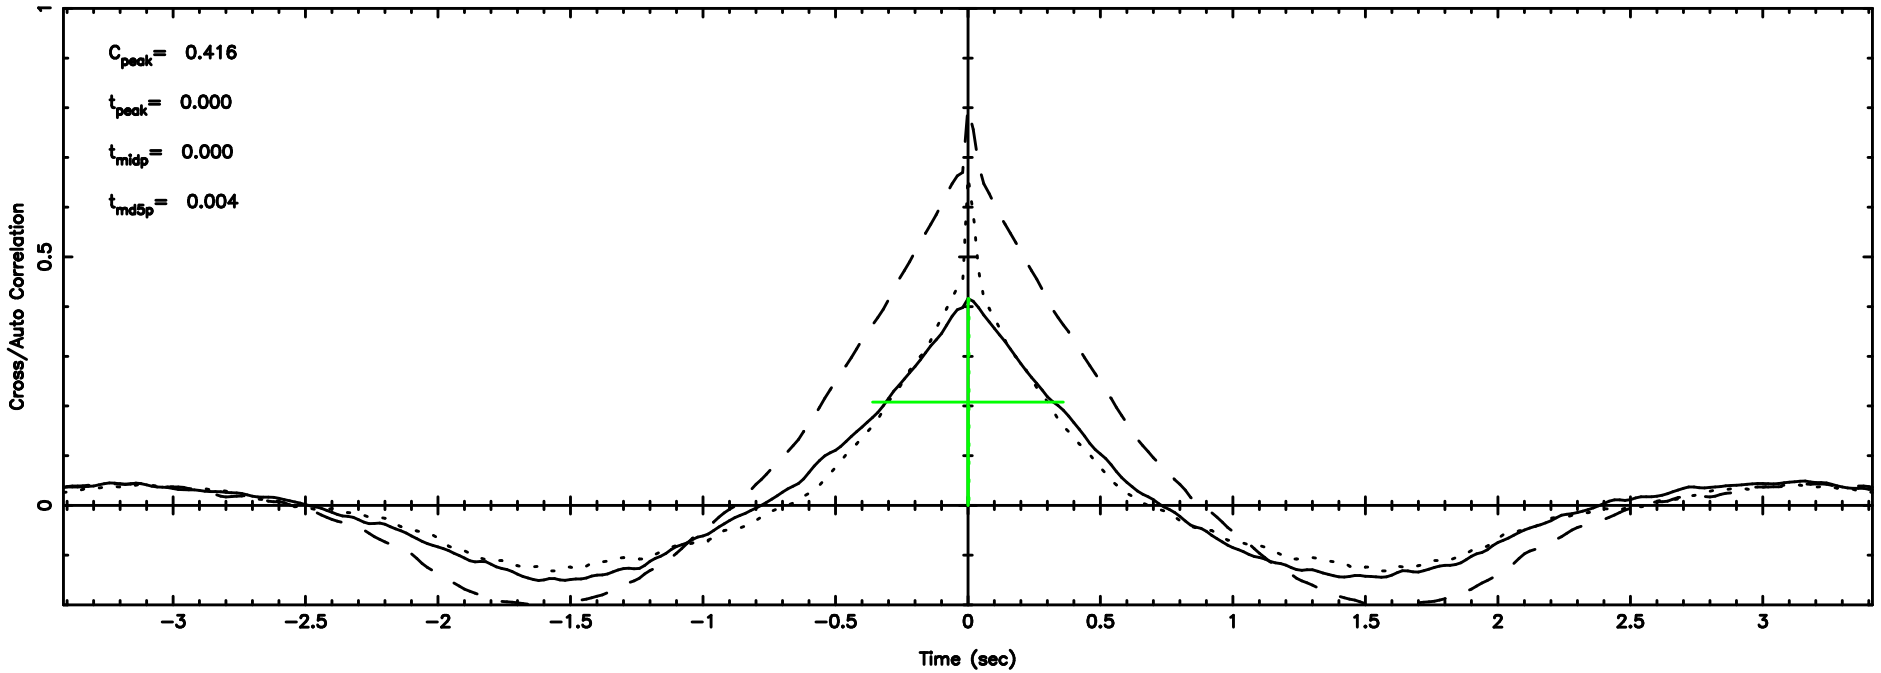

T20240510075340

BLK:31,SNR1: 6.1744 ,SNR2: 15.692

Frequency (Hz)

K20240510075338

BLK:31,SNR1: 1.6411 ,SNR2: 3.3831

Frequency (Hz)

3C459 2024/05/09 22.92UT TOYOKAWA-KISO

F20240510075341