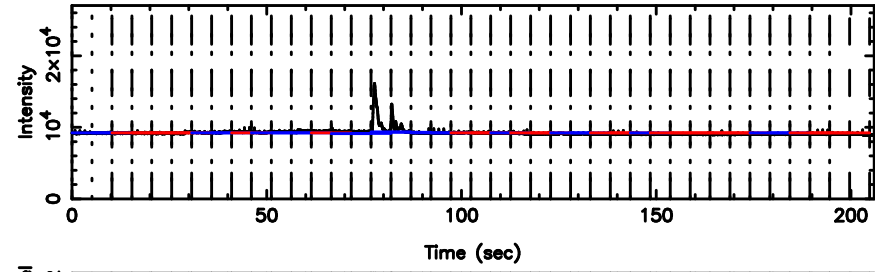

3C26 2024/05/10 0.54UT FUJI -KISO

K20240510093054

BLK:37,SNR1: 17.743 ,SNR2: 27.285

T20240510093555

BLK:19,SNR1: 34.651 ,SNR2: 180.47

0056-00 2024/05/10 0.63UT TOYOKAWA-FUJI

F20240510093555

BLK:19,SNR1: 98.841 ,SNR2: 386.43