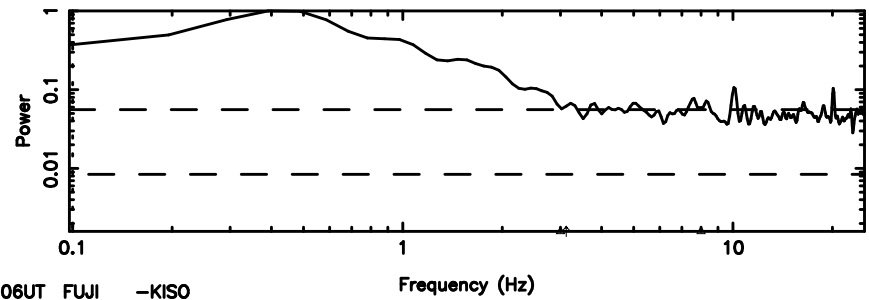

0723+10 2024/05/10 7.06UT FUJI -KISO

T20240510161200

BLK:33,SNR1: 4.1183 ,SNR2: 10.771

Frequency (Hz)

F20240510161200

BLK:33,SNR1: 15.345 ,SNR2: 18.007

Frequency (Hz)

0732+33 2024/05/10 7.23UT TOYOKAWA-FUJI