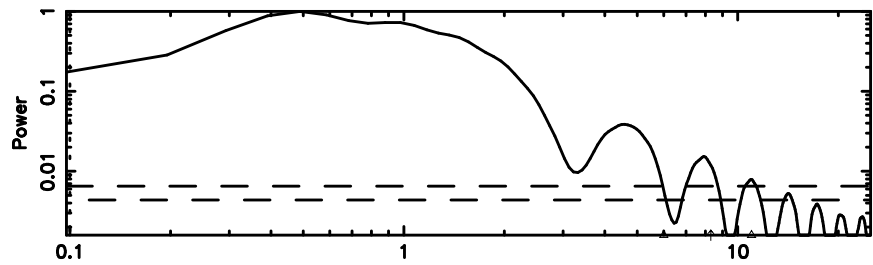

K20240510073843

BLK:27,SNR1: 7.2765 ,SNR2: 25.631

F20240510073847

BLK:33,SNR1: 9.0048 ,SNR2: 22.562

Frequency (Hz)

K20240510073843

BLK:33,SNR1: 7.0273 ,SNR2: 24.795

Frequency (Hz)