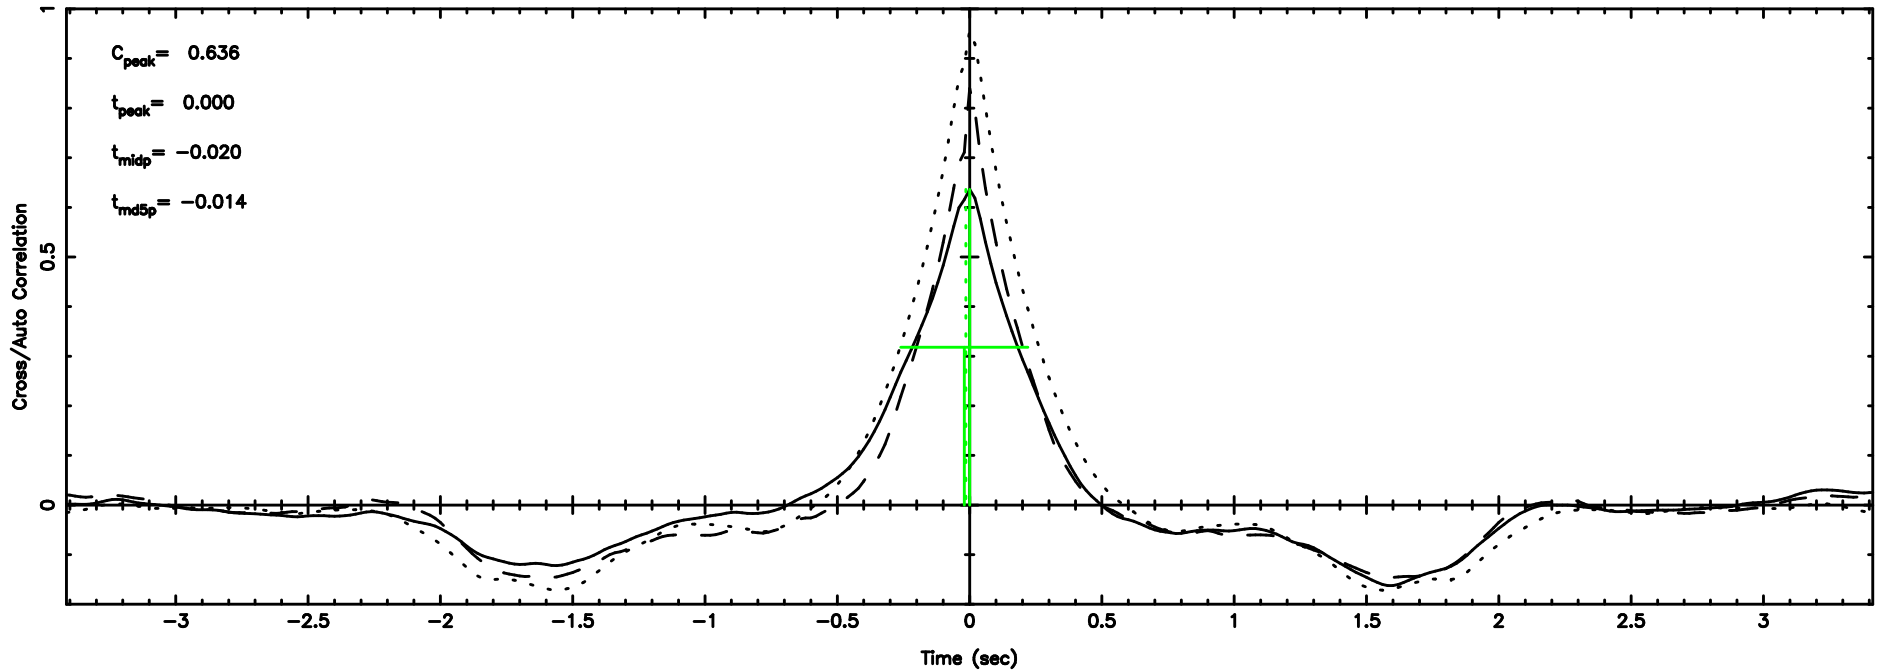

BLK:36,SNR1: 87.348 ,SNR2: 86.498