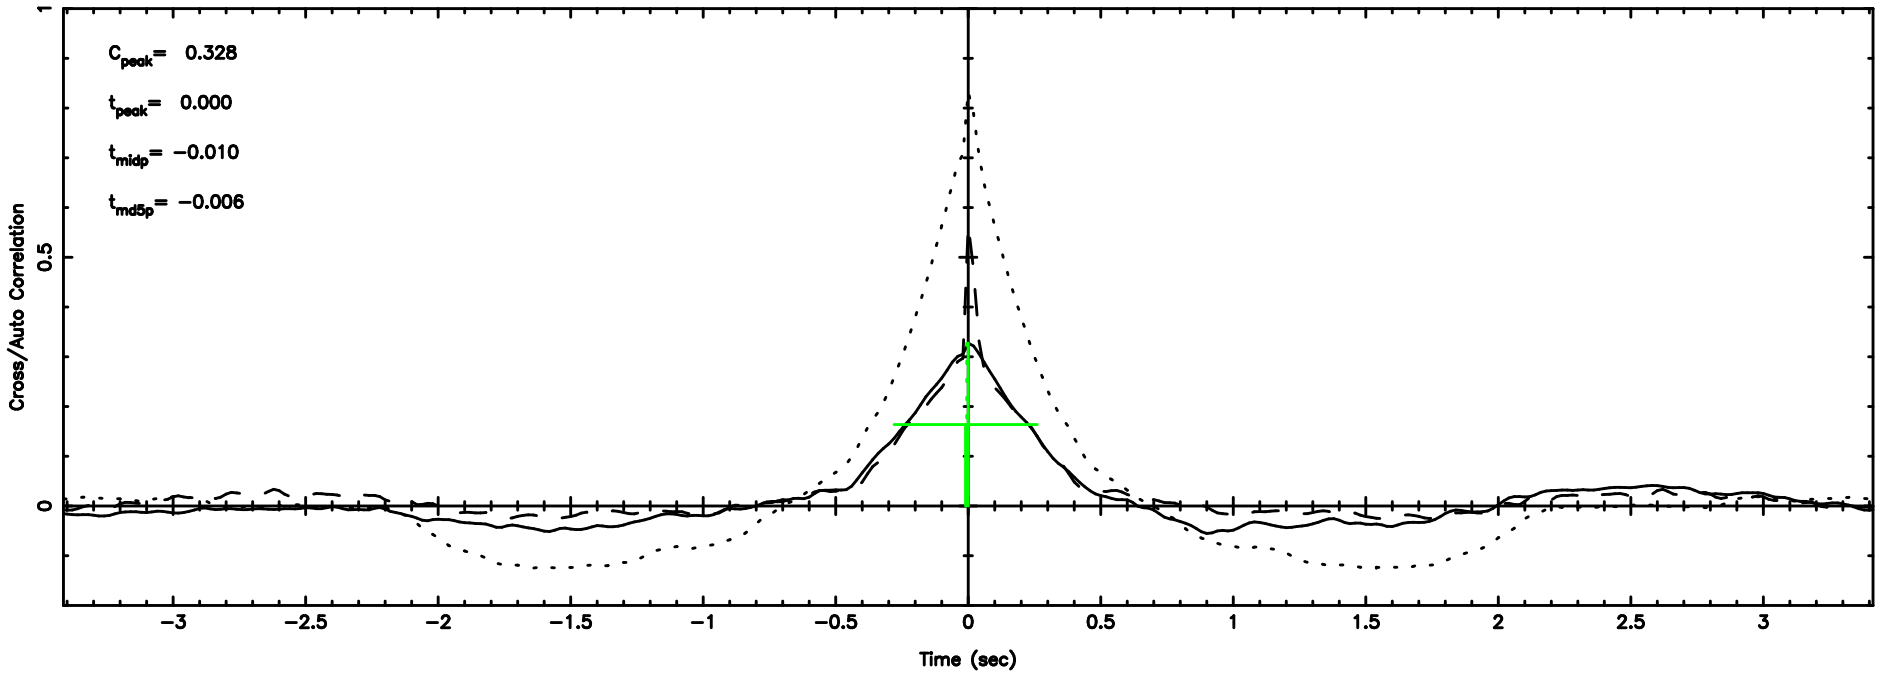

K20240510073843

BLK:27,SNR1: 7.2765 ,SNR2: 25.631

F20240510073847

BLK:33,SNR1: 9.0048 ,SNR2: 22.562

Frequency (Hz)

K20240510073843

BLK:33,SNR1: 7.0273 ,SNR2: 24.795

Frequency (Hz)