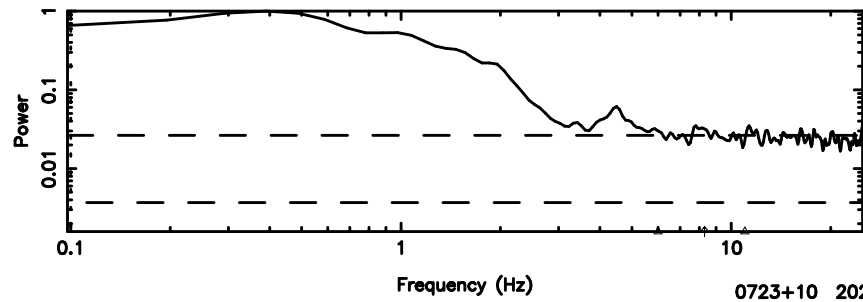

BLK:19,SNR1: 1.9430 ,SNR2: 4.7797