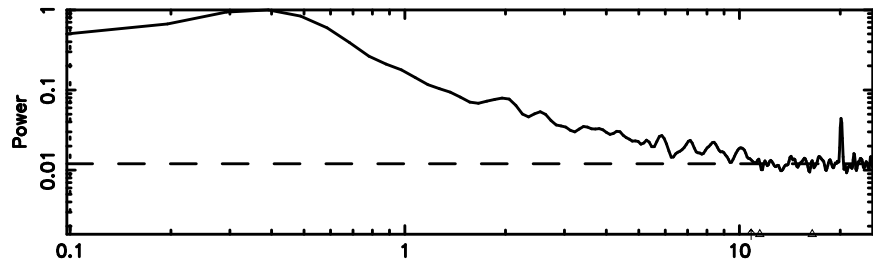

BLK:22,SNR1: 2.7813 ,SNR2: 6.5967

Frequency (Hz)

2147+145 2024/05/09 21.49UT FUJI -KISO

T20240510063644

BLK:27,SNR1: 2.9306 ,SNR2: 5.3951

Frequency (Hz)

F20240510063645

BLK:27,SNR1:-0.21306 ,SNR2: 1.4413