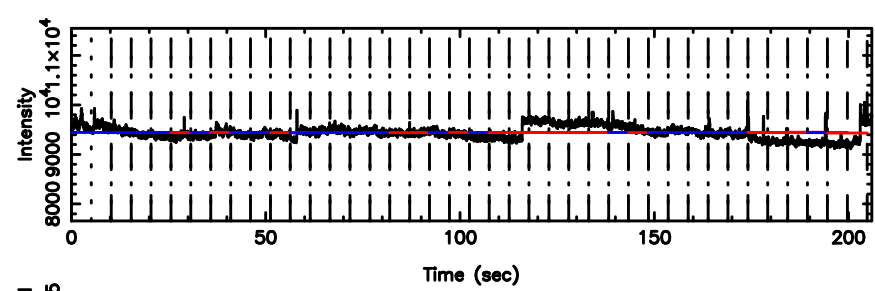

3C67 2024/05/10 2.04UT TOYOKAWA-FUJI

F20240510110058