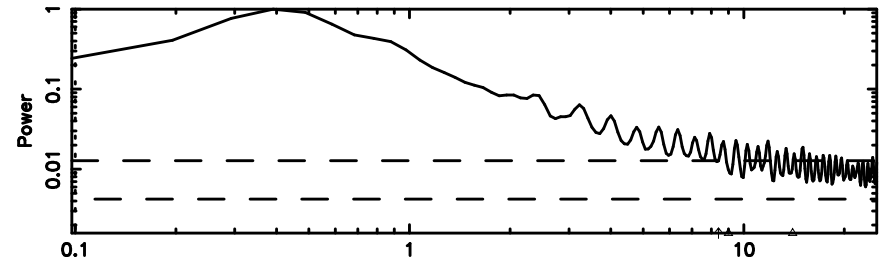

Frequency (Hz)

3C446 2024/05/09 22.08UT FUJI -KISO

T20240510070947

BLK:38,SNR1: 4.6536 ,SNR2: 8.5624

Frequency (Hz)

F20240510070948

BLK:38,SNR1: 2.9612 ,SNR2: 7.1700

Frequency (Hz)