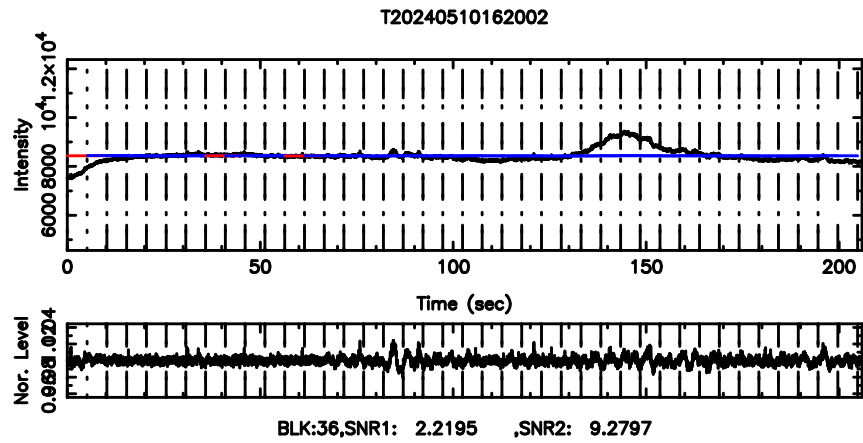

BLK:33,SNR1: 1.8779 ,SNR2: 7.9598

Frequency (Hz)

0741-06 2024/05/10 7.36UT TOYOKAWA-FUJI

0741-06 2024/05/10 7.36UT TOYOKAWA-KISO

F20240510162003

BLK:32,SNR1: 1.2420 ,SNR2: 6.1995

Frequency (Hz)

K20240510162000