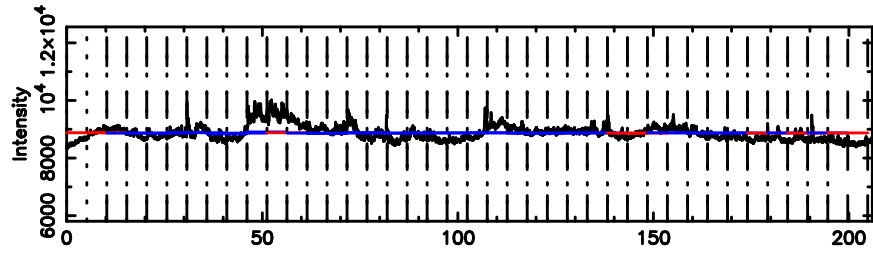

T20240510064954

BLK:26,SNR1: 33.070 ,SNR2: 48.295

F20240510064955

BLK:26,SNR1: 0.35986 ,SNR2: 2.3481

2210+016 2024/05/09 21.86UT TOYOKAWA-FUJI

T20240510064954

BLK:31,SNR1: 30.933 ,SNR2: 45.176

Frequency (Hz)