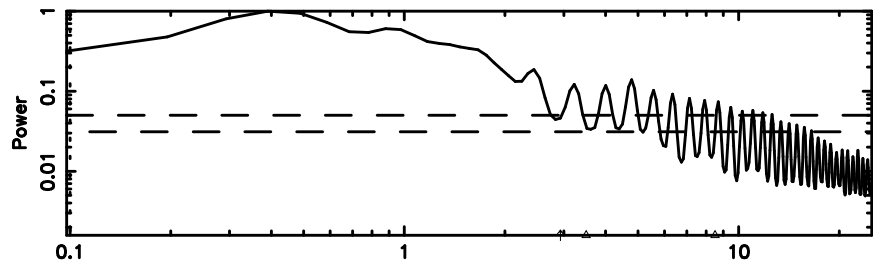

K20240510070302

BLK:31,SNR1: 6.9737 ,SNR2: 10.292

3C446 2024/05/09 22.08UT TOYOKAWA-KISO

F20240510070305

BLK:30,SNR1: 0.61412 ,SNR2: 6.5501

Frequency (Hz)

K20240510070302

BLK:30,SNR1: 6.8432 ,SNR2: 10.013