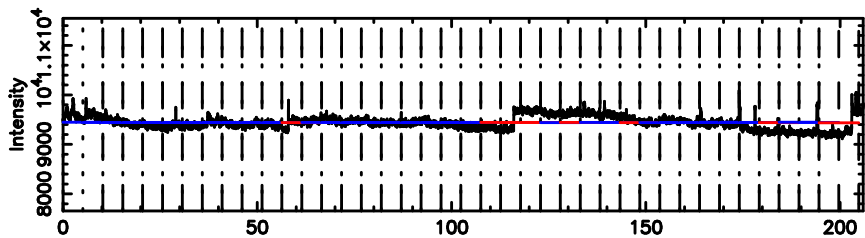

T20240510110058

BLK:25,SNR1: 2.0090 ,SNR2: 4.6973

3C67 2024/05/10 2.04UT TOYOKAWA-KISO

K20240510110055

BLK:25,SNR1: 2.7508 ,SNR2: 4.5513

Frequency (Hz)

F20240510110058

K20240510110055