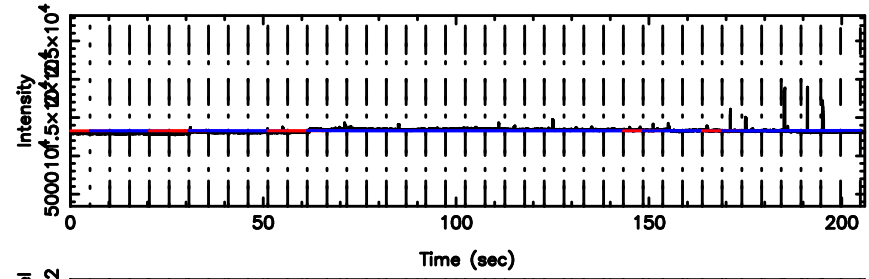

K20240510162944