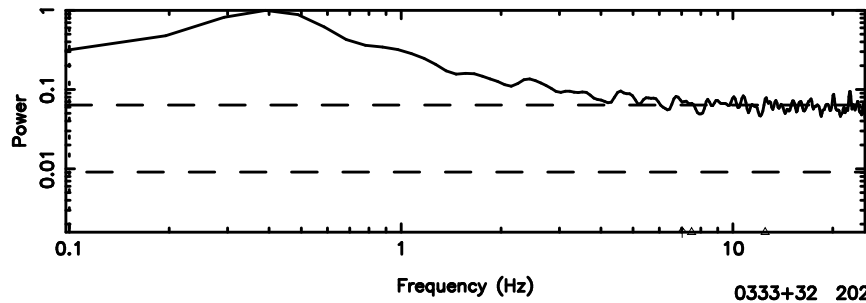

T20240510121310

BLK:20,SNR1: 0.33047 ,SNR2: 1.5847

F20240510121311

BLK:20,SNR1: 0.25616E-01,SNR2: 1.8483

0333+32 2024/05/10 3.25UT TOYOKAWA-FUJI

T20240510121310

BLK:22,SNR1: 0.53639 ,SNR2: 1.5689

K20240510121308