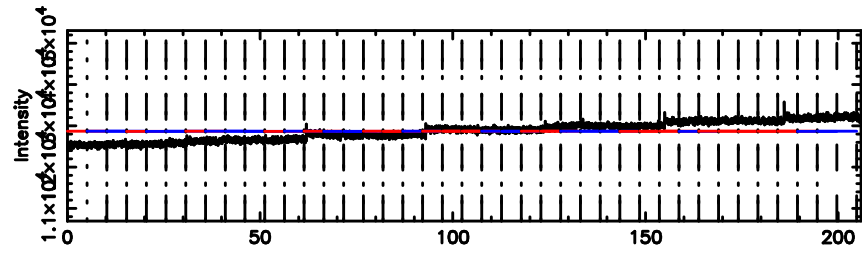

Frequency (Hz)

K20240510170053