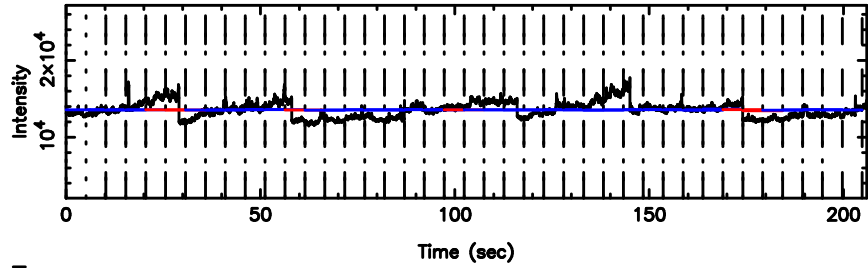

F20240510104127

BLK:26,SNR1: 49.181 ,SNR2: 46.448

T20240510104126

BLK:28,SNR1: 2.8263 ,SNR2: 13.460

0202+15 2024/05/10 1.72UT TOYOKAWA-KISO

K20240510104123

BLK:28,SNR1: 14.428 ,SNR2: 31.055

F20240510104127