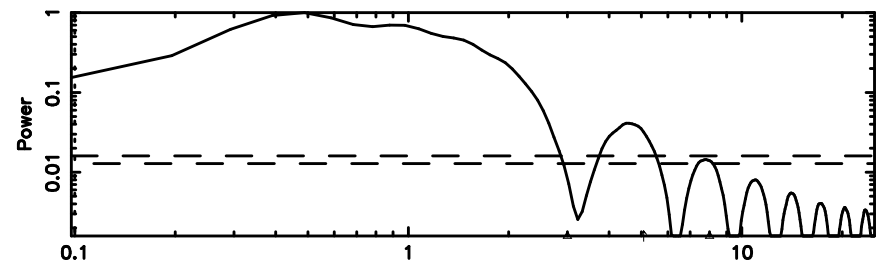

Frequency (Hz)

F20240510084322

BLK:37,SNR1: 2.7557 ,SNR2: 12.928

Frequency (Hz)

3C2

2024/05/09 23.75UT FUJI -KISO

K20240510084318

BLK:37,SNR1: 2.9090 ,SNR2: 13.783