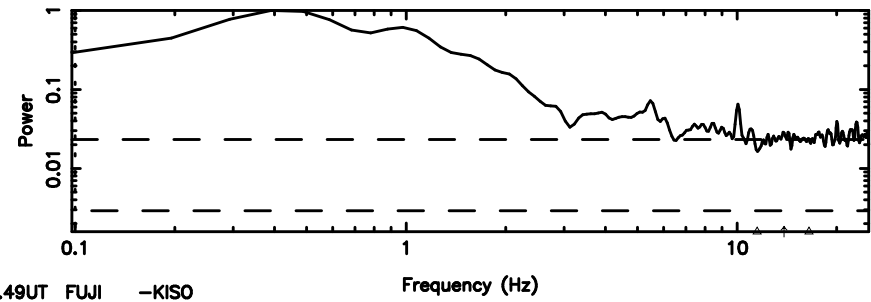

BLK:18,SNR1: 2.3000 ,SNR2: 3.3050

0548+16 2024/05/10 5.49UT FUJI -KISO