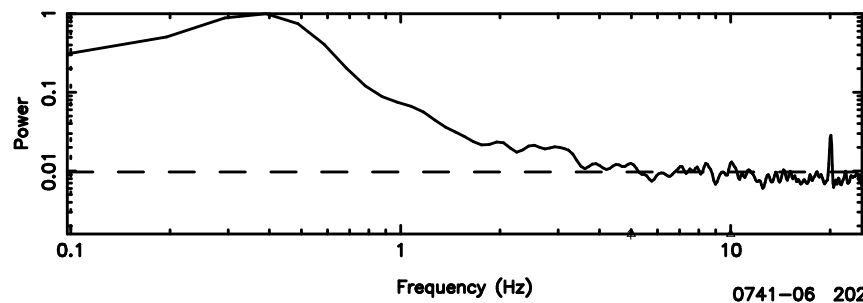

0741-06 2024/05/10 7.36UT TOYOKAWA-KISO