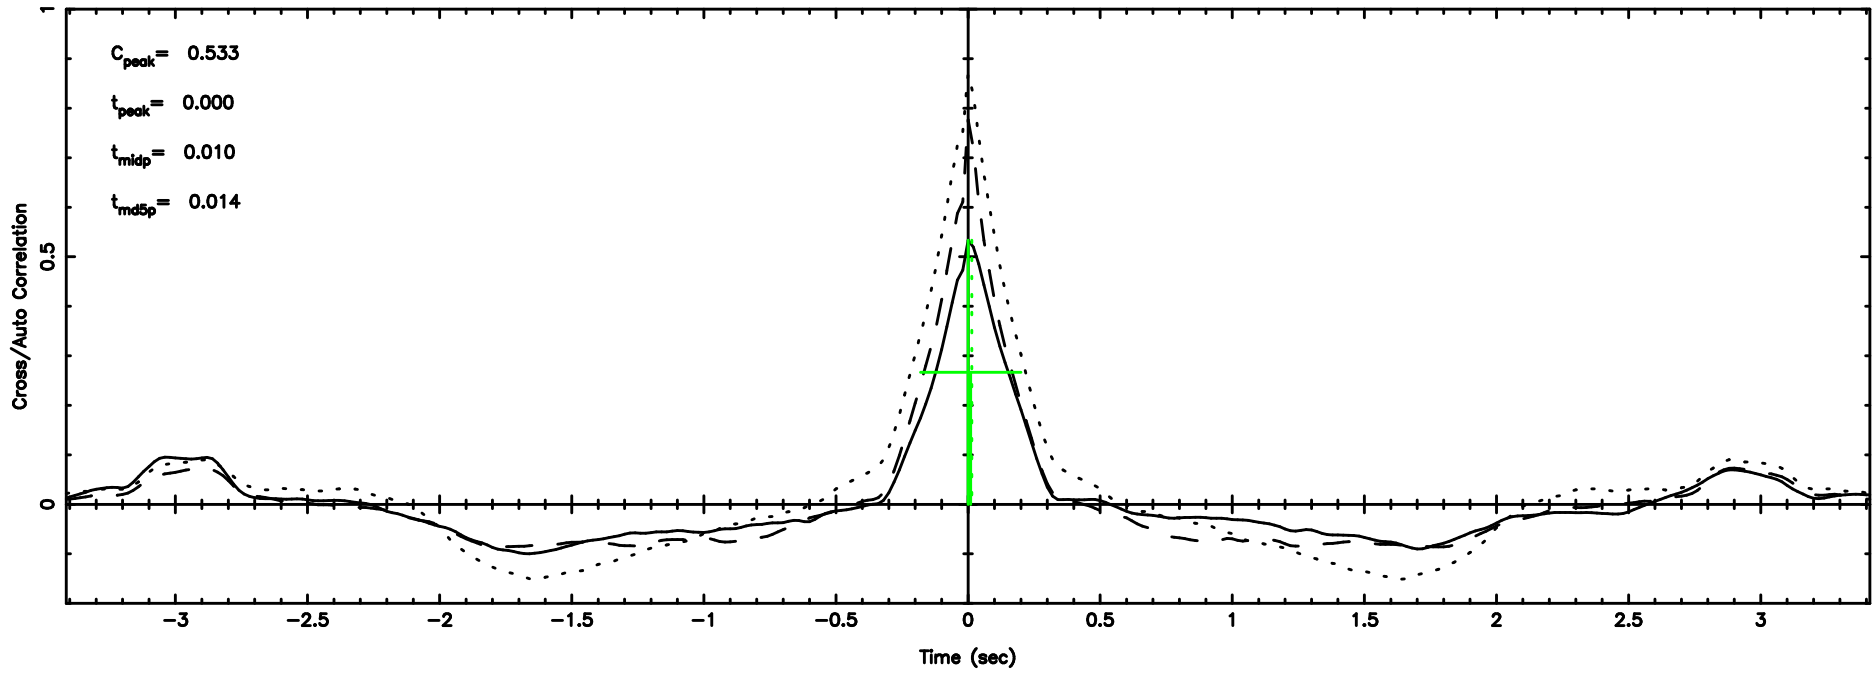

Frequency (Hz)

T20240510095627

BLK:28,SNR1: 6.7202 ,SNR2: 17.033

Frequency (Hz)

0116+31 2024/05/10 0.97UT TOYOKAWA-KISO

K20240510095624

BLK:28,SNR1: 2.6344 ,SNR2: 12.694

Frequency (Hz)