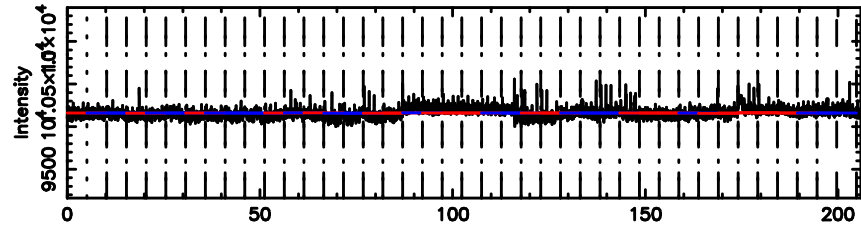

BLK:20,SNR1: 0.63120 ,SNR2: 3.7382

Frequency (Hz)

K20240510170053

BLK:20,SNR1: 0.21886 ,SNR2: 1.7878

Frequency (Hz)

0821+394 2024/05/10 8.04UT TOYOKAWA-KISO

F20240510170056

BLK:19,SNR1: 0.12768 ,SNR2: 1.9524