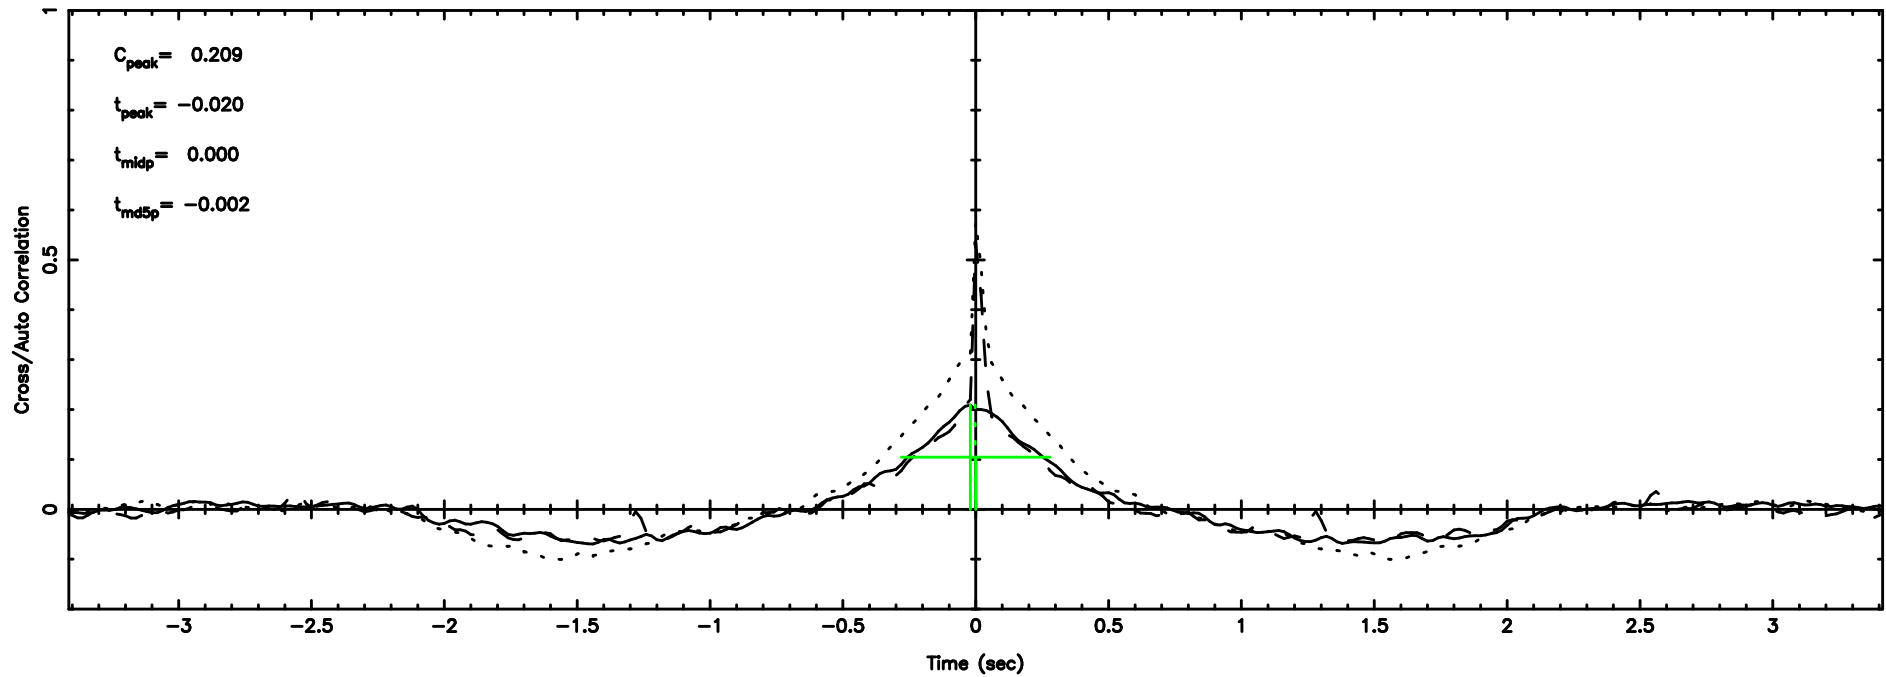

2131+379 2024/05/09 21.21UT TOYOKAWA-KISO

F20240510061103

BLK:21,SNR1: 0.23524 ,SNR2: 2.5129

Frequency (Hz)

K20240510061100

BLK:21,SNR1: 0.97633 ,SNR2: 3.7179

Frequency (Hz)

2131+379 2024/05/09 21.21UT FUJI -KISO