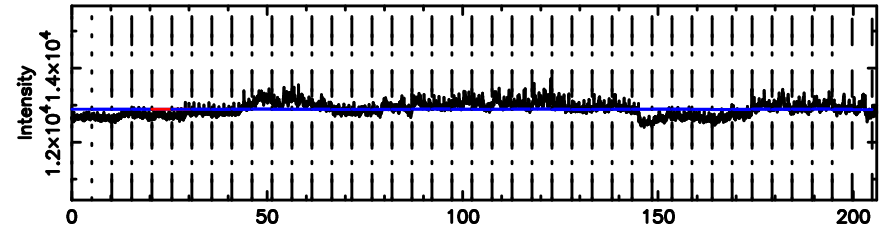

Frequency (Hz)

3C446 2024/05/09 22.08UT FUJI -KISO

T20240510070947

BLK:38,SNR1: 4.6536 ,SNR2: 8.5624

Frequency (Hz)

F20240510070948

BLK:38,SNR1: 2.9612 ,SNR2: 7.1700

Frequency (Hz)