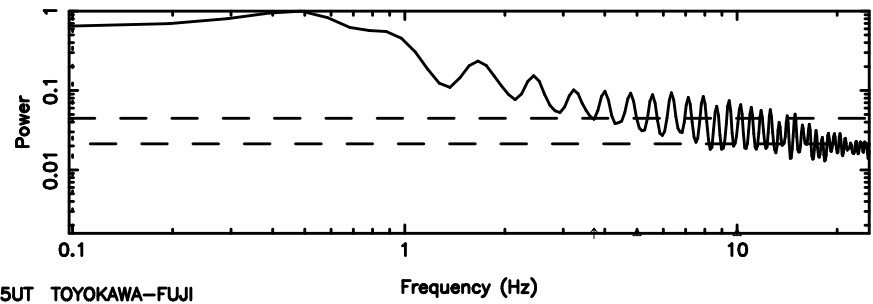

BLK:26,SNR1: 0.76442 ,SNR2: 5.0926