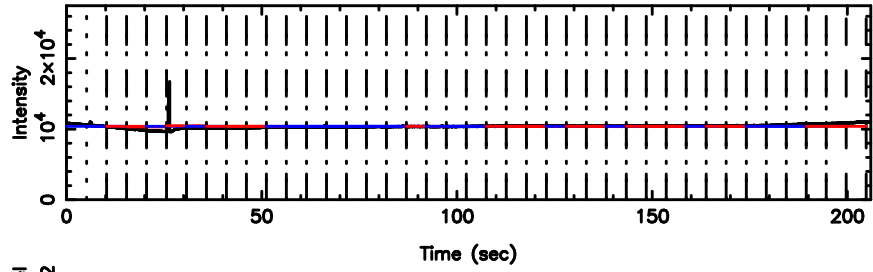

F20240510073105

BLK:37,SNR1: 1.7025 ,SNR2: 5.9719

Frequency (Hz)

K20240510073102

BLK:37,SNR1: 1.0895 ,SNR2: 4.2170

Frequency (Hz)

3C454.3 2024/05/09 22.55UT FUJI -KISO

T20240510073846