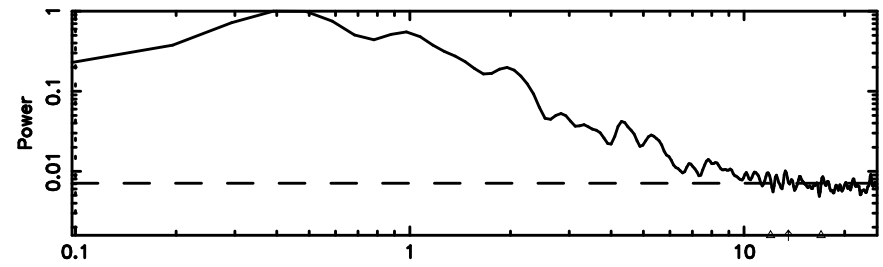

BLK:31,SNR1: 6.9737 ,SNR2: 10.292