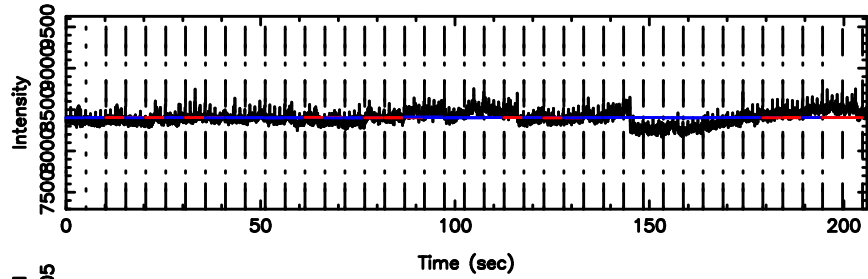

F20240510103420