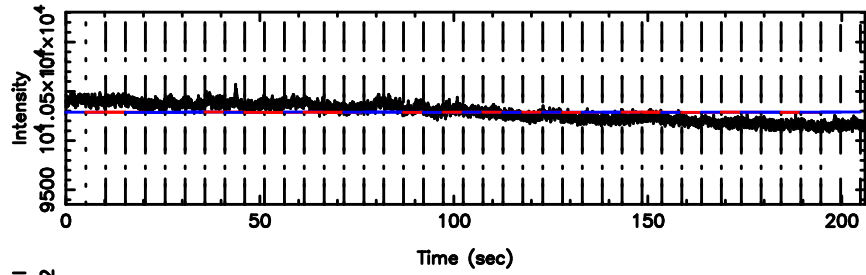

T20240510121310

BLK:20,SNR1: 0.33047 ,SNR2: 1.5847

F20240510121311

BLK:20,SNR1: 0.25616E-01,SNR2: 1.8483

0333+32 2024/05/10 3.25UT TOYOKAWA-FUJI

T20240510121310

BLK:22,SNR1: 0.53639 ,SNR2: 1.5689

K20240510121308