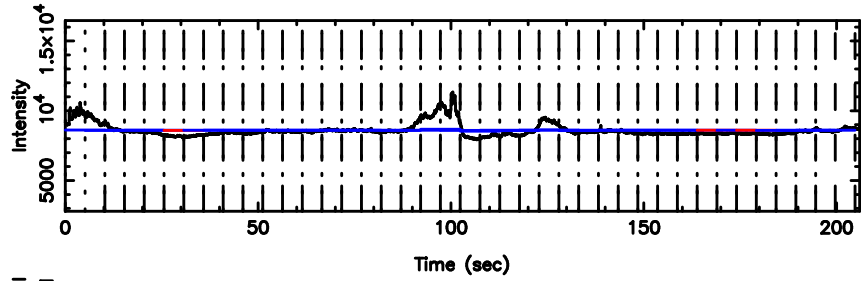

F20240510163722

BLK:37,SNR1: 4.7424 ,SNR2: 15.145

3C190 2024/05/10 7.65UT TOYOKAWA-FUJI

T20240510163721

BLK:36,SNR1: 24.979 ,SNR2: 43.380

Frequency (Hz)

K20240510163719

BLK:36,SNR1: 5.8922 ,SNR2: 23.288