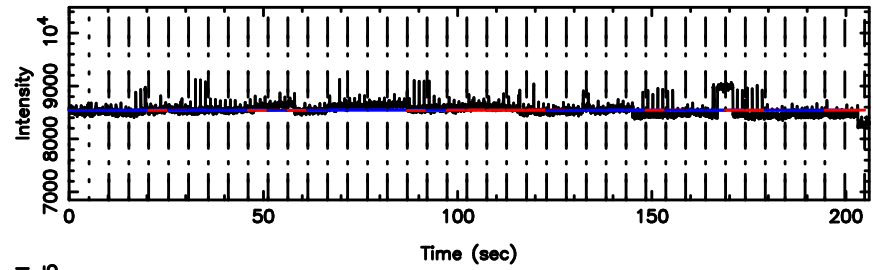

T20240510111913

BLK:26,SNR1: 1.5582 ,SNR2: 6.7588

3C71 2024/05/10 2.35UT TOYOKAWA-FUJI

F20240510111914

BLK:26,SNR1: 0.76442 ,SNR2: 5.0926