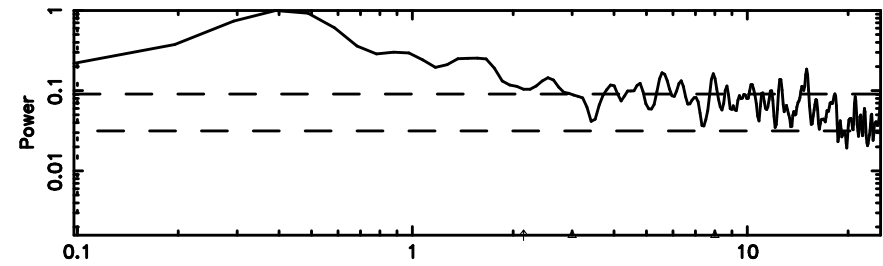

T20240510060412

BLK: 4,SNR1: 0.31027E-01,SNR2: 0.42617

F20240510060413

BLK: 4,SNR1: 0.15604 ,SNR2: 2.8095

2124+349 2024/05/09 21.10UT TOYOKAWA-FUJI

T20240510060412

BLK:10,SNR1: 0.73092E-01,SNR2: 0.65267

Frequency (Hz)