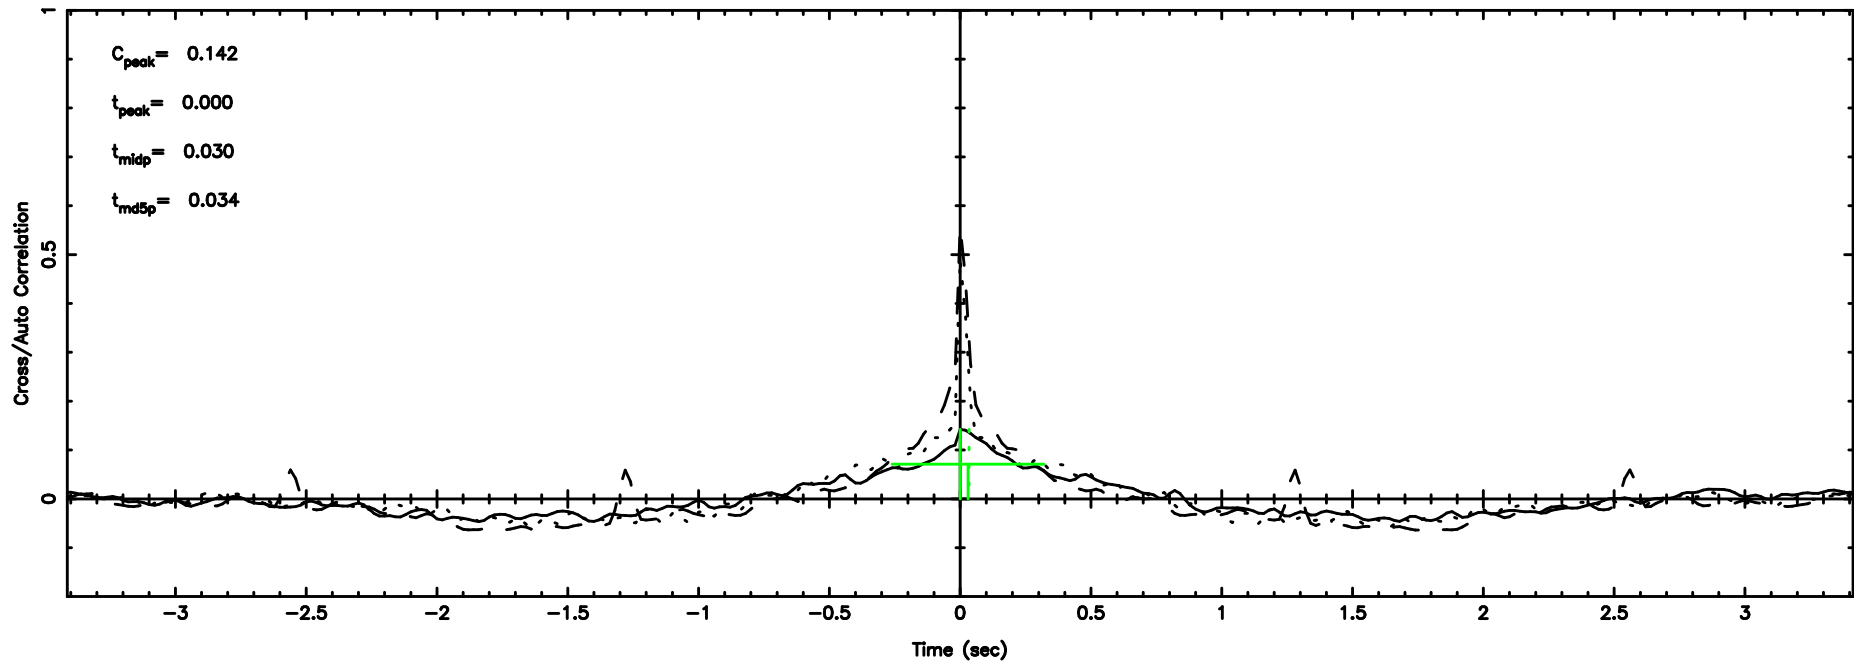

Frequency (Hz)

0821+394 2024/05/10 8.04UT FUJI -KISO