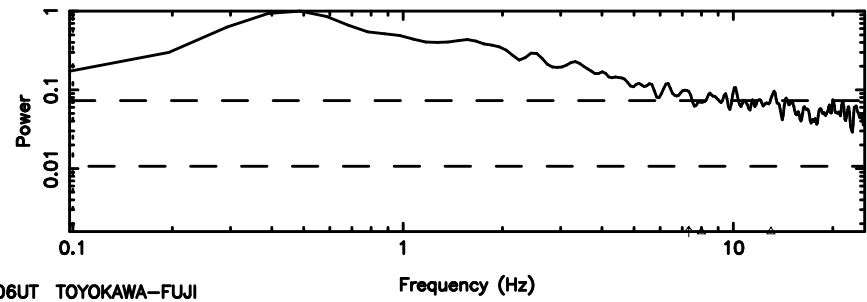

BLK:19,SNR1: 0.79537 ,SNR2: 2.4024

0723+10 2024/05/10 7.06UT TOYOKAWA-FUJI