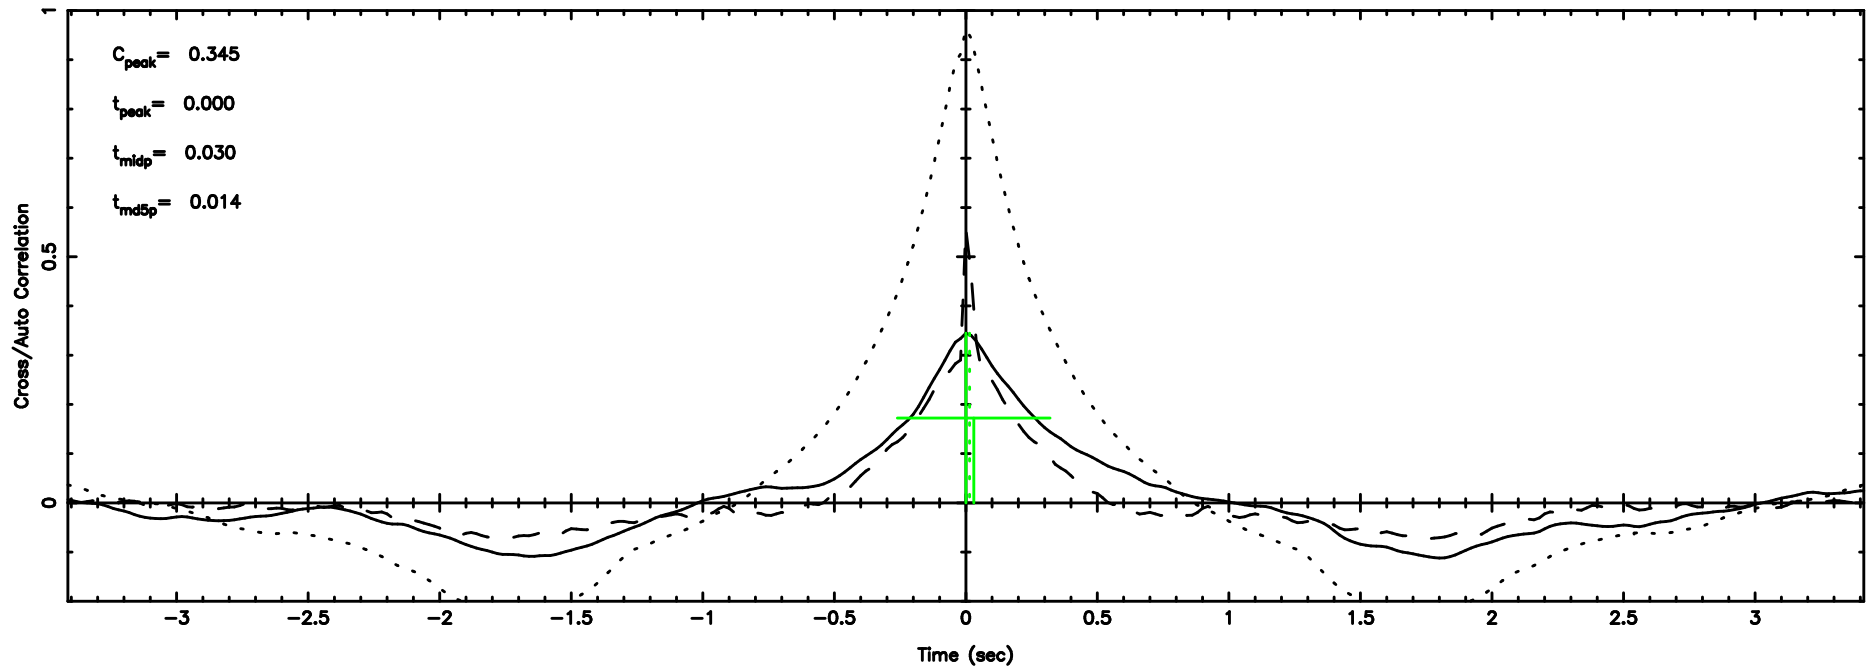

T20240510130150

BLK:28,SNR1: 0.61437 ,SNR2: 3.4822

F20240510130151

BLK:28,SNR1: 93.000 ,SNR2: 109.76

0422+178 2024/05/10 4.06UT TOYOKAWA-FUJI