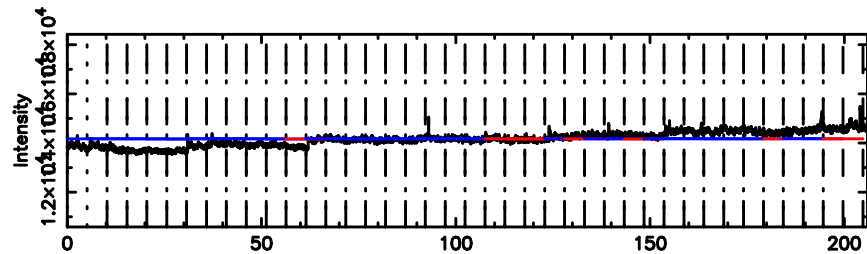

T20240510110058

BLK:25,SNR1: 2.0090 ,SNR2: 4.6973

3C67 2024/05/10 2.04UT TOYOKAWA-KISO

K20240510110055

BLK:25,SNR1: 2.7508 ,SNR2: 4.5513

Frequency (Hz)

F20240510110058

K20240510110055