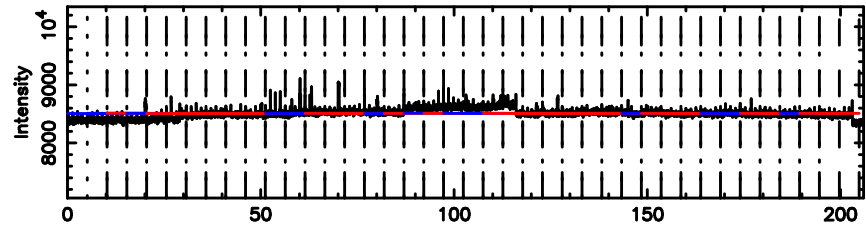

BLK:21,SNR1: 0.52036 ,SNR2: 2.2386

3C161 2024/05/10 6.08UT TOYOKAWA-KISO

F20240510150303

BLK:13,SNR1: 0.51869 ,SNR2: 3.3761

Frequency (Hz)

K20240510150259

BLK:13,SNR1: 1.9243 ,SNR2: 7.1643

Frequency (Hz)