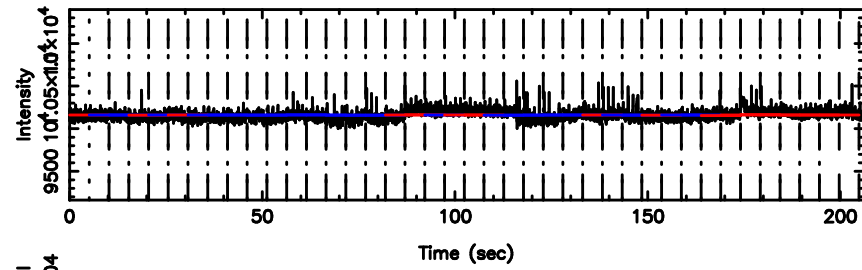

T20240510170055

BLK:23,SNR1: 0.50417 ,SNR2: 3.0871

Frequency (Hz)

F20240510170056

BLK:23,SNR1: 0.10780 ,SNR2: 1.8306

Frequency (Hz)

0821+394 2024/05/10 8.04UT TOYOKAWA-FUJI

T20240510170055