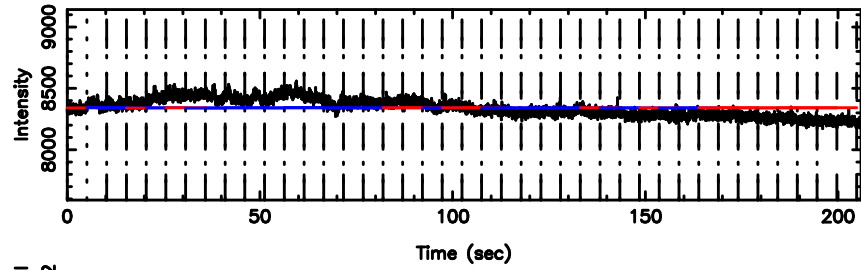

T20240510170055