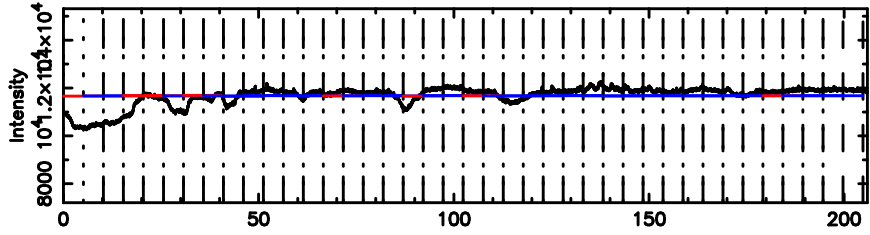

T20240510075340