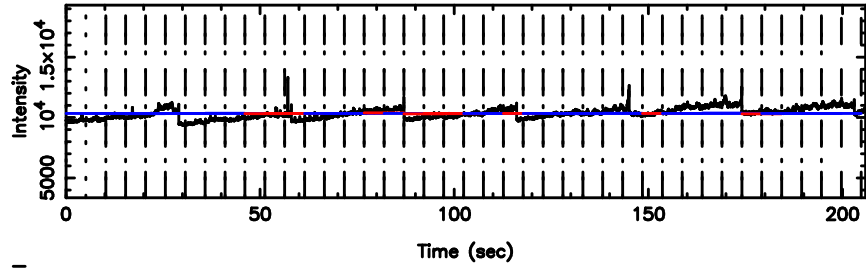

F20240510113828