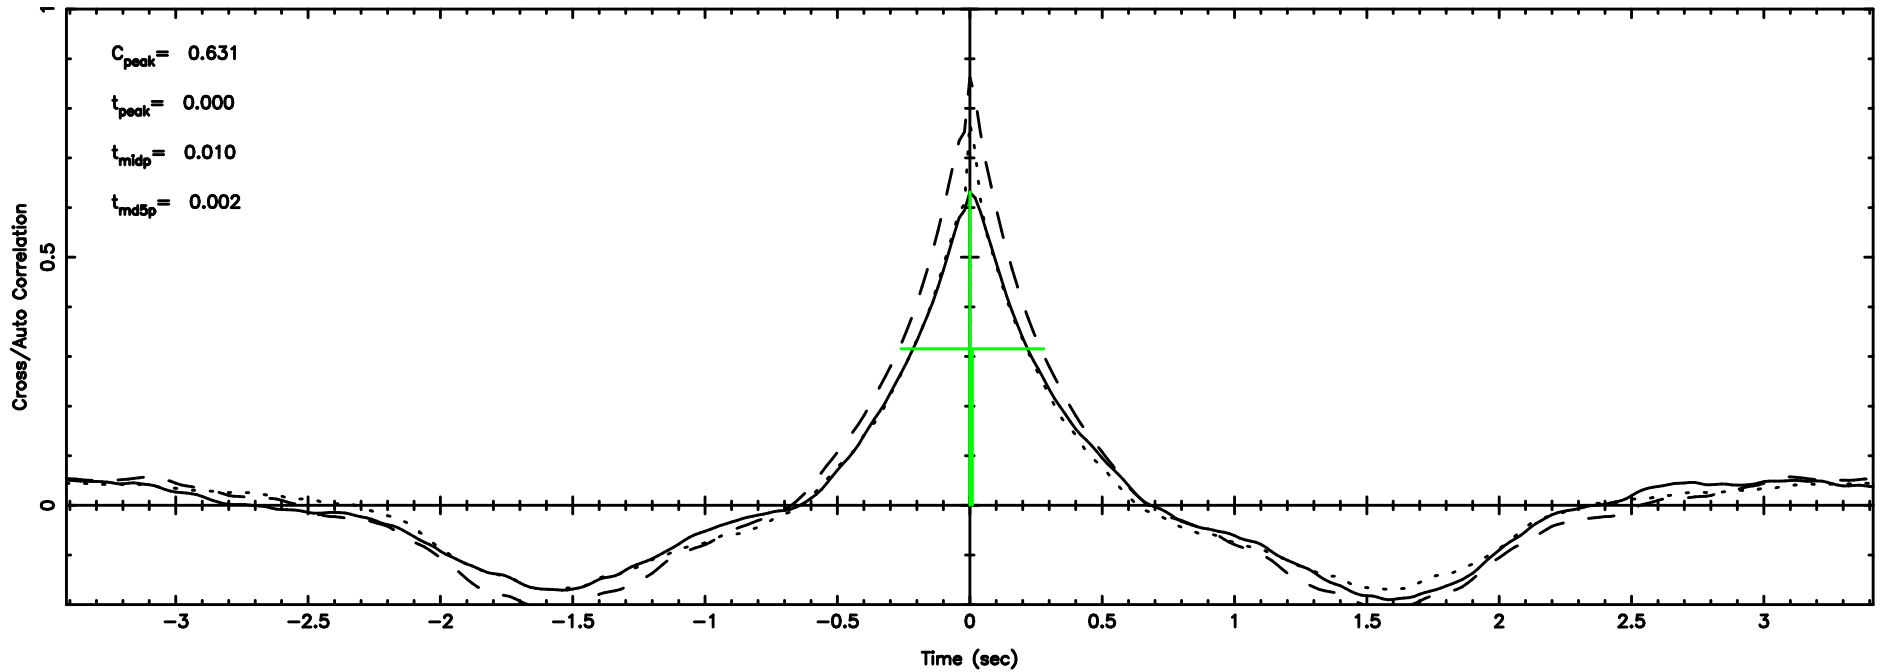

T20240510085043

BLK:38,SNR1: 10.541 ,SNR2: 14.768

K20240510085040

BLK:38,SNR1: 3.3158 ,SNR2: 6.2223

0011+344 2024/05/09 23.87UT TOYOKAWA-KISO