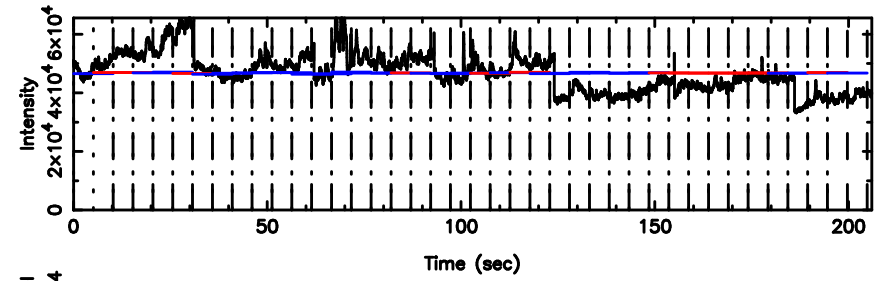

F20240510130151

BLK:28,SNR1: 93.000 ,SNR2: 109.76

0422+178 2024/05/10 4.06UT TOYOKAWA-FUJI

T20240510130150

BLK:26,SNR1: 0.62633 ,SNR2: 3.3980

K20240510130148

BLK:26,SNR1: 109.56 ,SNR2: 106.94

0422+178 2024/05/10 4.06UT TOYOKAWA-KISO