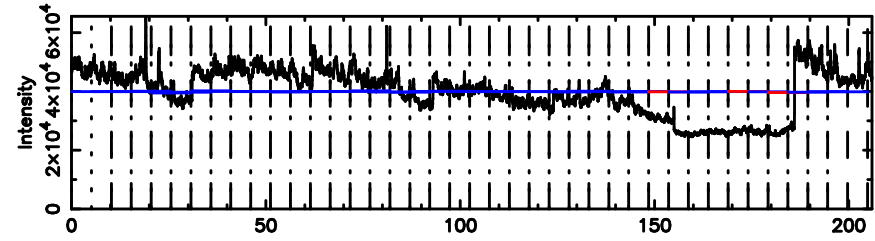

K20240510105313