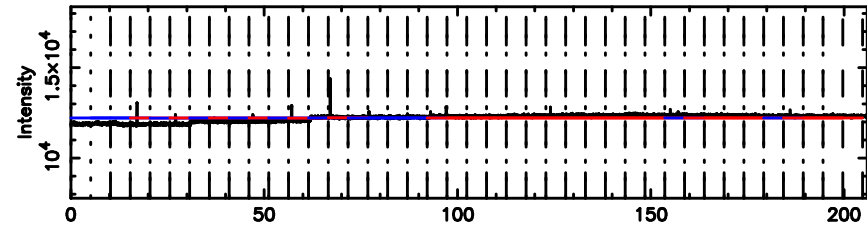

0605-08 2024/05/10 5.76UT TOYOKAWA-KISO

F20240510144355

BLK:14,SNR1: 0.27781 ,SNR2: 2.0279

Frequency (Hz)

K20240510144351

BLK:14,SNR1: 3.3934 ,SNR2: 14.269

Frequency (Hz)

0605-08 2024/05/10 5.76UT FUJI -KISO