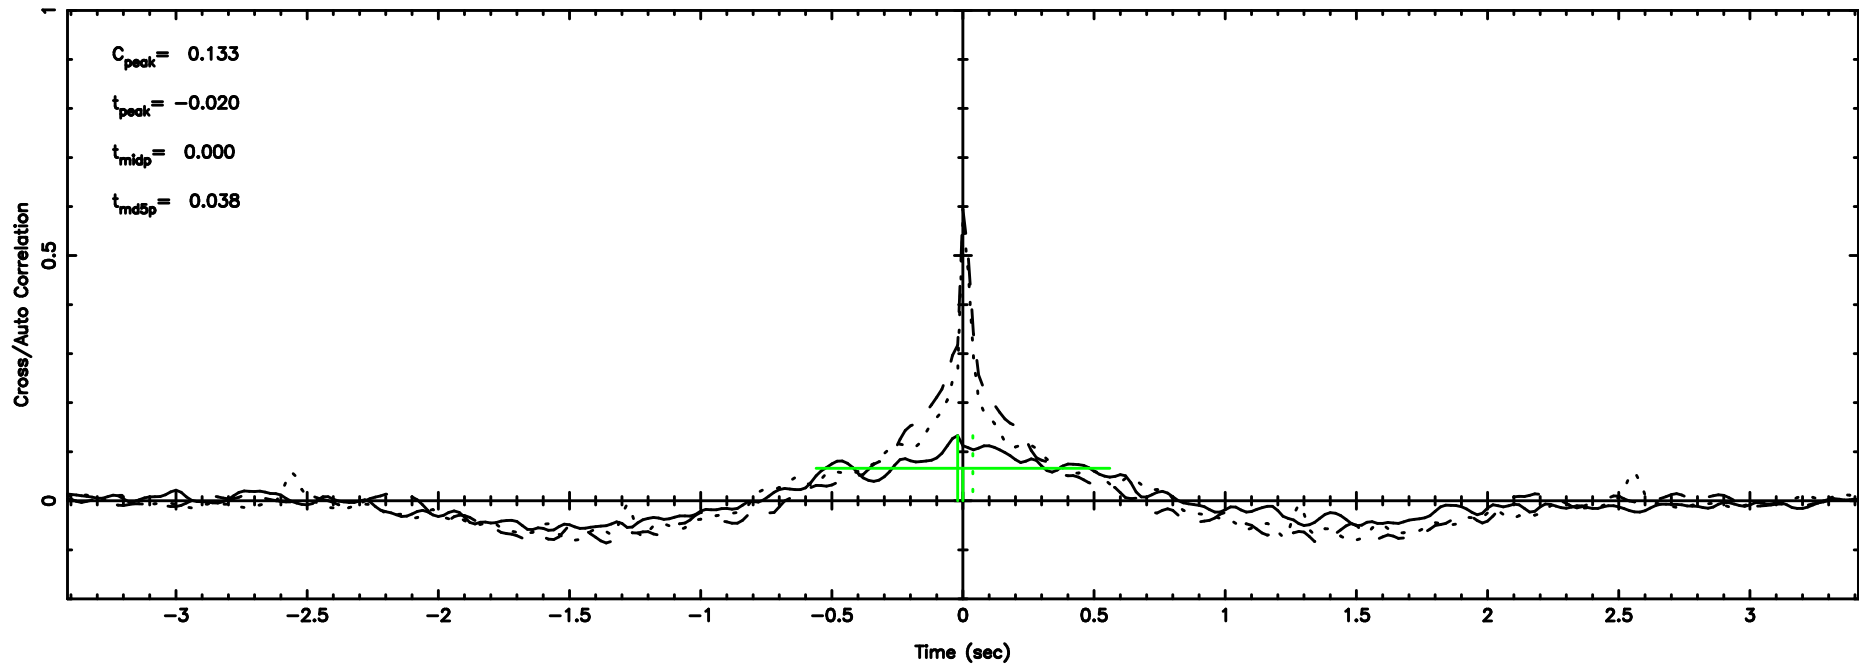

0652-130 2024/05/10 6.54UT TOYOKAWA-FUJI