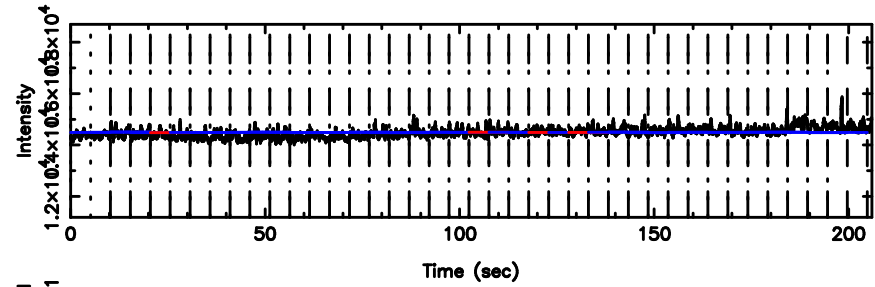

BLK:31,SNR1: 1.4406 ,SNR2: 11.130

T20240510101434

BLK:35,SNR1: 38.425 ,SNR2: 91.232

3C48 2024/05/10 1.27UT TOYOKAWA-KISO

K20240510101431

BLK:35,SNR1: 10.610 ,SNR2: 38.862

F20240510101435

BLK:35,SNR1: 1.6139 ,SNR2: 11.851