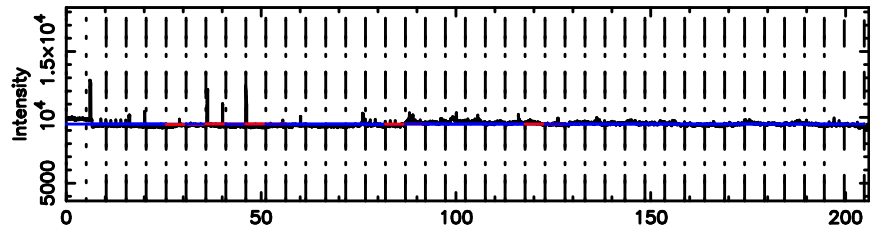

F20240510092337

BLK:36,SNR1: 11.171 ,SNR2: 19.779

T20240510092336

BLK:36,SNR1: 7.2046 ,SNR2: 18.872

0044-056 2024/05/10 0.42UT TOYOKAWA-KISO

K20240510092333

BLK:36,SNR1: 8.0481 ,SNR2: 19.917

F20240510092337