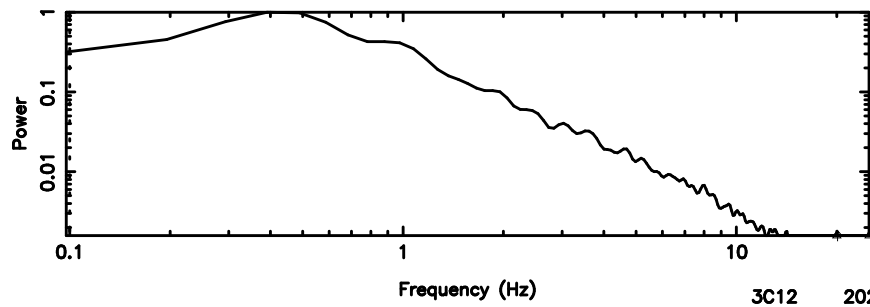

BLK:39,SNR1: 71.729 ,SNR2: 71.031