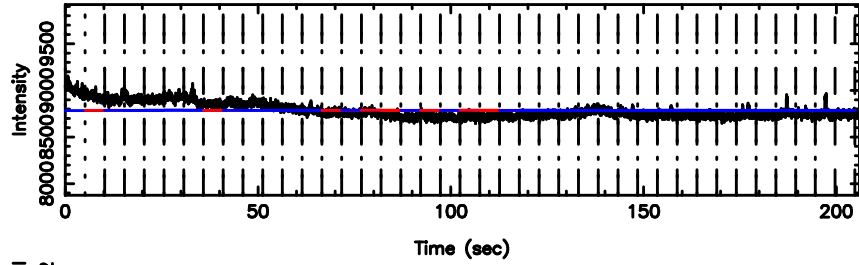

T20240510164945