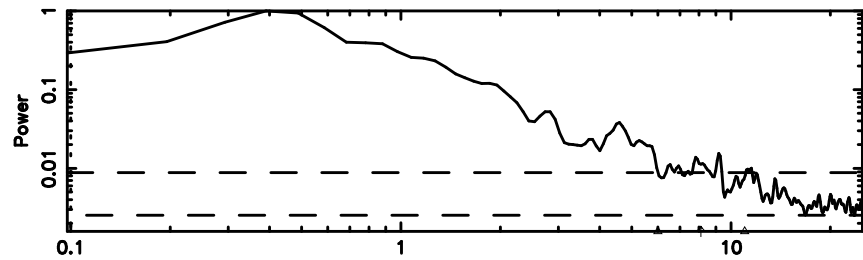

0723+10 2024/05/10 7.06UT FUJI -KISO

T20240510161200

BLK:33,SNR1: 4.1183 ,SNR2: 10.771

Frequency (Hz)

F20240510161200

BLK:33,SNR1: 15.345 ,SNR2: 18.007

Frequency (Hz)

0732+33 2024/05/10 7.23UT TOYOKAWA-FUJI