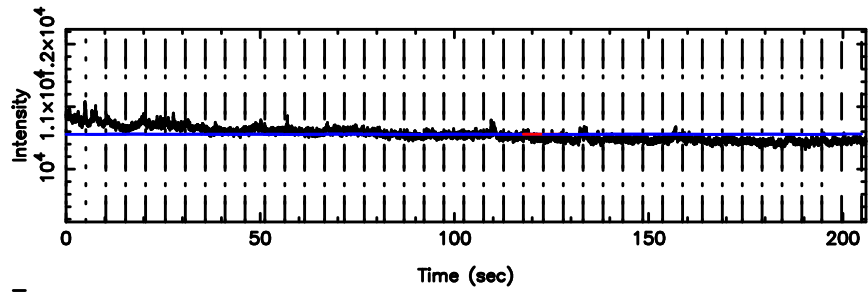

T20240510111913