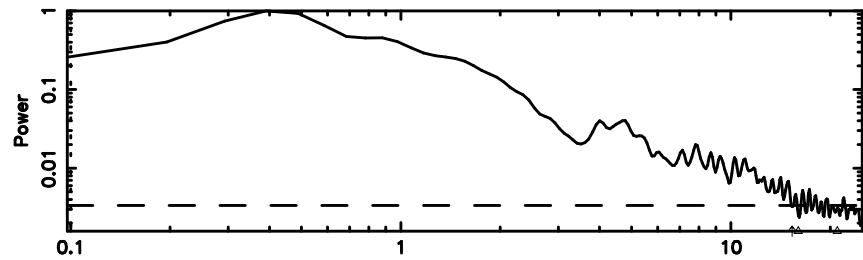

T20240510161200

BLK:28,SNR1: 2.6427 ,SNR2: 11.897

K20240510161158

BLK:28,SNR1: 5.7311 ,SNR2: 7.9137

0732+33 2024/05/10 7.23UT TOYOKAWA-KISO

F20240510161200

BLK:33,SNR1: 14.549 ,SNR2: 18.918

Frequency (Hz)