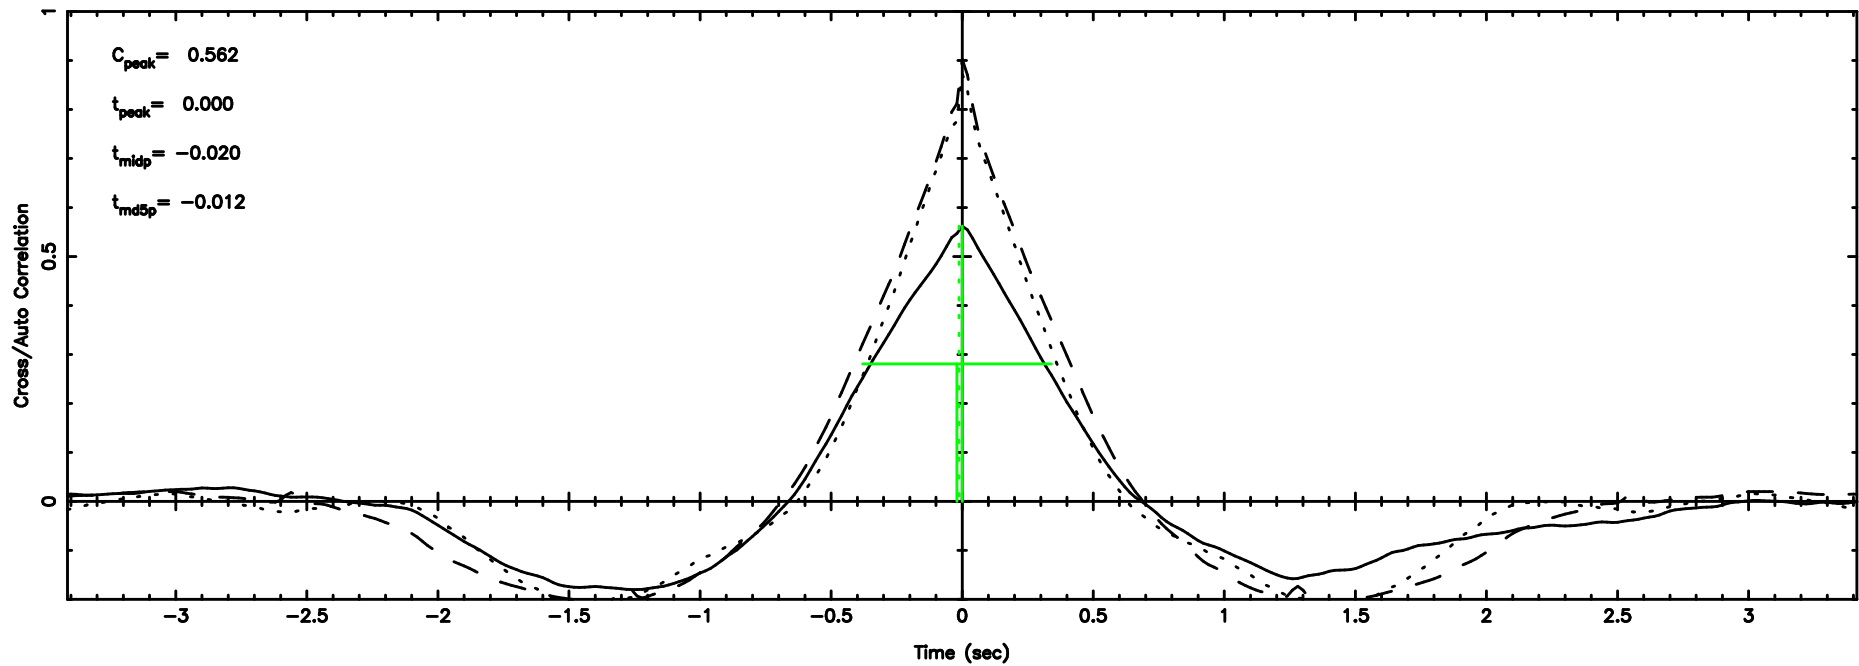

0713-024 2024/05/10 6.89UT FUJI -KISO