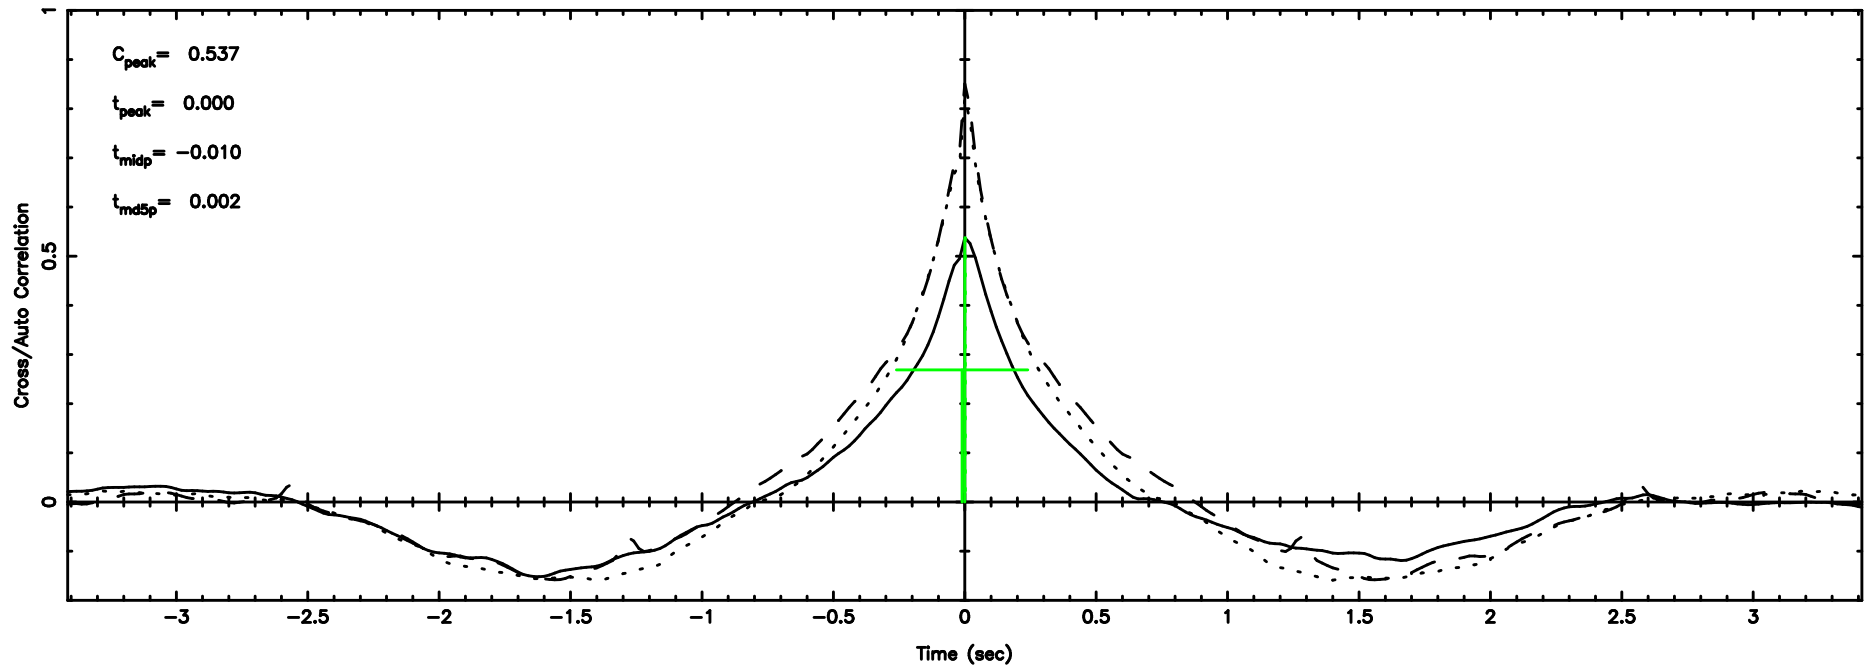

0531+194 2024/05/10 5.21UT FUJI -KISO