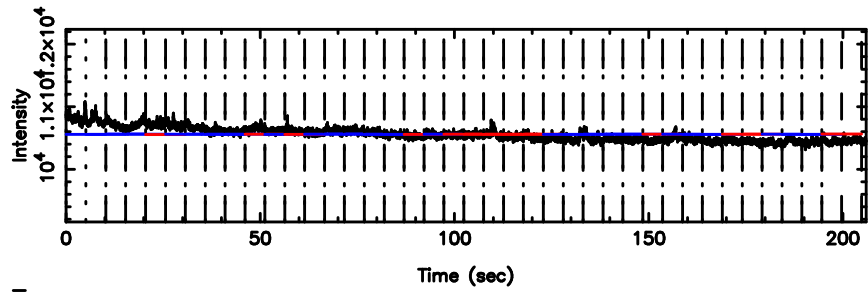

T20240510111913