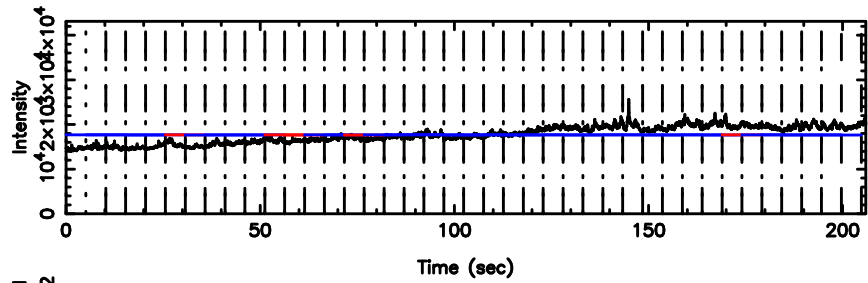

T20240510113828

BLK:34,SNR1: 96.006 ,SNR2: 96.481

F20240510113828

BLK:34,SNR1: 15.249 ,SNR2: 15.028

0258+350 2024/05/10 2.67UT TOYOKAWA-FUJI

T20240510113828

BLK:32,SNR1: 96.527 ,SNR2: 96.527

K20240510113826