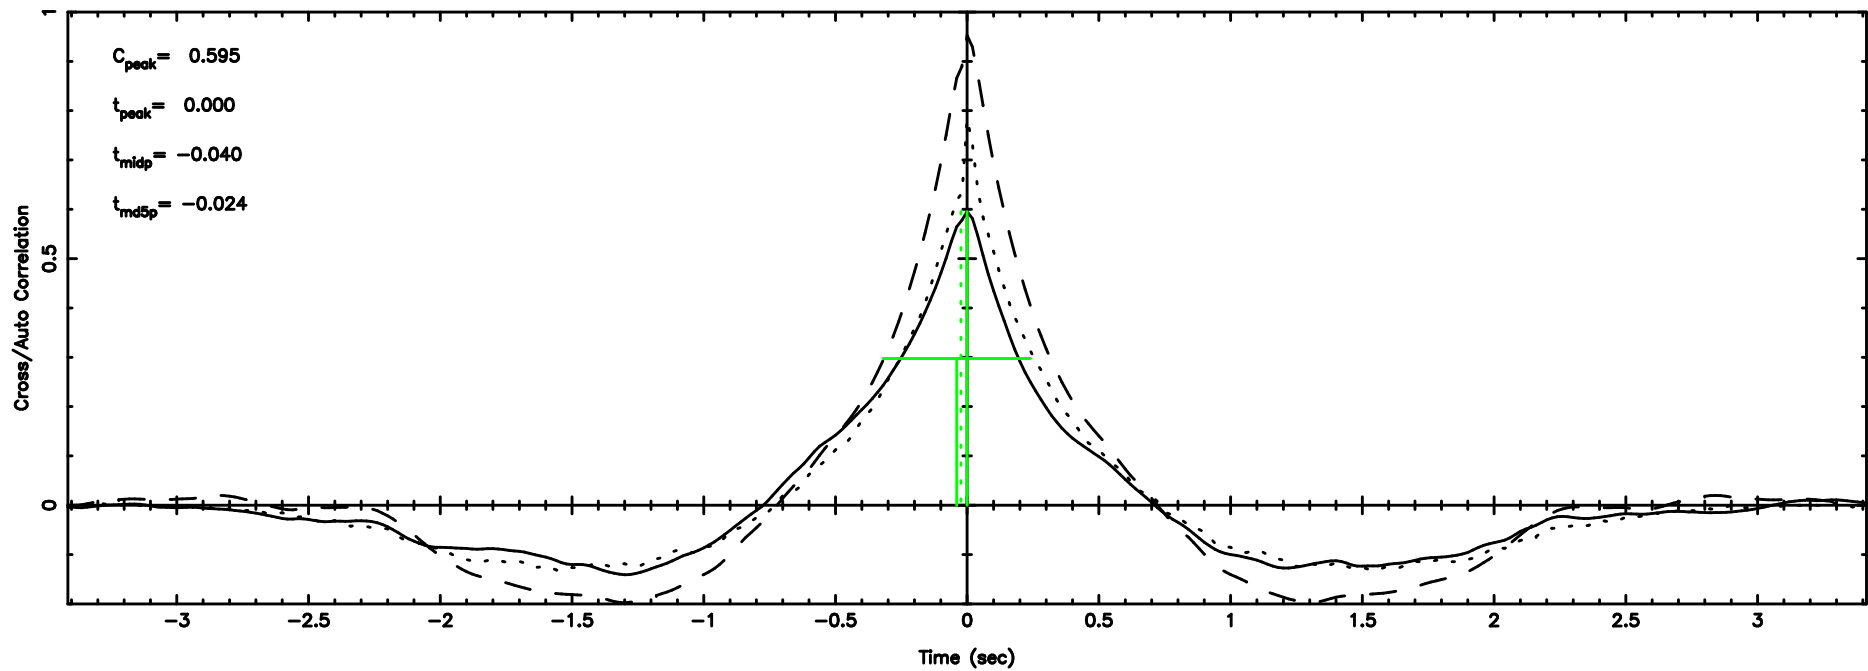

BLK:36,SNR1: 44.324 ,SNR2: 54.876

BLK:36,SNR1: 2.6311 ,SNR2: 10.010

0320+05 2024/05/10 3.03UT TOYOKAWA-KISO