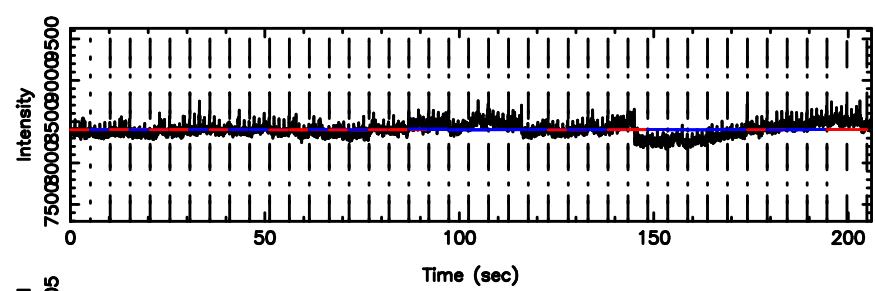

Frequency (Hz)

3C48 2024/05/10 1.27UT FUJI -KISO

K20240510101431

BLK:35,SNR1: 10.654 ,SNR2: 39.721

Frequency (Hz)

T20240510103419

BLK:24,SNR1: 0.61204 ,SNR2: 1.8662

F20240510103420