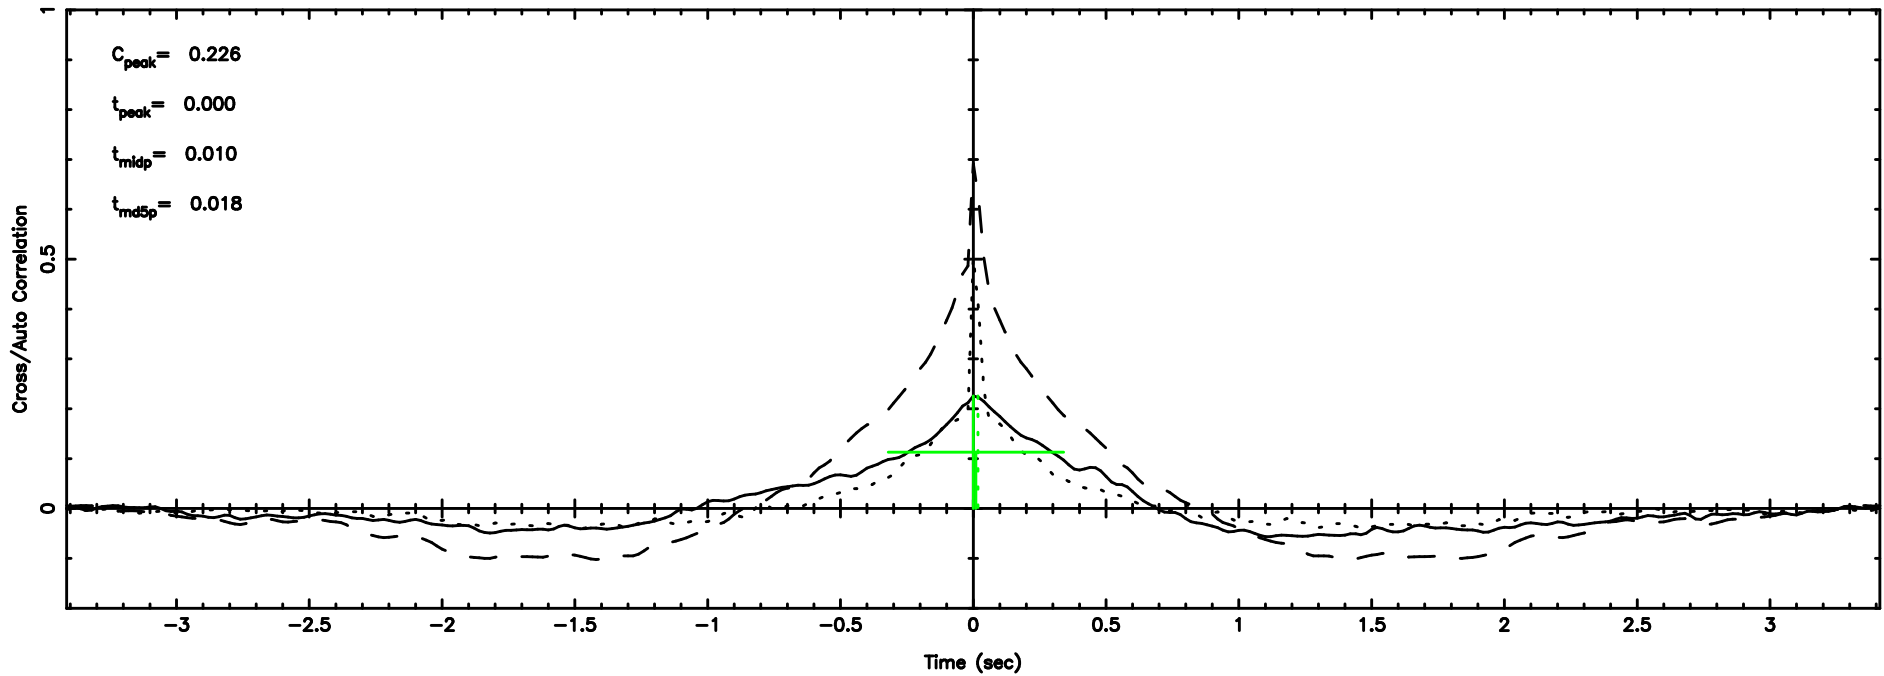

Frequency (Hz)

2156-043 2024/05/09 21.64UT TOYOKAWA-KISO