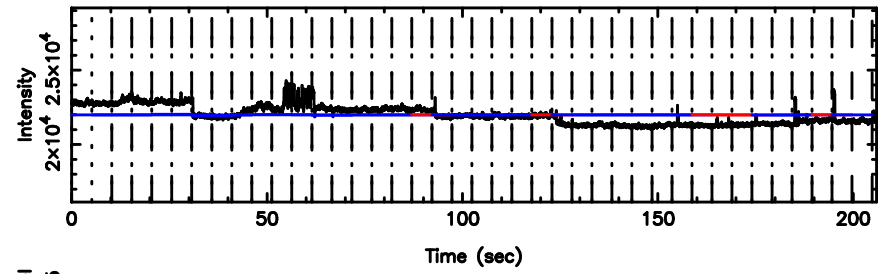

2229-093 2024/05/09 22.19UT TOYOKAWA-FUJI

T20240510070947

BLK:33,SNR1: 4.3275 ,SNR2: 7.2404

Frequency (Hz)

K20240510070945

BLK:33,SNR1: 4.8184 ,SNR2: 10.677

Frequency (Hz)

2229-093 2024/05/09 22.19UT TOYOKAWA-KISO