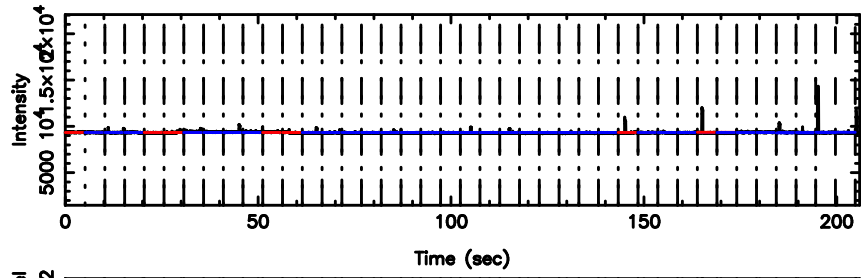

F20240510162947