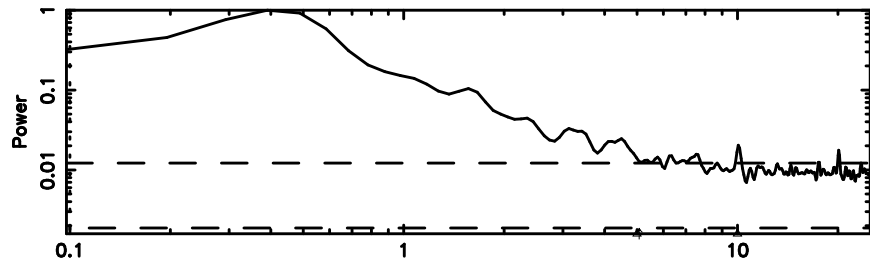

BLK:30,SNR1: 1.2975 ,SNR2: 6.6976

Frequency (Hz)

3C459 2024/05/09 22.92UT FUJI -KISO

K20240510075338

BLK:30,SNR1: 1.4368 ,SNR2: 2.9740

Frequency (Hz)

T20240510082725

BLK:28,SNR1: 2.2757 ,SNR2: 9.4505