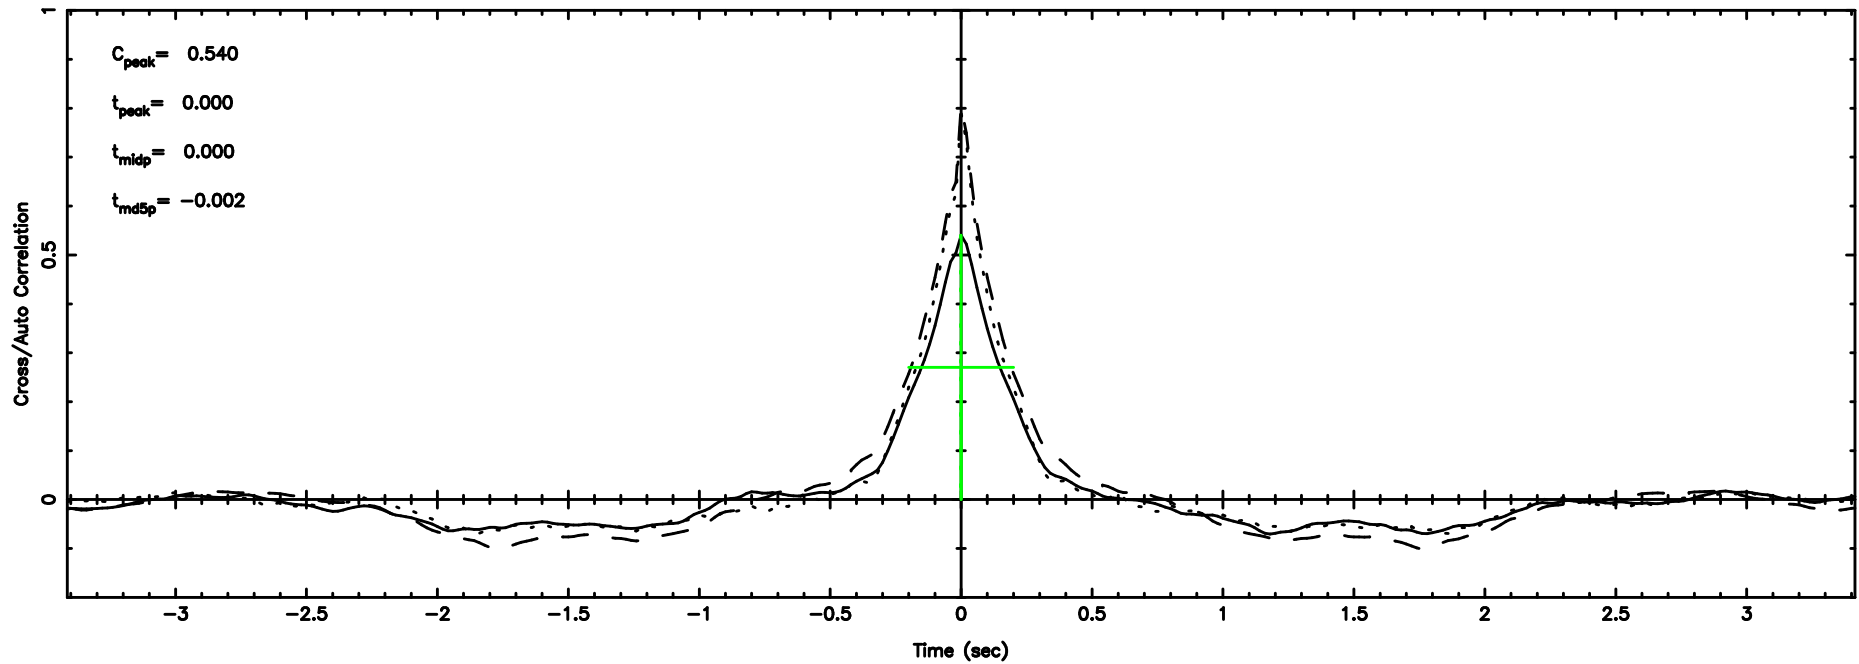

Frequency (Hz)

0752-200 2024/05/10 7.52UT TOYOKAWA-KISO