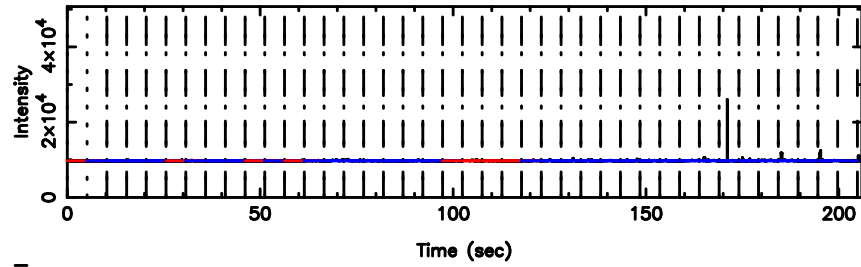

T20240510162947