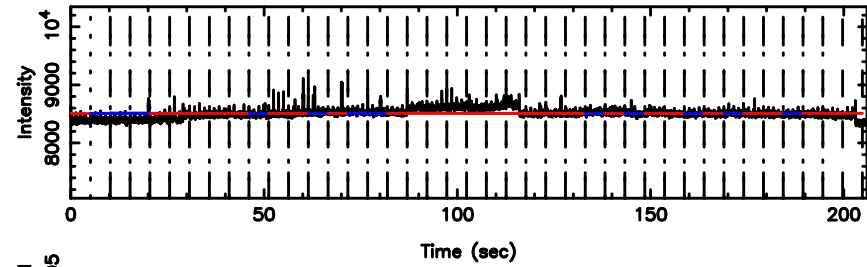

F20240510150303