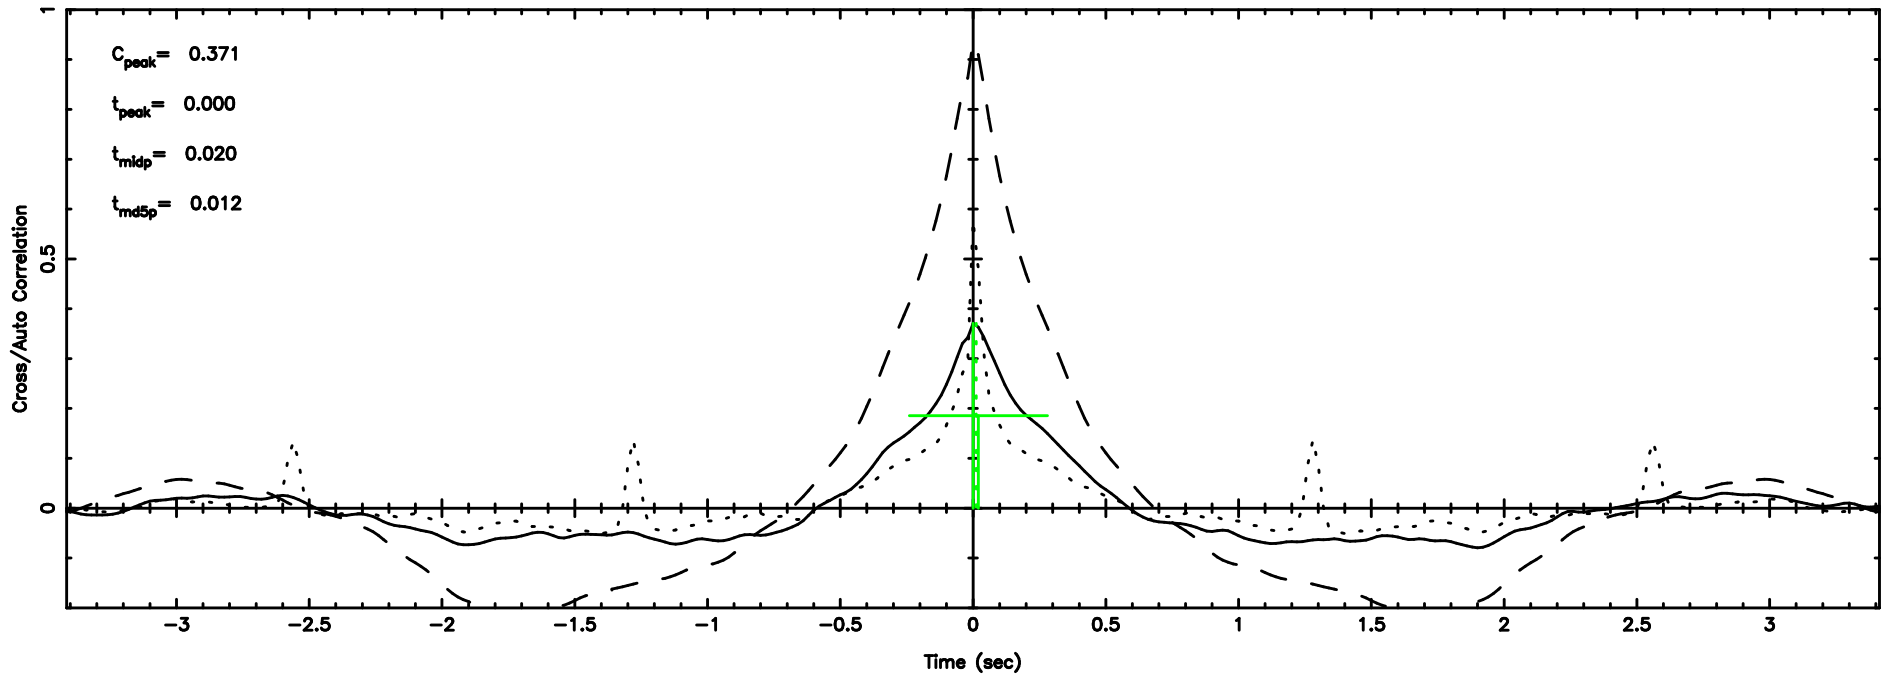

T20240510064954

BLK:26,SNR1: 33.070 ,SNR2: 48.295

F20240510064955

BLK:26,SNR1: 0.35986 ,SNR2: 2.3481

2210+016 2024/05/09 21.86UT TOYOKAWA-FUJI

T20240510064954

BLK:31,SNR1: 30.933 ,SNR2: 45.176

Frequency (Hz)