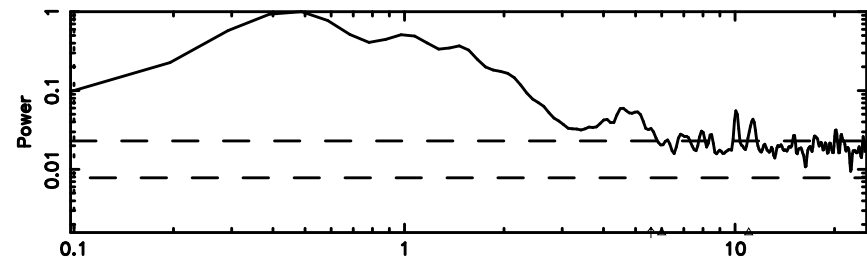

BLK:21,SNR1: 0.52036 ,SNR2: 2.2386

3C161 2024/05/10 6.08UT TOYOKAWA-KISO

F20240510150303

BLK:13,SNR1: 0.51869 ,SNR2: 3.3761

Frequency (Hz)

K20240510150259

BLK:13,SNR1: 1.9243 ,SNR2: 7.1643

Frequency (Hz)