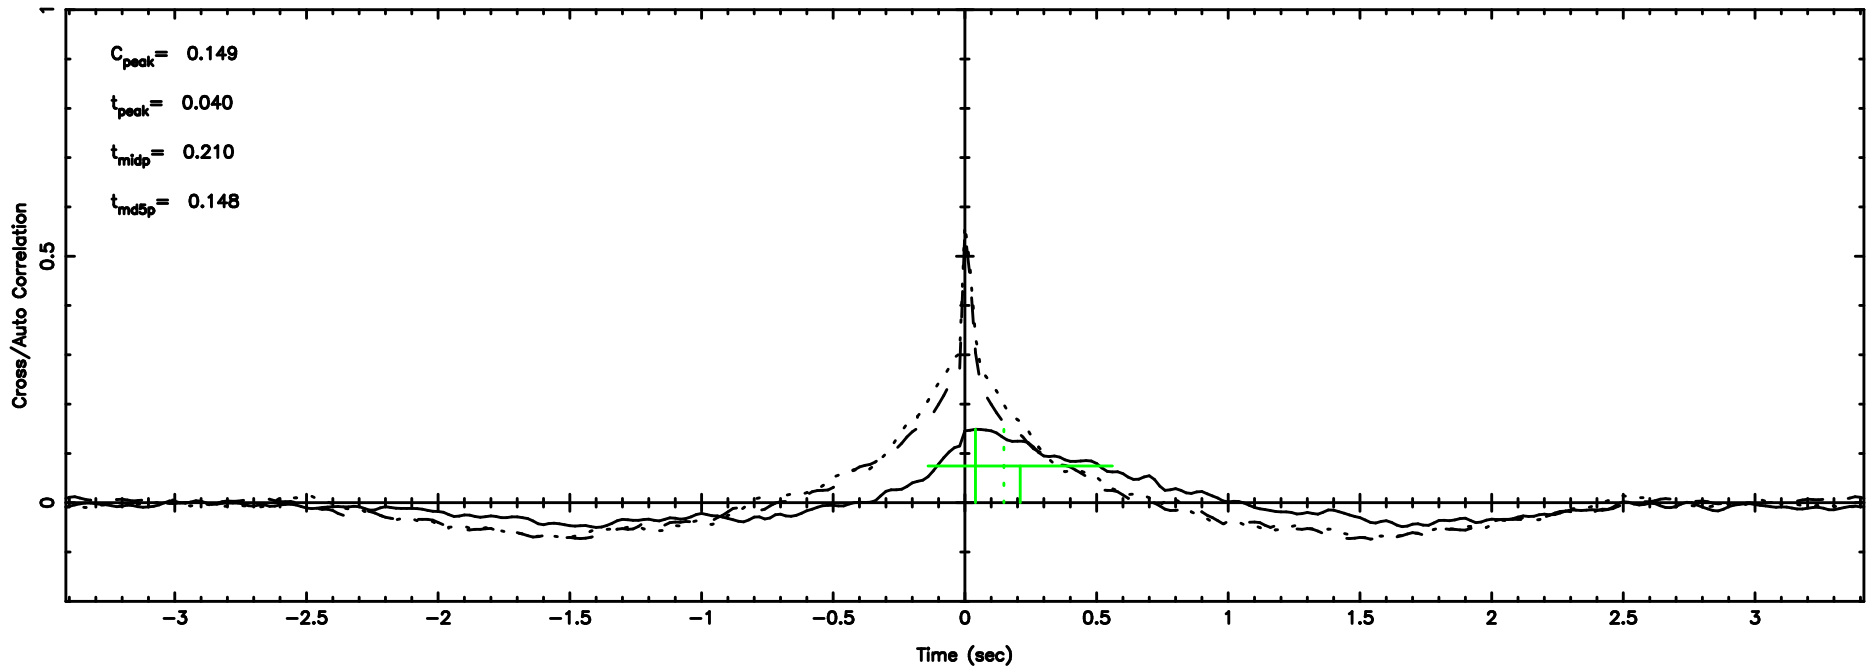

T20240510121310

BLK:22,SNR1: 0.53639 ,SNR2: 1.5689

K20240510121308

BLK:22,SNR1: 0.76156 ,SNR2: 3.5060

0333+32 2024/05/10 3.25UT TOYOKAWA-KISO