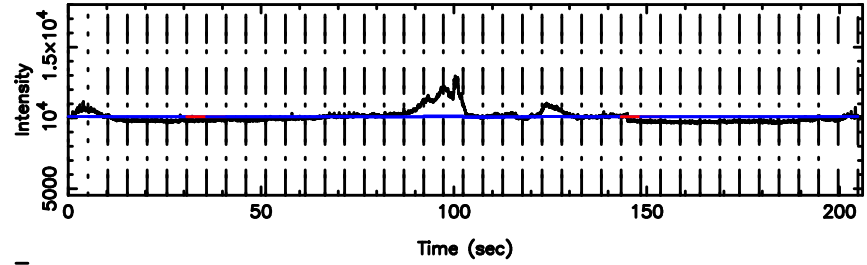

F20240510163722