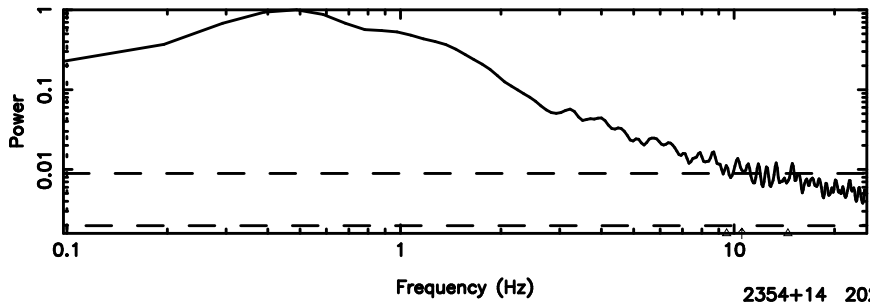

BLK:34,SNR1: 5.9309 ,SNR2: 11.395