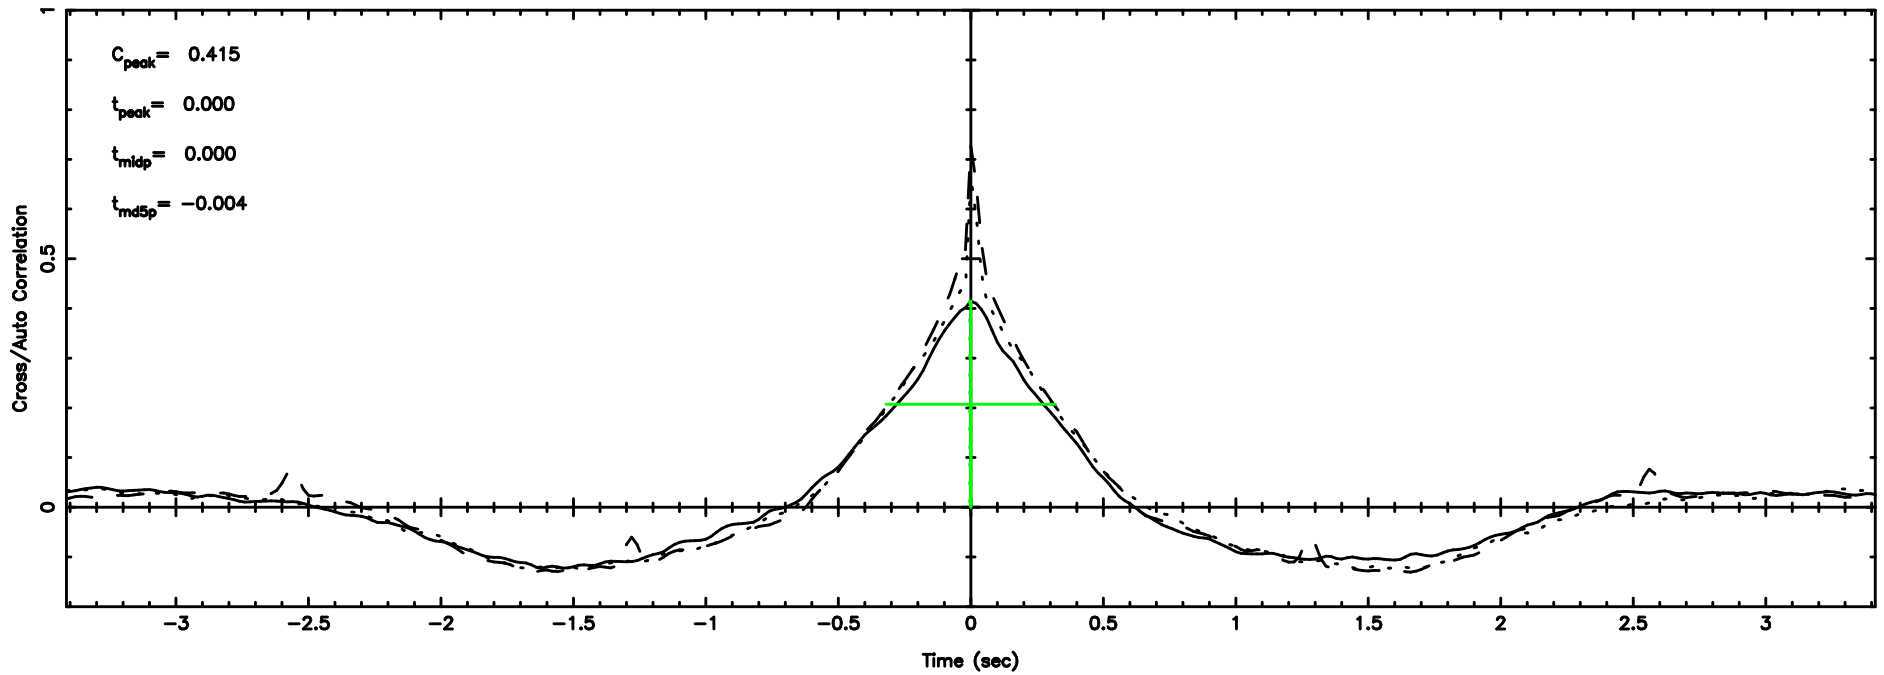

BLK:30,SNR1: 1.2975 ,SNR2: 6.6976

Frequency (Hz)

3C459 2024/05/09 22.92UT FUJI -KISO

K20240510075338

BLK:30,SNR1: 1.4368 ,SNR2: 2.9740

Frequency (Hz)

T20240510082725

BLK:28,SNR1: 2.2757 ,SNR2: 9.4505