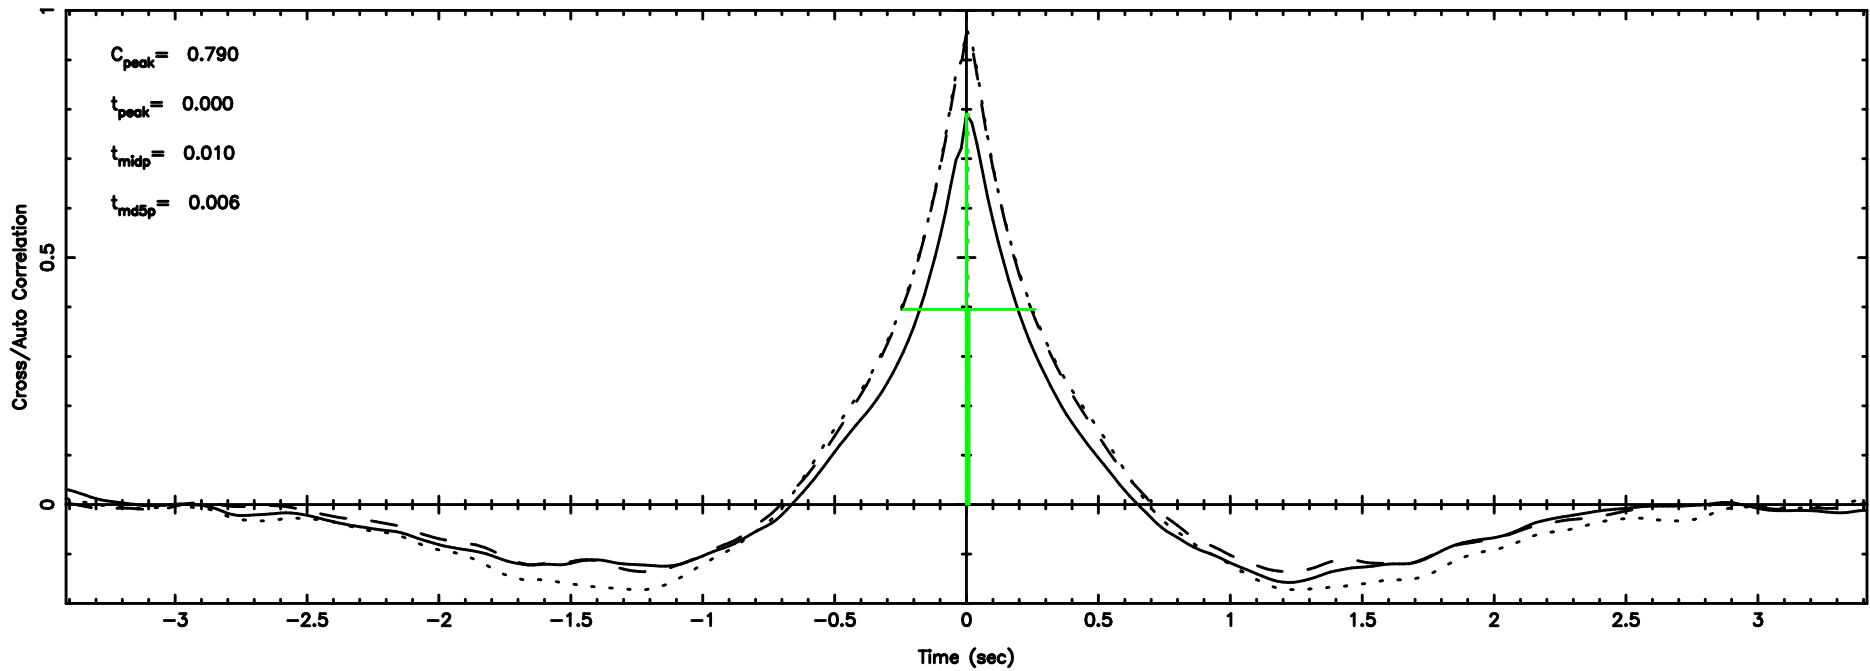

0213+178 2024/05/10 1.92UT FUJI -KISO