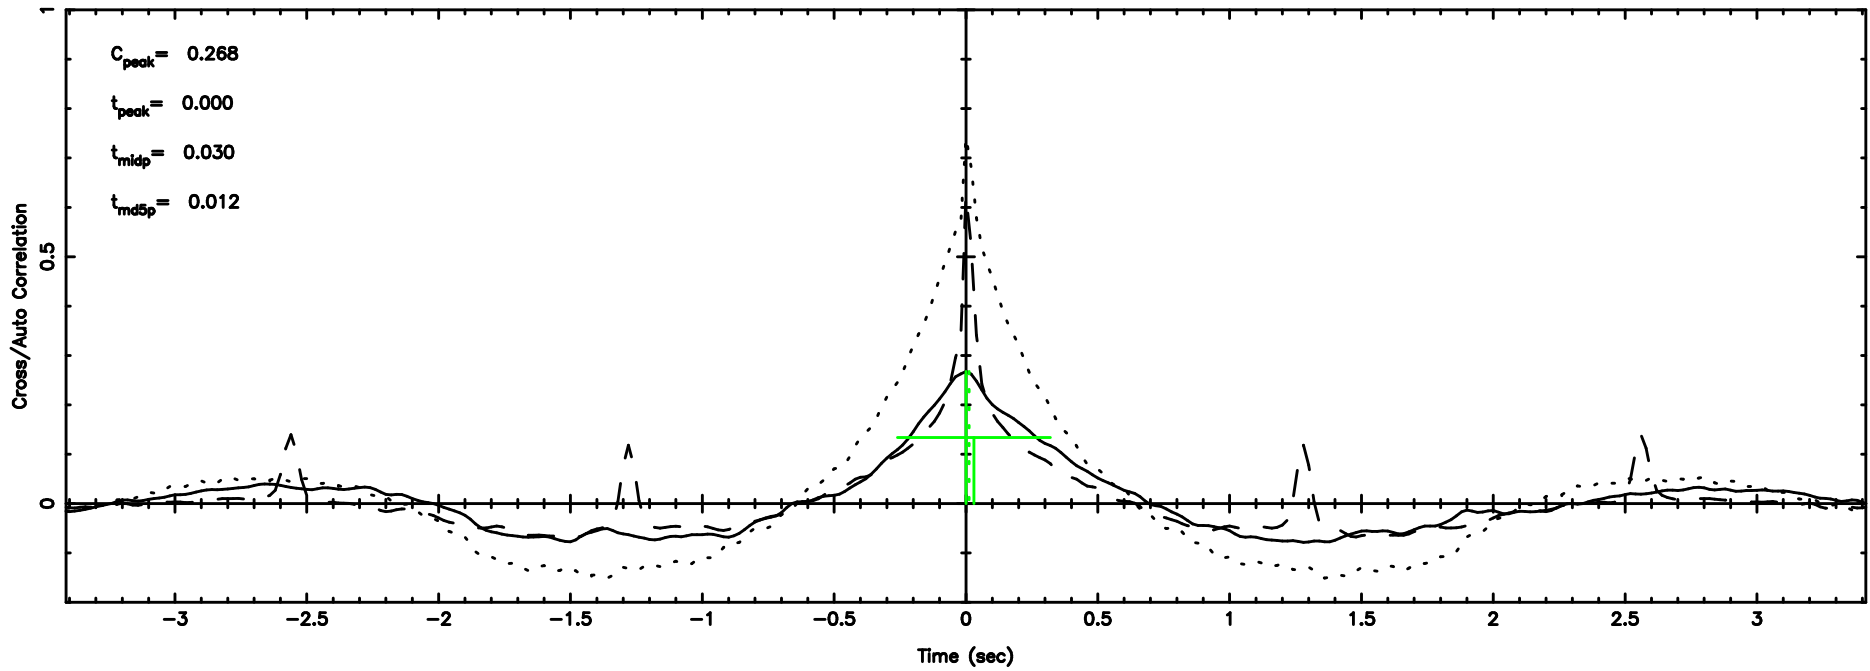

F20240510111914

BLK:31,SNR1: 0.36574 ,SNR2: 2.8560

K20240510111910

BLK:31,SNR1: 2.2624 ,SNR2: 8.9779

3C71 2024/05/10 2.35UT FUJI -KISO