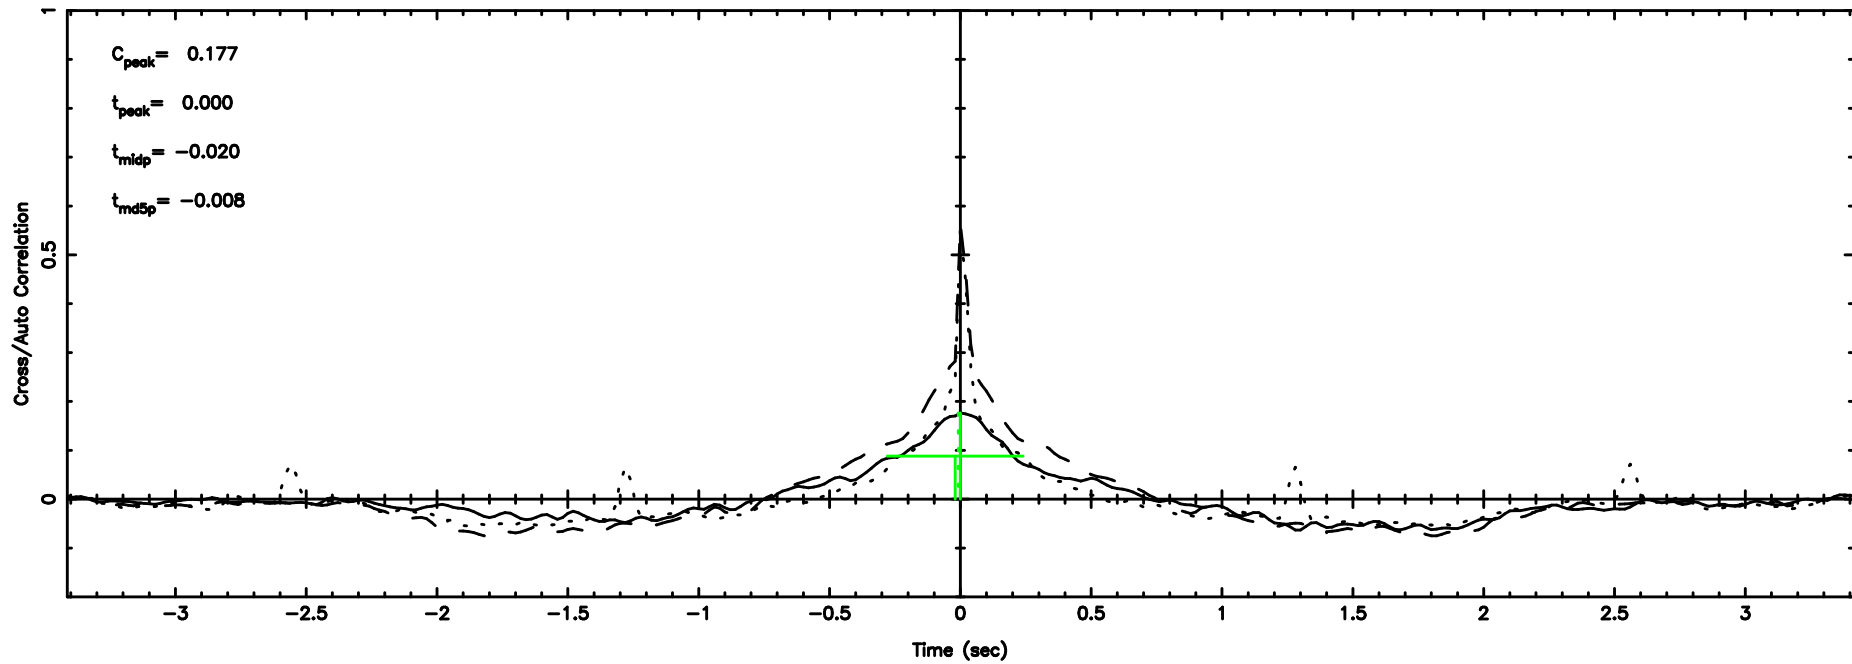

T20240510170055

BLK:23,SNR1: 0.50417 ,SNR2: 3.0871

Frequency (Hz)

F20240510170056

BLK:23,SNR1: 0.10780 ,SNR2: 1.8306

Frequency (Hz)

0821+394 2024/05/10 8.04UT TOYOKAWA-FUJI

T20240510170055