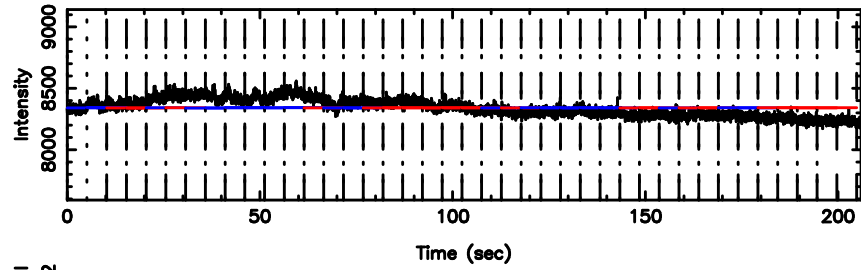

T20240510170055

BLK:23,SNR1: 0.50417 ,SNR2: 3.0871

Frequency (Hz)

F20240510170056

BLK:23,SNR1: 0.10780 ,SNR2: 1.8306

Frequency (Hz)

0821+394 2024/05/10 8.04UT TOYOKAWA-FUJI

T20240510170055