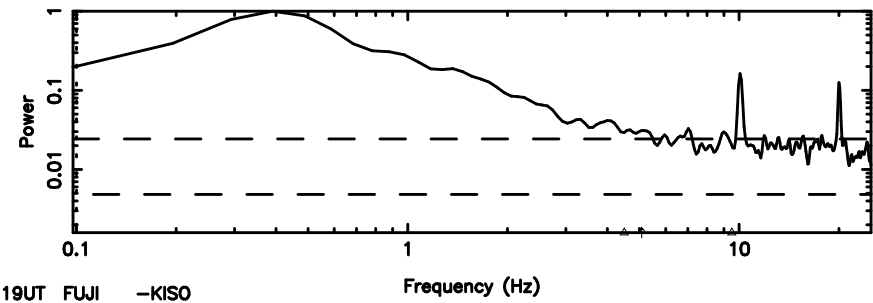

BLK:16,SNR1: 0.93024 ,SNR2: 5.1801

3C120 2024/05/10 4.19UT FUJI -KISO

K20240510130924

BLK:16,SNR1: 1.3946 ,SNR2: 5.5139

T20240510135726

BLK:19,SNR1: 5.9311 ,SNR2: 21.562

F20240510135726

BLK:19,SNR1: 0.21761 ,SNR2: 3.7712