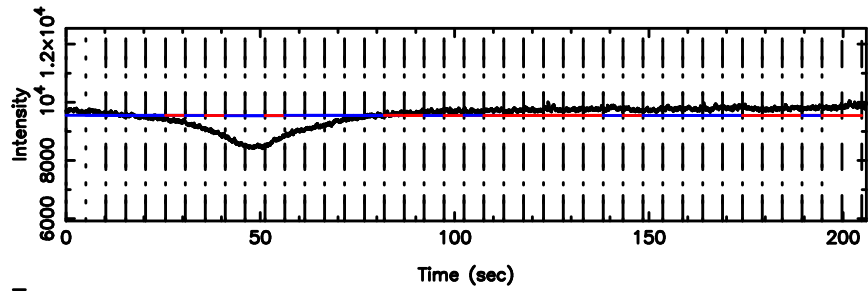

T20240510110058