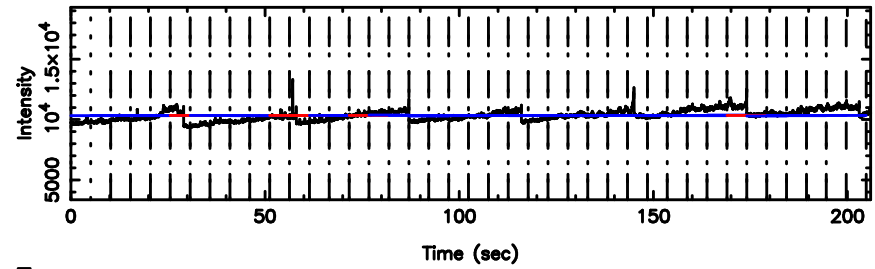

T20240510113828

BLK:34,SNR1: 96.006 ,SNR2: 96.481

F20240510113828

BLK:34,SNR1: 15.249 ,SNR2: 15.028

0258+350 2024/05/10 2.67UT TOYOKAWA-FUJI

T20240510113828

BLK:32,SNR1: 96.527 ,SNR2: 96.527

K20240510113826