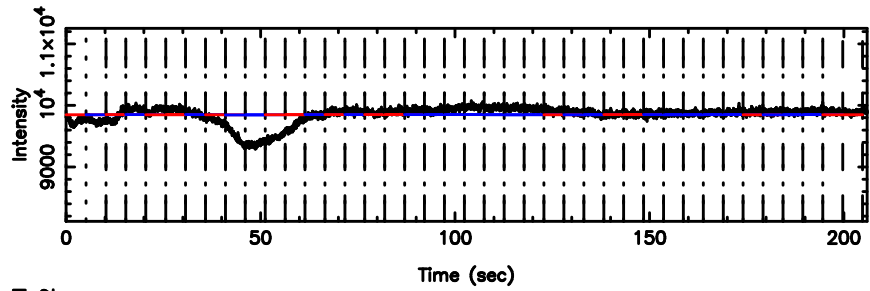

Frequency (Hz)

3C48 2024/05/10 1.27UT FUJI -KISO

K20240510101431

BLK:35,SNR1: 10.654 ,SNR2: 39.721

Frequency (Hz)

T20240510103419

BLK:24,SNR1: 0.61204 ,SNR2: 1.8662

F20240510103420