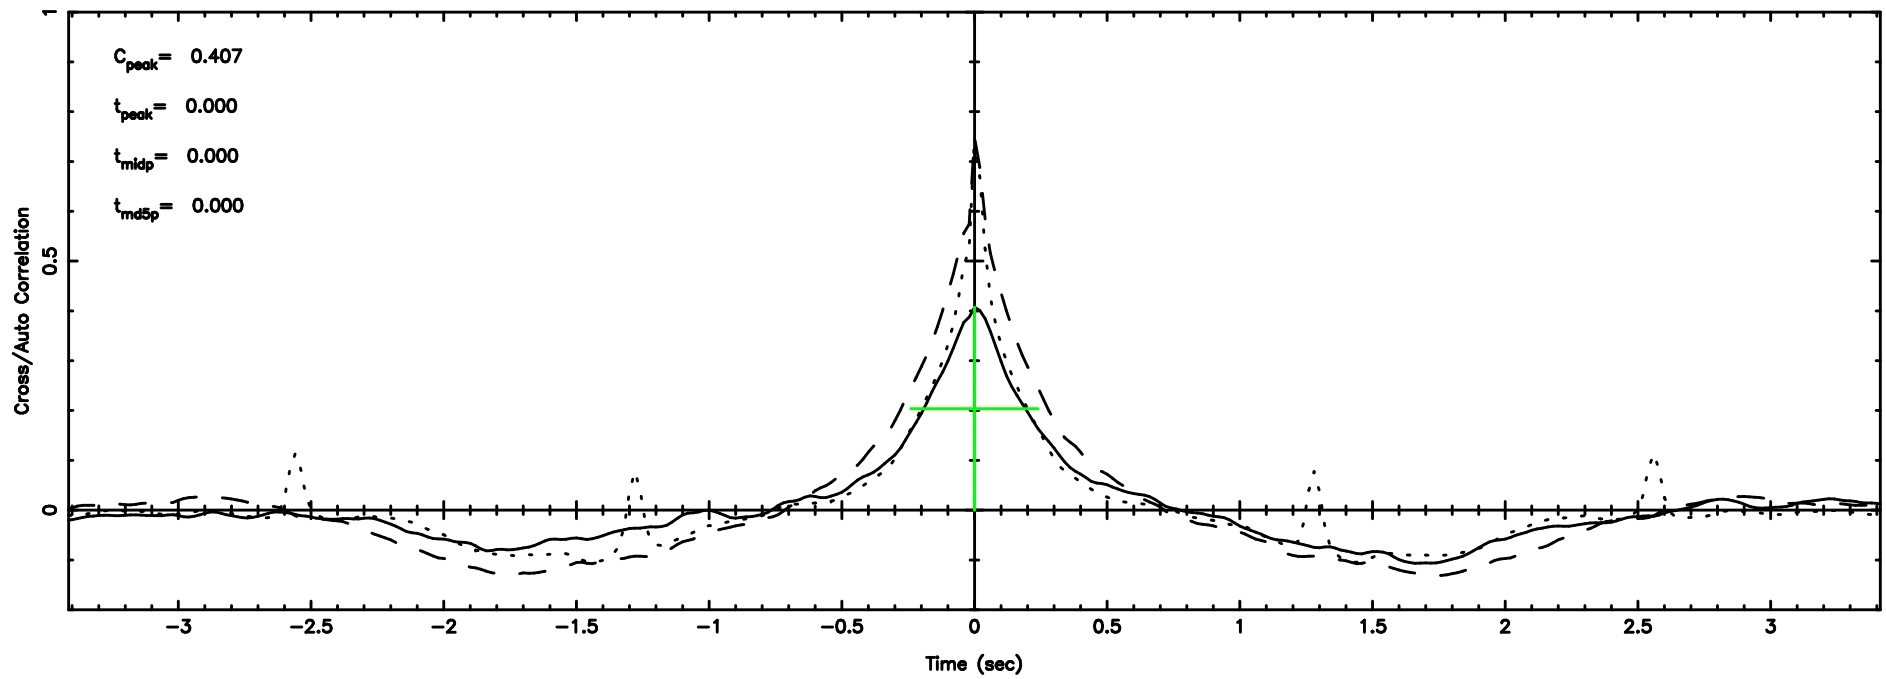

Frequency (Hz)

K20240510065716

BLK:37,SNR1: 2.7698 ,SNR2: 4.1863

Frequency (Hz)

2217+128 2024/05/09 21.98UT FUJI -KISO

3C446 2024/05/09 22.08UT TOYOKAWA-FUJI

T20240510070304

BLK:31,SNR1: 5.8078 ,SNR2: 9.4944