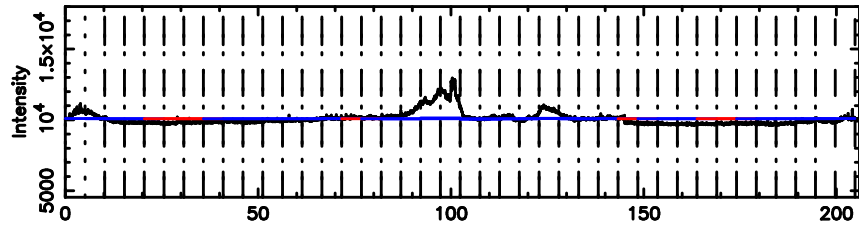

F20240510163722