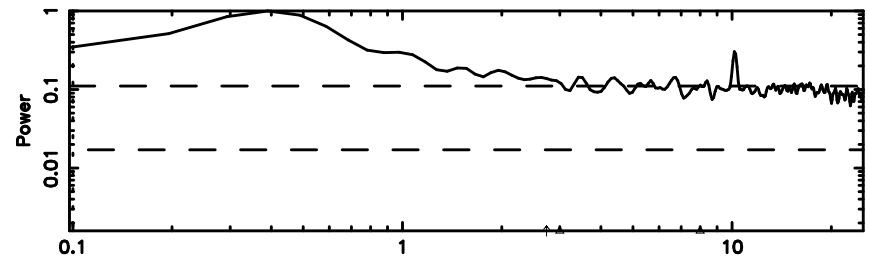

BLK:20,SNR1: 0.63120 ,SNR2: 3.7382

Frequency (Hz)

K20240510170053

BLK:20,SNR1: 0.21886 ,SNR2: 1.7878

Frequency (Hz)

0821+394 2024/05/10 8.04UT TOYOKAWA-KISO

F20240510170056

BLK:19,SNR1: 0.12768 ,SNR2: 1.9524