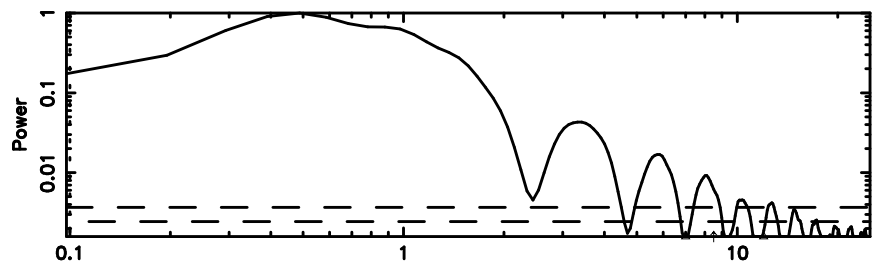

F20240510082726

K20240510082722

T20240510083418

BLK:34,SNR1: 12.706 ,SNR2: 30.573

Frequency (Hz)

2354+14 2024/05/09 23.60UT TOYOKAWA-FUJI

F20240510083419

BLK:34,SNR1: 6.0805 ,SNR2: 11.581