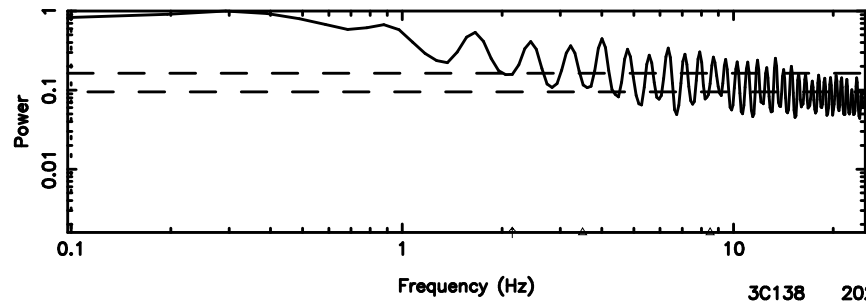

3C138 2024/05/10 4.99UT TOYOKAWA-FUJI

T20240510135726

BLK:23,SNR1: 5.6537 ,SNR2: 15.588

3C138 2024/05/10 4.99UT TOYOKAWA-KISO

K20240510135724

BLK:23,SNR1: 0.82592 ,SNR2: 4.3312

F20240510135726

BLK:20,SNR1: 0.62840E-01,SNR2: 2.1387