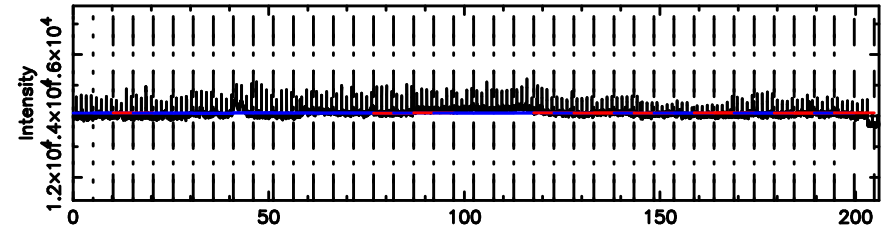

BLK:22,SNR1: 2.7813 ,SNR2: 6.5967

Frequency (Hz)

2147+145 2024/05/09 21.49UT FUJI -KISO

T20240510063644

BLK:27,SNR1: 2.9306 ,SNR2: 5.3951

Frequency (Hz)

F20240510063645

BLK:27,SNR1:-0.21306 ,SNR2: 1.4413