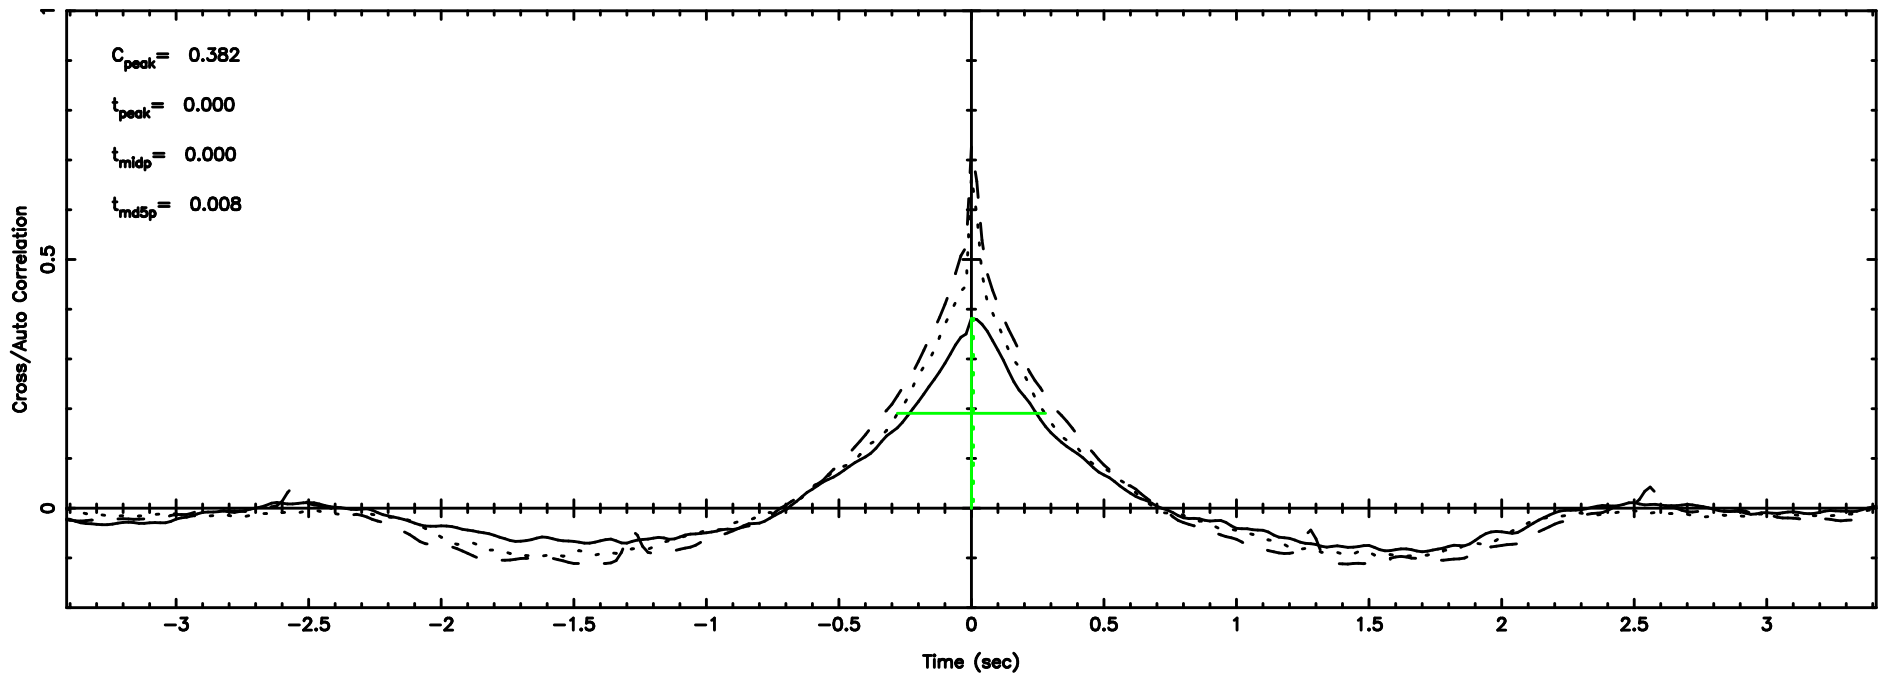

F20240510073105

BLK:37,SNR1: 1.7025 ,SNR2: 5.9719

Frequency (Hz)

K20240510073102

BLK:37,SNR1: 1.0895 ,SNR2: 4.2170

Frequency (Hz)

3C454.3 2024/05/09 22.55UT FUJI -KISO

T20240510073846