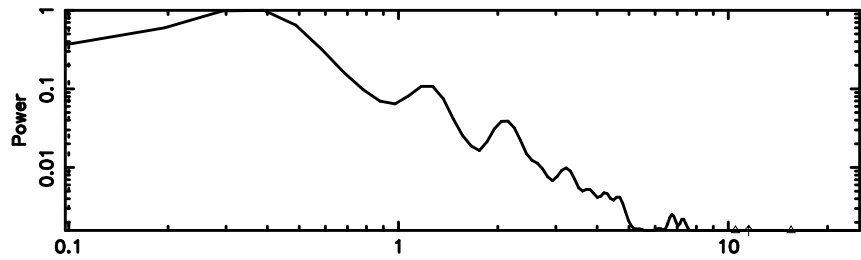

BLK:36,SNR1: 24.979 ,SNR2: 43.380