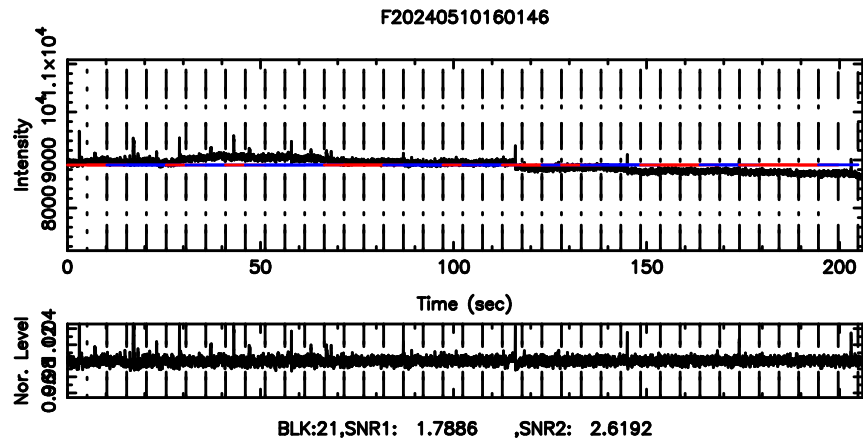

0723+10 2024/05/10 7.06UT FUJI -KISO

T20240510161200

BLK:33,SNR1: 4.1183 ,SNR2: 10.771

Frequency (Hz)

F20240510161200

BLK:33,SNR1: 15.345 ,SNR2: 18.007

Frequency (Hz)

0732+33 2024/05/10 7.23UT TOYOKAWA-FUJI