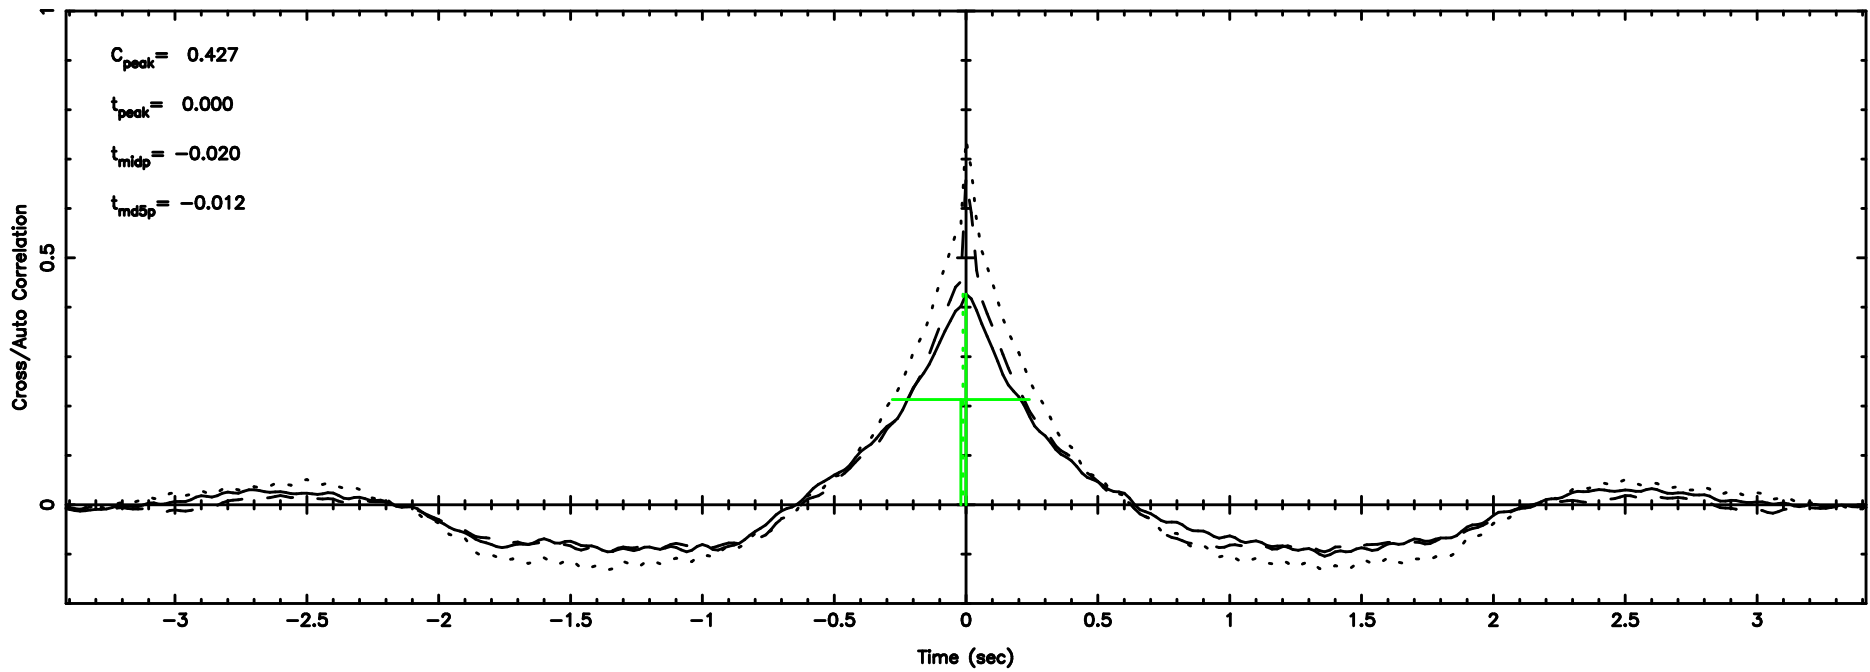

BLK:38,SNR1: 2.1924 ,SNR2: 8.8424