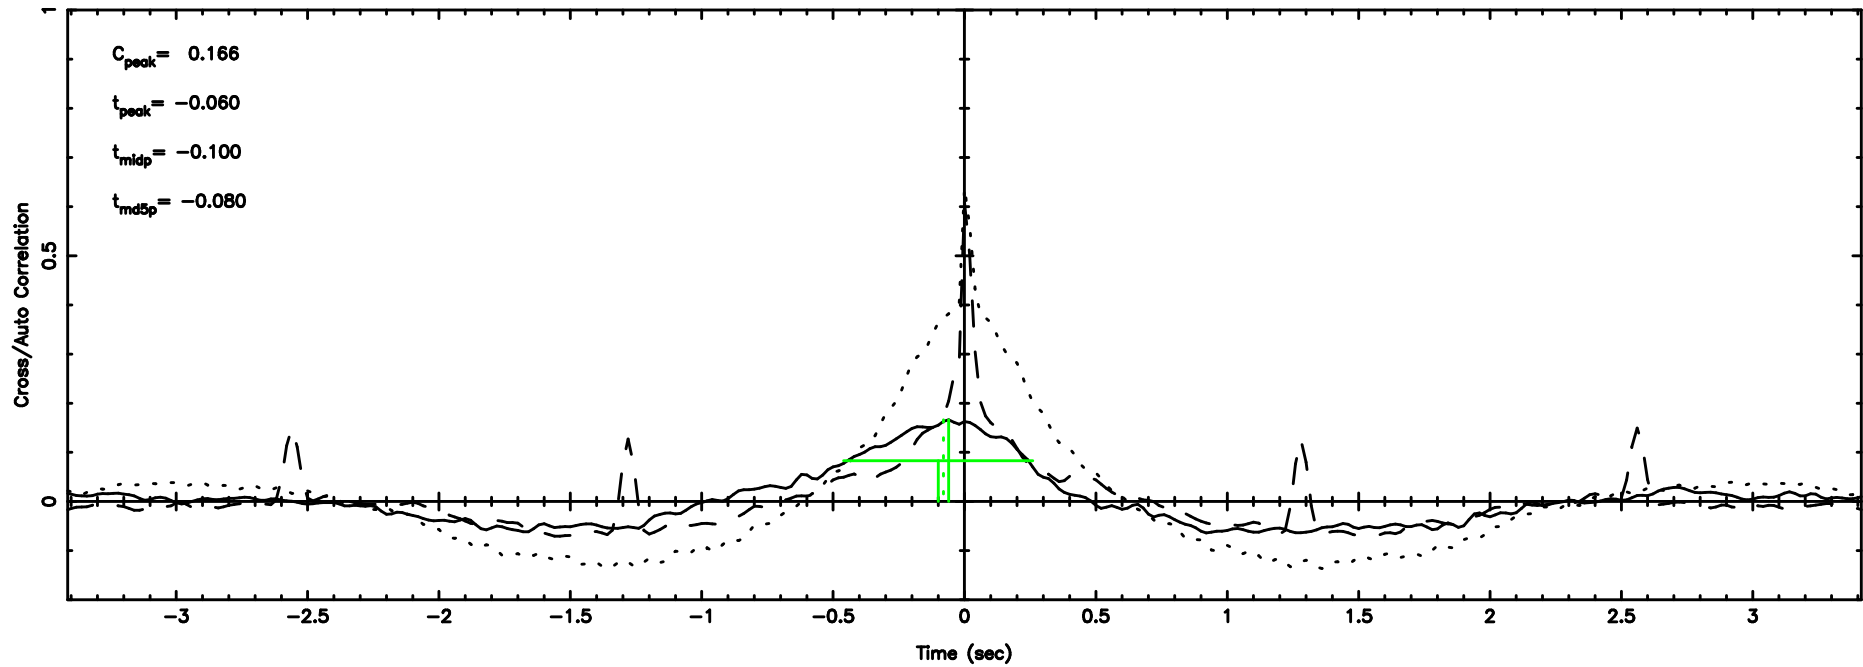

F20240510141919

BLK:19,SNR1: 0.39355E-01,SNR2: 2.3240

K20240510141916

BLK:19,SNR1: 0.84336 ,SNR2: 4.3359

3C147 2024/05/10 5.35UT FUJI -KISO