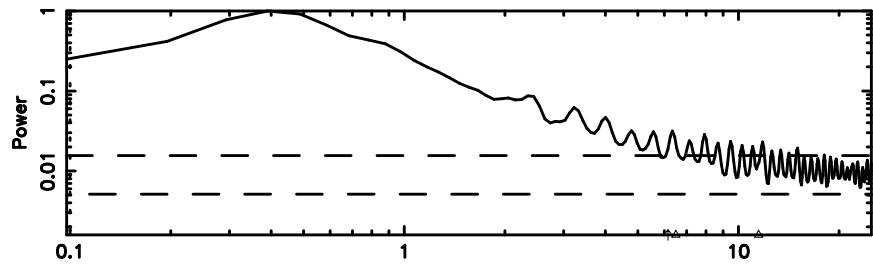

BLK:34,SNR1: 2.2692 ,SNR2: 7.7796