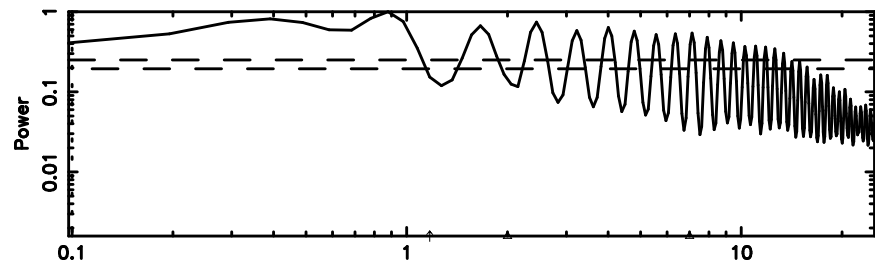

BLK:27,SNR1:-0.20957 ,SNR2: 1.6360