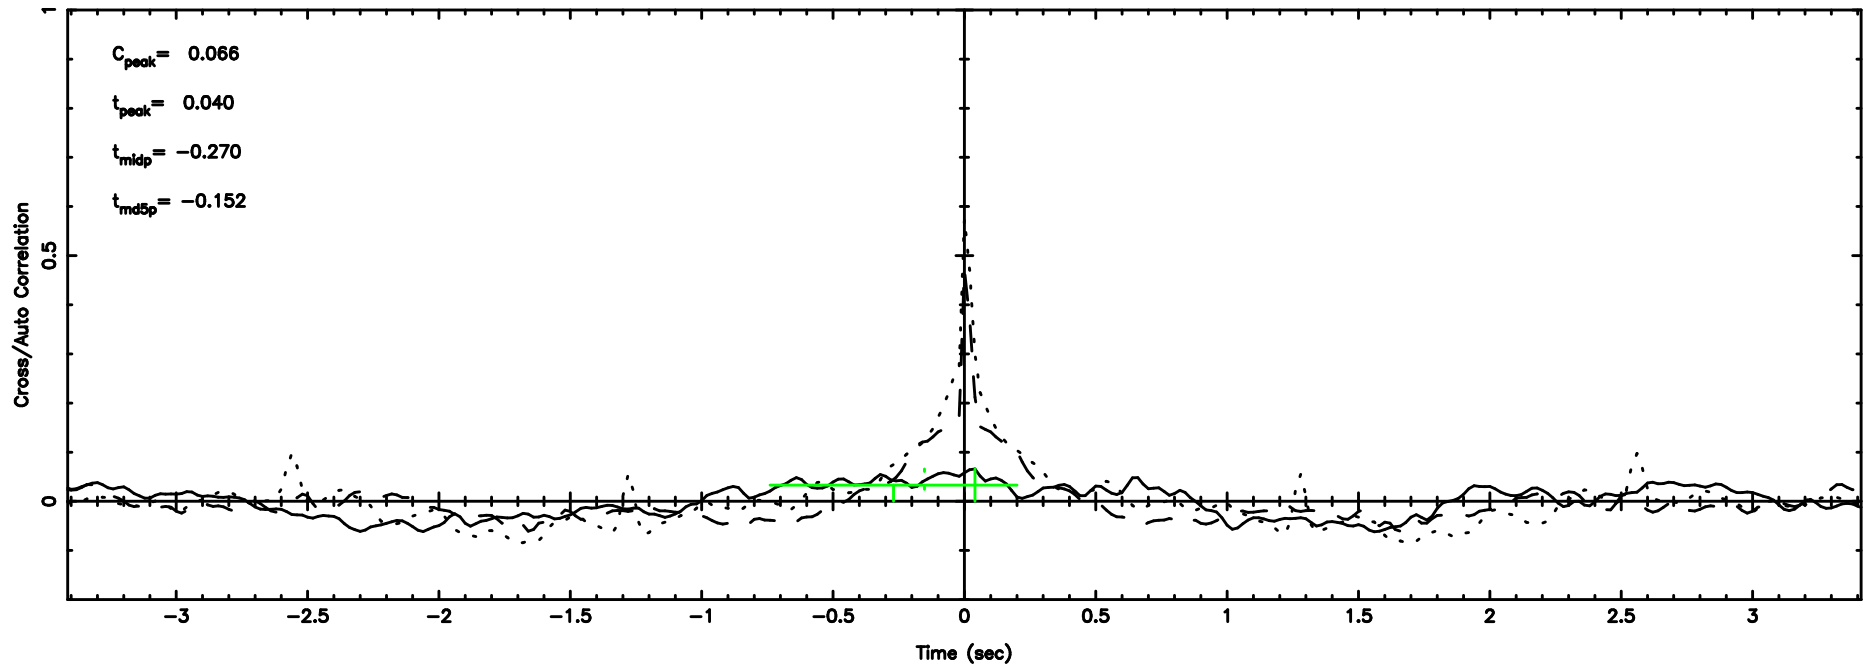

0548+16 2024/05/10 5.49UT TOYOKAWA-FUJI

T20240510142730

BLK:12,SNR1: 0.29084 ,SNR2: 2.0196

K20240510142728

BLK:12,SNR1: 0.72599 ,SNR2: 2.8760

0548+16 2024/05/10 5.49UT TOYOKAWA-KISO

F20240510142730

BLK:18,SNR1: 0.37763 ,SNR2: 1.7216