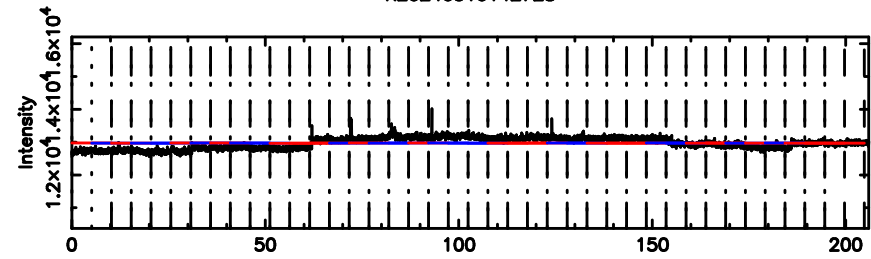

K20240510142728