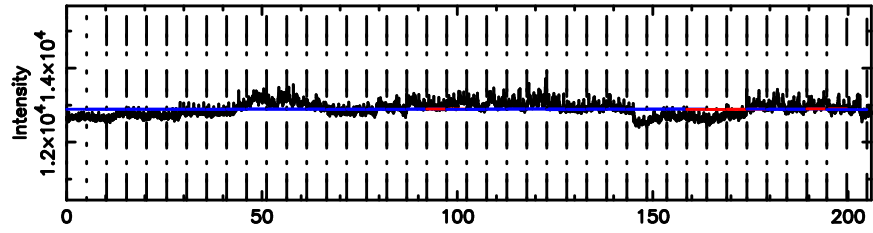

F20240510070948