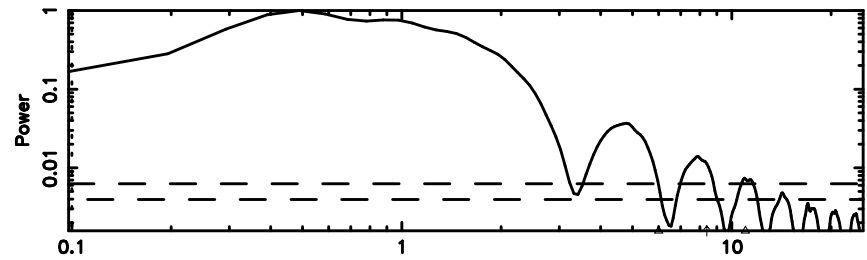

BLK:32,SNR1: 3.7972 ,SNR2: 15.632

Frequency (Hz)

0741-06 2024/05/10 7.36UT FUJI -KISO

T20240510162947

BLK:33,SNR1: 6.9197 ,SNR2: 20.438

Frequency (Hz)

F20240510162947

BLK:33,SNR1: 9.8335 ,SNR2: 24.245