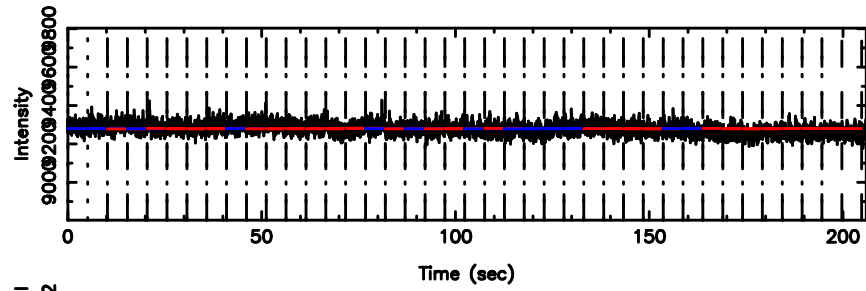

BLK: 9,SNR1: 0.44870 ,SNR2: 2.2548

F20240510125058

BLK: 9,SNR1: 0.17382 ,SNR2: 1.2733

0411+05 2024/05/10 3.88UT TOYOKAWA-FUJI

T20240510125057

BLK:13,SNR1: 0.35857 ,SNR2: 2.2954

K20240510125055

BLK:13,SNR1: 0.36562 ,SNR2: 1.4235