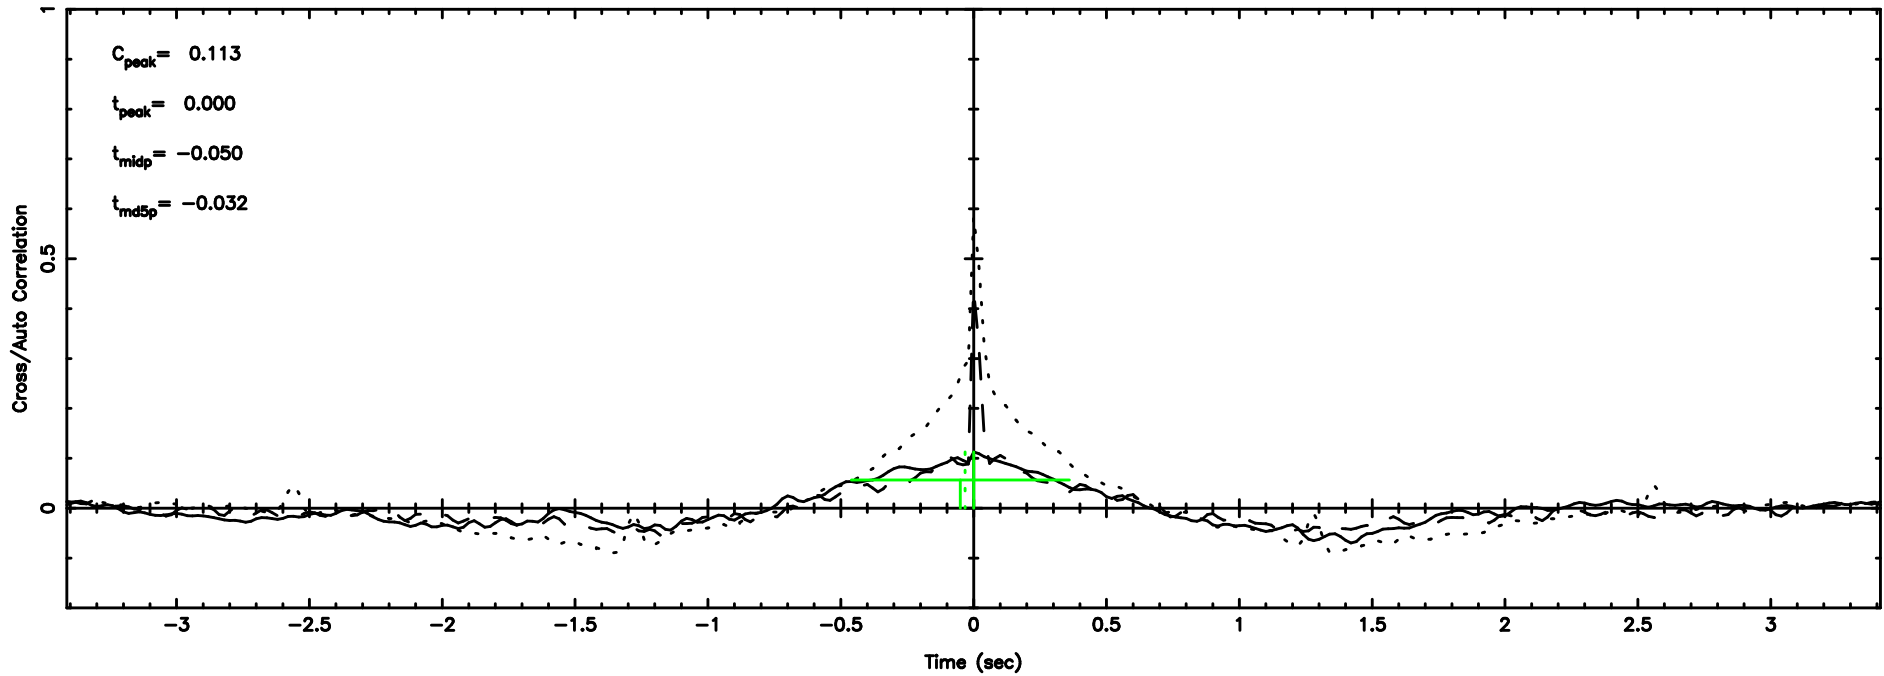

T20240510062739

BLK:17,SNR1: 0.20973 ,SNR2: 1.3560

F20240510062739

BLK:17,SNR1: 0.66623 ,SNR2: 2.5255

2147+145 2024/05/09 21.49UT TOYOKAWA-FUJI

T20240510062739

BLK:17,SNR1: 0.14100 ,SNR2: 1.0782

Frequency (Hz)