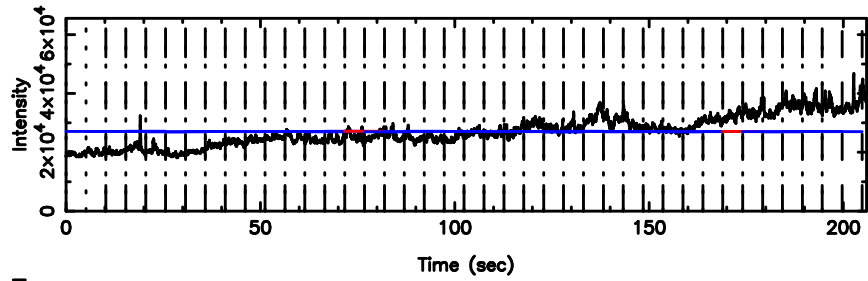

T20240510105316