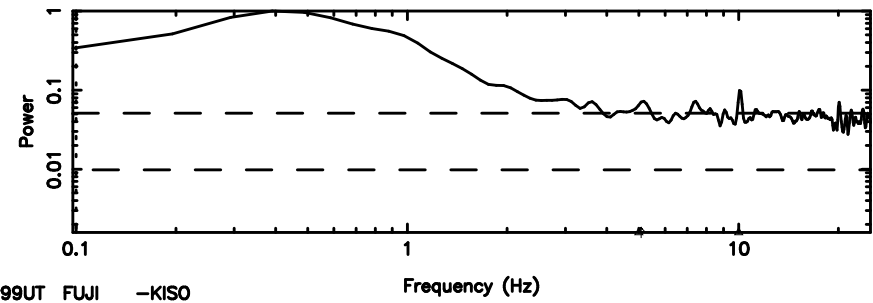

BLK:20,SNR1: 0.74941 ,SNR2: 3.1293