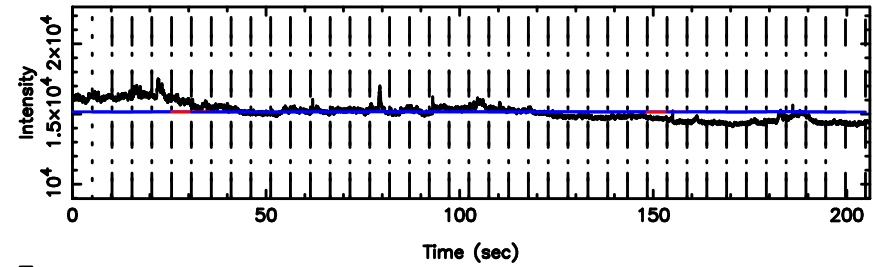

T20240510141059

BLK:20,SNR1: 2.0373 ,SNR2: 11.909

K20240510141057

BLK:20,SNR1: 6.3431 ,SNR2: 10.148

0531+194 2024/05/10 5.21UT TOYOKAWA-KISO

F20240510141059

BLK:37,SNR1: 6.2421 ,SNR2: 12.795

K20240510141057