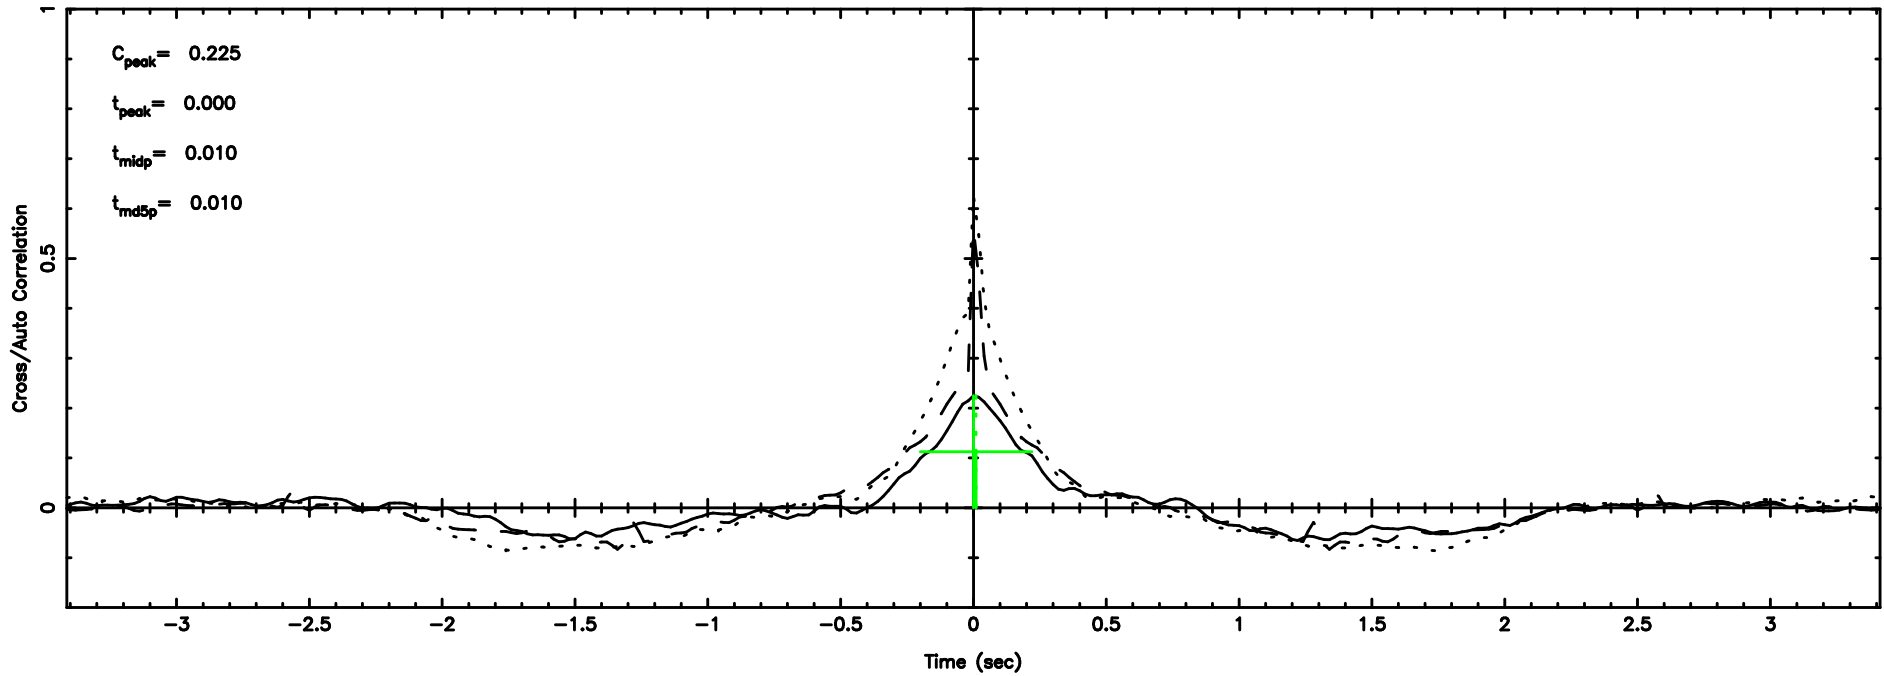

Frequency (Hz)

2147+145 2024/05/09 21.49UT FUJI -KISO