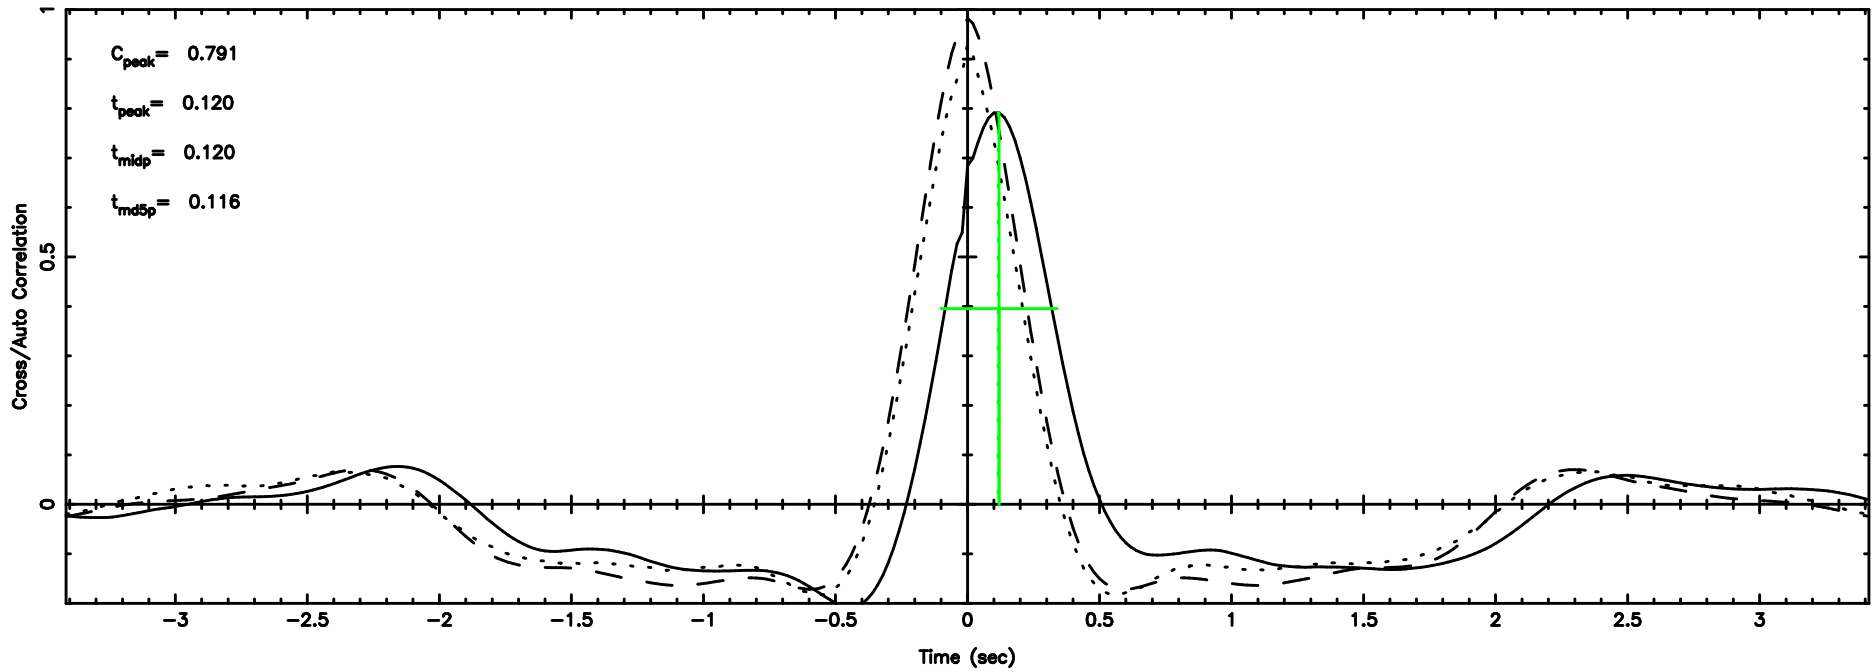

BLK:31,SNR1: 1.4406 ,SNR2: 11.130

T20240510101434

BLK:35,SNR1: 38.425 ,SNR2: 91.232

3C48 2024/05/10 1.27UT TOYOKAWA-KISO

K20240510101431

BLK:35,SNR1: 10.610 ,SNR2: 38.862

F20240510101435

BLK:35,SNR1: 1.6139 ,SNR2: 11.851