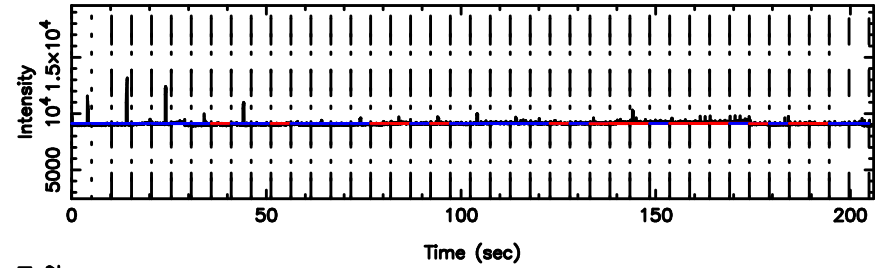

BLK:31,SNR1: 313.23 ,SNR2: 1135.8

0056-00 2024/05/10 0.63UT FUJI -KISO

T20240510094538

BLK:24,SNR1: 9.3384 ,SNR2: 23.535

0106+01 2024/05/10 0.79UT TOYOKAWA-FUJI

F20240510094539

BLK:24,SNR1: 8.3734 ,SNR2: 20.735