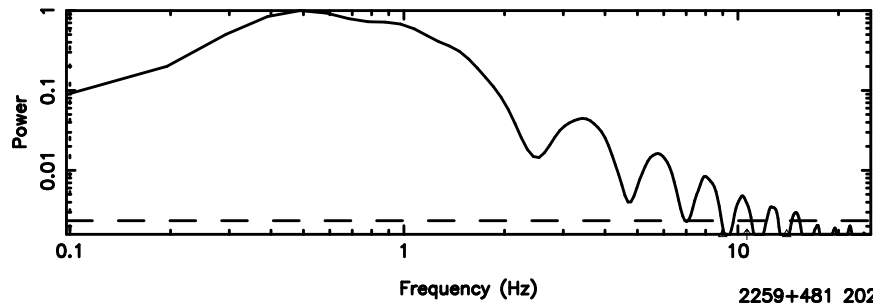

BLK:20,SNR1: 21.334 ,SNR2: 40.367