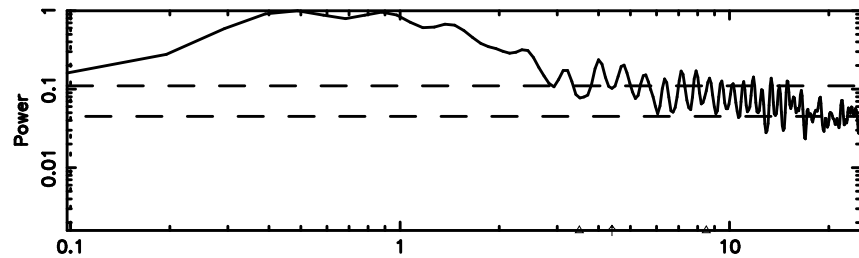

BLK: 5,SNR1: 0.53245 ,SNR2: 2.4382

Frequency (Hz)

3C216 2024/05/10 8.78UT TOYOKAWA-KISO

F20240510174524

BLK:10,SNR1: 0.30658 ,SNR2: 2.5104

Frequency (Hz)

K20240510174521

BLK:10,SNR1: 0.40484 ,SNR2: 1.7623