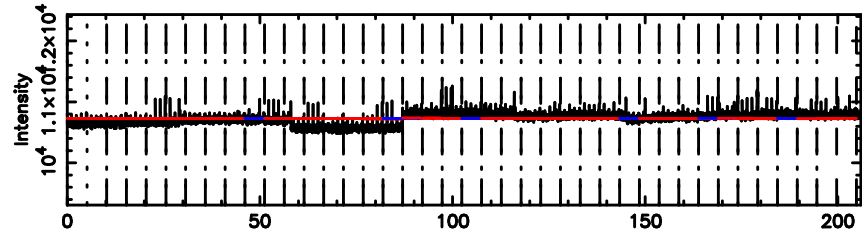

Frequency (Hz)

F20240510174524