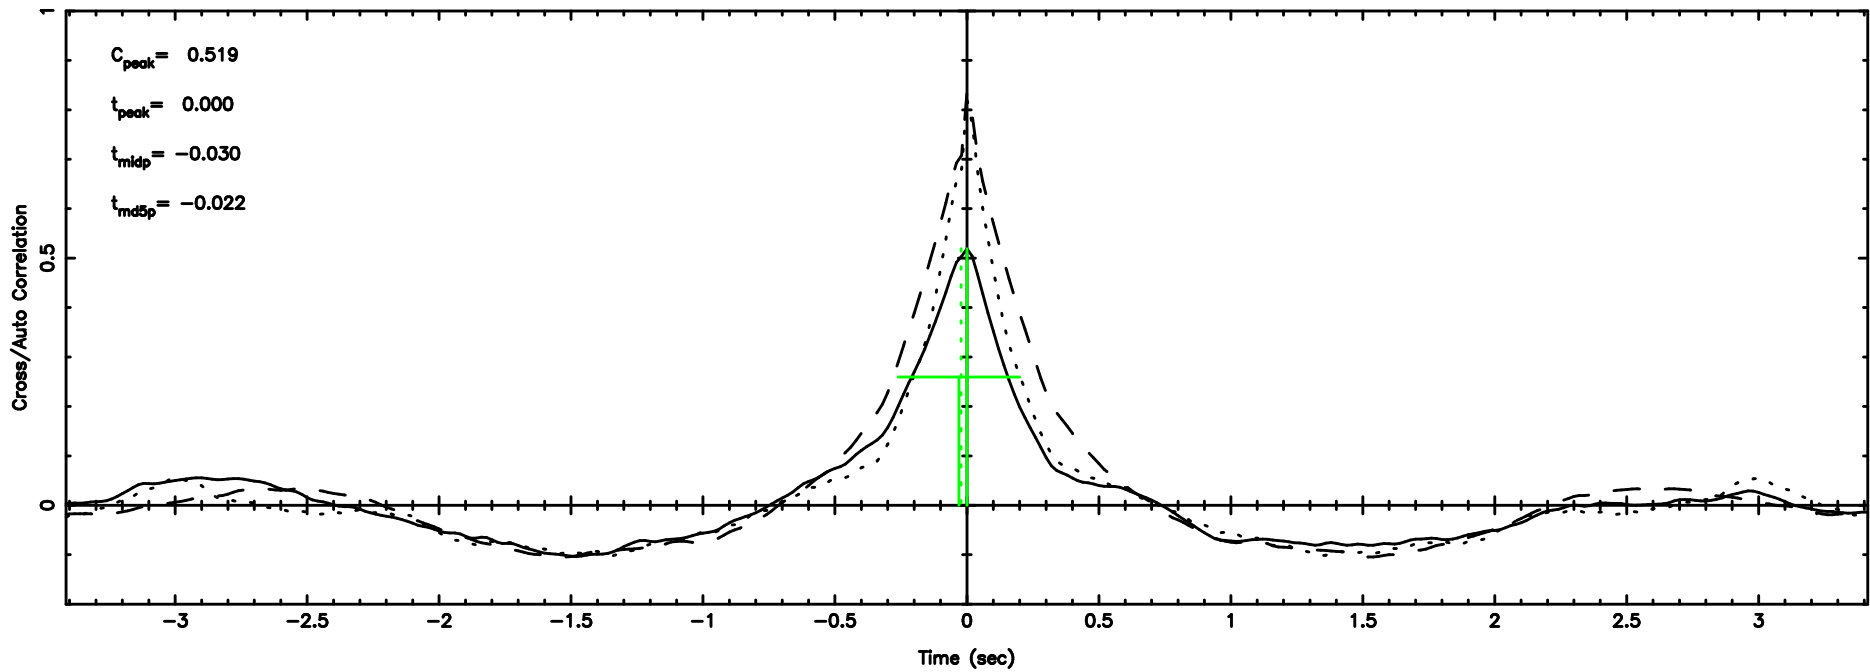

F20240510104127

BLK:26,SNR1: 49.181 ,SNR2: 46.448

T20240510104126

BLK:28,SNR1: 2.8263 ,SNR2: 13.460

0202+15 2024/05/10 1.72UT TOYOKAWA-KISO

K20240510104123

BLK:28,SNR1: 14.428 ,SNR2: 31.055

F20240510104127