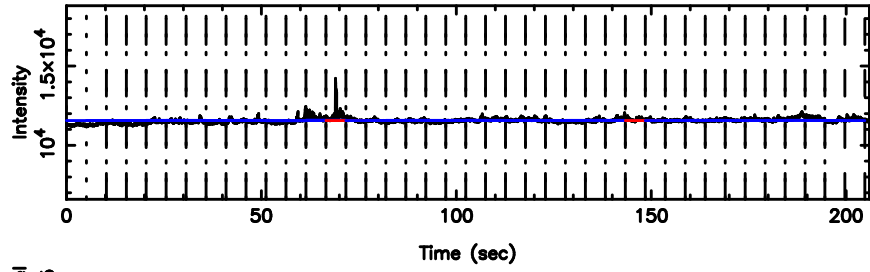

T20240510085043