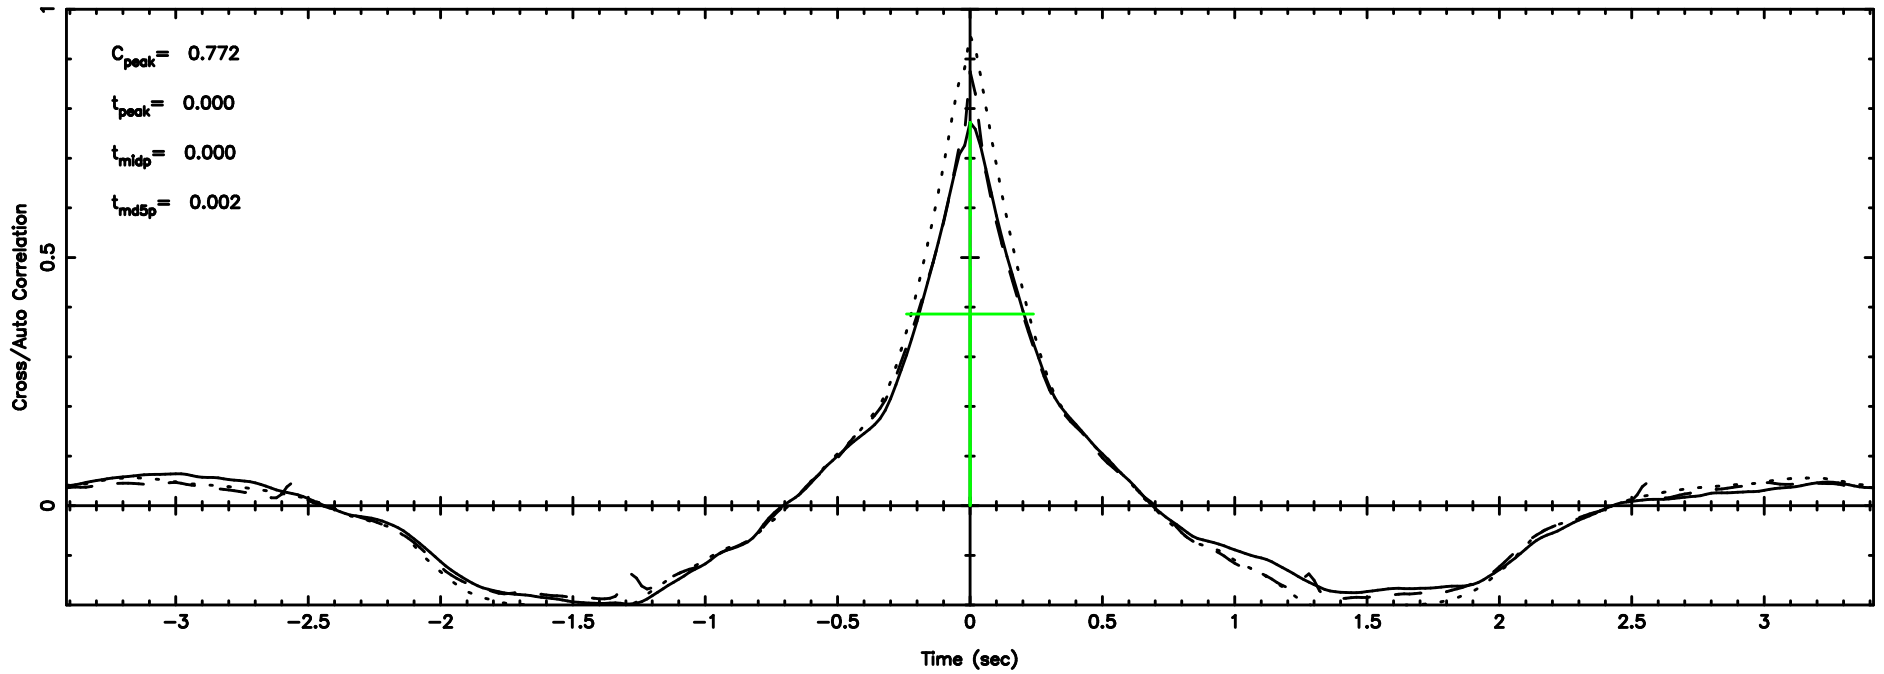

Frequency (Hz)