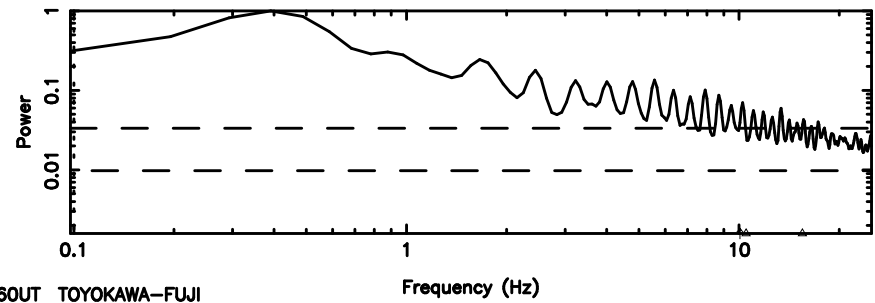

BLK:24,SNR1: 1.3128 ,SNR2: 2.6798

0155-109 2024/05/10 1.60UT TOYOKAWA-FUJI