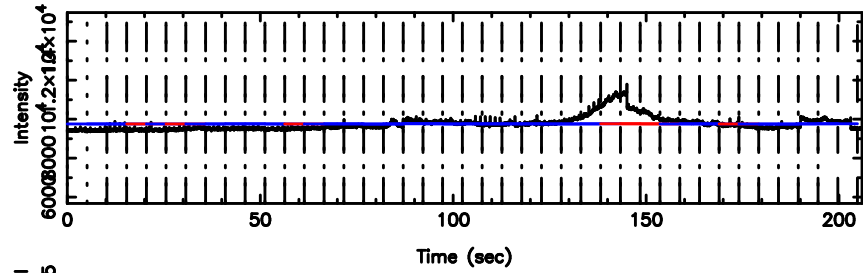

BLK:33,SNR1: 1.8779 ,SNR2: 7.9598

Frequency (Hz)

0741-06 2024/05/10 7.36UT TOYOKAWA-FUJI

0741-06 2024/05/10 7.36UT TOYOKAWA-KISO

F20240510162003

BLK:32,SNR1: 1.2420 ,SNR2: 6.1995

Frequency (Hz)

K20240510162000