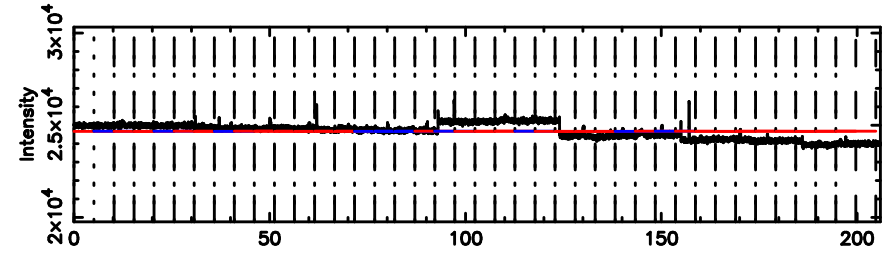

Frequency (Hz)

K20240510060409