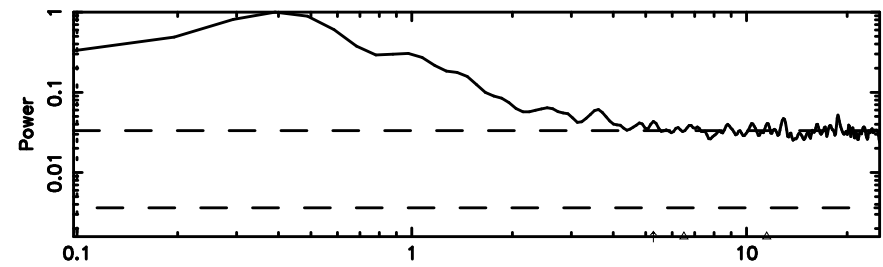

2131+379 2024/05/09 21.21UT TOYOKAWA-KISO

F20240510061103

BLK:21,SNR1: 0.23524 ,SNR2: 2.5129

Frequency (Hz)

K20240510061100

BLK:21,SNR1: 0.97633 ,SNR2: 3.7179

Frequency (Hz)

2131+379 2024/05/09 21.21UT FUJI -KISO