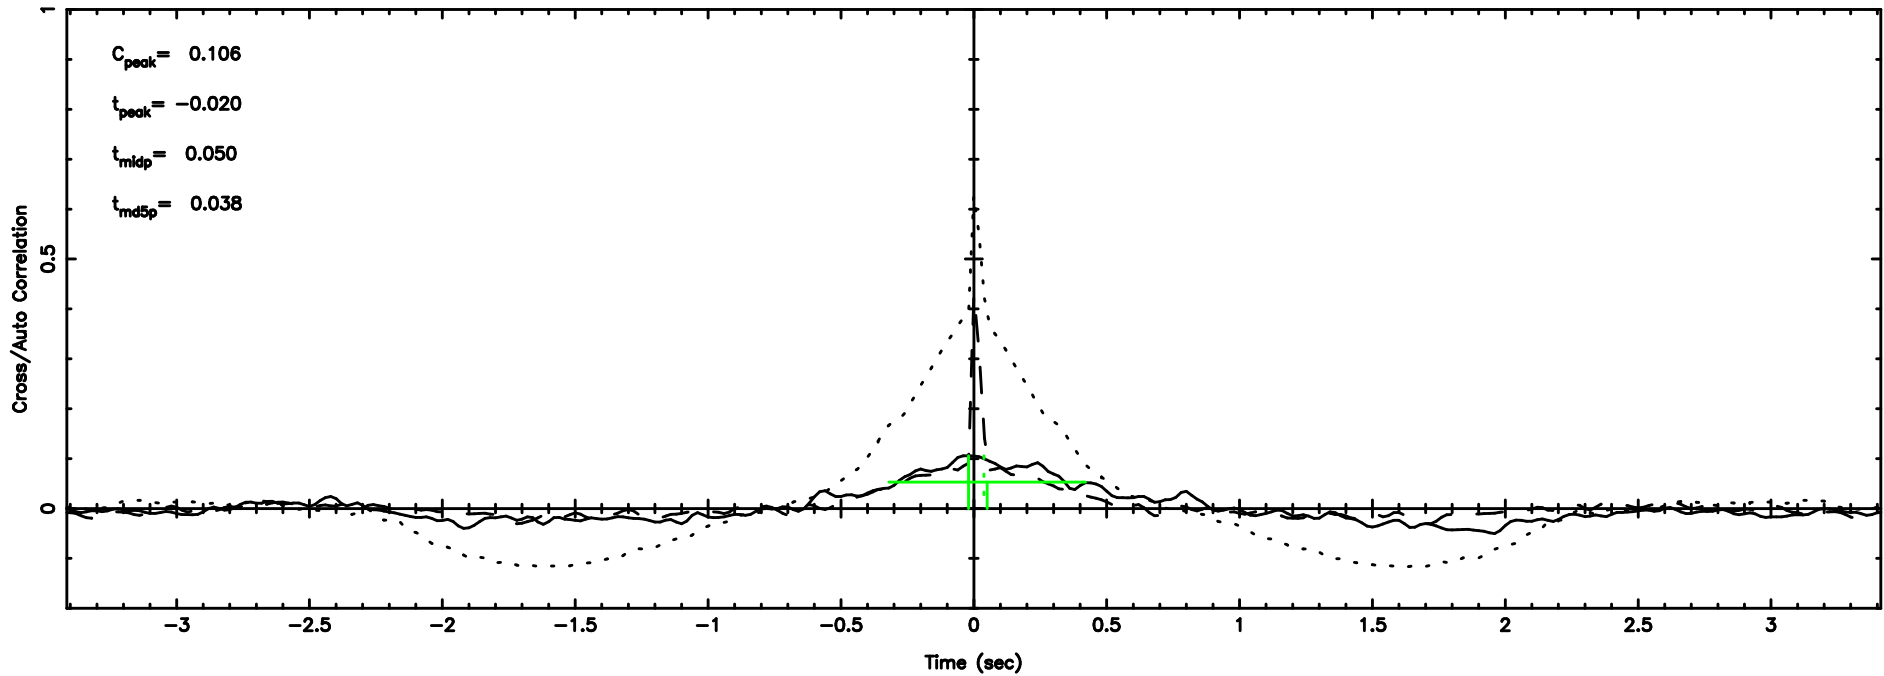

Frequency (Hz)

2131+379 2024/05/09 21.21UT TOYOKAWA-KISO