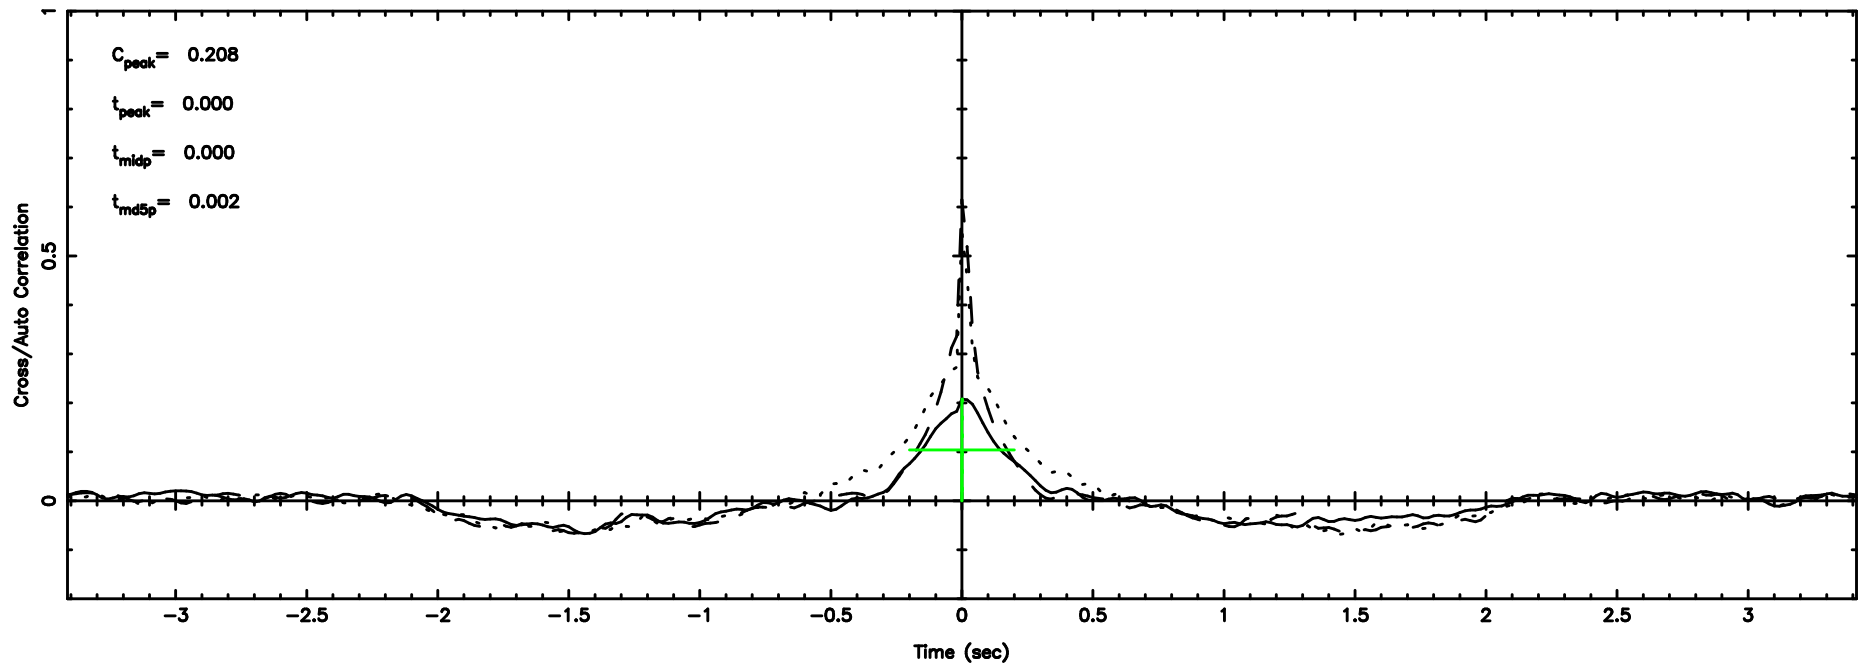

0723+10 2024/05/10 7.06UT FUJI -KISO