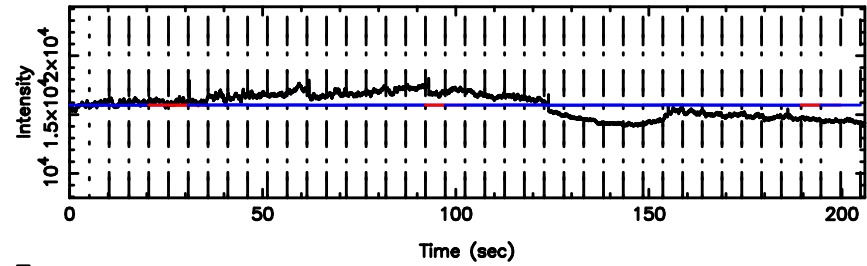

K20240510155132