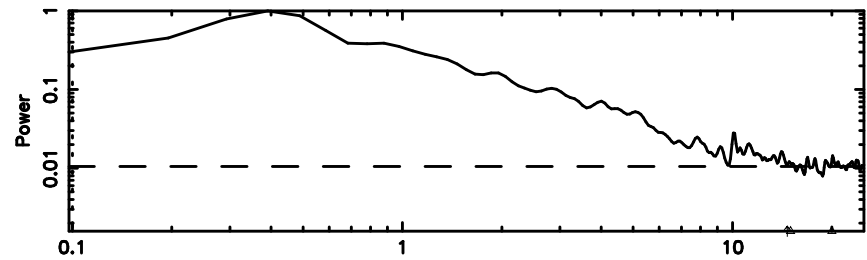

BLK:33,SNR1: 4.7835 ,SNR2: 6.5155