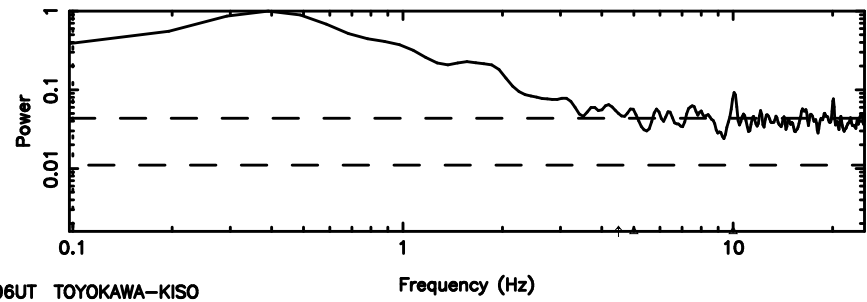

BLK:16,SNR1: 0.90535 ,SNR2: 4.1252