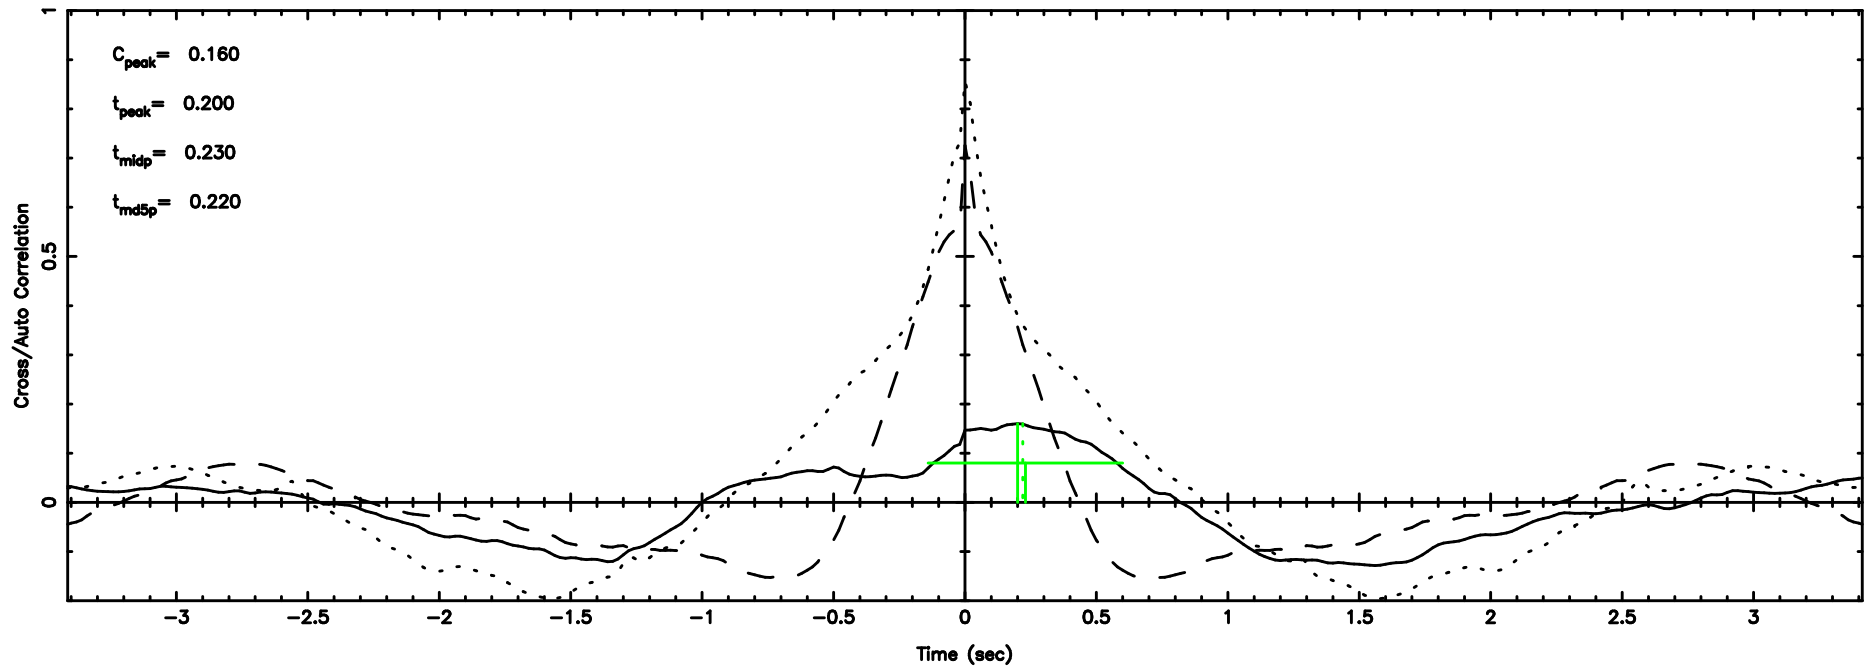

T20240510141059

BLK:20,SNR1: 2.0373 ,SNR2: 11.909

K20240510141057

BLK:20,SNR1: 6.3431 ,SNR2: 10.148

0531+194 2024/05/10 5.21UT TOYOKAWA-KISO

F20240510141059

BLK:37,SNR1: 6.2421 ,SNR2: 12.795

K20240510141057