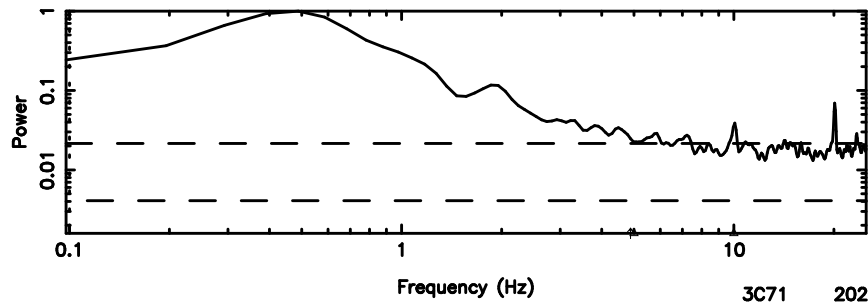

BLK:26,SNR1: 1.5582 ,SNR2: 6.7588

3C71 2024/05/10 2.35UT TOYOKAWA-FUJI

F20240510111914