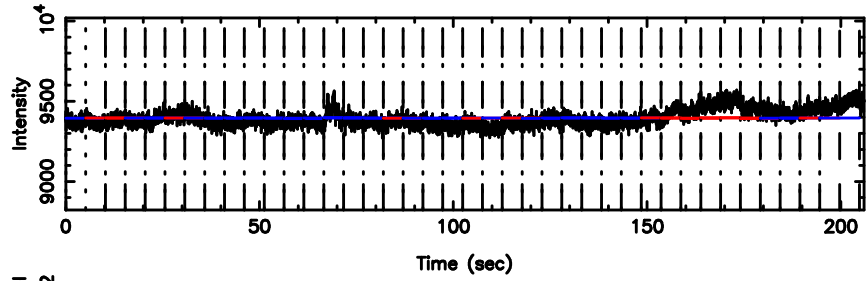

F20240510130151

BLK:28,SNR1: 93.000 ,SNR2: 109.76

0422+178 2024/05/10 4.06UT TOYOKAWA-FUJI

T20240510130150

BLK:26,SNR1: 0.62633 ,SNR2: 3.3980

K20240510130148

BLK:26,SNR1: 109.56 ,SNR2: 106.94

0422+178 2024/05/10 4.06UT TOYOKAWA-KISO