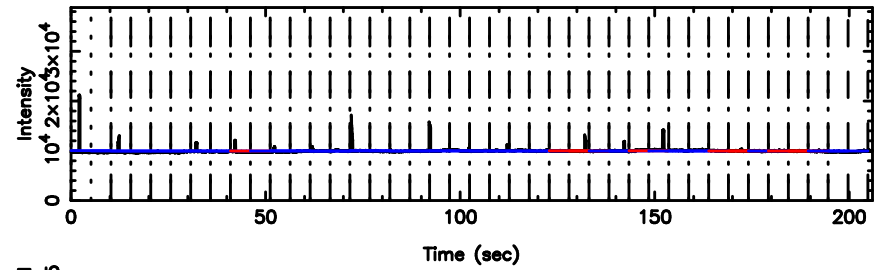

T20240510100650

BLK:31,SNR1: 29.229 ,SNR2: 29.231

3C43 2024/05/10 1.14UT TOYOKAWA-FUJI

F20240510100651

BLK:31,SNR1: 19.174 ,SNR2: 35.665