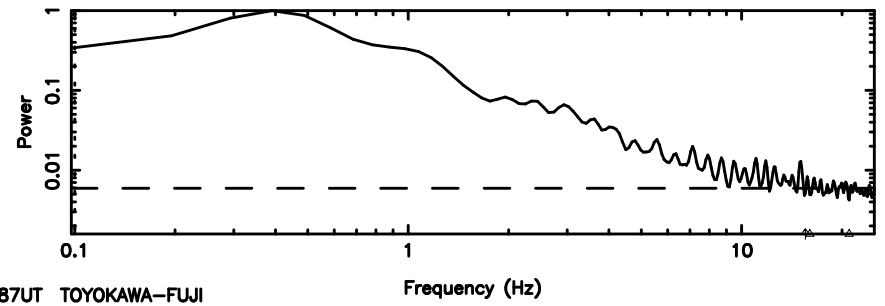

Frequency (Hz)

T20240510085043

BLK:37,SNR1: 10.693 ,SNR2: 14.980

F20240510085044

BLK:37,SNR1: 6.9859 ,SNR2: 8.9741

0011+344 2024/05/09 23.87UT TOYOKAWA-FUJI

T20240510085043

BLK:38,SNR1: 10.541 ,SNR2: 14.768