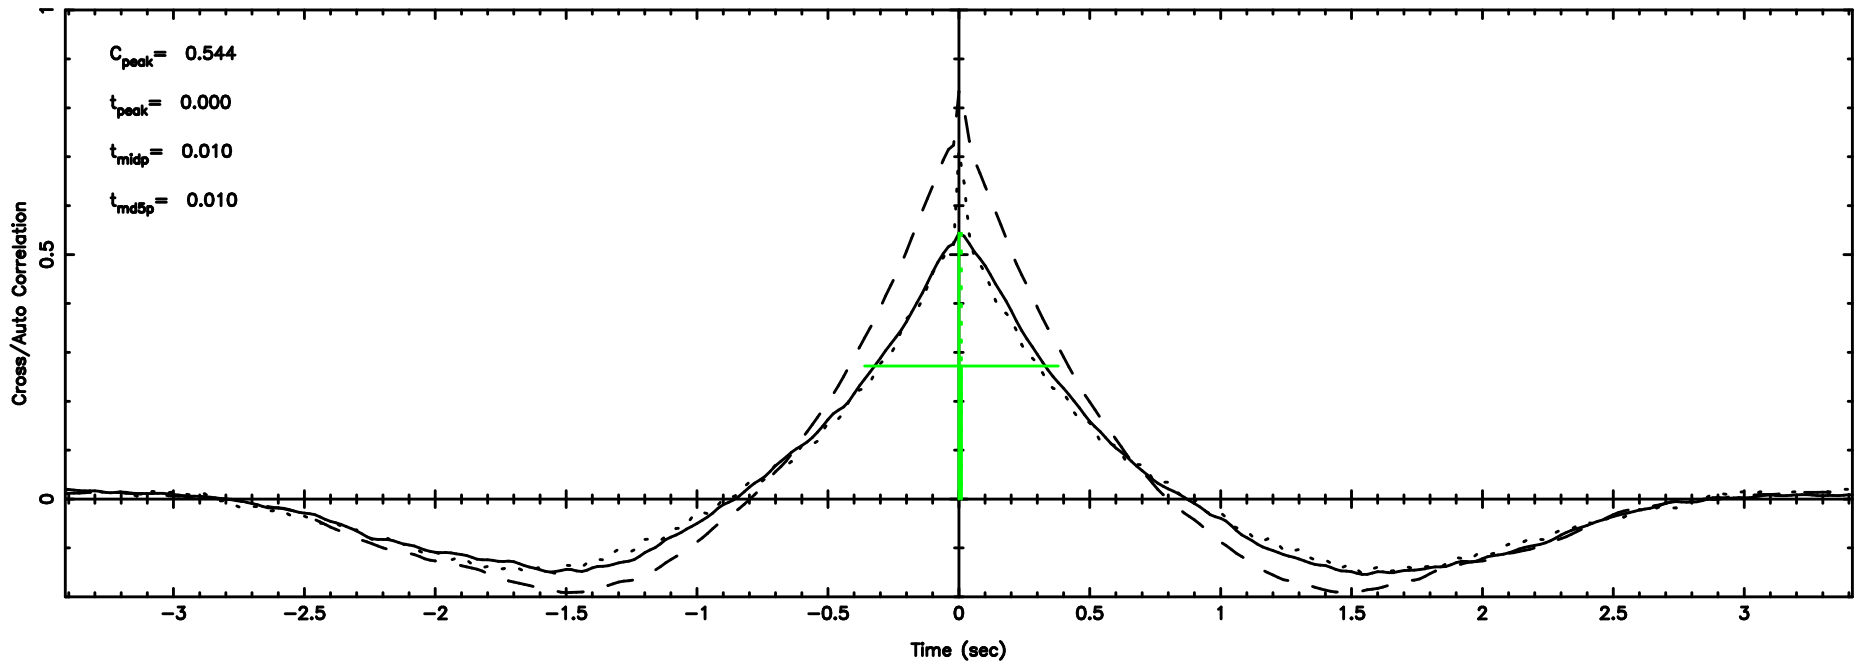

Frequency (Hz)

3C190 2024/05/10 7.65UT TOYOKAWA-KISO