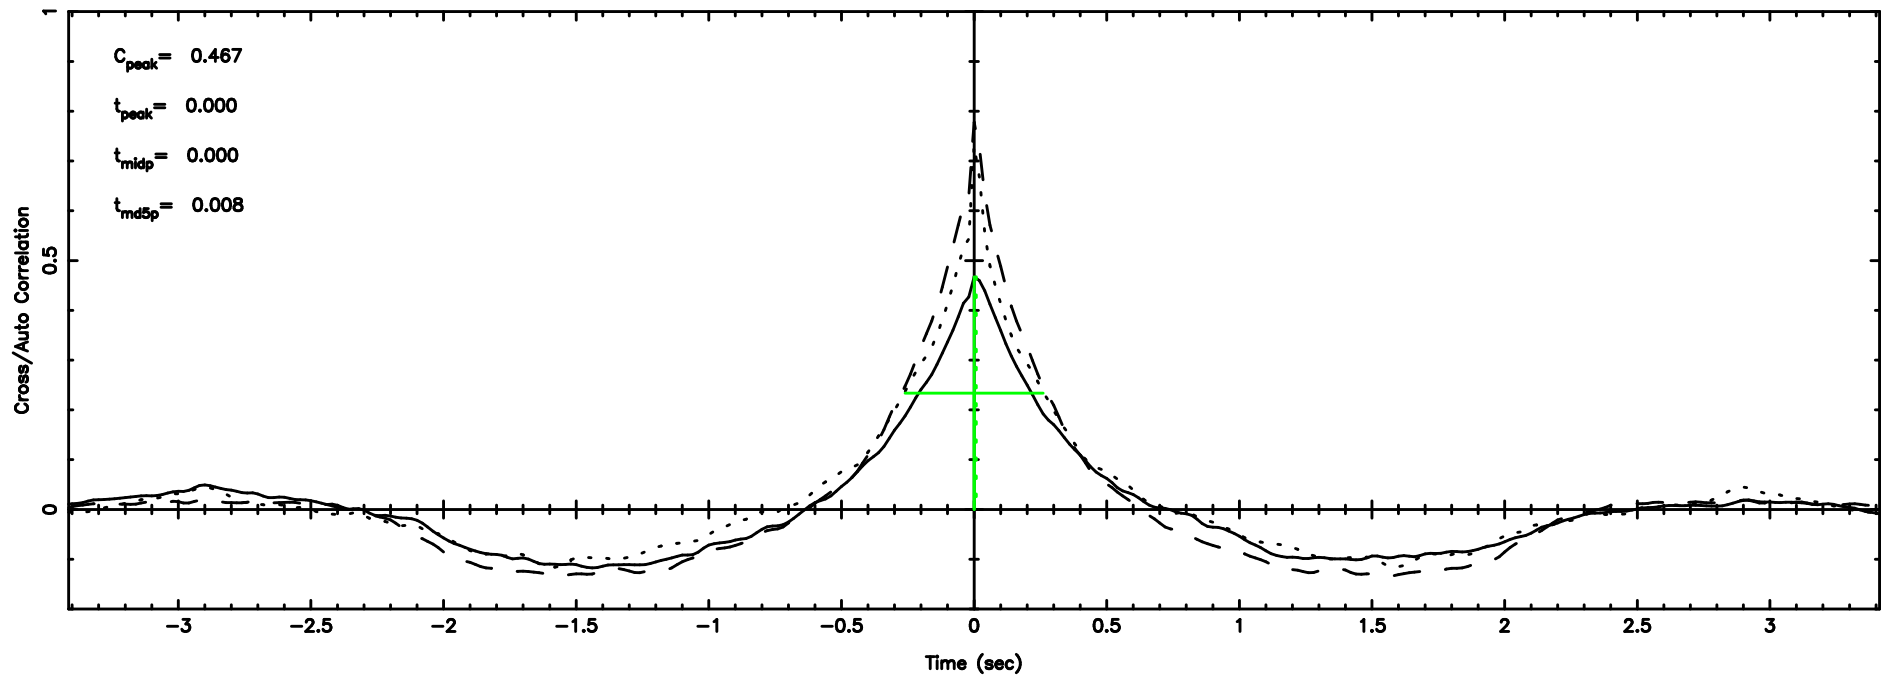

2229-093 2024/05/09 22.19UT TOYOKAWA-FUJI

T20240510070947

BLK:33,SNR1: 4.3275 ,SNR2: 7.2404

Frequency (Hz)

K20240510070945

BLK:33,SNR1: 4.8184 ,SNR2: 10.677

Frequency (Hz)

2229-093 2024/05/09 22.19UT TOYOKAWA-KISO