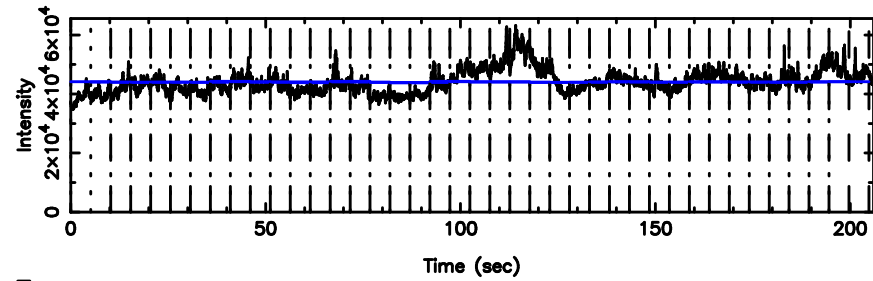

K20240510090931