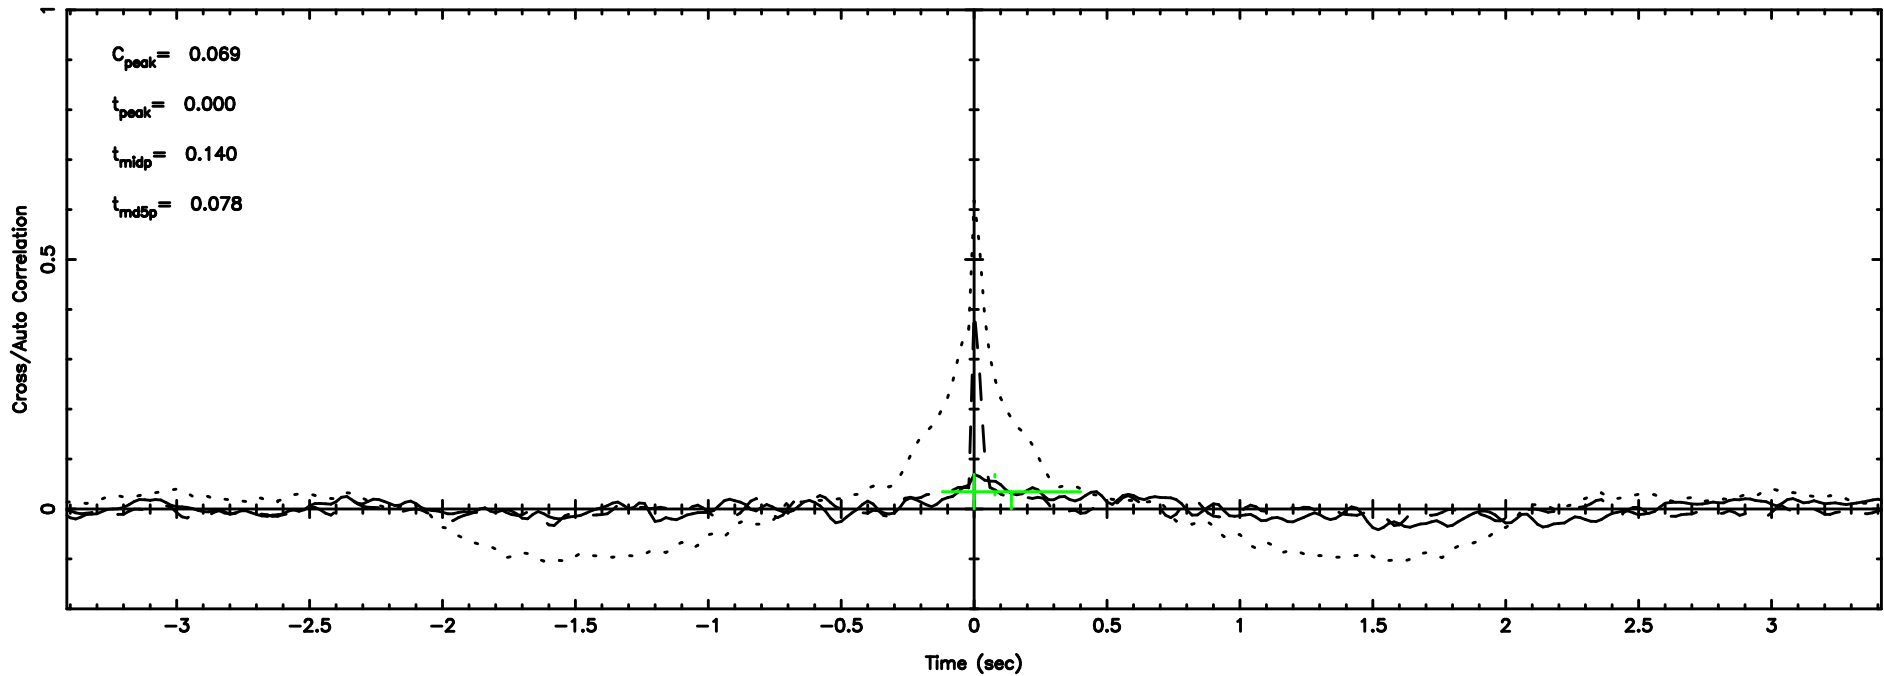

K20240510060409

BLK:10,SNR1: 1.7220 ,SNR2: 4.2246

Frequency (Hz)

2124+349 2024/05/09 21.10UT TOYOKAWA-KISO

F20240510060413

BLK:21,SNR1: 0.68407E-01,SNR2: 1.6458

Frequency (Hz)

K20240510060409