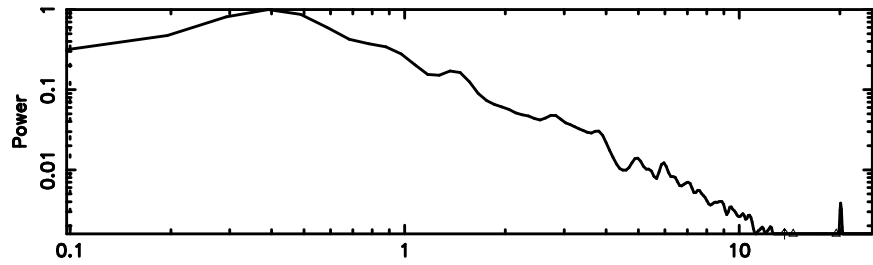

T20240510064954

BLK:26,SNR1: 33.070 ,SNR2: 48.295

F20240510064955

BLK:26,SNR1: 0.35986 ,SNR2: 2.3481

2210+016 2024/05/09 21.86UT TOYOKAWA-FUJI

T20240510064954

BLK:31,SNR1: 30.933 ,SNR2: 45.176

Frequency (Hz)