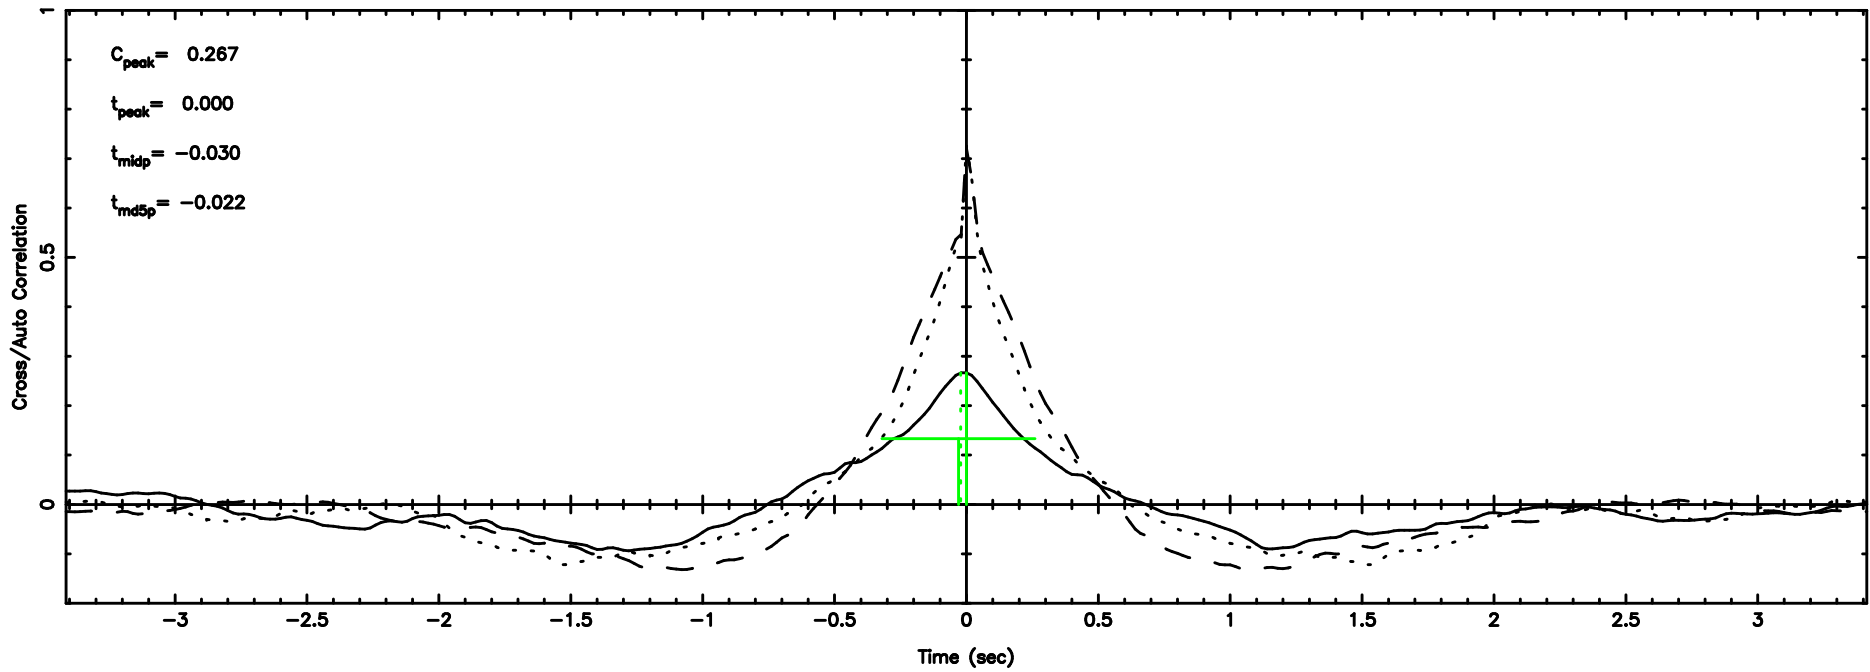

BLK:22,SNR1: 2.6366 ,SNR2: 6.7989