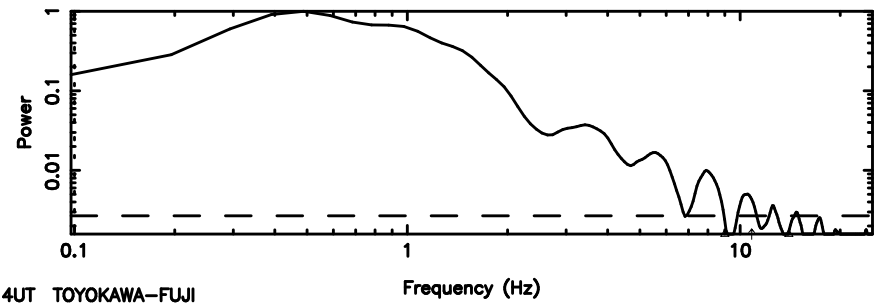

BLK:31,SNR1: 19.174 ,SNR2: 35.665