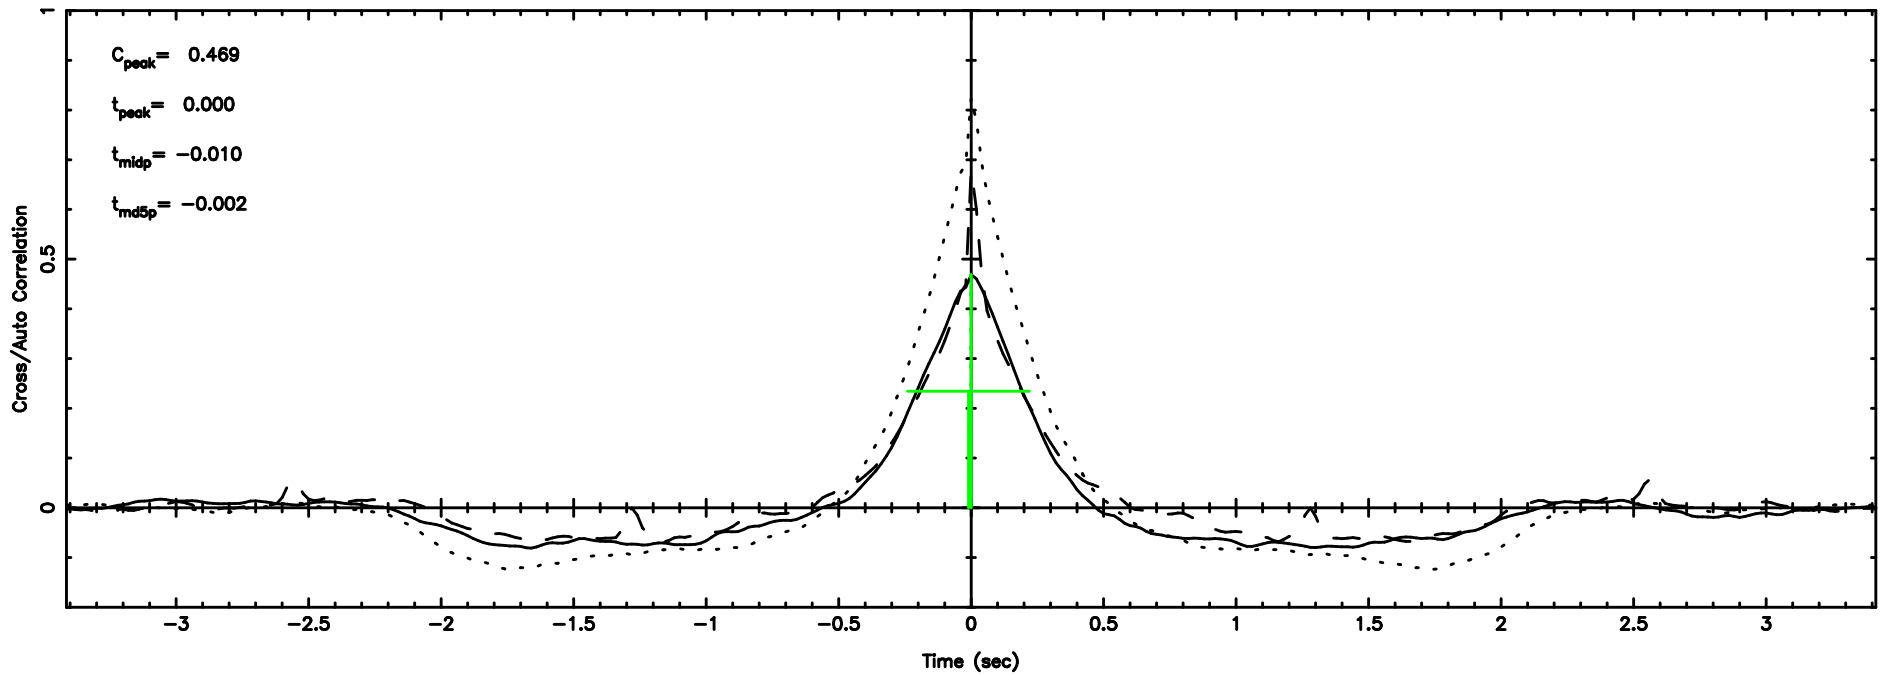

Frequency (Hz)

2259+481 2024/05/09 22.67UT FUJI -KISO