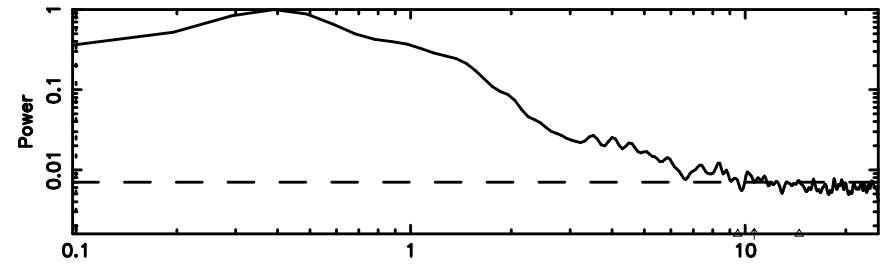

BLK:31,SNR1: 5.8599 ,SNR2: 11.092