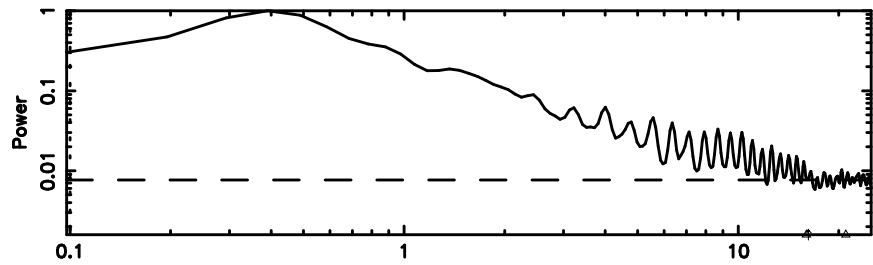

BLK:35,SNR1: 5.9212 ,SNR2: 7.2904