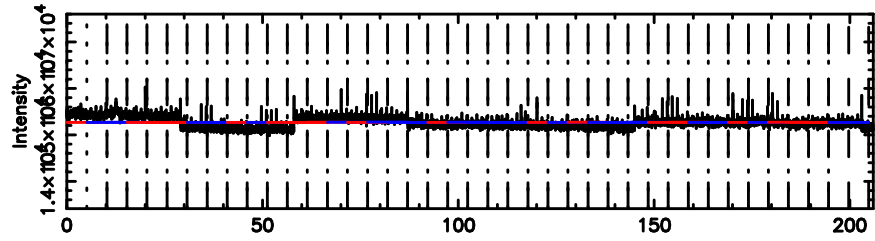

K20240510060409

BLK:10,SNR1: 1.7220 ,SNR2: 4.2246

Frequency (Hz)

2124+349 2024/05/09 21.10UT TOYOKAWA-KISO

F20240510060413

BLK:21,SNR1: 0.68407E-01,SNR2: 1.6458

Frequency (Hz)

K20240510060409