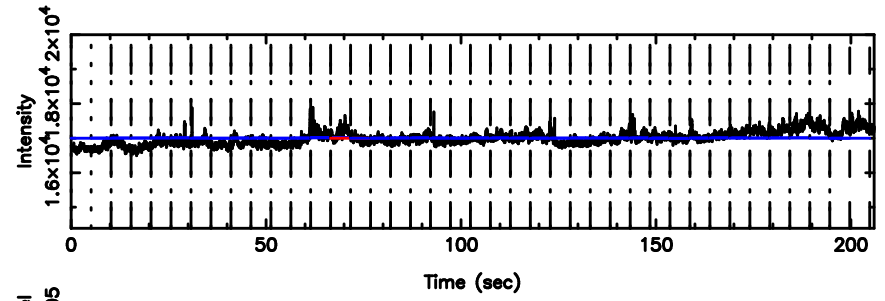

K20240510085040