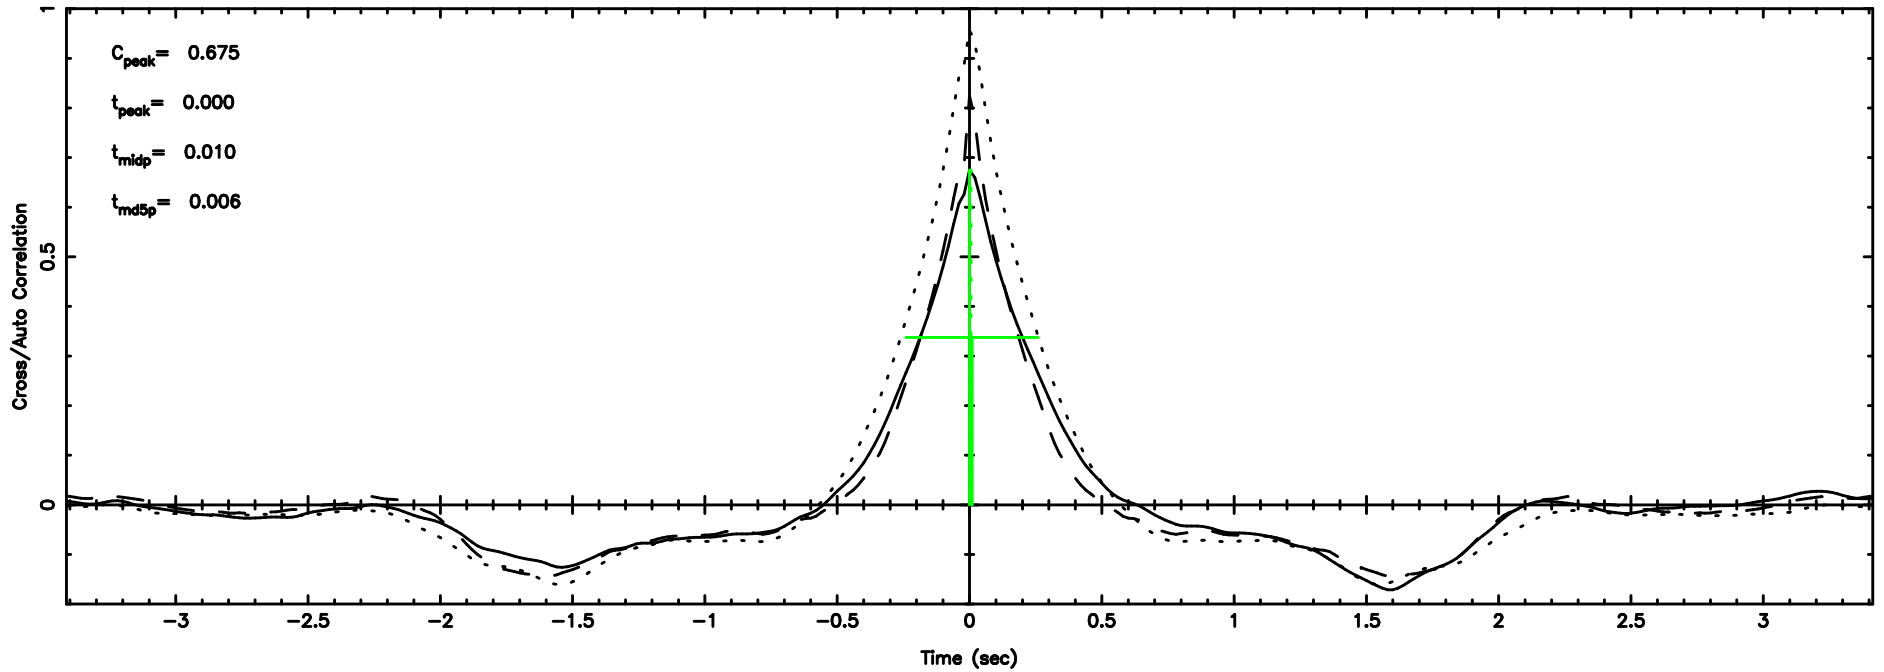

F20240510090934

BLK:36,SNR1: 87.348 ,SNR2: 86.498

T20240510090934

BLK:36,SNR1: 7.6839 ,SNR2: 18.599

3C12 2024/05/10 0.19UT TOYOKAWA-KISO

K20240510090931

BLK:36,SNR1: 108.95 ,SNR2: 101.93

F20240510090934