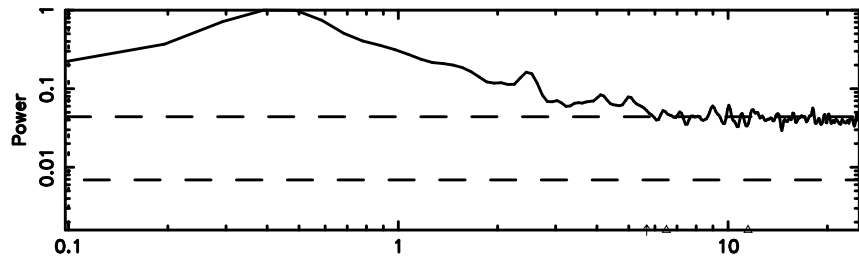

Frequency (Hz)

K20240510164943

BLK:30,SNR1: 0.58141 ,SNR2: 2.4128

Frequency (Hz)

3C196 2024/05/10 7.86UT TOYOKAWA-KISO

BLK:28,SNR1: 0.87118 ,SNR2: 3.1774

BLK:28,SNR1: 0.63167 ,SNR2: 2.6947

3C196 2024/05/10 7.86UT FUJI -KISO