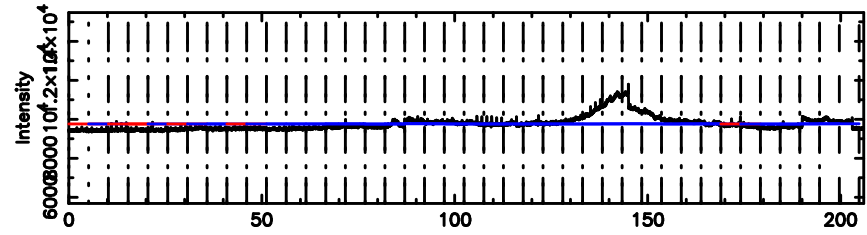

Frequency (Hz)

F20240510162003