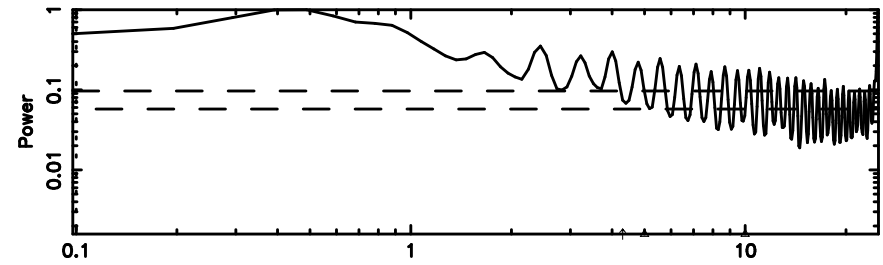

T20240510064954

BLK:26,SNR1: 33.070 ,SNR2: 48.295

F20240510064955

BLK:26,SNR1: 0.35986 ,SNR2: 2.3481

2210+016 2024/05/09 21.86UT TOYOKAWA-FUJI

T20240510064954

BLK:31,SNR1: 30.933 ,SNR2: 45.176

Frequency (Hz)