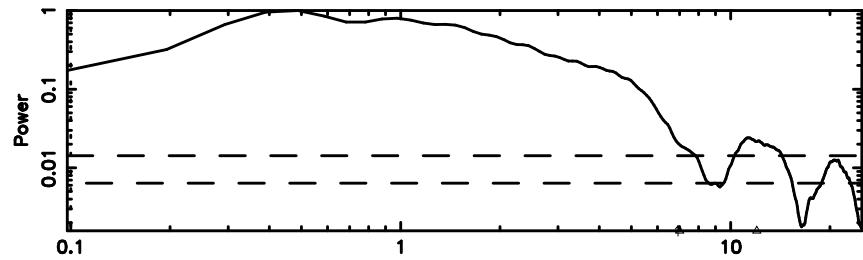

BLK:32,SNR1: 3.7972 ,SNR2: 15.632

Frequency (Hz)

0741-06 2024/05/10 7.36UT FUJI -KISO

T20240510162947

BLK:33,SNR1: 6.9197 ,SNR2: 20.438

Frequency (Hz)

F20240510162947

BLK:33,SNR1: 9.8335 ,SNR2: 24.245