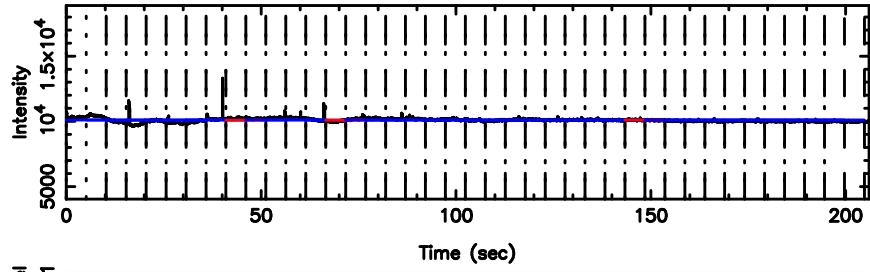

BLK:39,SNR1: 71.729 ,SNR2: 71.031

K20240510090931

BLK:39,SNR1: 107.63 ,SNR2: 100.69

3C12 2024/05/10 0.19UT FUJI -KISO

T20240510092336

BLK:36,SNR1: 7.1774 ,SNR2: 18.803

0044-056 2024/05/10 0.42UT TOYOKAWA-FUJI