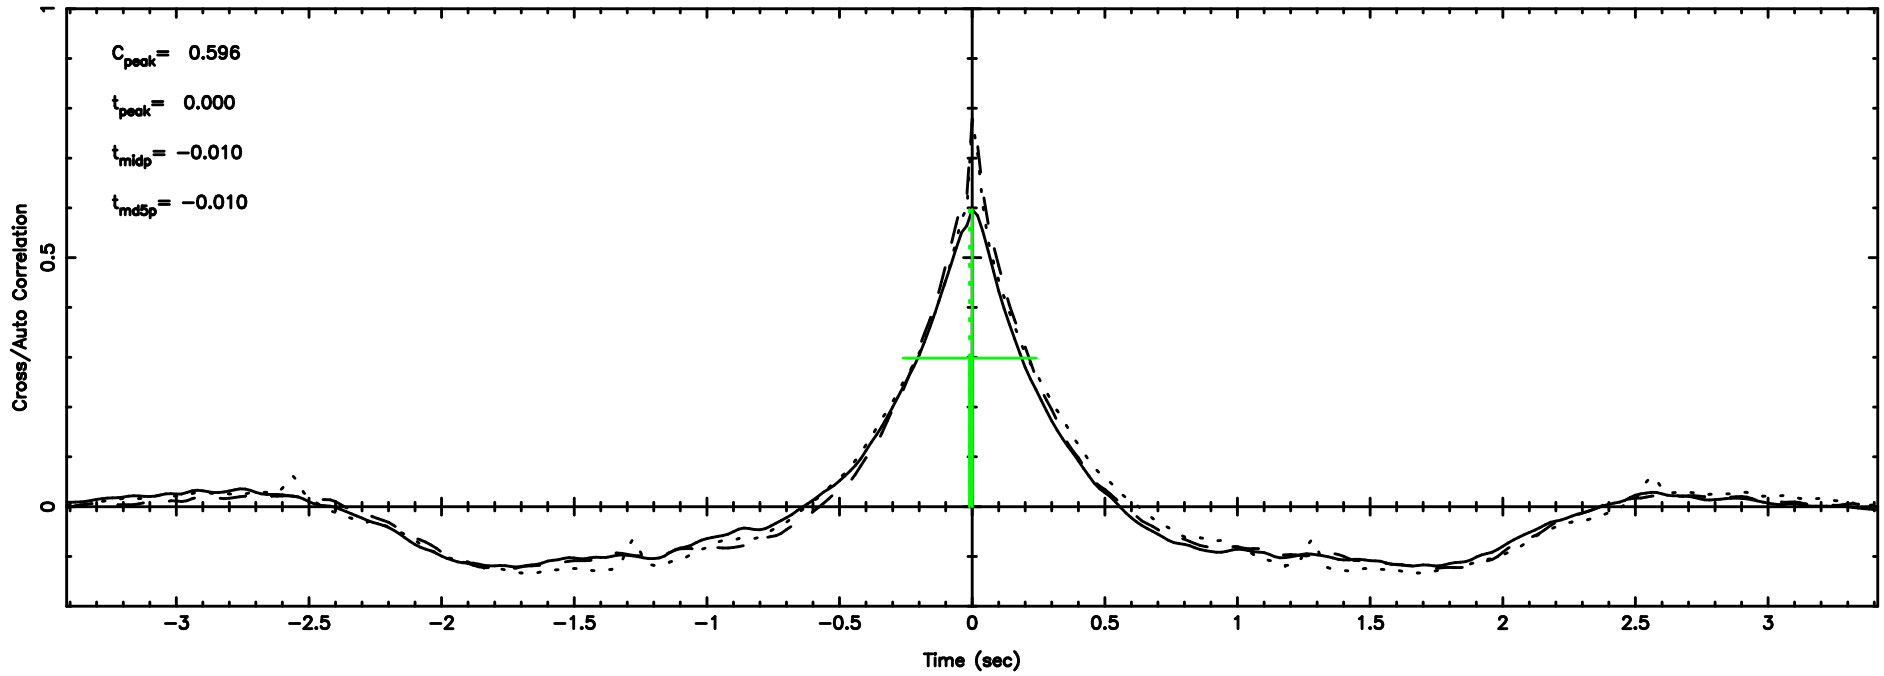

Frequency (Hz)

2229-093 2024/05/09 22.19UT TOYOKAWA-FUJI