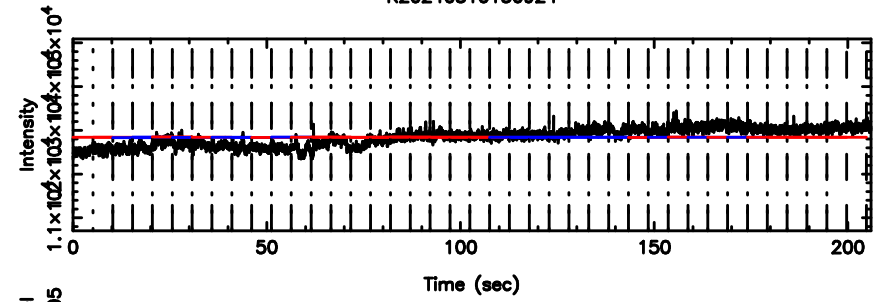

3C120 2024/05/10 4.19UT FUJI -KISO

K20240510130924