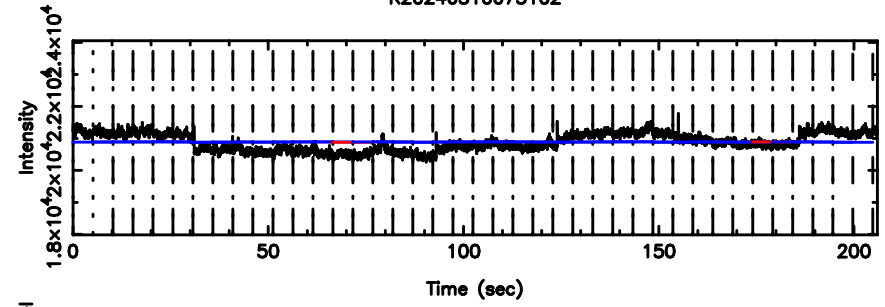

F20240510073105

BLK:37,SNR1: 1.7025 ,SNR2: 5.9719

Frequency (Hz)

K20240510073102

BLK:37,SNR1: 1.0895 ,SNR2: 4.2170

Frequency (Hz)

3C454.3 2024/05/09 22.55UT FUJI -KISO

T20240510073846