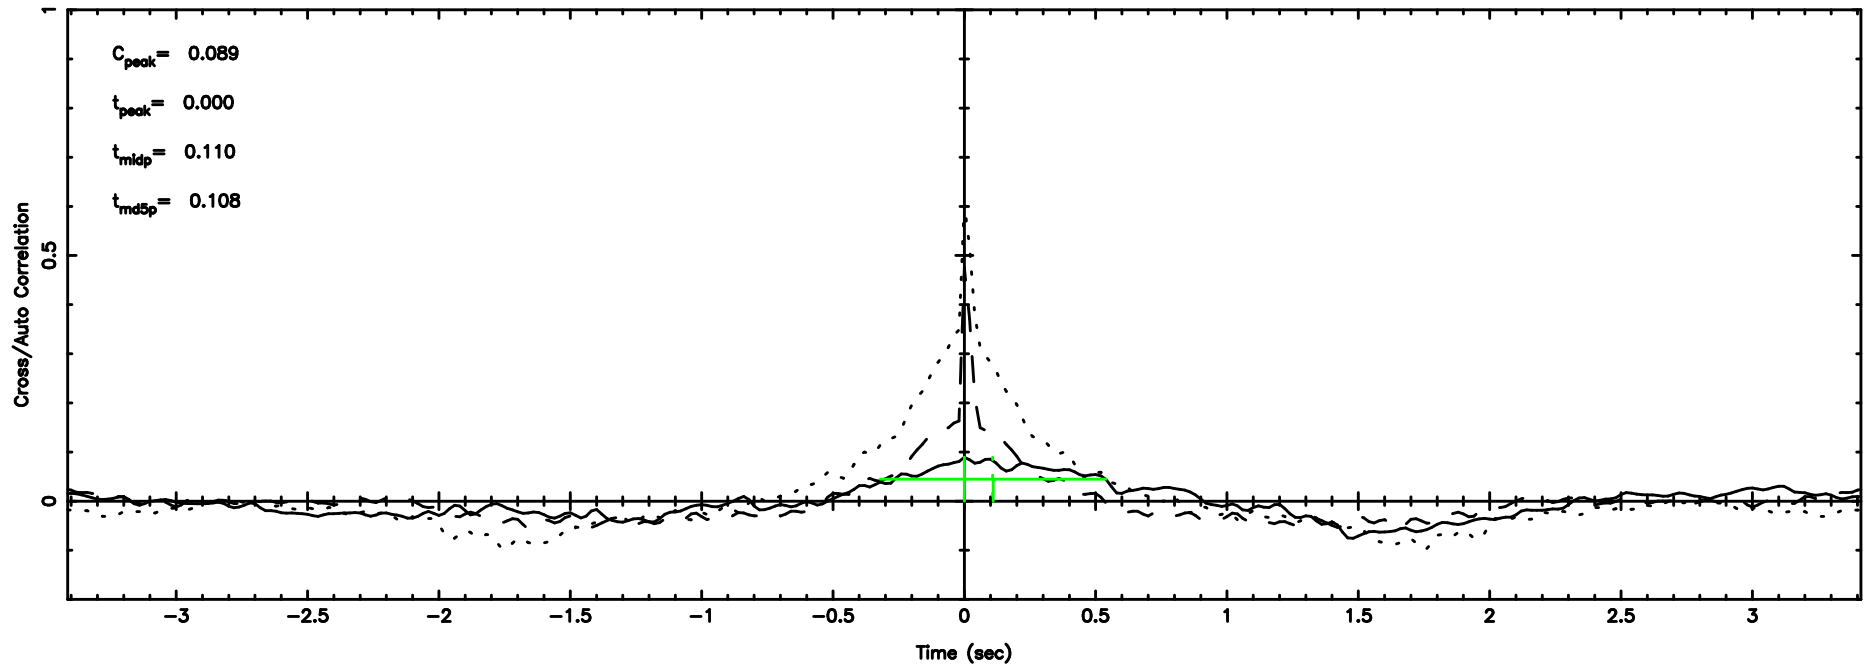

0548+16 2024/05/10 5.49UT TOYOKAWA-FUJI

T20240510142730

BLK:12,SNR1: 0.29084 ,SNR2: 2.0196

K20240510142728

BLK:12,SNR1: 0.72599 ,SNR2: 2.8760

0548+16 2024/05/10 5.49UT TOYOKAWA-KISO

F20240510142730

BLK:18,SNR1: 0.37763 ,SNR2: 1.7216