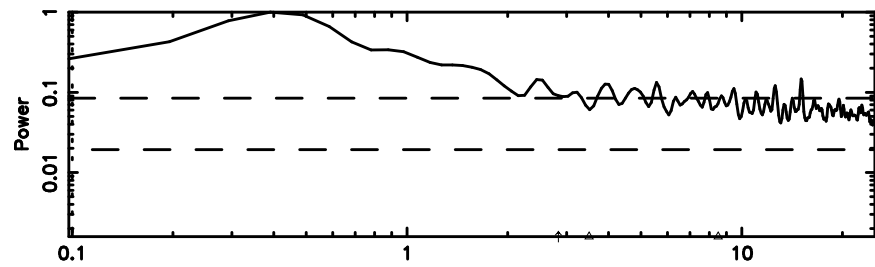

BLK:21,SNR1: 0.23524 ,SNR2: 2.5129