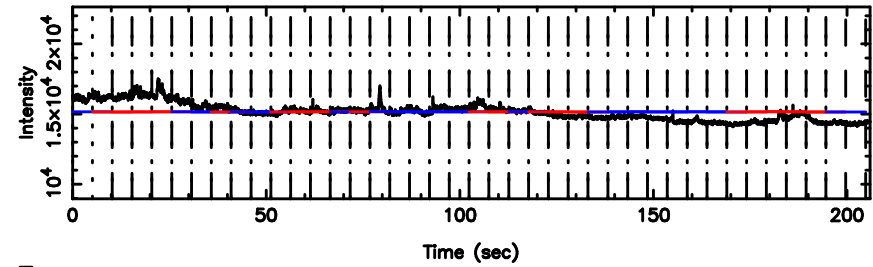

T20240510141059

BLK:20,SNR1: 2.0373 ,SNR2: 11.909

K20240510141057

BLK:20,SNR1: 6.3431 ,SNR2: 10.148

0531+194 2024/05/10 5.21UT TOYOKAWA-KISO

F20240510141059

BLK:37,SNR1: 6.2421 ,SNR2: 12.795

K20240510141057