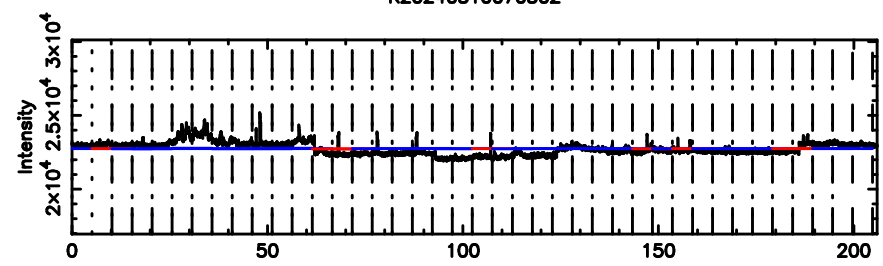

K20240510070302