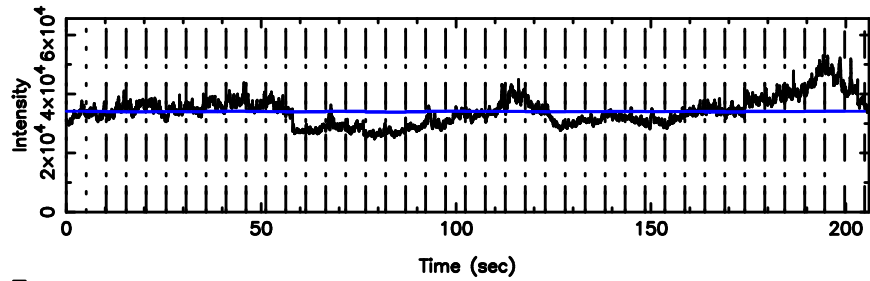

F20240510090934

BLK:36,SNR1: 87.348 ,SNR2: 86.498

T20240510090934

BLK:36,SNR1: 7.6839 ,SNR2: 18.599

3C12 2024/05/10 0.19UT TOYOKAWA-KISO

K20240510090931

BLK:36,SNR1: 108.95 ,SNR2: 101.93

F20240510090934