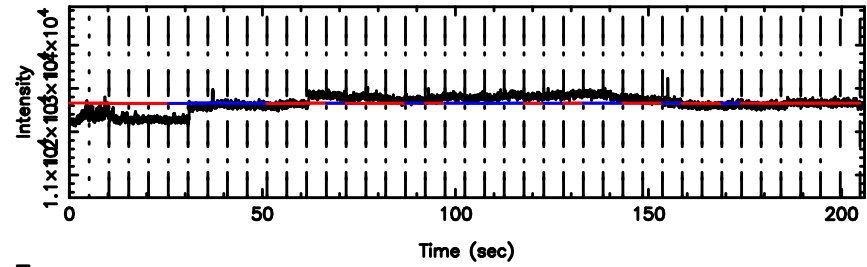

K20240510160142