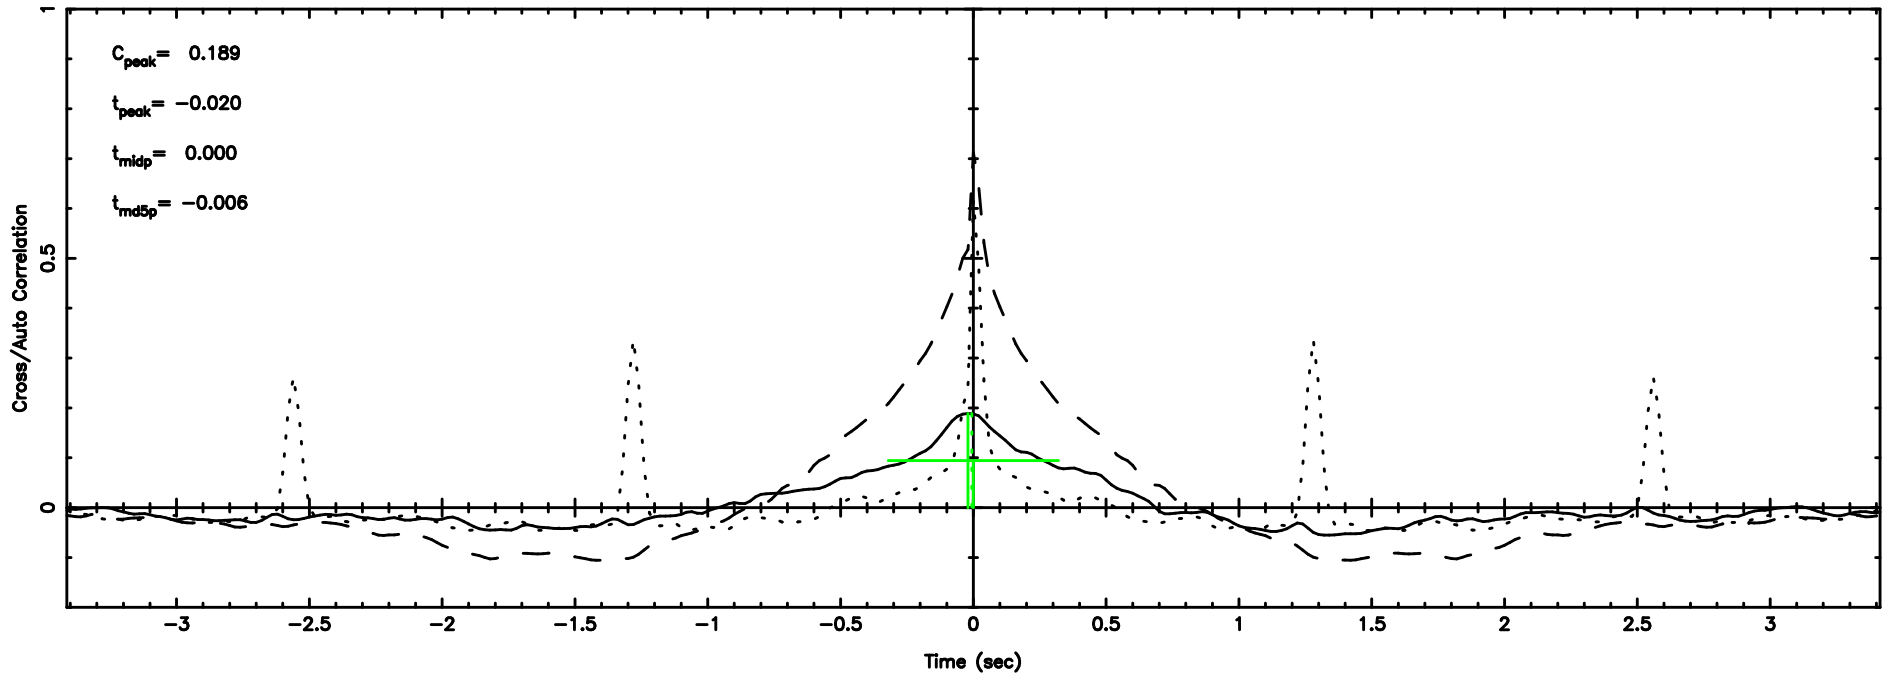

Frequency (Hz)

2156-043 2024/05/09 21.64UT TOYOKAWA-FUJI