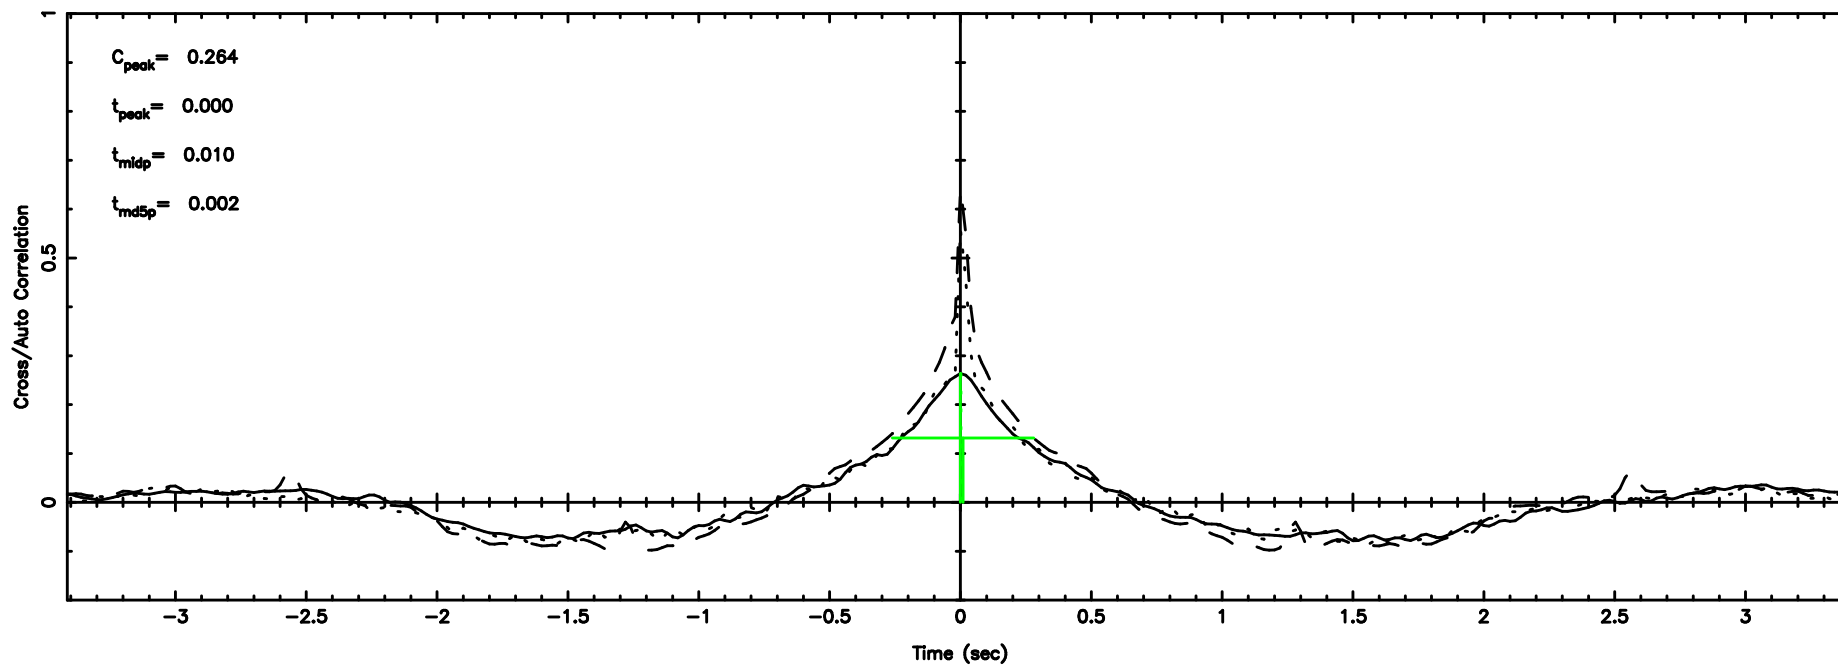

Frequency (Hz)

K20240510164943

BLK:30,SNR1: 0.58141 ,SNR2: 2.4128

Frequency (Hz)

3C196 2024/05/10 7.86UT TOYOKAWA-KISO

BLK:28,SNR1: 0.87118 ,SNR2: 3.1774

BLK:28,SNR1: 0.63167 ,SNR2: 2.6947

3C196 2024/05/10 7.86UT FUJI -KISO