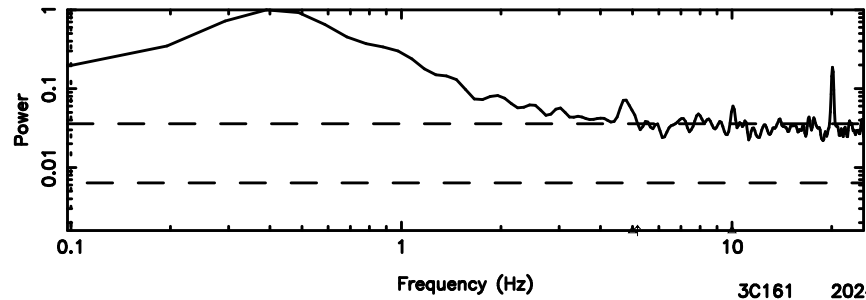

BLK:21,SNR1: 0.81143 ,SNR2: 3.3566