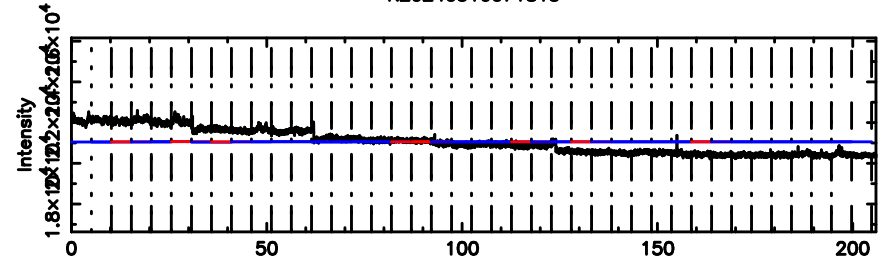

BLK:34,SNR1: 1.6363 ,SNR2: 7.3167

2238-113 2024/05/09 22.33UT TOYOKAWA-FUJI

T20240510071815

BLK:31,SNR1: 15.224 ,SNR2: 22.409

Frequency (Hz)

2238-113 2024/05/09 22.33UT TOYOKAWA-KISO

K20240510071813

BLK:31,SNR1: 1.0126 ,SNR2: 2.4542