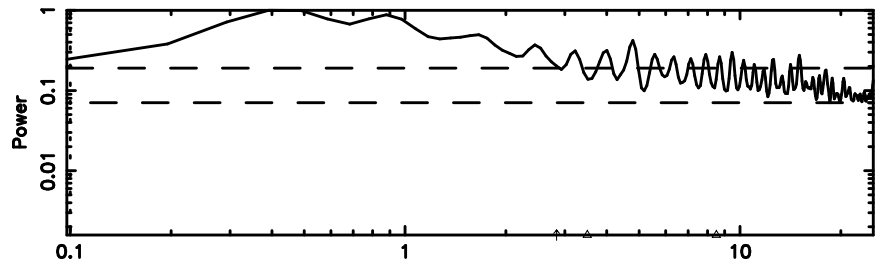

K20240510060409

BLK:10,SNR1: 1.7220 ,SNR2: 4.2246

Frequency (Hz)

2124+349 2024/05/09 21.10UT TOYOKAWA-KISO

F20240510060413

BLK:21,SNR1: 0.68407E-01,SNR2: 1.6458

Frequency (Hz)

K20240510060409