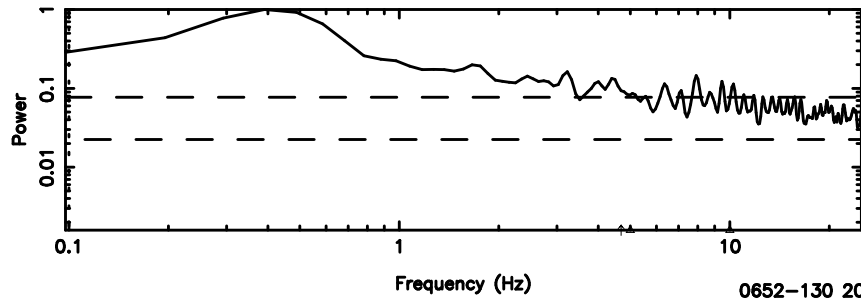

BLK:17,SNR1: 0.27445 ,SNR2: 1.7521