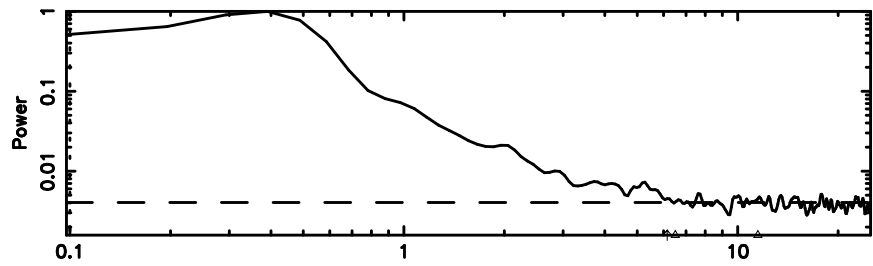

BLK:28,SNR1: 5.8506 ,SNR2: 19.203