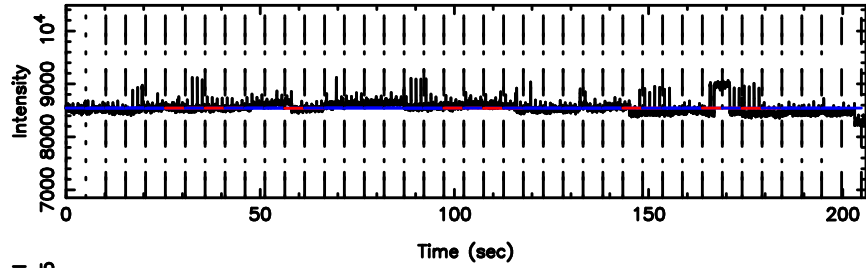

F20240510111914