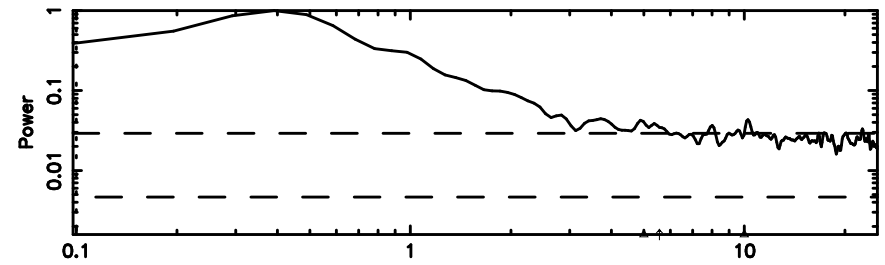

F20240510073105

BLK:37,SNR1: 1.7025 ,SNR2: 5.9719

Frequency (Hz)

K20240510073102

BLK:37,SNR1: 1.0895 ,SNR2: 4.2170

Frequency (Hz)

3C454.3 2024/05/09 22.55UT FUJI -KISO

T20240510073846