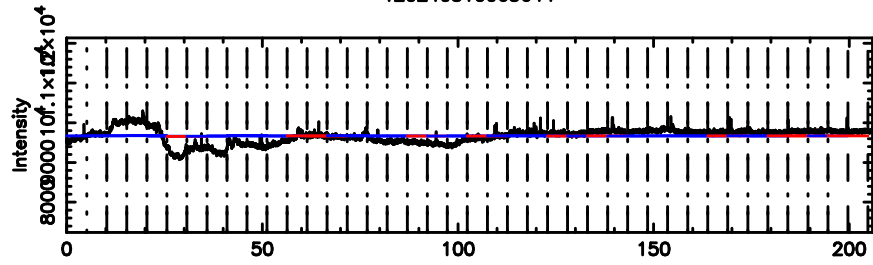

T20240510063644