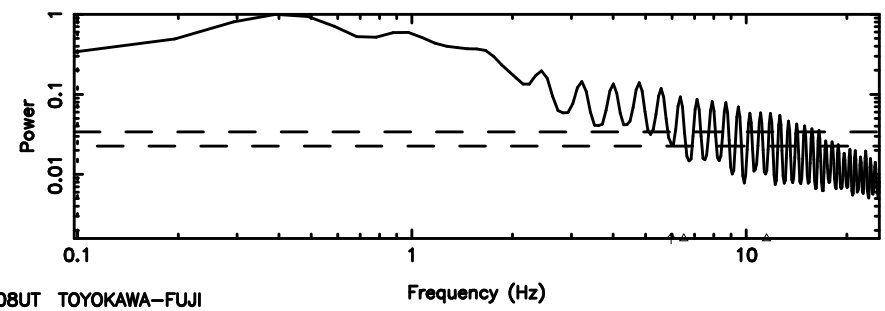

Frequency (Hz)

K20240510065716

BLK:37,SNR1: 2.7698 ,SNR2: 4.1863

Frequency (Hz)

2217+128 2024/05/09 21.98UT FUJI -KISO

3C446 2024/05/09 22.08UT TOYOKAWA-FUJI

T20240510070304

BLK:31,SNR1: 5.8078 ,SNR2: 9.4944