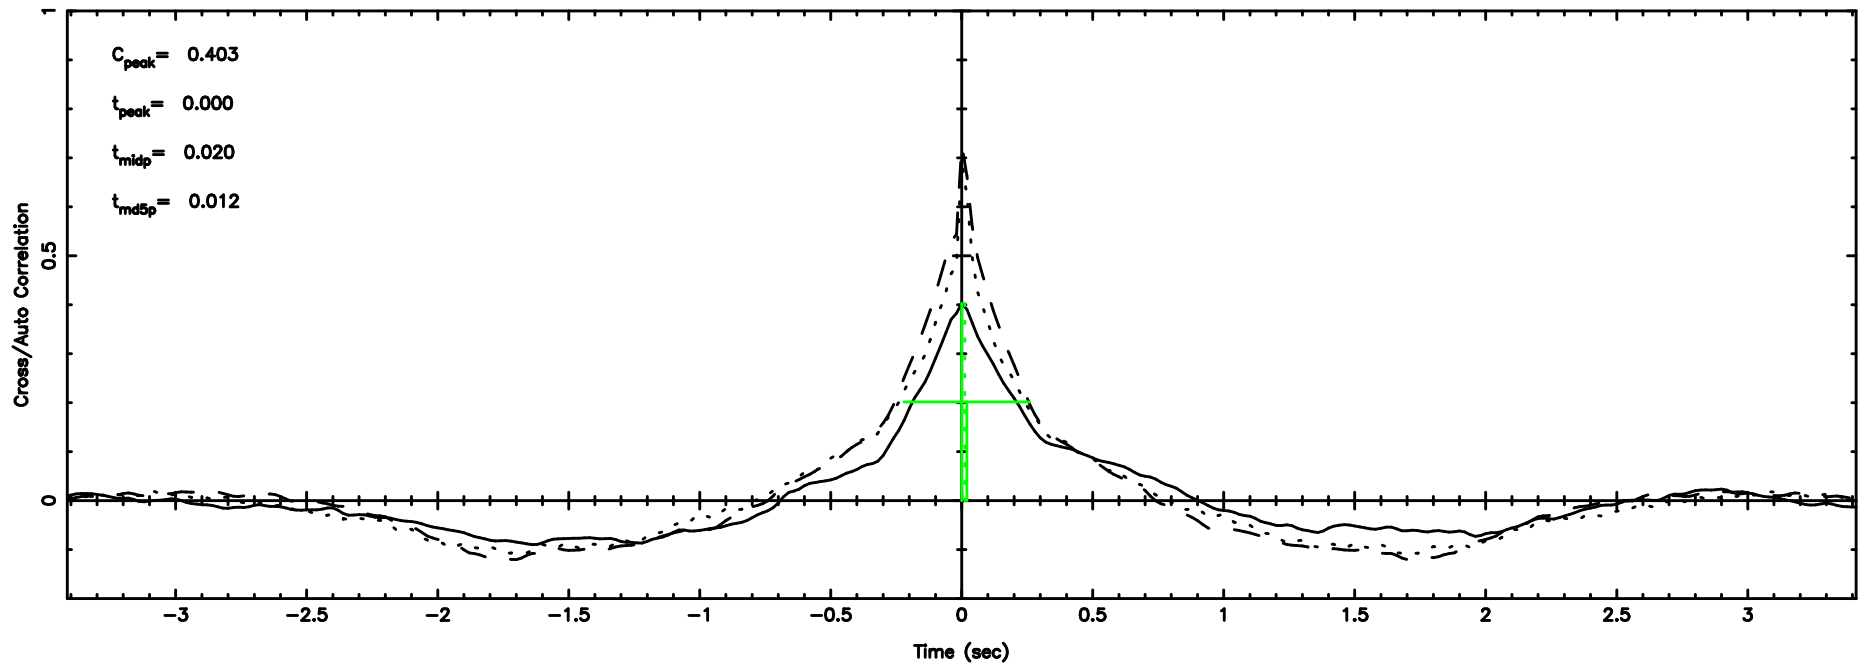

T20240510161200

BLK:28,SNR1: 2.6427 ,SNR2: 11.897

K20240510161158

BLK:28,SNR1: 5.7311 ,SNR2: 7.9137

0732+33 2024/05/10 7.23UT TOYOKAWA-KISO

F20240510161200

BLK:33,SNR1: 14.549 ,SNR2: 18.918

Frequency (Hz)