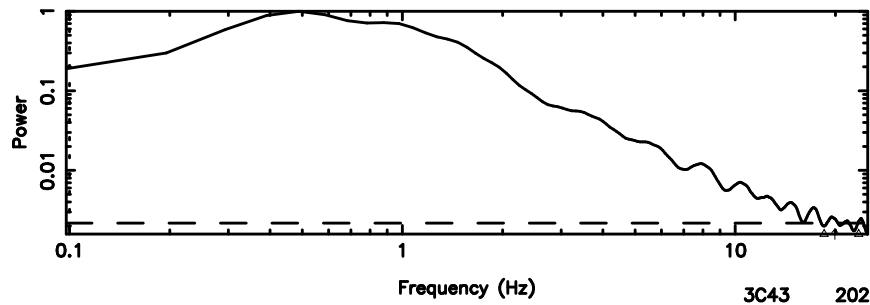

BLK:31,SNR1: 29.229 ,SNR2: 29.231

3C43 2024/05/10 1.14UT TOYOKAWA-FUJI

F20240510100651