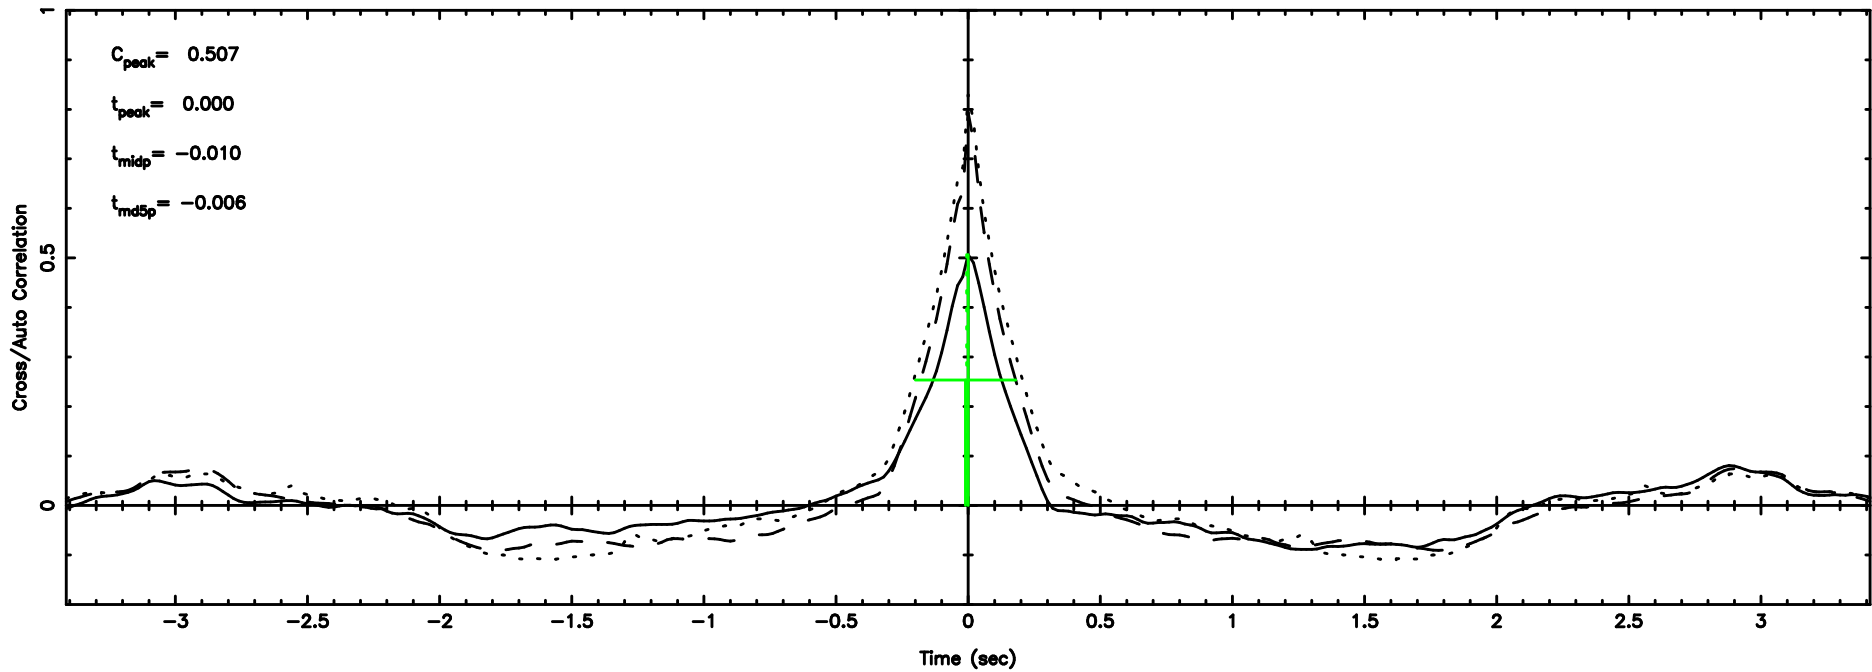

Frequency (Hz)