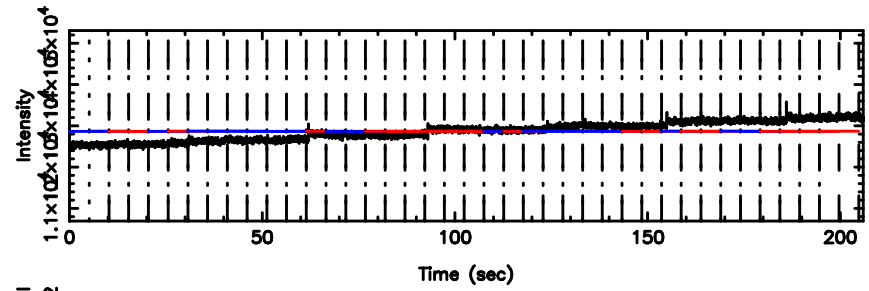

Frequency (Hz)

K20240510170053