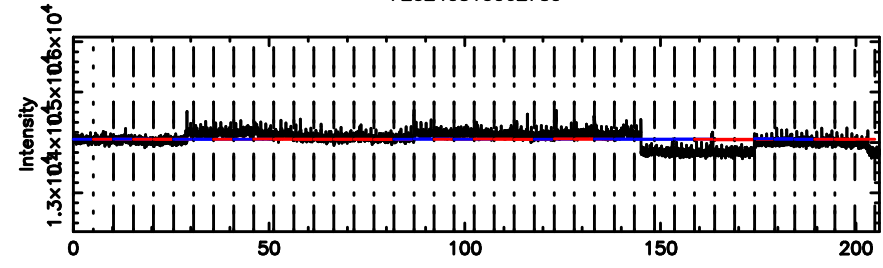

F20240510062739