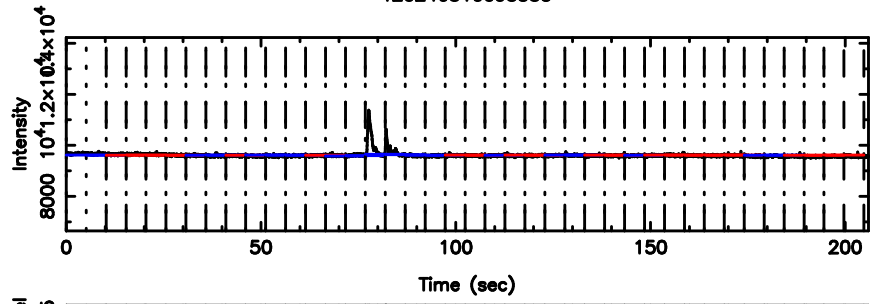

3C26 2024/05/10 0.54UT FUJI -KISO

K20240510093054

BLK:37,SNR1: 17.743 ,SNR2: 27.285

T20240510093555

BLK:19,SNR1: 34.651 ,SNR2: 180.47

0056-00 2024/05/10 0.63UT TOYOKAWA-FUJI

F20240510093555

BLK:19,SNR1: 98.841 ,SNR2: 386.43