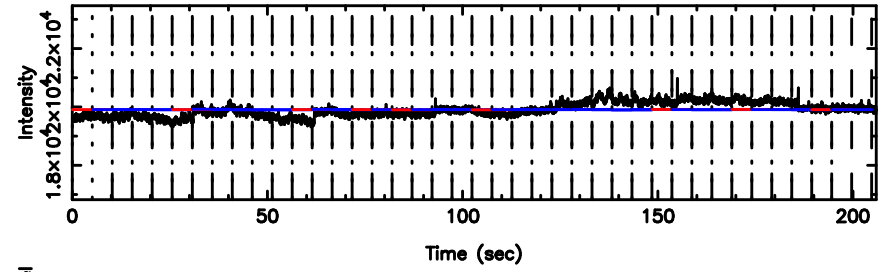

Frequency (Hz)

3C459 2024/05/09 22.92UT FUJI -KISO

K20240510075338