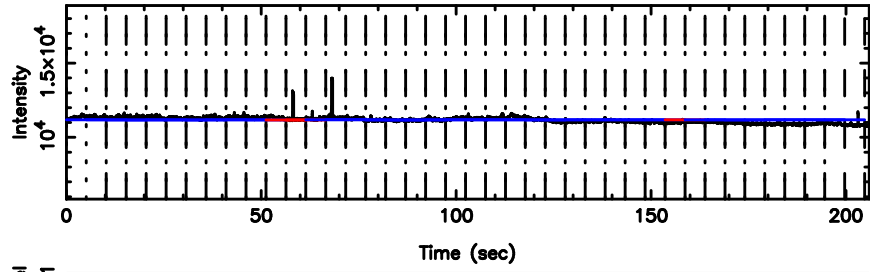

T20240510090934