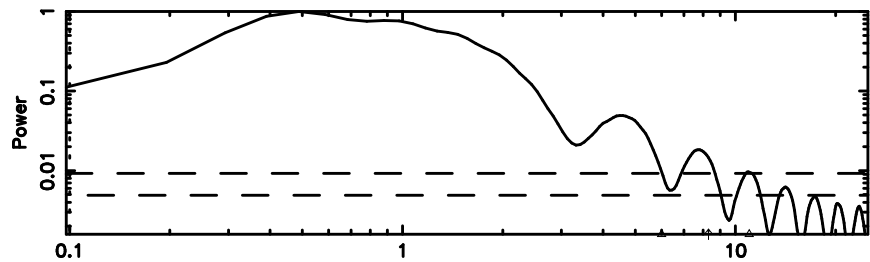

K20240510094535

BLK:31,SNR1: 6.3491 ,SNR2: 16.040

T20240510095627

BLK:27,SNR1: 6.7187 ,SNR2: 17.030

Frequency (Hz)

0116+31 2024/05/10 0.97UT TOYOKAWA-FUJI

F20240510095628

BLK:27,SNR1: 9.7250 ,SNR2: 24.295