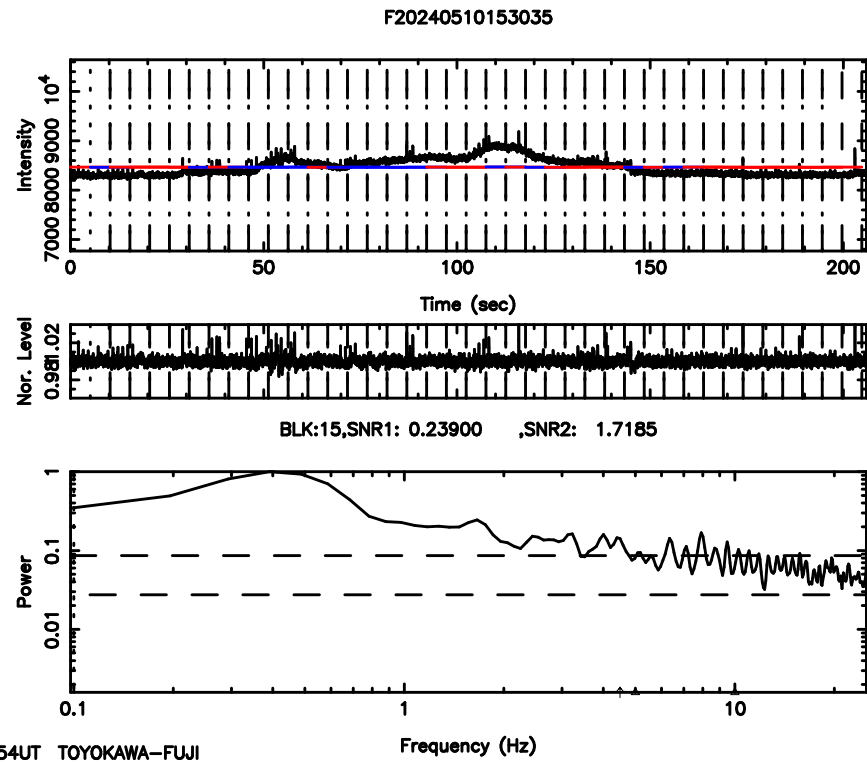

0652-130 2024/05/10 6.54UT TOYOKAWA-FUJI