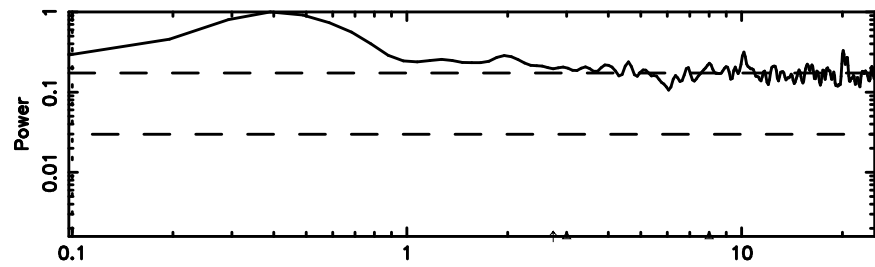

T20240510062739

BLK:17,SNR1: 0.20973 ,SNR2: 1.3560

F20240510062739

BLK:17,SNR1: 0.66623 ,SNR2: 2.5255

2147+145 2024/05/09 21.49UT TOYOKAWA-FUJI

T20240510062739

BLK:17,SNR1: 0.14100 ,SNR2: 1.0782

Frequency (Hz)