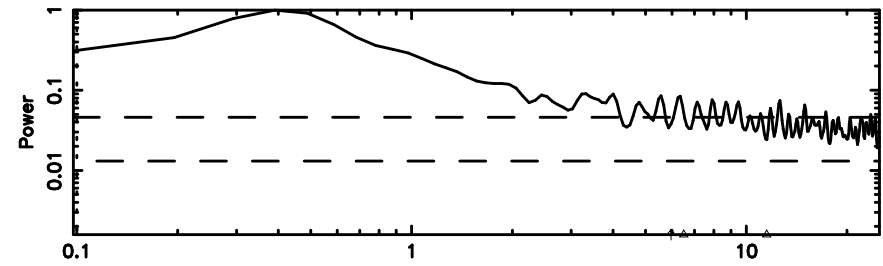

T20240510062739

BLK:17,SNR1: 0.20973 ,SNR2: 1.3560

F20240510062739

BLK:17,SNR1: 0.66623 ,SNR2: 2.5255

2147+145 2024/05/09 21.49UT TOYOKAWA-FUJI

T20240510062739

BLK:17,SNR1: 0.14100 ,SNR2: 1.0782

Frequency (Hz)