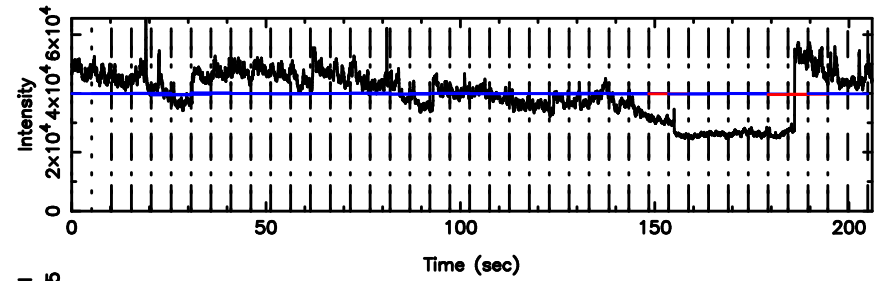

0213+178 2024/05/10 1.92UT TOYOKAWA-FUJI

T20240510105316

BLK:36,SNR1: 212.41 ,SNR2: 196.01

K20240510105313

BLK:36,SNR1: 91.477 ,SNR2: 116.81

0213+178 2024/05/10 1.92UT TOYOKAWA-KISO

F20240510105317

BLK:36,SNR1: 79.157 ,SNR2: 76.892