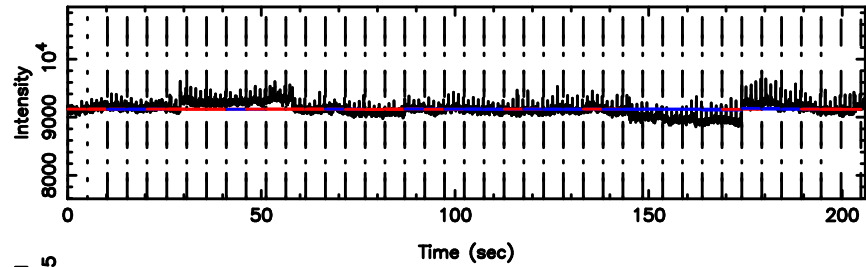

3C138 2024/05/10 4.99UT TOYOKAWA-FUJI

T20240510135726

BLK:23,SNR1: 5.6537 ,SNR2: 15.588

3C138 2024/05/10 4.99UT TOYOKAWA-KISO

K20240510135724

BLK:23,SNR1: 0.82592 ,SNR2: 4.3312

F20240510135726

BLK:20,SNR1: 0.62840E-01,SNR2: 2.1387