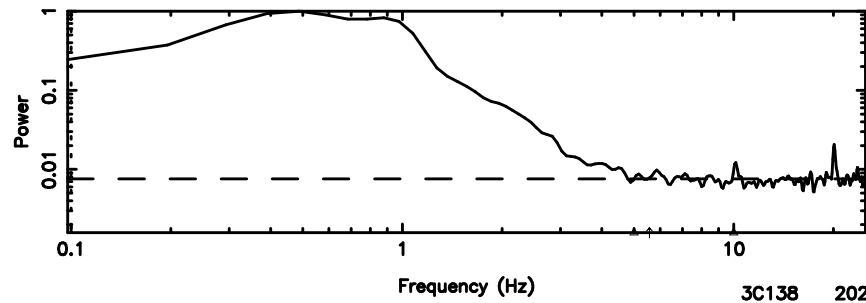

BLK:16,SNR1: 0.93024 ,SNR2: 5.1801

3C120 2024/05/10 4.19UT FUJI -KISO

K20240510130924

BLK:16,SNR1: 1.3946 ,SNR2: 5.5139

T20240510135726

BLK:19,SNR1: 5.9311 ,SNR2: 21.562

F20240510135726

BLK:19,SNR1: 0.21761 ,SNR2: 3.7712