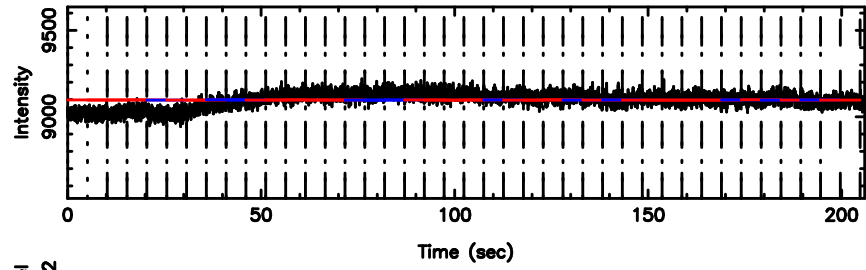

0548+16 2024/05/10 5.49UT TOYOKAWA-FUJI

T20240510142730

BLK:12,SNR1: 0.29084 ,SNR2: 2.0196

K20240510142728

BLK:12,SNR1: 0.72599 ,SNR2: 2.8760

0548+16 2024/05/10 5.49UT TOYOKAWA-KISO

F20240510142730

BLK:18,SNR1: 0.37763 ,SNR2: 1.7216