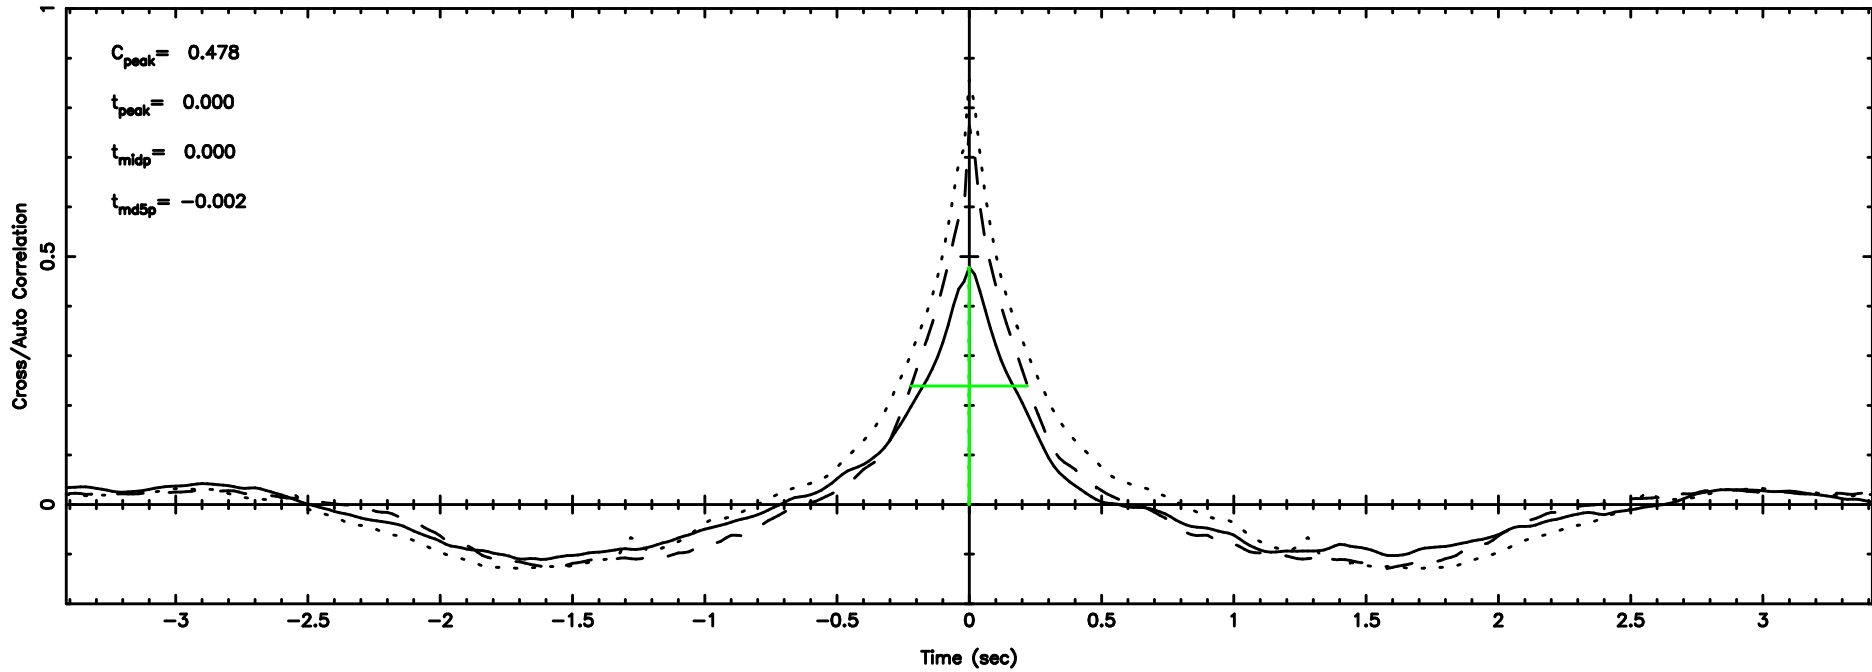

F20240510092337

BLK:36,SNR1: 11.171 ,SNR2: 19.779

T20240510092336

BLK:36,SNR1: 7.2046 ,SNR2: 18.872

0044-056 2024/05/10 0.42UT TOYOKAWA-KISO

K20240510092333

BLK:36,SNR1: 8.0481 ,SNR2: 19.917

F20240510092337