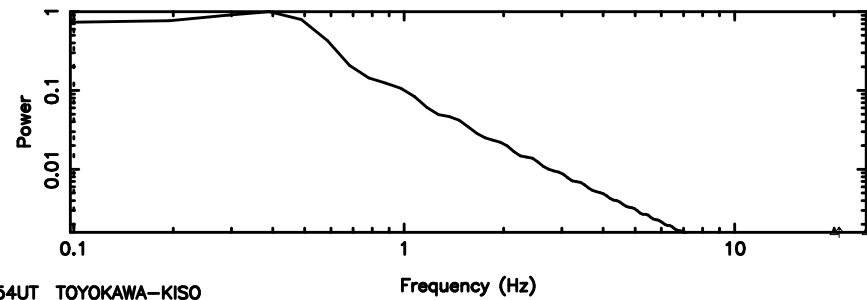

0652-130 2024/05/10 6.54UT TOYOKAWA-KISO