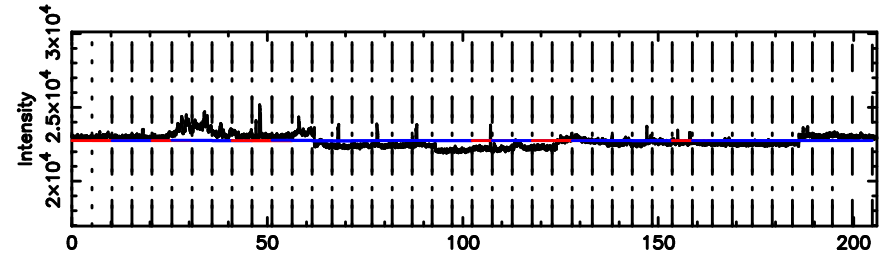

K20240510070302

BLK:31,SNR1: 6.9737 ,SNR2: 10.292

3C446 2024/05/09 22.08UT TOYOKAWA-KISO

F20240510070305

BLK:30,SNR1: 0.61412 ,SNR2: 6.5501

Frequency (Hz)

K20240510070302

BLK:30,SNR1: 6.8432 ,SNR2: 10.013