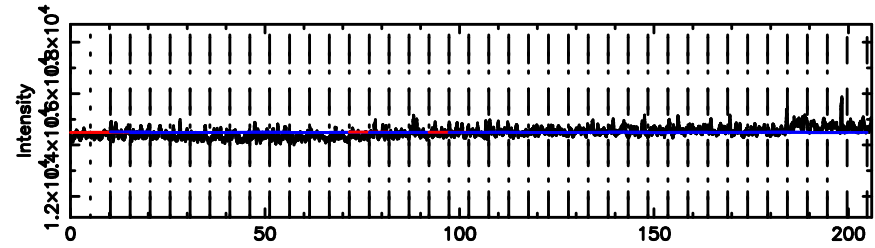

Frequency (Hz)

3C48 2024/05/10 1.27UT FUJI -KISO

K20240510101431