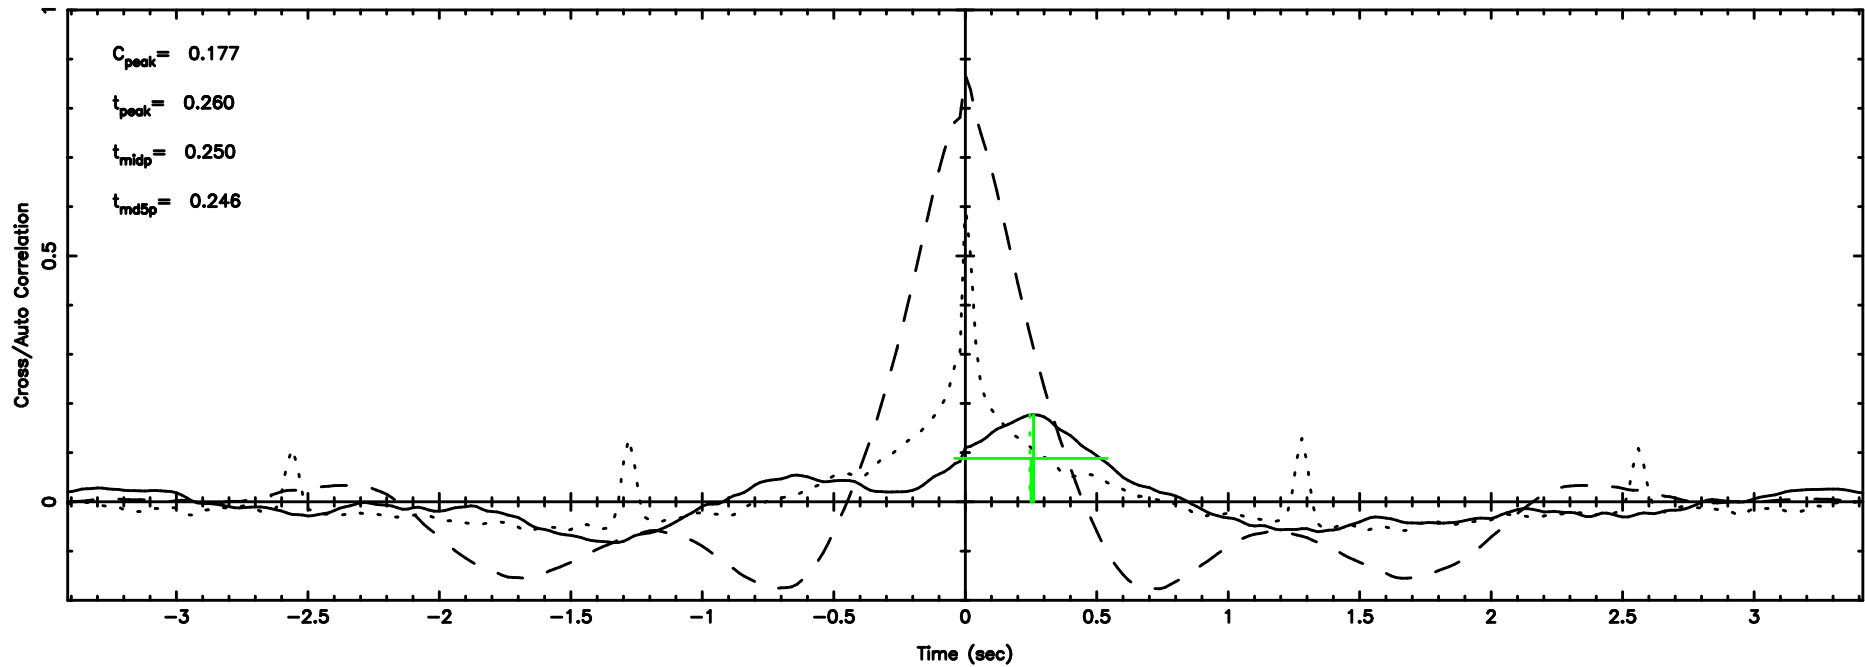

3C138 2024/05/10 4.99UT TOYOKAWA-FUJI