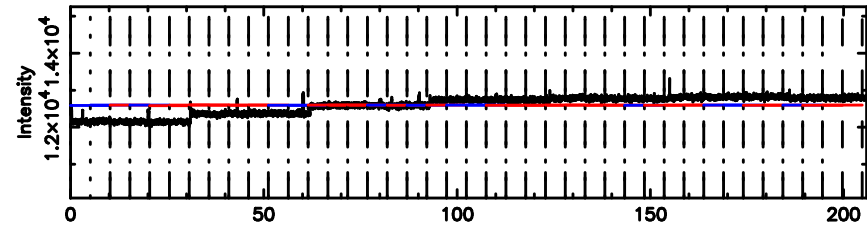

BLK:21,SNR1: 0.52036 ,SNR2: 2.2386

3C161 2024/05/10 6.08UT TOYOKAWA-KISO

F20240510150303

BLK:13,SNR1: 0.51869 ,SNR2: 3.3761

Frequency (Hz)

K20240510150259

BLK:13,SNR1: 1.9243 ,SNR2: 7.1643

Frequency (Hz)