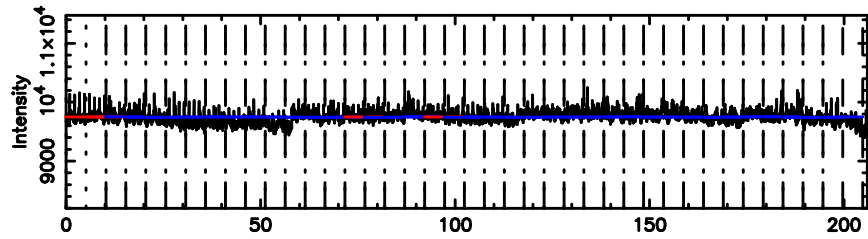

BLK:31,SNR1: 1.4406 ,SNR2: 11.130

T20240510101434

BLK:35,SNR1: 38.425 ,SNR2: 91.232

3C48 2024/05/10 1.27UT TOYOKAWA-KISO

K20240510101431

BLK:35,SNR1: 10.610 ,SNR2: 38.862

F20240510101435

BLK:35,SNR1: 1.6139 ,SNR2: 11.851