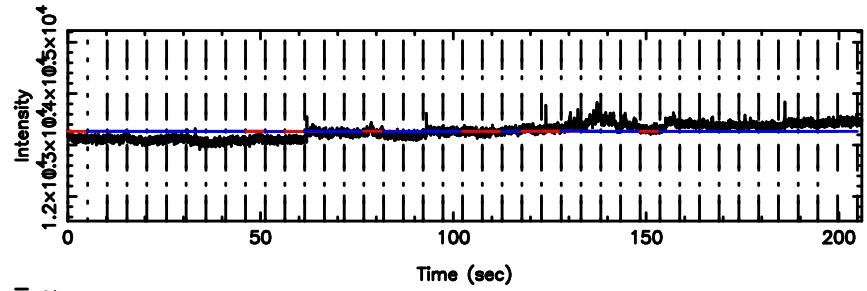

Frequency (Hz)

K20240510164943

BLK:30,SNR1: 0.58141 ,SNR2: 2.4128

Frequency (Hz)

3C196 2024/05/10 7.86UT TOYOKAWA-KISO

BLK:28,SNR1: 0.87118 ,SNR2: 3.1774

BLK:28,SNR1: 0.63167 ,SNR2: 2.6947

3C196 2024/05/10 7.86UT FUJI -KISO