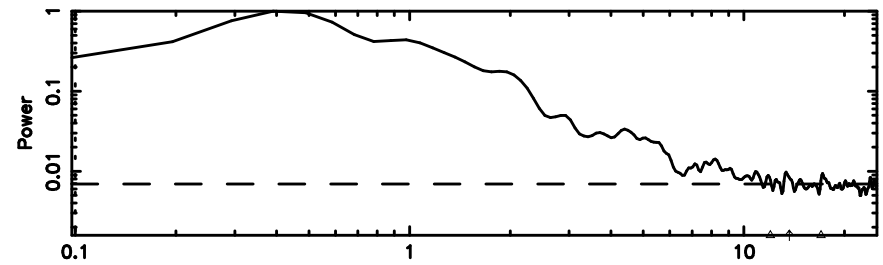

K20240510070302

BLK:31,SNR1: 6.9737 ,SNR2: 10.292

3C446 2024/05/09 22.08UT TOYOKAWA-KISO

F20240510070305

BLK:30,SNR1: 0.61412 ,SNR2: 6.5501

Frequency (Hz)

K20240510070302

BLK:30,SNR1: 6.8432 ,SNR2: 10.013