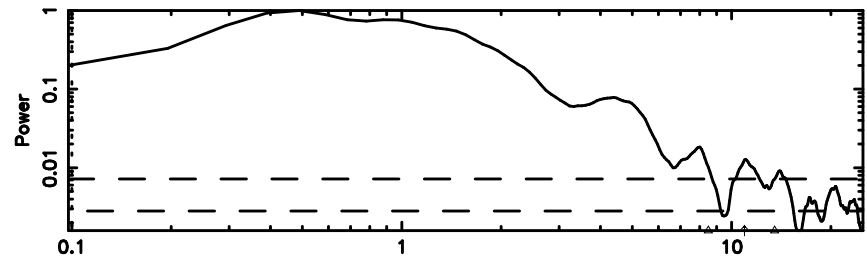

Frequency (Hz)

0752-200 2024/05/10 7.52UT TOYOKAWA-FUJI

T20240510162947

BLK:31,SNR1: 7.0939 ,SNR2: 20.823

Frequency (Hz)

K20240510162944

BLK:31,SNR1: 10.143 ,SNR2: 18.839

Frequency (Hz)