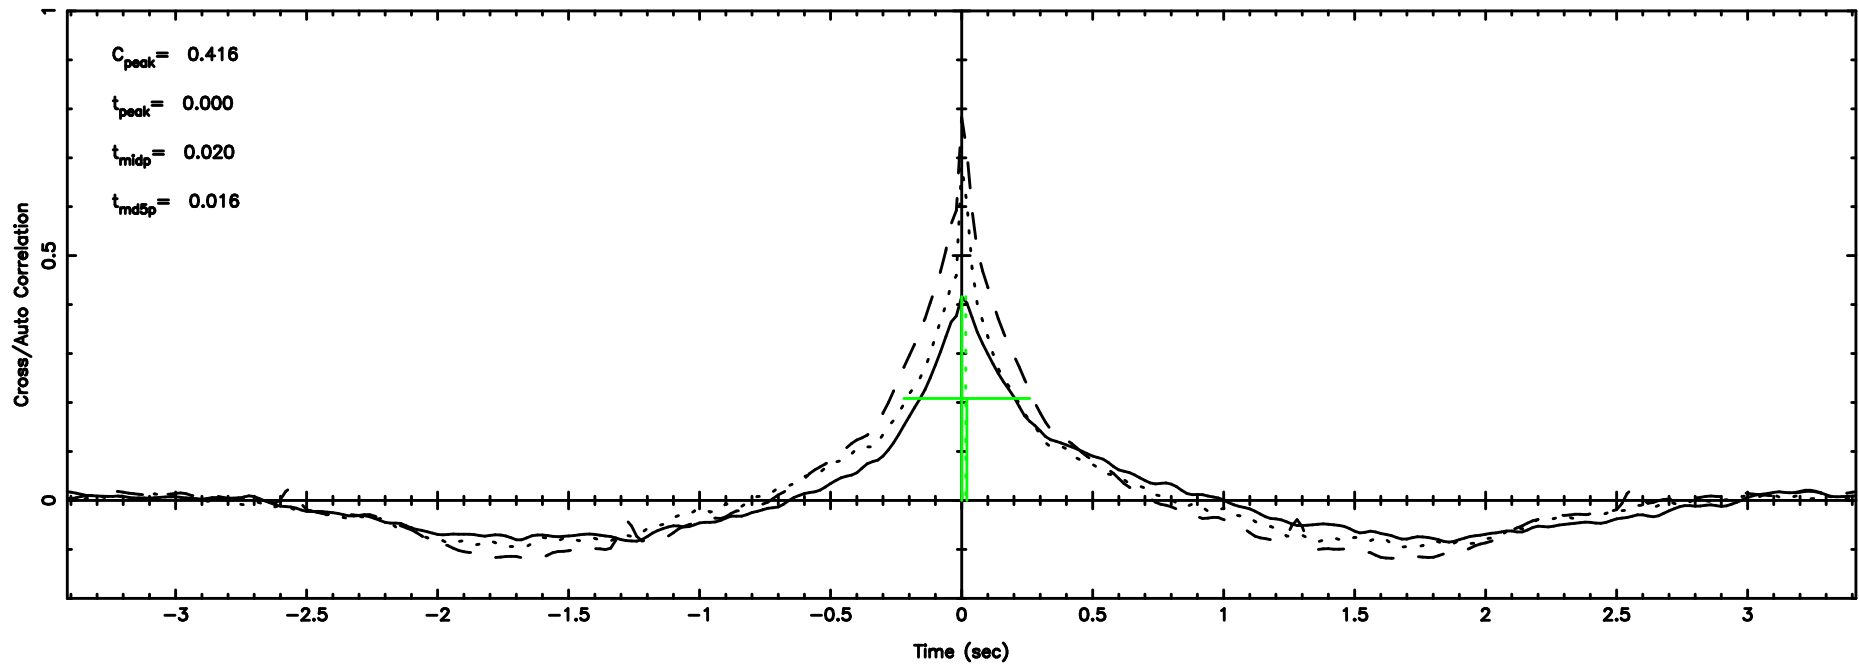

Frequency (Hz)

0732+33 2024/05/10 7.23UT FUJI -KISO