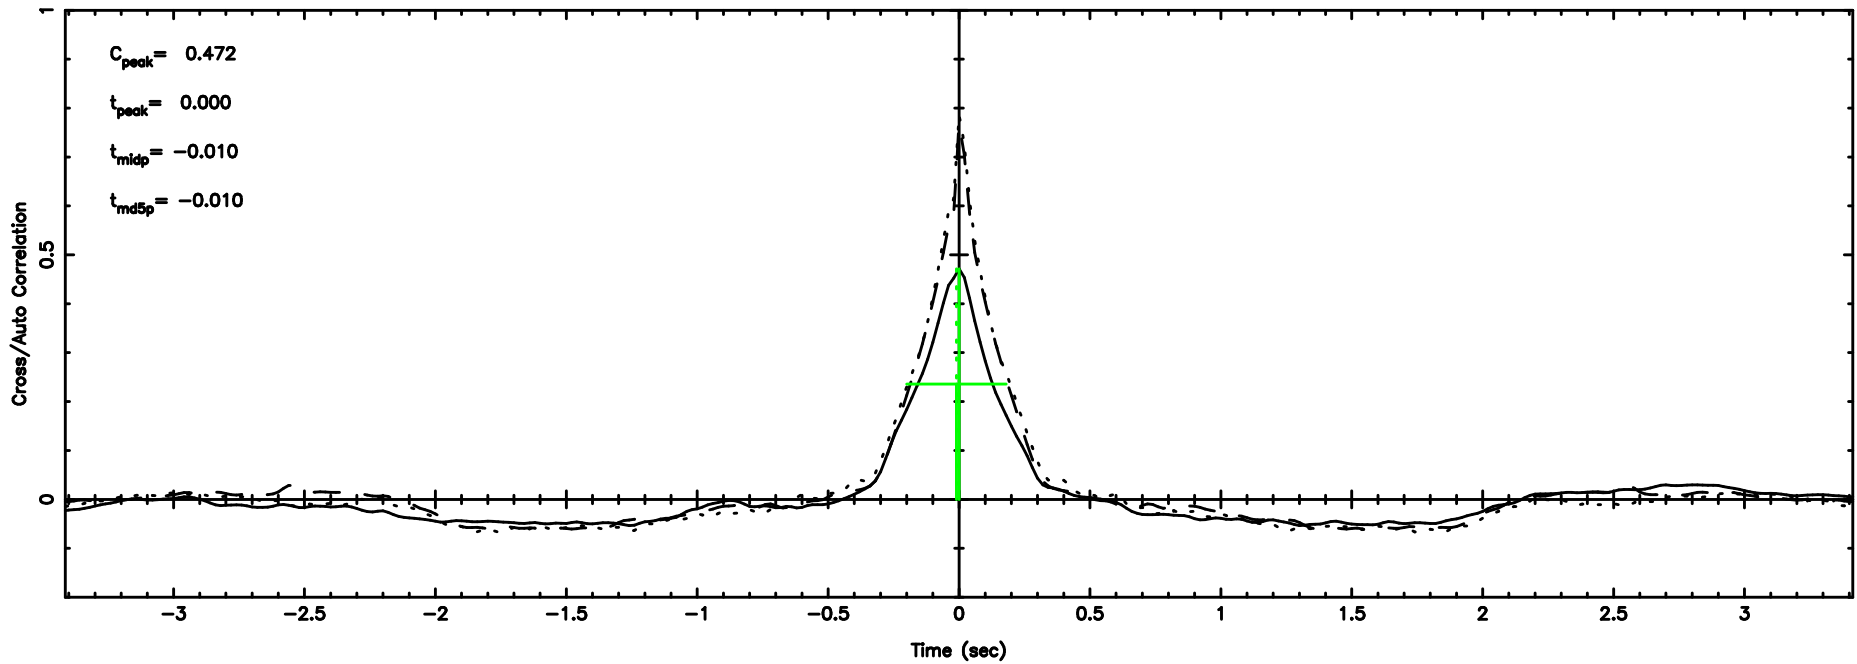

0752-200 2024/05/10 7.52UT TOYOKAWA-KISO

F20240510162947

BLK:32,SNR1: 10.019 ,SNR2: 24.683

K20240510162944

BLK:32,SNR1: 10.263 ,SNR2: 19.058

0752-200 2024/05/10 7.52UT FUJI -KISO

T20240510163721

BLK:37,SNR1: 24.159 ,SNR2: 42.322