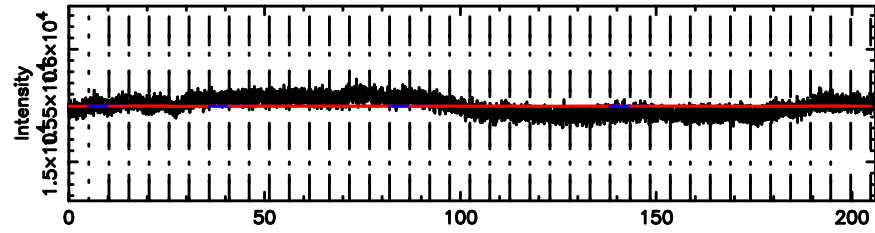

T20240510060412

BLK: 4,SNR1: 0.31027E-01,SNR2: 0.42617

F20240510060413

BLK: 4,SNR1: 0.15604 ,SNR2: 2.8095

2124+349 2024/05/09 21.10UT TOYOKAWA-FUJI

T20240510060412

BLK:10,SNR1: 0.73092E-01,SNR2: 0.65267

Frequency (Hz)