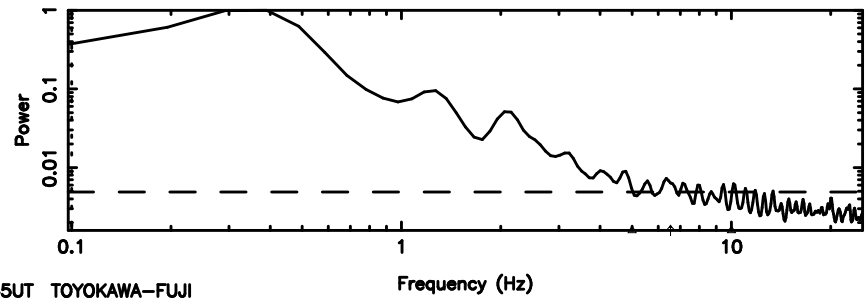

BLK:37,SNR1: 4.7424 ,SNR2: 15.145