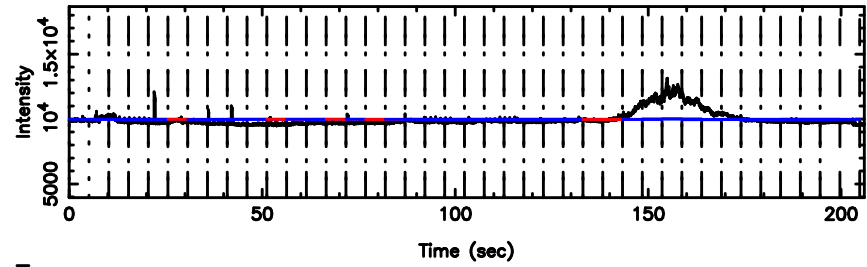

0723+10 2024/05/10 7.06UT FUJI -KISO

T20240510161200

BLK:33,SNR1: 4.1183 ,SNR2: 10.771

Frequency (Hz)

F20240510161200

BLK:33,SNR1: 15.345 ,SNR2: 18.007

Frequency (Hz)

0732+33 2024/05/10 7.23UT TOYOKAWA-FUJI