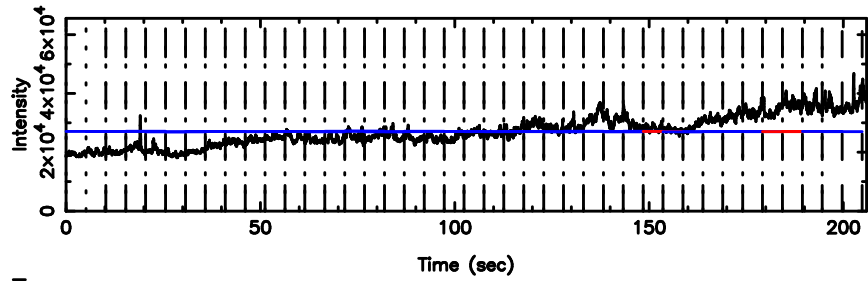

0213+178 2024/05/10 1.92UT TOYOKAWA-FUJI

T20240510105316

BLK:36,SNR1: 212.41 ,SNR2: 196.01

K20240510105313

BLK:36,SNR1: 91.477 ,SNR2: 116.81

0213+178 2024/05/10 1.92UT TOYOKAWA-KISO

F20240510105317

BLK:36,SNR1: 79.157 ,SNR2: 76.892