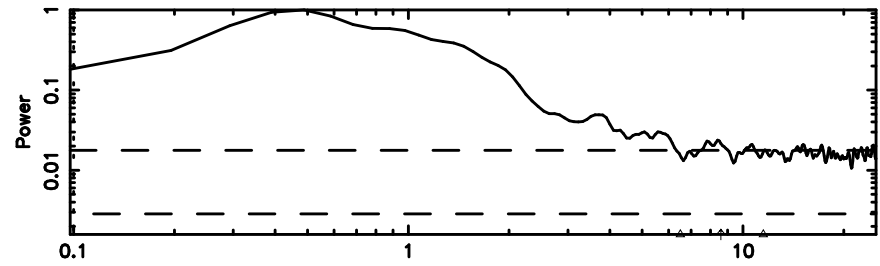

BLK:22,SNR1: 2.7813 ,SNR2: 6.5967