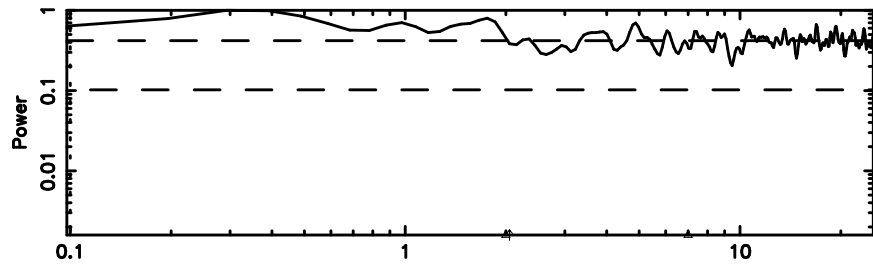

T20240510060412

BLK: 4,SNR1: 0.31027E-01,SNR2: 0.42617

F20240510060413

BLK: 4,SNR1: 0.15604 ,SNR2: 2.8095

2124+349 2024/05/09 21.10UT TOYOKAWA-FUJI

T20240510060412

BLK:10,SNR1: 0.73092E-01,SNR2: 0.65267

Frequency (Hz)