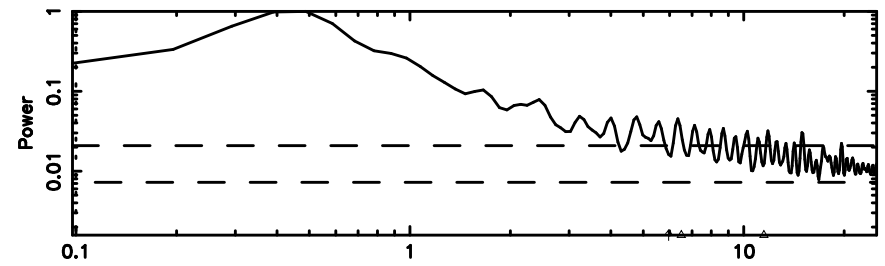

2259+481 2024/05/09 22.67UT FUJI -KISO

T20240510075340

BLK:28,SNR1: 5.8506 ,SNR2: 19.203

Frequency (Hz)

3C459 2024/05/09 22.92UT TOYOKAWA-FUJI

F20240510075341

BLK:28,SNR1: 1.4279 ,SNR2: 5.2086

Frequency (Hz)