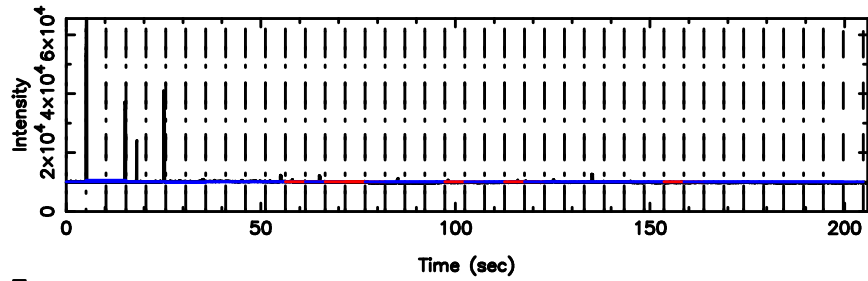

F20240510095628