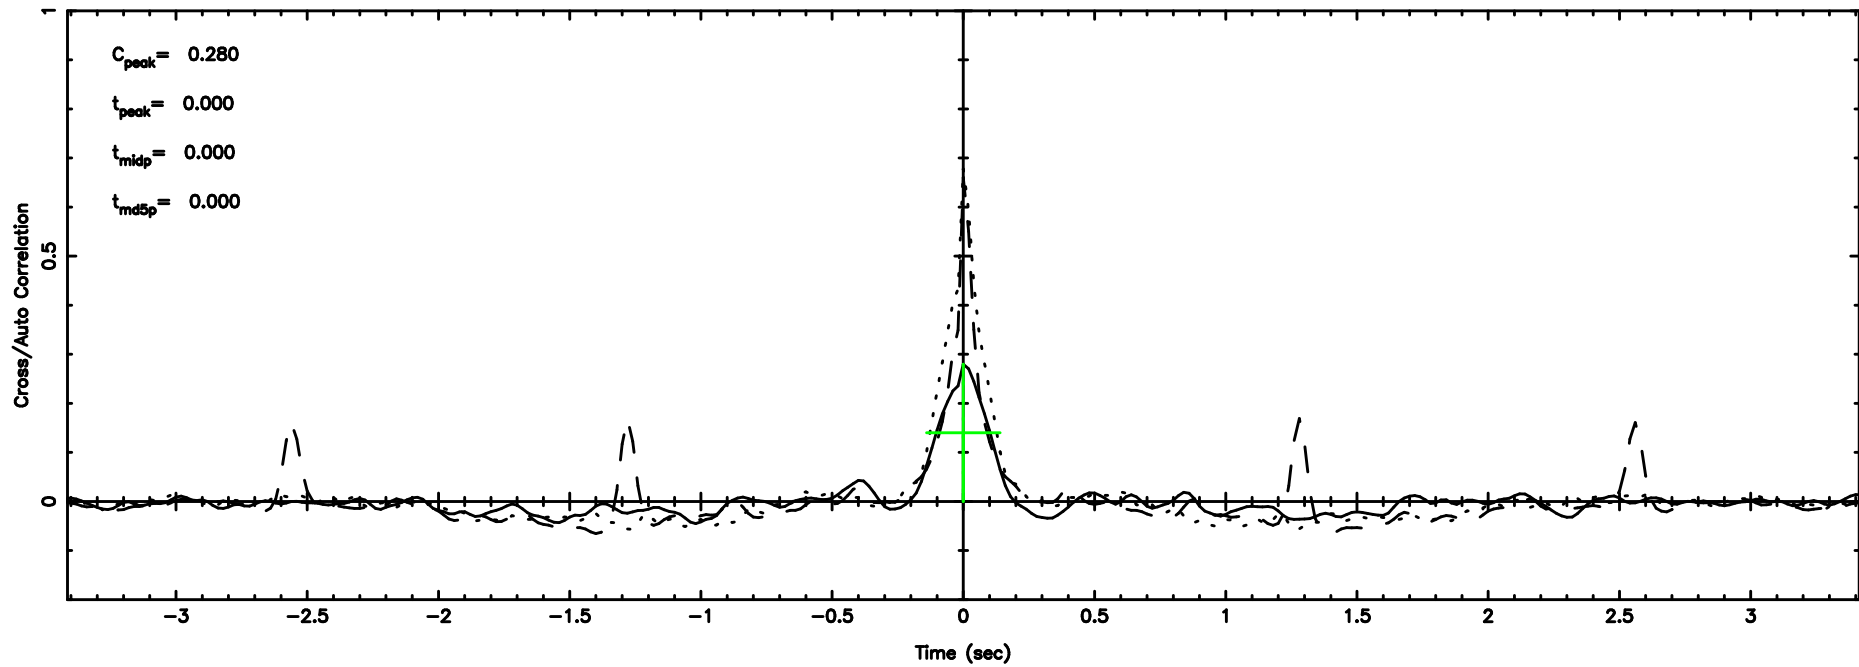

0605-08 2024/05/10 5.76UT TOYOKAWA-KISO

F20240510144355

BLK:14,SNR1: 0.27781 ,SNR2: 2.0279

Frequency (Hz)

K20240510144351

BLK:14,SNR1: 3.3934 ,SNR2: 14.269

Frequency (Hz)

0605-08 2024/05/10 5.76UT FUJI -KISO