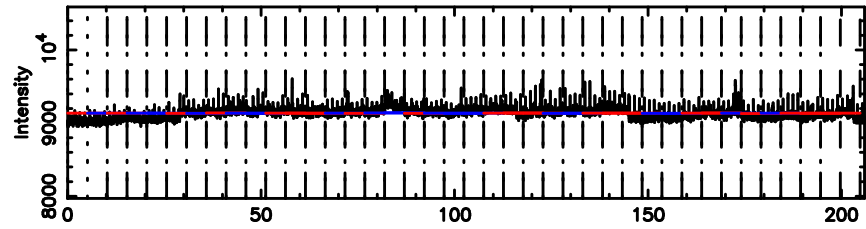

0548+16 2024/05/10 5.49UT TOYOKAWA-FUJI

T20240510142730

BLK:12,SNR1: 0.29084 ,SNR2: 2.0196

K20240510142728

BLK:12,SNR1: 0.72599 ,SNR2: 2.8760

0548+16 2024/05/10 5.49UT TOYOKAWA-KISO

F20240510142730

BLK:18,SNR1: 0.37763 ,SNR2: 1.7216