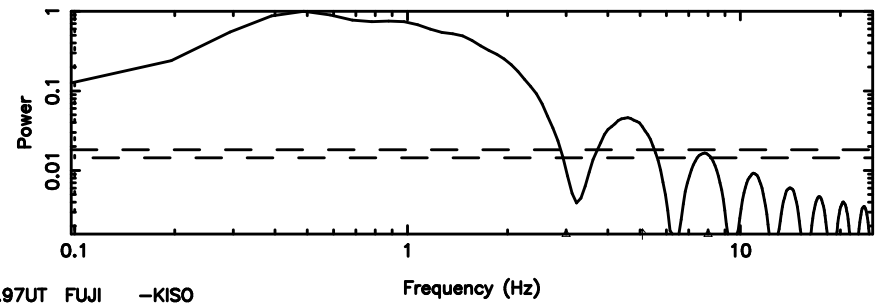

BLK:33,SNR1: 2.6353 ,SNR2: 12.697