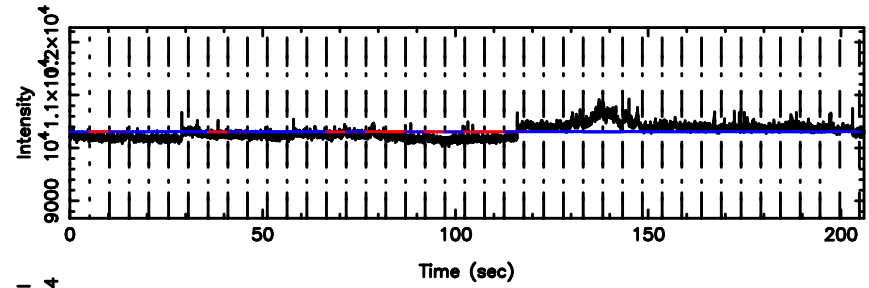

F20240510164945