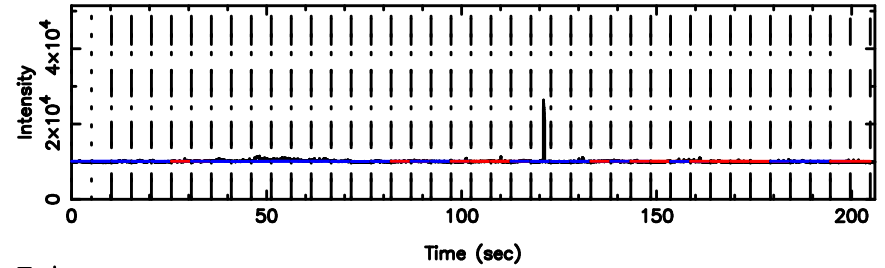

T20240510084321

BLK:26,SNR1: 5.7480 ,SNR2: 10.270

3C2 2024/05/09 23.75UT TOYOKAWA-FUJI

F20240510084322

BLK:26,SNR1: 2.8114 ,SNR2: 13.161