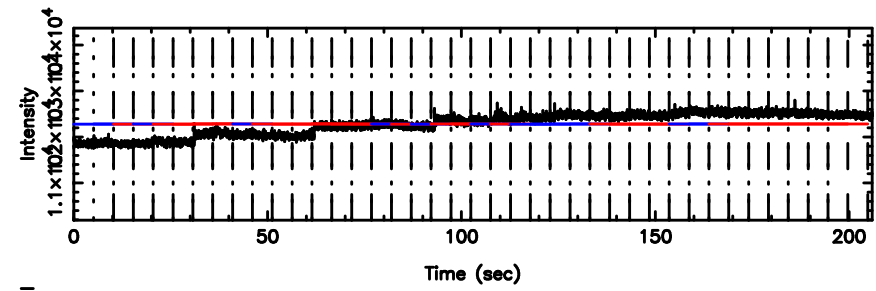

BLK: 9,SNR1: 0.44870 ,SNR2: 2.2548

F20240510125058

BLK: 9,SNR1: 0.17382 ,SNR2: 1.2733

0411+05 2024/05/10 3.88UT TOYOKAWA-FUJI

T20240510125057

BLK:13,SNR1: 0.35857 ,SNR2: 2.2954

K20240510125055

BLK:13,SNR1: 0.36562 ,SNR2: 1.4235