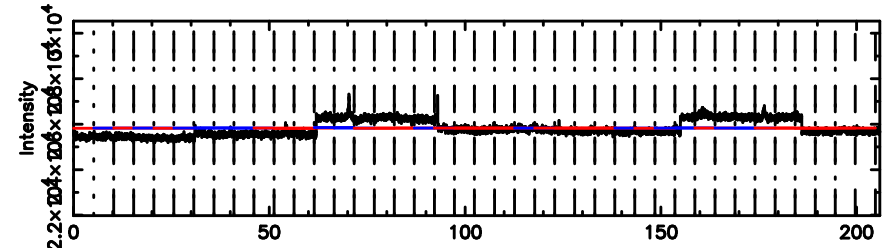

Frequency (Hz)

2131+379 2024/05/09 21.21UT TOYOKAWA-FUJI

T20240510061102

BLK:15,SNR1: 0.10897 ,SNR2: 1.6887

Frequency (Hz)

K20240510061100

BLK:15,SNR1: 1.1780 ,SNR2: 4.1267

Frequency (Hz)