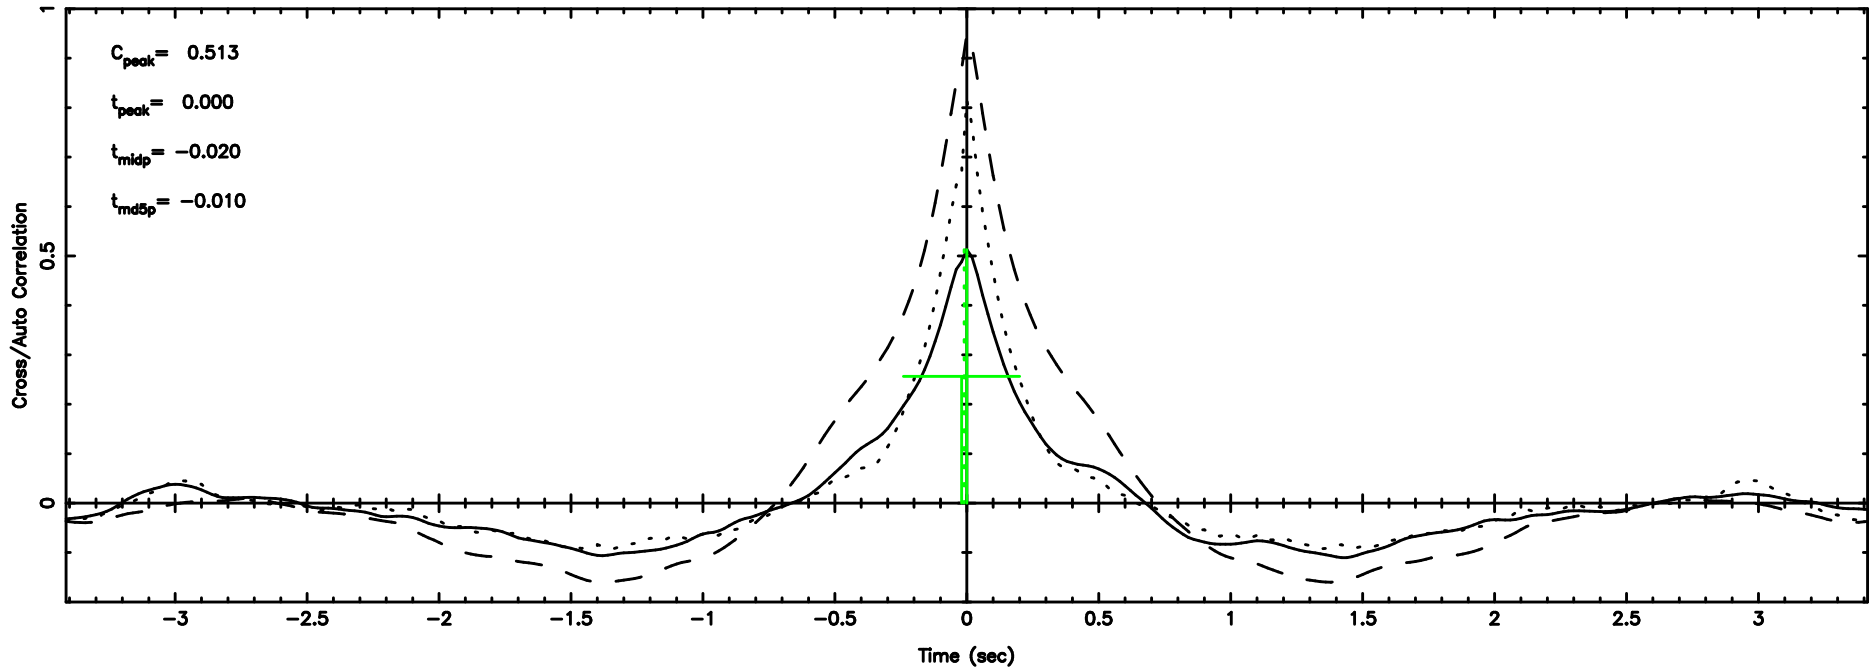

F20240510104127

BLK:33,SNR1: 48.657 ,SNR2: 43.719

K20240510104123

BLK:33,SNR1: 12.836 ,SNR2: 27.954

0202+15 2024/05/10 1.72UT FUJI -KISO