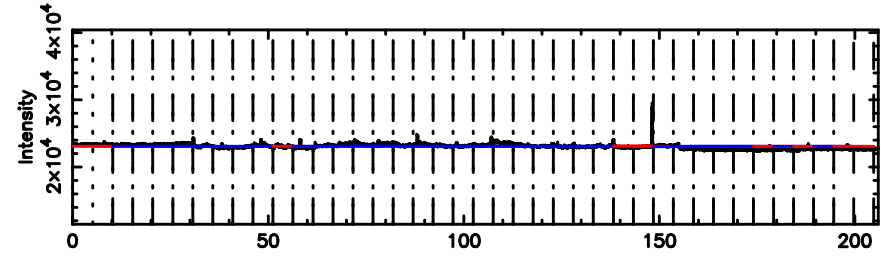

Frequency (Hz)

K20240510064952