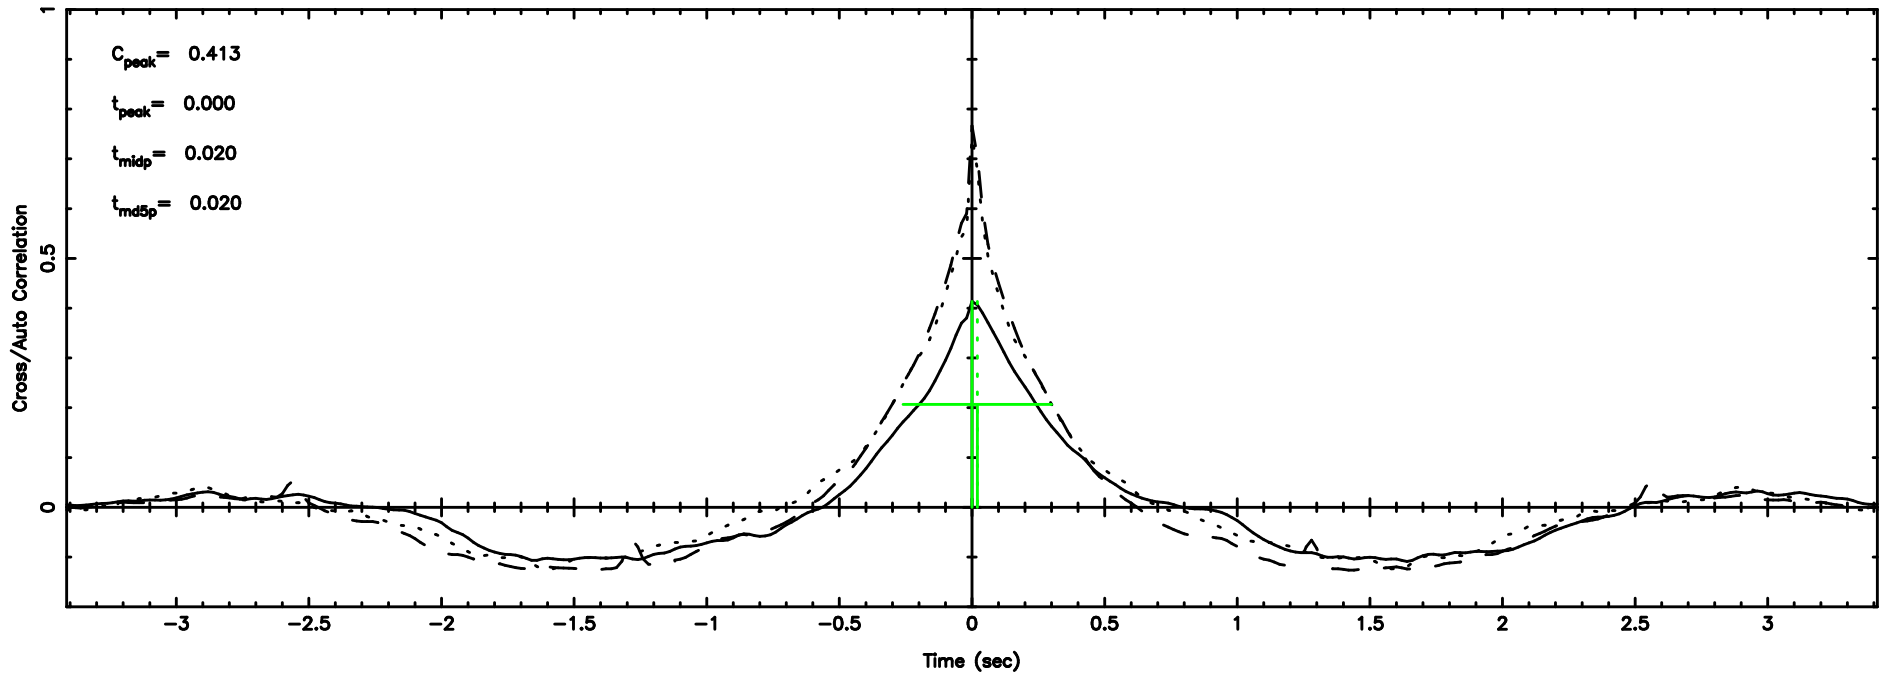

F20240510070948

BLK:34,SNR1: 2.2692 ,SNR2: 7.7796

K20240510070945

BLK:34,SNR1: 4.7824 ,SNR2: 10.600

2229-093 2024/05/09 22.19UT FUJI -KISO

T20240510071815

BLK:34,SNR1: 14.825 ,SNR2: 21.337

F20240510071816