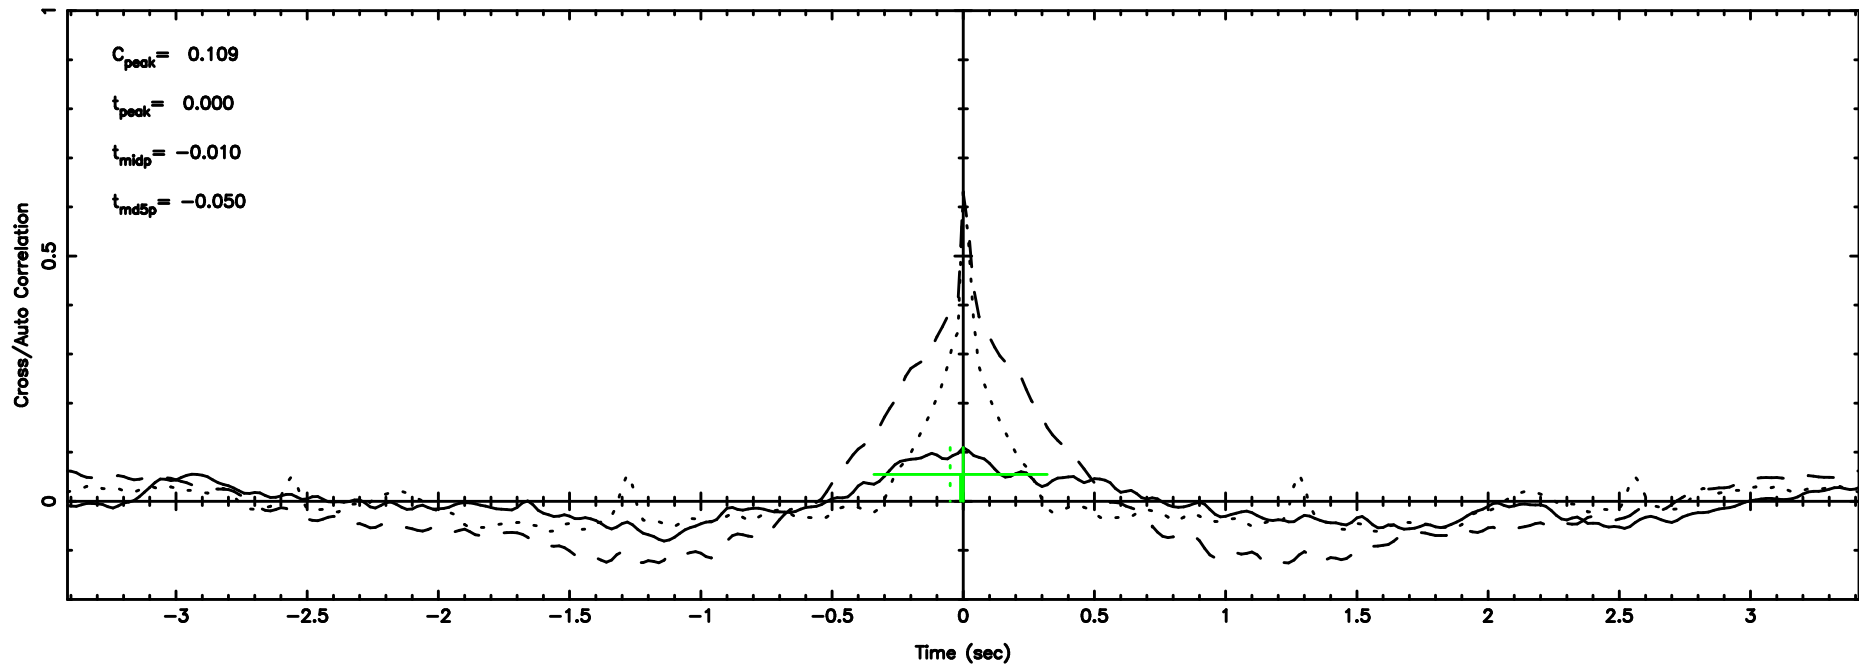

T20240510150302

BLK:12,SNR1: 0.76611 ,SNR2: 3.4798

F20240510150303

BLK:12,SNR1: 0.50151 ,SNR2: 3.1351

3C161 2024/05/10 6.08UT TOYOKAWA-FUJI