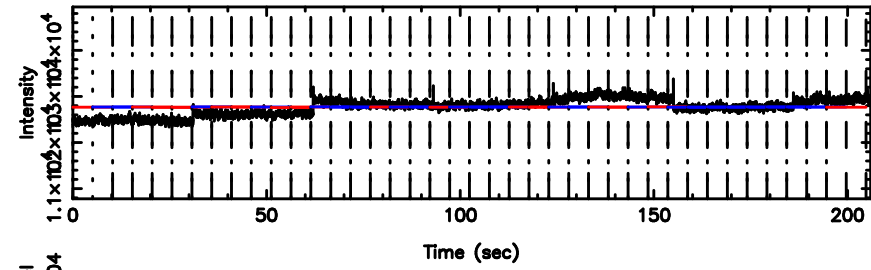

3C138 2024/05/10 4.99UT TOYOKAWA-FUJI

T20240510135726

BLK:23,SNR1: 5.6537 ,SNR2: 15.588

3C138 2024/05/10 4.99UT TOYOKAWA-KISO

K20240510135724

BLK:23,SNR1: 0.82592 ,SNR2: 4.3312

F20240510135726

BLK:20,SNR1: 0.62840E-01,SNR2: 2.1387