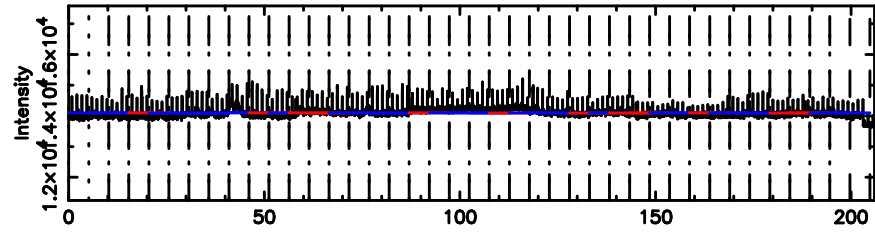

F20240510063645