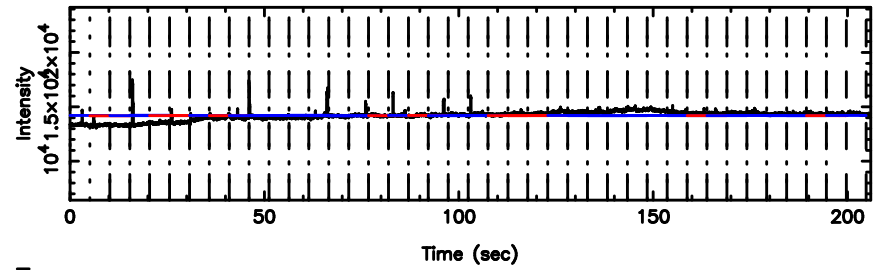

F20240510104127

BLK:26,SNR1: 49.181 ,SNR2: 46.448

T20240510104126

BLK:28,SNR1: 2.8263 ,SNR2: 13.460

0202+15 2024/05/10 1.72UT TOYOKAWA-KISO

K20240510104123

BLK:28,SNR1: 14.428 ,SNR2: 31.055

F20240510104127