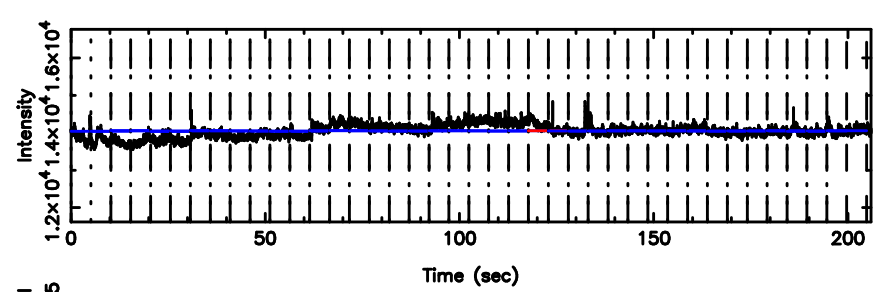

3C71 2024/05/10 2.35UT TOYOKAWA-KISO

K20240510111910