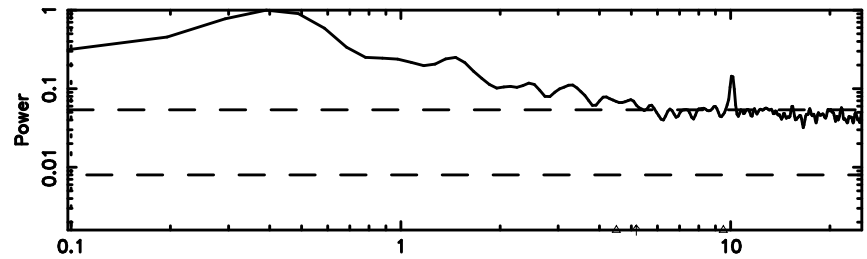

Frequency (Hz)

K20240510164943

BLK:30,SNR1: 0.58141 ,SNR2: 2.4128

Frequency (Hz)

3C196 2024/05/10 7.86UT TOYOKAWA-KISO

BLK:28,SNR1: 0.87118 ,SNR2: 3.1774

BLK:28,SNR1: 0.63167 ,SNR2: 2.6947

3C196 2024/05/10 7.86UT FUJI -KISO