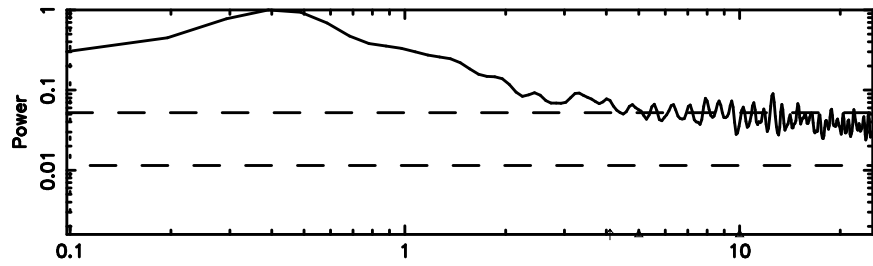

K20240510062736

BLK:17,SNR1: 2.0031 ,SNR2: 7.2723

Frequency (Hz)

2147+145 2024/05/09 21.49UT TOYOKAWA-KISO

F20240510062739

BLK:22,SNR1: 0.60305 ,SNR2: 3.3672

Frequency (Hz)

K20240510062736