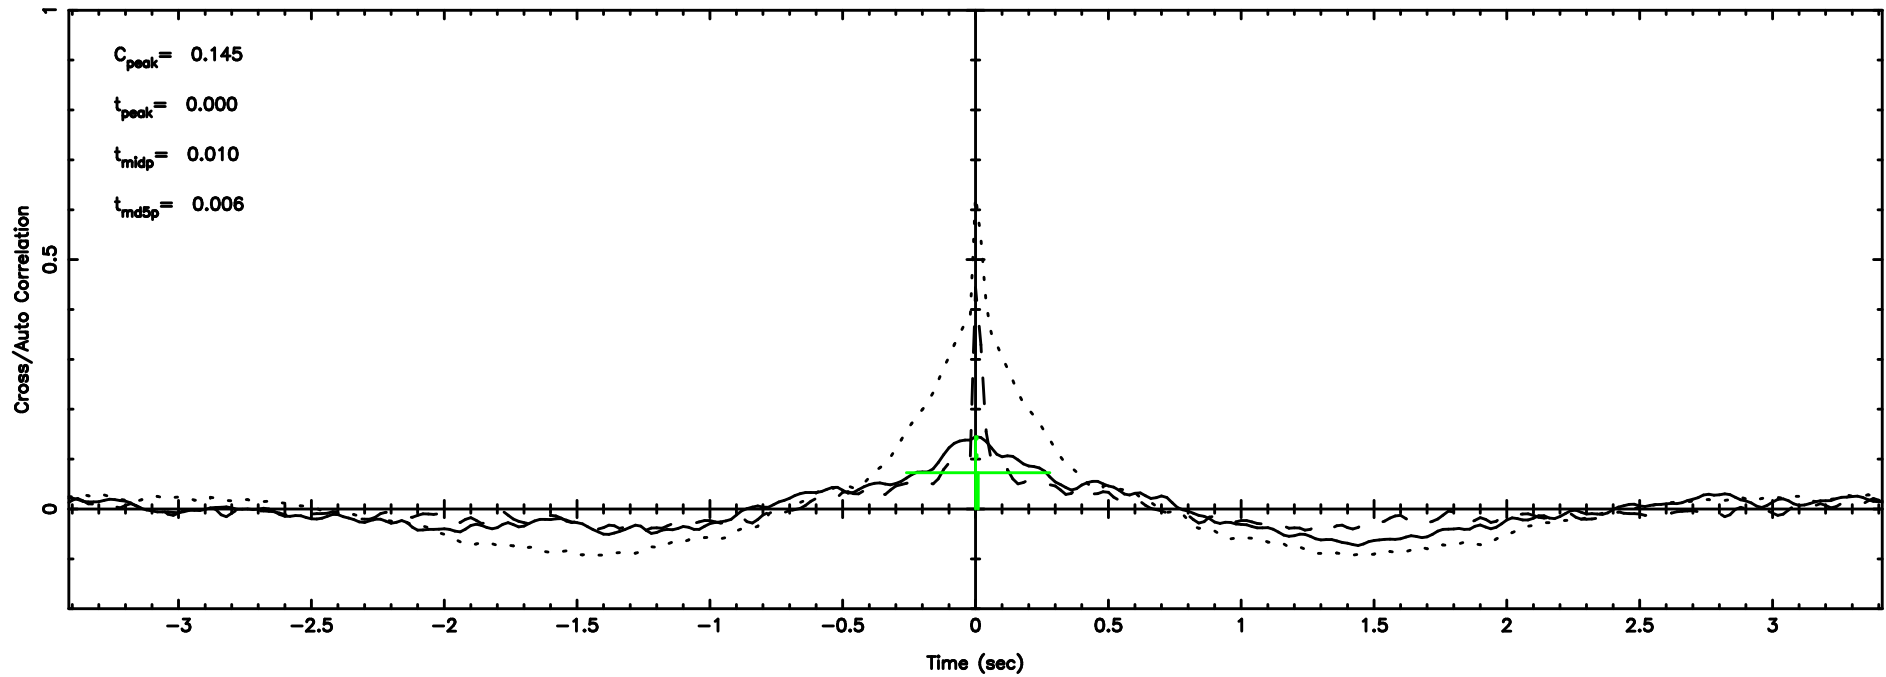

K20240510062736

BLK:17,SNR1: 2.0031 ,SNR2: 7.2723

Frequency (Hz)

2147+145 2024/05/09 21.49UT TOYOKAWA-KISO

F20240510062739

BLK:22,SNR1: 0.60305 ,SNR2: 3.3672

Frequency (Hz)

K20240510062736