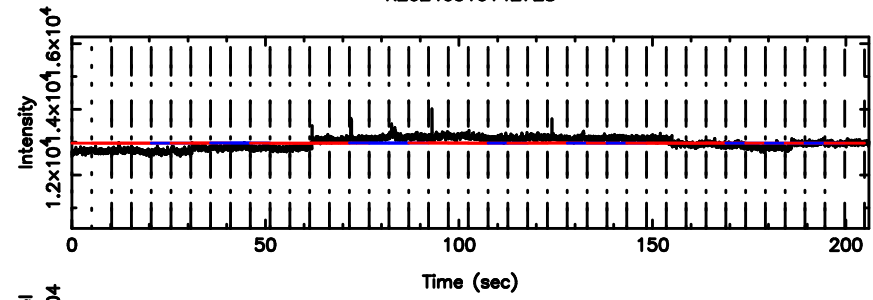

0548+16 2024/05/10 5.49UT TOYOKAWA-FUJI

T20240510142730

BLK:12,SNR1: 0.29084 ,SNR2: 2.0196

K20240510142728

BLK:12,SNR1: 0.72599 ,SNR2: 2.8760

0548+16 2024/05/10 5.49UT TOYOKAWA-KISO

F20240510142730

BLK:18,SNR1: 0.37763 ,SNR2: 1.7216