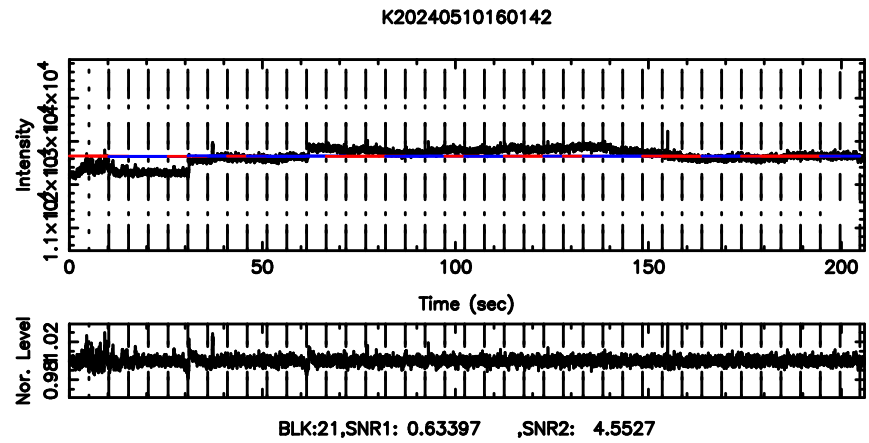

0723+10 2024/05/10 7.06UT FUJI -KISO

T20240510161200

BLK:33,SNR1: 4.1183 ,SNR2: 10.771

Frequency (Hz)

F20240510161200

BLK:33,SNR1: 15.345 ,SNR2: 18.007

Frequency (Hz)

0732+33 2024/05/10 7.23UT TOYOKAWA-FUJI