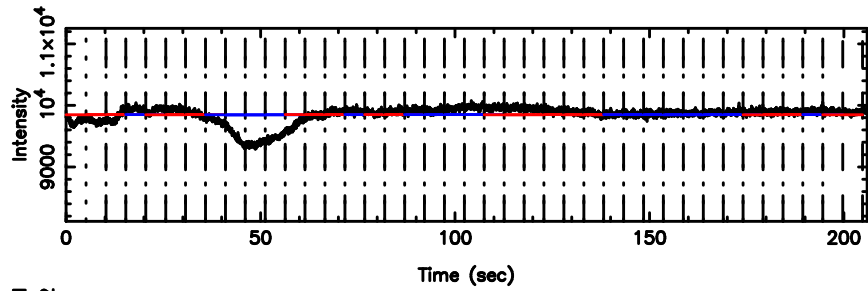

T20240510103419