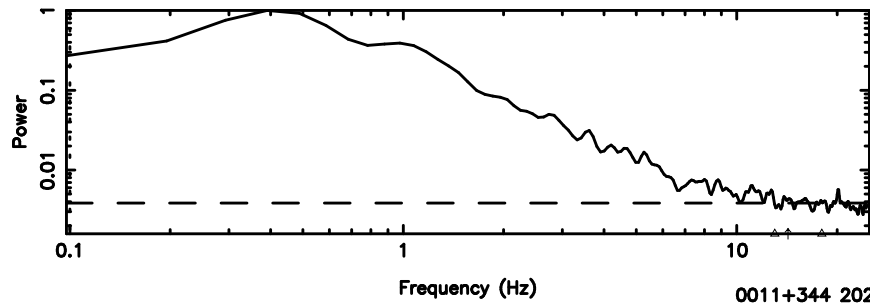

Frequency (Hz)

T20240510085043

BLK:37,SNR1: 10.693 ,SNR2: 14.980

F20240510085044

BLK:37,SNR1: 6.9859 ,SNR2: 8.9741

0011+344 2024/05/09 23.87UT TOYOKAWA-FUJI

T20240510085043

BLK:38,SNR1: 10.541 ,SNR2: 14.768