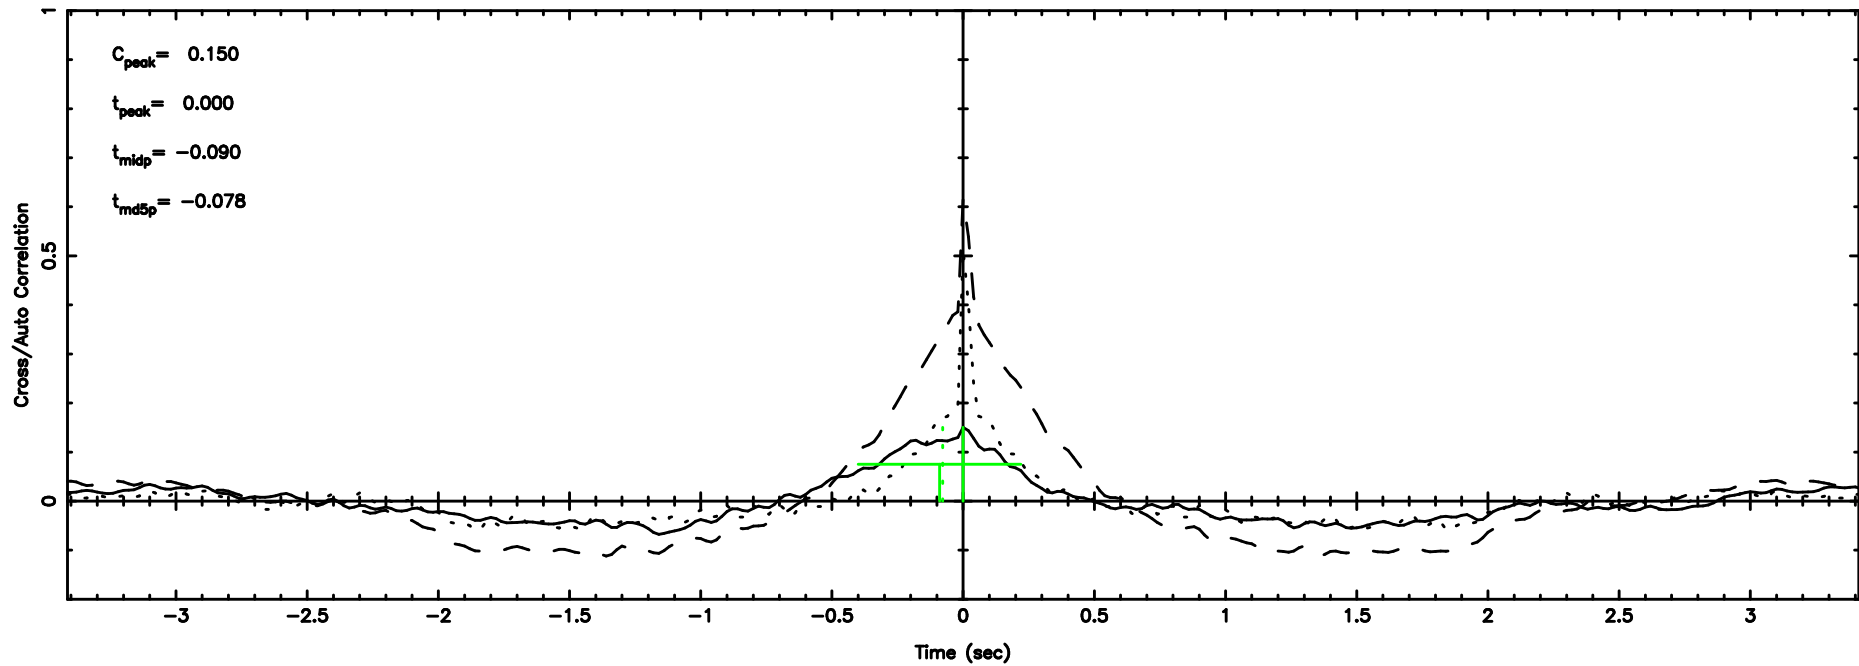

T20240510150302

BLK:21,SNR1: 0.81143 ,SNR2: 3.3566

K20240510150259

BLK:21,SNR1: 0.52036 ,SNR2: 2.2386

3C161 2024/05/10 6.08UT TOYOKAWA-KISO