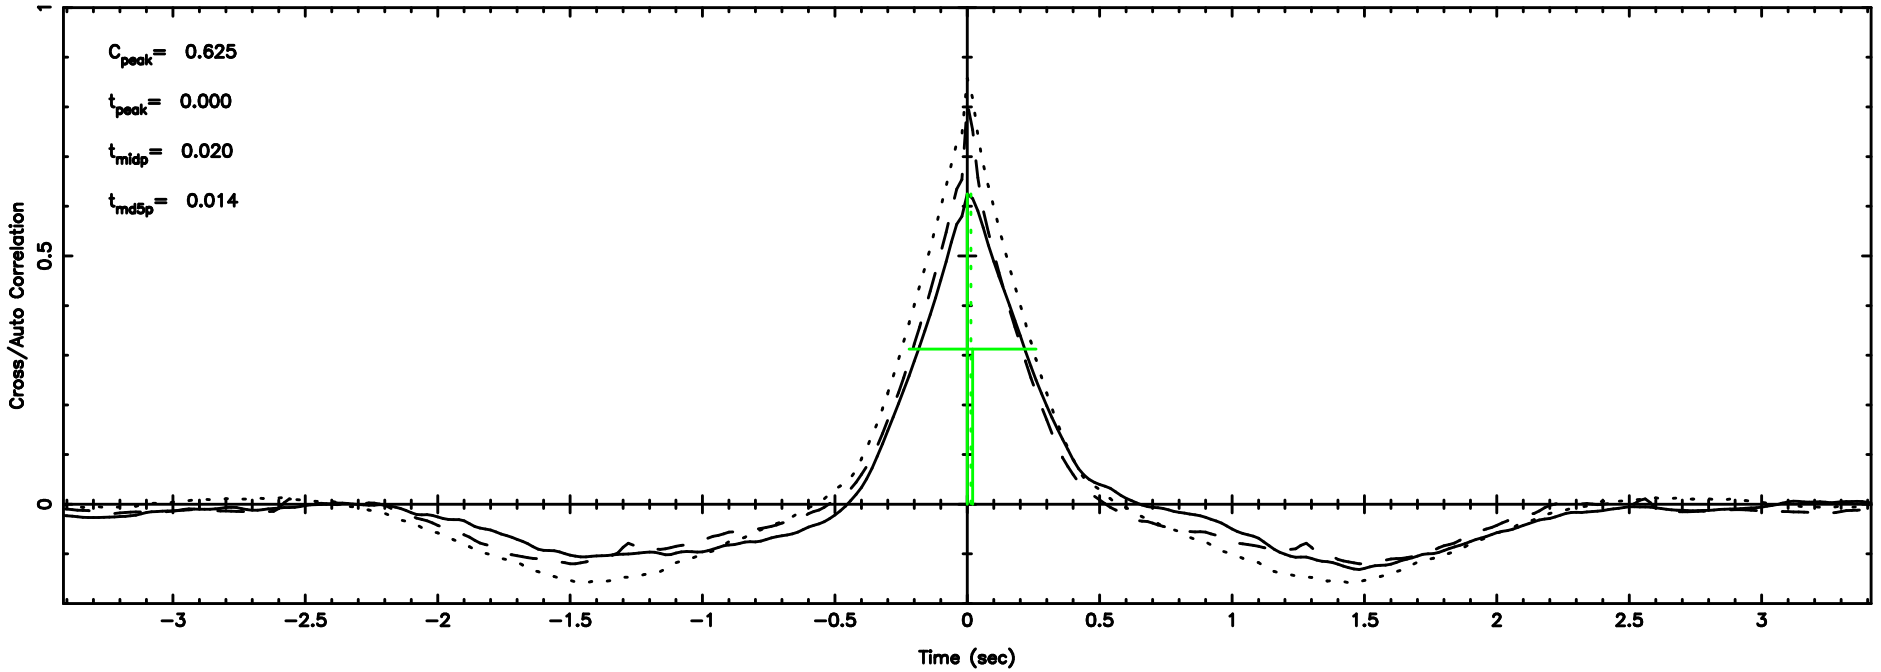

F20240510083419

BLK:34,SNR1: 5.9309 ,SNR2: 11.395

K20240510083415

BLK:34,SNR1: 18.221 ,SNR2: 33.900

2354+14 2024/05/09 23.60UT FUJI -KISO

T20240510084321

BLK:26,SNR1: 5.7480 ,SNR2: 10.270

3C2 2024/05/09 23.75UT TOYOKAWA-FUJI