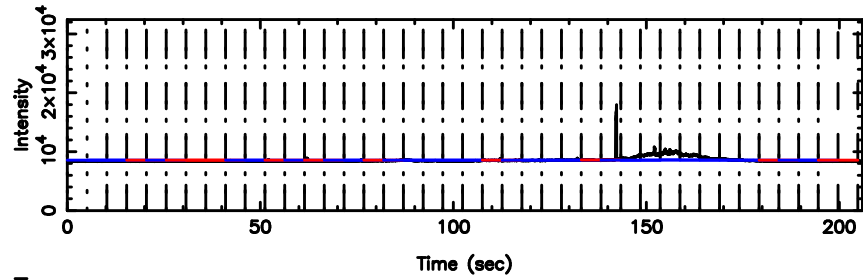

T20240510161200