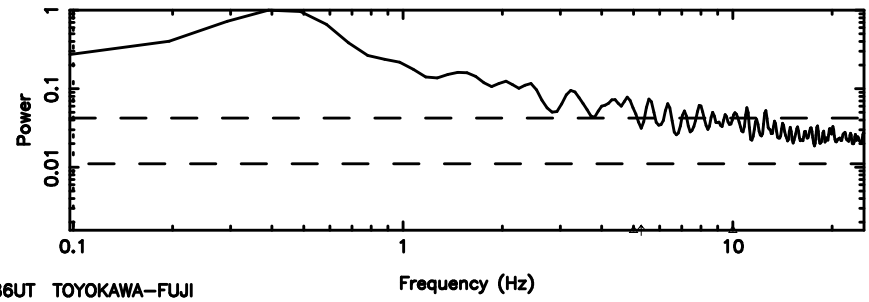

BLK:31,SNR1: 0.60757 ,SNR2: 2.9244

3C196 2024/05/10 7.86UT TOYOKAWA-FUJI