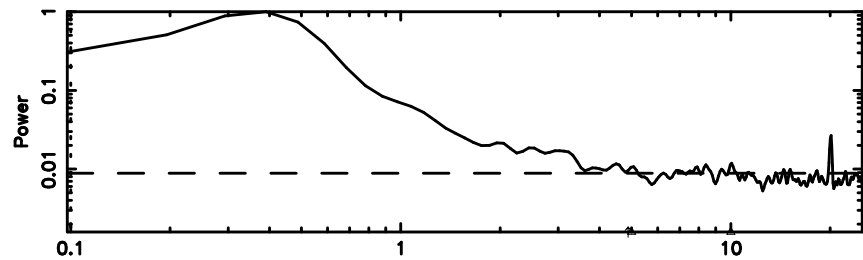

BLK:33,SNR1: 2.4021 ,SNR2: 10.215