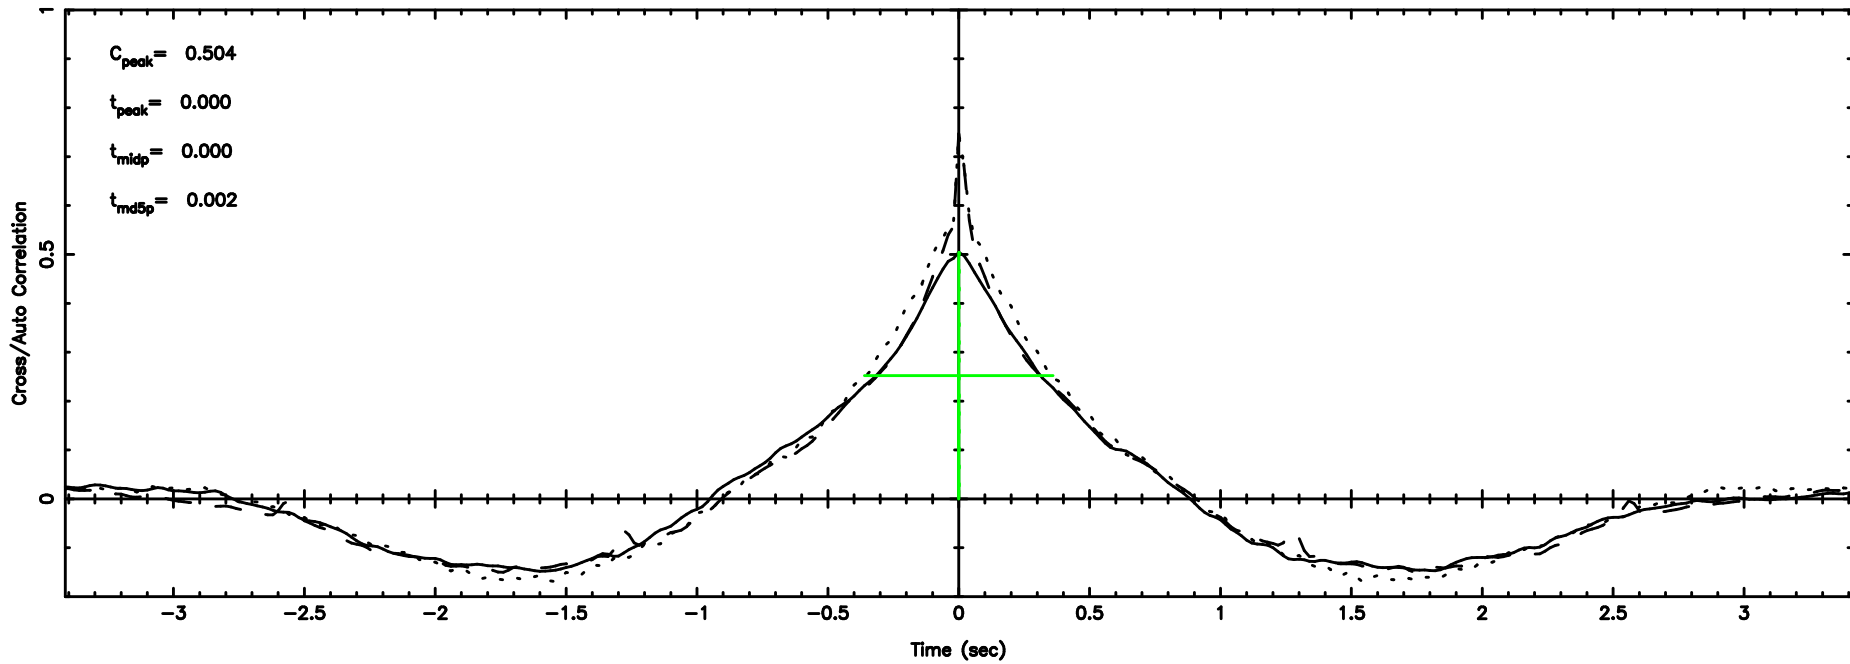

Frequency (Hz)

3C190 2024/05/10 7.65UT FUJI -KISO