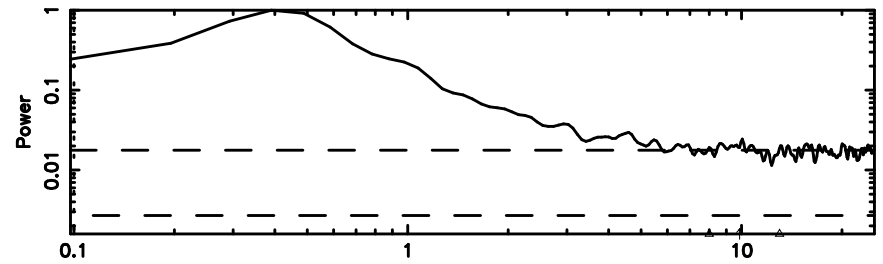

T20240510075340

BLK:31,SNR1: 6.1744 ,SNR2: 15.692

Frequency (Hz)

K20240510075338

BLK:31,SNR1: 1.6411 ,SNR2: 3.3831

Frequency (Hz)

3C459 2024/05/09 22.92UT TOYOKAWA-KISO

F20240510075341