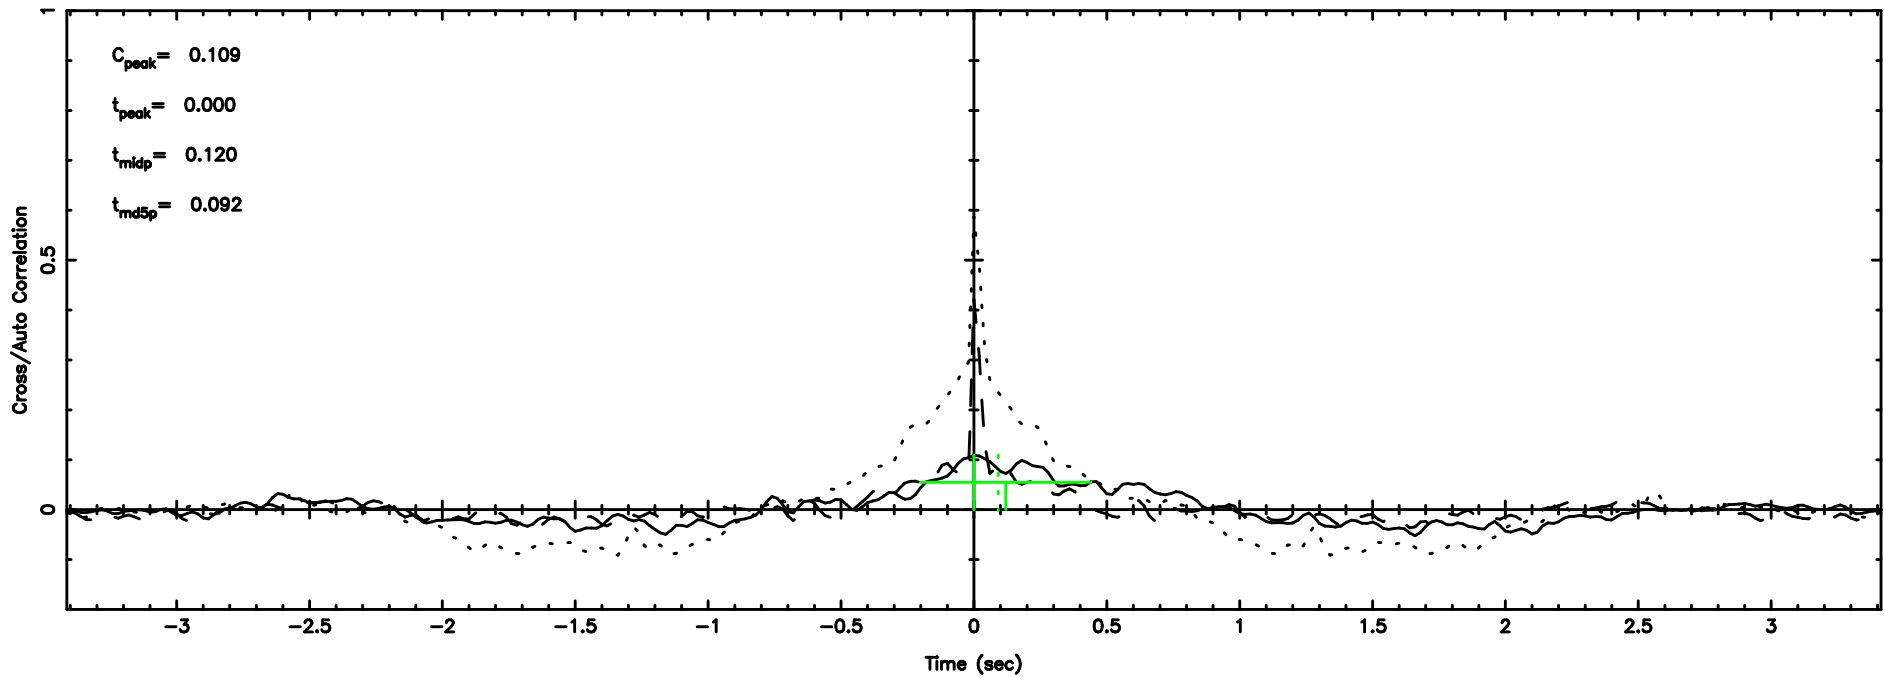

Frequency (Hz)

2131+379 2024/05/09 21.21UT TOYOKAWA-FUJI