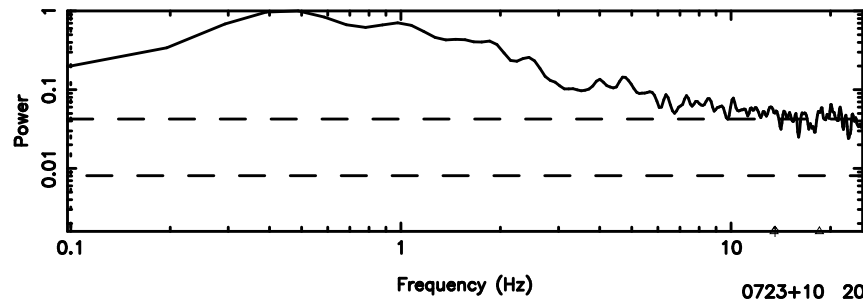

0723+10 2024/05/10 7.06UT FUJI -KISO

T20240510161200

BLK:33,SNR1: 4.1183 ,SNR2: 10.771

Frequency (Hz)

F20240510161200

BLK:33,SNR1: 15.345 ,SNR2: 18.007

Frequency (Hz)

0732+33 2024/05/10 7.23UT TOYOKAWA-FUJI