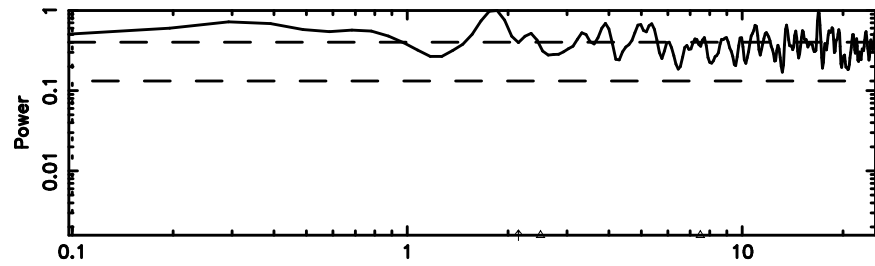

T20240510060412

BLK: 4,SNR1: 0.31027E-01,SNR2: 0.42617

F20240510060413

BLK: 4,SNR1: 0.15604 ,SNR2: 2.8095

2124+349 2024/05/09 21.10UT TOYOKAWA-FUJI

T20240510060412

BLK:10,SNR1: 0.73092E-01,SNR2: 0.65267

Frequency (Hz)