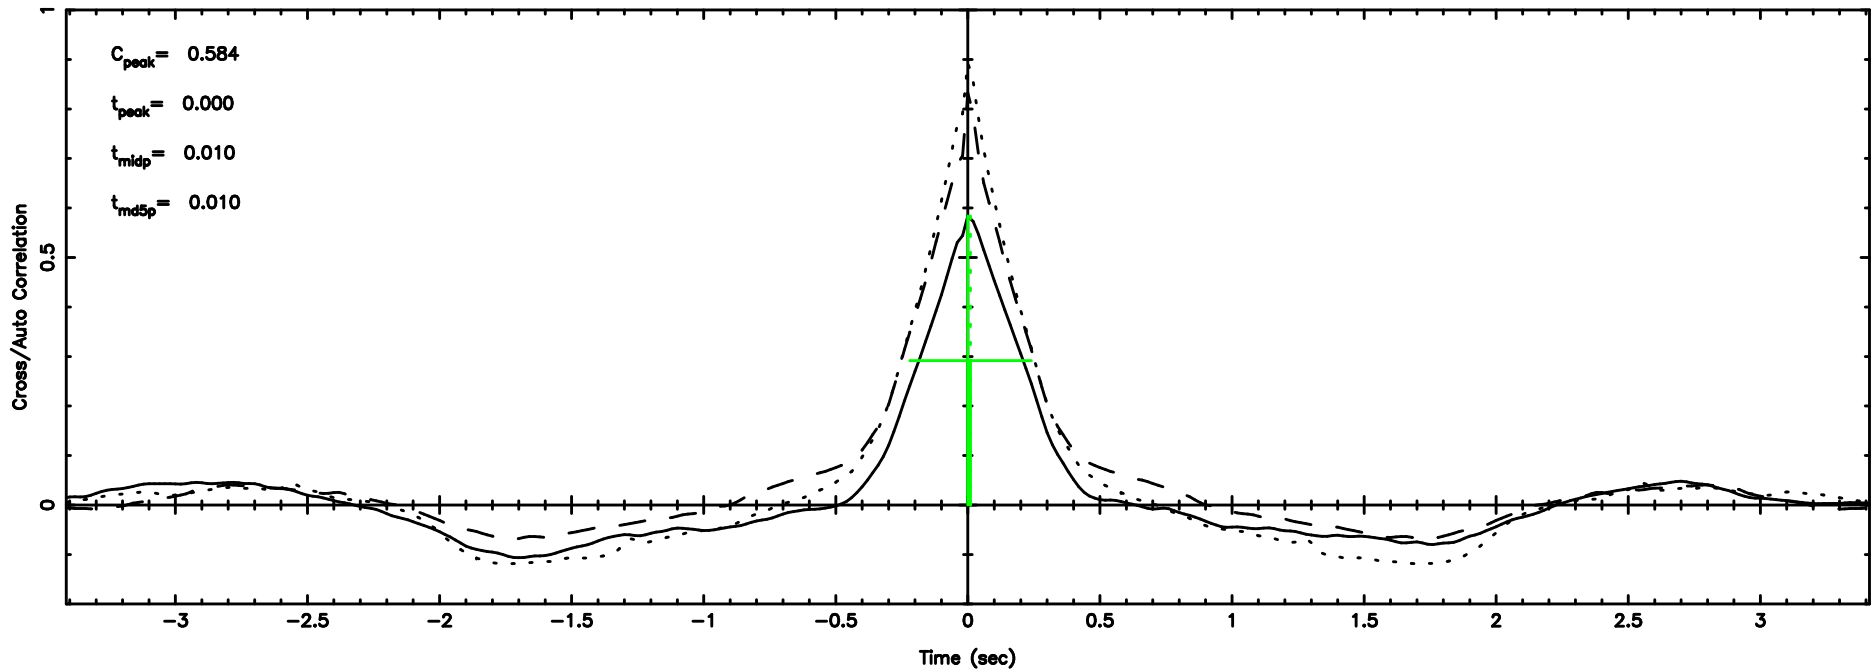

BLK:31,SNR1: 19.174 ,SNR2: 35.665