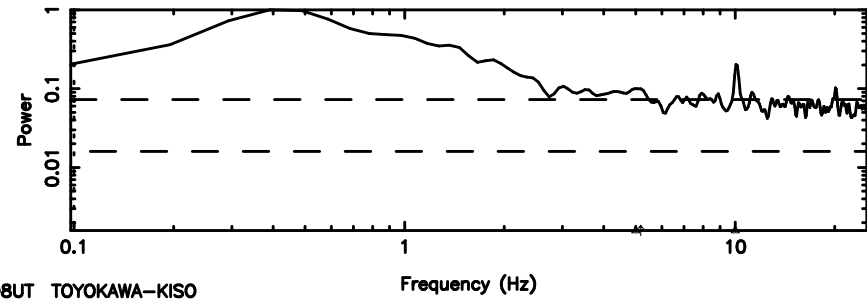

BLK:21,SNR1: 0.52036 ,SNR2: 2.2386

3C161 2024/05/10 6.08UT TOYOKAWA-KISO

F20240510150303

BLK:13,SNR1: 0.51869 ,SNR2: 3.3761

Frequency (Hz)

K20240510150259

BLK:13,SNR1: 1.9243 ,SNR2: 7.1643

Frequency (Hz)