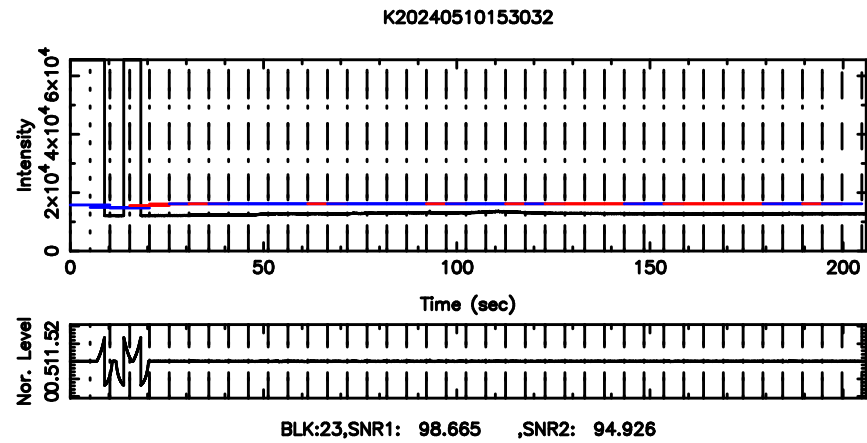

0652-130 2024/05/10 6.54UT TOYOKAWA-KISO