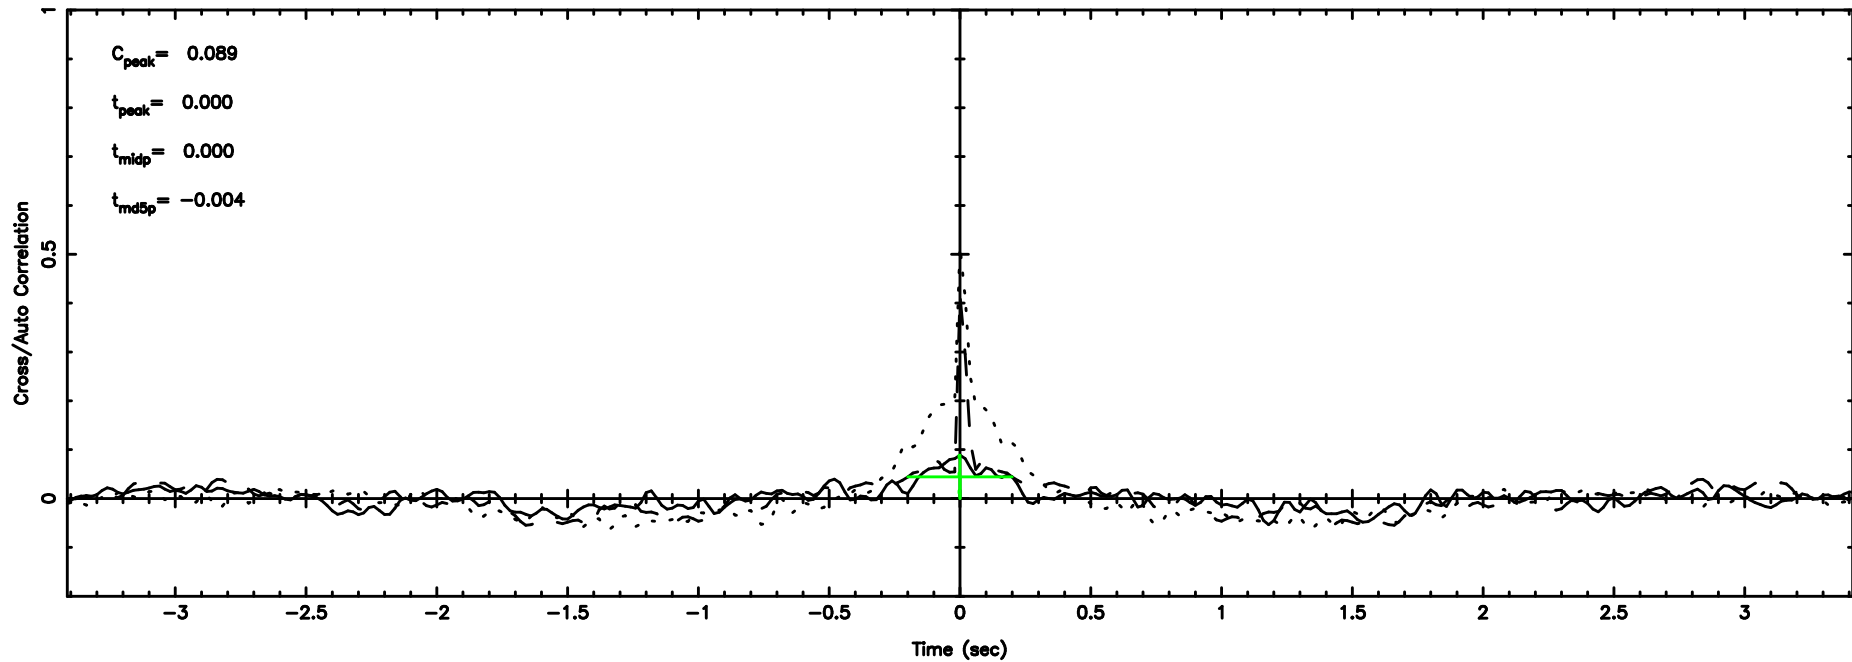

BLK: 5,SNR1: 0.53245 ,SNR2: 2.4382

Frequency (Hz)

3C216 2024/05/10 8.78UT TOYOKAWA-KISO

F20240510174524

BLK:10,SNR1: 0.30658 ,SNR2: 2.5104

Frequency (Hz)

K20240510174521

BLK:10,SNR1: 0.40484 ,SNR2: 1.7623