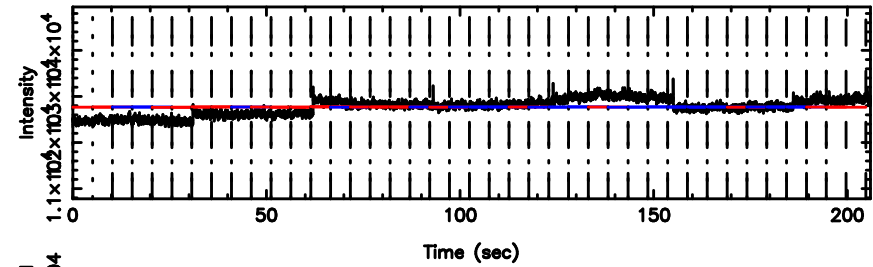

F20240510135726

BLK:20,SNR1: 0.62840E-01,SNR2: 2.1387

3C138 2024/05/10 4.99UT FUJI -KISO

K20240510135724

BLK:20,SNR1: 0.74941 ,SNR2: 3.1293