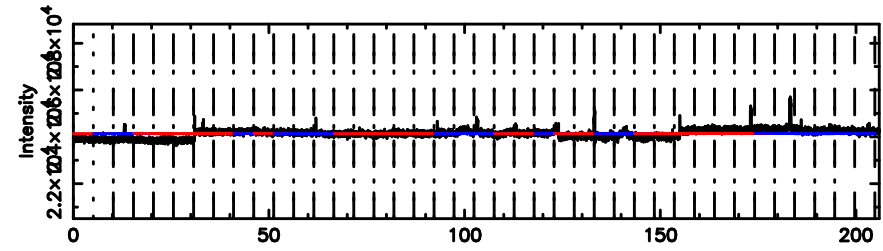

Frequency (Hz)

K20240510062736