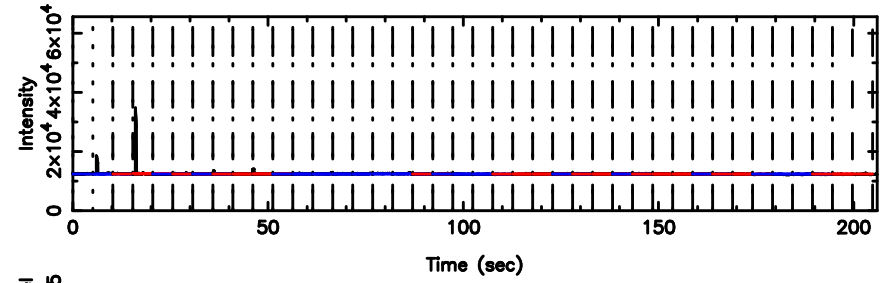

2259+481 2024/05/09 22.67UT TOYOKAWA-FUJI

F20240510073847