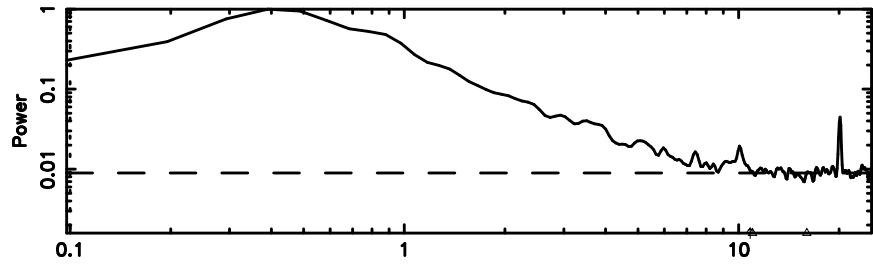

Frequency (Hz)

3C446 2024/05/09 22.08UT FUJI -KISO

T20240510070947

BLK:38,SNR1: 4.6536 ,SNR2: 8.5624

Frequency (Hz)

F20240510070948

BLK:38,SNR1: 2.9612 ,SNR2: 7.1700

Frequency (Hz)