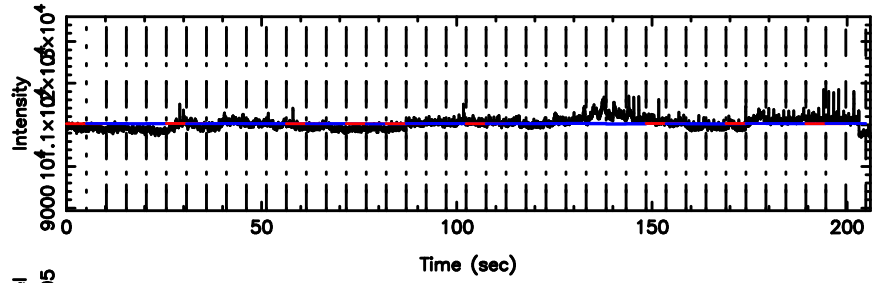

T20240510075340

BLK:31,SNR1: 6.1744 ,SNR2: 15.692

Frequency (Hz)

K20240510075338

BLK:31,SNR1: 1.6411 ,SNR2: 3.3831

Frequency (Hz)

3C459 2024/05/09 22.92UT TOYOKAWA-KISO

F20240510075341