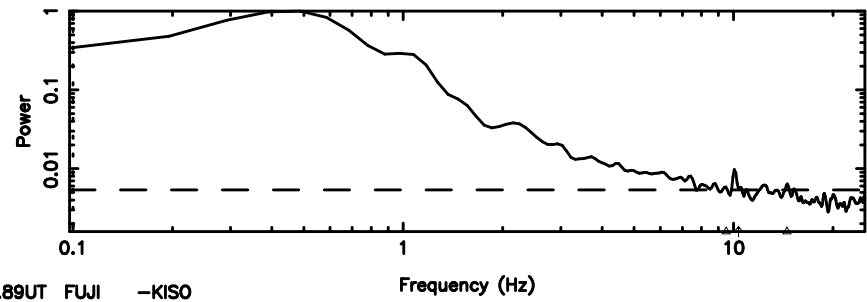

BLK:35,SNR1: 6.4614 ,SNR2: 12.635