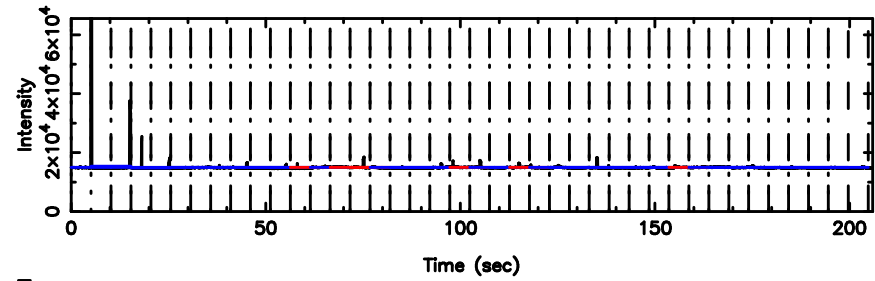

0116+31 2024/05/10 0.97UT FUJI -KISO

K20240510095624