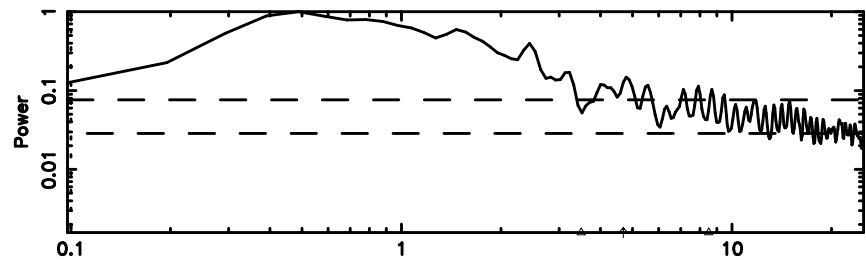

BLK:21,SNR1: 0.52036 ,SNR2: 2.2386

3C161 2024/05/10 6.08UT TOYOKAWA-KISO

F20240510150303

BLK:13,SNR1: 0.51869 ,SNR2: 3.3761

Frequency (Hz)

K20240510150259

BLK:13,SNR1: 1.9243 ,SNR2: 7.1643

Frequency (Hz)