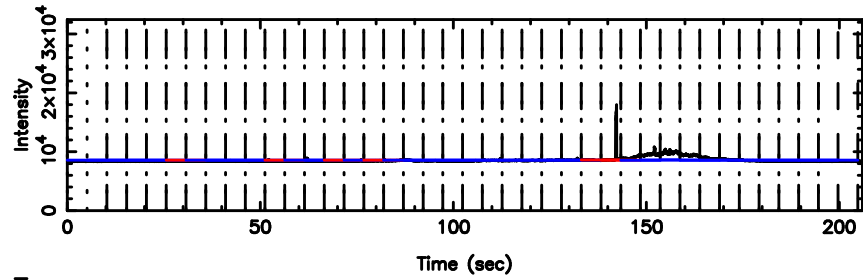

0723+10 2024/05/10 7.06UT FUJI -KISO

T20240510161200

BLK:33,SNR1: 4.1183 ,SNR2: 10.771

Frequency (Hz)

F20240510161200

BLK:33,SNR1: 15.345 ,SNR2: 18.007

Frequency (Hz)

0732+33 2024/05/10 7.23UT TOYOKAWA-FUJI