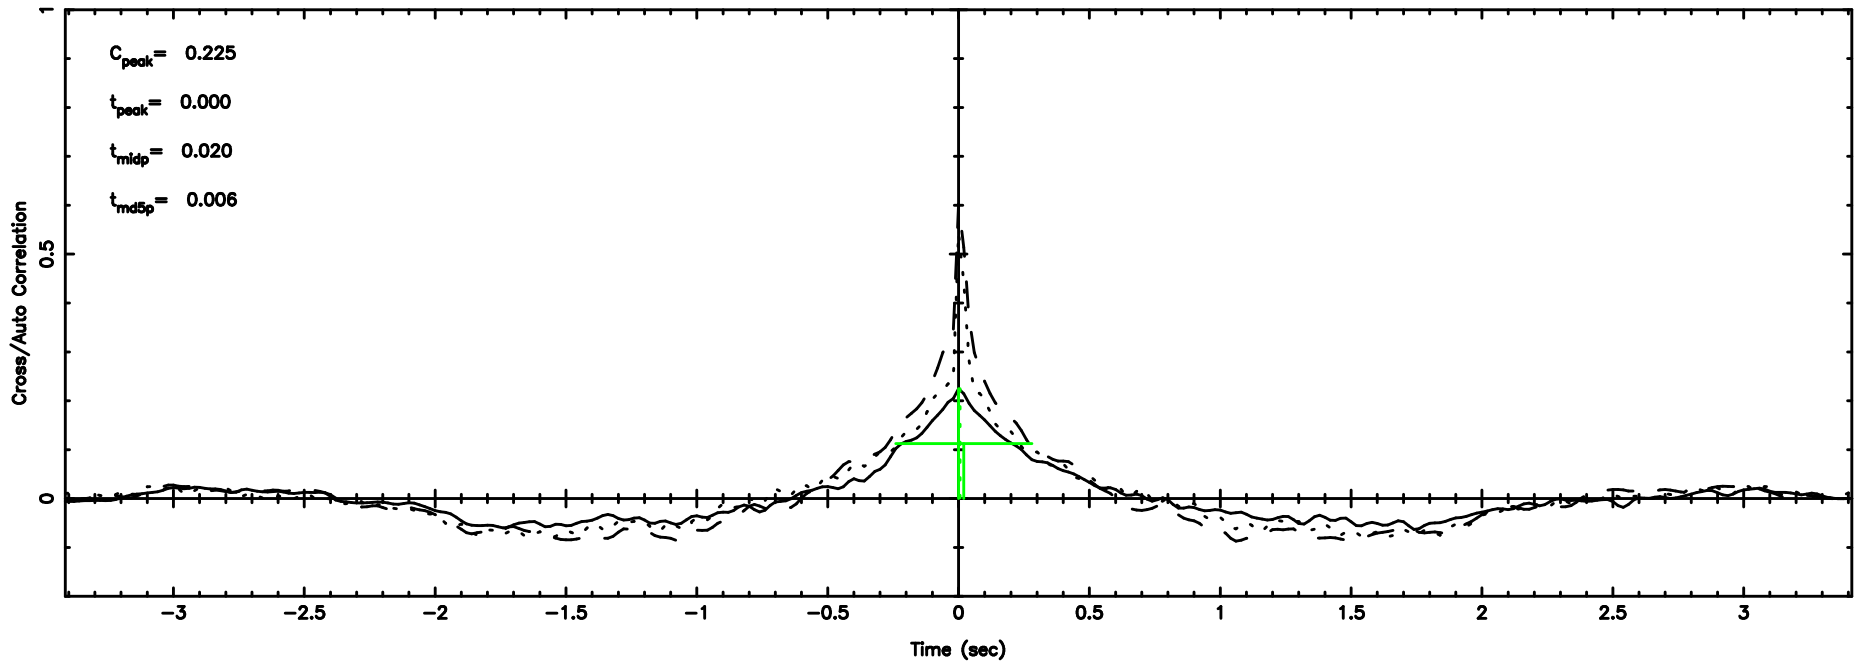

Frequency (Hz)

3C196 2024/05/10 7.86UT TOYOKAWA-KISO