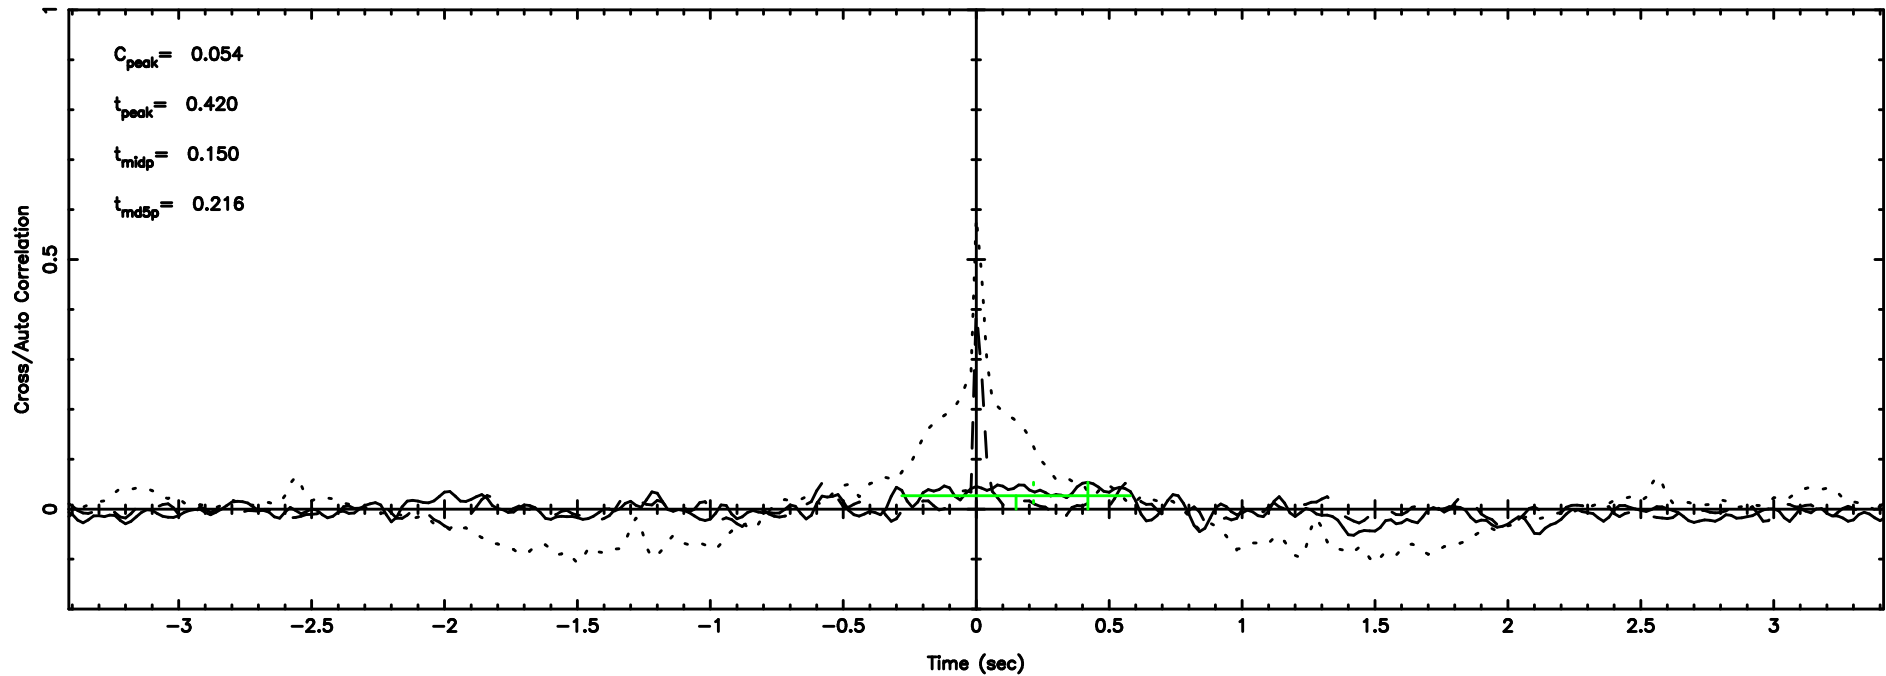

T20240510060412

BLK: 4,SNR1: 0.31027E-01,SNR2: 0.42617

F20240510060413

BLK: 4,SNR1: 0.15604 ,SNR2: 2.8095

2124+349 2024/05/09 21.10UT TOYOKAWA-FUJI

T20240510060412

BLK:10,SNR1: 0.73092E-01,SNR2: 0.65267

Frequency (Hz)