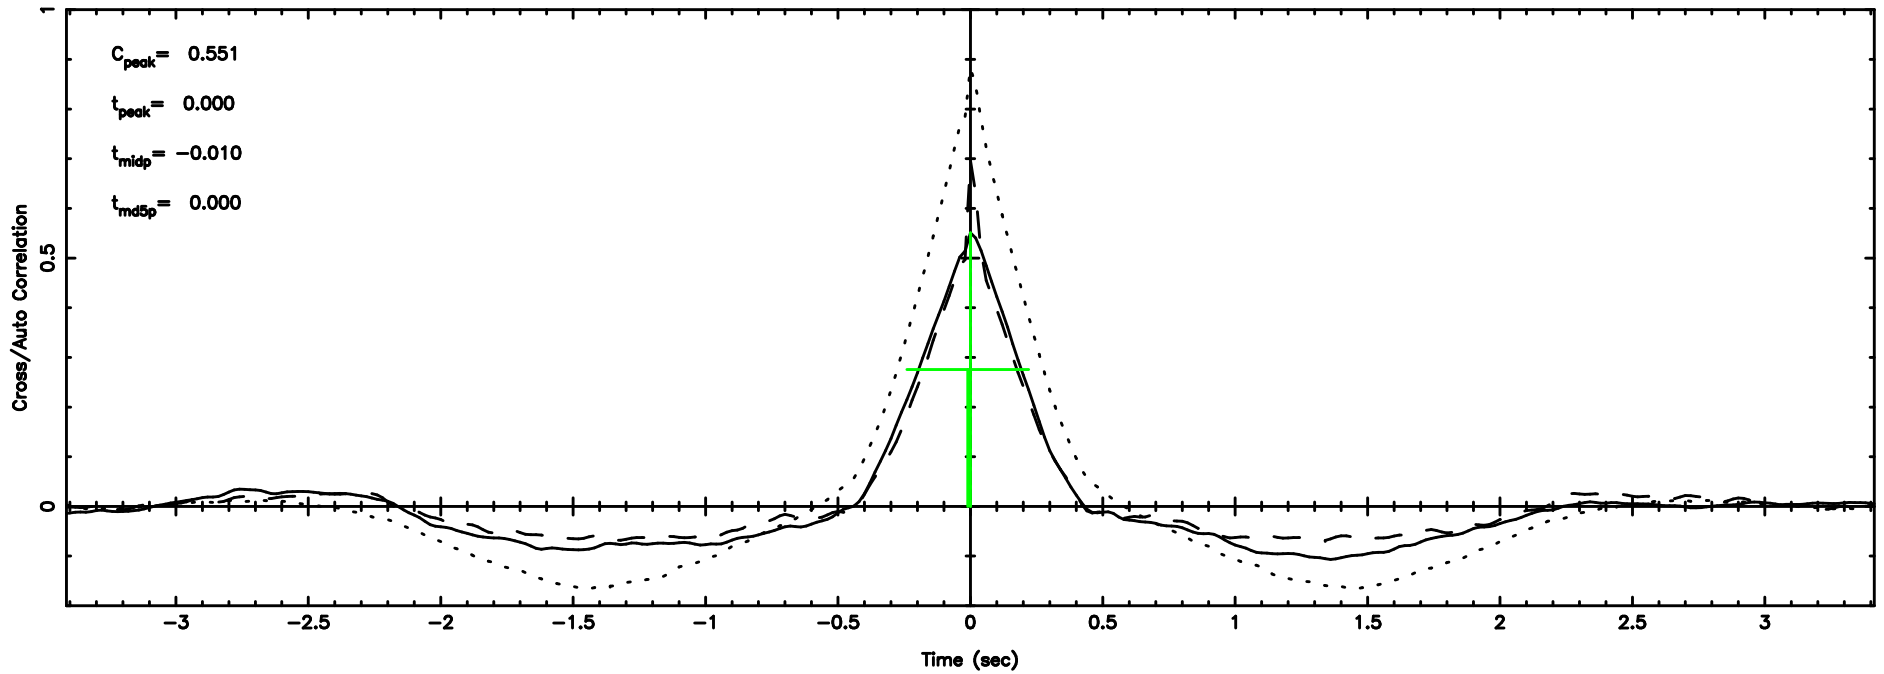

Frequency (Hz)

T20240510083418

BLK:33,SNR1: 12.710 ,SNR2: 30.586

Frequency (Hz)

K20240510083415

BLK:33,SNR1: 18.111 ,SNR2: 33.700

Frequency (Hz)

2354+14 2024/05/09 23.60UT TOYOKAWA-KISO