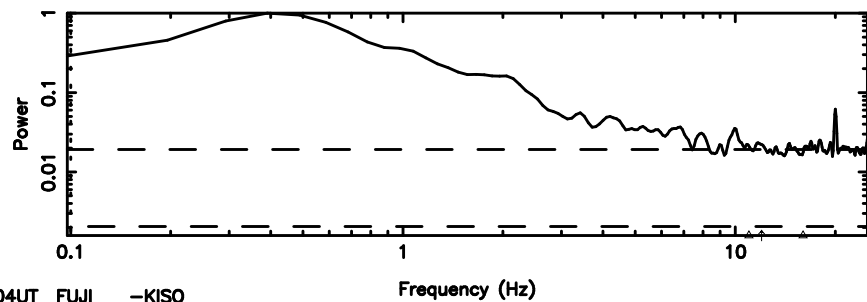

T20240510110058

BLK:25,SNR1: 2.0090 ,SNR2: 4.6973

3C67 2024/05/10 2.04UT TOYOKAWA-KISO

K20240510110055

BLK:25,SNR1: 2.7508 ,SNR2: 4.5513

Frequency (Hz)

F20240510110058

K20240510110055