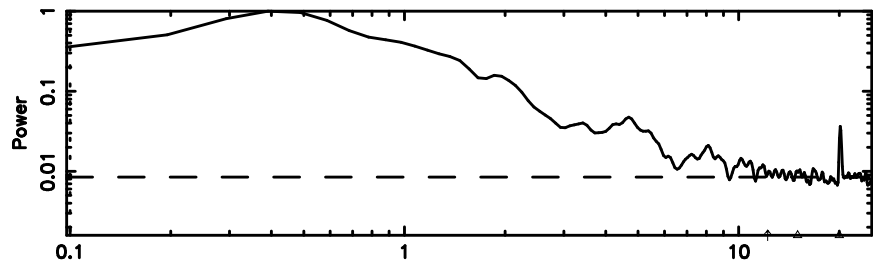

Frequency (Hz)

K20240510065716

BLK:37,SNR1: 2.7698 ,SNR2: 4.1863

Frequency (Hz)

2217+128 2024/05/09 21.98UT FUJI -KISO

3C446 2024/05/09 22.08UT TOYOKAWA-FUJI

T20240510070304

BLK:31,SNR1: 5.8078 ,SNR2: 9.4944