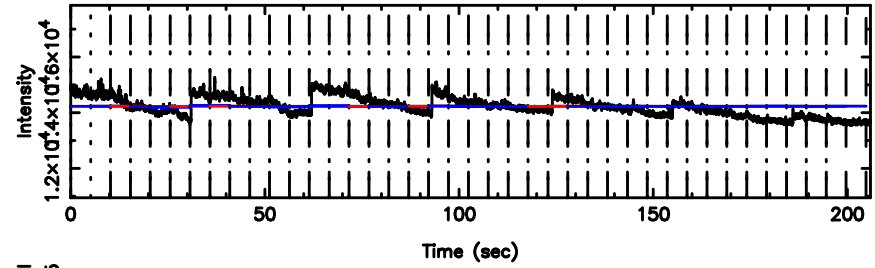

T20240510113828

BLK:34,SNR1: 96.006 ,SNR2: 96.481

F20240510113828

BLK:34,SNR1: 15.249 ,SNR2: 15.028

0258+350 2024/05/10 2.67UT TOYOKAWA-FUJI

T20240510113828

BLK:32,SNR1: 96.527 ,SNR2: 96.527

K20240510113826