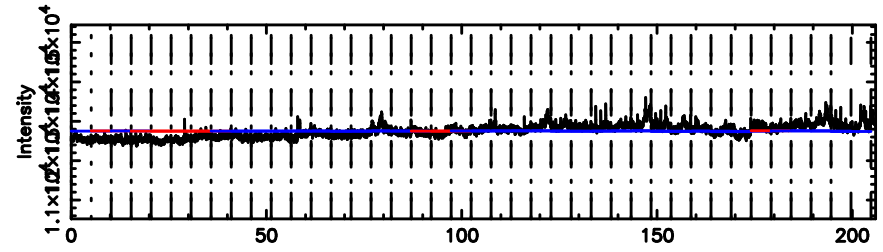

Frequency (Hz)

3C454.3 2024/05/09 22.55UT TOYOKAWA-FUJI

F20240510073105