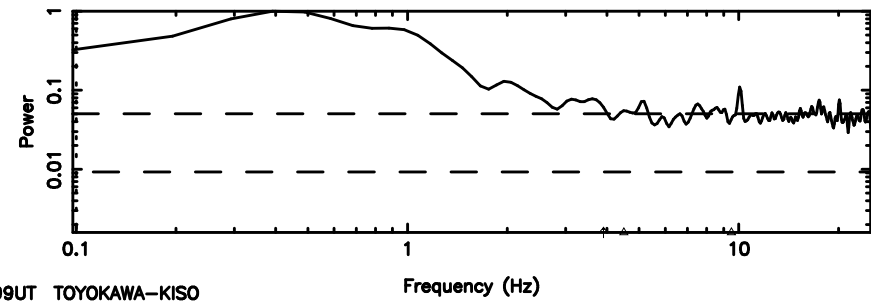

3C138 2024/05/10 4.99UT TOYOKAWA-FUJI

T20240510135726

BLK:23,SNR1: 5.6537 ,SNR2: 15.588

3C138 2024/05/10 4.99UT TOYOKAWA-KISO

K20240510135724

BLK:23,SNR1: 0.82592 ,SNR2: 4.3312

F20240510135726

BLK:20,SNR1: 0.62840E-01,SNR2: 2.1387