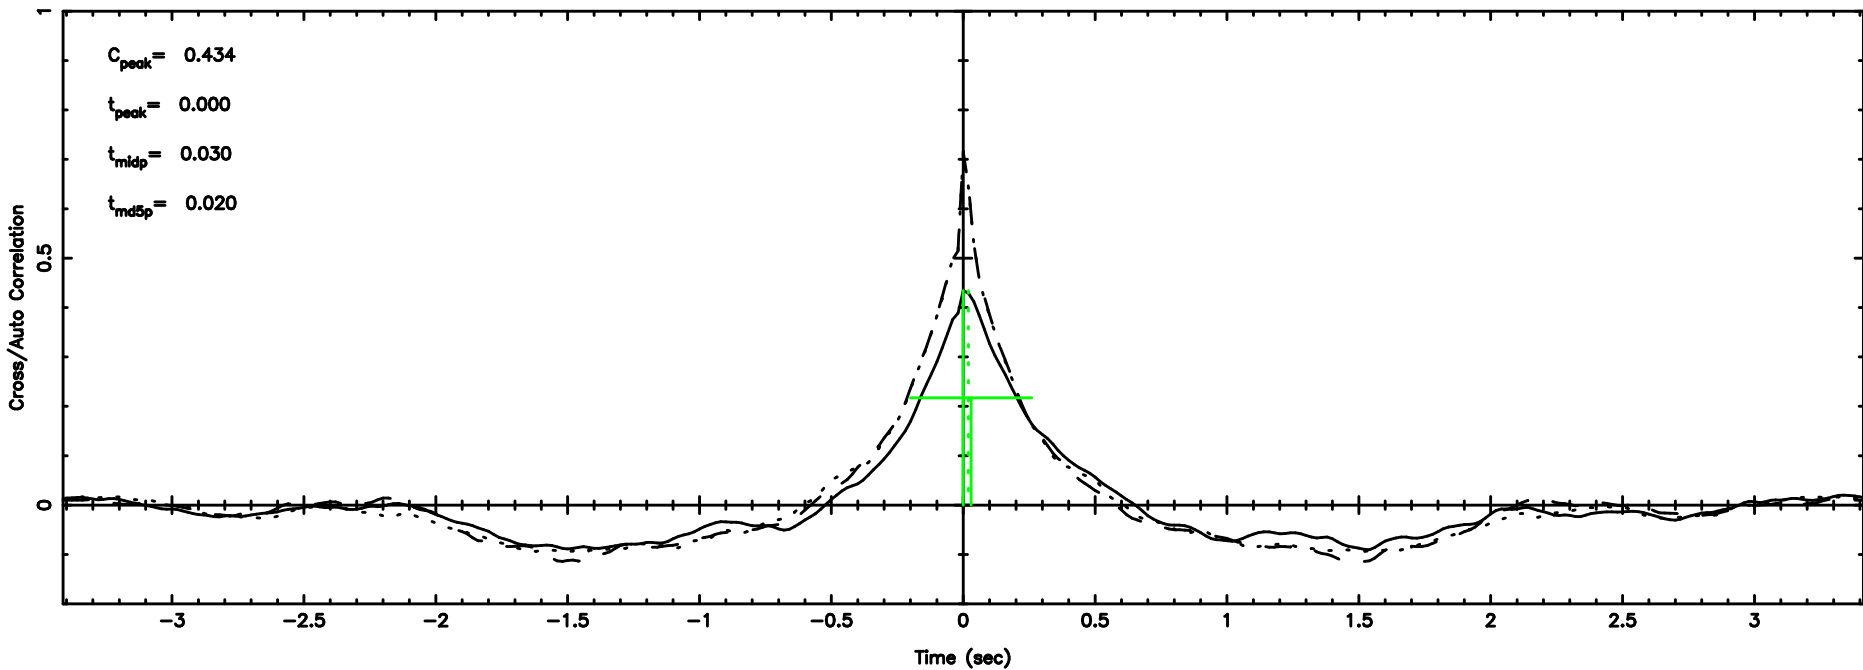

F20240510110058

K20240510110055

3C67 2024/05/10 2.04UT FUJI -KISO