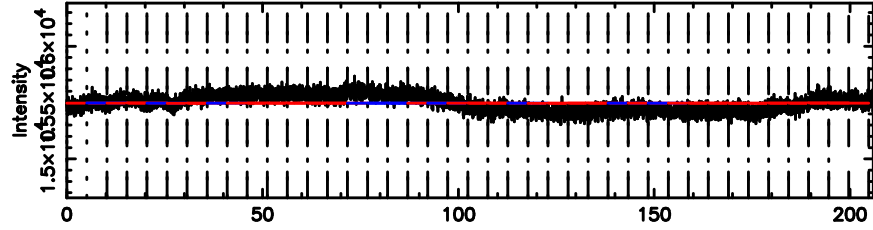

T20240510060412

BLK: 4,SNR1: 0.31027E-01,SNR2: 0.42617

F20240510060413

BLK: 4,SNR1: 0.15604 ,SNR2: 2.8095

2124+349 2024/05/09 21.10UT TOYOKAWA-FUJI

T20240510060412

BLK:10,SNR1: 0.73092E-01,SNR2: 0.65267

Frequency (Hz)