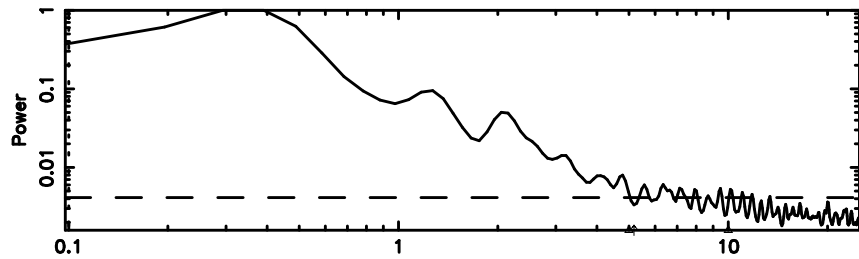

Frequency (Hz)

3C190 2024/05/10 7.65UT TOYOKAWA-KISO

F20240510163722

BLK:32,SNR1: 5.6211 ,SNR2: 22.582

Frequency (Hz)

K20240510163719

BLK:32,SNR1: 6.2898 ,SNR2: 24.894

Frequency (Hz)