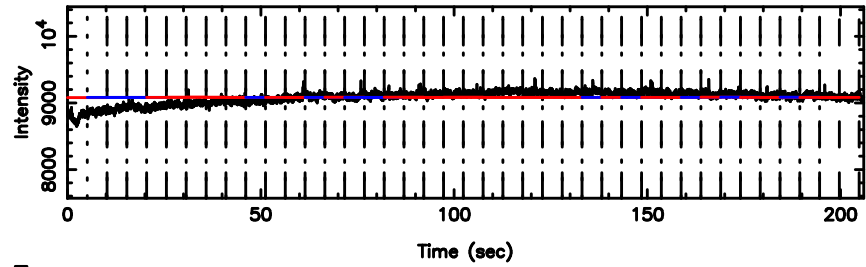

T20240510150302