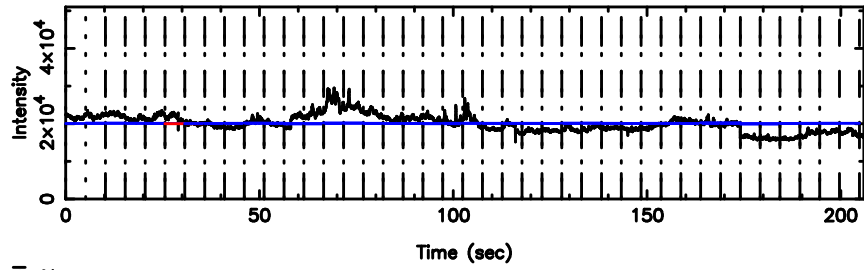

F20240510130151