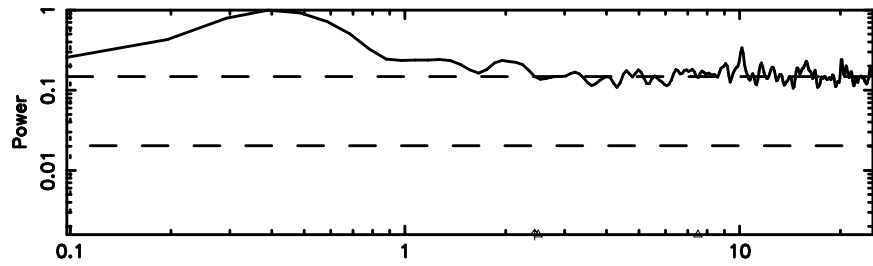

BLK:17,SNR1: 0.20973 ,SNR2: 1.3560