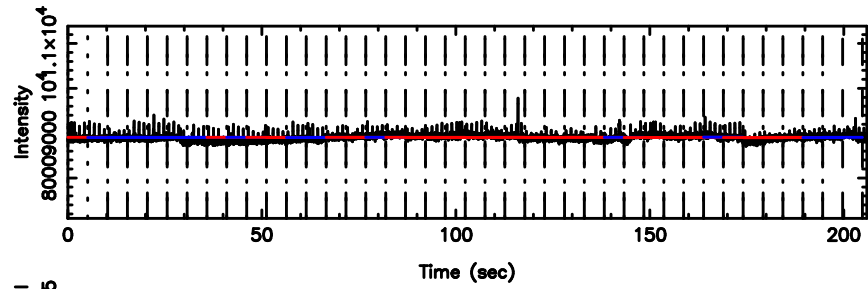

F20240510121311