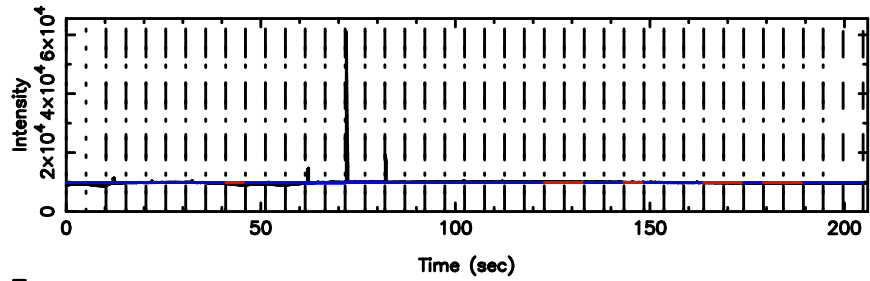

T20240510100650