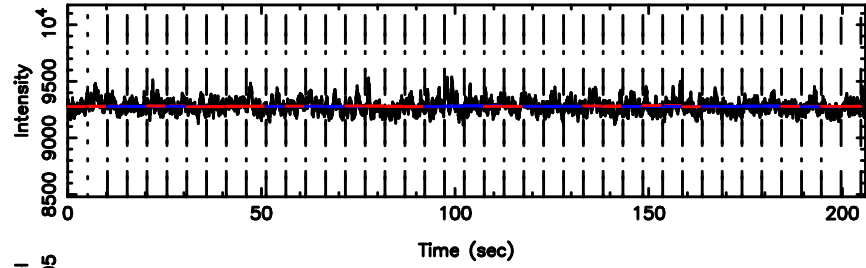

BLK:16,SNR1: 0.93024 ,SNR2: 5.1801

3C120 2024/05/10 4.19UT FUJI -KISO

K20240510130924

BLK:16,SNR1: 1.3946 ,SNR2: 5.5139

T20240510135726

BLK:19,SNR1: 5.9311 ,SNR2: 21.562

F20240510135726

BLK:19,SNR1: 0.21761 ,SNR2: 3.7712