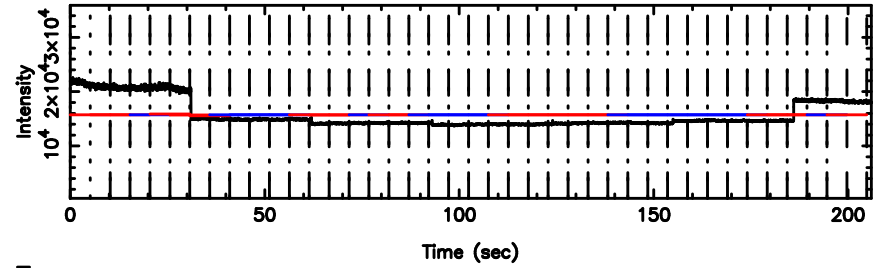

BLK:24,SNR1: 1.3128 ,SNR2: 2.6798

0155-109 2024/05/10 1.60UT TOYOKAWA-FUJI

T20240510103419

BLK:18,SNR1: 0.81380 ,SNR2: 1.8338

0155-109 2024/05/10 1.60UT TOYOKAWA-KISO

K20240510103416

BLK:18,SNR1: 0.47798 ,SNR2: 2.3071