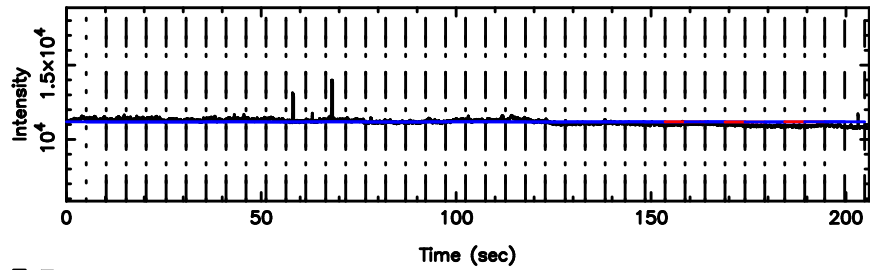

K20240510085040

BLK:38,SNR1: 3.3158 ,SNR2: 6.2223

0011+344 2024/05/09 23.87UT TOYOKAWA-KISO

0011+344 2024/05/09 23.87UT FUJI -KISO

T20240510090934

BLK:36,SNR1: 8.3130 ,SNR2: 20.163

3C12 2024/05/10 0.19UT TOYOKAWA-FUJI