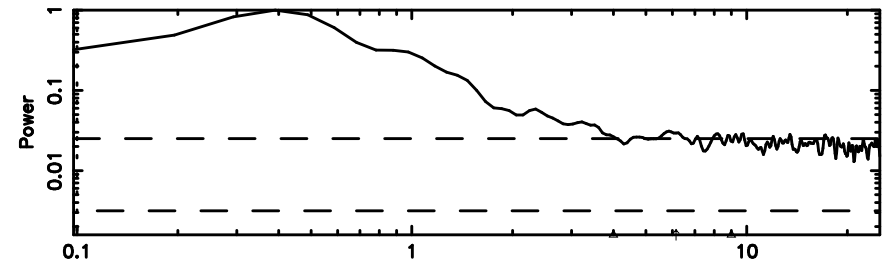

Frequency (Hz)

2131+379 2024/05/09 21.21UT TOYOKAWA-FUJI

T20240510061102

BLK:15,SNR1: 0.10897 ,SNR2: 1.6887

Frequency (Hz)

K20240510061100

BLK:15,SNR1: 1.1780 ,SNR2: 4.1267

Frequency (Hz)