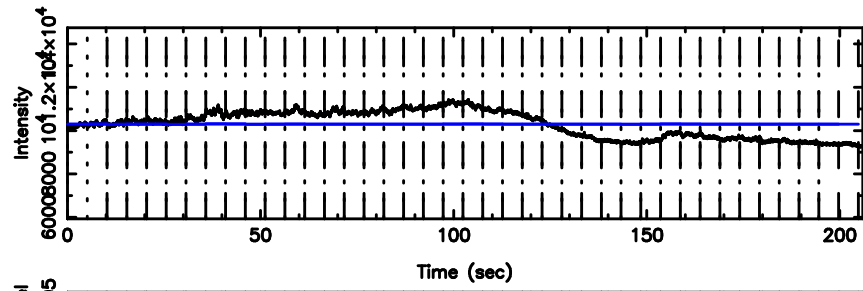

F20240510155134

BLK:35,SNR1: 9.6116 ,SNR2: 18.159

0713-024 2024/05/10 6.89UT TOYOKAWA-FUJI

T20240510155134

BLK:39,SNR1: 6.3775 ,SNR2: 8.7599

K20240510155132

BLK:39,SNR1: 9.4697 ,SNR2: 12.010

0713-024 2024/05/10 6.89UT TOYOKAWA-KISO