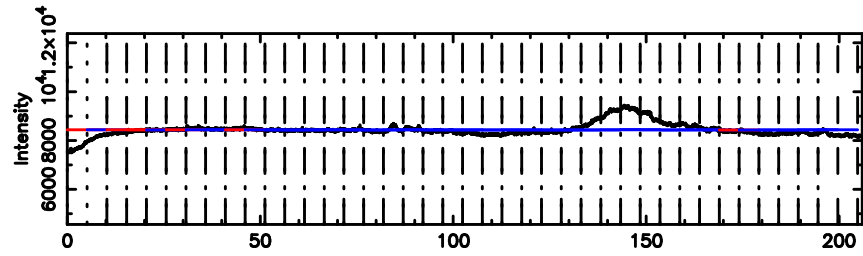

T20240510162002