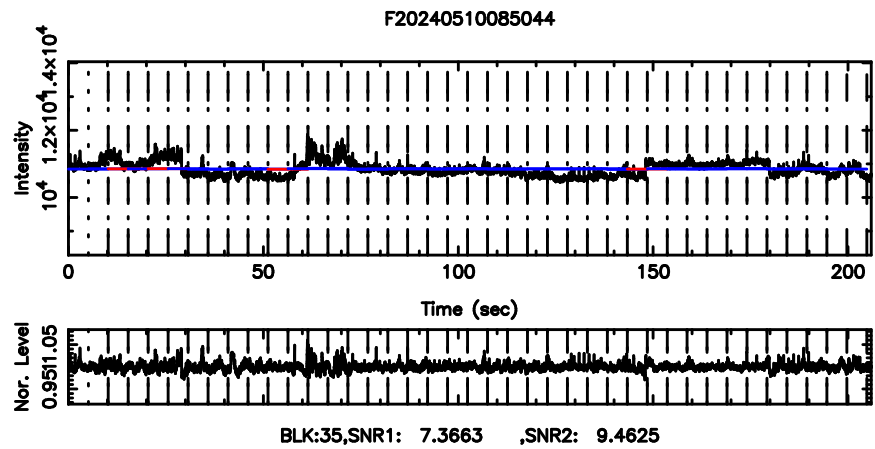

K20240510085040

BLK:38,SNR1: 3.3158 ,SNR2: 6.2223

0011+344 2024/05/09 23.87UT TOYOKAWA-KISO

0011+344 2024/05/09 23.87UT FUJI -KISO

T20240510090934

BLK:36,SNR1: 8.3130 ,SNR2: 20.163

3C12 2024/05/10 0.19UT TOYOKAWA-FUJI