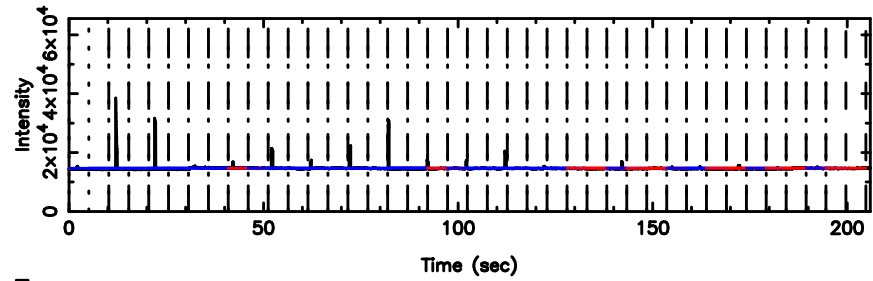

F20240510100651

BLK:31,SNR1: 19.174 ,SNR2: 35.665

T20240510100650

BLK:28,SNR1: 29.245 ,SNR2: 29.247

3C43 2024/05/10 1.14UT TOYOKAWA-KISO

K20240510100647

BLK:28,SNR1: 17.357 ,SNR2: 31.186

F20240510100651