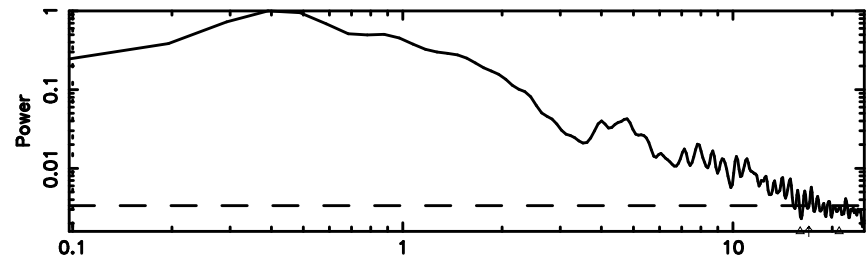

0723+10 2024/05/10 7.06UT FUJI -KISO

T20240510161200

BLK:33,SNR1: 4.1183 ,SNR2: 10.771

Frequency (Hz)

F20240510161200

BLK:33,SNR1: 15.345 ,SNR2: 18.007

Frequency (Hz)

0732+33 2024/05/10 7.23UT TOYOKAWA-FUJI