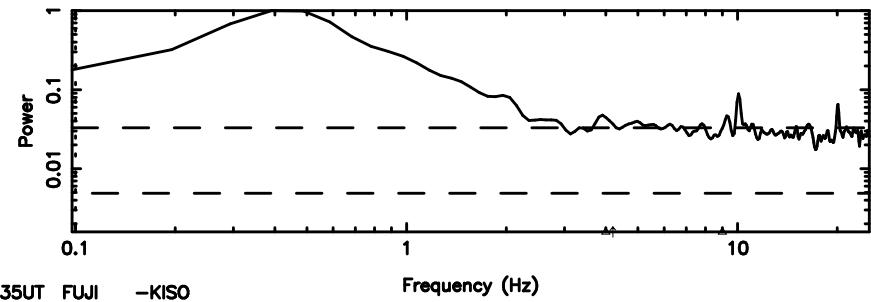

3C147 2024/05/10 5.35UT FUJI -KISO