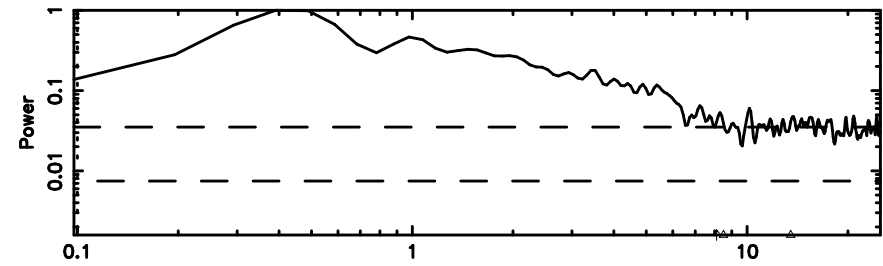

BLK:10,SNR1: 1.7220 ,SNR2: 4.2246