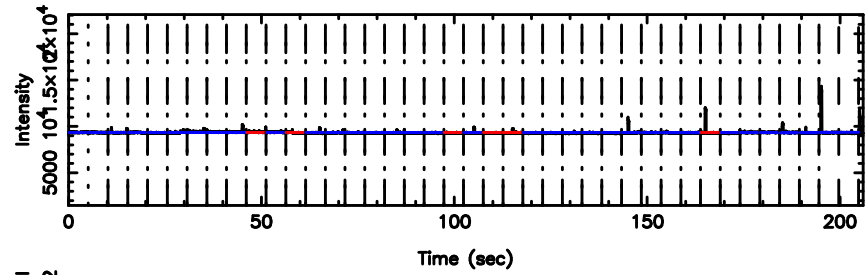

BLK:32,SNR1: 3.7972 ,SNR2: 15.632

Frequency (Hz)

0741-06 2024/05/10 7.36UT FUJI -KISO

T20240510162947

BLK:33,SNR1: 6.9197 ,SNR2: 20.438

Frequency (Hz)

F20240510162947

BLK:33,SNR1: 9.8335 ,SNR2: 24.245