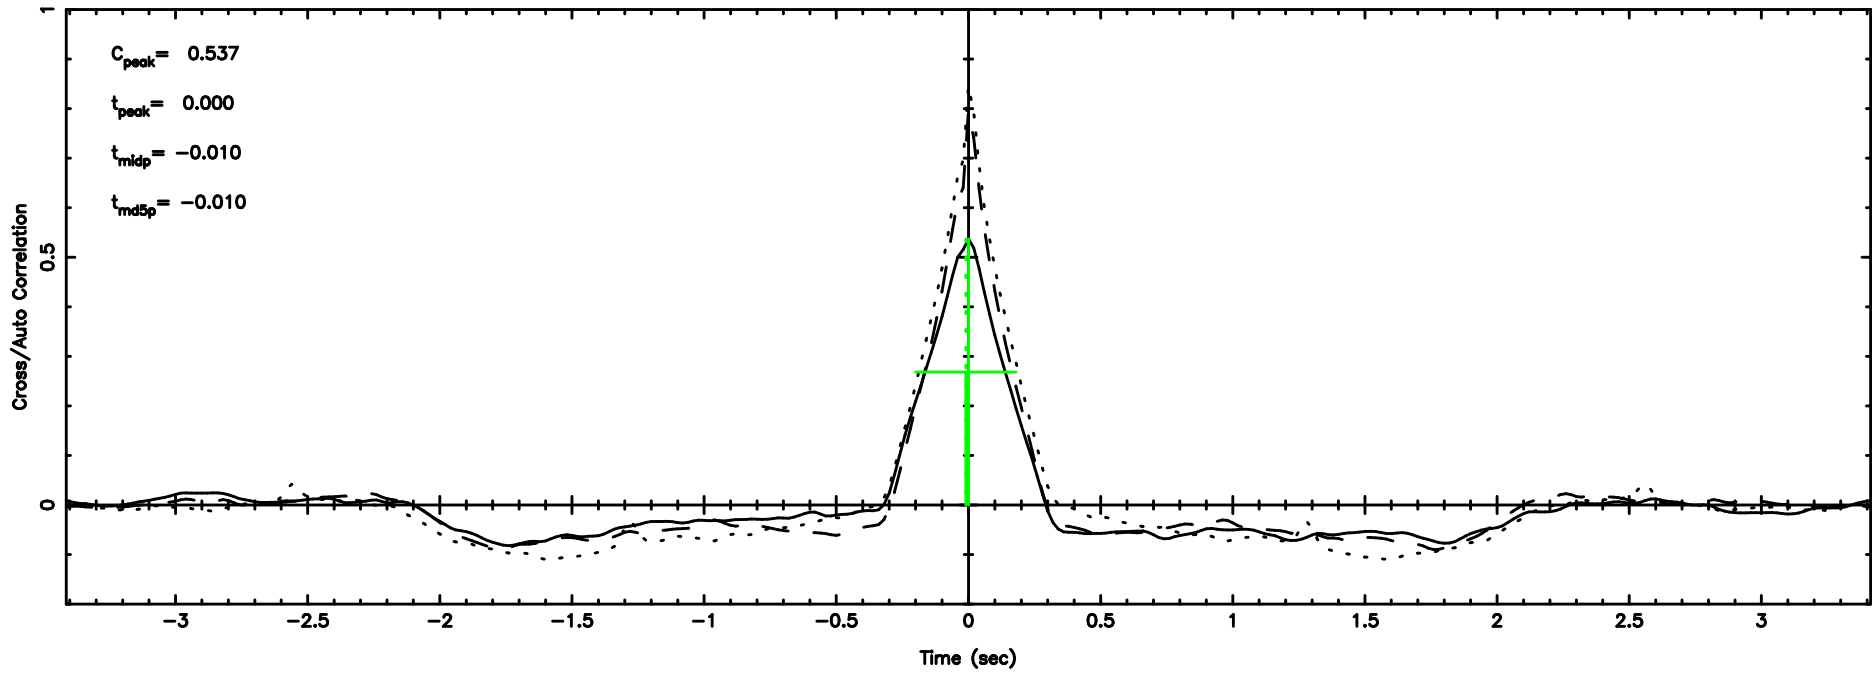

BLK:31,SNR1: 313.23 ,SNR2: 1135.8

0056-00 2024/05/10 0.63UT FUJI -KISO

T20240510094538

BLK:24,SNR1: 9.3384 ,SNR2: 23.535

0106+01 2024/05/10 0.79UT TOYOKAWA-FUJI

F20240510094539

BLK:24,SNR1: 8.3734 ,SNR2: 20.735