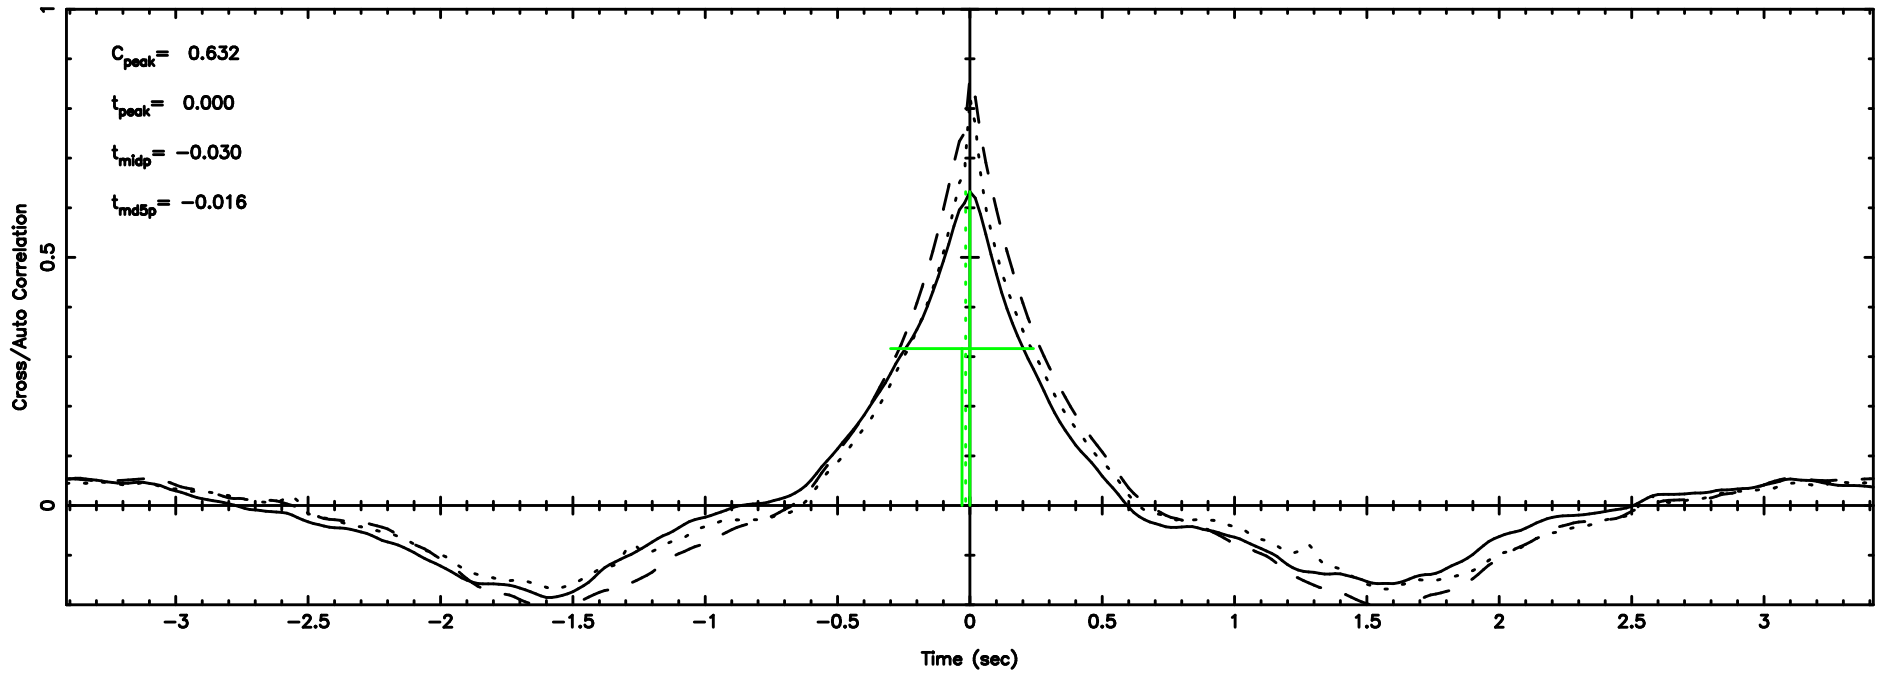

Frequency (Hz)

T20240510085043

BLK:37,SNR1: 10.693 ,SNR2: 14.980

F20240510085044

BLK:37,SNR1: 6.9859 ,SNR2: 8.9741

0011+344 2024/05/09 23.87UT TOYOKAWA-FUJI

T20240510085043

BLK:38,SNR1: 10.541 ,SNR2: 14.768