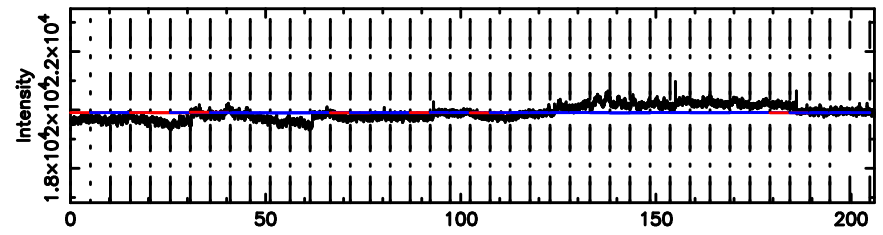

T20240510075340

BLK:31,SNR1: 6.1744 ,SNR2: 15.692

Frequency (Hz)

K20240510075338

BLK:31,SNR1: 1.6411 ,SNR2: 3.3831

Frequency (Hz)

3C459 2024/05/09 22.92UT TOYOKAWA-KISO

F20240510075341