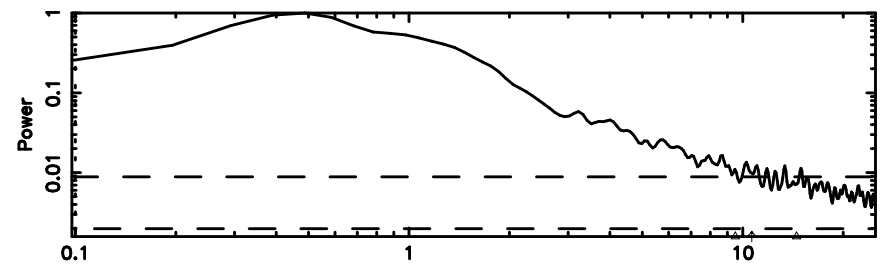

F20240510082726

K20240510082722

T20240510083418

BLK:34,SNR1: 12.706 ,SNR2: 30.573

Frequency (Hz)

2354+14 2024/05/09 23.60UT TOYOKAWA-FUJI

F20240510083419

BLK:34,SNR1: 6.0805 ,SNR2: 11.581