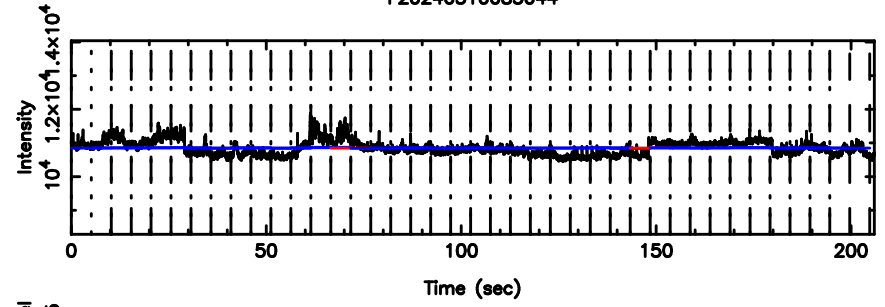

Frequency (Hz)

T20240510085043

BLK:37,SNR1: 10.693 ,SNR2: 14.980

F20240510085044

BLK:37,SNR1: 6.9859 ,SNR2: 8.9741

0011+344 2024/05/09 23.87UT TOYOKAWA-FUJI

T20240510085043

BLK:38,SNR1: 10.541 ,SNR2: 14.768