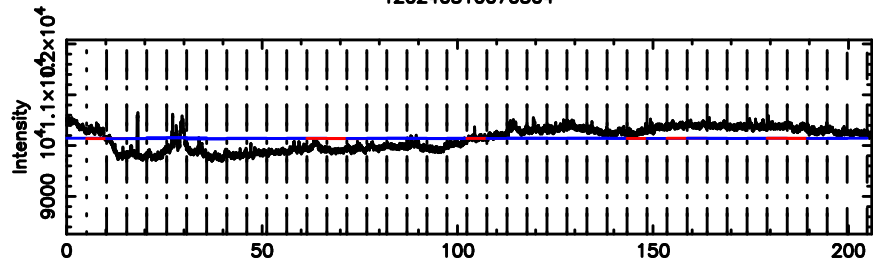

Frequency (Hz)

K20240510065716

BLK:37,SNR1: 2.7698 ,SNR2: 4.1863

Frequency (Hz)

2217+128 2024/05/09 21.98UT FUJI -KISO

3C446 2024/05/09 22.08UT TOYOKAWA-FUJI

T20240510070304

BLK:31,SNR1: 5.8078 ,SNR2: 9.4944