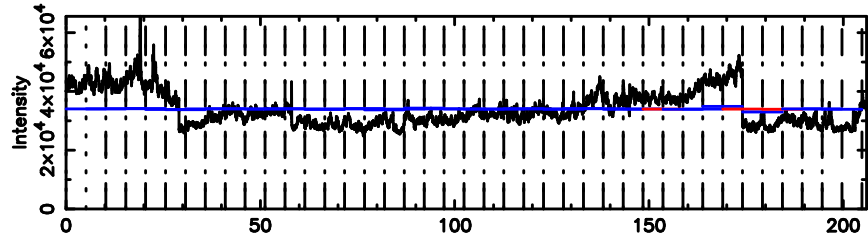

0213+178 2024/05/10 1.92UT TOYOKAWA-FUJI

T20240510105316

BLK:36,SNR1: 212.41 ,SNR2: 196.01

K20240510105313

BLK:36,SNR1: 91.477 ,SNR2: 116.81

0213+178 2024/05/10 1.92UT TOYOKAWA-KISO

F20240510105317

BLK:36,SNR1: 79.157 ,SNR2: 76.892