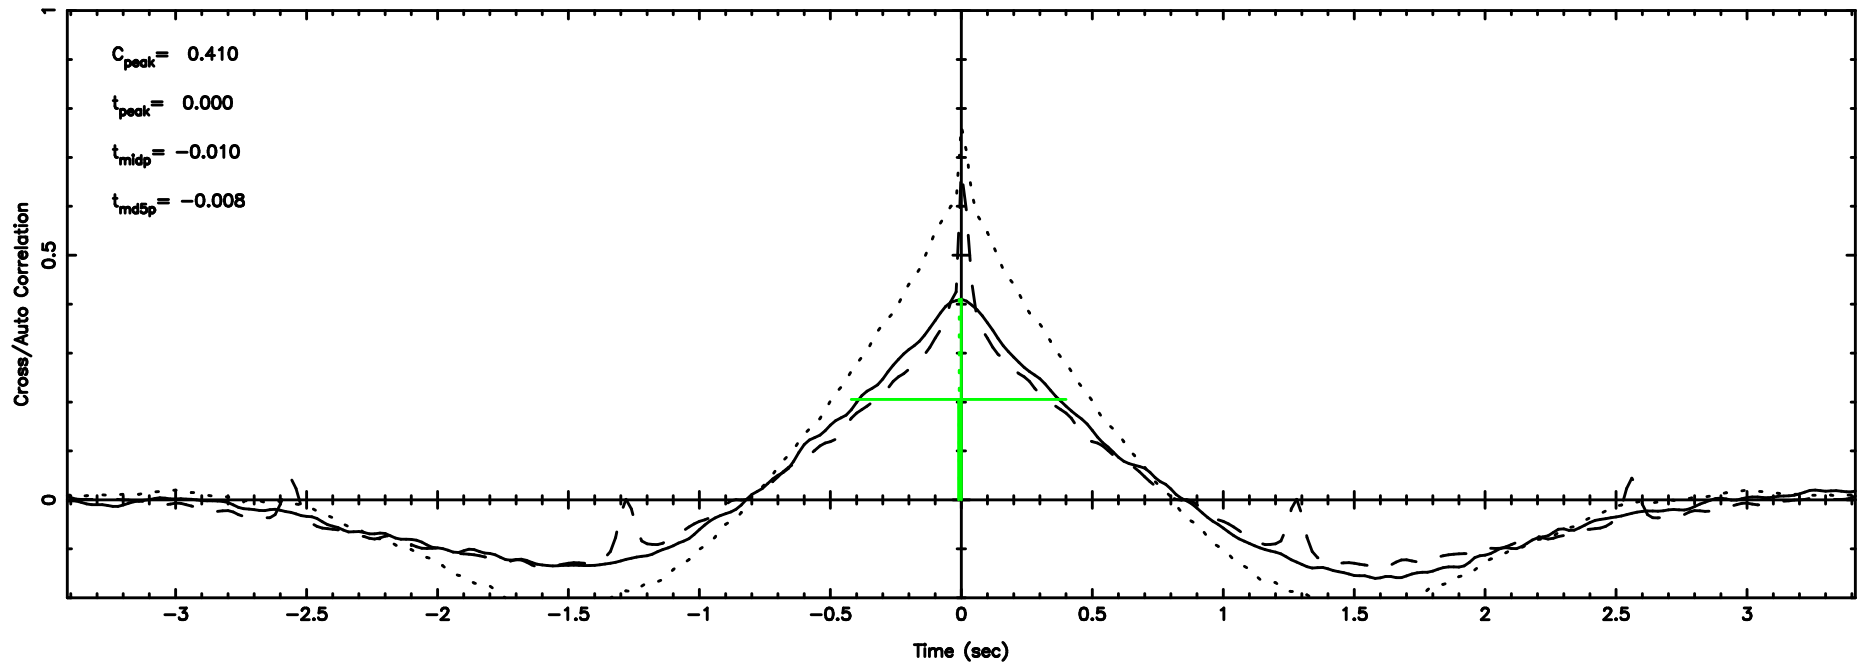

Frequency (Hz)

0741-06 2024/05/10 7.36UT FUJI -KISO