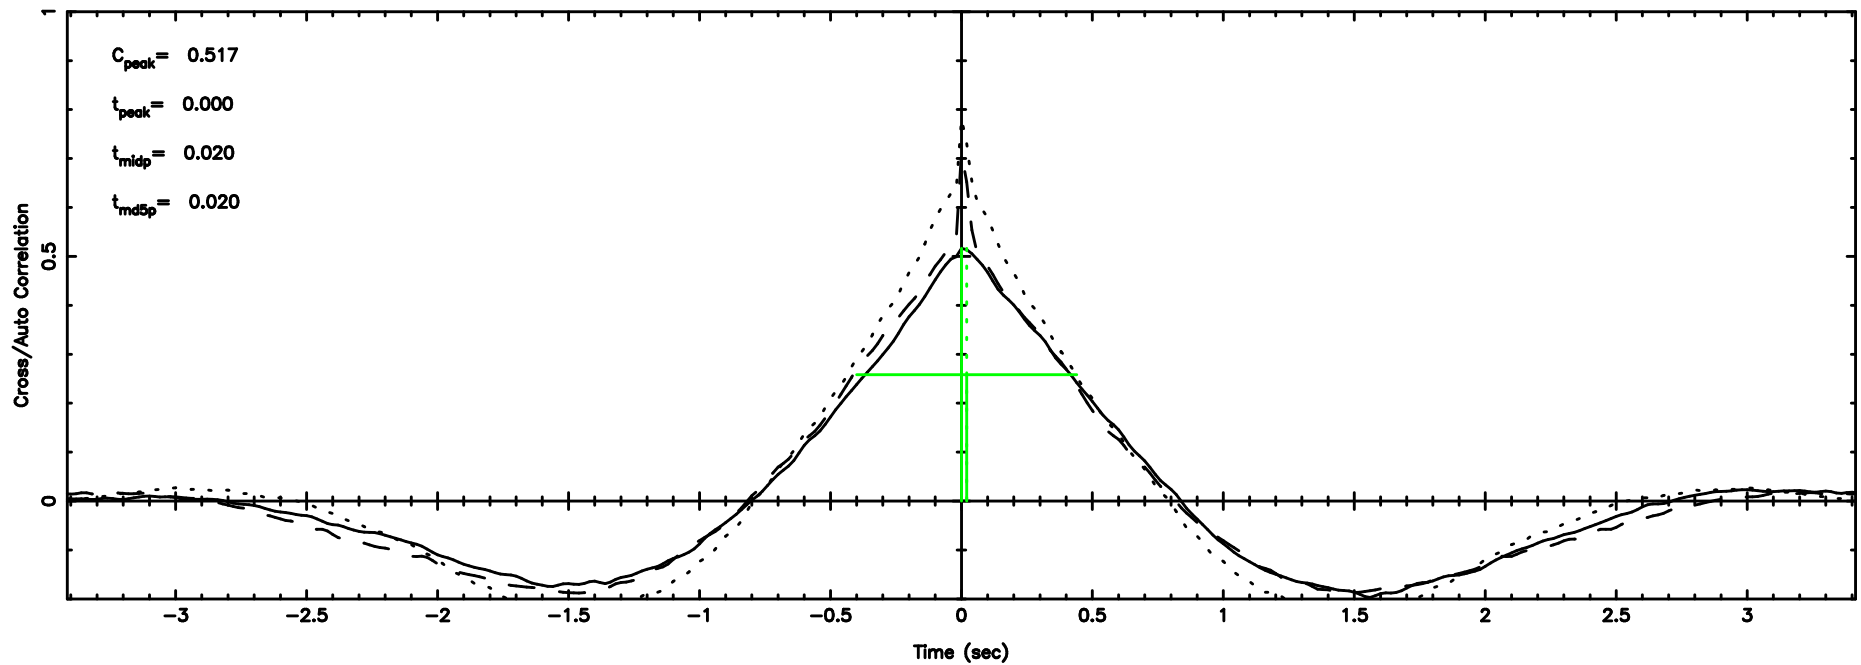

BLK:33,SNR1: 1.8779 ,SNR2: 7.9598

Frequency (Hz)

0741-06 2024/05/10 7.36UT TOYOKAWA-FUJI

0741-06 2024/05/10 7.36UT TOYOKAWA-KISO

F20240510162003

BLK:32,SNR1: 1.2420 ,SNR2: 6.1995

Frequency (Hz)

K20240510162000