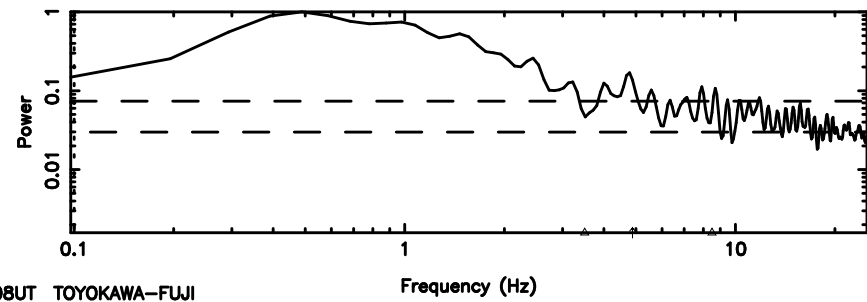

BLK:12,SNR1: 0.50151 ,SNR2: 3.1351

3C161 2024/05/10 6.08UT TOYOKAWA-FUJI