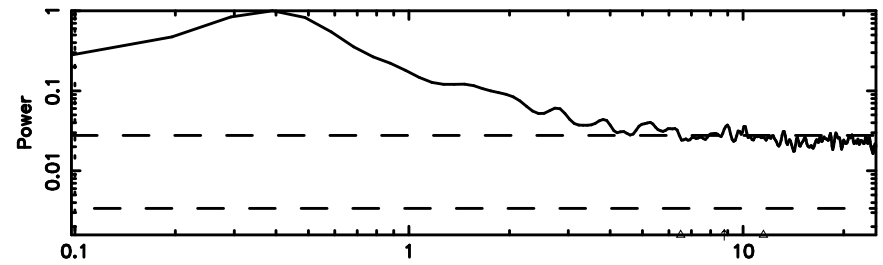

BLK:34,SNR1: 1.6363 ,SNR2: 7.3167

2238-113 2024/05/09 22.33UT TOYOKAWA-FUJI

T20240510071815

BLK:31,SNR1: 15.224 ,SNR2: 22.409

Frequency (Hz)

2238-113 2024/05/09 22.33UT TOYOKAWA-KISO

K20240510071813

BLK:31,SNR1: 1.0126 ,SNR2: 2.4542