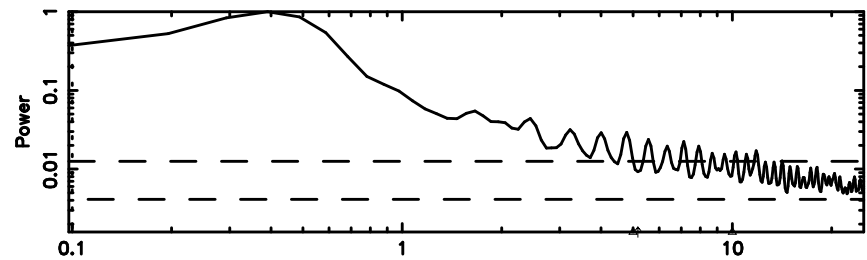

BLK:33,SNR1: 1.8779 ,SNR2: 7.9598