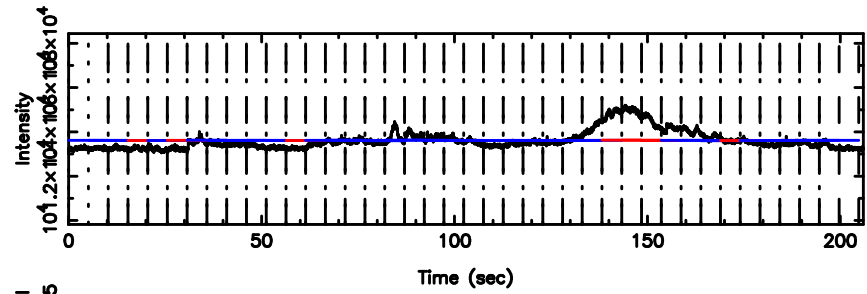

BLK:33,SNR1: 1.8779 ,SNR2: 7.9598

Frequency (Hz)

0741-06 2024/05/10 7.36UT TOYOKAWA-FUJI

0741-06 2024/05/10 7.36UT TOYOKAWA-KISO

F20240510162003

BLK:32,SNR1: 1.2420 ,SNR2: 6.1995

Frequency (Hz)

K20240510162000