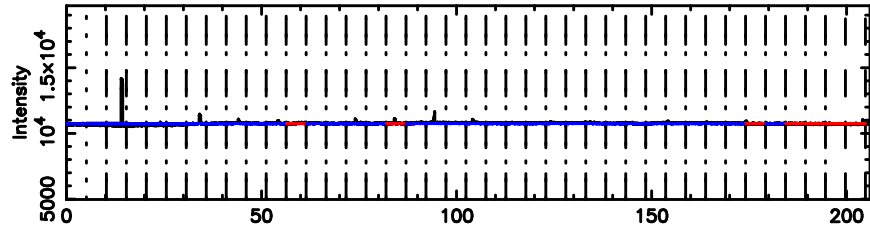

T20240510083418