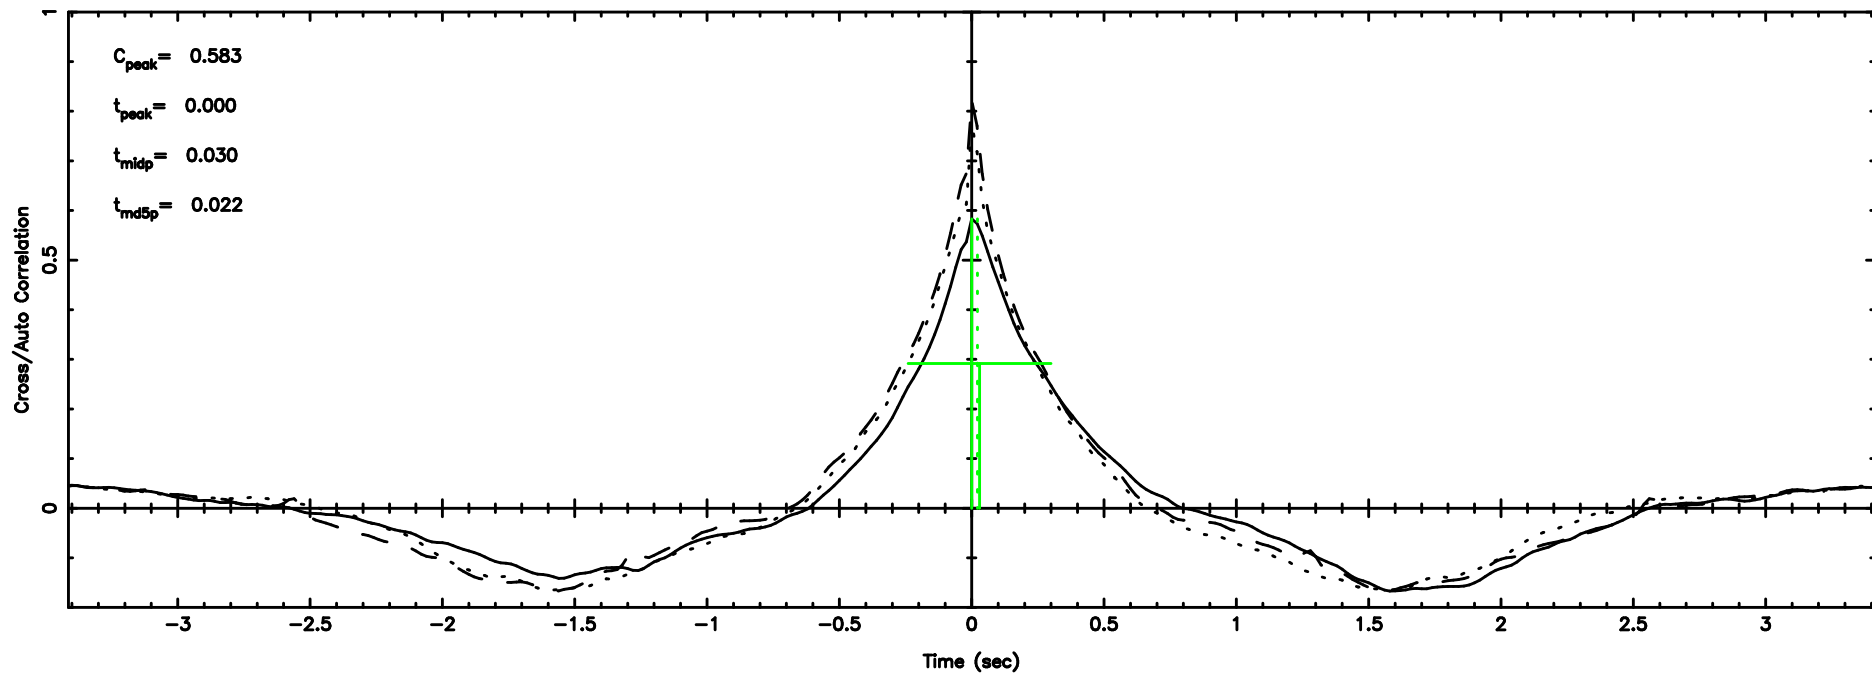

K20240510085040

BLK:38,SNR1: 3.3158 ,SNR2: 6.2223

0011+344 2024/05/09 23.87UT TOYOKAWA-KISO

0011+344 2024/05/09 23.87UT FUJI -KISO

T20240510090934

BLK:36,SNR1: 8.3130 ,SNR2: 20.163

3C12 2024/05/10 0.19UT TOYOKAWA-FUJI