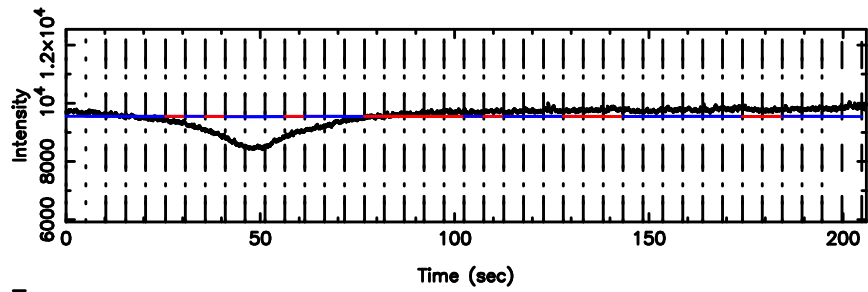

T20240510110058