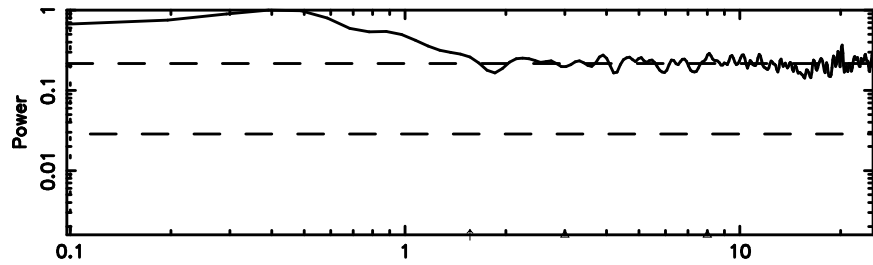

Frequency (Hz)

2131+379 2024/05/09 21.21UT TOYOKAWA-FUJI

T20240510061102

BLK:15,SNR1: 0.10897 ,SNR2: 1.6887

Frequency (Hz)

K20240510061100

BLK:15,SNR1: 1.1780 ,SNR2: 4.1267

Frequency (Hz)