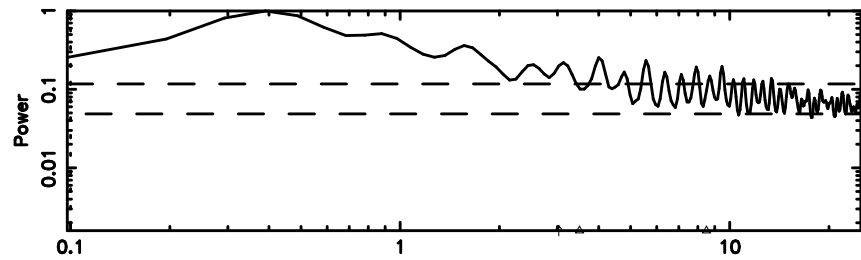

BLK:20,SNR1: 0.63120 ,SNR2: 3.7382

Frequency (Hz)

K20240510170053

BLK:20,SNR1: 0.21886 ,SNR2: 1.7878

Frequency (Hz)

0821+394 2024/05/10 8.04UT TOYOKAWA-KISO

F20240510170056

BLK:19,SNR1: 0.12768 ,SNR2: 1.9524