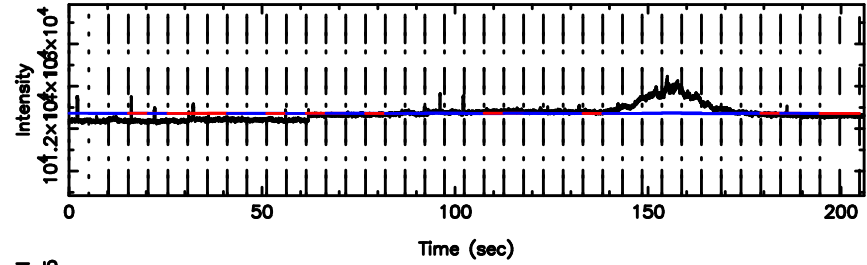

K20240510161158