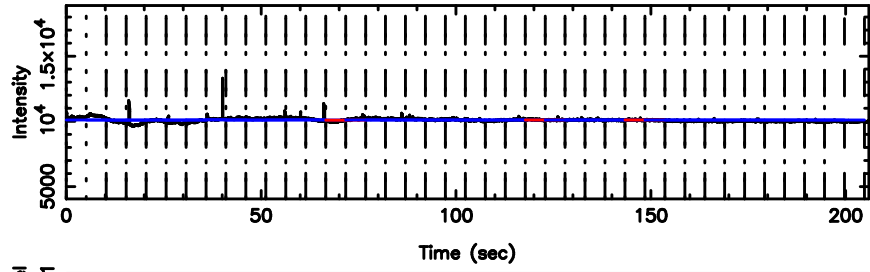

T20240510092336