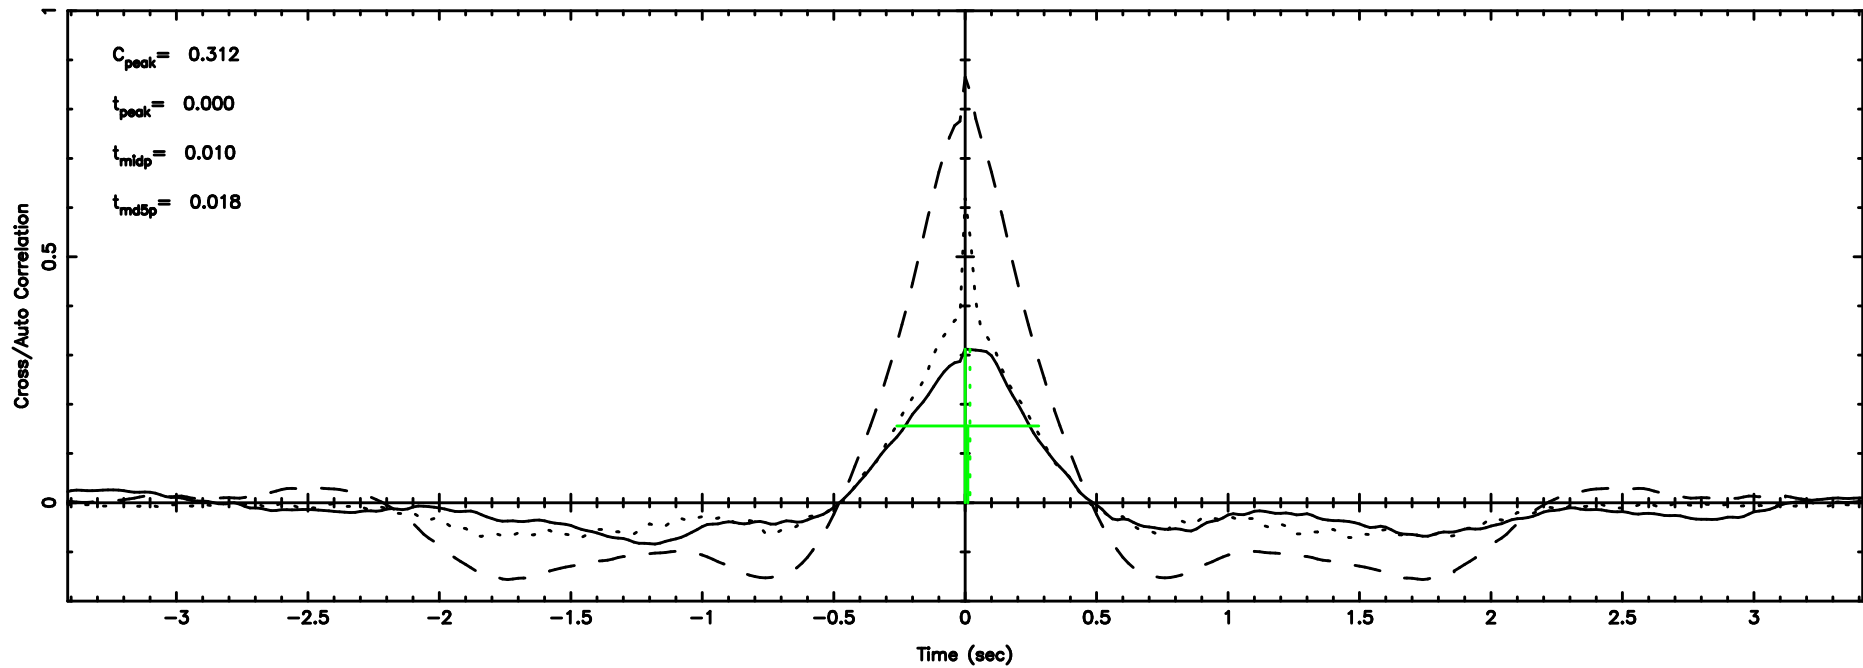

BLK:23,SNR1: 0.82592 ,SNR2: 4.3312