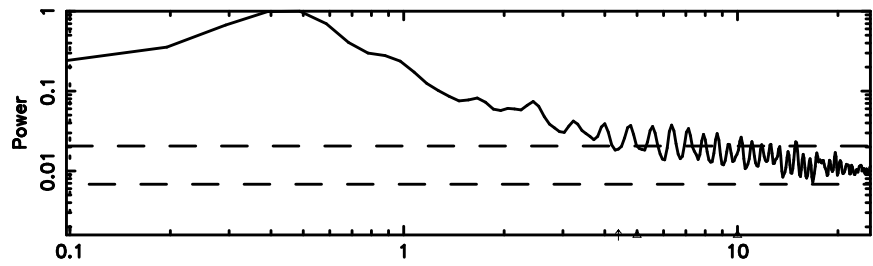

BLK:30,SNR1: 1.2975 ,SNR2: 6.6976