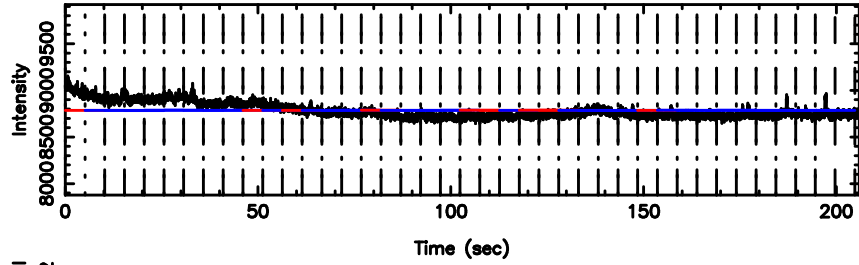

T20240510164945