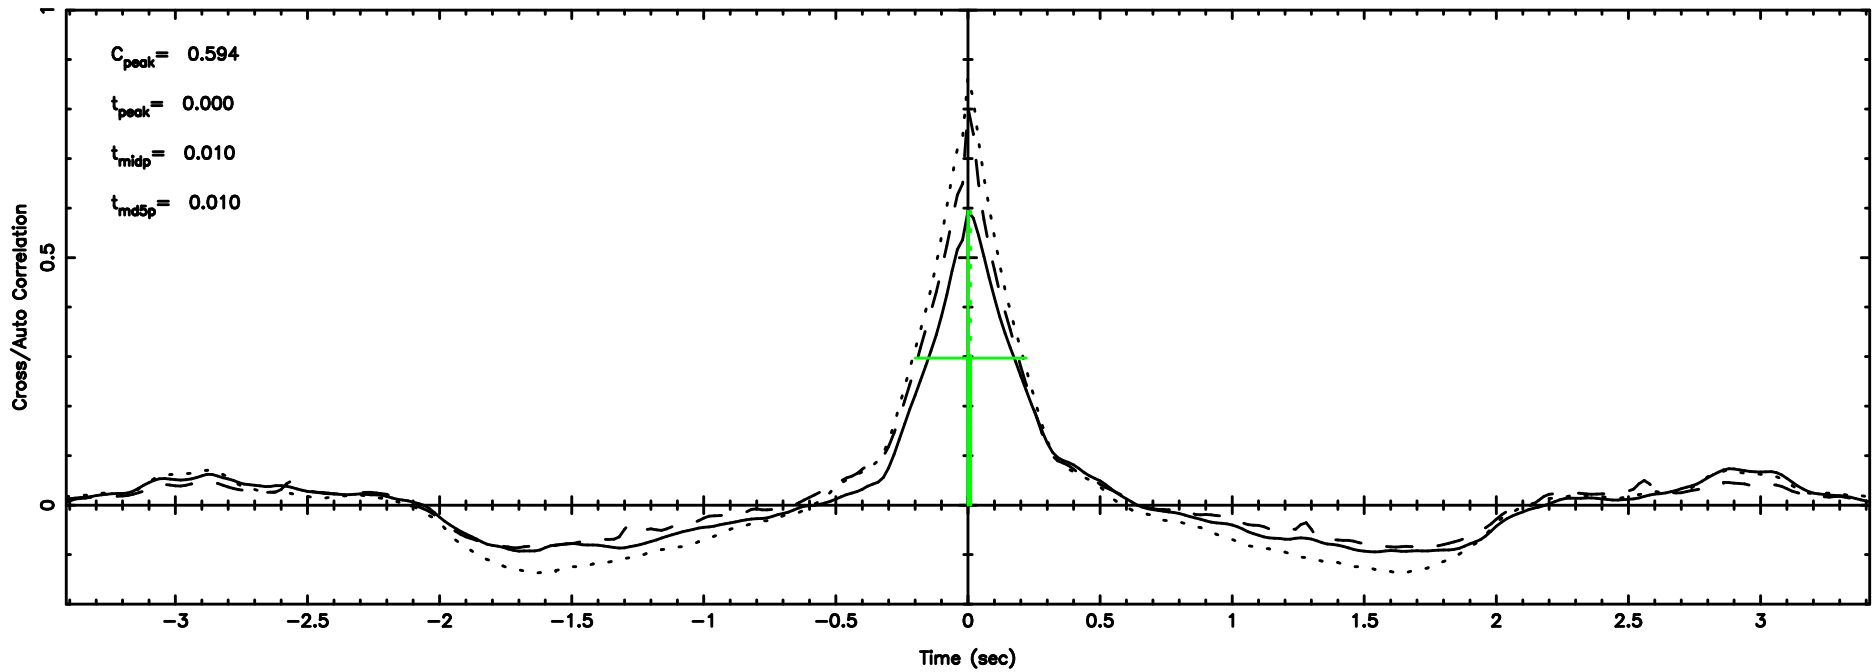

BLK:33,SNR1: 2.6353 ,SNR2: 12.697