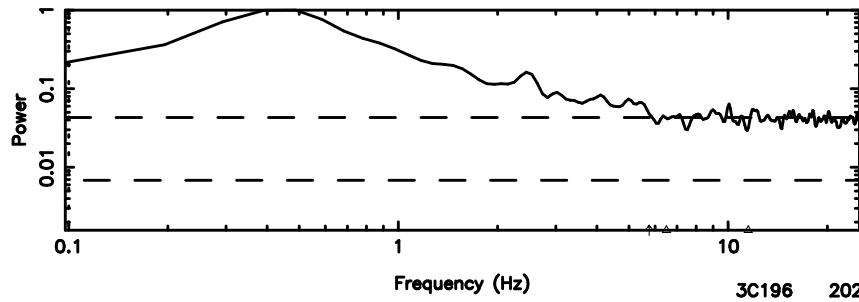

BLK:31,SNR1: 0.92076 ,SNR2: 3.2387