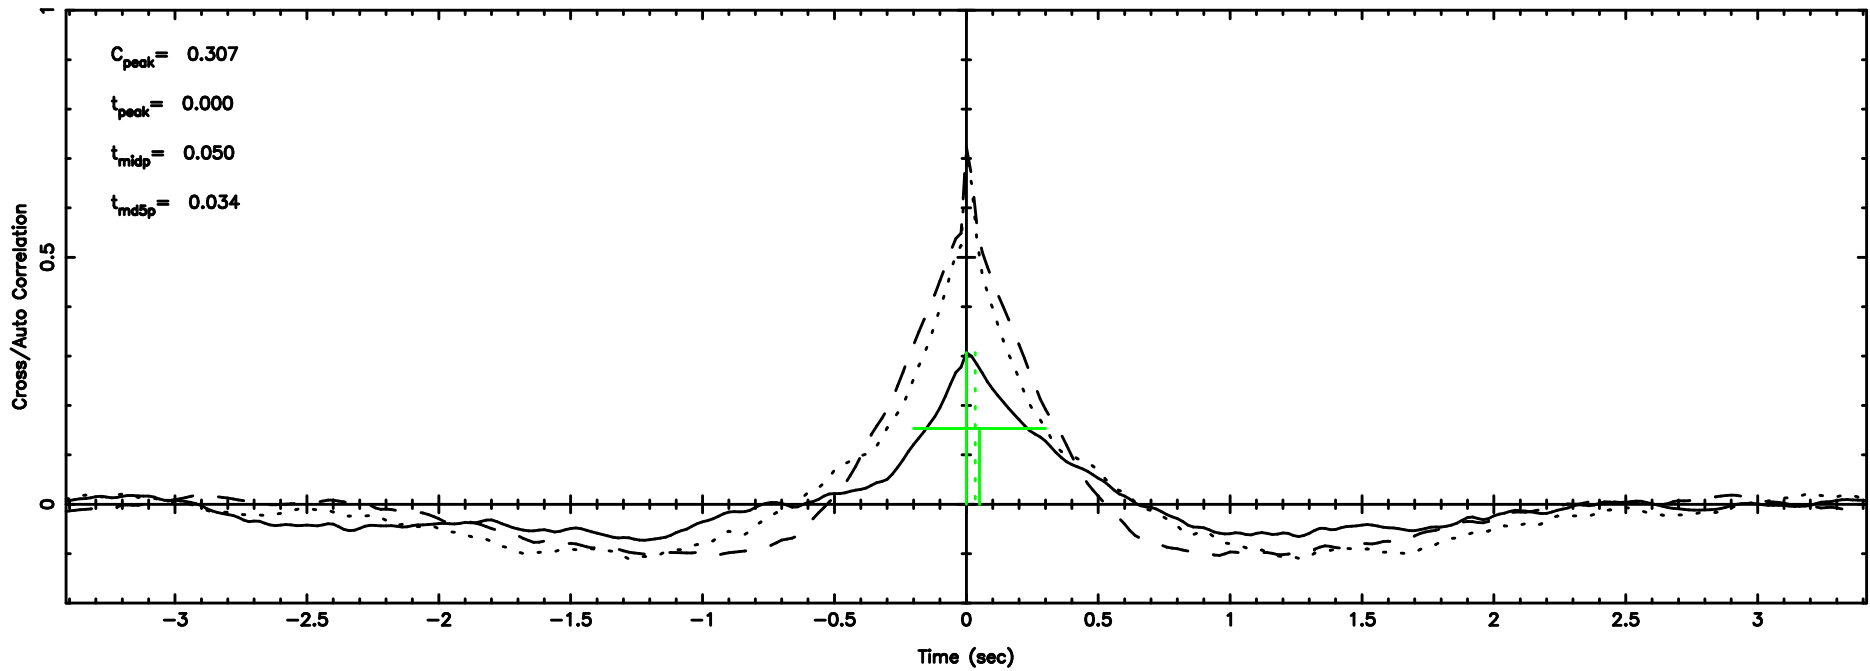

T20240510110058

BLK:25,SNR1: 2.0090 ,SNR2: 4.6973

3C67 2024/05/10 2.04UT TOYOKAWA-KISO

K20240510110055

BLK:25,SNR1: 2.7508 ,SNR2: 4.5513

Frequency (Hz)

F20240510110058

K20240510110055