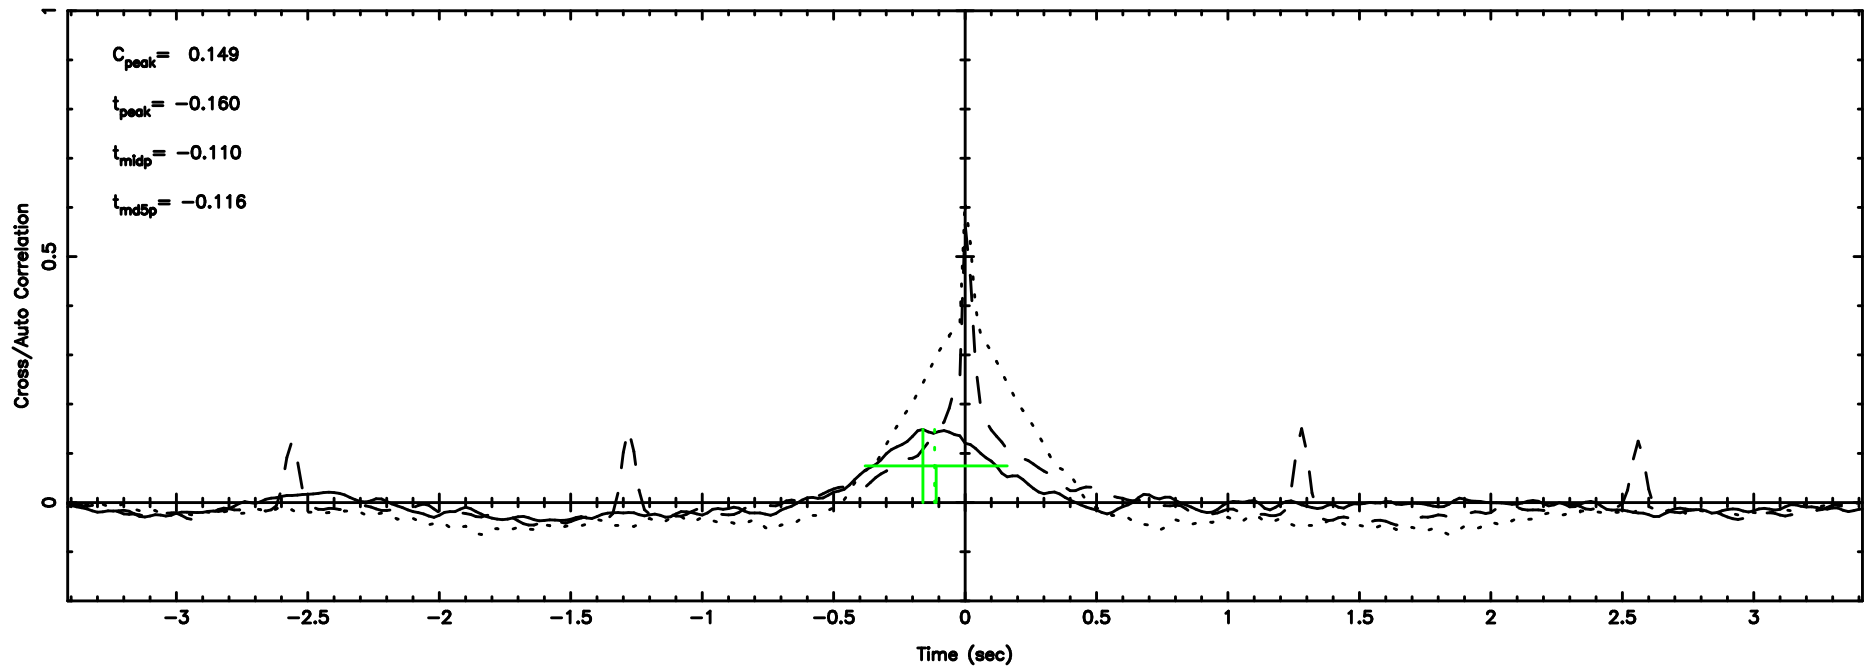

BLK:20,SNR1: 0.74941 ,SNR2: 3.1293