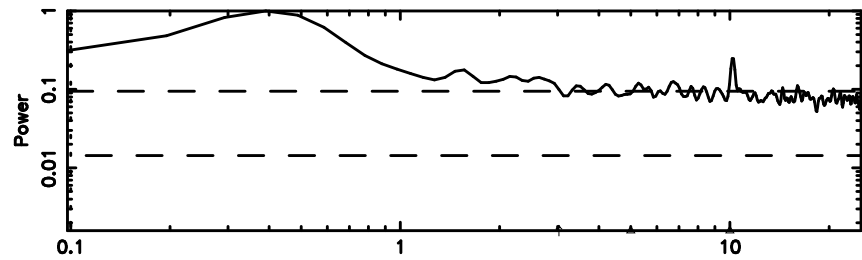

BLK:19,SNR1: 0.21324 ,SNR2: 1.7641