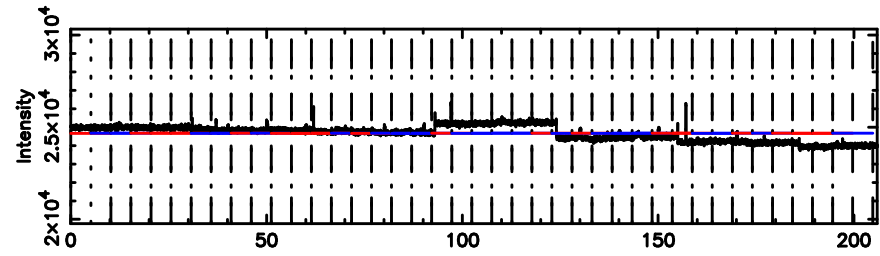

K20240510060409

BLK:10,SNR1: 1.7220 ,SNR2: 4.2246

Frequency (Hz)

2124+349 2024/05/09 21.10UT TOYOKAWA-KISO

F20240510060413

BLK:21,SNR1: 0.68407E-01,SNR2: 1.6458

Frequency (Hz)

K20240510060409