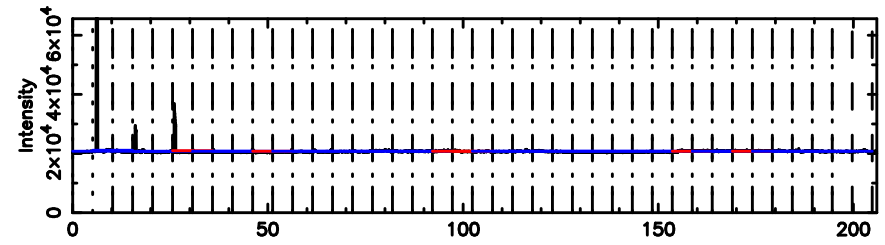

K20240510073843

BLK:27,SNR1: 7.2765 ,SNR2: 25.631

F20240510073847

BLK:33,SNR1: 9.0048 ,SNR2: 22.562

Frequency (Hz)

K20240510073843

BLK:33,SNR1: 7.0273 ,SNR2: 24.795

Frequency (Hz)