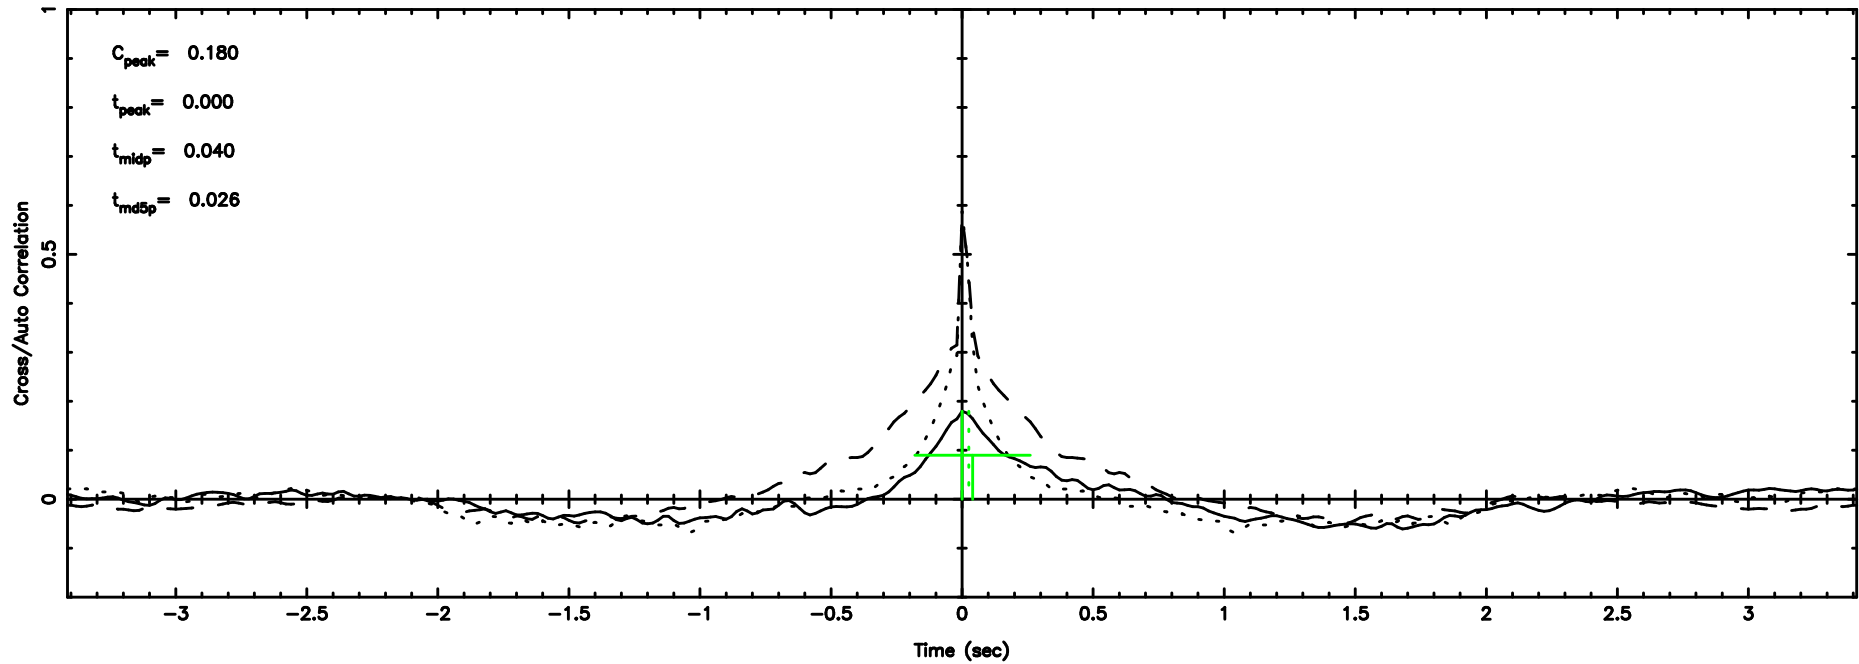

T20240510160145

BLK:19,SNR1: 1.9430 ,SNR2: 4.7797

F20240510160146

BLK:19,SNR1: 0.79537 ,SNR2: 2.4024

0723+10 2024/05/10 7.06UT TOYOKAWA-FUJI