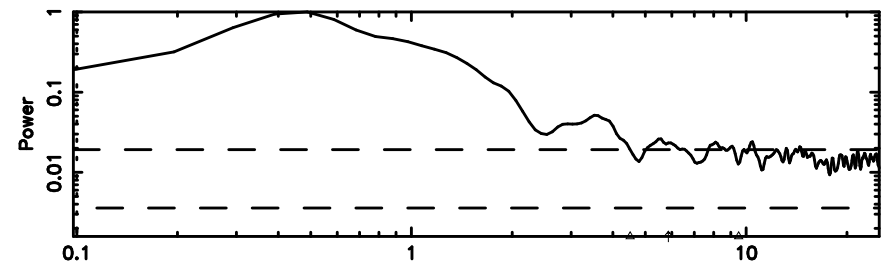

BLK:17,SNR1: 2.0031 ,SNR2: 7.2723