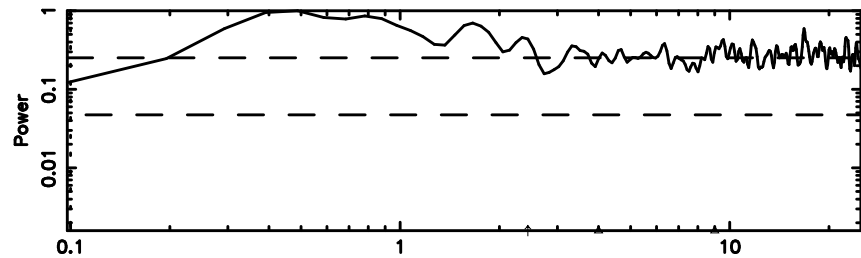

BLK: 6,SNR1: 0.24643 ,SNR2: 1.2655