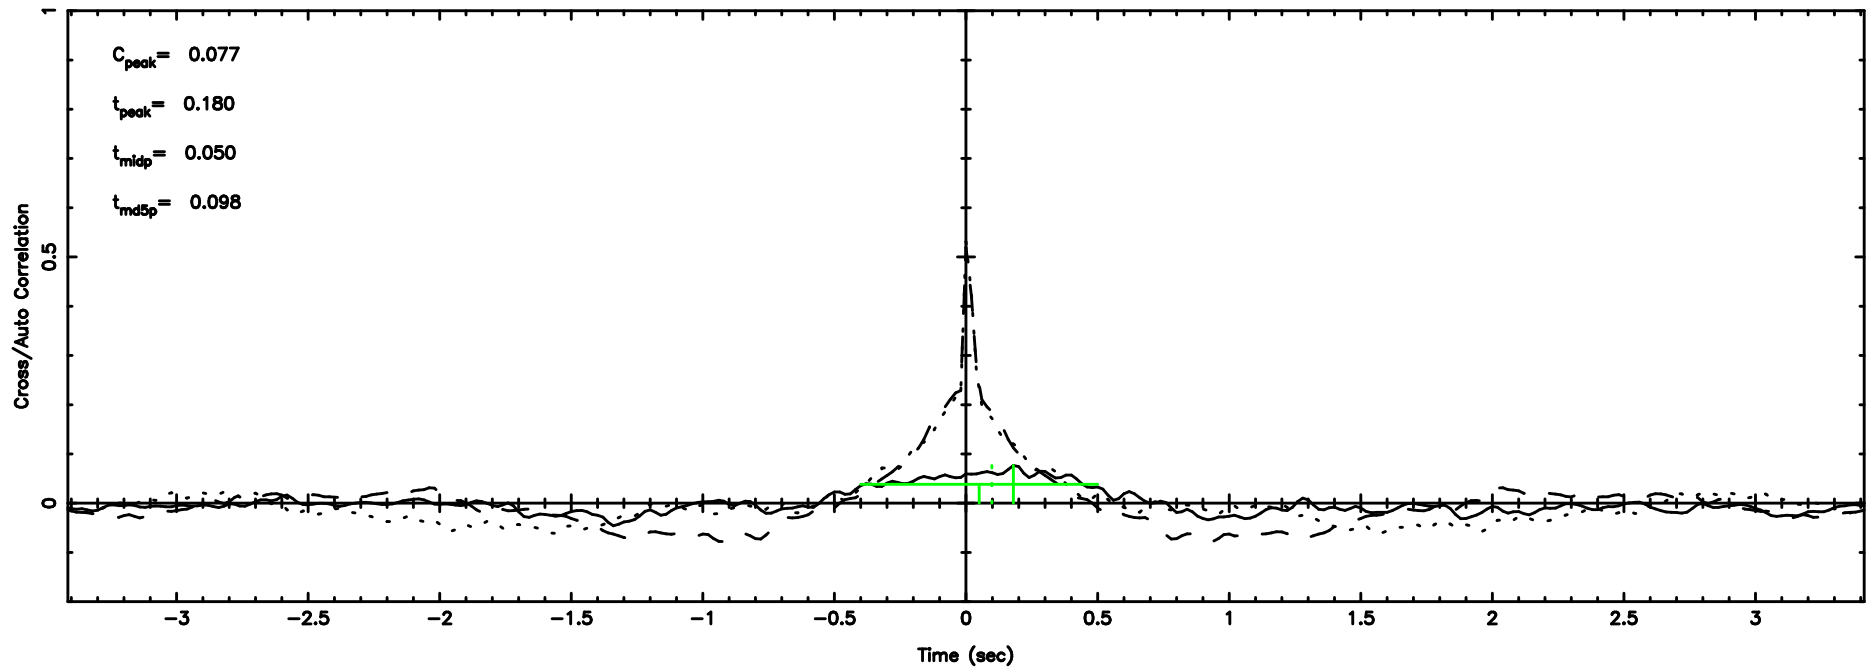

0411+05 2024/05/10 3.88UT TOYOKAWA-KISO