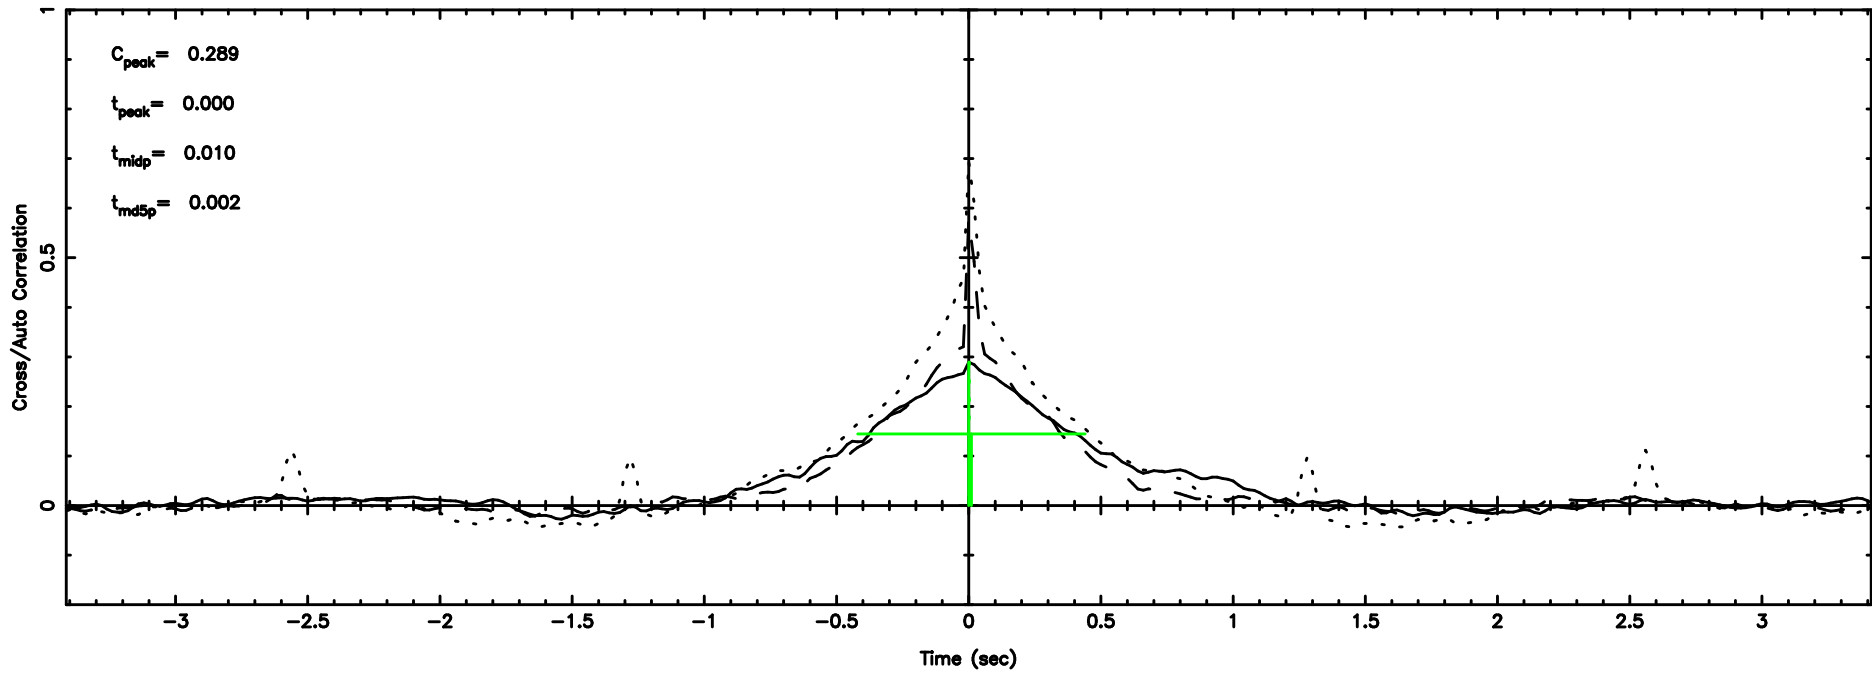

3C26 2024/05/10 0.54UT FUJI -KISO

K20240510093054

BLK:37,SNR1: 17.743 ,SNR2: 27.285

T20240510093555

BLK:19,SNR1: 34.651 ,SNR2: 180.47

0056-00 2024/05/10 0.63UT TOYOKAWA-FUJI

F20240510093555

BLK:19,SNR1: 98.841 ,SNR2: 386.43