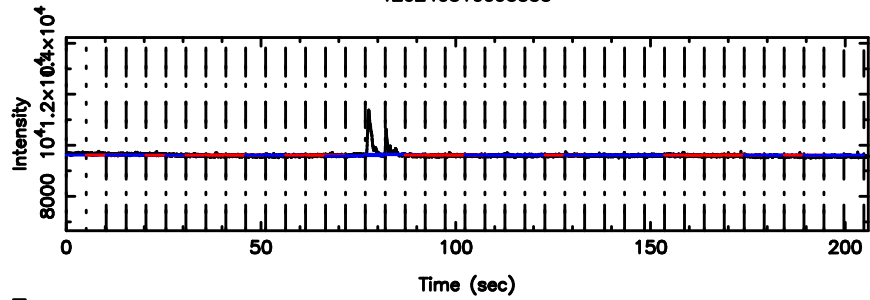

T20240510093555