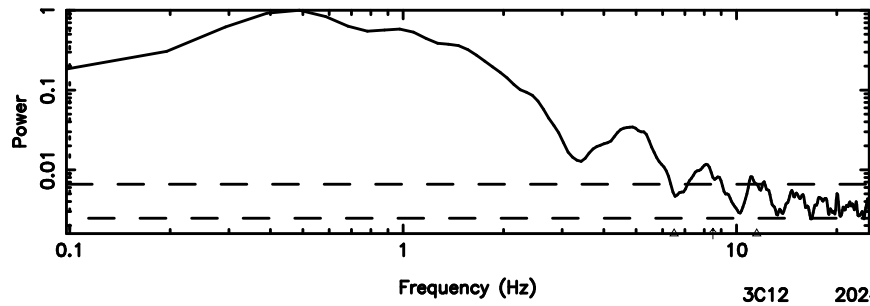

F20240510090934

BLK:36,SNR1: 87.348 ,SNR2: 86.498

T20240510090934

BLK:36,SNR1: 7.6839 ,SNR2: 18.599

3C12 2024/05/10 0.19UT TOYOKAWA-KISO

K20240510090931

BLK:36,SNR1: 108.95 ,SNR2: 101.93

F20240510090934