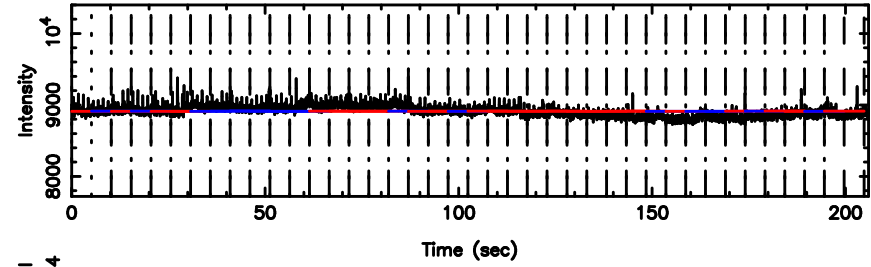

F20240510143141