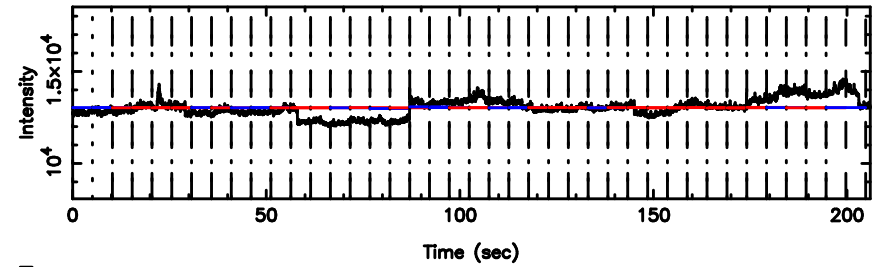

F20240510141059