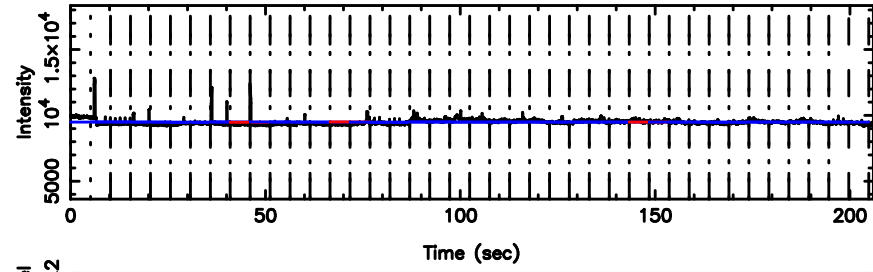

T20240510092336

BLK:36,SNR1: 7.1774 ,SNR2: 18.803

0044-056 2024/05/10 0.42UT TOYOKAWA-FUJI

F20240510092337

BLK:36,SNR1: 11.171 ,SNR2: 19.779