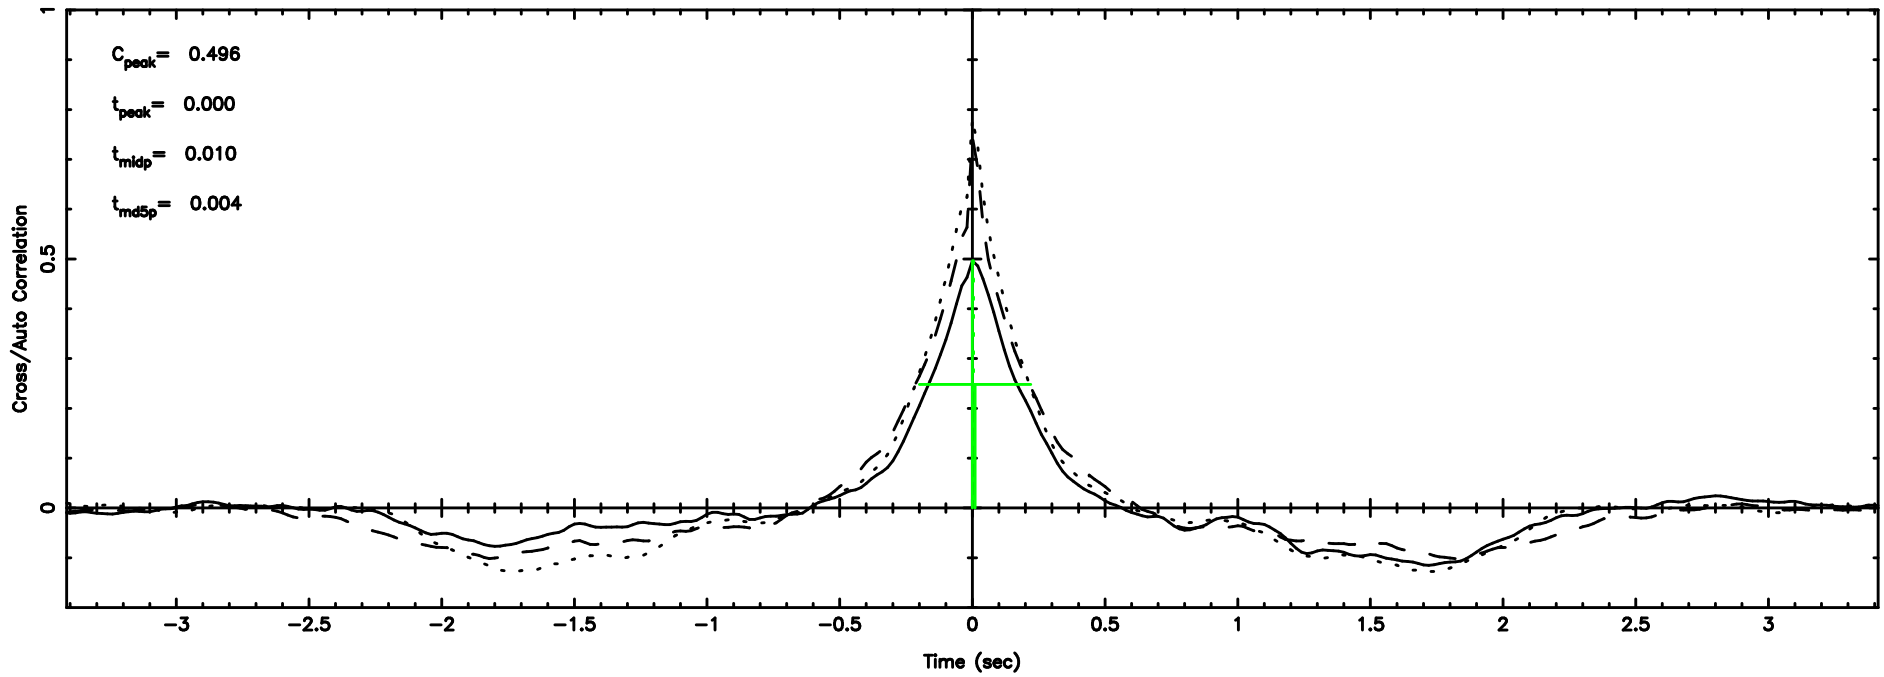

3C446 2024/05/09 22.08UT TOYOKAWA-KISO