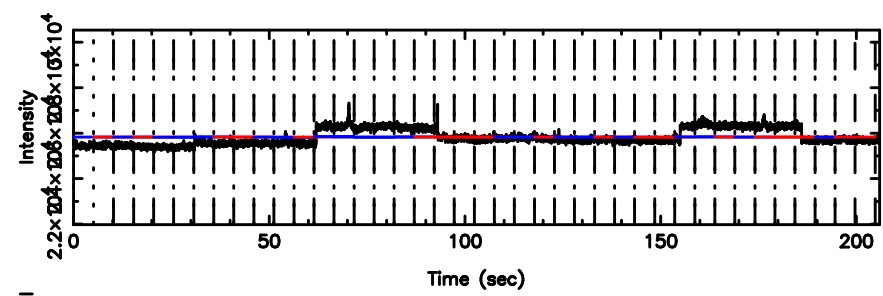

2131+379 2024/05/09 21.21UT TOYOKAWA-KISO

F20240510061103

BLK:21,SNR1: 0.23524 ,SNR2: 2.5129

Frequency (Hz)

K20240510061100

BLK:21,SNR1: 0.97633 ,SNR2: 3.7179

Frequency (Hz)

2131+379 2024/05/09 21.21UT FUJI -KISO