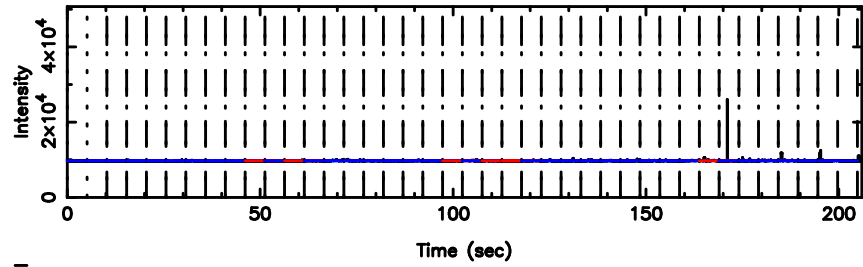

BLK:32,SNR1: 3.7972 ,SNR2: 15.632

Frequency (Hz)

0741-06 2024/05/10 7.36UT FUJI -KISO

T20240510162947

BLK:33,SNR1: 6.9197 ,SNR2: 20.438

Frequency (Hz)

F20240510162947

BLK:33,SNR1: 9.8335 ,SNR2: 24.245