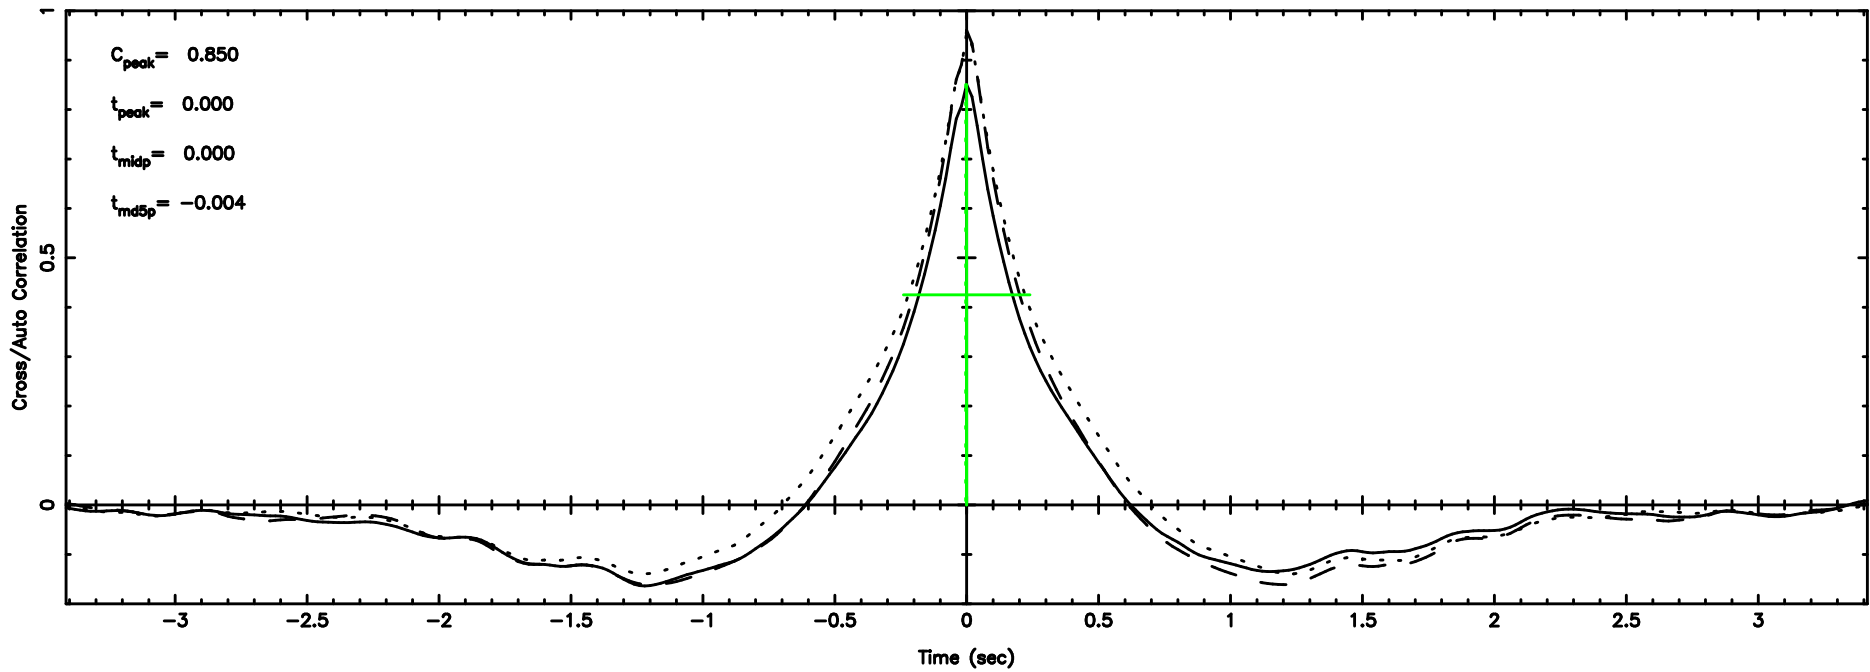

0213+178 2024/05/10 1.92UT TOYOKAWA-FUJI

T20240510105316

BLK:36,SNR1: 212.41 ,SNR2: 196.01

K20240510105313

BLK:36,SNR1: 91.477 ,SNR2: 116.81

0213+178 2024/05/10 1.92UT TOYOKAWA-KISO

F20240510105317

BLK:36,SNR1: 79.157 ,SNR2: 76.892