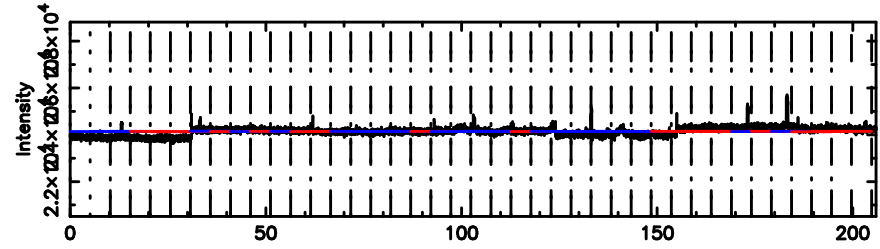

K20240510062736

BLK:17,SNR1: 2.0031 ,SNR2: 7.2723

Frequency (Hz)

2147+145 2024/05/09 21.49UT TOYOKAWA-KISO

F20240510062739

BLK:22,SNR1: 0.60305 ,SNR2: 3.3672

Frequency (Hz)

K20240510062736