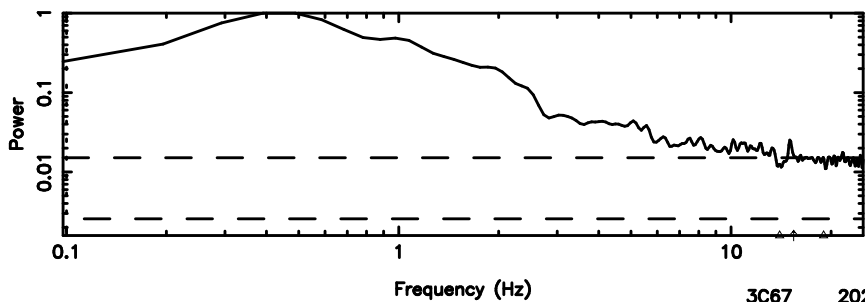

T20240510110058

BLK:25,SNR1: 2.0090 ,SNR2: 4.6973

3C67 2024/05/10 2.04UT TOYOKAWA-KISO

K20240510110055

BLK:25,SNR1: 2.7508 ,SNR2: 4.5513

Frequency (Hz)

F20240510110058

K20240510110055