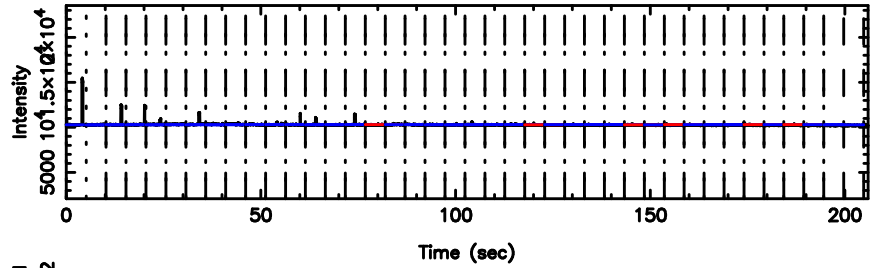

T20240510094538