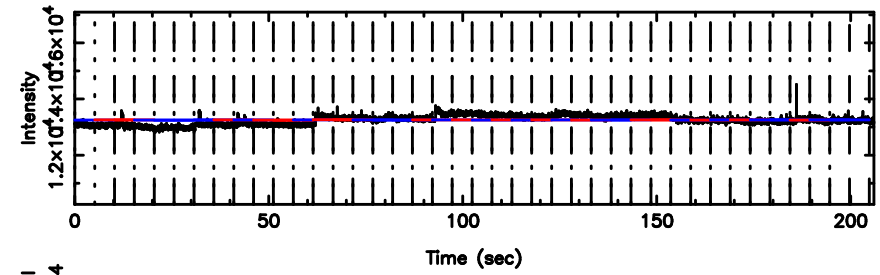

T20240510121310

BLK:20,SNR1: 0.33047 ,SNR2: 1.5847

F20240510121311

BLK:20,SNR1: 0.25616E-01,SNR2: 1.8483

0333+32 2024/05/10 3.25UT TOYOKAWA-FUJI

T20240510121310

BLK:22,SNR1: 0.53639 ,SNR2: 1.5689

K20240510121308