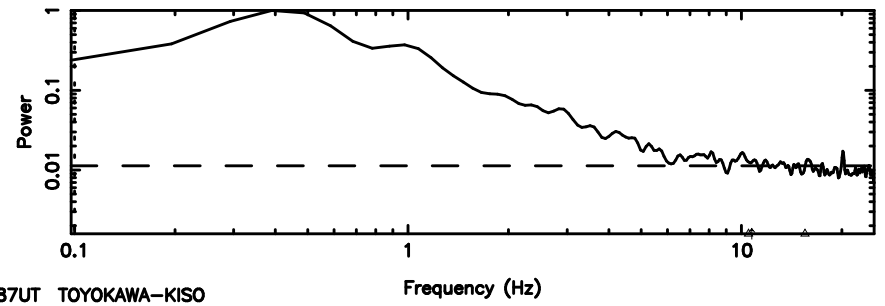

BLK:38,SNR1: 3.3158 ,SNR2: 6.2223

0011+344 2024/05/09 23.87UT TOYOKAWA-KISO