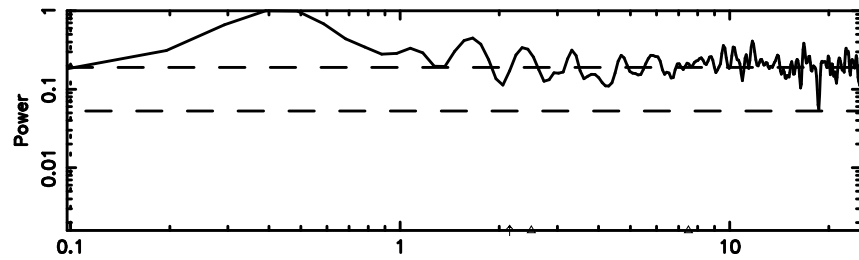

BLK: 5,SNR1: 0.19960 ,SNR2: 1.1026