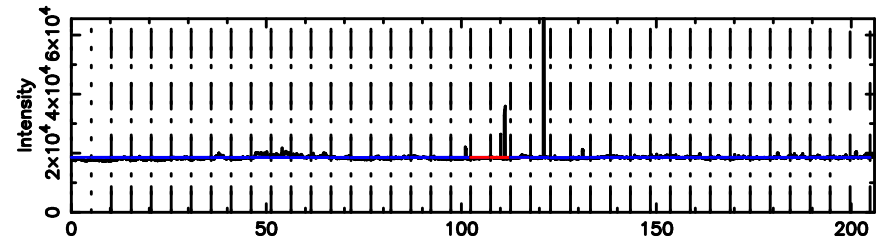

Frequency (Hz)

F20240510084322

BLK:37,SNR1: 2.7557 ,SNR2: 12.928

Frequency (Hz)

3C2

2024/05/09 23.75UT FUJI -KISO

K20240510084318

BLK:37,SNR1: 2.9090 ,SNR2: 13.783