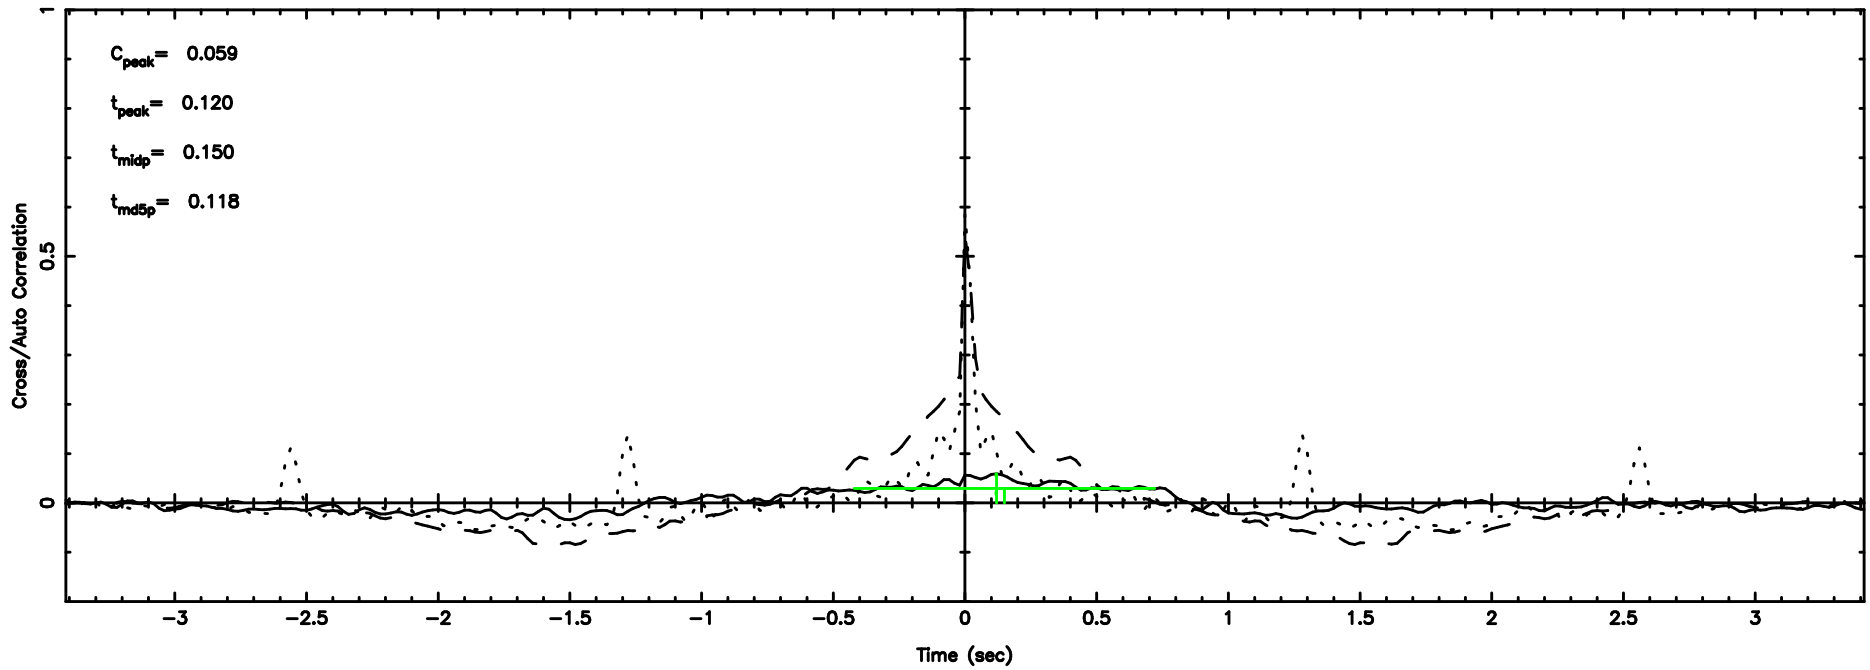

T20240510121310

BLK:20,SNR1: 0.33047 ,SNR2: 1.5847

F20240510121311

BLK:20,SNR1: 0.25616E-01,SNR2: 1.8483

0333+32 2024/05/10 3.25UT TOYOKAWA-FUJI

T20240510121310

BLK:22,SNR1: 0.53639 ,SNR2: 1.5689

K20240510121308