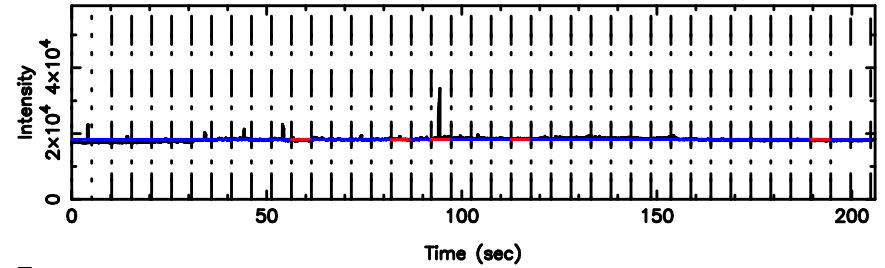

K20240510083415