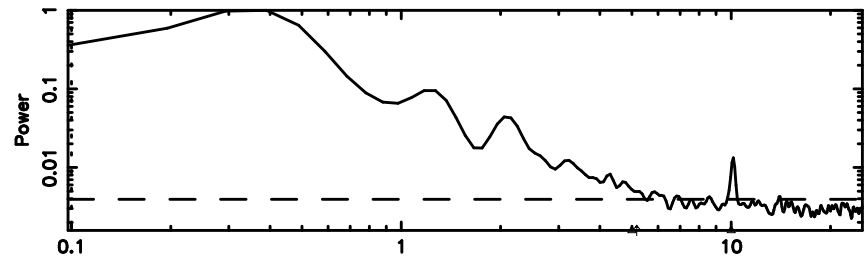

F20240510163722

BLK:37,SNR1: 4.7424 ,SNR2: 15.145

3C190 2024/05/10 7.65UT TOYOKAWA-FUJI

T20240510163721

BLK:36,SNR1: 24.979 ,SNR2: 43.380

Frequency (Hz)

K20240510163719

BLK:36,SNR1: 5.8922 ,SNR2: 23.288