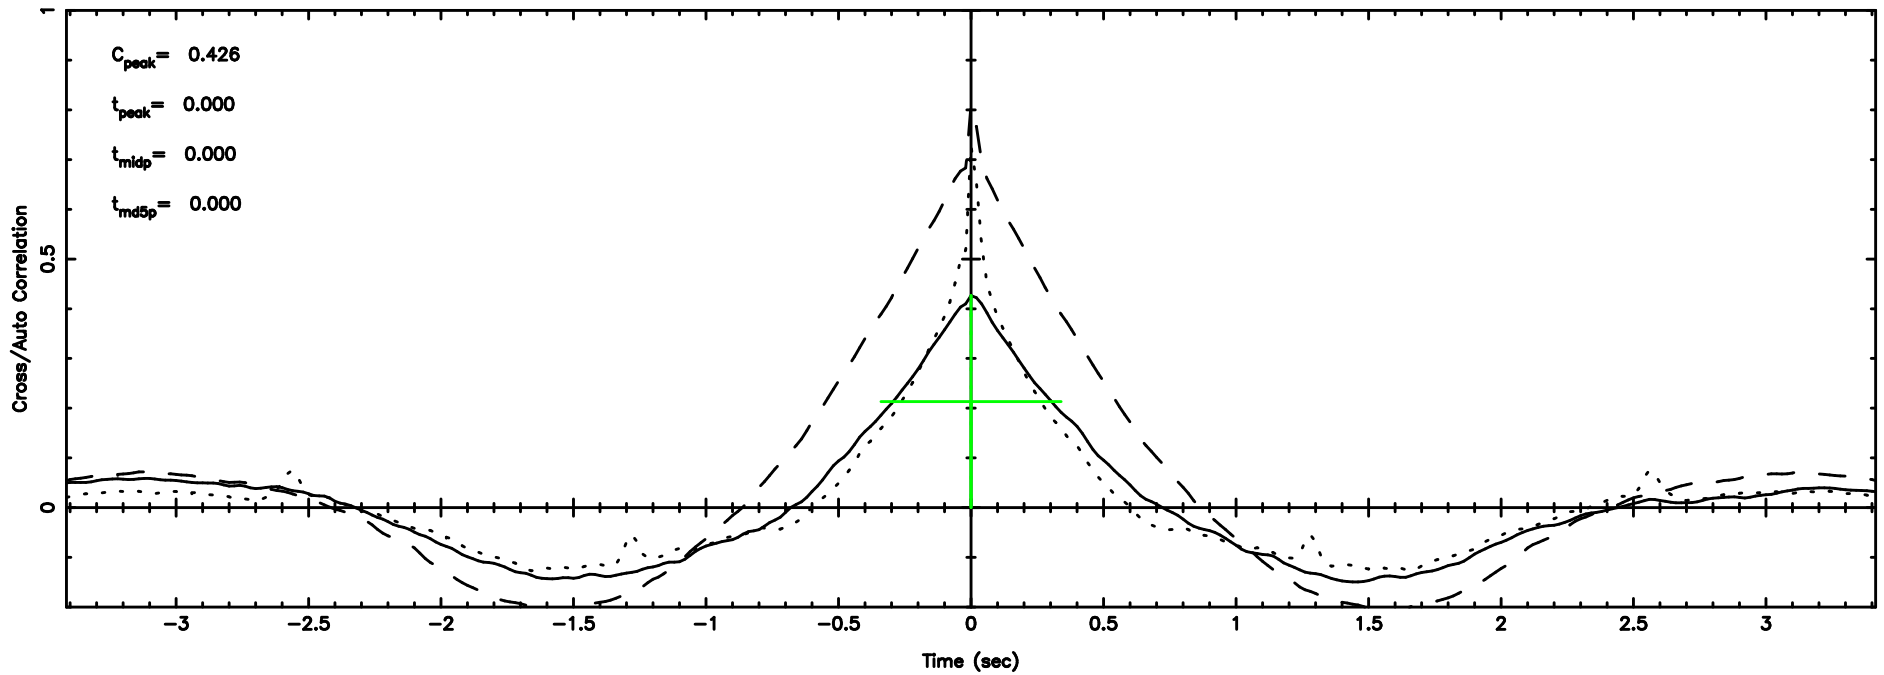

Frequency (Hz)