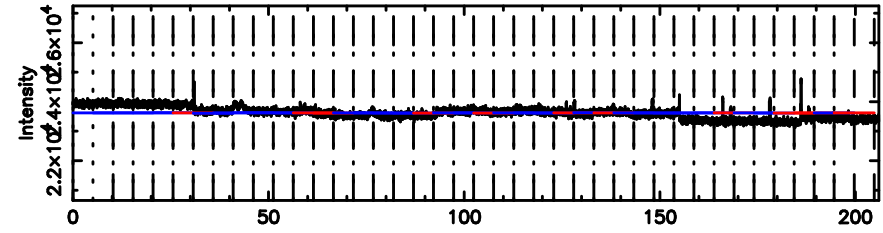

Frequency (Hz)

2156-043 2024/05/09 21.64UT TOYOKAWA-FUJI

T20240510063644

BLK:28,SNR1: 2.6371 ,SNR2: 4.8109

Frequency (Hz)

K20240510063642

BLK:28,SNR1: 0.47838 ,SNR2: 3.8151

Frequency (Hz)