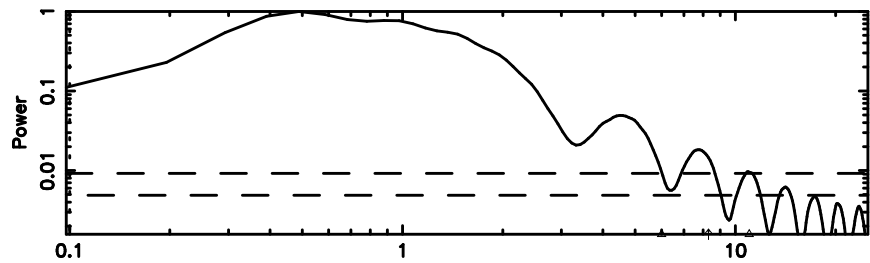

Frequency (Hz)

T20240510095627

BLK:28,SNR1: 6.7202 ,SNR2: 17.033

Frequency (Hz)

0116+31 2024/05/10 0.97UT TOYOKAWA-KISO

K20240510095624

BLK:28,SNR1: 2.6344 ,SNR2: 12.694

Frequency (Hz)