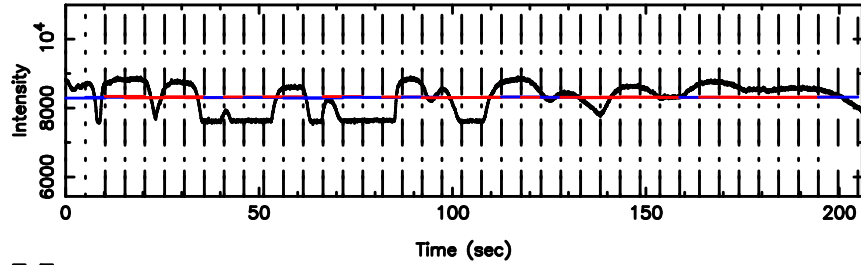

T20240510143141