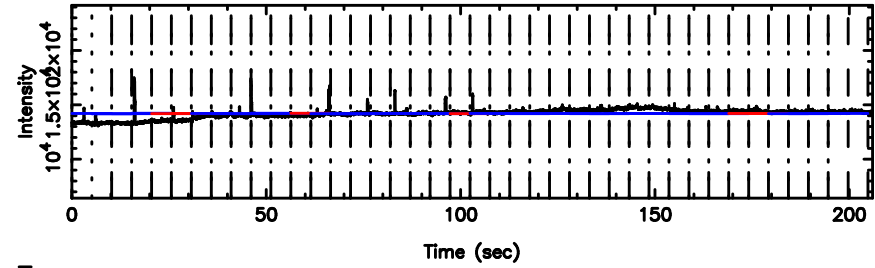

K20240510104123