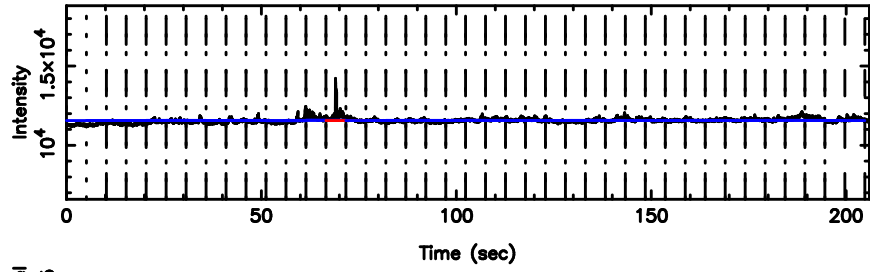

Frequency (Hz)

T20240510085043

BLK:37,SNR1: 10.693 ,SNR2: 14.980

F20240510085044

BLK:37,SNR1: 6.9859 ,SNR2: 8.9741

0011+344 2024/05/09 23.87UT TOYOKAWA-FUJI

T20240510085043

BLK:38,SNR1: 10.541 ,SNR2: 14.768