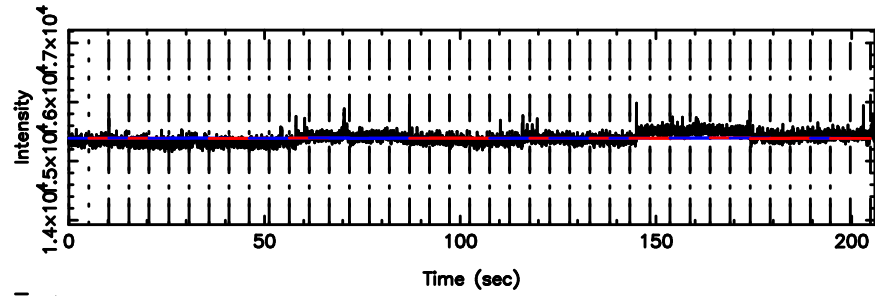

F20240510061103