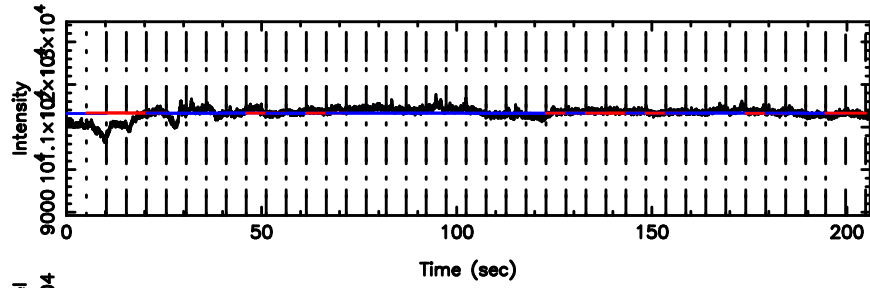

BLK:30,SNR1: 1.2975 ,SNR2: 6.6976

Frequency (Hz)

3C459 2024/05/09 22.92UT FUJI -KISO

K20240510075338

BLK:30,SNR1: 1.4368 ,SNR2: 2.9740

Frequency (Hz)

T20240510082725

BLK:28,SNR1: 2.2757 ,SNR2: 9.4505