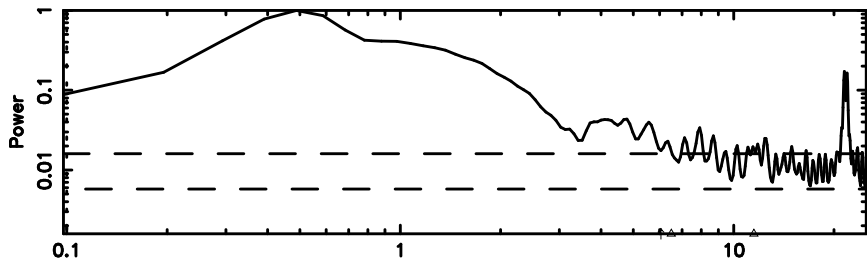

BLK:20,SNR1: 2.5924 ,SNR2: 8.9707