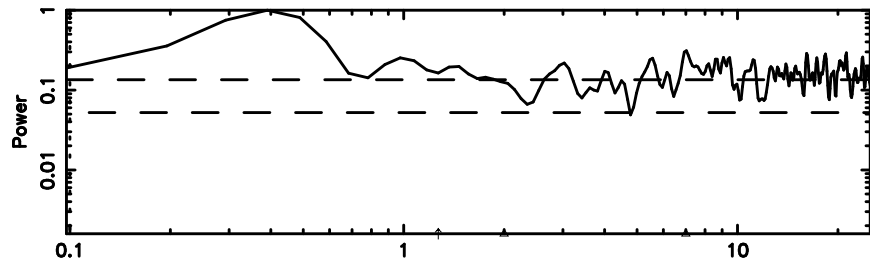

T20240530073205

BLK: 4,SNR1: 0.26181 ,SNR2: 1.8983

Frequency (Hz)

F20240530073207

BLK: 4,SNR1: 0.50767E-01,SNR2: 4.1876

Frequency (Hz)

0011+344 2024/05/29 22.56UT TOYOKAWA-FUJI