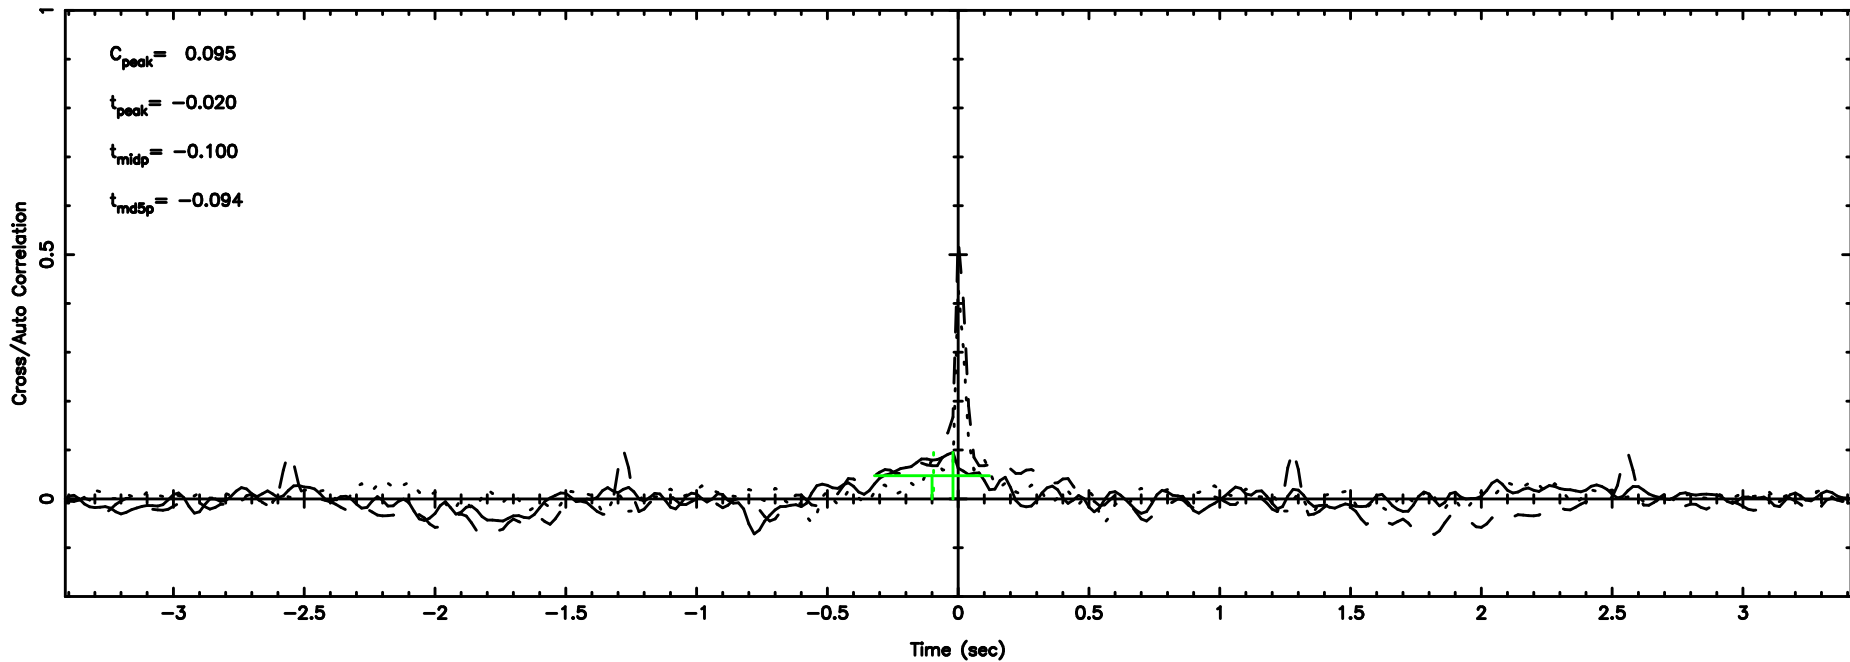

Frequency (Hz)

0839-071 2024/05/30 7.01UT FUJI -KISO