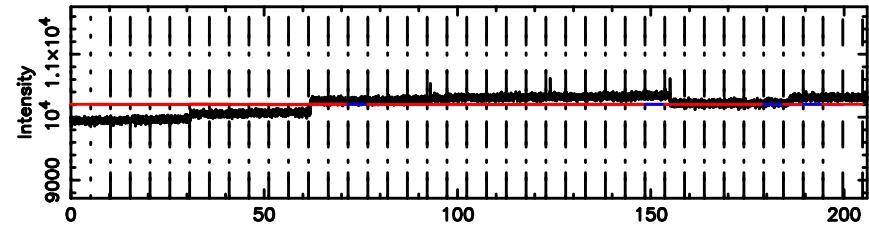

Frequency (Hz)

K20240530141155

BLK: 4,SNR1: 0.50064 ,SNR2: 1.9727