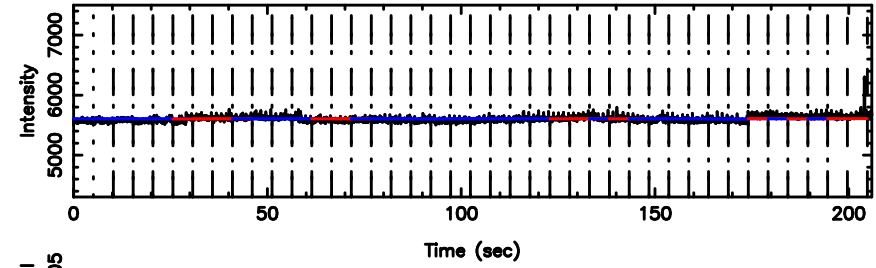

F20240530123850