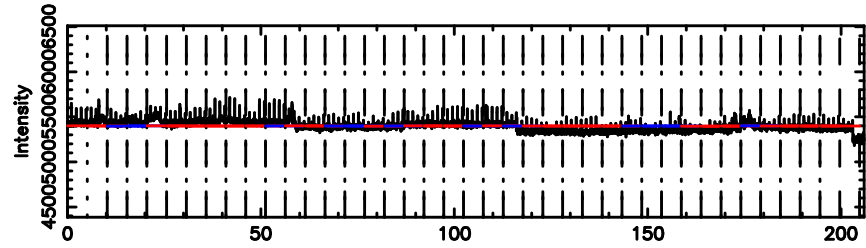

BLK:26,SNR1: 0.71087 ,SNR2: 6.1937

K20240530134421

BLK:26,SNR1: 0.40379 ,SNR2: 1.2645

3C161 2024/05/30 4.77UT TOYOKAWA-KISO

F20240530134426

BLK:12,SNR1: 0.44329E-01,SNR2: 1.7205

Frequency (Hz)

K20240530134421