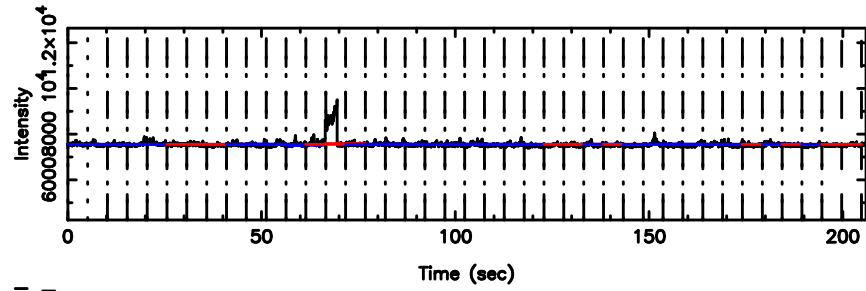

3C119 2024/05/30 2.87UT TOYOKAWA-KISO

F20240530115042

BLK:15,SNR1: 0.54064 ,SNR2: 1.9420

K20240530115037

BLK:15,SNR1: 0.68910 ,SNR2: 2.8608

3C119 2024/05/30 2.87UT FUJI -KISO

T20240530123848

BLK:28,SNR1: 13.730 ,SNR2: 23.241