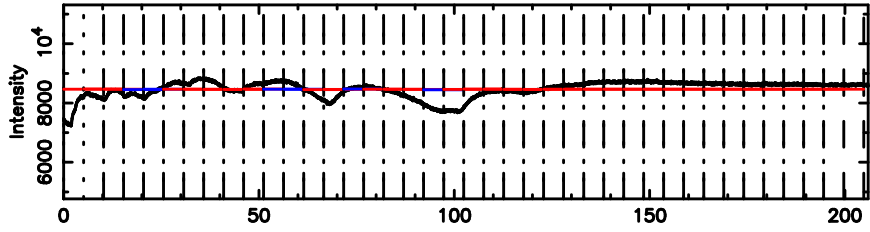

BLK: 7,SNR1: 1.0107 ,SNR2: 2.7462

Frequency (Hz)

2334+085 2024/05/29 21.95UT TOYOKAWA-FUJI

T20240530065504

BLK: 6,SNR1: 1.6599 ,SNR2: 10.299

Frequency (Hz)

K20240530065502

BLK: 6,SNR1: 0.94064 ,SNR2: 4.4607