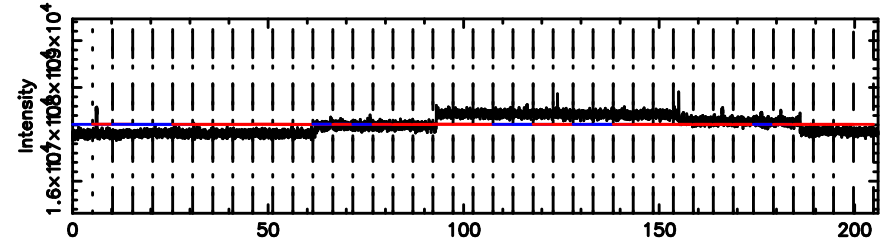

F20240530061228

BLK:11,SNR1: 0.50441 ,SNR2: 2.4460

Frequency (Hz)

K20240530061224

BLK:11,SNR1: 0.61203 ,SNR2: 3.1596

Frequency (Hz)

3C454.3 2024/05/29 21.24UT FUJI -KISO

T20240530062008