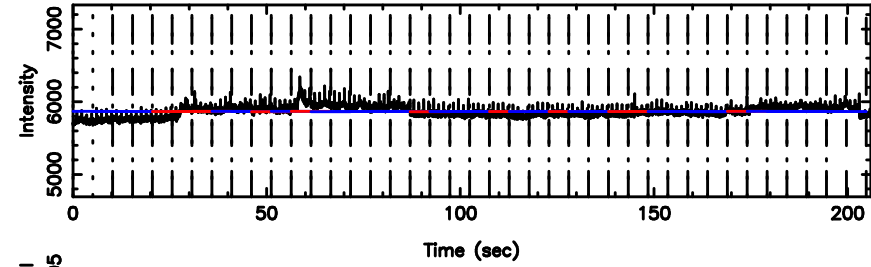

F20240530130042