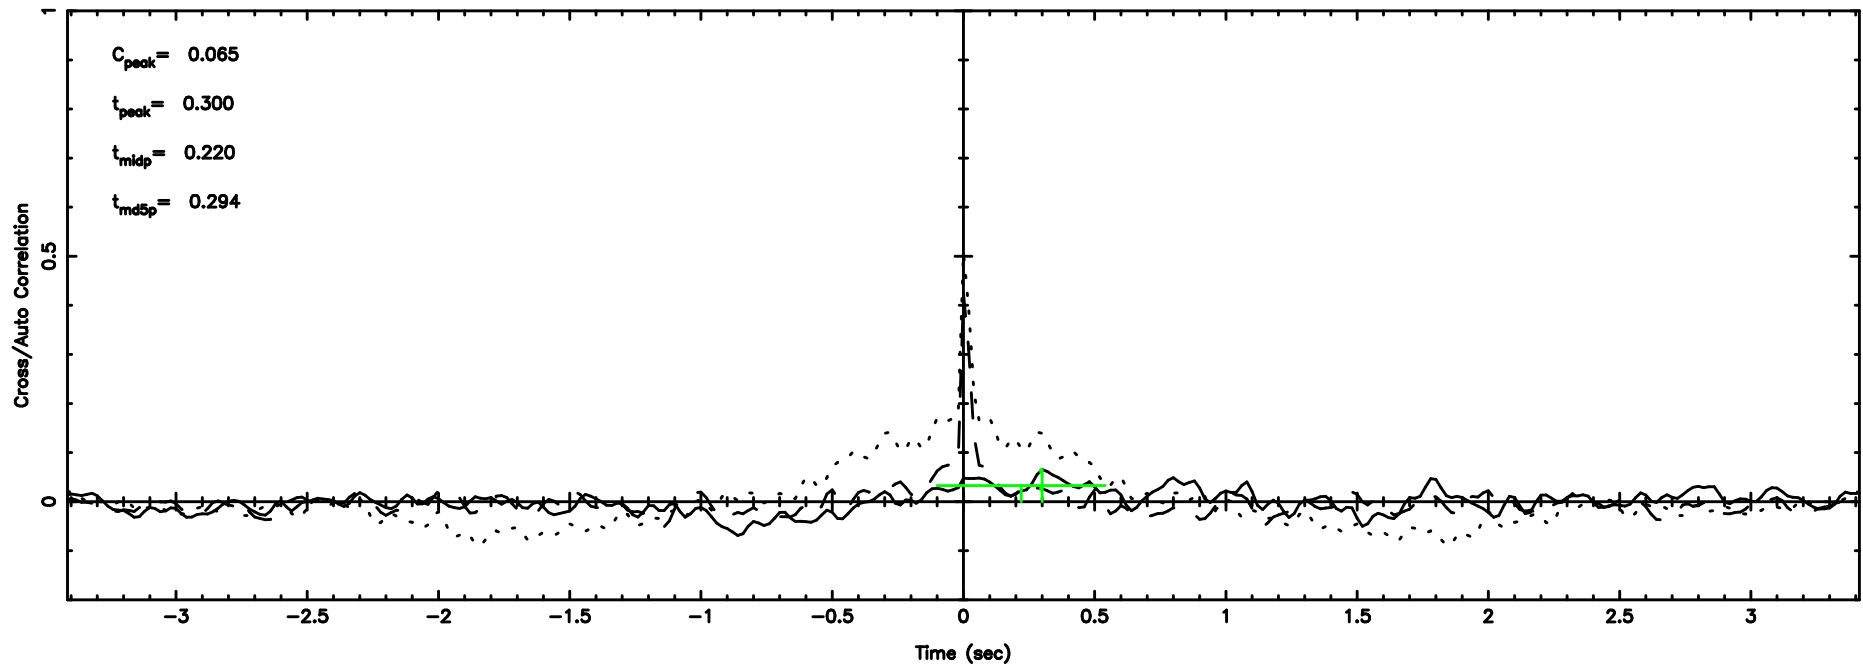

T20240530141157

BLK: 4,SNR1: 0.11561 ,SNR2: 0.81929

K20240530141155

BLK: 4,SNR1: 0.55272 ,SNR2: 1.4035

0652-130 2024/05/30 5.23UT TOYOKAWA-KISO

F20240530141159

BLK: 4,SNR1: 0.28612 ,SNR2: 5.4902

Frequency (Hz)