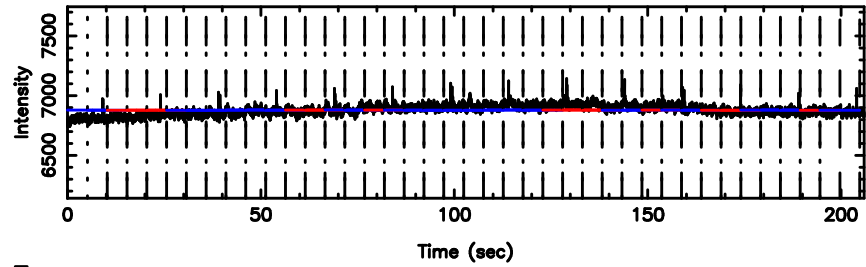

T20240530134424

BLK:16,SNR1: 0.71686 ,SNR2: 3.6034

Frequency (Hz)

F20240530134426

BLK:16,SNR1:-0.12314E-01,SNR2: 1.5873

Frequency (Hz)

3C161 2024/05/30 4.77UT TOYOKAWA-FUJI

T20240530134424