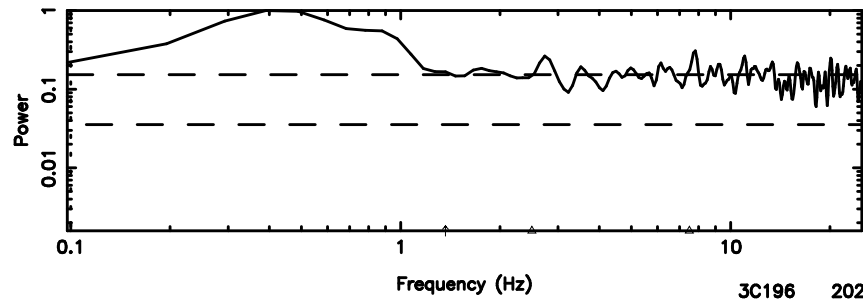

BLK: 5,SNR1: 0.12747 ,SNR2: 2.4264