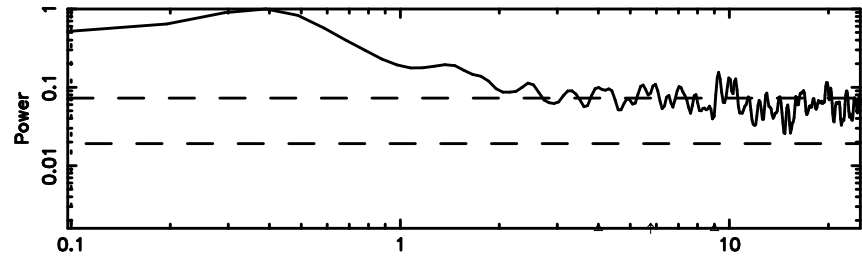

1034+404 2024/05/30 8.93UT TOYOKAWA-KISO

F20240530175402

BLK: 5, SNR1: 5.5190 , SNR2: 38.300

Frequency (Hz)

K20240530175357

BLK: 5, SNR1: 0.32500 , SNR2: 1.4087

Frequency (Hz)

1034+404 2024/05/30 8.93UT FUJI -KISO