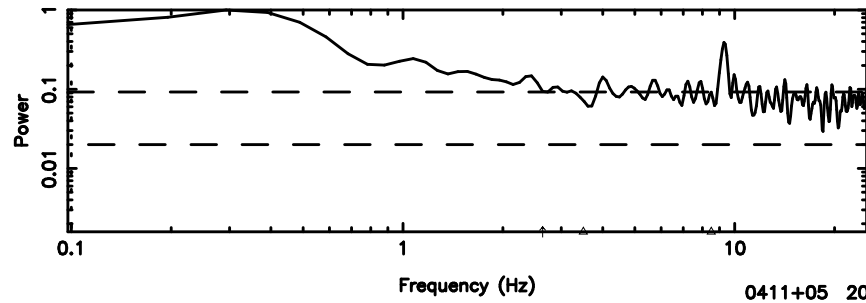

T20240530113219

BLK:23,SNR1: 0.47266 ,SNR2: 4.1022

K20240530113216

BLK:23,SNR1: 0.13964 ,SNR2: 1.9421

0411+05 2024/05/30 2.57UT TOYOKAWA-KISO

F20240530113221

BLK: 8,SNR1: 0.25658 ,SNR2: 2.1873

K20240530113216