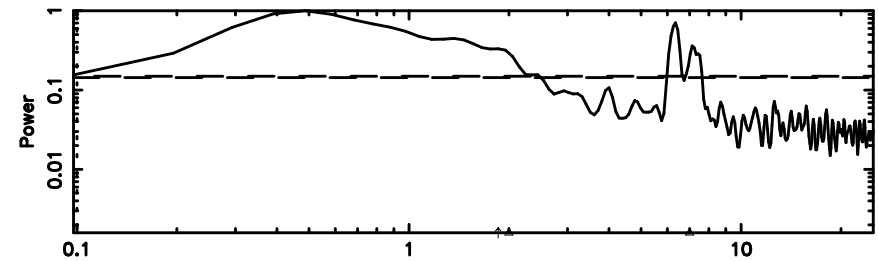

T20240530105432

BLK: 9,SNR1: 6.8679 ,SNR2: 14.541

Frequency (Hz)

F20240530105434

BLK: 9,SNR1:-0.17154 ,SNR2: 2.8186

Frequency (Hz)

0333+32 2024/05/30 1.94UT TOYOKAWA-FUJI

T20240530105432