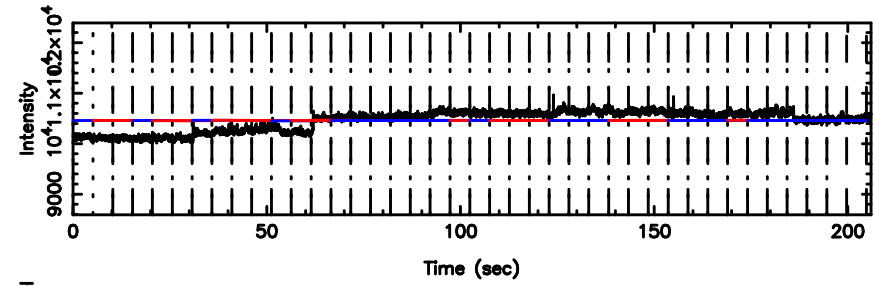

K20240530125219