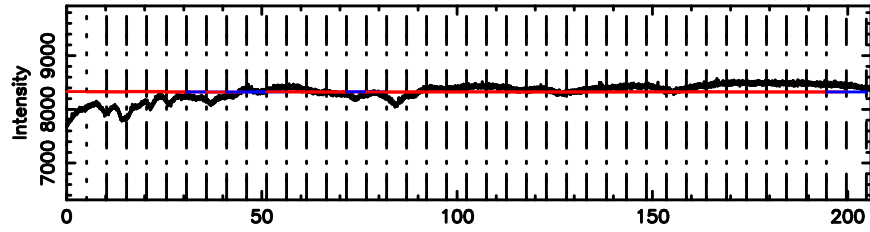

T20240530070847