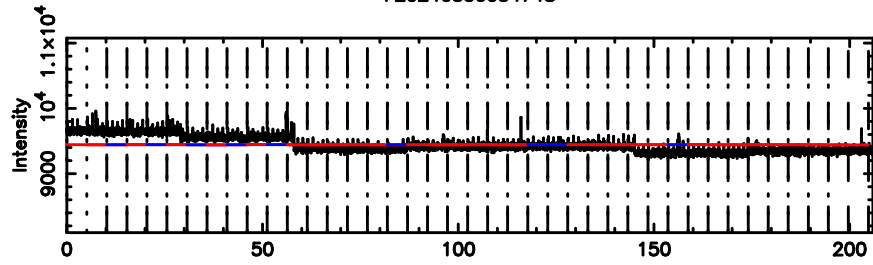

F20240530054748