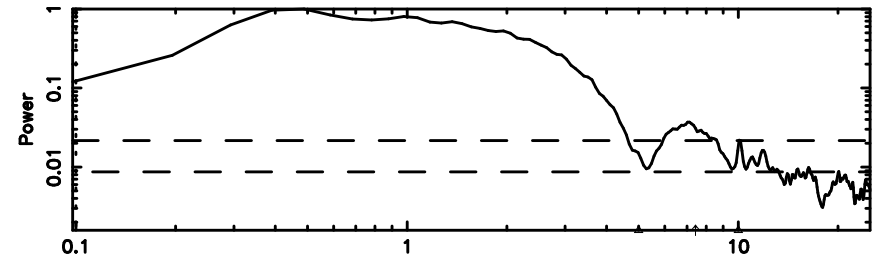

F20240530130854

BLK:16,SNR1: 11.360 ,SNR2: 19.345

0548+16 2024/05/30 4.18UT TOYOKAWA-FUJI

T20240530130852

BLK:22,SNR1: 1.6442 ,SNR2: 6.6745

Frequency (Hz)

K20240530130849

BLK:22,SNR1: 3.6391 ,SNR2: 10.780