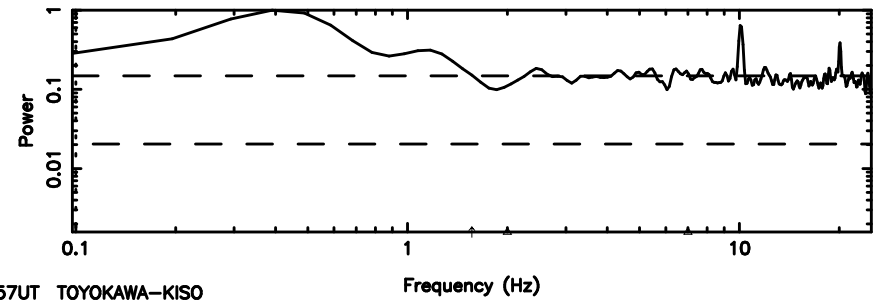

T20240530113219

BLK:23,SNR1: 0.47266 ,SNR2: 4.1022

K20240530113216

BLK:23,SNR1: 0.13964 ,SNR2: 1.9421

0411+05 2024/05/30 2.57UT TOYOKAWA-KISO

F20240530113221

BLK: 8,SNR1: 0.25658 ,SNR2: 2.1873

K20240530113216