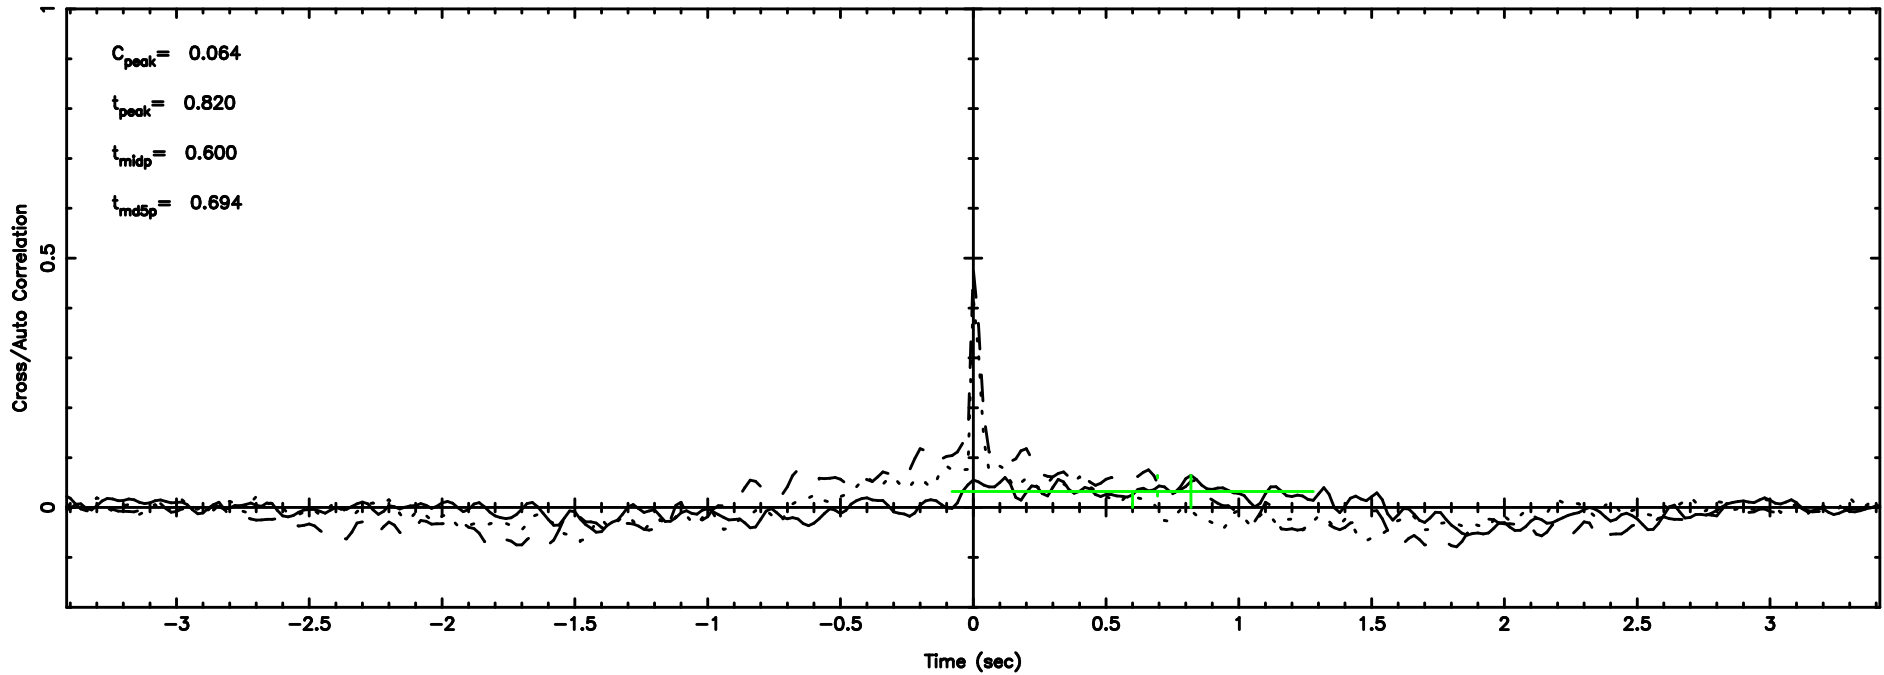

T20240530060412

BLK: 4,SNR1: 0.77059E-01,SNR2: 0.80183

K20240530060410

BLK: 4,SNR1: 0.26284 ,SNR2: 0.86922

2243+394 2024/05/29 21.10UT TOYOKAWA-KISO

F20240530060414

BLK: 6,SNR1:-0.17345 ,SNR2: 1.3012

K20240530060410