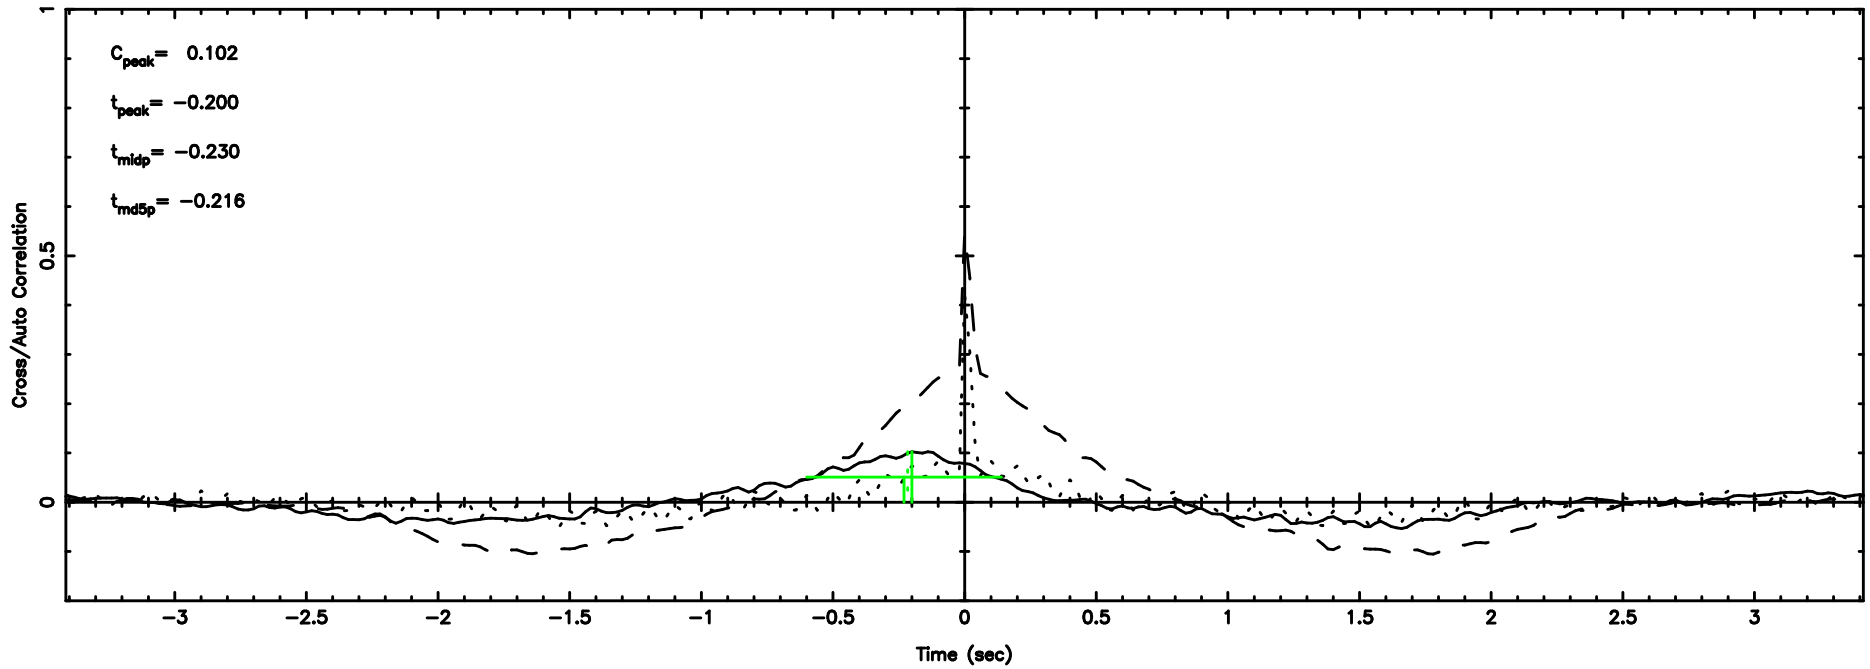

T20240530113219

BLK:23,SNR1: 0.47266 ,SNR2: 4.1022

K20240530113216

BLK:23,SNR1: 0.13964 ,SNR2: 1.9421

0411+05 2024/05/30 2.57UT TOYOKAWA-KISO

F20240530113221

BLK: 8,SNR1: 0.25658 ,SNR2: 2.1873

K20240530113216