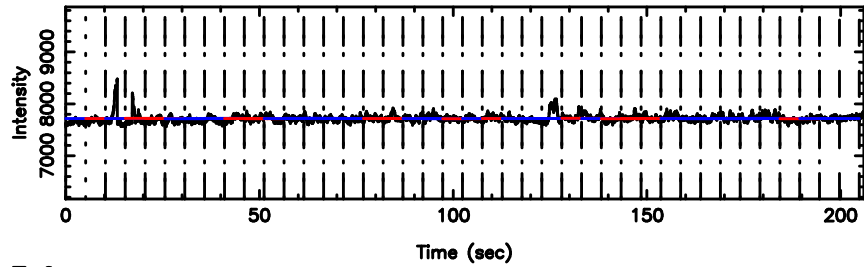

F20240530123850

BLK:33,SNR1: 0.58379 ,SNR2: 2.7546

Frequency (Hz)

K20240530123845

BLK:33,SNR1: 2.6103 ,SNR2: 10.887

Frequency (Hz)

3C138 2024/05/30 3.67UT FUJI -KISO

T20240530125221