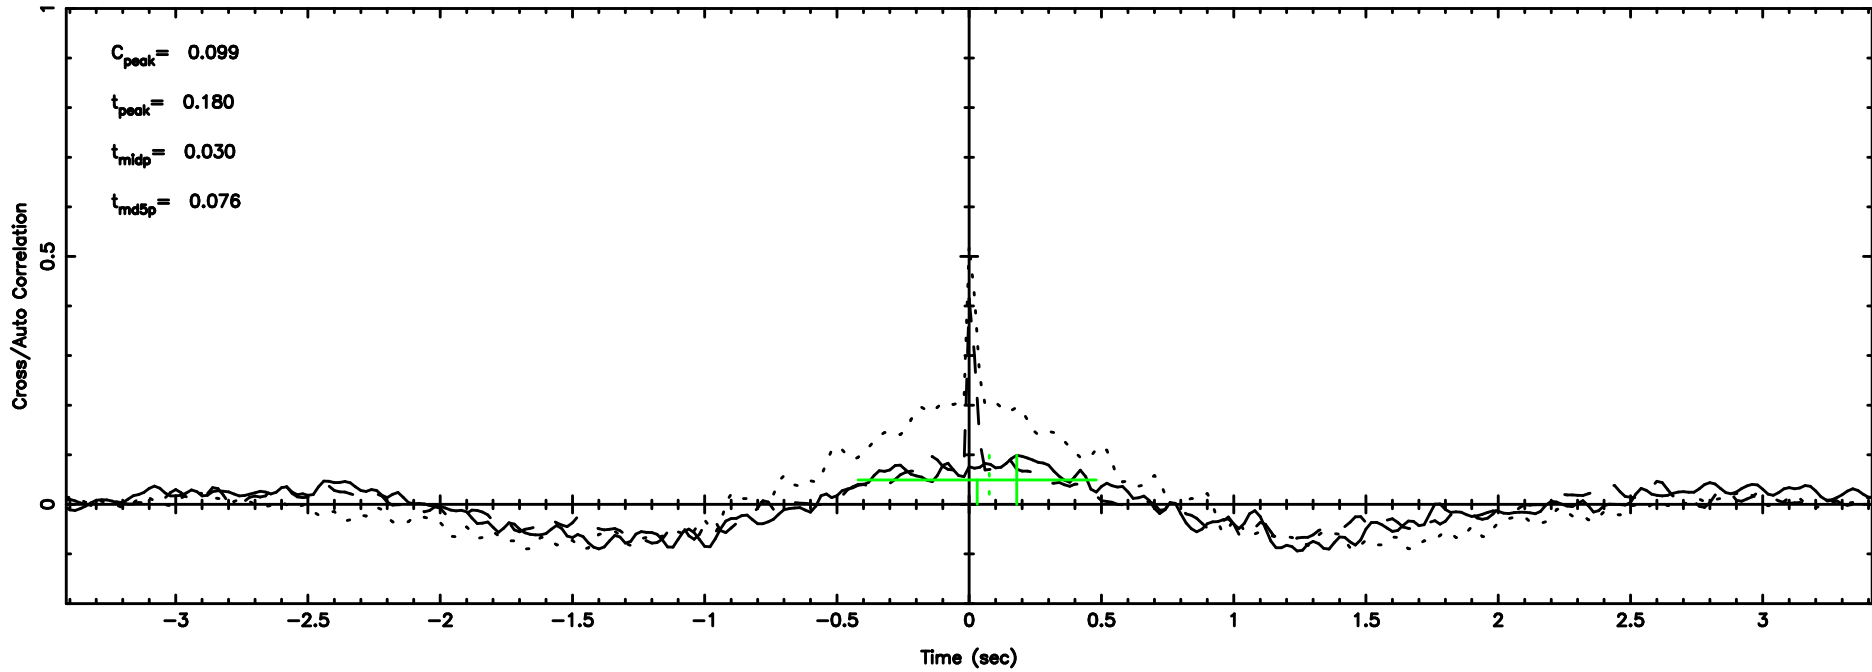

T20240530081717

BLK: 4,SNR1: 0.20475 ,SNR2: 1.9803

0056-00 2024/05/29 23.32UT TOYOKAWA-KISO

K20240530081715

BLK: 4,SNR1: 0.46931 ,SNR2: 6.2446

F20240530081719

BLK: 2,SNR1: 0.26499 ,SNR2: 2.3277

K20240530081715