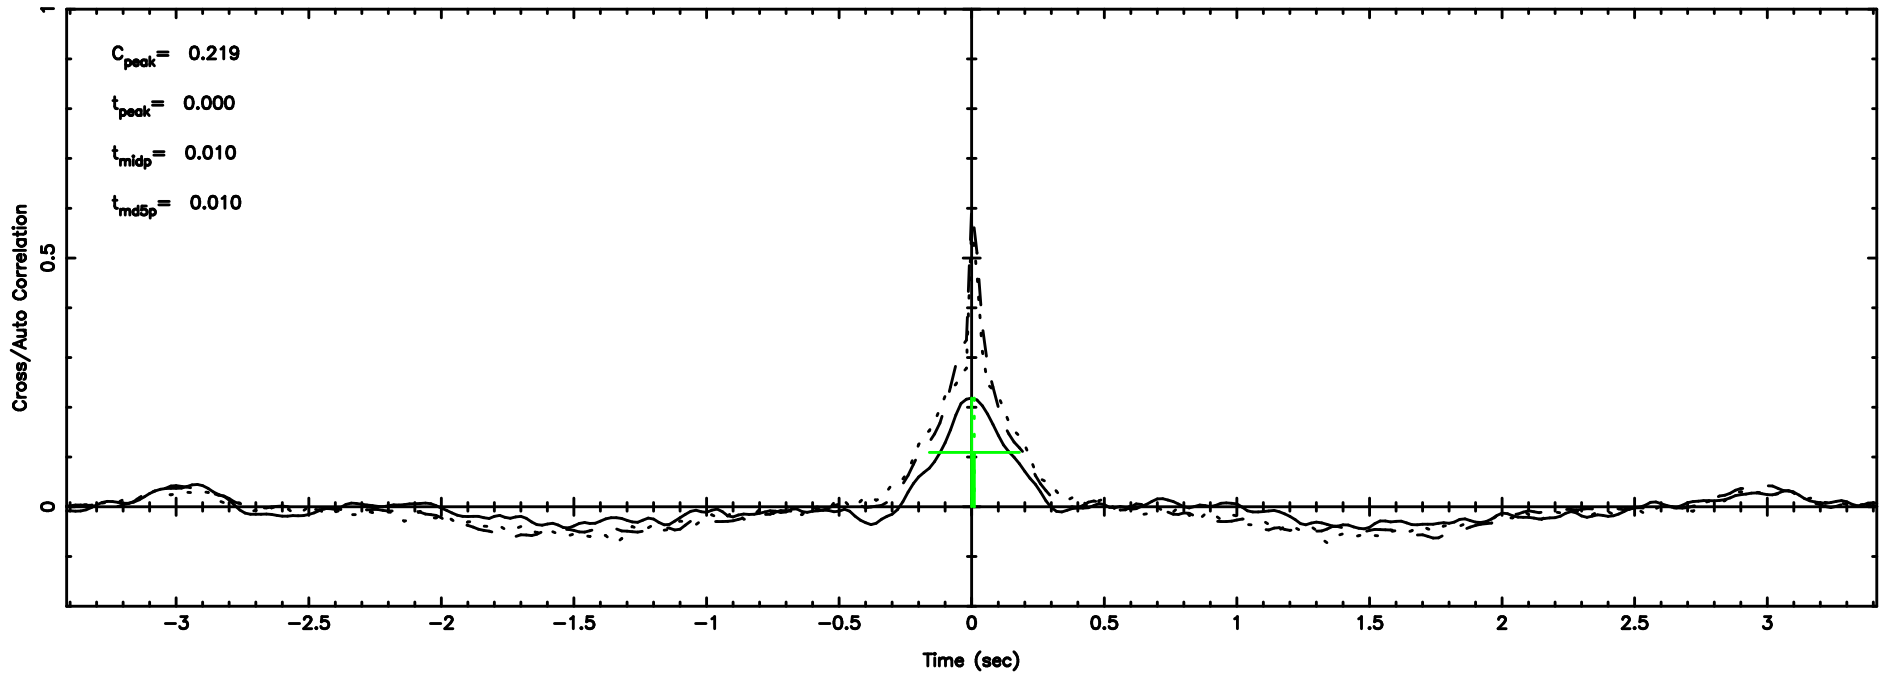

Frequency (Hz)

2334+085 2024/05/29 21.95UT FUJI -KISO