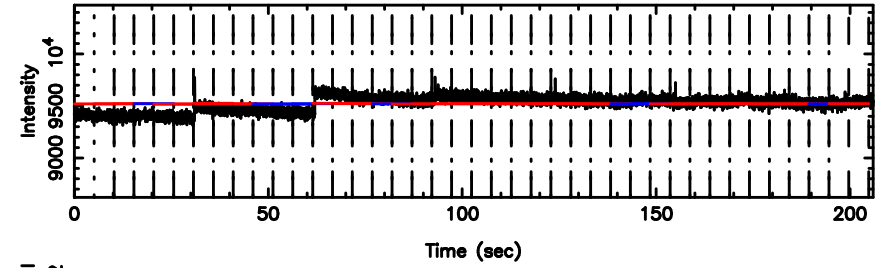

T20240530113219

BLK:23,SNR1: 0.47266 ,SNR2: 4.1022

K20240530113216

BLK:23,SNR1: 0.13964 ,SNR2: 1.9421

0411+05 2024/05/30 2.57UT TOYOKAWA-KISO

F20240530113221

BLK: 8,SNR1: 0.25658 ,SNR2: 2.1873

K20240530113216