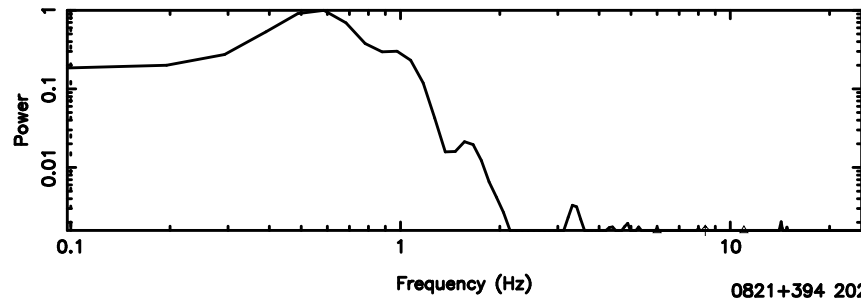

BLK: 5,SNR1: 34.317 ,SNR2: 82.283