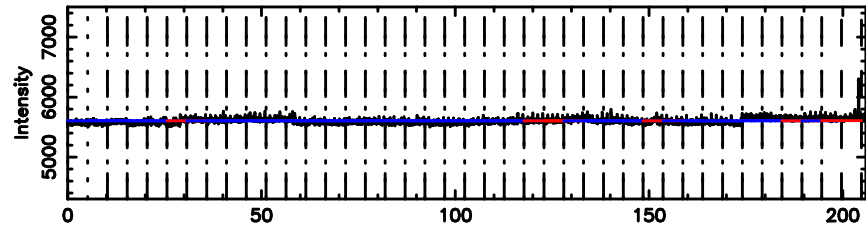

F20240530123850