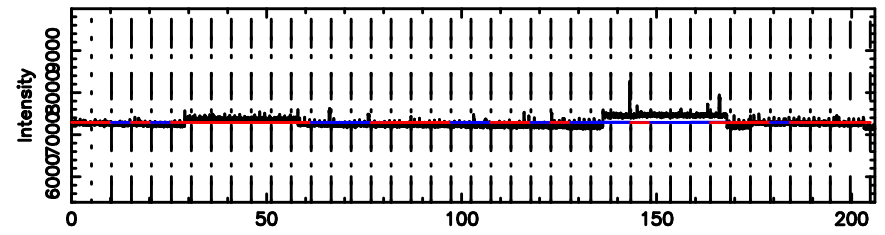

T20240530075056

BLK:15,SNR1: 0.32311 ,SNR2: 1.5180

Frequency (Hz)

3C12 2024/05/29 22.88UT TOYOKAWA-FUJI

F20240530075058

BLK:15,SNR1: 3.3713 ,SNR2: 8.8112

Frequency (Hz)

T20240530075056