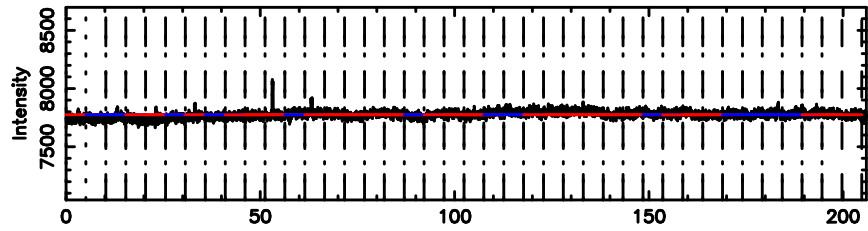

K20240530101947

BLK:17,SNR1: 0.79601 ,SNR2: 3.2100

Frequency (Hz)

0258+350 2024/05/30 1.36UT FUJI -KISO

T20240530102939

BLK:13,SNR1: 0.68931 ,SNR2: 5.3932

Frequency (Hz)

F20240530102941