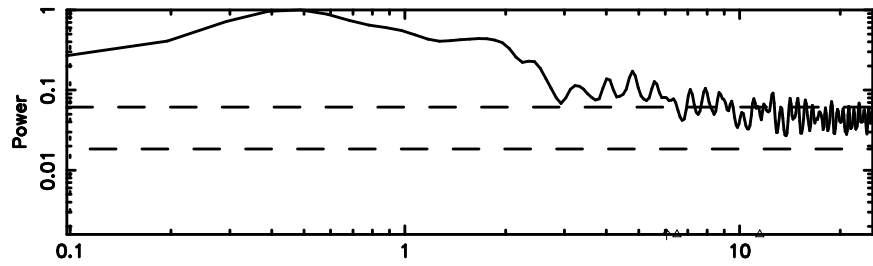

K20240530055953

BLK: 9,SNR1: 0.33994 ,SNR2: 2.9099

Frequency (Hz)

2239+333 2024/05/29 21.03UT TOYOKAWA-KISO

F20240530055957

BLK:13,SNR1: 0.90313 ,SNR2: 3.2717

Frequency (Hz)

K20240530055953