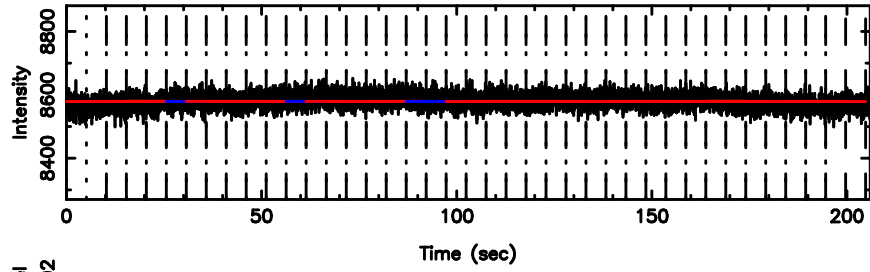

T20240530073205

BLK: 4,SNR1: 0.26181 ,SNR2: 1.8983

Frequency (Hz)

F20240530073207

BLK: 4,SNR1: 0.50767E-01,SNR2: 4.1876

Frequency (Hz)

0011+344 2024/05/29 22.56UT TOYOKAWA-FUJI

T20240530073205