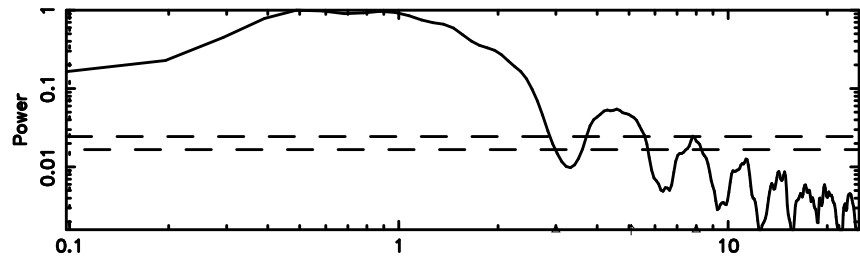

BLK:17,SNR1: 2.2069 ,SNR2: 10.879