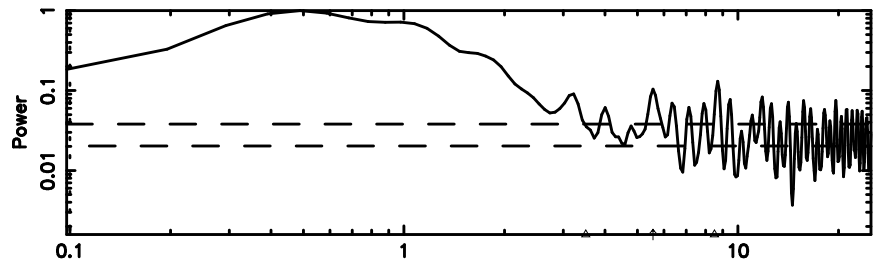

F20240530070849

BLK: 3,SNR1: 1.2585 ,SNR2: 4.9948

Frequency (Hz)

K20240530070845

BLK: 3,SNR1: 0.31264 ,SNR2: 1.1769

Frequency (Hz)

2347-02 2024/05/29 22.17UT FUJI -KISO