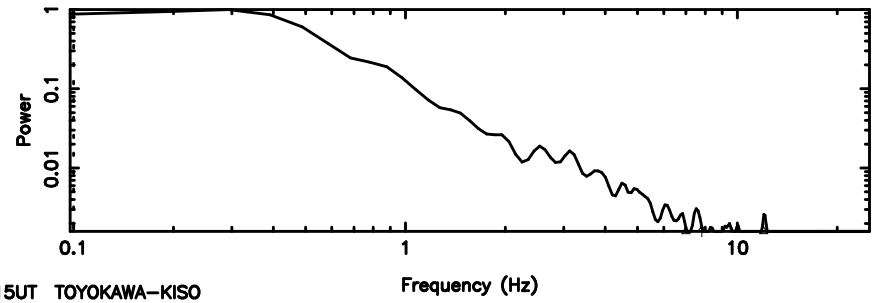

T20240530110734

BLK:11,SNR1: 0.57039E-01,SNR2: 1.9518

K20240530110731

BLK:11,SNR1: 20.044 ,SNR2: 52.076

0347+05 2024/05/30 2.15UT TOYOKAWA-KISO

F20240530110736

BLK: 5,SNR1: 0.18654 ,SNR2: 2.9250

K20240530110731