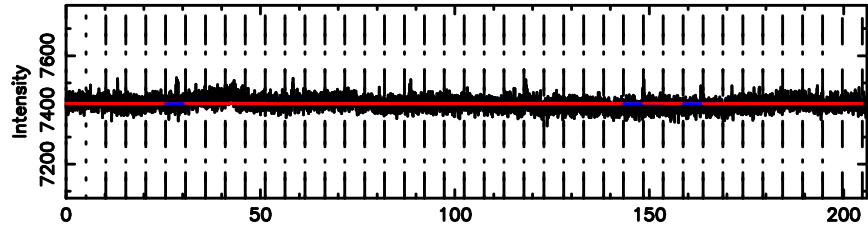

K20240530094408

BLK:27,SNR1: 8.6737 ,SNR2: 21.753

F20240530094413

BLK:30,SNR1: 14.420 ,SNR2: 25.422

K20240530094408

BLK:30,SNR1: 8.6871 ,SNR2: 21.786

0223+341 2024/05/30 0.76UT FUJI -KISO

T20240530100035