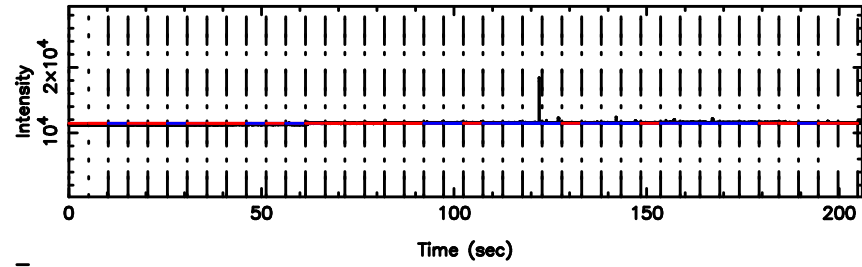

K20240530162642

BLK:19,SNR1: 6.5860 ,SNR2: 19.030

Frequency (Hz)

3C216 2024/05/30 7.47UT TOYOKAWA-KISO

F20240530162647

BLK:20,SNR1: 2.2473 ,SNR2: 5.7089

Frequency (Hz)

K20240530162642