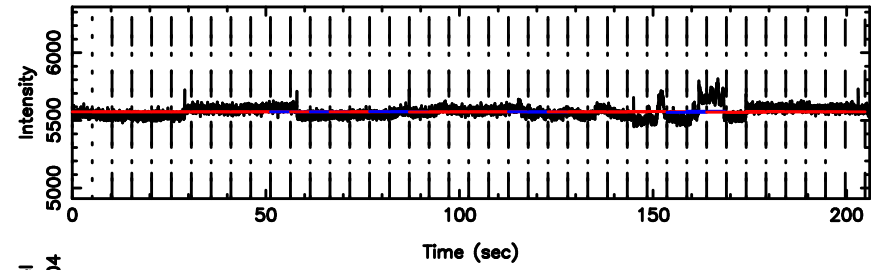

F20240530131305