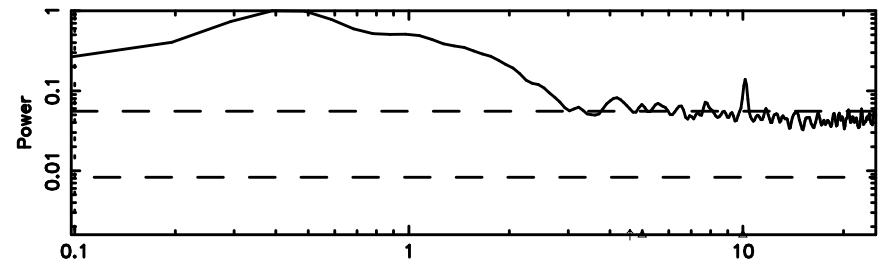

Frequency (Hz)

2334+085 2024/05/29 21.95UT TOYOKAWA-KISO

F20240530065506

BLK:20,SNR1: 1.4793 ,SNR2: 2.6236

Frequency (Hz)

K20240530065502

BLK:20,SNR1: 0.73963 ,SNR2: 3.6065

Frequency (Hz)