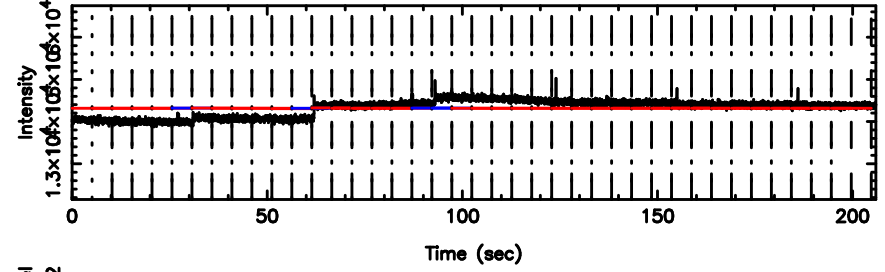

K20240530073203