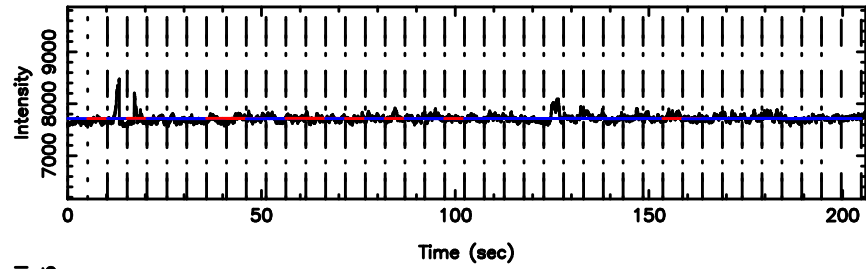

BLK:25,SNR1: 9.5995 ,SNR2: 27.948

F20240530125223

BLK:25,SNR1: 0.68682 ,SNR2: 5.2888

0531+194 2024/05/30 3.90UT TOYOKAWA-FUJI

T20240530125221

BLK:29,SNR1: 9.5110 ,SNR2: 27.632

0531+194 2024/05/30 3.90UT TOYOKAWA-KISO