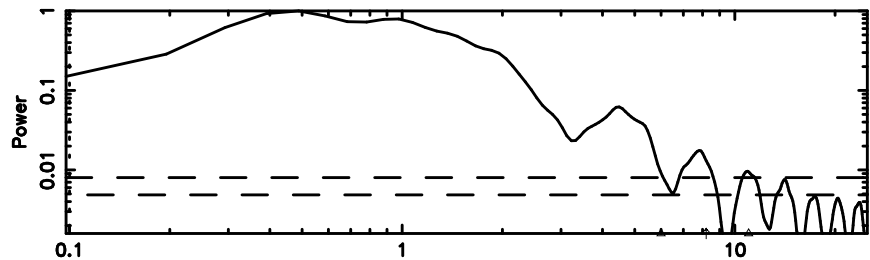

BLK:36,SNR1: 7.9110 ,SNR2: 20.085