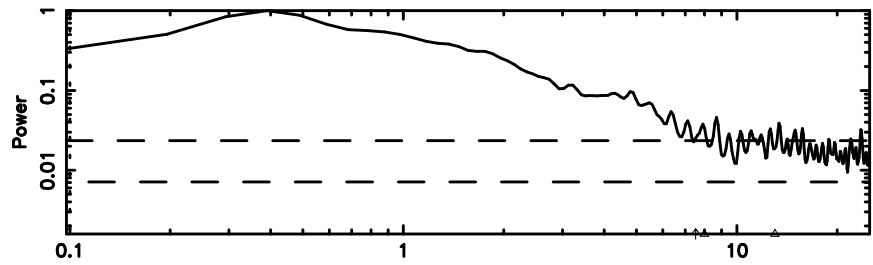

BLK:17,SNR1: 0.19847 ,SNR2: 1.2033

Frequency (Hz)

K20240530075054

BLK:17,SNR1: 2.1825 ,SNR2: 6.5178

Frequency (Hz)

3C12 2024/05/29 22.88UT TOYOKAWA-KISO

F20240530075058

BLK:23,SNR1: 2.5990 ,SNR2: 7.0843