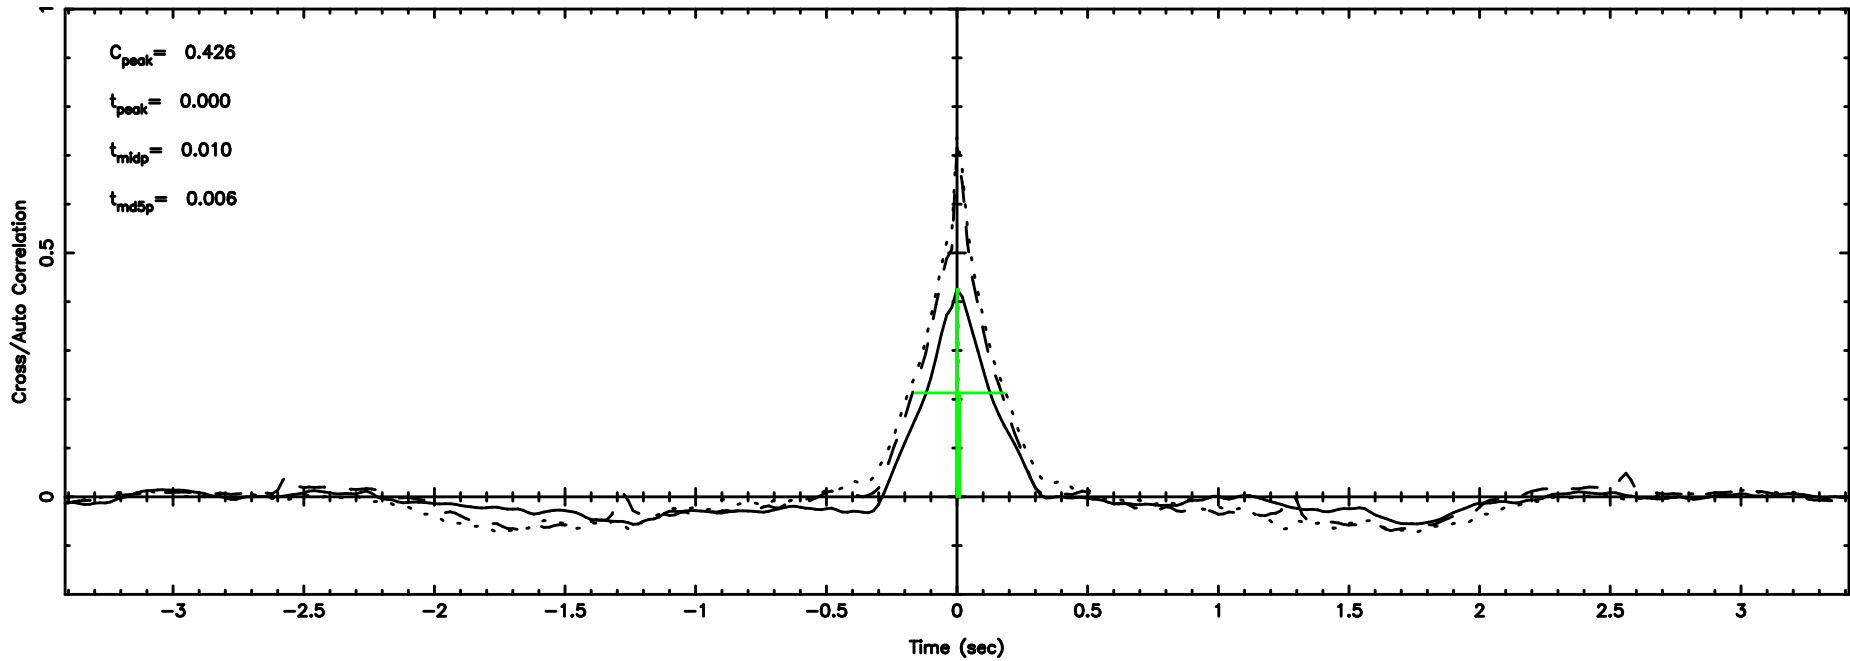

Frequency (Hz)

3C222 2024/05/30 7.92UT FUJI -KISO