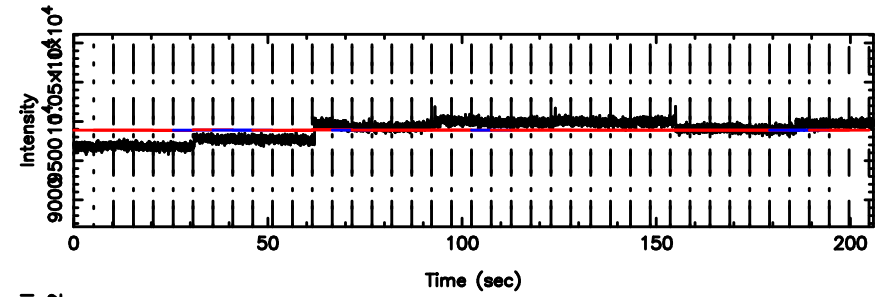

0324+119 2024/05/30 1.78UT TOYOKAWA-KISO

K20240530104513

BLK: 7,SNR1: 0.21011 ,SNR2: 1.0287