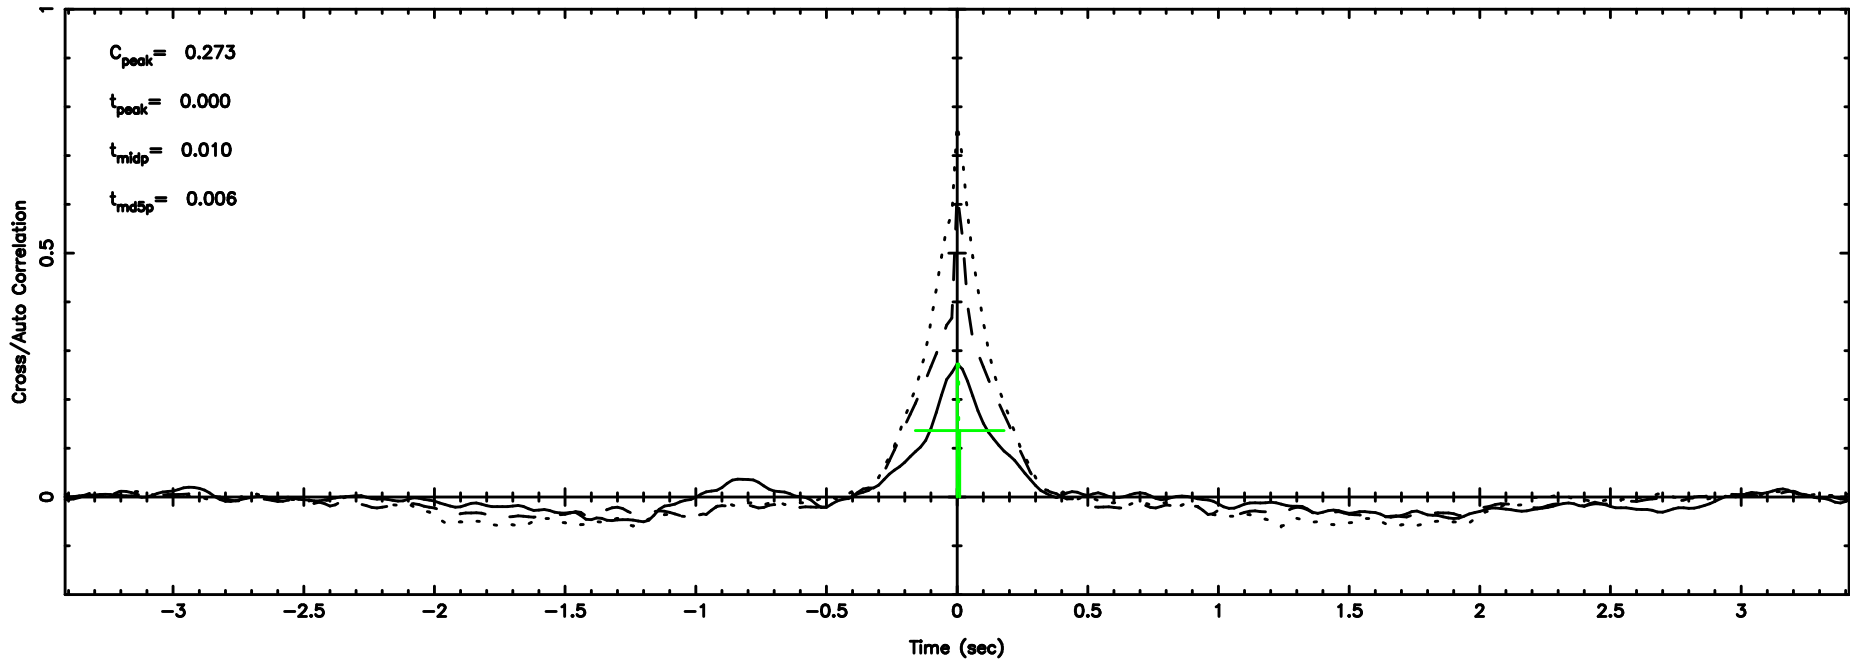

K20240530165318

BLK:17,SNR1: 2.2069 ,SNR2: 10.879

Frequency (Hz)

3C222 2024/05/30 7.92UT TOYOKAWA-KISO

F20240530165322

BLK:24,SNR1: 6.8929 ,SNR2: 17.260

Frequency (Hz)

K20240530165318