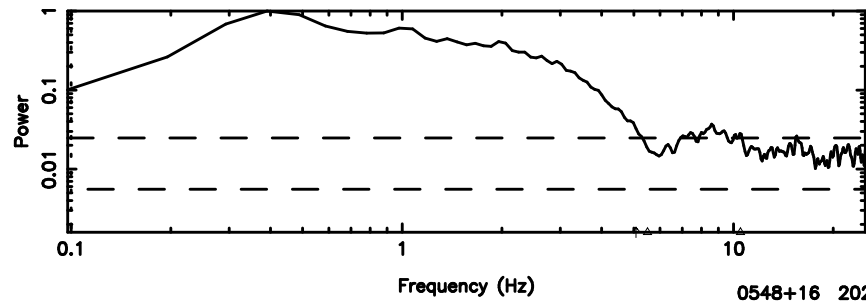

BLK:16,SNR1: 2.5467 ,SNR2: 10.767