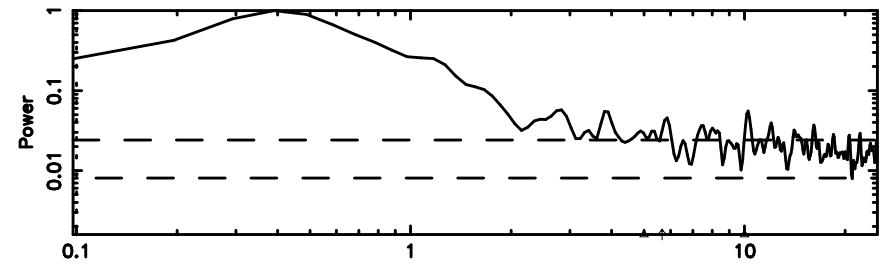

T20240530070847

BLK: 5,SNR1: 1.9181 ,SNR2: 12.425

Frequency (Hz)

K20240530070845

BLK: 5,SNR1: 1.3113 ,SNR2: 4.8691

Frequency (Hz)

2347-02 2024/05/29 22.17UT TOYOKAWA-KISO

F20240530070849