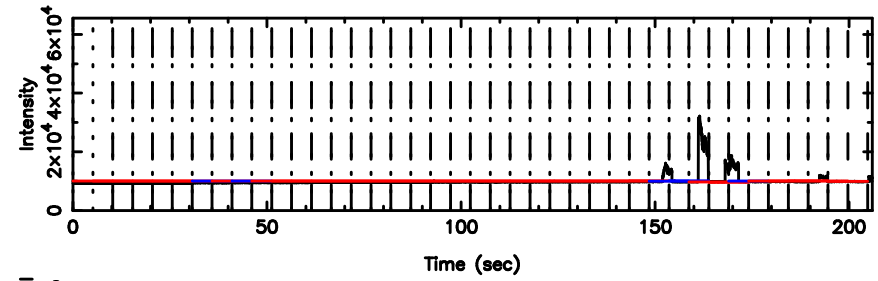

T20240530110734

BLK:11,SNR1: 0.57039E-01,SNR2: 1.9518

K20240530110731

BLK:11,SNR1: 20.044 ,SNR2: 52.076

0347+05 2024/05/30 2.15UT TOYOKAWA-KISO

F20240530110736

BLK: 5,SNR1: 0.18654 ,SNR2: 2.9250

K20240530110731