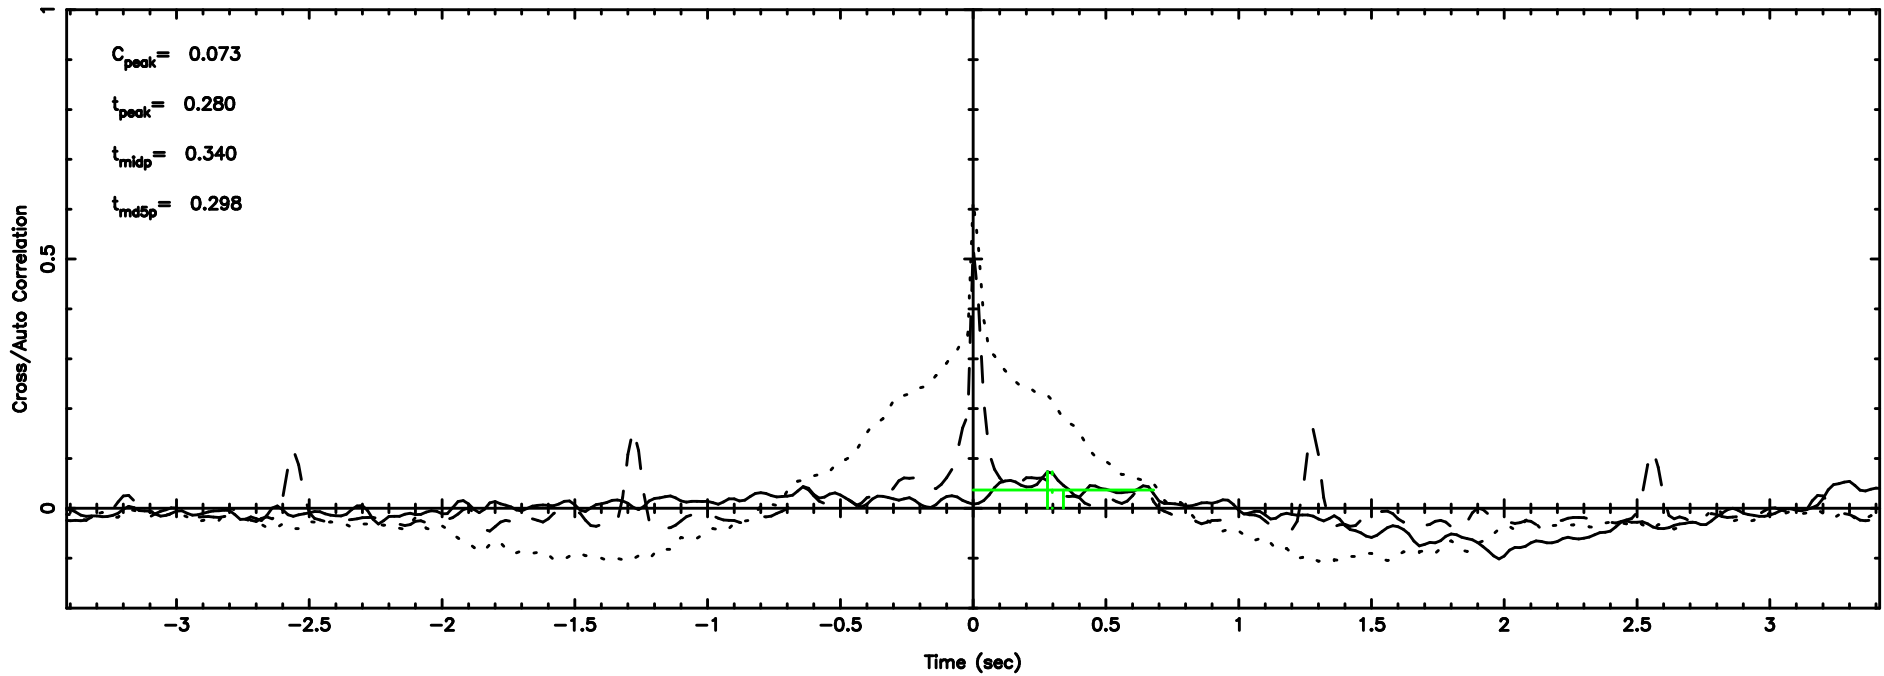

2243+394 2024/05/29 21.10UT FUJI -KISO