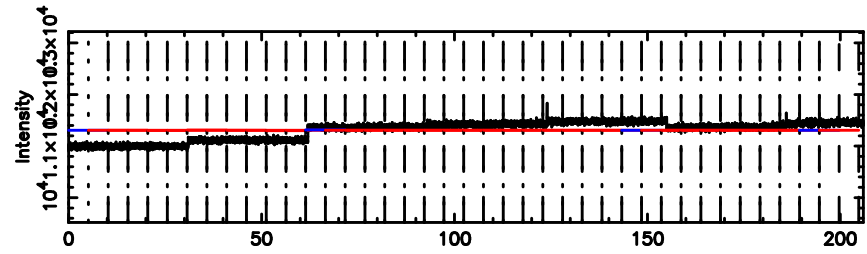

BLK: 3,SNR1: 1.6846 ,SNR2: 6.8702

3C190 2024/05/30 6.34UT TOYOKAWA-KISO

F20240530151845

BLK: 4,SNR1: 2.0750 ,SNR2: 11.698

Frequency (Hz)

K20240530151841

BLK: 4,SNR1: 0.43399E-01,SNR2: 0.49350

Frequency (Hz)