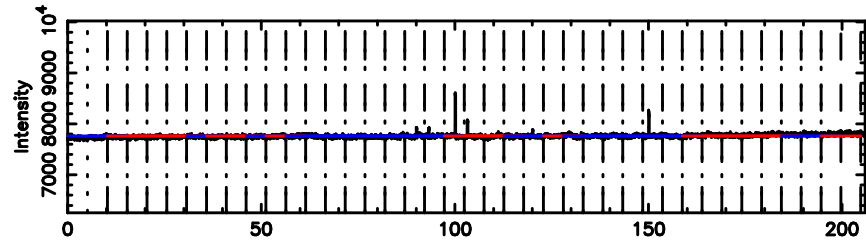

F20240530130854

BLK:16,SNR1: 11.360 ,SNR2: 19.345

0548+16 2024/05/30 4.18UT TOYOKAWA-FUJI

T20240530130852

BLK:22,SNR1: 1.6442 ,SNR2: 6.6745

Frequency (Hz)

K20240530130849

BLK:22,SNR1: 3.6391 ,SNR2: 10.780