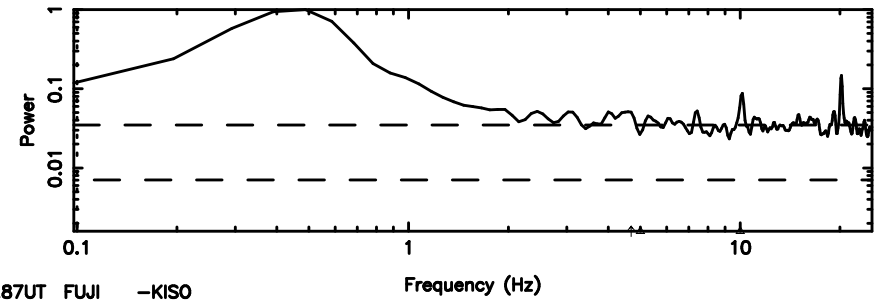

3C119 2024/05/30 2.87UT TOYOKAWA-KISO

F20240530115042

BLK:15,SNR1: 0.54064 ,SNR2: 1.9420

K20240530115037

BLK:15,SNR1: 0.68910 ,SNR2: 2.8608

3C119 2024/05/30 2.87UT FUJI -KISO

T20240530123848

BLK:28,SNR1: 13.730 ,SNR2: 23.241