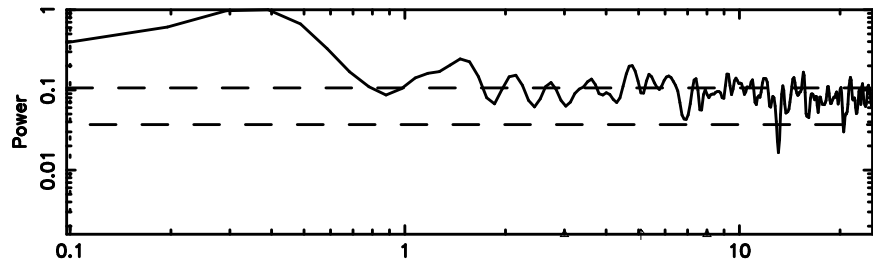

BLK: 4,SNR1: 0.77059E-01,SNR2: 0.80183