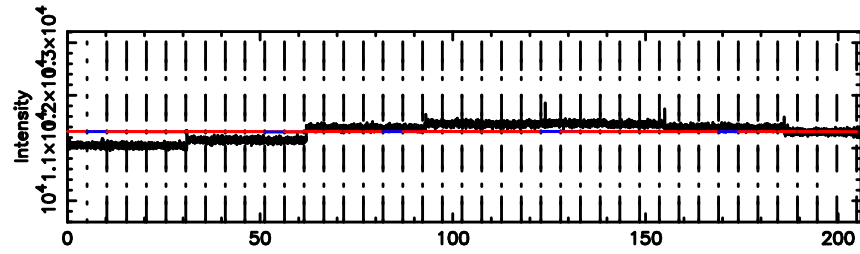

K20240530155901

BLK: 4,SNR1: 0.95974E-01,SNR2: 0.56801

F20240530155905

BLK: 5,SNR1:-0.18800 ,SNR2: 1.3398

Frequency (Hz)

K20240530155901

BLK: 5,SNR1: 0.21990 ,SNR2: 1.0367

Frequency (Hz)