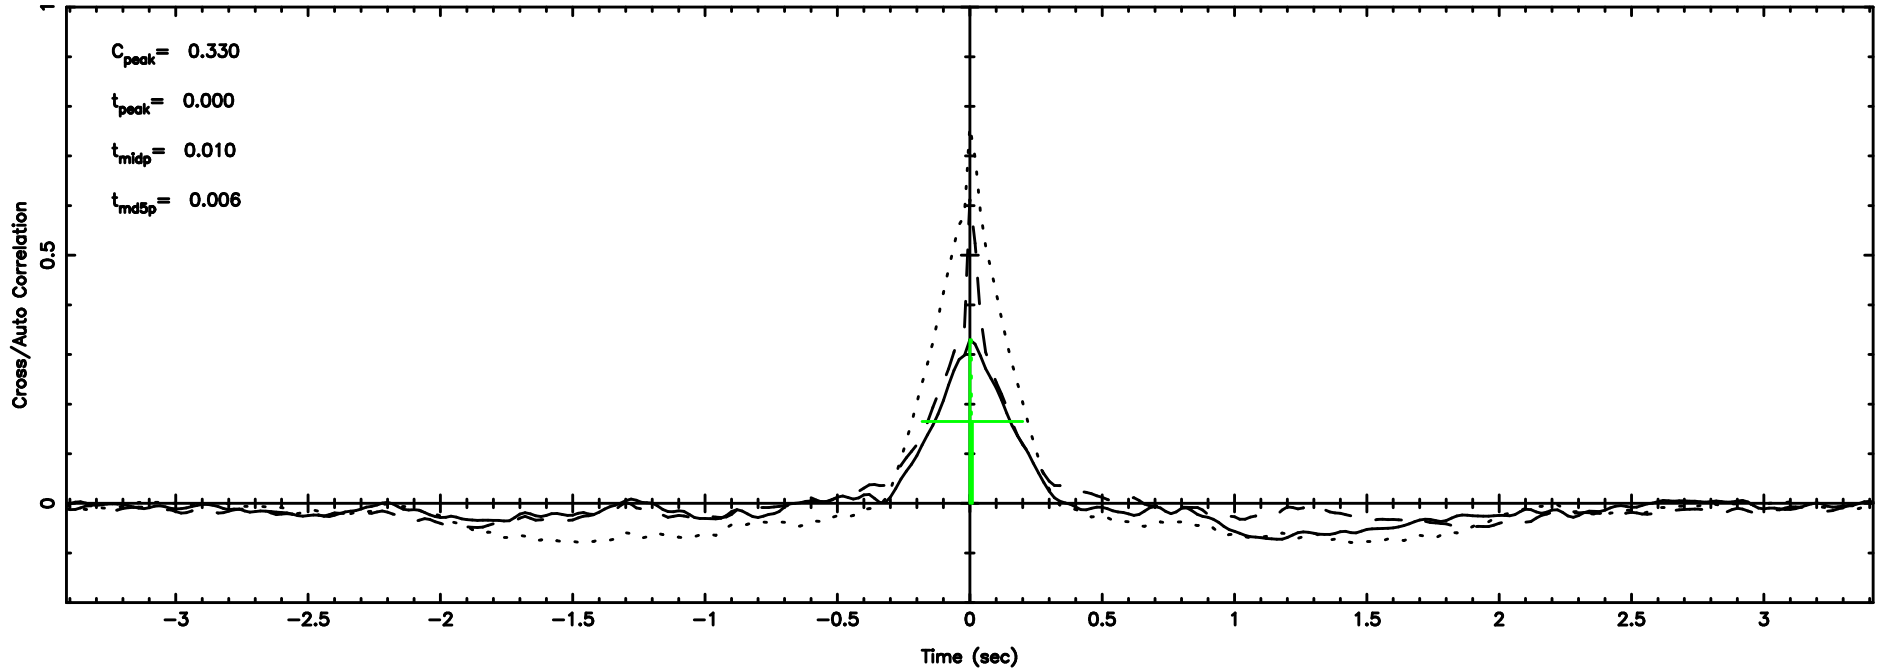

Frequency (Hz)

0044-056 2024/05/29 23.11UT TOYOKAWA-KISO