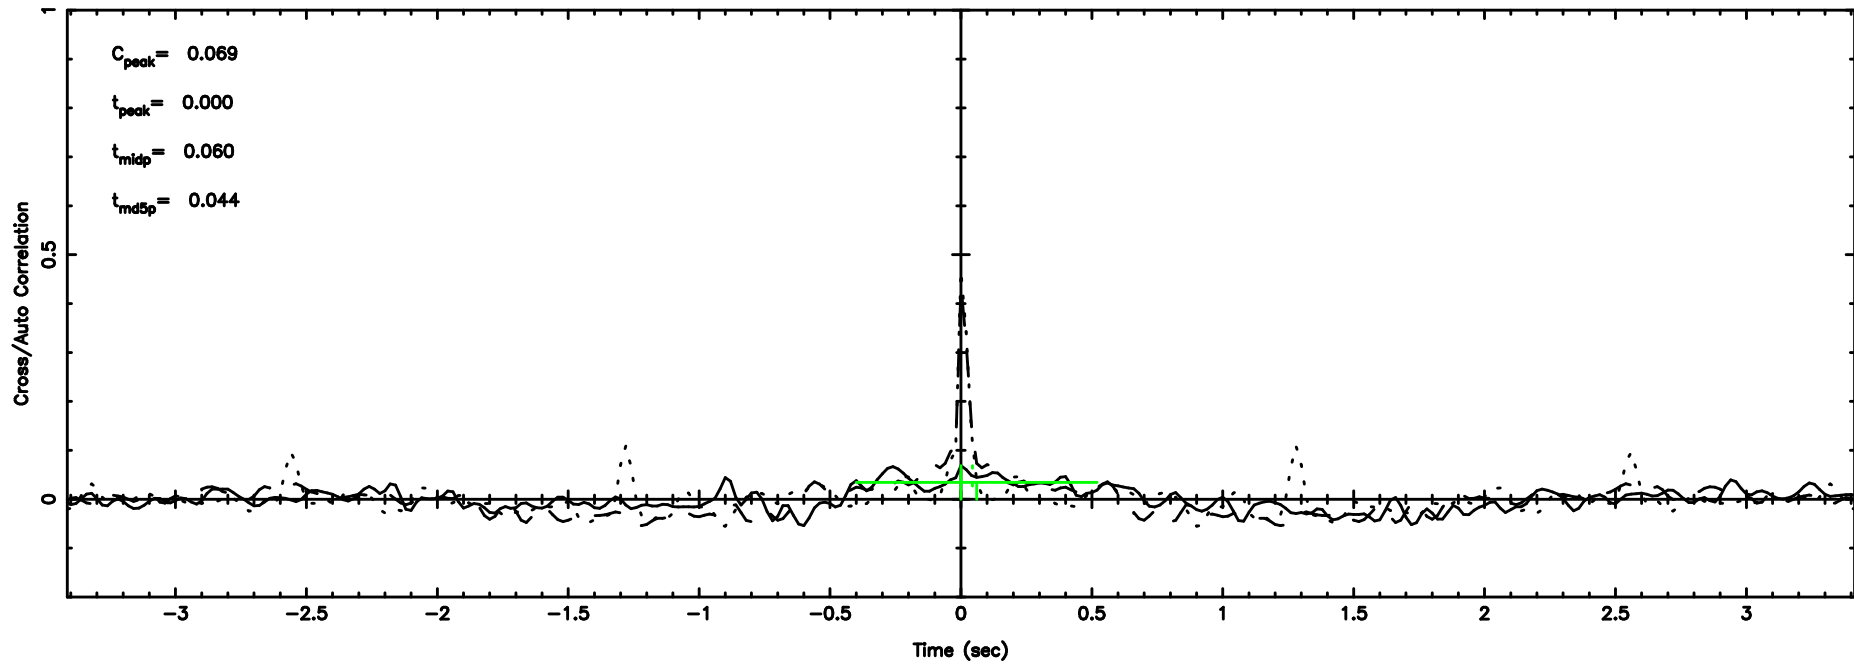

T20240530154217

BLK: 4,SNR1: 0.40048E-01,SNR2: 1.0204

Frequency (Hz)

F20240530154219

BLK: 4,SNR1: 0.25716 ,SNR2: 0.80988

Frequency (Hz)

0821+394 2024/05/30 6.73UT TOYOKAWA-FUJI

T20240530154217