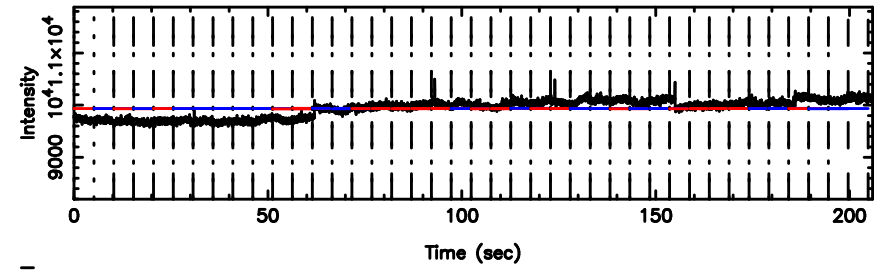

T20240530114312

K20240530114309

F20240530114314

BLK:19,SNR1: 8.2249 ,SNR2: 20.878

K20240530114309

BLK:19,SNR1: 0.30471 ,SNR2: 0.97964

0422+178 2024/05/30 2.75UT FUJI -KISO

T20240530115040