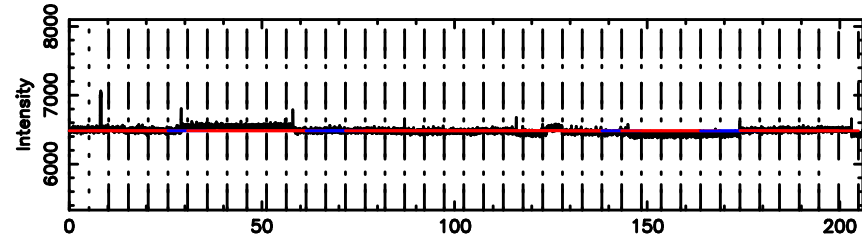

Frequency (Hz)

F20240530161006