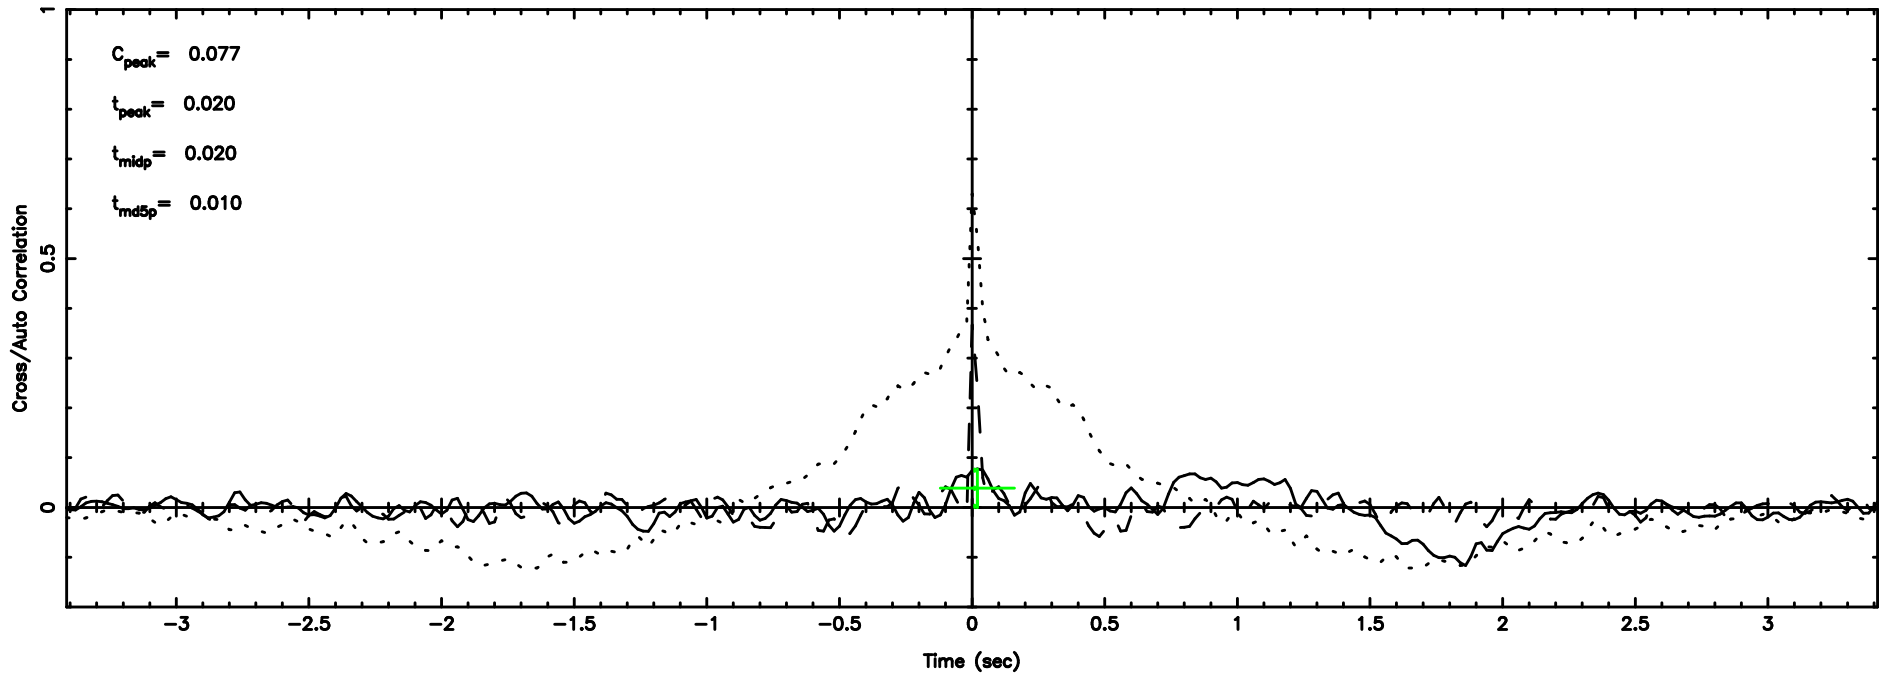

Frequency (Hz)

K20240530064620

BLK: 2,SNR1: 0.80120 ,SNR2: 3.2806

Frequency (Hz)

2325+269 2024/05/29 21.80UT TOYOKAWA-KISO

F20240530064624

BLK: 9,SNR1: 1.6405 ,SNR2: 4.2457

Frequency (Hz)