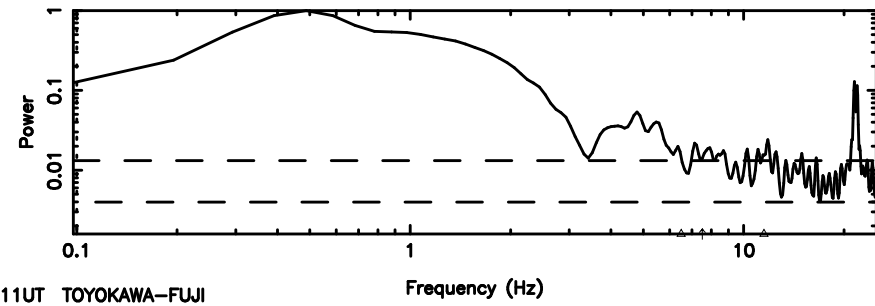

BLK:14,SNR1: 3.8748 ,SNR2: 10.727

0044-056 2024/05/29 23.11UT TOYOKAWA-FUJI