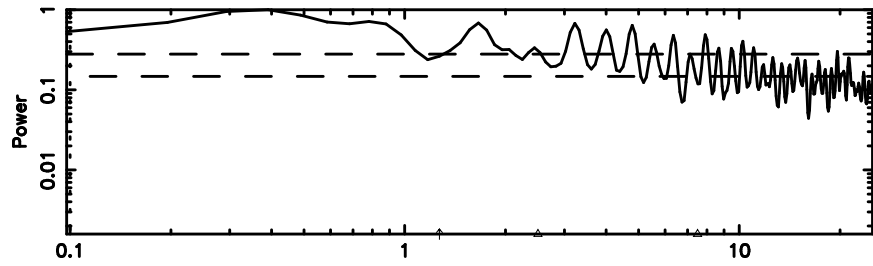

T20240530060412

BLK: 4,SNR1: 0.77059E-01,SNR2: 0.80183

K20240530060410

BLK: 4,SNR1: 0.26284 ,SNR2: 0.86922

2243+394 2024/05/29 21.10UT TOYOKAWA-KISO

F20240530060414

BLK: 6,SNR1:-0.17345 ,SNR2: 1.3012

K20240530060410