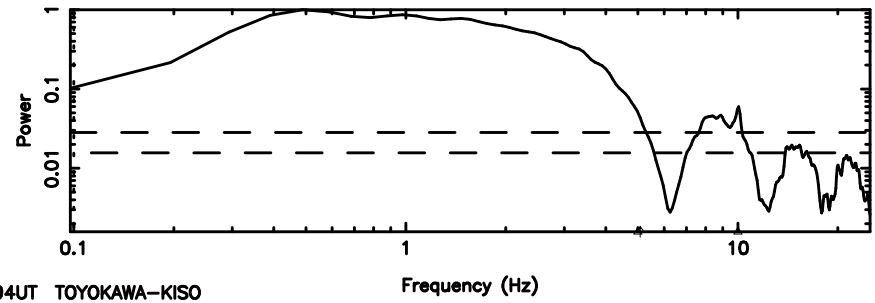

BLK:10,SNR1: 0.21055 ,SNR2: 0.83854

0333+32 2024/05/30 1.94UT TOYOKAWA-KISO

K20240530105429

BLK:10,SNR1: 3.4610 ,SNR2: 15.000

Frequency (Hz)

F20240530105434

BLK:17,SNR1:-0.56142E-01,SNR2: 1.3558

K20240530105429