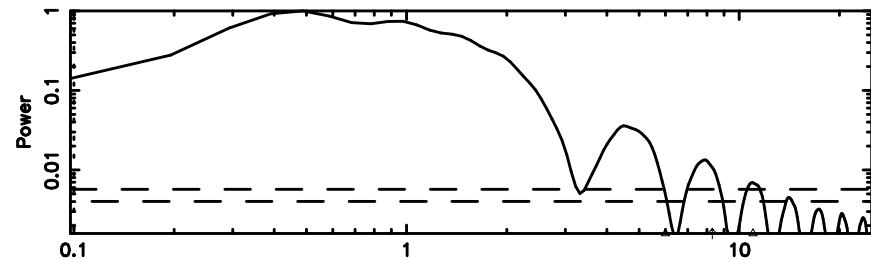

BLK:36,SNR1: 10.399 ,SNR2: 25.935