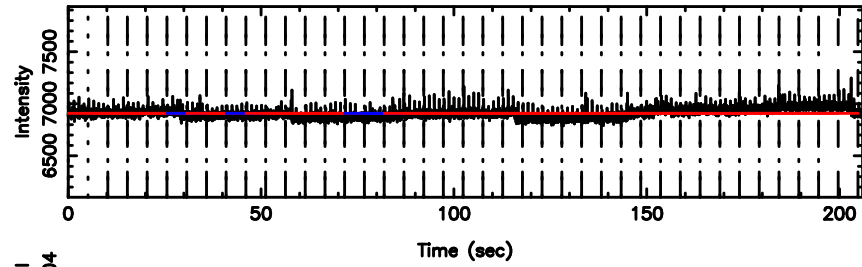

T20240530154217

BLK: 4,SNR1: 0.40048E-01,SNR2: 1.0204

Frequency (Hz)

F20240530154219

BLK: 4,SNR1: 0.25716 ,SNR2: 0.80988

Frequency (Hz)

0821+394 2024/05/30 6.73UT TOYOKAWA-FUJI

T20240530154217