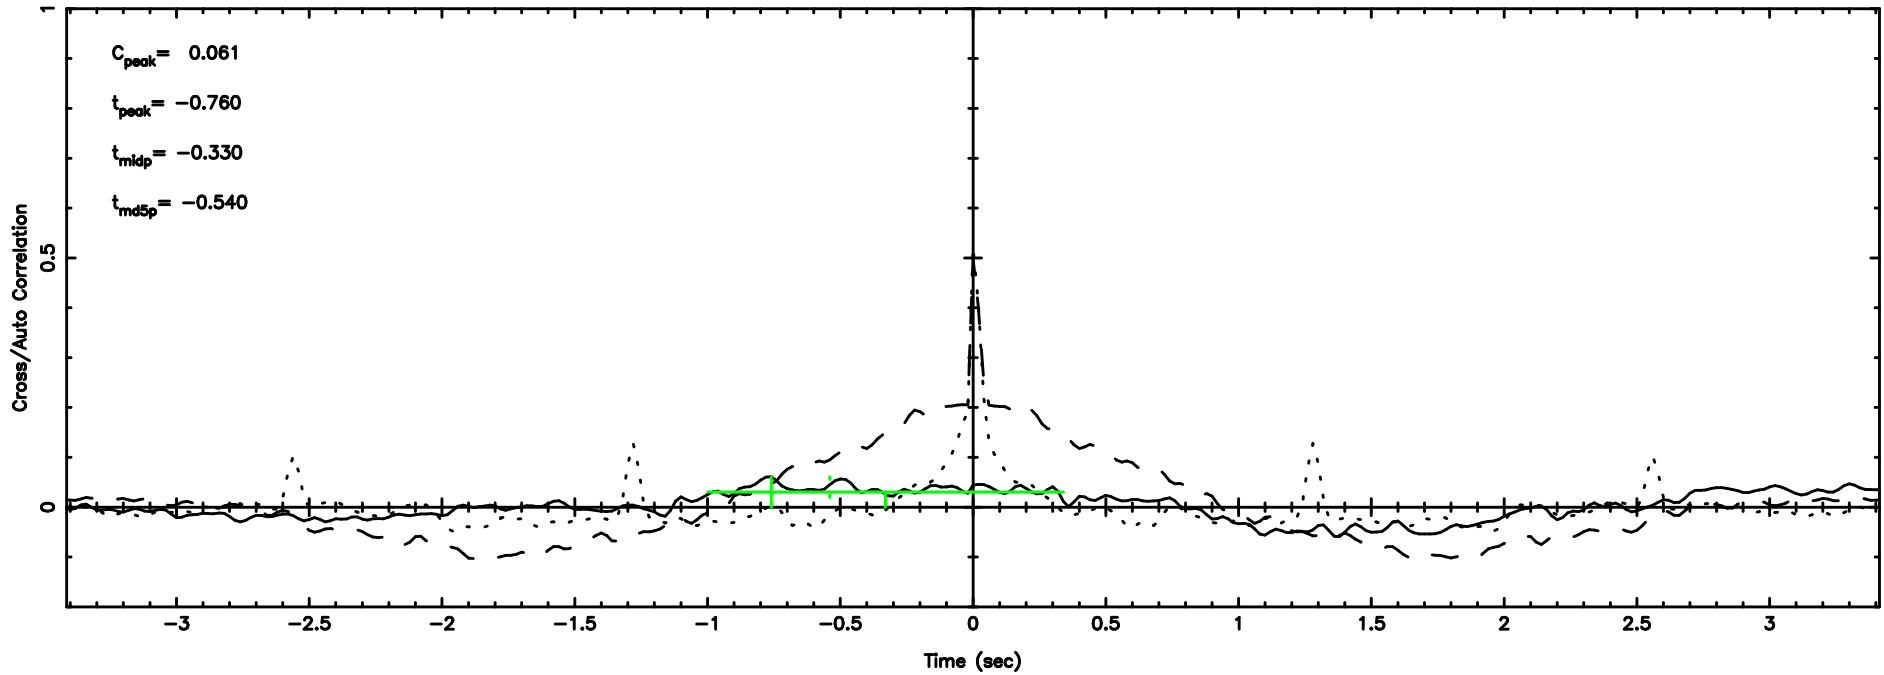

Frequency (Hz)

3C454.3 2024/05/29 21.24UT TOYOKAWA-FUJI