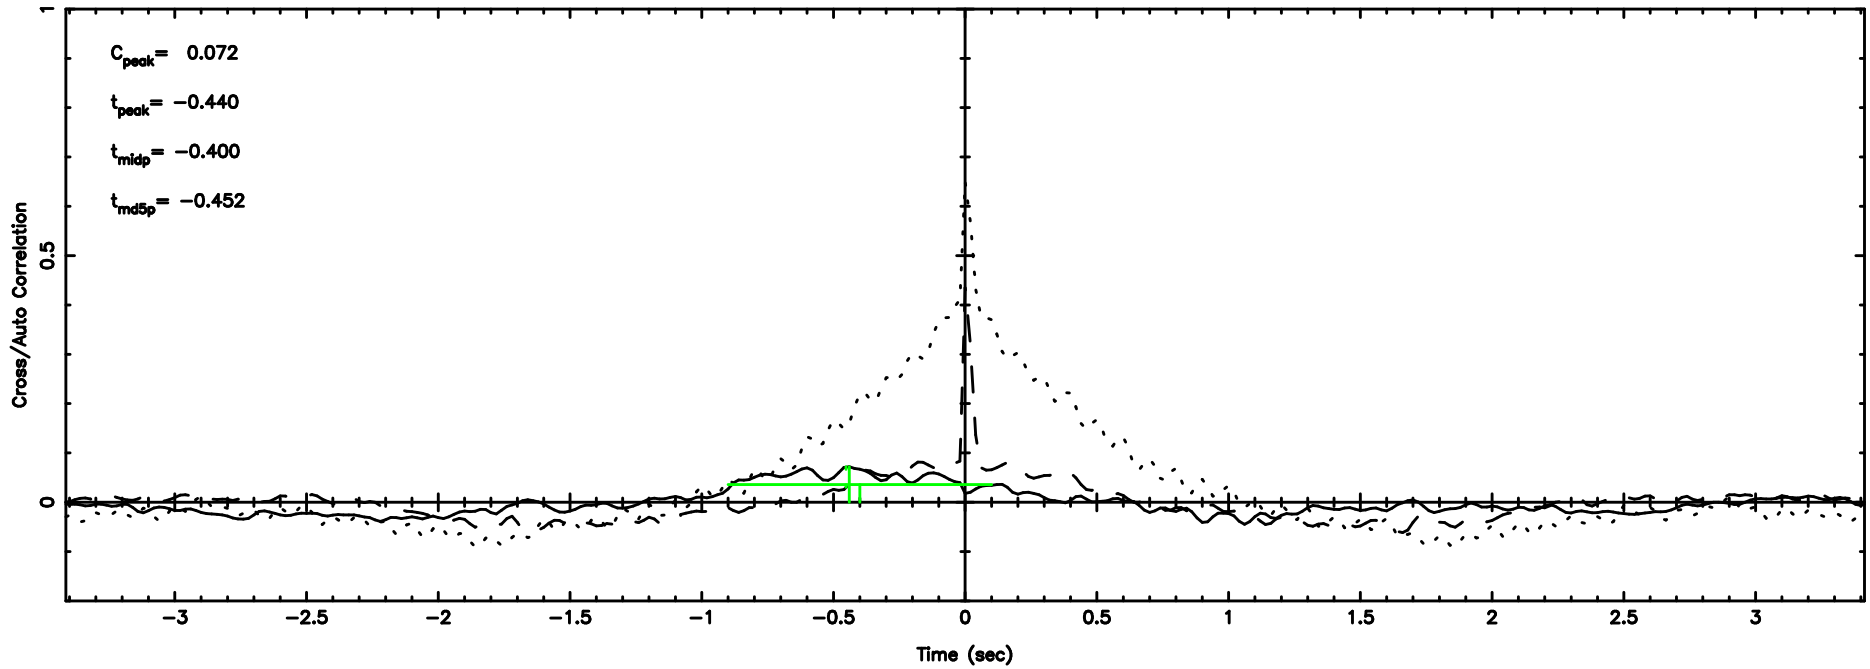

T20240530110734

BLK:11,SNR1: 0.57039E-01,SNR2: 1.9518

K20240530110731

BLK:11,SNR1: 20.044 ,SNR2: 52.076

0347+05 2024/05/30 2.15UT TOYOKAWA-KISO

F20240530110736

BLK: 5,SNR1: 0.18654 ,SNR2: 2.9250

K20240530110731