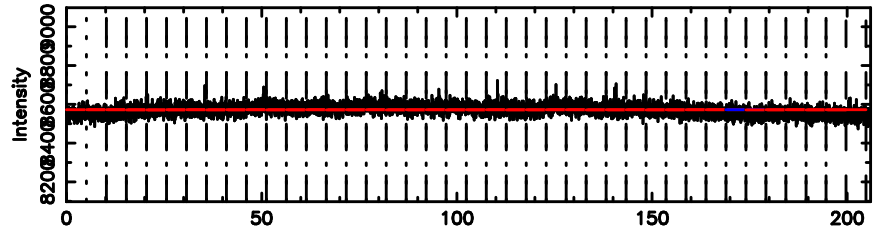

T20240530072443