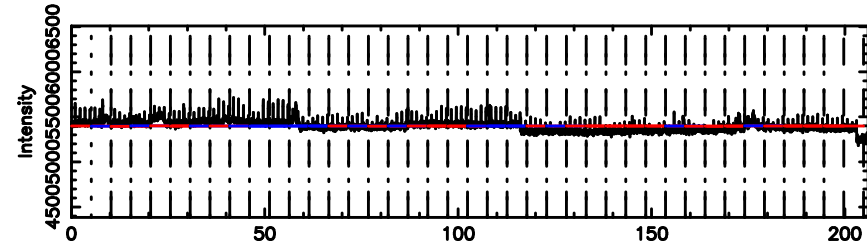

T20240530134424

BLK:16,SNR1: 0.71686 ,SNR2: 3.6034

Frequency (Hz)

F20240530134426

BLK:16,SNR1:-0.12314E-01,SNR2: 1.5873

Frequency (Hz)

3C161 2024/05/30 4.77UT TOYOKAWA-FUJI

T20240530134424