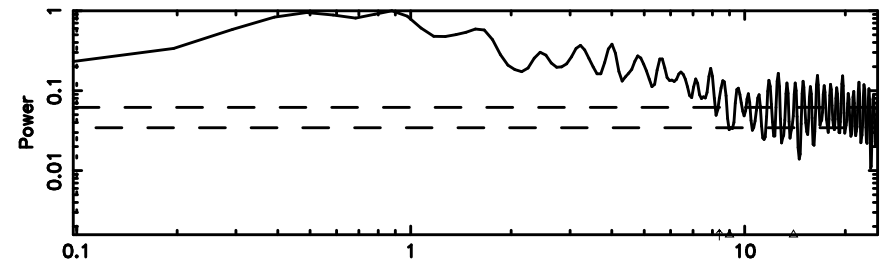

2334+085 2024/05/29 21.95UT FUJI -KISO

T20240530070847

BLK: 5,SNR1: 0.95146 ,SNR2: 11.958

Frequency (Hz)

F20240530070849

BLK: 5,SNR1: 1.5180 ,SNR2: 3.5261

Frequency (Hz)

2347-02 2024/05/29 22.17UT TOYOKAWA-FUJI