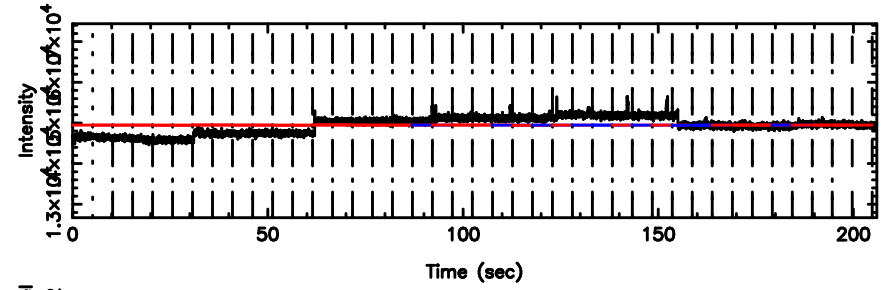

K20240530071538

BLK: 2,SNR1: 2.1895 ,SNR2: 10.549

Frequency (Hz)

2354+14 2024/05/29 22.29UT TOYOKAWA-KISO

F20240530071542

BLK: 9,SNR1: 2.1267 ,SNR2: 9.8976

K20240530071538

BLK: 9,SNR1: 1.0667 ,SNR2: 5.1252