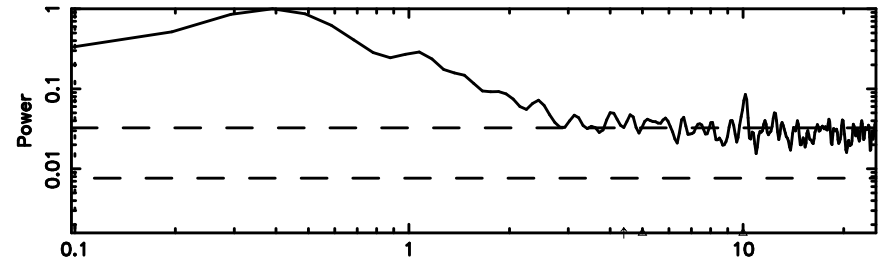

BLK: 7,SNR1: 1.0107 ,SNR2: 2.7462

Frequency (Hz)

2334+085 2024/05/29 21.95UT TOYOKAWA-FUJI

T20240530065504

BLK: 6,SNR1: 1.6599 ,SNR2: 10.299

Frequency (Hz)

K20240530065502

BLK: 6,SNR1: 0.94064 ,SNR2: 4.4607