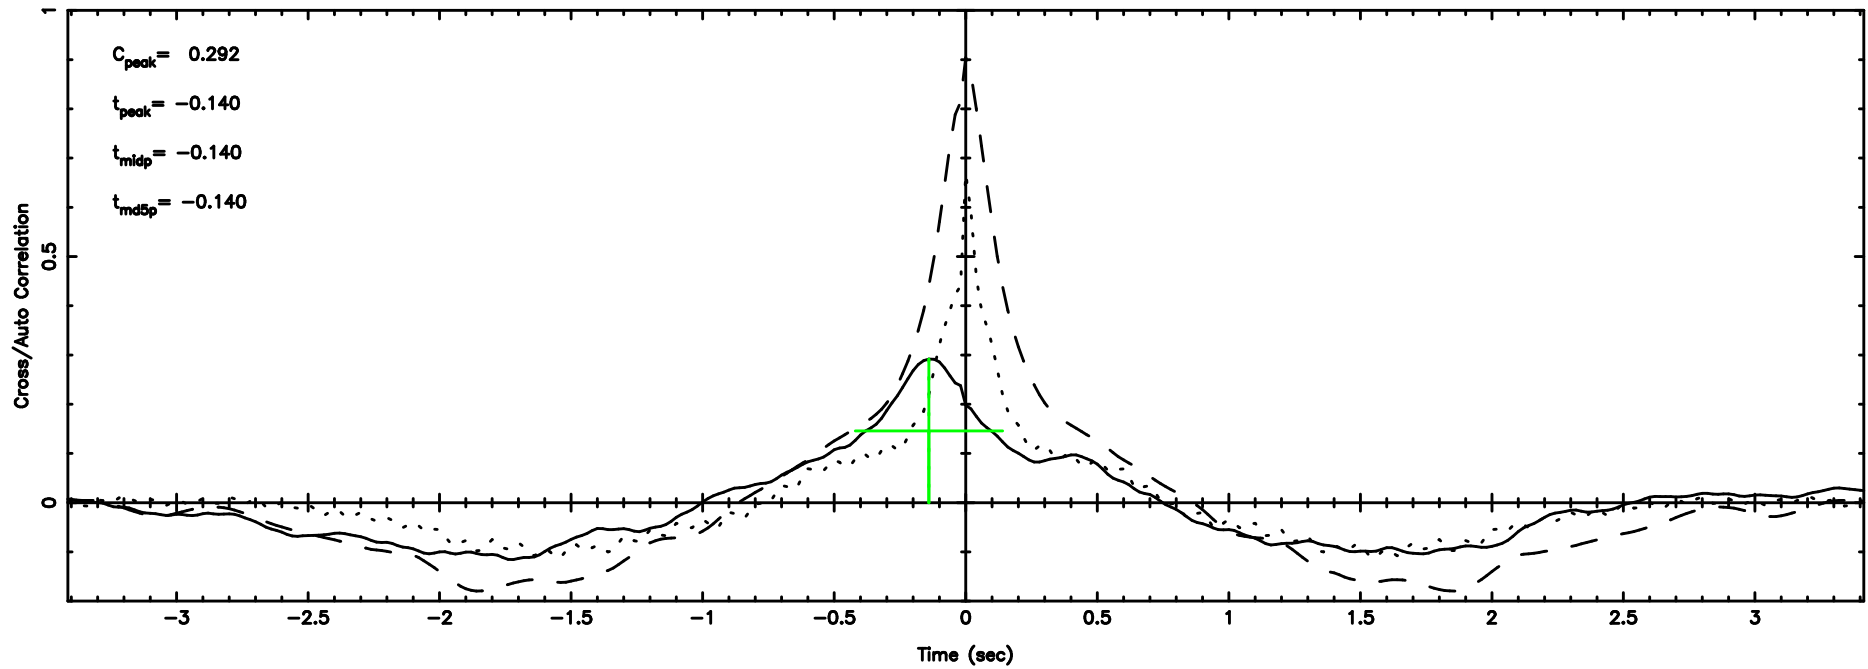

F20240530123850

BLK:28,SNR1: 0.60105 ,SNR2: 2.7733

3C138 2024/05/30 3.67UT TOYOKAWA-FUJI

T20240530123848

BLK:34,SNR1: 11.229 ,SNR2: 28.139

K20240530123845

BLK:34,SNR1: 2.6033 ,SNR2: 10.842

3C138 2024/05/30 3.67UT TOYOKAWA-KISO