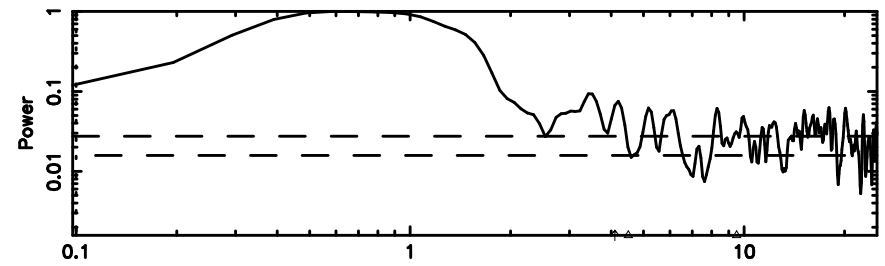

BLK: 2,SNR1: 2.1895 ,SNR2: 10.549