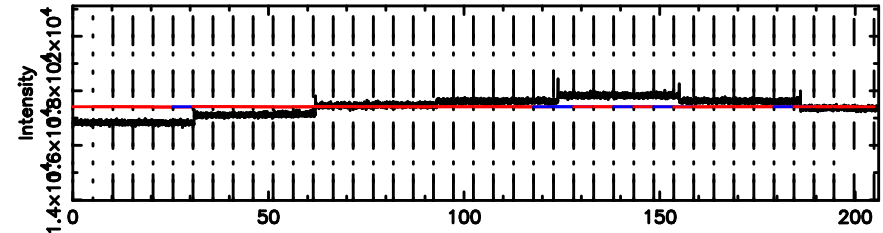

T20240530060412

BLK: 4,SNR1: 0.77059E-01,SNR2: 0.80183

K20240530060410

BLK: 4,SNR1: 0.26284 ,SNR2: 0.86922

2243+394 2024/05/29 21.10UT TOYOKAWA-KISO

F20240530060414

BLK: 6,SNR1:-0.17345 ,SNR2: 1.3012

K20240530060410