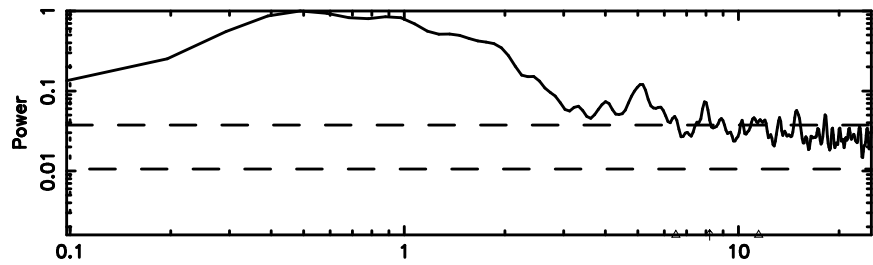

Frequency (Hz)

K20240530064620

BLK: 2,SNR1: 0.80120 ,SNR2: 3.2806

Frequency (Hz)

2325+269 2024/05/29 21.80UT TOYOKAWA-KISO

F20240530064624

BLK: 9,SNR1: 1.6405 ,SNR2: 4.2457

Frequency (Hz)