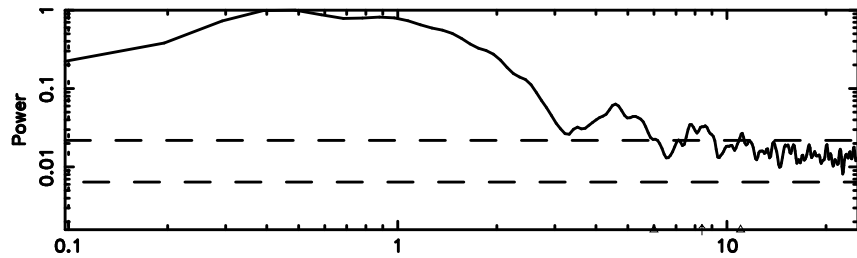

Frequency (Hz)

F20240530165322

BLK:19,SNR1: 5.7369 ,SNR2: 14.434

Frequency (Hz)

3C222 2024/05/30 7.92UT TOYOKAWA-FUJI

T20240530165320

BLK:17,SNR1: 2.8257 ,SNR2: 7.1046

Frequency (Hz)