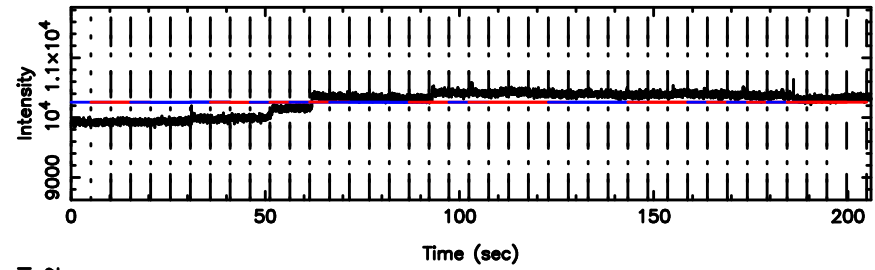

T20240530103759

BLK:19,SNR1: 1.3176 ,SNR2: 3.7629

3C84 2024/05/30 1.66UT TOYOKAWA-KISO

K20240530103756

BLK:19,SNR1: 0.54825 ,SNR2: 2.6509