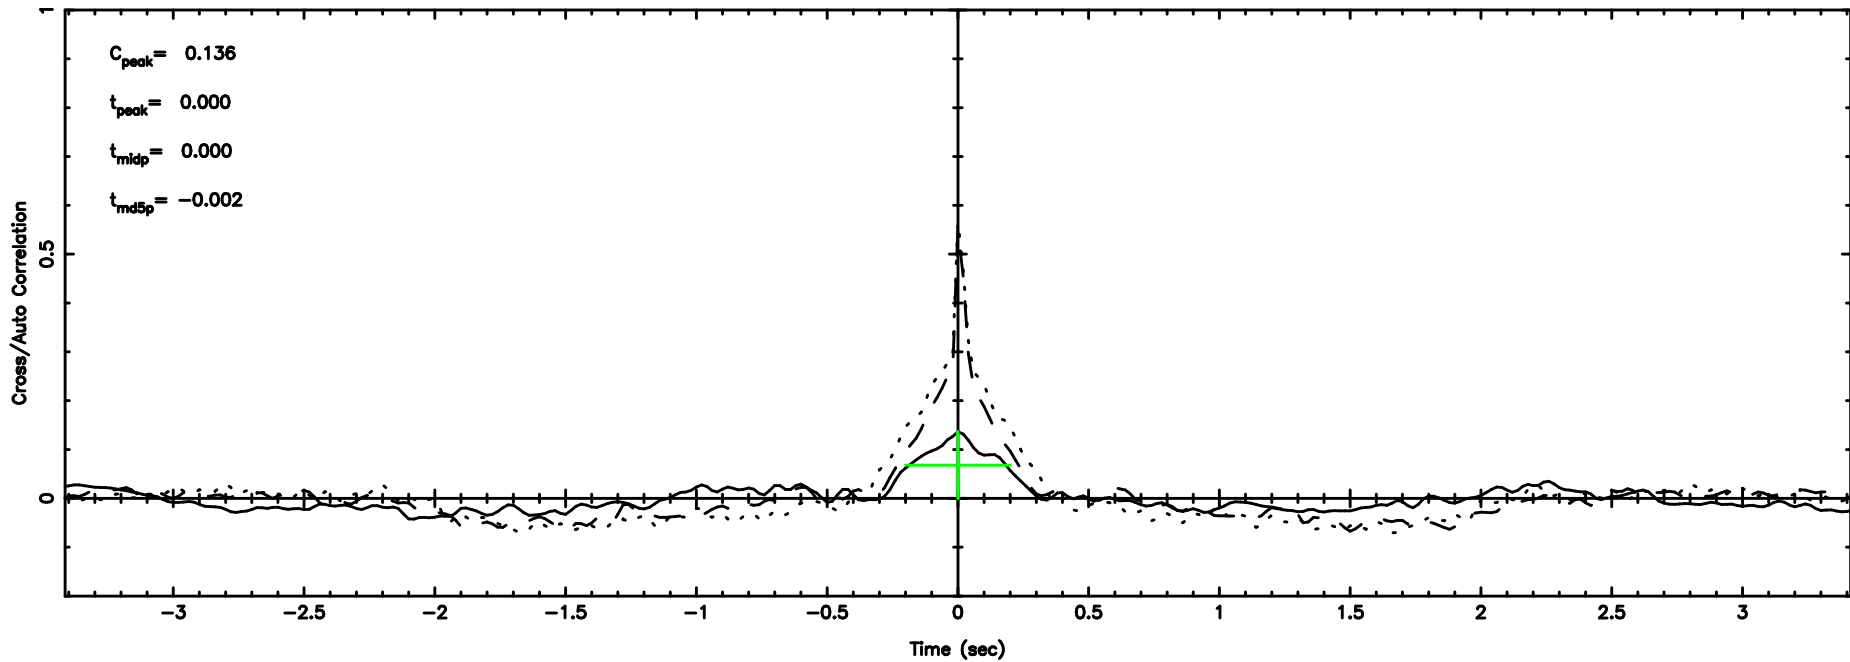

Frequency (Hz)

3C208 2024/05/30 7.20UT FUJI -KISO