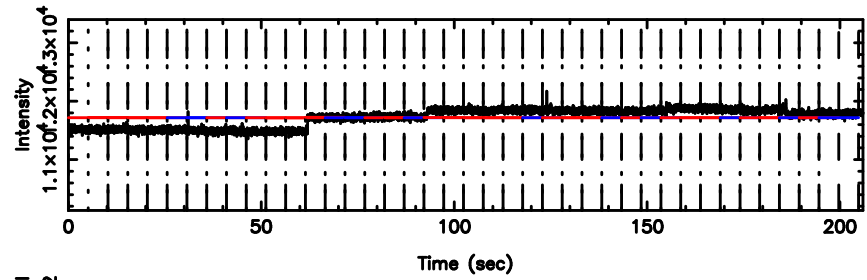

K20240530153104