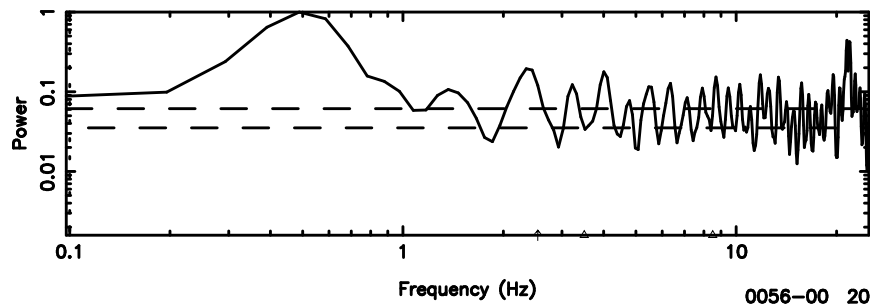

T20240530081717

BLK: 4,SNR1: 0.20475 ,SNR2: 1.9803

0056-00 2024/05/29 23.32UT TOYOKAWA-KISO

K20240530081715

BLK: 4,SNR1: 0.46931 ,SNR2: 6.2446

F20240530081719

BLK: 2,SNR1: 0.26499 ,SNR2: 2.3277

K20240530081715