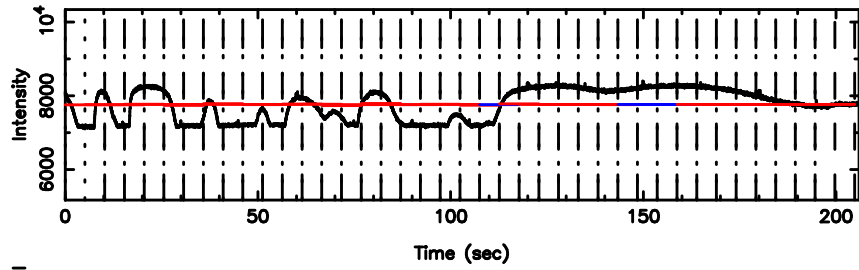

T20240530155903