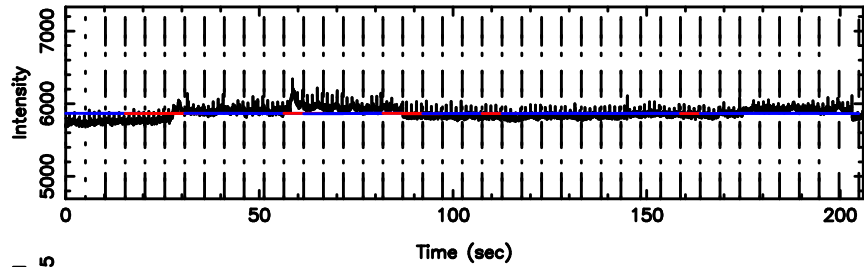

F20240530130042