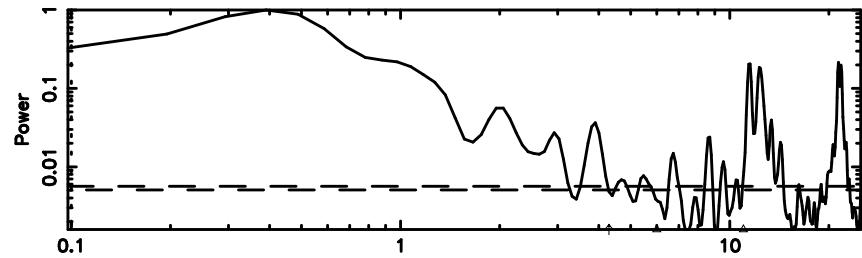

Frequency (Hz)

1034+404 2024/05/30 8.93UT TOYOKAWA-FUJI

T20240530175400

BLK: 2,SNR1: 0.17784 ,SNR2: 1.1378

Frequency (Hz)

K20240530175357

BLK: 2,SNR1: 1.3299 ,SNR2: 4.3158

Frequency (Hz)