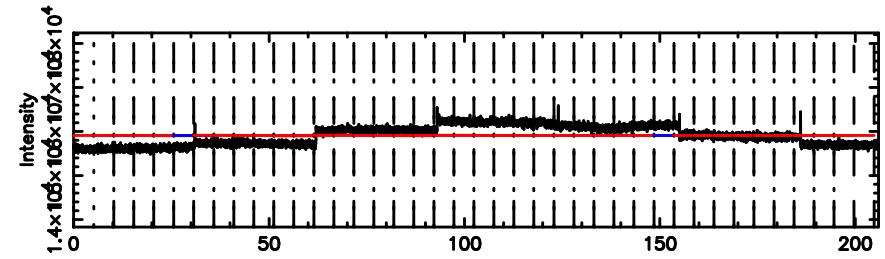

Frequency (Hz)

K20240530064620