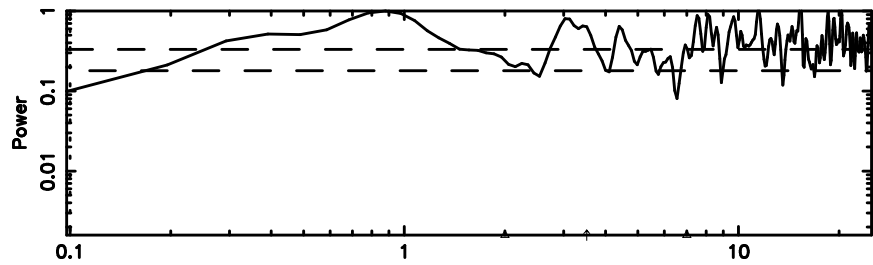

3C459 2024/05/29 21.61UT FUJI -KISO

T20240530064622

BLK: 4,SNR1: 0.66478E-01,SNR2: 0.70328

F20240530064624

BLK: 4,SNR1: 0.35654 ,SNR2: 1.0010

2325+269 2024/05/29 21.80UT TOYOKAWA-FUJI

T20240530064622

BLK: 2,SNR1: 0.30411 ,SNR2: 0.54725