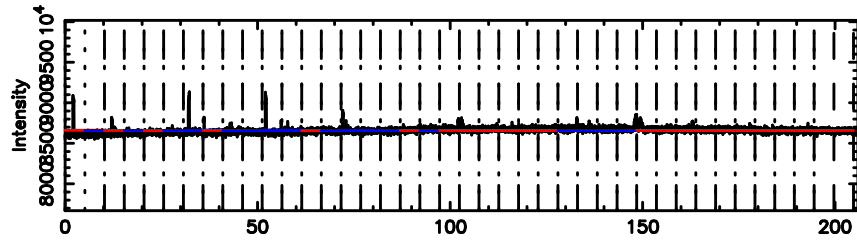

Frequency (Hz)

F20240530165322

BLK:19,SNR1: 5.7369 ,SNR2: 14.434

Frequency (Hz)

3C222 2024/05/30 7.92UT TOYOKAWA-FUJI

T20240530165320

BLK:17,SNR1: 2.8257 ,SNR2: 7.1046

Frequency (Hz)