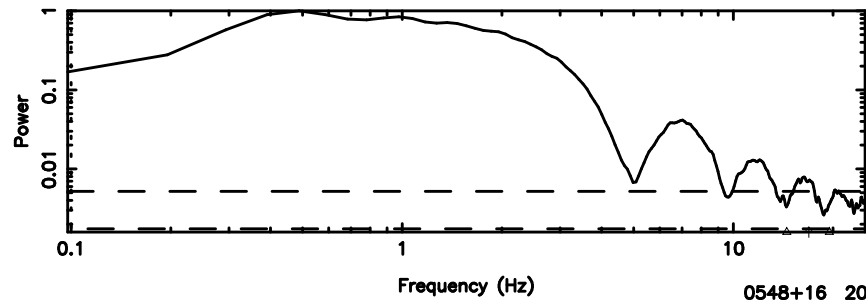

Frequency (Hz)

0548+16 2024/05/30 4.18UT TOYOKAWA-KISO

F20240530130854

BLK:26,SNR1: 18.403 ,SNR2: 21.776

K20240530130849

BLK:26,SNR1: 12.115 ,SNR2: 18.276

0548+16 2024/05/30 4.18UT FUJI -KISO

T20240530131303