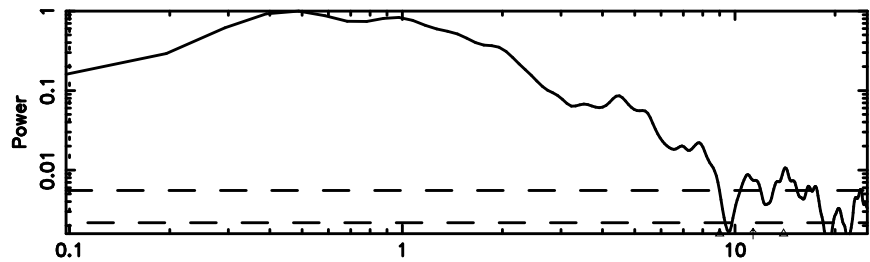

BLK:33,SNR1: 13.776 ,SNR2: 24.423