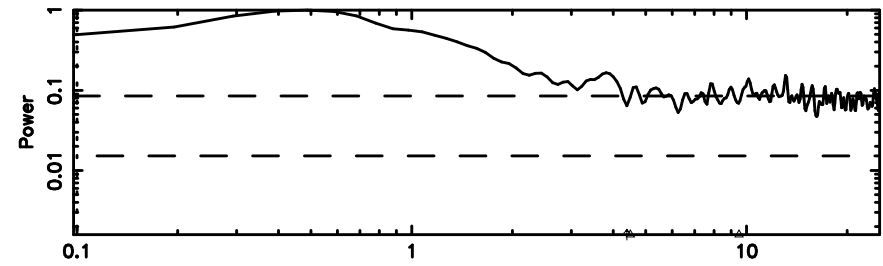

Frequency (Hz)

F20240530054748

BLK: 9,SNR1: 1.0720 ,SNR2: 5.7538

K20240530054744

BLK: 9,SNR1: 0.61260 ,SNR2: 2.8036

2227+444 2024/05/29 20.82UT FUJI -KISO

T20240530055955

BLK:11,SNR1: 5.6269 ,SNR2: 62.936