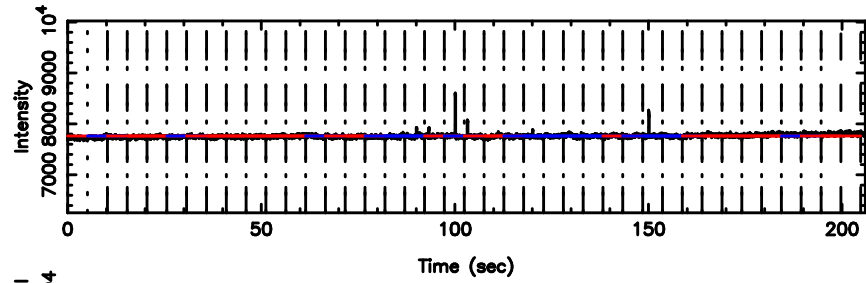

T20240530130852