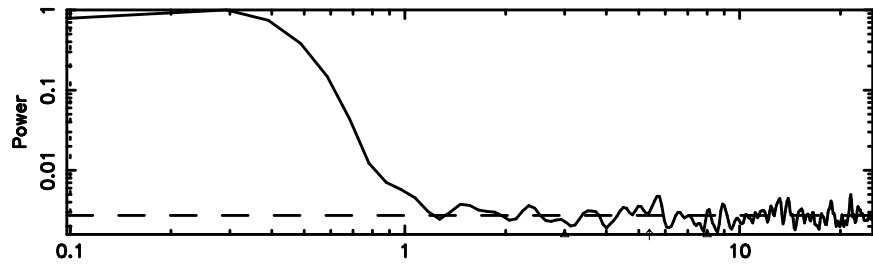

Frequency (Hz)

F20240530055957

BLK:11,SNR1: 0.44385 ,SNR2: 4.5516

Frequency (Hz)

2239+333 2024/05/29 21.03UT TOYOKAWA-FUJI

T20240530055955

BLK: 9,SNR1: 6.5348 ,SNR2: 24.619

Frequency (Hz)