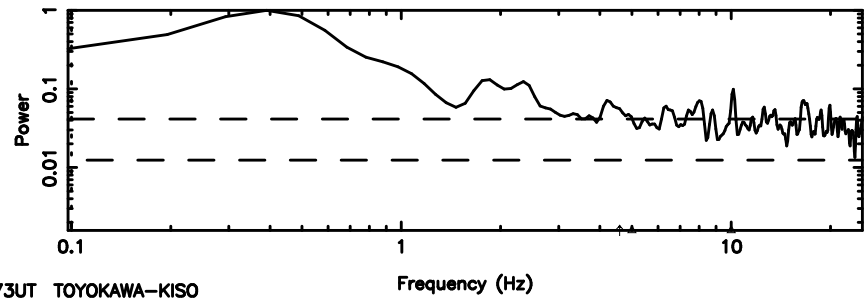

BLK: 5,SNR1: 0.66731 ,SNR2: 3.0033