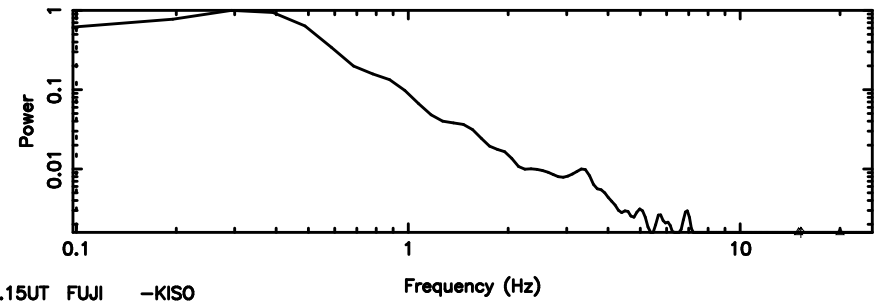

BLK: 5,SNR1: 66.703 ,SNR2: 87.372

0347+05 2024/05/30 2.15UT FUJI -KISO