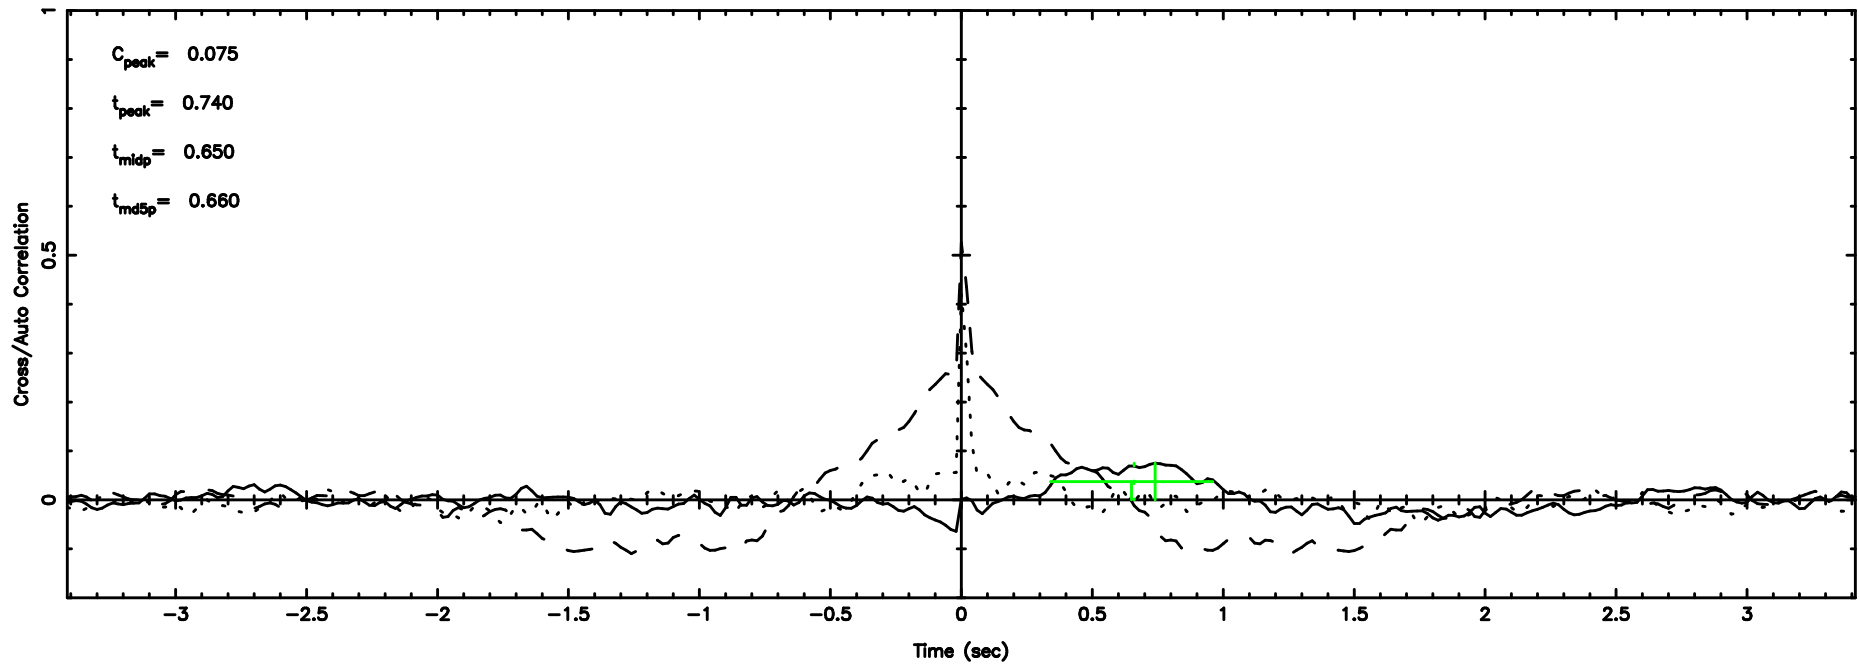

Frequency (Hz)

3C190 2024/05/30 6.34UT FUJI -KISO