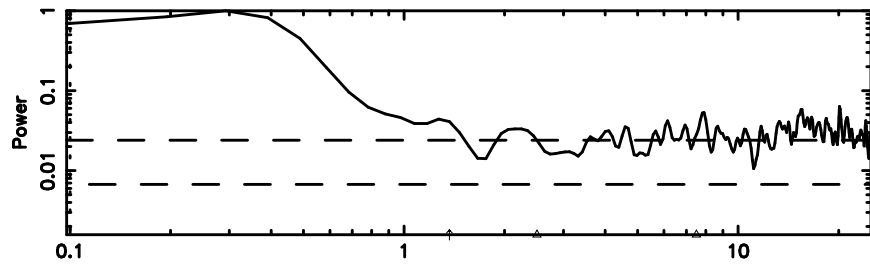

BLK: 5,SNR1: 0.95146 ,SNR2: 11.958