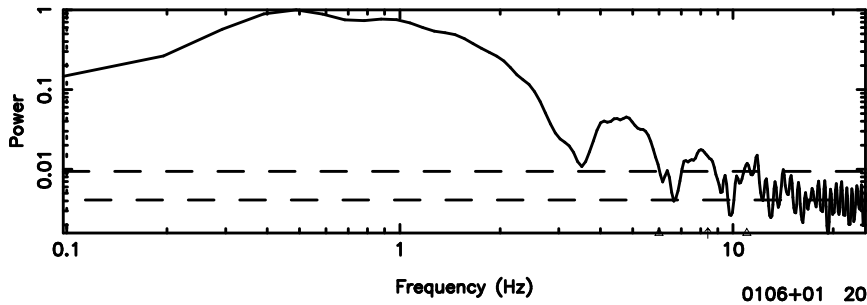

T20240530082700

BLK:12,SNR1: 5.4801 ,SNR2: 16.183

0106+01 2024/05/29 23.48UT TOYOKAWA-KISO

K20240530082658

BLK:12,SNR1: 1.5720 ,SNR2: 3.1907

F20240530082702

BLK:17,SNR1: 6.4389 ,SNR2: 15.937

K20240530082658