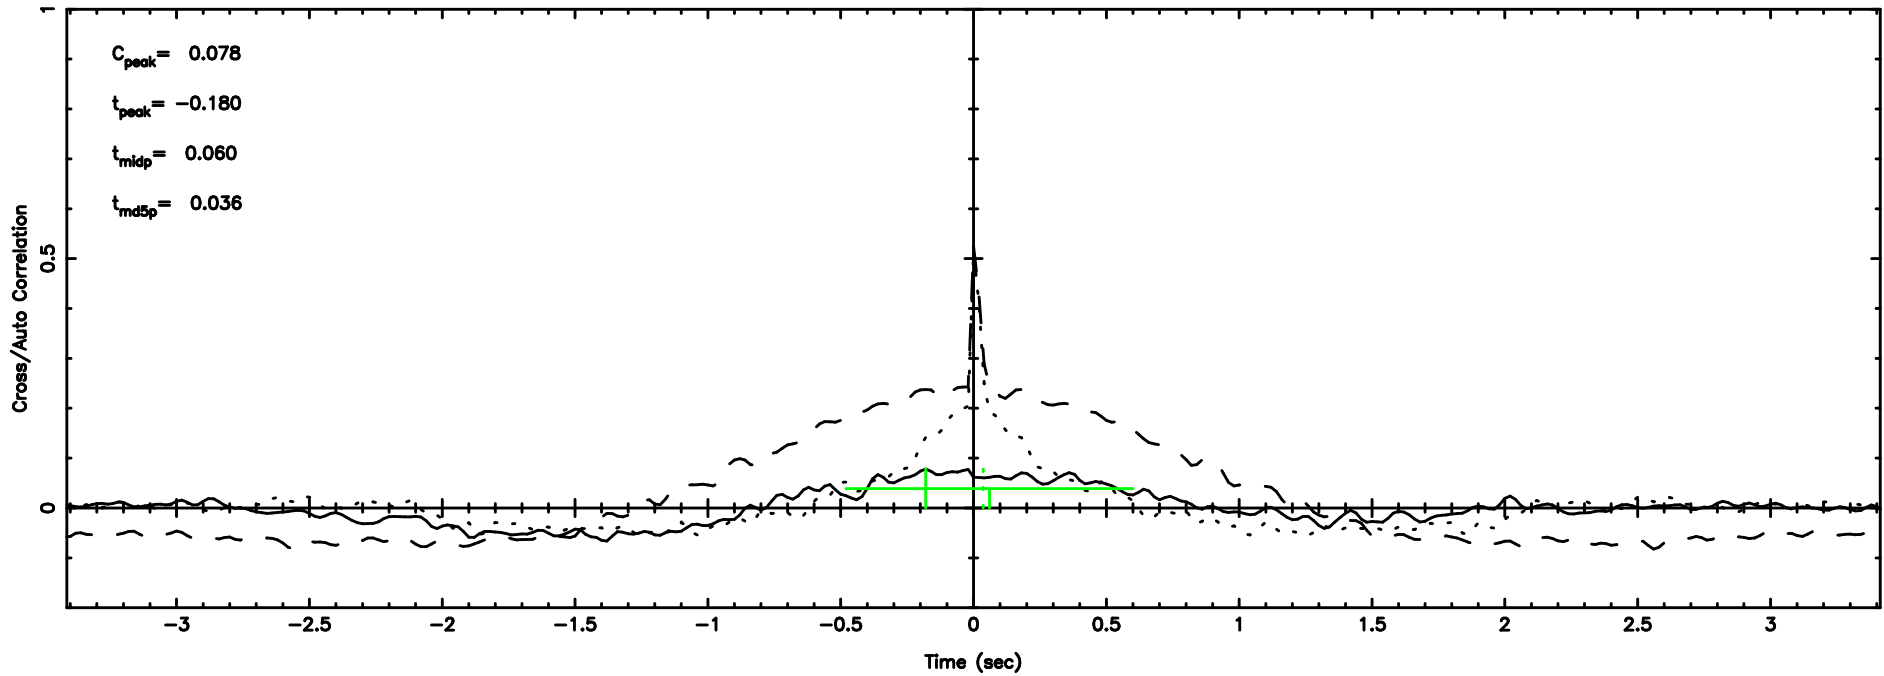

K20240530055953

BLK: 9,SNR1: 0.33994 ,SNR2: 2.9099

Frequency (Hz)

2239+333 2024/05/29 21.03UT TOYOKAWA-KISO

F20240530055957

BLK:13,SNR1: 0.90313 ,SNR2: 3.2717

Frequency (Hz)

K20240530055953