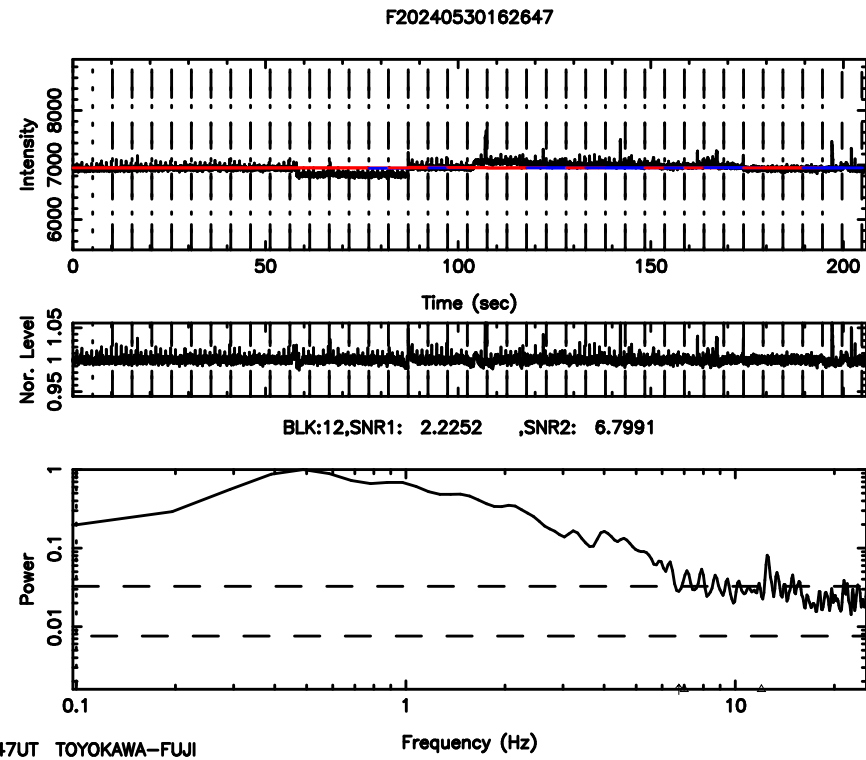

3C216 2024/05/30 7.47UT TOYOKAWA-FUJI