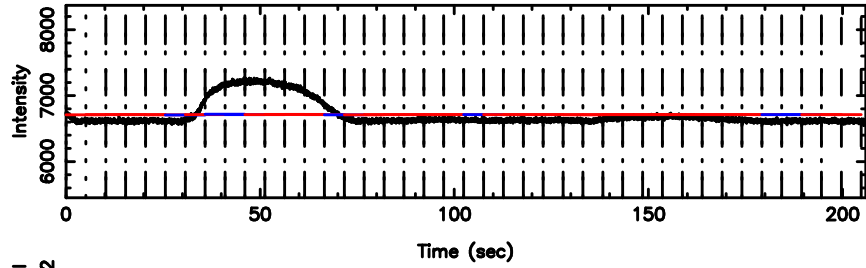

Frequency (Hz)

T20240530104516

BLK: 4,SNR1: 0.11672 ,SNR2: 0.83192

F20240530104518

BLK: 4,SNR1: 0.71589 ,SNR2: 2.5643

0324+119 2024/05/30 1.78UT TOYOKAWA-FUJI

T20240530104516

BLK: 7,SNR1: 0.14700 ,SNR2: 0.60640