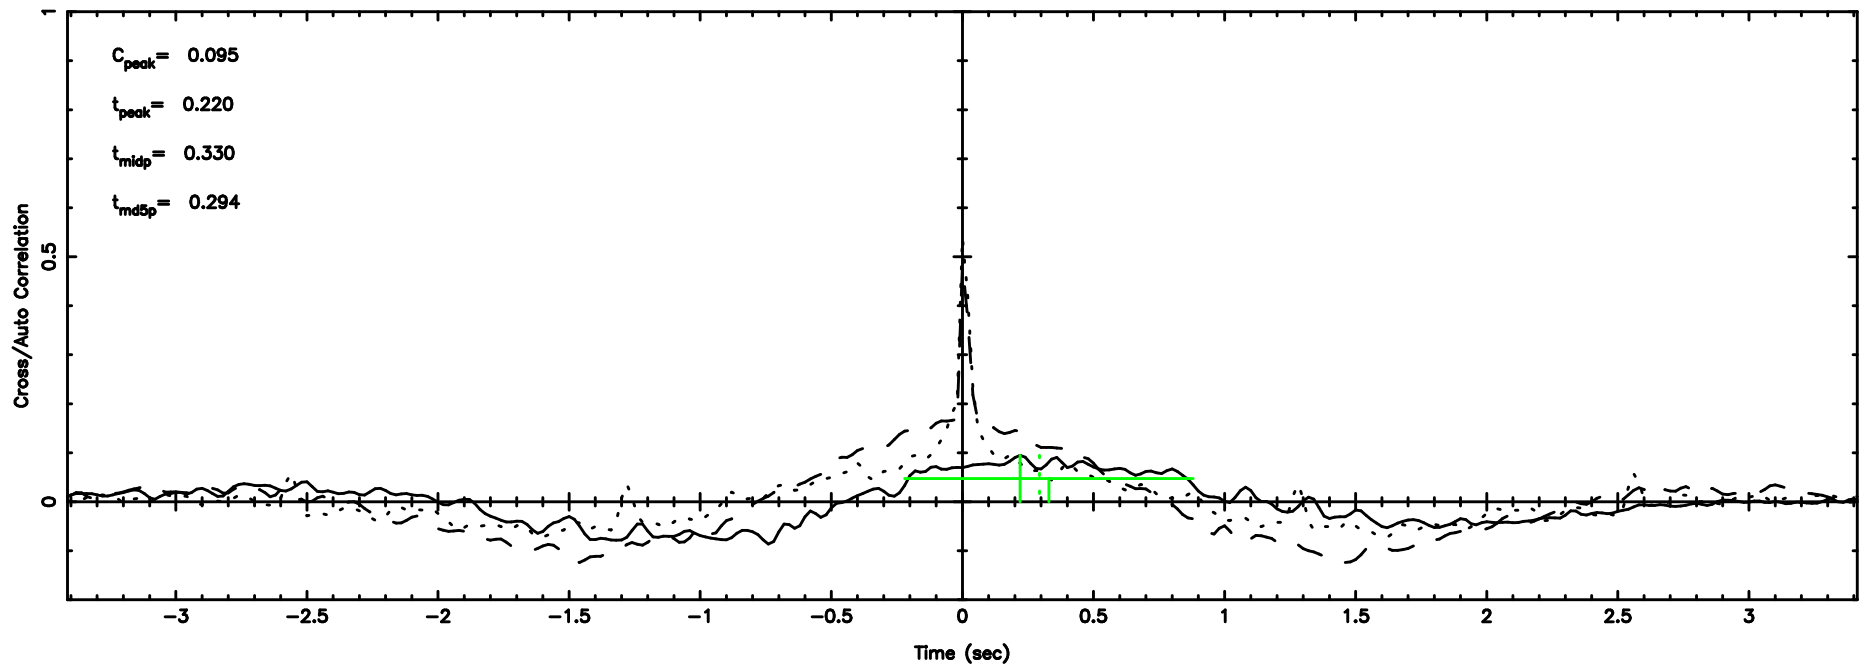

Frequency (Hz)

0732+33 2024/05/30 5.92UT TOYOKAWA-FUJI