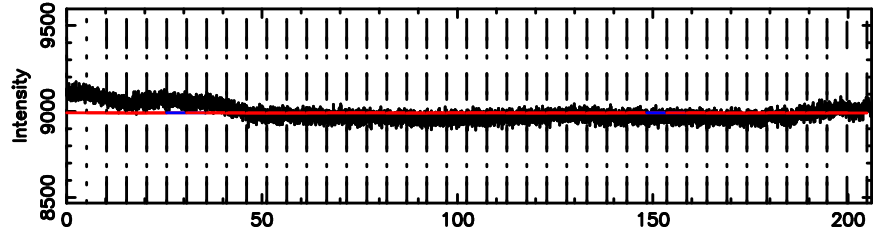

3C459 2024/05/29 21.61UT FUJI -KISO

T20240530064622

BLK: 4,SNR1: 0.66478E-01,SNR2: 0.70328

F20240530064624

BLK: 4,SNR1: 0.35654 ,SNR2: 1.0010

2325+269 2024/05/29 21.80UT TOYOKAWA-FUJI

T20240530064622

BLK: 2,SNR1: 0.30411 ,SNR2: 0.54725