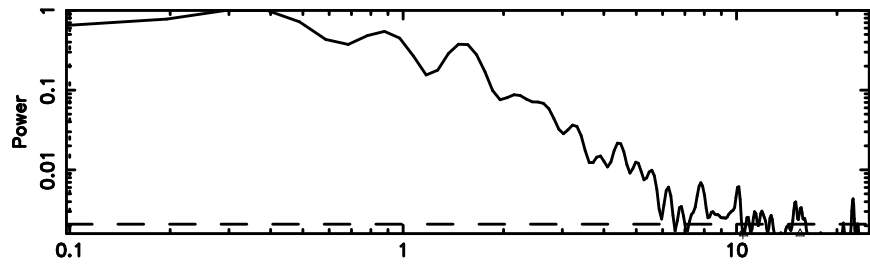

0044-056 2024/05/29 23.11UT TOYOKAWA-KISO

F20240530080500

BLK:20,SNR1: 2.5924 ,SNR2: 8.9707

K20240530080456

BLK:20,SNR1: 3.9607 ,SNR2: 10.081

0044-056 2024/05/29 23.11UT FUJI -KISO

T20240530081219

BLK: 5, SNR1: 22.264 , SNR2: 42.804