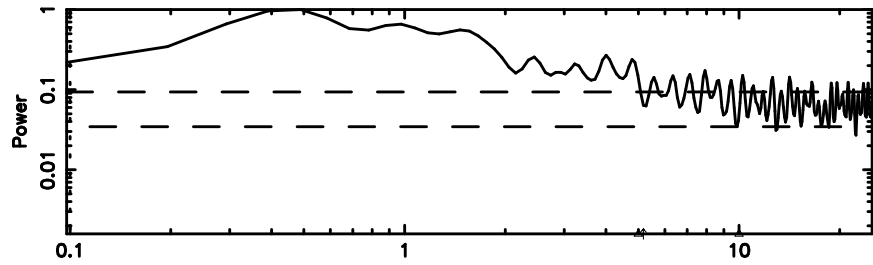

BLK:11,SNR1: 0.50441 ,SNR2: 2.4460