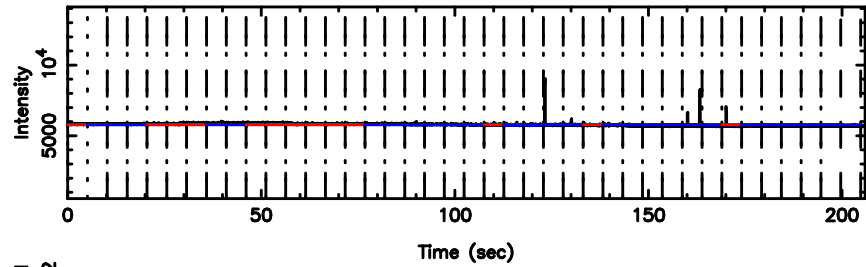

F20240530130854