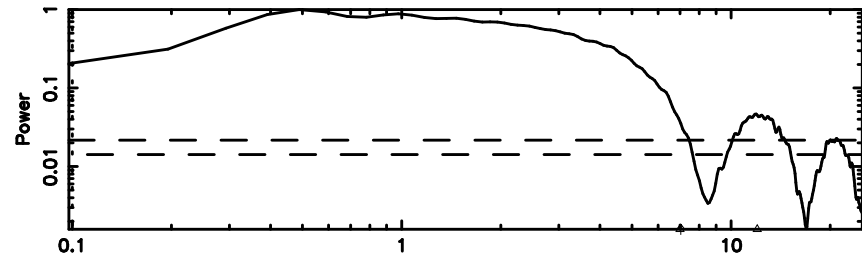

K20240530162642

BLK:19,SNR1: 6.5860 ,SNR2: 19.030

Frequency (Hz)

3C216 2024/05/30 7.47UT TOYOKAWA-KISO

F20240530162647

BLK:20,SNR1: 2.2473 ,SNR2: 5.7089

Frequency (Hz)

K20240530162642