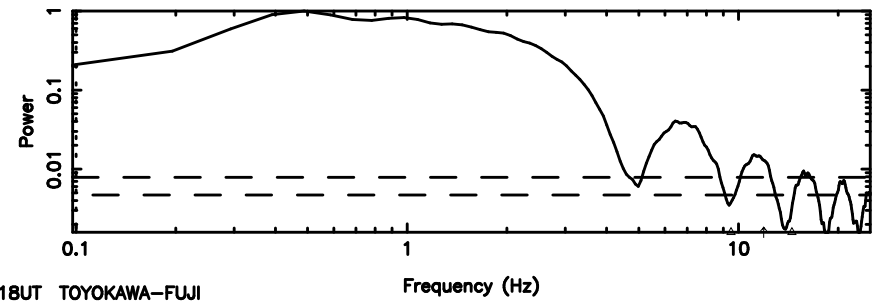

BLK:16,SNR1: 11.360 ,SNR2: 19.345