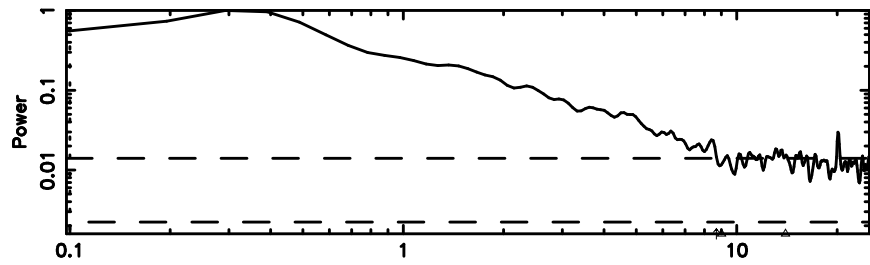

BLK:14,SNR1: 3.8748 ,SNR2: 10.727

0044-056 2024/05/29 23.11UT TOYOKAWA-FUJI

T20240530080458

BLK:19,SNR1: 3.1520 ,SNR2: 7.3729

Frequency (Hz)

K20240530080456

BLK:19,SNR1: 4.7685 ,SNR2: 11.794

Frequency (Hz)