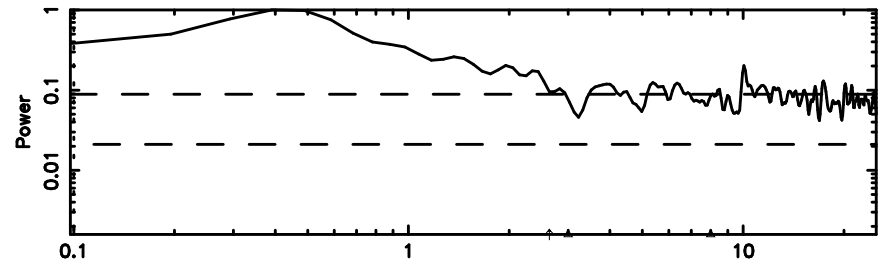

BLK: 9,SNR1: 0.33994 ,SNR2: 2.9099