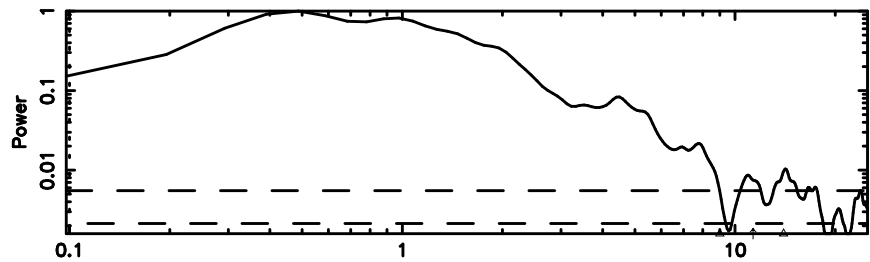

BLK:34,SNR1: 13.713 ,SNR2: 24.266

0202+15 2024/05/30 0.41UT FUJI -KISO

T20240530093438

BLK:31,SNR1: 13.703 ,SNR2: 24.298

Frequency (Hz)

0213+178 2024/05/30 0.61UT TOYOKAWA-FUJI

F20240530093440

BLK:31,SNR1: 8.2586 ,SNR2: 20.981