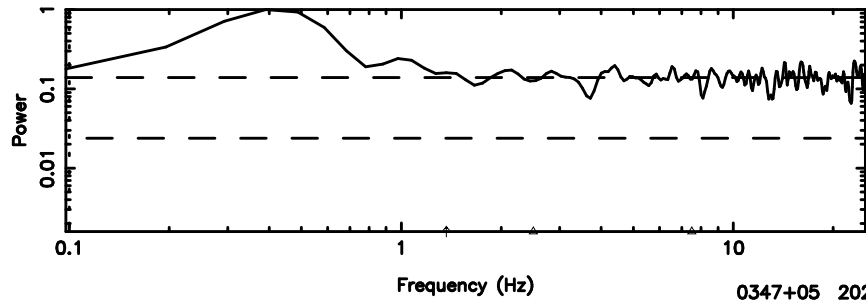

BLK: 9,SNR1: 0.11247 ,SNR2: 1.9041