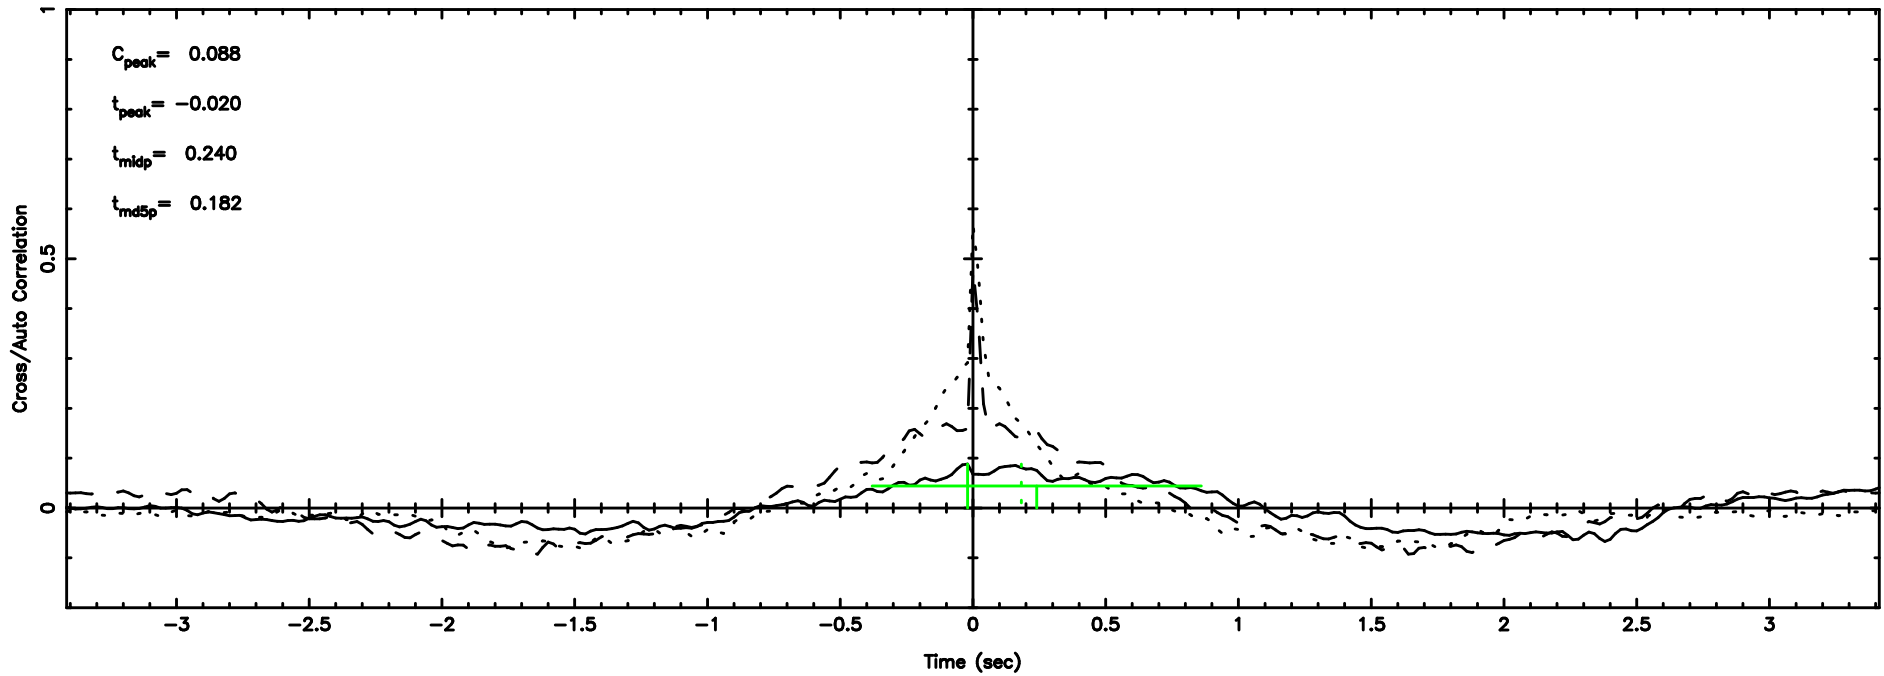

3C454.3 2024/05/29 21.24UT TOYOKAWA-FUJI

T20240530061226

BLK:12,SNR1: 0.41425 ,SNR2: 1.7484

Frequency (Hz)

K20240530061224

BLK:12,SNR1: 0.78343 ,SNR2: 3.6932

Frequency (Hz)

3C454.3 2024/05/29 21.24UT TOYOKAWA-KISO