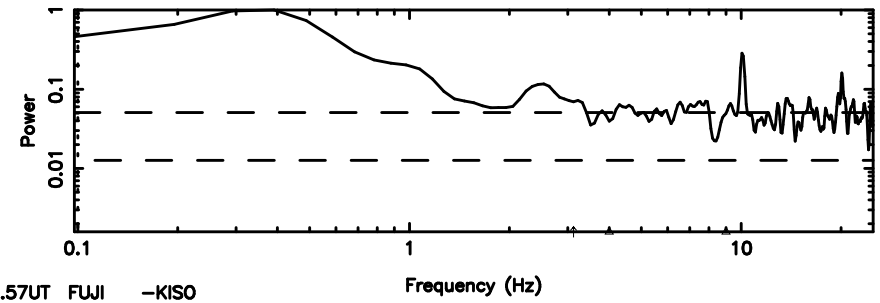

BLK: 8,SNR1: 0.55200 ,SNR2: 3.3711

0411+05 2024/05/30 2.57UT FUJI -KISO