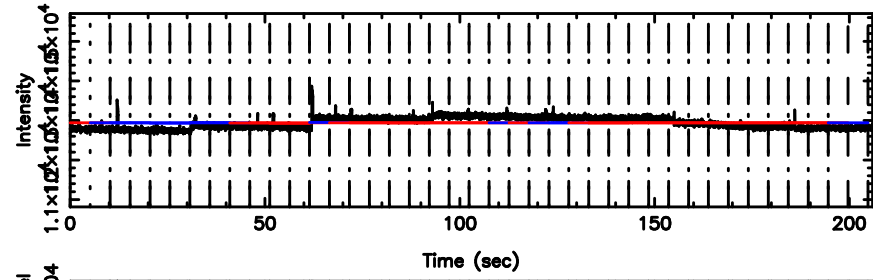

T20240530082700

BLK:12,SNR1: 5.4801 ,SNR2: 16.183

0106+01 2024/05/29 23.48UT TOYOKAWA-KISO

K20240530082658

BLK:12,SNR1: 1.5720 ,SNR2: 3.1907

F20240530082702

BLK:17,SNR1: 6.4389 ,SNR2: 15.937

K20240530082658