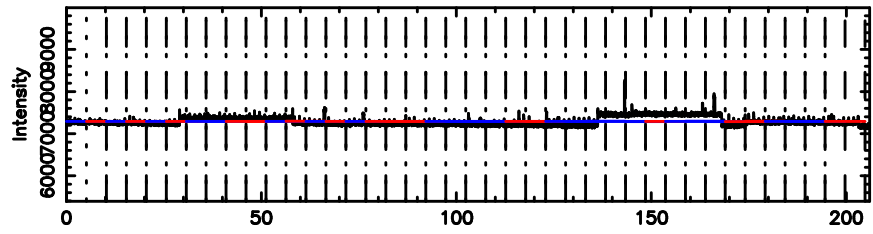

BLK:17,SNR1: 0.19847 ,SNR2: 1.2033

Frequency (Hz)

K20240530075054

BLK:17,SNR1: 2.1825 ,SNR2: 6.5178

Frequency (Hz)

3C12 2024/05/29 22.88UT TOYOKAWA-KISO

F20240530075058

BLK:23,SNR1: 2.5990 ,SNR2: 7.0843