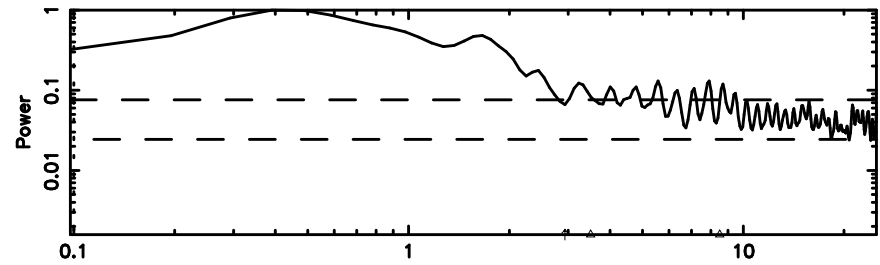

BLK:11,SNR1: 0.44385 ,SNR2: 4.5516