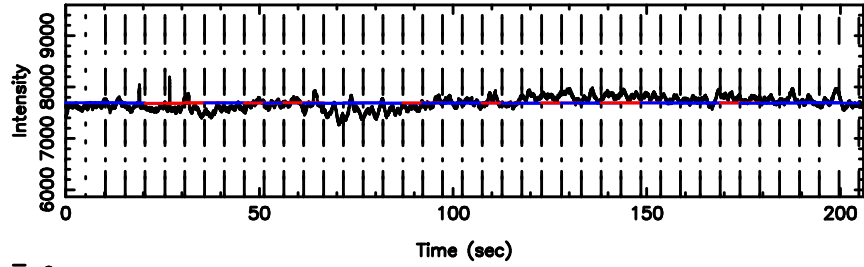

T20240530130040