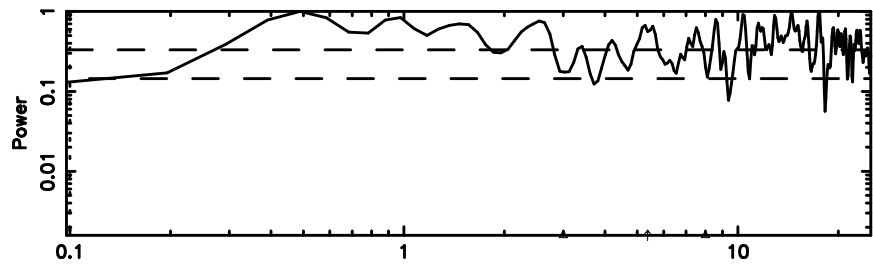

Frequency (Hz)

F20240530071542

BLK: 6,SNR1: 4.4617 ,SNR2: 37.269

Frequency (Hz)

2354+14 2024/05/29 22.29UT TOYOKAWA-FUJI

T20240530071540

BLK: 2,SNR1: 0.29628 ,SNR2: 0.46274

Frequency (Hz)