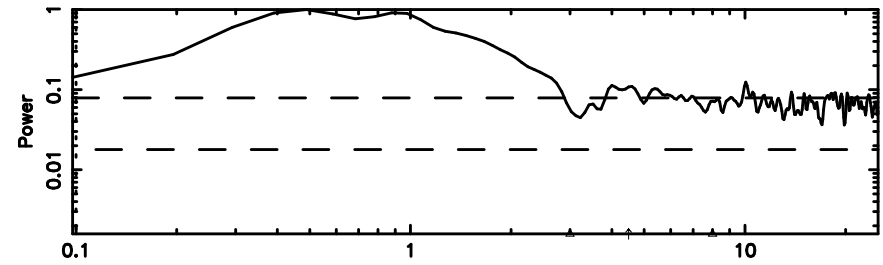

F20240530061228

BLK:11,SNR1: 0.50441 ,SNR2: 2.4460

Frequency (Hz)

K20240530061224

BLK:11,SNR1: 0.61203 ,SNR2: 3.1596

Frequency (Hz)

3C454.3 2024/05/29 21.24UT FUJI -KISO

T20240530062008