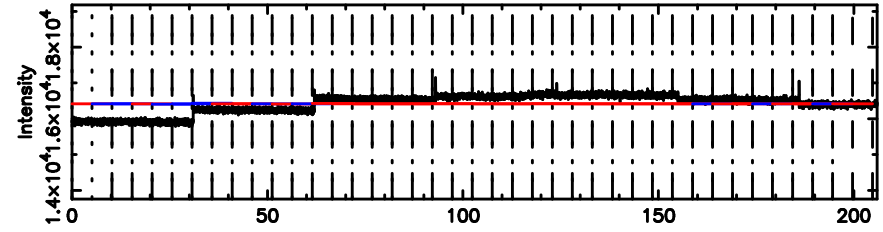

Frequency (Hz)

3C459 2024/05/29 21.61UT TOYOKAWA-KISO

K20240530063500