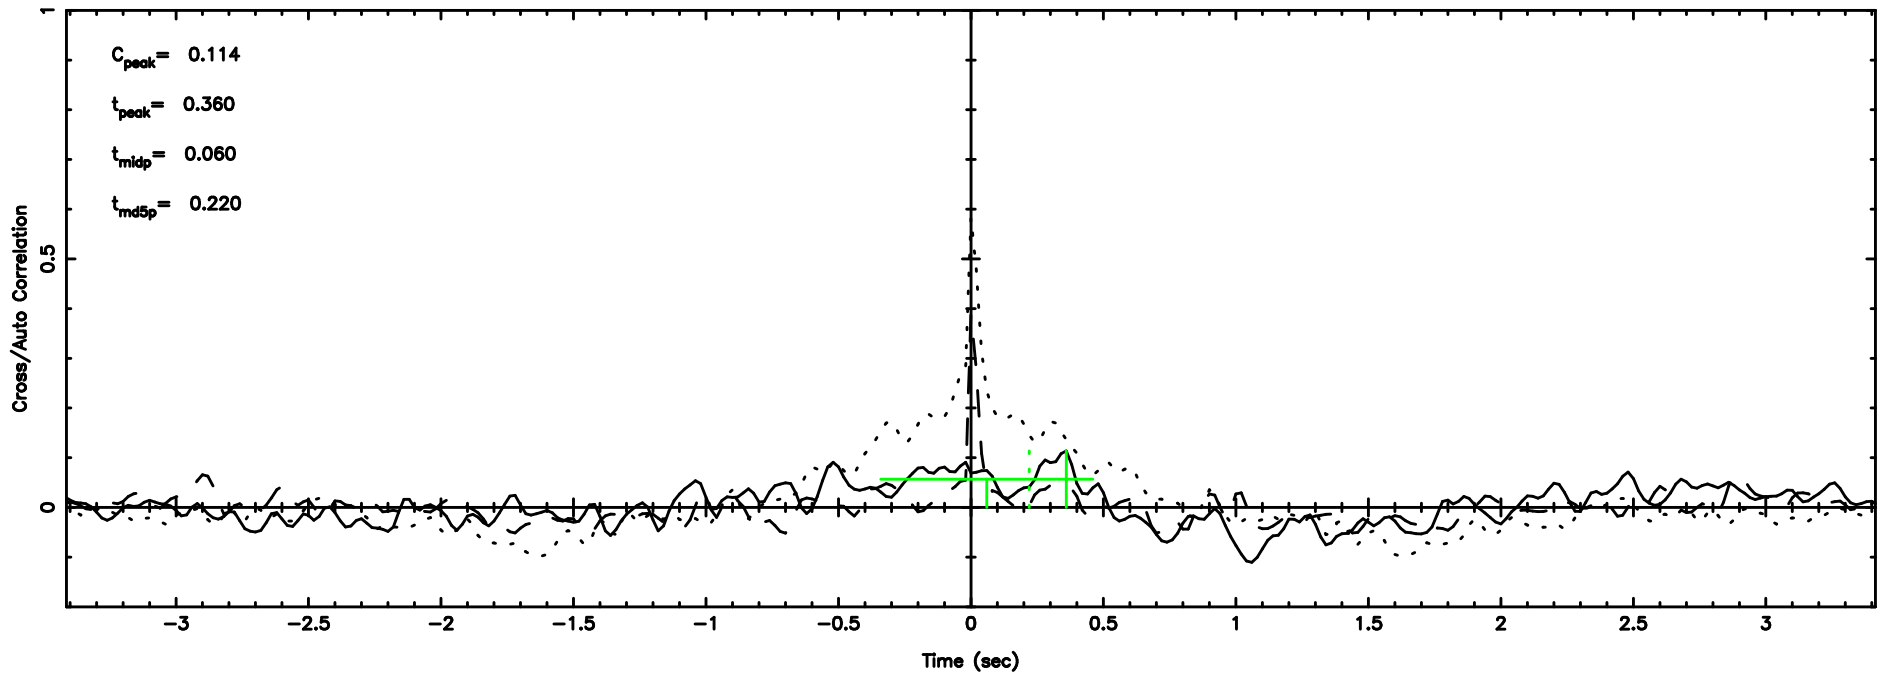

T20240530072443

BLK: 2,SNR1:-0.16464E-01,SNR2: 0.53996

K20240530072441

BLK: 2,SNR1: 0.30467 ,SNR2: 1.5889

3C2 2024/05/29 22.44UT TOYOKAWA-KISO