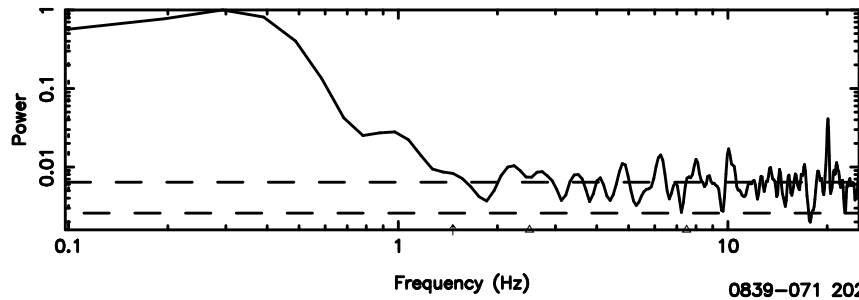

BLK: 4,SNR1: 2.7093 ,SNR2: 39.038