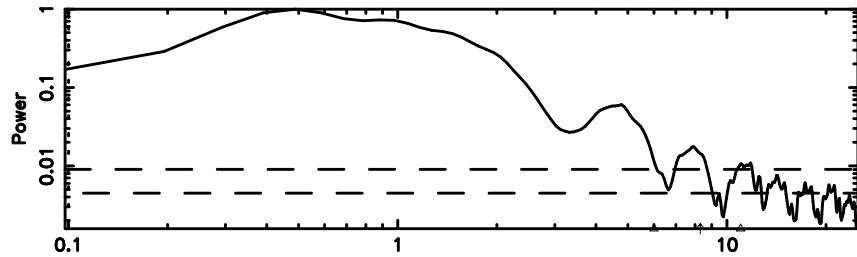

K20240530165318

BLK:17,SNR1: 2.2069 ,SNR2: 10.879

Frequency (Hz)

3C222 2024/05/30 7.92UT TOYOKAWA-KISO

F20240530165322

BLK:24,SNR1: 6.8929 ,SNR2: 17.260

Frequency (Hz)

K20240530165318