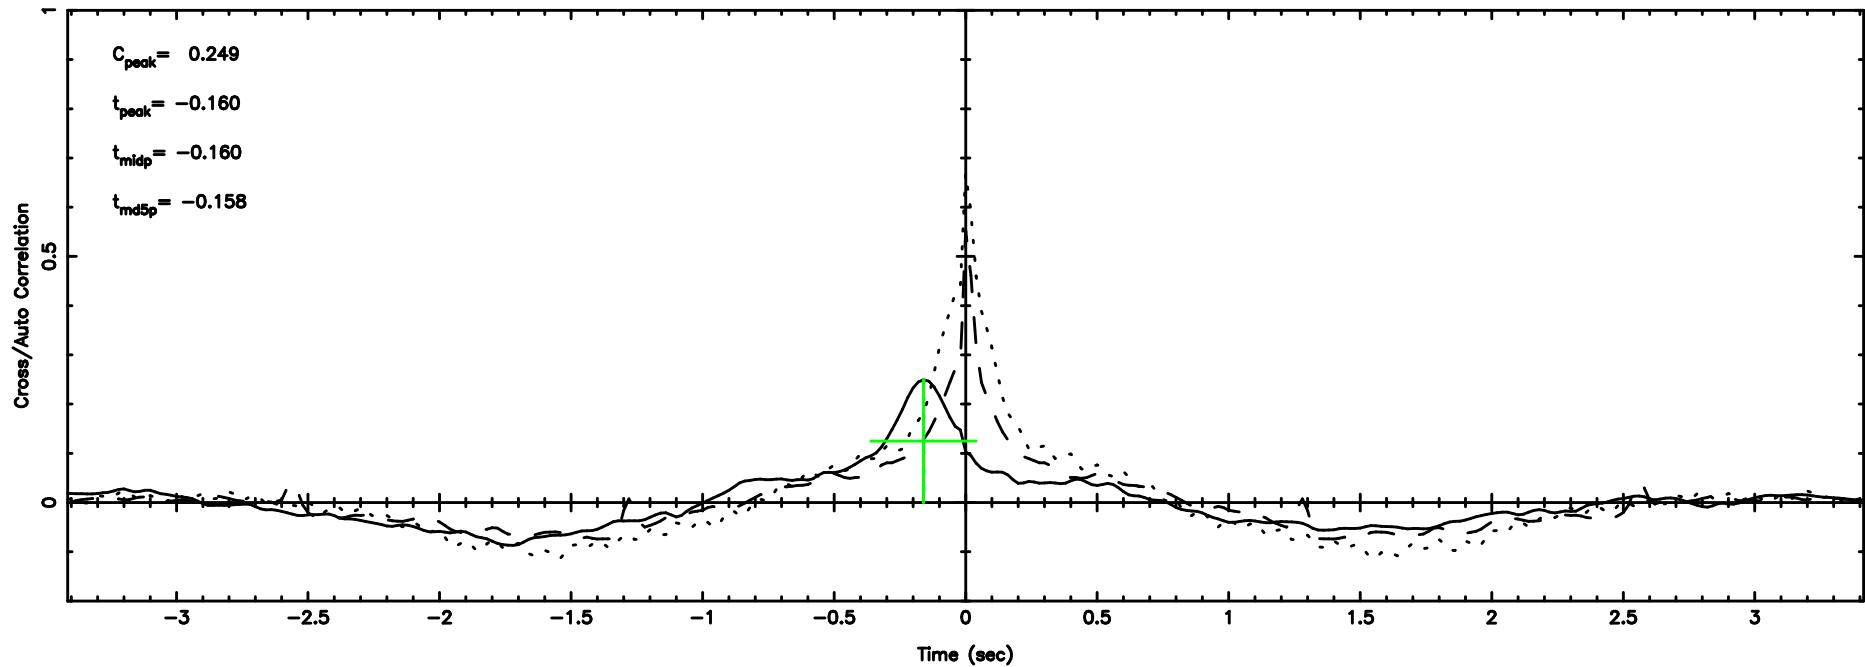

Frequency (Hz)

3C138 2024/05/30 3.67UT FUJI -KISO