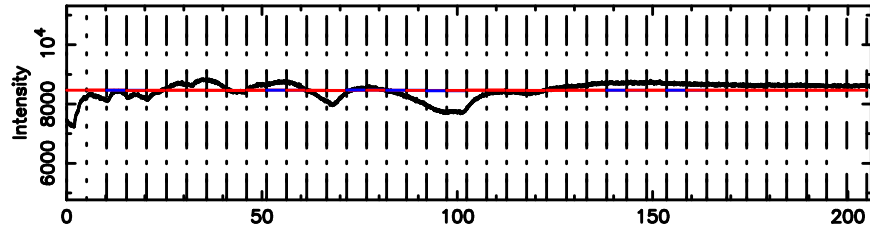

K20240530064620

BLK: 9,SNR1: 0.80075 ,SNR2: 2.9927

Frequency (Hz)

2325+269 2024/05/29 21.80UT FUJI -KISO

T20240530065504

BLK: 7,SNR1: 1.4165 ,SNR2: 8.1692

Frequency (Hz)

F20240530065506