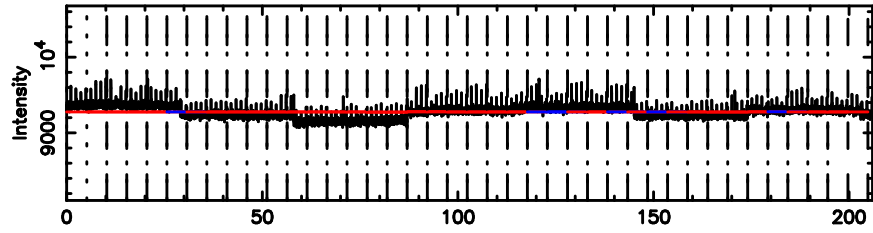

T20240530060412

BLK: 4,SNR1: 0.77059E-01,SNR2: 0.80183

K20240530060410

BLK: 4,SNR1: 0.26284 ,SNR2: 0.86922

2243+394 2024/05/29 21.10UT TOYOKAWA-KISO

F20240530060414

BLK: 6,SNR1:-0.17345 ,SNR2: 1.3012

K20240530060410