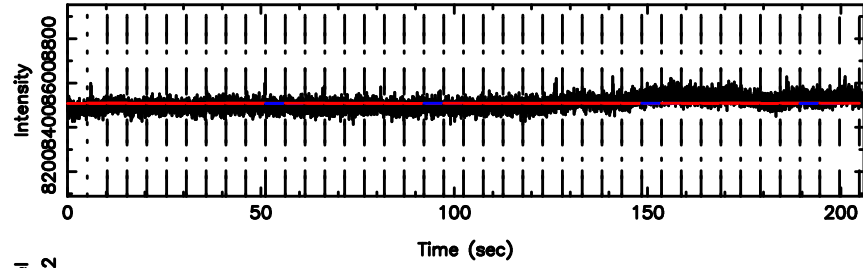

BLK:12,SNR1: 0.35571 ,SNR2: 1.0026

Frequency (Hz)

3C161 2024/05/30 4.77UT FUJI -KISO

T20240530141157

BLK: 4,SNR1:-0.66838E-01,SNR2: 0.28673

F20240530141159

BLK: 4,SNR1: 0.58977E-01,SNR2: 4.5445

0652-130 2024/05/30 5.23UT TOYOKAWA-FUJI