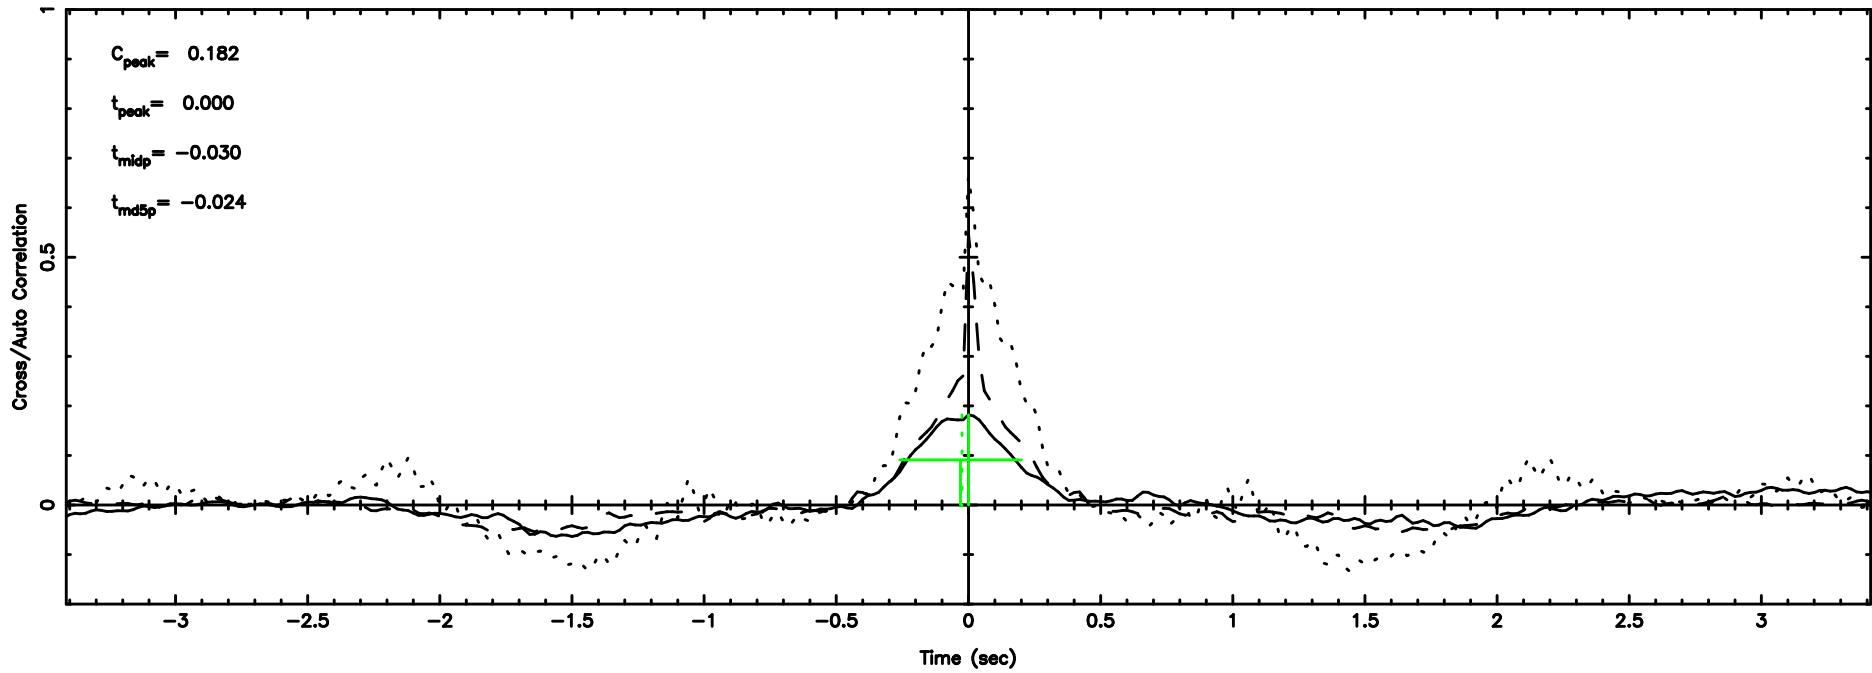

BLK:31,SNR1: 5.8876 ,SNR2: 14.933

0115-01 2024/05/29 23.63UT FUJI -KISO

T20240530084922

BLK:13,SNR1: 4.3809 ,SNR2: 10.404

0128+03 2024/05/29 23.85UT TOYOKAWA-FUJI

F20240530084924

BLK:13,SNR1: 5.8892 ,SNR2: 19.804