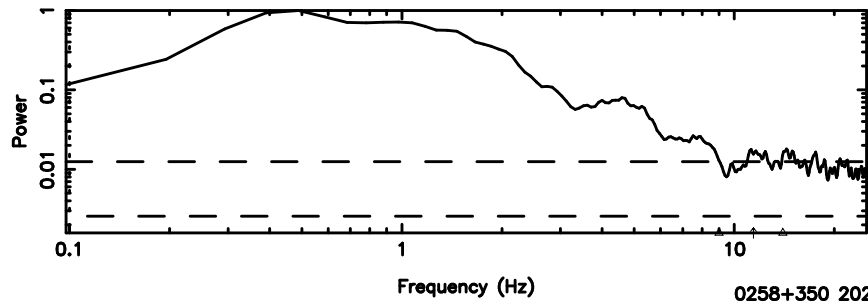

BLK:19,SNR1: 5.7195 ,SNR2: 10.036

0258+350 2024/05/30 1.36UT TOYOKAWA-KISO

K20240530101947