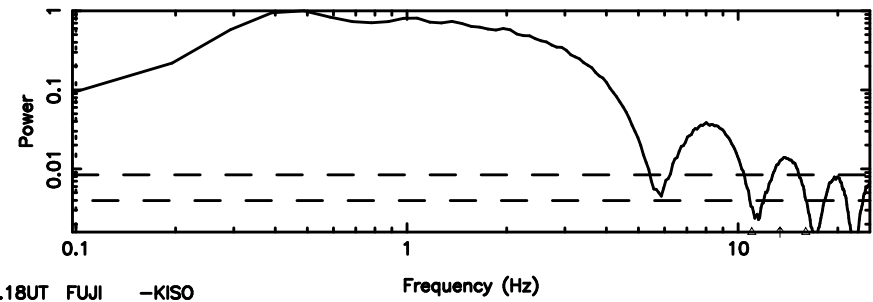

Frequency (Hz)

0548+16 2024/05/30 4.18UT TOYOKAWA-KISO

F20240530130854

BLK:26,SNR1: 18.403 ,SNR2: 21.776

K20240530130849

BLK:26,SNR1: 12.115 ,SNR2: 18.276

0548+16 2024/05/30 4.18UT FUJI -KISO

T20240530131303