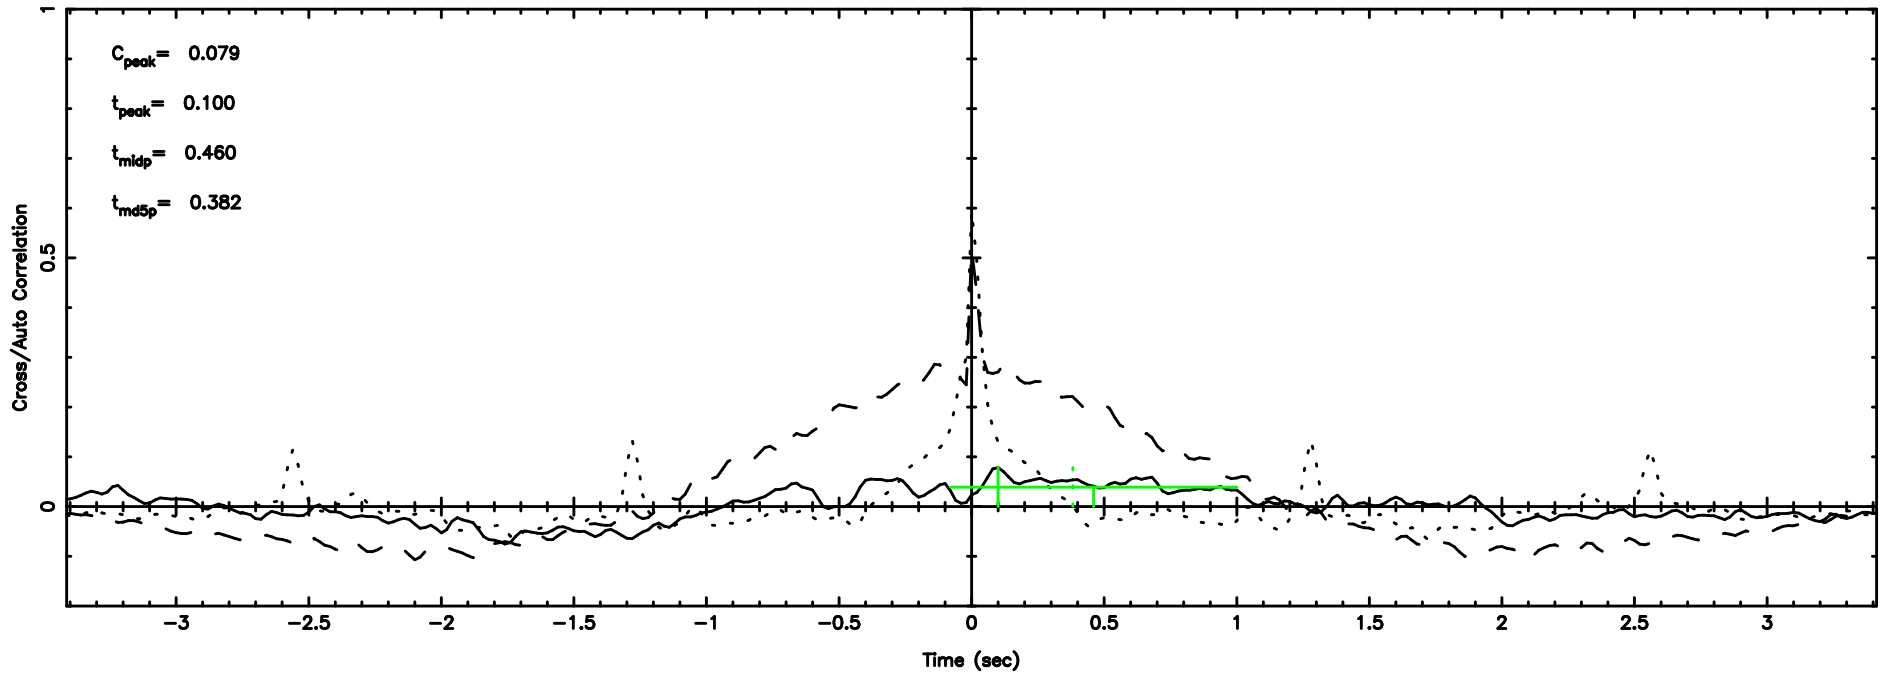

2334+085 2024/05/29 21.95UT FUJI -KISO

T20240530070847

BLK: 5,SNR1: 0.95146 ,SNR2: 11.958

Frequency (Hz)

F20240530070849

BLK: 5,SNR1: 1.5180 ,SNR2: 3.5261

Frequency (Hz)

2347-02 2024/05/29 22.17UT TOYOKAWA-FUJI