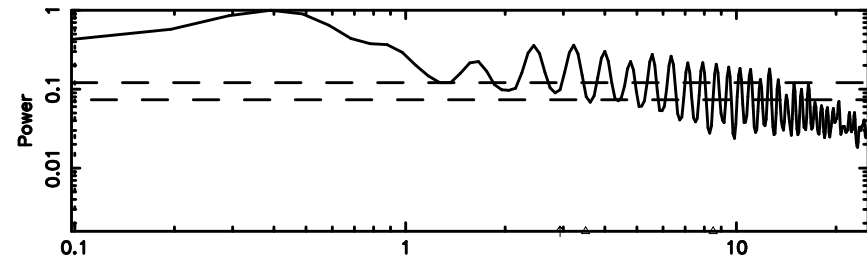

BLK:16,SNR1:-0.12314E-01,SNR2: 1.5873