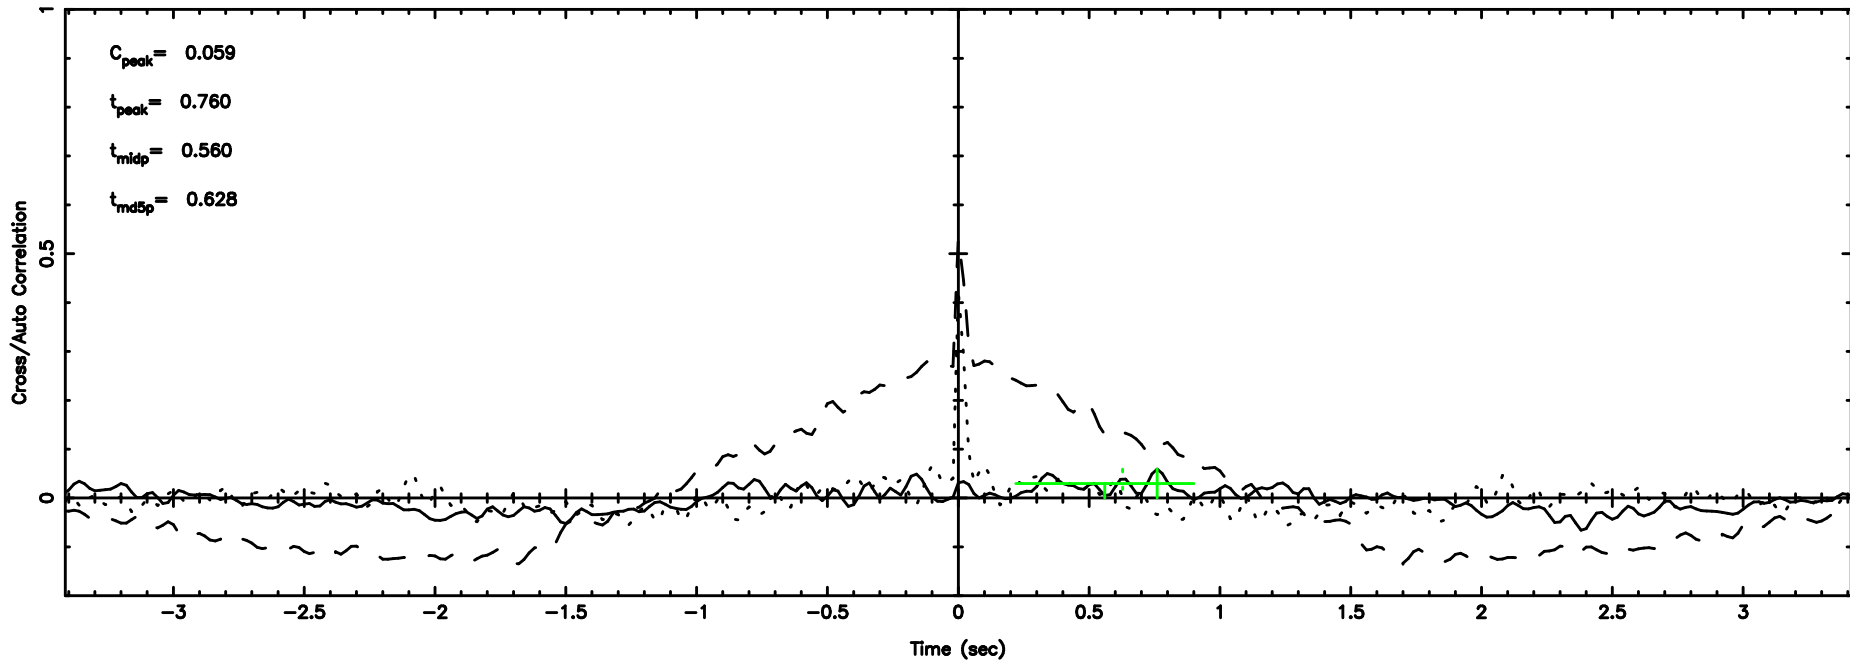

K20240530155901

BLK: 4,SNR1: 0.95974E-01,SNR2: 0.56801

F20240530155905

BLK: 5,SNR1:-0.18800 ,SNR2: 1.3398

Frequency (Hz)

K20240530155901

BLK: 5,SNR1: 0.21990 ,SNR2: 1.0367

Frequency (Hz)