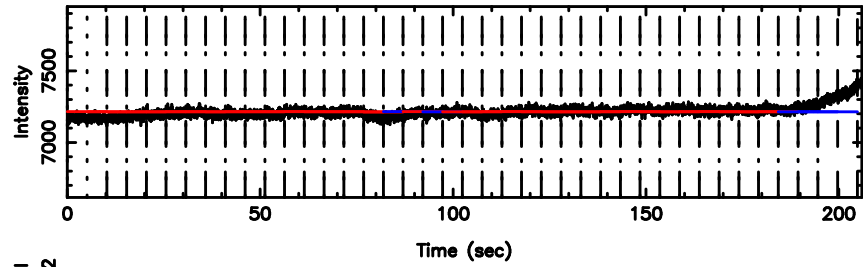

T20240530153107