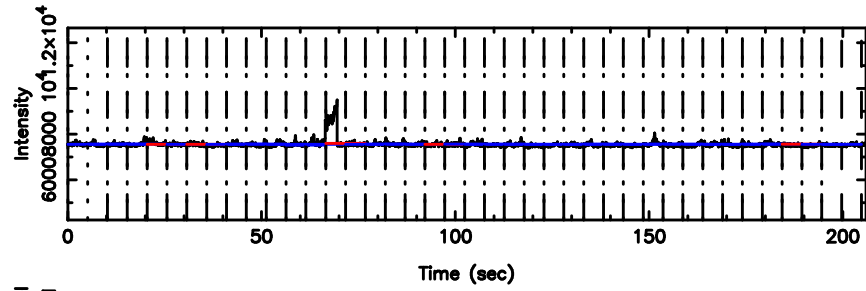

F20240530123850

BLK:28,SNR1: 0.60105 ,SNR2: 2.7733

3C138 2024/05/30 3.67UT TOYOKAWA-FUJI

T20240530123848

BLK:34,SNR1: 11.229 ,SNR2: 28.139

K20240530123845

BLK:34,SNR1: 2.6033 ,SNR2: 10.842

3C138 2024/05/30 3.67UT TOYOKAWA-KISO