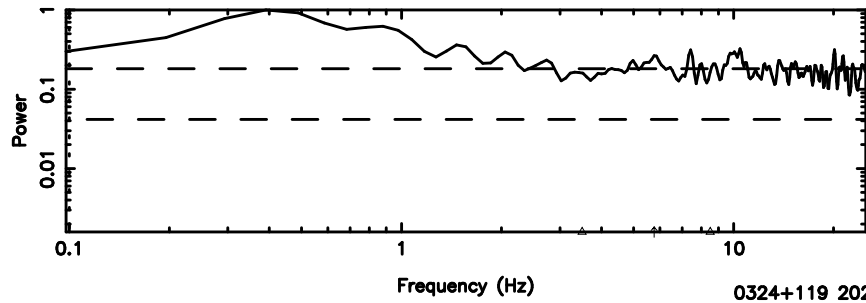

Frequency (Hz)

T20240530104516

BLK: 4,SNR1: 0.11672 ,SNR2: 0.83192

F20240530104518

BLK: 4,SNR1: 0.71589 ,SNR2: 2.5643

0324+119 2024/05/30 1.78UT TOYOKAWA-FUJI

T20240530104516

BLK: 7,SNR1: 0.14700 ,SNR2: 0.60640