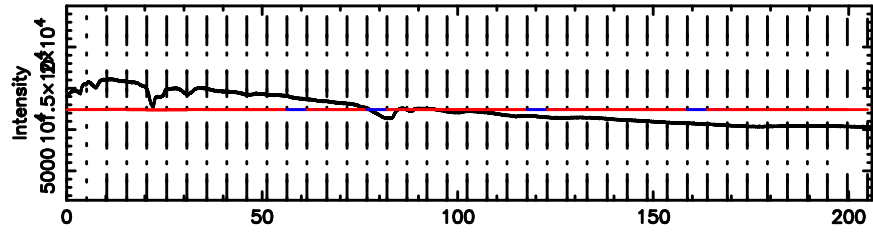

BLK: 8,SNR1: 11.938 ,SNR2: 115.28

Frequency (Hz)

2259+481 2024/05/29 21.36UT TOYOKAWA-FUJI

F20240530062010

BLK: 8,SNR1: 2.0432 ,SNR2: 6.8979

Frequency (Hz)

T20240530062008

BLK: 4,SNR1: 12.737 ,SNR2: 214.65