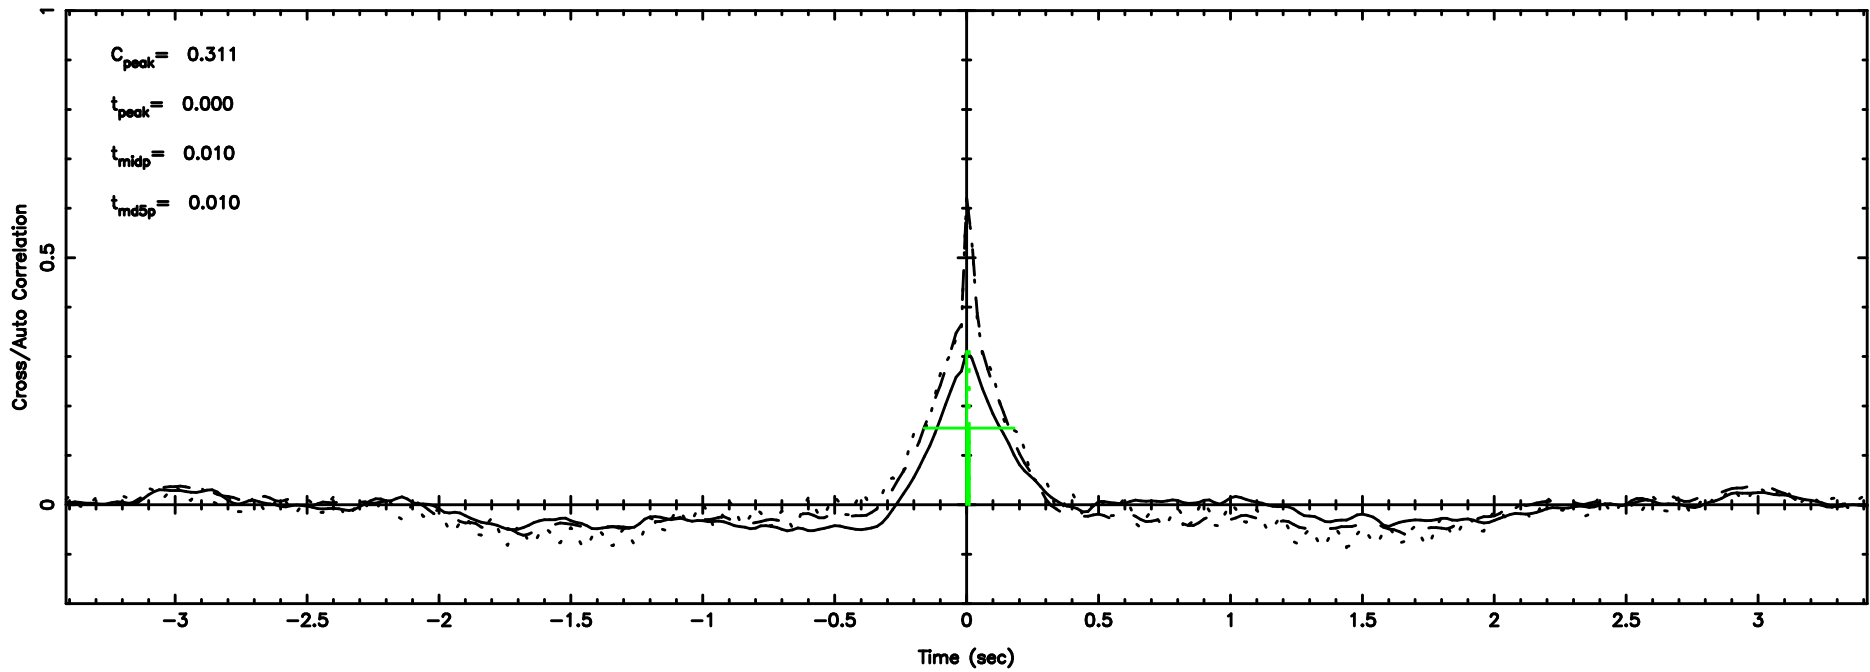

T20240530101950

BLK:19,SNR1: 5.7195 ,SNR2: 10.036

0258+350 2024/05/30 1.36UT TOYOKAWA-KISO

K20240530101947

BLK:19,SNR1: 1.3331 ,SNR2: 5.4649

F20240530101952

BLK:17,SNR1: 1.3040 ,SNR2: 3.8832

Frequency (Hz)