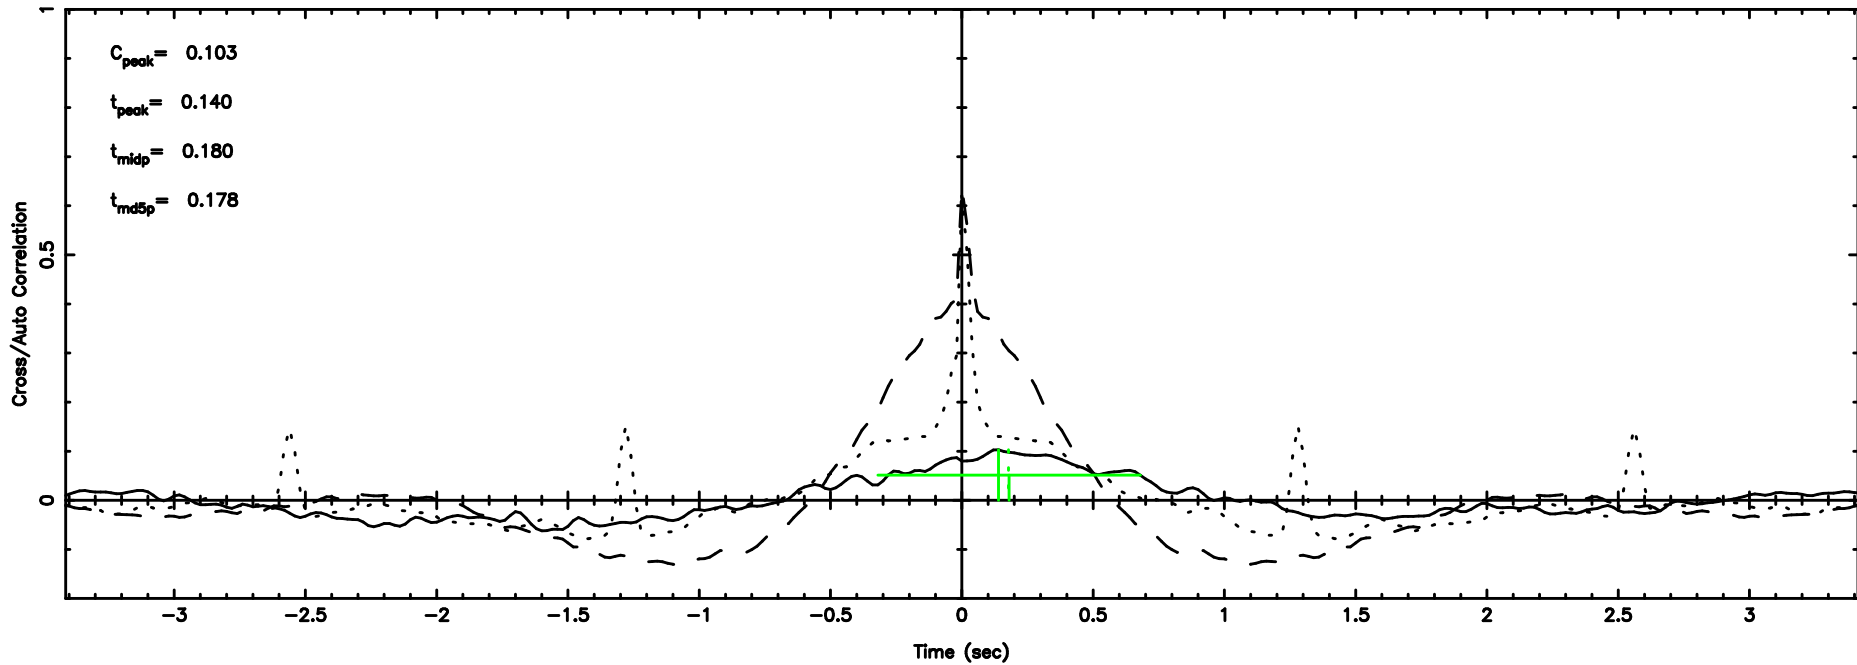

T20240530134424

BLK:16,SNR1: 0.71686 ,SNR2: 3.6034

Frequency (Hz)

F20240530134426

BLK:16,SNR1:-0.12314E-01,SNR2: 1.5873

Frequency (Hz)

3C161 2024/05/30 4.77UT TOYOKAWA-FUJI

T20240530134424