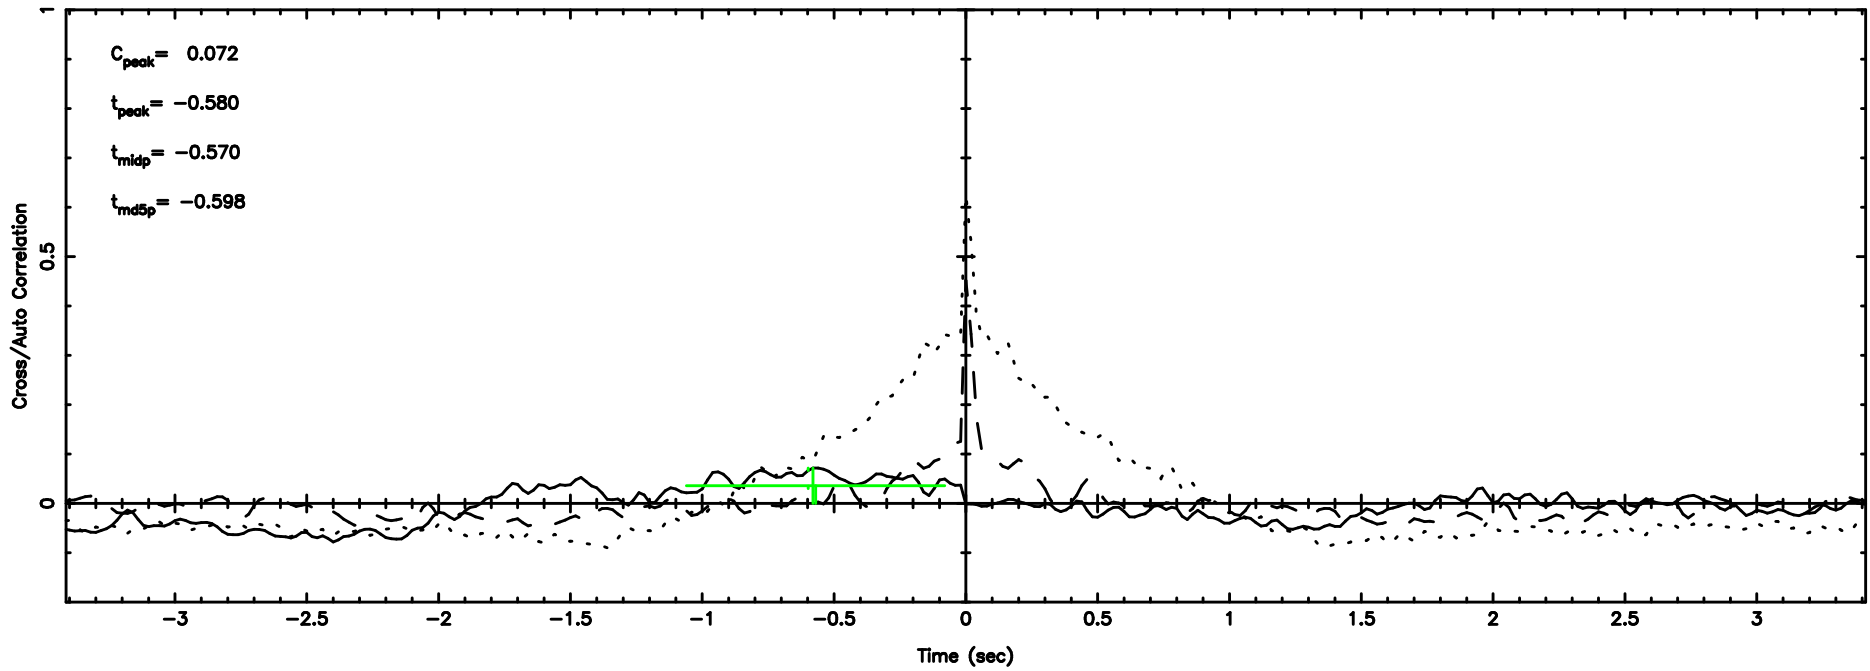

Frequency (Hz)

T20240530104516

BLK: 4,SNR1: 0.11672 ,SNR2: 0.83192

F20240530104518

BLK: 4,SNR1: 0.71589 ,SNR2: 2.5643

0324+119 2024/05/30 1.78UT TOYOKAWA-FUJI

T20240530104516

BLK: 7,SNR1: 0.14700 ,SNR2: 0.60640