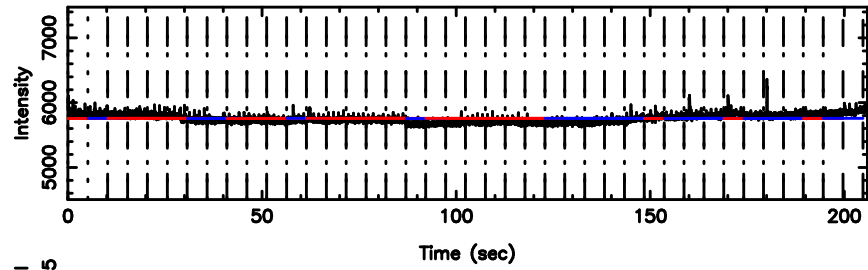

BLK:10,SNR1: 0.21055 ,SNR2: 0.83854

0333+32 2024/05/30 1.94UT TOYOKAWA-KISO

K20240530105429

BLK:10,SNR1: 3.4610 ,SNR2: 15.000

Frequency (Hz)

F20240530105434

BLK:17,SNR1:-0.56142E-01,SNR2: 1.3558

K20240530105429