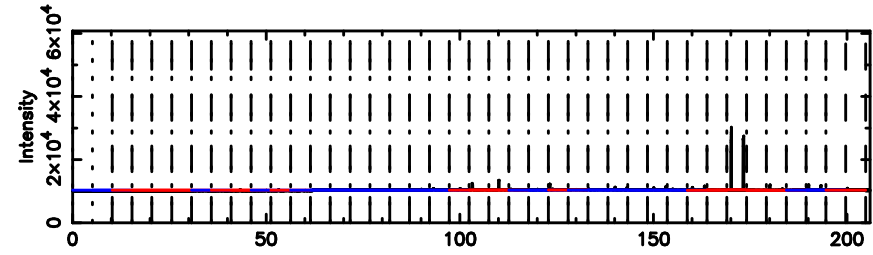

F20240530130854

BLK:16,SNR1: 11.360 ,SNR2: 19.345

0548+16 2024/05/30 4.18UT TOYOKAWA-FUJI

T20240530130852

BLK:22,SNR1: 1.6442 ,SNR2: 6.6745

Frequency (Hz)

K20240530130849

BLK:22,SNR1: 3.6391 ,SNR2: 10.780