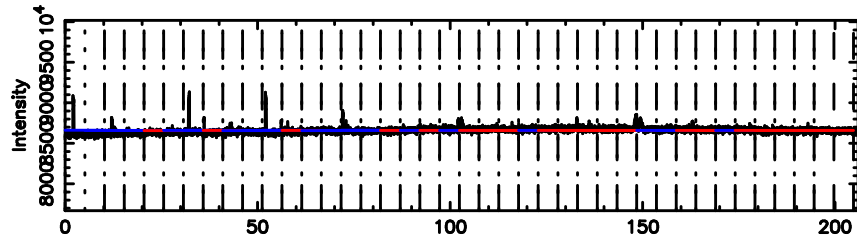

BLK: 7,SNR1: 0.54331 ,SNR2: 1.9718

Frequency (Hz)

K20240530164534

BLK: 7,SNR1: 1.0412 ,SNR2: 2.9784

Frequency (Hz)

0926+117 2024/05/30 7.79UT FUJI -KISO

T20240530165320

BLK:19,SNR1: 1.4485 ,SNR2: 6.9301