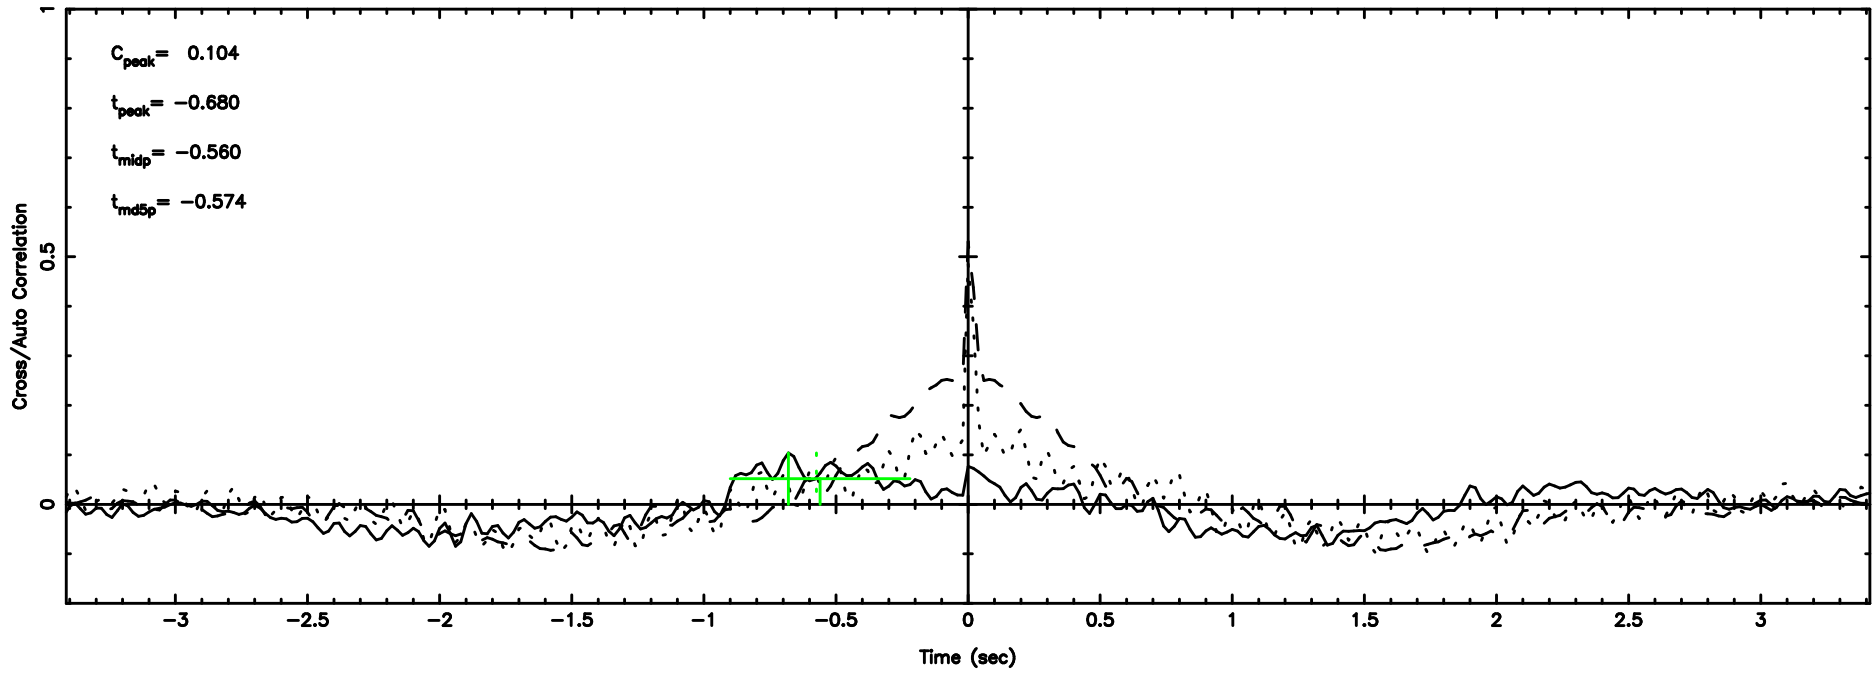

BLK: 3,SNR1: 0.19778 ,SNR2: 2.7368