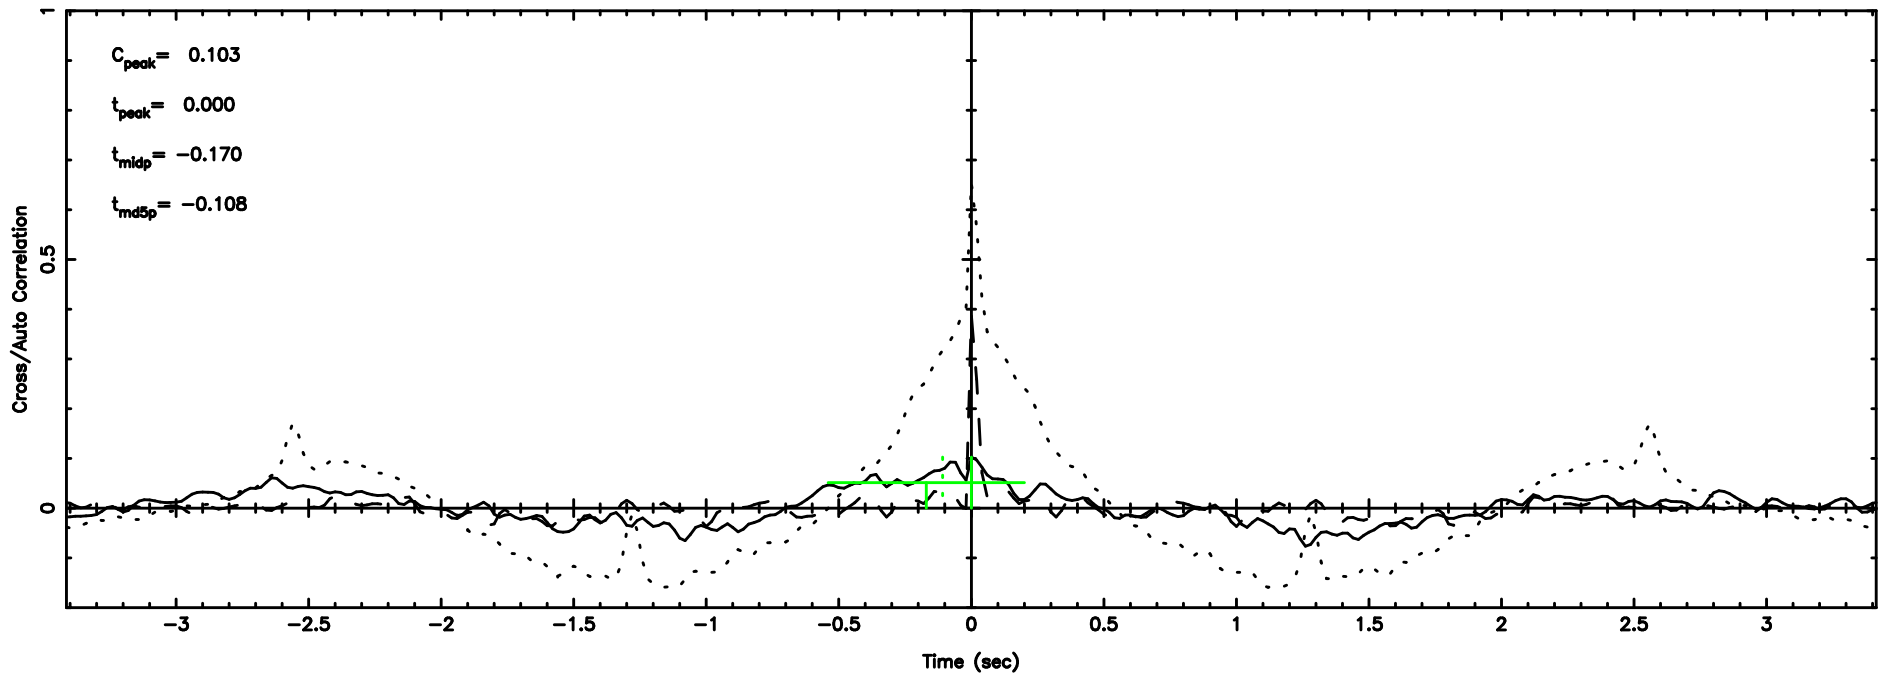

Frequency (Hz)

F20240530071542

BLK: 6,SNR1: 4.4617 ,SNR2: 37.269

Frequency (Hz)

2354+14 2024/05/29 22.29UT TOYOKAWA-FUJI

T20240530071540

BLK: 2,SNR1: 0.29628 ,SNR2: 0.46274

Frequency (Hz)