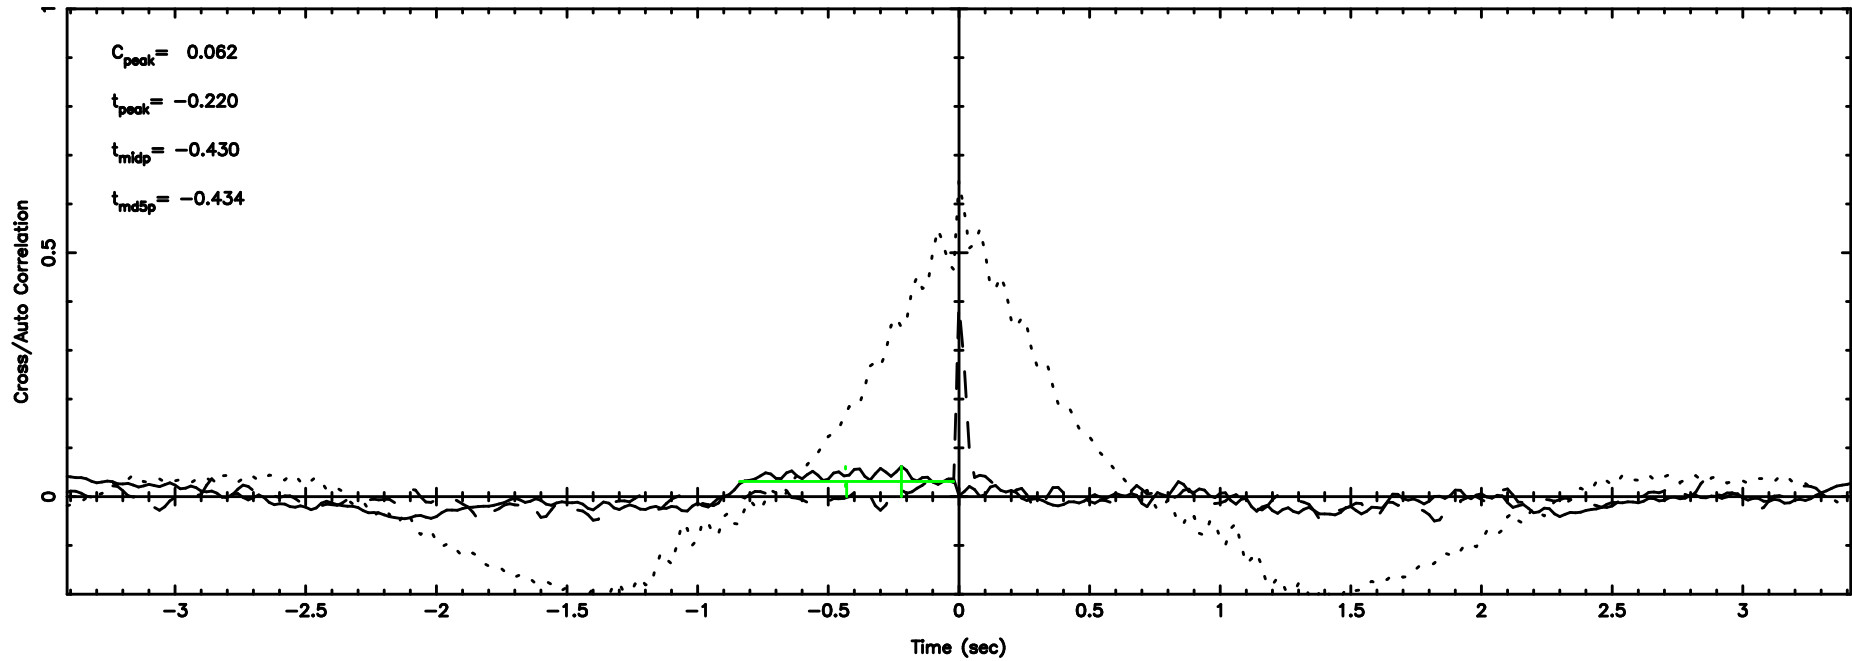

Frequency (Hz)

1034+404 2024/05/30 8.93UT TOYOKAWA-FUJI

T20240530175400

BLK: 2,SNR1: 0.17784 ,SNR2: 1.1378

Frequency (Hz)

K20240530175357

BLK: 2,SNR1: 1.3299 ,SNR2: 4.3158

Frequency (Hz)