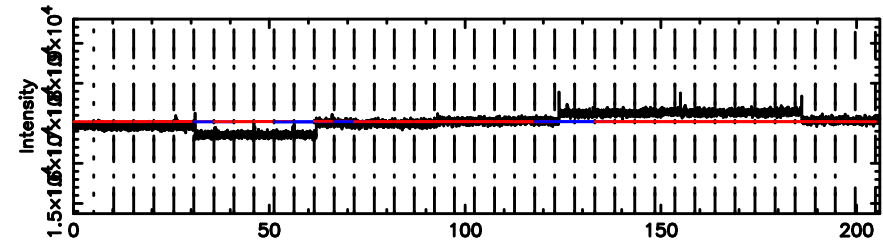

Frequency (Hz)

2227+444 2024/05/29 20.82UT TOYOKAWA-FUJI

T20240530054746

BLK: 7,SNR1: 0.28986 ,SNR2: 4.7171

Frequency (Hz)

2227+444 2024/05/29 20.82UT TOYOKAWA-KISO

K20240530054744

BLK: 7,SNR1: 0.94581 ,SNR2: 4.6060