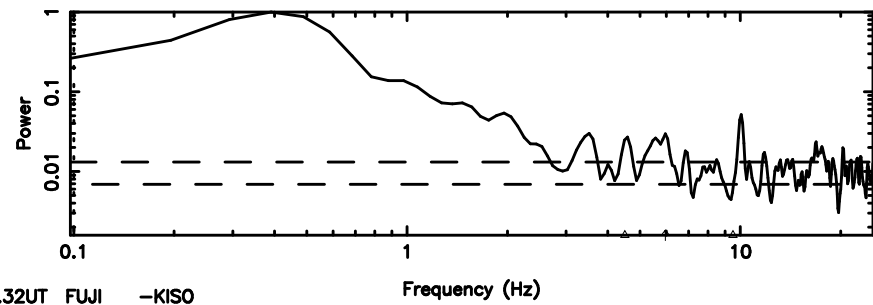

BLK: 2,SNR1: 1.8723 ,SNR2: 6.6527

0056-00 2024/05/29 23.32UT FUJI -KISO