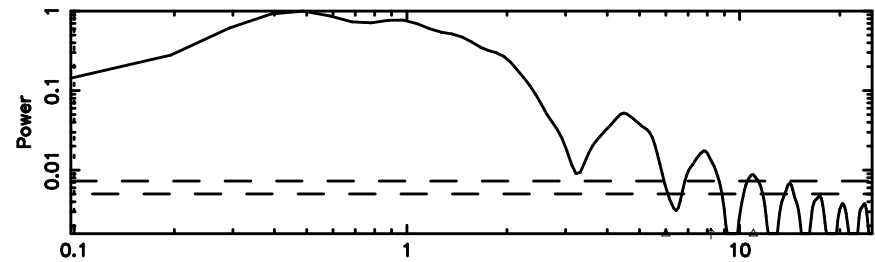

BLK:34,SNR1: 13.713 ,SNR2: 24.266

0202+15 2024/05/30 0.41UT FUJI -KISO

T20240530093438

BLK:31,SNR1: 13.703 ,SNR2: 24.298

Frequency (Hz)

0213+178 2024/05/30 0.61UT TOYOKAWA-FUJI

F20240530093440

BLK:31,SNR1: 8.2586 ,SNR2: 20.981