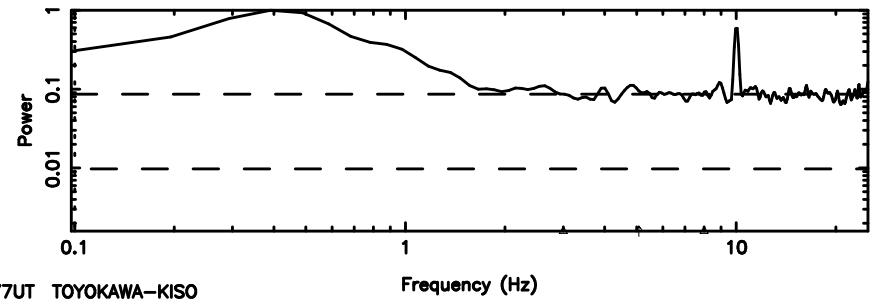

BLK:26,SNR1: 0.40379 ,SNR2: 1.2645