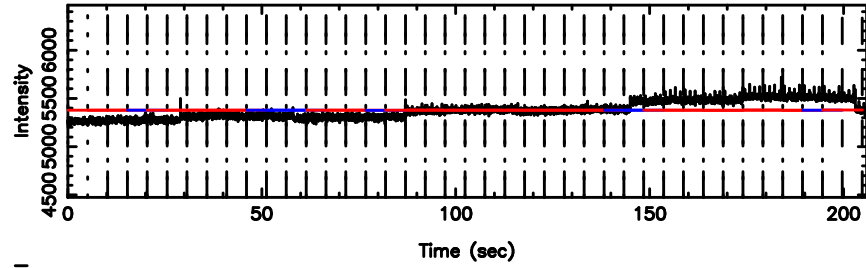

T20240530113219

BLK:23,SNR1: 0.47266 ,SNR2: 4.1022

K20240530113216

BLK:23,SNR1: 0.13964 ,SNR2: 1.9421

0411+05 2024/05/30 2.57UT TOYOKAWA-KISO

F20240530113221

BLK: 8,SNR1: 0.25658 ,SNR2: 2.1873

K20240530113216