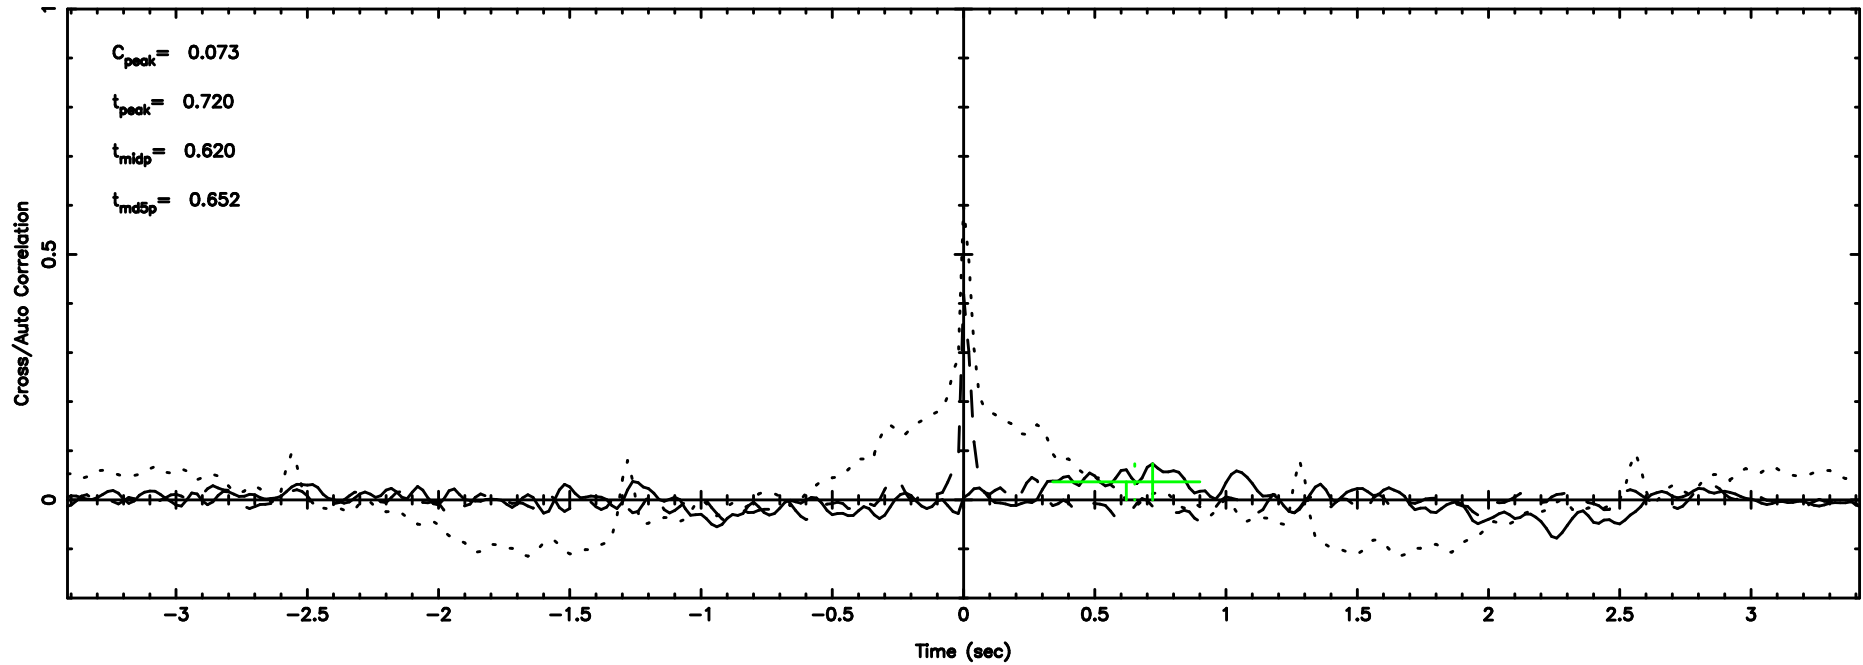

BLK:12,SNR1: 0.35571 ,SNR2: 1.0026

Frequency (Hz)

3C161 2024/05/30 4.77UT FUJI -KISO

T20240530141157

BLK: 4,SNR1:-0.66838E-01,SNR2: 0.28673

F20240530141159

BLK: 4,SNR1: 0.58977E-01,SNR2: 4.5445

0652-130 2024/05/30 5.23UT TOYOKAWA-FUJI