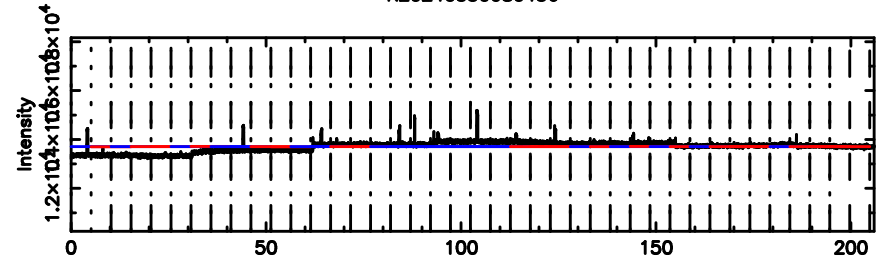

BLK:14,SNR1: 3.8748 ,SNR2: 10.727

0044-056 2024/05/29 23.11UT TOYOKAWA-FUJI

T20240530080458

BLK:19,SNR1: 3.1520 ,SNR2: 7.3729

Frequency (Hz)

K20240530080456

BLK:19,SNR1: 4.7685 ,SNR2: 11.794

Frequency (Hz)