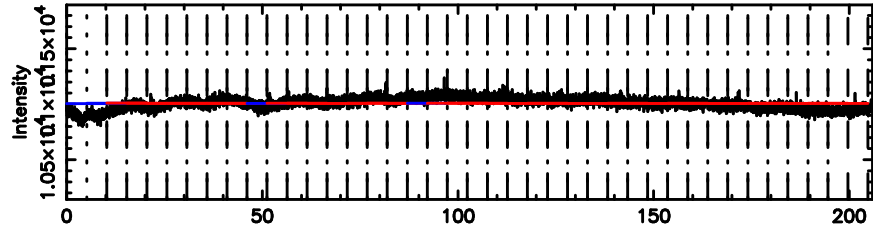

T20240530060412