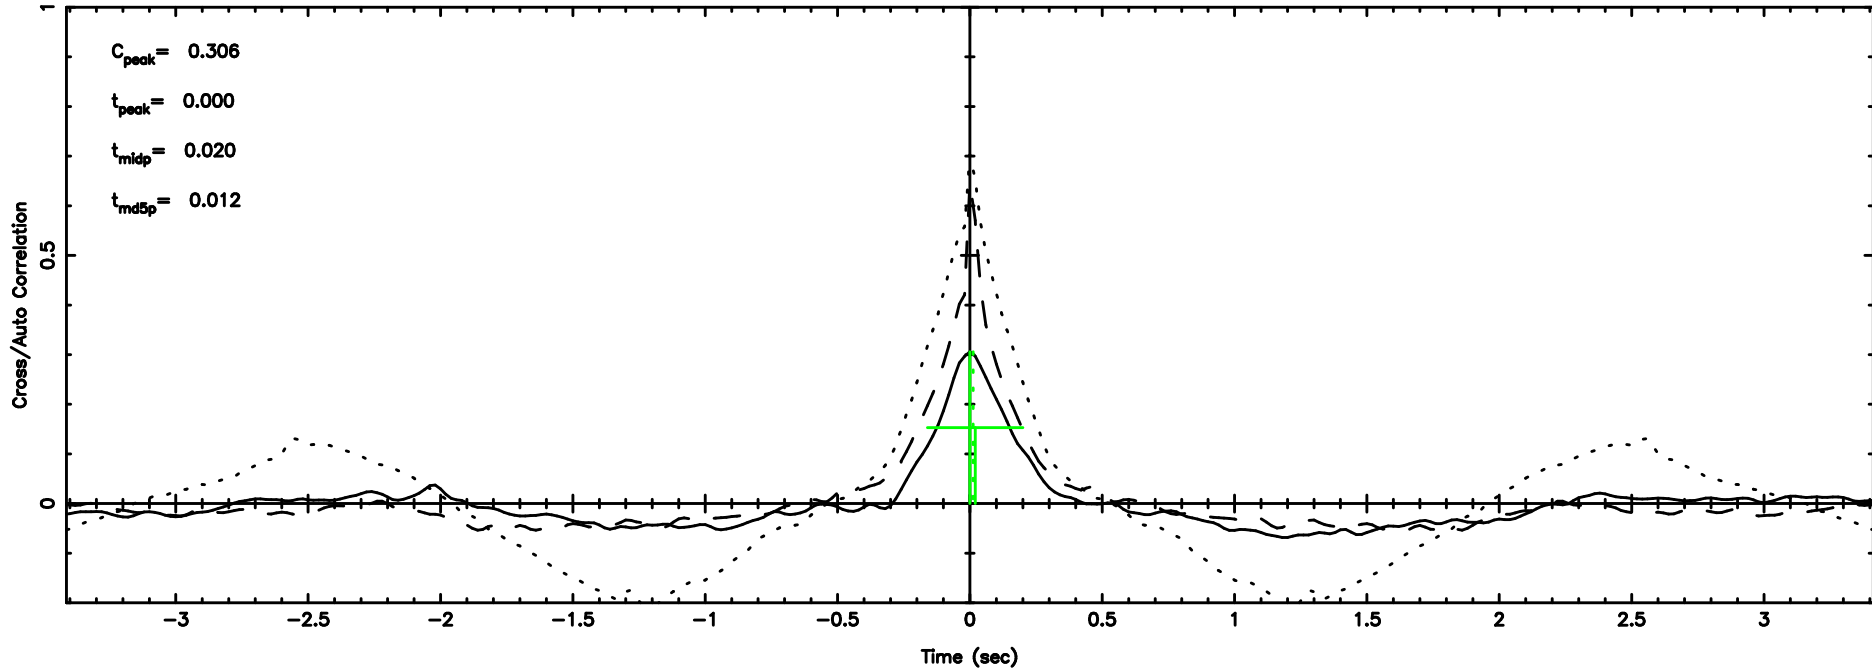

T20240530080458

BLK:14,SNR1: 4.0040 ,SNR2: 9.5943

F20240530080500

BLK:14,SNR1: 3.8748 ,SNR2: 10.727

0044-056 2024/05/29 23.11UT TOYOKAWA-FUJI