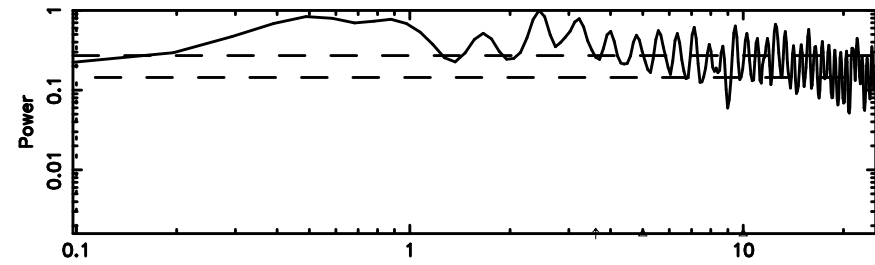

BLK: 5, SNR1: 0.12617 , SNR2: 0.90919