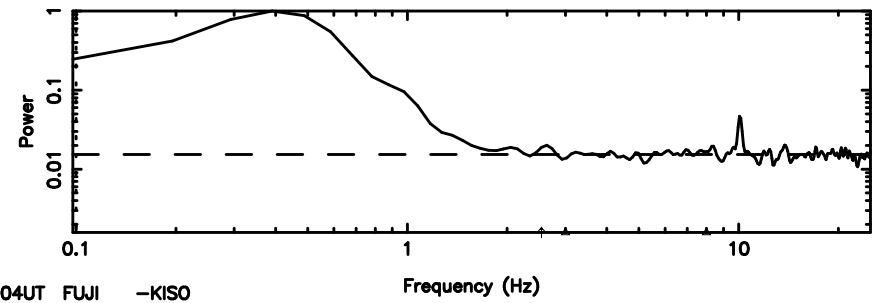

BLK:31,SNR1: 1.4325 ,SNR2: 11.341