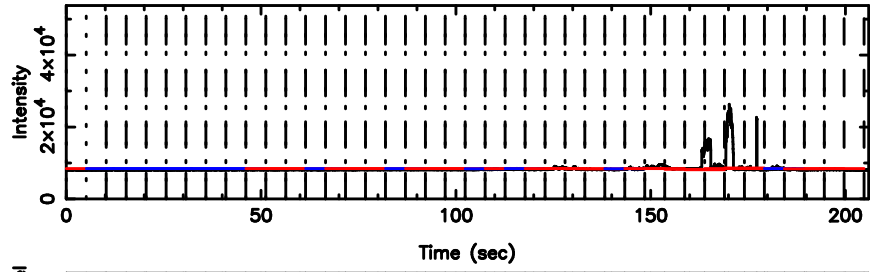

T20240530082700