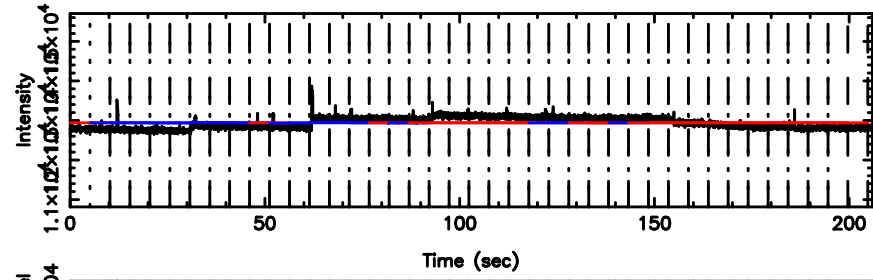

T20240530082700

BLK:12,SNR1: 5.4801 ,SNR2: 16.183

0106+01 2024/05/29 23.48UT TOYOKAWA-KISO

K20240530082658

BLK:12,SNR1: 1.5720 ,SNR2: 3.1907

F20240530082702

BLK:17,SNR1: 6.4389 ,SNR2: 15.937

K20240530082658