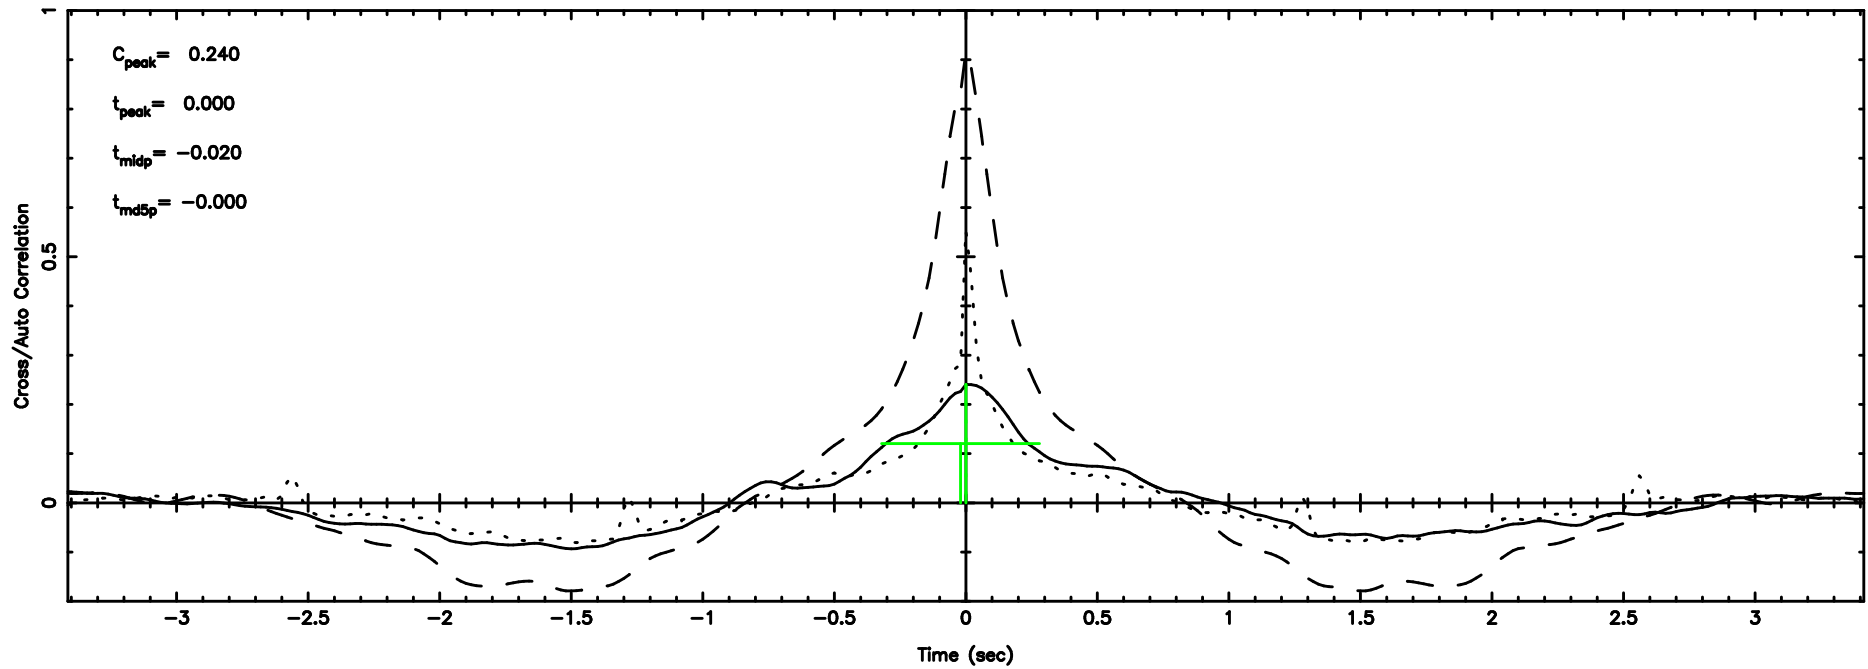

3C138 2024/05/30 3.67UT TOYOKAWA-FUJI