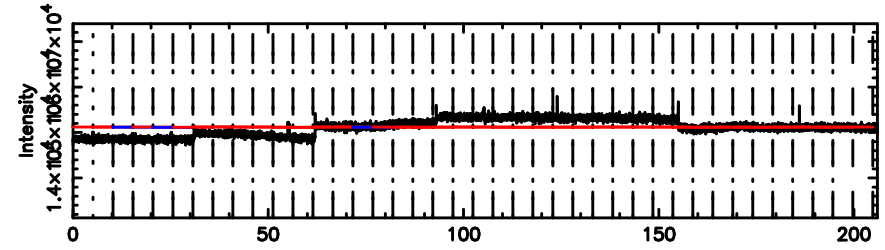

Frequency (Hz)

K20240530070845

BLK: 3,SNR1: 0.31264 ,SNR2: 1.1769