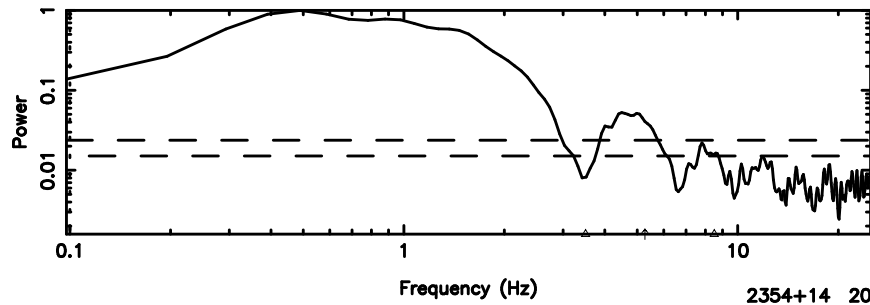

K20240530071538

BLK: 2,SNR1: 2.1895 ,SNR2: 10.549

Frequency (Hz)

2354+14 2024/05/29 22.29UT TOYOKAWA-KISO

F20240530071542

BLK: 9,SNR1: 2.1267 ,SNR2: 9.8976

K20240530071538

BLK: 9,SNR1: 1.0667 ,SNR2: 5.1252