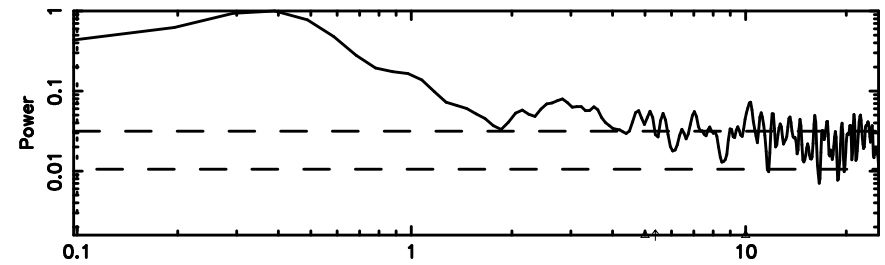

BLK: 2,SNR1: 0.80120 ,SNR2: 3.2806