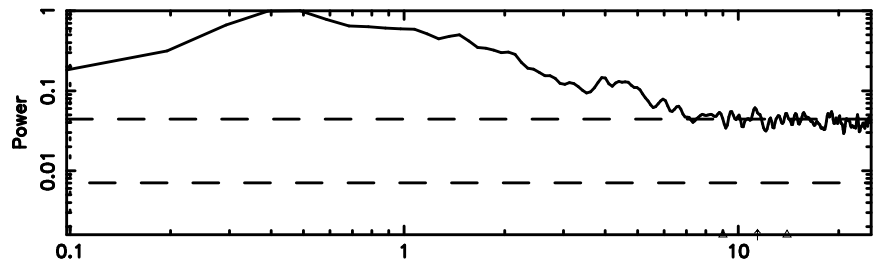

Frequency (Hz)

2334+085 2024/05/29 21.95UT TOYOKAWA-KISO

F20240530065506

BLK:20,SNR1: 1.4793 ,SNR2: 2.6236

Frequency (Hz)

K20240530065502

BLK:20,SNR1: 0.73963 ,SNR2: 3.6065

Frequency (Hz)