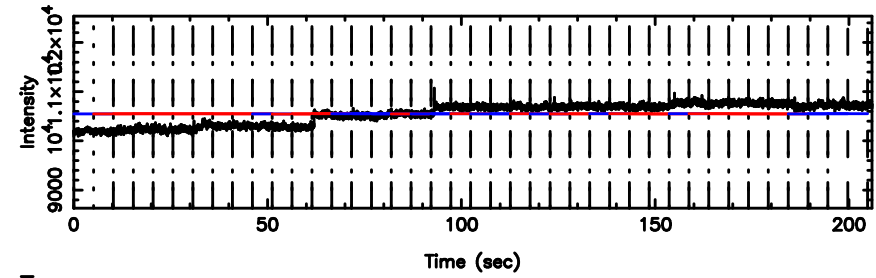

3C119 2024/05/30 2.87UT TOYOKAWA-KISO

F20240530115042

BLK:15,SNR1: 0.54064 ,SNR2: 1.9420

K20240530115037

BLK:15,SNR1: 0.68910 ,SNR2: 2.8608

3C119 2024/05/30 2.87UT FUJI -KISO

T20240530123848

BLK:28,SNR1: 13.730 ,SNR2: 23.241