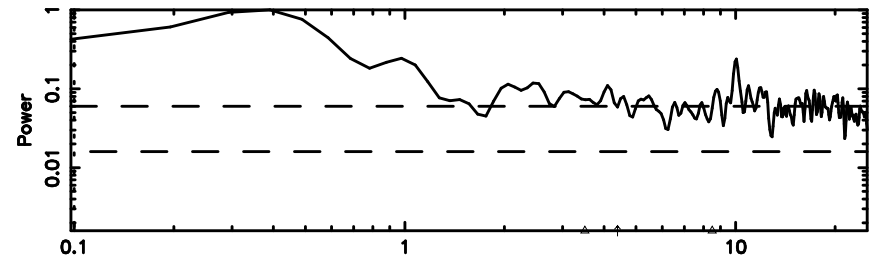

F20240530141159

BLK: 4,SNR1: 0.28612 ,SNR2: 5.4902

Frequency (Hz)

K20240530141155

BLK: 4,SNR1: 0.50064 ,SNR2: 1.9727

Frequency (Hz)

0652-130 2024/05/30 5.23UT FUJI -KISO