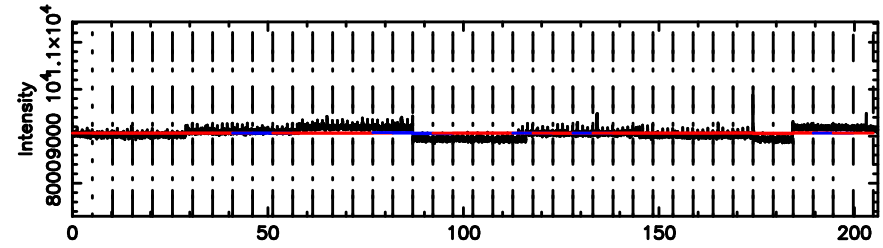

Frequency (Hz)

2259+481 2024/05/29 21.36UT TOYOKAWA-FUJI

F20240530062010