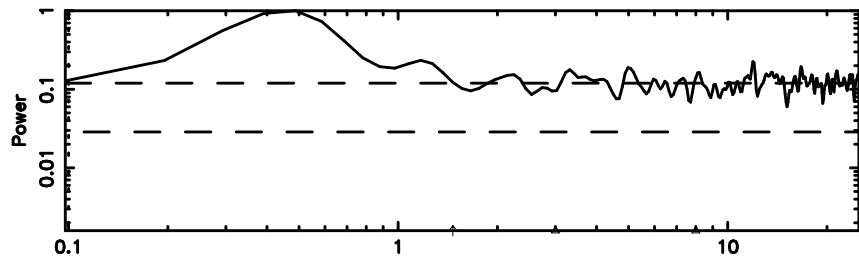

BLK: 6,SNR1: 0.16147 ,SNR2: 2.2441