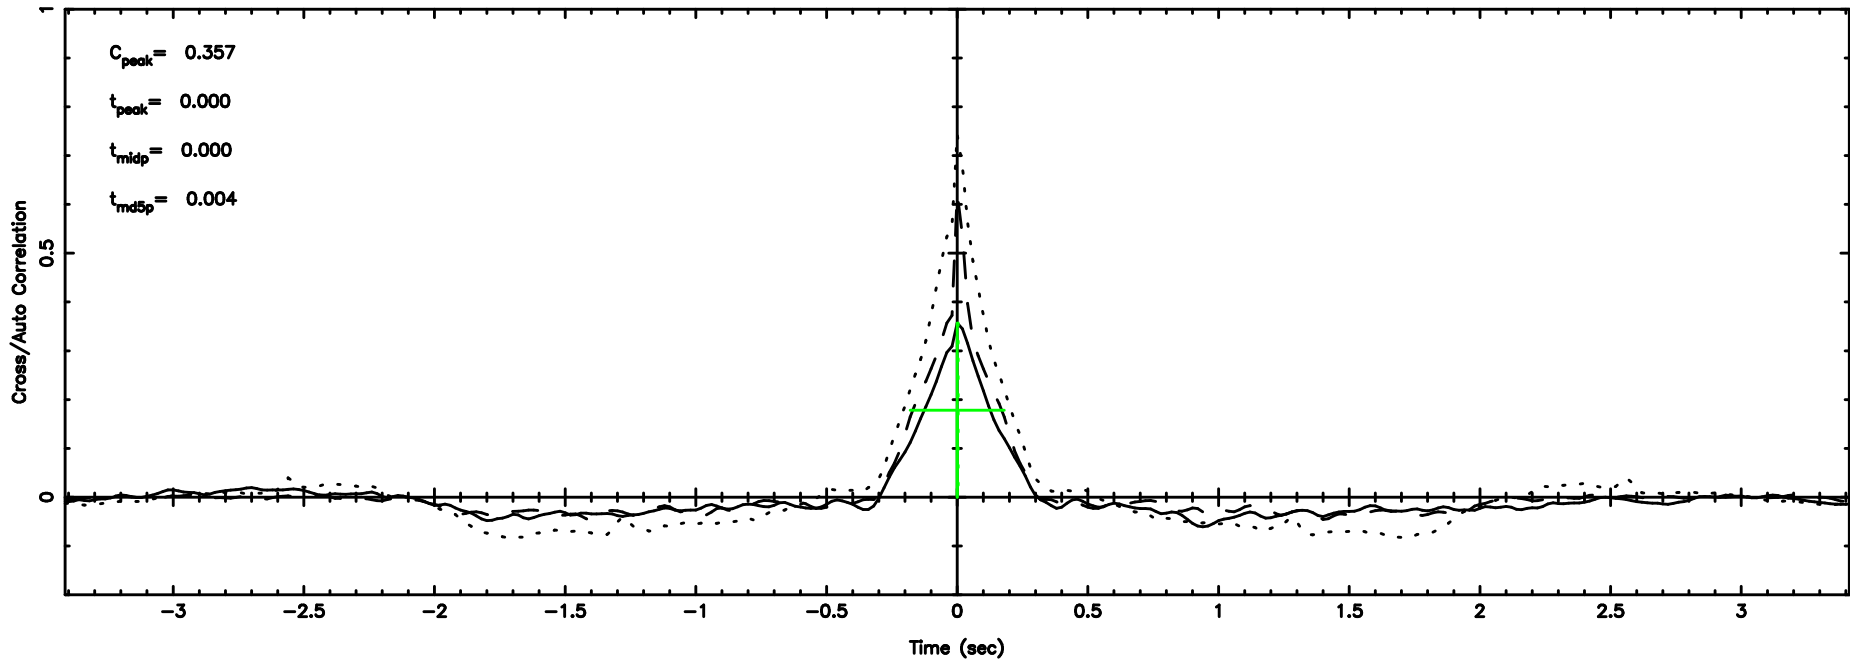

Frequency (Hz)

F20240530165322

BLK:19,SNR1: 5.7369 ,SNR2: 14.434

Frequency (Hz)

3C222 2024/05/30 7.92UT TOYOKAWA-FUJI

T20240530165320

BLK:17,SNR1: 2.8257 ,SNR2: 7.1046

Frequency (Hz)