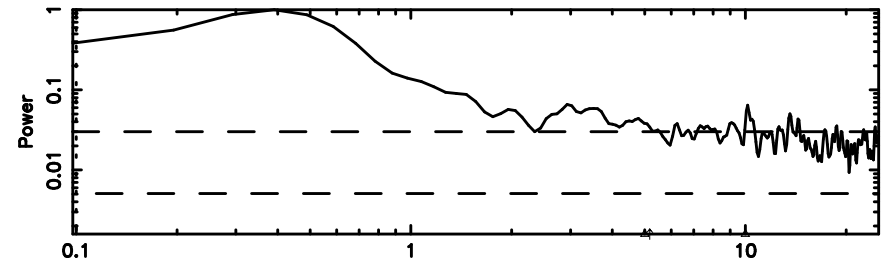

BLK: 6,SNR1: 0.86367 ,SNR2: 3.6517