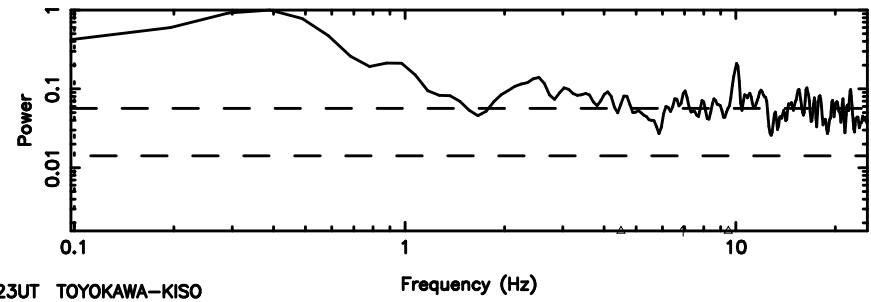

T20240530141157

BLK: 4,SNR1: 0.11561 ,SNR2: 0.81929

K20240530141155

BLK: 4,SNR1: 0.55272 ,SNR2: 1.4035

0652-130 2024/05/30 5.23UT TOYOKAWA-KISO

F20240530141159

BLK: 4,SNR1: 0.28612 ,SNR2: 5.4902

Frequency (Hz)