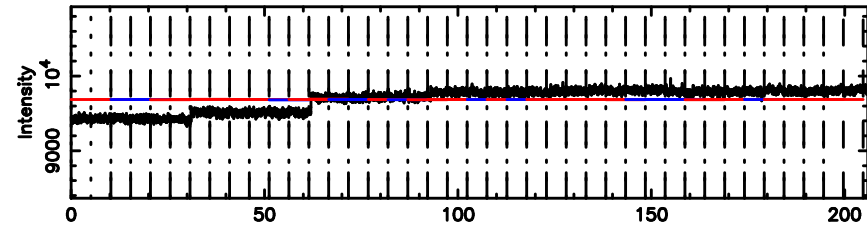

BLK:26,SNR1: 0.71087 ,SNR2: 6.1937

K20240530134421

BLK:26,SNR1: 0.40379 ,SNR2: 1.2645

3C161 2024/05/30 4.77UT TOYOKAWA-KISO

F20240530134426

BLK:12,SNR1: 0.44329E-01,SNR2: 1.7205

Frequency (Hz)

K20240530134421