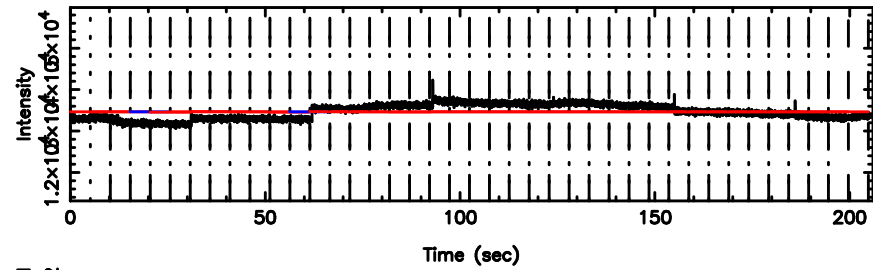

T20240530081717

BLK: 4,SNR1: 0.20475 ,SNR2: 1.9803

0056-00 2024/05/29 23.32UT TOYOKAWA-KISO

K20240530081715

BLK: 4,SNR1: 0.46931 ,SNR2: 6.2446

F20240530081719

BLK: 2,SNR1: 0.26499 ,SNR2: 2.3277

K20240530081715