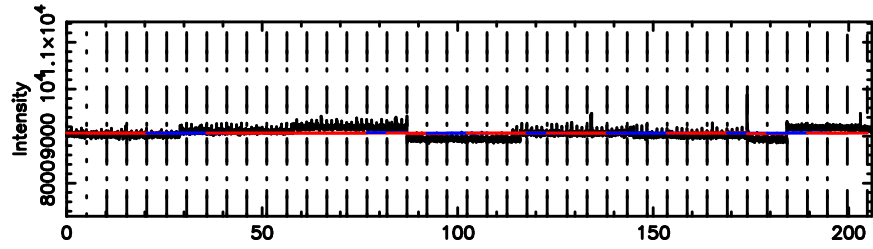

Frequency (Hz)

K20240530062006

BLK: 4,SNR1: 1.1093 ,SNR2: 4.1181

Frequency (Hz)

2259+481 2024/05/29 21.36UT TOYOKAWA-KISO

F20240530062010

BLK:13,SNR1: 0.36031 ,SNR2: 2.6253

K20240530062006