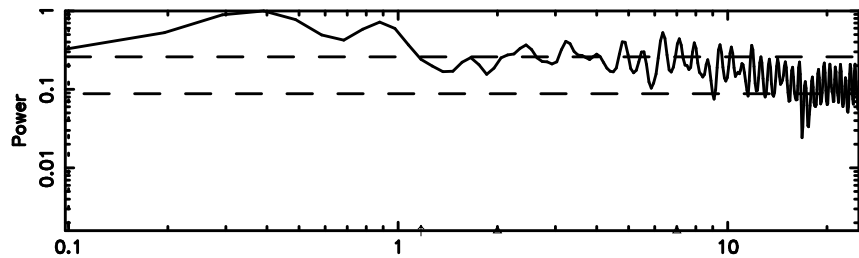

K20240530155901

BLK: 4,SNR1: 0.95974E-01,SNR2: 0.56801

F20240530155905

BLK: 5,SNR1:-0.18800 ,SNR2: 1.3398

Frequency (Hz)

K20240530155901

BLK: 5,SNR1: 0.21990 ,SNR2: 1.0367

Frequency (Hz)