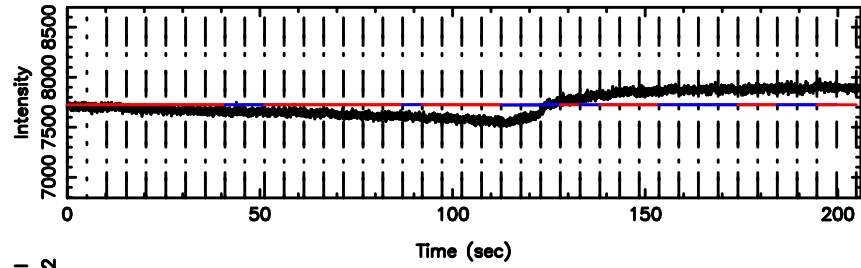

T20240530161004