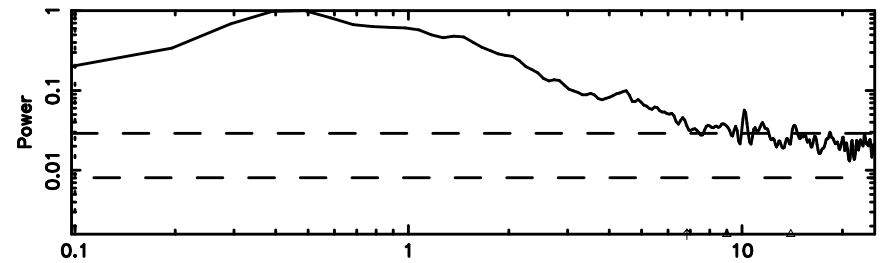

BLK:17,SNR1: 0.19847 ,SNR2: 1.2033

Frequency (Hz)

K20240530075054

BLK:17,SNR1: 2.1825 ,SNR2: 6.5178

Frequency (Hz)

3C12 2024/05/29 22.88UT TOYOKAWA-KISO

F20240530075058

BLK:23,SNR1: 2.5990 ,SNR2: 7.0843