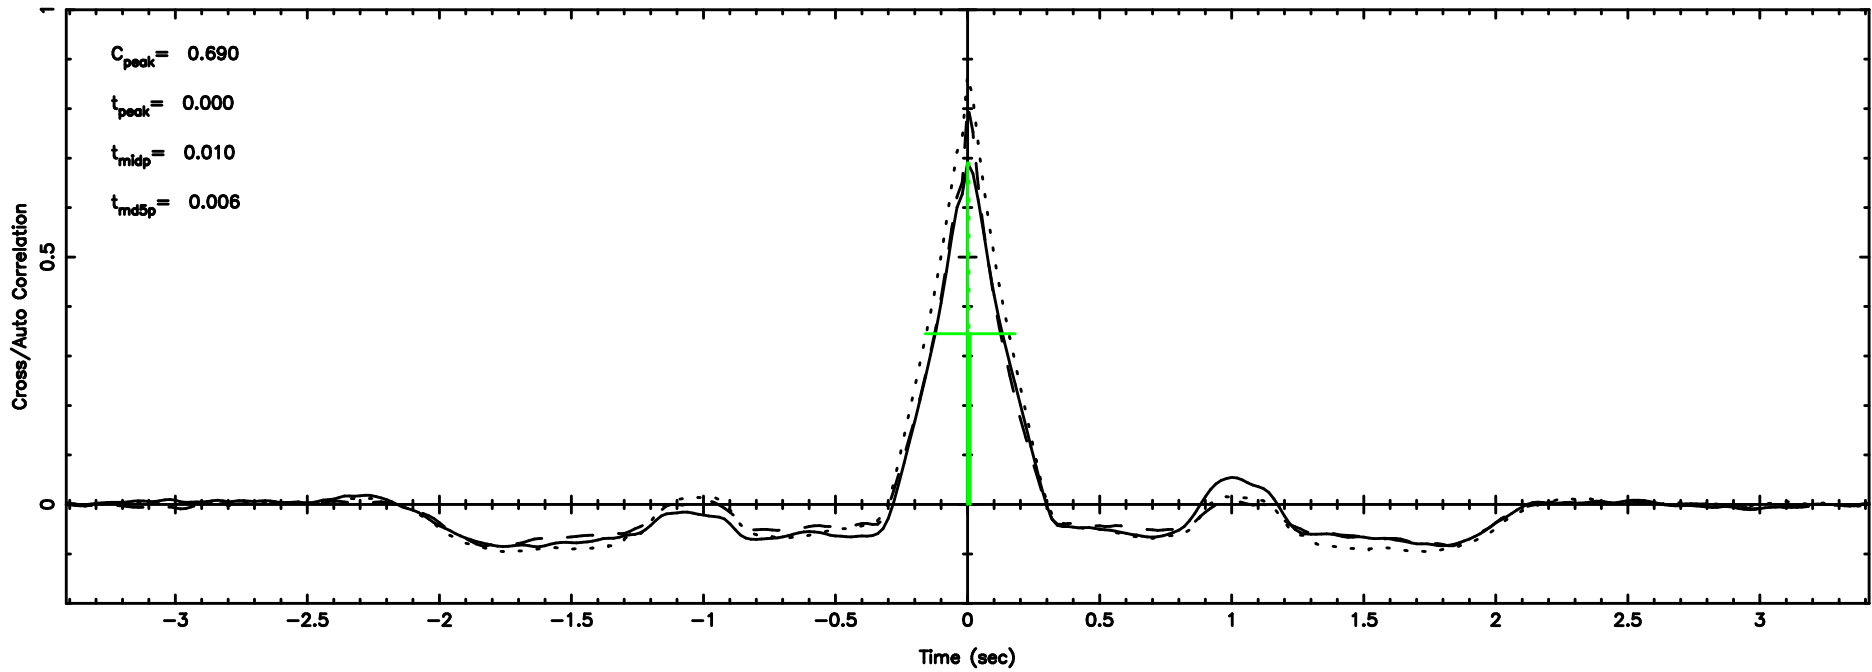

Frequency (Hz)