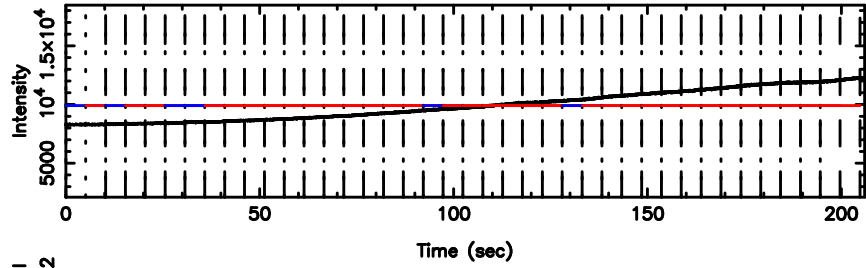

T20240530114312

BLK: 6,SNR1: 0.11249E-01,SNR2: 0.42116