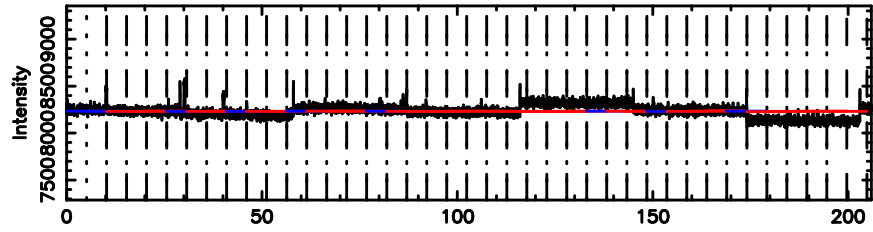

Frequency (Hz)

K20240530064620

BLK: 2,SNR1: 0.80120 ,SNR2: 3.2806

Frequency (Hz)

2325+269 2024/05/29 21.80UT TOYOKAWA-KISO

F20240530064624

BLK: 9,SNR1: 1.6405 ,SNR2: 4.2457

Frequency (Hz)