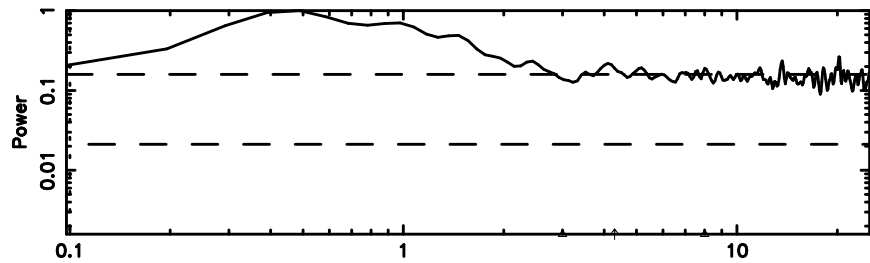

BLK:17,SNR1: 0.19847 ,SNR2: 1.2033