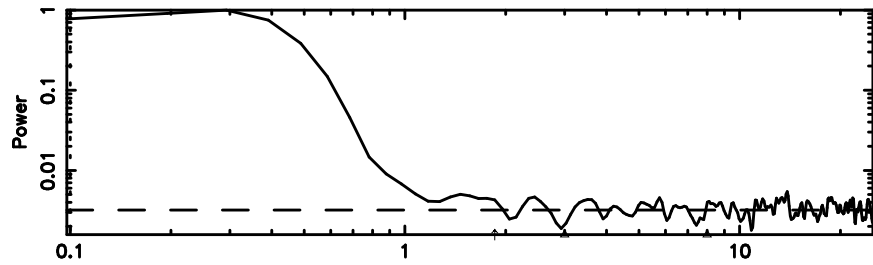

Frequency (Hz)

F20240530054748

BLK: 9,SNR1: 1.0720 ,SNR2: 5.7538

K20240530054744

BLK: 9,SNR1: 0.61260 ,SNR2: 2.8036

2227+444 2024/05/29 20.82UT FUJI -KISO

T20240530055955

BLK:11,SNR1: 5.6269 ,SNR2: 62.936