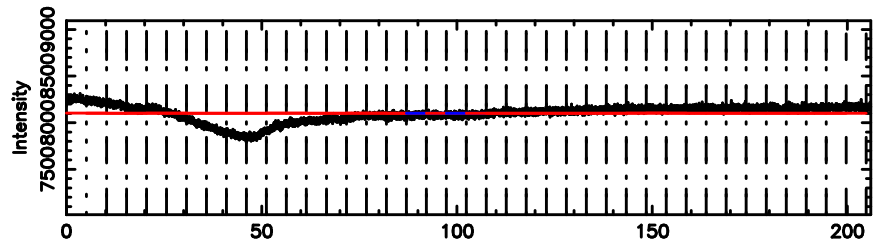

Frequency (Hz)

F20240530071542

BLK: 6,SNR1: 4.4617 ,SNR2: 37.269

Frequency (Hz)

2354+14 2024/05/29 22.29UT TOYOKAWA-FUJI

T20240530071540

BLK: 2,SNR1: 0.29628 ,SNR2: 0.46274

Frequency (Hz)