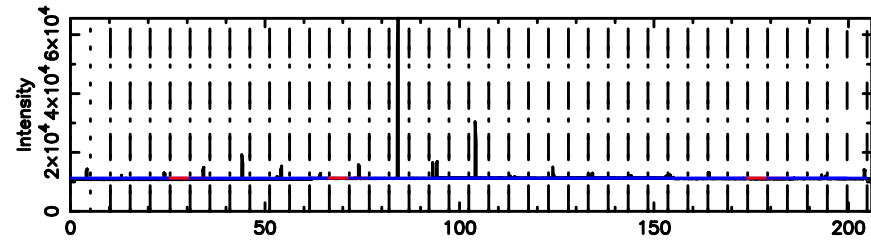

F20240530093440

BLK:36,SNR1: 7.9110 ,SNR2: 20.085

Frequency (Hz)

K20240530093435

BLK:36,SNR1: 10.399 ,SNR2: 25.935

Frequency (Hz)

0213+178 2024/05/30 0.61UT FUJI -KISO

T20240530094411