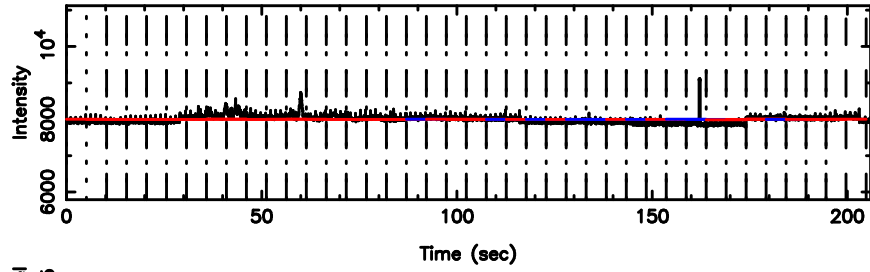

K20240530071538

BLK: 2,SNR1: 2.1895 ,SNR2: 10.549

Frequency (Hz)

2354+14 2024/05/29 22.29UT TOYOKAWA-KISO

F20240530071542

BLK: 9,SNR1: 2.1267 ,SNR2: 9.8976

K20240530071538

BLK: 9,SNR1: 1.0667 ,SNR2: 5.1252