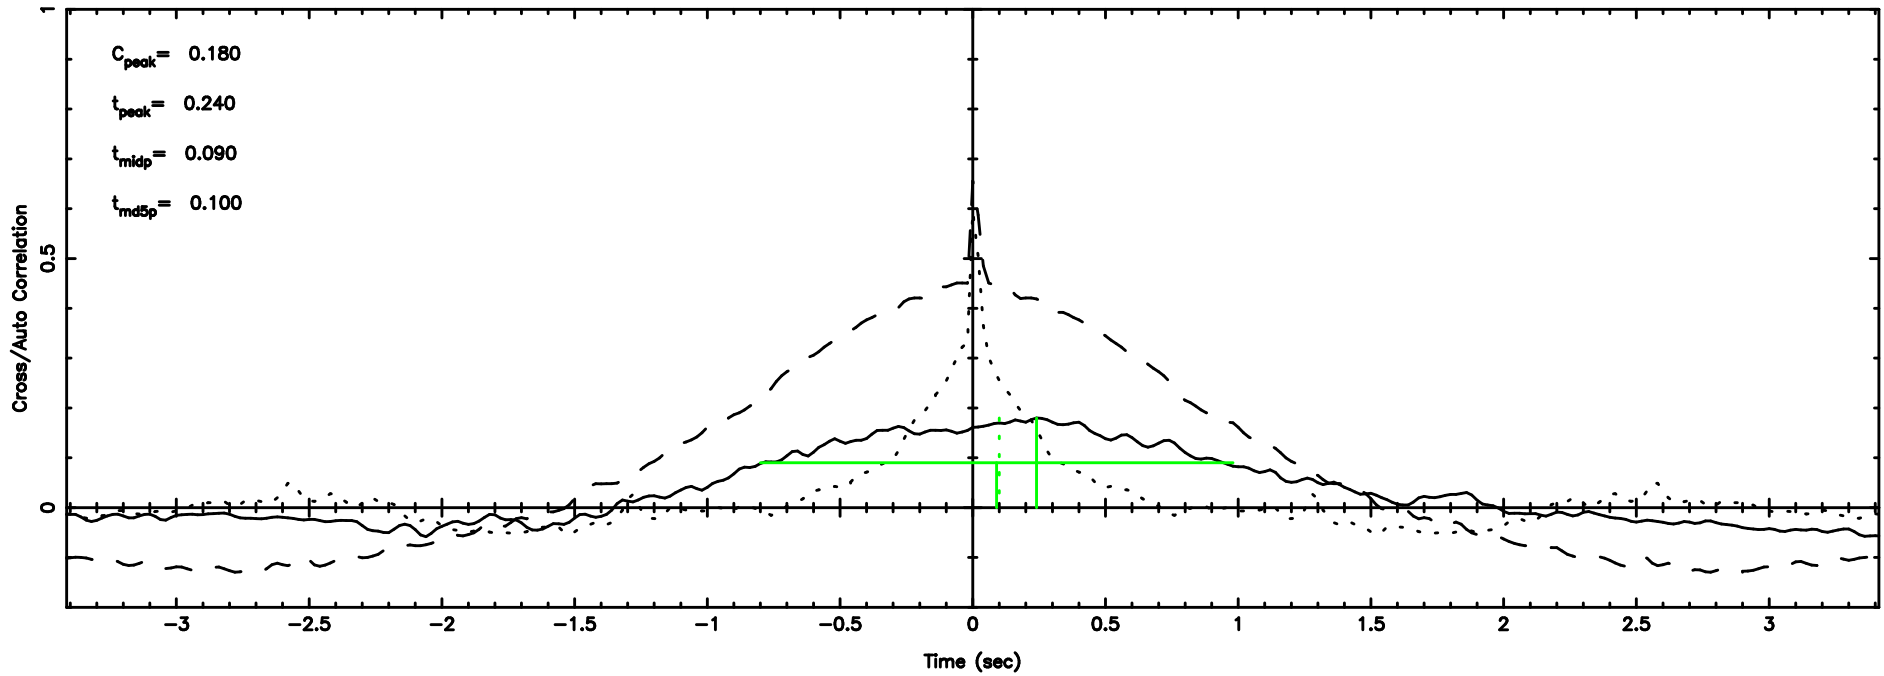

BLK: 8,SNR1: 11.938 ,SNR2: 115.28

Frequency (Hz)

2259+481 2024/05/29 21.36UT TOYOKAWA-FUJI

F20240530062010

BLK: 8,SNR1: 2.0432 ,SNR2: 6.8979

Frequency (Hz)

T20240530062008

BLK: 4,SNR1: 12.737 ,SNR2: 214.65