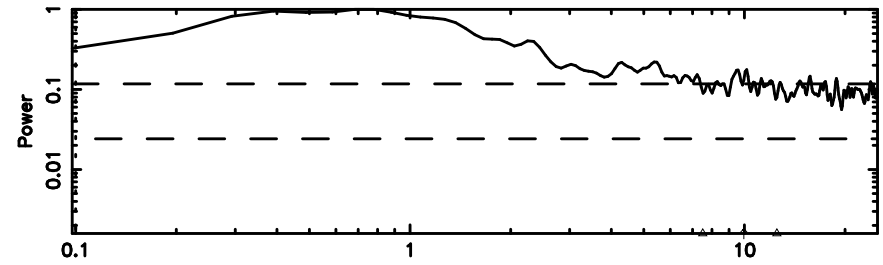

BLK:13,SNR1: 0.58498 ,SNR2: 1.3317