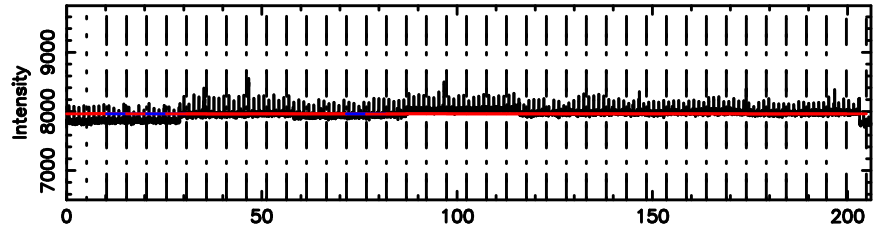

T20240530070847

BLK: 5,SNR1: 1.9181 ,SNR2: 12.425

Frequency (Hz)

K20240530070845

BLK: 5,SNR1: 1.3113 ,SNR2: 4.8691

Frequency (Hz)

2347-02 2024/05/29 22.17UT TOYOKAWA-KISO

F20240530070849