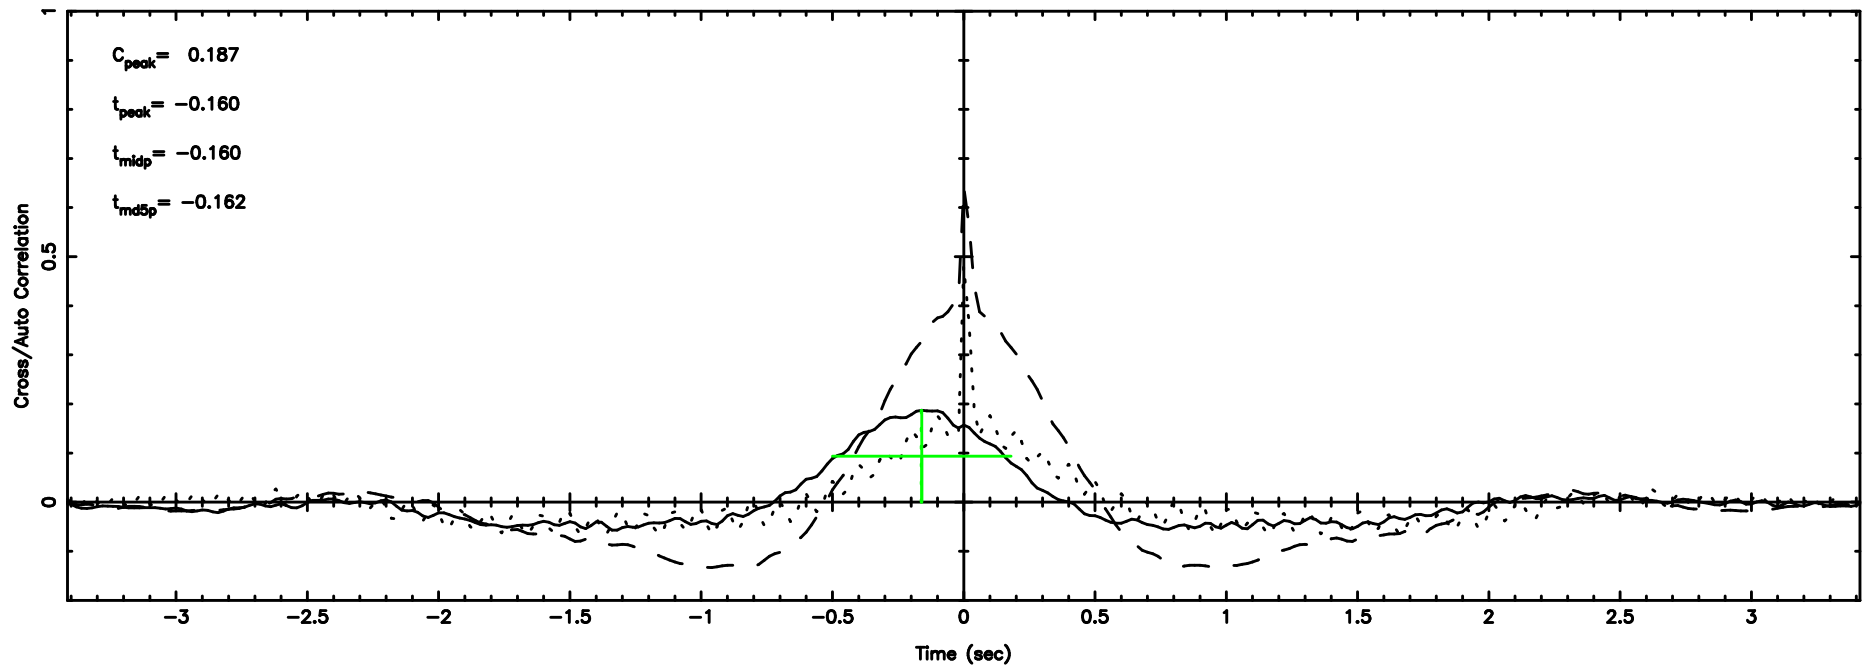

BLK:26,SNR1: 0.71087 ,SNR2: 6.1937

K20240530134421

BLK:26,SNR1: 0.40379 ,SNR2: 1.2645

3C161 2024/05/30 4.77UT TOYOKAWA-KISO

F20240530134426

BLK:12,SNR1: 0.44329E-01,SNR2: 1.7205

Frequency (Hz)

K20240530134421