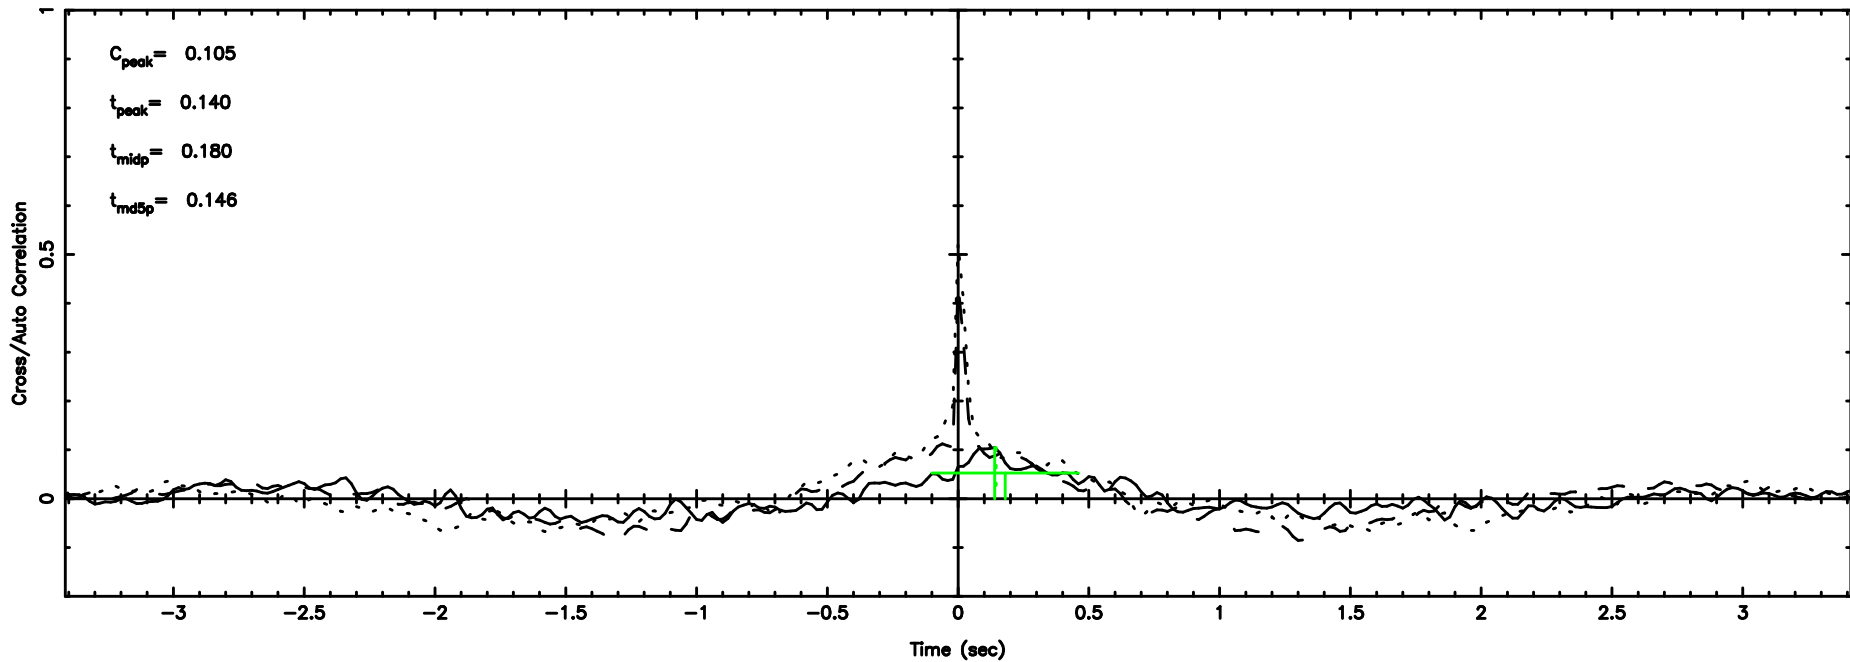

Frequency (Hz)

3C208 2024/05/30 7.20UT TOYOKAWA-FUJI