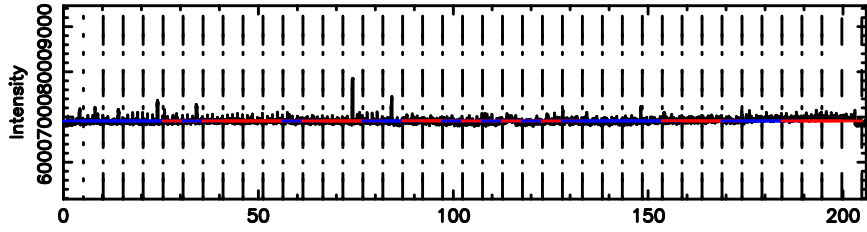

F20240530080500