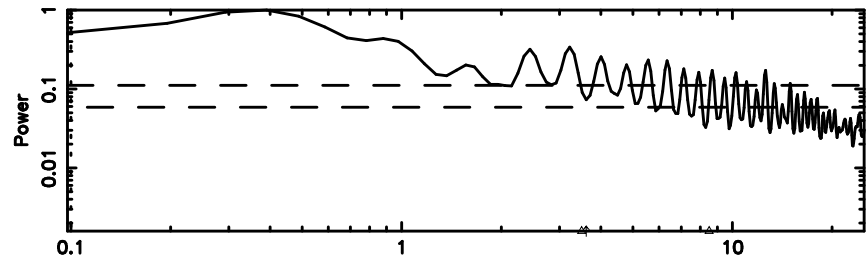

BLK:26,SNR1: 0.71087 ,SNR2: 6.1937

K20240530134421

BLK:26,SNR1: 0.40379 ,SNR2: 1.2645

3C161 2024/05/30 4.77UT TOYOKAWA-KISO

F20240530134426

BLK:12,SNR1: 0.44329E-01,SNR2: 1.7205

Frequency (Hz)

K20240530134421