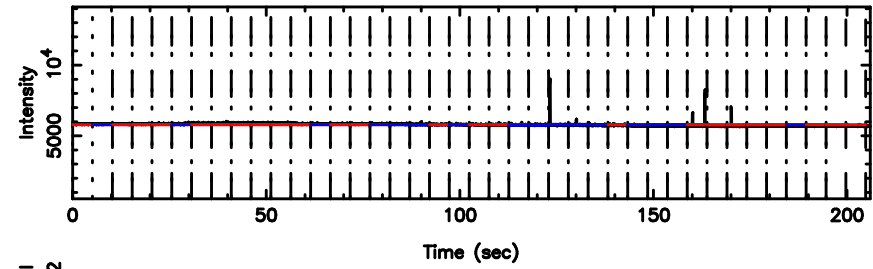

F20240530130854