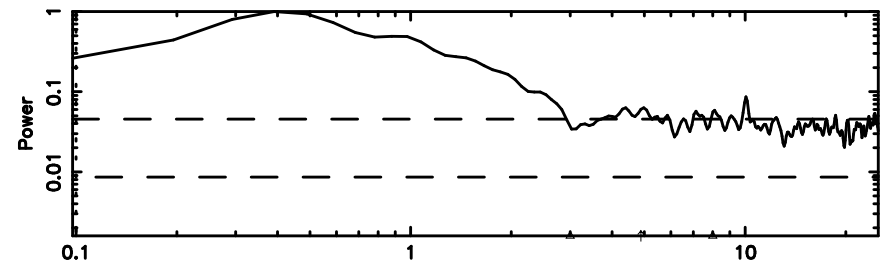

3C454.3 2024/05/29 21.24UT TOYOKAWA-FUJI

T20240530061226

BLK:12,SNR1: 0.41425 ,SNR2: 1.7484

Frequency (Hz)

K20240530061224

BLK:12,SNR1: 0.78343 ,SNR2: 3.6932

Frequency (Hz)

3C454.3 2024/05/29 21.24UT TOYOKAWA-KISO