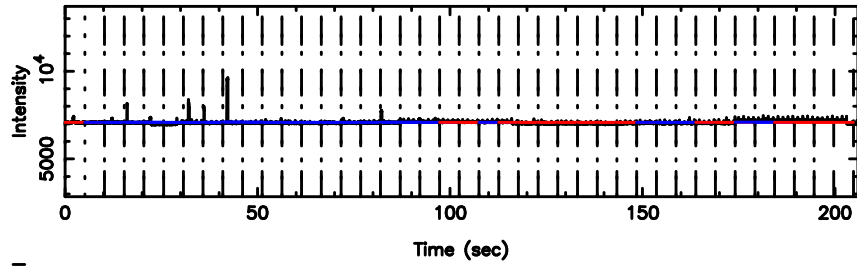

K20240530165318

BLK:17,SNR1: 2.2069 ,SNR2: 10.879

Frequency (Hz)

3C222 2024/05/30 7.92UT TOYOKAWA-KISO

F20240530165322

BLK:24,SNR1: 6.8929 ,SNR2: 17.260

Frequency (Hz)

K20240530165318