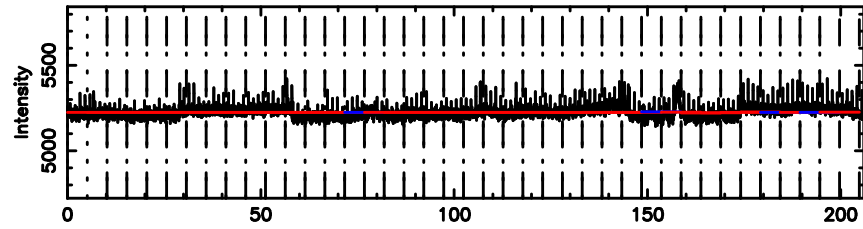

T20240530141157

BLK: 4,SNR1: 0.11561 ,SNR2: 0.81929

K20240530141155

BLK: 4,SNR1: 0.55272 ,SNR2: 1.4035

0652-130 2024/05/30 5.23UT TOYOKAWA-KISO

F20240530141159

BLK: 4,SNR1: 0.28612 ,SNR2: 5.4902

Frequency (Hz)