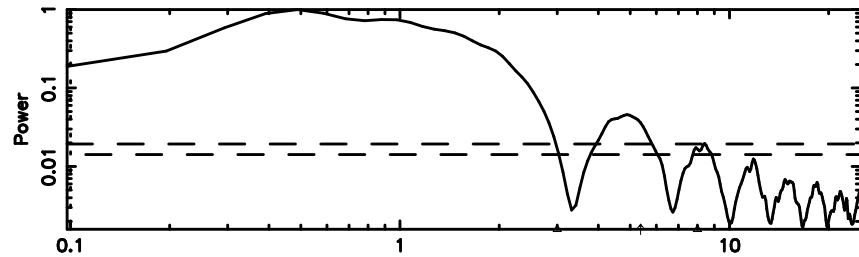

BLK:19,SNR1: 2.6344 ,SNR2: 11.764