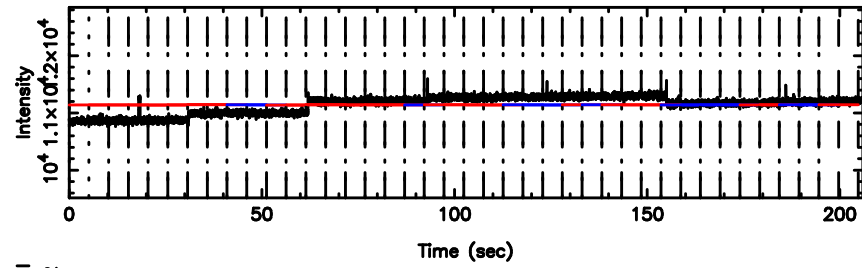

K20240530161002