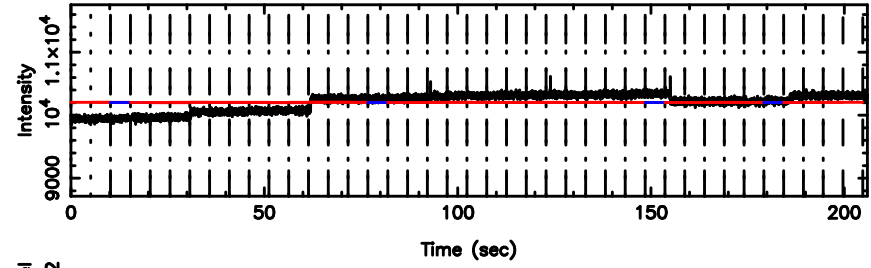

K20240530141155