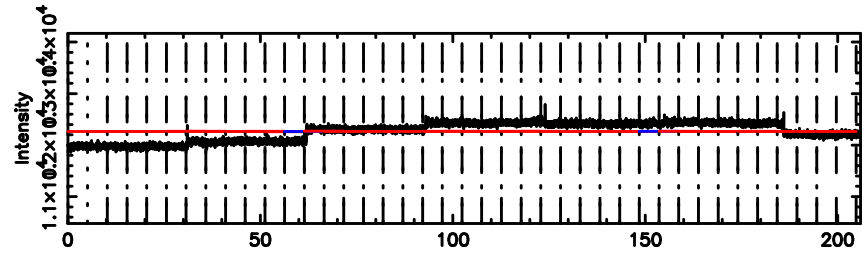

Frequency (Hz)

1034+404 2024/05/30 8.93UT TOYOKAWA-FUJI

T20240530175400

BLK: 2,SNR1: 0.17784 ,SNR2: 1.1378

Frequency (Hz)

K20240530175357

BLK: 2,SNR1: 1.3299 ,SNR2: 4.3158

Frequency (Hz)