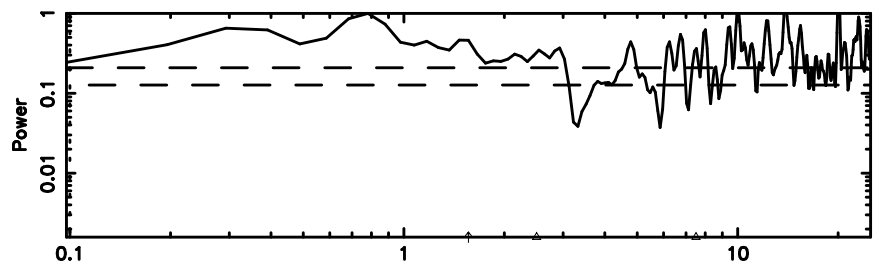

BLK: 1, SNR1: 0.50836 , SNR2: 1.5530