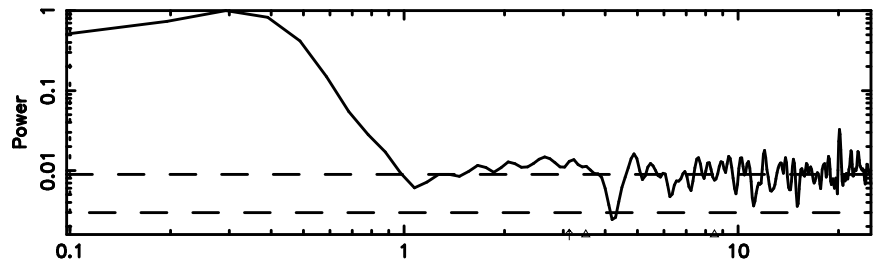

BLK: 5,SNR1: 1.9181 ,SNR2: 12.425