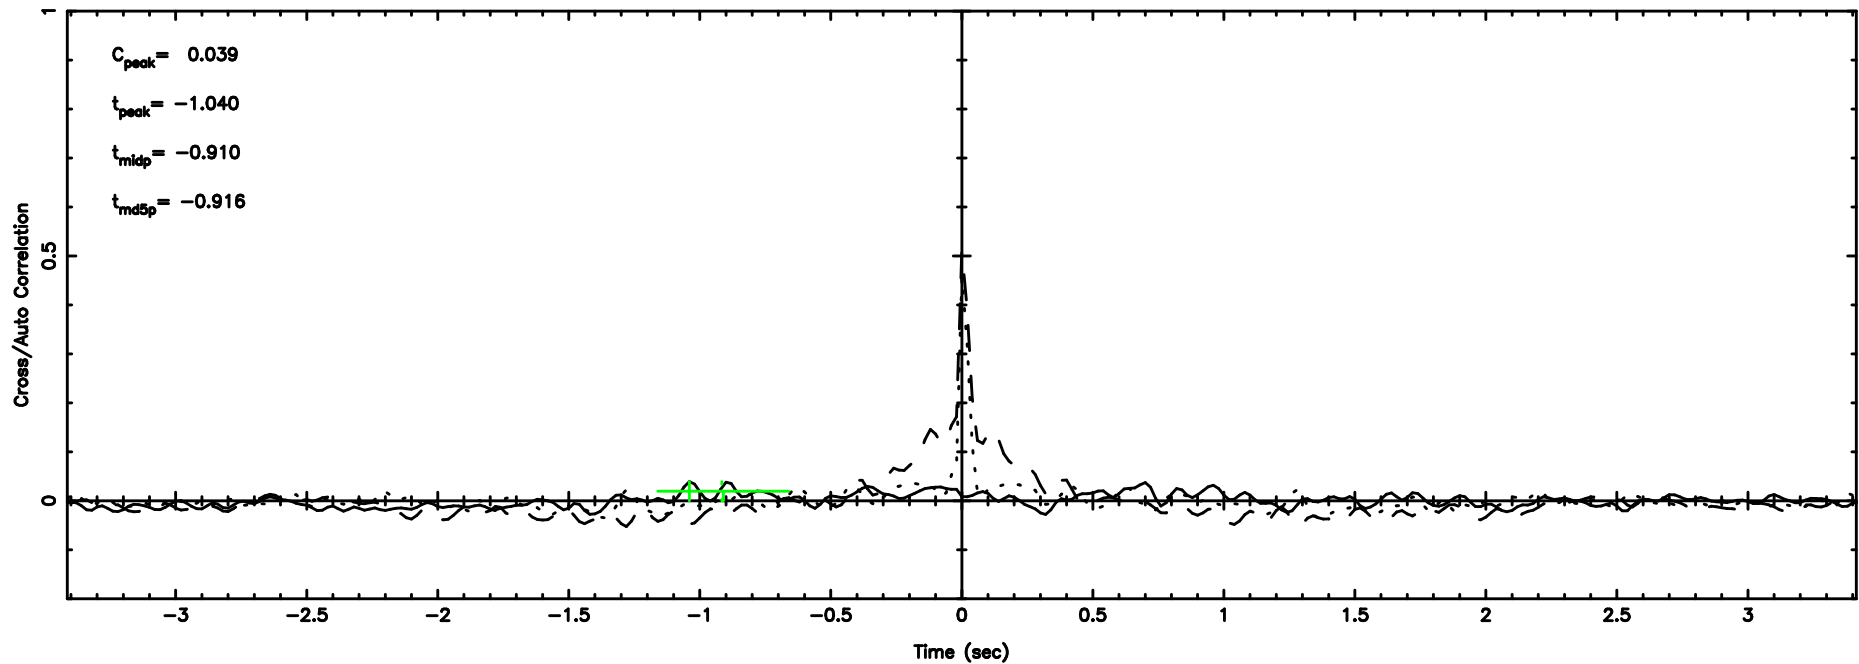

Frequency (Hz)

0752-200 2024/05/30 6.21UT TOYOKAWA-FUJI