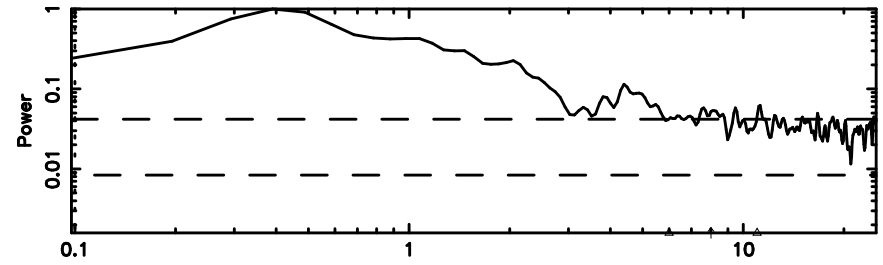

BLK: 7,SNR1: 1.0107 ,SNR2: 2.7462