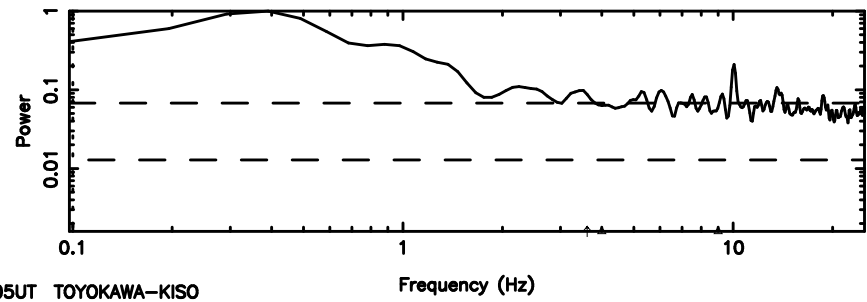

BLK:14,SNR1: 0.44318 ,SNR2: 2.5709

0741-06 2024/05/30 6.05UT TOYOKAWA-KISO