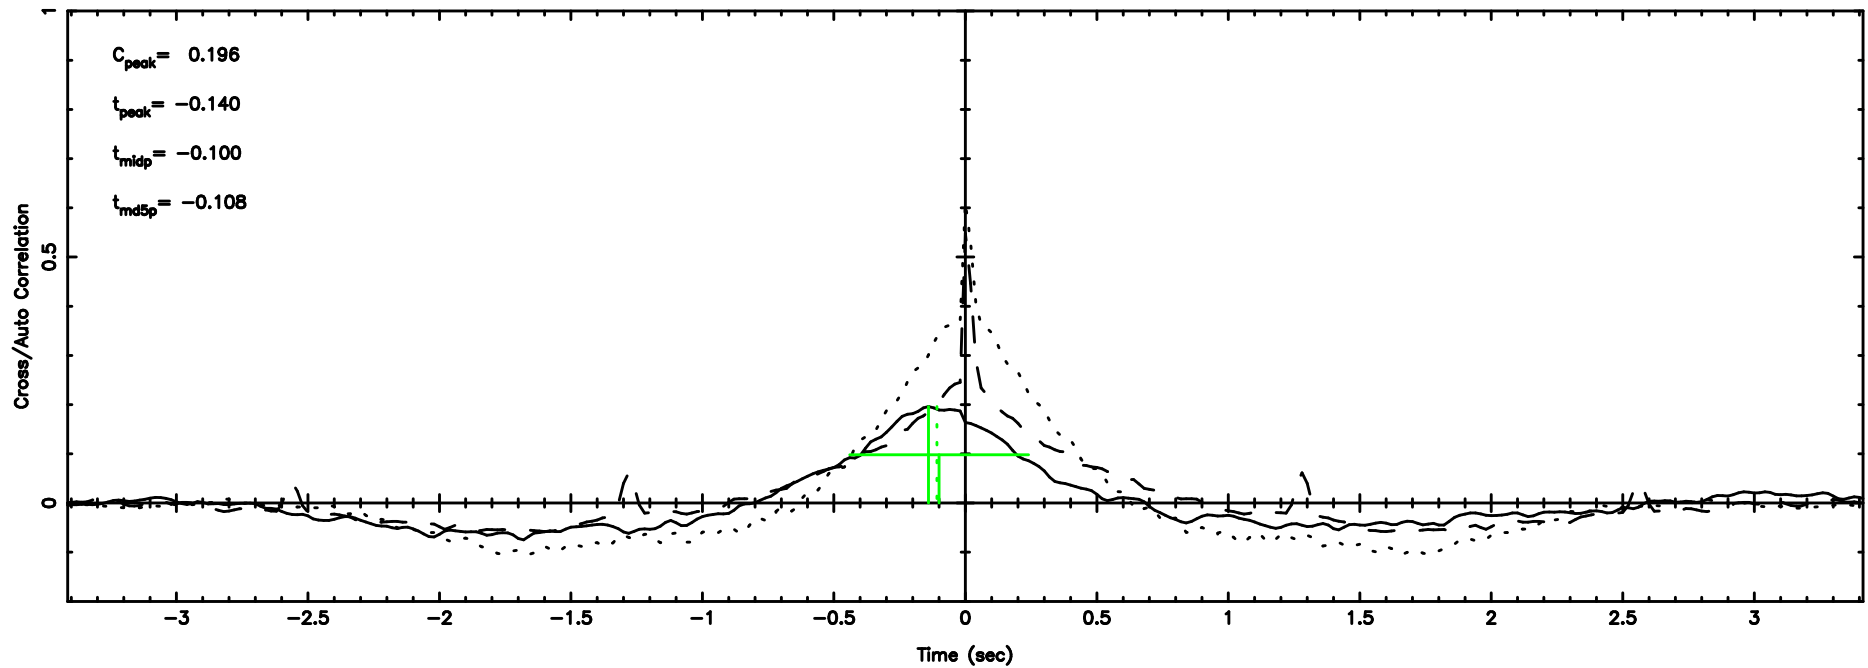

0531+194 2024/05/30 3.90UT FUJI -KISO