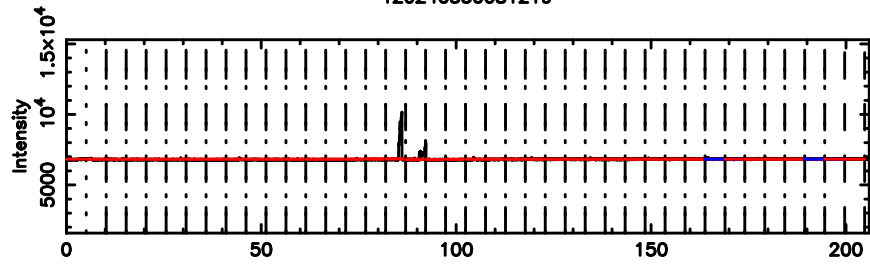

Frequency (Hz)

3C26 2024/05/29 23.23UT TOYOKAWA-FUJI

F20240530081221

BLK: 5, SNR1: 0.12617 , SNR2: 0.90919

Frequency (Hz)

T20240530081219

BLK: 2,SNR1: 0.18239 ,SNR2: 1.3552

Frequency (Hz)