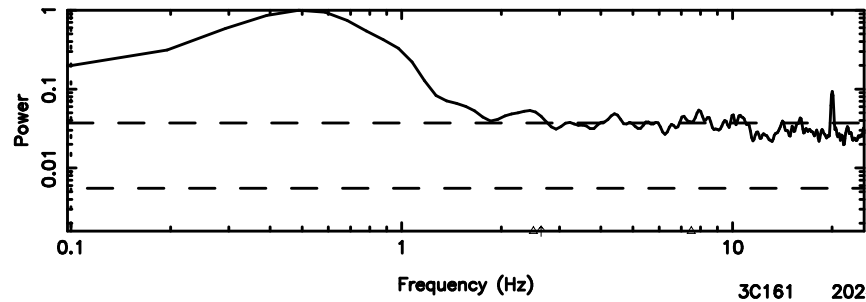

BLK:26,SNR1: 0.71087 ,SNR2: 6.1937

K20240530134421

BLK:26,SNR1: 0.40379 ,SNR2: 1.2645

3C161 2024/05/30 4.77UT TOYOKAWA-KISO

F20240530134426

BLK:12,SNR1: 0.44329E-01,SNR2: 1.7205

Frequency (Hz)

K20240530134421