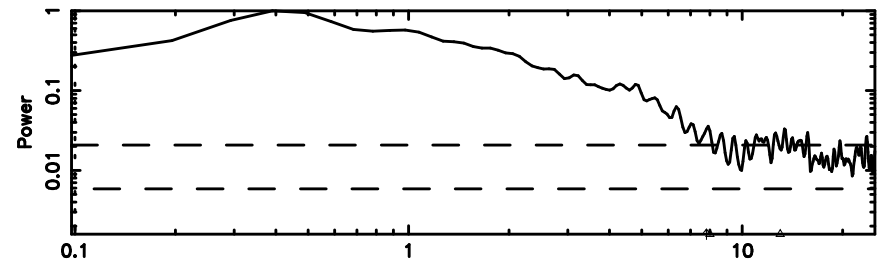

T20240530075056

BLK:15,SNR1: 0.32311 ,SNR2: 1.5180

Frequency (Hz)

3C12 2024/05/29 22.88UT TOYOKAWA-FUJI

F20240530075058

BLK:15,SNR1: 3.3713 ,SNR2: 8.8112

Frequency (Hz)

T20240530075056