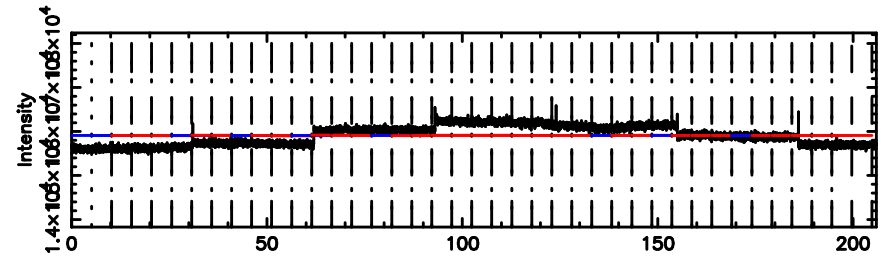

Frequency (Hz)

K20240530064620