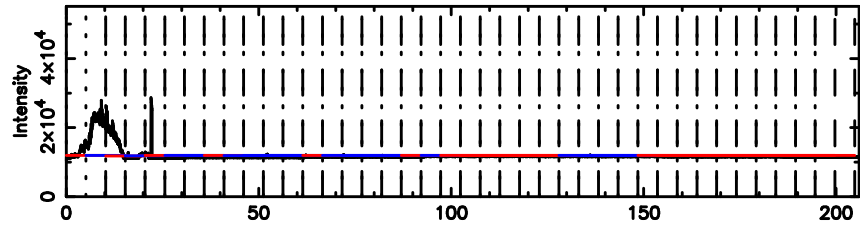

Frequency (Hz)

K20240530165318