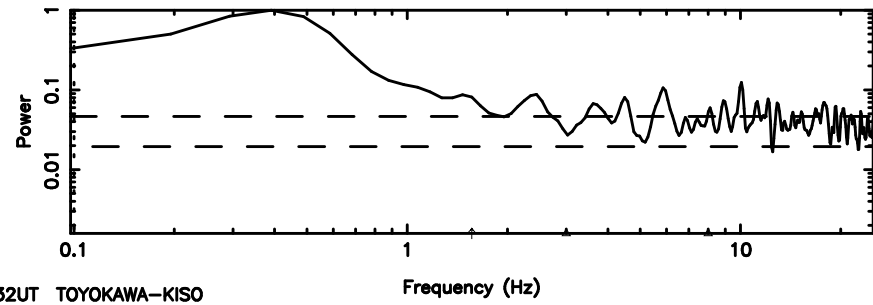

T20240530081717

BLK: 4,SNR1: 0.20475 ,SNR2: 1.9803

0056-00 2024/05/29 23.32UT TOYOKAWA-KISO

K20240530081715

BLK: 4,SNR1: 0.46931 ,SNR2: 6.2446

F20240530081719

BLK: 2,SNR1: 0.26499 ,SNR2: 2.3277

K20240530081715