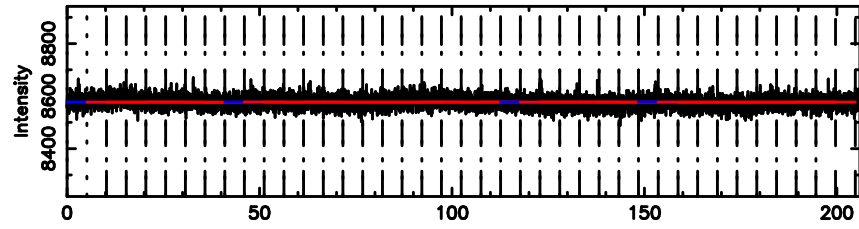

T20240530175400