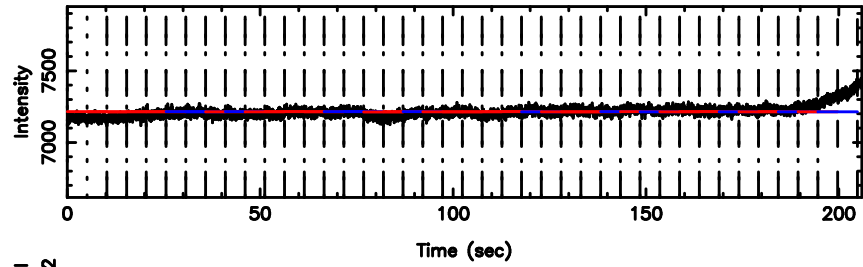

T20240530153107