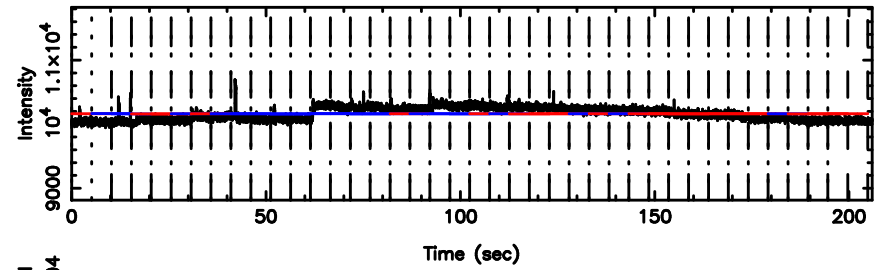

T20240530101950

BLK:19,SNR1: 5.7195 ,SNR2: 10.036

0258+350 2024/05/30 1.36UT TOYOKAWA-KISO

K20240530101947

BLK:19,SNR1: 1.3331 ,SNR2: 5.4649

F20240530101952

BLK:17,SNR1: 1.3040 ,SNR2: 3.8832

Frequency (Hz)