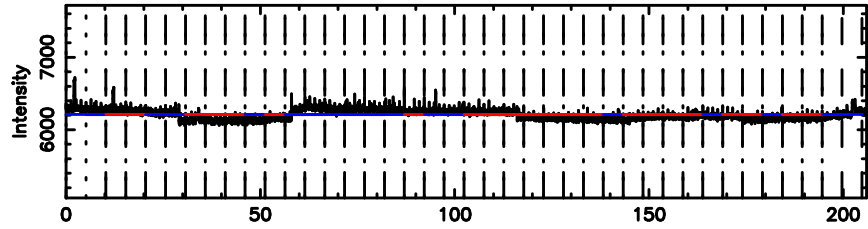

T20240530101950

BLK:19,SNR1: 5.7195 ,SNR2: 10.036

0258+350 2024/05/30 1.36UT TOYOKAWA-KISO

K20240530101947

BLK:19,SNR1: 1.3331 ,SNR2: 5.4649

F20240530101952

BLK:17,SNR1: 1.3040 ,SNR2: 3.8832

Frequency (Hz)