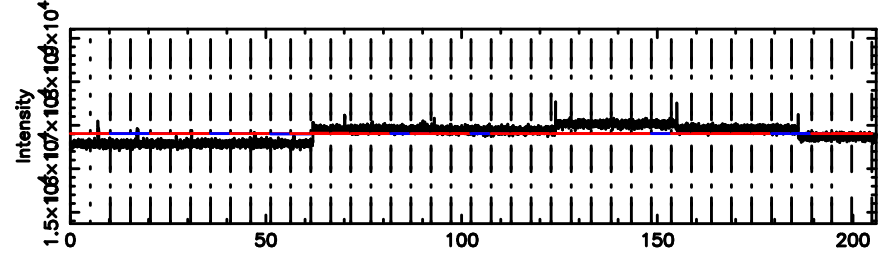

Frequency (Hz)

K20240530055953