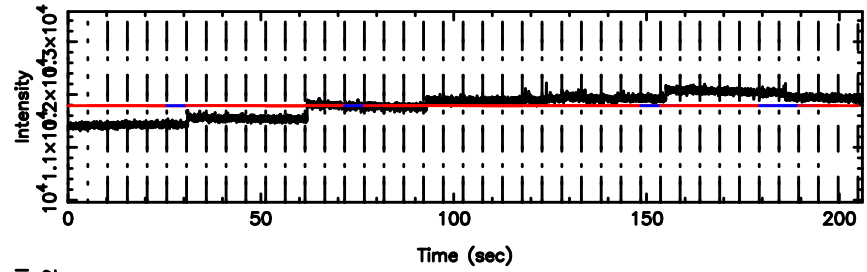

K20240530154215