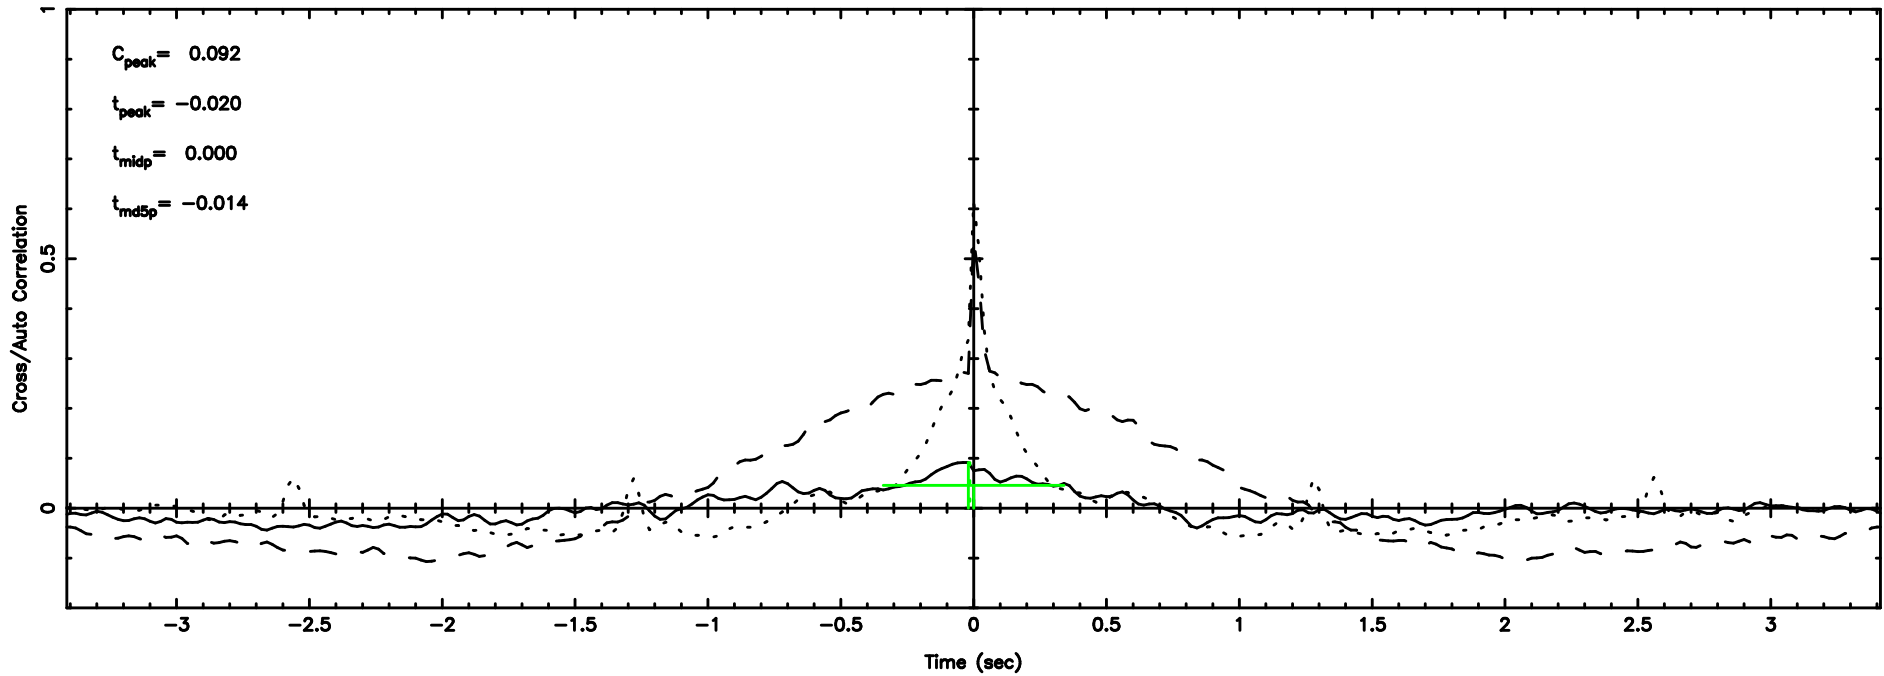

Frequency (Hz)

F20240530055957

BLK:11,SNR1: 0.44385 ,SNR2: 4.5516

Frequency (Hz)

2239+333 2024/05/29 21.03UT TOYOKAWA-FUJI

T20240530055955

BLK: 9,SNR1: 6.5348 ,SNR2: 24.619

Frequency (Hz)