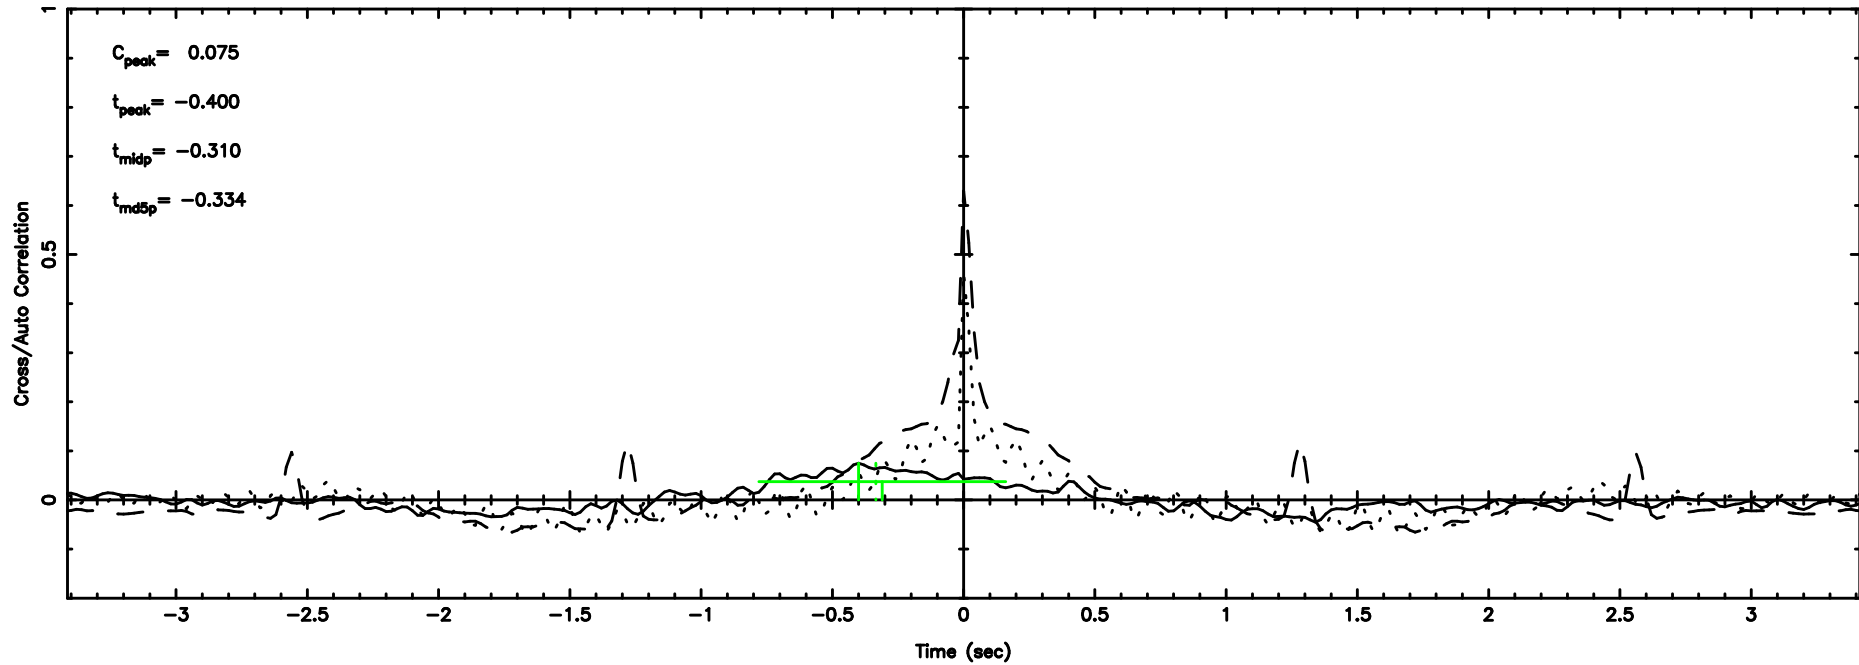

Frequency (Hz)

3C161 2024/05/30 4.77UT FUJI -KISO