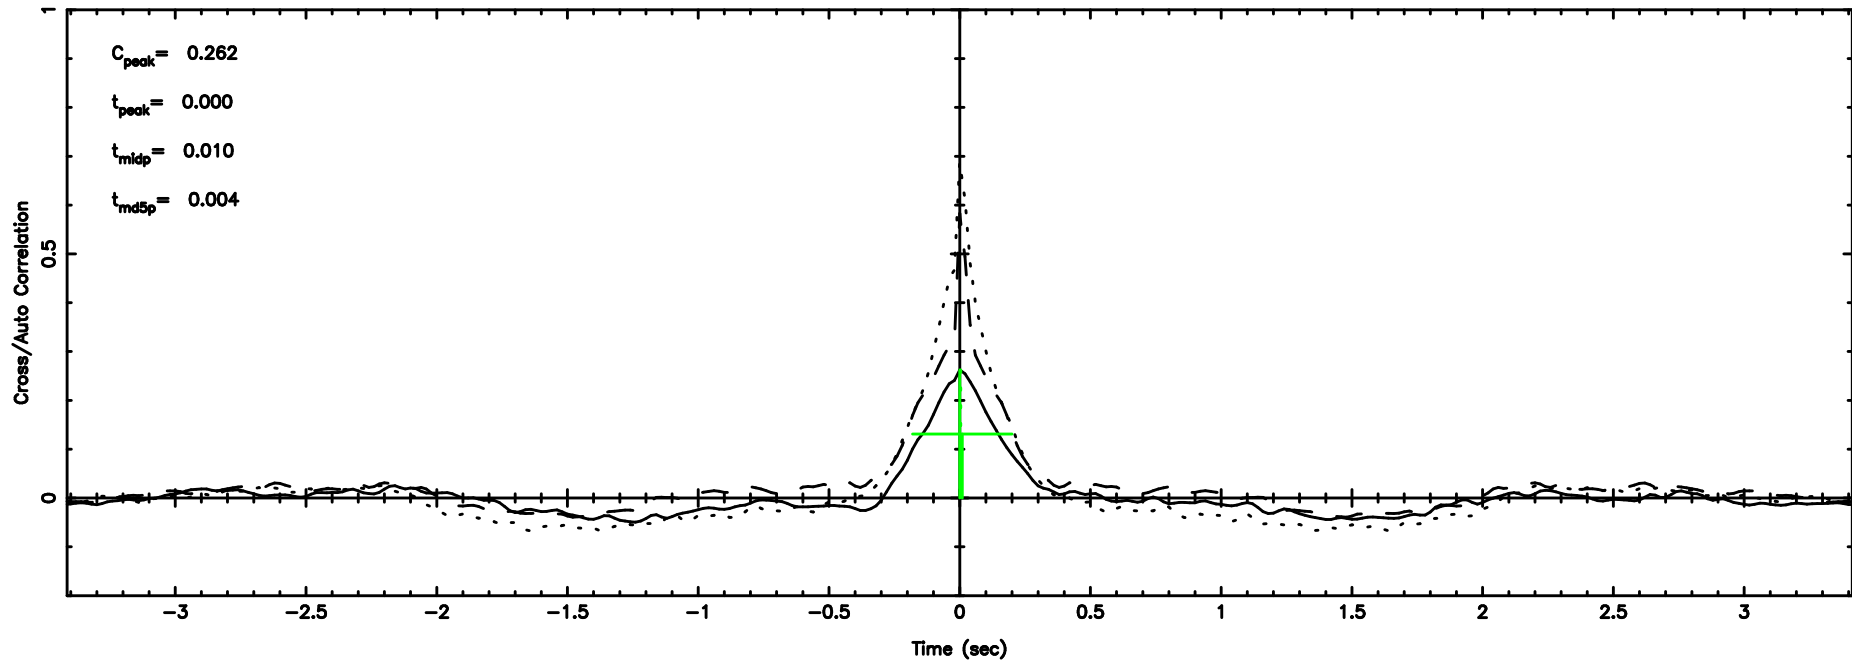

K20240530162642

BLK:19,SNR1: 6.5860 ,SNR2: 19.030

Frequency (Hz)

3C216 2024/05/30 7.47UT TOYOKAWA-KISO

F20240530162647

BLK:20,SNR1: 2.2473 ,SNR2: 5.7089

Frequency (Hz)

K20240530162642