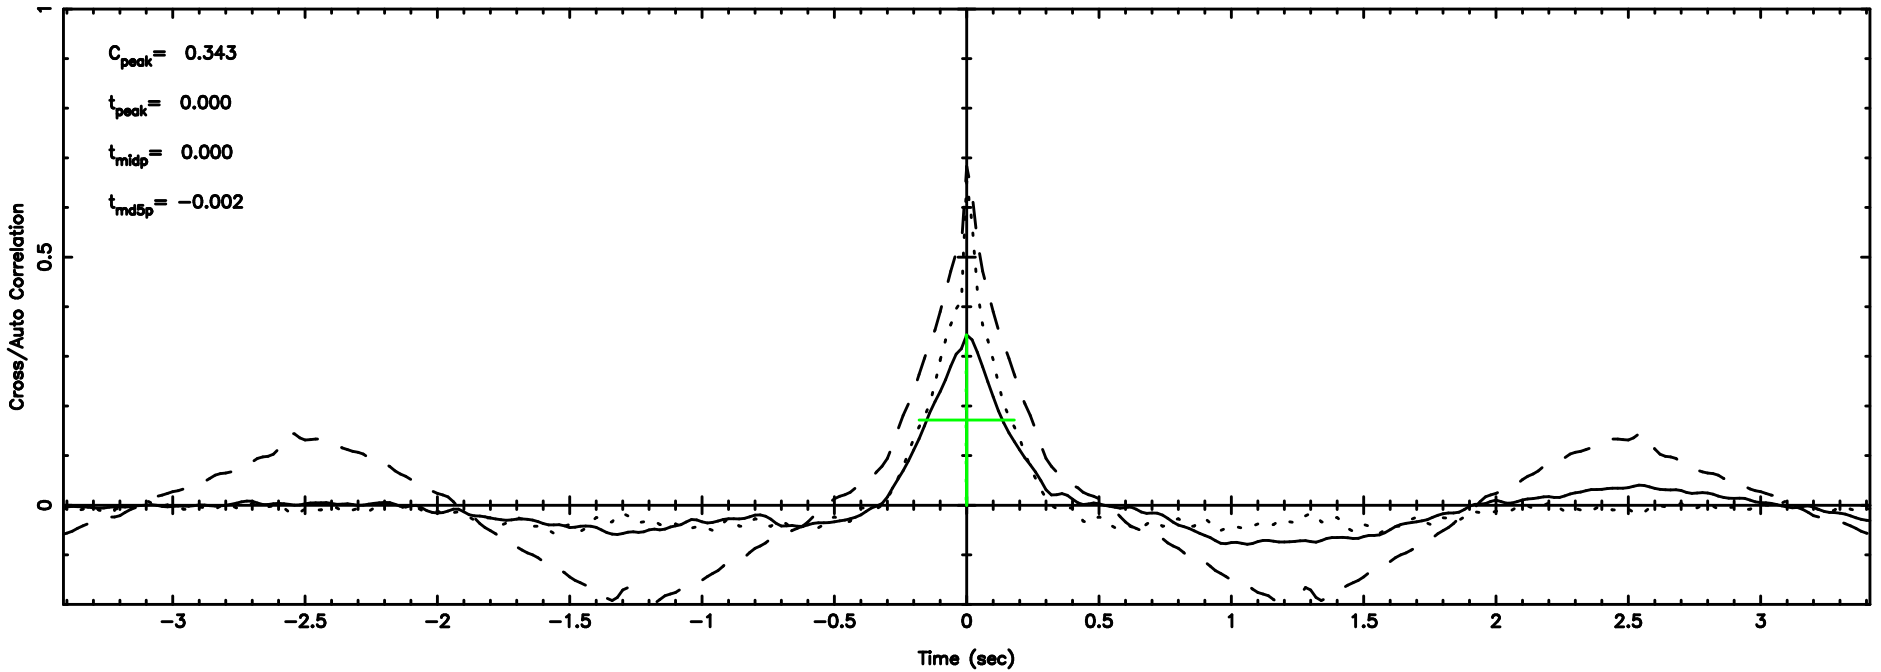

0044-056 2024/05/29 23.11UT TOYOKAWA-KISO

F20240530080500

BLK:20,SNR1: 2.5924 ,SNR2: 8.9707

K20240530080456

BLK:20,SNR1: 3.9607 ,SNR2: 10.081

0044-056 2024/05/29 23.11UT FUJI -KISO

T20240530081219

BLK: 5, SNR1: 22.264 , SNR2: 42.804