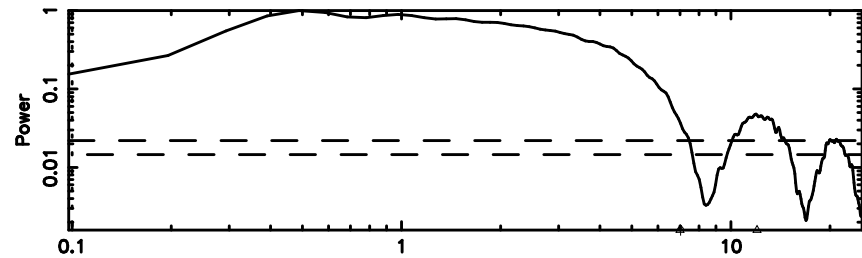

BLK:20,SNR1: 6.5332 ,SNR2: 18.879