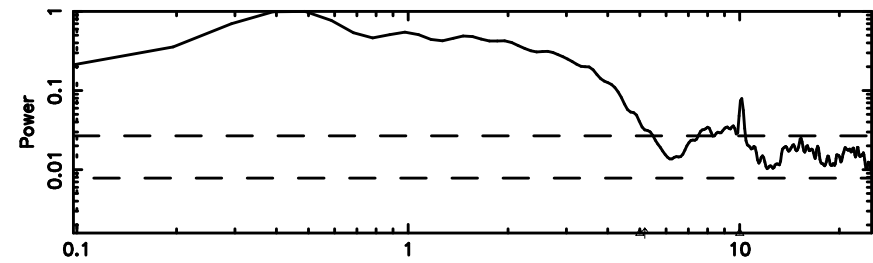

F20240530123850

BLK:33,SNR1: 0.58379 ,SNR2: 2.7546

Frequency (Hz)

K20240530123845

BLK:33,SNR1: 2.6103 ,SNR2: 10.887

Frequency (Hz)

3C138 2024/05/30 3.67UT FUJI -KISO

T20240530125221