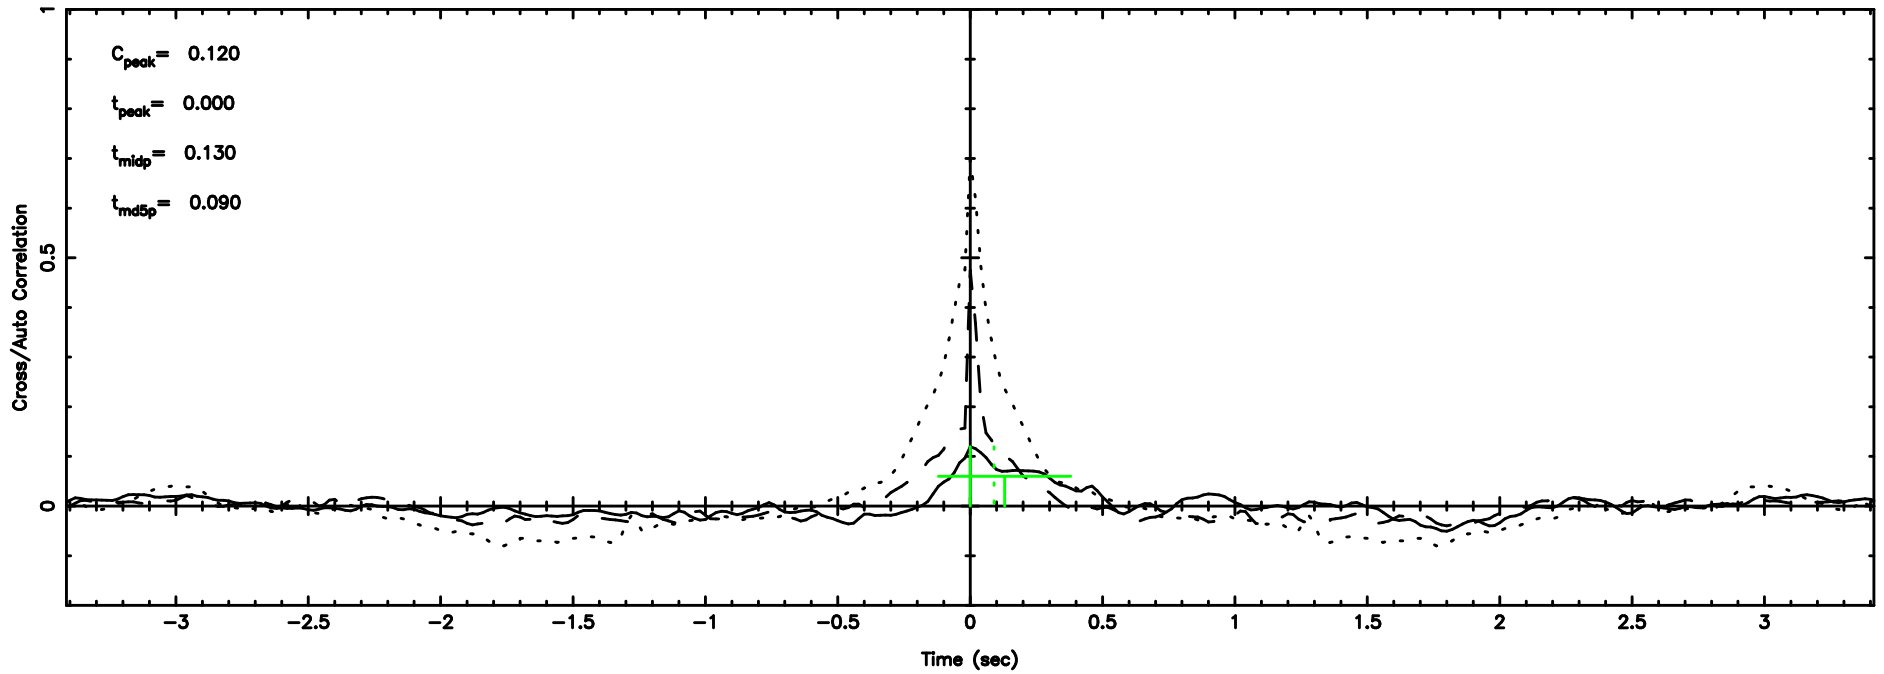

T20240530075056

BLK:15,SNR1: 0.32311 ,SNR2: 1.5180

Frequency (Hz)

3C12 2024/05/29 22.88UT TOYOKAWA-FUJI

F20240530075058

BLK:15,SNR1: 3.3713 ,SNR2: 8.8112

Frequency (Hz)

T20240530075056