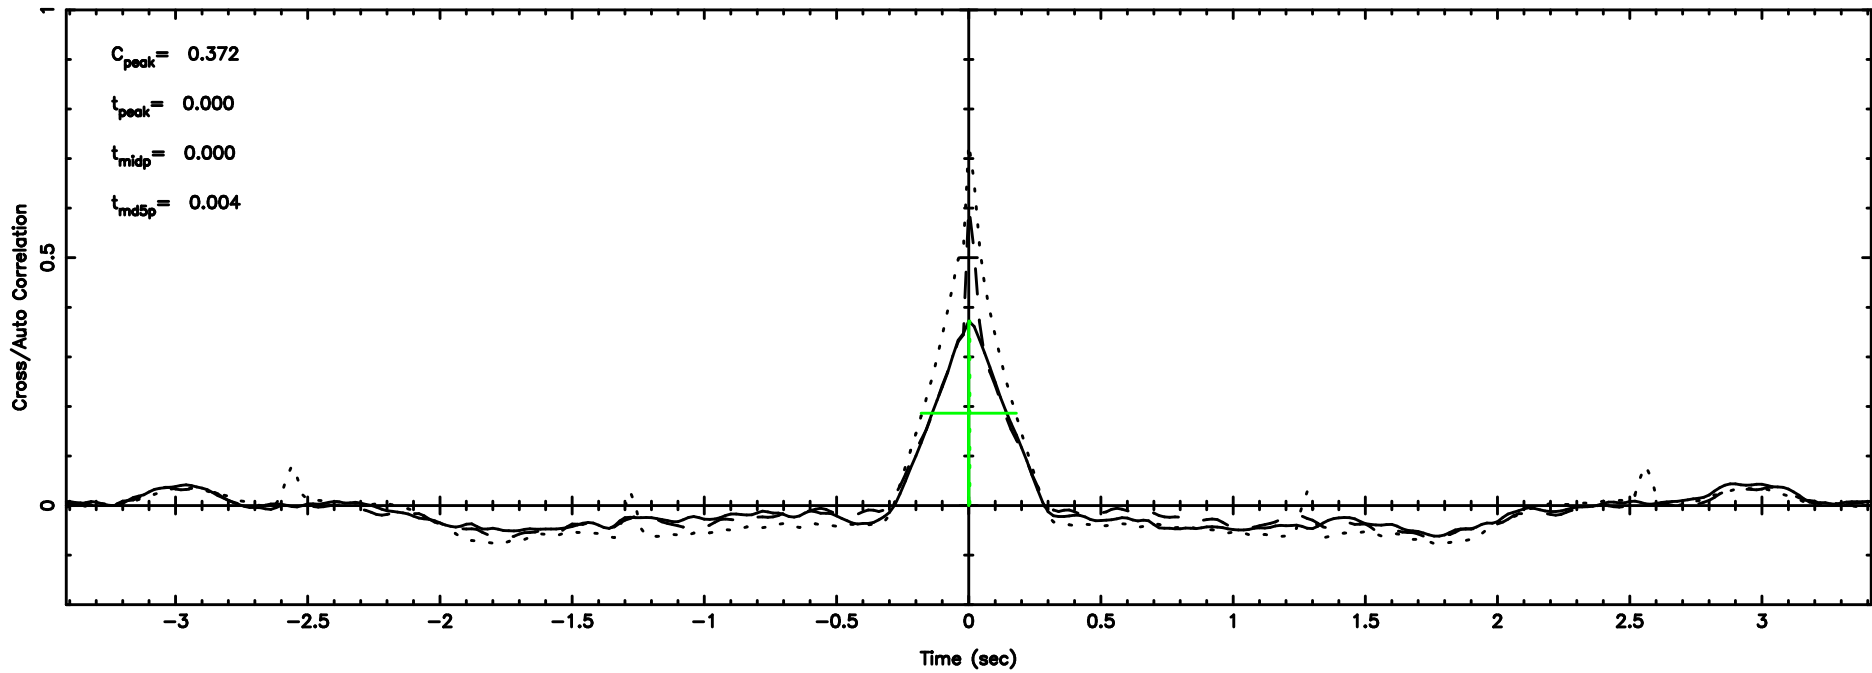

BLK:17,SNR1: 3.0151 ,SNR2: 5.9479

0106+01 2024/05/29 23.48UT FUJI -KISO

T20240530083622

BLK:24,SNR1: 2.5019 ,SNR2: 8.5455

F20240530083624

BLK:24,SNR1: 4.5848 ,SNR2: 11.414

0115-01 2024/05/29 23.63UT TOYOKAWA-FUJI