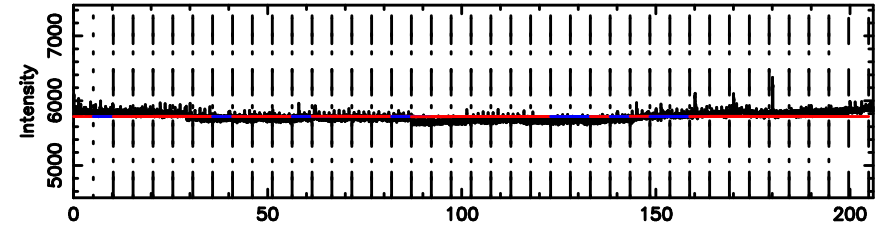

Frequency (Hz)

F20240530105434