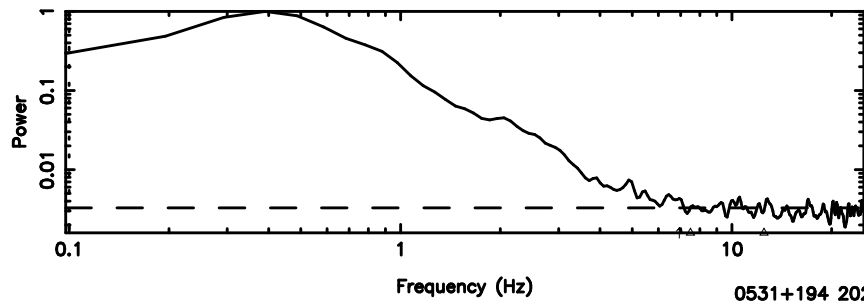

BLK:25,SNR1: 9.5995 ,SNR2: 27.948