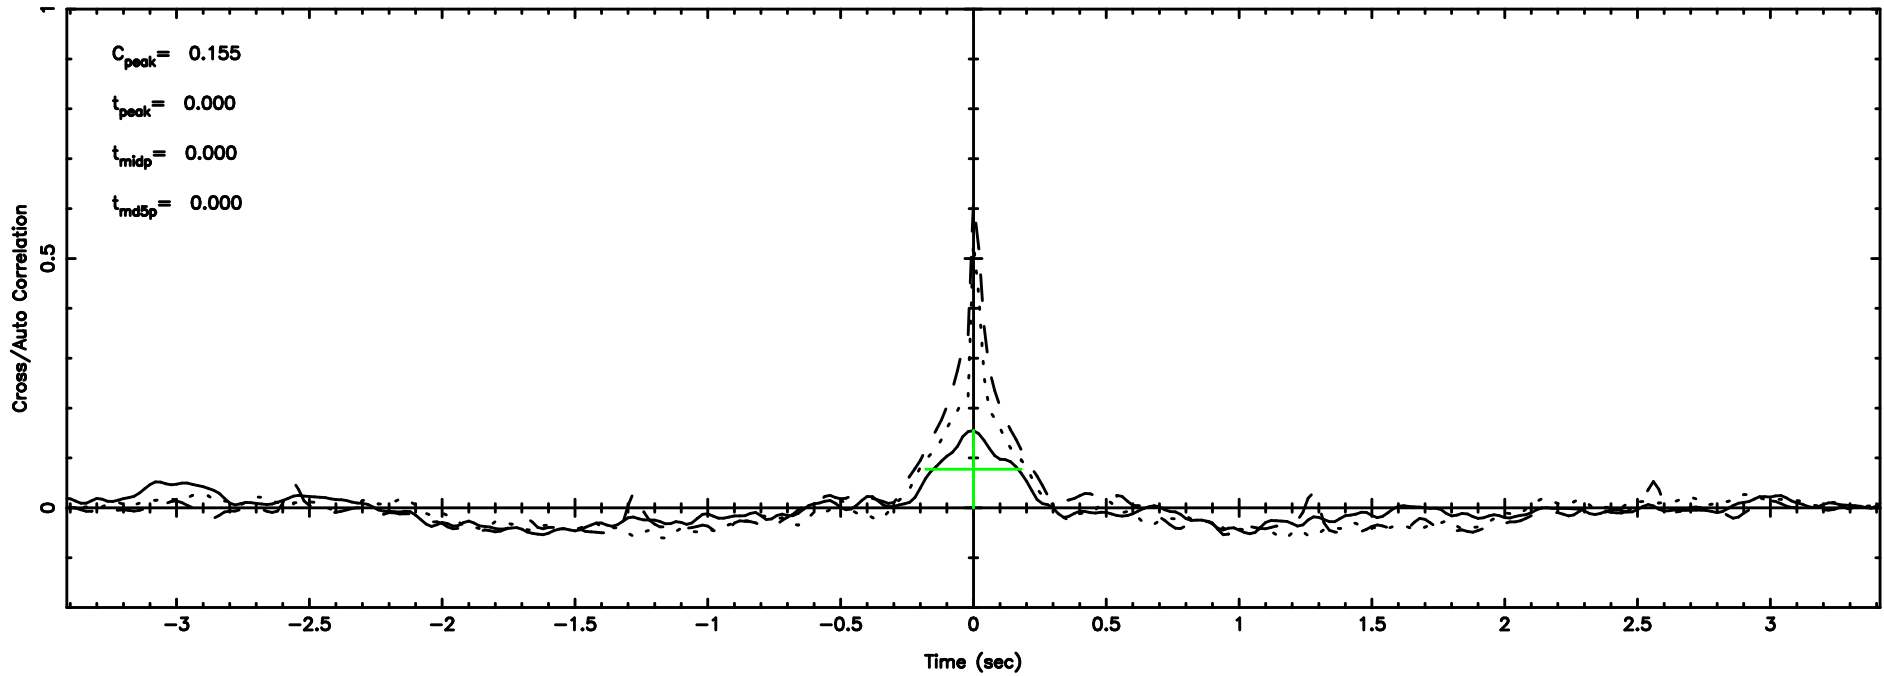

Frequency (Hz)

2239+333 2024/05/29 21.03UT FUJI -KISO