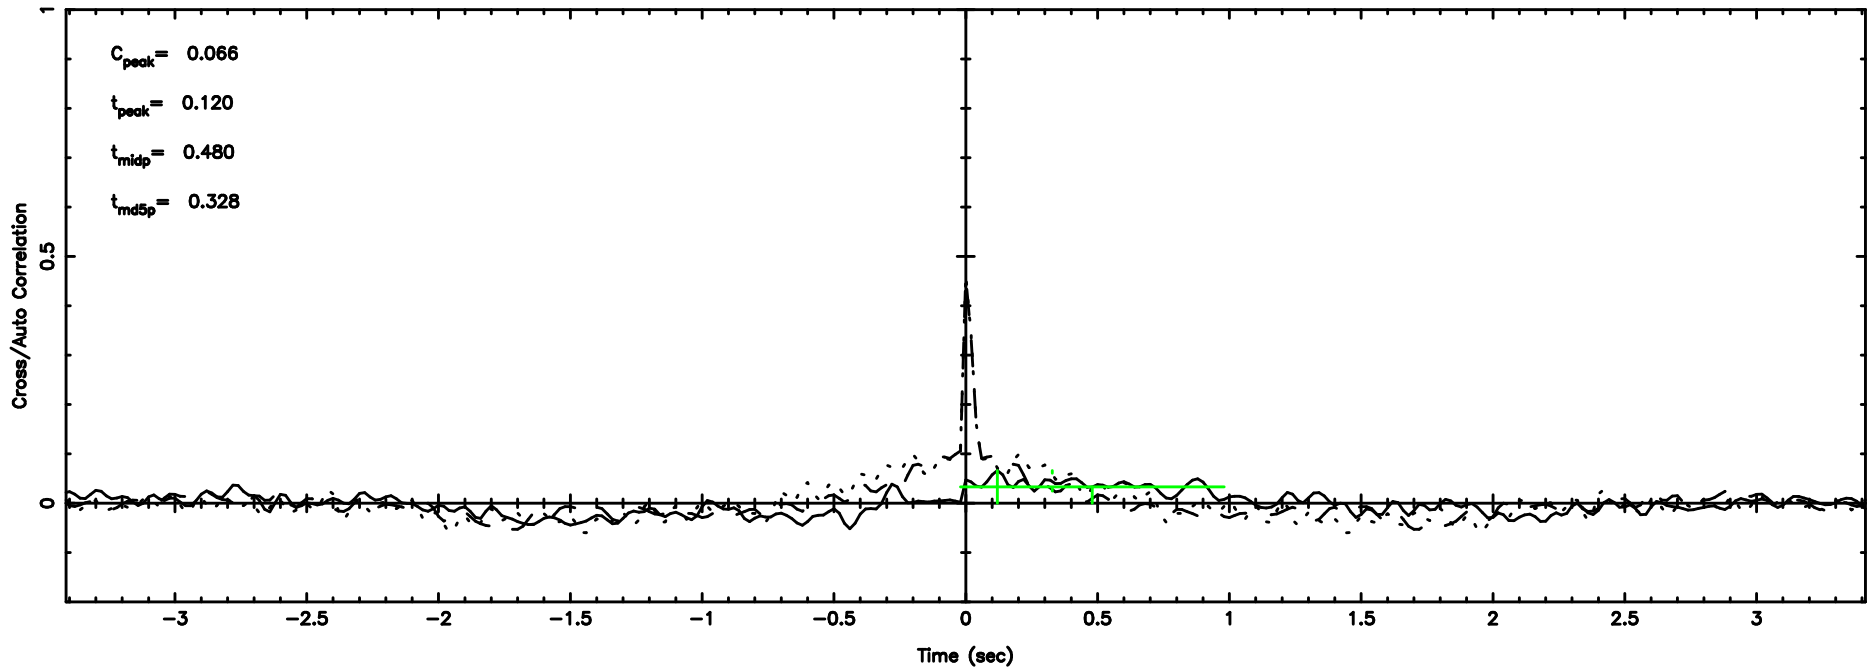

T20240530104516

BLK: 7,SNR1: 0.14700 ,SNR2: 0.60640

0324+119 2024/05/30 1.78UT TOYOKAWA-KISO

K20240530104513

BLK: 7,SNR1: 0.21011 ,SNR2: 1.0287