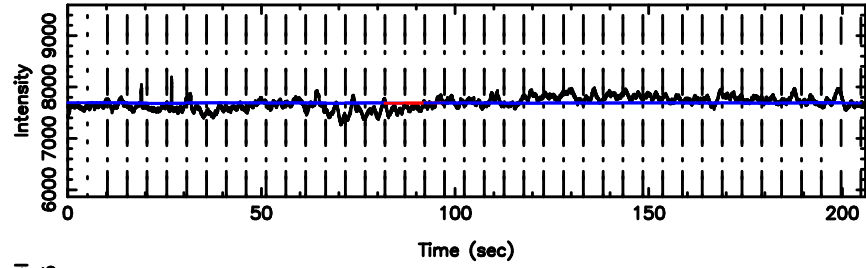

BLK:28,SNR1: 15.181 ,SNR2: 49.673

F20240530130042

BLK:28,SNR1: 0.18764 ,SNR2: 3.4608

3C147 2024/05/30 4.04UT TOYOKAWA-FUJI

T20240530130040

BLK:37,SNR1: 15.044 ,SNR2: 29.919

K20240530130038

BLK:37,SNR1: 1.5775 ,SNR2: 10.473