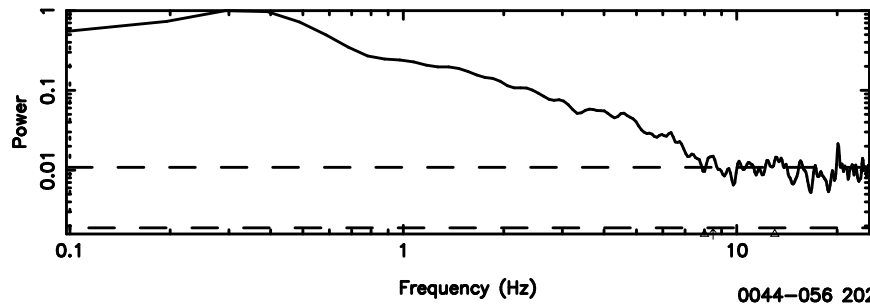

Frequency (Hz)

3C12 2024/05/29 22.88UT FUJI -KISO

K20240530075054

BLK:23,SNR1: 3.9184 ,SNR2: 9.5198

Frequency (Hz)

T20240530080458

BLK:14,SNR1: 4.0040 ,SNR2: 9.5943

F20240530080500