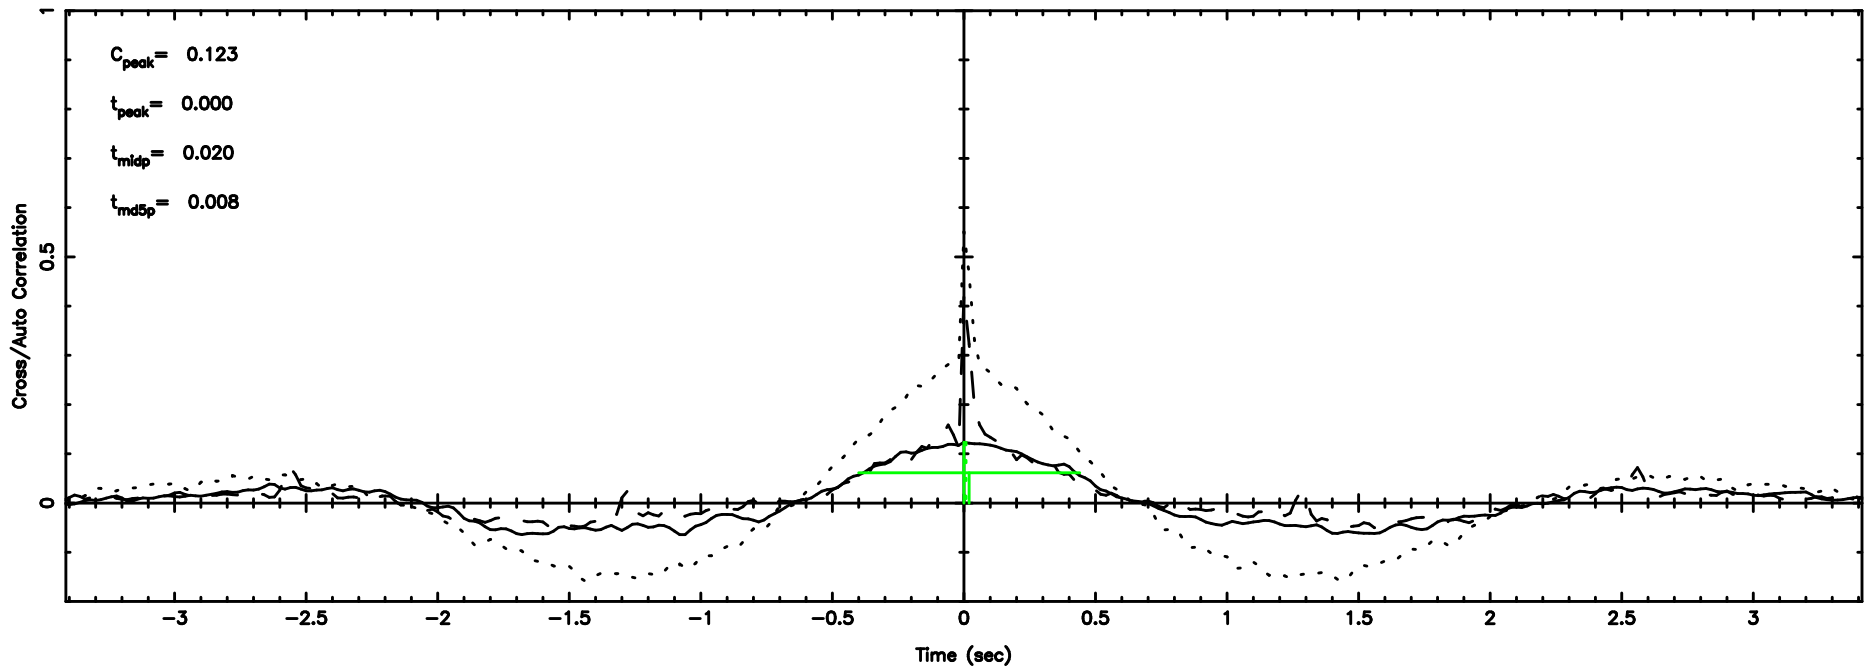

3C119 2024/05/30 2.87UT TOYOKAWA-KISO

F20240530115042

BLK:15,SNR1: 0.54064 ,SNR2: 1.9420

K20240530115037

BLK:15,SNR1: 0.68910 ,SNR2: 2.8608

3C119 2024/05/30 2.87UT FUJI -KISO

T20240530123848

BLK:28,SNR1: 13.730 ,SNR2: 23.241