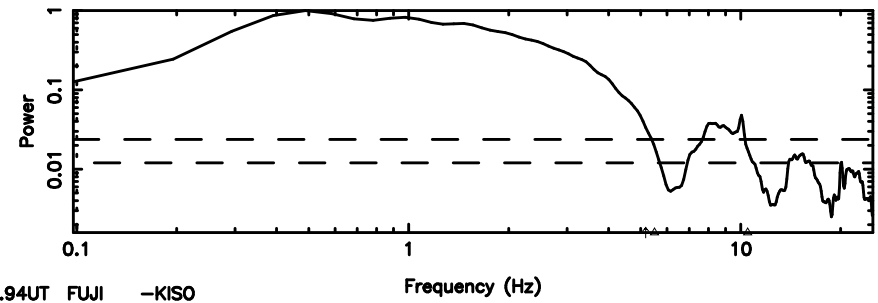

BLK:17,SNR1: 3.6475 ,SNR2: 15.453

0333+32 2024/05/30 1.94UT FUJI -KISO