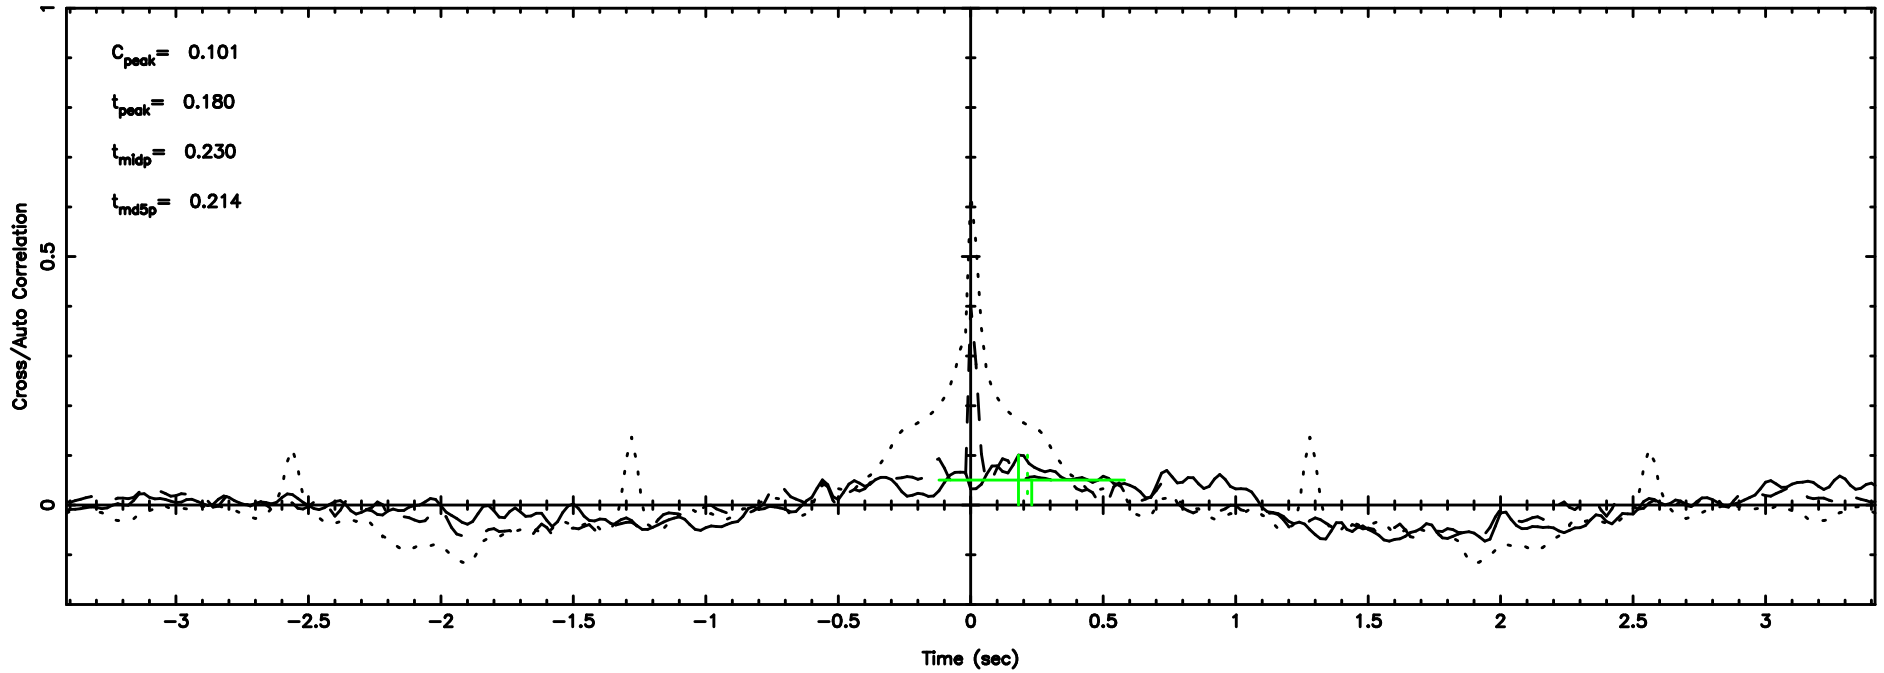

T20240530073205

BLK: 4,SNR1: 0.26181 ,SNR2: 1.8983

Frequency (Hz)

F20240530073207

BLK: 4,SNR1: 0.50767E-01,SNR2: 4.1876

Frequency (Hz)

0011+344 2024/05/29 22.56UT TOYOKAWA-FUJI

T20240530073205