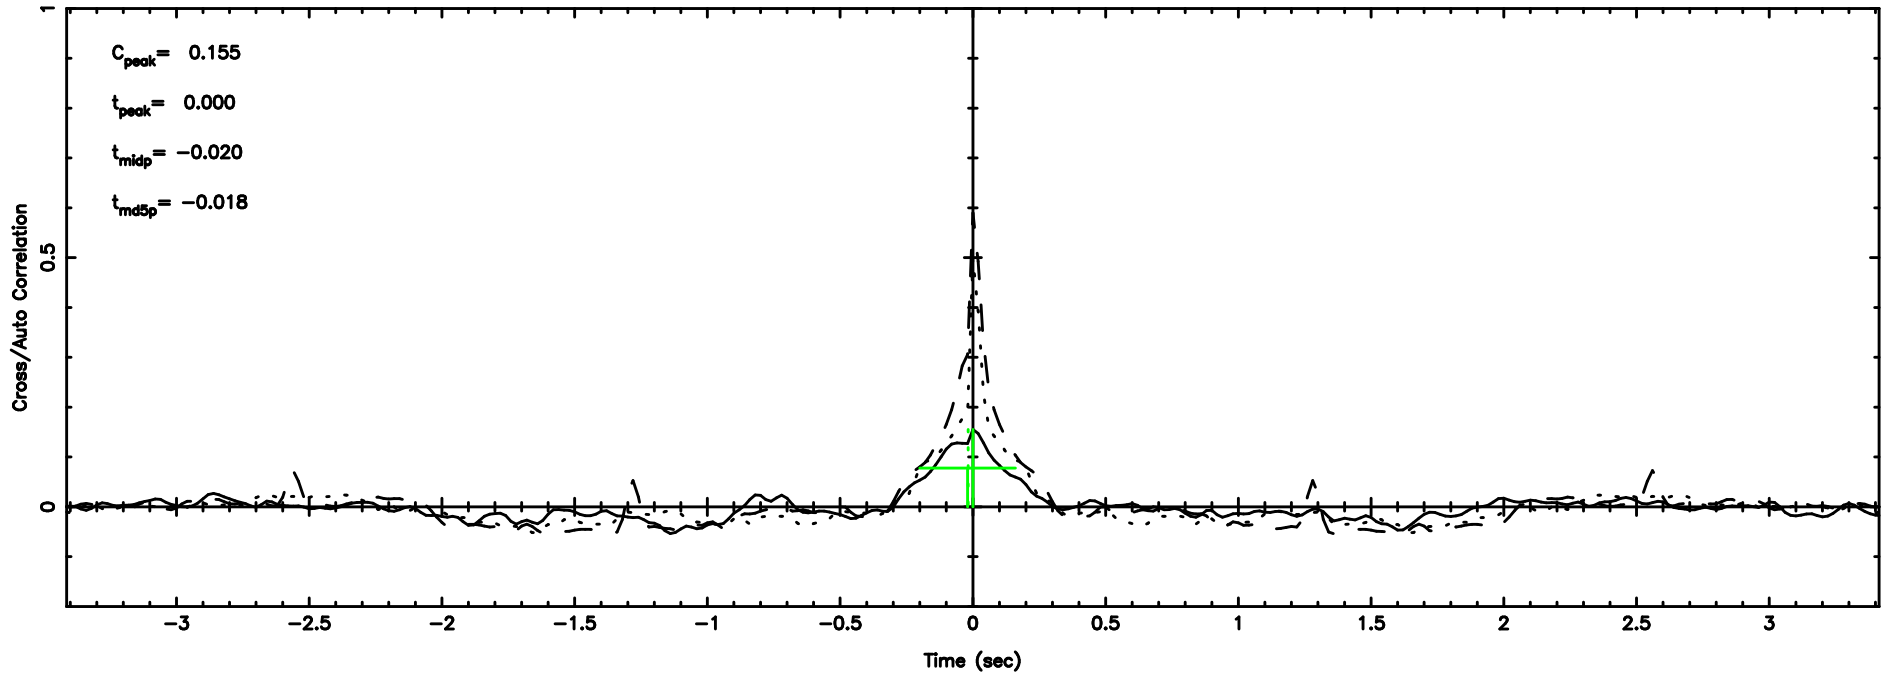

F20240530061228

BLK:11,SNR1: 0.50441 ,SNR2: 2.4460

Frequency (Hz)

K20240530061224

BLK:11,SNR1: 0.61203 ,SNR2: 3.1596

Frequency (Hz)

3C454.3 2024/05/29 21.24UT FUJI -KISO

T20240530062008