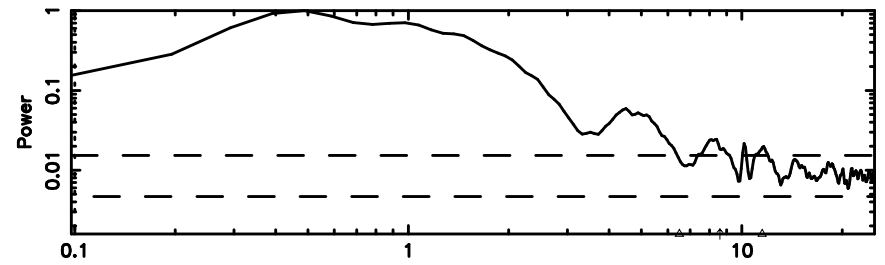

BLK:23,SNR1: 3.9184 ,SNR2: 9.5198