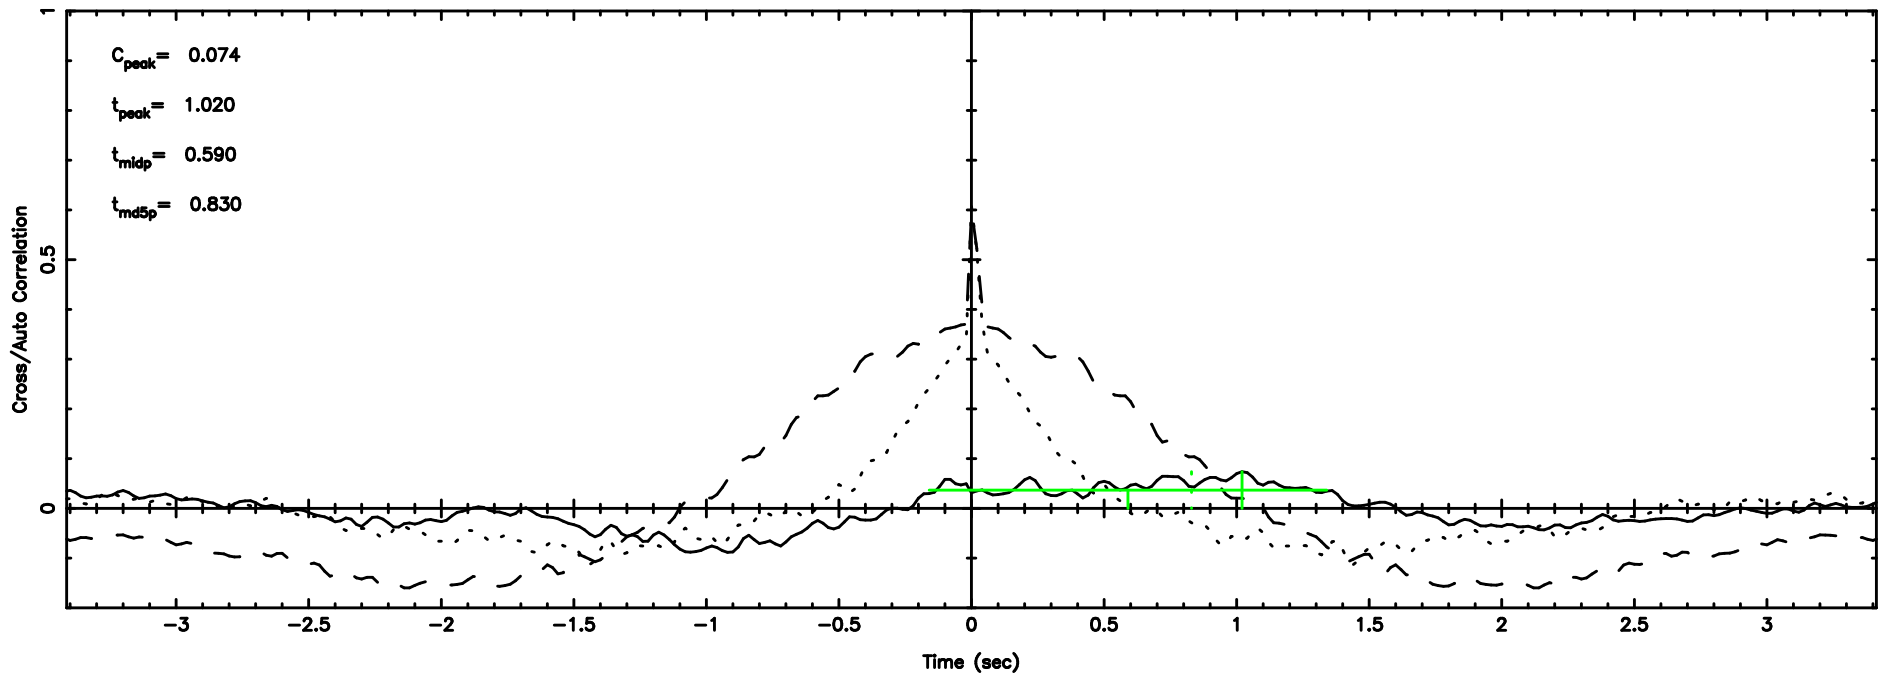

T20240530070847

BLK: 5,SNR1: 1.9181 ,SNR2: 12.425

Frequency (Hz)

K20240530070845

BLK: 5,SNR1: 1.3113 ,SNR2: 4.8691

Frequency (Hz)

2347-02 2024/05/29 22.17UT TOYOKAWA-KISO

F20240530070849