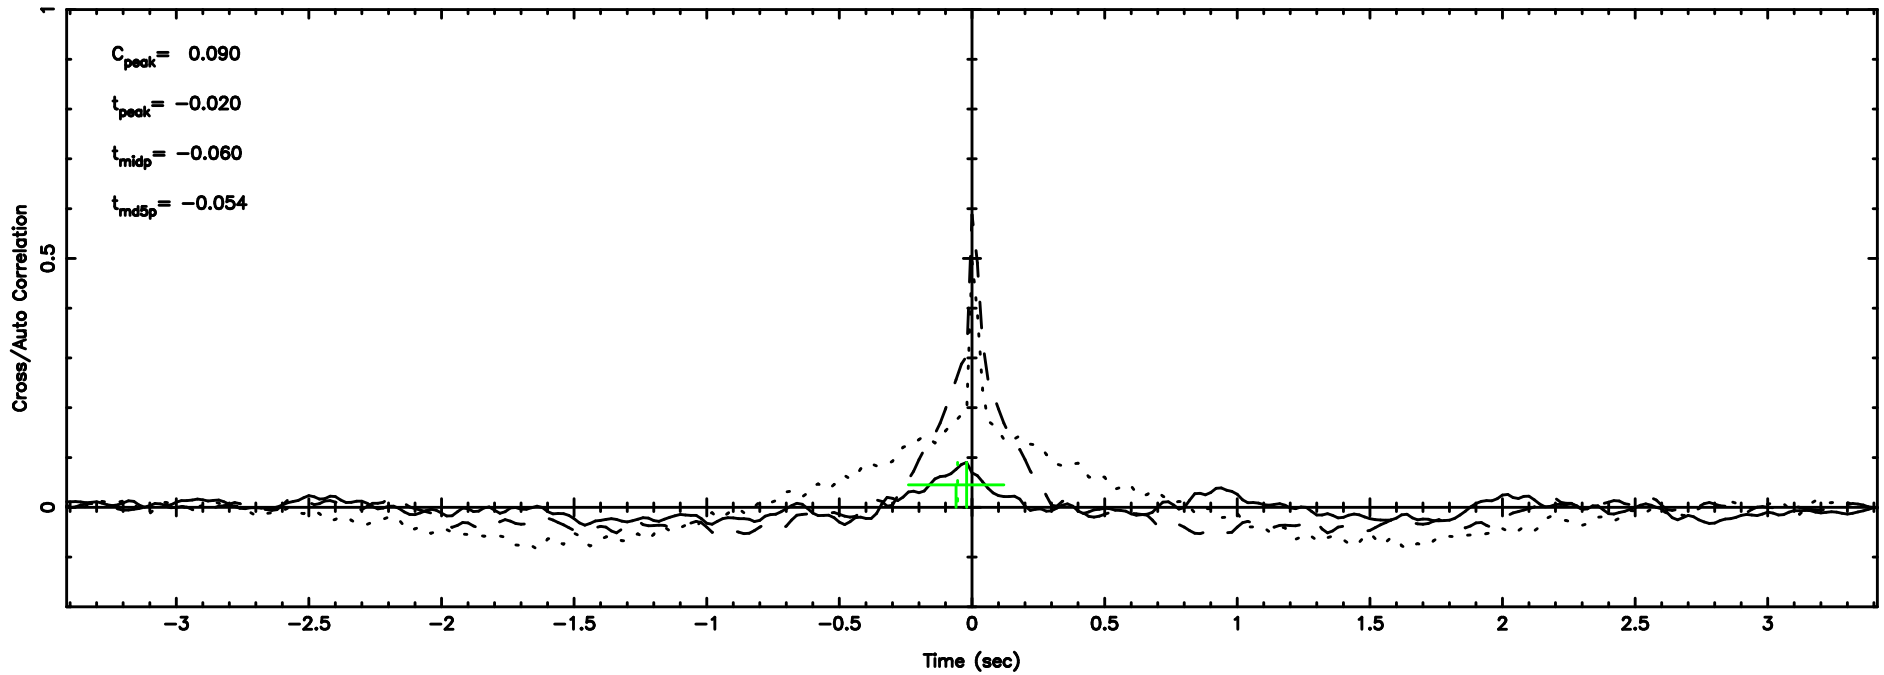

K20240530064620

BLK: 9,SNR1: 0.80075 ,SNR2: 2.9927

Frequency (Hz)

2325+269 2024/05/29 21.80UT FUJI -KISO

T20240530065504

BLK: 7,SNR1: 1.4165 ,SNR2: 8.1692

Frequency (Hz)

F20240530065506