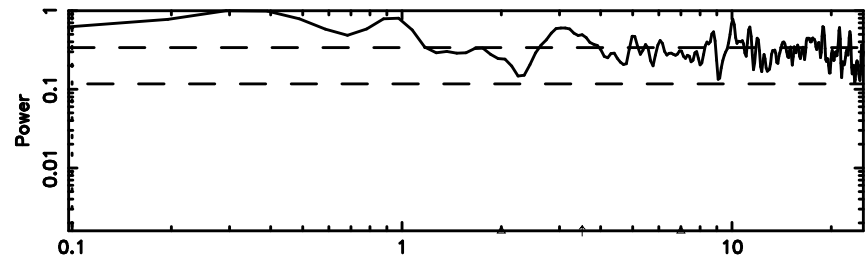

BLK: 3,SNR1: 1.6846 ,SNR2: 6.8702

3C190 2024/05/30 6.34UT TOYOKAWA-KISO

F20240530151845

BLK: 4,SNR1: 2.0750 ,SNR2: 11.698

Frequency (Hz)

K20240530151841

BLK: 4,SNR1: 0.43399E-01,SNR2: 0.49350

Frequency (Hz)