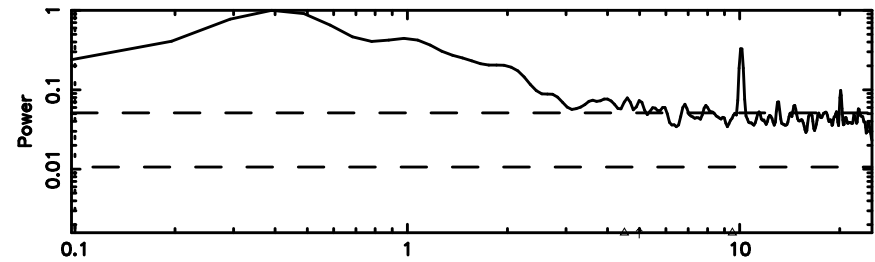

BLK:17,SNR1: 0.79601 ,SNR2: 3.2100