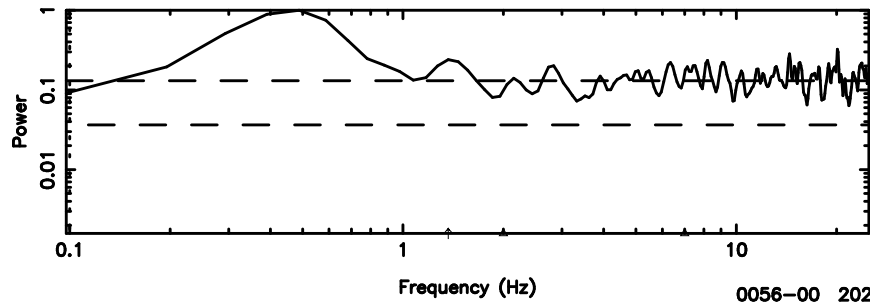

BLK: 4,SNR1: 0.20475 ,SNR2: 1.9803

0056-00 2024/05/29 23.32UT TOYOKAWA-KISO

K20240530081715