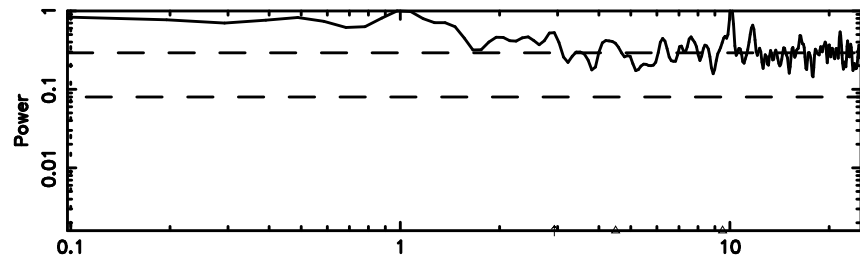

K20240530155901

BLK: 4,SNR1: 0.95974E-01,SNR2: 0.56801

F20240530155905

BLK: 5,SNR1:-0.18800 ,SNR2: 1.3398

Frequency (Hz)

K20240530155901

BLK: 5,SNR1: 0.21990 ,SNR2: 1.0367

Frequency (Hz)