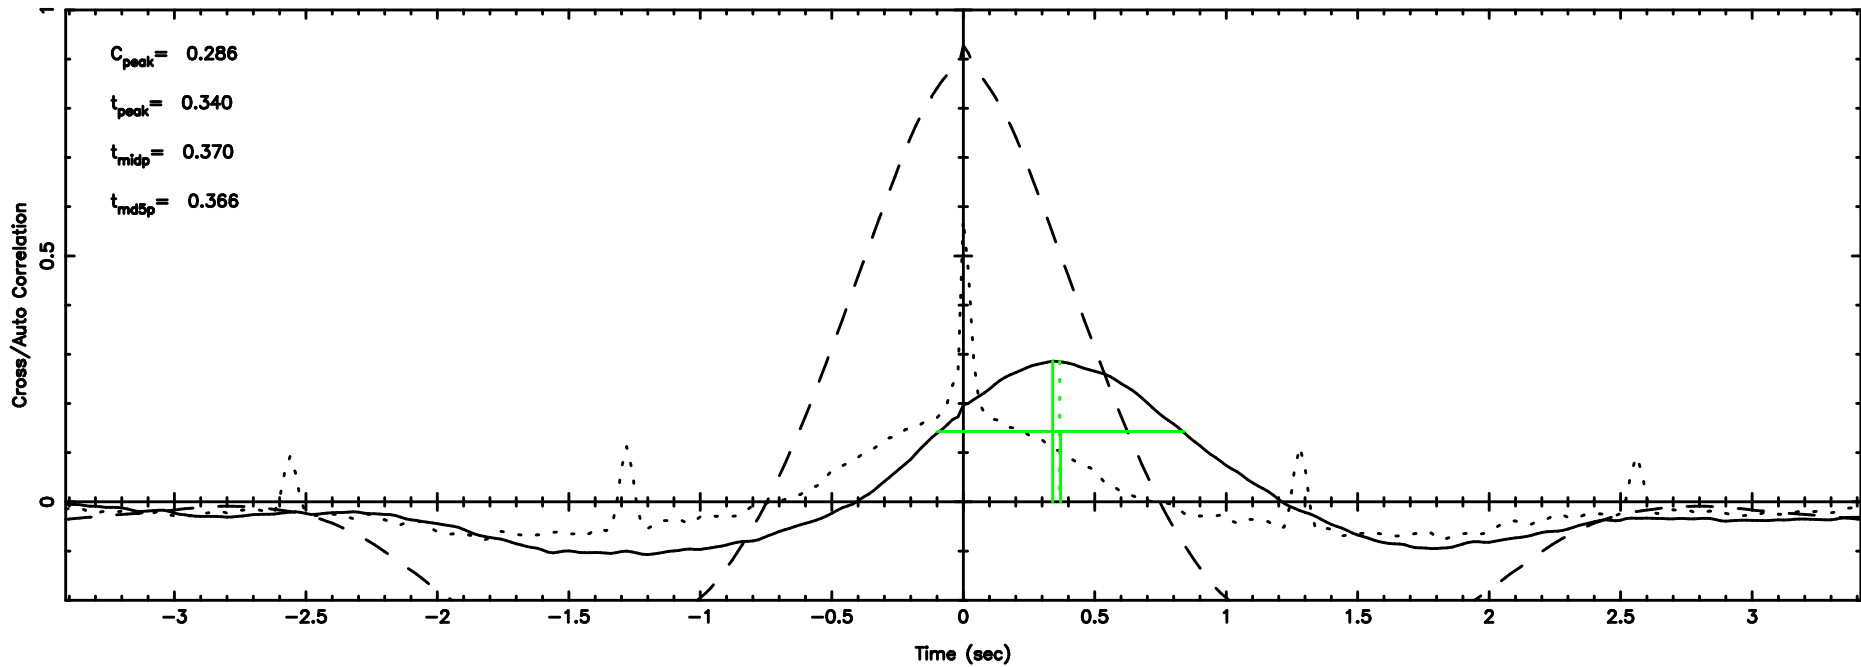

BLK:28,SNR1: 15.181 ,SNR2: 49.673

F20240530130042

BLK:28,SNR1: 0.18764 ,SNR2: 3.4608

3C147 2024/05/30 4.04UT TOYOKAWA-FUJI

T20240530130040

BLK:37,SNR1: 15.044 ,SNR2: 29.919

K20240530130038

BLK:37,SNR1: 1.5775 ,SNR2: 10.473