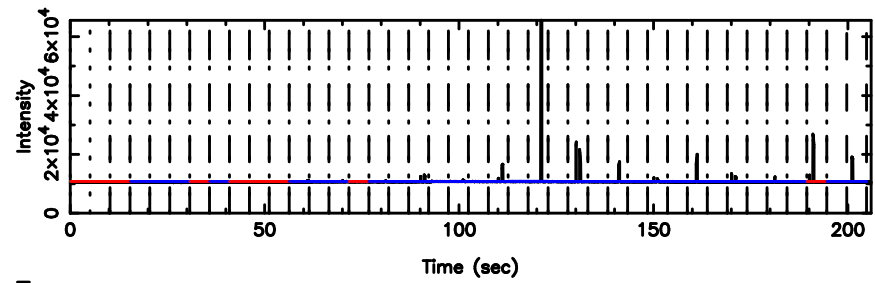

K20240530094408

BLK:27,SNR1: 8.6737 ,SNR2: 21.753

F20240530094413

BLK:30,SNR1: 14.420 ,SNR2: 25.422

K20240530094408

BLK:30,SNR1: 8.6871 ,SNR2: 21.786

0223+341 2024/05/30 0.76UT FUJI -KISO

T20240530100035