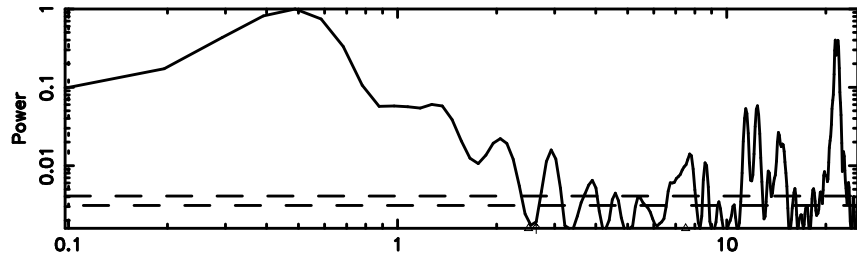

BLK: 5, SNR1: 5.5190 , SNR2: 38.300