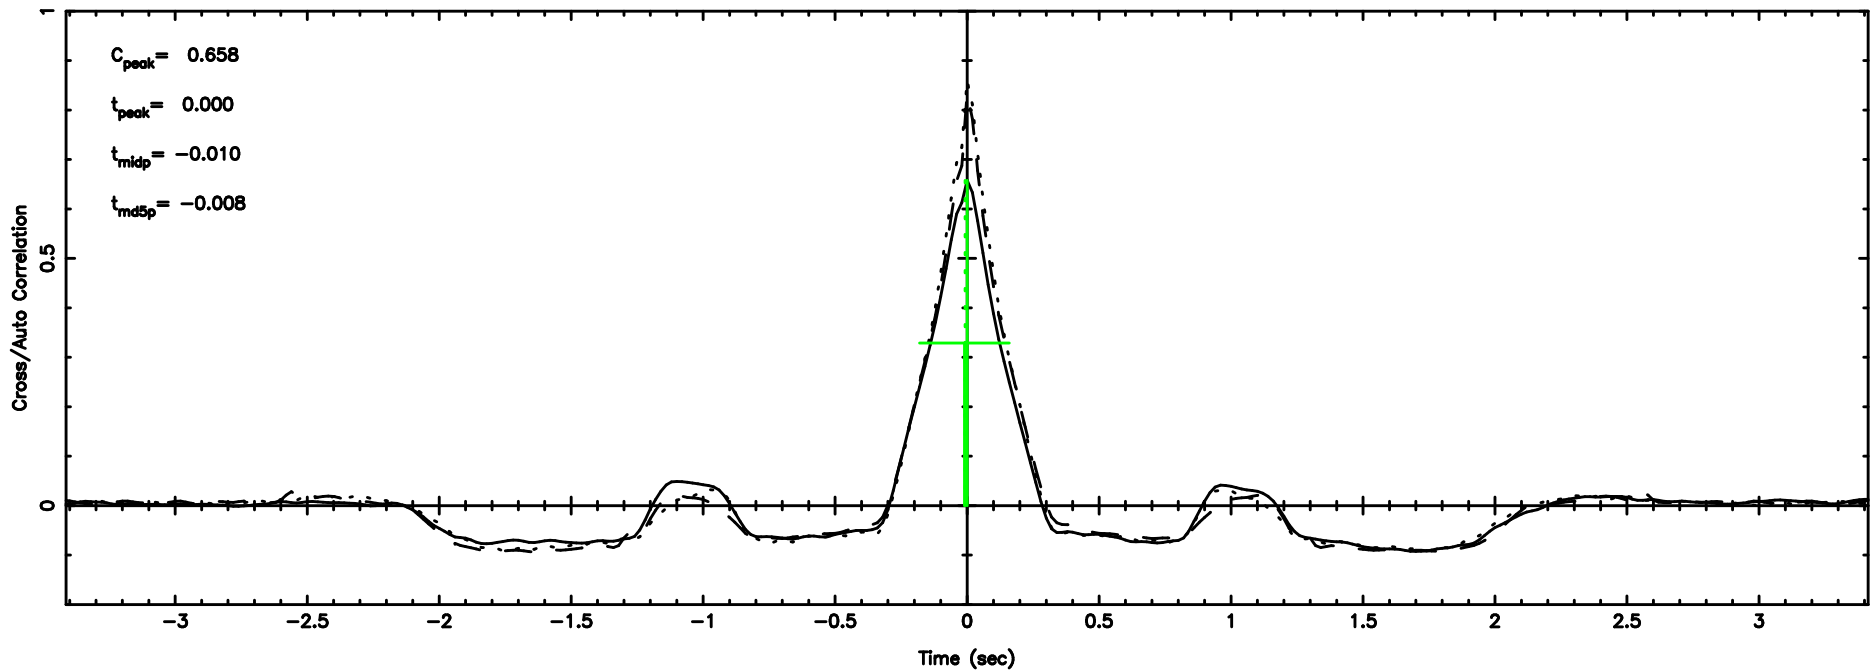

K20240530094408

BLK:27,SNR1: 8.6737 ,SNR2: 21.753

F20240530094413

BLK:30,SNR1: 14.420 ,SNR2: 25.422

K20240530094408

BLK:30,SNR1: 8.6871 ,SNR2: 21.786

0223+341 2024/05/30 0.76UT FUJI -KISO

T20240530100035