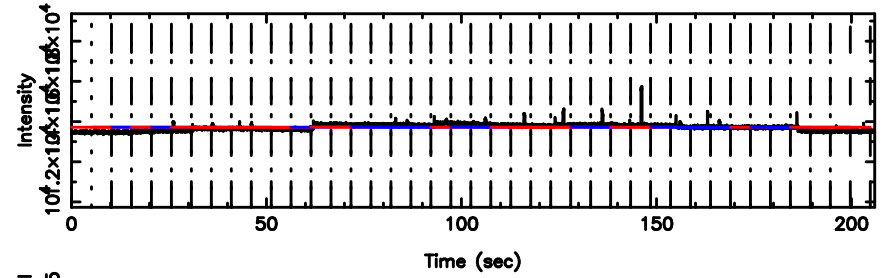

Frequency (Hz)

K20240530075054