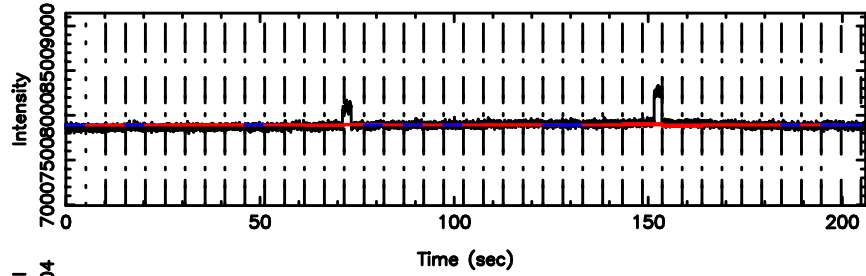

T20240530105432

BLK: 9,SNR1: 6.8679 ,SNR2: 14.541

Frequency (Hz)

F20240530105434

BLK: 9,SNR1:-0.17154 ,SNR2: 2.8186

Frequency (Hz)

0333+32 2024/05/30 1.94UT TOYOKAWA-FUJI

T20240530105432