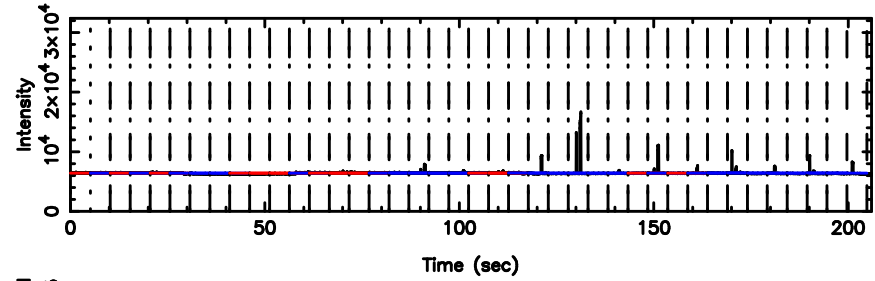

0223+341 2024/05/30 0.76UT TOYOKAWA-FUJI

F20240530094413