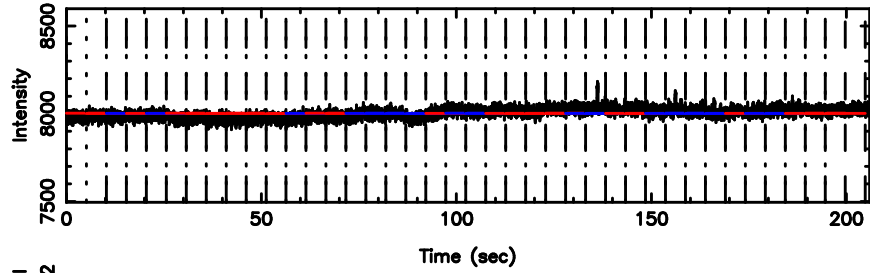

T20240530075056

BLK:15,SNR1: 0.32311 ,SNR2: 1.5180

Frequency (Hz)

3C12 2024/05/29 22.88UT TOYOKAWA-FUJI

F20240530075058

BLK:15,SNR1: 3.3713 ,SNR2: 8.8112

Frequency (Hz)

T20240530075056