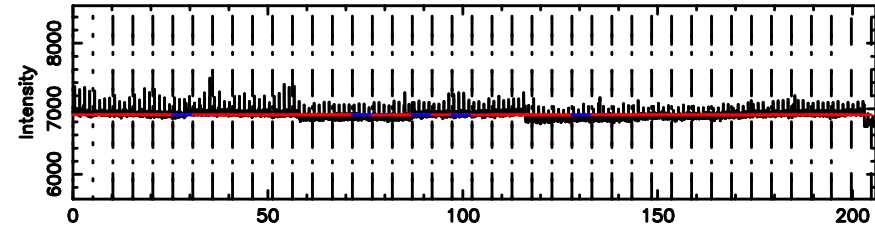

Frequency (Hz)

3C26 2024/05/29 23.23UT TOYOKAWA-FUJI

F20240530081221