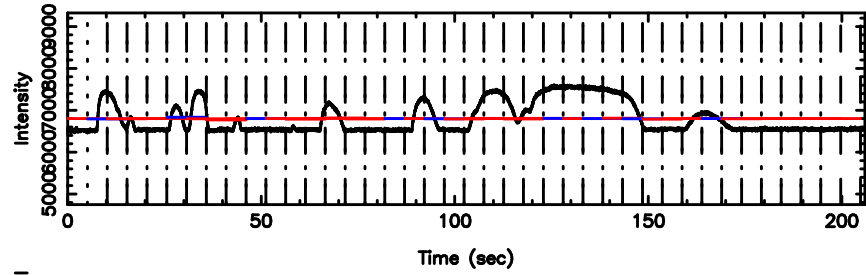

T20240530131303