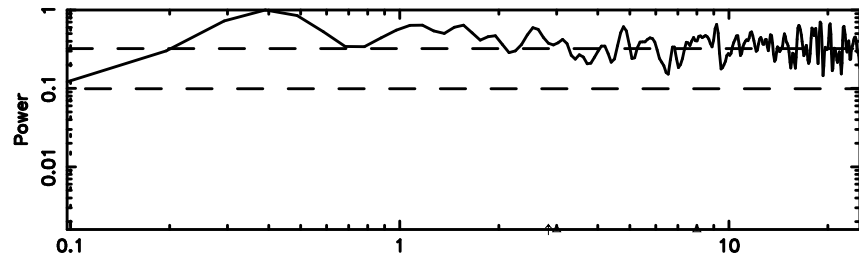

BLK: 4,SNR1: 0.17653 ,SNR2: 0.59016