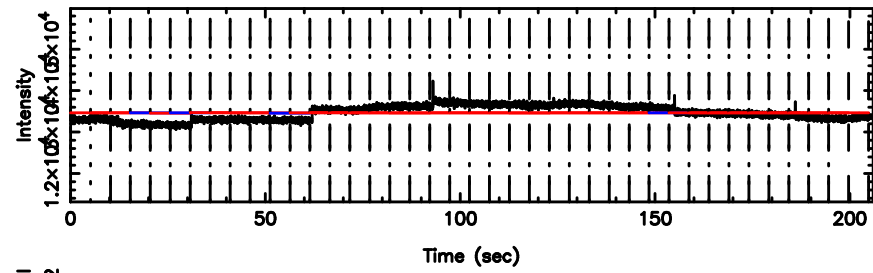

T20240530081717

BLK: 4,SNR1: 0.20475 ,SNR2: 1.9803

0056-00 2024/05/29 23.32UT TOYOKAWA-KISO

K20240530081715

BLK: 4,SNR1: 0.46931 ,SNR2: 6.2446

F20240530081719

BLK: 2,SNR1: 0.26499 ,SNR2: 2.3277

K20240530081715