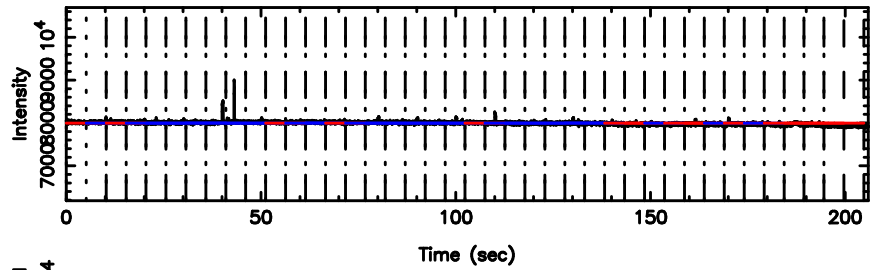

T20240530083622