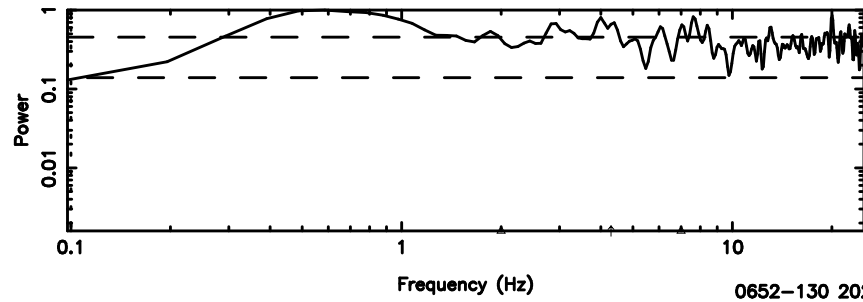

BLK: 4,SNR1:-0.66838E-01,SNR2: 0.28673