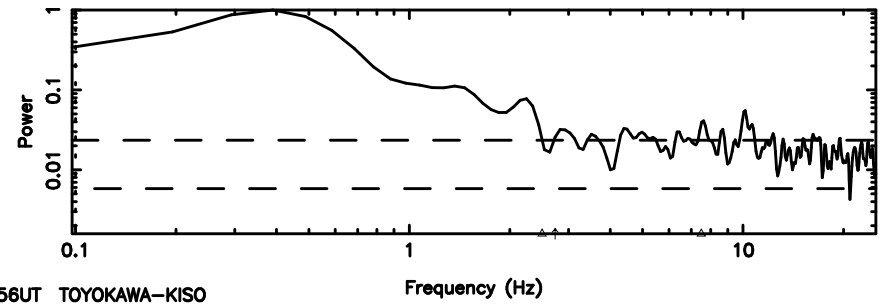

BLK: 4,SNR1: 1.0402 ,SNR2: 8.4608

0011+344 2024/05/29 22.56UT TOYOKAWA-KISO