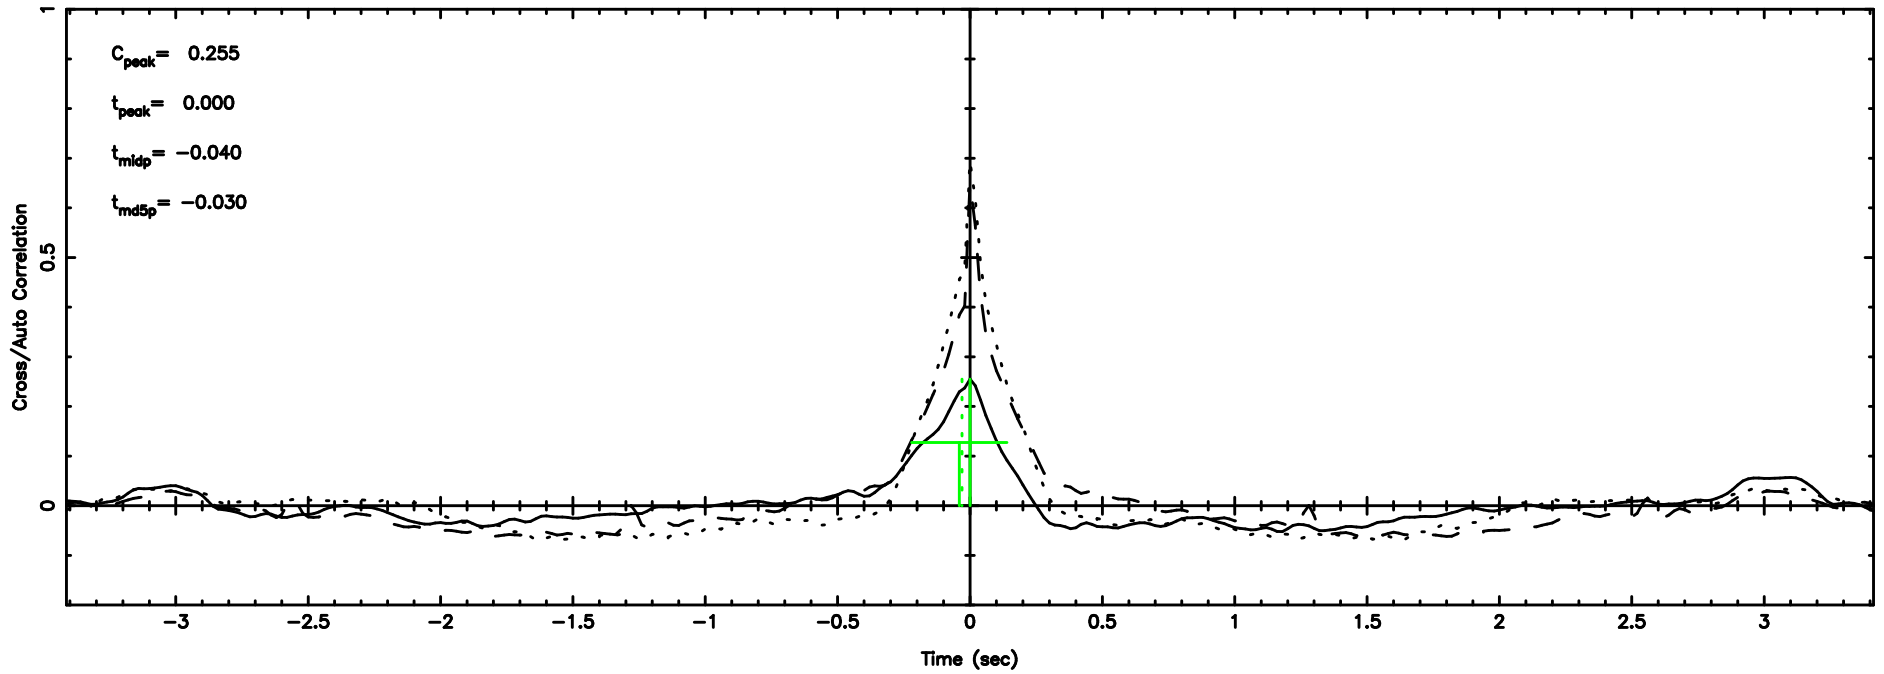

Frequency (Hz)

3C12 2024/05/29 22.88UT FUJI -KISO

K20240530075054

BLK:23,SNR1: 3.9184 ,SNR2: 9.5198

Frequency (Hz)

T20240530080458

BLK:14,SNR1: 4.0040 ,SNR2: 9.5943

F20240530080500