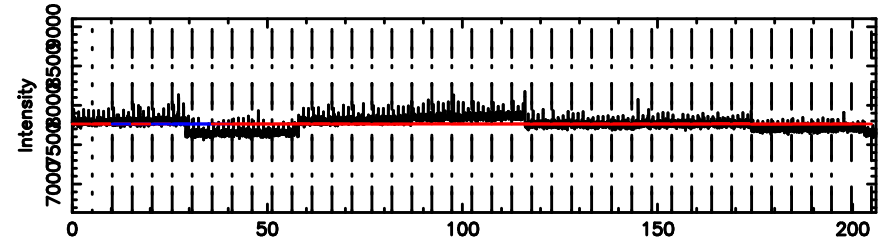

T20240530073205

BLK: 4,SNR1: 0.26181 ,SNR2: 1.8983

Frequency (Hz)

F20240530073207

BLK: 4,SNR1: 0.50767E-01,SNR2: 4.1876

Frequency (Hz)

0011+344 2024/05/29 22.56UT TOYOKAWA-FUJI

T20240530073205