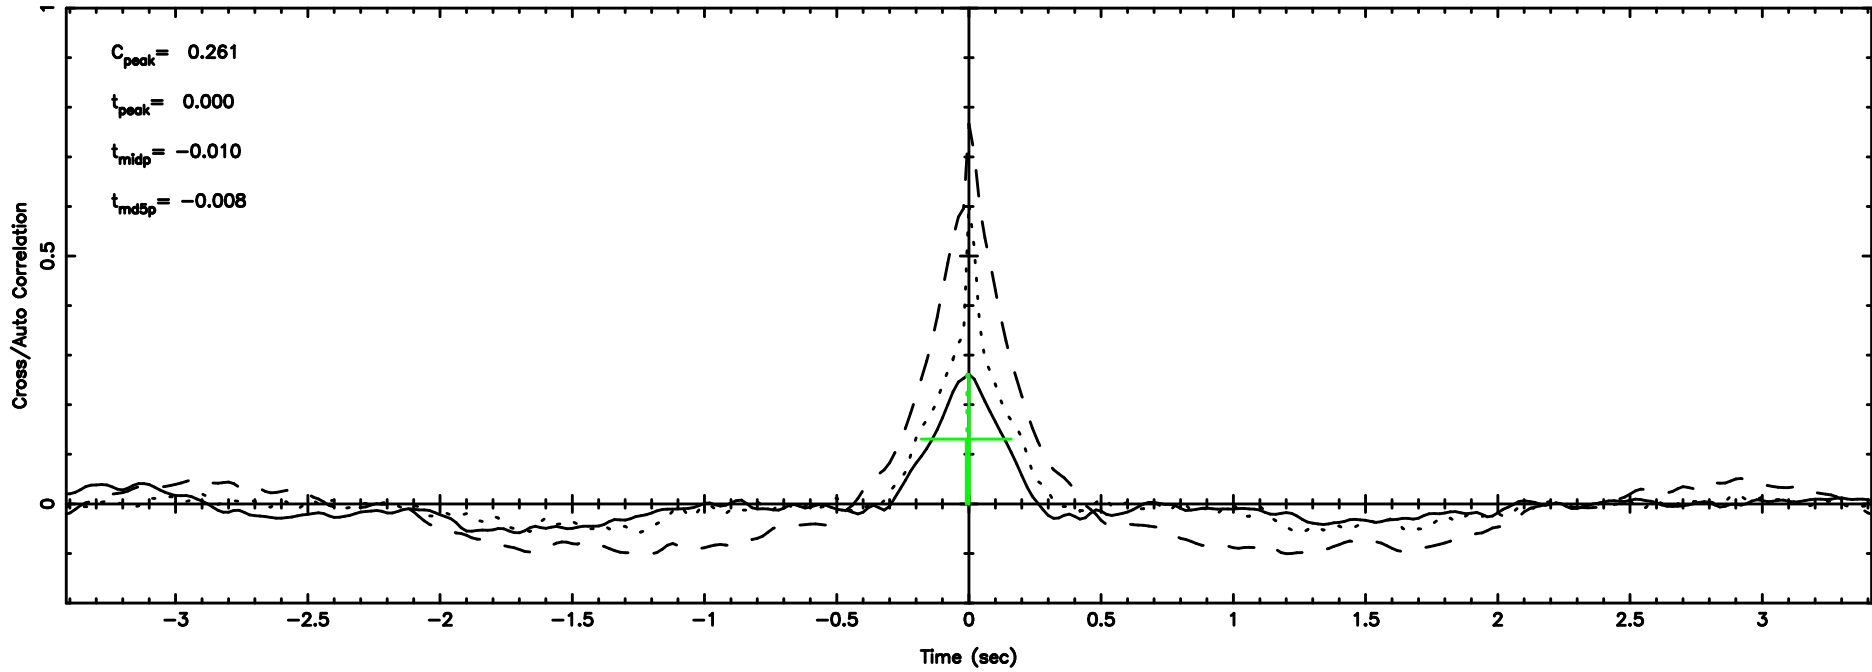

T20240530082700

BLK:12,SNR1: 5.4801 ,SNR2: 16.183

0106+01 2024/05/29 23.48UT TOYOKAWA-KISO

K20240530082658

BLK:12,SNR1: 1.5720 ,SNR2: 3.1907

F20240530082702

BLK:17,SNR1: 6.4389 ,SNR2: 15.937

K20240530082658