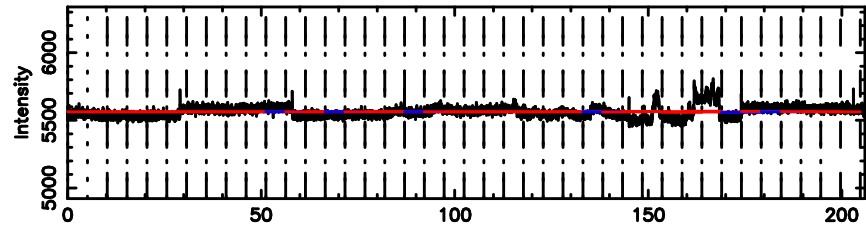

F20240530131305