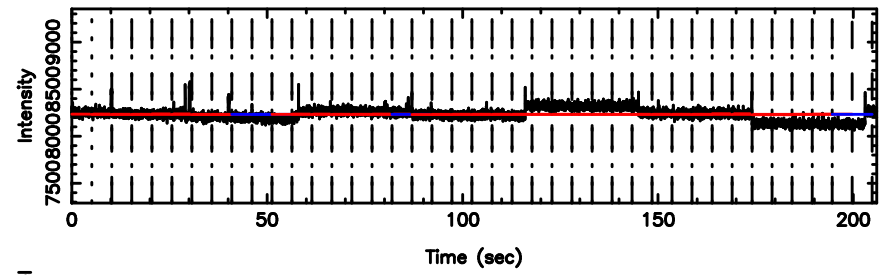

3C459 2024/05/29 21.61UT FUJI -KISO

T20240530064622

BLK: 4,SNR1: 0.66478E-01,SNR2: 0.70328

F20240530064624

BLK: 4,SNR1: 0.35654 ,SNR2: 1.0010

2325+269 2024/05/29 21.80UT TOYOKAWA-FUJI

T20240530064622

BLK: 2,SNR1: 0.30411 ,SNR2: 0.54725