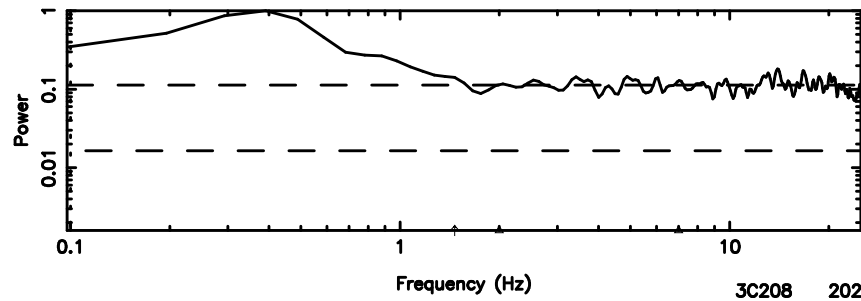

BLK:13,SNR1: 0.19127 ,SNR2: 2.5373