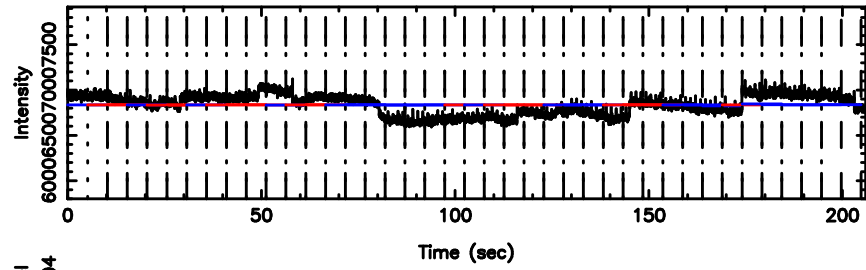

F20240530125223