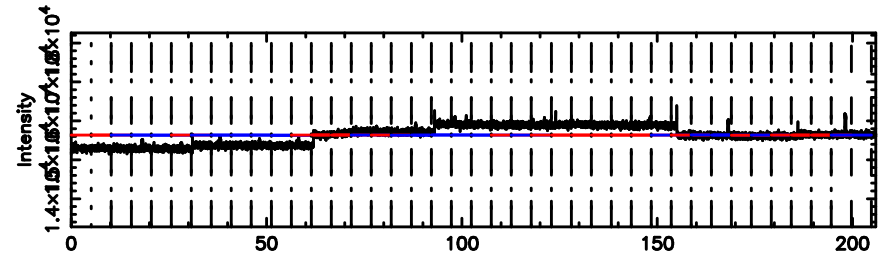

Frequency (Hz)

2334+085 2024/05/29 21.95UT TOYOKAWA-KISO

F20240530065506

BLK:20,SNR1: 1.4793 ,SNR2: 2.6236

Frequency (Hz)

K20240530065502

BLK:20,SNR1: 0.73963 ,SNR2: 3.6065

Frequency (Hz)