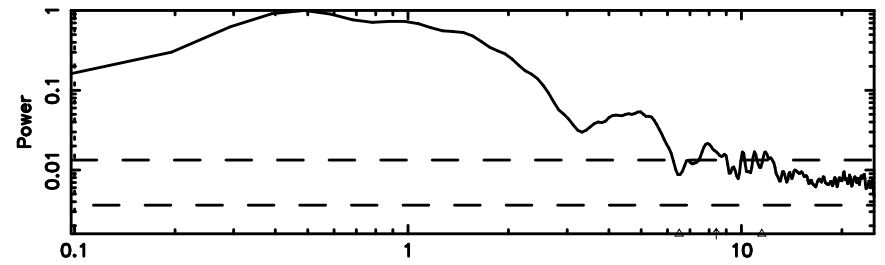

BLK:14,SNR1: 3.8748 ,SNR2: 10.727

0044-056 2024/05/29 23.11UT TOYOKAWA-FUJI

T20240530080458

BLK:19,SNR1: 3.1520 ,SNR2: 7.3729

Frequency (Hz)

K20240530080456

BLK:19,SNR1: 4.7685 ,SNR2: 11.794

Frequency (Hz)