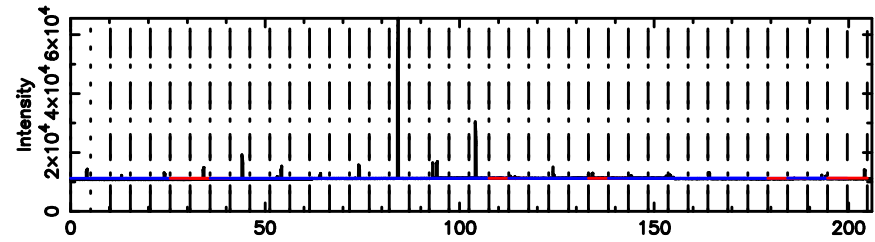

Frequency (Hz)

T20240530093438

BLK:33,SNR1: 13.776 ,SNR2: 24.423

Frequency (Hz)

K20240530093435

BLK:33,SNR1: 10.415 ,SNR2: 25.974

Frequency (Hz)

0213+178 2024/05/30 0.61UT TOYOKAWA-KISO