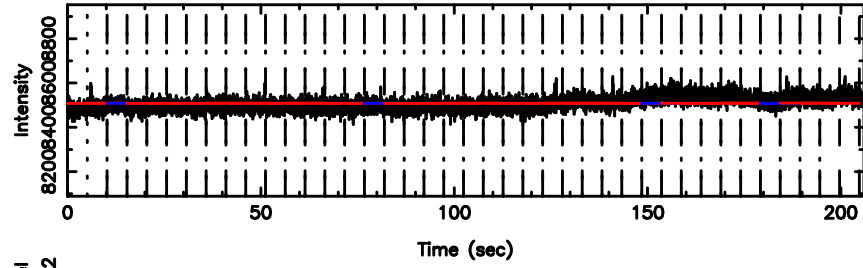

T20240530141157