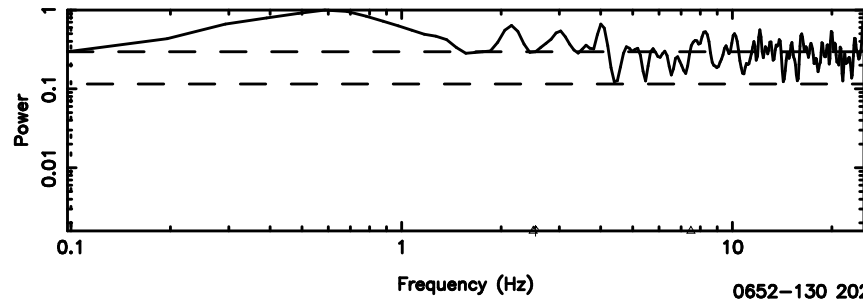

BLK: 4,SNR1: 0.11561 ,SNR2: 0.81929