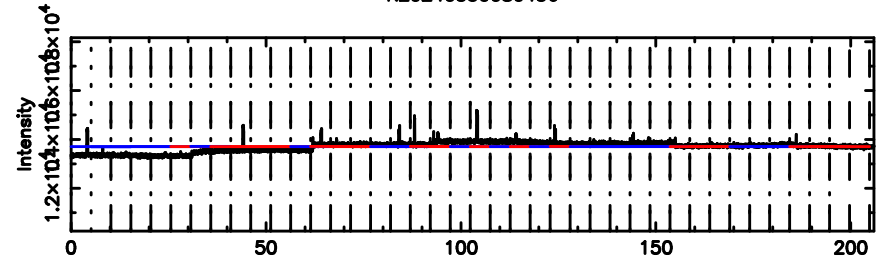

0044-056 2024/05/29 23.11UT TOYOKAWA-KISO

F20240530080500

BLK:20,SNR1: 2.5924 ,SNR2: 8.9707

K20240530080456

BLK:20,SNR1: 3.9607 ,SNR2: 10.081

0044-056 2024/05/29 23.11UT FUJI -KISO

T20240530081219

BLK: 5, SNR1: 22.264 , SNR2: 42.804