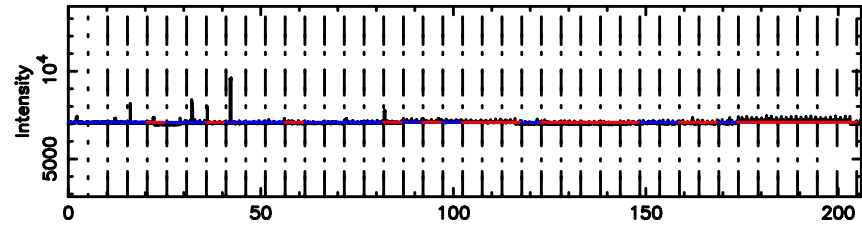

Frequency (Hz)

F20240530165322