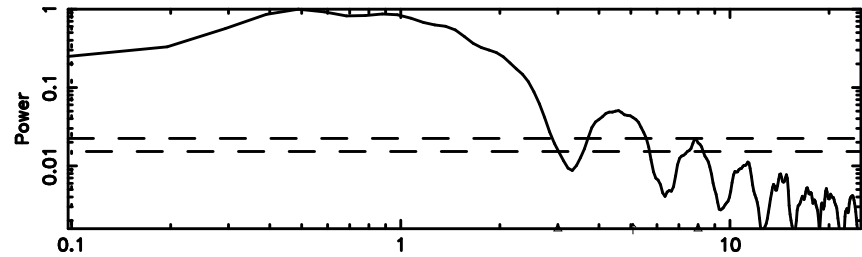

BLK:24,SNR1: 2.3030 ,SNR2: 11.262