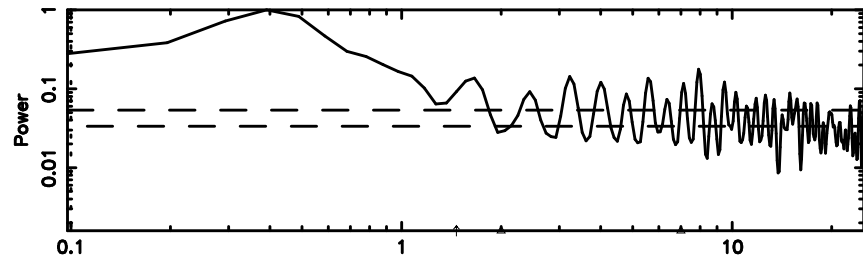

T20240530141157

BLK: 4,SNR1: 0.11561 ,SNR2: 0.81929

K20240530141155

BLK: 4,SNR1: 0.55272 ,SNR2: 1.4035

0652-130 2024/05/30 5.23UT TOYOKAWA-KISO

F20240530141159

BLK: 4,SNR1: 0.28612 ,SNR2: 5.4902

Frequency (Hz)