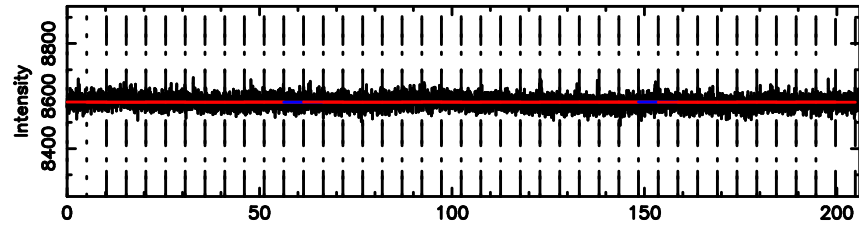

Frequency (Hz)

1034+404 2024/05/30 8.93UT TOYOKAWA-FUJI

T20240530175400

BLK: 2,SNR1: 0.17784 ,SNR2: 1.1378

Frequency (Hz)

K20240530175357

BLK: 2,SNR1: 1.3299 ,SNR2: 4.3158

Frequency (Hz)