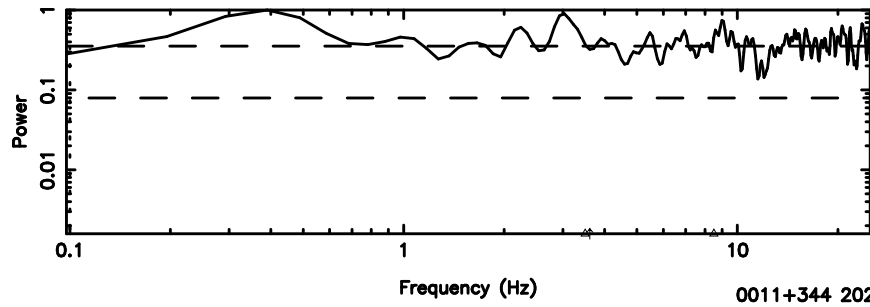

BLK: 4,SNR1: 0.10630 ,SNR2: 0.42104