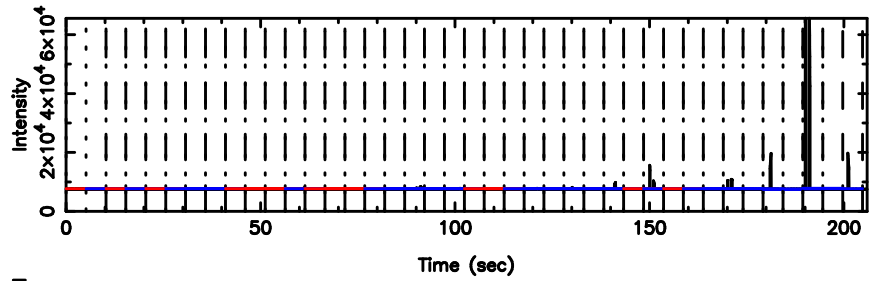

F20240530093440

BLK:36,SNR1: 7.9110 ,SNR2: 20.085

Frequency (Hz)

K20240530093435

BLK:36,SNR1: 10.399 ,SNR2: 25.935

Frequency (Hz)

0213+178 2024/05/30 0.61UT FUJI -KISO

T20240530094411