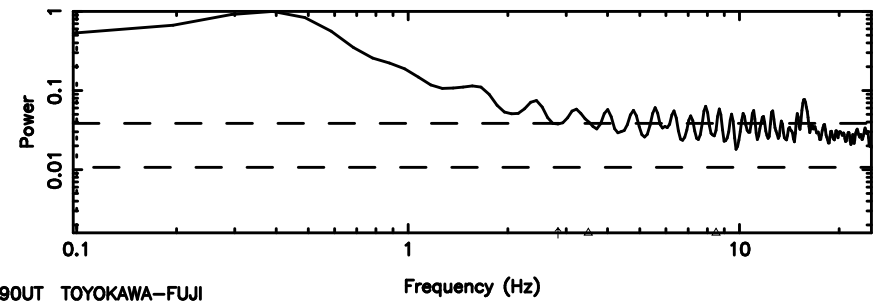

BLK:25,SNR1: 0.68682 ,SNR2: 5.2888

0531+194 2024/05/30 3.90UT TOYOKAWA-FUJI