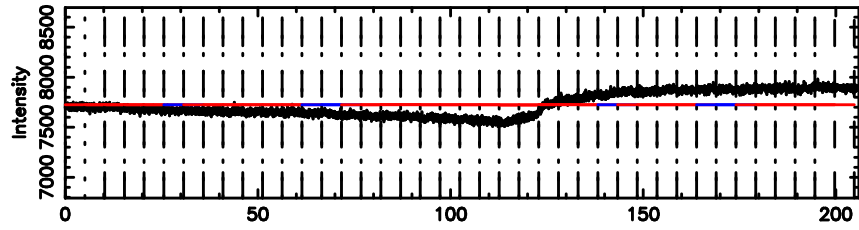

T20240530161004