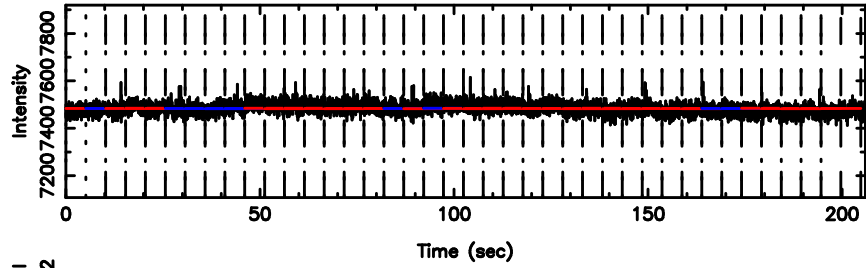

T20240530110734