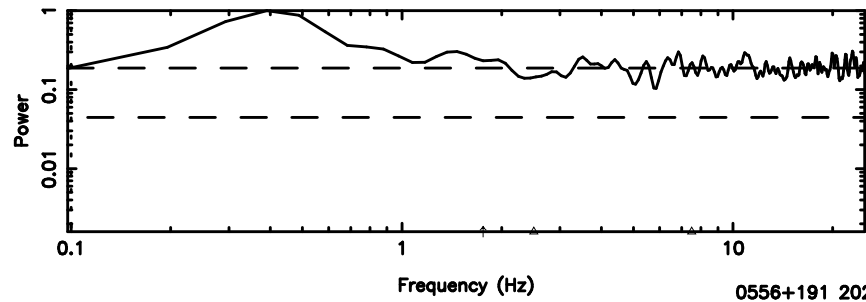

T20240530131730

BLK:10,SNR1: 0.10133 ,SNR2: 1.1441

F20240530131732

BLK:10,SNR1: 4.5768 ,SNR2: 15.723

0556+191 2024/05/30 4.32UT TOYOKAWA-FUJI