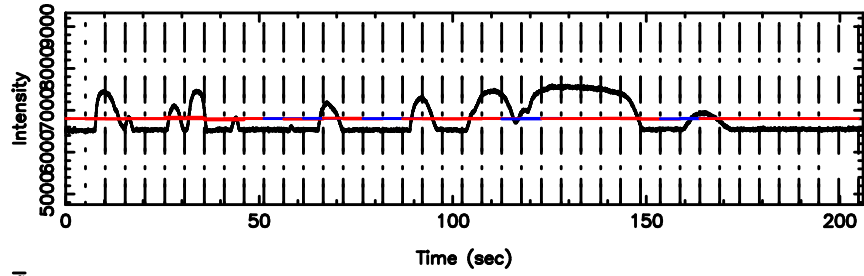

Frequency (Hz)

0548+16 2024/05/30 4.18UT TOYOKAWA-KISO

F20240530130854

BLK:26,SNR1: 18.403 ,SNR2: 21.776

K20240530130849

BLK:26,SNR1: 12.115 ,SNR2: 18.276

0548+16 2024/05/30 4.18UT FUJI -KISO

T20240530131303