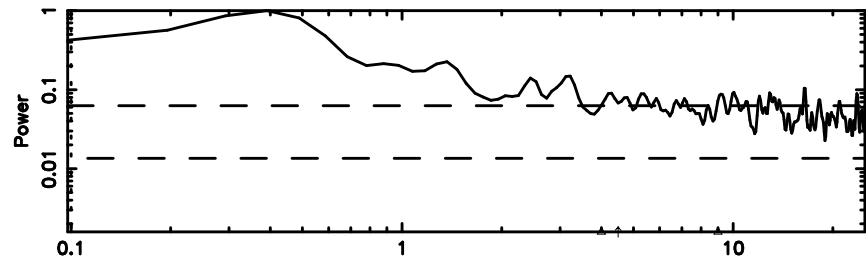

BLK: 6,SNR1: 0.36615 ,SNR2: 2.0355