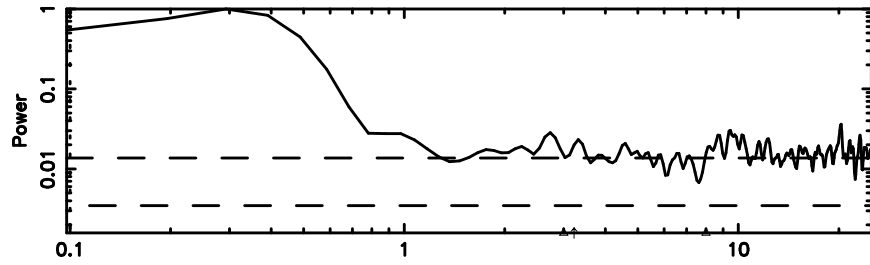

K20240530064620

BLK: 9,SNR1: 0.80075 ,SNR2: 2.9927

Frequency (Hz)

2325+269 2024/05/29 21.80UT FUJI -KISO

T20240530065504

BLK: 7,SNR1: 1.4165 ,SNR2: 8.1692

Frequency (Hz)

F20240530065506