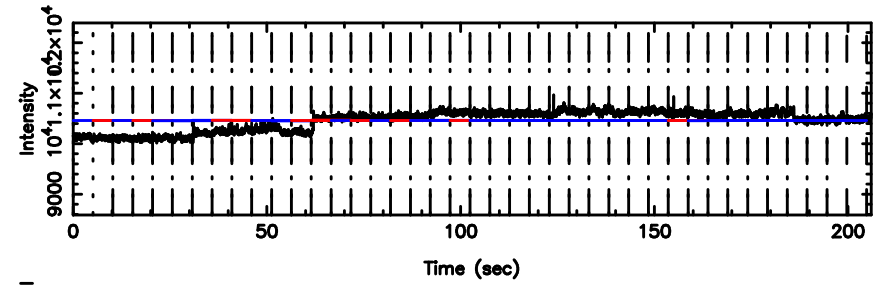

0531+194 2024/05/30 3.90UT TOYOKAWA-KISO

K20240530125219