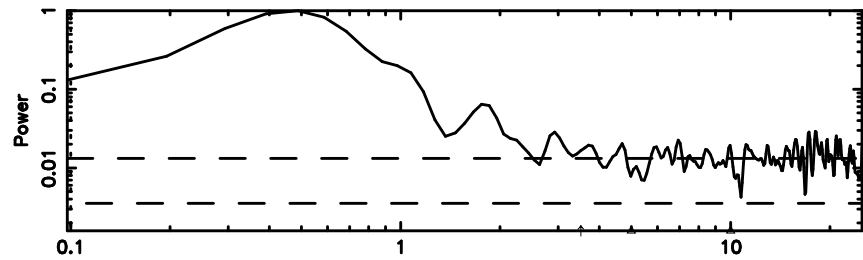

BLK: 3,SNR1: 1.6846 ,SNR2: 6.8702

3C190 2024/05/30 6.34UT TOYOKAWA-KISO

F20240530151845

BLK: 4,SNR1: 2.0750 ,SNR2: 11.698

Frequency (Hz)

K20240530151841

BLK: 4,SNR1: 0.43399E-01,SNR2: 0.49350

Frequency (Hz)