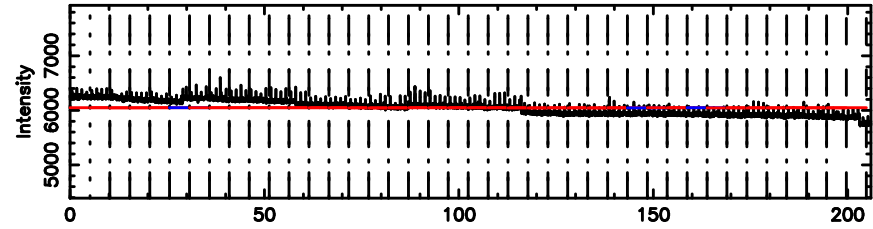

F20240530100037