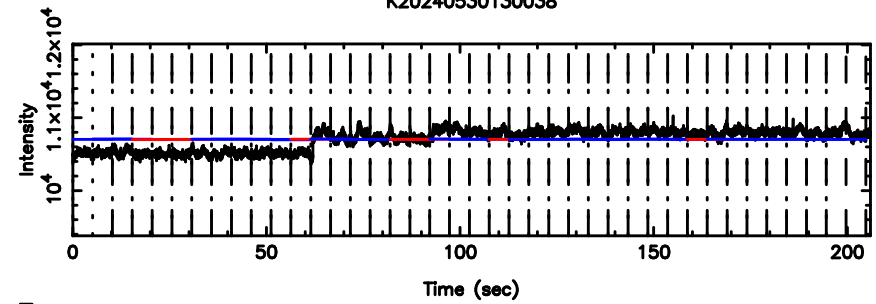

3C147 2024/05/30 4.04UT FUJI -KISO

K20240530130038