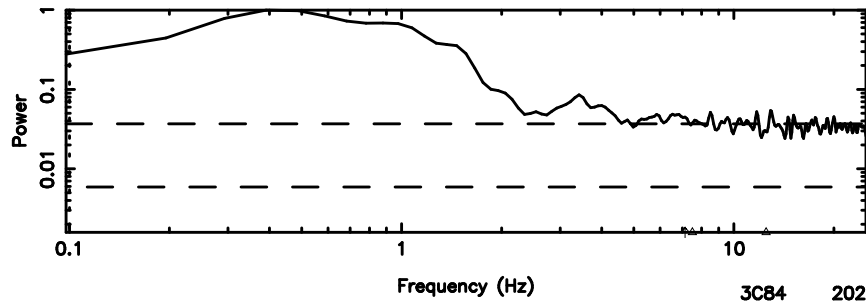

BLK:19,SNR1: 1.3176 ,SNR2: 3.7629

3C84 2024/05/30 1.66UT TOYOKAWA-KISO

K20240530103756