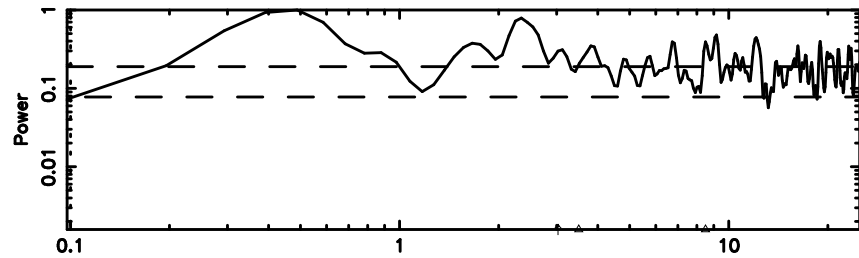

Frequency (Hz)

1034+404 2024/05/30 8.93UT TOYOKAWA-FUJI

T20240530175400

BLK: 2,SNR1: 0.17784 ,SNR2: 1.1378

Frequency (Hz)

K20240530175357

BLK: 2,SNR1: 1.3299 ,SNR2: 4.3158

Frequency (Hz)