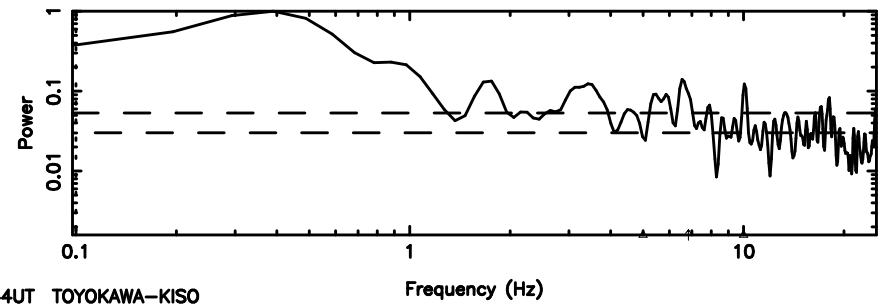

BLK: 2,SNR1: 0.30467 ,SNR2: 1.5889

3C2 2024/05/29 22.44UT TOYOKAWA-KISO