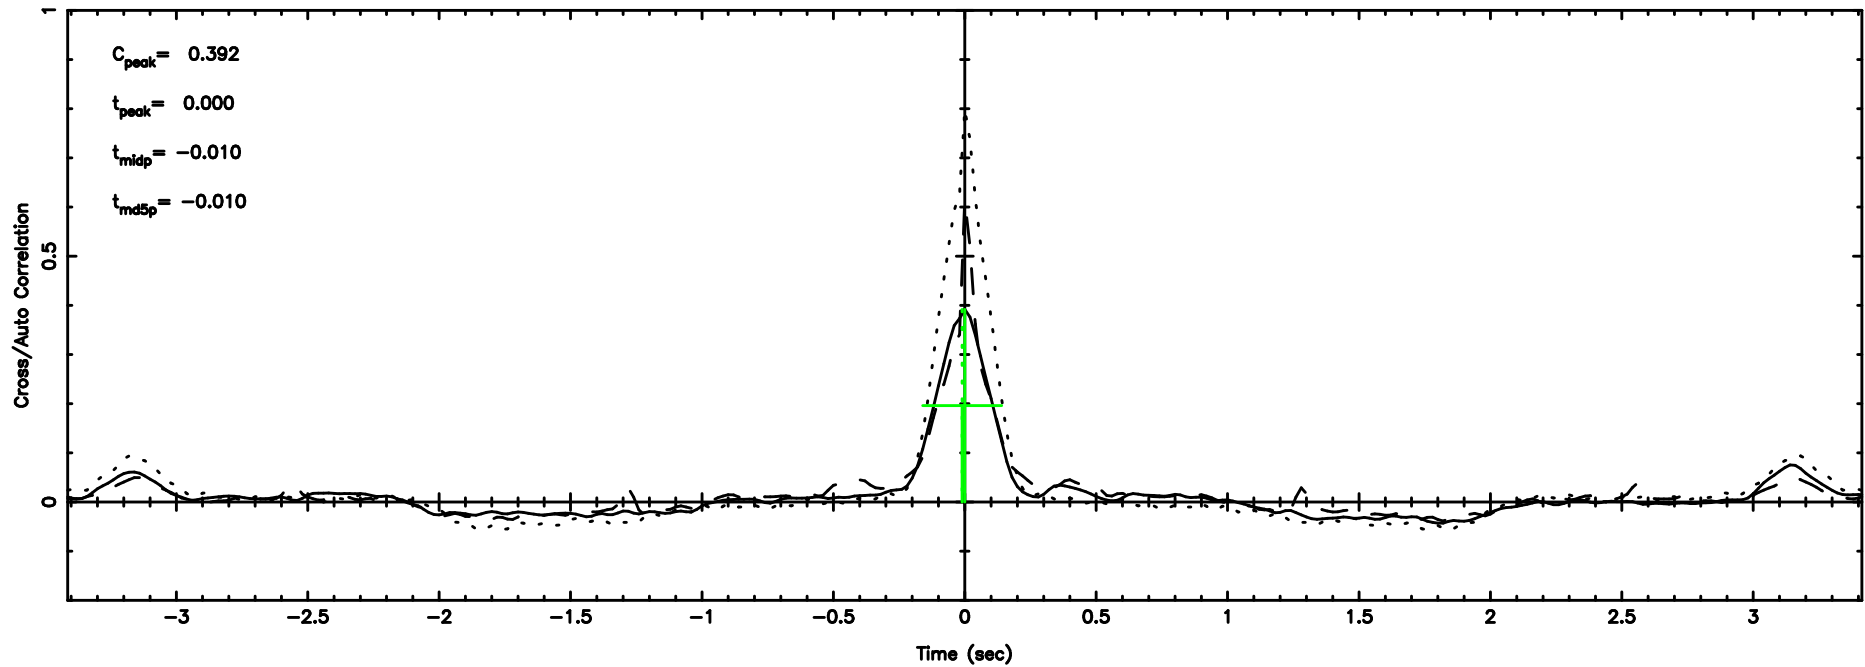

Frequency (Hz)

0548+16 2024/05/30 4.18UT TOYOKAWA-KISO

F20240530130854

BLK:26,SNR1: 18.403 ,SNR2: 21.776

K20240530130849

BLK:26,SNR1: 12.115 ,SNR2: 18.276

0548+16 2024/05/30 4.18UT FUJI -KISO

T20240530131303