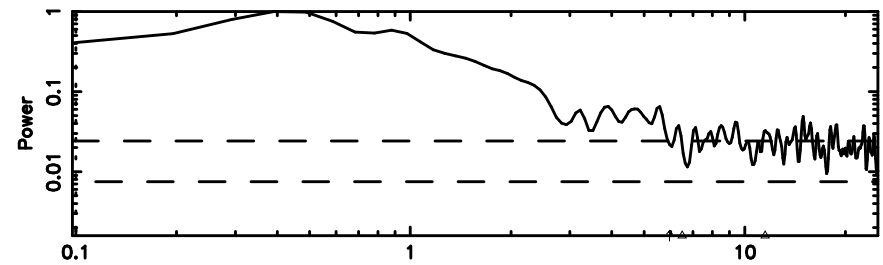

BLK: 8,SNR1: 11.938 ,SNR2: 115.28

Frequency (Hz)

2259+481 2024/05/29 21.36UT TOYOKAWA-FUJI

F20240530062010

BLK: 8,SNR1: 2.0432 ,SNR2: 6.8979

Frequency (Hz)

T20240530062008

BLK: 4,SNR1: 12.737 ,SNR2: 214.65