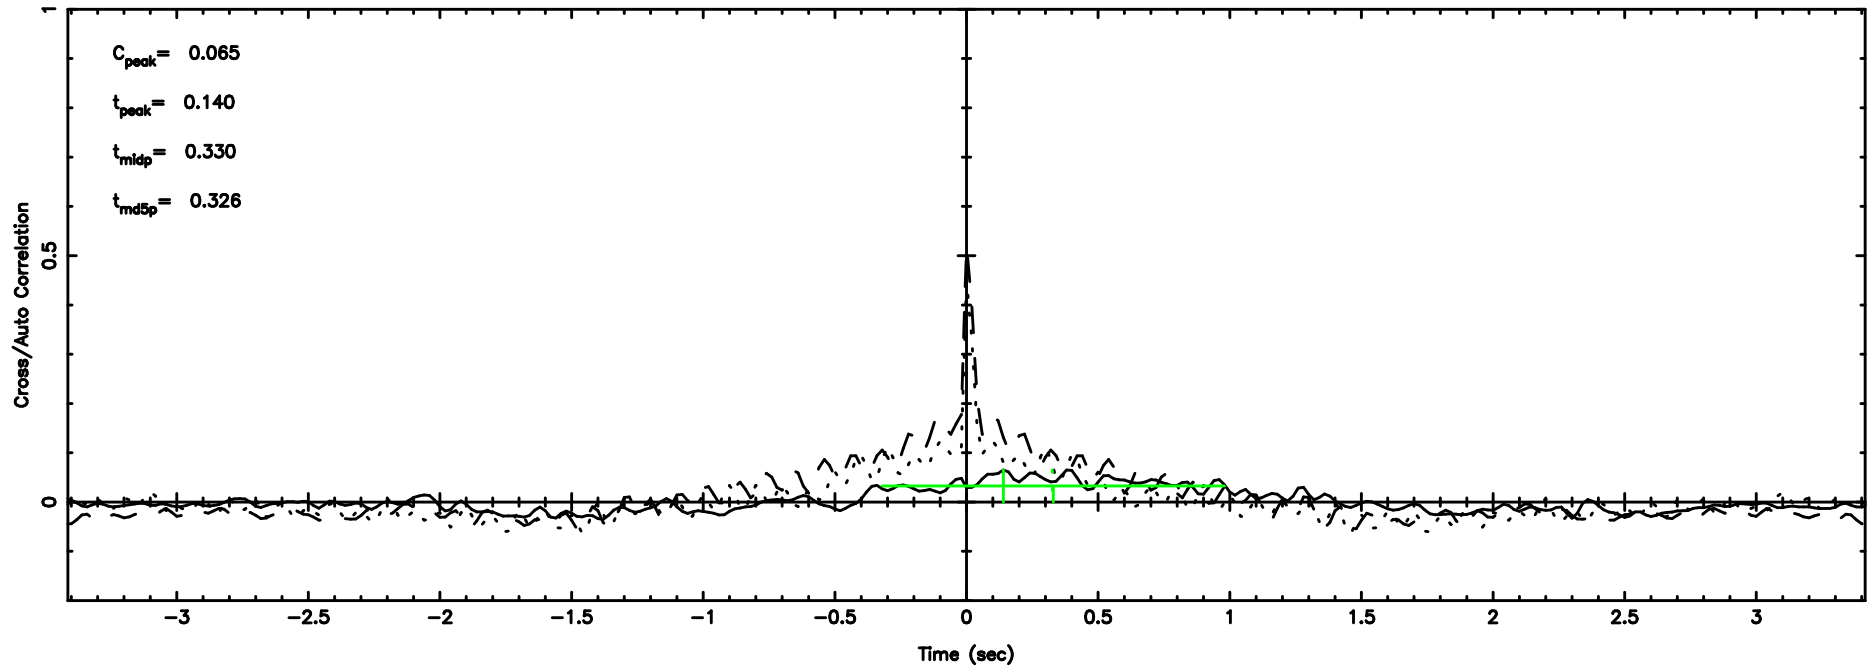

F20240530113221

BLK: 8,SNR1: 0.25658 ,SNR2: 2.1873

K20240530113216

BLK: 8,SNR1: 0.55200 ,SNR2: 3.3711

0411+05 2024/05/30 2.57UT FUJI -KISO