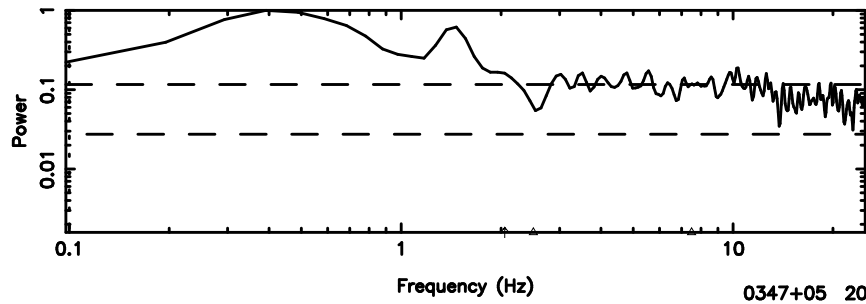

T20240530110734

BLK:11,SNR1: 0.57039E-01,SNR2: 1.9518

K20240530110731

BLK:11,SNR1: 20.044 ,SNR2: 52.076

0347+05 2024/05/30 2.15UT TOYOKAWA-KISO

F20240530110736

BLK: 5,SNR1: 0.18654 ,SNR2: 2.9250

K20240530110731