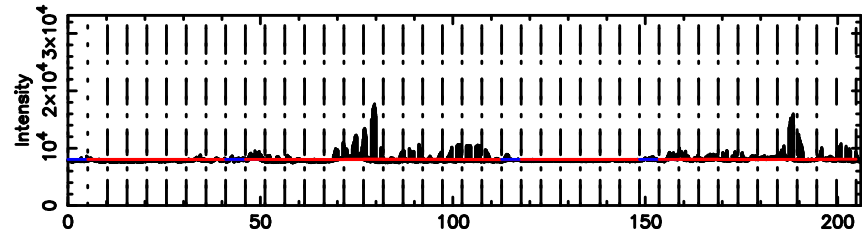

Frequency (Hz)

F20240530175402