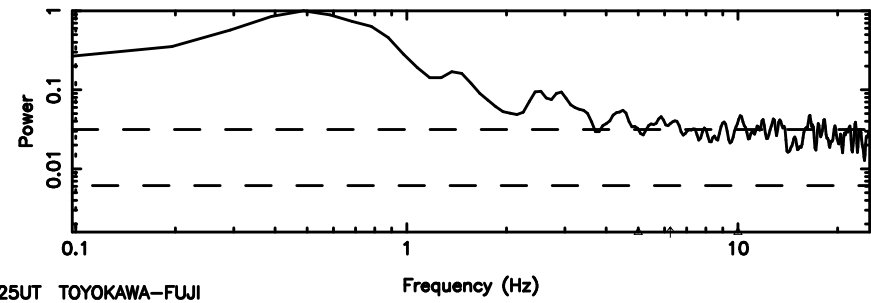

BLK: 8,SNR1: 1.1089 ,SNR2: 3.7010