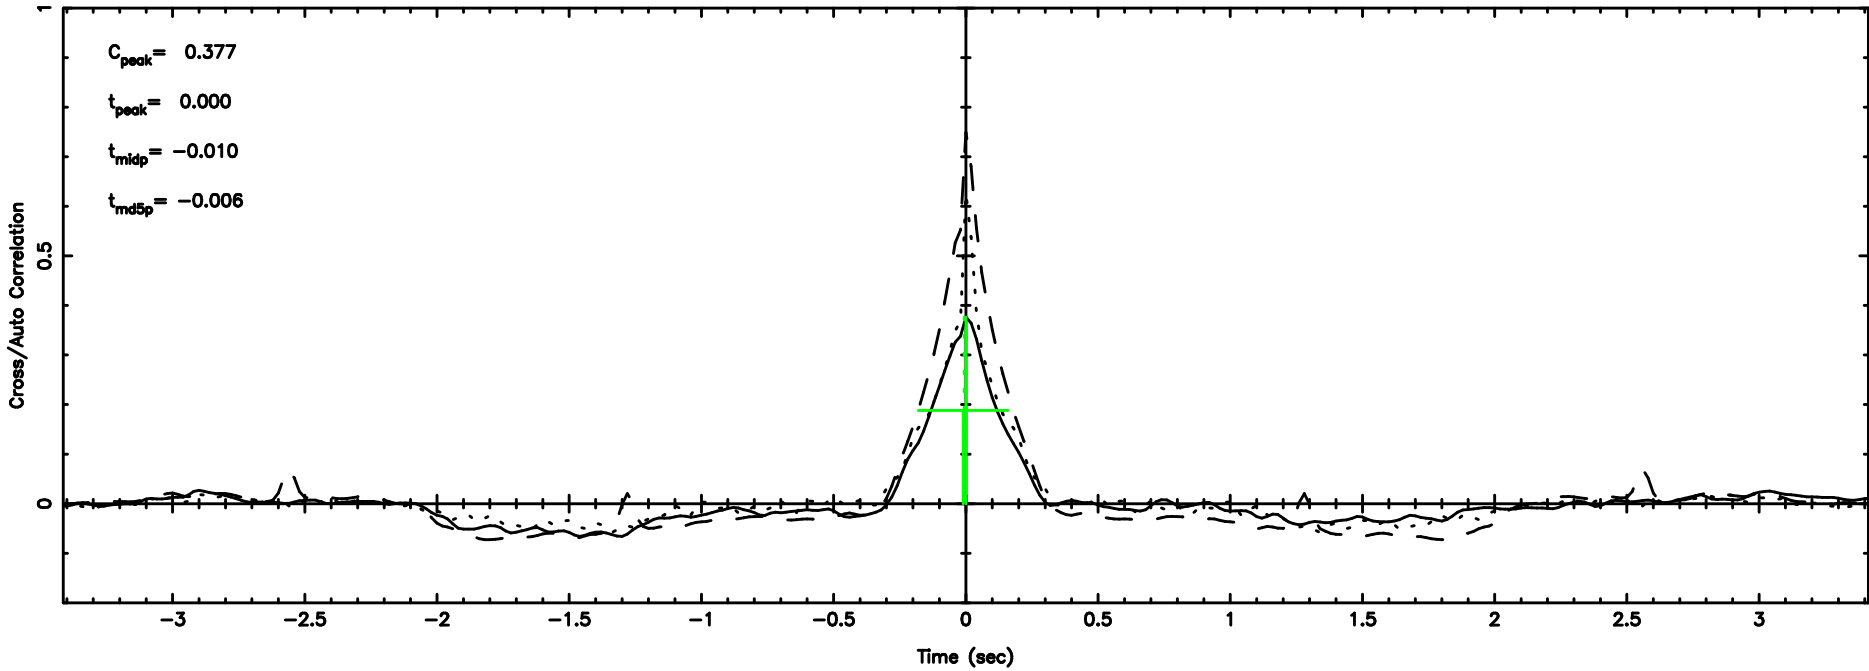

F20240530082702

BLK:17,SNR1: 6.4389 ,SNR2: 15.937

K20240530082658

BLK:17,SNR1: 3.0151 ,SNR2: 5.9479

0106+01 2024/05/29 23.48UT FUJI -KISO