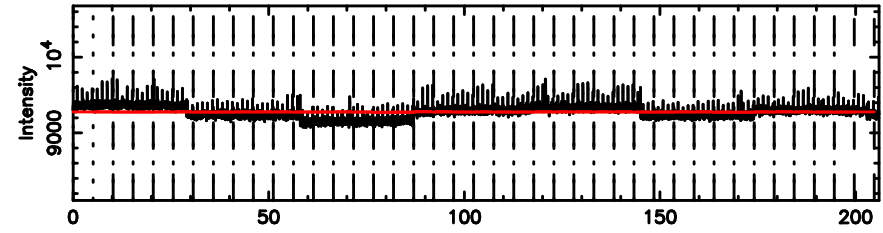

BLK:13,SNR1: 0.31182 ,SNR2: 1.9457

Frequency (Hz)

2239+333 2024/05/29 21.03UT FUJI -KISO

T20240530060412

No.Good Data

F20240530060414

No.Good Data

2243+394 2024/05/29 21.10UT TOYOKAWA-FUJI