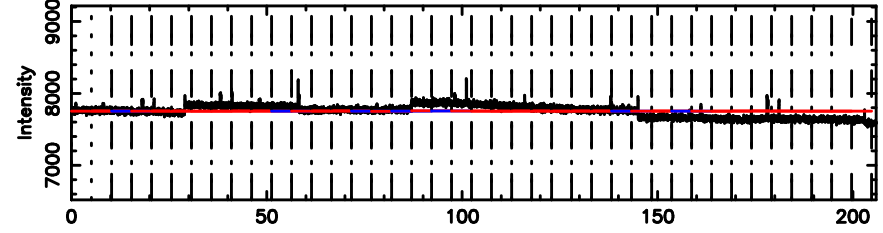

K20240530064620

BLK: 9,SNR1: 0.80075 ,SNR2: 2.9927

Frequency (Hz)

2325+269 2024/05/29 21.80UT FUJI -KISO

T20240530065504

BLK: 7,SNR1: 1.4165 ,SNR2: 8.1692

Frequency (Hz)

F20240530065506