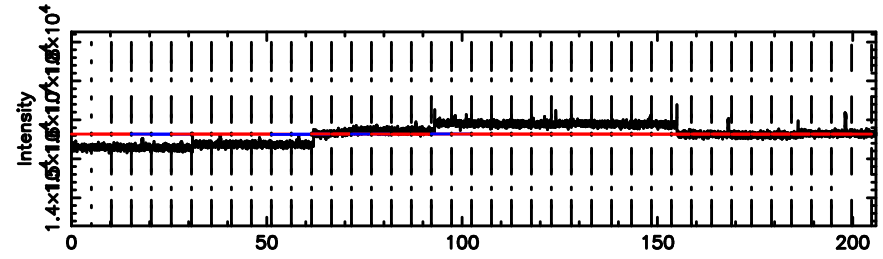

BLK: 7,SNR1: 1.0107 ,SNR2: 2.7462

Frequency (Hz)

2334+085 2024/05/29 21.95UT TOYOKAWA-FUJI

T20240530065504

BLK: 6,SNR1: 1.6599 ,SNR2: 10.299

Frequency (Hz)

K20240530065502

BLK: 6,SNR1: 0.94064 ,SNR2: 4.4607