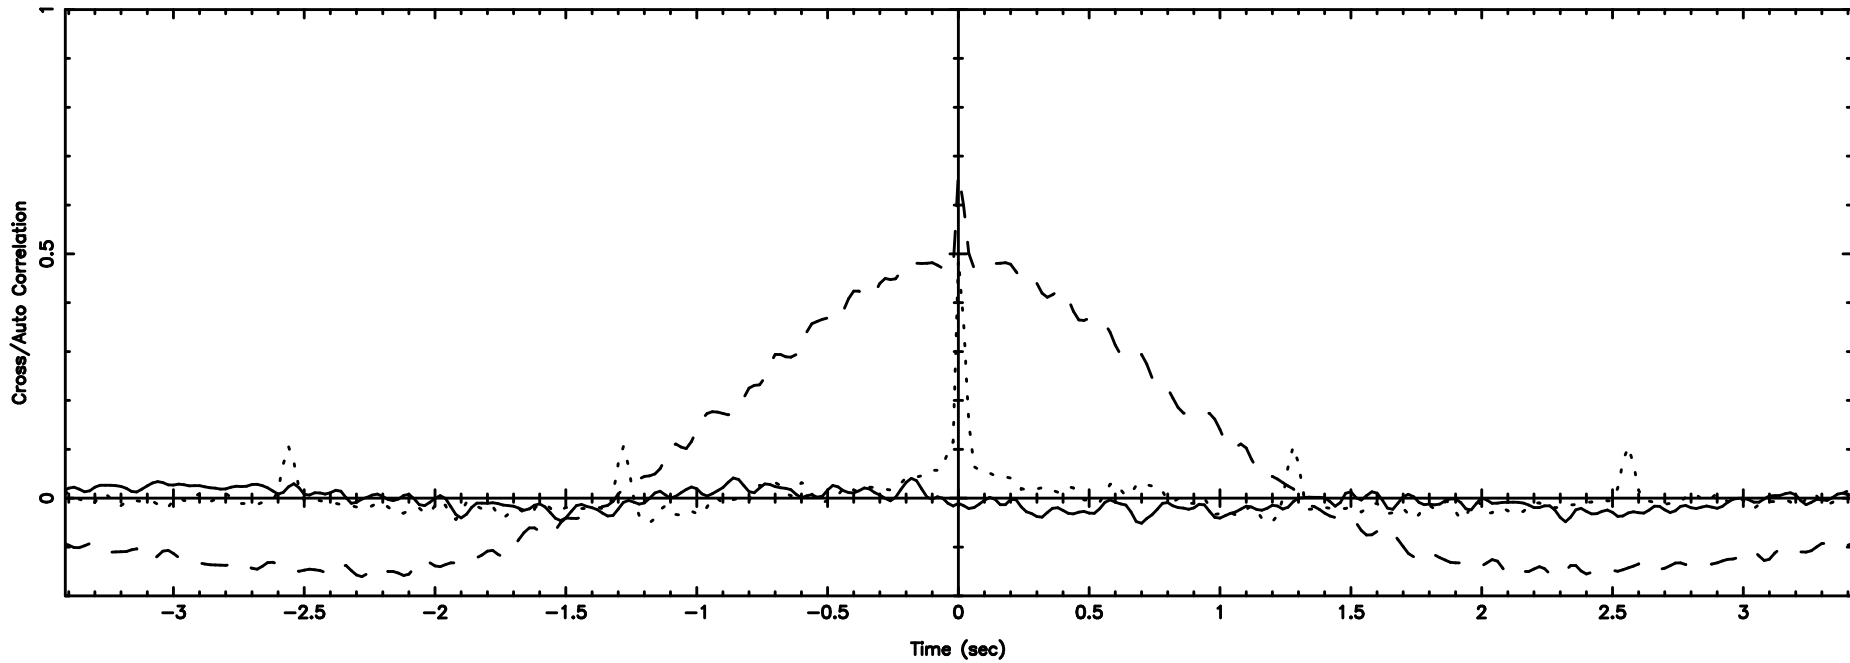

T20240530155903

BLK: 4,SNR1: 9.7101 ,SNR2: 163.11

F20240530155905

BLK: 4,SNR1:-0.69839E-01,SNR2: 1.1304

0839-071 2024/05/30 7.01UT TOYOKAWA-FUJI