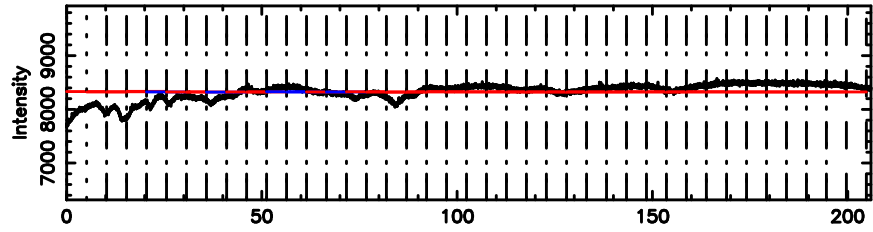

T20240530070847