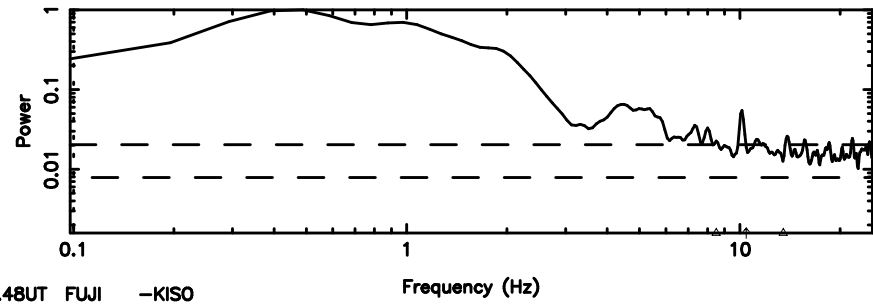

BLK:17,SNR1: 3.0151 ,SNR2: 5.9479

0106+01 2024/05/29 23.48UT FUJI -KISO