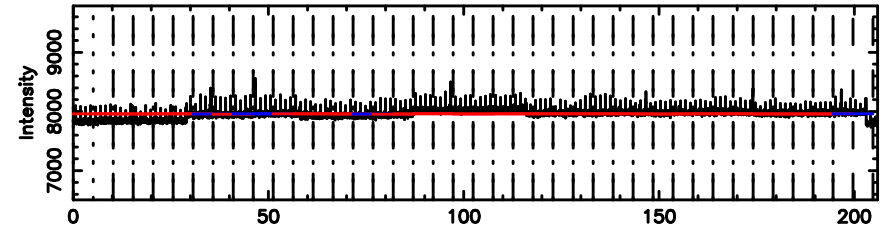

2334+085 2024/05/29 21.95UT FUJI -KISO

T20240530070847

BLK: 5,SNR1: 0.95146 ,SNR2: 11.958

Frequency (Hz)

F20240530070849

BLK: 5,SNR1: 1.5180 ,SNR2: 3.5261

Frequency (Hz)

2347-02 2024/05/29 22.17UT TOYOKAWA-FUJI