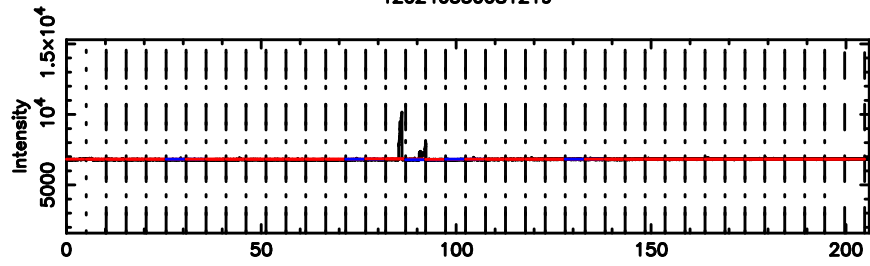

0044-056 2024/05/29 23.11UT TOYOKAWA-KISO

F20240530080500

BLK:20,SNR1: 2.5924 ,SNR2: 8.9707

K20240530080456

BLK:20,SNR1: 3.9607 ,SNR2: 10.081

0044-056 2024/05/29 23.11UT FUJI -KISO

T20240530081219

BLK: 5, SNR1: 22.264 , SNR2: 42.804