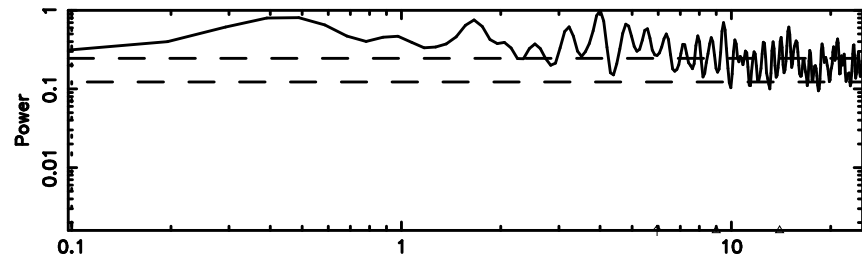

T20240530154217

BLK: 4,SNR1: 0.40048E-01,SNR2: 1.0204

Frequency (Hz)

F20240530154219

BLK: 4,SNR1: 0.25716 ,SNR2: 0.80988

Frequency (Hz)

0821+394 2024/05/30 6.73UT TOYOKAWA-FUJI

T20240530154217