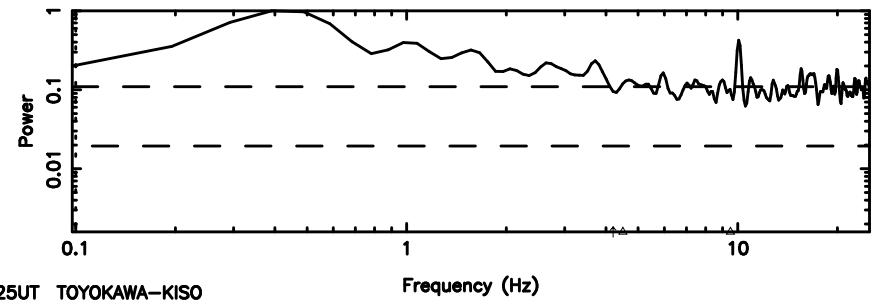

BLK: 9,SNR1: 0.35580 ,SNR2: 1.5789