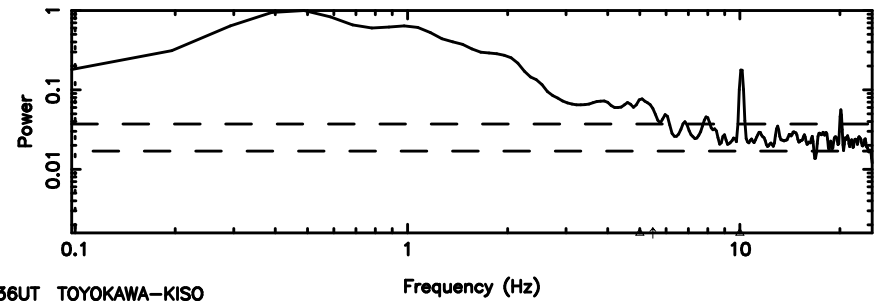

T20240530101950

BLK:19,SNR1: 5.7195 ,SNR2: 10.036

0258+350 2024/05/30 1.36UT TOYOKAWA-KISO

K20240530101947

BLK:19,SNR1: 1.3331 ,SNR2: 5.4649

F20240530101952

BLK:17,SNR1: 1.3040 ,SNR2: 3.8832

Frequency (Hz)