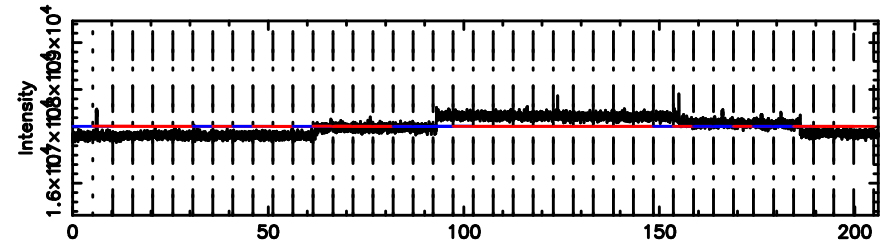

3C454.3 2024/05/29 21.24UT TOYOKAWA-FUJI

T20240530061226

BLK:12,SNR1: 0.41425 ,SNR2: 1.7484

Frequency (Hz)

K20240530061224

BLK:12,SNR1: 0.78343 ,SNR2: 3.6932

Frequency (Hz)

3C454.3 2024/05/29 21.24UT TOYOKAWA-KISO