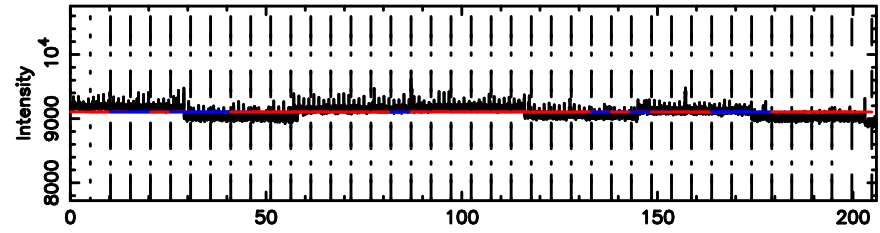

Frequency (Hz)

F20240530055957