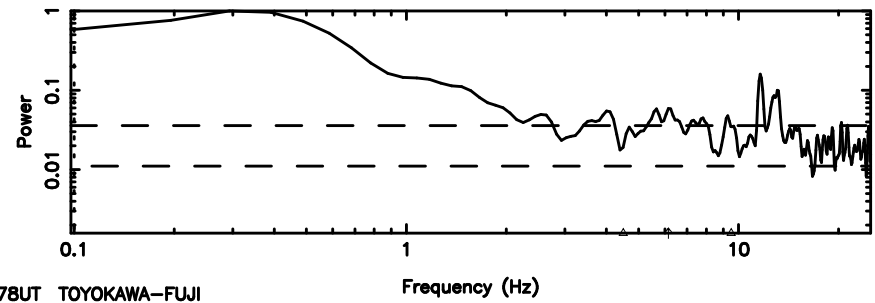

Frequency (Hz)

T20240530104516

BLK: 4,SNR1: 0.11672 ,SNR2: 0.83192

F20240530104518

BLK: 4,SNR1: 0.71589 ,SNR2: 2.5643

0324+119 2024/05/30 1.78UT TOYOKAWA-FUJI

T20240530104516

BLK: 7,SNR1: 0.14700 ,SNR2: 0.60640