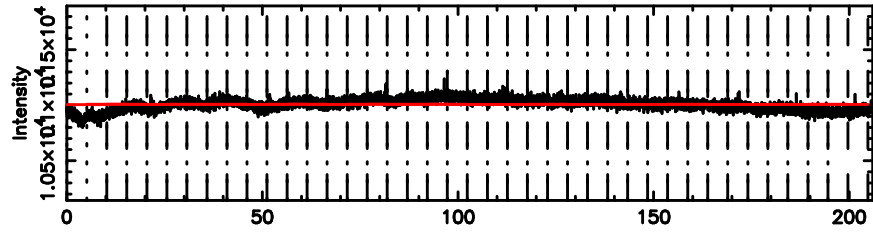

BLK:13,SNR1: 0.31182 ,SNR2: 1.9457

Frequency (Hz)

2239+333 2024/05/29 21.03UT FUJI -KISO

T20240530060412

No.Good Data

F20240530060414

No.Good Data

2243+394 2024/05/29 21.10UT TOYOKAWA-FUJI