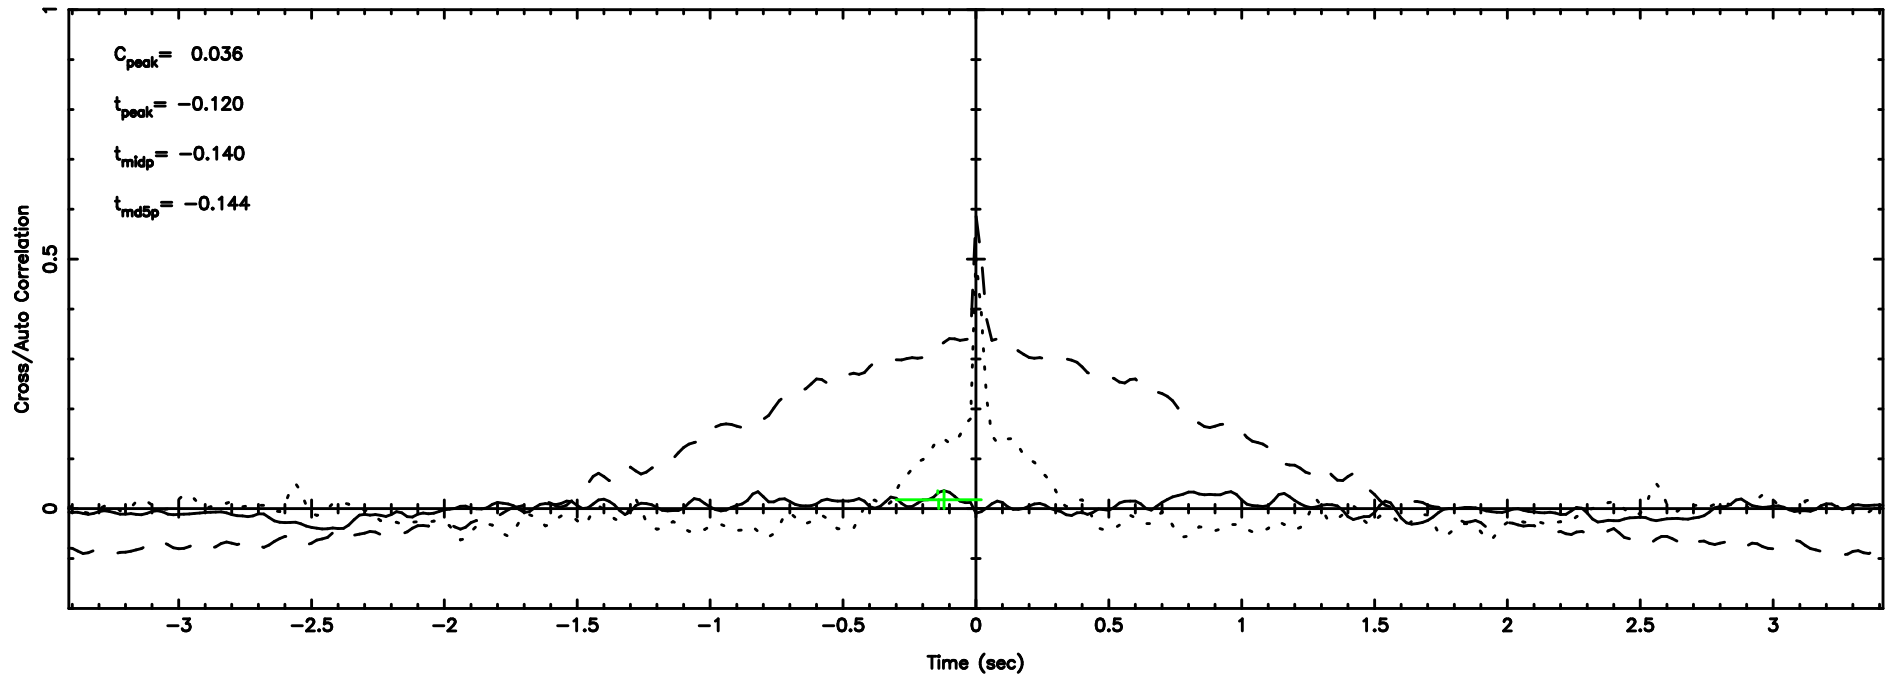

Frequency (Hz)

2227+444 2024/05/29 20.82UT TOYOKAWA-FUJI