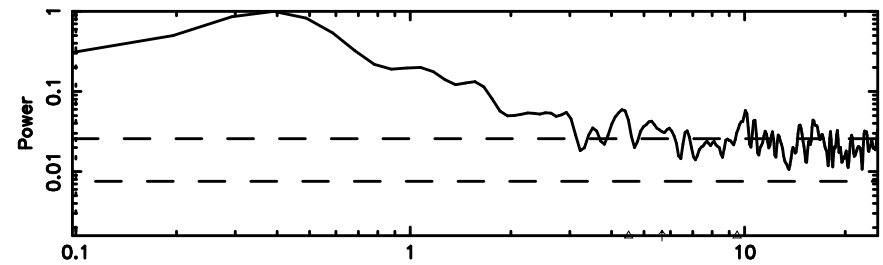

BLK: 4,SNR1: 1.1093 ,SNR2: 4.1181