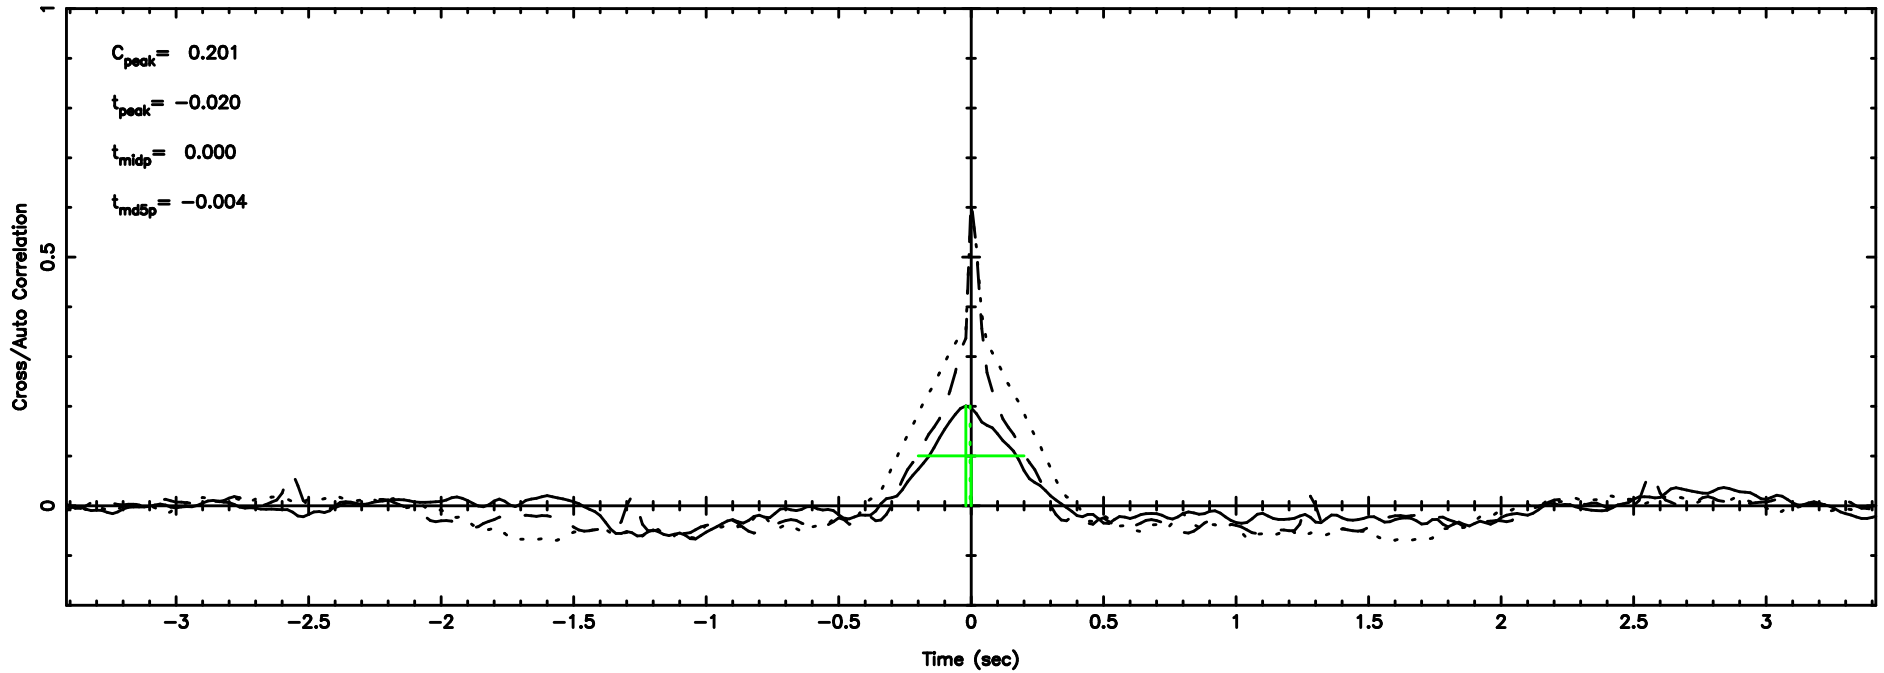

F20240530071542

BLK: 9,SNR1: 2.1267 ,SNR2: 9.8976

K20240530071538

BLK: 9,SNR1: 1.0667 ,SNR2: 5.1252

2354+14 2024/05/29 22.29UT FUJI -KISO