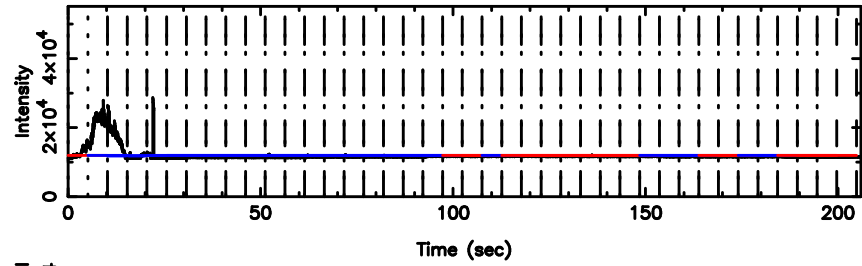

K20240530165318

BLK:17,SNR1: 2.2069 ,SNR2: 10.879

Frequency (Hz)

3C222 2024/05/30 7.92UT TOYOKAWA-KISO

F20240530165322

BLK:24,SNR1: 6.8929 ,SNR2: 17.260

Frequency (Hz)

K20240530165318