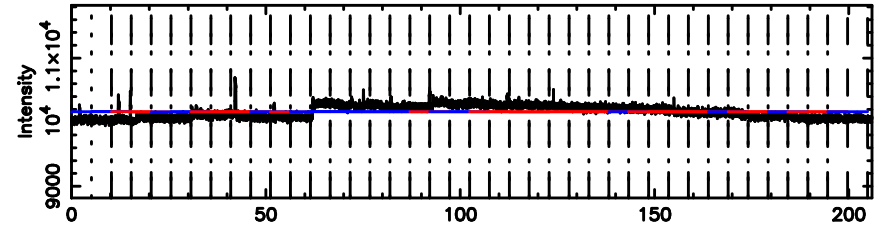

Frequency (Hz)

K20240530101947