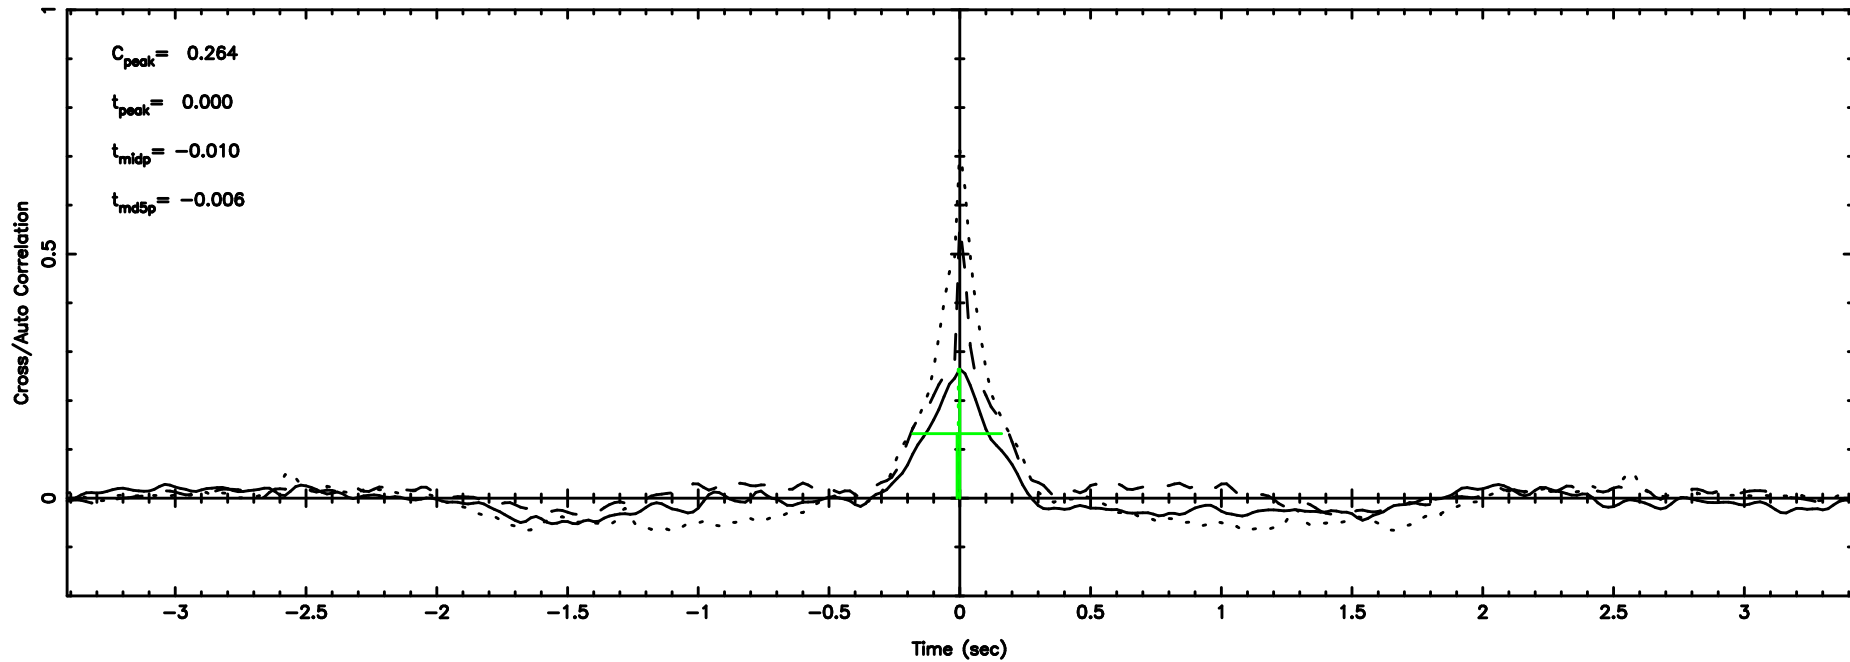

3C216 2024/05/30 7.47UT TOYOKAWA-FUJI