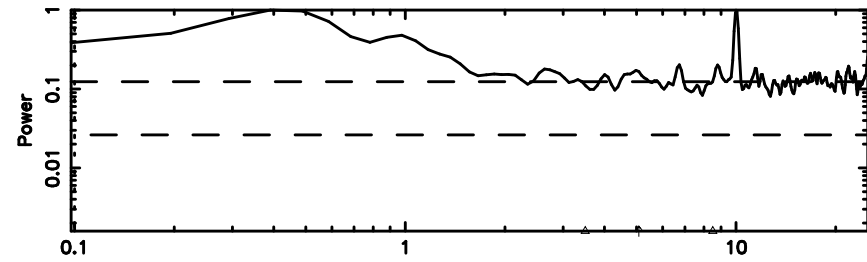

BLK:12,SNR1: 0.35571 ,SNR2: 1.0026