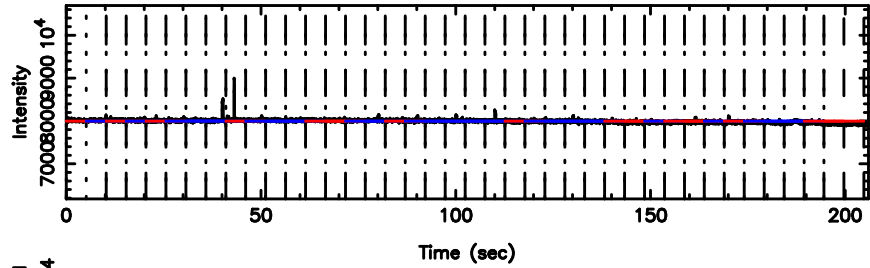

T20240530083622

BLK:24,SNR1: 2.5019 ,SNR2: 8.5455