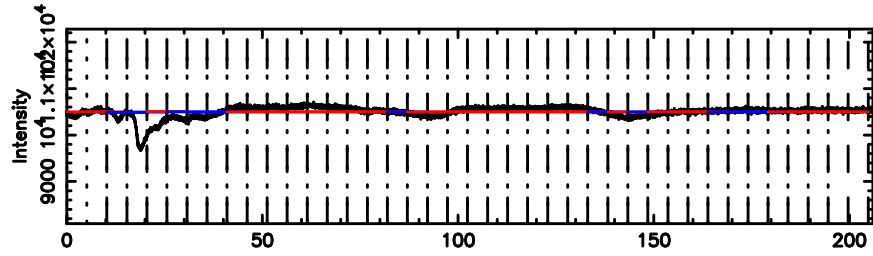

Frequency (Hz)

F20240530054748

BLK: 9,SNR1: 1.0720 ,SNR2: 5.7538

K20240530054744

BLK: 9,SNR1: 0.61260 ,SNR2: 2.8036

2227+444 2024/05/29 20.82UT FUJI -KISO

T20240530055955

BLK:11,SNR1: 5.6269 ,SNR2: 62.936