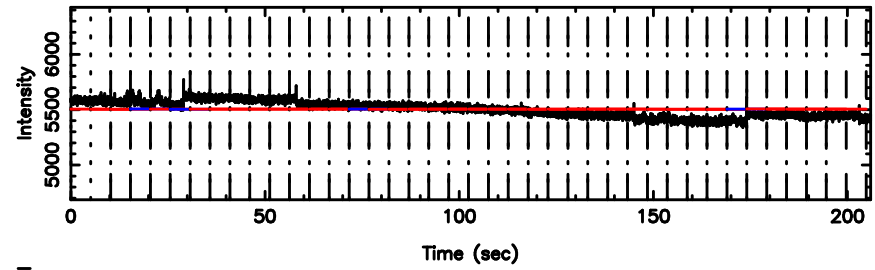

Frequency (Hz)

T20240530104516

BLK: 4,SNR1: 0.11672 ,SNR2: 0.83192

F20240530104518

BLK: 4,SNR1: 0.71589 ,SNR2: 2.5643

0324+119 2024/05/30 1.78UT TOYOKAWA-FUJI

T20240530104516

BLK: 7,SNR1: 0.14700 ,SNR2: 0.60640