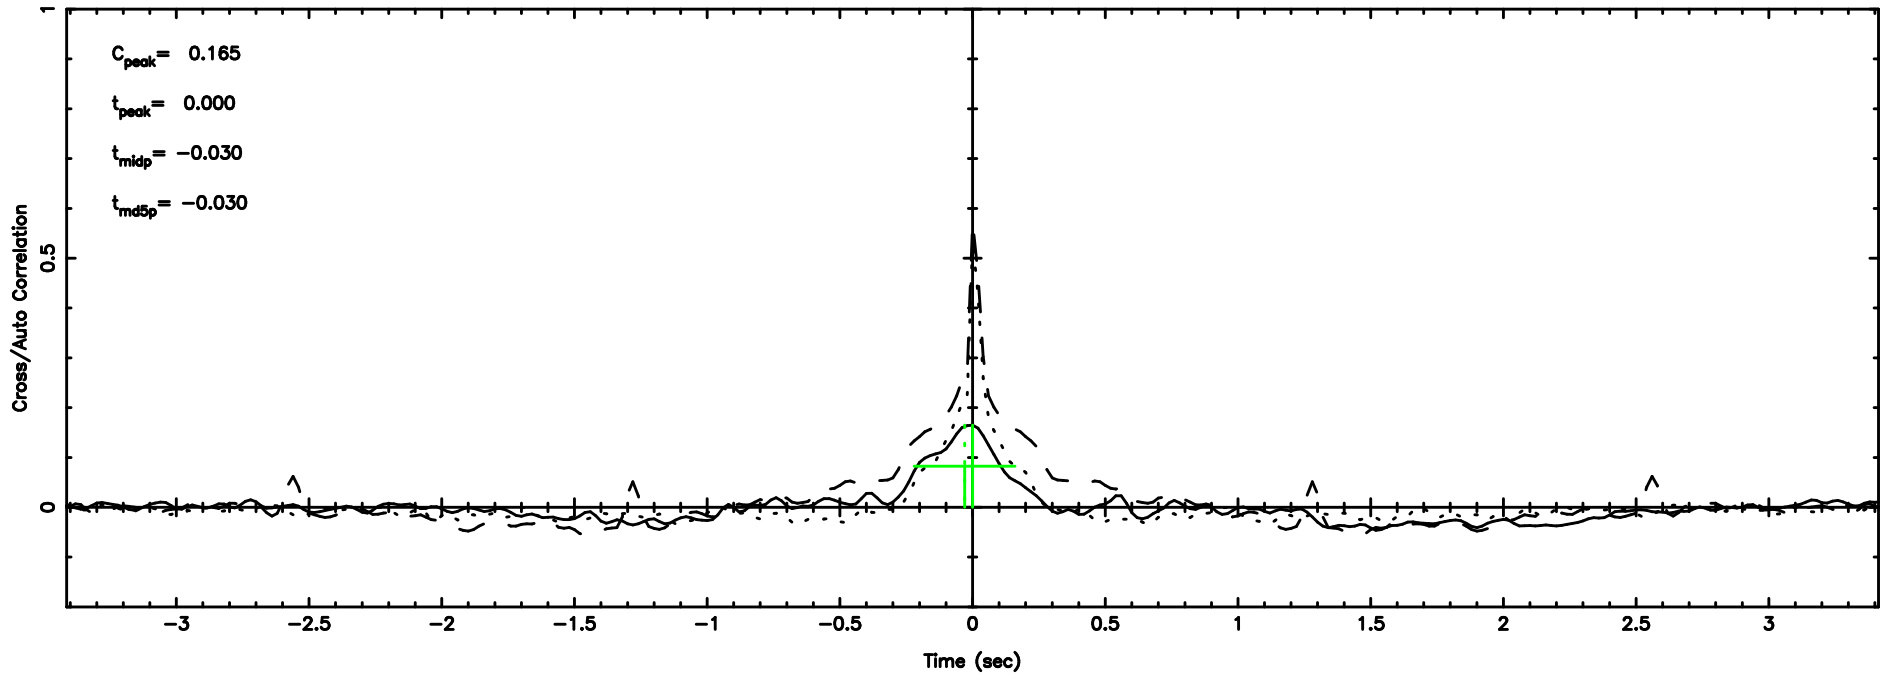

2259+481 2024/05/29 21.36UT FUJI -KISO