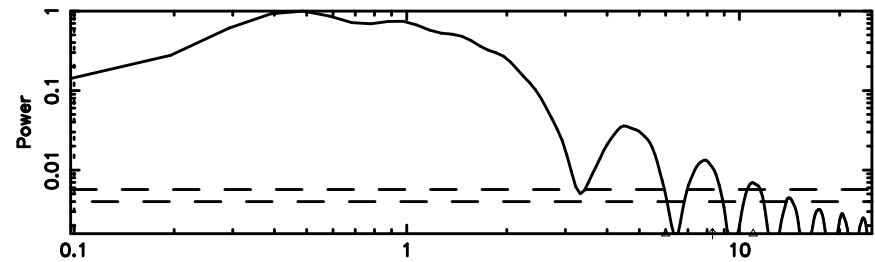

Frequency (Hz)

T20240530093438

BLK:33,SNR1: 13.776 ,SNR2: 24.423

Frequency (Hz)

K20240530093435

BLK:33,SNR1: 10.415 ,SNR2: 25.974

Frequency (Hz)

0213+178 2024/05/30 0.61UT TOYOKAWA-KISO