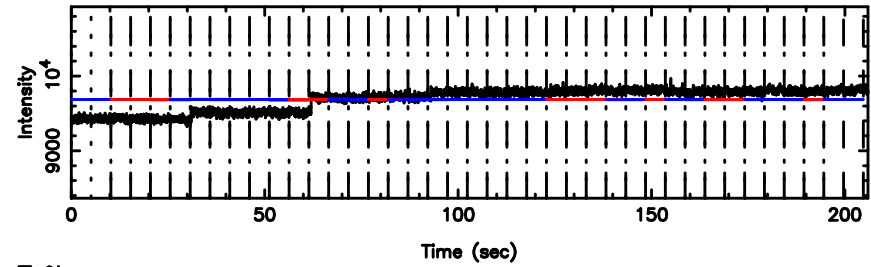

K20240530134421