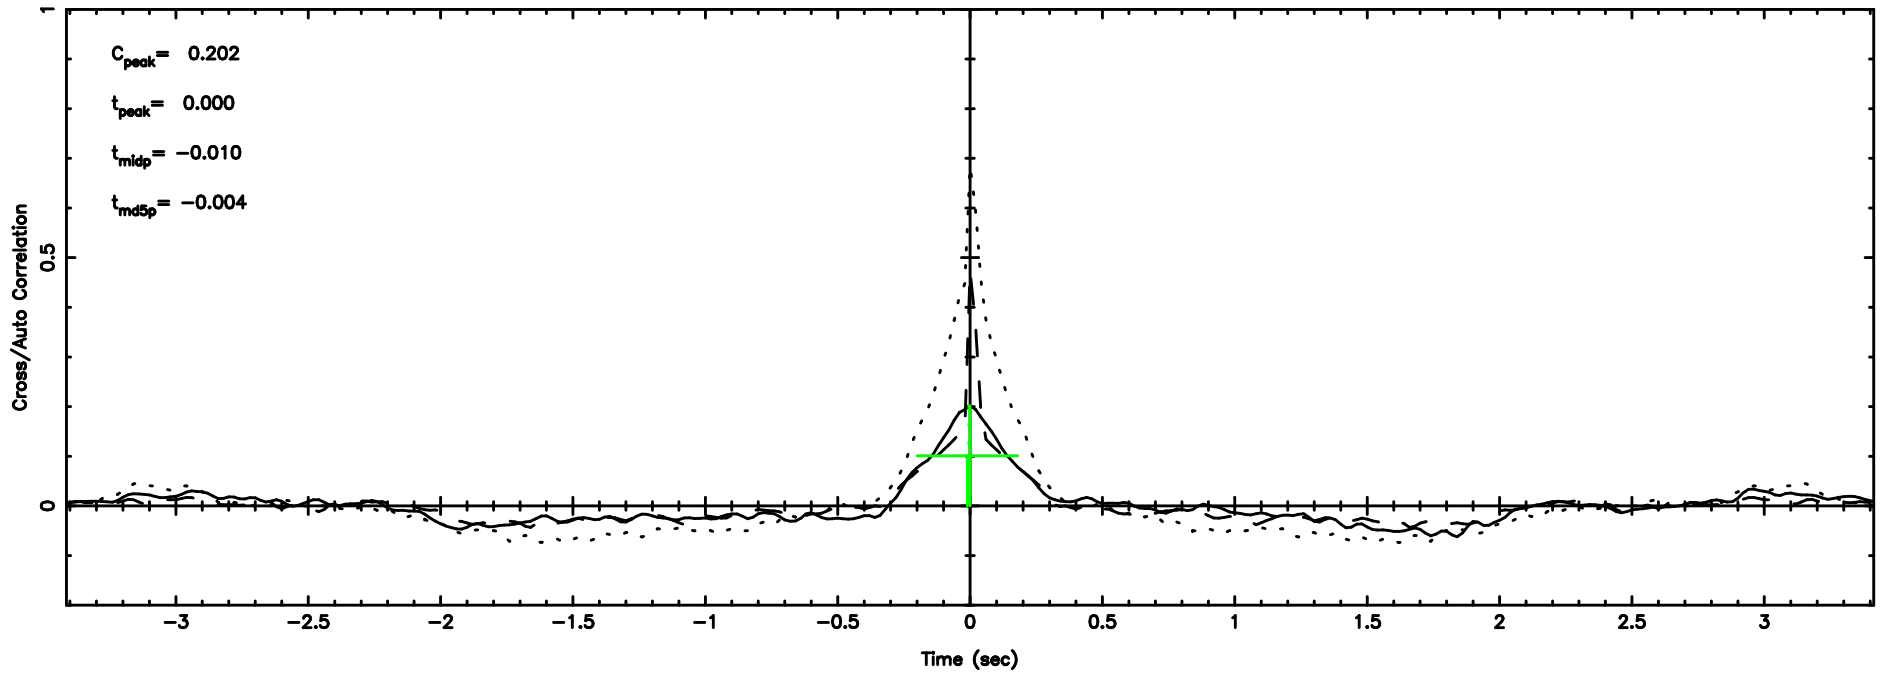

BLK:17,SNR1: 0.19847 ,SNR2: 1.2033

Frequency (Hz)

K20240530075054

BLK:17,SNR1: 2.1825 ,SNR2: 6.5178

Frequency (Hz)

3C12 2024/05/29 22.88UT TOYOKAWA-KISO

F20240530075058

BLK:23,SNR1: 2.5990 ,SNR2: 7.0843