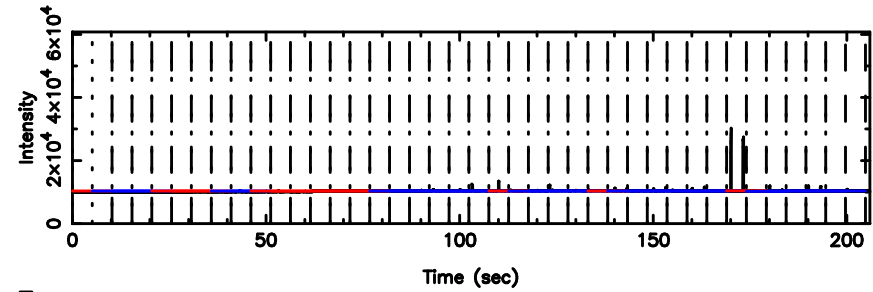

Frequency (Hz)

0548+16 2024/05/30 4.18UT TOYOKAWA-KISO

F20240530130854

BLK:26,SNR1: 18.403 ,SNR2: 21.776

K20240530130849

BLK:26,SNR1: 12.115 ,SNR2: 18.276

0548+16 2024/05/30 4.18UT FUJI -KISO

T20240530131303