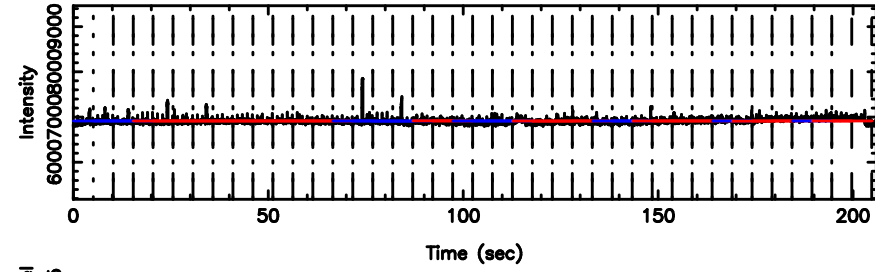

Frequency (Hz)

3C12 2024/05/29 22.88UT FUJI -KISO

K20240530075054

BLK:23,SNR1: 3.9184 ,SNR2: 9.5198

Frequency (Hz)

T20240530080458

BLK:14,SNR1: 4.0040 ,SNR2: 9.5943

F20240530080500