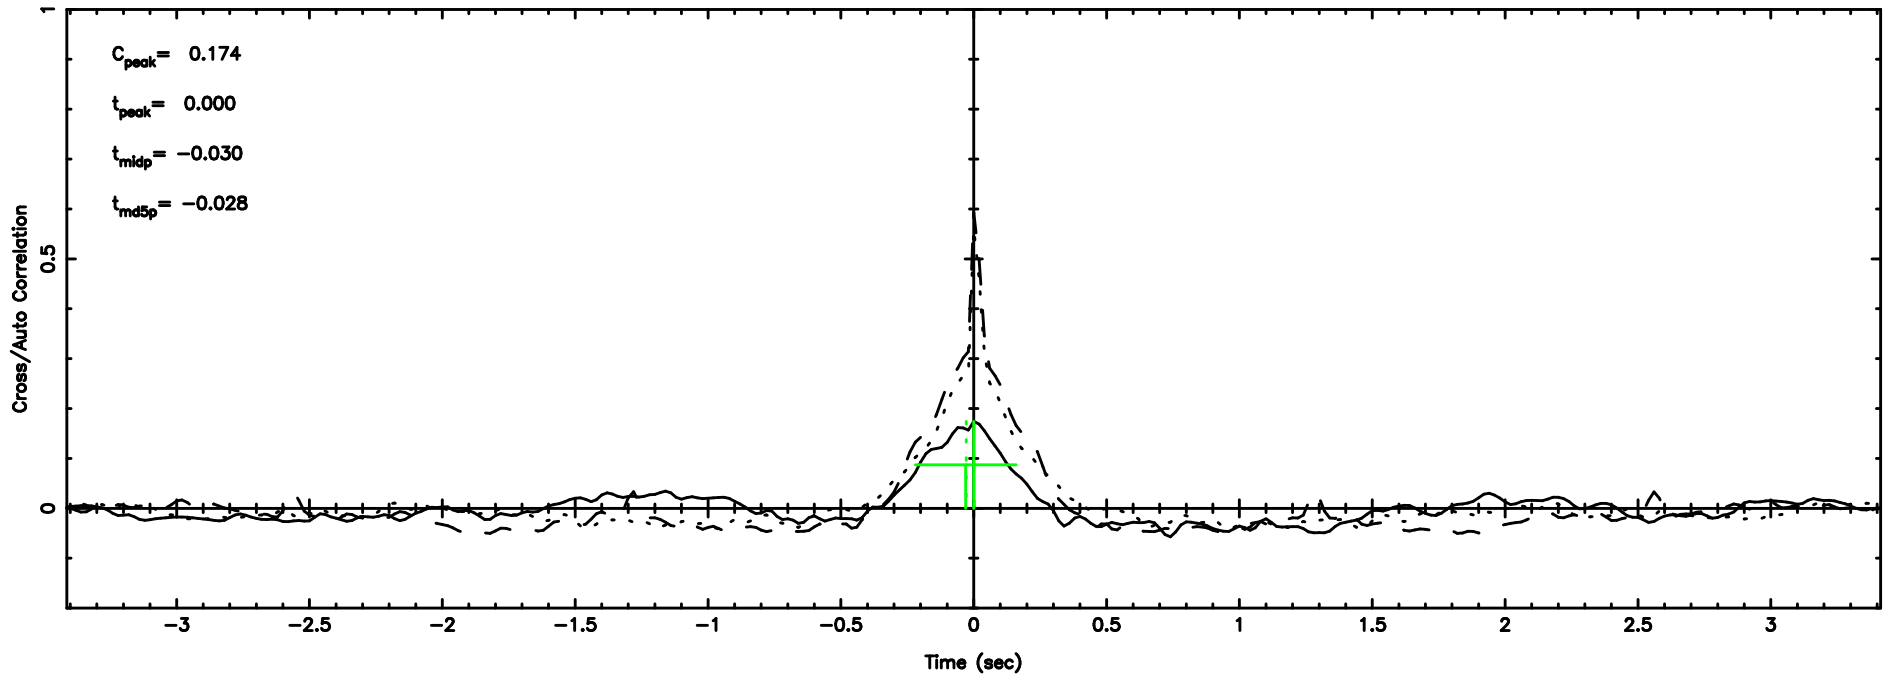

Frequency (Hz)

F20240530054748

BLK: 9,SNR1: 1.0720 ,SNR2: 5.7538

K20240530054744

BLK: 9,SNR1: 0.61260 ,SNR2: 2.8036

2227+444 2024/05/29 20.82UT FUJI -KISO

T20240530055955

BLK:11,SNR1: 5.6269 ,SNR2: 62.936