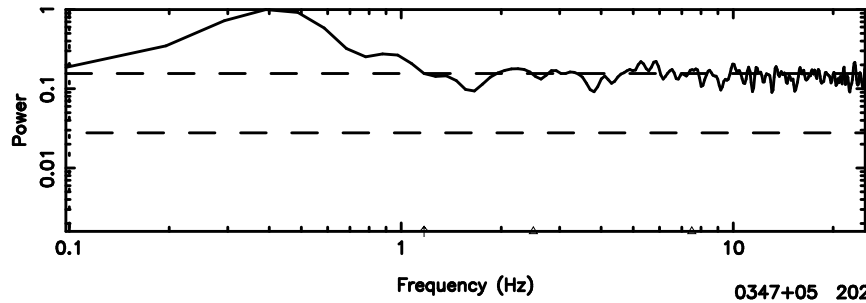

BLK:11,SNR1: 0.57039E-01,SNR2: 1.9518