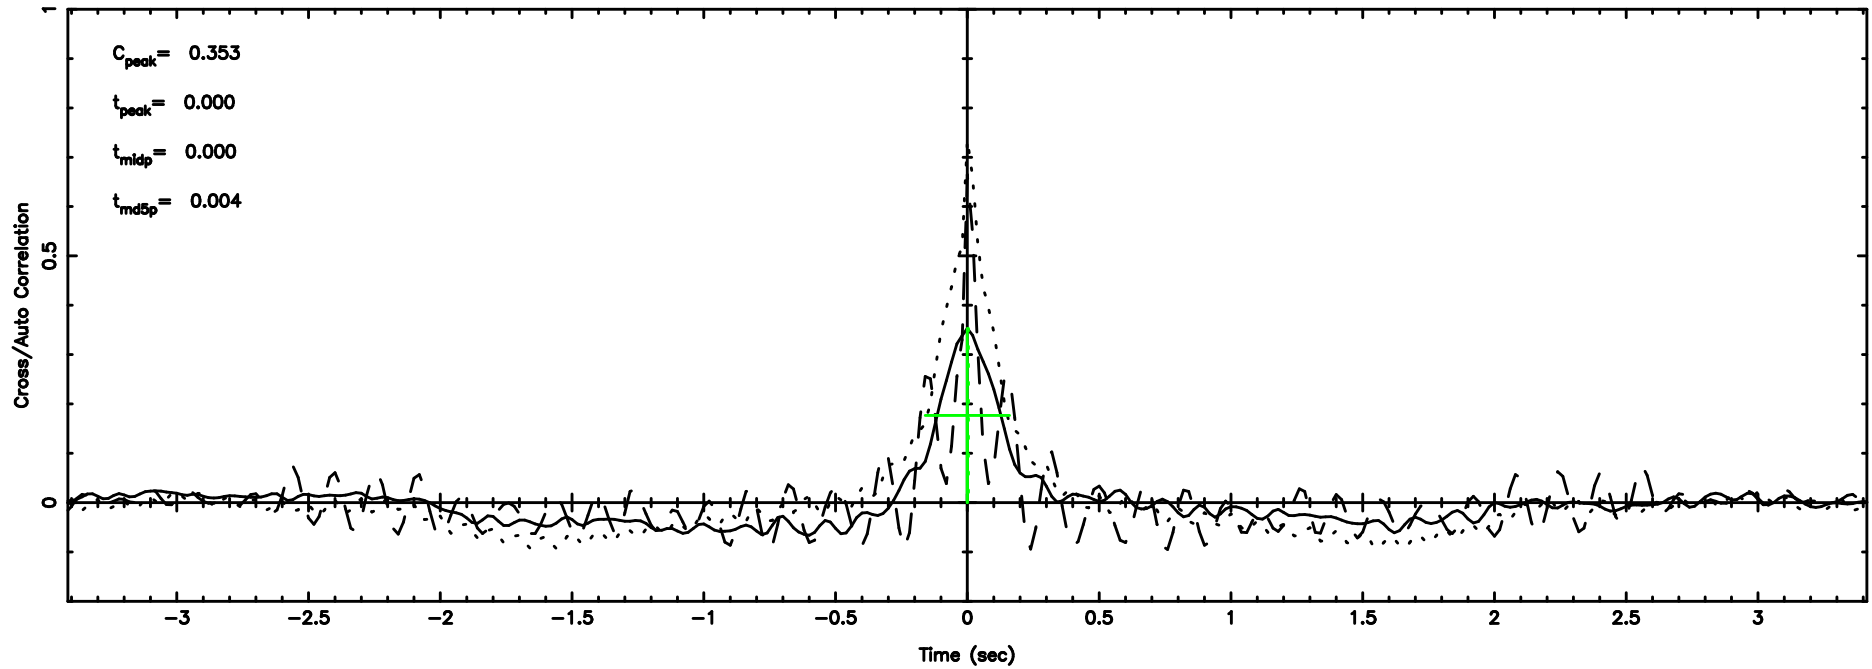

F20240530105434

BLK:17,SNR1:-0.56142E-01,SNR2: 1.3558

K20240530105429

BLK:17,SNR1: 3.6475 ,SNR2: 15.453

0333+32 2024/05/30 1.94UT FUJI -KISO