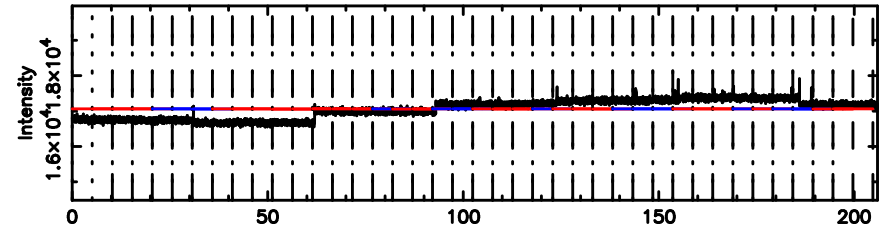

Frequency (Hz)

K20240530062006

BLK: 4,SNR1: 1.1093 ,SNR2: 4.1181

Frequency (Hz)

2259+481 2024/05/29 21.36UT TOYOKAWA-KISO

F20240530062010

BLK:13,SNR1: 0.36031 ,SNR2: 2.6253

K20240530062006