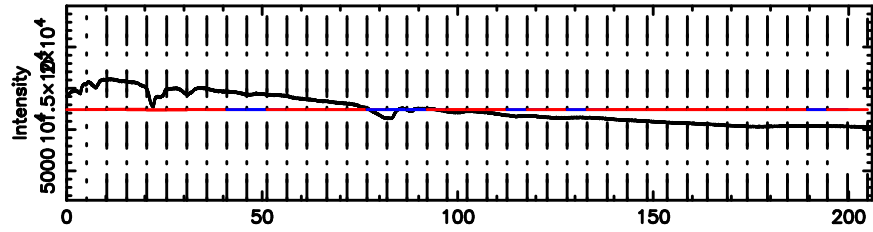

F20240530061228

BLK:11,SNR1: 0.50441 ,SNR2: 2.4460

Frequency (Hz)

K20240530061224

BLK:11,SNR1: 0.61203 ,SNR2: 3.1596

Frequency (Hz)

3C454.3 2024/05/29 21.24UT FUJI -KISO

T20240530062008