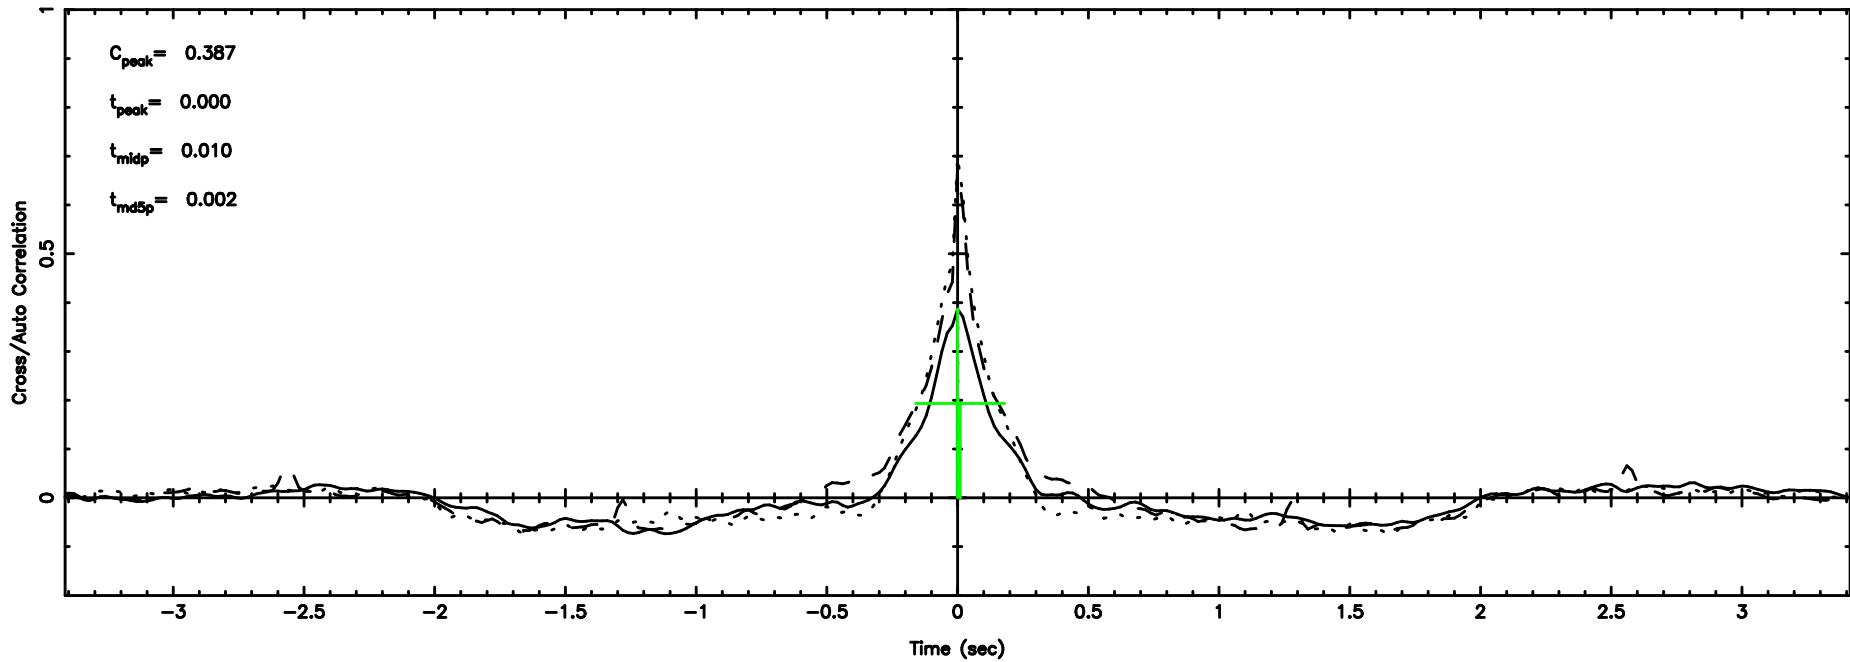

Frequency (Hz)

3C216 2024/05/30 7.47UT FUJI -KISO