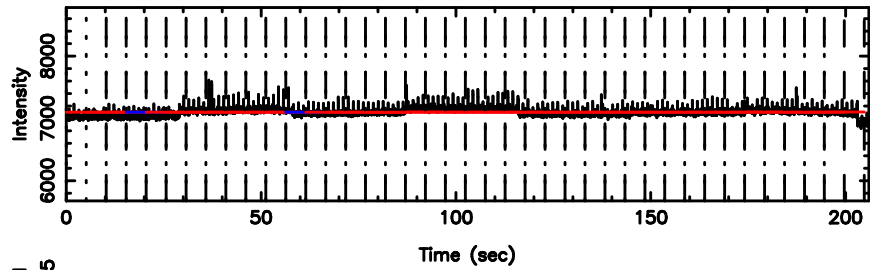

T20240530081717

BLK: 4,SNR1: 0.20475 ,SNR2: 1.9803

0056-00 2024/05/29 23.32UT TOYOKAWA-KISO

K20240530081715

BLK: 4,SNR1: 0.46931 ,SNR2: 6.2446

F20240530081719

BLK: 2,SNR1: 0.26499 ,SNR2: 2.3277

K20240530081715