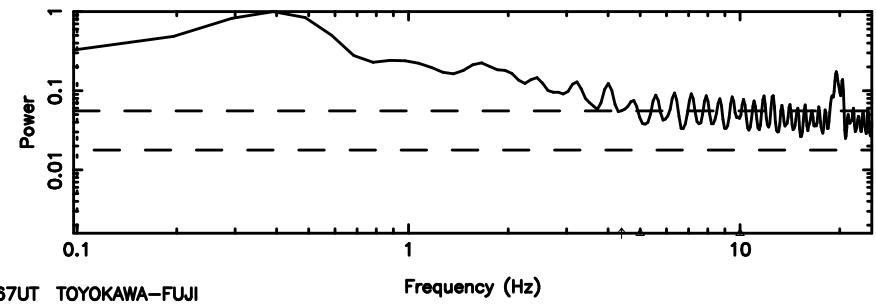

BLK:28,SNR1: 0.60105 ,SNR2: 2.7733