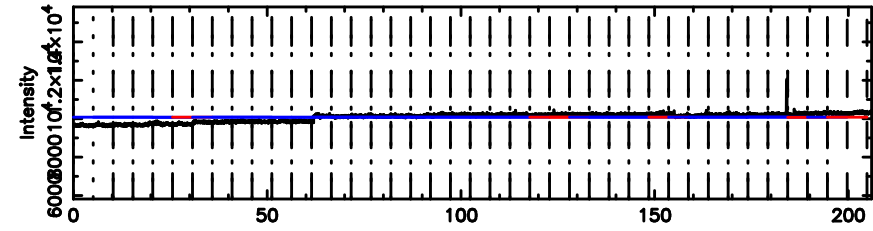

F20240530123850

BLK:33,SNR1: 0.58379 ,SNR2: 2.7546

Frequency (Hz)

K20240530123845

BLK:33,SNR1: 2.6103 ,SNR2: 10.887

Frequency (Hz)

3C138 2024/05/30 3.67UT FUJI -KISO

T20240530125221