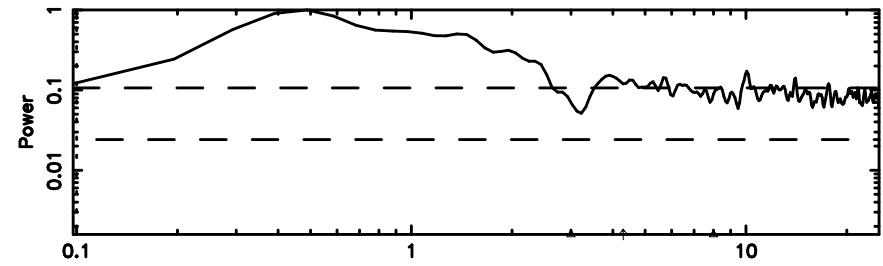

BLK:13,SNR1: 0.31182 ,SNR2: 1.9457