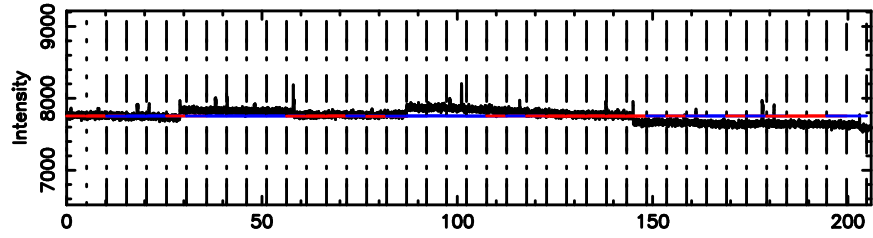

F20240530065506