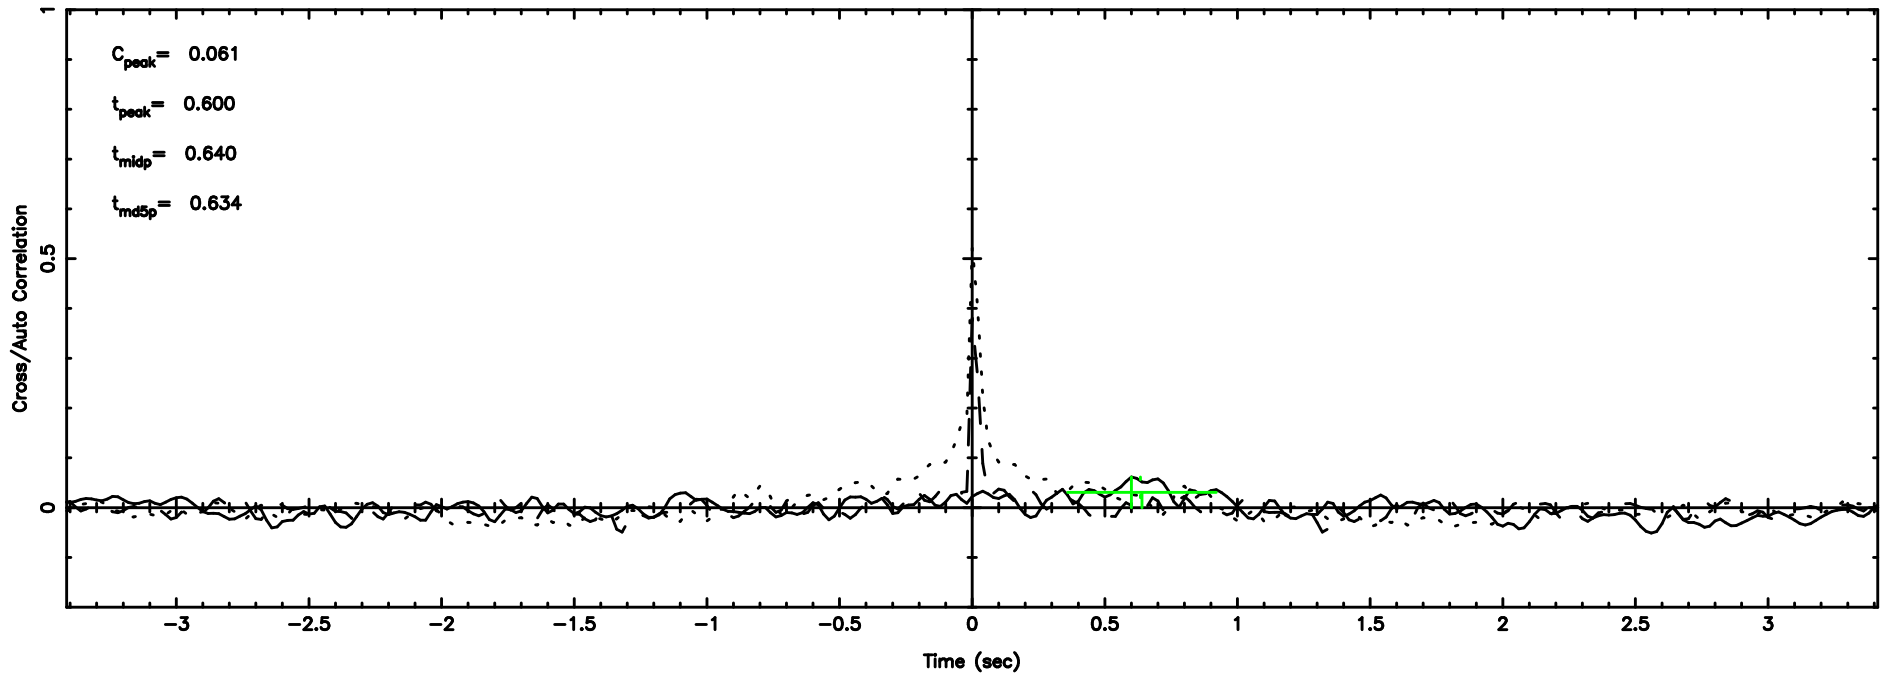

3C459 2024/05/29 21.61UT FUJI -KISO

T20240530064622

BLK: 4,SNR1: 0.66478E-01,SNR2: 0.70328

F20240530064624

BLK: 4,SNR1: 0.35654 ,SNR2: 1.0010

2325+269 2024/05/29 21.80UT TOYOKAWA-FUJI

T20240530064622

BLK: 2,SNR1: 0.30411 ,SNR2: 0.54725