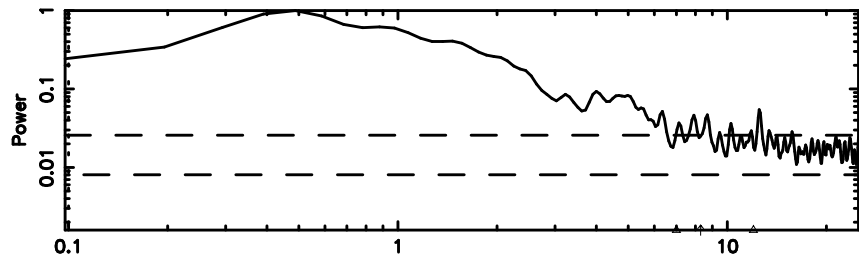

K20240530162642

BLK:19,SNR1: 6.5860 ,SNR2: 19.030

Frequency (Hz)

3C216 2024/05/30 7.47UT TOYOKAWA-KISO

F20240530162647

BLK:20,SNR1: 2.2473 ,SNR2: 5.7089

Frequency (Hz)

K20240530162642