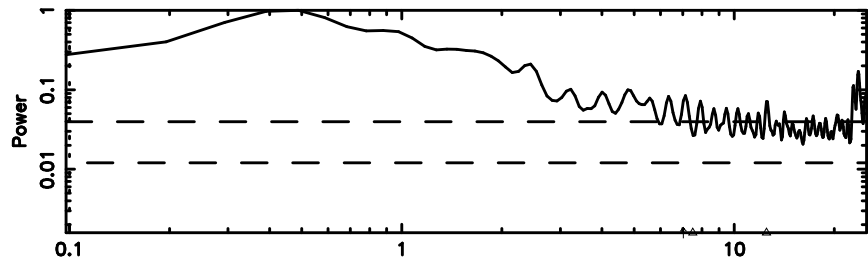

T20240530101950

BLK:19,SNR1: 5.7195 ,SNR2: 10.036

0258+350 2024/05/30 1.36UT TOYOKAWA-KISO

K20240530101947

BLK:19,SNR1: 1.3331 ,SNR2: 5.4649

F20240530101952

BLK:17,SNR1: 1.3040 ,SNR2: 3.8832

Frequency (Hz)