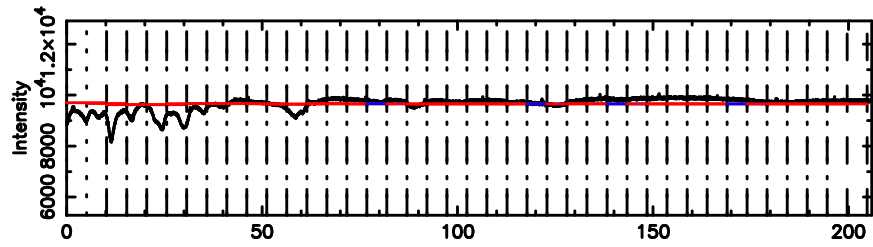

T20240530063502