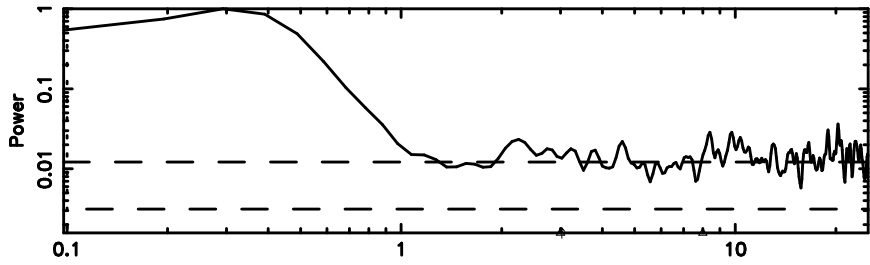

BLK: 7,SNR1: 1.0107 ,SNR2: 2.7462

Frequency (Hz)

2334+085 2024/05/29 21.95UT TOYOKAWA-FUJI

T20240530065504

BLK: 6,SNR1: 1.6599 ,SNR2: 10.299

Frequency (Hz)

K20240530065502

BLK: 6,SNR1: 0.94064 ,SNR2: 4.4607