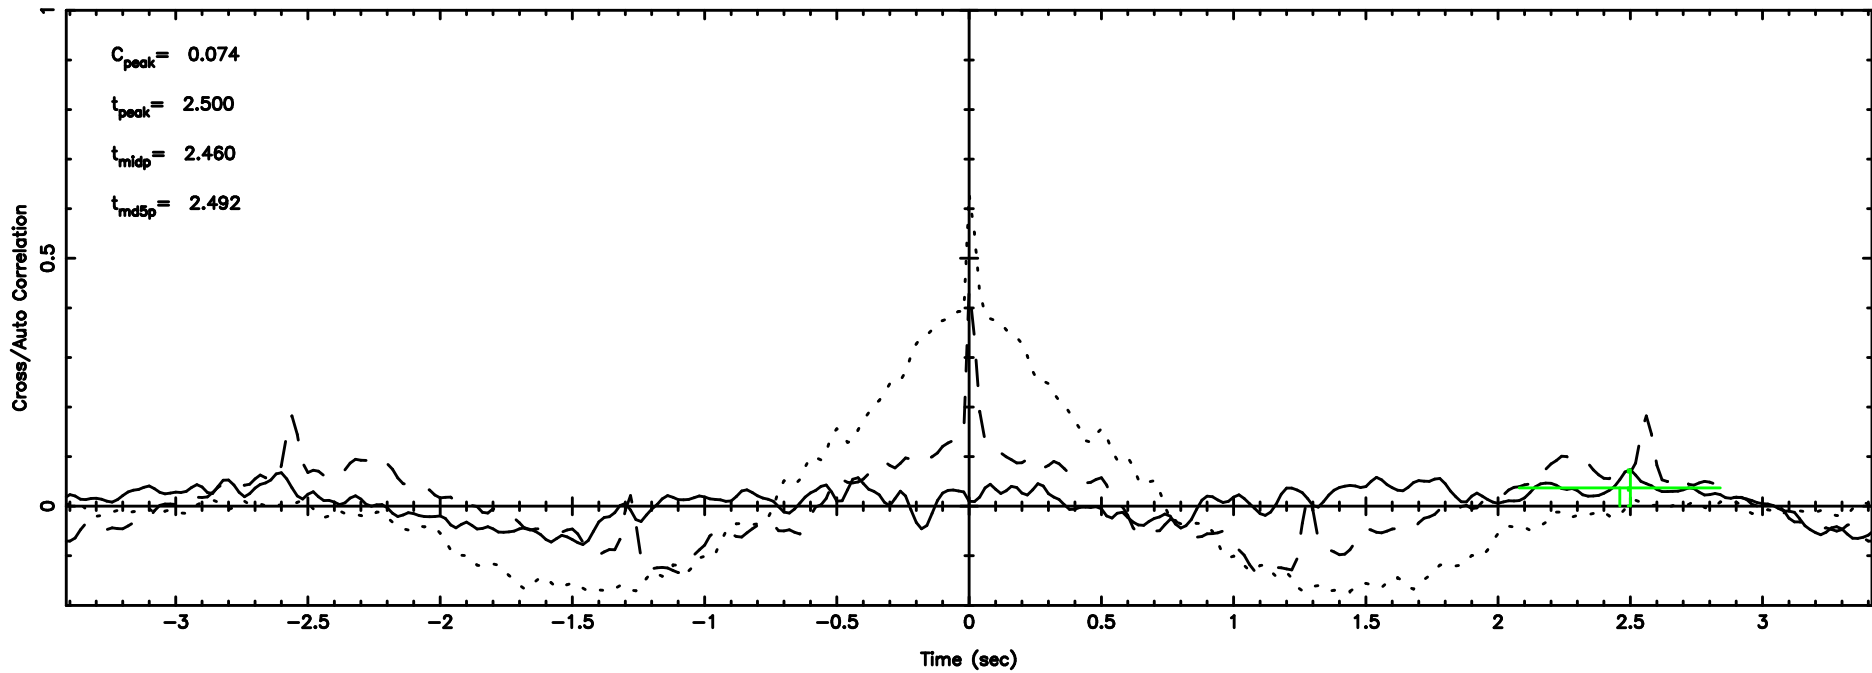

F20240530081719

BLK: 2,SNR1: 0.26499 ,SNR2: 2.3277

K20240530081715

BLK: 2,SNR1: 1.8723 ,SNR2: 6.6527

0056-00 2024/05/29 23.32UT FUJI -KISO