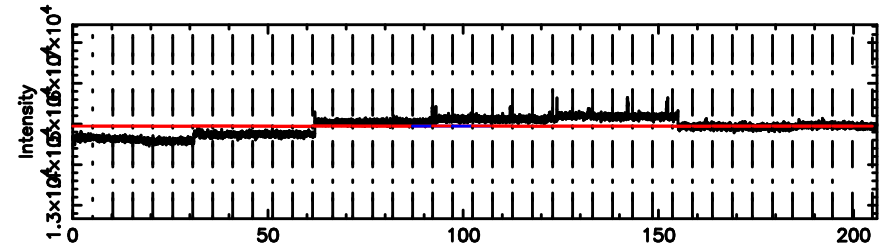

Frequency (Hz)

K20240530071538