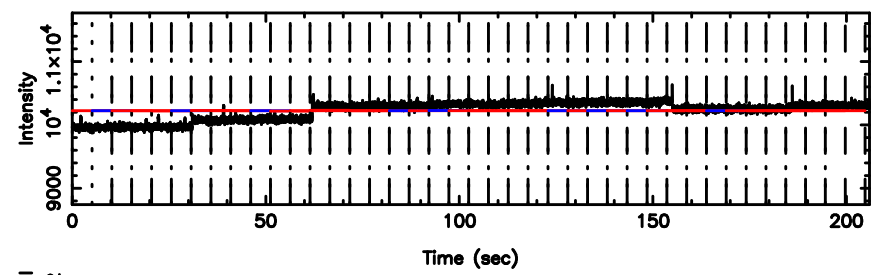

K20240530131300