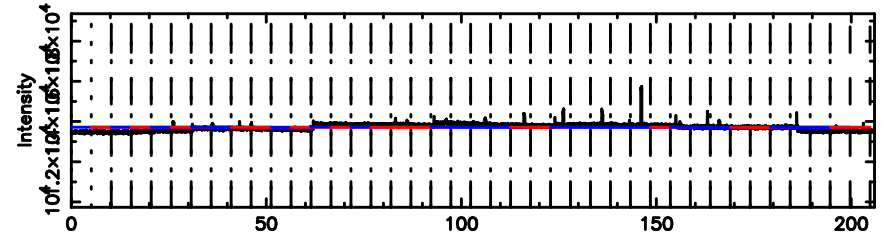

Frequency (Hz)

3C12 2024/05/29 22.88UT FUJI -KISO

K20240530075054