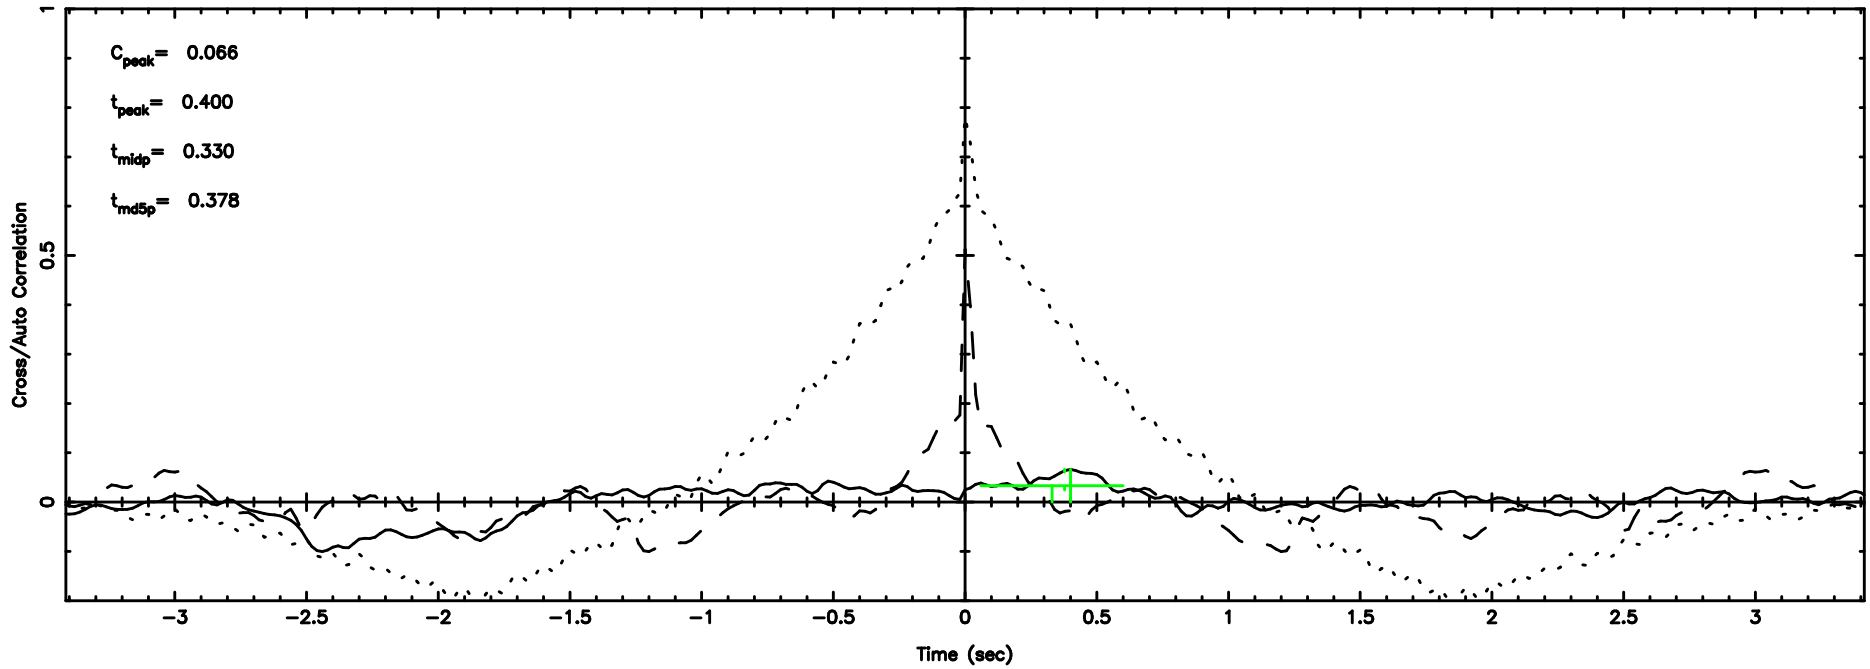

F20240530110736

BLK: 5,SNR1: 0.18654 ,SNR2: 2.9250

K20240530110731

BLK: 5,SNR1: 66.703 ,SNR2: 87.372

0347+05 2024/05/30 2.15UT FUJI -KISO