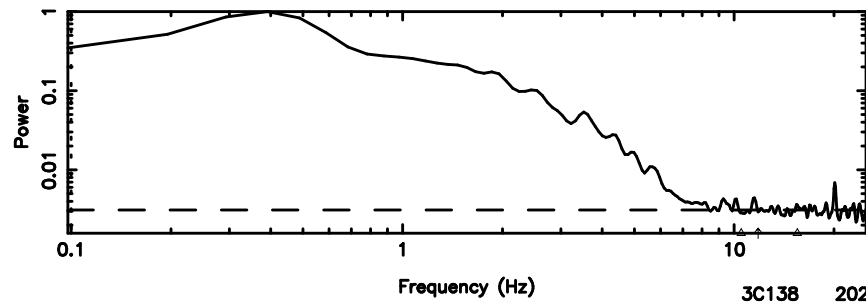

3C119 2024/05/30 2.87UT TOYOKAWA-KISO

F20240530115042

BLK:15,SNR1: 0.54064 ,SNR2: 1.9420

K20240530115037

BLK:15,SNR1: 0.68910 ,SNR2: 2.8608

3C119 2024/05/30 2.87UT FUJI -KISO

T20240530123848

BLK:28,SNR1: 13.730 ,SNR2: 23.241