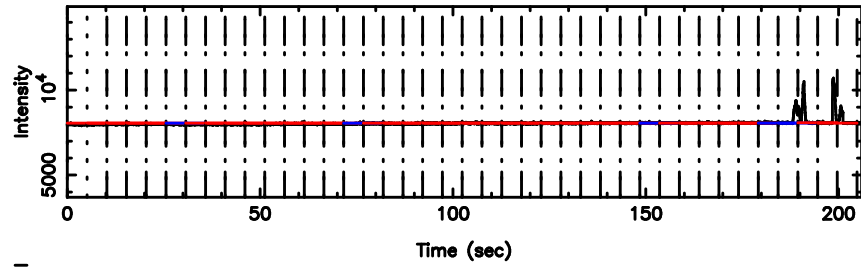

T20240530154217

BLK: 4,SNR1: 0.40048E-01,SNR2: 1.0204

Frequency (Hz)

F20240530154219

BLK: 4,SNR1: 0.25716 ,SNR2: 0.80988

Frequency (Hz)

0821+394 2024/05/30 6.73UT TOYOKAWA-FUJI

T20240530154217