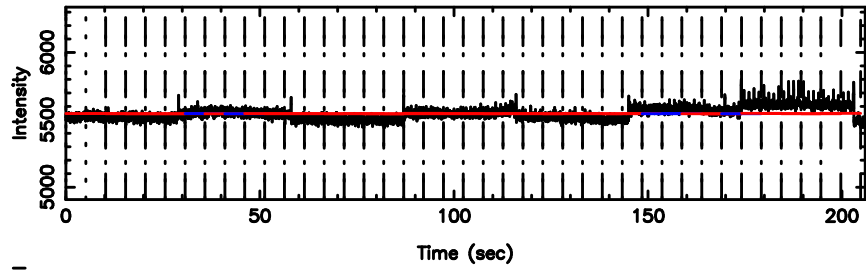

T20240530110734

BLK:11,SNR1: 0.57039E-01,SNR2: 1.9518

K20240530110731

BLK:11,SNR1: 20.044 ,SNR2: 52.076

0347+05 2024/05/30 2.15UT TOYOKAWA-KISO

F20240530110736

BLK: 5,SNR1: 0.18654 ,SNR2: 2.9250

K20240530110731