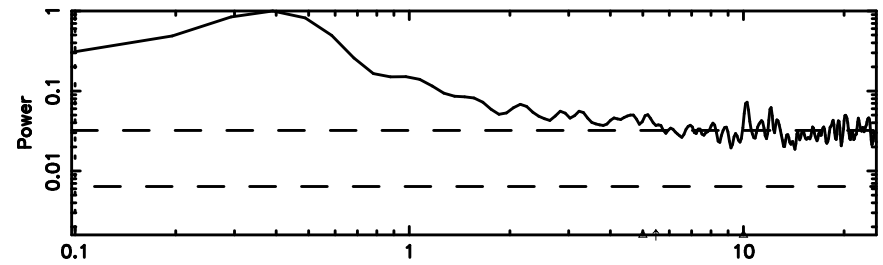

BLK: 9,SNR1: 0.80075 ,SNR2: 2.9927