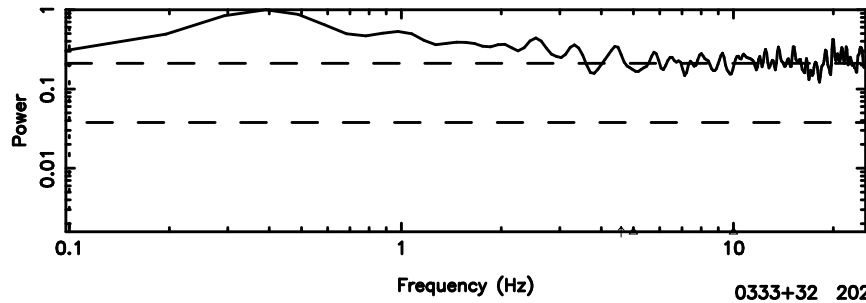

T20240530105432

BLK:10,SNR1: 0.21055 ,SNR2: 0.83854

0333+32 2024/05/30 1.94UT TOYOKAWA-KISO

K20240530105429

BLK:10,SNR1: 3.4610 ,SNR2: 15.000

Frequency (Hz)