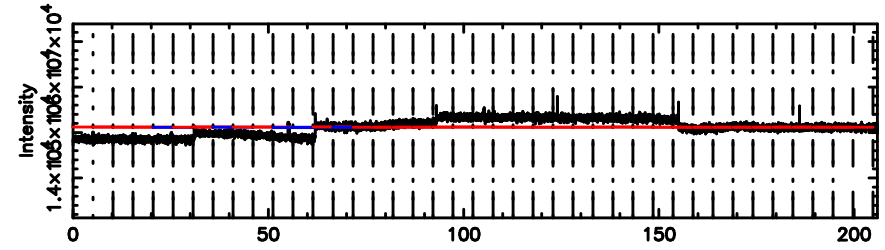

T20240530070847

BLK: 5,SNR1: 1.9181 ,SNR2: 12.425

Frequency (Hz)

K20240530070845

BLK: 5,SNR1: 1.3113 ,SNR2: 4.8691

Frequency (Hz)

2347-02 2024/05/29 22.17UT TOYOKAWA-KISO

F20240530070849