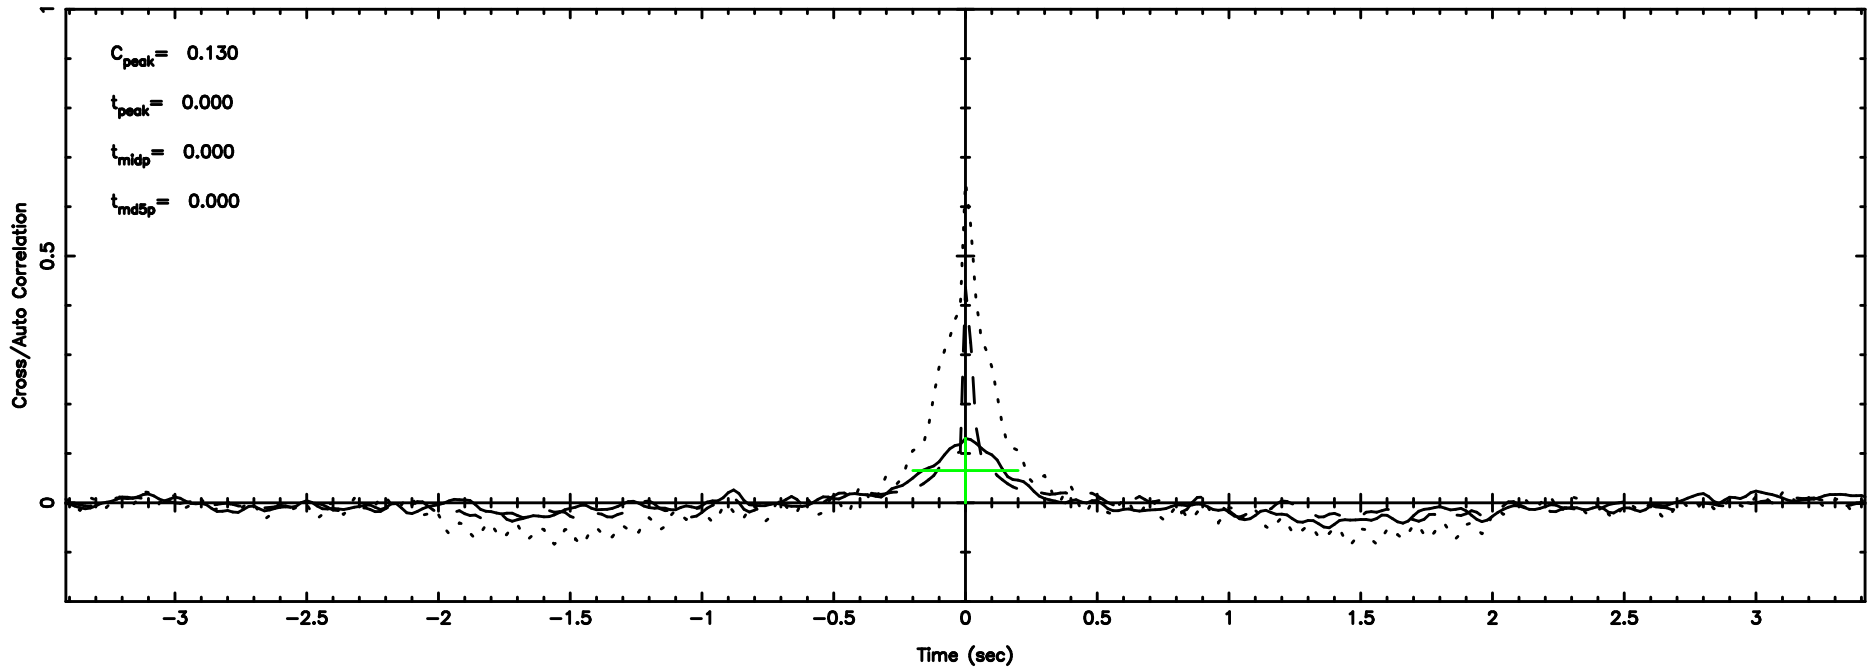

BLK:10,SNR1: 0.21055 ,SNR2: 0.83854

0333+32 2024/05/30 1.94UT TOYOKAWA-KISO

K20240530105429

BLK:10,SNR1: 3.4610 ,SNR2: 15.000

Frequency (Hz)

F20240530105434

BLK:17,SNR1:-0.56142E-01,SNR2: 1.3558

K20240530105429