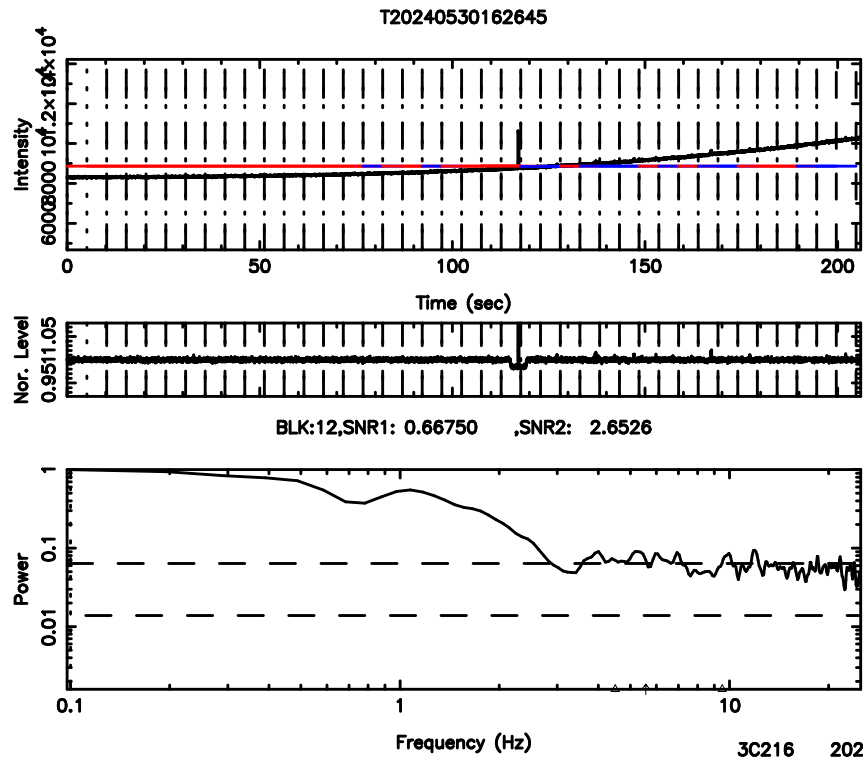

3C216 2024/05/30 7.47UT TOYOKAWA-FUJI