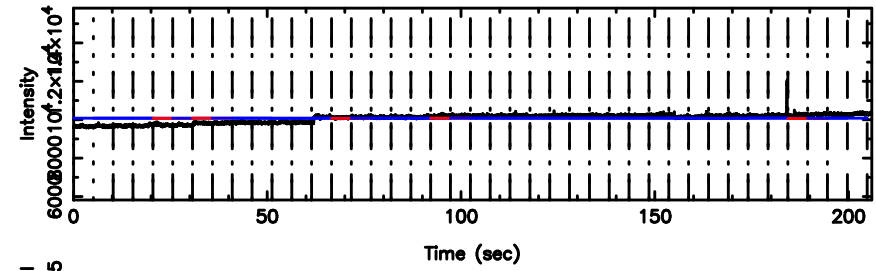

F20240530123850

BLK:28,SNR1: 0.60105 ,SNR2: 2.7733

3C138 2024/05/30 3.67UT TOYOKAWA-FUJI

T20240530123848

BLK:34,SNR1: 11.229 ,SNR2: 28.139

K20240530123845

BLK:34,SNR1: 2.6033 ,SNR2: 10.842

3C138 2024/05/30 3.67UT TOYOKAWA-KISO