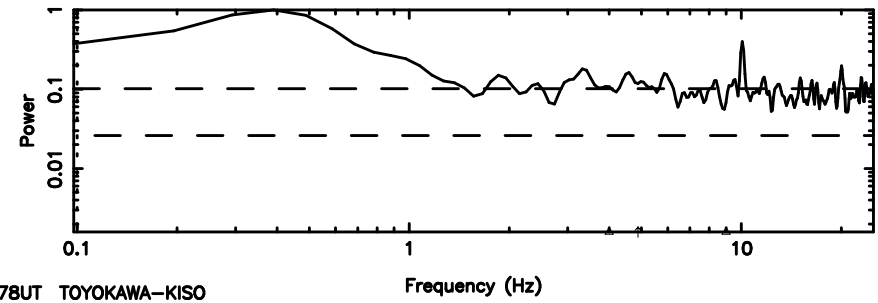

T20240530104516

BLK: 7,SNR1: 0.14700 ,SNR2: 0.60640

0324+119 2024/05/30 1.78UT TOYOKAWA-KISO

K20240530104513

BLK: 7,SNR1: 0.21011 ,SNR2: 1.0287