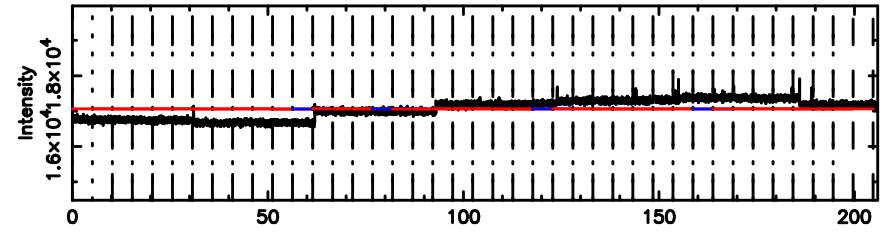

Frequency (Hz)

K20240530062006