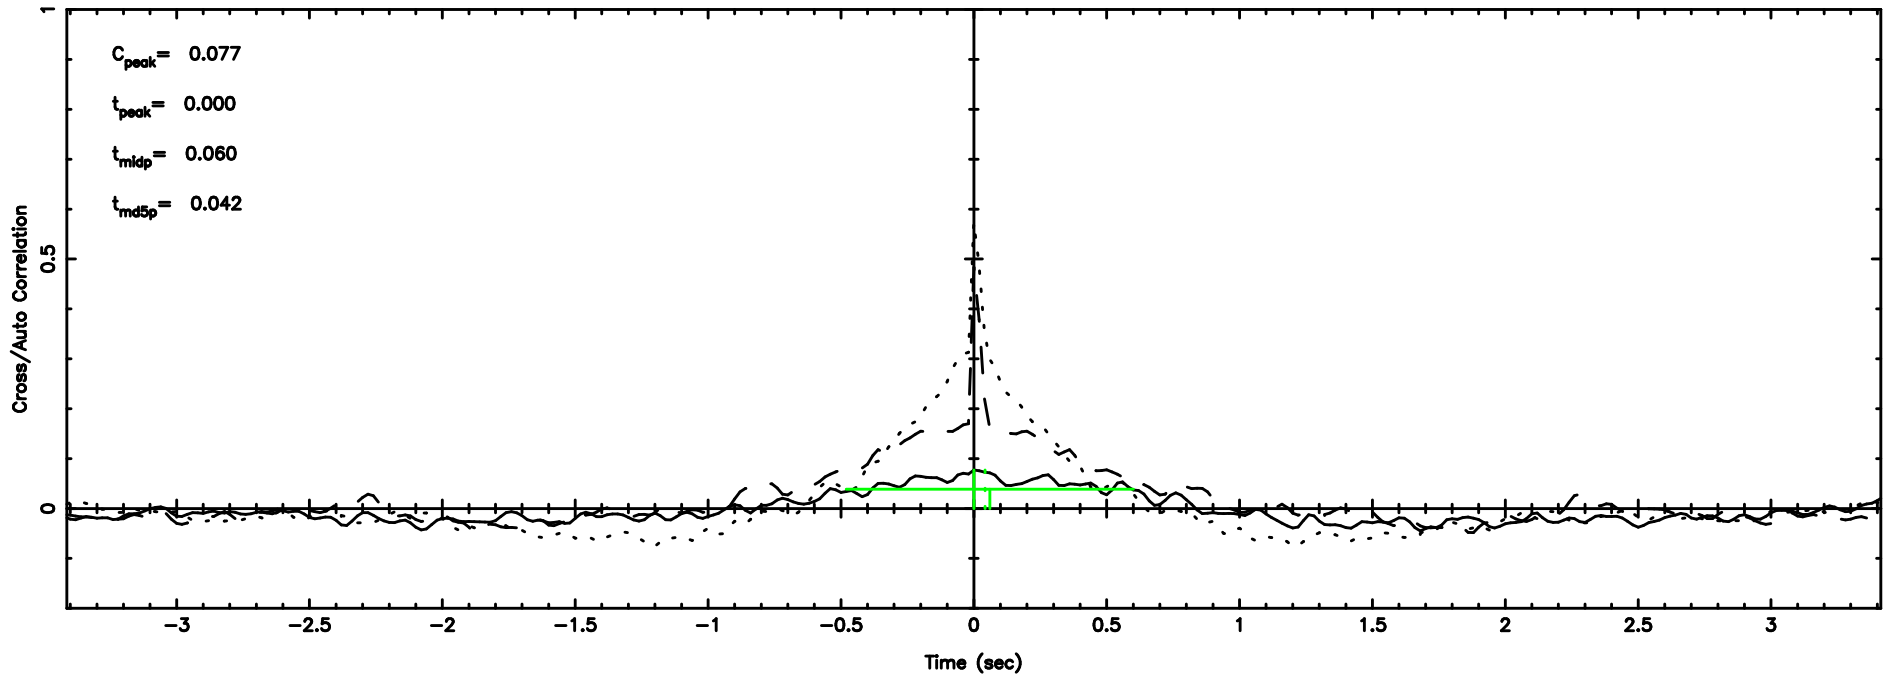

Frequency (Hz)