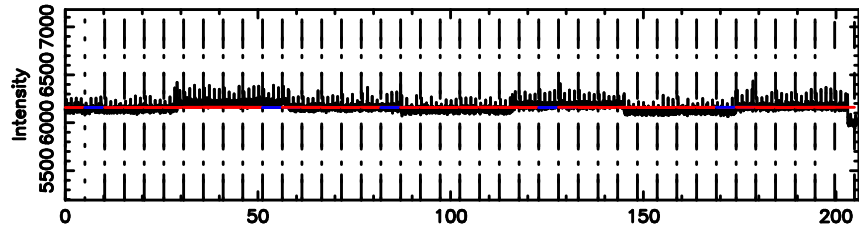

K20240530155901

BLK: 4,SNR1: 0.95974E-01,SNR2: 0.56801

F20240530155905

BLK: 5,SNR1:-0.18800 ,SNR2: 1.3398

Frequency (Hz)

K20240530155901

BLK: 5,SNR1: 0.21990 ,SNR2: 1.0367

Frequency (Hz)