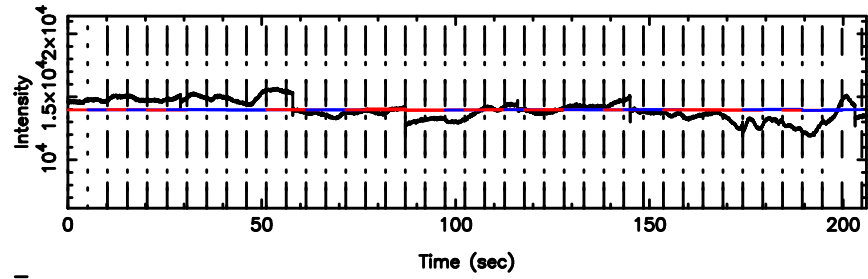

T20240530114312

K20240530114309

F20240530114314

BLK:19,SNR1: 8.2249 ,SNR2: 20.878

K20240530114309

BLK:19,SNR1: 0.30471 ,SNR2: 0.97964

0422+178 2024/05/30 2.75UT FUJI -KISO

T20240530115040