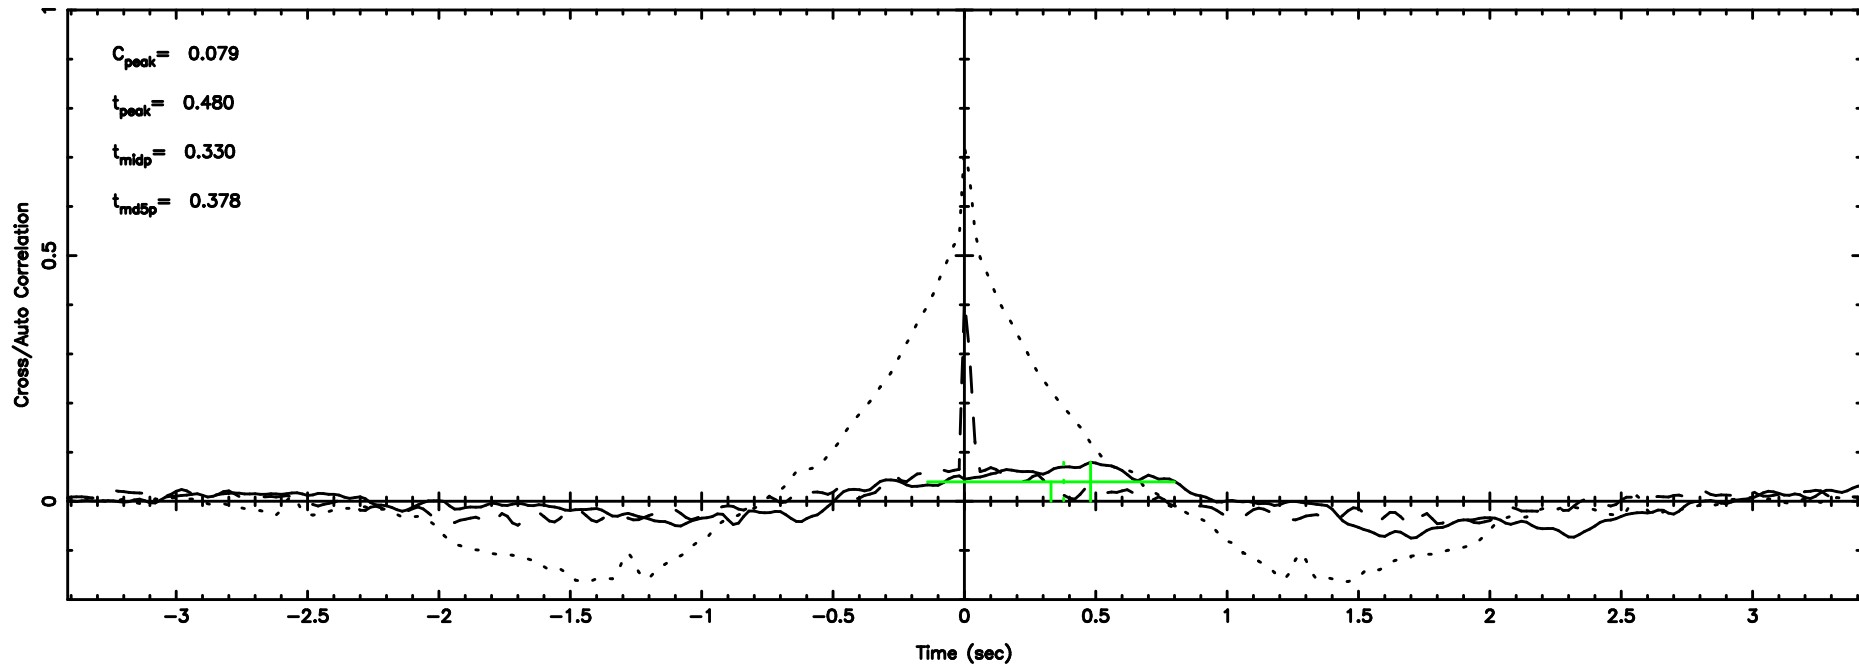

T20240530131730

BLK:10,SNR1: 0.10133 ,SNR2: 1.1441

F20240530131732

BLK:10,SNR1: 4.5768 ,SNR2: 15.723

0556+191 2024/05/30 4.32UT TOYOKAWA-FUJI