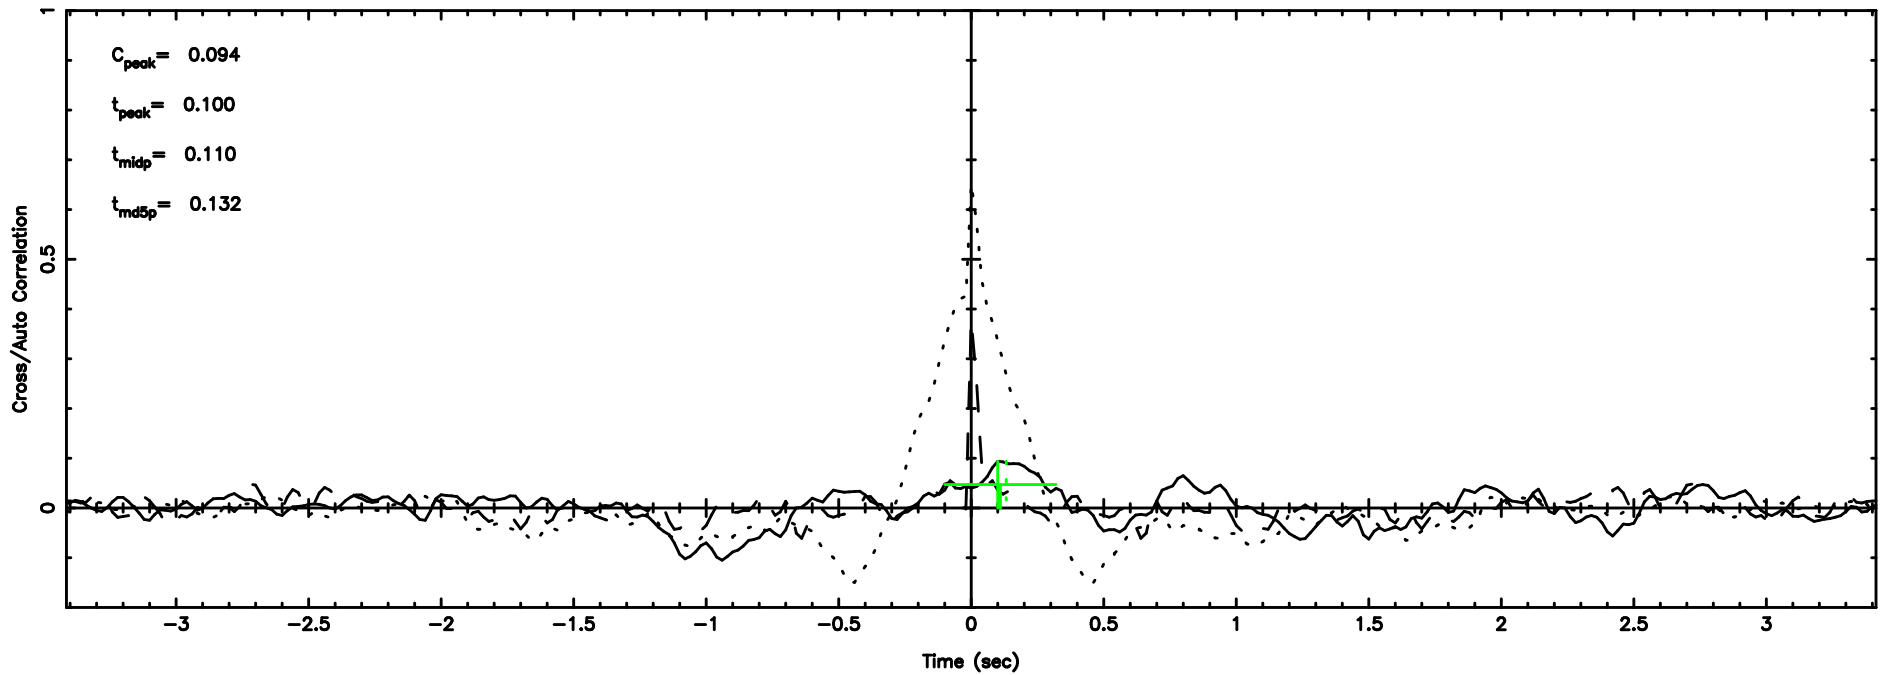

K20240530071538

BLK: 2,SNR1: 2.1895 ,SNR2: 10.549

Frequency (Hz)

2354+14 2024/05/29 22.29UT TOYOKAWA-KISO

F20240530071542

BLK: 9,SNR1: 2.1267 ,SNR2: 9.8976

K20240530071538

BLK: 9,SNR1: 1.0667 ,SNR2: 5.1252