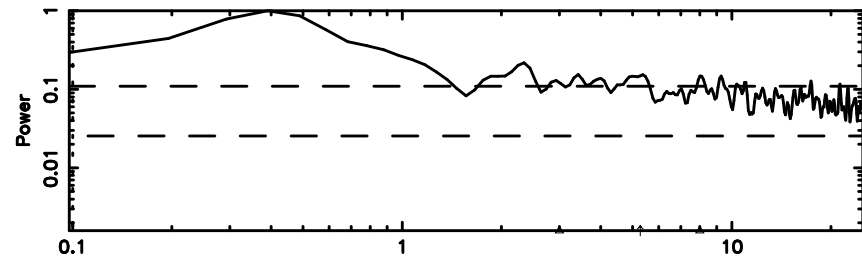

BLK: 6,SNR1: 0.66184E-01,SNR2: 0.92809