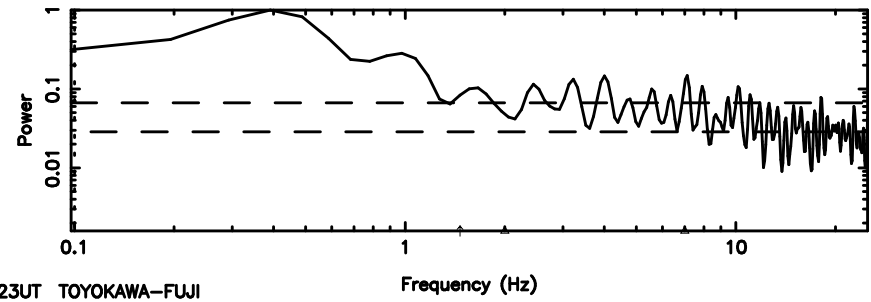

BLK:12,SNR1: 0.35571 ,SNR2: 1.0026

Frequency (Hz)

3C161 2024/05/30 4.77UT FUJI -KISO

T20240530141157

BLK: 4,SNR1:-0.66838E-01,SNR2: 0.28673

F20240530141159

BLK: 4,SNR1: 0.58977E-01,SNR2: 4.5445

0652-130 2024/05/30 5.23UT TOYOKAWA-FUJI