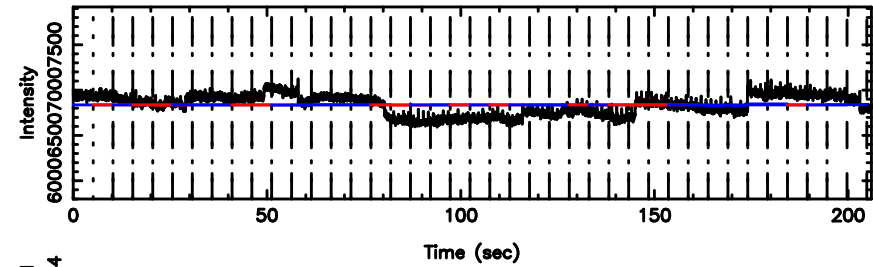

F20240530125223