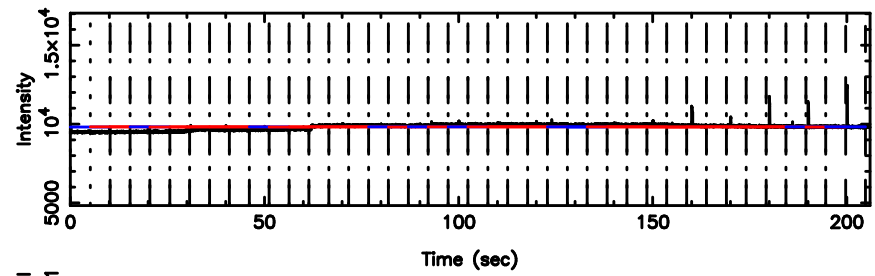

0333+32 2024/05/30 1.94UT TOYOKAWA-KISO

K20240530105429

BLK:10,SNR1: 3.4610 ,SNR2: 15.000