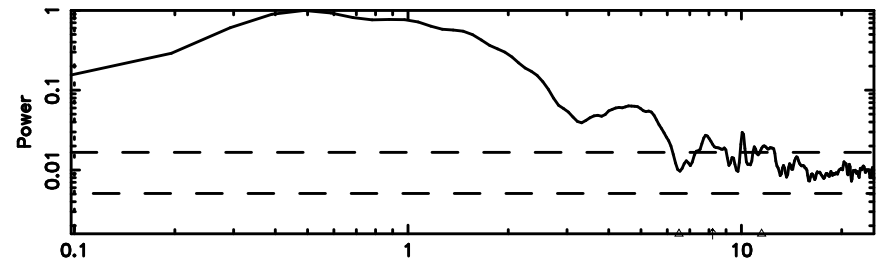

0044-056 2024/05/29 23.11UT TOYOKAWA-KISO

F20240530080500

BLK:20,SNR1: 2.5924 ,SNR2: 8.9707

K20240530080456

BLK:20,SNR1: 3.9607 ,SNR2: 10.081

0044-056 2024/05/29 23.11UT FUJI -KISO

T20240530081219

BLK: 5, SNR1: 22.264 , SNR2: 42.804