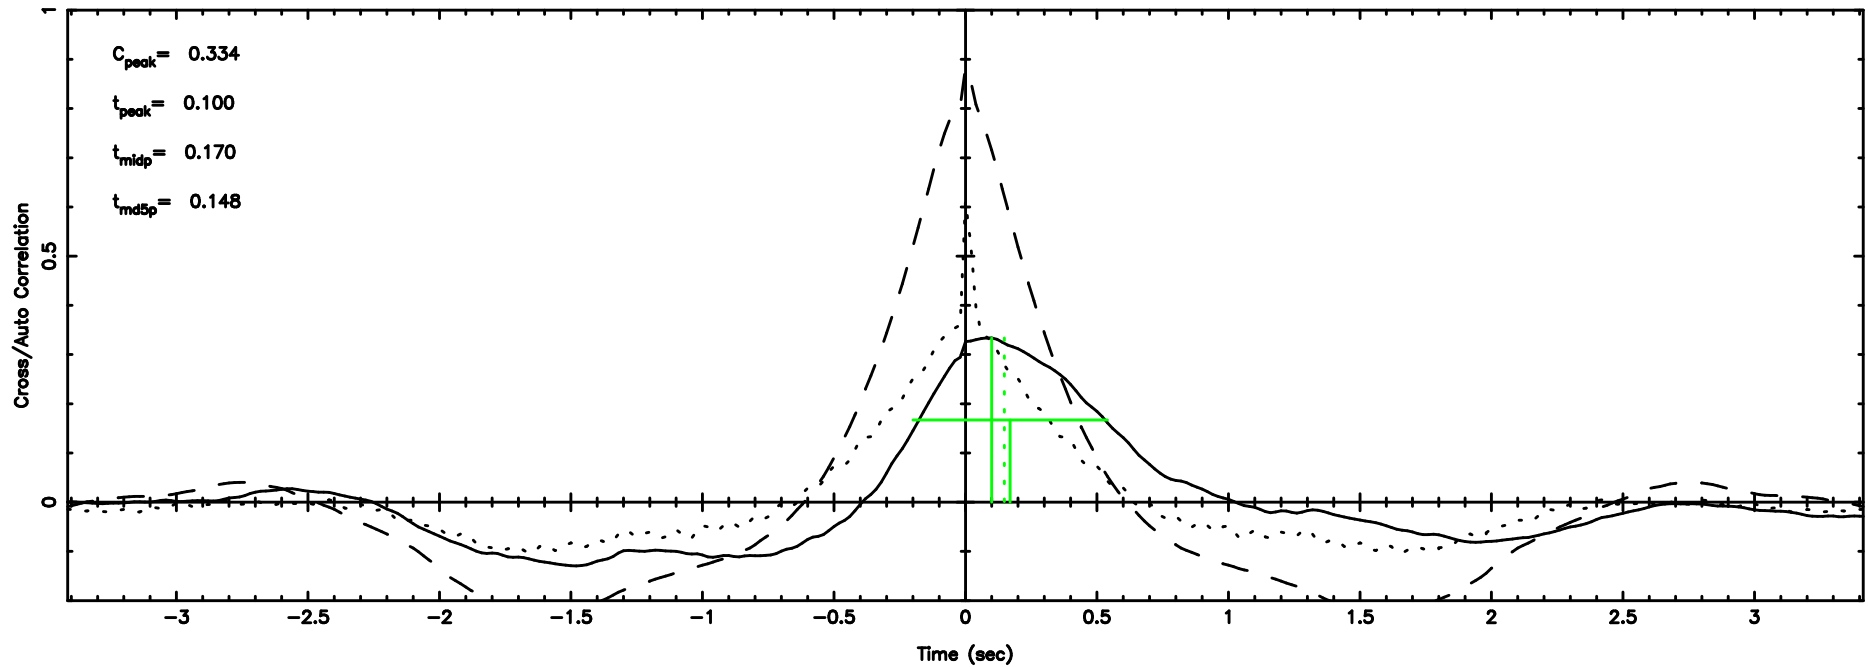

BLK:29,SNR1: 0.81794 ,SNR2: 4.5032