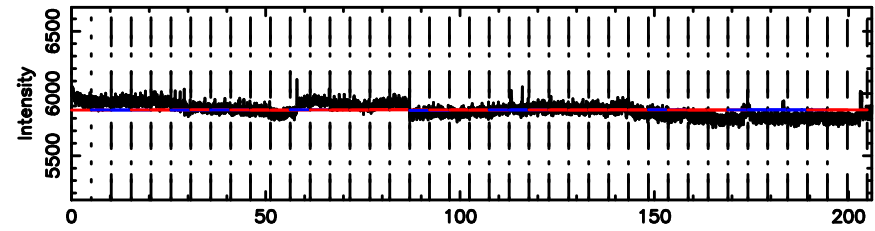

K20240530101947

BLK:17,SNR1: 0.79601 ,SNR2: 3.2100

Frequency (Hz)

0258+350 2024/05/30 1.36UT FUJI -KISO

T20240530102939

BLK:13,SNR1: 0.68931 ,SNR2: 5.3932

Frequency (Hz)

F20240530102941