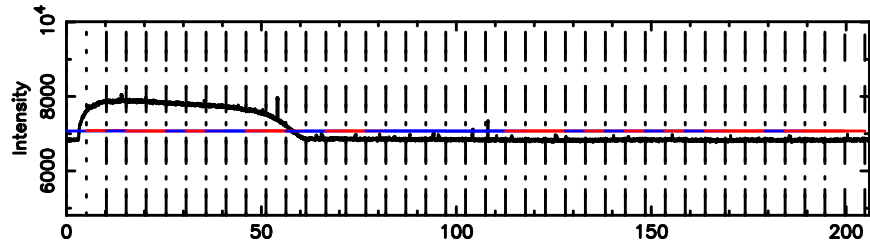

T20240530080458