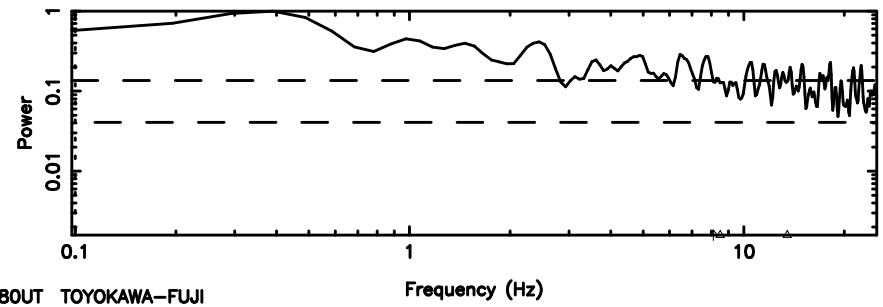

3C459 2024/05/29 21.61UT FUJI -KISO

T20240530064622

BLK: 4,SNR1: 0.66478E-01,SNR2: 0.70328

F20240530064624

BLK: 4,SNR1: 0.35654 ,SNR2: 1.0010

2325+269 2024/05/29 21.80UT TOYOKAWA-FUJI

T20240530064622

BLK: 2,SNR1: 0.30411 ,SNR2: 0.54725