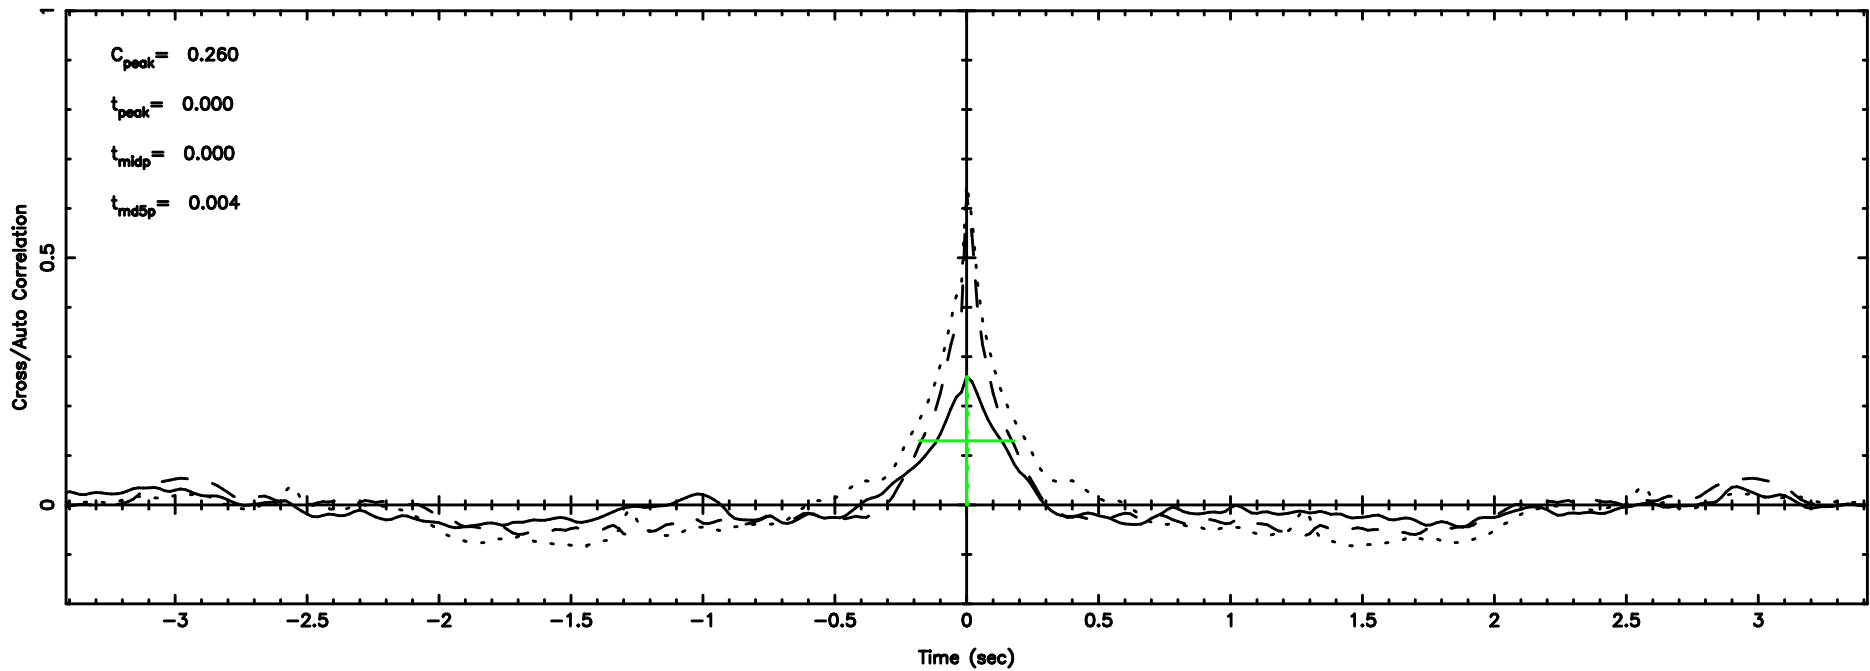

Frequency (Hz)

0258+350 2024/05/30 1.36UT TOYOKAWA-FUJI