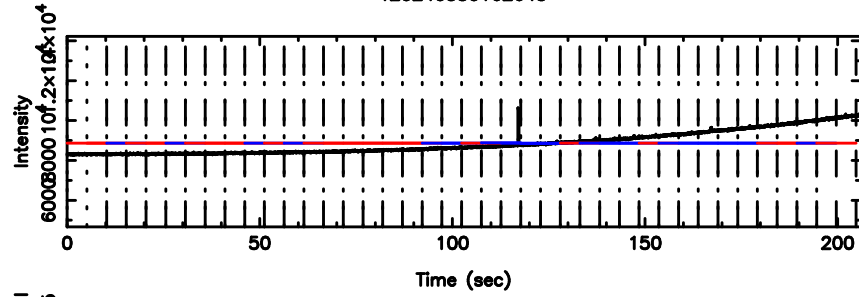

T20240530162645