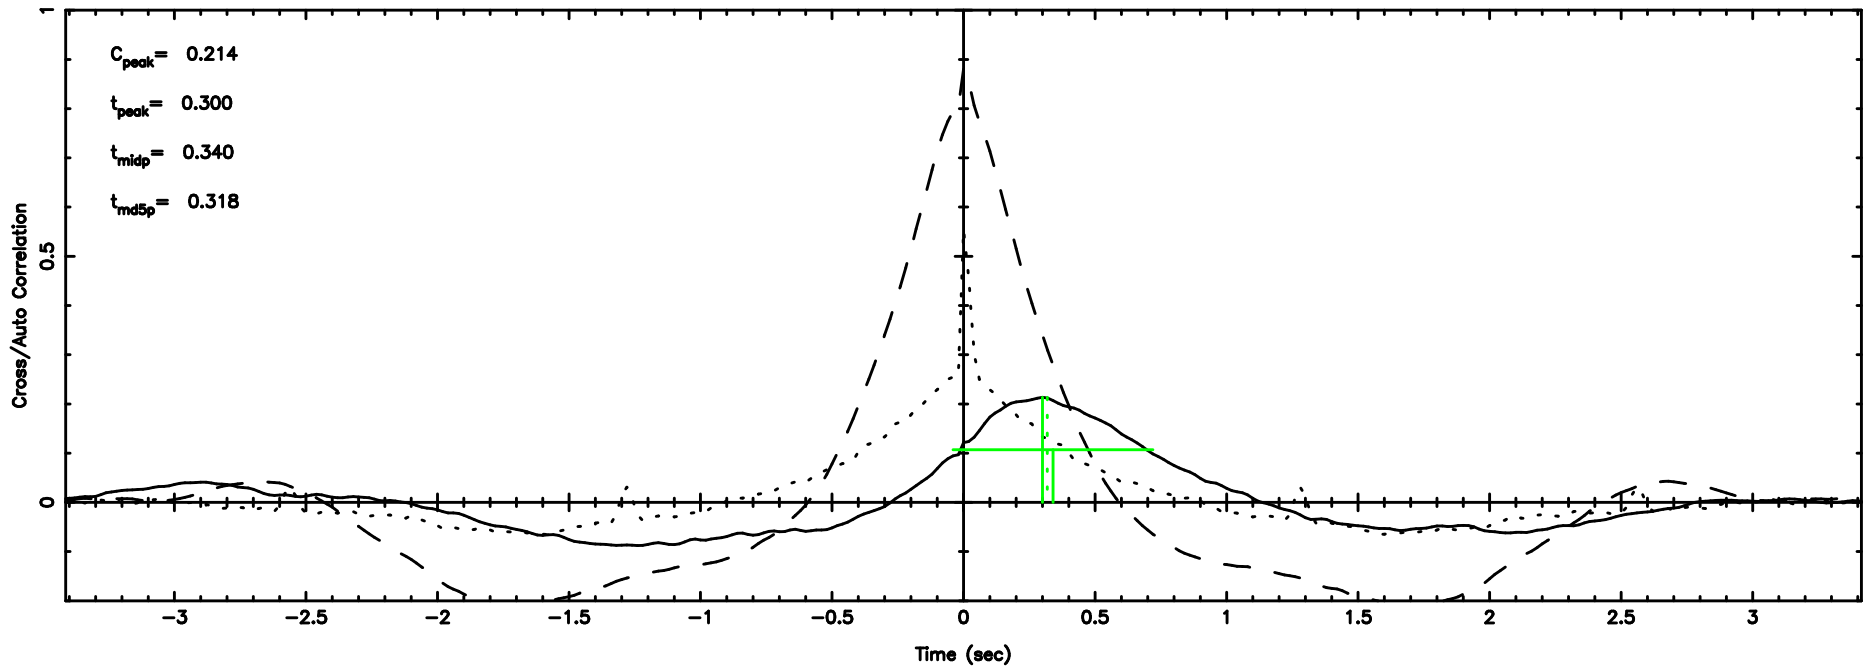

BLK:25,SNR1: 9.5995 ,SNR2: 27.948

F20240530125223

BLK:25,SNR1: 0.68682 ,SNR2: 5.2888

0531+194 2024/05/30 3.90UT TOYOKAWA-FUJI

T20240530125221

BLK:29,SNR1: 9.5110 ,SNR2: 27.632

0531+194 2024/05/30 3.90UT TOYOKAWA-KISO