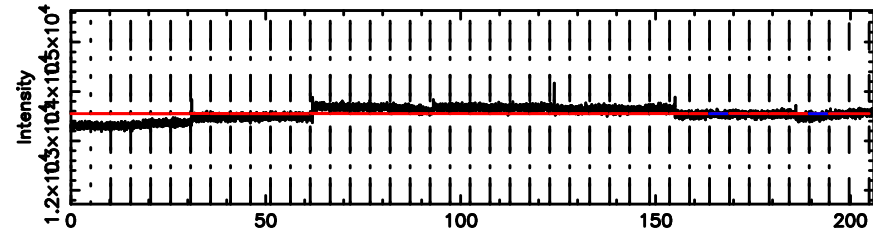

Frequency (Hz)

3C26 2024/05/29 23.23UT TOYOKAWA-KISO

K20240530081217