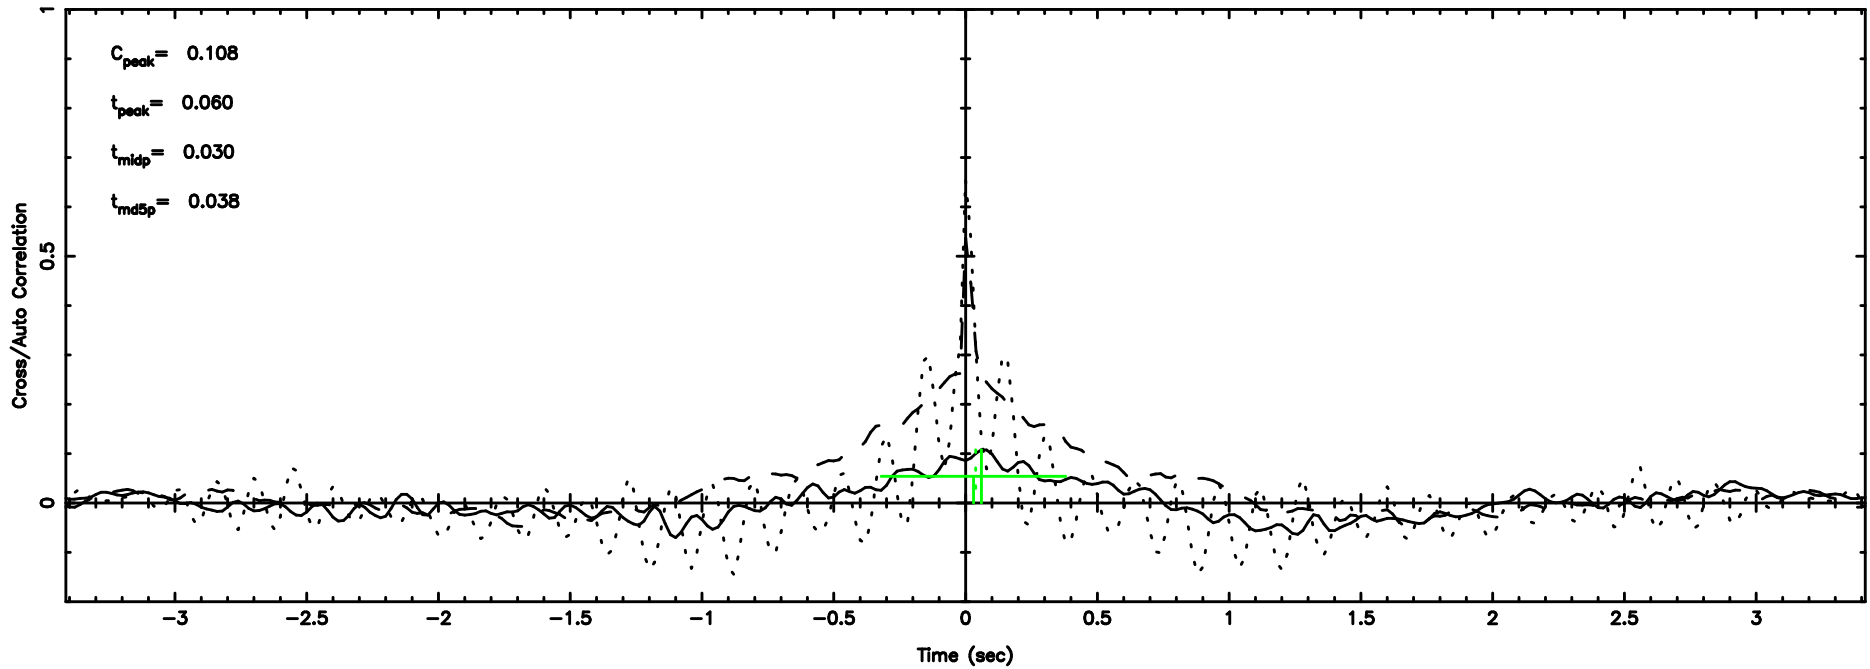

T20240530105432

BLK: 9,SNR1: 6.8679 ,SNR2: 14.541

Frequency (Hz)

F20240530105434

BLK: 9,SNR1:-0.17154 ,SNR2: 2.8186

Frequency (Hz)

0333+32 2024/05/30 1.94UT TOYOKAWA-FUJI

T20240530105432