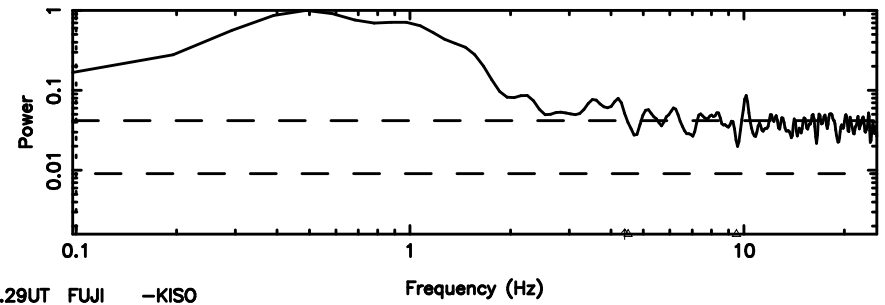

K20240530071538

BLK: 2,SNR1: 2.1895 ,SNR2: 10.549

Frequency (Hz)

2354+14 2024/05/29 22.29UT TOYOKAWA-KISO

F20240530071542

BLK: 9,SNR1: 2.1267 ,SNR2: 9.8976

K20240530071538

BLK: 9,SNR1: 1.0667 ,SNR2: 5.1252