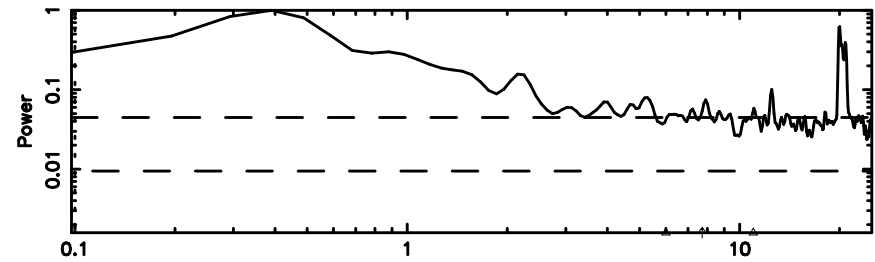

BLK:13,SNR1: 0.74245 ,SNR2: 1.8665