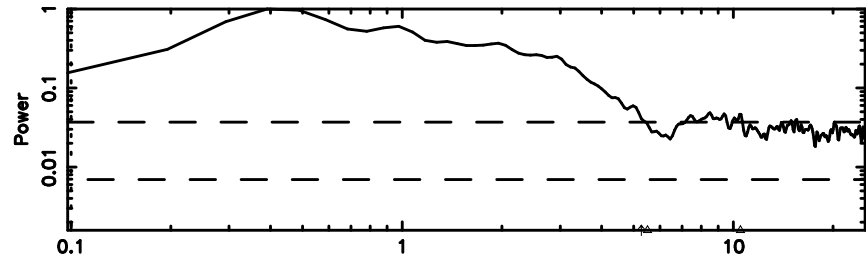

F20240530130854

BLK:16,SNR1: 11.360 ,SNR2: 19.345

0548+16 2024/05/30 4.18UT TOYOKAWA-FUJI

T20240530130852

BLK:22,SNR1: 1.6442 ,SNR2: 6.6745

Frequency (Hz)

K20240530130849

BLK:22,SNR1: 3.6391 ,SNR2: 10.780