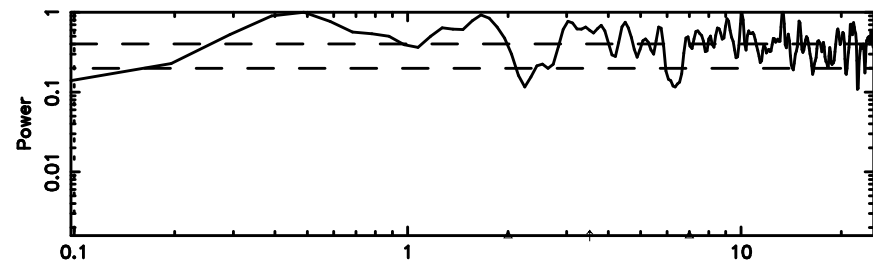

BLK: 2,SNR1: 0.87126E-01,SNR2: 0.43670