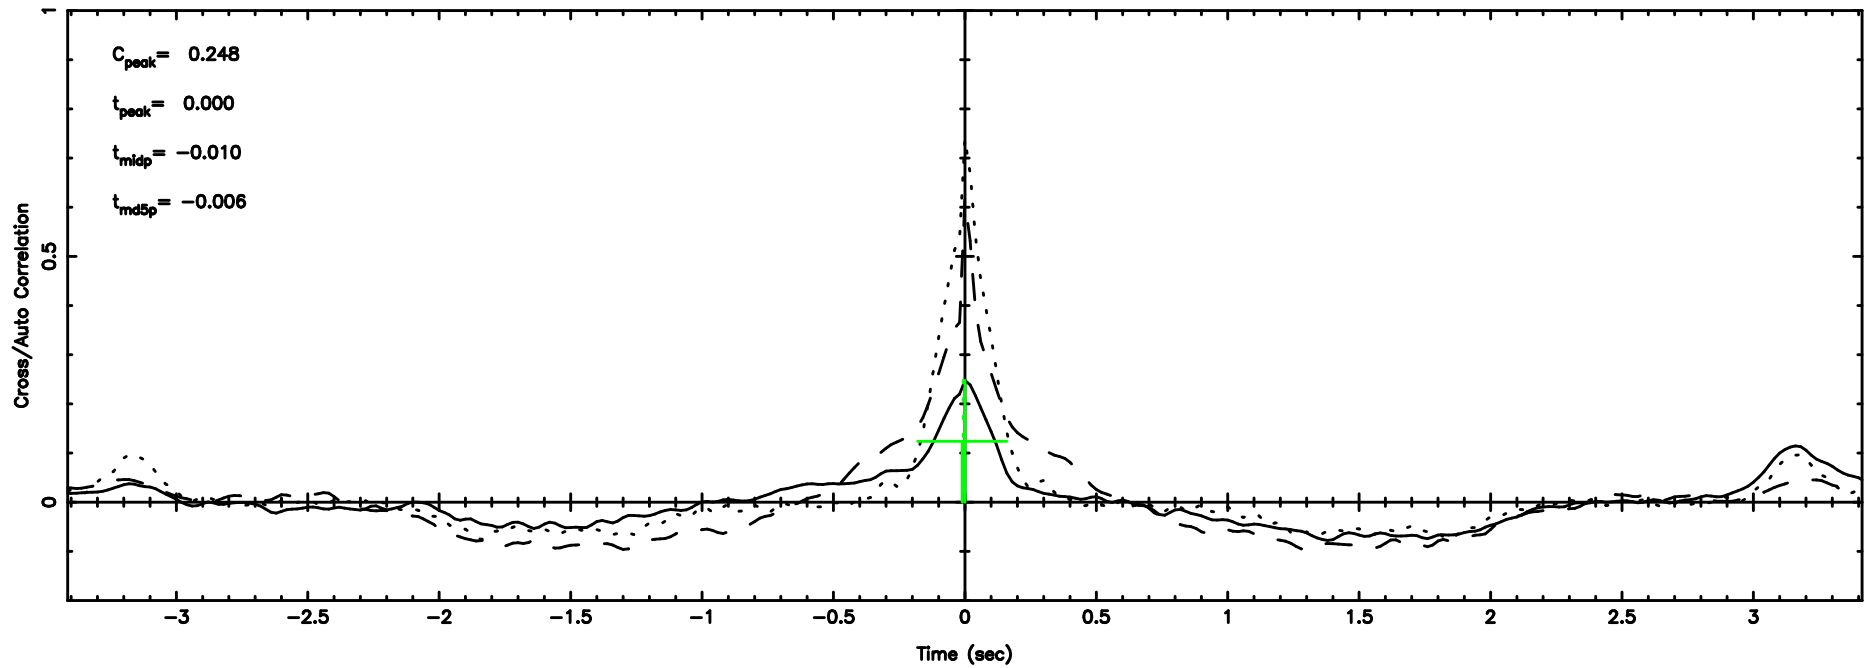

Frequency (Hz)

0548+16 2024/05/30 4.18UT TOYOKAWA-KISO

F20240530130854

BLK:26,SNR1: 18.403 ,SNR2: 21.776

K20240530130849

BLK:26,SNR1: 12.115 ,SNR2: 18.276

0548+16 2024/05/30 4.18UT FUJI -KISO

T20240530131303