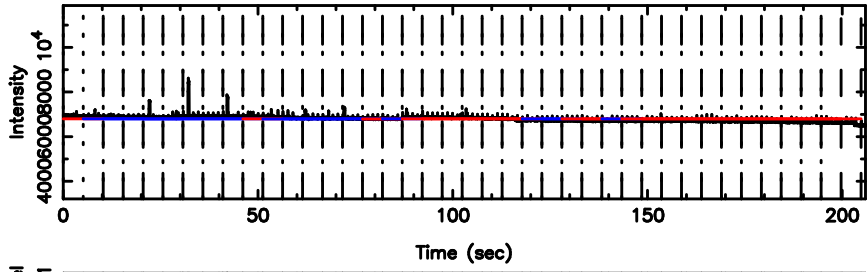

T20240530082700

BLK:12,SNR1: 5.4801 ,SNR2: 16.183

0106+01 2024/05/29 23.48UT TOYOKAWA-KISO

K20240530082658

BLK:12,SNR1: 1.5720 ,SNR2: 3.1907

F20240530082702

BLK:17,SNR1: 6.4389 ,SNR2: 15.937

K20240530082658