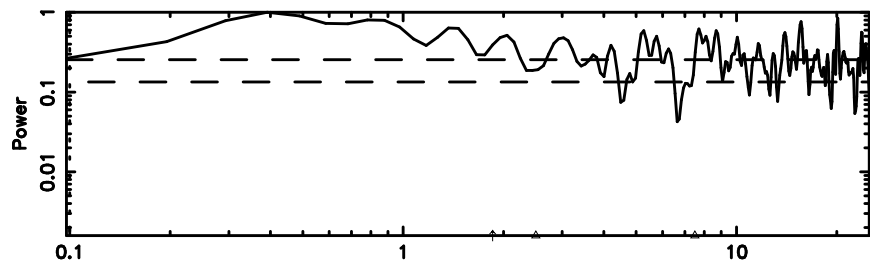

Frequency (Hz)

3C26 2024/05/29 23.23UT TOYOKAWA-FUJI

F20240530081221

BLK: 5, SNR1: 0.12617 , SNR2: 0.90919

Frequency (Hz)

T20240530081219

BLK: 2,SNR1: 0.18239 ,SNR2: 1.3552

Frequency (Hz)