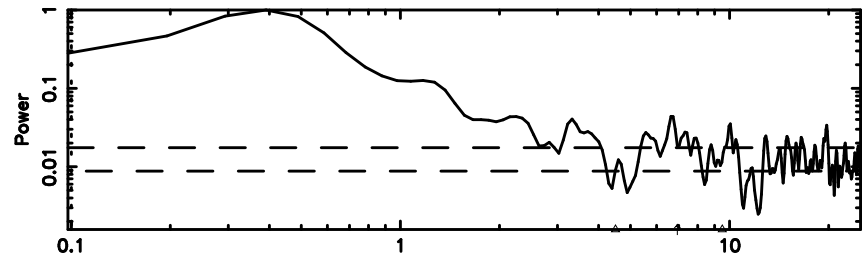

Frequency (Hz)

1034+404 2024/05/30 8.93UT TOYOKAWA-FUJI

T20240530175400

BLK: 2,SNR1: 0.17784 ,SNR2: 1.1378

Frequency (Hz)

K20240530175357

BLK: 2,SNR1: 1.3299 ,SNR2: 4.3158

Frequency (Hz)