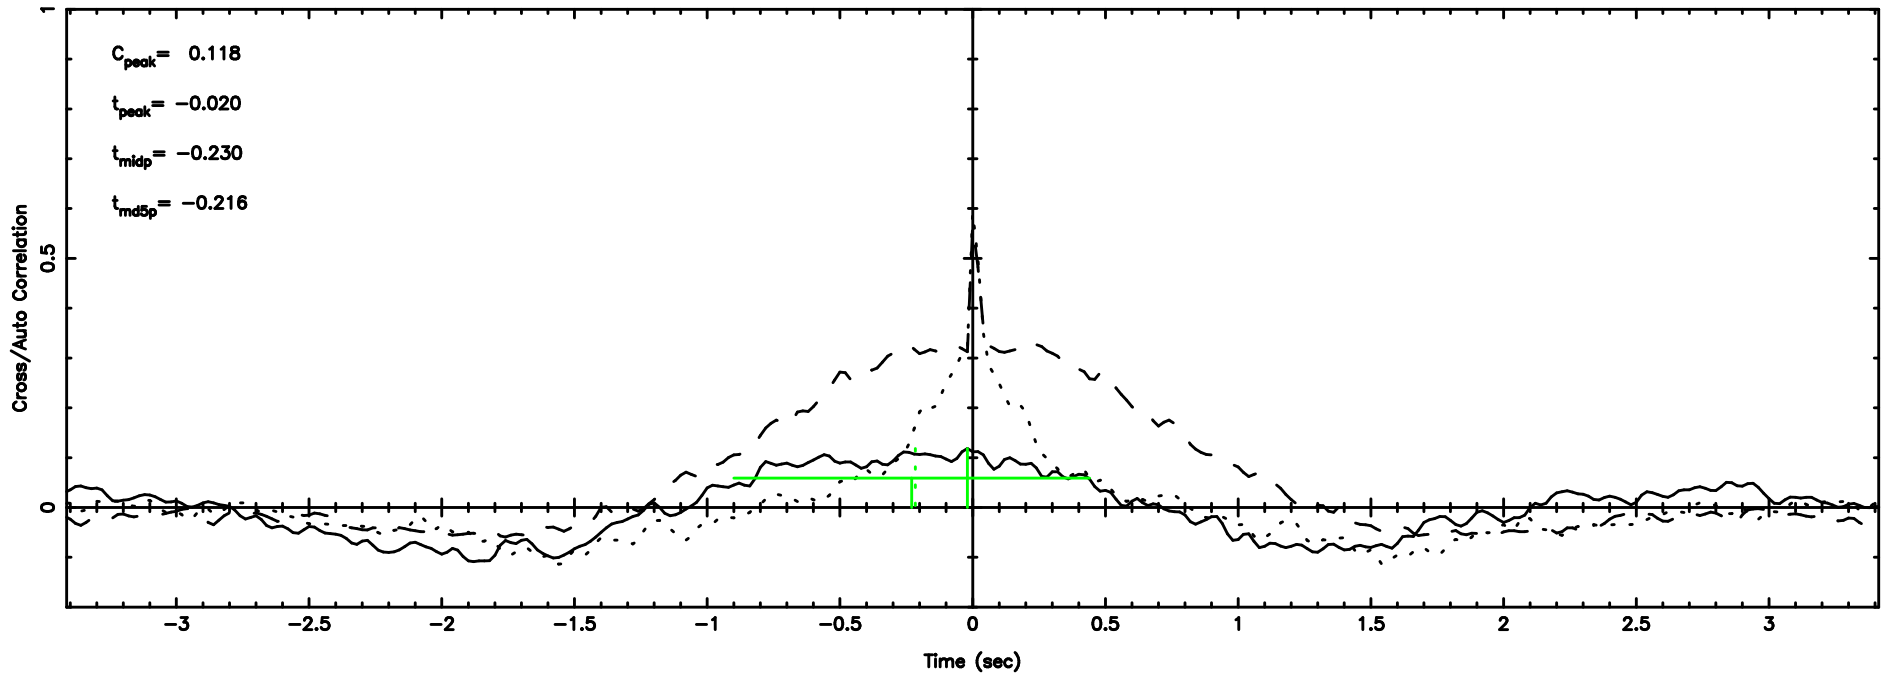

Frequency (Hz)

K20240530062006

BLK: 4,SNR1: 1.1093 ,SNR2: 4.1181

Frequency (Hz)

2259+481 2024/05/29 21.36UT TOYOKAWA-KISO

F20240530062010

BLK:13,SNR1: 0.36031 ,SNR2: 2.6253

K20240530062006