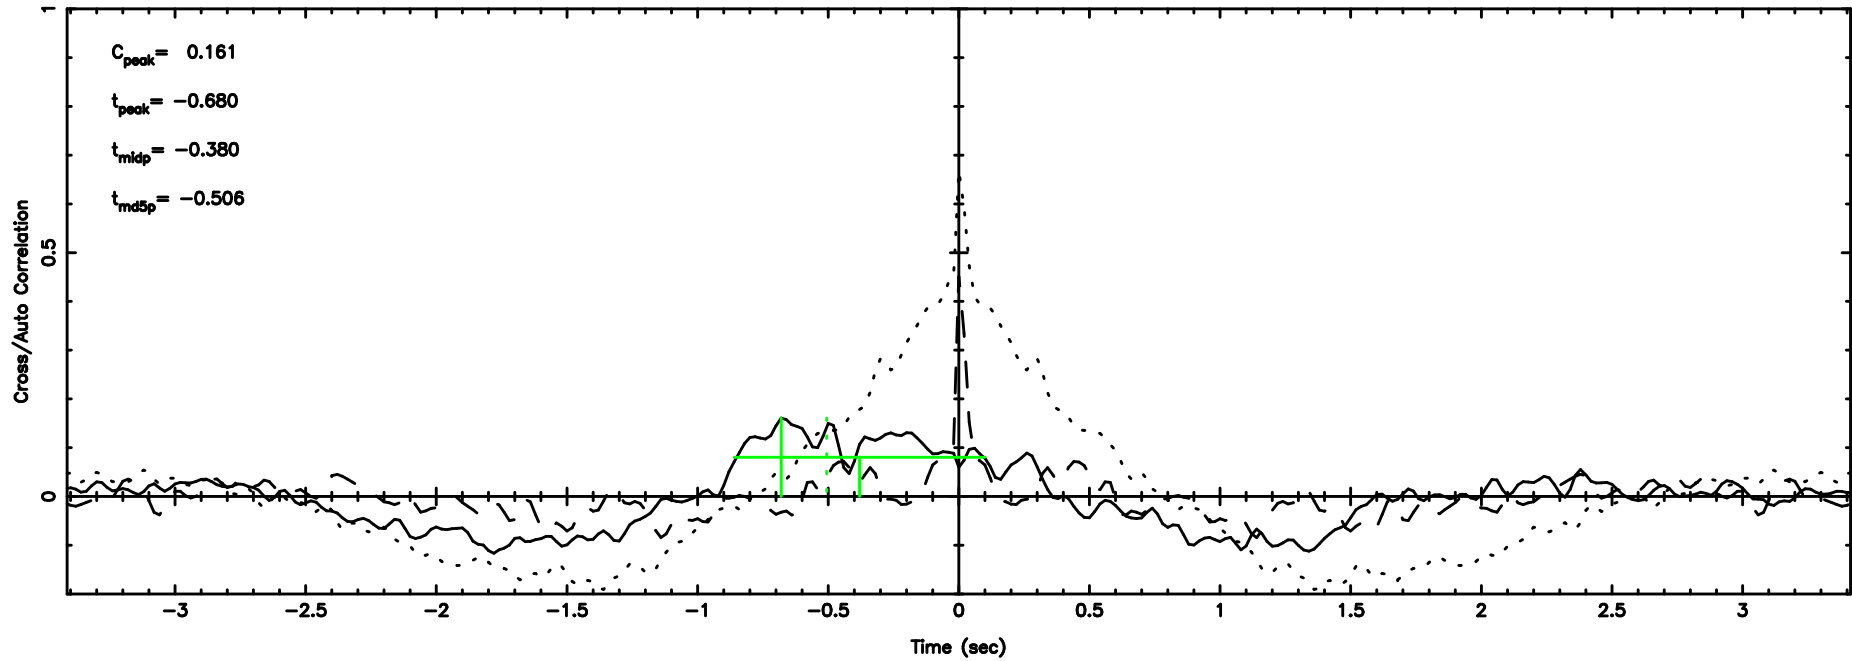

Frequency (Hz)

1034+404 2024/05/30 8.93UT TOYOKAWA-KISO