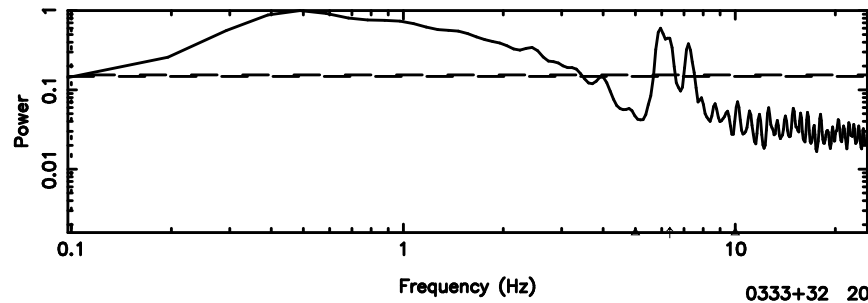

BLK:10,SNR1: 0.21055 ,SNR2: 0.83854

0333+32 2024/05/30 1.94UT TOYOKAWA-KISO

K20240530105429

BLK:10,SNR1: 3.4610 ,SNR2: 15.000

Frequency (Hz)

F20240530105434

BLK:17,SNR1:-0.56142E-01,SNR2: 1.3558

K20240530105429