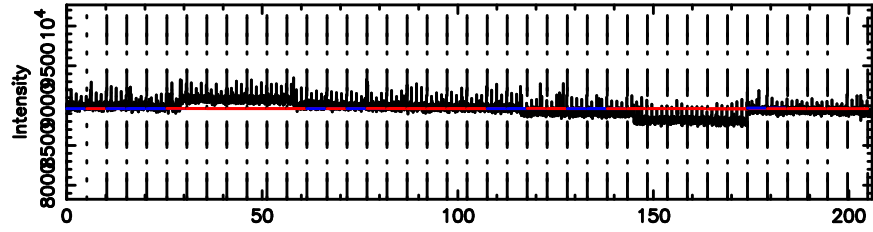

F20240530061228