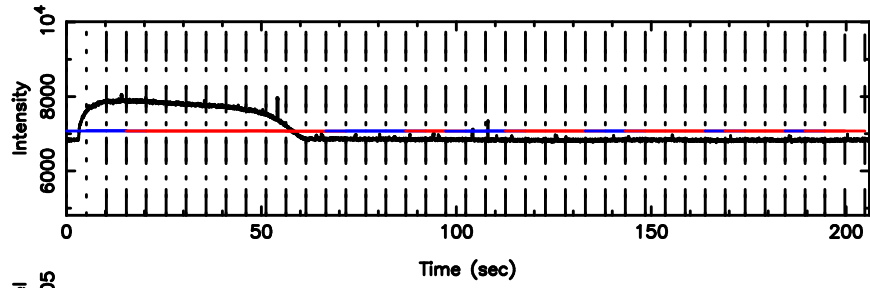

Frequency (Hz)

3C12 2024/05/29 22.88UT FUJI -KISO

K20240530075054

BLK:23,SNR1: 3.9184 ,SNR2: 9.5198

Frequency (Hz)

T20240530080458

BLK:14,SNR1: 4.0040 ,SNR2: 9.5943

F20240530080500