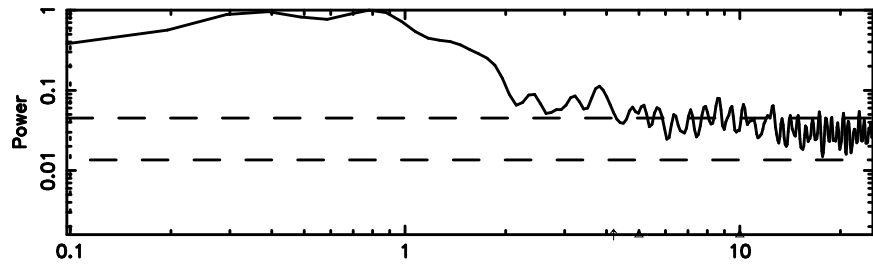

BLK: 9,SNR1: 1.0720 ,SNR2: 5.7538