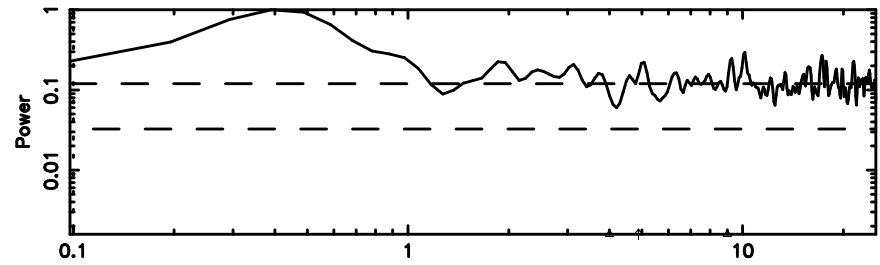

T20240530060412

BLK: 4,SNR1: 0.77059E-01,SNR2: 0.80183

K20240530060410

BLK: 4,SNR1: 0.26284 ,SNR2: 0.86922

2243+394 2024/05/29 21.10UT TOYOKAWA-KISO

F20240530060414

BLK: 6,SNR1:-0.17345 ,SNR2: 1.3012

K20240530060410