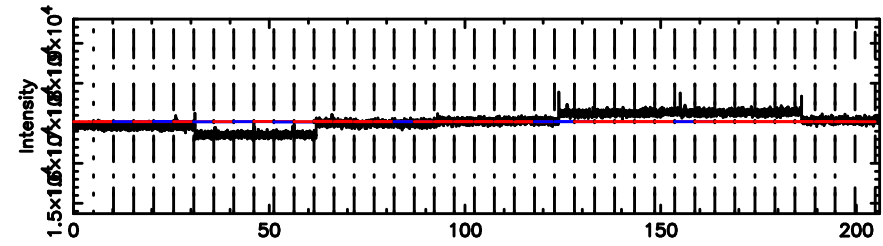

Frequency (Hz)

F20240530054748

BLK: 9,SNR1: 1.0720 ,SNR2: 5.7538

K20240530054744

BLK: 9,SNR1: 0.61260 ,SNR2: 2.8036

2227+444 2024/05/29 20.82UT FUJI -KISO

T20240530055955

BLK:11,SNR1: 5.6269 ,SNR2: 62.936