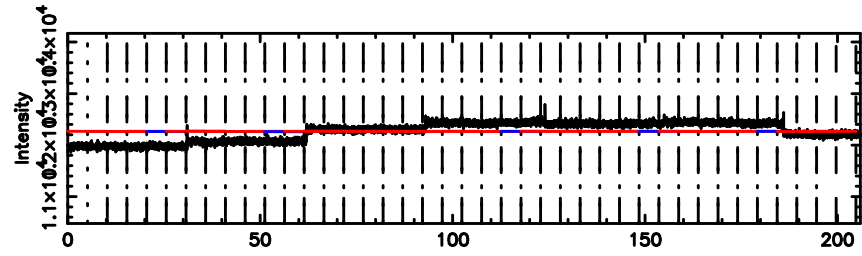

1034+404 2024/05/30 8.93UT TOYOKAWA-KISO

F20240530175402

BLK: 5, SNR1: 5.5190 , SNR2: 38.300

Frequency (Hz)

K20240530175357

BLK: 5, SNR1: 0.32500 , SNR2: 1.4087

Frequency (Hz)

1034+404 2024/05/30 8.93UT FUJI -KISO