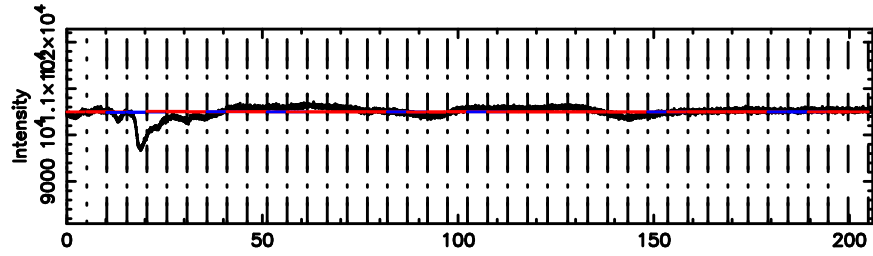

Frequency (Hz)

F20240530055957

BLK:11,SNR1: 0.44385 ,SNR2: 4.5516

Frequency (Hz)

2239+333 2024/05/29 21.03UT TOYOKAWA-FUJI

T20240530055955

BLK: 9,SNR1: 6.5348 ,SNR2: 24.619

Frequency (Hz)