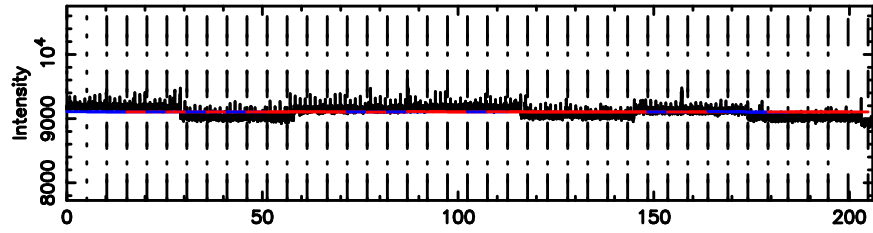

K20240530055953

BLK: 9,SNR1: 0.33994 ,SNR2: 2.9099

Frequency (Hz)

2239+333 2024/05/29 21.03UT TOYOKAWA-KISO

F20240530055957

BLK:13,SNR1: 0.90313 ,SNR2: 3.2717

Frequency (Hz)

K20240530055953