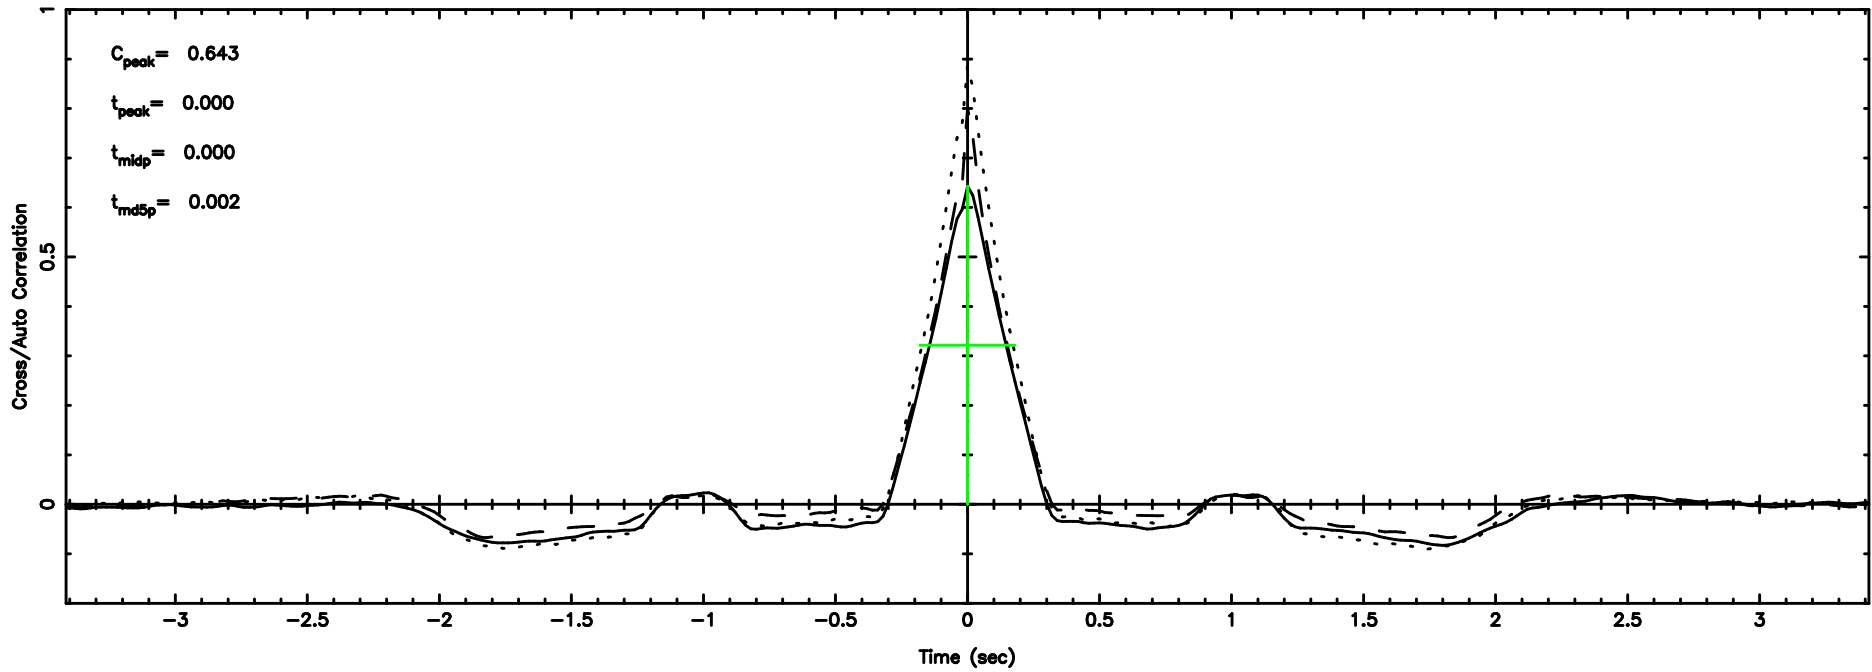

Frequency (Hz)

T20240530093438

BLK:33,SNR1: 13.776 ,SNR2: 24.423

Frequency (Hz)

K20240530093435

BLK:33,SNR1: 10.415 ,SNR2: 25.974

Frequency (Hz)

0213+178 2024/05/30 0.61UT TOYOKAWA-KISO