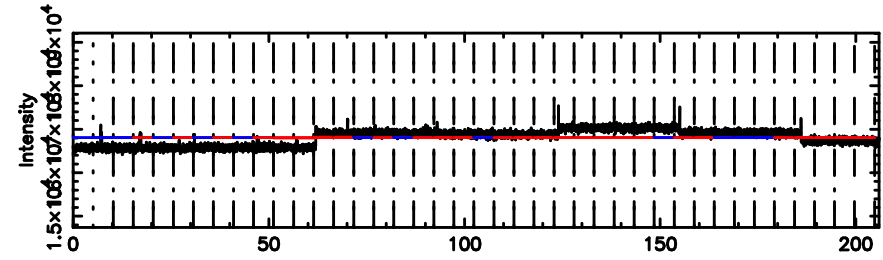

K20240530055953

BLK: 9,SNR1: 0.33994 ,SNR2: 2.9099

Frequency (Hz)

2239+333 2024/05/29 21.03UT TOYOKAWA-KISO

F20240530055957

BLK:13,SNR1: 0.90313 ,SNR2: 3.2717

Frequency (Hz)

K20240530055953