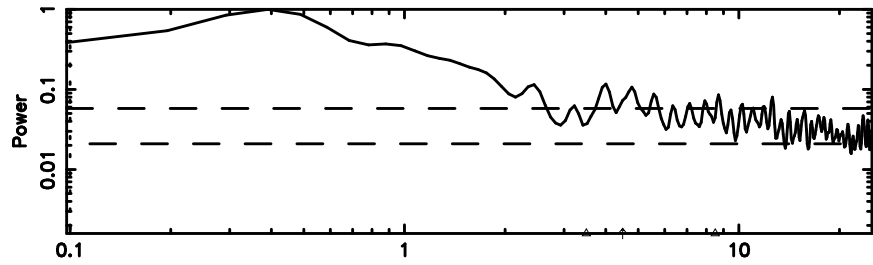

Frequency (Hz)

K20240530062006

BLK: 4,SNR1: 1.1093 ,SNR2: 4.1181

Frequency (Hz)

2259+481 2024/05/29 21.36UT TOYOKAWA-KISO

F20240530062010

BLK:13,SNR1: 0.36031 ,SNR2: 2.6253

K20240530062006