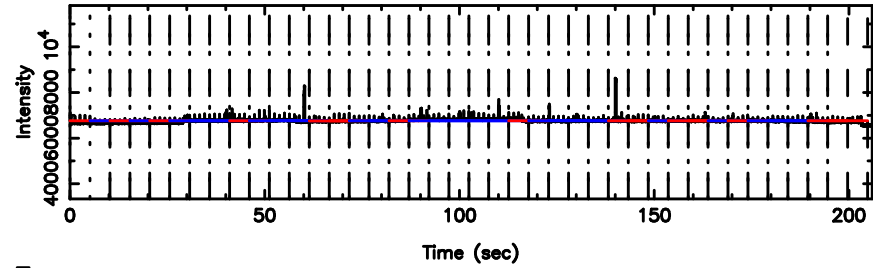

BLK:17,SNR1: 3.0151 ,SNR2: 5.9479

0106+01 2024/05/29 23.48UT FUJI -KISO

T20240530083622

BLK:24,SNR1: 2.5019 ,SNR2: 8.5455

F20240530083624

BLK:24,SNR1: 4.5848 ,SNR2: 11.414

0115-01 2024/05/29 23.63UT TOYOKAWA-FUJI