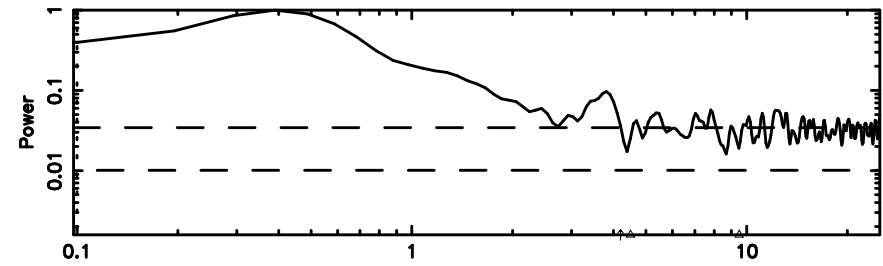

Frequency (Hz)

2227+444 2024/05/29 20.82UT TOYOKAWA-FUJI

T20240530054746

BLK: 7,SNR1: 0.28986 ,SNR2: 4.7171

Frequency (Hz)

2227+444 2024/05/29 20.82UT TOYOKAWA-KISO

K20240530054744

BLK: 7,SNR1: 0.94581 ,SNR2: 4.6060