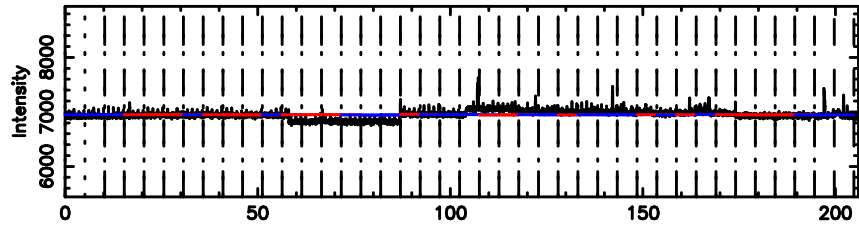

K20240530162642

BLK:19,SNR1: 6.5860 ,SNR2: 19.030

Frequency (Hz)

3C216 2024/05/30 7.47UT TOYOKAWA-KISO

F20240530162647

BLK:20,SNR1: 2.2473 ,SNR2: 5.7089

Frequency (Hz)

K20240530162642