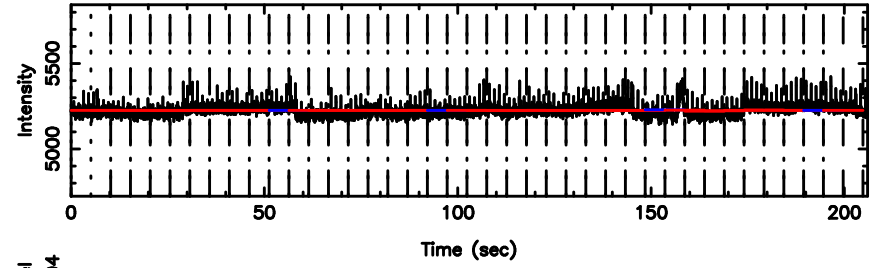

BLK:12,SNR1: 0.35571 ,SNR2: 1.0026

Frequency (Hz)

3C161 2024/05/30 4.77UT FUJI -KISO

T20240530141157

BLK: 4,SNR1:-0.66838E-01,SNR2: 0.28673

F20240530141159

BLK: 4,SNR1: 0.58977E-01,SNR2: 4.5445

0652-130 2024/05/30 5.23UT TOYOKAWA-FUJI