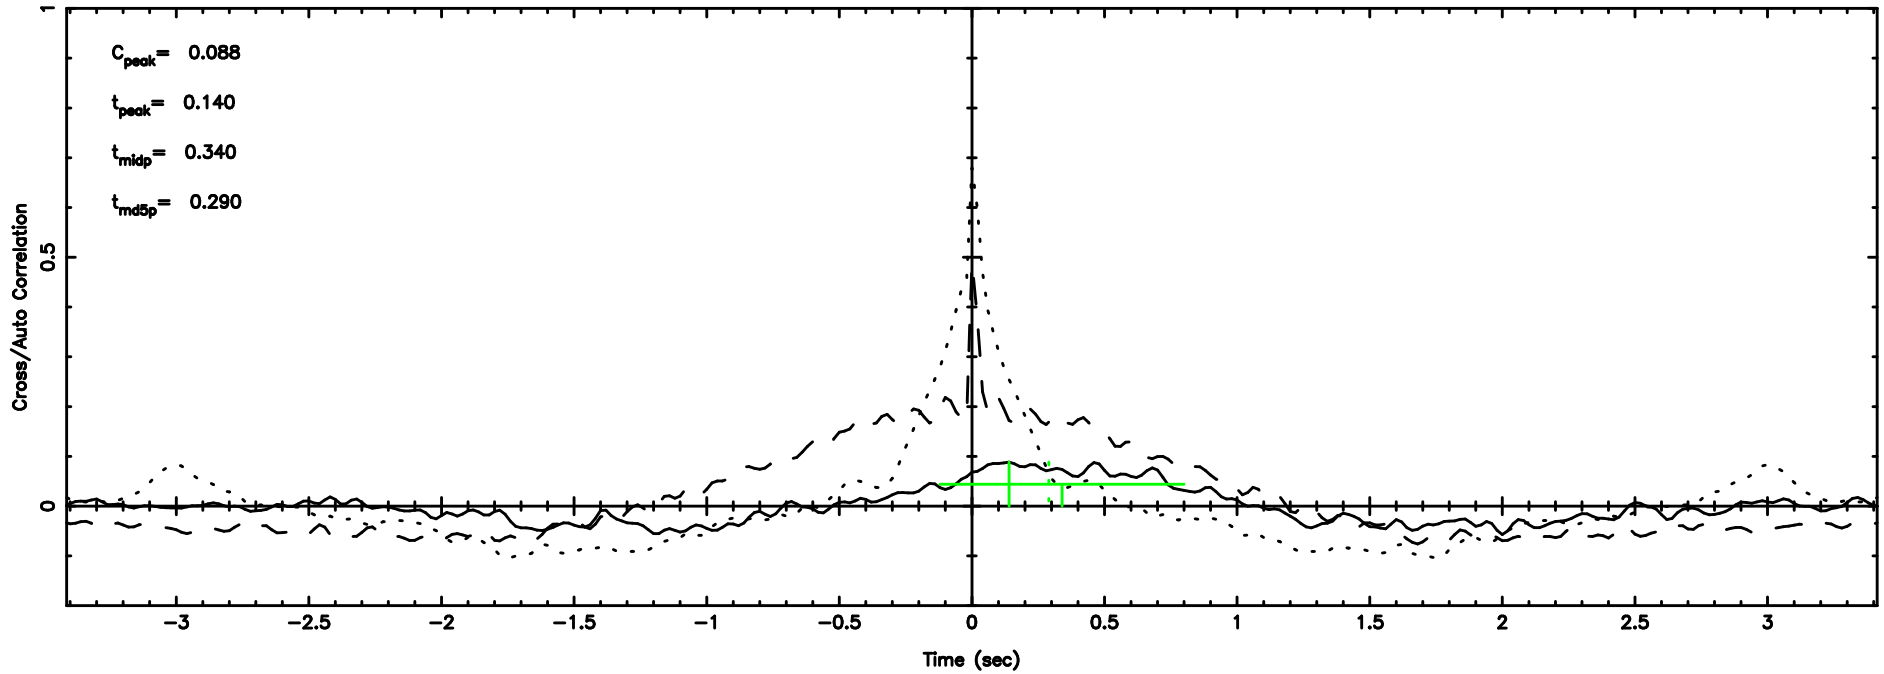

Frequency (Hz)

2334+085 2024/05/29 21.95UT TOYOKAWA-FUJI