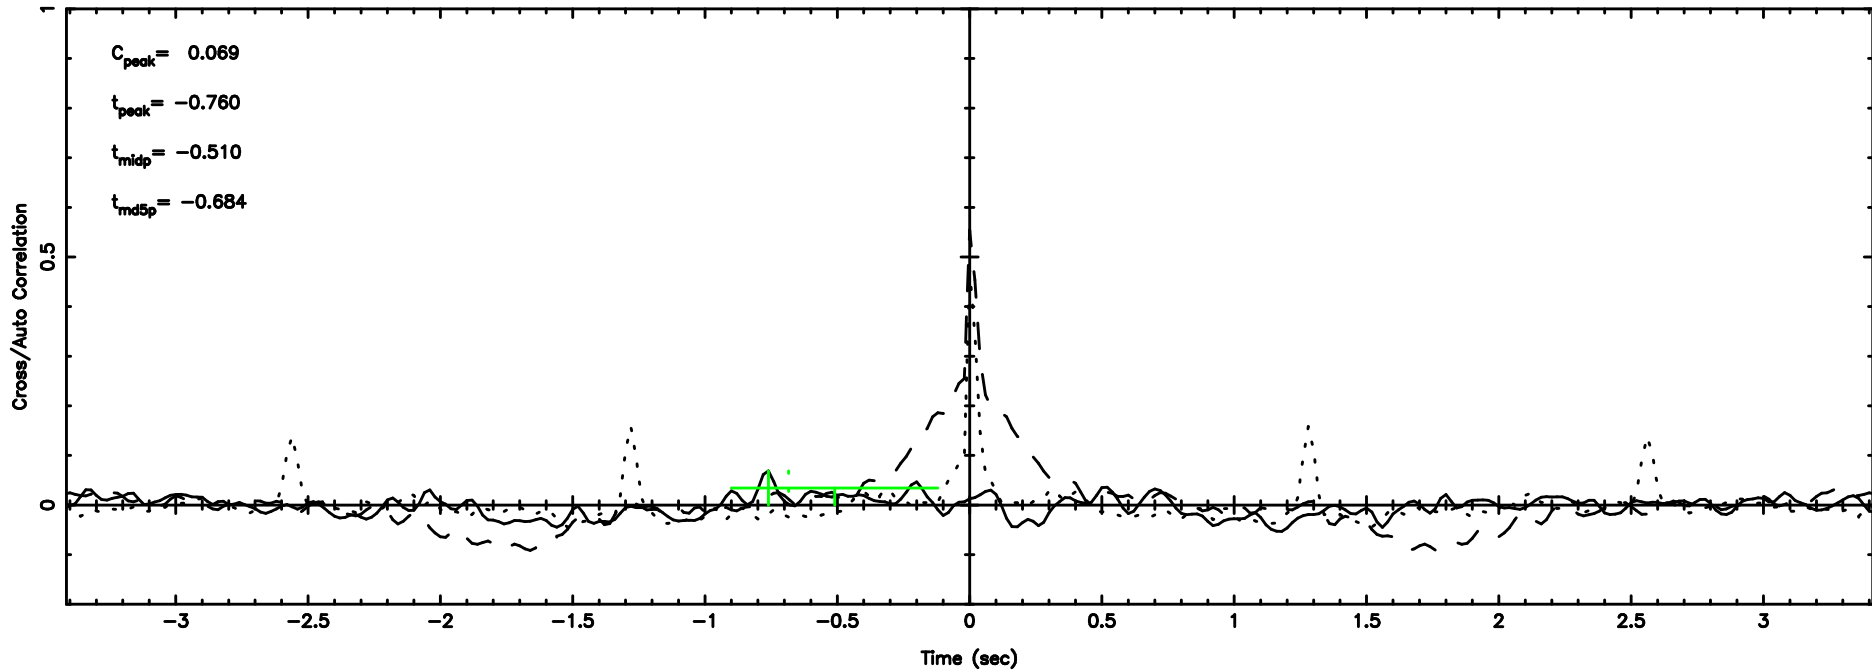

Frequency (Hz)

3C26 2024/05/29 23.23UT TOYOKAWA-FUJI

F20240530081221

BLK: 5, SNR1: 0.12617 , SNR2: 0.90919

Frequency (Hz)

T20240530081219

BLK: 2,SNR1: 0.18239 ,SNR2: 1.3552

Frequency (Hz)