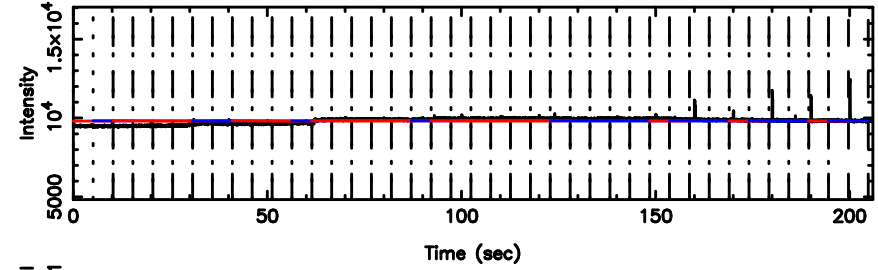

BLK:10,SNR1: 0.21055 ,SNR2: 0.83854

0333+32 2024/05/30 1.94UT TOYOKAWA-KISO

K20240530105429

BLK:10,SNR1: 3.4610 ,SNR2: 15.000

Frequency (Hz)

F20240530105434

BLK:17,SNR1:-0.56142E-01,SNR2: 1.3558

K20240530105429