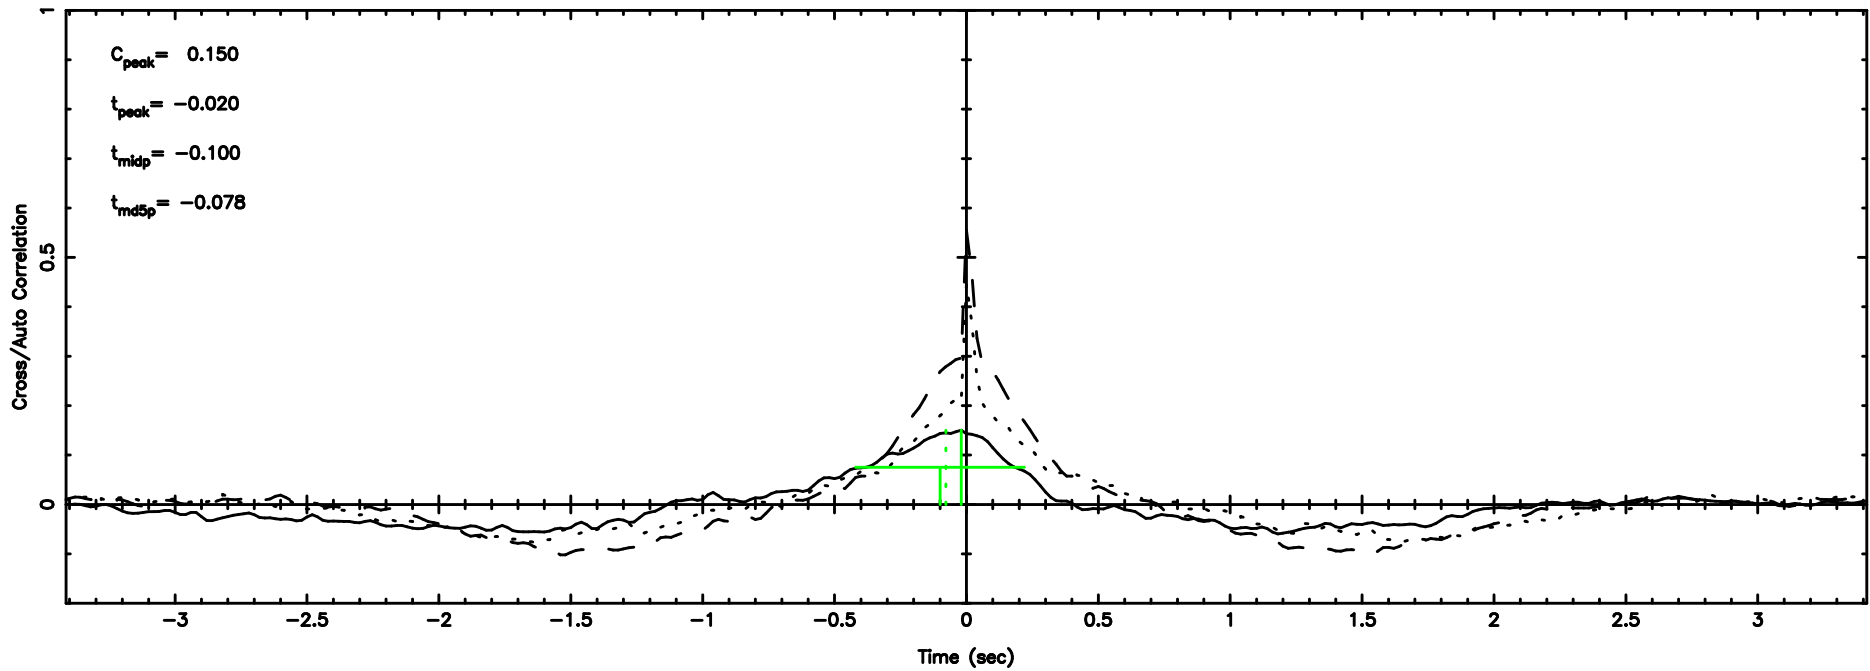

Frequency (Hz)

0308+305 2024/05/30 1.52UT TOYOKAWA-FUJI