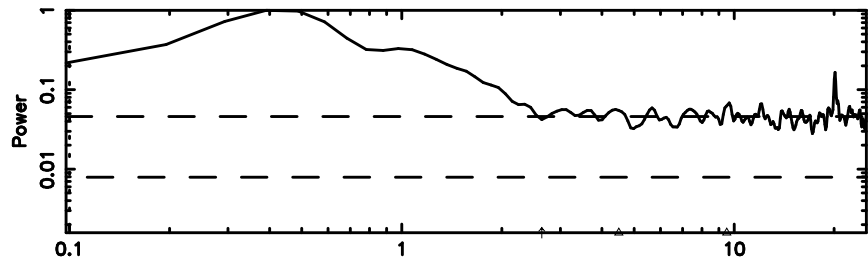

K20240530101947

BLK:17,SNR1: 0.79601 ,SNR2: 3.2100

Frequency (Hz)

0258+350 2024/05/30 1.36UT FUJI -KISO

T20240530102939

BLK:13,SNR1: 0.68931 ,SNR2: 5.3932

Frequency (Hz)

F20240530102941