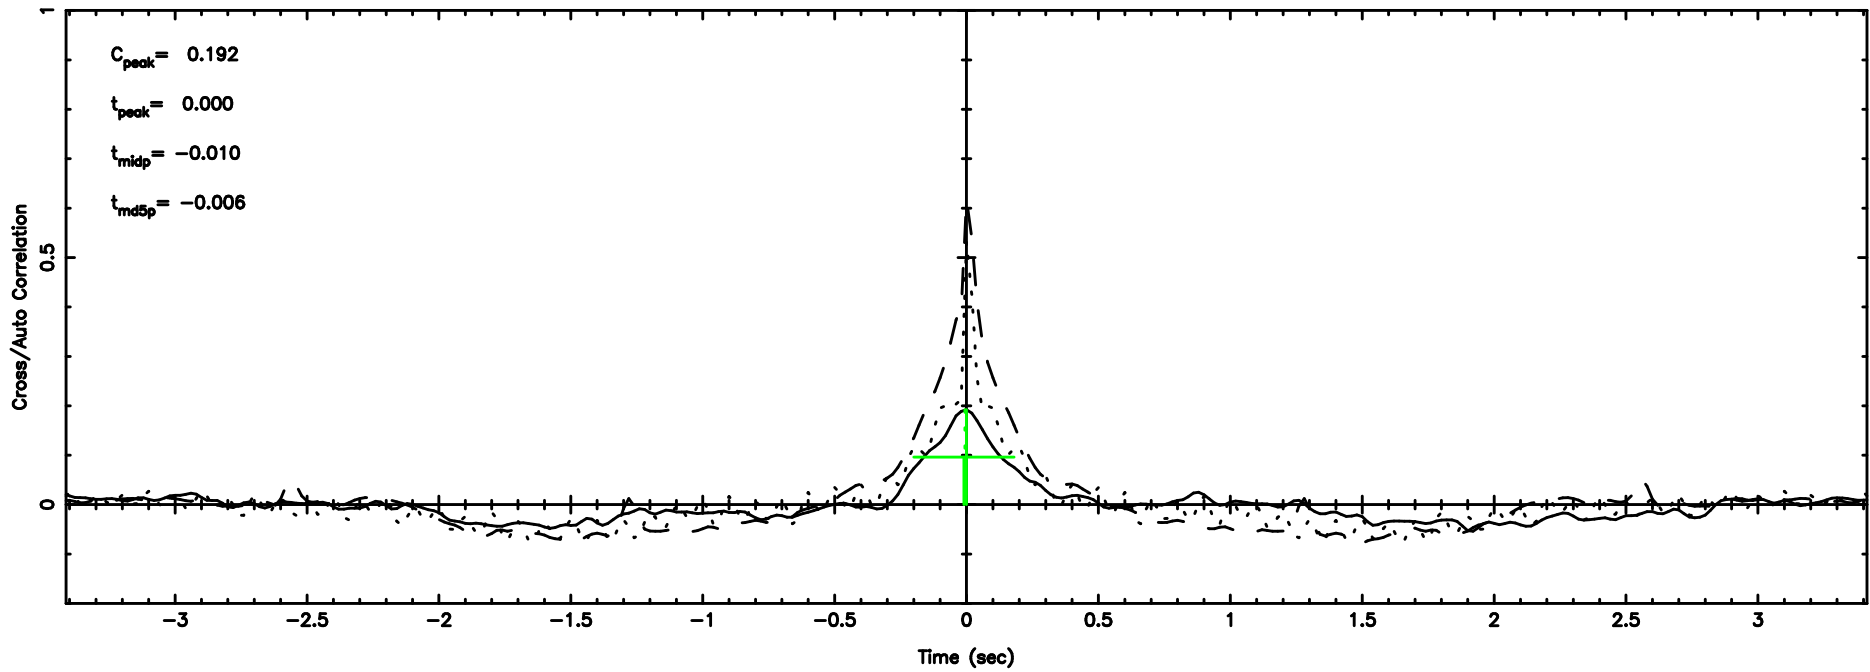

K20240530101947

BLK:17,SNR1: 0.79601 ,SNR2: 3.2100

Frequency (Hz)

0258+350 2024/05/30 1.36UT FUJI -KISO

T20240530102939

BLK:13,SNR1: 0.68931 ,SNR2: 5.3932

Frequency (Hz)

F20240530102941