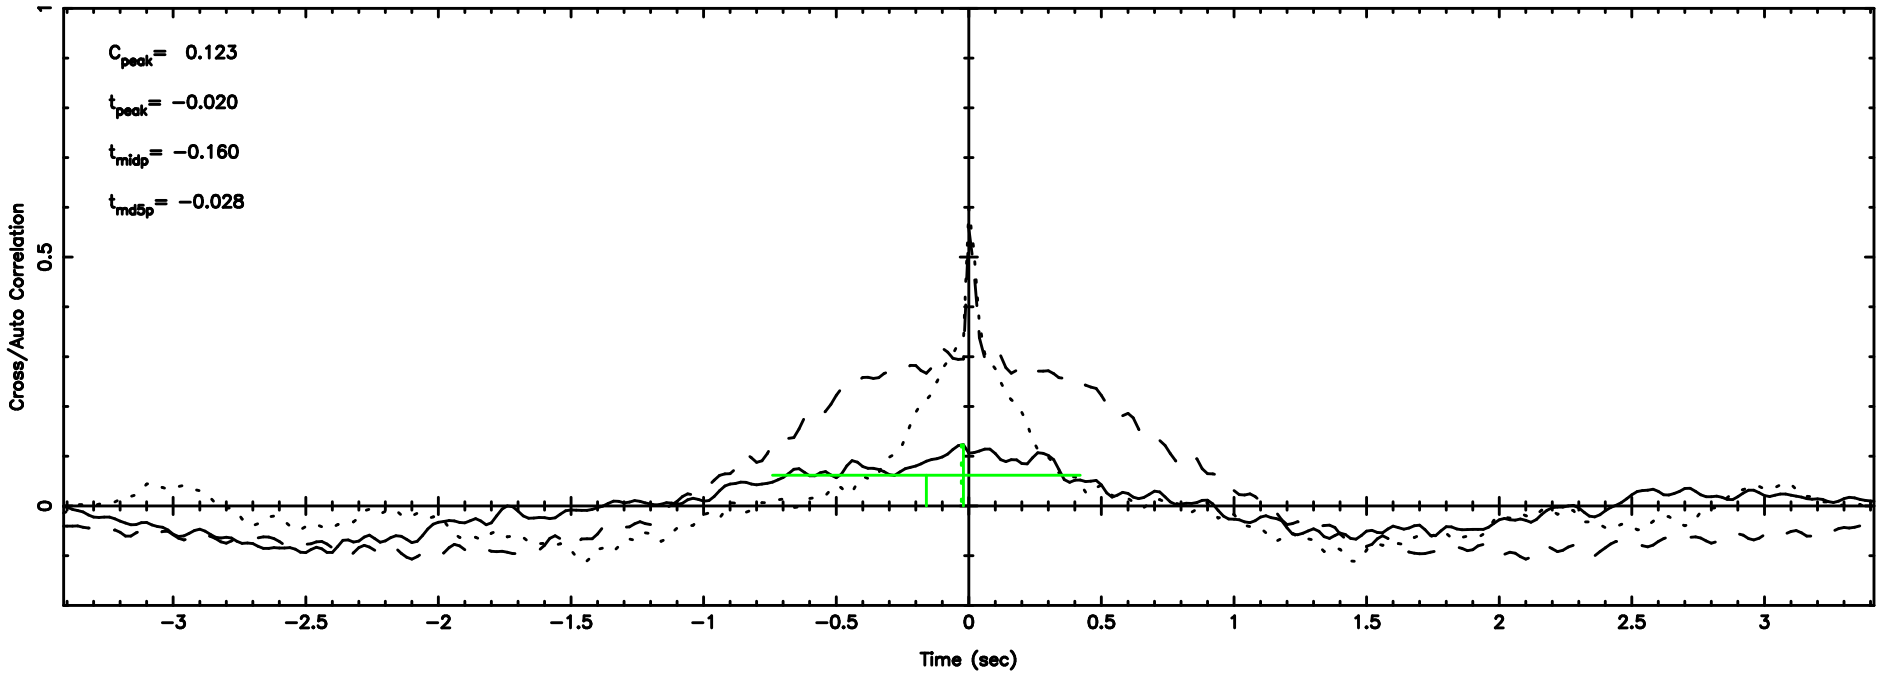

Frequency (Hz)

2334+085 2024/05/29 21.95UT TOYOKAWA-KISO