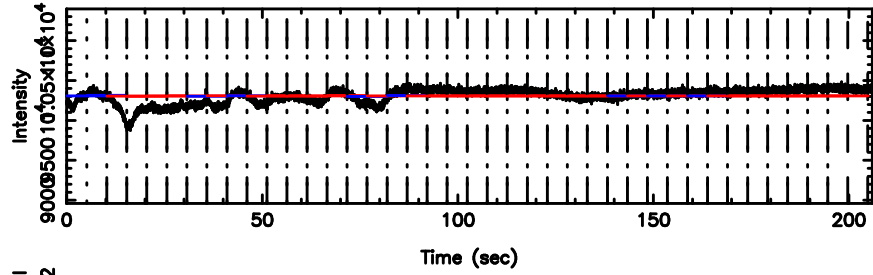

T20240530061226