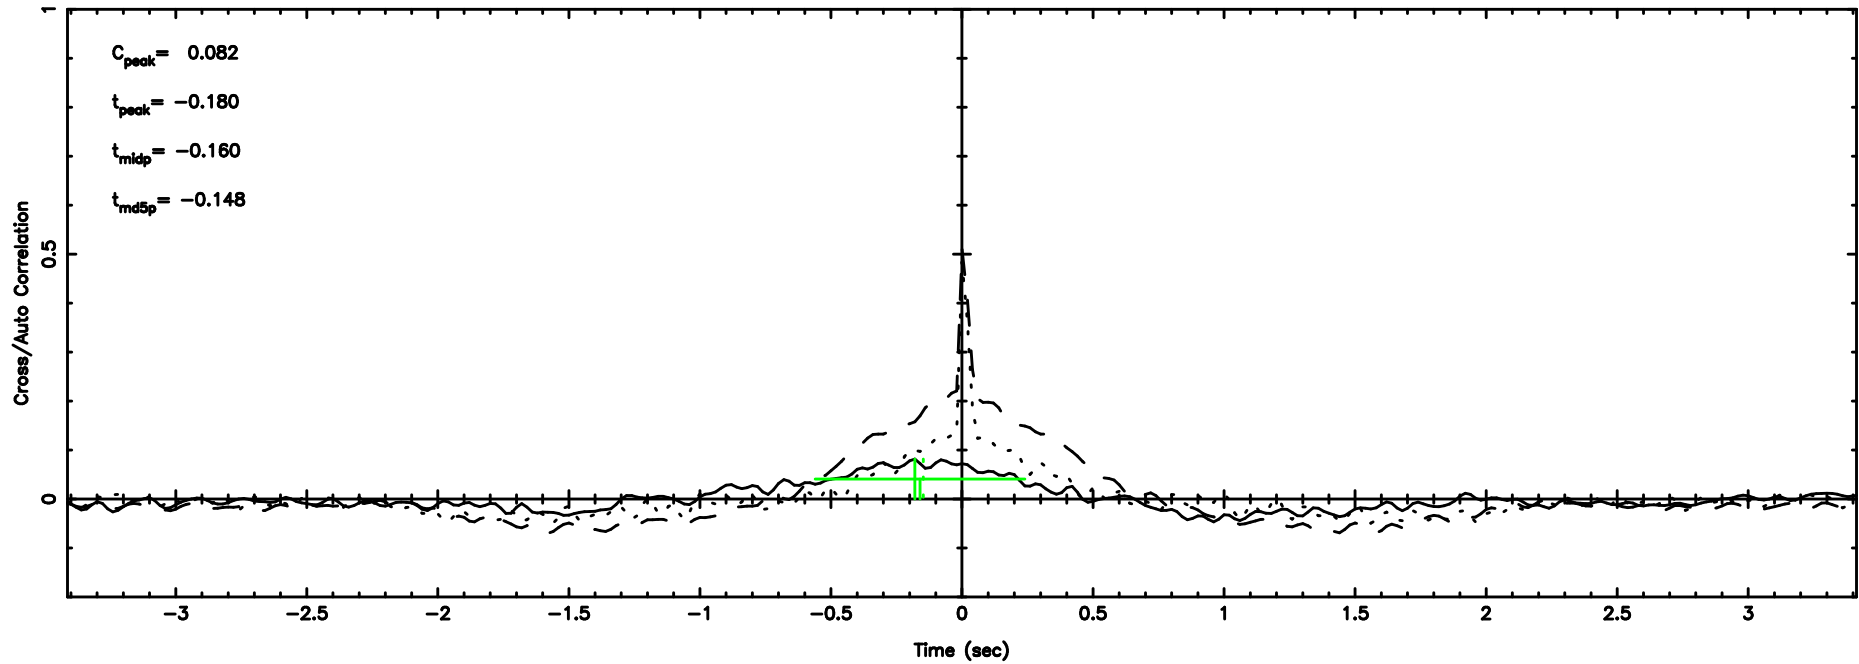

T20240530150124

BLK:14,SNR1: 0.25901 ,SNR2: 2.4302

K20240530150121

BLK:14,SNR1: 0.44318 ,SNR2: 2.5709

0741-06 2024/05/30 6.05UT TOYOKAWA-KISO