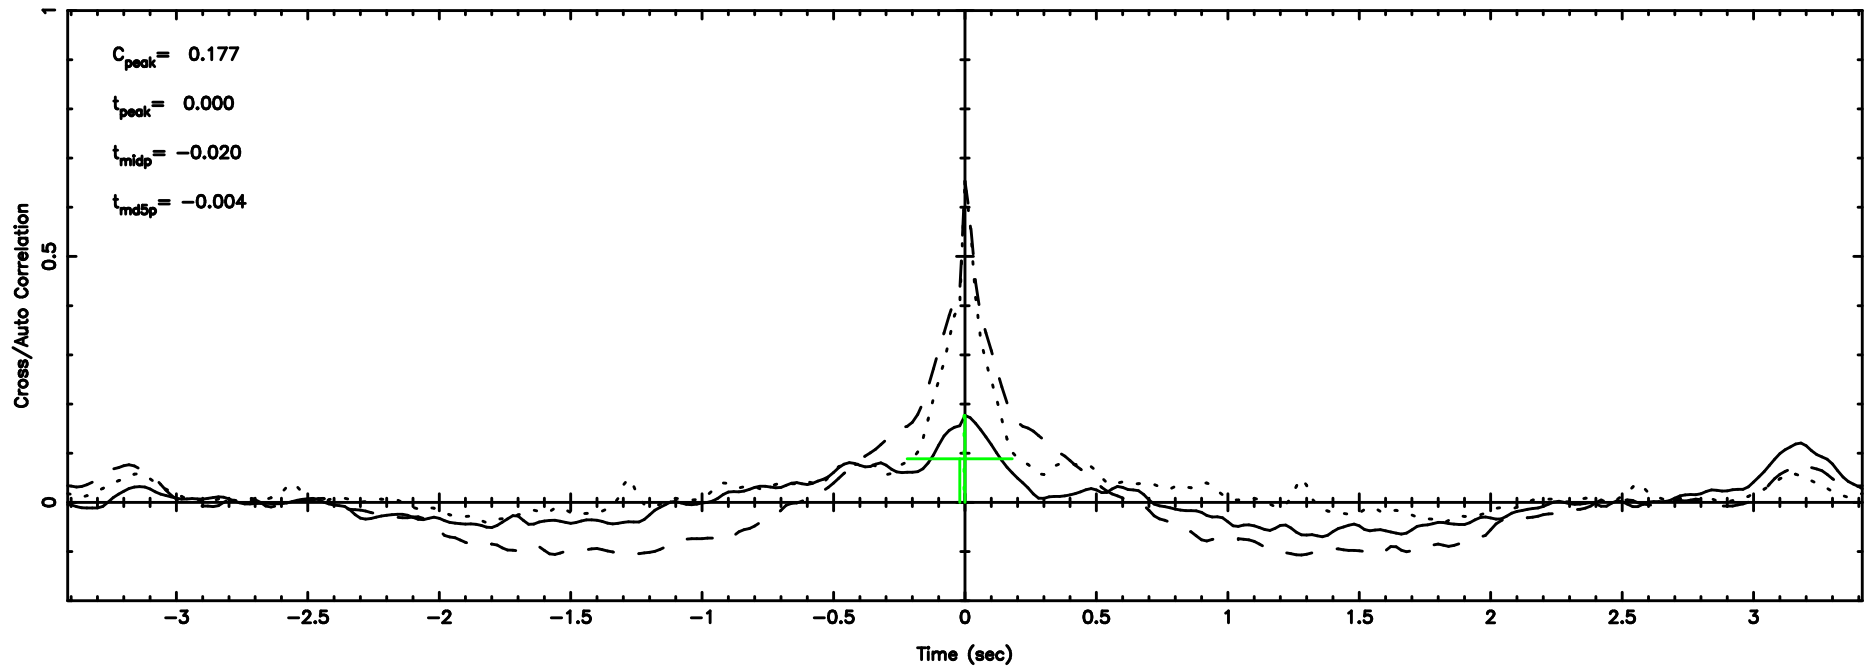

0548+16 2024/05/30 4.18UT TOYOKAWA-FUJI