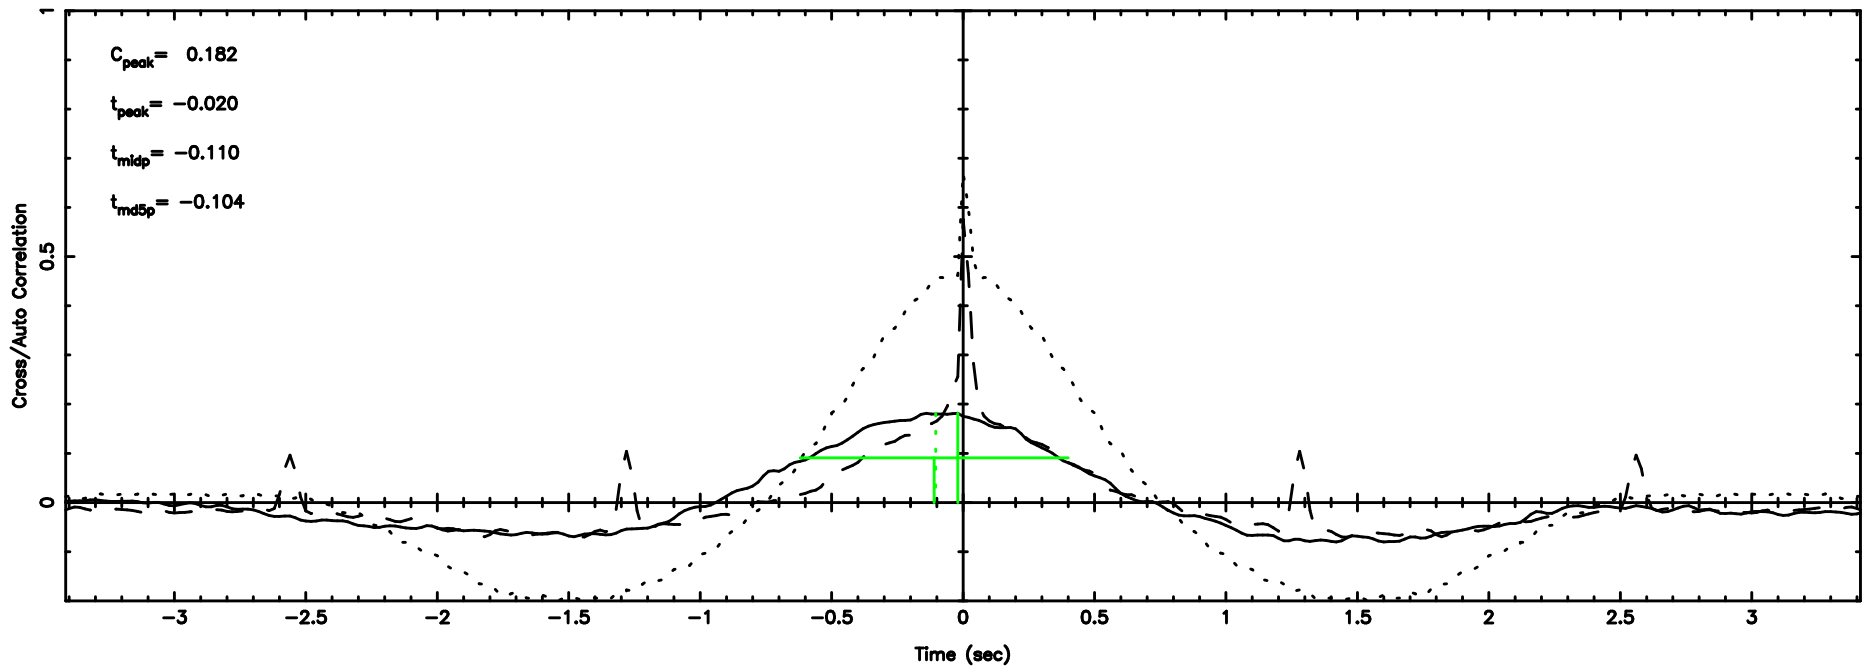

BLK:31,SNR1: 1.4325 ,SNR2: 11.341