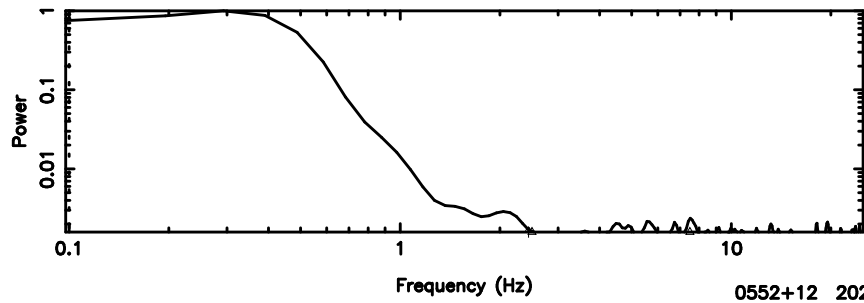

BLK: 8,SNR1: 13.277 ,SNR2: 112.73