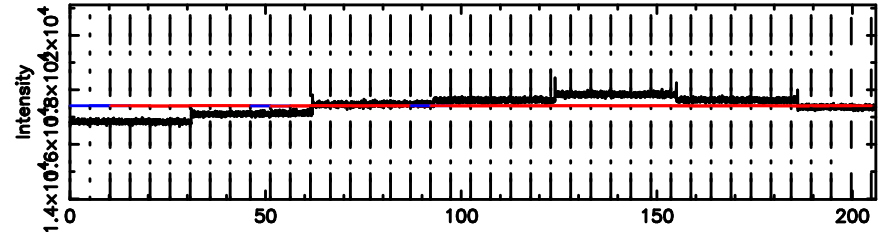

K20240530060410