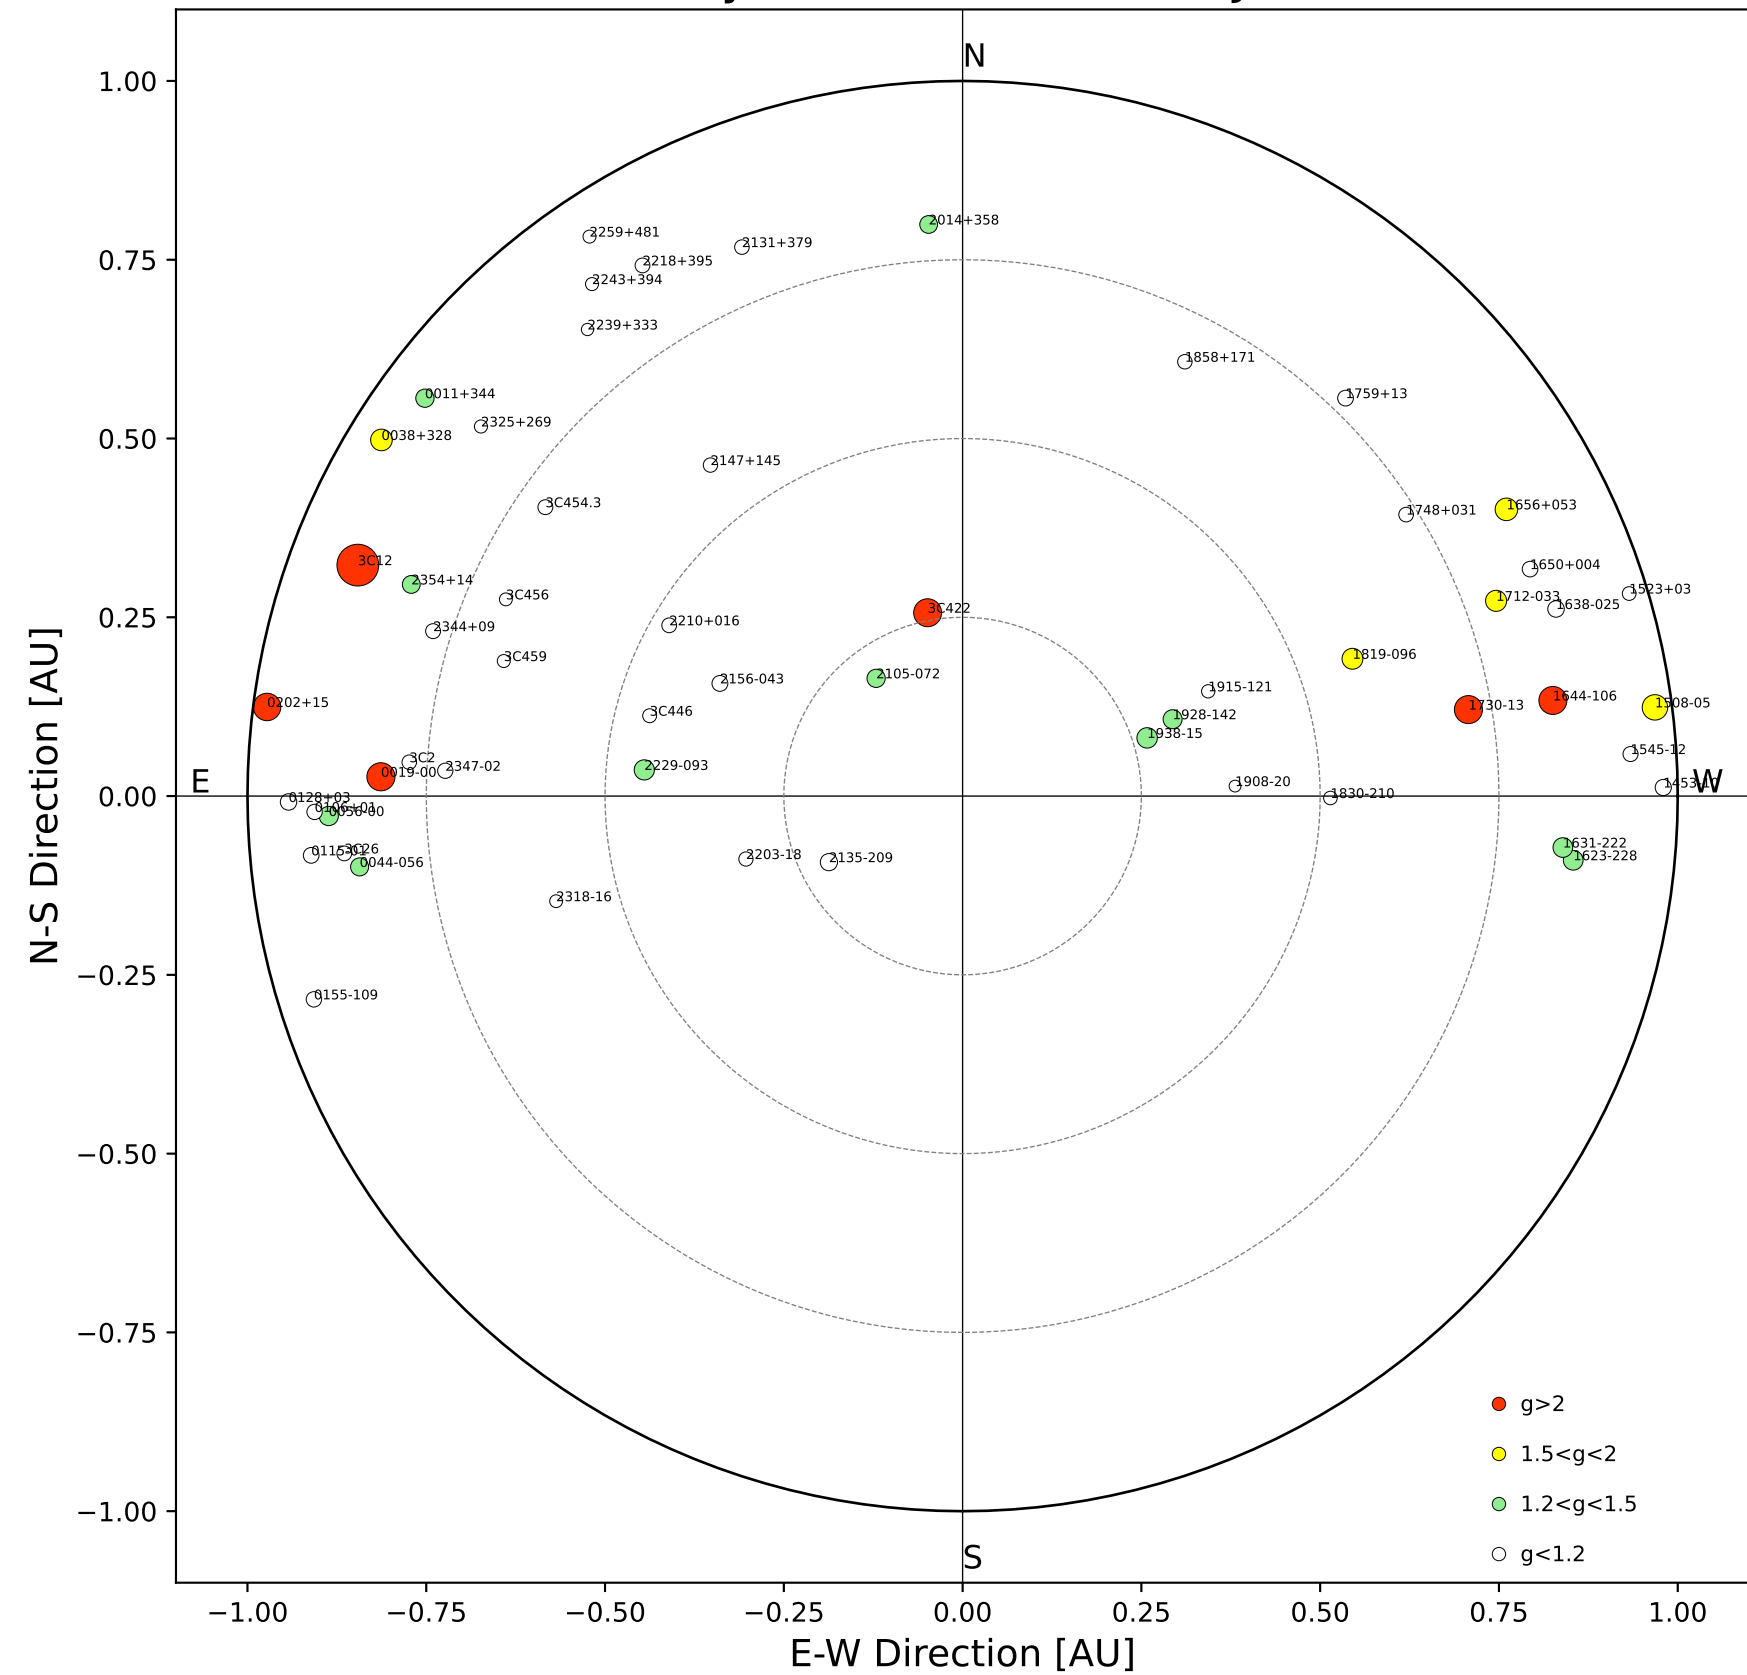

Fisheye View (2024/01/30 JST)

Top View

Side View