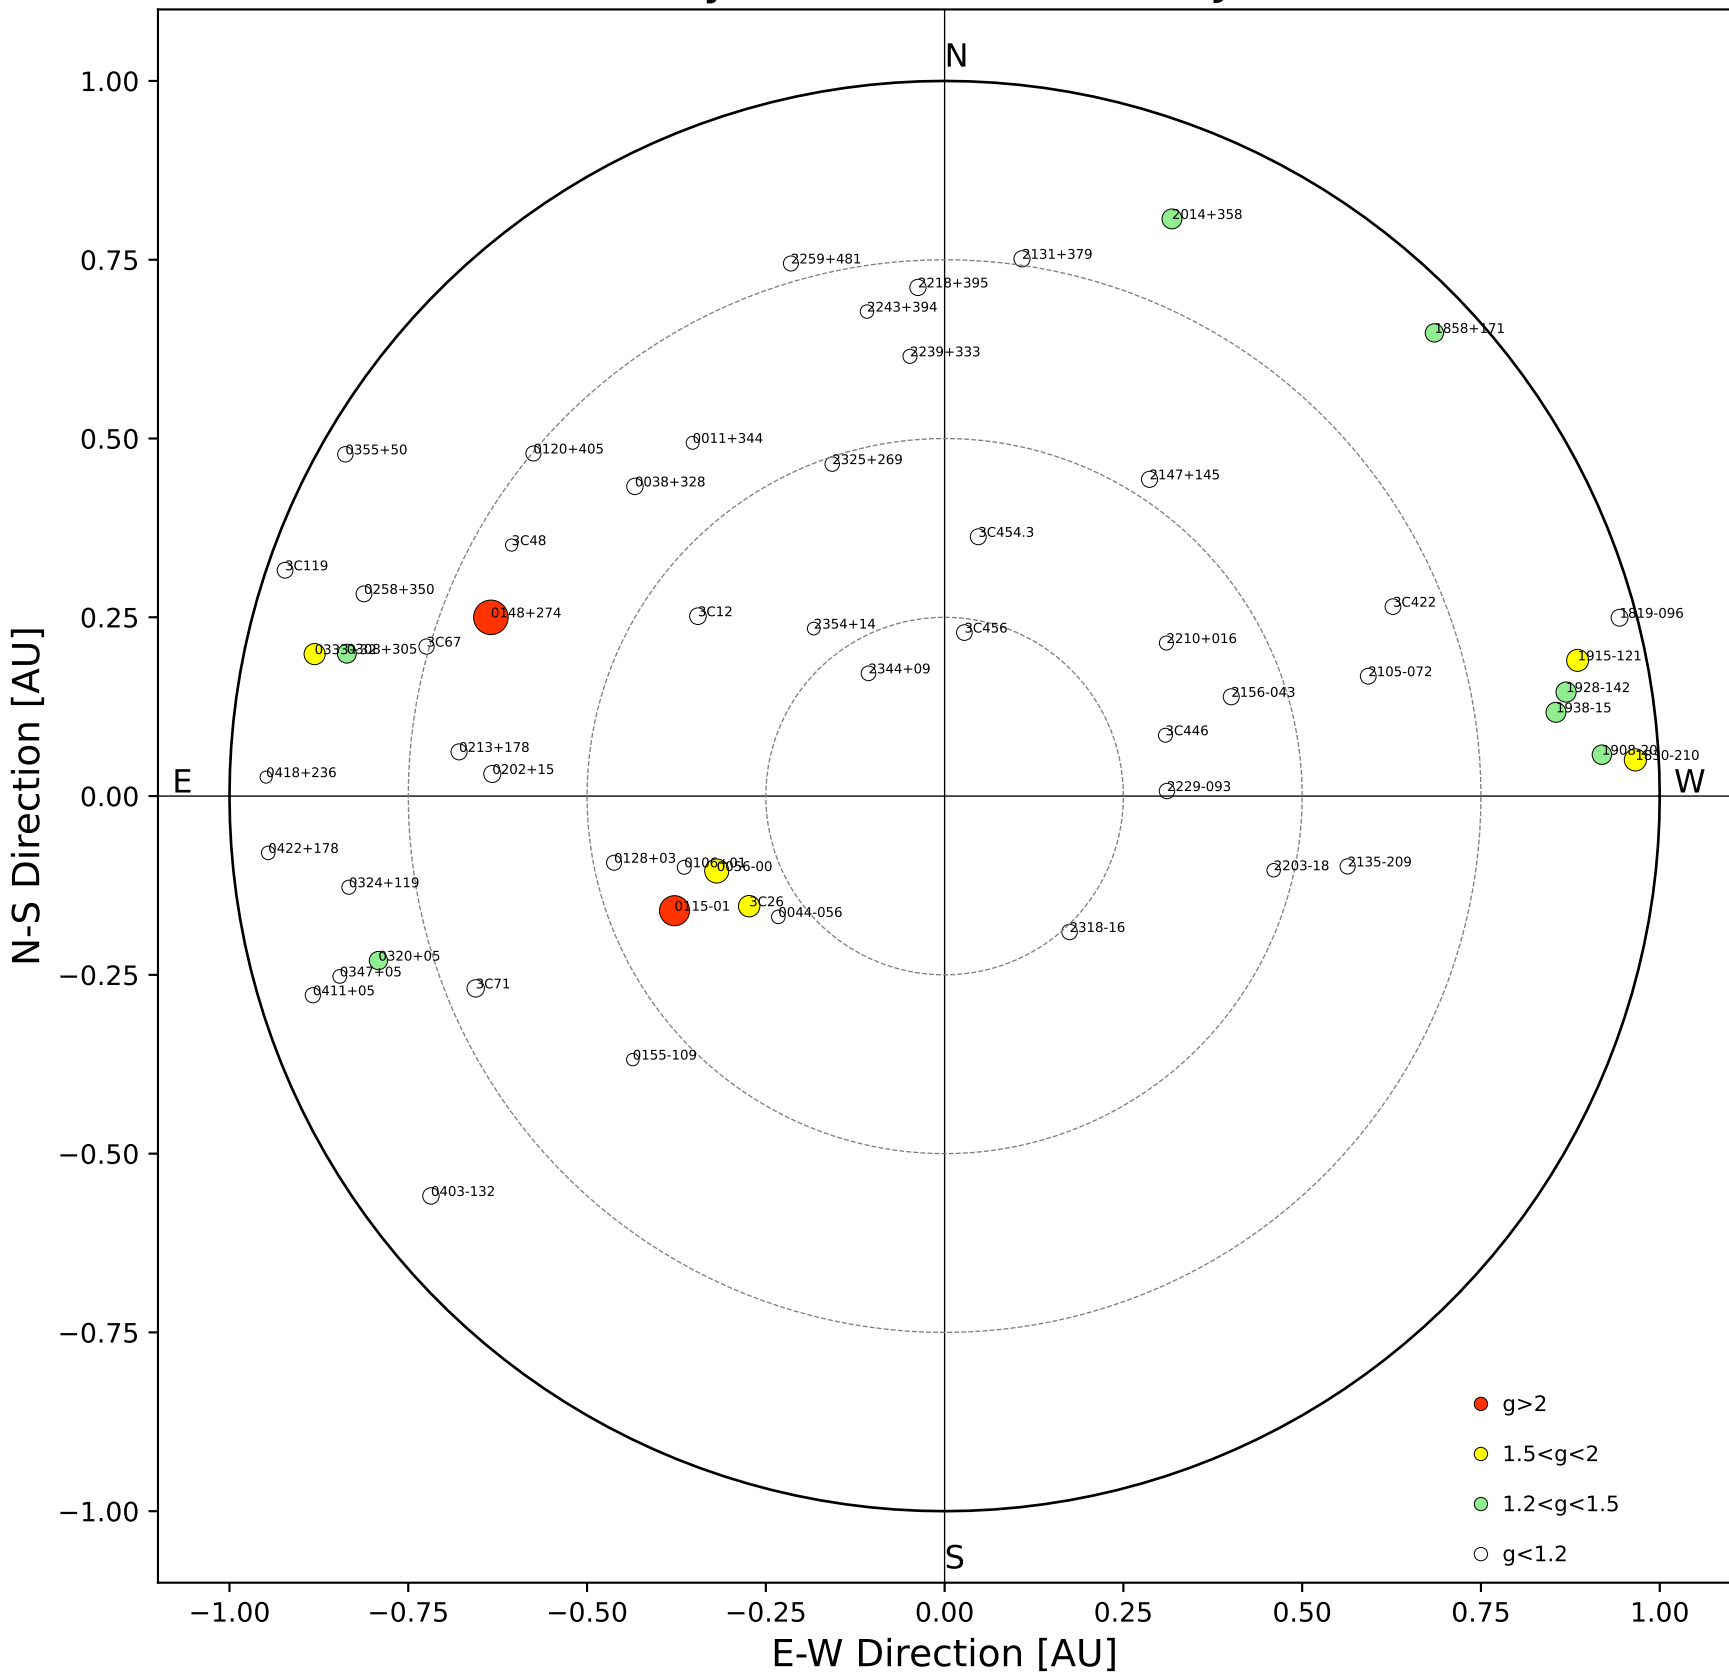

Fisheye View (2024/03/15 JST)

Top View

Side View