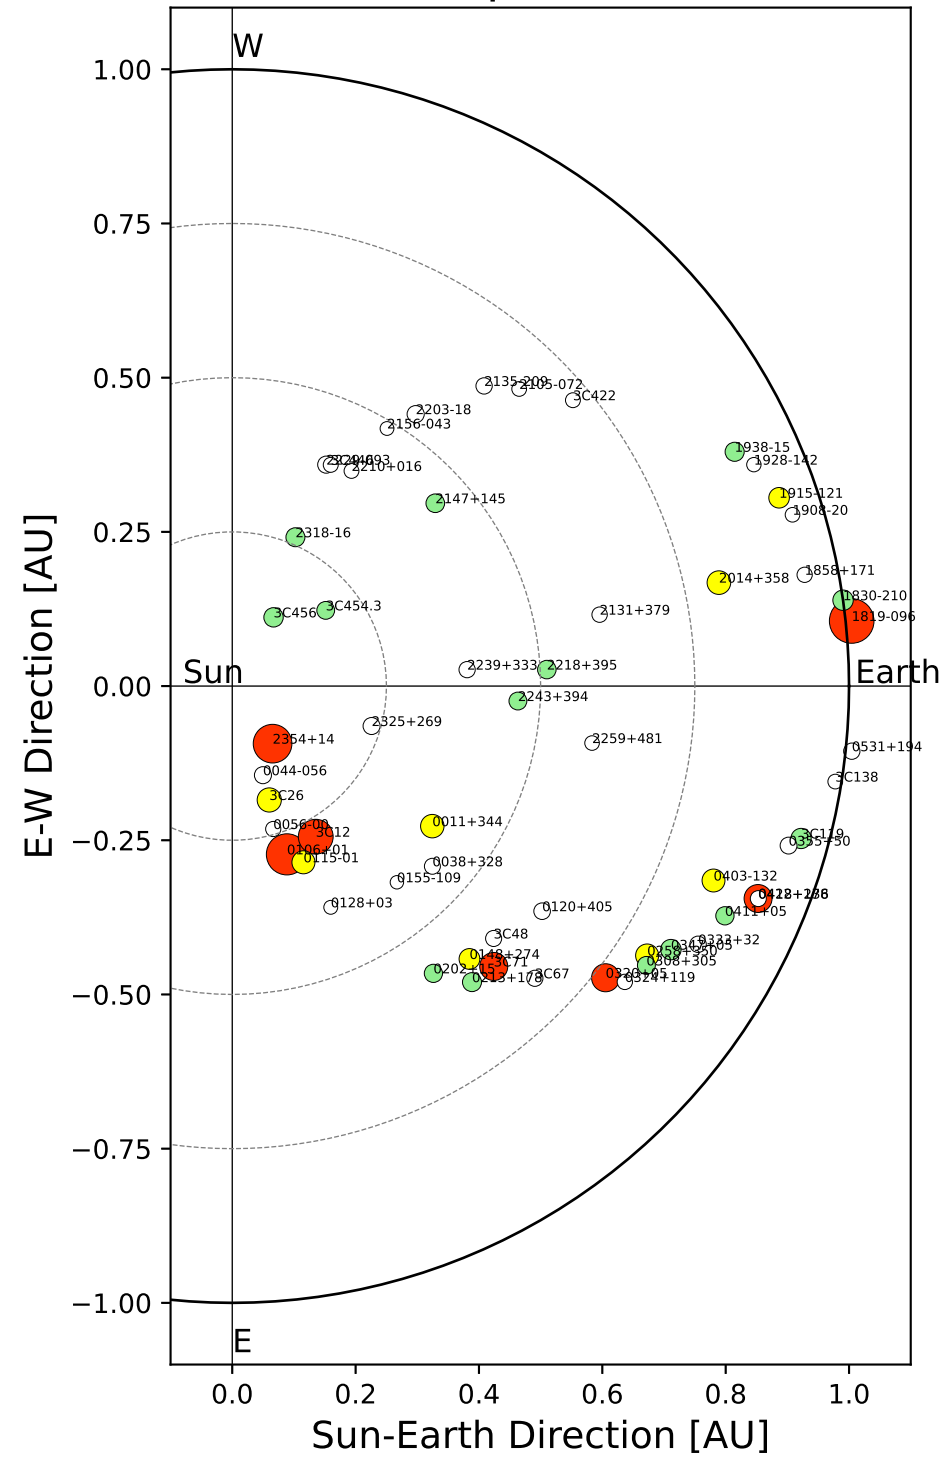

Fisheye View (2024/03/20 JST)

Top View

Side View