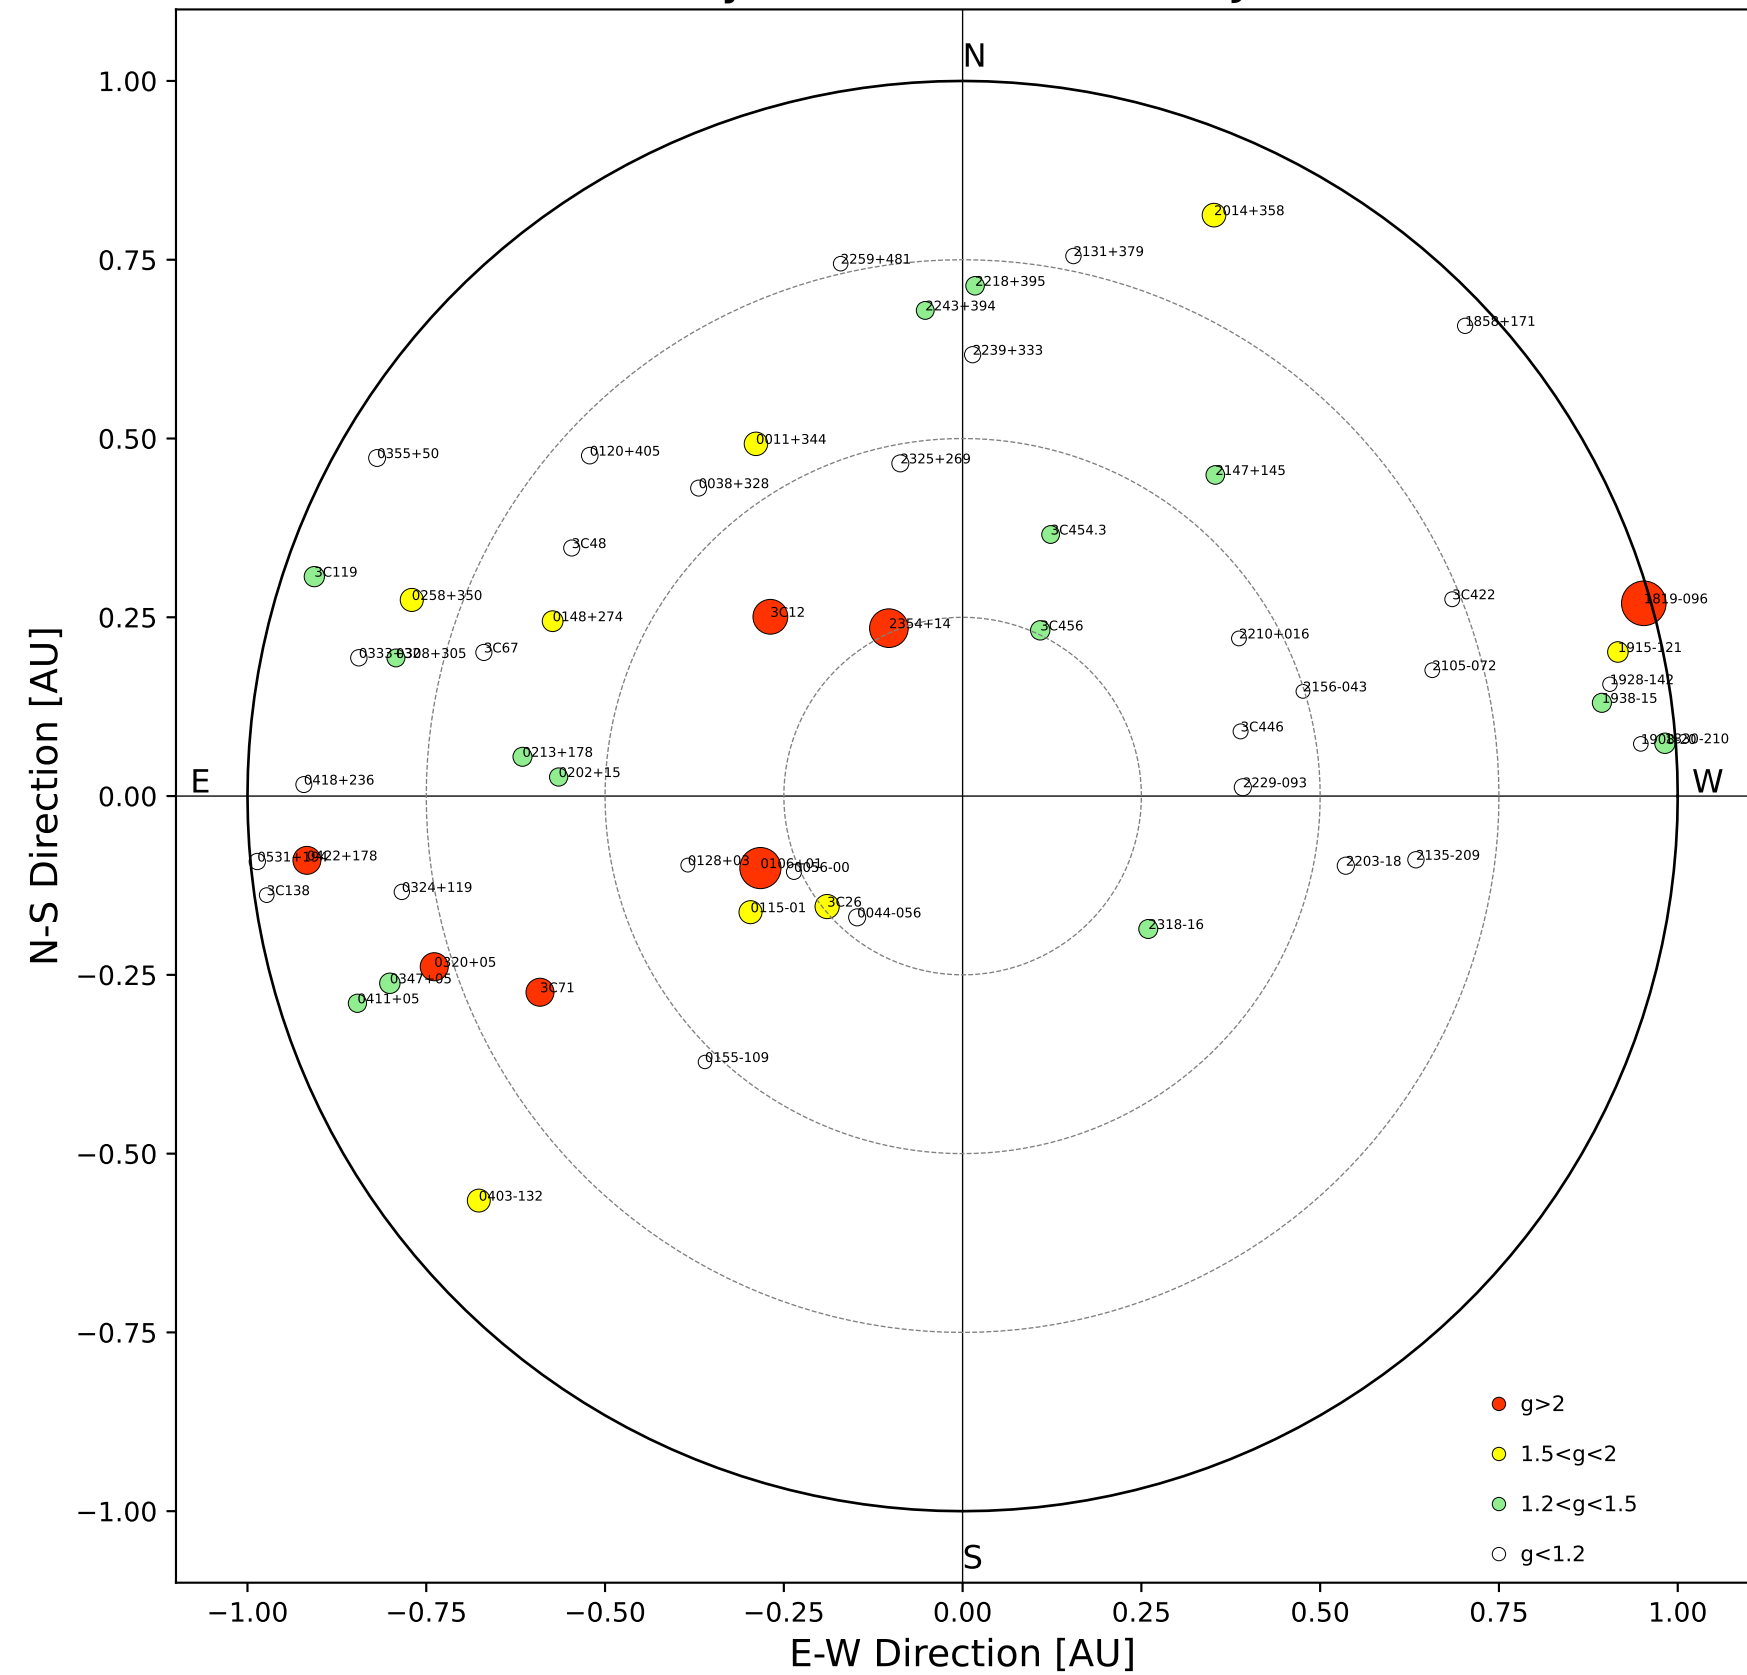

Fisheye View (2024/03/20 JST)

Top View

Side View