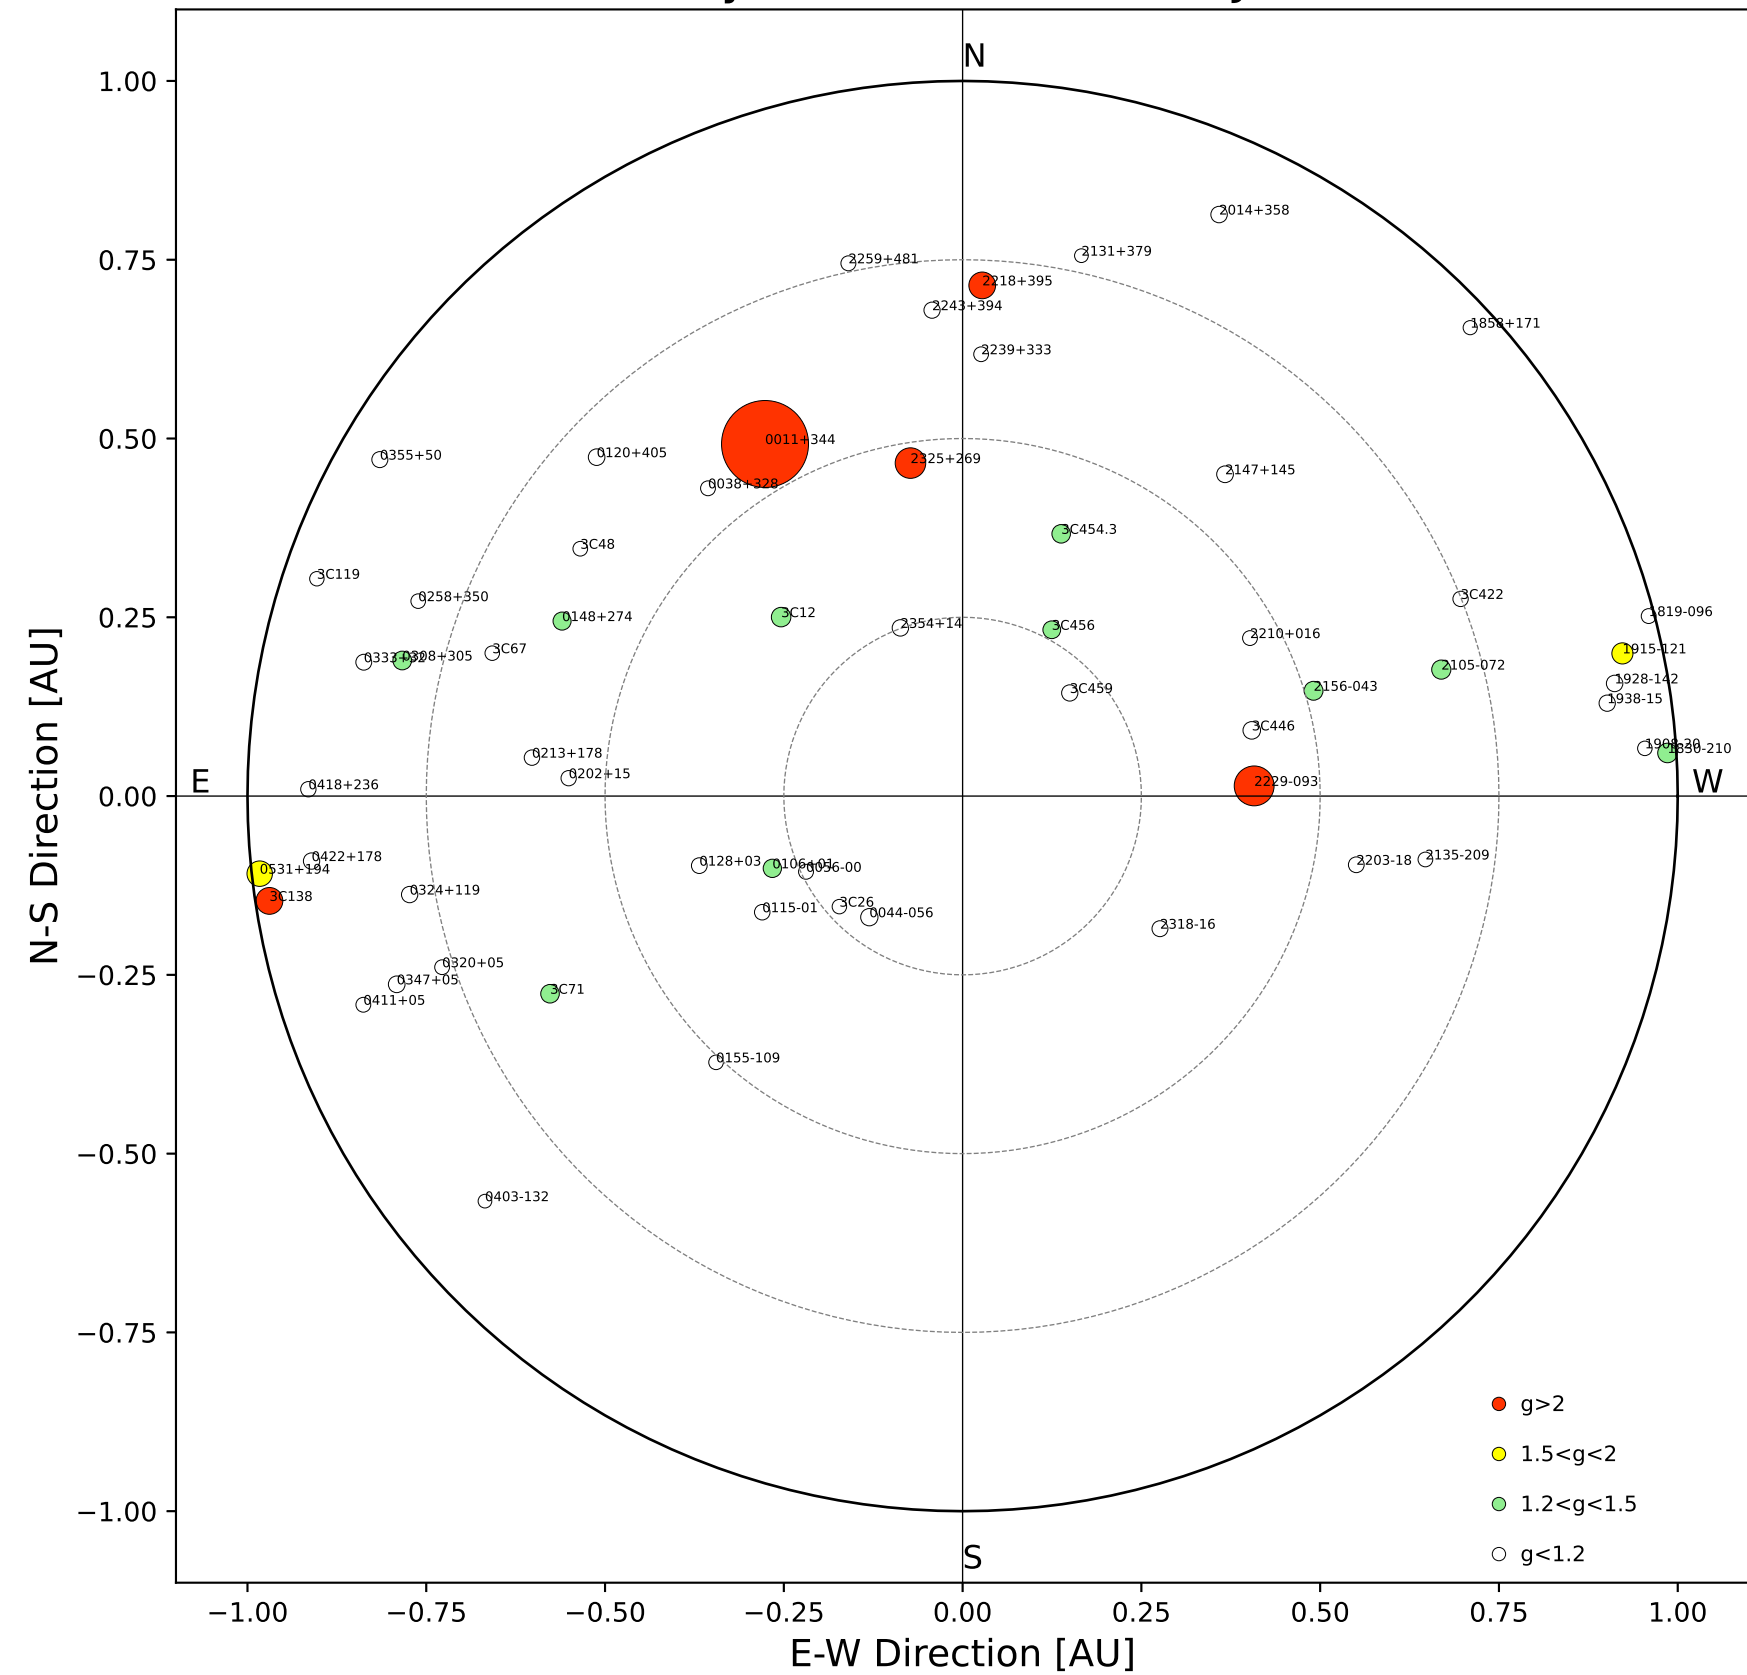

Fisheye View (2024/03/21 JST)

Top View

Side View