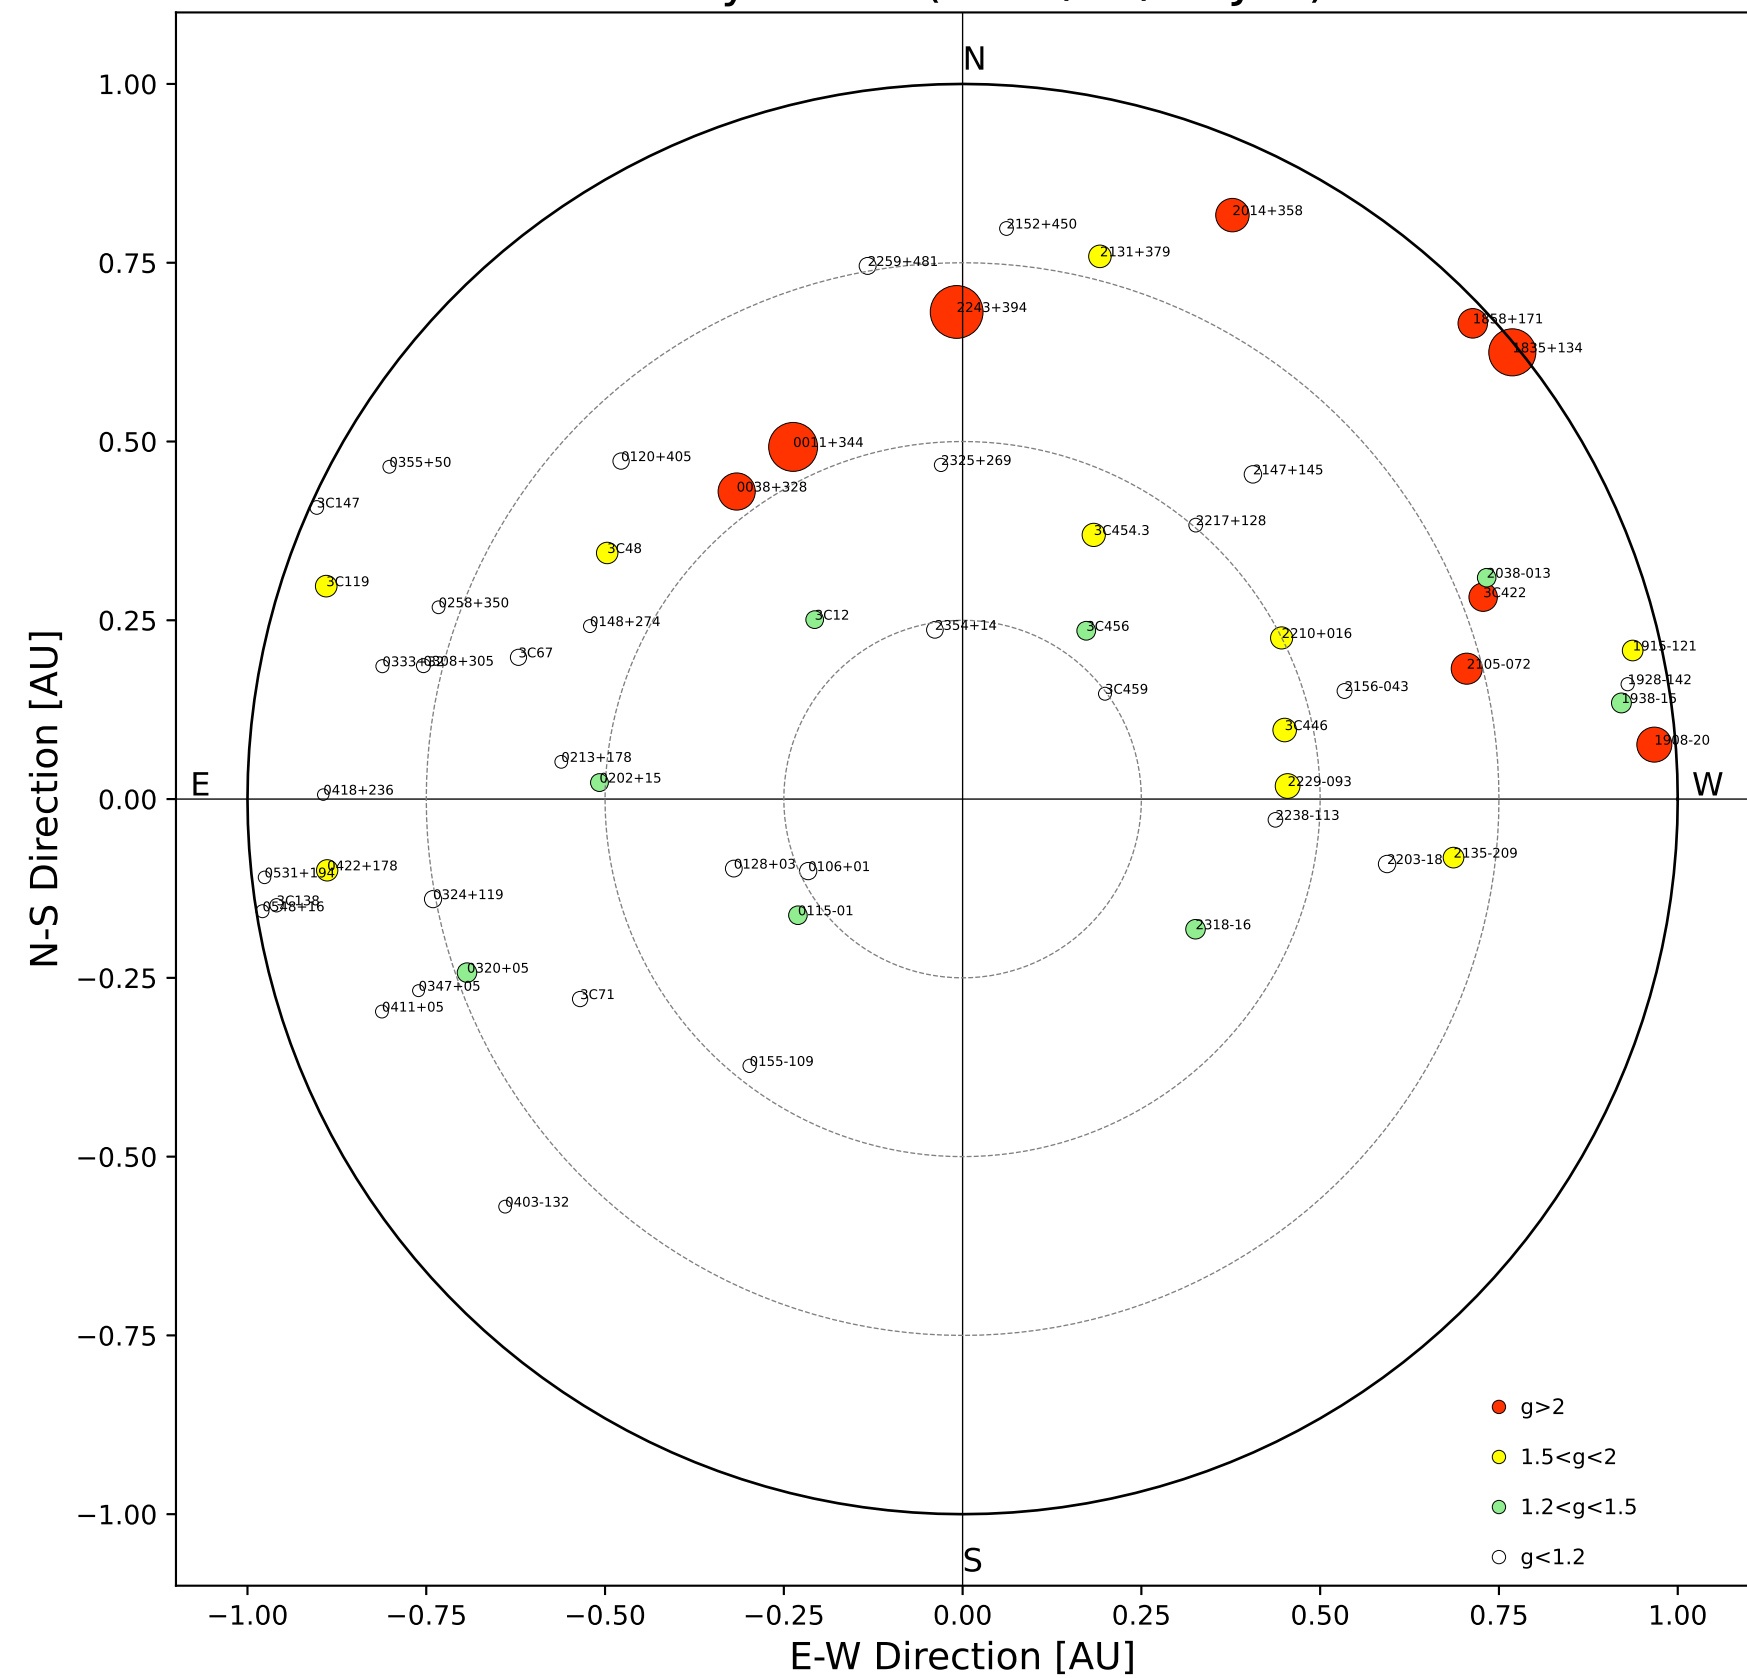

Fisheye View (2024/03/24 JST)

Top View

Side View