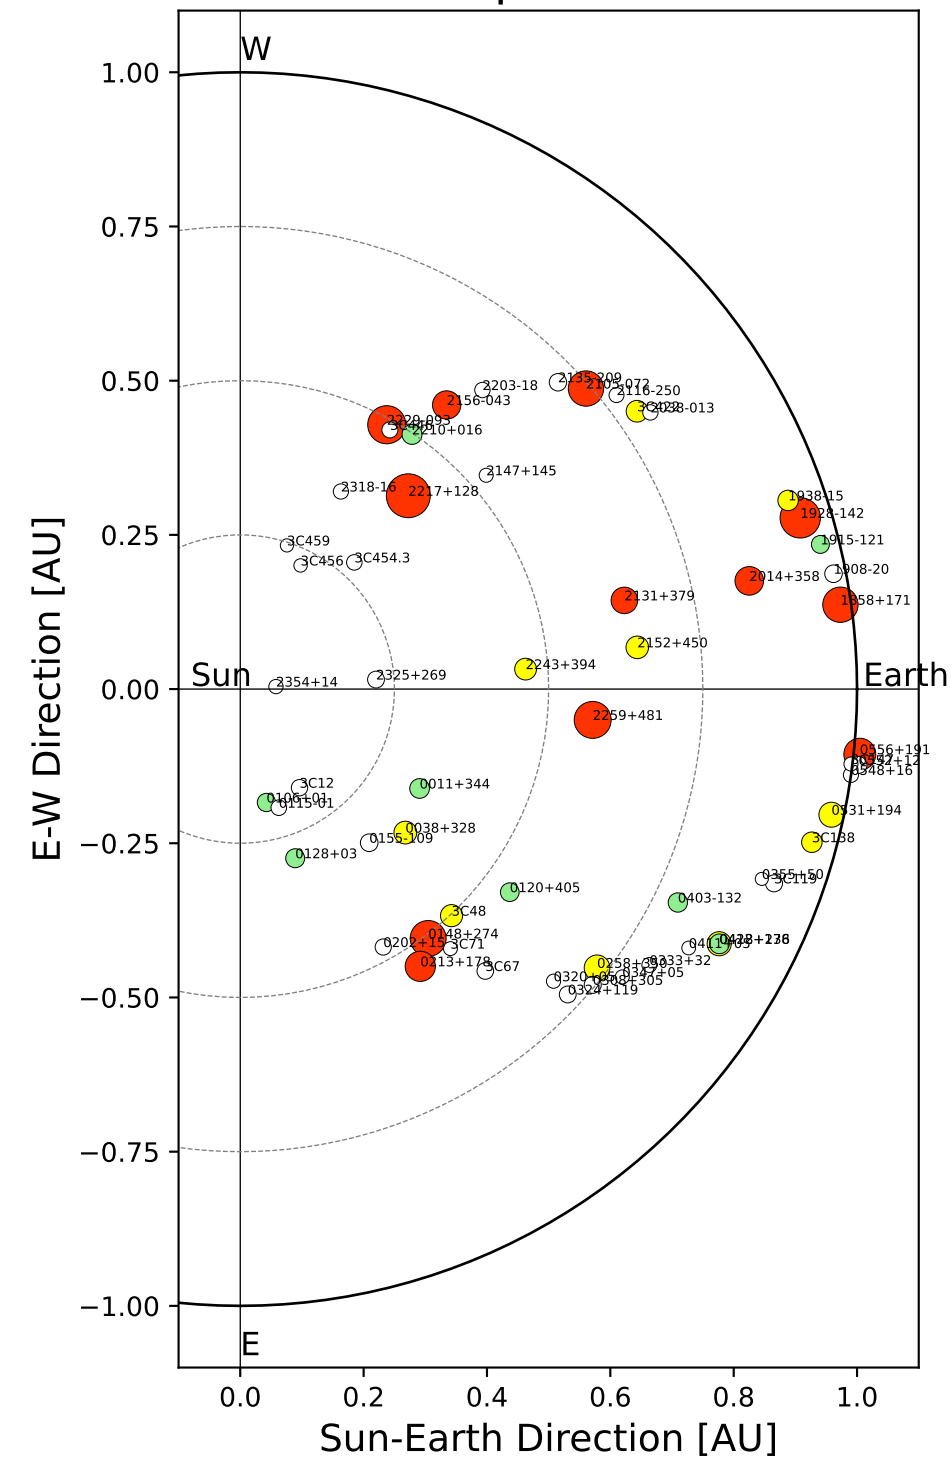

Fisheye View (2024/03/26 JST)

Top View

Side View