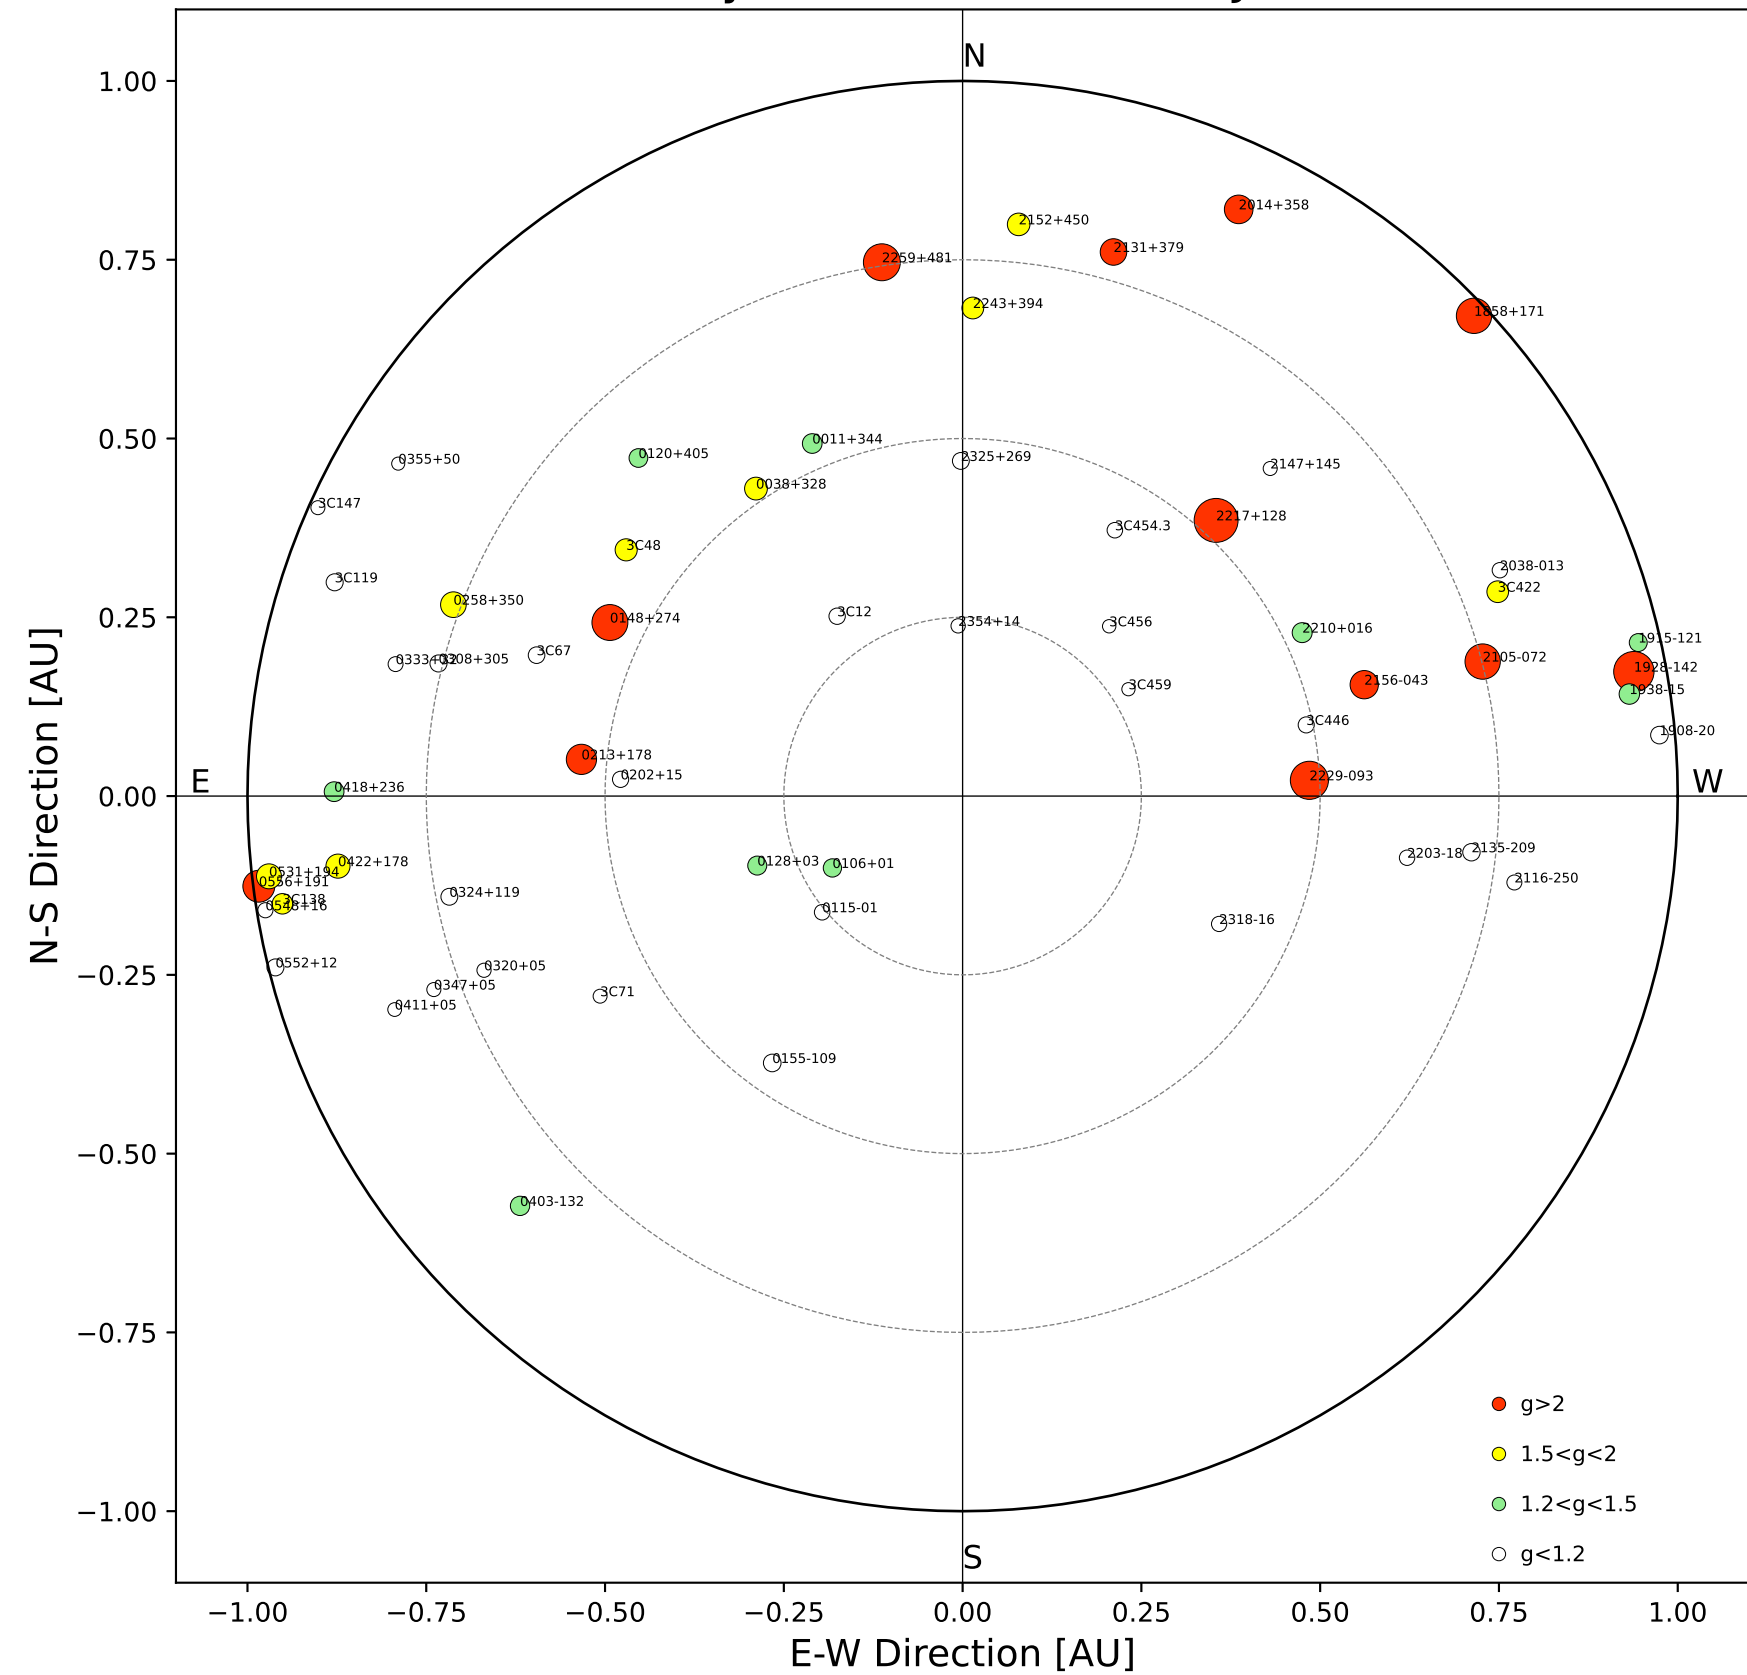

Fisheye View (2024/03/26 JST)

Top View

Side View