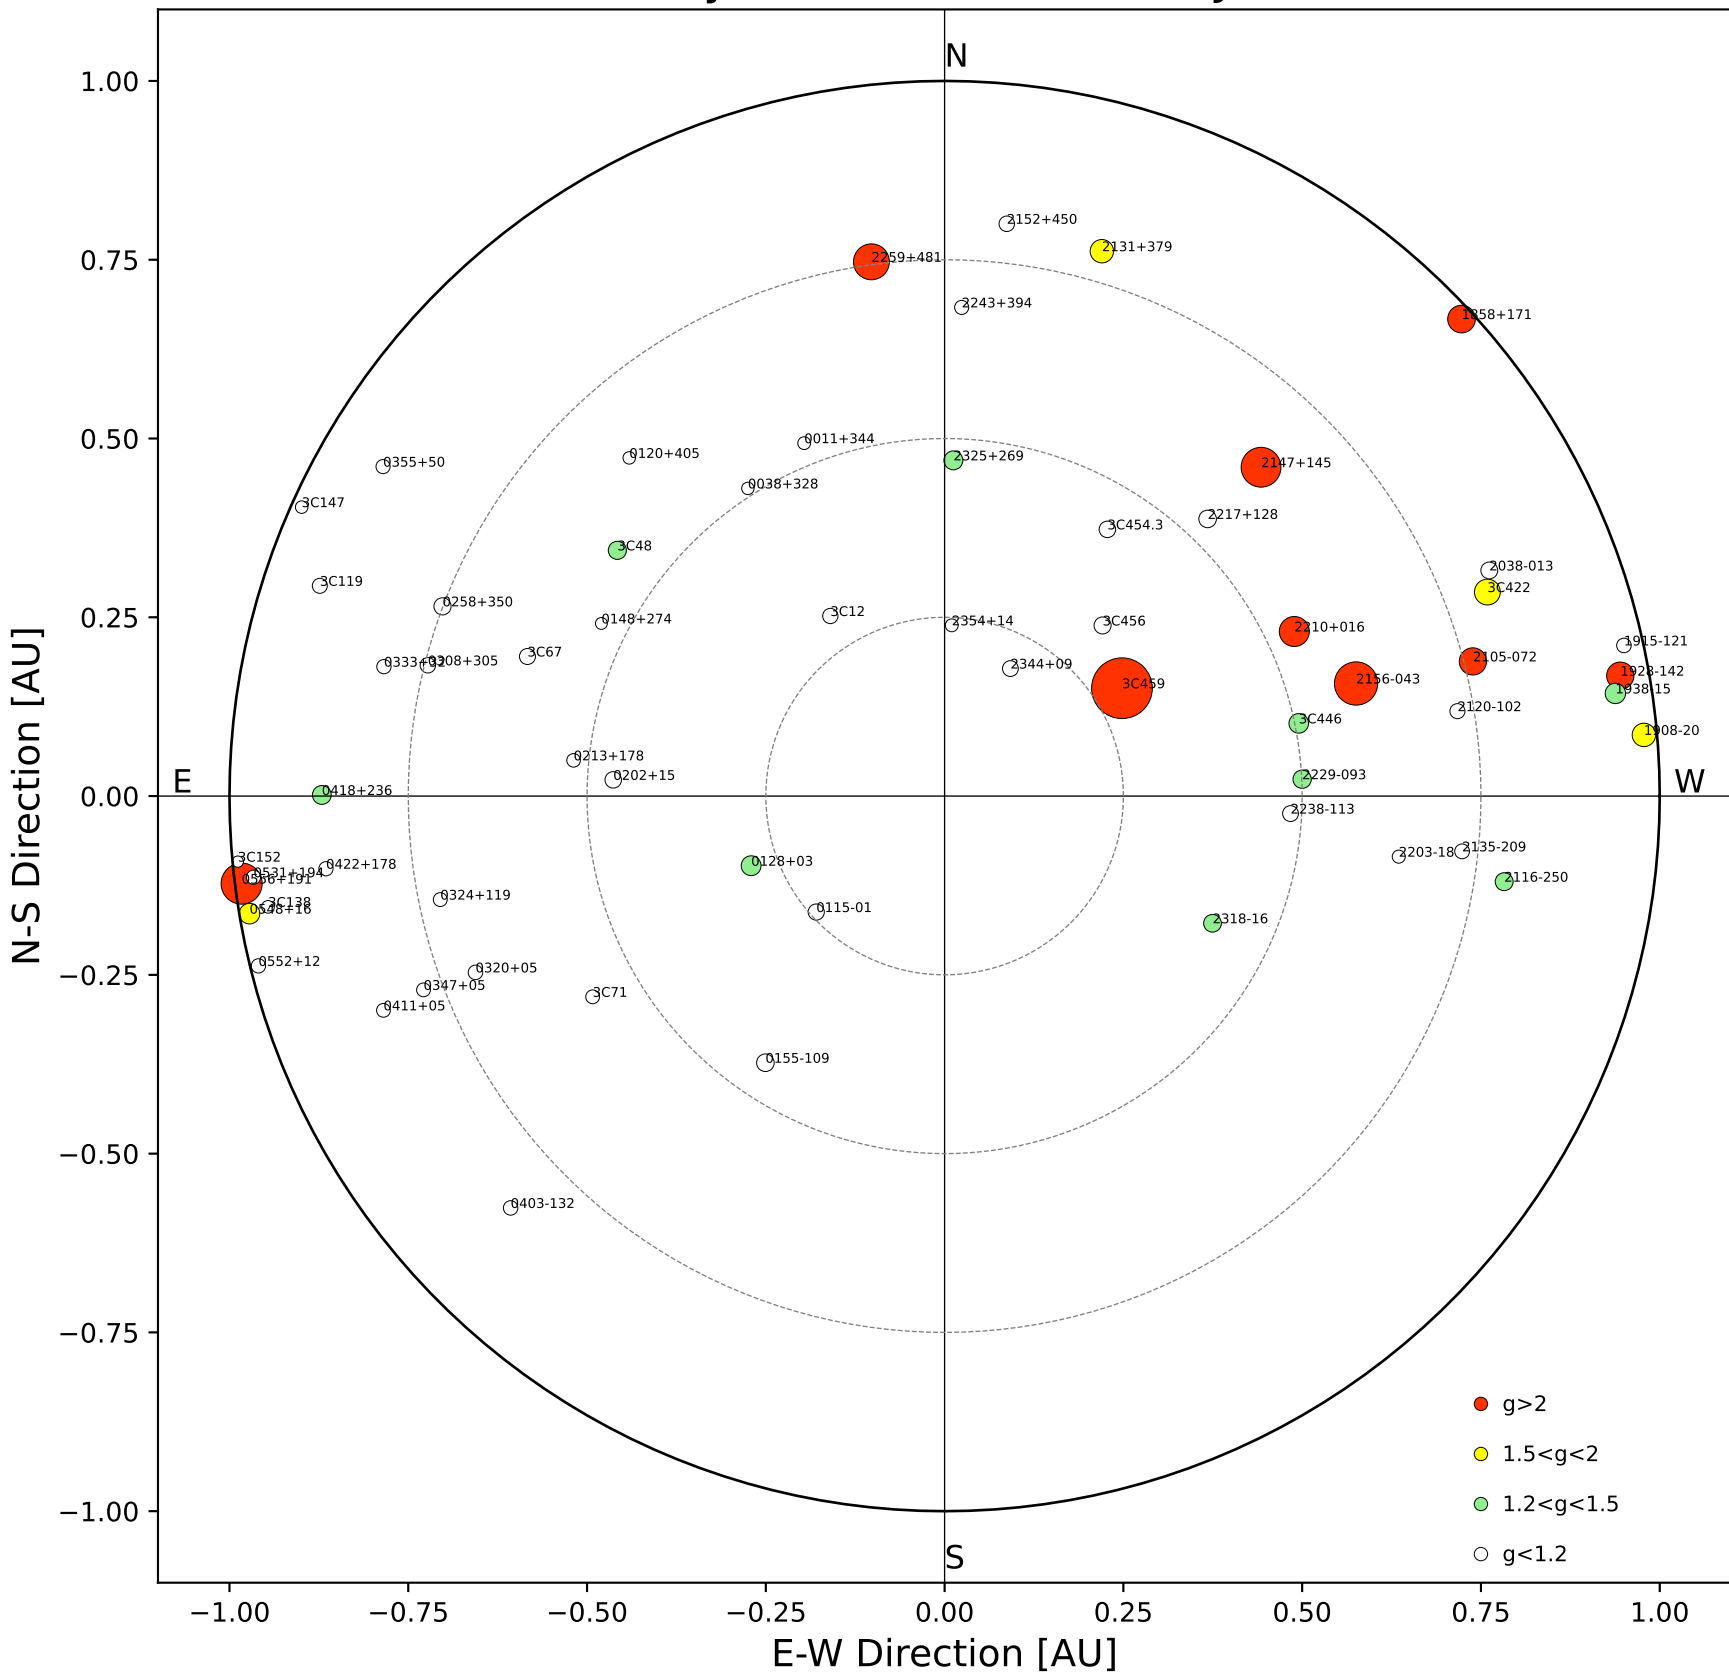

Fisheye View (2024/03/27 JST)

Top View

Side View