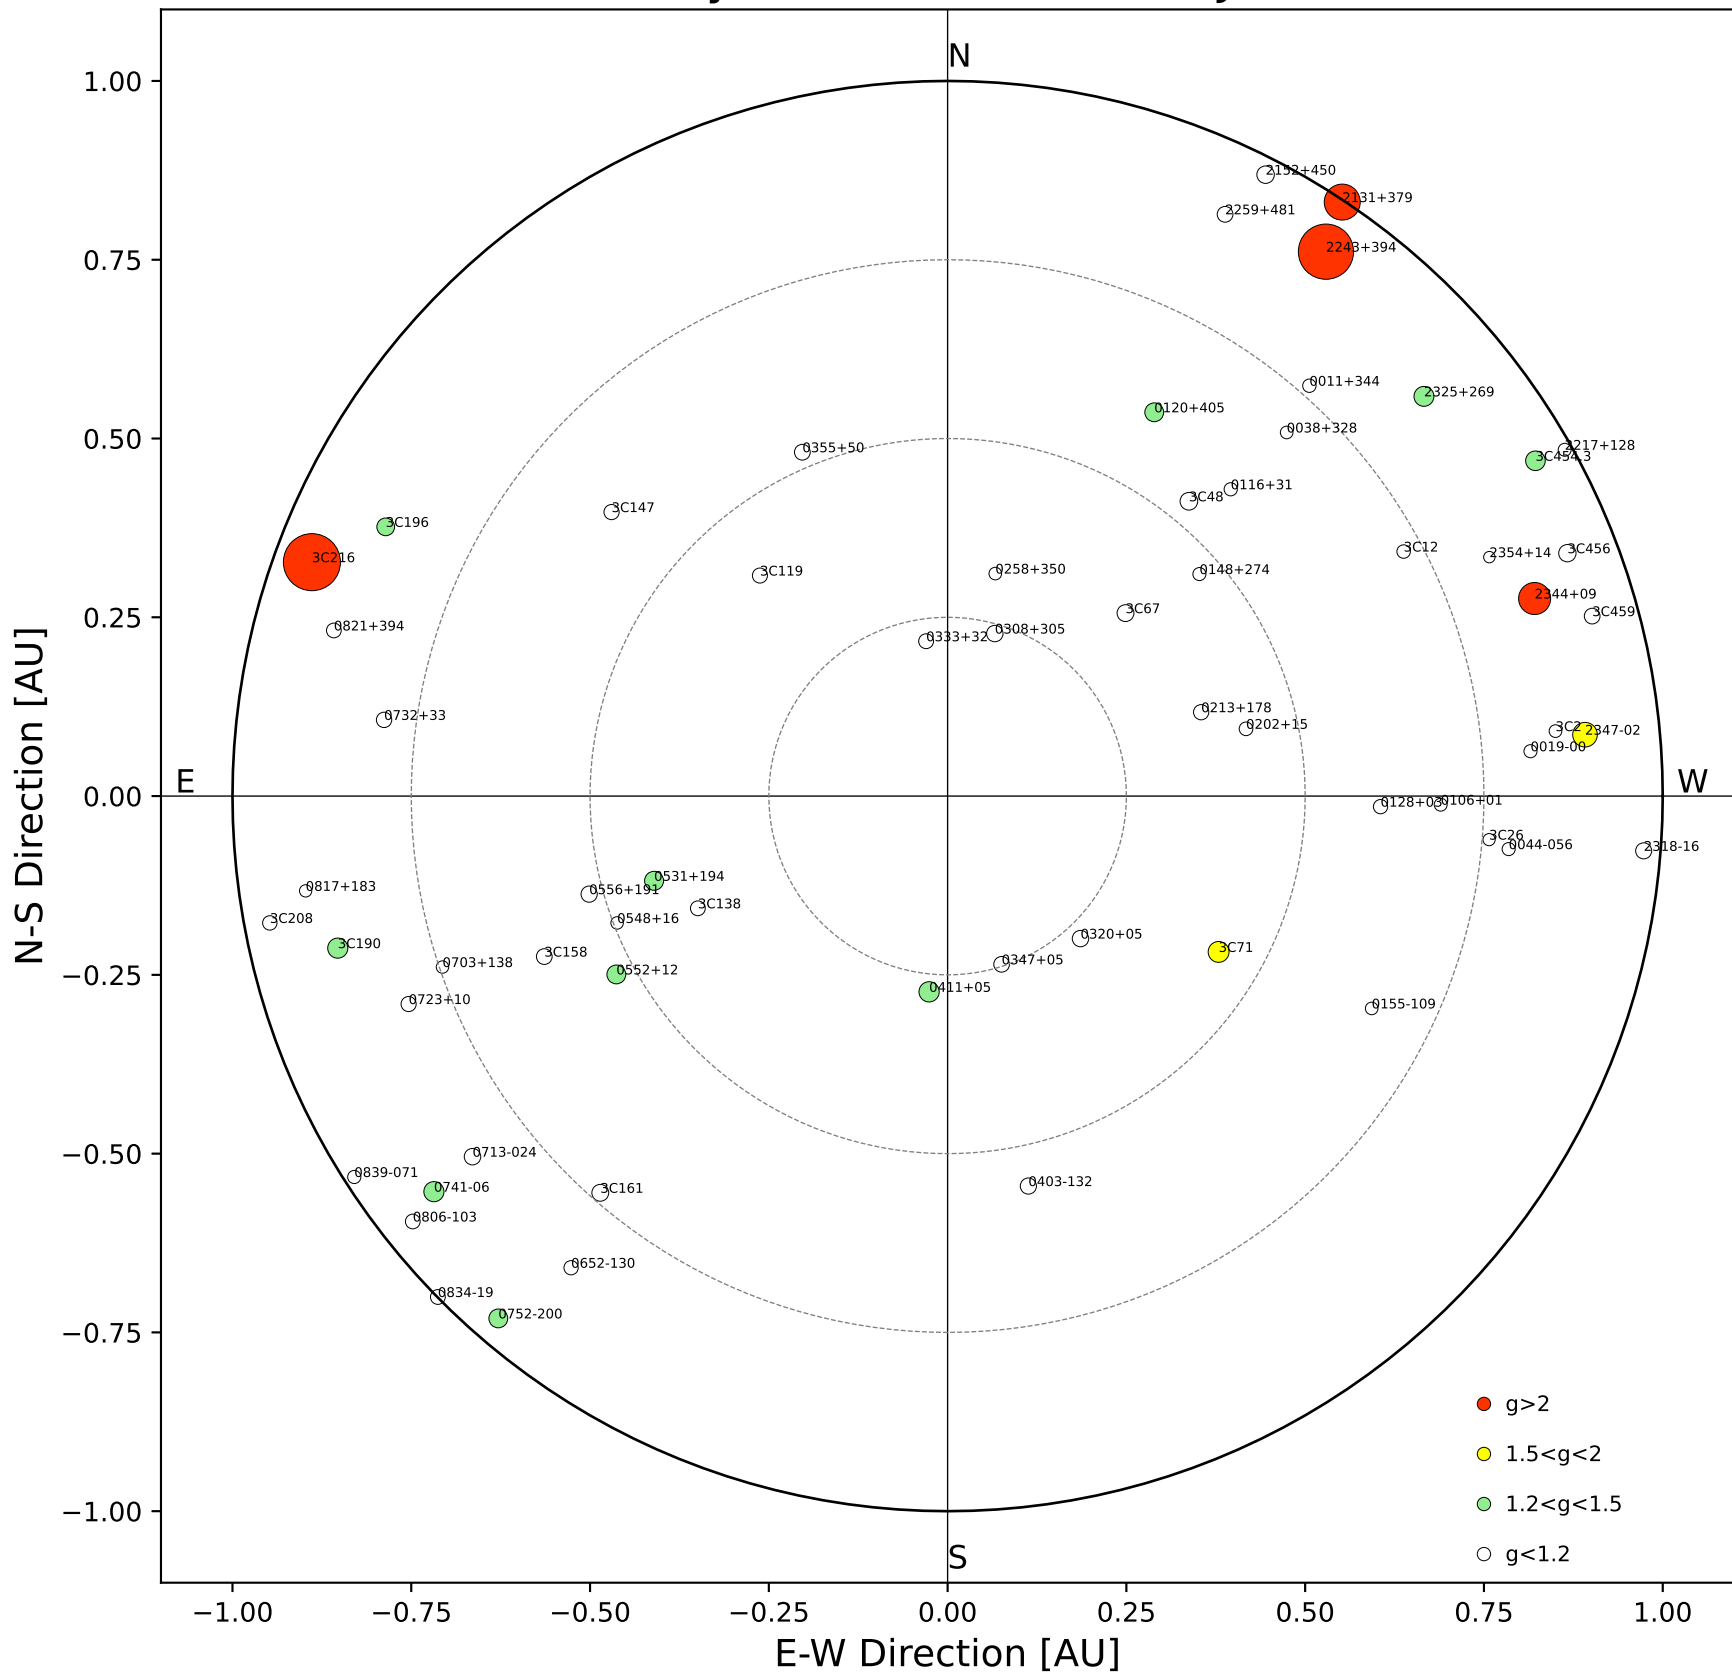

Fisheye View (2024/05/20 JST)

Top View

Side View