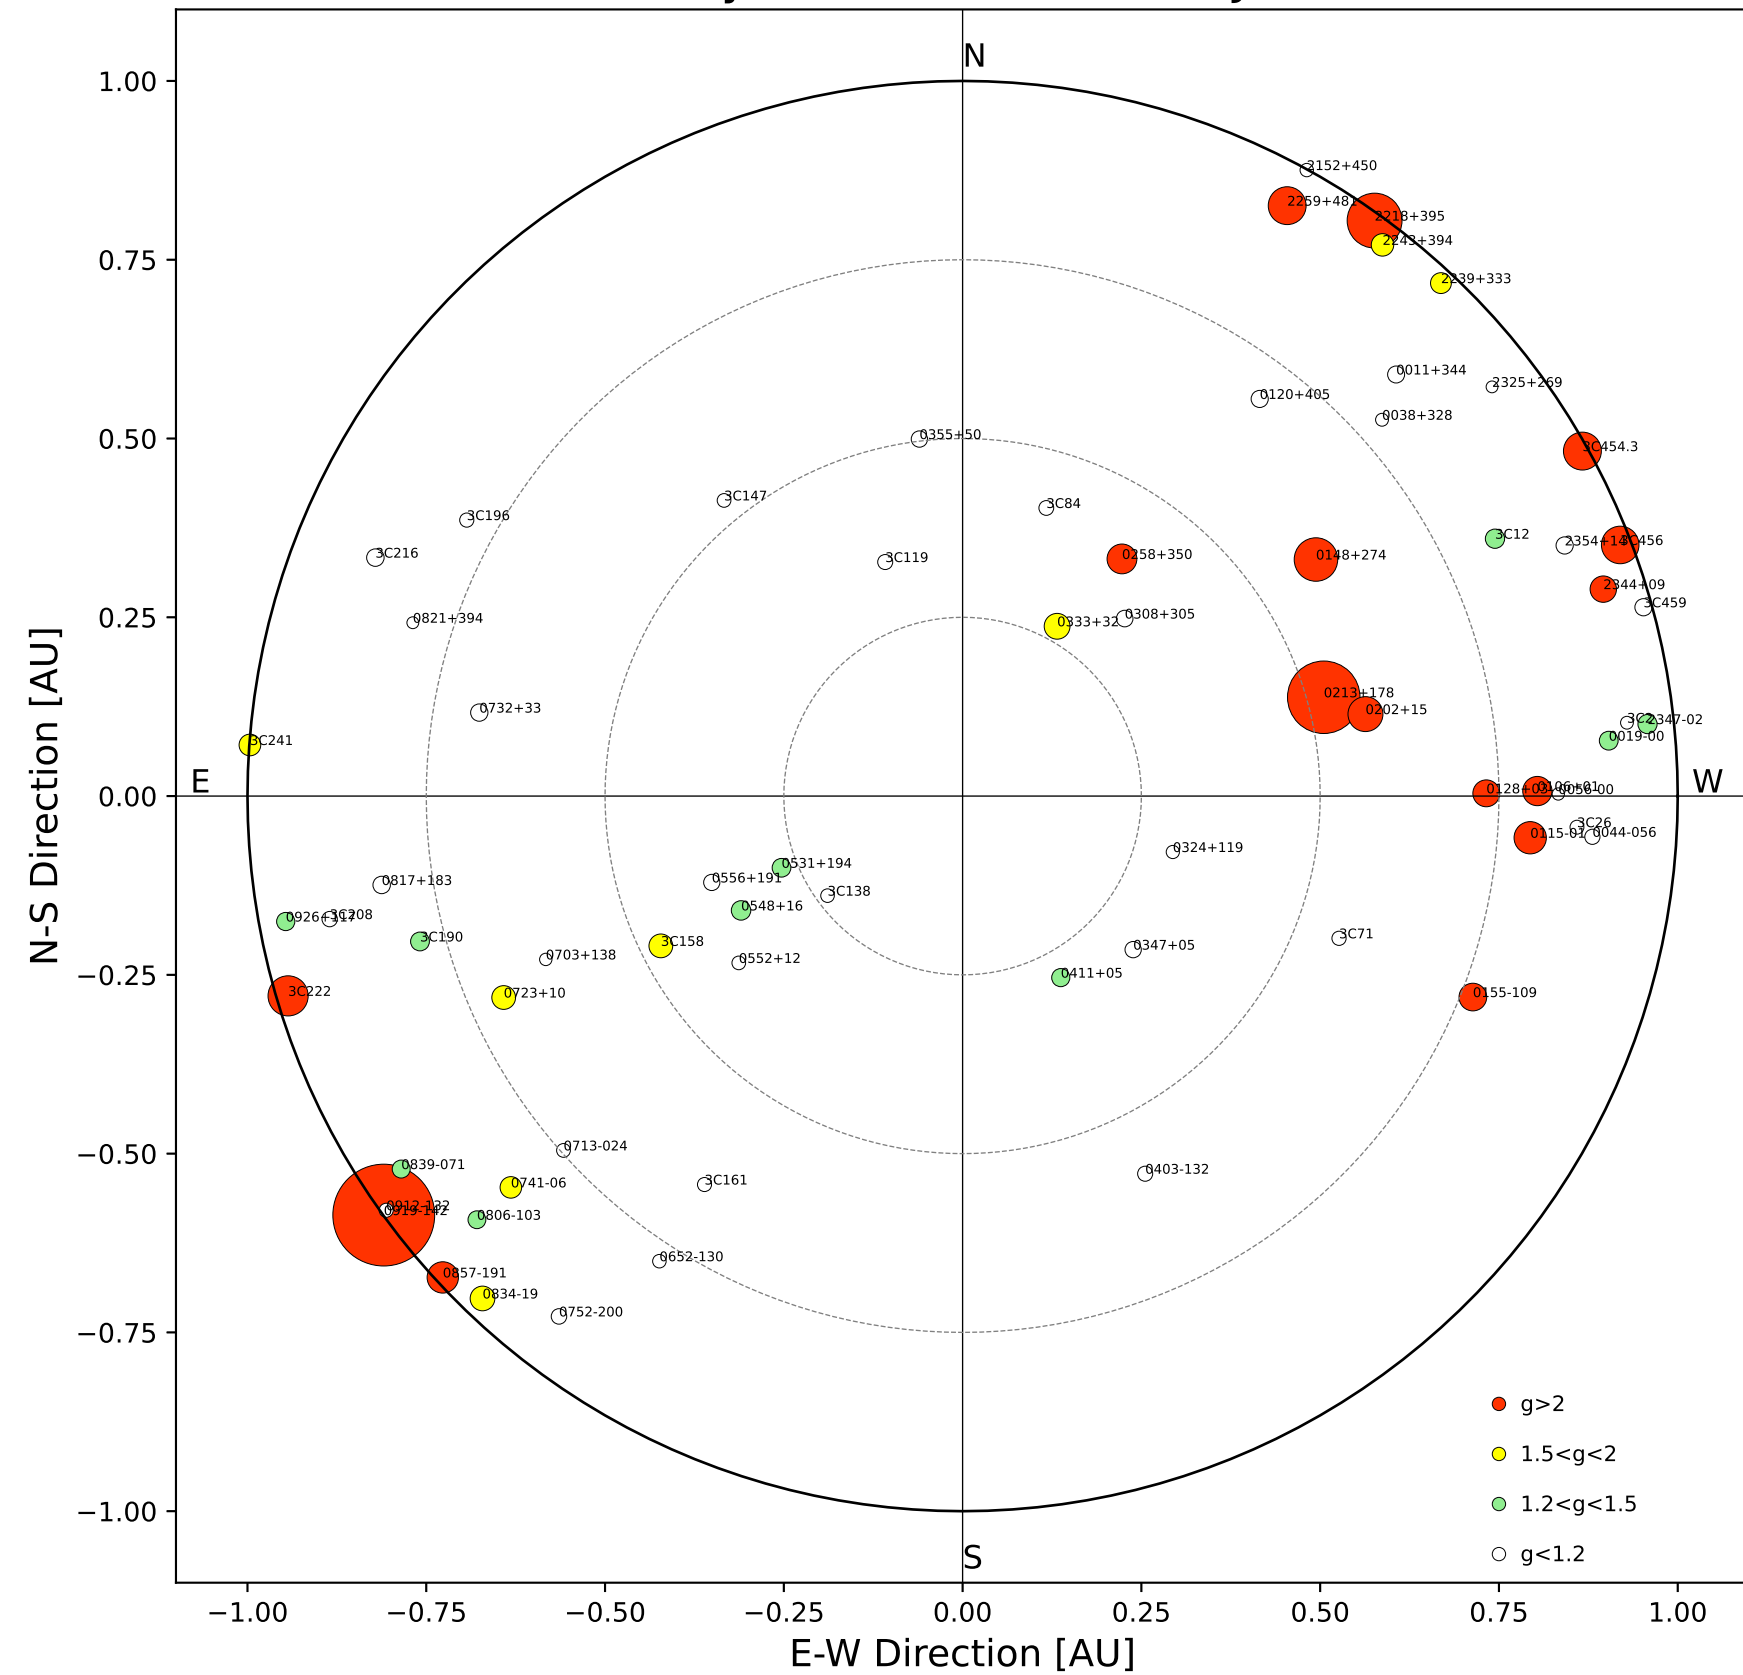

Fisheye View (2024/05/30 JST)

Top View

Side View