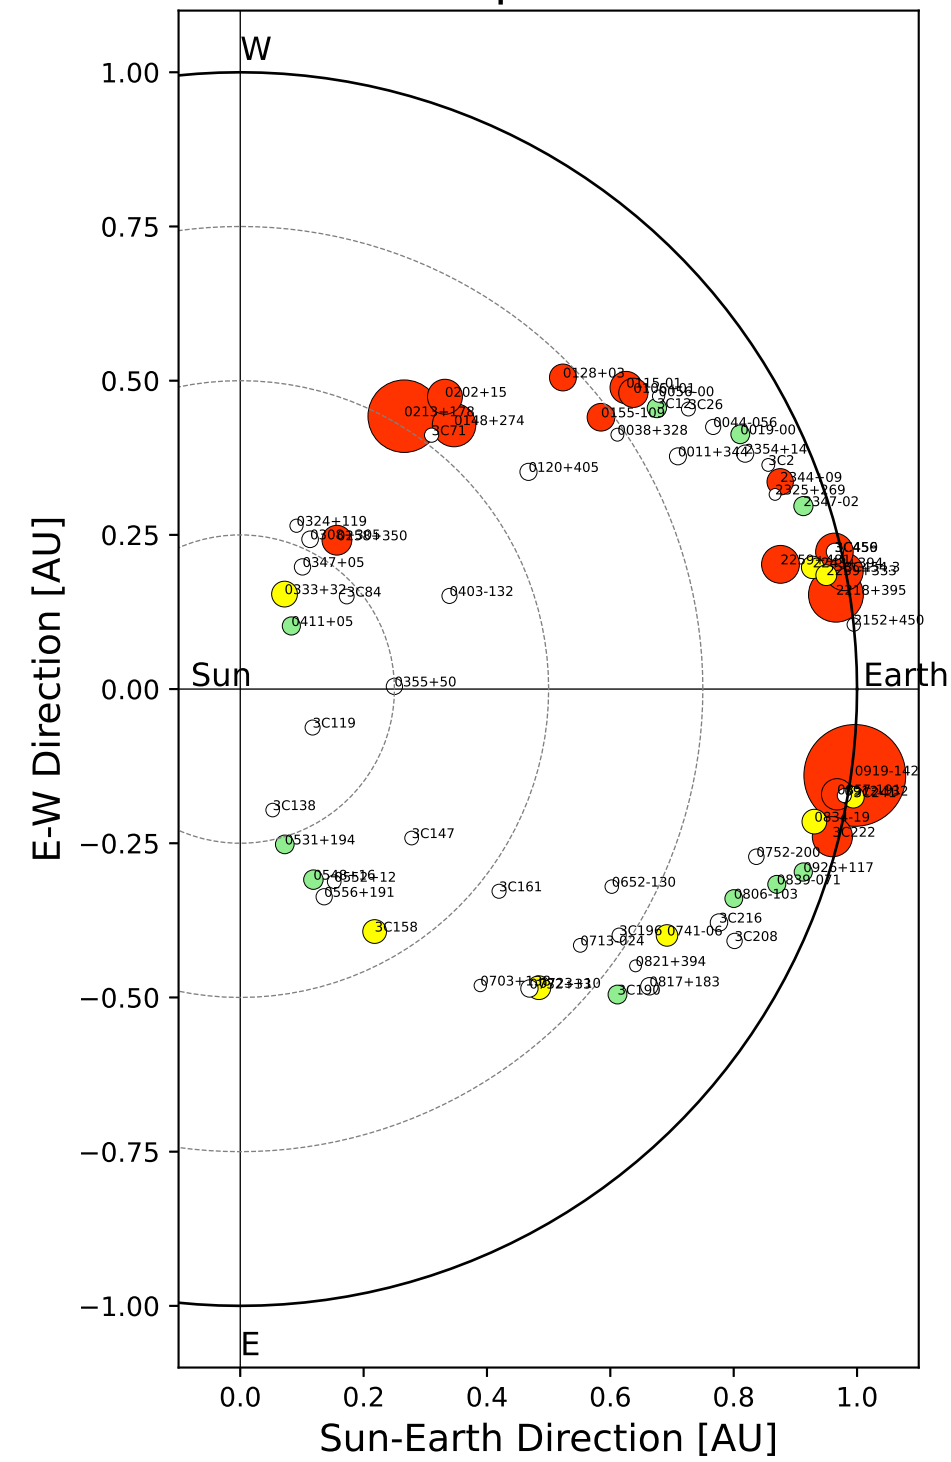

Fisheye View (2024/05/30 JST)

Top View

Side View