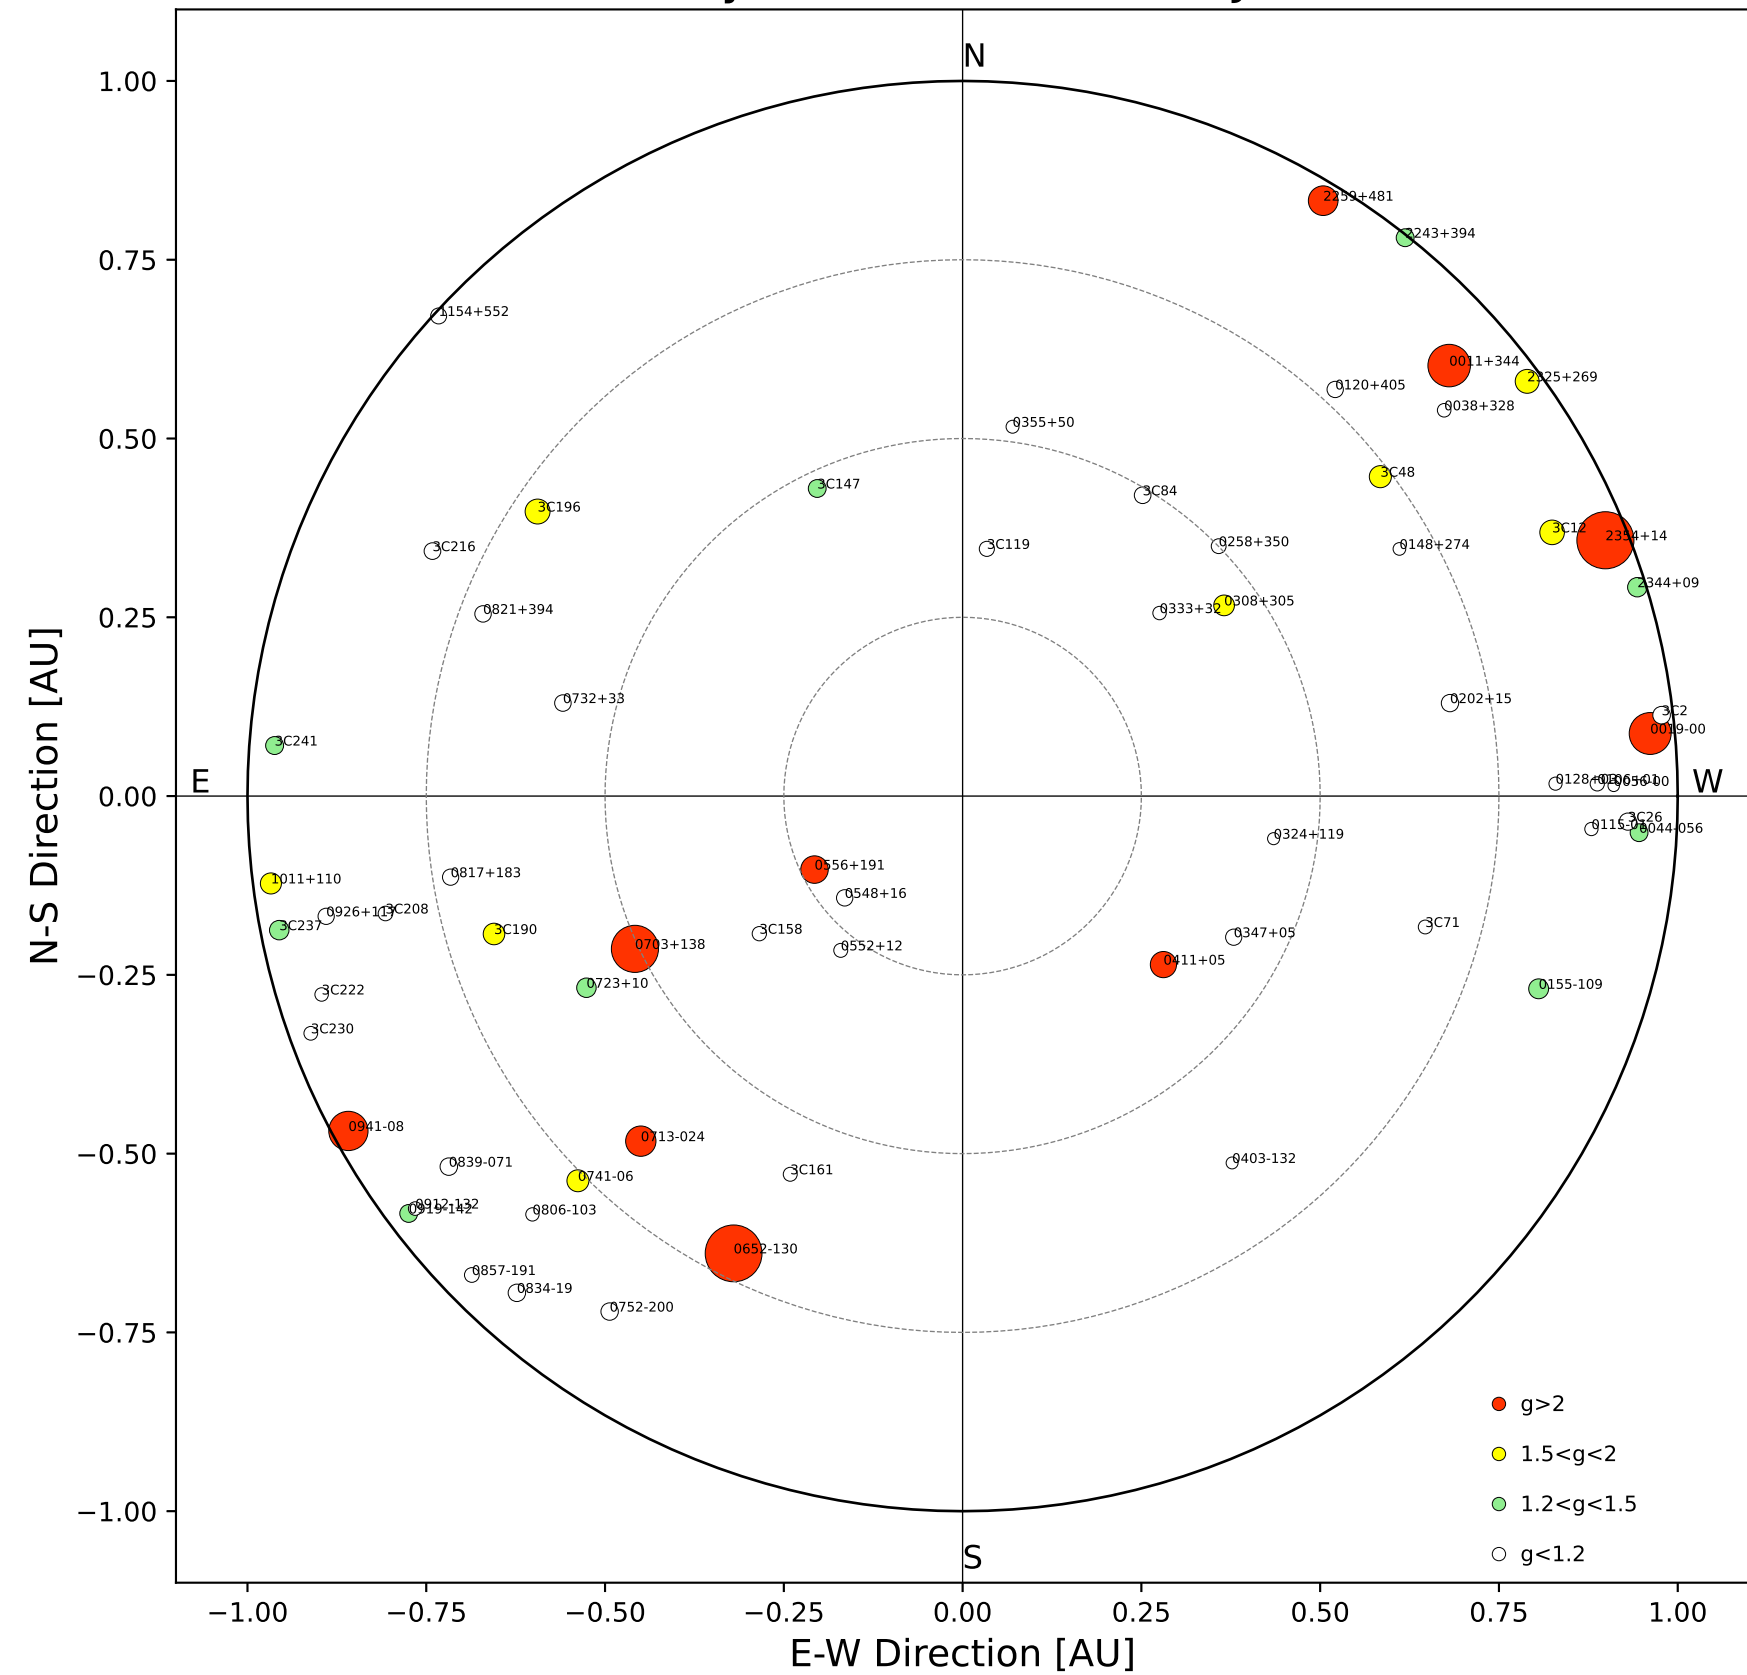

Fisheye View (2024/06/08 JST)

Top View

Side View