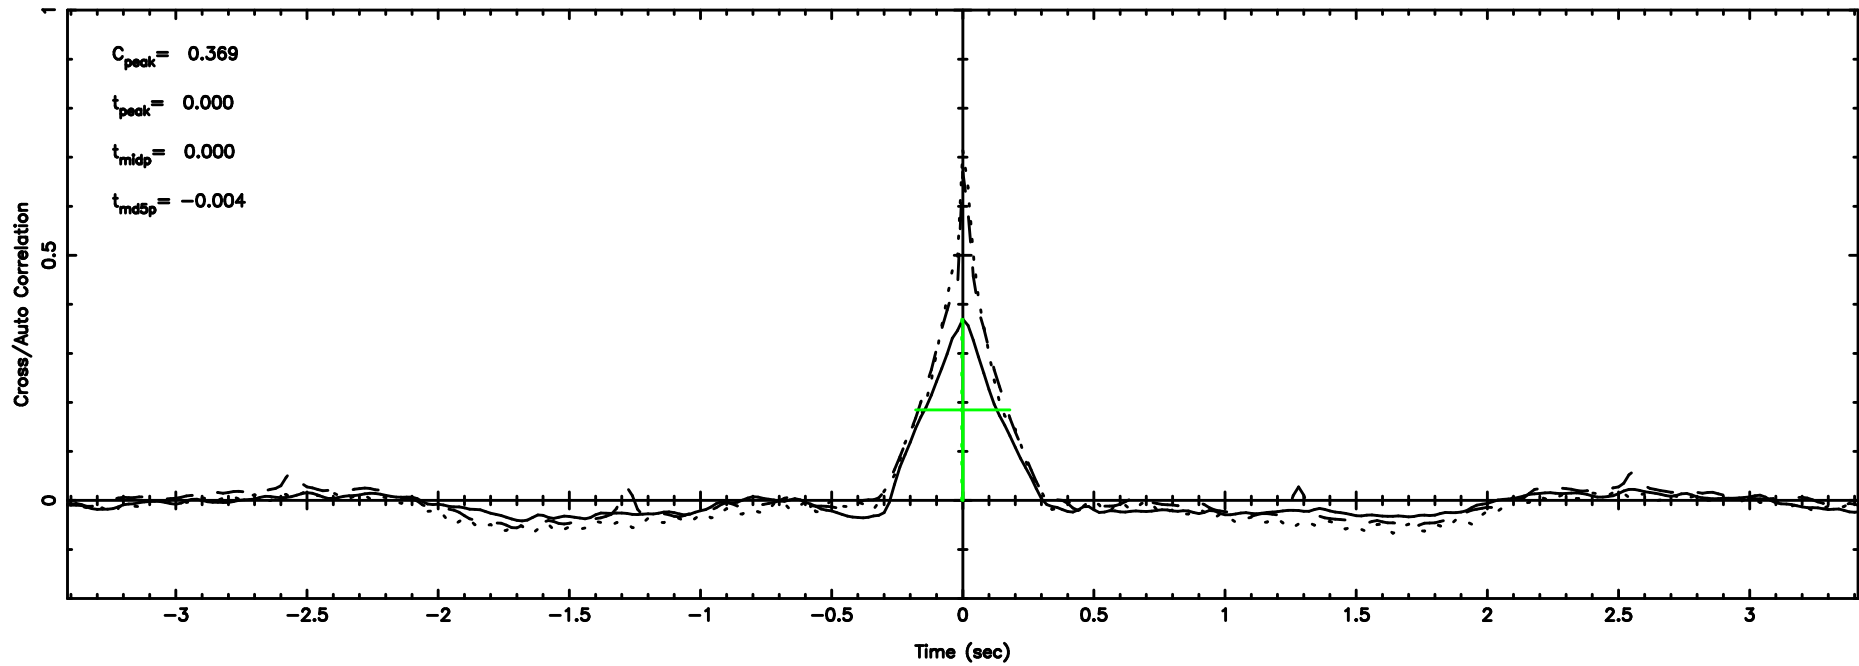

F20240603144542

BLK:23,SNR1: 2.3374 ,SNR2: 5.6866

K20240603144537

BLK:23,SNR1: 5.6251 ,SNR2: 16.105

0741-06 2024/06/03 5.79UT FUJI -KISO