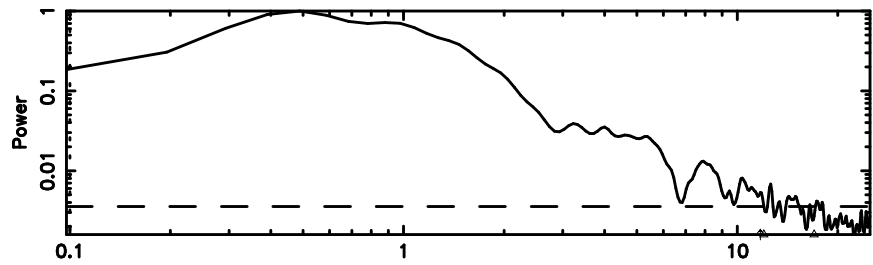

BLK:33,SNR1: 16.235 ,SNR2: 27.746