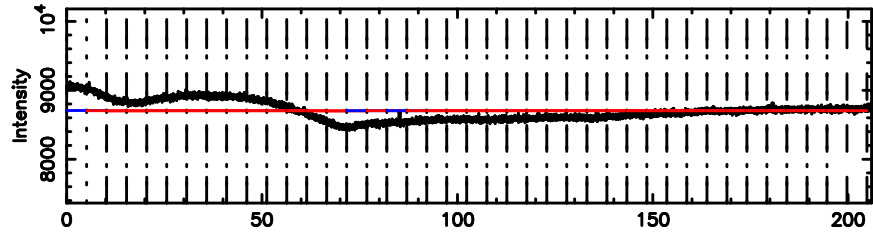

Frequency (Hz)

K20240603065300

BLK:18,SNR1: 4.9552 ,SNR2: 12.099

Frequency (Hz)

2347-02 2024/06/02 21.91UT FUJI -KISO

T20240603065957

BLK: 3,SNR1: 0.55999 ,SNR2: 2.9179

Frequency (Hz)