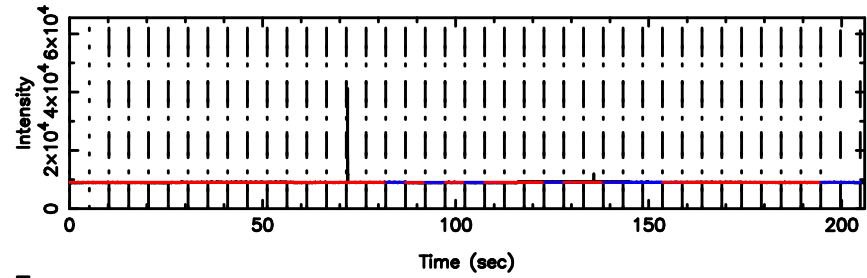

F20240603151526