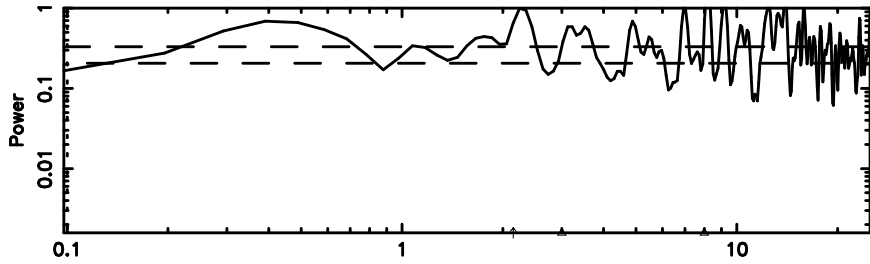

T20240603054411

BLK: 1,SNR1: 0.25107 ,SNR2: 0.24559

Frequency (Hz)

K20240603054408

BLK: 1,SNR1: 0.94035 ,SNR2: 3.0795

Frequency (Hz)

2239+333 2024/06/02 20.76UT TOYOKAWA-KISO