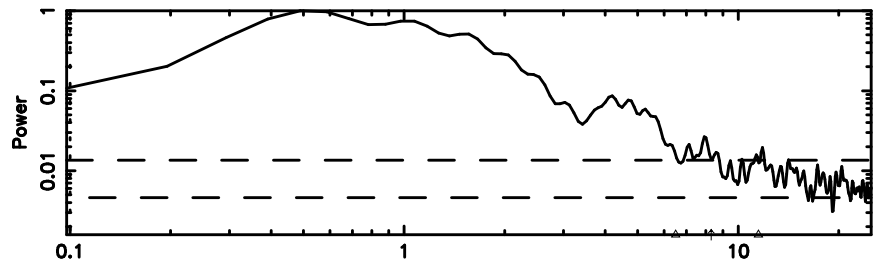

T20240603070859

BLK:16,SNR1: 0.99842 ,SNR2: 4.6493

3C2

2024/06/02 22.18UT TOYOKAWA-KISO

K20240603070856

BLK:16,SNR1: 1.8797 ,SNR2: 7.0950

F20240603070901

BLK:14,SNR1: 4.8145 ,SNR2: 12.087