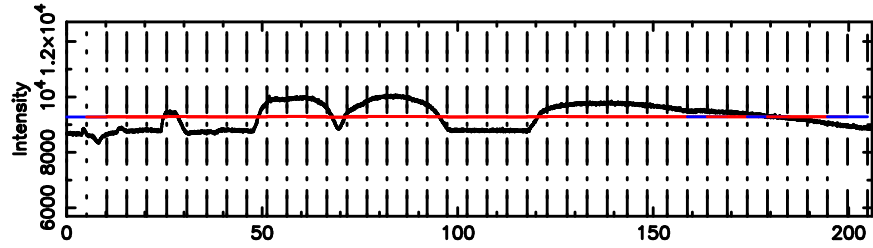

F20240603063041

BLK:23,SNR1: 2.5810 ,SNR2: 7.0529

Frequency (Hz)

K20240603063036

BLK:23,SNR1: 7.2873 ,SNR2: 17.744

Frequency (Hz)

2325+269 2024/06/02 21.54UT FUJI -KISO

T20240603063921