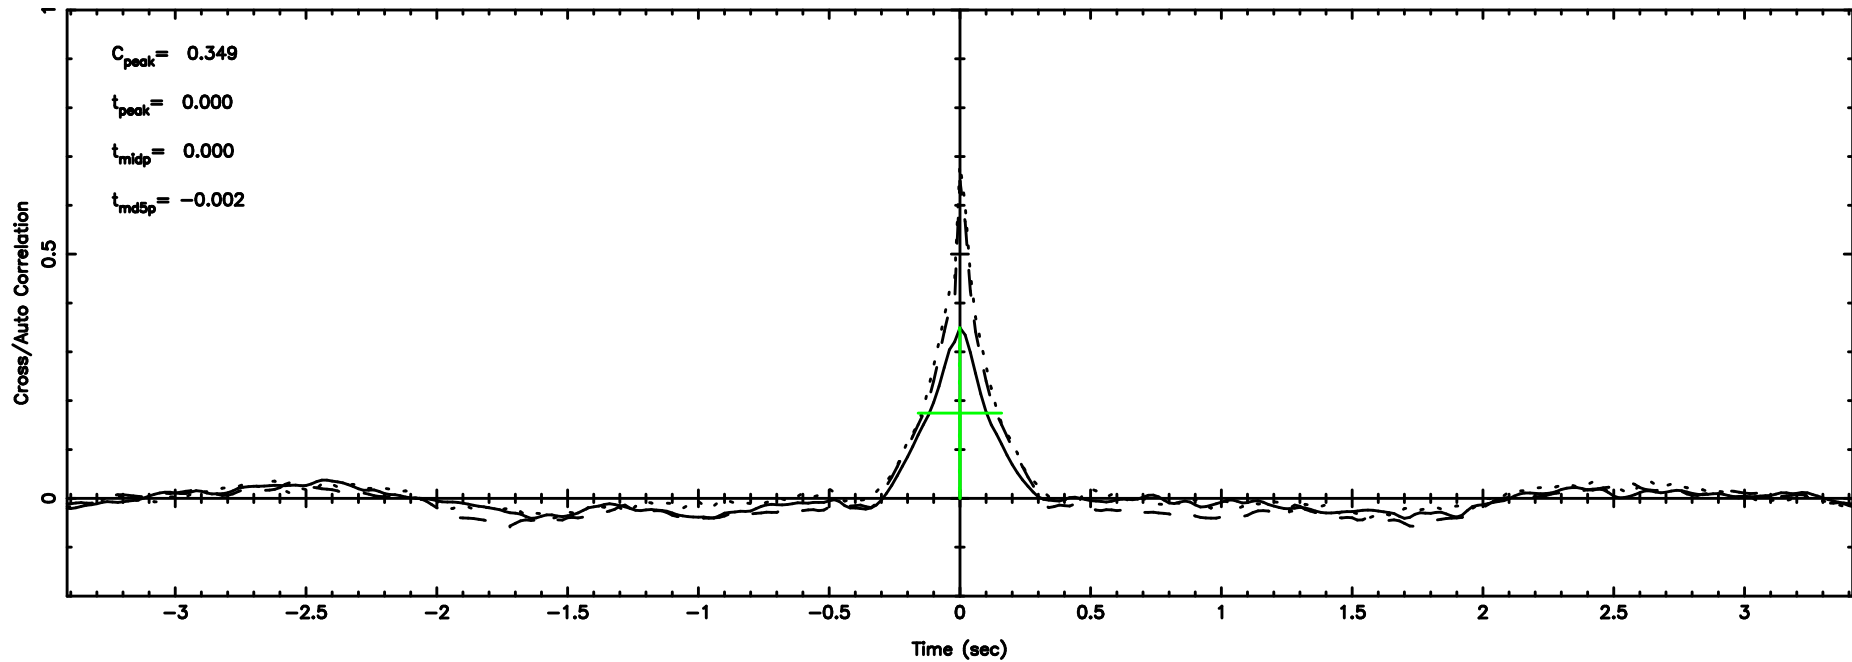

Frequency (Hz)

0926+117 2024/06/03 7.53UT FUJI -KISO