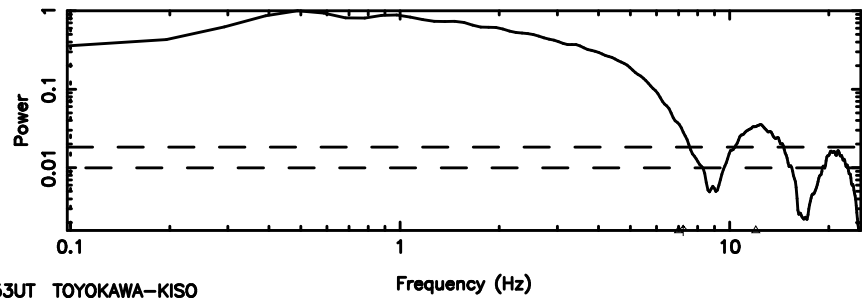

BLK:10,SNR1: 6.9426 ,SNR2: 19.612