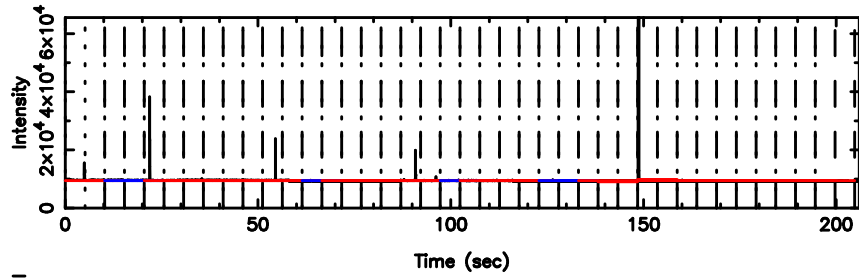

T20240603161101

BLK: 1,SNR1: 0.16887 ,SNR2: 1.4490

Frequency (Hz)

K20240603161058

BLK: 1,SNR1: 0.50867 ,SNR2: 1.1875

Frequency (Hz)

3C216 2024/06/03 7.21UT TOYOKAWA-KISO

F20240603161103