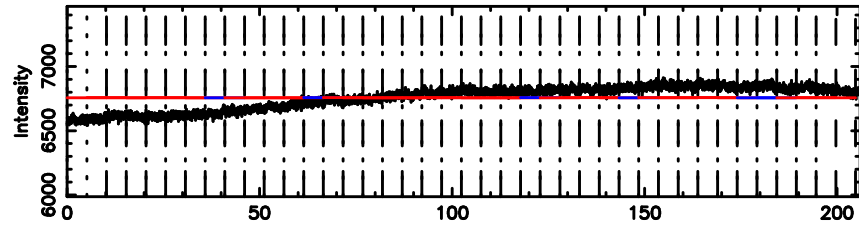

T20240603170859