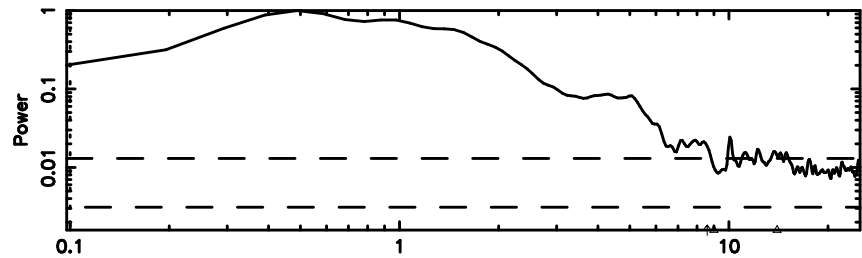

3C222 2024/06/03 7.66UT TOYOKAWA-KISO

F20240603163739

BLK:20,SNR1: 1.4533 ,SNR2: 4.2844

Frequency (Hz)

K20240603163734

BLK:20,SNR1: 5.7991 ,SNR2: 13.666

Frequency (Hz)

3C222 2024/06/03 7.66UT FUJI -KISO