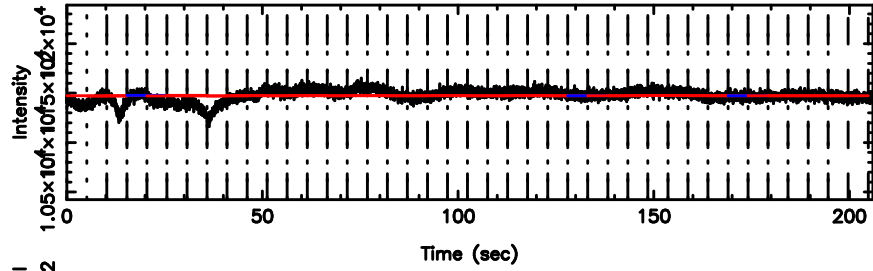

F20240603054413

BLK:21,SNR1: 4.1194 ,SNR2: 10.215

Frequency (Hz)

K20240603054408

BLK:21,SNR1: 3.0029 ,SNR2: 13.244

Frequency (Hz)

2239+333 2024/06/02 20.76UT FUJI -KISO

T20240603054828