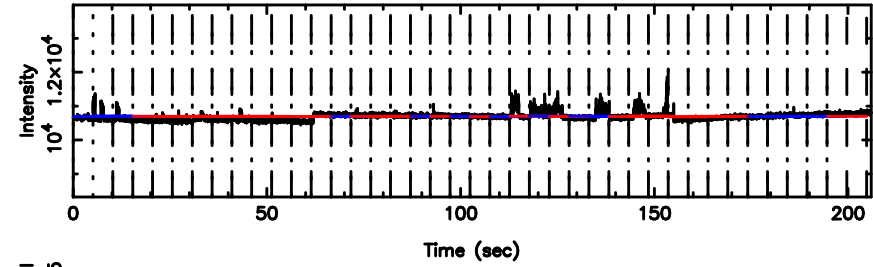

BLK: 9,SNR1: 0.33670 ,SNR2: 3.2800

0552+12 2024/06/03 3.98UT TOYOKAWA-FUJI

T20240603125719

BLK:14,SNR1: 8.8408 ,SNR2: 33.894

K20240603125717

BLK:14,SNR1: 1.2405 ,SNR2: 8.4232

0552+12 2024/06/03 3.98UT TOYOKAWA-KISO