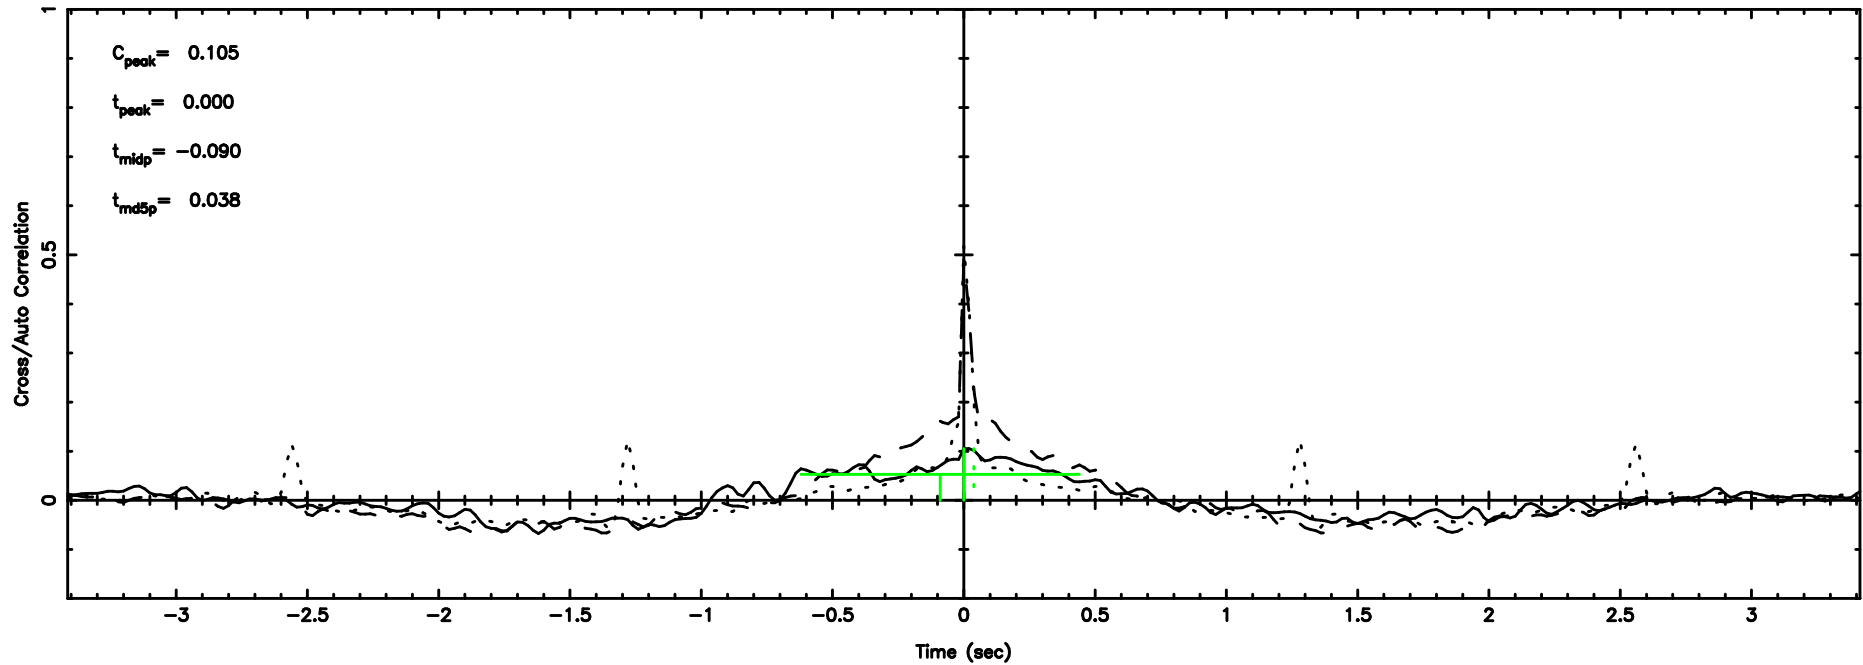

F20240603141714

BLK:11,SNR1:-0.87912E-01,SNR2: 1.0770

Frequency (Hz)

0713-024 2024/06/03 5.31UT TOYOKAWA-FUJI

T20240603141712

BLK:12,SNR1: 0.16291 ,SNR2: 1.2248

K20240603141709

BLK:12,SNR1: 1.3854 ,SNR2: 6.0120