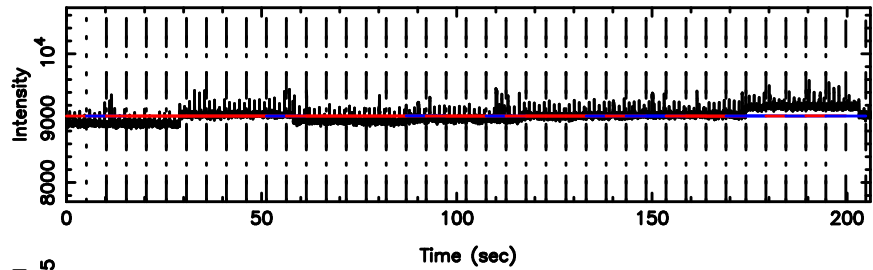

T20240603073512

BLK:12,SNR1: 1.4918 ,SNR2: 6.4021

K20240603073509

BLK:12,SNR1: 2.8151 ,SNR2: 7.4035

3C12 2024/06/02 22.61UT TOYOKAWA-KISO

F20240603073514

BLK:11,SNR1: 1.5871 ,SNR2: 4.9052

K20240603073509