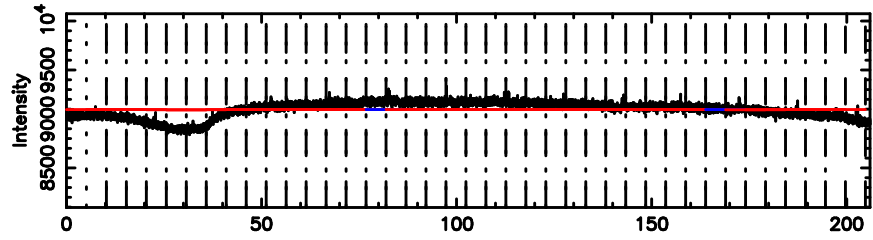

F20240603074916

BLK:33,SNR1: 16.235 ,SNR2: 27.746

Frequency (Hz)

K20240603074911

BLK:33,SNR1: 13.386 ,SNR2: 32.643

Frequency (Hz)

0044-056 2024/06/02 22.85UT FUJI -KISO

T20240603075635