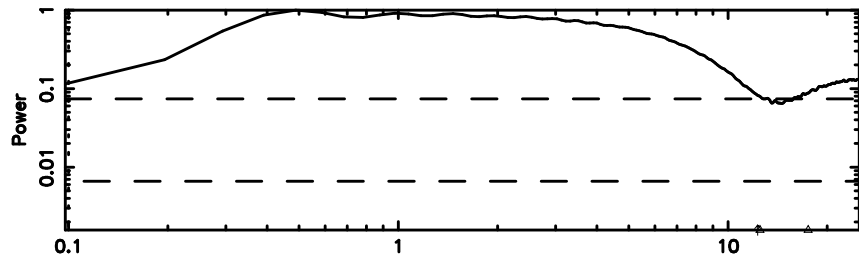

BLK: 6,SNR1: 3.2974 ,SNR2: 5.2835