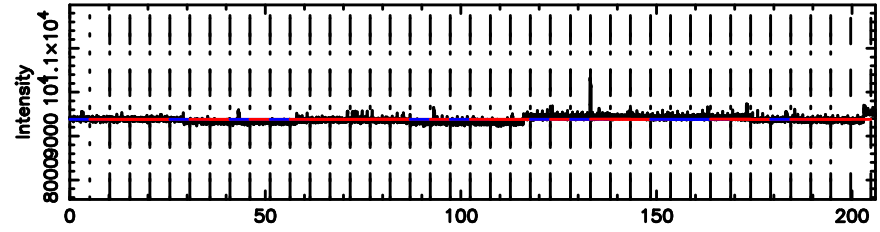

BLK: 5,SNR1: 0.23927 ,SNR2: 2.0054

Frequency (Hz)

T20240603063039

BLK:12,SNR1: 0.50284 ,SNR2: 3.0121

Frequency (Hz)

F20240603063041

BLK:12,SNR1: 3.7210 ,SNR2: 9.1479

Frequency (Hz)