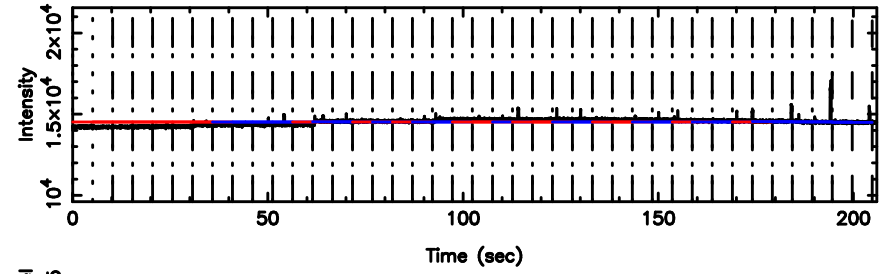

BLK:16,SNR1: 1.9263 ,SNR2: 5.2863

K20240603072455

BLK:16,SNR1: 6.7056 ,SNR2: 16.589

0019-00 2024/06/02 22.44UT TOYOKAWA-KISO

F20240603072500

BLK:21,SNR1: 2.3880 ,SNR2: 5.9112

Frequency (Hz)

K20240603072455