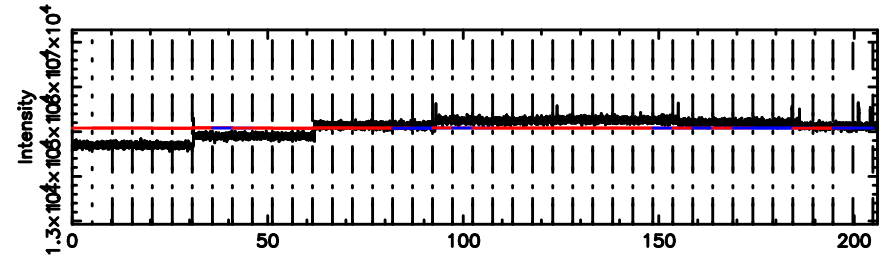

Frequency (Hz)

K20240603063918