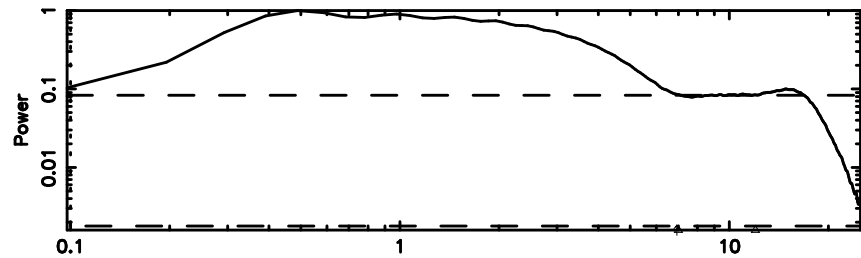

BLK:20,SNR1: 1.4533 ,SNR2: 4.2844