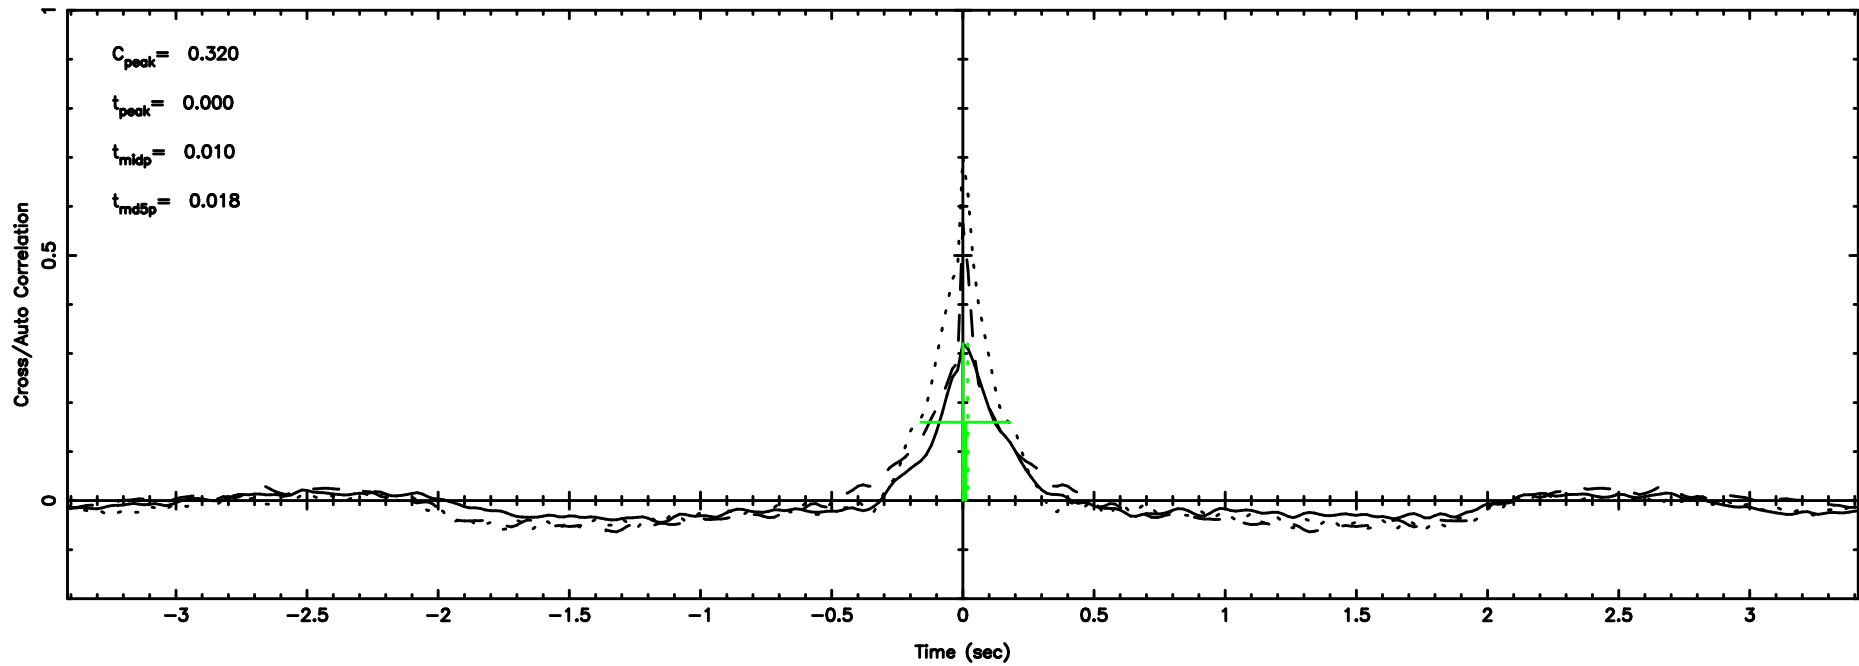

0741-06 2024/06/03 5.79UT TOYOKAWA-KISO