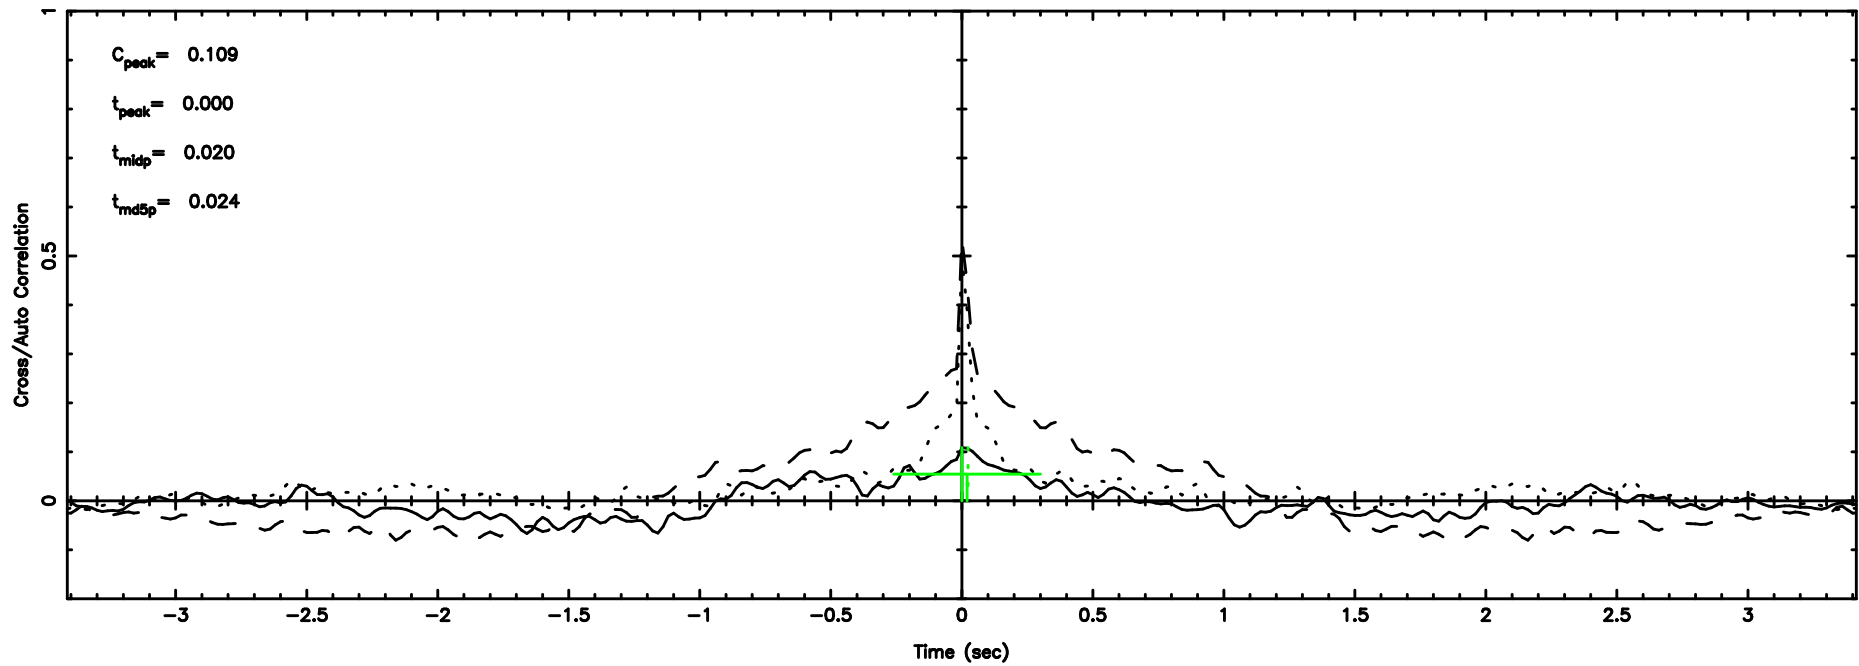

BLK:12,SNR1: 0.92468 ,SNR2: 4.4408

BLK:12,SNR1: 0.82800 ,SNR2: 3.4888

0821+394 2024/06/03 6.47UT TOYOKAWA-KISO

BLK:13,SNR1: 11.044 ,SNR2: 14.750

BLK:13,SNR1: 0.62262 ,SNR2: 2.8946

0821+394 2024/06/03 6.47UT FUJI -KISO