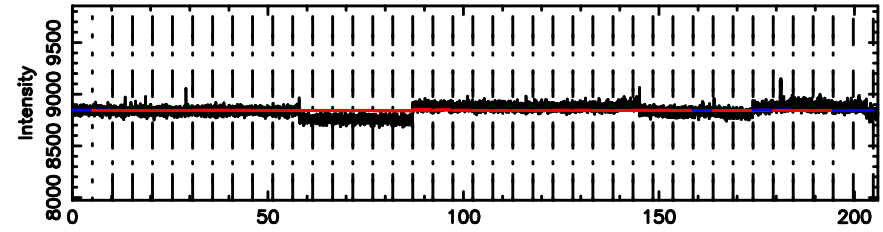

Frequency (Hz)

F20240603063923