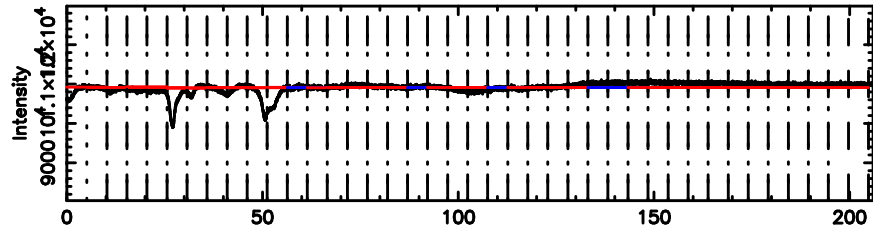

T20240603054411