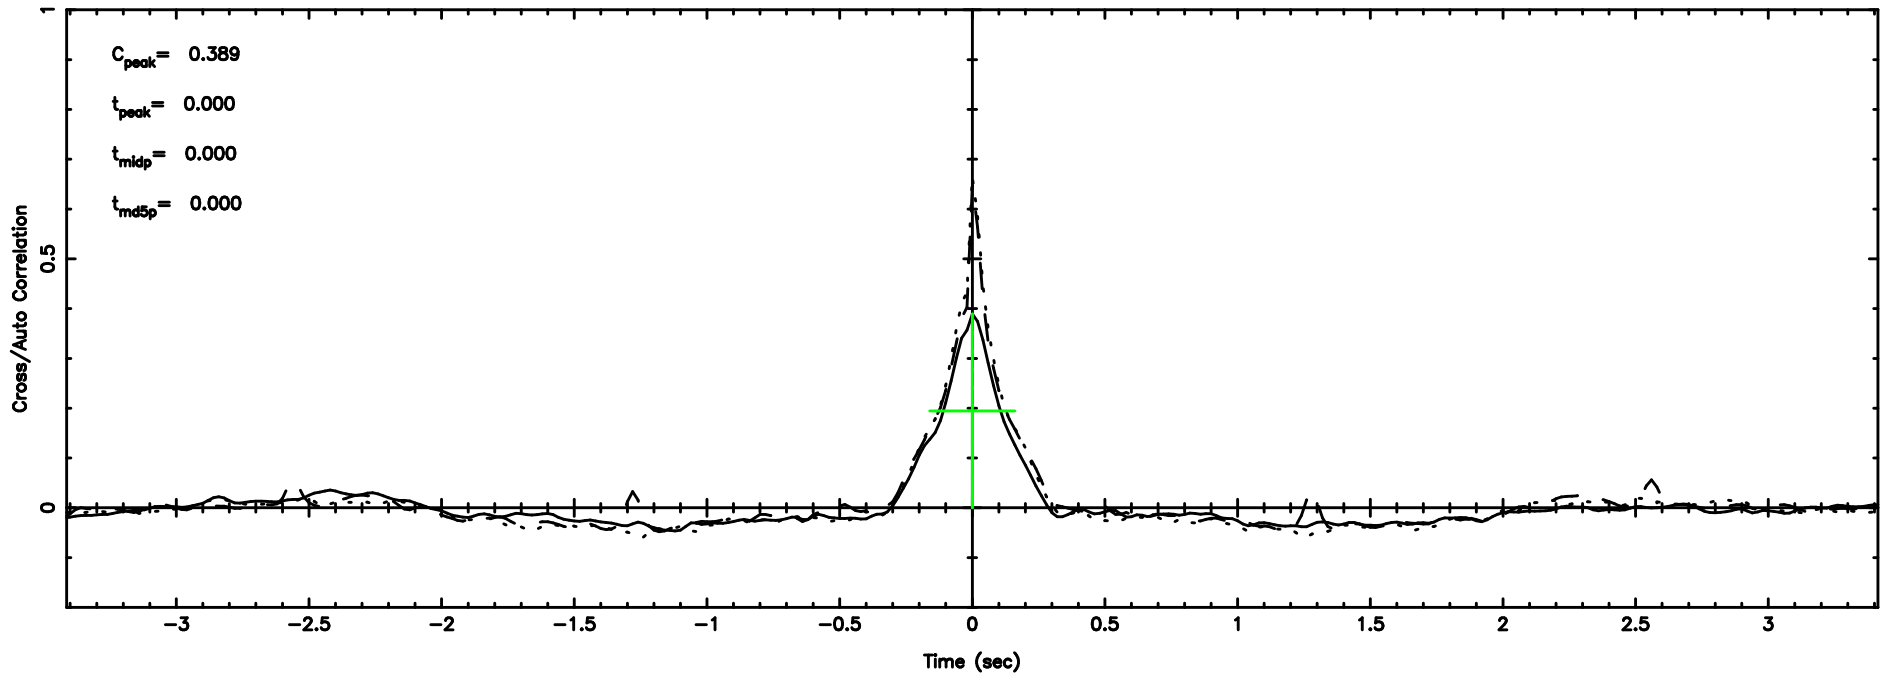

Frequency (Hz)

K20240603065300

BLK:18,SNR1: 4.9552 ,SNR2: 12.099

Frequency (Hz)

2347-02 2024/06/02 21.91UT FUJI -KISO

T20240603065957

BLK: 3,SNR1: 0.55999 ,SNR2: 2.9179

Frequency (Hz)