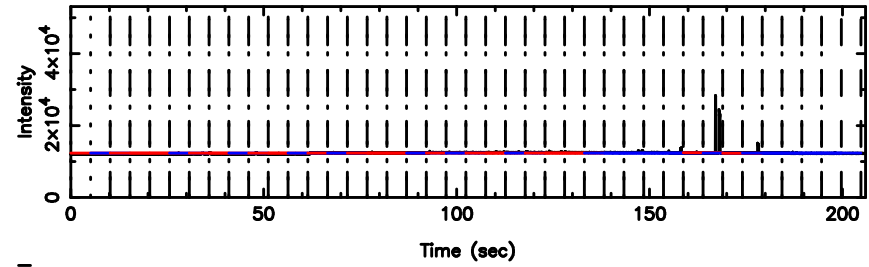

Frequency (Hz)

K20240603153811