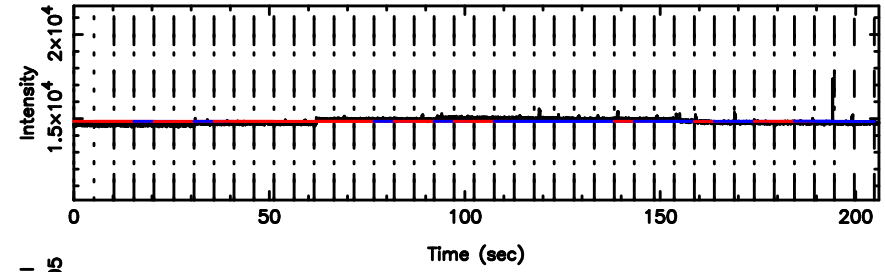

Frequency (Hz)

K20240603065300