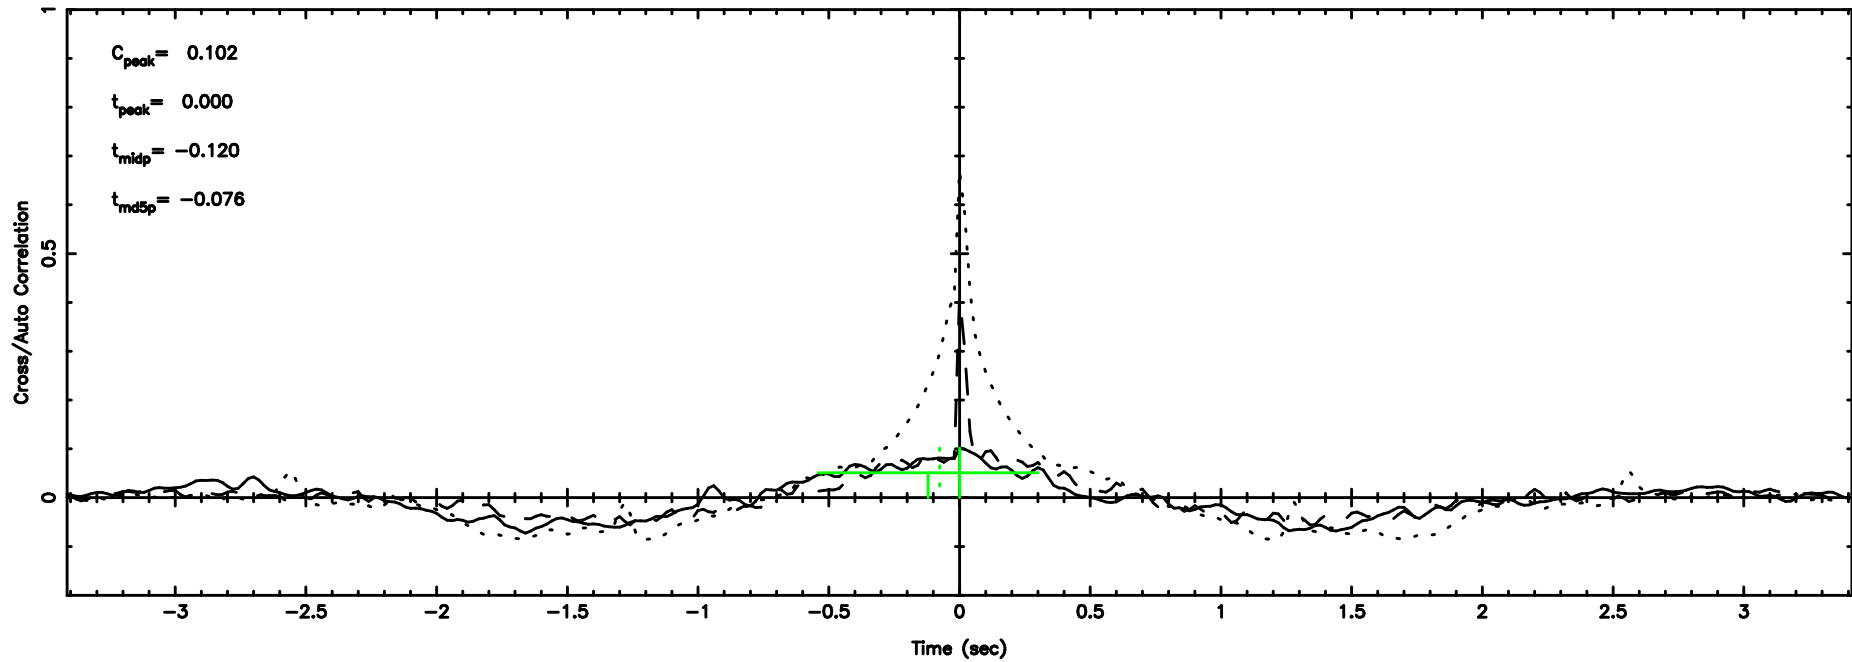

Frequency (Hz)

3C230 2024/06/03 7.91UT TOYOKAWA-FUJI