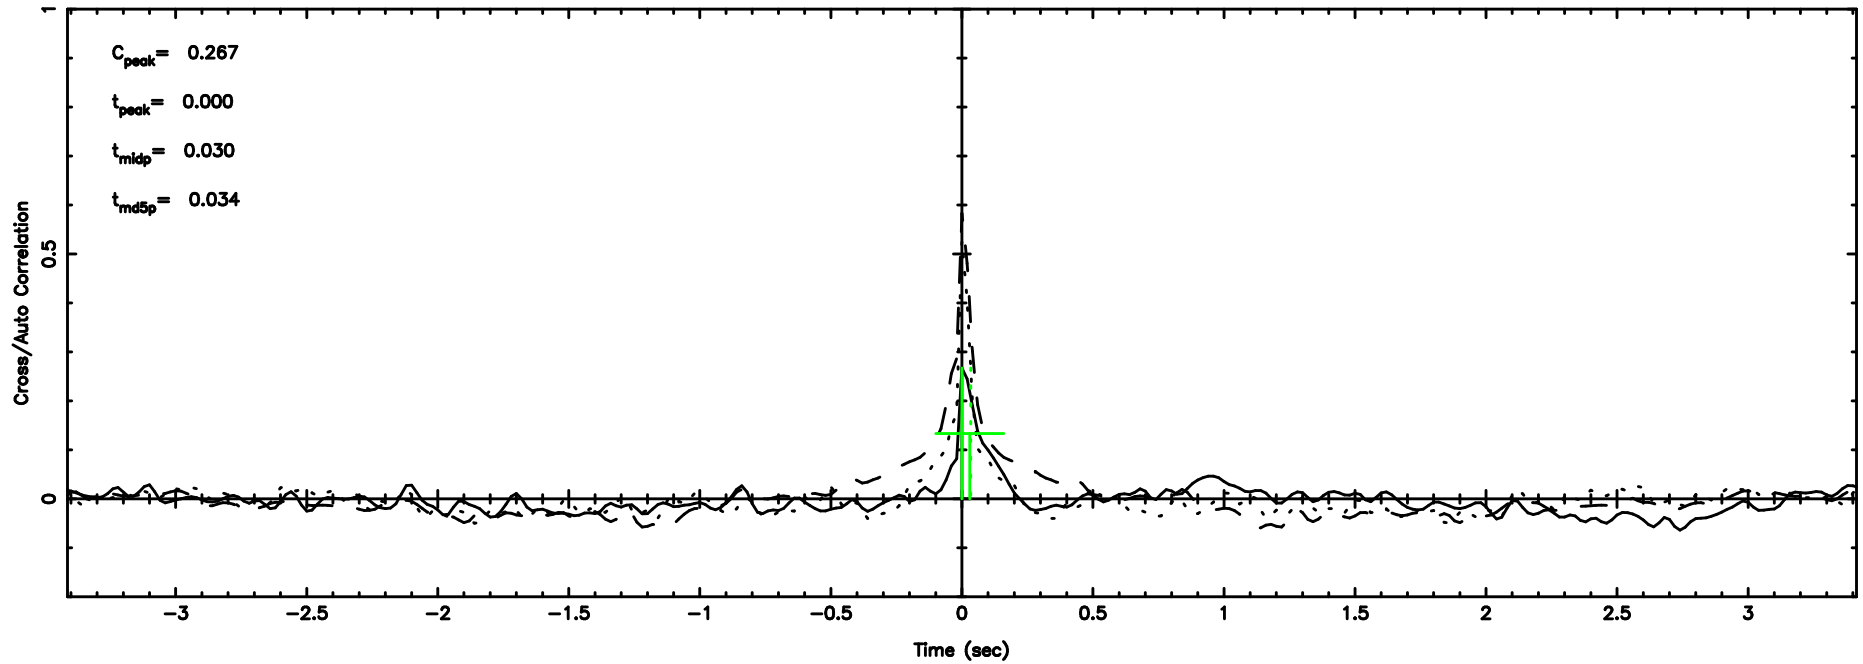

F20240603151526

BLK: 5,SNR1: 1.7067 ,SNR2: 2.2802

K20240603151521

BLK: 5,SNR1:-0.11860E-01,SNR2: 0.66718

3C196 2024/06/03 6.28UT FUJI -KISO