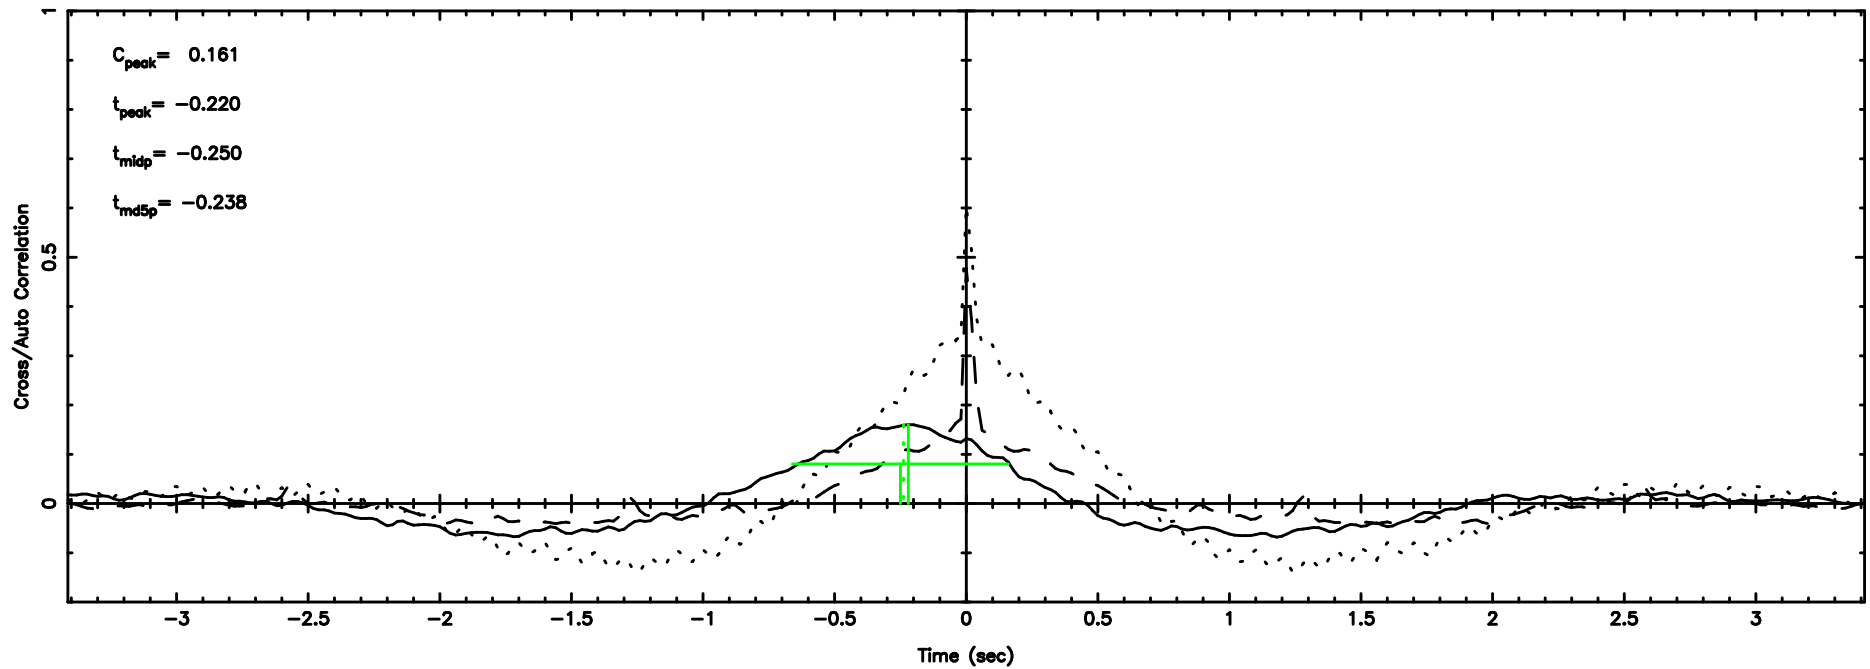

BLK:23,SNR1: 4.2378 ,SNR2: 18.144

K20240603123636

BLK:23,SNR1: 56.240 ,SNR2: 67.204

0531+194 2024/06/03 3.64UT TOYOKAWA-KISO

0531+194 2024/06/03 3.64UT FUJI -KISO

T20240603124457

BLK:32,SNR1: 18.489 ,SNR2: 72.232