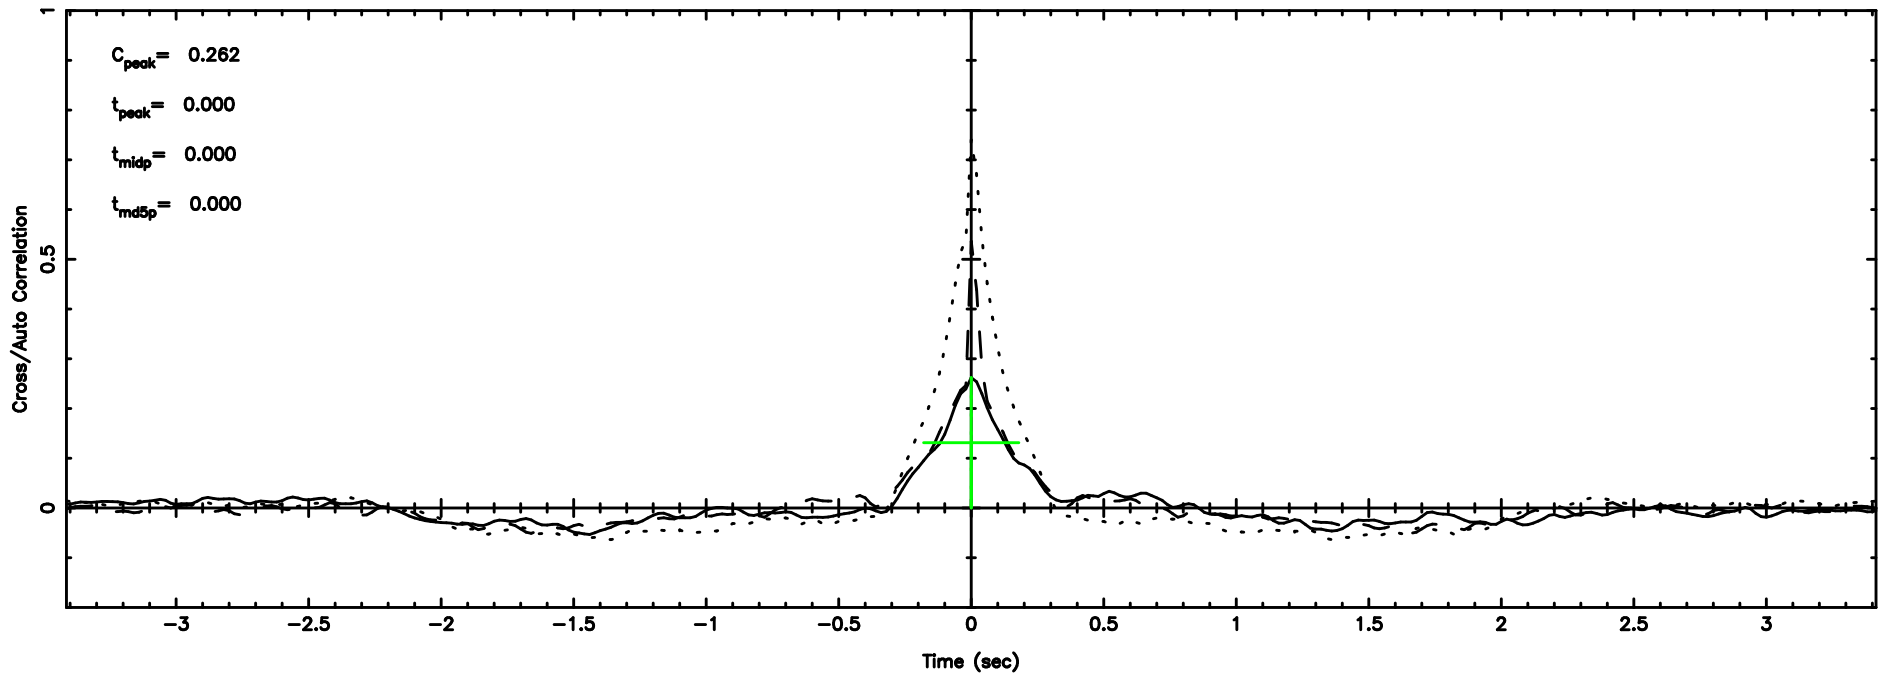

BLK:16,SNR1: 1.9263 ,SNR2: 5.2863

K20240603072455

BLK:16,SNR1: 6.7056 ,SNR2: 16.589

0019-00 2024/06/02 22.44UT TOYOKAWA-KISO

F20240603072500

BLK:21,SNR1: 2.3880 ,SNR2: 5.9112

Frequency (Hz)

K20240603072455