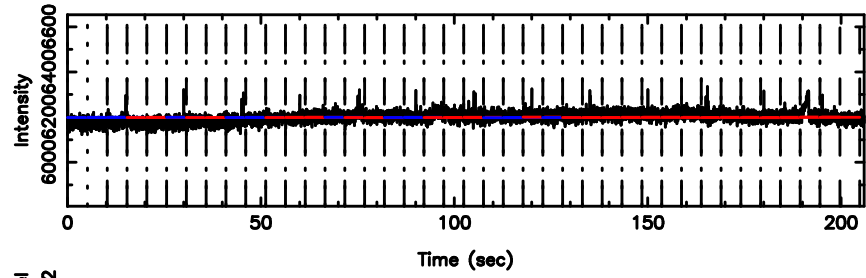

F20240603141714

BLK:11,SNR1:-0.87912E-01,SNR2: 1.0770

Frequency (Hz)

0713-024 2024/06/03 5.31UT TOYOKAWA-FUJI

T20240603141712

BLK:12,SNR1: 0.16291 ,SNR2: 1.2248

K20240603141709

BLK:12,SNR1: 1.3854 ,SNR2: 6.0120