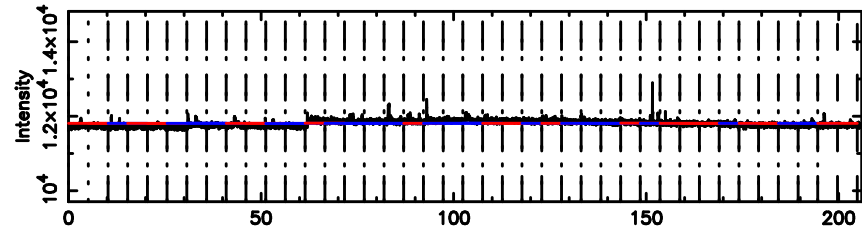

BLK:21,SNR1: 0.20532 ,SNR2: 1.6678

Frequency (Hz)

K20240603165256

BLK:21,SNR1: 1.2916 ,SNR2: 5.1924

Frequency (Hz)

3C230 2024/06/03 7.91UT TOYOKAWA-KISO

F20240603165301

BLK:22,SNR1: 12.030 ,SNR2: 18.006