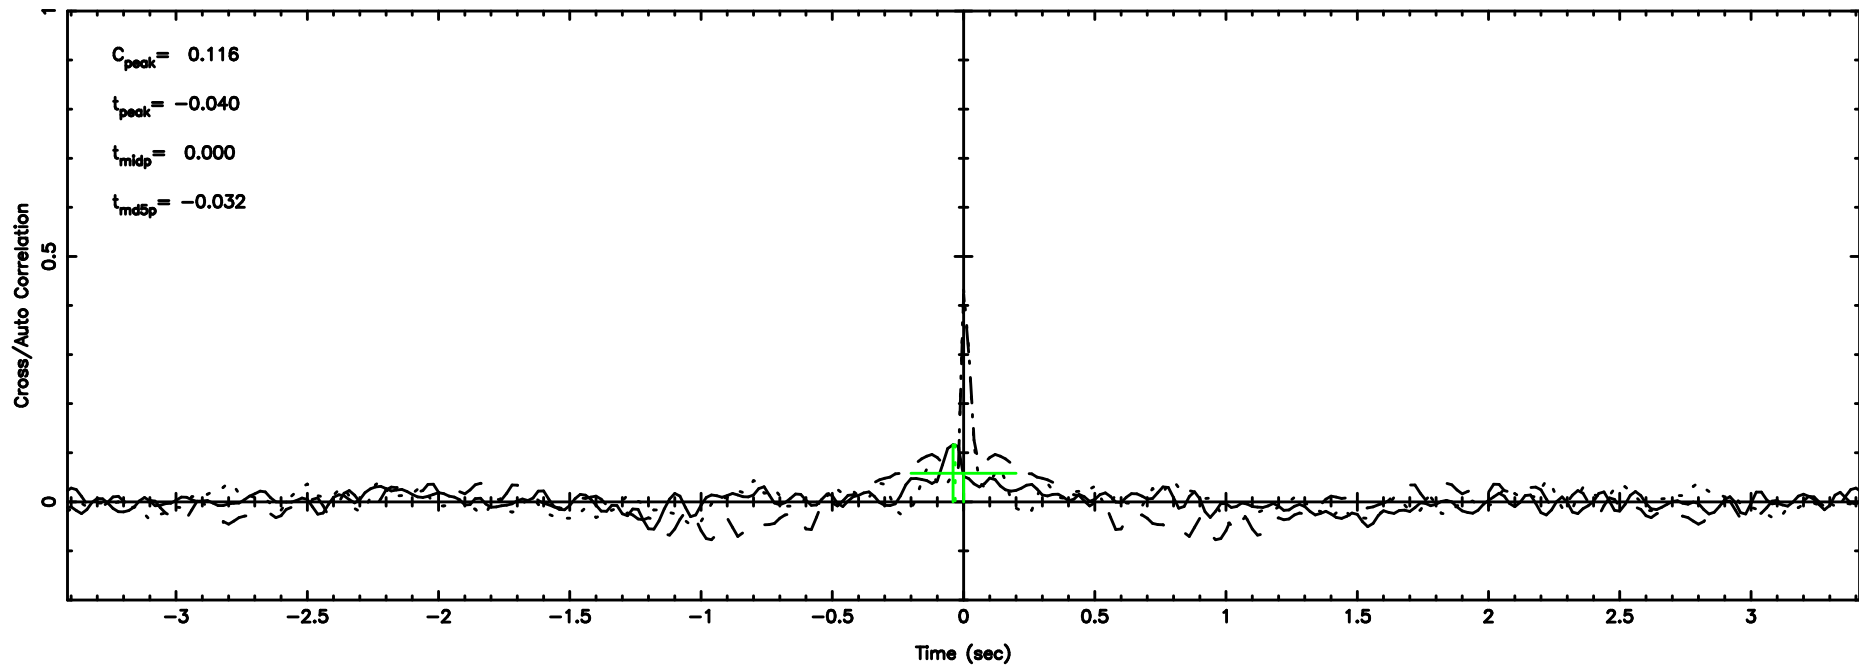

0723+10 2024/06/03 5.48UT TOYOKAWA-FUJI