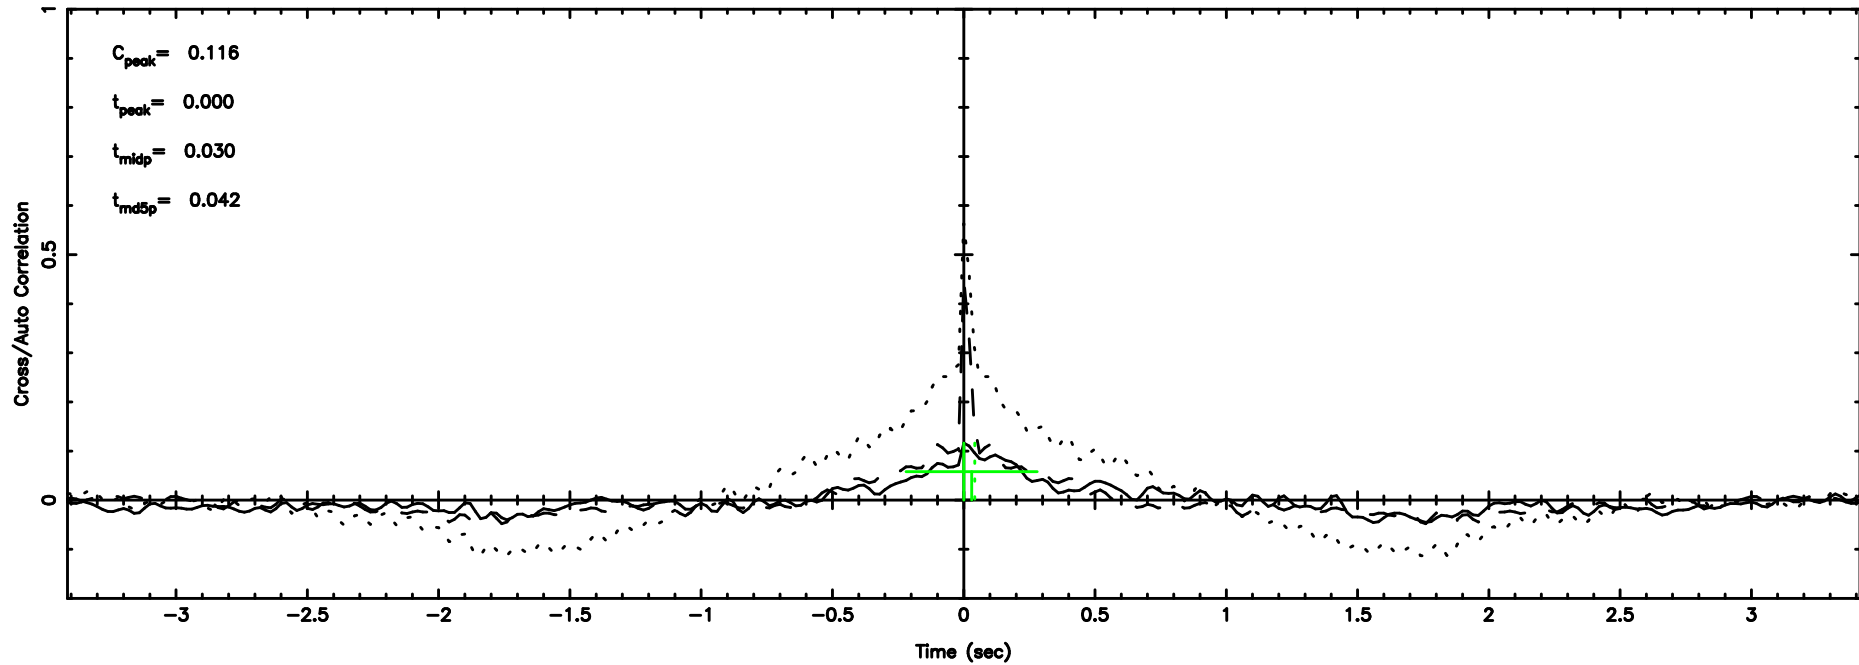

0713-024 2024/06/03 5.31UT TOYOKAWA-KISO