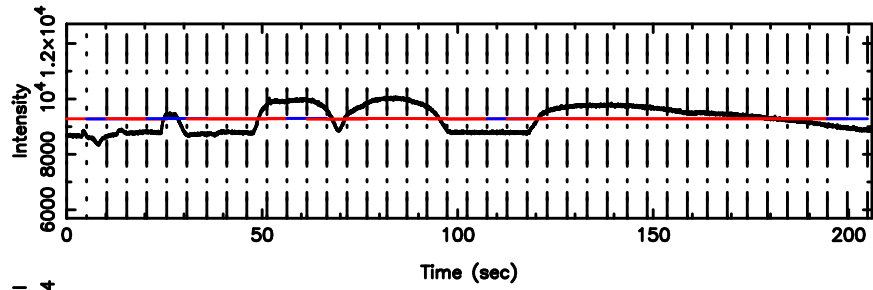

BLK: 4,SNR1: 2.9004 ,SNR2: 22.627

Frequency (Hz)

F20240603063923

BLK: 4,SNR1: 0.61511 ,SNR2: 3.5643

Frequency (Hz)

2334+085 2024/06/02 21.68UT TOYOKAWA-FUJI

T20240603063921

BLK: 6,SNR1: 12.942 ,SNR2: 104.76