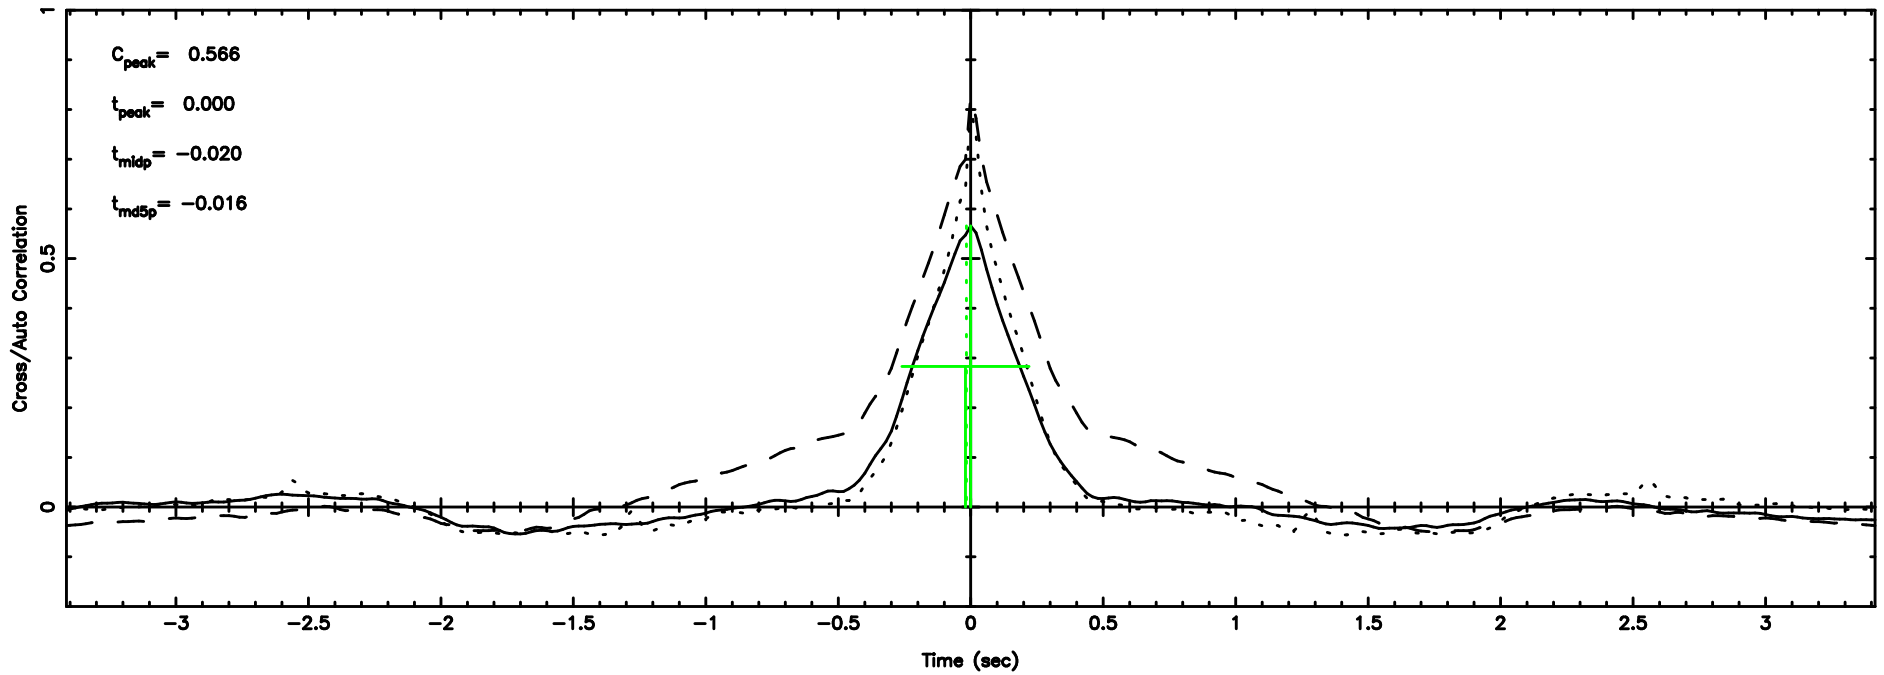

Frequency (Hz)

0044-056 2024/06/02 22.85UT TOYOKAWA-FUJI