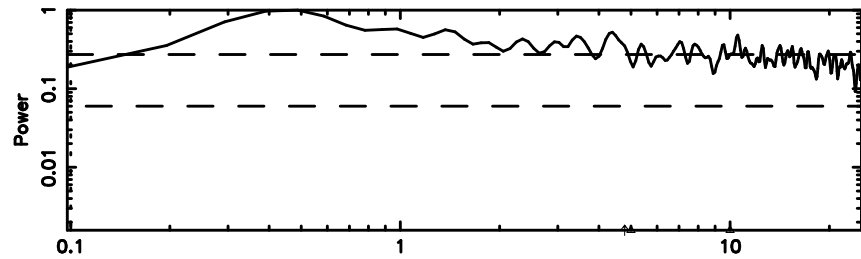

BLK:10,SNR1: 0.11641 ,SNR2: 0.64553