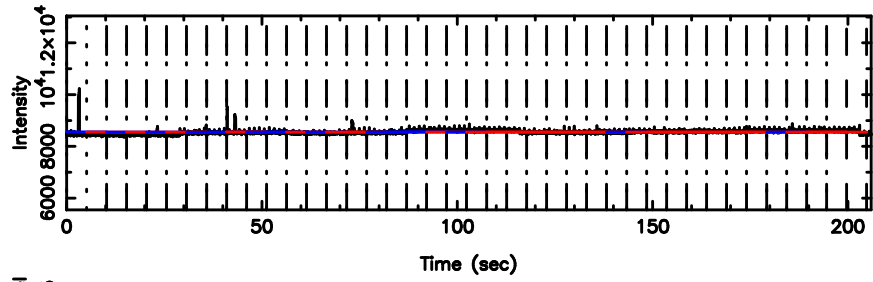

T20240603070859

BLK:16,SNR1: 0.99842 ,SNR2: 4.6493

3C2

2024/06/02 22.18UT TOYOKAWA-KISO

K20240603070856

BLK:16,SNR1: 1.8797 ,SNR2: 7.0950

F20240603070901

BLK:14,SNR1: 4.8145 ,SNR2: 12.087