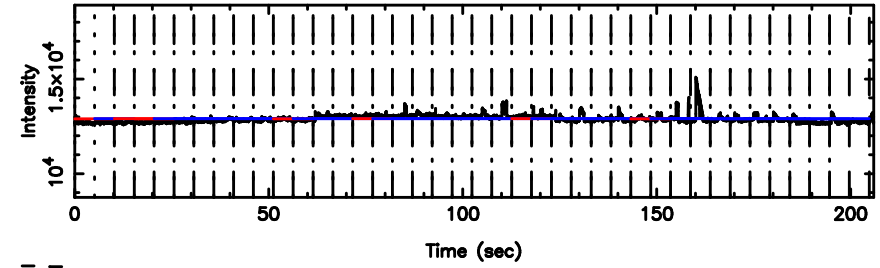

T20240603113457

BLK:30,SNR1: 8.8513 ,SNR2: 24.282

K20240603113454

BLK:30,SNR1: 7.9696 ,SNR2: 21.618

3C119 2024/06/03 2.61UT TOYOKAWA-KISO

F20240603113459

BLK:32,SNR1: 2.6347 ,SNR2: 8.2312

K20240603113454