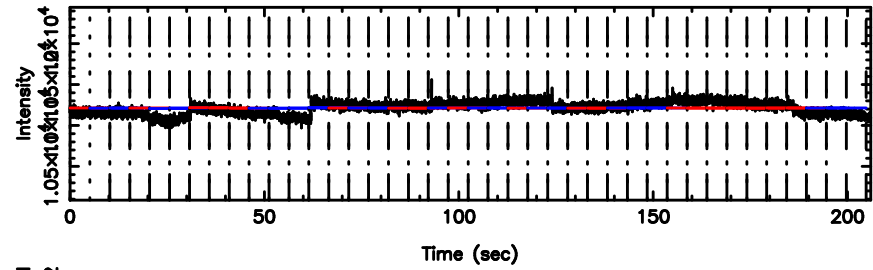

T20240603102216

BLK:20,SNR1: 0.40438 ,SNR2: 1.3421

3C84 2024/06/03 1.40UT TOYOKAWA-KISO

K20240603102213

BLK:20,SNR1: 0.33848 ,SNR2: 2.0470

F20240603102218

BLK: 5,SNR1: 1.4329 ,SNR2: 5.4417

Frequency (Hz)