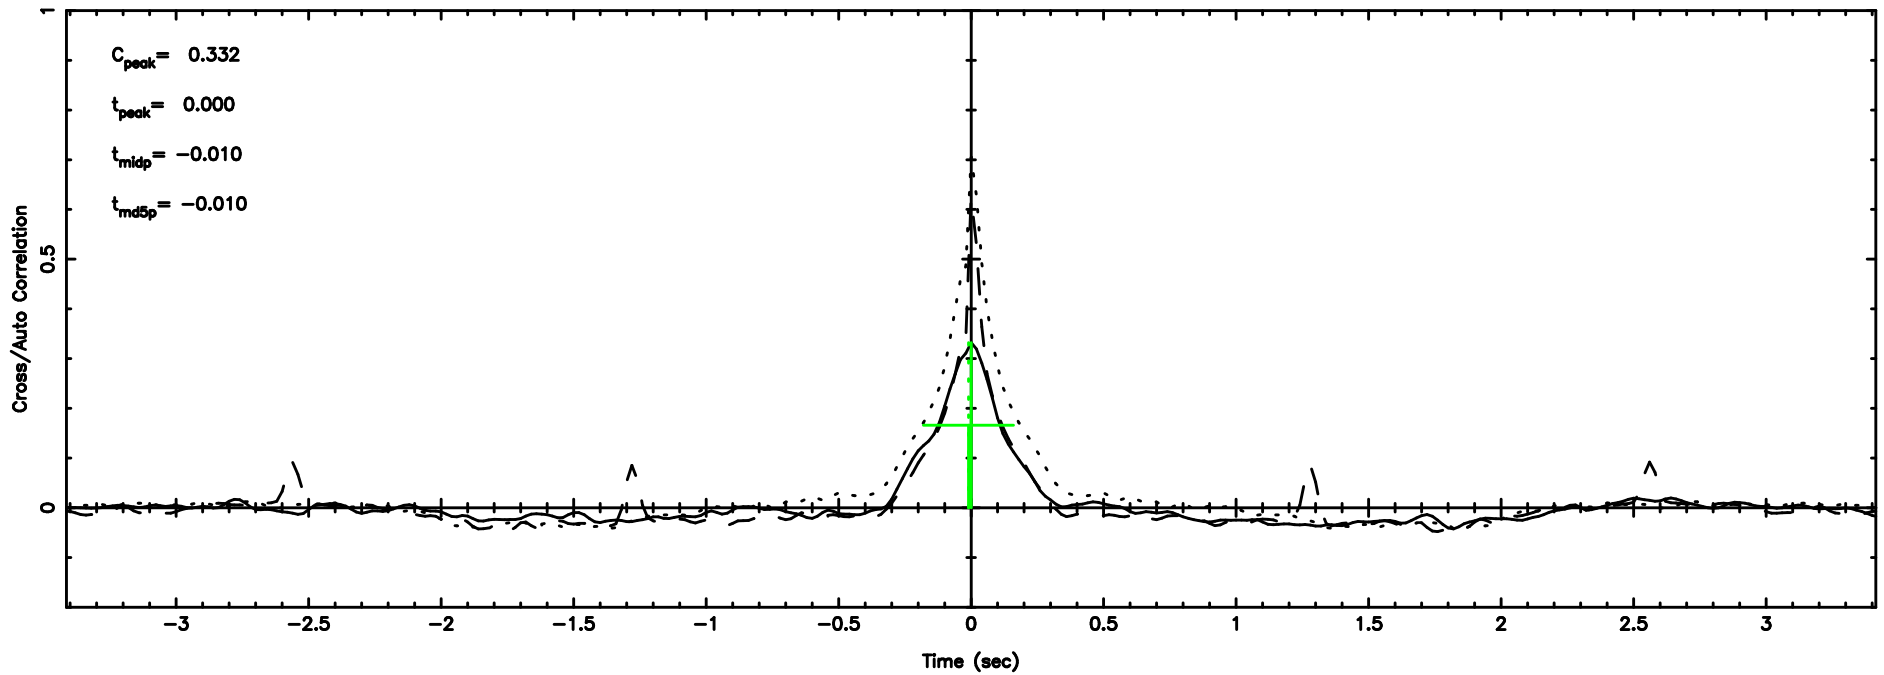

Frequency (Hz)

0019-00 2024/06/02 22.44UT FUJI -KISO