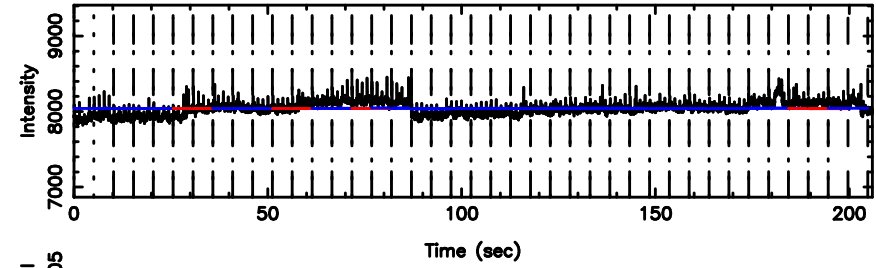

F20240603124459