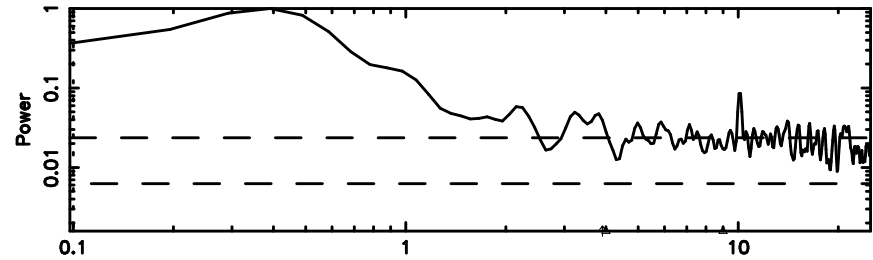

BLK: 5,SNR1: 1.0717 ,SNR2: 5.6057