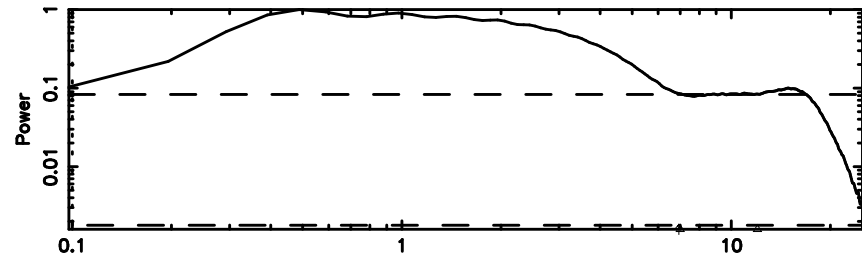

BLK:22,SNR1: 6.3361 ,SNR2: 14.651

Frequency (Hz)

0926+117 2024/06/03 7.53UT FUJI -KISO

T20240603163737

BLK:16,SNR1: 0.34716 ,SNR2: 1.8397

Frequency (Hz)

F20240603163739

BLK:16,SNR1: 1.4527 ,SNR2: 4.2824