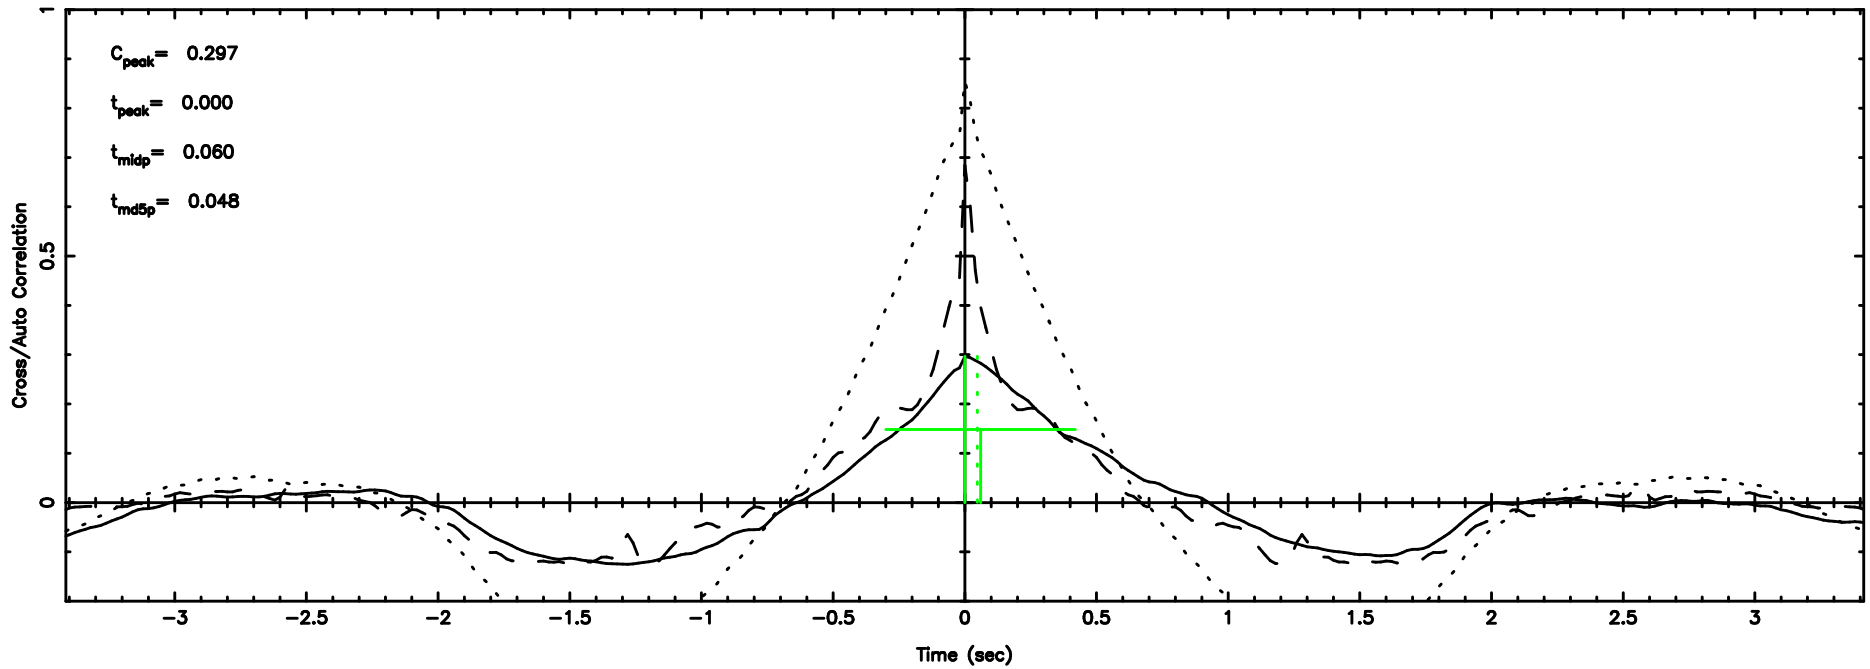

F20240603113459

BLK:32,SNR1: 2.6347 ,SNR2: 8.2312

K20240603113454

BLK:32,SNR1: 8.0751 ,SNR2: 21.919

3C119 2024/06/03 2.61UT FUJI -KISO