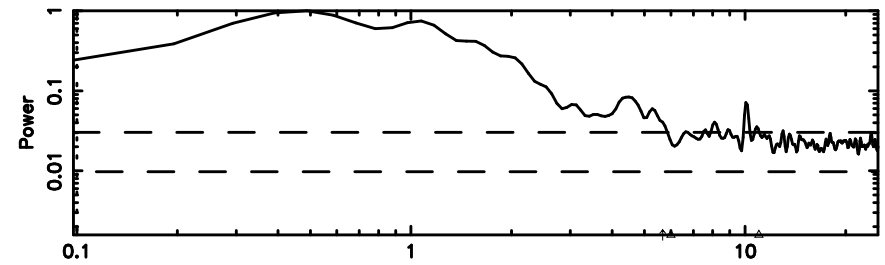

T20240603070859

BLK:16,SNR1: 0.99842 ,SNR2: 4.6493

3C2

2024/06/02 22.18UT TOYOKAWA-KISO

K20240603070856

BLK:16,SNR1: 1.8797 ,SNR2: 7.0950

F20240603070901

BLK:14,SNR1: 4.8145 ,SNR2: 12.087