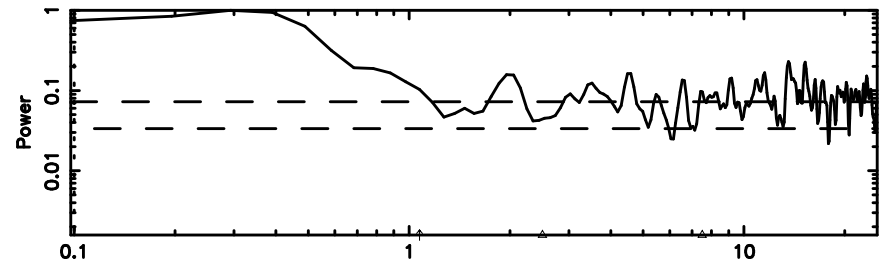

K20240603053159

BLK: 2,SNR1: 0.34051 ,SNR2: 0.60532

Frequency (Hz)

F20240603053204

BLK: 2, SNR1: 0.40919 , SNR2: 6.2371

Frequency (Hz)

K20240603053159

BLK: 2, SNR1: 0.44864 , SNR2: 5.6831