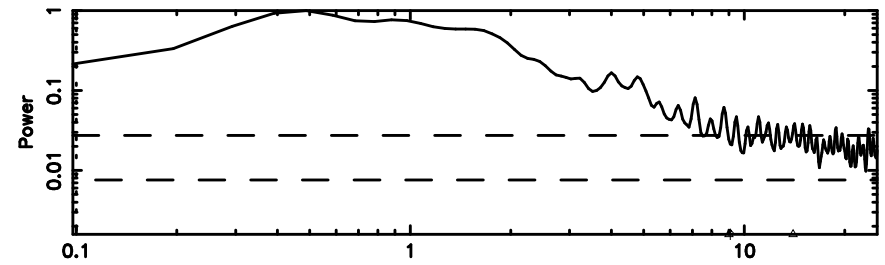

T20240603072458

BLK:17,SNR1: 2.1479 ,SNR2: 5.8284

Frequency (Hz)

F20240603072500

BLK:17,SNR1: 2.9731 ,SNR2: 6.6747

Frequency (Hz)

0019-00 2024/06/02 22.44UT TOYOKAWA-FUJI

T20240603072458