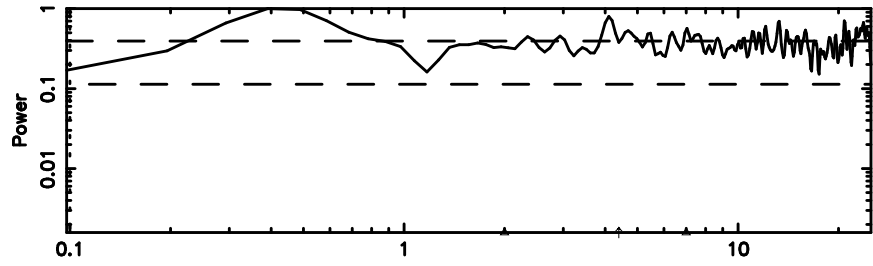

Frequency (Hz)

0011+344 2024/06/02 22.30UT TOYOKAWA-FUJI

T20240603071621

BLK: 4,SNR1:-0.46286E-01,SNR2: 0.18567

Frequency (Hz)

K20240603071618

BLK: 4,SNR1: 0.36158 ,SNR2: 5.5993

Frequency (Hz)