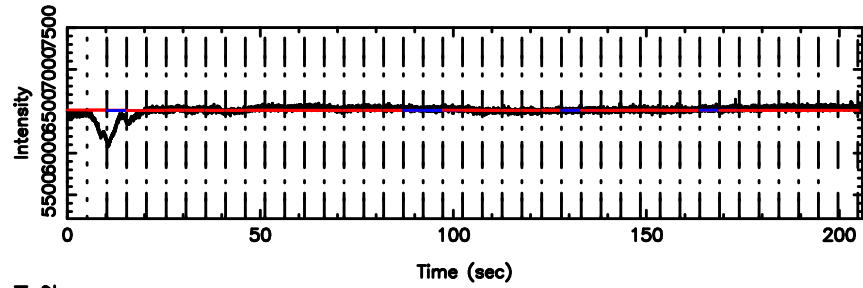

T20240603152634