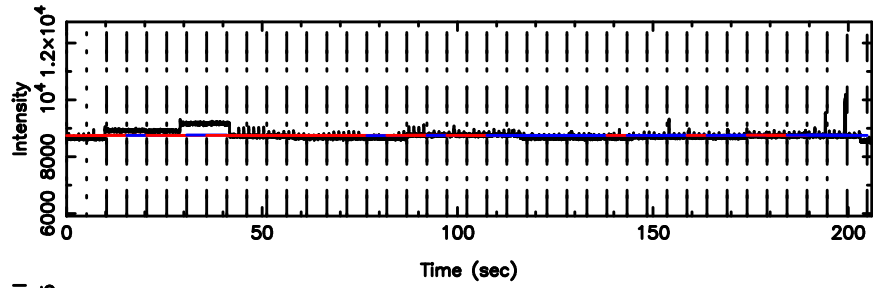

BLK:24,SNR1: 3.8137 ,SNR2: 16.390

Frequency (Hz)

K20240603065300

BLK:24,SNR1: 4.0959 ,SNR2: 10.150

Frequency (Hz)

2347-02 2024/06/02 21.91UT TOYOKAWA-KISO

F20240603065305

BLK:18,SNR1: 4.7102 ,SNR2: 11.214