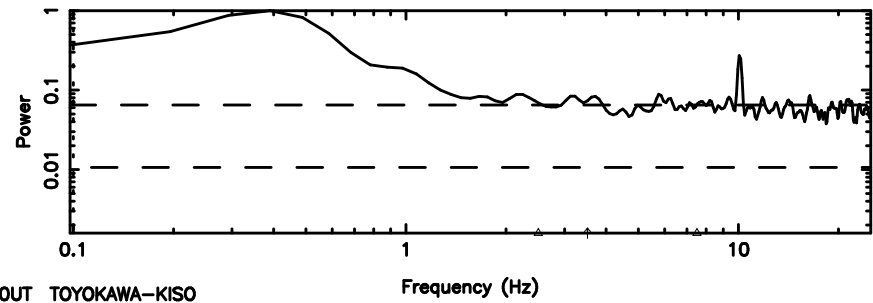

T20240603102216

BLK:20,SNR1: 0.40438 ,SNR2: 1.3421

3C84 2024/06/03 1.40UT TOYOKAWA-KISO

K20240603102213

BLK:20,SNR1: 0.33848 ,SNR2: 2.0470

F20240603102218

BLK: 5,SNR1: 1.4329 ,SNR2: 5.4417

Frequency (Hz)