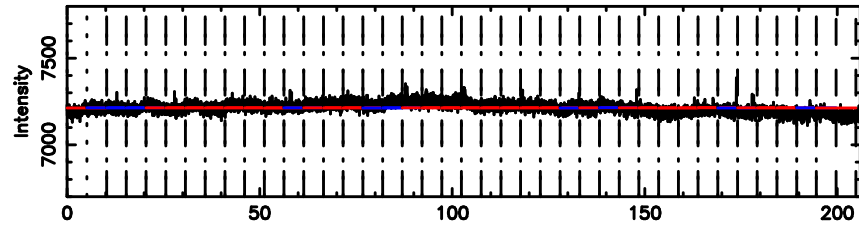

T20240603165259