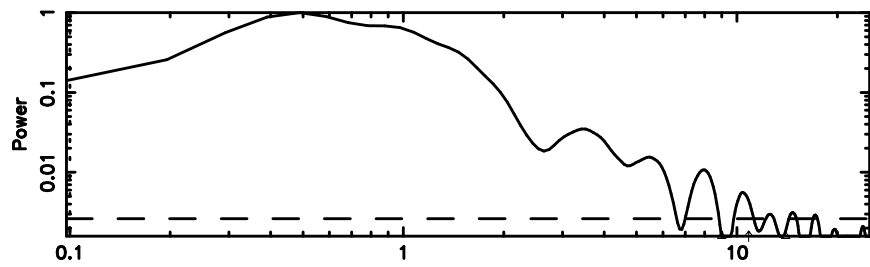

BLK:36,SNR1: 19.486 ,SNR2: 36.184

Frequency (Hz)

T20240603080134

BLK:37,SNR1: 19.286 ,SNR2: 35.880

Frequency (Hz)

0056-00 2024/06/02 23.05UT TOYOKAWA-KISO

K20240603080132

BLK:37,SNR1: 10.066 ,SNR2: 25.105