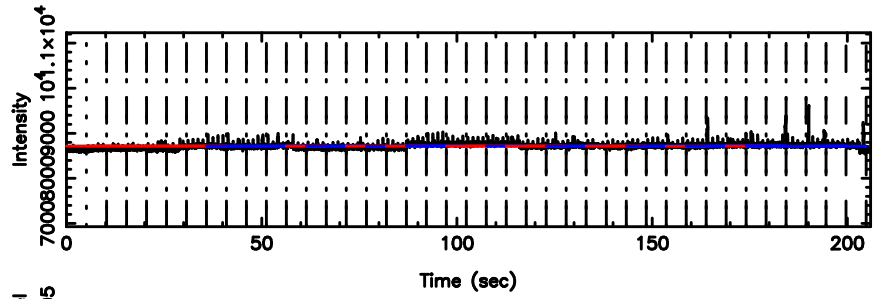

BLK:16,SNR1: 1.9263 ,SNR2: 5.2863

K20240603072455

BLK:16,SNR1: 6.7056 ,SNR2: 16.589

0019-00 2024/06/02 22.44UT TOYOKAWA-KISO

F20240603072500

BLK:21,SNR1: 2.3880 ,SNR2: 5.9112

Frequency (Hz)

K20240603072455