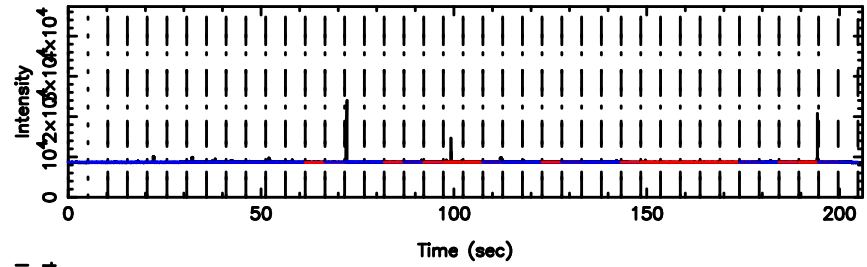

F20240603155422