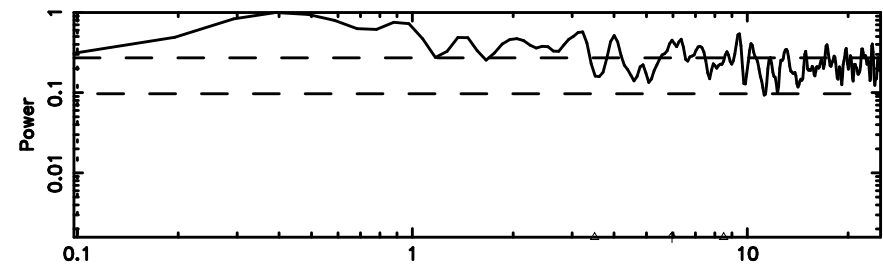

BLK: 4,SNR1: 1.1763 ,SNR2: 27.152

BLK: 4,SNR1: 0.53664E-01,SNR2: 0.52463

2227+444 2024/06/02 20.56UT TOYOKAWA-FUJI

T20240603053202

BLK: 2,SNR1: 29.380 ,SNR2: 298.76

Frequency (Hz)

2227+444 2024/06/02 20.56UT TOYOKAWA-KISO