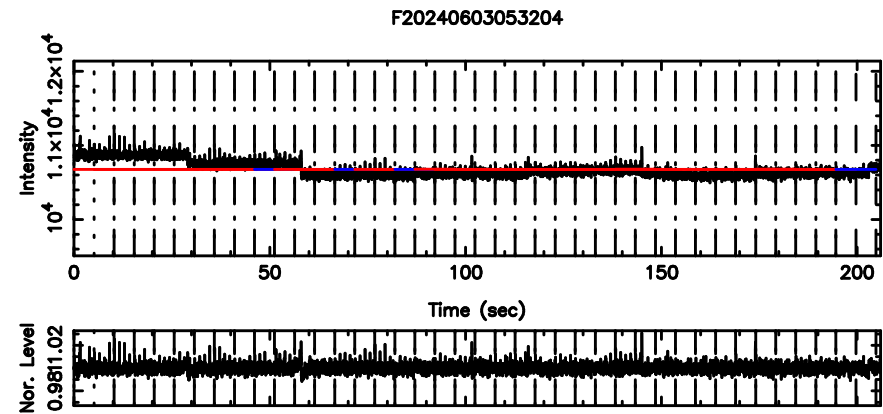

BLK: 4,SNR1: 1.1763 ,SNR2: 27.152

BLK: 4,SNR1: 0.53664E-01,SNR2: 0.52463

2227+444 2024/06/02 20.56UT TOYOKAWA-FUJI

T20240603053202

BLK: 2,SNR1: 29.380 ,SNR2: 298.76

Frequency (Hz)

2227+444 2024/06/02 20.56UT TOYOKAWA-KISO