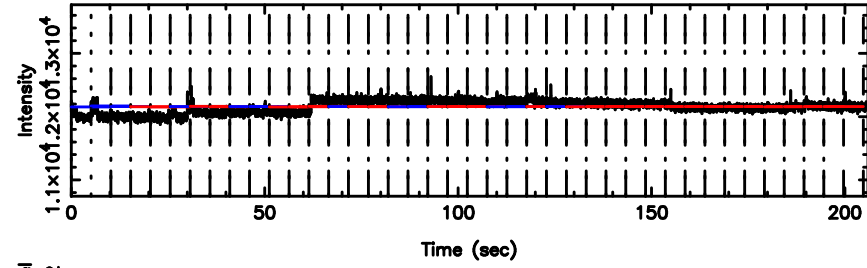

F20240603141714

BLK:11,SNR1:-0.87912E-01,SNR2: 1.0770

Frequency (Hz)

0713-024 2024/06/03 5.31UT TOYOKAWA-FUJI

T20240603141712

BLK:12,SNR1: 0.16291 ,SNR2: 1.2248

K20240603141709

BLK:12,SNR1: 1.3854 ,SNR2: 6.0120