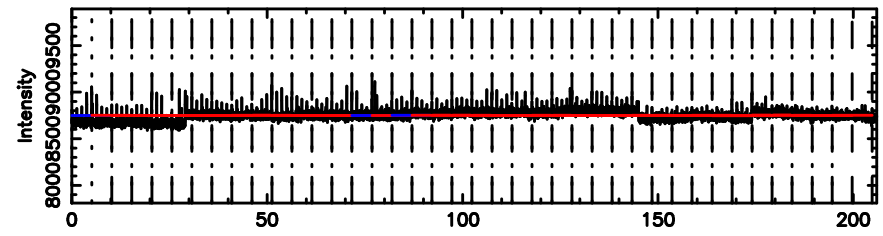

Frequency (Hz)

F20240603065959