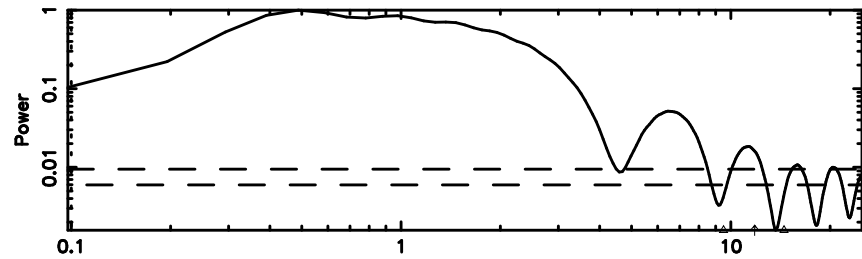

BLK:10,SNR1: 9.4296 ,SNR2: 16.248