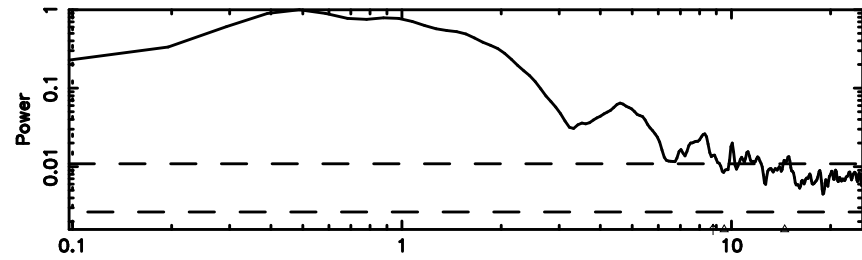

BLK:22,SNR1: 6.3361 ,SNR2: 14.651