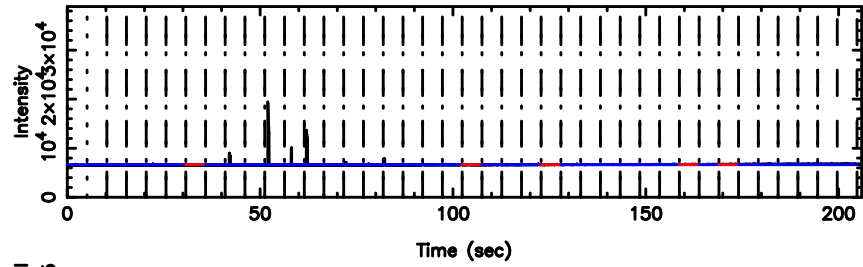

T20240603155420