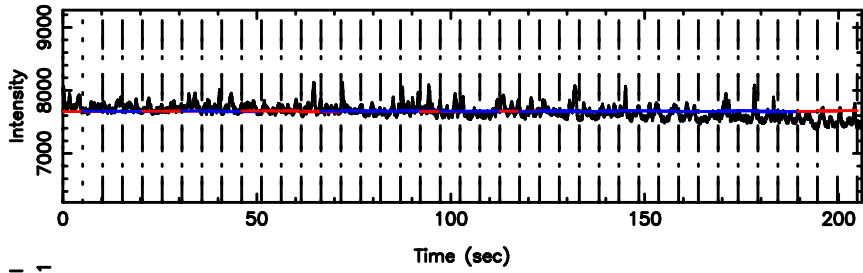

T20240603122304