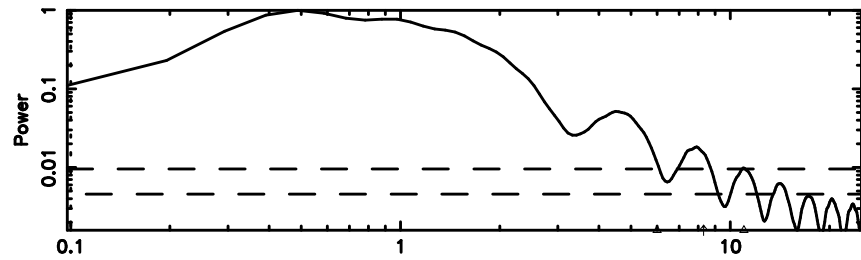

K20240603155417

BLK:34,SNR1: 7.2652 ,SNR2: 21.140

F20240603155422

BLK:28,SNR1: 6.6066 ,SNR2: 16.727

Frequency (Hz)

K20240603155417

BLK:28,SNR1: 7.2682 ,SNR2: 21.150

Frequency (Hz)