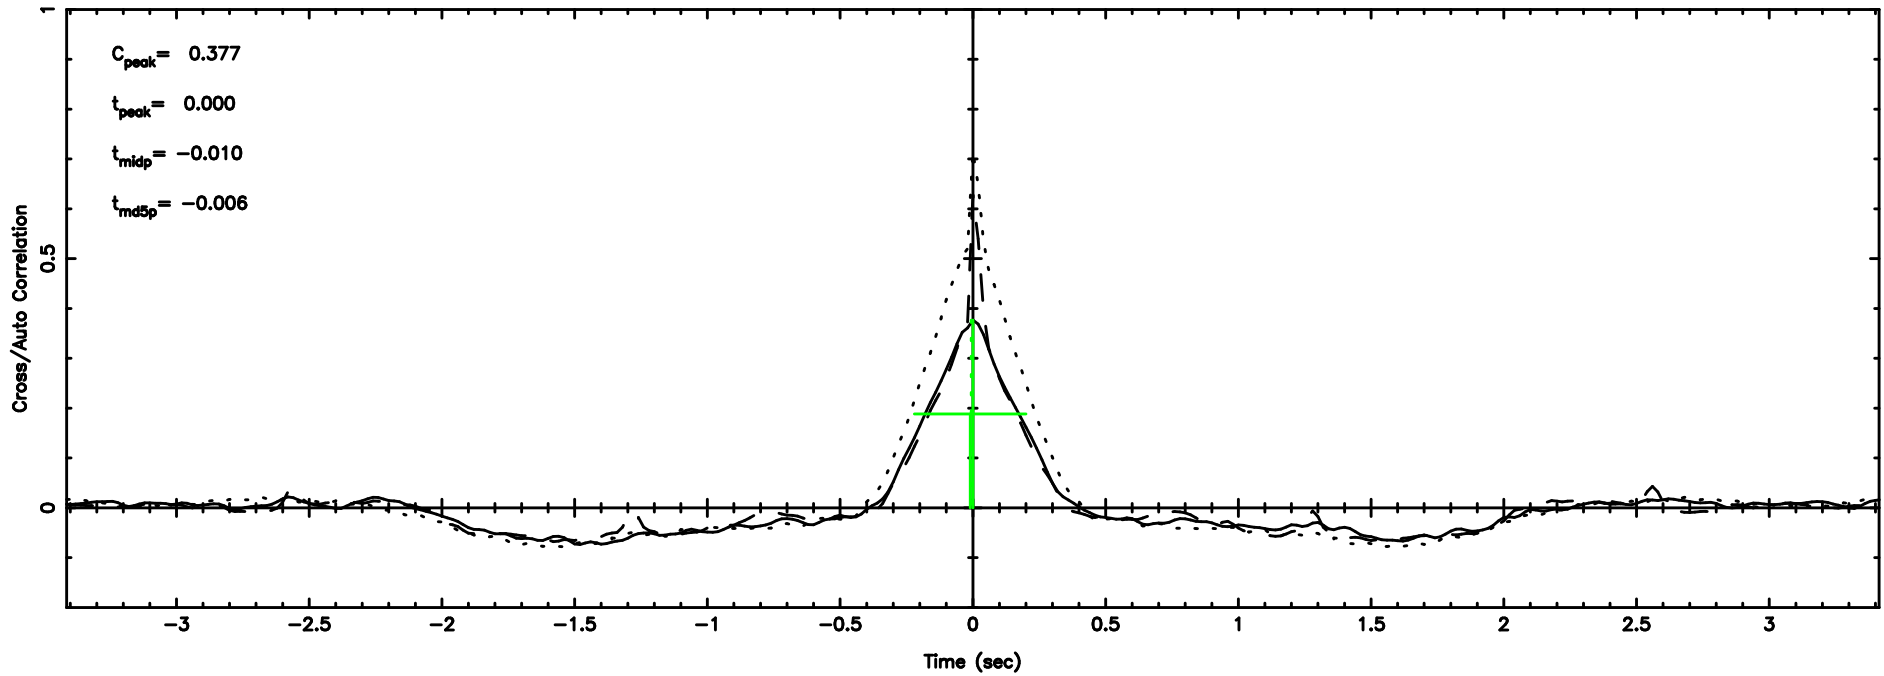

F20240603063041

BLK:23,SNR1: 2.5810 ,SNR2: 7.0529

Frequency (Hz)

K20240603063036

BLK:23,SNR1: 7.2873 ,SNR2: 17.744

Frequency (Hz)

2325+269 2024/06/02 21.54UT FUJI -KISO

T20240603063921