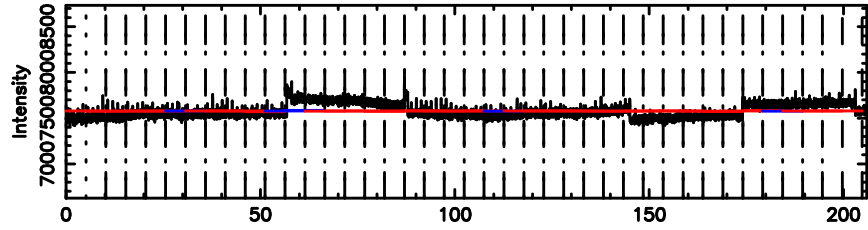

T20240603102216

BLK:20,SNR1: 0.40438 ,SNR2: 1.3421

3C84 2024/06/03 1.40UT TOYOKAWA-KISO

K20240603102213

BLK:20,SNR1: 0.33848 ,SNR2: 2.0470

F20240603102218

BLK: 5,SNR1: 1.4329 ,SNR2: 5.4417

Frequency (Hz)