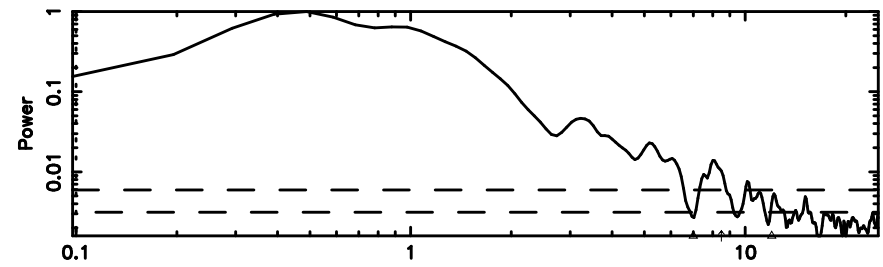

2325+269 2024/06/02 21.54UT TOYOKAWA-FUJI

T20240603063039

BLK:14,SNR1: 0.47573 ,SNR2: 2.3700

Frequency (Hz)

2325+269 2024/06/02 21.54UT TOYOKAWA-KISO

K20240603063036

BLK:14,SNR1: 8.3923 ,SNR2: 20.435

Frequency (Hz)