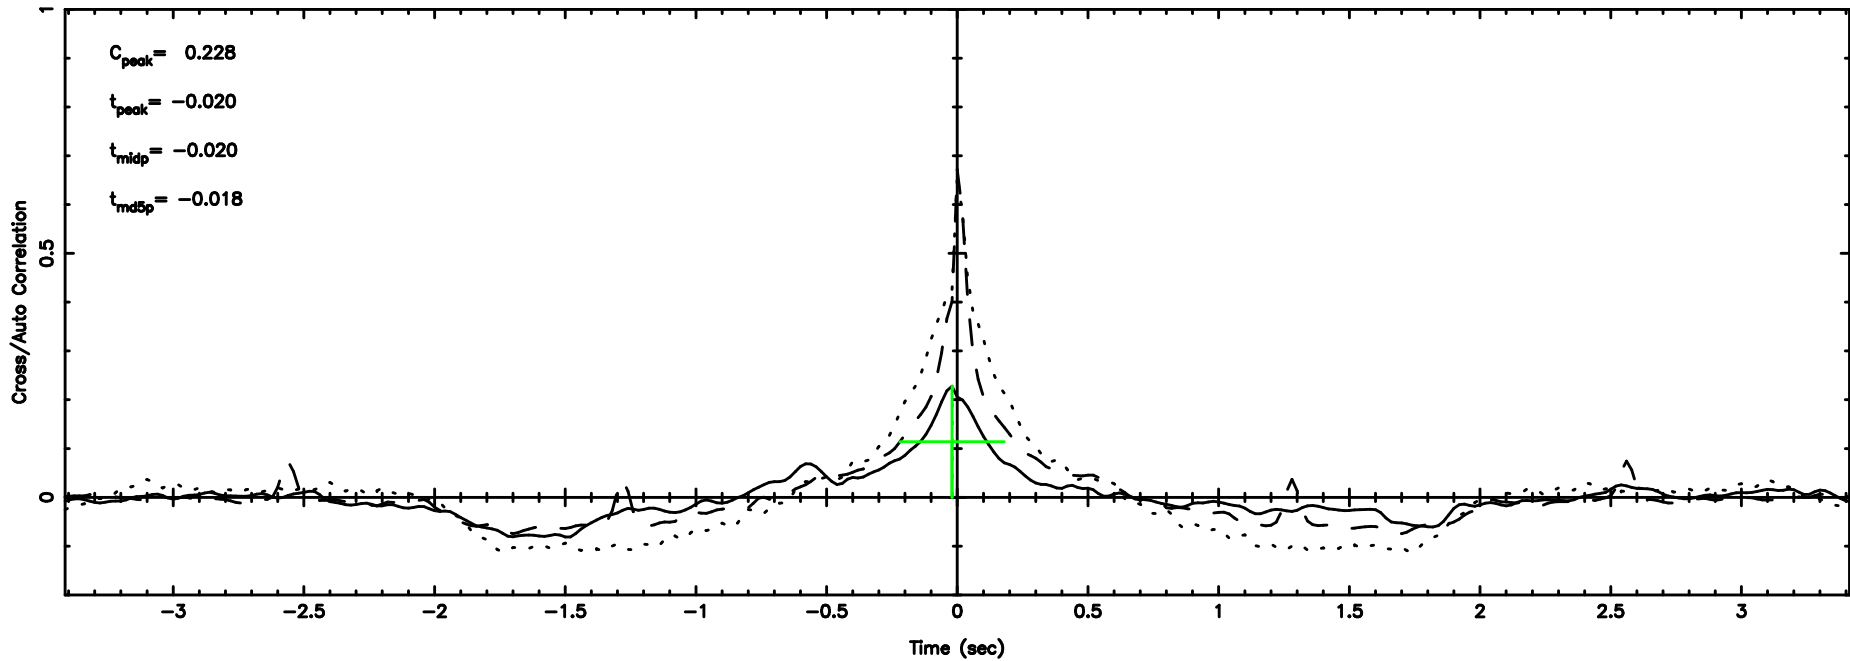

Frequency (Hz)

3C230 2024/06/03 7.91UT FUJI -KISO