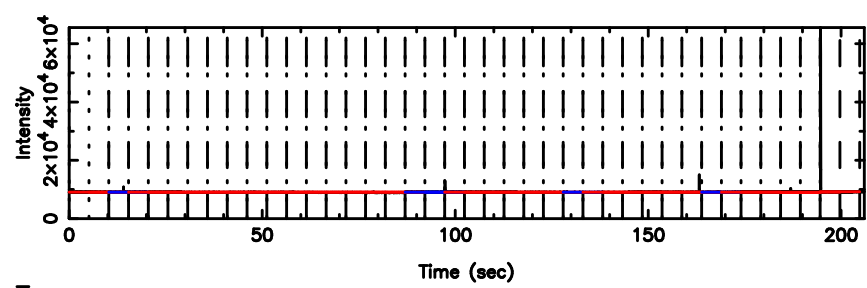

F20240603152636