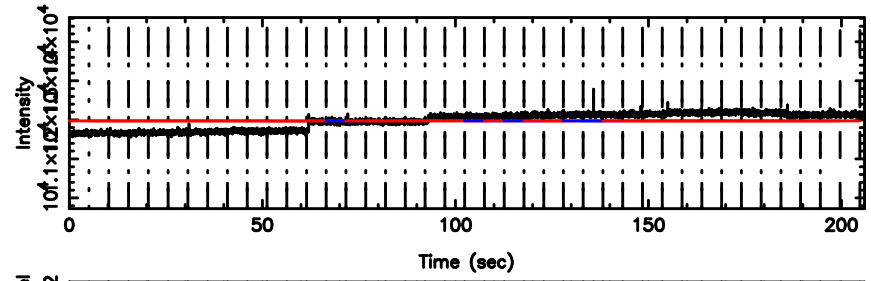

K20240603151521