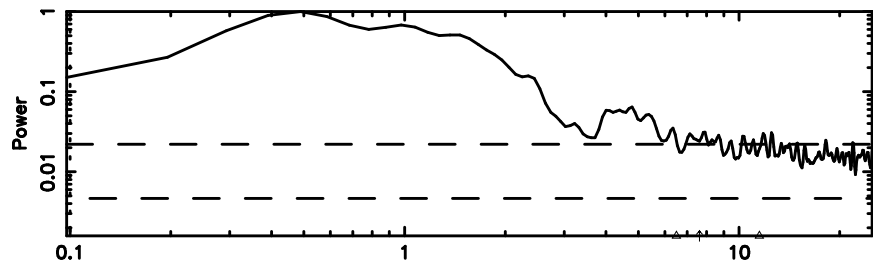

BLK:23,SNR1: 2.5810 ,SNR2: 7.0529