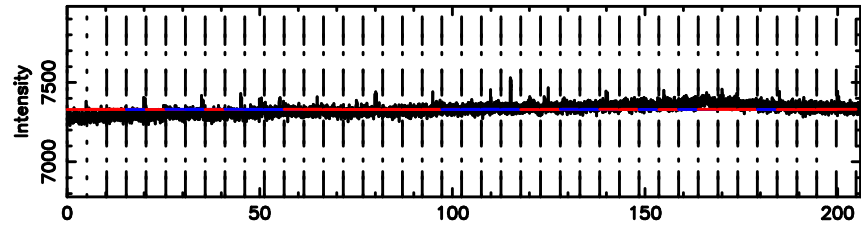

T20240603163737