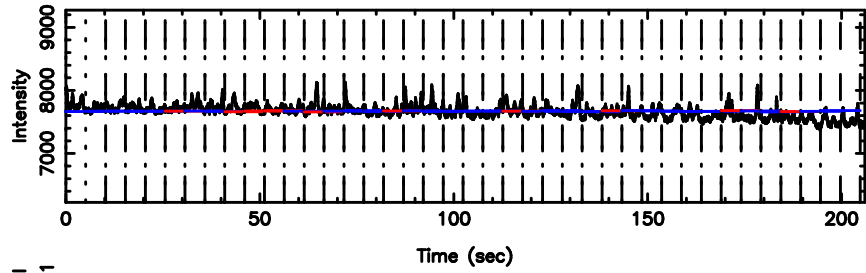

T20240603122304