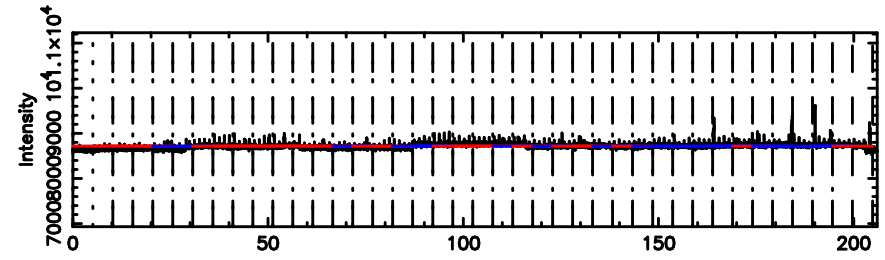

T20240603072458

BLK:17,SNR1: 2.1479 ,SNR2: 5.8284

Frequency (Hz)

F20240603072500

BLK:17,SNR1: 2.9731 ,SNR2: 6.6747

Frequency (Hz)

0019-00 2024/06/02 22.44UT TOYOKAWA-FUJI

T20240603072458