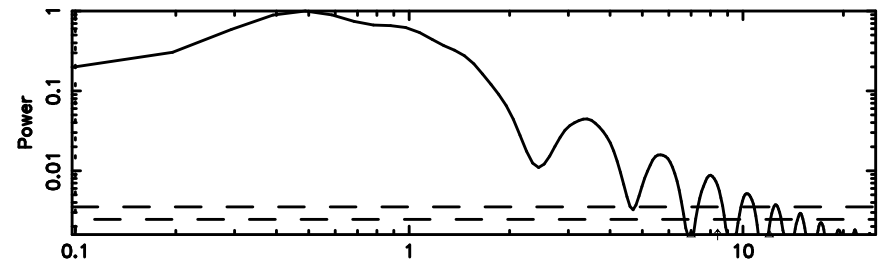

F20240603074916

BLK:33,SNR1: 16.235 ,SNR2: 27.746

Frequency (Hz)

K20240603074911

BLK:33,SNR1: 13.386 ,SNR2: 32.643

Frequency (Hz)

0044-056 2024/06/02 22.85UT FUJI -KISO

T20240603075635