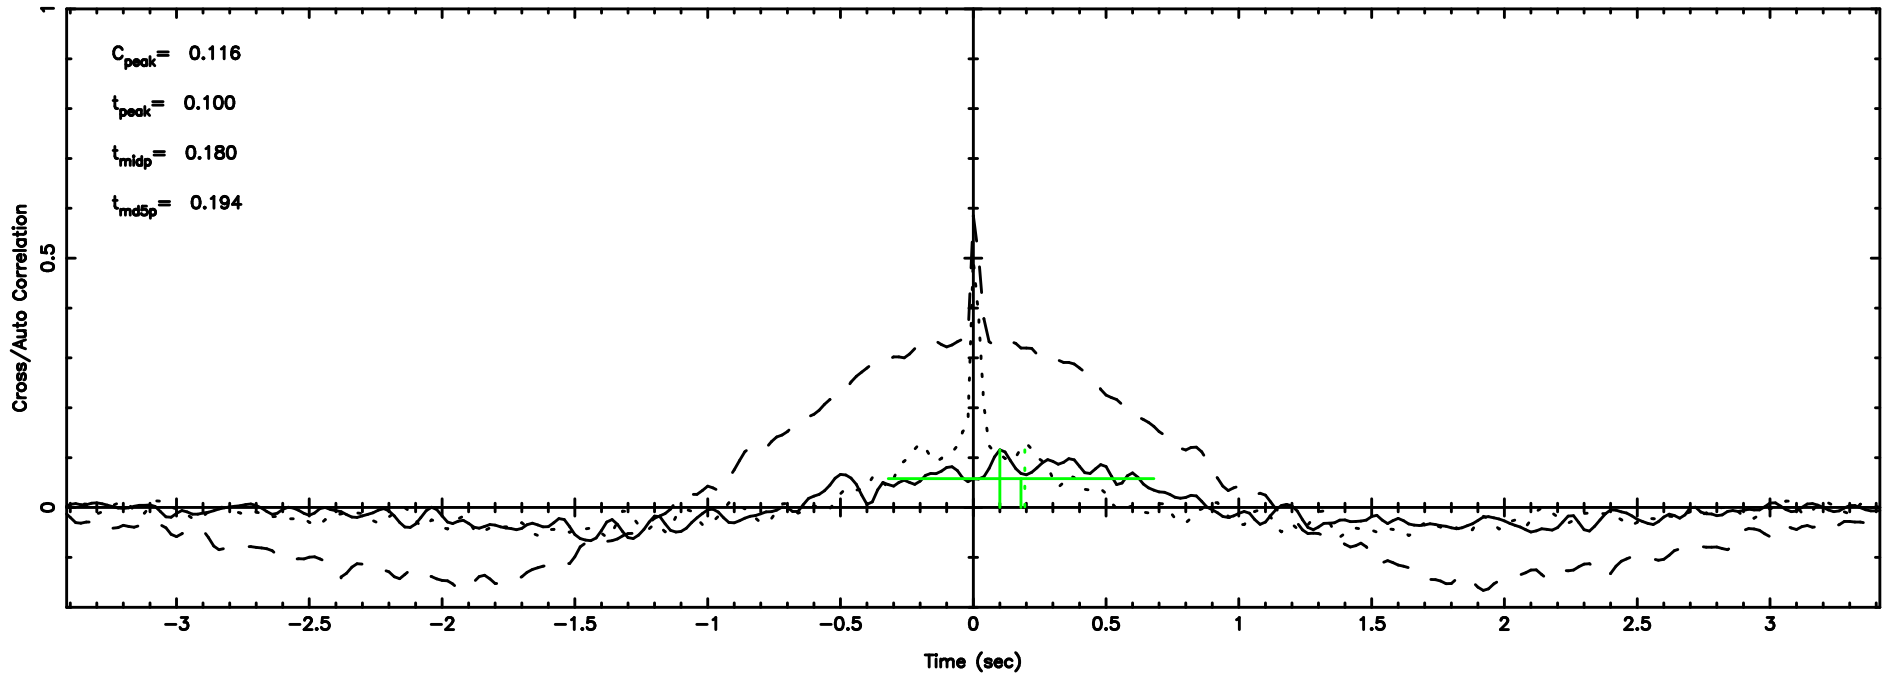

Frequency (Hz)

2259+481 2024/06/02 21.10UT TOYOKAWA-KISO