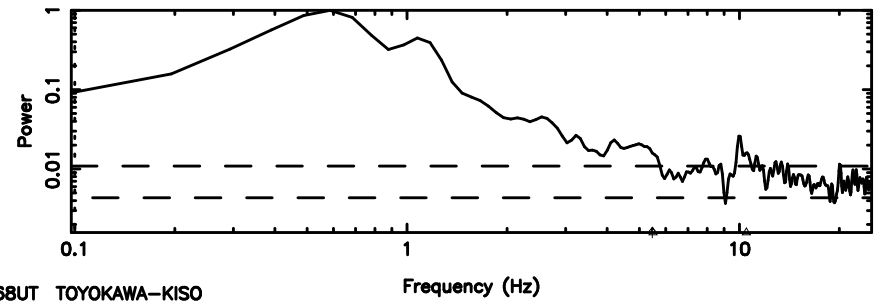

T20240603103849

BLK:13,SNR1: 0.51108E-01,SNR2: 1.4719

0333+32 2024/06/03 1.68UT TOYOKAWA-KISO

K20240603103847

BLK:13,SNR1: 2.9498 ,SNR2: 11.371

F20240603103851

BLK: 6,SNR1: 0.51702 ,SNR2: 3.3781

Frequency (Hz)