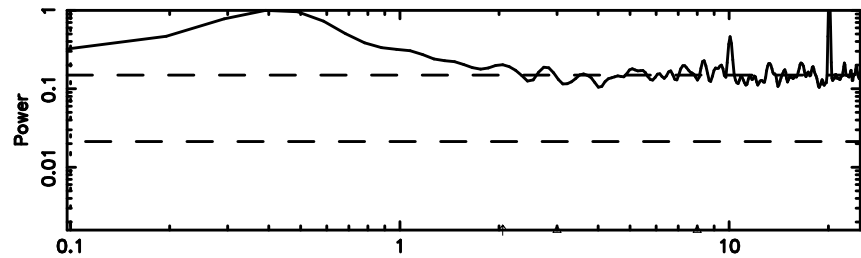

BLK:21,SNR1: 0.20532 ,SNR2: 1.6678

Frequency (Hz)

K20240603165256

BLK:21,SNR1: 1.2916 ,SNR2: 5.1924

Frequency (Hz)

3C230 2024/06/03 7.91UT TOYOKAWA-KISO

F20240603165301

BLK:22,SNR1: 12.030 ,SNR2: 18.006