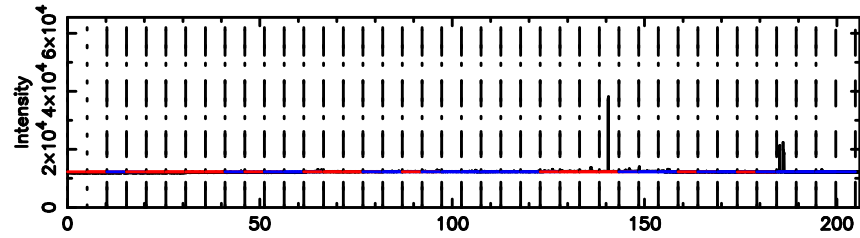

Frequency (Hz)

K20240603172254