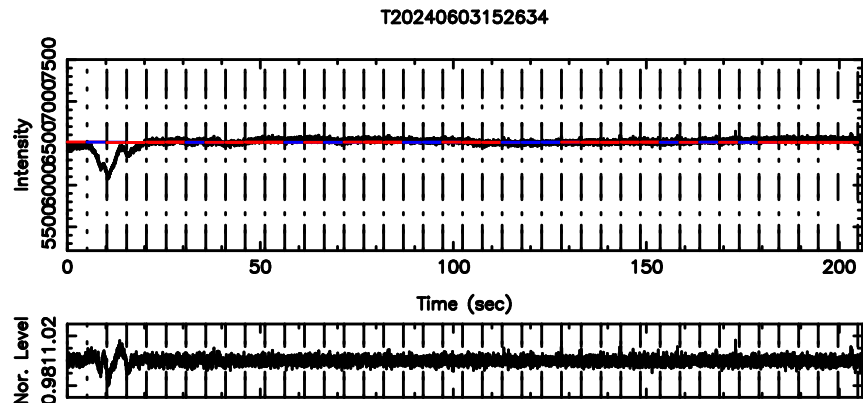

BLK:12,SNR1: 0.92468 ,SNR2: 4.4408

BLK:12,SNR1: 0.82800 ,SNR2: 3.4888

0821+394 2024/06/03 6.47UT TOYOKAWA-KISO

BLK:13,SNR1: 11.044 ,SNR2: 14.750

BLK:13,SNR1: 0.62262 ,SNR2: 2.8946

0821+394 2024/06/03 6.47UT FUJI -KISO