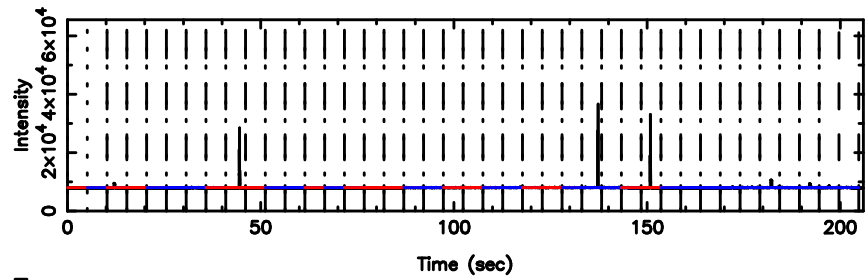

F20240603144542