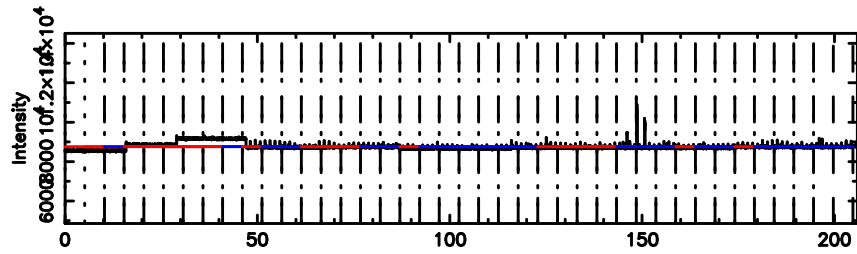

Frequency (Hz)

K20240603172254

BLK:13,SNR1: 9.7100 ,SNR2: 21.862

Frequency (Hz)

3C241 2024/06/03 8.41UT TOYOKAWA-KISO

F20240603172258

BLK:21,SNR1: 2.3027 ,SNR2: 6.4966

Frequency (Hz)