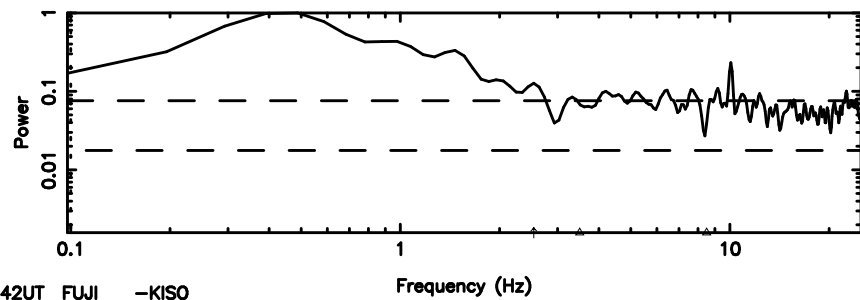

BLK: 5, SNR1: 0.35414 , SNR2: 3.6139

0919-142 2024/06/03 7.42UT FUJI -KISO