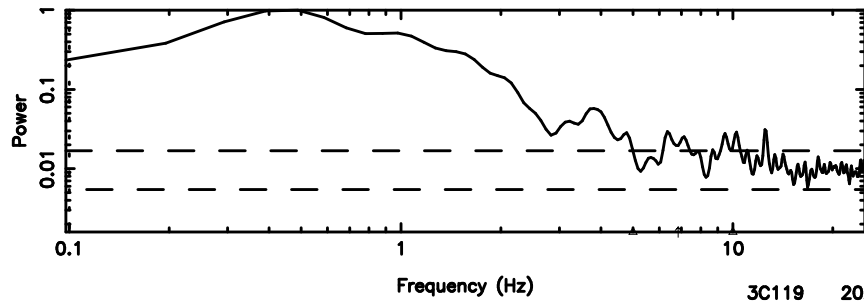

T20240603113457

BLK:30,SNR1: 8.8513 ,SNR2: 24.282

K20240603113454

BLK:30,SNR1: 7.9696 ,SNR2: 21.618

3C119 2024/06/03 2.61UT TOYOKAWA-KISO

F20240603113459

BLK:32,SNR1: 2.6347 ,SNR2: 8.2312

K20240603113454