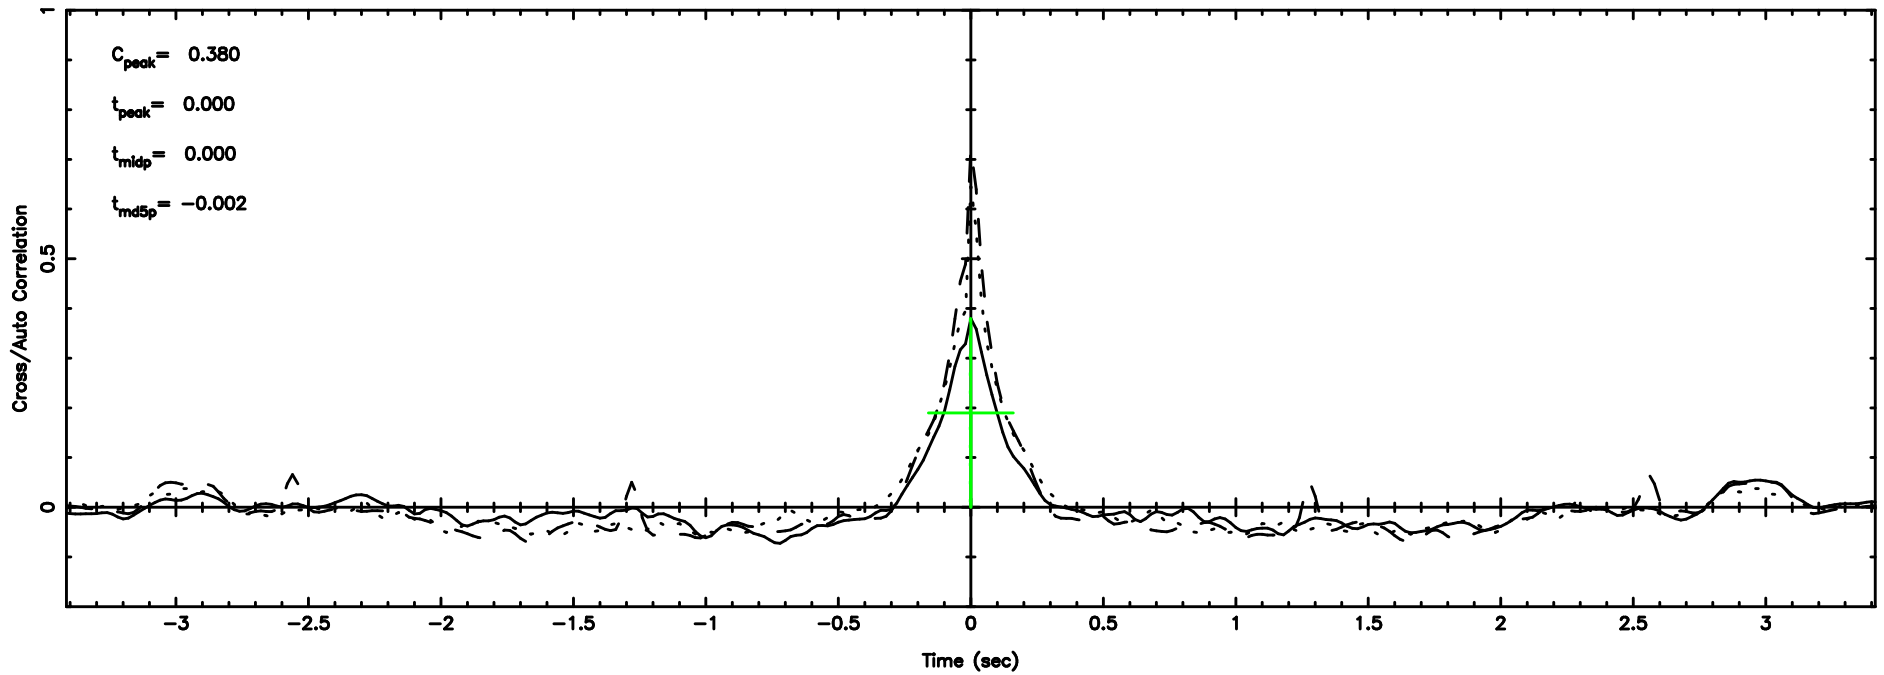

3C12 2024/06/02 22.61UT FUJI -KISO