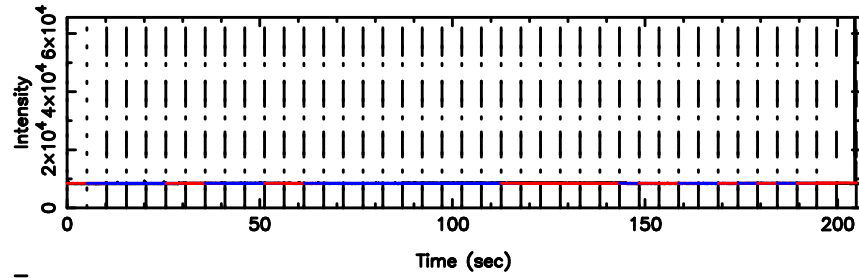

BLK:10,SNR1: 9.0662 ,SNR2: 27.232

K20240603162949

BLK:10,SNR1: 6.9426 ,SNR2: 19.612

0926+117 2024/06/03 7.53UT TOYOKAWA-KISO

F20240603162954

BLK:22,SNR1: 3.6006 ,SNR2: 6.5622

Frequency (Hz)

K20240603162949