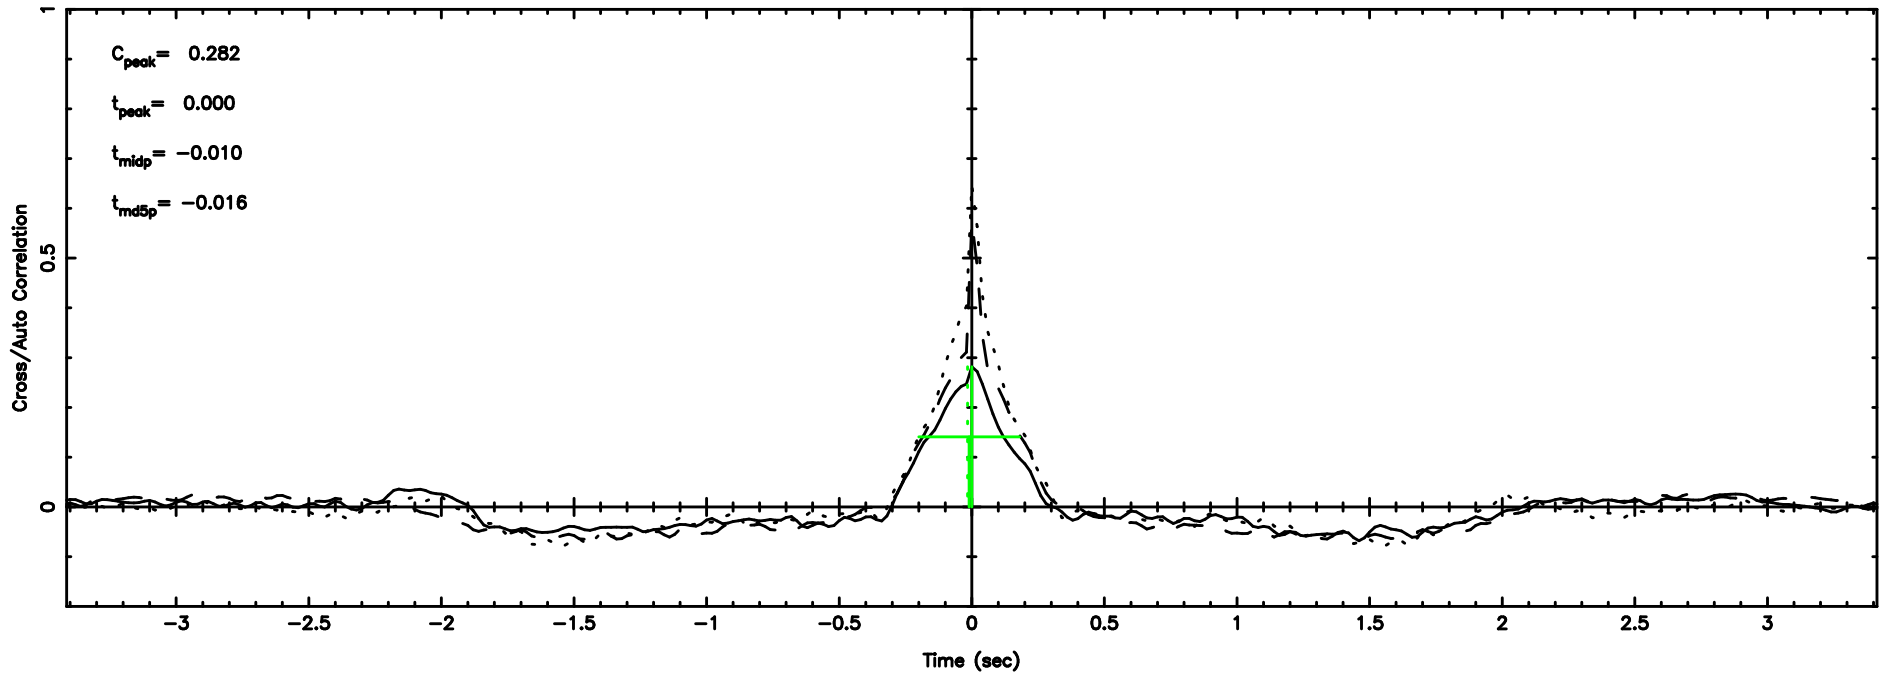

T20240603070859

BLK:16,SNR1: 0.99842 ,SNR2: 4.6493

3C2

2024/06/02 22.18UT TOYOKAWA-KISO

K20240603070856

BLK:16,SNR1: 1.8797 ,SNR2: 7.0950

F20240603070901

BLK:14,SNR1: 4.8145 ,SNR2: 12.087