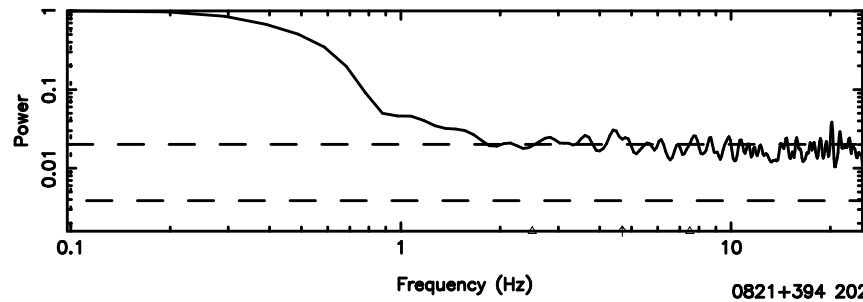

BLK:12,SNR1: 0.92468 ,SNR2: 4.4408

BLK:12,SNR1: 0.82800 ,SNR2: 3.4888

0821+394 2024/06/03 6.47UT TOYOKAWA-KISO

BLK:13,SNR1: 11.044 ,SNR2: 14.750

BLK:13,SNR1: 0.62262 ,SNR2: 2.8946

0821+394 2024/06/03 6.47UT FUJI -KISO