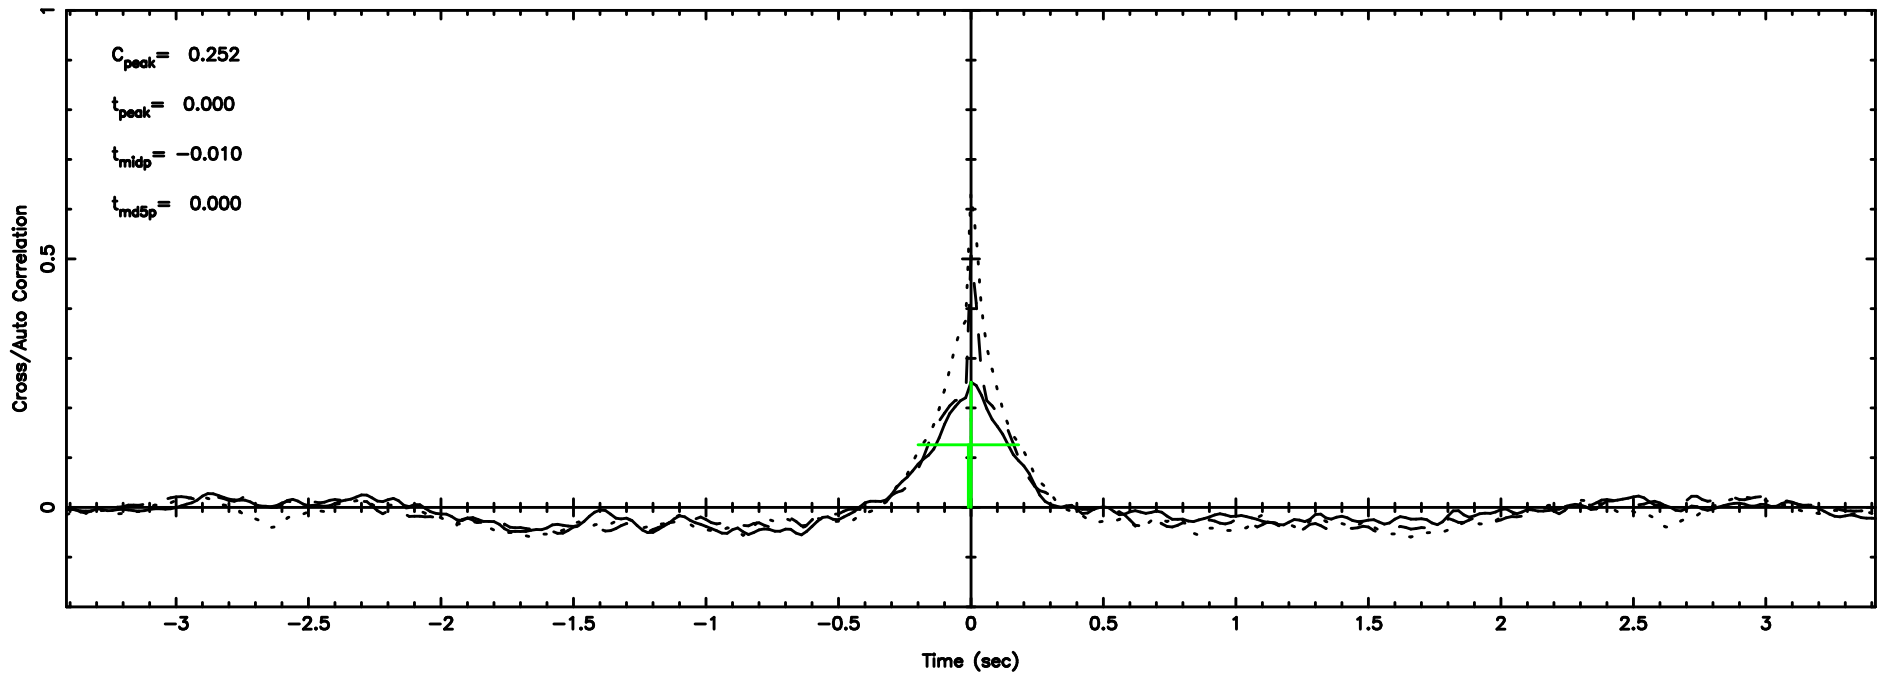

3C12 2024/06/02 22.61UT TOYOKAWA-KISO