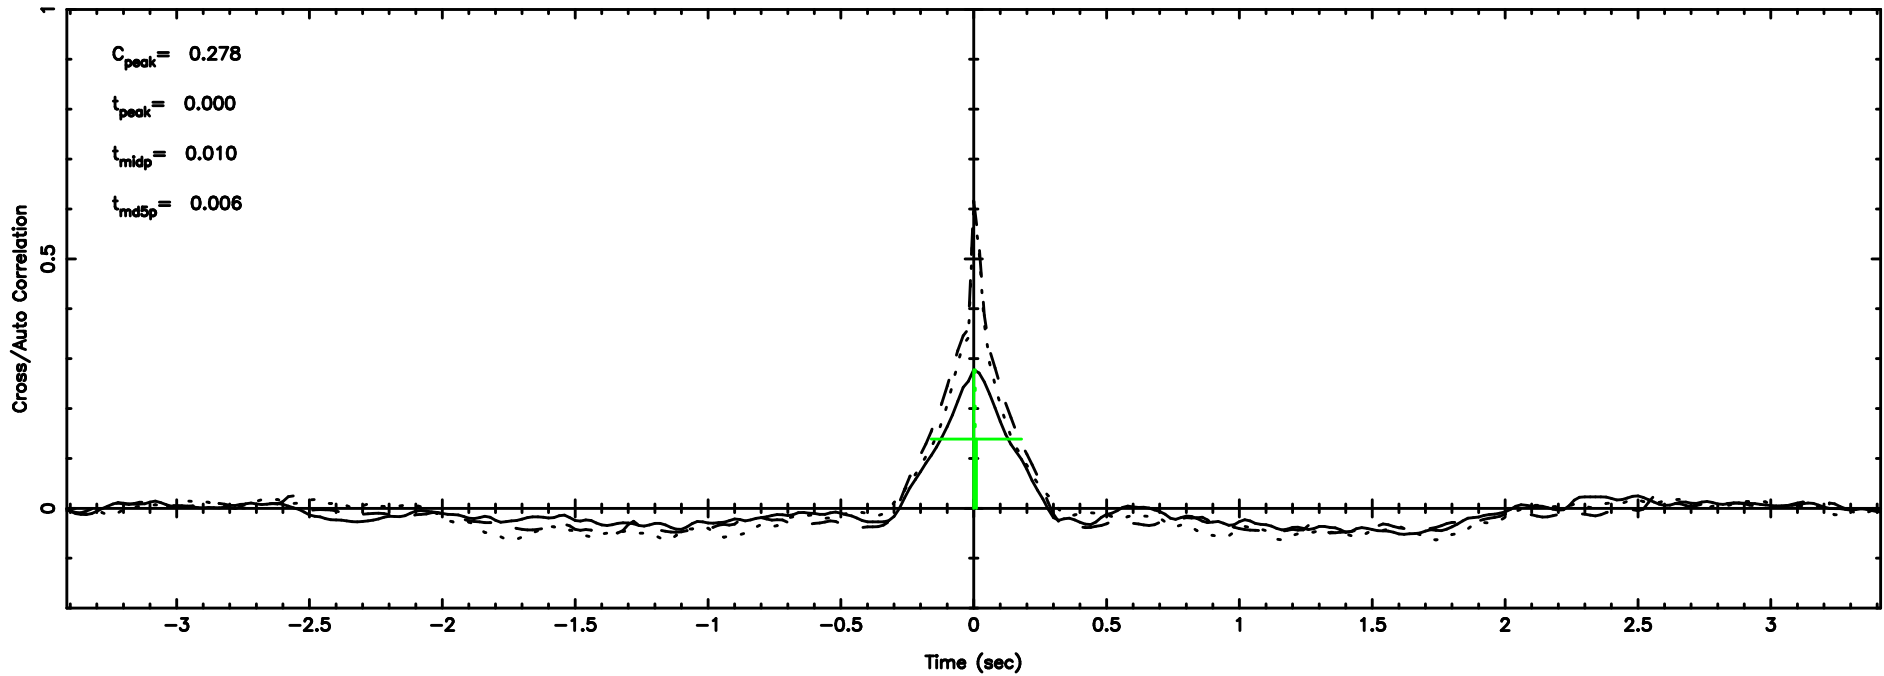

F20240603054413

BLK:21,SNR1: 4.1194 ,SNR2: 10.215

Frequency (Hz)

K20240603054408

BLK:21,SNR1: 3.0029 ,SNR2: 13.244

Frequency (Hz)

2239+333 2024/06/02 20.76UT FUJI -KISO

T20240603054828