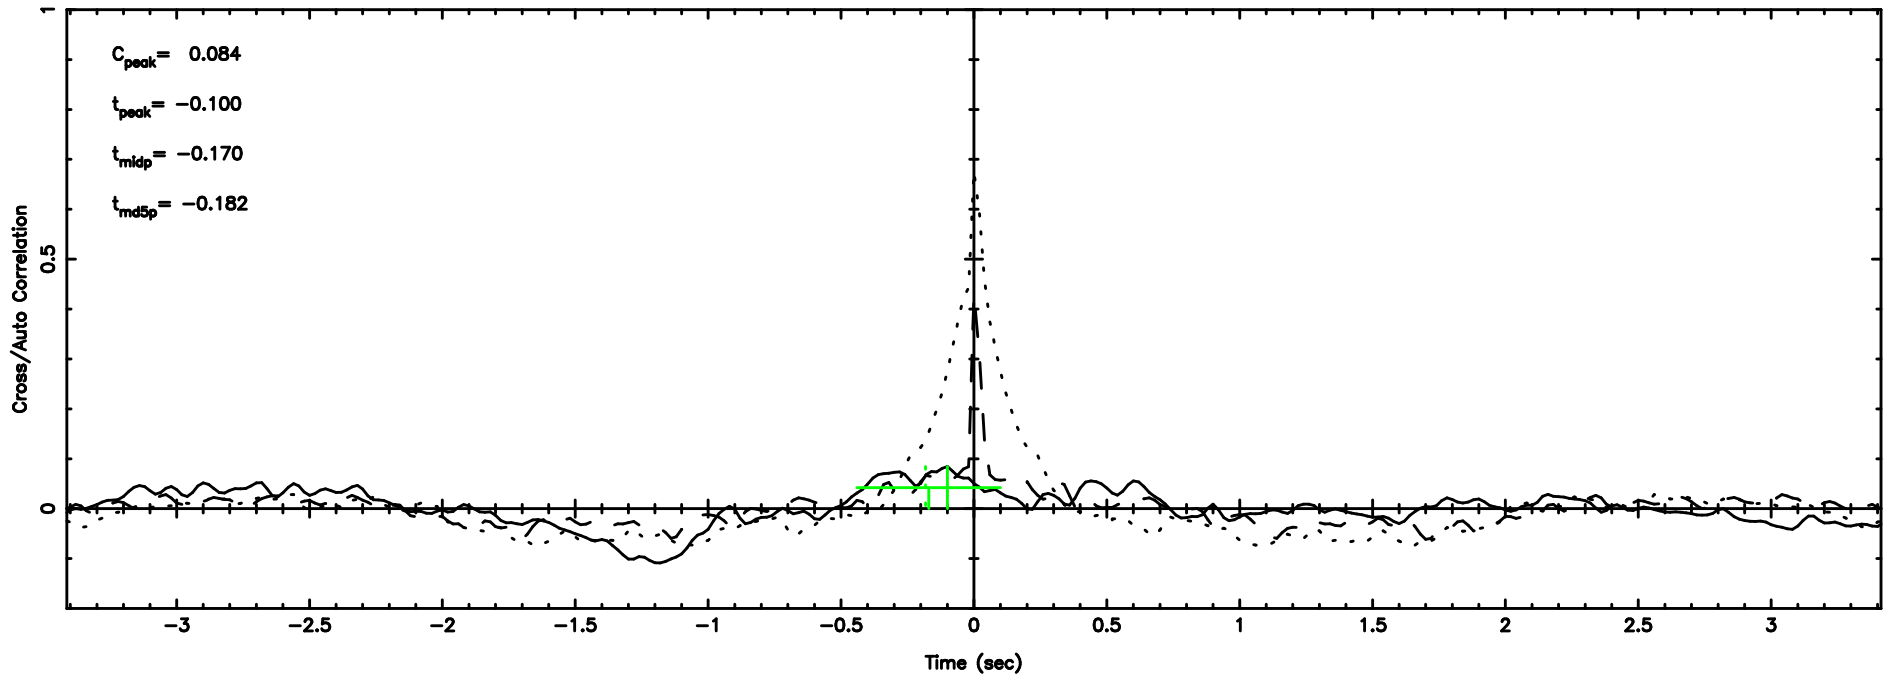

Frequency (Hz)

2239+333 2024/06/02 20.76UT TOYOKAWA-FUJI