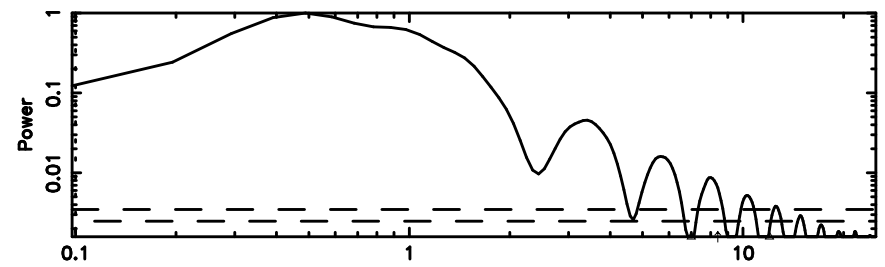

0044-056 2024/06/02 22.85UT TOYOKAWA-FUJI

T20240603074914

BLK:27,SNR1: 19.270 ,SNR2: 35.519

Frequency (Hz)

K20240603074911

BLK:27,SNR1: 13.360 ,SNR2: 32.582

Frequency (Hz)

0044-056 2024/06/02 22.85UT TOYOKAWA-KISO