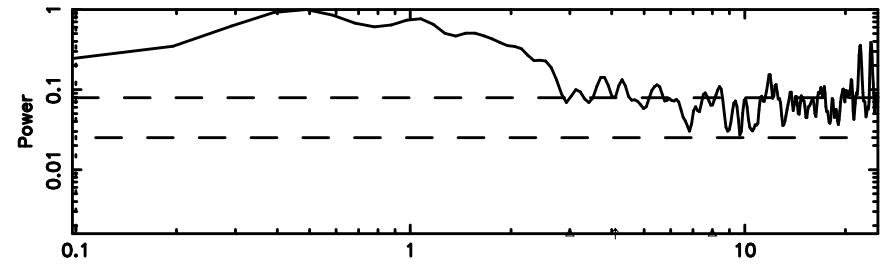

BLK: 4,SNR1: 2.9004 ,SNR2: 22.627

Frequency (Hz)

F20240603063923

BLK: 4,SNR1: 0.61511 ,SNR2: 3.5643

Frequency (Hz)

2334+085 2024/06/02 21.68UT TOYOKAWA-FUJI

T20240603063921

BLK: 6,SNR1: 12.942 ,SNR2: 104.76