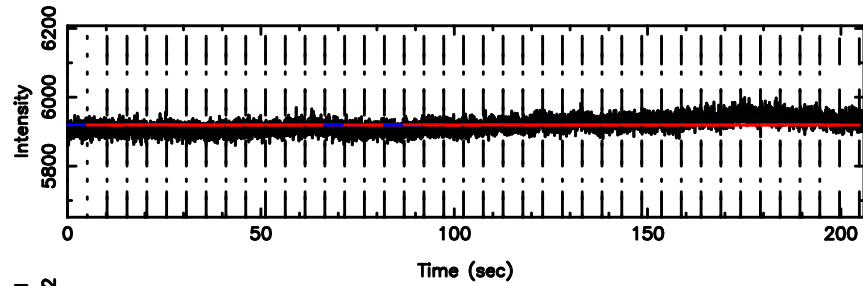

T20240603142724