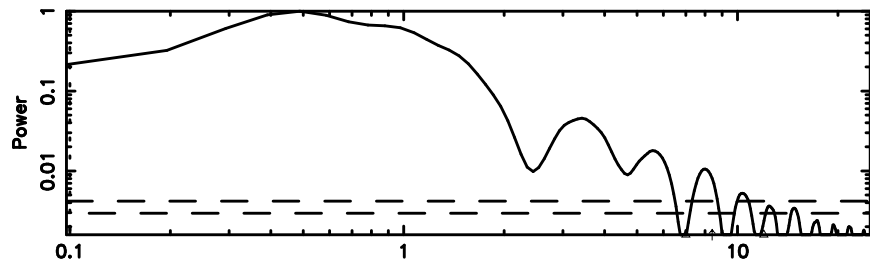

BLK:11,SNR1: 3.7223 ,SNR2: 9.5755

3C12 2024/06/02 22.61UT FUJI -KISO

T20240603074914

BLK:25,SNR1: 11.301 ,SNR2: 27.701

Frequency (Hz)

F20240603074916

BLK:25,SNR1: 11.519 ,SNR2: 21.852

Frequency (Hz)