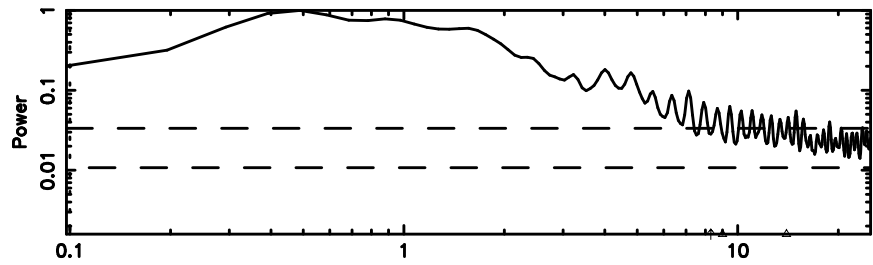

BLK:16,SNR1: 1.9263 ,SNR2: 5.2863

K20240603072455

BLK:16,SNR1: 6.7056 ,SNR2: 16.589

0019-00 2024/06/02 22.44UT TOYOKAWA-KISO

F20240603072500

BLK:21,SNR1: 2.3880 ,SNR2: 5.9112

Frequency (Hz)

K20240603072455