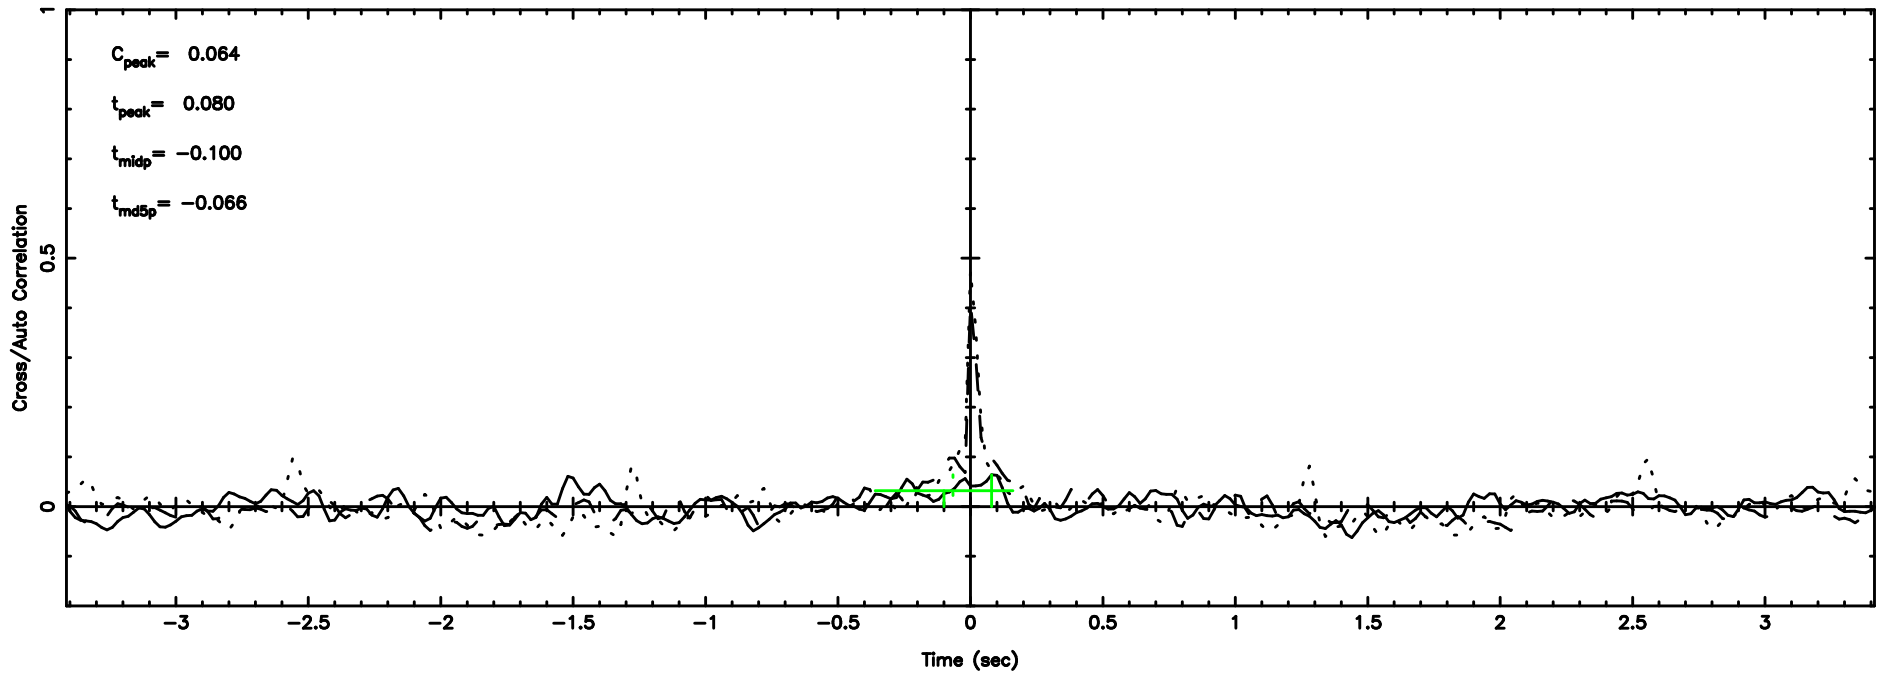

Frequency (Hz)