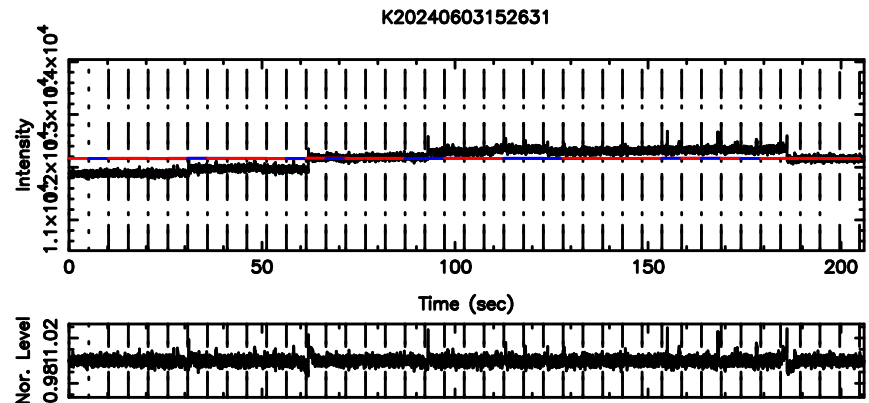

BLK:12,SNR1: 0.92468 ,SNR2: 4.4408

BLK:12,SNR1: 0.82800 ,SNR2: 3.4888

0821+394 2024/06/03 6.47UT TOYOKAWA-KISO

BLK:13,SNR1: 11.044 ,SNR2: 14.750

BLK:13,SNR1: 0.62262 ,SNR2: 2.8946

0821+394 2024/06/03 6.47UT FUJI -KISO