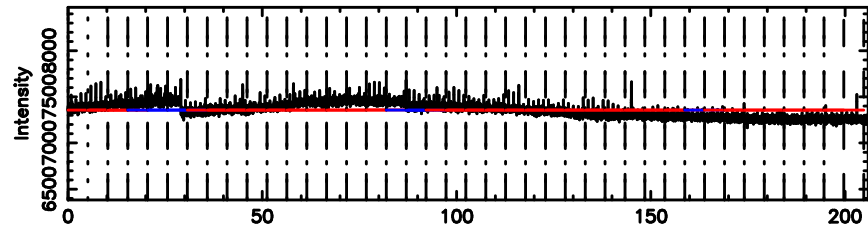

T20240603103849

BLK:13,SNR1: 0.51108E-01,SNR2: 1.4719

0333+32 2024/06/03 1.68UT TOYOKAWA-KISO

K20240603103847

BLK:13,SNR1: 2.9498 ,SNR2: 11.371

F20240603103851

BLK: 6,SNR1: 0.51702 ,SNR2: 3.3781

Frequency (Hz)