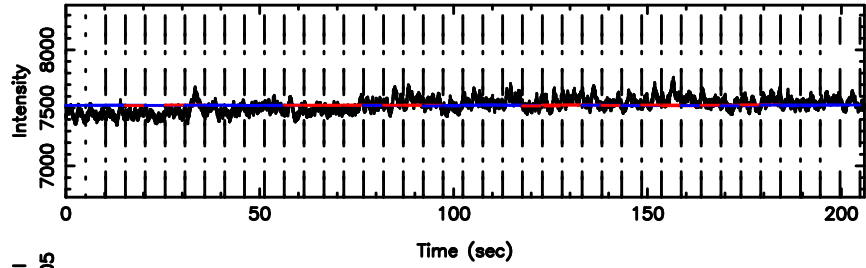

K20240603122301

BLK:31,SNR1: 10.847 ,SNR2: 13.427

T20240603123638

BLK:19,SNR1: 4.8594 ,SNR2: 21.142

F20240603123640

BLK:19,SNR1: 0.62967 ,SNR2: 2.9041

0531+194 2024/06/03 3.64UT TOYOKAWA-FUJI

T20240603123638