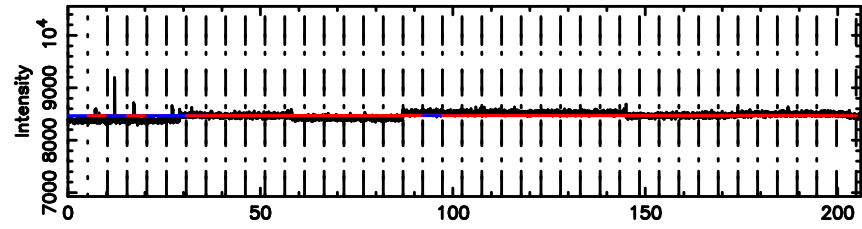

Frequency (Hz)

F20240603171517

BLK: 5,SNR1: 2.4080 ,SNR2: 8.0494