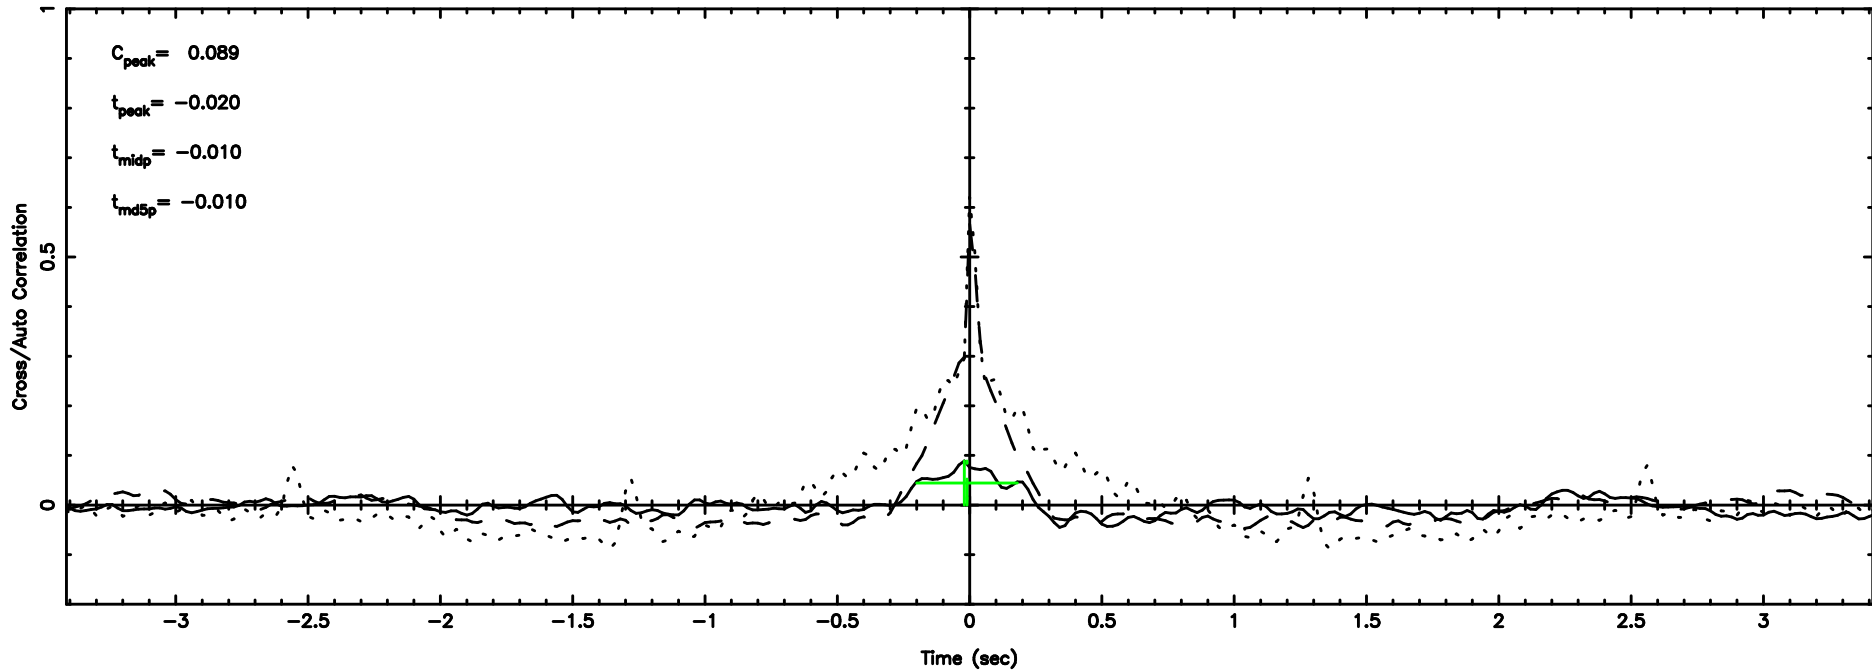

BLK: 8,SNR1: 0.77825 ,SNR2: 6.4636