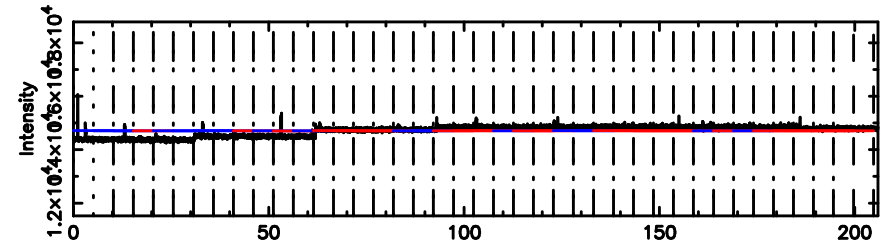

3C2

2024/06/02 22.18UT TOYOKAWA-KISO

K20240603070856