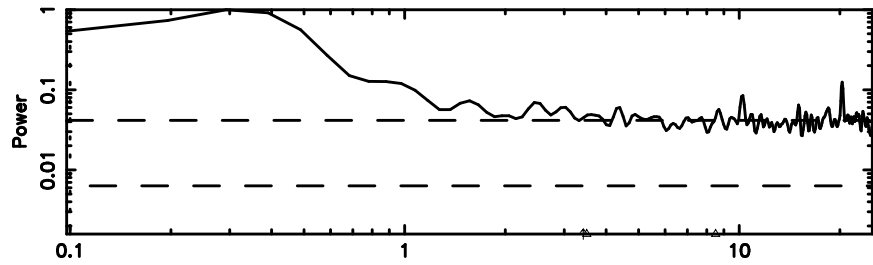

BLK: 5,SNR1: 0.23927 ,SNR2: 2.0054

Frequency (Hz)

T20240603063039

BLK:12,SNR1: 0.50284 ,SNR2: 3.0121

Frequency (Hz)

F20240603063041

BLK:12,SNR1: 3.7210 ,SNR2: 9.1479

Frequency (Hz)