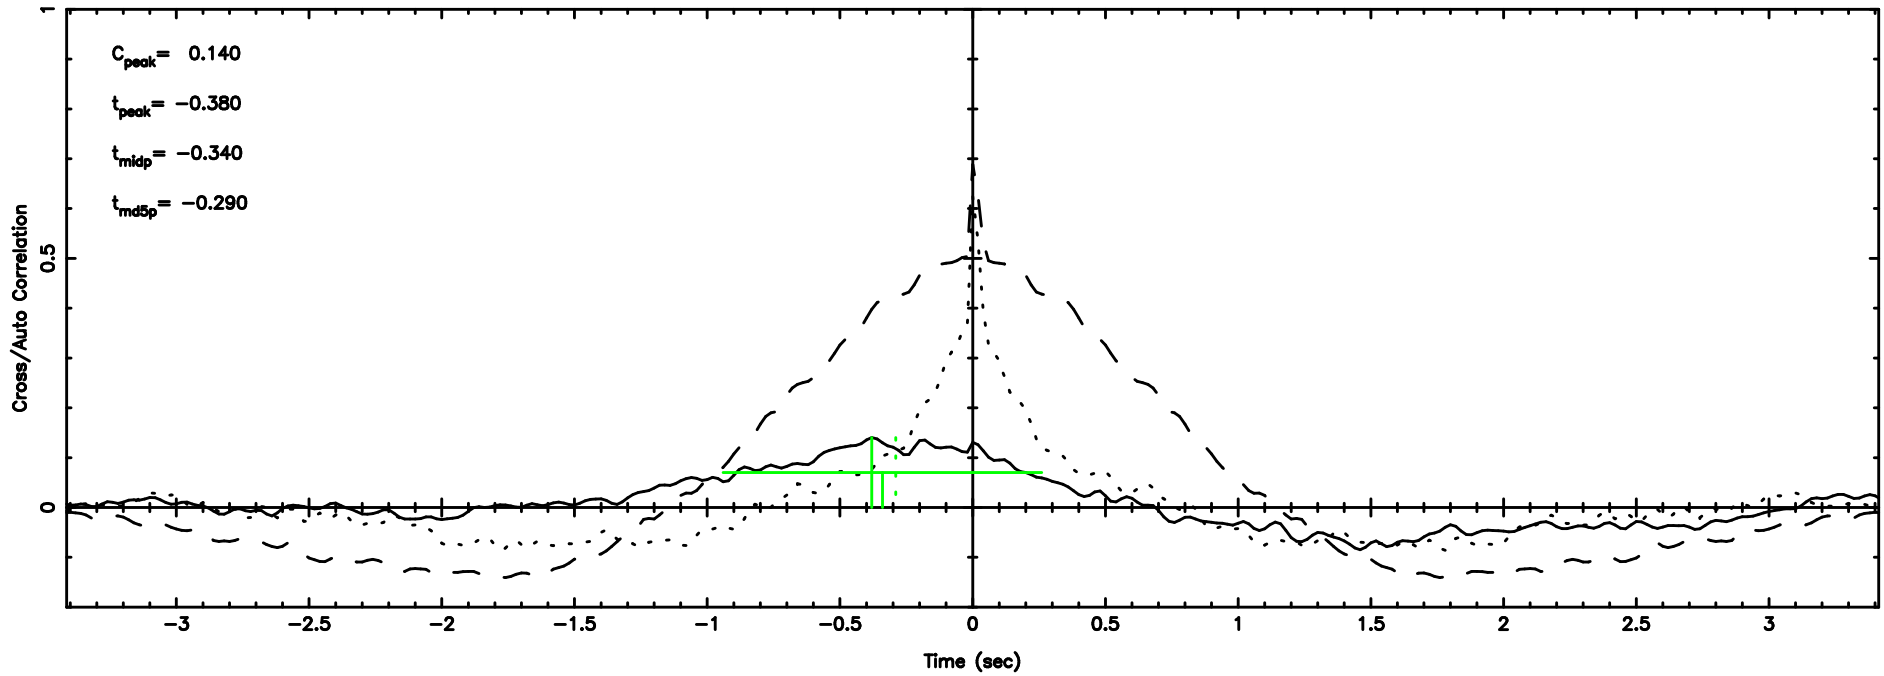

Frequency (Hz)

K20240603063918

BLK: 6,SNR1: 1.4443 ,SNR2: 4.8269

Frequency (Hz)

2334+085 2024/06/02 21.68UT TOYOKAWA-KISO

F20240603063923

BLK:10,SNR1: 0.98195 ,SNR2: 2.9901

Frequency (Hz)