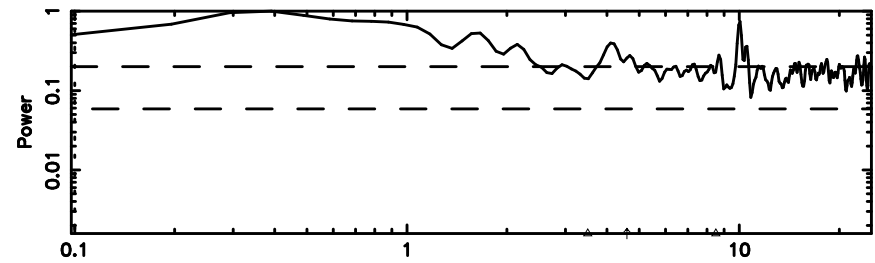

BLK: 6,SNR1: 0.15166 ,SNR2: 1.0110