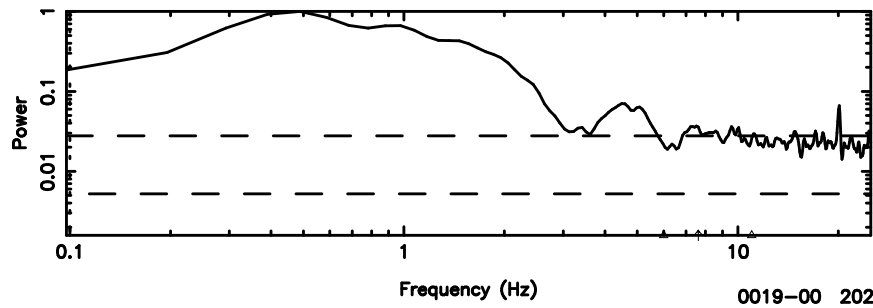

BLK:16,SNR1: 1.9263 ,SNR2: 5.2863