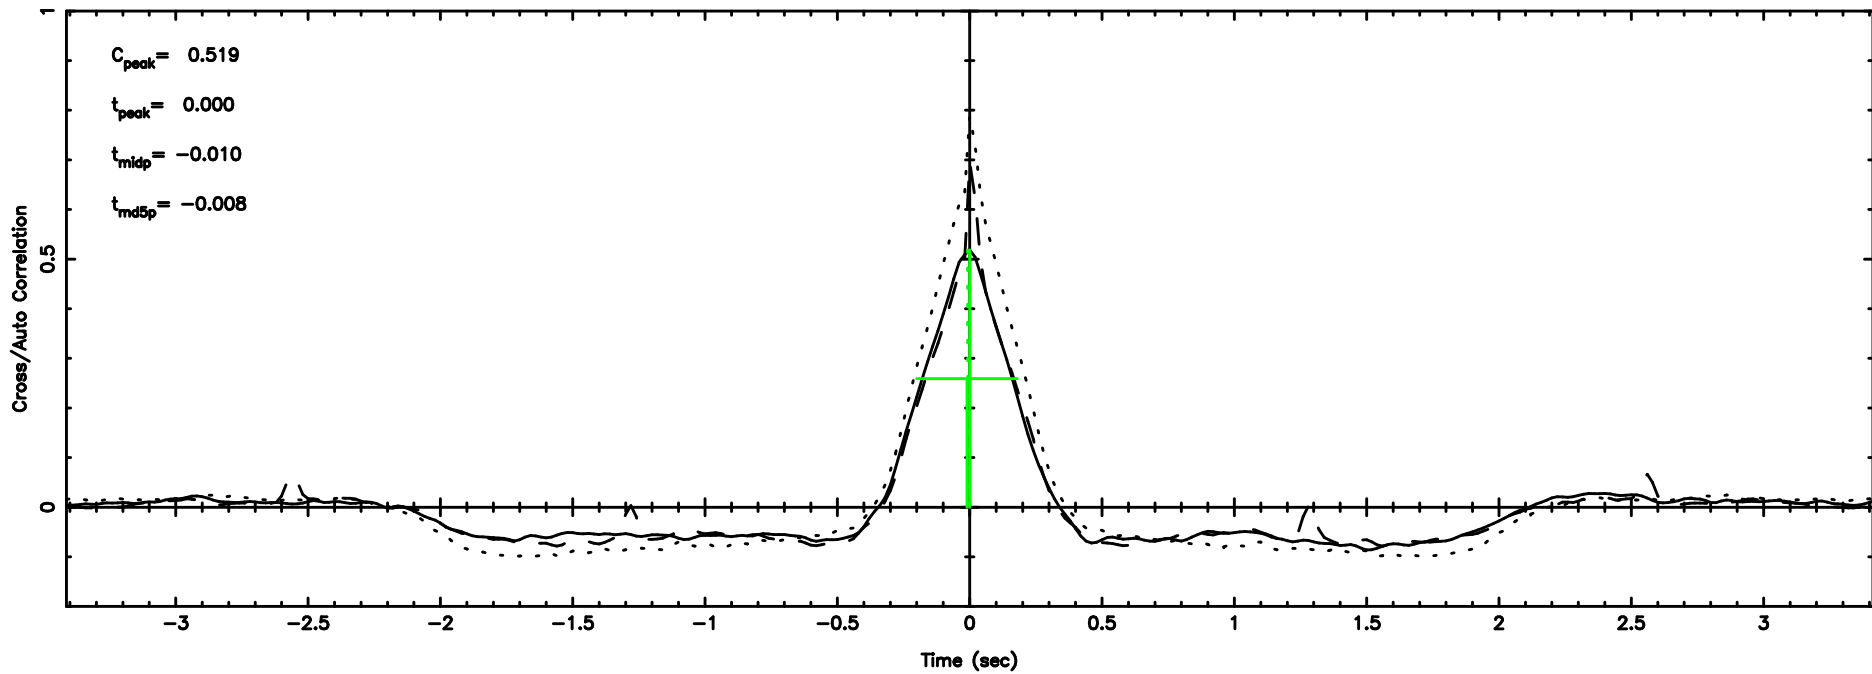

F20240603081118

BLK:23,SNR1: 4.1201 ,SNR2: 10.242

K20240603081113

BLK:23,SNR1: 12.287 ,SNR2: 21.892

0106+01 2024/06/02 23.22UT FUJI -KISO