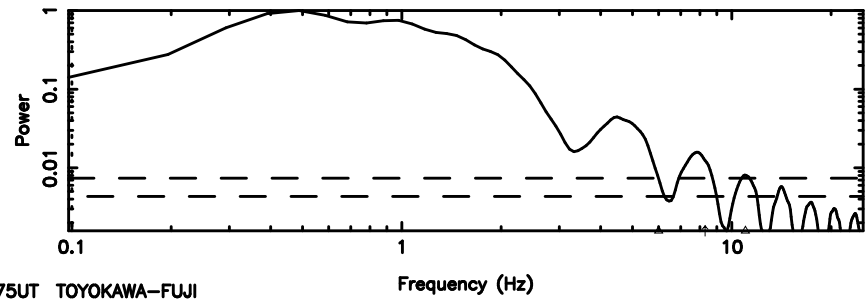

BLK:21,SNR1: 8.1606 ,SNR2: 20.522