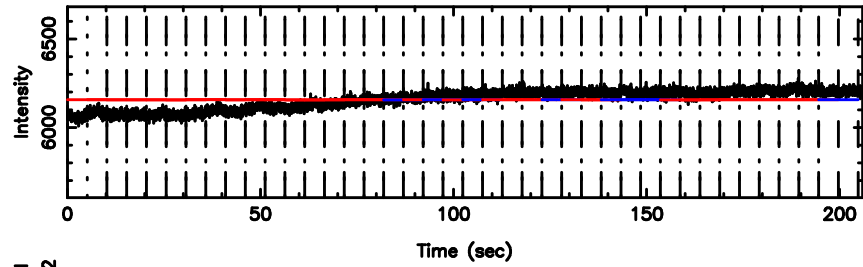

T20240603151524