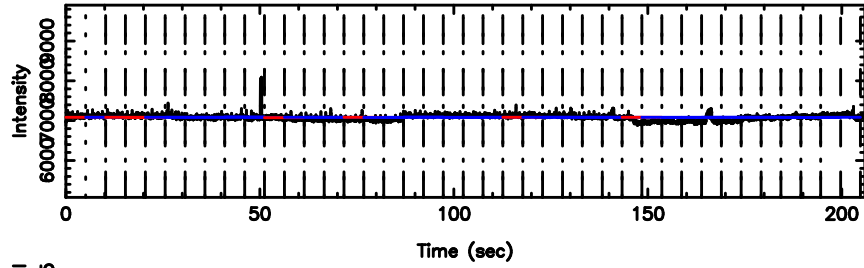

T20240603113457

BLK:30,SNR1: 8.8513 ,SNR2: 24.282

K20240603113454

BLK:30,SNR1: 7.9696 ,SNR2: 21.618

3C119 2024/06/03 2.61UT TOYOKAWA-KISO

F20240603113459

BLK:32,SNR1: 2.6347 ,SNR2: 8.2312

K20240603113454