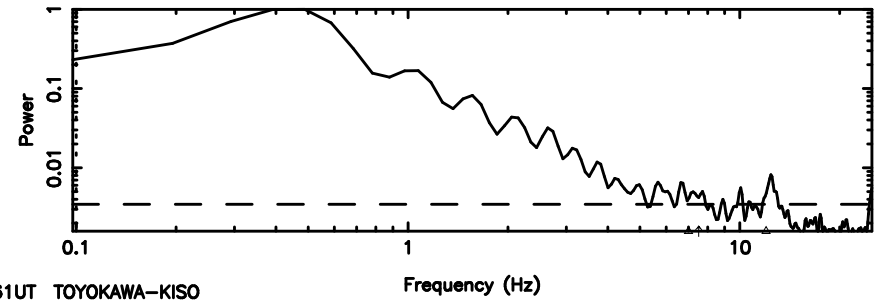

T20240603113457

BLK:30,SNR1: 8.8513 ,SNR2: 24.282

K20240603113454

BLK:30,SNR1: 7.9696 ,SNR2: 21.618

3C119 2024/06/03 2.61UT TOYOKAWA-KISO

F20240603113459

BLK:32,SNR1: 2.6347 ,SNR2: 8.2312

K20240603113454