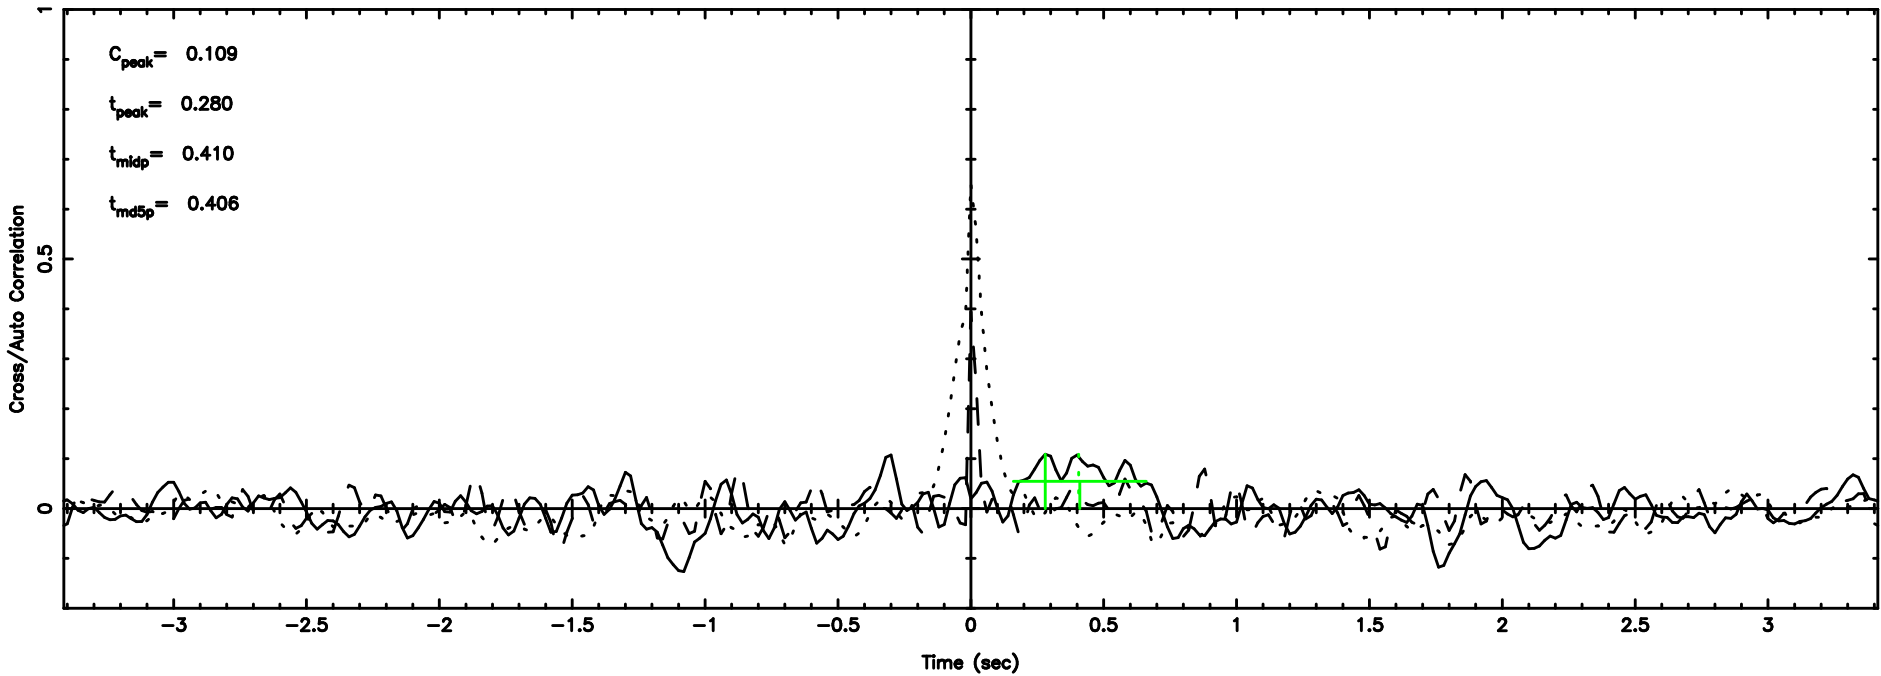

2239+333 2024/06/02 20.76UT TOYOKAWA-FUJI

T20240603054411

BLK: 1,SNR1: 0.25107 ,SNR2: 0.24559

Frequency (Hz)

K20240603054408

BLK: 1,SNR1: 0.94035 ,SNR2: 3.0795

Frequency (Hz)

2239+333 2024/06/02 20.76UT TOYOKAWA-KISO