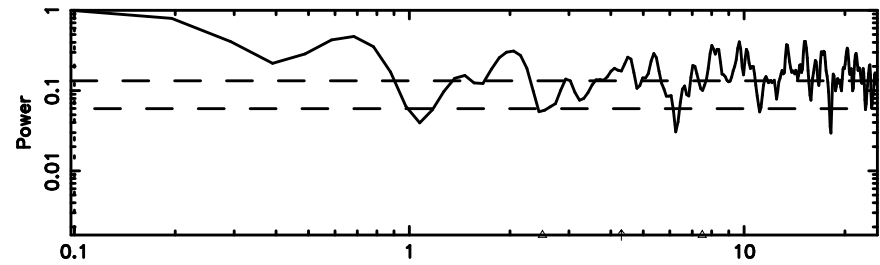

BLK: 2,SNR1: 0.34051 ,SNR2: 0.60532