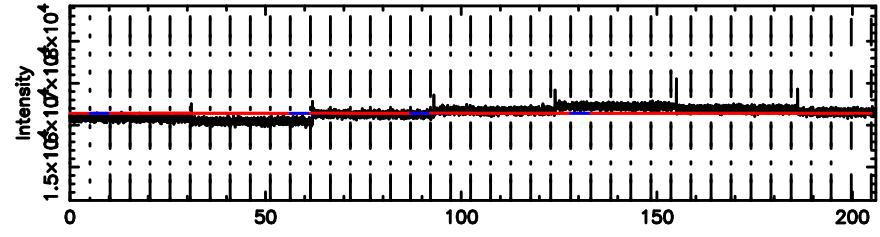

F20240603060427

BLK: 7,SNR1:-0.44879E-01,SNR2: 1.9100

Frequency (Hz)

2259+481 2024/06/02 21.10UT TOYOKAWA-FUJI

T20240603060425

BLK: 4,SNR1: 8.0840 ,SNR2: 60.821

Frequency (Hz)

K20240603060422