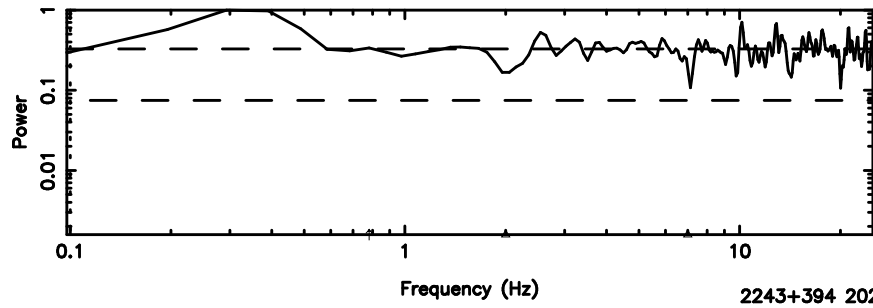

BLK: 3,SNR1: 0.24556E-01,SNR2: 0.79496