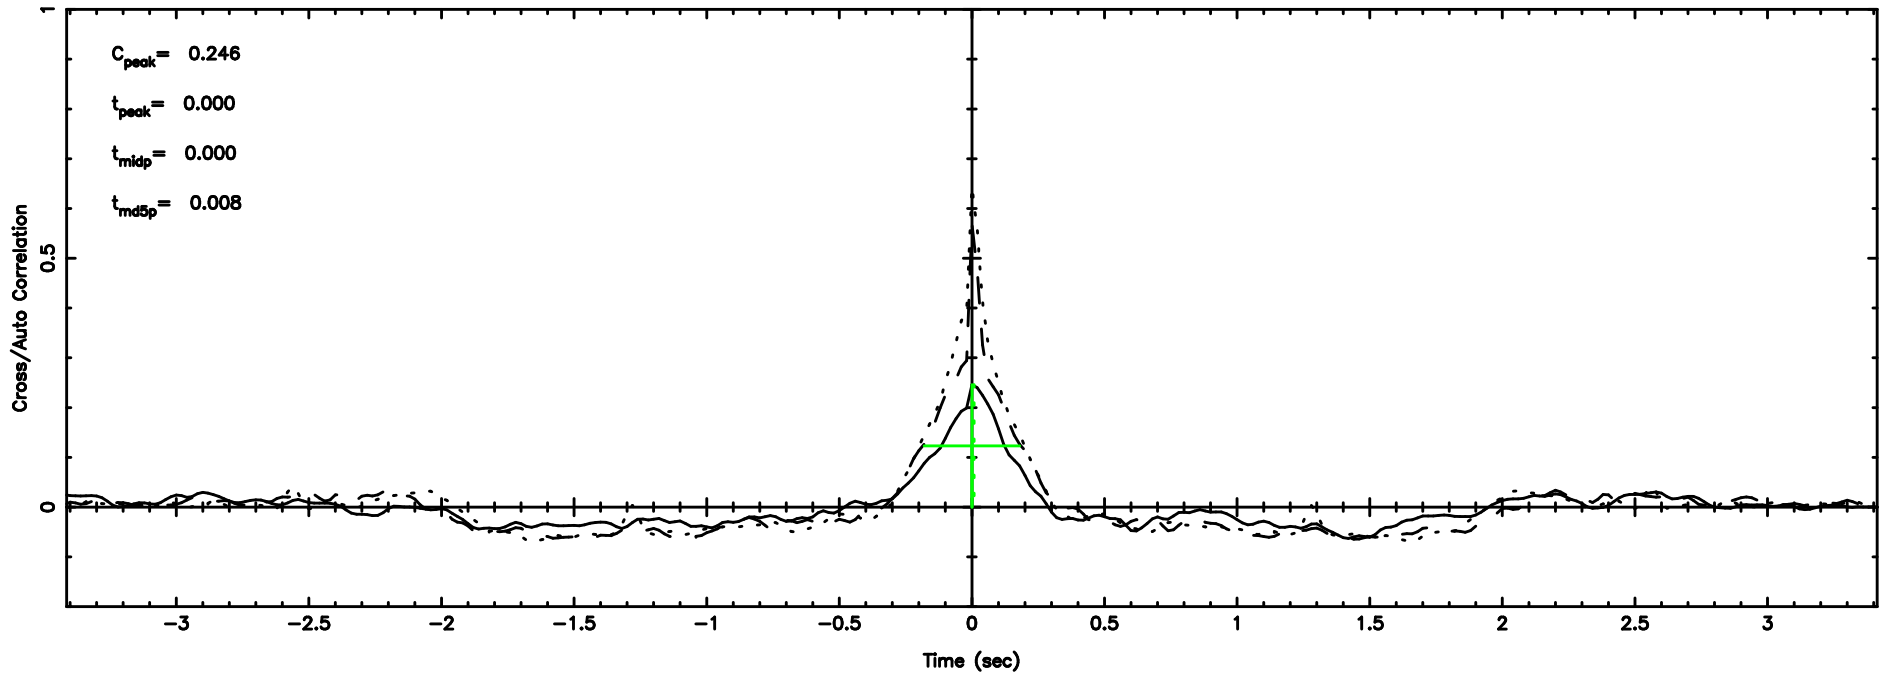

T20240603070859

BLK:14,SNR1: 1.2696 ,SNR2: 5.1845

Frequency (Hz)

3C2

2024/06/02 22.18UT TOYOKAWA-FUJI

F20240603070901

BLK:14,SNR1: 5.2420 ,SNR2: 12.946

Frequency (Hz)