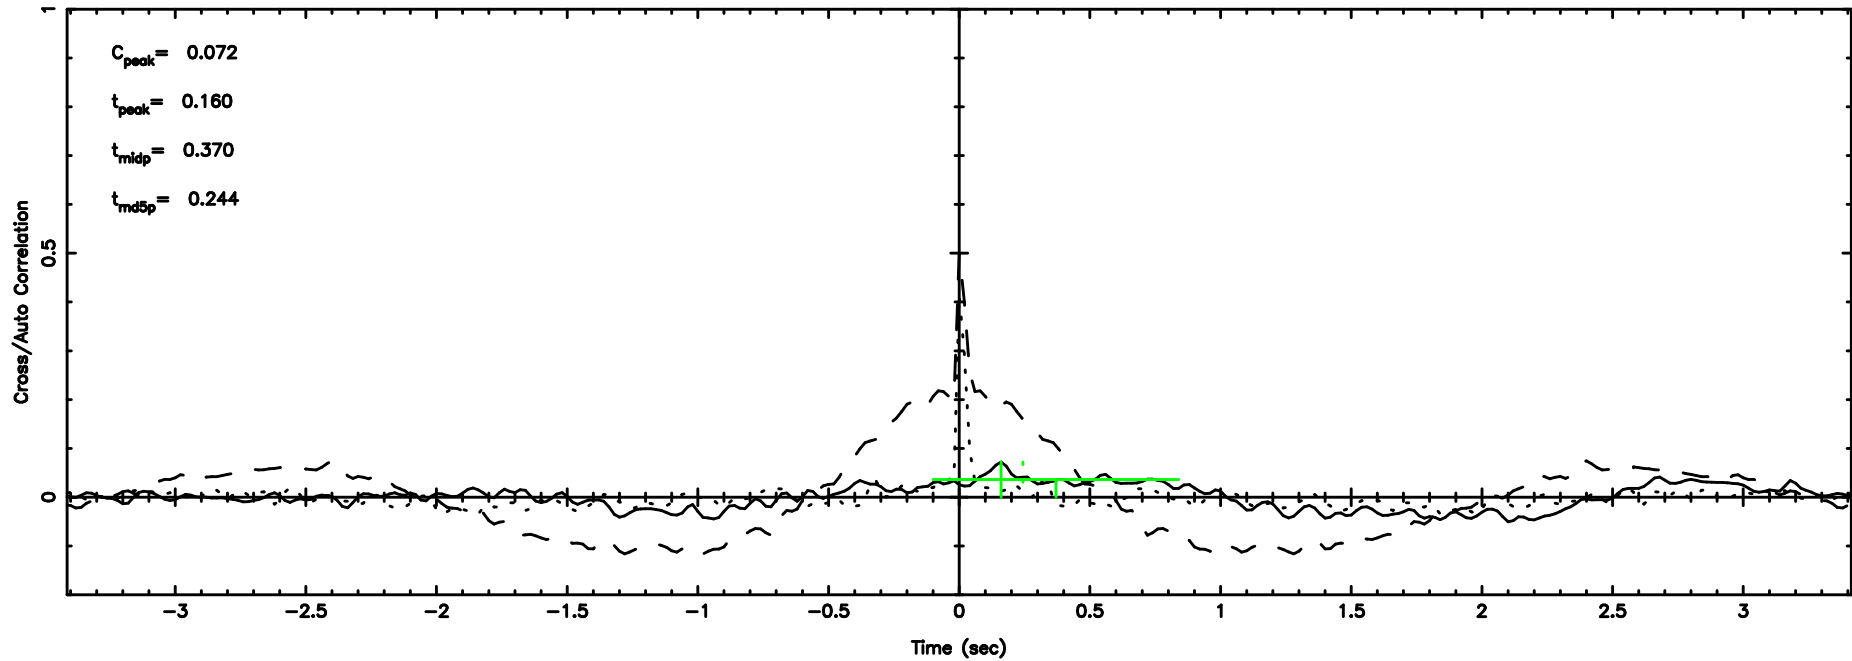

Frequency (Hz)

3C237 2024/06/03 8.18UT TOYOKAWA-FUJI