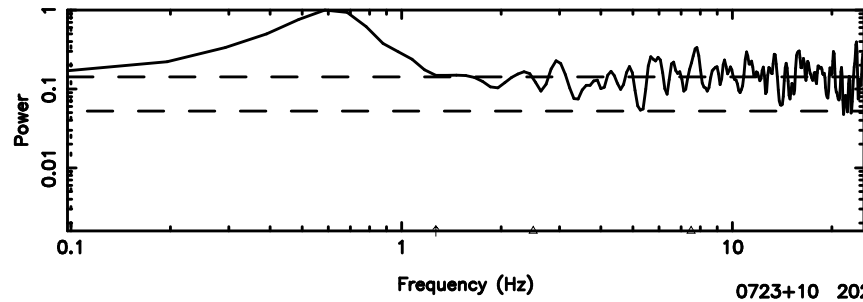

BLK: 3,SNR1: 0.22581 ,SNR2: 2.2845