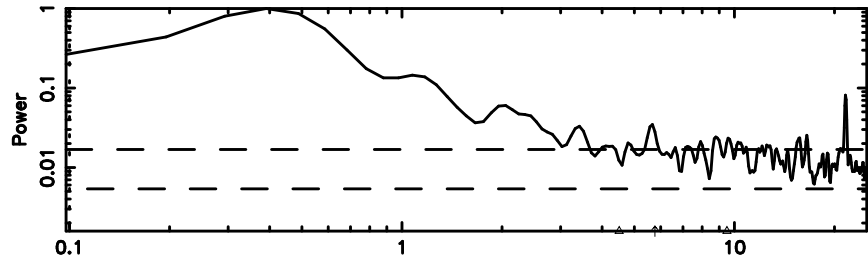

T20240603102216

BLK:20,SNR1: 0.40438 ,SNR2: 1.3421

3C84 2024/06/03 1.40UT TOYOKAWA-KISO

K20240603102213

BLK:20,SNR1: 0.33848 ,SNR2: 2.0470

F20240603102218

BLK: 5,SNR1: 1.4329 ,SNR2: 5.4417

Frequency (Hz)