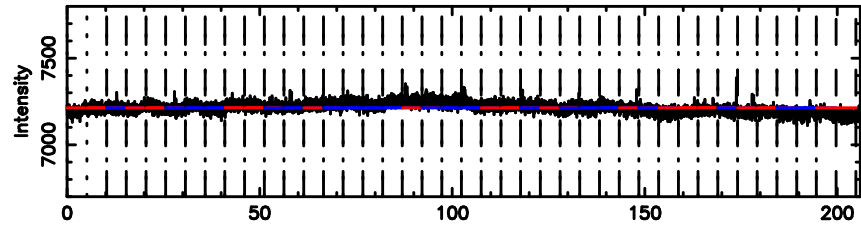

BLK:21,SNR1: 0.20532 ,SNR2: 1.6678

Frequency (Hz)

K20240603165256

BLK:21,SNR1: 1.2916 ,SNR2: 5.1924

Frequency (Hz)

3C230 2024/06/03 7.91UT TOYOKAWA-KISO

F20240603165301

BLK:22,SNR1: 12.030 ,SNR2: 18.006