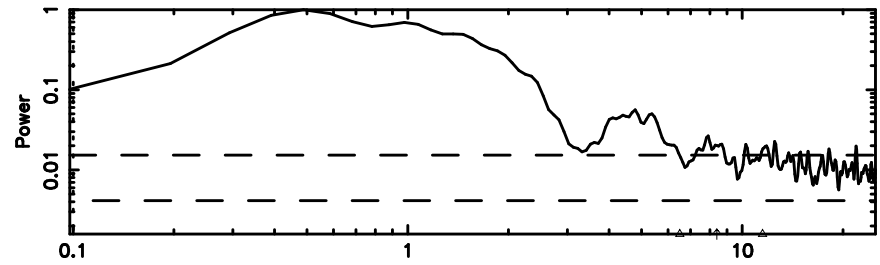

BLK: 5,SNR1: 0.23927 ,SNR2: 2.0054

Frequency (Hz)

T20240603063039

BLK:12,SNR1: 0.50284 ,SNR2: 3.0121

Frequency (Hz)

F20240603063041

BLK:12,SNR1: 3.7210 ,SNR2: 9.1479

Frequency (Hz)