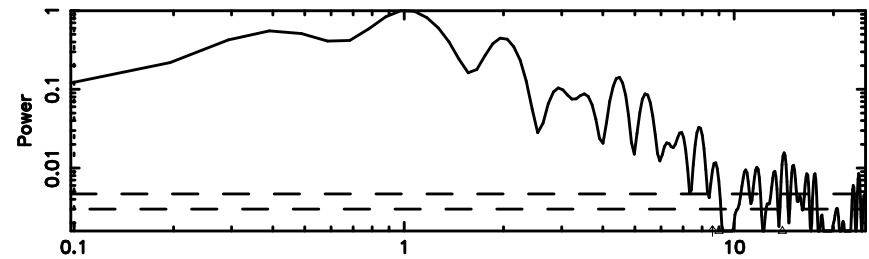

BLK:19,SNR1: 0.41484 ,SNR2: 4.3136

Frequency (Hz)

K20240603153811

BLK:19,SNR1: 13.816 ,SNR2: 32.211

Frequency (Hz)

0834-19 2024/06/03 6.67UT TOYOKAWA-KISO

F20240603153816

BLK:19,SNR1: 1.1168 ,SNR2: 4.7756