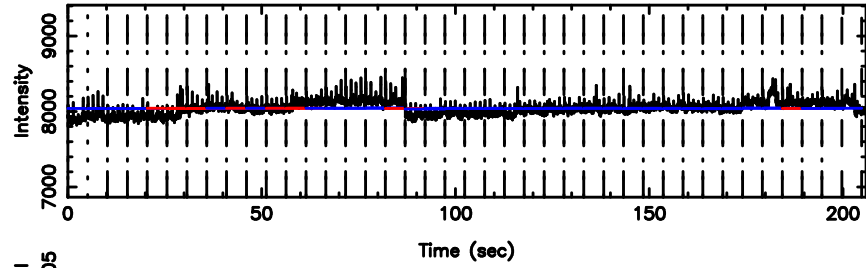

F20240603124459