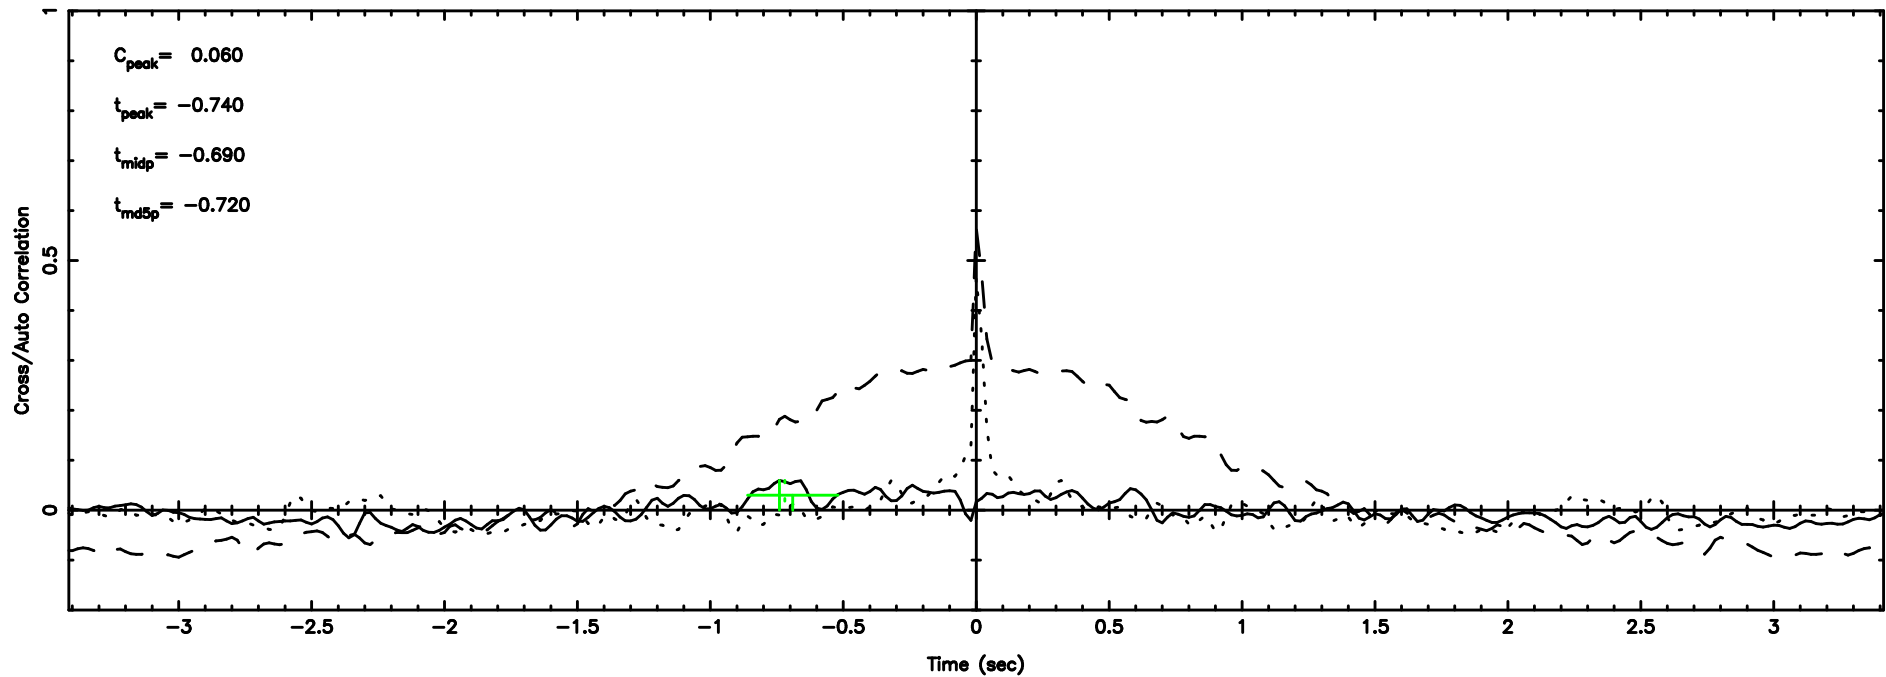

BLK: 4,SNR1: 1.1763 ,SNR2: 27.152

BLK: 4,SNR1: 0.53664E-01,SNR2: 0.52463

2227+444 2024/06/02 20.56UT TOYOKAWA-FUJI

T20240603053202

BLK: 2,SNR1: 29.380 ,SNR2: 298.76

Frequency (Hz)

2227+444 2024/06/02 20.56UT TOYOKAWA-KISO