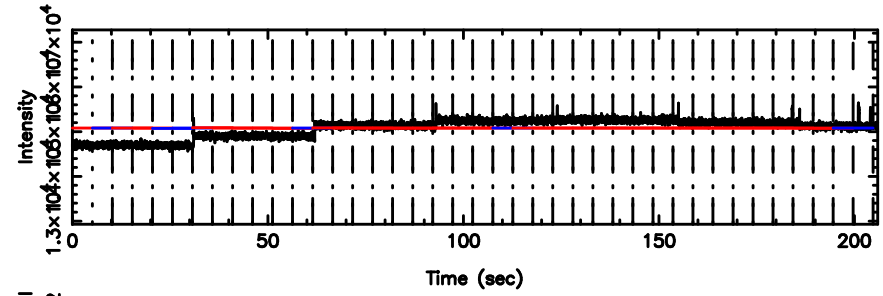

Frequency (Hz)

K20240603063918