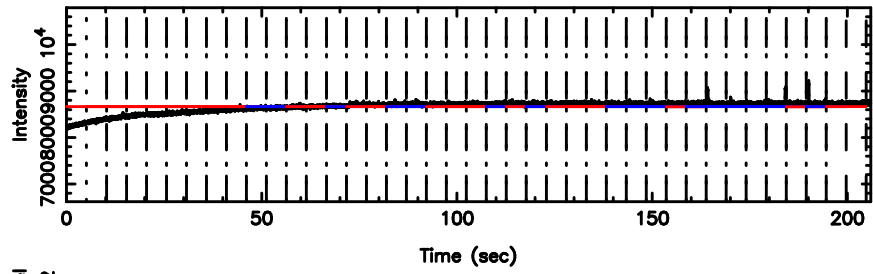

T20240603072458

BLK:17,SNR1: 2.1479 ,SNR2: 5.8284

Frequency (Hz)

F20240603072500

BLK:17,SNR1: 2.9731 ,SNR2: 6.6747

Frequency (Hz)

0019-00 2024/06/02 22.44UT TOYOKAWA-FUJI

T20240603072458