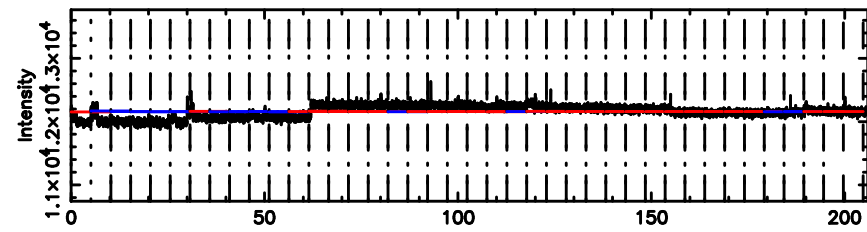

0713-024 2024/06/03 5.31UT TOYOKAWA-KISO

F20240603141714

BLK:13,SNR1:-0.16445 ,SNR2: 0.97242

Frequency (Hz)

K20240603141709

BLK:13,SNR1: 1.0590 ,SNR2: 4.3378

Frequency (Hz)

0713-024 2024/06/03 5.31UT FUJI -KISO