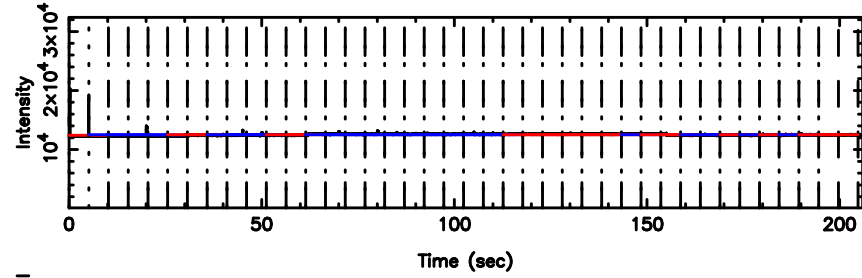

BLK:10,SNR1: 9.0662 ,SNR2: 27.232

K20240603162949

BLK:10,SNR1: 6.9426 ,SNR2: 19.612

0926+117 2024/06/03 7.53UT TOYOKAWA-KISO

F20240603162954

BLK:22,SNR1: 3.6006 ,SNR2: 6.5622

Frequency (Hz)

K20240603162949