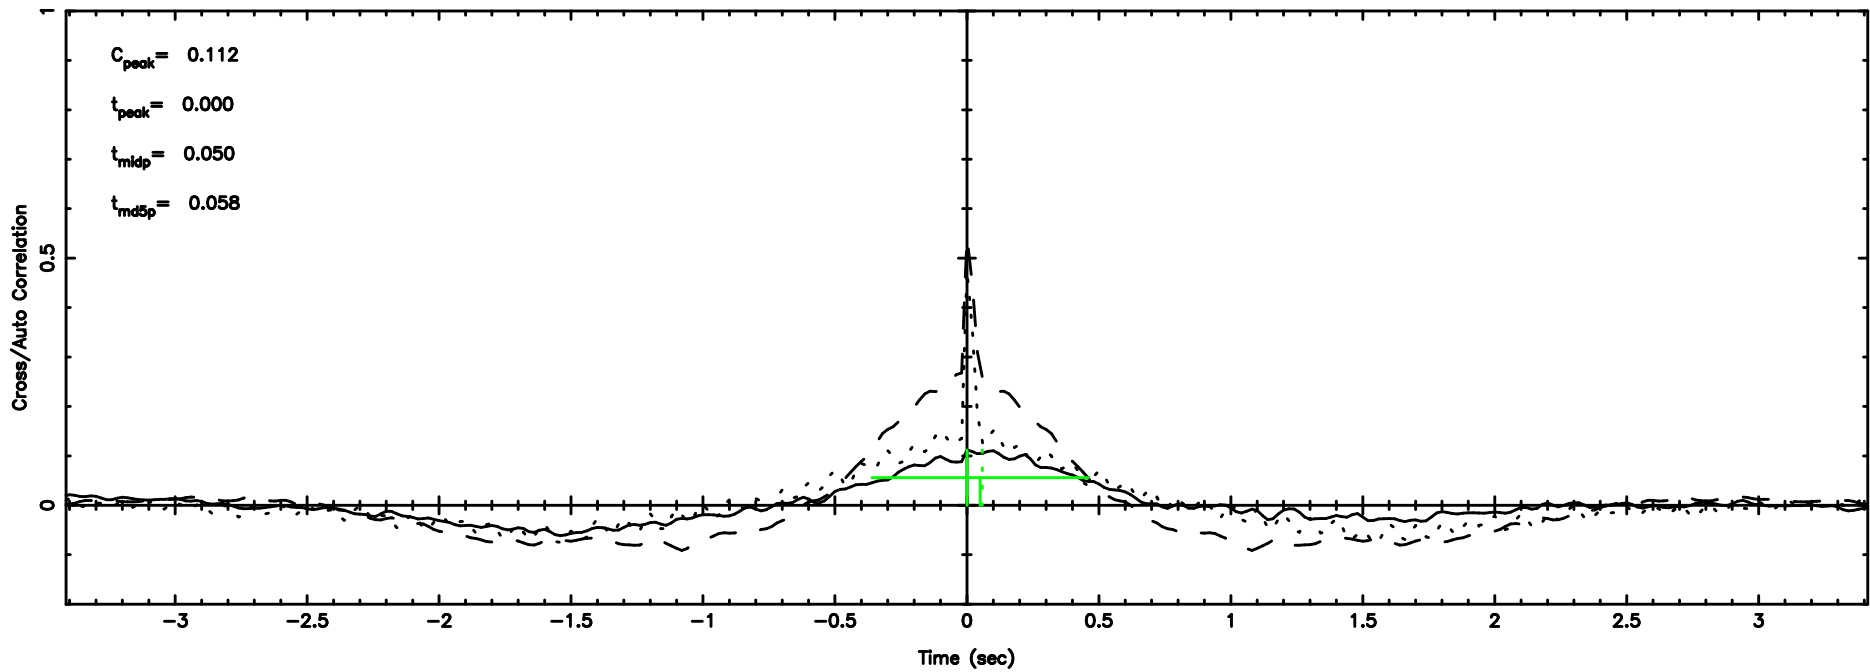

T20240603102216

BLK:20,SNR1: 0.40438 ,SNR2: 1.3421

3C84 2024/06/03 1.40UT TOYOKAWA-KISO

K20240603102213

BLK:20,SNR1: 0.33848 ,SNR2: 2.0470

F20240603102218

BLK: 5,SNR1: 1.4329 ,SNR2: 5.4417

Frequency (Hz)