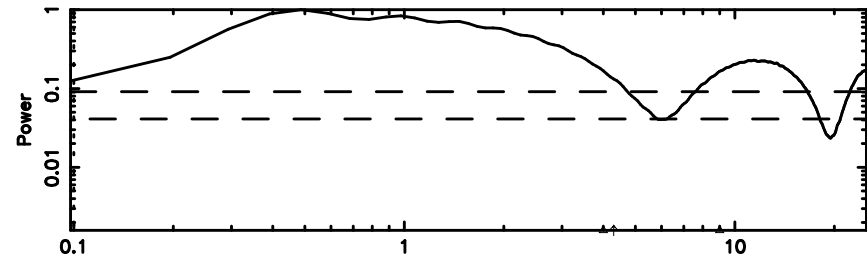

0732+33 2024/06/03 5.66UT FUJI -KISO

T20240603144540

BLK:19,SNR1: 0.44908 ,SNR2: 1.3786

Frequency (Hz)

F20240603144542

BLK:19,SNR1: 1.2046 ,SNR2: 4.3057

Frequency (Hz)

0741-06 2024/06/03 5.79UT TOYOKAWA-FUJI