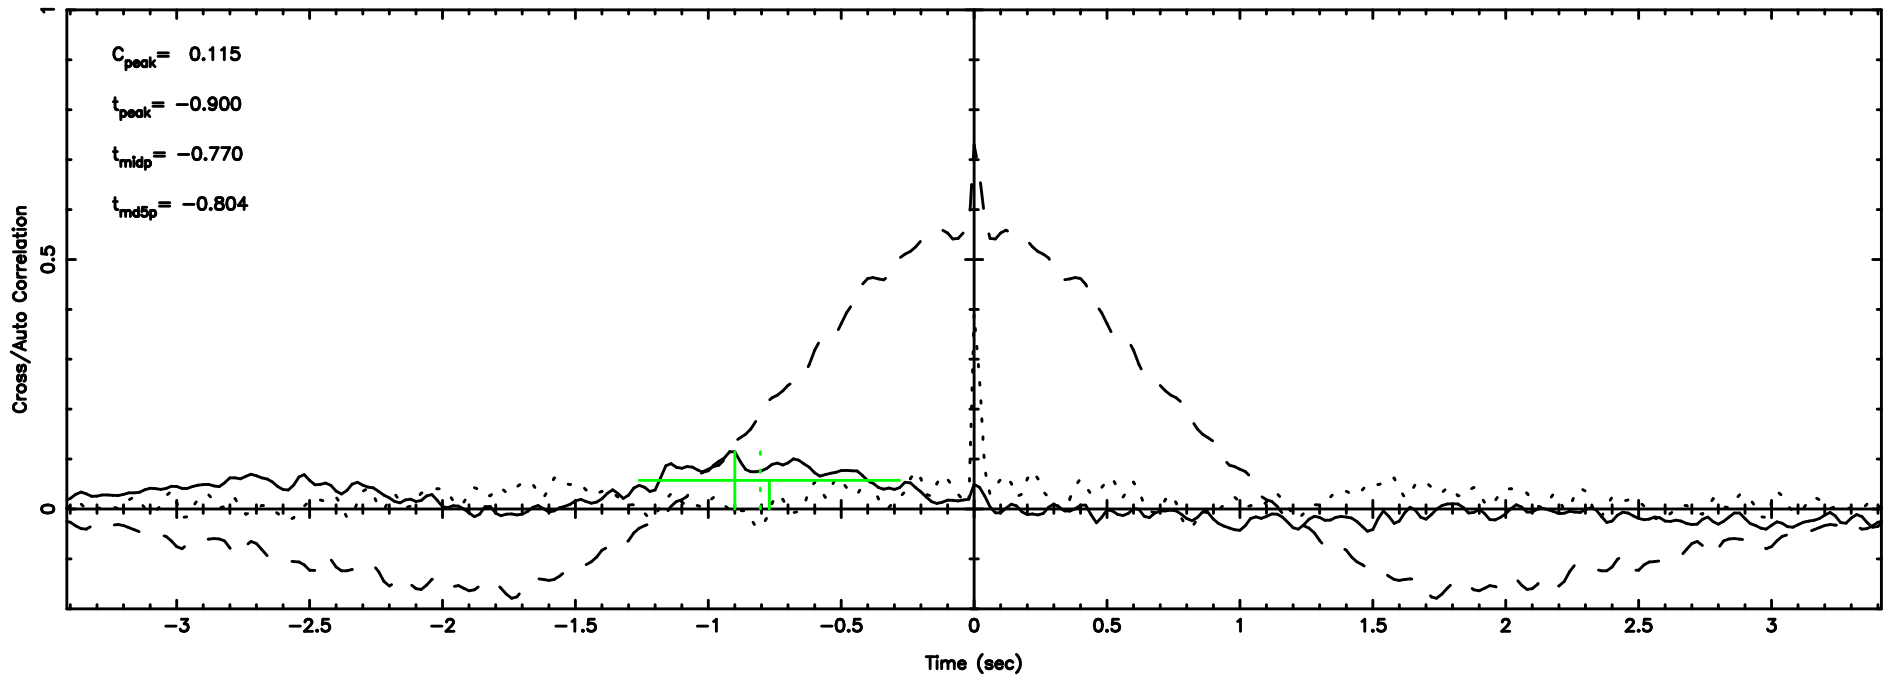

Frequency (Hz)