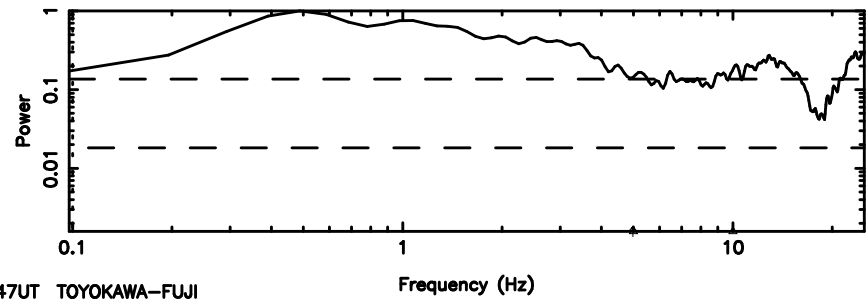

BLK: 5,SNR1: 0.58238 ,SNR2: 2.1909