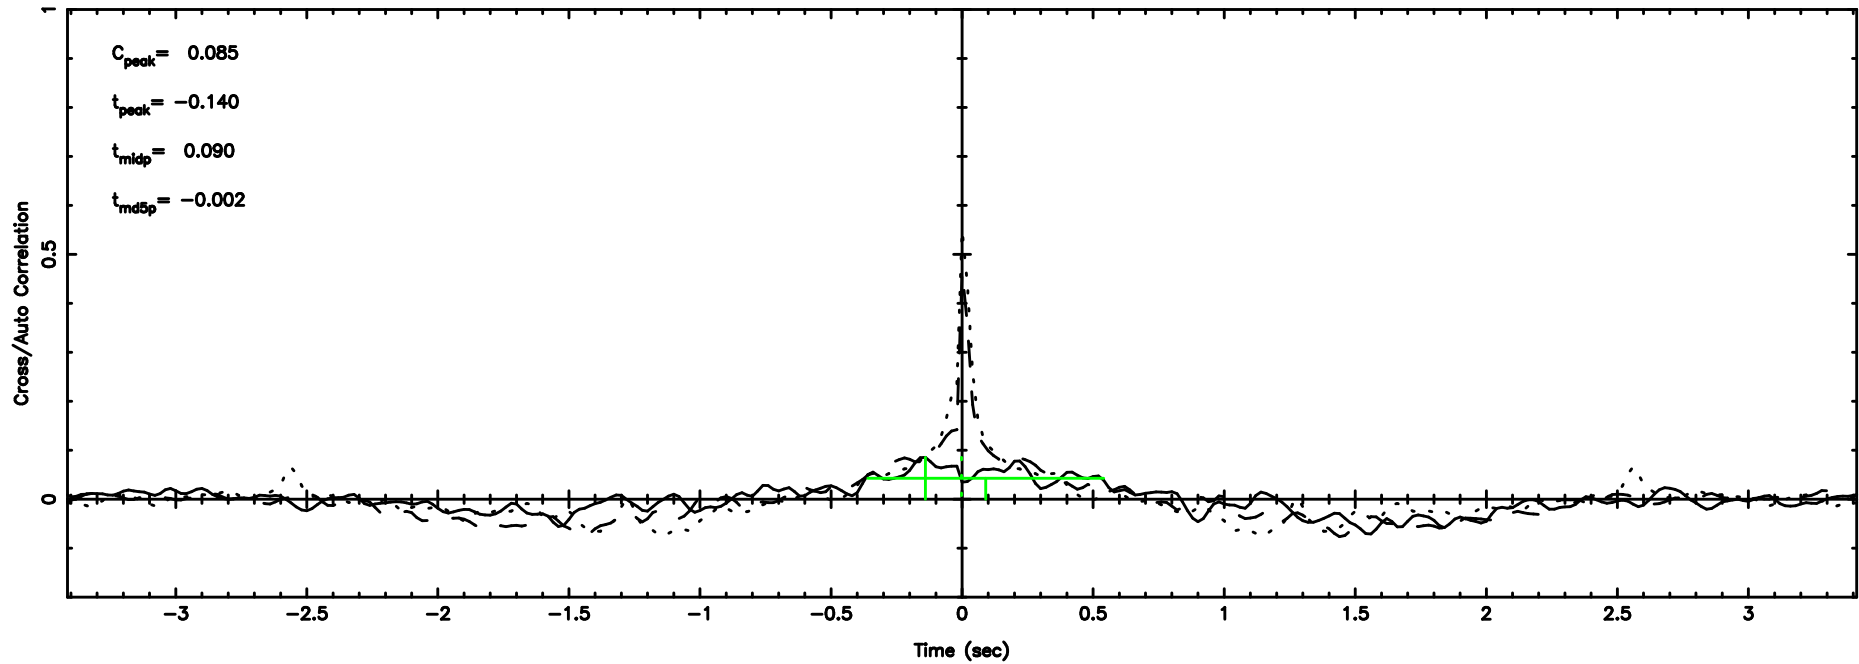

T20240603151524

BLK: 8,SNR1: 0.27334 ,SNR2: 1.0904

F20240603151526

BLK: 8,SNR1: 0.58502 ,SNR2: 1.3418

3C196 2024/06/03 6.28UT TOYOKAWA-FUJI