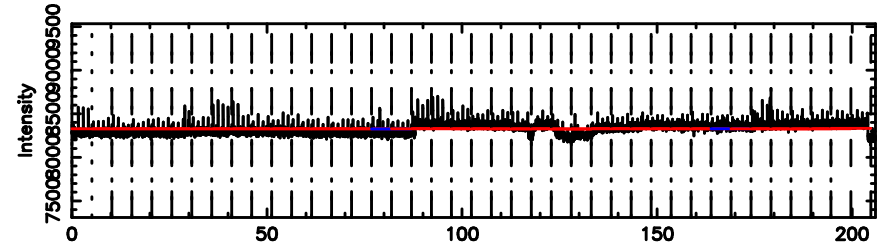

BLK: 2,SNR1: 0.34140 ,SNR2: 1.3044

Frequency (Hz)

3C26

2024/06/02 22.97UT TOYOKAWA-FUJI

F20240603075637

BLK: 2,SNR1: 0.58552E-01,SNR2: 0.90968

Frequency (Hz)

T20240603075635