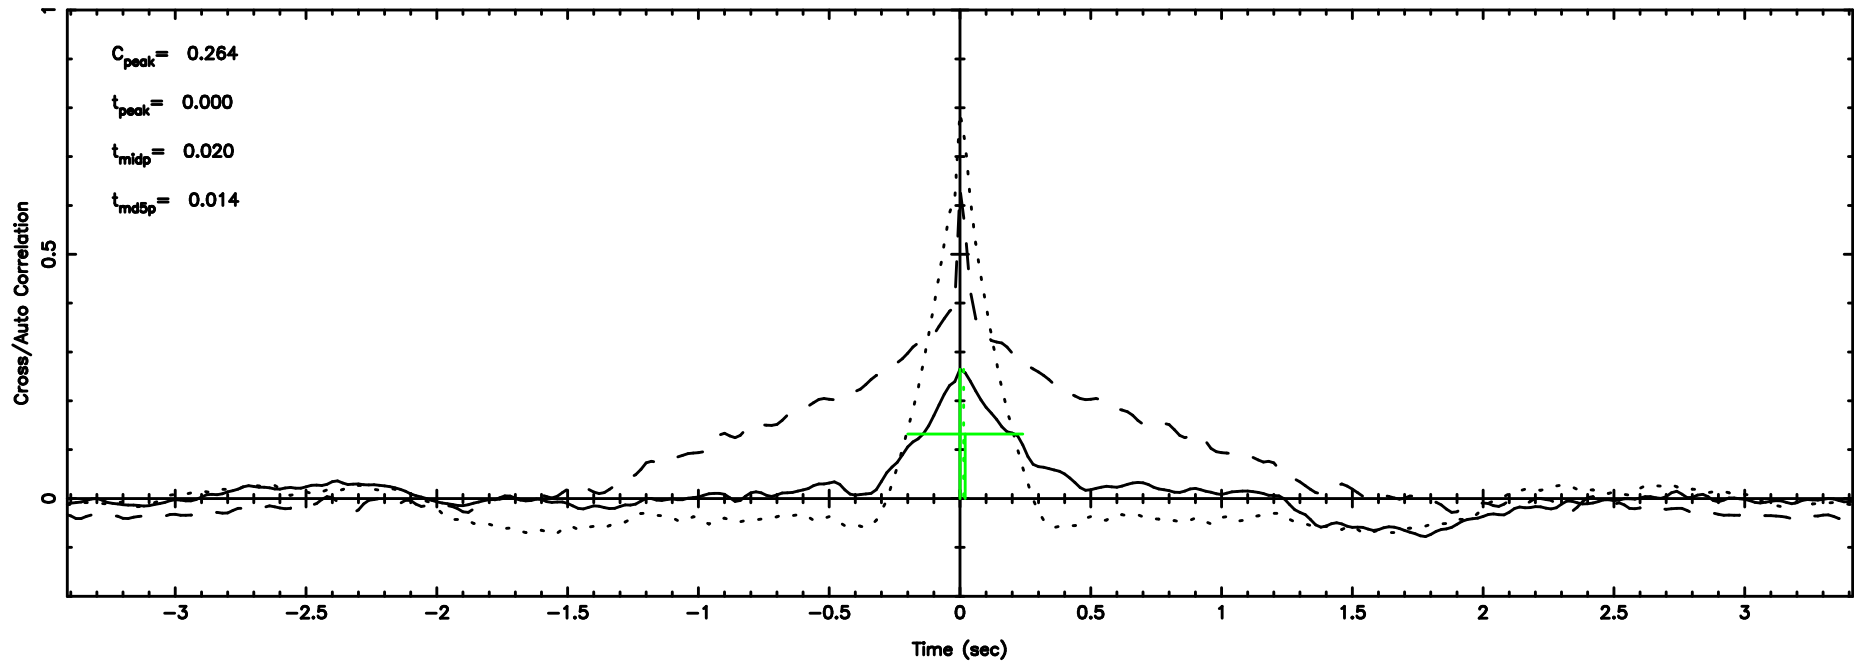

BLK:10,SNR1: 9.0662 ,SNR2: 27.232

K20240603162949

BLK:10,SNR1: 6.9426 ,SNR2: 19.612

0926+117 2024/06/03 7.53UT TOYOKAWA-KISO

F20240603162954

BLK:22,SNR1: 3.6006 ,SNR2: 6.5622

Frequency (Hz)

K20240603162949