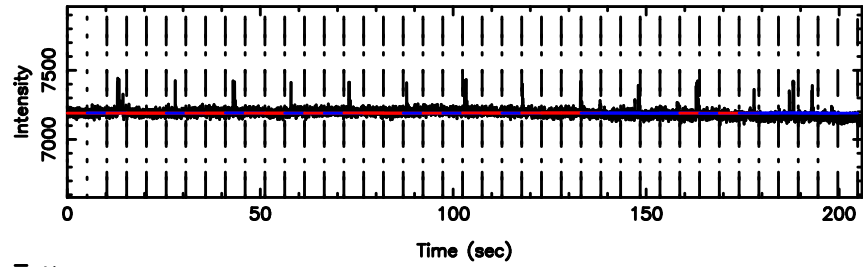

T20240603153814

BLK:14,SNR1: 0.53056 ,SNR2: 3.2897

Frequency (Hz)

F20240603153816

BLK:14,SNR1: 3.5157 ,SNR2: 4.2811

Frequency (Hz)

0834-19 2024/06/03 6.67UT TOYOKAWA-FUJI

T20240603153814