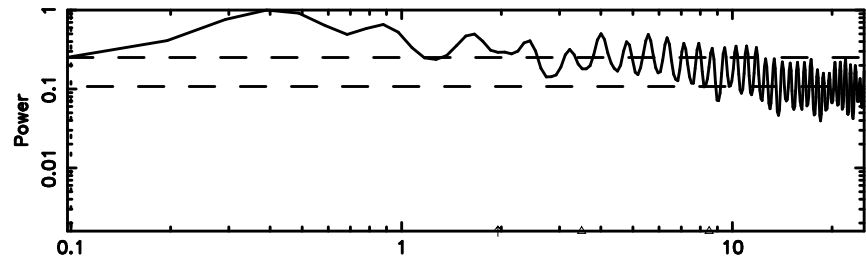

BLK:13,SNR1:-0.16445 ,SNR2: 0.97242