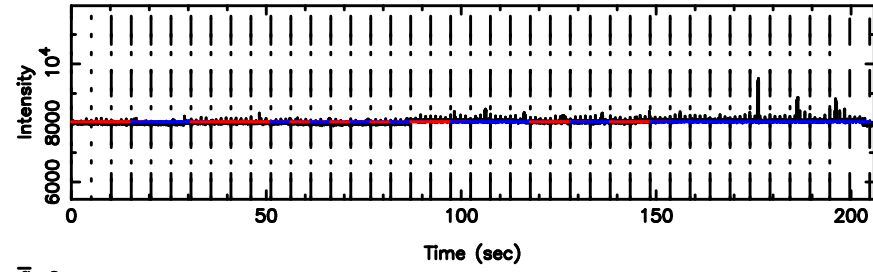

T20240603081116

BLK:23,SNR1: 41.641 ,SNR2: 56.772

0106+01 2024/06/02 23.22UT TOYOKAWA-FUJI

F20240603081116

BLK:23,SNR1: 4.1359 ,SNR2: 10.295