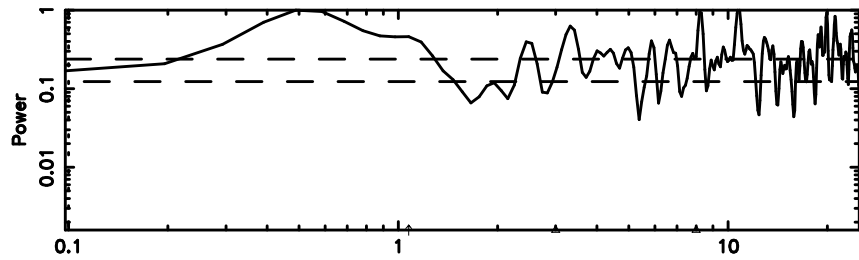

BLK: 1,SNR1: 0.16887 ,SNR2: 1.4490