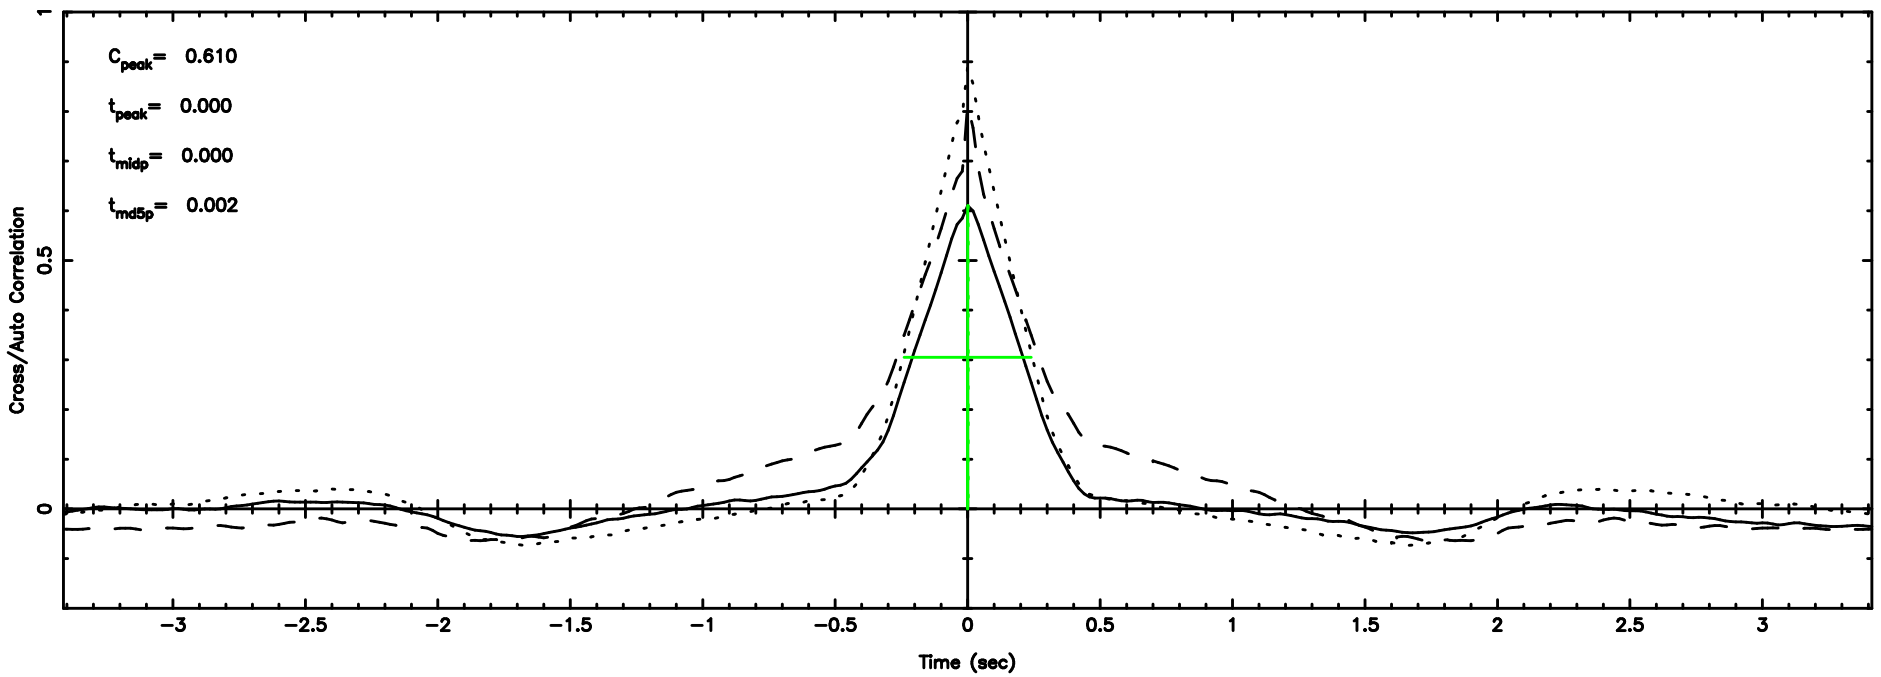

0044-056 2024/06/02 22.85UT TOYOKAWA-FUJI

T20240603074914

BLK:27,SNR1: 19.270 ,SNR2: 35.519

Frequency (Hz)

K20240603074911

BLK:27,SNR1: 13.360 ,SNR2: 32.582

Frequency (Hz)

0044-056 2024/06/02 22.85UT TOYOKAWA-KISO