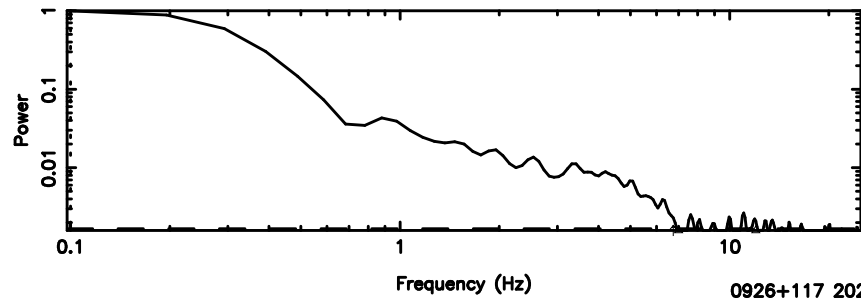

BLK:10,SNR1: 9.0662 ,SNR2: 27.232