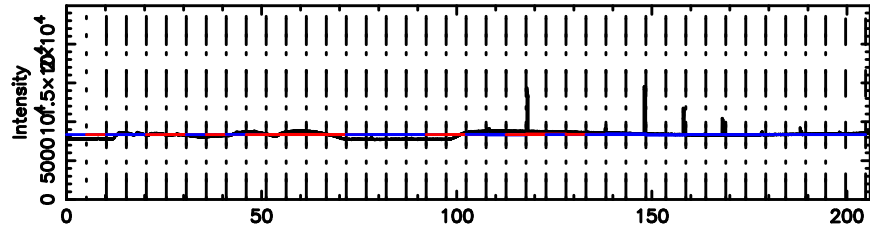

T20240603074914