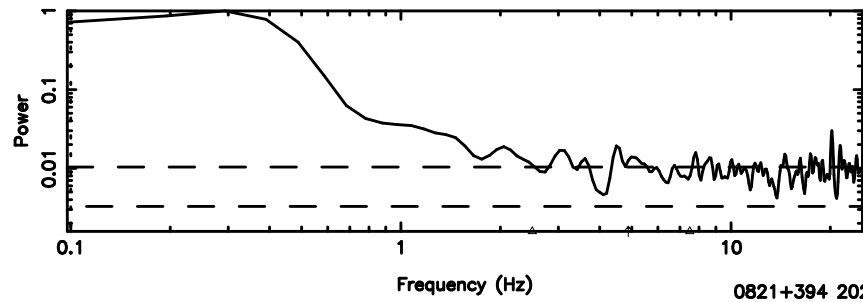

BLK: 5,SNR1: 1.7314 ,SNR2: 7.5413