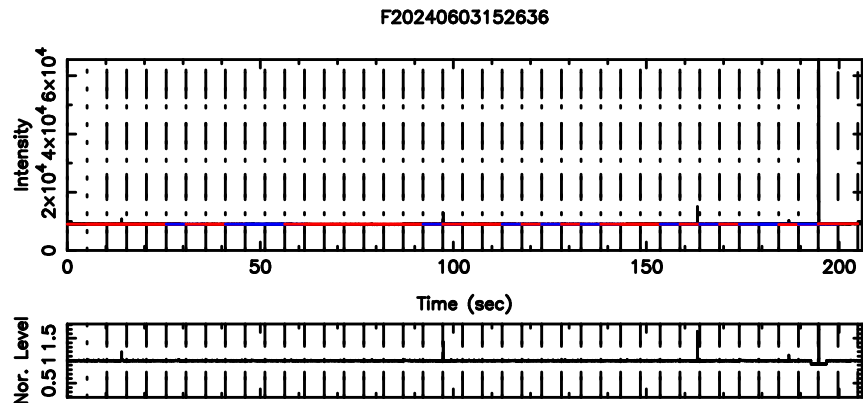

BLK:12,SNR1: 0.92468 ,SNR2: 4.4408

BLK:12,SNR1: 0.82800 ,SNR2: 3.4888

0821+394 2024/06/03 6.47UT TOYOKAWA-KISO

BLK:13,SNR1: 11.044 ,SNR2: 14.750

BLK:13,SNR1: 0.62262 ,SNR2: 2.8946

0821+394 2024/06/03 6.47UT FUJI -KISO