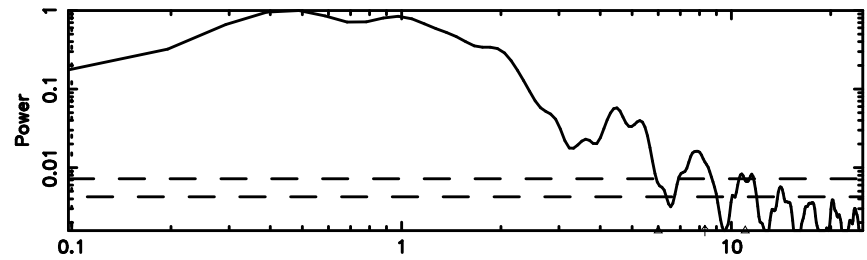

BLK:18,SNR1: 8.8645 ,SNR2: 22.196