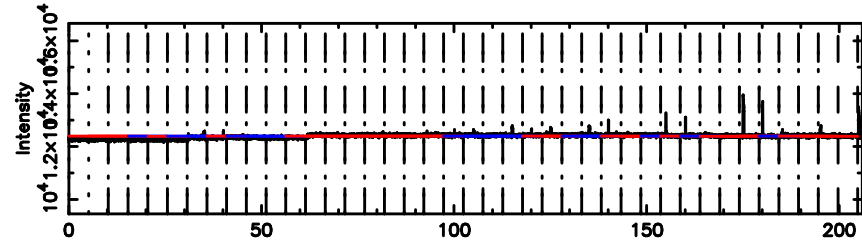

Frequency (Hz)

3C222 2024/06/03 7.66UT TOYOKAWA-FUJI

T20240603163737

BLK:15,SNR1: 0.55415 ,SNR2: 4.1846

Frequency (Hz)

K20240603163734

BLK:15,SNR1: 1.1523 ,SNR2: 2.3584

Frequency (Hz)