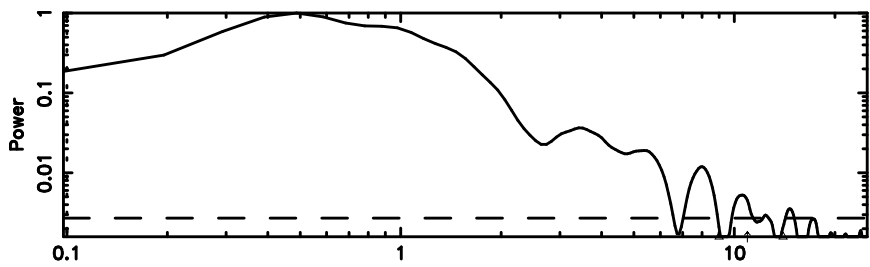

BLK:27,SNR1: 19.270 ,SNR2: 35.519