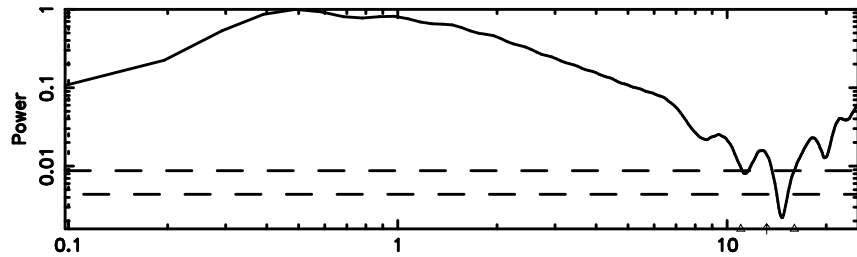

BLK:21,SNR1: 0.20532 ,SNR2: 1.6678

Frequency (Hz)

K20240603165256

BLK:21,SNR1: 1.2916 ,SNR2: 5.1924

Frequency (Hz)

3C230 2024/06/03 7.91UT TOYOKAWA-KISO

F20240603165301

BLK:22,SNR1: 12.030 ,SNR2: 18.006