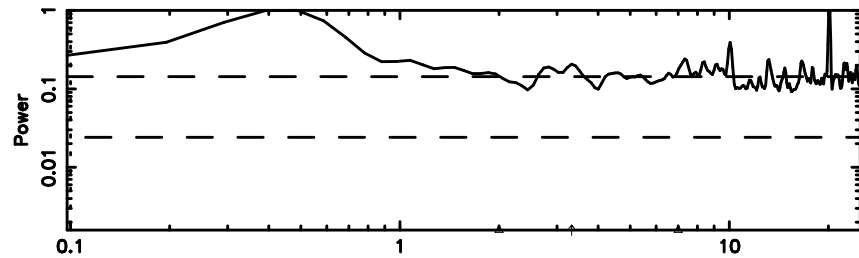

BLK:10,SNR1: 0.16574 ,SNR2: 0.92801