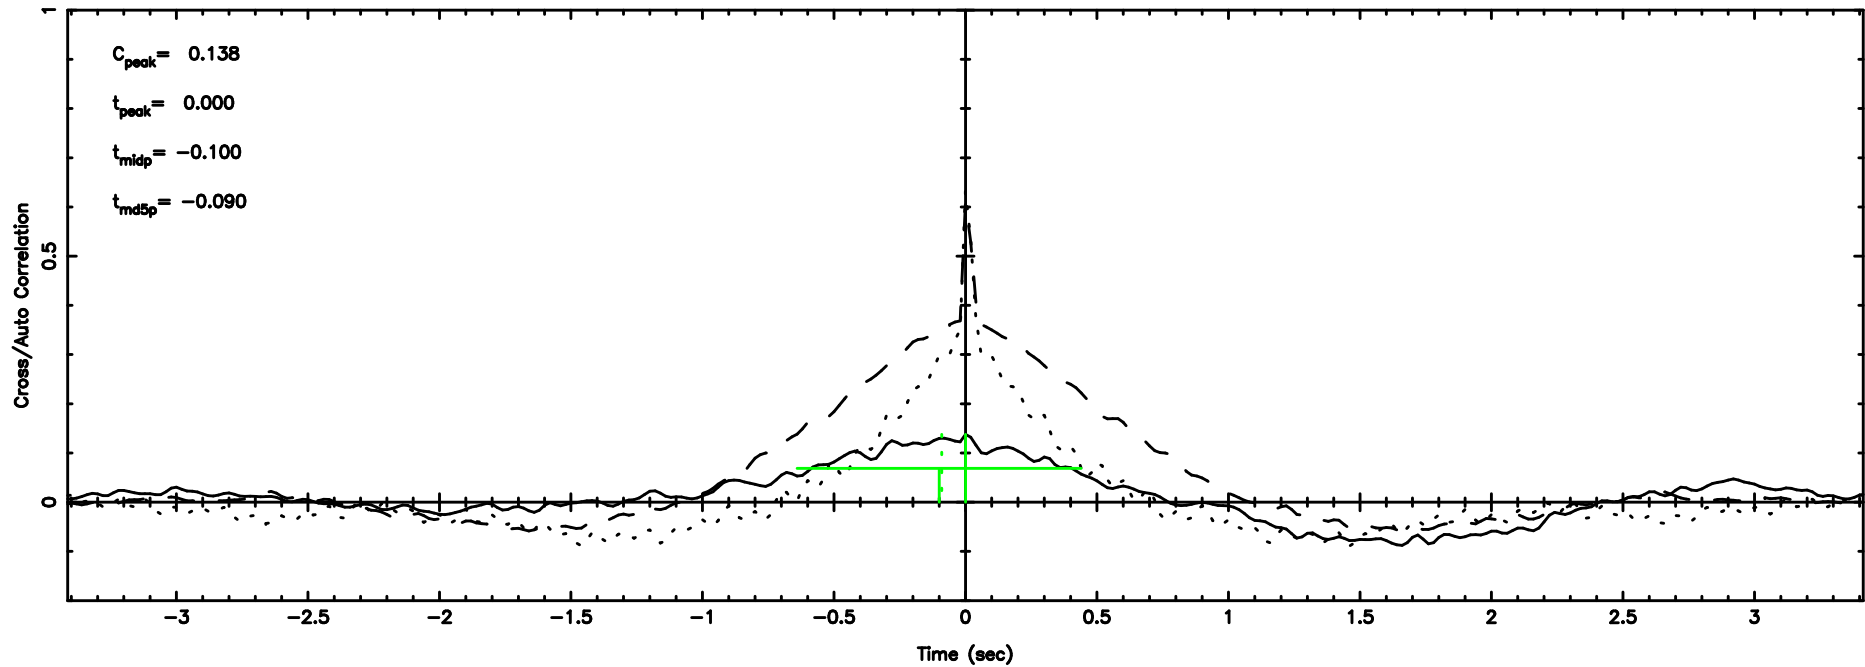

BLK: 9,SNR1: 0.33670 ,SNR2: 3.2800

0552+12 2024/06/03 3.98UT TOYOKAWA-FUJI

T20240603125719

BLK:14,SNR1: 8.8408 ,SNR2: 33.894

K20240603125717

BLK:14,SNR1: 1.2405 ,SNR2: 8.4232

0552+12 2024/06/03 3.98UT TOYOKAWA-KISO