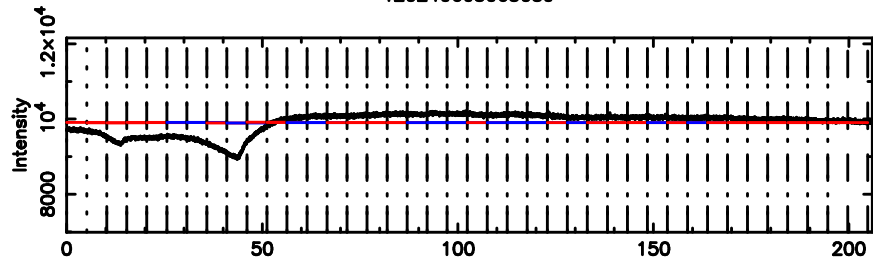

T20240603063039