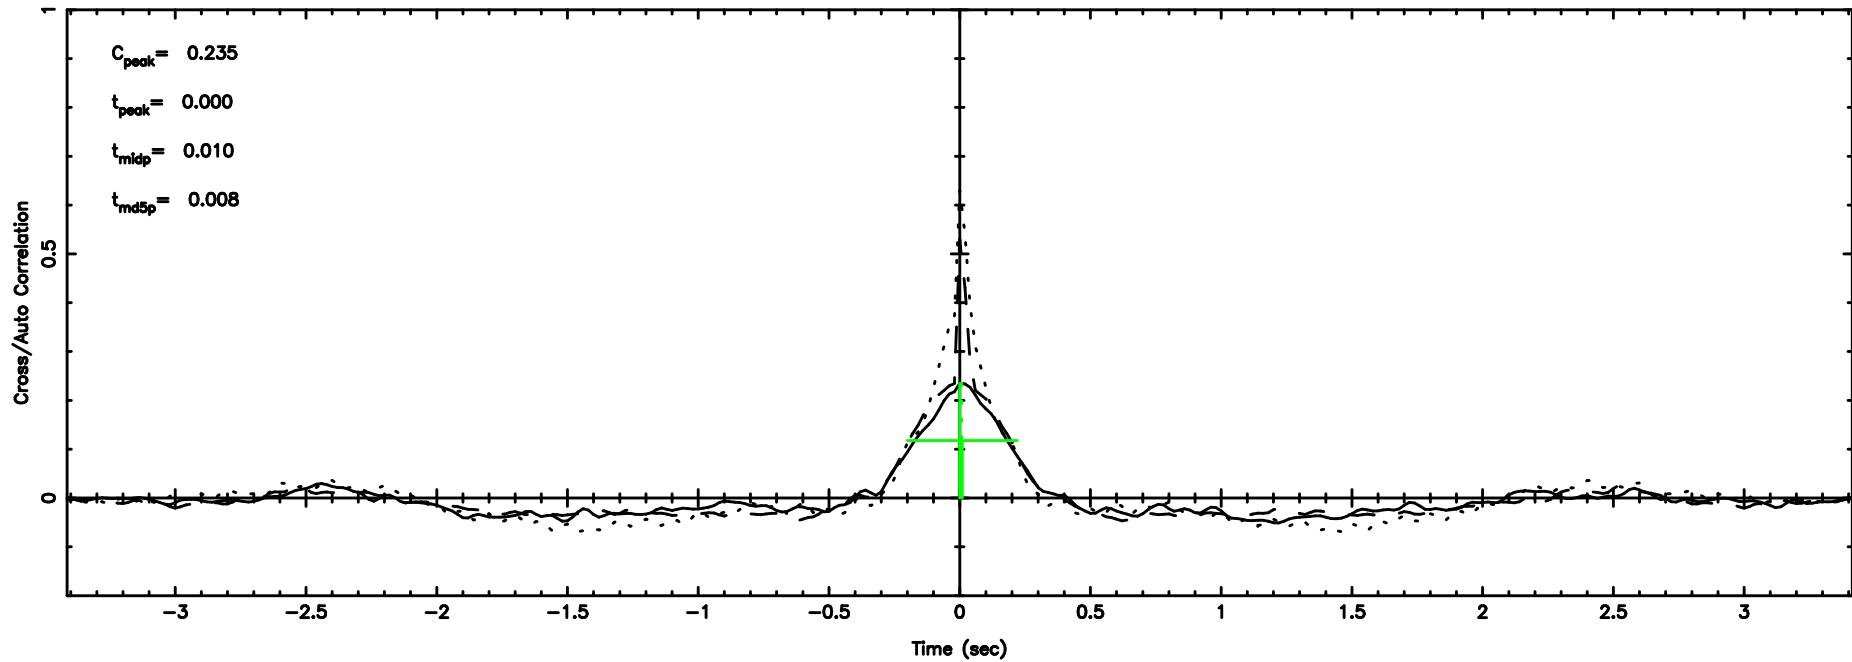

Frequency (Hz)

3C222 2024/06/03 7.66UT TOYOKAWA-KISO