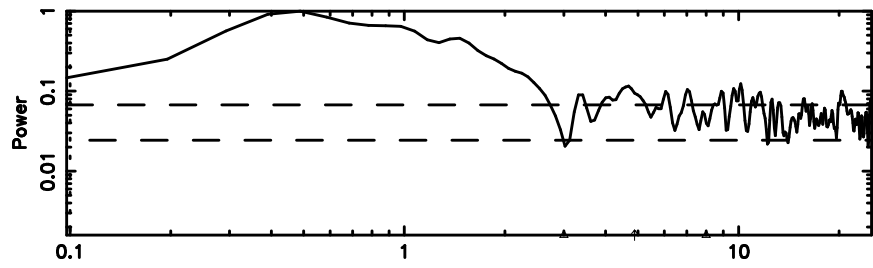

Frequency (Hz)

K20240603065300

BLK:18,SNR1: 4.9552 ,SNR2: 12.099

Frequency (Hz)

2347-02 2024/06/02 21.91UT FUJI -KISO

T20240603065957

BLK: 3,SNR1: 0.55999 ,SNR2: 2.9179

Frequency (Hz)