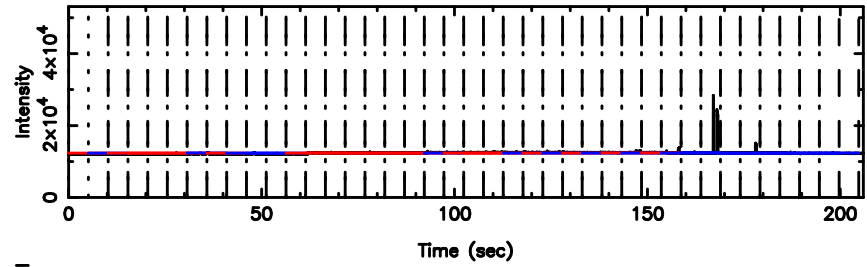

Frequency (Hz)

K20240603153811