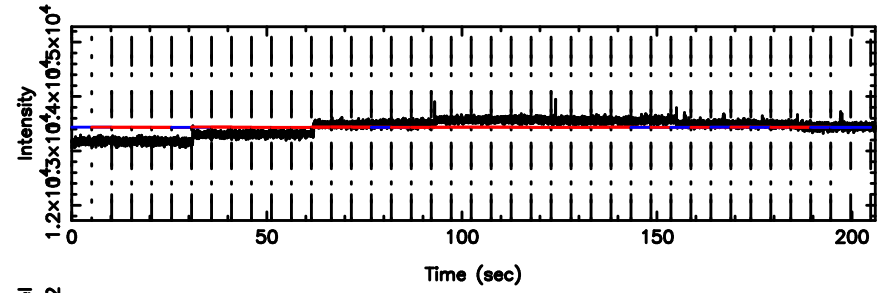

3C26 2024/06/02 22.97UT TOYOKAWA-KISO

K20240603075633