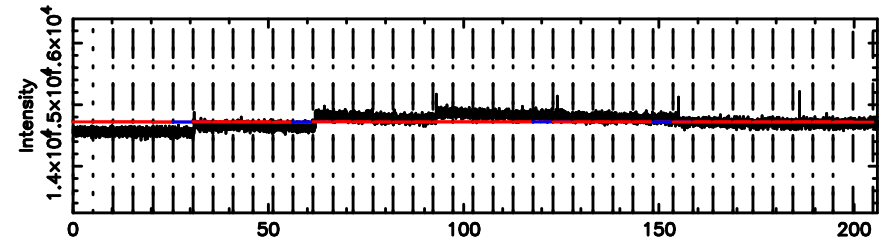

Frequency (Hz)

0011+344 2024/06/02 22.30UT TOYOKAWA-FUJI

T20240603071621

BLK: 4,SNR1:-0.46286E-01,SNR2: 0.18567

Frequency (Hz)

K20240603071618

BLK: 4,SNR1: 0.36158 ,SNR2: 5.5993

Frequency (Hz)