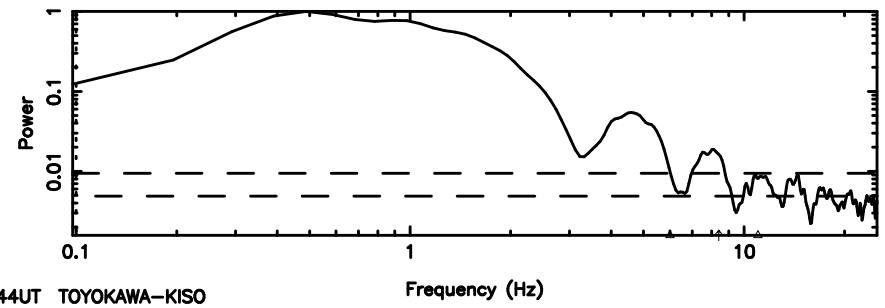

BLK:16,SNR1: 6.7056 ,SNR2: 16.589