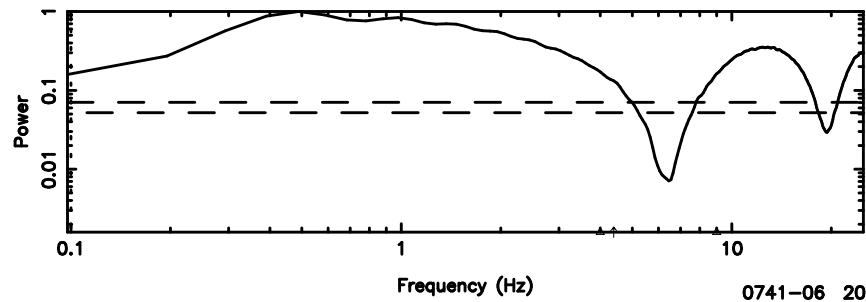

BLK:23,SNR1: 2.3374 ,SNR2: 5.6866