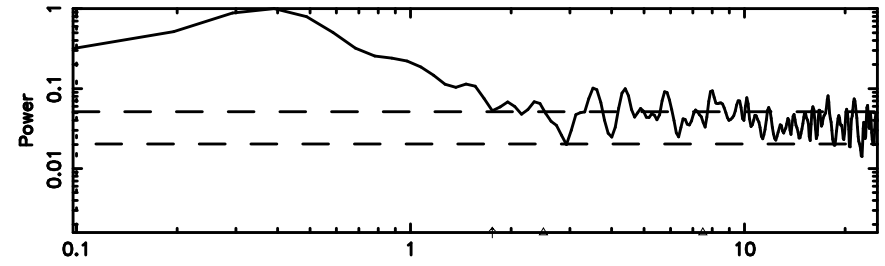

Frequency (Hz)

0011+344 2024/06/02 22.30UT TOYOKAWA-FUJI

T20240603071621

BLK: 4,SNR1:-0.46286E-01,SNR2: 0.18567

Frequency (Hz)

K20240603071618

BLK: 4,SNR1: 0.36158 ,SNR2: 5.5993

Frequency (Hz)