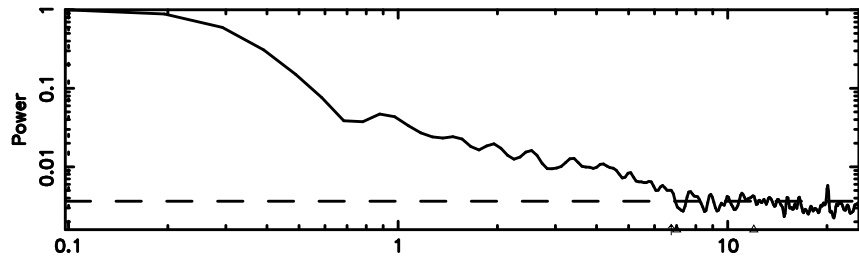

BLK:24,SNR1: 4.1607 ,SNR2: 12.545