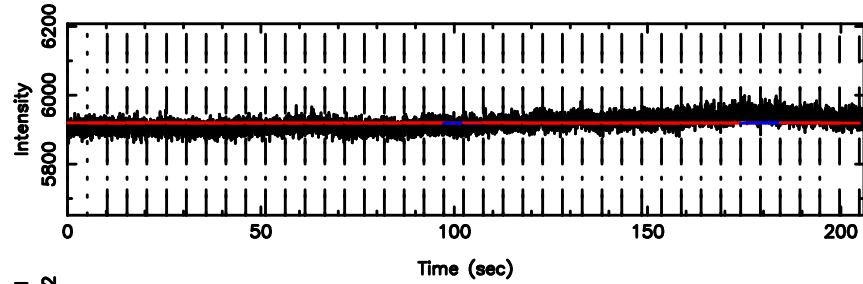

T20240603142724