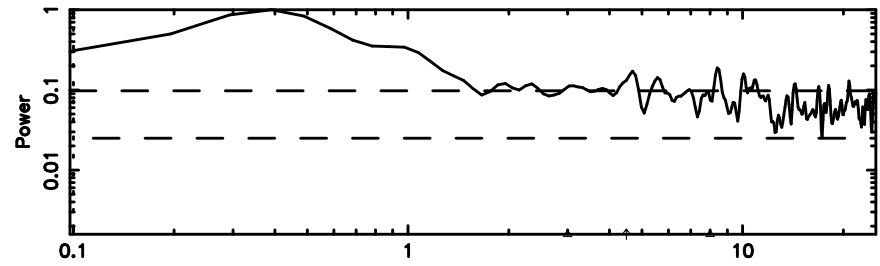

BLK: 4,SNR1: 0.93893E-01,SNR2: 1.1843