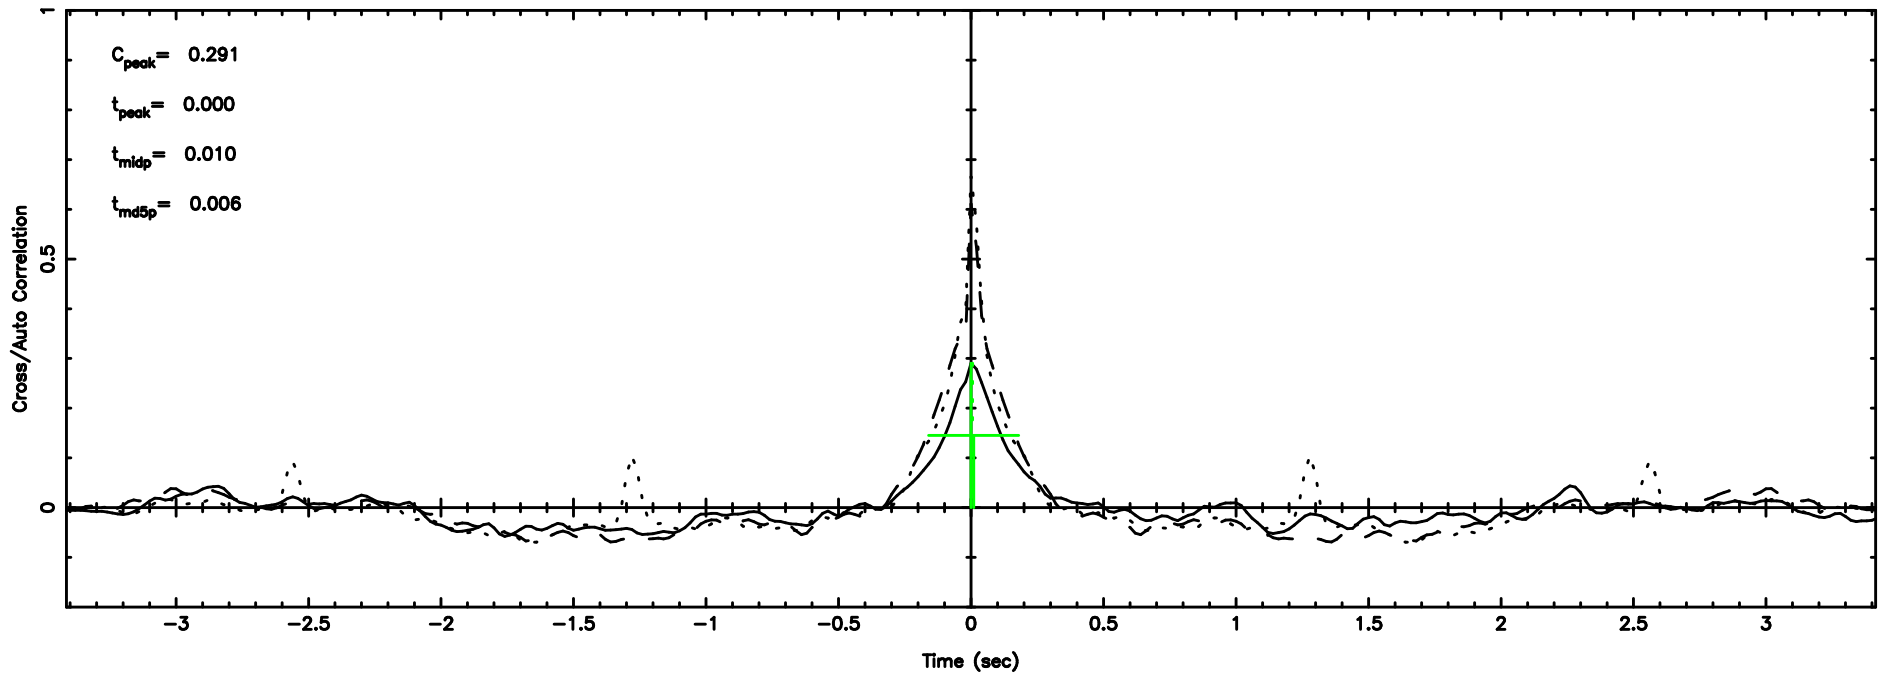

T20240603073512

BLK: 8,SNR1: 3.5195 ,SNR2: 6.5440

F20240603073514

BLK: 8,SNR1: 1.2926 ,SNR2: 3.0749

3C12 2024/06/02 22.61UT TOYOKAWA-FUJI