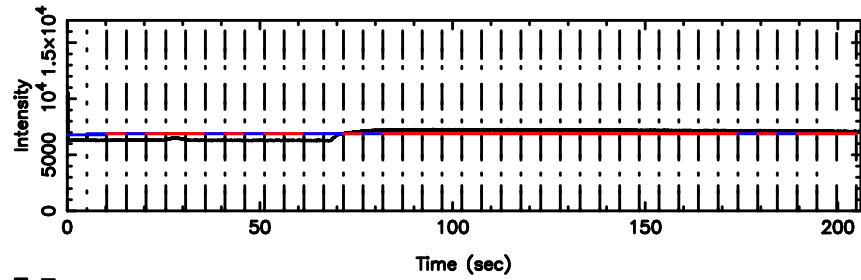

T20240603162952

BLK:24,SNR1: 4.1607 ,SNR2: 12.545

Frequency (Hz)

F20240603162954

BLK:24,SNR1: 2.8801 ,SNR2: 7.2503

Frequency (Hz)

0926+117 2024/06/03 7.53UT TOYOKAWA-FUJI

T20240603162952