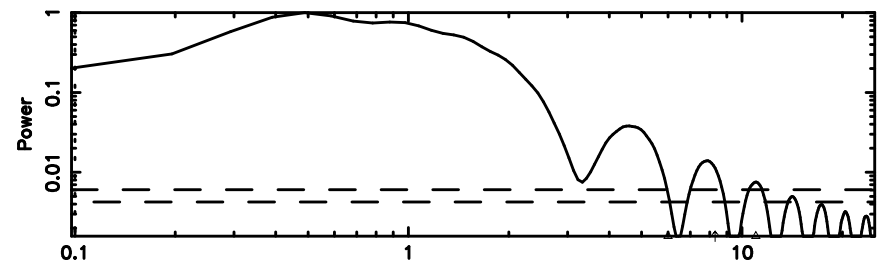

BLK:36,SNR1: 19.486 ,SNR2: 36.184

Frequency (Hz)

T20240603080134

BLK:37,SNR1: 19.286 ,SNR2: 35.880

Frequency (Hz)

0056-00 2024/06/02 23.05UT TOYOKAWA-KISO

K20240603080132

BLK:37,SNR1: 10.066 ,SNR2: 25.105