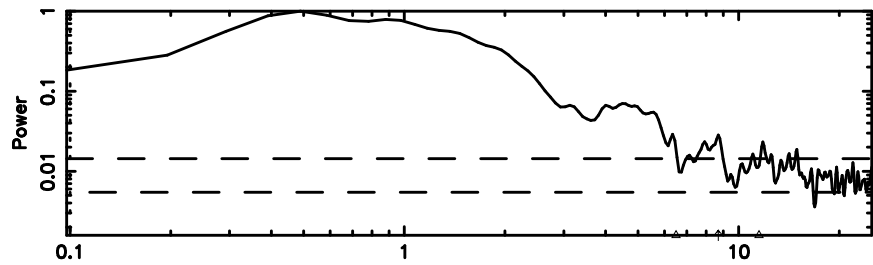

BLK:24,SNR1: 3.8137 ,SNR2: 16.390

Frequency (Hz)

K20240603065300

BLK:24,SNR1: 4.0959 ,SNR2: 10.150

Frequency (Hz)

2347-02 2024/06/02 21.91UT TOYOKAWA-KISO

F20240603065305

BLK:18,SNR1: 4.7102 ,SNR2: 11.214