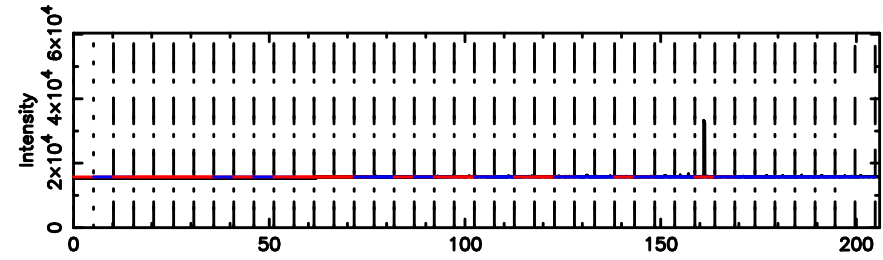

F20240603054413

BLK:21,SNR1: 4.1194 ,SNR2: 10.215

Frequency (Hz)

K20240603054408

BLK:21,SNR1: 3.0029 ,SNR2: 13.244

Frequency (Hz)

2239+333 2024/06/02 20.76UT FUJI -KISO

T20240603054828