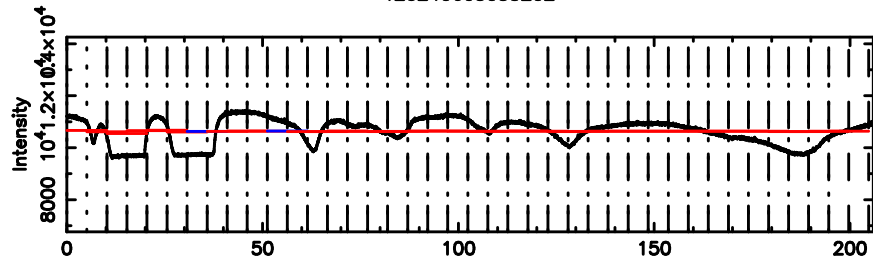

BLK: 4,SNR1: 1.1763 ,SNR2: 27.152

BLK: 4,SNR1: 0.53664E-01,SNR2: 0.52463

2227+444 2024/06/02 20.56UT TOYOKAWA-FUJI

T20240603053202

BLK: 2,SNR1: 29.380 ,SNR2: 298.76

Frequency (Hz)

2227+444 2024/06/02 20.56UT TOYOKAWA-KISO