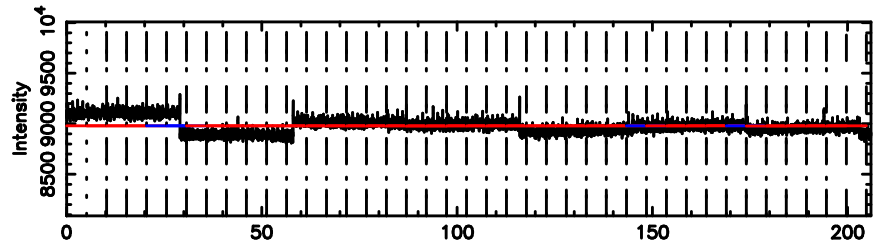

F20240603071623