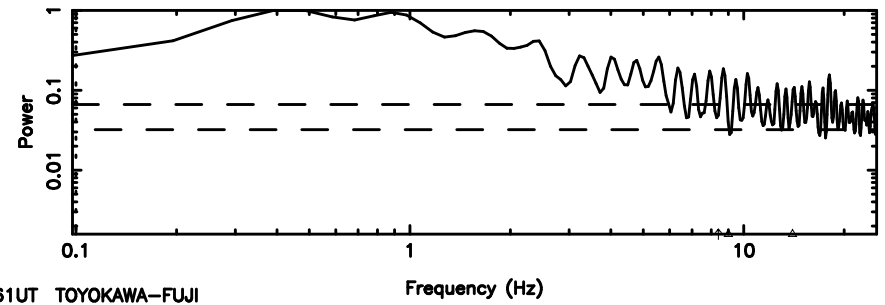

BLK: 8,SNR1: 1.2926 ,SNR2: 3.0749

3C12 2024/06/02 22.61UT TOYOKAWA-FUJI