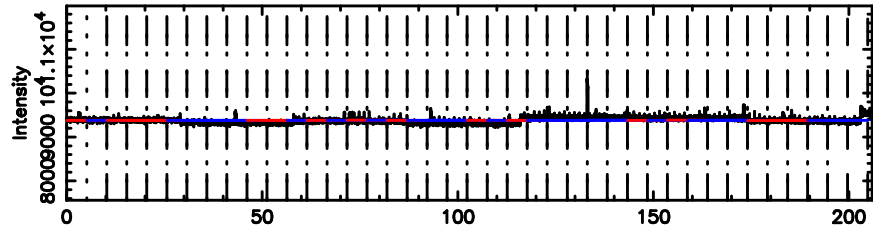

F20240603063041