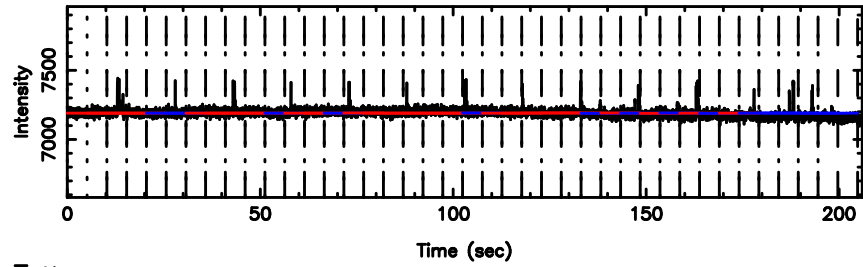

T20240603153814