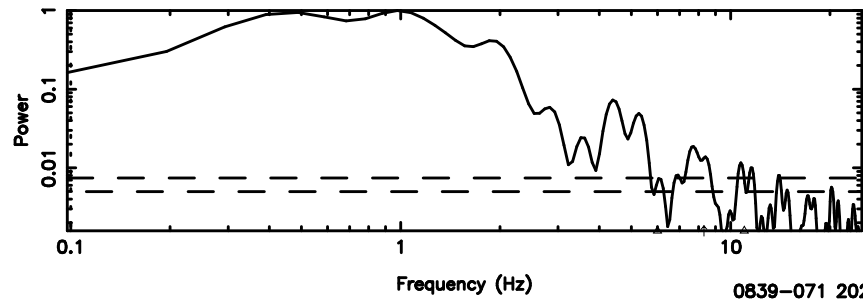

BLK:21,SNR1: 9.0359 ,SNR2: 22.625