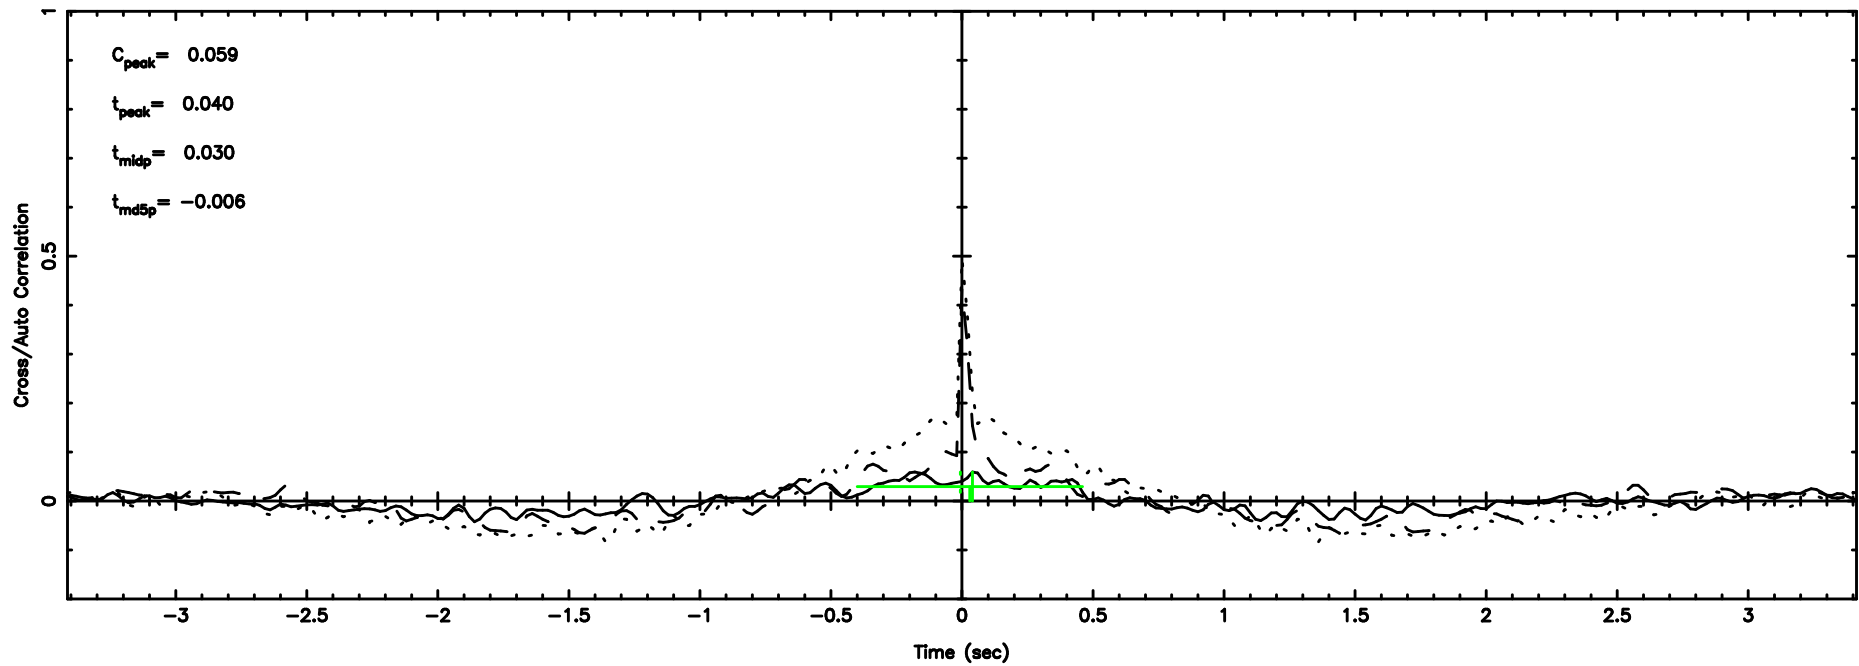

3C196 2024/06/03 6.28UT TOYOKAWA-KISO