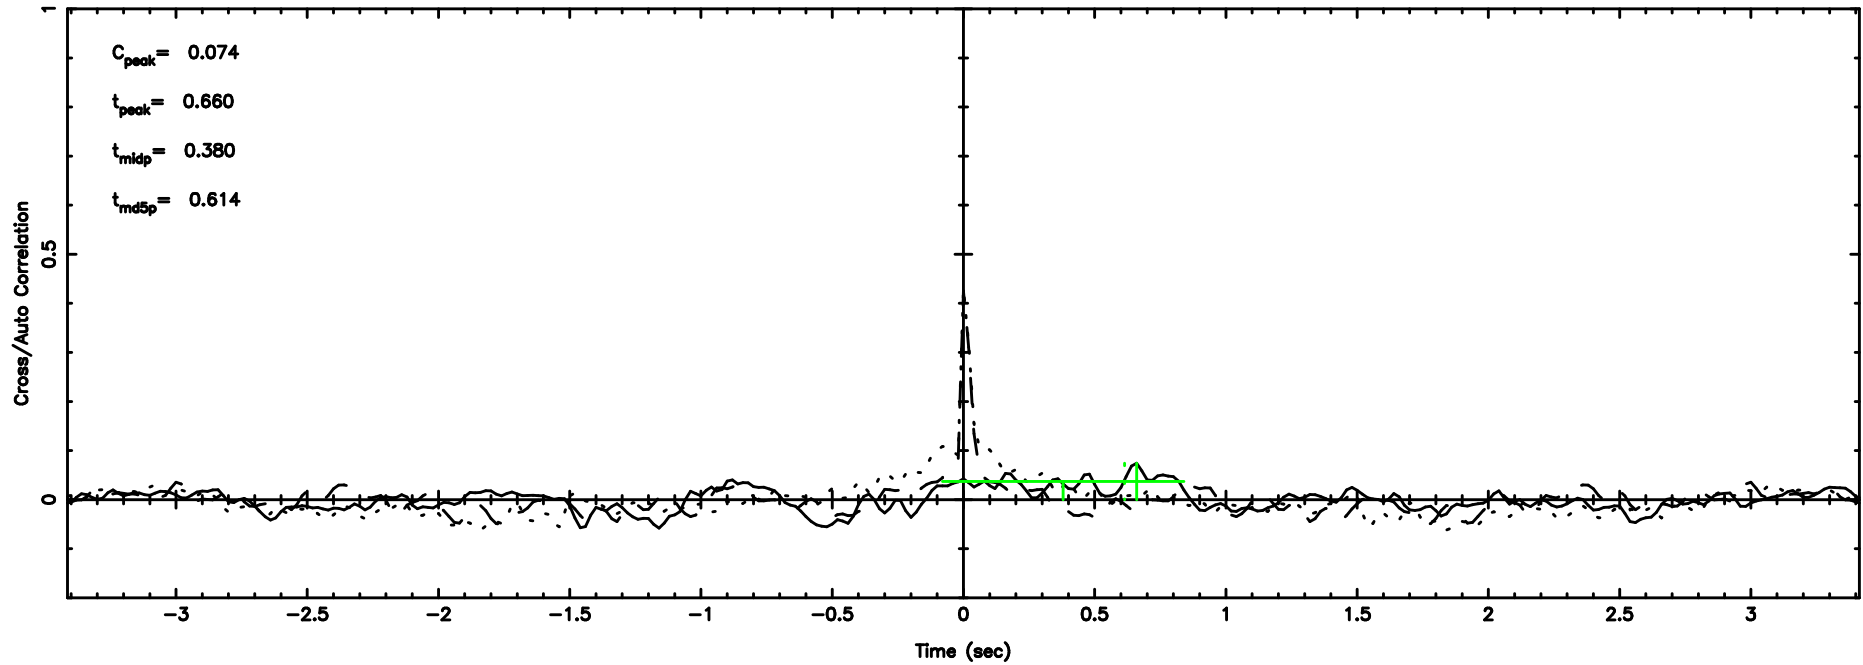

0723+10 2024/06/03 5.48UT TOYOKAWA-KISO