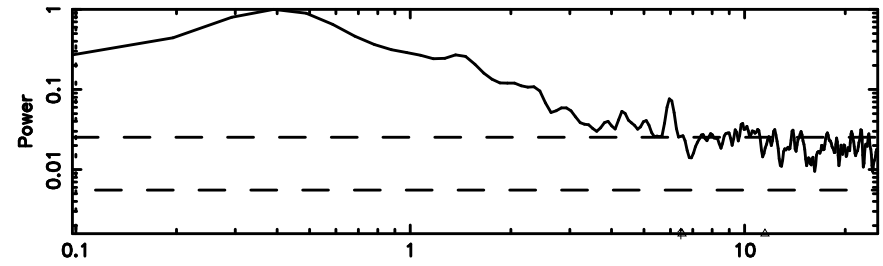

BLK: 6,SNR1: 1.4443 ,SNR2: 4.8269