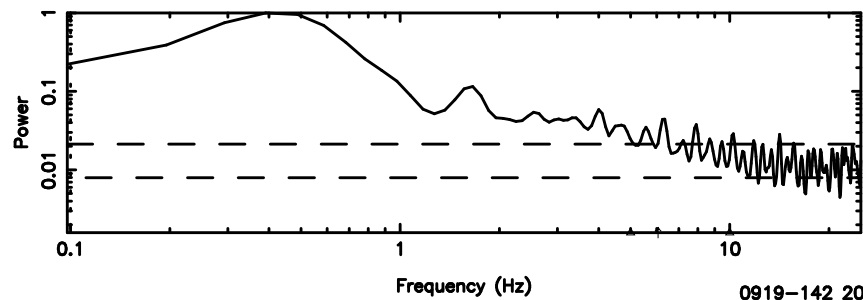

BLK: 5, SNR1: 1.1462 , SNR2: 4.5216