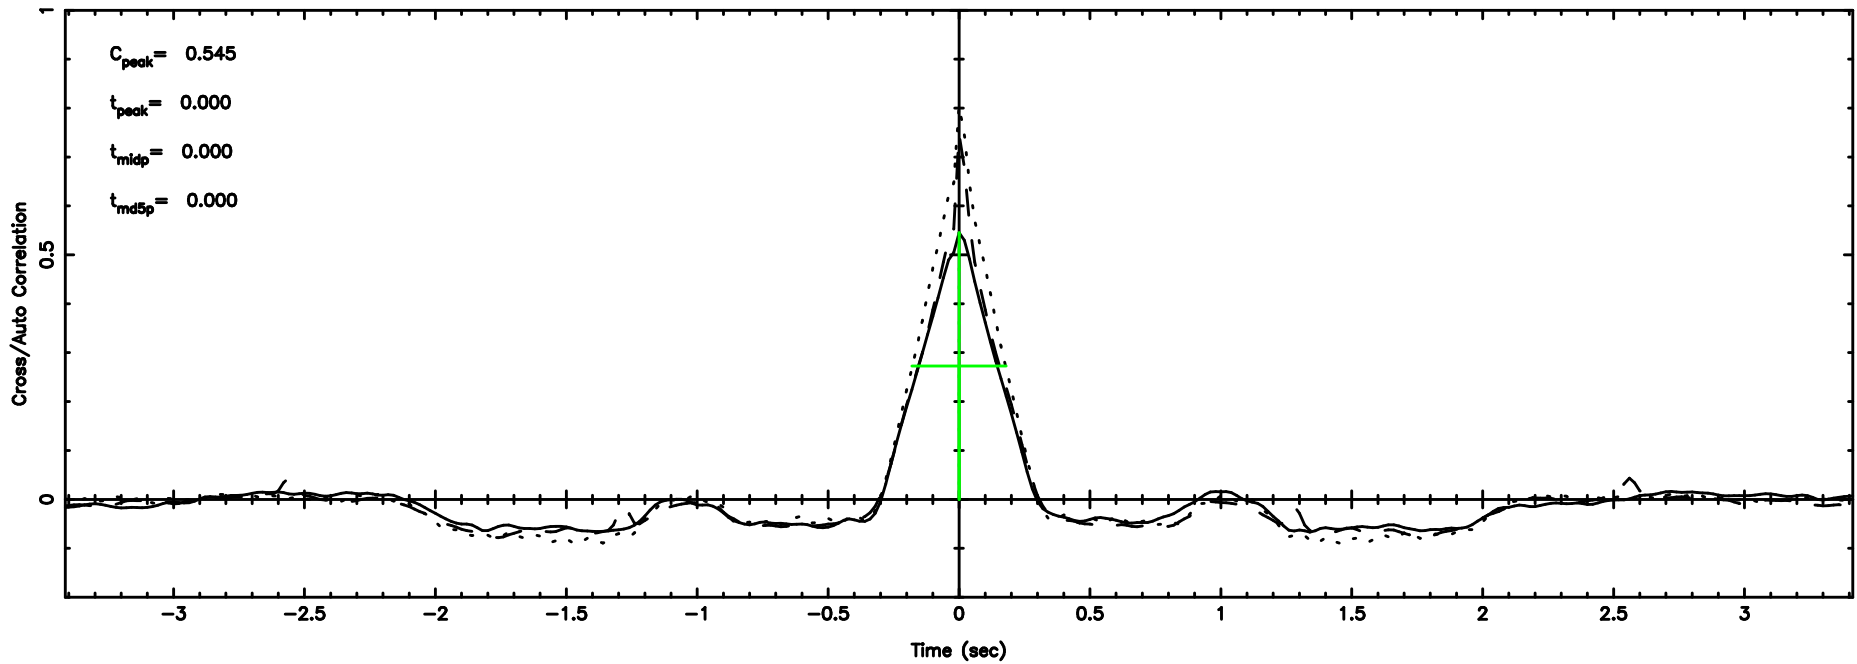

Frequency (Hz)

0839-071 2024/06/03 6.75UT FUJI -KISO