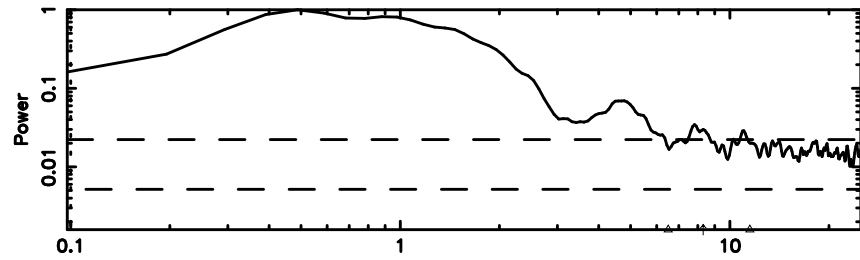

T20240603162952

BLK:24,SNR1: 4.1607 ,SNR2: 12.545

Frequency (Hz)

F20240603162954

BLK:24,SNR1: 2.8801 ,SNR2: 7.2503

Frequency (Hz)

0926+117 2024/06/03 7.53UT TOYOKAWA-FUJI

T20240603162952