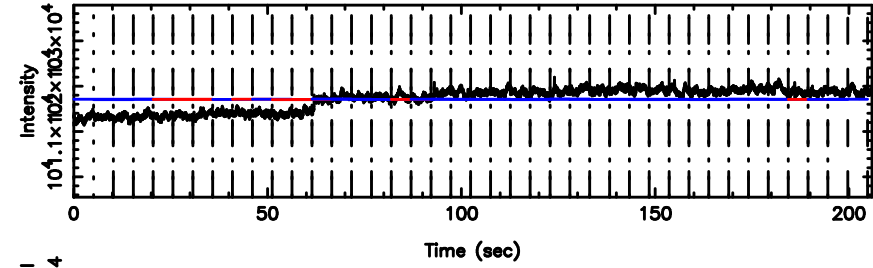

K20240603124454