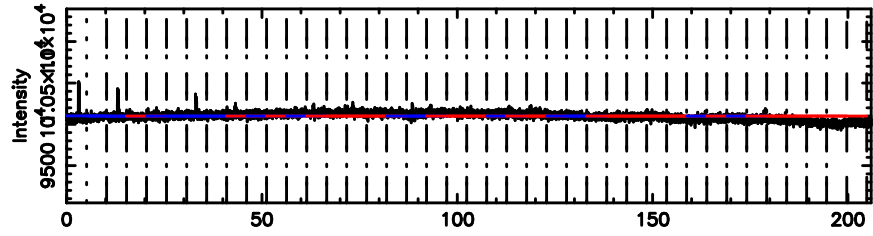

T20240603070859