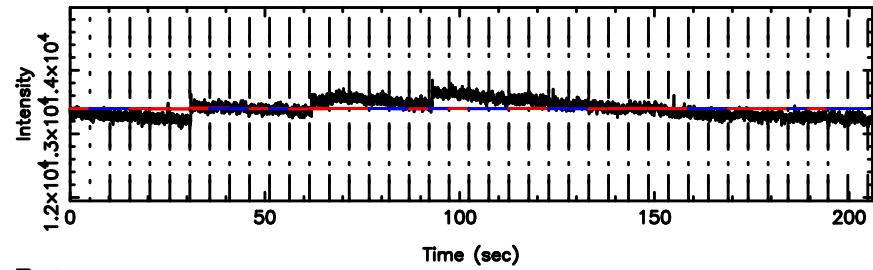

F20240603084014

BLK:16,SNR1: 1.4574 ,SNR2: 6.1284

3C48 2024/06/02 23.70UT FUJI -KISO

K20240603084009

BLK:16,SNR1: 0.45612 ,SNR2: 2.6473