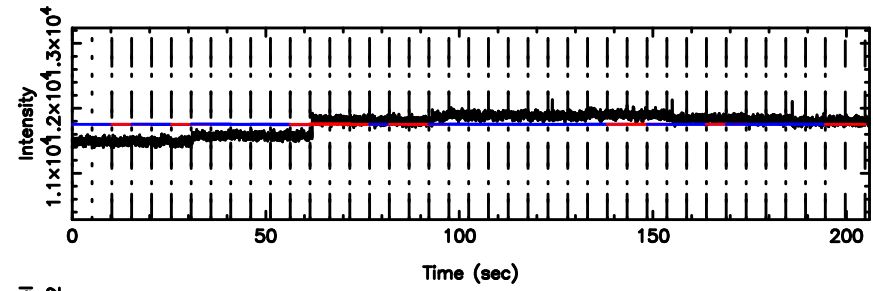

BLK:13,SNR1:-0.93595E-02,SNR2: 1.7437

3C161 2024/06/03 4.51UT TOYOKAWA-FUJI

T20240603132840

BLK:27,SNR1: 0.55901 ,SNR2: 4.3639

K20240603132838

BLK:27,SNR1: 0.28614 ,SNR2: 1.1085

3C161 2024/06/03 4.51UT TOYOKAWA-KISO