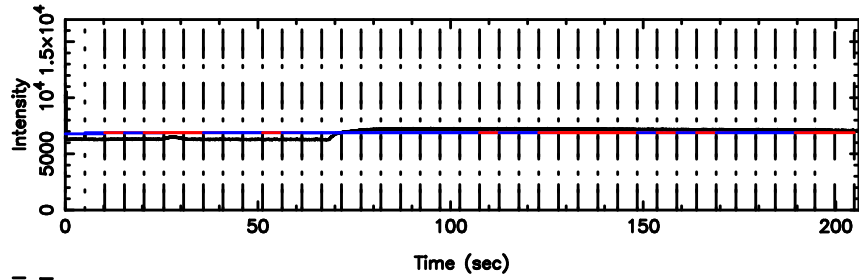

T20240603162952