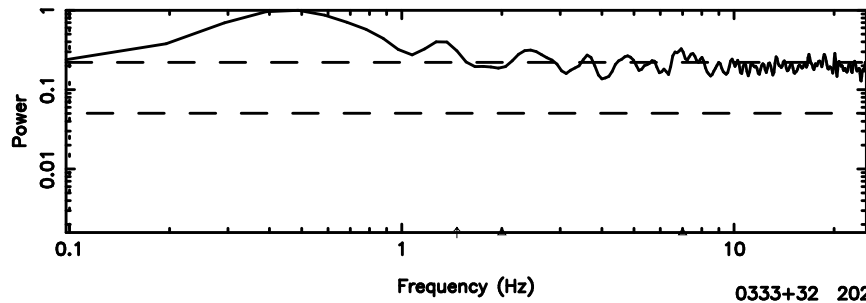

T20240603103849

BLK:13,SNR1: 0.51108E-01,SNR2: 1.4719

0333+32 2024/06/03 1.68UT TOYOKAWA-KISO

K20240603103847

BLK:13,SNR1: 2.9498 ,SNR2: 11.371