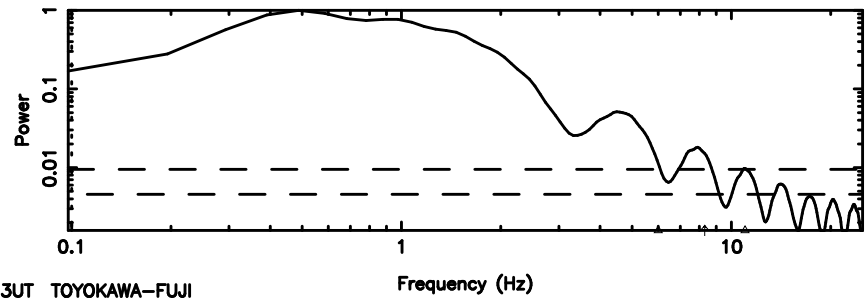

BLK:25,SNR1: 6.6845 ,SNR2: 16.917

3C208 2024/06/03 6.93UT TOYOKAWA-FUJI