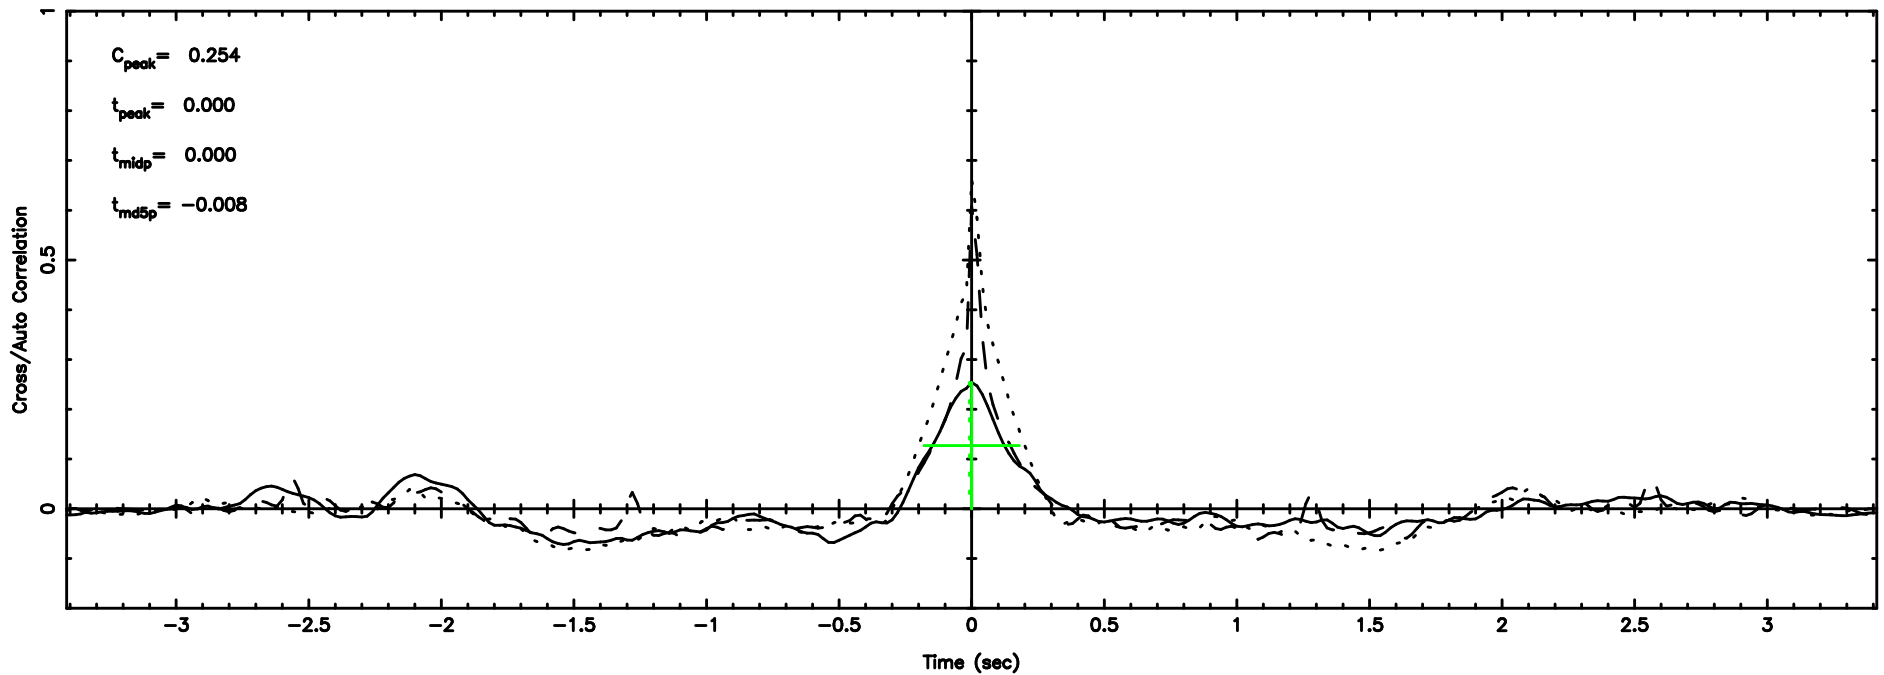

3C2 2024/06/02 22.18UT FUJI -KISO