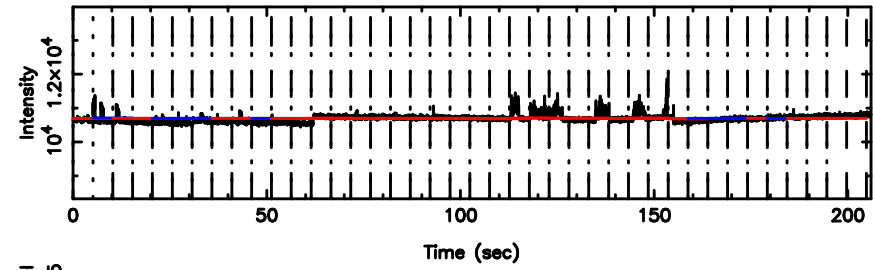

K20240603125717