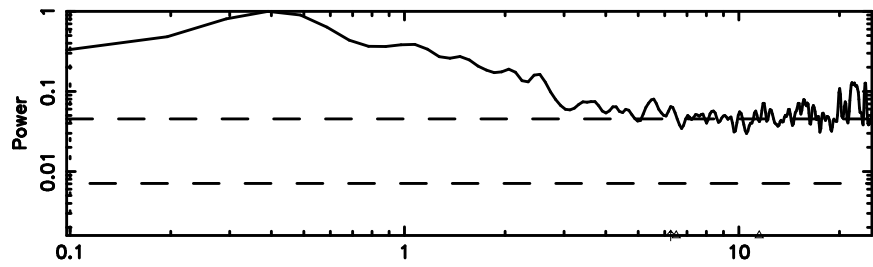

Frequency (Hz)

K20240603063918

BLK: 6,SNR1: 1.4443 ,SNR2: 4.8269

Frequency (Hz)

2334+085 2024/06/02 21.68UT TOYOKAWA-KISO

F20240603063923

BLK:10,SNR1: 0.98195 ,SNR2: 2.9901

Frequency (Hz)