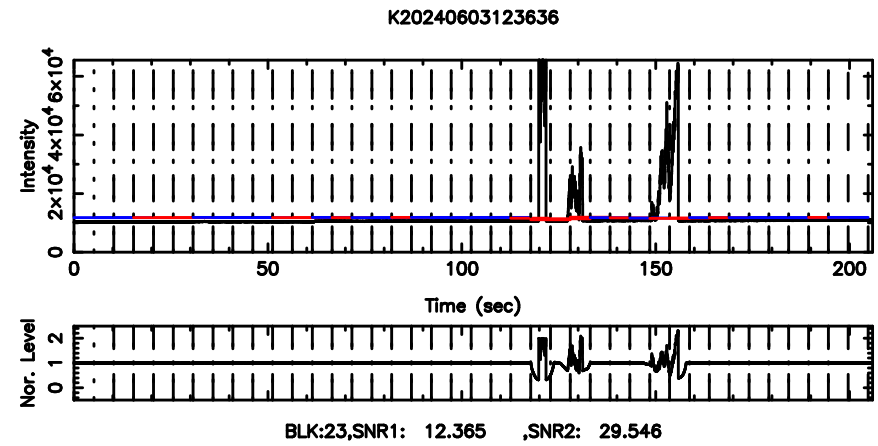

BLK:23,SNR1: 4.2378 ,SNR2: 18.144

K20240603123636

BLK:23,SNR1: 56.240 ,SNR2: 67.204

0531+194 2024/06/03 3.64UT TOYOKAWA-KISO

0531+194 2024/06/03 3.64UT FUJI -KISO

T20240603124457

BLK:32,SNR1: 18.489 ,SNR2: 72.232