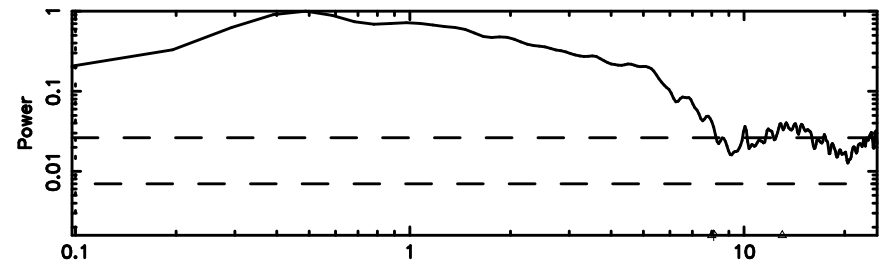

BLK:24,SNR1: 3.8137 ,SNR2: 16.390

Frequency (Hz)

K20240603065300

BLK:24,SNR1: 4.0959 ,SNR2: 10.150

Frequency (Hz)

2347-02 2024/06/02 21.91UT TOYOKAWA-KISO

F20240603065305

BLK:18,SNR1: 4.7102 ,SNR2: 11.214