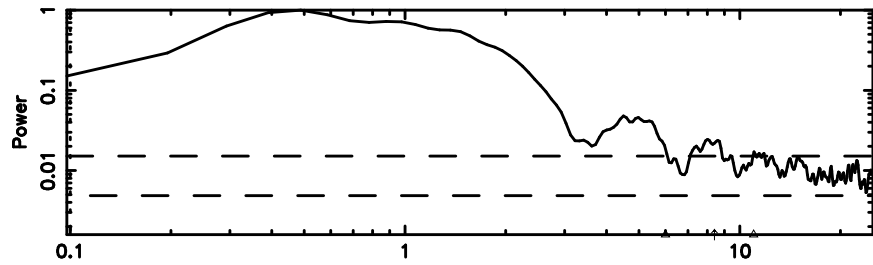

BLK:21,SNR1: 4.1194 ,SNR2: 10.215