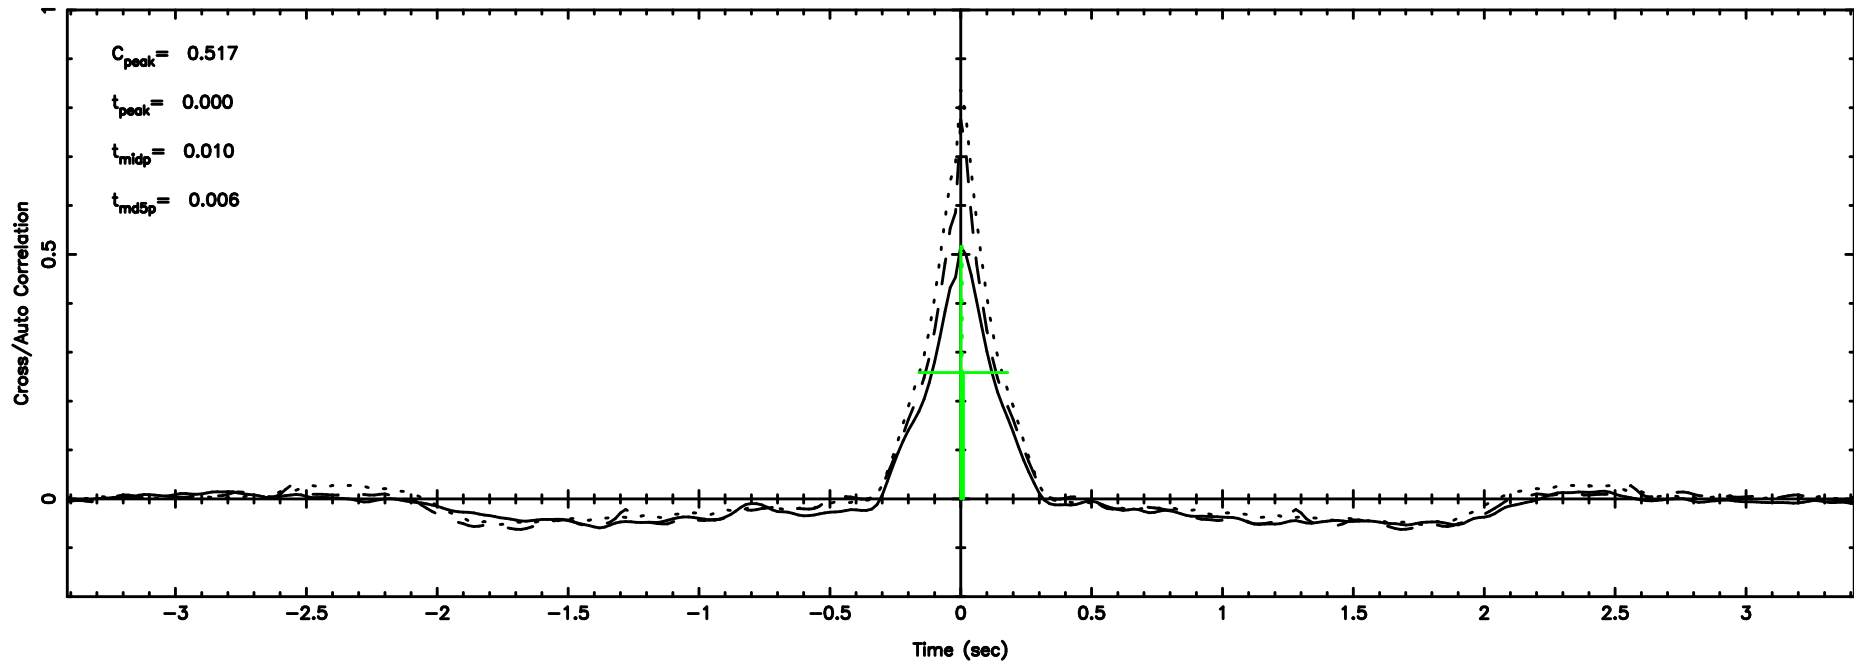

Frequency (Hz)

3C208 2024/06/03 6.93UT FUJI -KISO