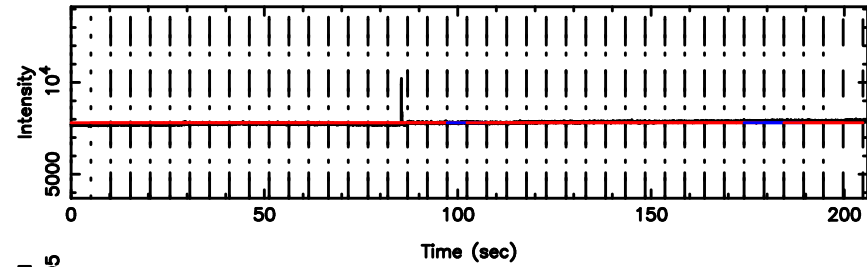

F20240603142726