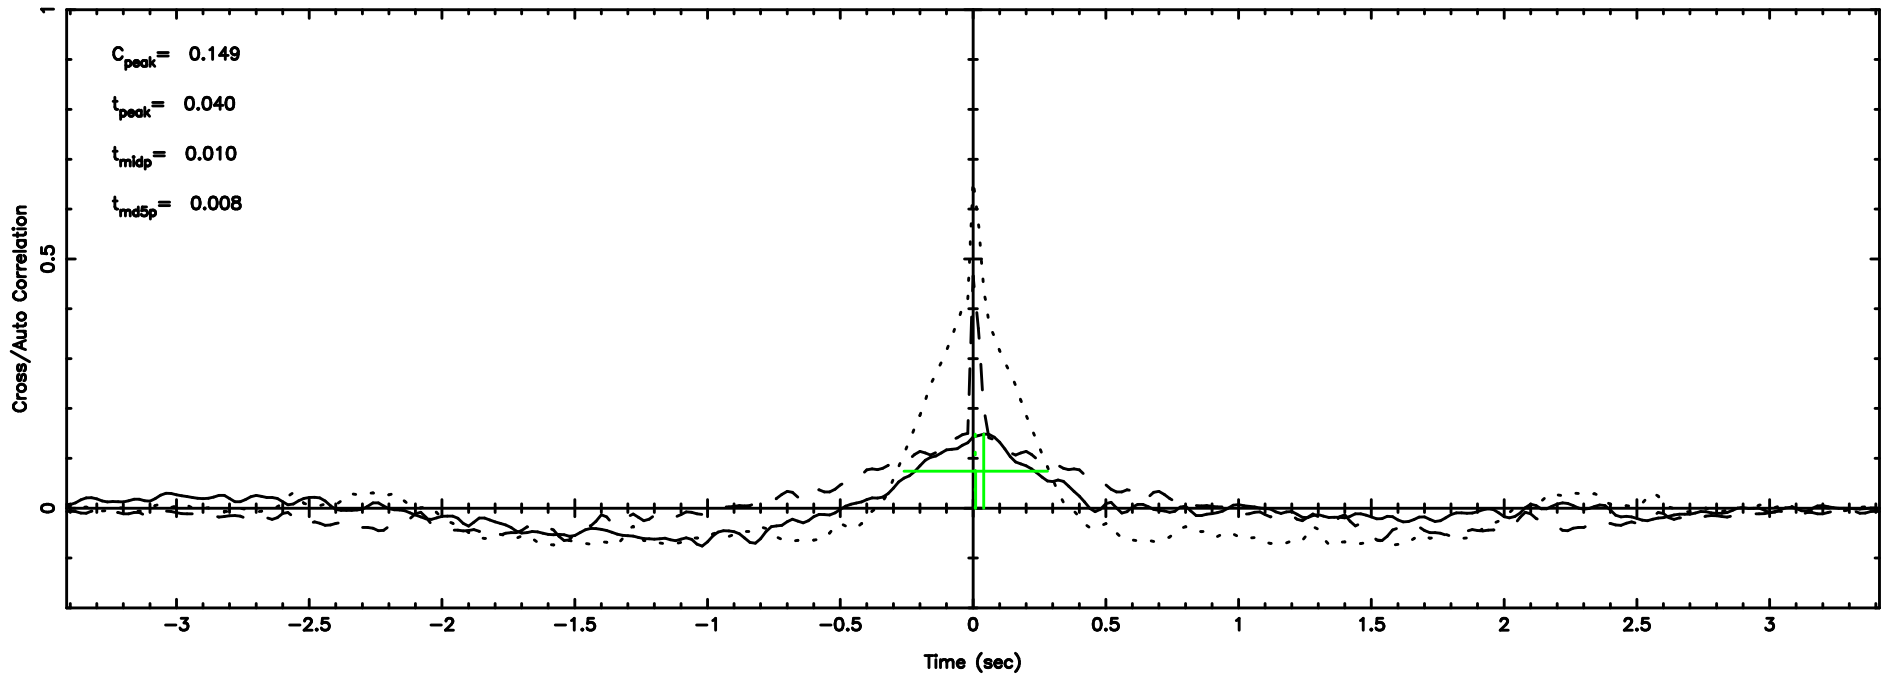

Frequency (Hz)

2325+269 2024/06/02 21.54UT TOYOKAWA-FUJI