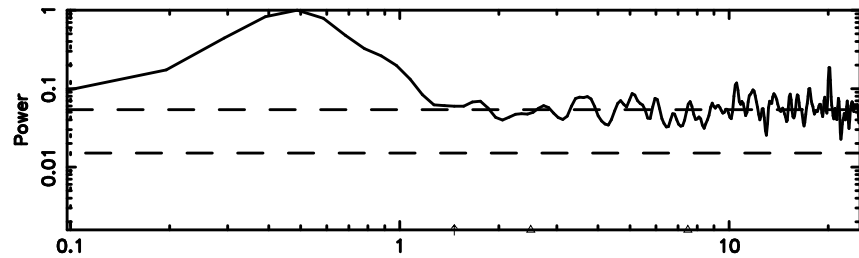

BLK: 6,SNR1: 0.44312 ,SNR2: 5.5161