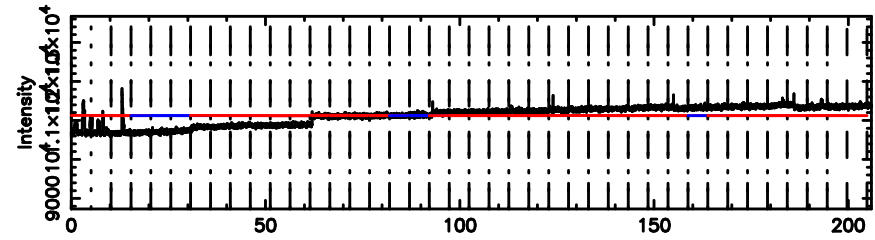

Frequency (Hz)

K20240603103847