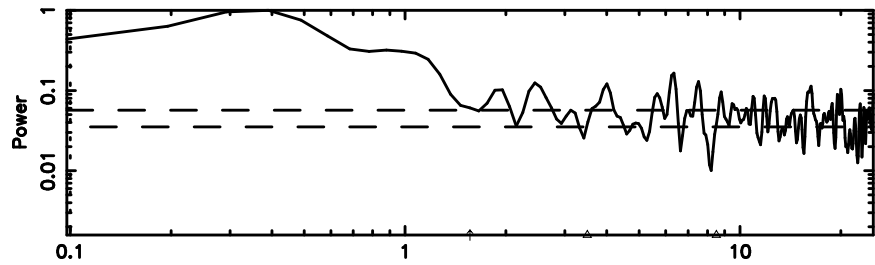

K20240603053159

BLK: 2,SNR1: 0.34051 ,SNR2: 0.60532

Frequency (Hz)

F20240603053204

BLK: 2, SNR1: 0.40919 , SNR2: 6.2371

Frequency (Hz)

K20240603053159

BLK: 2, SNR1: 0.44864 , SNR2: 5.6831