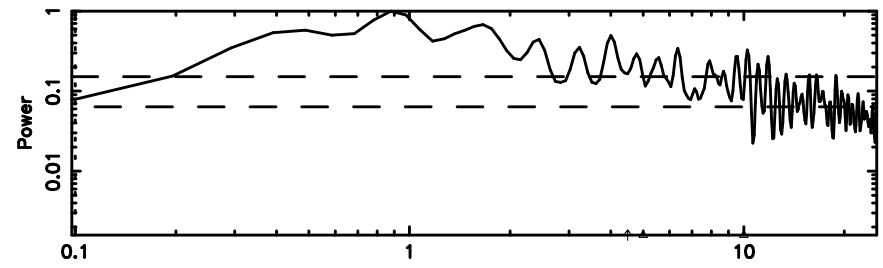

BLK: 3,SNR1: 0.14489 ,SNR2: 1.5189