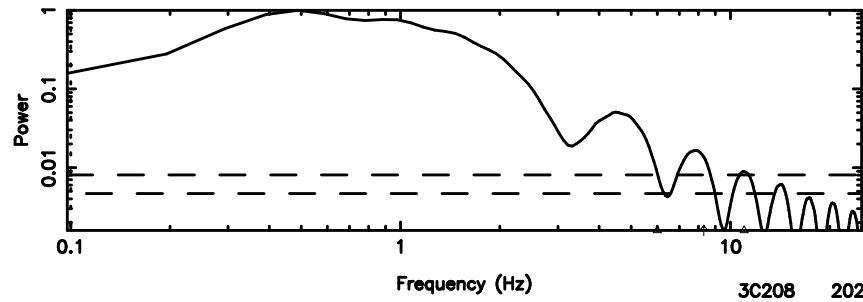

BLK:25,SNR1: 7.7670 ,SNR2: 19.565