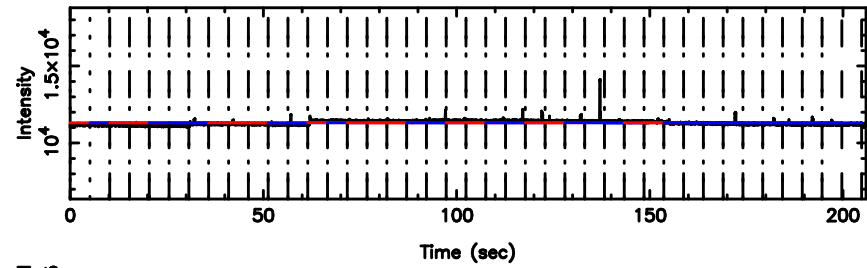

T20240603144540

BLK:26,SNR1: 0.49384 ,SNR2: 1.5008

K20240603144537

BLK:26,SNR1: 5.2521 ,SNR2: 15.272

0741-06 2024/06/03 5.79UT TOYOKAWA-KISO

F20240603144542

BLK:23,SNR1: 2.3374 ,SNR2: 5.6866

K20240603144537