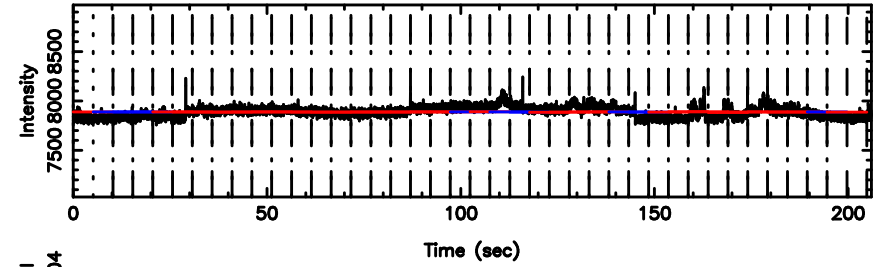

F20240603125721