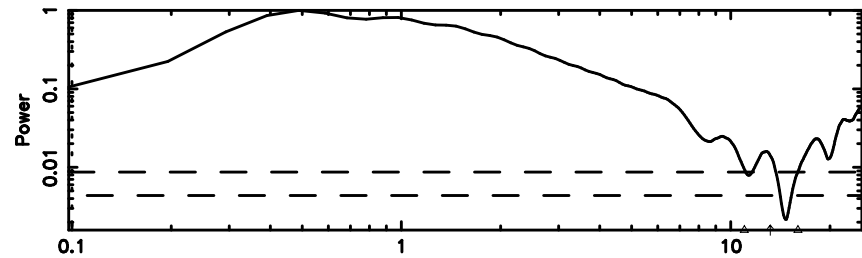

BLK:10,SNR1: 12.012 ,SNR2: 17.973