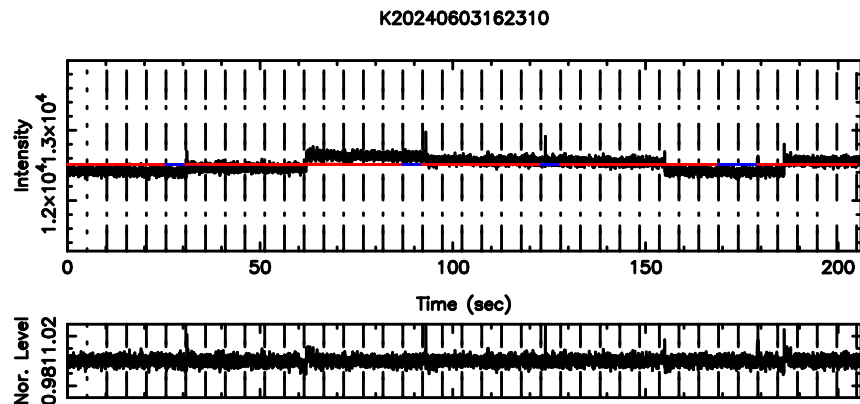

BLK: 5, SNR1: 1.1462 , SNR2: 4.5216