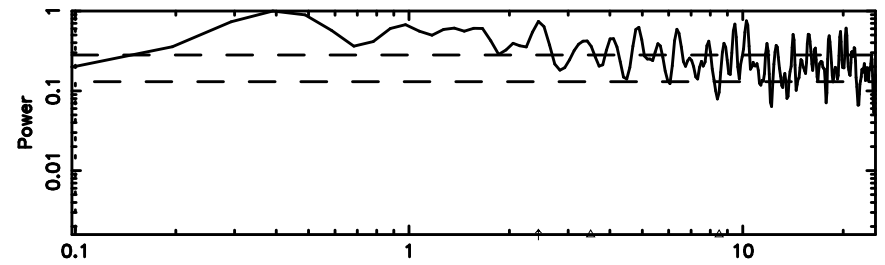

BLK: 2,SNR1: 0.34140 ,SNR2: 1.3044

Frequency (Hz)

3C26

2024/06/02 22.97UT TOYOKAWA-FUJI

F20240603075637

BLK: 2,SNR1: 0.58552E-01,SNR2: 0.90968

Frequency (Hz)

T20240603075635