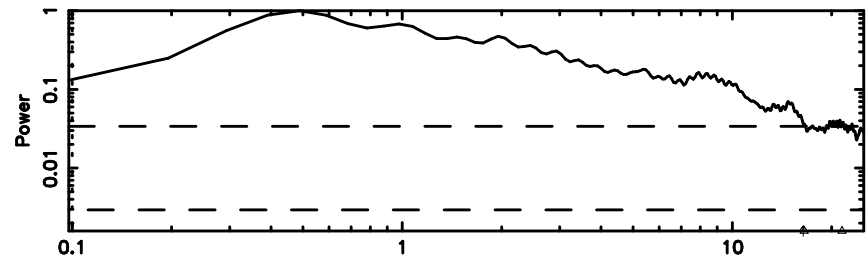

BLK:14,SNR1: 3.5157 ,SNR2: 4.2811