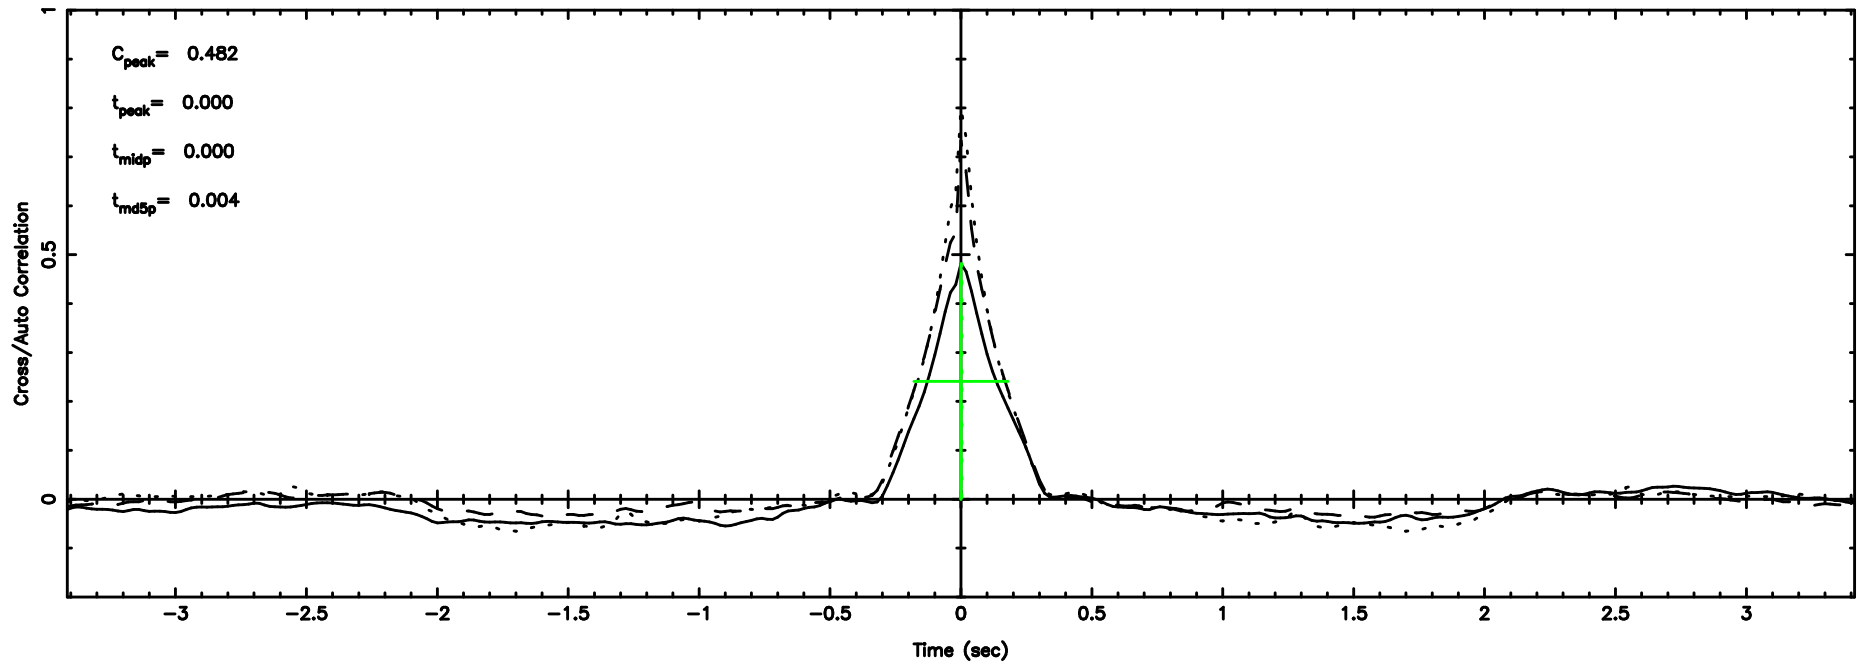

T20240603155420

BLK:25,SNR1: 7.7670 ,SNR2: 19.565

F20240603155422

BLK:25,SNR1: 6.6845 ,SNR2: 16.917

3C208 2024/06/03 6.93UT TOYOKAWA-FUJI