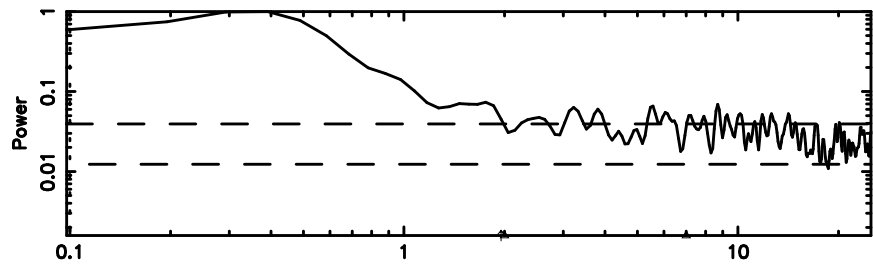

BLK: 4,SNR1: 0.49736 ,SNR2: 6.7432