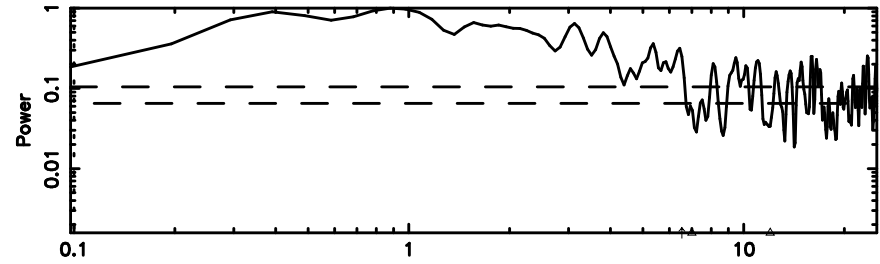

2239+333 2024/06/02 20.76UT TOYOKAWA-FUJI

T20240603054411

BLK: 1,SNR1: 0.25107 ,SNR2: 0.24559

Frequency (Hz)

K20240603054408

BLK: 1,SNR1: 0.94035 ,SNR2: 3.0795

Frequency (Hz)

2239+333 2024/06/02 20.76UT TOYOKAWA-KISO