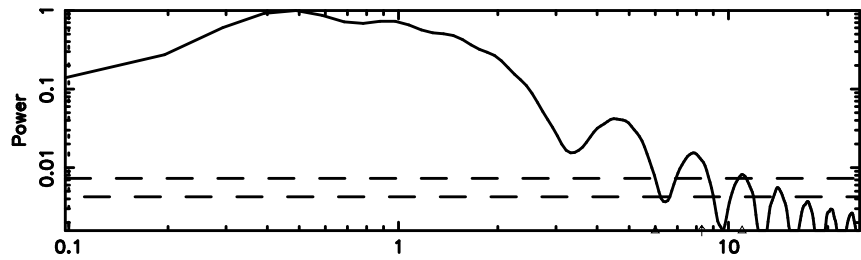

BLK:18,SNR1: 8.1394 ,SNR2: 20.469