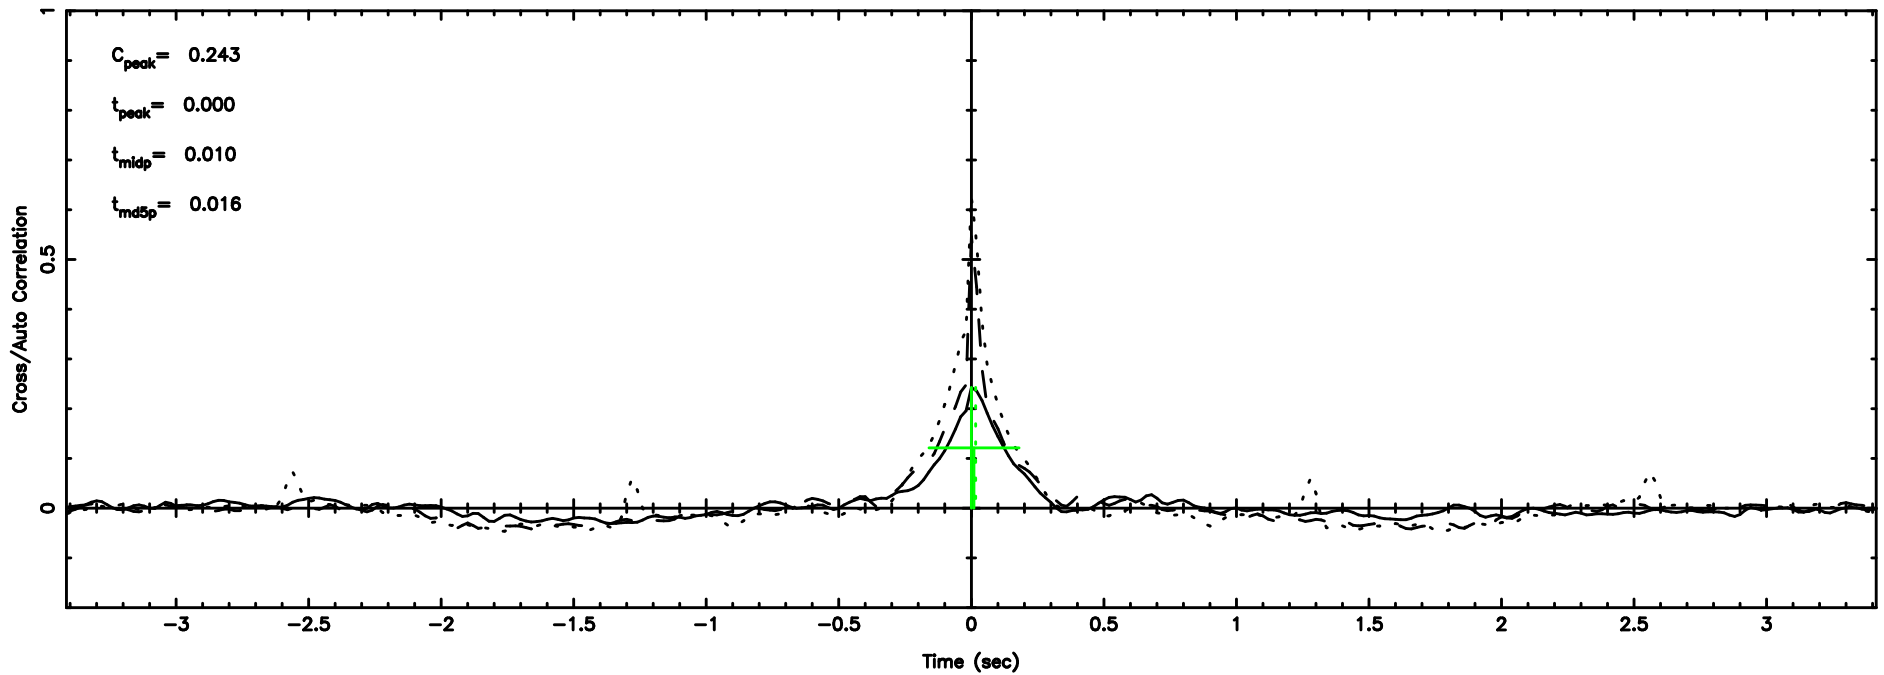

T20240603072458

BLK:17,SNR1: 2.1479 ,SNR2: 5.8284

Frequency (Hz)

F20240603072500

BLK:17,SNR1: 2.9731 ,SNR2: 6.6747

Frequency (Hz)

0019-00 2024/06/02 22.44UT TOYOKAWA-FUJI

T20240603072458