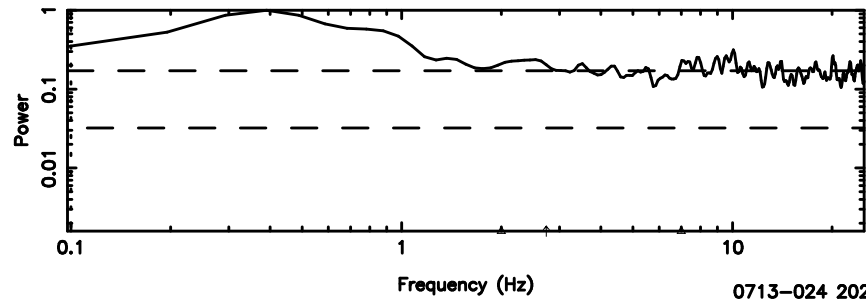

F20240603141714

BLK:11,SNR1:-0.87912E-01,SNR2: 1.0770

Frequency (Hz)

0713-024 2024/06/03 5.31UT TOYOKAWA-FUJI

T20240603141712

BLK:12,SNR1: 0.16291 ,SNR2: 1.2248

K20240603141709

BLK:12,SNR1: 1.3854 ,SNR2: 6.0120