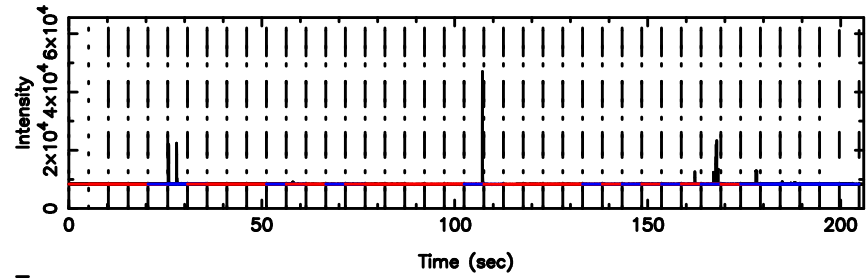

T20240603153814

BLK:14,SNR1: 0.53056 ,SNR2: 3.2897

Frequency (Hz)

F20240603153816

BLK:14,SNR1: 3.5157 ,SNR2: 4.2811

Frequency (Hz)

0834-19 2024/06/03 6.67UT TOYOKAWA-FUJI

T20240603153814