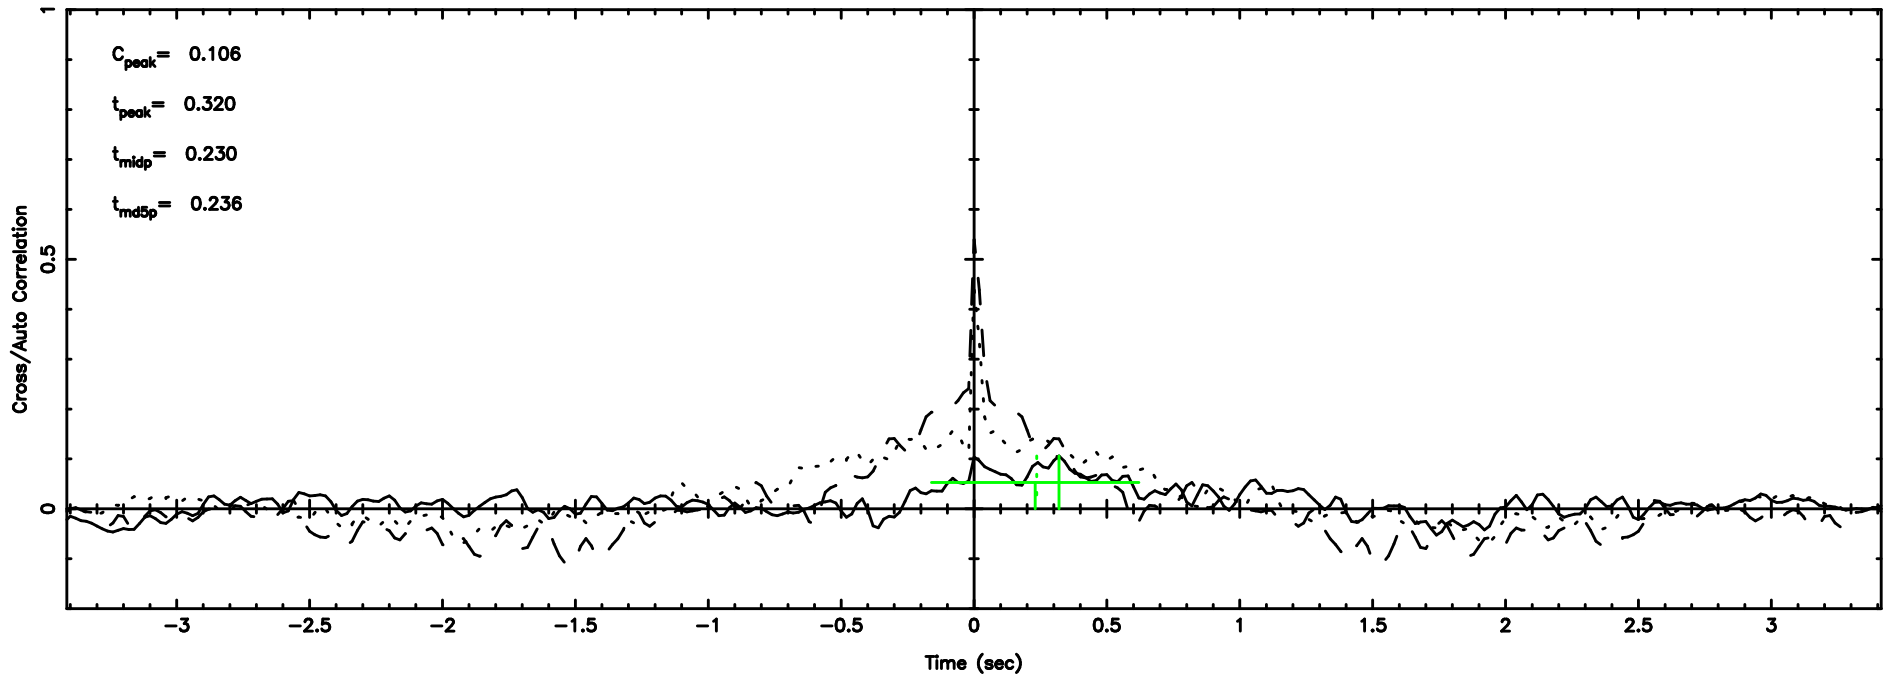

Frequency (Hz)

2227+444 2024/06/02 20.56UT FUJI -KISO