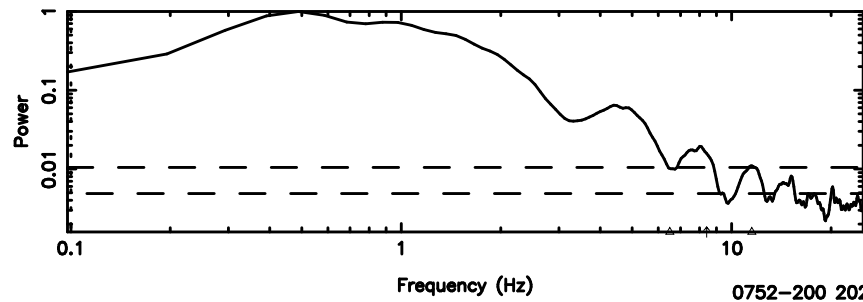

BLK:29,SNR1: 6.0635 ,SNR2: 15.111