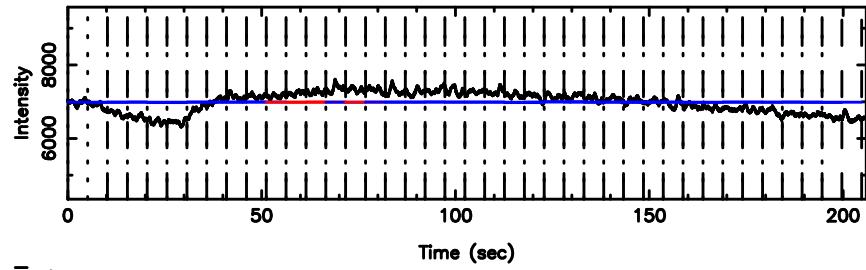

F20240603124459

BLK:32,SNR1: 0.23144 ,SNR2: 4.8690

3C147 2024/06/03 3.78UT TOYOKAWA-FUJI

T20240603124457

BLK:35,SNR1: 17.081 ,SNR2: 66.760

3C147 2024/06/03 3.78UT TOYOKAWA-KISO

K20240603124454

BLK:35,SNR1: 2.1295 ,SNR2: 10.575