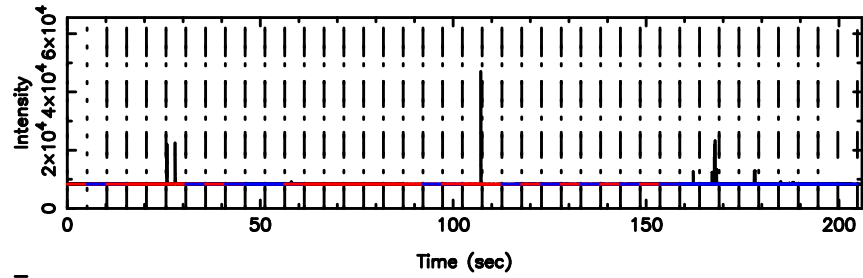

BLK:19,SNR1: 0.41484 ,SNR2: 4.3136

Frequency (Hz)

K20240603153811

BLK:19,SNR1: 13.816 ,SNR2: 32.211

Frequency (Hz)

0834-19 2024/06/03 6.67UT TOYOKAWA-KISO

F20240603153816

BLK:19,SNR1: 1.1168 ,SNR2: 4.7756