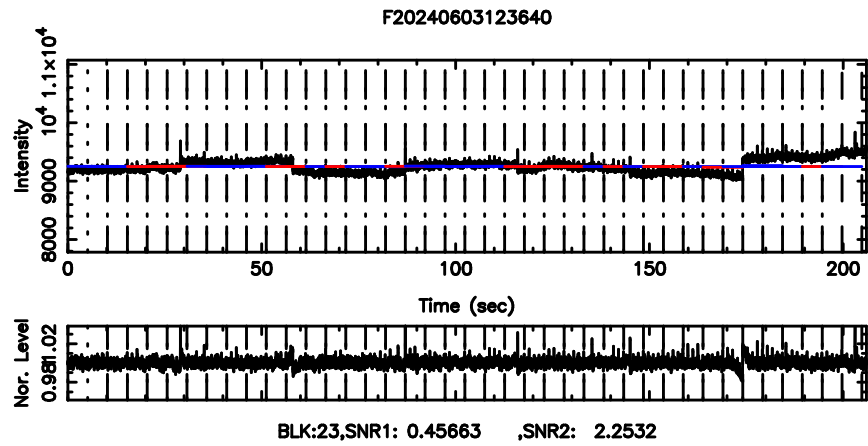

BLK:23,SNR1: 4.2378 ,SNR2: 18.144

K20240603123636

BLK:23,SNR1: 56.240 ,SNR2: 67.204

0531+194 2024/06/03 3.64UT TOYOKAWA-KISO

0531+194 2024/06/03 3.64UT FUJI -KISO

T20240603124457

BLK:32,SNR1: 18.489 ,SNR2: 72.232