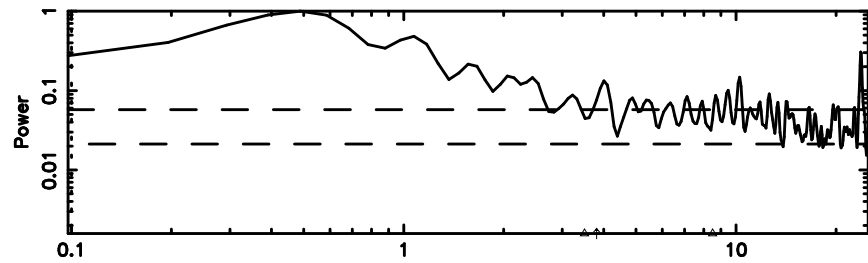

T20240603103849

BLK:13,SNR1: 0.51108E-01,SNR2: 1.4719

0333+32 2024/06/03 1.68UT TOYOKAWA-KISO

K20240603103847

BLK:13,SNR1: 2.9498 ,SNR2: 11.371

F20240603103851

BLK: 6,SNR1: 0.51702 ,SNR2: 3.3781

Frequency (Hz)