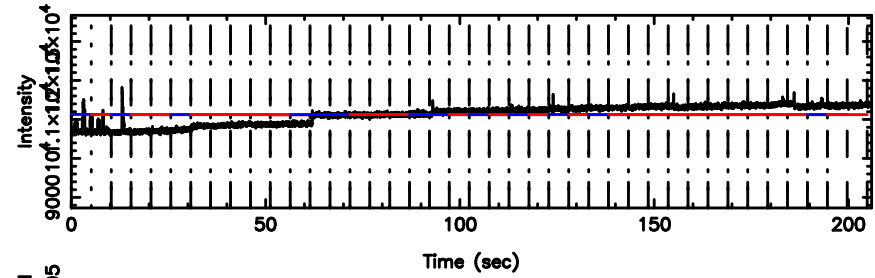

T20240603103849

BLK:13,SNR1: 0.51108E-01,SNR2: 1.4719

0333+32 2024/06/03 1.68UT TOYOKAWA-KISO

K20240603103847

BLK:13,SNR1: 2.9498 ,SNR2: 11.371

F20240603103851

BLK: 6,SNR1: 0.51702 ,SNR2: 3.3781

Frequency (Hz)