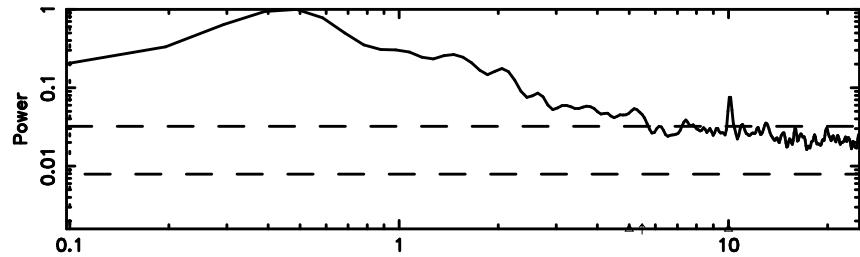

BLK:22,SNR1: 1.1007 ,SNR2: 4.5014