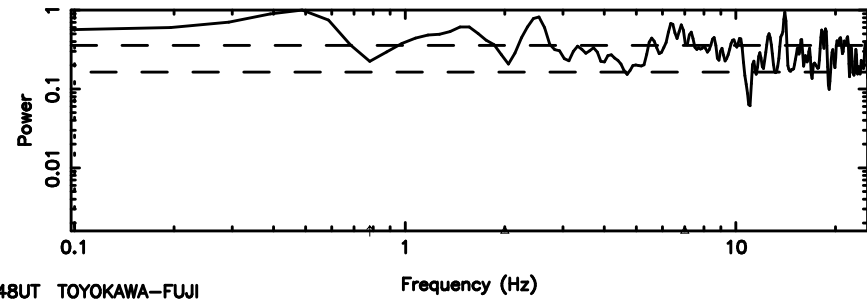

BLK: 3,SNR1:-0.59437E-01,SNR2: 0.91206