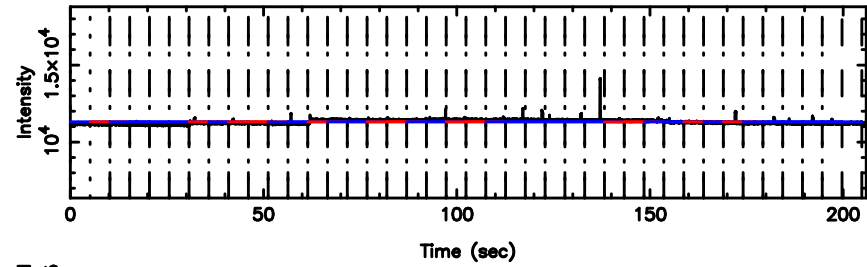

K20240603144537