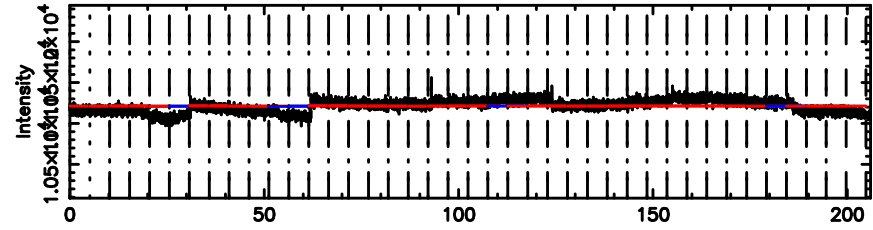

Frequency (Hz)

3C84 2024/06/03 1.40UT FUJI -KISO

K20240603102213