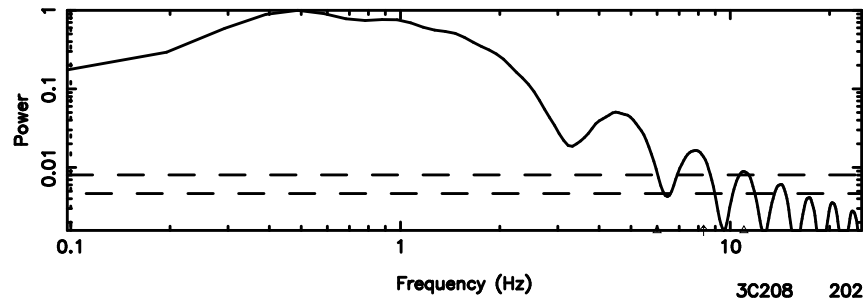

BLK:34,SNR1: 7.7826 ,SNR2: 19.602