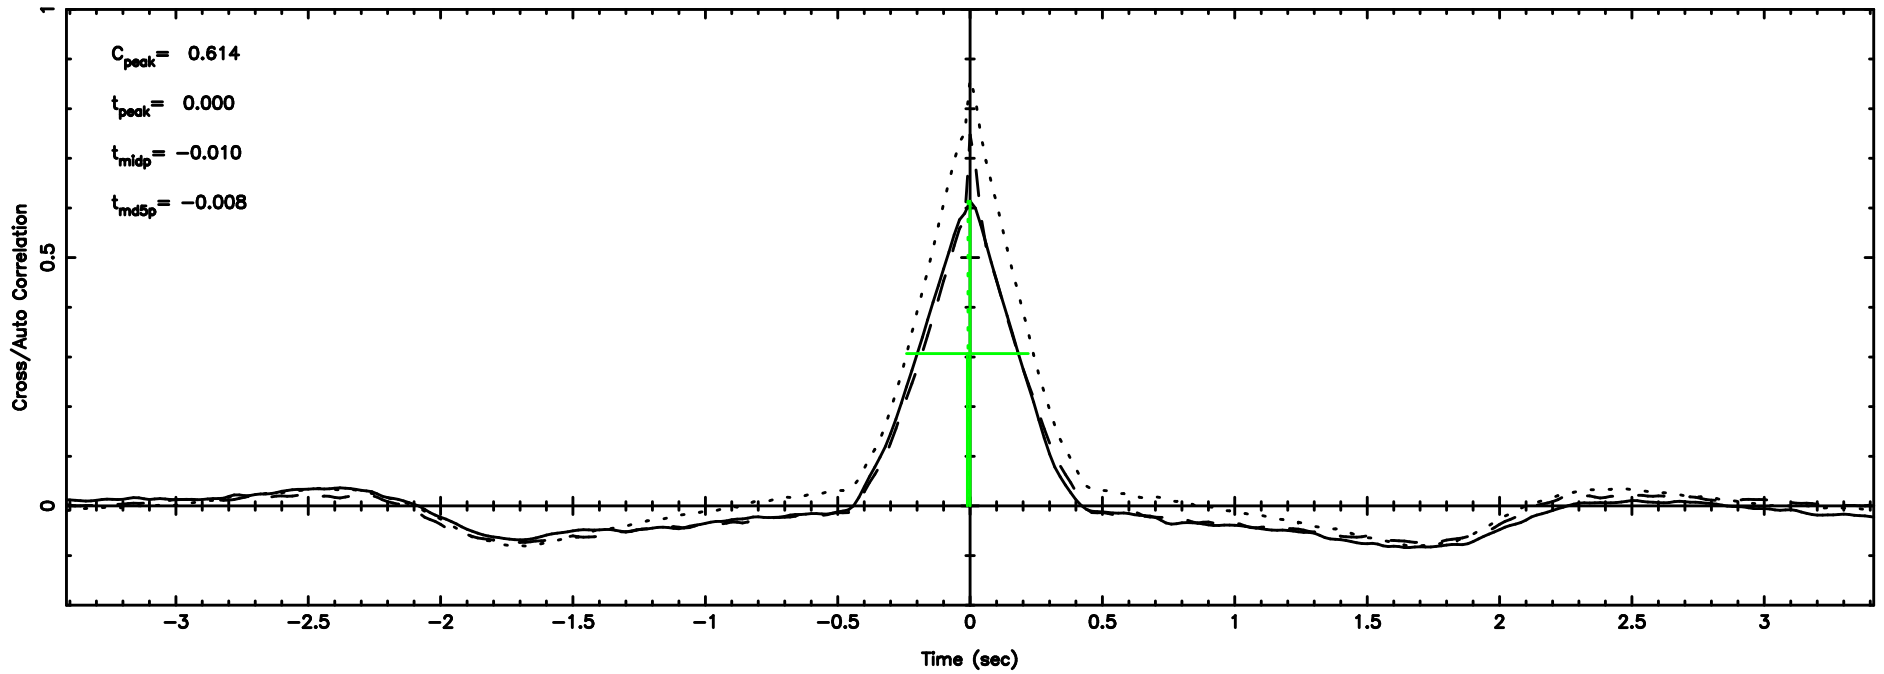

Frequency (Hz)