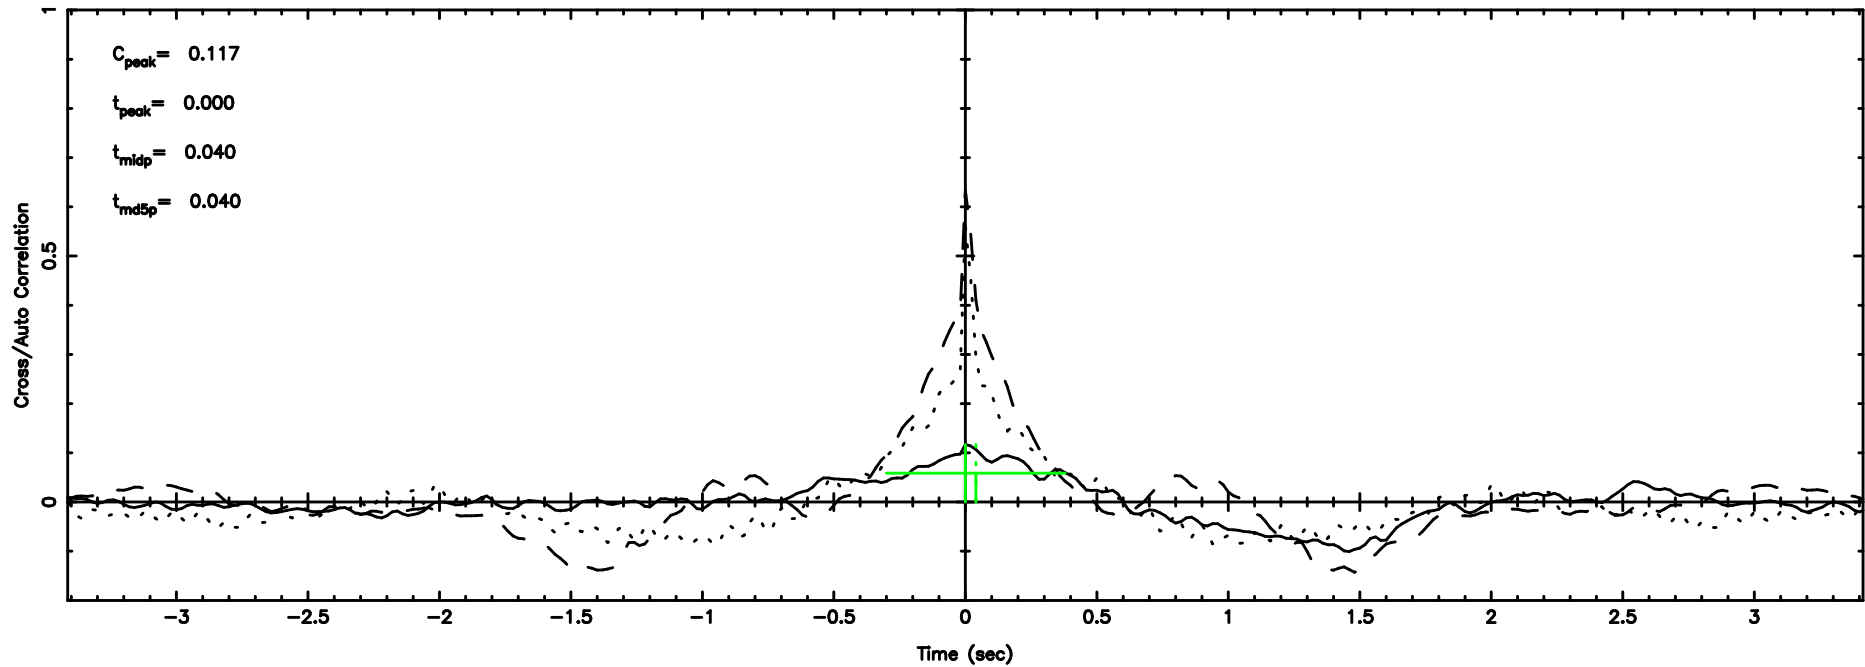

0552+12 2024/06/03 3.98UT FUJI -KISO