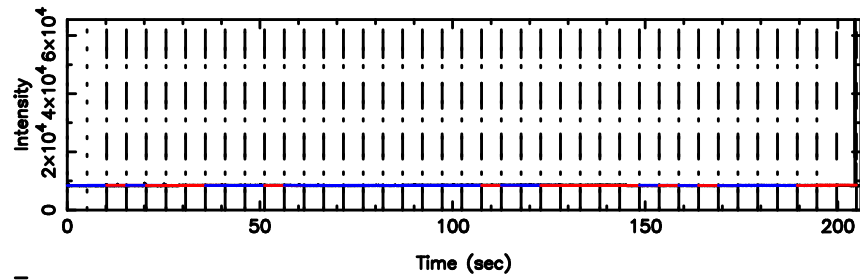

T20240603162952

BLK:24,SNR1: 4.1607 ,SNR2: 12.545

Frequency (Hz)

F20240603162954

BLK:24,SNR1: 2.8801 ,SNR2: 7.2503

Frequency (Hz)

0926+117 2024/06/03 7.53UT TOYOKAWA-FUJI

T20240603162952