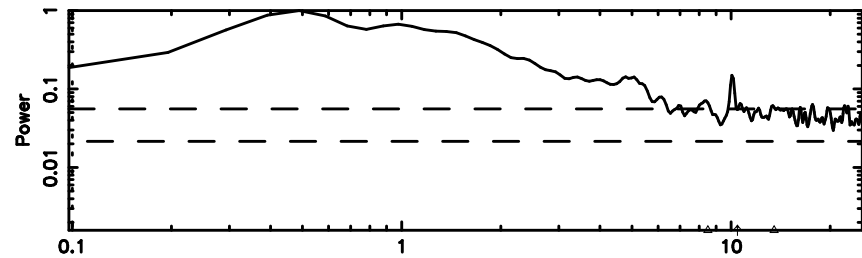

Frequency (Hz)

3C222 2024/06/03 7.66UT TOYOKAWA-FUJI

T20240603163737

BLK:15,SNR1: 0.55415 ,SNR2: 4.1846

Frequency (Hz)

K20240603163734

BLK:15,SNR1: 1.1523 ,SNR2: 2.3584

Frequency (Hz)