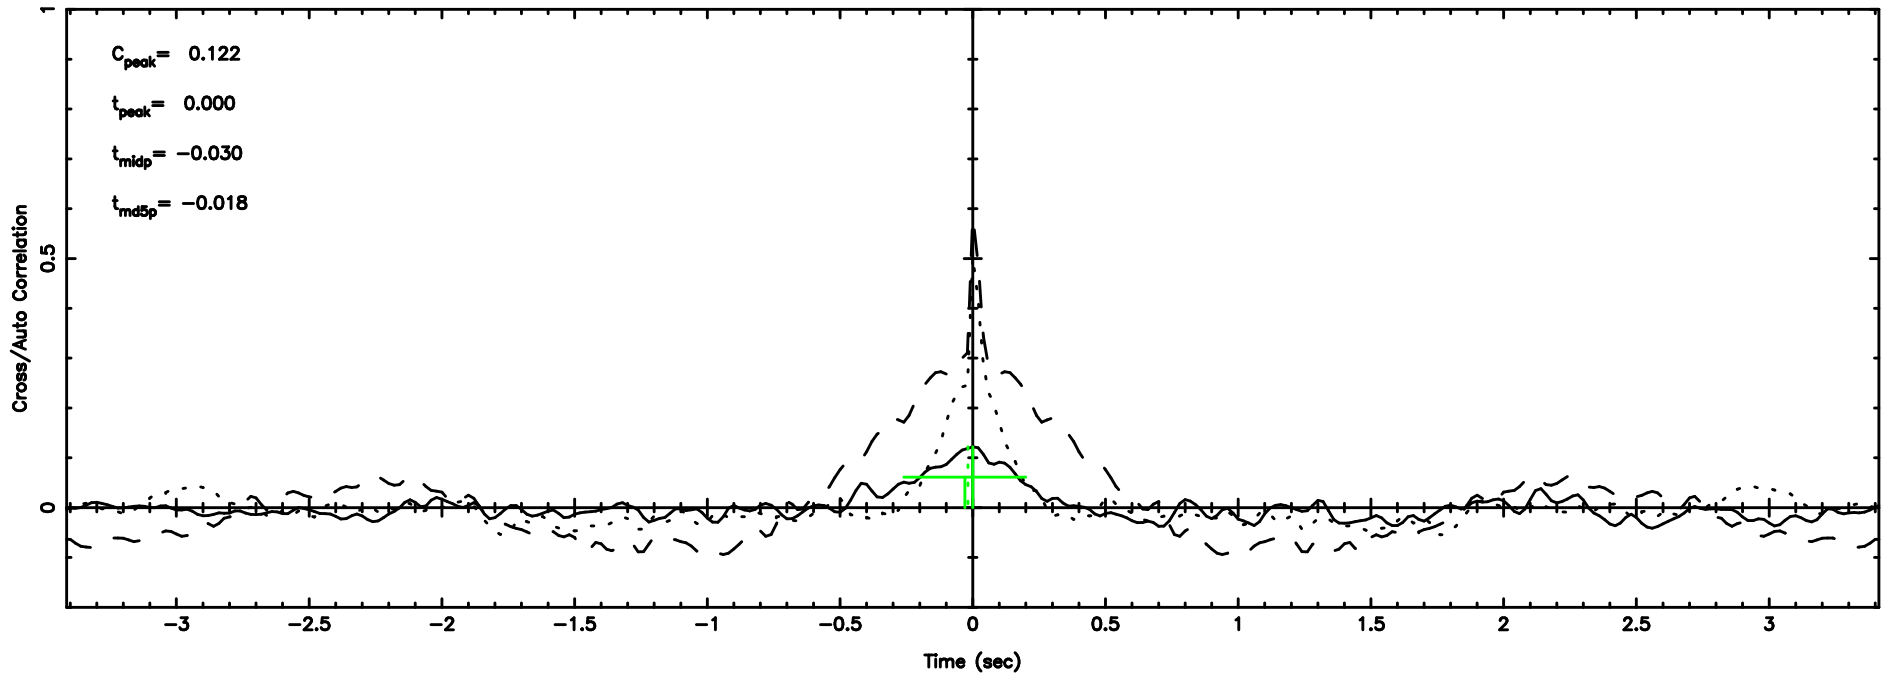

BLK: 4,SNR1: 2.9004 ,SNR2: 22.627

Frequency (Hz)

F20240603063923

BLK: 4,SNR1: 0.61511 ,SNR2: 3.5643

Frequency (Hz)

2334+085 2024/06/02 21.68UT TOYOKAWA-FUJI

T20240603063921

BLK: 6,SNR1: 12.942 ,SNR2: 104.76