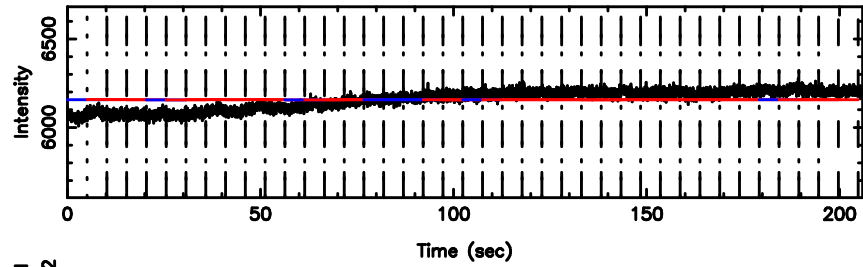

T20240603151524