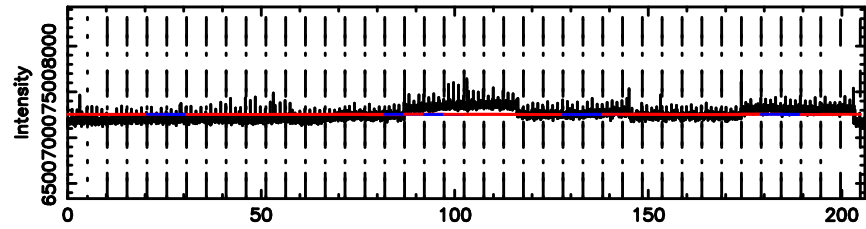

F20240603132842

BLK: 8,SNR1:-0.20596E-01,SNR2: 1.7785