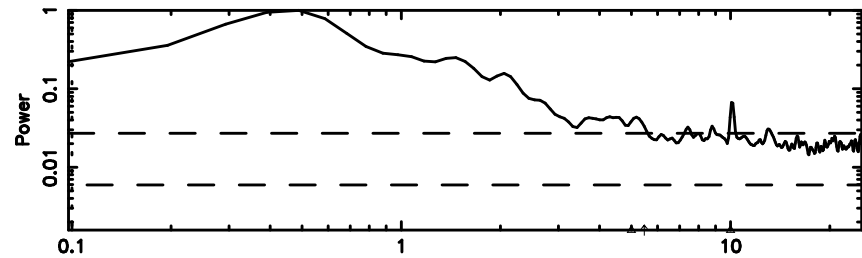

BLK:21,SNR1: 0.20532 ,SNR2: 1.6678

Frequency (Hz)

K20240603165256

BLK:21,SNR1: 1.2916 ,SNR2: 5.1924

Frequency (Hz)

3C230 2024/06/03 7.91UT TOYOKAWA-KISO

F20240603165301

BLK:22,SNR1: 12.030 ,SNR2: 18.006