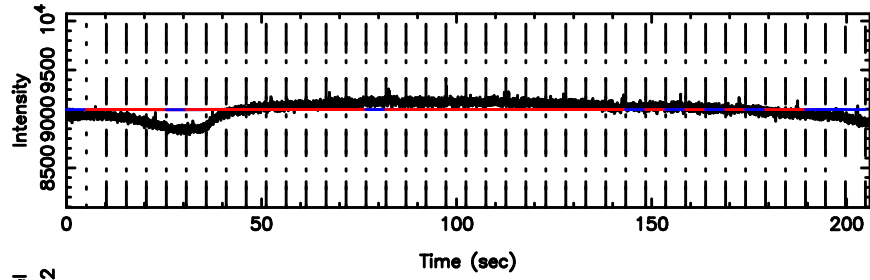

BLK: 2,SNR1: 0.34140 ,SNR2: 1.3044

Frequency (Hz)

3C26

2024/06/02 22.97UT TOYOKAWA-FUJI

F20240603075637

BLK: 2,SNR1: 0.58552E-01,SNR2: 0.90968

Frequency (Hz)

T20240603075635