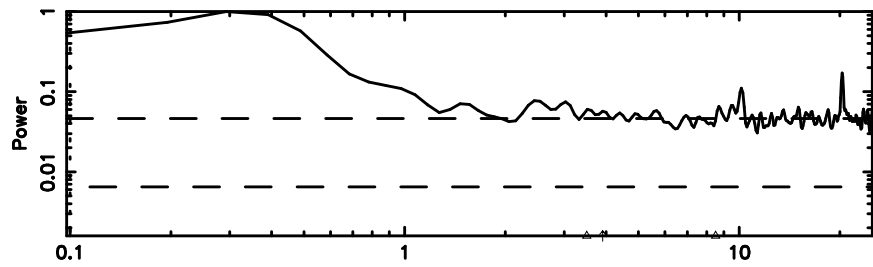

BLK:14,SNR1: 0.47573 ,SNR2: 2.3700