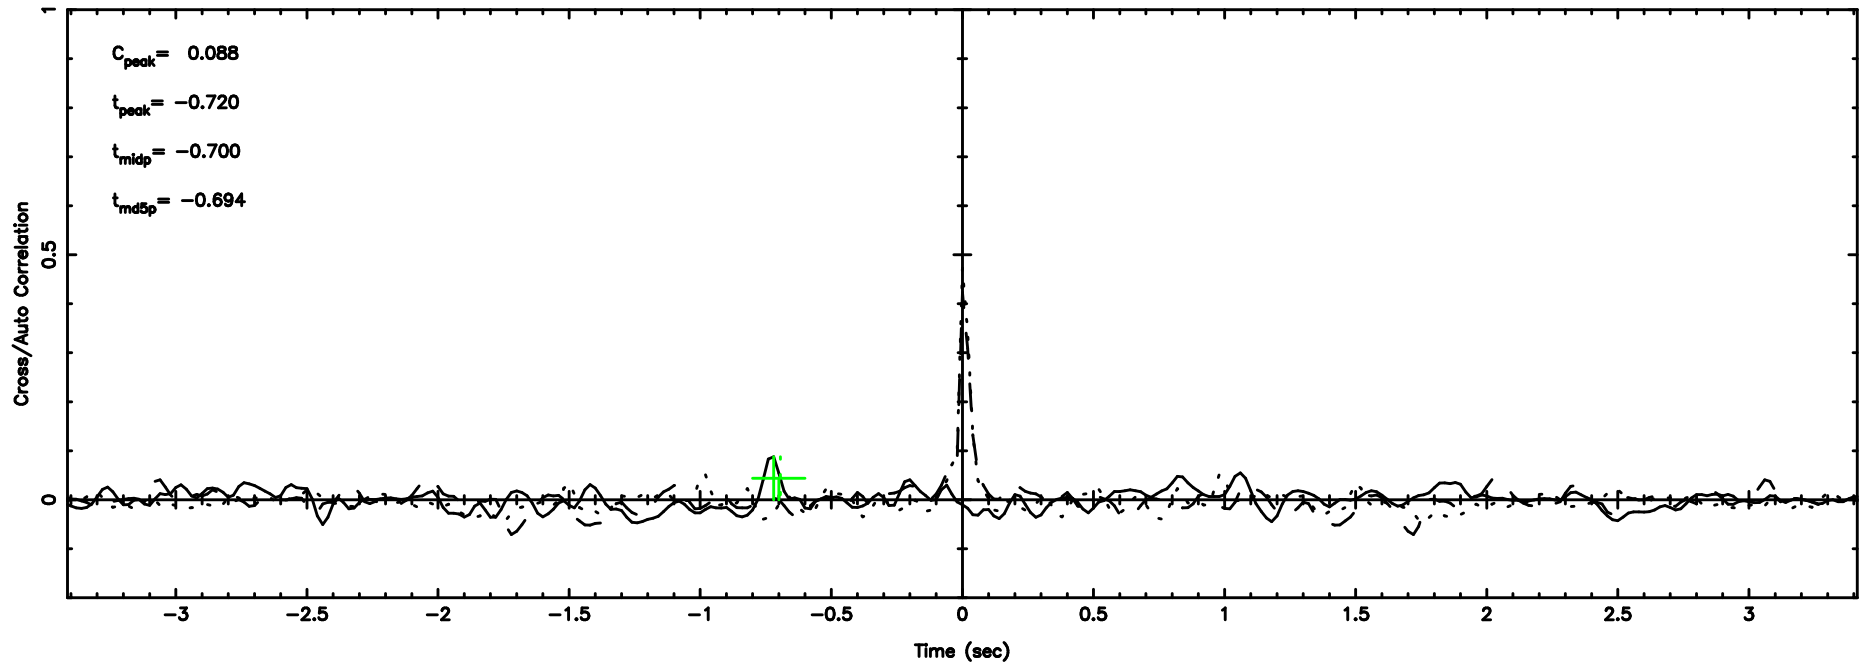

Frequency (Hz)

3C190 2024/06/03 6.08UT TOYOKAWA-FUJI