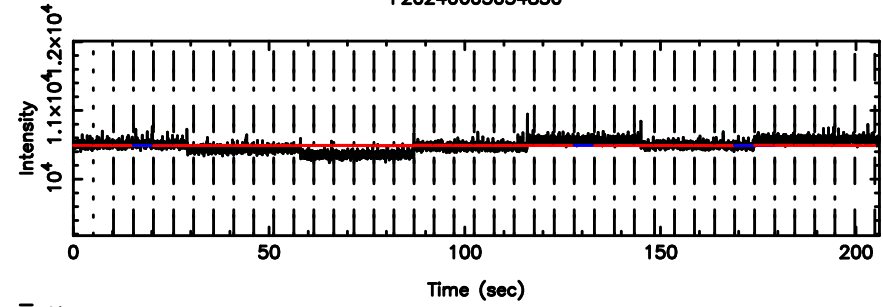

F20240603054830