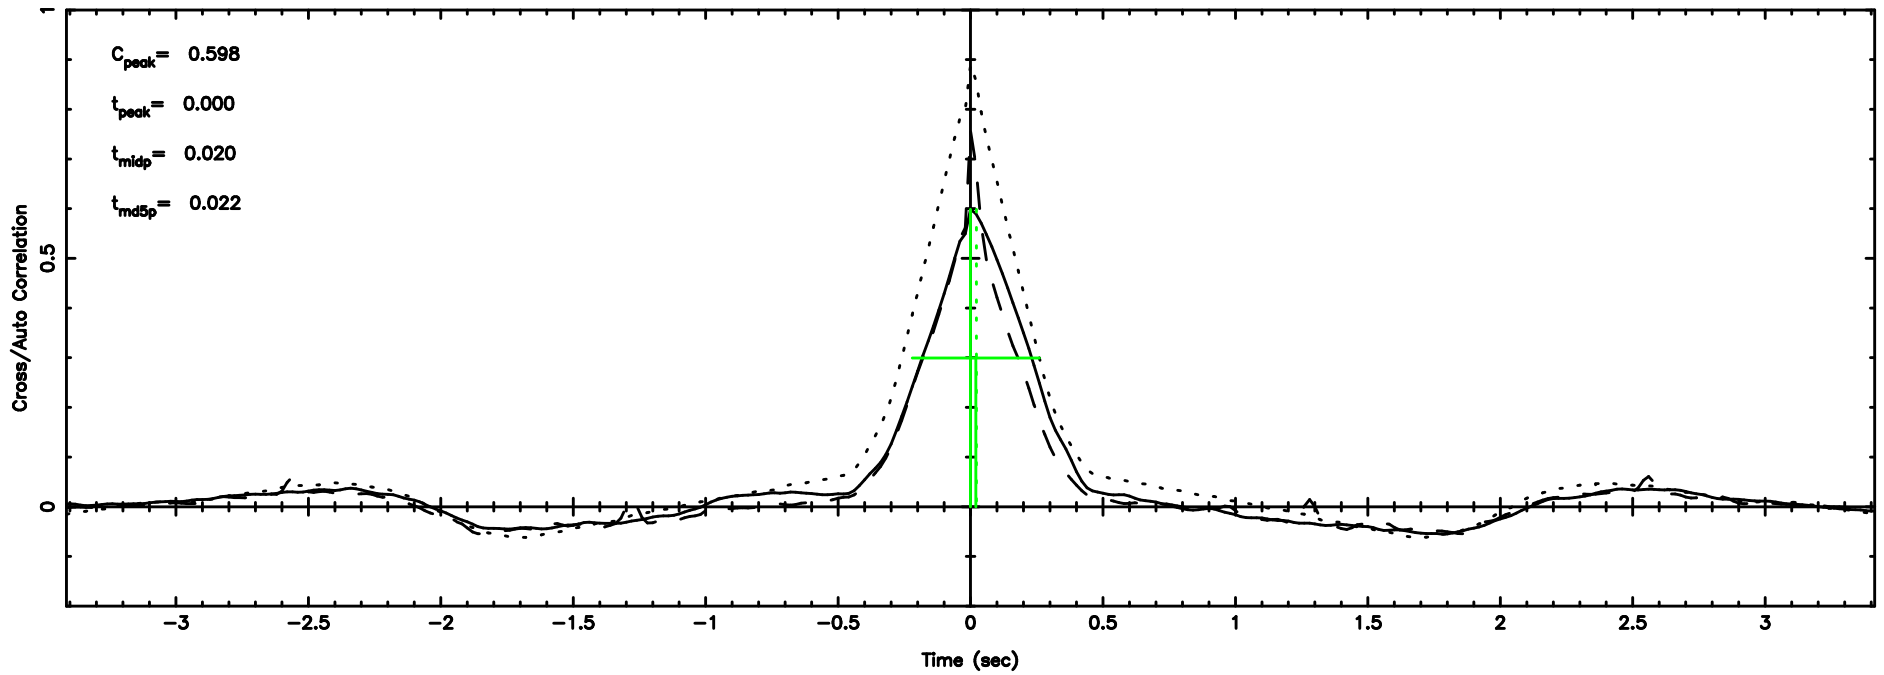

Frequency (Hz)

0044-056 2024/06/02 22.85UT FUJI -KISO