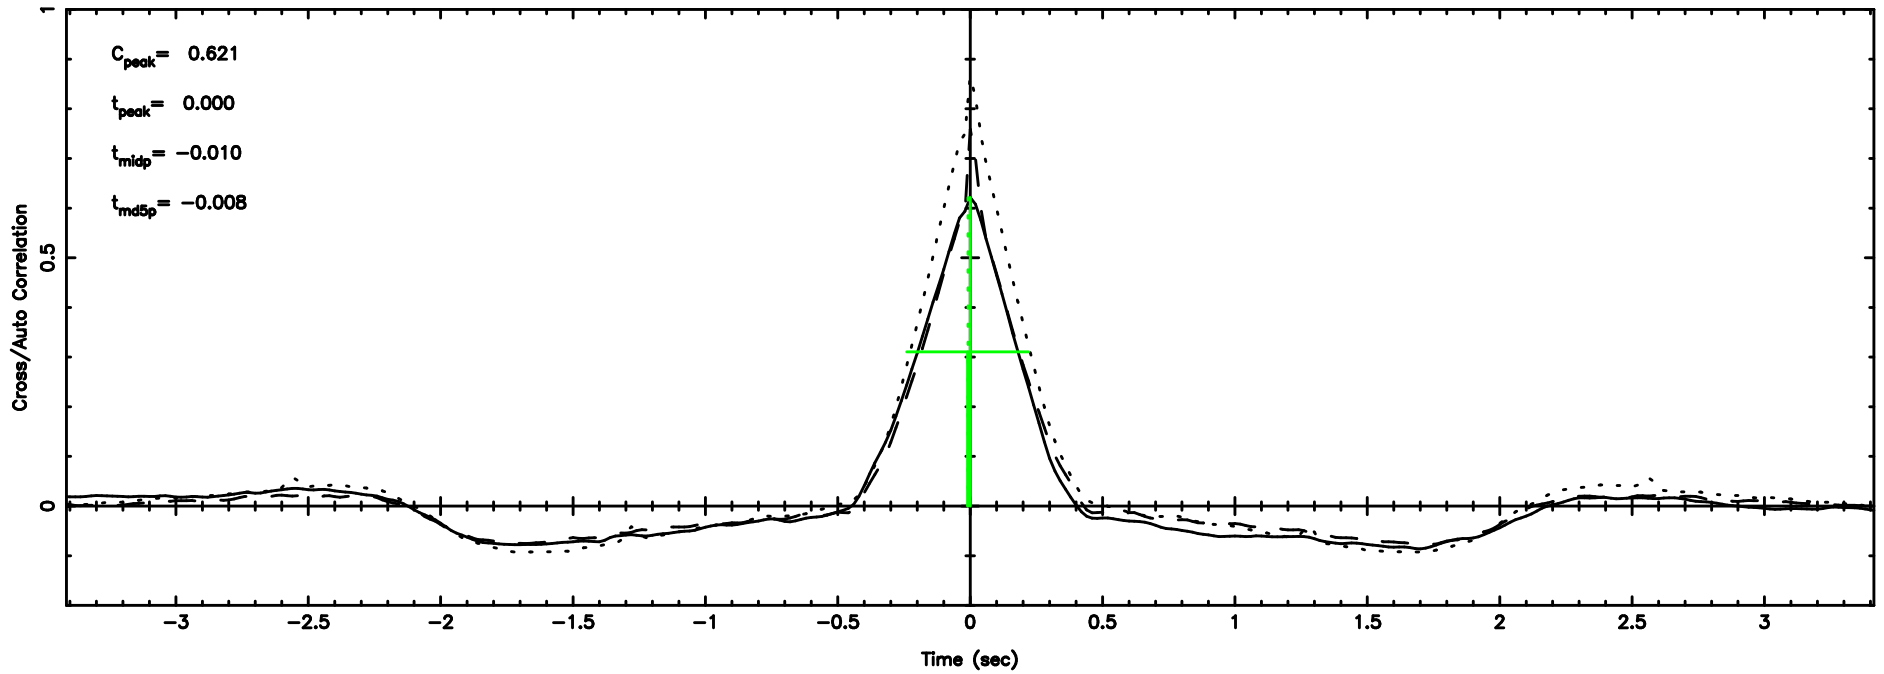

Frequency (Hz)