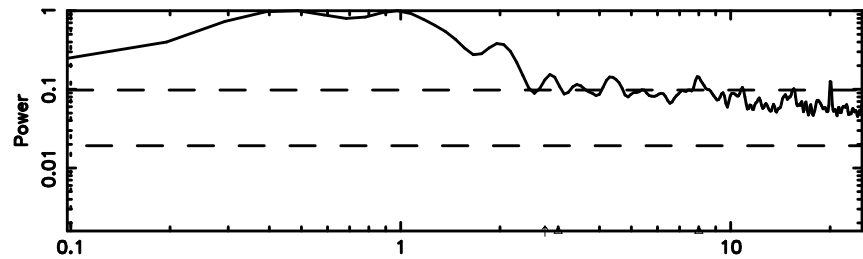

BLK:19,SNR1: 0.41484 ,SNR2: 4.3136