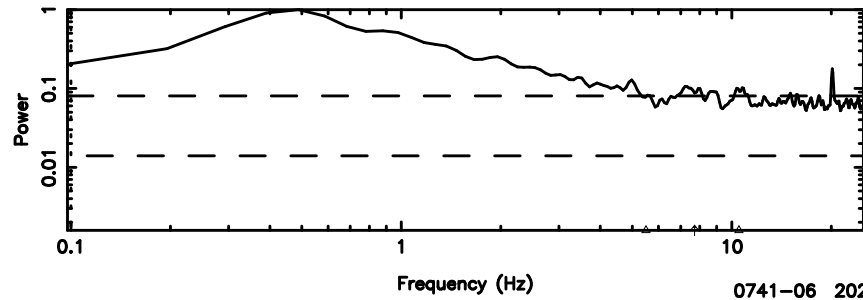

BLK:26,SNR1: 0.49384 ,SNR2: 1.5008