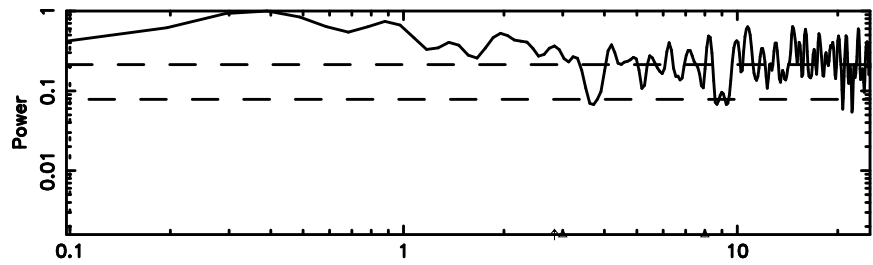

BLK: 2,SNR1: 0.34140 ,SNR2: 1.3044