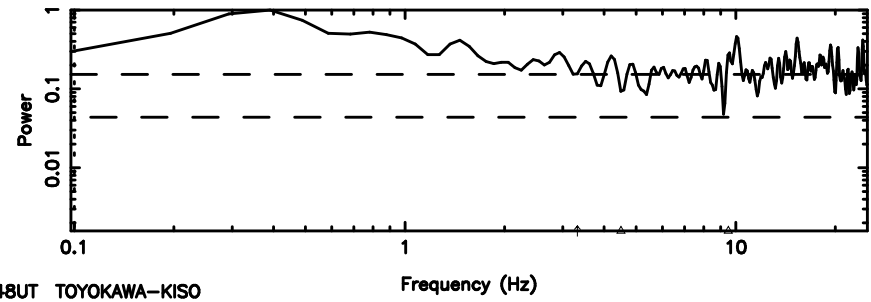

BLK: 3,SNR1: 0.39936 ,SNR2: 1.3109