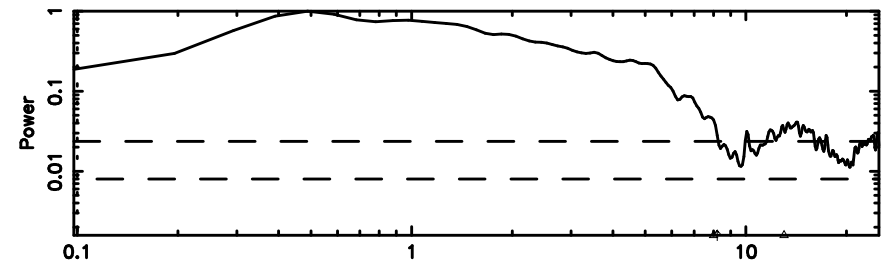

BLK:18,SNR1: 4.9552 ,SNR2: 12.099