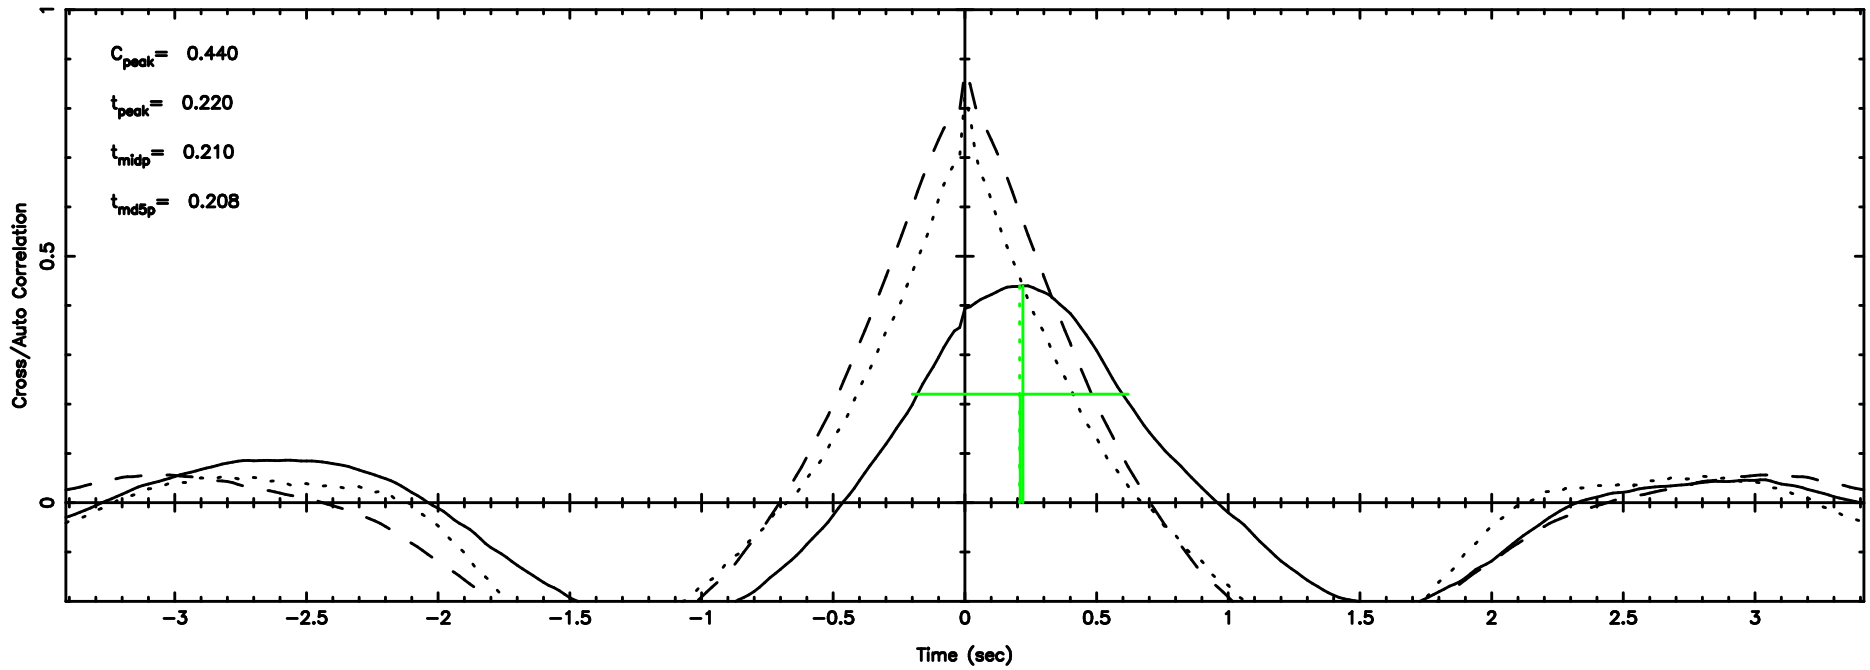

T20240603113457

BLK:30,SNR1: 8.8513 ,SNR2: 24.282

K20240603113454

BLK:30,SNR1: 7.9696 ,SNR2: 21.618

3C119 2024/06/03 2.61UT TOYOKAWA-KISO

F20240603113459

BLK:32,SNR1: 2.6347 ,SNR2: 8.2312

K20240603113454