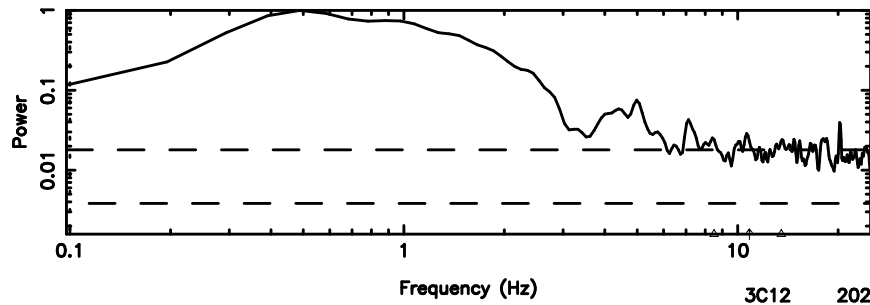

BLK: 8,SNR1: 3.5195 ,SNR2: 6.5440