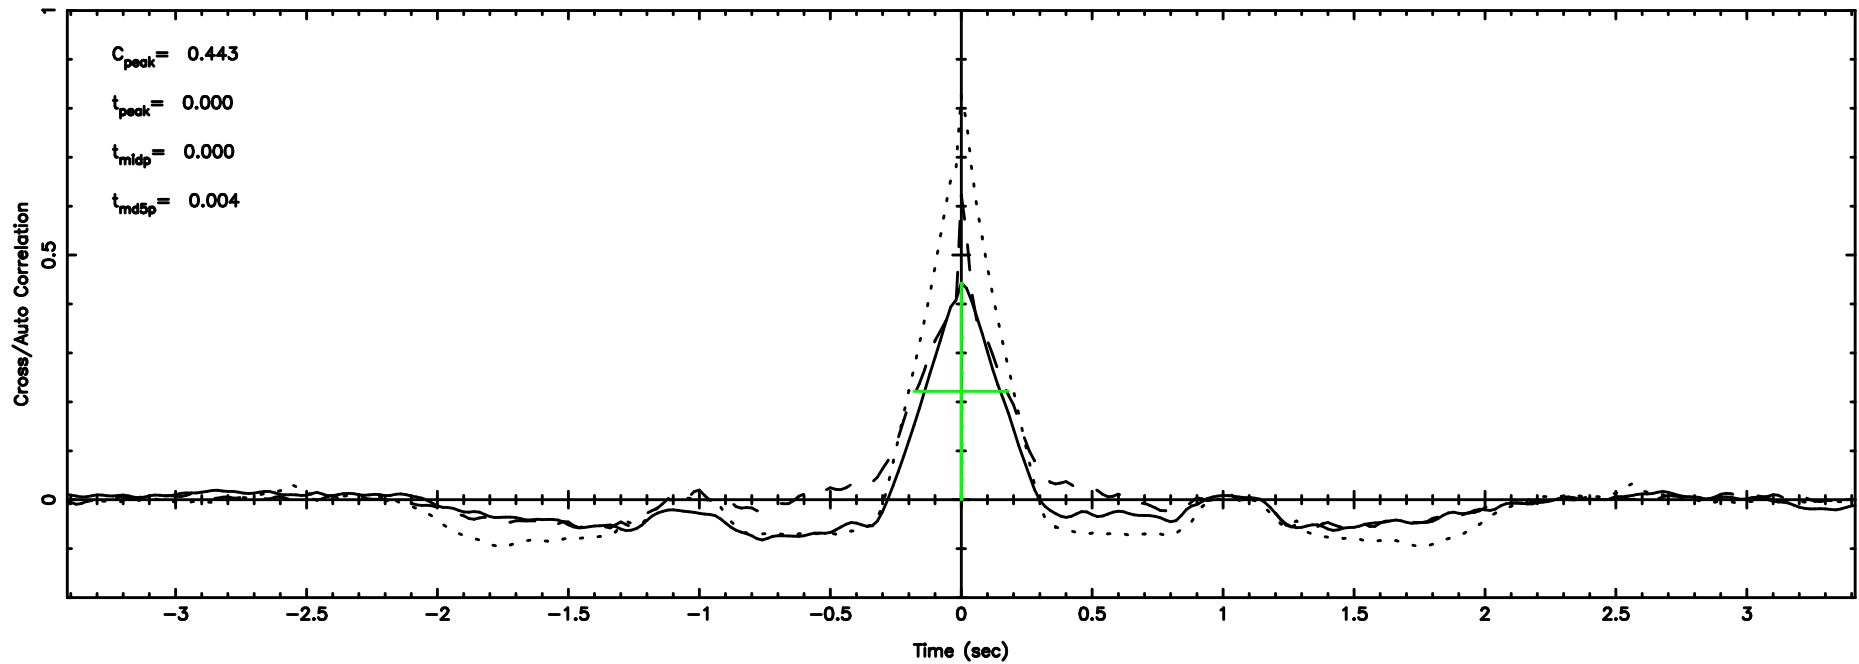

0839-071 2024/06/03 6.75UT TOYOKAWA-FUJI