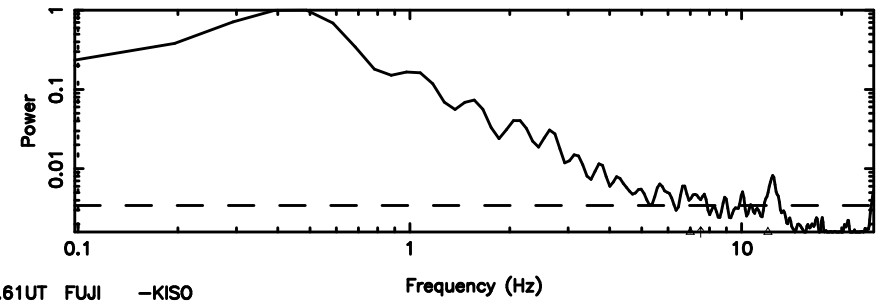

BLK:32,SNR1: 8.0751 ,SNR2: 21.919

3C119 2024/06/03 2.61UT FUJI -KISO