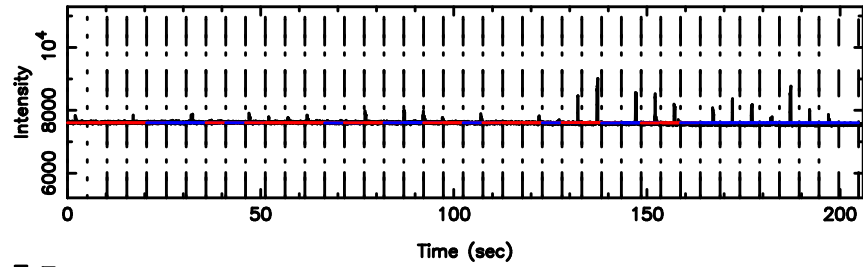

T20240603145525

BLK:19,SNR1: 5.7234 ,SNR2: 14.286