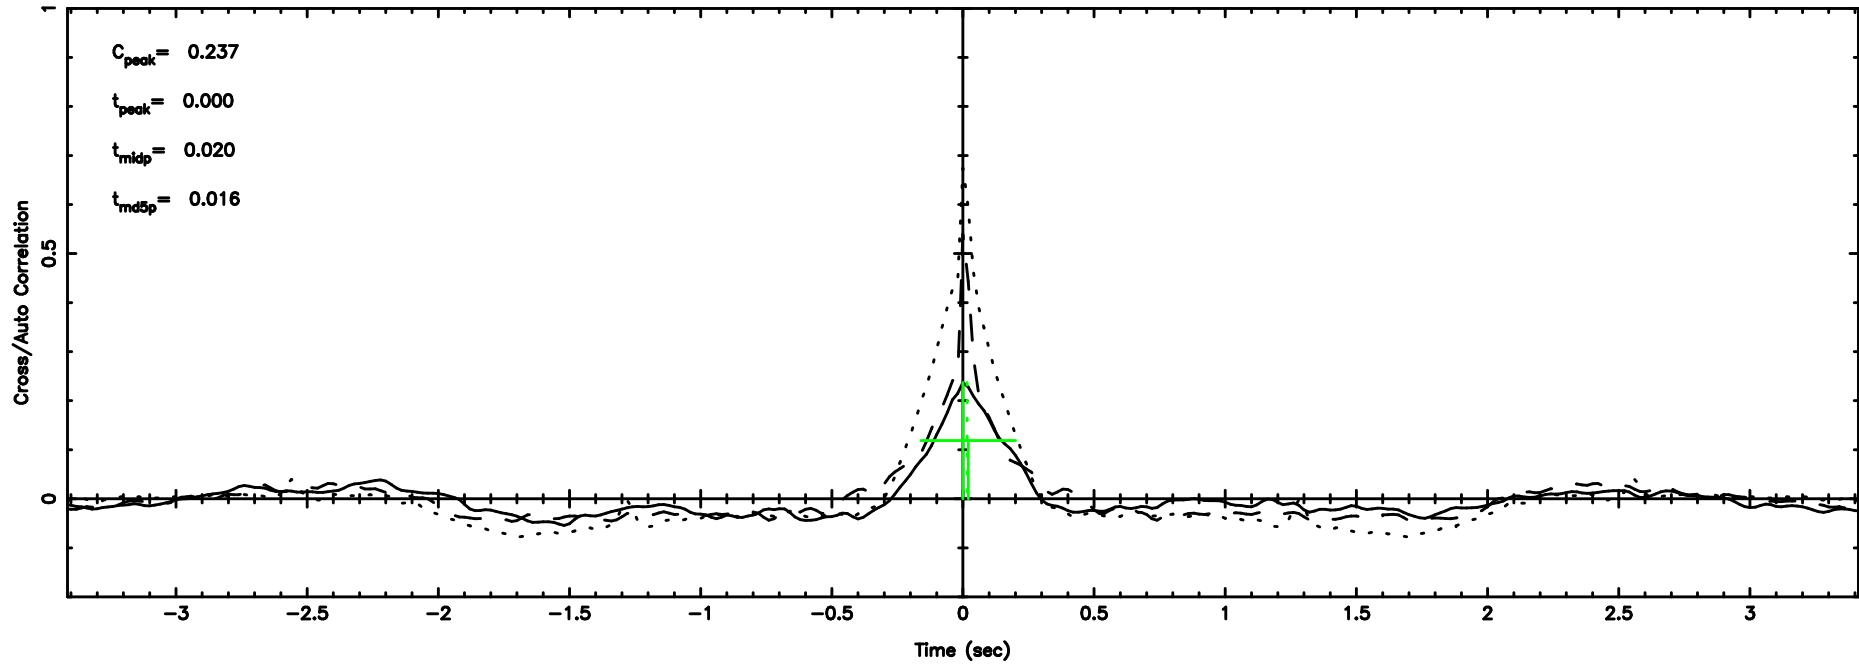

0732+33 2024/06/03 5.66UT FUJI -KISO

T20240603144540

BLK:19,SNR1: 0.44908 ,SNR2: 1.3786

Frequency (Hz)

F20240603144542

BLK:19,SNR1: 1.2046 ,SNR2: 4.3057

Frequency (Hz)

0741-06 2024/06/03 5.79UT TOYOKAWA-FUJI