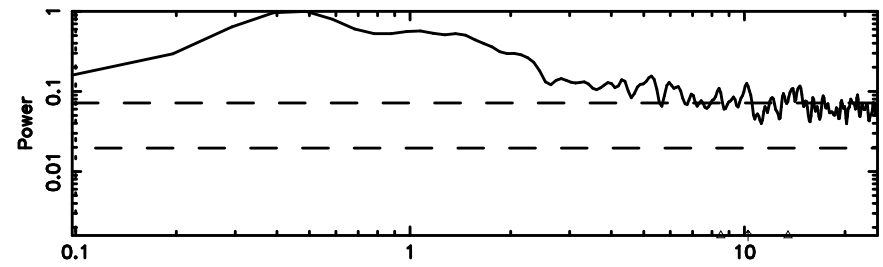

BLK:10,SNR1: 0.81662 ,SNR2: 1.6502