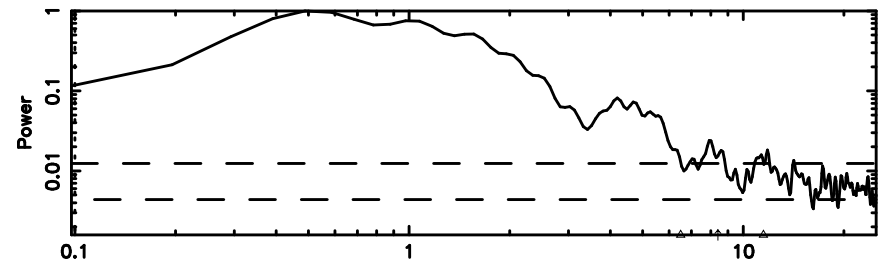

T20240603070859

BLK:14,SNR1: 1.2696 ,SNR2: 5.1845

Frequency (Hz)

3C2

2024/06/02 22.18UT TOYOKAWA-FUJI

F20240603070901

BLK:14,SNR1: 5.2420 ,SNR2: 12.946

Frequency (Hz)