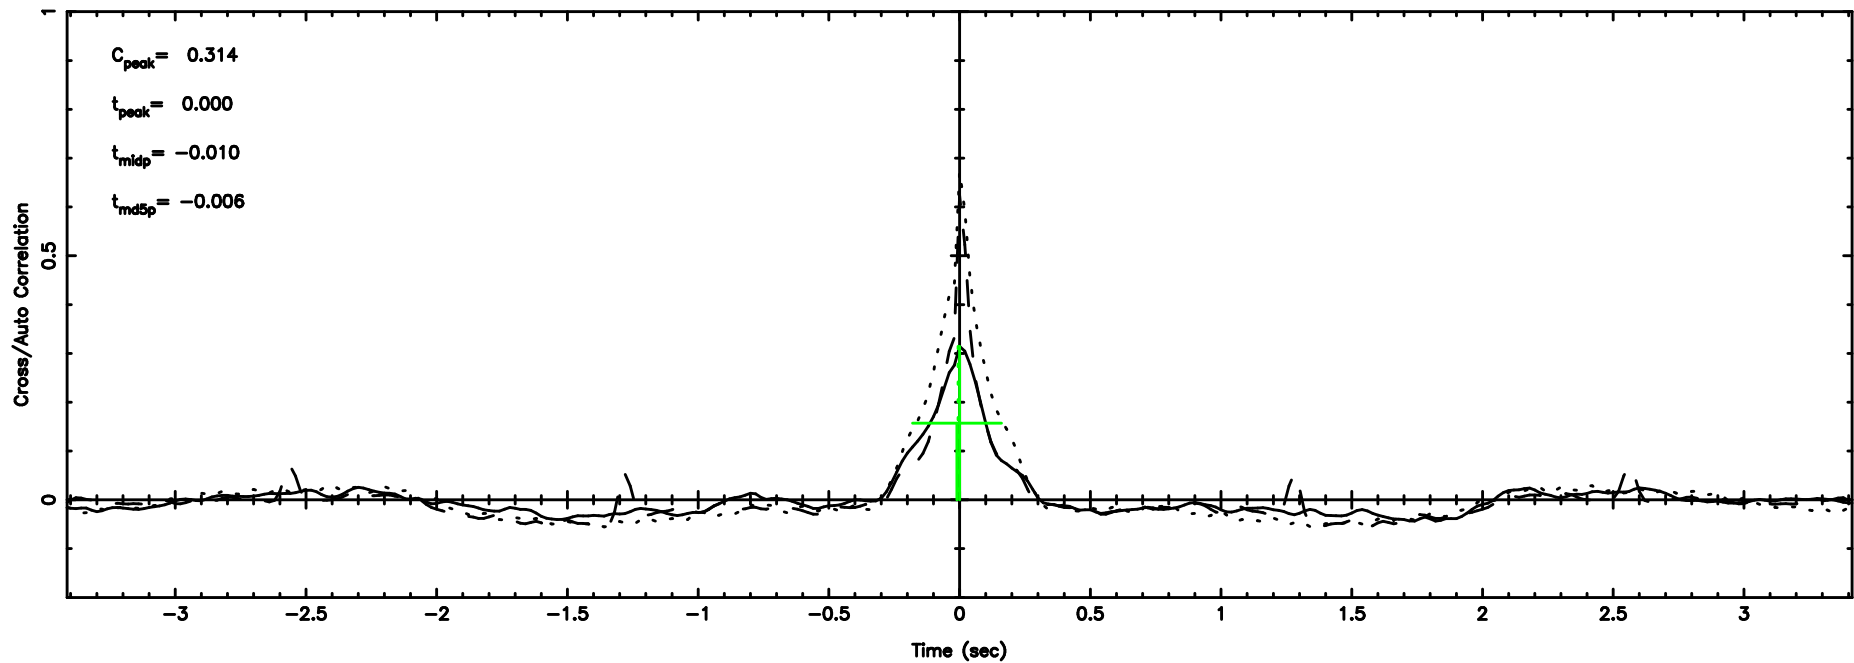

3C222 2024/06/03 7.66UT TOYOKAWA-KISO

F20240603163739

BLK:20,SNR1: 1.4533 ,SNR2: 4.2844

Frequency (Hz)

K20240603163734

BLK:20,SNR1: 5.7991 ,SNR2: 13.666

Frequency (Hz)

3C222 2024/06/03 7.66UT FUJI -KISO