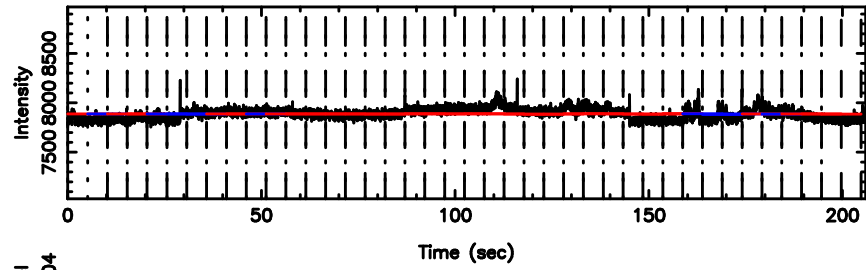

F20240603125721