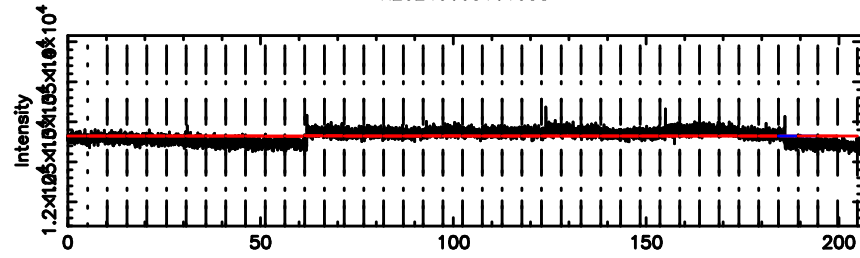

T20240603161101

BLK: 1,SNR1: 0.16887 ,SNR2: 1.4490

Frequency (Hz)

K20240603161058

BLK: 1,SNR1: 0.50867 ,SNR2: 1.1875

Frequency (Hz)

3C216 2024/06/03 7.21UT TOYOKAWA-KISO

F20240603161103