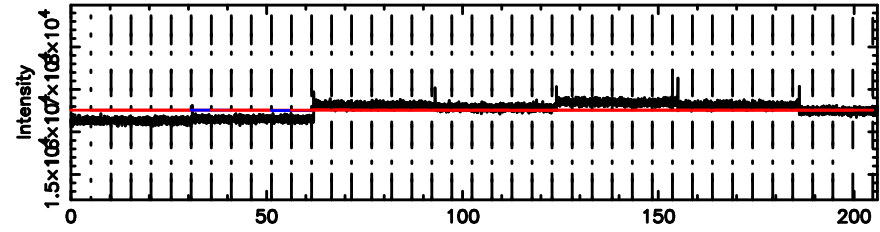

Frequency (Hz)

2227+444 2024/06/02 20.56UT TOYOKAWA-KISO

K20240603053159