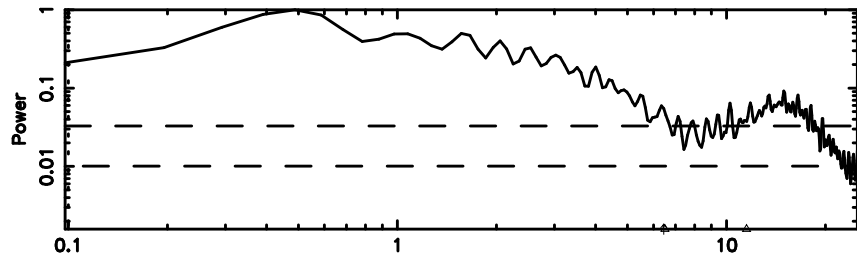

Frequency (Hz)

K20240603172254

BLK:13,SNR1: 9.7100 ,SNR2: 21.862

Frequency (Hz)

3C241 2024/06/03 8.41UT TOYOKAWA-KISO

F20240603172258

BLK:21,SNR1: 2.3027 ,SNR2: 6.4966

Frequency (Hz)