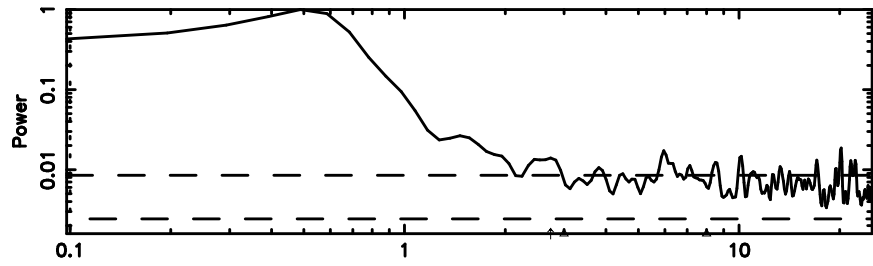

BLK: 4,SNR1: 2.9004 ,SNR2: 22.627