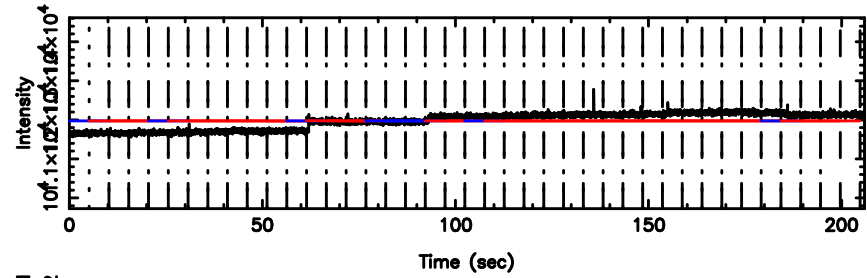

K20240603151521