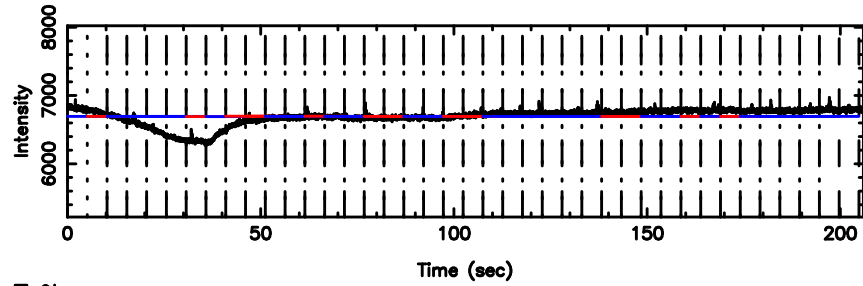

T20240603144540