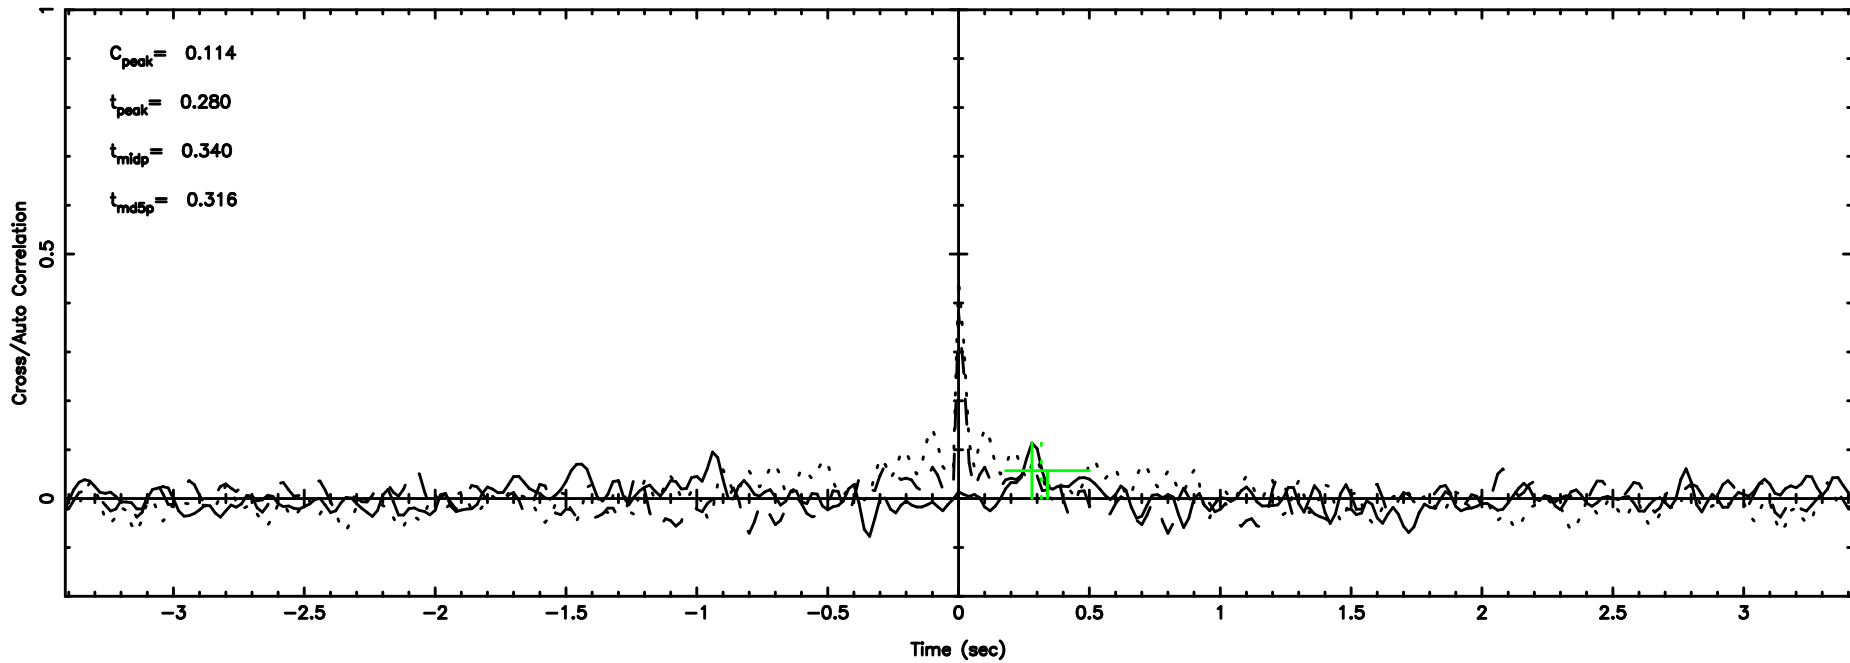

T20240603161101

BLK: 1,SNR1: 0.16887 ,SNR2: 1.4490

Frequency (Hz)

K20240603161058

BLK: 1,SNR1: 0.50867 ,SNR2: 1.1875

Frequency (Hz)

3C216 2024/06/03 7.21UT TOYOKAWA-KISO

F20240603161103