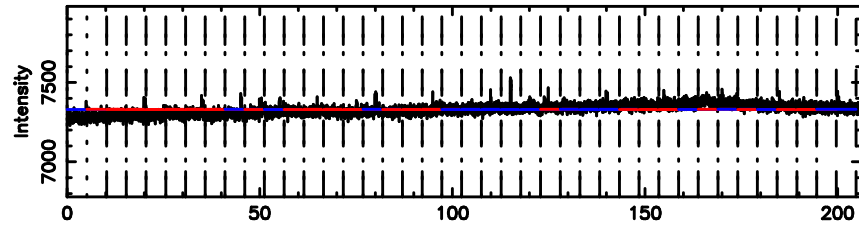

BLK:22,SNR1: 6.3361 ,SNR2: 14.651

Frequency (Hz)

0926+117 2024/06/03 7.53UT FUJI -KISO

T20240603163737

BLK:16,SNR1: 0.34716 ,SNR2: 1.8397

Frequency (Hz)

F20240603163739

BLK:16,SNR1: 1.4527 ,SNR2: 4.2824