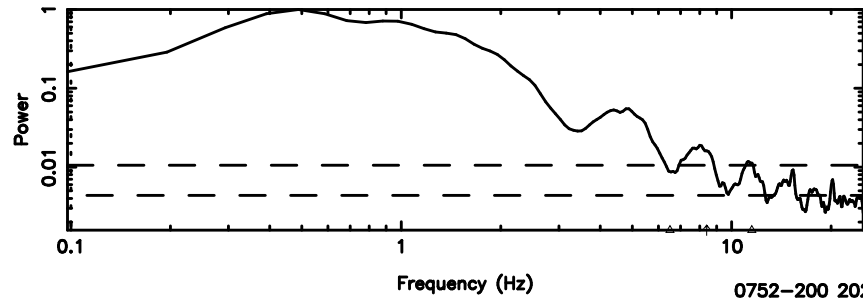

T20240603145525

BLK:19,SNR1: 5.7234 ,SNR2: 14.286

F20240603145527

BLK:19,SNR1: 2.0813 ,SNR2: 10.713

0752-200 2024/06/03 5.95UT TOYOKAWA-FUJI