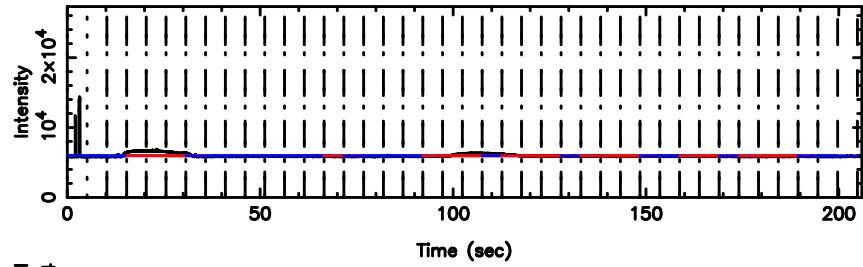

T20240603154319