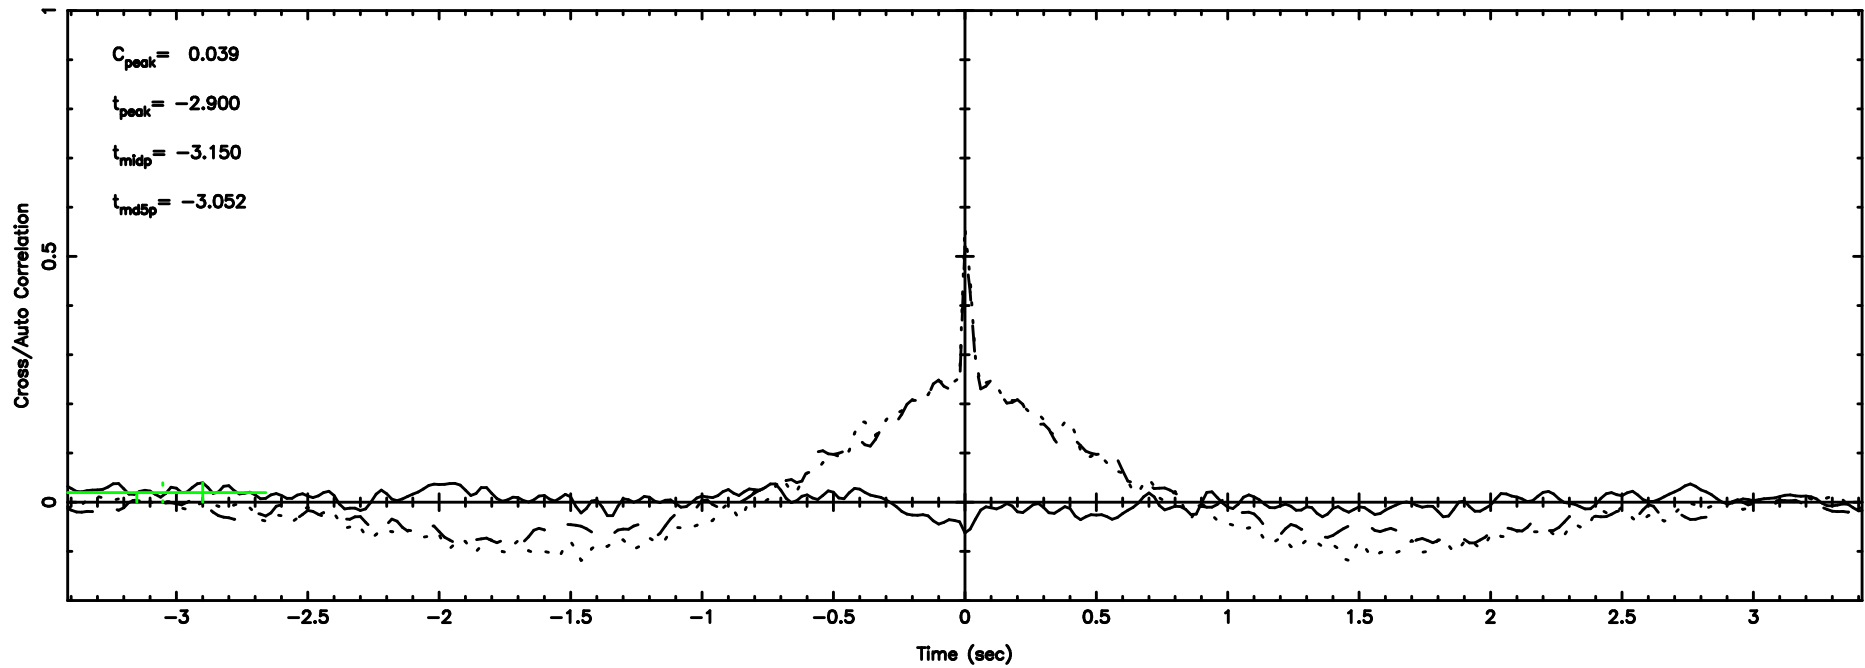

BLK: 4,SNR1: 0.33458 ,SNR2: 1.4929

0605-08 2024/06/03 4.19UT TOYOKAWA-FUJI

T20240603130932

BLK: 4,SNR1: 0.77055 ,SNR2: 9.1782

K20240603130929

BLK: 4,SNR1: 0.79399 ,SNR2: 5.9143

0605-08 2024/06/03 4.19UT TOYOKAWA-KISO