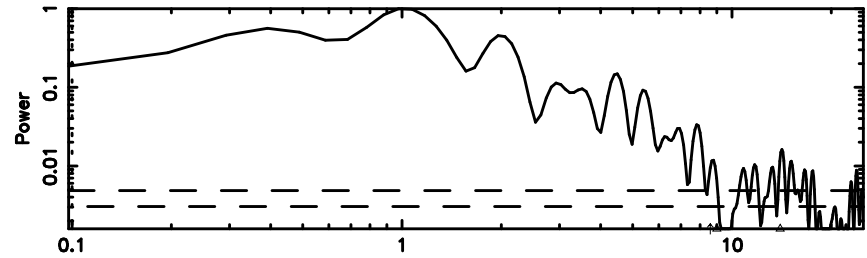

BLK:19,SNR1: 13.651 ,SNR2: 31.804