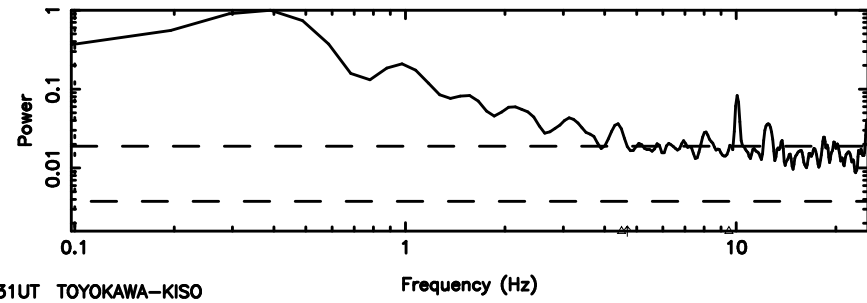

F20240603141714

BLK:11,SNR1:-0.87912E-01,SNR2: 1.0770

Frequency (Hz)

0713-024 2024/06/03 5.31UT TOYOKAWA-FUJI

T20240603141712

BLK:12,SNR1: 0.16291 ,SNR2: 1.2248

K20240603141709

BLK:12,SNR1: 1.3854 ,SNR2: 6.0120