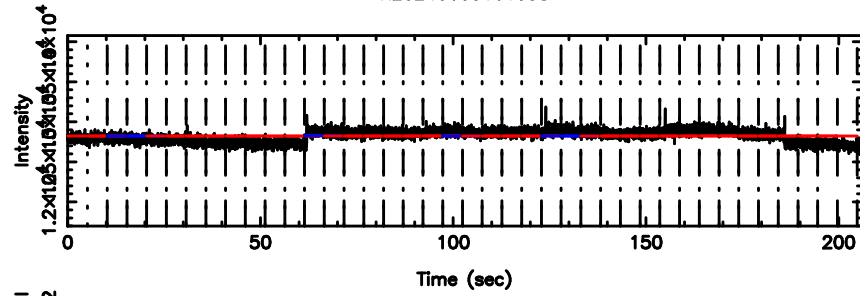

Frequency (Hz)

K20240603161058