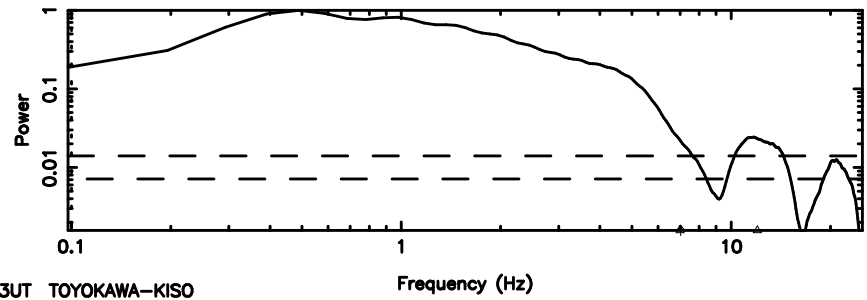

K20240603155417

BLK:34,SNR1: 7.2652 ,SNR2: 21.140

F20240603155422

BLK:28,SNR1: 6.6066 ,SNR2: 16.727

Frequency (Hz)

K20240603155417

BLK:28,SNR1: 7.2682 ,SNR2: 21.150

Frequency (Hz)