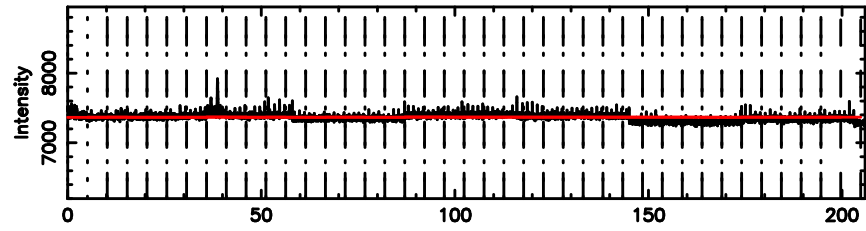

F20240603130934