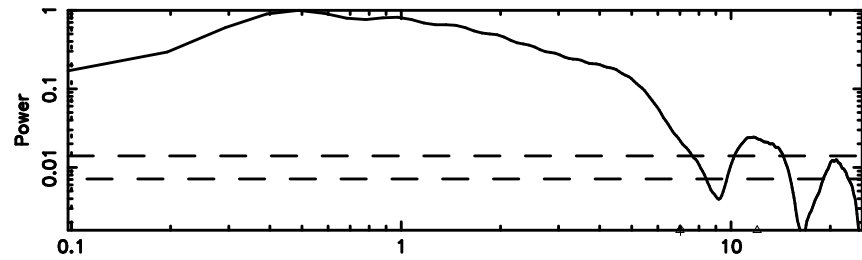

K20240603155417

BLK:34,SNR1: 7.2652 ,SNR2: 21.140

F20240603155422

BLK:28,SNR1: 6.6066 ,SNR2: 16.727

Frequency (Hz)

K20240603155417

BLK:28,SNR1: 7.2682 ,SNR2: 21.150

Frequency (Hz)