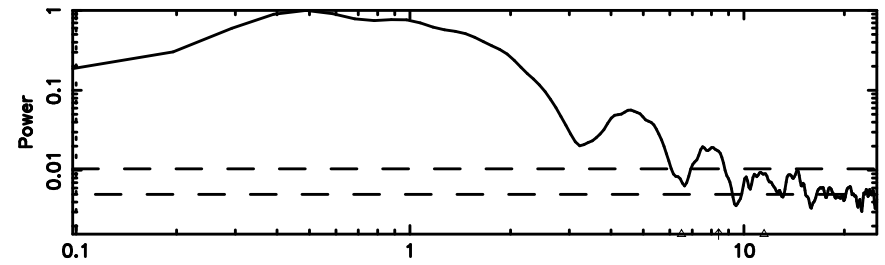

BLK:21,SNR1: 6.0930 ,SNR2: 15.104