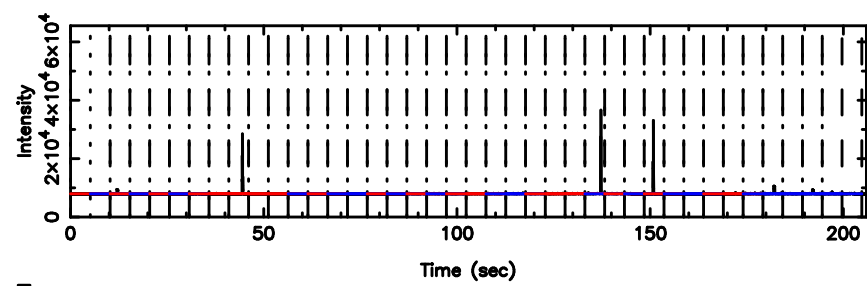

0732+33 2024/06/03 5.66UT FUJI -KISO

T20240603144540

BLK:19,SNR1: 0.44908 ,SNR2: 1.3786

Frequency (Hz)

F20240603144542

BLK:19,SNR1: 1.2046 ,SNR2: 4.3057

Frequency (Hz)

0741-06 2024/06/03 5.79UT TOYOKAWA-FUJI