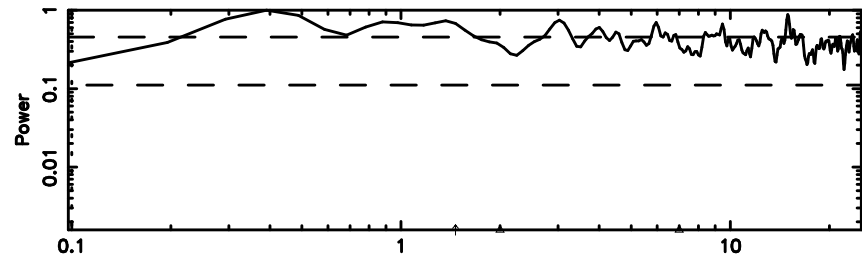

BLK: 6,SNR1:-0.56064E-01,SNR2: 0.48133