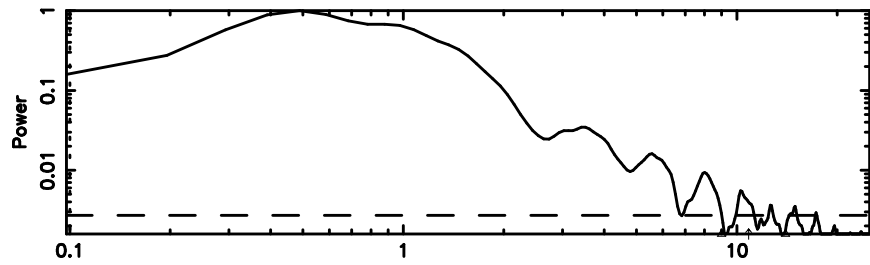

BLK:38,SNR1: 19.021 ,SNR2: 35.331