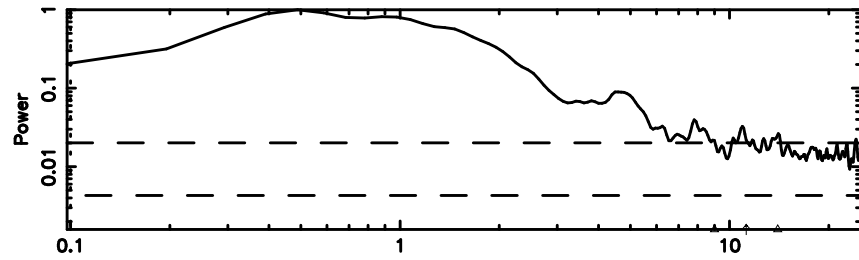

BLK:10,SNR1: 9.0662 ,SNR2: 27.232

K20240603162949

BLK:10,SNR1: 6.9426 ,SNR2: 19.612

0926+117 2024/06/03 7.53UT TOYOKAWA-KISO

F20240603162954

BLK:22,SNR1: 3.6006 ,SNR2: 6.5622

Frequency (Hz)

K20240603162949