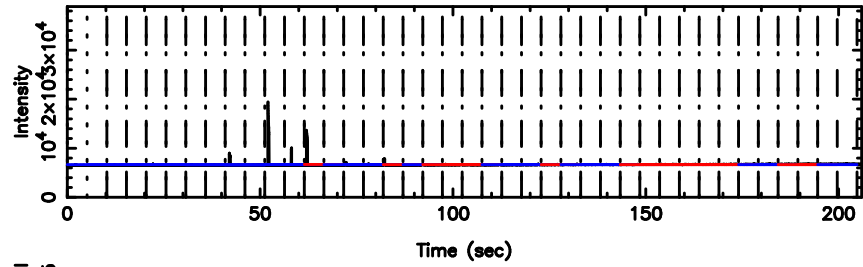

T20240603155420