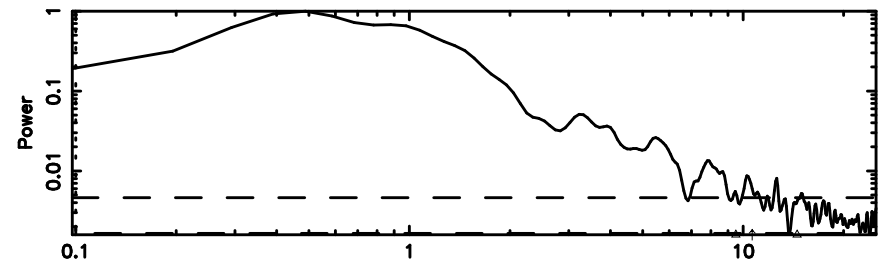

BLK:11,SNR1: 3.7223 ,SNR2: 9.5755

3C12 2024/06/02 22.61UT FUJI -KISO

T20240603074914

BLK:25,SNR1: 11.301 ,SNR2: 27.701

Frequency (Hz)

F20240603074916

BLK:25,SNR1: 11.519 ,SNR2: 21.852

Frequency (Hz)