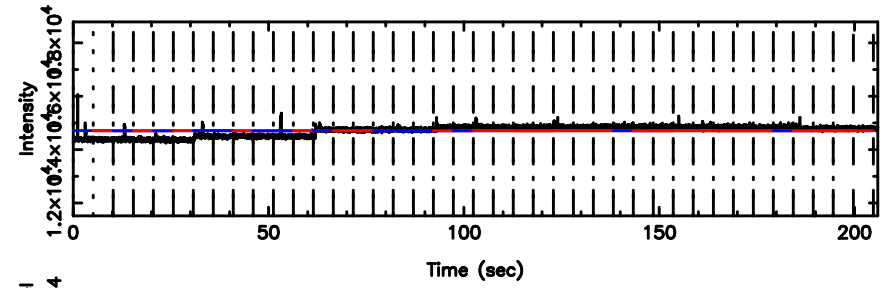

K20240603070856