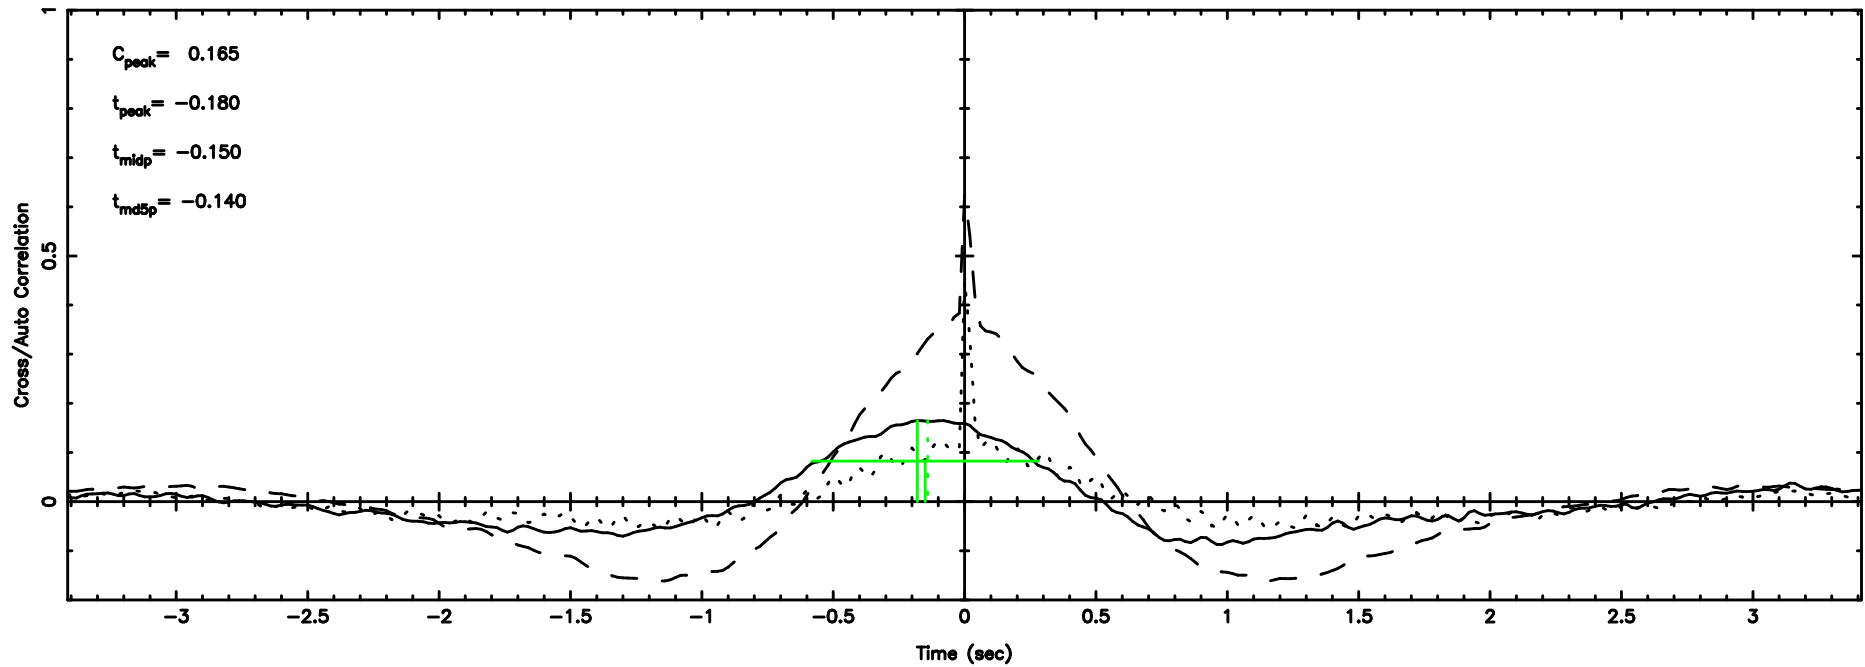

BLK:13,SNR1:-0.93595E-02,SNR2: 1.7437

3C161 2024/06/03 4.51UT TOYOKAWA-FUJI

T20240603132840

BLK:27,SNR1: 0.55901 ,SNR2: 4.3639

K20240603132838

BLK:27,SNR1: 0.28614 ,SNR2: 1.1085

3C161 2024/06/03 4.51UT TOYOKAWA-KISO