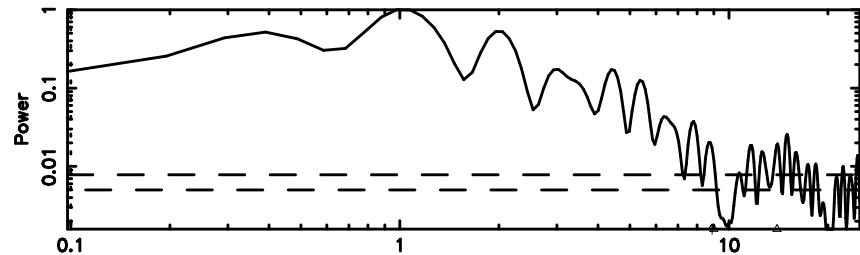

BLK:21,SNR1: 8.9394 ,SNR2: 20.120