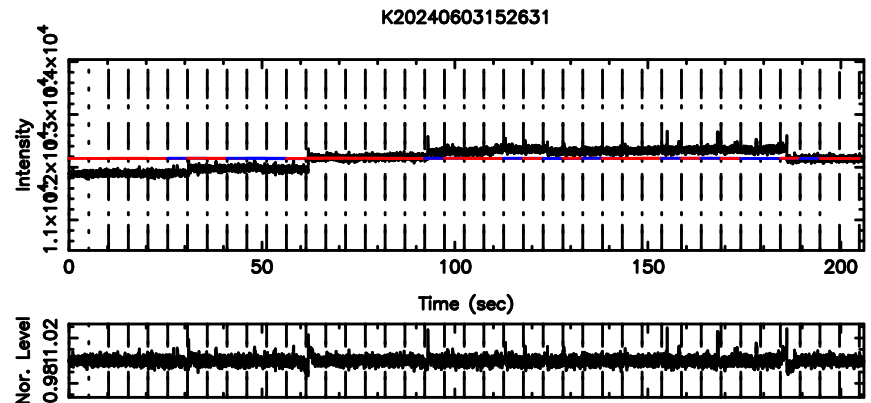

BLK:12,SNR1: 0.92468 ,SNR2: 4.4408

BLK:12,SNR1: 0.82800 ,SNR2: 3.4888

0821+394 2024/06/03 6.47UT TOYOKAWA-KISO

BLK:13,SNR1: 11.044 ,SNR2: 14.750

BLK:13,SNR1: 0.62262 ,SNR2: 2.8946

0821+394 2024/06/03 6.47UT FUJI -KISO