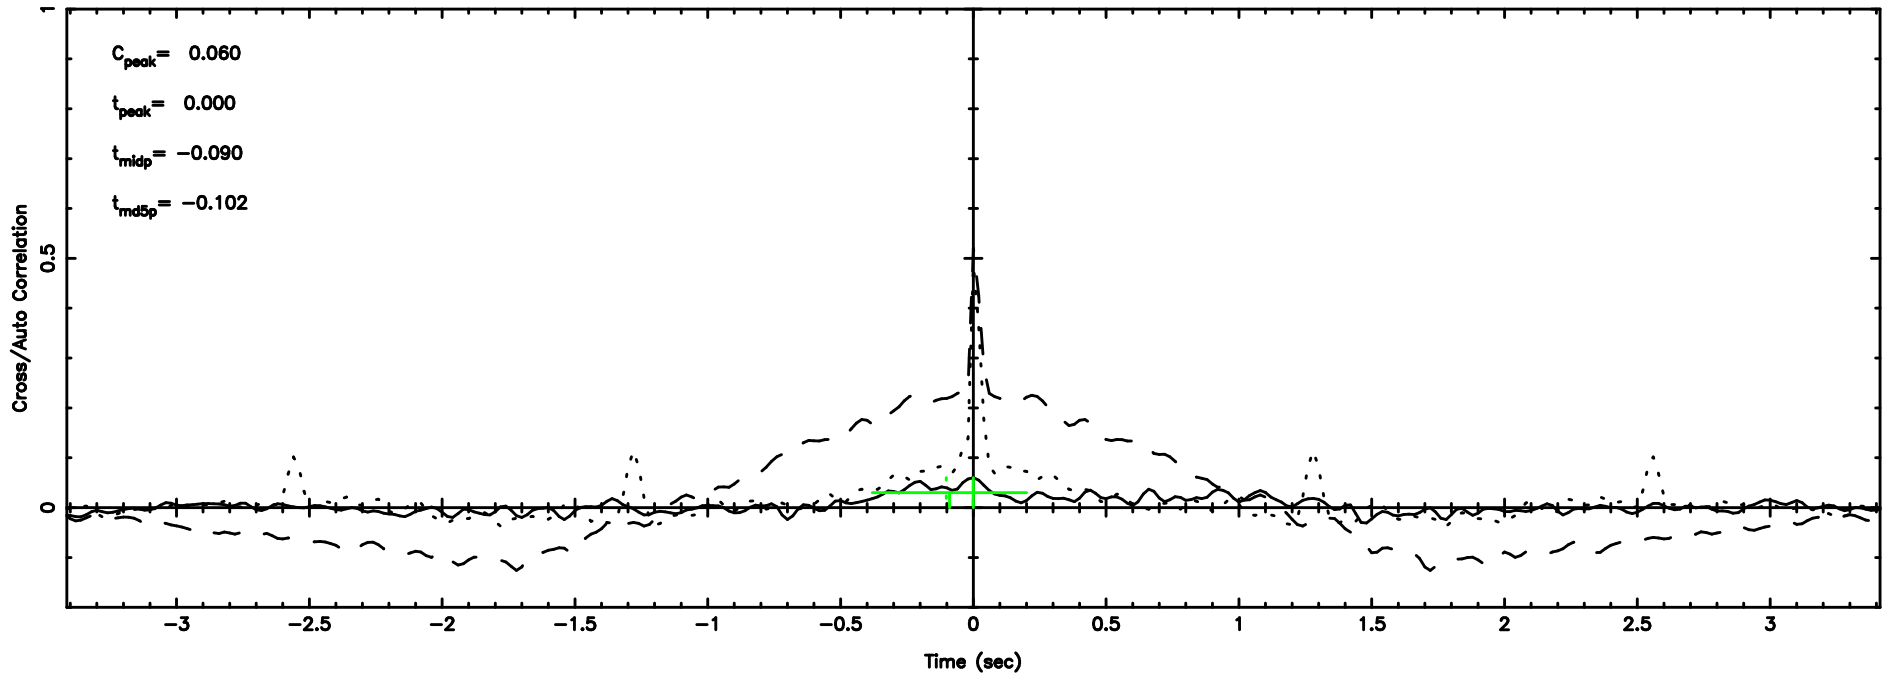

F20240603060427

BLK: 7,SNR1:-0.44879E-01,SNR2: 1.9100

Frequency (Hz)

2259+481 2024/06/02 21.10UT TOYOKAWA-FUJI

T20240603060425

BLK: 4,SNR1: 8.0840 ,SNR2: 60.821

Frequency (Hz)

K20240603060422