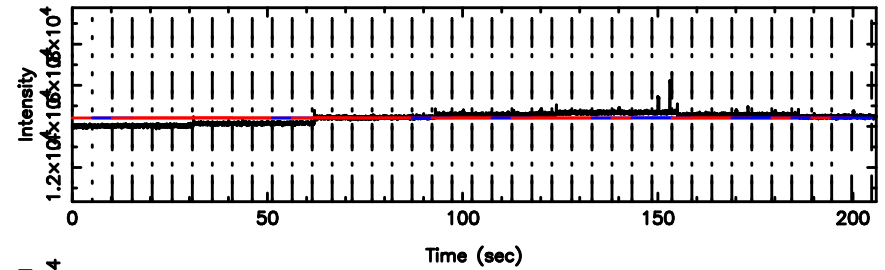

K20240603073509