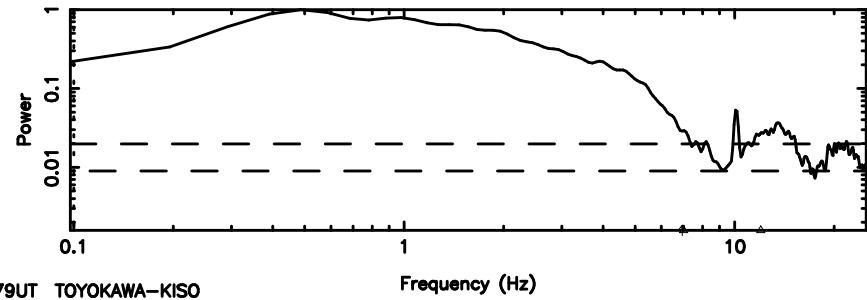

BLK:26,SNR1: 5.2521 ,SNR2: 15.272