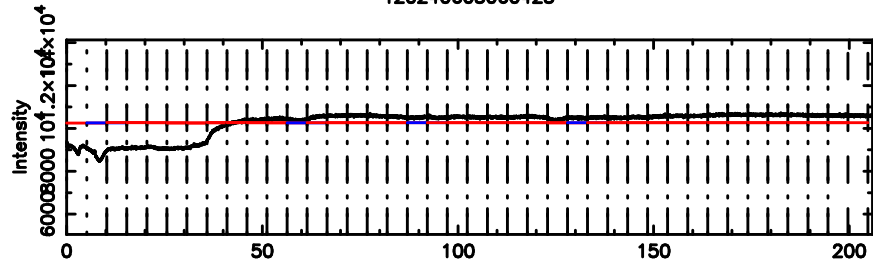

F20240603060427

BLK: 7,SNR1:-0.44879E-01,SNR2: 1.9100

Frequency (Hz)

2259+481 2024/06/02 21.10UT TOYOKAWA-FUJI

T20240603060425

BLK: 4,SNR1: 8.0840 ,SNR2: 60.821

Frequency (Hz)

K20240603060422