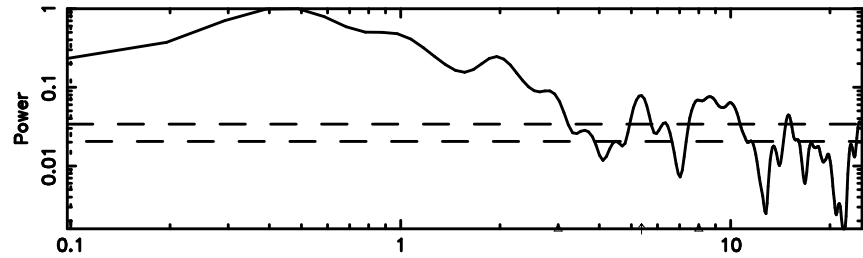

BLK:19,SNR1: 0.41484 ,SNR2: 4.3136

Frequency (Hz)

K20240603153811

BLK:19,SNR1: 13.816 ,SNR2: 32.211

Frequency (Hz)

0834-19 2024/06/03 6.67UT TOYOKAWA-KISO

F20240603153816

BLK:19,SNR1: 1.1168 ,SNR2: 4.7756