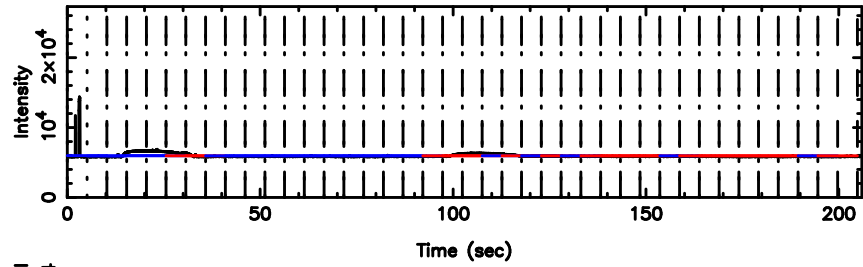

Frequency (Hz)

K20240603153811

BLK:19,SNR1: 13.651 ,SNR2: 31.804

Frequency (Hz)

0834-19 2024/06/03 6.67UT FUJI -KISO

T20240603154319

BLK:21,SNR1: 9.0359 ,SNR2: 22.625

F20240603154321