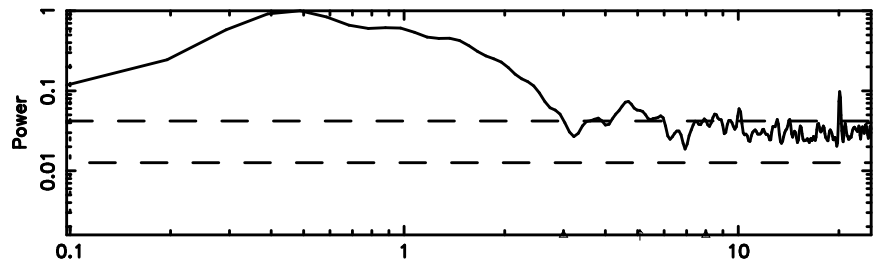

BLK:16,SNR1: 0.99842 ,SNR2: 4.6493