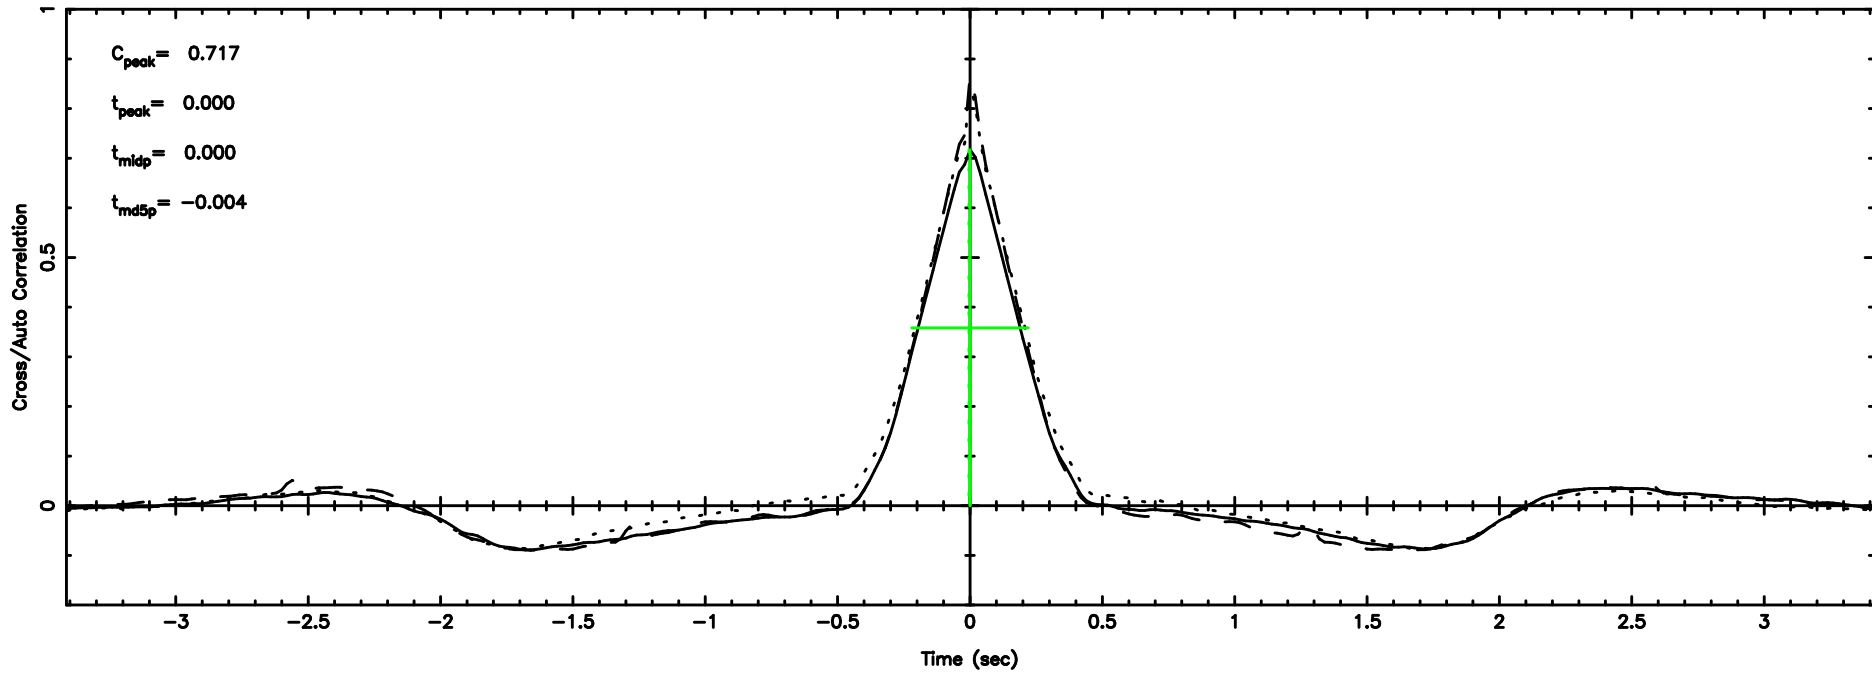

0056-00 2024/06/02 23.05UT FUJI -KISO