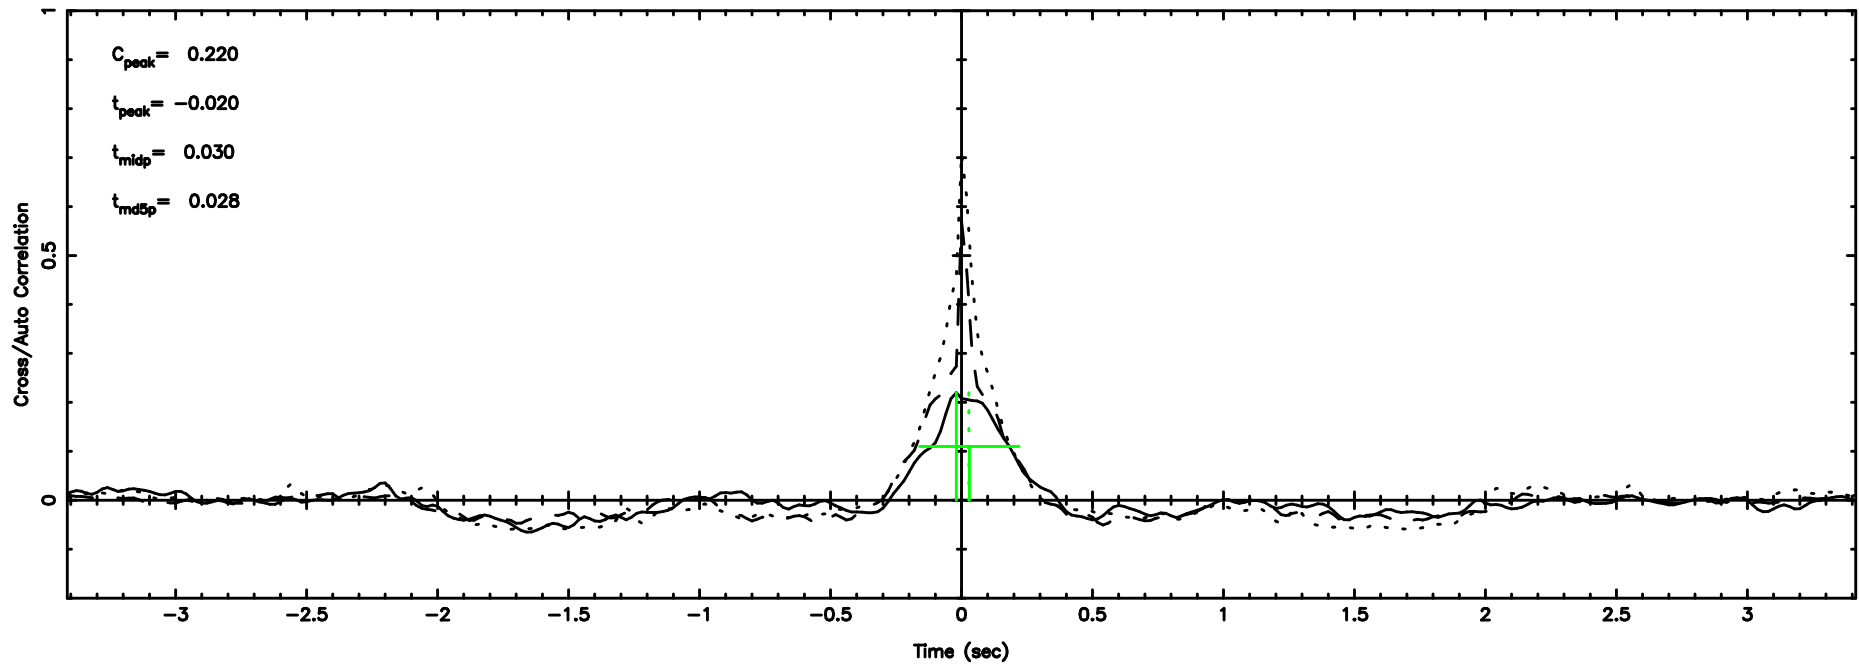

T20240603153814

BLK:14,SNR1: 0.53056 ,SNR2: 3.2897

Frequency (Hz)

F20240603153816

BLK:14,SNR1: 3.5157 ,SNR2: 4.2811

Frequency (Hz)

0834-19 2024/06/03 6.67UT TOYOKAWA-FUJI

T20240603153814