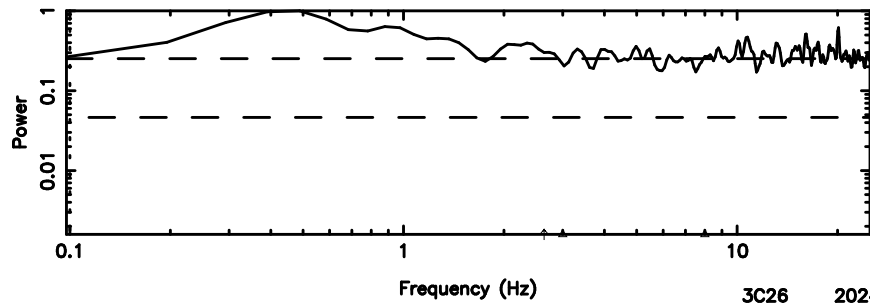

BLK: 9,SNR1: 0.22835 ,SNR2: 0.90745