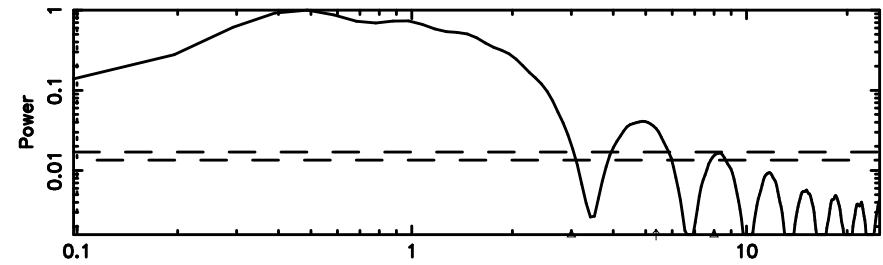

F20240603054413

BLK:21,SNR1: 4.1194 ,SNR2: 10.215

Frequency (Hz)

K20240603054408

BLK:21,SNR1: 3.0029 ,SNR2: 13.244

Frequency (Hz)

2239+333 2024/06/02 20.76UT FUJI -KISO

T20240603054828