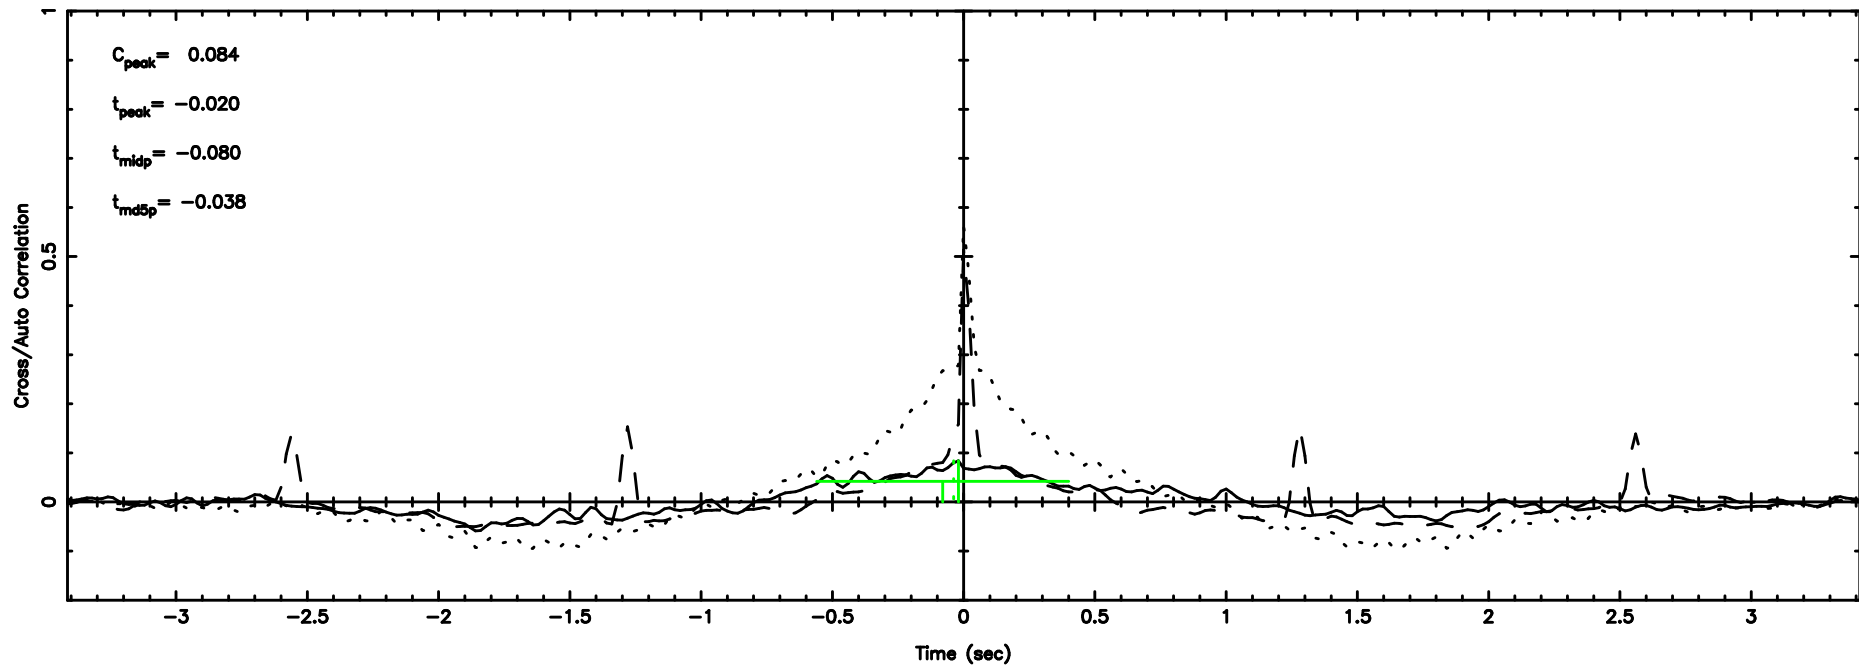

0713-024 2024/06/03 5.31UT TOYOKAWA-KISO

F20240603141714

BLK:13,SNR1:-0.16445 ,SNR2: 0.97242

Frequency (Hz)

K20240603141709

BLK:13,SNR1: 1.0590 ,SNR2: 4.3378

Frequency (Hz)

0713-024 2024/06/03 5.31UT FUJI -KISO