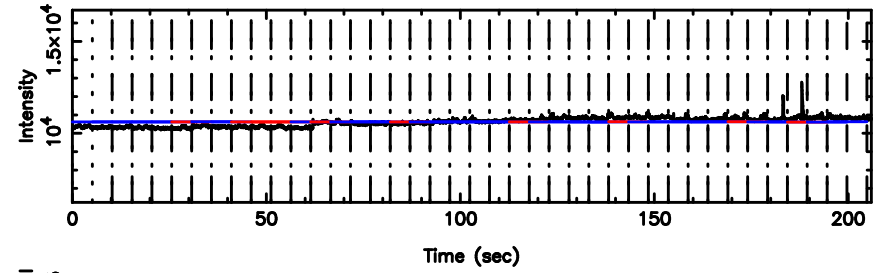

K20240603122301