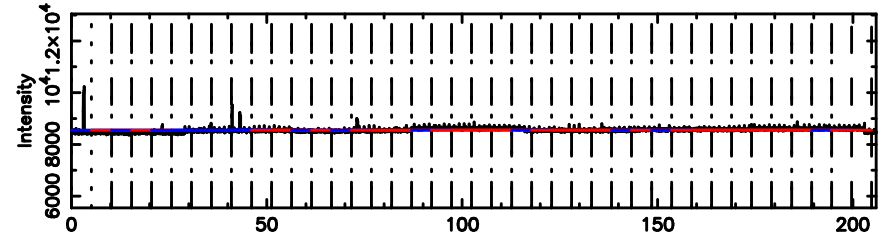

T20240603070859

BLK:14,SNR1: 1.2696 ,SNR2: 5.1845

Frequency (Hz)

3C2

2024/06/02 22.18UT TOYOKAWA-FUJI

F20240603070901

BLK:14,SNR1: 5.2420 ,SNR2: 12.946

Frequency (Hz)