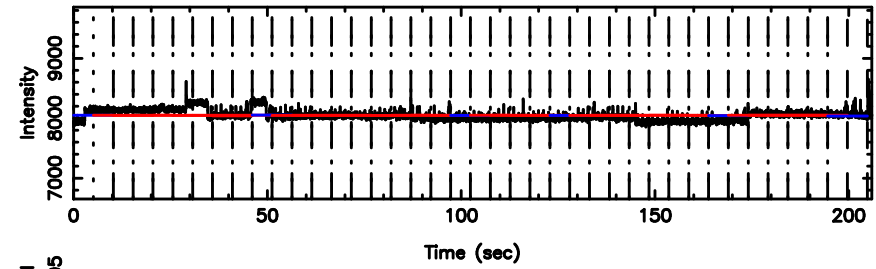

BLK: 6,SNR1: 2.3601 ,SNR2: 10.732

0548+16 2024/06/03 3.91UT TOYOKAWA-FUJI

T20240603125309

BLK: 9,SNR1: 2.0820 ,SNR2: 6.7728

K20240603125307

BLK: 9,SNR1: 5.0349 ,SNR2: 17.434

0548+16 2024/06/03 3.91UT TOYOKAWA-KISO