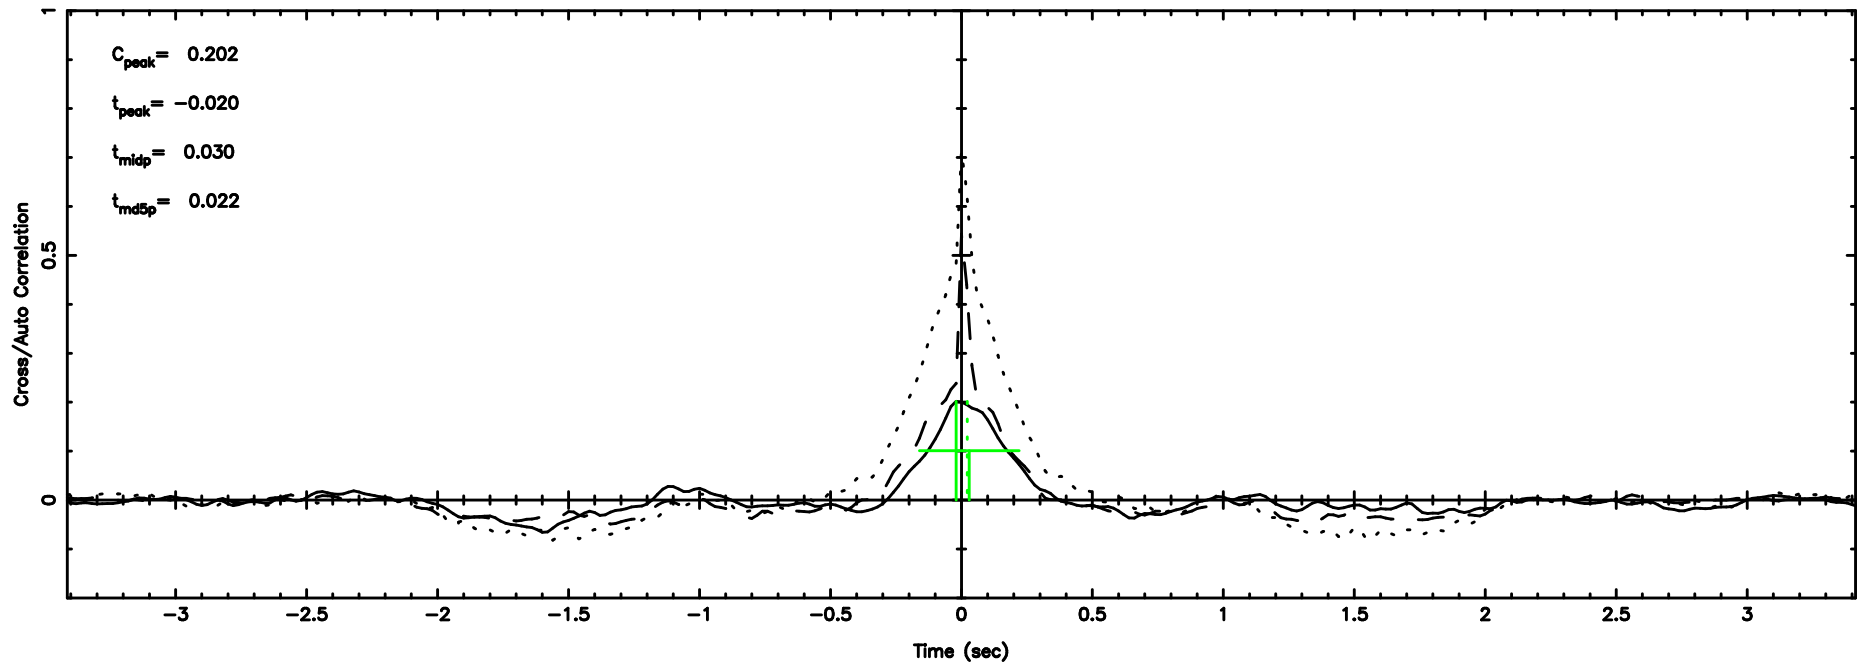

BLK:19,SNR1: 0.41484 ,SNR2: 4.3136

Frequency (Hz)

K20240603153811

BLK:19,SNR1: 13.816 ,SNR2: 32.211

Frequency (Hz)

0834-19 2024/06/03 6.67UT TOYOKAWA-KISO

F20240603153816

BLK:19,SNR1: 1.1168 ,SNR2: 4.7756