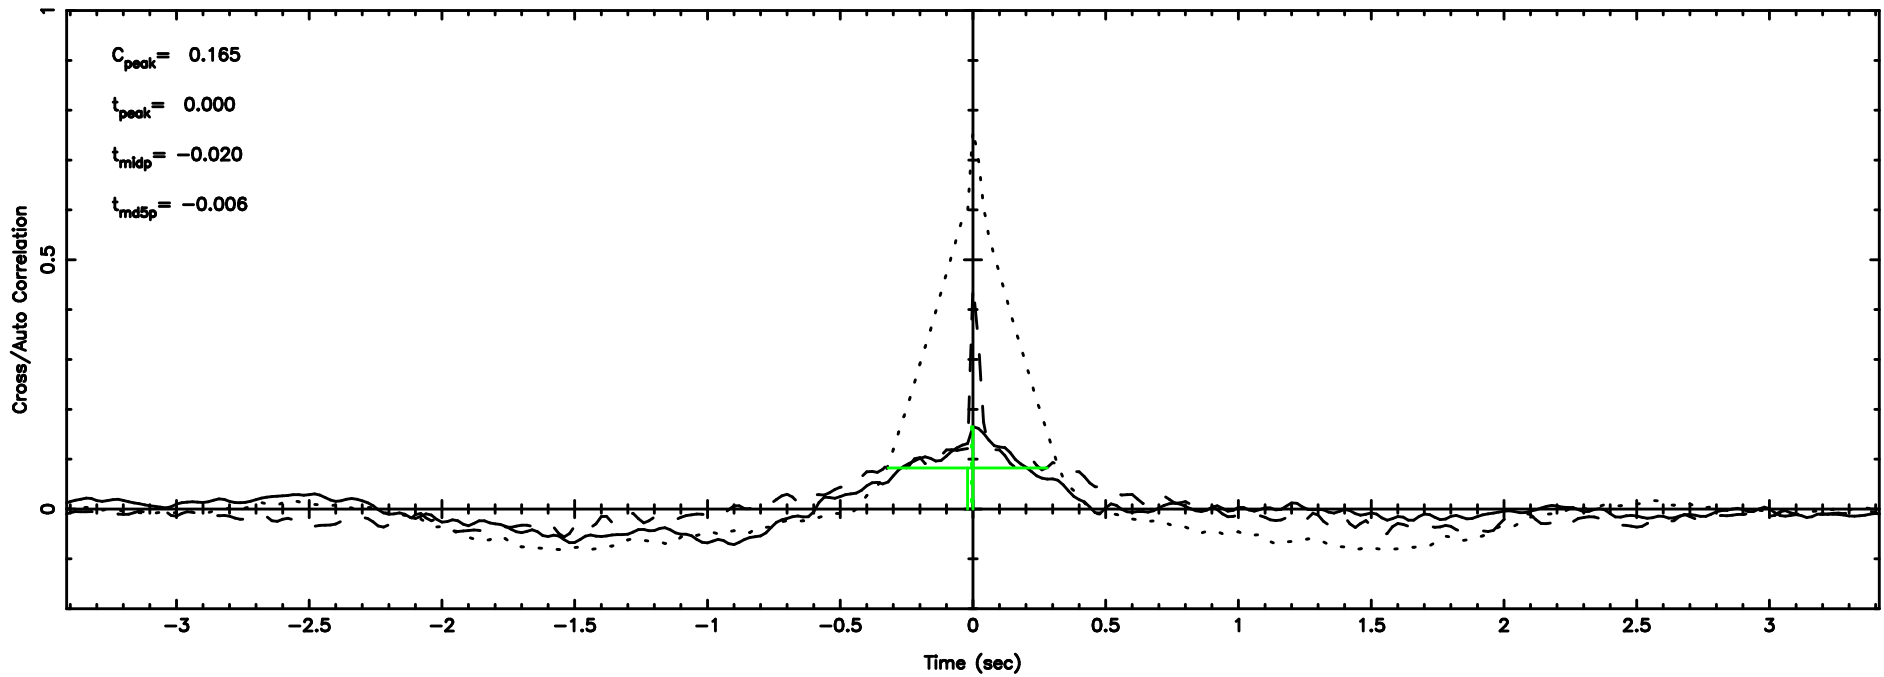

2325+269 2024/06/02 21.54UT TOYOKAWA-FUJI

T20240603063039

BLK:14,SNR1: 0.47573 ,SNR2: 2.3700

Frequency (Hz)

2325+269 2024/06/02 21.54UT TOYOKAWA-KISO

K20240603063036

BLK:14,SNR1: 8.3923 ,SNR2: 20.435

Frequency (Hz)