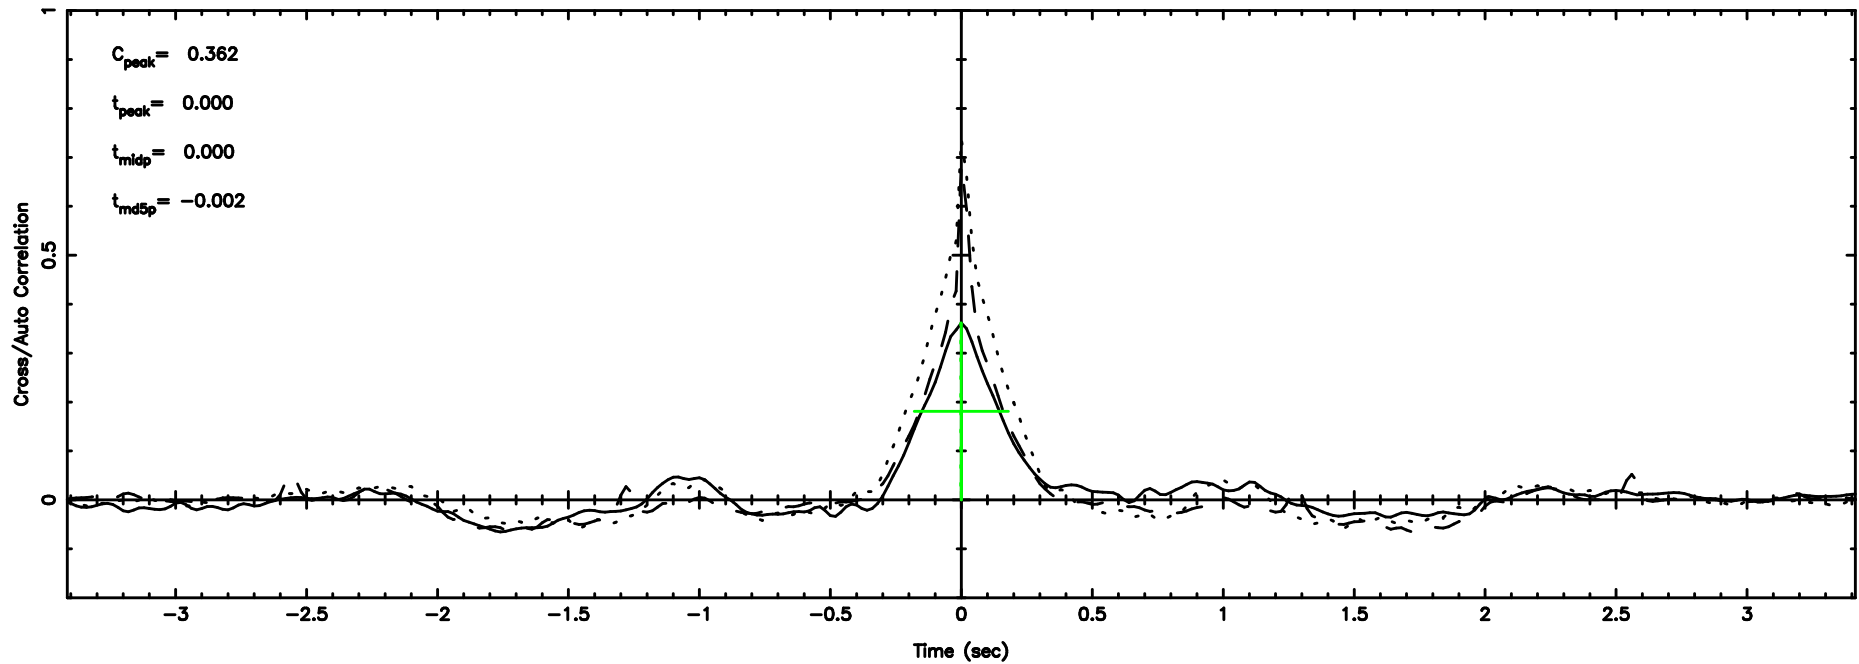

Frequency (Hz)

K20240603153811

BLK:19,SNR1: 13.651 ,SNR2: 31.804

Frequency (Hz)

0834-19 2024/06/03 6.67UT FUJI -KISO

T20240603154319

BLK:21,SNR1: 9.0359 ,SNR2: 22.625

F20240603154321