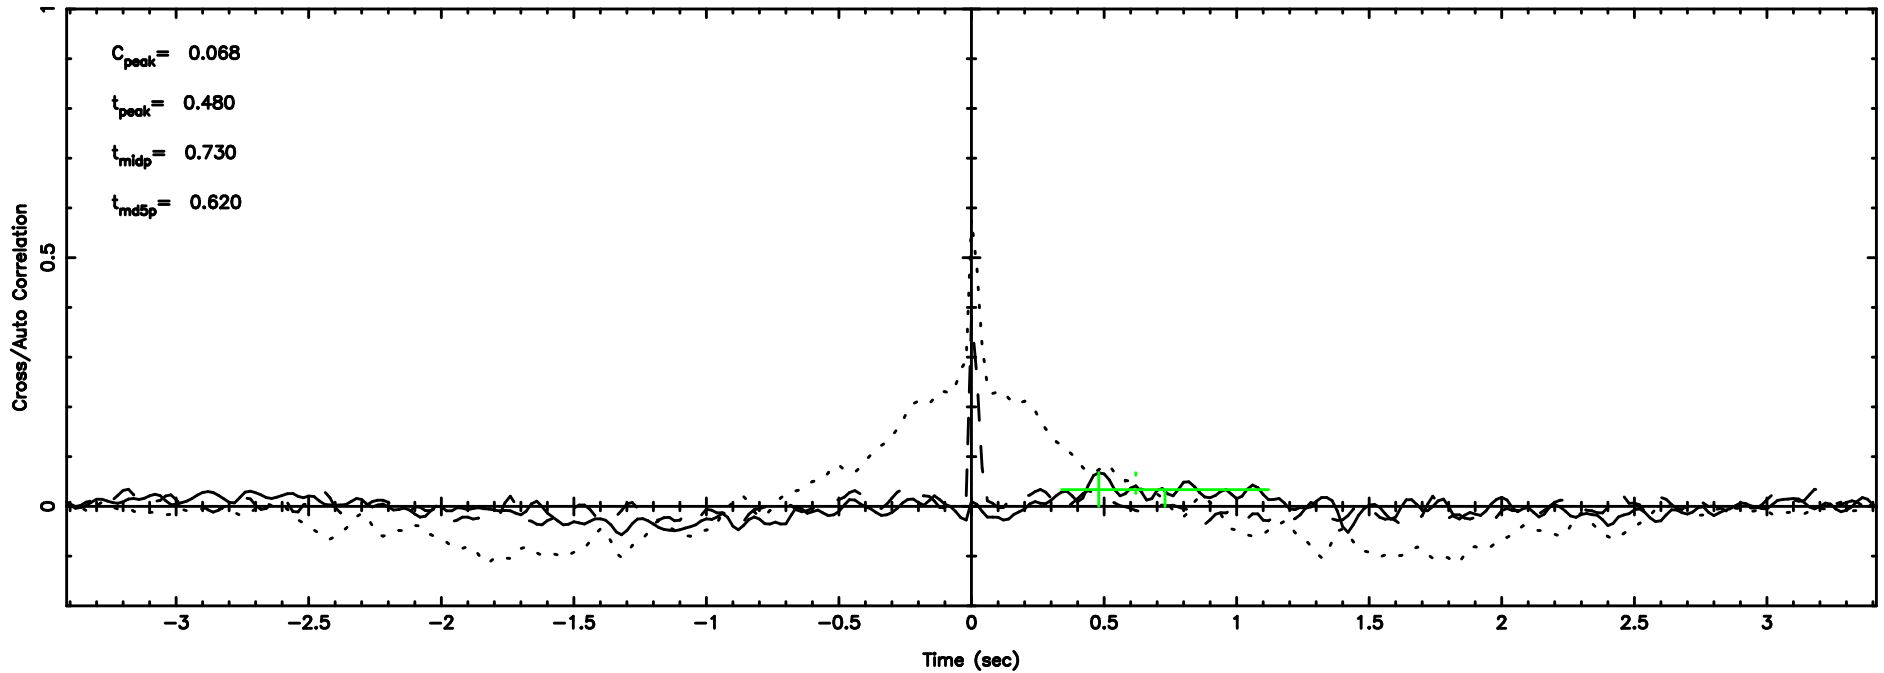

Frequency (Hz)

0011+344 2024/06/02 22.30UT TOYOKAWA-KISO