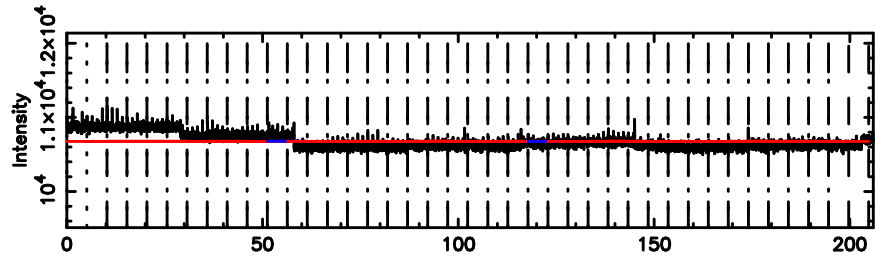

K20240603053159

BLK: 2,SNR1: 0.34051 ,SNR2: 0.60532

Frequency (Hz)

F20240603053204

BLK: 2, SNR1: 0.40919 , SNR2: 6.2371

Frequency (Hz)

K20240603053159

BLK: 2, SNR1: 0.44864 , SNR2: 5.6831