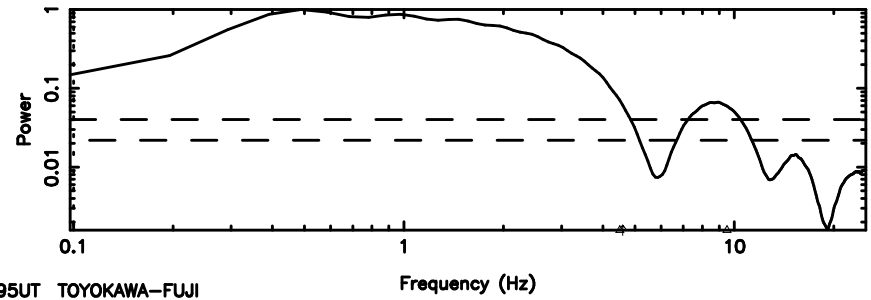

0752-200 2024/06/03 5.95UT TOYOKAWA-FUJI