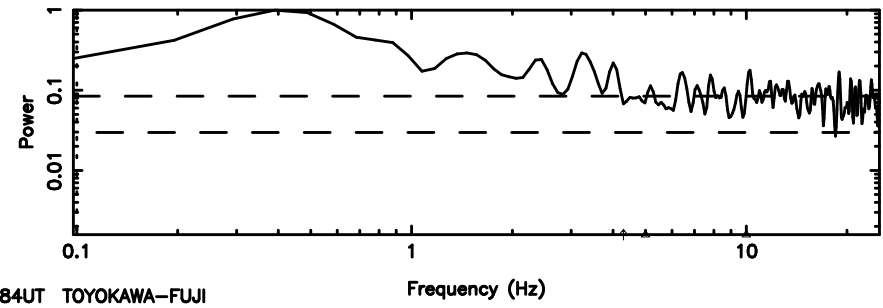

BLK: 3,SNR1: 0.47114 ,SNR2: 2.1899

2243+394 2024/06/02 20.84UT TOYOKAWA-FUJI