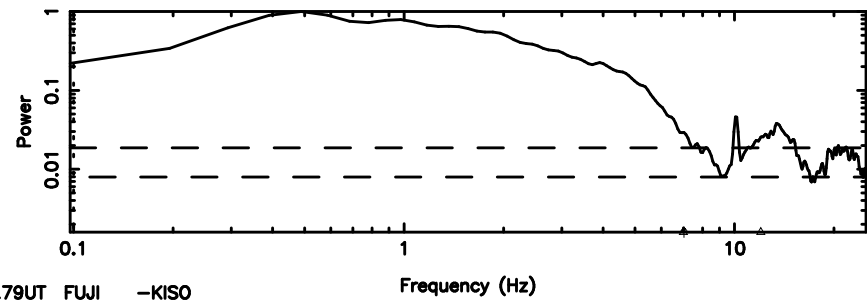

BLK:23,SNR1: 5.6251 ,SNR2: 16.105

0741-06 2024/06/03 5.79UT FUJI -KISO