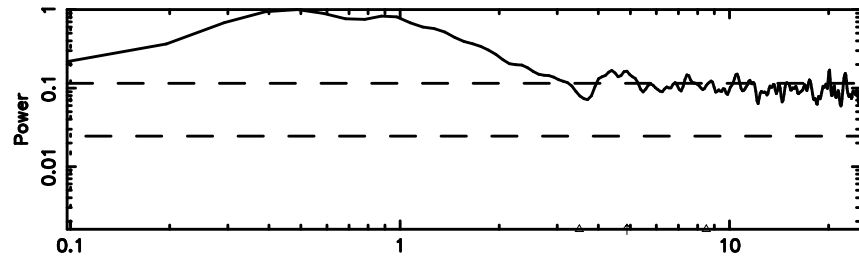

BLK:22,SNR1: 6.3361 ,SNR2: 14.651

Frequency (Hz)

0926+117 2024/06/03 7.53UT FUJI -KISO

T20240603163737

BLK:16,SNR1: 0.34716 ,SNR2: 1.8397

Frequency (Hz)

F20240603163739

BLK:16,SNR1: 1.4527 ,SNR2: 4.2824