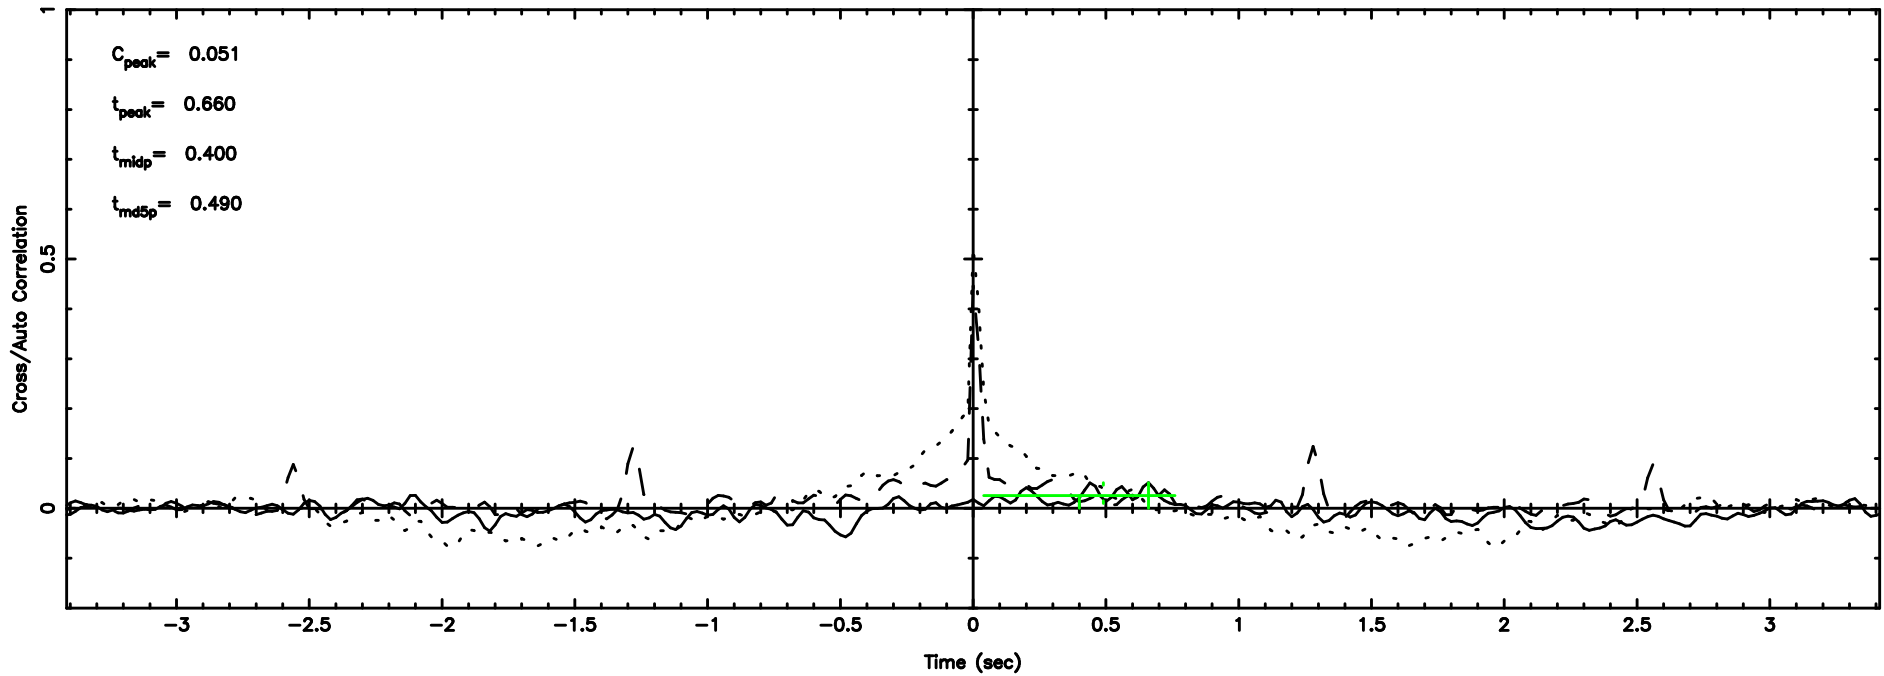

BLK: 5,SNR1: 0.23927 ,SNR2: 2.0054

Frequency (Hz)

T20240603063039

BLK:12,SNR1: 0.50284 ,SNR2: 3.0121

Frequency (Hz)

F20240603063041

BLK:12,SNR1: 3.7210 ,SNR2: 9.1479

Frequency (Hz)