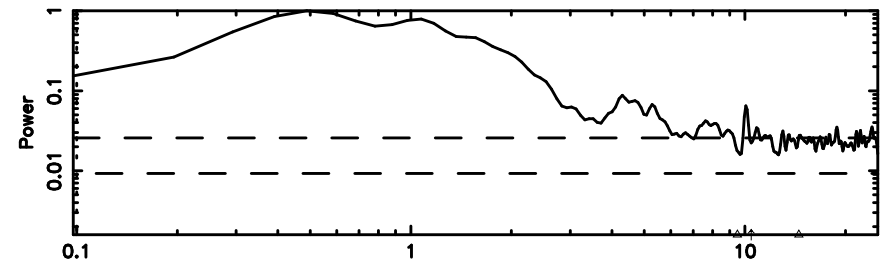

BLK:14,SNR1: 2.5023 ,SNR2: 4.8704