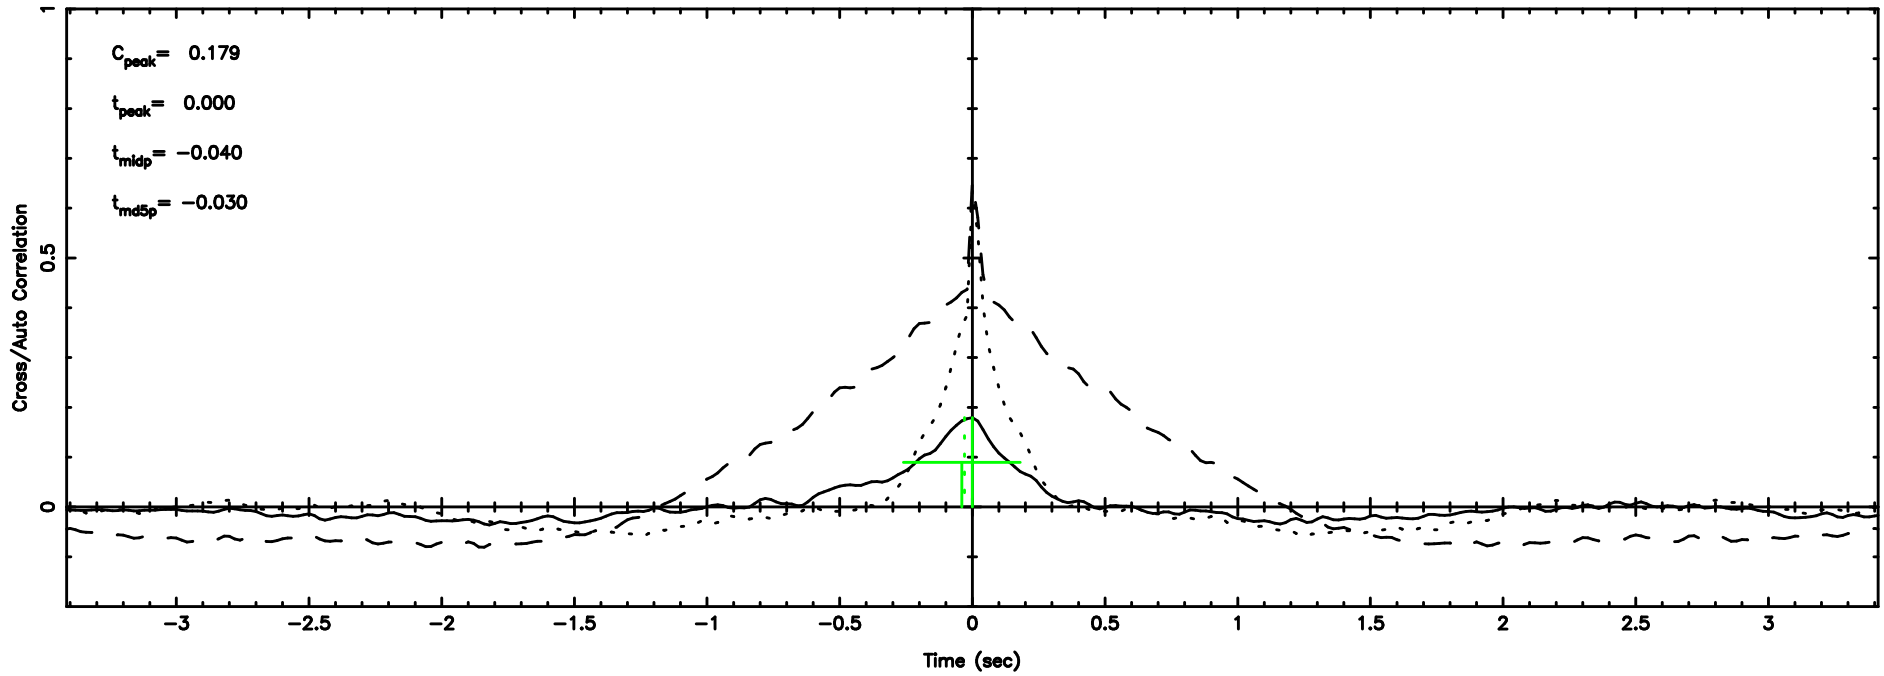

BLK:24,SNR1: 3.8137 ,SNR2: 16.390

Frequency (Hz)

K20240603065300

BLK:24,SNR1: 4.0959 ,SNR2: 10.150

Frequency (Hz)

2347-02 2024/06/02 21.91UT TOYOKAWA-KISO

F20240603065305

BLK:18,SNR1: 4.7102 ,SNR2: 11.214