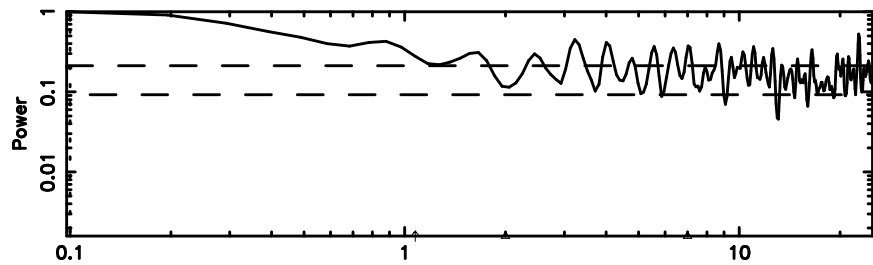

BLK: 5,SNR1:-0.46578E-01,SNR2: 1.4944