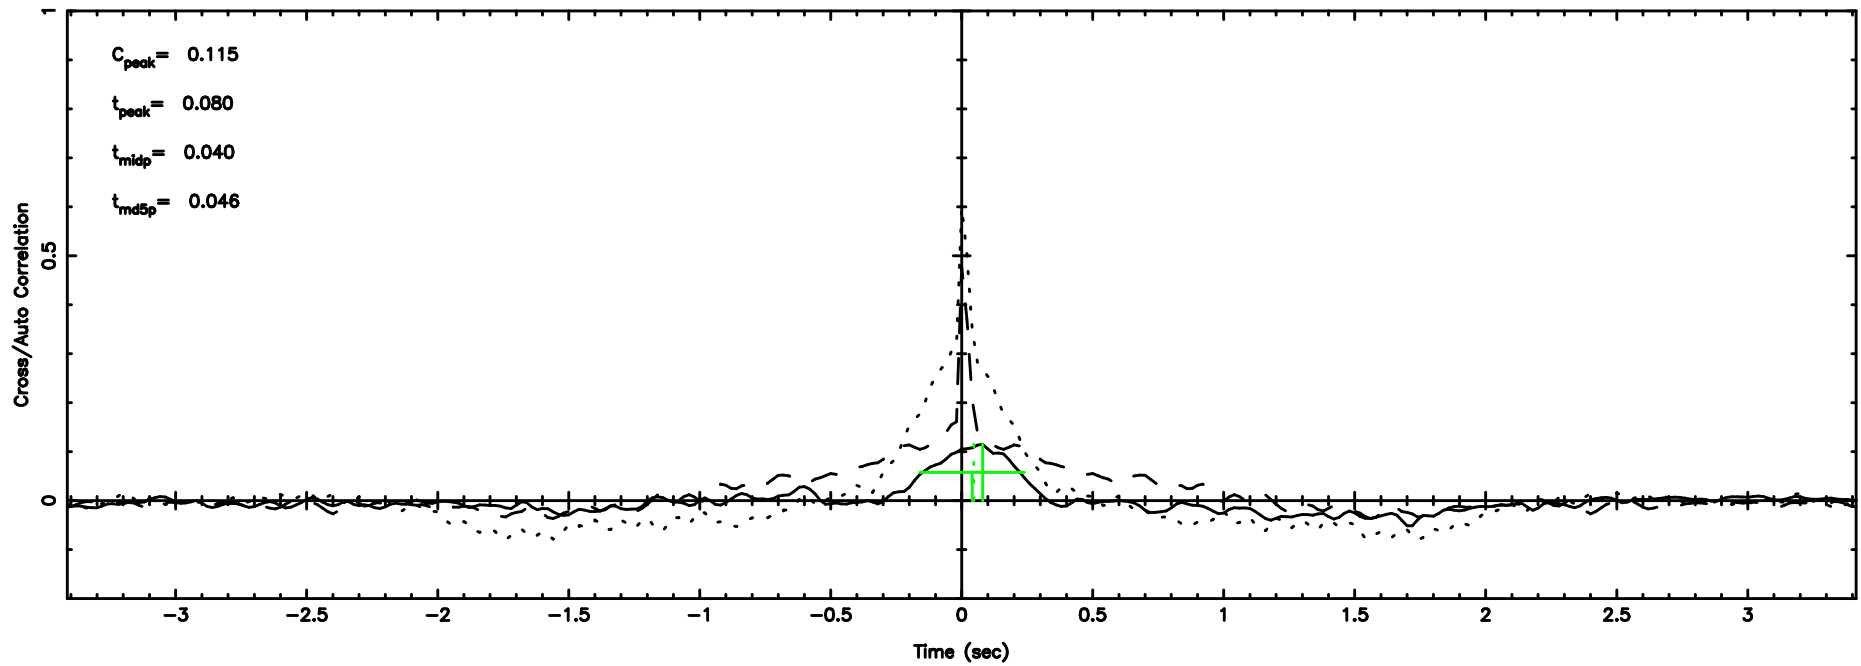

BLK:12,SNR1: 0.92468 ,SNR2: 4.4408

BLK:12,SNR1: 0.82800 ,SNR2: 3.4888

0821+394 2024/06/03 6.47UT TOYOKAWA-KISO

BLK:13,SNR1: 11.044 ,SNR2: 14.750

BLK:13,SNR1: 0.62262 ,SNR2: 2.8946

0821+394 2024/06/03 6.47UT FUJI -KISO