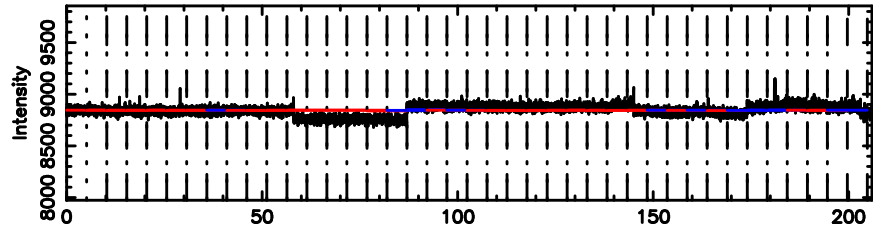

Frequency (Hz)

K20240603063918

BLK: 6,SNR1: 1.4443 ,SNR2: 4.8269

Frequency (Hz)

2334+085 2024/06/02 21.68UT TOYOKAWA-KISO

F20240603063923

BLK:10,SNR1: 0.98195 ,SNR2: 2.9901

Frequency (Hz)