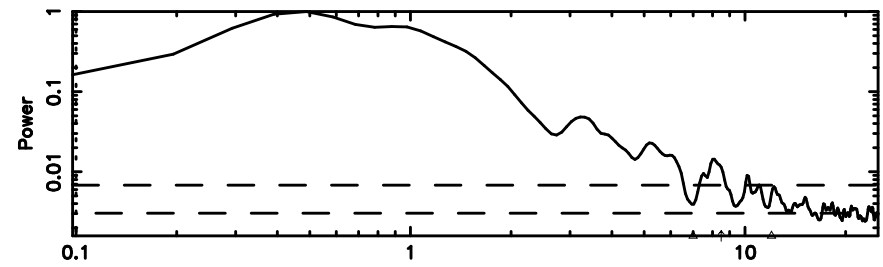

F20240603063041

BLK:23,SNR1: 2.5810 ,SNR2: 7.0529

Frequency (Hz)

K20240603063036

BLK:23,SNR1: 7.2873 ,SNR2: 17.744

Frequency (Hz)

2325+269 2024/06/02 21.54UT FUJI -KISO

T20240603063921