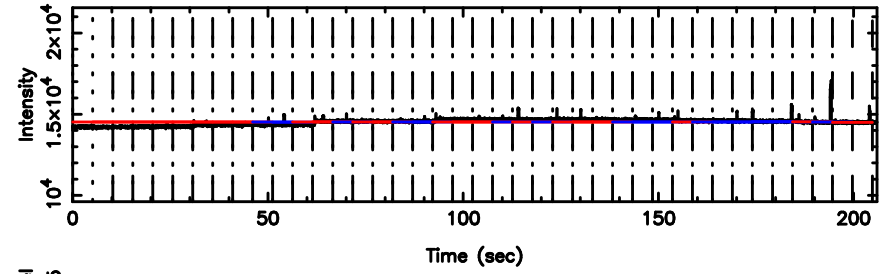

K20240603072455