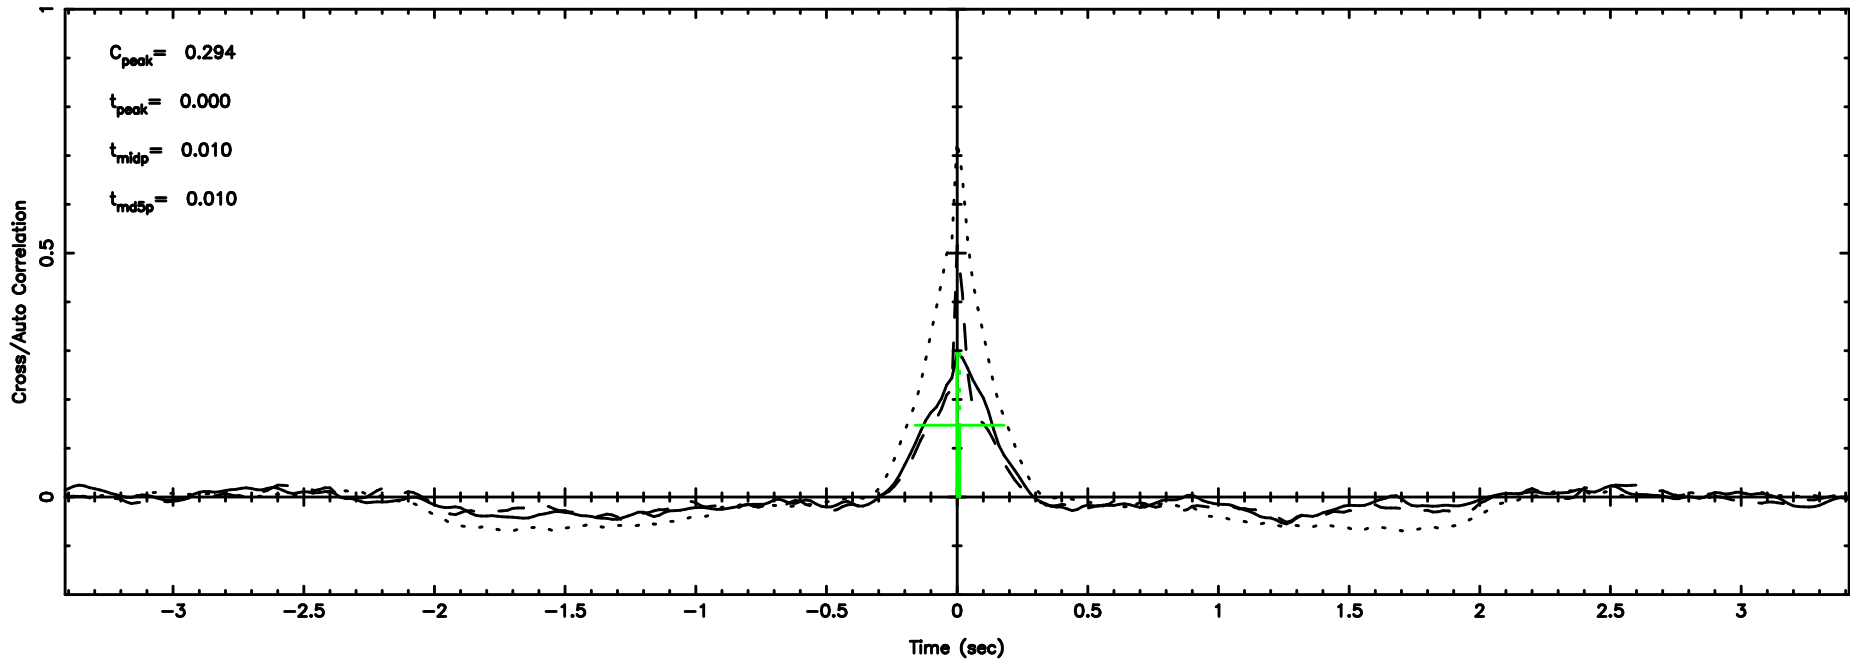

Frequency (Hz)

3C230 2024/06/04 7.85UT TOYOKAWA-KISO