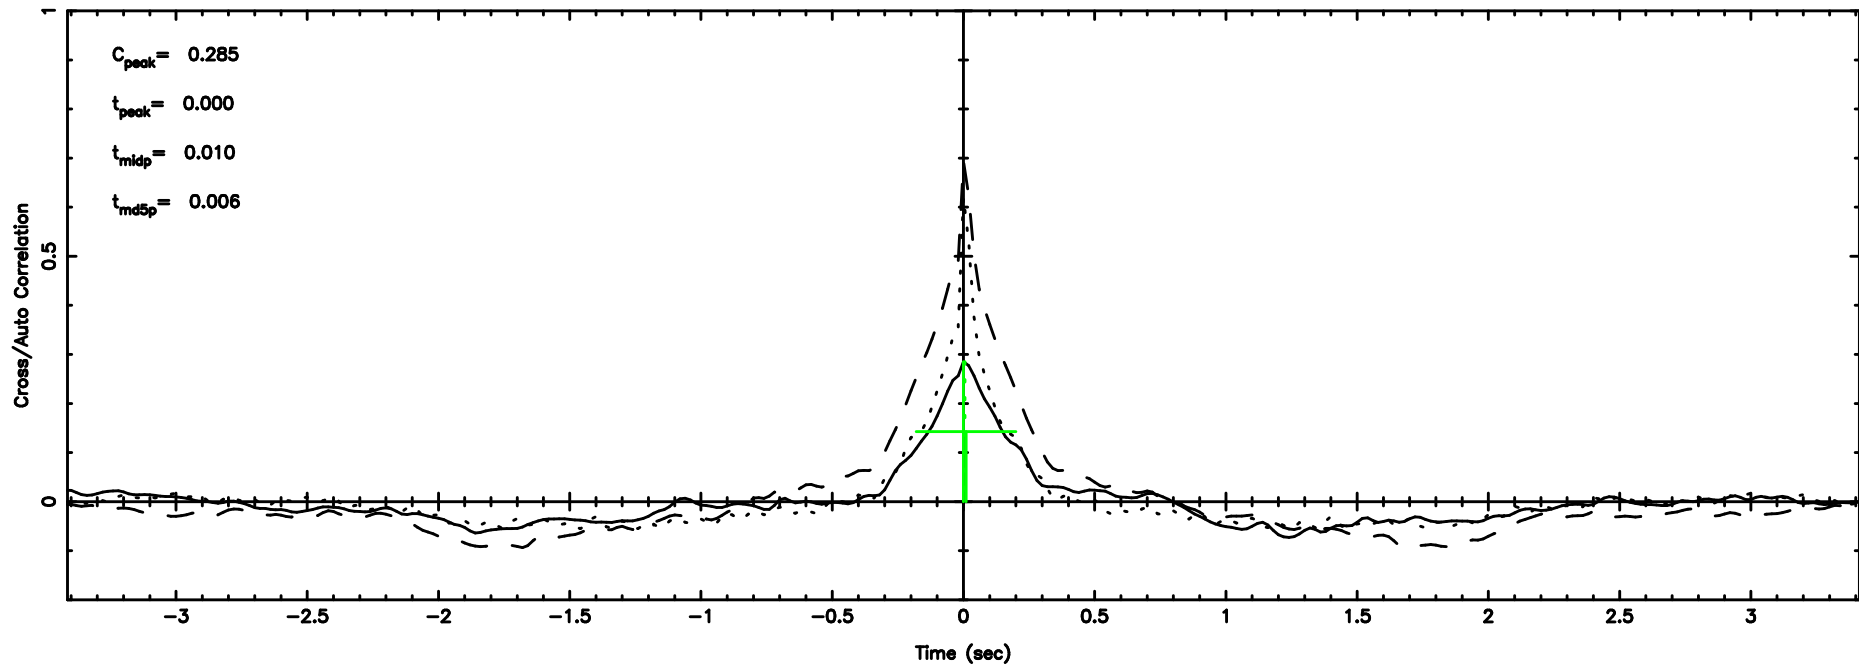

BLK:24,SNR1: 1.6246 ,SNR2: 4.1206

0723+10 2024/06/04 5.42UT TOYOKAWA-FUJI

T20240604142328

BLK:18,SNR1: 28.931 ,SNR2: 110.13

K20240604142325

BLK:18,SNR1: 1.5966 ,SNR2: 3.3062

0723+10 2024/06/04 5.42UT TOYOKAWA-KISO