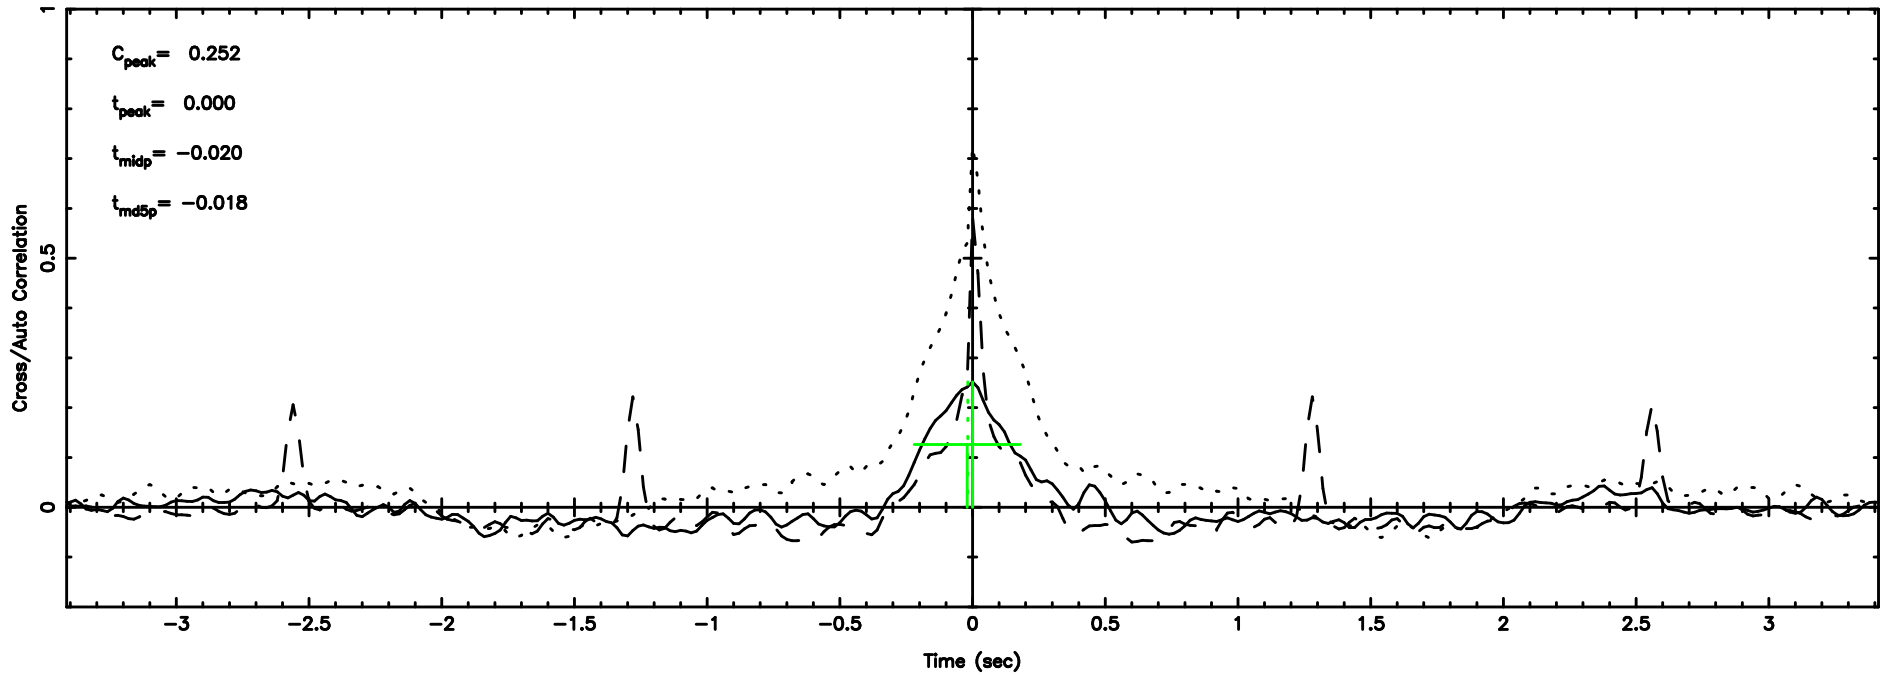

BLK: 4,SNR1: 0.17777 ,SNR2: 3.5301

Frequency (Hz)

2347-02 2024/06/03 21.85UT FUJI -KISO

K20240604064904

BLK: 4,SNR1: 9.1104 ,SNR2: 25.016

Frequency (Hz)

T20240604065601

Frequency (Hz)