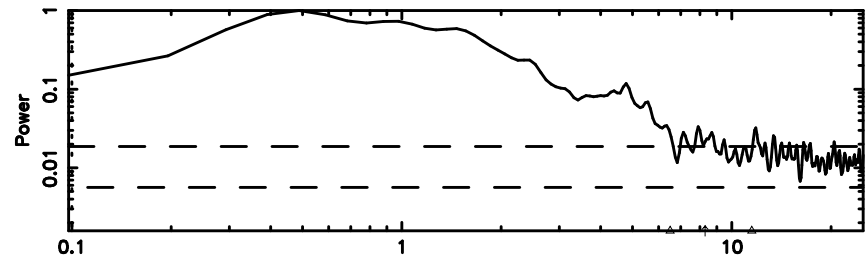

Frequency (Hz)

0834-19 2024/06/04 6.60UT FUJI -KISO

T20240604153923

BLK:12,SNR1: 113.83 ,SNR2: 177.80

Frequency (Hz)

F20240604153925

BLK:12,SNR1: 3.8687 ,SNR2: 9.6130

Frequency (Hz)