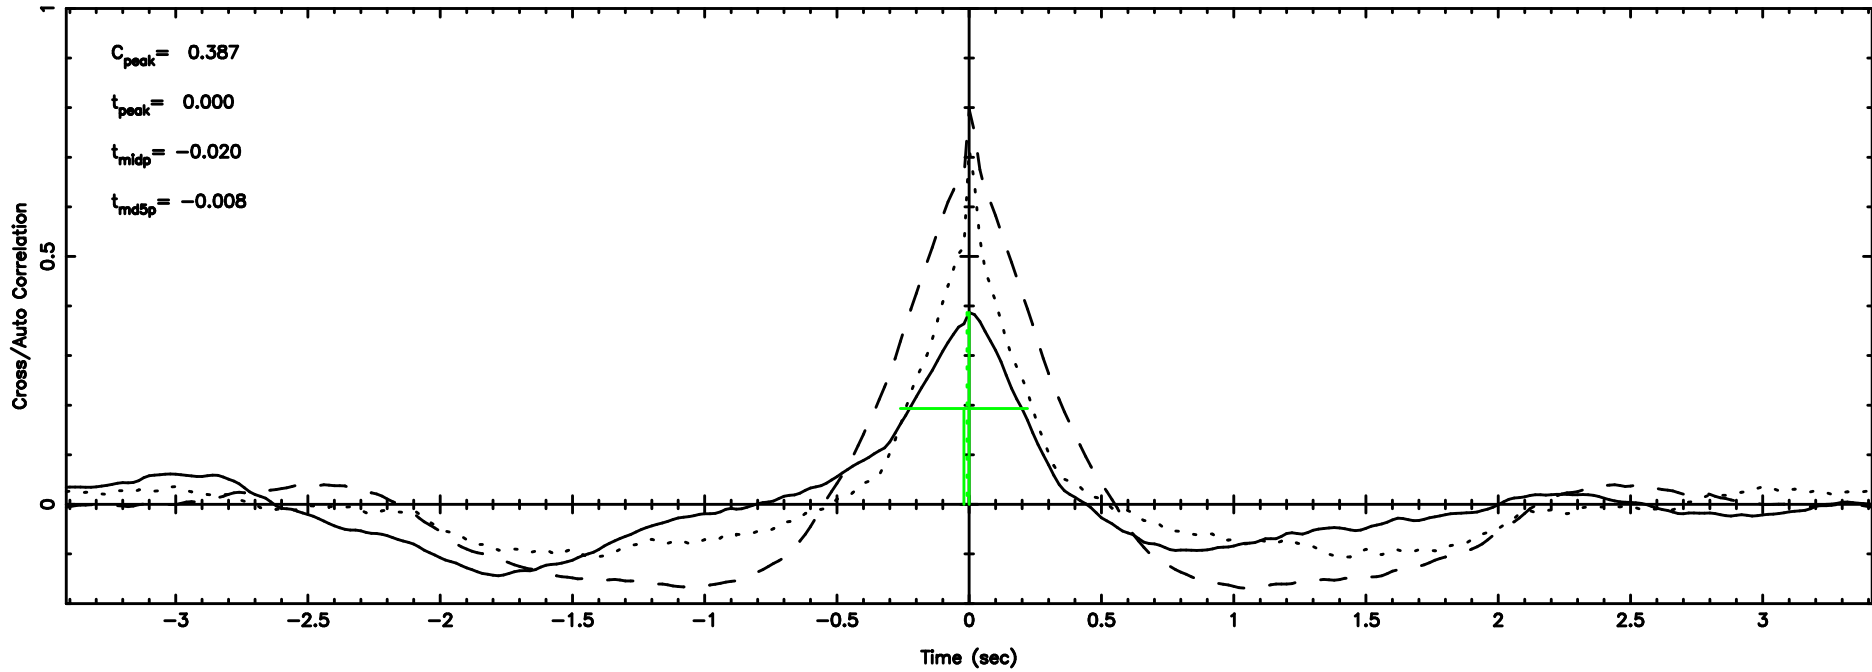

Frequency (Hz)