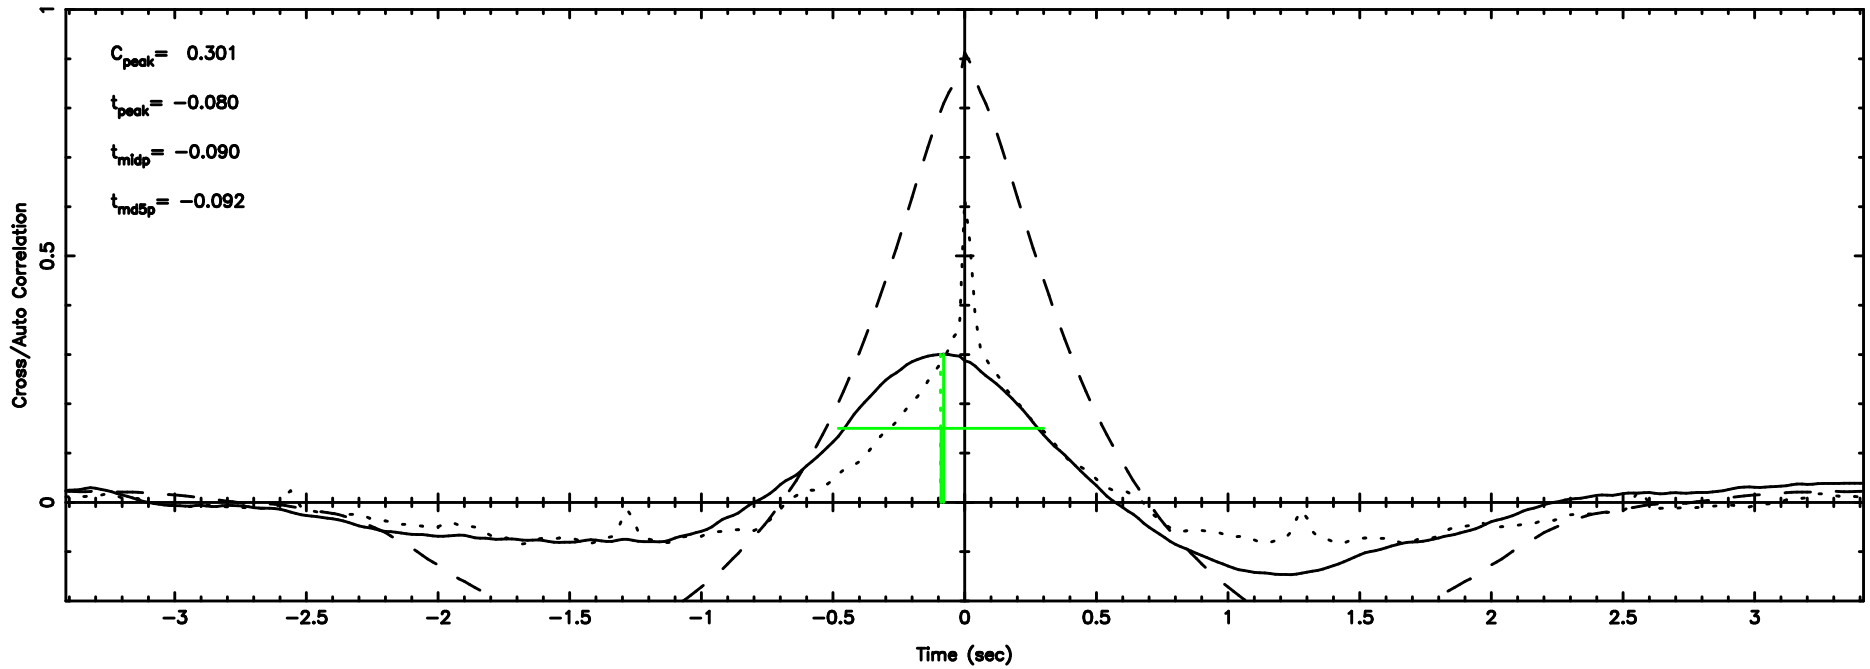

BLK:15,SNR1: 4.1390 ,SNR2: 28.589

3C119 2024/06/04 2.55UT FUJI -KISO

BLK:15,SNR1: 1.0703 ,SNR2: 5.8215

T20240604121908

BLK:31,SNR1: 14.279 ,SNR2: 50.028

F20240604121910

BLK:31,SNR1: 0.85732 ,SNR2: 4.3333

3C138 2024/06/04 3.35UT TOYOKAWA-FUJI