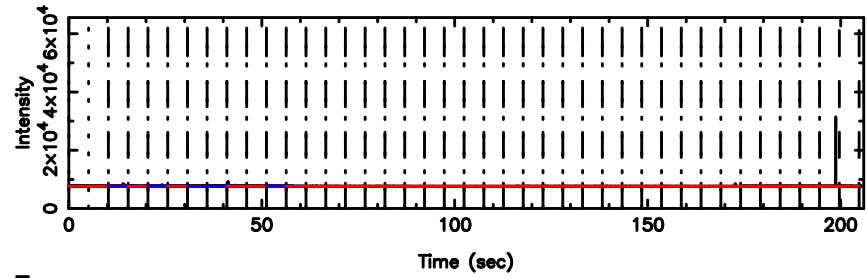

Frequency (Hz)

F20240604153420