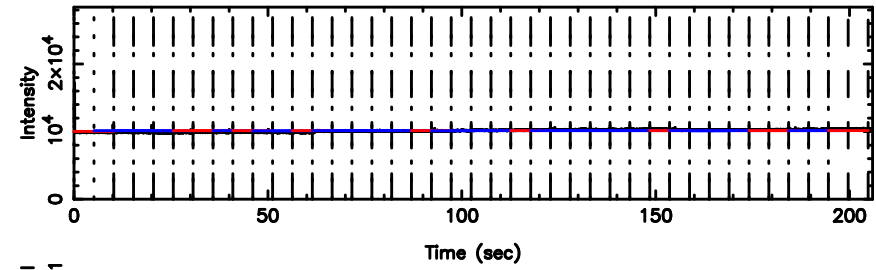

BLK:22,SNR1: 6.7532 ,SNR2: 43.765

K20240604123240

BLK:22,SNR1: 1.8066 ,SNR2: 8.0671

0531+194 2024/06/04 3.57UT TOYOKAWA-KISO

F20240604123244

BLK:28,SNR1: 1.2680 ,SNR2: 3.7847

K20240604123240

BLK:28,SNR1: 1.9163 ,SNR2: 8.7434