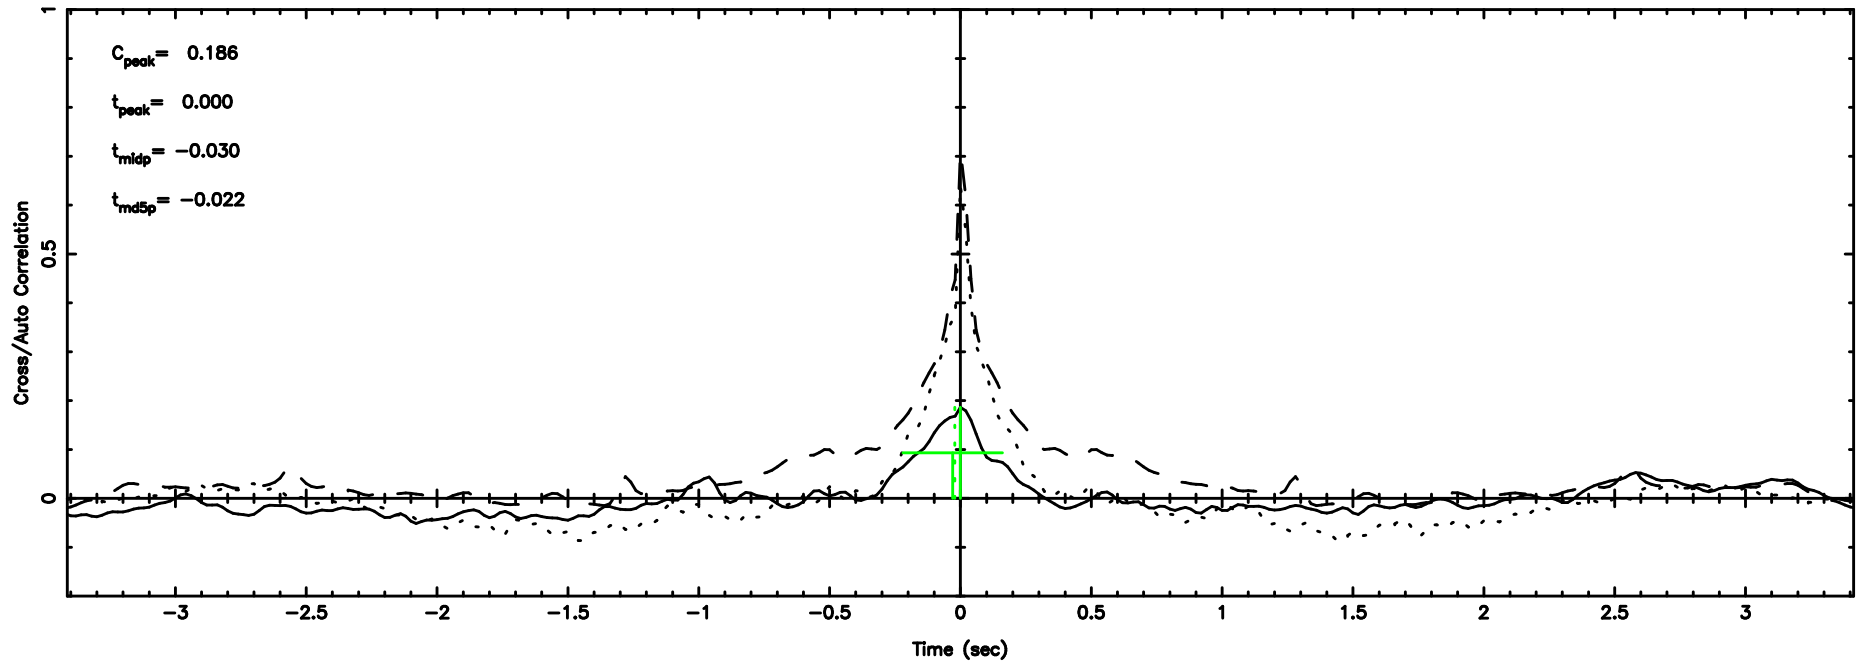

Frequency (Hz)

K20240604160703

BLK:13,SNR1: 3.2366 ,SNR2: 5.7295

Frequency (Hz)

3C216 2024/06/04 7.15UT FUJI -KISO

T20240604161917

BLK:14,SNR1: 1.9619 ,SNR2: 3.2723

Frequency (Hz)