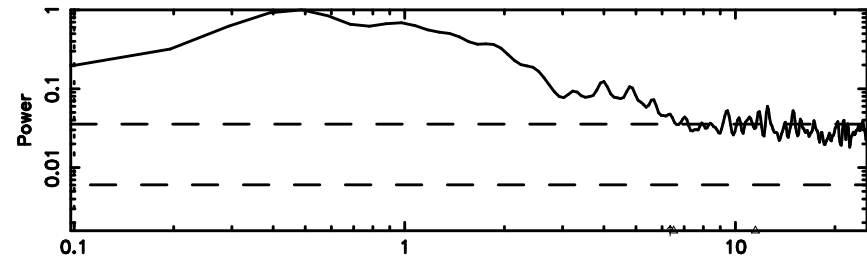

BLK:20,SNR1: 1.7452 ,SNR2: 5.7053