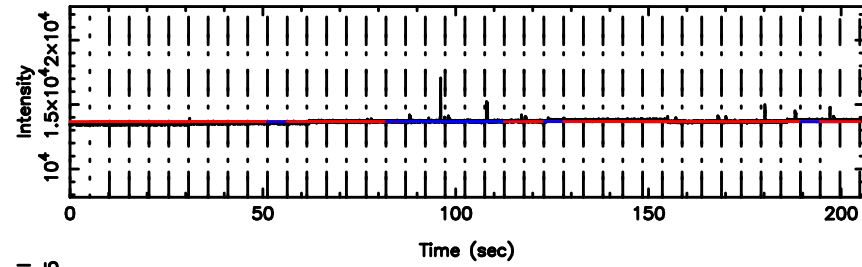

BLK:17,SNR1: 6.7103 ,SNR2: 8.7605

Frequency (Hz)

3C208 2024/06/04 6.87UT TOYOKAWA-KISO

F20240604155026

BLK: 9,SNR1: 0.84608 ,SNR2: 1.3138

Frequency (Hz)

K20240604155022

BLK: 9,SNR1: 15.204 ,SNR2: 20.233