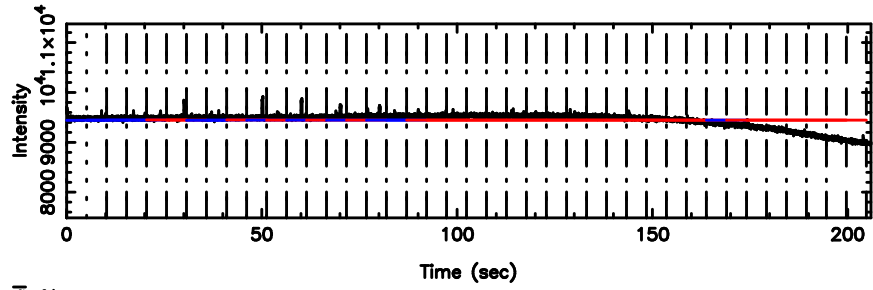

T20240604072102