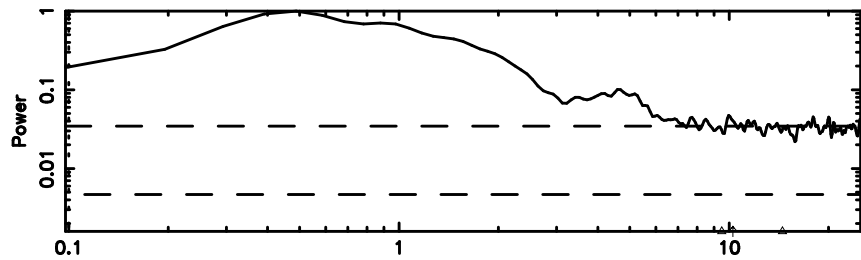

BLK:20,SNR1: 3.8715 ,SNR2: 9.8546

3C196 2024/06/04 6.22UT TOYOKAWA-FUJI

T20240604151128

BLK:23,SNR1: 1.8292 ,SNR2: 3.6115

Frequency (Hz)

K20240604151126

BLK:23,SNR1: 5.0366 ,SNR2: 12.596

Frequency (Hz)