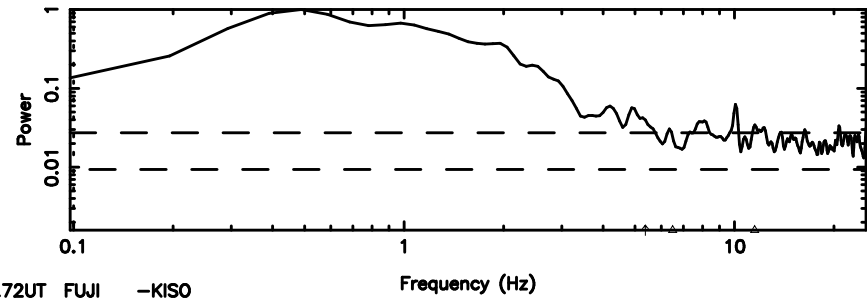

0741-06 2024/06/04 5.72UT FUJI -KISO