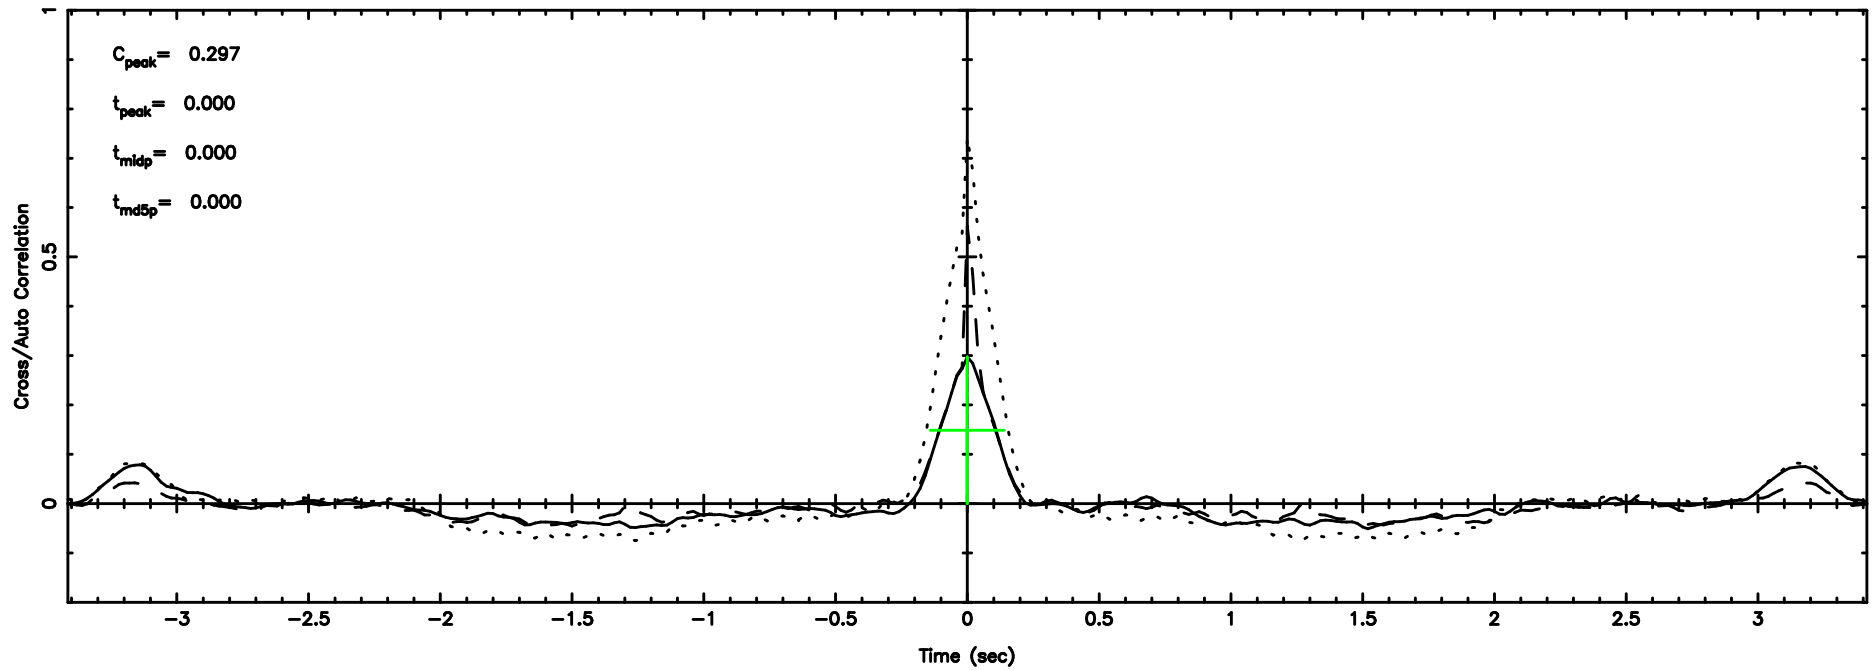

F20240604111242

BLK:23,SNR1: 0.61636 ,SNR2: 3.4199

Frequency (Hz)

K20240604111237

BLK:23,SNR1: 3.7687 ,SNR2: 11.430

Frequency (Hz)

0411+05 2024/06/04 2.24UT FUJI -KISO

T20240604112332