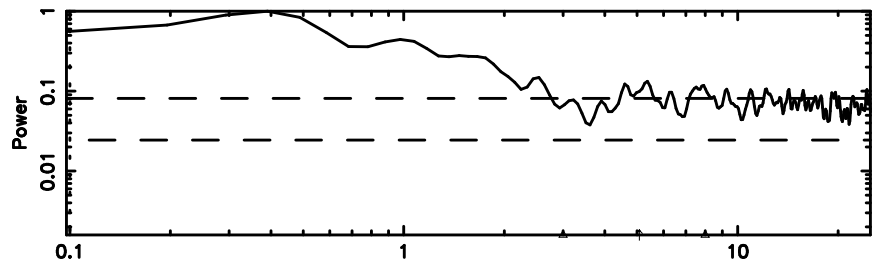

BLK: 6,SNR1: 0.38954 ,SNR2: 1.8131