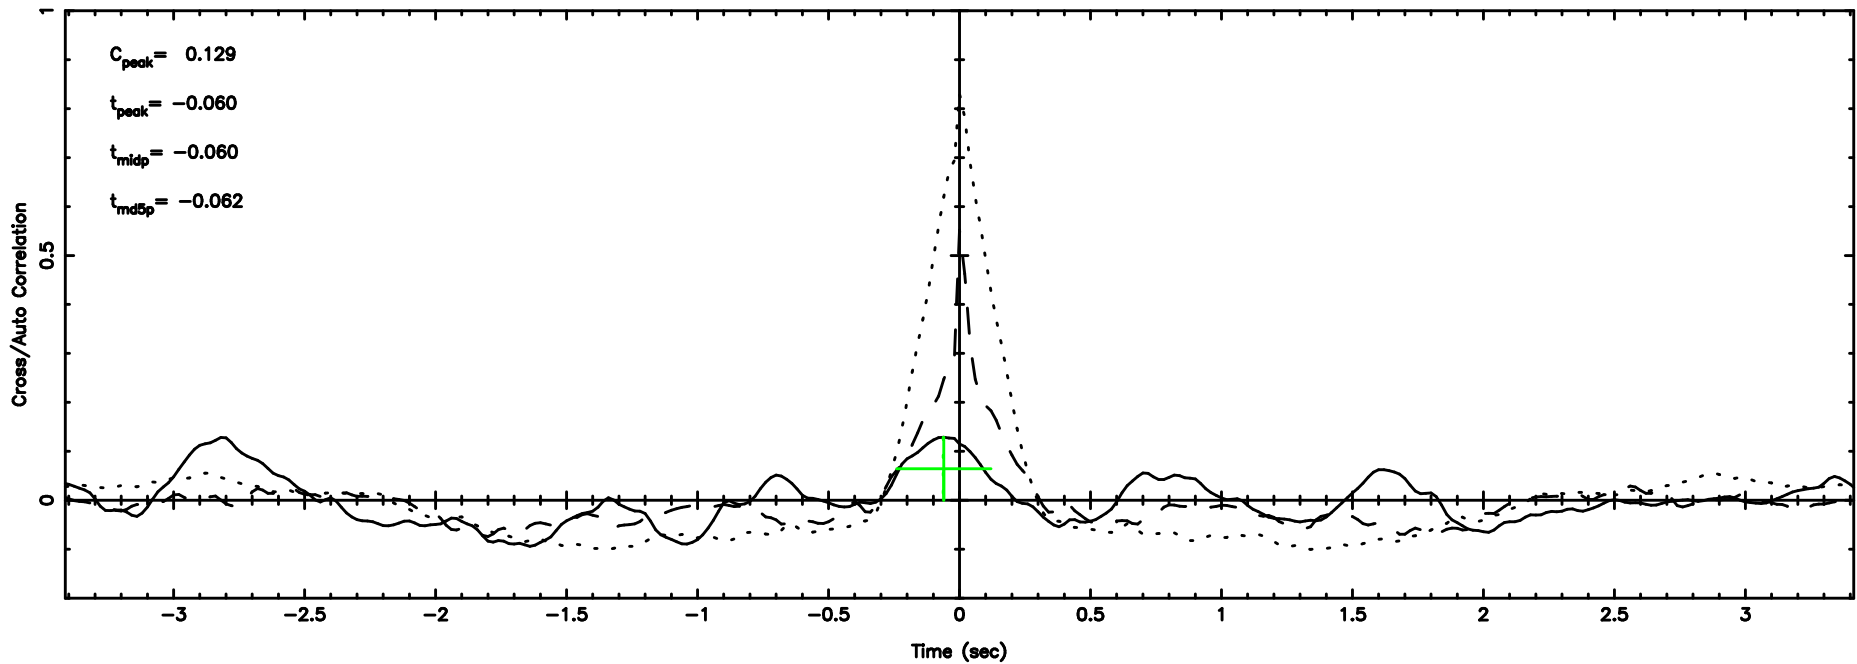

BLK: 5,SNR1: 0.47627 ,SNR2: 1.4175

Frequency (Hz)

F20240604153420

BLK: 5,SNR1: 4.3860 ,SNR2: 13.810

Frequency (Hz)

0834-19 2024/06/04 6.60UT TOYOKAWA-FUJI

T20240604153418

BLK:13,SNR1: 0.18435 ,SNR2: 1.9722