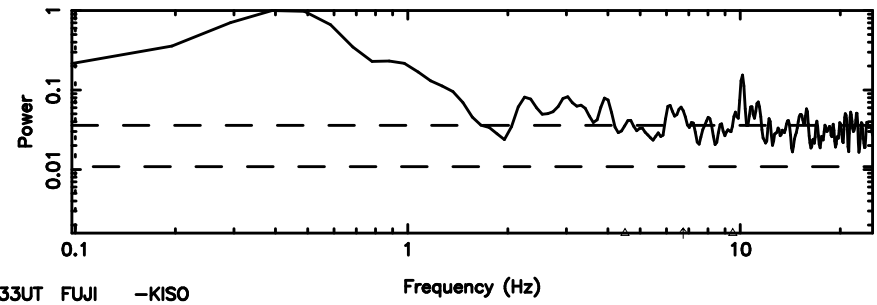

BLK: 4,SNR1: 0.76676 ,SNR2: 2.3082