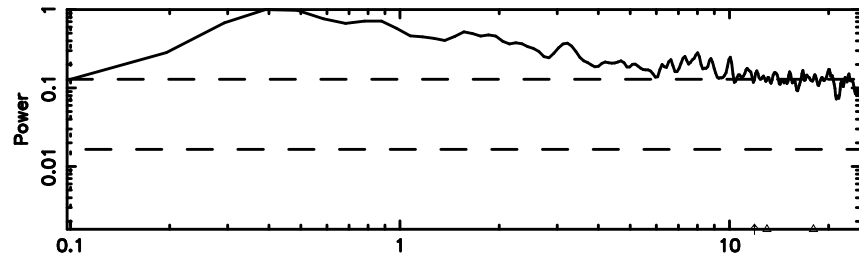

BLK:12,SNR1: 0.87171 ,SNR2: 1.2508

Frequency (Hz)

F20240604163343

BLK:12,SNR1: 2.9434 ,SNR2: 2.6173

Frequency (Hz)

3C222 2024/06/04 7.59UT TOYOKAWA-FUJI

T20240604163341

BLK:17,SNR1: 0.62863 ,SNR2: 1.0476