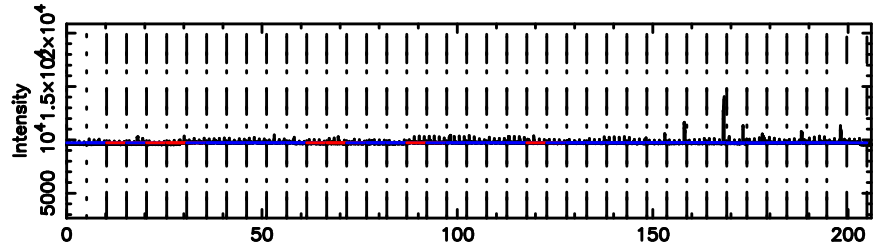

F20240604070506