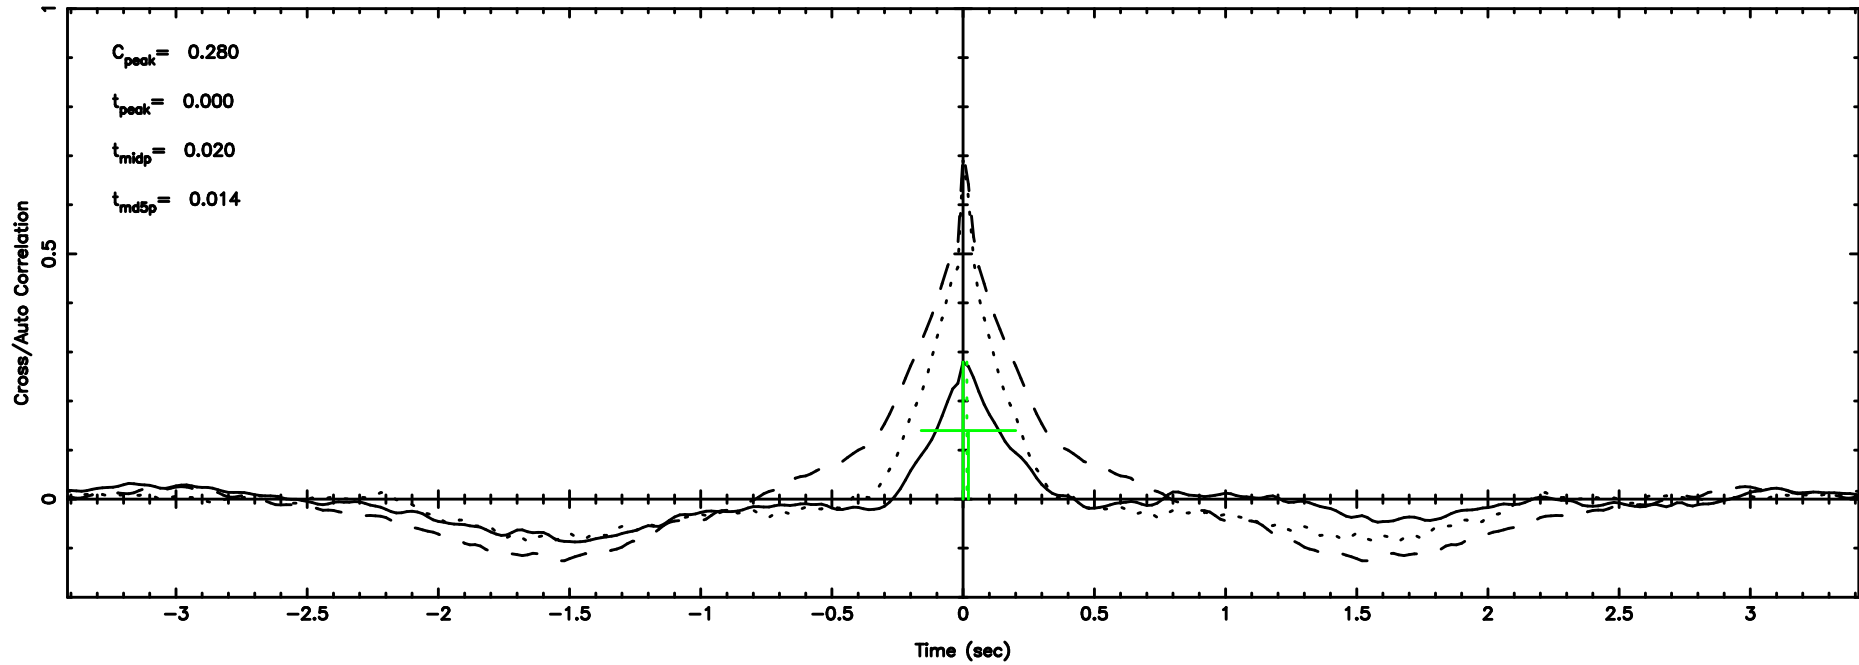

BLK:20,SNR1: 4.4848 ,SNR2: 8.8155

Frequency (Hz)

0732+33 2024/06/04 5.59UT TOYOKAWA-KISO

F20240604143344

BLK:26,SNR1: 2.9048 ,SNR2: 8.9140

K20240604143339

BLK:26,SNR1: 4.0123 ,SNR2: 7.8994

0732+33 2024/06/04 5.59UT FUJI -KISO