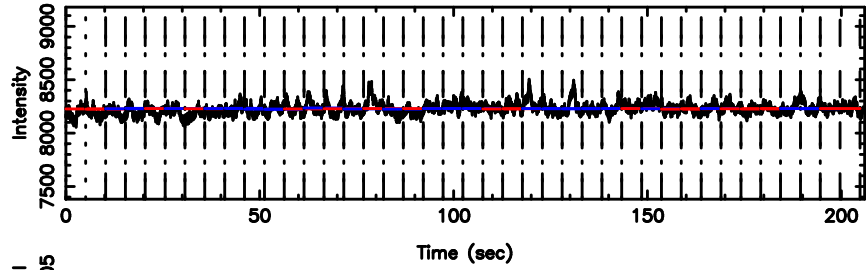

T20240604123242