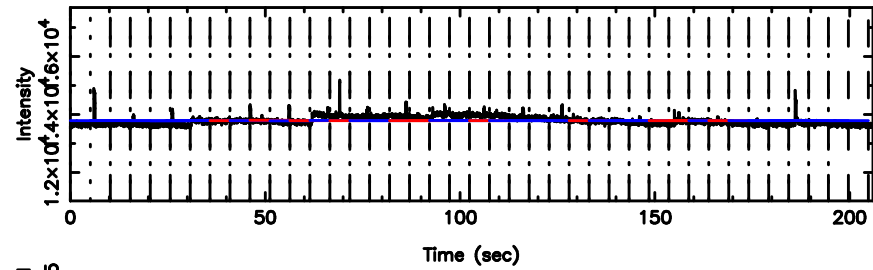

Frequency (Hz)

F20240604083618

BLK:28,SNR1: 0.62918 ,SNR2: 2.7142

3C48 2024/06/03 23.63UT FUJI -KISO

K20240604083614

BLK:28,SNR1: 3.6413 ,SNR2: 9.6266

T20240604085000

BLK: 8,SNR1: 0.20743 ,SNR2: 1.4269