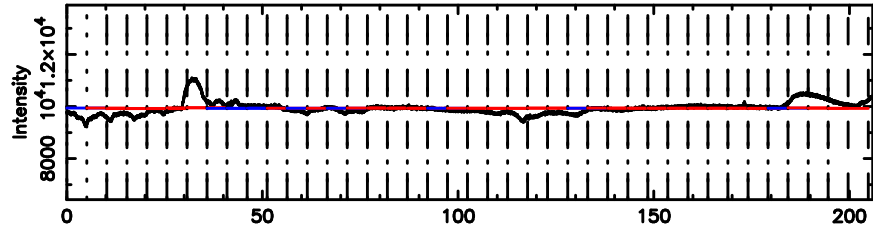

Frequency (Hz)

2259+481 2024/06/03 21.04UT TOYOKAWA-FUJI

F20240604060031

BLK: 9,SNR1: 0.38358 ,SNR2: 3.3397

Frequency (Hz)

T20240604060029

BLK: 9,SNR1: 4.0101 ,SNR2: 21.395

Frequency (Hz)