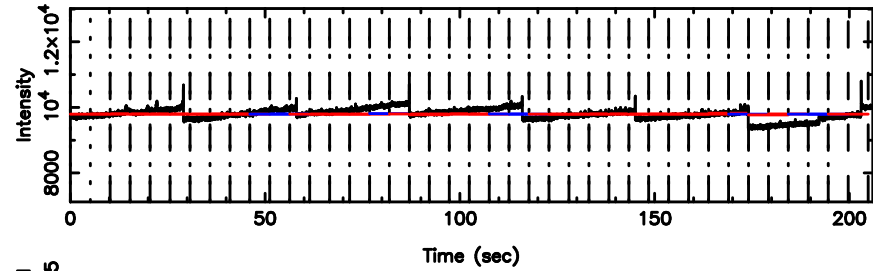

F20240604085002