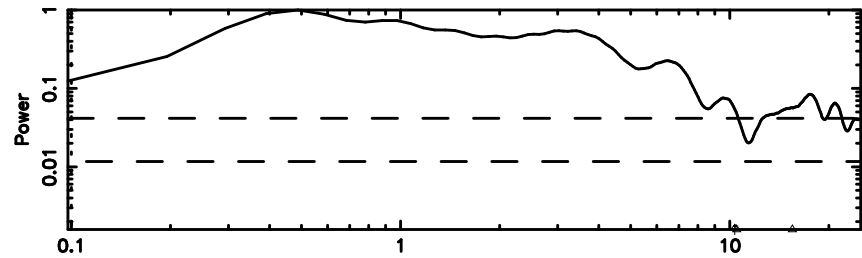

BLK: 7,SNR1: 3.4309 ,SNR2: 6.4102