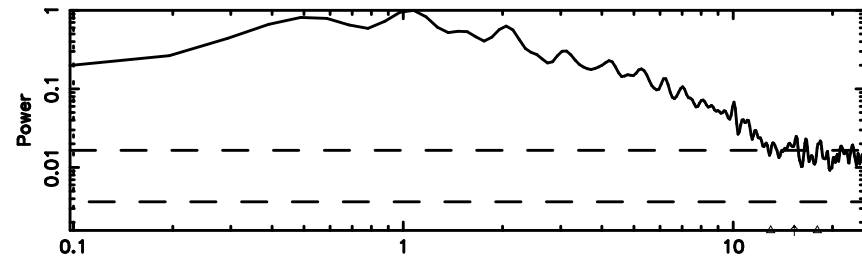

BLK:17,SNR1: 6.7103 ,SNR2: 8.7605

Frequency (Hz)

3C208 2024/06/04 6.87UT TOYOKAWA-KISO

F20240604155026

BLK: 9,SNR1: 0.84608 ,SNR2: 1.3138

Frequency (Hz)

K20240604155022

BLK: 9,SNR1: 15.204 ,SNR2: 20.233