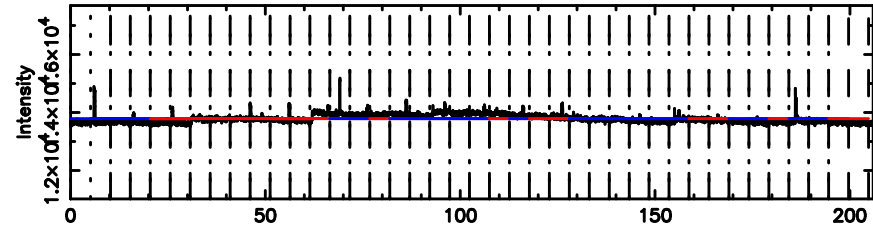

BLK:18,SNR1: 0.40223 ,SNR2: 2.0488

Frequency (Hz)

T20240604083616

BLK:22,SNR1: 2.8919 ,SNR2: 7.3415

Frequency (Hz)

3C48 2024/06/03 23.63UT TOYOKAWA-KISO

K20240604083614

BLK:22,SNR1: 3.2556 ,SNR2: 12.048