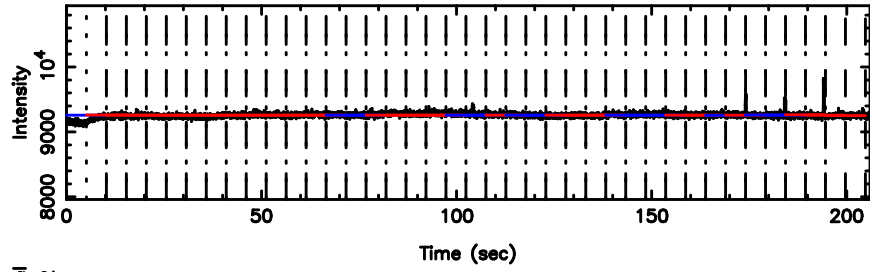

BLK:13,SNR1: 42.557 ,SNR2: 103.65

Frequency (Hz)

3C26 2024/06/03 22.91UT FUJI -KISO

K20240604075236

BLK:13,SNR1: 25.216 ,SNR2: 24.038

Frequency (Hz)

T20240604075738

BLK:13,SNR1: 0.65294 ,SNR2: 2.5372