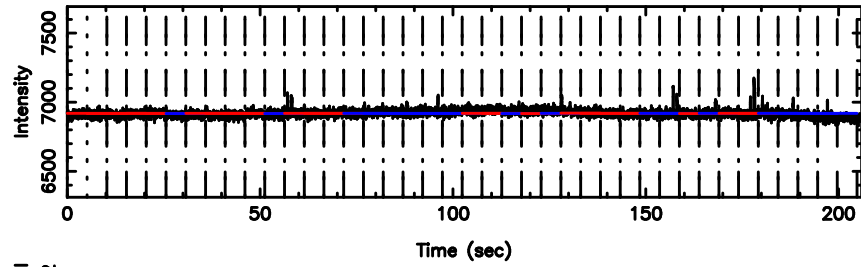

F20240604155026

BLK:12,SNR1: 1.0036 ,SNR2: 1.3576

Frequency (Hz)

3C208 2024/06/04 6.87UT TOYOKAWA-FUJI

T20240604155024

BLK:17,SNR1: 1.0627 ,SNR2: 2.9190

Frequency (Hz)

K20240604155022