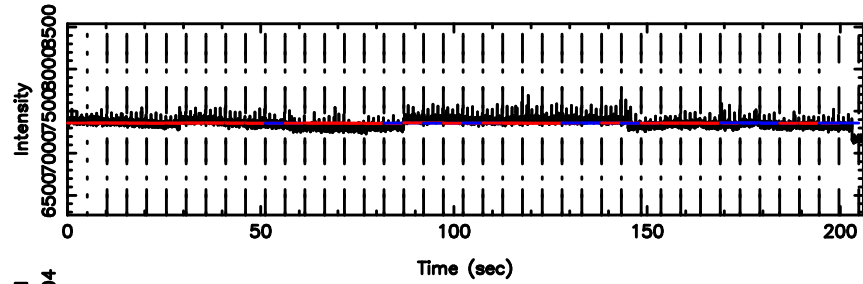

BLK:14,SNR1: 0.23238 ,SNR2: 2.4987

Frequency (Hz)

K20240604144142

BLK:14,SNR1: 4.0026 ,SNR2: 6.3635

Frequency (Hz)

0741-06 2024/06/04 5.72UT TOYOKAWA-KISO

F20240604144146

BLK:11,SNR1: 0.27672 ,SNR2: 2.9273