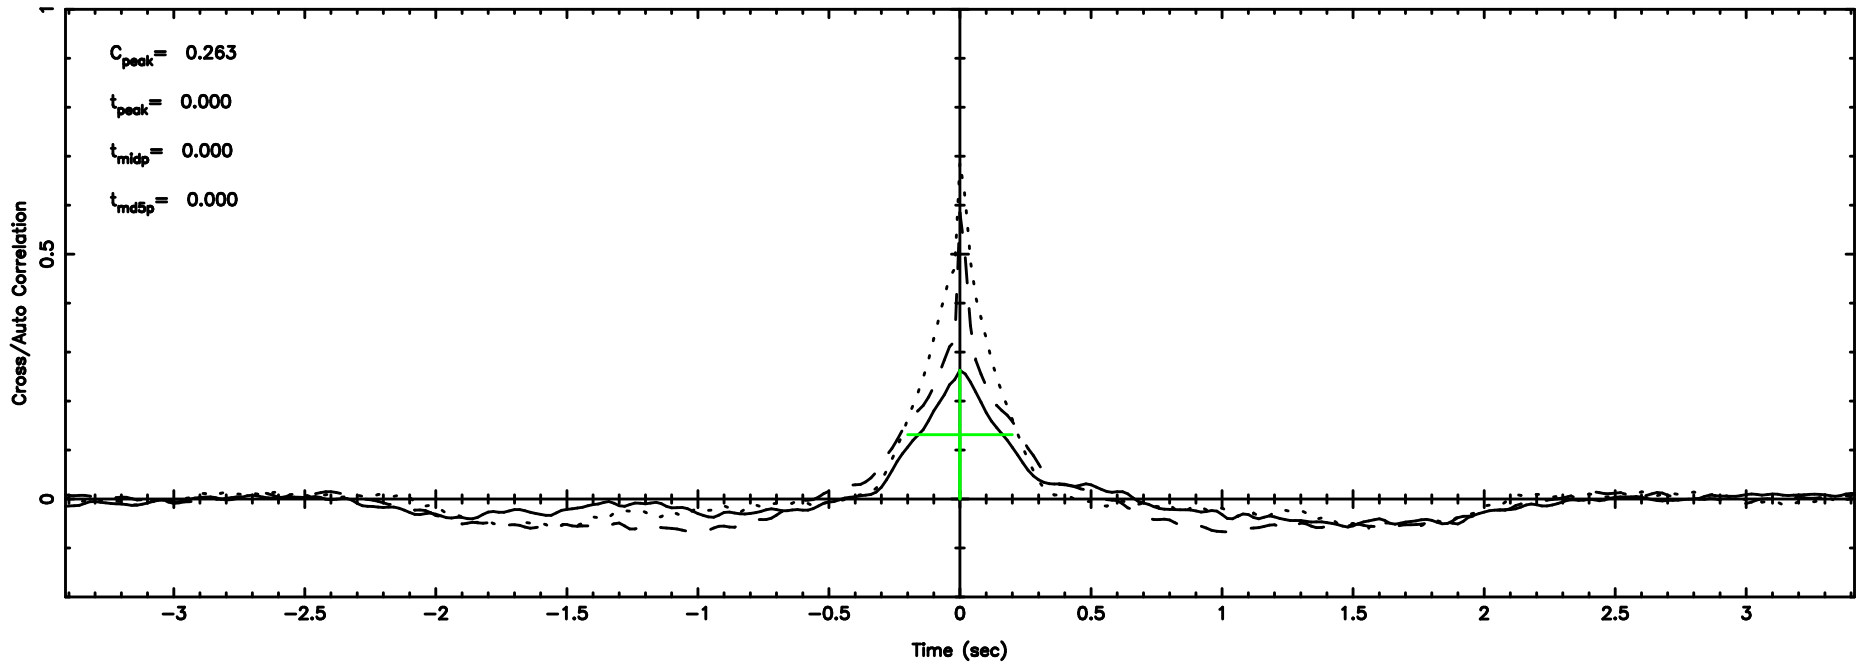

Frequency (Hz)

3C196 2024/06/04 6.22UT TOYOKAWA-KISO