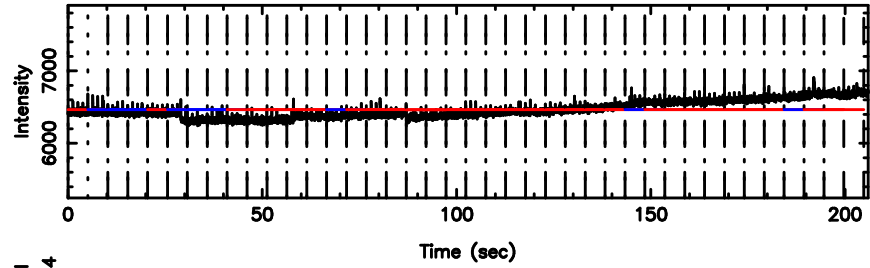

F20240604103455

BLK: 7, SNR1: 0.23772 ,SNR2: 1.6949

T20240604103453

BLK:15,SNR1: 3.1363 ,SNR2: 8.1285

0333+32 2024/06/04 1.61UT TOYOKAWA-KISO

K20240604103450

BLK:15,SNR1: 3.9730 ,SNR2: 10.970

F20240604103455