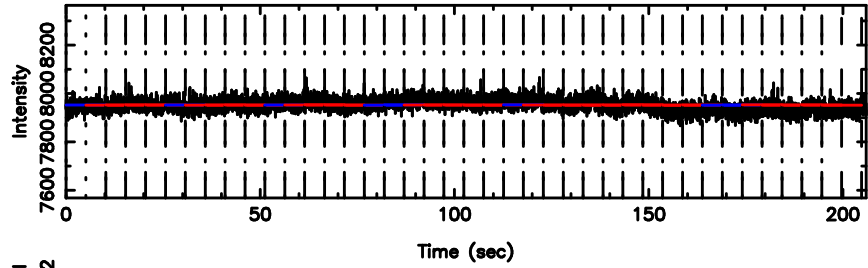

BLK: 9,SNR1: 0.48783 ,SNR2: 1.7993

K20240604103450

BLK: 9,SNR1: 4.1269 ,SNR2: 11.391

0333+32 2024/06/04 1.61UT FUJI -KISO

T20240604104754

BLK: 8,SNR1: 0.74004E-01,SNR2: 1.3291

0347+05 2024/06/04 1.83UT TOYOKAWA-FUJI