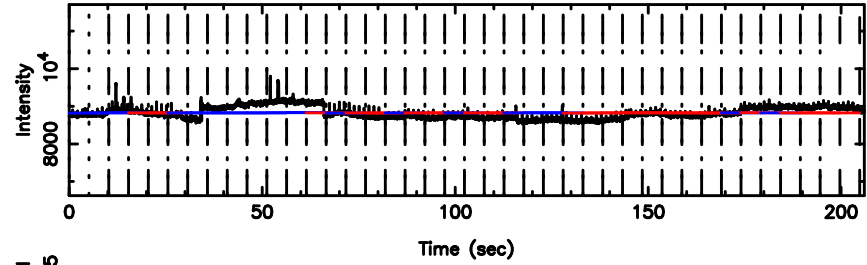

F20240604152240