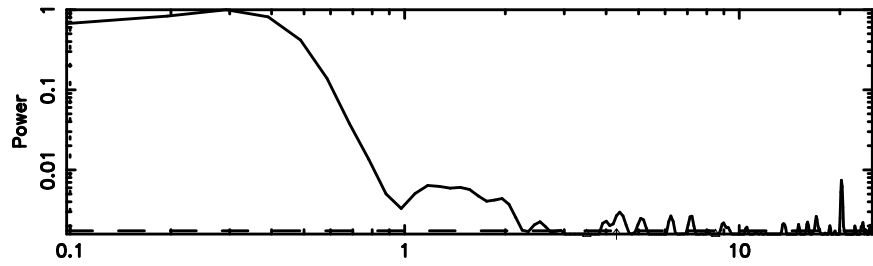

BLK: 6,SNR1: 10.188 ,SNR2: 48.482