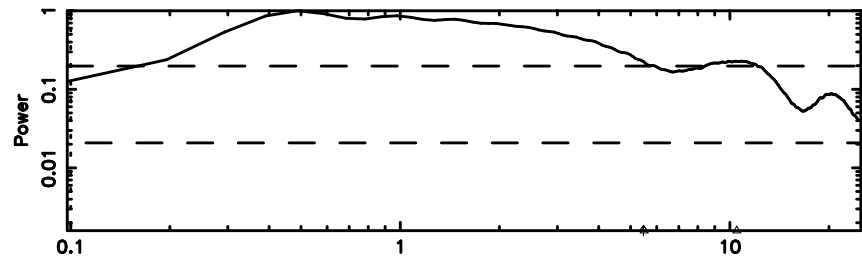

BLK:16,SNR1: 0.26381 ,SNR2: 1.7191