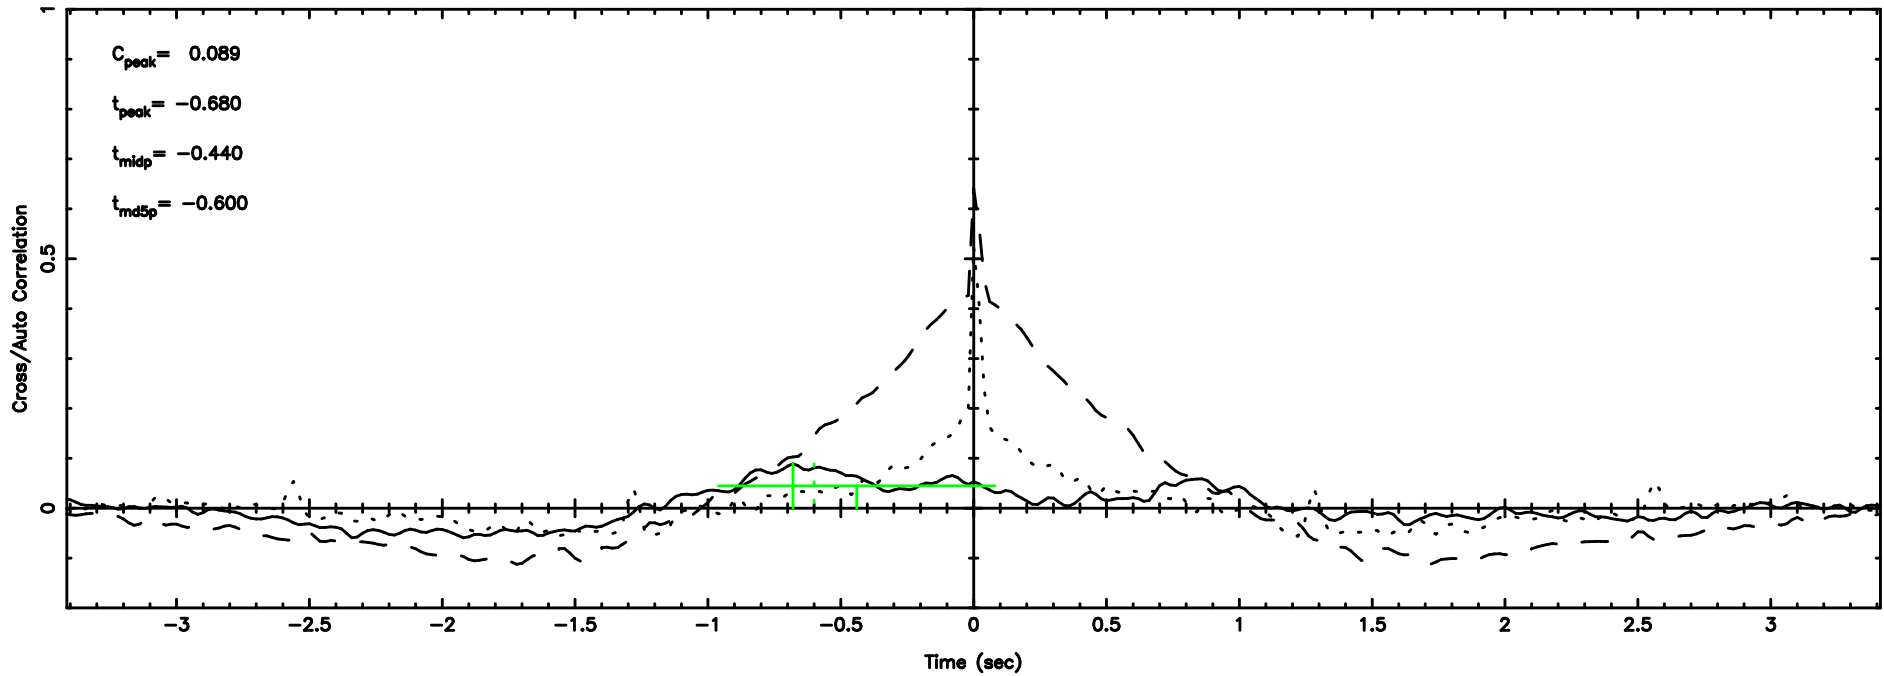

Frequency (Hz)

2259+481 2024/06/03 21.04UT TOYOKAWA-FUJI

F20240604060031

BLK: 9,SNR1: 0.38358 ,SNR2: 3.3397

Frequency (Hz)

T20240604060029

BLK: 9,SNR1: 4.0101 ,SNR2: 21.395

Frequency (Hz)