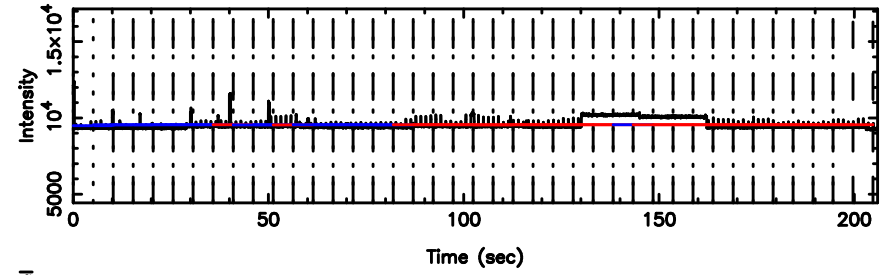

F20240604072104

0019-00 2024/06/03 22.38UT TOYOKAWA-FUJI