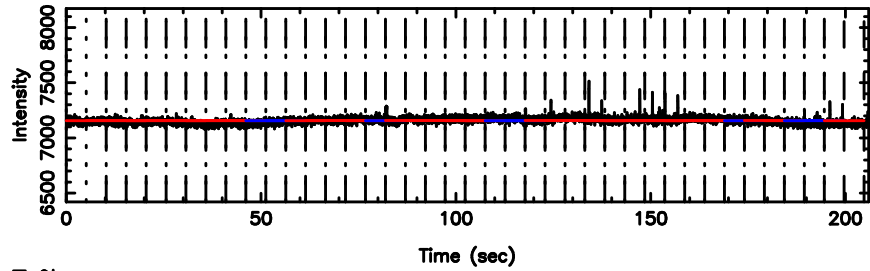

Frequency (Hz)

F20240604083618

BLK:28,SNR1: 0.62918 ,SNR2: 2.7142

3C48 2024/06/03 23.63UT FUJI -KISO

K20240604083614

BLK:28,SNR1: 3.6413 ,SNR2: 9.6266

T20240604085000

BLK: 8,SNR1: 0.20743 ,SNR2: 1.4269