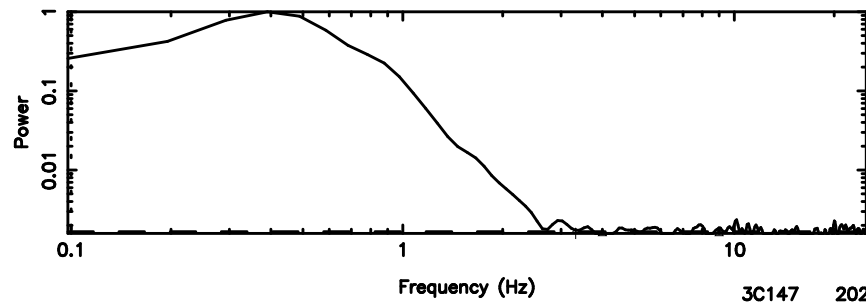

BLK:31,SNR1: 15.174 ,SNR2: 93.317