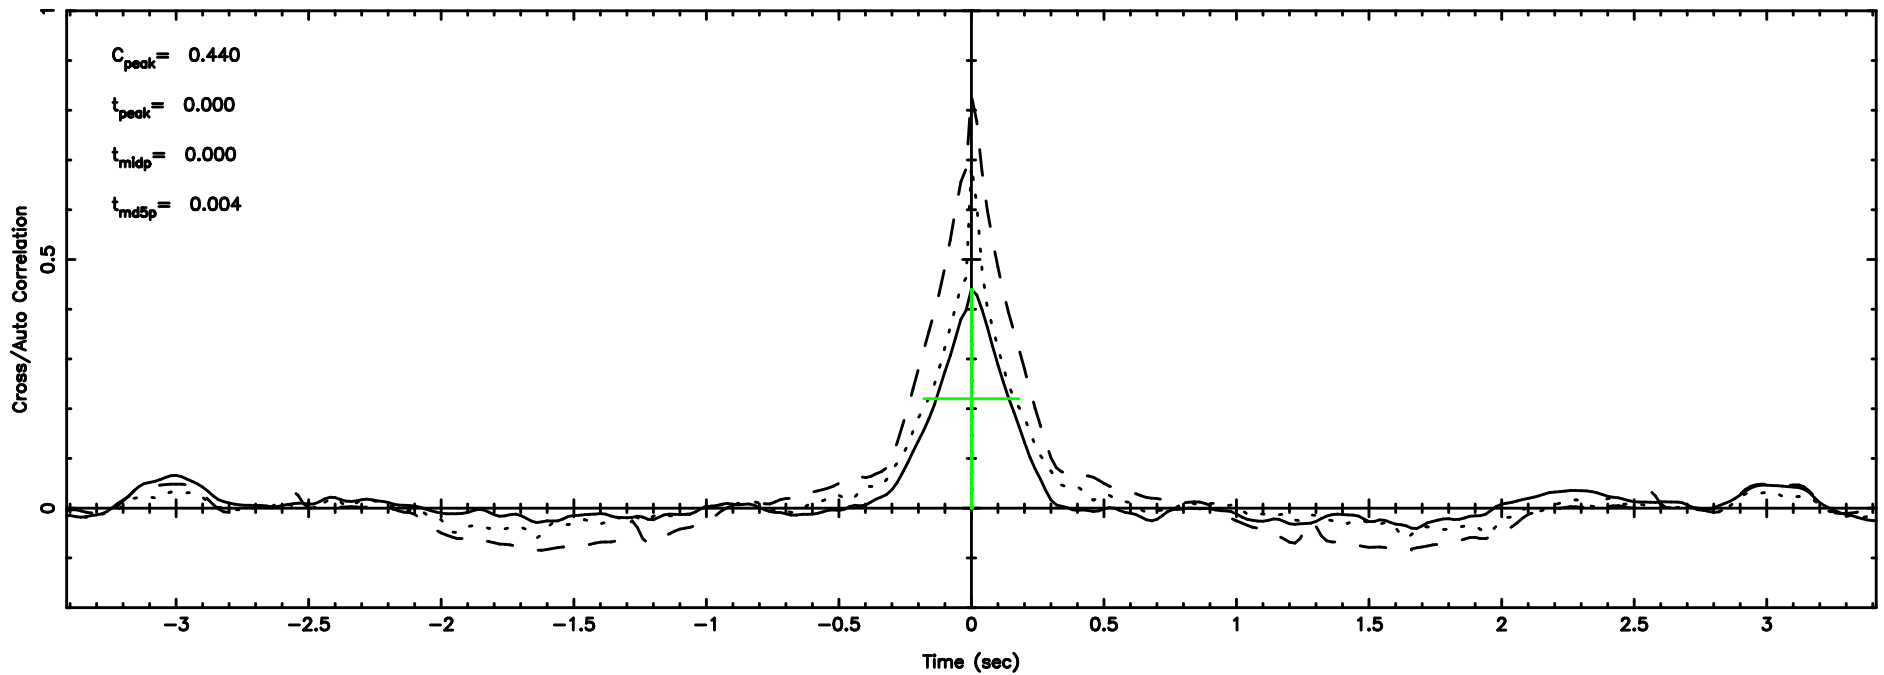

Frequency (Hz)

0019-00 2024/06/03 22.38UT FUJI -KISO