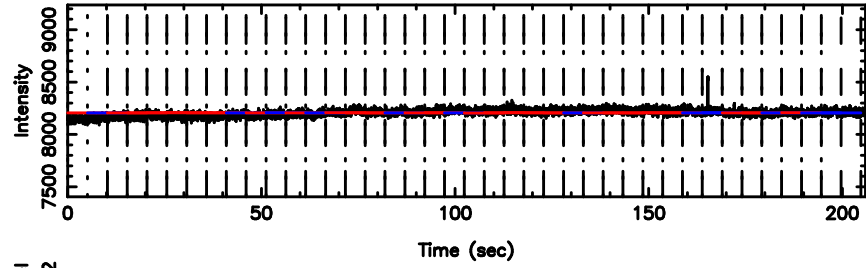

T20240604125750

BLK: 8,SNR1: 0.16920 ,SNR2: 1.1898

F20240604125752

BLK: 8,SNR1: 0.21377 ,SNR2: 1.8720

0556+191 2024/06/04 3.99UT TOYOKAWA-FUJI

T20240604125750

BLK:12,SNR1: 1.0190 ,SNR2: 3.9599

K20240604125747