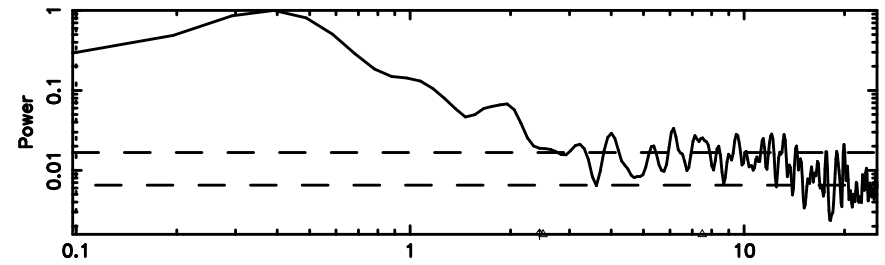

BLK: 2,SNR1: 1.3242 ,SNR2: 12.549