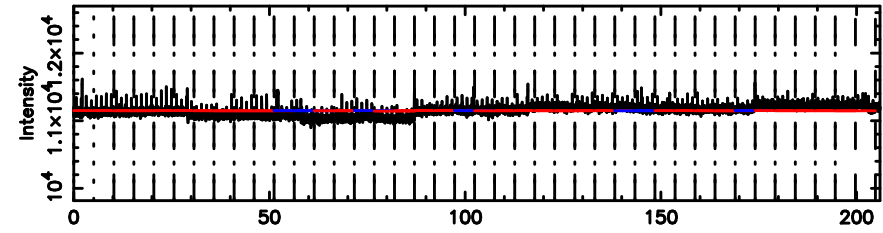

2227+444 2024/06/03 20.50UT FUJI -KISO

T20240604054432

BLK: 7,SNR1: 0.59578 ,SNR2: 3.6193

Frequency (Hz)

2243+394 2024/06/03 20.77UT TOYOKAWA-FUJI

F20240604054434

BLK: 7,SNR1:-0.24703 ,SNR2: 0.59644

Frequency (Hz)