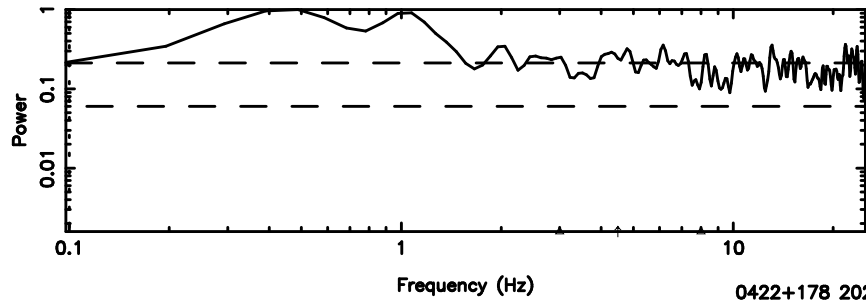

T20240604112332

BLK: 4,SNR1: 0.59058E-01,SNR2: 0.75009

F20240604112334

BLK: 4,SNR1: 0.68214E-02,SNR2: 0.62013

0422+178 2024/06/04 2.42UT TOYOKAWA-FUJI