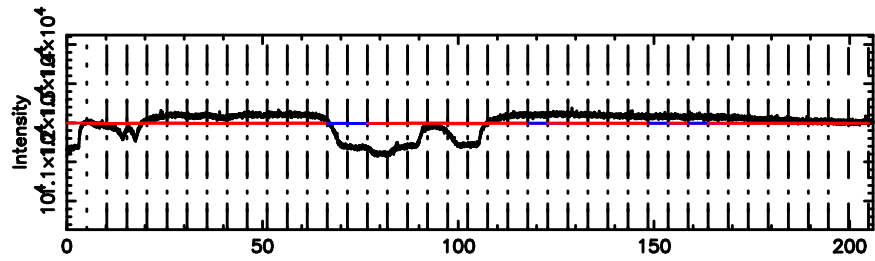

T20240604054432