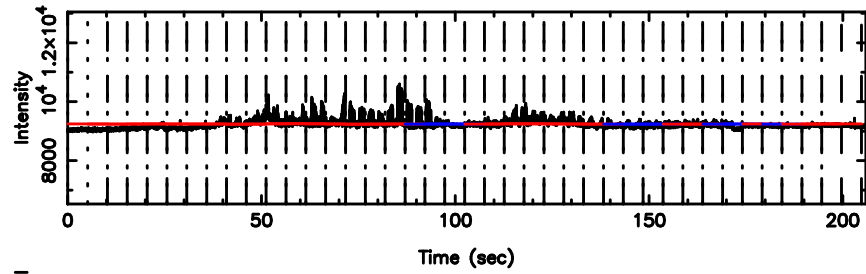

F20240604124915