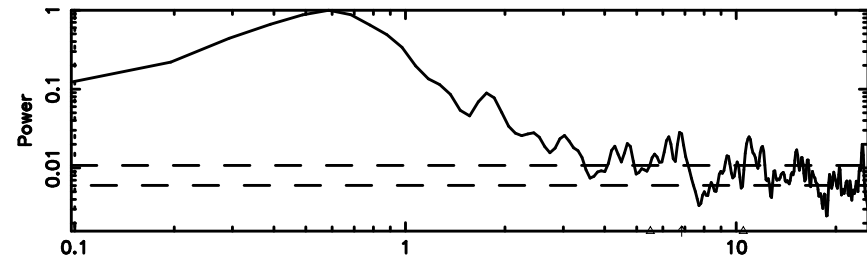

BLK:12,SNR1: 0.20355 ,SNR2: 1.4279

Frequency (Hz)

K20240604141314

BLK:12,SNR1: 2.9149 ,SNR2: 8.9277

Frequency (Hz)

0713-024 2024/06/04 5.25UT TOYOKAWA-KISO

F20240604141318

BLK: 5,SNR1: 1.2895 ,SNR2: 6.4945