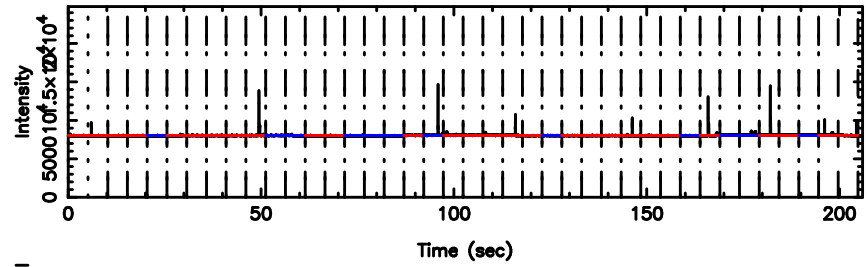

Frequency (Hz)

F20240604155026