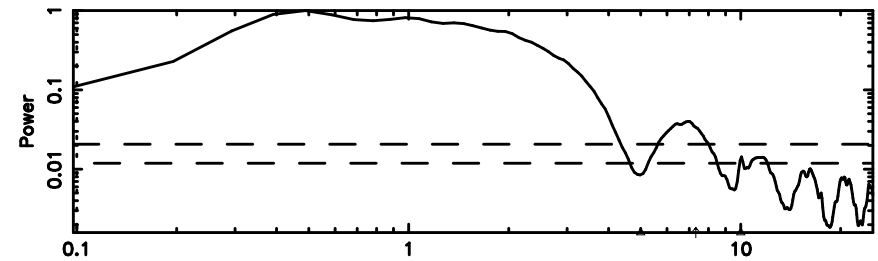

F20240604111242

BLK:23,SNR1: 0.61636 ,SNR2: 3.4199

Frequency (Hz)

K20240604111237

BLK:23,SNR1: 3.7687 ,SNR2: 11.430

Frequency (Hz)

0411+05 2024/06/04 2.24UT FUJI -KISO

T20240604112332