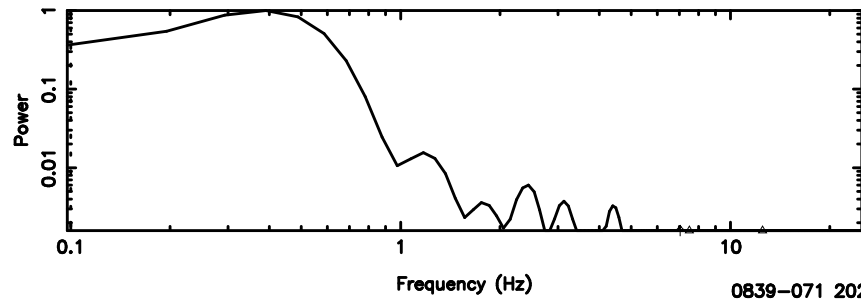

BLK:17,SNR1: 92.335 ,SNR2: 264.58