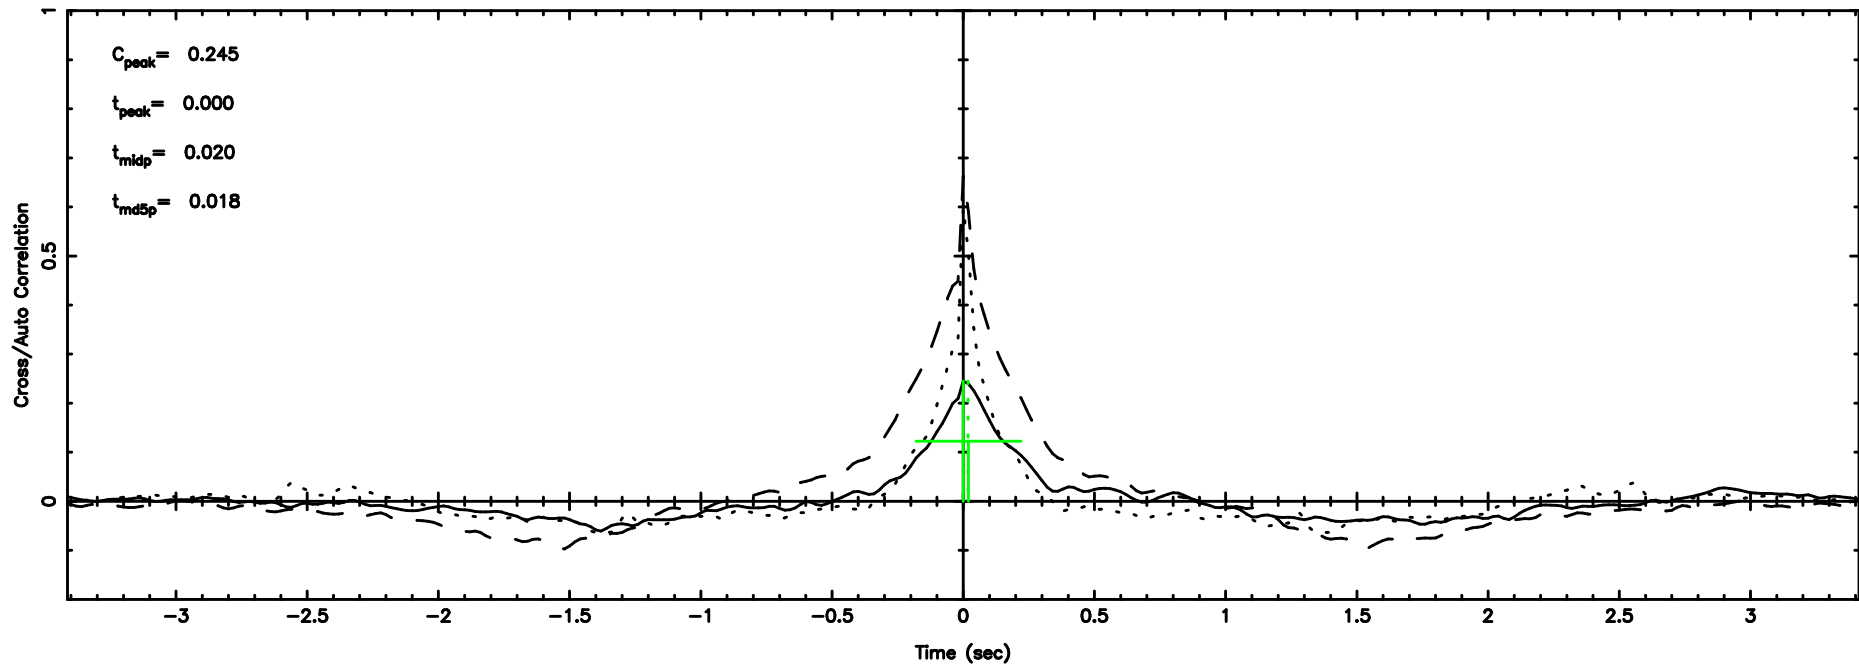

Frequency (Hz)

0732+33 2024/06/04 5.59UT TOYOKAWA-FUJI