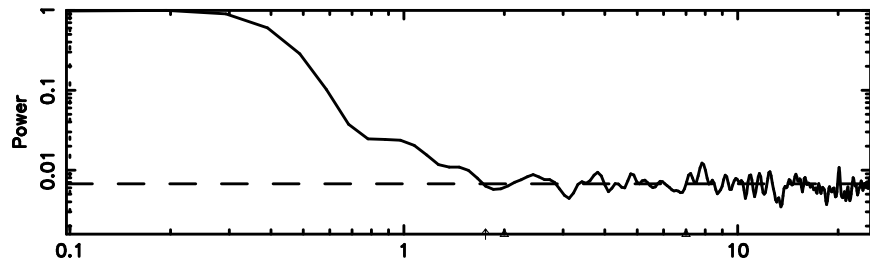

BLK:10,SNR1: 2.5145 ,SNR2: 30.257