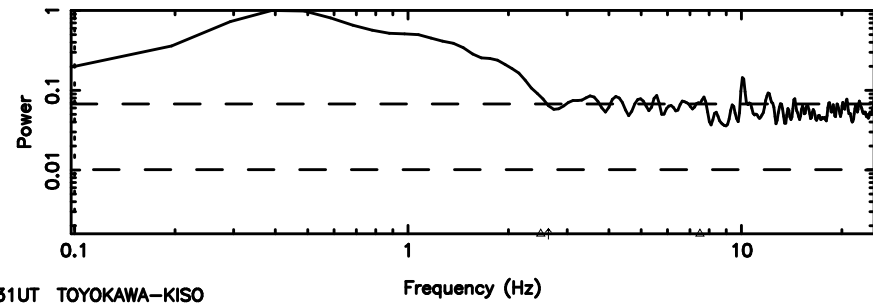

T20240604081643

BLK:11,SNR1: 0.28295 ,SNR2: 1.2018

0115-01 2024/06/03 23.31UT TOYOKAWA-KISO

K20240604081640

BLK:11,SNR1: 0.52243 ,SNR2: 4.8942

F20240604081645

BLK:16,SNR1: 120.50 ,SNR2: 532.18

K20240604081640