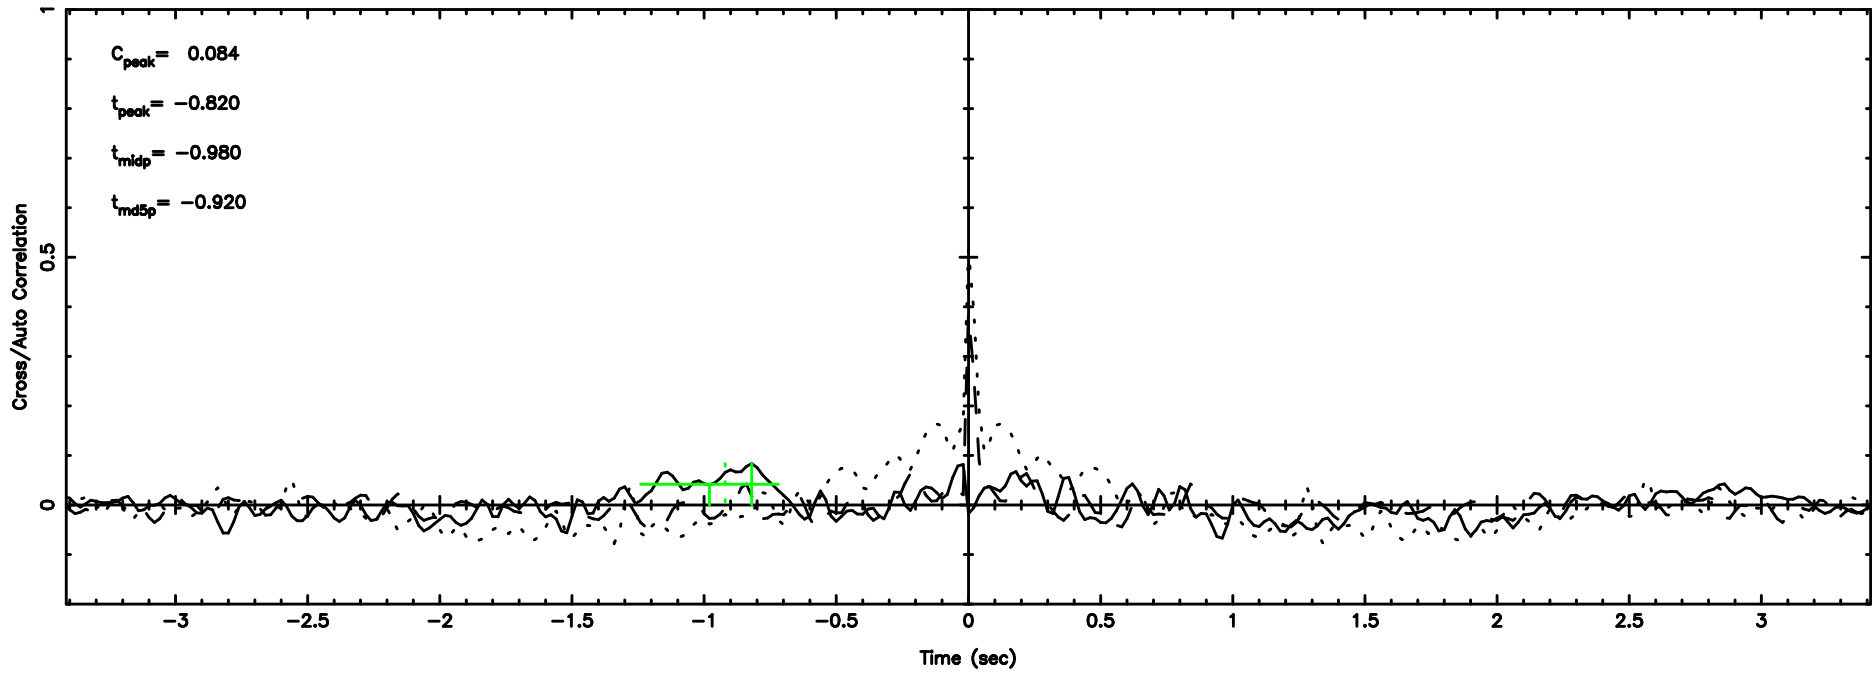

T20240604091458

BLK: 2,SNR1: 0.97013E-01,SNR2: 0.41475

F20240604091500

BLK: 2,SNR1: 0.17429 ,SNR2: 3.5557

0213+178 2024/06/04 0.28UT TOYOKAWA-FUJI