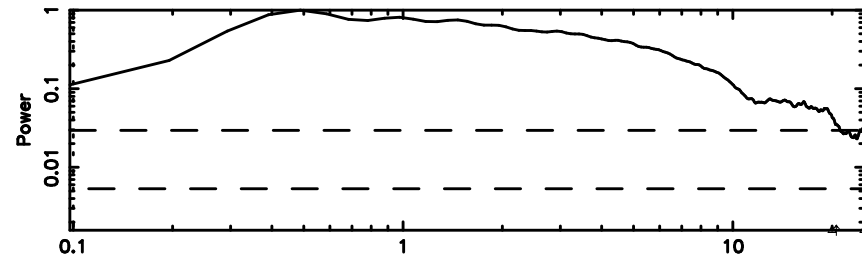

BLK:10,SNR1: 6.7795 ,SNR2: 6.5650