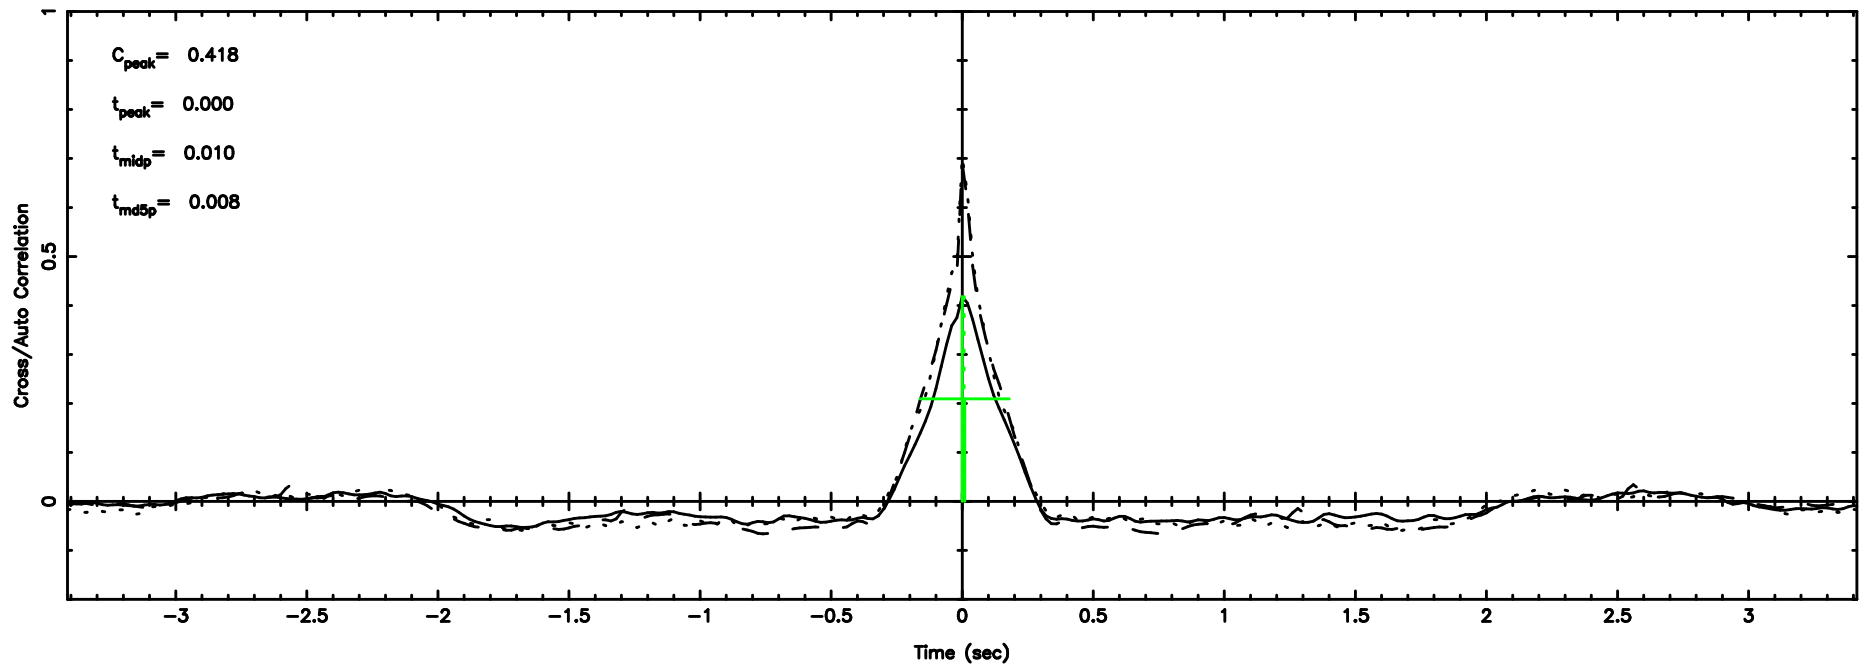

3C190 2024/06/04 6.01UT FUJI -KISO