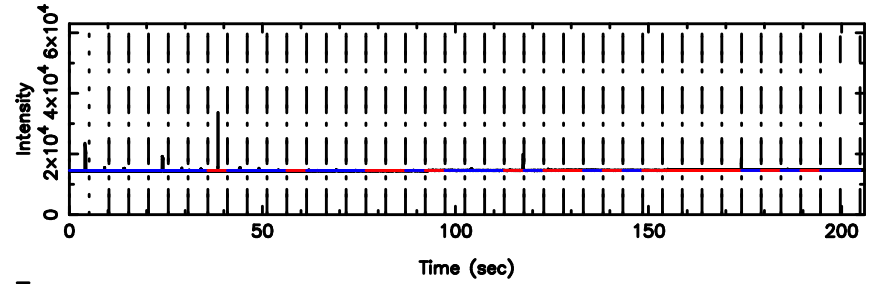

BLK:20,SNR1: 3.8715 ,SNR2: 9.8546

3C196 2024/06/04 6.22UT TOYOKAWA-FUJI

T20240604151128

BLK:23,SNR1: 1.8292 ,SNR2: 3.6115

Frequency (Hz)

K20240604151126

BLK:23,SNR1: 5.0366 ,SNR2: 12.596

Frequency (Hz)