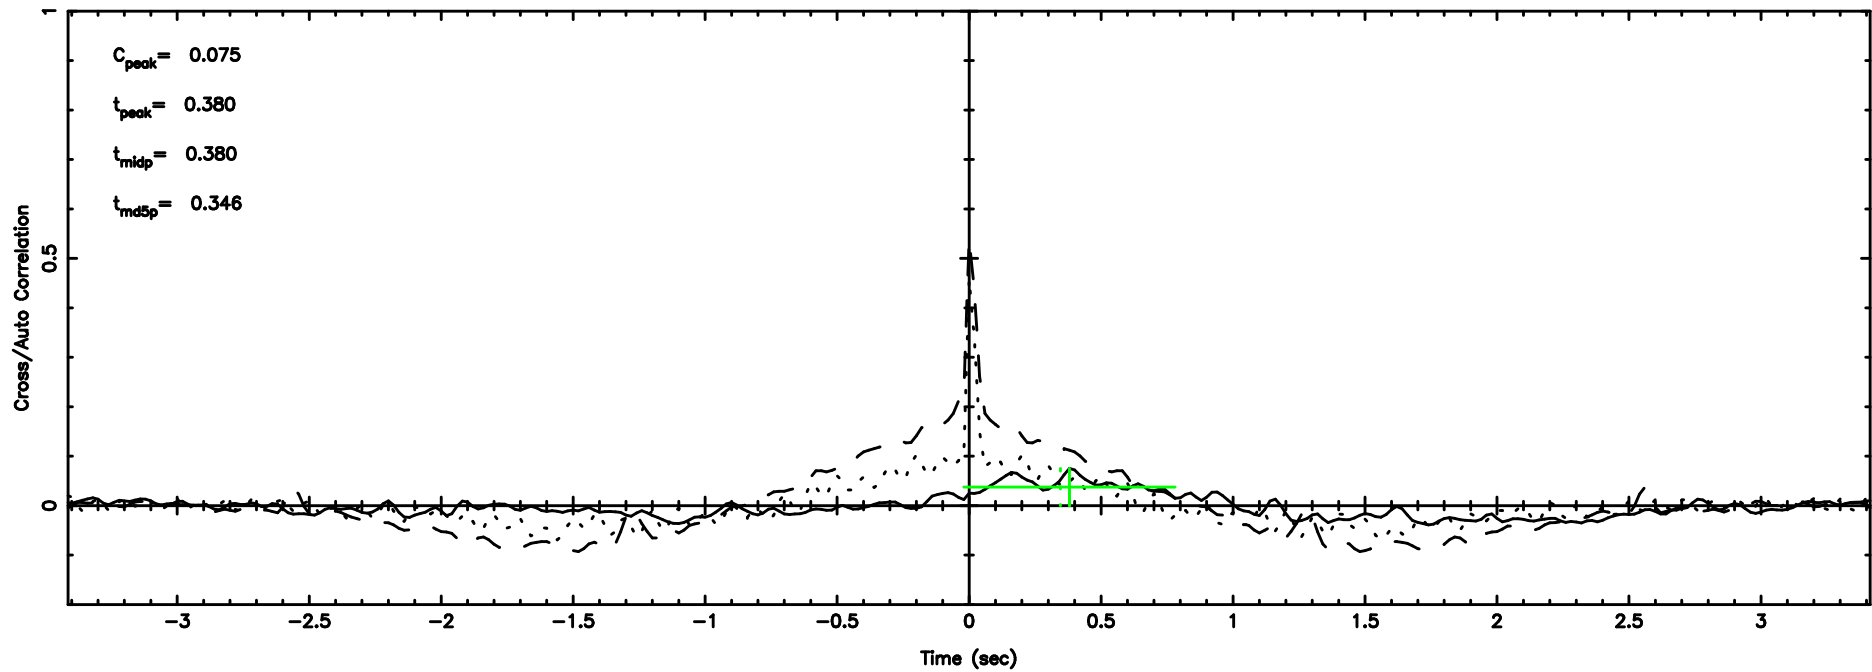

BLK:10,SNR1: 0.93611E-01,SNR2: 0.78128