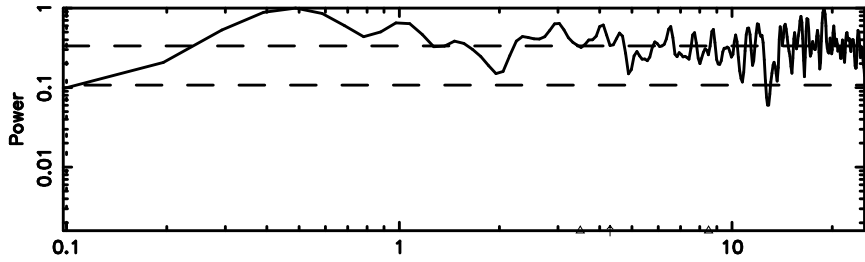

No. Good Data

K20240604094054

No. Good Data

3C71 2024/06/04 0.71UT FUJI -KISO

T20240604100011

BLK: 2,SNR1: 0.11817 ,SNR2: 0.40804

Frequency (Hz)

F20240604100013