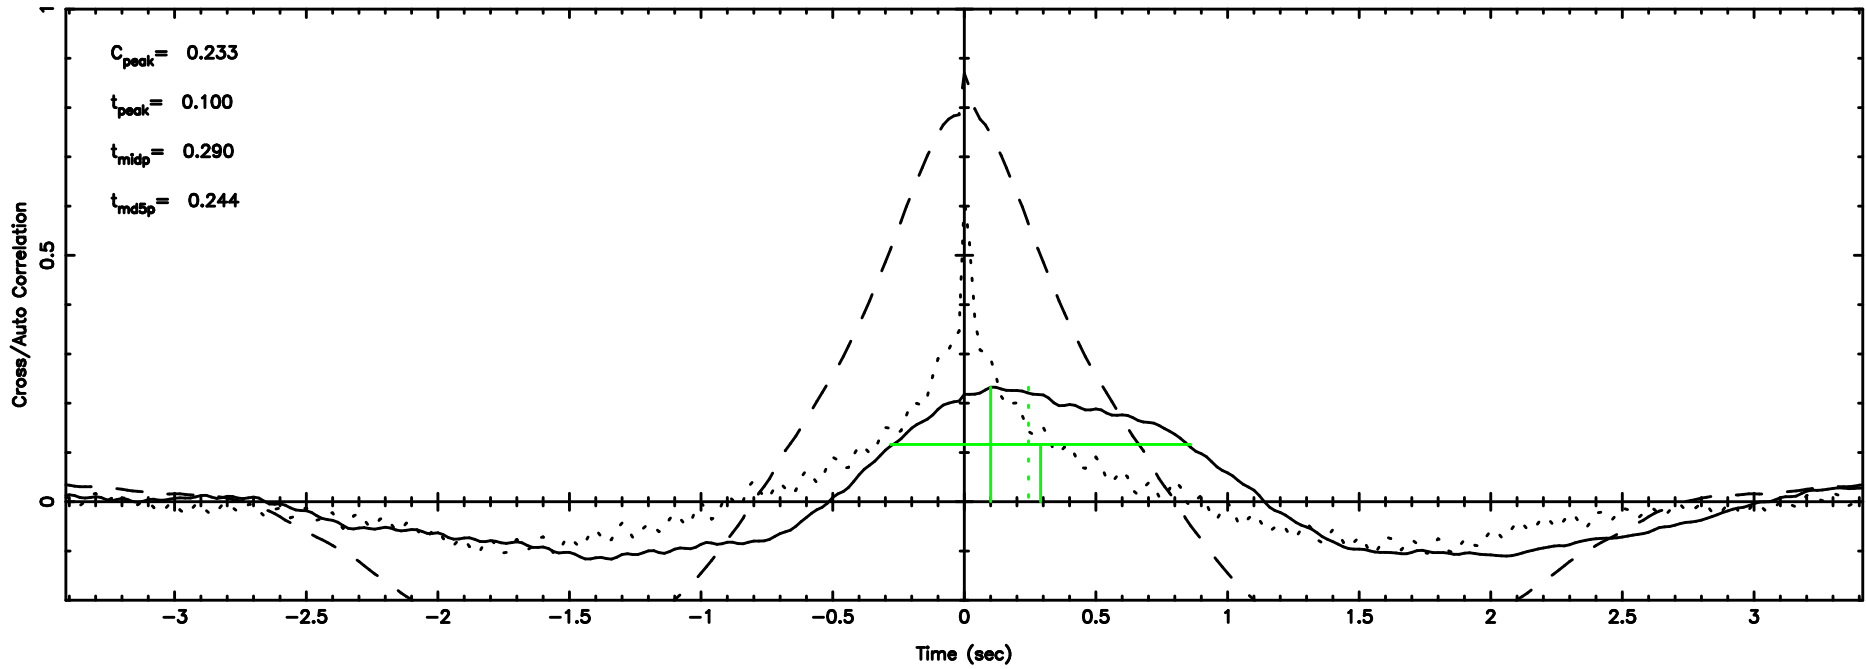

BLK:22,SNR1: 6.7532 ,SNR2: 43.765

K20240604123240

BLK:22,SNR1: 1.8066 ,SNR2: 8.0671

0531+194 2024/06/04 3.57UT TOYOKAWA-KISO

F20240604123244

BLK:28,SNR1: 1.2680 ,SNR2: 3.7847

K20240604123240

BLK:28,SNR1: 1.9163 ,SNR2: 8.7434