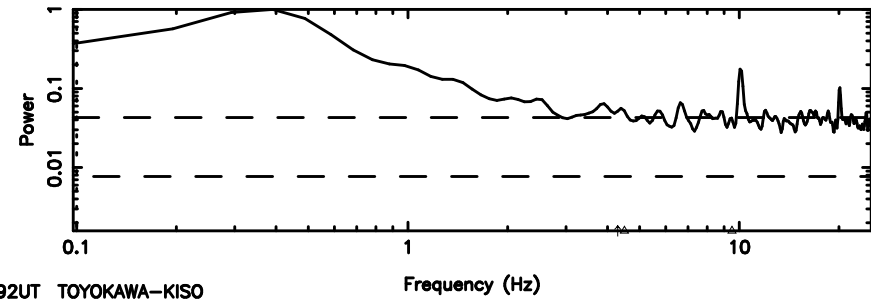

BLK:11,SNR1: 0.64359 ,SNR2: 2.9280

0552+12 2024/06/04 3.92UT TOYOKAWA-KISO