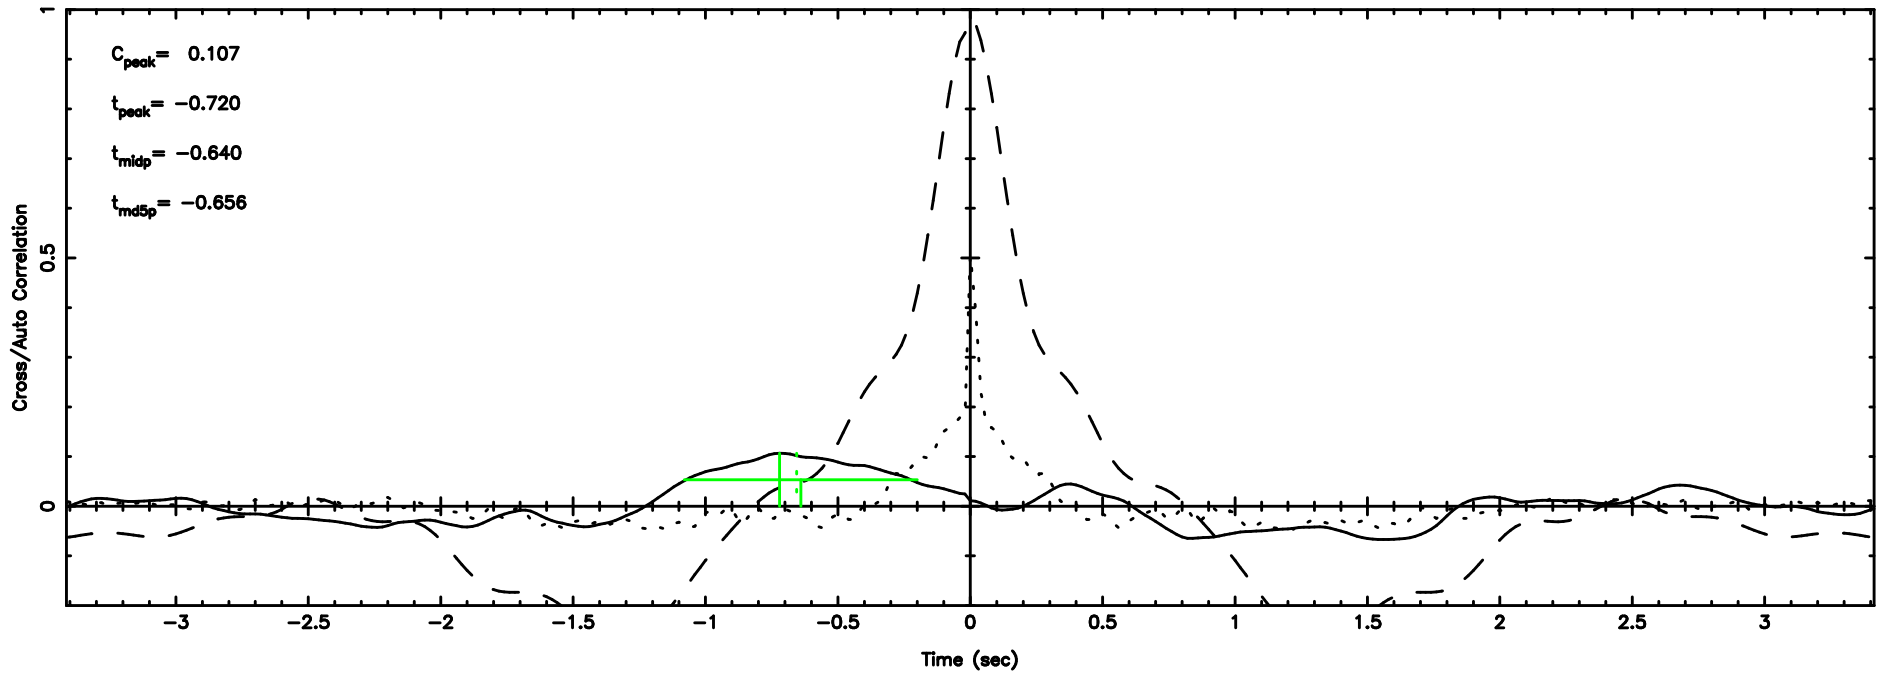

Frequency (Hz)

0056-00 2024/06/03 22.99UT FUJI -KISO