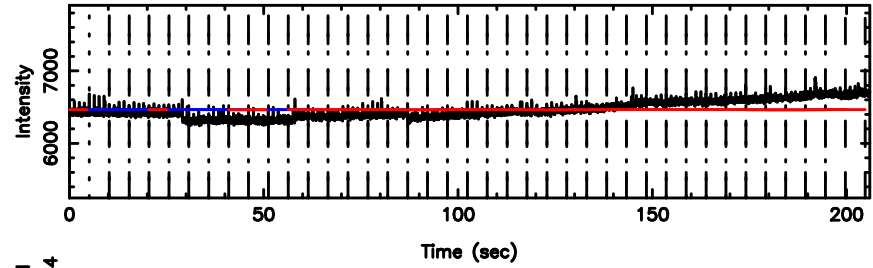

BLK: 7, SNR1: 0.23772 ,SNR2: 1.6949