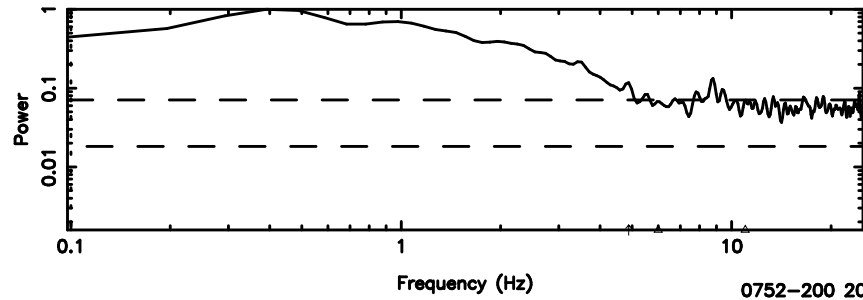

T20240604145129

BLK: 9,SNR1: 14.894 ,SNR2: 25.109

K20240604145127

BLK: 9,SNR1: 1.9000 ,SNR2: 8.0950

0752-200 2024/06/04 5.89UT TOYOKAWA-KISO

F20240604145131

BLK:14,SNR1: 0.93640 ,SNR2: 4.1947

K20240604145127