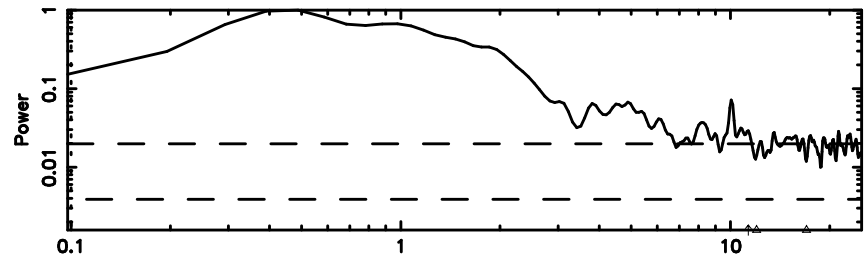

BLK:13,SNR1: 3.2366 ,SNR2: 5.7295