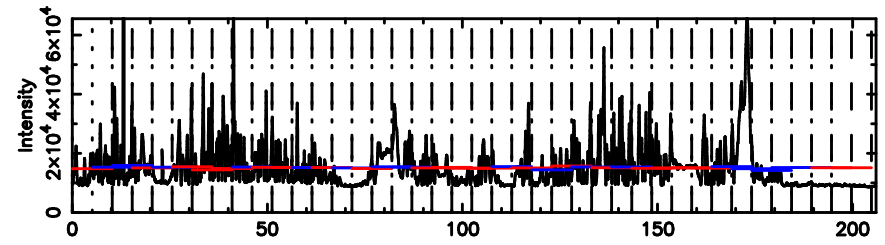

0044-056 2024/06/03 22.78UT FUJI -KISO

T20240604075239

BLK:17,SNR1: 2.8094 ,SNR2: 12.582

Frequency (Hz)

3C26 2024/06/03 22.91UT TOYOKAWA-FUJI

F20240604075241

BLK:17,SNR1: 42.206 ,SNR2: 102.79

Frequency (Hz)