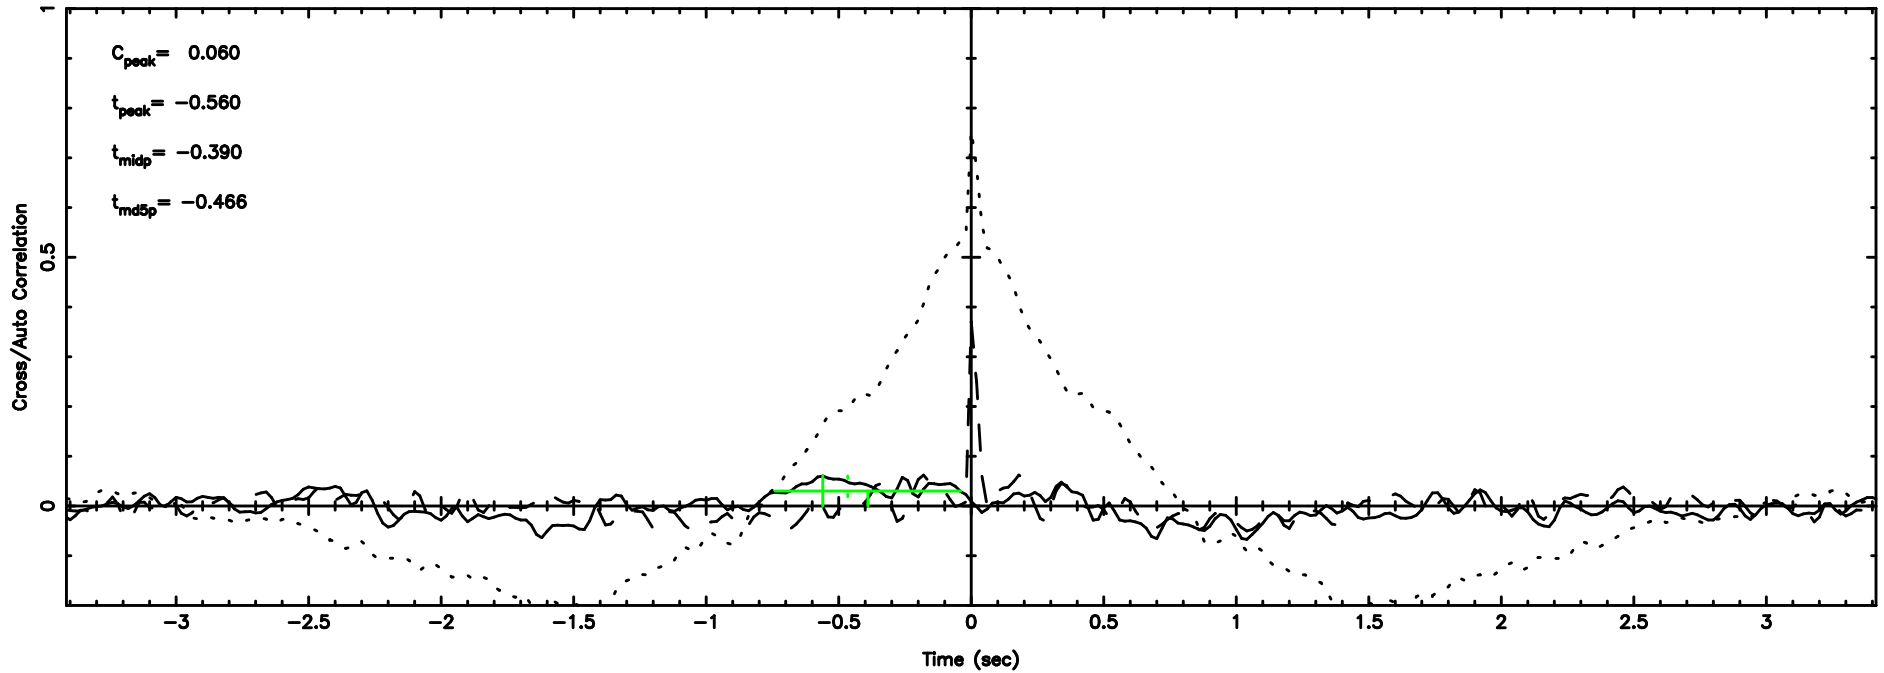

Frequency (Hz)