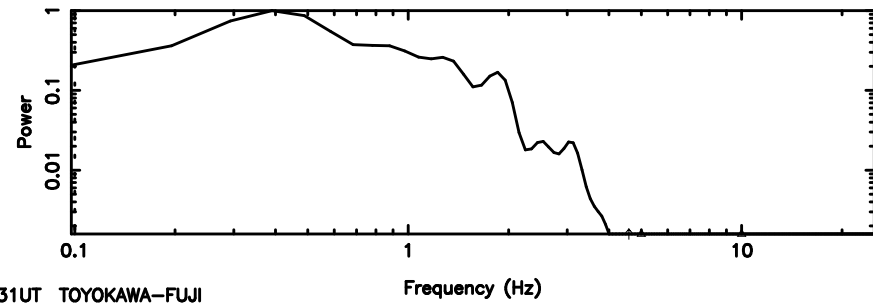

BLK:12,SNR1: 202.34 ,SNR2: 893.50

0115-01 2024/06/03 23.31UT TOYOKAWA-FUJI