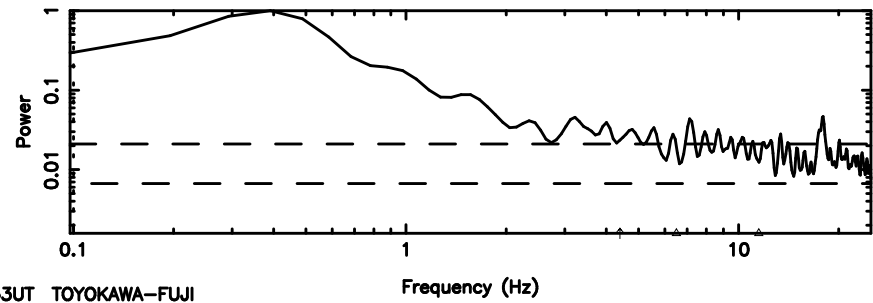

BLK: 9,SNR1: 1.1701 ,SNR2: 5.7007

3C84 2024/06/04 1.33UT TOYOKAWA-FUJI