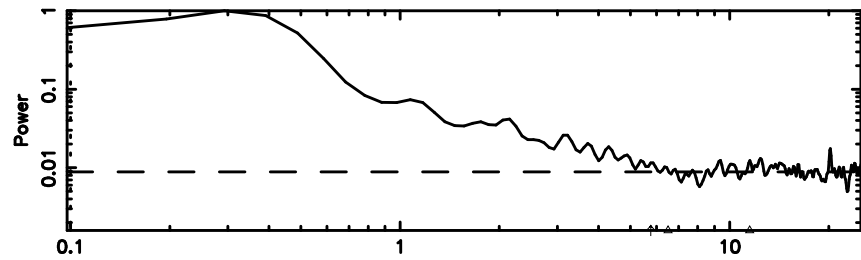

0926+117 2024/06/04 7.46UT TOYOKAWA-FUJI

T20240604162556

BLK:18,SNR1: 2.6376 ,SNR2: 9.1511

Frequency (Hz)

K20240604162554

BLK:18,SNR1: 16.128 ,SNR2: 33.194

Frequency (Hz)

0926+117 2024/06/04 7.46UT TOYOKAWA-KISO