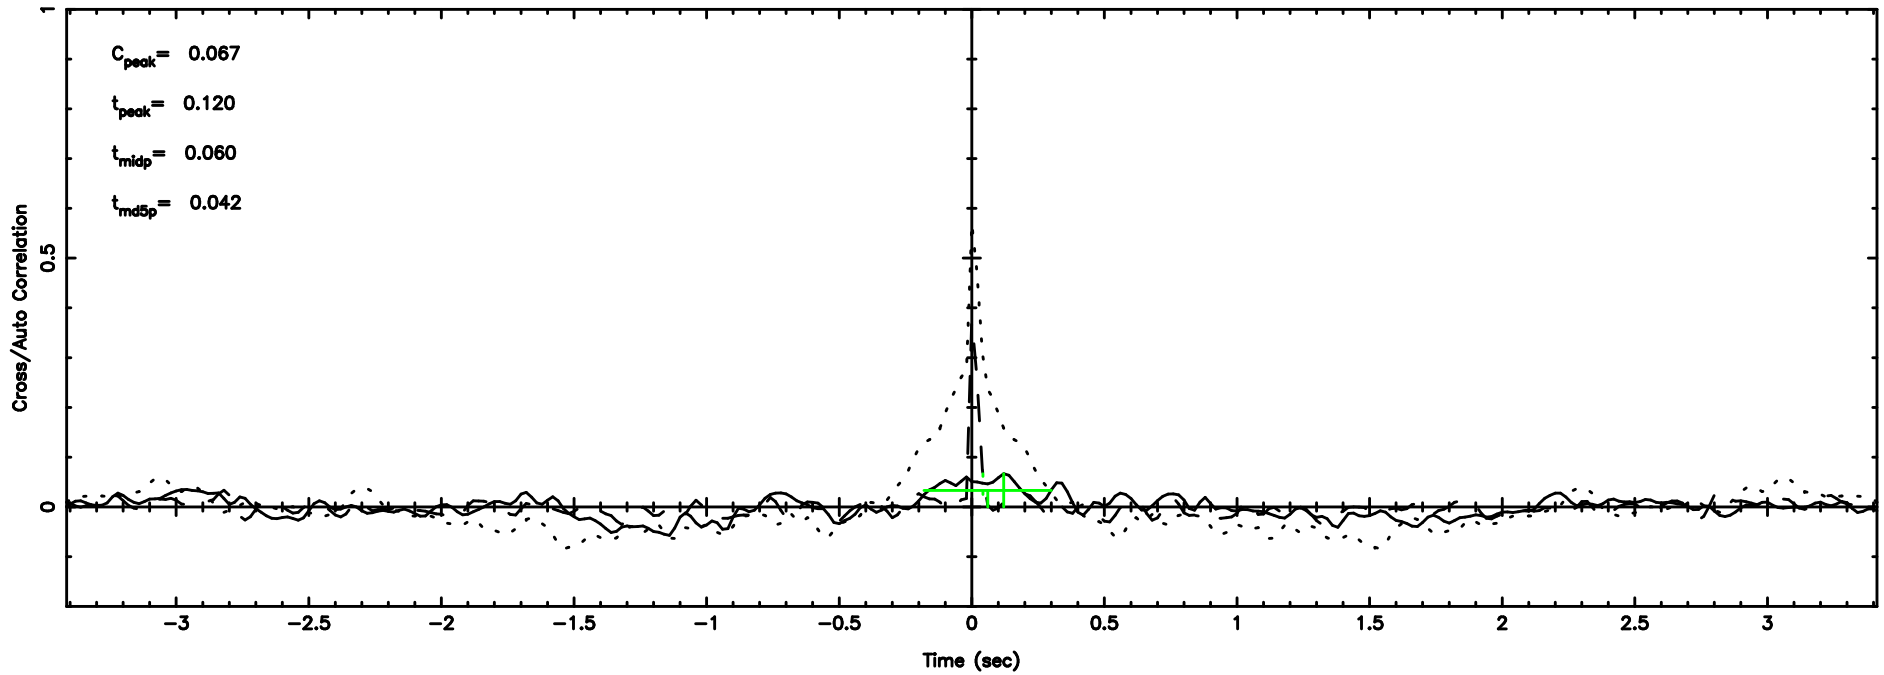

0011+344 2024/06/03 22.24UT TOYOKAWA-KISO