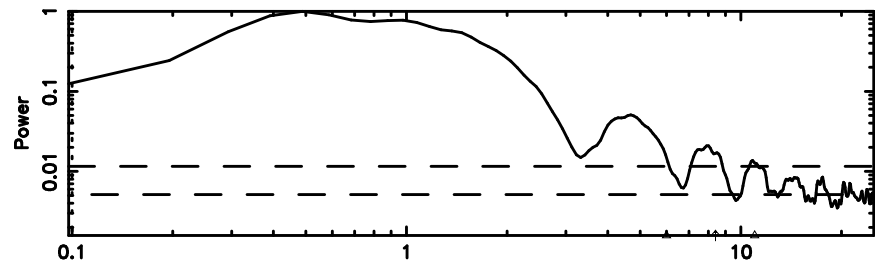

BLK: 4,SNR1: 0.17777 ,SNR2: 3.5301

Frequency (Hz)

2347-02 2024/06/03 21.85UT FUJI -KISO

K20240604064904

BLK: 4,SNR1: 9.1104 ,SNR2: 25.016

Frequency (Hz)

T20240604065601

Frequency (Hz)