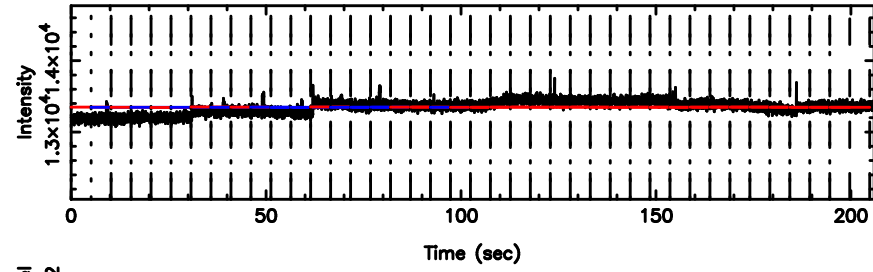

T20240604081643

BLK:11,SNR1: 0.28295 ,SNR2: 1.2018

0115-01 2024/06/03 23.31UT TOYOKAWA-KISO

K20240604081640

BLK:11,SNR1: 0.52243 ,SNR2: 4.8942

F20240604081645

BLK:16,SNR1: 120.50 ,SNR2: 532.18

K20240604081640