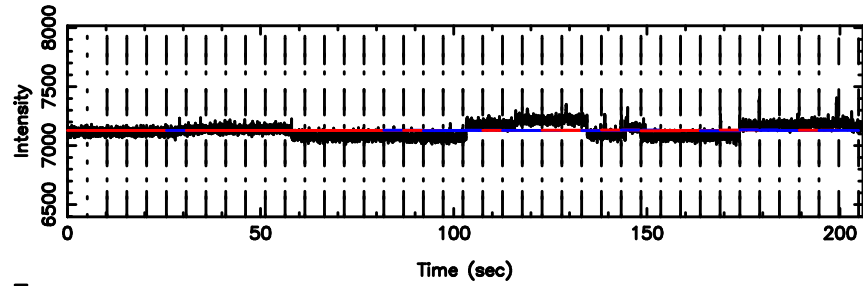

T20240604145129

BLK: 9,SNR1: 14.894 ,SNR2: 25.109

K20240604145127

BLK: 9,SNR1: 1.9000 ,SNR2: 8.0950

0752-200 2024/06/04 5.89UT TOYOKAWA-KISO

F20240604145131

BLK:14,SNR1: 0.93640 ,SNR2: 4.1947

K20240604145127