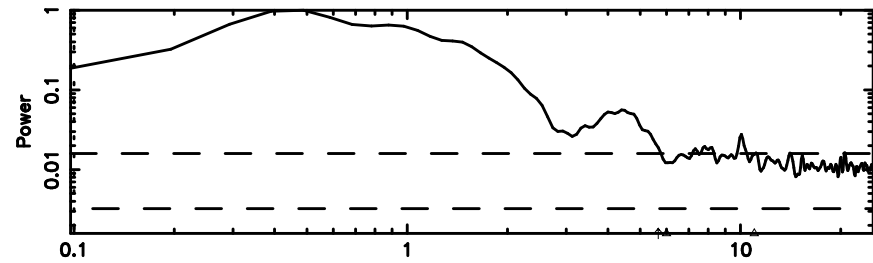

BLK:18,SNR1: 0.40223 ,SNR2: 2.0488

Frequency (Hz)

T20240604083616

BLK:22,SNR1: 2.8919 ,SNR2: 7.3415

Frequency (Hz)

3C48 2024/06/03 23.63UT TOYOKAWA-KISO

K20240604083614

BLK:22,SNR1: 3.2556 ,SNR2: 12.048