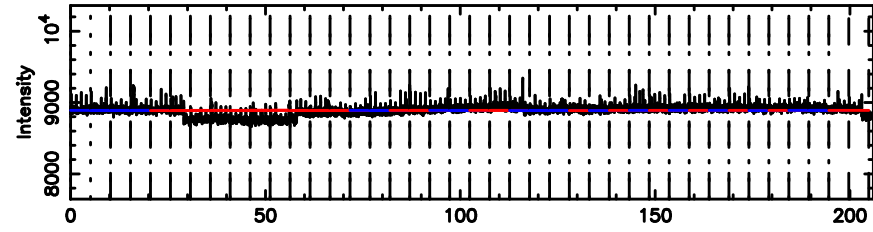

Frequency (Hz)

3C48 2024/06/03 23.63UT TOYOKAWA-FUJI

F20240604083618