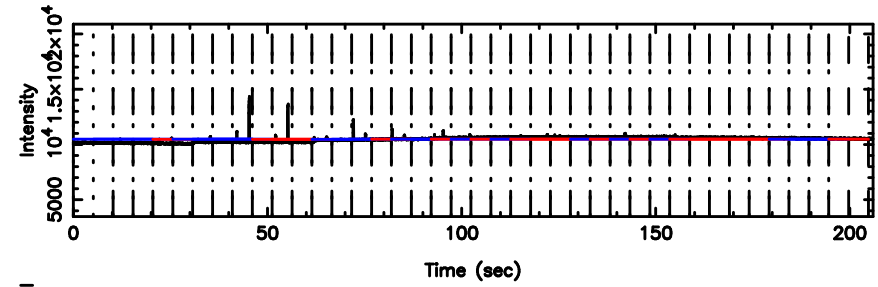

F20240604111242

BLK:16,SNR1: 1.7123 ,SNR2: 7.6362

T20240604111240

BLK:21,SNR1: 0.42195 ,SNR2: 1.1236

0411+05 2024/06/04 2.24UT TOYOKAWA-KISO

K20240604111237

BLK:21,SNR1: 3.8836 ,SNR2: 11.650

Frequency (Hz)