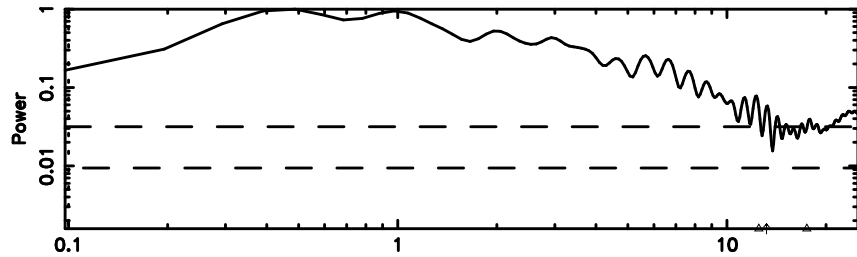

BLK:11,SNR1: 4.1887 ,SNR2: 6.3620