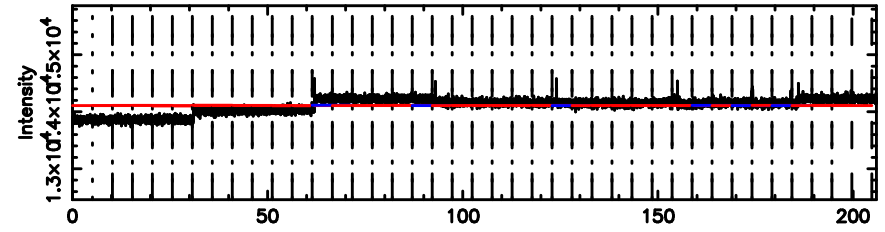

Frequency (Hz)

K20240604074515