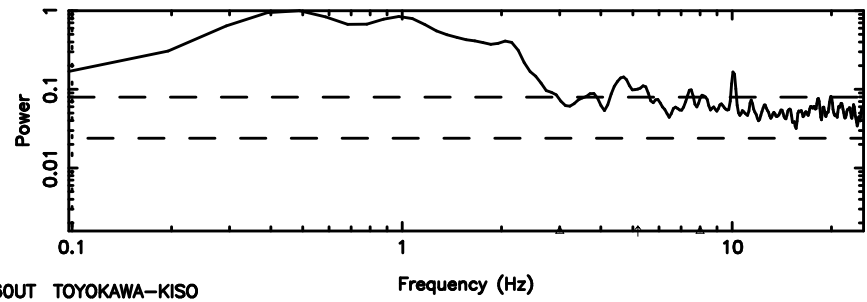

BLK:13,SNR1: 0.53336 ,SNR2: 2.8436

0834-19 2024/06/04 6.60UT TOYOKAWA-KISO