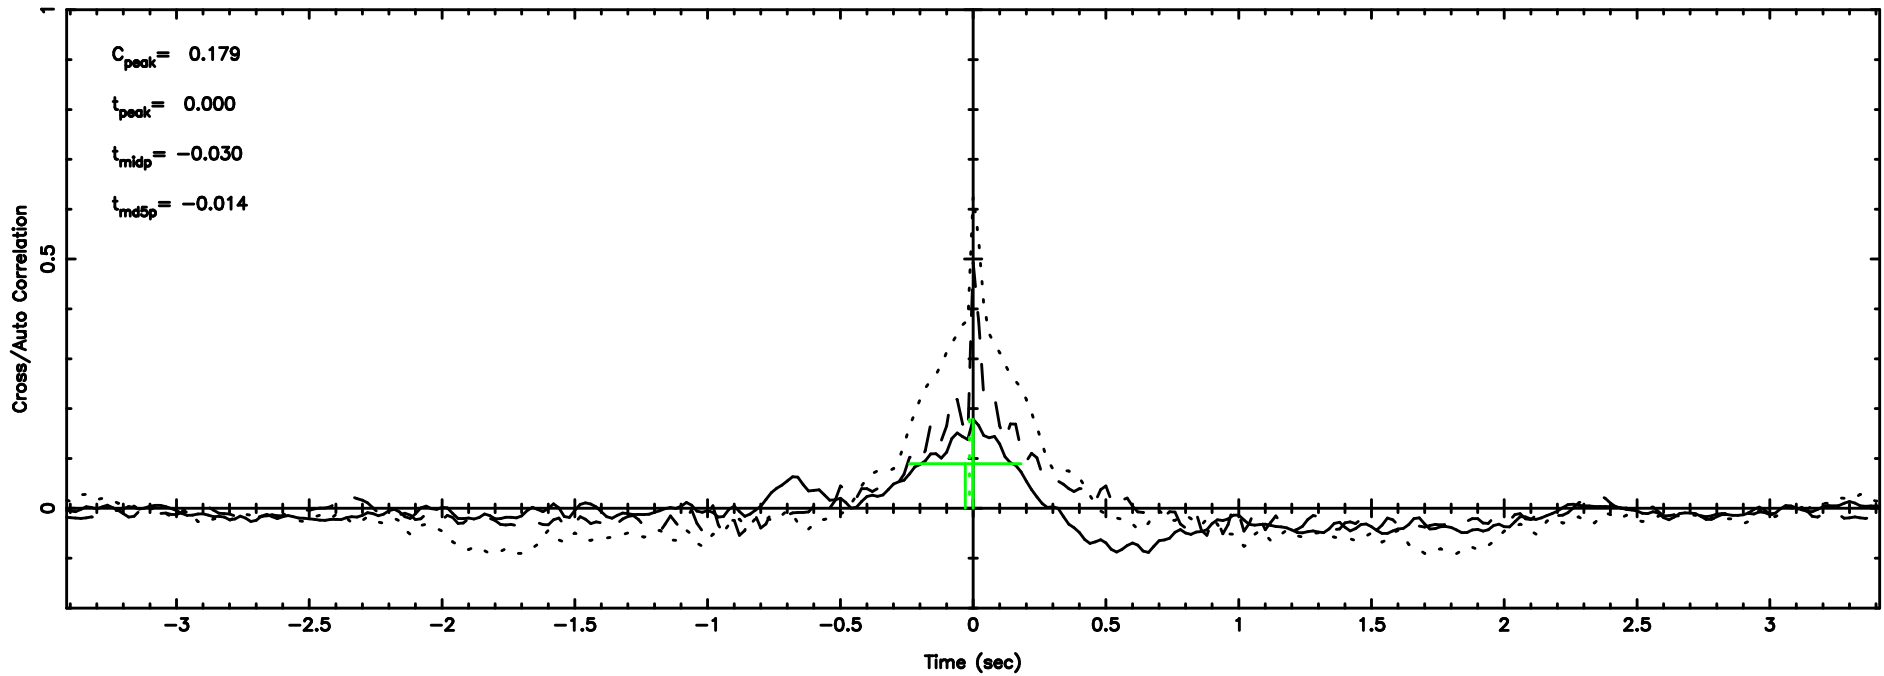

2325+269 2024/06/03 21.47UT TOYOKAWA-KISO

F20240604062645

BLK: 5, SNR1: 0.69170 ,SNR2: 3.5774

Frequency (Hz)

K20240604062640

BLK: 5, SNR1: 0.92709 ,SNR2: 3.7129

Frequency (Hz)

2325+269 2024/06/03 21.47UT FUJI -KISO