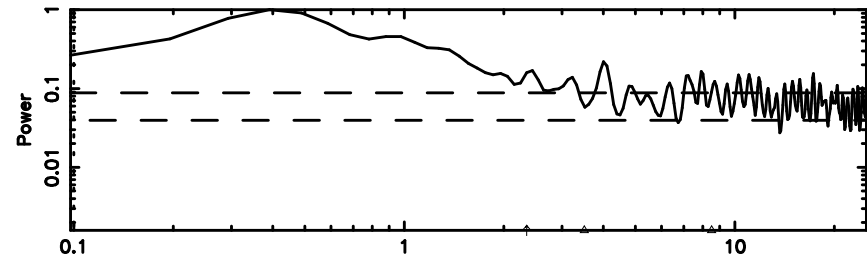

BLK: 7,SNR1: 0.30503 ,SNR2: 3.2691