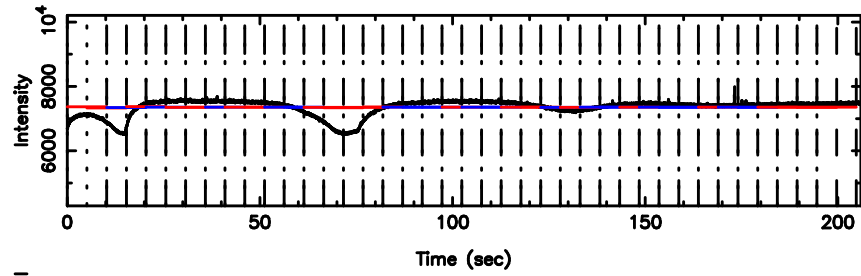

0926+117 2024/06/04 7.46UT TOYOKAWA-FUJI

T20240604162556

BLK:18,SNR1: 2.6376 ,SNR2: 9.1511

Frequency (Hz)

K20240604162554

BLK:18,SNR1: 16.128 ,SNR2: 33.194

Frequency (Hz)

0926+117 2024/06/04 7.46UT TOYOKAWA-KISO