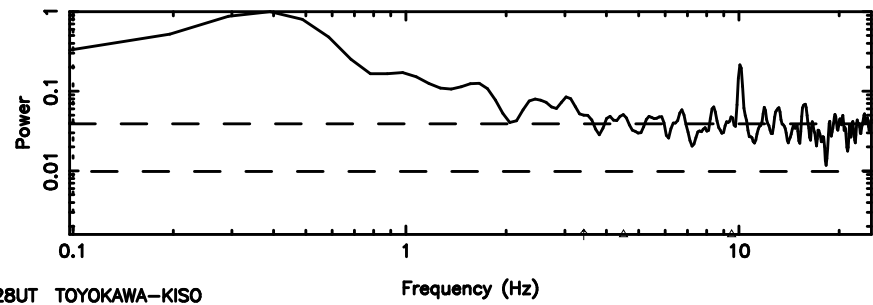

BLK: 4, SNR1: 0.71608 ,SNR2: 4.0237

0213+178 2024/06/04 0.28UT TOYOKAWA-KISO