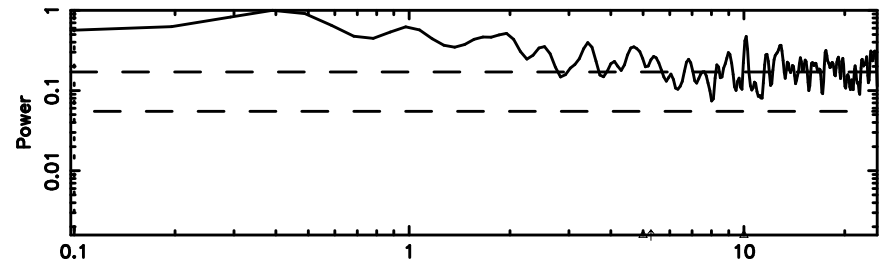

BLK: 6,SNR1: 1.0163 ,SNR2: 4.1566

Frequency (Hz)

F20240604052808

BLK: 4, SNR1: 3.5898 , SNR2: 8.2423

Frequency (Hz)

K20240604052803

BLK: 4, SNR1: 0.38316 , SNR2: 1.1666

Frequency (Hz)