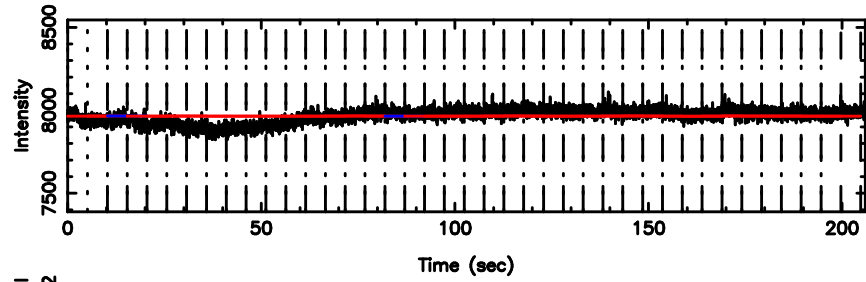

T20240604130536