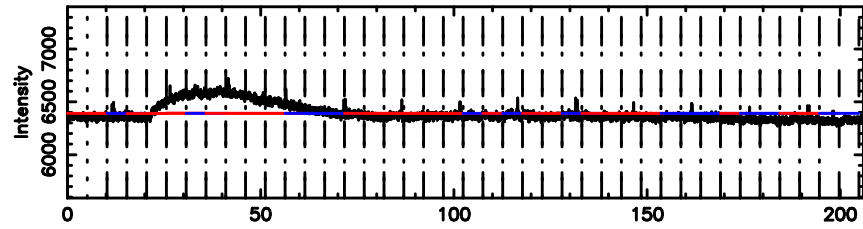

T20240604144144