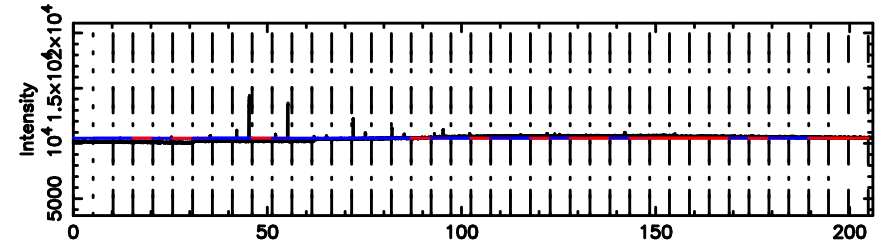

F20240604111242

BLK:23,SNR1: 0.61636 ,SNR2: 3.4199

Frequency (Hz)

K20240604111237

BLK:23,SNR1: 3.7687 ,SNR2: 11.430

Frequency (Hz)

0411+05 2024/06/04 2.24UT FUJI -KISO

T20240604112332