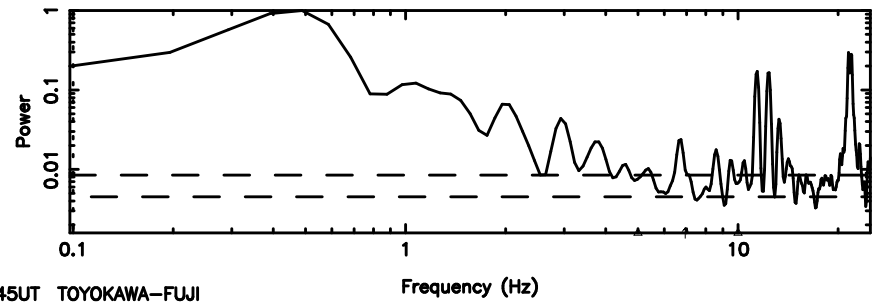

BLK: 9,SNR1: 3.5055 ,SNR2: 8.4217

0324+119 2024/06/04 1.45UT TOYOKAWA-FUJI