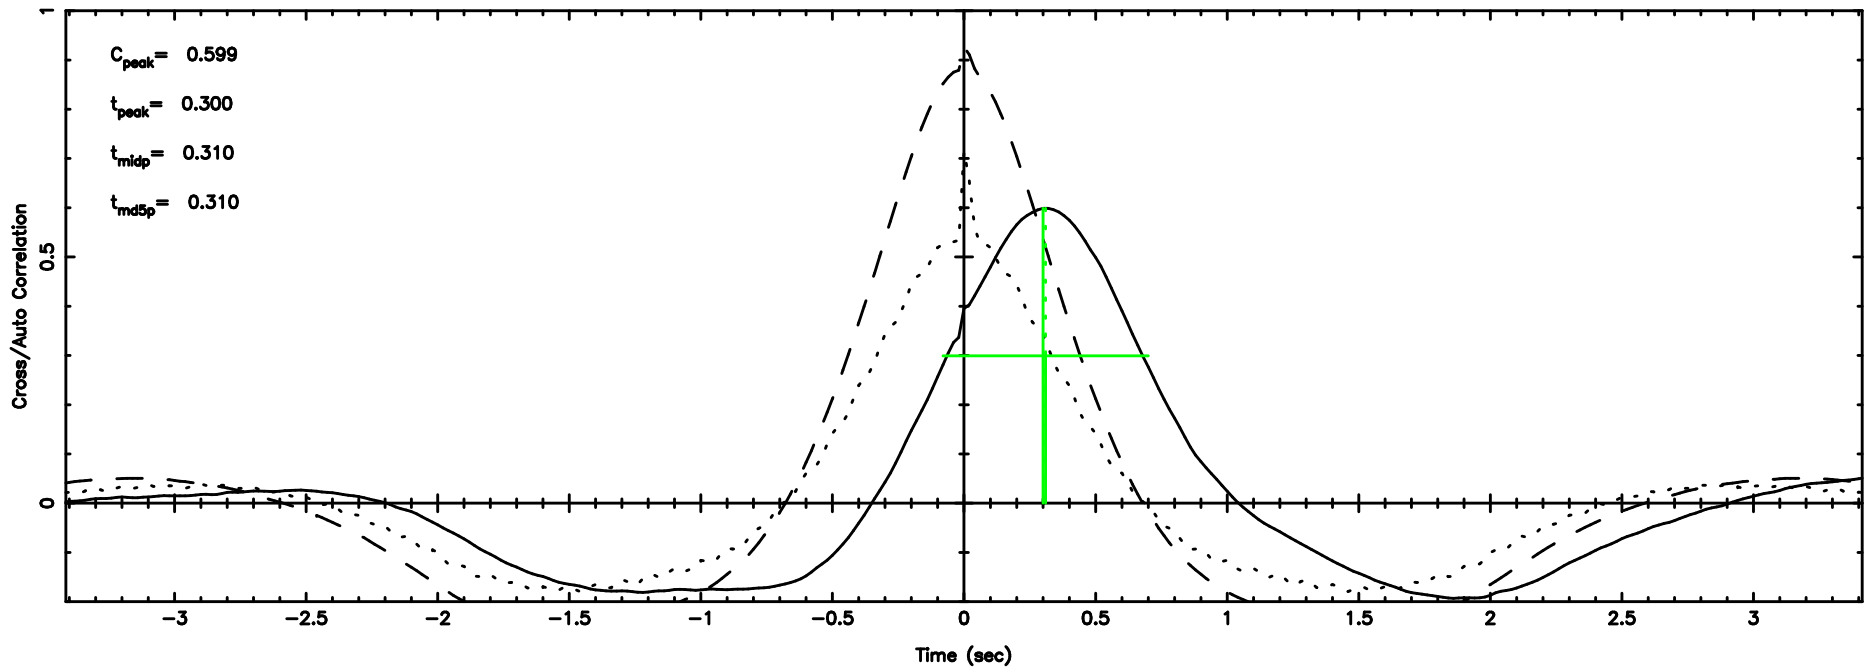

BLK:36,SNR1: 1.9912 ,SNR2: 12.029