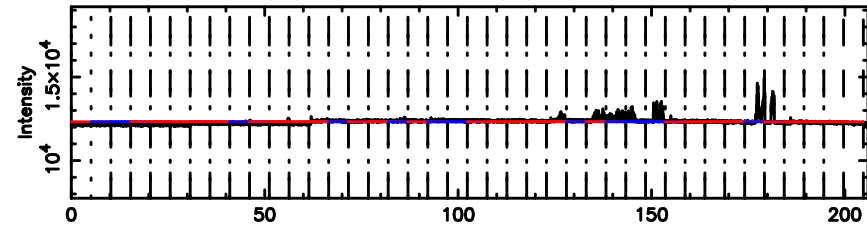

BLK:12,SNR1: 0.20355 ,SNR2: 1.4279

Frequency (Hz)

K20240604141314

BLK:12,SNR1: 2.9149 ,SNR2: 8.9277

Frequency (Hz)

0713-024 2024/06/04 5.25UT TOYOKAWA-KISO

F20240604141318

BLK: 5,SNR1: 1.2895 ,SNR2: 6.4945