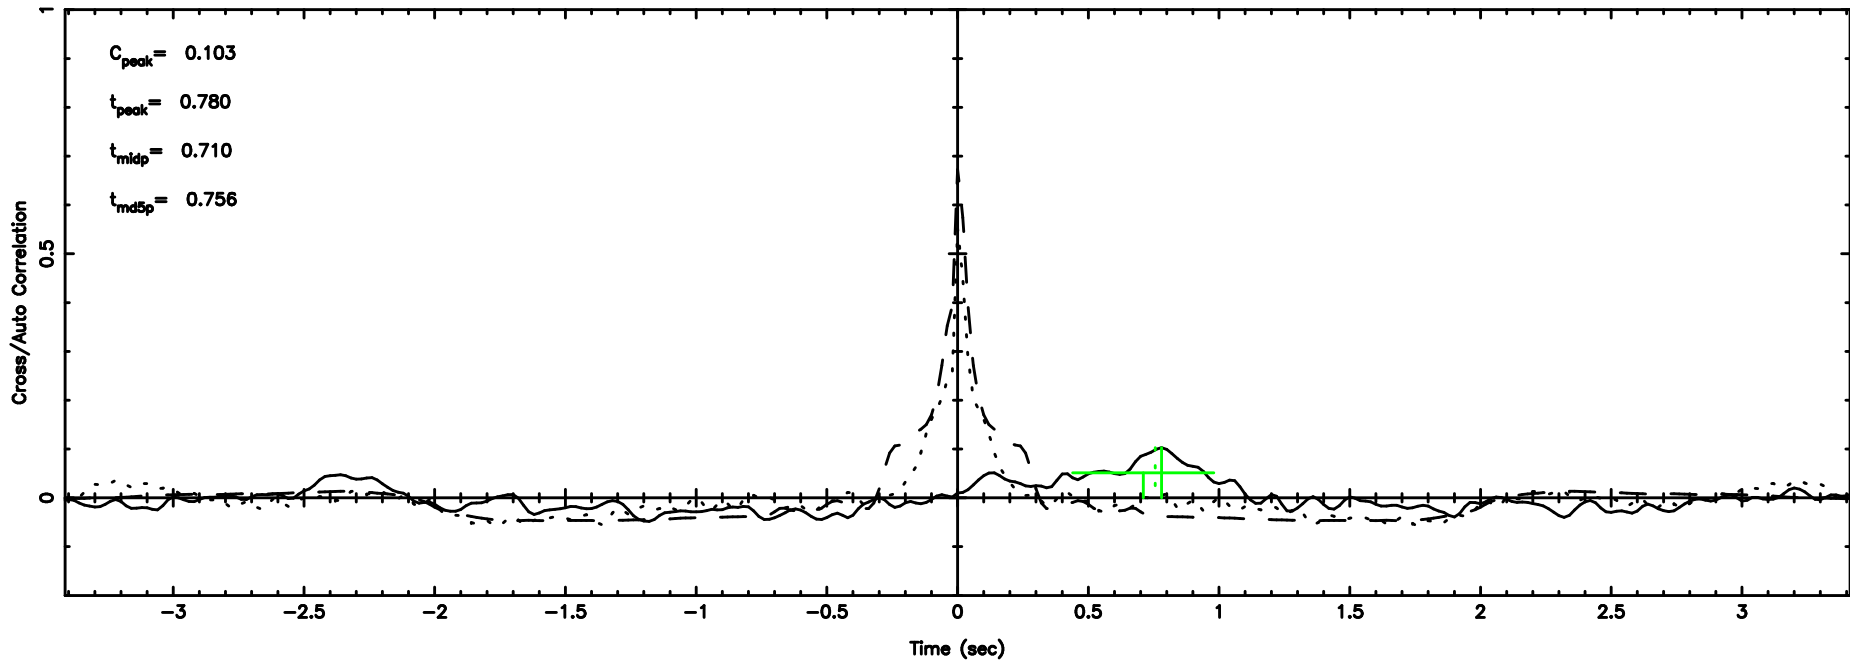

Frequency (Hz)

3C222 2024/06/04 7.59UT FUJI -KISO