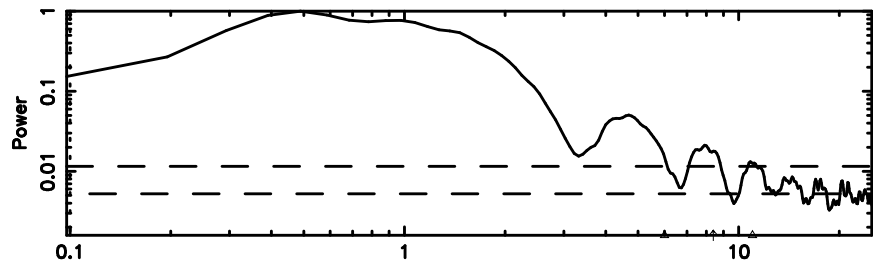

2354+14 2024/06/03 21.96UT TOYOKAWA-FUJI

F20240604065603

Frequency (Hz)

T20240604065601

BLK:23,SNR1: 5.3876 ,SNR2: 13.450

Frequency (Hz)

K20240604065558

BLK:23,SNR1: 5.4479 ,SNR2: 13.381