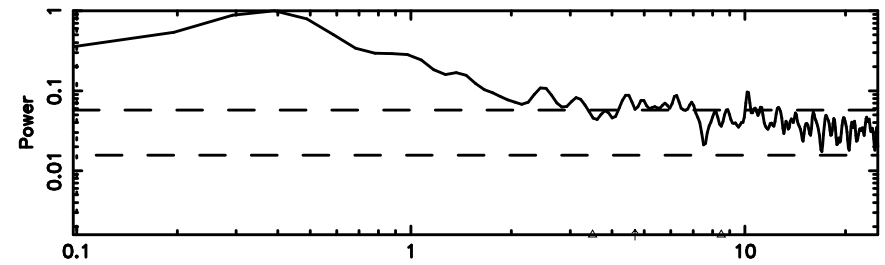

K20240604071222

BLK: 5, SNR1: 0.55947, SNR2: 2.3009

0011+344 2024/06/03 22.24UT TOYOKAWA-KISO

F20240604071227

BLK: 7,SNR1: 0.35885 ,SNR2: 1.9339

Frequency (Hz)

K20240604071222

BLK: 7,SNR1: 0.32776 ,SNR2: 2.1470