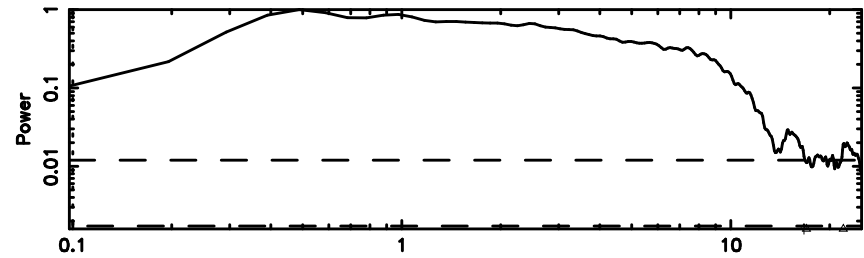

BLK: 5,SNR1: 18.717 ,SNR2: 22.349