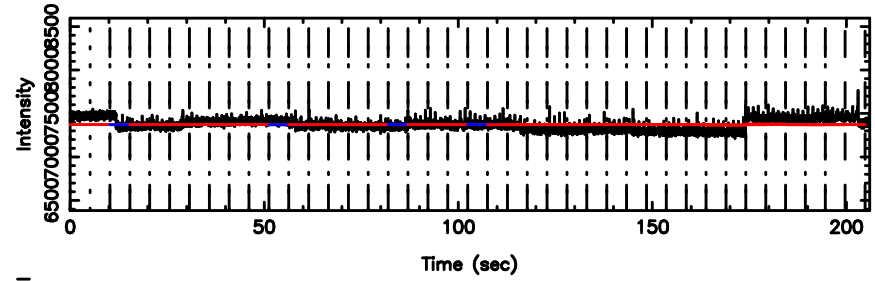

F20240604112334

BLK: 4,SNR1: 0.68214E-02,SNR2: 0.62013