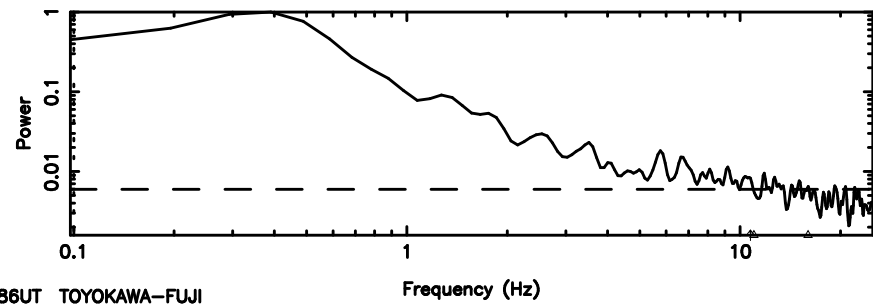

BLK: 8,SNR1: 4.7598 ,SNR2: 8.9465

0148+274 2024/06/03 23.86UT TOYOKAWA-FUJI