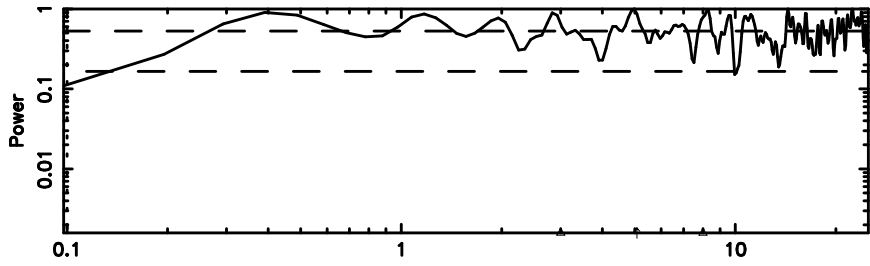

Frequency (Hz)

T20240604071225

BLK: 3,SNR1:-0.11365E-01,SNR2: 0.18662

F20240604071227

BLK: 3,SNR1: 0.70336 ,SNR2: 2.1524

0011+344 2024/06/03 22.24UT TOYOKAWA-FUJI

T20240604071225

BLK: 5, SNR1: -0.34378E-01, SNR2: 0.31634