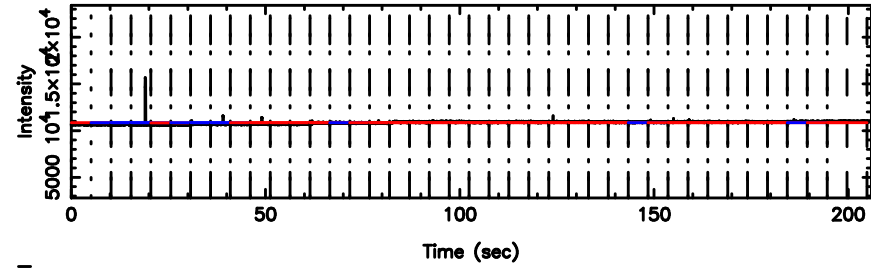

K20240604103450