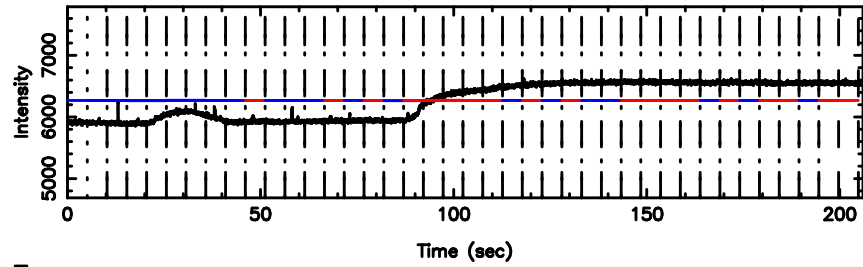

BLK:14,SNR1: 2.8307 ,SNR2: 13.502

0752-200 2024/06/04 5.89UT FUJI -KISO

T20240604145904

BLK:21,SNR1: 1.3834 ,SNR2: 4.3137

Frequency (Hz)

F20240604145906

BLK:21,SNR1: 5.7880 ,SNR2: 14.401

Frequency (Hz)