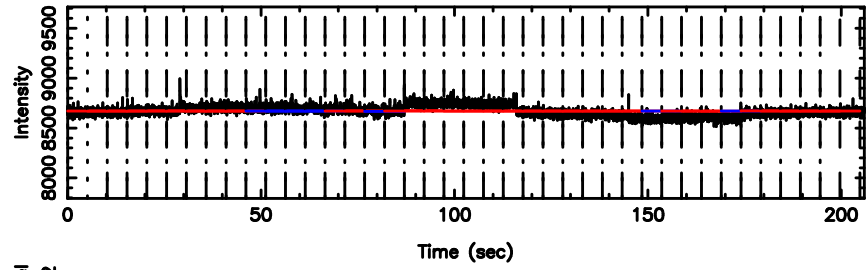

F20240604140355