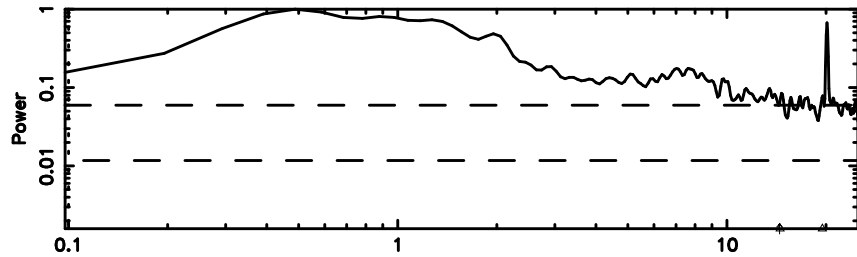

BLK:19,SNR1: 1.6115 ,SNR2: 2.2137