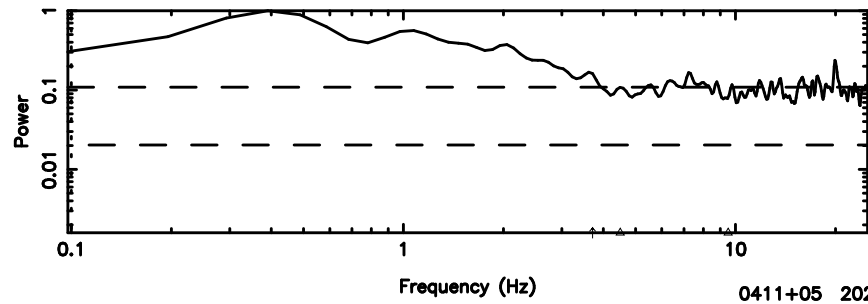

BLK:16,SNR1: 0.41121 ,SNR2: 2.3847

0411+05 2024/06/04 2.24UT TOYOKAWA-FUJI

F20240604111242