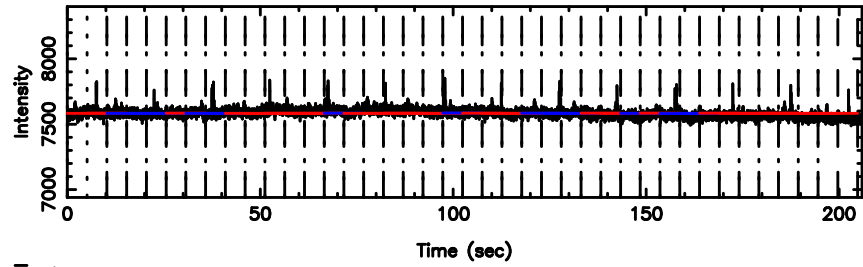

BLK: 5,SNR1: 0.47627 ,SNR2: 1.4175

Frequency (Hz)

F20240604153420

BLK: 5,SNR1: 4.3860 ,SNR2: 13.810

Frequency (Hz)

0834-19 2024/06/04 6.60UT TOYOKAWA-FUJI

T20240604153418

BLK:13,SNR1: 0.18435 ,SNR2: 1.9722