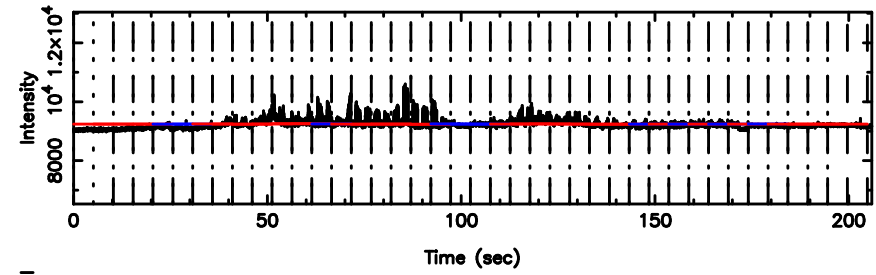

F20240604124915