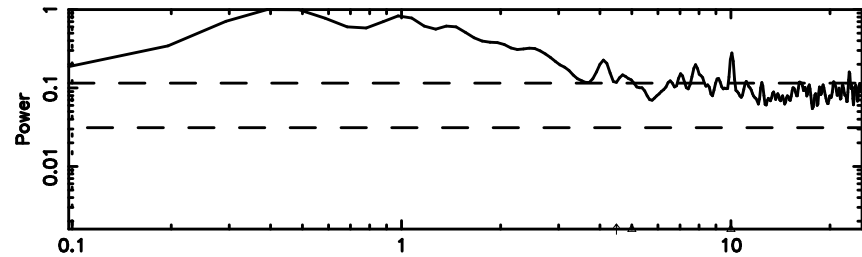

BLK: 9, SNR1: 0.40732 , SNR2: 2.3457