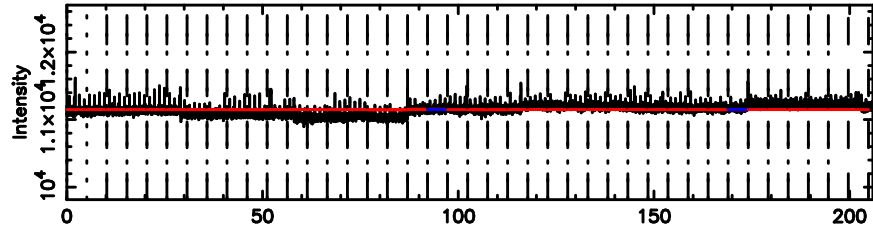

T20240604054432

BLK: 5,SNR1: 0.61303 ,SNR2: 2.3594

Frequency (Hz)

2243+394 2024/06/03 20.77UT TOYOKAWA-KISO

K20240604054429

BLK: 5,SNR1: 0.10779 ,SNR2: 1.0614

Frequency (Hz)

F20240604054434