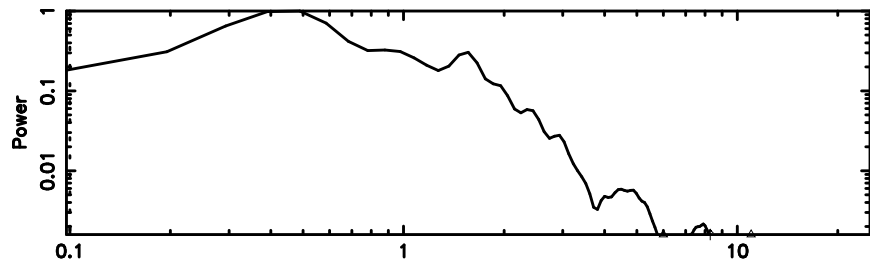

BLK:13,SNR1: 42.557 ,SNR2: 103.65