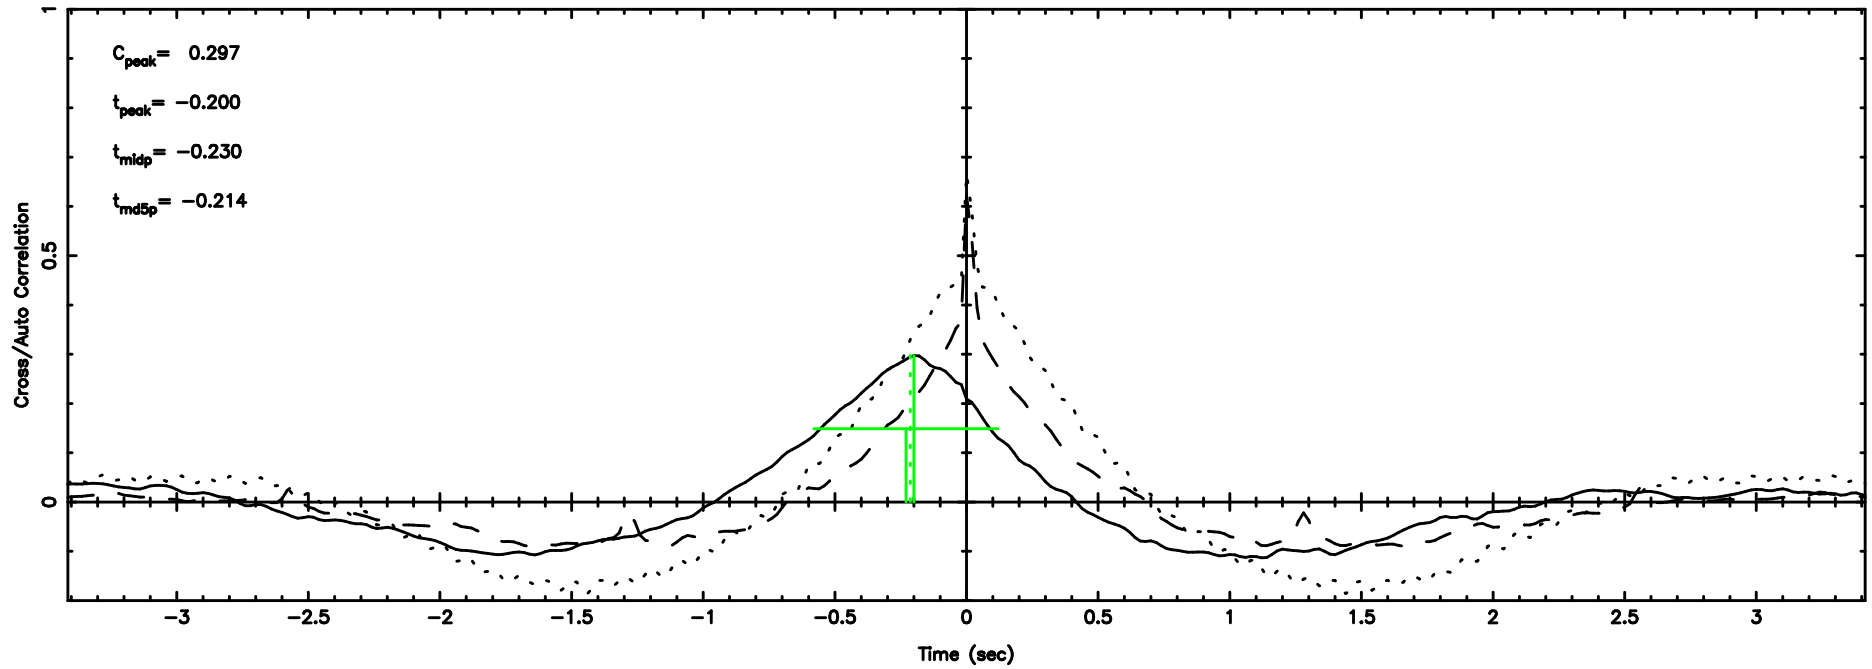

BLK:31,SNR1: 1.5218 ,SNR2: 8.5919