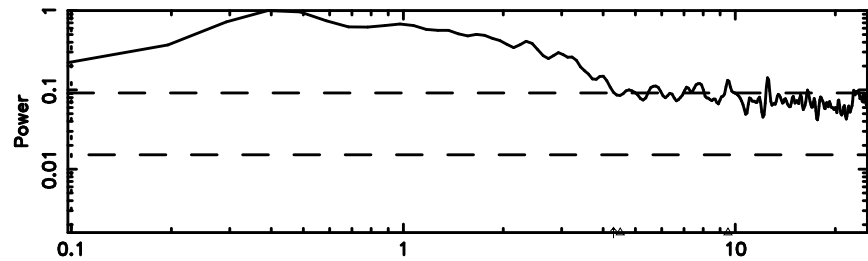

BLK:23,SNR1: 0.61636 ,SNR2: 3.4199