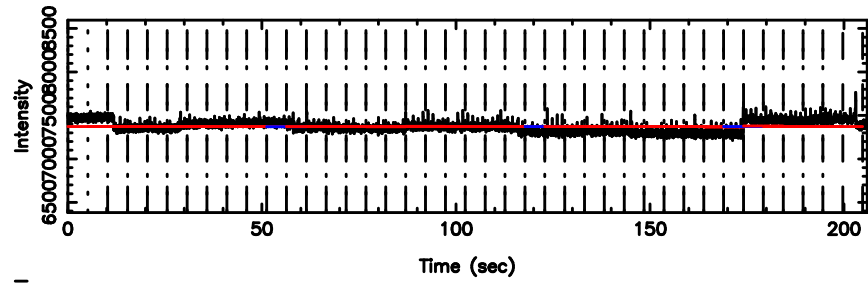

F20240604112334