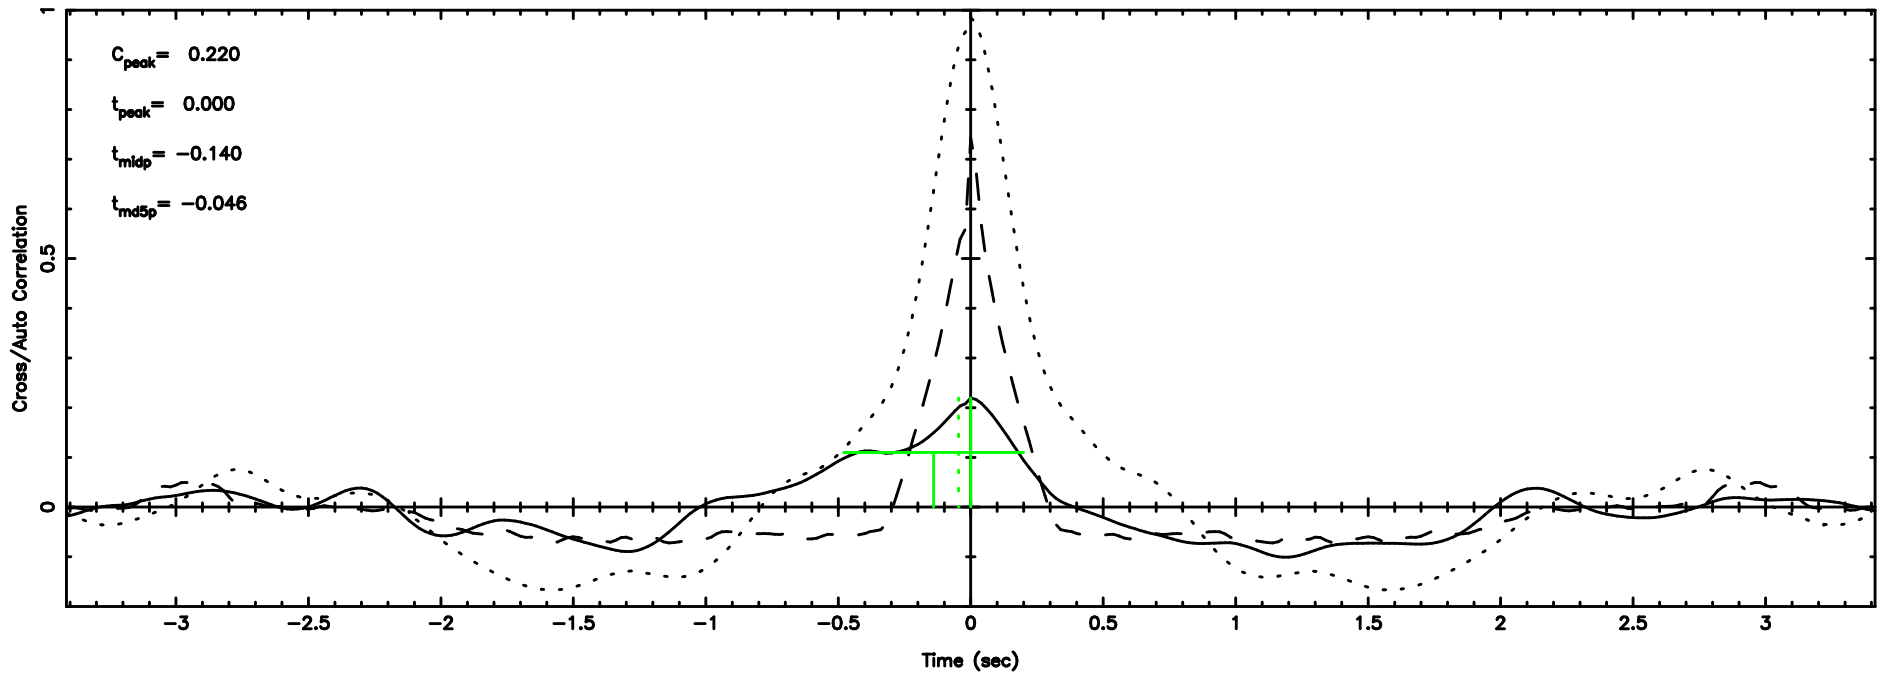

Frequency (Hz)