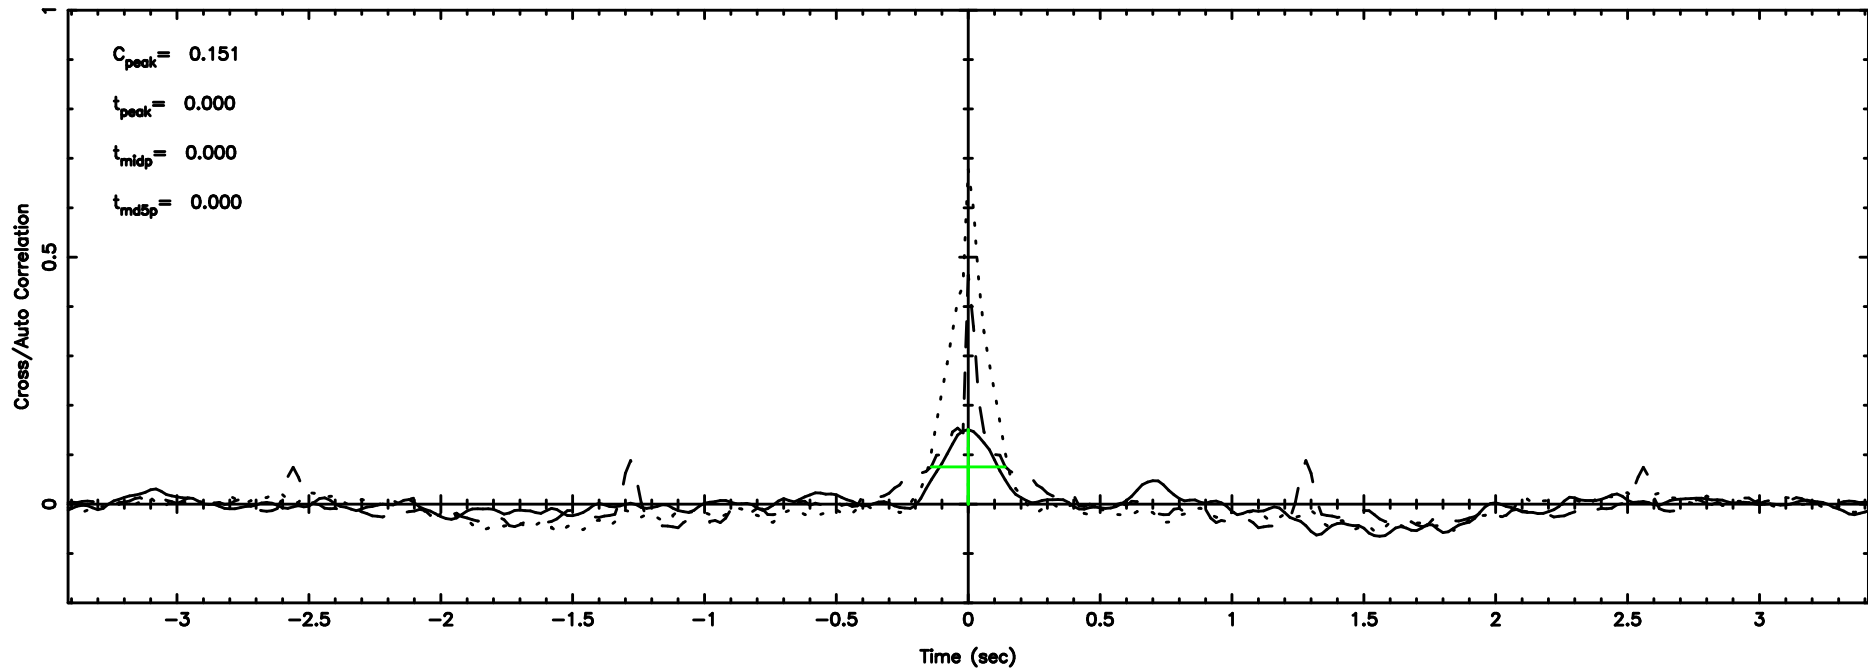

BLK: 9,SNR1: 0.48783 ,SNR2: 1.7993

K20240604103450

BLK: 9,SNR1: 4.1269 ,SNR2: 11.391

0333+32 2024/06/04 1.61UT FUJI -KISO

T20240604104754

BLK: 8,SNR1: 0.74004E-01,SNR2: 1.3291

0347+05 2024/06/04 1.83UT TOYOKAWA-FUJI