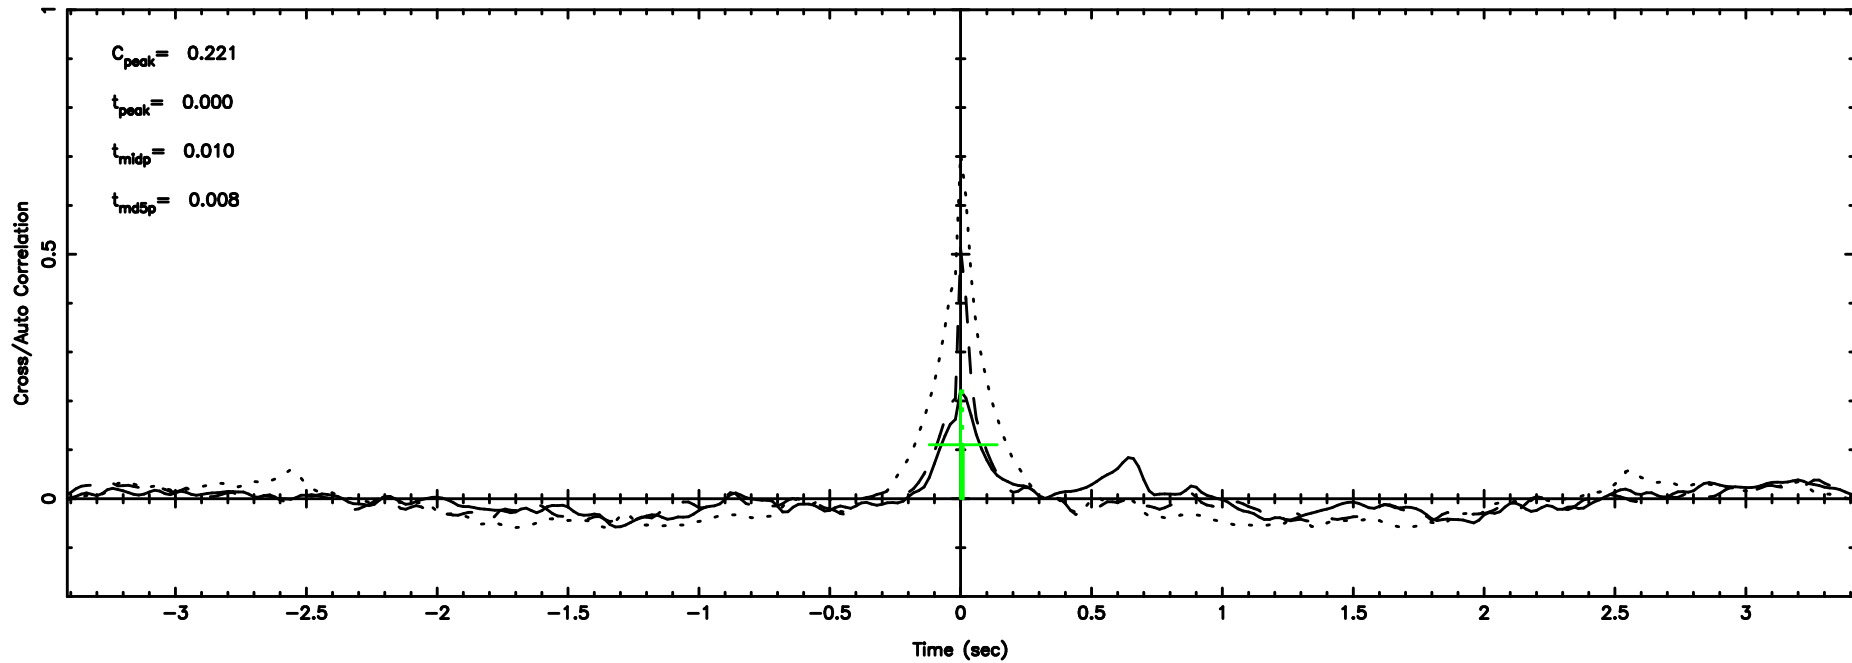

Frequency (Hz)

3C216 2024/06/04 7.15UT TOYOKAWA-FUJI