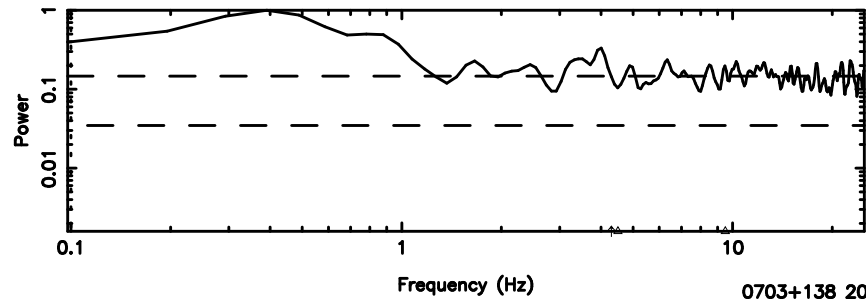

BLK: 7,SNR1: 0.19267 ,SNR2: 0.97609