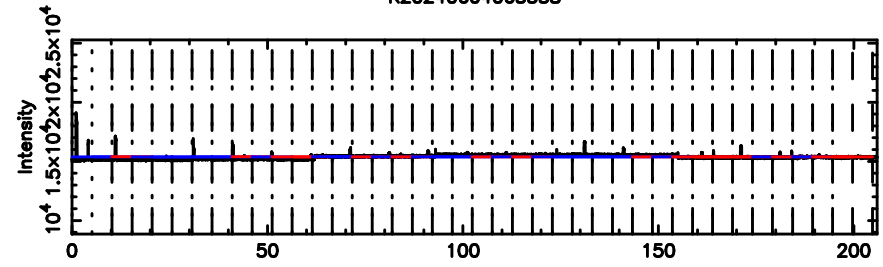

2354+14 2024/06/03 21.96UT TOYOKAWA-FUJI

F20240604065603

Frequency (Hz)

T20240604065601

BLK:23,SNR1: 5.3876 ,SNR2: 13.450

Frequency (Hz)

K20240604065558

BLK:23,SNR1: 5.4479 ,SNR2: 13.381