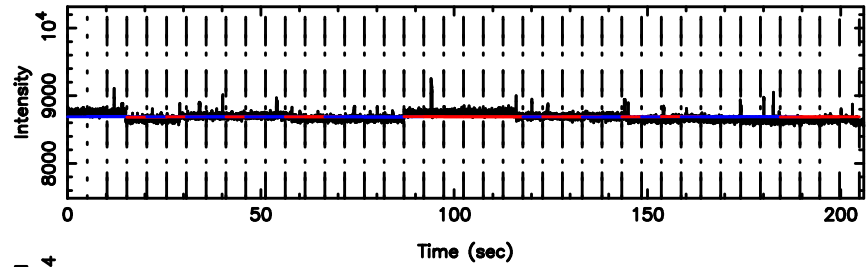

F20240604142330