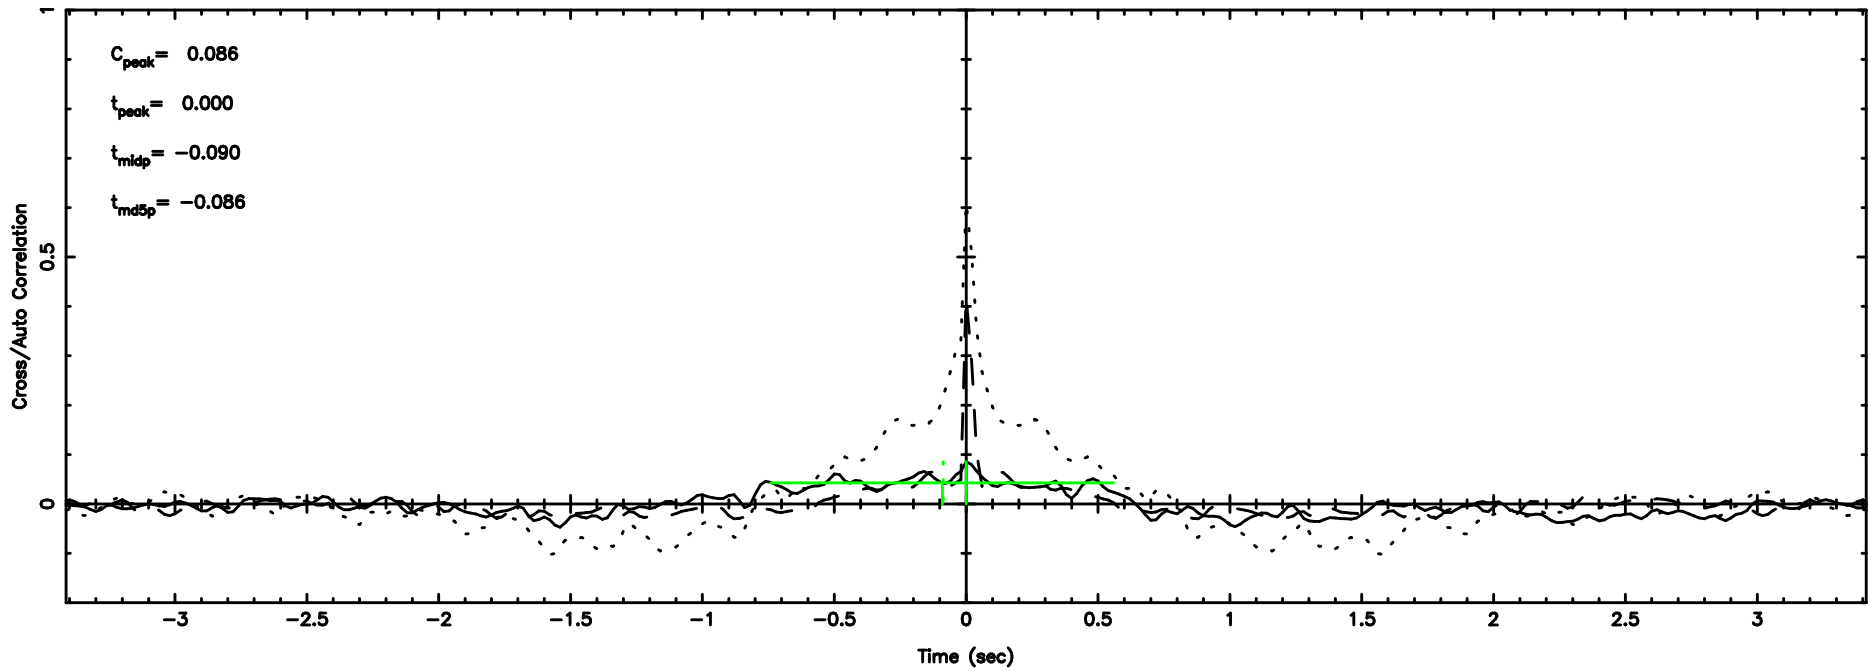

BLK: 8,SNR1: 1.2066 ,SNR2: 3.3195