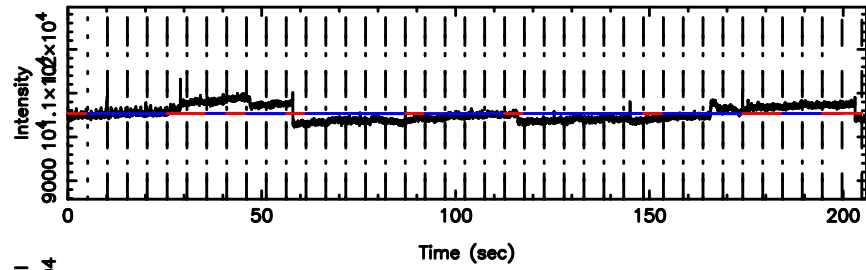

BLK:22,SNR1: 6.7532 ,SNR2: 43.765

K20240604123240

BLK:22,SNR1: 1.8066 ,SNR2: 8.0671

0531+194 2024/06/04 3.57UT TOYOKAWA-KISO

F20240604123244

BLK:28,SNR1: 1.2680 ,SNR2: 3.7847

K20240604123240

BLK:28,SNR1: 1.9163 ,SNR2: 8.7434