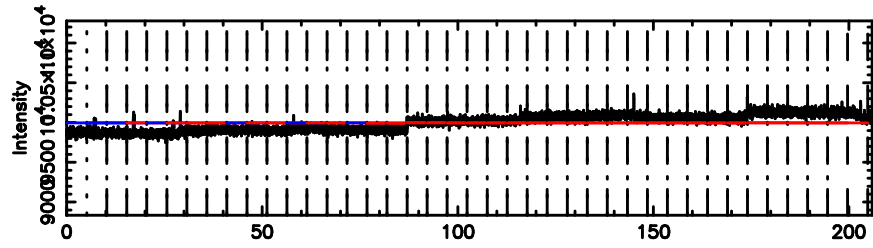

BLK: 4,SNR1: 9.1889 ,SNR2: 38.026

Frequency (Hz)

K20240604063522

BLK: 4,SNR1: 0.15379 ,SNR2: 0.90423

Frequency (Hz)

2334+085 2024/06/03 21.62UT TOYOKAWA-KISO

F20240604063527

BLK: 7,SNR1: 0.66718 ,SNR2: 3.2223