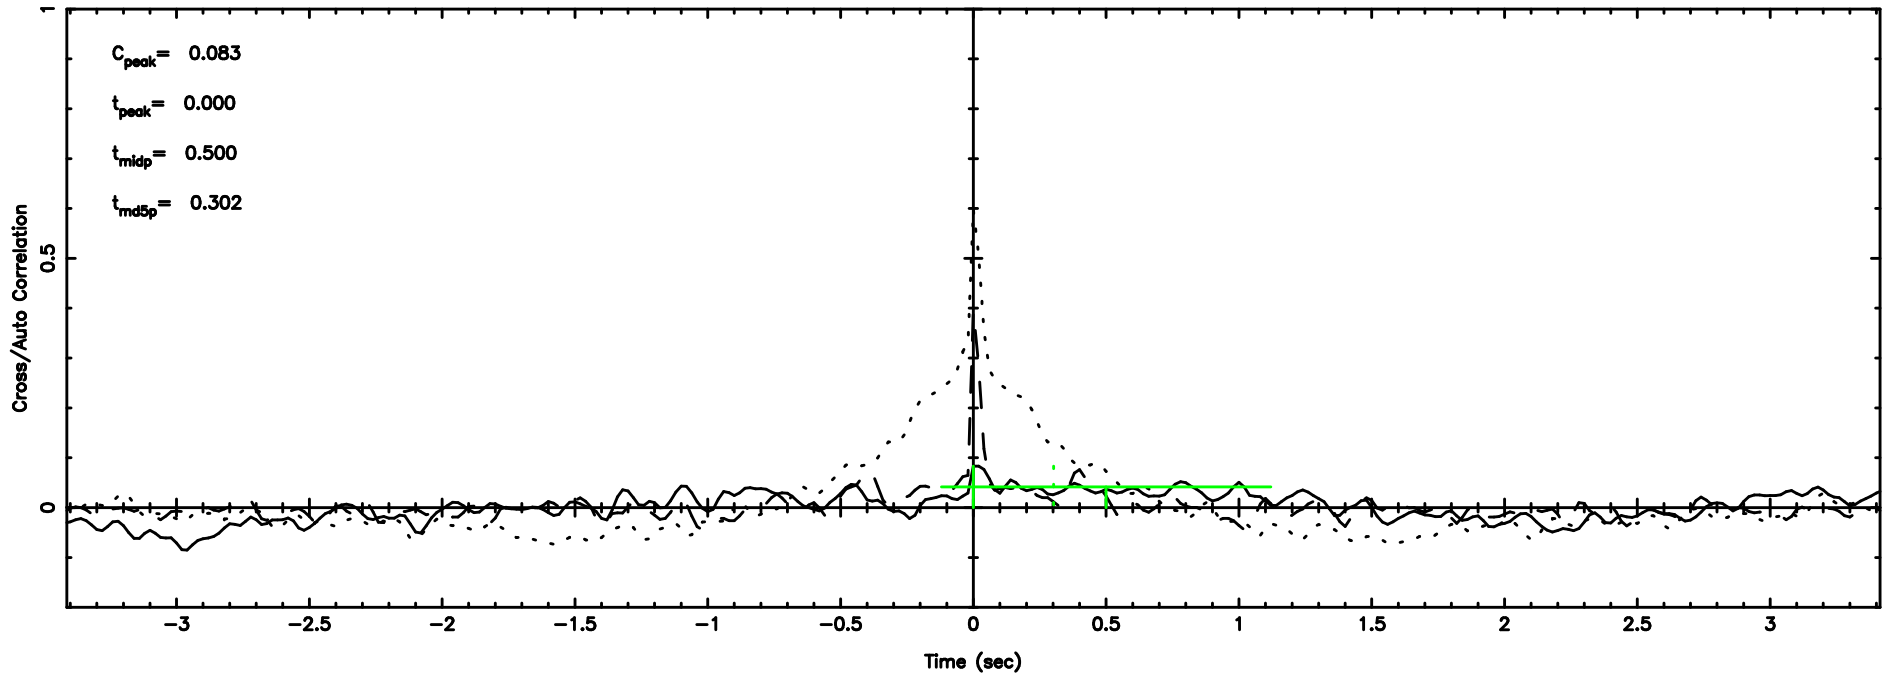

Frequency (Hz)

2325+269 2024/06/03 21.47UT TOYOKAWA-FUJI