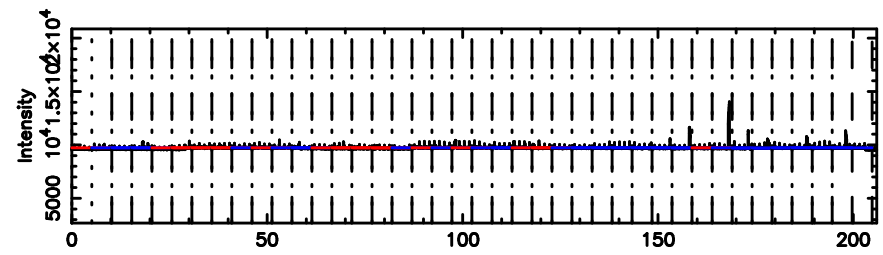

Frequency (Hz)

T20240604070504

BLK:24,SNR1: 8.0502 ,SNR2: 21.027

Frequency (Hz)

3C2

2024/06/03 22.11UT TOYOKAWA-FUJI

F20240604070506

BLK:24,SNR1: 5.2494 ,SNR2: 13.444