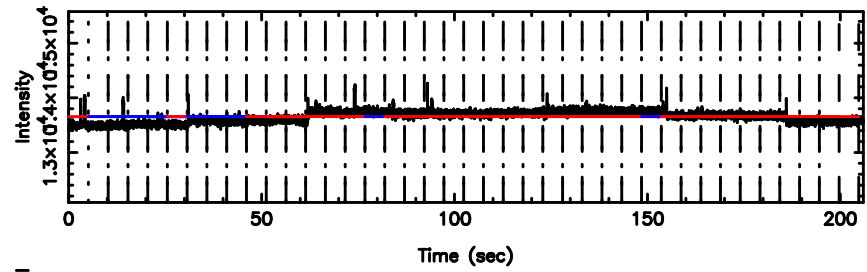

K20240604153416

BLK:13,SNR1: 0.53336 ,SNR2: 2.8436

0834-19 2024/06/04 6.60UT TOYOKAWA-KISO

F20240604153420

BLK: 9,SNR1: 4.0783 ,SNR2: 12.834

Frequency (Hz)

K20240604153416

BLK: 9,SNR1: 0.88885 ,SNR2: 3.5560