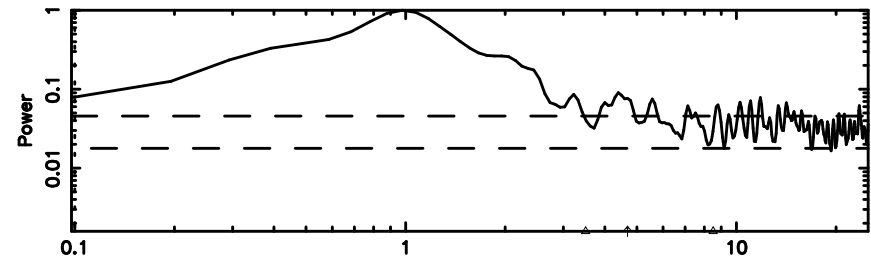

BLK: 9,SNR1: 0.92749 ,SNR2: 4.5746