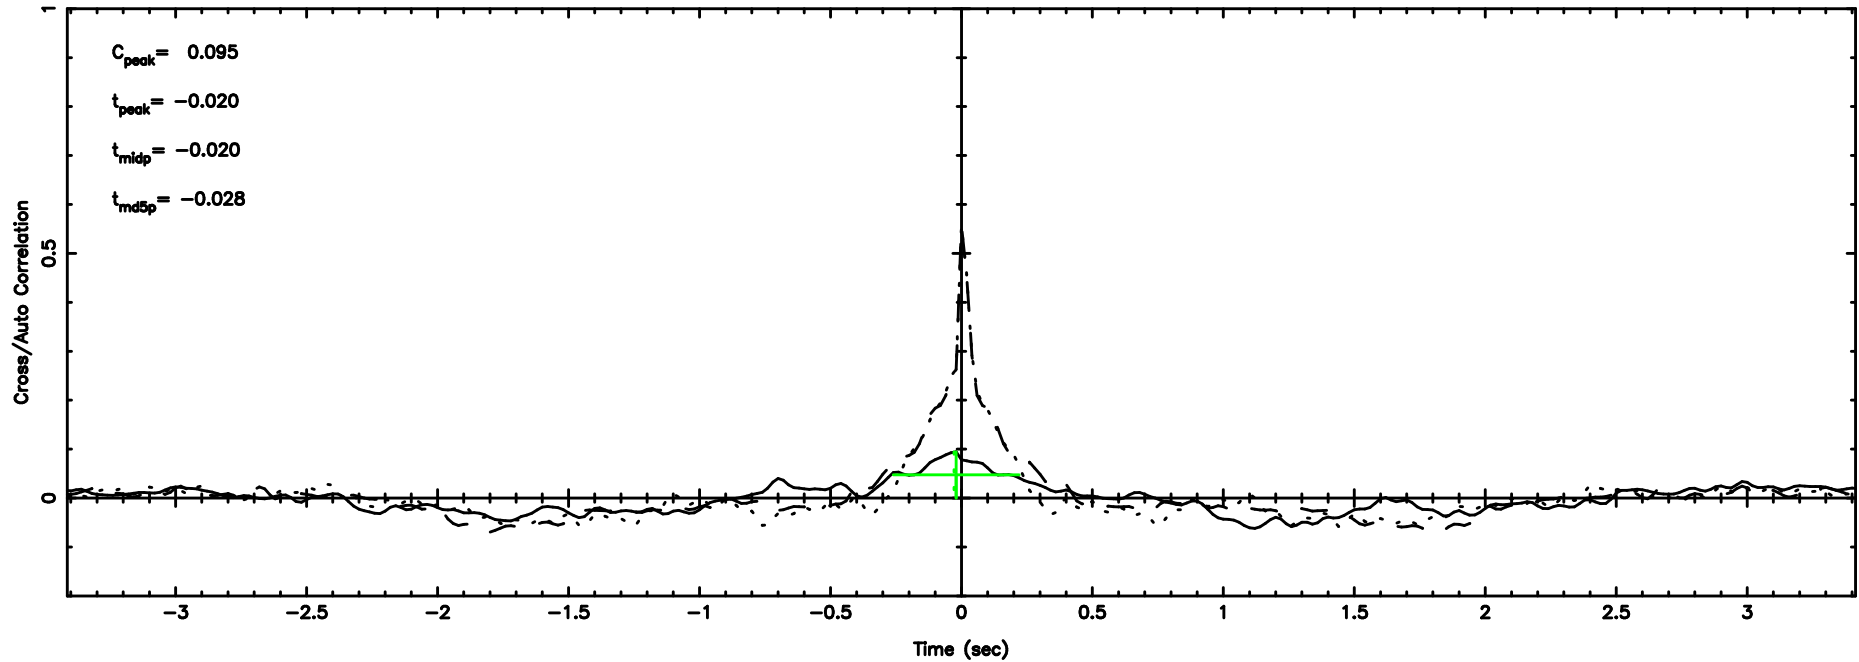

T20240604153418

BLK:13,SNR1: 0.18435 ,SNR2: 1.9722

K20240604153416

BLK:13,SNR1: 0.53336 ,SNR2: 2.8436

0834-19 2024/06/04 6.60UT TOYOKAWA-KISO