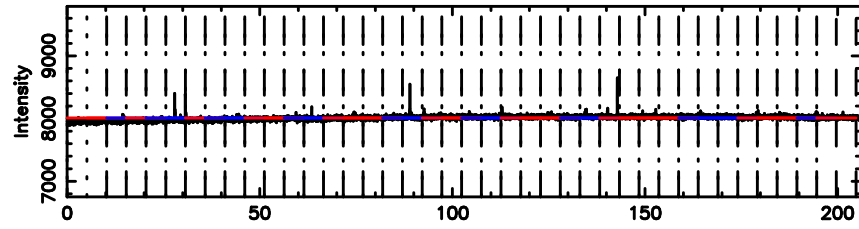

BLK:12,SNR1: 0.87171 ,SNR2: 1.2508

Frequency (Hz)

F20240604163343

BLK:12,SNR1: 2.9434 ,SNR2: 2.6173

Frequency (Hz)

3C222 2024/06/04 7.59UT TOYOKAWA-FUJI

T20240604163341

BLK:17,SNR1: 0.62863 ,SNR2: 1.0476