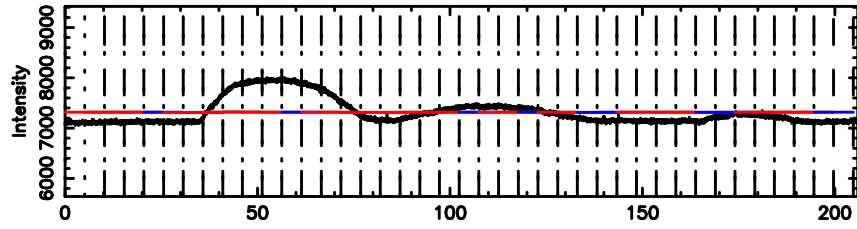

Frequency (Hz)

F20240604170505

BLK: 7,SNR1: 3.4309 ,SNR2: 6.4102

Frequency (Hz)

3C237 2024/06/04 8.11UT TOYOKAWA-FUJI

T20240604170503

BLK: 9,SNR1: 0.23317 ,SNR2: 1.9683

Frequency (Hz)