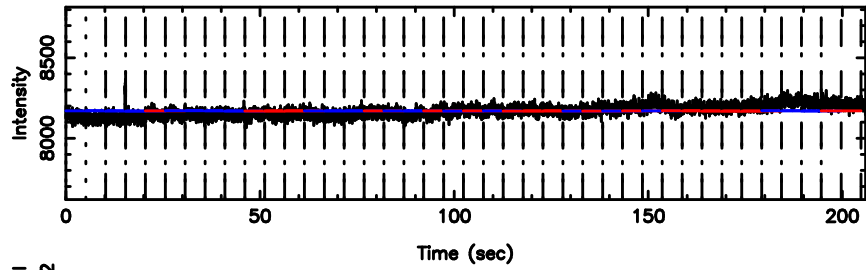

F20240604111242

BLK:16,SNR1: 1.7123 ,SNR2: 7.6362

T20240604111240

BLK:21,SNR1: 0.42195 ,SNR2: 1.1236

0411+05 2024/06/04 2.24UT TOYOKAWA-KISO

K20240604111237

BLK:21,SNR1: 3.8836 ,SNR2: 11.650

Frequency (Hz)