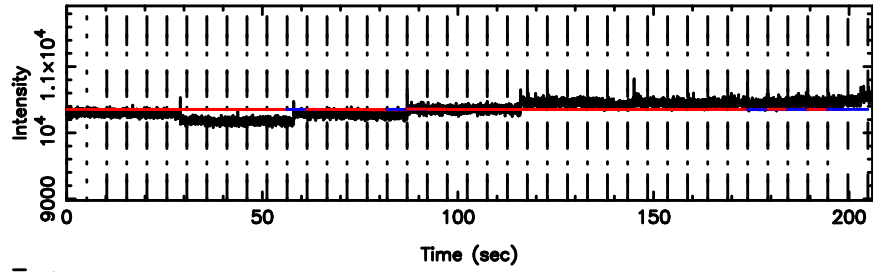

F20240604062645