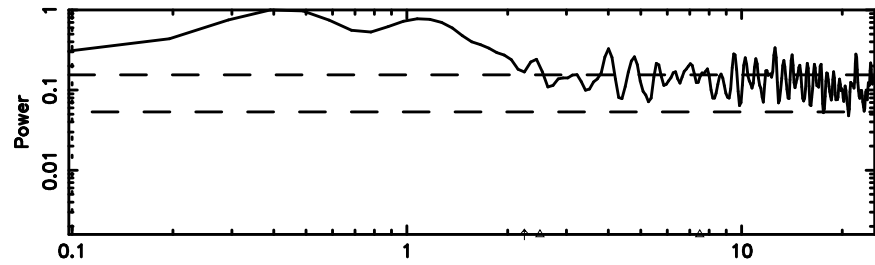

2259+481 2024/06/03 21.04UT TOYOKAWA-KISO

K20240604060026

BLK: 9,SNR1: 0.74985 ,SNR2: 3.4646

Frequency (Hz)

F20240604060031

BLK: 5, SNR1: 0.20905 ,SNR2: 2.5205

Frequency (Hz)

K20240604060026