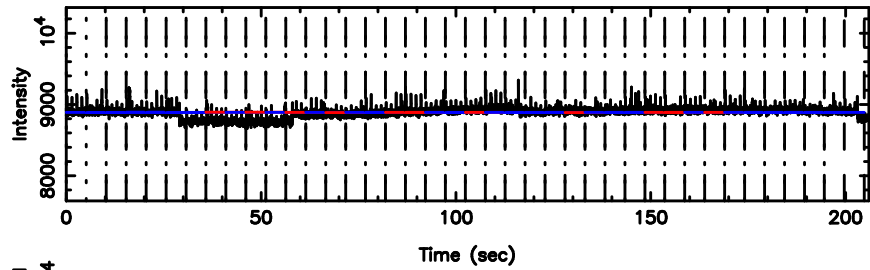

F20240604083618