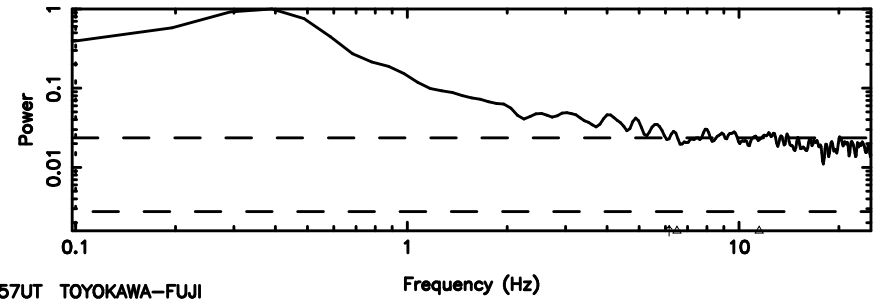

BLK:22,SNR1: 1.1279 ,SNR2: 3.8991

0531+194 2024/06/04 3.57UT TOYOKAWA-FUJI