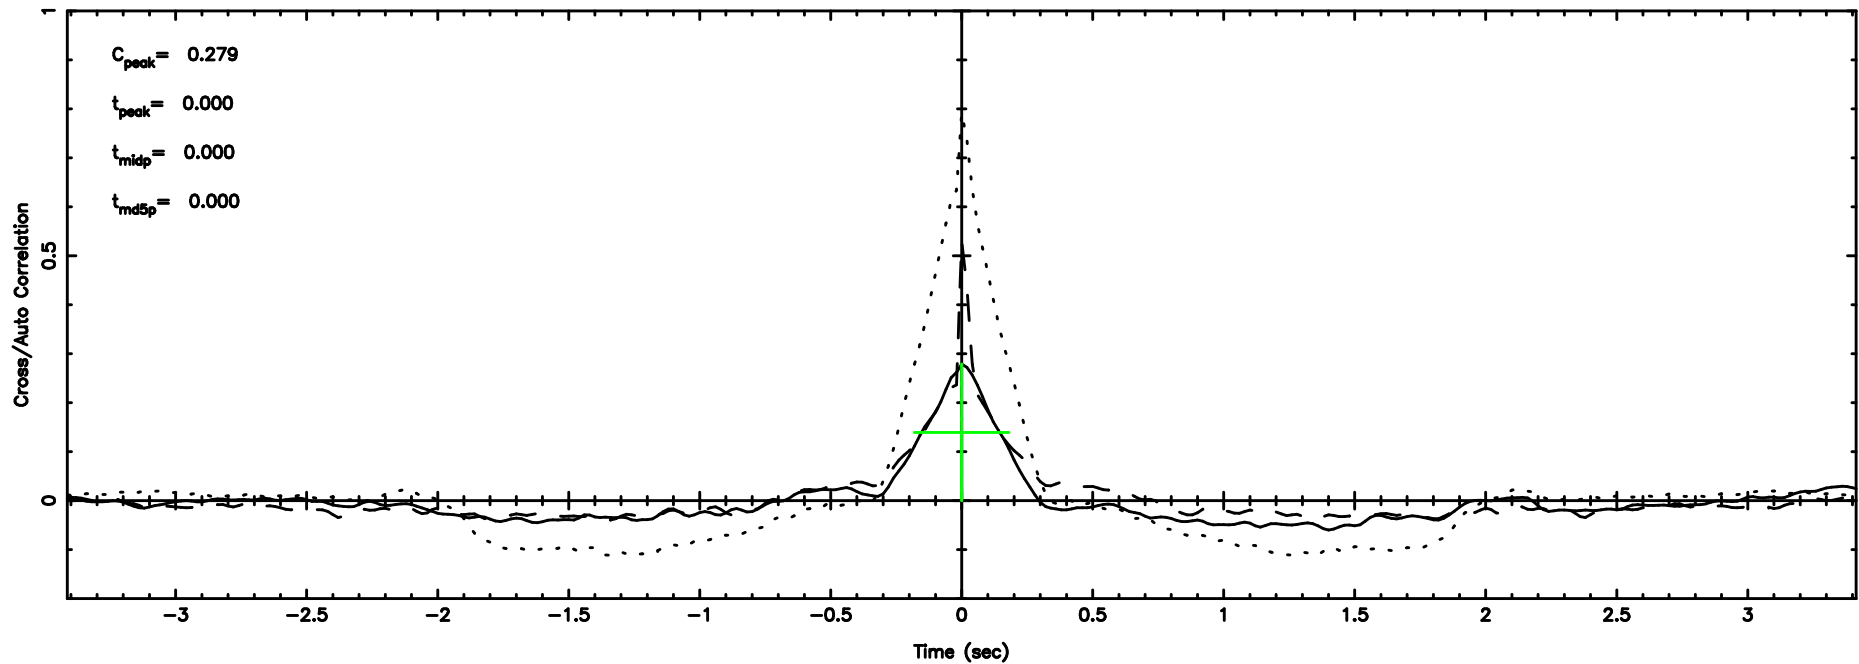

F20240604152240

BLK:18,SNR1: 2.1731 ,SNR2: 6.0589

0821+394 2024/06/04 6.41UT TOYOKAWA-FUJI

T20240604152238

BLK:24,SNR1: 0.52746 ,SNR2: 2.6342

K20240604152236

BLK:24,SNR1: 8.0244 ,SNR2: 19.797

0821+394 2024/06/04 6.41UT TOYOKAWA-KISO