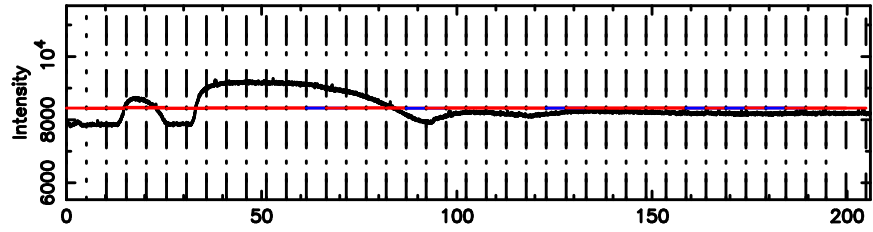

T20240604074518