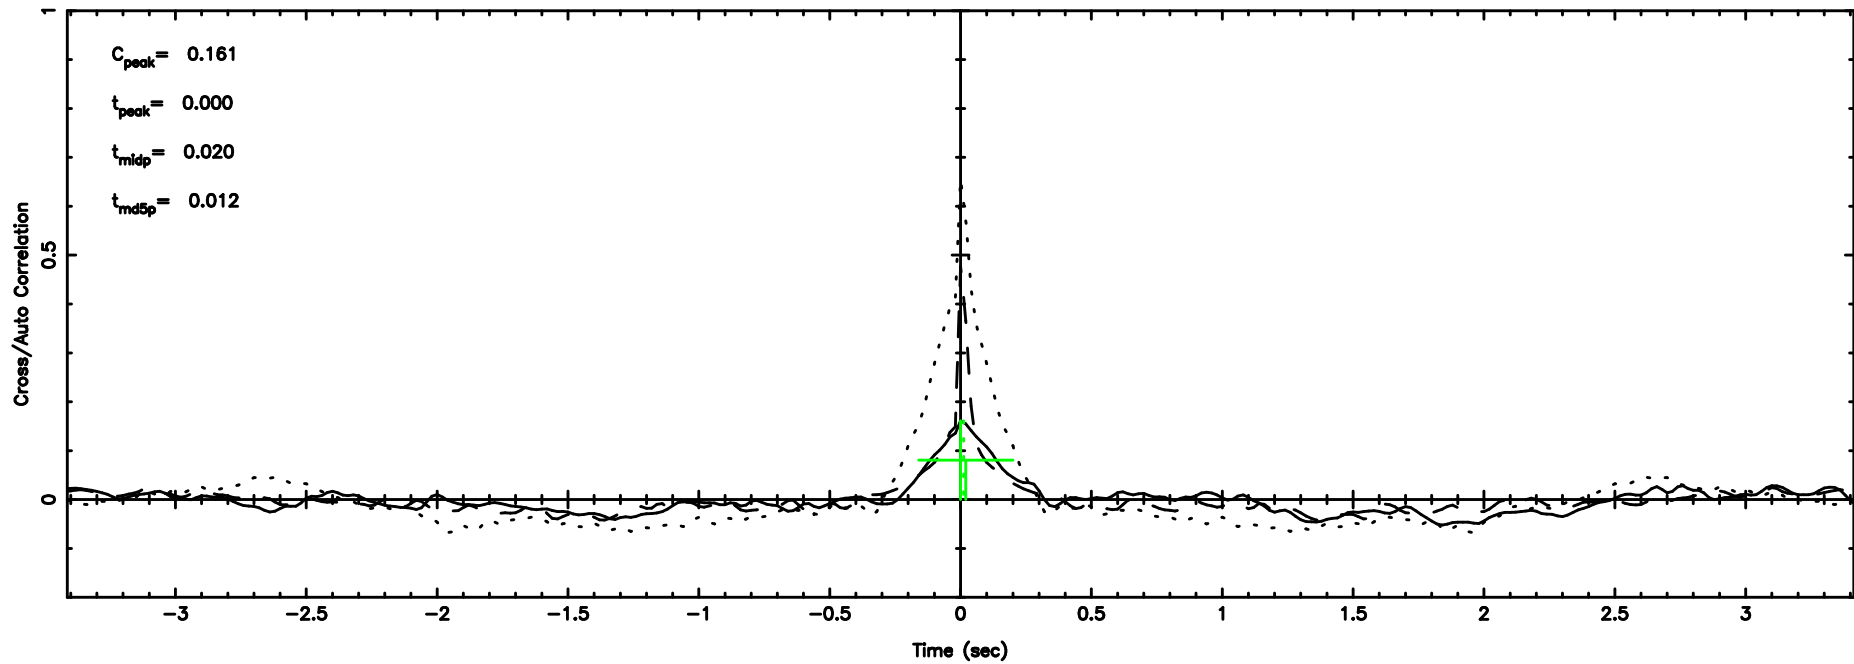

3C216 2024/06/04 7.15UT TOYOKAWA-FUJI

T20240604160705

BLK:13,SNR1: 0.35187 ,SNR2: 0.87552

K20240604160703

BLK:13,SNR1: 2.3030 ,SNR2: 8.6872

3C216 2024/06/04 7.15UT TOYOKAWA-KISO

F20240604160707

BLK:13,SNR1: 2.4746 ,SNR2: 3.2616