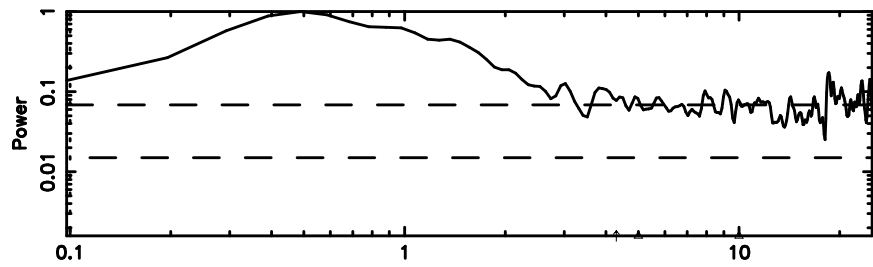

BLK: 4,SNR1: 9.1889 ,SNR2: 38.026

Frequency (Hz)

K20240604063522

BLK: 4,SNR1: 0.15379 ,SNR2: 0.90423

Frequency (Hz)

2334+085 2024/06/03 21.62UT TOYOKAWA-KISO

F20240604063527

BLK: 7,SNR1: 0.66718 ,SNR2: 3.2223