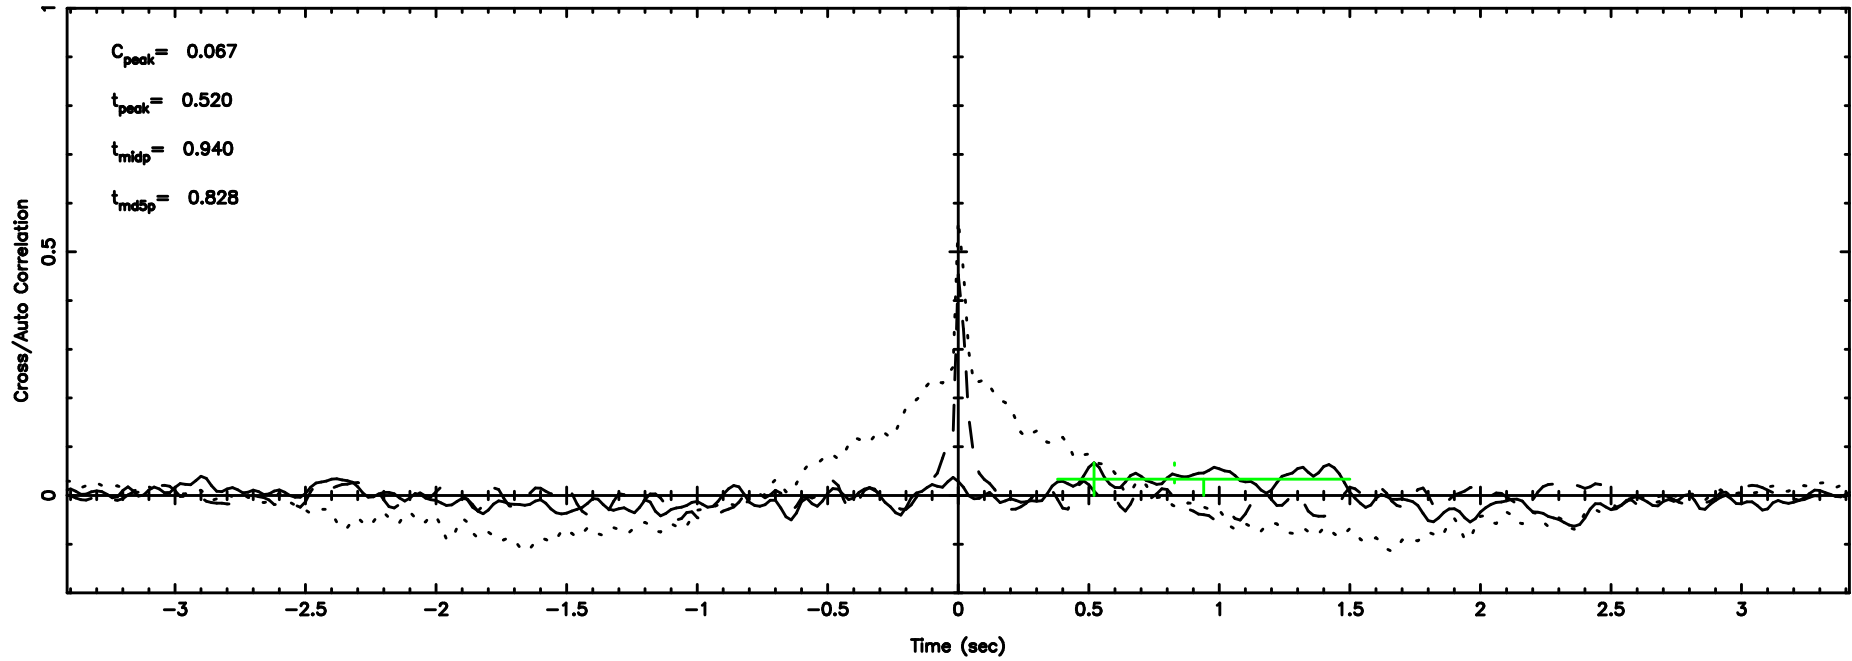

Frequency (Hz)

3C241 2024/06/04 8.35UT TOYOKAWA-KISO