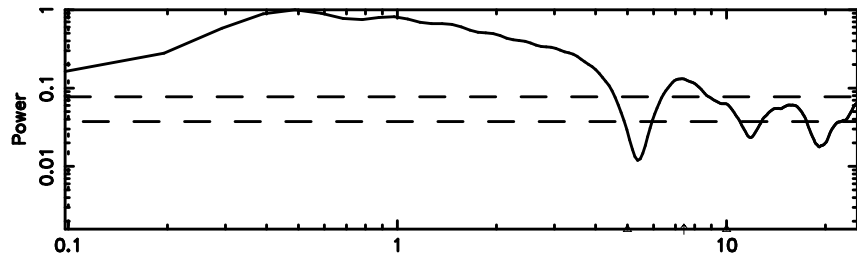

1011+110 2024/06/04 8.22UT TOYOKAWA-KISO

F20240604171122

BLK:11,SNR1: 0.81581 ,SNR2: 2.9295

Frequency (Hz)

K20240604171117

BLK:11,SNR1: 3.1033 ,SNR2: 10.652

Frequency (Hz)

1011+110 2024/06/04 8.22UT FWJ -KISO