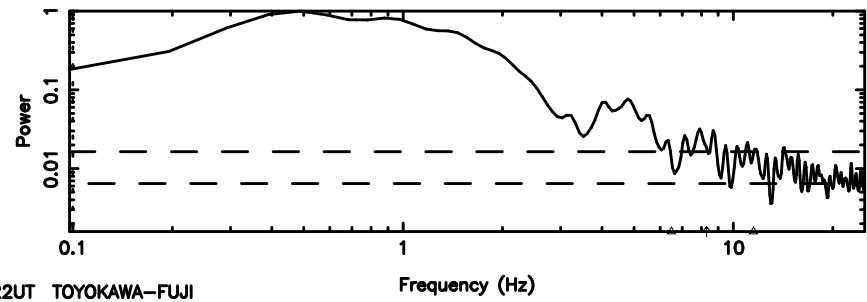

BLK:20,SNR1: 3.8715 ,SNR2: 9.8546

3C196 2024/06/04 6.22UT TOYOKAWA-FUJI