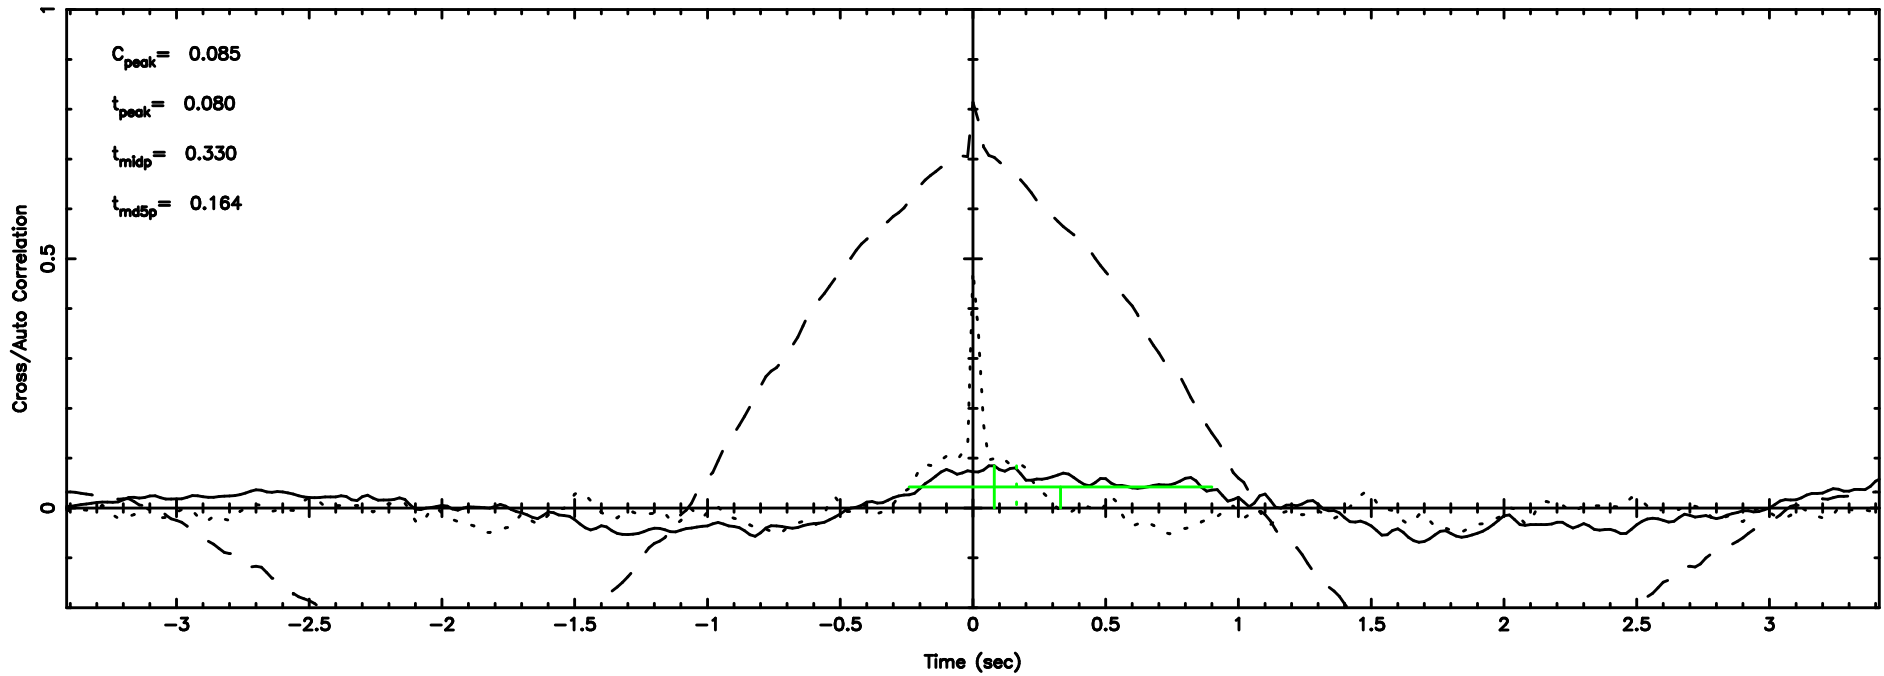

BLK: 4,SNR1: 9.1889 ,SNR2: 38.026

Frequency (Hz)

K20240604063522

BLK: 4,SNR1: 0.15379 ,SNR2: 0.90423

Frequency (Hz)

2334+085 2024/06/03 21.62UT TOYOKAWA-KISO

F20240604063527

BLK: 7,SNR1: 0.66718 ,SNR2: 3.2223