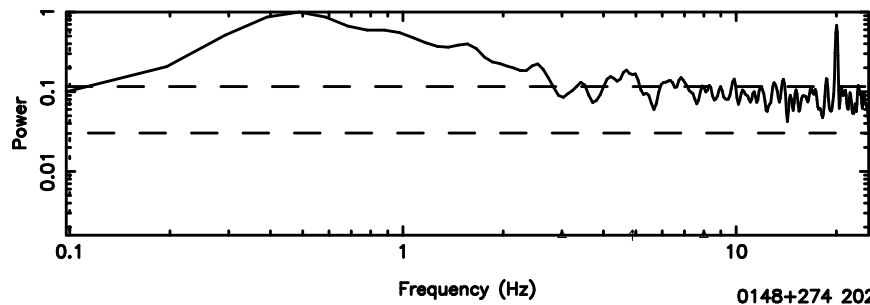

Frequency (Hz)

F20240604083618

BLK:28,SNR1: 0.62918 ,SNR2: 2.7142

3C48 2024/06/03 23.63UT FUJI -KISO

K20240604083614

BLK:28,SNR1: 3.6413 ,SNR2: 9.6266

T20240604085000

BLK: 8,SNR1: 0.20743 ,SNR2: 1.4269