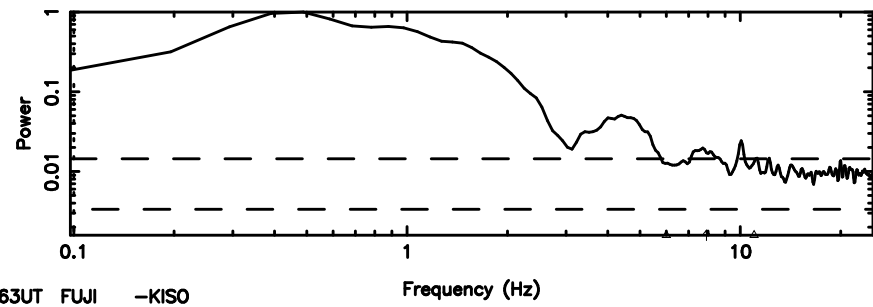

Frequency (Hz)

F20240604083618

BLK:28,SNR1: 0.62918 ,SNR2: 2.7142

3C48 2024/06/03 23.63UT FUJI -KISO

K20240604083614

BLK:28,SNR1: 3.6413 ,SNR2: 9.6266

T20240604085000

BLK: 8,SNR1: 0.20743 ,SNR2: 1.4269