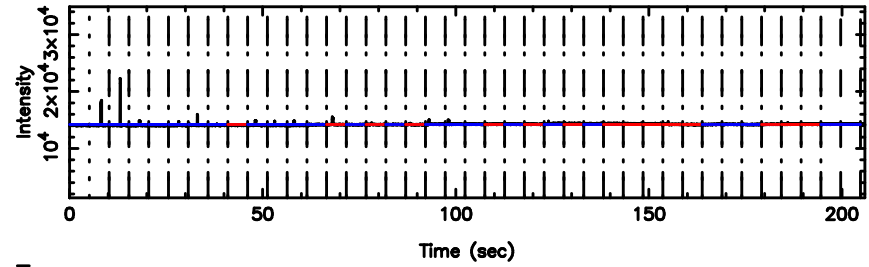

K20240604145901