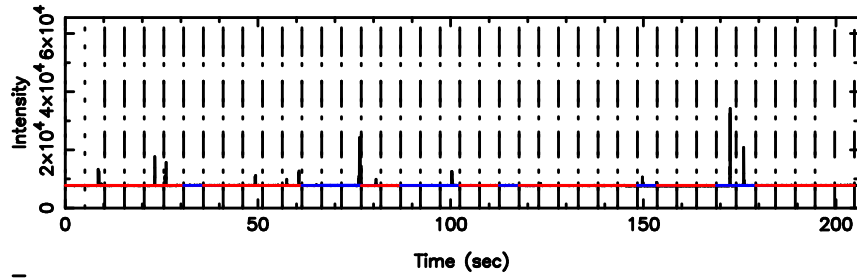

BLK:11,SNR1: 3.9281 ,SNR2: 6.1749

Frequency (Hz)

0919-142 2024/06/04 7.35UT TOYOKAWA-KISO

F20240604161919

BLK:11,SNR1: 2.2133 ,SNR2: 5.1067

Frequency (Hz)

K20240604161915

BLK:11,SNR1: 3.7526 ,SNR2: 5.8610