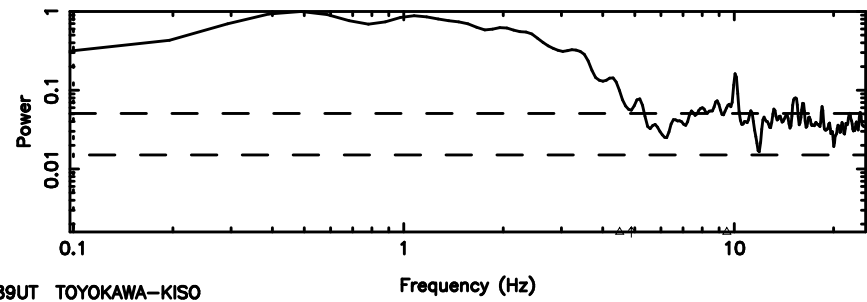

BLK: 9,SNR1: 1.9000 ,SNR2: 8.0950