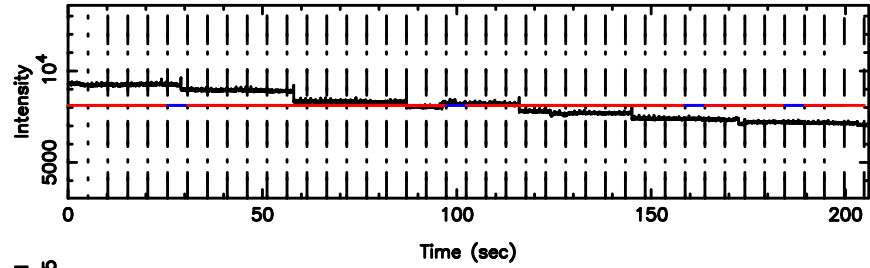

F20240604101822