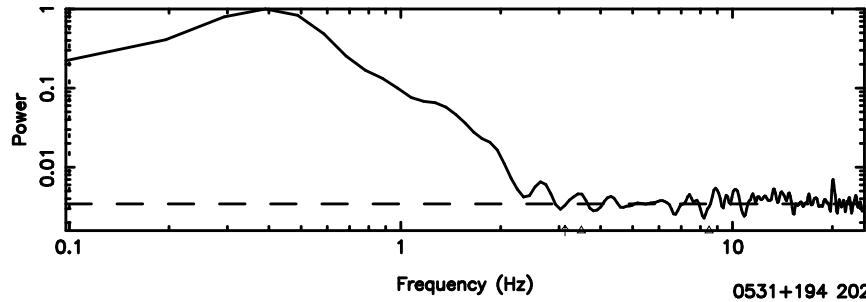

BLK:22,SNR1: 6.7532 ,SNR2: 43.765

K20240604123240

BLK:22,SNR1: 1.8066 ,SNR2: 8.0671

0531+194 2024/06/04 3.57UT TOYOKAWA-KISO

F20240604123244

BLK:28,SNR1: 1.2680 ,SNR2: 3.7847

K20240604123240

BLK:28,SNR1: 1.9163 ,SNR2: 8.7434