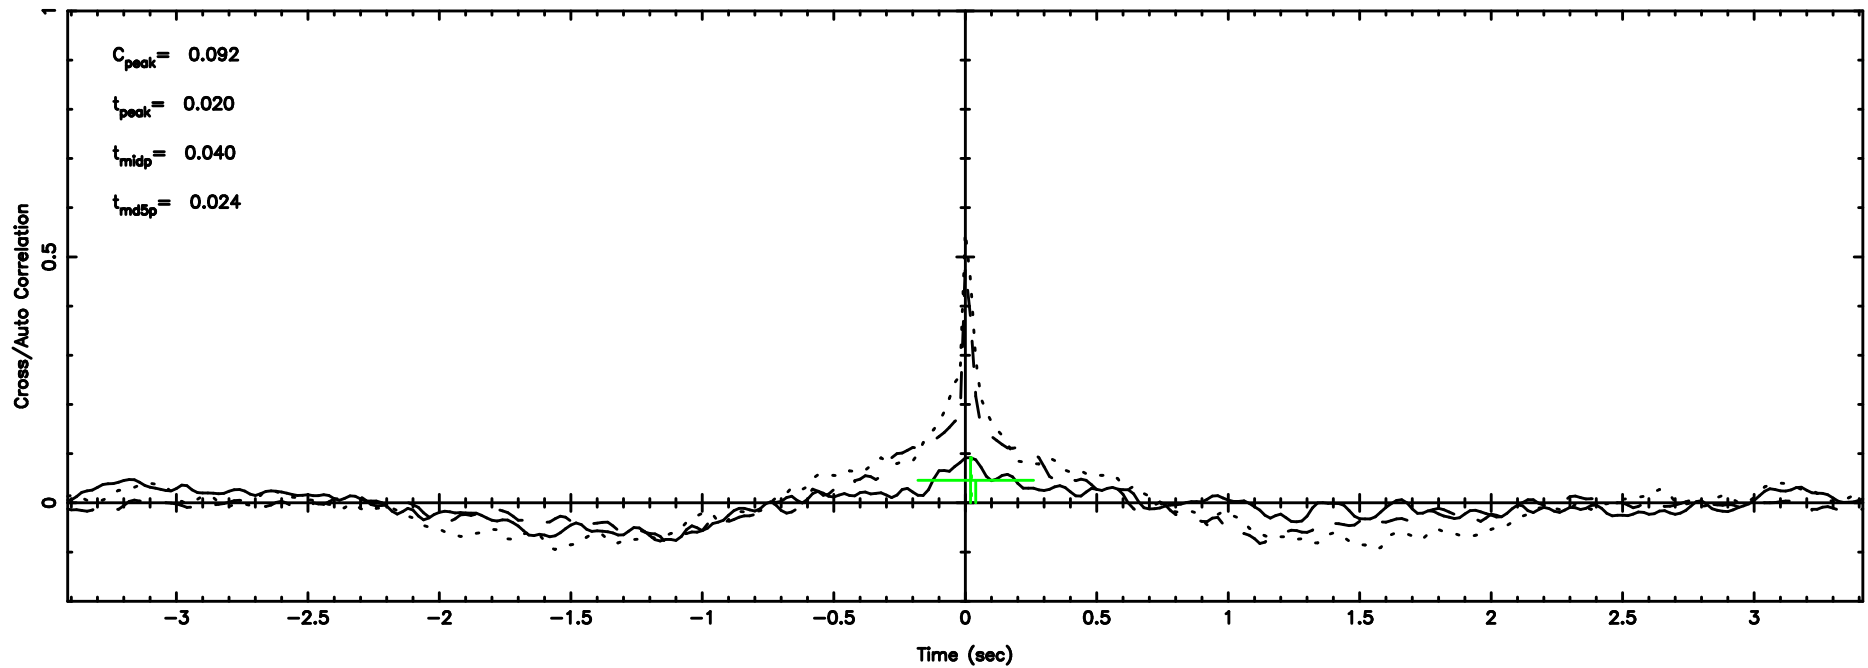

T20240604125750

BLK: 8,SNR1: 0.16920 ,SNR2: 1.1898

F20240604125752

BLK: 8,SNR1: 0.21377 ,SNR2: 1.8720

0556+191 2024/06/04 3.99UT TOYOKAWA-FUJI

T20240604125750

BLK:12,SNR1: 1.0190 ,SNR2: 3.9599

K20240604125747