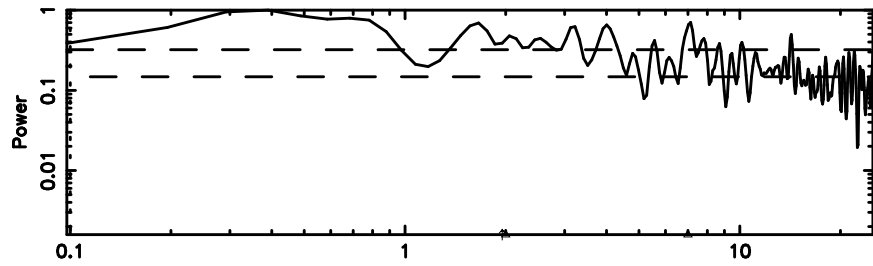

BLK: 2,SNR1:-0.18396 ,SNR2: 0.80158