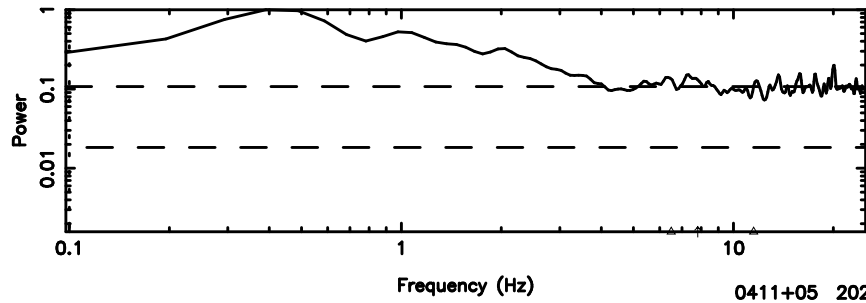

F20240604111242

BLK:16,SNR1: 1.7123 ,SNR2: 7.6362

T20240604111240

BLK:21,SNR1: 0.42195 ,SNR2: 1.1236

0411+05 2024/06/04 2.24UT TOYOKAWA-KISO

K20240604111237

BLK:21,SNR1: 3.8836 ,SNR2: 11.650

Frequency (Hz)