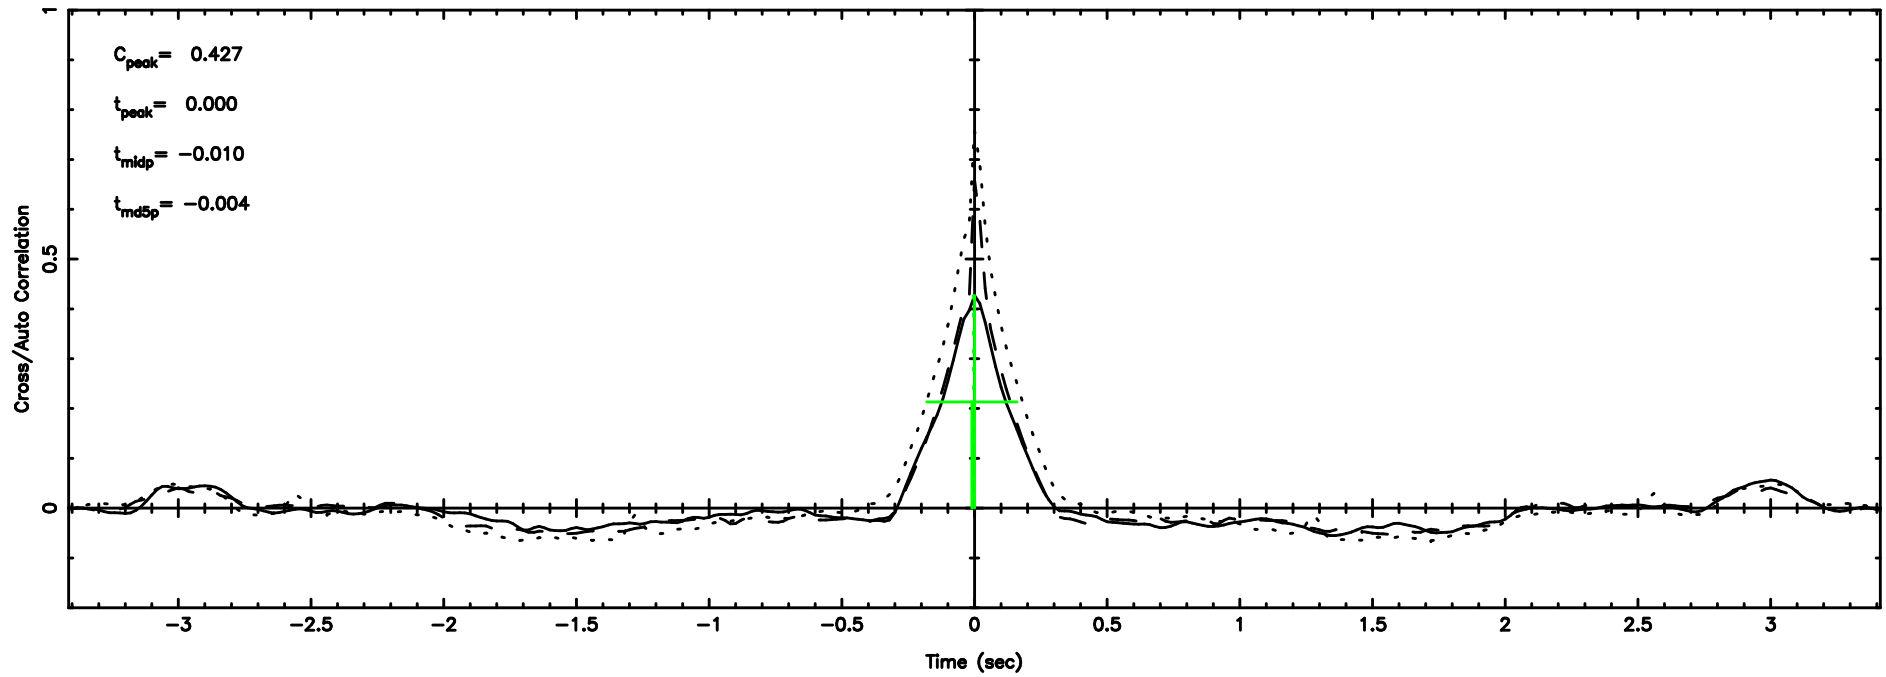

Frequency (Hz)