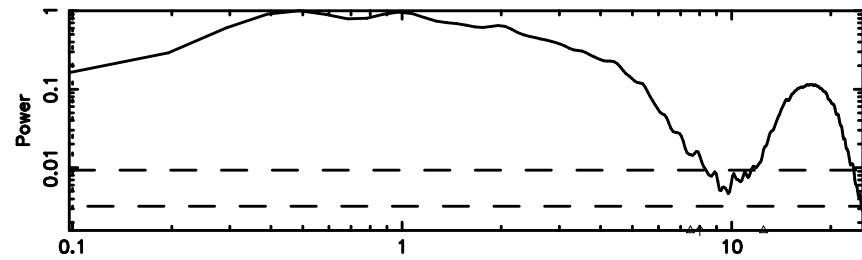

0926+117 2024/06/04 7.46UT TOYOKAWA-FUJI

T20240604162556

BLK:18,SNR1: 2.6376 ,SNR2: 9.1511

Frequency (Hz)

K20240604162554

BLK:18,SNR1: 16.128 ,SNR2: 33.194

Frequency (Hz)

0926+117 2024/06/04 7.46UT TOYOKAWA-KISO