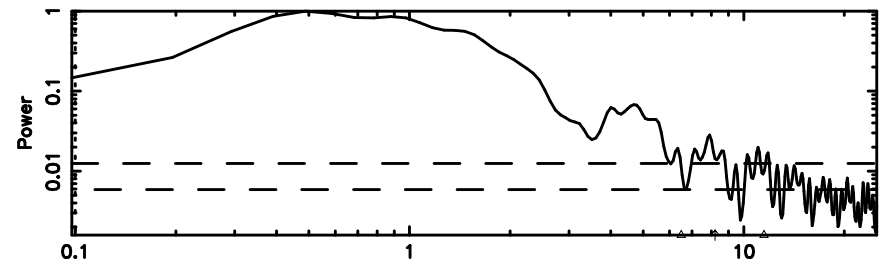

Frequency (Hz)

T20240604070504

BLK:24,SNR1: 8.0502 ,SNR2: 21.027

Frequency (Hz)

3C2

2024/06/03 22.11UT TOYOKAWA-FUJI

F20240604070506

BLK:24,SNR1: 5.2494 ,SNR2: 13.444