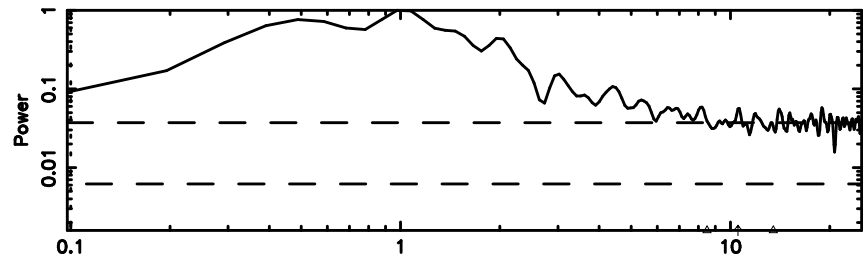

Frequency (Hz)

K20240604153921

BLK:21,SNR1: 6.1739 ,SNR2: 10.981

Frequency (Hz)

0839-071 2024/06/04 6.68UT FUJI -KISO

T20240604155024

BLK:12,SNR1: 1.7790 ,SNR2: 3.3678

Frequency (Hz)