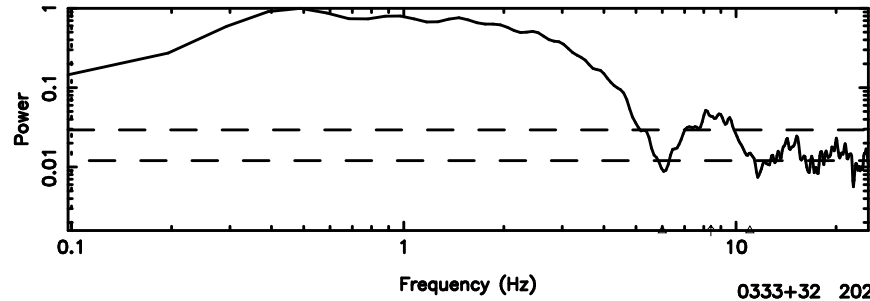

F20240604103455

BLK: 7, SNR1: 0.23772 ,SNR2: 1.6949

T20240604103453

BLK:15,SNR1: 3.1363 ,SNR2: 8.1285

0333+32 2024/06/04 1.61UT TOYOKAWA-KISO

K20240604103450

BLK:15,SNR1: 3.9730 ,SNR2: 10.970

F20240604103455