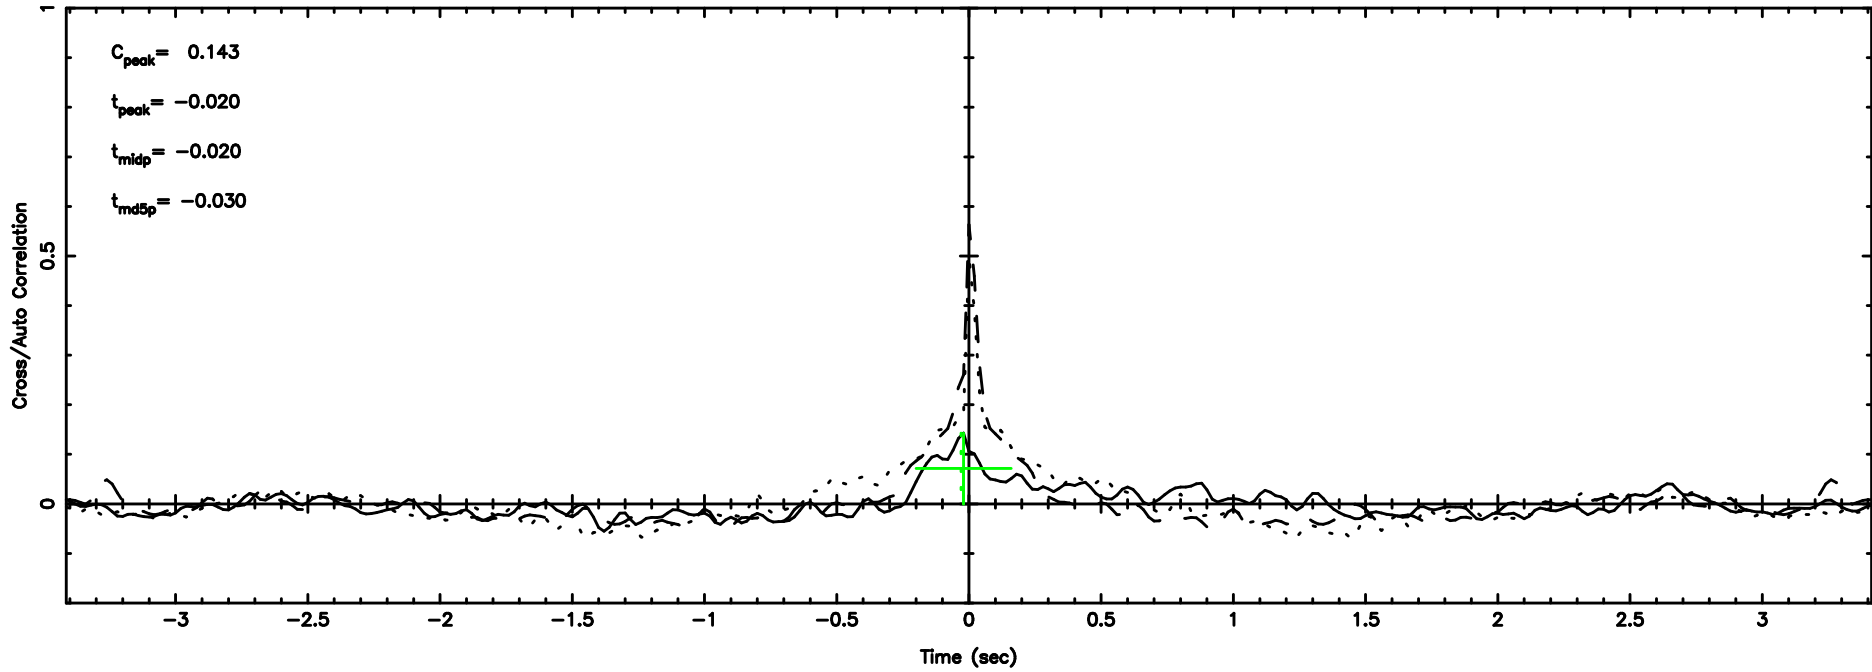

T20240604085000

BLK: 6,SNR1: 0.46823E-01,SNR2: 1.3301

K20240604084958

BLK: 6,SNR1: 0.21337 ,SNR2: 2.7308

0148+274 2024/06/03 23.86UT TOYOKAWA-KISO