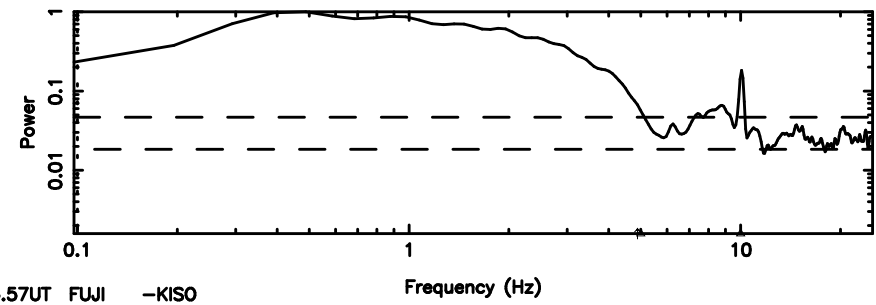

BLK:22,SNR1: 6.7532 ,SNR2: 43.765

K20240604123240

BLK:22,SNR1: 1.8066 ,SNR2: 8.0671

0531+194 2024/06/04 3.57UT TOYOKAWA-KISO

F20240604123244

BLK:28,SNR1: 1.2680 ,SNR2: 3.7847

K20240604123240

BLK:28,SNR1: 1.9163 ,SNR2: 8.7434