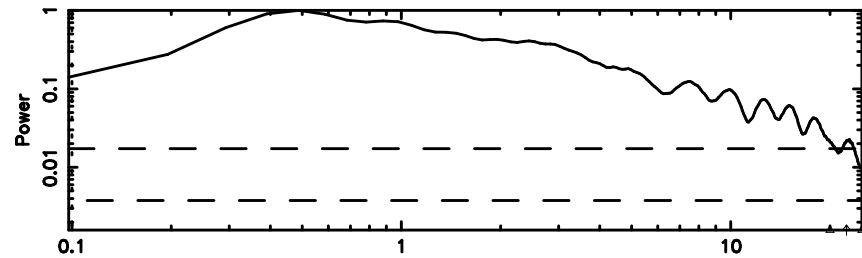

BLK:10,SNR1: 7.6710 ,SNR2: 6.8093