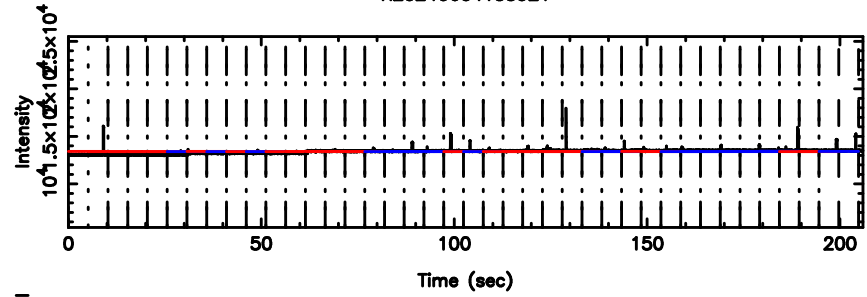

0839-071 2024/06/04 6.68UT TOYOKAWA-FUJI

T20240604153923

BLK:17,SNR1: 92.335 ,SNR2: 264.58

K20240604153921

BLK:17,SNR1: 5.3180 ,SNR2: 12.956

0839-071 2024/06/04 6.68UT TOYOKAWA-KISO

F20240604153925

BLK:21,SNR1: 2.6051 ,SNR2: 8.4076