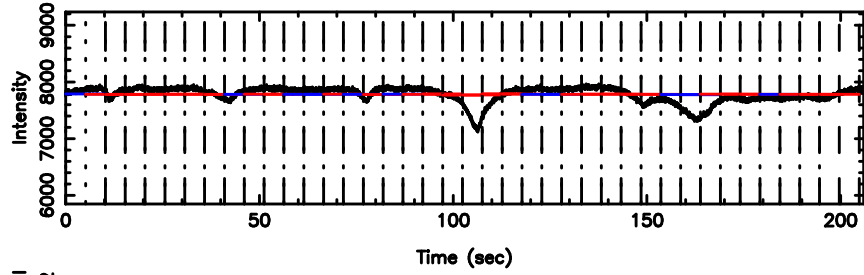

T20240604125323

BLK: 9,SNR1: 1.1903 ,SNR2: 3.2413

F20240604125325

BLK: 9,SNR1: 0.14206 ,SNR2: 1.1720

0552+12 2024/06/04 3.92UT TOYOKAWA-FUJI

T20240604125323

BLK:11,SNR1: 0.61967 ,SNR2: 3.6549

K20240604125320