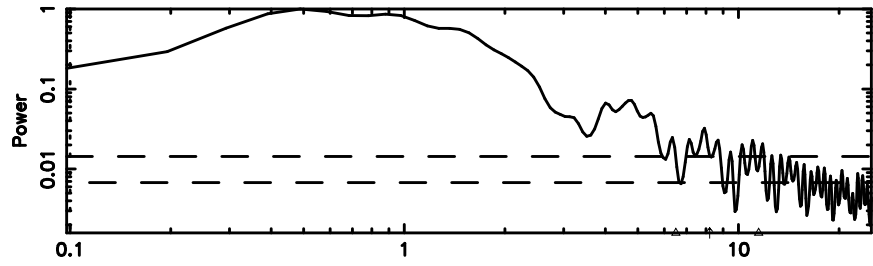

BLK:32,SNR1: 4.5675 ,SNR2: 11.749