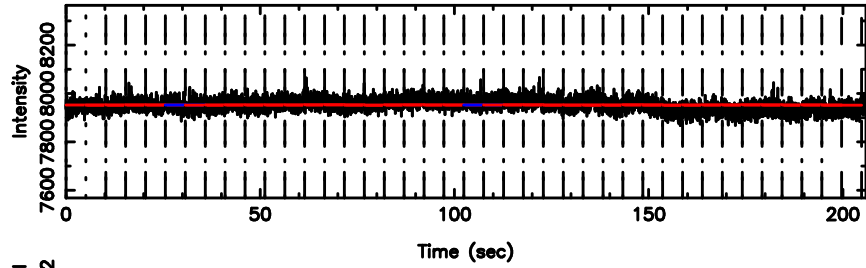

T20240604104754