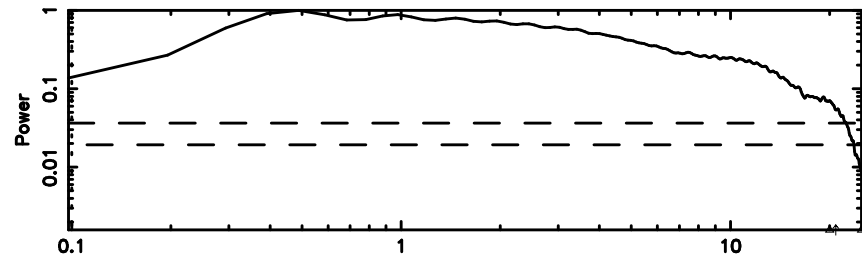

Frequency (Hz)

0941-08 2024/06/04 7.71UT TOYOKAWA-KISO

F20240604164043

BLK:14,SNR1: 5.1062 ,SNR2: 7.4212

Frequency (Hz)

K20240604164039

BLK:14,SNR1: 7.1893 ,SNR2: 6.8867

Frequency (Hz)