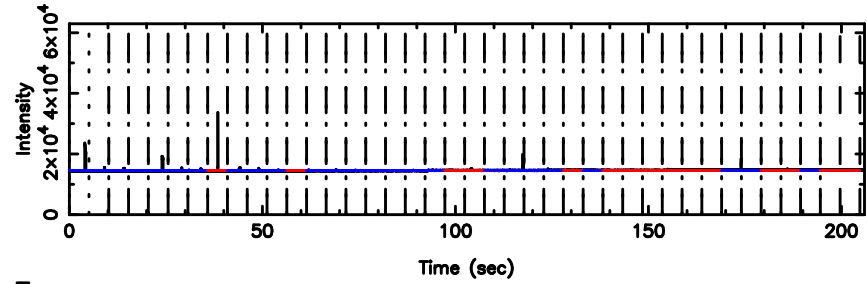

3C196 2024/06/04 6.22UT TOYOKAWA-KISO

F20240604151130

BLK:25,SNR1: 3.5945 ,SNR2: 9.1610

K20240604151126

BLK:25,SNR1: 5.5492 ,SNR2: 10.061

3C196 2024/06/04 6.22UT FUJI -KISO

T20240604152238

BLK:18,SNR1: 0.67114 ,SNR2: 3.1659