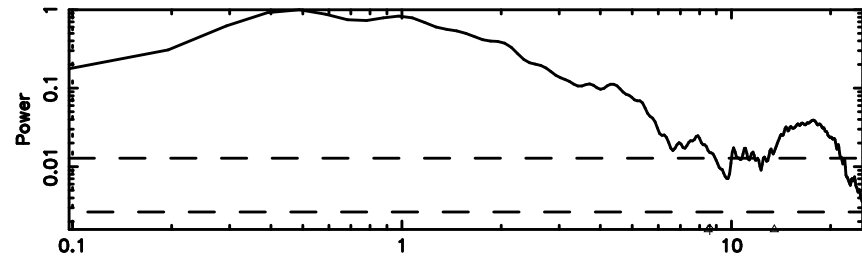

F20240604162558

BLK:19,SNR1: 1.8204 ,SNR2: 1.9035

Frequency (Hz)

K20240604162554

BLK:19,SNR1: 6.9104 ,SNR2: 15.028

Frequency (Hz)

0926+117 2024/06/04 7.46UT FUJI -KISO