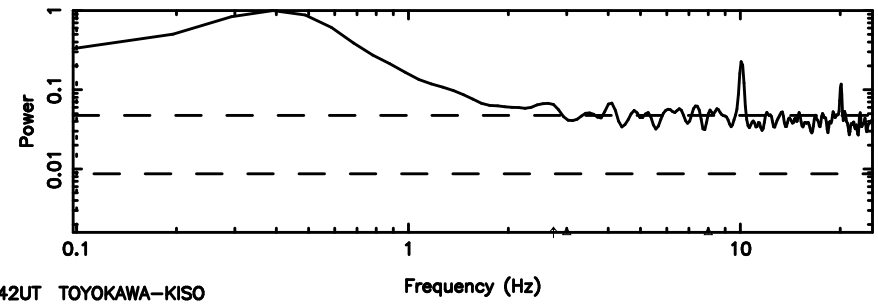

BLK: 4,SNR1: 0.59058E-01,SNR2: 0.75009

F20240604112334

BLK: 4,SNR1: 0.68214E-02,SNR2: 0.62013

0422+178 2024/06/04 2.42UT TOYOKAWA-FUJI

T20240604112332

BLK:14,SNR1: 0.20342 ,SNR2: 1.4214

K20240604112329

BLK:14,SNR1: 0.52301 ,SNR2: 3.9640