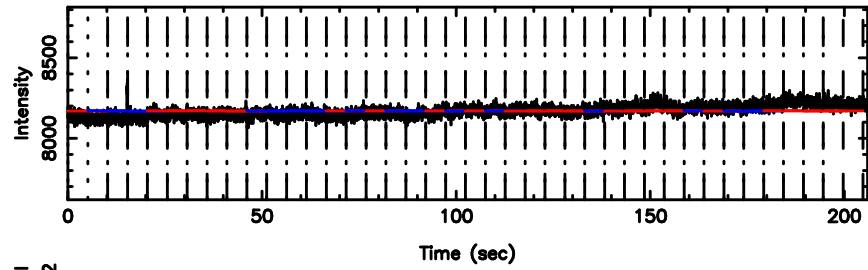

T20240604111240