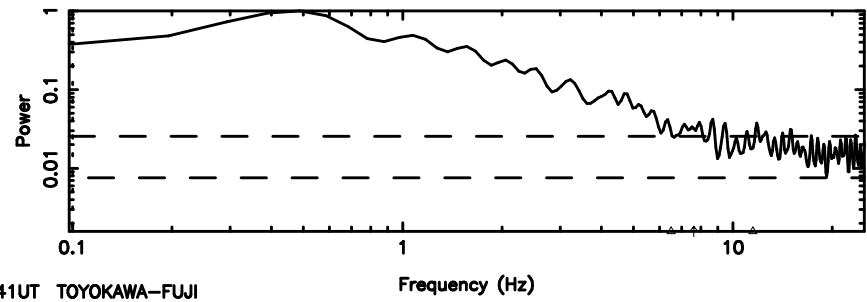

BLK:18,SNR1: 2.1731 ,SNR2: 6.0589

0821+394 2024/06/04 6.41UT TOYOKAWA-FUJI