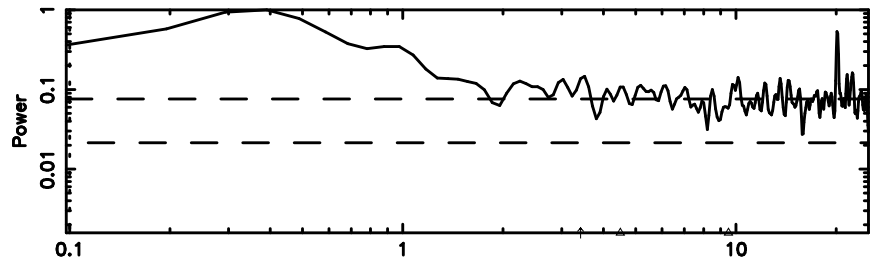

BLK: 4,SNR1: 0.37337 ,SNR2: 2.2137