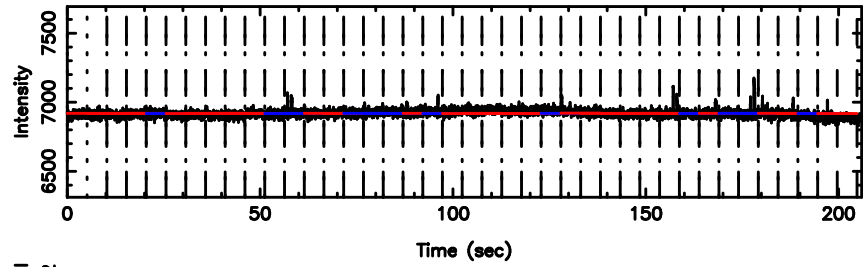

Frequency (Hz)

K20240604153921

BLK:21,SNR1: 6.1739 ,SNR2: 10.981

Frequency (Hz)

0839-071 2024/06/04 6.68UT FUJI -KISO

T20240604155024

BLK:12,SNR1: 1.7790 ,SNR2: 3.3678

Frequency (Hz)