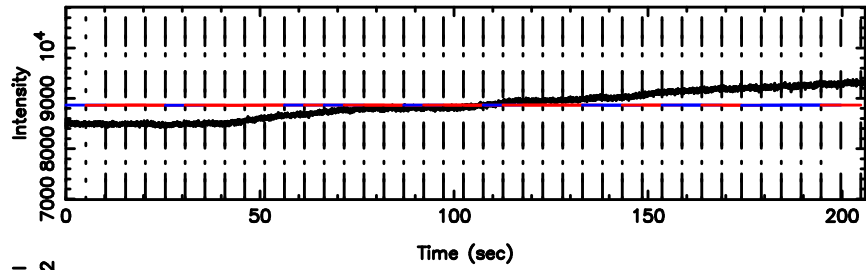

BLK: 4,SNR1: 0.59058E-01,SNR2: 0.75009

F20240604112334

BLK: 4,SNR1: 0.68214E-02,SNR2: 0.62013

0422+178 2024/06/04 2.42UT TOYOKAWA-FUJI

T20240604112332

BLK:14,SNR1: 0.20342 ,SNR2: 1.4214

K20240604112329

BLK:14,SNR1: 0.52301 ,SNR2: 3.9640