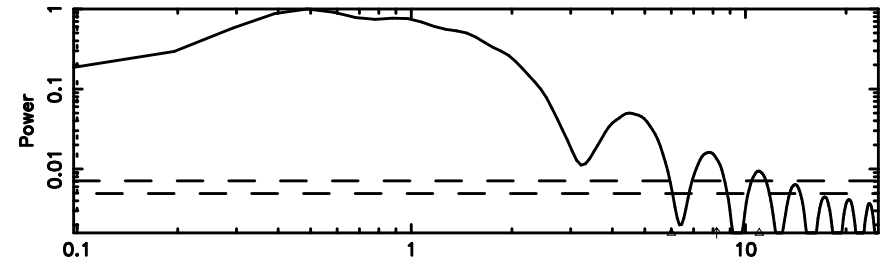

Frequency (Hz)

F20240604070506

BLK:32,SNR1: 4.5675 ,SNR2: 11.749

Frequency (Hz)

3C2

2024/06/03 22.11UT FUJI -KISO

K20240604070501

BLK:32,SNR1: 8.6792 ,SNR2: 21.985