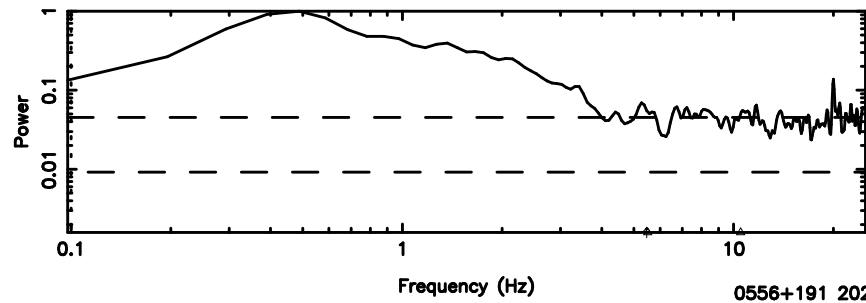

T20240604125750

BLK: 8,SNR1: 0.16920 ,SNR2: 1.1898

F20240604125752

BLK: 8,SNR1: 0.21377 ,SNR2: 1.8720

0556+191 2024/06/04 3.99UT TOYOKAWA-FUJI

T20240604125750

BLK:12,SNR1: 1.0190 ,SNR2: 3.9599

K20240604125747