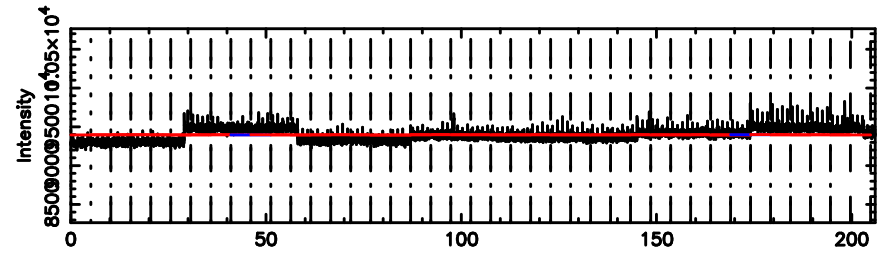

Frequency (Hz)

F20240604073118