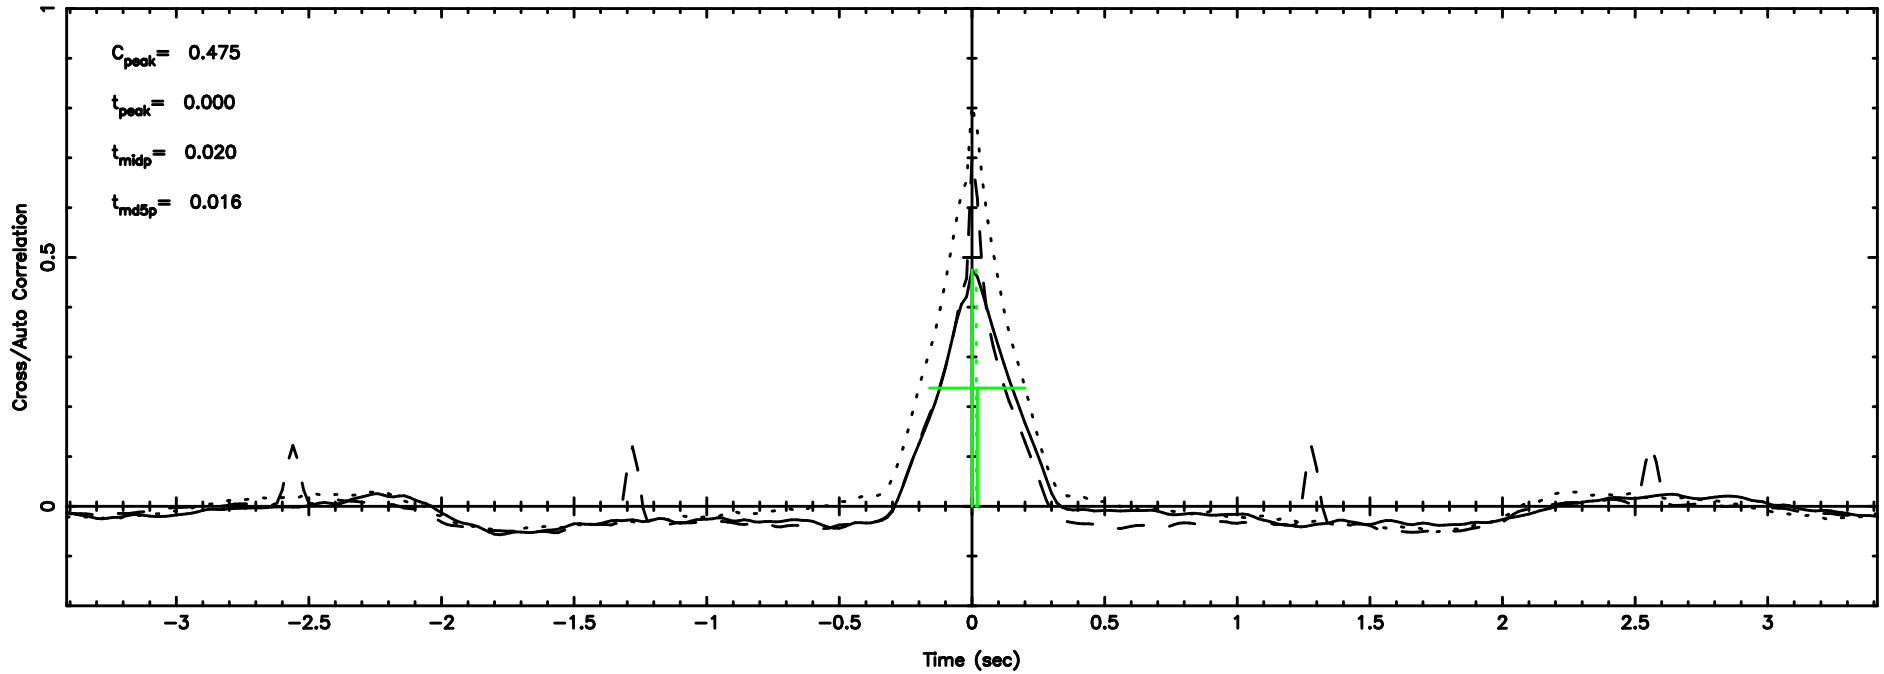

Frequency (Hz)