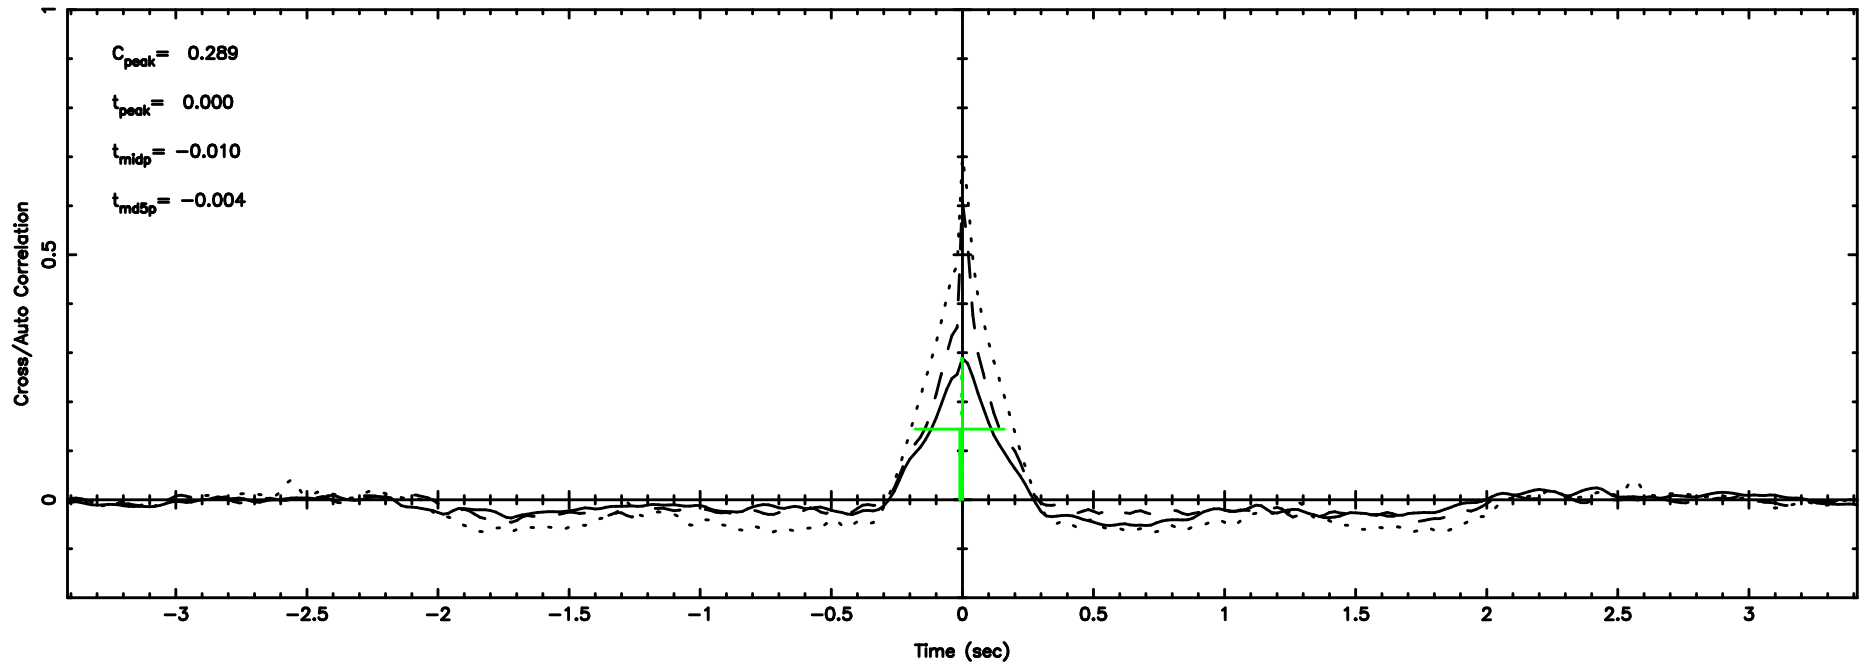

Frequency (Hz)

3C190 2024/06/04 6.01UT TOYOKAWA-FUJI