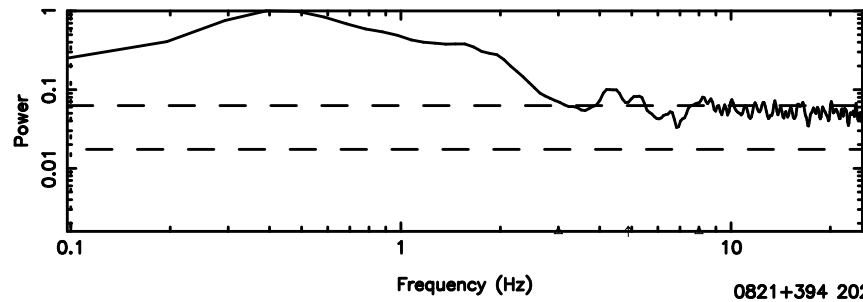

BLK:18,SNR1: 0.67114 ,SNR2: 3.1659