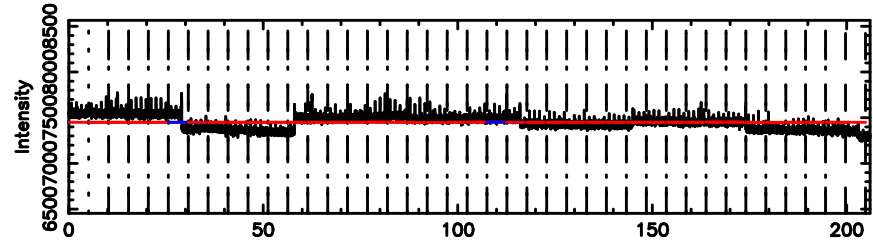

No. Good Data

K20240604094054

No. Good Data

3C71 2024/06/04 0.71UT FUJI -KISO

T20240604100011

BLK: 2,SNR1: 0.11817 ,SNR2: 0.40804

Frequency (Hz)

F20240604100013