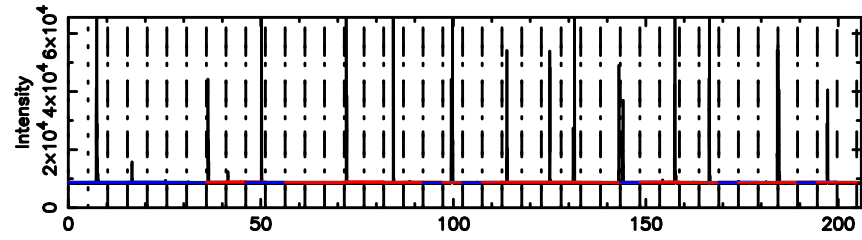

Frequency (Hz)

F20240604164905