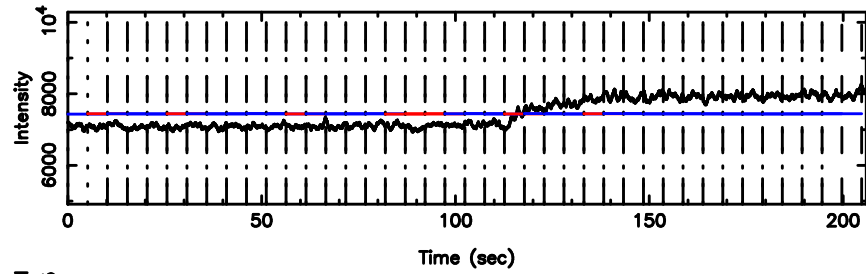

T20240604124101