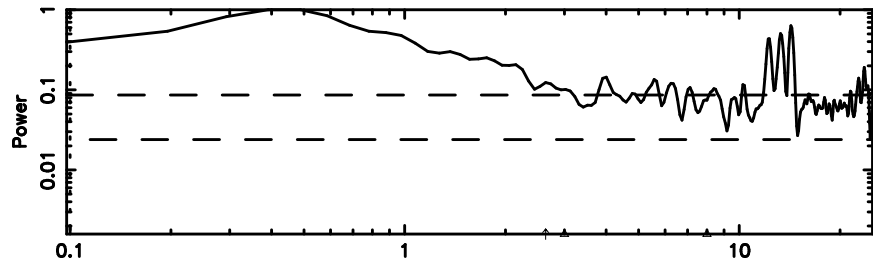

BLK: 5, SNR1: 0.69170 ,SNR2: 3.5774