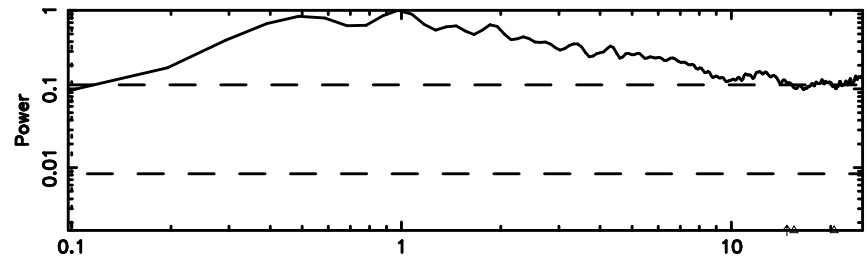

BLK:12,SNR1: 1.0036 ,SNR2: 1.3576