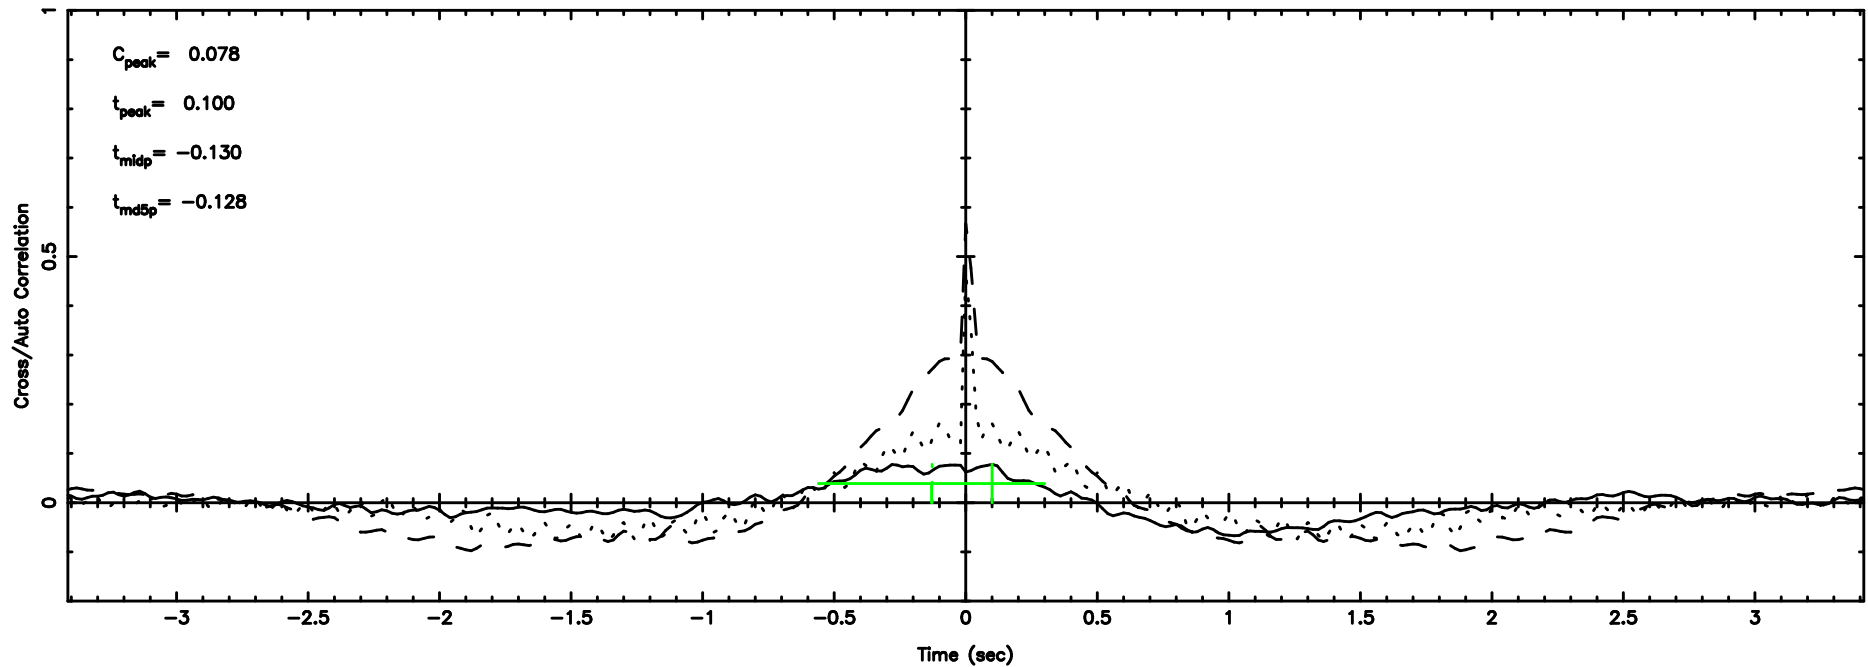

T20240604124913

BLK:13,SNR1: 0.70423 ,SNR2: 2.5367

K20240604124910

BLK:13,SNR1: 0.76195 ,SNR2: 2.5633

0548+16 2024/06/04 3.85UT TOYOKAWA-KISO