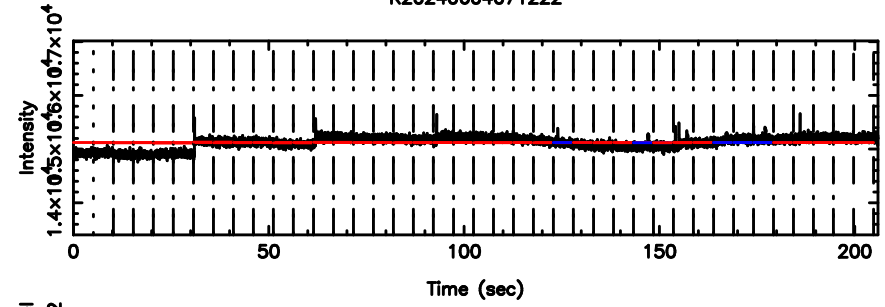

K20240604071222