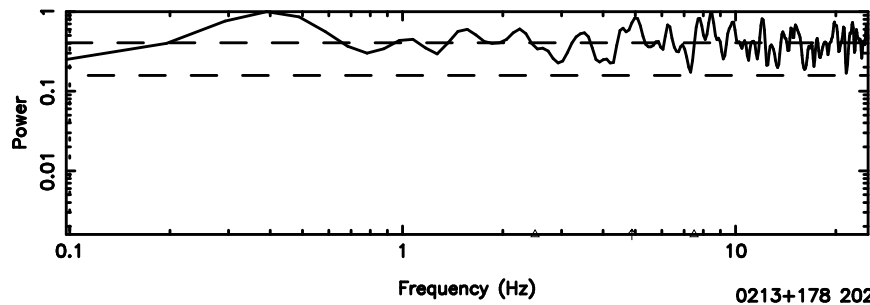

BLK: 4, SNR1: 0.67438E-01, SNR2: 0.19370