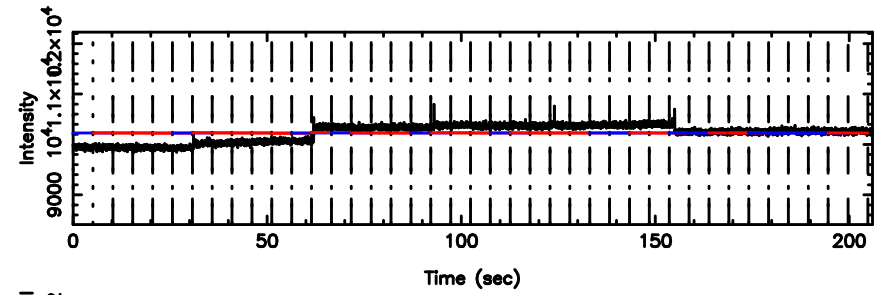

BLK: 4,SNR1: 0.59058E-01,SNR2: 0.75009

F20240604112334

BLK: 4,SNR1: 0.68214E-02,SNR2: 0.62013

0422+178 2024/06/04 2.42UT TOYOKAWA-FUJI

T20240604112332

BLK:14,SNR1: 0.20342 ,SNR2: 1.4214

K20240604112329

BLK:14,SNR1: 0.52301 ,SNR2: 3.9640