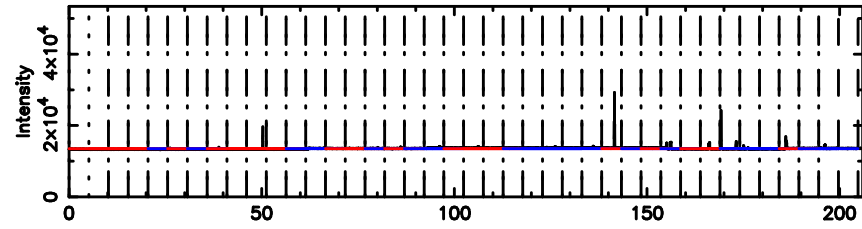

Frequency (Hz)

K20240604162554

BLK:19,SNR1: 6.9104 ,SNR2: 15.028