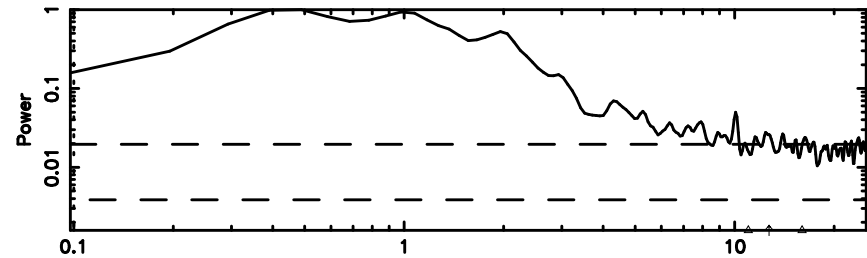

BLK:14,SNR1: 0.23238 ,SNR2: 2.4987

Frequency (Hz)

K20240604144142

BLK:14,SNR1: 4.0026 ,SNR2: 6.3635

Frequency (Hz)

0741-06 2024/06/04 5.72UT TOYOKAWA-KISO

F20240604144146

BLK:11,SNR1: 0.27672 ,SNR2: 2.9273