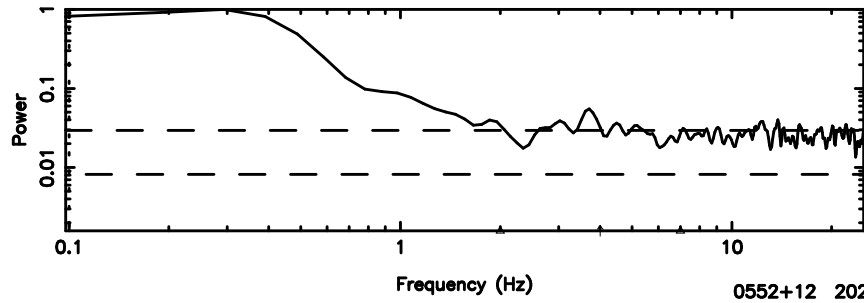

T20240604125323

BLK: 9,SNR1: 1.1903 ,SNR2: 3.2413

F20240604125325

BLK: 9,SNR1: 0.14206 ,SNR2: 1.1720

0552+12 2024/06/04 3.92UT TOYOKAWA-FUJI

T20240604125323

BLK:11,SNR1: 0.61967 ,SNR2: 3.6549

K20240604125320