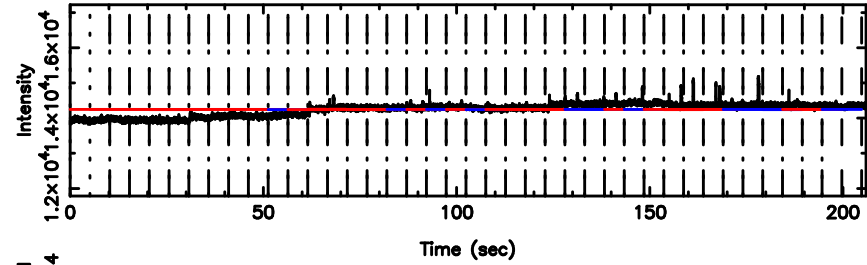

K20240604144142

BLK:11,SNR1: 2.1662 ,SNR2: 8.4986