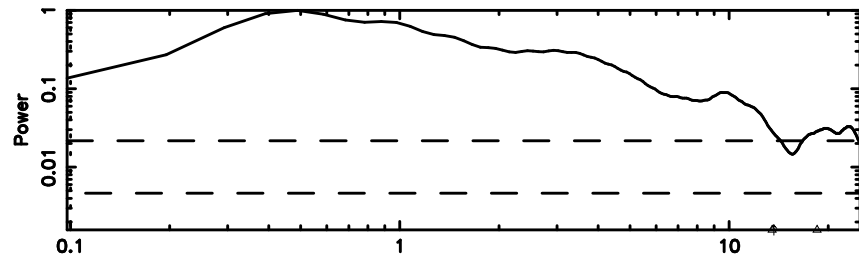

Frequency (Hz)

0941-08 2024/06/04 7.71UT TOYOKAWA-KISO

F20240604164043

BLK:14,SNR1: 5.1062 ,SNR2: 7.4212

Frequency (Hz)

K20240604164039

BLK:14,SNR1: 7.1893 ,SNR2: 6.8867

Frequency (Hz)