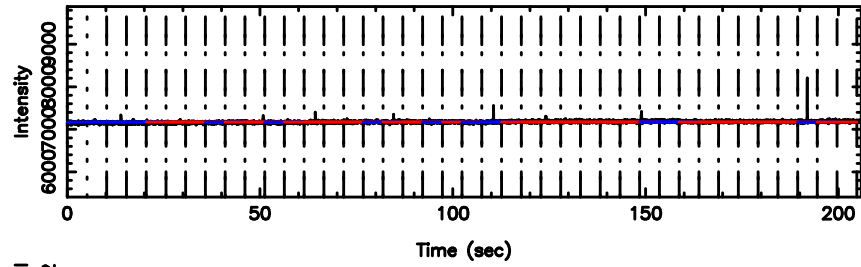

T20240604160705