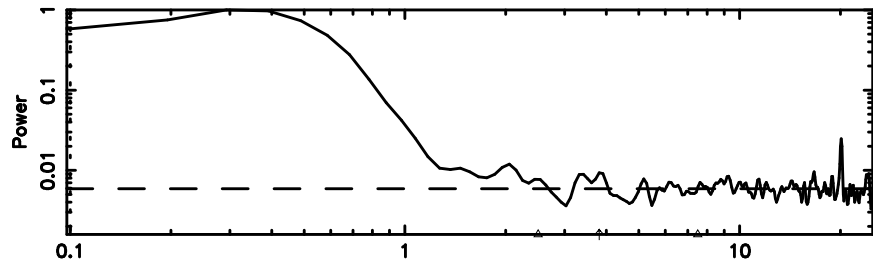

Frequency (Hz)

2259+481 2024/06/03 21.04UT TOYOKAWA-FUJI

F20240604060031

BLK: 9,SNR1: 0.38358 ,SNR2: 3.3397

Frequency (Hz)

T20240604060029

BLK: 9,SNR1: 4.0101 ,SNR2: 21.395

Frequency (Hz)