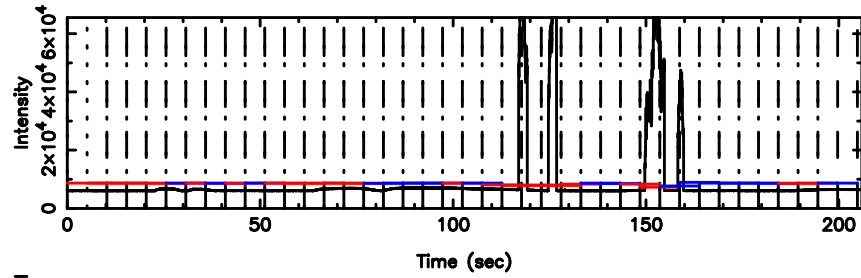

T20240604153923