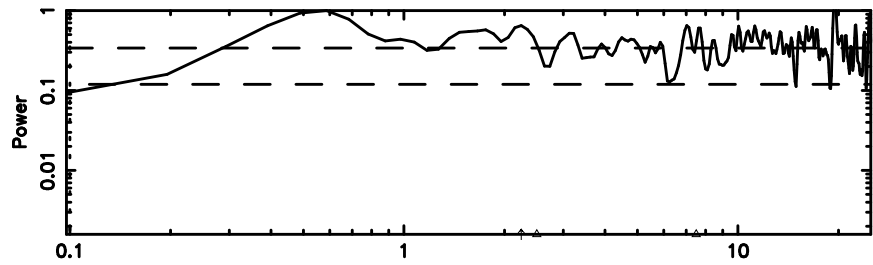

BLK: 2,SNR1: 0.19626 ,SNR2: 0.55785