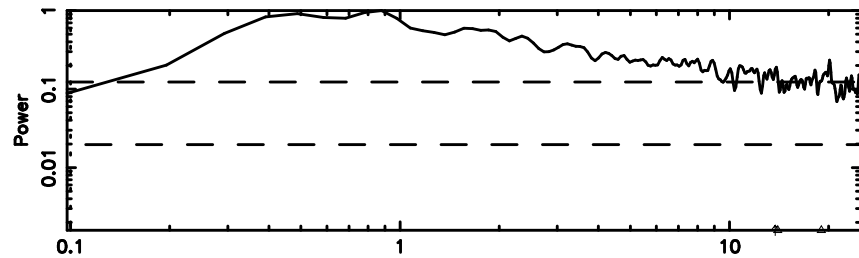

BLK:12,SNR1: 0.87171 ,SNR2: 1.2508