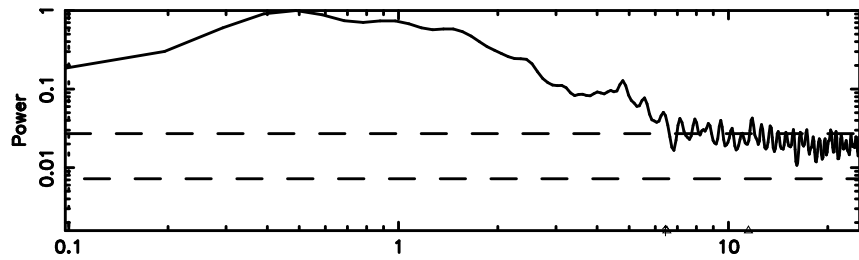

0839-071 2024/06/04 6.68UT TOYOKAWA-FUJI

T20240604153923

BLK:17,SNR1: 92.335 ,SNR2: 264.58

K20240604153921

BLK:17,SNR1: 5.3180 ,SNR2: 12.956

0839-071 2024/06/04 6.68UT TOYOKAWA-KISO

F20240604153925

BLK:21,SNR1: 2.6051 ,SNR2: 8.4076