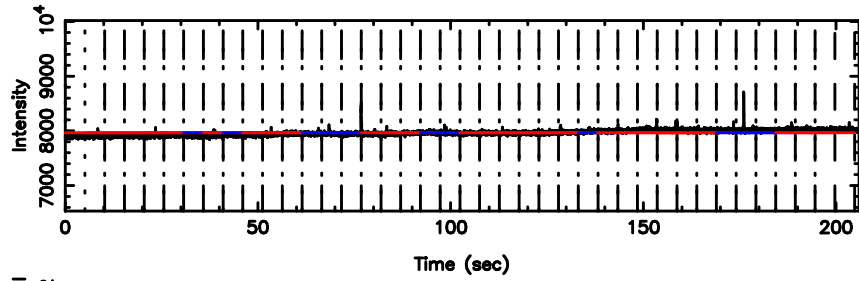

F20240604161919

BLK:14,SNR1: 2.1144 ,SNR2: 4.8374

Frequency (Hz)

0919-142 2024/06/04 7.35UT TOYOKAWA-FUJI

T20240604161917

BLK:11,SNR1: 2.2170 ,SNR2: 3.7136

Frequency (Hz)

K20240604161915