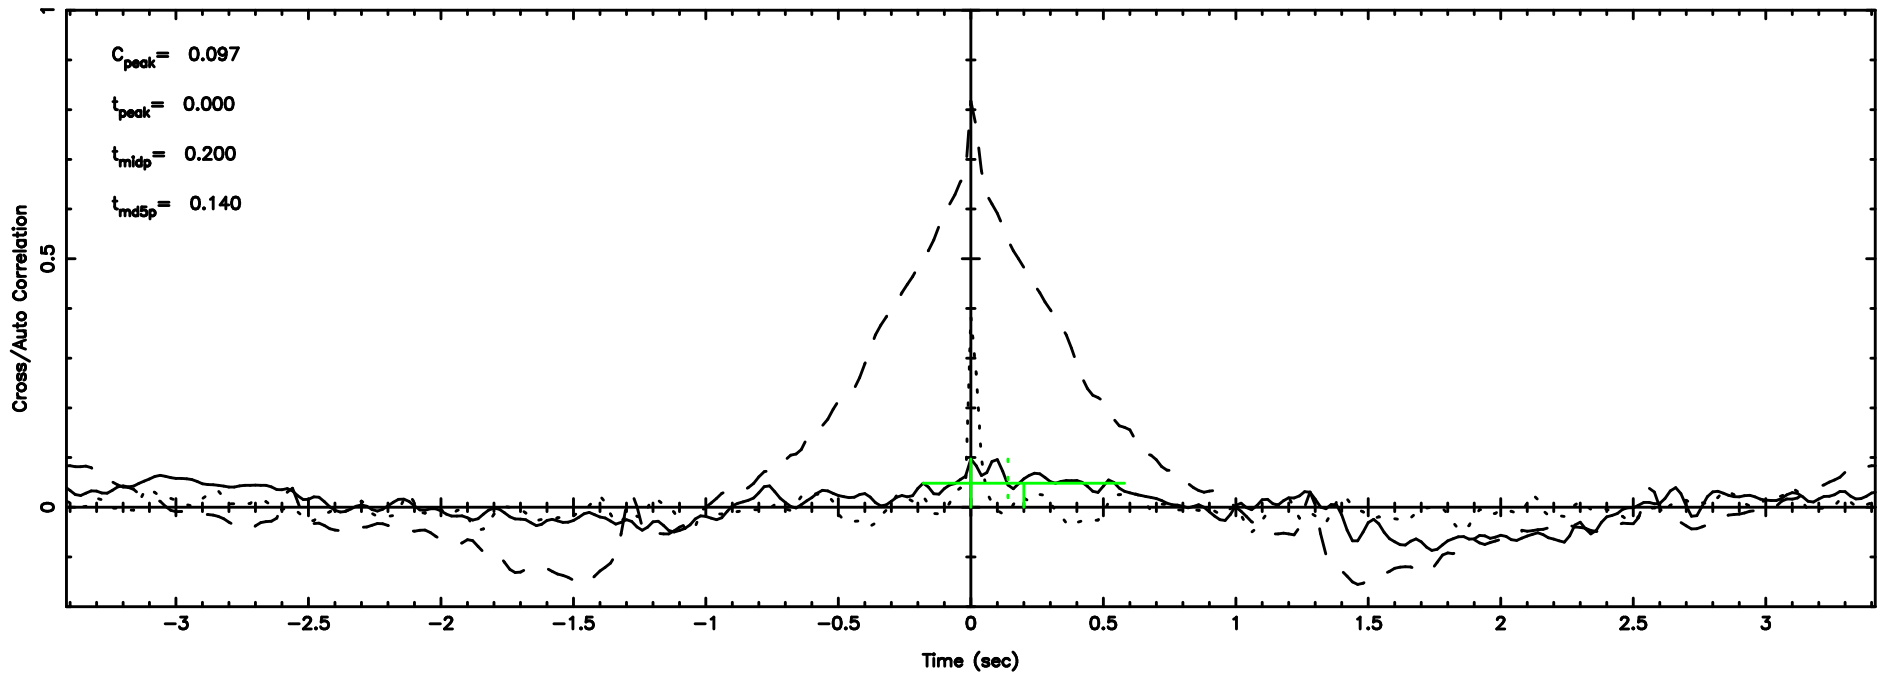

F20240604074520

BLK: 3,SNR1: 12.885 ,SNR2: 95.035

K20240604074515

BLK: 3,SNR1:-0.44308E-01,SNR2: 0.25468

0044-056 2024/06/03 22.78UT FUJI -KISO