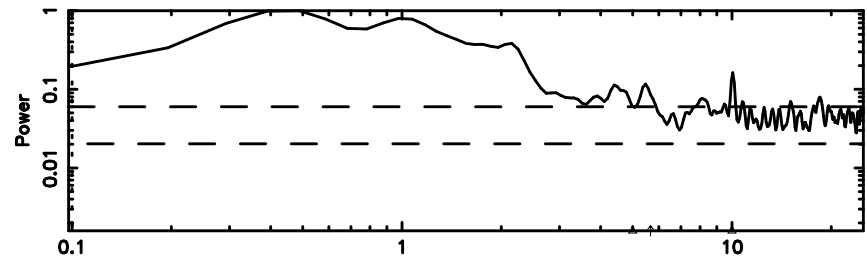

K20240604153416

BLK:13,SNR1: 0.53336 ,SNR2: 2.8436

0834-19 2024/06/04 6.60UT TOYOKAWA-KISO

F20240604153420

BLK: 9,SNR1: 4.0783 ,SNR2: 12.834

Frequency (Hz)

K20240604153416

BLK: 9,SNR1: 0.88885 ,SNR2: 3.5560