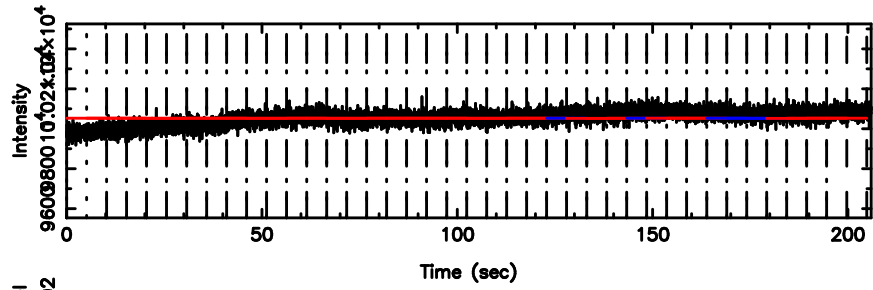

Frequency (Hz)

T20240604071225

BLK: 3,SNR1:-0.11365E-01,SNR2: 0.18662

F20240604071227

BLK: 3,SNR1: 0.70336 ,SNR2: 2.1524

0011+344 2024/06/03 22.24UT TOYOKAWA-FUJI

T20240604071225

BLK: 5, SNR1: -0.34378E-01, SNR2: 0.31634