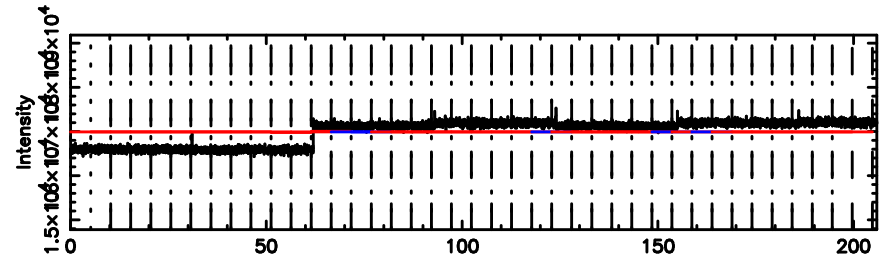

T20240604054432

BLK: 5,SNR1: 0.61303 ,SNR2: 2.3594

Frequency (Hz)

2243+394 2024/06/03 20.77UT TOYOKAWA-KISO

K20240604054429

BLK: 5,SNR1: 0.10779 ,SNR2: 1.0614

Frequency (Hz)

F20240604054434