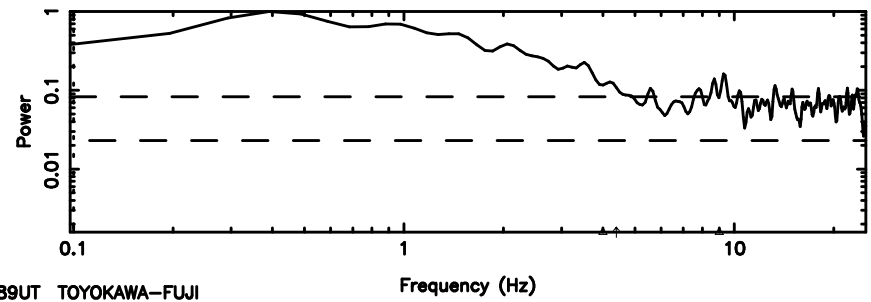

BLK: 9,SNR1: 0.67418 ,SNR2: 3.5525

0752-200 2024/06/04 5.89UT TOYOKAWA-FUJI