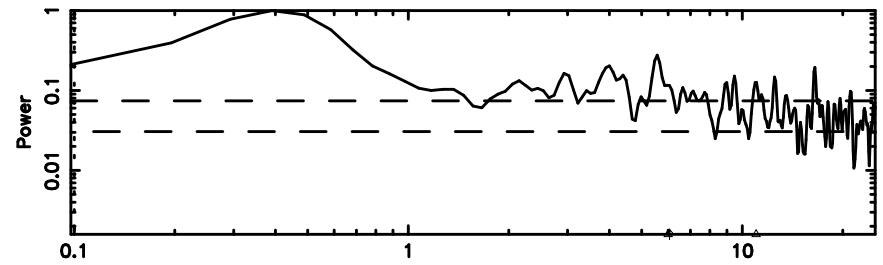

BLK: 2,SNR1: 0.28734 ,SNR2: 1.3517