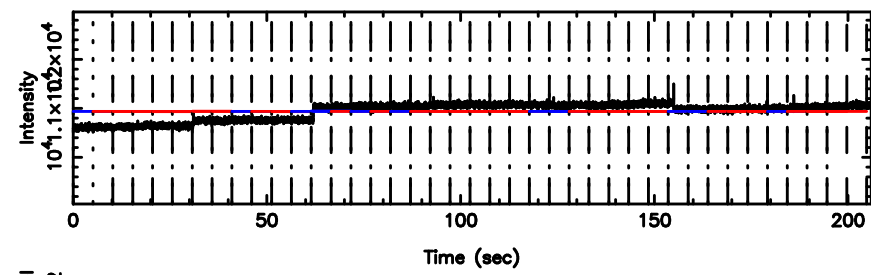

T20240604125323

BLK: 9,SNR1: 1.1903 ,SNR2: 3.2413

F20240604125325

BLK: 9,SNR1: 0.14206 ,SNR2: 1.1720

0552+12 2024/06/04 3.92UT TOYOKAWA-FUJI

T20240604125323

BLK:11,SNR1: 0.61967 ,SNR2: 3.6549

K20240604125320