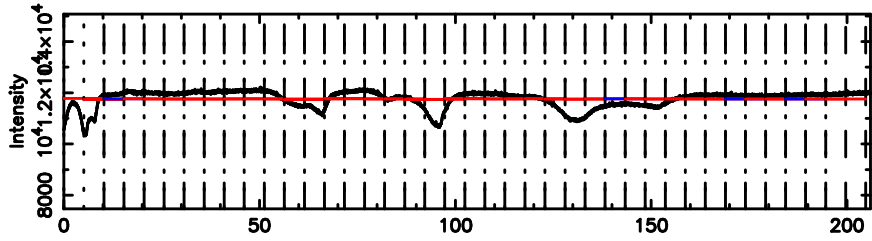

T20240604052806