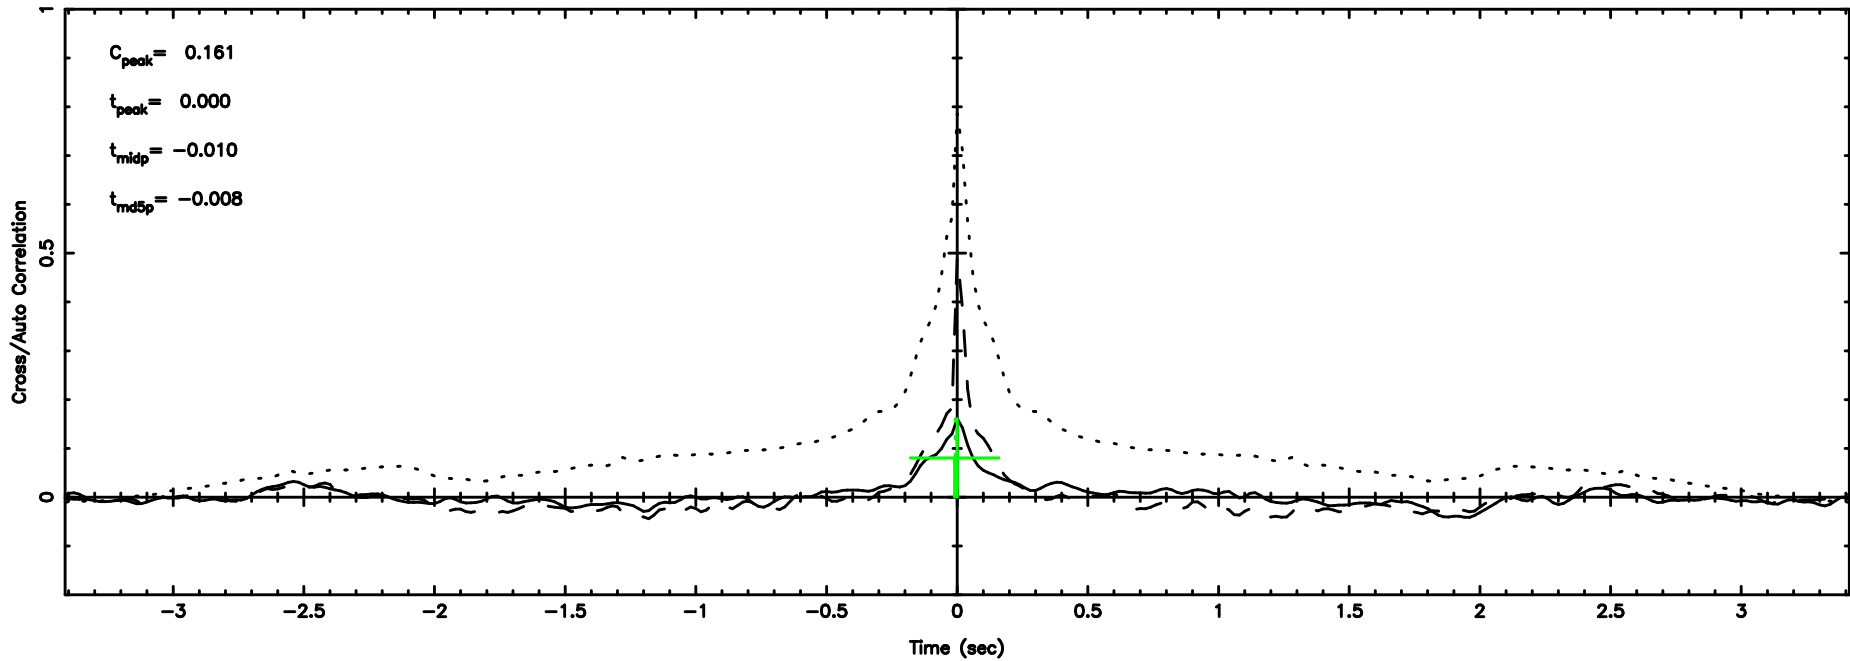

Frequency (Hz)

3C230 2024/06/04 7.85UT TOYOKAWA-FUJI