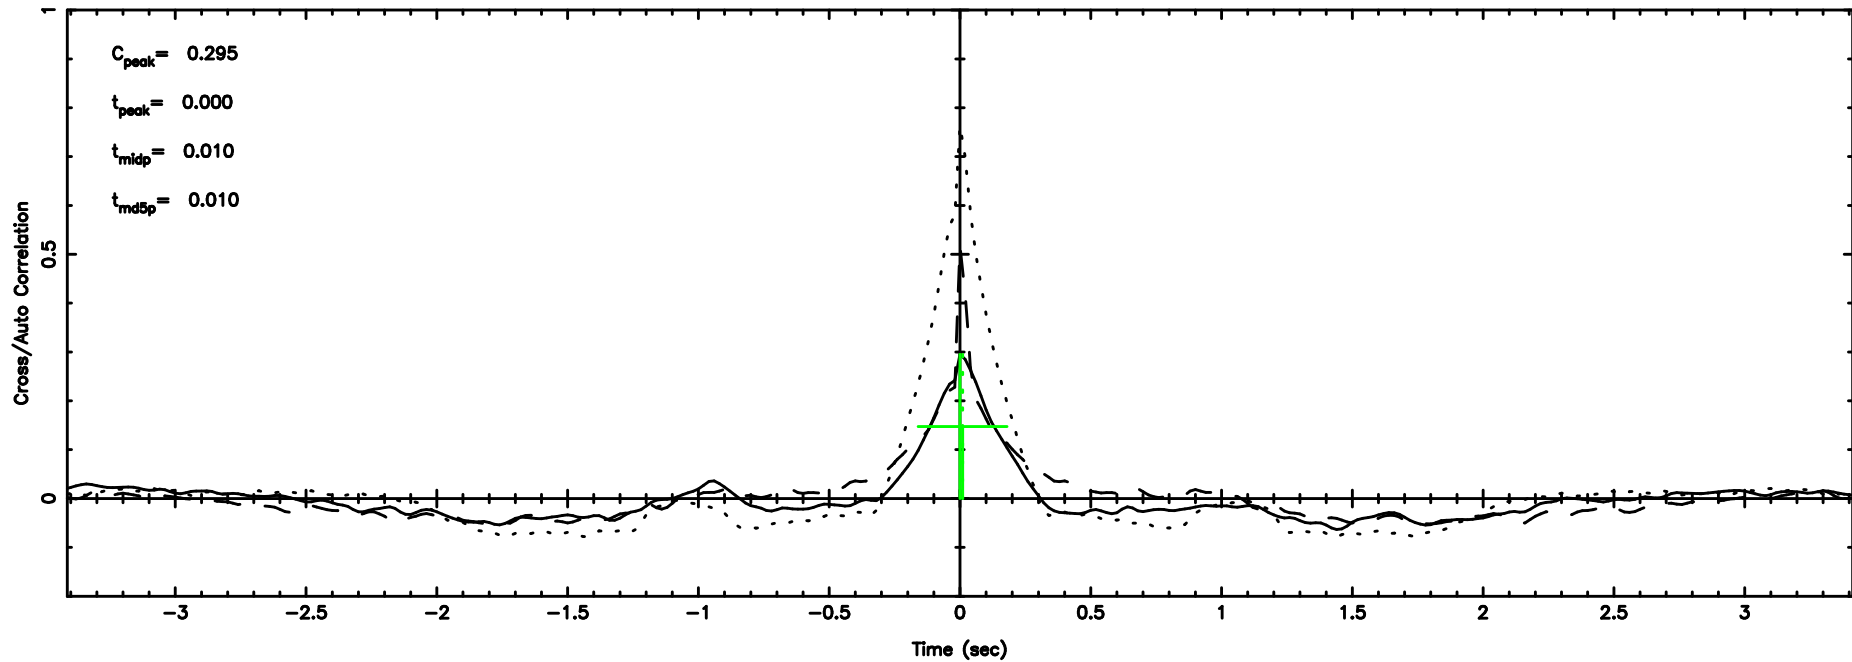

0926+117 2024/06/04 7.46UT TOYOKAWA-FUJI

T20240604162556

BLK:18,SNR1: 2.6376 ,SNR2: 9.1511

Frequency (Hz)

K20240604162554

BLK:18,SNR1: 16.128 ,SNR2: 33.194

Frequency (Hz)

0926+117 2024/06/04 7.46UT TOYOKAWA-KISO