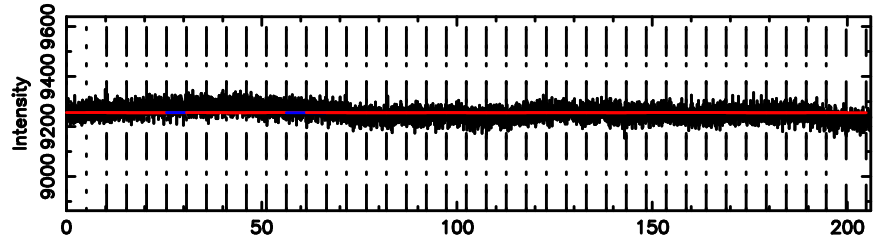

T20240604073116