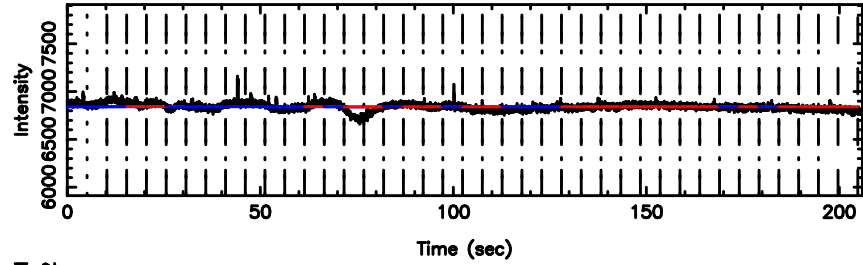

3C196 2024/06/04 6.22UT TOYOKAWA-KISO

F20240604151130

BLK:25,SNR1: 3.5945 ,SNR2: 9.1610

K20240604151126

BLK:25,SNR1: 5.5492 ,SNR2: 10.061

3C196 2024/06/04 6.22UT FUJI -KISO

T20240604152238

BLK:18,SNR1: 0.67114 ,SNR2: 3.1659