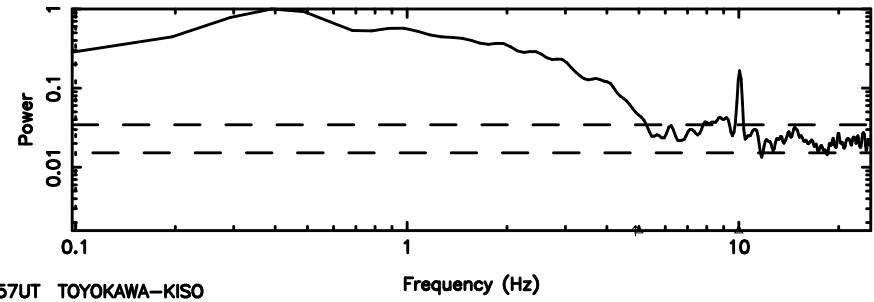

BLK:22,SNR1: 6.7532 ,SNR2: 43.765

K20240604123240

BLK:22,SNR1: 1.8066 ,SNR2: 8.0671

0531+194 2024/06/04 3.57UT TOYOKAWA-KISO

F20240604123244

BLK:28,SNR1: 1.2680 ,SNR2: 3.7847

K20240604123240

BLK:28,SNR1: 1.9163 ,SNR2: 8.7434