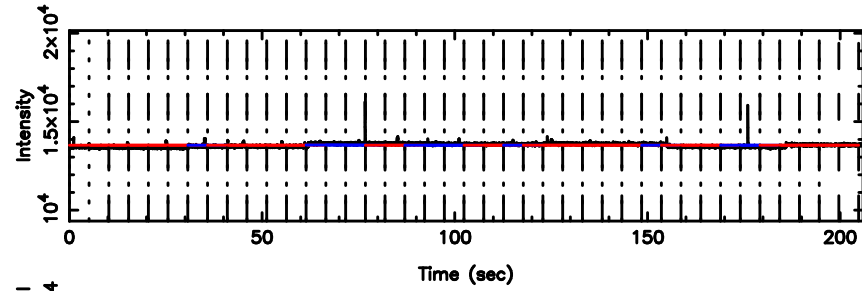

BLK:11,SNR1: 3.9281 ,SNR2: 6.1749

Frequency (Hz)

0919-142 2024/06/04 7.35UT TOYOKAWA-KISO

F20240604161919

BLK:11,SNR1: 2.2133 ,SNR2: 5.1067

Frequency (Hz)

K20240604161915

BLK:11,SNR1: 3.7526 ,SNR2: 5.8610