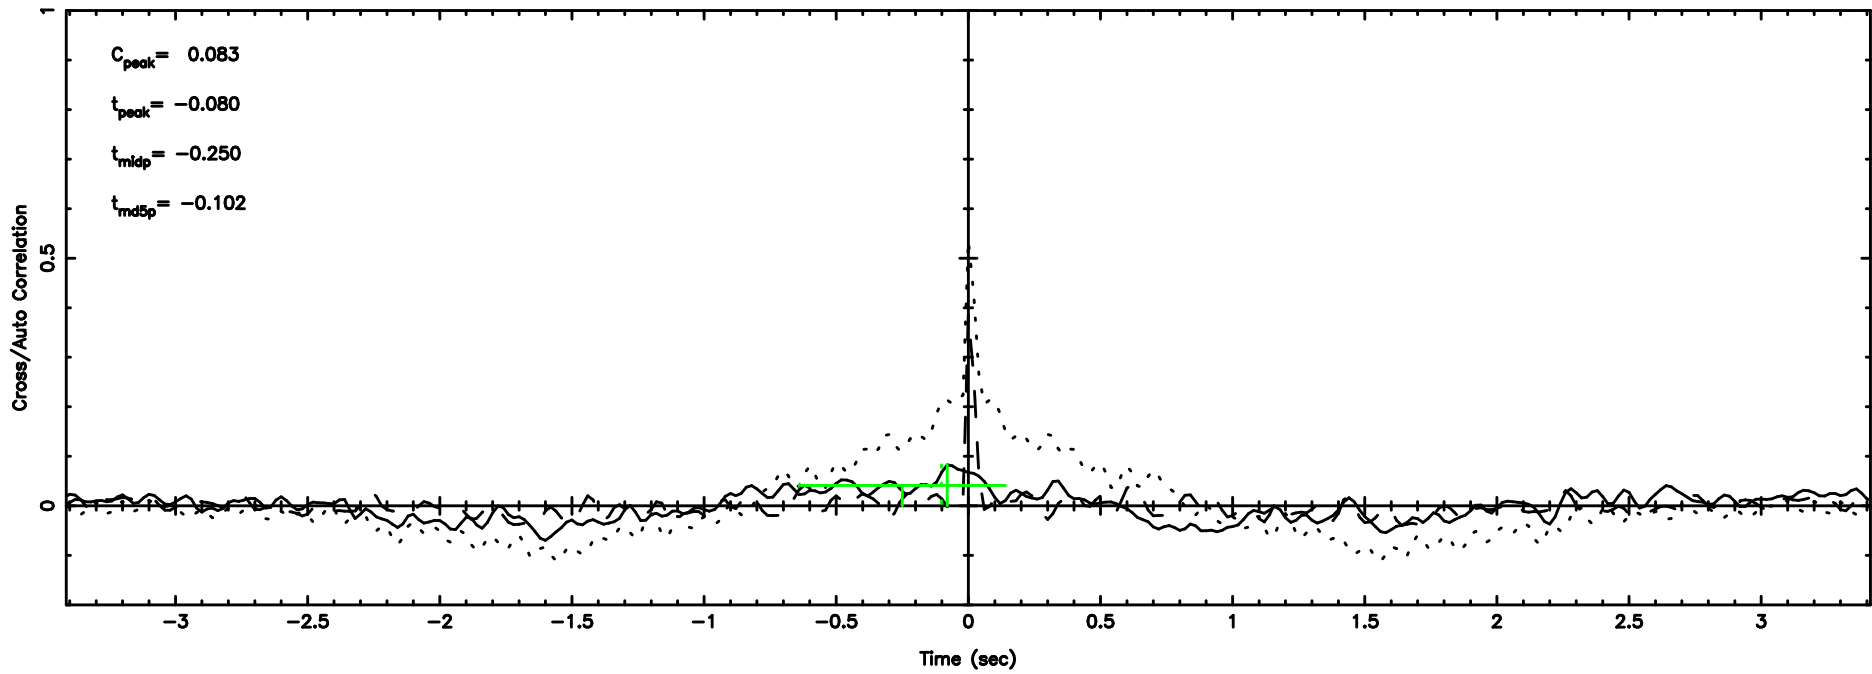

T20240604091458

BLK: 4, SNR1: 0.67438E-01, SNR2: 0.19370

K20240604091456

BLK: 4, SNR1: 0.71608 ,SNR2: 4.0237

0213+178 2024/06/04 0.28UT TOYOKAWA-KISO