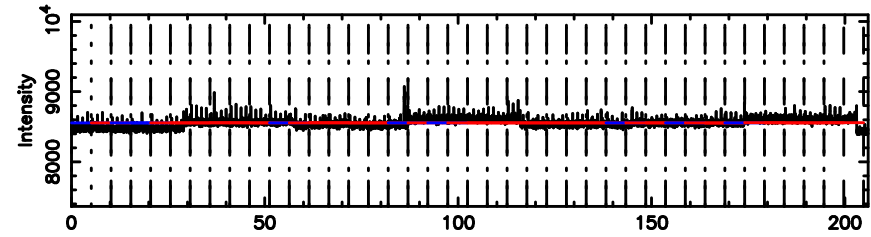

Frequency (Hz)

F20240604141318