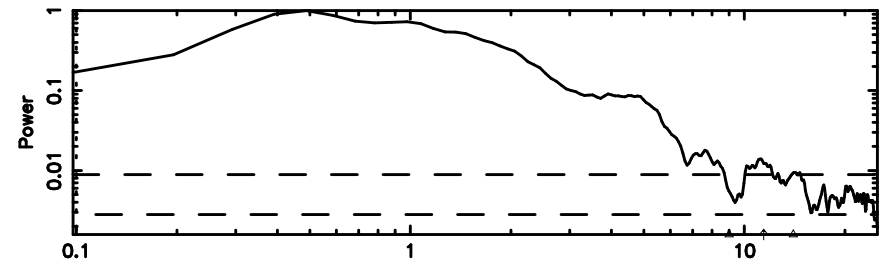

K20240604072059

BLK:12,SNR1: 8.8789 ,SNR2: 15.819

F20240604072104

BLK:14,SNR1: 5.5846 ,SNR2: 13.645

Frequency (Hz)

K20240604072059

BLK:14,SNR1: 8.3525 ,SNR2: 14.886

Frequency (Hz)