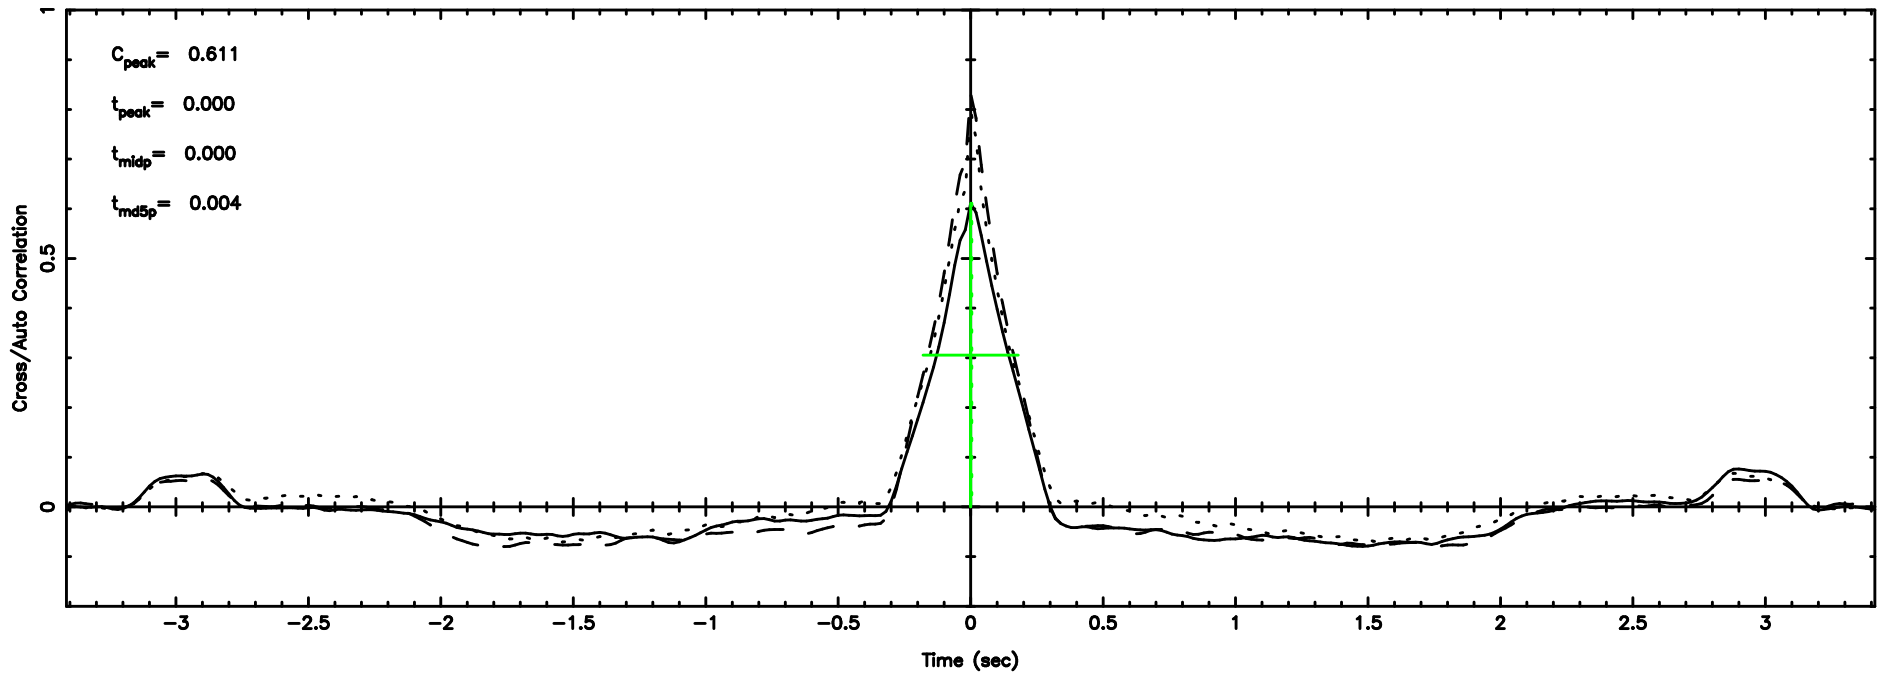

T20240604075239

BLK:27,SNR1: 2.8224 ,SNR2: 12.630

Frequency (Hz)

3C26 2024/06/03 22.91UT TOYOKAWA-KISO

K20240604075236

BLK:27,SNR1: 26.119 ,SNR2: 24.901

Frequency (Hz)

F20240604075241