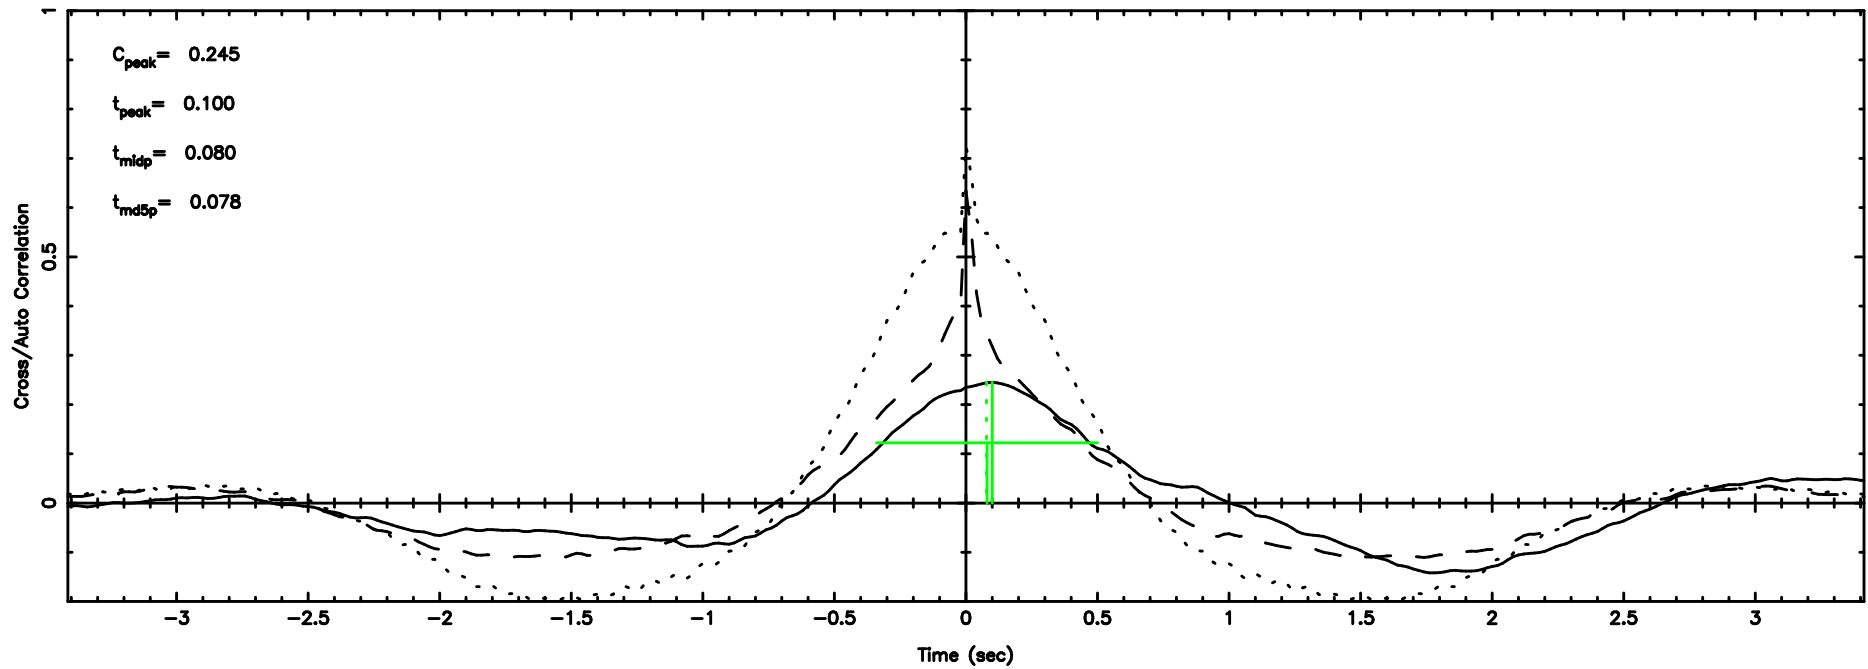

3C147 2024/06/04 3.71UT TOYOKAWA-KISO

K20240604124058

BLK:36,SNR1: 1.9912 ,SNR2: 12.029

F20240604124103

BLK:27,SNR1: 1.1672 ,SNR2: 3.3576

K20240604124058

BLK:27,SNR1: 2.1957 ,SNR2: 6.5539

3C147 2024/06/04 3.71UT FUJI -KISO