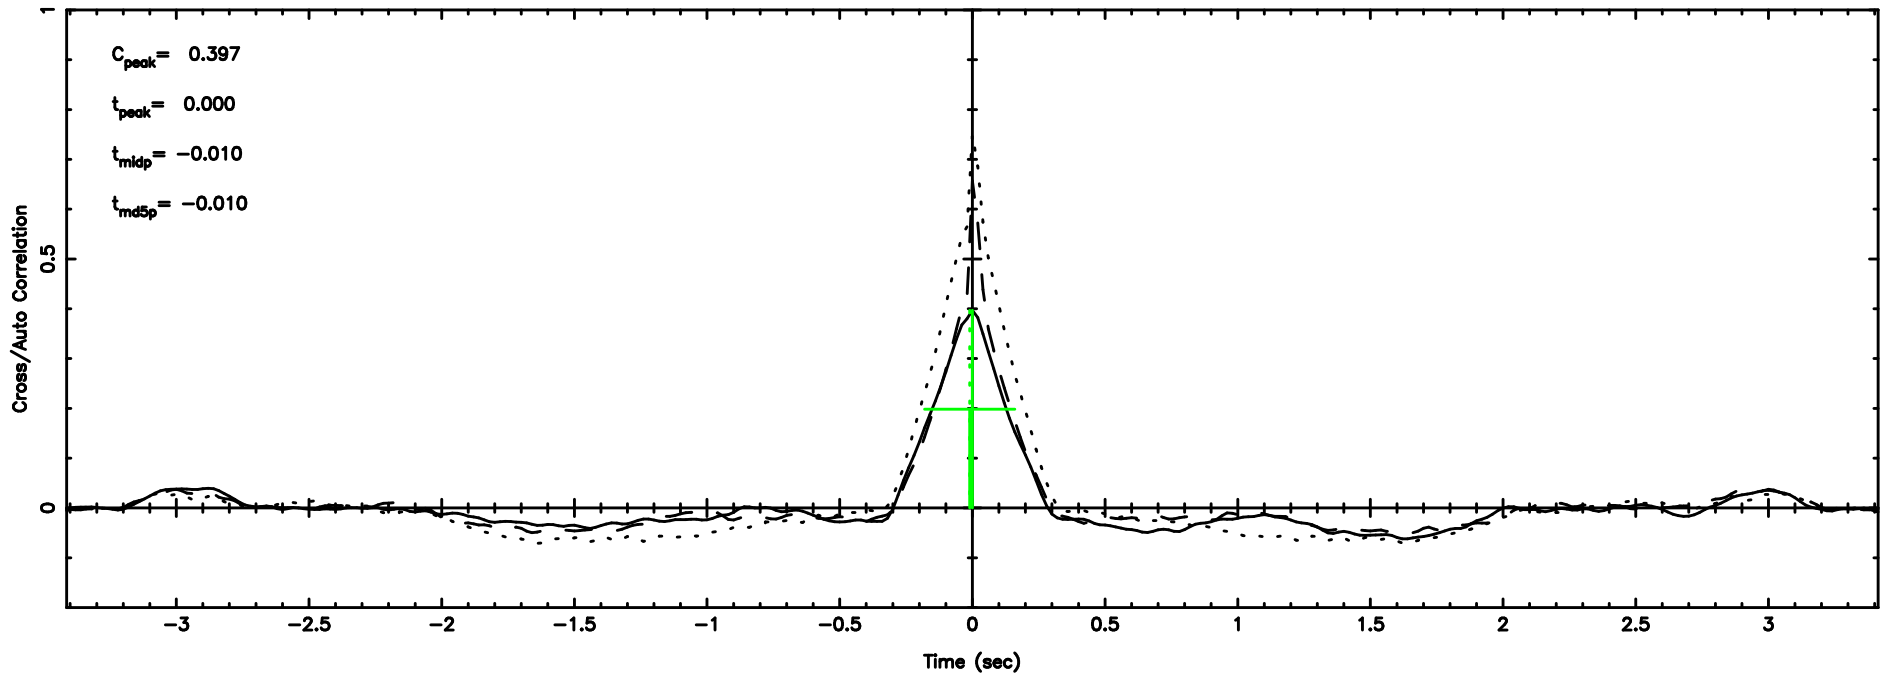

Frequency (Hz)

2354+14 2024/06/03 21.96UT TOYOKAWA-KISO