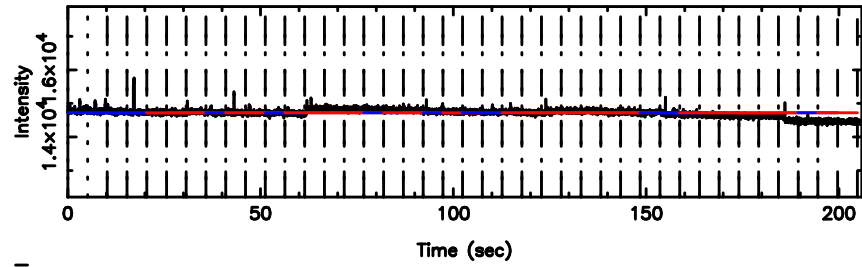

3C216 2024/06/04 7.15UT TOYOKAWA-FUJI

T20240604160705

BLK:13,SNR1: 0.35187 ,SNR2: 0.87552

K20240604160703

BLK:13,SNR1: 2.3030 ,SNR2: 8.6872

3C216 2024/06/04 7.15UT TOYOKAWA-KISO

F20240604160707

BLK:13,SNR1: 2.4746 ,SNR2: 3.2616