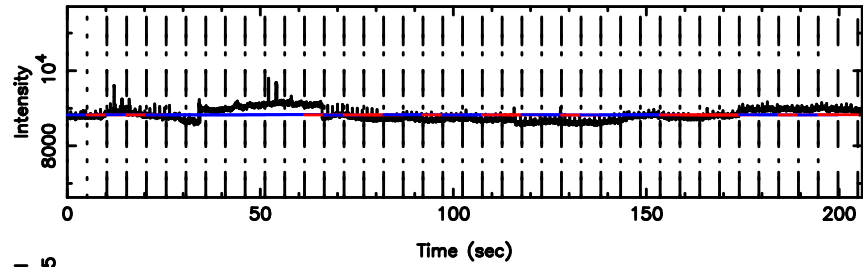

F20240604152240