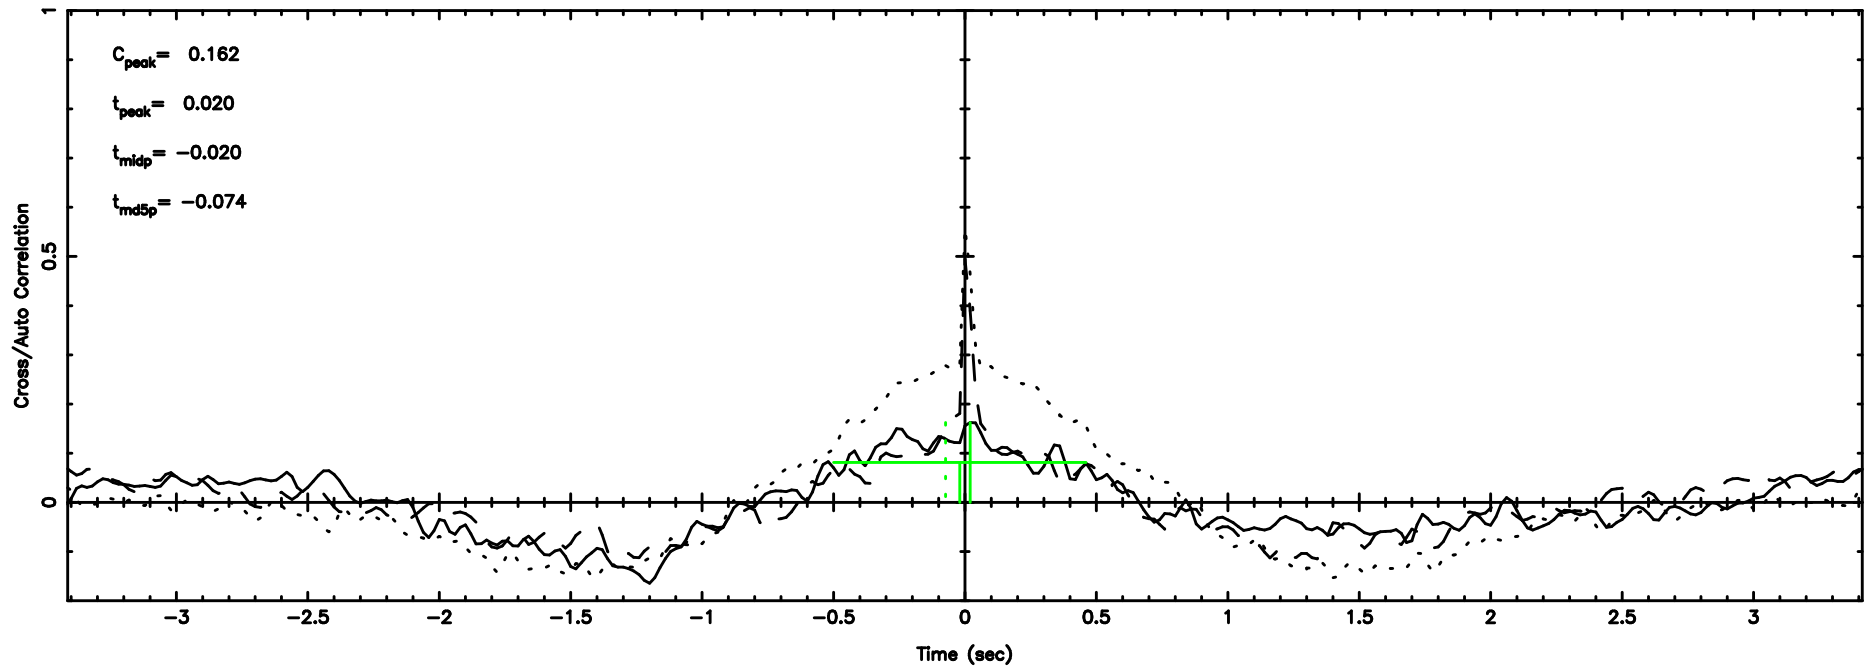

0605-08 2024/06/04 4.12UT TOYOKAWA-FUJI