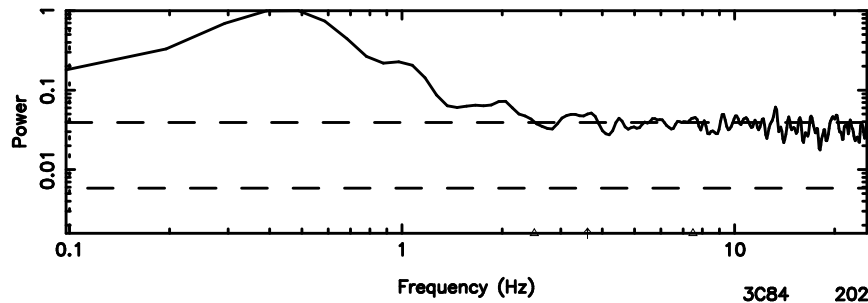

BLK: 9,SNR1: 0.59030 ,SNR2: 3.7206