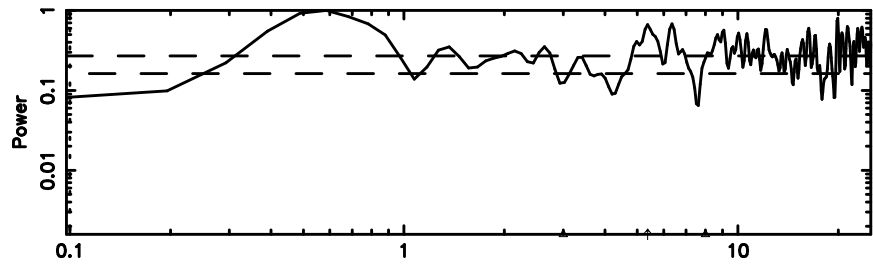

BLK: 2,SNR1: 0.89835E-01,SNR2: 0.28569