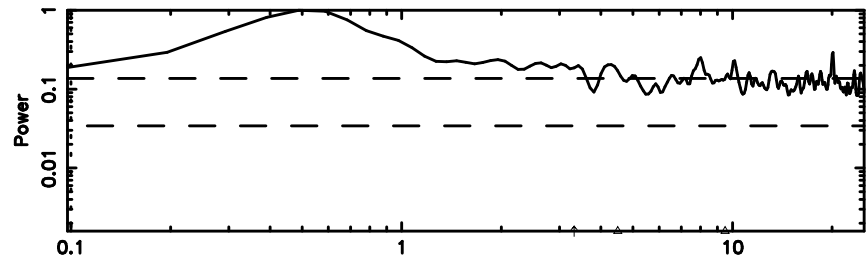

BLK:12,SNR1: 0.20355 ,SNR2: 1.4279

Frequency (Hz)

K20240604141314

BLK:12,SNR1: 2.9149 ,SNR2: 8.9277

Frequency (Hz)

0713-024 2024/06/04 5.25UT TOYOKAWA-KISO

F20240604141318

BLK: 5,SNR1: 1.2895 ,SNR2: 6.4945