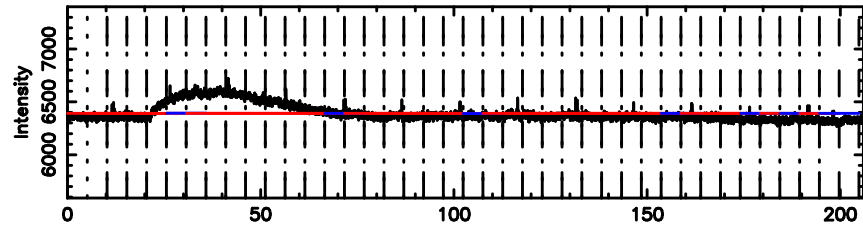

T20240604144144