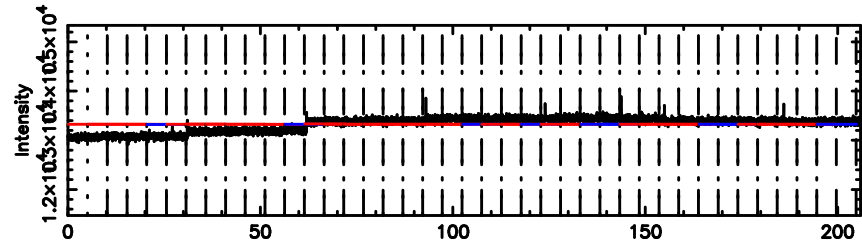

Frequency (Hz)

K20240604170500