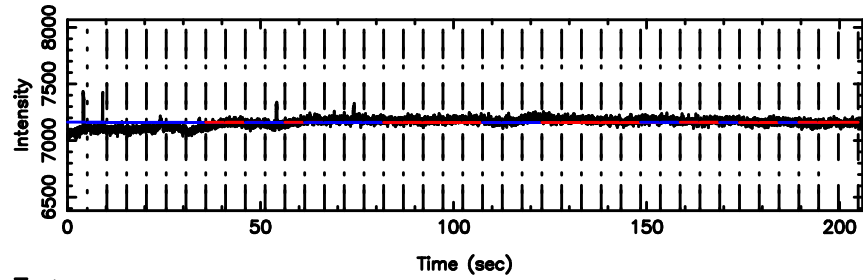

T20240604151128