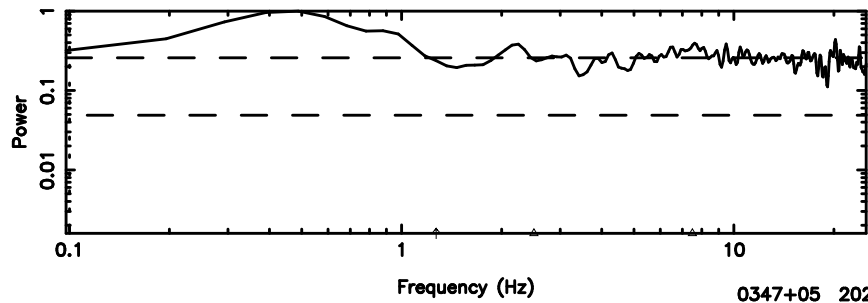

BLK: 9,SNR1: 0.48783 ,SNR2: 1.7993

K20240604103450

BLK: 9,SNR1: 4.1269 ,SNR2: 11.391

0333+32 2024/06/04 1.61UT FUJI -KISO

T20240604104754

BLK: 8,SNR1: 0.74004E-01,SNR2: 1.3291

0347+05 2024/06/04 1.83UT TOYOKAWA-FUJI