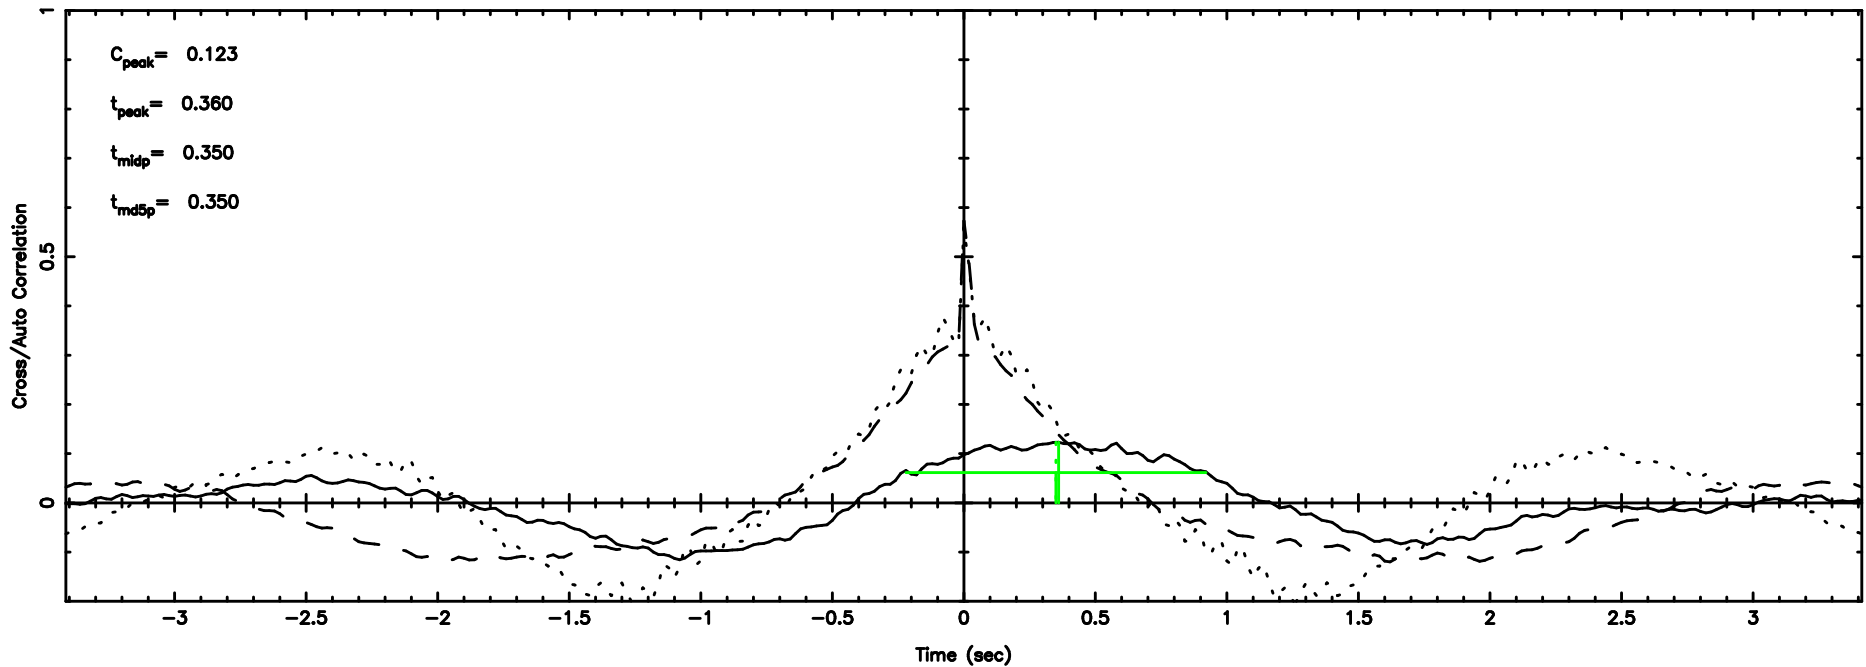

T20240604124913

BLK:10,SNR1: 0.74341 ,SNR2: 6.5319

F20240604124915

BLK:10,SNR1: 3.9495 ,SNR2: 11.473

0548+16 2024/06/04 3.85UT TOYOKAWA-FUJI

T20240604124913

BLK:13,SNR1: 0.70423 ,SNR2: 2.5367

K20240604124910