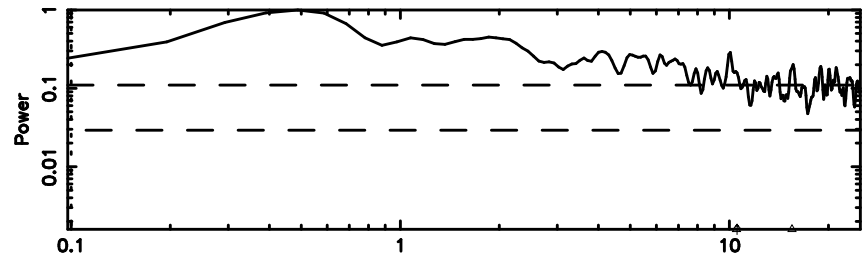

BLK: 5,SNR1: 0.71663 ,SNR2: 1.3855