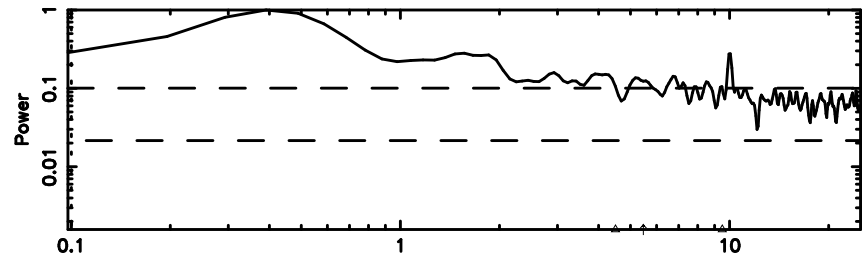

BLK: 9,SNR1: 0.19618 ,SNR2: 1.2256