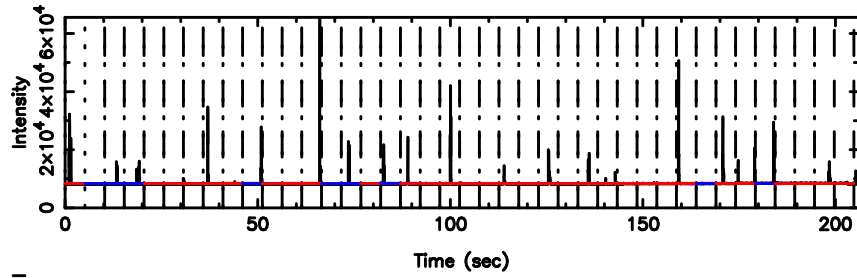

Frequency (Hz)

K20240604163339

BLK:17,SNR1: 1.0263 ,SNR2: 1.8349

Frequency (Hz)

3C222 2024/06/04 7.59UT TOYOKAWA-KISO

F20240604163343

BLK: 9, SNR1: 1.1215 , SNR2: 2.6990

Frequency (Hz)