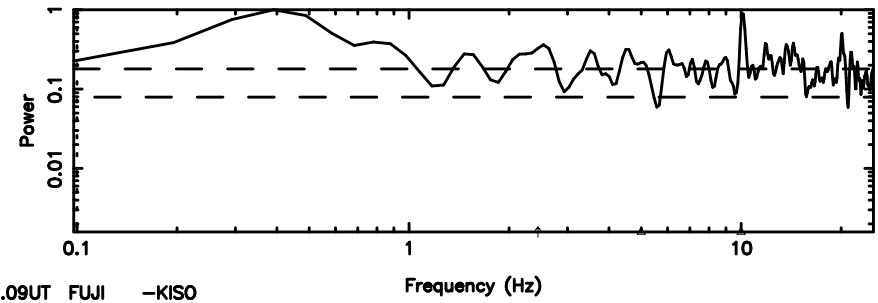

BLK: 4,SNR1: 0.20710 ,SNR2: 0.90546