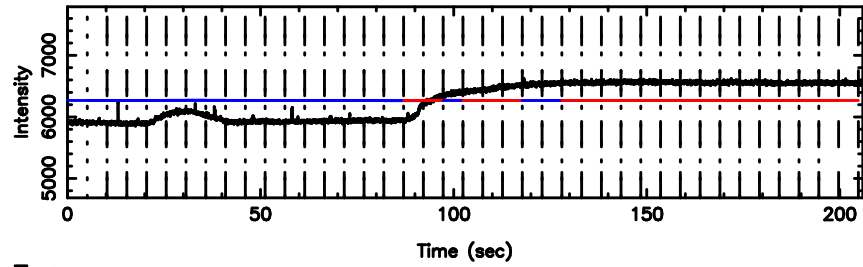

T20240604145904