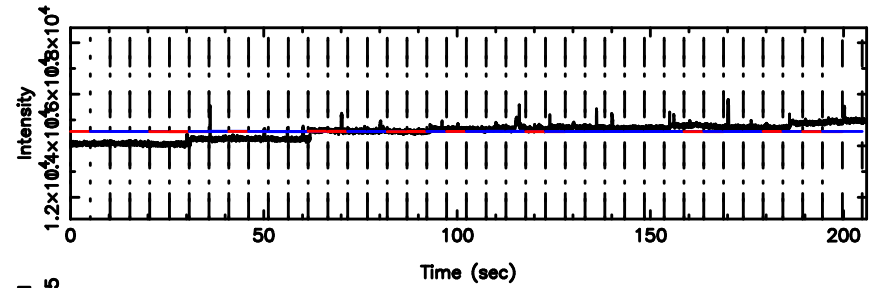

BLK:20,SNR1: 4.4848 ,SNR2: 8.8155

Frequency (Hz)

0732+33 2024/06/04 5.59UT TOYOKAWA-KISO

F20240604143344

BLK:26,SNR1: 2.9048 ,SNR2: 8.9140

K20240604143339

BLK:26,SNR1: 4.0123 ,SNR2: 7.8994

0732+33 2024/06/04 5.59UT FUJI -KISO