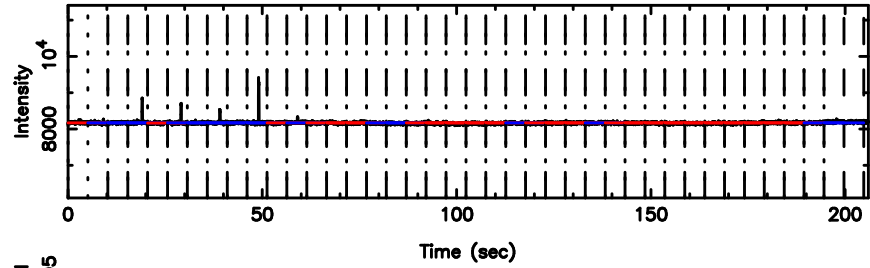

T20240604103453

BLK:15,SNR1: 3.1363 ,SNR2: 8.1285