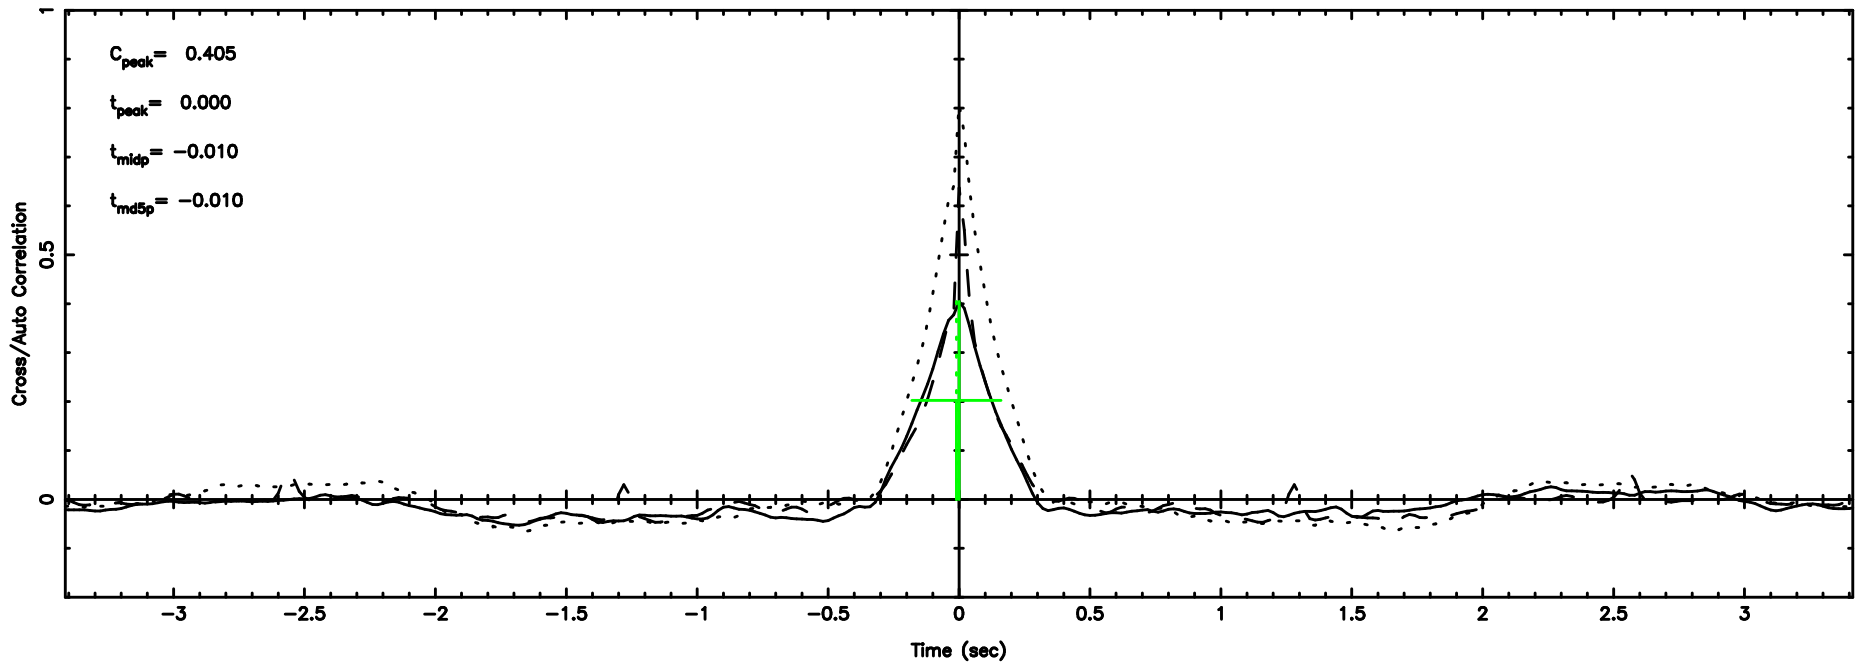

Frequency (Hz)

K20240604153921

BLK:21,SNR1: 6.1739 ,SNR2: 10.981

Frequency (Hz)

0839-071 2024/06/04 6.68UT FUJI -KISO

T20240604155024

BLK:12,SNR1: 1.7790 ,SNR2: 3.3678

Frequency (Hz)