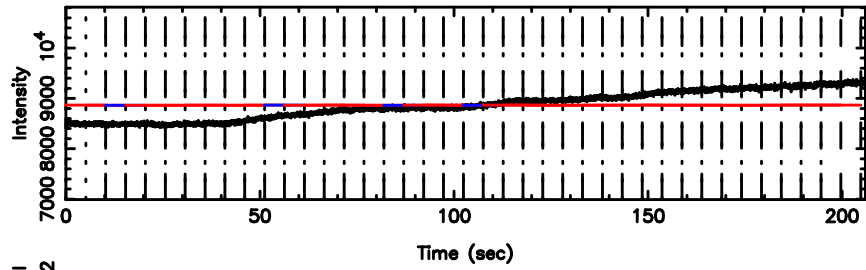

F20240604111242

BLK:23,SNR1: 0.61636 ,SNR2: 3.4199

Frequency (Hz)

K20240604111237

BLK:23,SNR1: 3.7687 ,SNR2: 11.430

Frequency (Hz)

0411+05 2024/06/04 2.24UT FUJI -KISO

T20240604112332