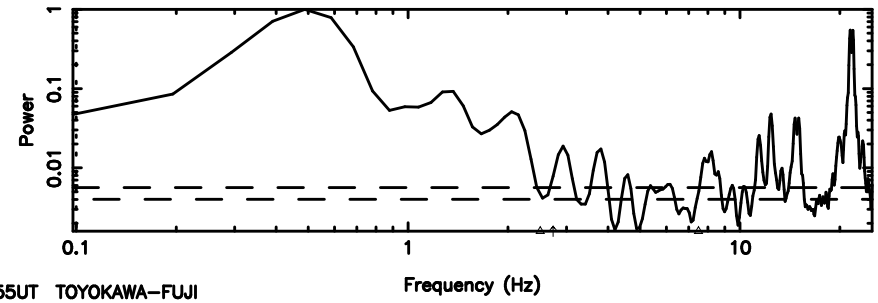

BLK:15,SNR1: 3.9332 ,SNR2: 26.149

3C119 2024/06/04 2.55UT TOYOKAWA-FUJI