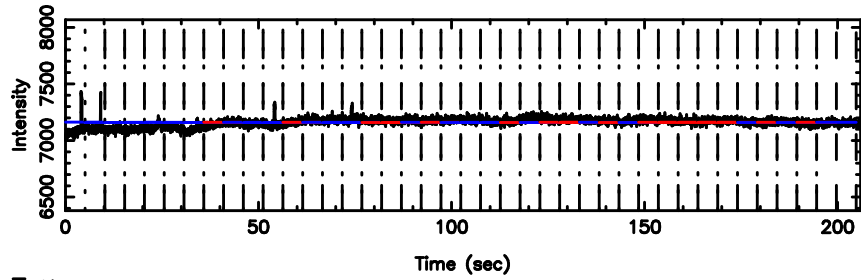

BLK:20,SNR1: 3.8715 ,SNR2: 9.8546

3C196 2024/06/04 6.22UT TOYOKAWA-FUJI

T20240604151128

BLK:23,SNR1: 1.8292 ,SNR2: 3.6115

Frequency (Hz)

K20240604151126

BLK:23,SNR1: 5.0366 ,SNR2: 12.596

Frequency (Hz)