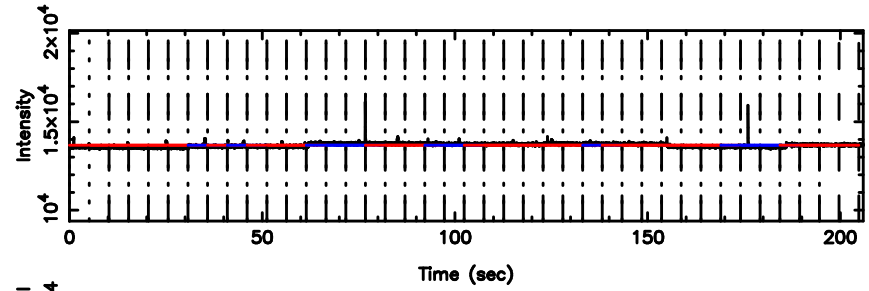

F20240604161919

BLK:14,SNR1: 2.1144 ,SNR2: 4.8374

Frequency (Hz)

0919-142 2024/06/04 7.35UT TOYOKAWA-FUJI

T20240604161917

BLK:11,SNR1: 2.2170 ,SNR2: 3.7136

Frequency (Hz)

K20240604161915