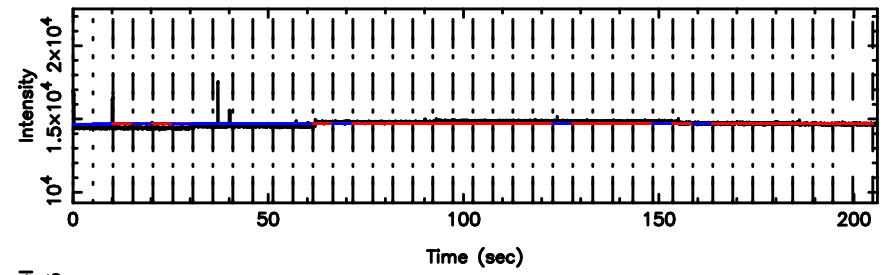

K20240604072059

BLK:12,SNR1: 8.8789 ,SNR2: 15.819

F20240604072104

BLK:14,SNR1: 5.5846 ,SNR2: 13.645

Frequency (Hz)

K20240604072059

BLK:14,SNR1: 8.3525 ,SNR2: 14.886

Frequency (Hz)