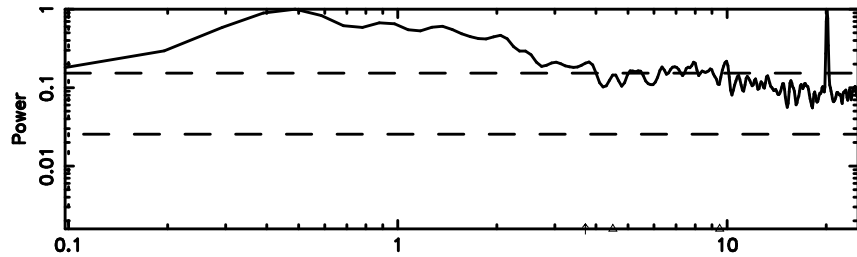

BLK:14,SNR1: 0.14590 ,SNR2: 1.7438