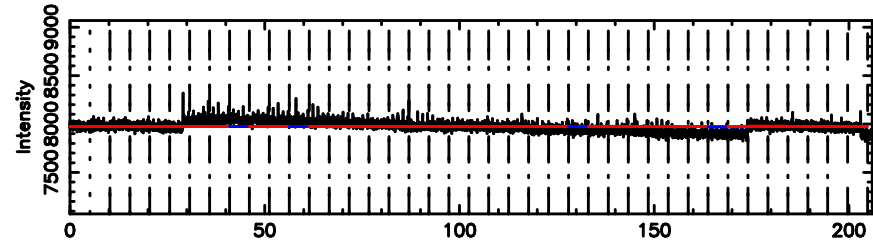

F20240604090310