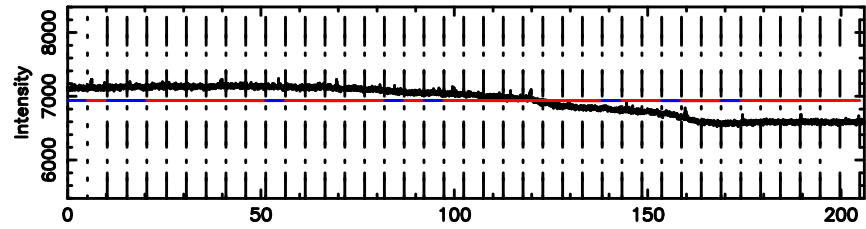

T20240604141316