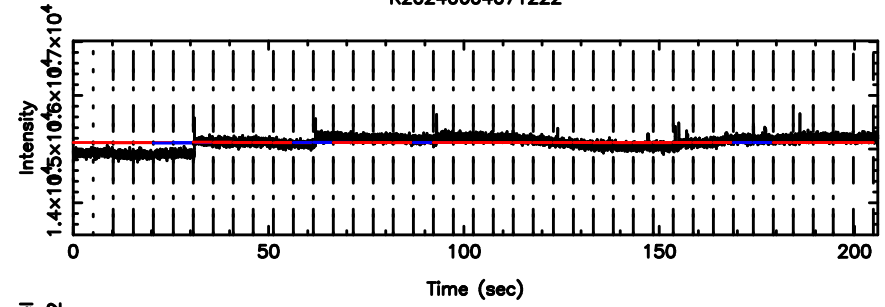

K20240604071222

BLK: 5, SNR1: 0.55947, SNR2: 2.3009

0011+344 2024/06/03 22.24UT TOYOKAWA-KISO

F20240604071227

BLK: 7,SNR1: 0.35885 ,SNR2: 1.9339

Frequency (Hz)

K20240604071222

BLK: 7,SNR1: 0.32776 ,SNR2: 2.1470