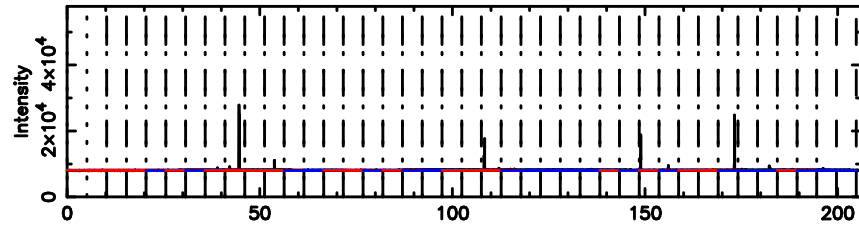

F20240604162558

BLK:19,SNR1: 1.8204 ,SNR2: 1.9035