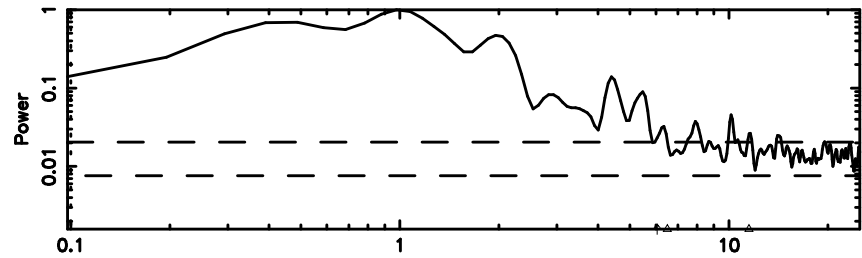

1011+110 2024/06/04 8.22UT TOYOKAWA-KISO

F20240604171122

BLK:11,SNR1: 0.81581 ,SNR2: 2.9295

Frequency (Hz)

K20240604171117

BLK:11,SNR1: 3.1033 ,SNR2: 10.652

Frequency (Hz)

1011+110 2024/06/04 8.22UT FWJ -KISO