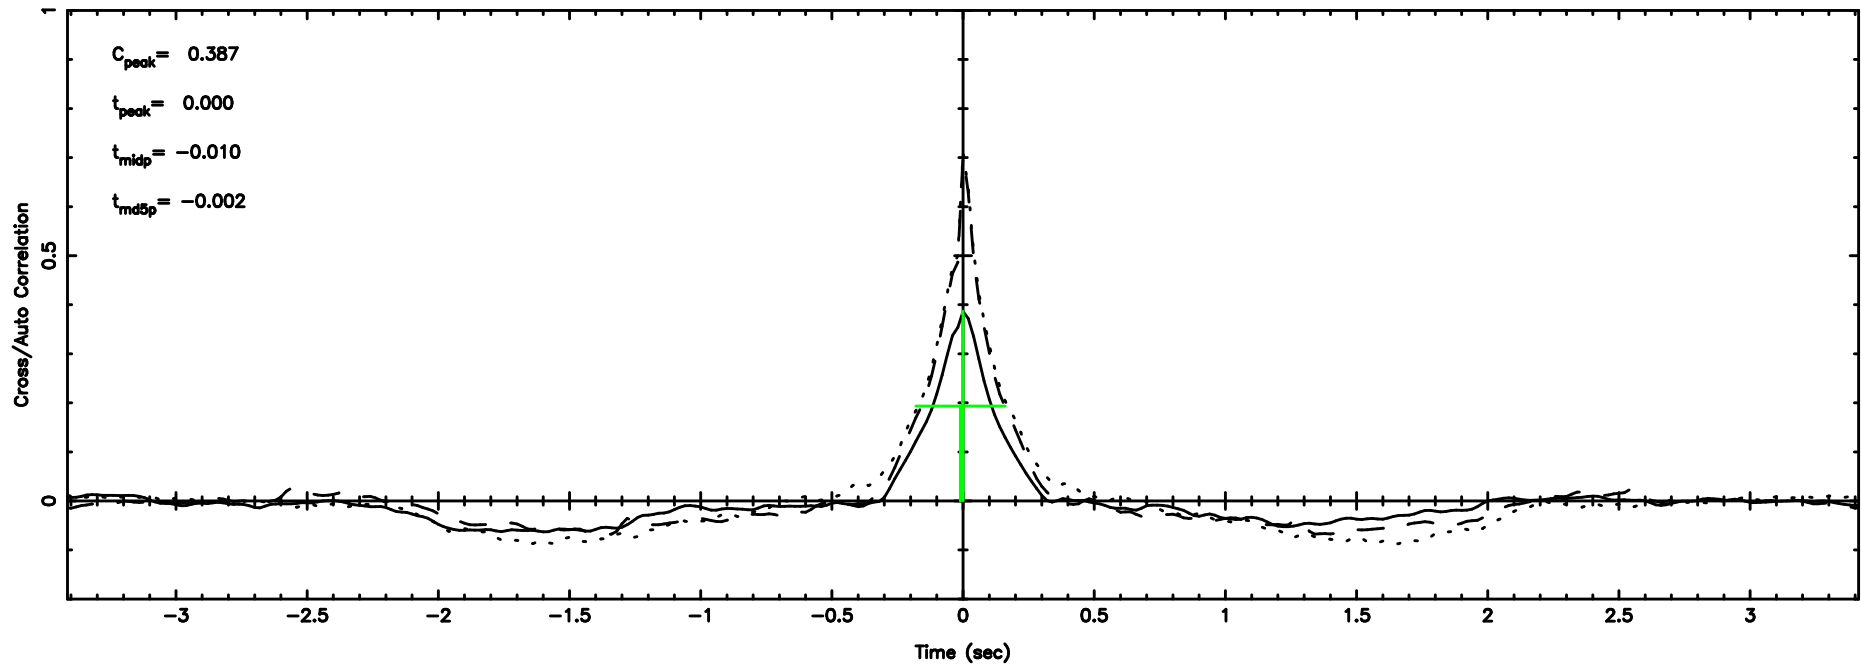

BLK:20,SNR1: 4.4848 ,SNR2: 8.8155

Frequency (Hz)

0732+33 2024/06/04 5.59UT TOYOKAWA-KISO

F20240604143344

BLK:26,SNR1: 2.9048 ,SNR2: 8.9140

K20240604143339

BLK:26,SNR1: 4.0123 ,SNR2: 7.8994

0732+33 2024/06/04 5.59UT FUJI -KISO