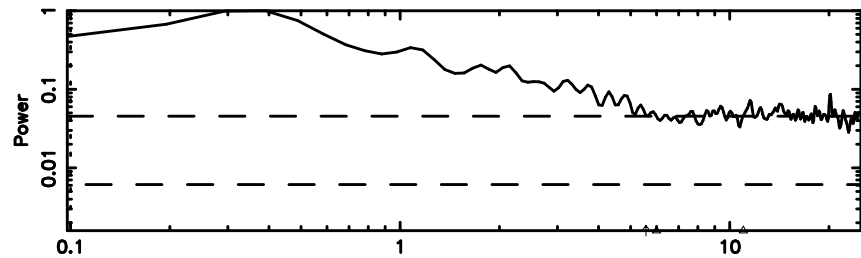

BLK:16,SNR1: 0.96617 ,SNR2: 3.3642