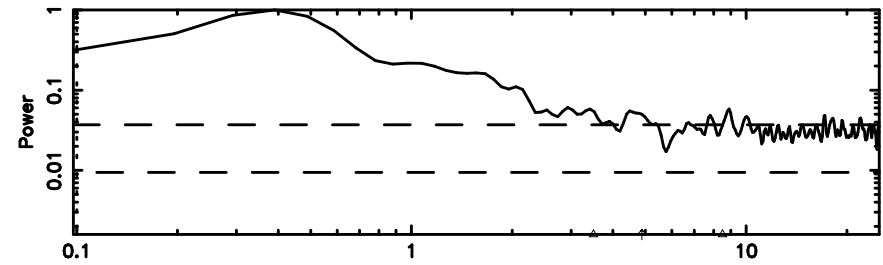

BLK: 9,SNR1: 0.74985 ,SNR2: 3.4646