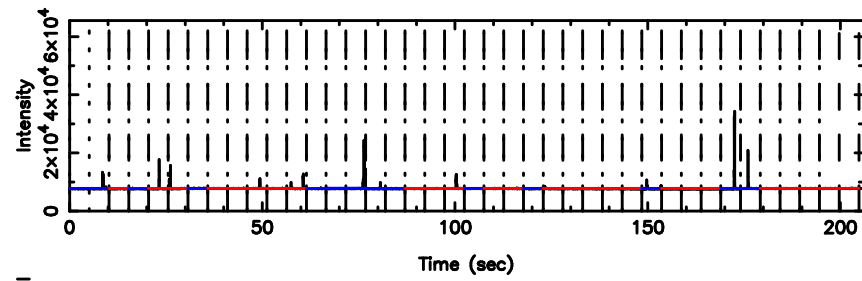

Frequency (Hz)

F20240604161919