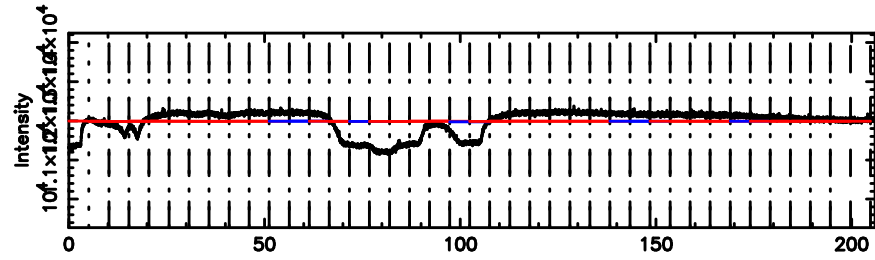

T20240604054432