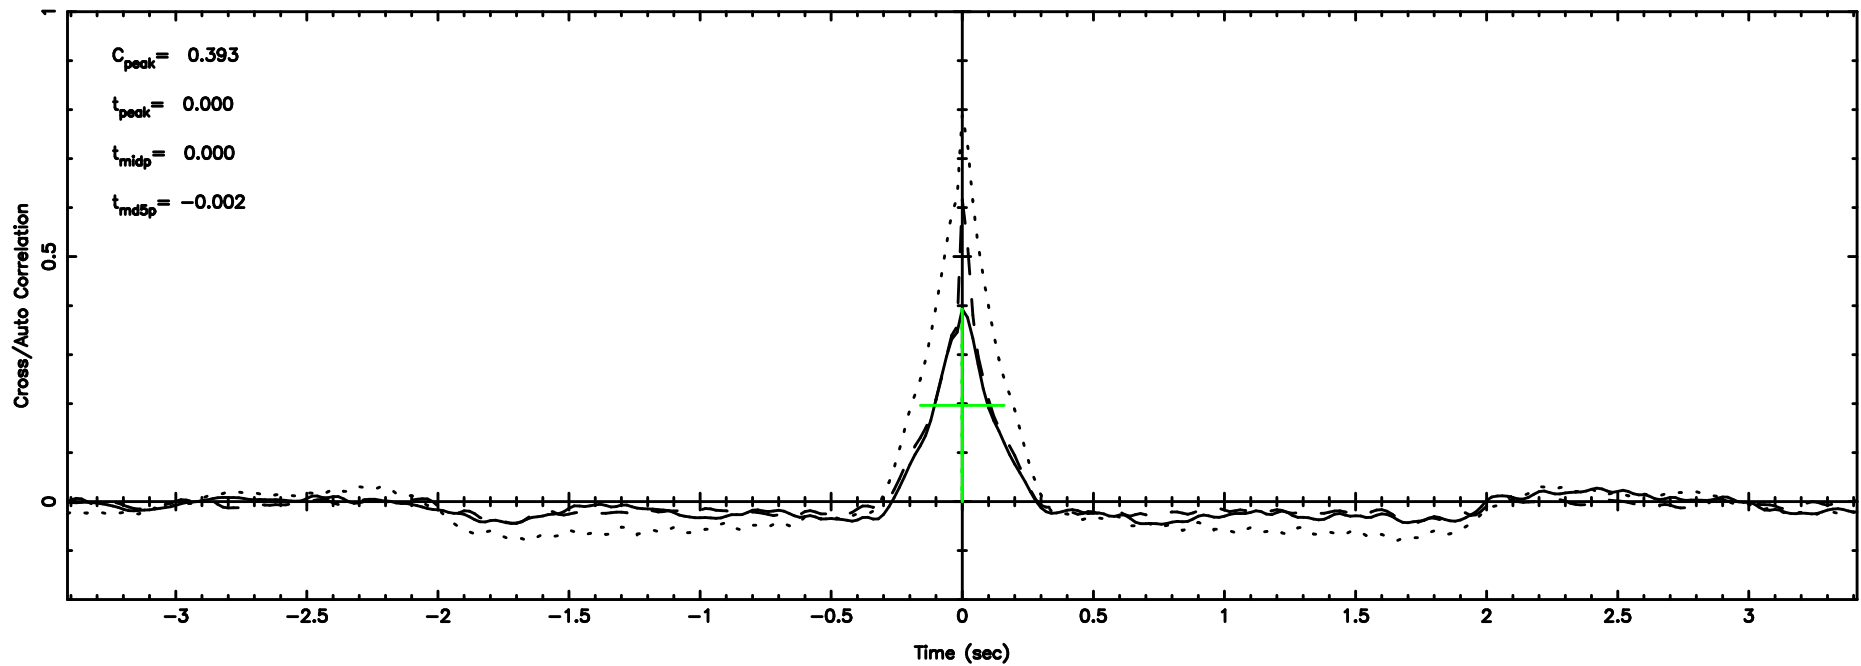

3C190 2024/06/04 6.01UT TOYOKAWA-FUJI

T20240604145904

BLK:20,SNR1: 1.3858 ,SNR2: 4.1958

Frequency (Hz)

K20240604145901

BLK:20,SNR1: 7.0382 ,SNR2: 20.555

Frequency (Hz)

3C190 2024/06/04 6.01UT TOYOKAWA-KISO