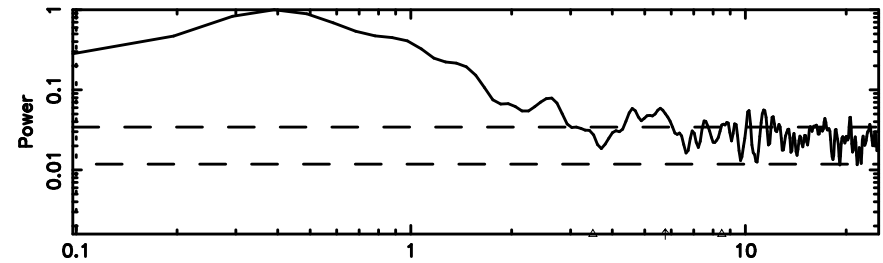

2325+269 2024/06/03 21.47UT TOYOKAWA-KISO

F20240604062645

BLK: 5, SNR1: 0.69170 ,SNR2: 3.5774

Frequency (Hz)

K20240604062640

BLK: 5, SNR1: 0.92709 ,SNR2: 3.7129

Frequency (Hz)

2325+269 2024/06/03 21.47UT FUJI -KISO