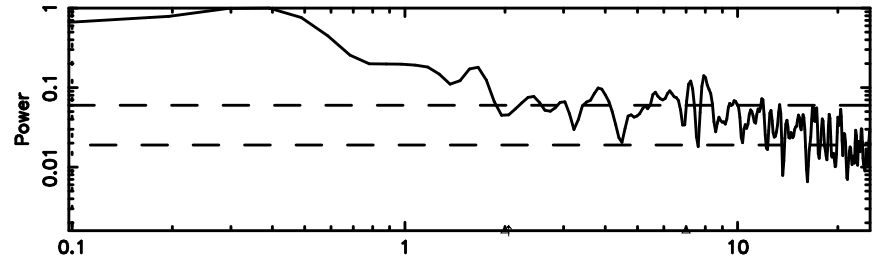

BLK: 2,SNR1: 0.21776 ,SNR2: 4.4541