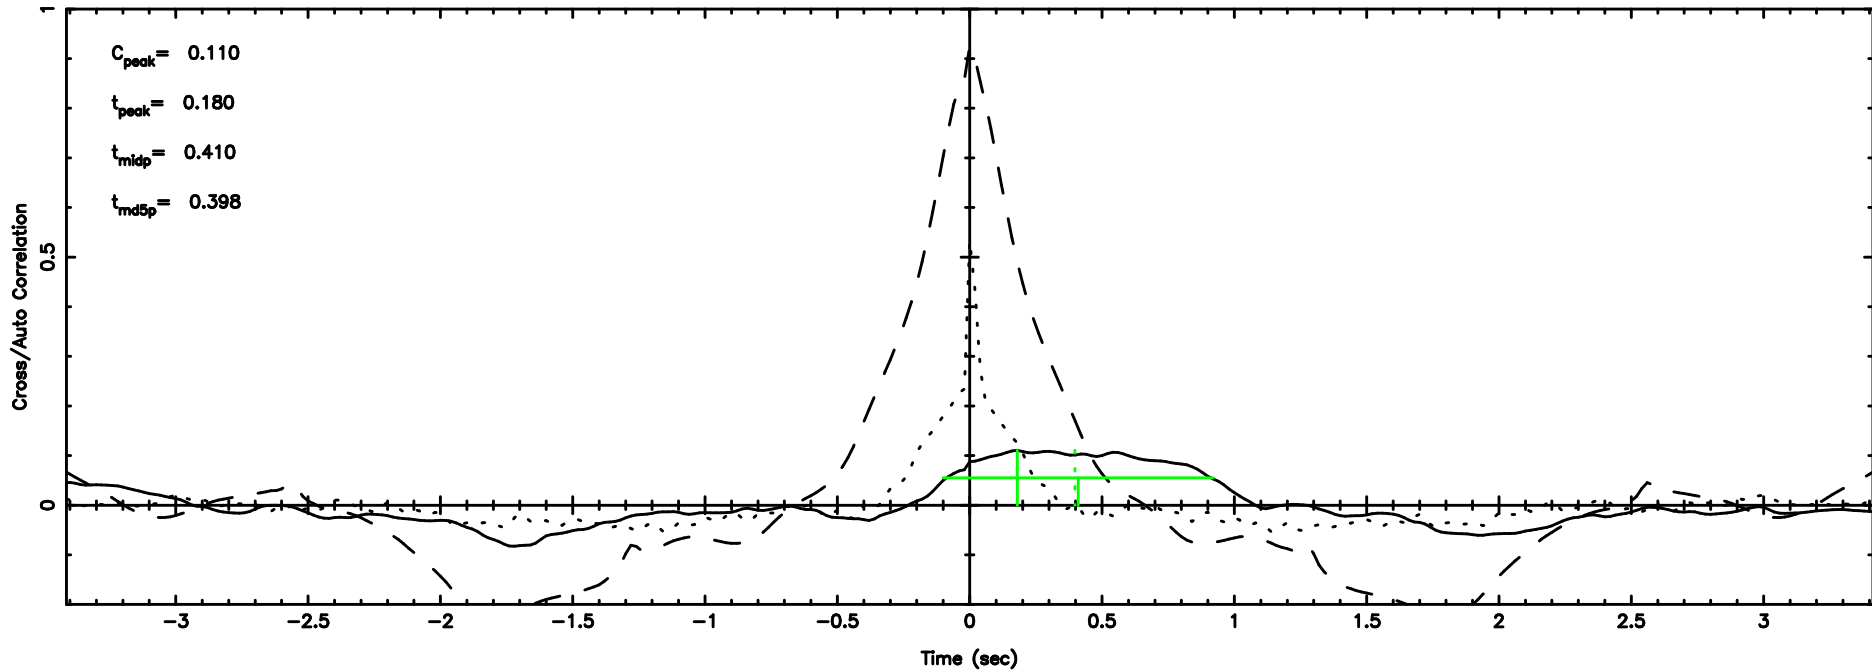

0115-01 2024/06/03 23.31UT FUJI -KISO