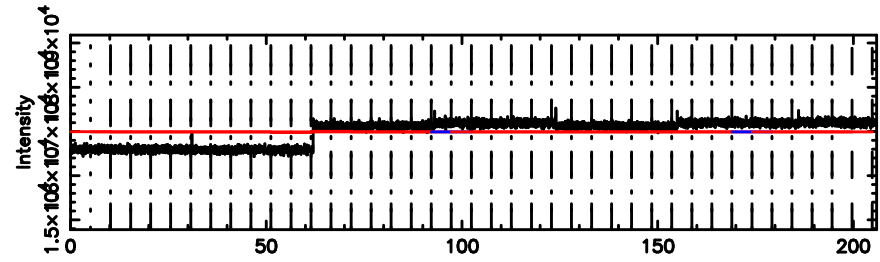

Frequency (Hz)

K20240604054429