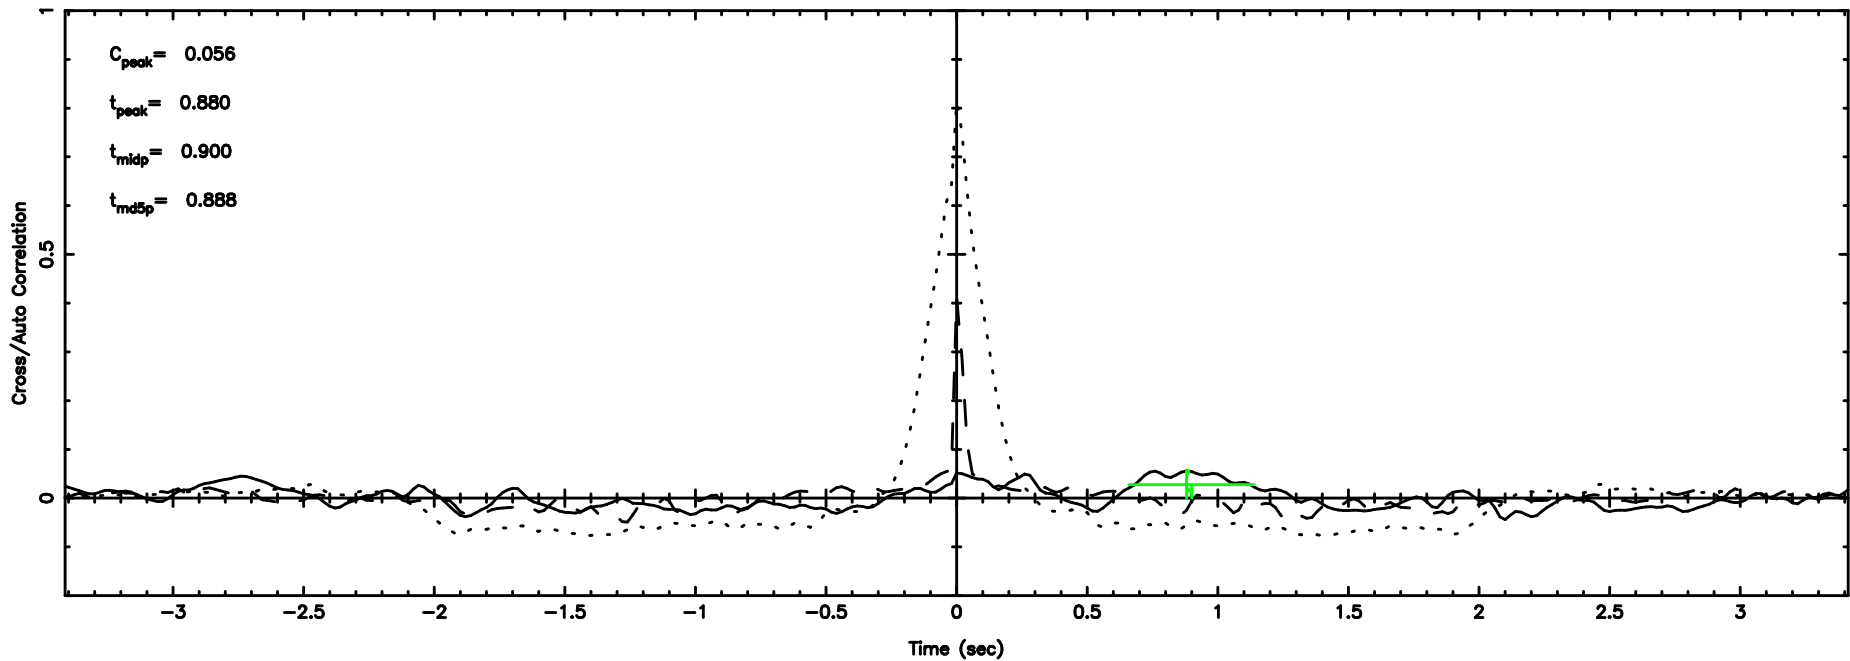

Frequency (Hz)

1011+110 2024/06/04 8.22UT TOYOKAWA-FUJI

T20240604171120

BLK:12,SNR1: 2.5018 ,SNR2: 5.0271

Frequency (Hz)

K20240604171117

BLK:12,SNR1: 4.6463 ,SNR2: 6.5029

Frequency (Hz)