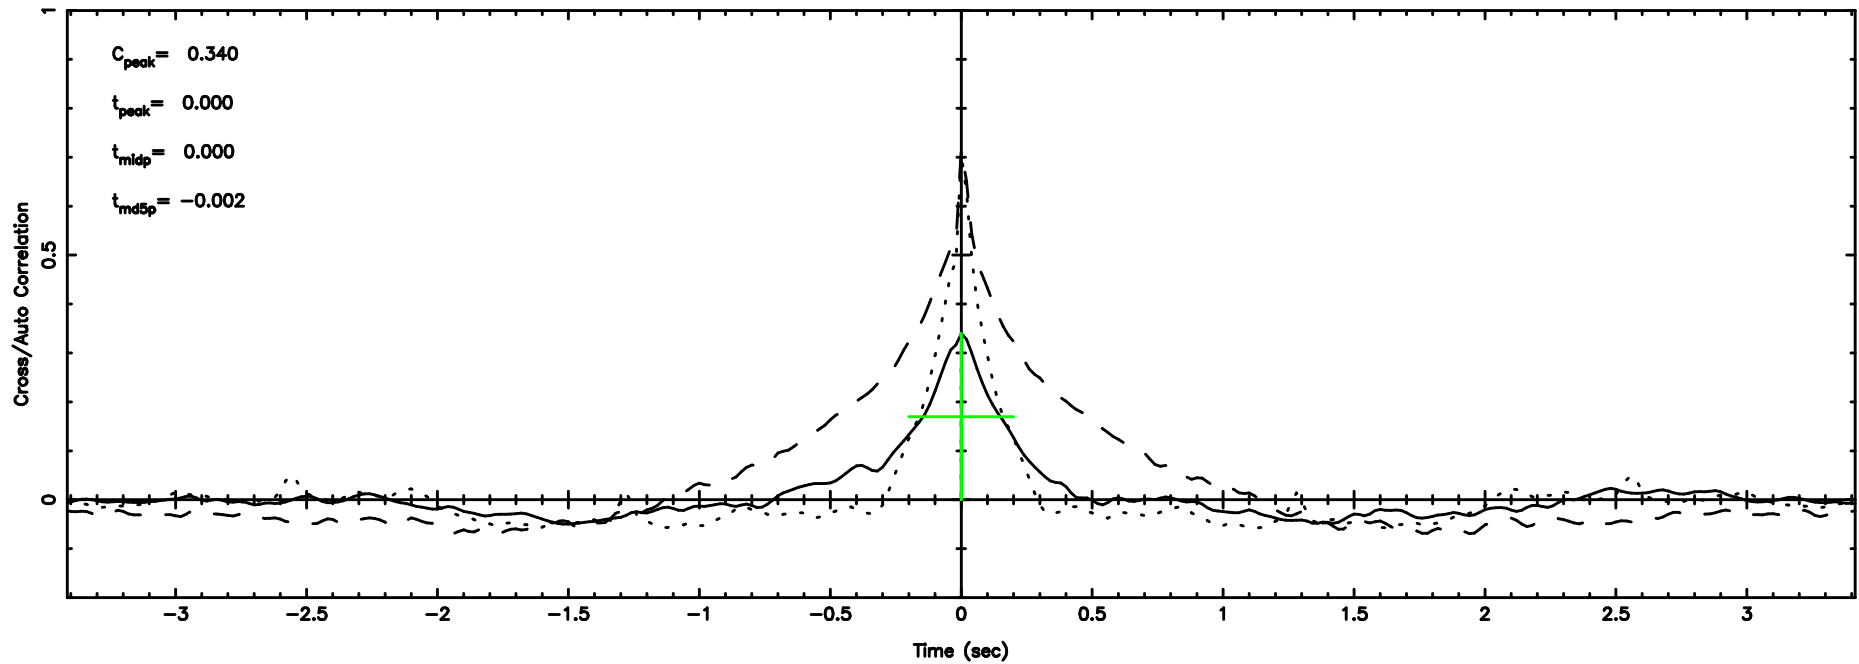

Frequency (Hz)

0839-071 2024/06/04 6.68UT TOYOKAWA-FUJI