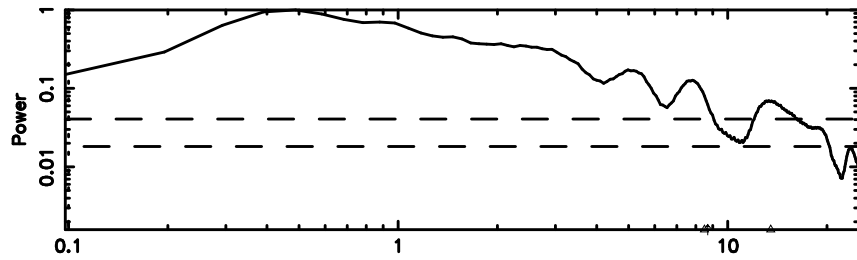

BLK:11,SNR1: 3.9281 ,SNR2: 6.1749

Frequency (Hz)

0919-142 2024/06/04 7.35UT TOYOKAWA-KISO

F20240604161919

BLK:11,SNR1: 2.2133 ,SNR2: 5.1067

Frequency (Hz)

K20240604161915

BLK:11,SNR1: 3.7526 ,SNR2: 5.8610