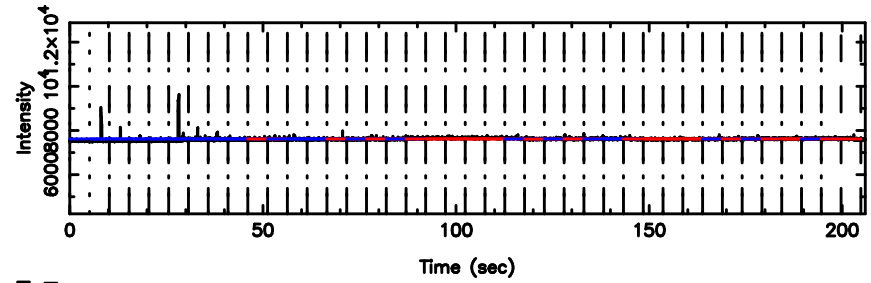

BLK:14,SNR1: 2.8307 ,SNR2: 13.502

0752-200 2024/06/04 5.89UT FUJI -KISO

T20240604145904

BLK:21,SNR1: 1.3834 ,SNR2: 4.3137

Frequency (Hz)

F20240604145906

BLK:21,SNR1: 5.7880 ,SNR2: 14.401

Frequency (Hz)