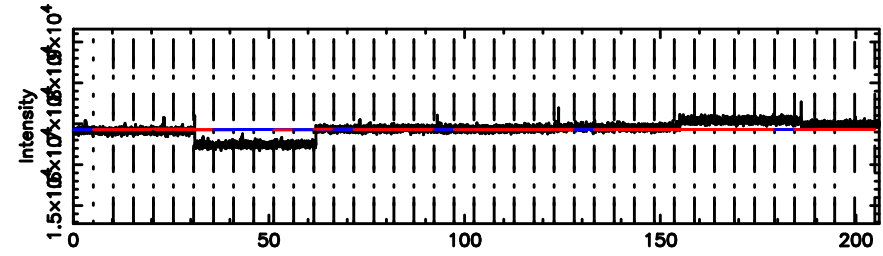

Frequency (Hz)

2259+481 2024/06/03 21.04UT TOYOKAWA-KISO

K20240604060026