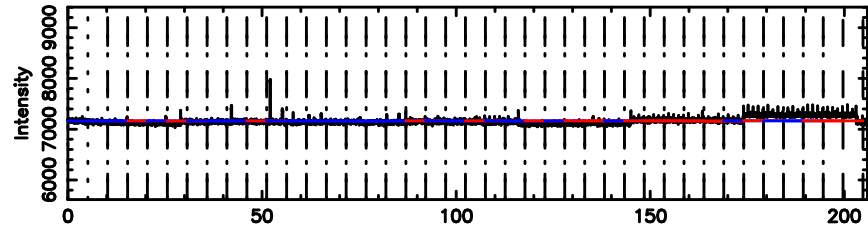

F20240604111242