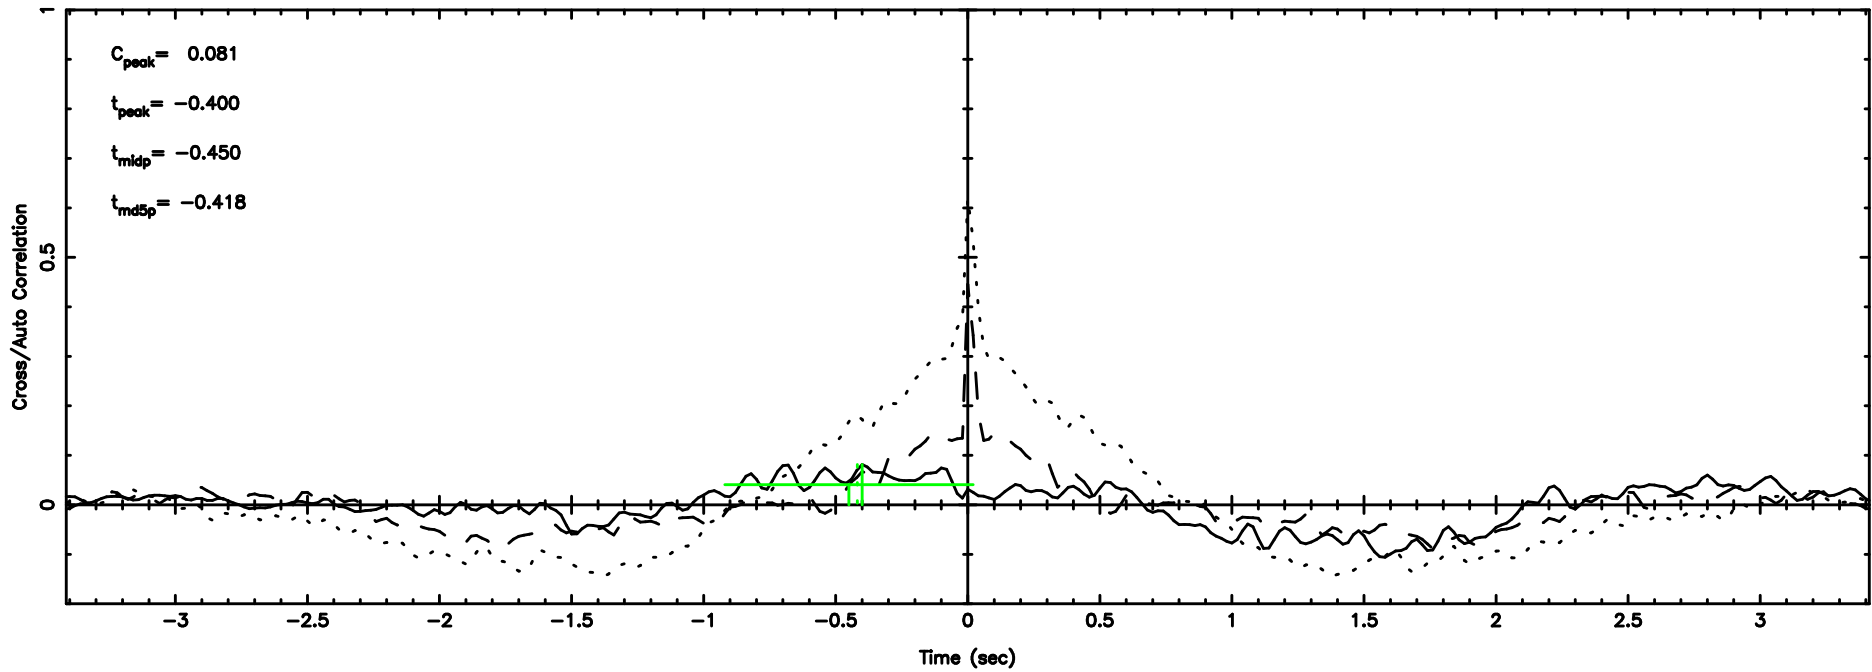

Frequency (Hz)