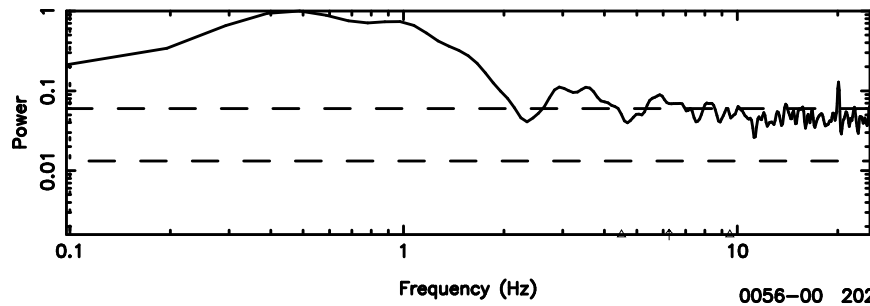

BLK:13,SNR1: 42.557 ,SNR2: 103.65

Frequency (Hz)

3C26 2024/06/03 22.91UT FUJI -KISO

K20240604075236

BLK:13,SNR1: 25.216 ,SNR2: 24.038

Frequency (Hz)

T20240604075738

BLK:13,SNR1: 0.65294 ,SNR2: 2.5372