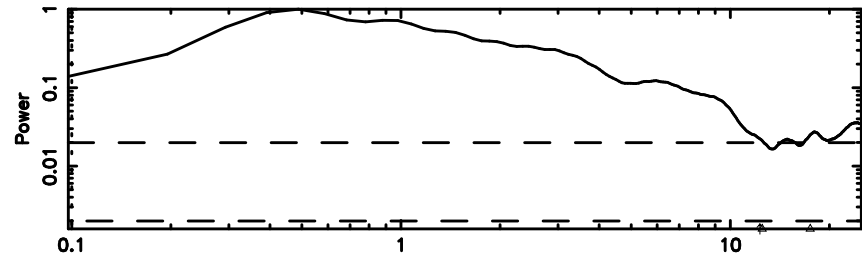

BLK:14,SNR1: 5.3741 ,SNR2: 8.6837