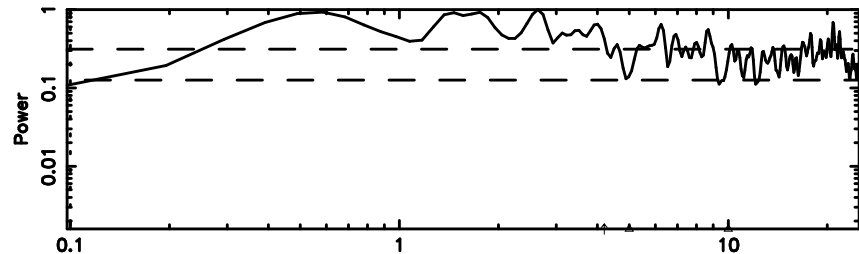

BLK: 4,SNR1: 0.96988E-01,SNR2: 0.95933