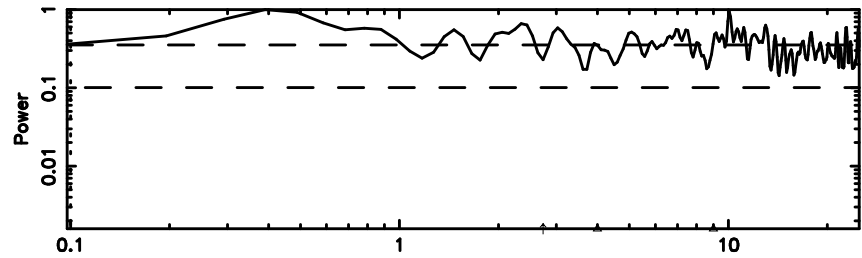

BLK: 4,SNR1: 0.55416E-01,SNR2: 0.46673