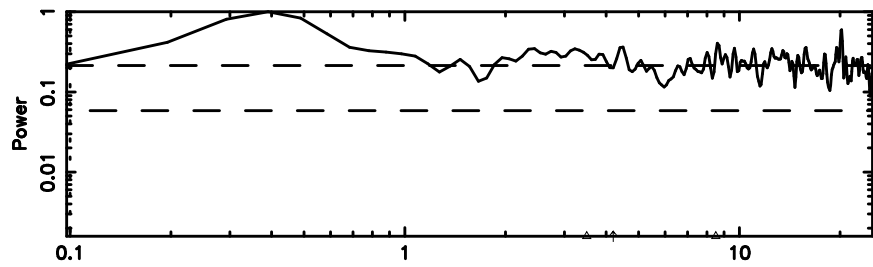

Frequency (Hz)

2325+269 2024/06/03 21.47UT TOYOKAWA-FUJI

T20240604062643

BLK: 4,SNR1: 0.14355 ,SNR2: 0.53829

Frequency (Hz)

K20240604062640

BLK: 4,SNR1: 1.0193 ,SNR2: 4.1514

Frequency (Hz)