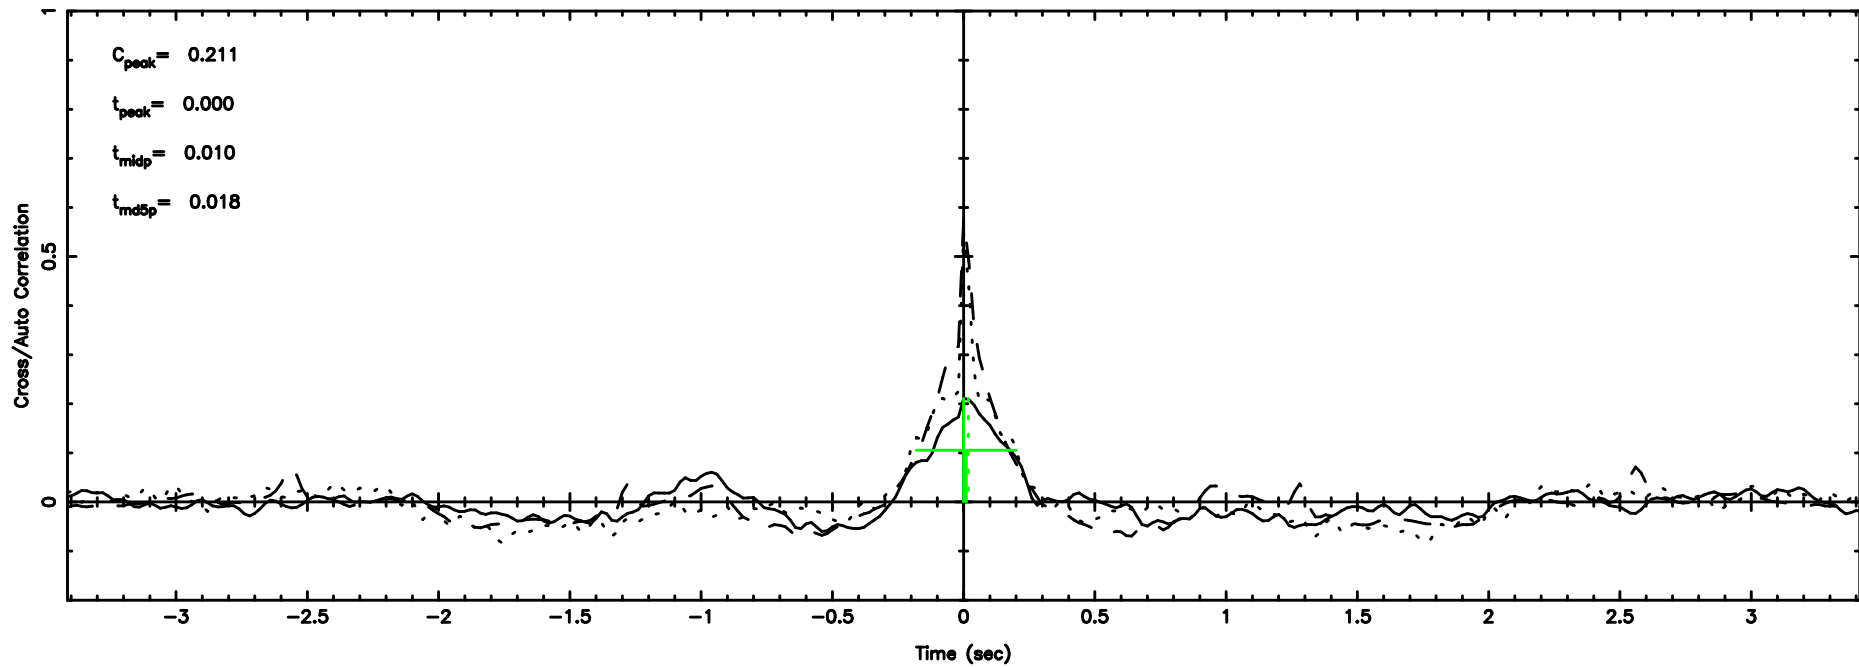

Frequency (Hz)

K20240604141314

BLK: 5,SNR1: 0.31865 ,SNR2: 1.5179

Frequency (Hz)

0713-024 2024/06/04 5.25UT FUJI -KISO

T20240604142328

BLK:24,SNR1: 66.418 ,SNR2: 126.20

F20240604142330