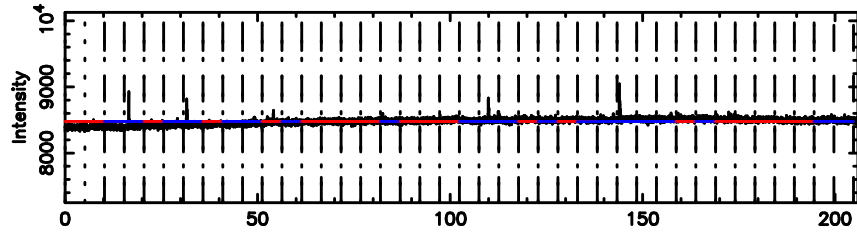

T20240604164903