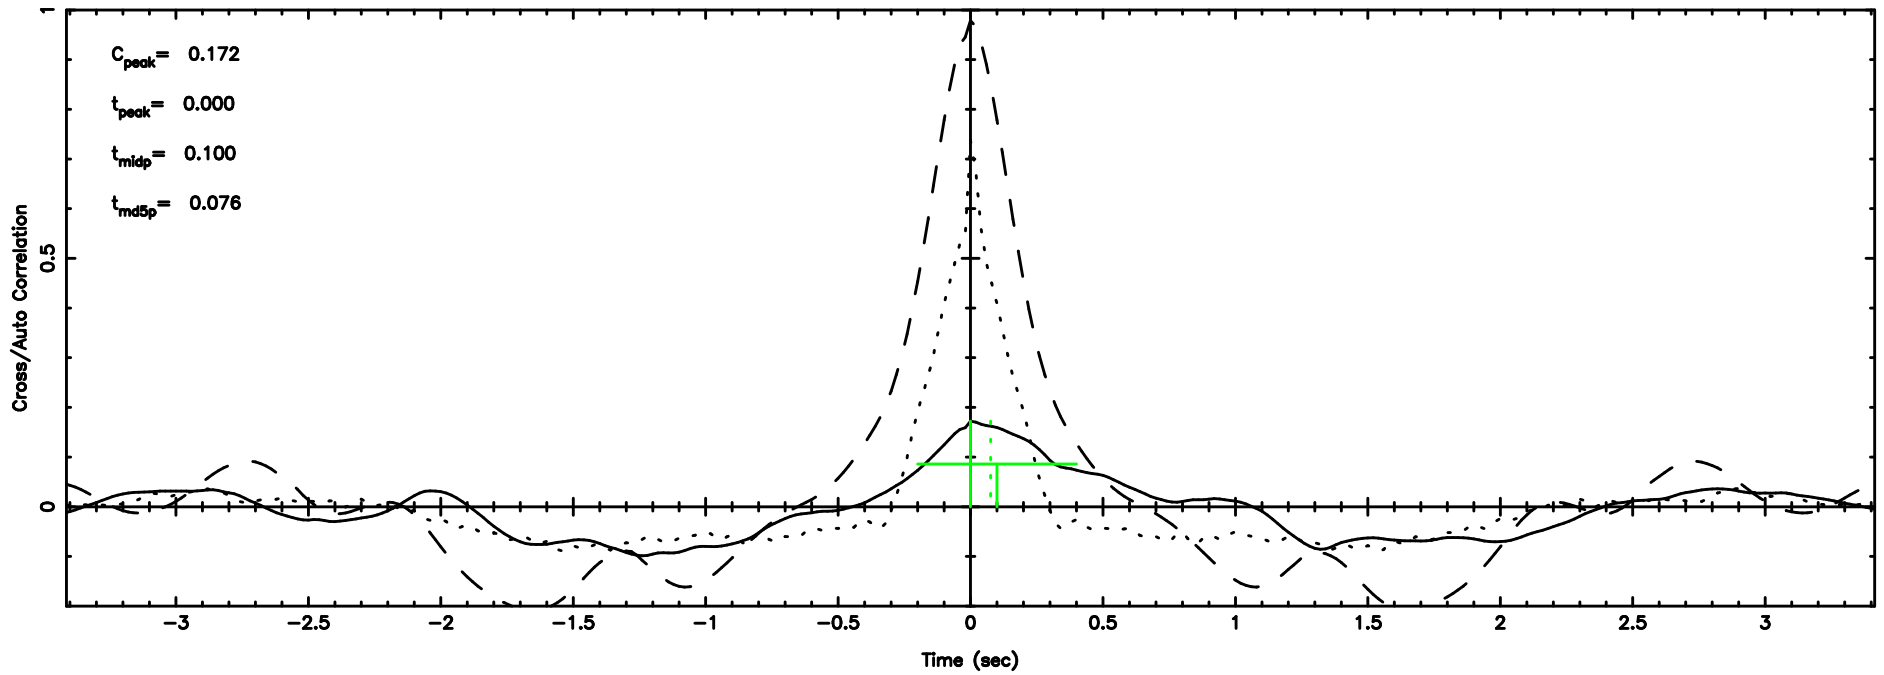

Frequency (Hz)