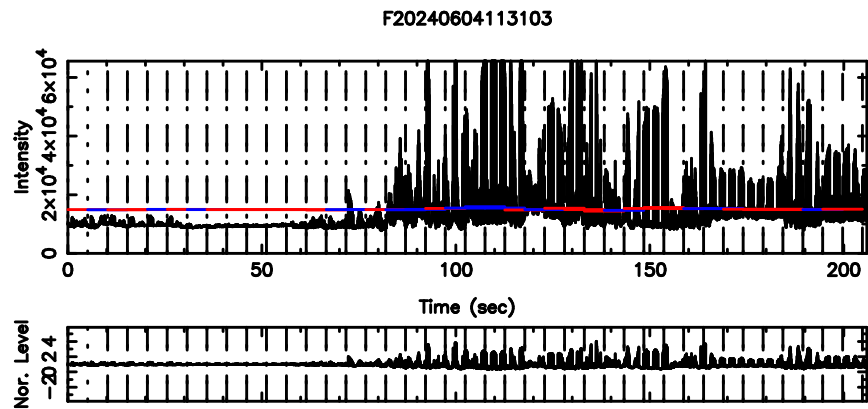

BLK:15,SNR1: 4.1390 ,SNR2: 28.589

3C119 2024/06/04 2.55UT FUJI -KISO

BLK:15,SNR1: 1.0703 ,SNR2: 5.8215