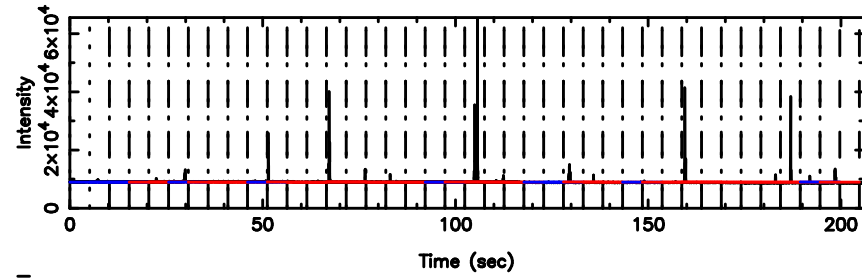

Frequency (Hz)

3C208 2024/06/04 6.87UT FUJI -KISO

T20240604160705

BLK:10,SNR1: 0.42509 ,SNR2: 1.1482

Frequency (Hz)

F20240604160707

BLK:10,SNR1: 6.7795 ,SNR2: 6.5650

Frequency (Hz)