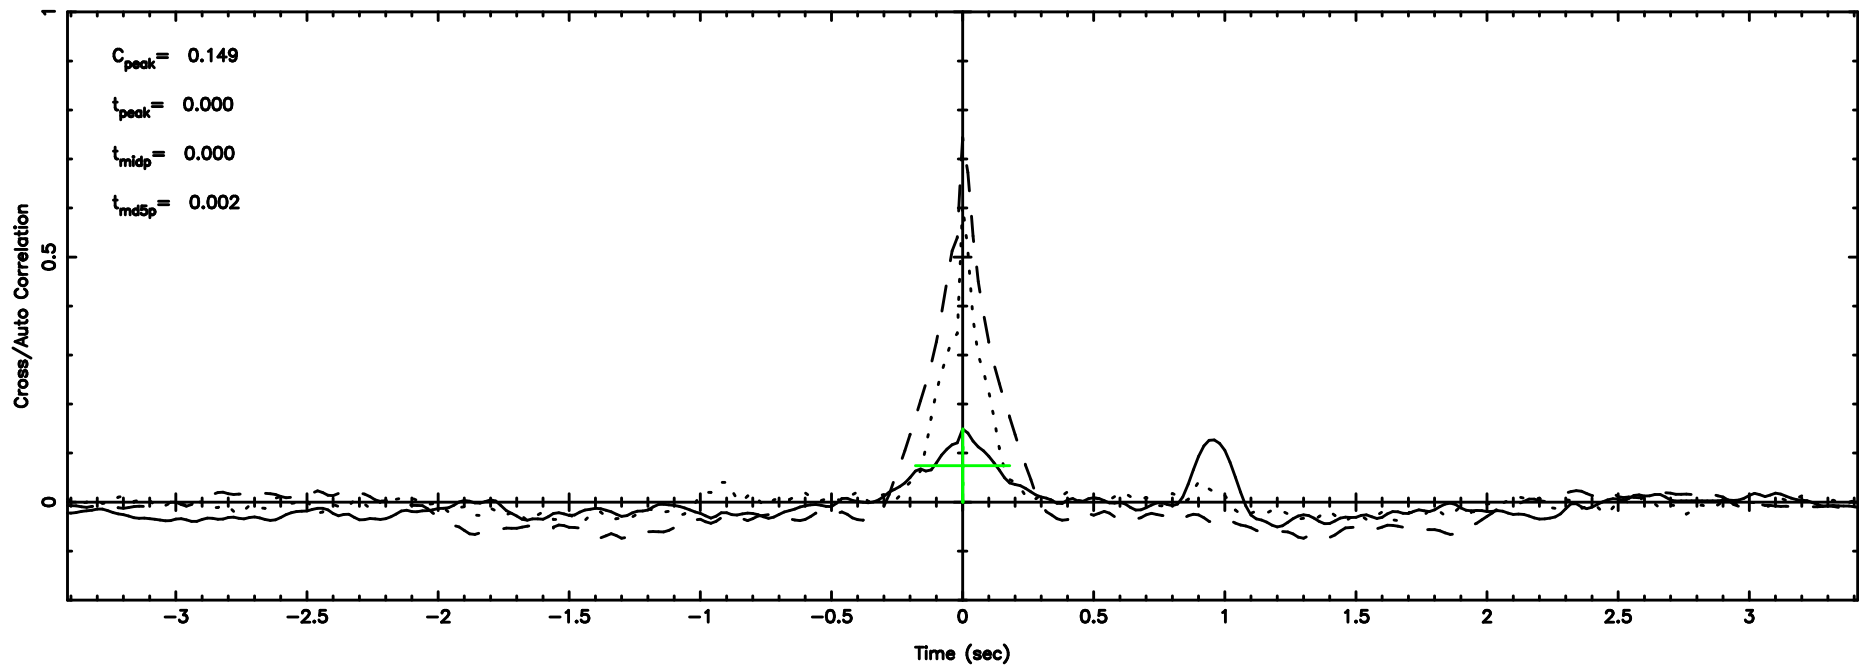

T20240604145129

BLK: 9,SNR1: 14.894 ,SNR2: 25.109

K20240604145127

BLK: 9,SNR1: 1.9000 ,SNR2: 8.0950

0752-200 2024/06/04 5.89UT TOYOKAWA-KISO

F20240604145131

BLK:14,SNR1: 0.93640 ,SNR2: 4.1947

K20240604145127