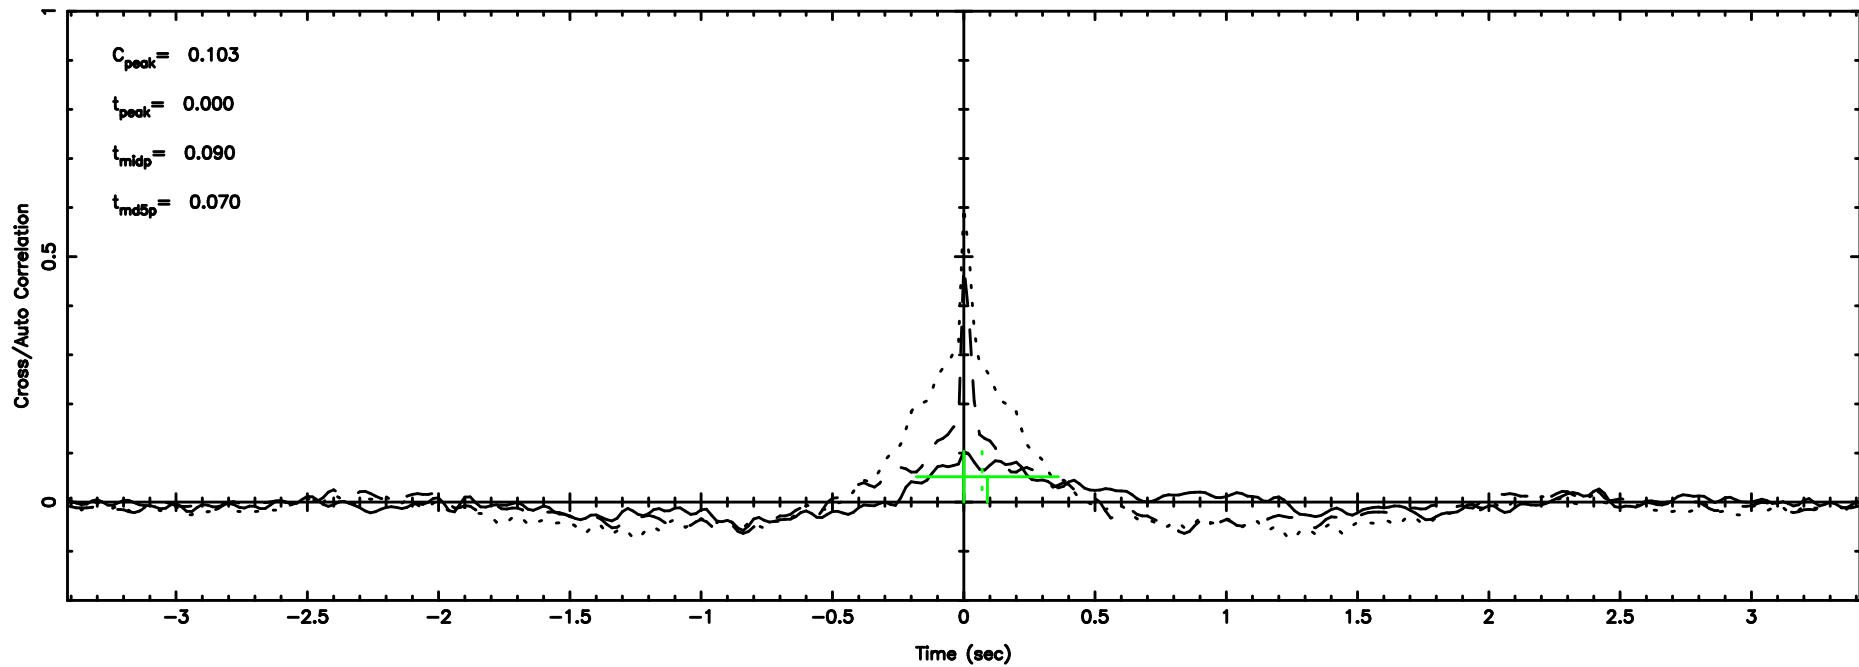

BLK:12,SNR1: 0.20355 ,SNR2: 1.4279

Frequency (Hz)

K20240604141314

BLK:12,SNR1: 2.9149 ,SNR2: 8.9277

Frequency (Hz)

0713-024 2024/06/04 5.25UT TOYOKAWA-KISO

F20240604141318

BLK: 5,SNR1: 1.2895 ,SNR2: 6.4945