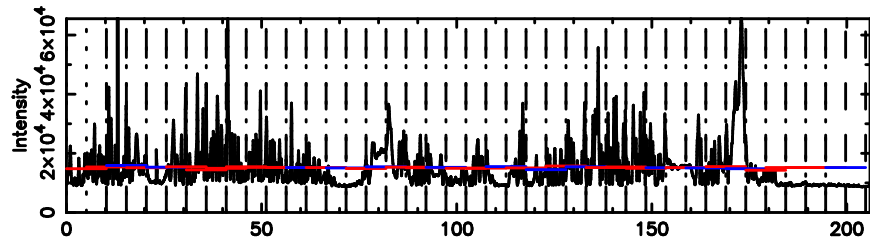

T20240604075239

BLK:27,SNR1: 2.8224 ,SNR2: 12.630

Frequency (Hz)

3C26 2024/06/03 22.91UT TOYOKAWA-KISO

K20240604075236

BLK:27,SNR1: 26.119 ,SNR2: 24.901

Frequency (Hz)

F20240604075241