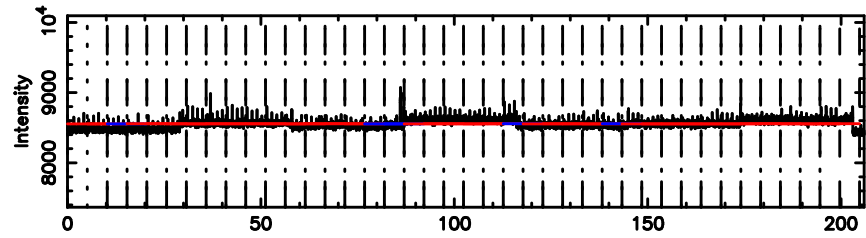

BLK:12,SNR1: 0.20355 ,SNR2: 1.4279

Frequency (Hz)

K20240604141314

BLK:12,SNR1: 2.9149 ,SNR2: 8.9277

Frequency (Hz)

0713-024 2024/06/04 5.25UT TOYOKAWA-KISO

F20240604141318

BLK: 5,SNR1: 1.2895 ,SNR2: 6.4945