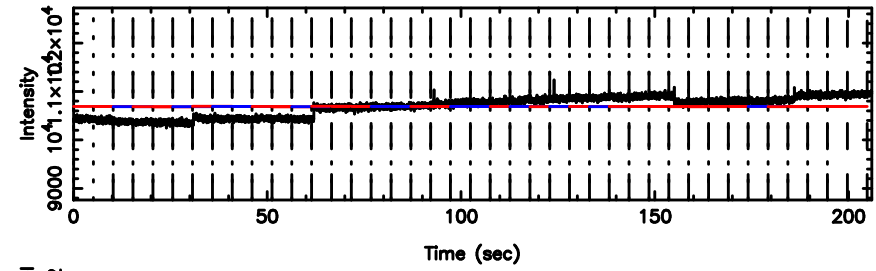

T20240604124913

BLK:10,SNR1: 0.74341 ,SNR2: 6.5319

F20240604124915

BLK:10,SNR1: 3.9495 ,SNR2: 11.473

0548+16 2024/06/04 3.85UT TOYOKAWA-FUJI

T20240604124913

BLK:13,SNR1: 0.70423 ,SNR2: 2.5367

K20240604124910