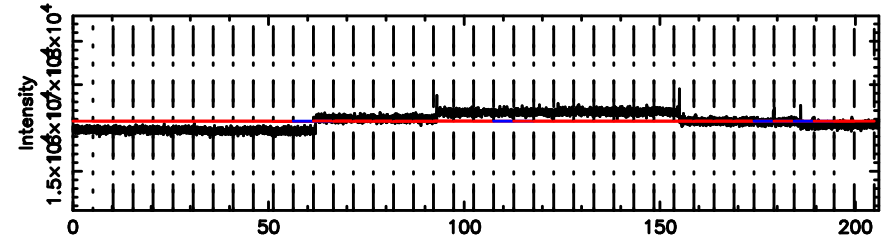

Frequency (Hz)

2325+269 2024/06/03 21.47UT TOYOKAWA-FUJI

T20240604062643

BLK: 4,SNR1: 0.14355 ,SNR2: 0.53829

Frequency (Hz)

K20240604062640

BLK: 4,SNR1: 1.0193 ,SNR2: 4.1514

Frequency (Hz)