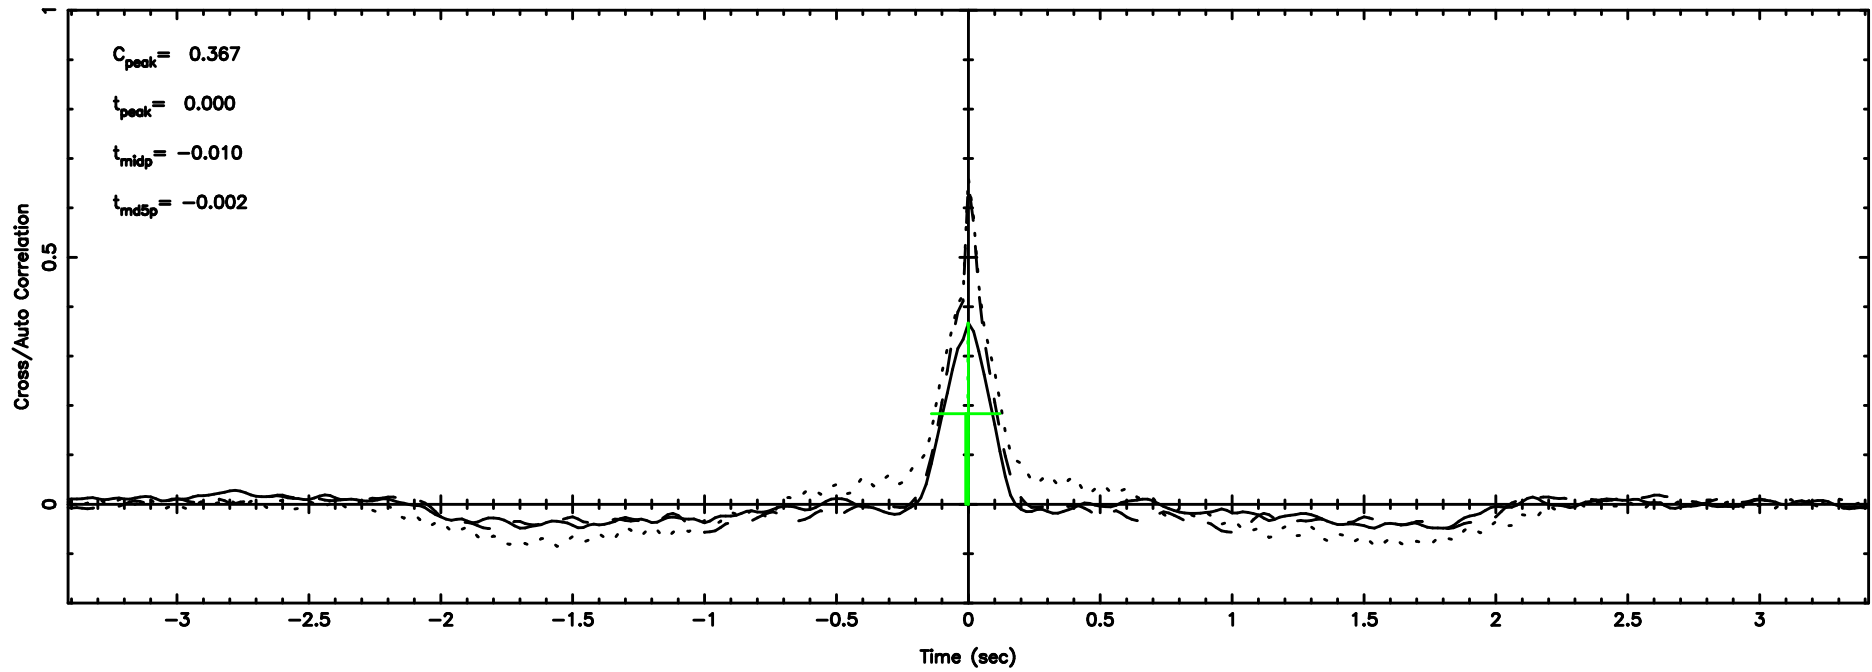

F20240604103455

BLK: 7, SNR1: 0.23772 ,SNR2: 1.6949

T20240604103453

BLK:15,SNR1: 3.1363 ,SNR2: 8.1285

0333+32 2024/06/04 1.61UT TOYOKAWA-KISO

K20240604103450

BLK:15,SNR1: 3.9730 ,SNR2: 10.970

F20240604103455