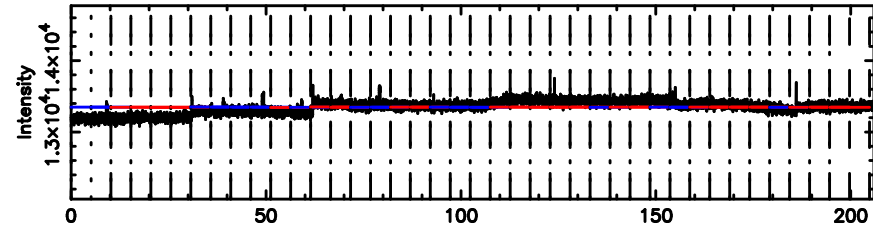

T20240604081643

BLK:11,SNR1: 0.28295 ,SNR2: 1.2018

0115-01 2024/06/03 23.31UT TOYOKAWA-KISO

K20240604081640

BLK:11,SNR1: 0.52243 ,SNR2: 4.8942

F20240604081645

BLK:16,SNR1: 120.50 ,SNR2: 532.18

K20240604081640