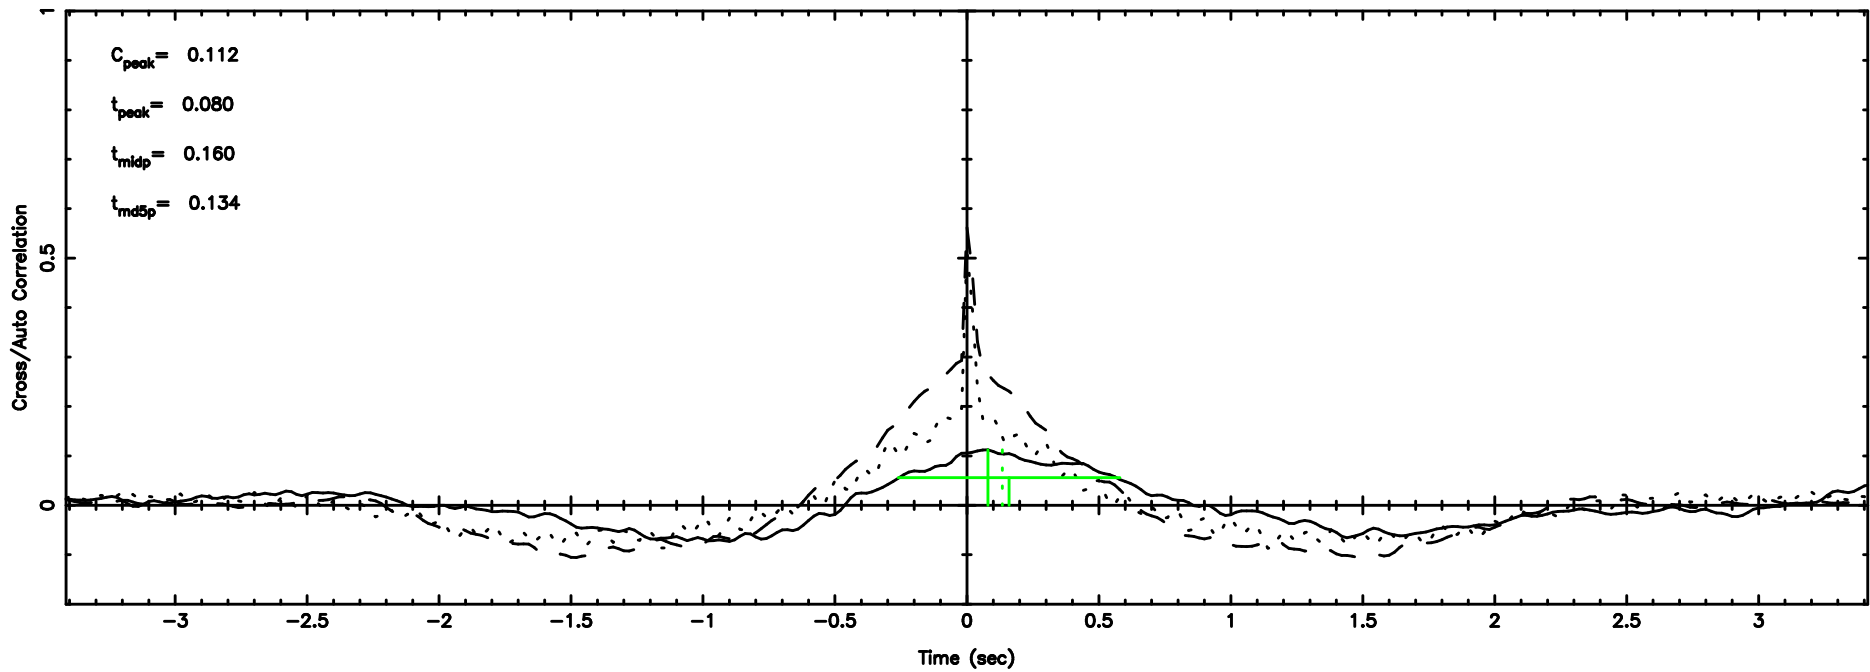

BLK: 9,SNR1: 1.1701 ,SNR2: 5.7007

3C84 2024/06/04 1.33UT TOYOKAWA-FUJI

T20240604101820

BLK:18,SNR1: 0.51210 ,SNR2: 2.6984

K20240604101818

BLK:18,SNR1: 0.45638 ,SNR2: 1.4010

3C84 2024/06/04 1.33UT TOYOKAWA-KISO