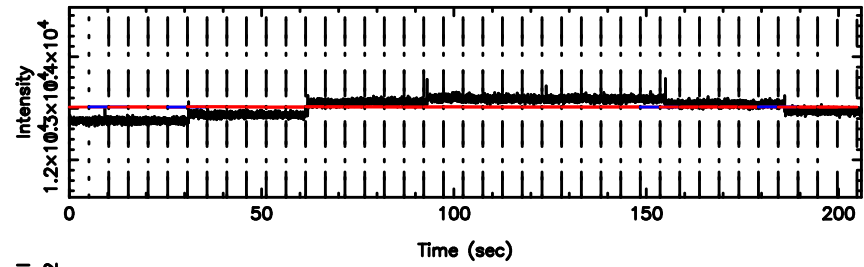

Frequency (Hz)

K20240604171858