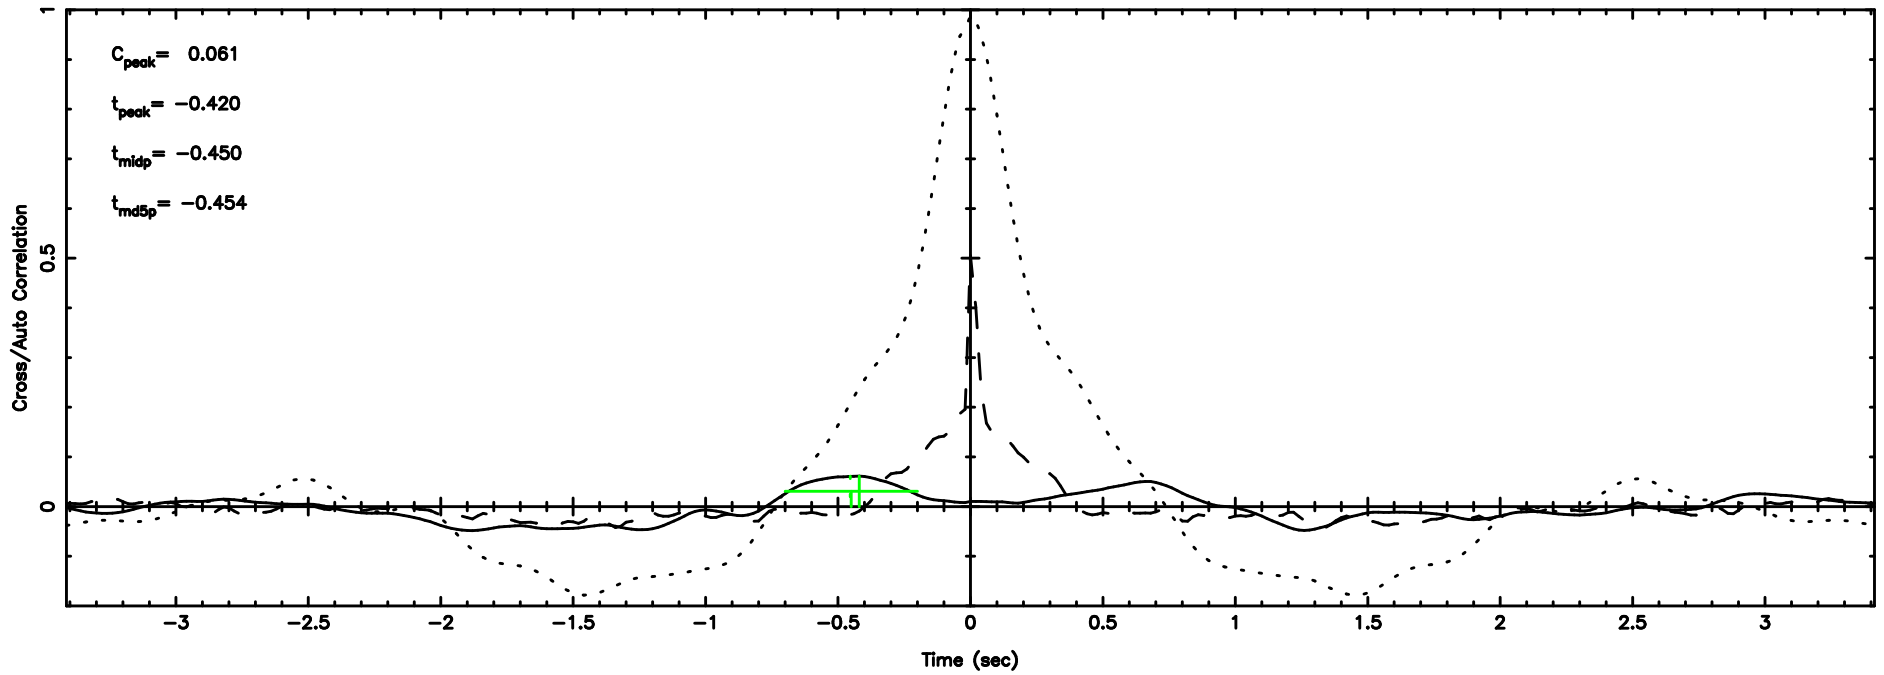

BLK:13,SNR1: 1531.7 ,SNR2: 3935.9