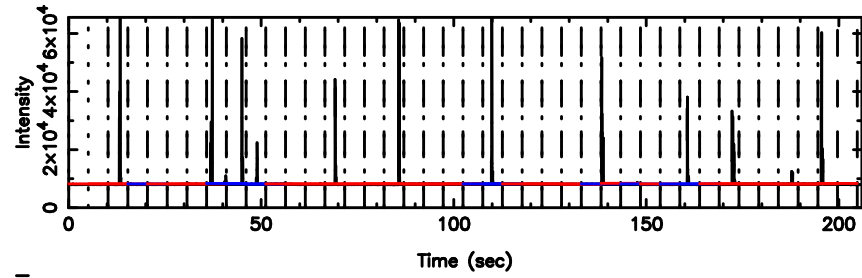

BLK:10,SNR1: 7.6710 ,SNR2: 6.8093

Frequency (Hz)

0941-08 2024/06/04 7.71UT TOYOKAWA-FUJI

T20240604164041

BLK:12,SNR1: 109.92 ,SNR2: 411.93

Frequency (Hz)

K20240604164039

BLK:12,SNR1: 5.1133 ,SNR2: 13.517