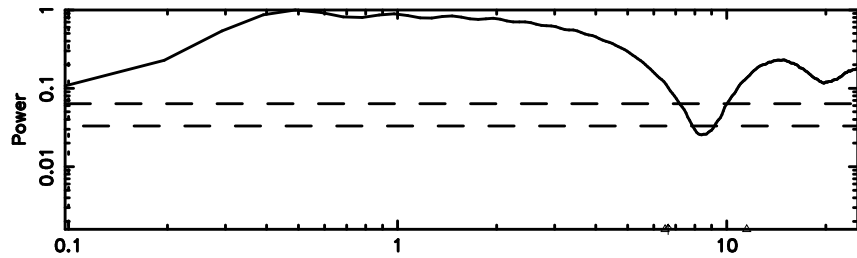

BLK: 5,SNR1: 3.0948 ,SNR2: 7.0409