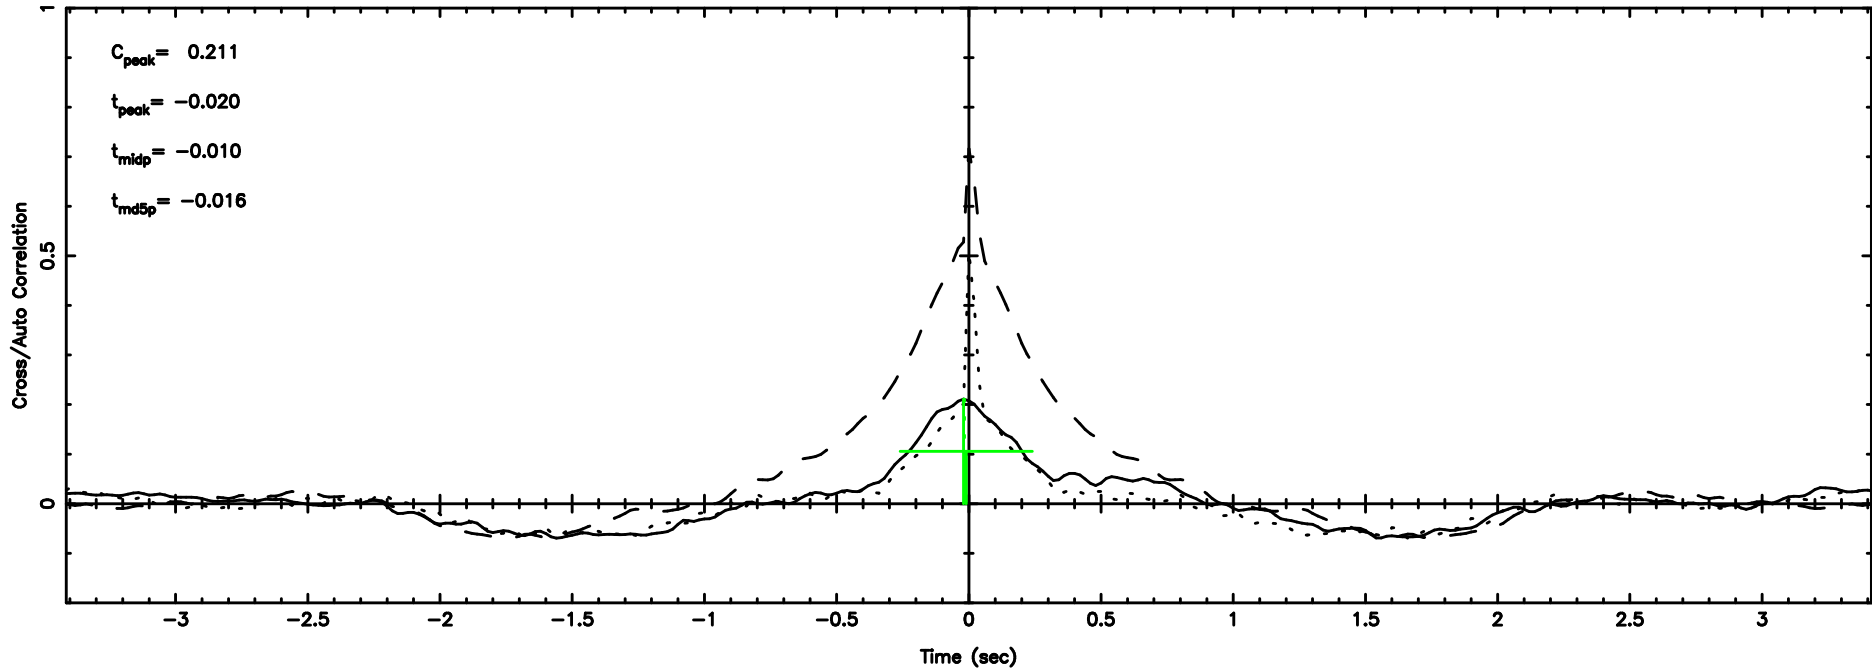

F20240604085002

BLK:16,SNR1: 1.7716 ,SNR2: 10.621

Frequency (Hz)

K20240604084958

BLK:16,SNR1: 0.32825 ,SNR2: 1.8225

Frequency (Hz)

0148+274 2024/06/03 23.86UT FUJI -KISO

T20240604090308