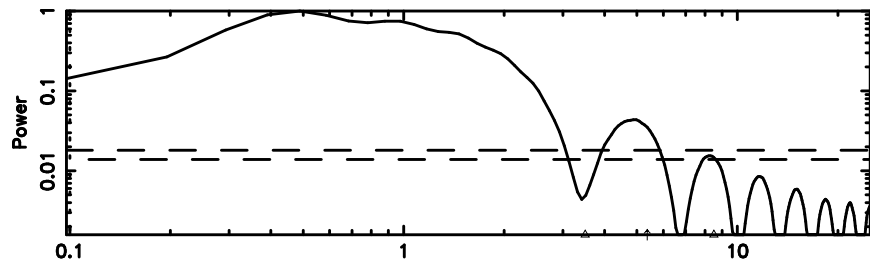

BLK:27,SNR1: 2.8224 ,SNR2: 12.630