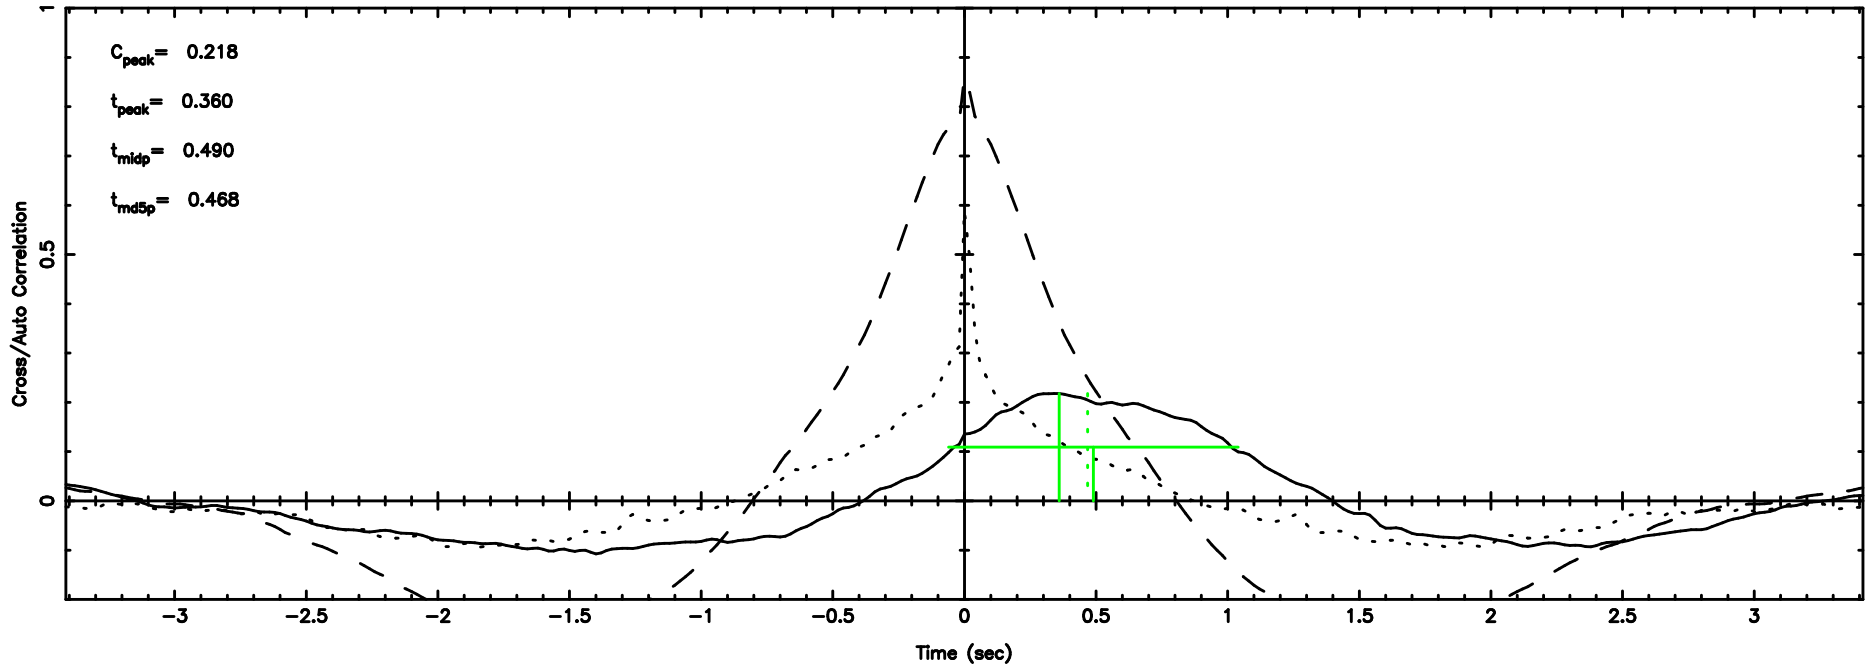

T20240604123242

BLK:22,SNR1: 5.7820 ,SNR2: 35.233

F20240604123244

BLK:22,SNR1: 1.1279 ,SNR2: 3.8991

0531+194 2024/06/04 3.57UT TOYOKAWA-FUJI