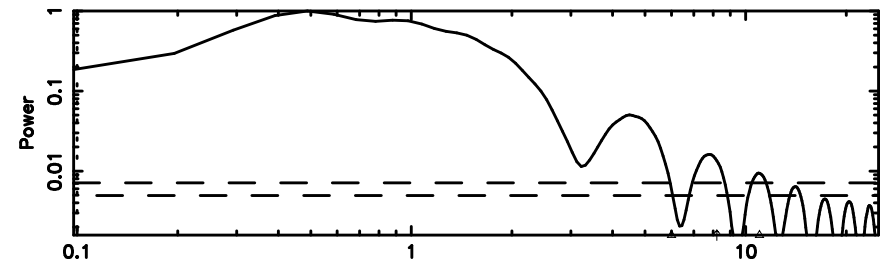

Frequency (Hz)

T20240604070504

BLK:31,SNR1: 8.0596 ,SNR2: 21.050

Frequency (Hz)

3C2

2024/06/03 22.11UT TOYOKAWA-KISO

K20240604070501

BLK:31,SNR1: 8.6676 ,SNR2: 21.956