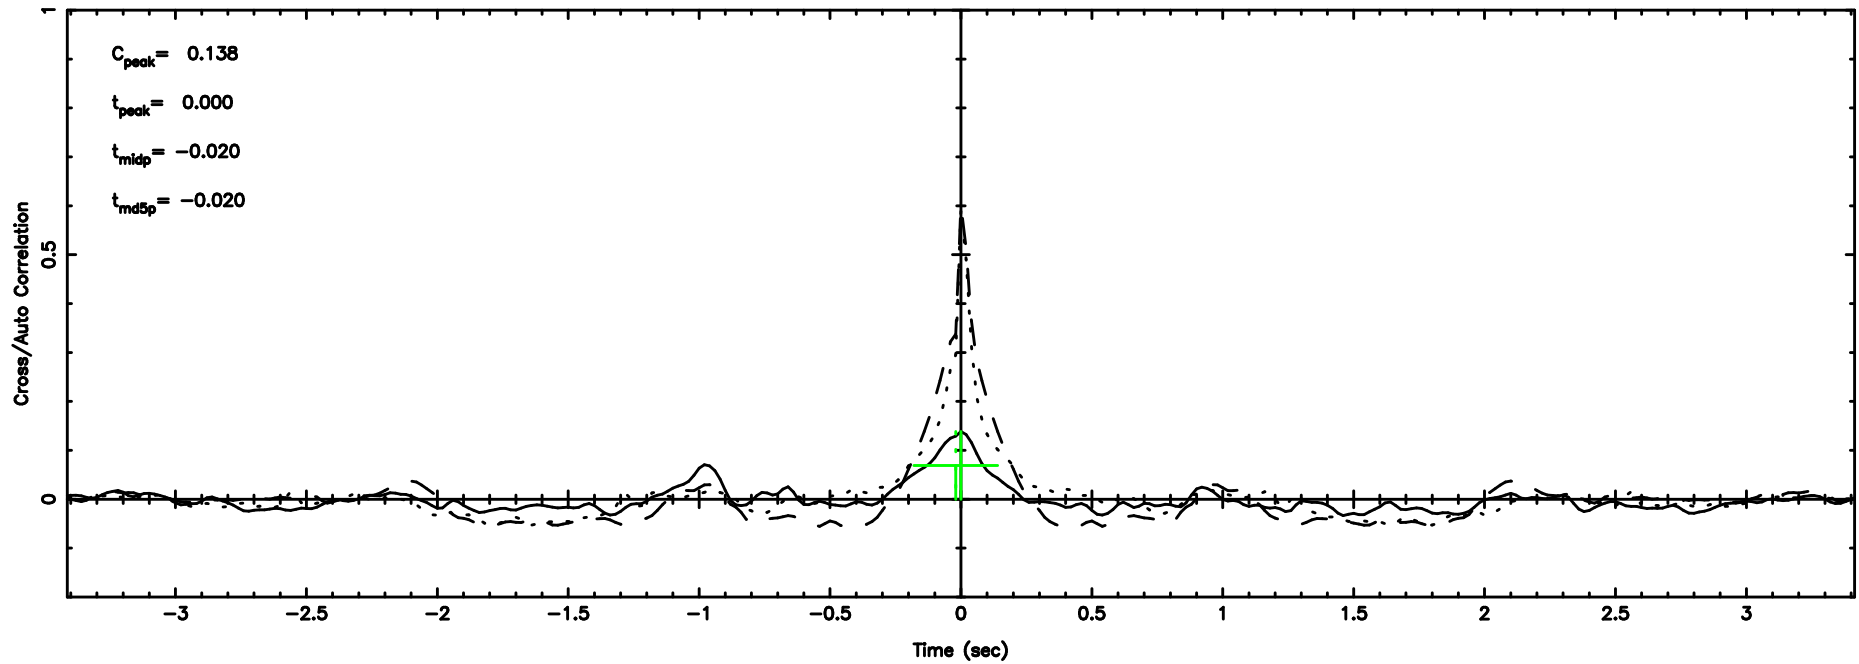

F20240604155026

BLK:12,SNR1: 1.0036 ,SNR2: 1.3576

Frequency (Hz)

3C208 2024/06/04 6.87UT TOYOKAWA-FUJI

T20240604155024

BLK:17,SNR1: 1.0627 ,SNR2: 2.9190

Frequency (Hz)

K20240604155022