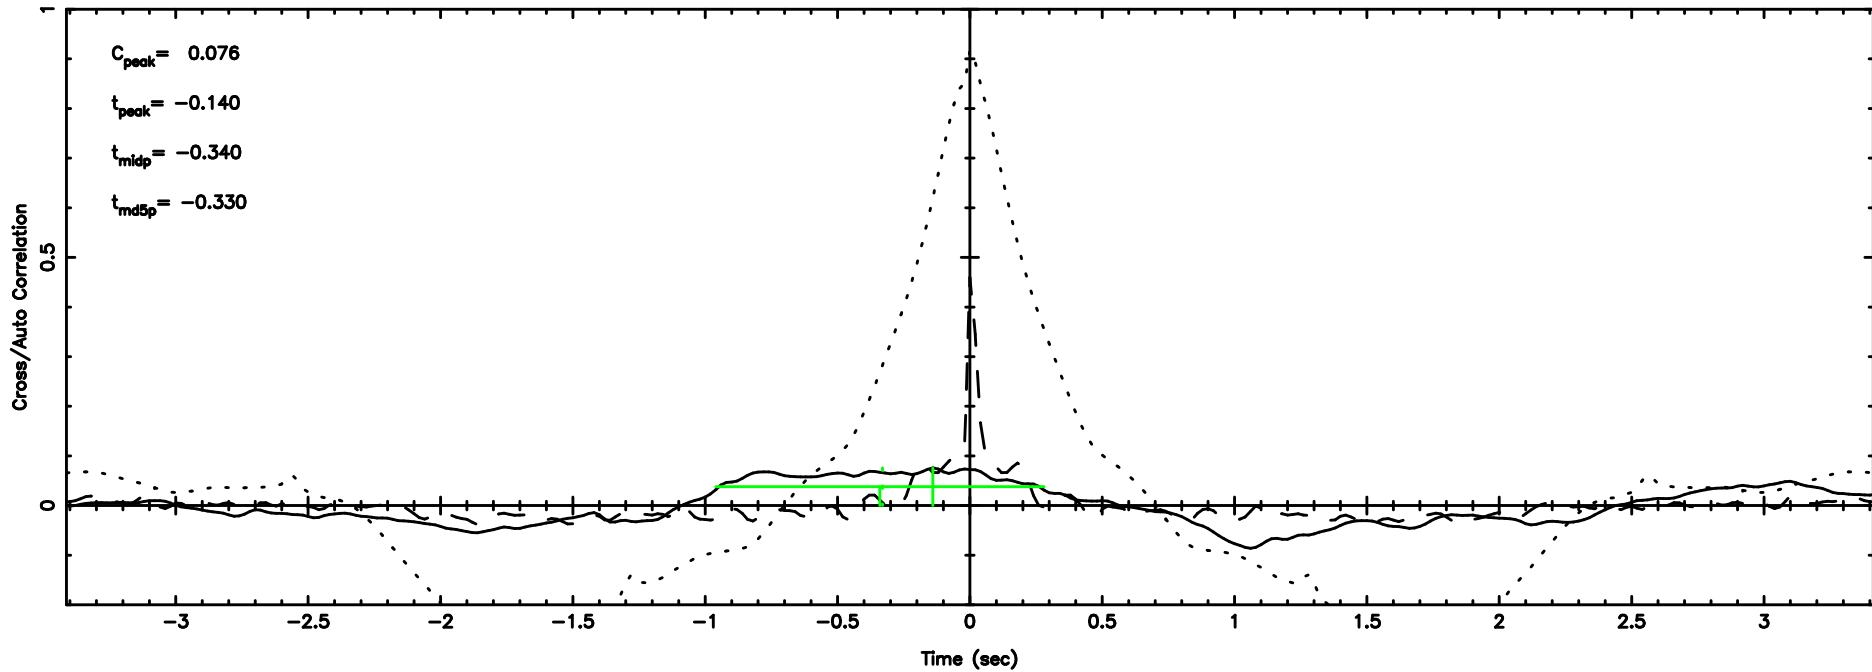

T20240604081643

BLK:12,SNR1: 0.11781 ,SNR2: 0.68267

F20240604081645

BLK:12,SNR1: 202.34 ,SNR2: 893.50

0115-01 2024/06/03 23.31UT TOYOKAWA-FUJI