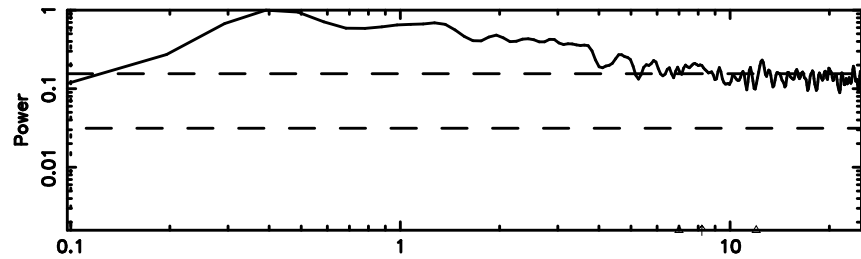

BLK:10,SNR1: 0.42509 ,SNR2: 1.1482