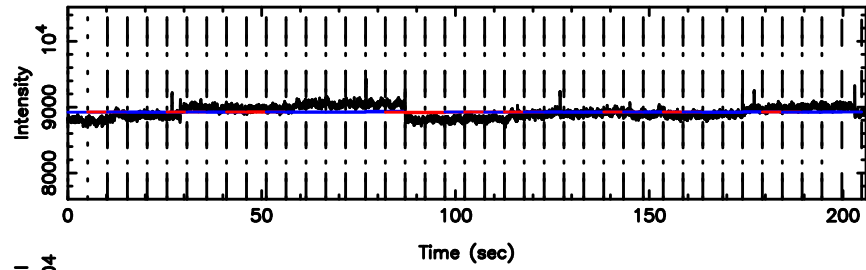

3C147 2024/06/04 3.71UT TOYOKAWA-KISO

K20240604124058

BLK:36,SNR1: 1.9912 ,SNR2: 12.029

F20240604124103

BLK:27,SNR1: 1.1672 ,SNR2: 3.3576

K20240604124058

BLK:27,SNR1: 2.1957 ,SNR2: 6.5539

3C147 2024/06/04 3.71UT FUJI -KISO