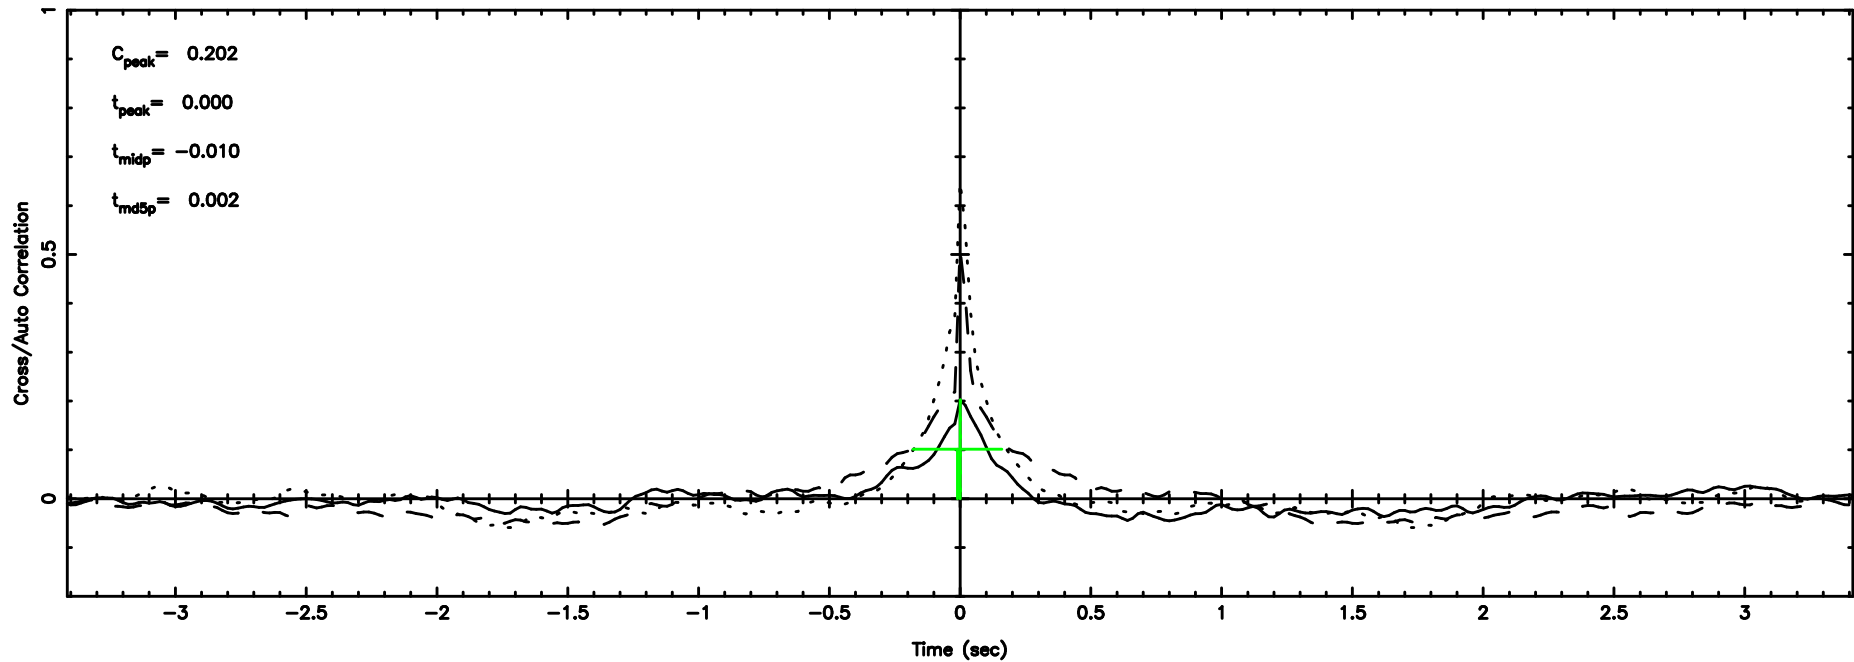

0926+117 2024/06/04 7.46UT TOYOKAWA-FUJI

T20240604162556

BLK:18,SNR1: 2.6376 ,SNR2: 9.1511

Frequency (Hz)

K20240604162554

BLK:18,SNR1: 16.128 ,SNR2: 33.194

Frequency (Hz)

0926+117 2024/06/04 7.46UT TOYOKAWA-KISO