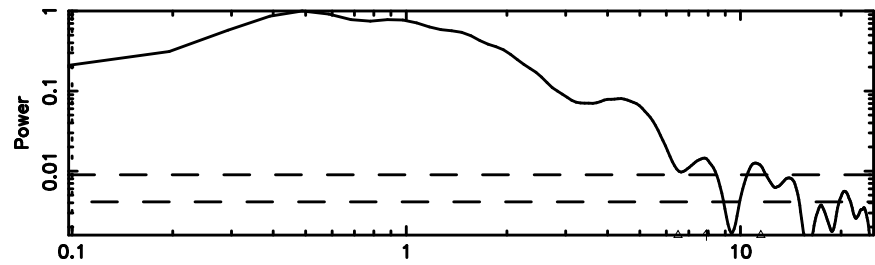

BLK:31,SNR1: 8.0596 ,SNR2: 21.050