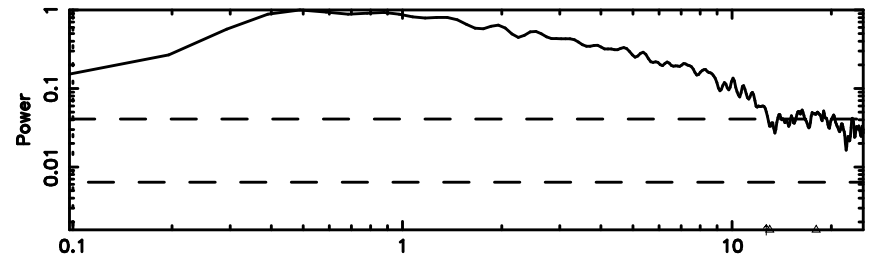

BLK:11,SNR1: 3.9281 ,SNR2: 6.1749

Frequency (Hz)

0919-142 2024/06/04 7.35UT TOYOKAWA-KISO

F20240604161919

BLK:11,SNR1: 2.2133 ,SNR2: 5.1067

Frequency (Hz)

K20240604161915

BLK:11,SNR1: 3.7526 ,SNR2: 5.8610