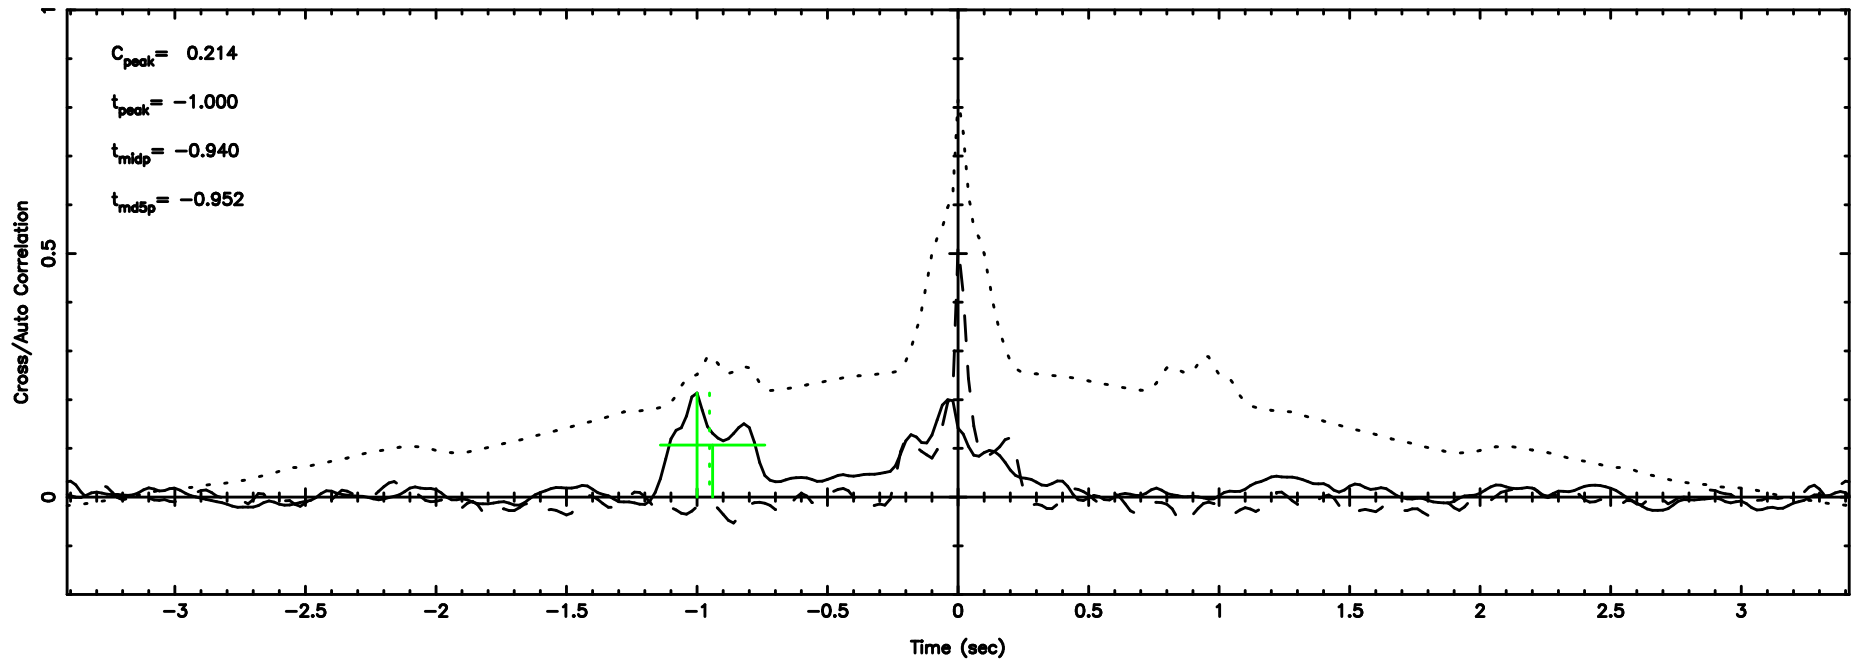

Frequency (Hz)

1034+404 2024/06/04 8.60UT TOYOKAWA-FUJI