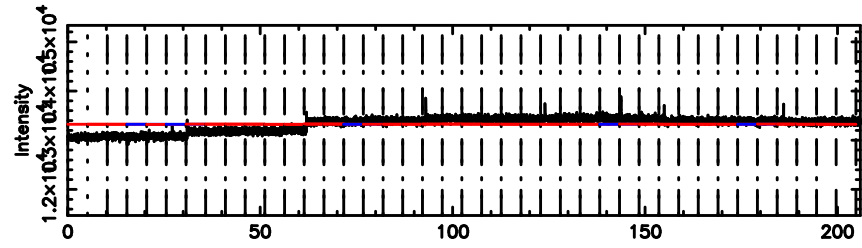

K20240604170500

BLK: 9,SNR1: 0.19618 ,SNR2: 1.2256

Frequency (Hz)

3C237 2024/06/04 8.11UT TOYOKAWA-KISO

F20240604170505

BLK: 5,SNR1: 3.0948 ,SNR2: 7.0409

Frequency (Hz)

K20240604170500