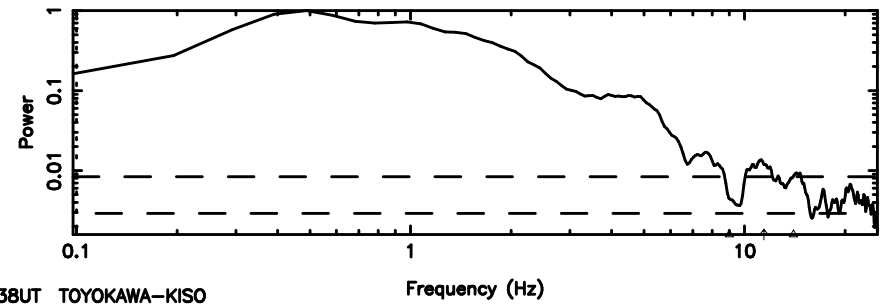

K20240604072059

BLK:12,SNR1: 8.8789 ,SNR2: 15.819

F20240604072104

BLK:14,SNR1: 5.5846 ,SNR2: 13.645

Frequency (Hz)

K20240604072059

BLK:14,SNR1: 8.3525 ,SNR2: 14.886

Frequency (Hz)