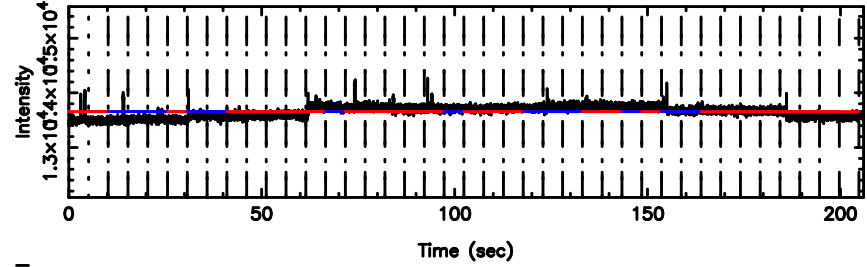

K20240604153416