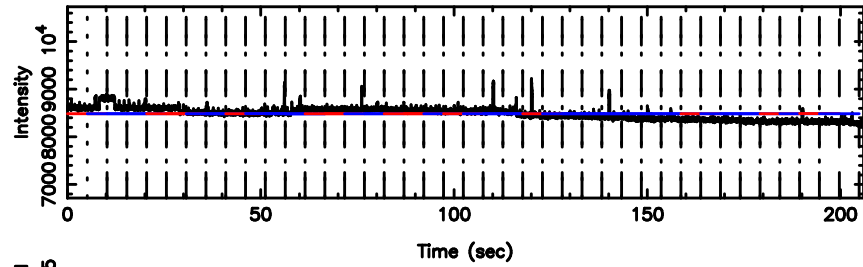

BLK:20,SNR1: 4.4848 ,SNR2: 8.8155

Frequency (Hz)

0732+33 2024/06/04 5.59UT TOYOKAWA-KISO

F20240604143344

BLK:26,SNR1: 2.9048 ,SNR2: 8.9140

K20240604143339

BLK:26,SNR1: 4.0123 ,SNR2: 7.8994

0732+33 2024/06/04 5.59UT FUJI -KISO