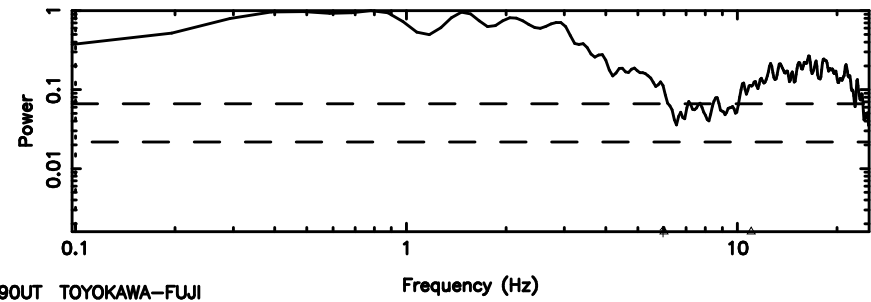

BLK: 6,SNR1: 2.6041 ,SNR2: 6.2937

0652-130 2024/06/04 4.90UT TOYOKAWA-FUJI