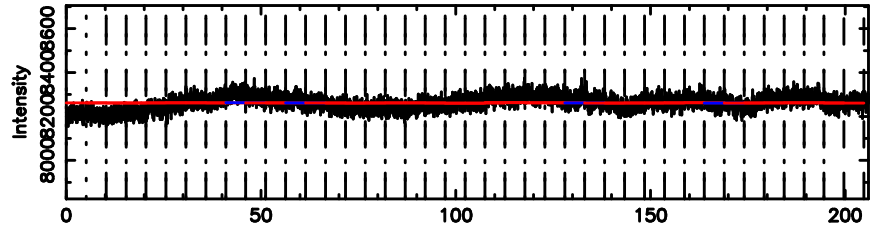

F20240604085002

BLK:16,SNR1: 1.7716 ,SNR2: 10.621

Frequency (Hz)

K20240604084958

BLK:16,SNR1: 0.32825 ,SNR2: 1.8225

Frequency (Hz)

0148+274 2024/06/03 23.86UT FUJI -KISO

T20240604090308