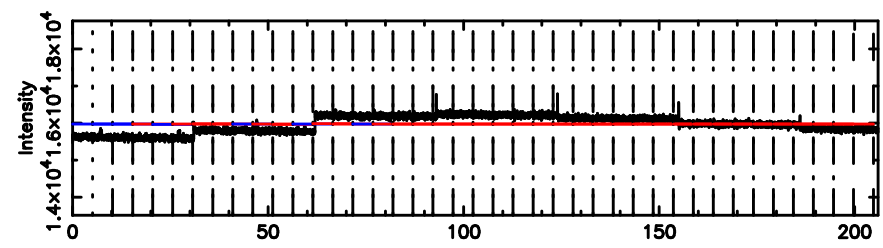

Frequency (Hz)

K20240604063522