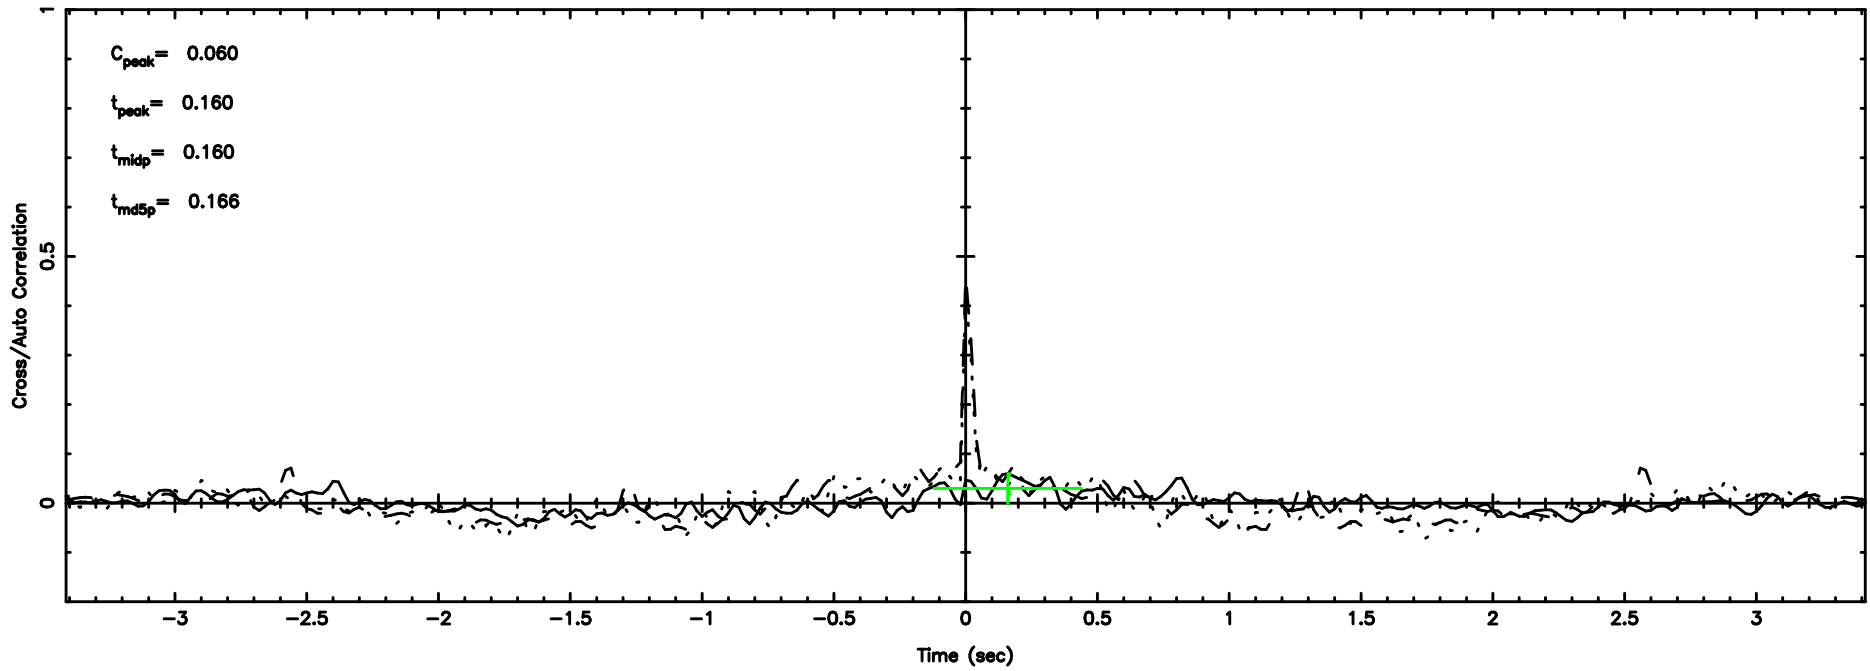

0403-132 2024/06/04 2.09UT FUJI -KISO