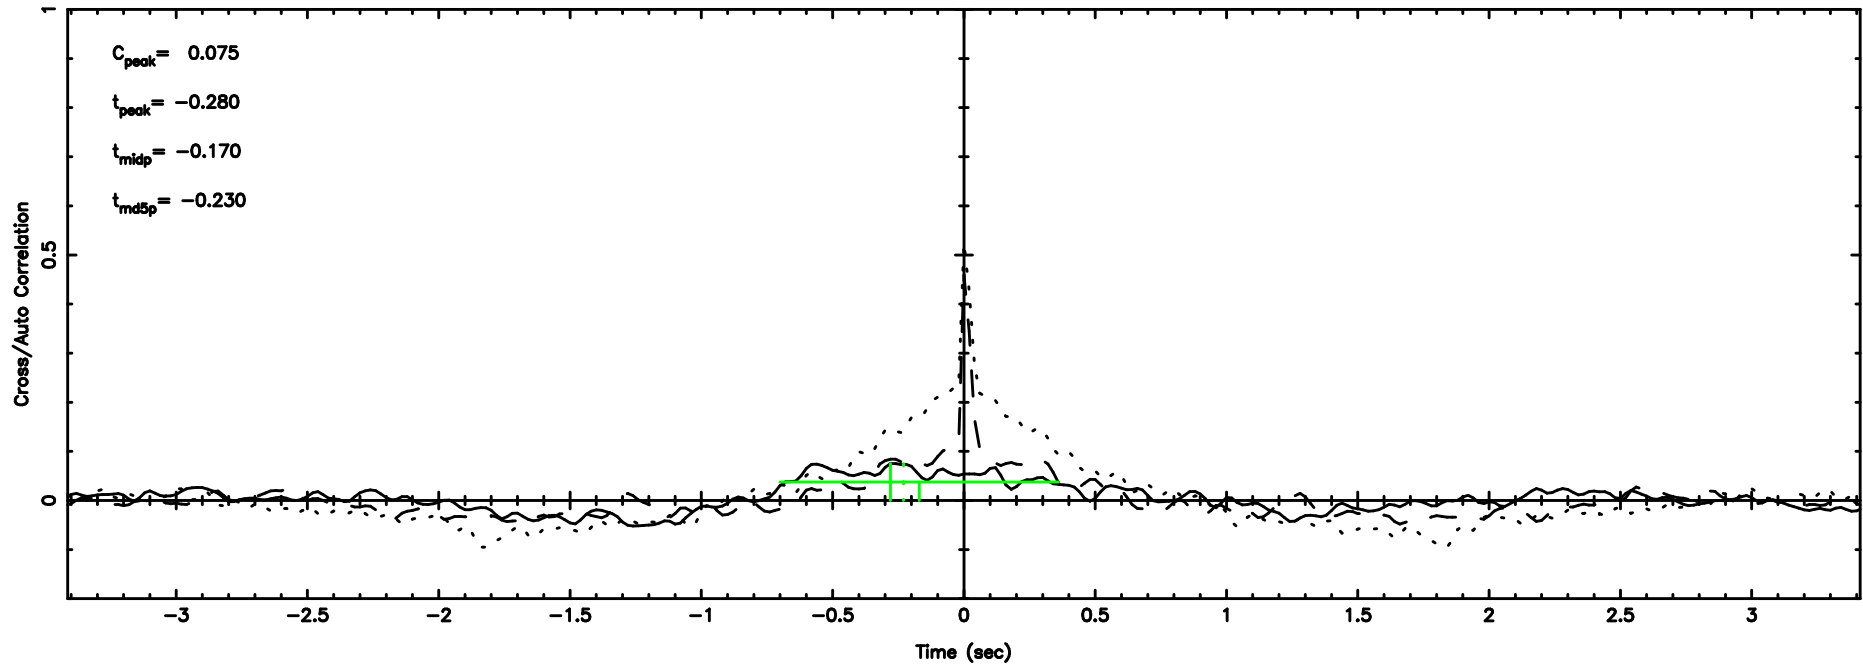

F20240604140355

BLK: 7,SNR1: 0.19267 ,SNR2: 0.97609

K20240604140350

BLK: 7,SNR1: 0.92514 ,SNR2: 4.9206

0703+138 2024/06/04 5.09UT FUJI -KISO