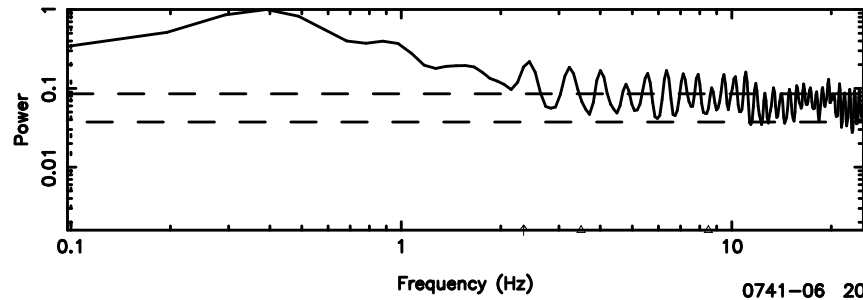

BLK:14,SNR1: 0.23238 ,SNR2: 2.4987

Frequency (Hz)

K20240604144142

BLK:14,SNR1: 4.0026 ,SNR2: 6.3635

Frequency (Hz)

0741-06 2024/06/04 5.72UT TOYOKAWA-KISO

F20240604144146

BLK:11,SNR1: 0.27672 ,SNR2: 2.9273