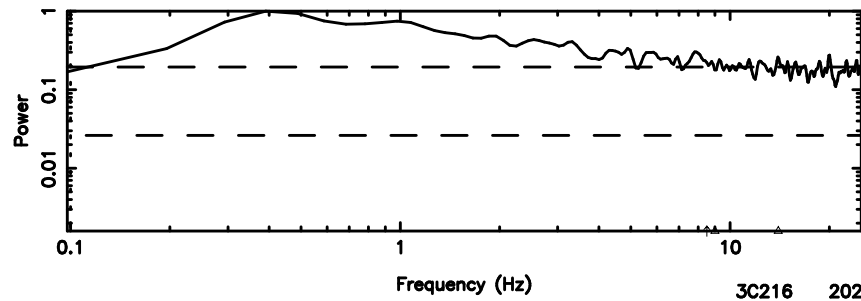

BLK:13,SNR1: 0.35187 ,SNR2: 0.87552