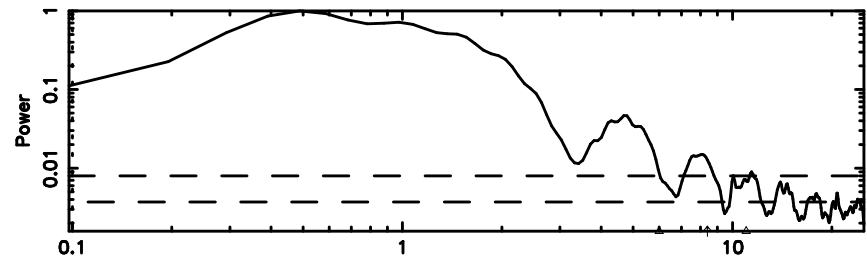

F20240604152240

BLK:24,SNR1: 1.4932 ,SNR2: 5.6421

Frequency (Hz)

K20240604152236

BLK:24,SNR1: 7.4465 ,SNR2: 18.412

Frequency (Hz)

0821+394 2024/06/04 6.41UT FUJI -KISO

T20240604153418