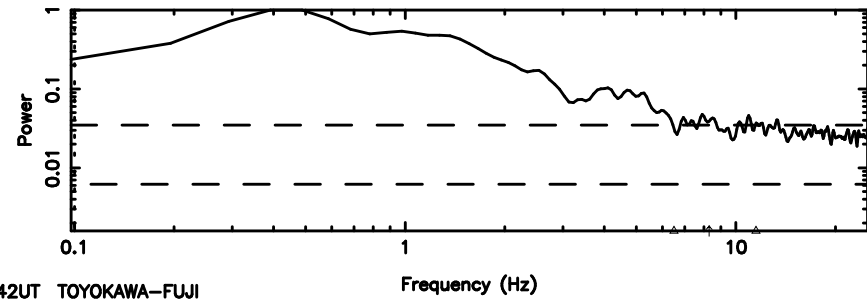

BLK:24,SNR1: 1.6246 ,SNR2: 4.1206