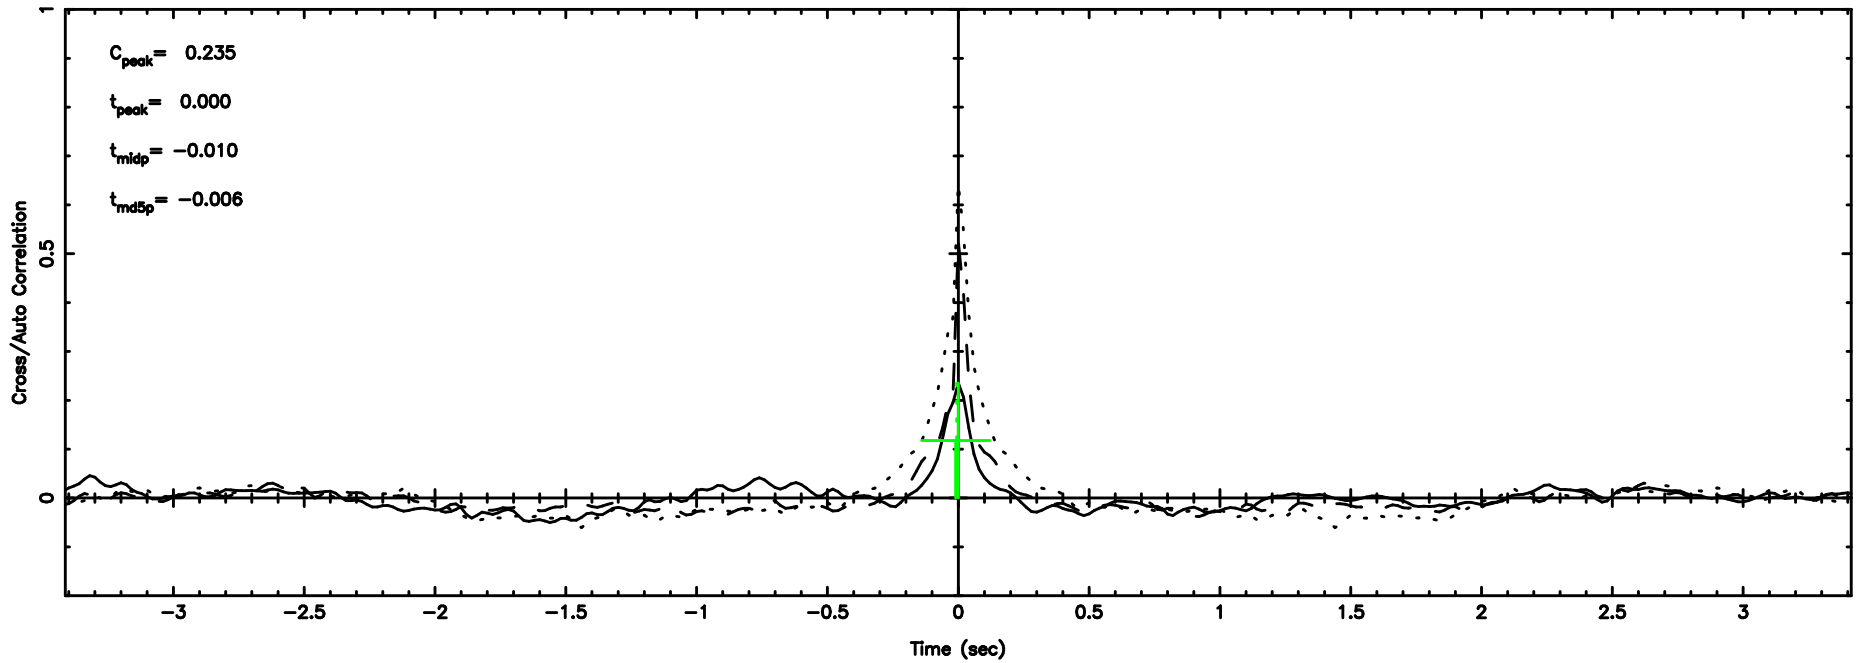

BLK:11,SNR1: 3.9281 ,SNR2: 6.1749

Frequency (Hz)

0919-142 2024/06/04 7.35UT TOYOKAWA-KISO

F20240604161919

BLK:11,SNR1: 2.2133 ,SNR2: 5.1067

Frequency (Hz)

K20240604161915

BLK:11,SNR1: 3.7526 ,SNR2: 5.8610