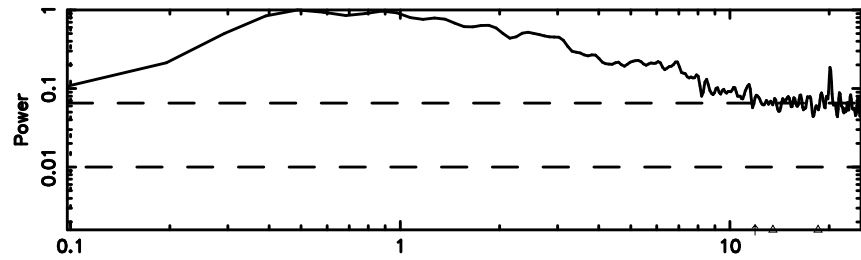

Frequency (Hz)

K20240604160703

BLK:13,SNR1: 3.2366 ,SNR2: 5.7295

Frequency (Hz)

3C216 2024/06/04 7.15UT FUJI -KISO

T20240604161917

BLK:14,SNR1: 1.9619 ,SNR2: 3.2723

Frequency (Hz)