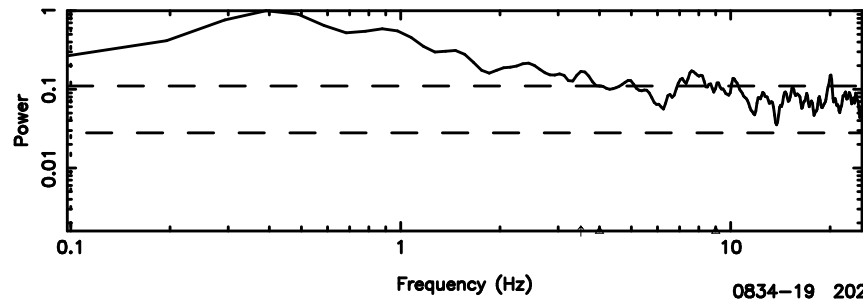

BLK: 5,SNR1: 0.47627 ,SNR2: 1.4175

Frequency (Hz)

F20240604153420

BLK: 5,SNR1: 4.3860 ,SNR2: 13.810

Frequency (Hz)

0834-19 2024/06/04 6.60UT TOYOKAWA-FUJI

T20240604153418

BLK:13,SNR1: 0.18435 ,SNR2: 1.9722