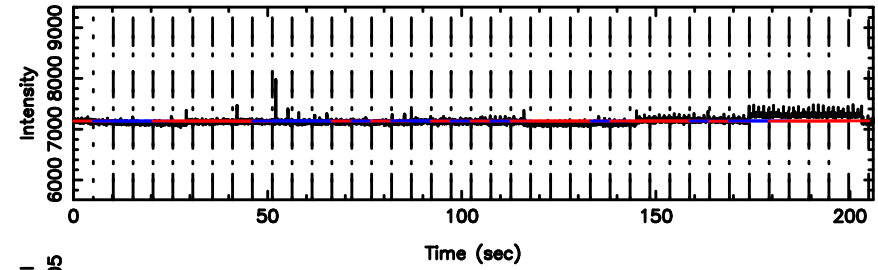

F20240604111242

BLK:16,SNR1: 1.7123 ,SNR2: 7.6362

T20240604111240

BLK:21,SNR1: 0.42195 ,SNR2: 1.1236

0411+05 2024/06/04 2.24UT TOYOKAWA-KISO

K20240604111237

BLK:21,SNR1: 3.8836 ,SNR2: 11.650

Frequency (Hz)