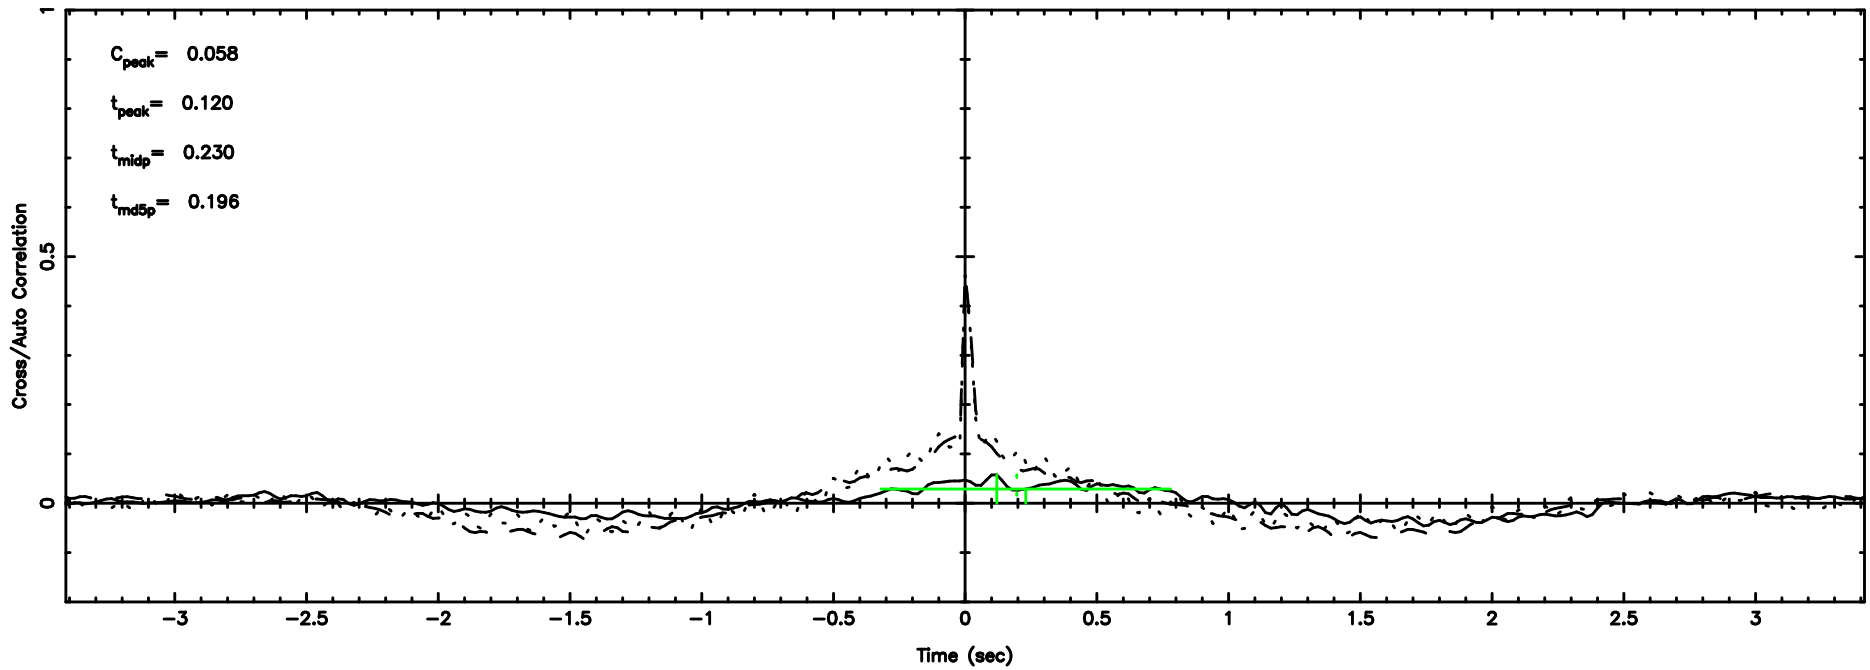

T20240604112332

BLK:14,SNR1: 0.20342 ,SNR2: 1.4214

K20240604112329

BLK:14,SNR1: 0.52301 ,SNR2: 3.9640

0422+178 2024/06/04 2.42UT TOYOKAWA-KISO