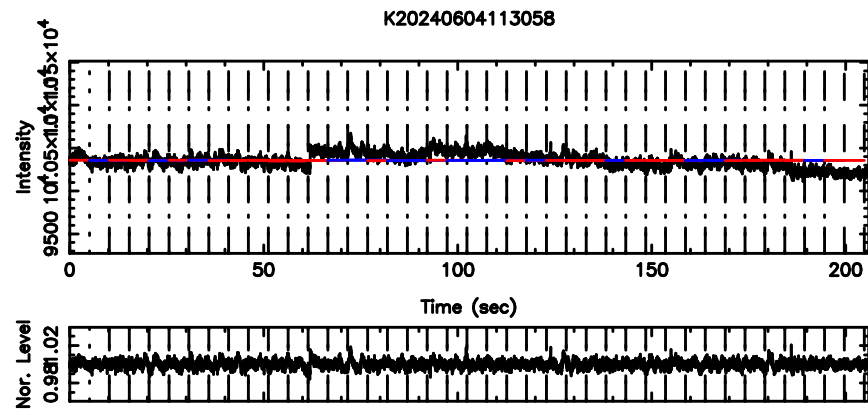

BLK:15,SNR1: 4.1390 ,SNR2: 28.589

3C119 2024/06/04 2.55UT FUJI -KISO

BLK:15,SNR1: 1.0703 ,SNR2: 5.8215