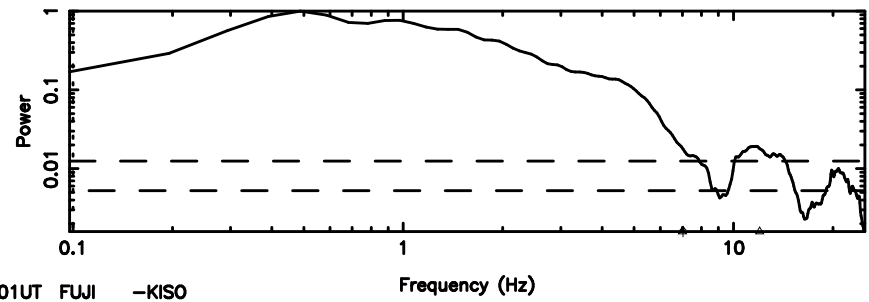

BLK:24,SNR1: 6.9589 ,SNR2: 20.318