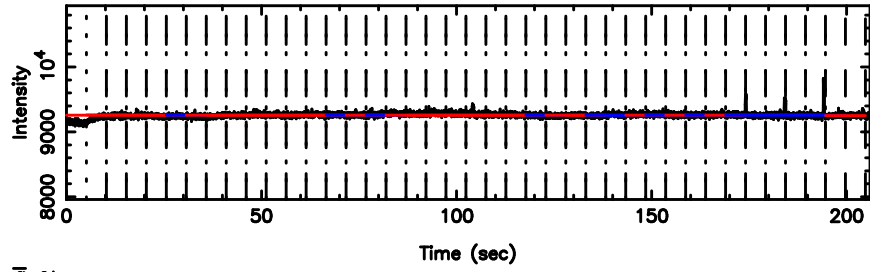

0056-00 2024/06/03 22.99UT TOYOKAWA-FUJI

F20240604075740

BLK:13,SNR1: 1531.7 ,SNR2: 3935.9

T20240604075738

BLK:13,SNR1: 4.9863 ,SNR2: 8.3833

K20240604075735

BLK:13,SNR1: 1.3200 ,SNR2: 4.9277

0056-00 2024/06/03 22.99UT TOYOKAWA-KISO