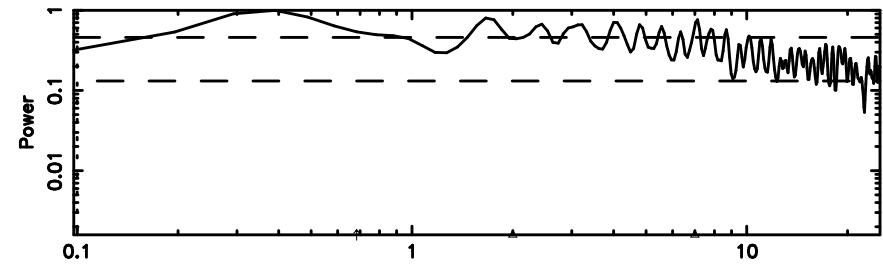

2227+444 2024/06/03 20.50UT FUJI -KISO

T20240604054432

BLK: 7,SNR1: 0.59578 ,SNR2: 3.6193

Frequency (Hz)

2243+394 2024/06/03 20.77UT TOYOKAWA-FUJI

F20240604054434

BLK: 7,SNR1:-0.24703 ,SNR2: 0.59644

Frequency (Hz)