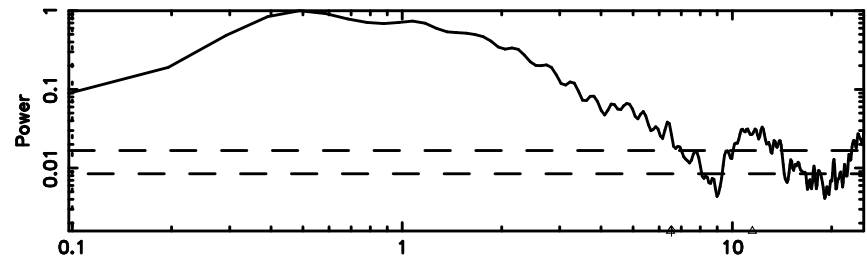

BLK: 5,SNR1: 0.47627 ,SNR2: 1.4175

Frequency (Hz)

F20240604153420

BLK: 5,SNR1: 4.3860 ,SNR2: 13.810

Frequency (Hz)

0834-19 2024/06/04 6.60UT TOYOKAWA-FUJI

T20240604153418

BLK:13,SNR1: 0.18435 ,SNR2: 1.9722