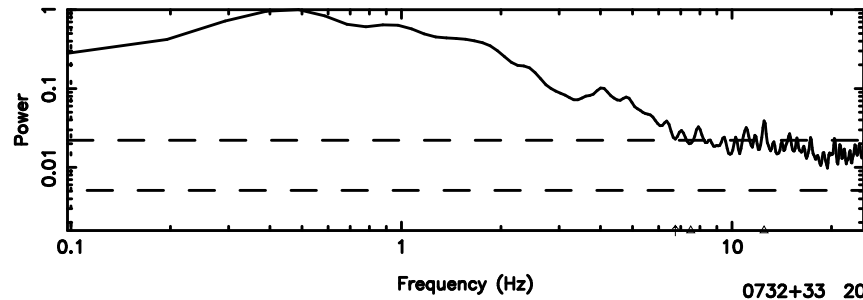

BLK:20,SNR1: 4.4848 ,SNR2: 8.8155

Frequency (Hz)

0732+33 2024/06/04 5.59UT TOYOKAWA-KISO

F20240604143344

BLK:26,SNR1: 2.9048 ,SNR2: 8.9140

K20240604143339

BLK:26,SNR1: 4.0123 ,SNR2: 7.8994

0732+33 2024/06/04 5.59UT FUJI -KISO