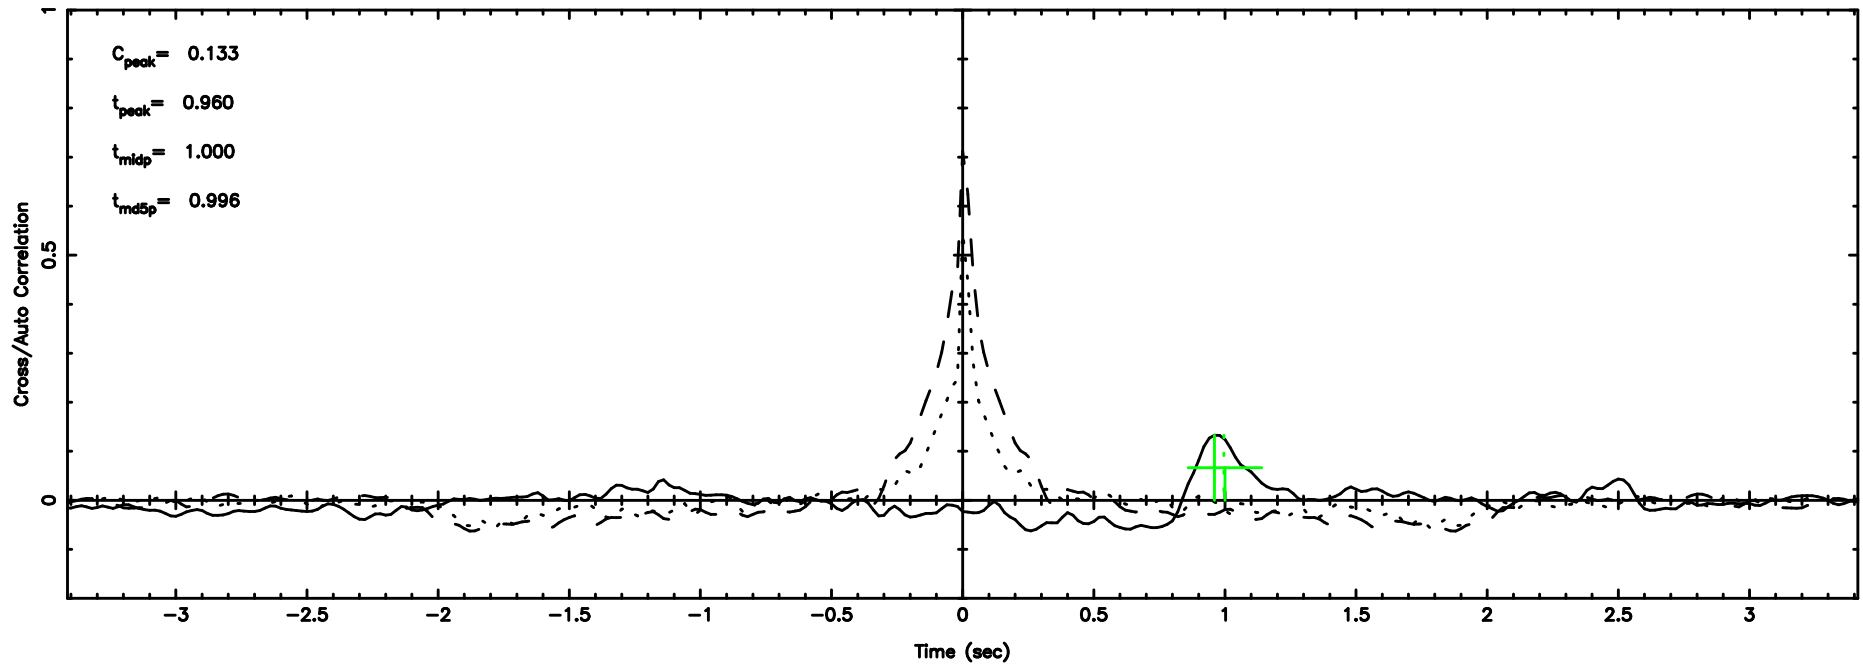

T20240604145129

BLK: 9,SNR1: 8.6115 ,SNR2: 19.872

F20240604145131

BLK: 9,SNR1: 0.67418 ,SNR2: 3.5525

0752-200 2024/06/04 5.89UT TOYOKAWA-FUJI