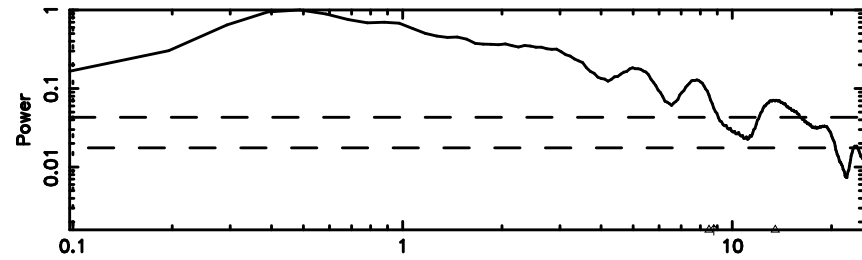

BLK:14,SNR1: 2.1144 ,SNR2: 4.8374