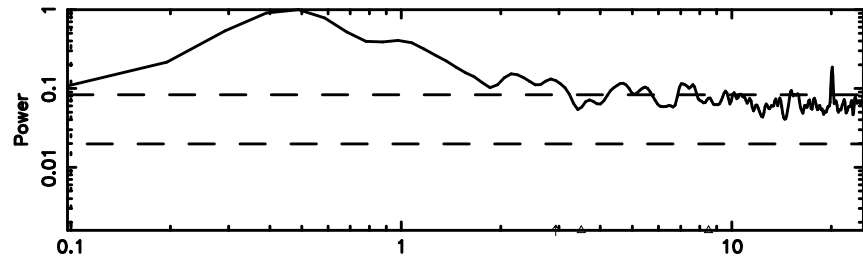

BLK:14,SNR1: 0.23238 ,SNR2: 2.4987