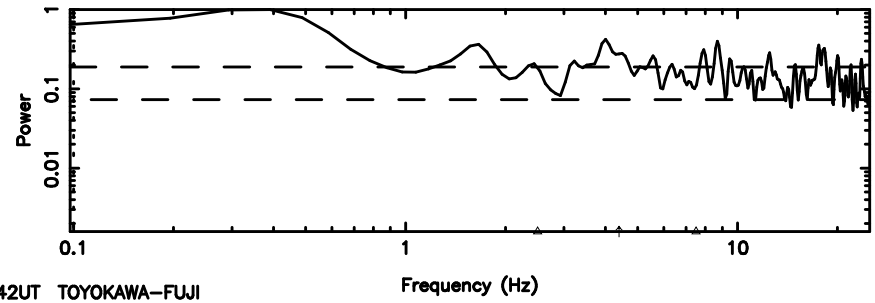

0422+178 2024/06/04 2.42UT TOYOKAWA-FUJI