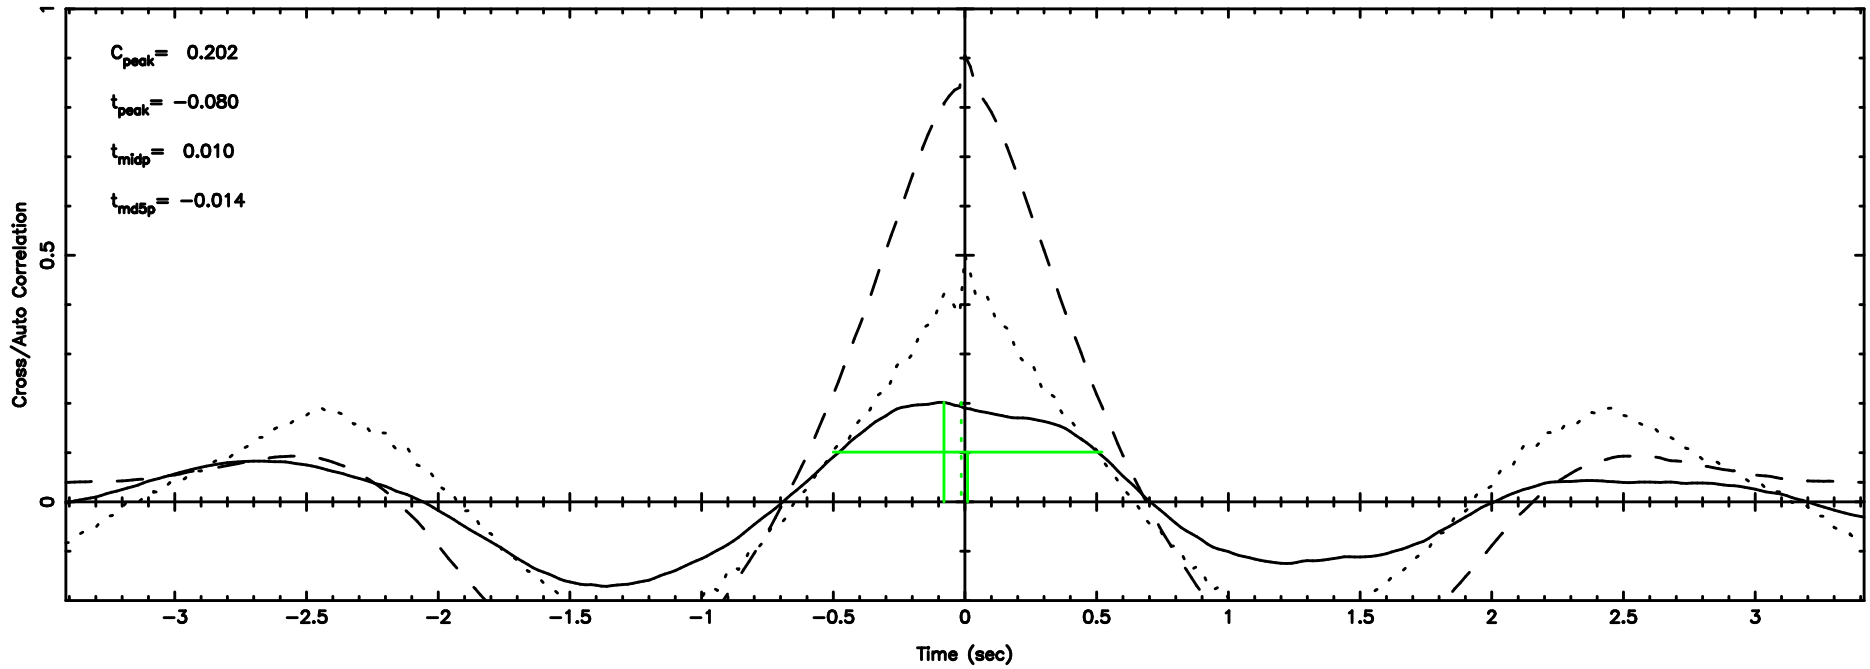

T20240604113101

BLK:15,SNR1: 11.376 ,SNR2: 61.011

F20240604113103

BLK:15,SNR1: 3.9332 ,SNR2: 26.149

3C119 2024/06/04 2.55UT TOYOKAWA-FUJI