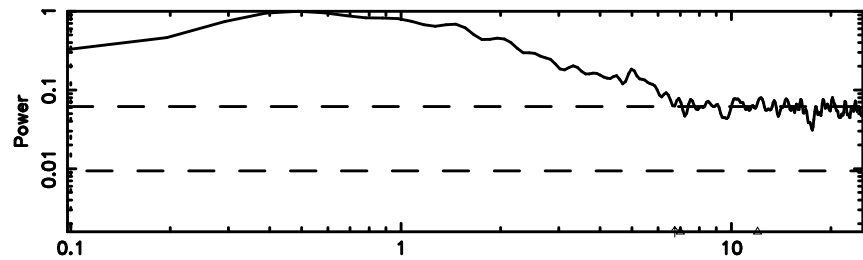

BLK:20,SNR1: 1.3858 ,SNR2: 4.1958