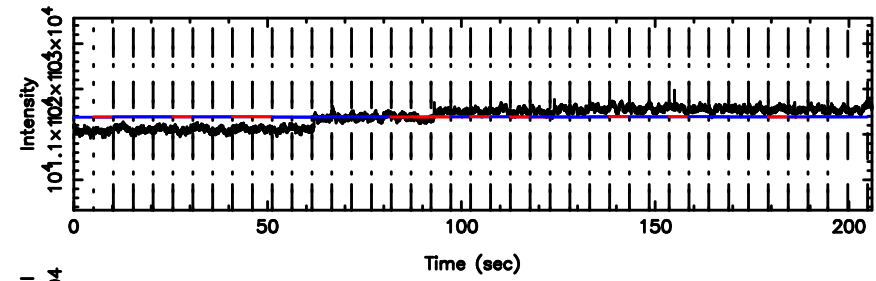

K20240604124058