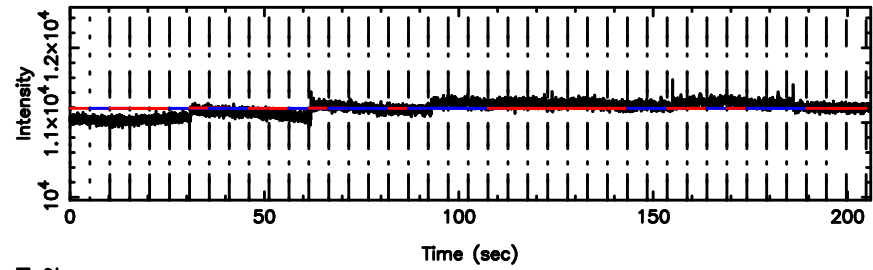

BLK: 9,SNR1: 1.1701 ,SNR2: 5.7007

3C84 2024/06/04 1.33UT TOYOKAWA-FUJI

T20240604101820

BLK:18,SNR1: 0.51210 ,SNR2: 2.6984

K20240604101818

BLK:18,SNR1: 0.45638 ,SNR2: 1.4010

3C84 2024/06/04 1.33UT TOYOKAWA-KISO