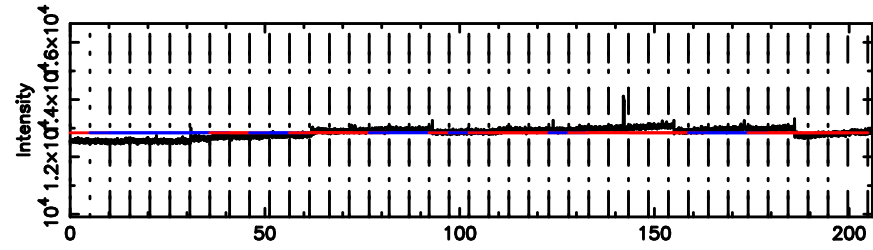

F20240604085002

BLK:16,SNR1: 1.7716 ,SNR2: 10.621

Frequency (Hz)

K20240604084958

BLK:16,SNR1: 0.32825 ,SNR2: 1.8225

Frequency (Hz)

0148+274 2024/06/03 23.86UT FUJI -KISO

T20240604090308