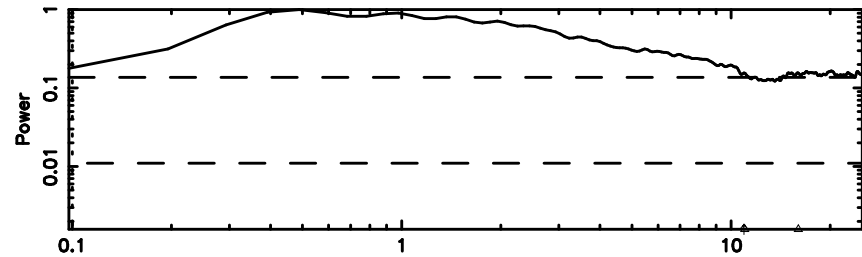

BLK:17,SNR1: 1.0263 ,SNR2: 1.8349