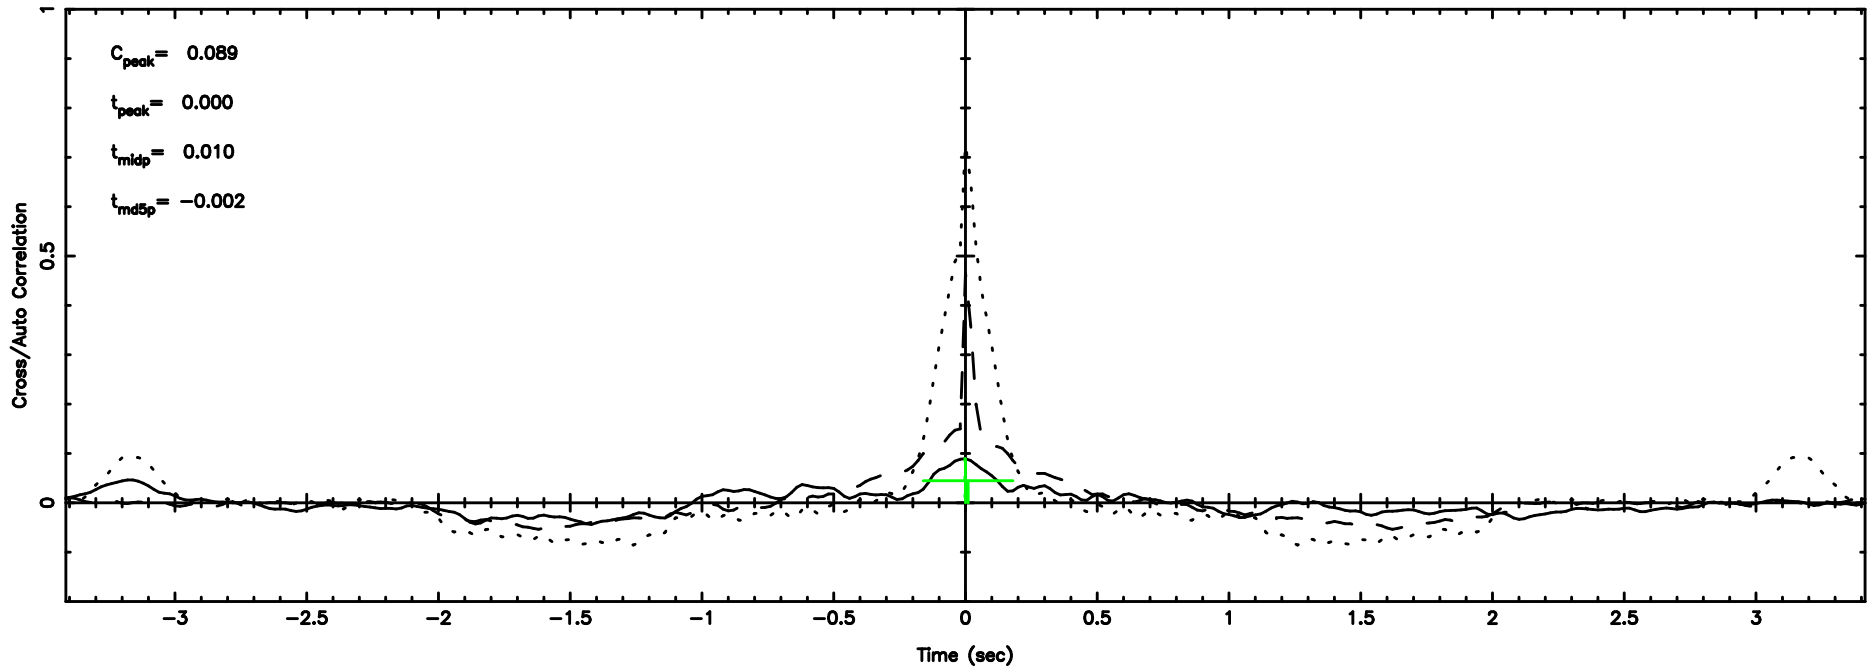

F20240604111242

BLK:16,SNR1: 1.7123 ,SNR2: 7.6362

T20240604111240

BLK:21,SNR1: 0.42195 ,SNR2: 1.1236

0411+05 2024/06/04 2.24UT TOYOKAWA-KISO

K20240604111237

BLK:21,SNR1: 3.8836 ,SNR2: 11.650

Frequency (Hz)