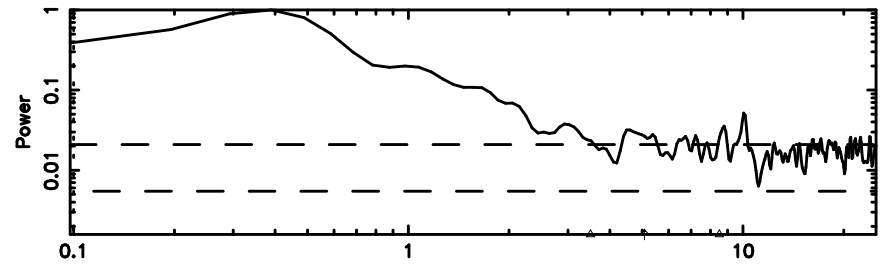

BLK: 5, SNR1: 1.3143 ,SNR2: 5.5775