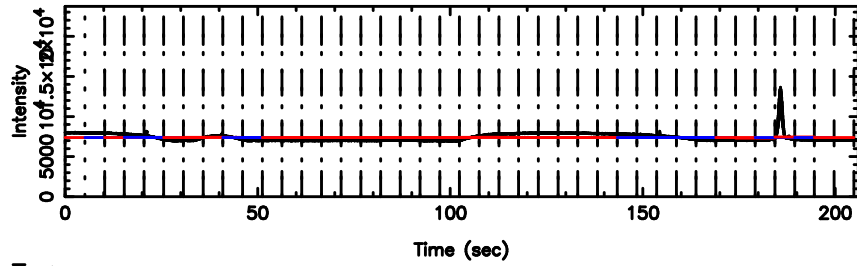

BLK:10,SNR1: 7.6710 ,SNR2: 6.8093

Frequency (Hz)

0941-08 2024/06/04 7.71UT TOYOKAWA-FUJI

T20240604164041

BLK:12,SNR1: 109.92 ,SNR2: 411.93

Frequency (Hz)

K20240604164039

BLK:12,SNR1: 5.1133 ,SNR2: 13.517