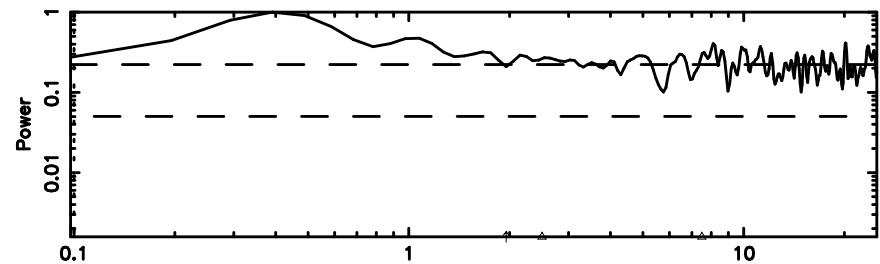

T20240604054432

BLK: 5,SNR1: 0.61303 ,SNR2: 2.3594

Frequency (Hz)

2243+394 2024/06/03 20.77UT TOYOKAWA-KISO

K20240604054429

BLK: 5,SNR1: 0.10779 ,SNR2: 1.0614

Frequency (Hz)

F20240604054434