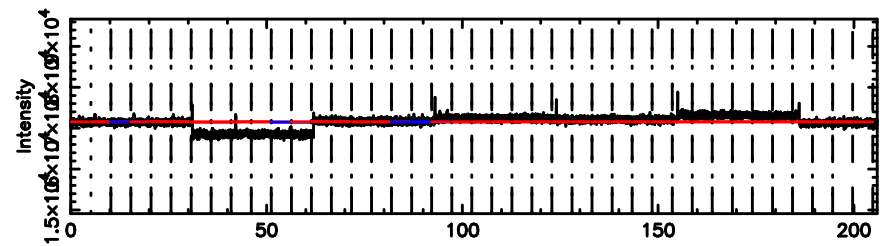

BLK: 6,SNR1: 1.0163 ,SNR2: 4.1566

Frequency (Hz)

F20240604052808

BLK: 4, SNR1: 3.5898 , SNR2: 8.2423

Frequency (Hz)

K20240604052803

BLK: 4, SNR1: 0.38316 , SNR2: 1.1666

Frequency (Hz)