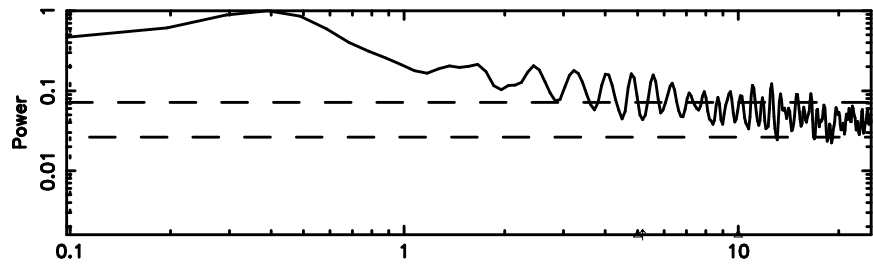

K20240604071222

BLK: 5, SNR1: 0.55947, SNR2: 2.3009

0011+344 2024/06/03 22.24UT TOYOKAWA-KISO

F20240604071227

BLK: 7,SNR1: 0.35885 ,SNR2: 1.9339

Frequency (Hz)

K20240604071222

BLK: 7,SNR1: 0.32776 ,SNR2: 2.1470