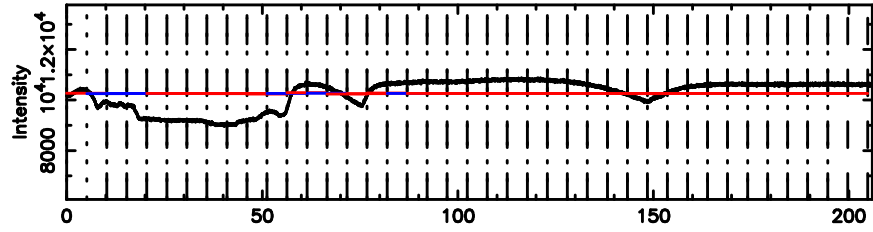

T20240604063525