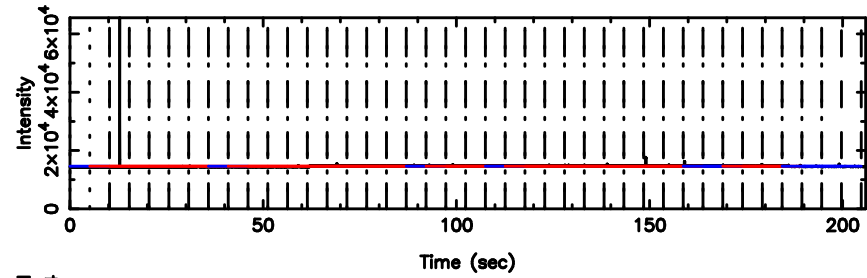

K20240604145127