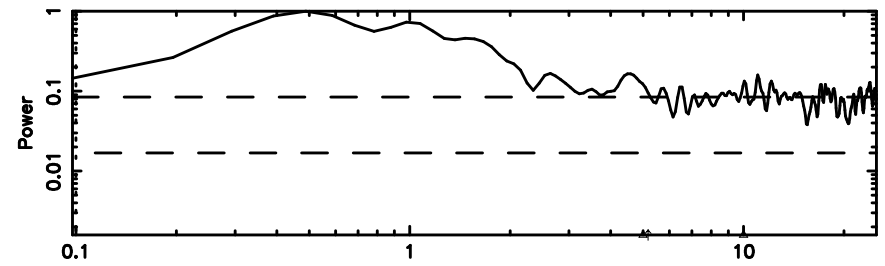

BLK: 6,SNR1: 0.60962 ,SNR2: 2.3735