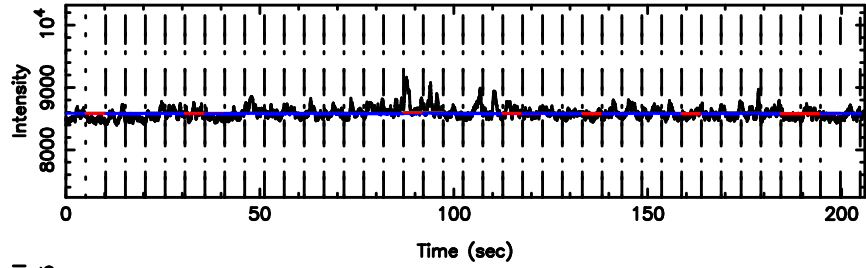

BLK:15,SNR1: 4.1390 ,SNR2: 28.589

3C119 2024/06/04 2.55UT FUJI -KISO

BLK:15,SNR1: 1.0703 ,SNR2: 5.8215

T20240604121908

BLK:31,SNR1: 14.279 ,SNR2: 50.028

F20240604121910

BLK:31,SNR1: 0.85732 ,SNR2: 4.3333

3C138 2024/06/04 3.35UT TOYOKAWA-FUJI