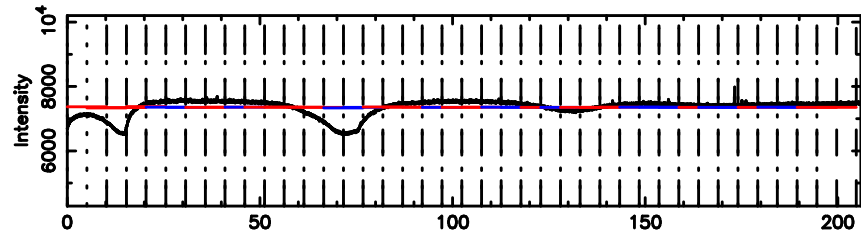

T20240604162556