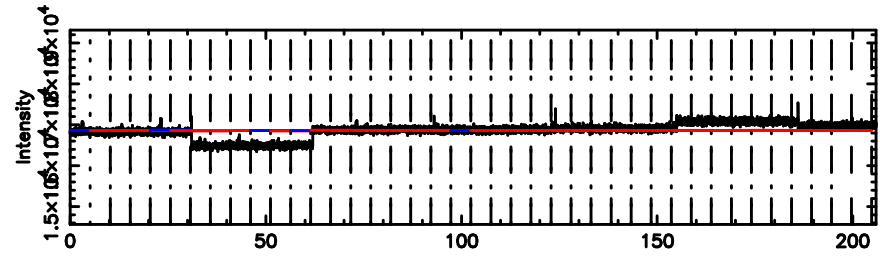

2259+481 2024/06/03 21.04UT TOYOKAWA-KISO

K20240604060026

BLK: 9,SNR1: 0.74985 ,SNR2: 3.4646

Frequency (Hz)

F20240604060031

BLK: 5, SNR1: 0.20905 ,SNR2: 2.5205

Frequency (Hz)

K20240604060026