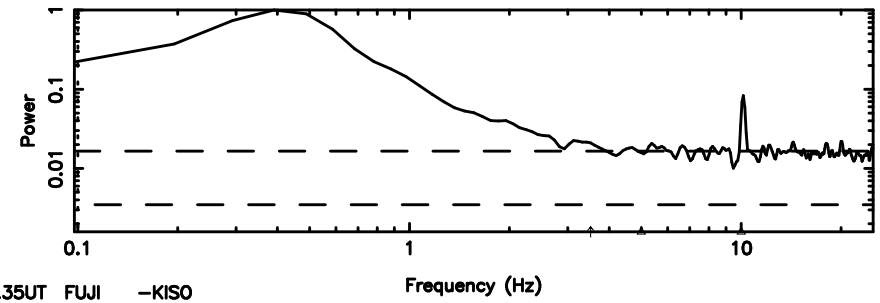

BLK:31,SNR1: 1.5218 ,SNR2: 8.5919