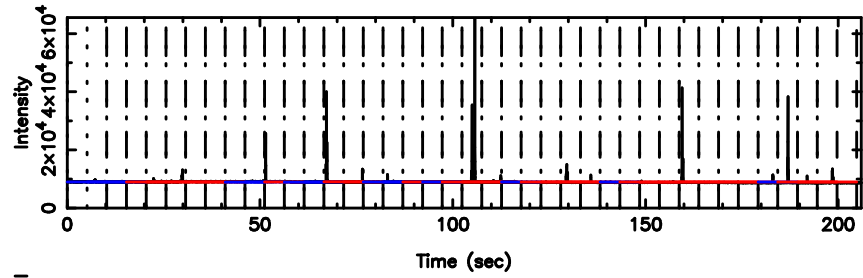

3C216 2024/06/04 7.15UT TOYOKAWA-FUJI

T20240604160705

BLK:13,SNR1: 0.35187 ,SNR2: 0.87552

K20240604160703

BLK:13,SNR1: 2.3030 ,SNR2: 8.6872

3C216 2024/06/04 7.15UT TOYOKAWA-KISO

F20240604160707

BLK:13,SNR1: 2.4746 ,SNR2: 3.2616