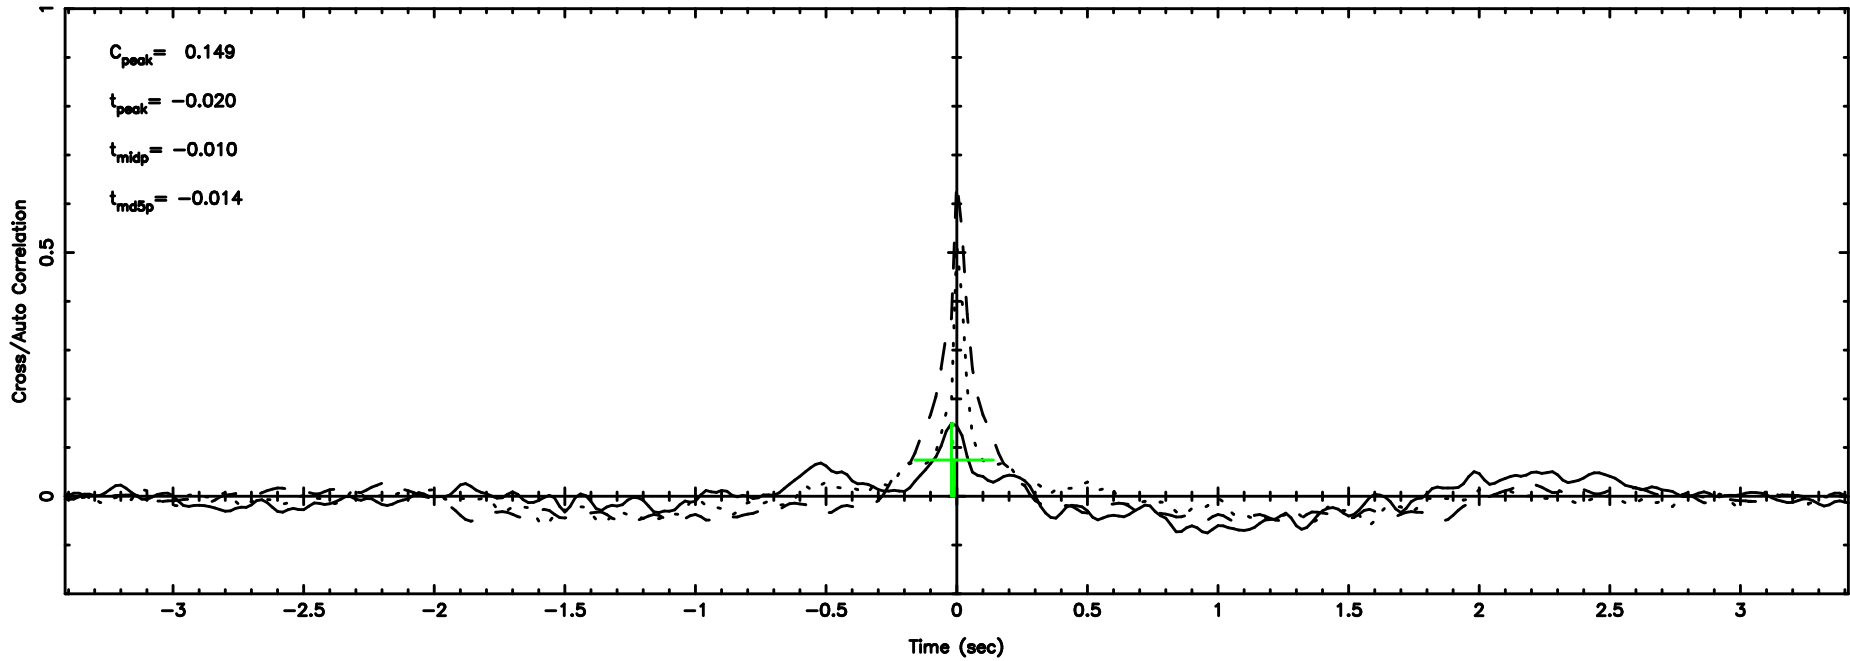

Frequency (Hz)

3C237 2024/06/04 8.11UT FUJI -KISO