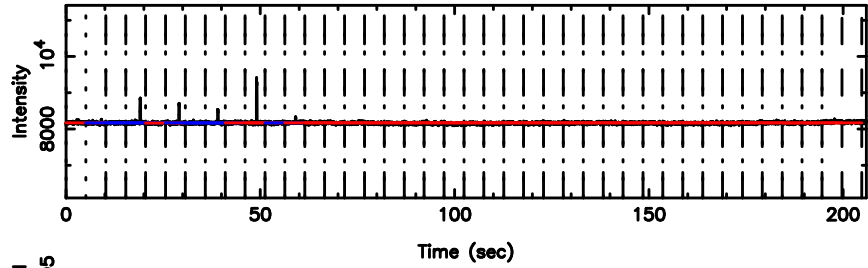

F20240604102538

BLK: 4,SNR1: 3.0735 ,SNR2: 12.858

K20240604102533

BLK: 4,SNR1: 1.6248 ,SNR2: 5.3040

0324+119 2024/06/04 1.45UT FUJI -KISO

T20240604103453

BLK: 7, SNR1: 3.4534 ,SNR2: 14.674

0333+32 2024/06/04 1.61UT TOYOKAWA-FUJI