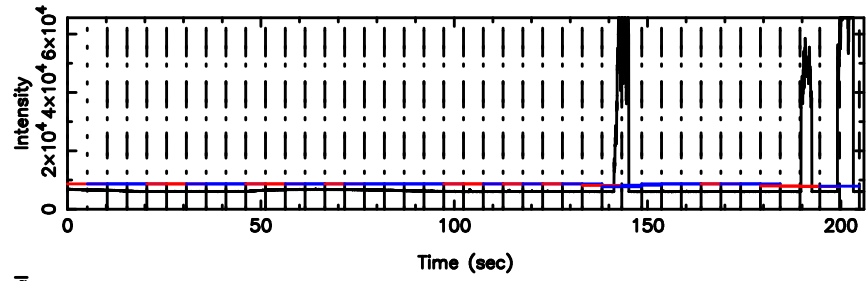

Frequency (Hz)

K20240604141314

BLK: 5,SNR1: 0.31865 ,SNR2: 1.5179

Frequency (Hz)

0713-024 2024/06/04 5.25UT FUJI -KISO

T20240604142328

BLK:24,SNR1: 66.418 ,SNR2: 126.20

F20240604142330