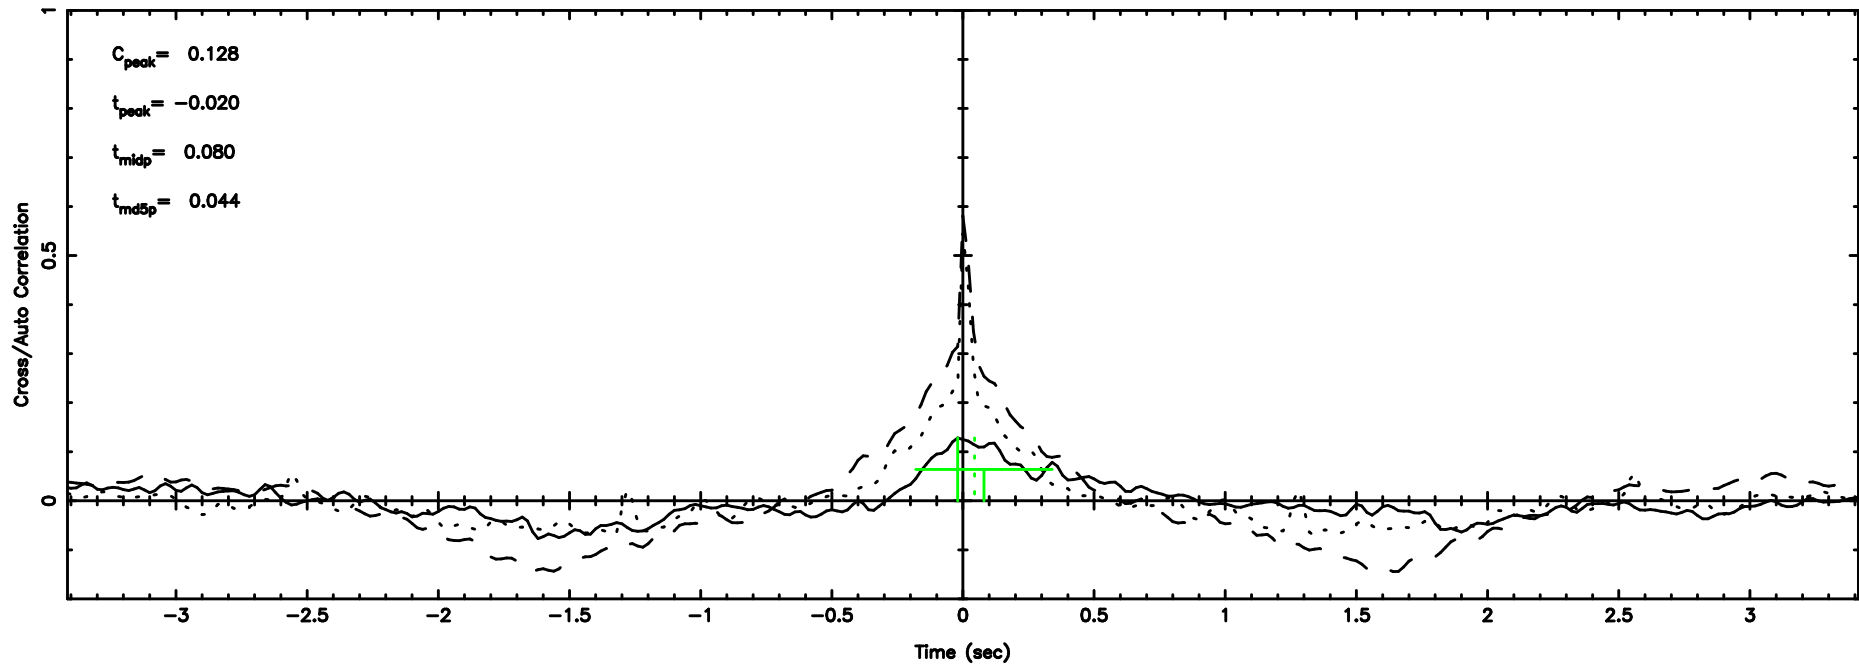

Frequency (Hz)

0741-06 2024/06/04 5.72UT TOYOKAWA-FUJI