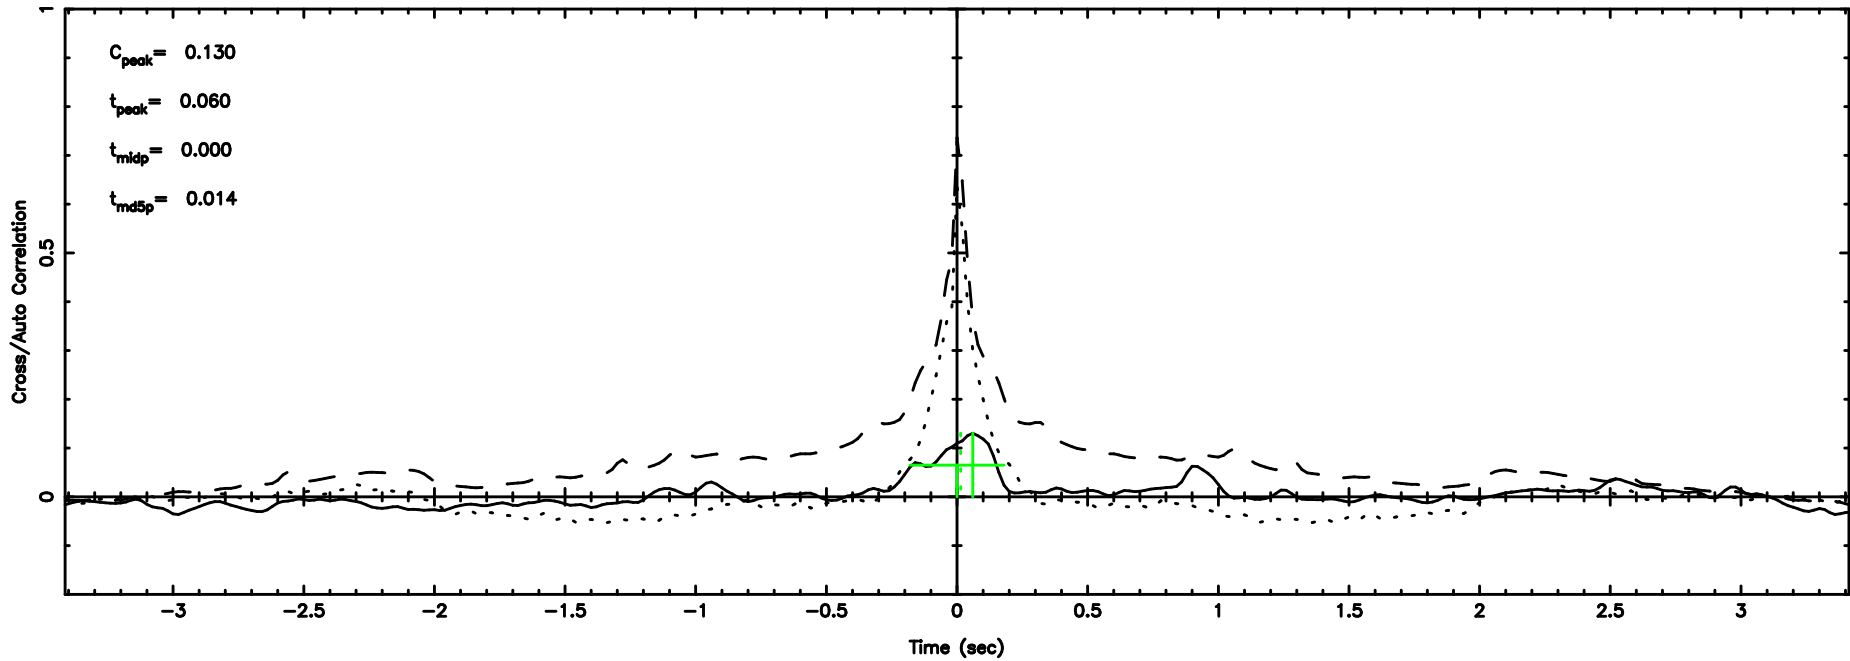

Frequency (Hz)

3C230 2024/06/04 7.85UT FUJI -KISO