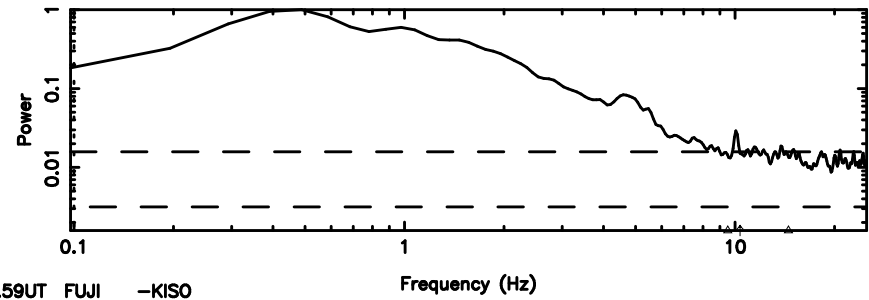

BLK:20,SNR1: 4.4848 ,SNR2: 8.8155

Frequency (Hz)

0732+33 2024/06/04 5.59UT TOYOKAWA-KISO

F20240604143344

BLK:26,SNR1: 2.9048 ,SNR2: 8.9140

K20240604143339

BLK:26,SNR1: 4.0123 ,SNR2: 7.8994

0732+33 2024/06/04 5.59UT FUJI -KISO