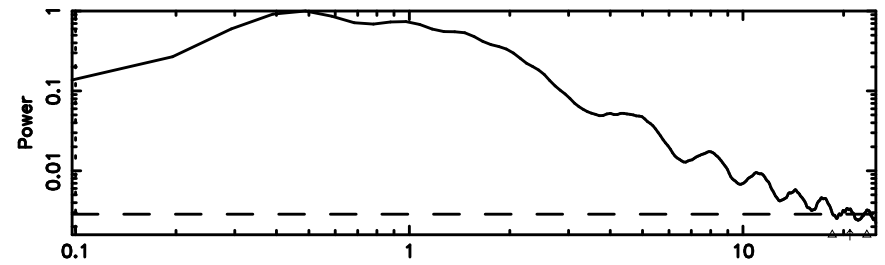

T20240604075239

BLK:27,SNR1: 2.8224 ,SNR2: 12.630

Frequency (Hz)

3C26 2024/06/03 22.91UT TOYOKAWA-KISO

K20240604075236

BLK:27,SNR1: 26.119 ,SNR2: 24.901

Frequency (Hz)

F20240604075241