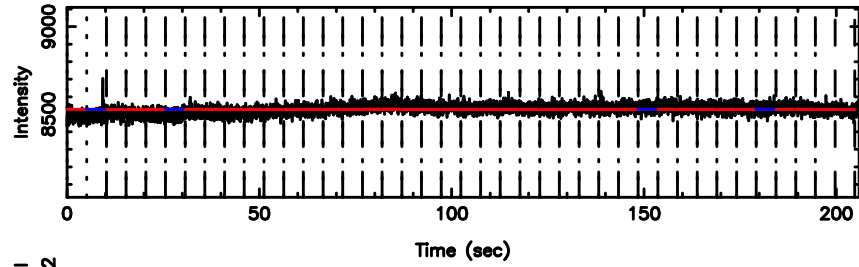

T20240604171901