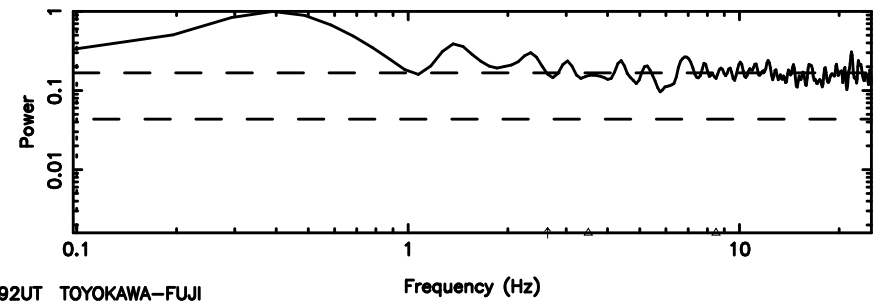

BLK: 9,SNR1: 0.14206 ,SNR2: 1.1720

0552+12 2024/06/04 3.92UT TOYOKAWA-FUJI