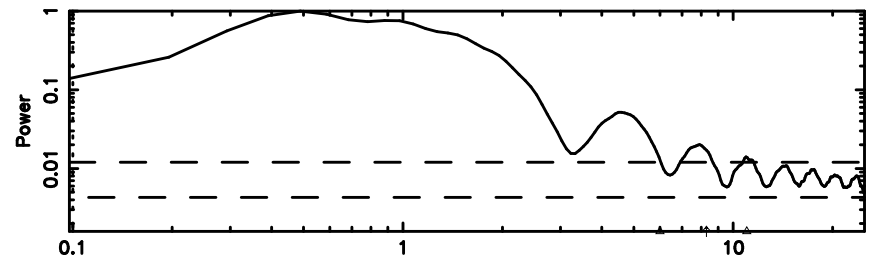

BLK:20,SNR1: 3.8715 ,SNR2: 9.8546

3C196 2024/06/04 6.22UT TOYOKAWA-FUJI

T20240604151128

BLK:23,SNR1: 1.8292 ,SNR2: 3.6115

Frequency (Hz)

K20240604151126

BLK:23,SNR1: 5.0366 ,SNR2: 12.596

Frequency (Hz)