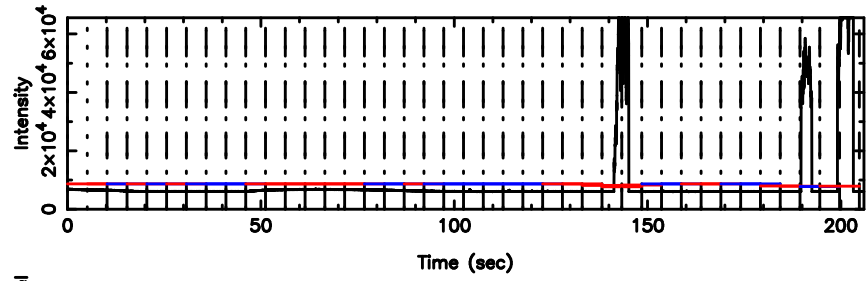

T20240604142328