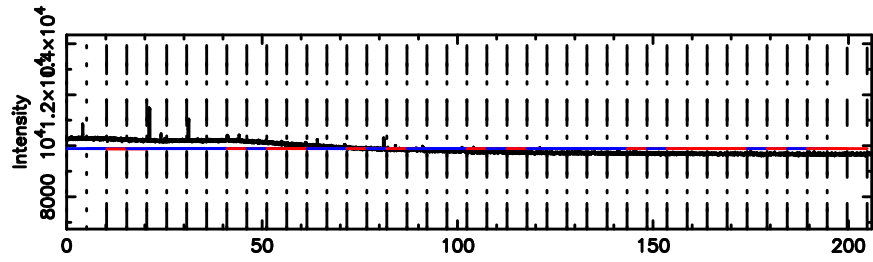

2354+14 2024/06/03 21.96UT TOYOKAWA-FUJI

F20240604065603

Frequency (Hz)

T20240604065601

BLK:23,SNR1: 5.3876 ,SNR2: 13.450

Frequency (Hz)

K20240604065558

BLK:23,SNR1: 5.4479 ,SNR2: 13.381