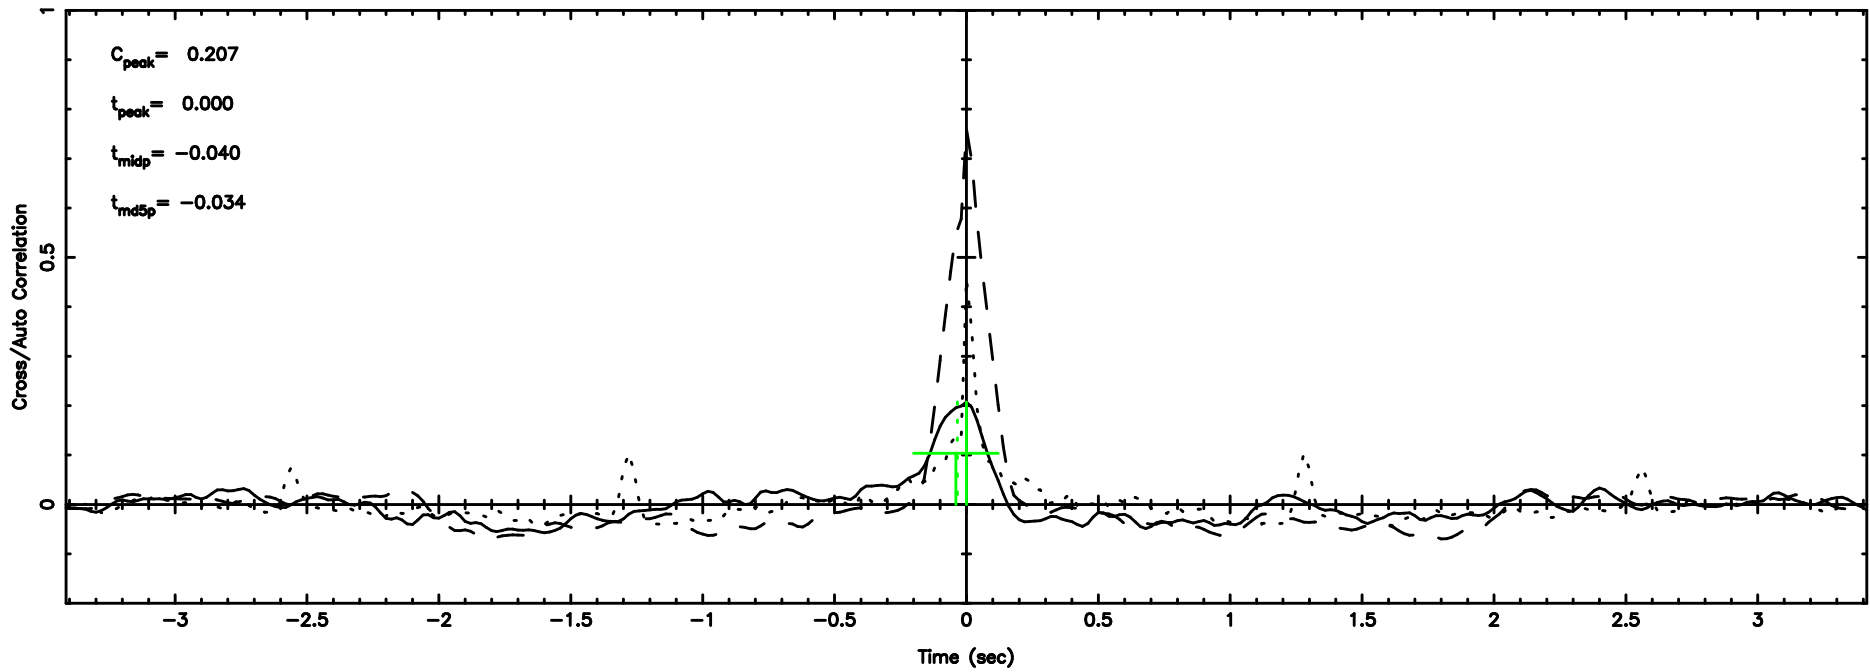

T20240604103453

BLK: 7, SNR1: 3.4534 ,SNR2: 14.674

0333+32 2024/06/04 1.61UT TOYOKAWA-FUJI

F20240604103455

BLK: 7, SNR1: 0.23772 ,SNR2: 1.6949