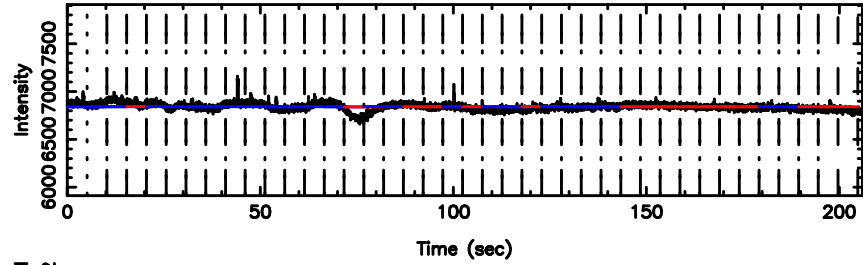

F20240604152240

BLK:18,SNR1: 2.1731 ,SNR2: 6.0589

0821+394 2024/06/04 6.41UT TOYOKAWA-FUJI

T20240604152238

BLK:24,SNR1: 0.52746 ,SNR2: 2.6342

K20240604152236

BLK:24,SNR1: 8.0244 ,SNR2: 19.797

0821+394 2024/06/04 6.41UT TOYOKAWA-KISO