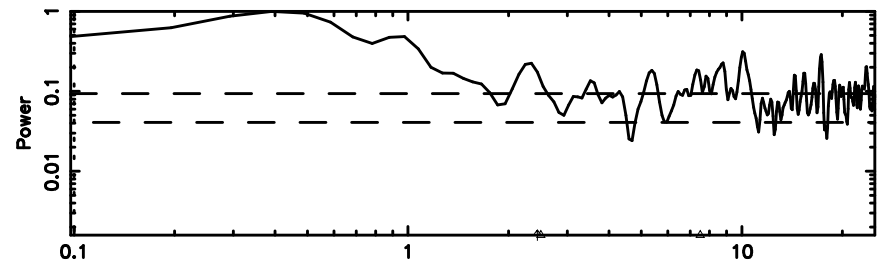

BLK: 2,SNR1: 0.39527 ,SNR2: 2.8377