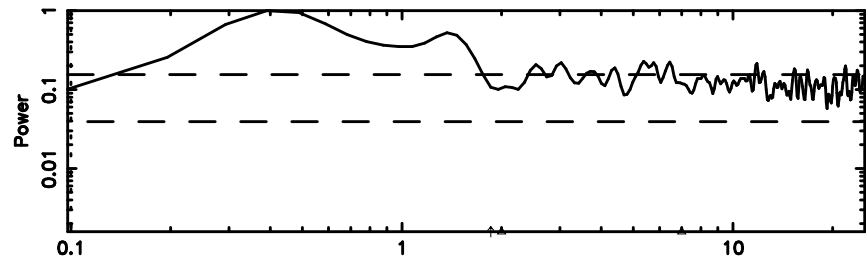

T20240604135217

BLK: 7,SNR1: 0.11141E-01,SNR2: 1.9828

Frequency (Hz)

K20240604135215

BLK: 7,SNR1: 3.0088 ,SNR2: 12.810

Frequency (Hz)

0652-130 2024/06/04 4.90UT TOYOKAWA-KISO