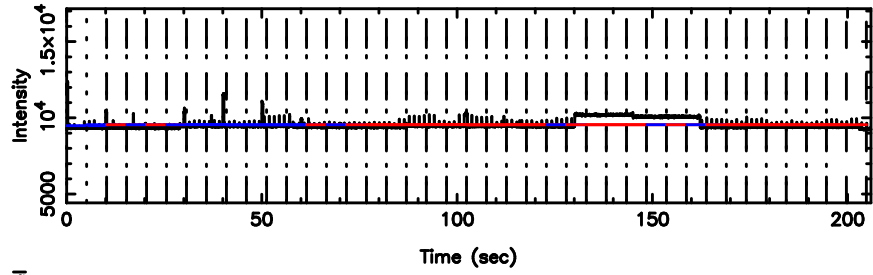

K20240604072059

BLK:12,SNR1: 8.8789 ,SNR2: 15.819

F20240604072104

BLK:14,SNR1: 5.5846 ,SNR2: 13.645

Frequency (Hz)

K20240604072059

BLK:14,SNR1: 8.3525 ,SNR2: 14.886

Frequency (Hz)