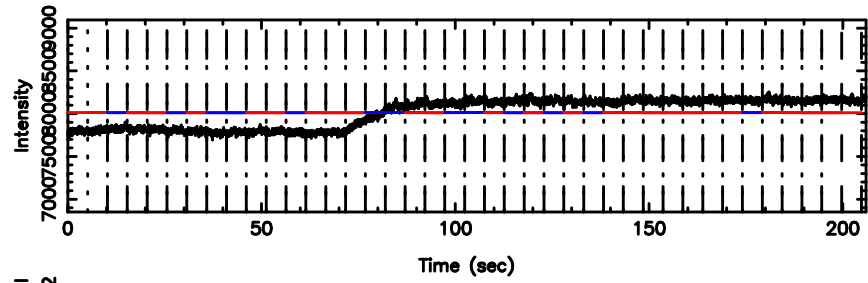

T20240604124913

BLK:10,SNR1: 0.74341 ,SNR2: 6.5319

F20240604124915

BLK:10,SNR1: 3.9495 ,SNR2: 11.473

0548+16 2024/06/04 3.85UT TOYOKAWA-FUJI

T20240604124913

BLK:13,SNR1: 0.70423 ,SNR2: 2.5367

K20240604124910