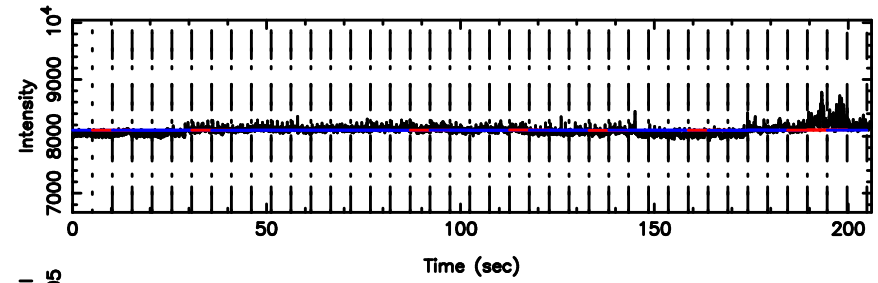

BLK:15,SNR1: 4.1390 ,SNR2: 28.589

3C119 2024/06/04 2.55UT FUJI -KISO

BLK:15,SNR1: 1.0703 ,SNR2: 5.8215

T20240604121908

BLK:31,SNR1: 14.279 ,SNR2: 50.028

F20240604121910

BLK:31,SNR1: 0.85732 ,SNR2: 4.3333

3C138 2024/06/04 3.35UT TOYOKAWA-FUJI