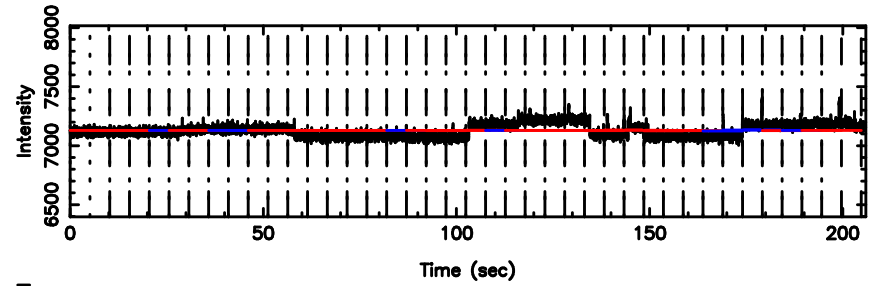

F20240604145131