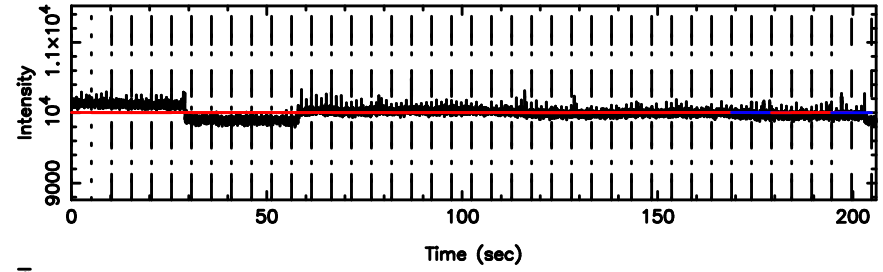

Frequency (Hz)

T20240604071225

BLK: 3,SNR1:-0.11365E-01,SNR2: 0.18662

F20240604071227

BLK: 3,SNR1: 0.70336 ,SNR2: 2.1524

0011+344 2024/06/03 22.24UT TOYOKAWA-FUJI

T20240604071225

BLK: 5, SNR1: -0.34378E-01, SNR2: 0.31634