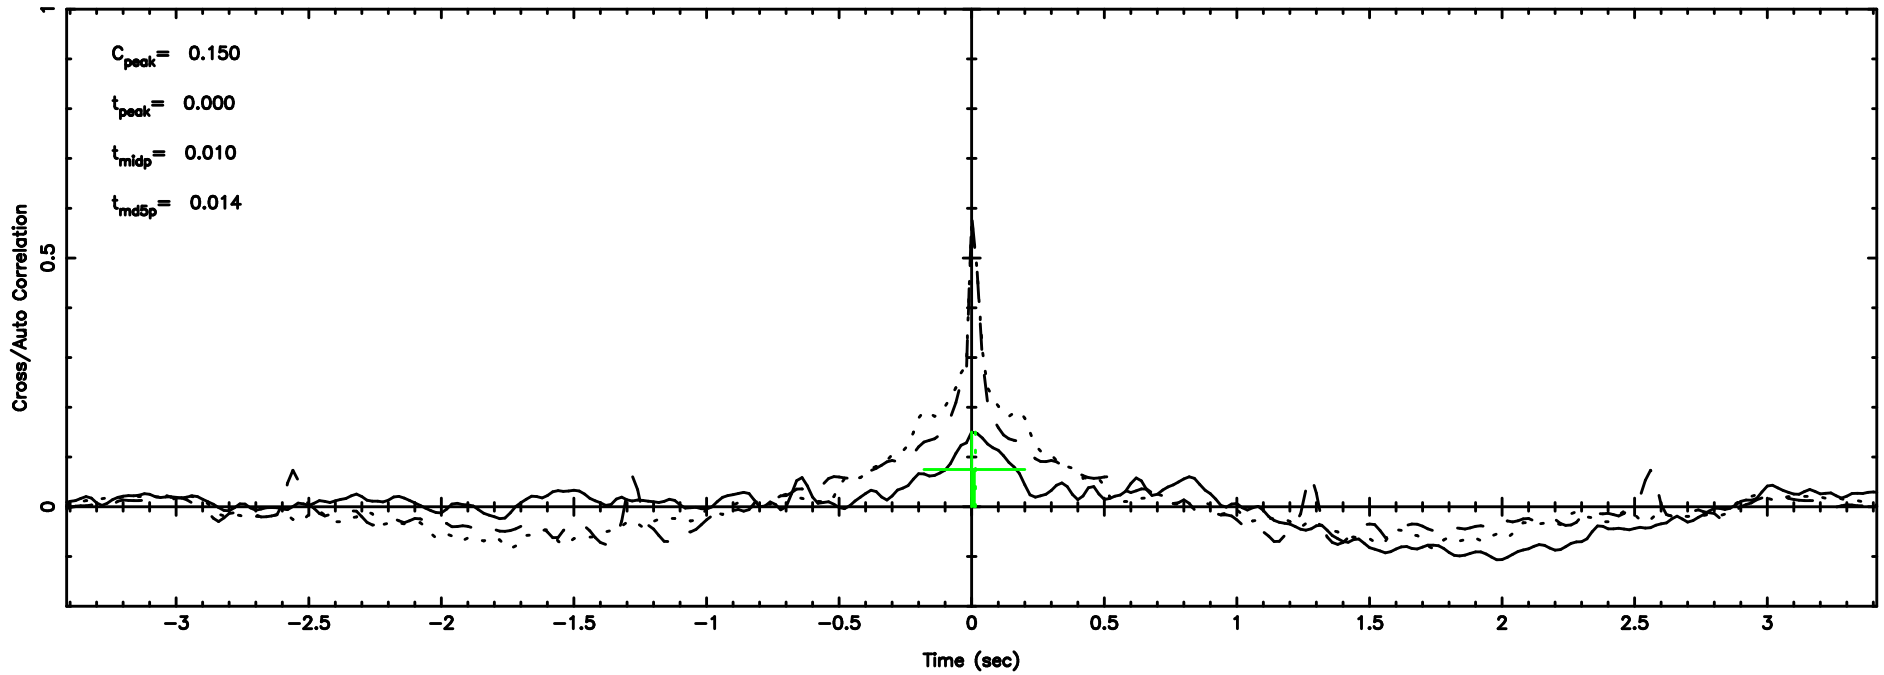

Frequency (Hz)

0011+344 2024/06/03 22.24UT FUJI -KISO