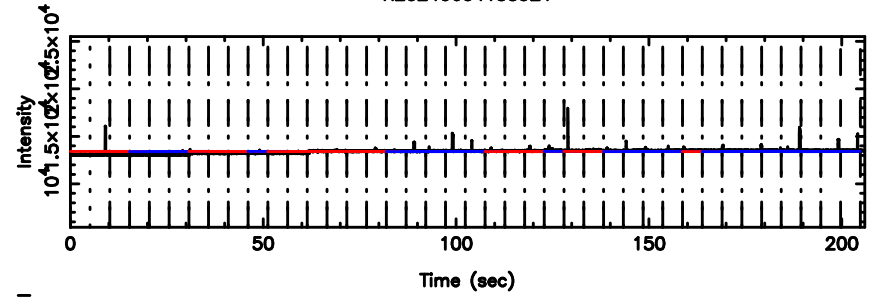

Frequency (Hz)

K20240604153921