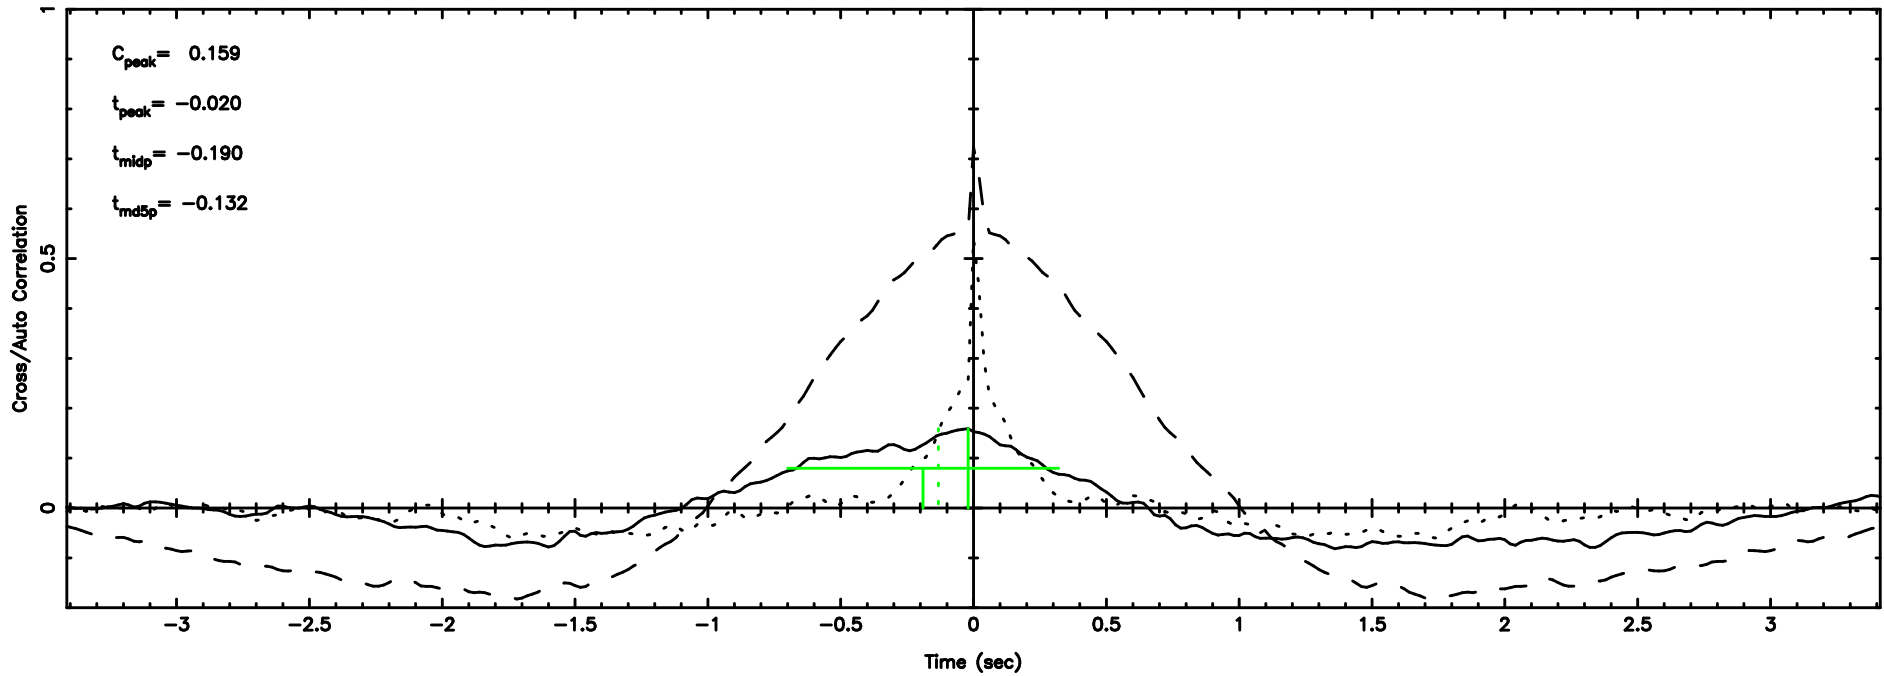

2259+481 2024/06/03 21.04UT TOYOKAWA-KISO

K20240604060026

BLK: 9,SNR1: 0.74985 ,SNR2: 3.4646

Frequency (Hz)

F20240604060031

BLK: 5, SNR1: 0.20905 ,SNR2: 2.5205

Frequency (Hz)

K20240604060026