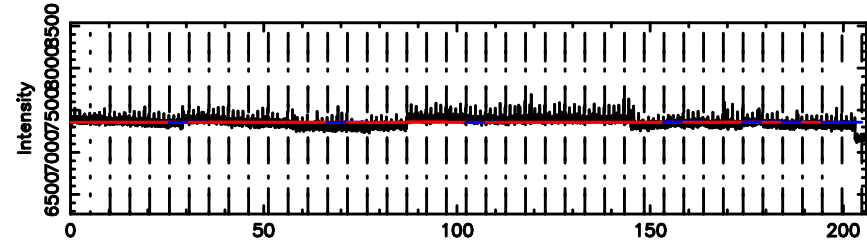

Frequency (Hz)

F20240604144146