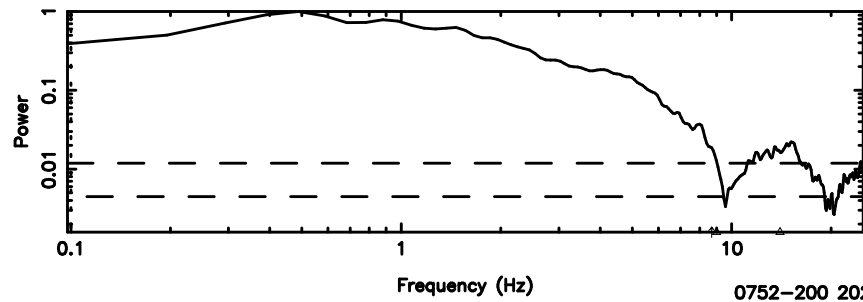

BLK: 9,SNR1: 8.6115 ,SNR2: 19.872