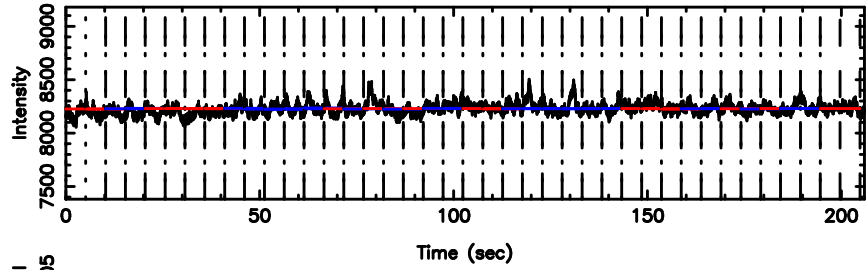

BLK:22,SNR1: 6.7532 ,SNR2: 43.765

K20240604123240

BLK:22,SNR1: 1.8066 ,SNR2: 8.0671

0531+194 2024/06/04 3.57UT TOYOKAWA-KISO

F20240604123244

BLK:28,SNR1: 1.2680 ,SNR2: 3.7847

K20240604123240

BLK:28,SNR1: 1.9163 ,SNR2: 8.7434