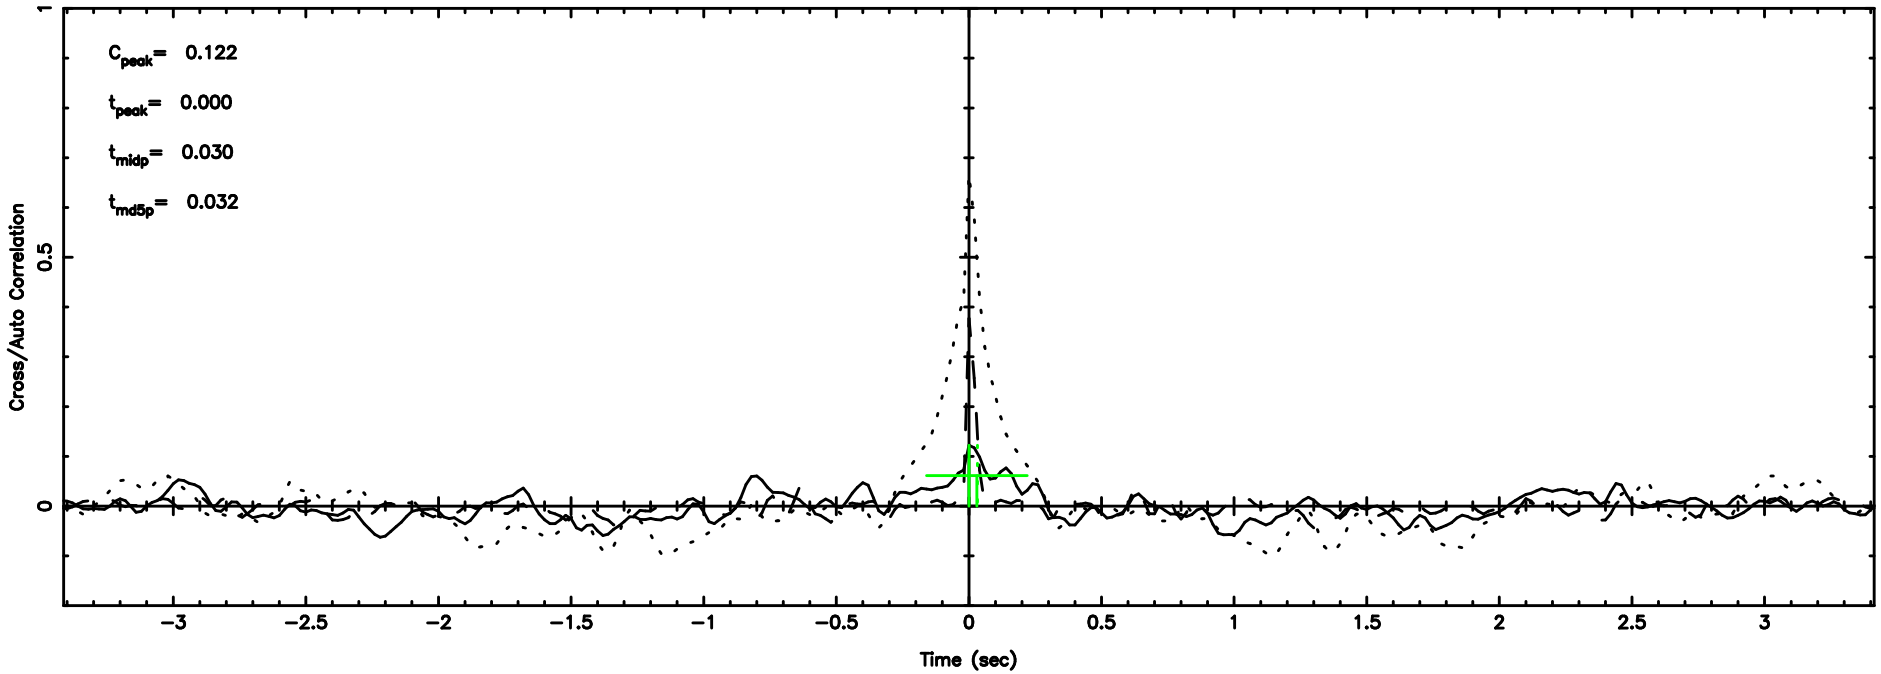

Frequency (Hz)

T20240604071225

BLK: 3,SNR1:-0.11365E-01,SNR2: 0.18662

F20240604071227

BLK: 3,SNR1: 0.70336 ,SNR2: 2.1524

0011+344 2024/06/03 22.24UT TOYOKAWA-FUJI

T20240604071225

BLK: 5, SNR1: -0.34378E-01, SNR2: 0.31634