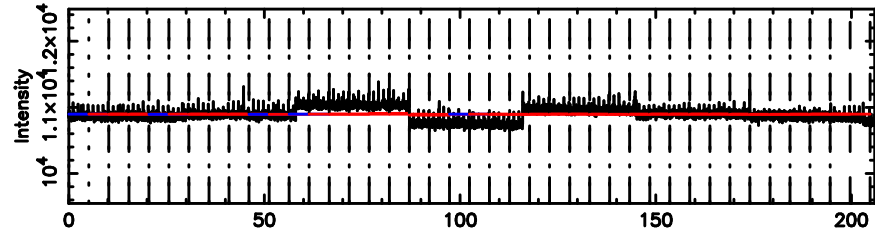

2259+481 2024/06/03 21.04UT TOYOKAWA-KISO

K20240604060026

BLK: 9,SNR1: 0.74985 ,SNR2: 3.4646

Frequency (Hz)

F20240604060031

BLK: 5, SNR1: 0.20905 ,SNR2: 2.5205

Frequency (Hz)

K20240604060026