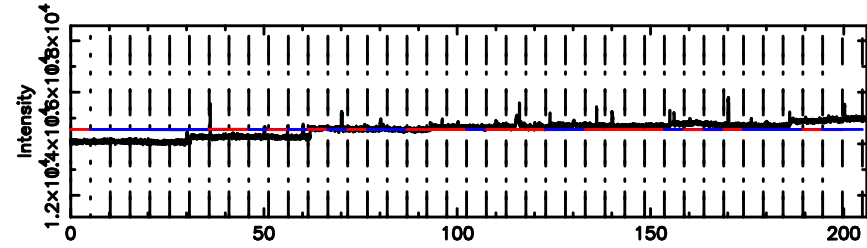

BLK:20,SNR1: 4.4848 ,SNR2: 8.8155

Frequency (Hz)

0732+33 2024/06/04 5.59UT TOYOKAWA-KISO

F20240604143344

BLK:26,SNR1: 2.9048 ,SNR2: 8.9140

K20240604143339

BLK:26,SNR1: 4.0123 ,SNR2: 7.8994

0732+33 2024/06/04 5.59UT FUJI -KISO