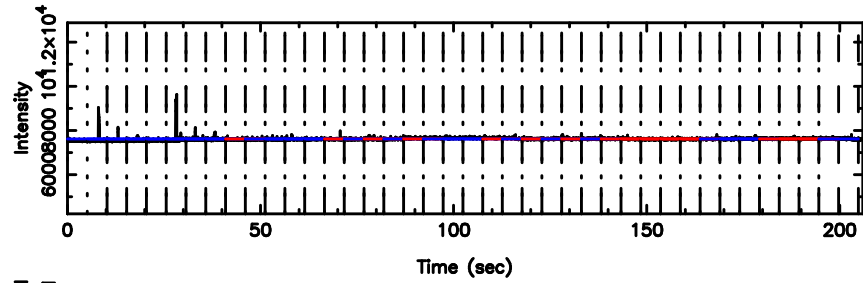

F20240604145906