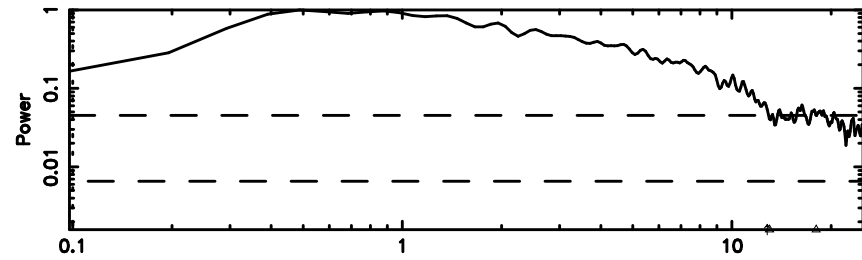

BLK:11,SNR1: 3.9281 ,SNR2: 6.1749

Frequency (Hz)

0919-142 2024/06/04 7.35UT TOYOKAWA-KISO

F20240604161919

BLK:11,SNR1: 2.2133 ,SNR2: 5.1067

Frequency (Hz)

K20240604161915

BLK:11,SNR1: 3.7526 ,SNR2: 5.8610