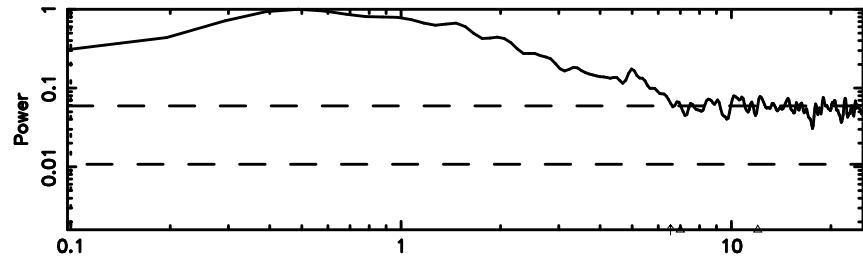

BLK:14,SNR1: 2.8307 ,SNR2: 13.502

0752-200 2024/06/04 5.89UT FUJI -KISO

T20240604145904

BLK:21,SNR1: 1.3834 ,SNR2: 4.3137

Frequency (Hz)

F20240604145906

BLK:21,SNR1: 5.7880 ,SNR2: 14.401

Frequency (Hz)