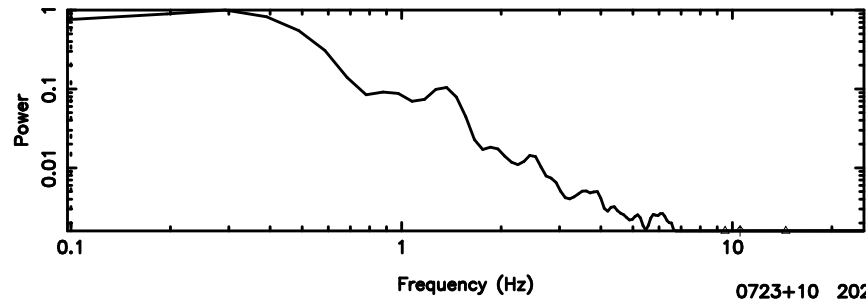

Frequency (Hz)

K20240604141314

BLK: 5,SNR1: 0.31865 ,SNR2: 1.5179

Frequency (Hz)

0713-024 2024/06/04 5.25UT FUJI -KISO

T20240604142328

BLK:24,SNR1: 66.418 ,SNR2: 126.20

F20240604142330