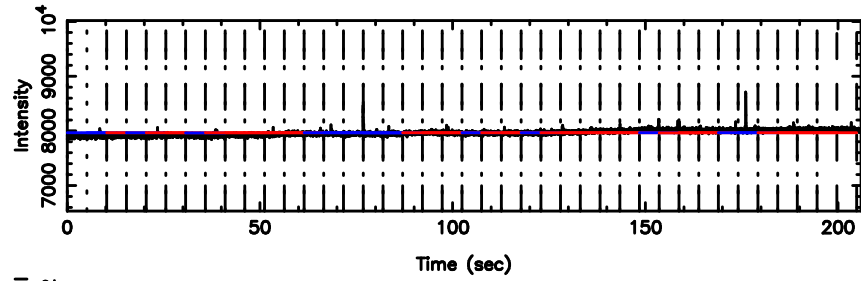

Frequency (Hz)

K20240604160703

BLK:13,SNR1: 3.2366 ,SNR2: 5.7295

Frequency (Hz)

3C216 2024/06/04 7.15UT FUJI -KISO

T20240604161917

BLK:14,SNR1: 1.9619 ,SNR2: 3.2723

Frequency (Hz)