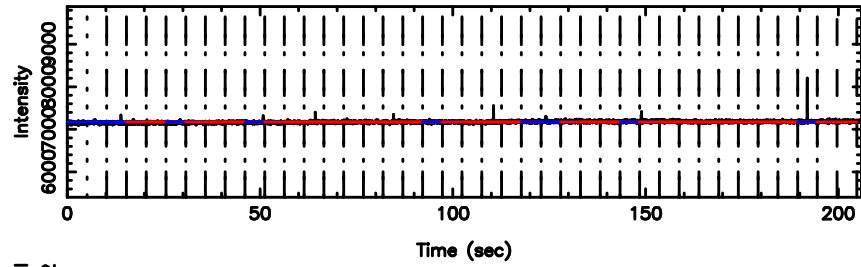

T20240604160705