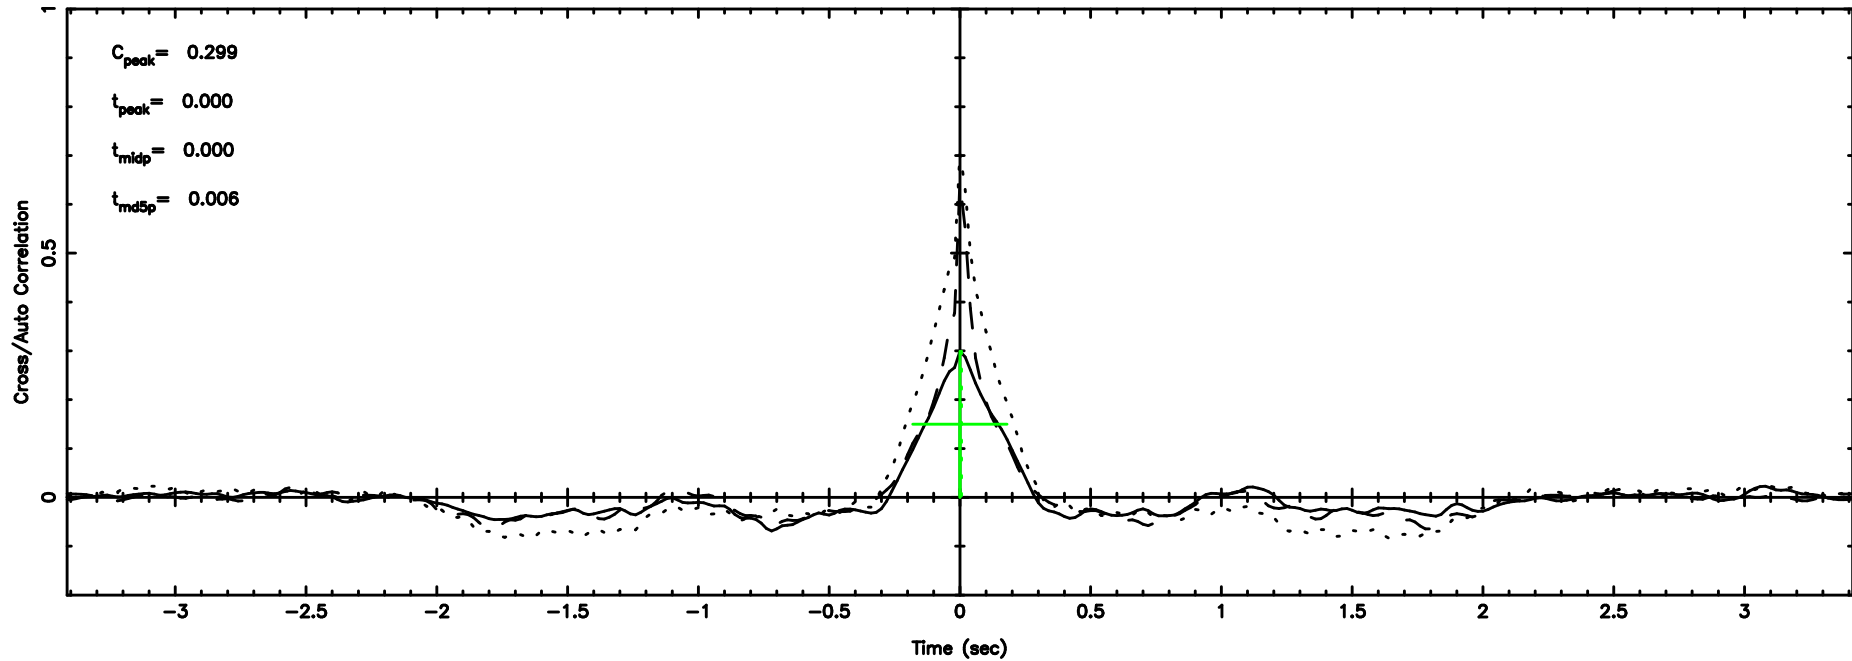

Frequency (Hz)

0926+117 2024/06/04 7.46UT FUJI -KISO