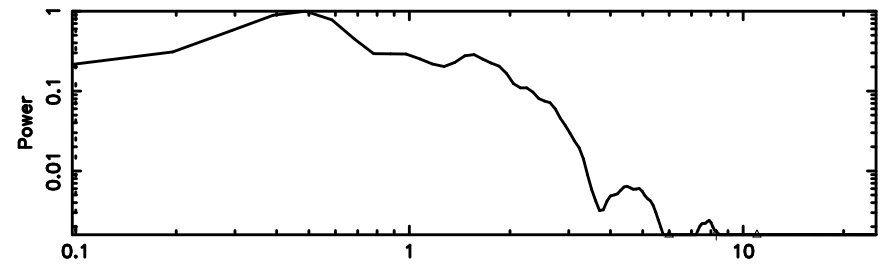

0044-056 2024/06/03 22.78UT FUJI -KISO

T20240604075239

BLK:17,SNR1: 2.8094 ,SNR2: 12.582

Frequency (Hz)

3C26 2024/06/03 22.91UT TOYOKAWA-FUJI

F20240604075241

BLK:17,SNR1: 42.206 ,SNR2: 102.79

Frequency (Hz)