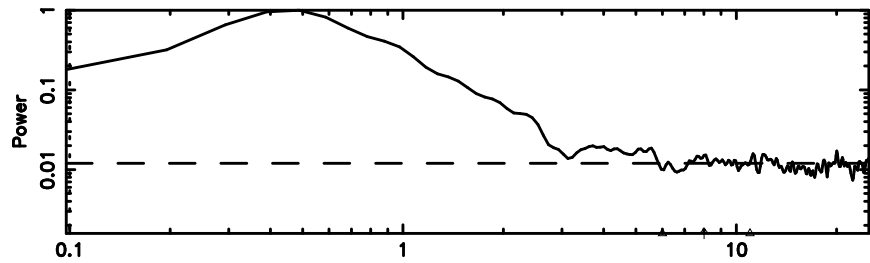

BLK:18,SNR1: 0.40223 ,SNR2: 2.0488

Frequency (Hz)

T20240604083616

BLK:22,SNR1: 2.8919 ,SNR2: 7.3415

Frequency (Hz)

3C48 2024/06/03 23.63UT TOYOKAWA-KISO

K20240604083614

BLK:22,SNR1: 3.2556 ,SNR2: 12.048