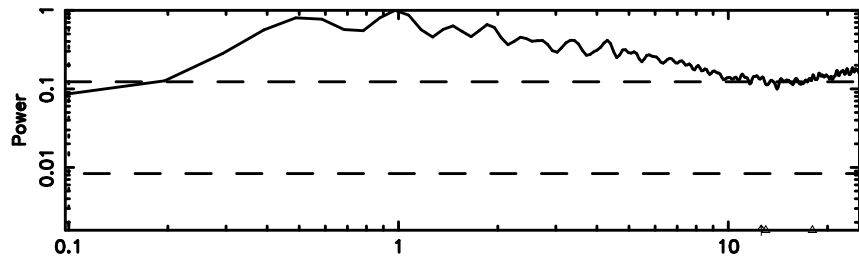

BLK:17,SNR1: 6.7103 ,SNR2: 8.7605

Frequency (Hz)

3C208 2024/06/04 6.87UT TOYOKAWA-KISO

F20240604155026

BLK: 9,SNR1: 0.84608 ,SNR2: 1.3138

Frequency (Hz)

K20240604155022

BLK: 9,SNR1: 15.204 ,SNR2: 20.233