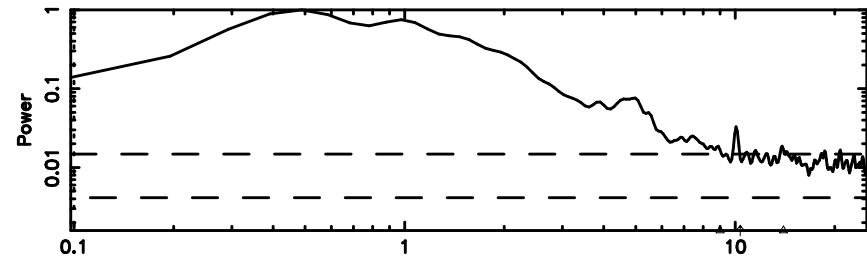

BLK:20,SNR1: 4.4848 ,SNR2: 8.8155

Frequency (Hz)

0732+33 2024/06/04 5.59UT TOYOKAWA-KISO

F20240604143344

BLK:26,SNR1: 2.9048 ,SNR2: 8.9140

K20240604143339

BLK:26,SNR1: 4.0123 ,SNR2: 7.8994

0732+33 2024/06/04 5.59UT FUJI -KISO