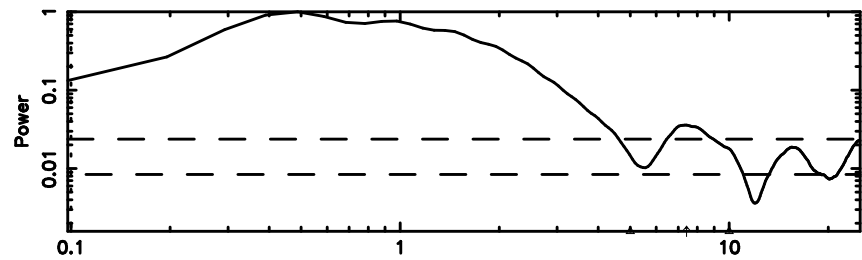

BLK: 7,SNR1: 2.5953 ,SNR2: 7.7872