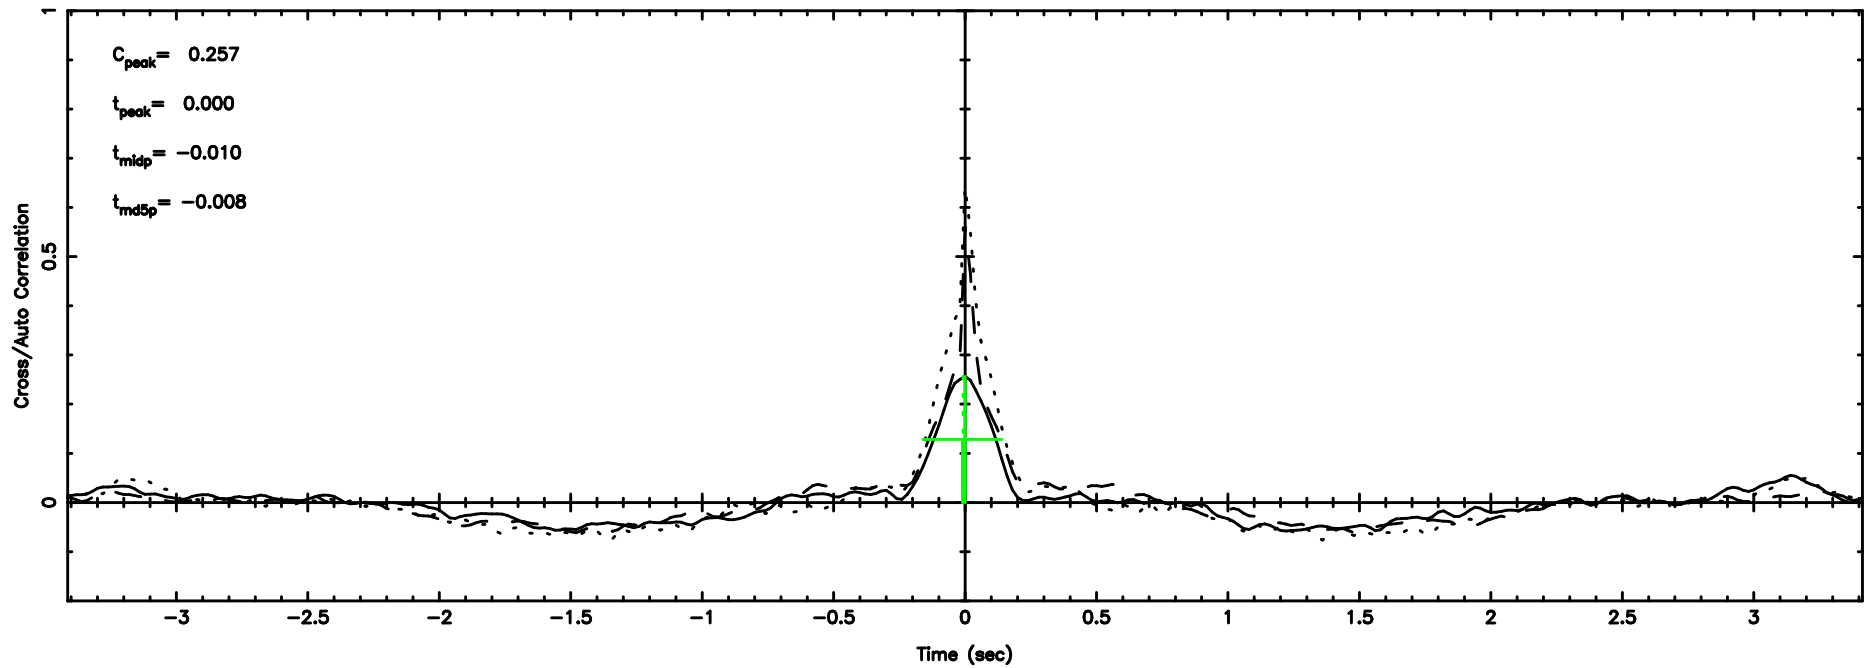

BLK:12,SNR1: 30.298 ,SNR2: 29.665

0556+191 2024/06/04 3.99UT TOYOKAWA-KISO

F20240604125752

BLK:16,SNR1: 15.270 ,SNR2: 18.071

K20240604125747

BLK:16,SNR1: 1.3848 ,SNR2: 4.6295

0556+191 2024/06/04 3.99UT FUJI -KISO