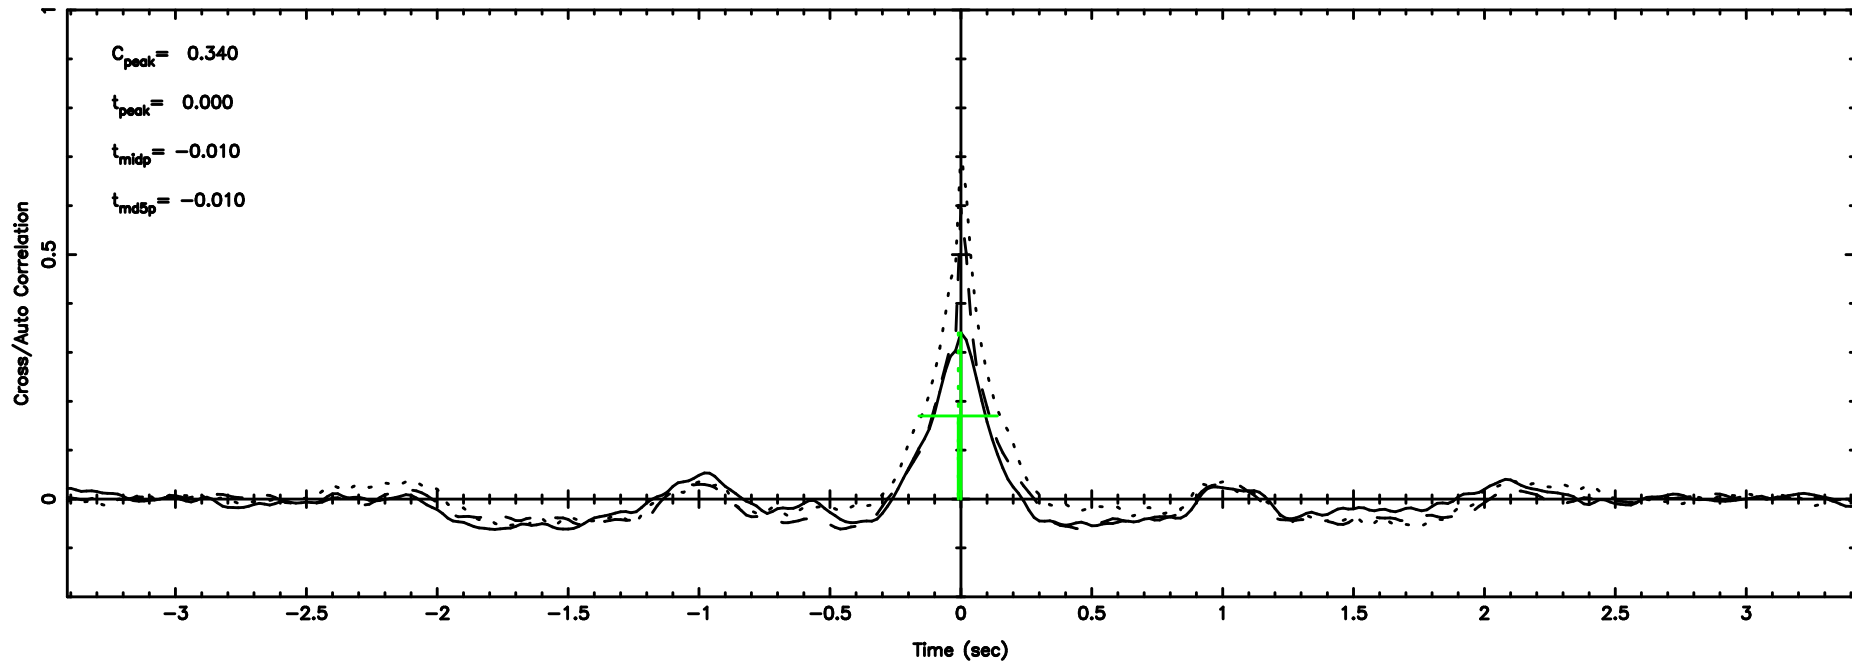

Frequency (Hz)

3C208 2024/06/04 6.87UT TOYOKAWA-KISO