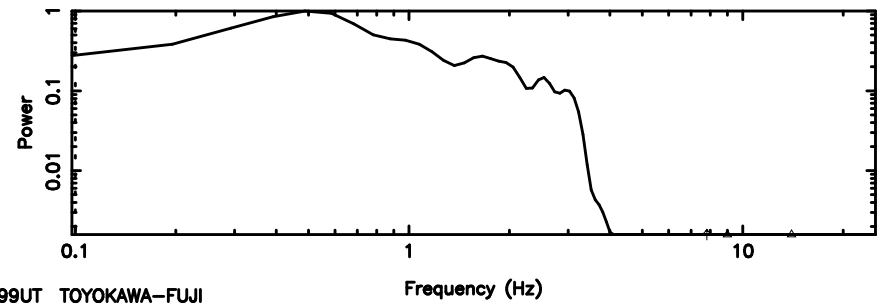

BLK:13,SNR1: 1531.7 ,SNR2: 3935.9