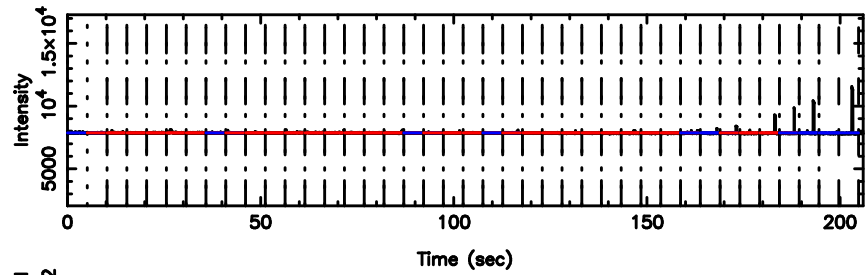

T20240604145129