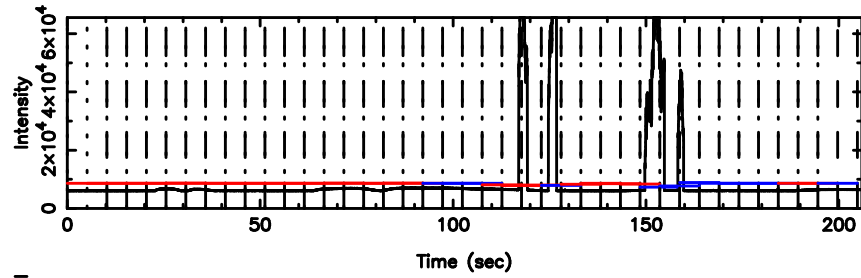

T20240604153923