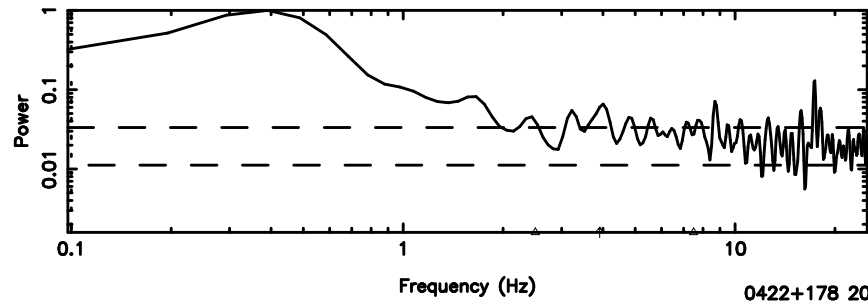

BLK: 3,SNR1: 0.56180 ,SNR2: 3.5834