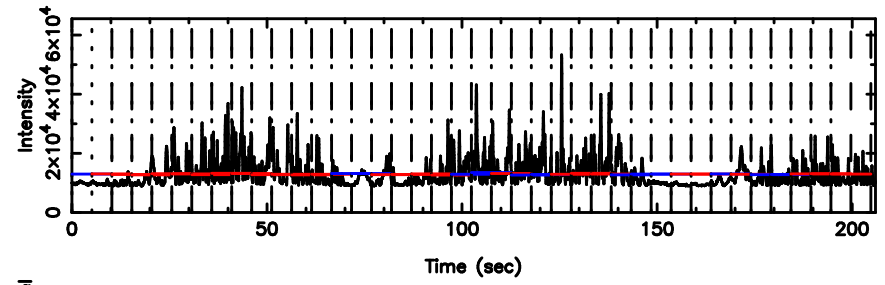

0056-00 2024/06/03 22.99UT TOYOKAWA-FUJI

F20240604075740