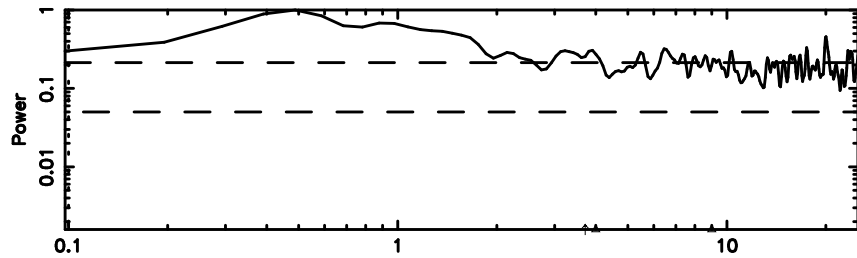

BLK: 7,SNR1: 0.10503 ,SNR2: 0.96899