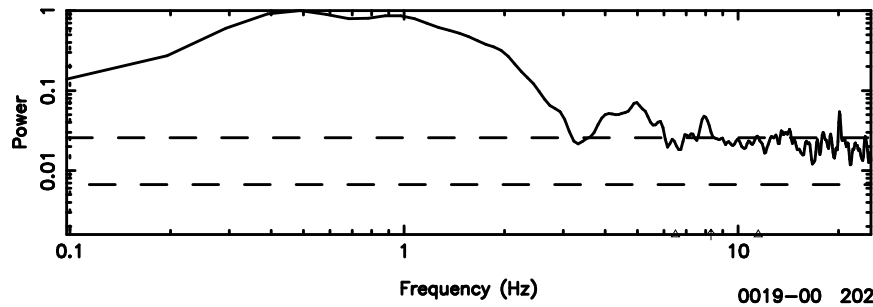

BLK:12,SNR1: 2.4909 ,SNR2: 6.2285

0019-00 2024/06/03 22.38UT TOYOKAWA-KISO

K20240604072059