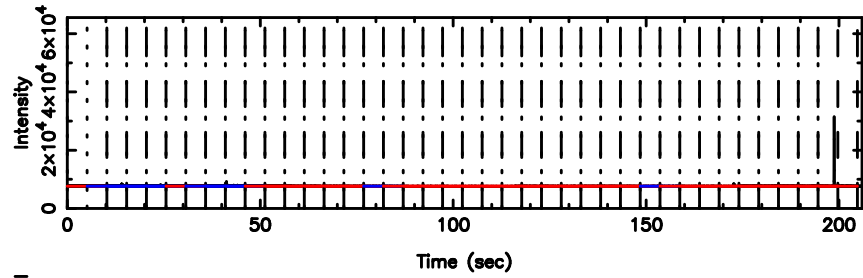

K20240604153416

BLK:13,SNR1: 0.53336 ,SNR2: 2.8436

0834-19 2024/06/04 6.60UT TOYOKAWA-KISO

F20240604153420

BLK: 9,SNR1: 4.0783 ,SNR2: 12.834

Frequency (Hz)

K20240604153416

BLK: 9,SNR1: 0.88885 ,SNR2: 3.5560