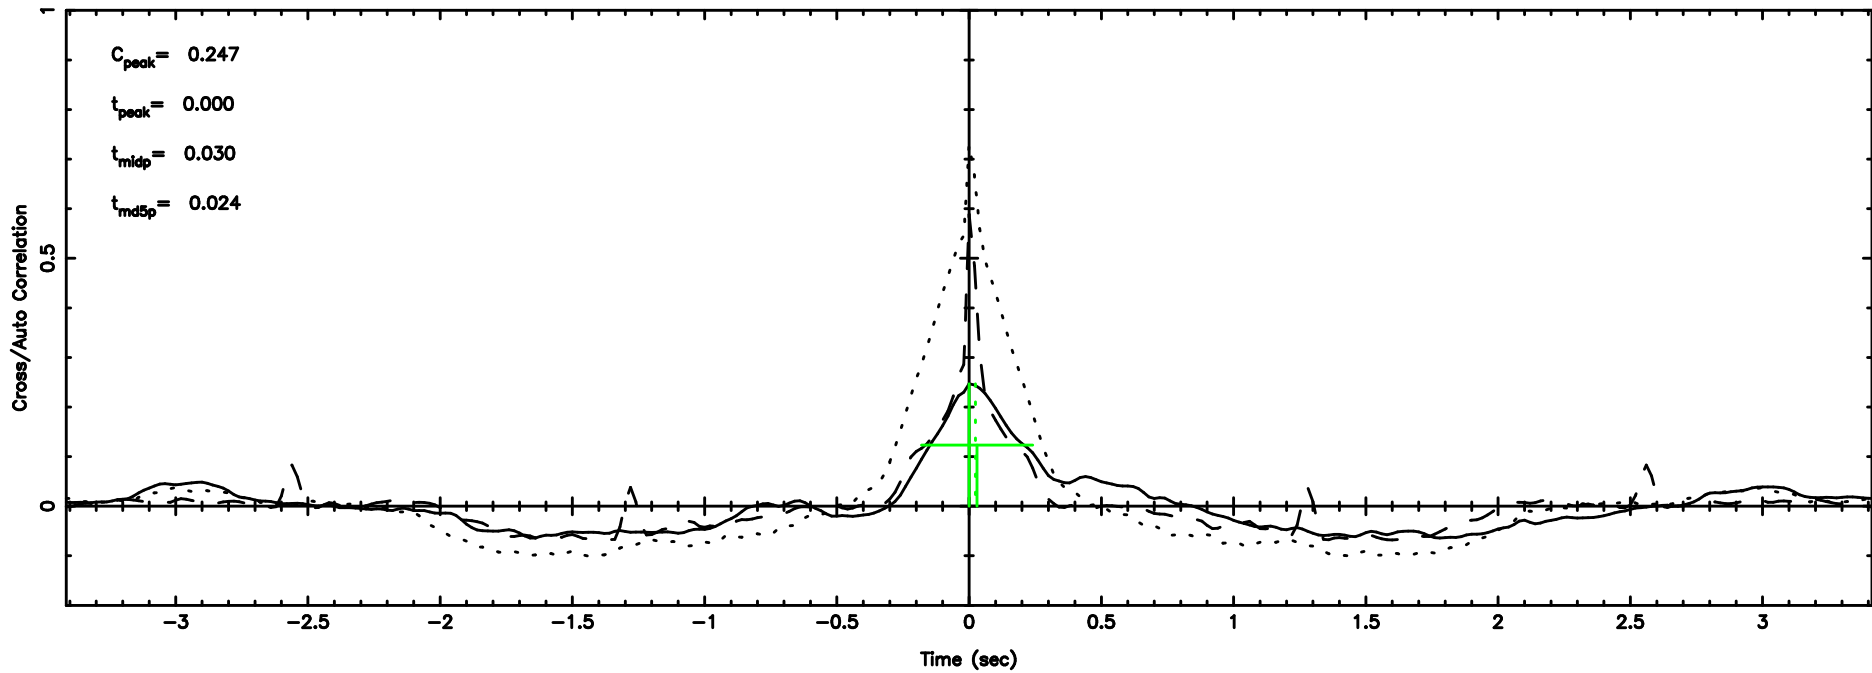

Frequency (Hz)

F20240604083618

BLK:28,SNR1: 0.62918 ,SNR2: 2.7142

3C48 2024/06/03 23.63UT FUJI -KISO

K20240604083614

BLK:28,SNR1: 3.6413 ,SNR2: 9.6266

T20240604085000

BLK: 8,SNR1: 0.20743 ,SNR2: 1.4269