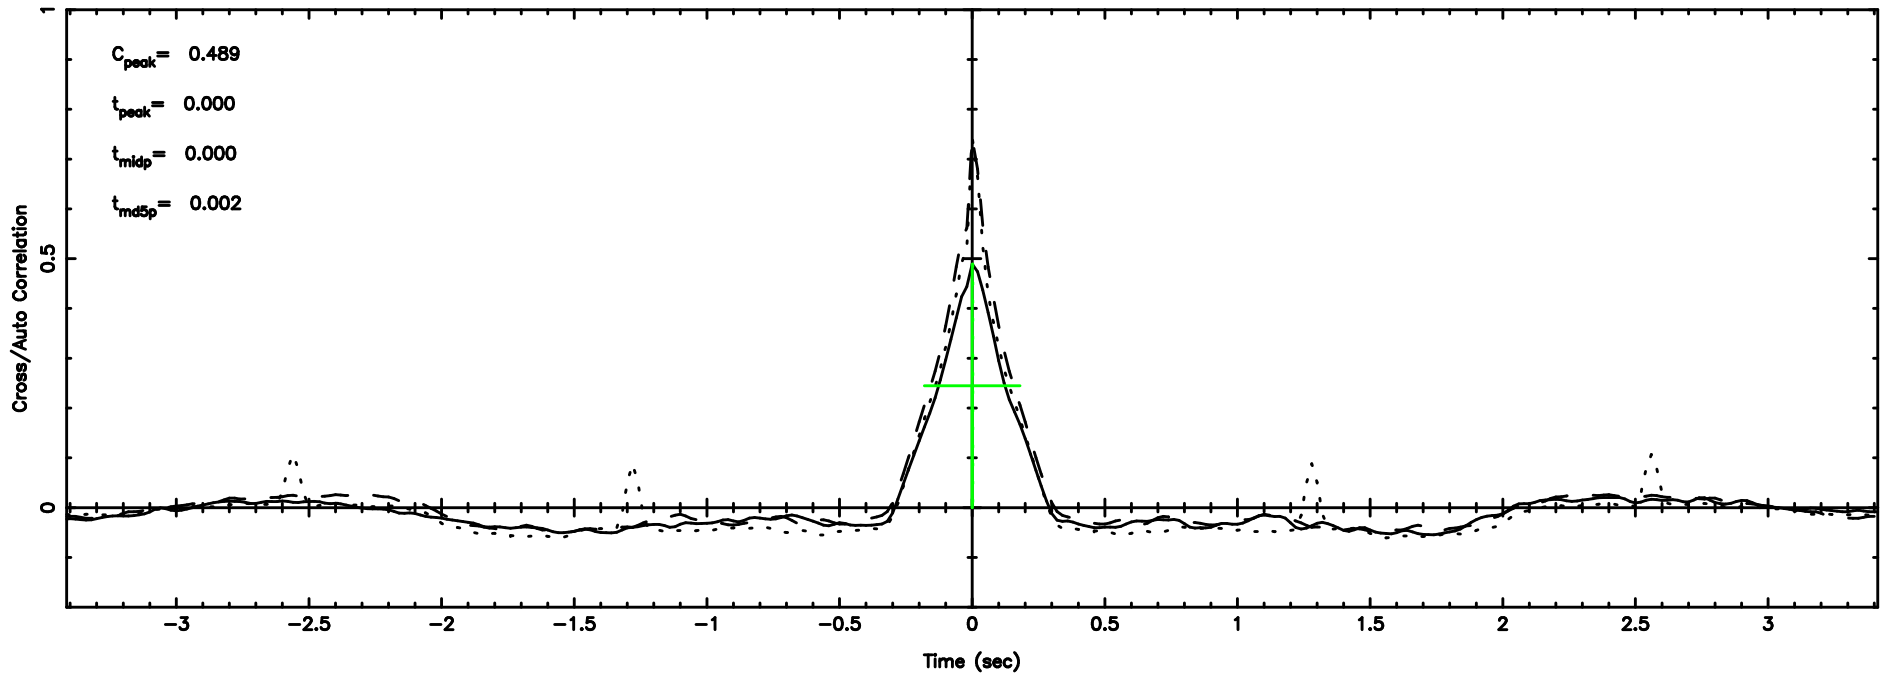

Frequency (Hz)