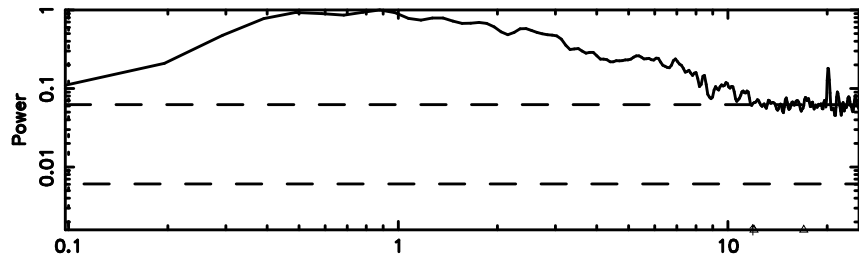

BLK:11,SNR1: 2.2170 ,SNR2: 3.7136