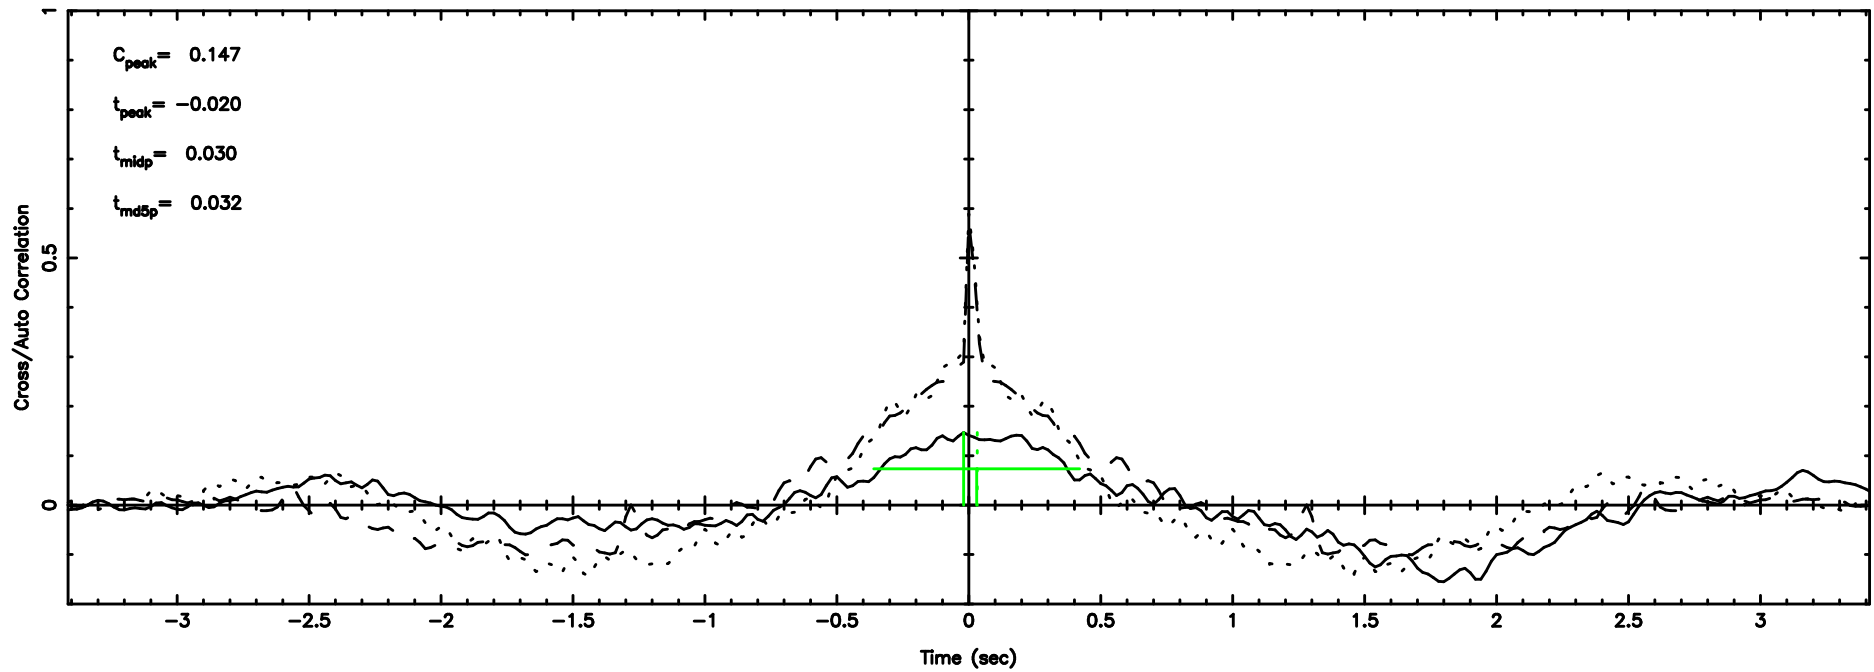

BLK: 4,SNR1: 0.76676 ,SNR2: 2.3082