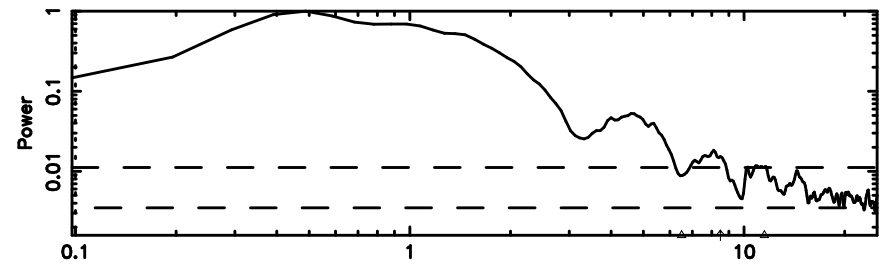

2354+14 2024/06/03 21.96UT TOYOKAWA-FUJI

F20240604065603

Frequency (Hz)

T20240604065601

BLK:23,SNR1: 5.3876 ,SNR2: 13.450

Frequency (Hz)

K20240604065558

BLK:23,SNR1: 5.4479 ,SNR2: 13.381