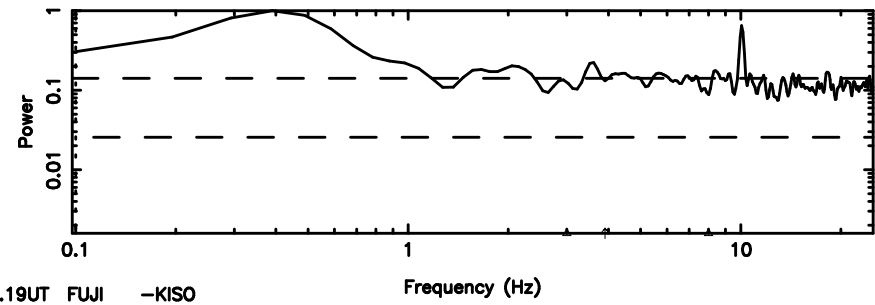

BLK:10,SNR1: 0.93611E-01,SNR2: 0.78128