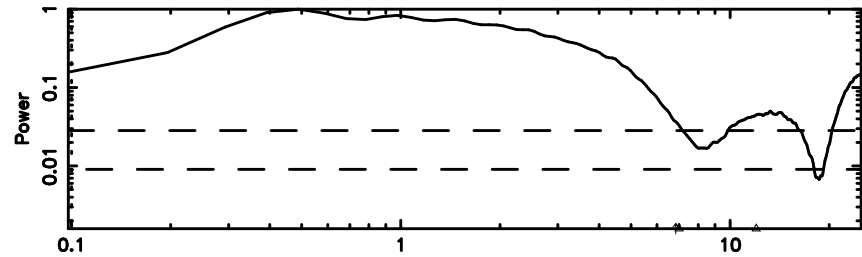

BLK:19,SNR1: 4.2886 ,SNR2: 12.573