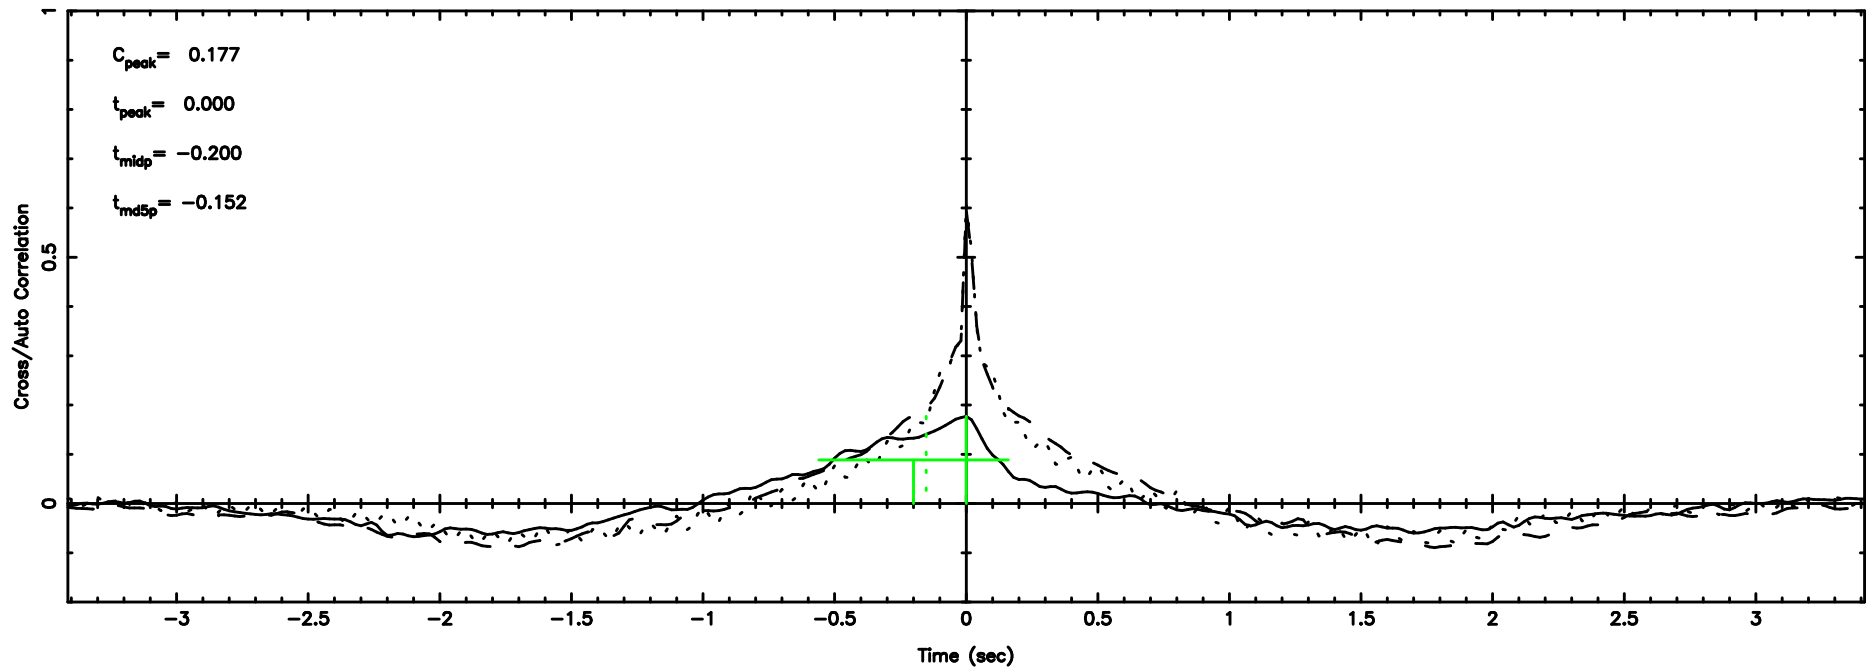

0531+194 2024/06/04 3.57UT FUJI -KISO