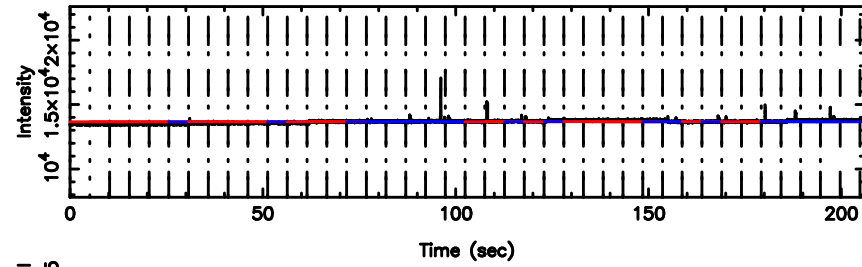

F20240604155026

BLK:12,SNR1: 1.0036 ,SNR2: 1.3576

Frequency (Hz)

3C208 2024/06/04 6.87UT TOYOKAWA-FUJI

T20240604155024

BLK:17,SNR1: 1.0627 ,SNR2: 2.9190

Frequency (Hz)

K20240604155022