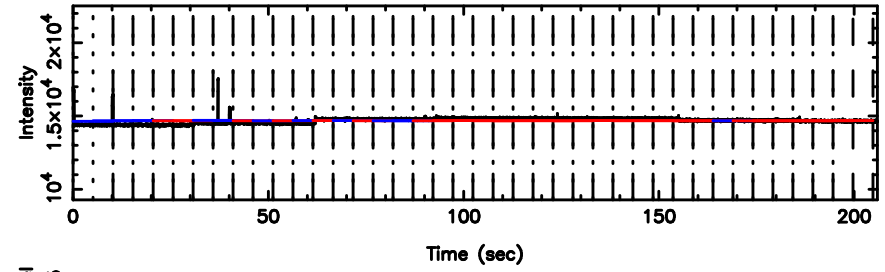

K20240604072059

BLK:12,SNR1: 8.8789 ,SNR2: 15.819

F20240604072104

BLK:14,SNR1: 5.5846 ,SNR2: 13.645

Frequency (Hz)

K20240604072059

BLK:14,SNR1: 8.3525 ,SNR2: 14.886

Frequency (Hz)