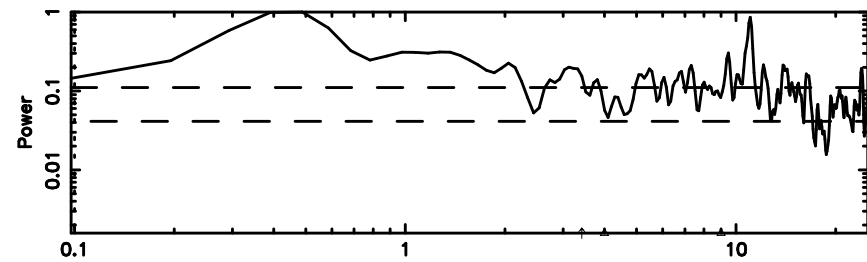

BLK: 5,SNR1: 0.31865 ,SNR2: 1.5179