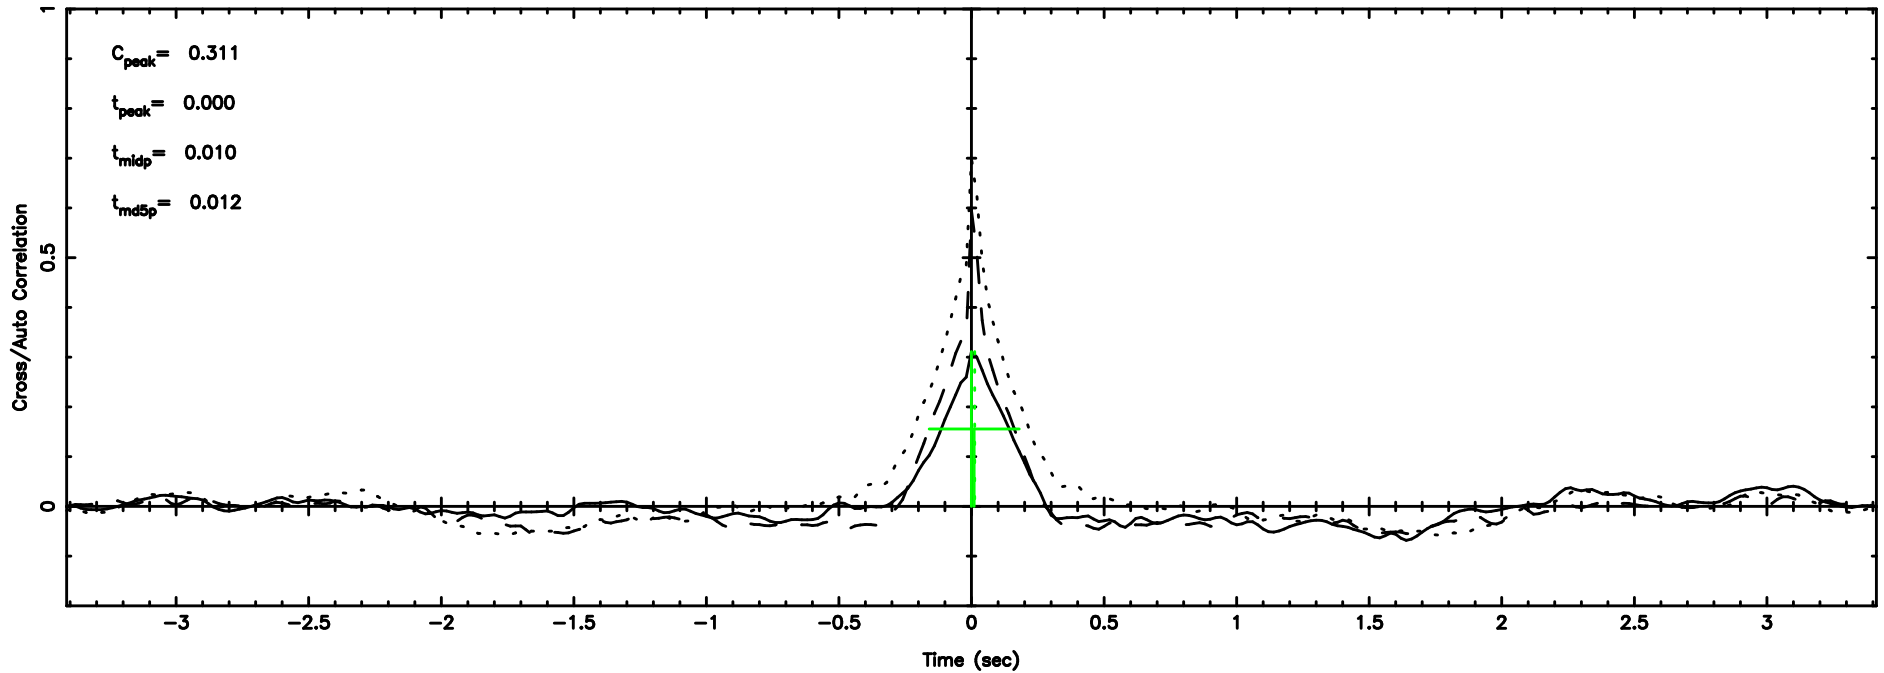

K20240604072059

BLK:12,SNR1: 8.8789 ,SNR2: 15.819

F20240604072104

BLK:14,SNR1: 5.5846 ,SNR2: 13.645

Frequency (Hz)

K20240604072059

BLK:14,SNR1: 8.3525 ,SNR2: 14.886

Frequency (Hz)