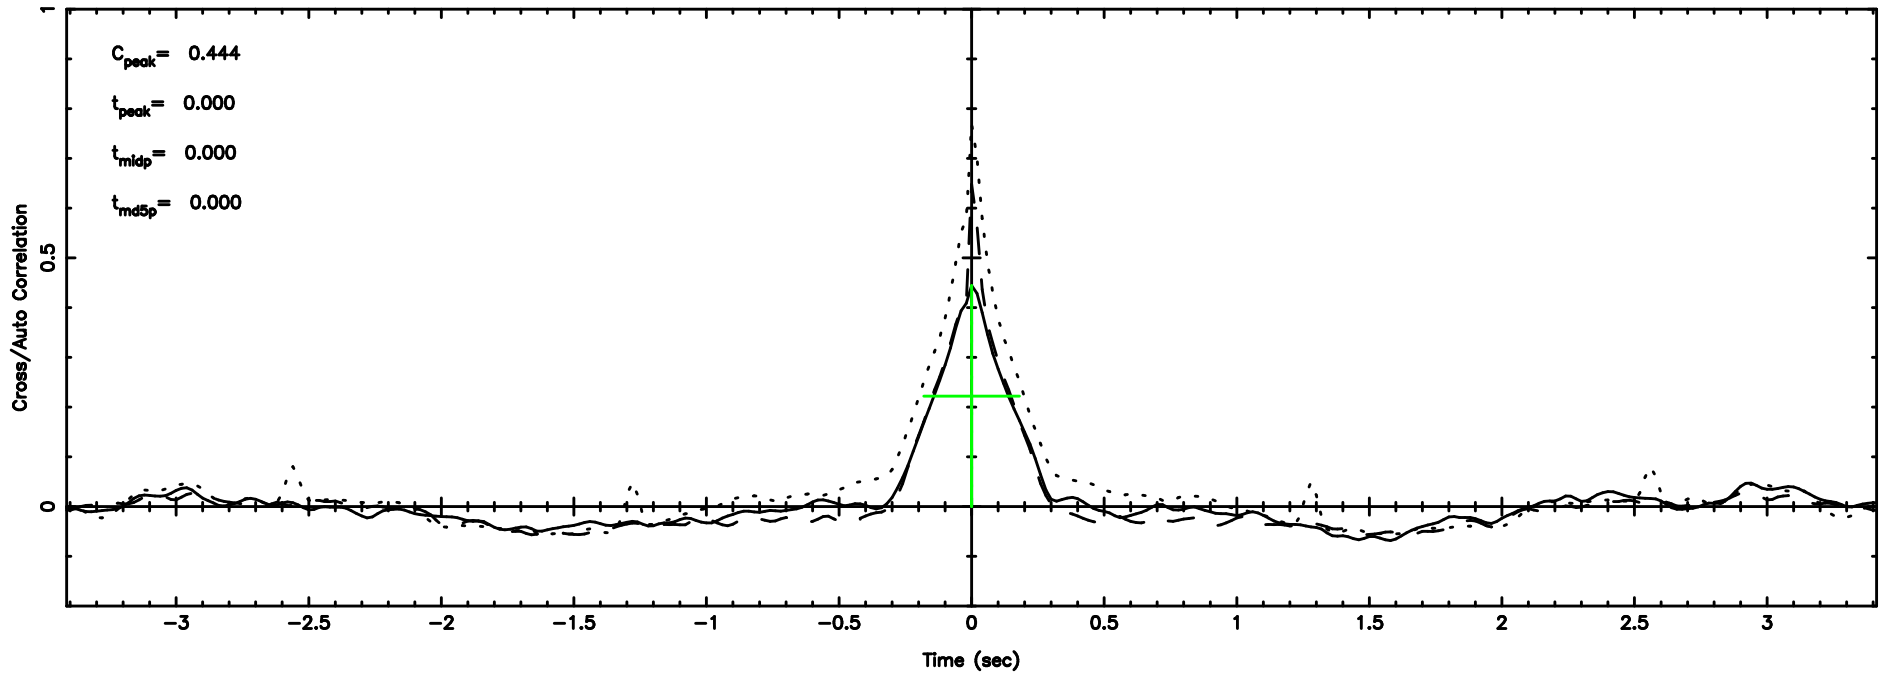

T20240604072102

F20240604072104

0019-00 2024/06/03 22.38UT TOYOKAWA-FUJI