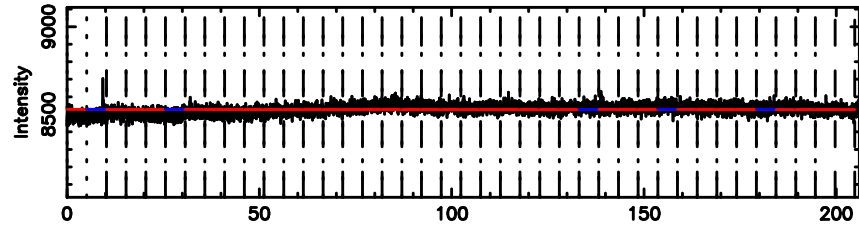

T20240604171901