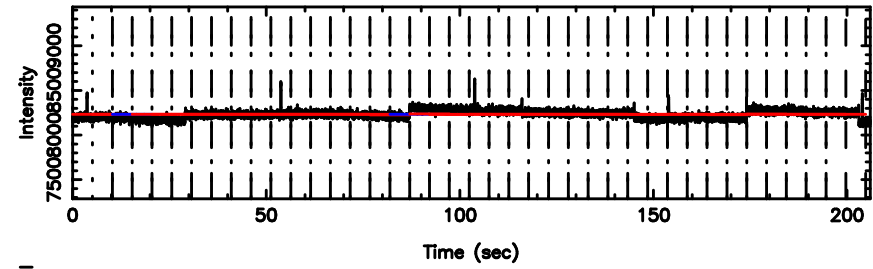

F20240604130538