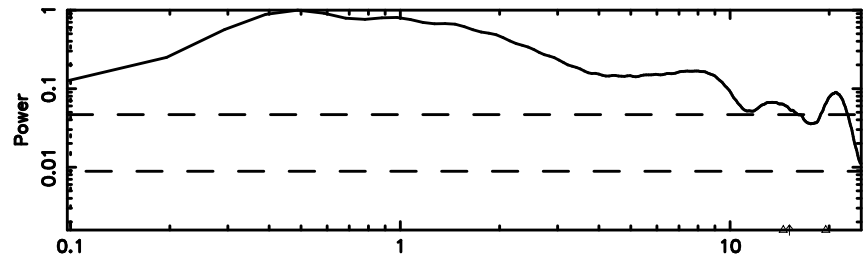

3C216 2024/06/04 7.15UT TOYOKAWA-FUJI

T20240604160705

BLK:13,SNR1: 0.35187 ,SNR2: 0.87552

K20240604160703

BLK:13,SNR1: 2.3030 ,SNR2: 8.6872

3C216 2024/06/04 7.15UT TOYOKAWA-KISO

F20240604160707

BLK:13,SNR1: 2.4746 ,SNR2: 3.2616