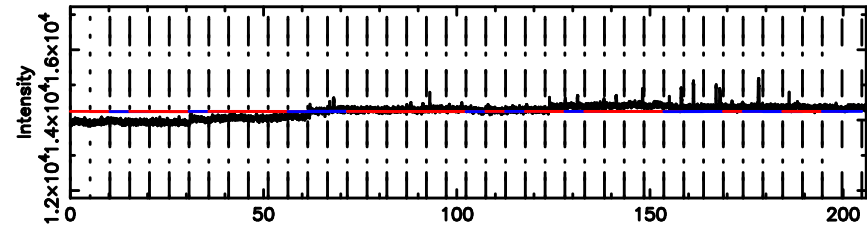

Frequency (Hz)

K20240604144142