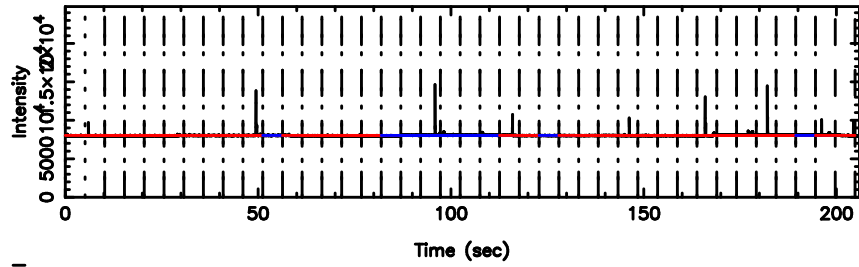

BLK:17,SNR1: 6.7103 ,SNR2: 8.7605

Frequency (Hz)

3C208 2024/06/04 6.87UT TOYOKAWA-KISO

F20240604155026

BLK: 9,SNR1: 0.84608 ,SNR2: 1.3138

Frequency (Hz)

K20240604155022

BLK: 9,SNR1: 15.204 ,SNR2: 20.233