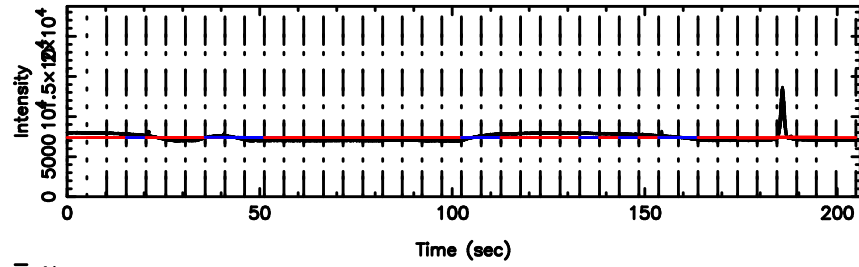

T20240604164041