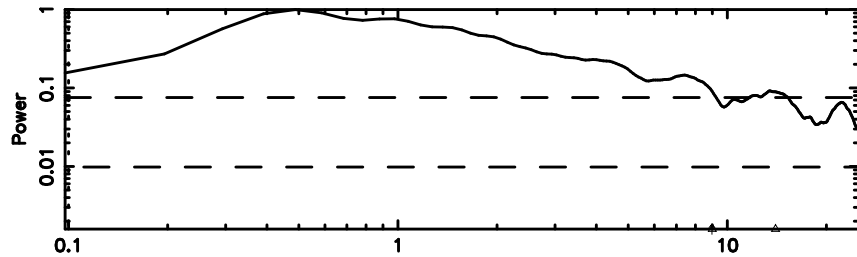

Frequency (Hz)

K20240604163339

BLK:17,SNR1: 1.0263 ,SNR2: 1.8349

Frequency (Hz)

3C222 2024/06/04 7.59UT TOYOKAWA-KISO

F20240604163343

BLK: 9, SNR1: 1.1215 , SNR2: 2.6990

Frequency (Hz)