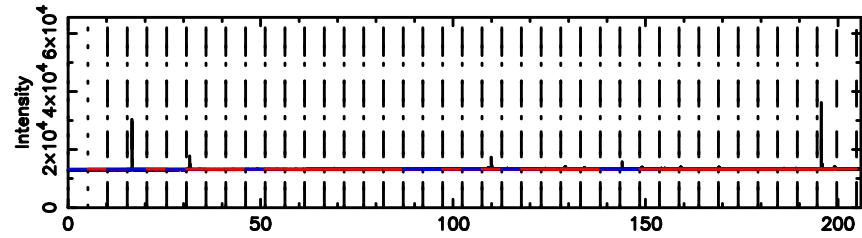

Frequency (Hz)

K20240604164900