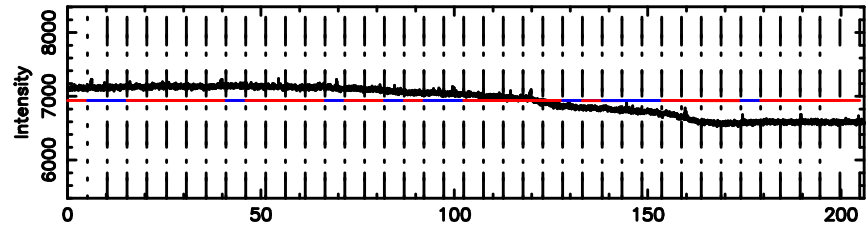

BLK:12,SNR1: 0.20355 ,SNR2: 1.4279

Frequency (Hz)

K20240604141314

BLK:12,SNR1: 2.9149 ,SNR2: 8.9277

Frequency (Hz)

0713-024 2024/06/04 5.25UT TOYOKAWA-KISO

F20240604141318

BLK: 5,SNR1: 1.2895 ,SNR2: 6.4945