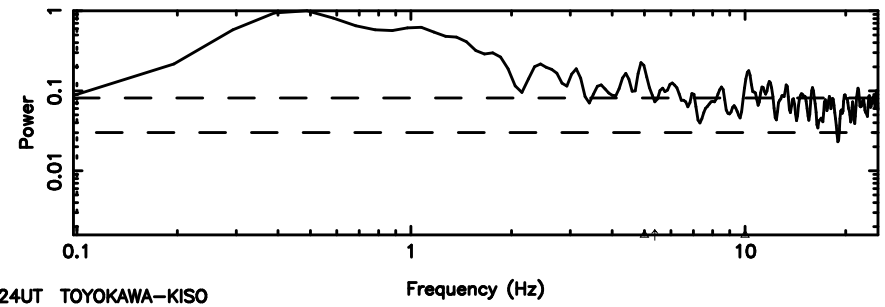

BLK: 5, SNR1: 0.55947, SNR2: 2.3009