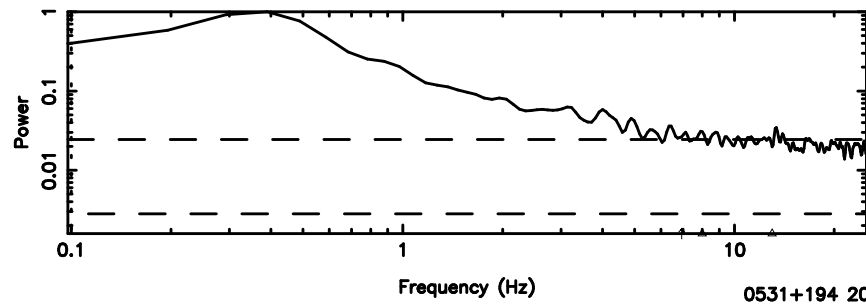

BLK:22,SNR1: 6.7532 ,SNR2: 43.765

K20240604123240

BLK:22,SNR1: 1.8066 ,SNR2: 8.0671

0531+194 2024/06/04 3.57UT TOYOKAWA-KISO

F20240604123244

BLK:28,SNR1: 1.2680 ,SNR2: 3.7847

K20240604123240

BLK:28,SNR1: 1.9163 ,SNR2: 8.7434