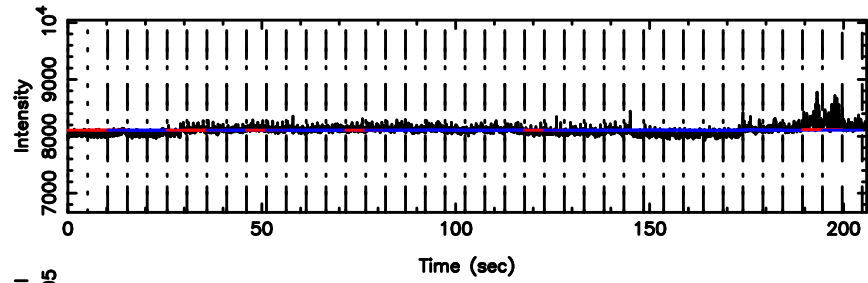

F20240604121910