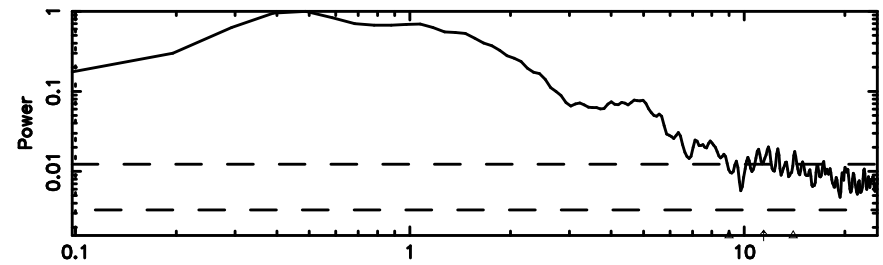

Frequency (Hz)

2354+14 2024/06/03 21.96UT TOYOKAWA-FUJI

F20240604065603