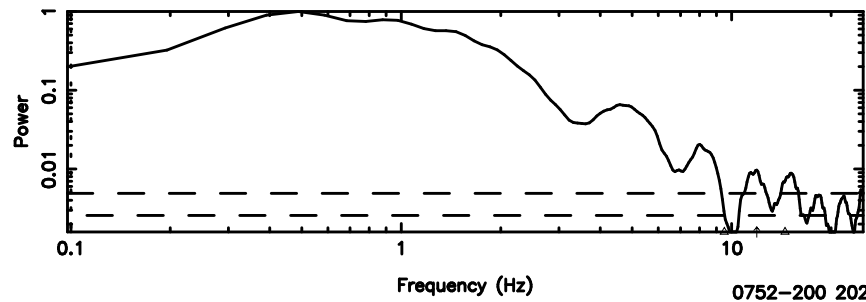

BLK: 9,SNR1: 14.894 ,SNR2: 25.109