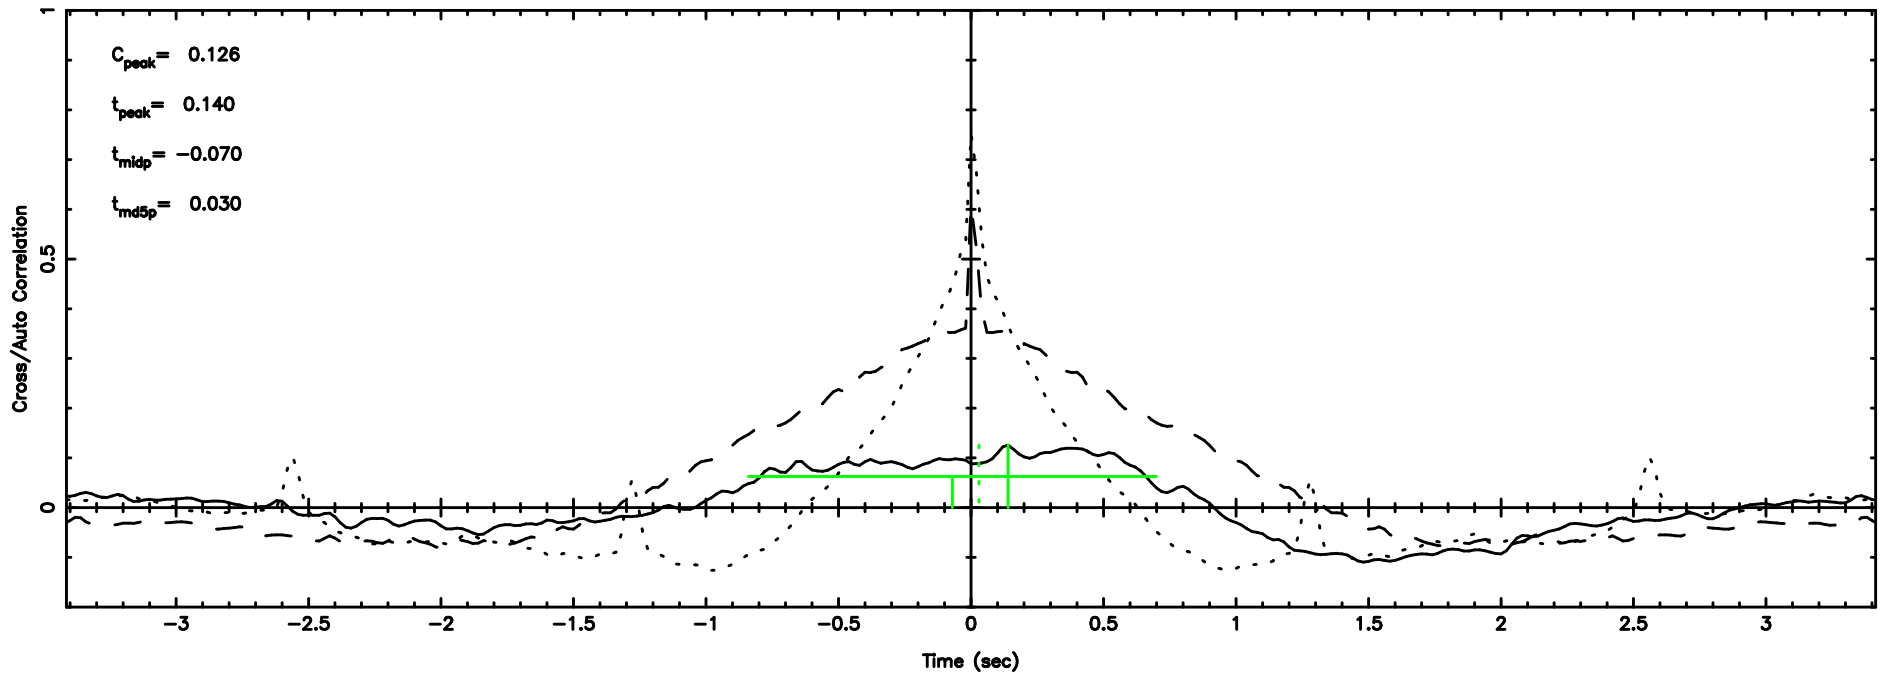

Frequency (Hz)

0044-056 2024/06/03 22.78UT TOYOKAWA-FUJI