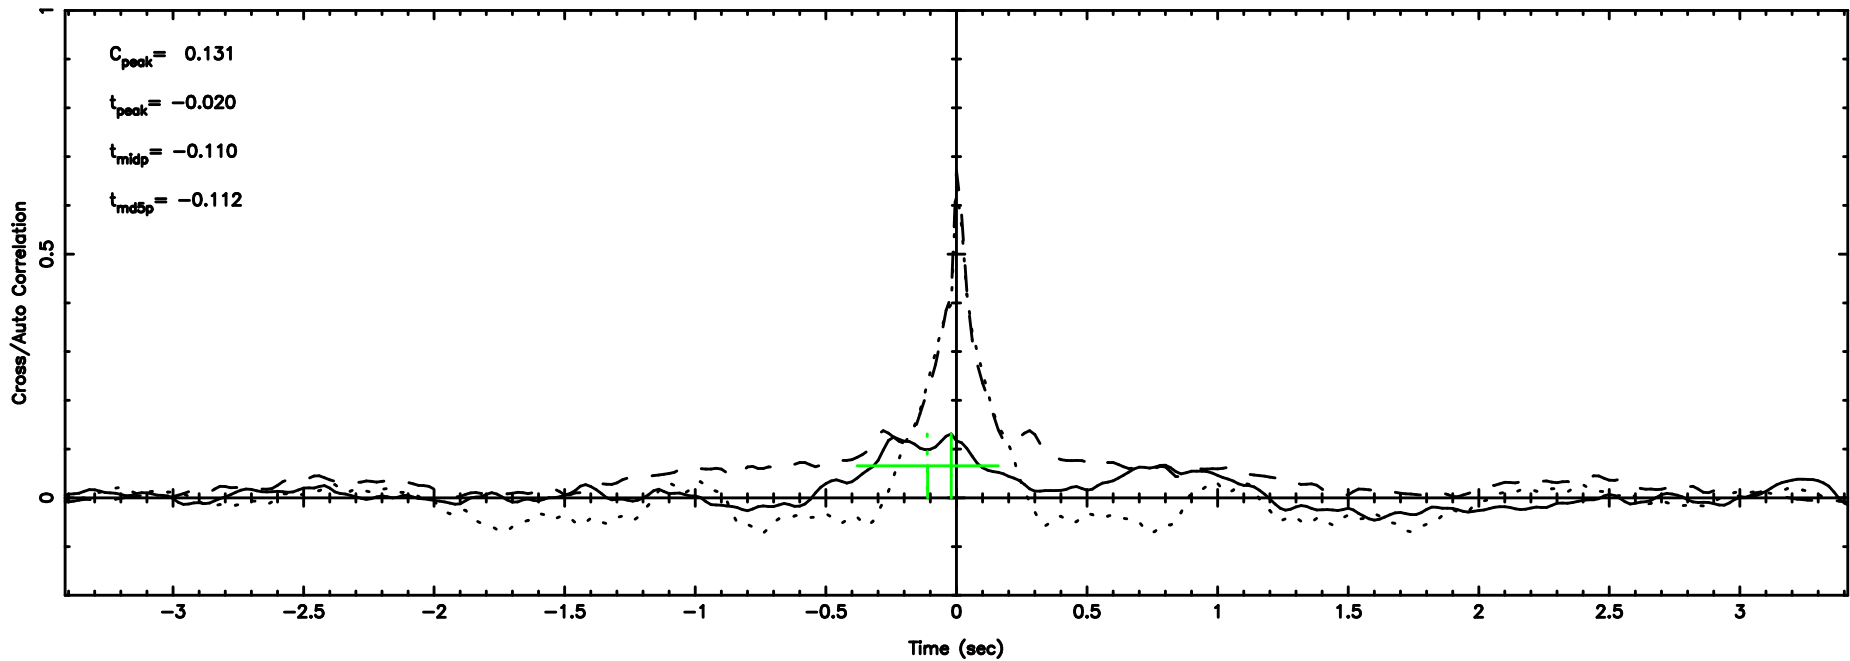

1011+110 2024/06/04 8.22UT TOYOKAWA-KISO

F20240604171122

BLK:11,SNR1: 0.81581 ,SNR2: 2.9295

Frequency (Hz)

K20240604171117

BLK:11,SNR1: 3.1033 ,SNR2: 10.652

Frequency (Hz)

1011+110 2024/06/04 8.22UT FWJ -KISO