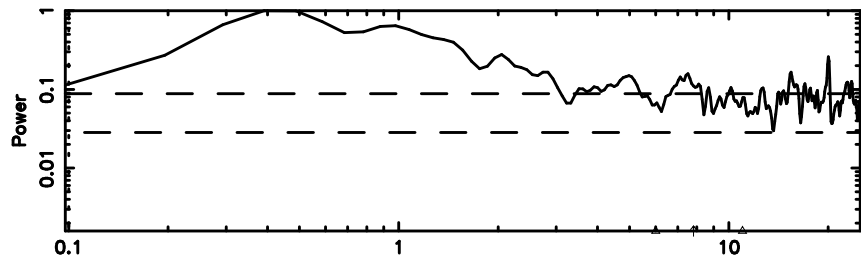

BLK: 5,SNR1: 0.47627 ,SNR2: 1.4175