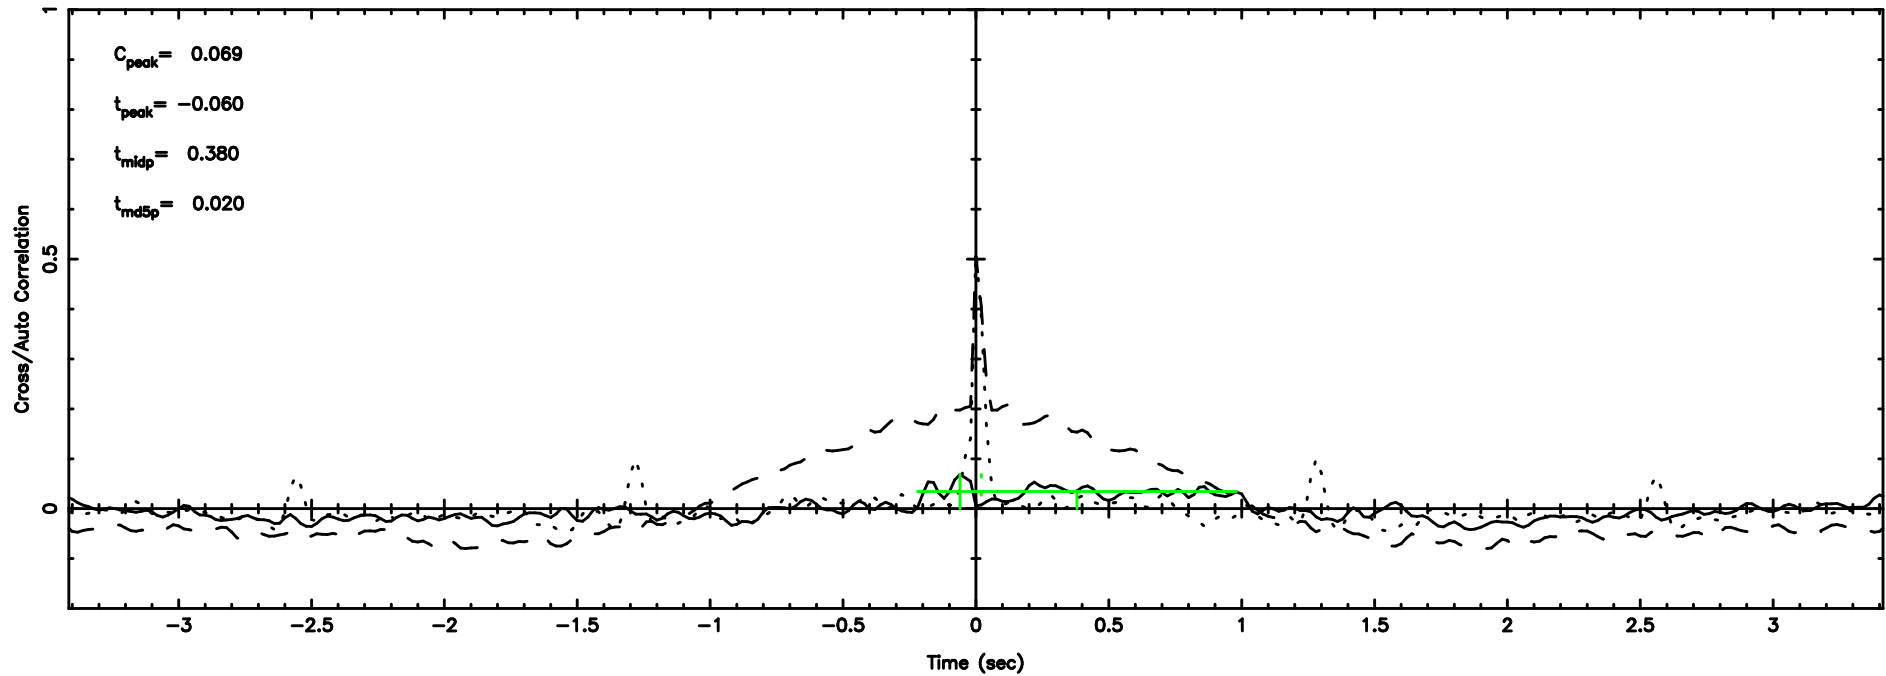

2227+444 2024/06/03 20.50UT FUJI -KISO

T20240604054432

BLK: 7,SNR1: 0.59578 ,SNR2: 3.6193

Frequency (Hz)

2243+394 2024/06/03 20.77UT TOYOKAWA-FUJI

F20240604054434

BLK: 7,SNR1:-0.24703 ,SNR2: 0.59644

Frequency (Hz)