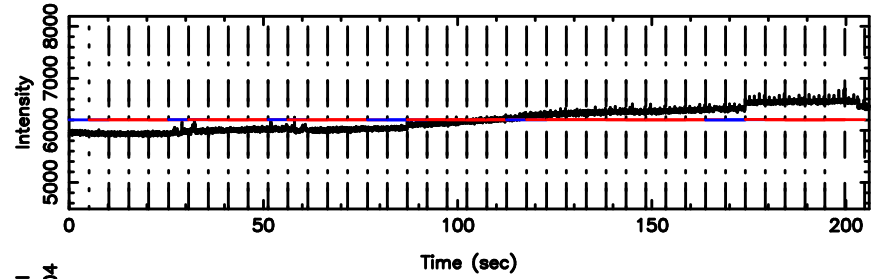

0347+05 2024/06/04 1.83UT TOYOKAWA-FUJI

F20240604104756