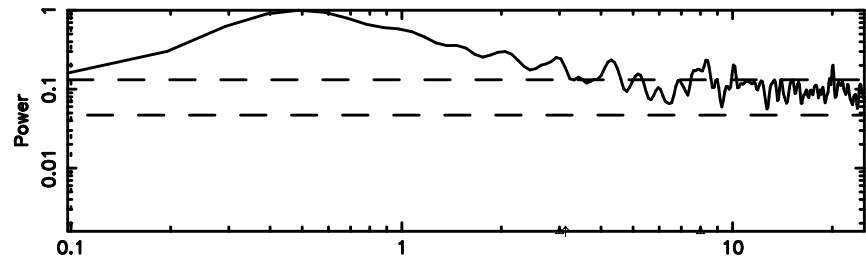

BLK: 9,SNR1: 0.20258 ,SNR2: 2.0921