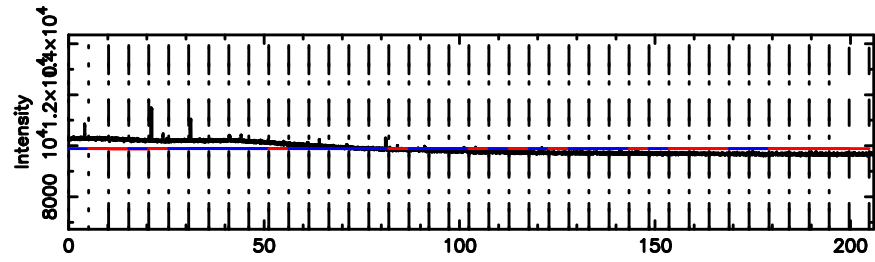

BLK: 4,SNR1: 0.17777 ,SNR2: 3.5301

Frequency (Hz)

2347-02 2024/06/03 21.85UT FUJI -KISO

K20240604064904

BLK: 4,SNR1: 9.1104 ,SNR2: 25.016

Frequency (Hz)

T20240604065601

Frequency (Hz)