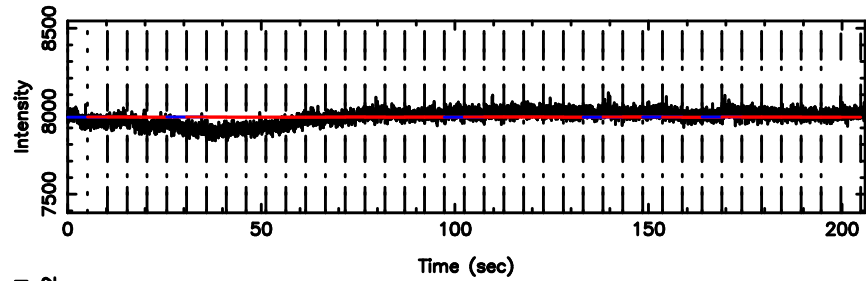

T20240604130536