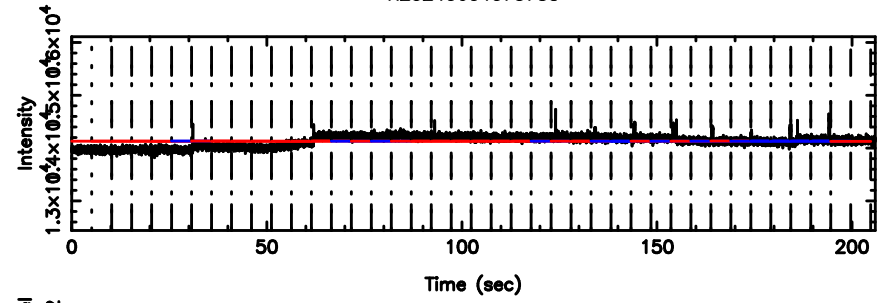

0056-00 2024/06/03 22.99UT TOYOKAWA-FUJI

F20240604075740

BLK:13,SNR1: 1531.7 ,SNR2: 3935.9

T20240604075738

BLK:13,SNR1: 4.9863 ,SNR2: 8.3833

K20240604075735

BLK:13,SNR1: 1.3200 ,SNR2: 4.9277

0056-00 2024/06/03 22.99UT TOYOKAWA-KISO