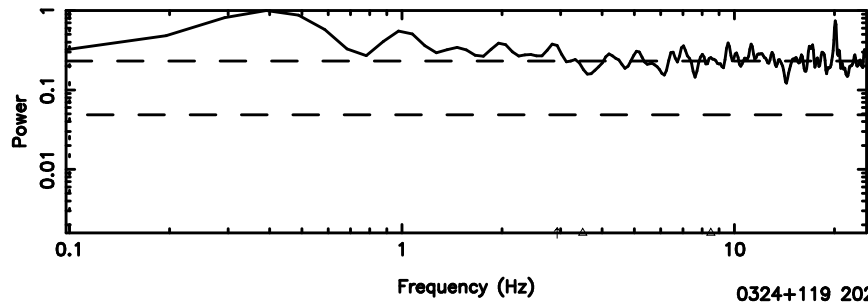

BLK: 9,SNR1: 0.14102 ,SNR2: 0.75261