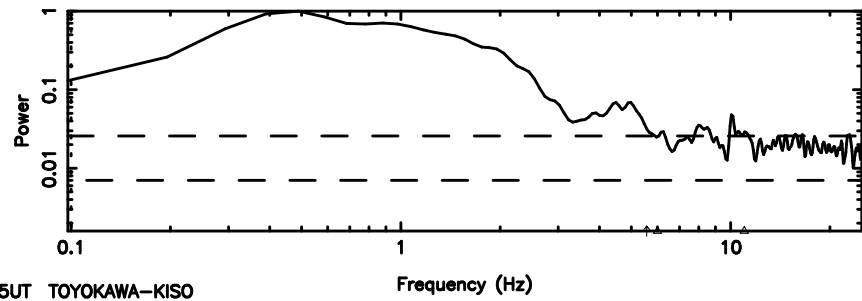

3C216 2024/06/04 7.15UT TOYOKAWA-FUJI

T20240604160705

BLK:13,SNR1: 0.35187 ,SNR2: 0.87552

K20240604160703

BLK:13,SNR1: 2.3030 ,SNR2: 8.6872

3C216 2024/06/04 7.15UT TOYOKAWA-KISO

F20240604160707

BLK:13,SNR1: 2.4746 ,SNR2: 3.2616