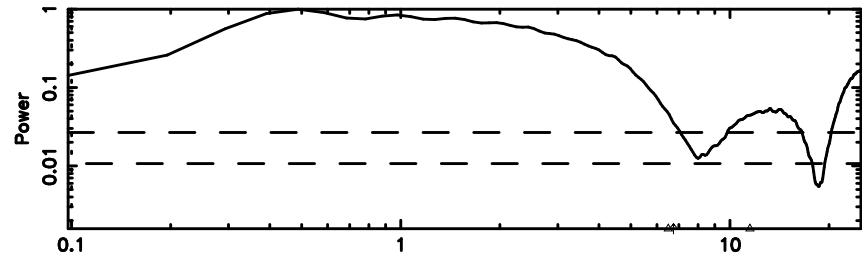

BLK:11,SNR1: 4.8486 ,SNR2: 14.262