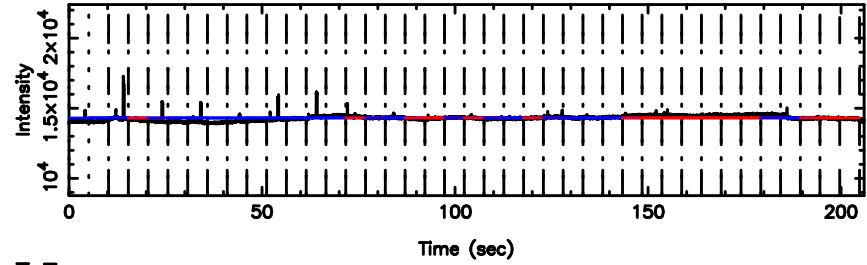

F20240604152240

BLK:18,SNR1: 2.1731 ,SNR2: 6.0589

0821+394 2024/06/04 6.41UT TOYOKAWA-FUJI

T20240604152238

BLK:24,SNR1: 0.52746 ,SNR2: 2.6342

K20240604152236

BLK:24,SNR1: 8.0244 ,SNR2: 19.797

0821+394 2024/06/04 6.41UT TOYOKAWA-KISO