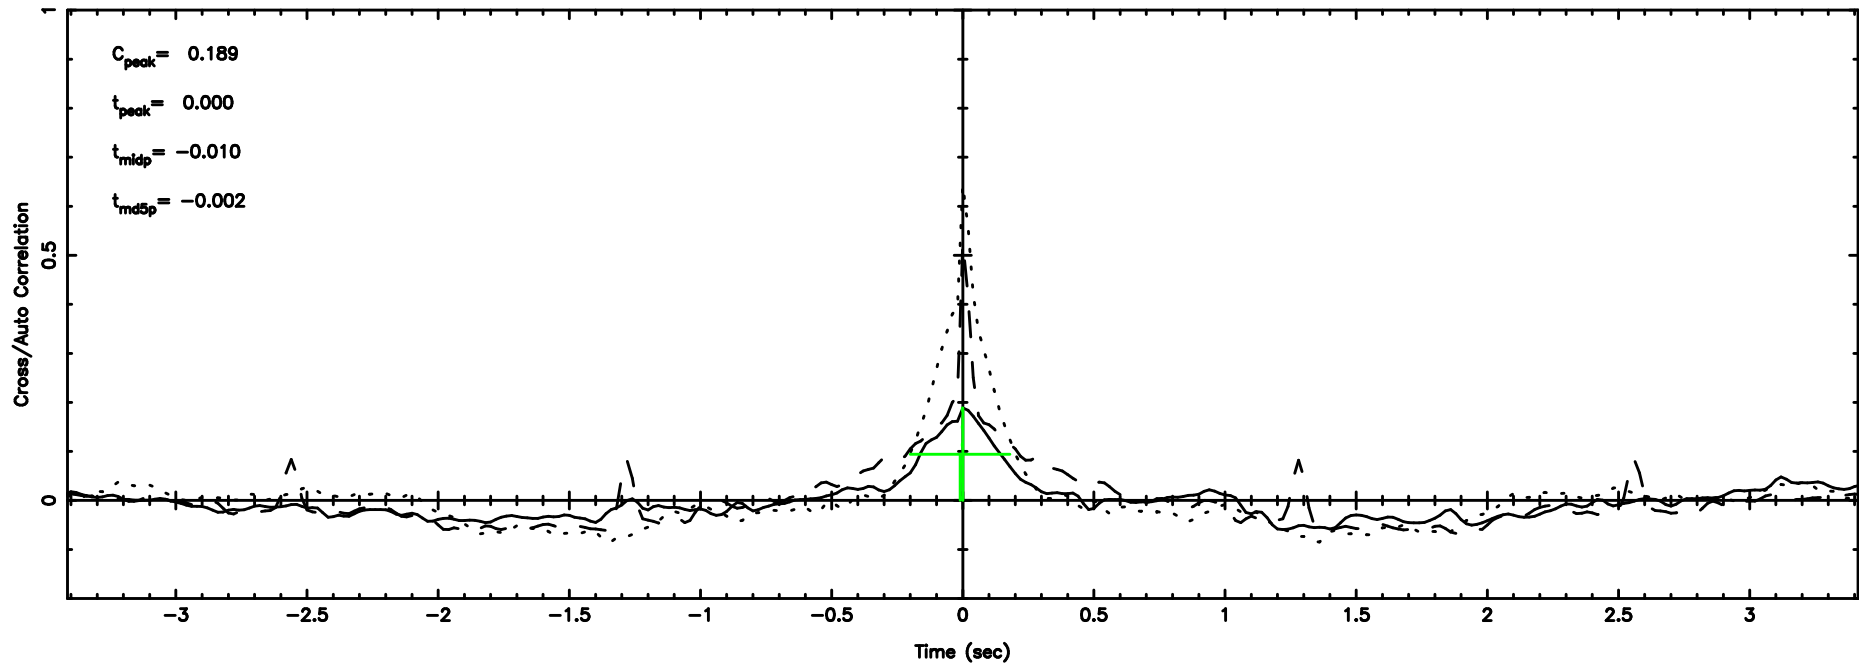

F20240604144146

BLK:11,SNR1: 0.27672 ,SNR2: 2.9273

K20240604144142

BLK:11,SNR1: 2.1662 ,SNR2: 8.4986

0741-06 2024/06/04 5.72UT FUJI -KISO