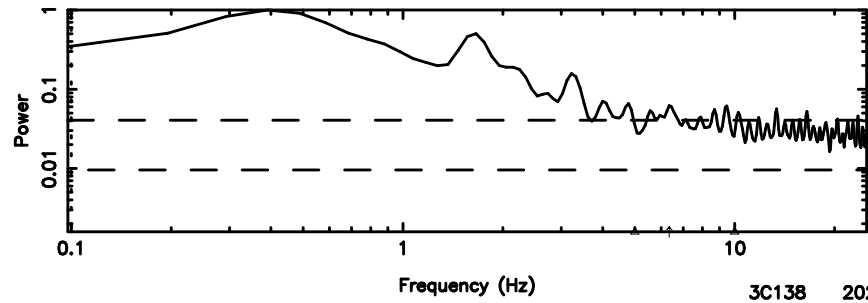

BLK:31,SNR1: 1.0085 ,SNR2: 3.6124

3C138 2024/06/04 3.35UT FUJI -KISO

K20240604121905