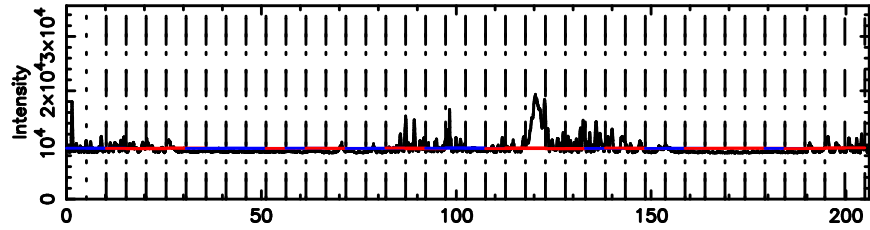

T20240604081643

BLK:11,SNR1: 0.28295 ,SNR2: 1.2018

0115-01 2024/06/03 23.31UT TOYOKAWA-KISO

K20240604081640

BLK:11,SNR1: 0.52243 ,SNR2: 4.8942

F20240604081645

BLK:16,SNR1: 120.50 ,SNR2: 532.18

K20240604081640