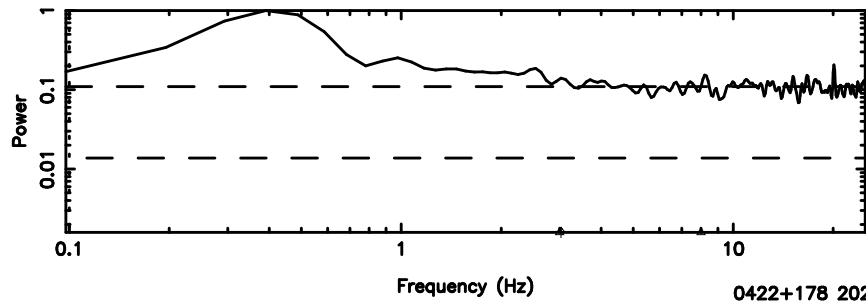

BLK: 4,SNR1: 0.59058E-01,SNR2: 0.75009

F20240604112334

BLK: 4,SNR1: 0.68214E-02,SNR2: 0.62013

0422+178 2024/06/04 2.42UT TOYOKAWA-FUJI

T20240604112332

BLK:14,SNR1: 0.20342 ,SNR2: 1.4214

K20240604112329

BLK:14,SNR1: 0.52301 ,SNR2: 3.9640