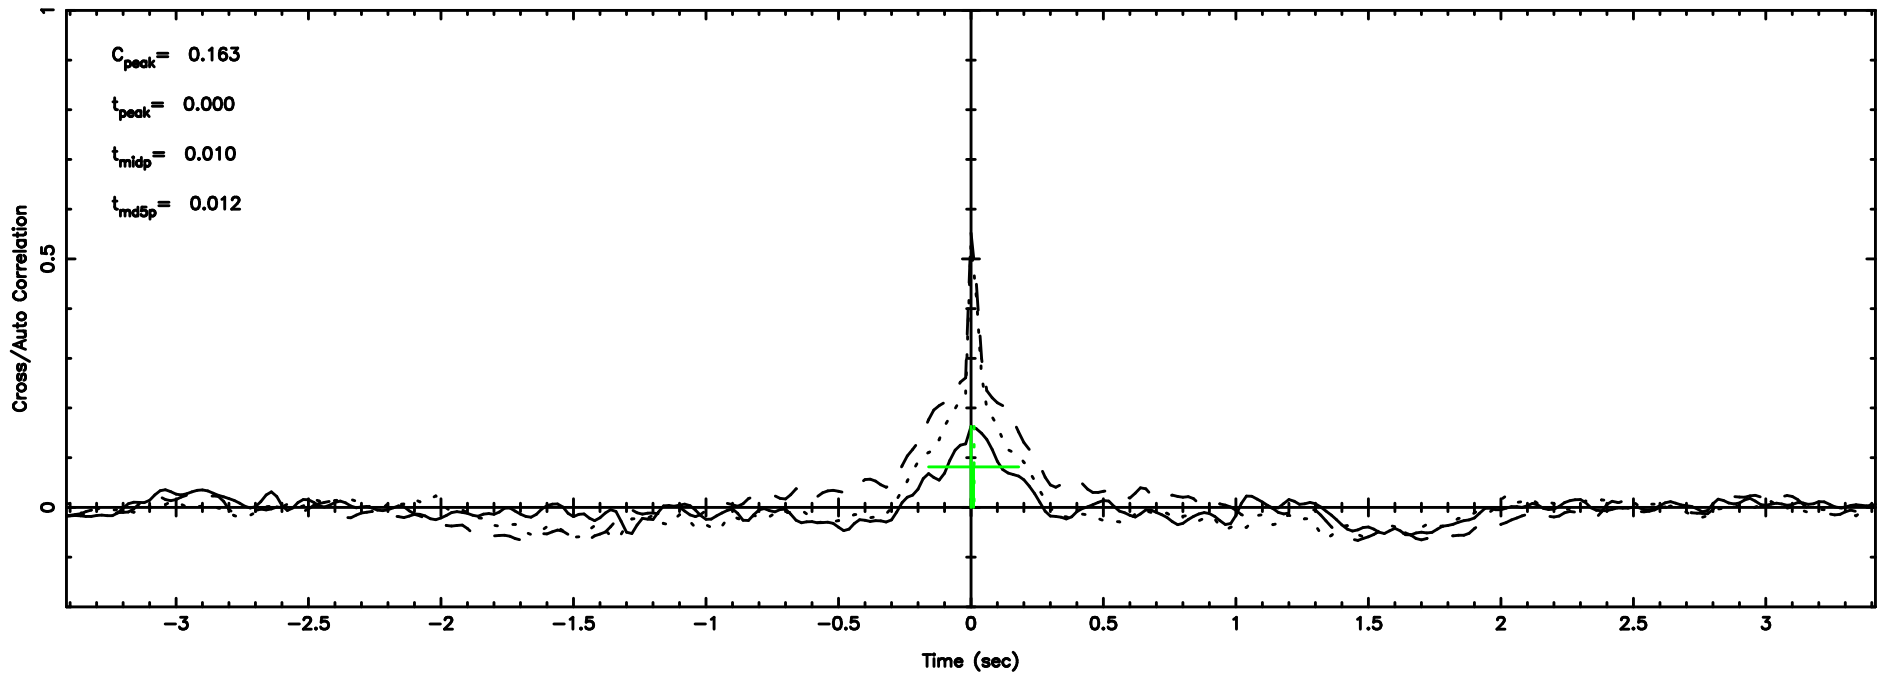

Frequency (Hz)

0044-056 2024/06/03 22.78UT TOYOKAWA-KISO