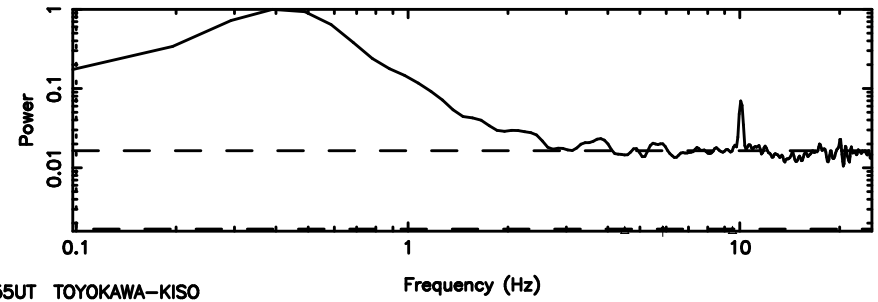

BLK:31,SNR1: 1.5237 ,SNR2: 5.2049

3C119 2024/06/04 2.55UT TOYOKAWA-KISO