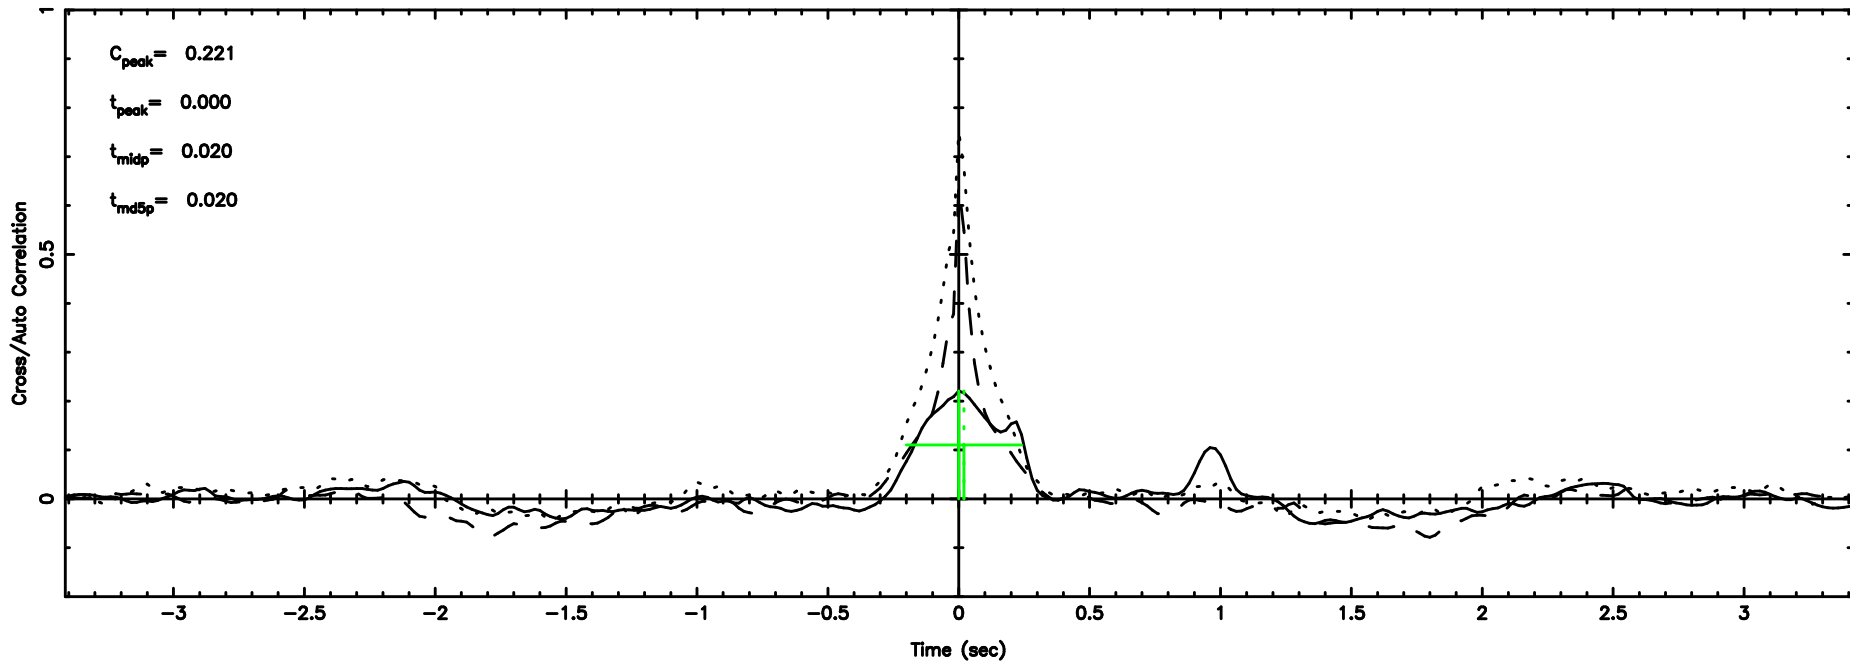

Frequency (Hz)

3C208 2024/06/04 6.87UT FUJI -KISO