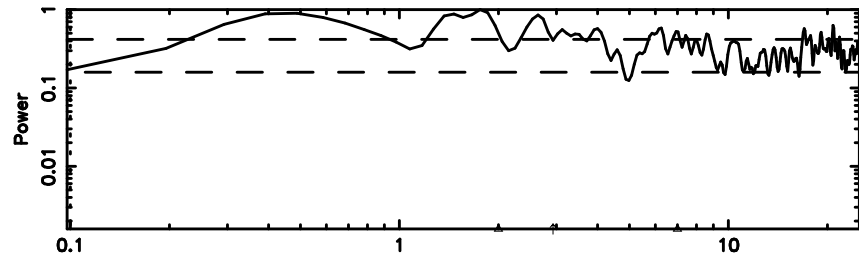

BLK: 5,SNR1:-0.14176 ,SNR2: 0.54010