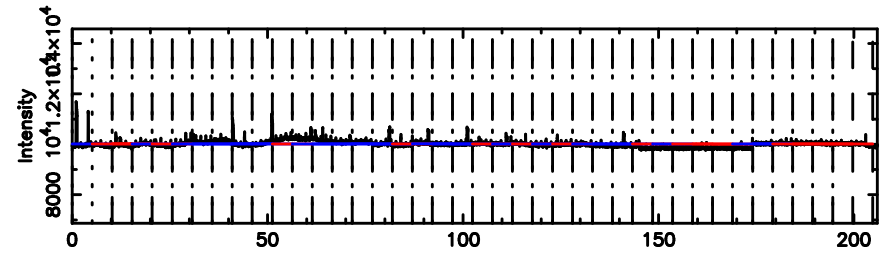

Frequency (Hz)

2354+14 2024/06/03 21.96UT TOYOKAWA-FUJI

F20240604065603