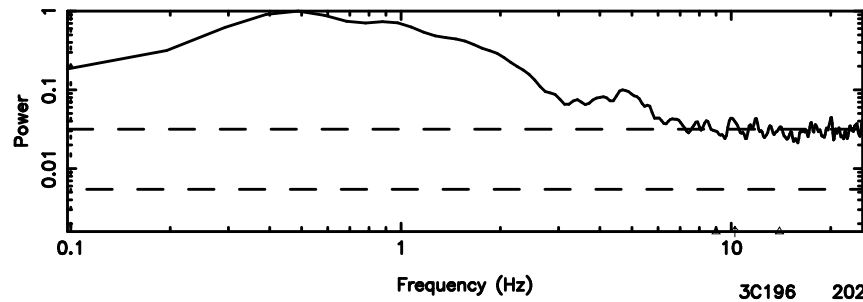

BLK:20,SNR1: 2.0158 ,SNR2: 3.9980