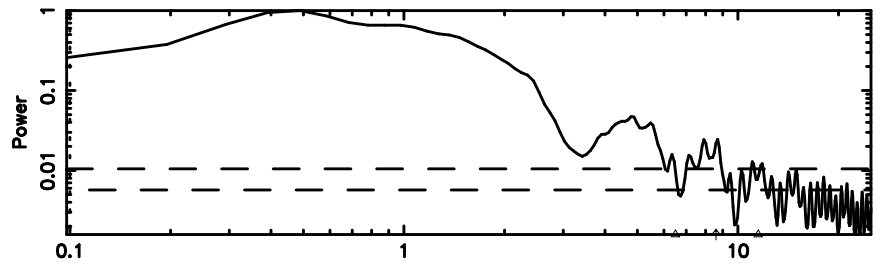

K20240604072059

BLK:12,SNR1: 8.8789 ,SNR2: 15.819

F20240604072104

BLK:14,SNR1: 5.5846 ,SNR2: 13.645

Frequency (Hz)

K20240604072059

BLK:14,SNR1: 8.3525 ,SNR2: 14.886

Frequency (Hz)