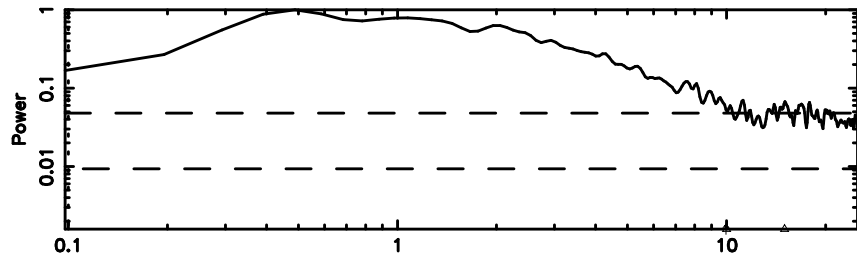

BLK:12,SNR1: 2.5018 ,SNR2: 5.0271