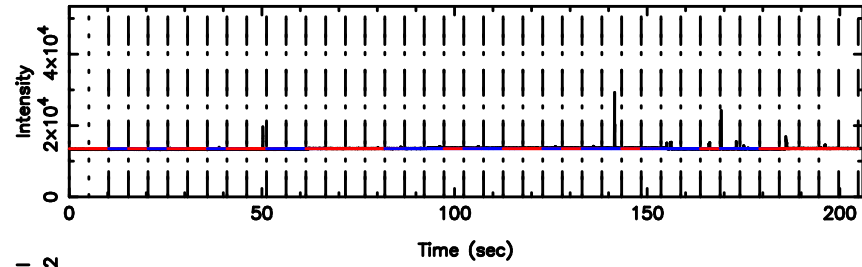

0926+117 2024/06/04 7.46UT TOYOKAWA-FUJI

T20240604162556

BLK:18,SNR1: 2.6376 ,SNR2: 9.1511

Frequency (Hz)

K20240604162554

BLK:18,SNR1: 16.128 ,SNR2: 33.194

Frequency (Hz)

0926+117 2024/06/04 7.46UT TOYOKAWA-KISO