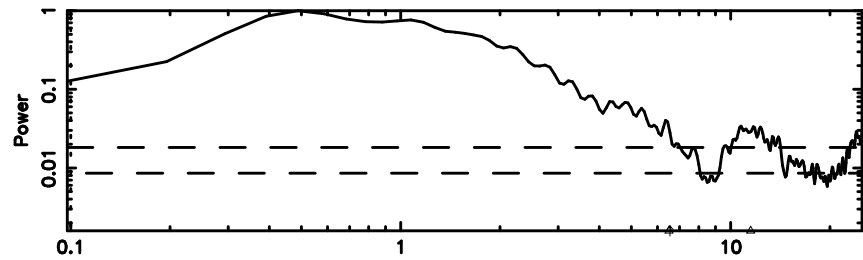

K20240604153416

BLK:13,SNR1: 0.53336 ,SNR2: 2.8436

0834-19 2024/06/04 6.60UT TOYOKAWA-KISO

F20240604153420

BLK: 9,SNR1: 4.0783 ,SNR2: 12.834

Frequency (Hz)

K20240604153416

BLK: 9,SNR1: 0.88885 ,SNR2: 3.5560