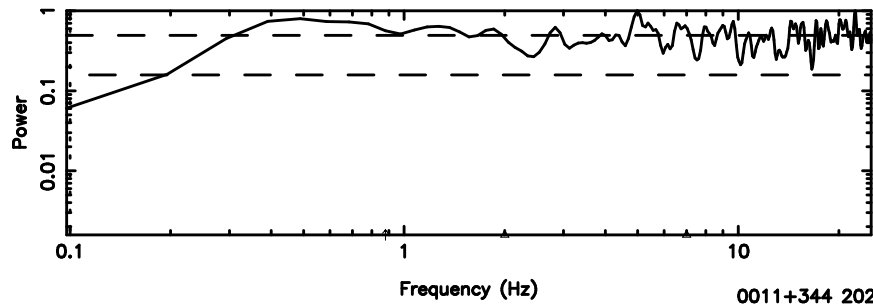

Frequency (Hz)

T20240604071225

BLK: 3,SNR1:-0.11365E-01,SNR2: 0.18662

F20240604071227

BLK: 3,SNR1: 0.70336 ,SNR2: 2.1524

0011+344 2024/06/03 22.24UT TOYOKAWA-FUJI

T20240604071225

BLK: 5, SNR1: -0.34378E-01, SNR2: 0.31634