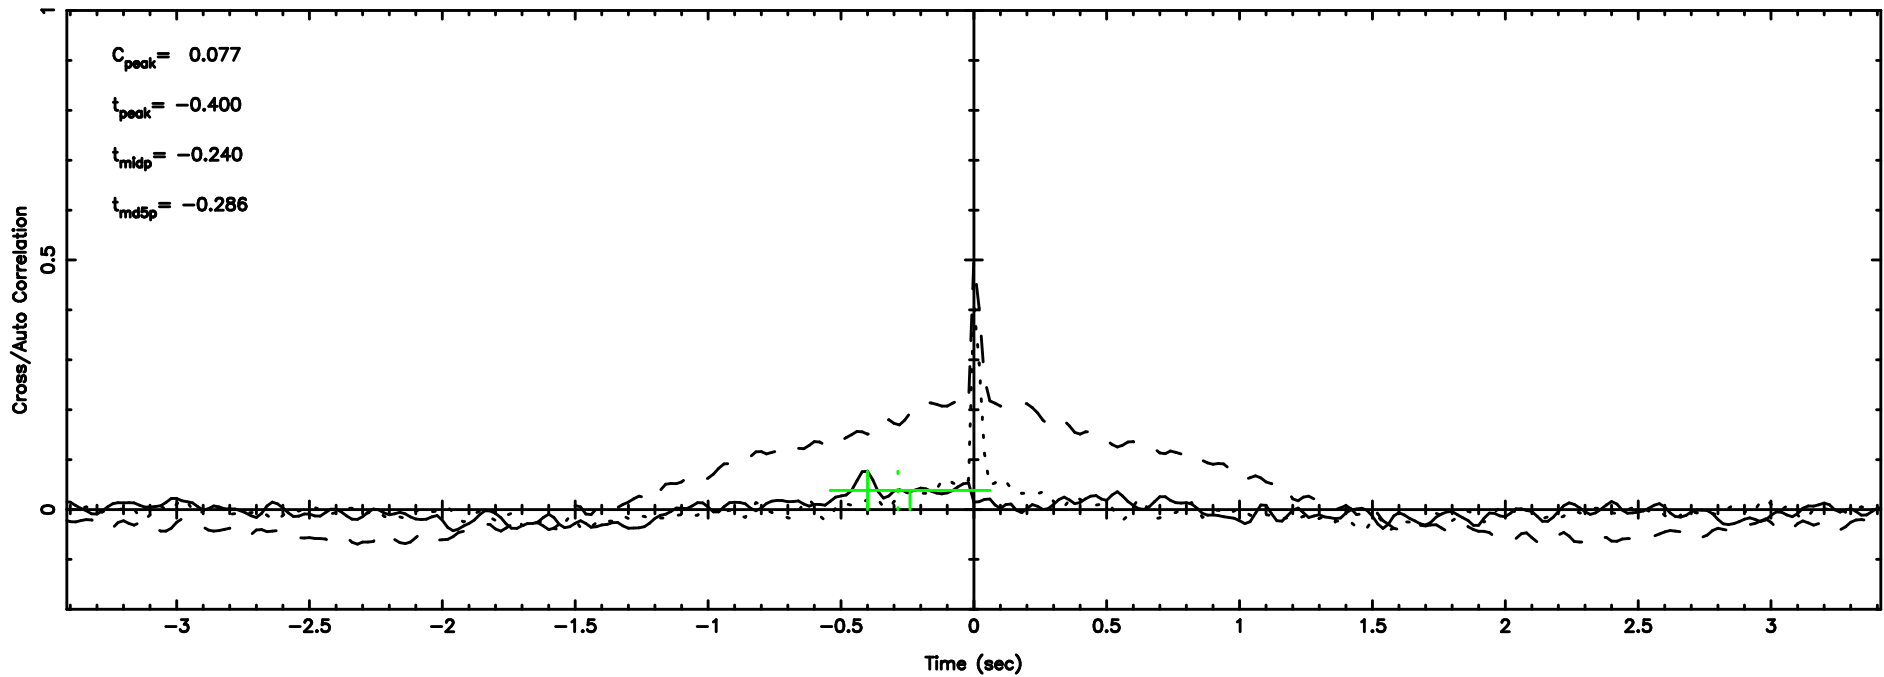

T20240604054432

BLK: 5,SNR1: 0.61303 ,SNR2: 2.3594

Frequency (Hz)

2243+394 2024/06/03 20.77UT TOYOKAWA-KISO

K20240604054429

BLK: 5,SNR1: 0.10779 ,SNR2: 1.0614

Frequency (Hz)

F20240604054434