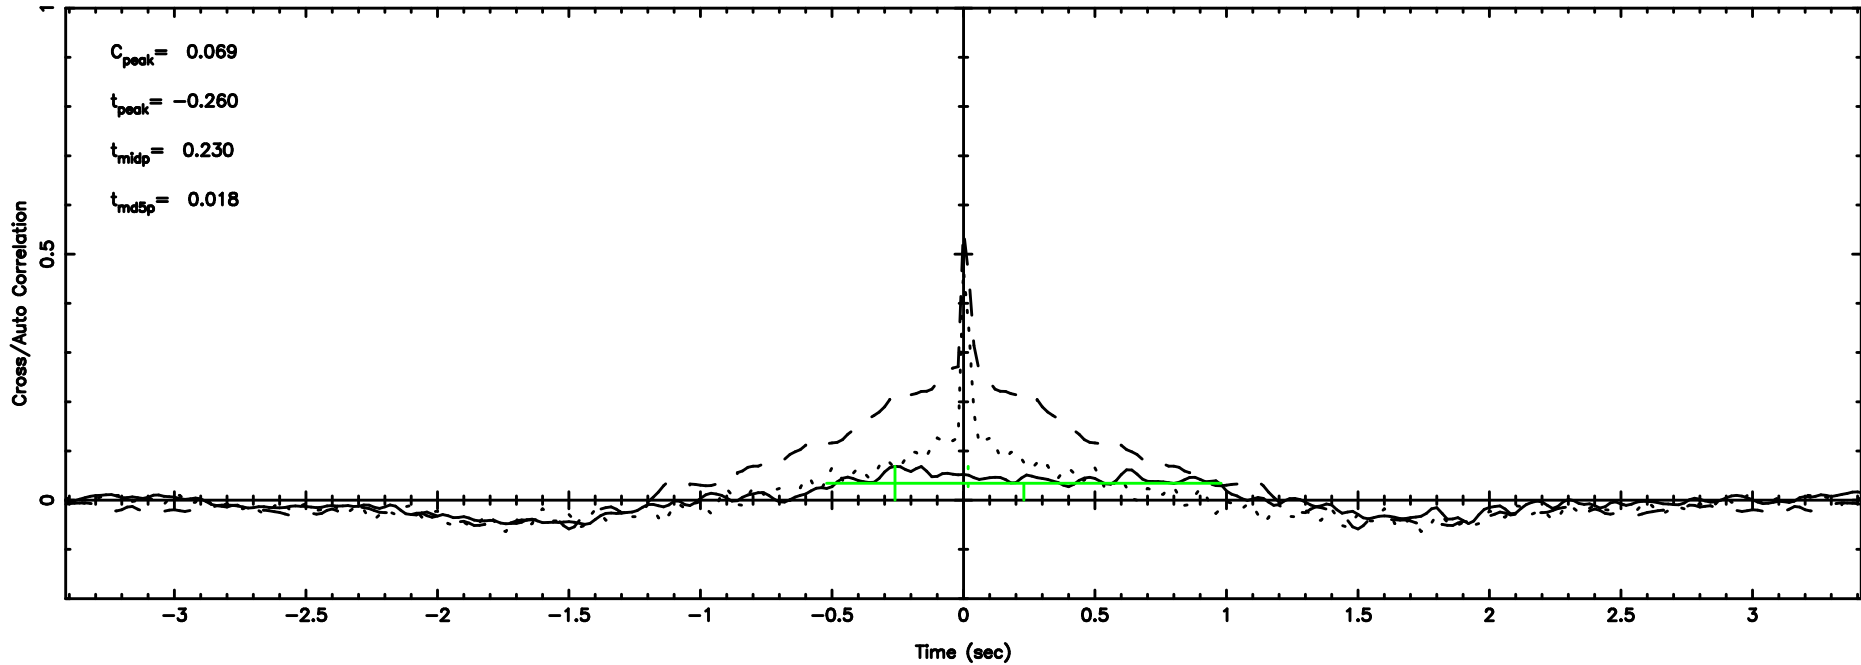

T20240604125323

BLK:11,SNR1: 0.61967 ,SNR2: 3.6549

K20240604125320

BLK:11,SNR1: 0.64359 ,SNR2: 2.9280

0552+12 2024/06/04 3.92UT TOYOKAWA-KISO