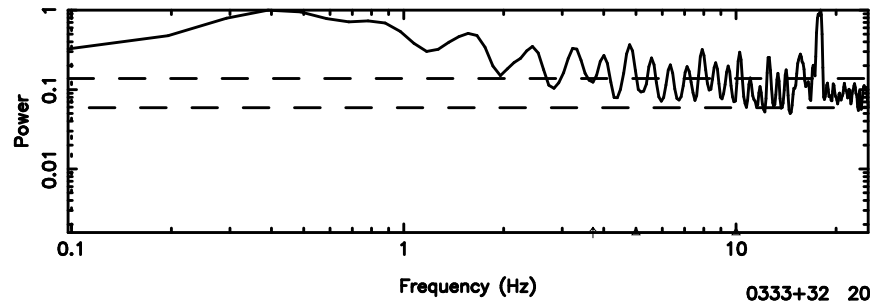

BLK: 9,SNR1: 0.48783 ,SNR2: 1.7993