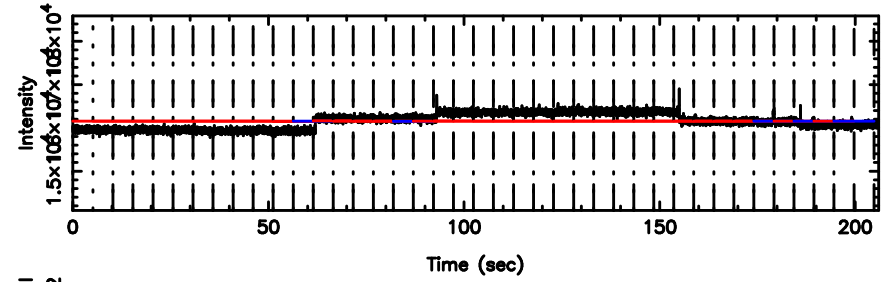

2325+269 2024/06/03 21.47UT TOYOKAWA-KISO

F20240604062645

BLK: 5, SNR1: 0.69170 ,SNR2: 3.5774

Frequency (Hz)

K20240604062640

BLK: 5, SNR1: 0.92709 ,SNR2: 3.7129

Frequency (Hz)

2325+269 2024/06/03 21.47UT FUJI -KISO