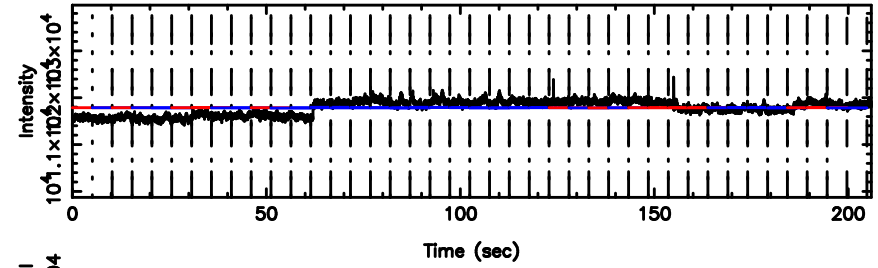

T20240604121908

BLK:26,SNR1: 16.225 ,SNR2: 56.826

3C138 2024/06/04 3.35UT TOYOKAWA-KISO

K20240604121905

BLK:26,SNR1: 1.7553 ,SNR2: 5.8838