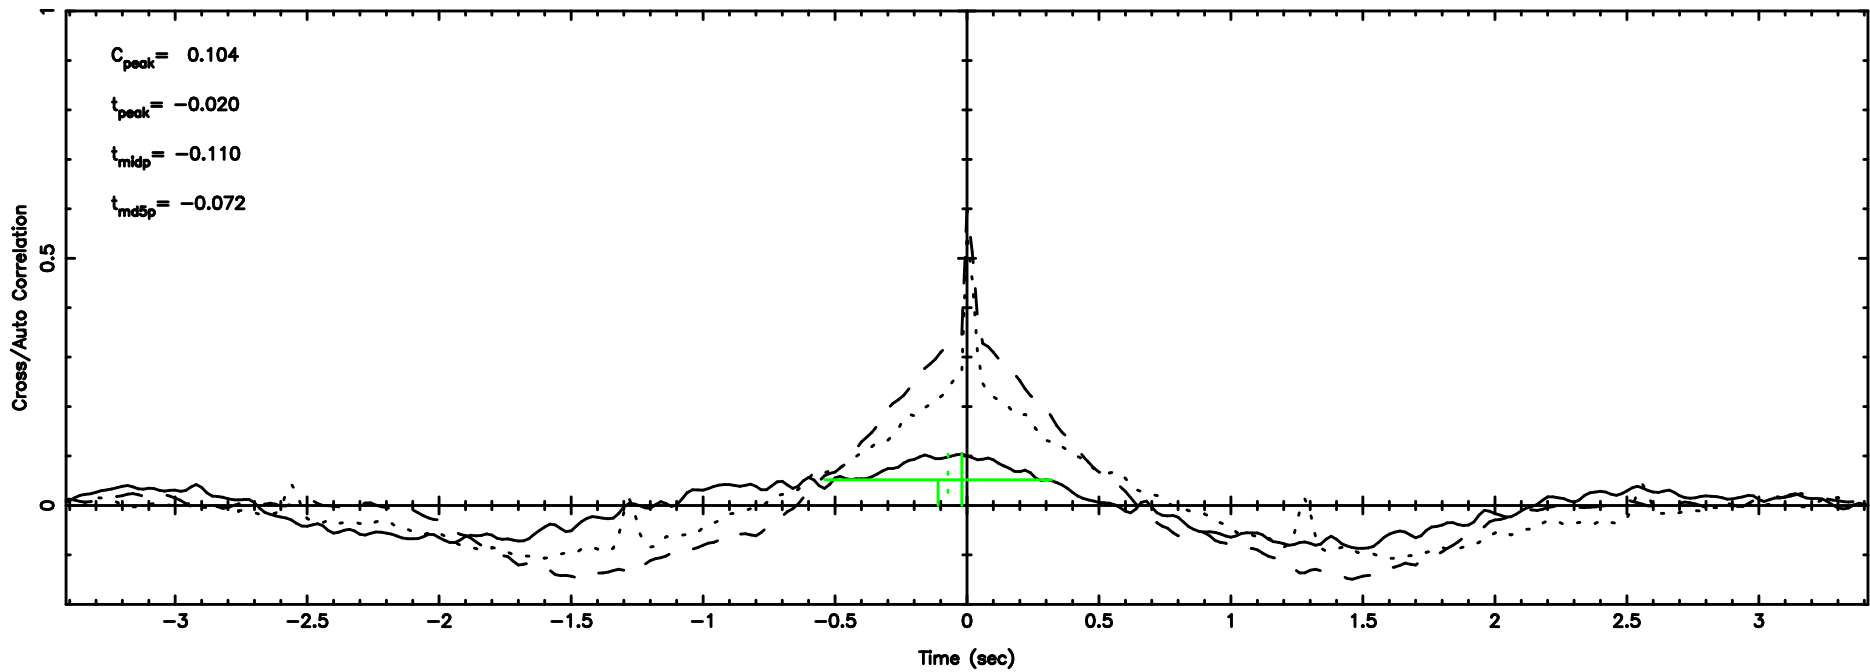

T20240604101820

BLK: 9,SNR1: 0.59030 ,SNR2: 3.7206

F20240604101822

BLK: 9,SNR1: 1.1701 ,SNR2: 5.7007

3C84 2024/06/04 1.33UT TOYOKAWA-FUJI