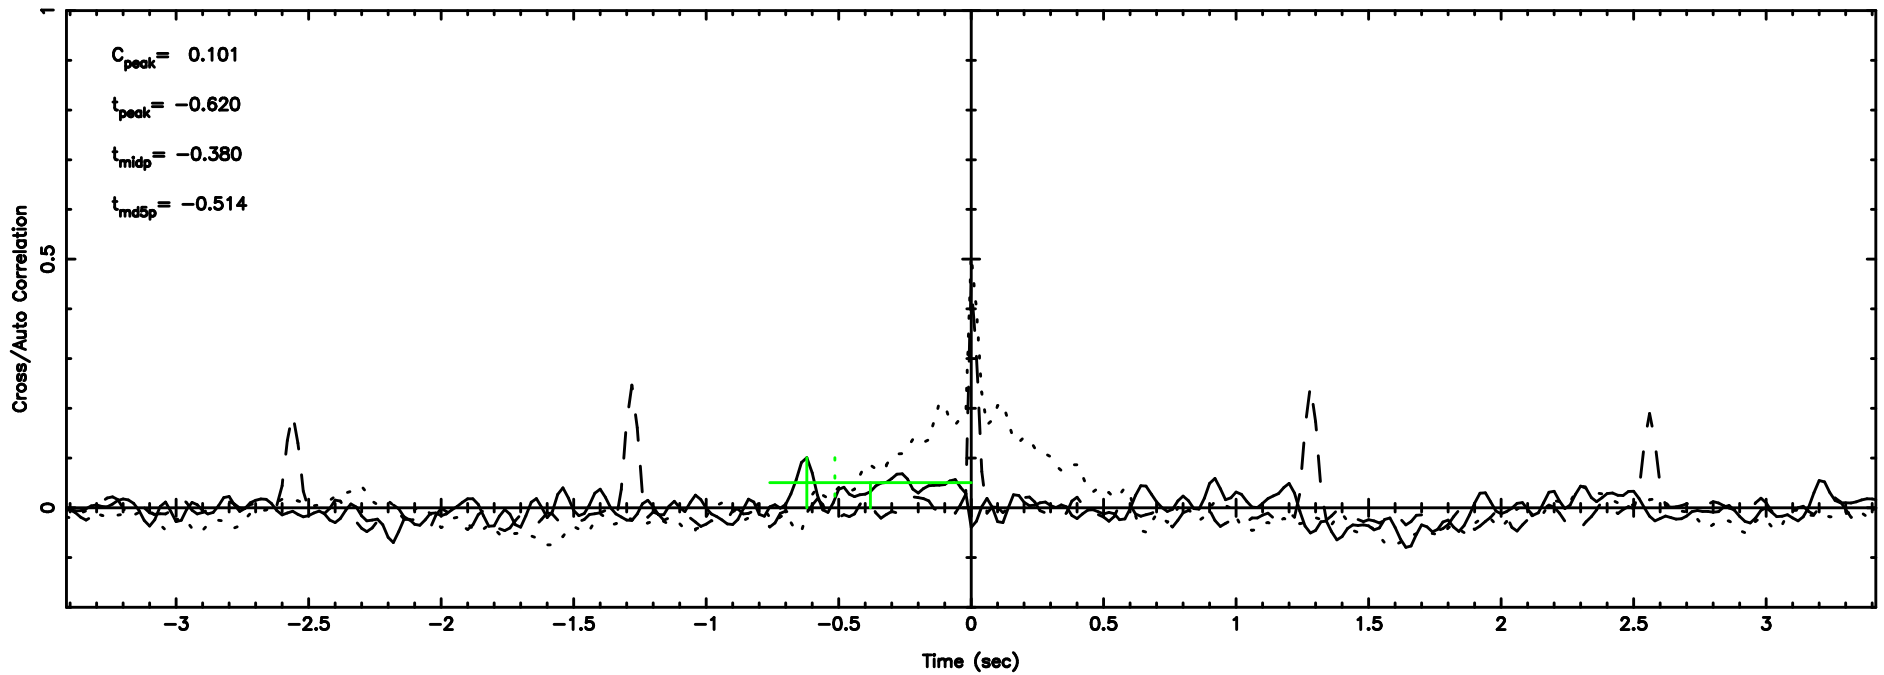

Frequency (Hz)