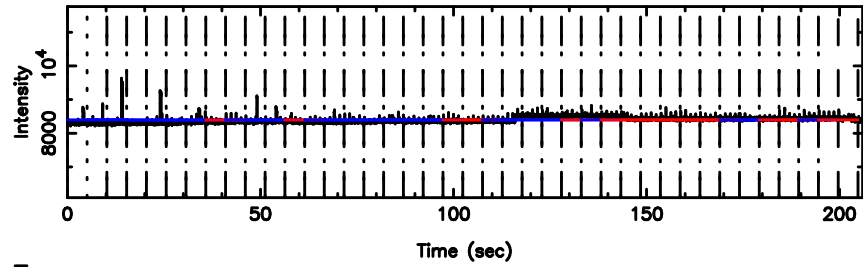

F20240604151130