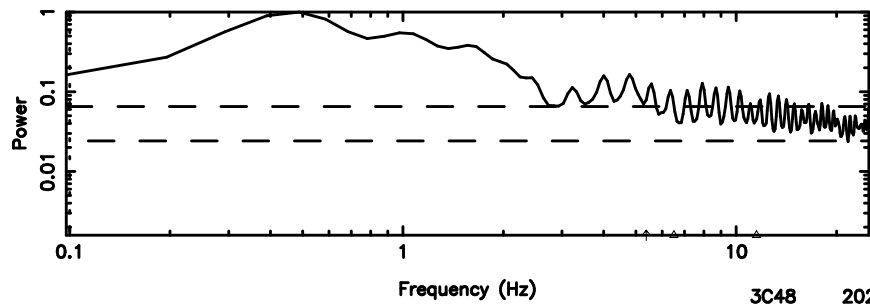

BLK:28,SNR1: 0.62918 ,SNR2: 2.7142

3C48 2024/06/03 23.63UT FUJI -KISO

K20240604083614