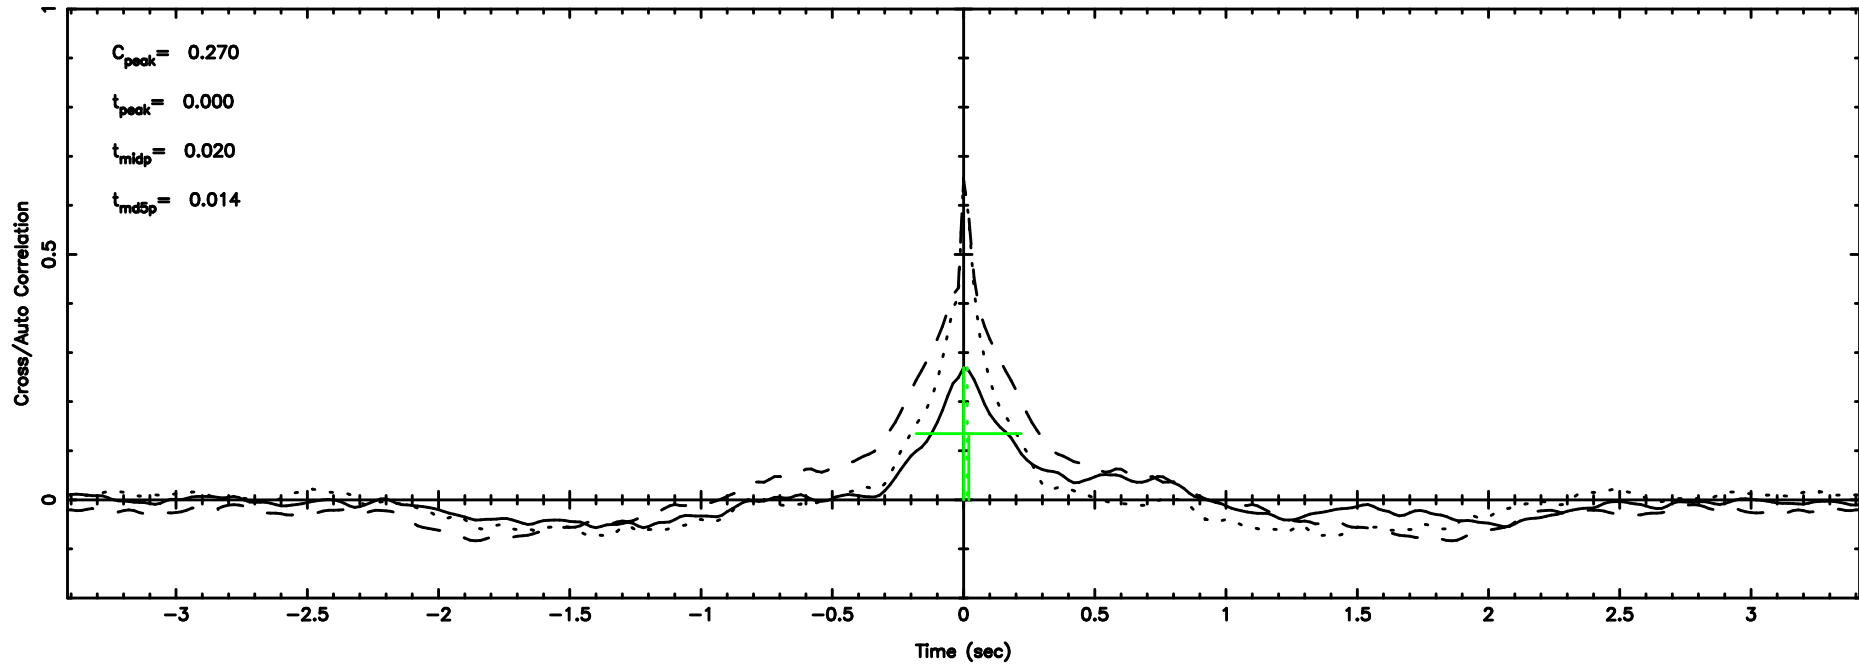

0723+10 2024/06/04 5.42UT TOYOKAWA-FUJI