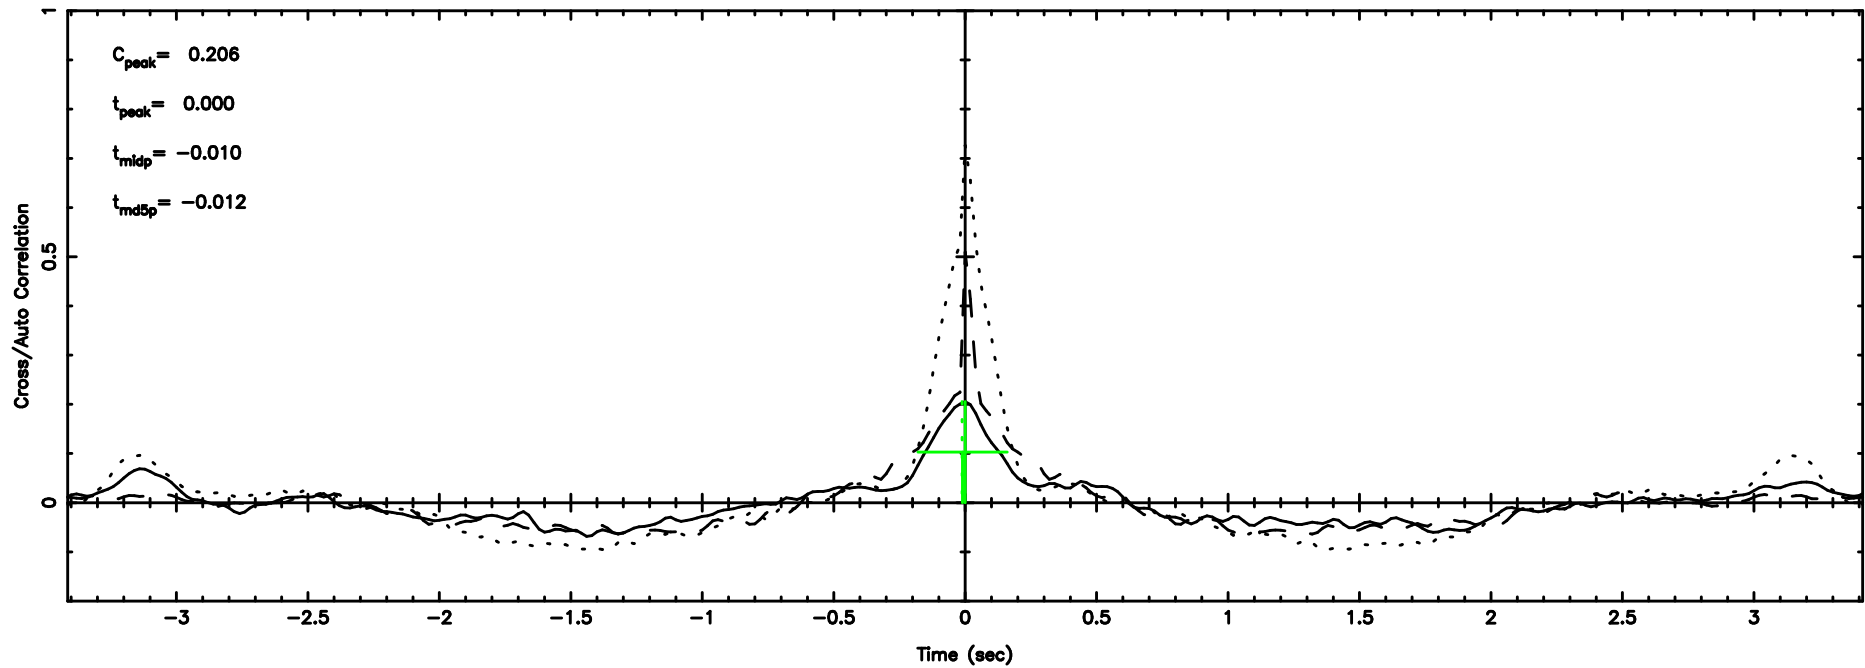

0556+191 2024/06/04 3.99UT TOYOKAWA-KISO