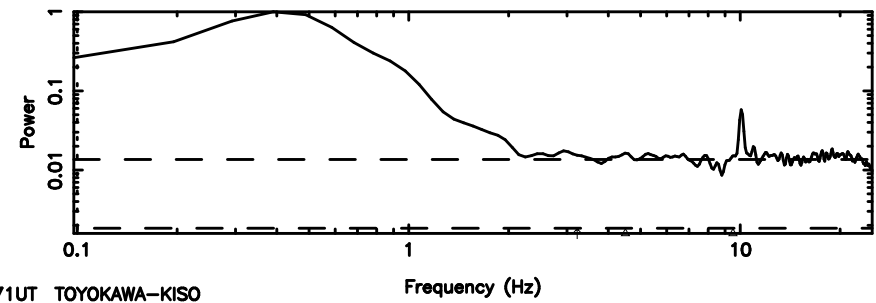

BLK:36,SNR1: 1.9912 ,SNR2: 12.029