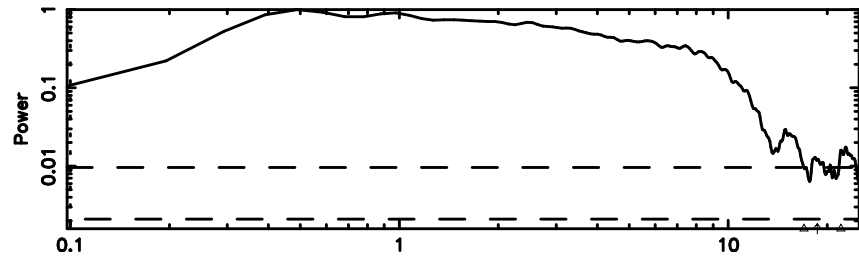

BLK: 4,SNR1: 0.96988E-01,SNR2: 0.95933

Frequency (Hz)

K20240604171858

BLK: 4,SNR1: 0.44015 ,SNR2: 3.7426

Frequency (Hz)

3C241 2024/06/04 8.35UT TOYOKAWA-KISO

F20240604171903

BLK: 4,SNR1: 24.494 ,SNR2: 26.173