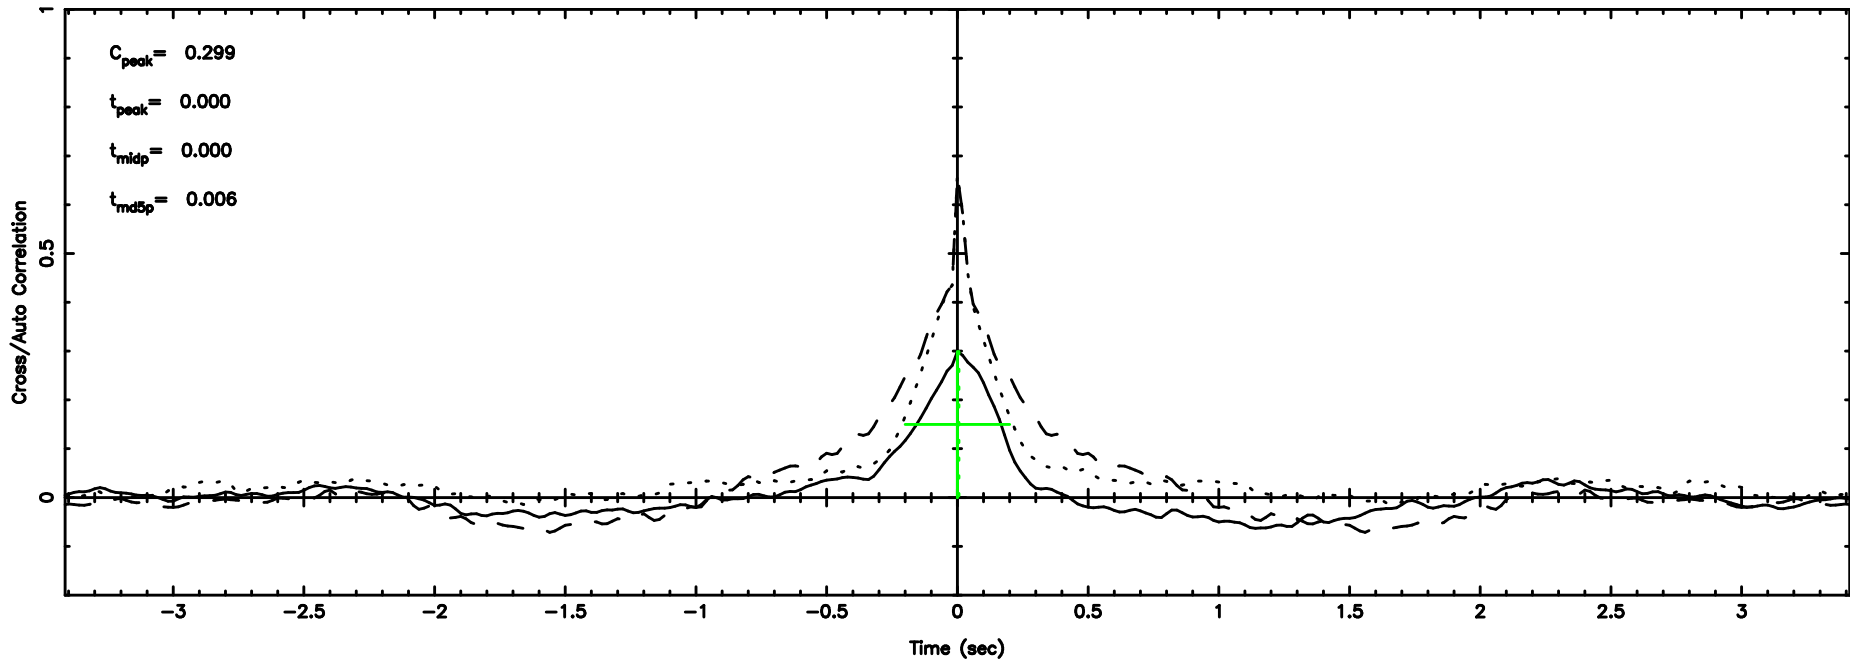

Frequency (Hz)

0941-08 2024/06/04 7.71UT TOYOKAWA-KISO