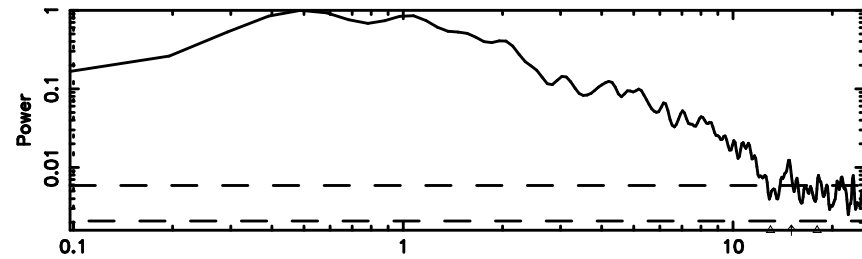

BLK:17,SNR1: 6.7103 ,SNR2: 8.7605

Frequency (Hz)

3C208 2024/06/04 6.87UT TOYOKAWA-KISO

F20240604155026

BLK: 9,SNR1: 0.84608 ,SNR2: 1.3138

Frequency (Hz)

K20240604155022

BLK: 9,SNR1: 15.204 ,SNR2: 20.233