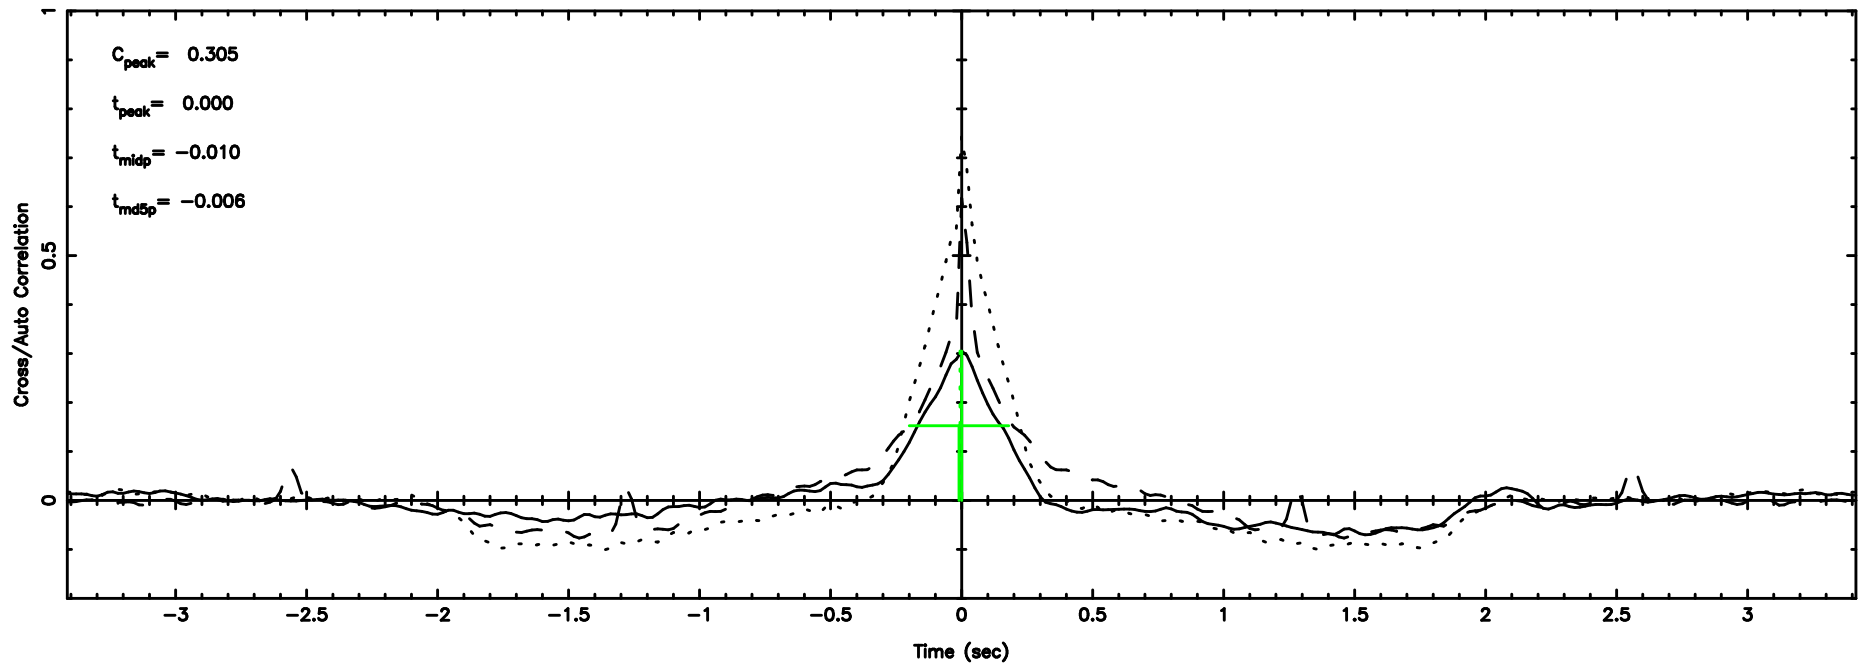

F20240604152240

BLK:24,SNR1: 1.4932 ,SNR2: 5.6421

Frequency (Hz)

K20240604152236

BLK:24,SNR1: 7.4465 ,SNR2: 18.412

Frequency (Hz)

0821+394 2024/06/04 6.41UT FUJI -KISO

T20240604153418