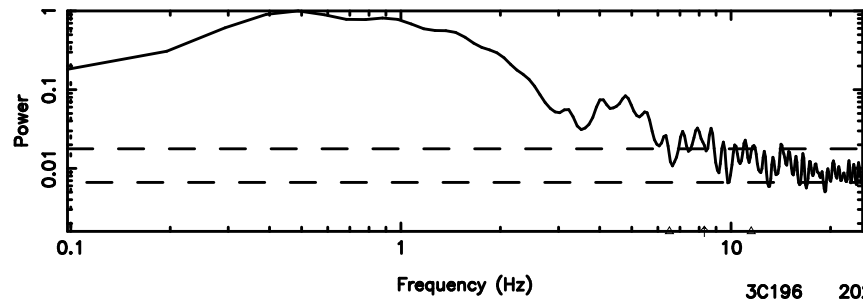

BLK:25,SNR1: 3.5945 ,SNR2: 9.1610