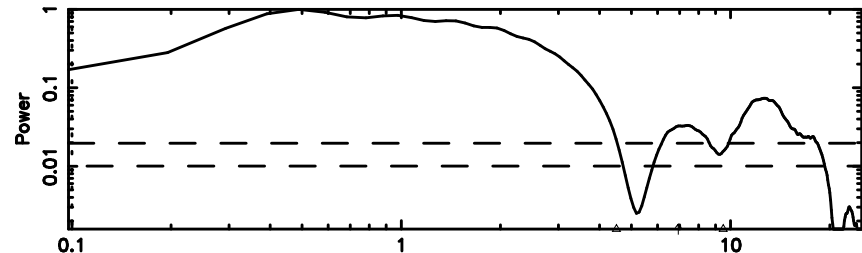

BLK:10,SNR1: 7.6710 ,SNR2: 6.8093

Frequency (Hz)

0941-08 2024/06/04 7.71UT TOYOKAWA-FUJI

T20240604164041

BLK:12,SNR1: 109.92 ,SNR2: 411.93

Frequency (Hz)

K20240604164039

BLK:12,SNR1: 5.1133 ,SNR2: 13.517