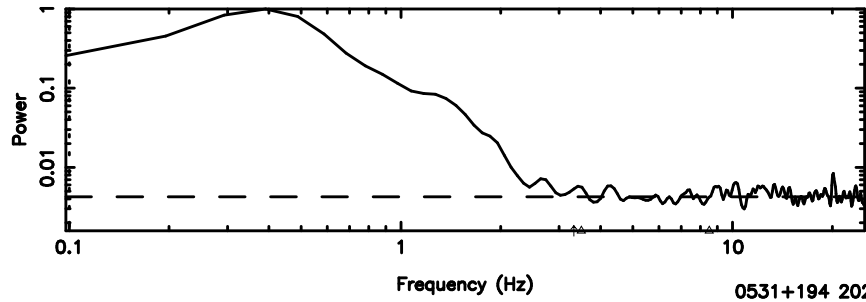

BLK:22,SNR1: 5.7820 ,SNR2: 35.233