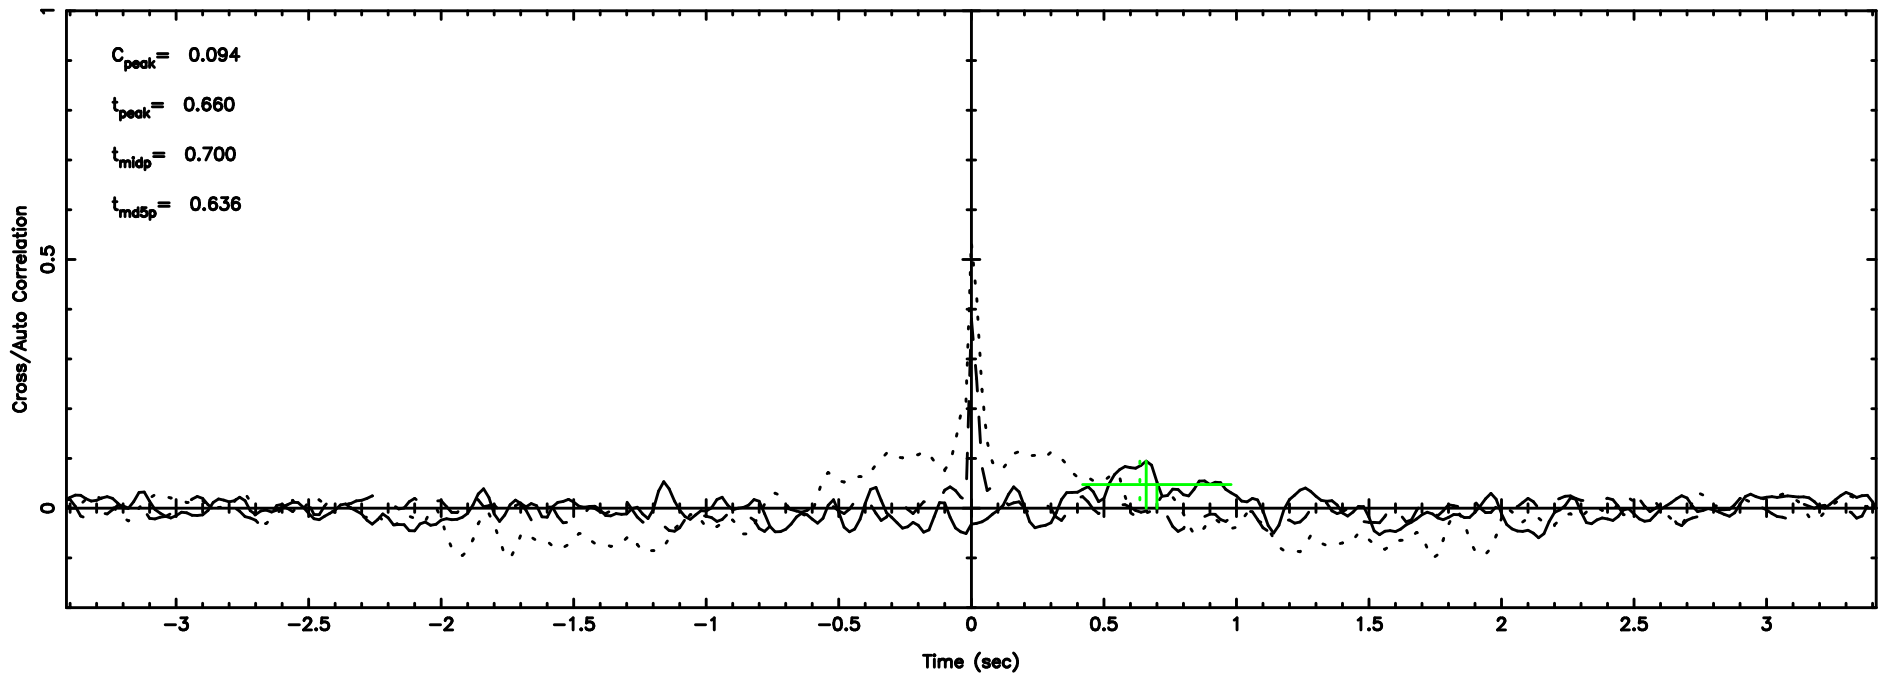

Frequency (Hz)

3C12 2024/06/03 22.55UT TOYOKAWA-FUJI