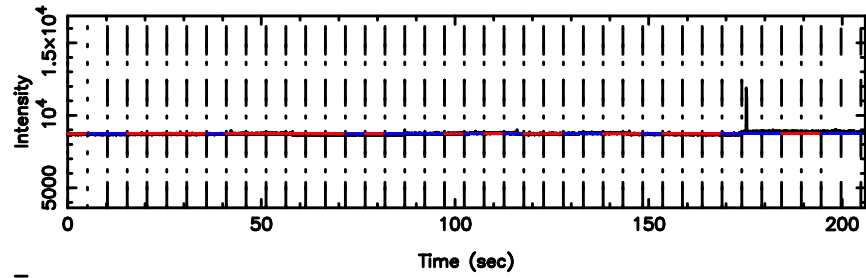

BLK:12,SNR1: 30.298 ,SNR2: 29.665

0556+191 2024/06/04 3.99UT TOYOKAWA-KISO

F20240604125752

BLK:16,SNR1: 15.270 ,SNR2: 18.071

K20240604125747

BLK:16,SNR1: 1.3848 ,SNR2: 4.6295

0556+191 2024/06/04 3.99UT FUJI -KISO