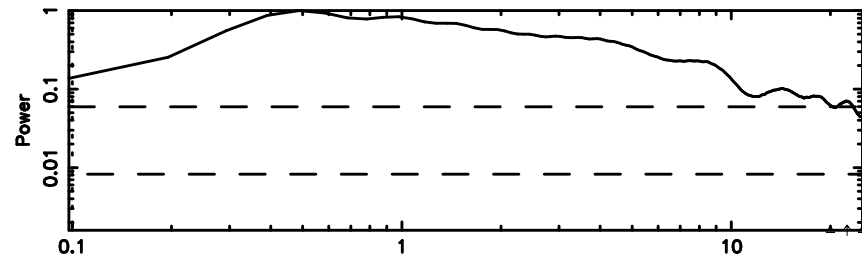

BLK:12,SNR1: 0.87171 ,SNR2: 1.2508

Frequency (Hz)

F20240604163343

BLK:12,SNR1: 2.9434 ,SNR2: 2.6173

Frequency (Hz)

3C222 2024/06/04 7.59UT TOYOKAWA-FUJI

T20240604163341

BLK:17,SNR1: 0.62863 ,SNR2: 1.0476