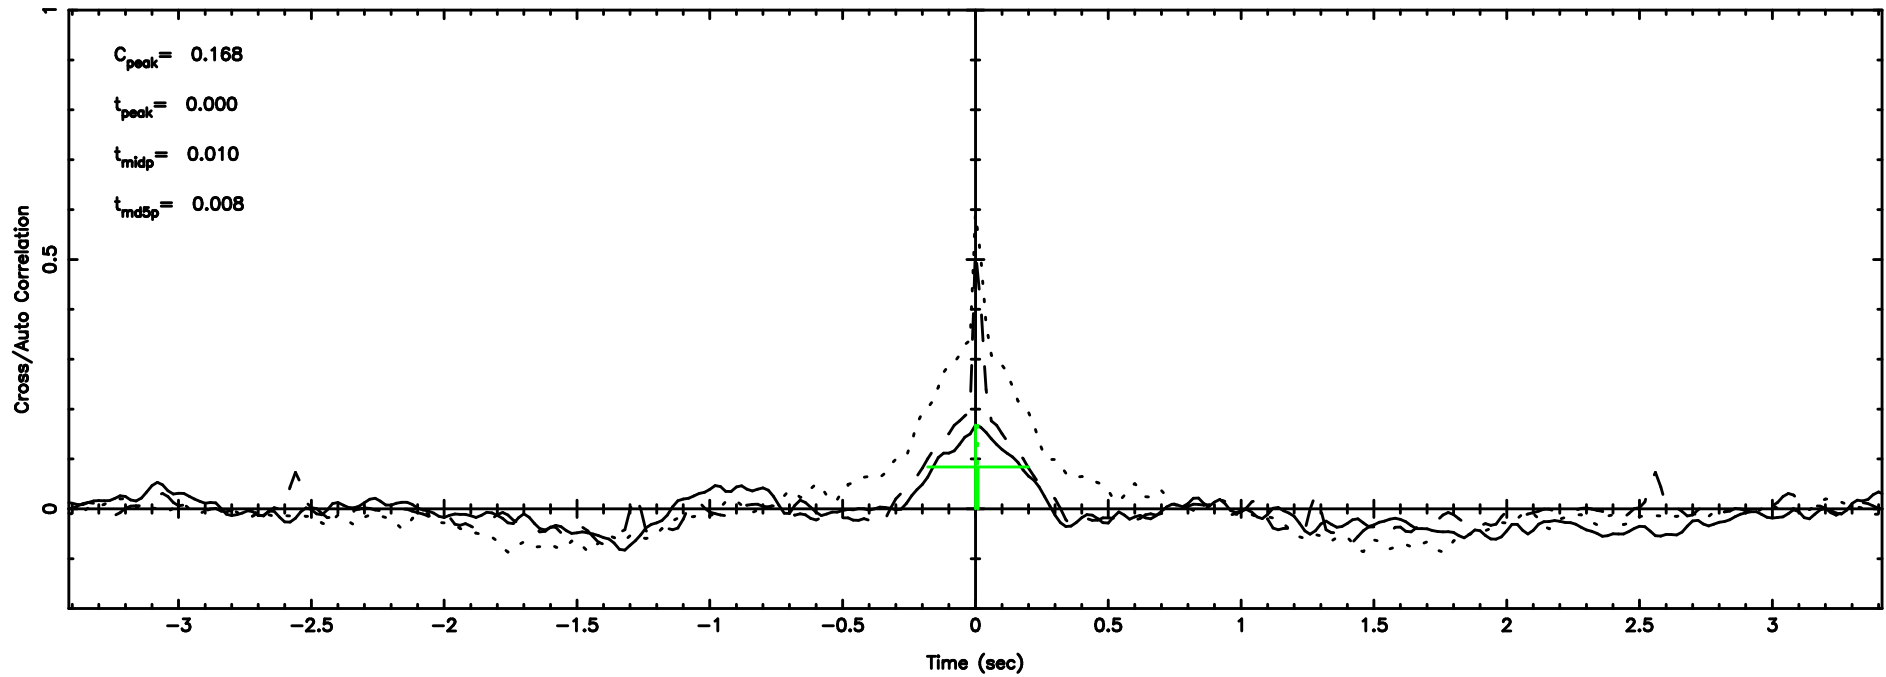

Frequency (Hz)

2259+481 2024/06/03 21.04UT FUJI -KISO