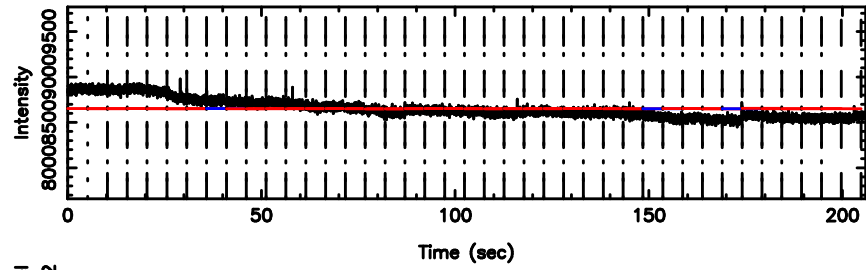

F20240604125325