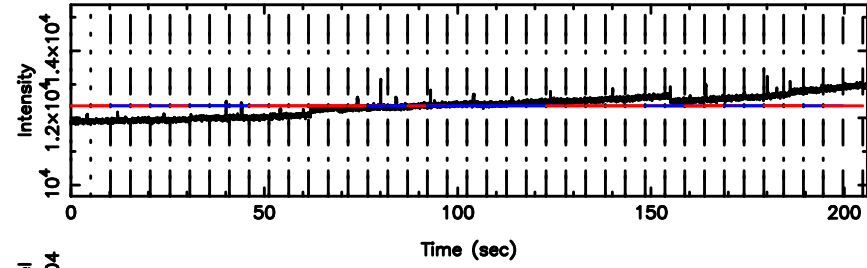

BLK:24,SNR1: 1.6246 ,SNR2: 4.1206

0723+10 2024/06/04 5.42UT TOYOKAWA-FUJI

T20240604142328

BLK:18,SNR1: 28.931 ,SNR2: 110.13

K20240604142325

BLK:18,SNR1: 1.5966 ,SNR2: 3.3062

0723+10 2024/06/04 5.42UT TOYOKAWA-KISO