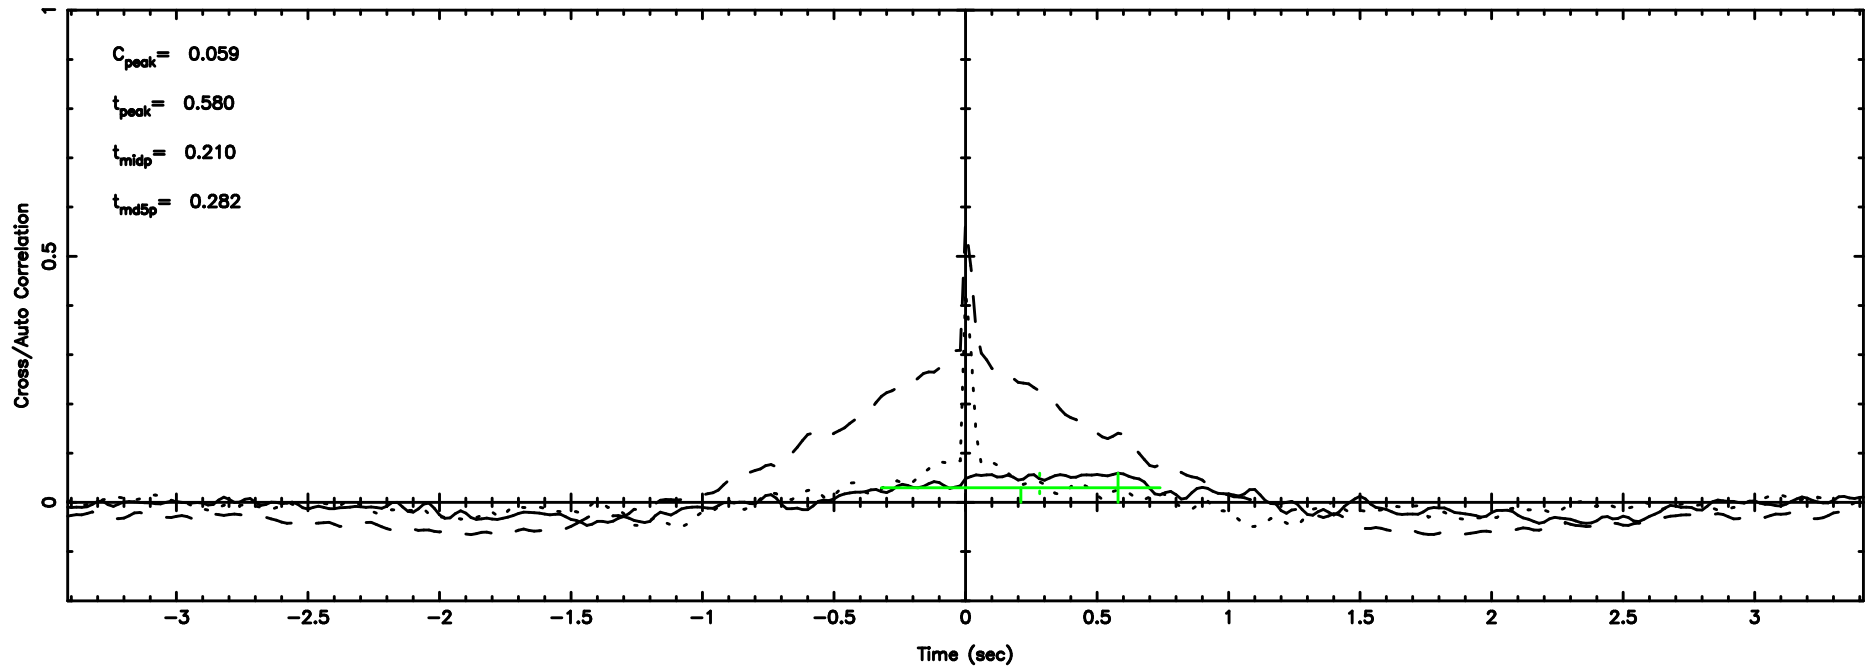

T20240604125323

BLK: 9,SNR1: 1.1903 ,SNR2: 3.2413

F20240604125325

BLK: 9,SNR1: 0.14206 ,SNR2: 1.1720

0552+12 2024/06/04 3.92UT TOYOKAWA-FUJI

T20240604125323

BLK:11,SNR1: 0.61967 ,SNR2: 3.6549

K20240604125320