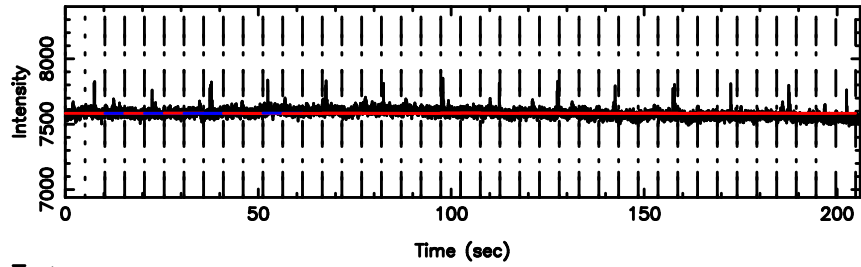

F20240604152240

BLK:24,SNR1: 1.4932 ,SNR2: 5.6421

Frequency (Hz)

K20240604152236

BLK:24,SNR1: 7.4465 ,SNR2: 18.412

Frequency (Hz)

0821+394 2024/06/04 6.41UT FUJI -KISO

T20240604153418