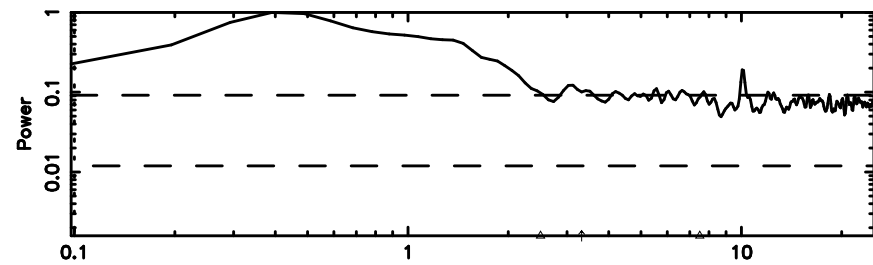

BLK:16,SNR1: 0.33843 ,SNR2: 2.7818