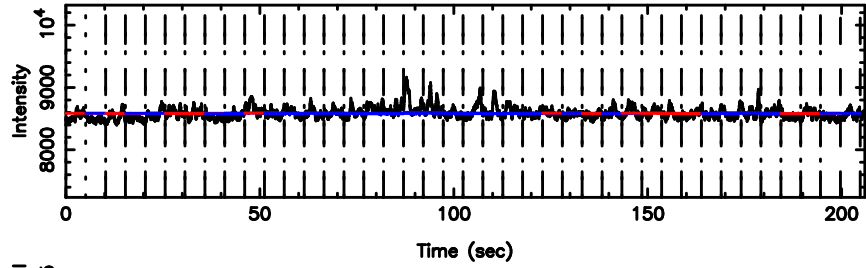

T20240604121908