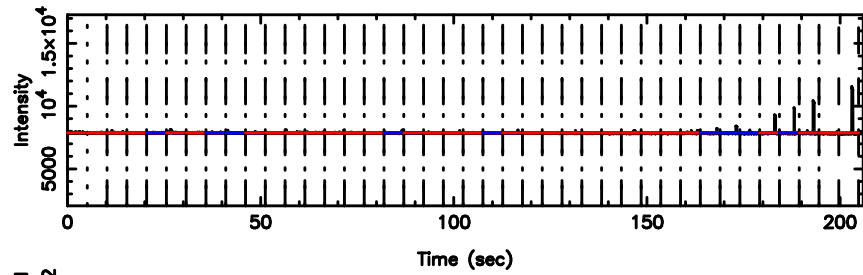

T20240604145129