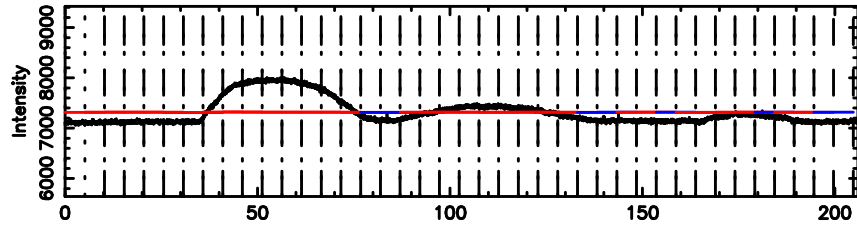

T20240604170503