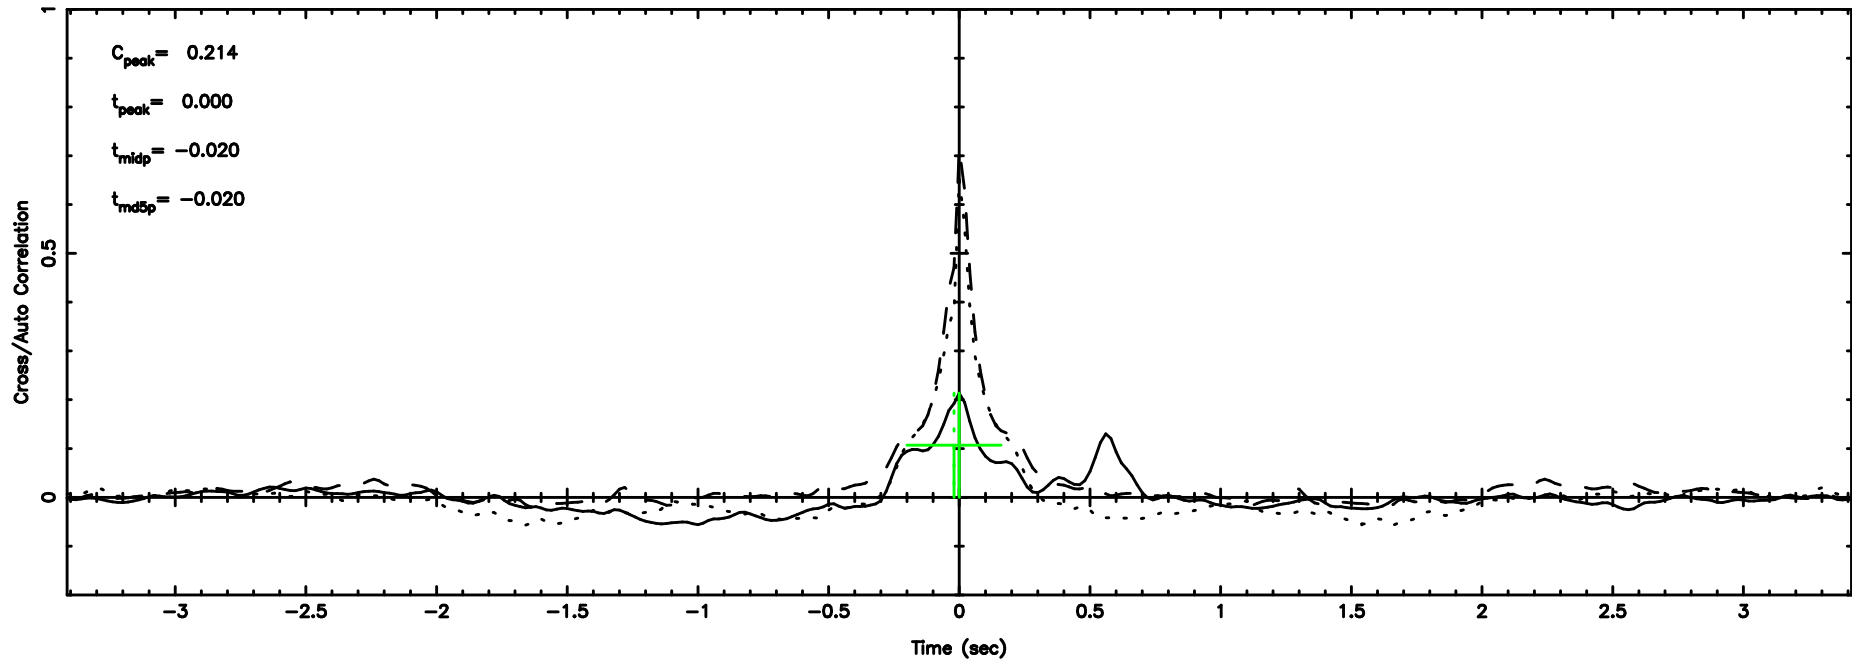

Frequency (Hz)

0941-08 2024/06/04 7.71UT FUJI -KISO