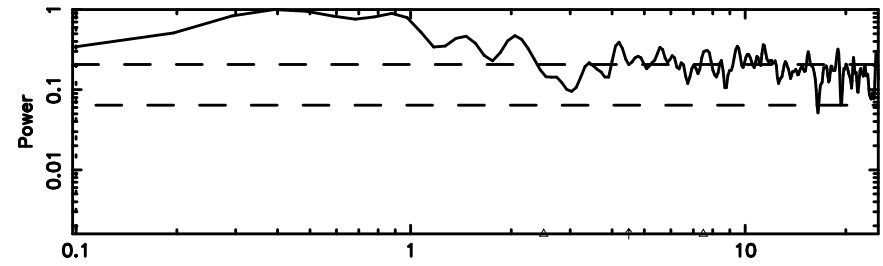

BLK: 4,SNR1: 9.1889 ,SNR2: 38.026

Frequency (Hz)

K20240604063522

BLK: 4,SNR1: 0.15379 ,SNR2: 0.90423

Frequency (Hz)

2334+085 2024/06/03 21.62UT TOYOKAWA-KISO

F20240604063527

BLK: 7,SNR1: 0.66718 ,SNR2: 3.2223