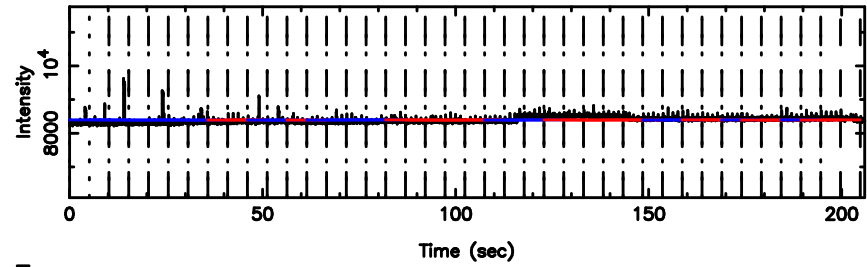

BLK:20,SNR1: 3.8715 ,SNR2: 9.8546

3C196 2024/06/04 6.22UT TOYOKAWA-FUJI

T20240604151128

BLK:23,SNR1: 1.8292 ,SNR2: 3.6115

Frequency (Hz)

K20240604151126

BLK:23,SNR1: 5.0366 ,SNR2: 12.596

Frequency (Hz)