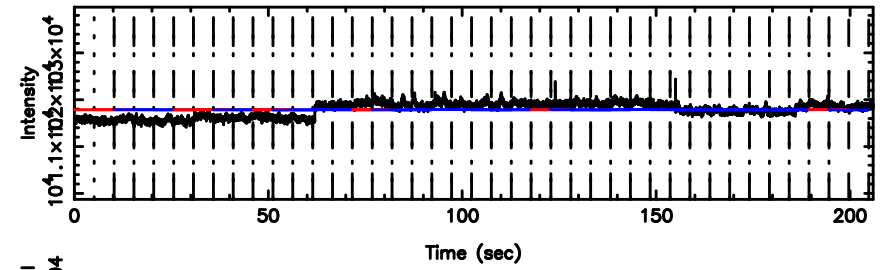

F20240604121910

BLK:31,SNR1: 1.0085 ,SNR2: 3.6124

3C138 2024/06/04 3.35UT FUJI -KISO

K20240604121905

BLK:31,SNR1: 1.5218 ,SNR2: 8.5919