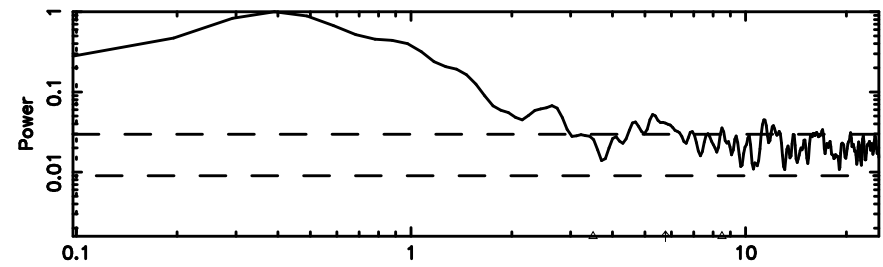

Frequency (Hz)

2325+269 2024/06/03 21.47UT TOYOKAWA-FUJI

T20240604062643

BLK: 4,SNR1: 0.14355 ,SNR2: 0.53829

Frequency (Hz)

K20240604062640

BLK: 4,SNR1: 1.0193 ,SNR2: 4.1514

Frequency (Hz)