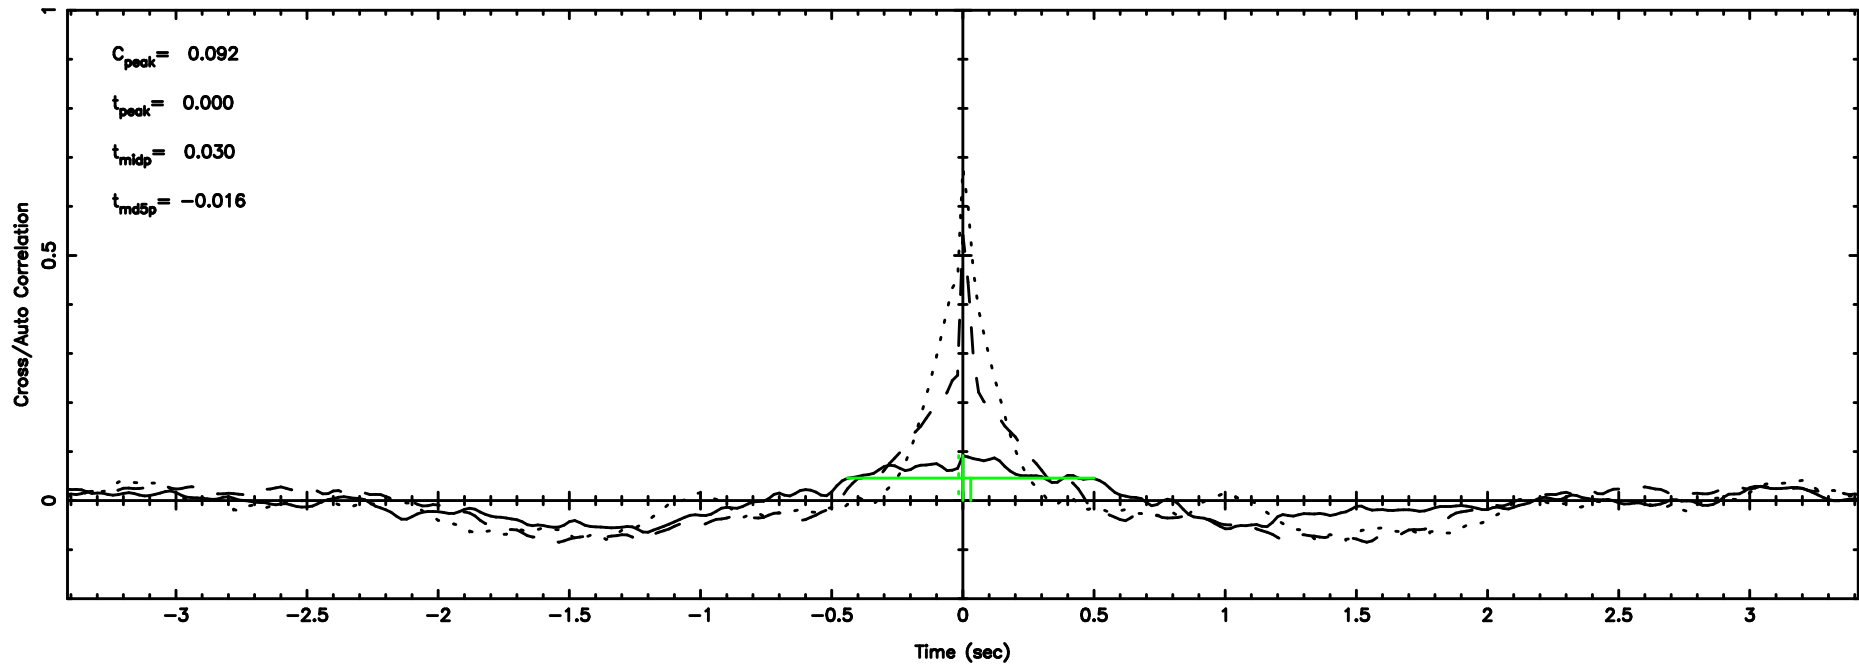

BLK:14,SNR1: 0.23238 ,SNR2: 2.4987

Frequency (Hz)

K20240604144142

BLK:14,SNR1: 4.0026 ,SNR2: 6.3635

Frequency (Hz)

0741-06 2024/06/04 5.72UT TOYOKAWA-KISO

F20240604144146

BLK:11,SNR1: 0.27672 ,SNR2: 2.9273