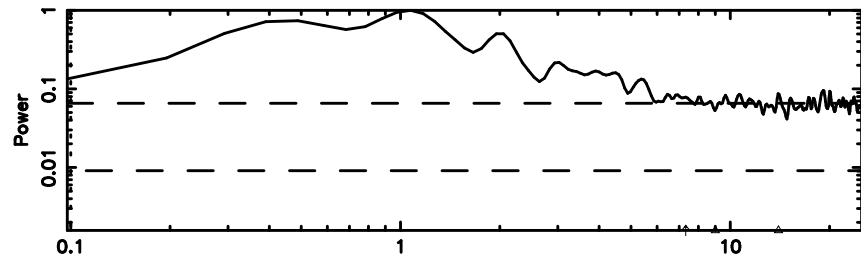

BLK:17,SNR1: 1.0627 ,SNR2: 2.9190