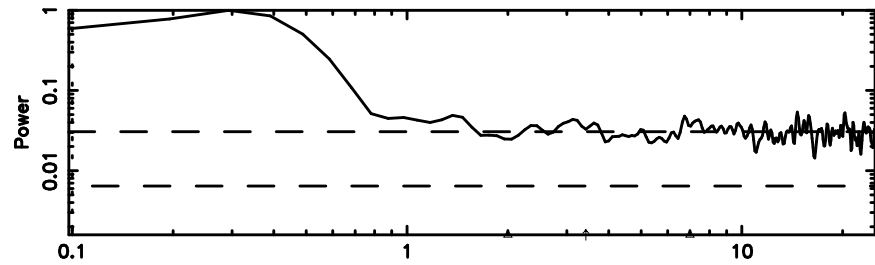

BLK: 7,SNR1: 0.59578 ,SNR2: 3.6193