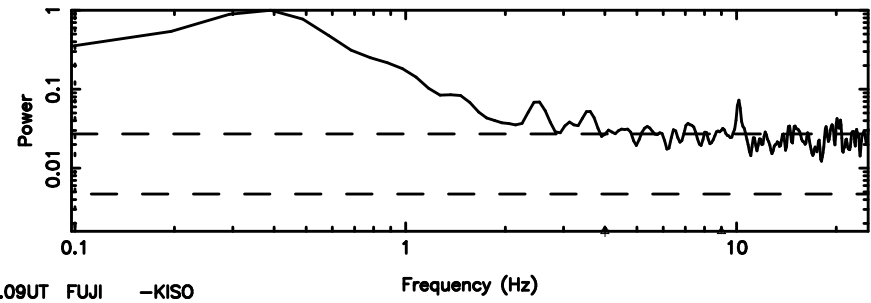

BLK: 7,SNR1: 0.92514 ,SNR2: 4.9206

0703+138 2024/06/04 5.09UT FUJI -KISO