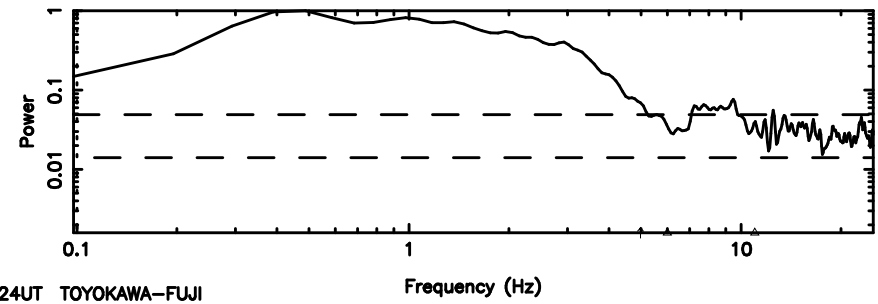

F20240604111242

BLK:16,SNR1: 1.7123 ,SNR2: 7.6362

T20240604111240

BLK:21,SNR1: 0.42195 ,SNR2: 1.1236

0411+05 2024/06/04 2.24UT TOYOKAWA-KISO

K20240604111237

BLK:21,SNR1: 3.8836 ,SNR2: 11.650

Frequency (Hz)