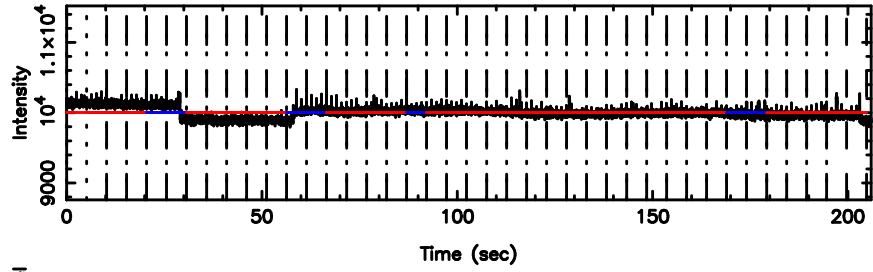

K20240604071222

BLK: 5, SNR1: 0.55947, SNR2: 2.3009

0011+344 2024/06/03 22.24UT TOYOKAWA-KISO

F20240604071227

BLK: 7,SNR1: 0.35885 ,SNR2: 1.9339

Frequency (Hz)

K20240604071222

BLK: 7,SNR1: 0.32776 ,SNR2: 2.1470