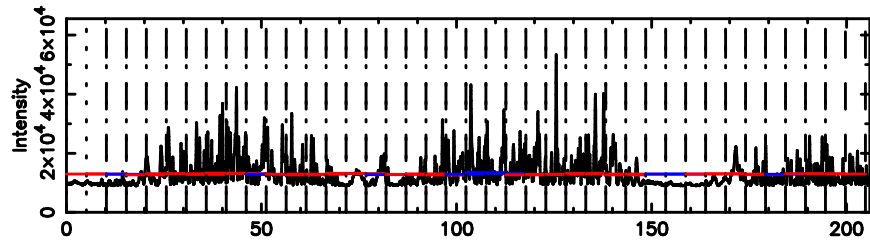

F20240604075740