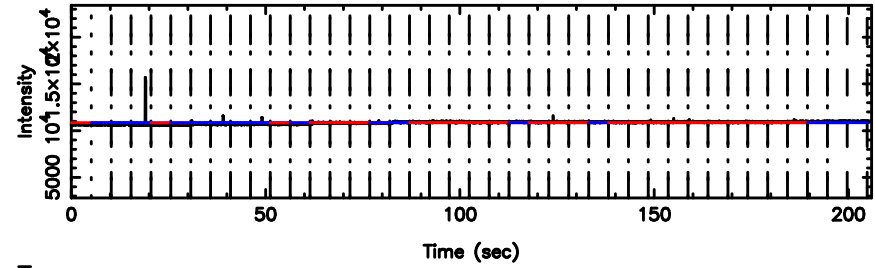

F20240604103455

BLK: 7, SNR1: 0.23772 ,SNR2: 1.6949

T20240604103453

BLK:15,SNR1: 3.1363 ,SNR2: 8.1285

0333+32 2024/06/04 1.61UT TOYOKAWA-KISO

K20240604103450

BLK:15,SNR1: 3.9730 ,SNR2: 10.970

F20240604103455