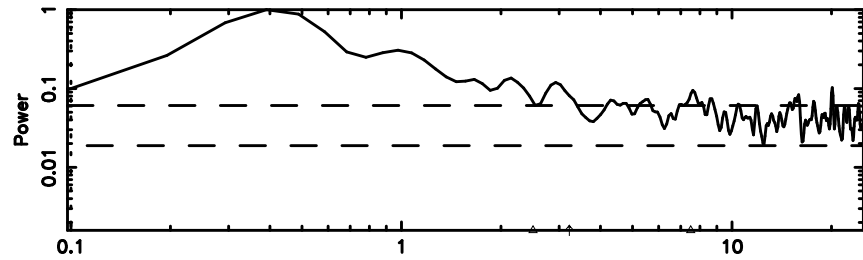

BLK: 7,SNR1: 0.25680 ,SNR2: 2.7443