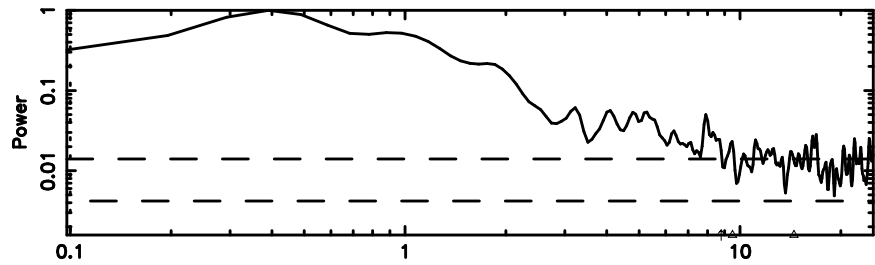

BLK: 6,SNR1: 1.0163 ,SNR2: 4.1566

Frequency (Hz)

F20240604052808

BLK: 4, SNR1: 3.5898 , SNR2: 8.2423

Frequency (Hz)

K20240604052803

BLK: 4, SNR1: 0.38316 , SNR2: 1.1666

Frequency (Hz)