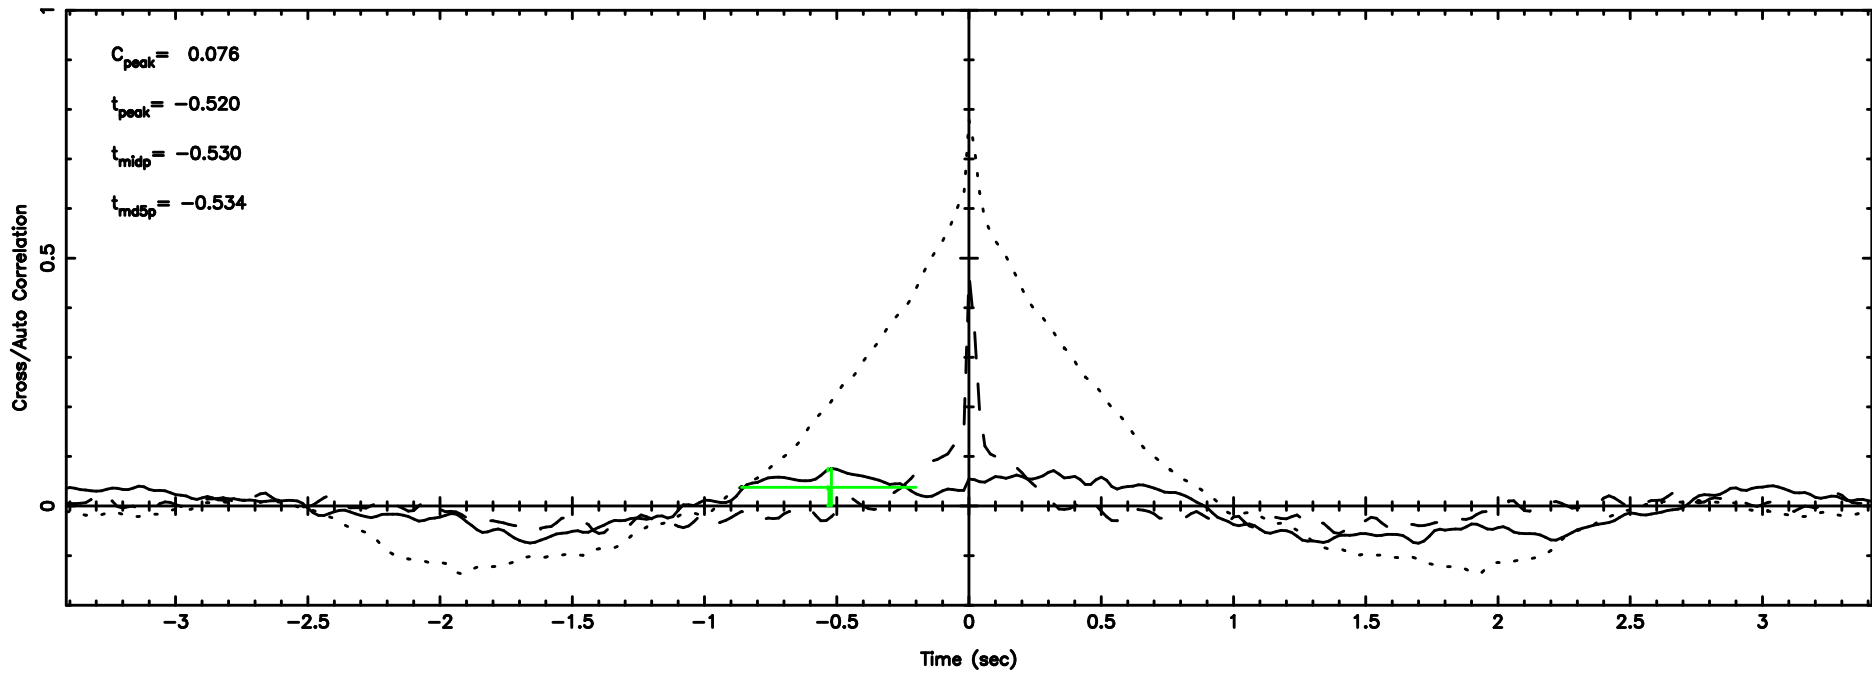

T20240604085000

BLK: 8,SNR1: 0.20743 ,SNR2: 1.4269

F20240604085002

BLK: 8,SNR1: 4.7598 ,SNR2: 8.9465

0148+274 2024/06/03 23.86UT TOYOKAWA-FUJI