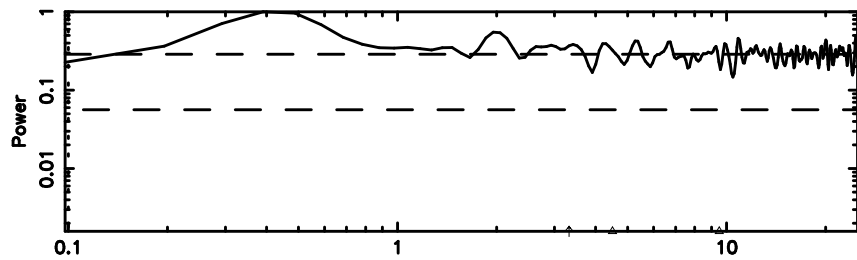

BLK: 7,SNR1: 0.73850E-01,SNR2: 0.47474