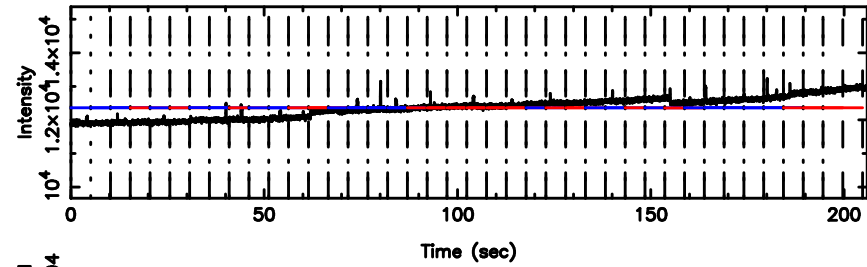

K20240604142325