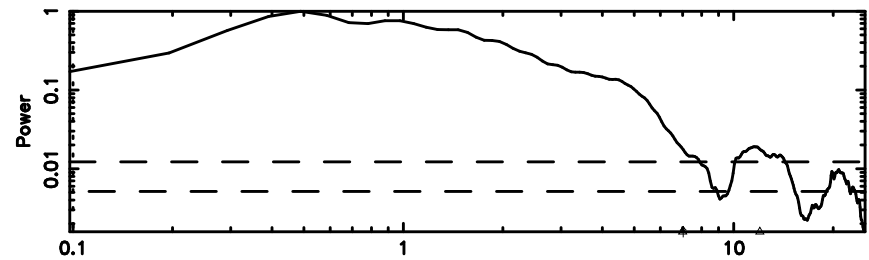

3C190 2024/06/04 6.01UT TOYOKAWA-FUJI

T20240604145904

BLK:20,SNR1: 1.3858 ,SNR2: 4.1958

Frequency (Hz)

K20240604145901

BLK:20,SNR1: 7.0382 ,SNR2: 20.555

Frequency (Hz)

3C190 2024/06/04 6.01UT TOYOKAWA-KISO