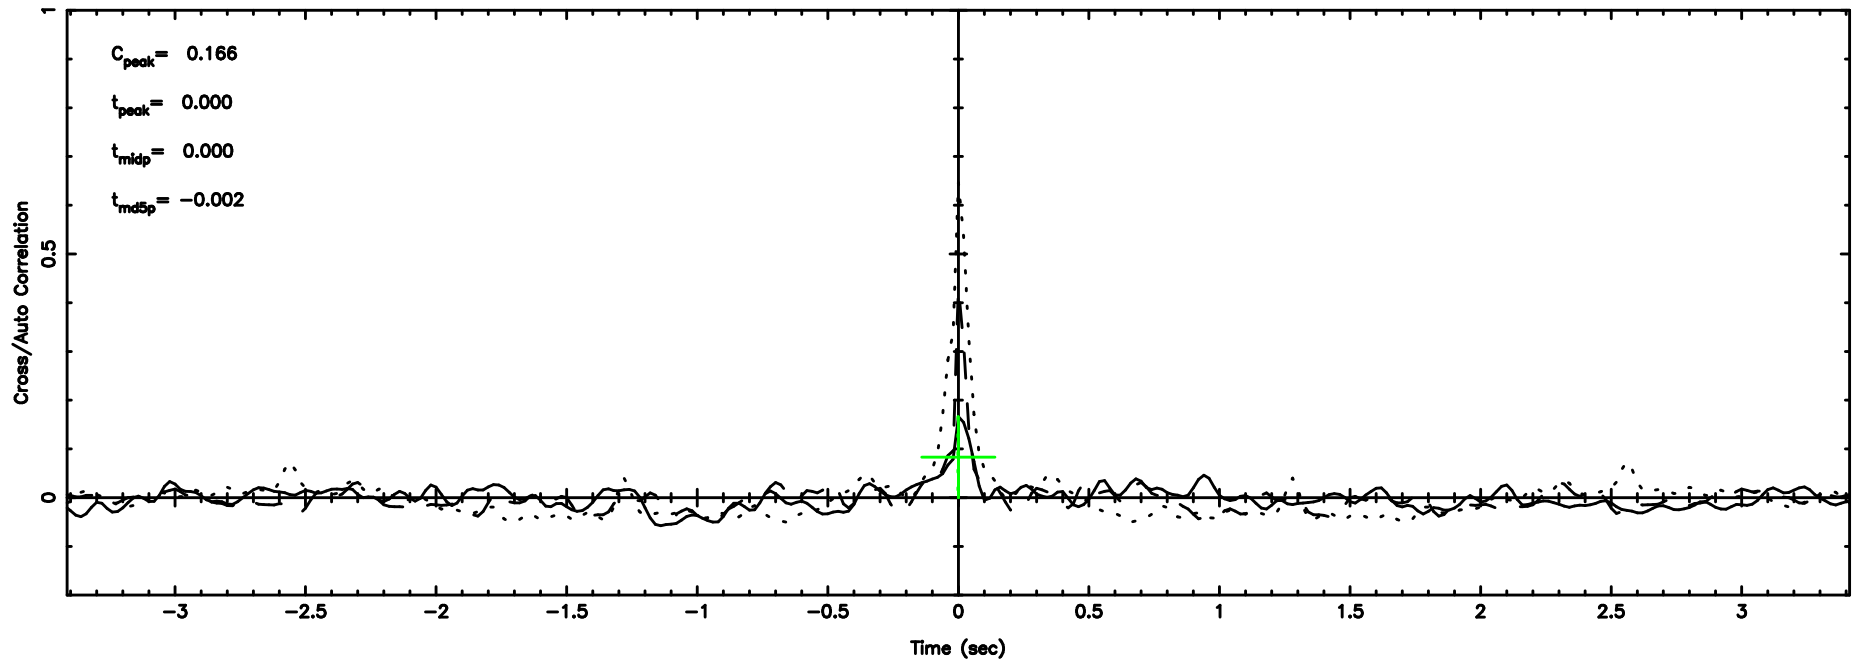

Frequency (Hz)

3C241 2024/06/04 8.35UT TOYOKAWA-FUJI