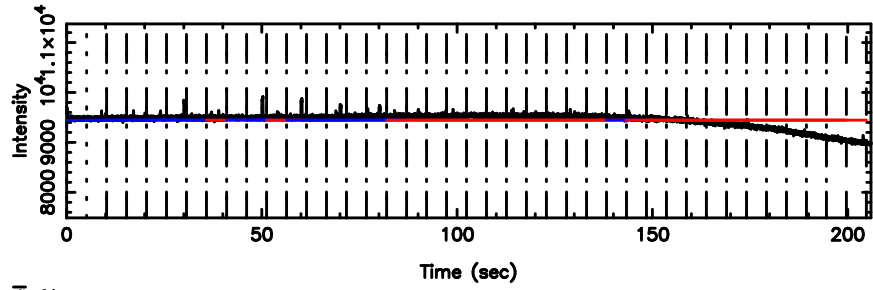

T20240604072102