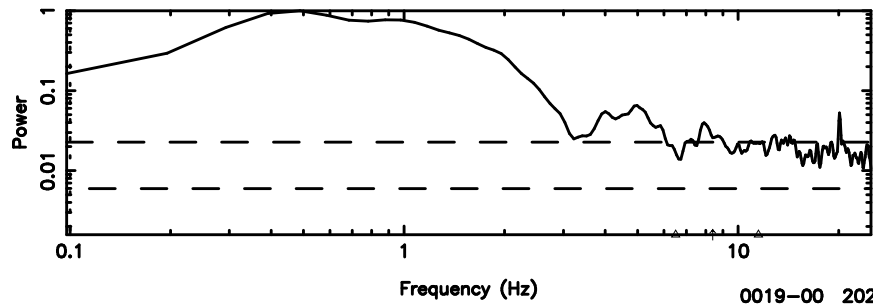

T20240604072102