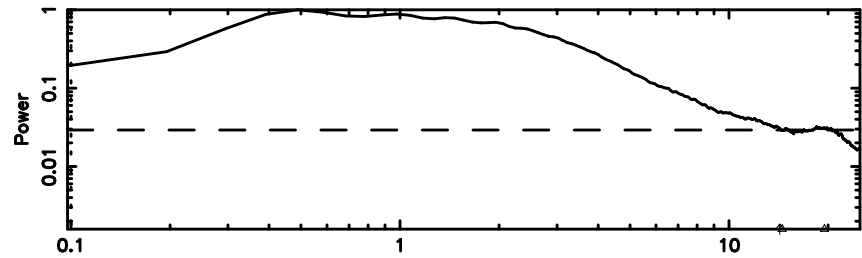

Frequency (Hz)

1011+110 2024/06/04 8.22UT TOYOKAWA-FUJI

T20240604171120

BLK:12,SNR1: 2.5018 ,SNR2: 5.0271

Frequency (Hz)

K20240604171117

BLK:12,SNR1: 4.6463 ,SNR2: 6.5029

Frequency (Hz)