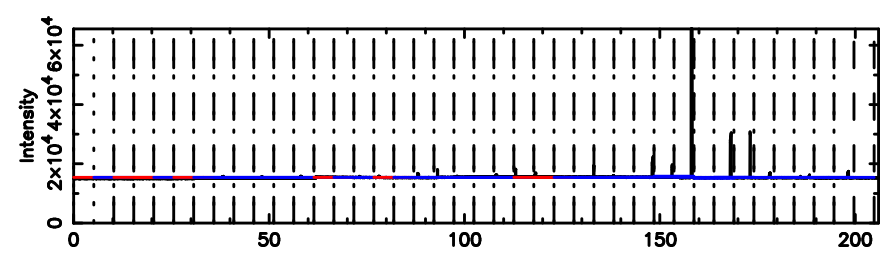

Frequency (Hz)

T20240604070504

BLK:31,SNR1: 8.0596 ,SNR2: 21.050

Frequency (Hz)

3C2

2024/06/03 22.11UT TOYOKAWA-KISO

K20240604070501

BLK:31,SNR1: 8.6676 ,SNR2: 21.956