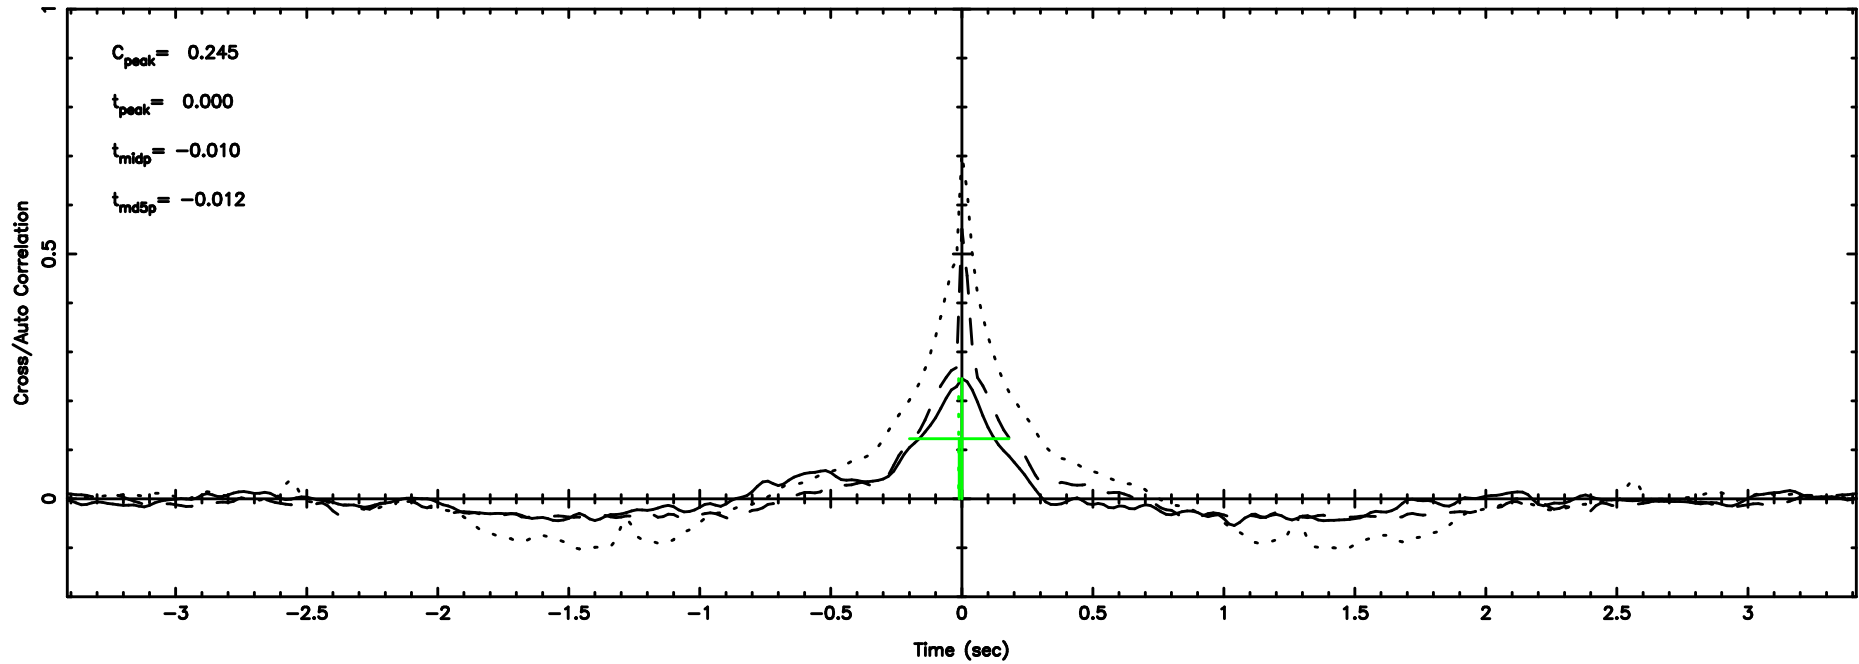

F20240604152240

BLK:18,SNR1: 2.1731 ,SNR2: 6.0589

0821+394 2024/06/04 6.41UT TOYOKAWA-FUJI

T20240604152238

BLK:24,SNR1: 0.52746 ,SNR2: 2.6342

K20240604152236

BLK:24,SNR1: 8.0244 ,SNR2: 19.797

0821+394 2024/06/04 6.41UT TOYOKAWA-KISO