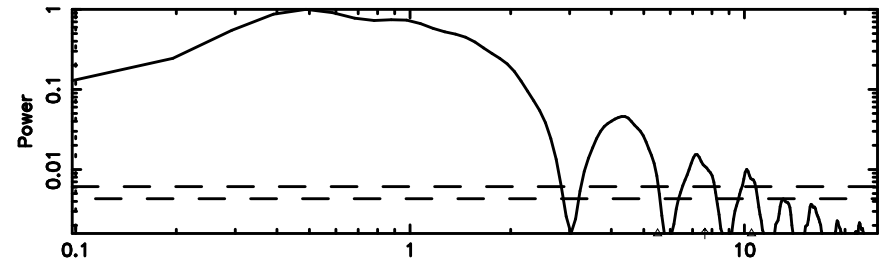

BLK: 4,SNR1: 0.17777 ,SNR2: 3.5301

Frequency (Hz)

2347-02 2024/06/03 21.85UT FUJI -KISO

K20240604064904

BLK: 4,SNR1: 9.1104 ,SNR2: 25.016

Frequency (Hz)

T20240604065601

Frequency (Hz)