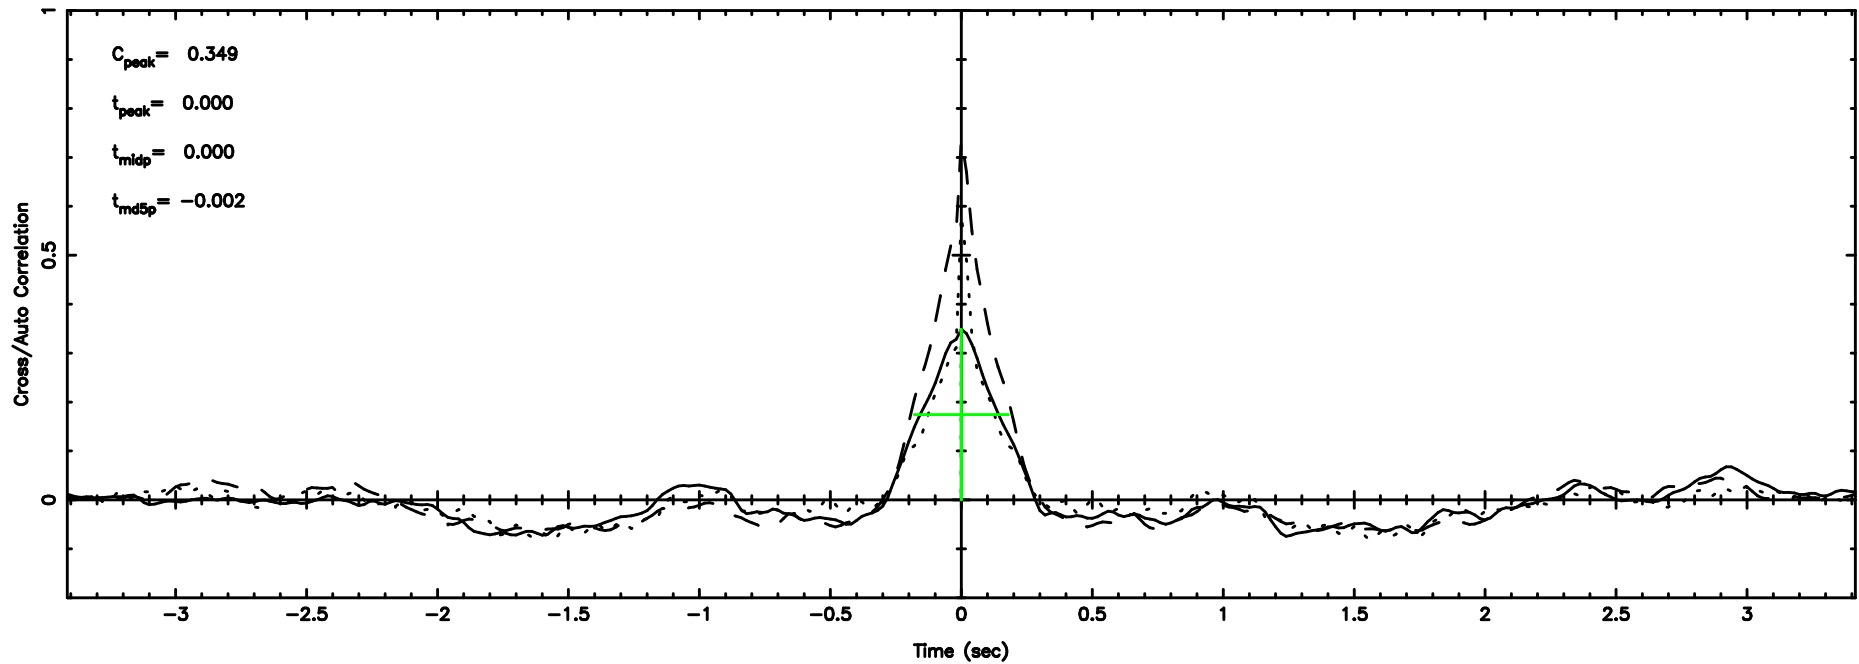

Frequency (Hz)

0834-19 2024/06/04 6.60UT FUJI -KISO