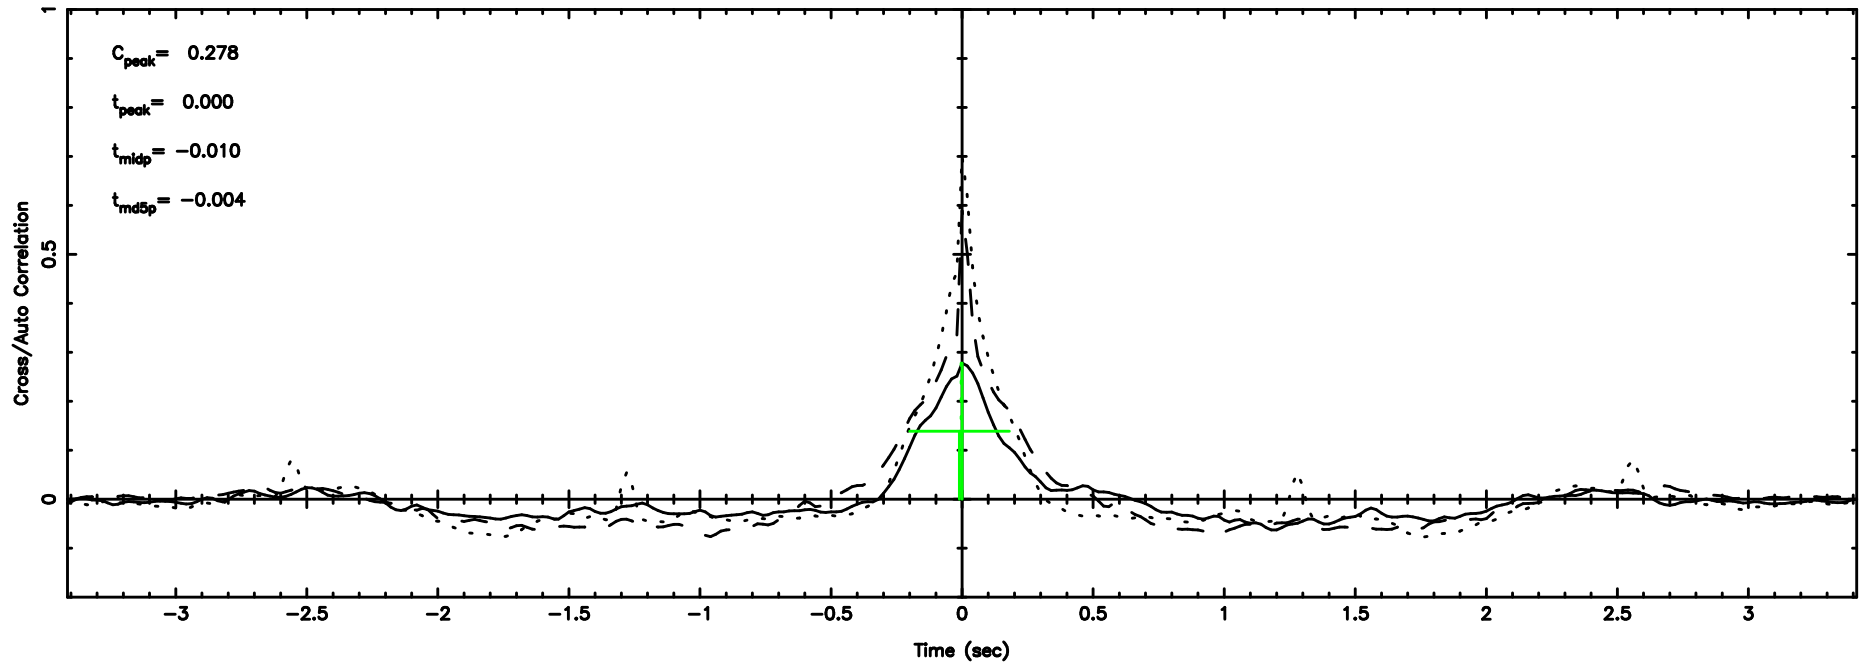

BLK:20,SNR1: 3.8715 ,SNR2: 9.8546

3C196 2024/06/04 6.22UT TOYOKAWA-FUJI

T20240604151128

BLK:23,SNR1: 1.8292 ,SNR2: 3.6115

Frequency (Hz)

K20240604151126

BLK:23,SNR1: 5.0366 ,SNR2: 12.596

Frequency (Hz)