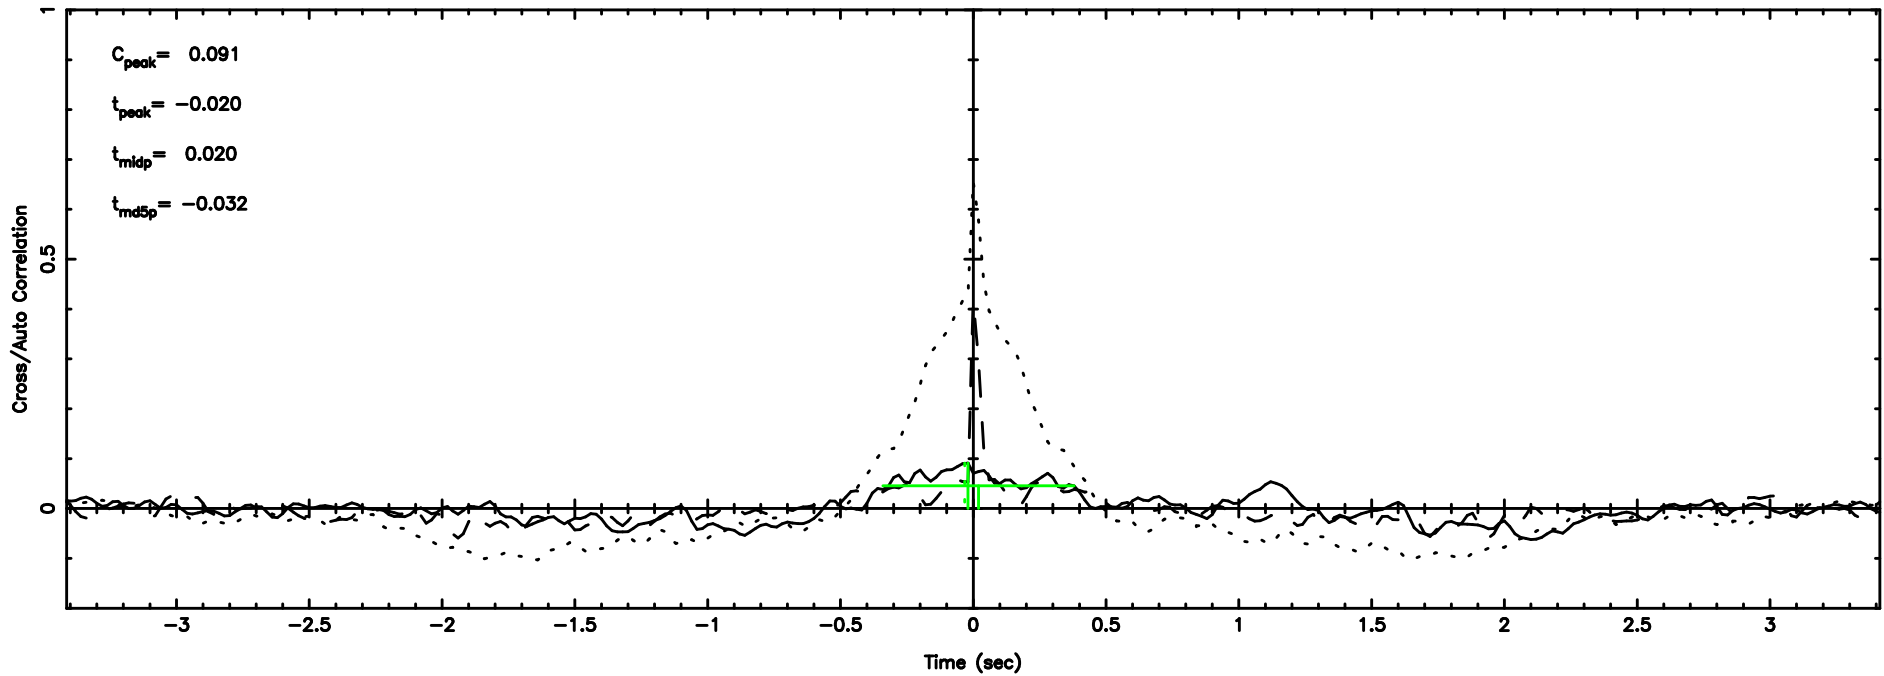

Frequency (Hz)

2325+269 2024/06/03 21.47UT TOYOKAWA-KISO