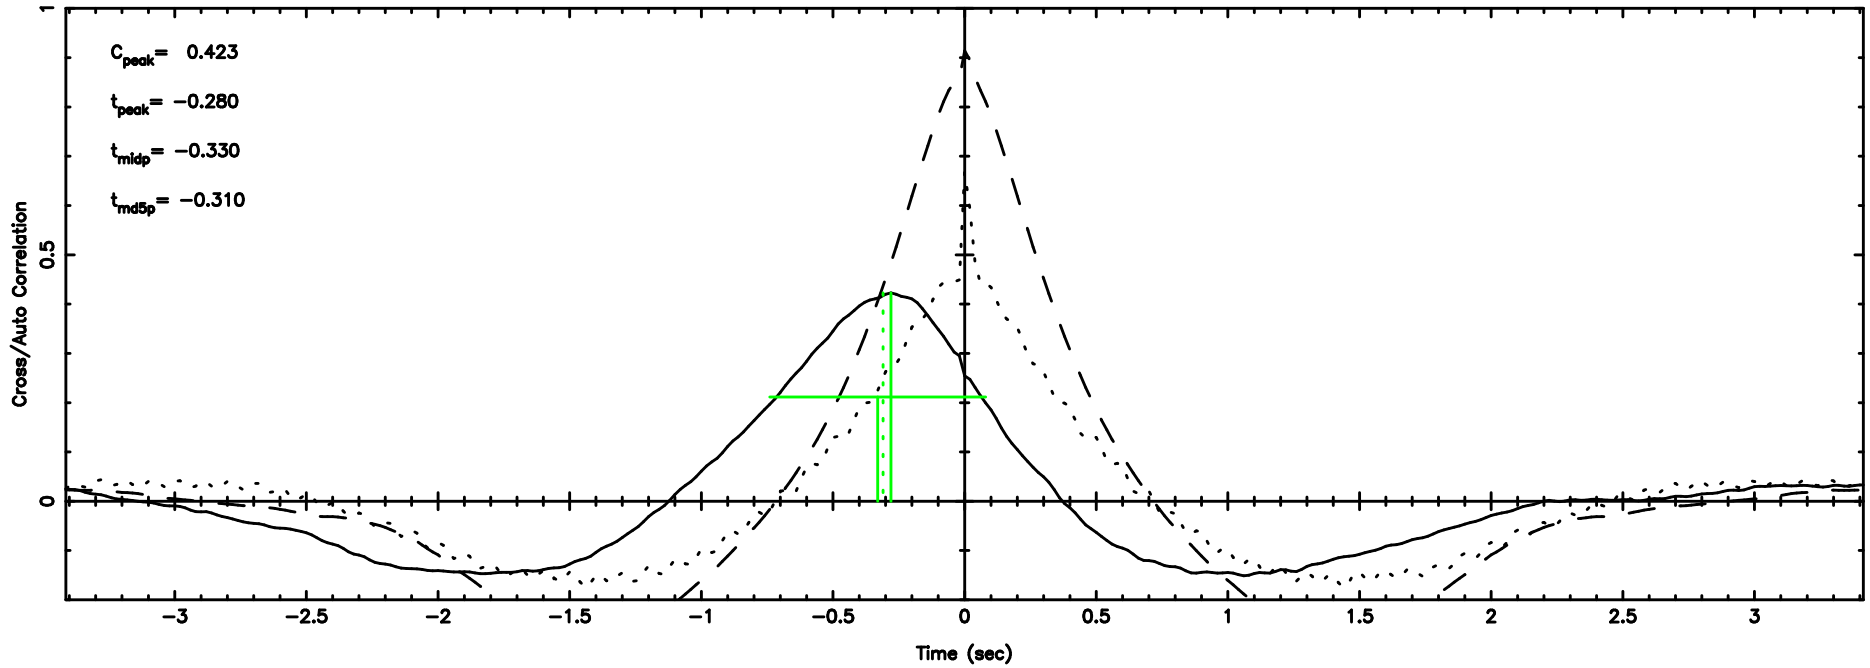

BLK:26,SNR1: 1.7553 ,SNR2: 5.8838