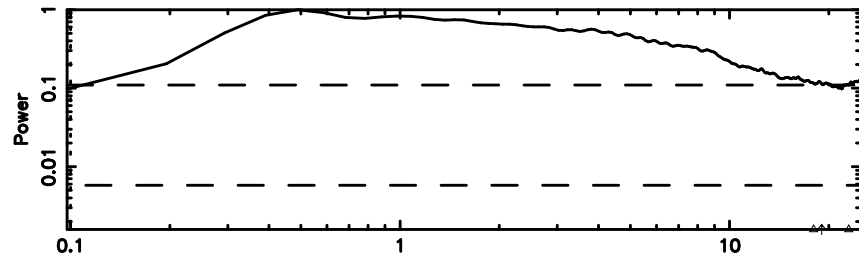

F20240604162558

BLK:19,SNR1: 1.8204 ,SNR2: 1.9035

Frequency (Hz)

K20240604162554

BLK:19,SNR1: 6.9104 ,SNR2: 15.028

Frequency (Hz)

0926+117 2024/06/04 7.46UT FUJI -KISO