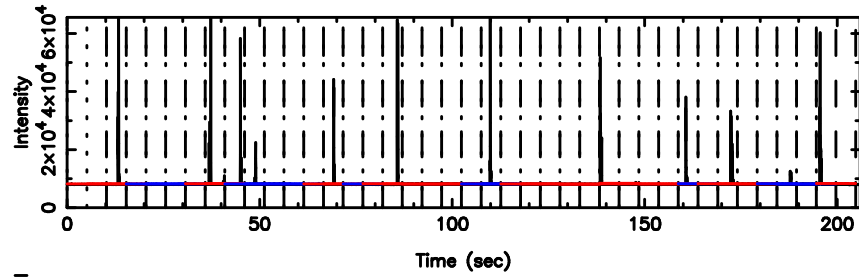

F20240604164043