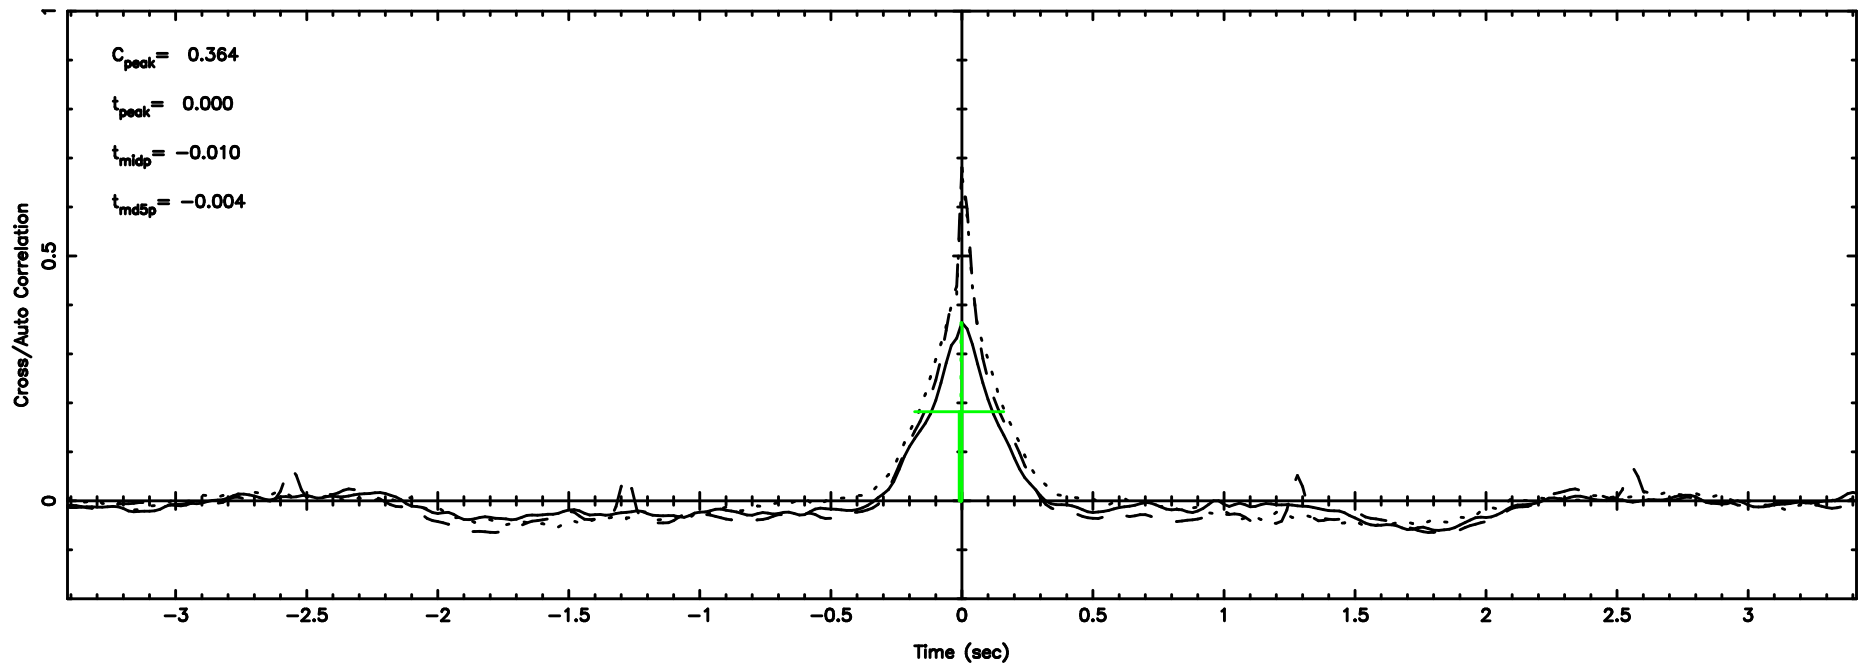

3C196 2024/06/04 6.22UT FUJI -KISO