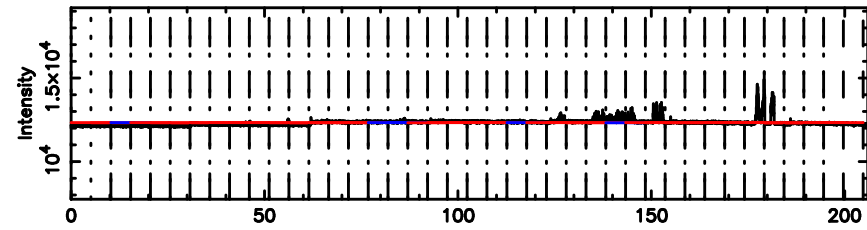

Frequency (Hz)

K20240604141314