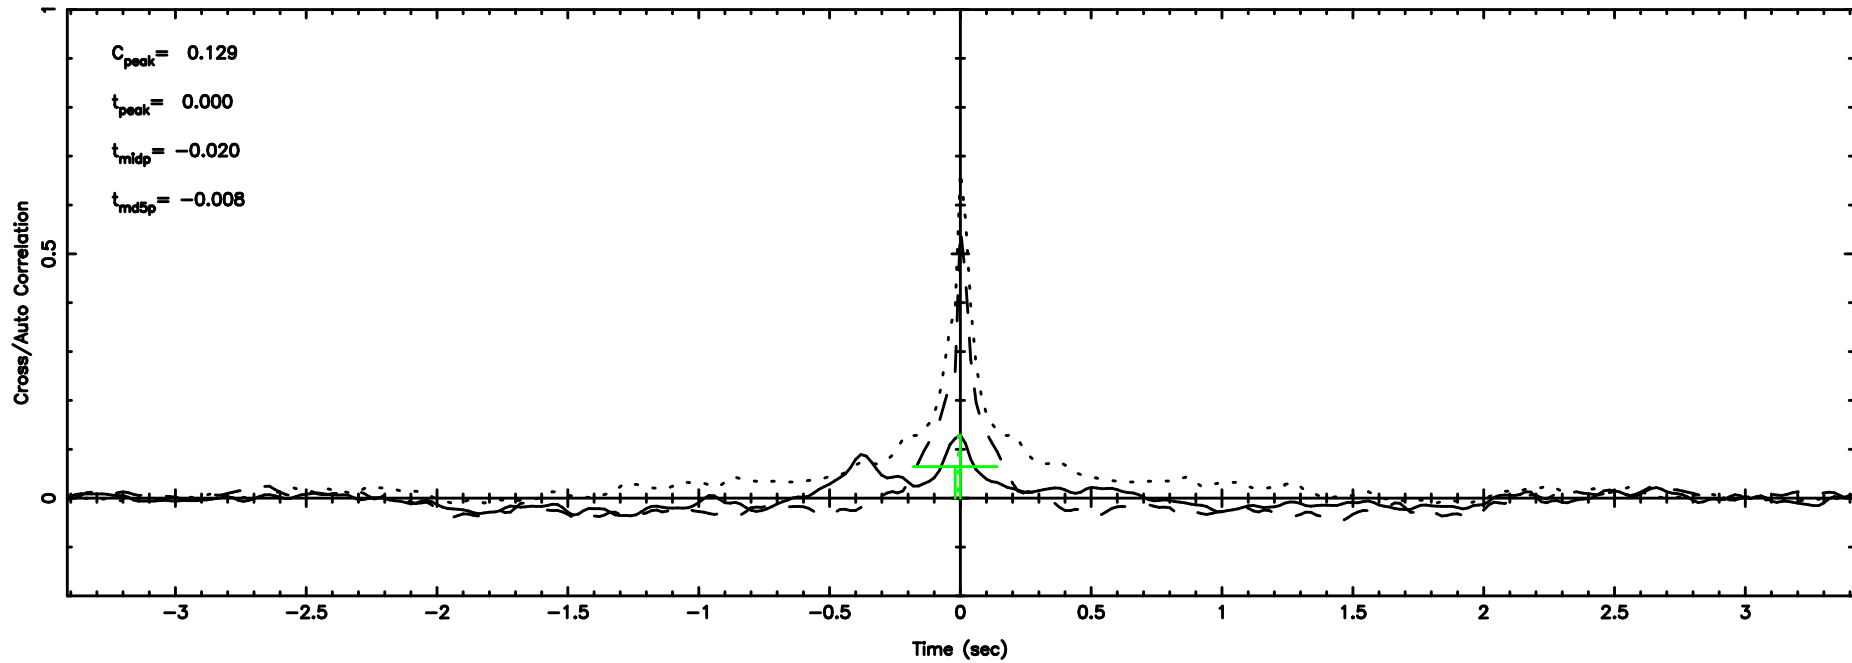

Frequency (Hz)

0919-142 2024/06/04 7.35UT TOYOKAWA-FUJI