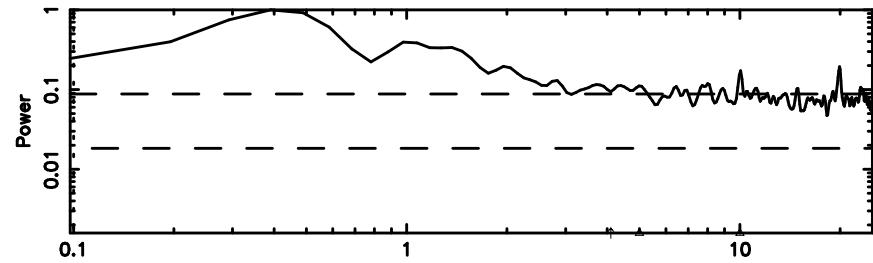

F20240604085002

BLK:16,SNR1: 1.7716 ,SNR2: 10.621

Frequency (Hz)

K20240604084958

BLK:16,SNR1: 0.32825 ,SNR2: 1.8225

Frequency (Hz)

0148+274 2024/06/03 23.86UT FUJI -KISO

T20240604090308