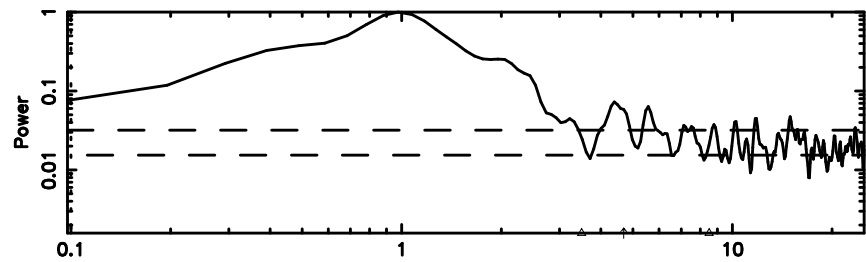

BLK:12,SNR1: 0.20355 ,SNR2: 1.4279

Frequency (Hz)

K20240604141314

BLK:12,SNR1: 2.9149 ,SNR2: 8.9277

Frequency (Hz)

0713-024 2024/06/04 5.25UT TOYOKAWA-KISO

F20240604141318

BLK: 5,SNR1: 1.2895 ,SNR2: 6.4945