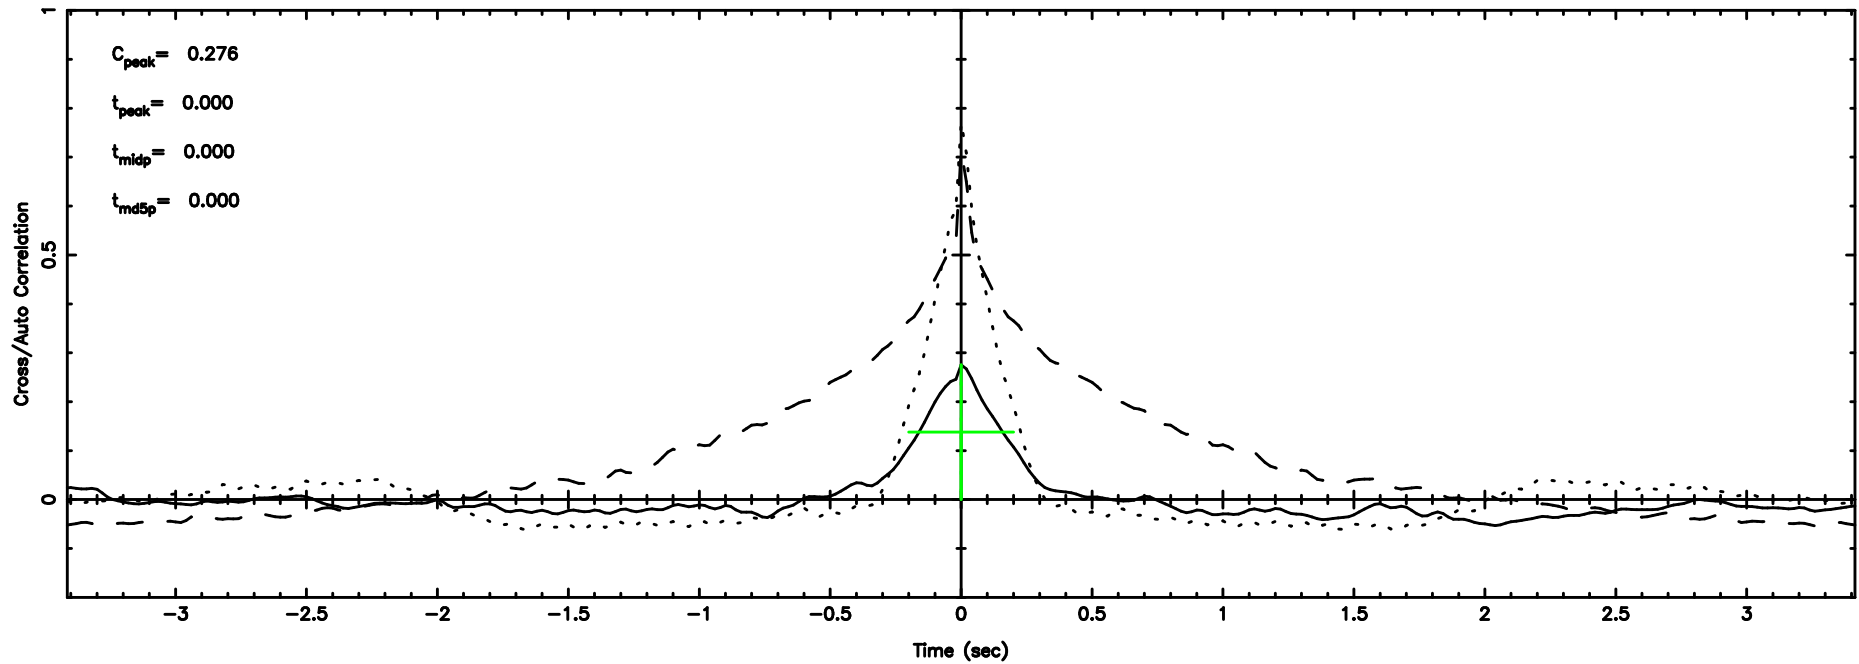

0839-071 2024/06/04 6.68UT TOYOKAWA-FUJI

T20240604153923

BLK:17,SNR1: 92.335 ,SNR2: 264.58

K20240604153921

BLK:17,SNR1: 5.3180 ,SNR2: 12.956

0839-071 2024/06/04 6.68UT TOYOKAWA-KISO

F20240604153925

BLK:21,SNR1: 2.6051 ,SNR2: 8.4076