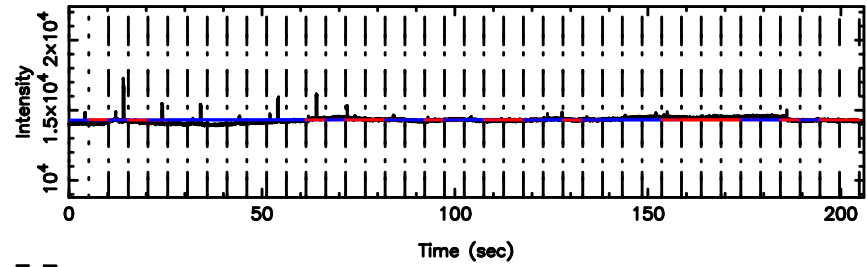

F20240604152240

BLK:24,SNR1: 1.4932 ,SNR2: 5.6421

Frequency (Hz)

K20240604152236

BLK:24,SNR1: 7.4465 ,SNR2: 18.412

Frequency (Hz)

0821+394 2024/06/04 6.41UT FUJI -KISO

T20240604153418