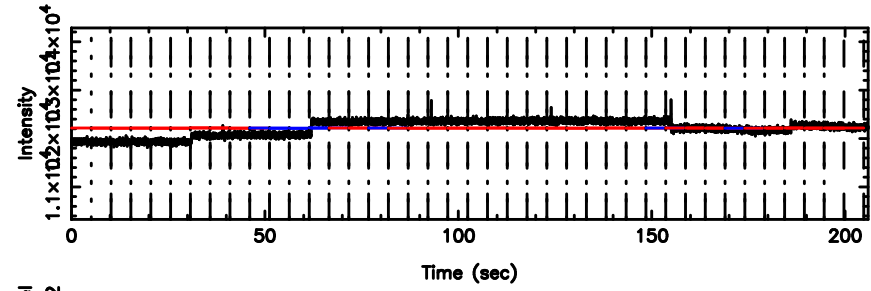

K20240604140350