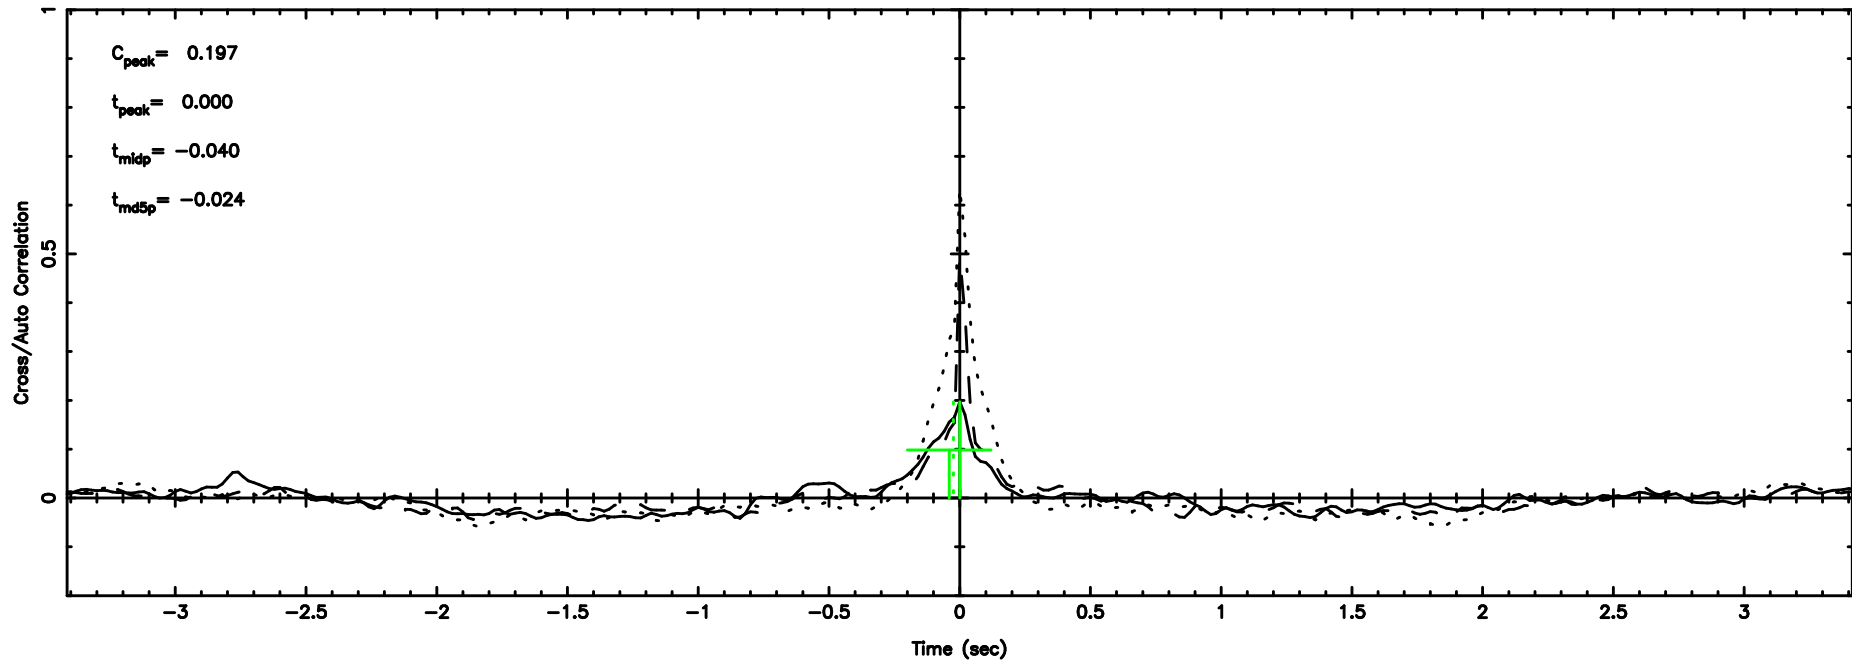

Frequency (Hz)

K20240604163339

BLK:17,SNR1: 1.0263 ,SNR2: 1.8349

Frequency (Hz)

3C222 2024/06/04 7.59UT TOYOKAWA-KISO

F20240604163343

BLK: 9, SNR1: 1.1215 , SNR2: 2.6990

Frequency (Hz)