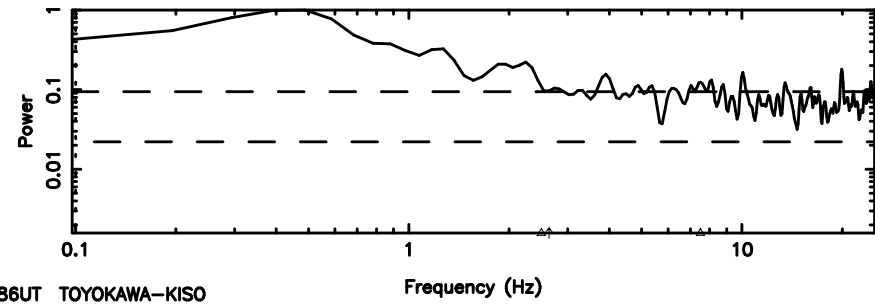

BLK: 6,SNR1: 0.21337 ,SNR2: 2.7308

0148+274 2024/06/03 23.86UT TOYOKAWA-KISO