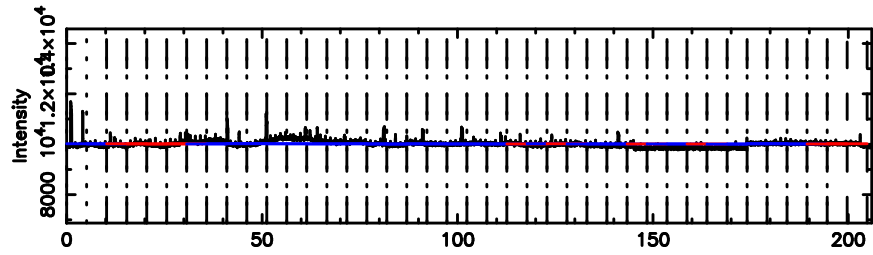

F20240604065603