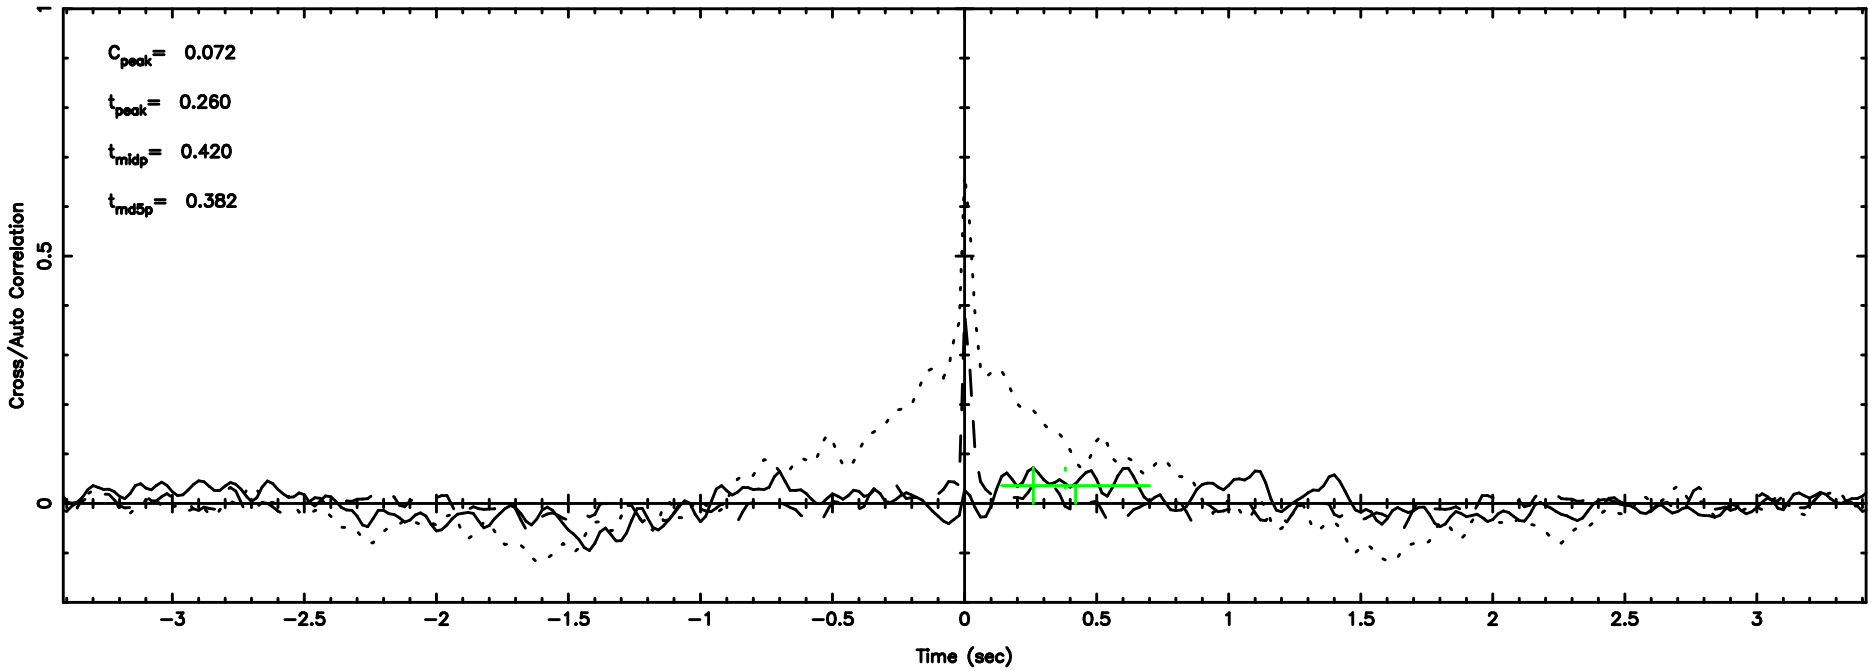

Frequency (Hz)

0258+350 2024/06/04 1.03UT TOYOKAWA-FUJI