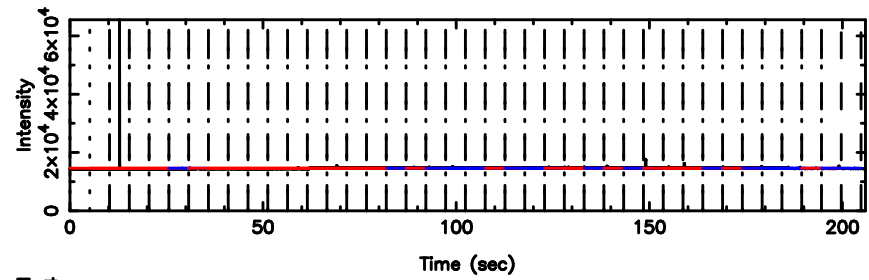

T20240604145129

BLK: 9,SNR1: 14.894 ,SNR2: 25.109

K20240604145127

BLK: 9,SNR1: 1.9000 ,SNR2: 8.0950

0752-200 2024/06/04 5.89UT TOYOKAWA-KISO

F20240604145131

BLK:14,SNR1: 0.93640 ,SNR2: 4.1947

K20240604145127