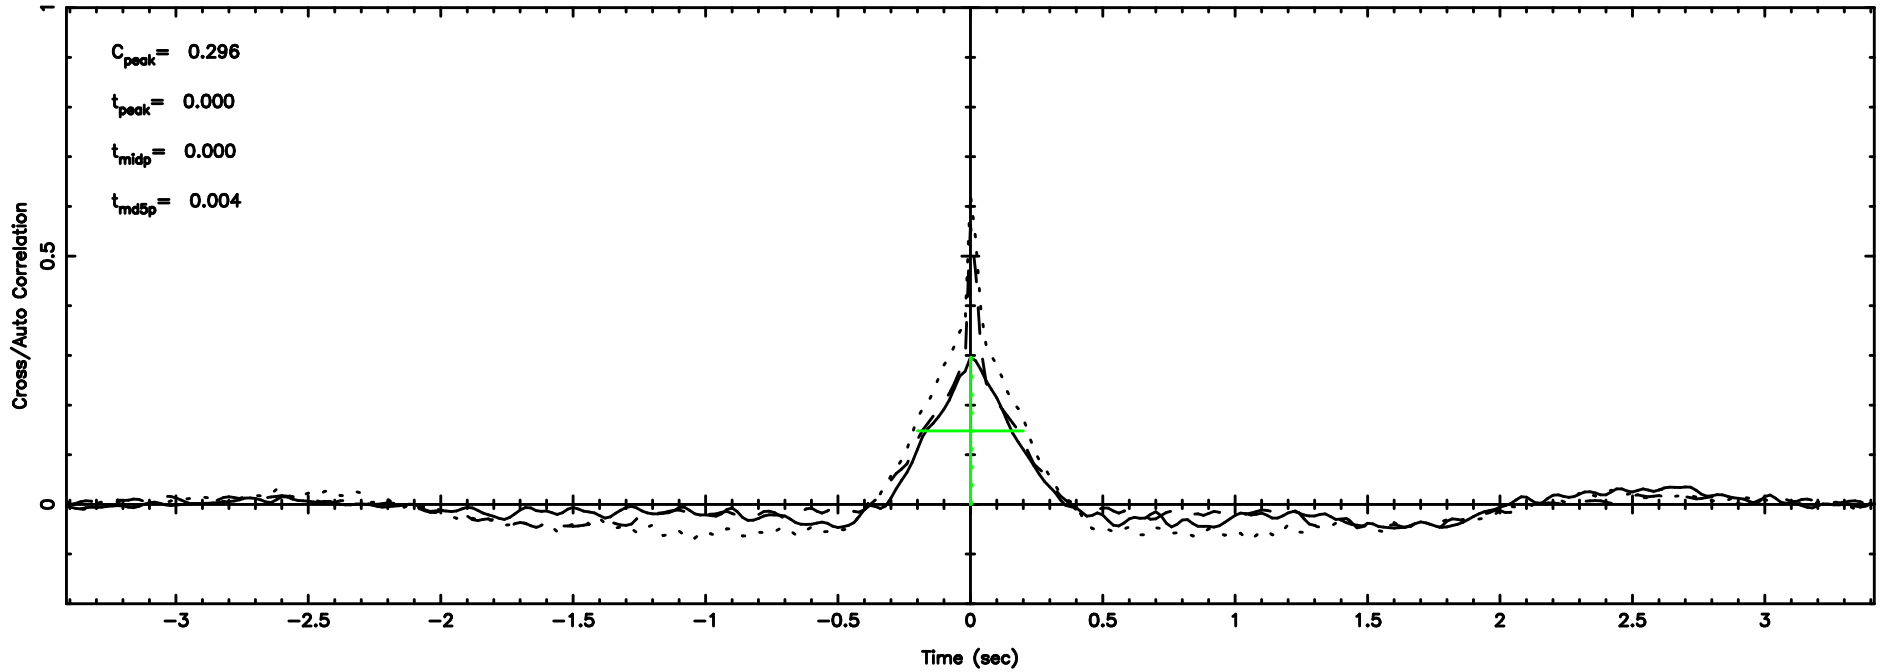

0056-00 2024/06/03 22.99UT TOYOKAWA-FUJI

F20240604075740

BLK:13,SNR1: 1531.7 ,SNR2: 3935.9

T20240604075738

BLK:13,SNR1: 4.9863 ,SNR2: 8.3833

K20240604075735

BLK:13,SNR1: 1.3200 ,SNR2: 4.9277

0056-00 2024/06/03 22.99UT TOYOKAWA-KISO