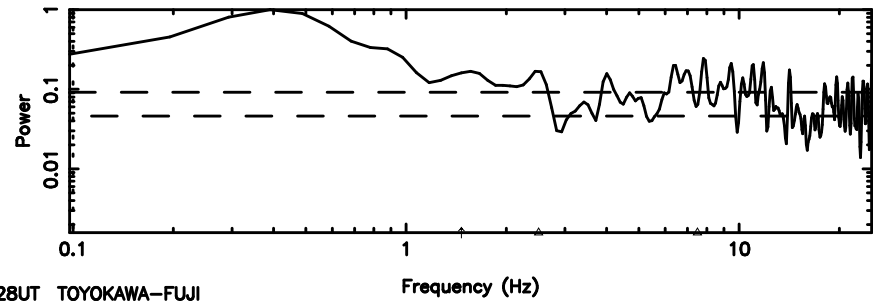

BLK: 2,SNR1: 0.17429 ,SNR2: 3.5557

0213+178 2024/06/04 0.28UT TOYOKAWA-FUJI