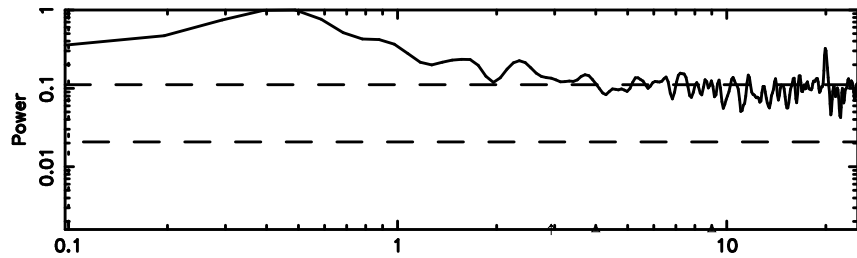

Frequency (Hz)

F20240604170505

BLK: 7,SNR1: 3.4309 ,SNR2: 6.4102

Frequency (Hz)

3C237 2024/06/04 8.11UT TOYOKAWA-FUJI

T20240604170503

BLK: 9,SNR1: 0.23317 ,SNR2: 1.9683

Frequency (Hz)