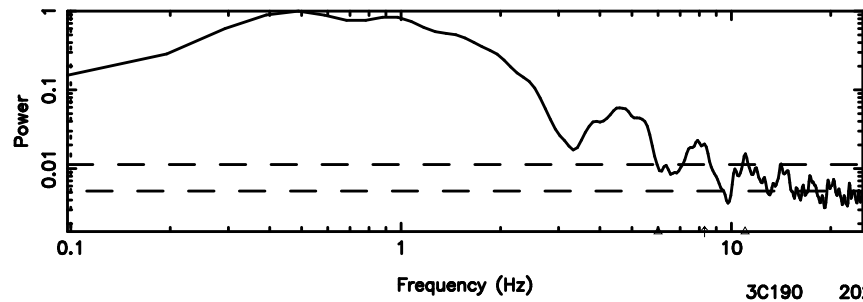

BLK:24,SNR1: 5.6660 ,SNR2: 14.237