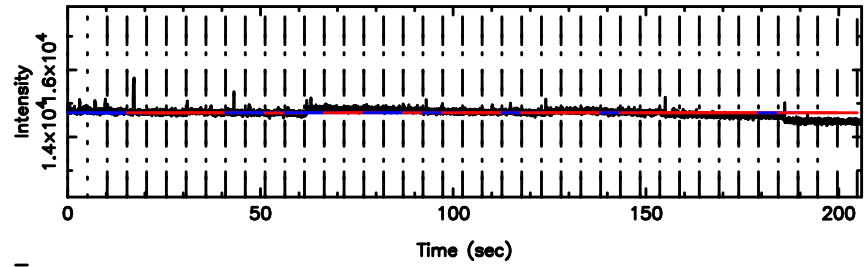

Frequency (Hz)

K20240604160703