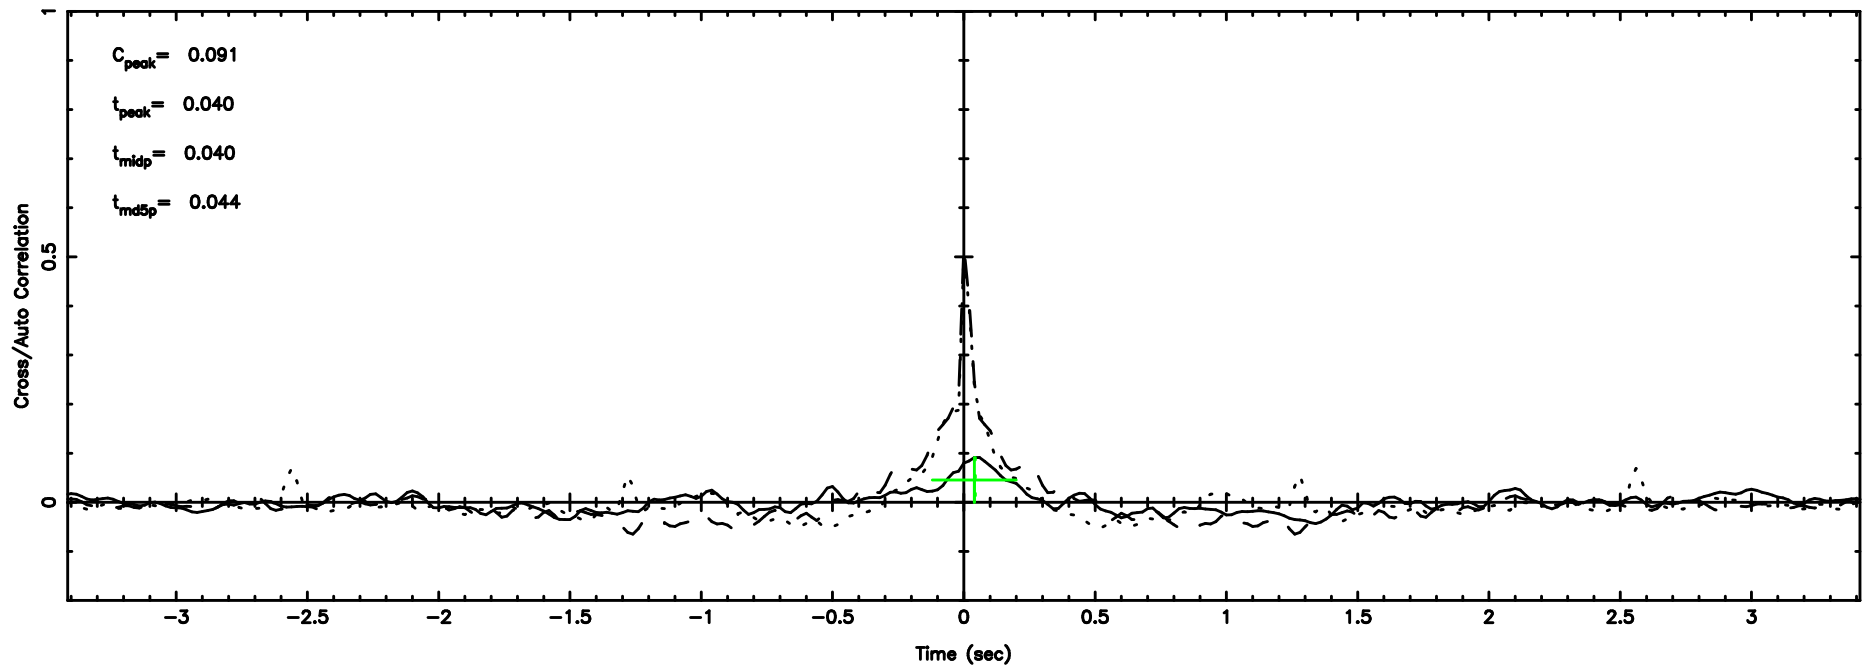

Frequency (Hz)

0713-024 2024/06/04 5.25UT TOYOKAWA-FUJI