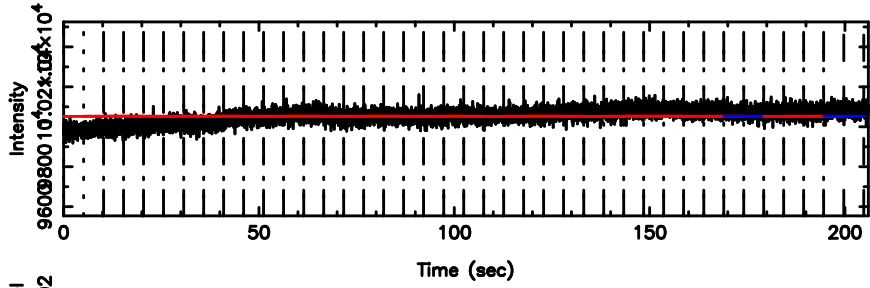

T20240604071225