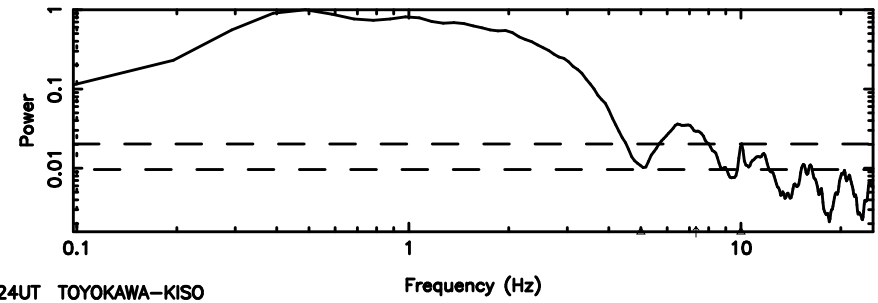

F20240604111242

BLK:16,SNR1: 1.7123 ,SNR2: 7.6362

T20240604111240

BLK:21,SNR1: 0.42195 ,SNR2: 1.1236

0411+05 2024/06/04 2.24UT TOYOKAWA-KISO

K20240604111237

BLK:21,SNR1: 3.8836 ,SNR2: 11.650

Frequency (Hz)