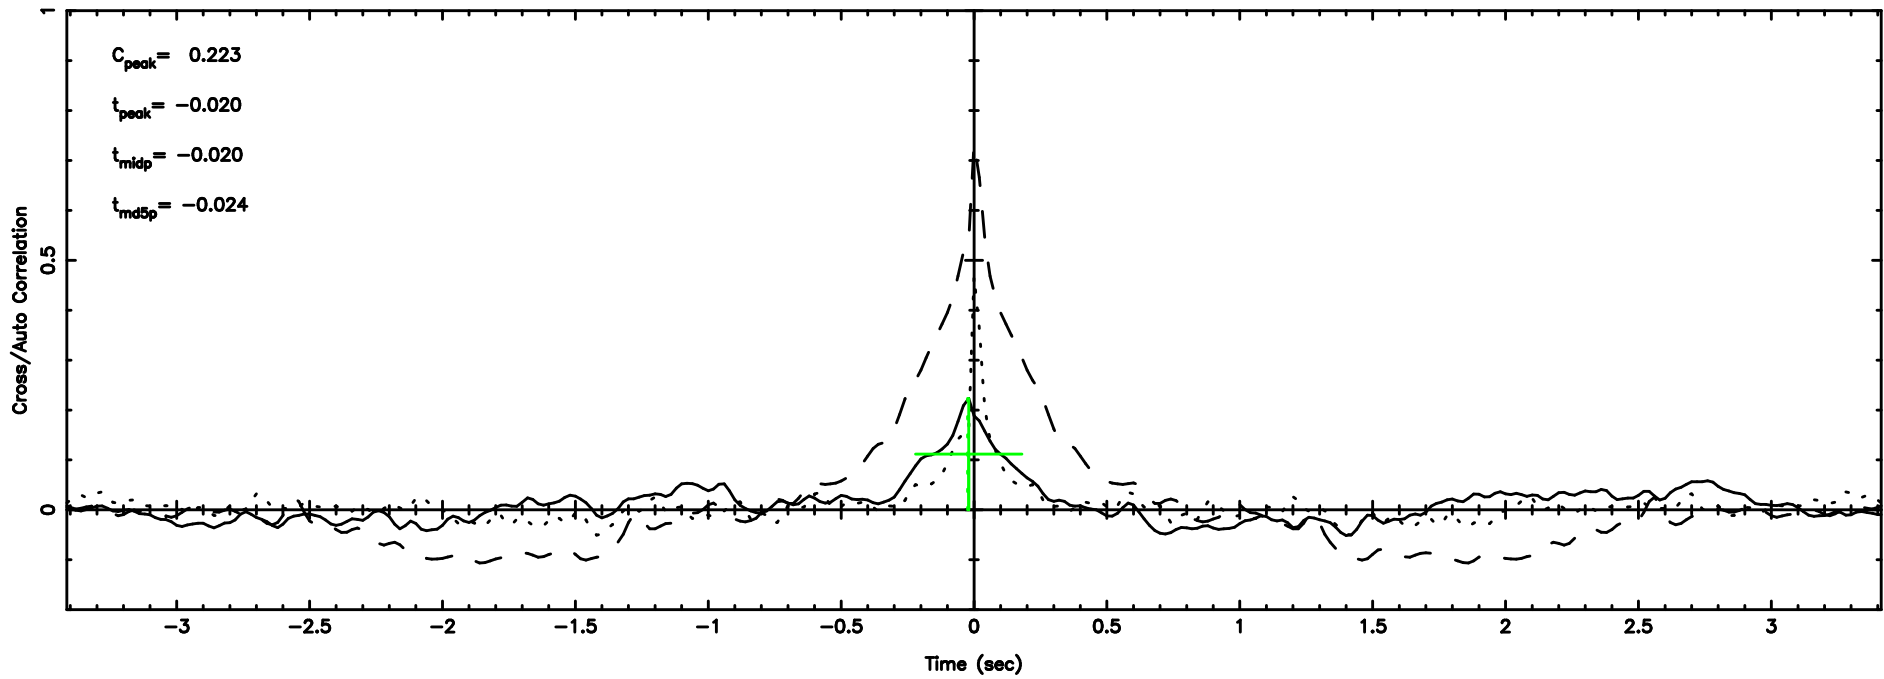

Frequency (Hz)

2227+444 2024/06/03 20.50UT FUJI -KISO