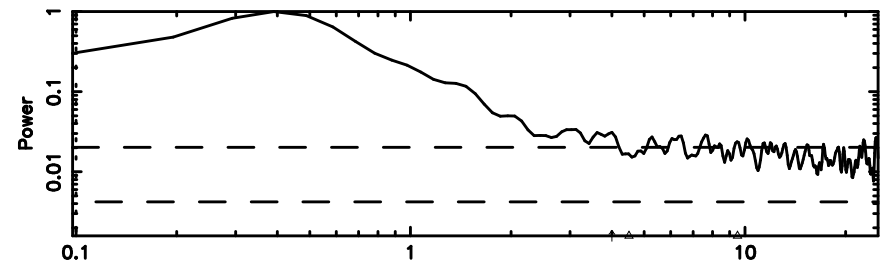

BLK: 7,SNR1: 1.3699 ,SNR2: 7.4610