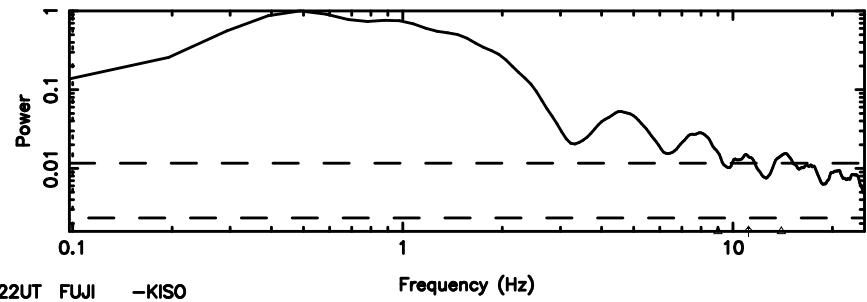

BLK:25,SNR1: 5.5492 ,SNR2: 10.061