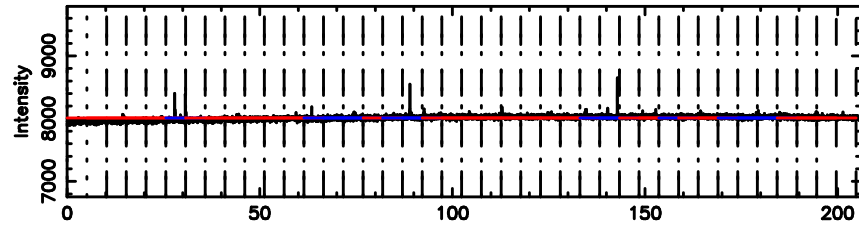

T20240604163341