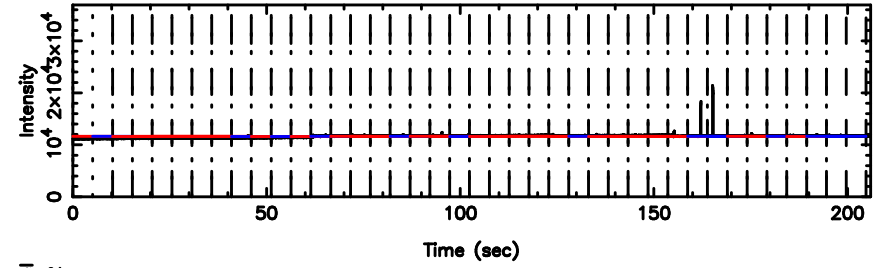

BLK:12,SNR1: 30.298 ,SNR2: 29.665

0556+191 2024/06/04 3.99UT TOYOKAWA-KISO

F20240604125752

BLK:16,SNR1: 15.270 ,SNR2: 18.071

K20240604125747

BLK:16,SNR1: 1.3848 ,SNR2: 4.6295

0556+191 2024/06/04 3.99UT FUJI -KISO