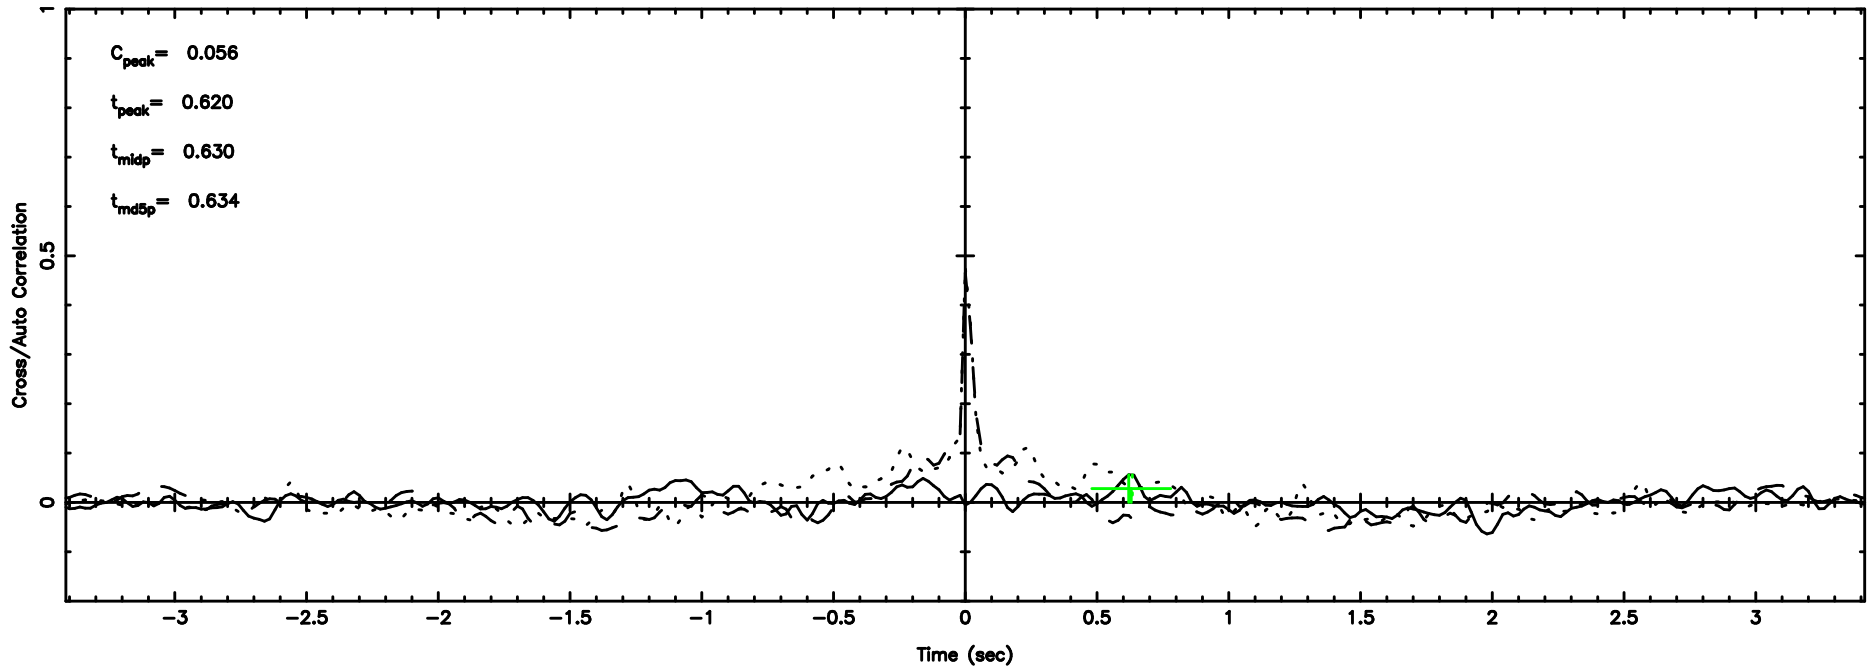

BLK: 4,SNR1: 0.59058E-01,SNR2: 0.75009

F20240604112334

BLK: 4,SNR1: 0.68214E-02,SNR2: 0.62013

0422+178 2024/06/04 2.42UT TOYOKAWA-FUJI

T20240604112332

BLK:14,SNR1: 0.20342 ,SNR2: 1.4214

K20240604112329

BLK:14,SNR1: 0.52301 ,SNR2: 3.9640