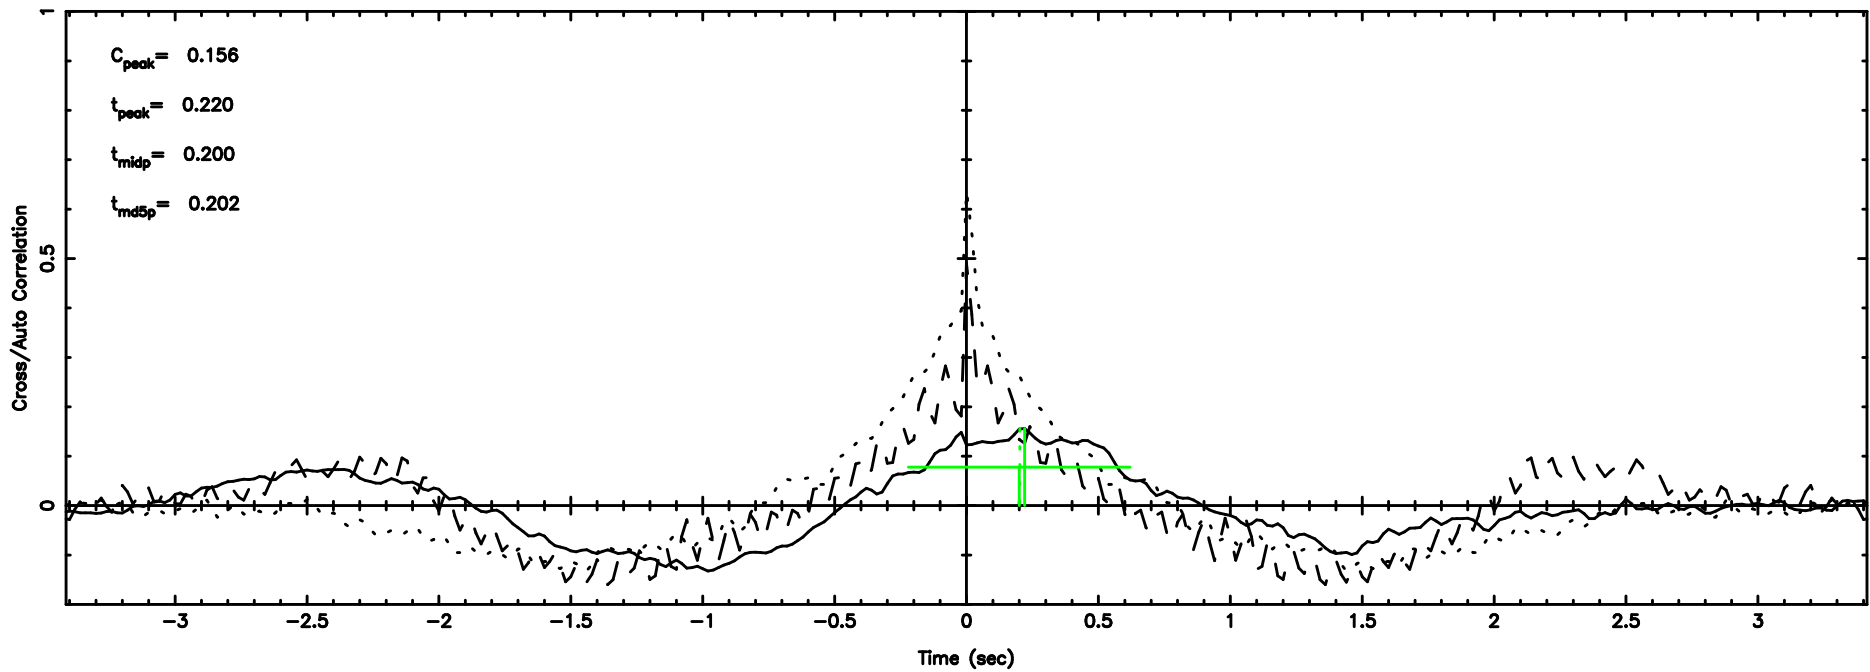

F20240604102538

BLK: 4,SNR1: 3.0735 ,SNR2: 12.858

K20240604102533

BLK: 4,SNR1: 1.6248 ,SNR2: 5.3040

0324+119 2024/06/04 1.45UT FUJI -KISO

T20240604103453

BLK: 7, SNR1: 3.4534 ,SNR2: 14.674

0333+32 2024/06/04 1.61UT TOYOKAWA-FUJI