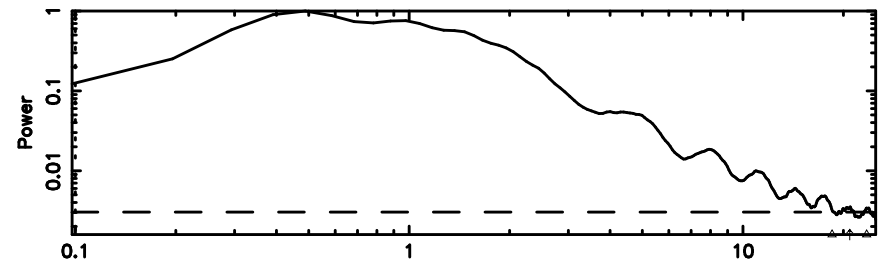

BLK:13,SNR1: 42.557 ,SNR2: 103.65

Frequency (Hz)

3C26 2024/06/03 22.91UT FUJI -KISO

K20240604075236

BLK:13,SNR1: 25.216 ,SNR2: 24.038

Frequency (Hz)

T20240604075738

BLK:13,SNR1: 0.65294 ,SNR2: 2.5372