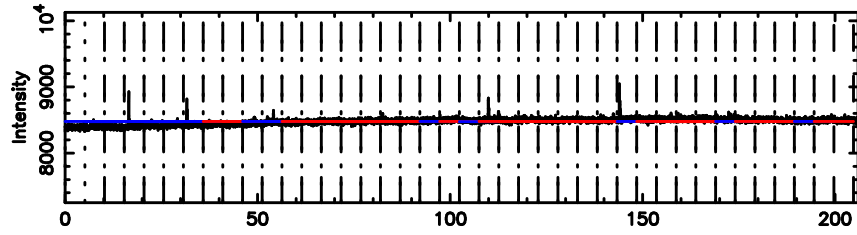

T20240604164903