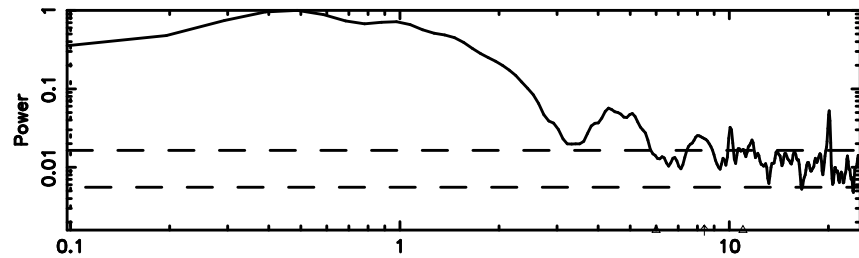

BLK:10,SNR1: 3.5848 ,SNR2: 8.8604