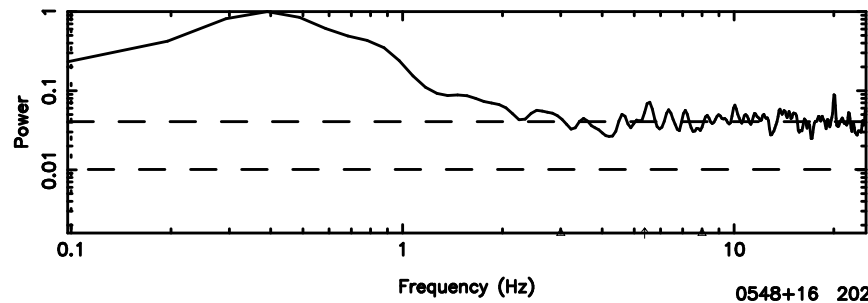

T20240604124913

BLK:10,SNR1: 0.74341 ,SNR2: 6.5319

F20240604124915

BLK:10,SNR1: 3.9495 ,SNR2: 11.473

0548+16 2024/06/04 3.85UT TOYOKAWA-FUJI

T20240604124913

BLK:13,SNR1: 0.70423 ,SNR2: 2.5367

K20240604124910