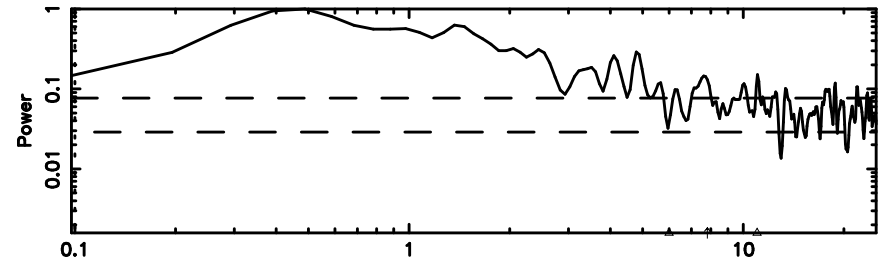

Frequency (Hz)

T20240604071225

BLK: 3,SNR1:-0.11365E-01,SNR2: 0.18662

F20240604071227

BLK: 3,SNR1: 0.70336 ,SNR2: 2.1524

0011+344 2024/06/03 22.24UT TOYOKAWA-FUJI

T20240604071225

BLK: 5, SNR1: -0.34378E-01, SNR2: 0.31634