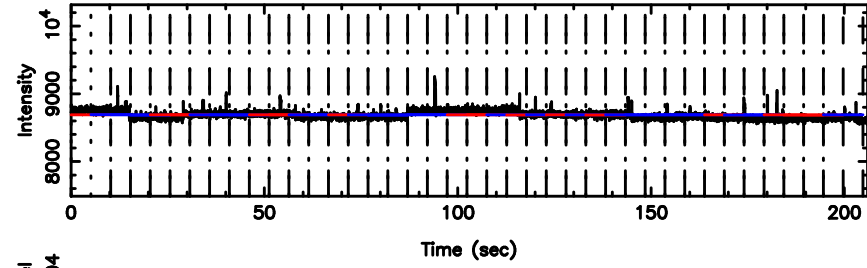

Frequency (Hz)

K20240604141314

BLK: 5,SNR1: 0.31865 ,SNR2: 1.5179

Frequency (Hz)

0713-024 2024/06/04 5.25UT FUJI -KISO

T20240604142328

BLK:24,SNR1: 66.418 ,SNR2: 126.20

F20240604142330