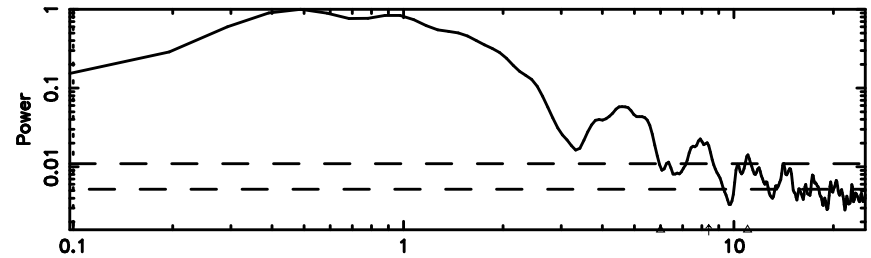

BLK:14,SNR1: 2.8307 ,SNR2: 13.502

0752-200 2024/06/04 5.89UT FUJI -KISO

T20240604145904

BLK:21,SNR1: 1.3834 ,SNR2: 4.3137

Frequency (Hz)

F20240604145906

BLK:21,SNR1: 5.7880 ,SNR2: 14.401

Frequency (Hz)