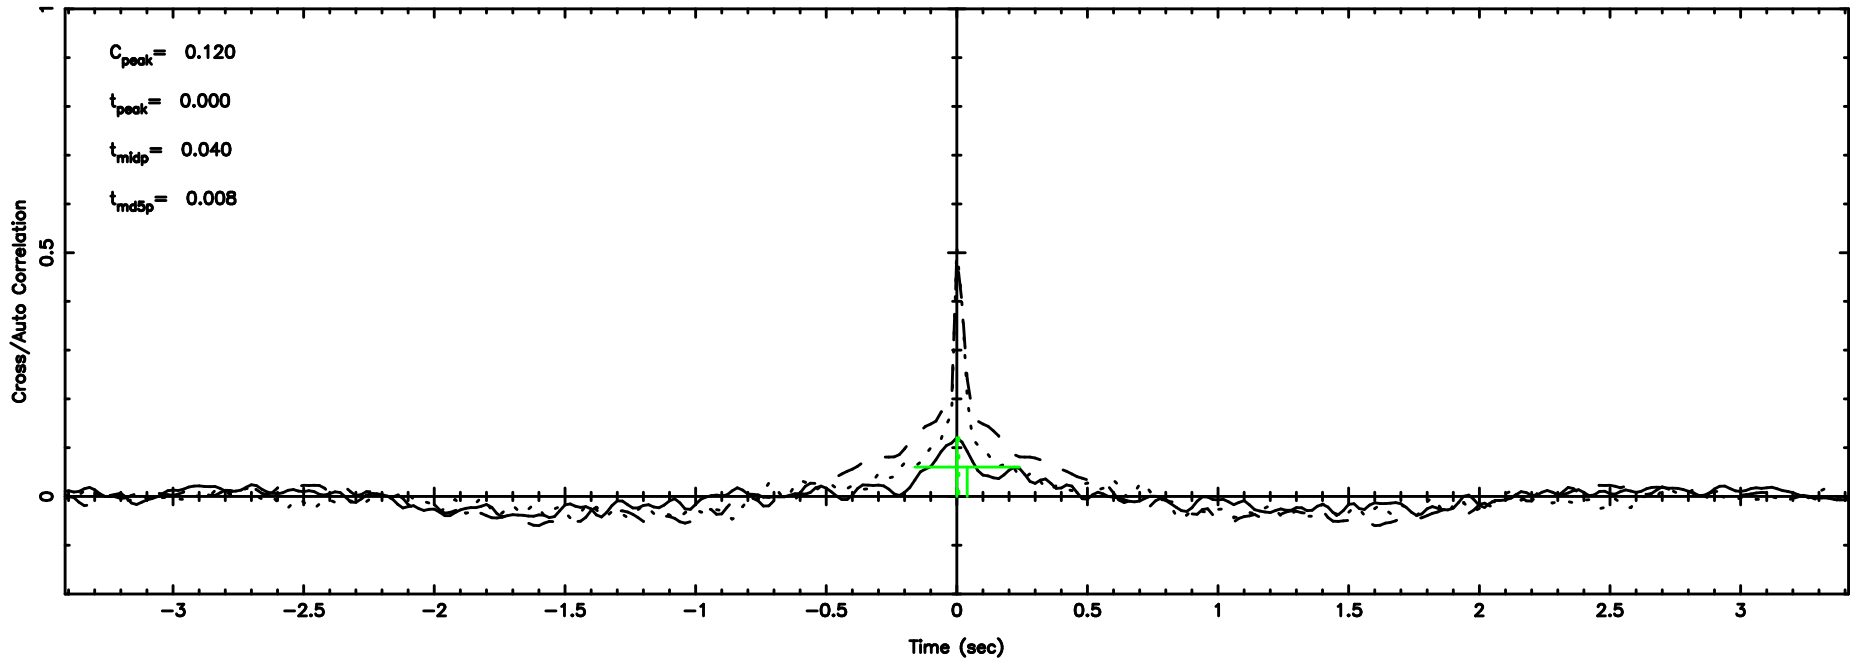

Frequency (Hz)

3C237 2024/06/04 8.11UT TOYOKAWA-KISO