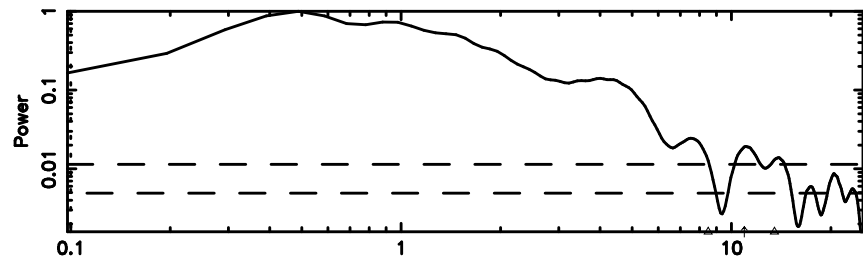

BLK:28,SNR1: 6.6618 ,SNR2: 12.499