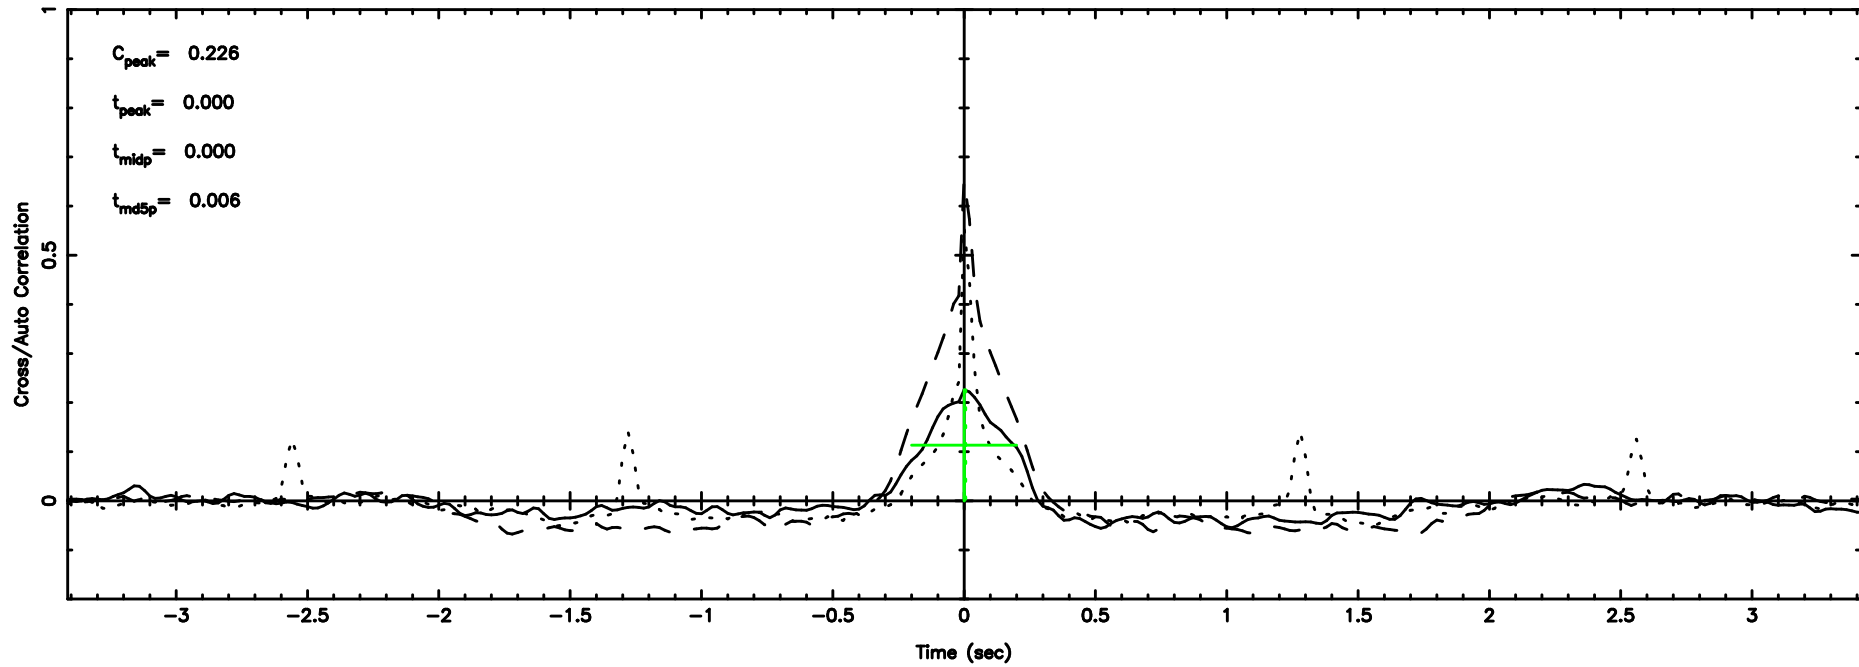

BLK: 8,SNR1: 1.9649 ,SNR2: 9.0488

Frequency (Hz)

F20240605140922

BLK: 8,SNR1: 0.87980E-01,SNR2: 2.1886

Frequency (Hz)

0713-024 2024/06/05 5.18UT TOYOKAWA-FUJI

T20240605140920

BLK:20,SNR1: 2.2097 ,SNR2: 10.220