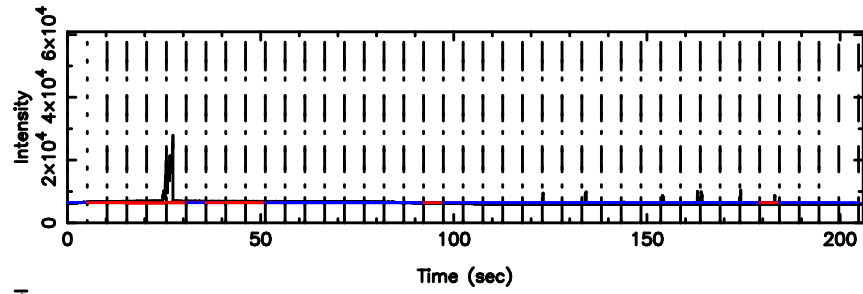

T20240605145508