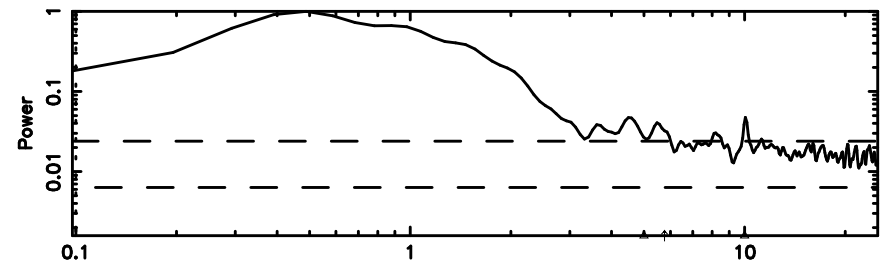

K20240605064508

BLK:19,SNR1: 2.0312 ,SNR2: 7.5630

Frequency (Hz)

F20240605064513

BLK:20,SNR1: 4.5750 ,SNR2: 11.481

Frequency (Hz)

K20240605064508

BLK:20,SNR1: 2.2591 ,SNR2: 7.9038