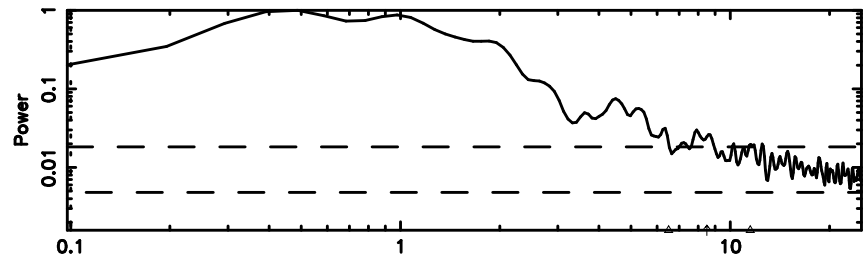

BLK:16,SNR1: 3.6880 ,SNR2: 9.1467