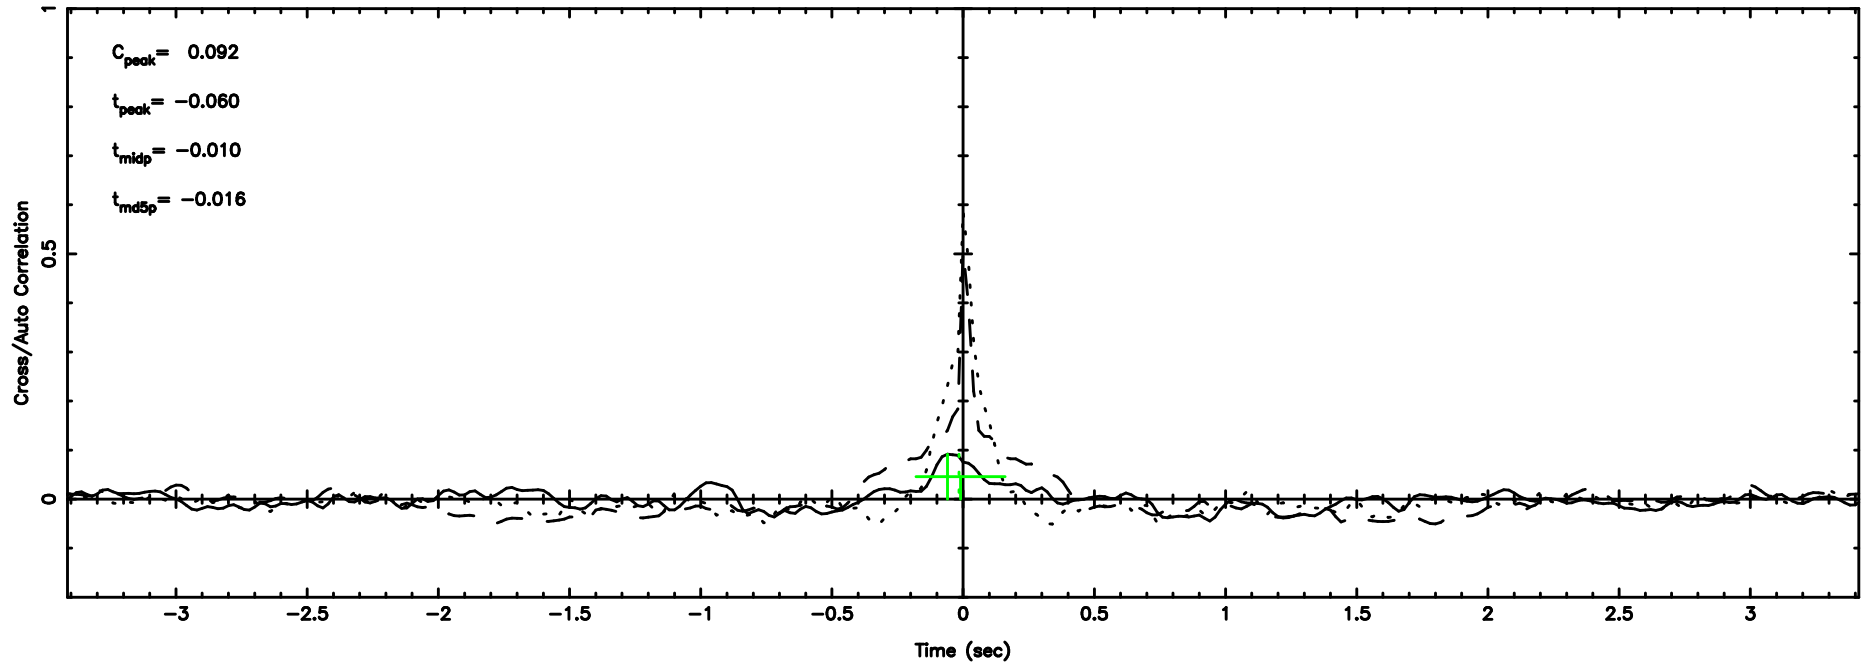

Frequency (Hz)

0741-06 2024/06/05 5.66UT TOYOKAWA-KISO

F20240605143751

BLK:12,SNR1: 0.42670 ,SNR2: 2.3223

Frequency (Hz)

K20240605143746

BLK:12,SNR1: 1.1667 ,SNR2: 4.8797

Frequency (Hz)