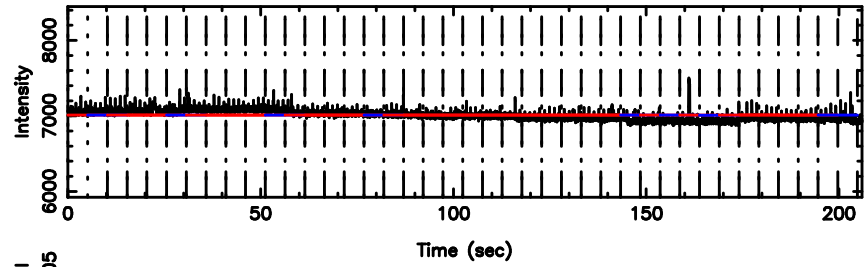

Frequency (Hz)

F20240605161523