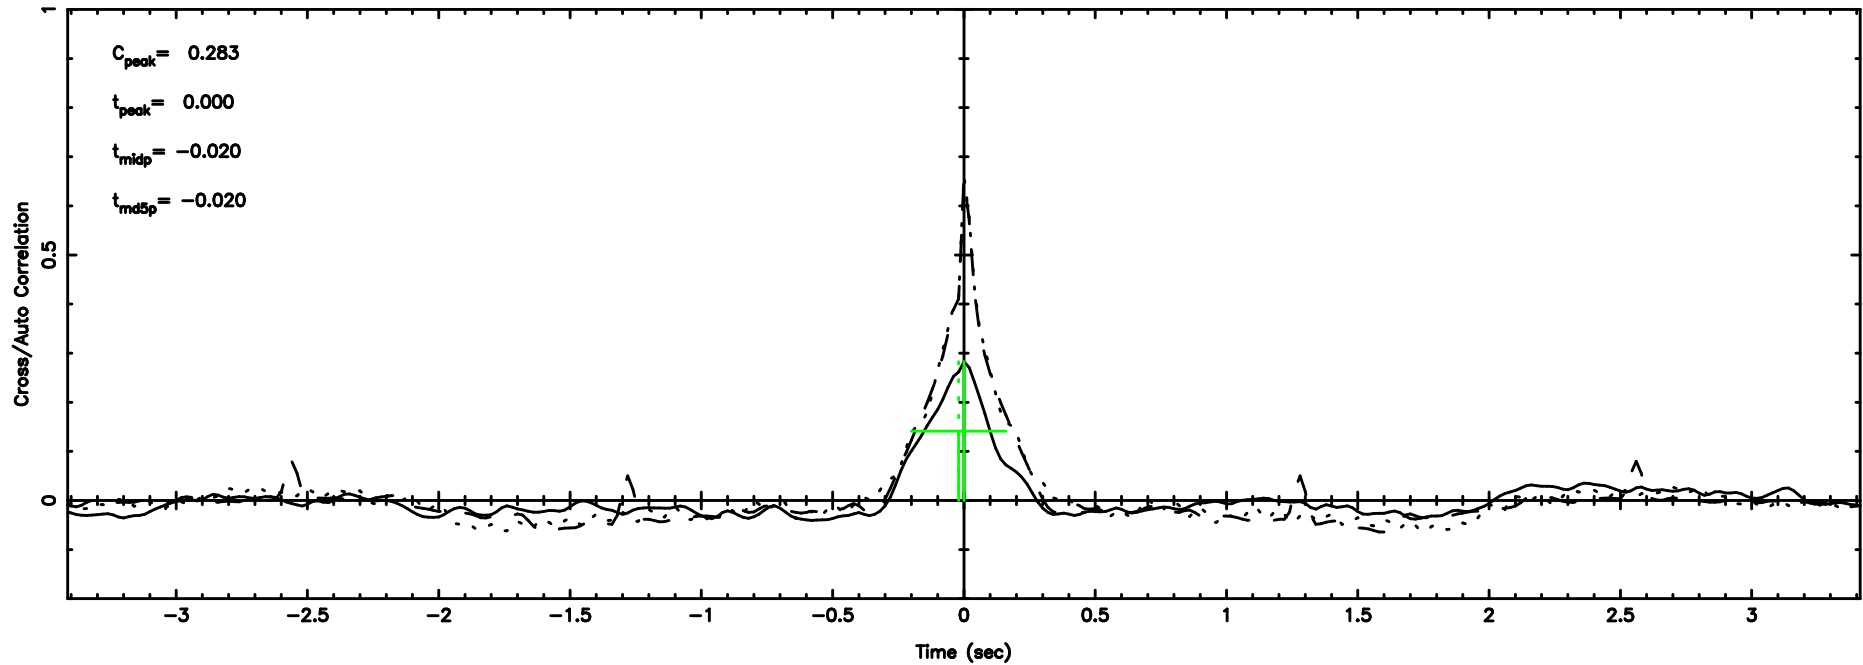

F20240605140922

BLK:15,SNR1: 3.3667 ,SNR2: 8.5494

K20240605140917

BLK:15,SNR1: 6.0879 ,SNR2: 15.003

0713-024 2024/06/05 5.18UT FUJI -KISO