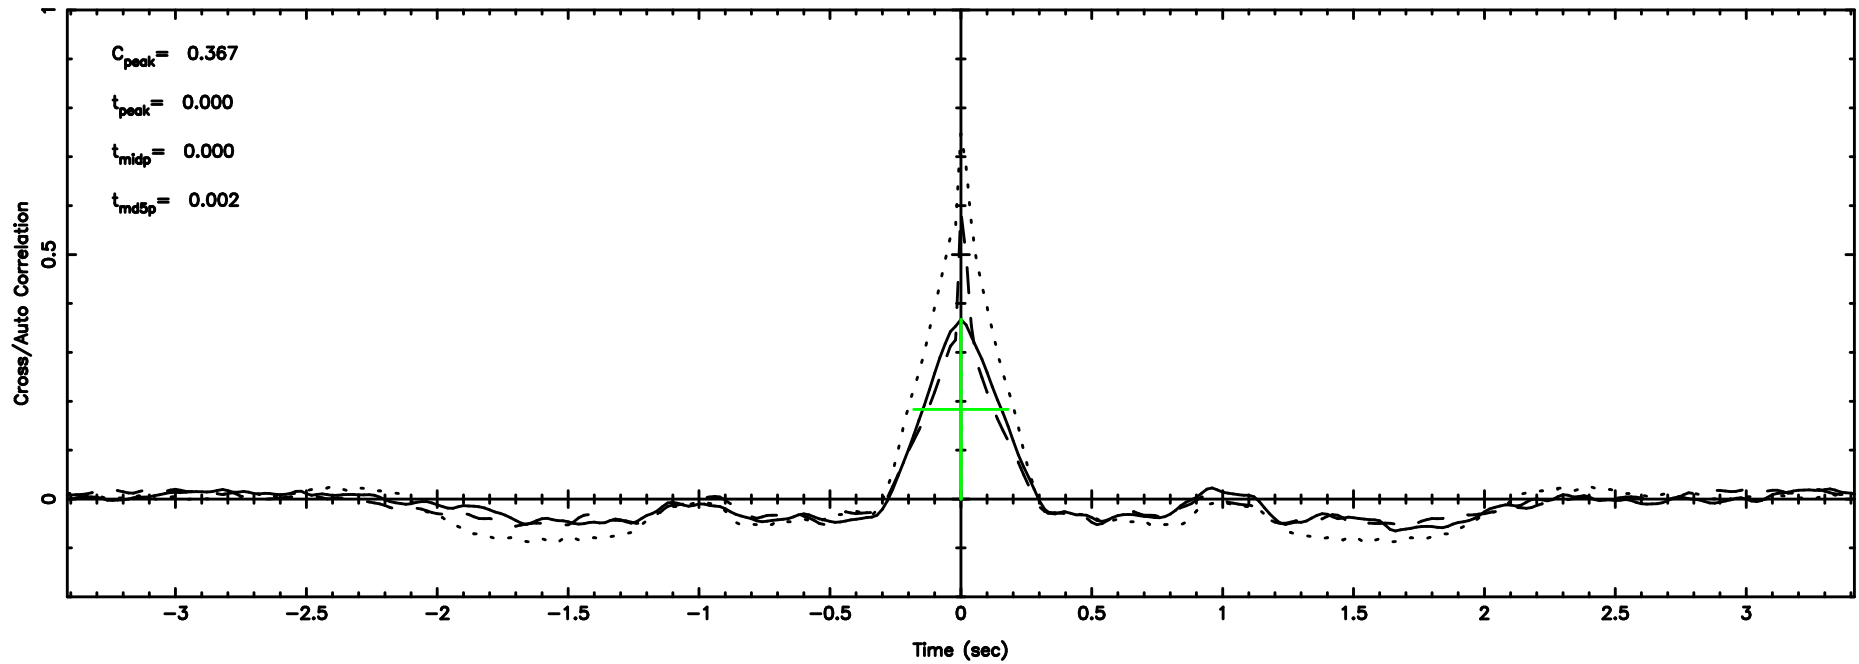

BLK:14,SNR1: 4.0718 ,SNR2: 10.065

Frequency (Hz)

3C216 2024/06/05 7.08UT TOYOKAWA-FUJI

T20240605160310

BLK:19,SNR1: 1.8807 ,SNR2: 4.6287

K20240605160307

BLK:19,SNR1: 2.7551 ,SNR2: 12.881

3C216 2024/06/05 7.08UT TOYOKAWA-KISO