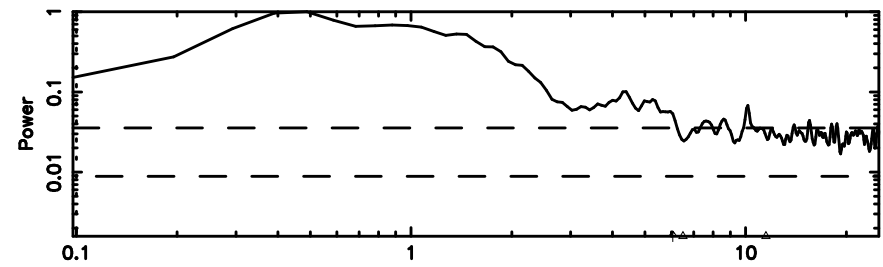

BLK:13,SNR1: 1.6055 ,SNR2: 5.6211