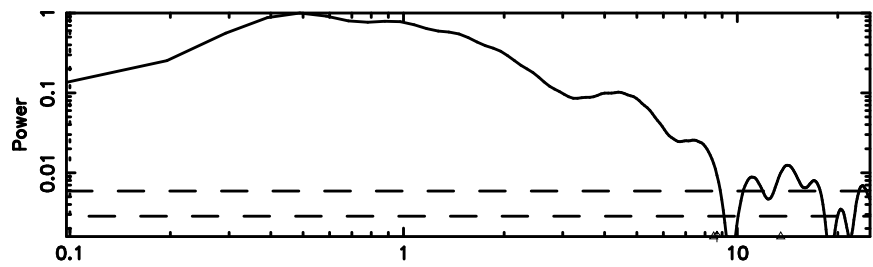

BLK:28,SNR1: 7.5758 ,SNR2: 19.303

Frequency (Hz)

F20240605074845

BLK:28,SNR1: 13.676 ,SNR2: 31.498

Frequency (Hz)

3C26 2024/06/04 22.84UT FUJI -KISO

K20240605074840

BLK:28,SNR1: 7.5705 ,SNR2: 19.289