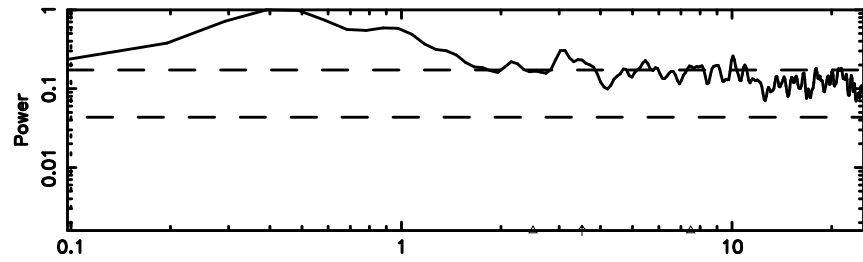

BLK: 9,SNR1: 0.13209E-01,SNR2: 1.0162