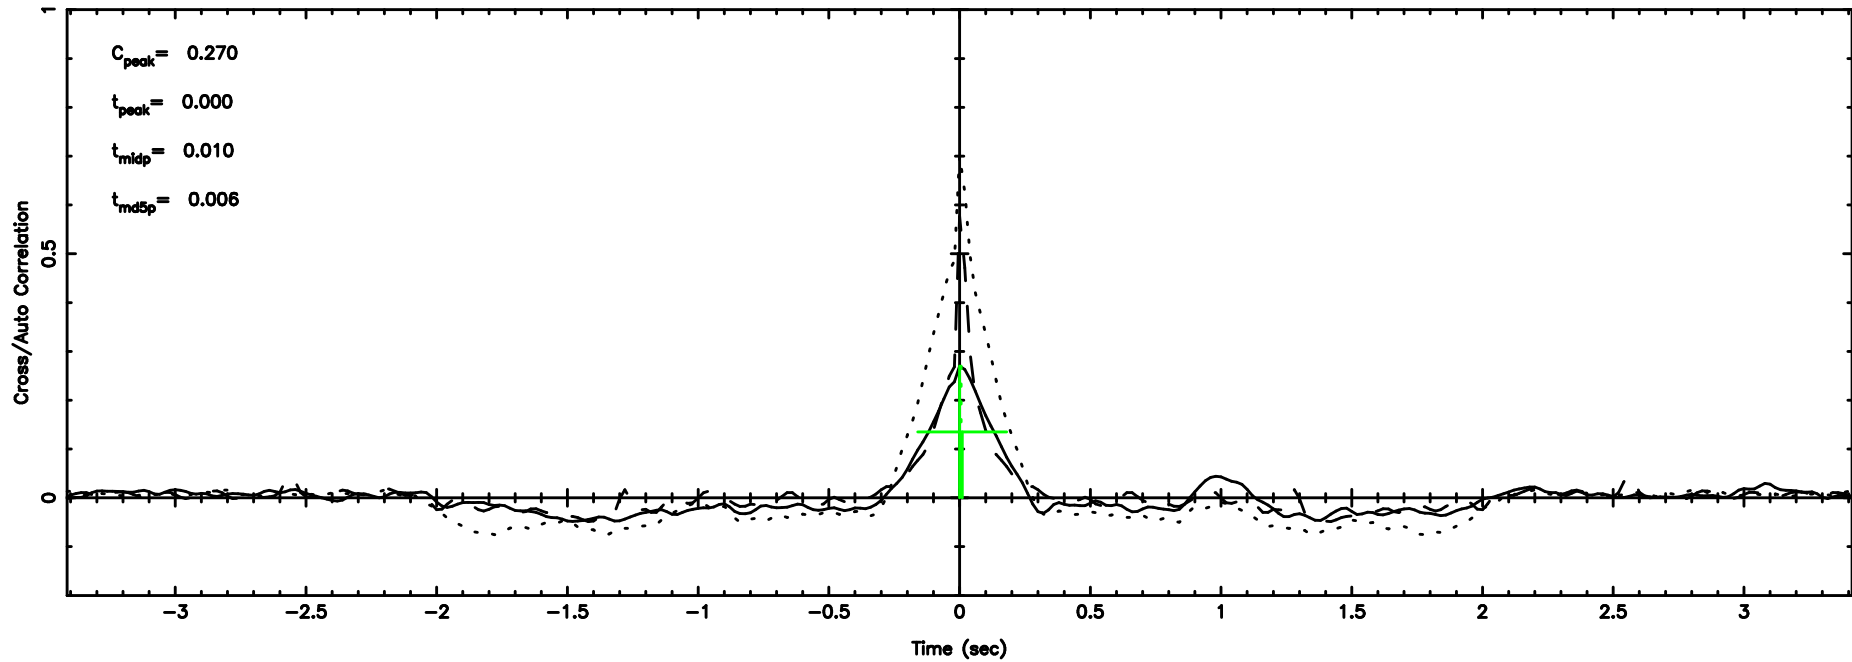

0941-08 2024/06/05 7.64UT FUJI -KISO