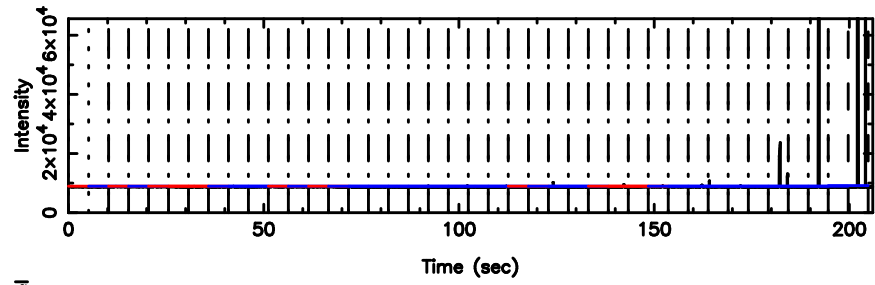

T20240605072720