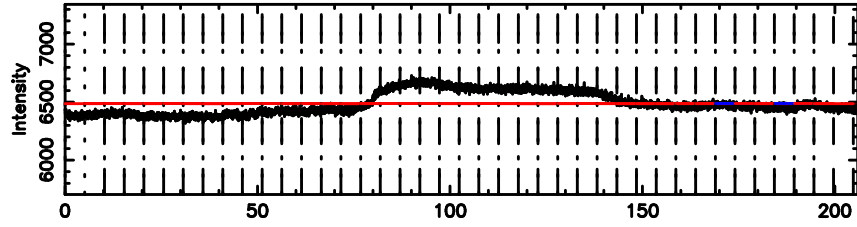

Frequency (Hz)

F20240605170726

BLK: 3,SNR1:-0.24406E-01,SNR2: 2.0864

Frequency (Hz)

1011+110 2024/06/05 8.15UT TOYOKAWA-FUJI

T20240605170724

BLK: 2,SNR1: 0.29904 ,SNR2: 1.5555

Frequency (Hz)