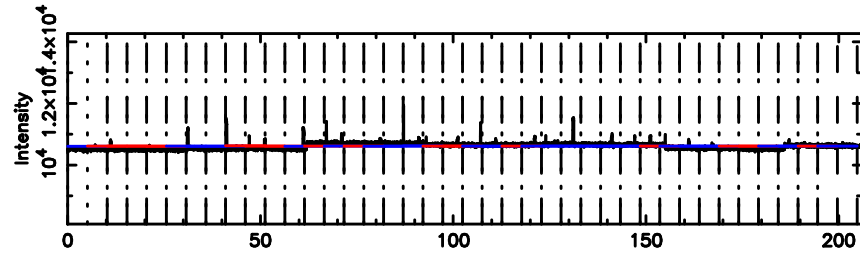

Frequency (Hz)

K20240605161518