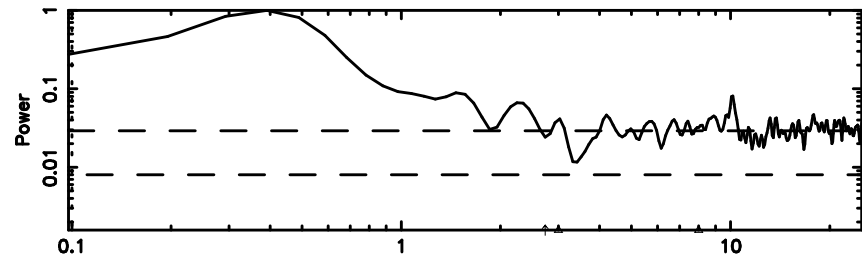

F20240605164509

BLK: 4,SNR1:-0.74869E-02,SNR2: 1.9482

Frequency (Hz)

T20240605164507

BLK: 7,SNR1: 0.31293 ,SNR2: 1.0281

Frequency (Hz)

K20240605164504

BLK: 7,SNR1: 0.83940 ,SNR2: 5.8281