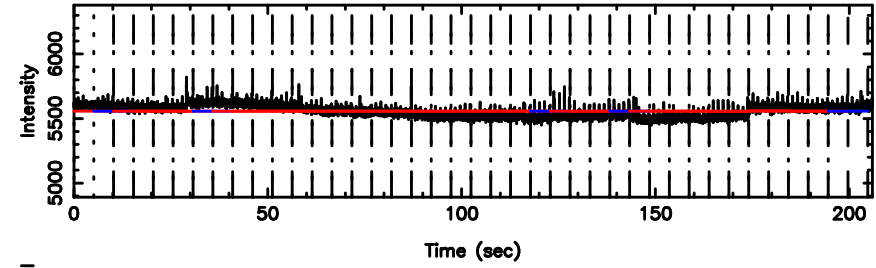

F20240605124519