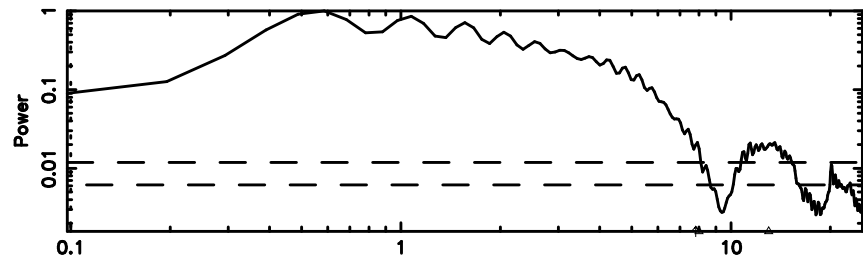

BLK:25,SNR1: 8.5130 ,SNR2: 22.112