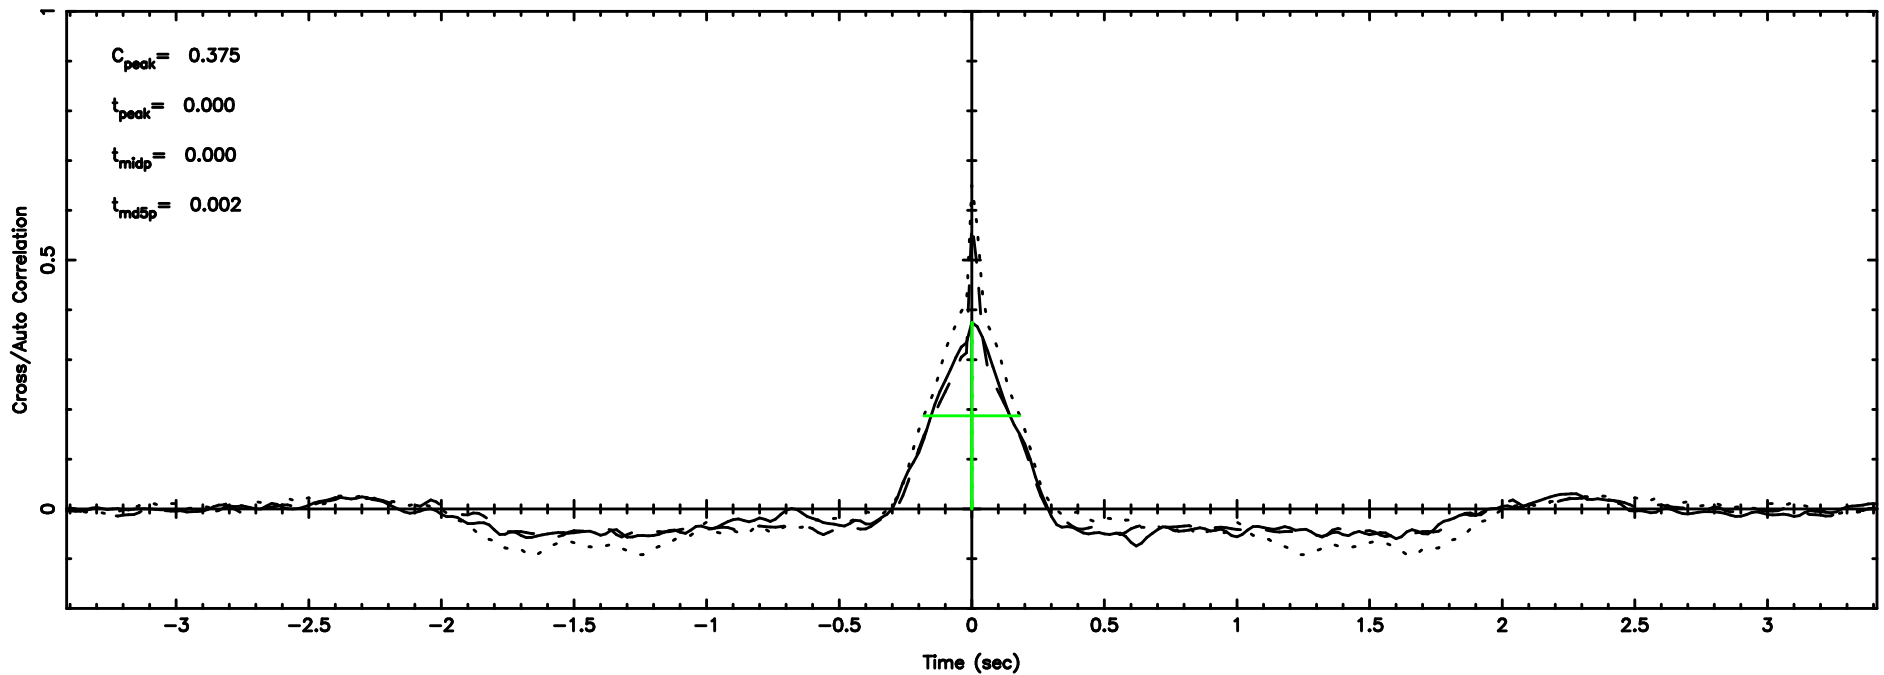

0011+344 2024/06/04 22.17UT TOYOKAWA-FUJI

T20240605070829

BLK:11,SNR1: 0.72811 ,SNR2: 3.1978

K20240605070826

BLK:11,SNR1: 1.3146 ,SNR2: 5.7237

0011+344 2024/06/04 22.17UT TOYOKAWA-KISO

F20240605070831

BLK:17,SNR1: 2.2490 ,SNR2: 11.035