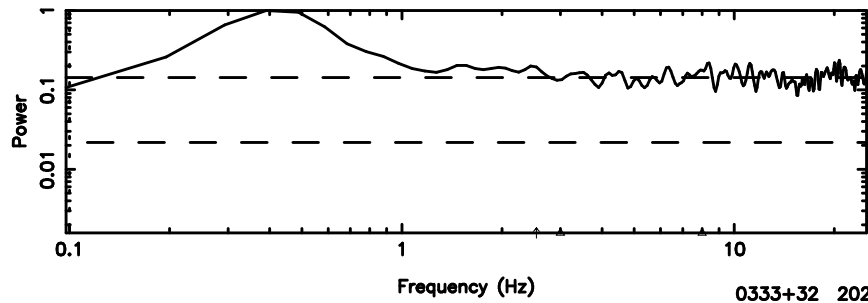

F20240605103059

BLK:11,SNR1: 0.31545 ,SNR2: 1.0310

T20240605103057

BLK:13,SNR1: 0.15176 ,SNR2: 1.1217

0333+32 2024/06/05 1.54UT TOYOKAWA-KISO

K20240605103054

BLK:13,SNR1: 2.0890 ,SNR2: 6.9743

F20240605103059