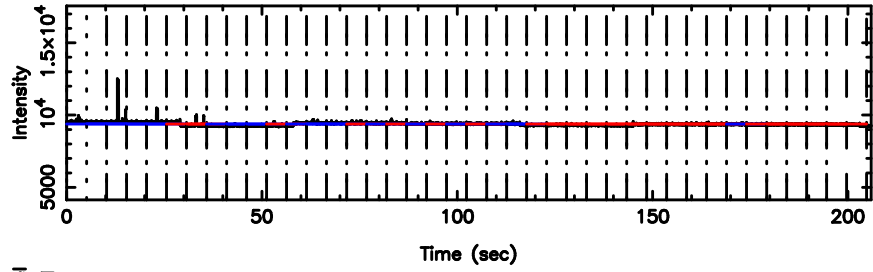

F20240605070831