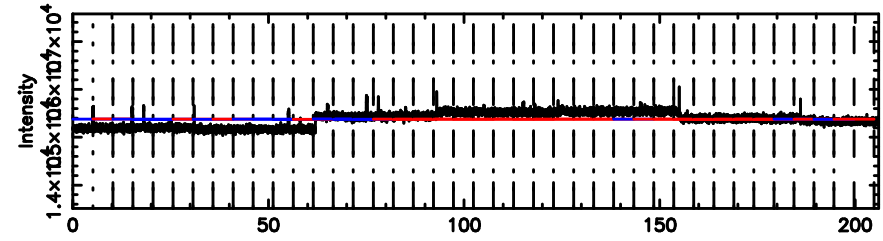

BLK:13,SNR1: 1.6055 ,SNR2: 5.6211

Frequency (Hz)

2325+269 2024/06/04 21.41UT TOYOKAWA-KISO

F20240605062249

BLK:14,SNR1: 1.3102 ,SNR2: 4.4123

K20240605062245

BLK:14,SNR1: 1.5290 ,SNR2: 5.4385

2325+269 2024/06/04 21.41UT FUJI -KISO