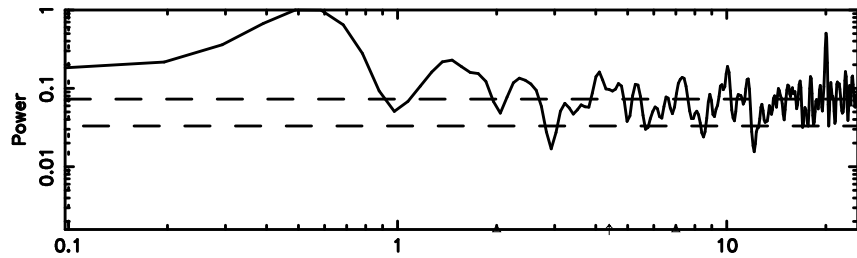

Frequency (Hz)

F20240605170726

BLK: 3,SNR1:-0.24406E-01,SNR2: 2.0864

Frequency (Hz)

1011+110 2024/06/05 8.15UT TOYOKAWA-FUJI

T20240605170724

BLK: 2,SNR1: 0.29904 ,SNR2: 1.5555

Frequency (Hz)