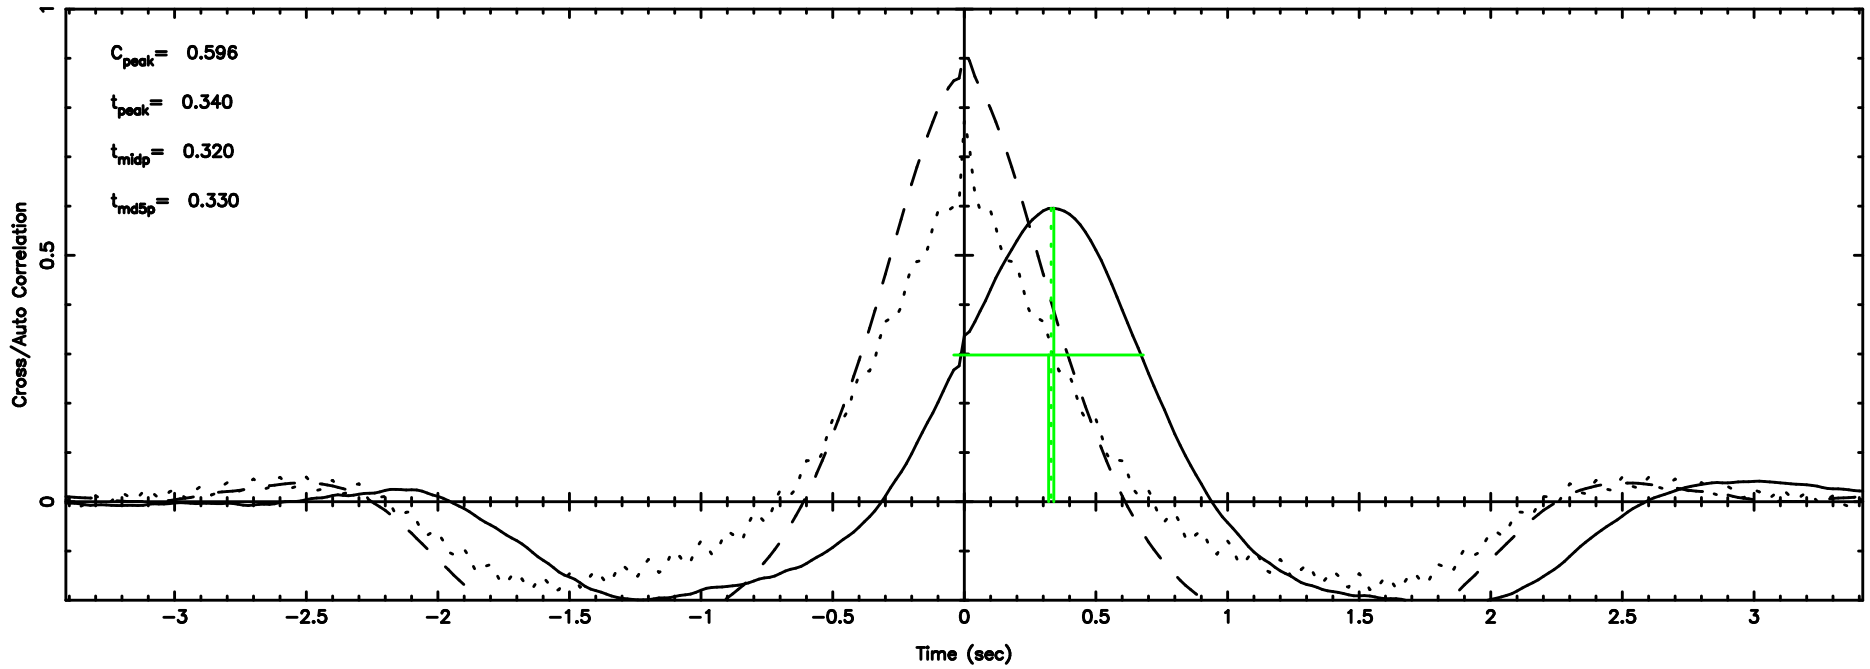

BLK:33,SNR1: 20.753 ,SNR2: 70.468