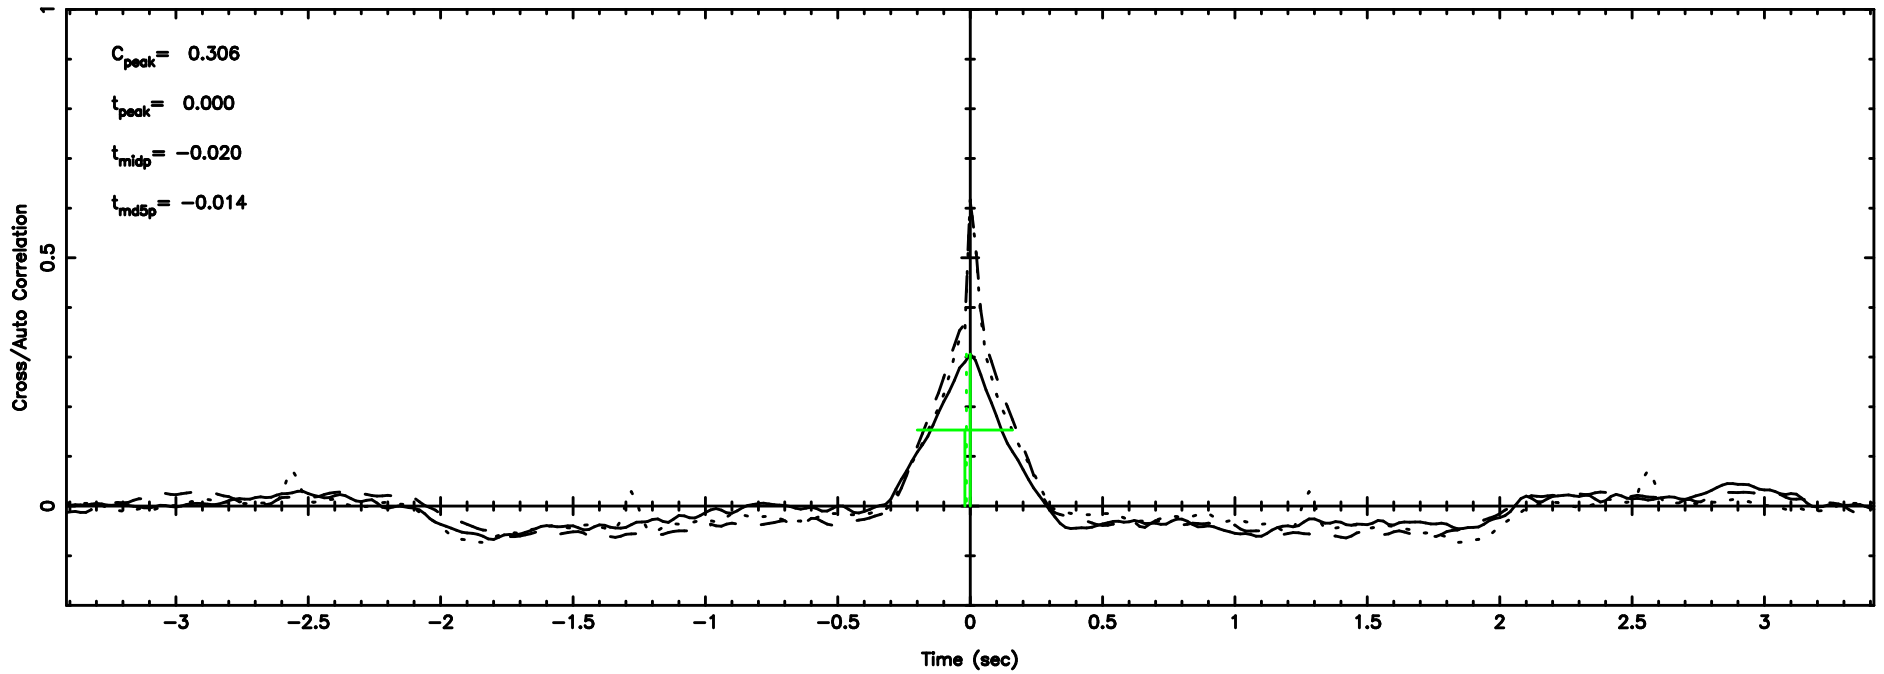

BLK: 7,SNR1: 1.7293 ,SNR2: 5.9805

0056-00 2024/06/04 22.92UT FUJI -KISO

T20240605080324

BLK:18,SNR1: 8.0522 ,SNR2: 20.562

0106+01 2024/06/04 23.08UT TOYOKAWA-FUJI

F20240605080326

BLK:18,SNR1: 1.9846 ,SNR2: 6.6944