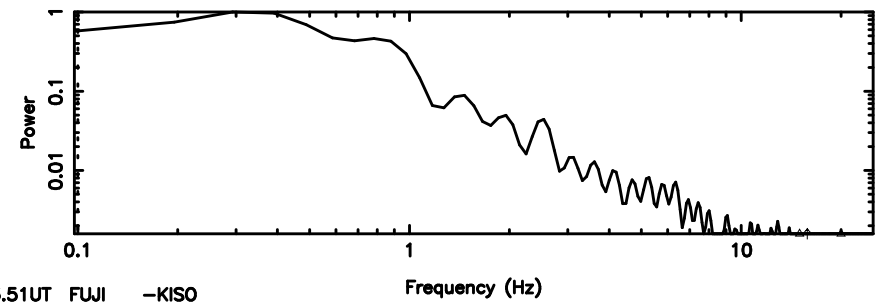

BLK:27,SNR1: 56.536 ,SNR2: 71.315