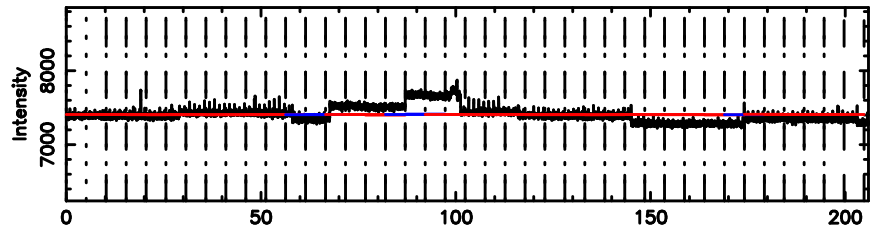

F20240605085207