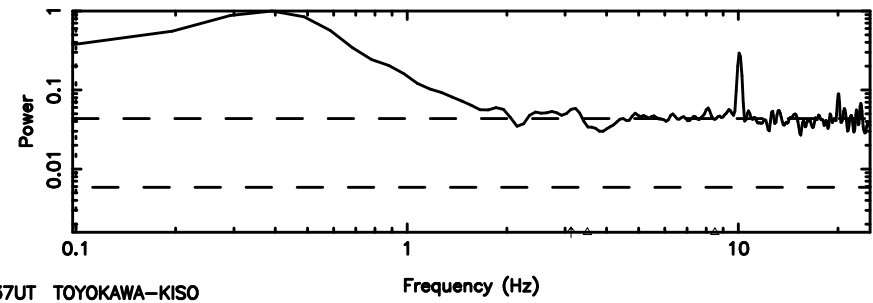

BLK: 9,SNR1:-0.75034E-01,SNR2: 4.8236

3C161 2024/06/05 4.37UT TOYOKAWA-FUJI

T20240605132048

BLK:18,SNR1: 0.43566 ,SNR2: 2.0975

K20240605132045

BLK:18,SNR1: 0.64840 ,SNR2: 3.6969

3C161 2024/06/05 4.37UT TOYOKAWA-KISO