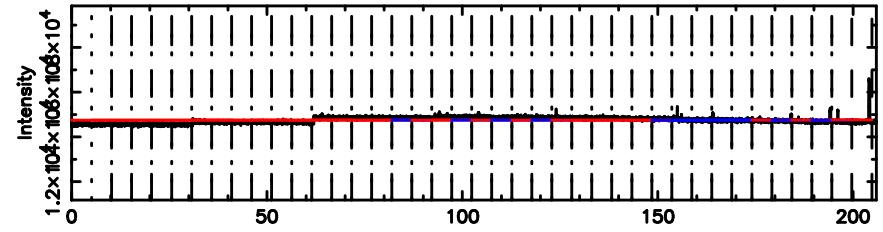

BLK:11,SNR1: 1.7427 ,SNR2: 3.4954

Frequency (Hz)

T20240605070829

BLK:15,SNR1: 1.2184 ,SNR2: 2.6822

Frequency (Hz)

F20240605070831

BLK:15,SNR1: 2.2959 ,SNR2: 11.253

Frequency (Hz)