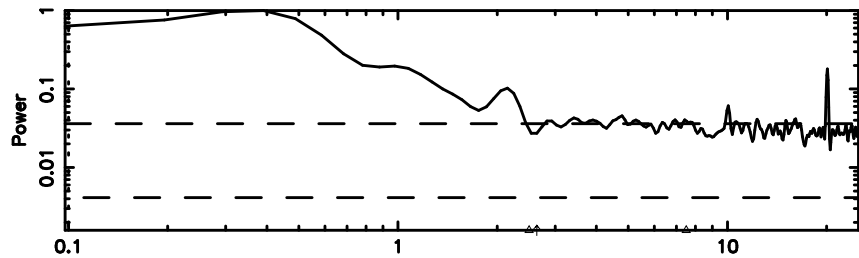

BLK:16,SNR1: 0.67699 ,SNR2: 6.0007