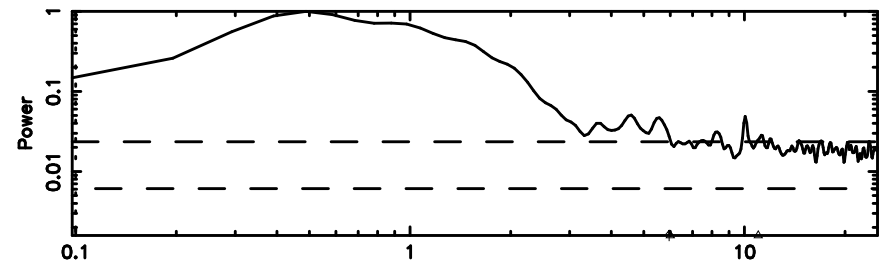

K20240605064508

BLK:19,SNR1: 2.0312 ,SNR2: 7.5630

Frequency (Hz)

F20240605064513

BLK:20,SNR1: 4.5750 ,SNR2: 11.481

Frequency (Hz)

K20240605064508

BLK:20,SNR1: 2.2591 ,SNR2: 7.9038