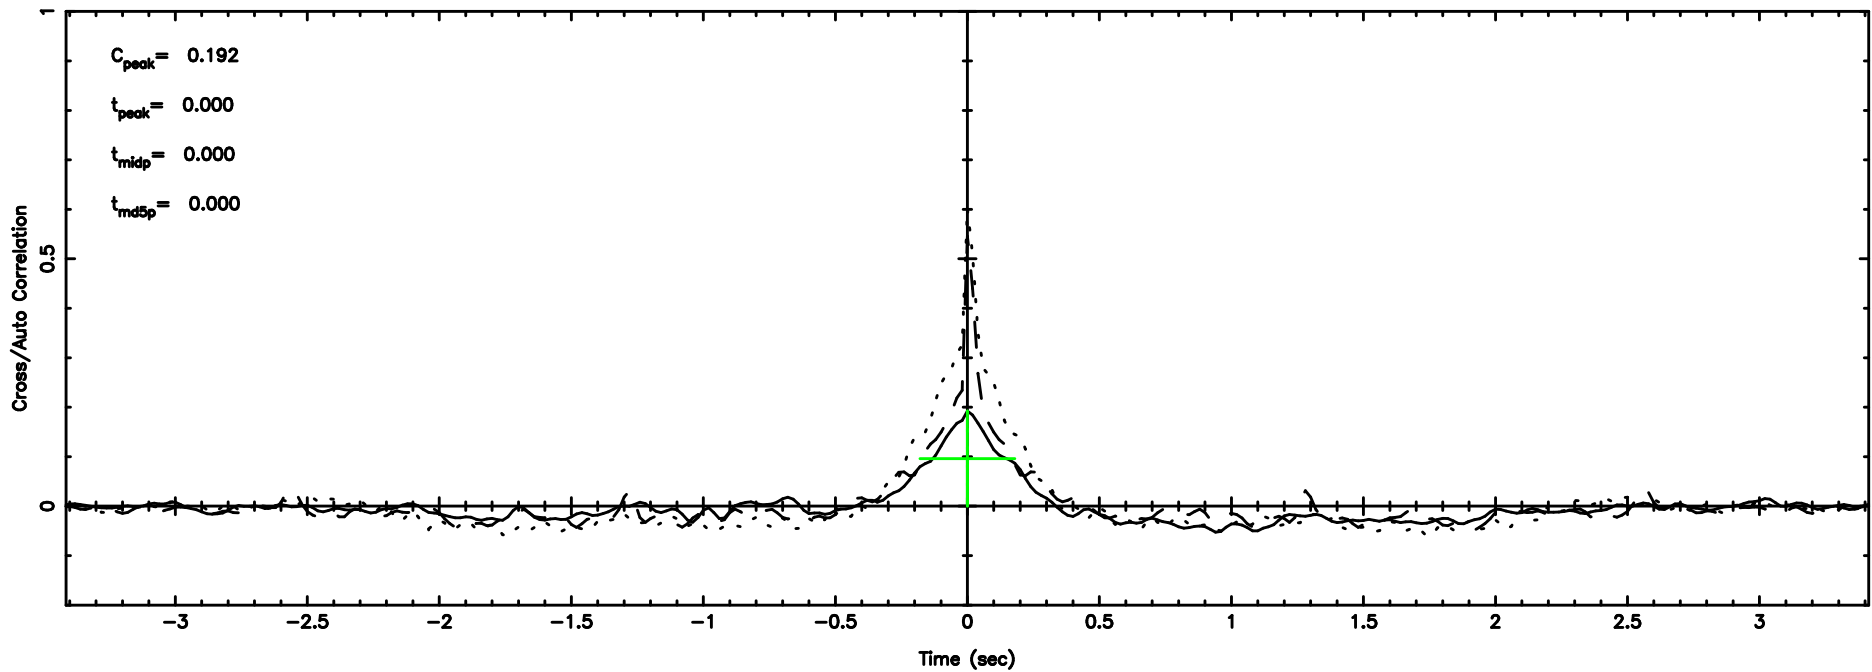

F20240605100606

BLK:12,SNR1: 0.43586 ,SNR2: 1.4562

K20240605100601

BLK:12,SNR1: 3.8466 ,SNR2: 15.608

0308+305 2024/06/05 1.13UT FUJI -KISO