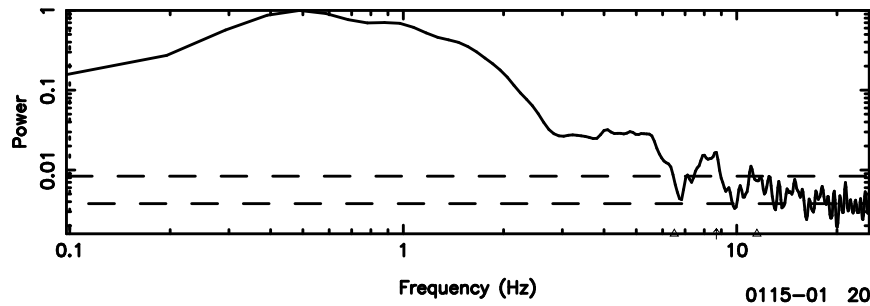

BLK:22,SNR1: 6.4707 ,SNR2: 15.433

0115-01 2024/06/04 23.24UT FUJI -KISO

K20240605081244