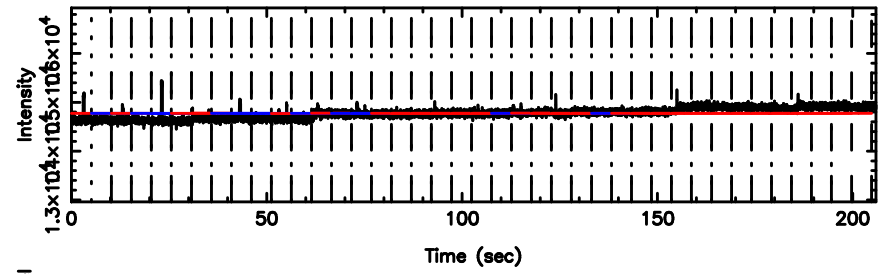

0011+344 2024/06/04 22.17UT TOYOKAWA-FUJI

T20240605070829

BLK:11,SNR1: 0.72811 ,SNR2: 3.1978

K20240605070826

BLK:11,SNR1: 1.3146 ,SNR2: 5.7237

0011+344 2024/06/04 22.17UT TOYOKAWA-KISO

F20240605070831

BLK:17,SNR1: 2.2490 ,SNR2: 11.035