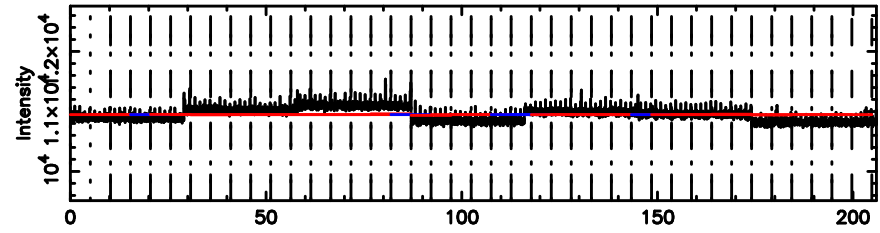

Frequency (Hz)

2243+394 2024/06/04 20.71UT FUJI -KISO

T20240605055633

BLK: 5, SNR1: 2.6511 ,SNR2: 11.444

Frequency (Hz)

2259+481 2024/06/04 20.97UT TOYOKAWA-FUJI

F20240605055635

BLK: 5, SNR1: 0.88424 ,SNR2: 3.1822