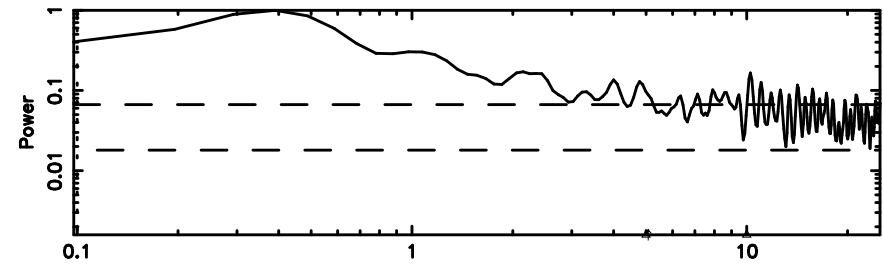

BLK: 6, SNR1: 0.45425 , SNR2: 2.0960