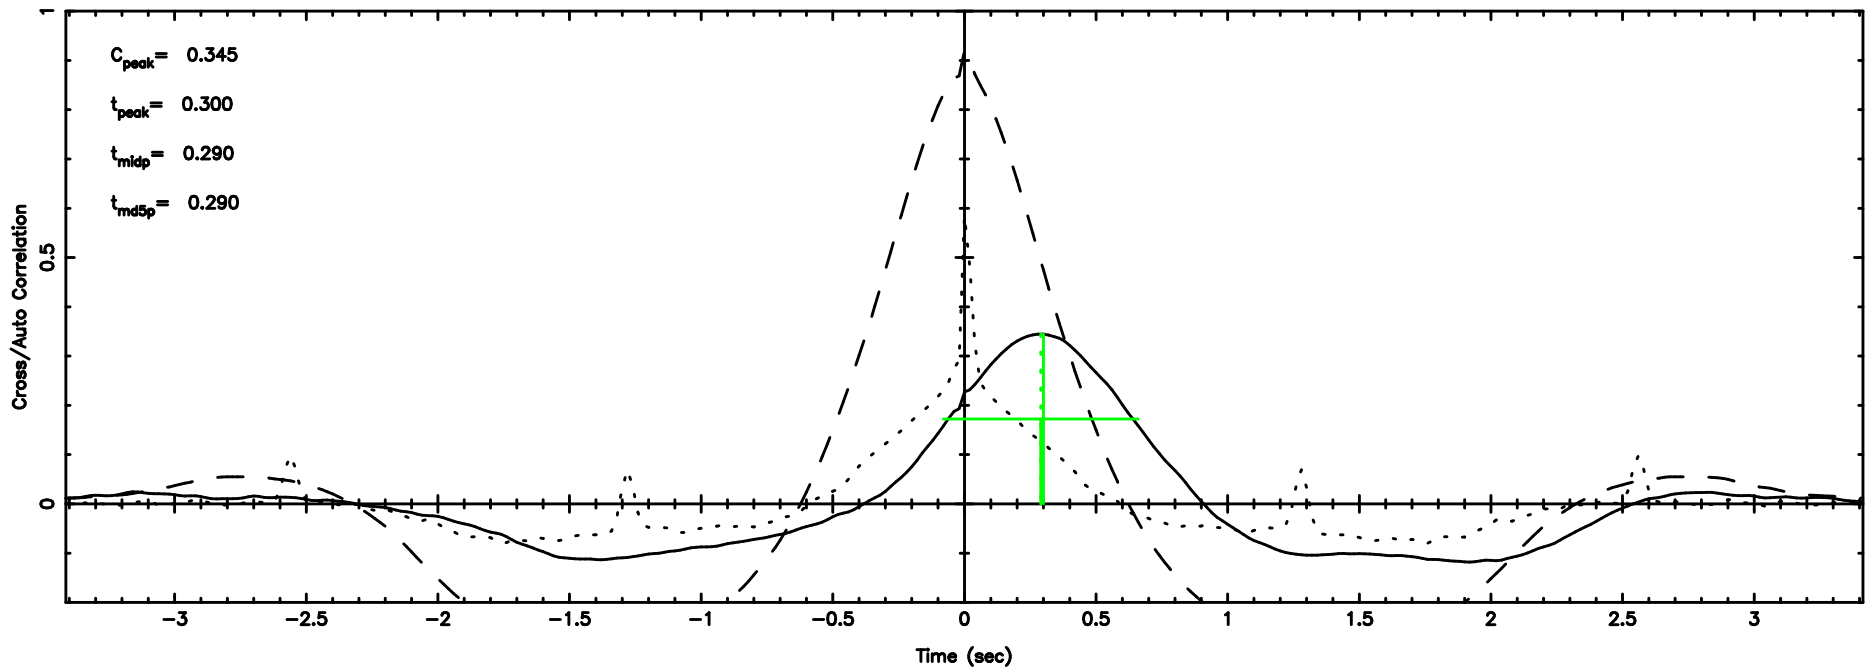

BLK:33,SNR1: 11.959 ,SNR2: 47.615

3C147 2024/06/05 3.65UT TOYOKAWA-FUJI

F20240605123707

BLK:33,SNR1: 0.10902 ,SNR2: 3.9335

T20240605123705

BLK:33,SNR1: 10.542 ,SNR2: 42.037

3C147 2024/06/05 3.65UT TOYOKAWA-KISO