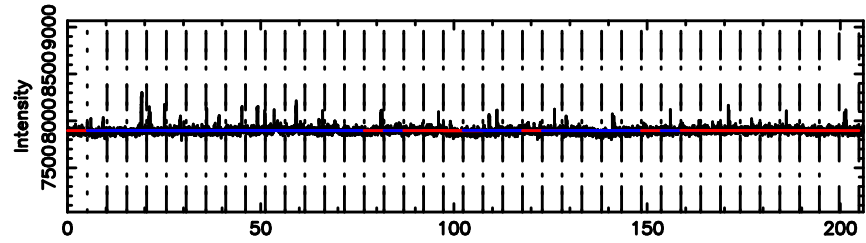

T20240605144733