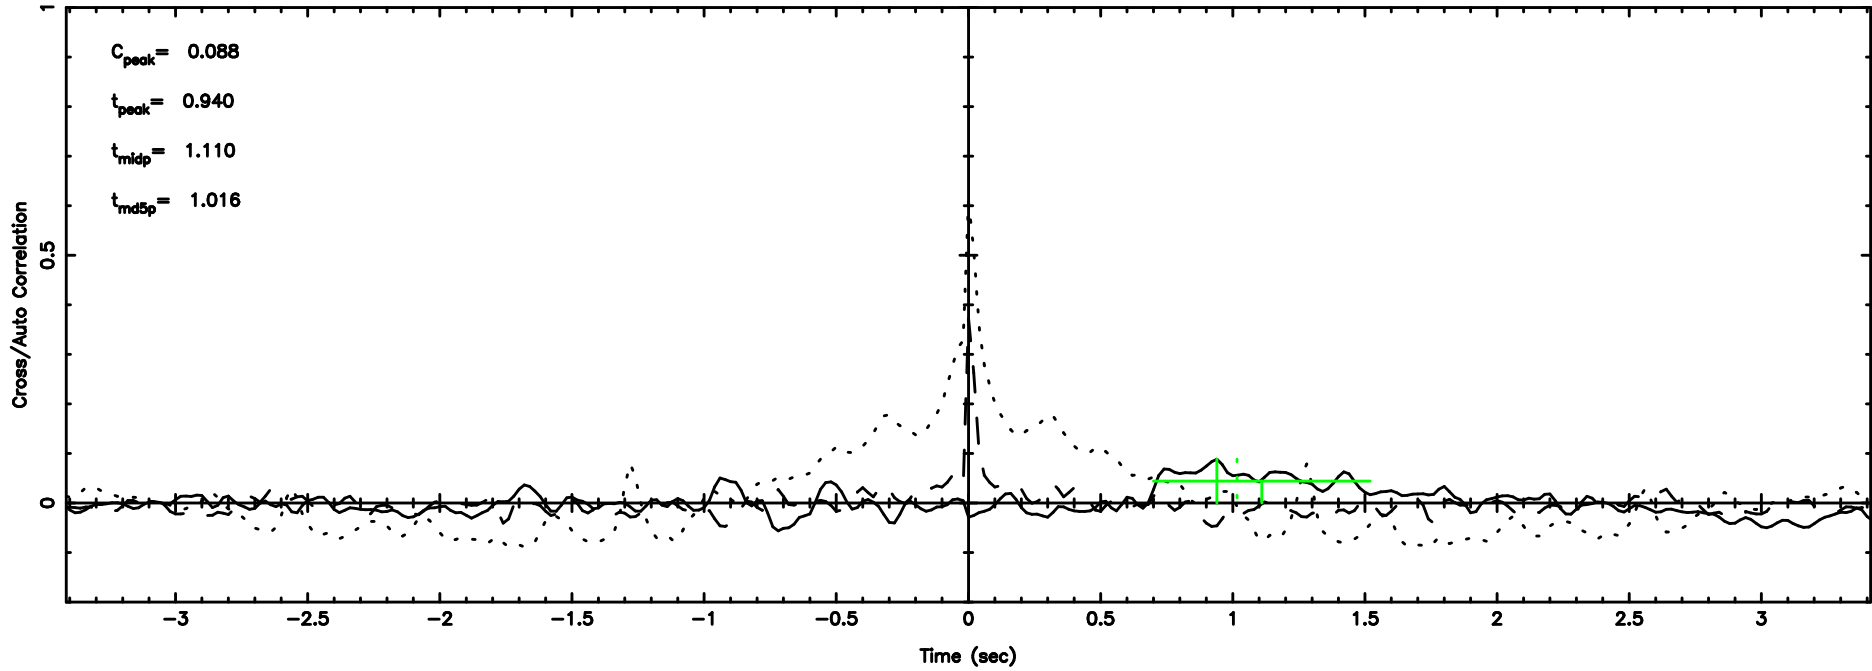

BLK: 3,SNR1: 0.44057 ,SNR2: 3.0780