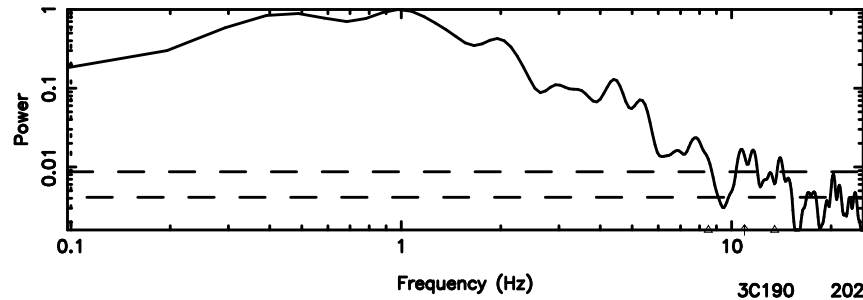

BLK:29,SNR1: 8.9483 ,SNR2: 16.699