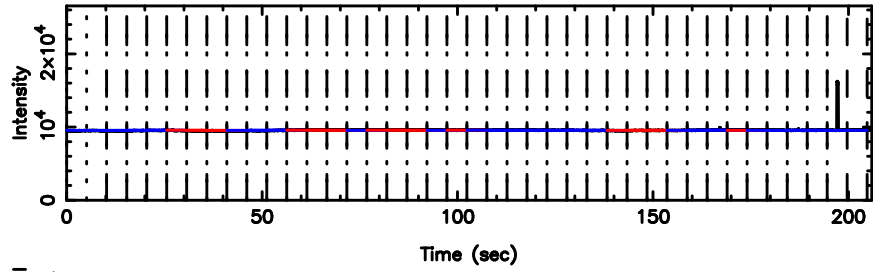

T20240605065205