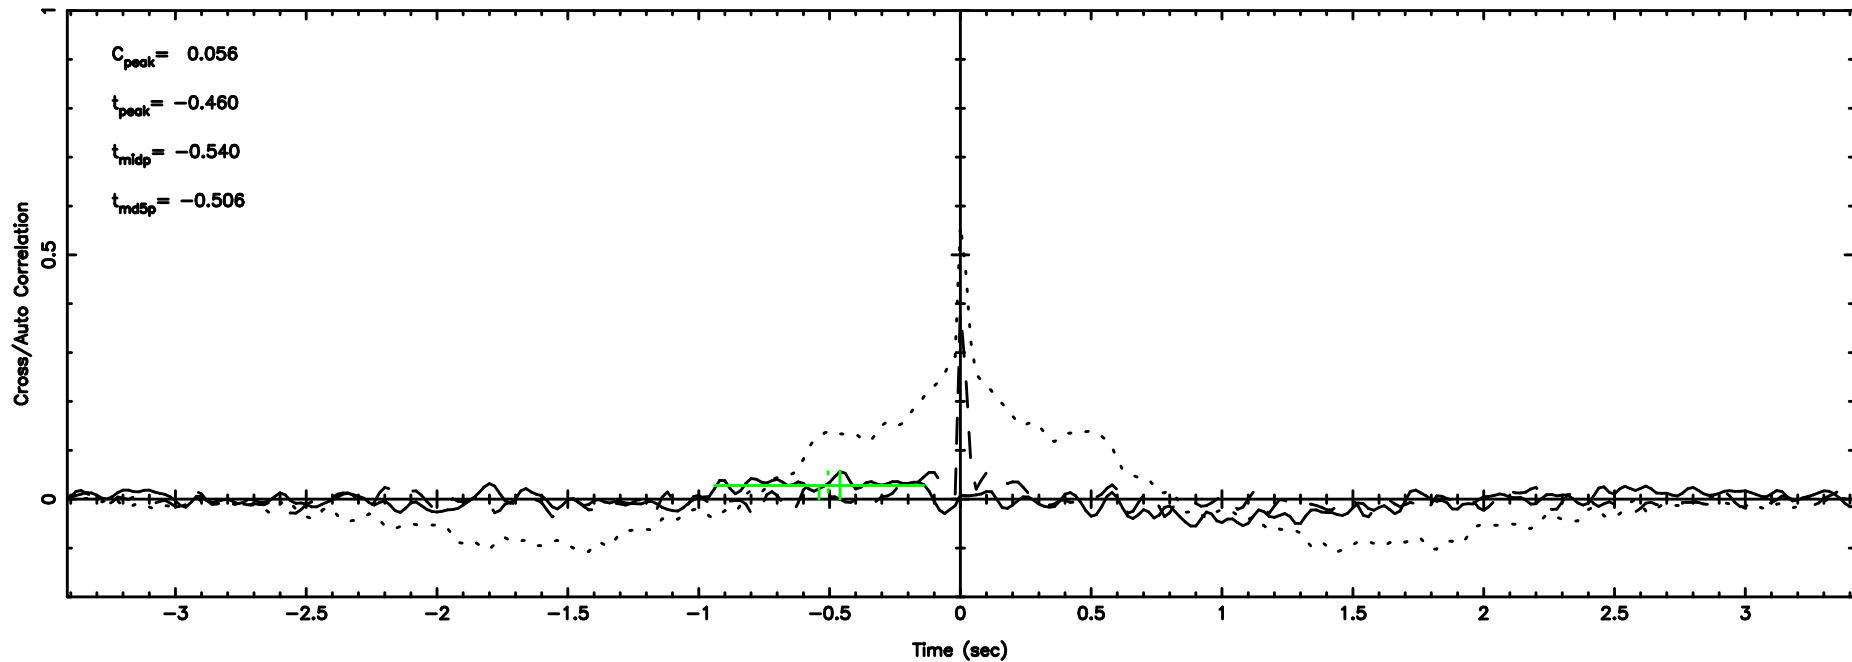

BLK: 4,SNR1: 0.44532 ,SNR2: 1.4903

Frequency (Hz)

0926+117 2024/06/05 7.39UT TOYOKAWA-FUJI

T20240605162200

BLK: 5, SNR1: 0.24987 , SNR2: 0.50324

Frequency (Hz)

K20240605162157

BLK: 5, SNR1: 0.92586 , SNR2: 3.0807