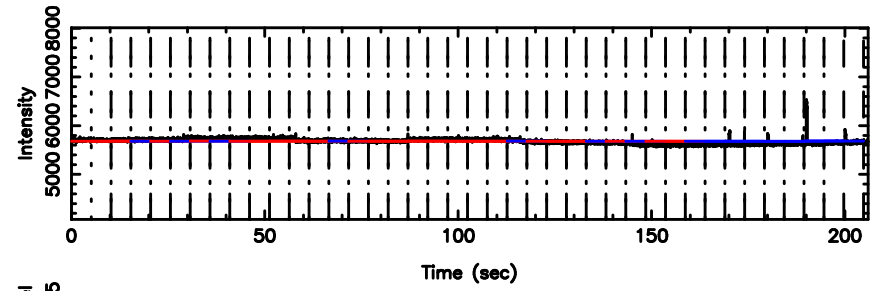

F20240605141934