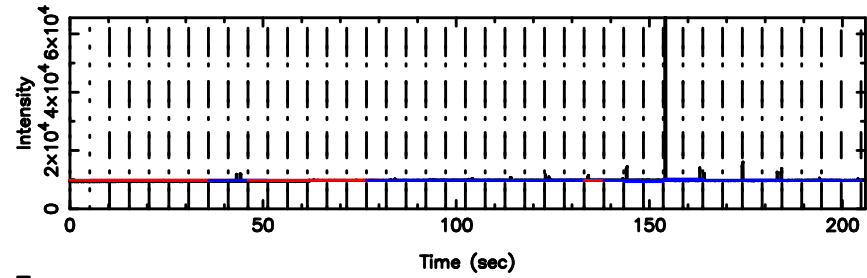

K20240605145506

BLK:25,SNR1: 2.7551 ,SNR2: 13.179