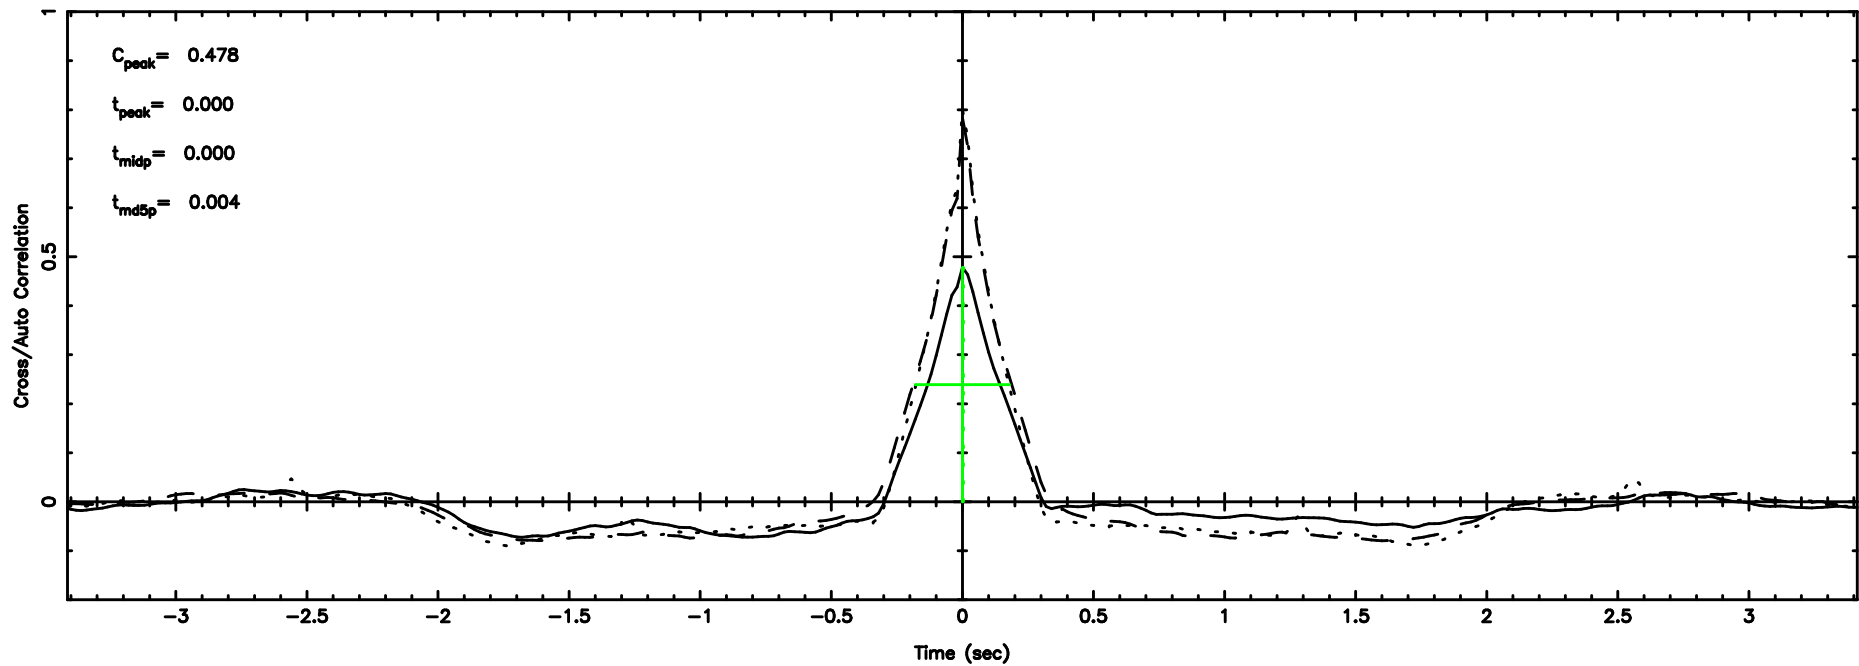

Frequency (Hz)

3C196 2024/06/05 6.15UT TOYOKAWA-FUJI

T20240605150732

BLK:31,SNR1: 6.6596 ,SNR2: 12.495

K20240605150729

BLK:31,SNR1: 8.7980 ,SNR2: 16.415

3C196 2024/06/05 6.15UT TOYOKAWA-KISO

F20240605150734