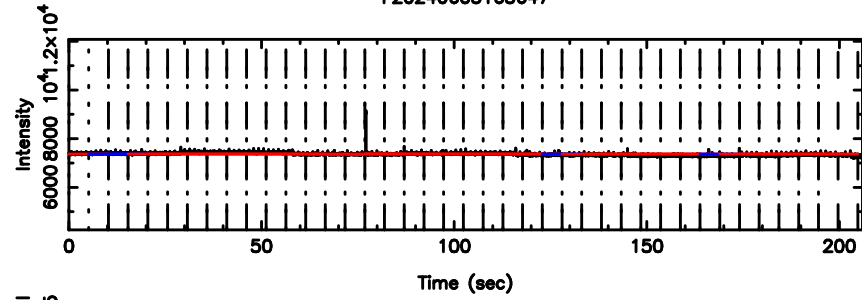

F20240605163647