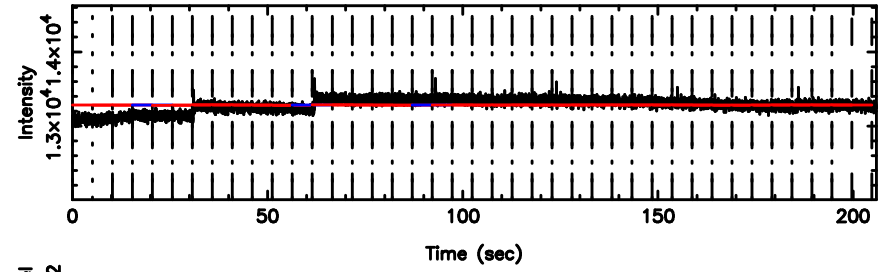

F20240605074124

BLK: 4,SNR1: 0.37873E-01,SNR2: 3.5874

T20240605074122

BLK: 3,SNR1: 0.72960 ,SNR2: 8.3724

Frequency (Hz)

K20240605074119

BLK: 3,SNR1: 0.18738 ,SNR2: 1.6748

Frequency (Hz)