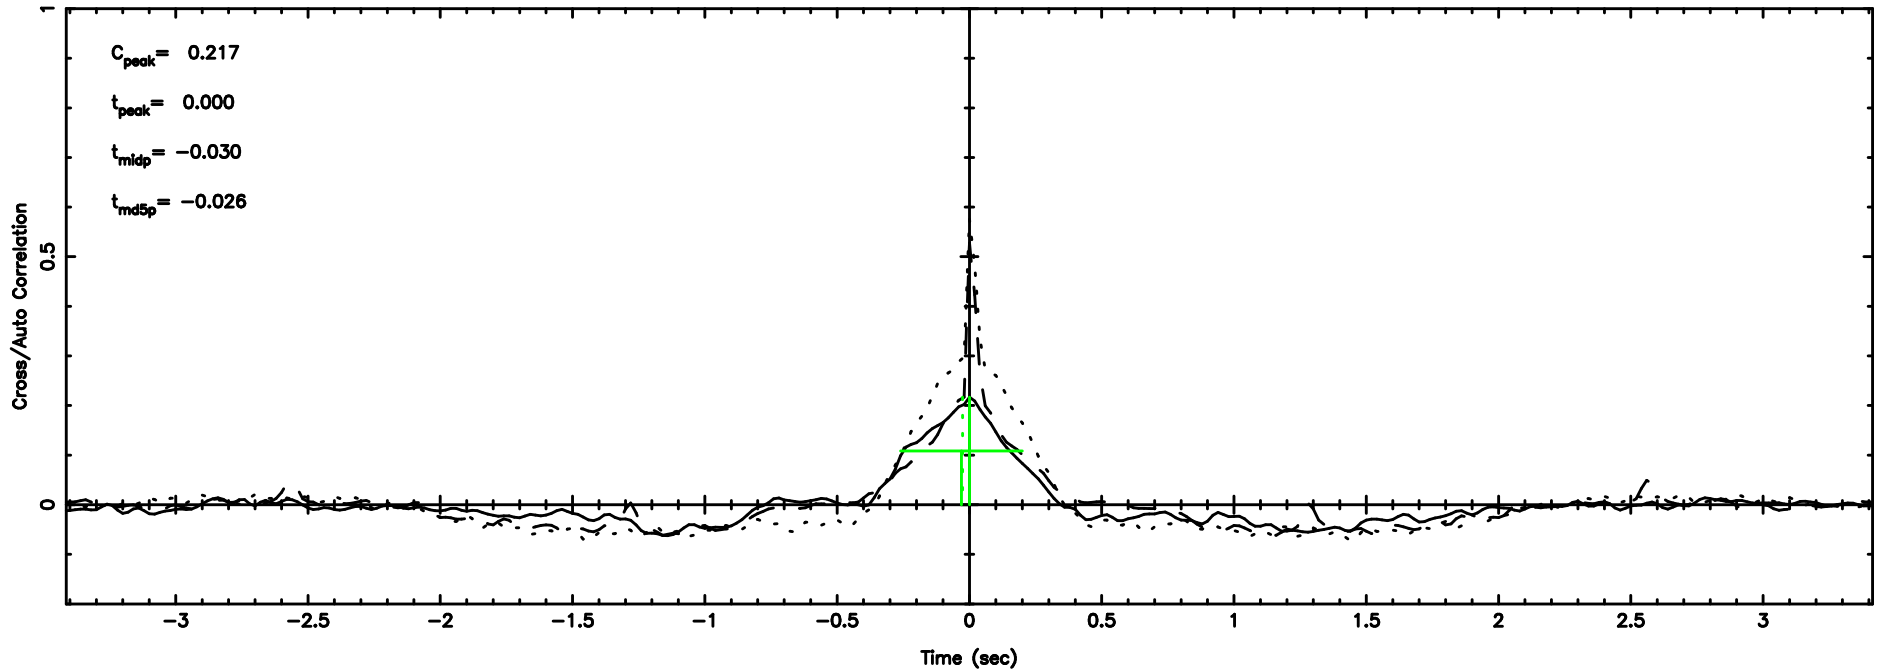

F20240605082549

BLK:15,SNR1: 0.53666 ,SNR2: 2.2572

K20240605082544

BLK:15,SNR1: 3.0573 ,SNR2: 10.686

0128+03 2024/06/04 23.46UT FUJI -KISO