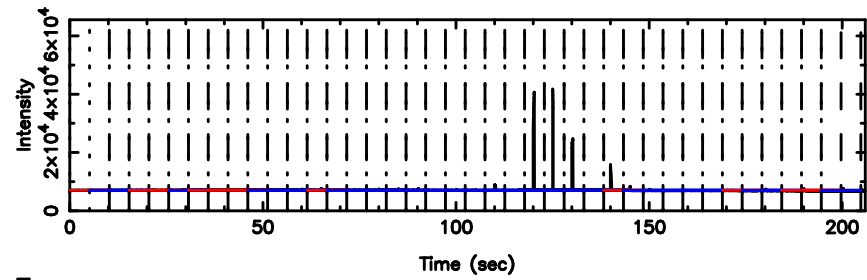

Frequency (Hz)

F20240605150734