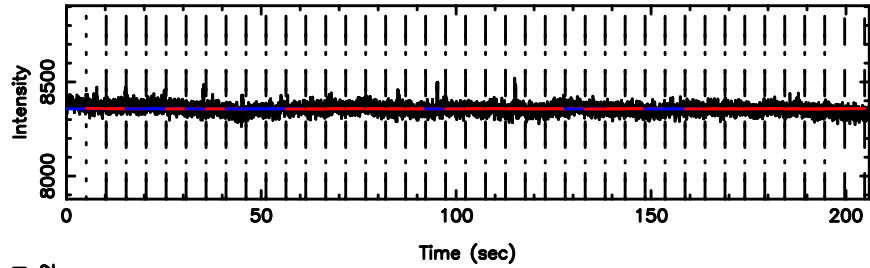

T20240605082547