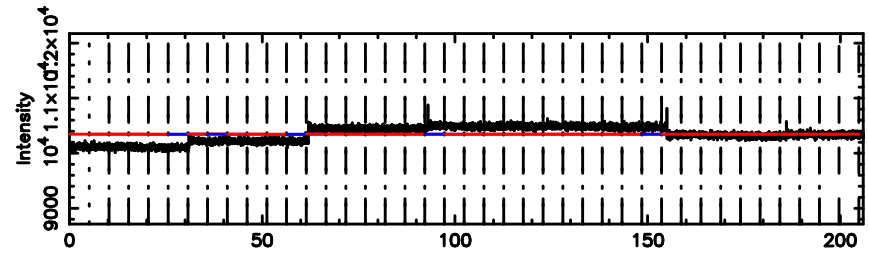

BLK: 4,SNR1: 0.44532 ,SNR2: 1.4903

Frequency (Hz)

0926+117 2024/06/05 7.39UT TOYOKAWA-FUJI

T20240605162200

BLK: 5, SNR1: 0.24987 , SNR2: 0.50324

Frequency (Hz)

K20240605162157

BLK: 5, SNR1: 0.92586 , SNR2: 3.0807