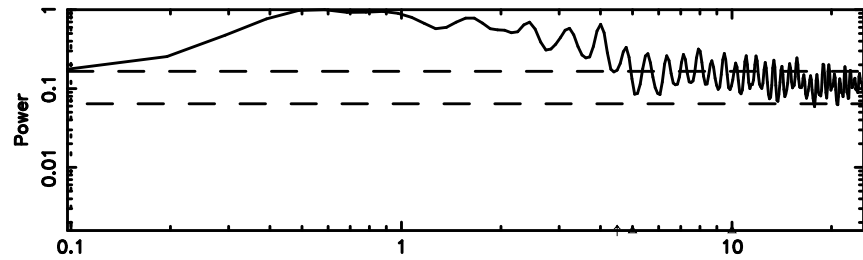

Frequency (Hz)

0741-06 2024/06/05 5.66UT TOYOKAWA-KISO

F20240605143751

BLK:12,SNR1: 0.42670 ,SNR2: 2.3223

Frequency (Hz)

K20240605143746

BLK:12,SNR1: 1.1667 ,SNR2: 4.8797

Frequency (Hz)