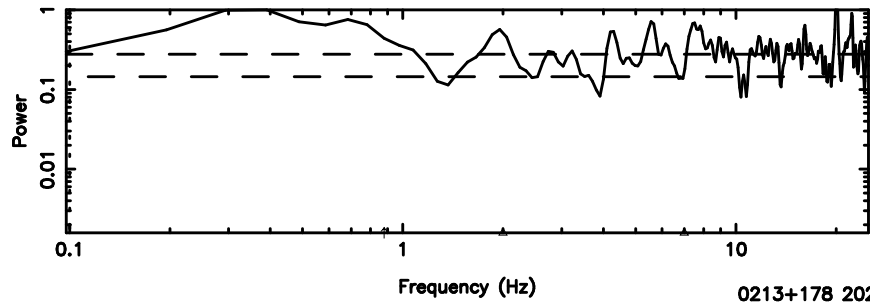

BLK: 2,SNR1: 0.12602 ,SNR2: 1.5561