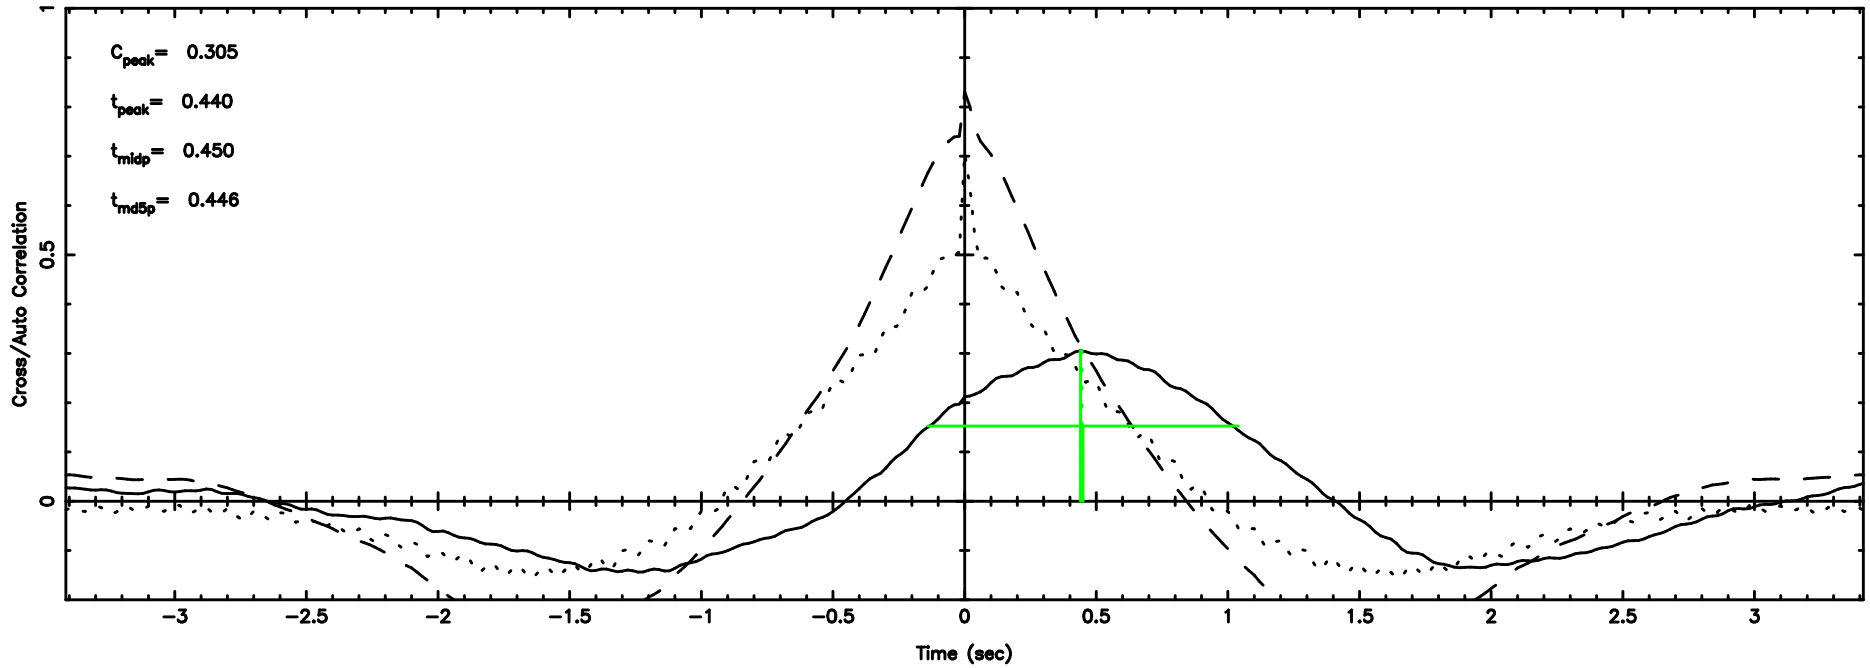

T20240605122846

BLK:24,SNR1: 6.8304 ,SNR2: 40.909

0531+194 2024/06/05 3.51UT TOYOKAWA-KISO

K20240605122844

BLK:24,SNR1: 128.66 ,SNR2: 125.58