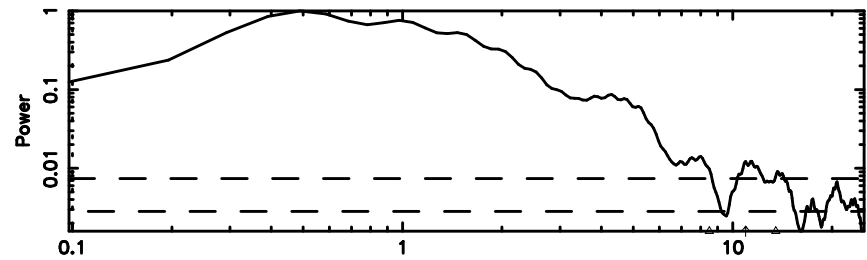

BLK:23,SNR1: 9.7141 ,SNR2: 18.065

Frequency (Hz)

0834-19 2024/06/05 6.53UT TOYOKAWA-KISO

F20240605153024

BLK:26,SNR1: 5.4288 ,SNR2: 13.329

Frequency (Hz)

K20240605153019

BLK:26,SNR1: 9.8611 ,SNR2: 18.343