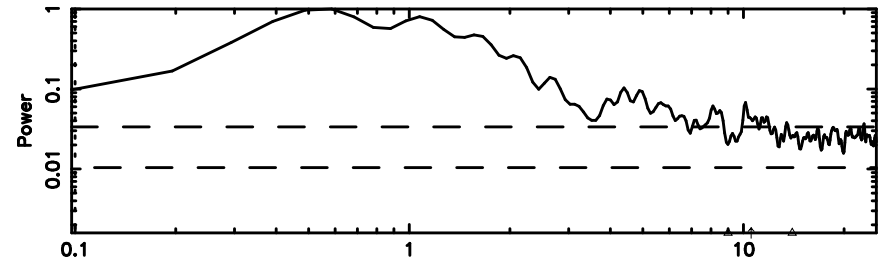

BLK:11,SNR1: 1.7427 ,SNR2: 3.4954

Frequency (Hz)

T20240605070829

BLK:15,SNR1: 1.2184 ,SNR2: 2.6822

Frequency (Hz)

F20240605070831

BLK:15,SNR1: 2.2959 ,SNR2: 11.253

Frequency (Hz)