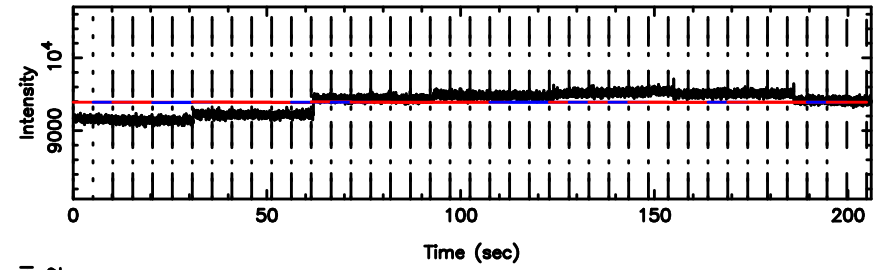

BLK: 8,SNR1: 0.42355 ,SNR2: 1.7434

0556+191 2024/06/05 3.93UT TOYOKAWA-FUJI

T20240605125354

BLK:12,SNR1: 0.41660 ,SNR2: 2.0753

K20240605125351

BLK:12,SNR1: 0.74943 ,SNR2: 5.2940

0556+191 2024/06/05 3.93UT TOYOKAWA-KISO