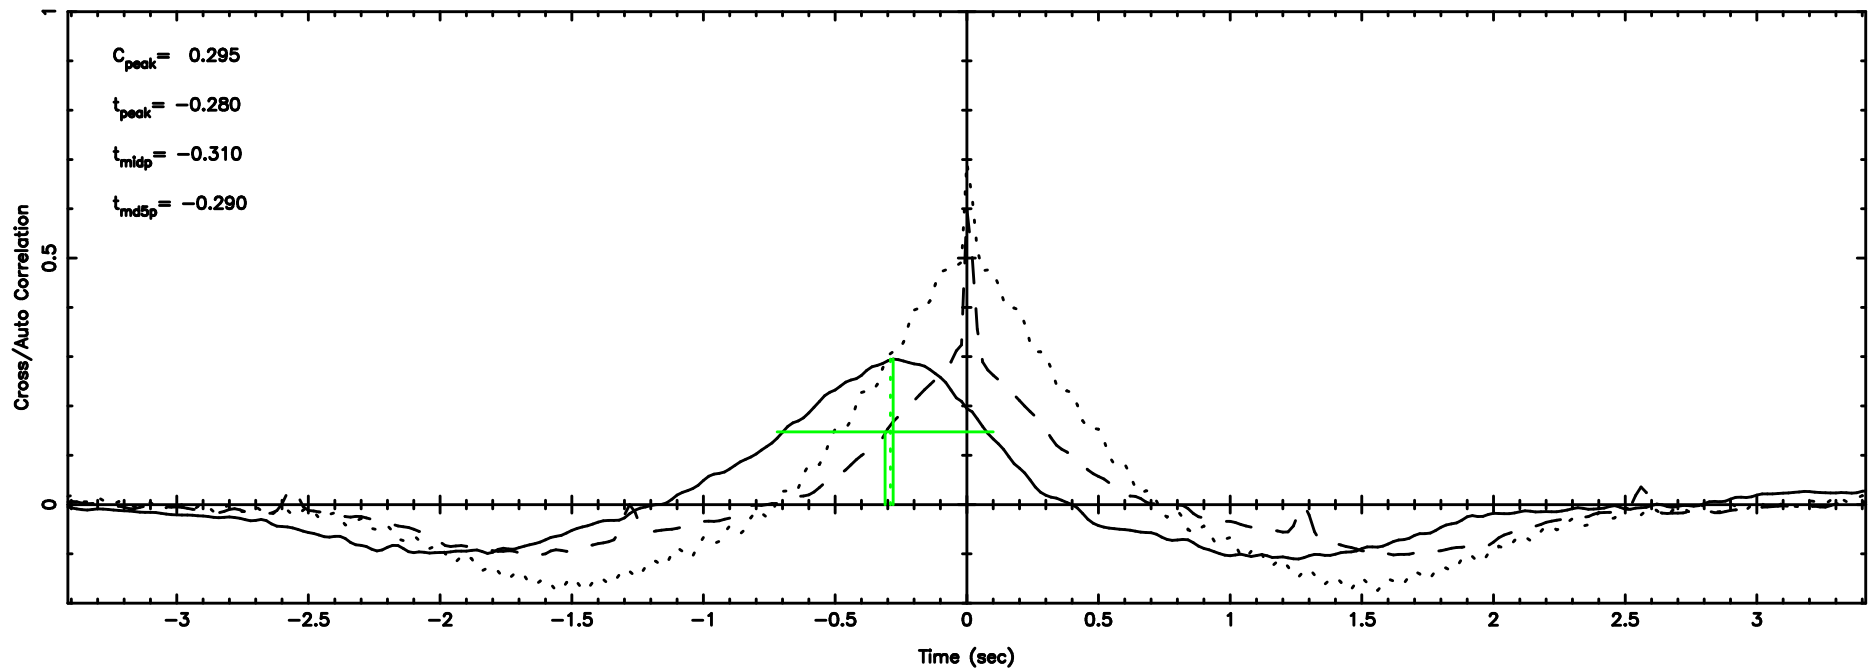

BLK:35,SNR1: 1.6908 ,SNR2: 6.3814