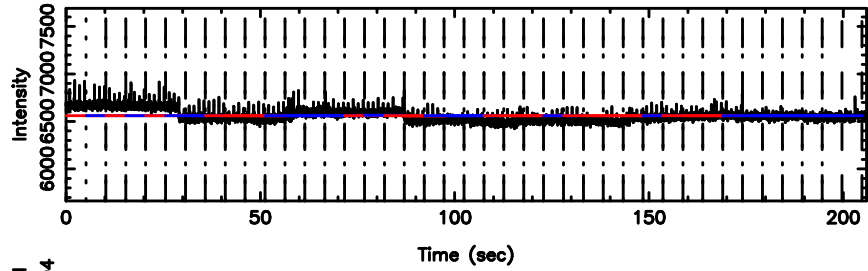

F20240605103059

BLK:11,SNR1: 0.31545 ,SNR2: 1.0310

T20240605103057

BLK:13,SNR1: 0.15176 ,SNR2: 1.1217

0333+32 2024/06/05 1.54UT TOYOKAWA-KISO

K20240605103054

BLK:13,SNR1: 2.0890 ,SNR2: 6.9743

F20240605103059