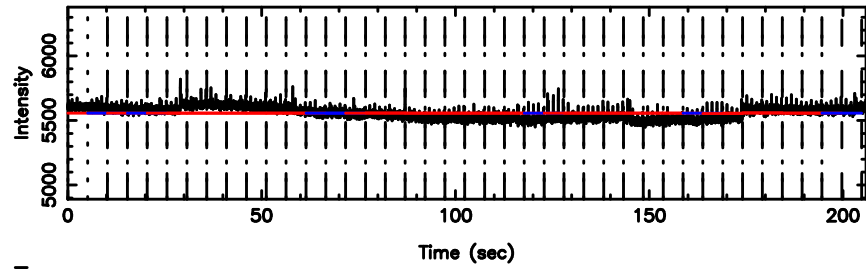

F20240605124519