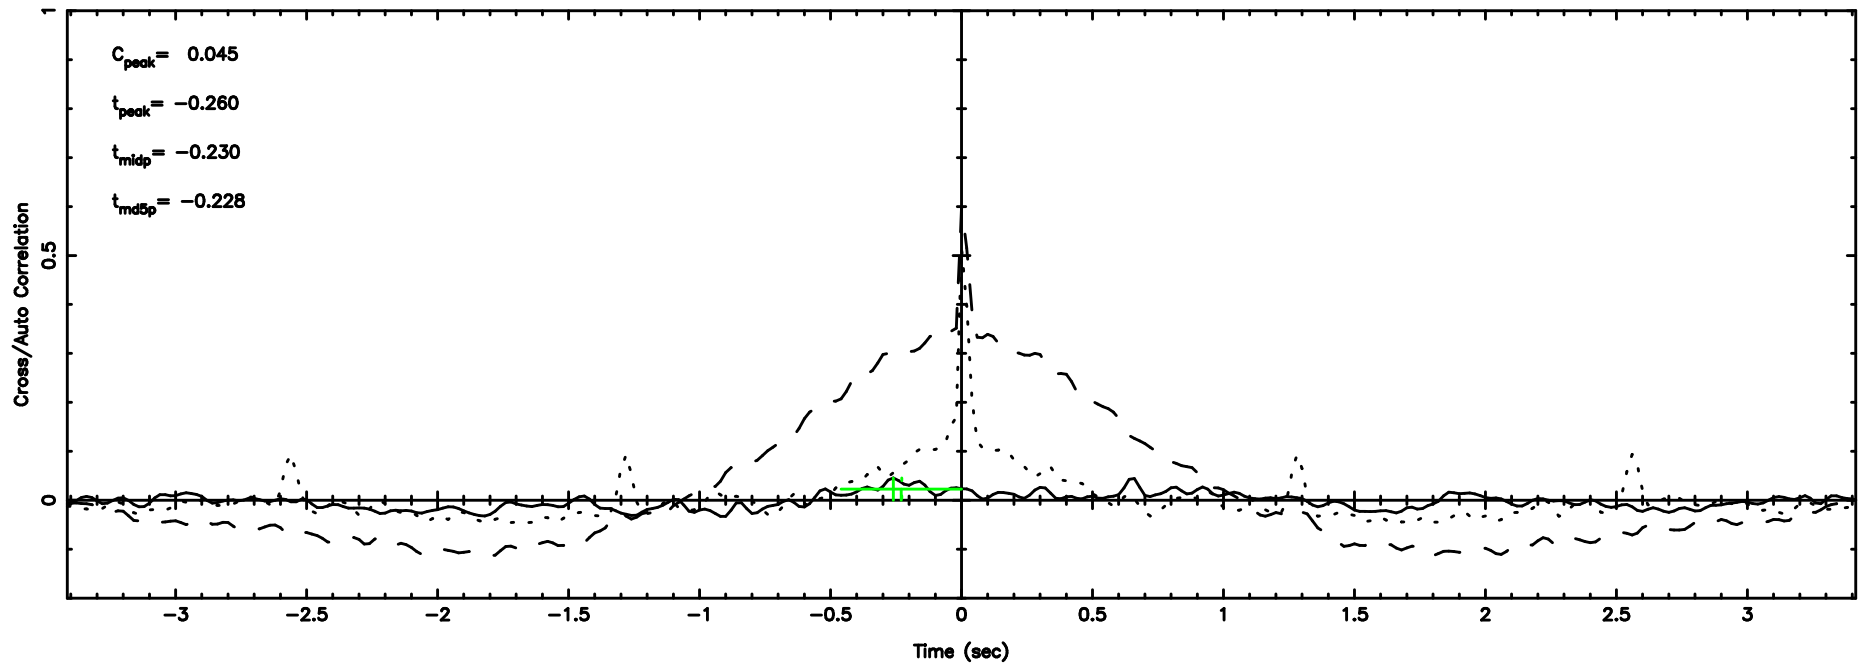

Frequency (Hz)

0839-071 2024/06/05 6.62UT TOYOKAWA-FUJI