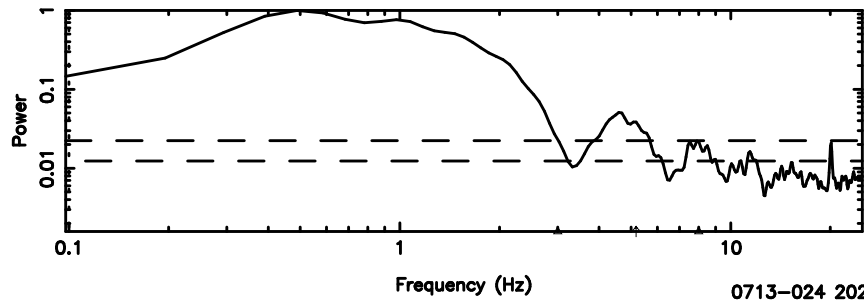

BLK: 8,SNR1: 1.9649 ,SNR2: 9.0488

Frequency (Hz)

F20240605140922

BLK: 8,SNR1: 0.87980E-01,SNR2: 2.1886

Frequency (Hz)

0713-024 2024/06/05 5.18UT TOYOKAWA-FUJI

T20240605140920

BLK:20,SNR1: 2.2097 ,SNR2: 10.220