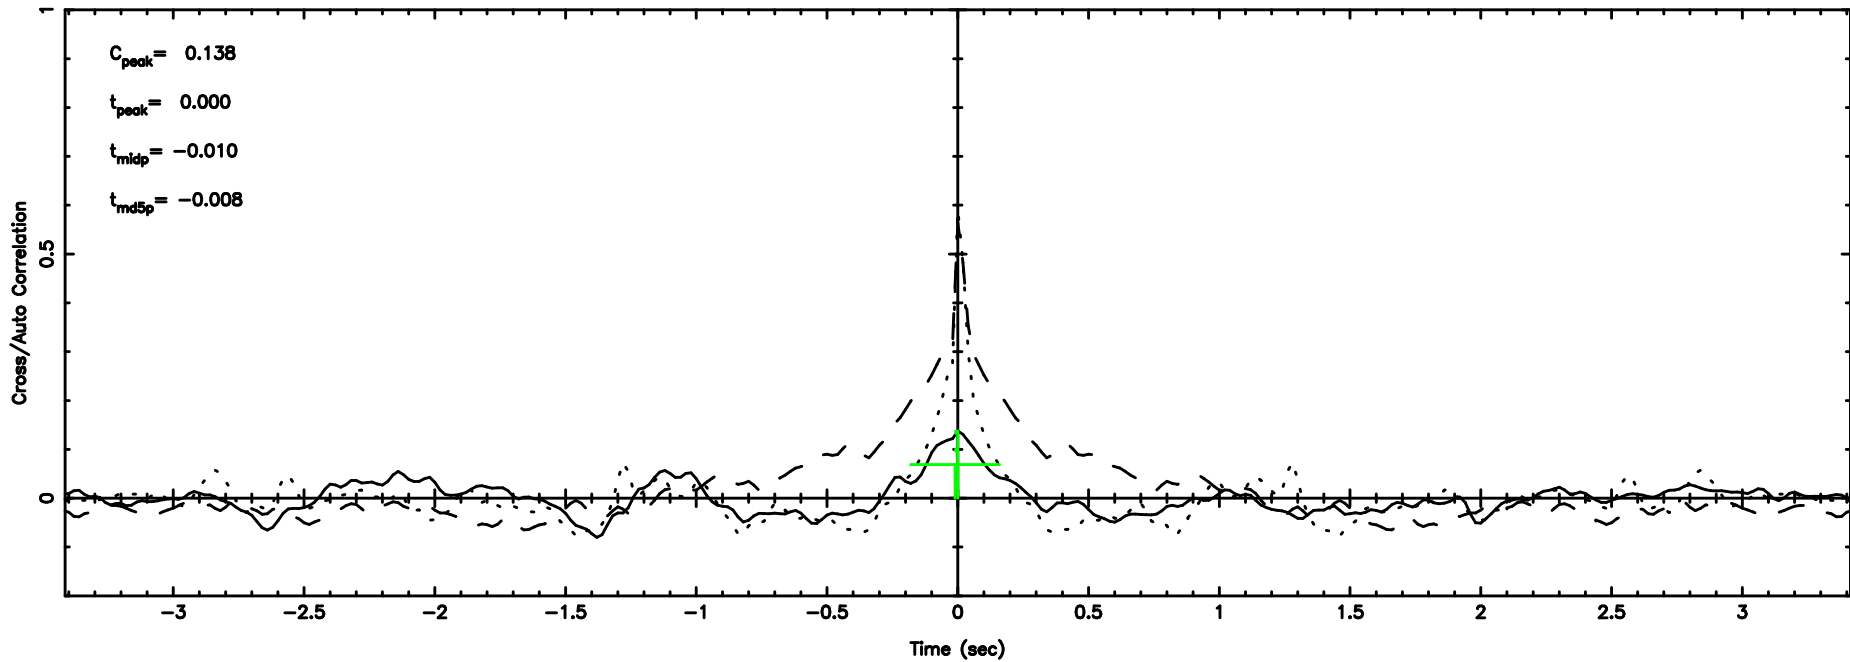

0941-08 2024/06/05 7.64UT TOYOKAWA-FUJI

T20240605163645

BLK:16,SNR1: 0.67699 ,SNR2: 6.0007

Frequency (Hz)

K20240605163642

BLK:16,SNR1: 6.0964 ,SNR2: 11.527

Frequency (Hz)

0941-08 2024/06/05 7.64UT TOYOKAWA-KISO