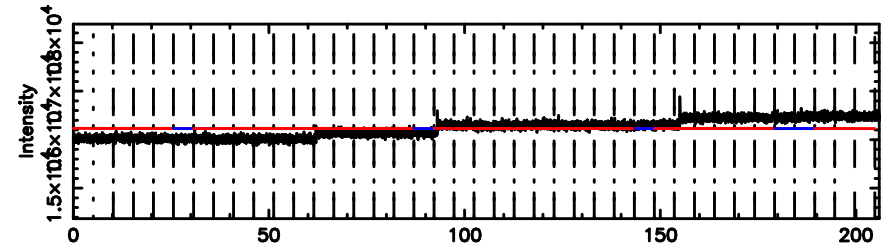

Frequency (Hz)

T20240605055633

BLK: 5,SNR1: 44.639 ,SNR2: 67.121

Frequency (Hz)

2259+481 2024/06/04 20.97UT TOYOKAWA-KISO

K20240605055631

BLK: 5,SNR1: 0.22261 ,SNR2: 1.2050

Frequency (Hz)