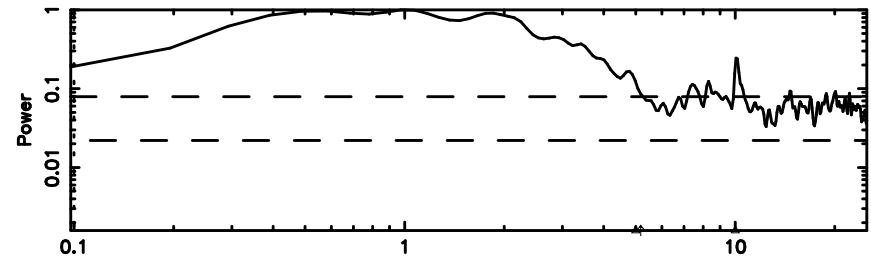

Frequency (Hz)

0741-06 2024/06/05 5.66UT TOYOKAWA-KISO

F20240605143751

BLK:12,SNR1: 0.42670 ,SNR2: 2.3223

Frequency (Hz)

K20240605143746

BLK:12,SNR1: 1.1667 ,SNR2: 4.8797

Frequency (Hz)