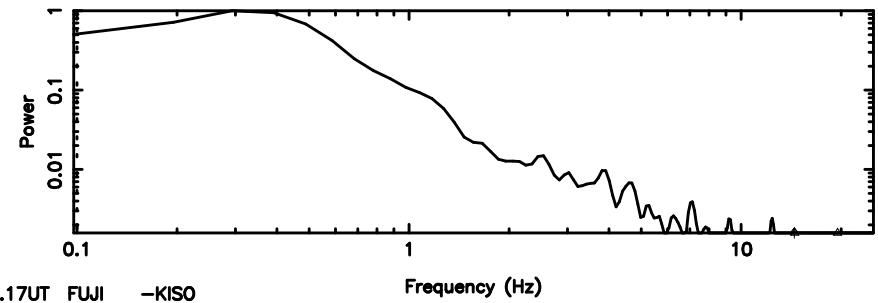

BLK: 3,SNR1: 64.796 ,SNR2: 89.500

0411+05 2024/06/05 2.17UT FUJI -KISO