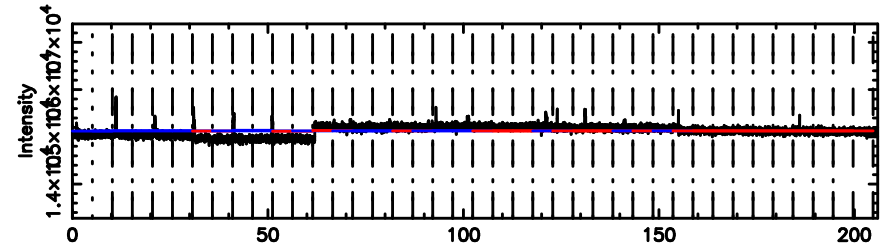

Frequency (Hz)

2347-02 2024/06/04 21.78UT TOYOKAWA-KISO

K20240605064508