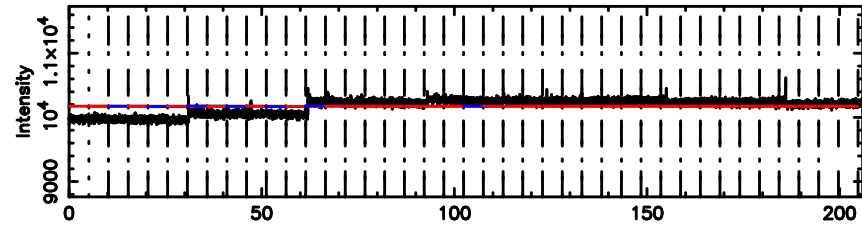

Frequency (Hz)

K20240605162942