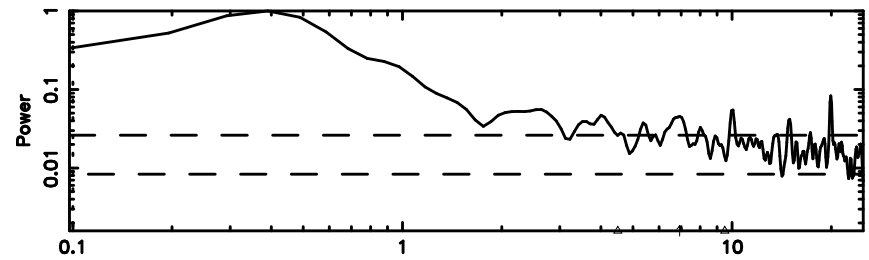

BLK: 4,SNR1: 0.44532 ,SNR2: 1.4903

Frequency (Hz)

0926+117 2024/06/05 7.39UT TOYOKAWA-FUJI

T20240605162200

BLK: 5, SNR1: 0.24987 , SNR2: 0.50324

Frequency (Hz)

K20240605162157

BLK: 5, SNR1: 0.92586 , SNR2: 3.0807