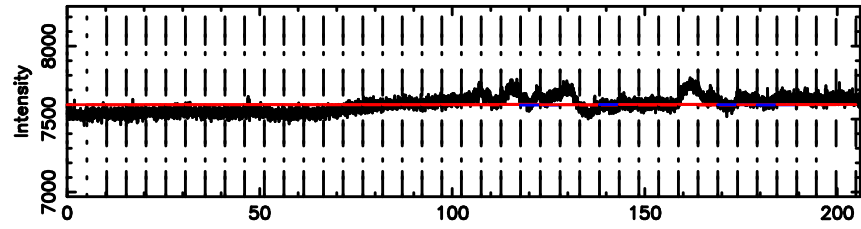

BLK:18,SNR1: 2.9749 ,SNR2: 12.437

BLK:18,SNR1: 7.2986 ,SNR2: 9.7478

0941-08 2024/06/05 7.64UT FUJI -KISO

T20240605164507

BLK: 4,SNR1: 0.79929 ,SNR2: 2.8294

Frequency (Hz)

3C230 2024/06/05 7.78UT TOYOKAWA-FUJI