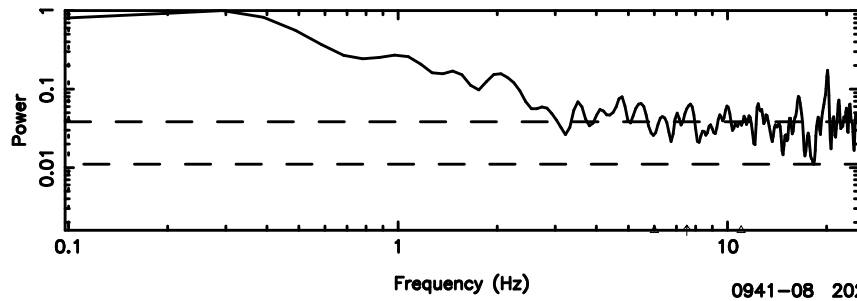

BLK: 4,SNR1: 0.85208 ,SNR2: 2.3611