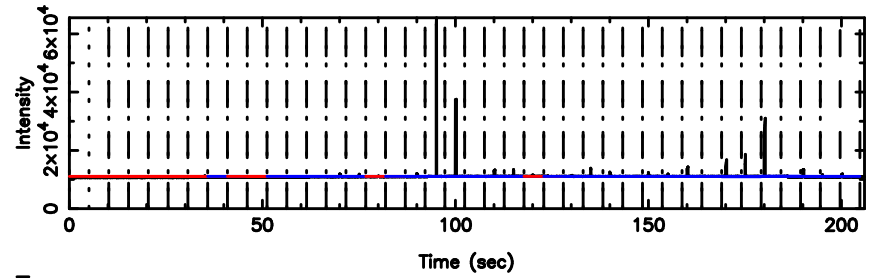

K20240605151839