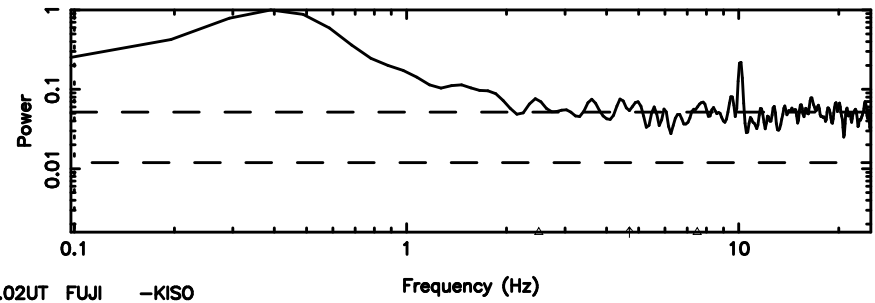

BLK: 8,SNR1: 0.49864 ,SNR2: 2.0616