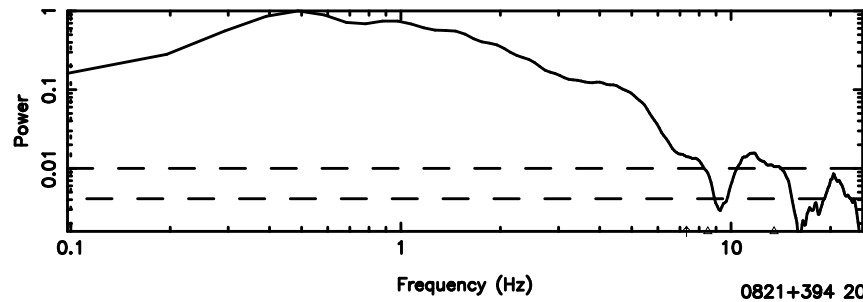

BLK:28,SNR1: 8.0161 ,SNR2: 22.428