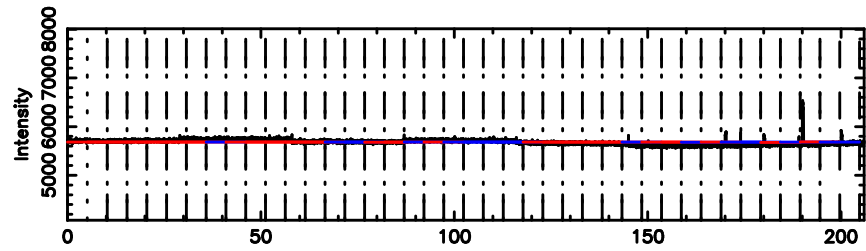

BLK:12,SNR1: 1.1401 ,SNR2: 4.7694

0723+10 2024/06/05 5.35UT TOYOKAWA-KISO

F20240605141934

BLK:14,SNR1: 2.4244 ,SNR2: 11.393

Frequency (Hz)

K20240605141929

BLK:14,SNR1: 1.0864 ,SNR2: 4.4671

Frequency (Hz)