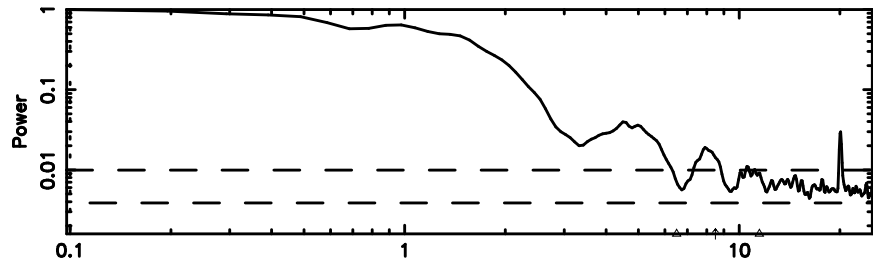

BLK:32,SNR1: 6.0635 ,SNR2: 14.758