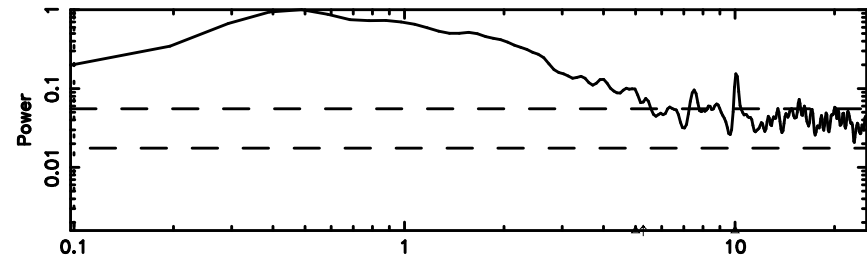

Frequency (Hz)

0741-06 2024/06/05 5.66UT TOYOKAWA-KISO

F20240605143751

BLK:12,SNR1: 0.42670 ,SNR2: 2.3223

Frequency (Hz)

K20240605143746

BLK:12,SNR1: 1.1667 ,SNR2: 4.8797

Frequency (Hz)