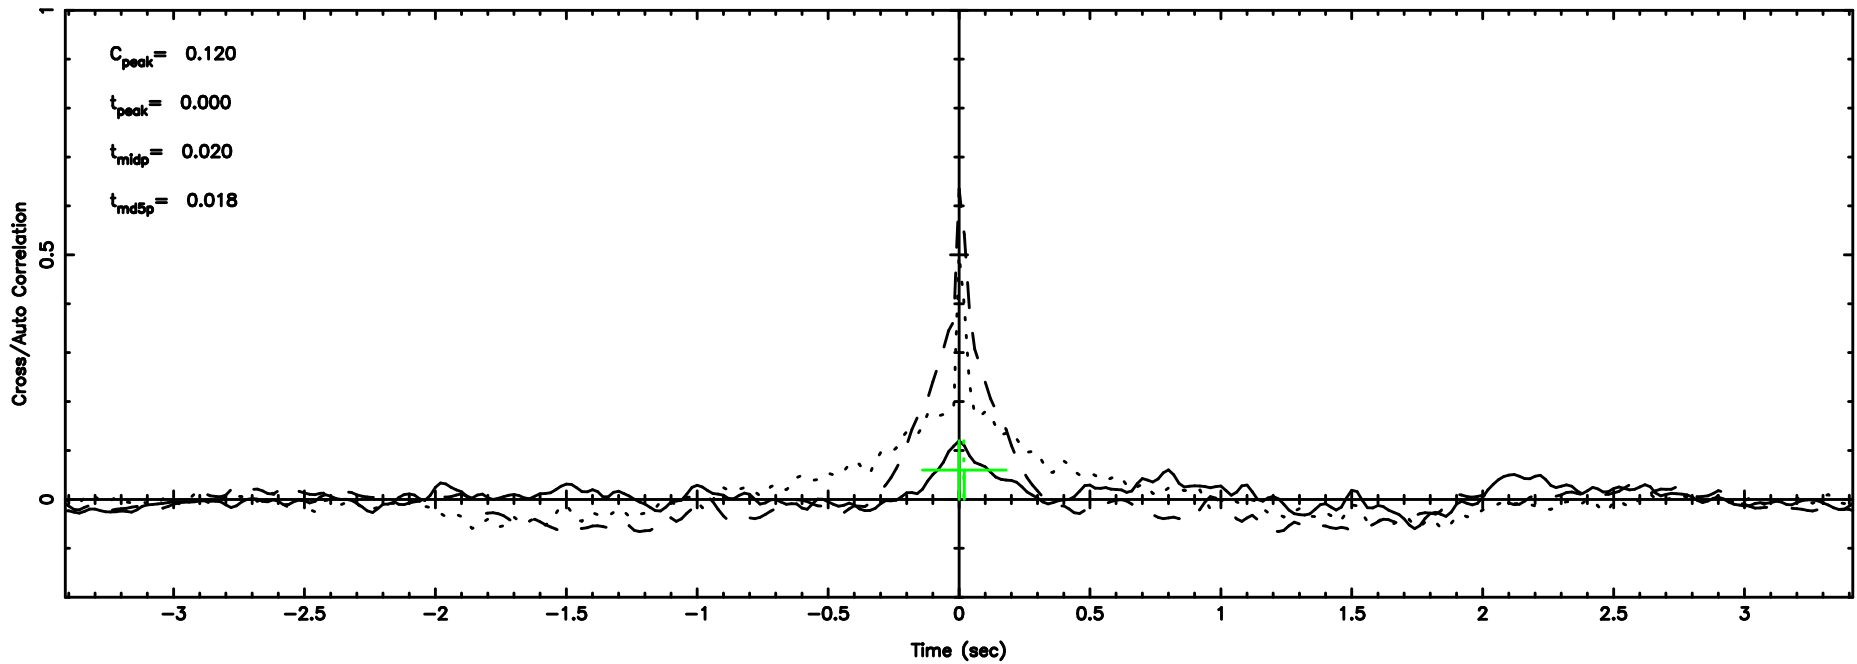

3C208 2024/06/05 6.80UT FUJI -KISO