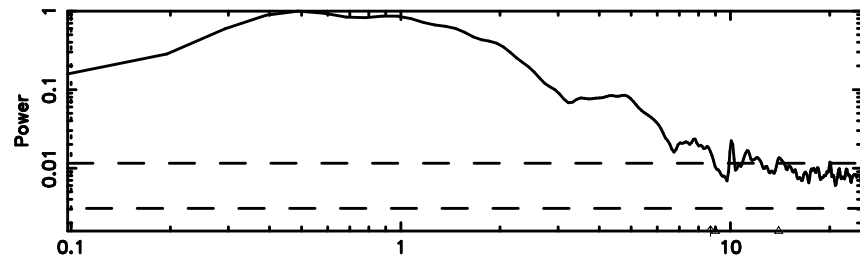

BLK:23,SNR1: 7.0004 ,SNR2: 16.290