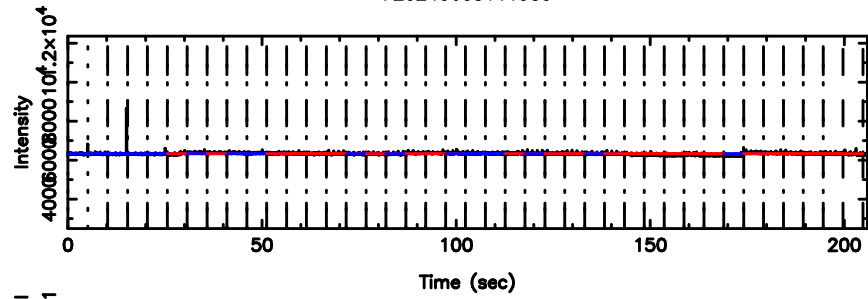

F20240605111939