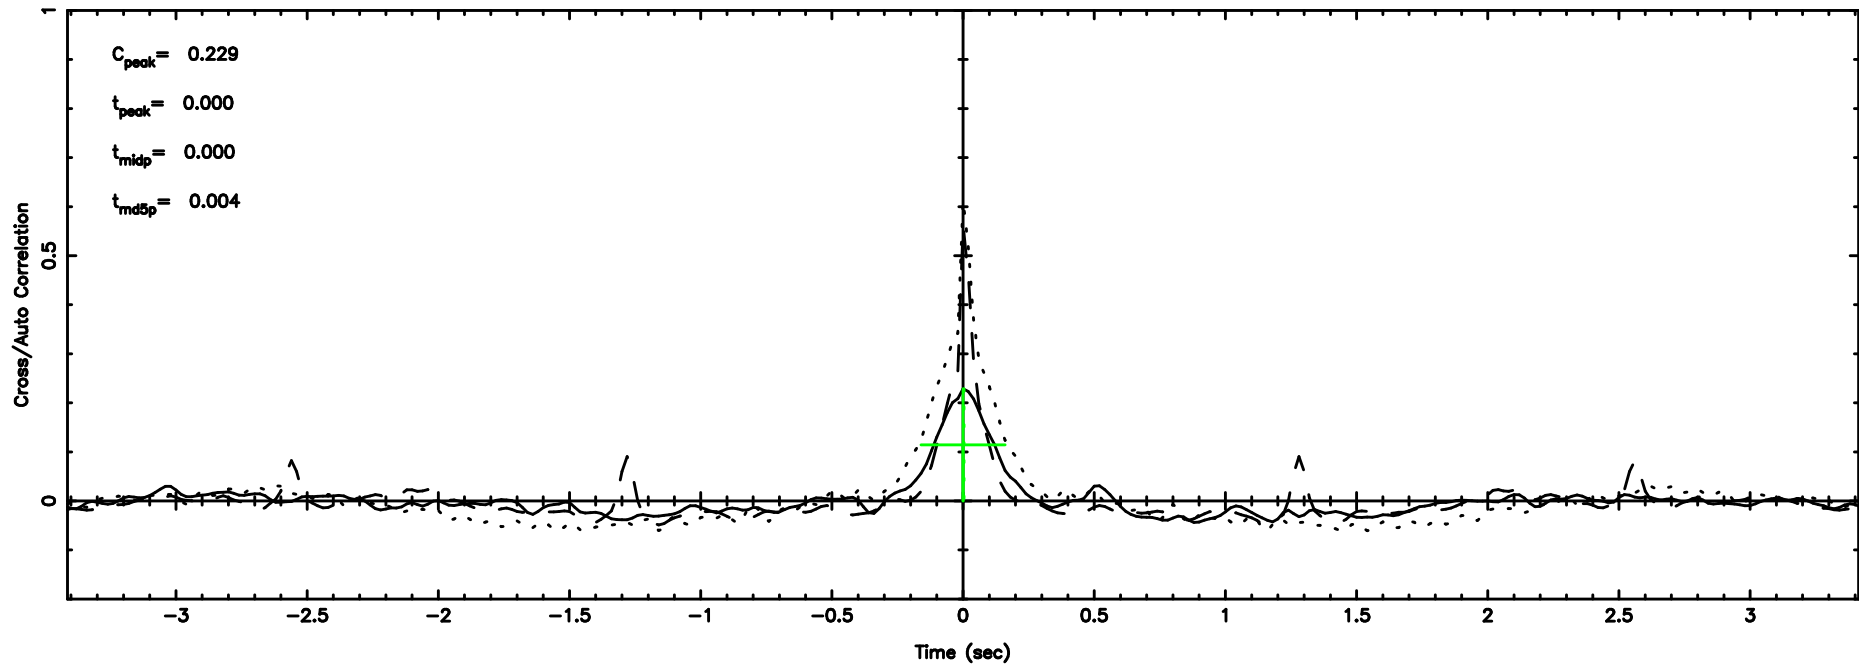

Frequency (Hz)

0741-06 2024/06/05 5.66UT FUJI -KISO