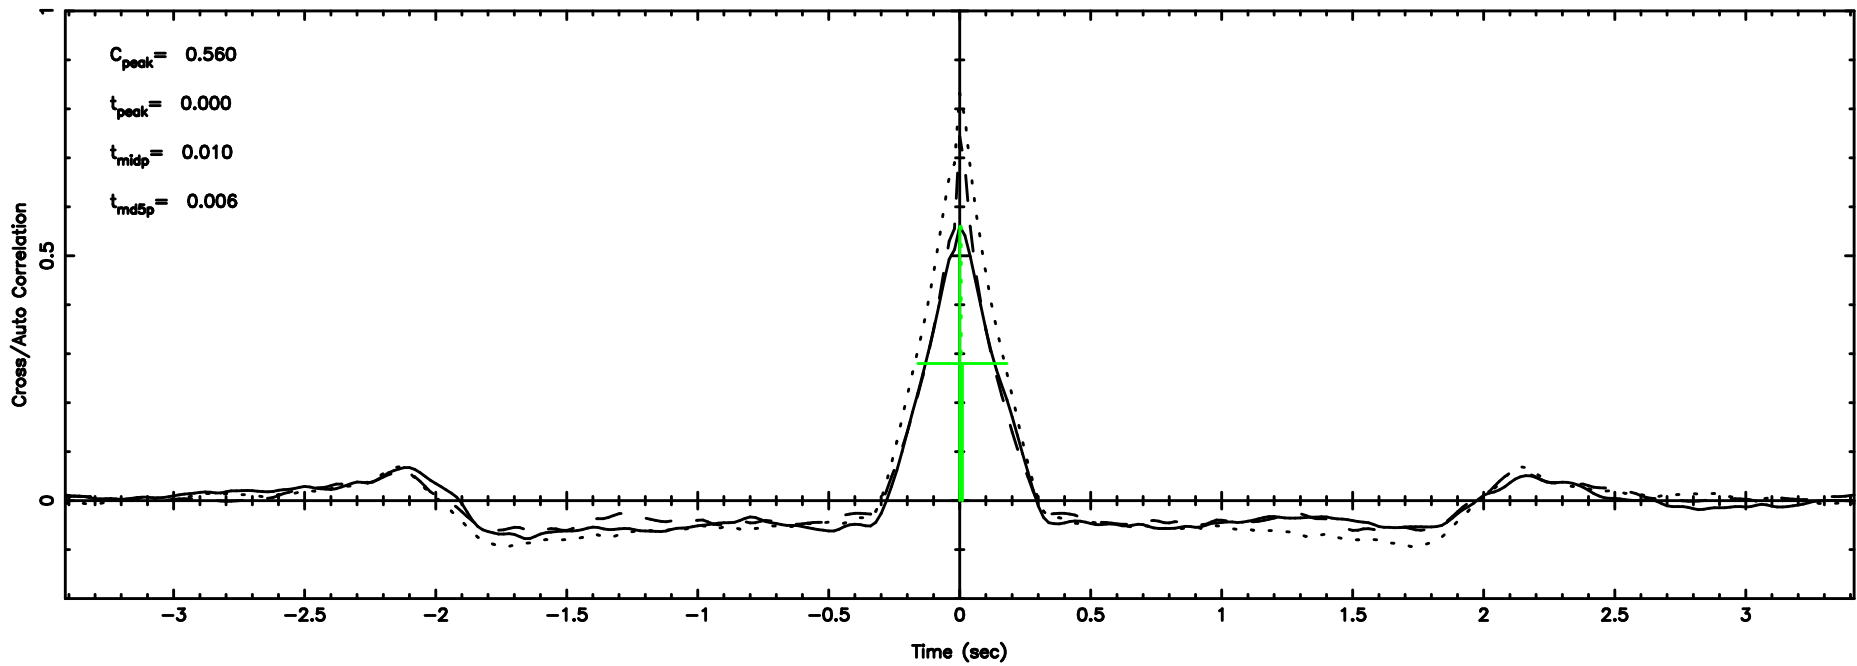

BLK:23,SNR1: 9.7141 ,SNR2: 18.065

Frequency (Hz)

0834-19 2024/06/05 6.53UT TOYOKAWA-KISO

F20240605153024

BLK:26,SNR1: 5.4288 ,SNR2: 13.329

Frequency (Hz)

K20240605153019

BLK:26,SNR1: 9.8611 ,SNR2: 18.343