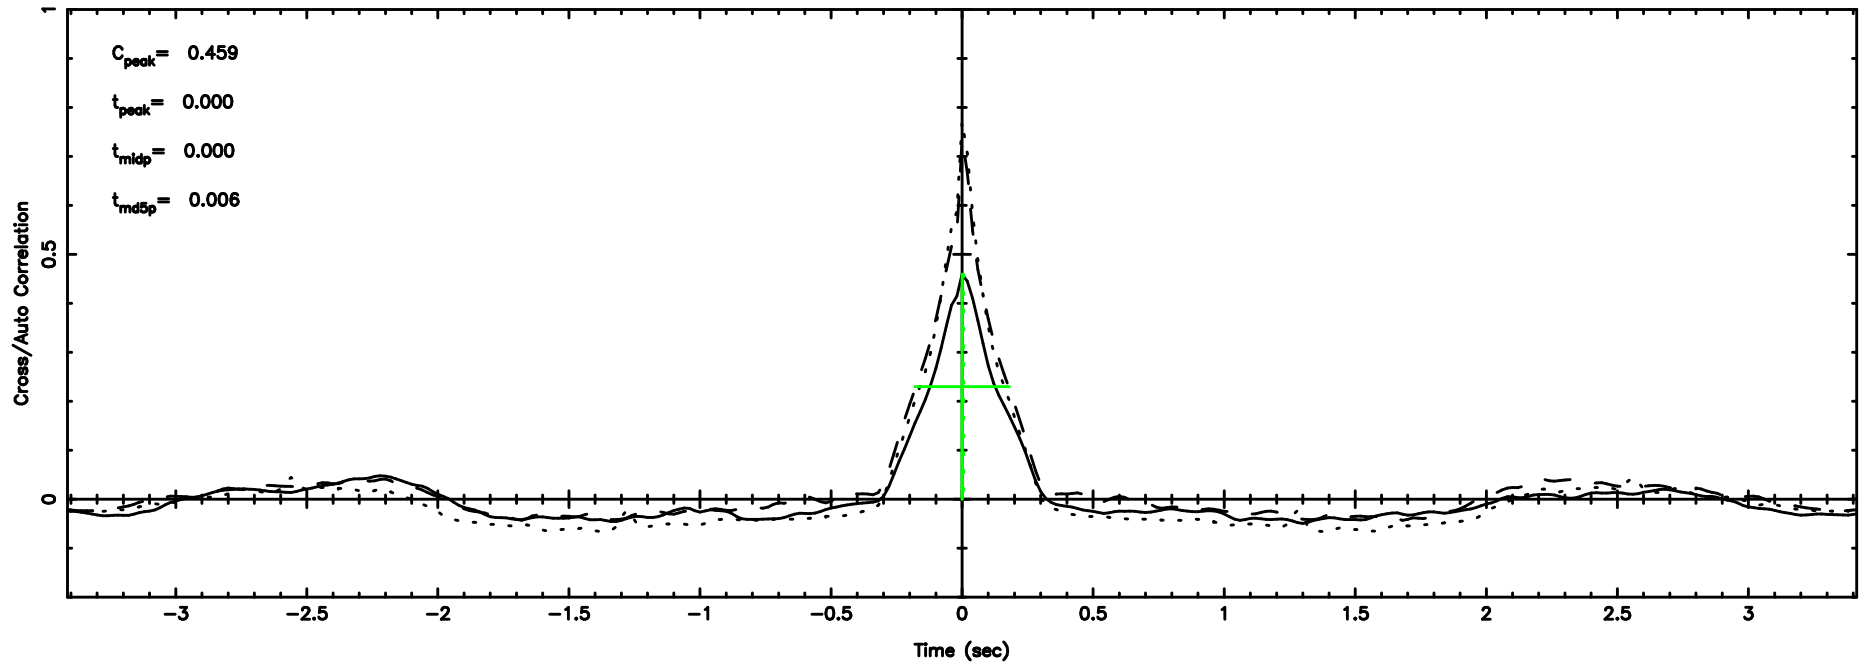

0821+394 2024/06/05 6.34UT TOYOKAWA-FUJI

T20240605151842

BLK:28,SNR1: 9.5964 ,SNR2: 23.960

Frequency (Hz)

K20240605151839

BLK:28,SNR1: 7.6207 ,SNR2: 22.232

Frequency (Hz)

0821+394 2024/06/05 6.34UT TOYOKAWA-KISO