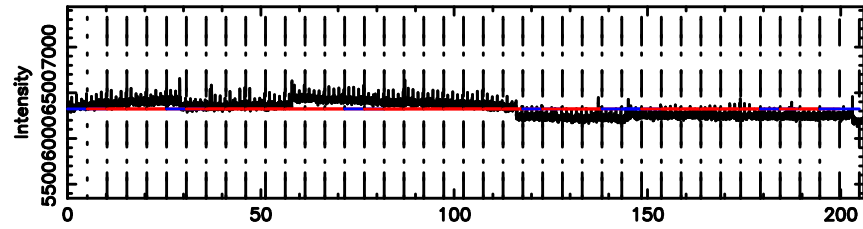

T20240605142946

BLK:10,SNR1: 0.25102 ,SNR2: 1.4497

K20240605142943

BLK:10,SNR1: 0.58903 ,SNR2: 2.3594

0732+33 2024/06/05 5.52UT TOYOKAWA-KISO

F20240605142948

BLK: 8,SNR1:-0.23129E-01,SNR2: 0.67825

Frequency (Hz)