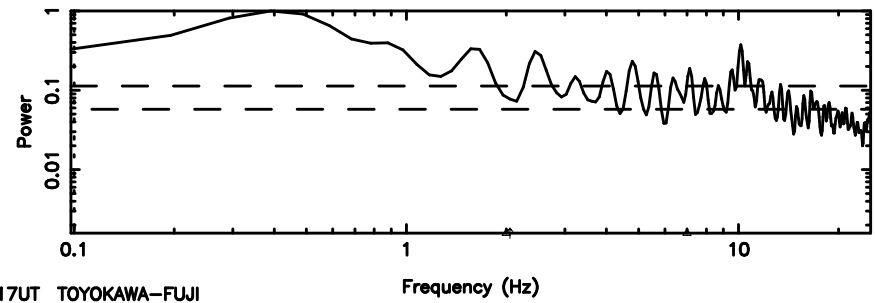

BLK: 9,SNR1: 0.62879E-01,SNR2: 2.4154

0411+05 2024/06/05 2.17UT TOYOKAWA-FUJI