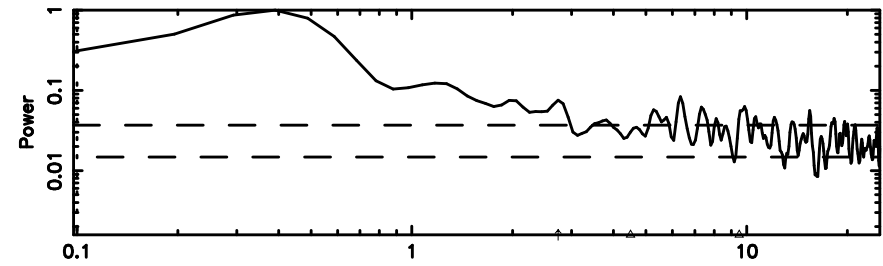

BLK: 3,SNR1: 0.50869 ,SNR2: 4.7631