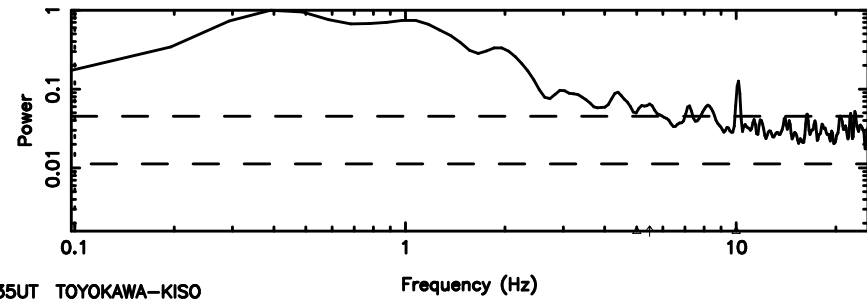

BLK:12,SNR1: 1.1401 ,SNR2: 4.7694

0723+10 2024/06/05 5.35UT TOYOKAWA-KISO

F20240605141934

BLK:14,SNR1: 2.4244 ,SNR2: 11.393

Frequency (Hz)

K20240605141929

BLK:14,SNR1: 1.0864 ,SNR2: 4.4671

Frequency (Hz)