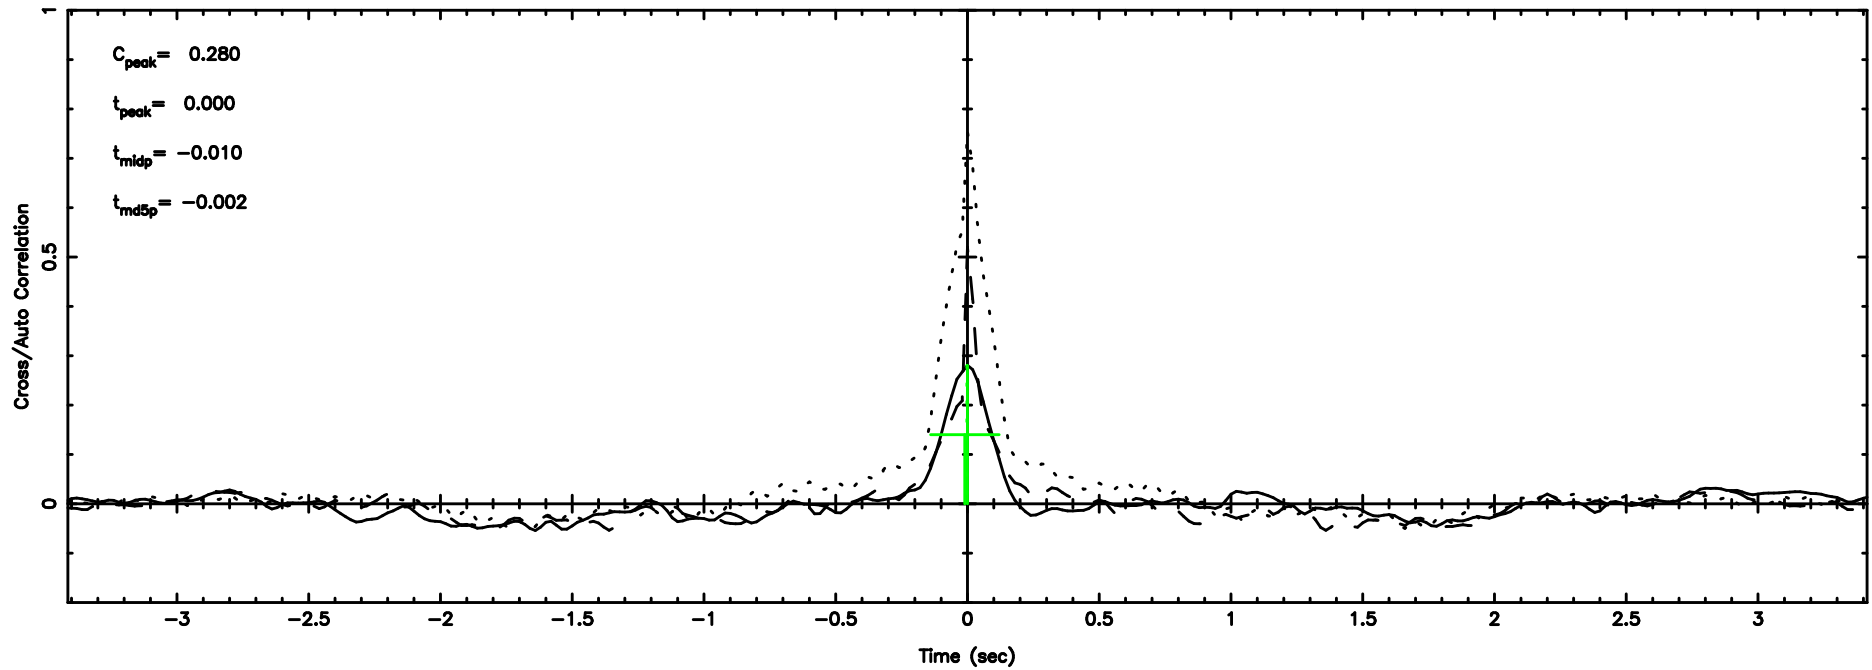

Frequency (Hz)

0422+178 2024/06/05 2.36UT TOYOKAWA-KISO