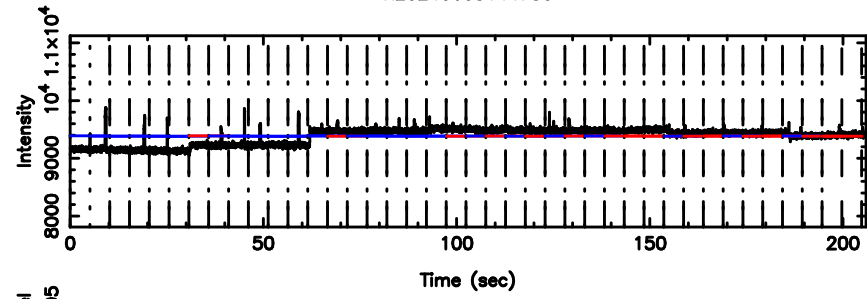

K20240605144730