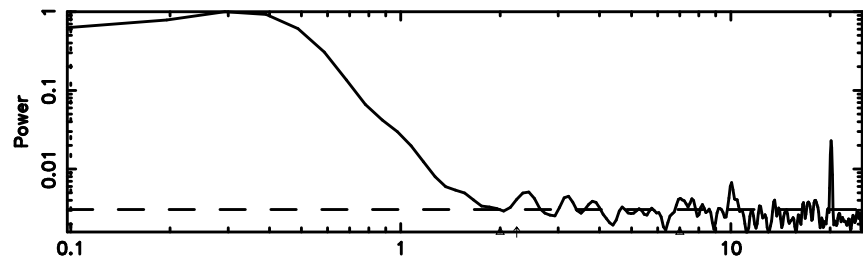

BLK: 7,SNR1: 6.7493 ,SNR2: 62.712