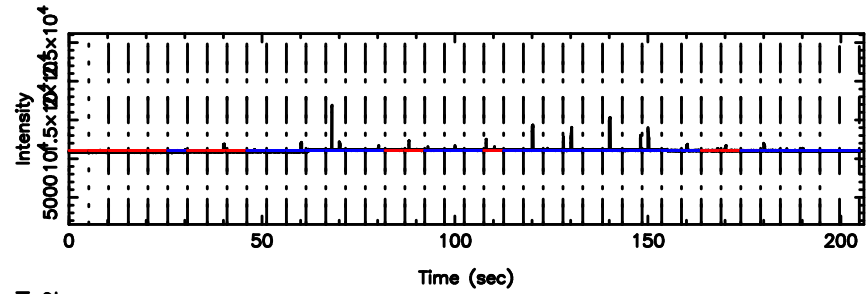

BLK:23,SNR1: 9.7141 ,SNR2: 18.065

Frequency (Hz)

0834-19 2024/06/05 6.53UT TOYOKAWA-KISO

F20240605153024

BLK:26,SNR1: 5.4288 ,SNR2: 13.329

Frequency (Hz)

K20240605153019

BLK:26,SNR1: 9.8611 ,SNR2: 18.343