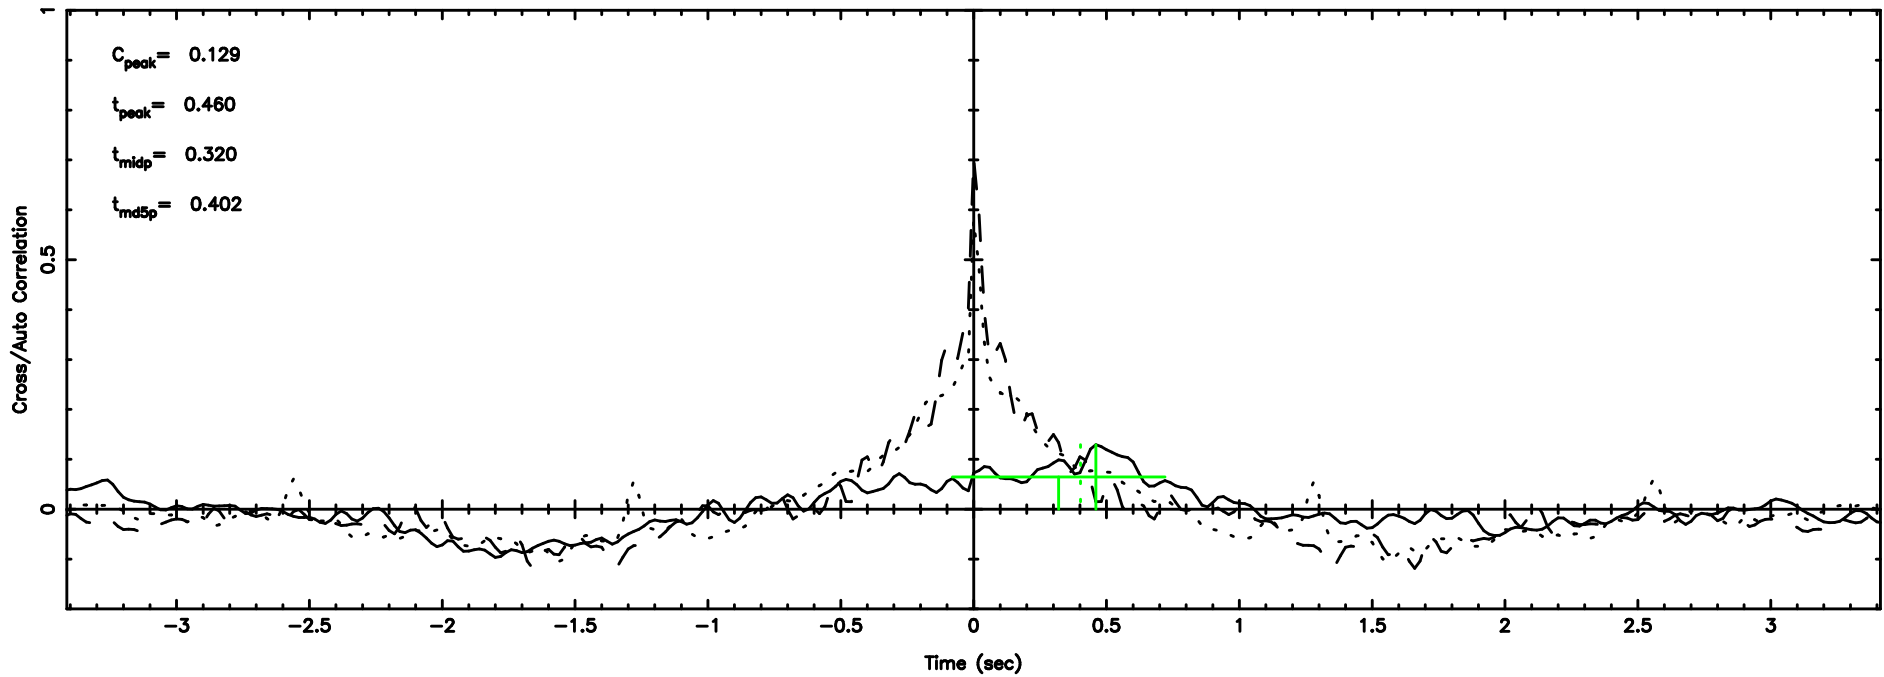

Frequency (Hz)