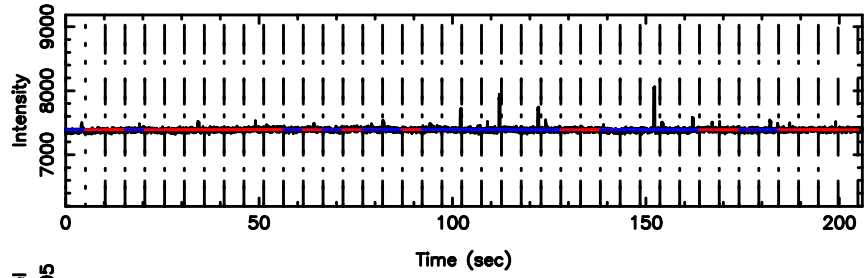

BLK: 8,SNR1: 1.9649 ,SNR2: 9.0488

Frequency (Hz)

F20240605140922

BLK: 8,SNR1: 0.87980E-01,SNR2: 2.1886

Frequency (Hz)

0713-024 2024/06/05 5.18UT TOYOKAWA-FUJI

T20240605140920

BLK:20,SNR1: 2.2097 ,SNR2: 10.220