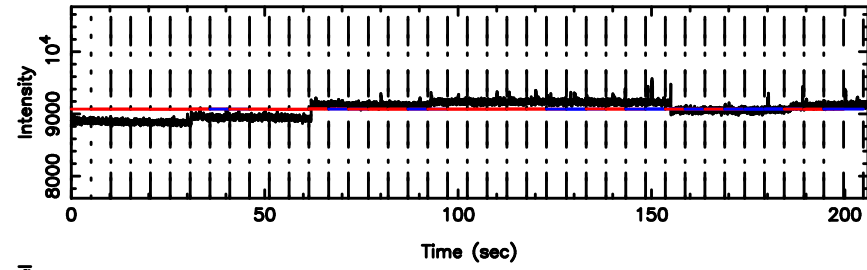

BLK:12,SNR1: 1.1401 ,SNR2: 4.7694

0723+10 2024/06/05 5.35UT TOYOKAWA-KISO

F20240605141934

BLK:14,SNR1: 2.4244 ,SNR2: 11.393

Frequency (Hz)

K20240605141929

BLK:14,SNR1: 1.0864 ,SNR2: 4.4671

Frequency (Hz)