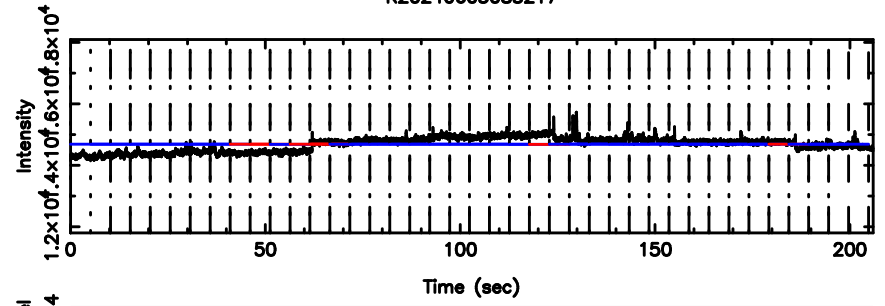

BLK:24,SNR1: 0.46575 ,SNR2: 2.8204

Frequency (Hz)

T20240605083220

BLK:33,SNR1: 18.750 ,SNR2: 30.438

3C48 2024/06/04 23.57UT TOYOKAWA-KISO

K20240605083217

BLK:33,SNR1: 2.4028 ,SNR2: 8.8657

F20240605083222