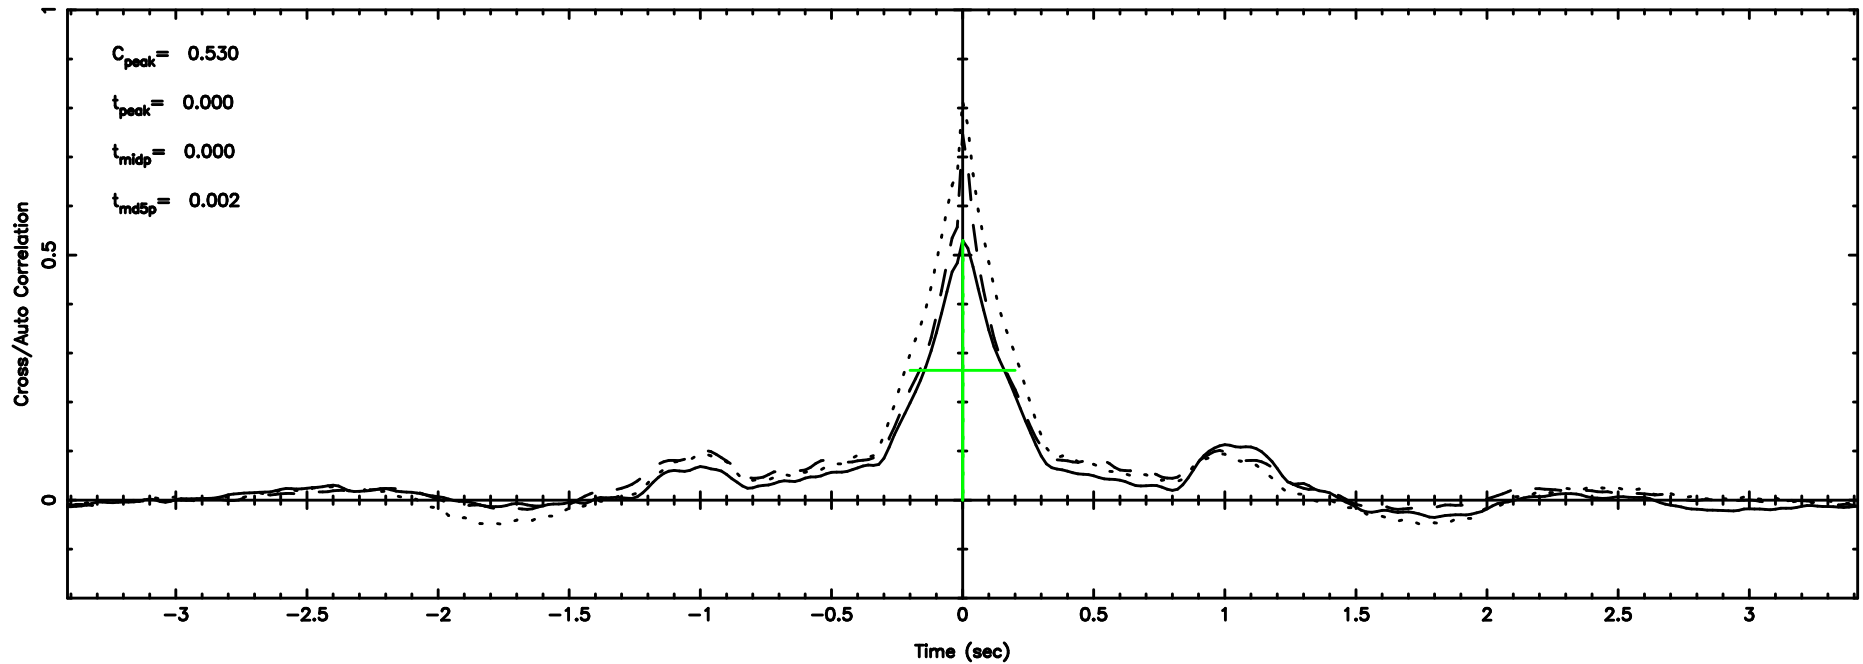

T20240605145508

BLK:29,SNR1: 8.9483 ,SNR2: 16.699

K20240605145506

BLK:29,SNR1: 2.8025 ,SNR2: 13.367

3C190 2024/06/05 5.95UT TOYOKAWA-KISO