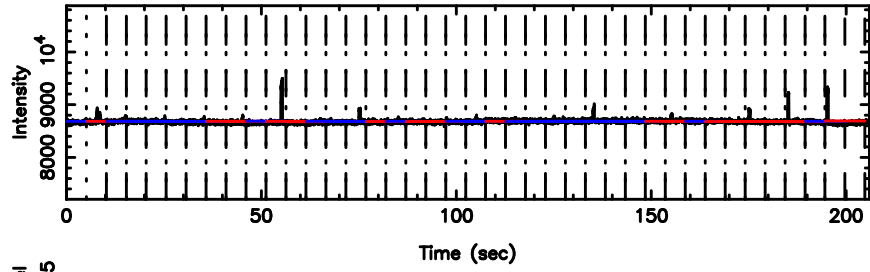

T20240605081247