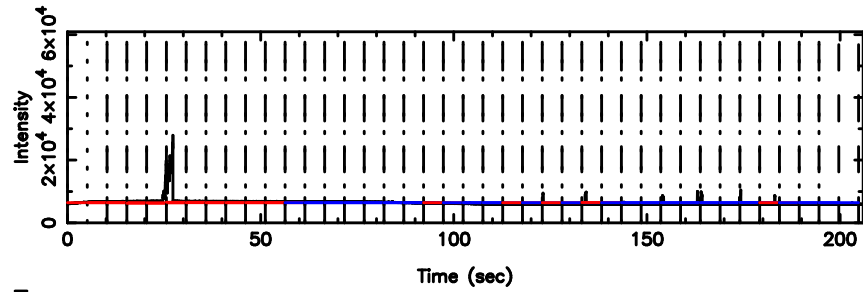

T20240605145508