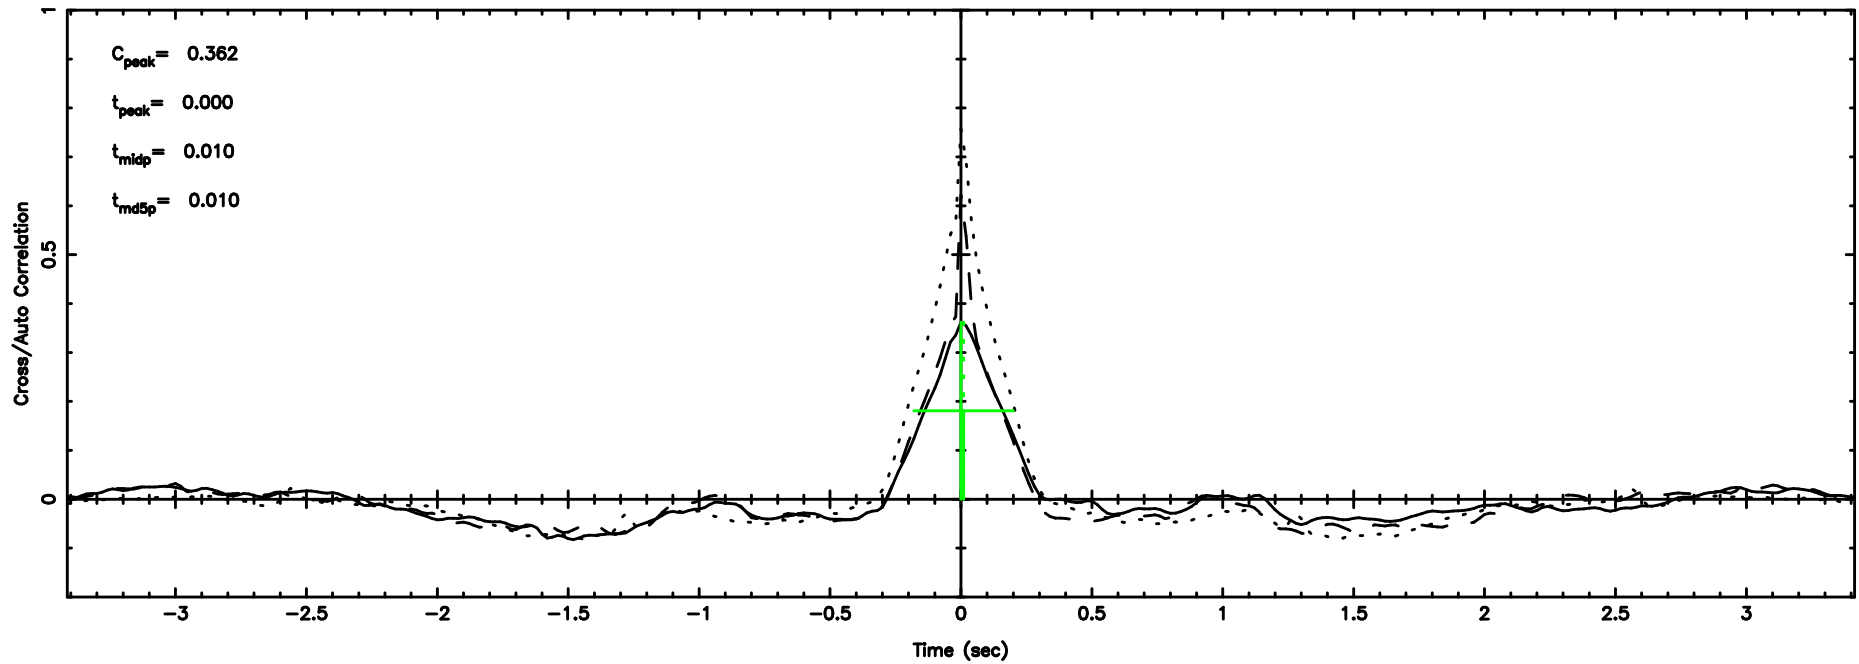

BLK:14,SNR1: 4.0718 ,SNR2: 10.065

Frequency (Hz)

3C216 2024/06/05 7.08UT TOYOKAWA-FUJI

T20240605160310

BLK:19,SNR1: 1.8807 ,SNR2: 4.6287

K20240605160307

BLK:19,SNR1: 2.7551 ,SNR2: 12.881

3C216 2024/06/05 7.08UT TOYOKAWA-KISO