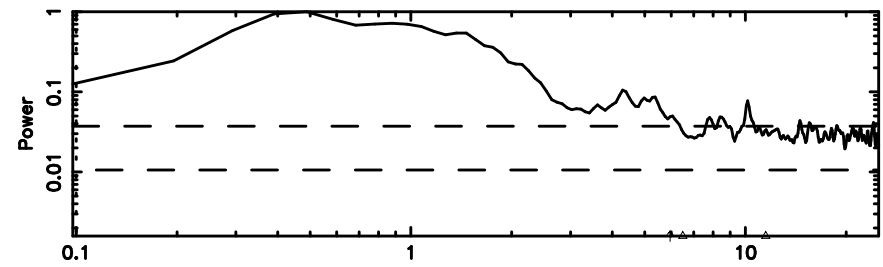

BLK:13,SNR1: 1.6055 ,SNR2: 5.6211

Frequency (Hz)

2325+269 2024/06/04 21.41UT TOYOKAWA-KISO

F20240605062249

BLK:14,SNR1: 1.3102 ,SNR2: 4.4123

K20240605062245

BLK:14,SNR1: 1.5290 ,SNR2: 5.4385

2325+269 2024/06/04 21.41UT FUJI -KISO