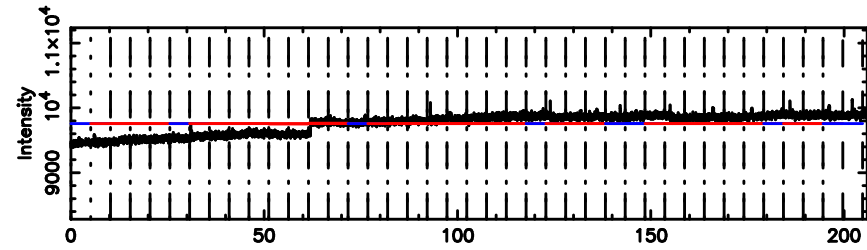

Frequency (Hz)

K20240605142943

BLK: 8,SNR1: 0.18517 ,SNR2: 1.1350