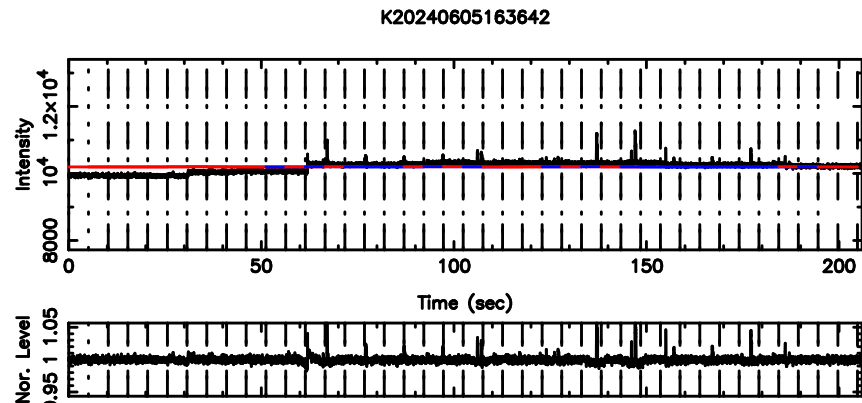

BLK:18,SNR1: 2.9749 ,SNR2: 12.437