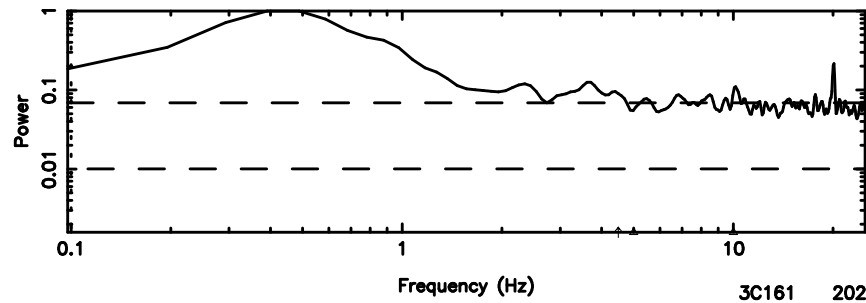

BLK: 9,SNR1:-0.75034E-01,SNR2: 4.8236

3C161 2024/06/05 4.37UT TOYOKAWA-FUJI

T20240605132048

BLK:18,SNR1: 0.43566 ,SNR2: 2.0975

K20240605132045

BLK:18,SNR1: 0.64840 ,SNR2: 3.6969

3C161 2024/06/05 4.37UT TOYOKAWA-KISO