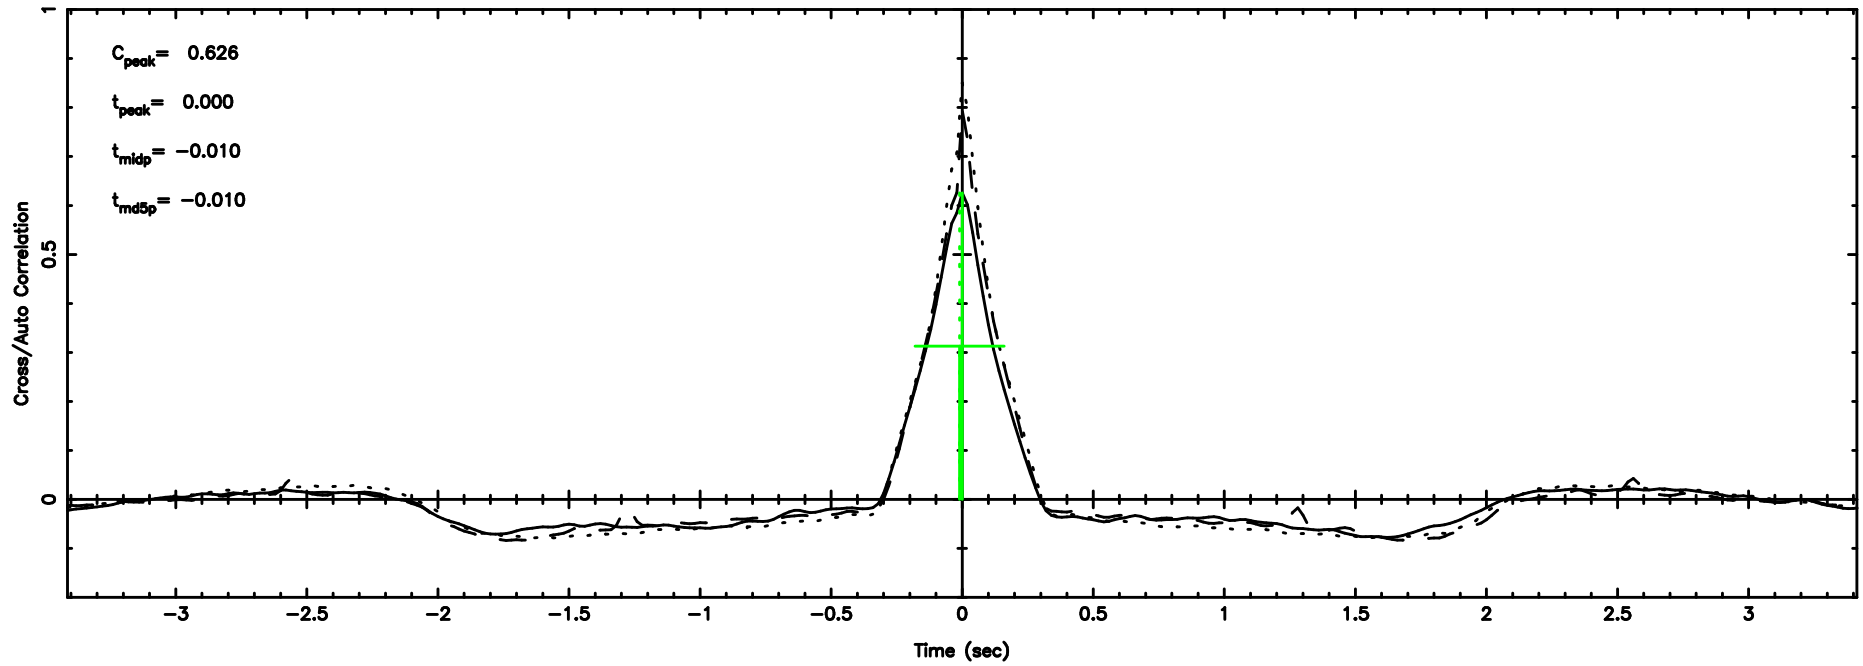

3C196 2024/06/05 6.15UT FUJI -KISO