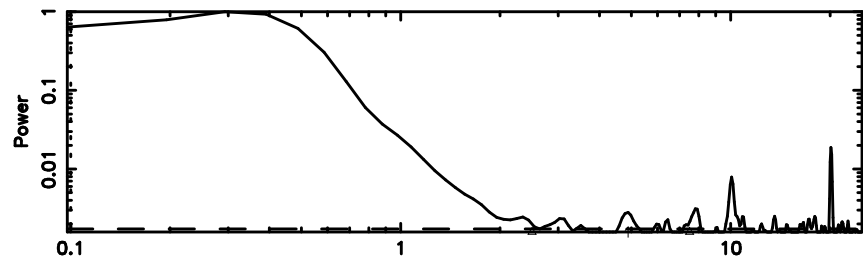

BLK: 5,SNR1: 12.130 ,SNR2: 50.166