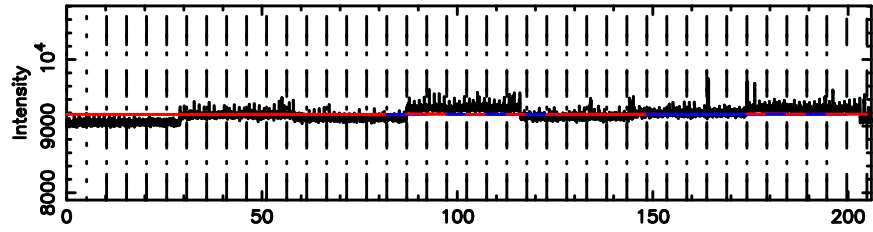

F20240605070110

BLK:11,SNR1: 3.3241 ,SNR2: 7.3097