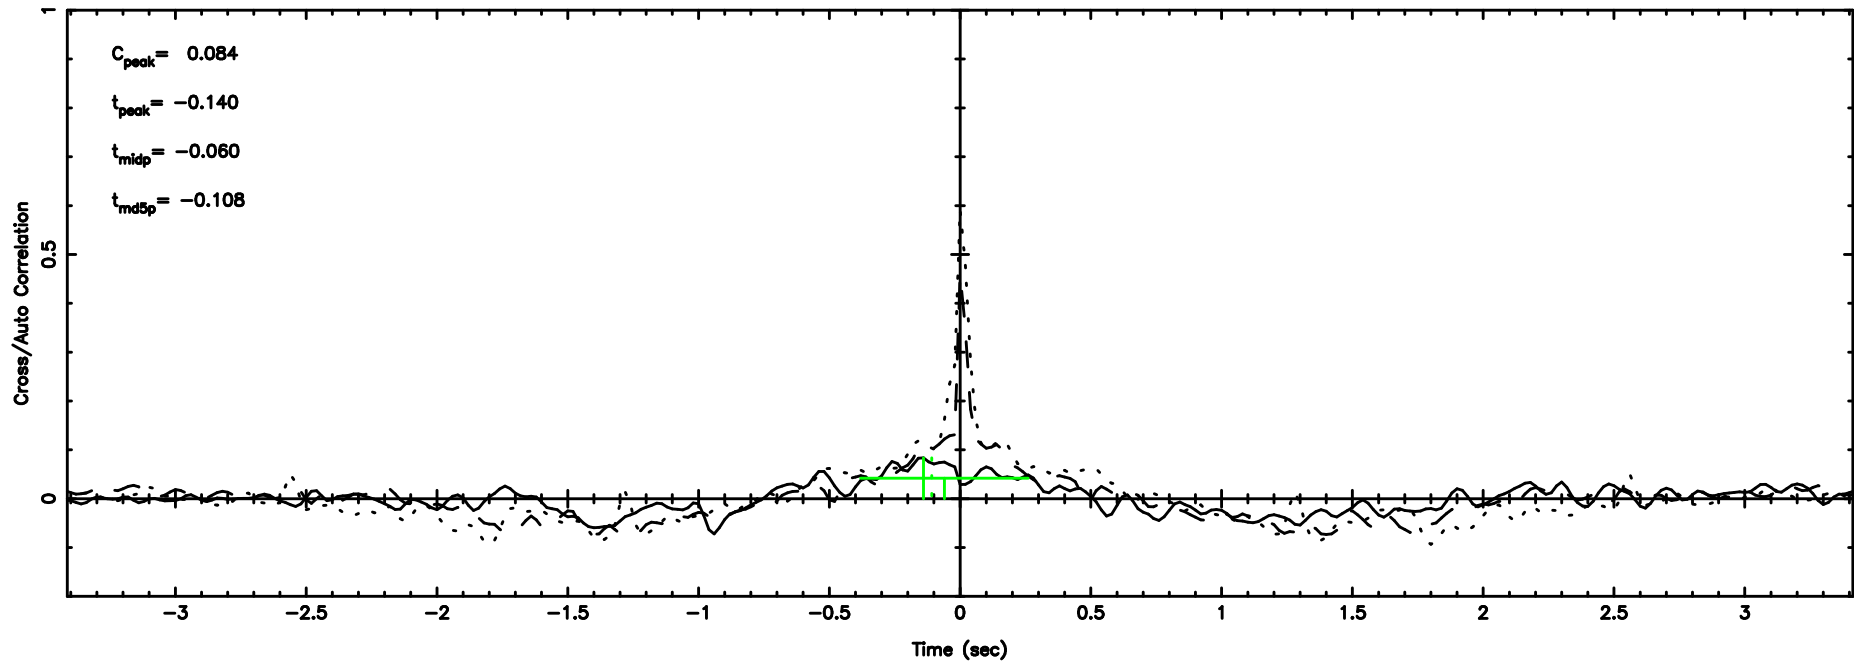

Frequency (Hz)

3C222 2024/06/05 7.52UT TOYOKAWA-FUJI