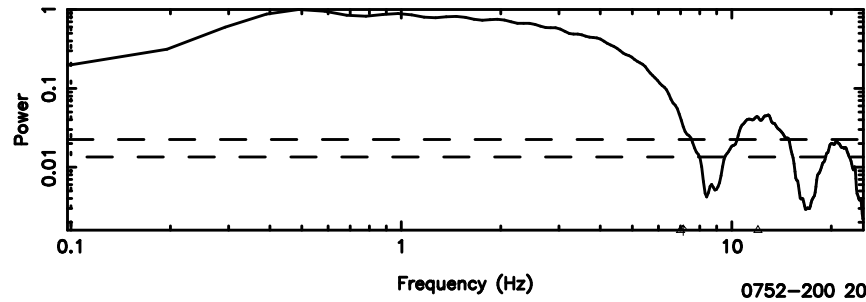

BLK:24,SNR1: 6.7429 ,SNR2: 19.246