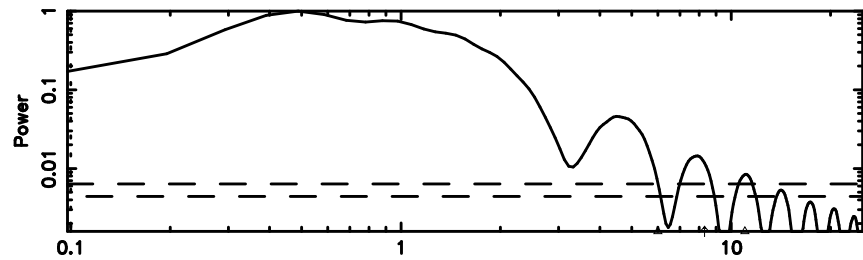

0821+394 2024/06/05 6.34UT TOYOKAWA-FUJI

T20240605151842

BLK:28,SNR1: 9.5964 ,SNR2: 23.960

Frequency (Hz)

K20240605151839

BLK:28,SNR1: 7.6207 ,SNR2: 22.232

Frequency (Hz)

0821+394 2024/06/05 6.34UT TOYOKAWA-KISO