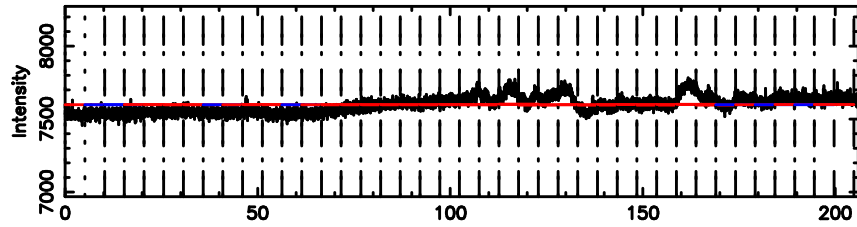

F20240605164509

BLK: 4,SNR1:-0.74869E-02,SNR2: 1.9482

Frequency (Hz)

T20240605164507

BLK: 7,SNR1: 0.31293 ,SNR2: 1.0281

Frequency (Hz)

K20240605164504

BLK: 7,SNR1: 0.83940 ,SNR2: 5.8281