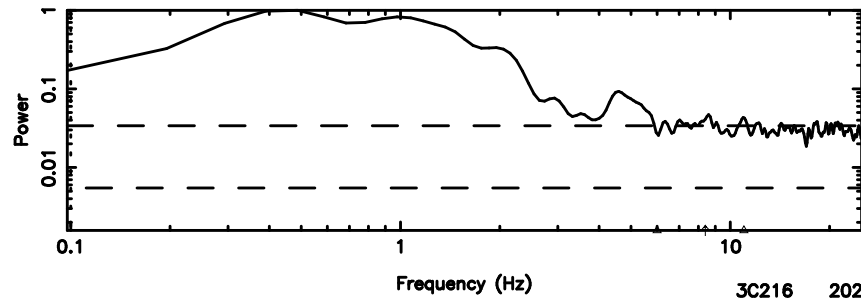

BLK:14,SNR1: 4.0718 ,SNR2: 10.065

Frequency (Hz)

3C216 2024/06/05 7.08UT TOYOKAWA-FUJI

T20240605160310

BLK:19,SNR1: 1.8807 ,SNR2: 4.6287

K20240605160307

BLK:19,SNR1: 2.7551 ,SNR2: 12.881

3C216 2024/06/05 7.08UT TOYOKAWA-KISO