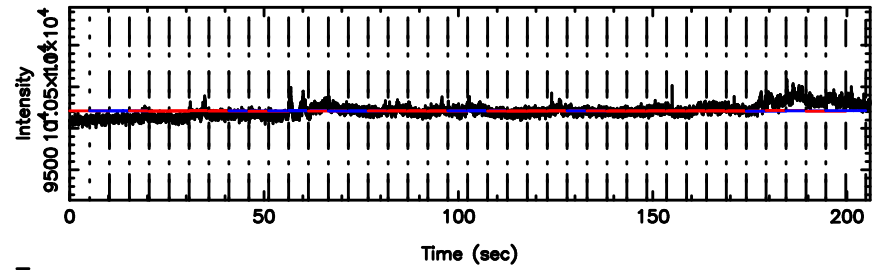

F20240605103059

BLK:11,SNR1: 0.31545 ,SNR2: 1.0310

T20240605103057

BLK:13,SNR1: 0.15176 ,SNR2: 1.1217

0333+32 2024/06/05 1.54UT TOYOKAWA-KISO

K20240605103054

BLK:13,SNR1: 2.0890 ,SNR2: 6.9743

F20240605103059