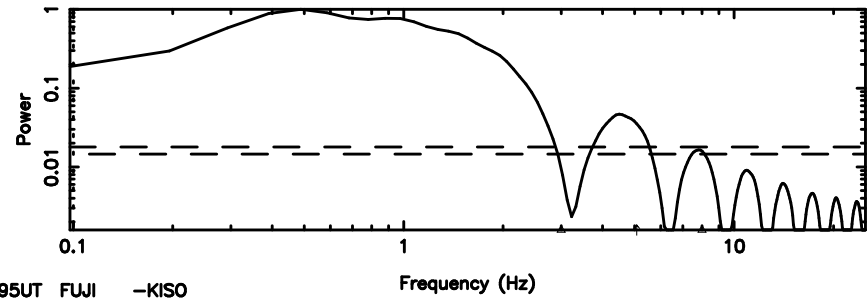

3C190 2024/06/05 5.95UT FUJI -KISO