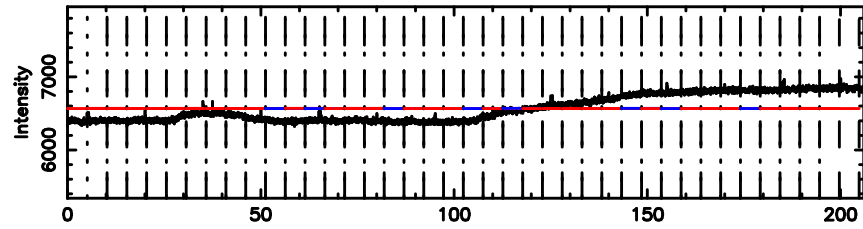

T20240605143749