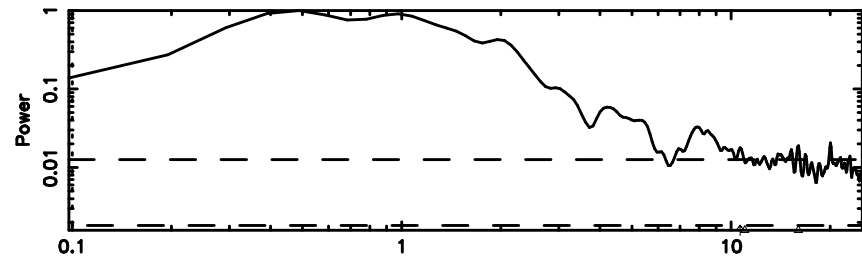

0941-08 2024/06/05 7.64UT TOYOKAWA-FUJI

T20240605163645

BLK:16,SNR1: 0.67699 ,SNR2: 6.0007

Frequency (Hz)

K20240605163642

BLK:16,SNR1: 6.0964 ,SNR2: 11.527

Frequency (Hz)

0941-08 2024/06/05 7.64UT TOYOKAWA-KISO