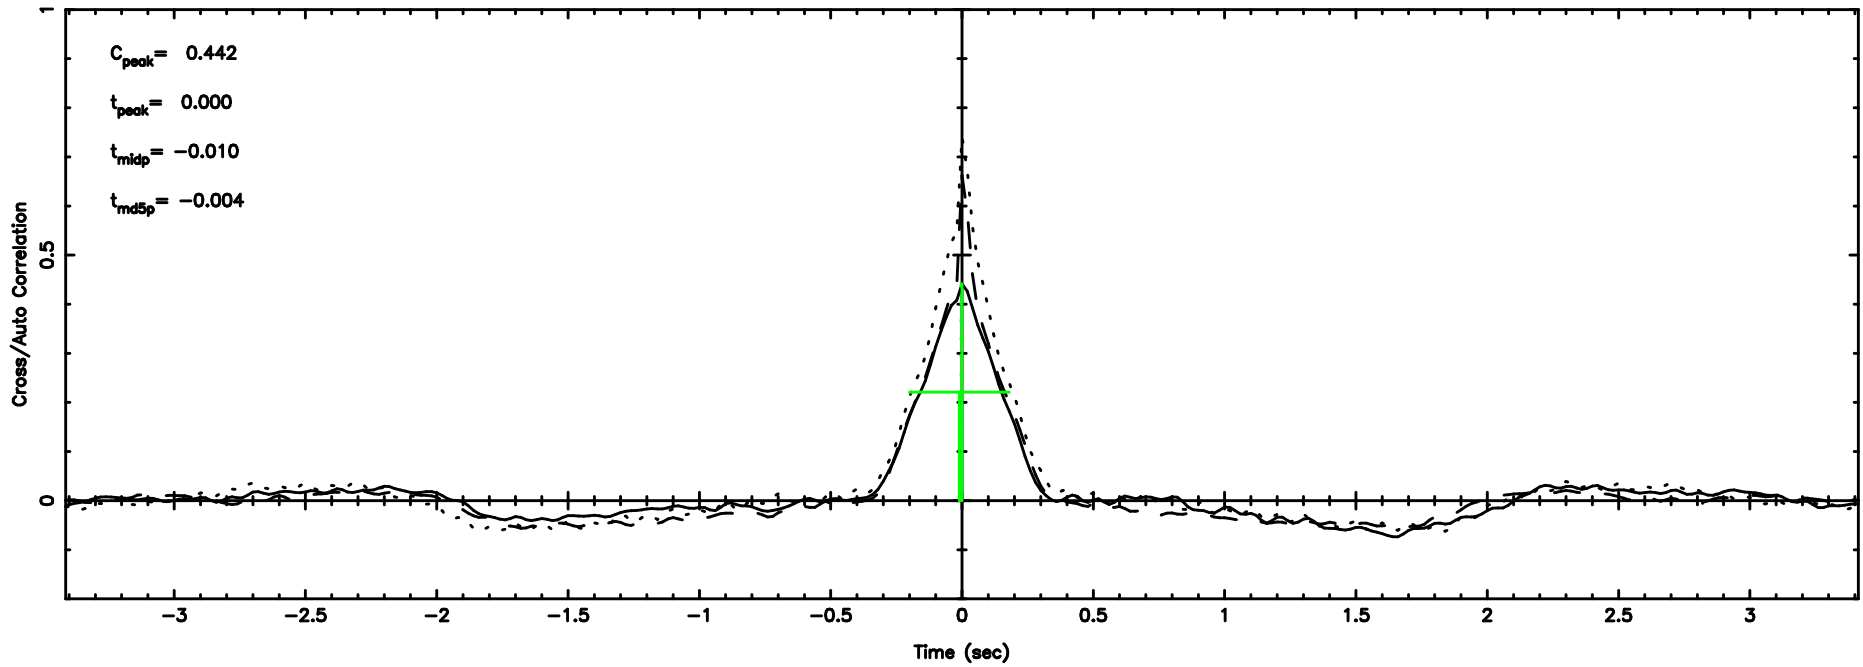

0713-024 2024/06/05 5.18UT TOYOKAWA-KISO