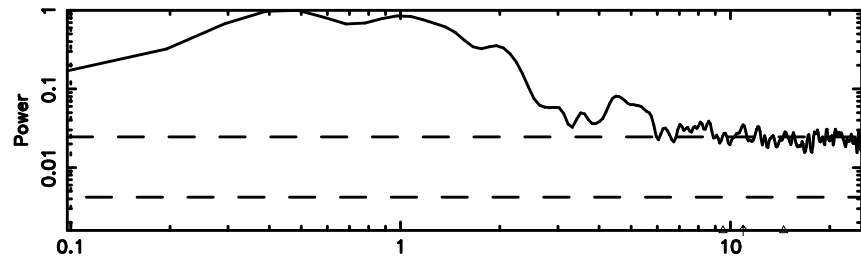

BLK:14,SNR1: 2.7558 ,SNR2: 5.0945