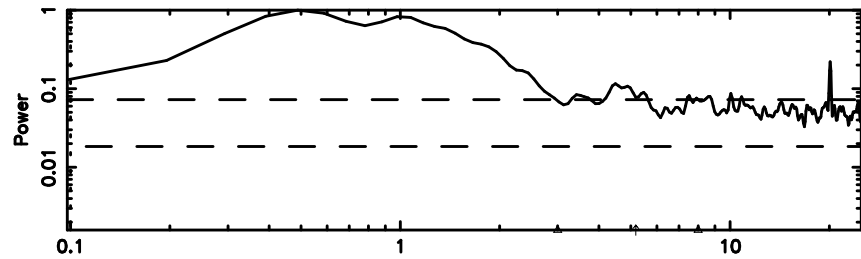

BLK: 8,SNR1: 0.61743 ,SNR2: 3.0930

Frequency (Hz)

F20240605161523

BLK: 8,SNR1: 0.53349 ,SNR2: 3.4981

Frequency (Hz)

0919-142 2024/06/05 7.28UT TOYOKAWA-FUJI

T20240605161521

BLK:19,SNR1: 0.58485 ,SNR2: 2.9412