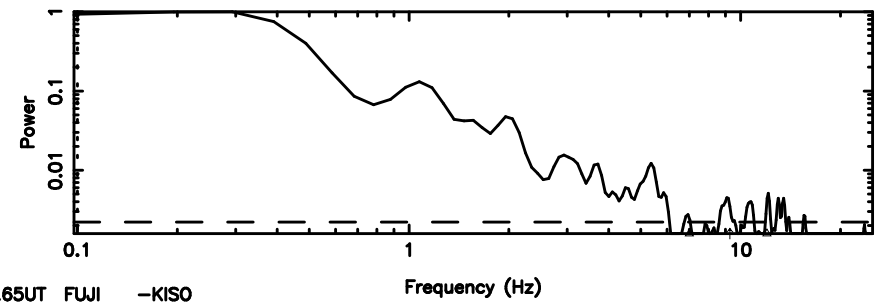

K20240605123703

BLK:33,SNR1: 20.753 ,SNR2: 70.468

F20240605123707

BLK:30,SNR1: 0.25167 ,SNR2: 2.7699

K20240605123703

BLK:30,SNR1: 10.952 ,SNR2: 24.005

3C147 2024/06/05 3.65UT FUJI -KISO

T20240605124517