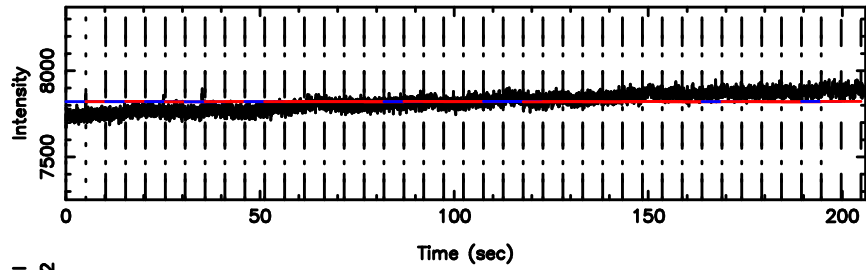

T20240605111937