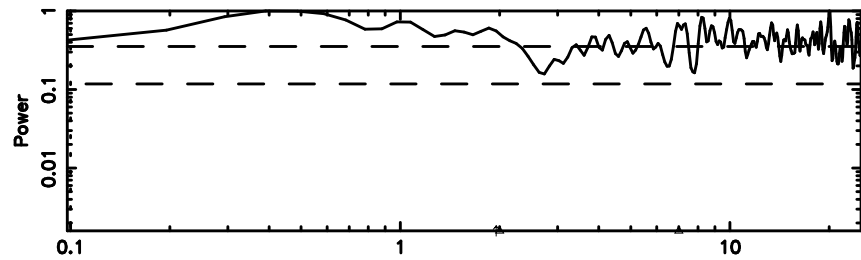

BLK: 4,SNR1: 0.26288 ,SNR2: 0.86463