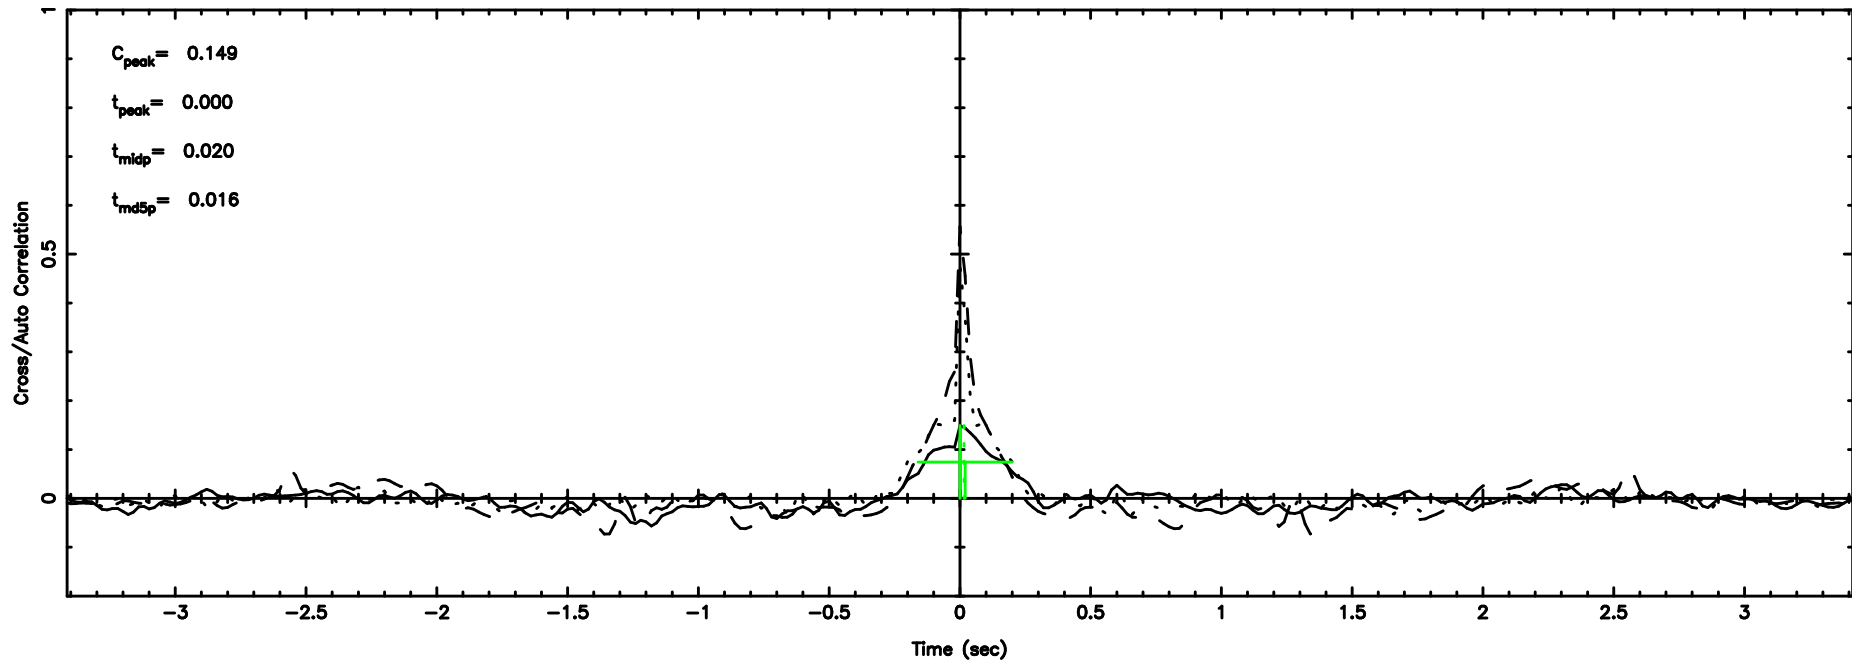

Frequency (Hz)

3C222 2024/06/05 7.52UT FUJI -KISO