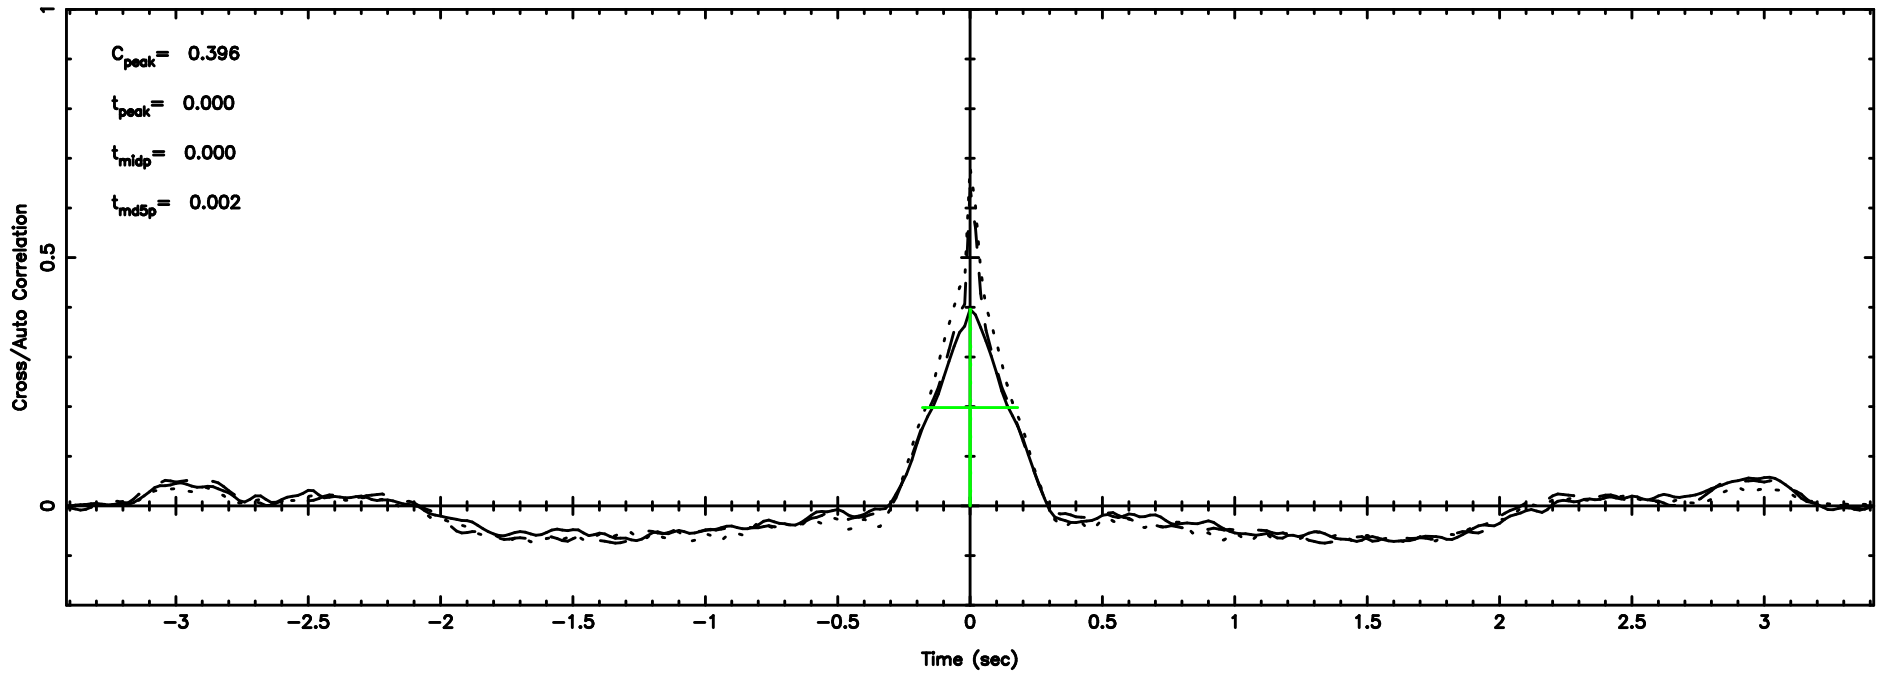

T20240605080324

BLK:16,SNR1: 8.0979 ,SNR2: 20.678

0106+01 2024/06/04 23.08UT TOYOKAWA-KISO

K20240605080321

BLK:16,SNR1: 3.0697 ,SNR2: 13.536

F20240605080326

BLK:14,SNR1: 2.2049 ,SNR2: 5.5469

K20240605080321