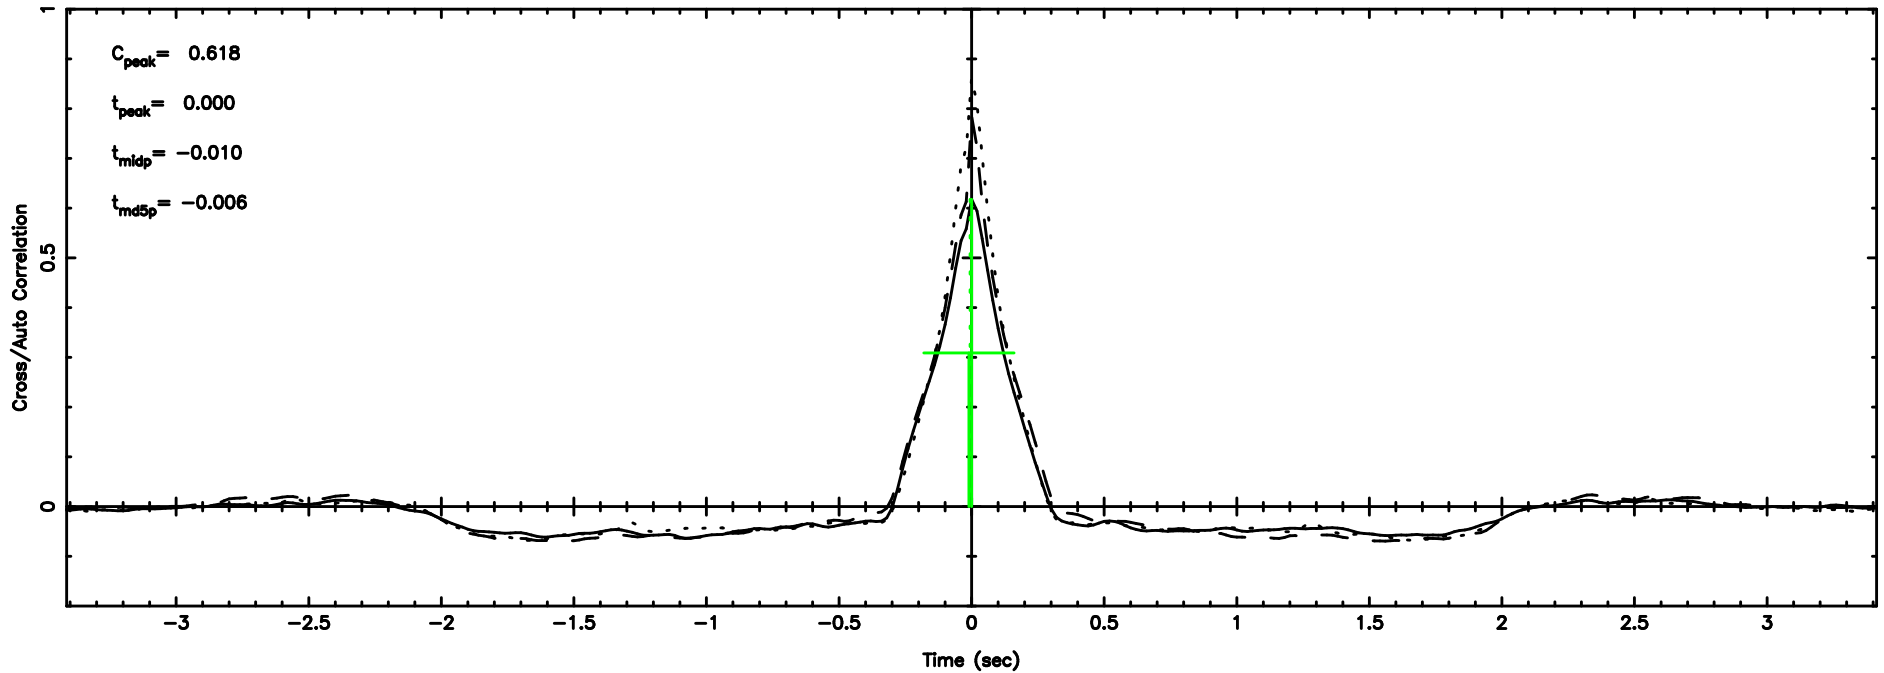

F20240605071708

BLK:35,SNR1: 13.060 ,SNR2: 22.079

Frequency (Hz)

0019-00 2024/06/04 22.31UT TOYOKAWA-FUJI

T20240605071706

BLK:36,SNR1: 17.618 ,SNR2: 31.008

Frequency (Hz)

K20240605071703