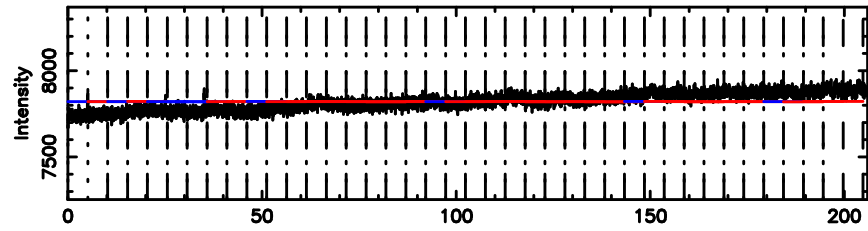

BLK:10,SNR1: 3.5053 ,SNR2: 15.099

0422+178 2024/06/05 2.36UT TOYOKAWA-FUJI

T20240605111937

BLK: 9,SNR1: 0.28665 ,SNR2: 1.1742

Frequency (Hz)

K20240605111934

BLK: 9,SNR1: 4.1023 ,SNR2: 17.227

Frequency (Hz)