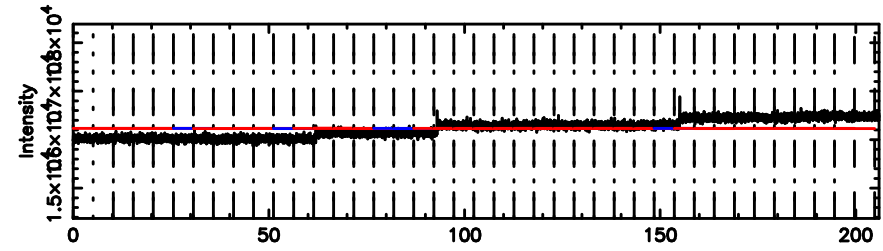

K20240605055631