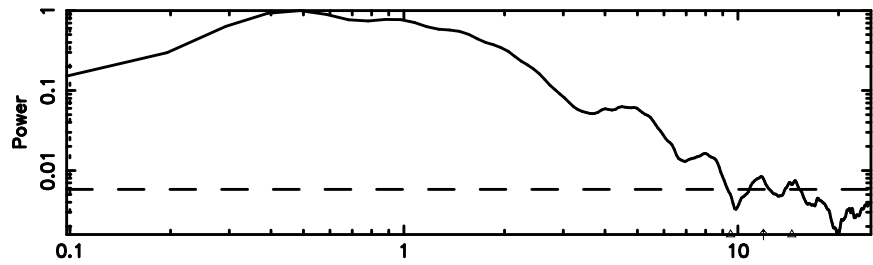

BLK:36,SNR1: 14.884 ,SNR2: 26.288

Frequency (Hz)

0019-00 2024/06/04 22.31UT TOYOKAWA-KISO

F20240605071708

BLK:37,SNR1: 13.036 ,SNR2: 22.038

Frequency (Hz)

K20240605071703

BLK:37,SNR1: 14.868 ,SNR2: 26.260