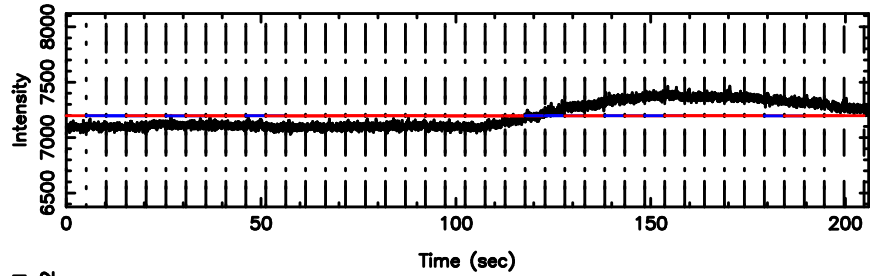

BLK:10,SNR1: 1.3381 ,SNR2: 3.9550

Frequency (Hz)

0155-109 2024/06/04 23.90UT TOYOKAWA-FUJI

T20240605085205

BLK: 9,SNR1: 0.29527 ,SNR2: 1.4106

0155-109 2024/06/04 23.90UT TOYOKAWA-KISO

K20240605085202

BLK: 9,SNR1: 0.37838 ,SNR2: 2.4276