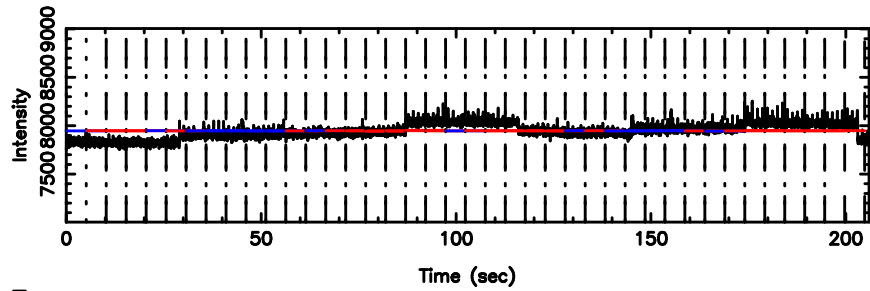

0128+03 2024/06/04 23.46UT TOYOKAWA-FUJI

T20240605082547

BLK:11,SNR1: 0.52189 ,SNR2: 2.2288

K20240605082544

BLK:11,SNR1: 3.6362 ,SNR2: 12.863

0128+03 2024/06/04 23.46UT TOYOKAWA-KISO

F20240605082549

BLK:15,SNR1: 0.53666 ,SNR2: 2.2572