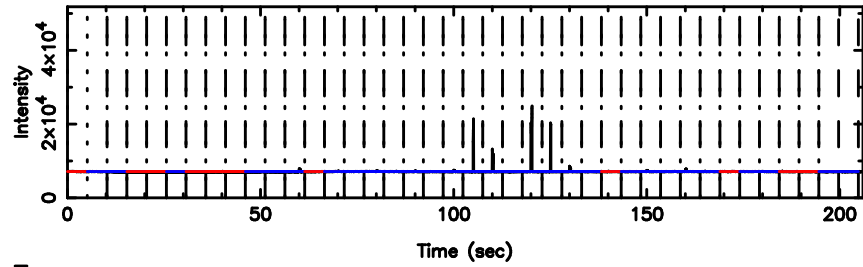

T20240605150732