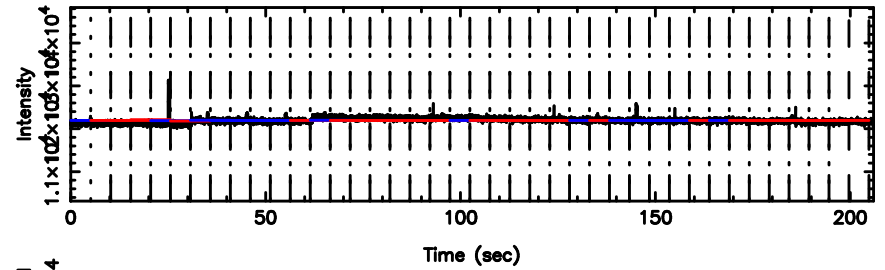

K20240605082544