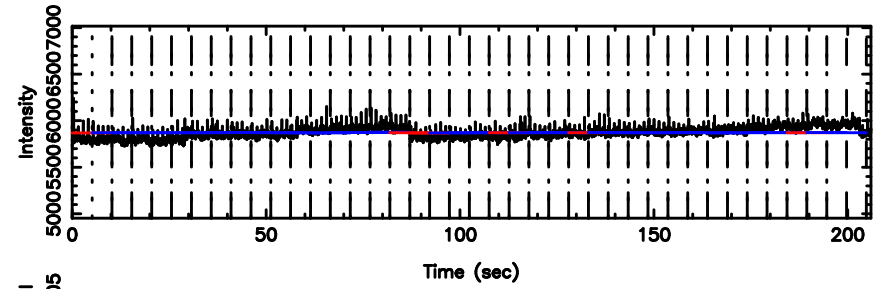

3C147 2024/06/05 3.65UT TOYOKAWA-FUJI

F20240605123707