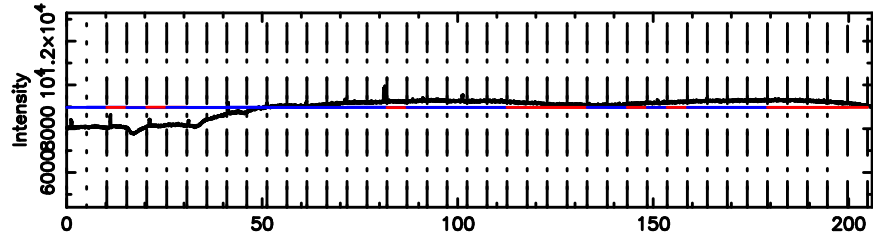

Frequency (Hz)

2334+085 2024/06/04 21.55UT FUJI -KISO

K20240605063126

BLK:33,SNR1: 13.677 ,SNR2: 33.355

Frequency (Hz)

T20240605064511

BLK:26,SNR1: 8.0290 ,SNR2: 15.322

Frequency (Hz)