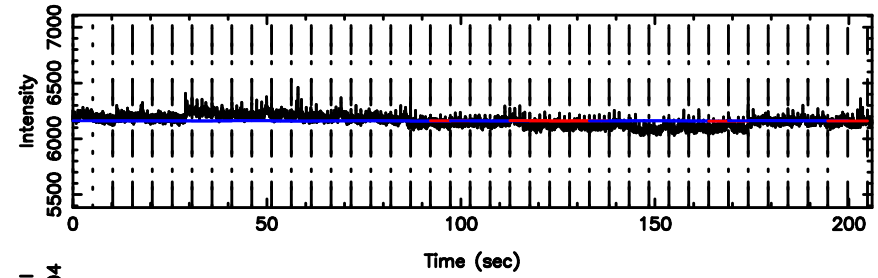

F20240605121514