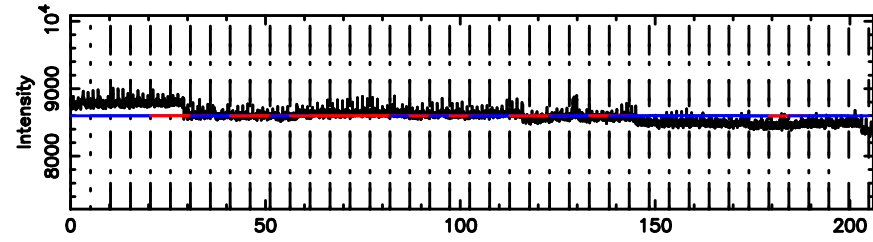

Frequency (Hz)

3C48 2024/06/04 23.57UT TOYOKAWA-FUJI

F20240605083222