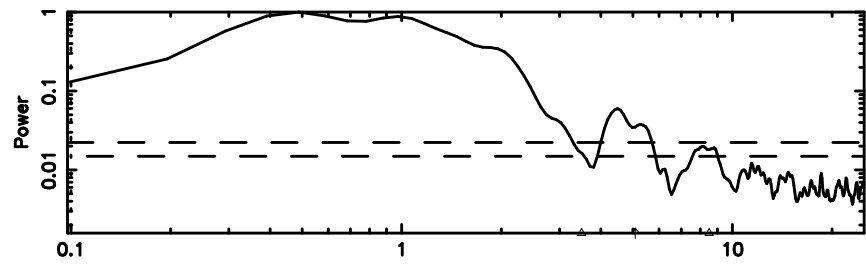

BLK:12,SNR1: 1.1401 ,SNR2: 4.7694

0723+10 2024/06/05 5.35UT TOYOKAWA-KISO

F20240605141934

BLK:14,SNR1: 2.4244 ,SNR2: 11.393

Frequency (Hz)

K20240605141929

BLK:14,SNR1: 1.0864 ,SNR2: 4.4671

Frequency (Hz)