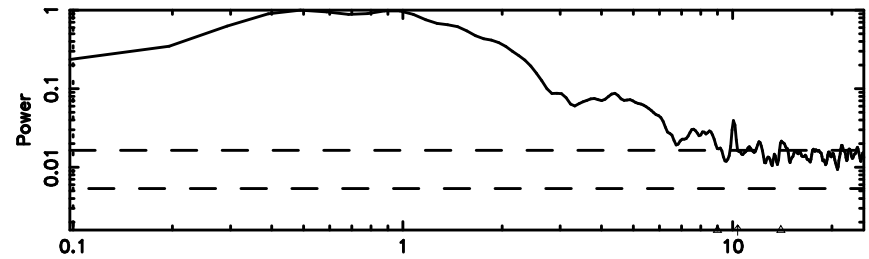

BLK:19,SNR1: 5.0146 ,SNR2: 9.7902