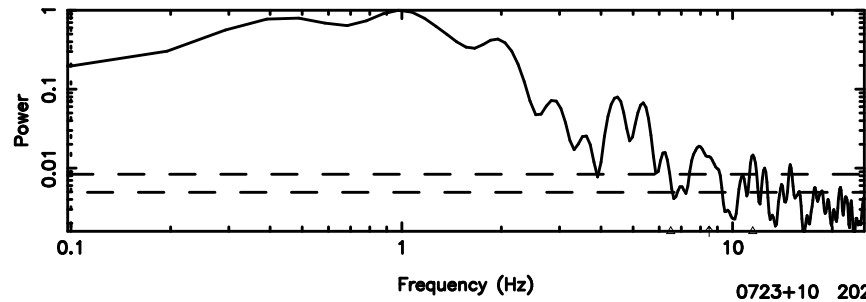

BLK:15,SNR1: 7.8905 ,SNR2: 19.184