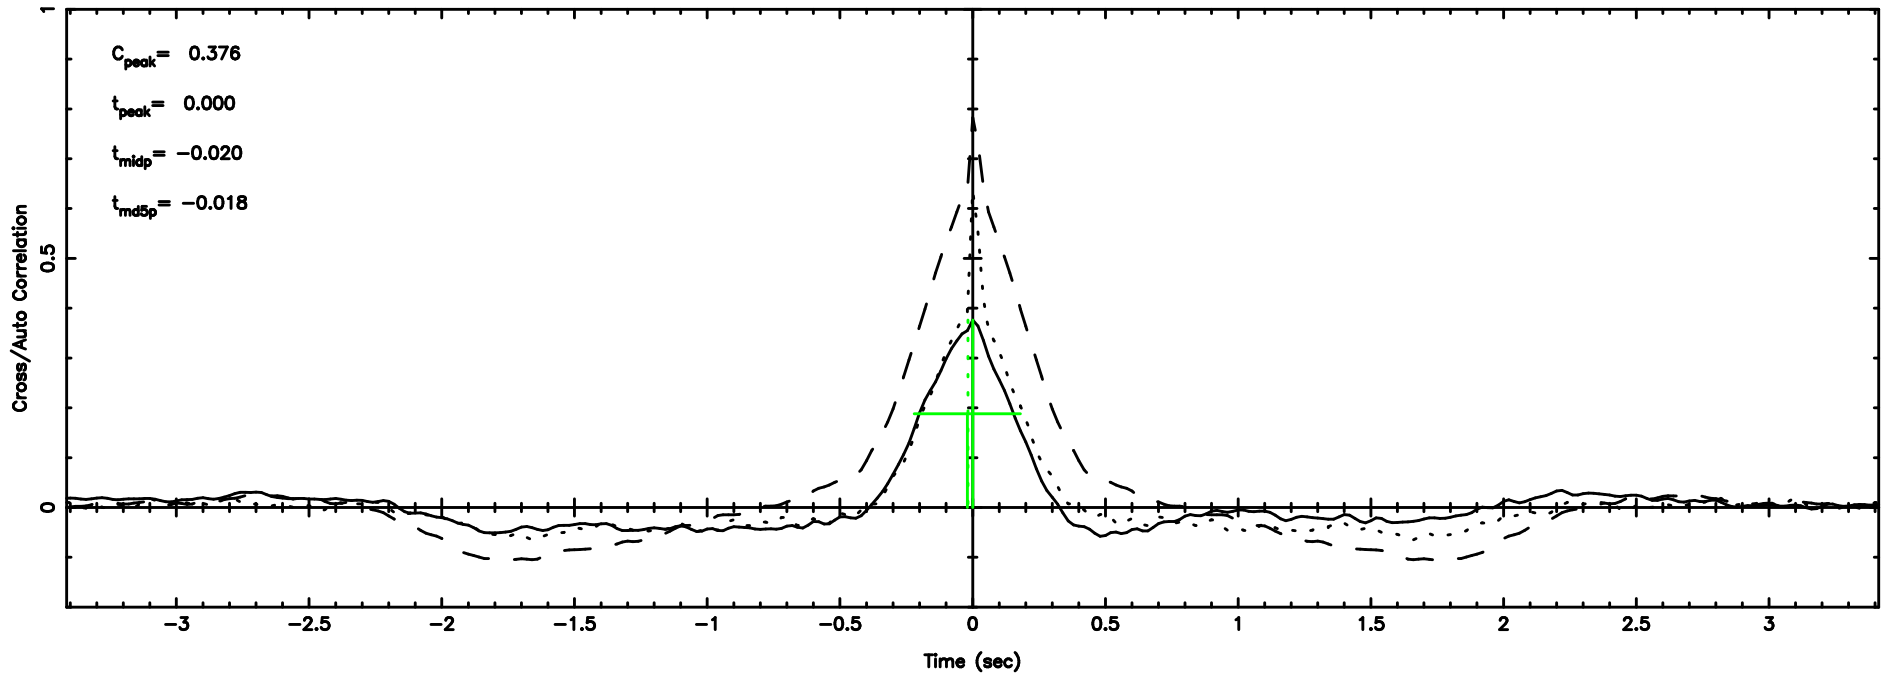

K20240605064508

BLK:19,SNR1: 2.0312 ,SNR2: 7.5630

Frequency (Hz)

F20240605064513

BLK:20,SNR1: 4.5750 ,SNR2: 11.481

Frequency (Hz)

K20240605064508

BLK:20,SNR1: 2.2591 ,SNR2: 7.9038