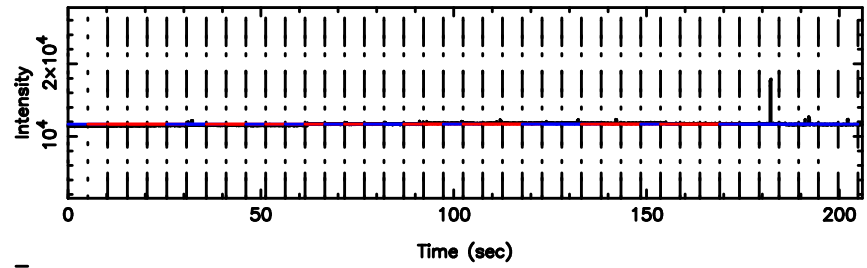

BLK:14,SNR1: 4.0718 ,SNR2: 10.065

Frequency (Hz)

3C216 2024/06/05 7.08UT TOYOKAWA-FUJI

T20240605160310

BLK:19,SNR1: 1.8807 ,SNR2: 4.6287

K20240605160307

BLK:19,SNR1: 2.7551 ,SNR2: 12.881

3C216 2024/06/05 7.08UT TOYOKAWA-KISO