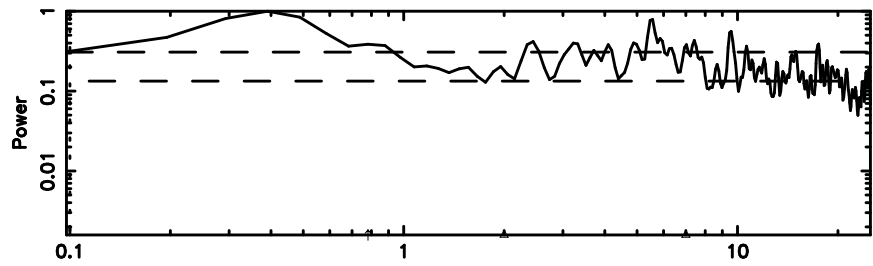

BLK: 2,SNR1:-0.22701 ,SNR2: 1.0281