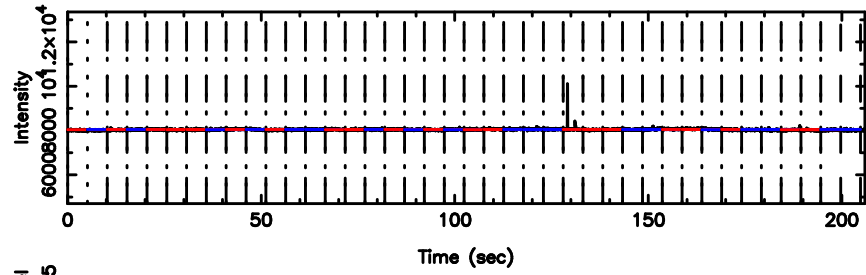

BLK:10,SNR1: 2.7209 ,SNR2: 12.201

0652-130 2024/06/05 4.83UT TOYOKAWA-FUJI

T20240605134821

BLK:18,SNR1: 5.6572 ,SNR2: 13.513

K20240605134818

BLK:18,SNR1: 2.6213 ,SNR2: 5.1984

0652-130 2024/06/05 4.83UT TOYOKAWA-KISO