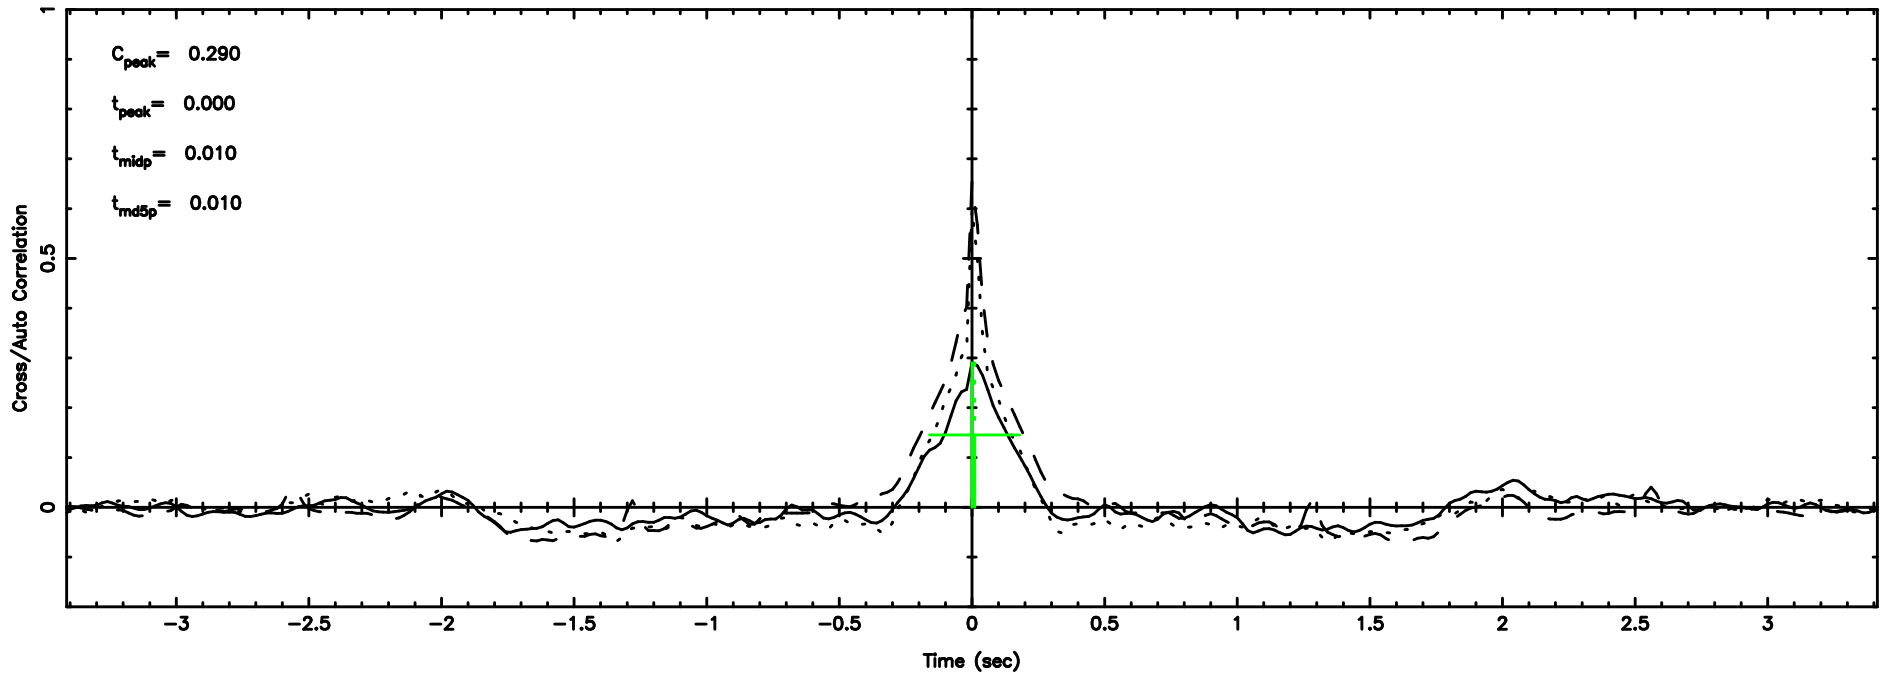

BLK:11,SNR1: 1.7427 ,SNR2: 3.4954

Frequency (Hz)

T20240605070829

BLK:15,SNR1: 1.2184 ,SNR2: 2.6822

Frequency (Hz)

F20240605070831

BLK:15,SNR1: 2.2959 ,SNR2: 11.253

Frequency (Hz)