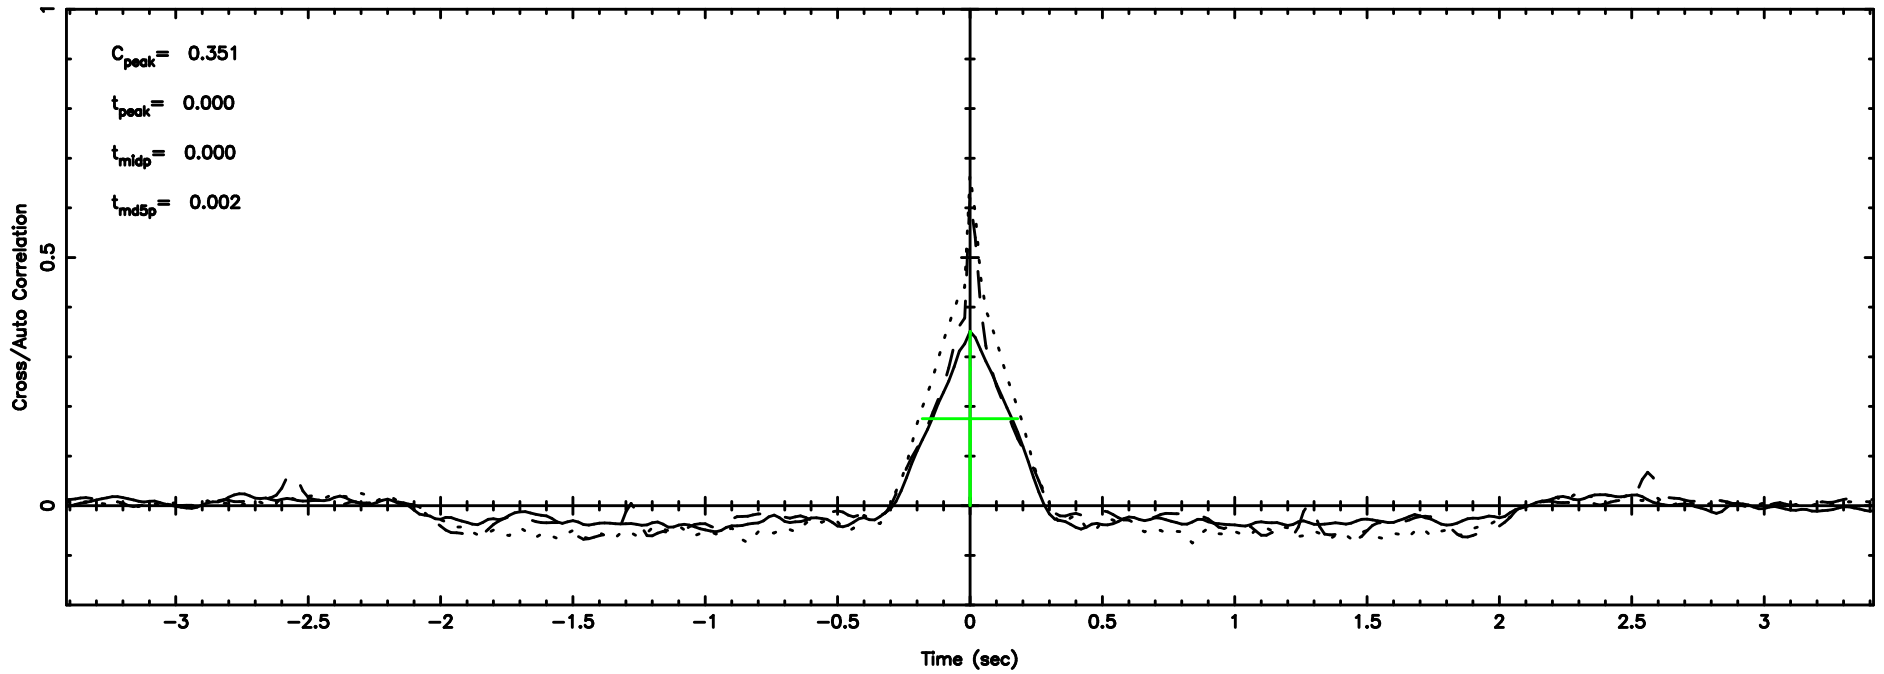

0106+01 2024/06/04 23.08UT FUJI -KISO