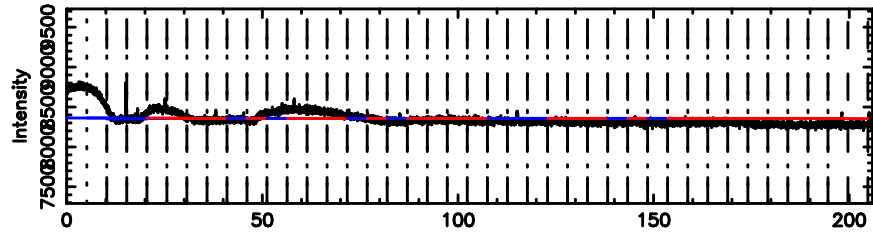

F20240605062249

BLK:10,SNR1: 1.4737 ,SNR2: 5.0277

Frequency (Hz)

2325+269 2024/06/04 21.41UT TOYOKAWA-FUJI

T20240605062247

BLK:13,SNR1: 2.0271 ,SNR2: 7.1310

Frequency (Hz)

K20240605062245