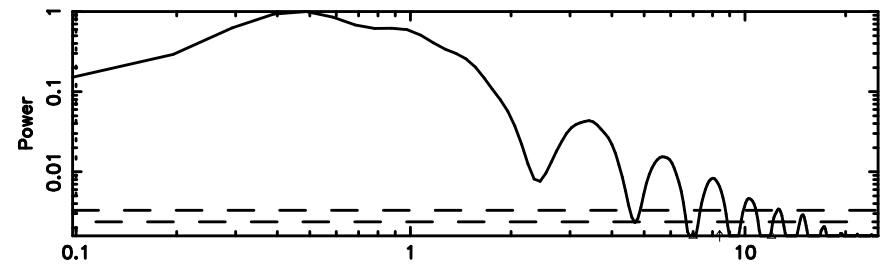

BLK:33,SNR1: 13.677 ,SNR2: 33.355