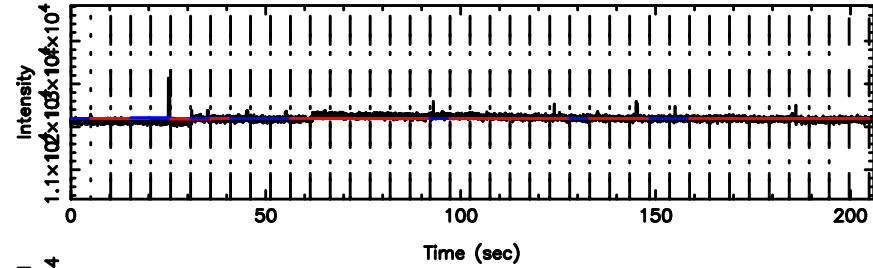

0128+03 2024/06/04 23.46UT TOYOKAWA-FUJI

T20240605082547

BLK:11,SNR1: 0.52189 ,SNR2: 2.2288

K20240605082544

BLK:11,SNR1: 3.6362 ,SNR2: 12.863

0128+03 2024/06/04 23.46UT TOYOKAWA-KISO

F20240605082549

BLK:15,SNR1: 0.53666 ,SNR2: 2.2572