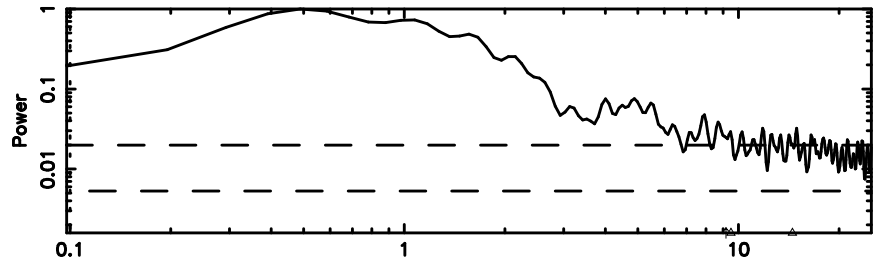

F20240605070110

BLK:11,SNR1: 3.3241 ,SNR2: 7.3097

Frequency (Hz)

3C2 2024/06/04 22.05UT FUJI -KISO

K20240605070105

BLK:11,SNR1: 1.7427 ,SNR2: 3.4954

Frequency (Hz)