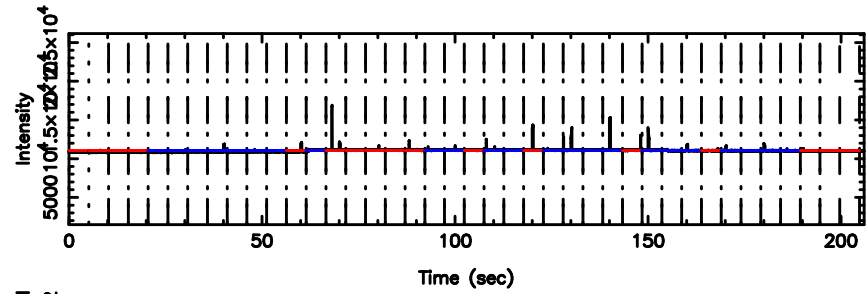

BLK:23,SNR1: 9.7141 ,SNR2: 18.065

Frequency (Hz)

0834-19 2024/06/05 6.53UT TOYOKAWA-KISO

F20240605153024

BLK:26,SNR1: 5.4288 ,SNR2: 13.329

Frequency (Hz)

K20240605153019

BLK:26,SNR1: 9.8611 ,SNR2: 18.343