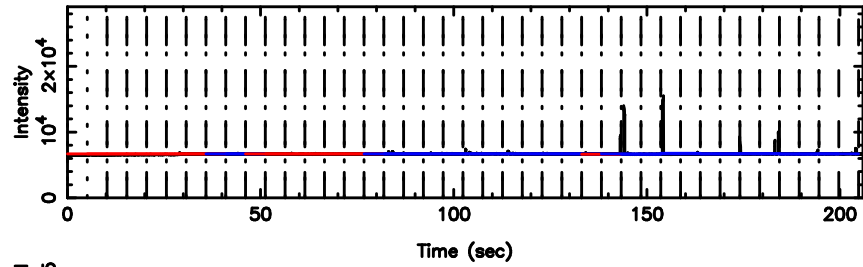

F20240605145510

BLK:25,SNR1: 8.2006 ,SNR2: 20.614