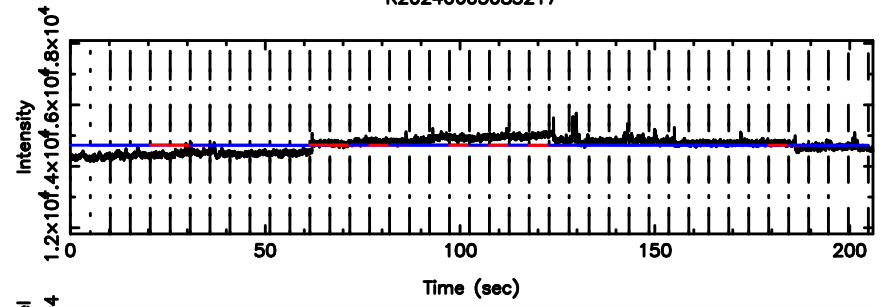

3C48 2024/06/04 23.57UT FUJI -KISO

K20240605083217