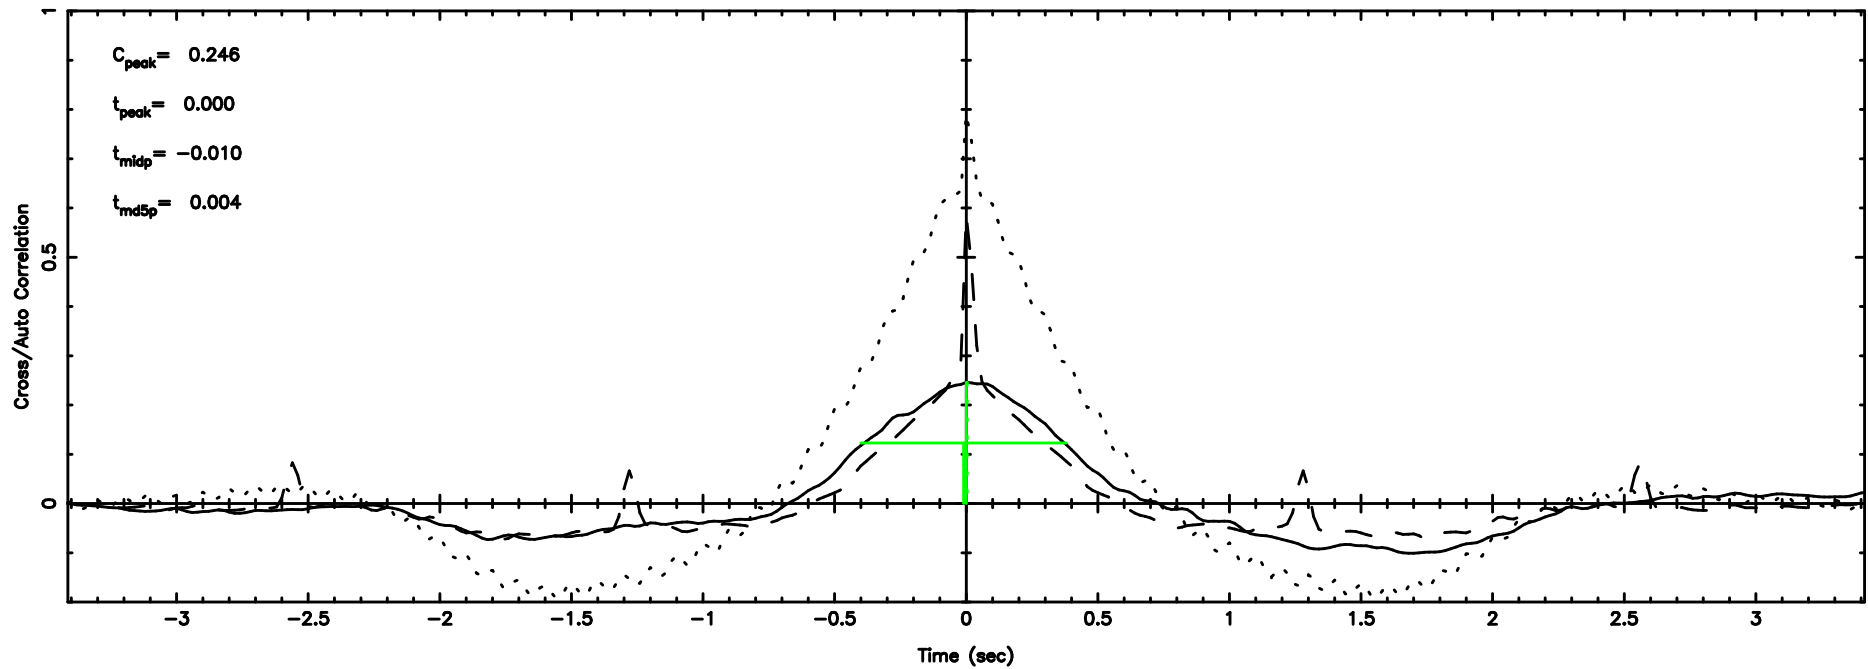

K20240605123703

BLK:33,SNR1: 20.753 ,SNR2: 70.468

F20240605123707

BLK:30,SNR1: 0.25167 ,SNR2: 2.7699

K20240605123703

BLK:30,SNR1: 10.952 ,SNR2: 24.005

3C147 2024/06/05 3.65UT FUJI -KISO

T20240605124517