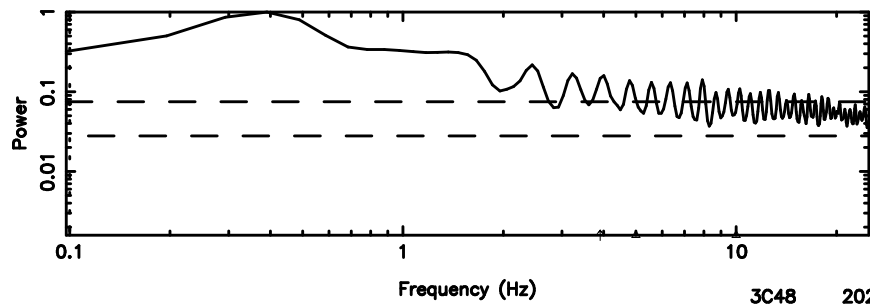

BLK:30,SNR1: 0.40064 ,SNR2: 2.4368