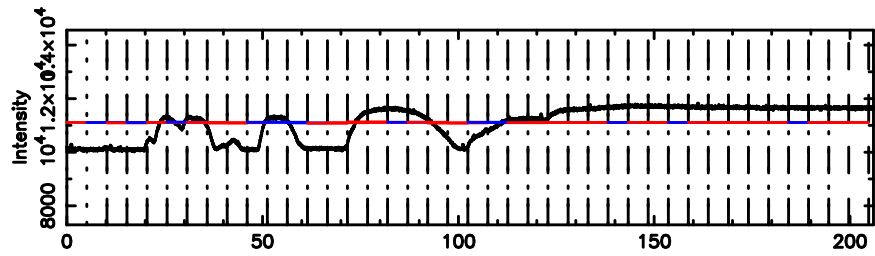

T20240605052411

BLK:12,SNR1: 7.0748 ,SNR2: 28.971

Frequency (Hz)

2227+444 2024/06/04 20.43UT TOYOKAWA-FUJI

F20240605052413

BLK:12,SNR1: 2.7003 ,SNR2: 6.9104

Frequency (Hz)

T20240605052411