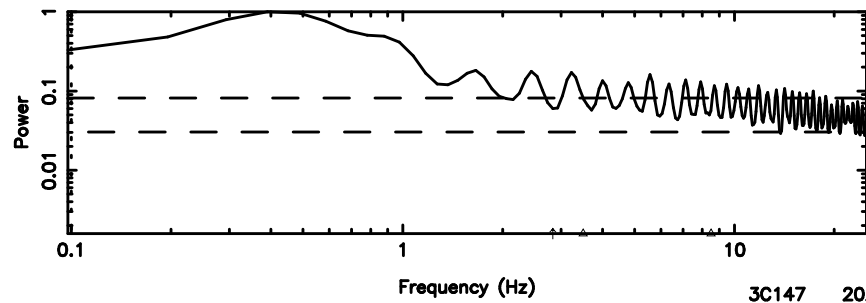

K20240605123703

BLK:33,SNR1: 20.753 ,SNR2: 70.468

F20240605123707

BLK:30,SNR1: 0.25167 ,SNR2: 2.7699

K20240605123703

BLK:30,SNR1: 10.952 ,SNR2: 24.005

3C147 2024/06/05 3.65UT FUJI -KISO

T20240605124517