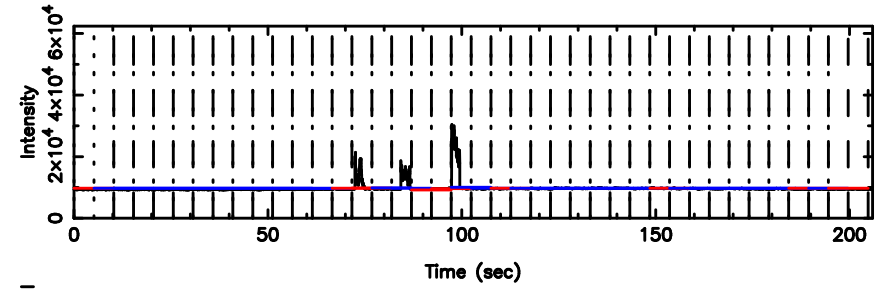

K20240605123703

BLK:33,SNR1: 20.753 ,SNR2: 70.468

F20240605123707

BLK:30,SNR1: 0.25167 ,SNR2: 2.7699

K20240605123703

BLK:30,SNR1: 10.952 ,SNR2: 24.005

3C147 2024/06/05 3.65UT FUJI -KISO

T20240605124517