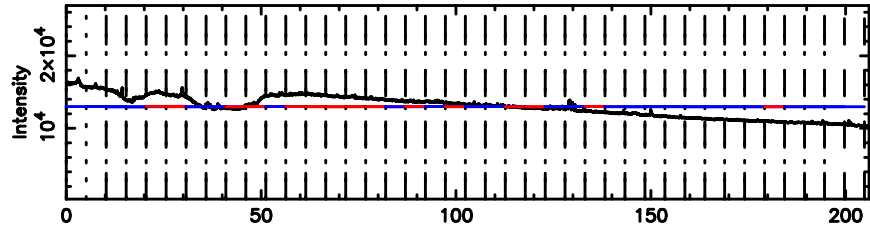

T20240605083220