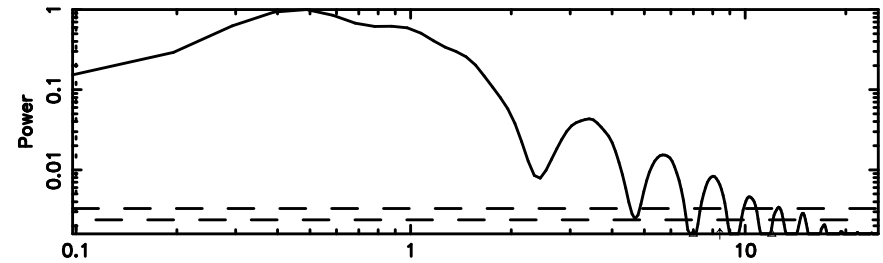

BLK:32,SNR1: 6.0635 ,SNR2: 14.758

Frequency (Hz)

2334+085 2024/06/04 21.55UT TOYOKAWA-KISO

K20240605063126

BLK:32,SNR1: 13.673 ,SNR2: 33.344

Frequency (Hz)

F20240605063131

BLK:33,SNR1: 15.317 ,SNR2: 27.511