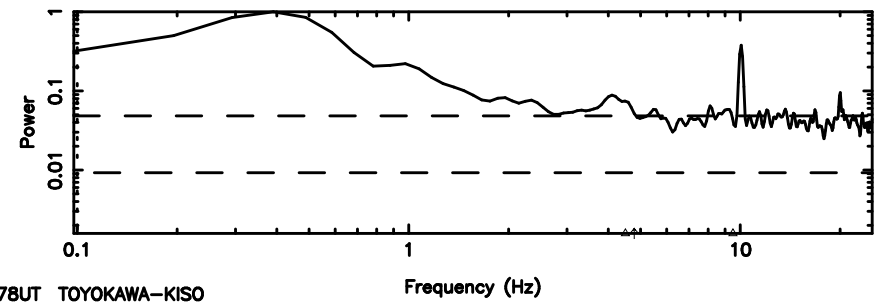

BLK: 5,SNR1: 0.49152 ,SNR2: 2.5765

F20240605124519

BLK: 5,SNR1:-0.12567 ,SNR2: 0.92971

0548+16 2024/06/05 3.78UT TOYOKAWA-FUJI

T20240605124517

BLK:17,SNR1: 0.47988 ,SNR2: 2.3218

K20240605124515

BLK:17,SNR1: 0.58762 ,SNR2: 2.3701