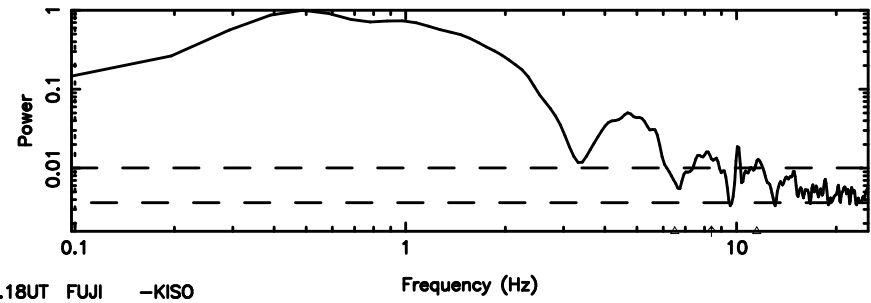

BLK:15,SNR1: 6.0879 ,SNR2: 15.003

0713-024 2024/06/05 5.18UT FUJI -KISO