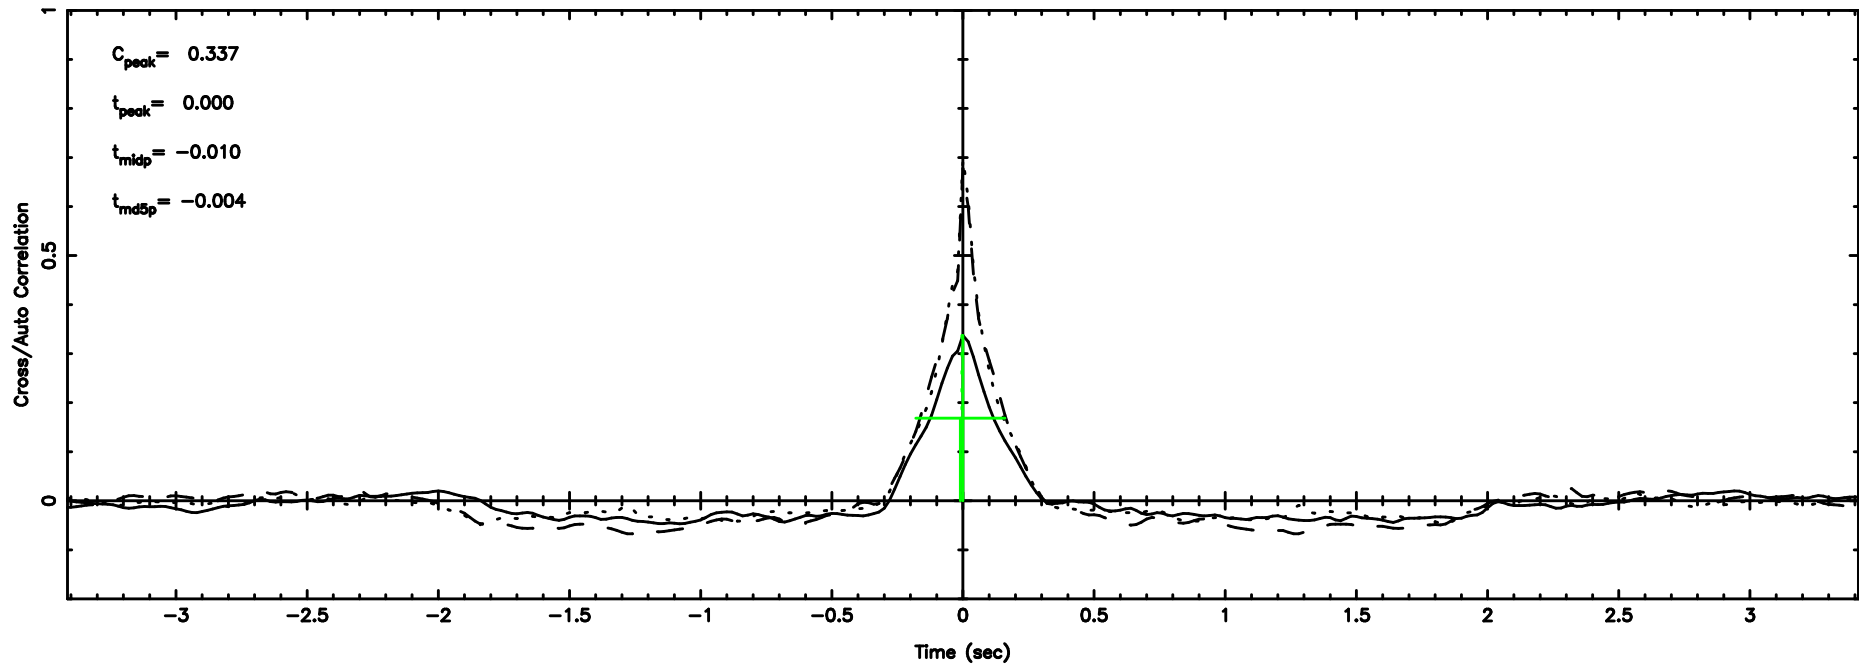

Frequency (Hz)

0752-200 2024/06/05 5.82UT TOYOKAWA-FUJI