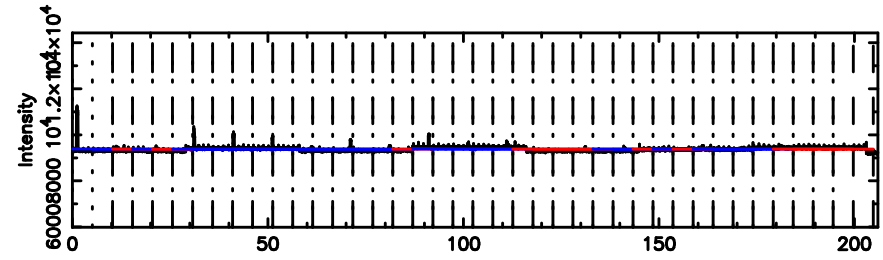

Frequency (Hz)

2347-02 2024/06/04 21.78UT TOYOKAWA-FUJI

F20240605064513