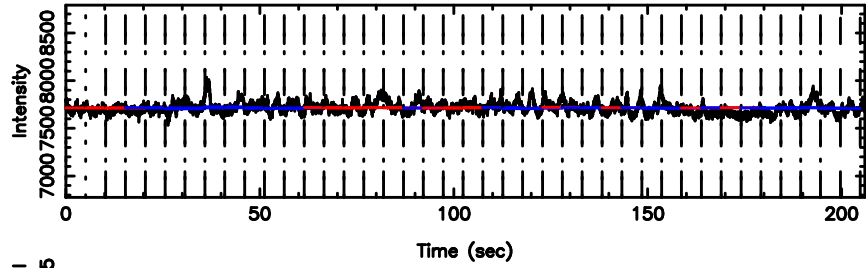

BLK:24,SNR1: 6.3808 ,SNR2: 39.361

0531+194 2024/06/05 3.51UT TOYOKAWA-FUJI

F20240605122848

BLK:24,SNR1: 0.69903 ,SNR2: 3.6229

T20240605122846

BLK:24,SNR1: 6.8304 ,SNR2: 40.909

0531+194 2024/06/05 3.51UT TOYOKAWA-KISO