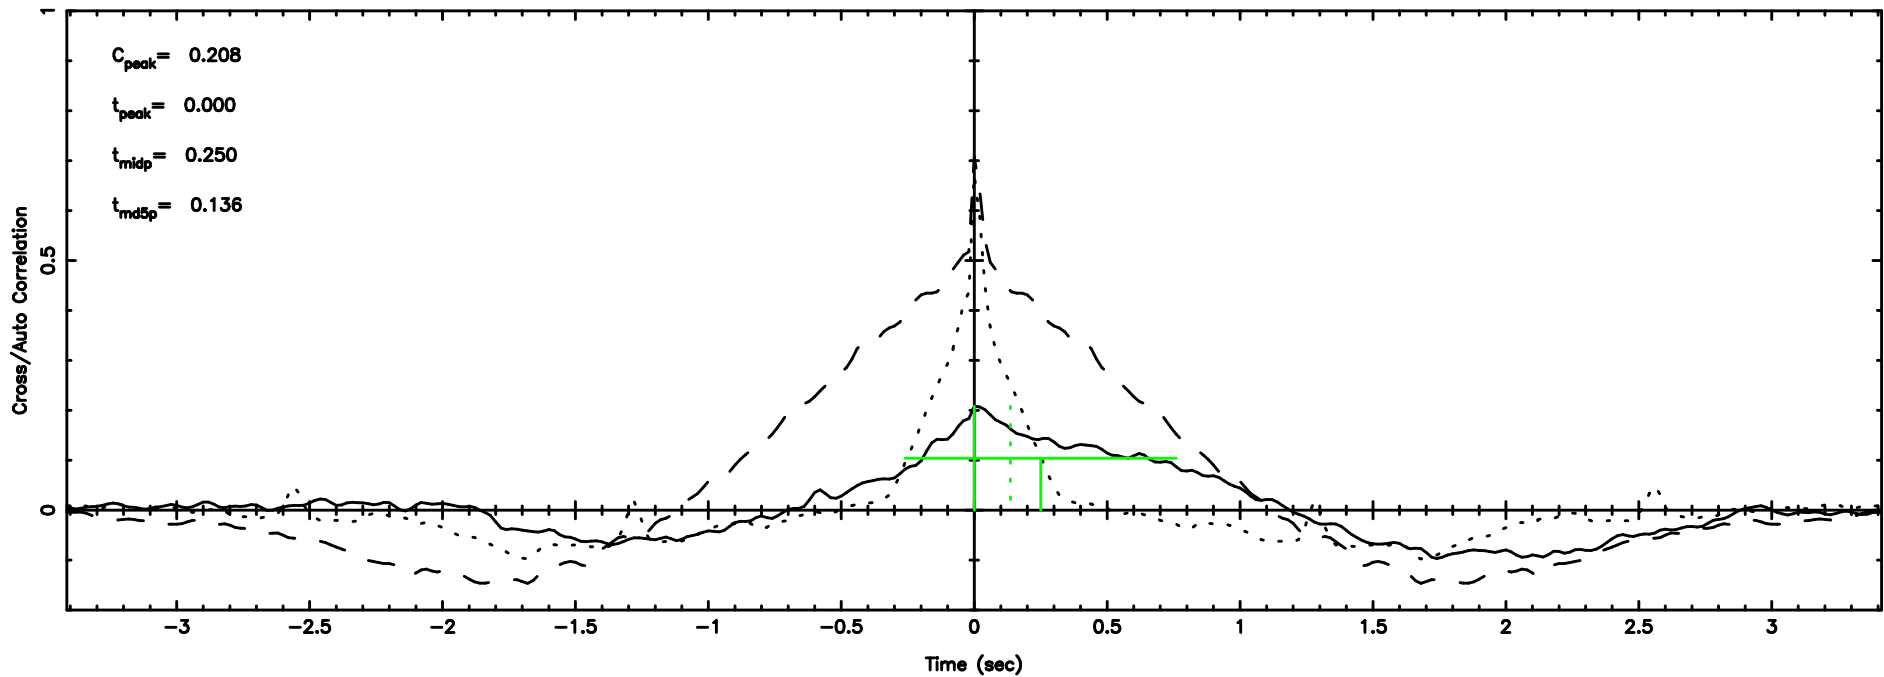

T20240605052411

BLK:12,SNR1: 7.0748 ,SNR2: 28.971

Frequency (Hz)

2227+444 2024/06/04 20.43UT TOYOKAWA-FUJI

F20240605052413

BLK:12,SNR1: 2.7003 ,SNR2: 6.9104

Frequency (Hz)

T20240605052411