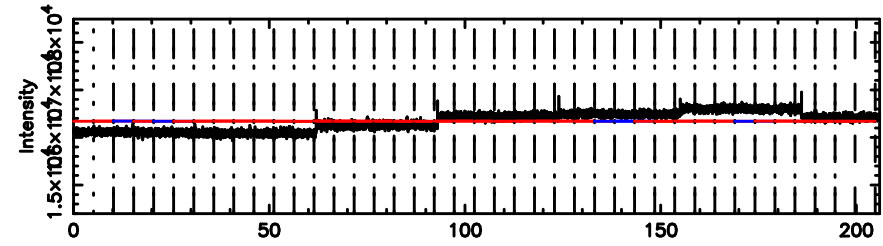

BLK: 3,SNR1: 0.50869 ,SNR2: 4.7631

Frequency (Hz)

2243+394 2024/06/04 20.71UT TOYOKAWA-KISO

F20240605054039

BLK: 5,SNR1: 0.33363 ,SNR2: 2.0417

Frequency (Hz)

K20240605054035

BLK: 5,SNR1: 0.22249 ,SNR2: 0.79664