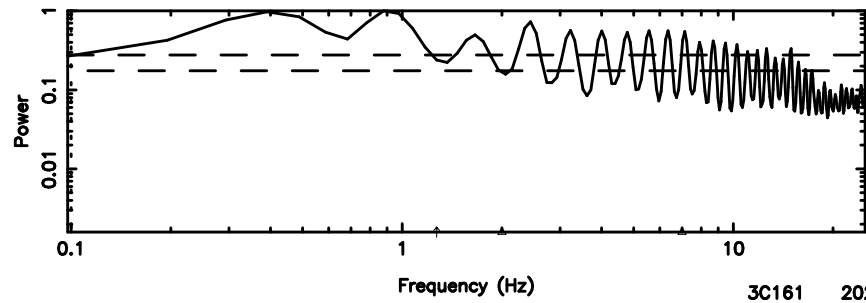

BLK: 8,SNR1:-0.21526 ,SNR2: 1.3686

3C161 2024/06/05 4.37UT FUJI -KISO

K20240605132045