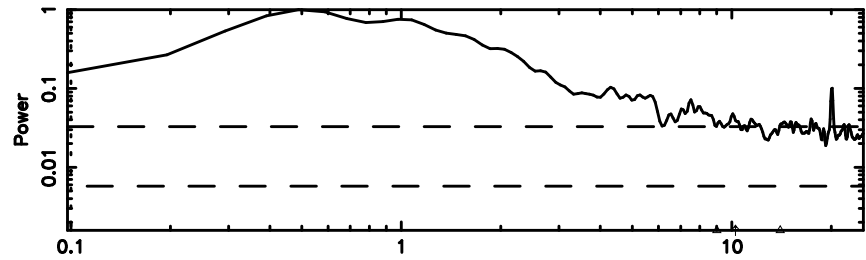

T20240605144733

BLK:24,SNR1: 2.1667 ,SNR2: 4.2705

Frequency (Hz)

K20240605144730

BLK:24,SNR1: 4.3620 ,SNR2: 8.6342

Frequency (Hz)

0752-200 2024/06/05 5.82UT TOYOKAWA-KISO