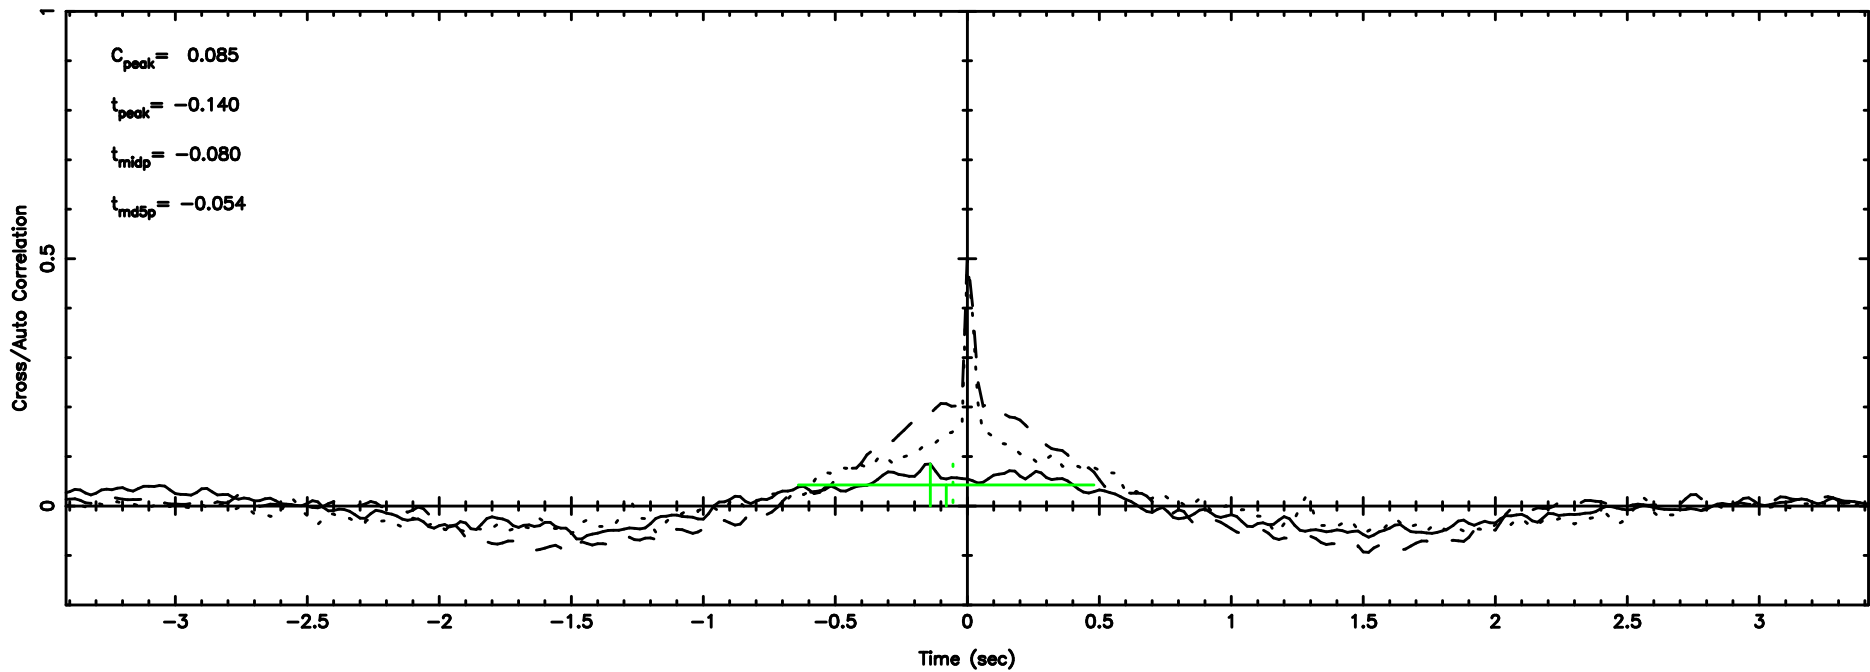

T20240605101424

BLK:11,SNR1: 0.40294 ,SNR2: 4.2137

F20240605101426

BLK:11,SNR1: 0.31419 ,SNR2: 3.1135

3C84 2024/06/05 1.27UT TOYOKAWA-FUJI