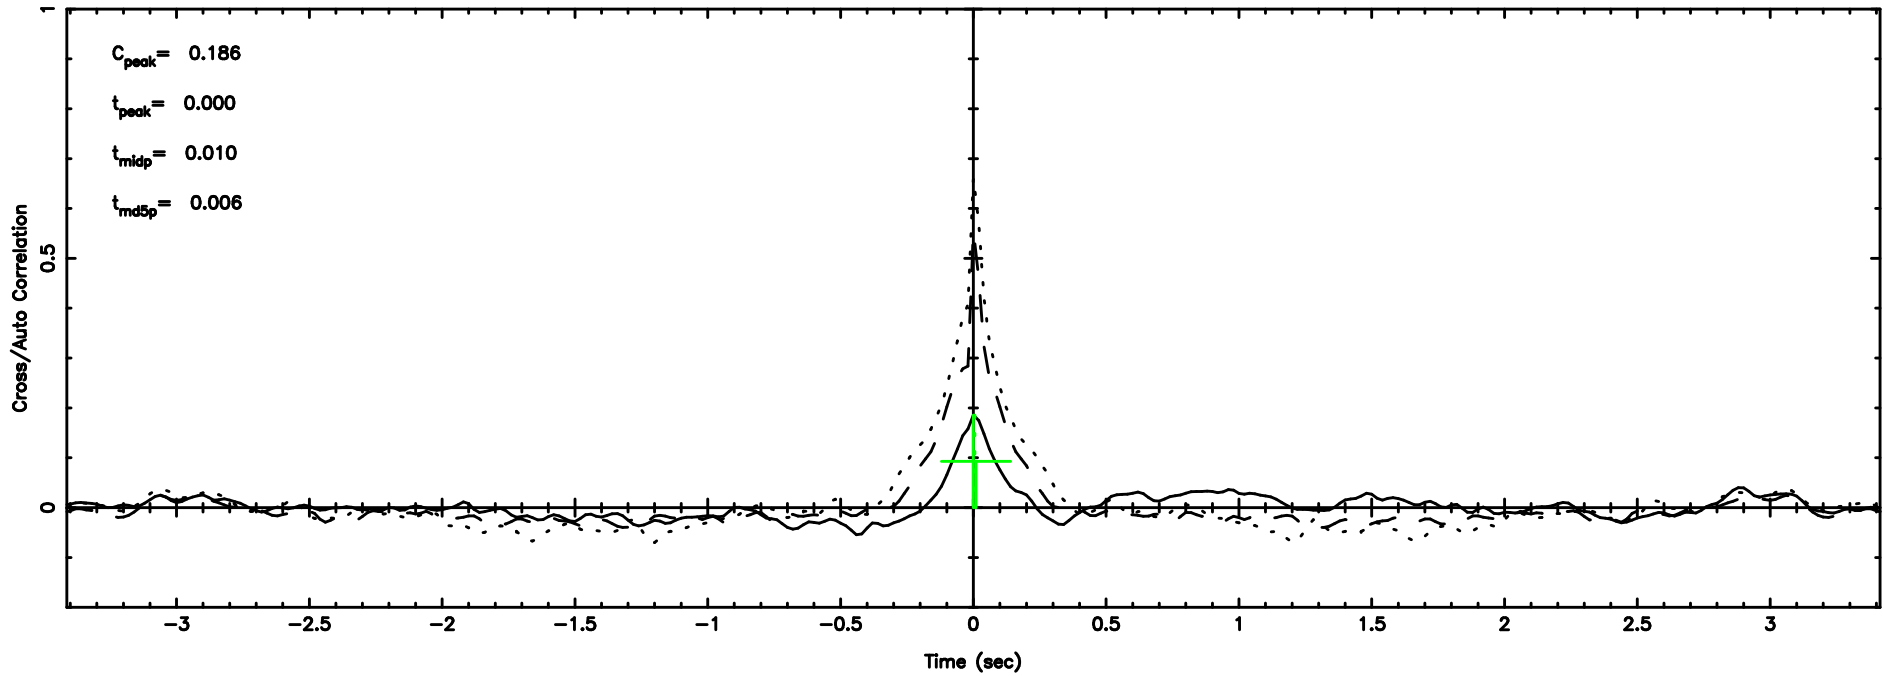

F20240605062249

BLK:10,SNR1: 1.4737 ,SNR2: 5.0277

Frequency (Hz)

2325+269 2024/06/04 21.41UT TOYOKAWA-FUJI

T20240605062247

BLK:13,SNR1: 2.0271 ,SNR2: 7.1310

Frequency (Hz)

K20240605062245