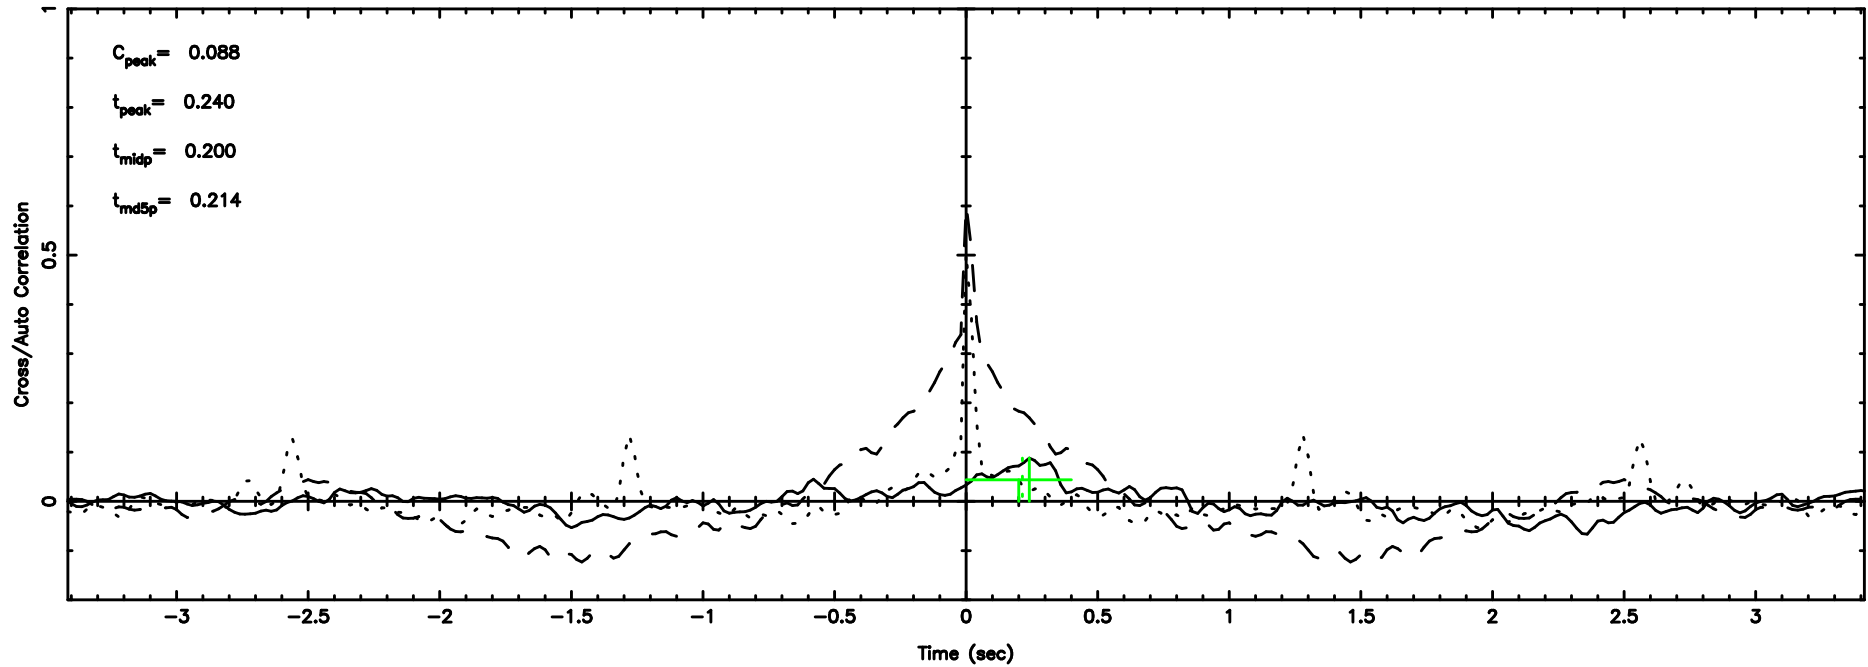

BLK: 5,SNR1: 0.49152 ,SNR2: 2.5765

F20240605124519

BLK: 5,SNR1:-0.12567 ,SNR2: 0.92971

0548+16 2024/06/05 3.78UT TOYOKAWA-FUJI

T20240605124517

BLK:17,SNR1: 0.47988 ,SNR2: 2.3218

K20240605124515

BLK:17,SNR1: 0.58762 ,SNR2: 2.3701