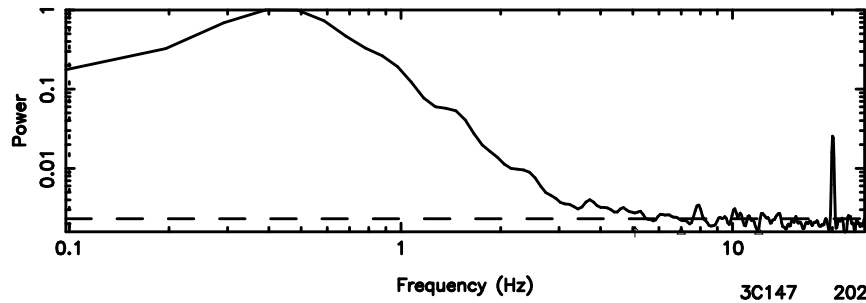

BLK:33,SNR1: 11.959 ,SNR2: 47.615