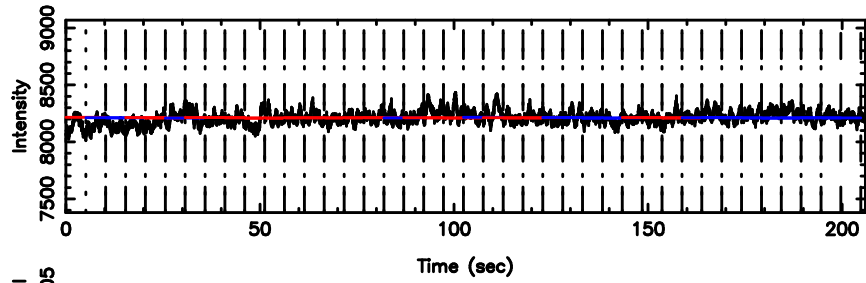

0422+178 2024/06/05 2.36UT TOYOKAWA-KISO

F20240605111939

BLK:16,SNR1: 3.2043 ,SNR2: 13.876

K20240605111934

BLK:16,SNR1: 4.1130 ,SNR2: 17.271

0422+178 2024/06/05 2.36UT FUJI -KISO

T20240605112705

BLK:17,SNR1: 3.7229 ,SNR2: 11.743