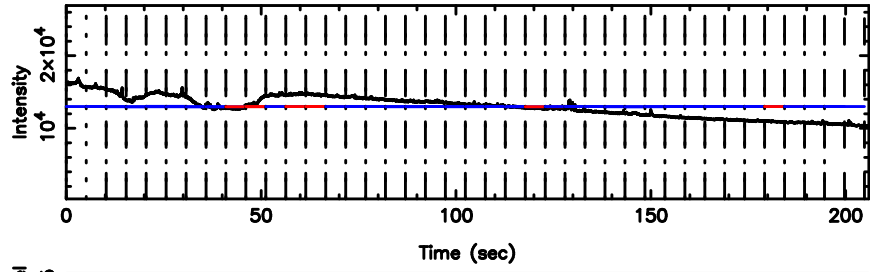

T20240605083220