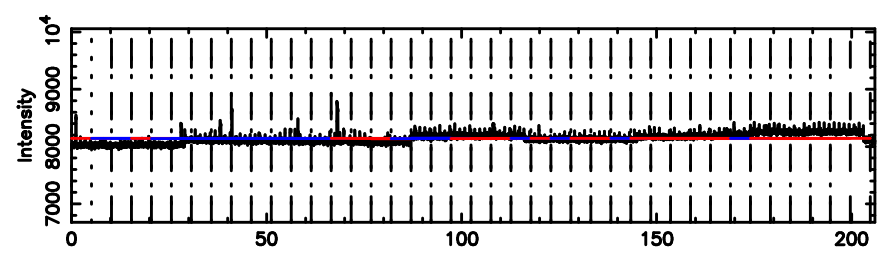

BLK: 7,SNR1: 1.7293 ,SNR2: 5.9805

0056-00 2024/06/04 22.92UT FUJI -KISO

T20240605080324

BLK:18,SNR1: 8.0522 ,SNR2: 20.562

0106+01 2024/06/04 23.08UT TOYOKAWA-FUJI

F20240605080326

BLK:18,SNR1: 1.9846 ,SNR2: 6.6944