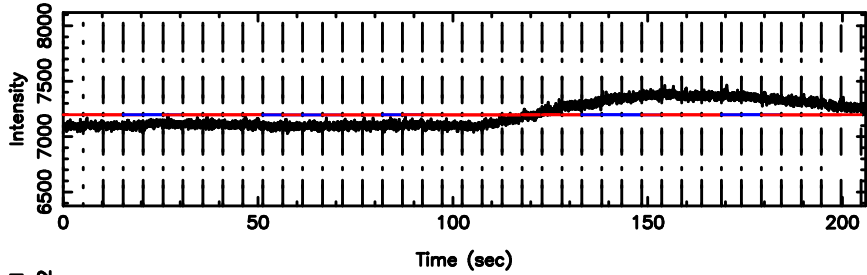

BLK:30,SNR1: 0.40064 ,SNR2: 2.4368

3C48 2024/06/04 23.57UT FUJI -KISO

K20240605083217

BLK:30,SNR1: 2.6639 ,SNR2: 10.488

T20240605085205

BLK:10,SNR1: 0.29658 ,SNR2: 1.6109

Frequency (Hz)

F20240605085207