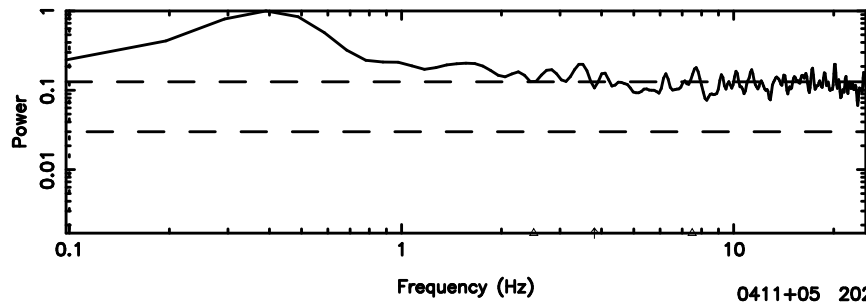

BLK: 9,SNR1: 0.14849 ,SNR2: 0.98333