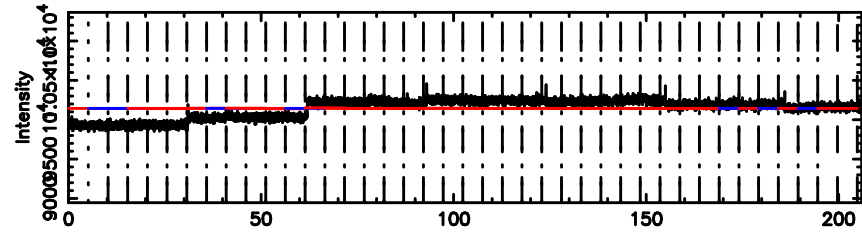

F20240605164509

BLK: 4,SNR1:-0.74869E-02,SNR2: 1.9482

Frequency (Hz)

T20240605164507

BLK: 7,SNR1: 0.31293 ,SNR2: 1.0281

Frequency (Hz)

K20240605164504

BLK: 7,SNR1: 0.83940 ,SNR2: 5.8281