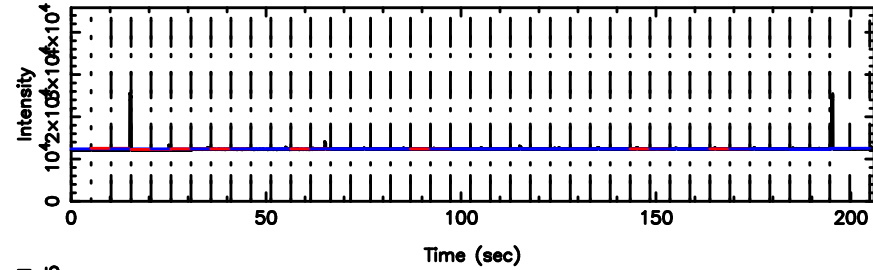

BLK:31,SNR1: 14.071 ,SNR2: 33.503