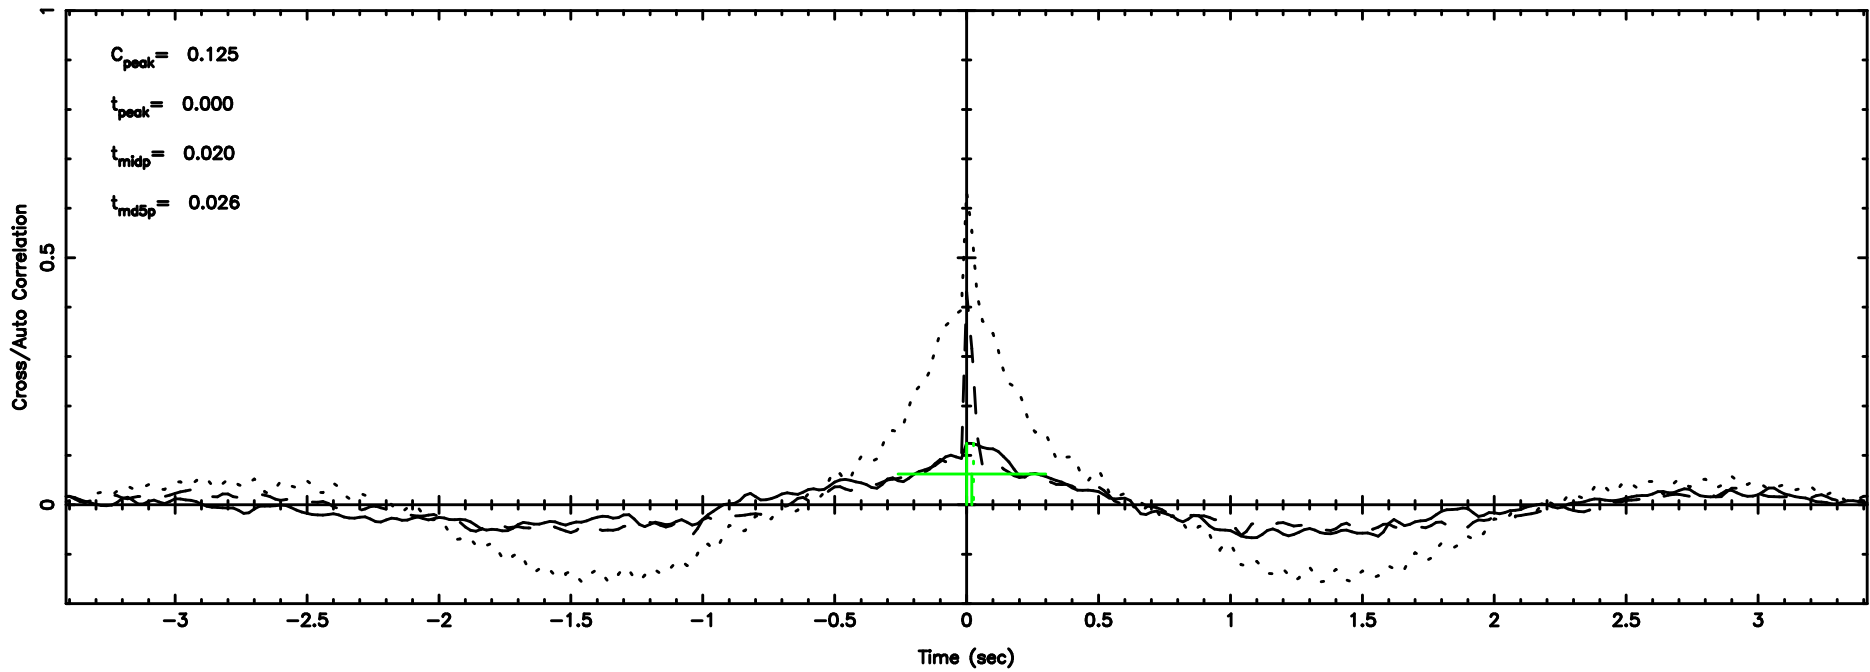

F20240605103059

BLK:11,SNR1: 0.31545 ,SNR2: 1.0310

T20240605103057

BLK:13,SNR1: 0.15176 ,SNR2: 1.1217

0333+32 2024/06/05 1.54UT TOYOKAWA-KISO

K20240605103054

BLK:13,SNR1: 2.0890 ,SNR2: 6.9743

F20240605103059