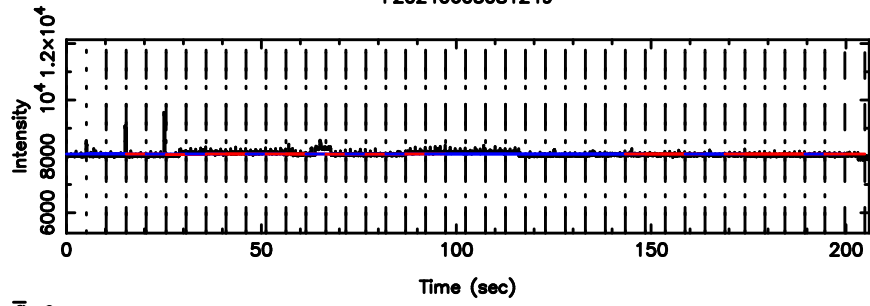

F20240605081249