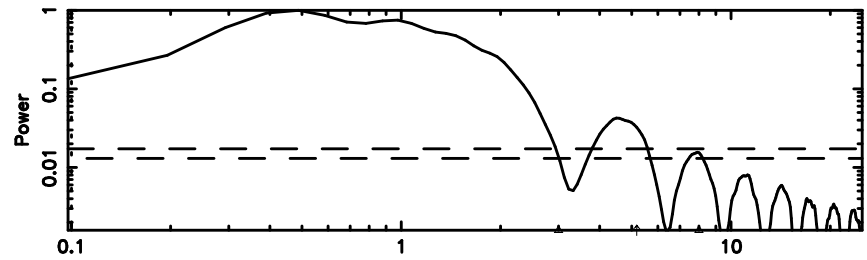

BLK:16,SNR1: 2.7745 ,SNR2: 12.968