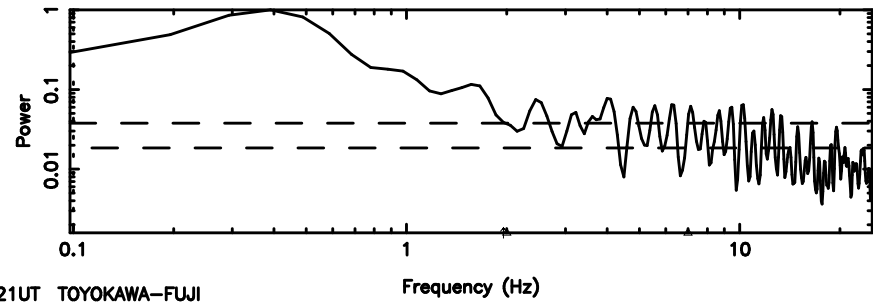

BLK: 2,SNR1: 0.33915 ,SNR2: 6.6976

0213+178 2024/06/05 0.21UT TOYOKAWA-FUJI