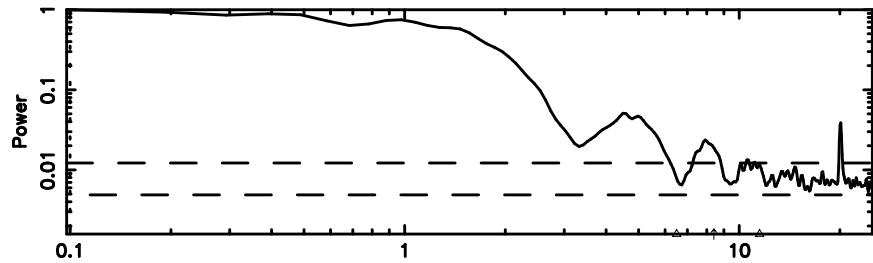

BLK:30,SNR1: 5.5383 ,SNR2: 13.680