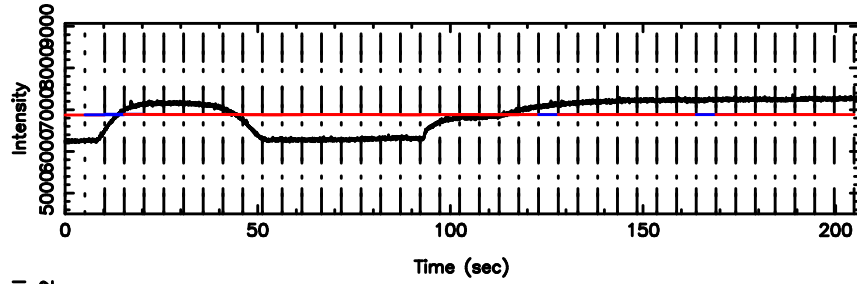

T20240605163645