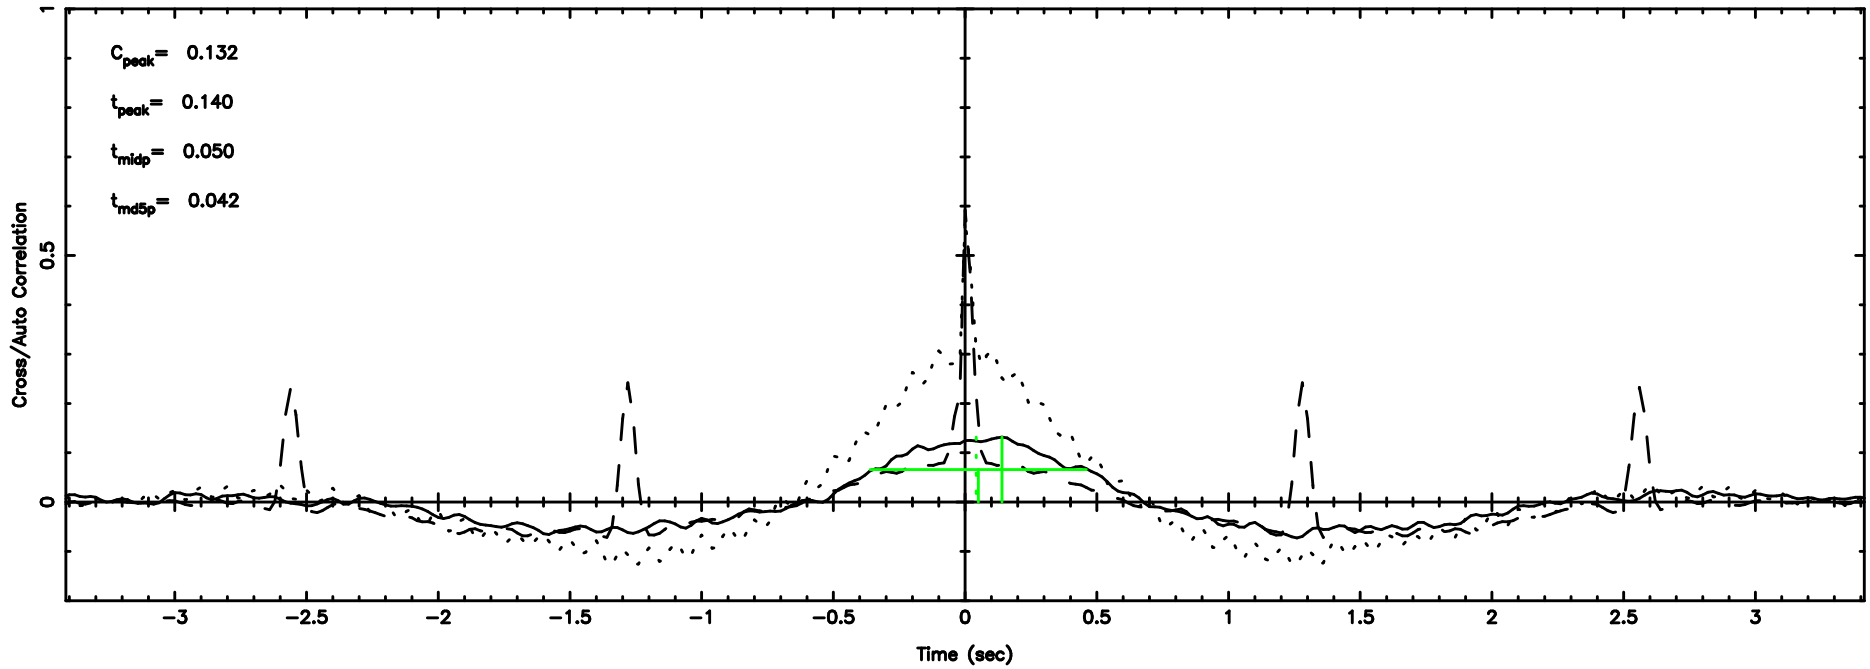

F20240605112707

BLK:18,SNR1:-0.21581 ,SNR2: 1.7644

Frequency (Hz)

K20240605112703

BLK:18,SNR1: 0.71770 ,SNR2: 6.3597

Frequency (Hz)

3C119 2024/06/05 2.48UT FUJI -KISO

T20240605121512