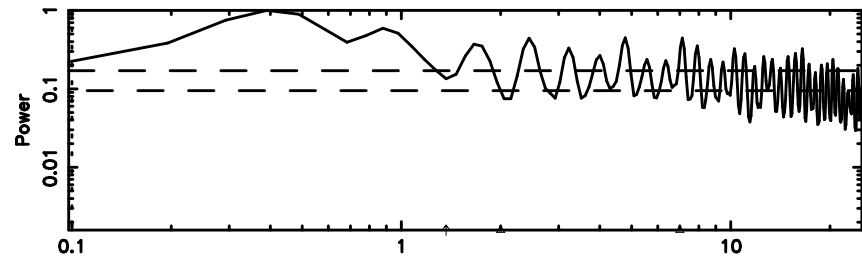

F20240605164509

BLK: 4,SNR1:-0.74869E-02,SNR2: 1.9482

Frequency (Hz)

T20240605164507

BLK: 7,SNR1: 0.31293 ,SNR2: 1.0281

Frequency (Hz)

K20240605164504

BLK: 7,SNR1: 0.83940 ,SNR2: 5.8281