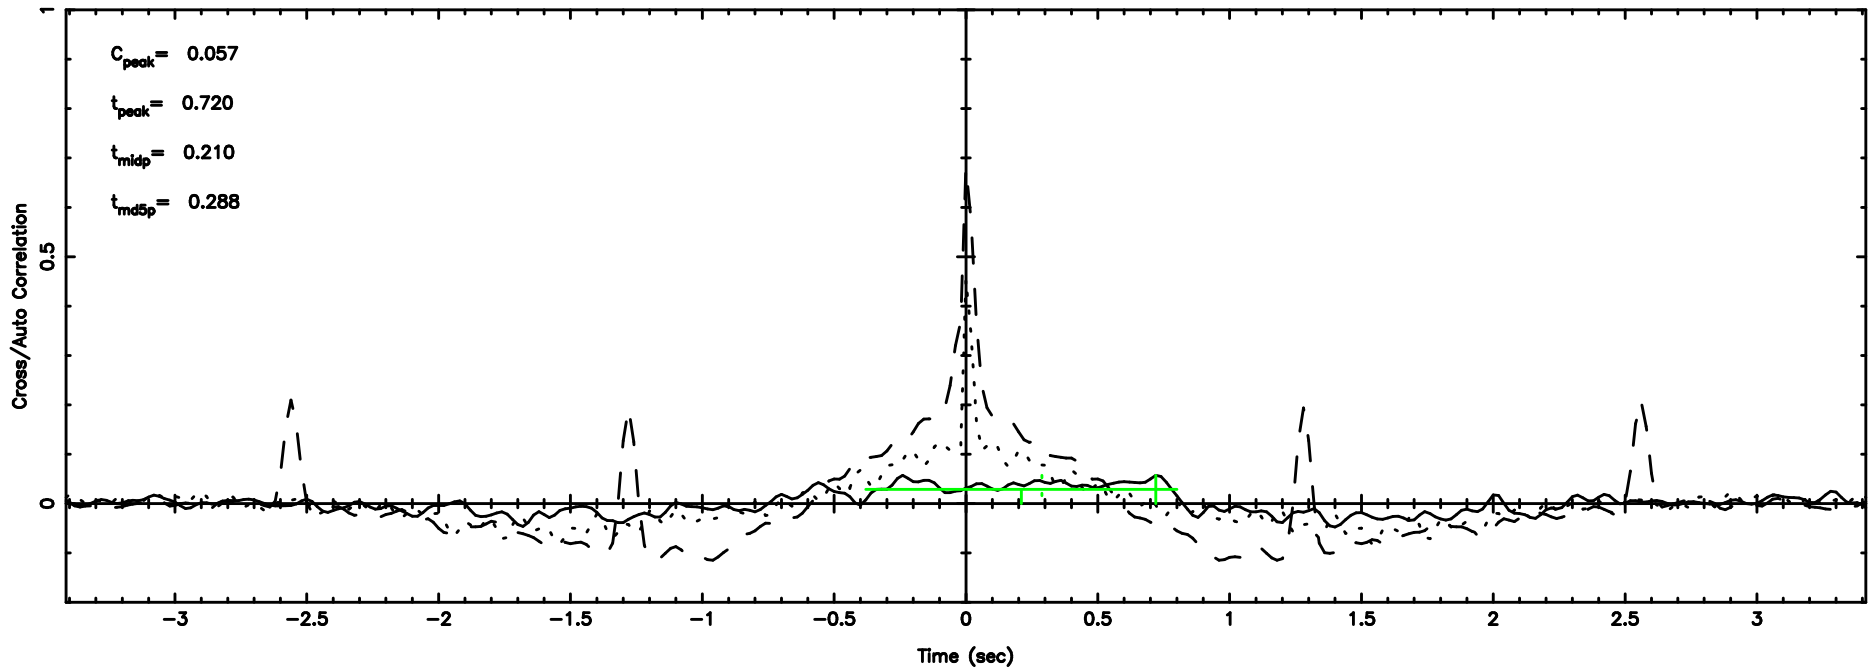

BLK: 8,SNR1: 0.49864 ,SNR2: 2.0616