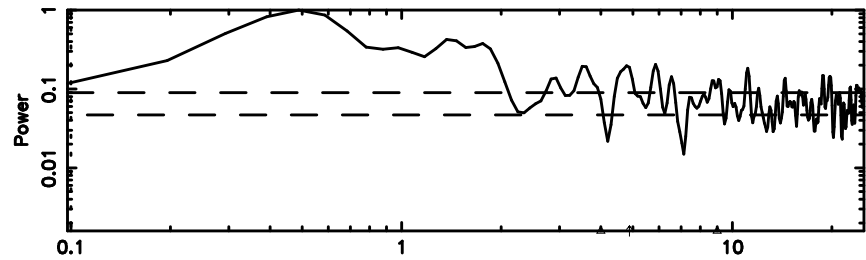

T20240605142946

BLK: 2,SNR1: 0.25457 ,SNR2: 1.6906

Frequency (Hz)

F20240605142948

BLK: 2,SNR1:-0.10089E-01,SNR2: 1.0094

Frequency (Hz)

0732+33 2024/06/05 5.52UT TOYOKAWA-FUJI