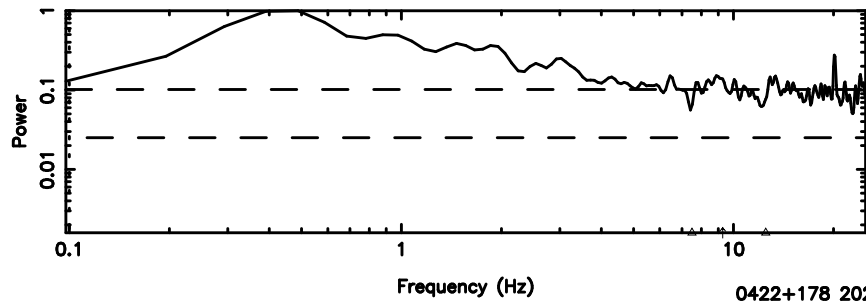

BLK:10,SNR1: 0.44951 ,SNR2: 1.0339