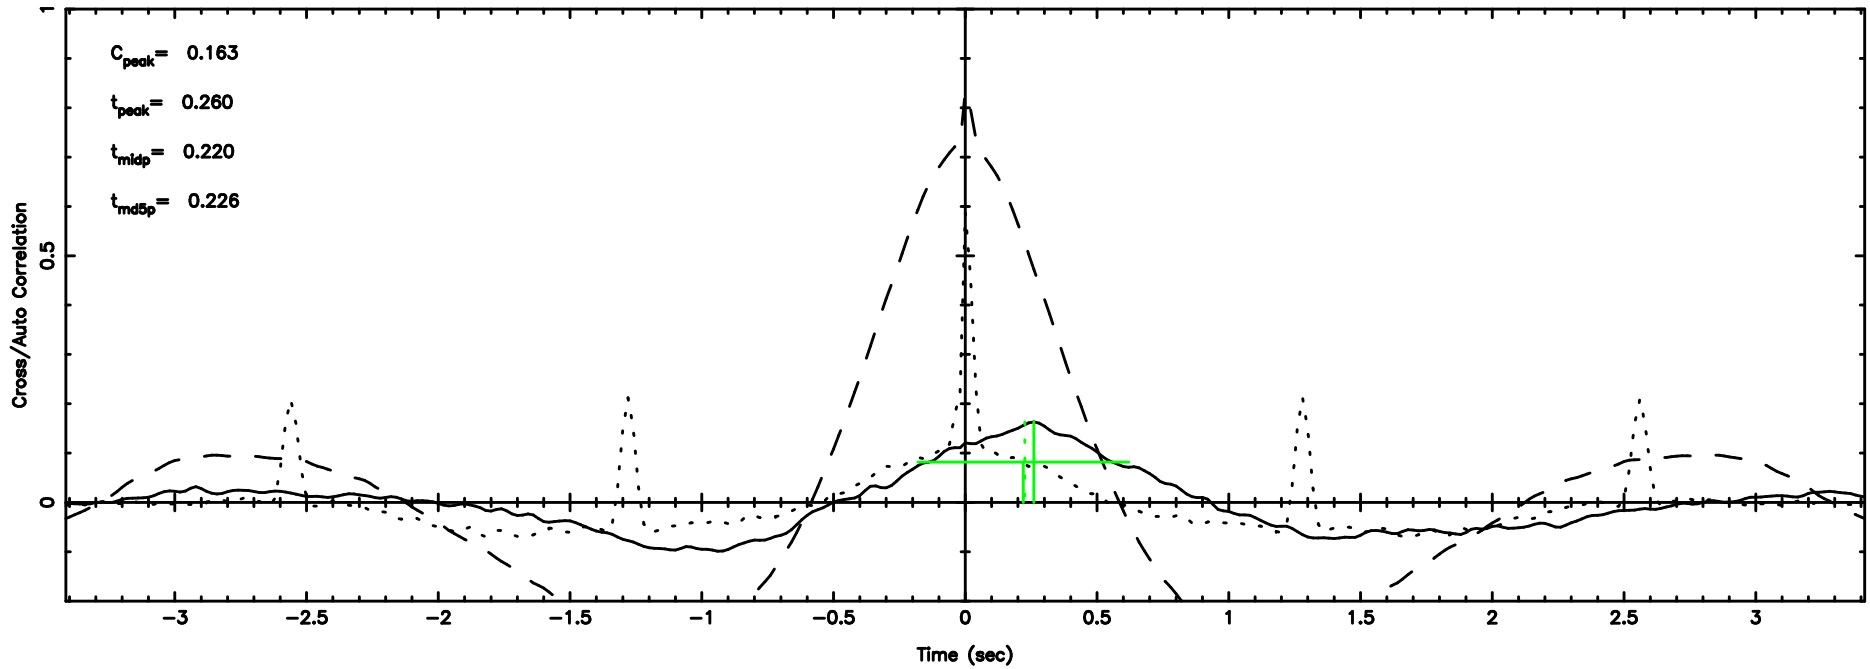

T20240605112705

BLK:17,SNR1: 3.7229 ,SNR2: 11.743

F20240605112707

BLK:17,SNR1:-0.17224 ,SNR2: 2.2063

3C119 2024/06/05 2.48UT TOYOKAWA-FUJI