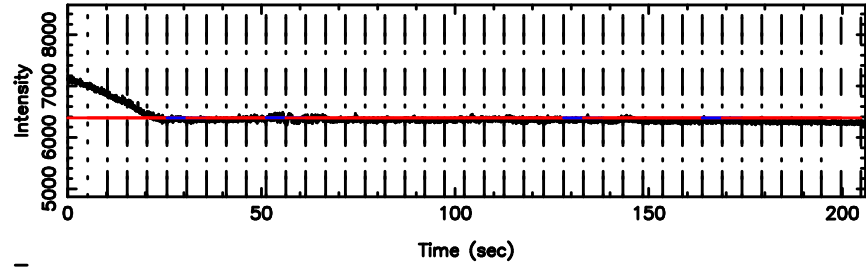

T20240605130140