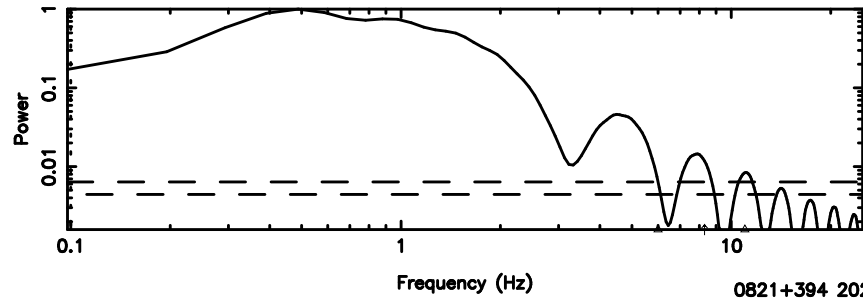

BLK:27,SNR1: 9.5969 ,SNR2: 23.962