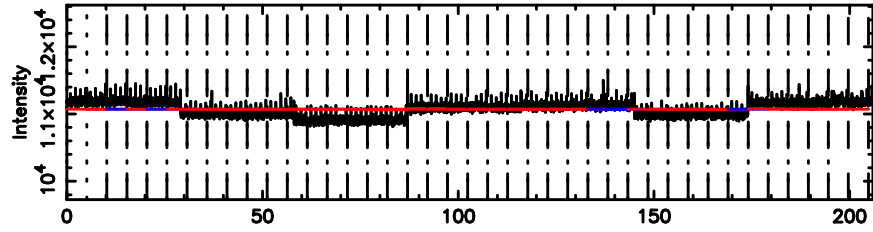

BLK: 3,SNR1: 0.50869 ,SNR2: 4.7631

Frequency (Hz)

2243+394 2024/06/04 20.71UT TOYOKAWA-KISO

F20240605054039

BLK: 5,SNR1: 0.33363 ,SNR2: 2.0417

Frequency (Hz)

K20240605054035

BLK: 5,SNR1: 0.22249 ,SNR2: 0.79664