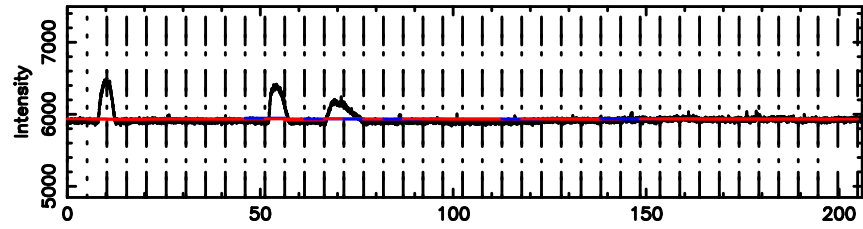

T20240605153528