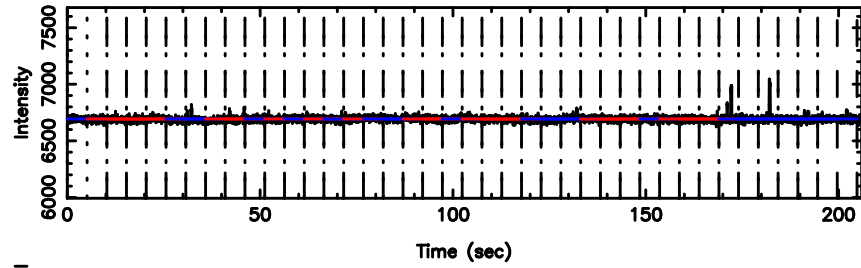

BLK:14,SNR1: 4.0718 ,SNR2: 10.065

Frequency (Hz)

3C216 2024/06/05 7.08UT TOYOKAWA-FUJI

T20240605160310

BLK:19,SNR1: 1.8807 ,SNR2: 4.6287

K20240605160307

BLK:19,SNR1: 2.7551 ,SNR2: 12.881

3C216 2024/06/05 7.08UT TOYOKAWA-KISO