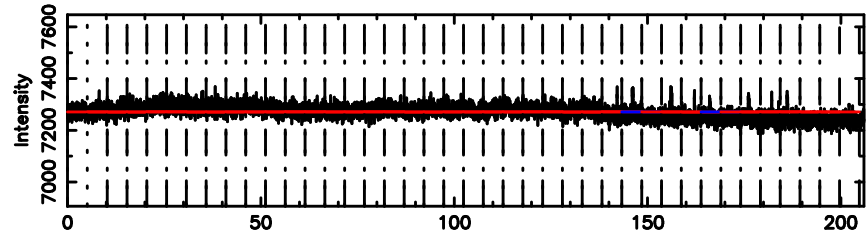

T20240605142946

BLK: 2,SNR1: 0.25457 ,SNR2: 1.6906