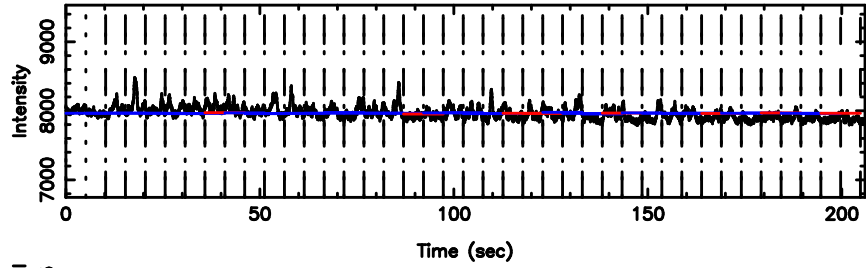

BLK:32,SNR1: 14.435 ,SNR2: 68.196

F20240605121514

BLK:32,SNR1: 0.21486 ,SNR2: 4.1972

3C138 2024/06/05 3.28UT TOYOKAWA-FUJI

T20240605121512

BLK:31,SNR1: 14.876 ,SNR2: 71.973

3C138 2024/06/05 3.28UT TOYOKAWA-KISO