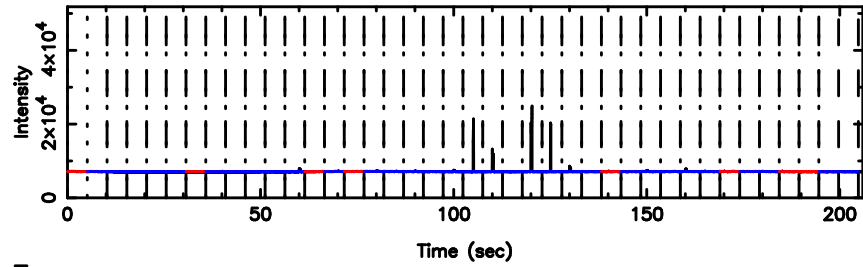

Frequency (Hz)

3C196 2024/06/05 6.15UT TOYOKAWA-FUJI

T20240605150732

BLK:31,SNR1: 6.6596 ,SNR2: 12.495

K20240605150729

BLK:31,SNR1: 8.7980 ,SNR2: 16.415

3C196 2024/06/05 6.15UT TOYOKAWA-KISO

F20240605150734