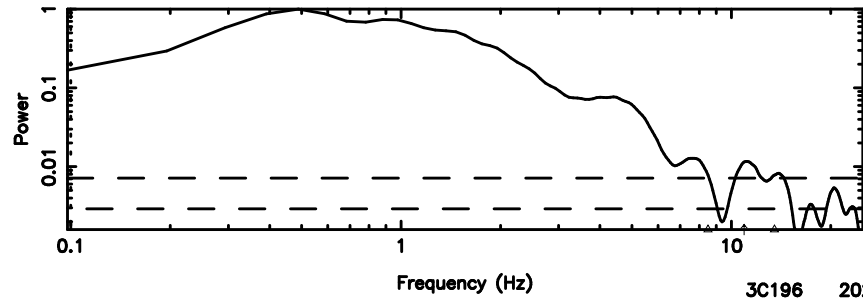

BLK:33,SNR1: 9.9148 ,SNR2: 18.456