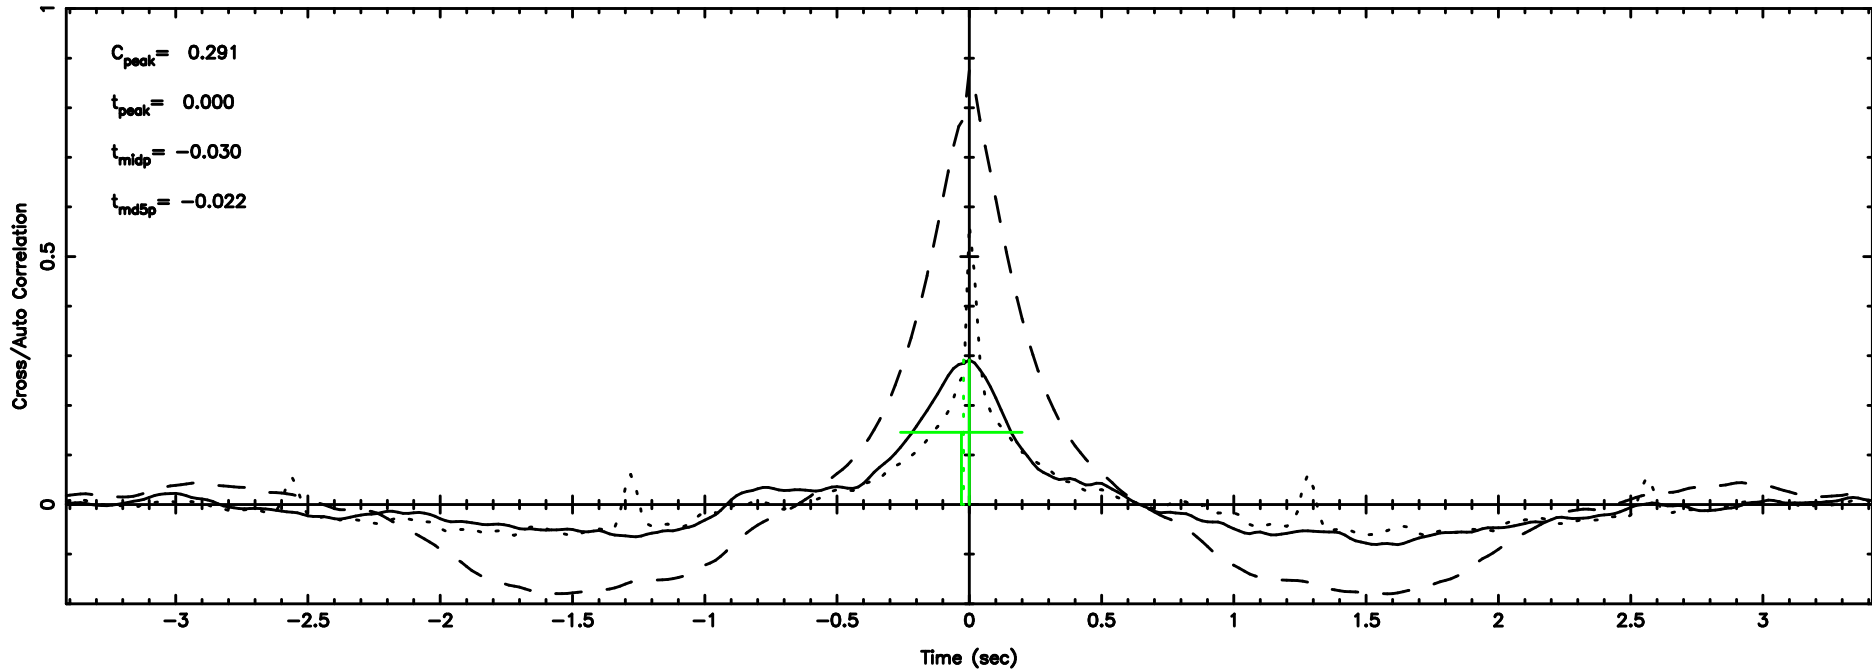

Frequency (Hz)