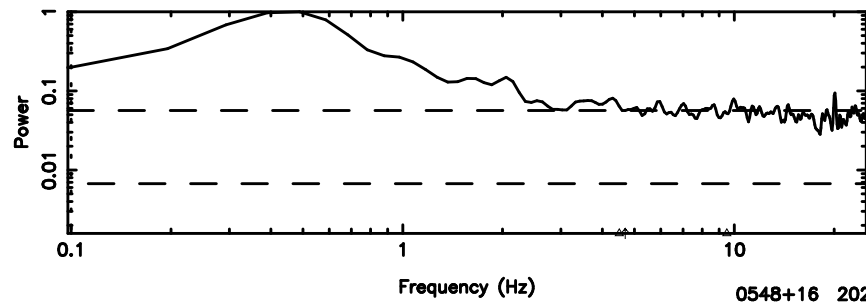

BLK: 5,SNR1: 0.49152 ,SNR2: 2.5765

F20240605124519

BLK: 5,SNR1:-0.12567 ,SNR2: 0.92971

0548+16 2024/06/05 3.78UT TOYOKAWA-FUJI

T20240605124517

BLK:17,SNR1: 0.47988 ,SNR2: 2.3218

K20240605124515

BLK:17,SNR1: 0.58762 ,SNR2: 2.3701