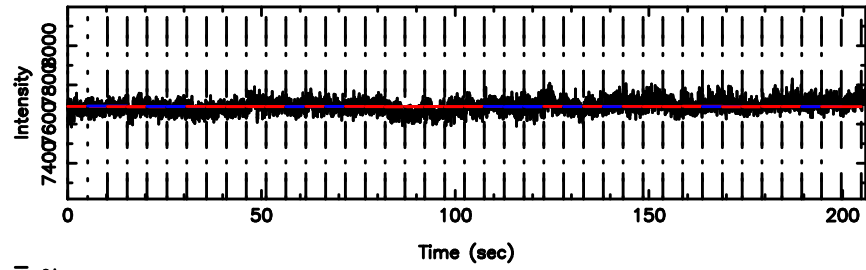

BLK: 8,SNR1: 0.42355 ,SNR2: 1.7434

0556+191 2024/06/05 3.93UT TOYOKAWA-FUJI

T20240605125354

BLK:12,SNR1: 0.41660 ,SNR2: 2.0753

K20240605125351

BLK:12,SNR1: 0.74943 ,SNR2: 5.2940

0556+191 2024/06/05 3.93UT TOYOKAWA-KISO