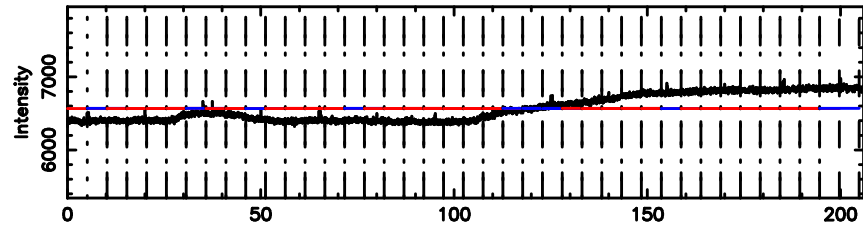

T20240605143749