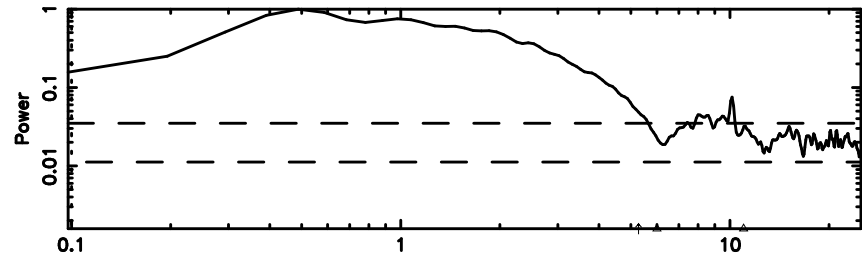

F20240605170109

BLK:23,SNR1: 3.6757 ,SNR2: 15.452

Frequency (Hz)

K20240605170104

BLK:23,SNR1: 2.2394 ,SNR2: 9.2177

Frequency (Hz)

3C237 2024/06/05 8.05UT FUJI -KISO