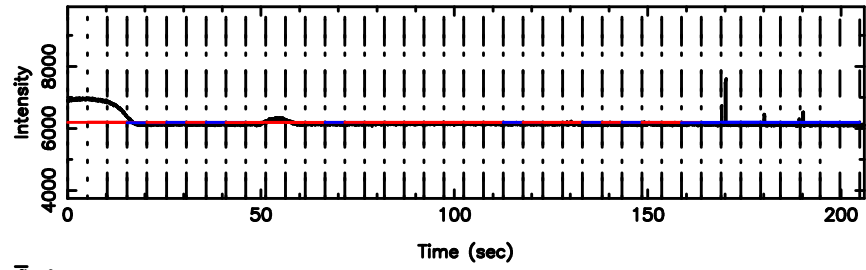

T20240605141932