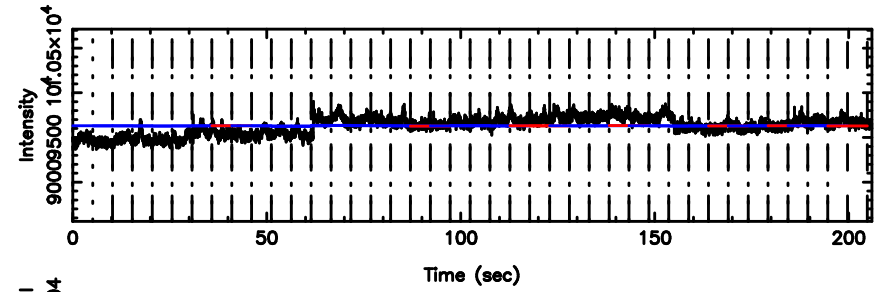

3C138 2024/06/05 3.28UT TOYOKAWA-KISO

K20240605121510