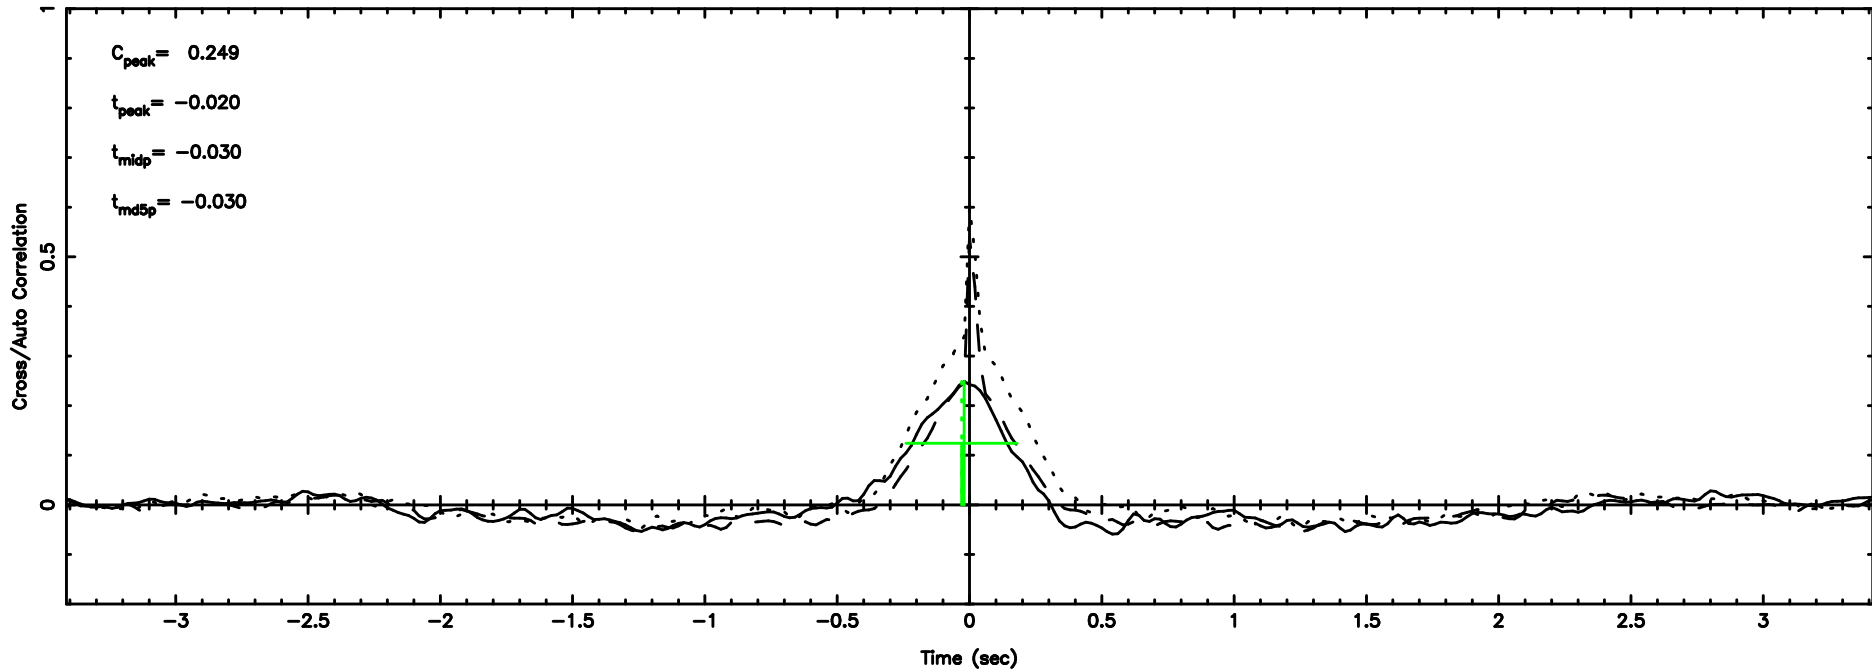

0128+03 2024/06/04 23.46UT TOYOKAWA-FUJI

T20240605082547

BLK:11,SNR1: 0.52189 ,SNR2: 2.2288

K20240605082544

BLK:11,SNR1: 3.6362 ,SNR2: 12.863

0128+03 2024/06/04 23.46UT TOYOKAWA-KISO

F20240605082549

BLK:15,SNR1: 0.53666 ,SNR2: 2.2572