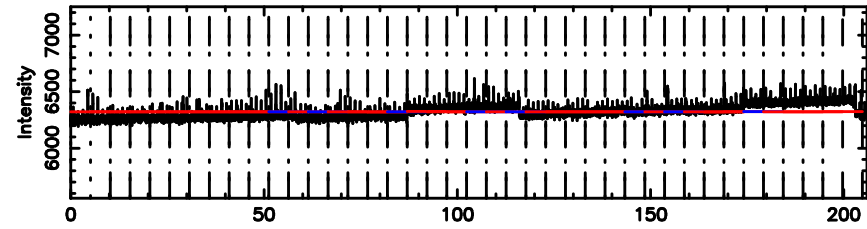

Frequency (Hz)

F20240605143751