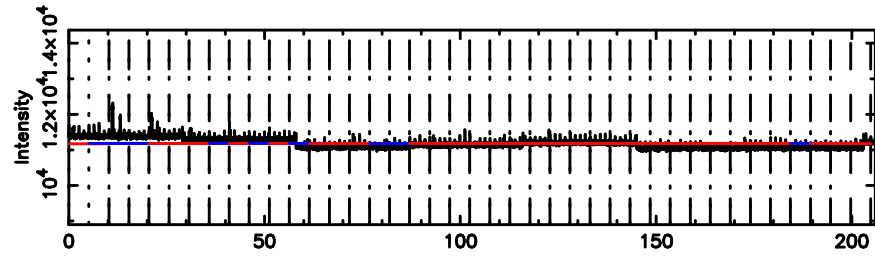

BLK:13,SNR1: 6.6169 ,SNR2: 46.863

Frequency (Hz)

2227+444 2024/06/04 20.43UT TOYOKAWA-KISO

K20240605052408

BLK:13,SNR1: 0.56792 ,SNR2: 2.3535

Frequency (Hz)

F20240605052413

BLK: 9,SNR1: 3.2916 ,SNR2: 11.552