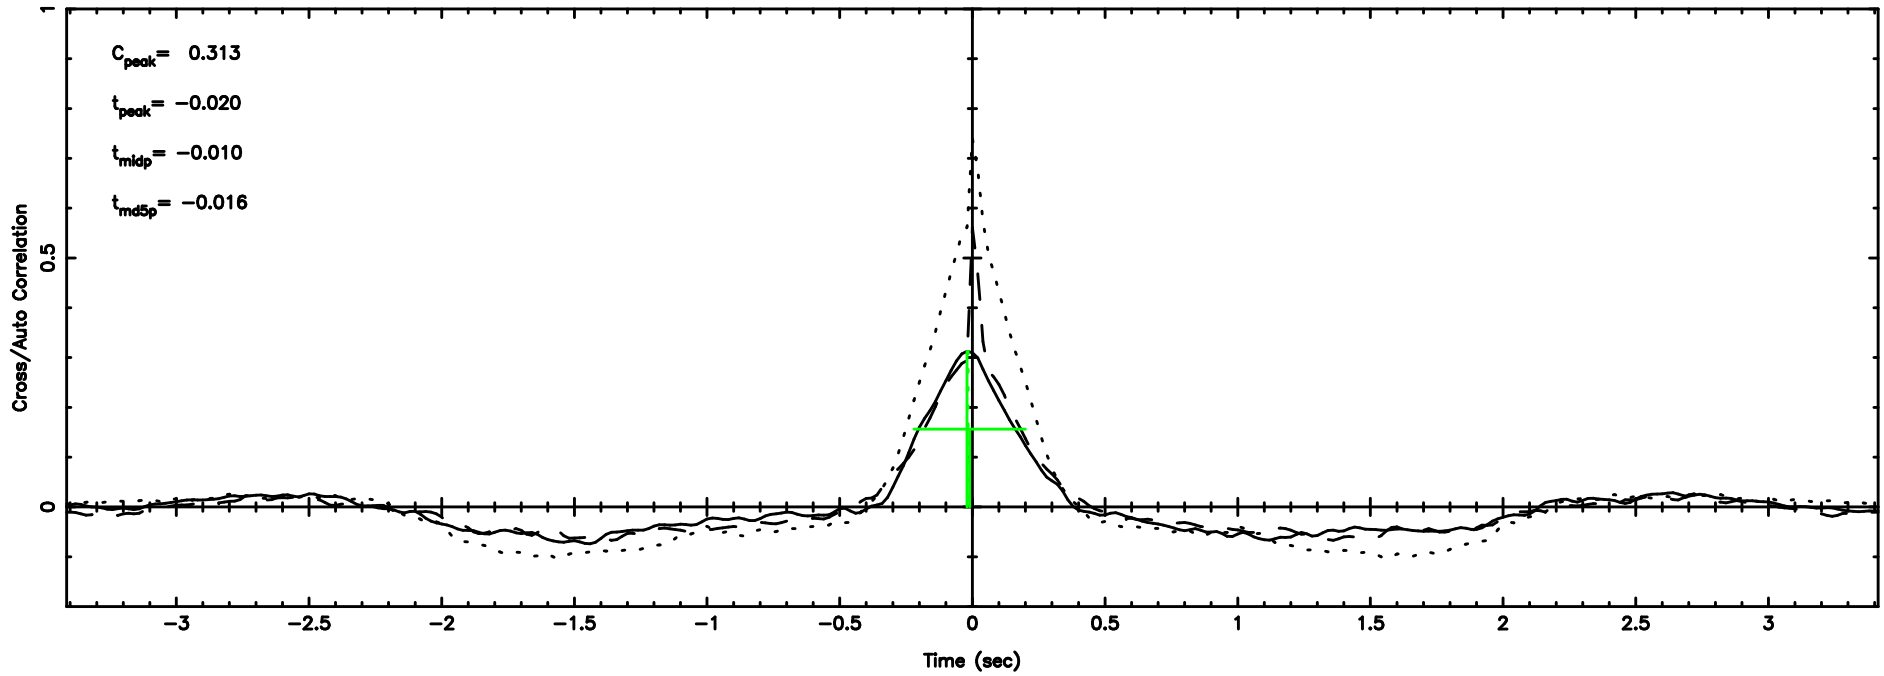

Frequency (Hz)

T20240605065205

BLK:21,SNR1: 8.0246 ,SNR2: 27.665

Frequency (Hz)

2354+14 2024/06/04 21.90UT TOYOKAWA-KISO

K20240605065202

BLK:21,SNR1: 6.8181 ,SNR2: 16.797

Frequency (Hz)