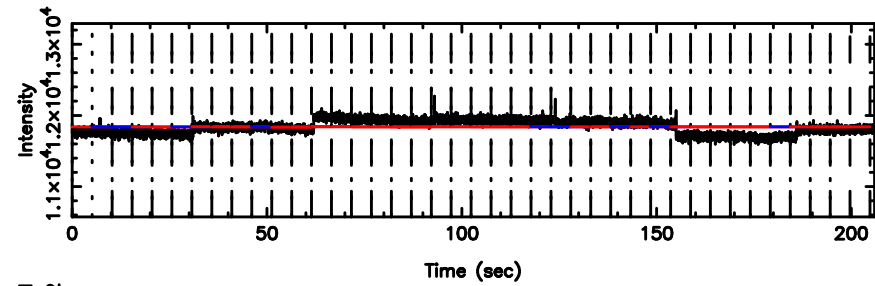

BLK:10,SNR1: 1.3381 ,SNR2: 3.9550

Frequency (Hz)

0155-109 2024/06/04 23.90UT TOYOKAWA-FUJI

T20240605085205

BLK: 9,SNR1: 0.29527 ,SNR2: 1.4106

0155-109 2024/06/04 23.90UT TOYOKAWA-KISO

K20240605085202

BLK: 9,SNR1: 0.37838 ,SNR2: 2.4276