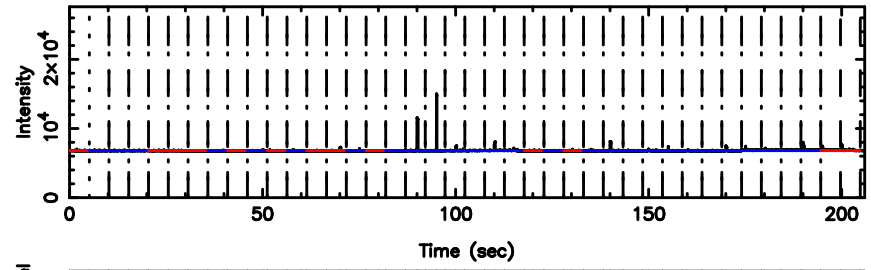

F20240605151844