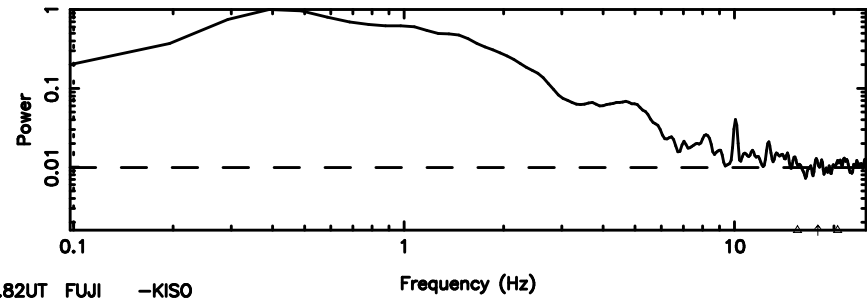

BLK:24,SNR1: 7.1543 ,SNR2: 7.9903