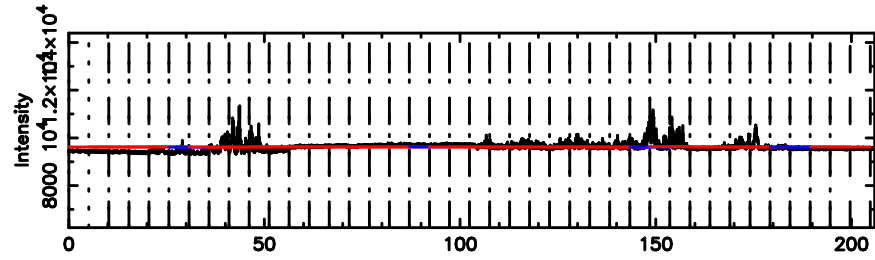

T20240605055633