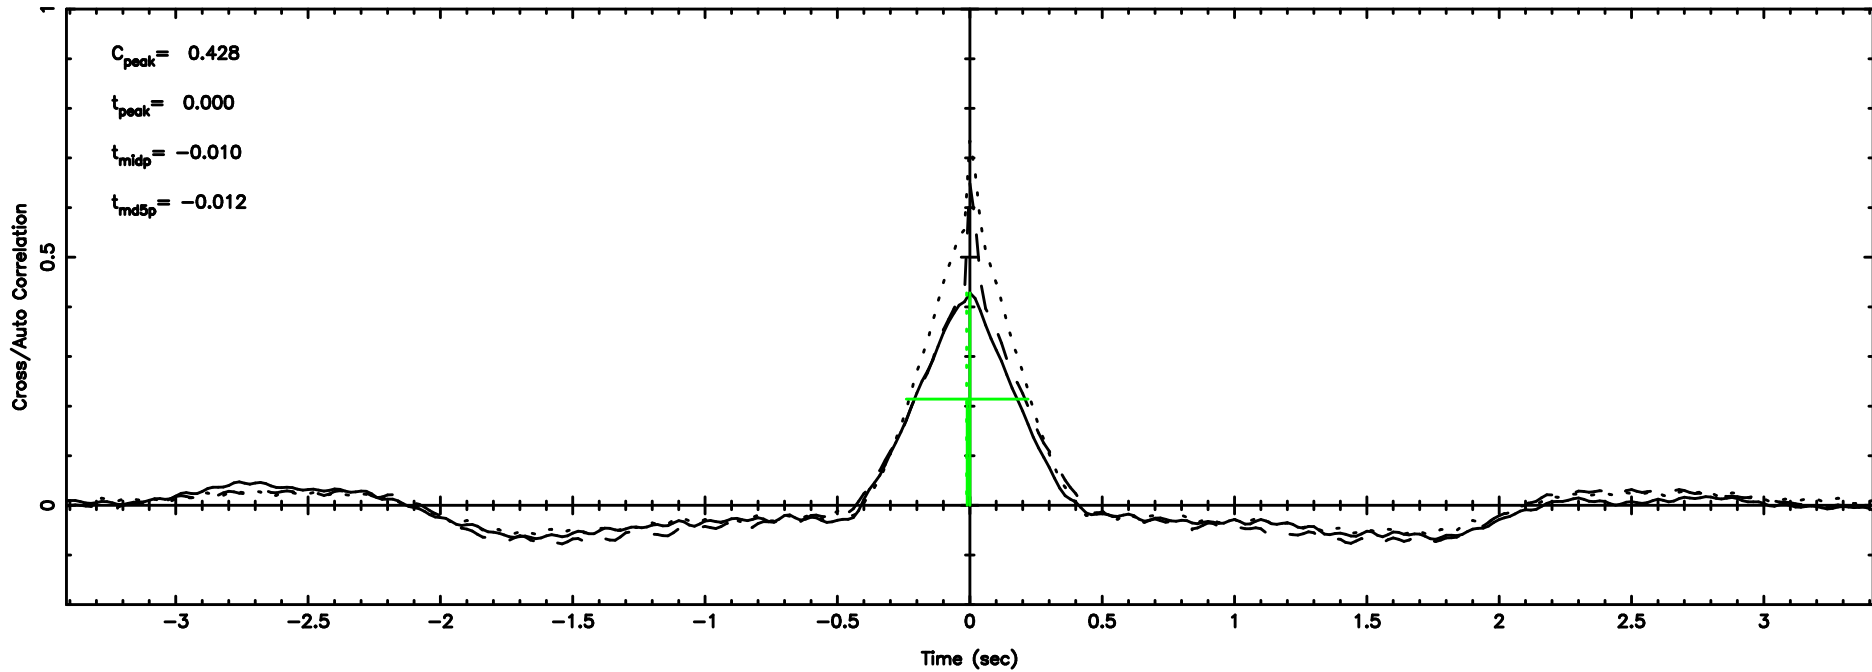

T20240605081247

BLK:31,SNR1: 5.6881 ,SNR2: 13.587

0115-01 2024/06/04 23.24UT TOYOKAWA-KISO

K20240605081244

BLK:31,SNR1: 14.071 ,SNR2: 33.503