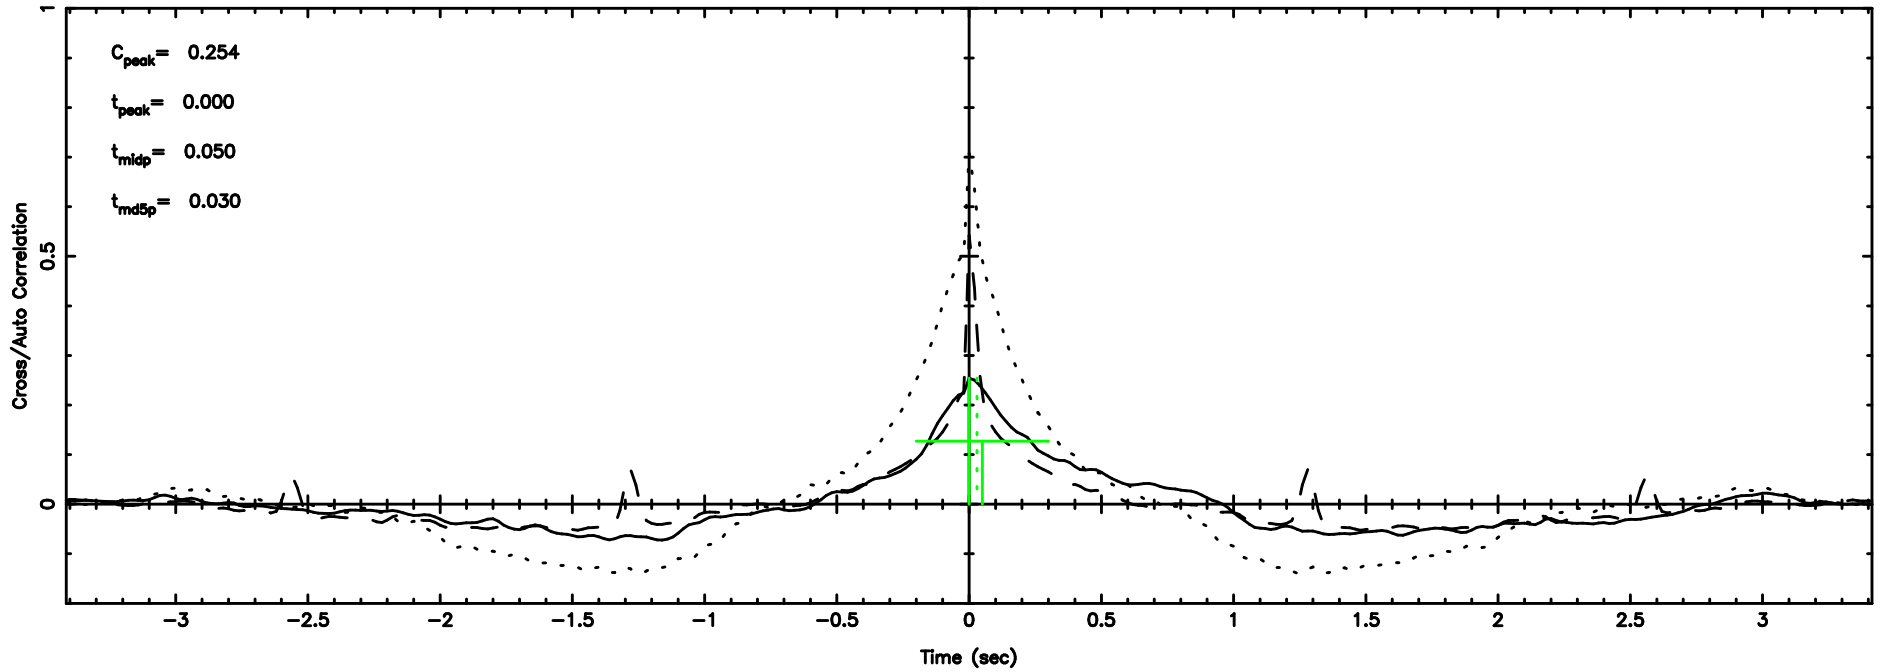

BLK:30,SNR1: 2.6639 ,SNR2: 10.488