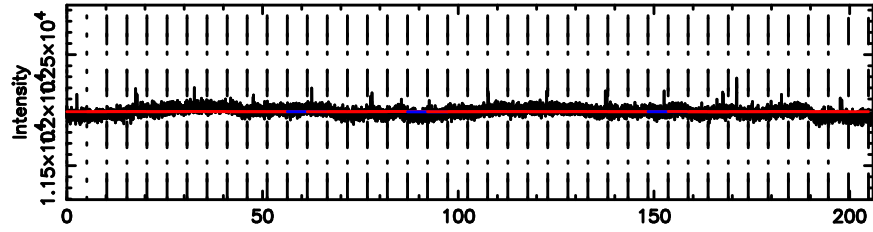

F20240605054039

BLK: 6, SNR1: 0.45425 , SNR2: 2.0960

Frequency (Hz)

2243+394 2024/06/04 20.71UT TOYOKAWA-FUJI

T20240605054037

BLK: 3,SNR1: 0.57752E-01,SNR2: 0.63365

Frequency (Hz)

K20240605054035