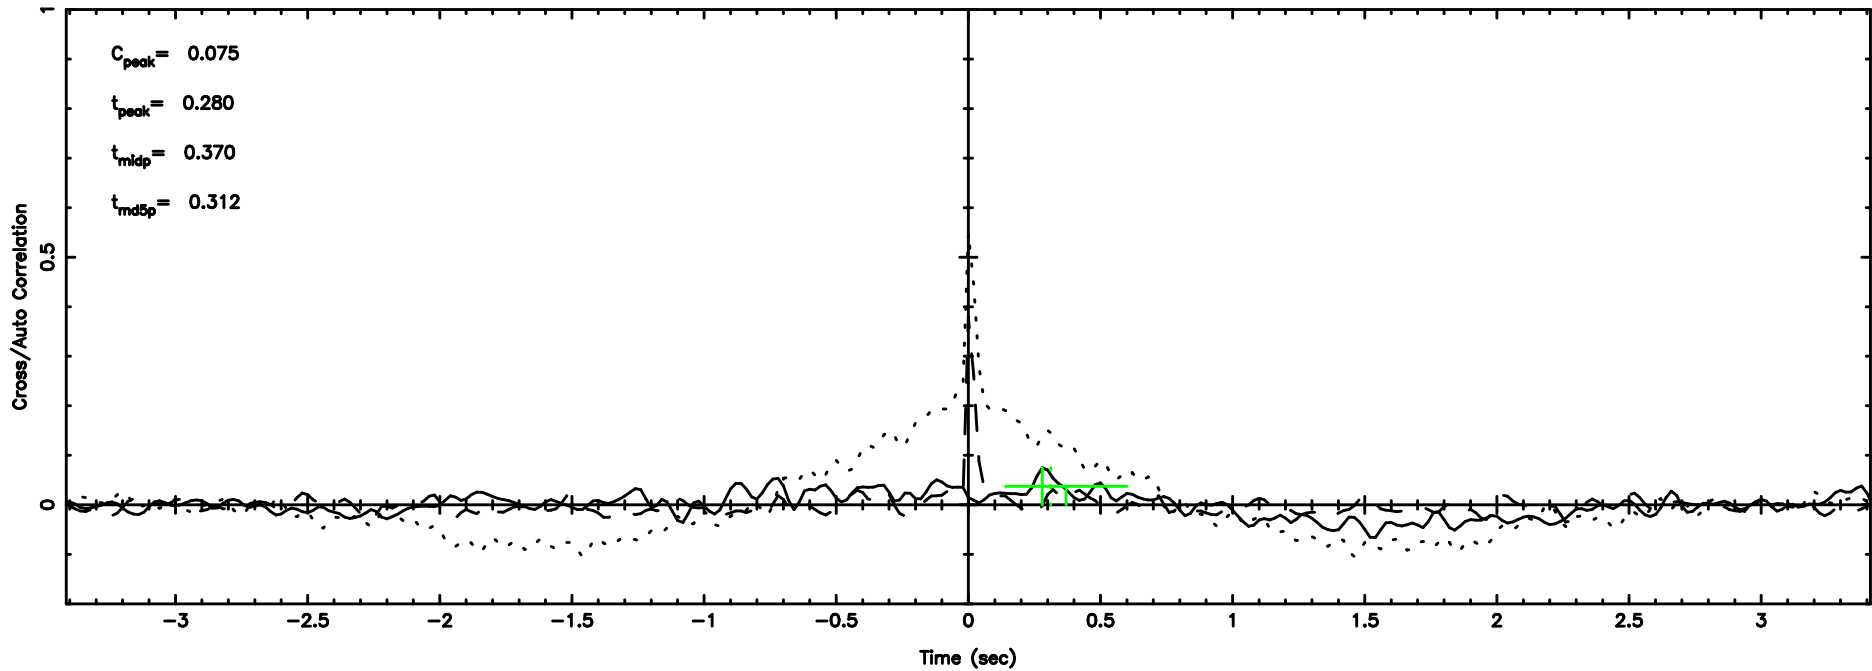

T20240605092036

BLK: 4,SNR1: 0.11501 ,SNR2: 0.45427

K20240605092033

BLK: 4,SNR1: 0.37010 ,SNR2: 1.5925

0223+341 2024/06/05 0.37UT TOYOKAWA-KISO