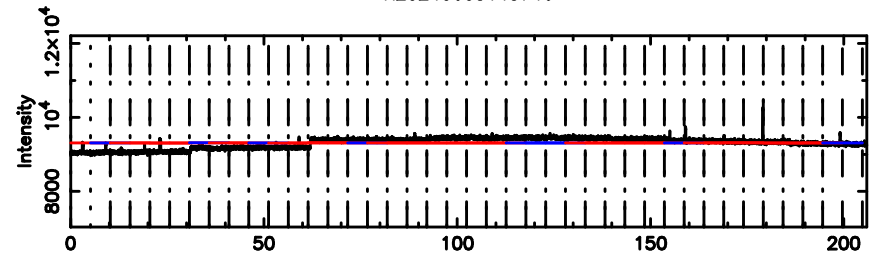

Frequency (Hz)

K20240605143746