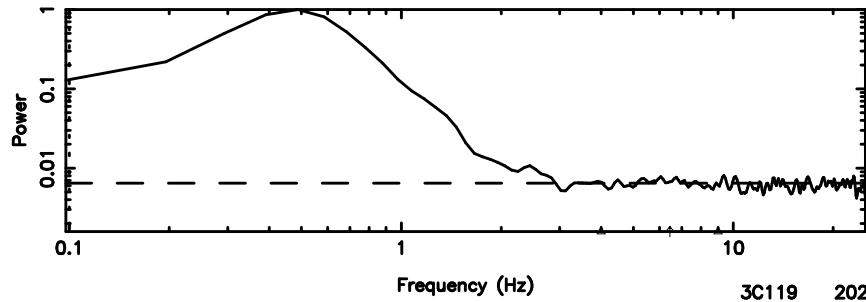

0422+178 2024/06/05 2.36UT TOYOKAWA-KISO

F20240605111939

BLK:16,SNR1: 3.2043 ,SNR2: 13.876

K20240605111934

BLK:16,SNR1: 4.1130 ,SNR2: 17.271

0422+178 2024/06/05 2.36UT FUJI -KISO

T20240605112705

BLK:17,SNR1: 3.7229 ,SNR2: 11.743