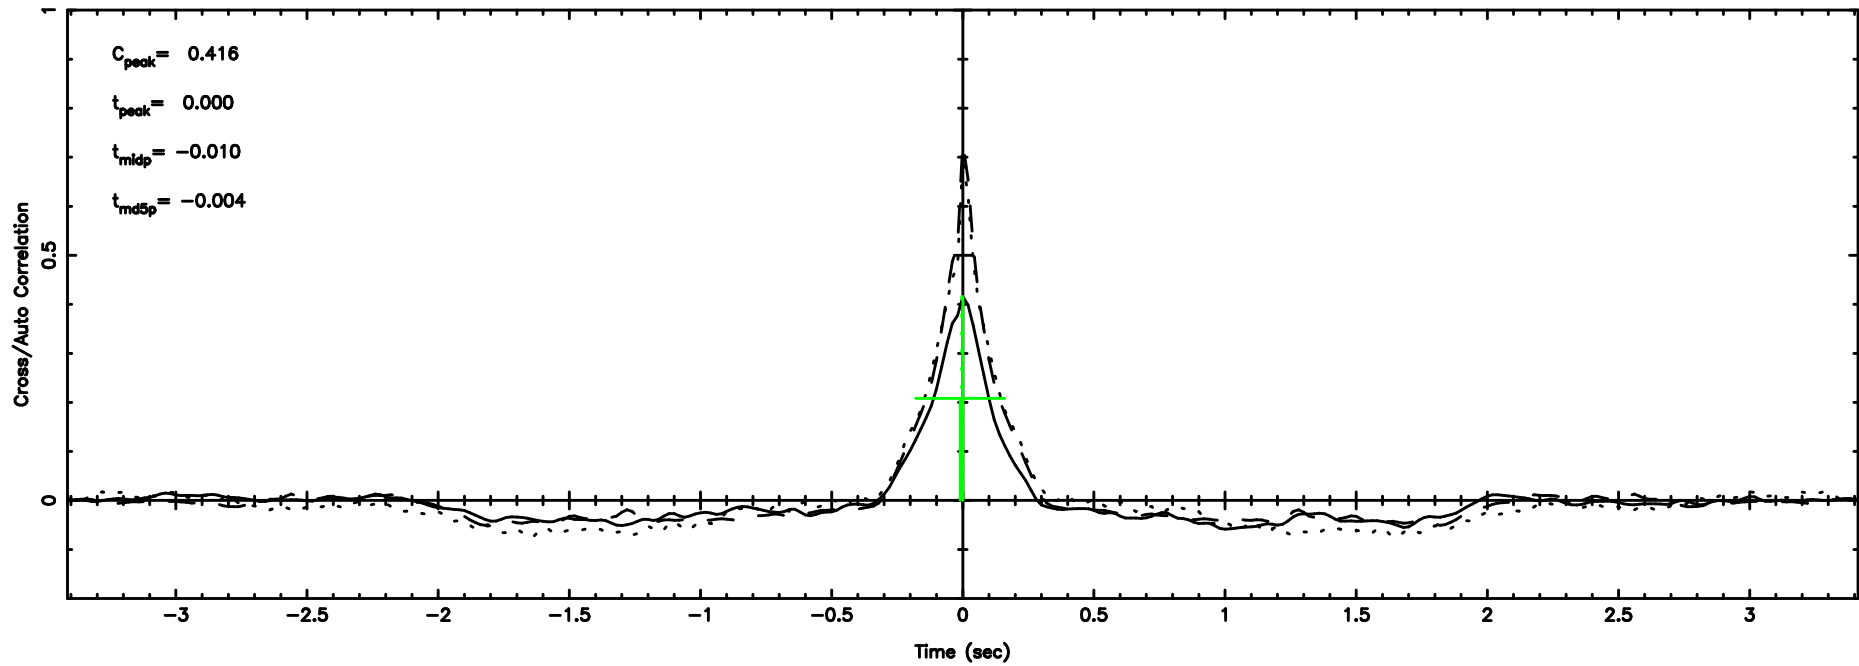

0752-200 2024/06/05 5.82UT FUJI -KISO