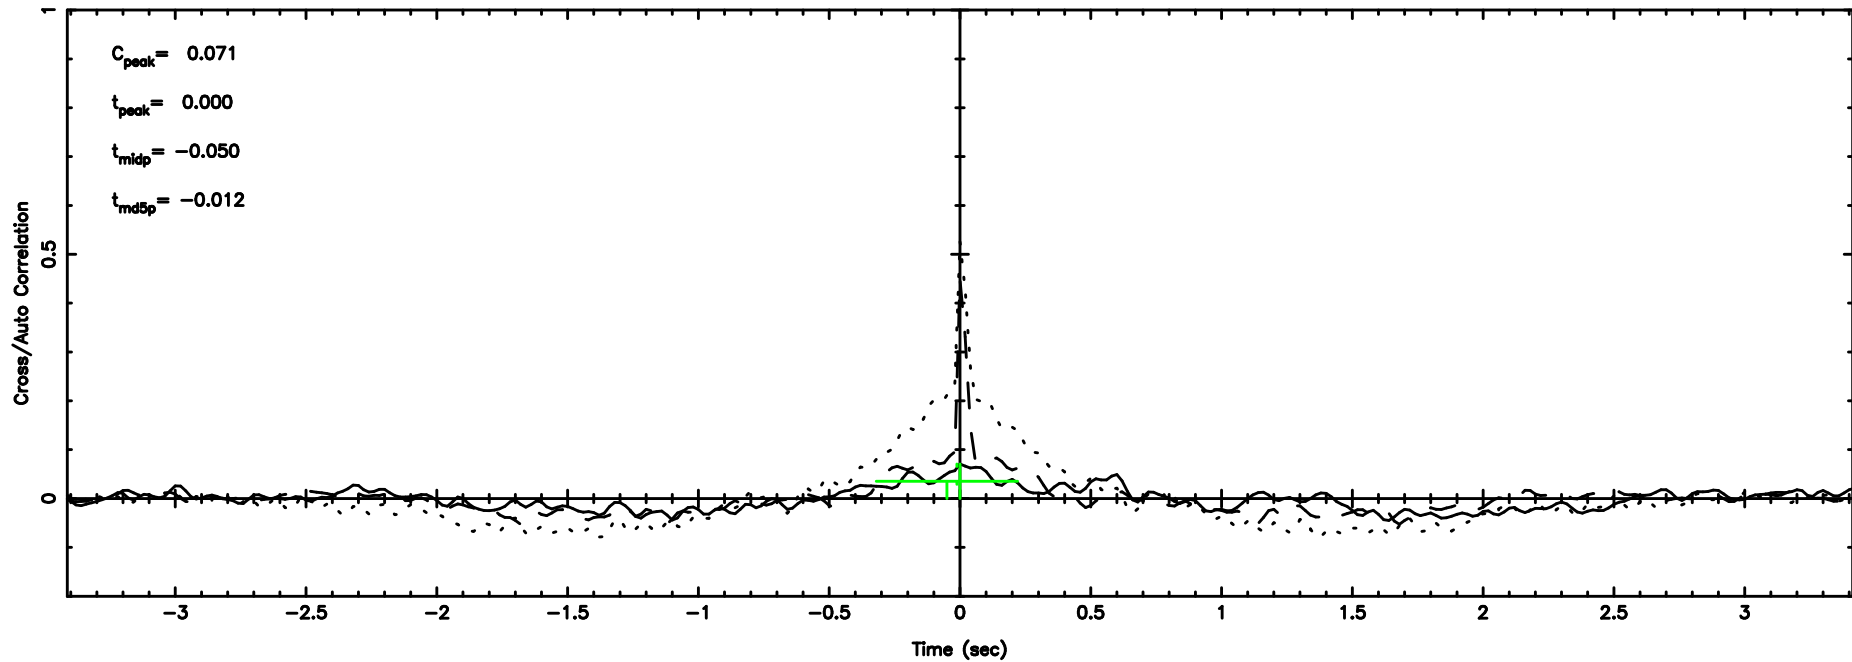

Frequency (Hz)

K20240605162942

BLK: 8,SNR1: 0.68682 ,SNR2: 5.6000

Frequency (Hz)

3C222 2024/06/05 7.52UT TOYOKAWA-KISO

F20240605162947

BLK: 7,SNR1: 0.14603 ,SNR2: 1.9513

Frequency (Hz)