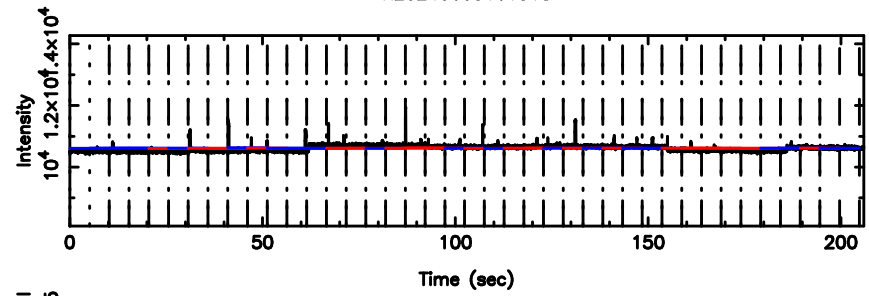

Frequency (Hz)

K20240605161518