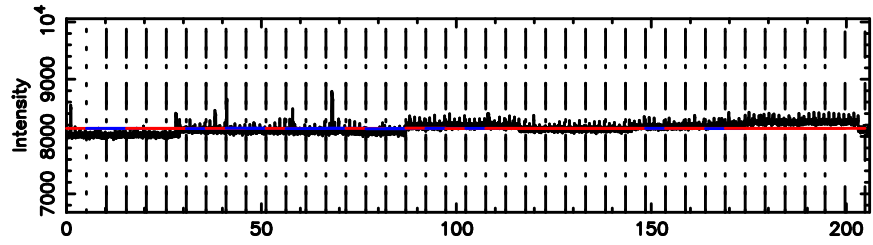

T20240605080324

BLK:16,SNR1: 8.0979 ,SNR2: 20.678

0106+01 2024/06/04 23.08UT TOYOKAWA-KISO

K20240605080321

BLK:16,SNR1: 3.0697 ,SNR2: 13.536

F20240605080326

BLK:14,SNR1: 2.2049 ,SNR2: 5.5469

K20240605080321