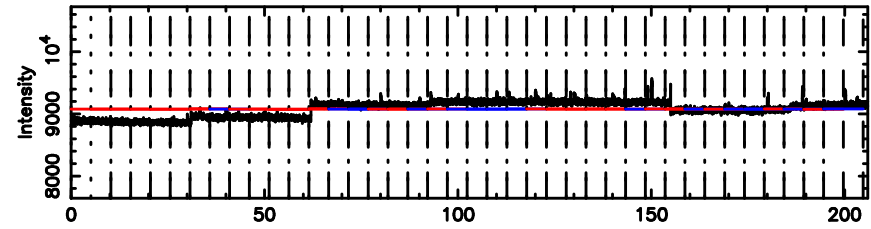

BLK:12,SNR1: 1.1401 ,SNR2: 4.7694

0723+10 2024/06/05 5.35UT TOYOKAWA-KISO

F20240605141934

BLK:14,SNR1: 2.4244 ,SNR2: 11.393

Frequency (Hz)

K20240605141929

BLK:14,SNR1: 1.0864 ,SNR2: 4.4671

Frequency (Hz)