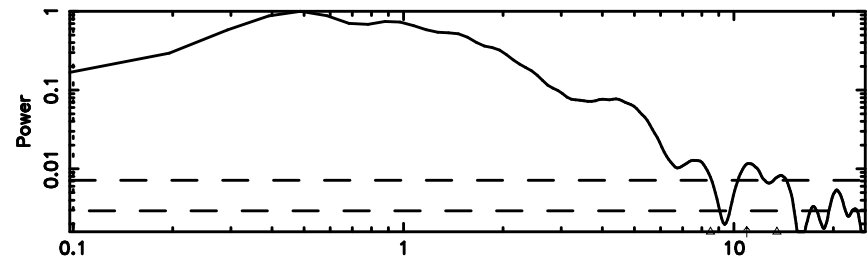

Frequency (Hz)

3C196 2024/06/05 6.15UT TOYOKAWA-FUJI

T20240605150732

BLK:31,SNR1: 6.6596 ,SNR2: 12.495

K20240605150729

BLK:31,SNR1: 8.7980 ,SNR2: 16.415

3C196 2024/06/05 6.15UT TOYOKAWA-KISO

F20240605150734