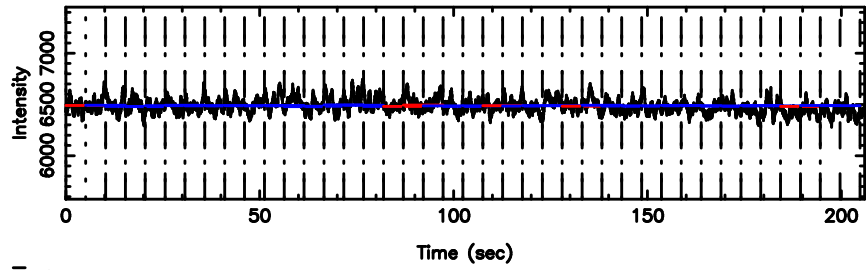

K20240605122844

BLK:24,SNR1: 128.66 ,SNR2: 125.58

F20240605122848

BLK:27,SNR1: 0.71725 ,SNR2: 4.3448

K20240605122844

BLK:27,SNR1: 56.536 ,SNR2: 71.315

0531+194 2024/06/05 3.51UT FUJI -KISO

T20240605123705