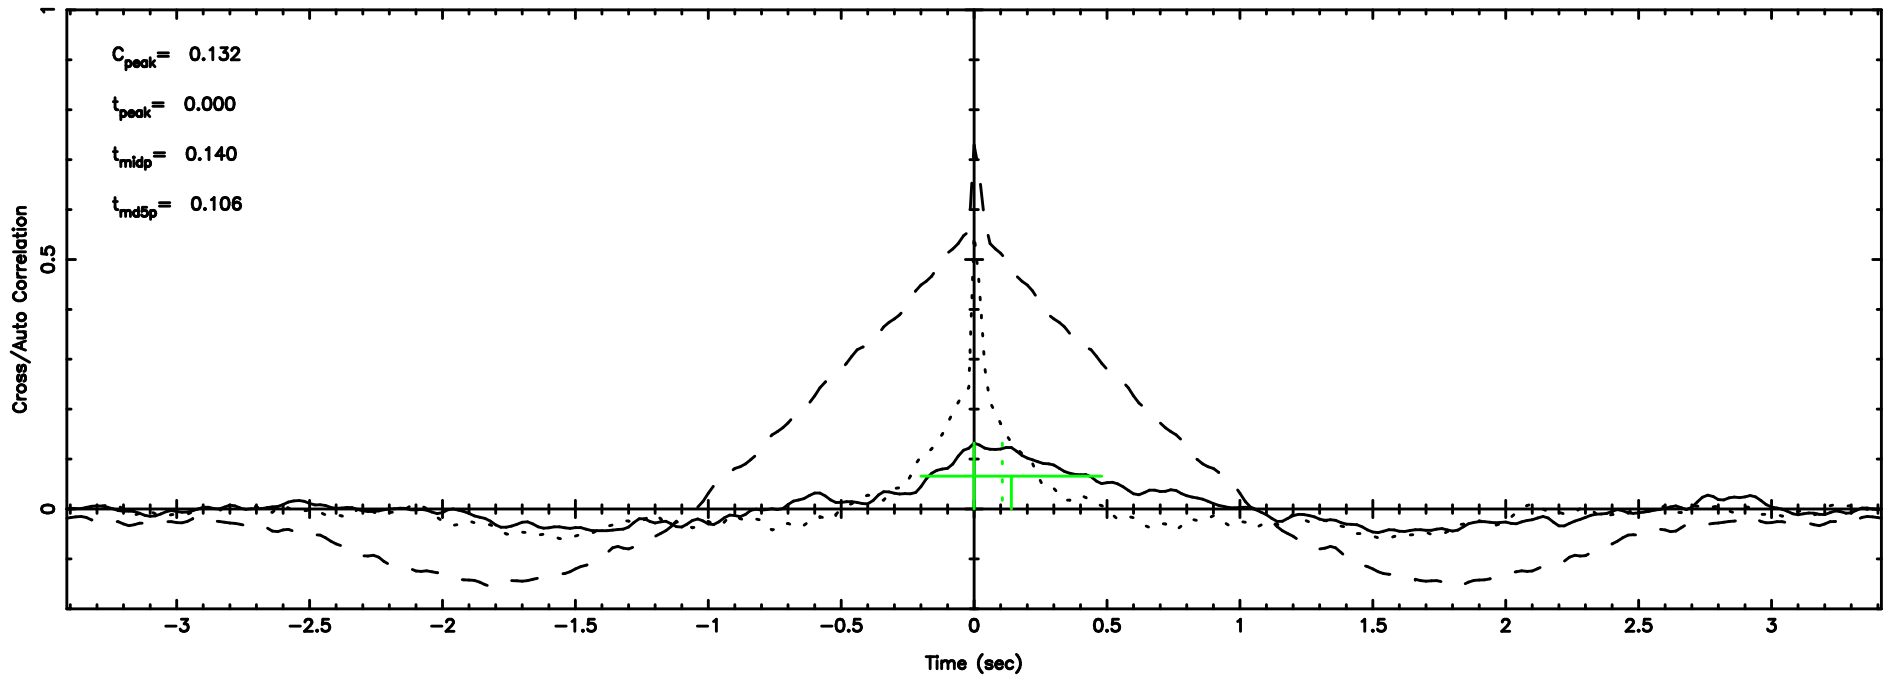

BLK:13,SNR1: 6.6169 ,SNR2: 46.863

Frequency (Hz)

2227+444 2024/06/04 20.43UT TOYOKAWA-KISO

K20240605052408

BLK:13,SNR1: 0.56792 ,SNR2: 2.3535

Frequency (Hz)

F20240605052413

BLK: 9,SNR1: 3.2916 ,SNR2: 11.552