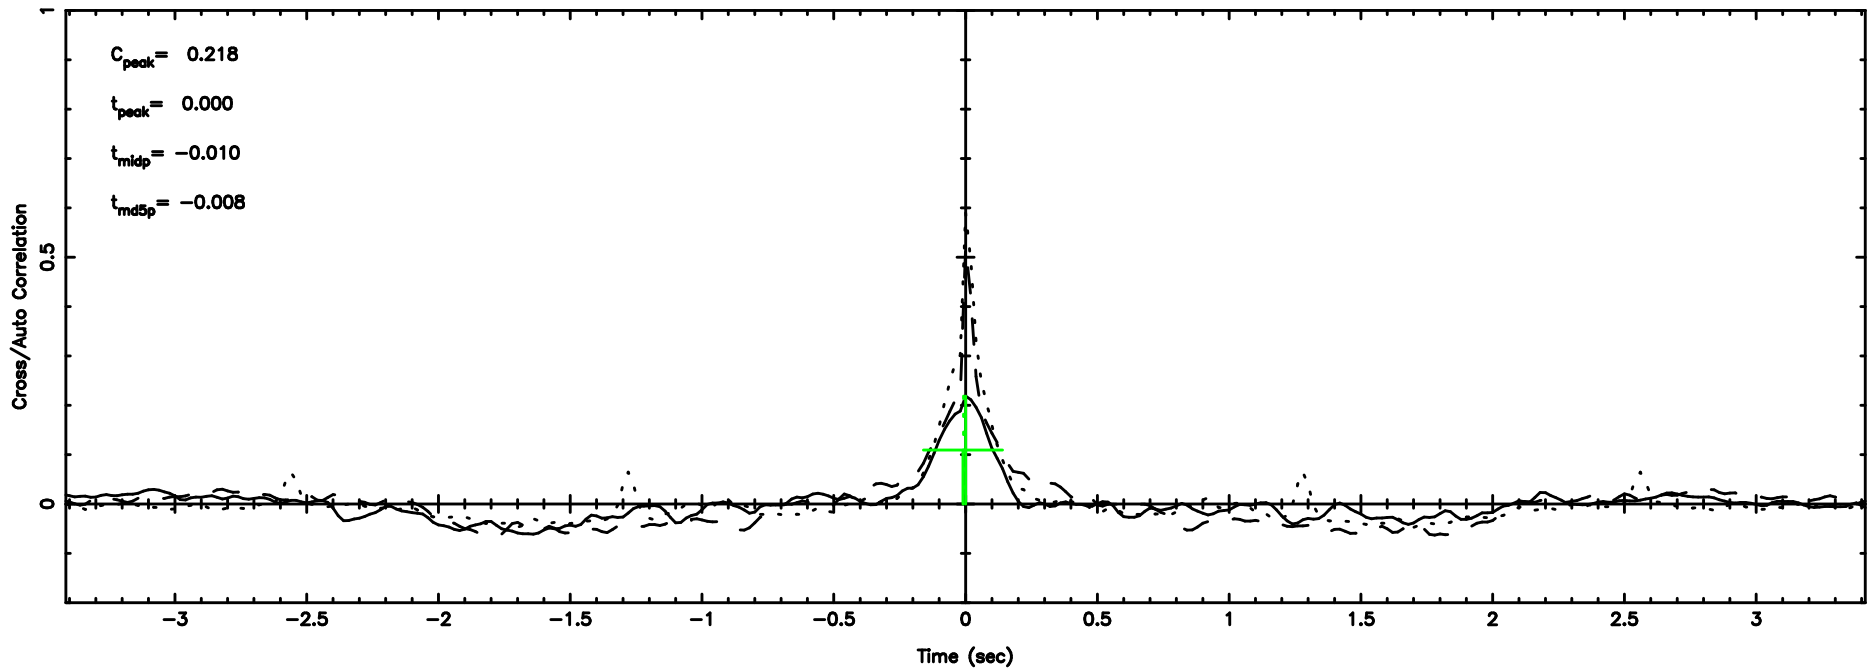

T20240605111937

BLK:10,SNR1: 0.44951 ,SNR2: 1.0339

F20240605111939

BLK:10,SNR1: 3.5053 ,SNR2: 15.099

0422+178 2024/06/05 2.36UT TOYOKAWA-FUJI