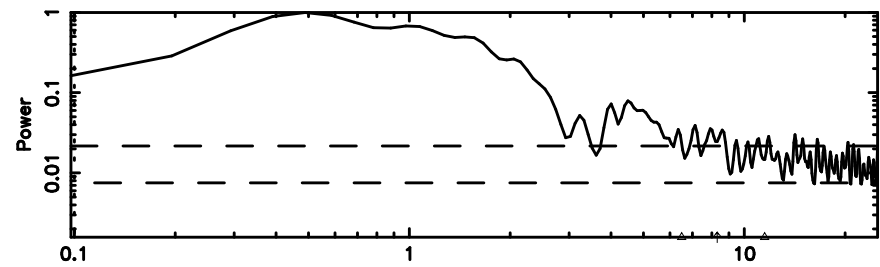

T20240605052411

BLK:12,SNR1: 7.0748 ,SNR2: 28.971

Frequency (Hz)

2227+444 2024/06/04 20.43UT TOYOKAWA-FUJI

F20240605052413

BLK:12,SNR1: 2.7003 ,SNR2: 6.9104

Frequency (Hz)

T20240605052411