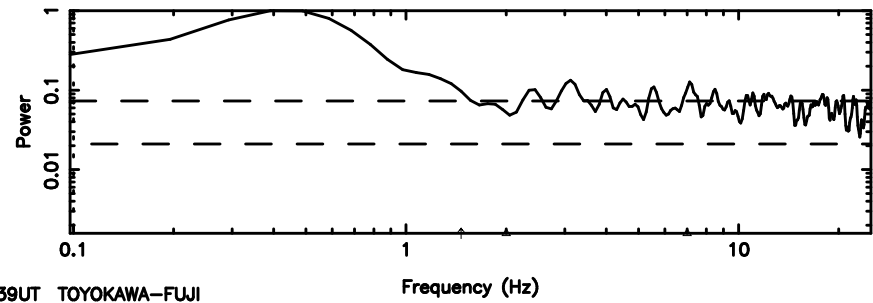

BLK: 6,SNR1: 0.28281 ,SNR2: 5.0021

0324+119 2024/06/05 1.39UT TOYOKAWA-FUJI