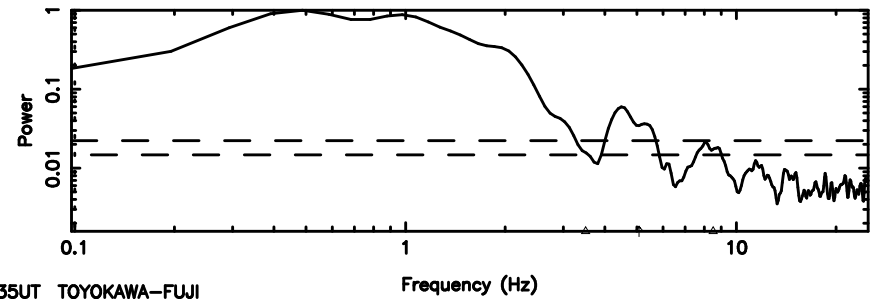

BLK:15,SNR1: 2.4283 ,SNR2: 11.430