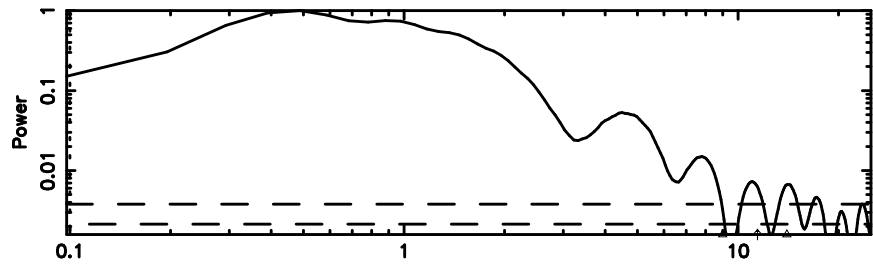

F20240605071708

BLK:35,SNR1: 13.060 ,SNR2: 22.079

Frequency (Hz)

0019-00 2024/06/04 22.31UT TOYOKAWA-FUJI

T20240605071706

BLK:36,SNR1: 17.618 ,SNR2: 31.008

Frequency (Hz)

K20240605071703