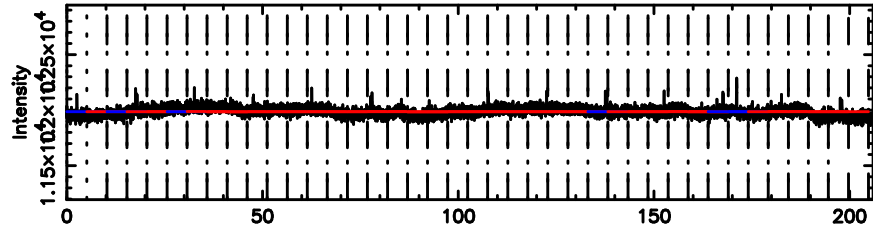

Frequency (Hz)

K20240605052408

BLK: 9,SNR1: 0.71894 ,SNR2: 3.1860

Frequency (Hz)

2227+444 2024/06/04 20.43UT FUJI -KISO

T20240605054037

BLK: 6, SNR1: 0.27153 , SNR2: 0.81554

Frequency (Hz)