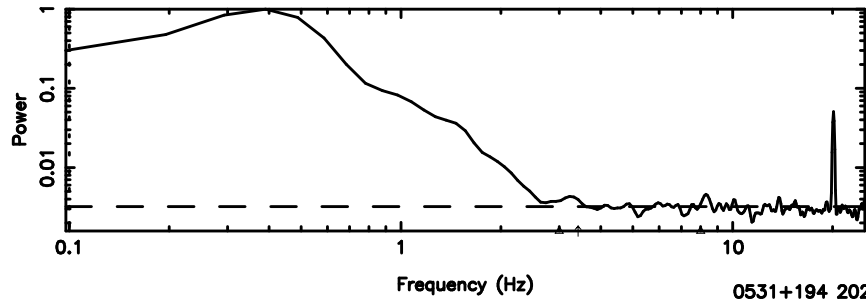

BLK:24,SNR1: 6.3808 ,SNR2: 39.361

0531+194 2024/06/05 3.51UT TOYOKAWA-FUJI

F20240605122848

BLK:24,SNR1: 0.69903 ,SNR2: 3.6229

T20240605122846

BLK:24,SNR1: 6.8304 ,SNR2: 40.909

0531+194 2024/06/05 3.51UT TOYOKAWA-KISO