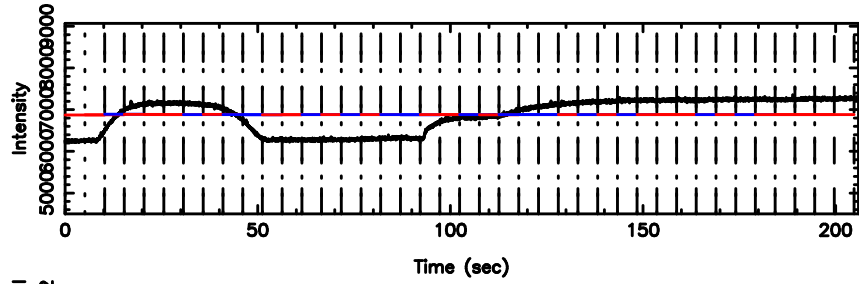

0941-08 2024/06/05 7.64UT TOYOKAWA-FUJI

T20240605163645

BLK:16,SNR1: 0.67699 ,SNR2: 6.0007

Frequency (Hz)

K20240605163642

BLK:16,SNR1: 6.0964 ,SNR2: 11.527

Frequency (Hz)

0941-08 2024/06/05 7.64UT TOYOKAWA-KISO