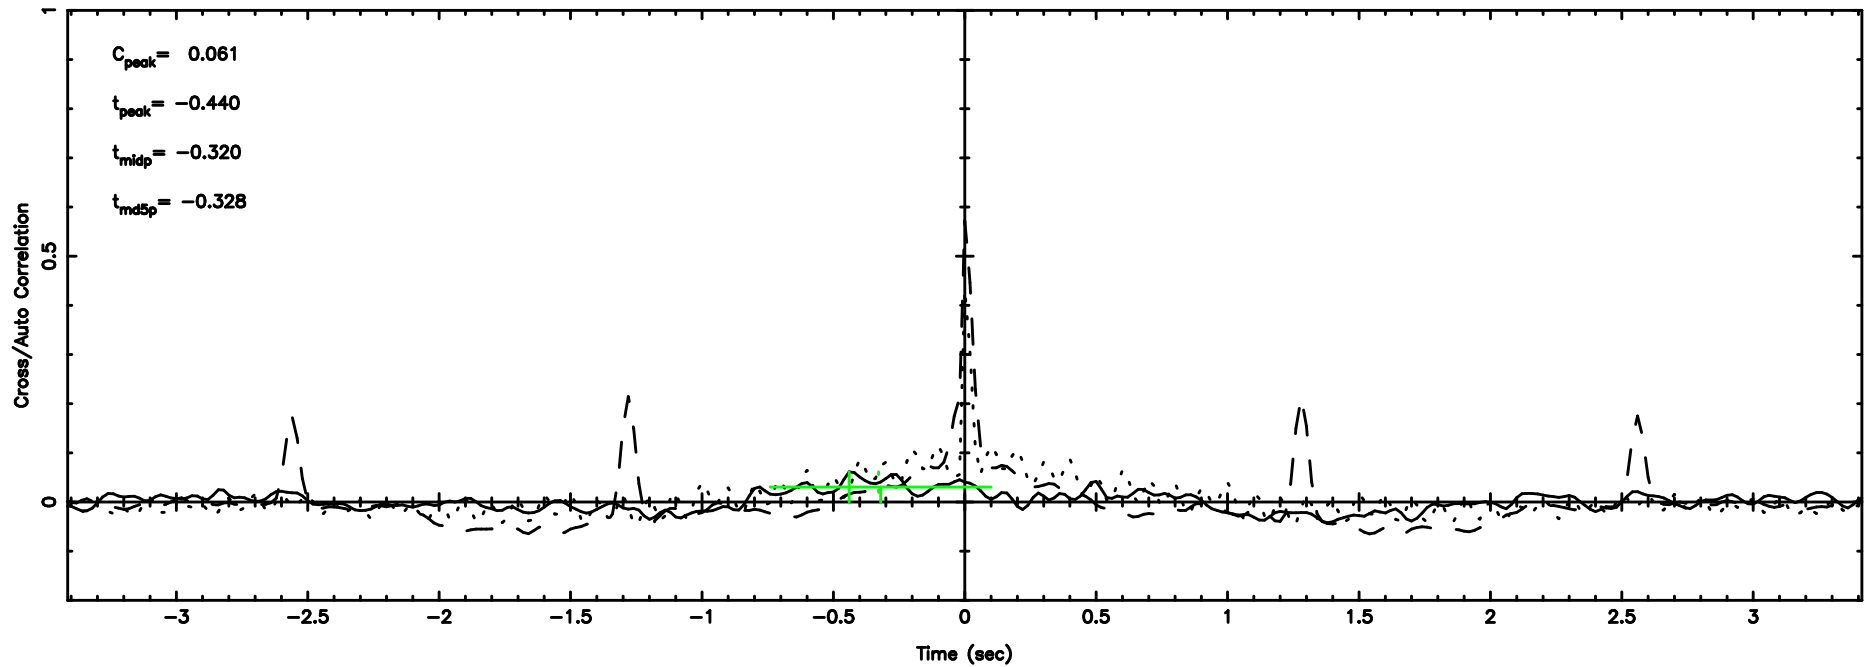

BLK: 8,SNR1: 0.25931 ,SNR2: 2.4821