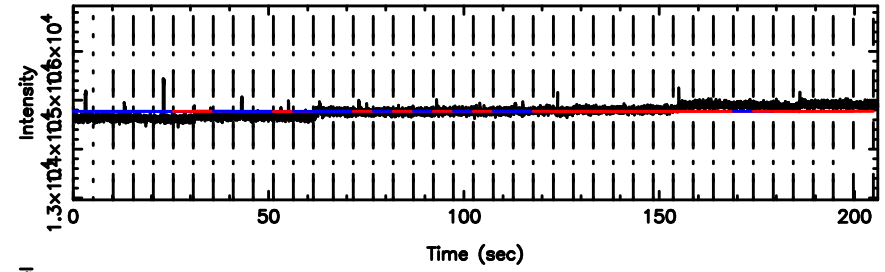

Frequency (Hz)

K20240605070826