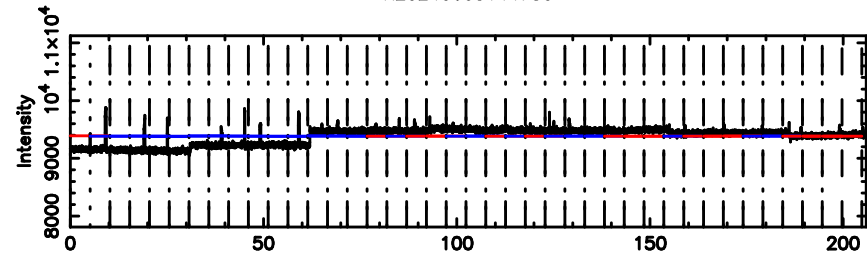

T20240605144733

BLK:24,SNR1: 2.1667 ,SNR2: 4.2705

Frequency (Hz)

K20240605144730

BLK:24,SNR1: 4.3620 ,SNR2: 8.6342

Frequency (Hz)

0752-200 2024/06/05 5.82UT TOYOKAWA-KISO

F20240605144735