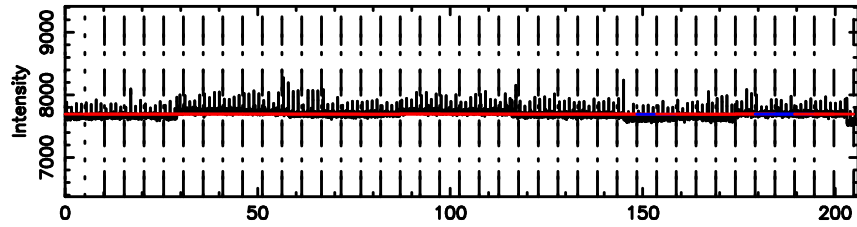

F20240605164509