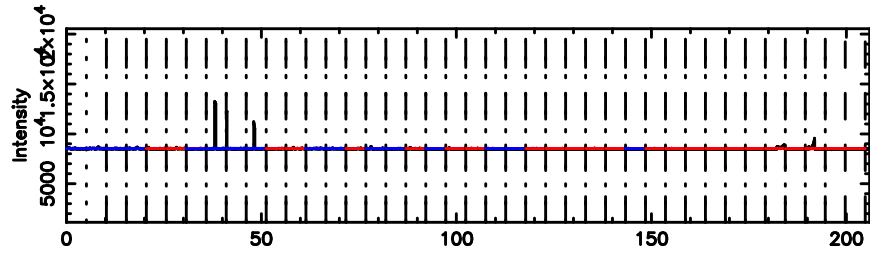

T20240605080324