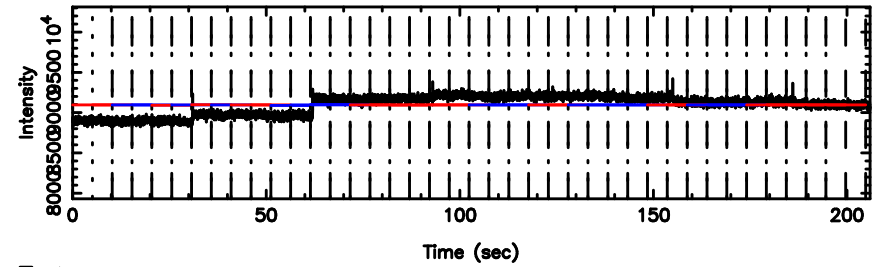

BLK: 9,SNR1:-0.75034E-01,SNR2: 4.8236

3C161 2024/06/05 4.37UT TOYOKAWA-FUJI

T20240605132048

BLK:18,SNR1: 0.43566 ,SNR2: 2.0975

K20240605132045

BLK:18,SNR1: 0.64840 ,SNR2: 3.6969

3C161 2024/06/05 4.37UT TOYOKAWA-KISO