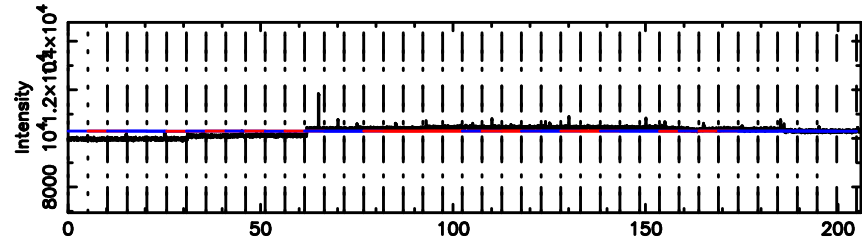

Frequency (Hz)

K20240605170104

BLK:23,SNR1: 2.2394 ,SNR2: 9.2177