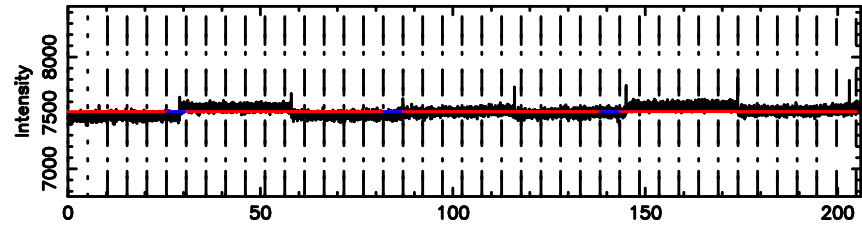

Frequency (Hz)

F20240605170726

BLK: 3,SNR1:-0.24406E-01,SNR2: 2.0864

Frequency (Hz)

1011+110 2024/06/05 8.15UT TOYOKAWA-FUJI

T20240605170724

BLK: 2,SNR1: 0.29904 ,SNR2: 1.5555

Frequency (Hz)