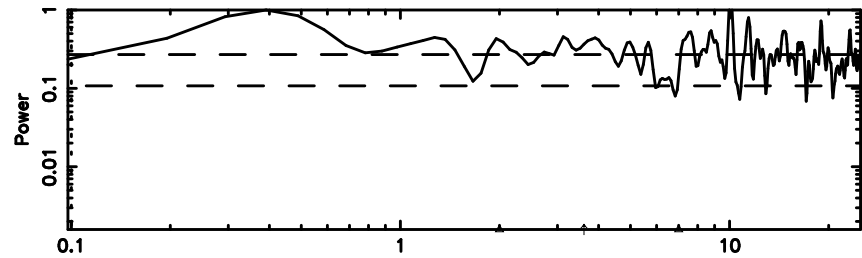

BLK: 2,SNR1: 0.15691 ,SNR2: 0.42888