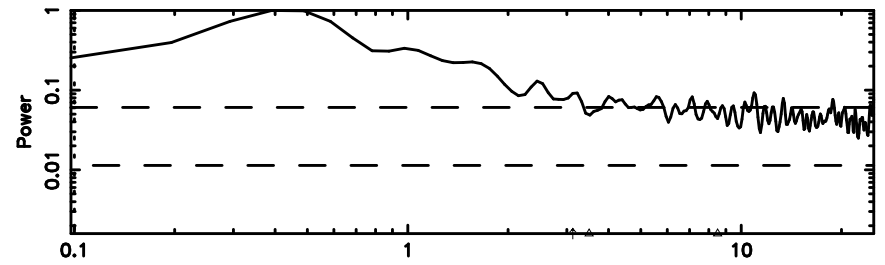

K20240605081244

BLK:22,SNR1: 14.113 ,SNR2: 33.603

T20240605082547

BLK:15,SNR1: 0.44729 ,SNR2: 3.9040

Frequency (Hz)

F20240605082549

BLK:15,SNR1: 0.43968 ,SNR2: 3.5752

Frequency (Hz)