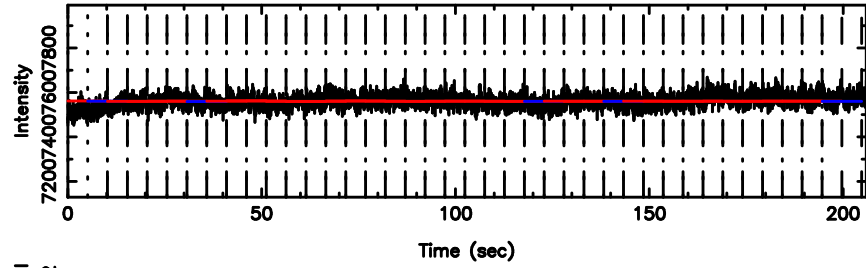

K20240605123703

BLK:33,SNR1: 20.753 ,SNR2: 70.468

F20240605123707

BLK:30,SNR1: 0.25167 ,SNR2: 2.7699

K20240605123703

BLK:30,SNR1: 10.952 ,SNR2: 24.005

3C147 2024/06/05 3.65UT FUJI -KISO

T20240605124517