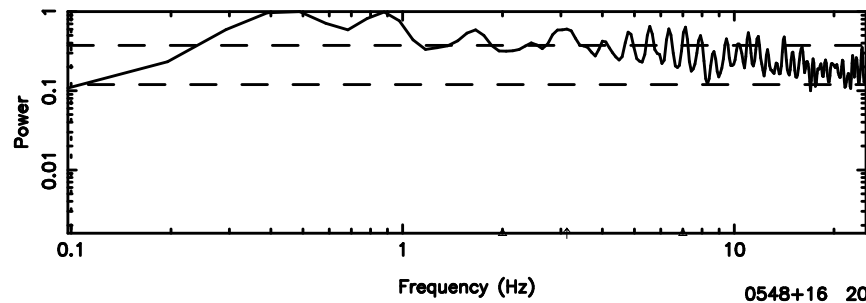

BLK: 7,SNR1:-0.17110 ,SNR2: 0.41187