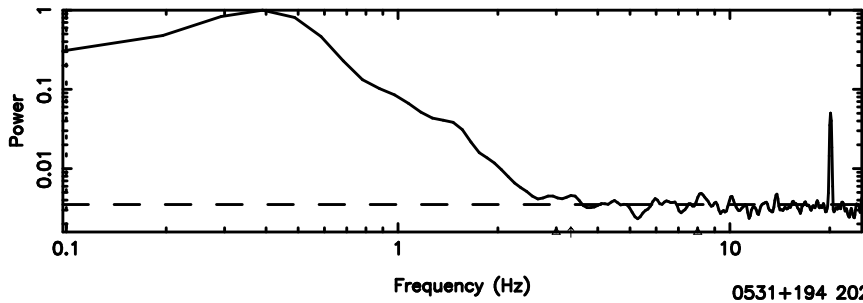

BLK:24,SNR1: 6.3808 ,SNR2: 39.361

0531+194 2024/06/05 3.51UT TOYOKAWA-FUJI

F20240605122848

BLK:24,SNR1: 0.69903 ,SNR2: 3.6229

T20240605122846

BLK:24,SNR1: 6.8304 ,SNR2: 40.909

0531+194 2024/06/05 3.51UT TOYOKAWA-KISO