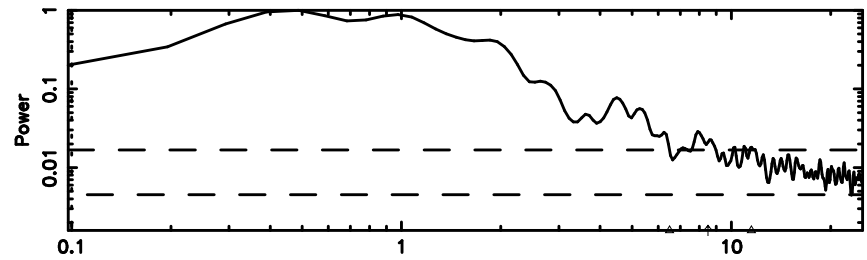

BLK:14,SNR1: 4.0718 ,SNR2: 10.065

Frequency (Hz)

3C216 2024/06/05 7.08UT TOYOKAWA-FUJI

T20240605160310

BLK:19,SNR1: 1.8807 ,SNR2: 4.6287

K20240605160307

BLK:19,SNR1: 2.7551 ,SNR2: 12.881

3C216 2024/06/05 7.08UT TOYOKAWA-KISO