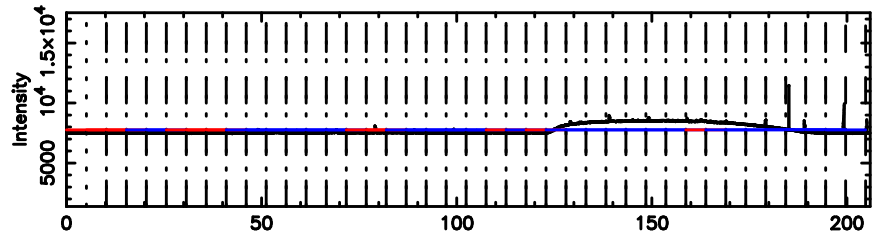

3C26 2024/06/04 22.84UT TOYOKAWA-FUJI

F20240605074845

BLK:30,SNR1: 13.673 ,SNR2: 31.490

T20240605074843

BLK:28,SNR1: 8.9253 ,SNR2: 20.569

Frequency (Hz)

3C26 2024/06/04 22.84UT TOYOKAWA-KISO

K20240605074840