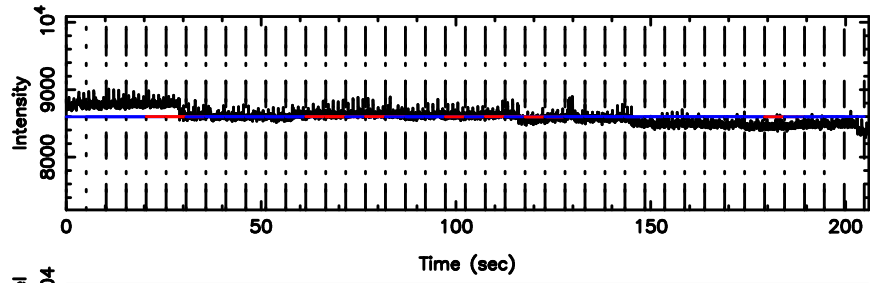

BLK:24,SNR1: 0.46575 ,SNR2: 2.8204

Frequency (Hz)

T20240605083220

BLK:33,SNR1: 18.750 ,SNR2: 30.438

3C48 2024/06/04 23.57UT TOYOKAWA-KISO

K20240605083217

BLK:33,SNR1: 2.4028 ,SNR2: 8.8657

F20240605083222