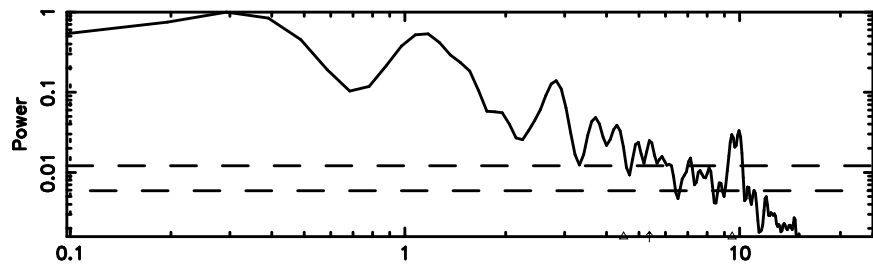

Frequency (Hz)

2243+394 2024/06/04 20.71UT FUJI -KISO

T20240605055633

BLK: 5, SNR1: 2.6511 ,SNR2: 11.444

Frequency (Hz)

2259+481 2024/06/04 20.97UT TOYOKAWA-FUJI

F20240605055635

BLK: 5, SNR1: 0.88424 ,SNR2: 3.1822