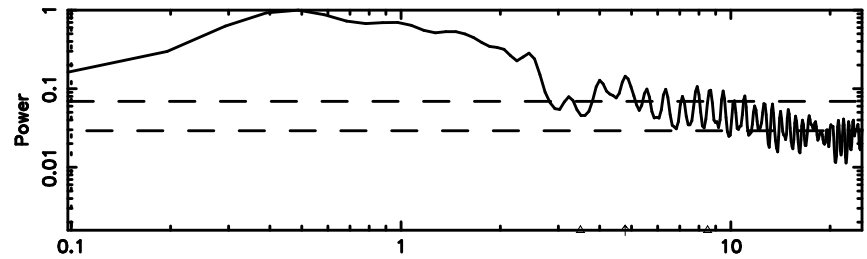

BLK: 8,SNR1: 0.61743 ,SNR2: 3.0930

Frequency (Hz)

F20240605161523

BLK: 8,SNR1: 0.53349 ,SNR2: 3.4981

Frequency (Hz)

0919-142 2024/06/05 7.28UT TOYOKAWA-FUJI

T20240605161521

BLK:19,SNR1: 0.58485 ,SNR2: 2.9412