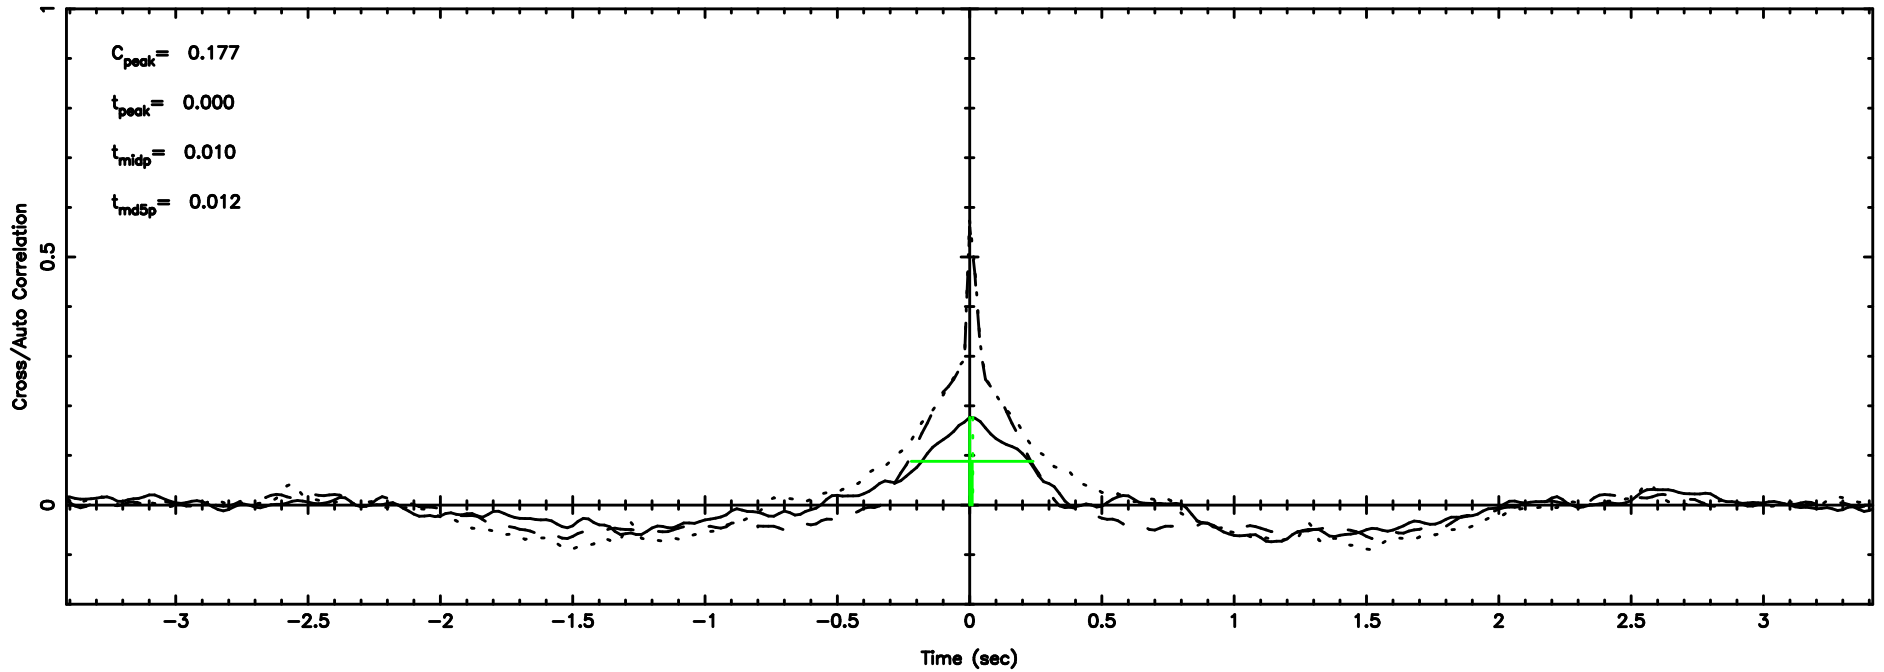

Frequency (Hz)

0128+03 2024/06/04 23.46UT TOYOKAWA-FUJI