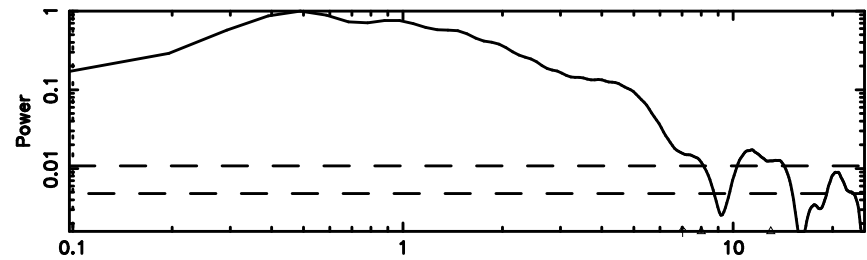

0821+394 2024/06/05 6.34UT TOYOKAWA-FUJI

T20240605151842

BLK:28,SNR1: 9.5964 ,SNR2: 23.960

Frequency (Hz)

K20240605151839

BLK:28,SNR1: 7.6207 ,SNR2: 22.232

Frequency (Hz)

0821+394 2024/06/05 6.34UT TOYOKAWA-KISO