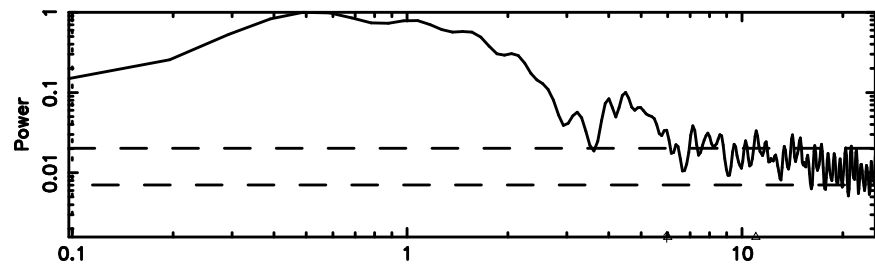

BLK:13,SNR1: 6.6169 ,SNR2: 46.863

Frequency (Hz)

2227+444 2024/06/04 20.43UT TOYOKAWA-KISO

K20240605052408

BLK:13,SNR1: 0.56792 ,SNR2: 2.3535

Frequency (Hz)

F20240605052413

BLK: 9,SNR1: 3.2916 ,SNR2: 11.552