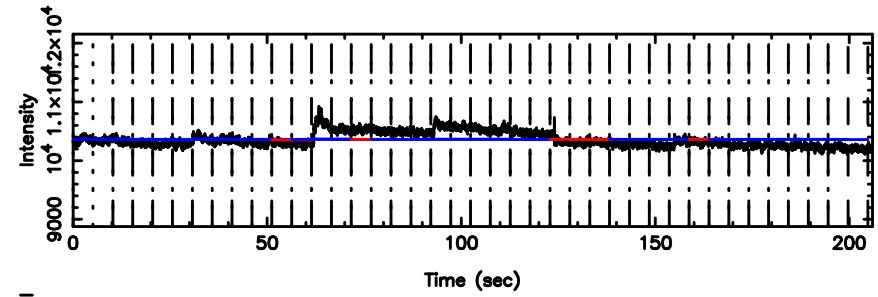

K20240605112703