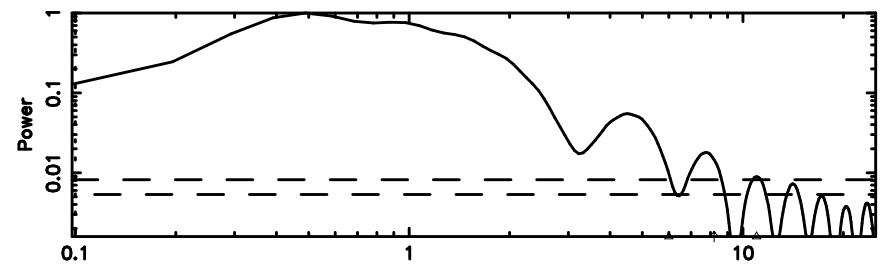

BLK:28,SNR1: 7.5758 ,SNR2: 19.303

Frequency (Hz)

F20240605074845

BLK:28,SNR1: 13.676 ,SNR2: 31.498

Frequency (Hz)

3C26 2024/06/04 22.84UT FUJI -KISO

K20240605074840

BLK:28,SNR1: 7.5705 ,SNR2: 19.289