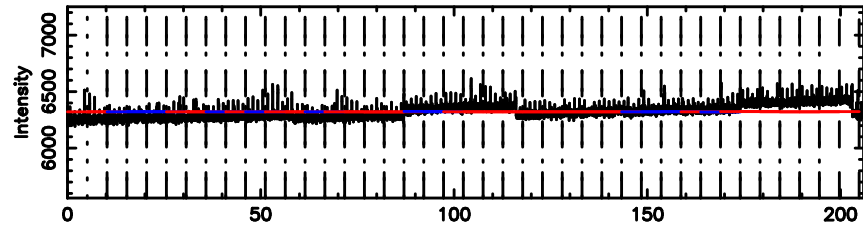

Frequency (Hz)

0741-06 2024/06/05 5.66UT TOYOKAWA-KISO

F20240605143751

BLK:12,SNR1: 0.42670 ,SNR2: 2.3223

Frequency (Hz)

K20240605143746

BLK:12,SNR1: 1.1667 ,SNR2: 4.8797

Frequency (Hz)