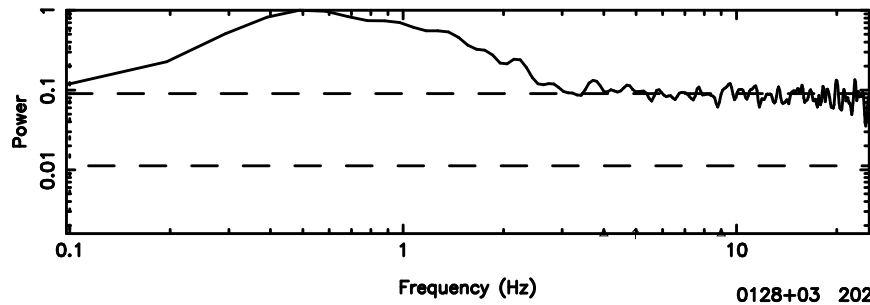

BLK:11,SNR1: 0.52189 ,SNR2: 2.2288