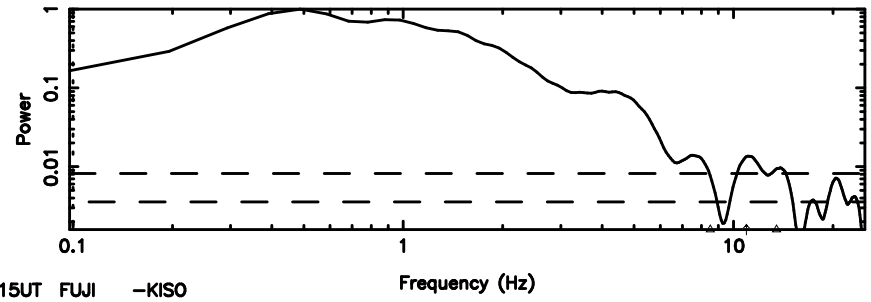

BLK:33,SNR1: 8.7735 ,SNR2: 16.370