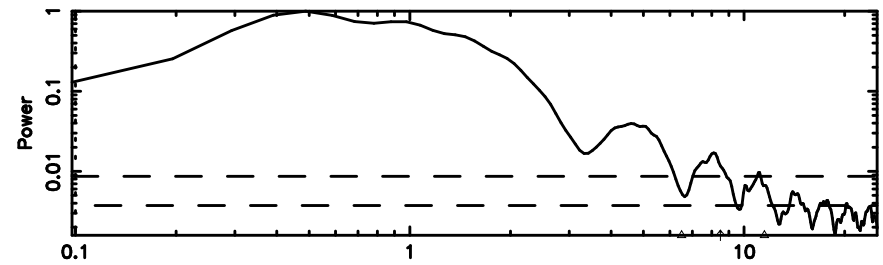

Frequency (Hz)

T20240605065205

BLK:21,SNR1: 8.0246 ,SNR2: 27.665

Frequency (Hz)

2354+14 2024/06/04 21.90UT TOYOKAWA-KISO

K20240605065202

BLK:21,SNR1: 6.8181 ,SNR2: 16.797

Frequency (Hz)