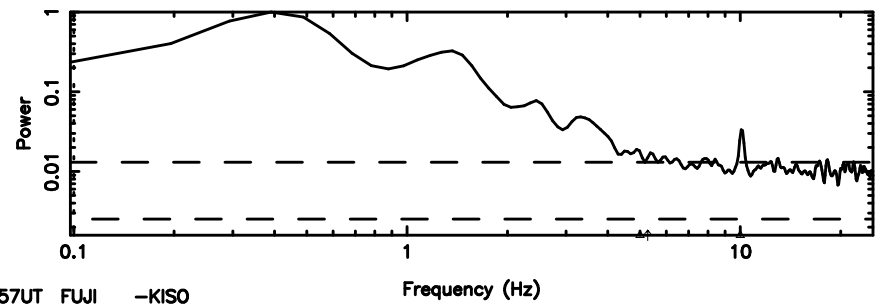

BLK:30,SNR1: 0.40064 ,SNR2: 2.4368

3C48 2024/06/04 23.57UT FUJI -KISO

K20240605083217

BLK:30,SNR1: 2.6639 ,SNR2: 10.488

T20240605085205

BLK:10,SNR1: 0.29658 ,SNR2: 1.6109

Frequency (Hz)

F20240605085207