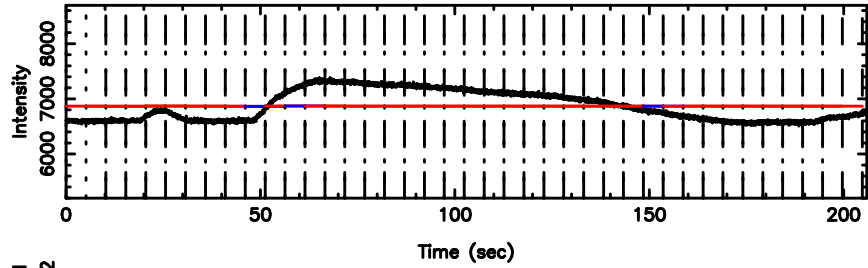

T20240605102140