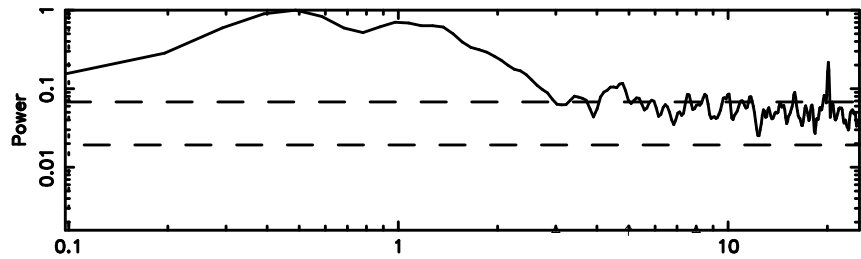

BLK: 8,SNR1: 0.61743 ,SNR2: 3.0930