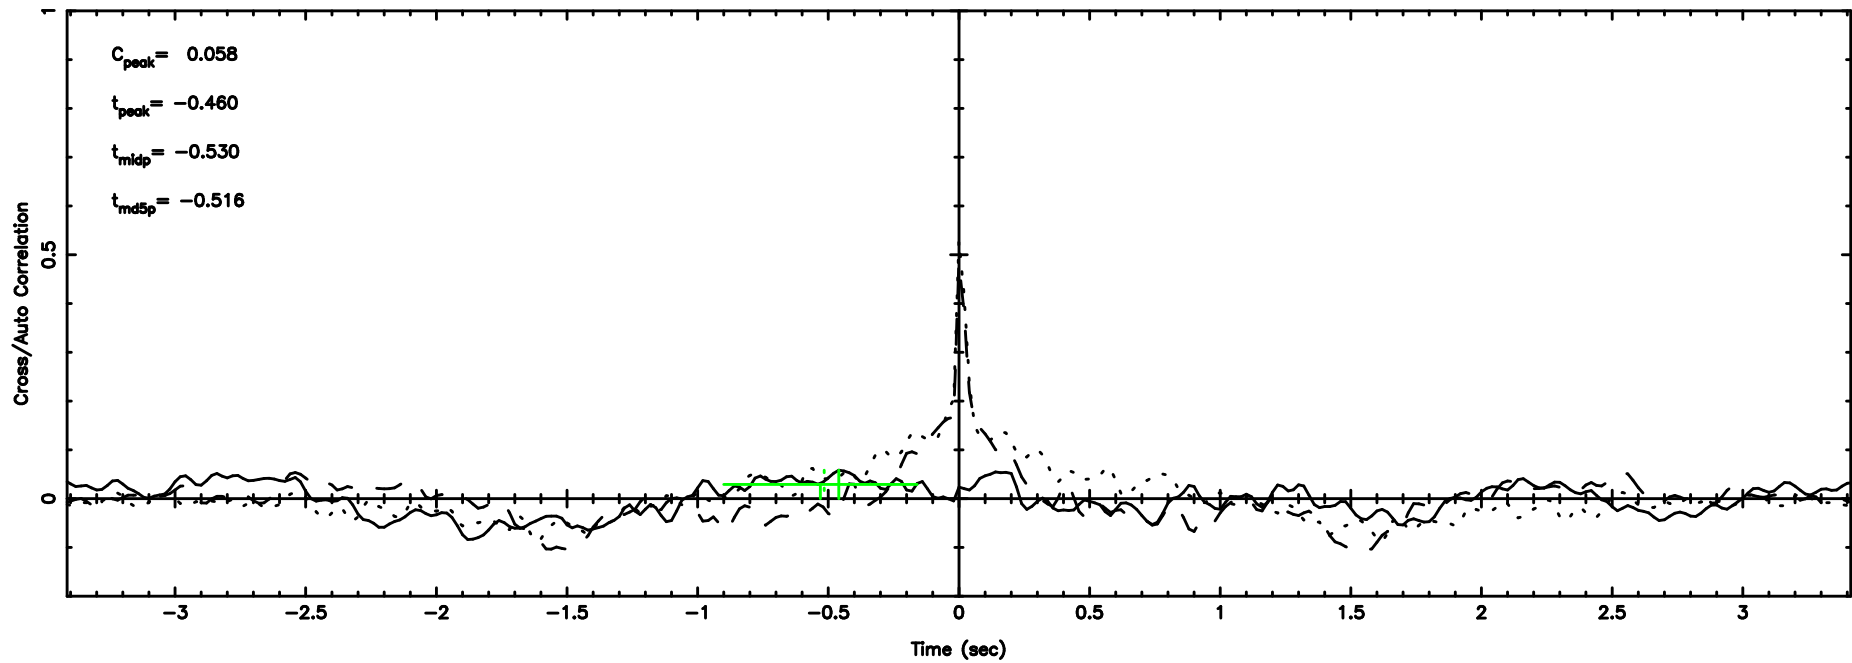

Frequency (Hz)

F20240605170726

BLK: 3,SNR1:-0.24406E-01,SNR2: 2.0864

Frequency (Hz)

1011+110 2024/06/05 8.15UT TOYOKAWA-FUJI

T20240605170724

BLK: 2,SNR1: 0.29904 ,SNR2: 1.5555

Frequency (Hz)