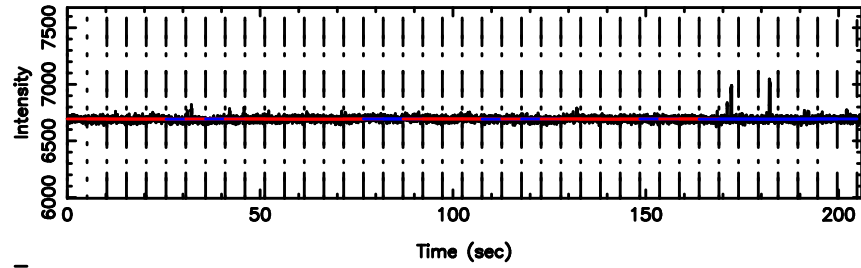

T20240605160310