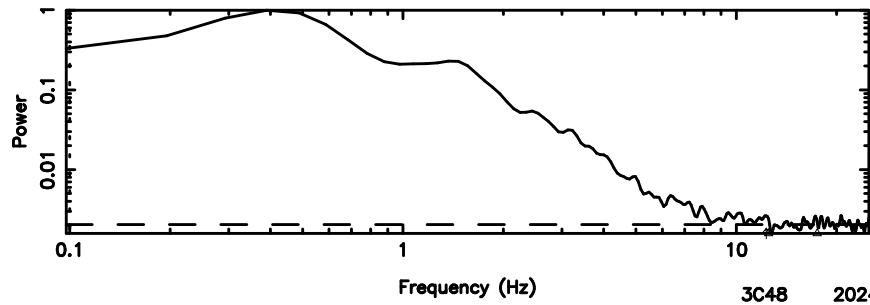

BLK:24,SNR1: 0.46575 ,SNR2: 2.8204

Frequency (Hz)

T20240605083220

BLK:33,SNR1: 18.750 ,SNR2: 30.438

3C48 2024/06/04 23.57UT TOYOKAWA-KISO

K20240605083217

BLK:33,SNR1: 2.4028 ,SNR2: 8.8657

F20240605083222