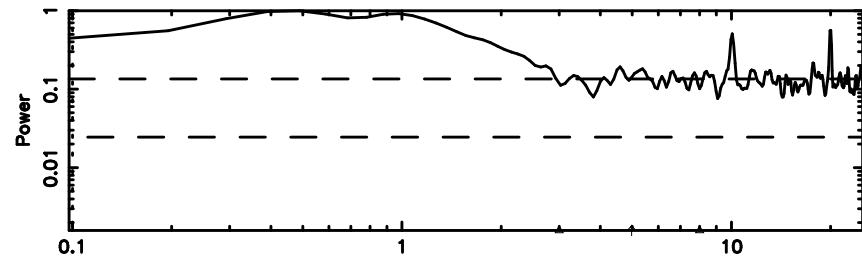

BLK: 7,SNR1: 0.46058 ,SNR2: 1.7790