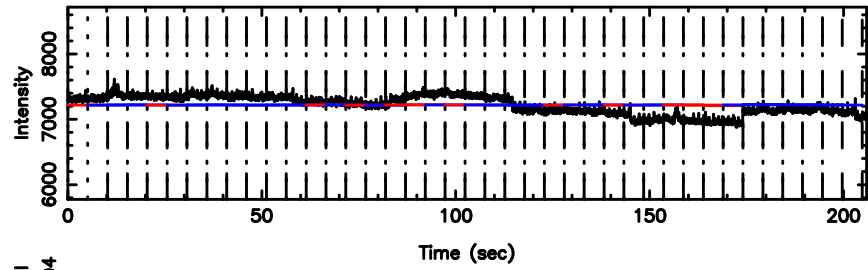

F20240605122848