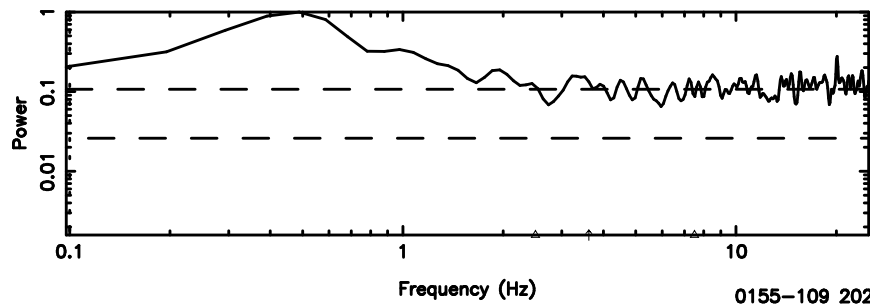

BLK:10,SNR1: 1.3381 ,SNR2: 3.9550

Frequency (Hz)

0155-109 2024/06/04 23.90UT TOYOKAWA-FUJI

T20240605085205

BLK: 9,SNR1: 0.29527 ,SNR2: 1.4106

0155-109 2024/06/04 23.90UT TOYOKAWA-KISO

K20240605085202

BLK: 9,SNR1: 0.37838 ,SNR2: 2.4276