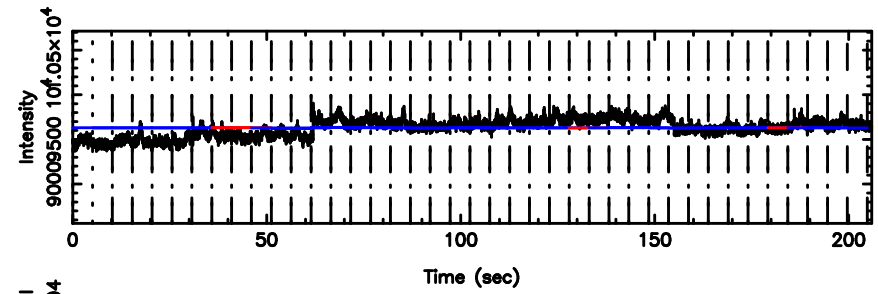

3C138 2024/06/05 3.28UT FUJI -KISO

K20240605121510