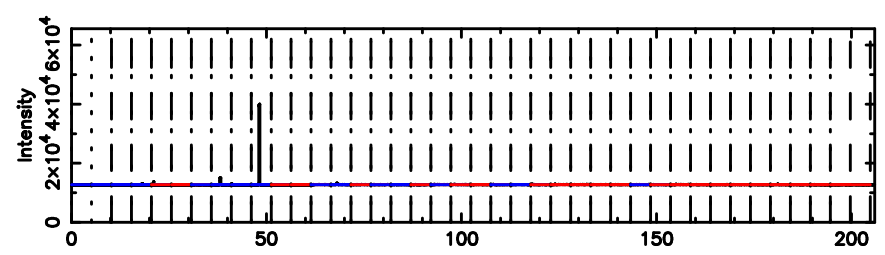

T20240605080324

BLK:16,SNR1: 8.0979 ,SNR2: 20.678

0106+01 2024/06/04 23.08UT TOYOKAWA-KISO

K20240605080321

BLK:16,SNR1: 3.0697 ,SNR2: 13.536

F20240605080326

BLK:14,SNR1: 2.2049 ,SNR2: 5.5469

K20240605080321