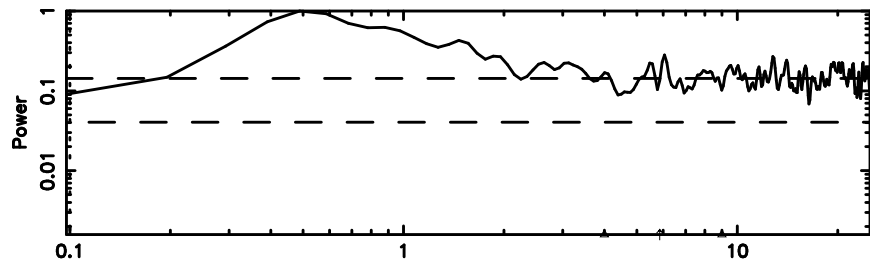

BLK: 4,SNR1: 0.27560 ,SNR2: 0.89264