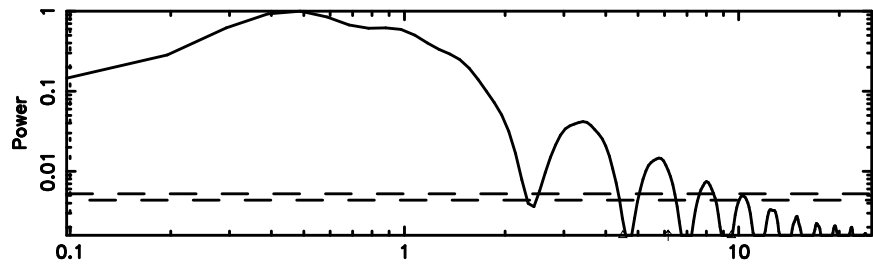

BLK:21,SNR1: 8.0246 ,SNR2: 27.665