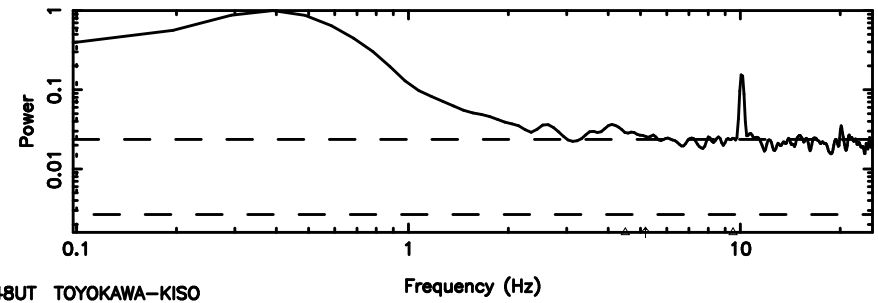

BLK:33,SNR1: 1.2068 ,SNR2: 4.5399

3C119 2024/06/05 2.48UT TOYOKAWA-KISO