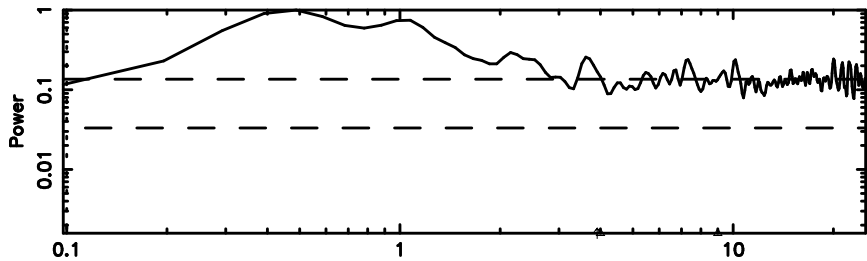

BLK:30,SNR1: 0.40064 ,SNR2: 2.4368

3C48 2024/06/04 23.57UT FUJI -KISO

K20240605083217

BLK:30,SNR1: 2.6639 ,SNR2: 10.488

T20240605085205

BLK:10,SNR1: 0.29658 ,SNR2: 1.6109

Frequency (Hz)

F20240605085207