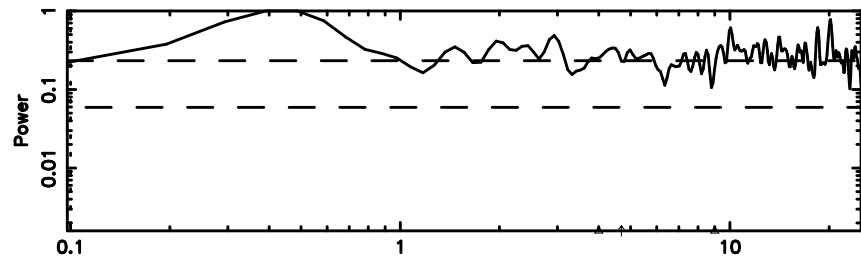

BLK: 4,SNR1: 0.44532 ,SNR2: 1.4903

Frequency (Hz)

0926+117 2024/06/05 7.39UT TOYOKAWA-FUJI

T20240605162200

BLK: 5, SNR1: 0.24987 , SNR2: 0.50324

Frequency (Hz)

K20240605162157

BLK: 5, SNR1: 0.92586 , SNR2: 3.0807