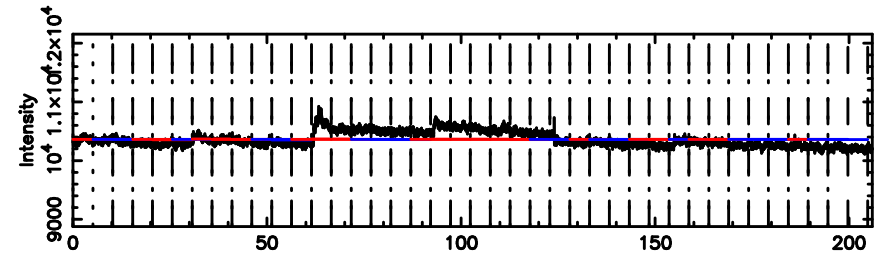

F20240605112707

BLK:18,SNR1:-0.21581 ,SNR2: 1.7644

Frequency (Hz)

K20240605112703

BLK:18,SNR1: 0.71770 ,SNR2: 6.3597

Frequency (Hz)

3C119 2024/06/05 2.48UT FUJI -KISO

T20240605121512