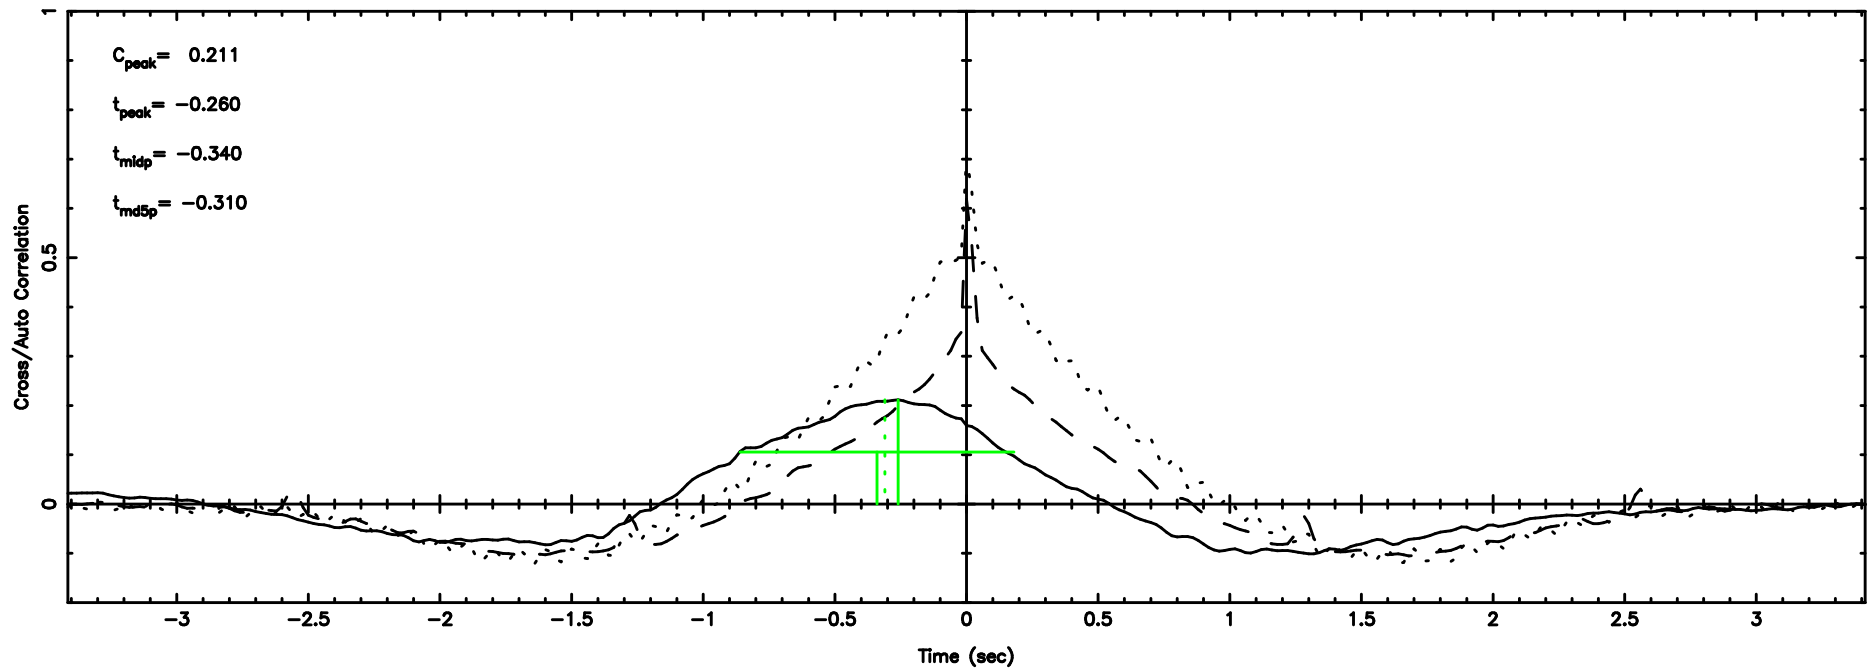

K20240605122844

BLK:24,SNR1: 128.66 ,SNR2: 125.58

F20240605122848

BLK:27,SNR1: 0.71725 ,SNR2: 4.3448

K20240605122844

BLK:27,SNR1: 56.536 ,SNR2: 71.315

0531+194 2024/06/05 3.51UT FUJI -KISO

T20240605123705