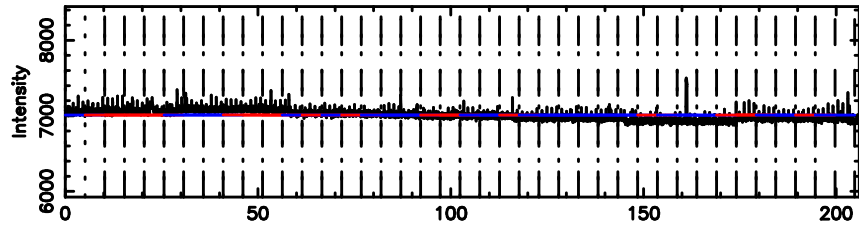

Frequency (Hz)

K20240605161518

BLK:19,SNR1: 5.0146 ,SNR2: 9.7902

Frequency (Hz)

0919-142 2024/06/05 7.28UT TOYOKAWA-KISO

F20240605161523

BLK:23,SNR1: 0.55024 ,SNR2: 3.3851

Frequency (Hz)