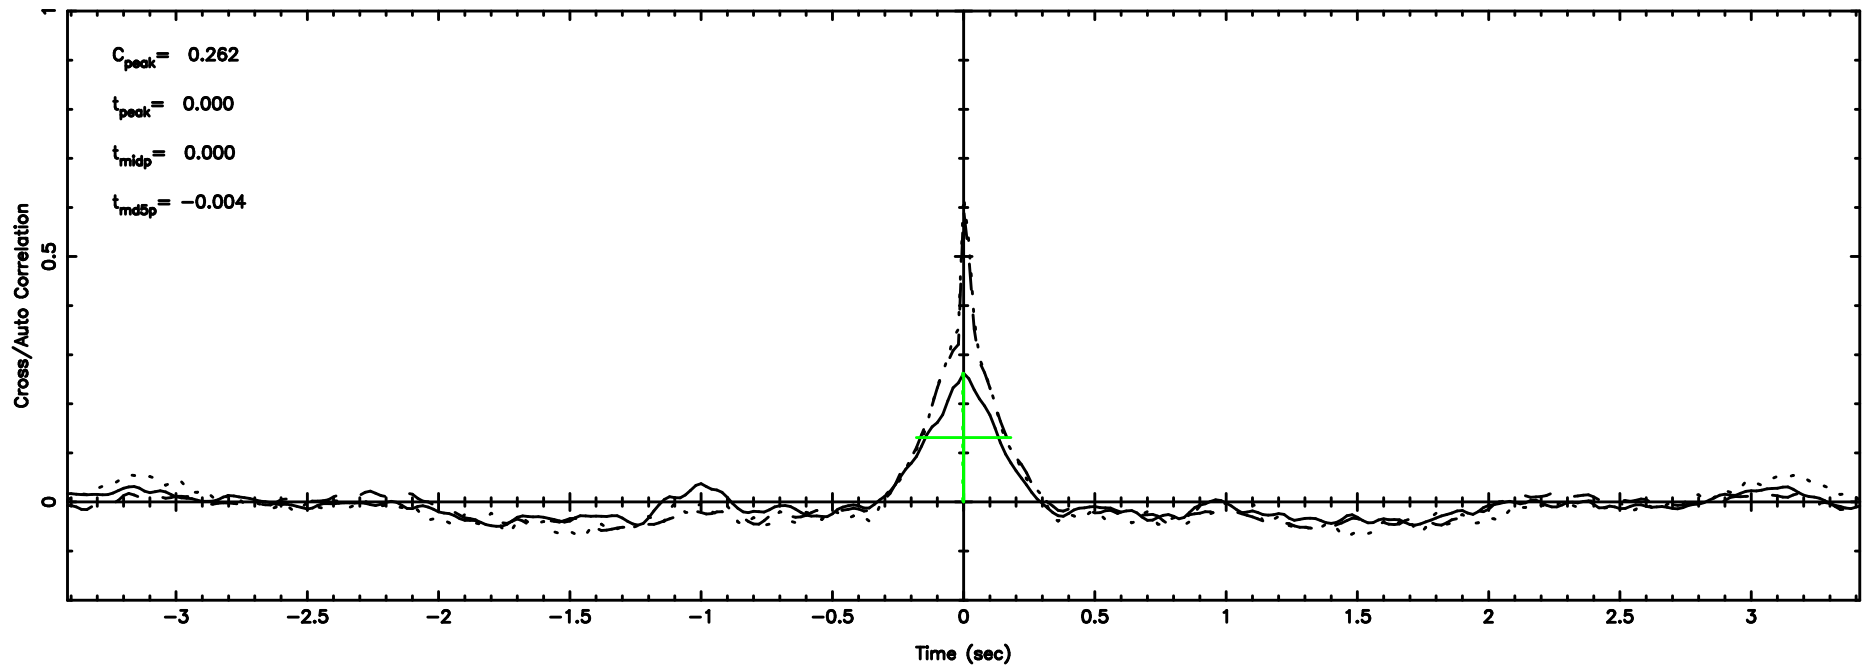

Frequency (Hz)

0723+10 2024/06/05 5.35UT FUJI -KISO