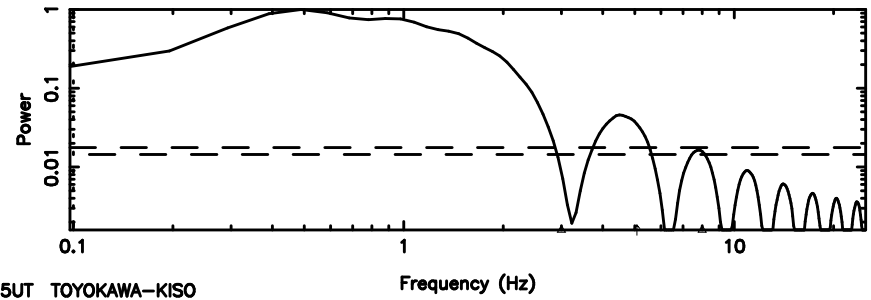

BLK:29,SNR1: 2.8025 ,SNR2: 13.367

3C190 2024/06/05 5.95UT TOYOKAWA-KISO