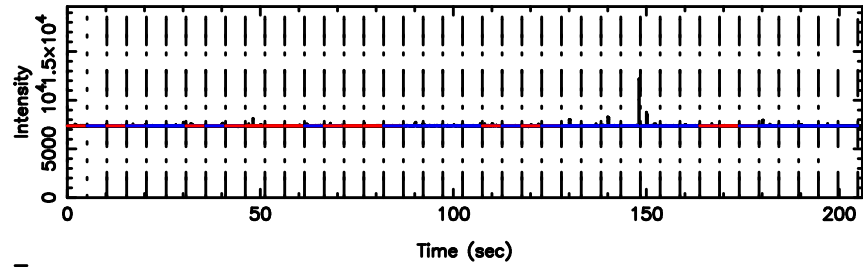

T20240605153022