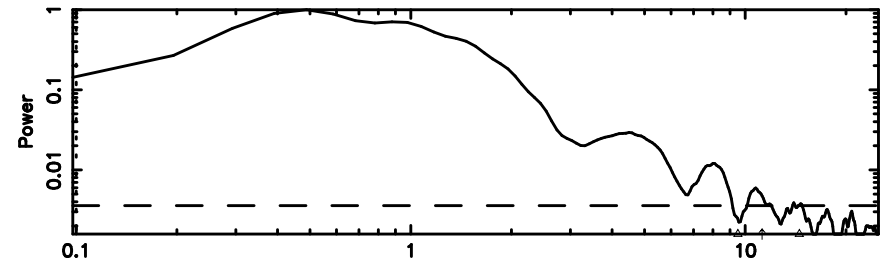

T20240605063129

BLK:30,SNR1: 5.5383 ,SNR2: 13.680

Frequency (Hz)

2334+085 2024/06/04 21.55UT TOYOKAWA-FUJI

F20240605063131

BLK:30,SNR1: 15.796 ,SNR2: 28.367

Frequency (Hz)

T20240605063129