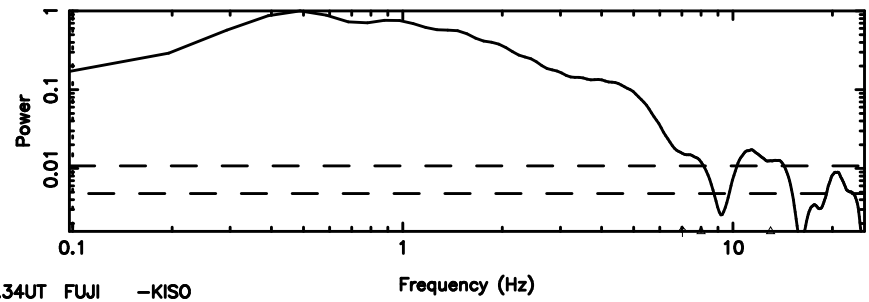

BLK:28,SNR1: 7.6193 ,SNR2: 22.228

0821+394 2024/06/05 6.34UT FUJI -KISO