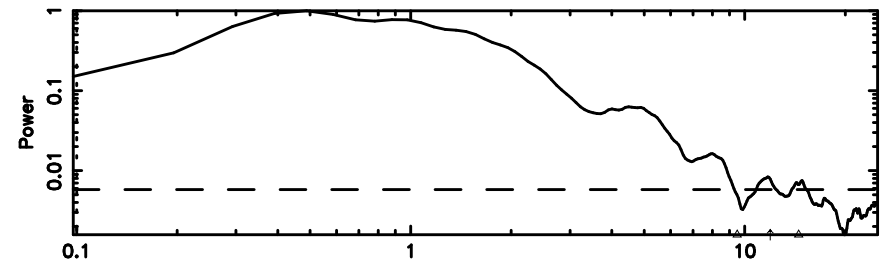

BLK:35,SNR1: 13.060 ,SNR2: 22.079