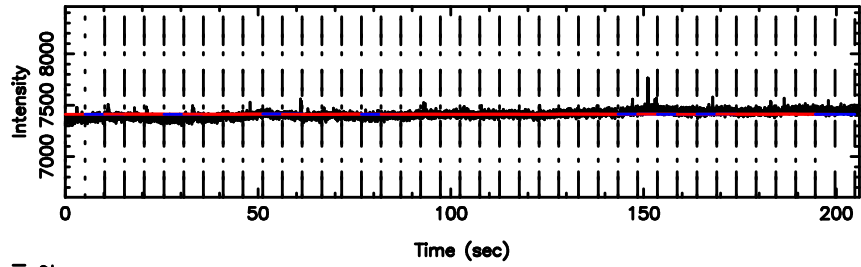

T20240605161521