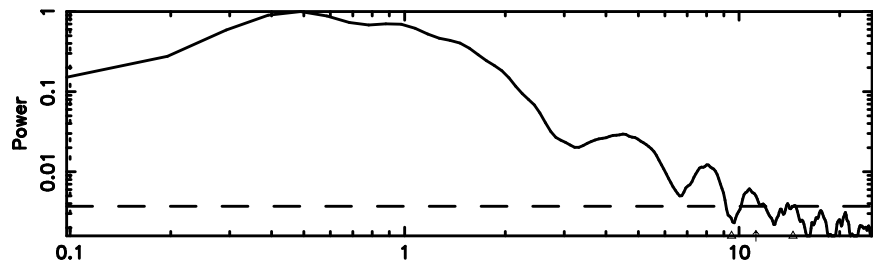

BLK:32,SNR1: 6.0635 ,SNR2: 14.758

Frequency (Hz)

2334+085 2024/06/04 21.55UT TOYOKAWA-KISO

K20240605063126

BLK:32,SNR1: 13.673 ,SNR2: 33.344

Frequency (Hz)

F20240605063131

BLK:33,SNR1: 15.317 ,SNR2: 27.511