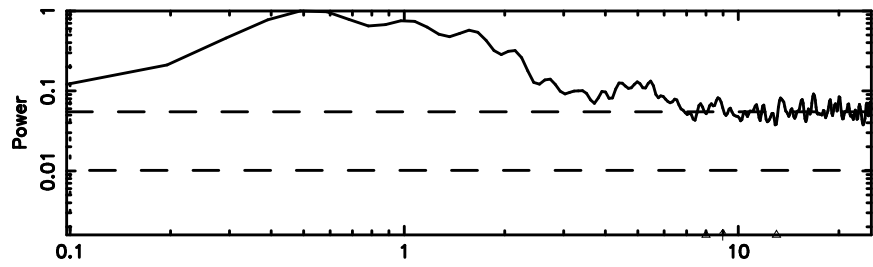

BLK:11,SNR1: 1.7427 ,SNR2: 3.4954

Frequency (Hz)

T20240605070829

BLK:15,SNR1: 1.2184 ,SNR2: 2.6822

Frequency (Hz)

F20240605070831

BLK:15,SNR1: 2.2959 ,SNR2: 11.253

Frequency (Hz)