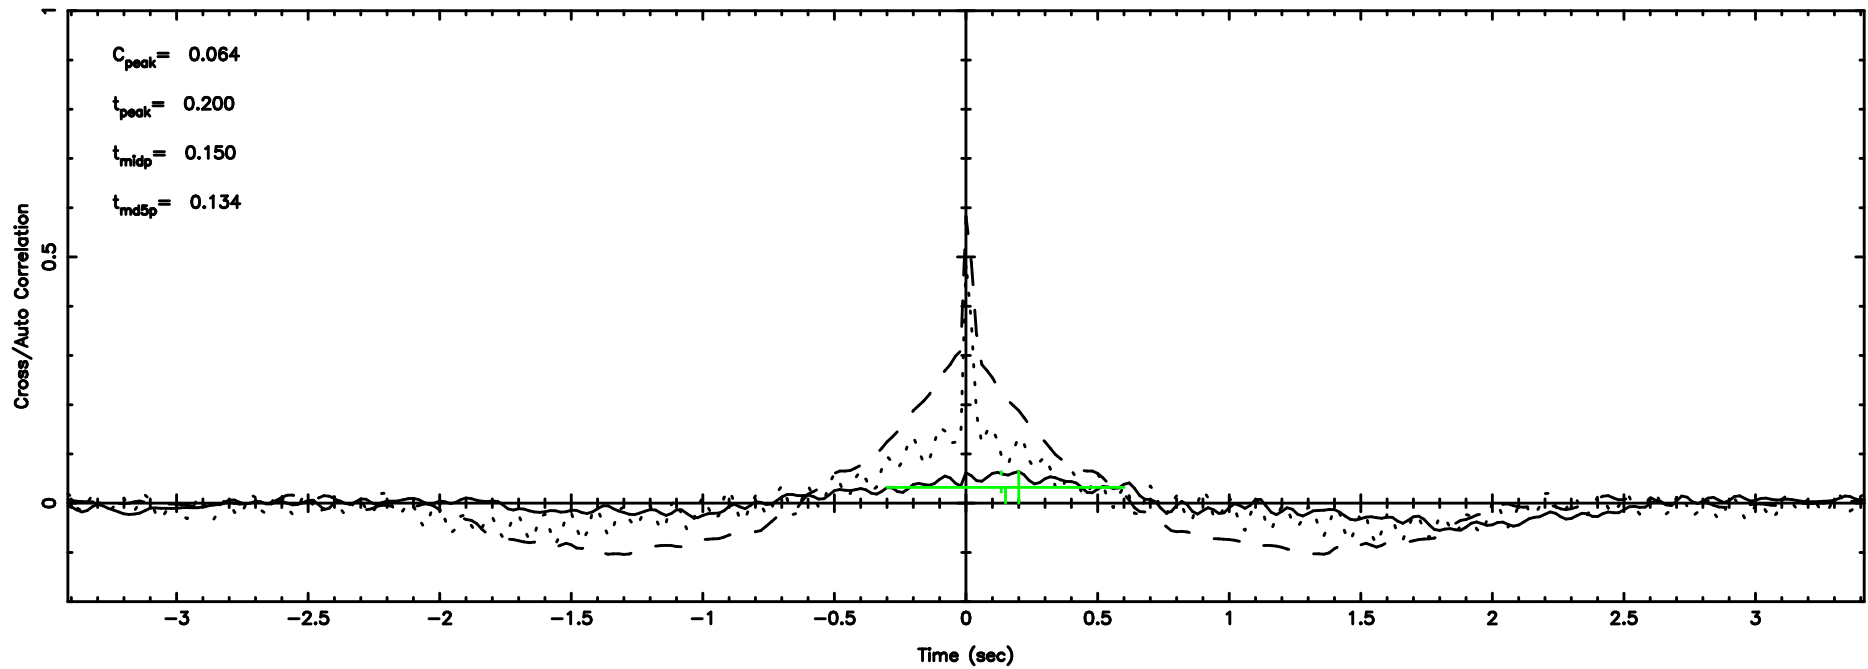

T20240605124517

BLK:17,SNR1: 0.47988 ,SNR2: 2.3218

K20240605124515

BLK:17,SNR1: 0.58762 ,SNR2: 2.3701

0548+16 2024/06/05 3.78UT TOYOKAWA-KISO