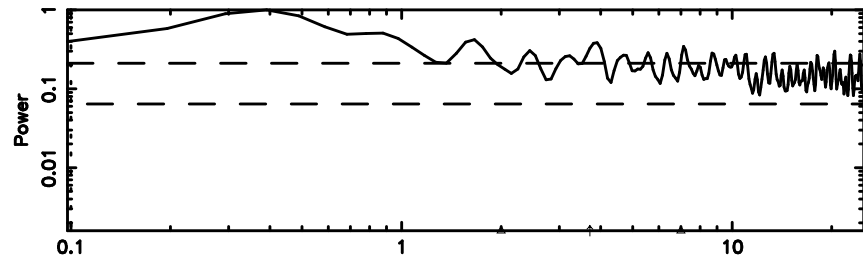

T20240605142946

BLK:10,SNR1: 0.25102 ,SNR2: 1.4497

K20240605142943

BLK:10,SNR1: 0.58903 ,SNR2: 2.3594

0732+33 2024/06/05 5.52UT TOYOKAWA-KISO

F20240605142948

BLK: 8,SNR1:-0.23129E-01,SNR2: 0.67825

Frequency (Hz)