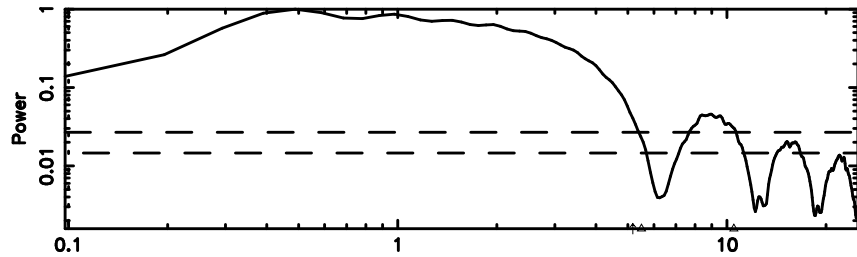

BLK:23,SNR1: 3.6757 ,SNR2: 15.452