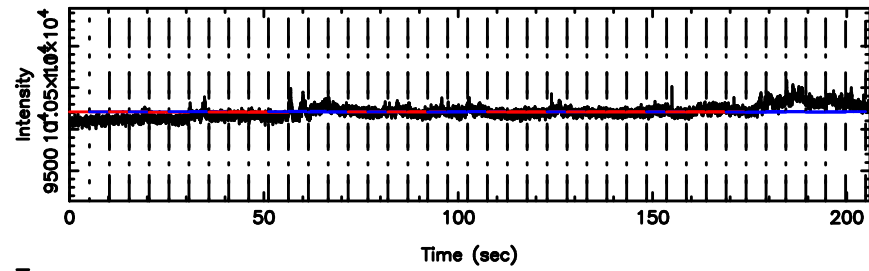

K20240605103054

BLK:20,SNR1: 1.8475 ,SNR2: 6.2870