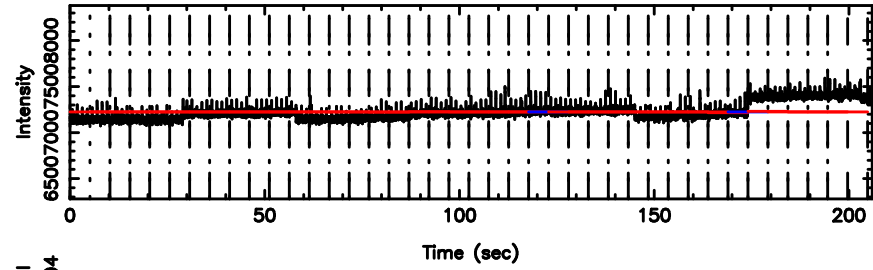

F20240605091104