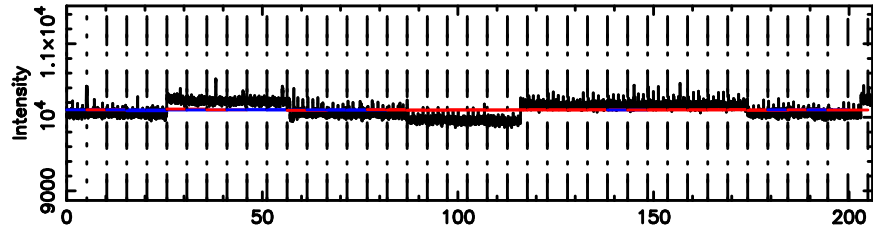

BLK:13,SNR1: 1.6055 ,SNR2: 5.6211

Frequency (Hz)

2325+269 2024/06/04 21.41UT TOYOKAWA-KISO

F20240605062249

BLK:14,SNR1: 1.3102 ,SNR2: 4.4123

K20240605062245

BLK:14,SNR1: 1.5290 ,SNR2: 5.4385

2325+269 2024/06/04 21.41UT FUJI -KISO