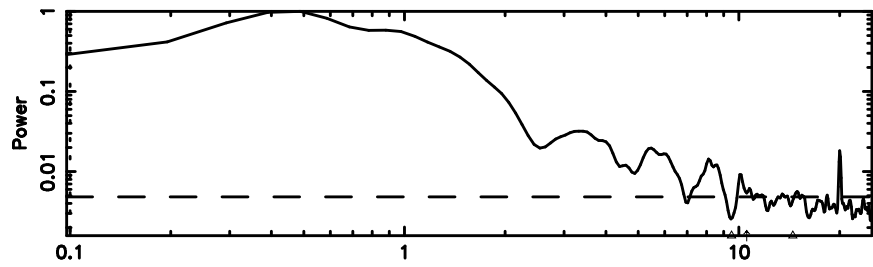

BLK:19,SNR1: 9.9889 ,SNR2: 19.070