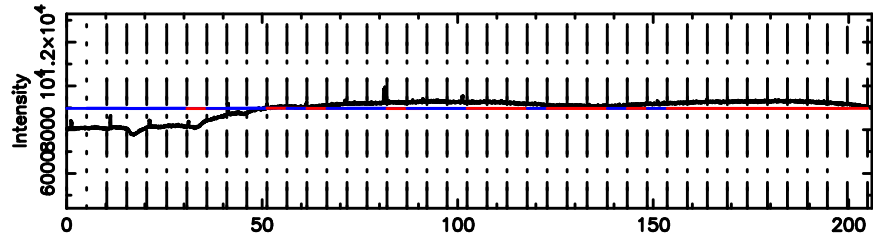

2347-02 2024/06/04 21.78UT TOYOKAWA-FUJI

F20240605064513

BLK:26,SNR1: 3.9545 ,SNR2: 10.075

Frequency (Hz)

T20240605064511

BLK:19,SNR1: 9.9889 ,SNR2: 19.070

Frequency (Hz)

2347-02 2024/06/04 21.78UT TOYOKAWA-KISO