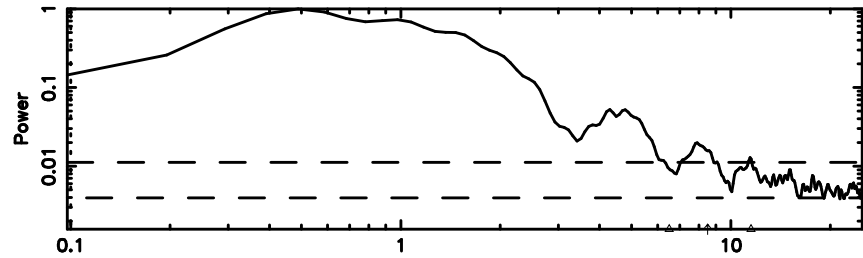

BLK:23,SNR1: 9.7141 ,SNR2: 18.065

Frequency (Hz)

0834-19 2024/06/05 6.53UT TOYOKAWA-KISO

F20240605153024

BLK:26,SNR1: 5.4288 ,SNR2: 13.329

Frequency (Hz)

K20240605153019

BLK:26,SNR1: 9.8611 ,SNR2: 18.343