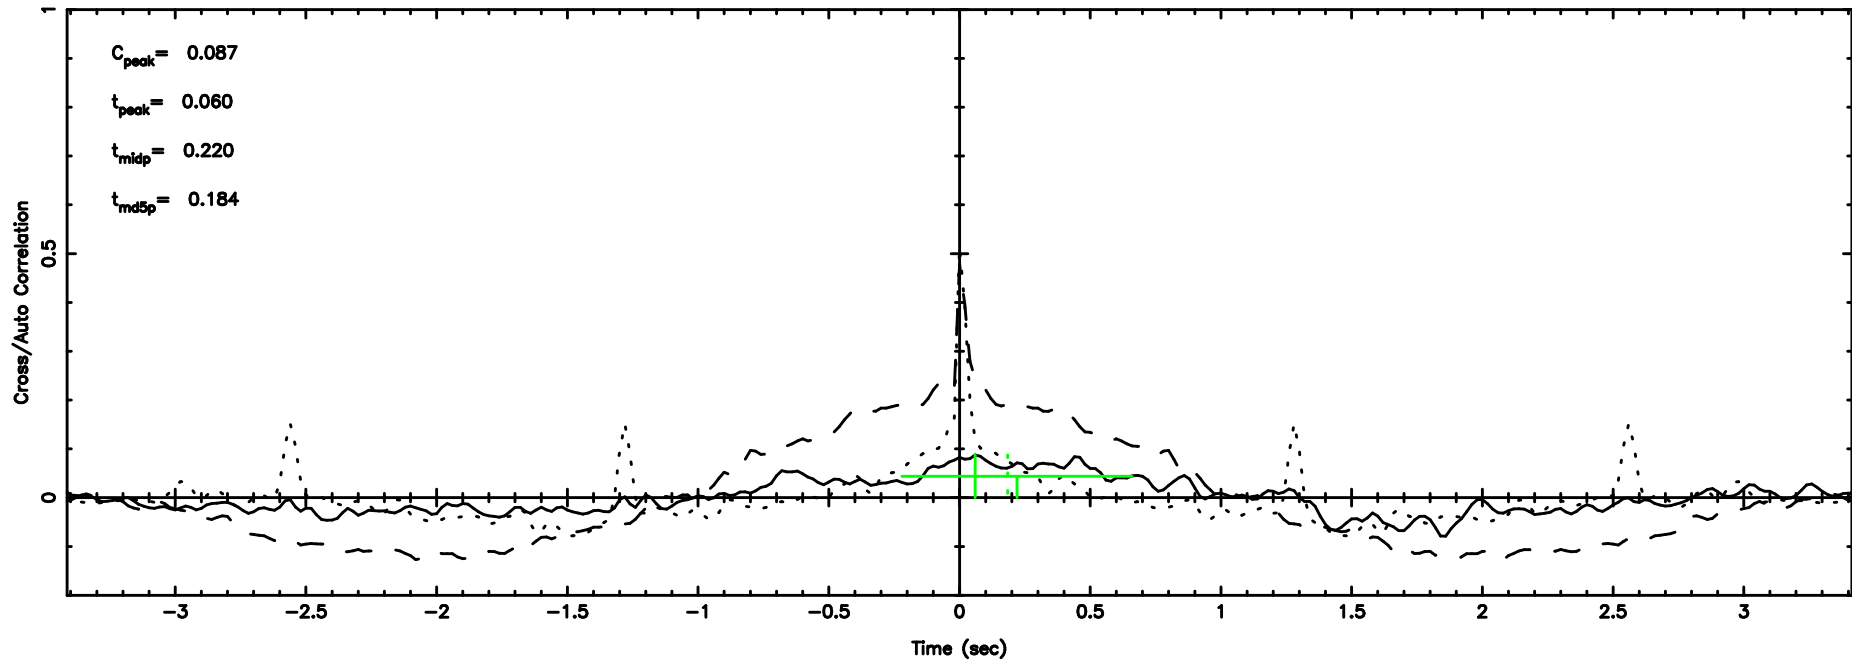

Frequency (Hz)