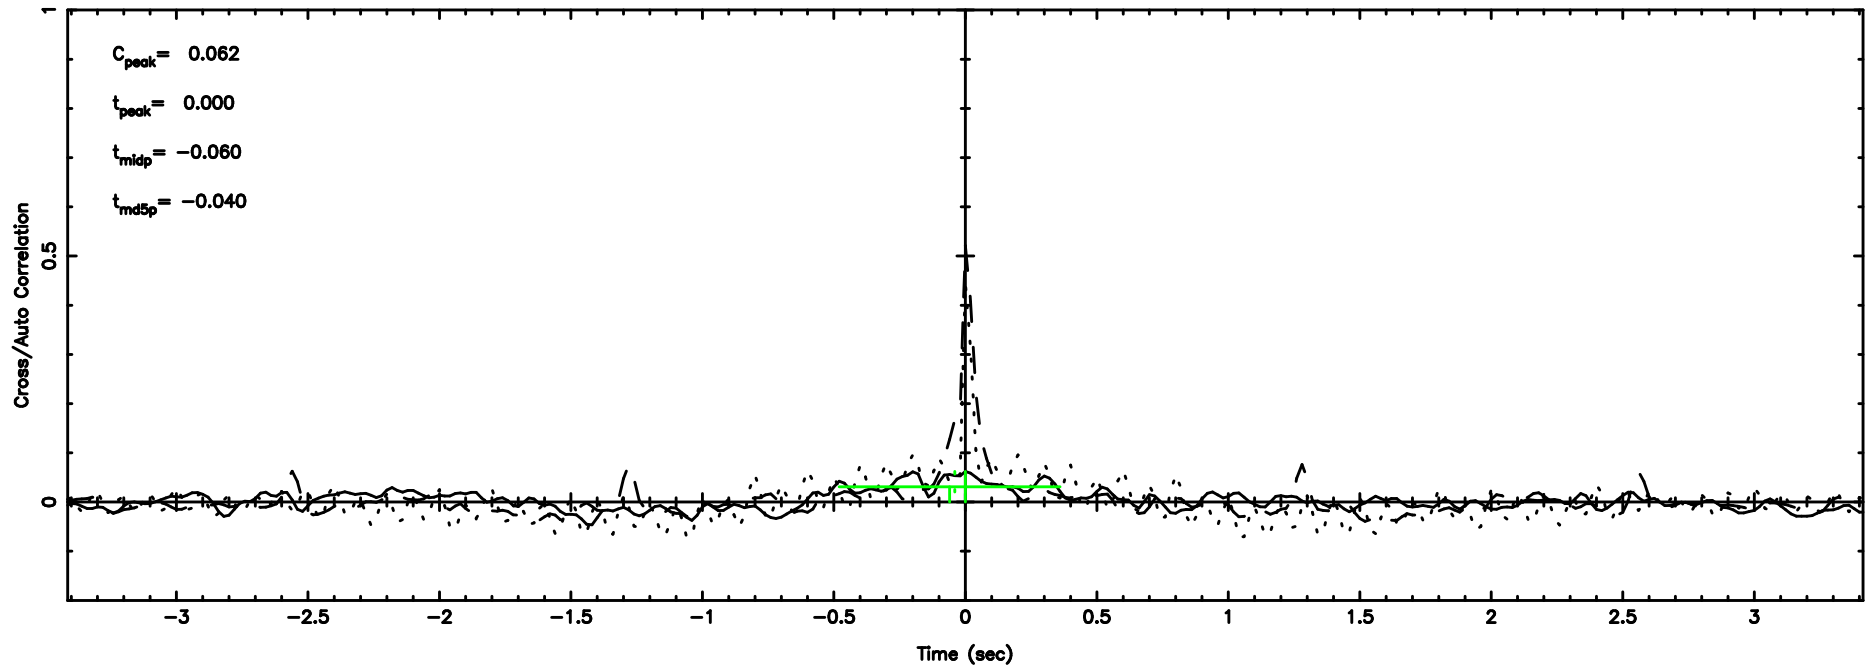

F20240605125356

BLK: 6,SNR1: 0.41313 ,SNR2: 1.2991

K20240605125351

BLK: 6,SNR1: 0.12289 ,SNR2: 1.9469

0556+191 2024/06/05 3.93UT FUJI -KISO