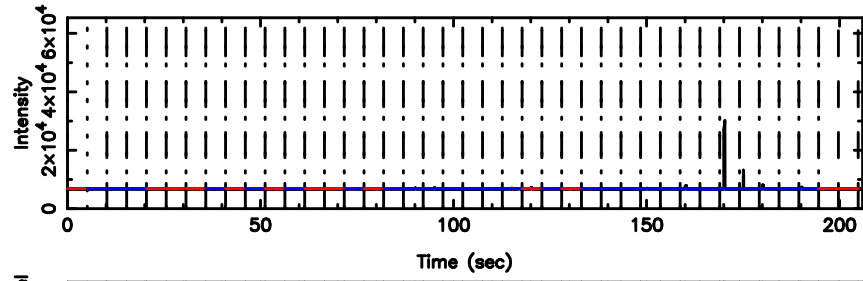

T20240605151842