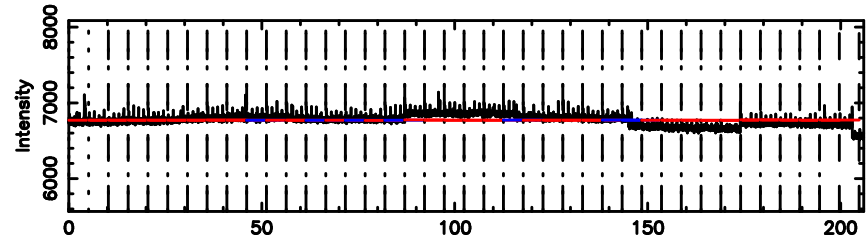

Frequency (Hz)

F20240605153530