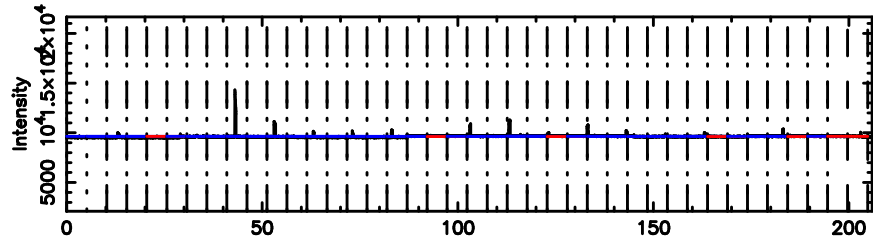

BLK:32,SNR1: 6.0635 ,SNR2: 14.758

Frequency (Hz)

2334+085 2024/06/04 21.55UT TOYOKAWA-KISO

K20240605063126

BLK:32,SNR1: 13.673 ,SNR2: 33.344

Frequency (Hz)

F20240605063131

BLK:33,SNR1: 15.317 ,SNR2: 27.511