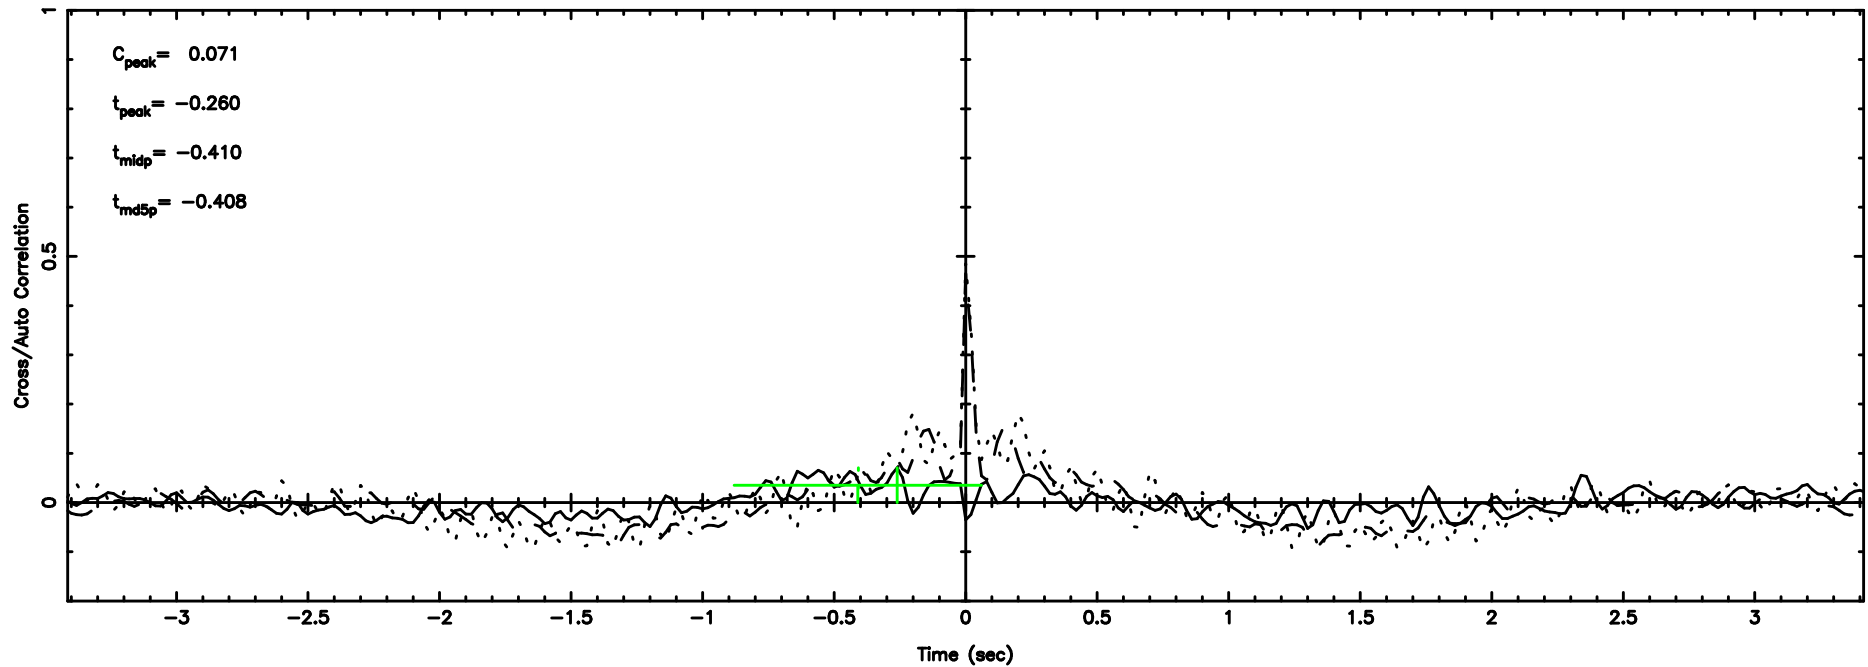

F20240605124929

BLK: 3,SNR1: 0.10435 ,SNR2: 3.1859

K20240605124925

BLK: 3,SNR1: 0.23368 ,SNR2: 1.2152

0552+12 2024/06/05 3.85UT FUJI -KISO