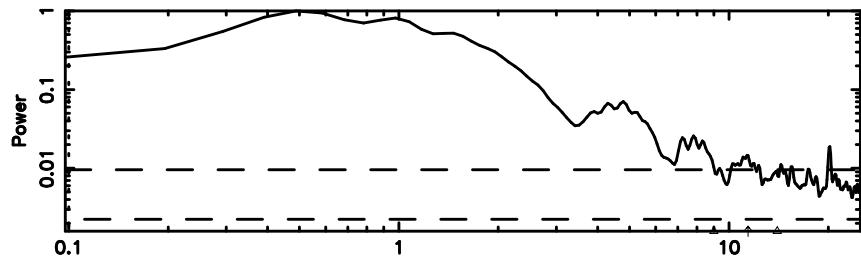

BLK:23,SNR1: 7.2500 ,SNR2: 12.852