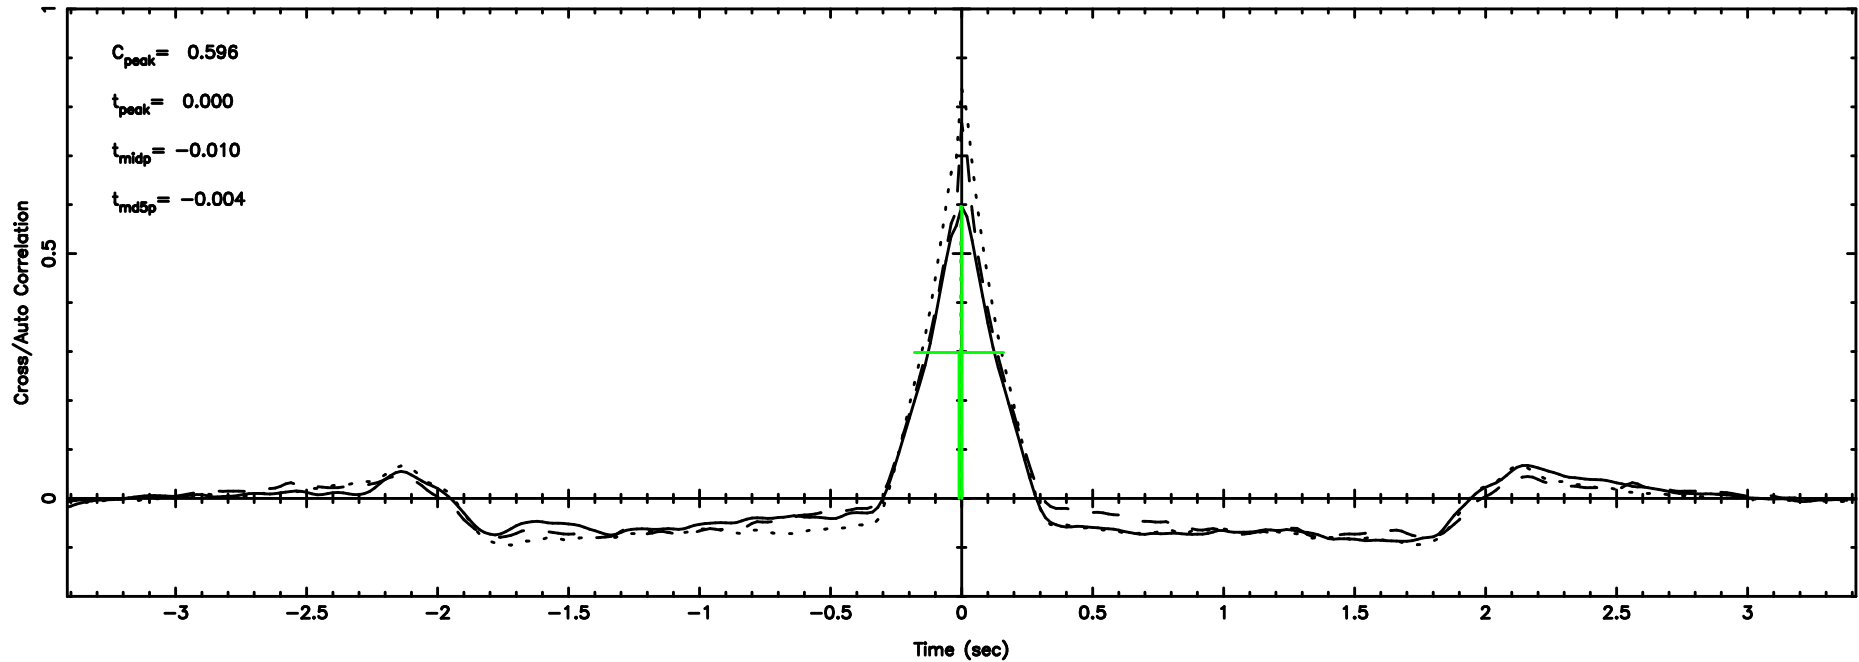

Frequency (Hz)

0834-19 2024/06/05 6.53UT FUJI -KISO