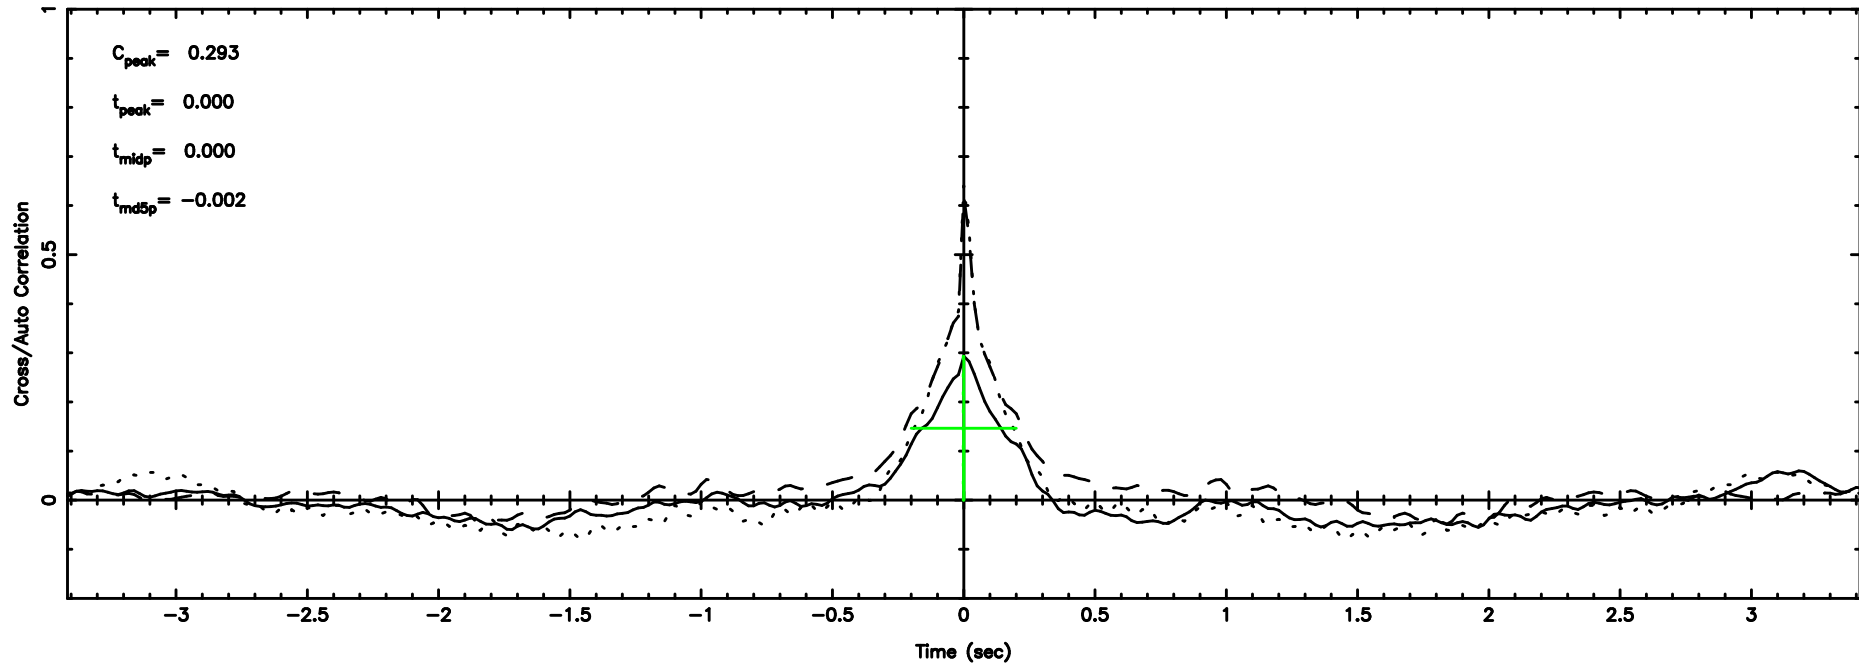

BLK:12,SNR1: 1.1401 ,SNR2: 4.7694

0723+10 2024/06/05 5.35UT TOYOKAWA-KISO

F20240605141934

BLK:14,SNR1: 2.4244 ,SNR2: 11.393

Frequency (Hz)

K20240605141929

BLK:14,SNR1: 1.0864 ,SNR2: 4.4671

Frequency (Hz)