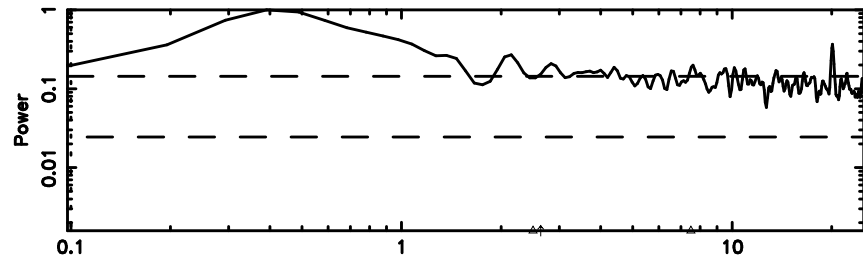

BLK: 8,SNR1: 0.92865E-01,SNR2: 1.5022