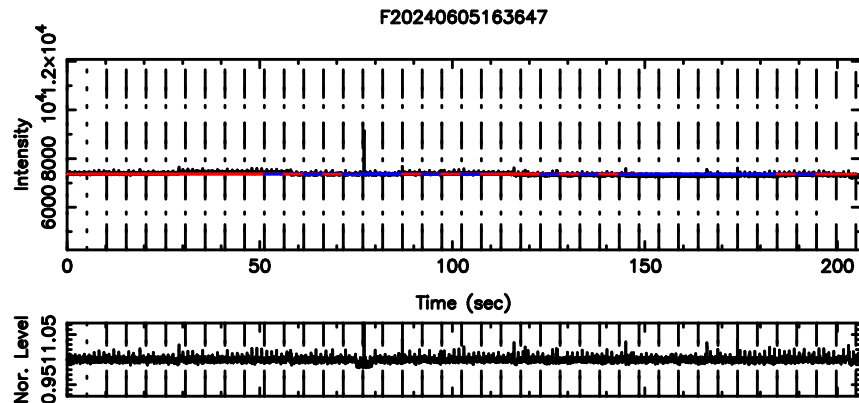

0941-08 2024/06/05 7.64UT TOYOKAWA-FUJI

T20240605163645

BLK:16,SNR1: 0.67699 ,SNR2: 6.0007

Frequency (Hz)

K20240605163642

BLK:16,SNR1: 6.0964 ,SNR2: 11.527

Frequency (Hz)

0941-08 2024/06/05 7.64UT TOYOKAWA-KISO