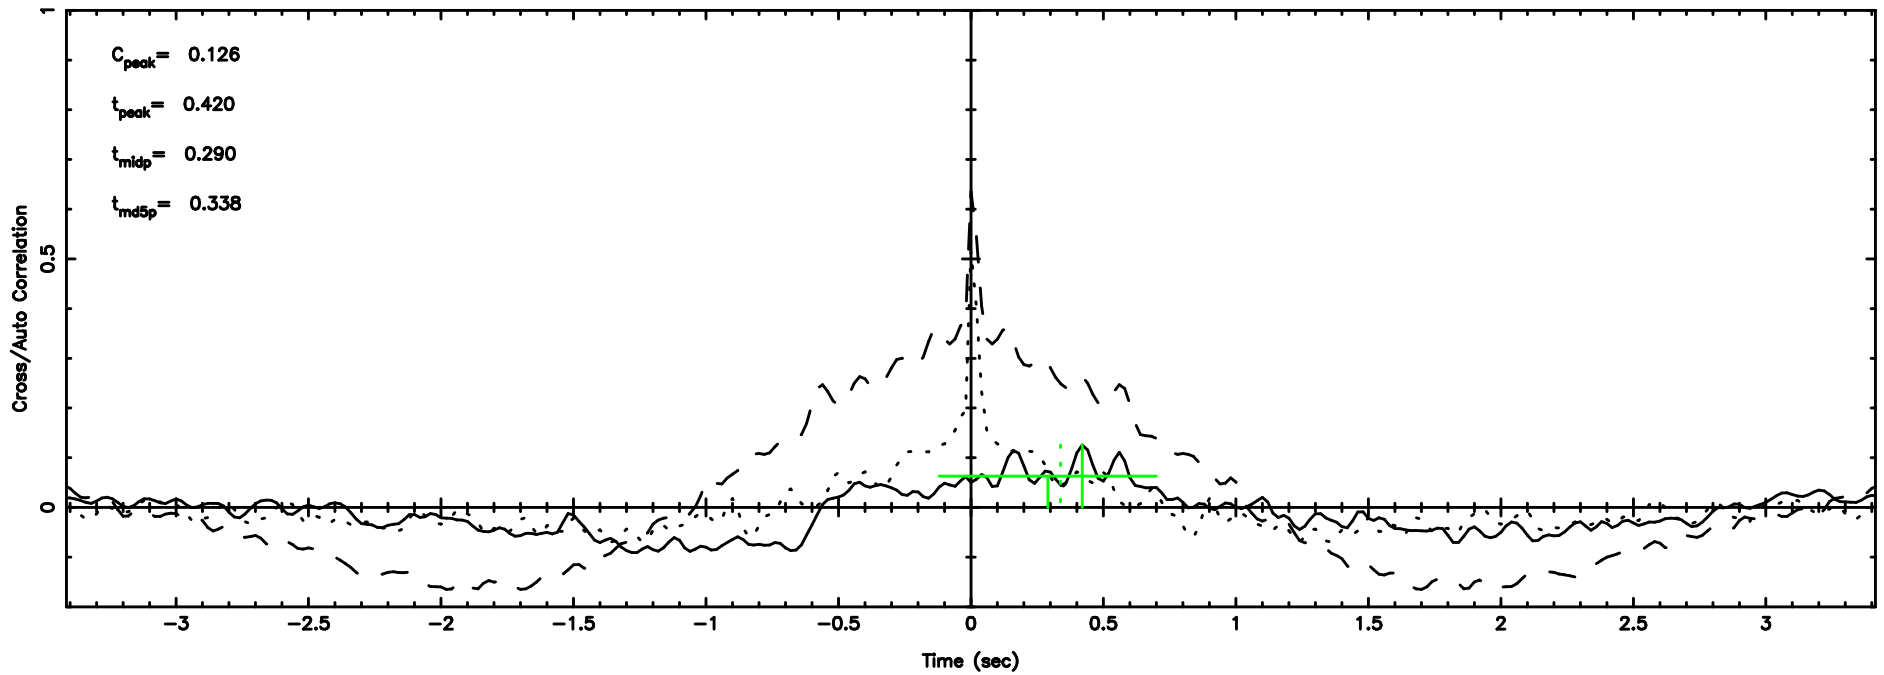

Frequency (Hz)

0044-056 2024/06/04 22.72UT TOYOKAWA-KISO