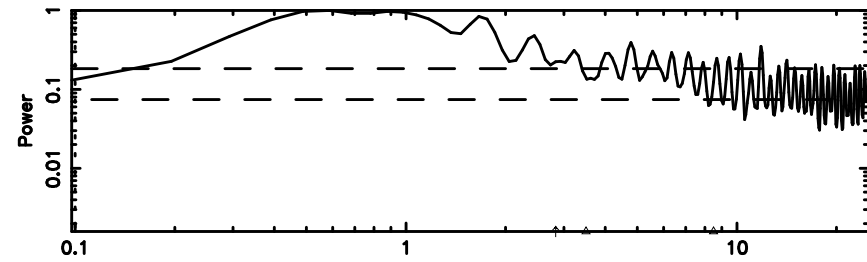

BLK: 8,SNR1: 1.9649 ,SNR2: 9.0488

Frequency (Hz)

F20240605140922

BLK: 8,SNR1: 0.87980E-01,SNR2: 2.1886

Frequency (Hz)

0713-024 2024/06/05 5.18UT TOYOKAWA-FUJI

T20240605140920

BLK:20,SNR1: 2.2097 ,SNR2: 10.220