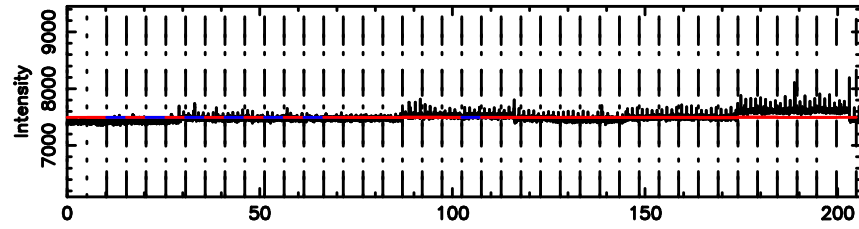

Frequency (Hz)

K20240605162942

BLK: 8,SNR1: 0.68682 ,SNR2: 5.6000

Frequency (Hz)

3C222 2024/06/05 7.52UT TOYOKAWA-KISO

F20240605162947

BLK: 7,SNR1: 0.14603 ,SNR2: 1.9513

Frequency (Hz)