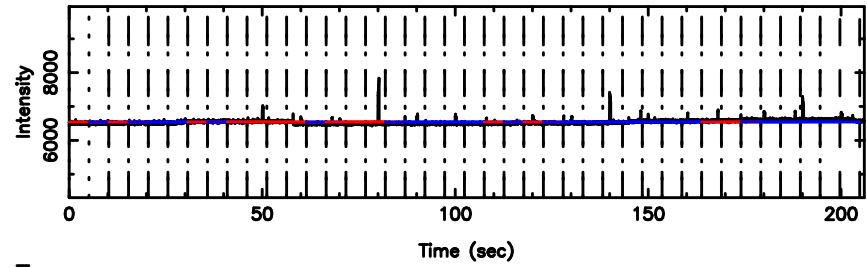

Frequency (Hz)

F20240605153024