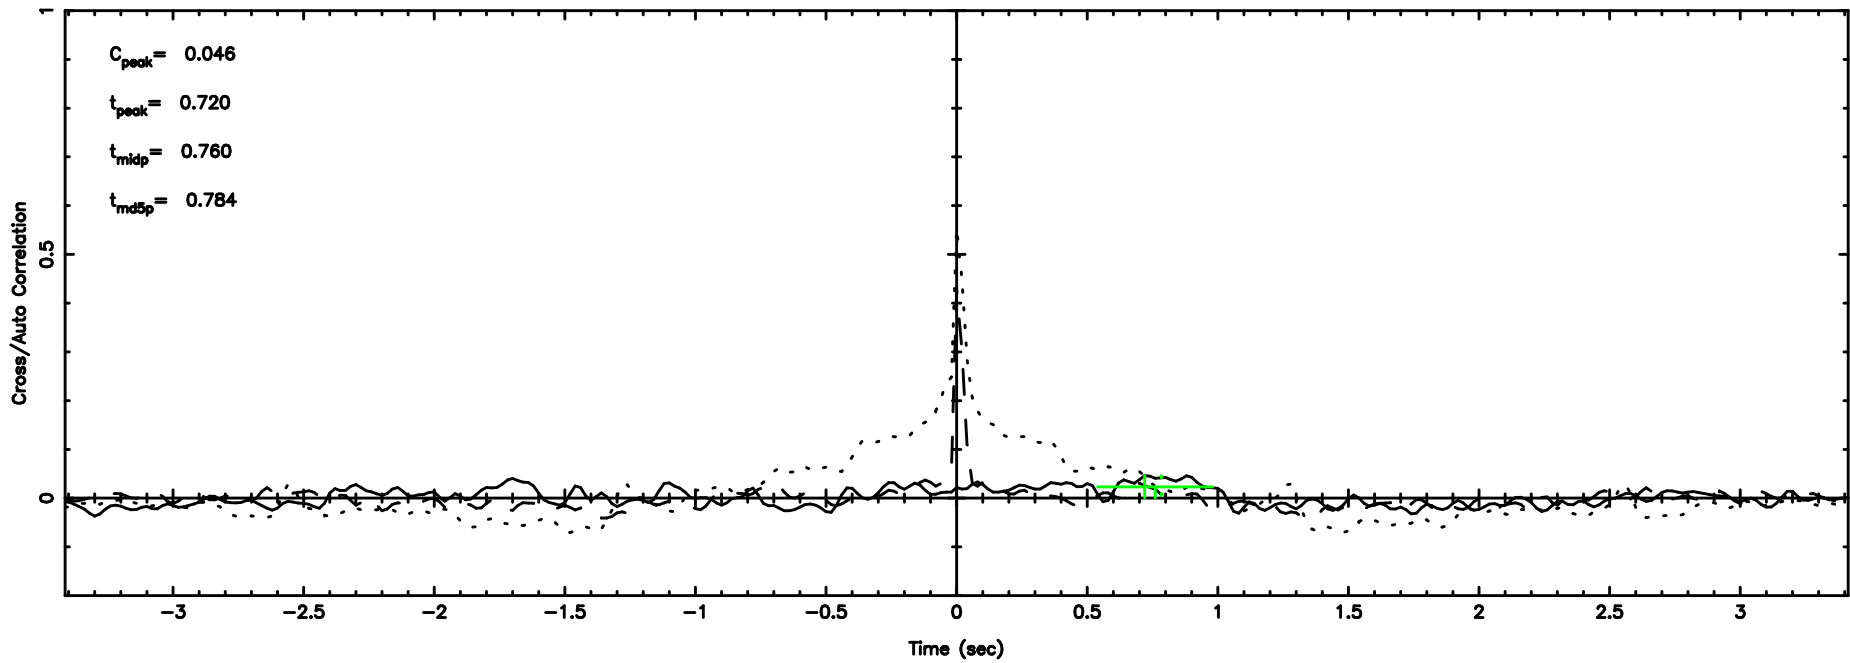

Frequency (Hz)

3C241 2024/06/05 8.28UT TOYOKAWA-FUJI