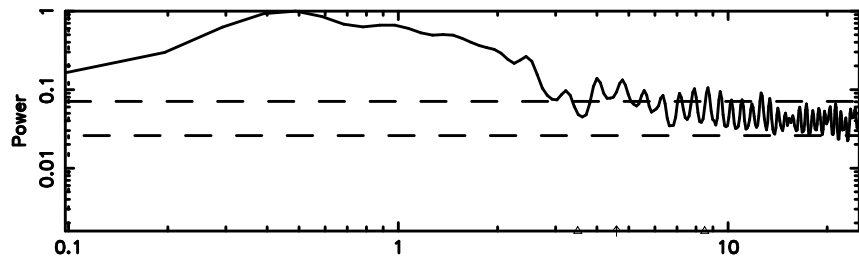

Frequency (Hz)

K20240605161518

BLK:19,SNR1: 5.0146 ,SNR2: 9.7902

Frequency (Hz)

0919-142 2024/06/05 7.28UT TOYOKAWA-KISO

F20240605161523

BLK:23,SNR1: 0.55024 ,SNR2: 3.3851

Frequency (Hz)