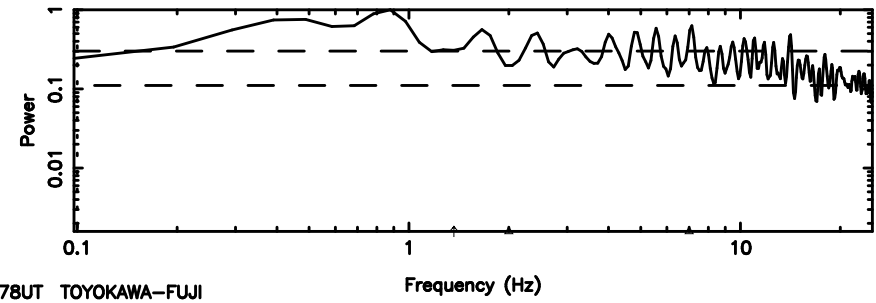

BLK: 5,SNR1:-0.12567 ,SNR2: 0.92971

0548+16 2024/06/05 3.78UT TOYOKAWA-FUJI