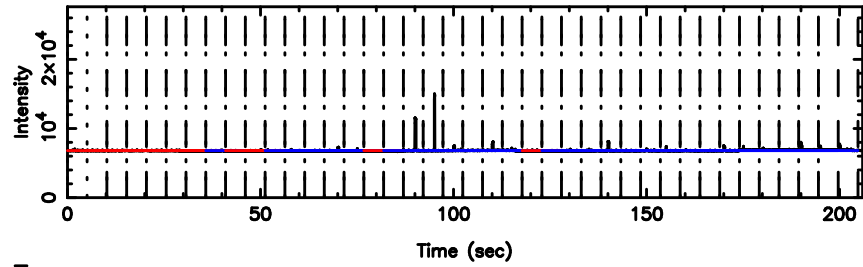

F20240605151844