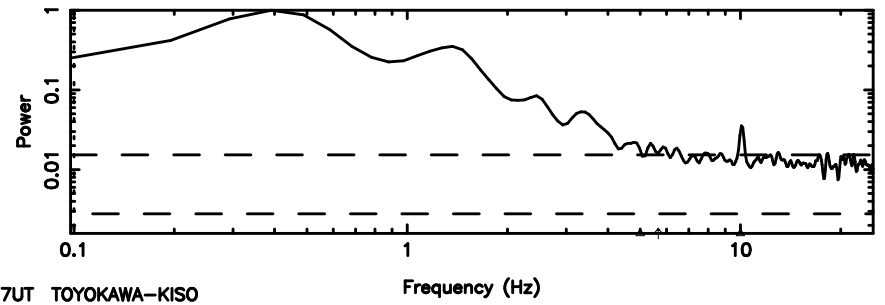

BLK:24,SNR1: 0.46575 ,SNR2: 2.8204

Frequency (Hz)

T20240605083220

BLK:33,SNR1: 18.750 ,SNR2: 30.438

3C48 2024/06/04 23.57UT TOYOKAWA-KISO

K20240605083217

BLK:33,SNR1: 2.4028 ,SNR2: 8.8657

F20240605083222