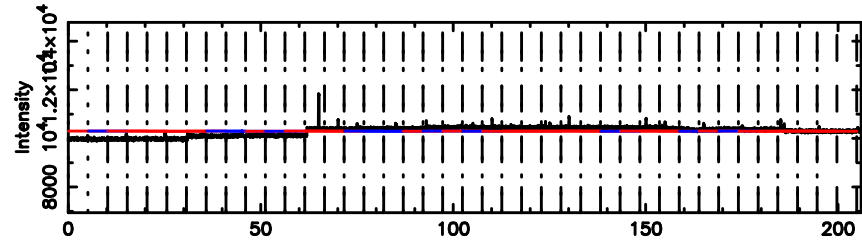

T20240605170107

BLK:12,SNR1: 0.71678 ,SNR2: 4.6875

Frequency (Hz)

K20240605170104

BLK:12,SNR1: 0.97910 ,SNR2: 3.5416

Frequency (Hz)

3C237 2024/06/05 8.05UT TOYOKAWA-KISO

F20240605170109