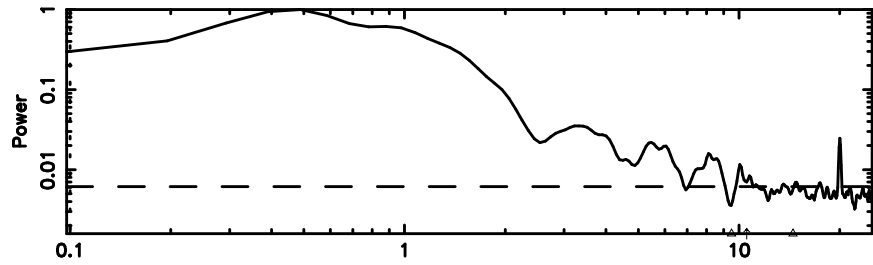

Frequency (Hz)

2334+085 2024/06/04 21.55UT FUJI -KISO

K20240605063126

BLK:33,SNR1: 13.677 ,SNR2: 33.355

Frequency (Hz)

T20240605064511

BLK:26,SNR1: 8.0290 ,SNR2: 15.322

Frequency (Hz)