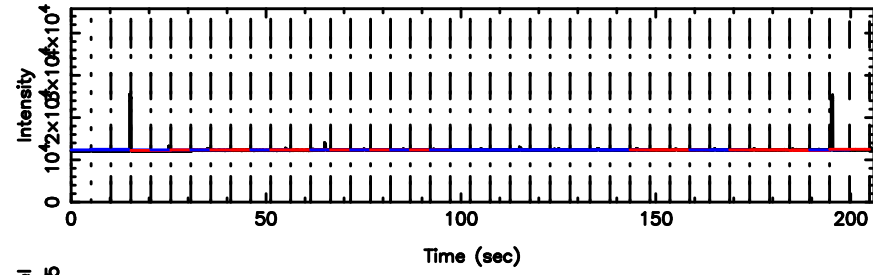

K20240605081244

BLK:22,SNR1: 14.113 ,SNR2: 33.603

T20240605082547

BLK:15,SNR1: 0.44729 ,SNR2: 3.9040

Frequency (Hz)

F20240605082549

BLK:15,SNR1: 0.43968 ,SNR2: 3.5752

Frequency (Hz)