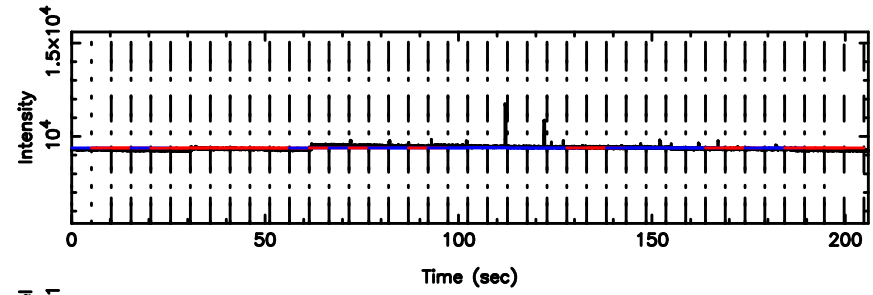

K20240605140917