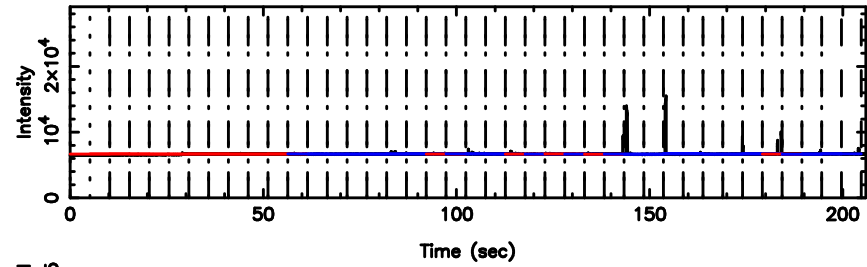

F20240605145510