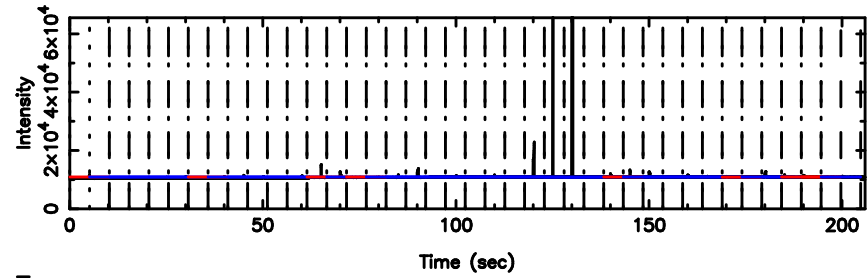

Frequency (Hz)

3C196 2024/06/05 6.15UT TOYOKAWA-FUJI

T20240605150732

BLK:31,SNR1: 6.6596 ,SNR2: 12.495

K20240605150729

BLK:31,SNR1: 8.7980 ,SNR2: 16.415

3C196 2024/06/05 6.15UT TOYOKAWA-KISO

F20240605150734