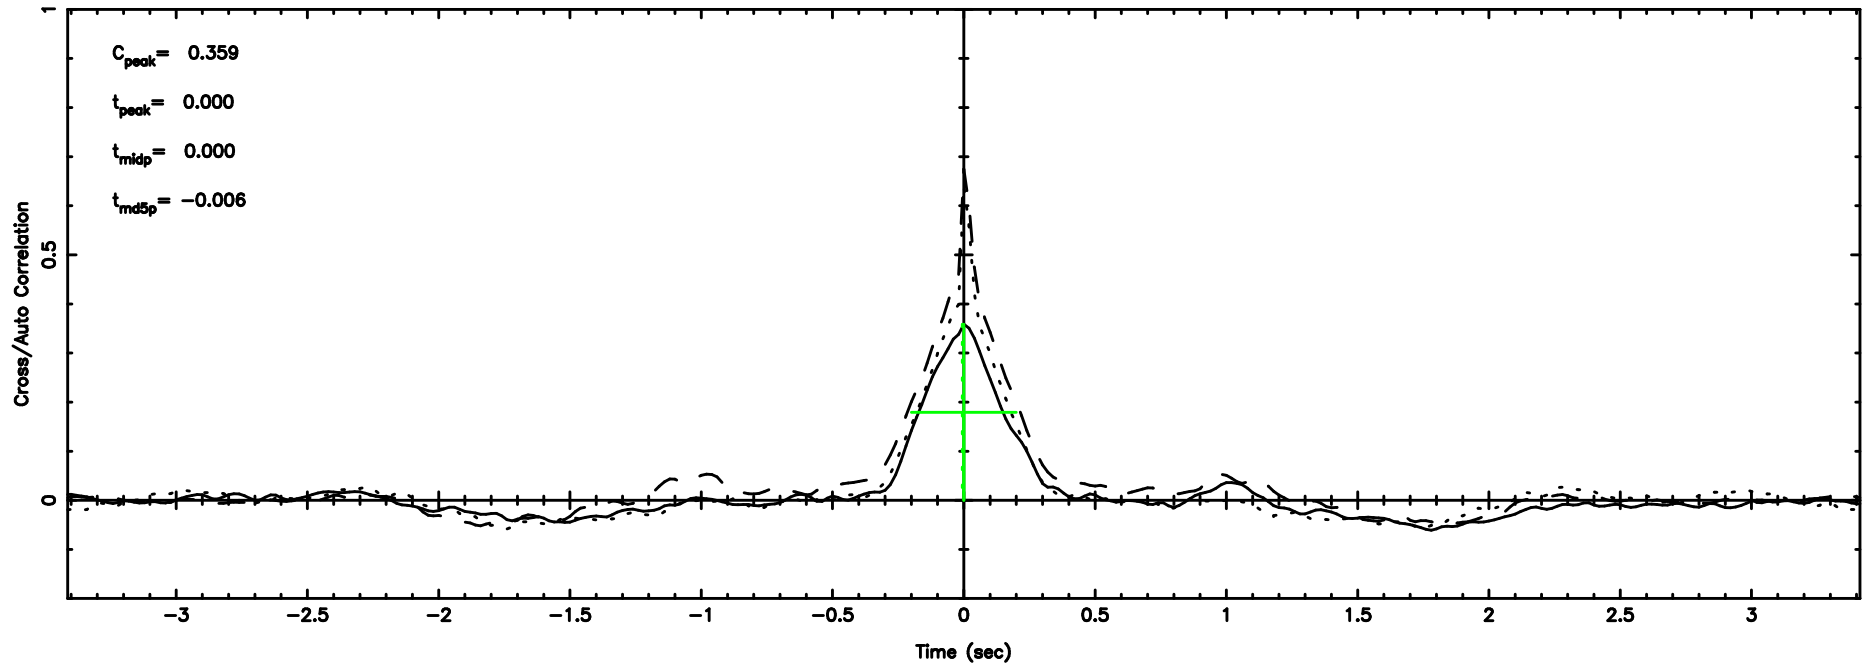

0723+10 2024/06/05 5.35UT TOYOKAWA-FUJI