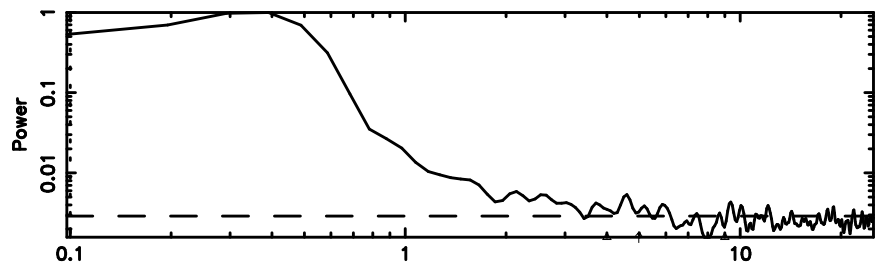

T20240605052411

BLK:12,SNR1: 7.0748 ,SNR2: 28.971

Frequency (Hz)

2227+444 2024/06/04 20.43UT TOYOKAWA-FUJI

F20240605052413

BLK:12,SNR1: 2.7003 ,SNR2: 6.9104

Frequency (Hz)

T20240605052411