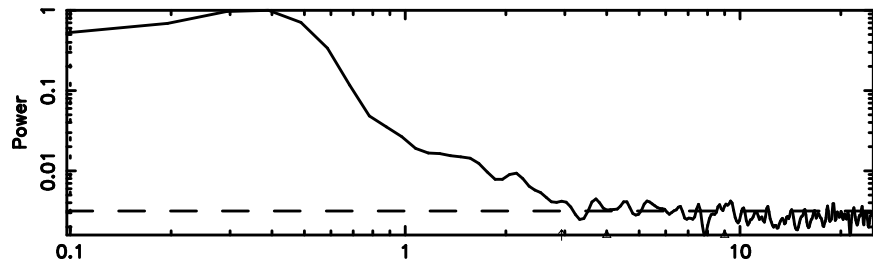

BLK:13,SNR1: 6.6169 ,SNR2: 46.863