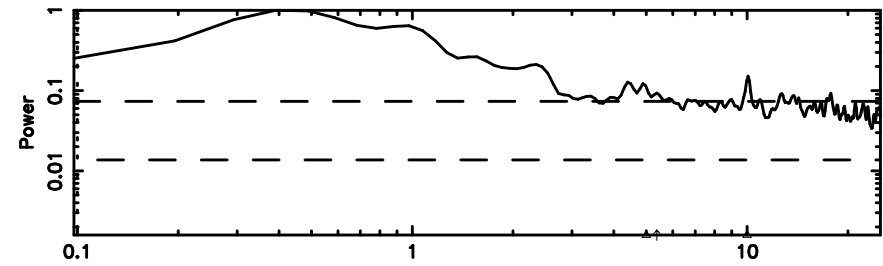

BLK:13,SNR1: 6.6169 ,SNR2: 46.863

Frequency (Hz)

2227+444 2024/06/04 20.43UT TOYOKAWA-KISO

K20240605052408

BLK:13,SNR1: 0.56792 ,SNR2: 2.3535

Frequency (Hz)

F20240605052413

BLK: 9,SNR1: 3.2916 ,SNR2: 11.552