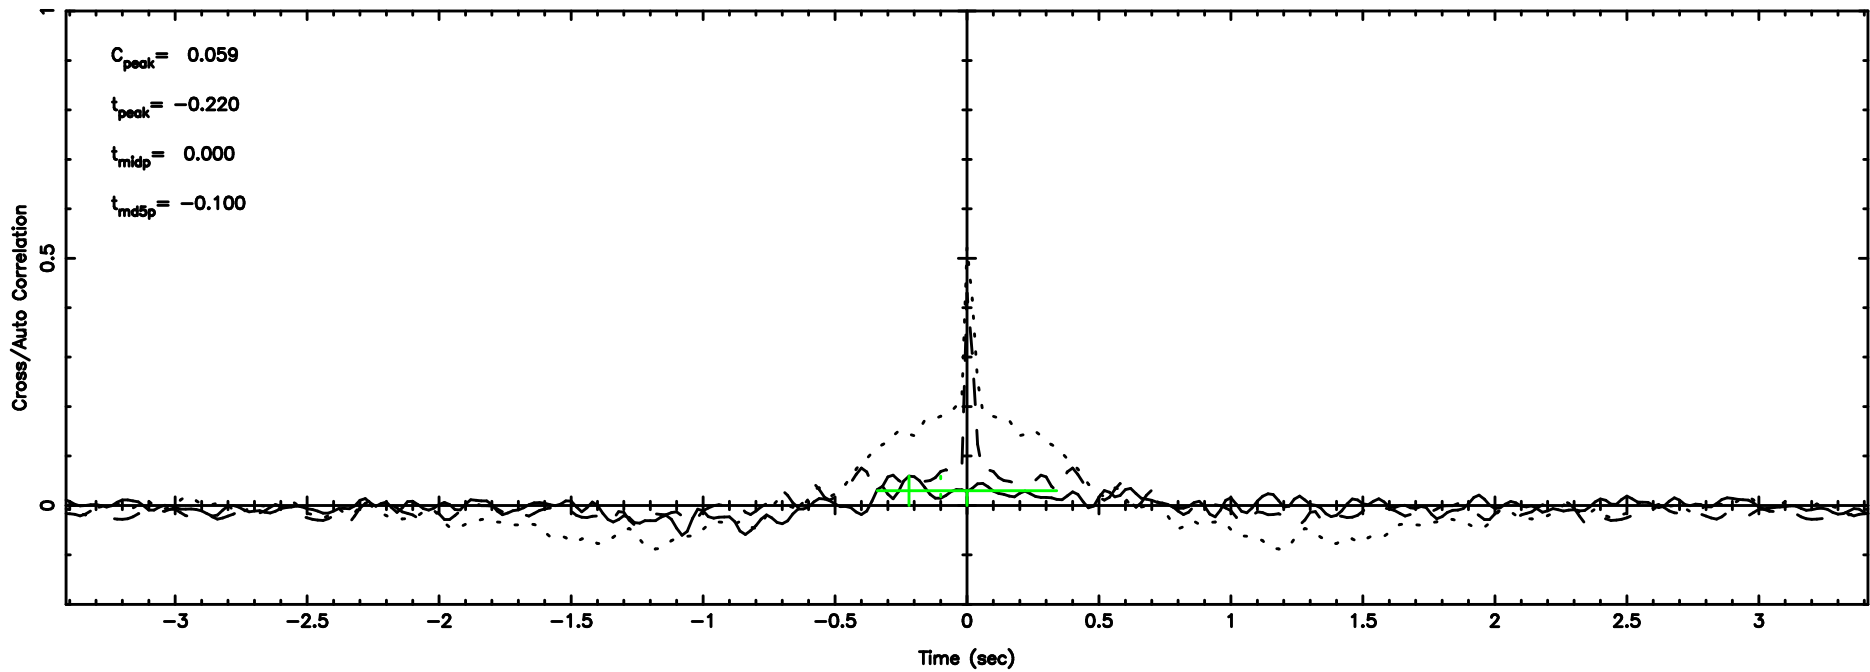

T20240605102140

BLK: 6,SNR1: 0.90387E-01,SNR2: 2.1345

F20240605102142

BLK: 6,SNR1: 0.28281 ,SNR2: 5.0021

0324+119 2024/06/05 1.39UT TOYOKAWA-FUJI