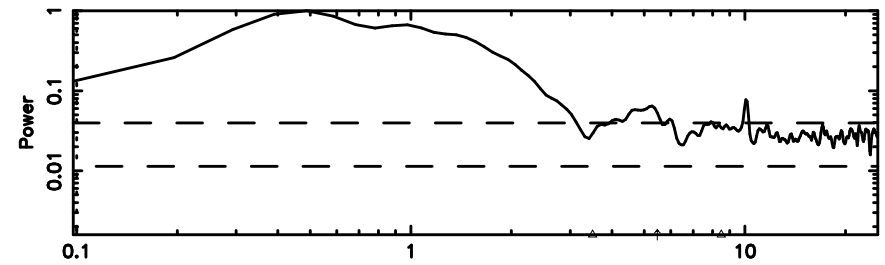

BLK:17,SNR1: 1.1513 ,SNR2: 4.9120