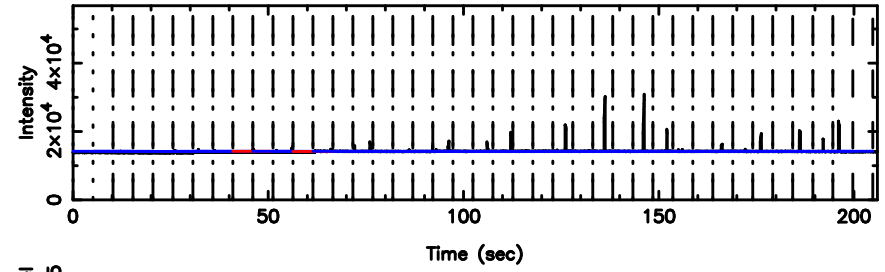

BLK:36,SNR1: 14.884 ,SNR2: 26.288

Frequency (Hz)

0019-00 2024/06/04 22.31UT TOYOKAWA-KISO

F20240605071708

BLK:37,SNR1: 13.036 ,SNR2: 22.038

Frequency (Hz)

K20240605071703

BLK:37,SNR1: 14.868 ,SNR2: 26.260