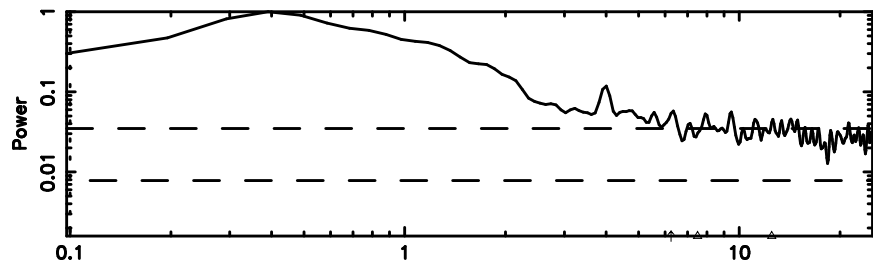

BLK:13,SNR1: 1.6055 ,SNR2: 5.6211

Frequency (Hz)

2325+269 2024/06/04 21.41UT TOYOKAWA-KISO

F20240605062249

BLK:14,SNR1: 1.3102 ,SNR2: 4.4123

K20240605062245

BLK:14,SNR1: 1.5290 ,SNR2: 5.4385

2325+269 2024/06/04 21.41UT FUJI -KISO