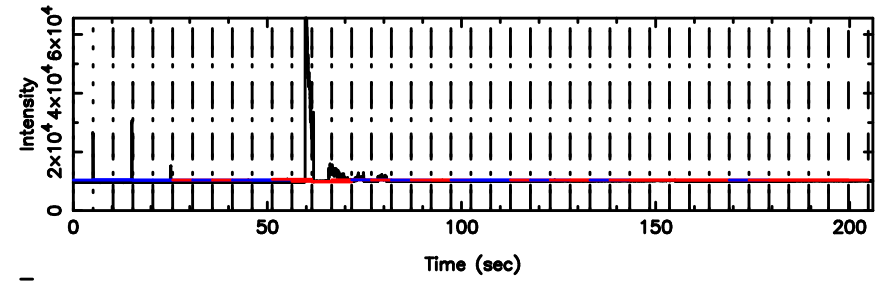

0422+178 2024/06/05 2.36UT TOYOKAWA-KISO

F20240605111939

BLK:16,SNR1: 3.2043 ,SNR2: 13.876

K20240605111934

BLK:16,SNR1: 4.1130 ,SNR2: 17.271

0422+178 2024/06/05 2.36UT FUJI -KISO

T20240605112705

BLK:17,SNR1: 3.7229 ,SNR2: 11.743