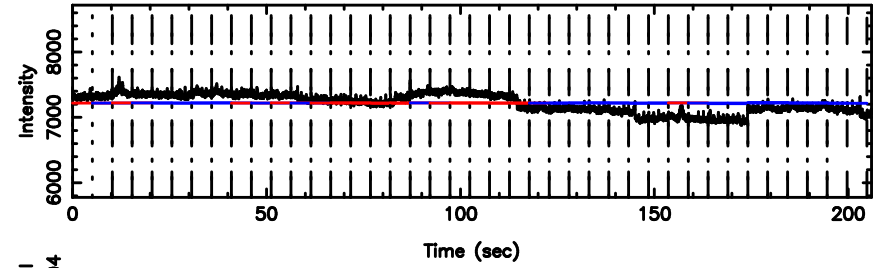

BLK:24,SNR1: 6.3808 ,SNR2: 39.361

0531+194 2024/06/05 3.51UT TOYOKAWA-FUJI

F20240605122848

BLK:24,SNR1: 0.69903 ,SNR2: 3.6229

T20240605122846

BLK:24,SNR1: 6.8304 ,SNR2: 40.909

0531+194 2024/06/05 3.51UT TOYOKAWA-KISO