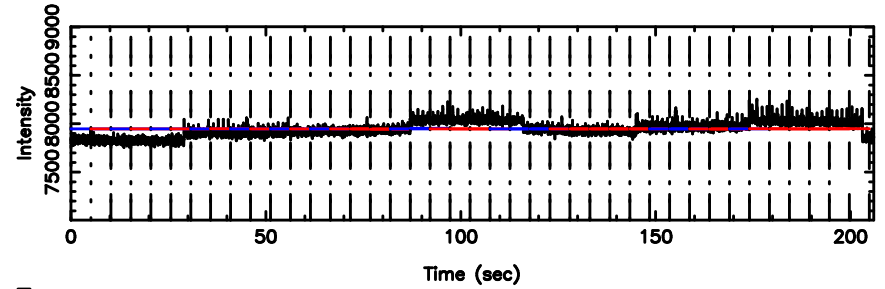

K20240605081244

BLK:22,SNR1: 14.113 ,SNR2: 33.603

T20240605082547

BLK:15,SNR1: 0.44729 ,SNR2: 3.9040

Frequency (Hz)

F20240605082549

BLK:15,SNR1: 0.43968 ,SNR2: 3.5752

Frequency (Hz)