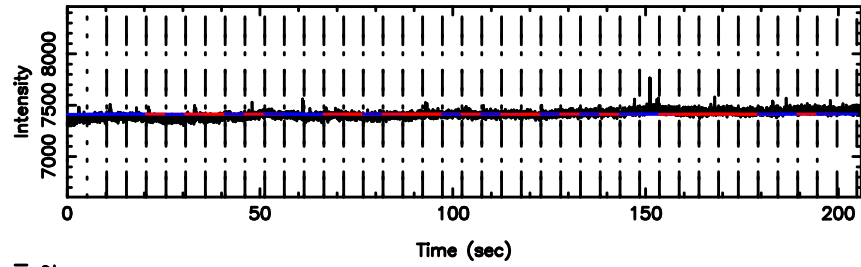

BLK: 8,SNR1: 0.61743 ,SNR2: 3.0930

Frequency (Hz)

F20240605161523

BLK: 8,SNR1: 0.53349 ,SNR2: 3.4981

Frequency (Hz)

0919-142 2024/06/05 7.28UT TOYOKAWA-FUJI

T20240605161521

BLK:19,SNR1: 0.58485 ,SNR2: 2.9412