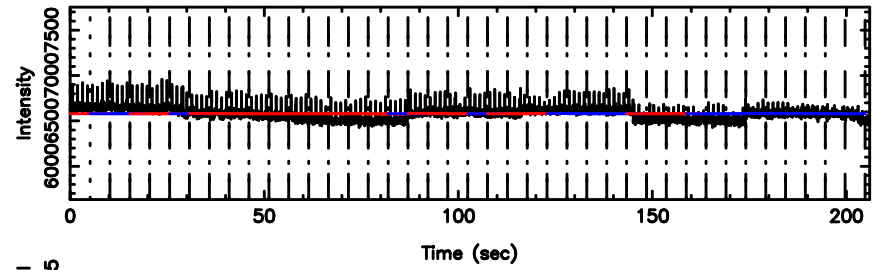

F20240605112707

BLK:17,SNR1:-0.17224 ,SNR2: 2.2063