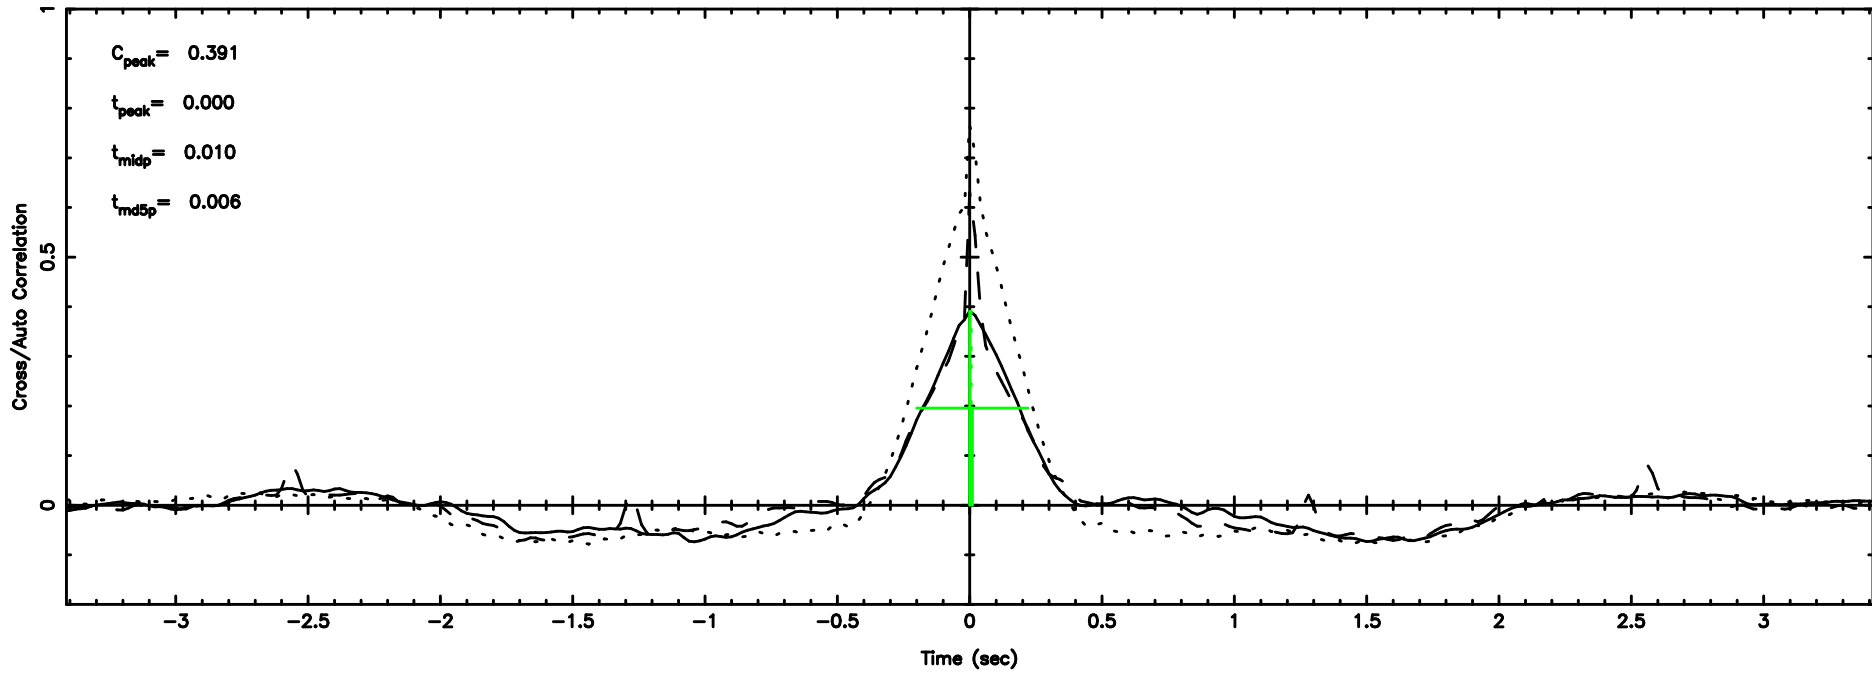

K20240605081244

BLK:22,SNR1: 14.113 ,SNR2: 33.603

T20240605082547

BLK:15,SNR1: 0.44729 ,SNR2: 3.9040

Frequency (Hz)

F20240605082549

BLK:15,SNR1: 0.43968 ,SNR2: 3.5752

Frequency (Hz)