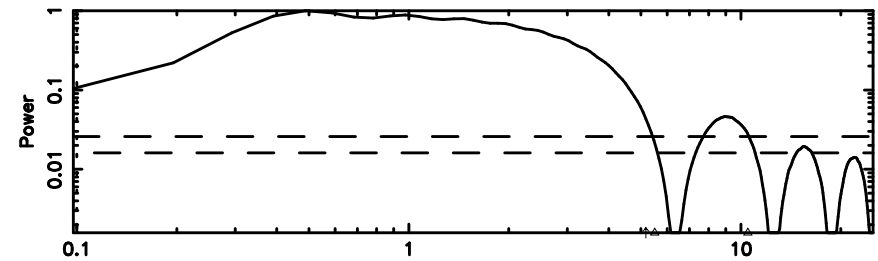

BLK:10,SNR1: 3.5053 ,SNR2: 15.099

0422+178 2024/06/05 2.36UT TOYOKAWA-FUJI

T20240605111937

BLK: 9,SNR1: 0.28665 ,SNR2: 1.1742

Frequency (Hz)

K20240605111934

BLK: 9,SNR1: 4.1023 ,SNR2: 17.227

Frequency (Hz)