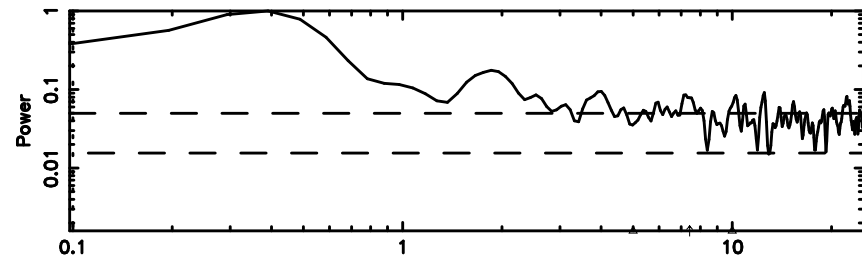

BLK: 4,SNR1: 0.44532 ,SNR2: 1.4903