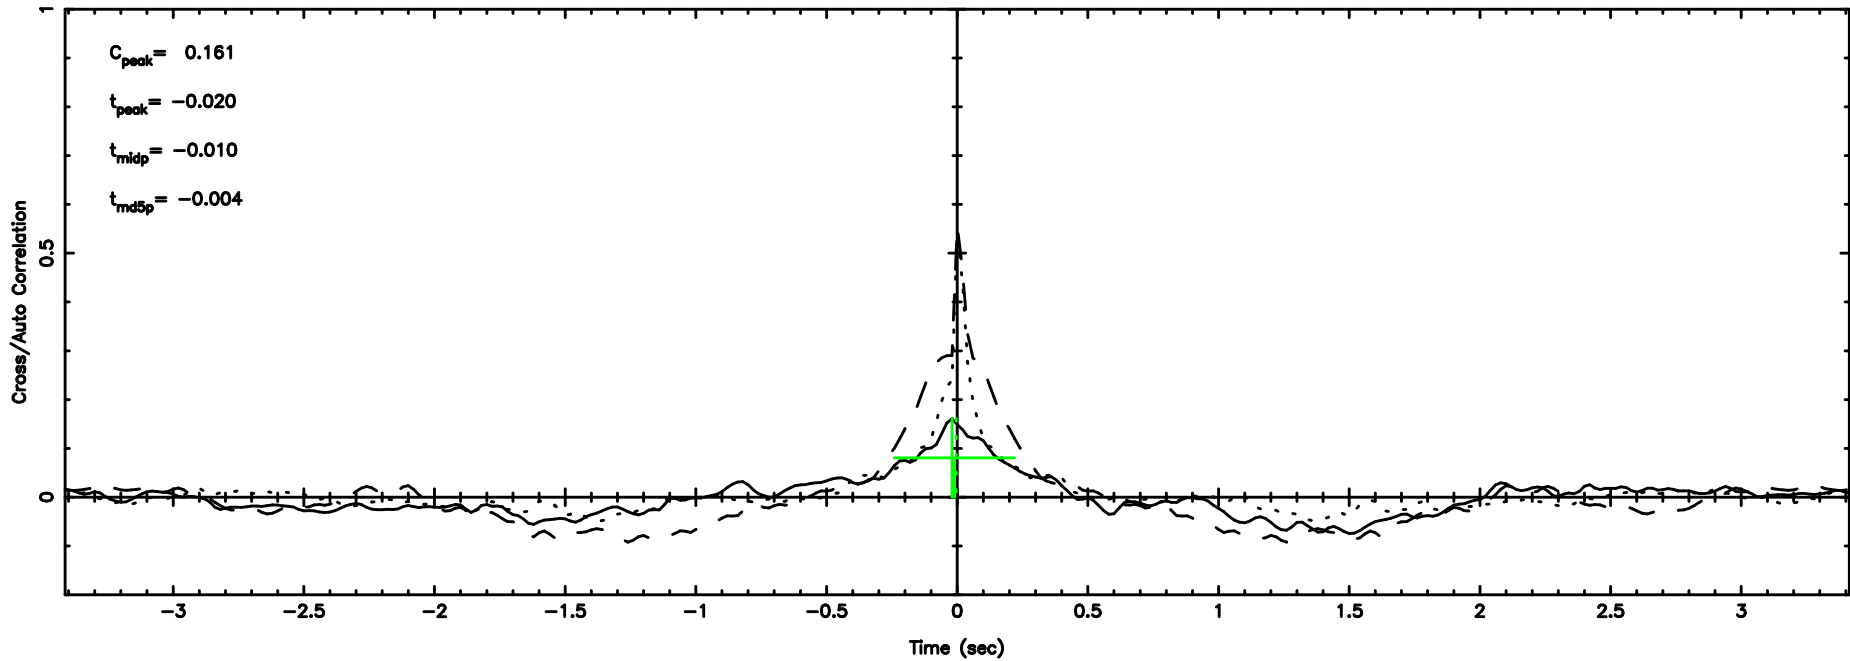

Frequency (Hz)

3C237 2024/06/05 8.05UT TOYOKAWA-FUJI