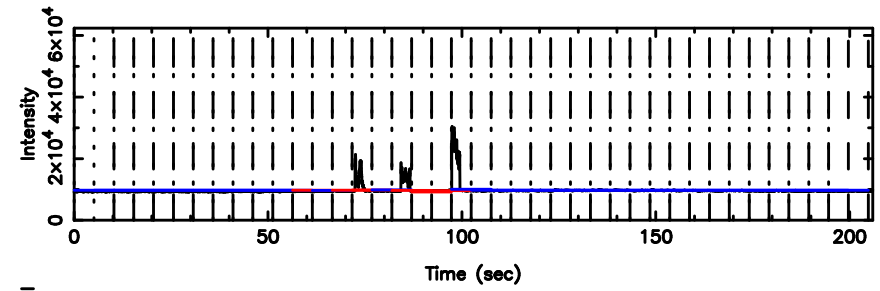

3C147 2024/06/05 3.65UT TOYOKAWA-KISO

K20240605123703