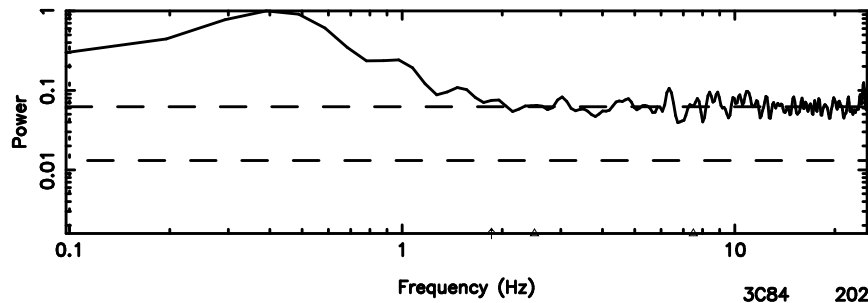

BLK:11,SNR1: 0.40294 ,SNR2: 4.2137