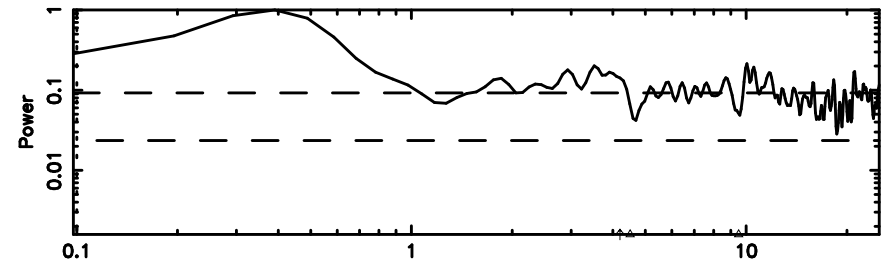

Frequency (Hz)

T20240605055633

BLK: 5,SNR1: 44.639 ,SNR2: 67.121

Frequency (Hz)

2259+481 2024/06/04 20.97UT TOYOKAWA-KISO

K20240605055631

BLK: 5,SNR1: 0.22261 ,SNR2: 1.2050

Frequency (Hz)