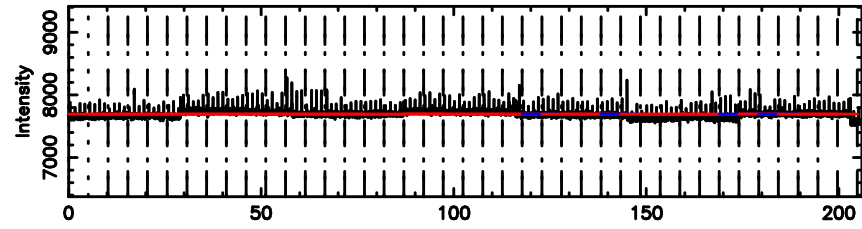

Frequency (Hz)

3C230 2024/06/05 7.78UT TOYOKAWA-FUJI

F20240605164509