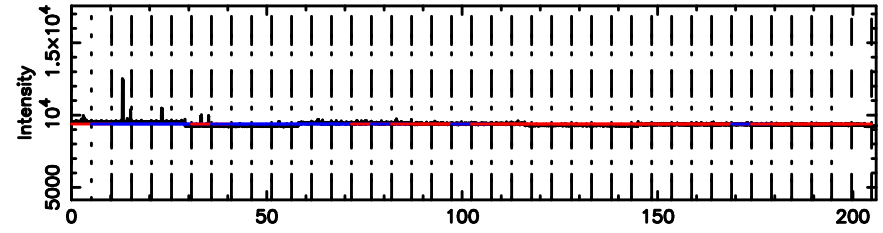

BLK:11,SNR1: 1.7427 ,SNR2: 3.4954

Frequency (Hz)

T20240605070829

BLK:15,SNR1: 1.2184 ,SNR2: 2.6822

Frequency (Hz)

F20240605070831

BLK:15,SNR1: 2.2959 ,SNR2: 11.253

Frequency (Hz)