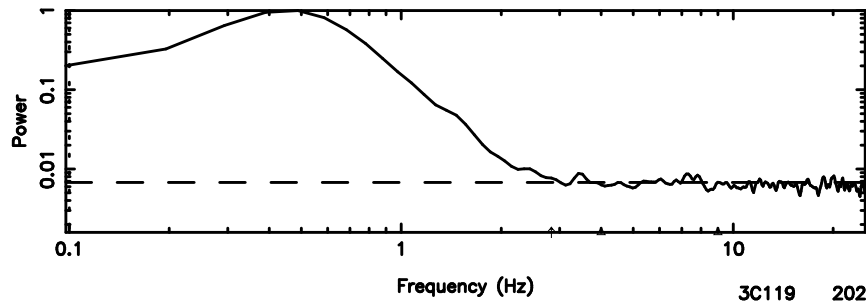

BLK:33,SNR1: 4.0441 ,SNR2: 29.558