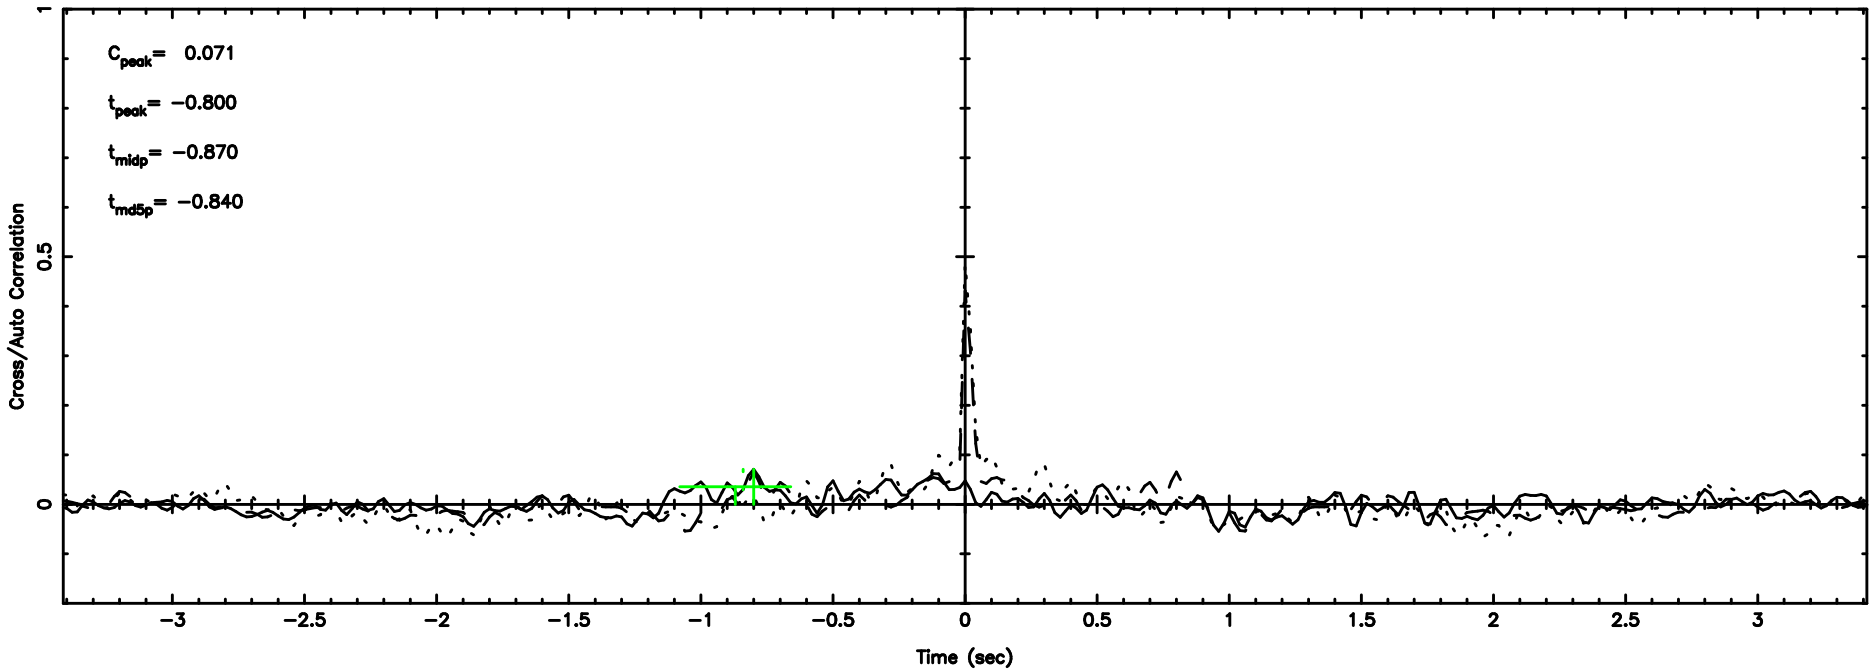

Frequency (Hz)