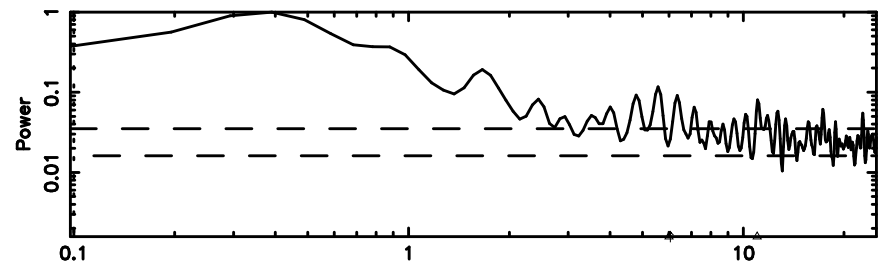

Frequency (Hz)

2243+394 2024/06/04 20.71UT FUJI -KISO

T20240605055633

BLK: 5, SNR1: 2.6511 ,SNR2: 11.444

Frequency (Hz)

2259+481 2024/06/04 20.97UT TOYOKAWA-FUJI

F20240605055635

BLK: 5, SNR1: 0.88424 ,SNR2: 3.1822