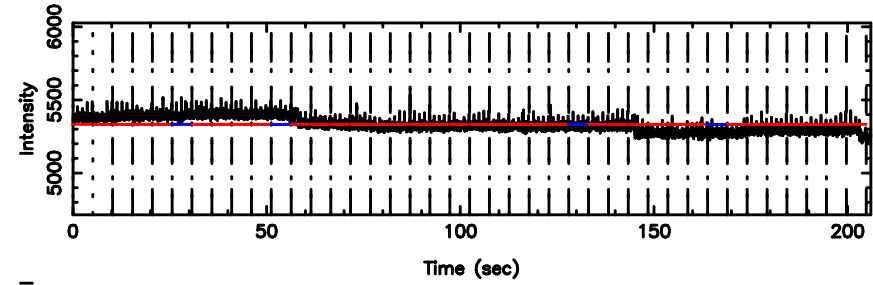

F20240605130142