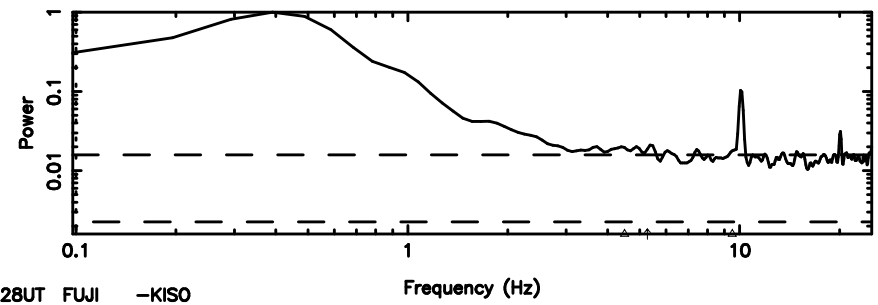

BLK:35,SNR1: 1.6908 ,SNR2: 6.3814