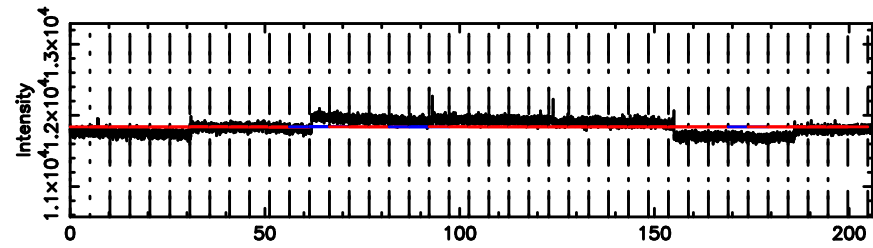

F20240605085207

BLK: 5,SNR1: 2.0912 ,SNR2: 5.6111

Frequency (Hz)

K20240605085202

BLK: 5,SNR1: 0.53482 ,SNR2: 6.1071

Frequency (Hz)

0155-109 2024/06/04 23.90UT FUJI -KISO

T20240605091102