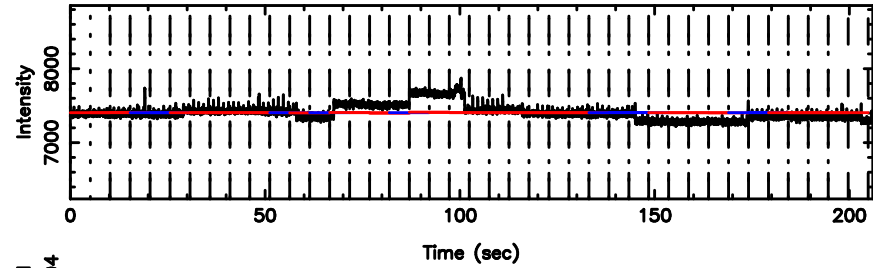

BLK:30,SNR1: 0.40064 ,SNR2: 2.4368

3C48 2024/06/04 23.57UT FUJI -KISO

K20240605083217

BLK:30,SNR1: 2.6639 ,SNR2: 10.488

T20240605085205

BLK:10,SNR1: 0.29658 ,SNR2: 1.6109

Frequency (Hz)

F20240605085207