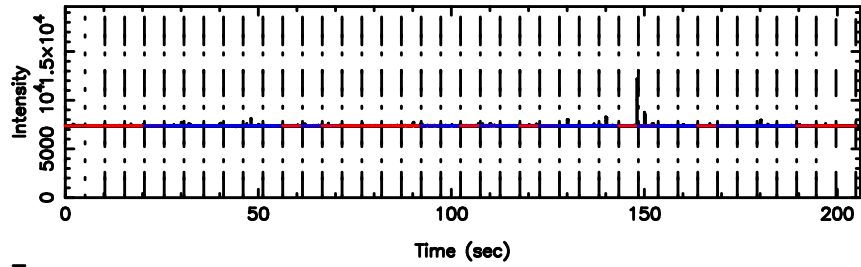

T20240605153022