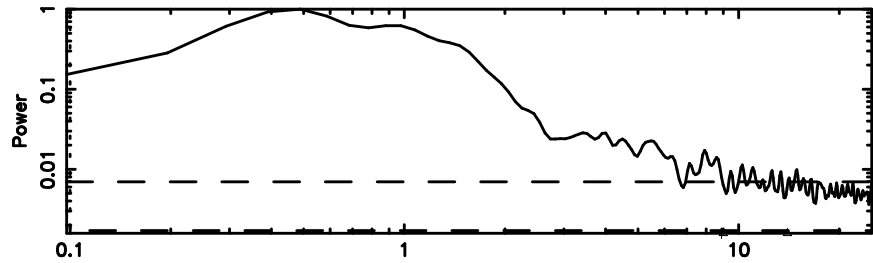

BLK:32,SNR1: 7.1097 ,SNR2: 16.140