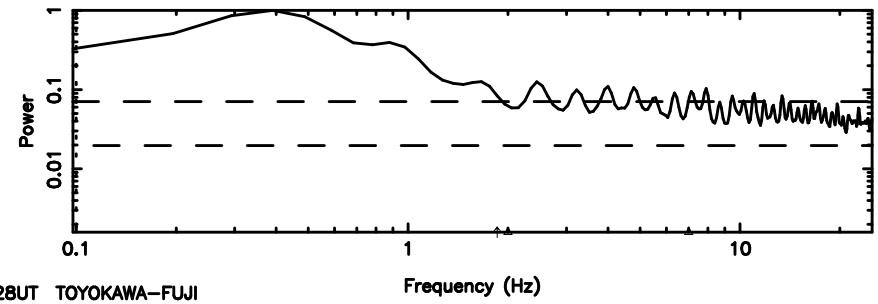

BLK:32,SNR1: 0.21486 ,SNR2: 4.1972