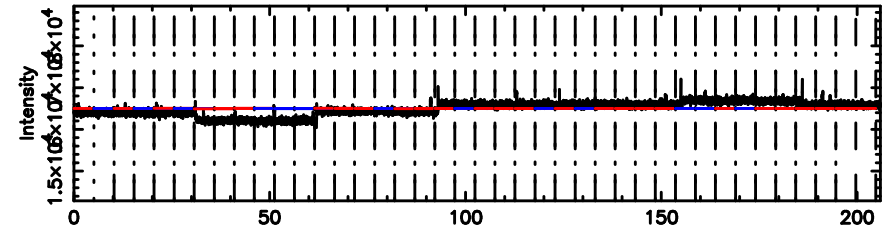

Frequency (Hz)

2227+444 2024/06/04 20.43UT TOYOKAWA-KISO

K20240605052408