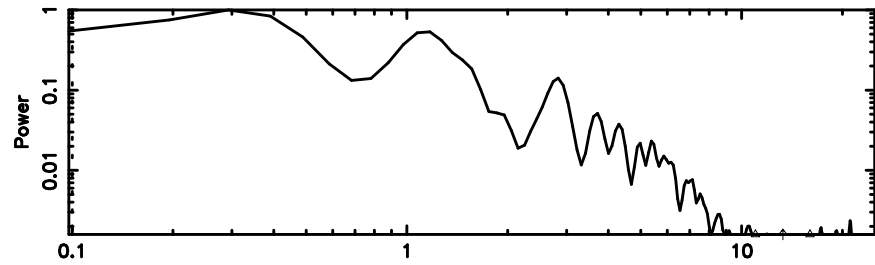

BLK: 5,SNR1: 44.639 ,SNR2: 67.121