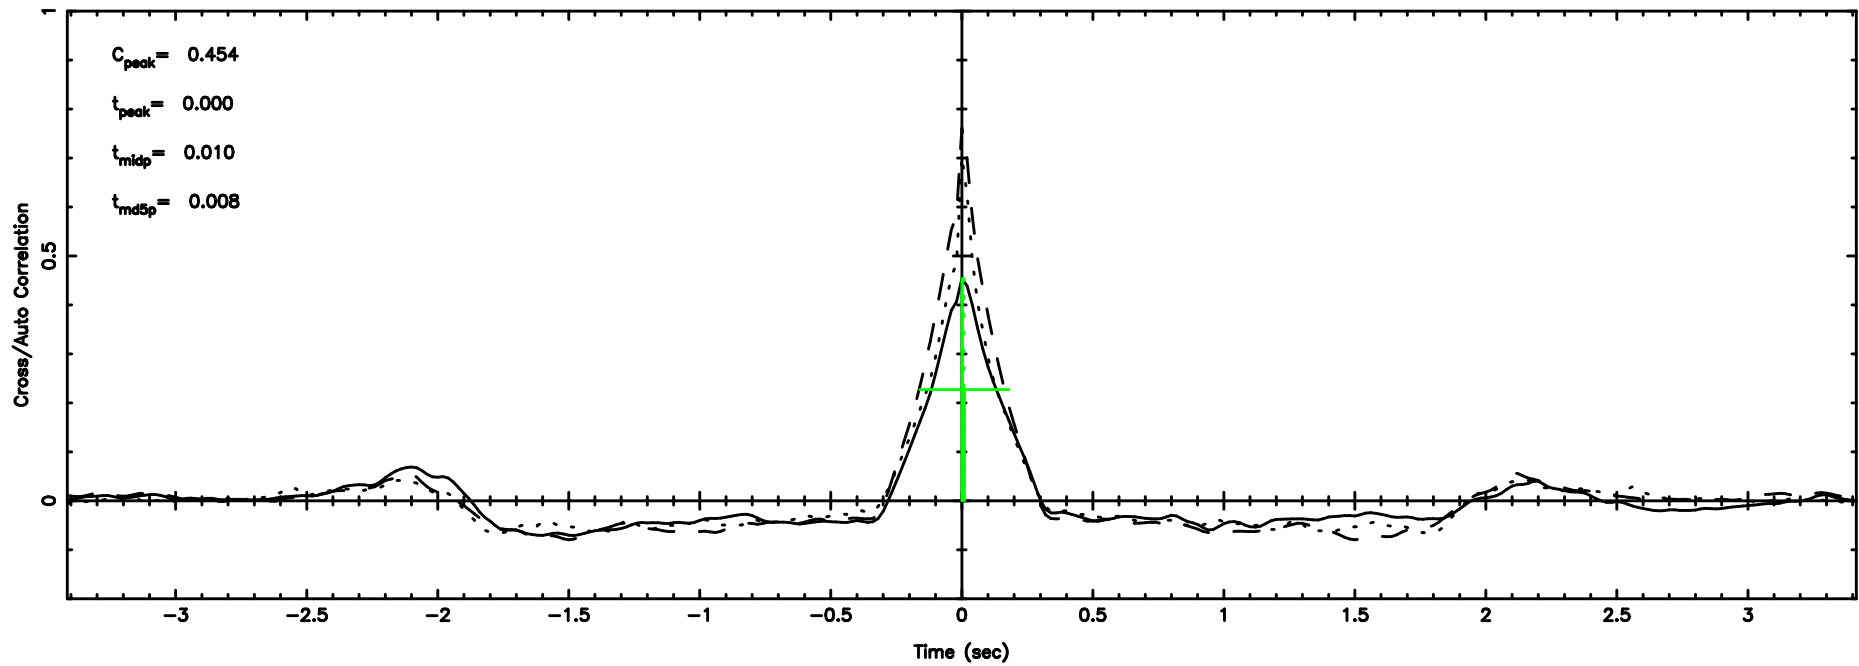

Frequency (Hz)

0834-19 2024/06/05 6.53UT TOYOKAWA-FUJI