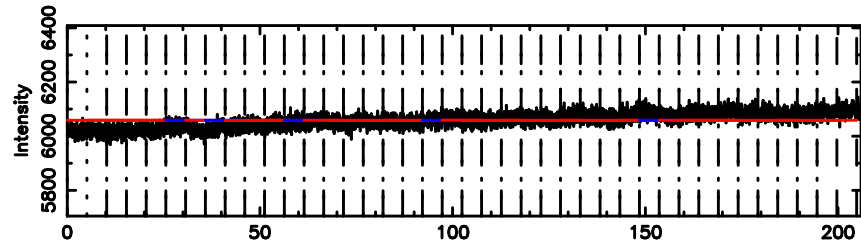

BLK: 4,SNR1: 0.44532 ,SNR2: 1.4903

Frequency (Hz)

0926+117 2024/06/05 7.39UT TOYOKAWA-FUJI

T20240605162200

BLK: 5, SNR1: 0.24987 , SNR2: 0.50324

Frequency (Hz)

K20240605162157

BLK: 5, SNR1: 0.92586 , SNR2: 3.0807