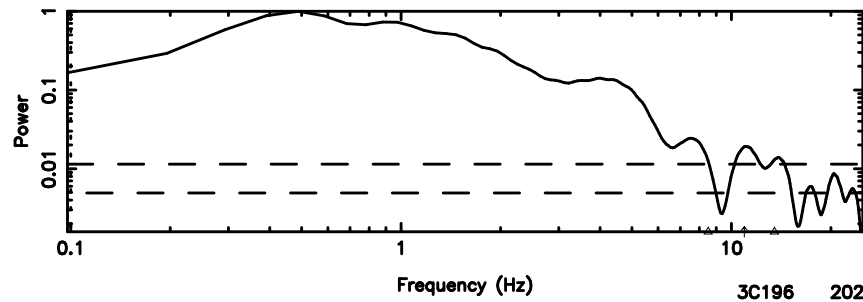

Frequency (Hz)

3C196 2024/06/05 6.15UT TOYOKAWA-FUJI

T20240605150732

BLK:31,SNR1: 6.6596 ,SNR2: 12.495

K20240605150729

BLK:31,SNR1: 8.7980 ,SNR2: 16.415

3C196 2024/06/05 6.15UT TOYOKAWA-KISO

F20240605150734