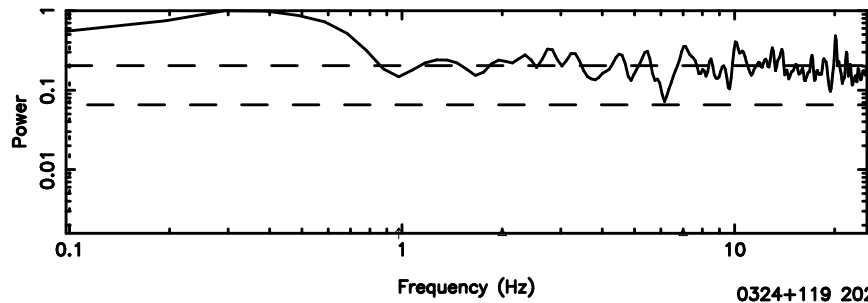

BLK: 6,SNR1: 0.90387E-01,SNR2: 2.1345