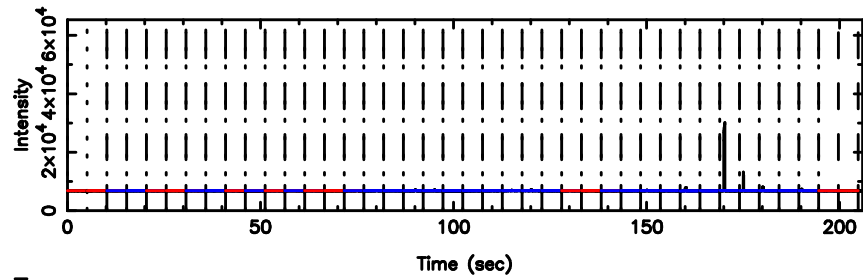

0821+394 2024/06/05 6.34UT TOYOKAWA-FUJI

T20240605151842

BLK:28,SNR1: 9.5964 ,SNR2: 23.960

Frequency (Hz)

K20240605151839

BLK:28,SNR1: 7.6207 ,SNR2: 22.232

Frequency (Hz)

0821+394 2024/06/05 6.34UT TOYOKAWA-KISO