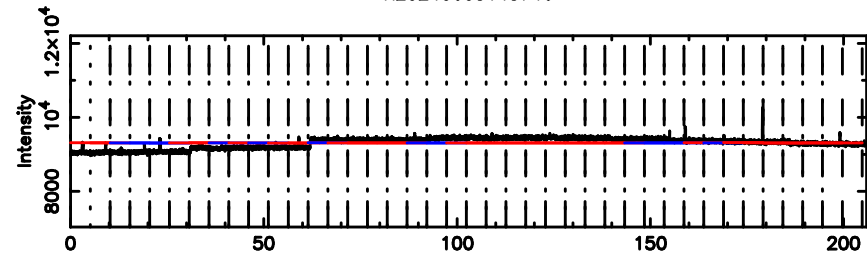

Frequency (Hz)

0741-06 2024/06/05 5.66UT TOYOKAWA-KISO

F20240605143751

BLK:12,SNR1: 0.42670 ,SNR2: 2.3223

Frequency (Hz)

K20240605143746

BLK:12,SNR1: 1.1667 ,SNR2: 4.8797

Frequency (Hz)