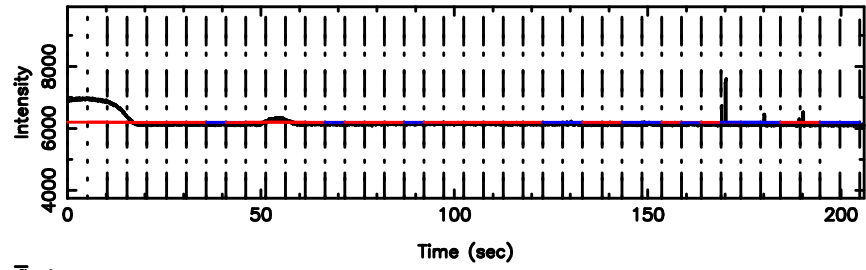

T20240605141932