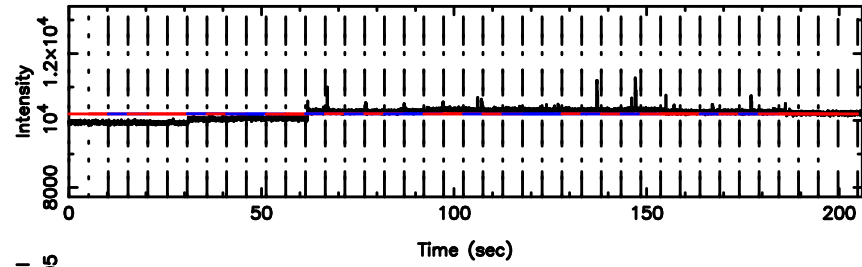

0941-08 2024/06/05 7.64UT TOYOKAWA-FUJI

T20240605163645

BLK:16,SNR1: 0.67699 ,SNR2: 6.0007

Frequency (Hz)

K20240605163642

BLK:16,SNR1: 6.0964 ,SNR2: 11.527

Frequency (Hz)

0941-08 2024/06/05 7.64UT TOYOKAWA-KISO