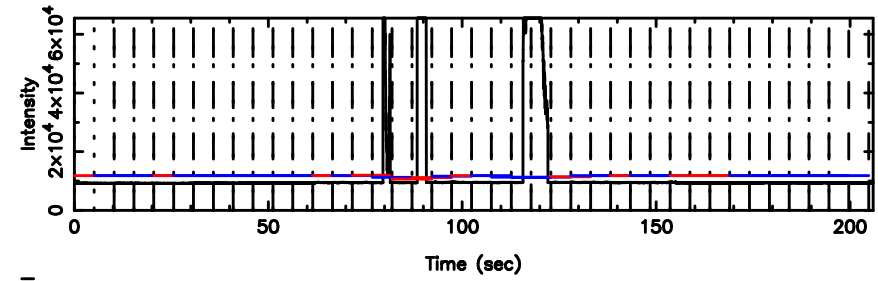

K20240605122844

BLK:24,SNR1: 128.66 ,SNR2: 125.58

F20240605122848

BLK:27,SNR1: 0.71725 ,SNR2: 4.3448

K20240605122844

BLK:27,SNR1: 56.536 ,SNR2: 71.315

0531+194 2024/06/05 3.51UT FUJI -KISO

T20240605123705