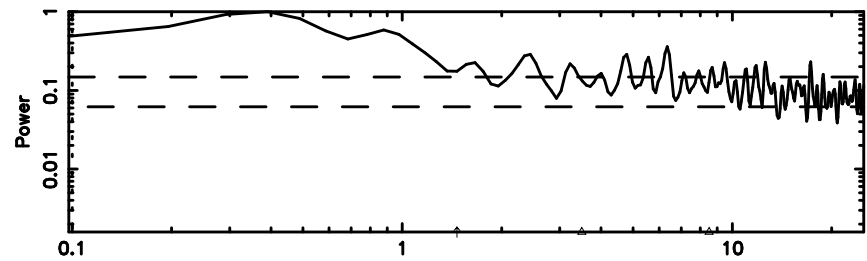

BLK: 7,SNR1: 0.35381E-01,SNR2: 2.5965