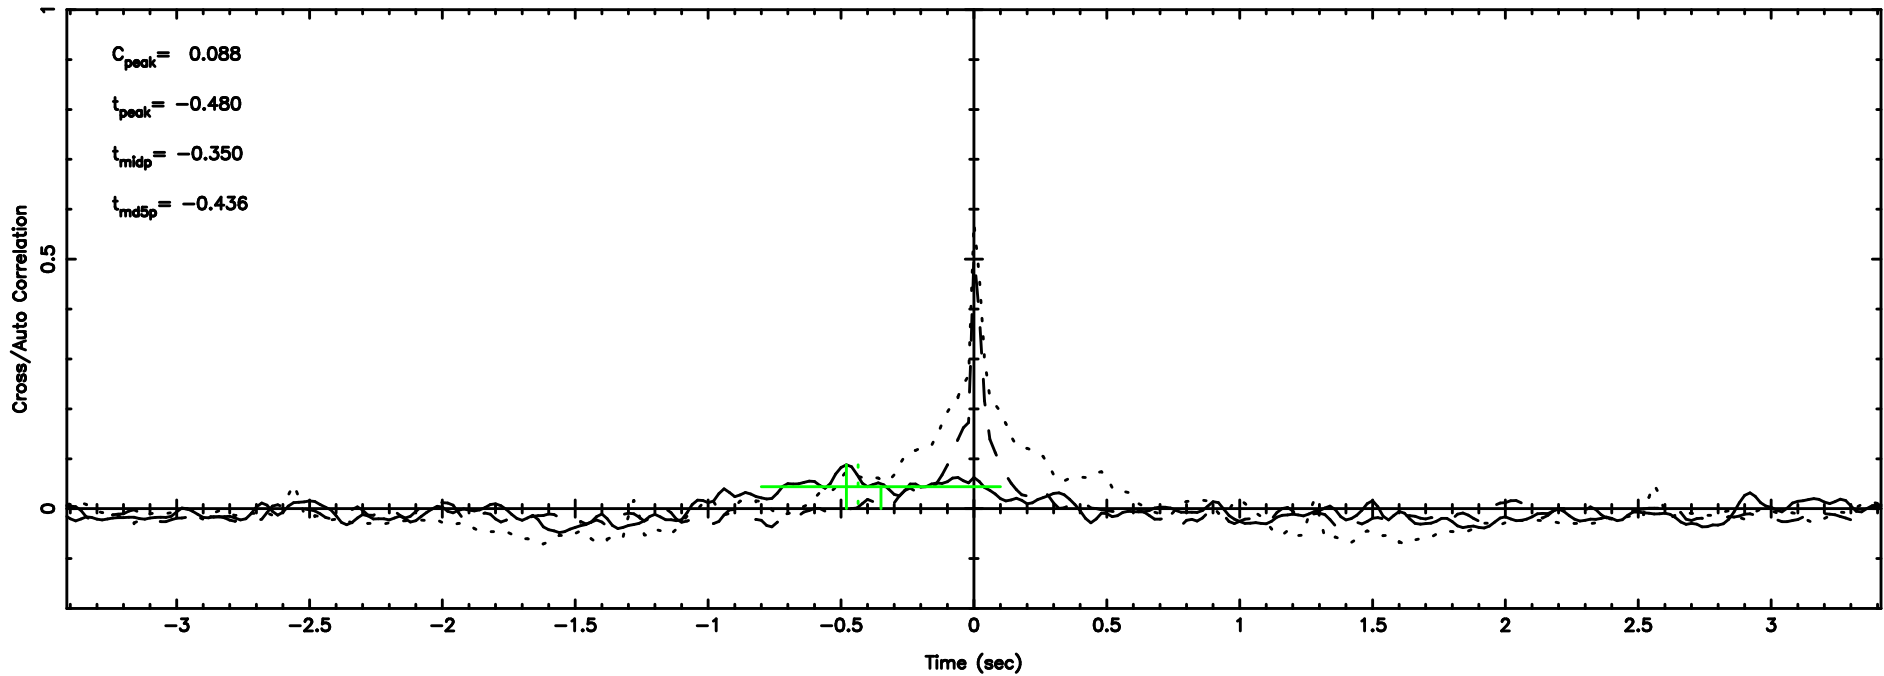

F20240605054039

BLK: 6, SNR1: 0.45425 , SNR2: 2.0960

Frequency (Hz)

2243+394 2024/06/04 20.71UT TOYOKAWA-FUJI

T20240605054037

BLK: 3,SNR1: 0.57752E-01,SNR2: 0.63365

Frequency (Hz)

K20240605054035