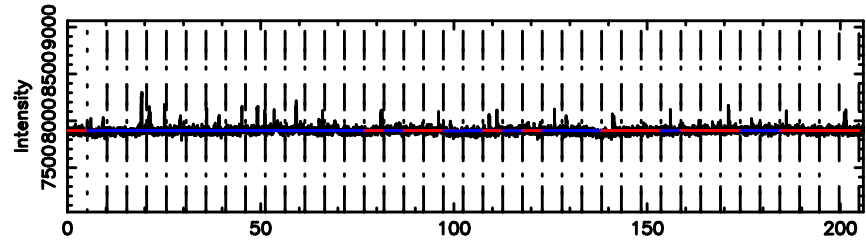

T20240605144733

BLK:24,SNR1: 2.1667 ,SNR2: 4.2705