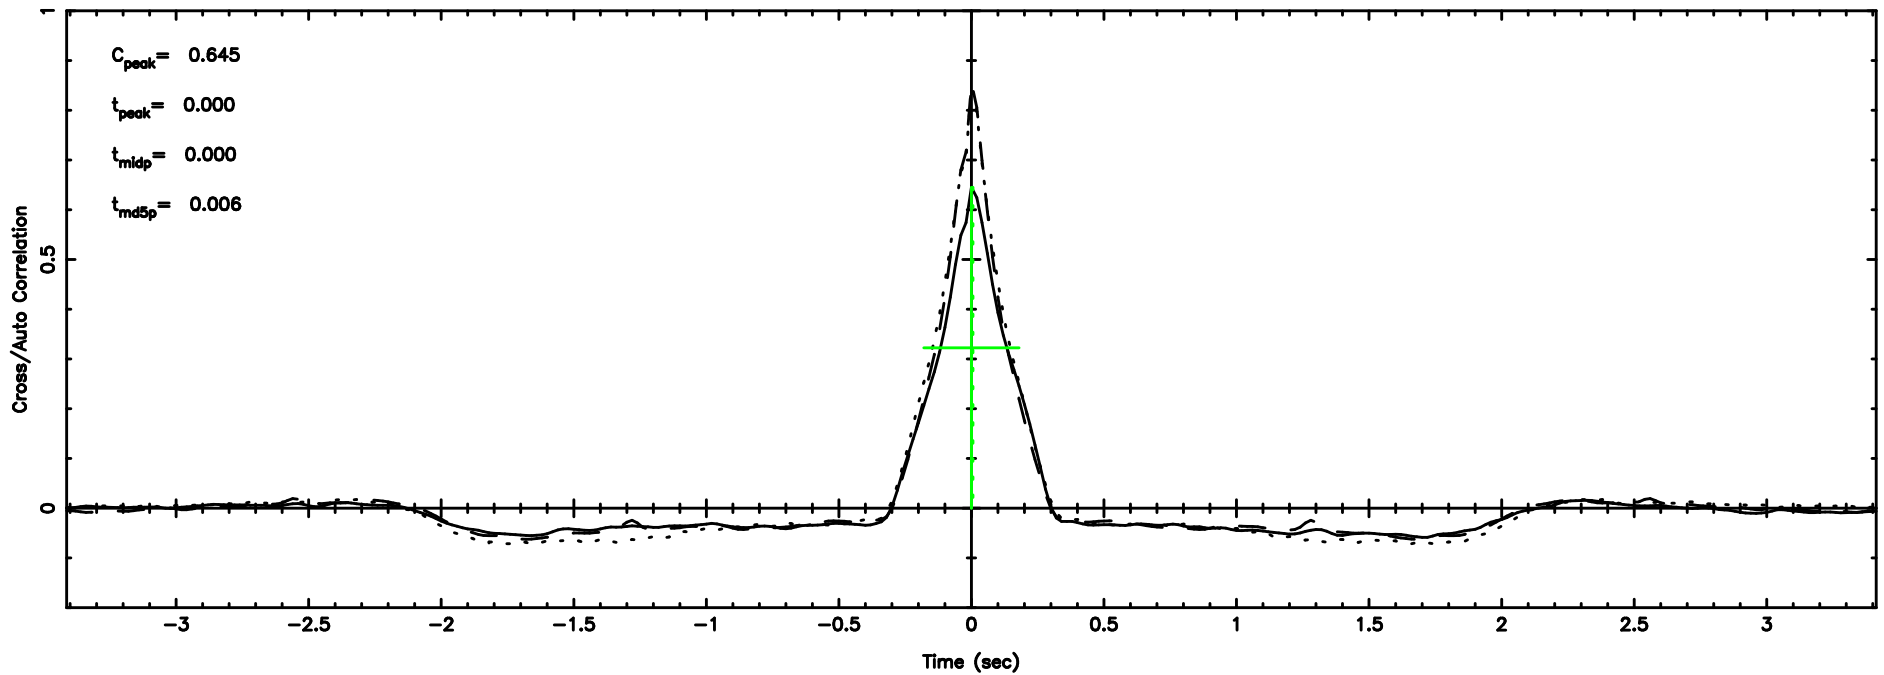

Frequency (Hz)

0019-00 2024/06/04 22.31UT FUJI -KISO