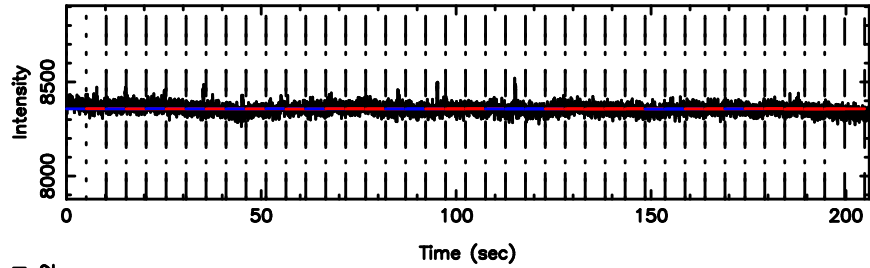

K20240605081244

BLK:22,SNR1: 14.113 ,SNR2: 33.603

T20240605082547

BLK:15,SNR1: 0.44729 ,SNR2: 3.9040

Frequency (Hz)

F20240605082549

BLK:15,SNR1: 0.43968 ,SNR2: 3.5752

Frequency (Hz)