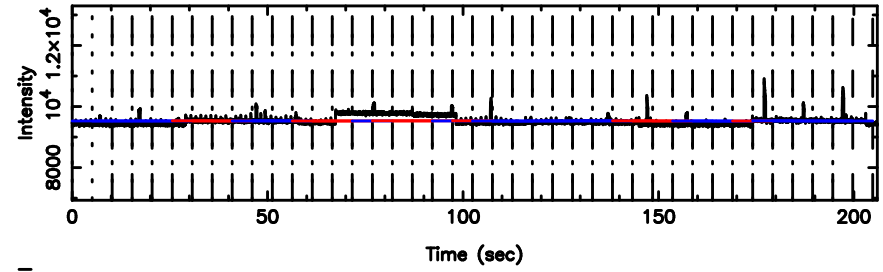

Frequency (Hz)

2354+14 2024/06/04 21.90UT TOYOKAWA-FUJI

F20240605065207