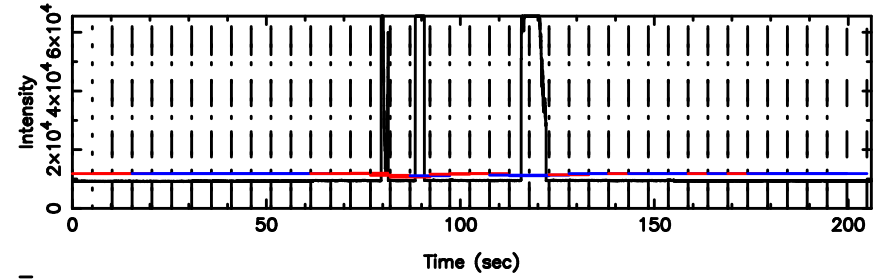

0531+194 2024/06/05 3.51UT TOYOKAWA-KISO

K20240605122844

BLK:24,SNR1: 128.66 ,SNR2: 125.58