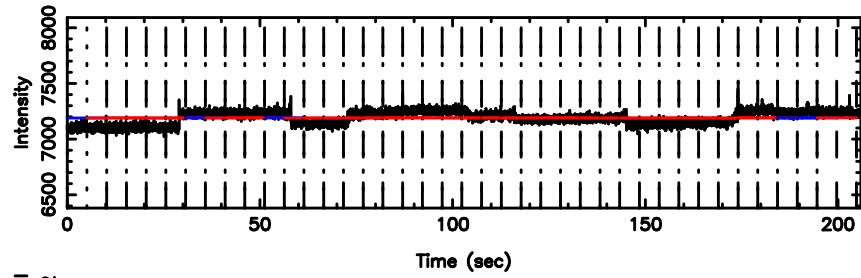

F20240605162202