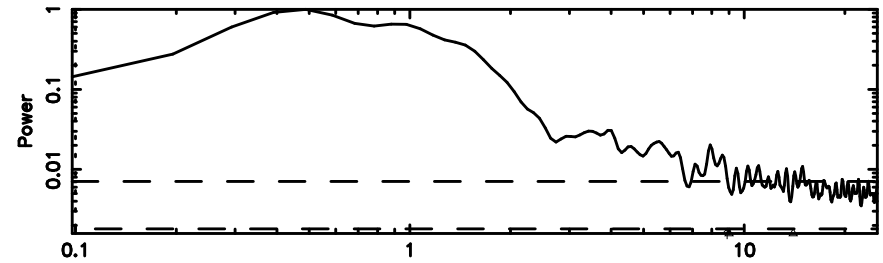

BLK:25,SNR1: 7.1377 ,SNR2: 16.192