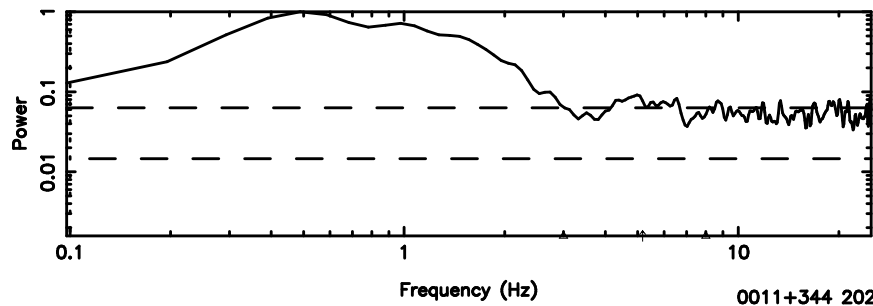

BLK:11,SNR1: 0.72811 ,SNR2: 3.1978