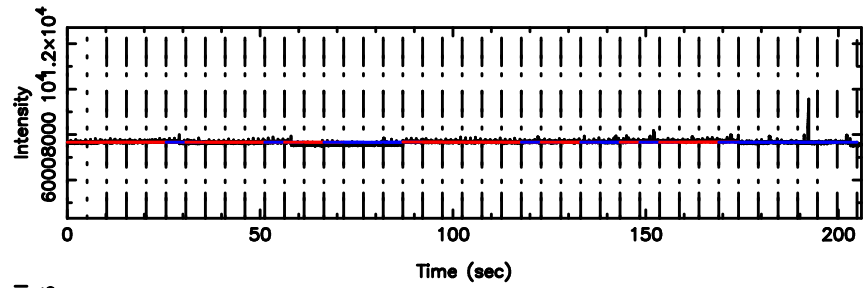

F20240605160312