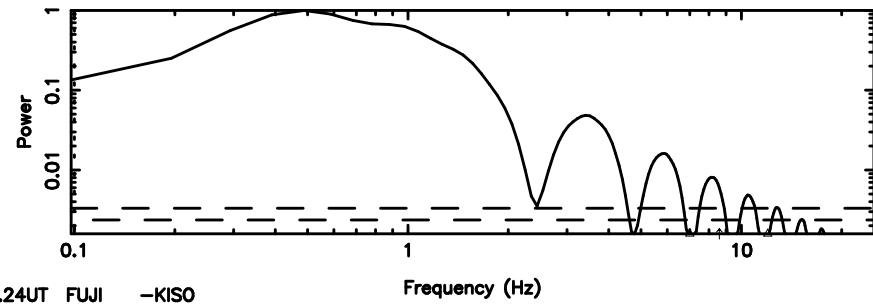

K20240605081244

BLK:22,SNR1: 14.113 ,SNR2: 33.603

T20240605082547

BLK:15,SNR1: 0.44729 ,SNR2: 3.9040

Frequency (Hz)

F20240605082549

BLK:15,SNR1: 0.43968 ,SNR2: 3.5752

Frequency (Hz)