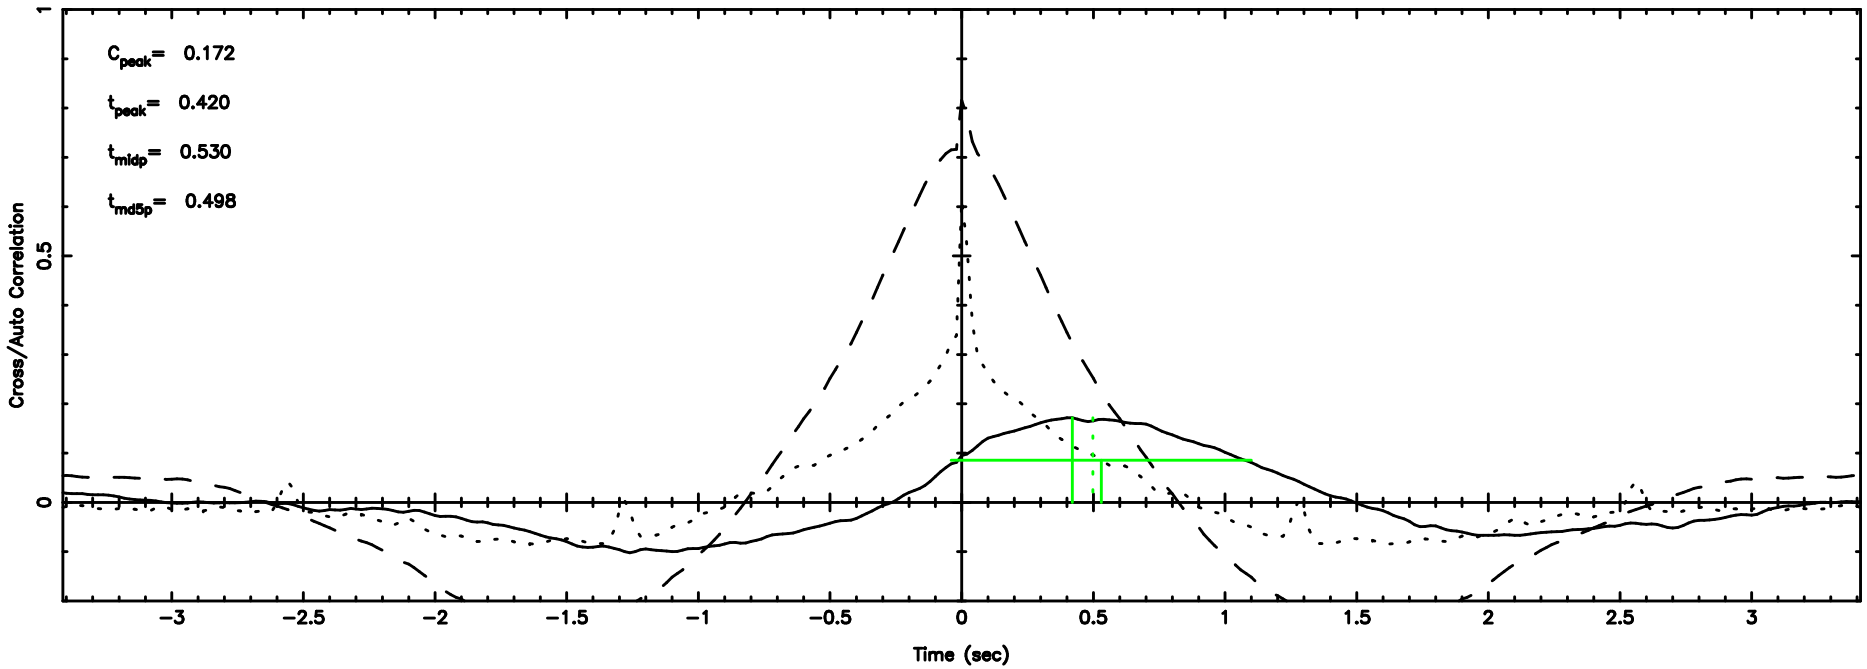

BLK:24,SNR1: 6.3808 ,SNR2: 39.361

0531+194 2024/06/05 3.51UT TOYOKAWA-FUJI

F20240605122848

BLK:24,SNR1: 0.69903 ,SNR2: 3.6229

T20240605122846

BLK:24,SNR1: 6.8304 ,SNR2: 40.909

0531+194 2024/06/05 3.51UT TOYOKAWA-KISO