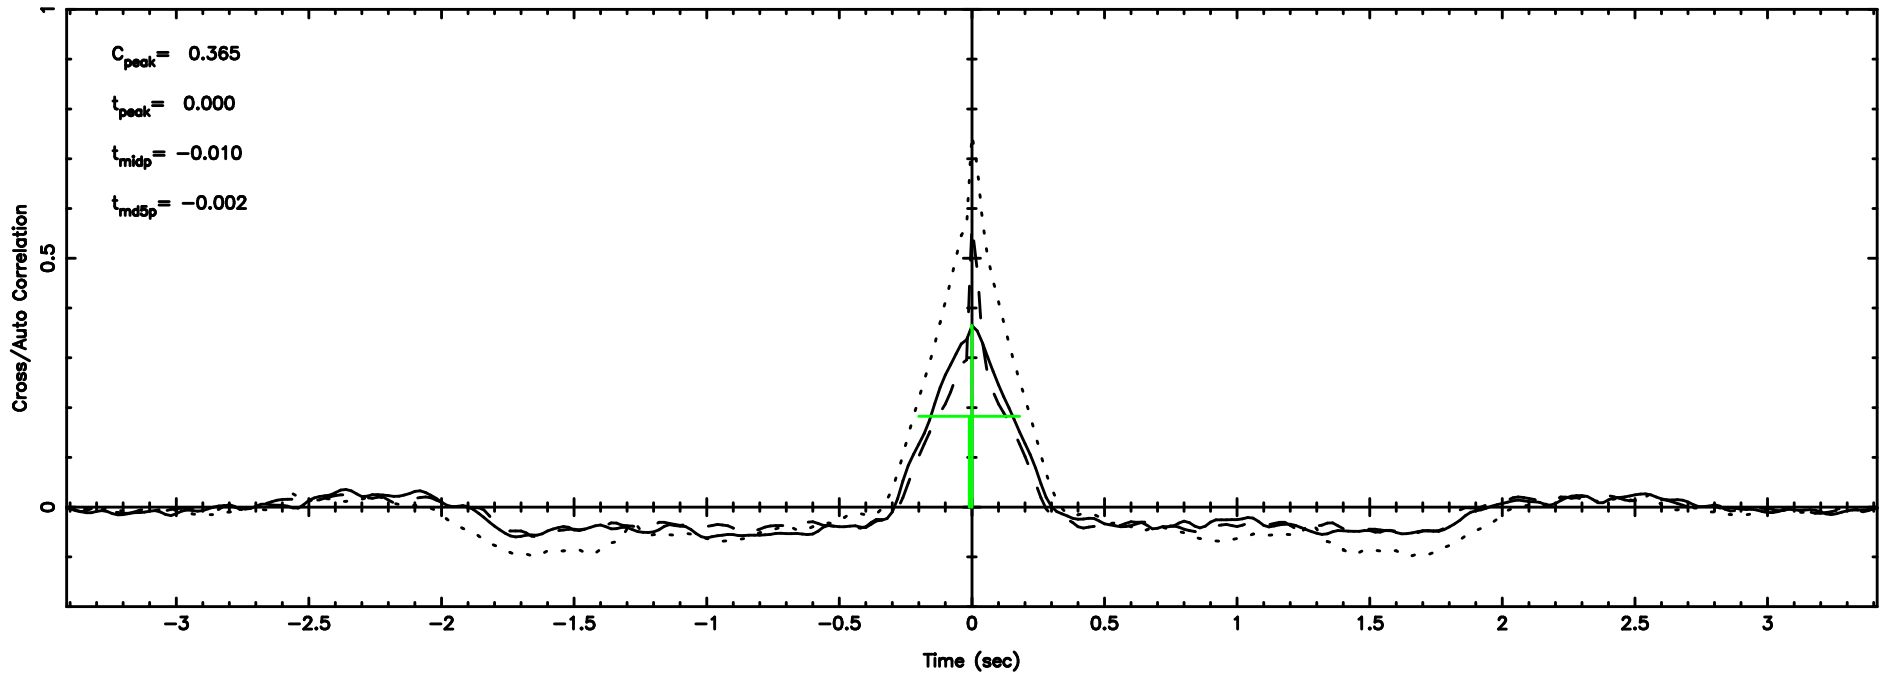

Frequency (Hz)

0011+344 2024/06/04 22.17UT TOYOKAWA-FUJI