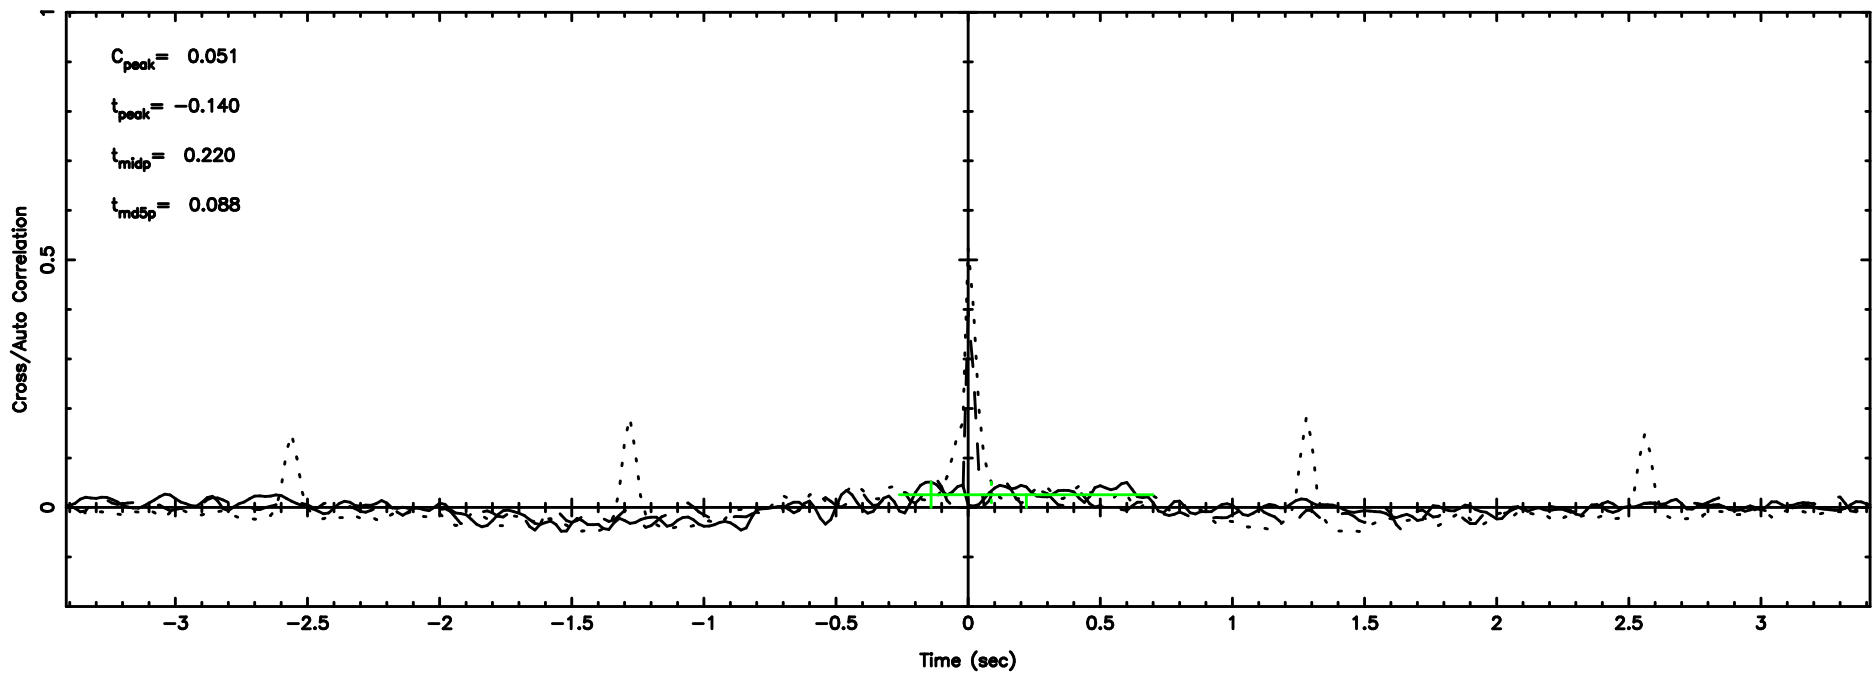

3C71 2024/06/05 0.64UT TOYOKAWA-FUJI