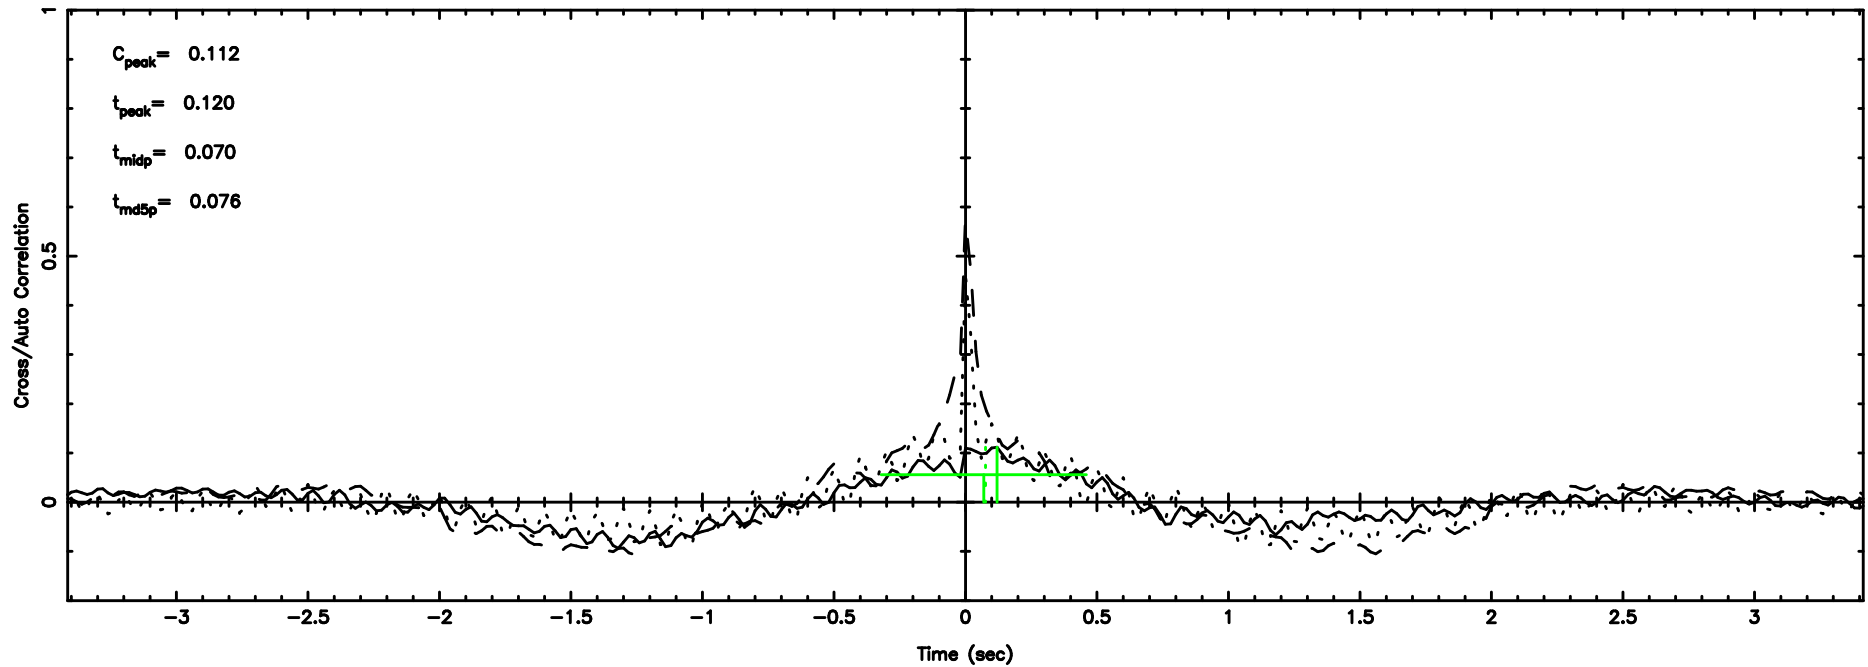

BLK: 8,SNR1: 0.42355 ,SNR2: 1.7434

0556+191 2024/06/05 3.93UT TOYOKAWA-FUJI

T20240605125354

BLK:12,SNR1: 0.41660 ,SNR2: 2.0753

K20240605125351

BLK:12,SNR1: 0.74943 ,SNR2: 5.2940

0556+191 2024/06/05 3.93UT TOYOKAWA-KISO