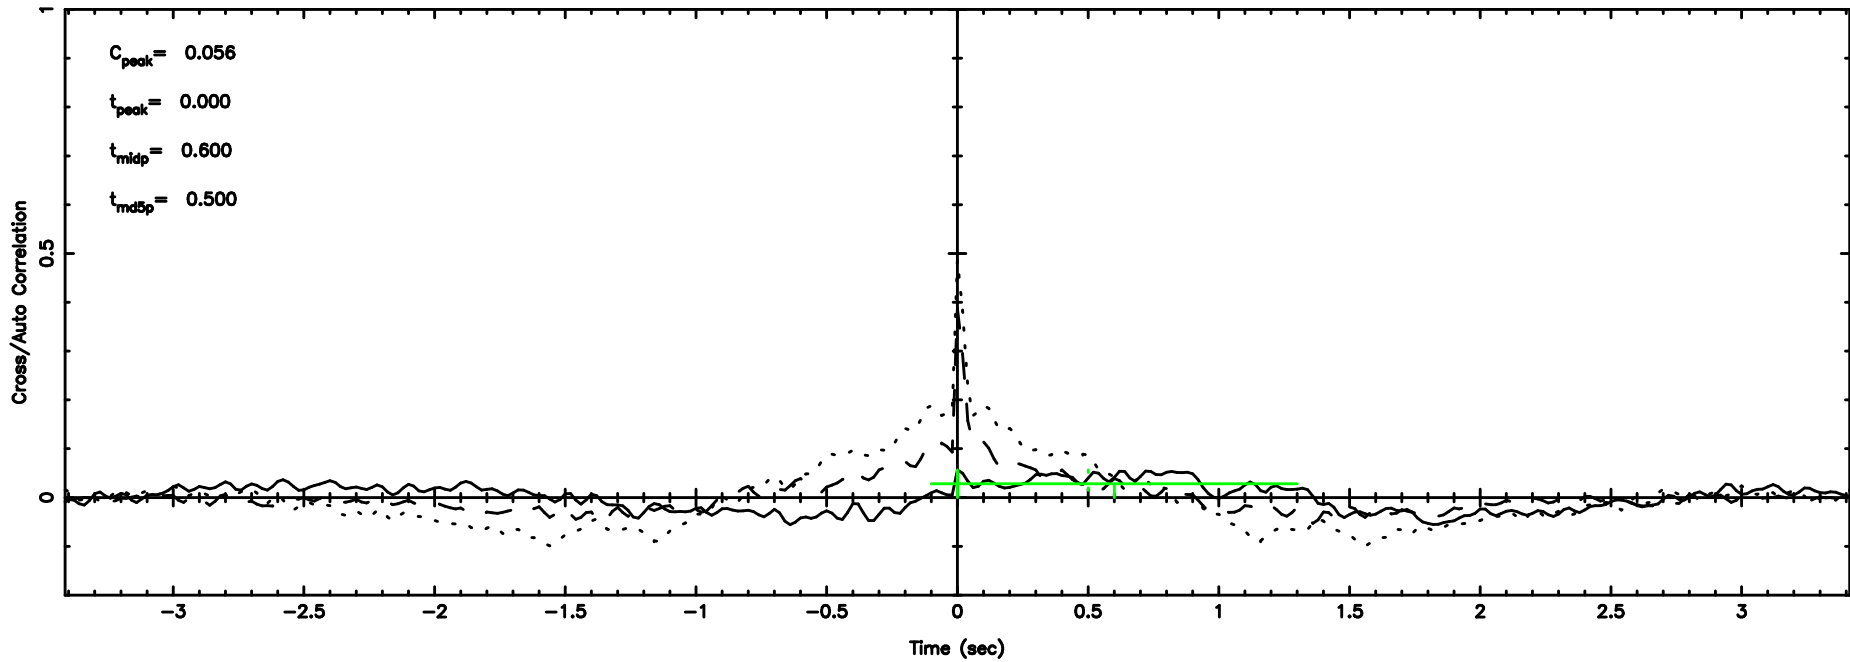

Frequency (Hz)

3C230 2024/06/05 7.78UT TOYOKAWA-KISO