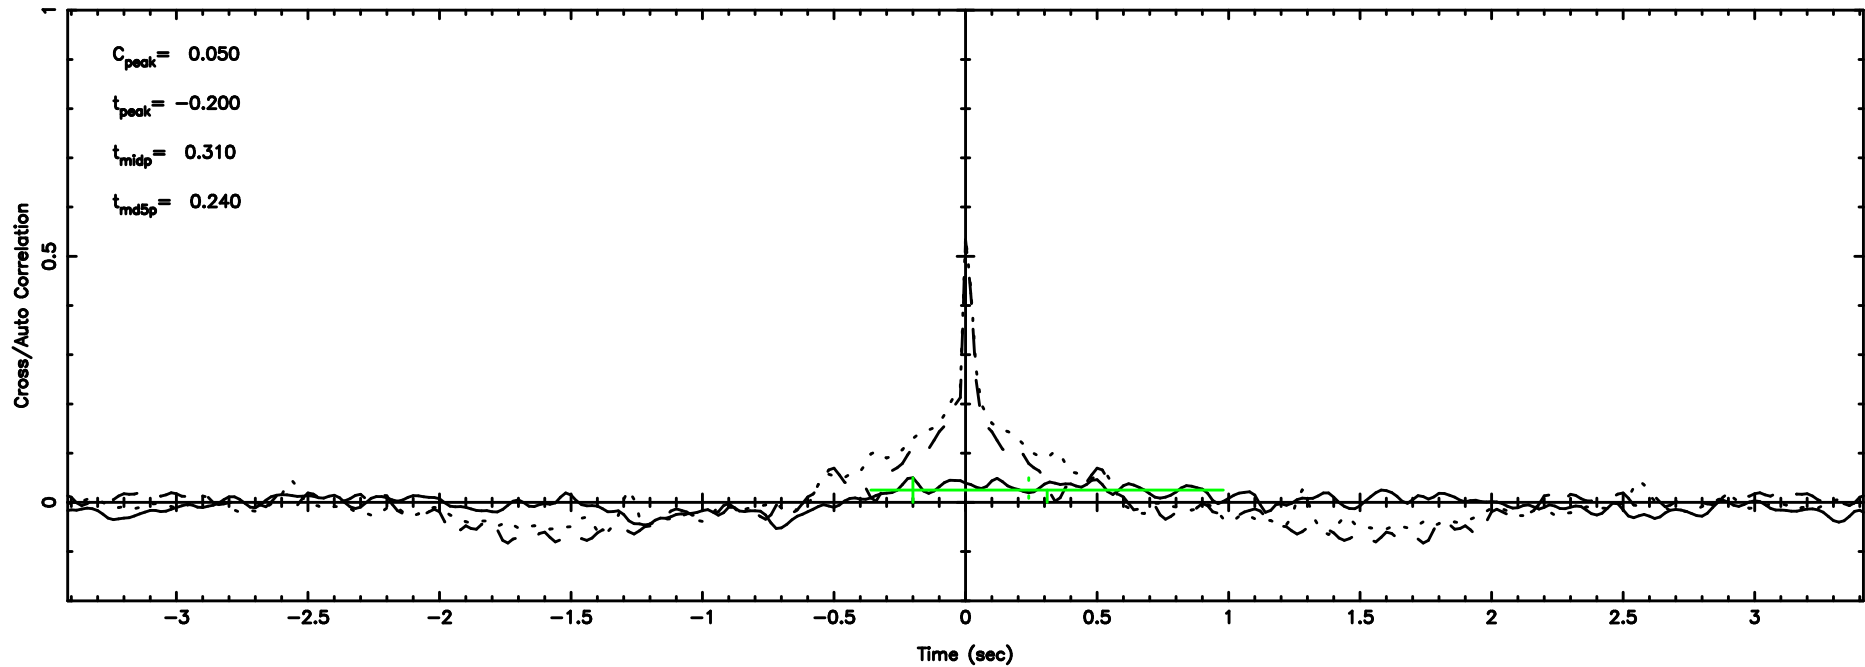

BLK: 8,SNR1: 0.42355 ,SNR2: 1.7434

0556+191 2024/06/05 3.93UT TOYOKAWA-FUJI

T20240605125354

BLK:12,SNR1: 0.41660 ,SNR2: 2.0753

K20240605125351

BLK:12,SNR1: 0.74943 ,SNR2: 5.2940

0556+191 2024/06/05 3.93UT TOYOKAWA-KISO