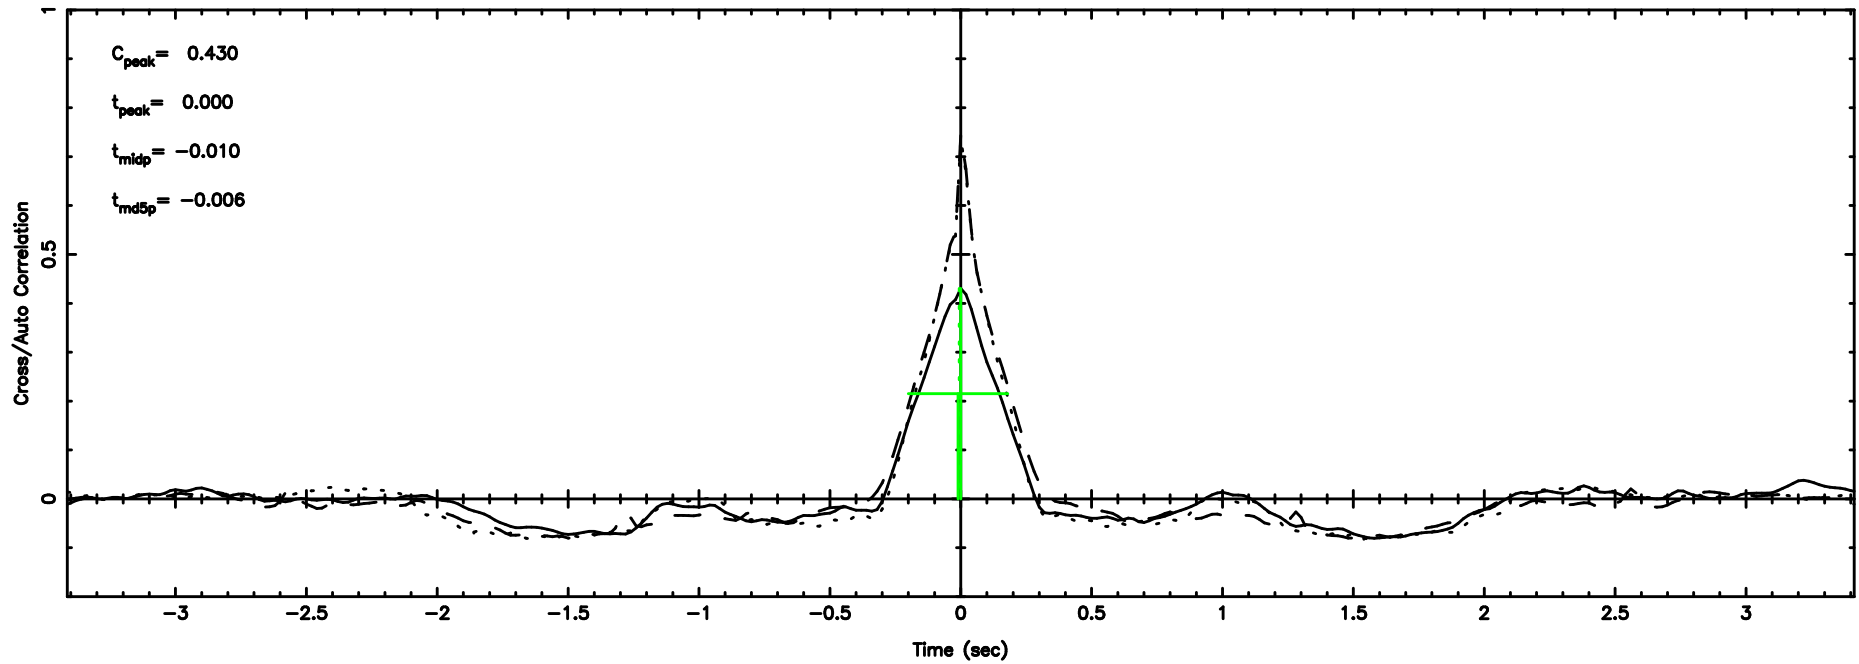

Frequency (Hz)

3C216 2024/06/05 7.08UT FUJI -KISO