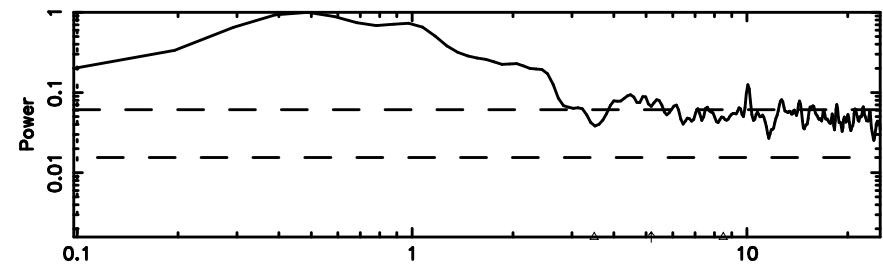

BLK: 9,SNR1: 0.71894 ,SNR2: 3.1860