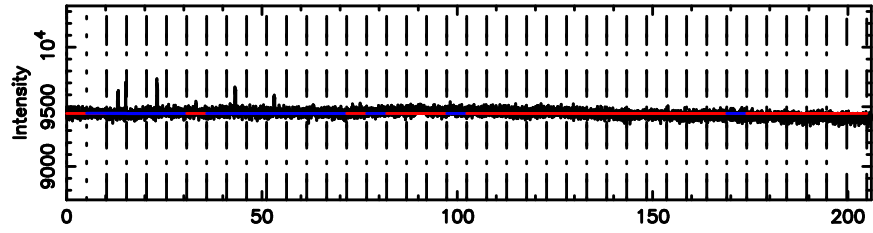

BLK:11,SNR1: 1.7427 ,SNR2: 3.4954

Frequency (Hz)

T20240605070829

BLK:15,SNR1: 1.2184 ,SNR2: 2.6822

Frequency (Hz)

F20240605070831

BLK:15,SNR1: 2.2959 ,SNR2: 11.253

Frequency (Hz)