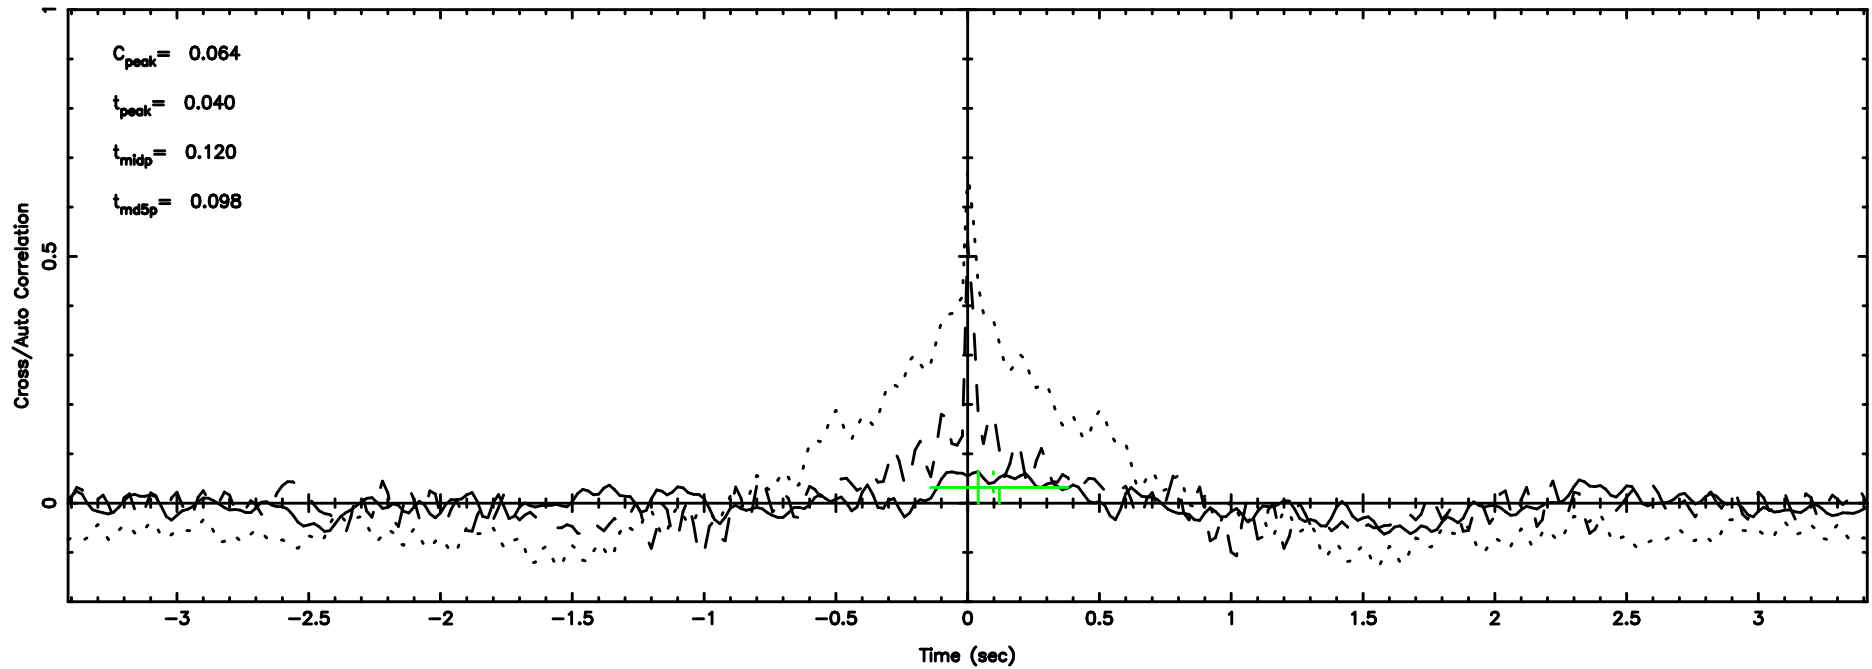

F20240605110846

BLK: 3,SNR1: 0.49163 ,SNR2: 1.3542

K20240605110841

BLK: 3,SNR1: 64.796 ,SNR2: 89.500

0411+05 2024/06/05 2.17UT FUJI -KISO