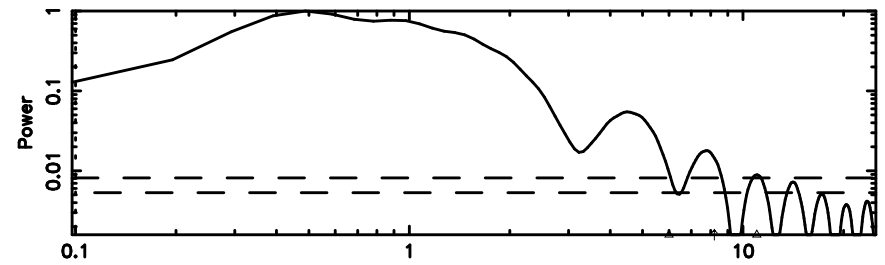

BLK:28,SNR1: 7.5758 ,SNR2: 19.303