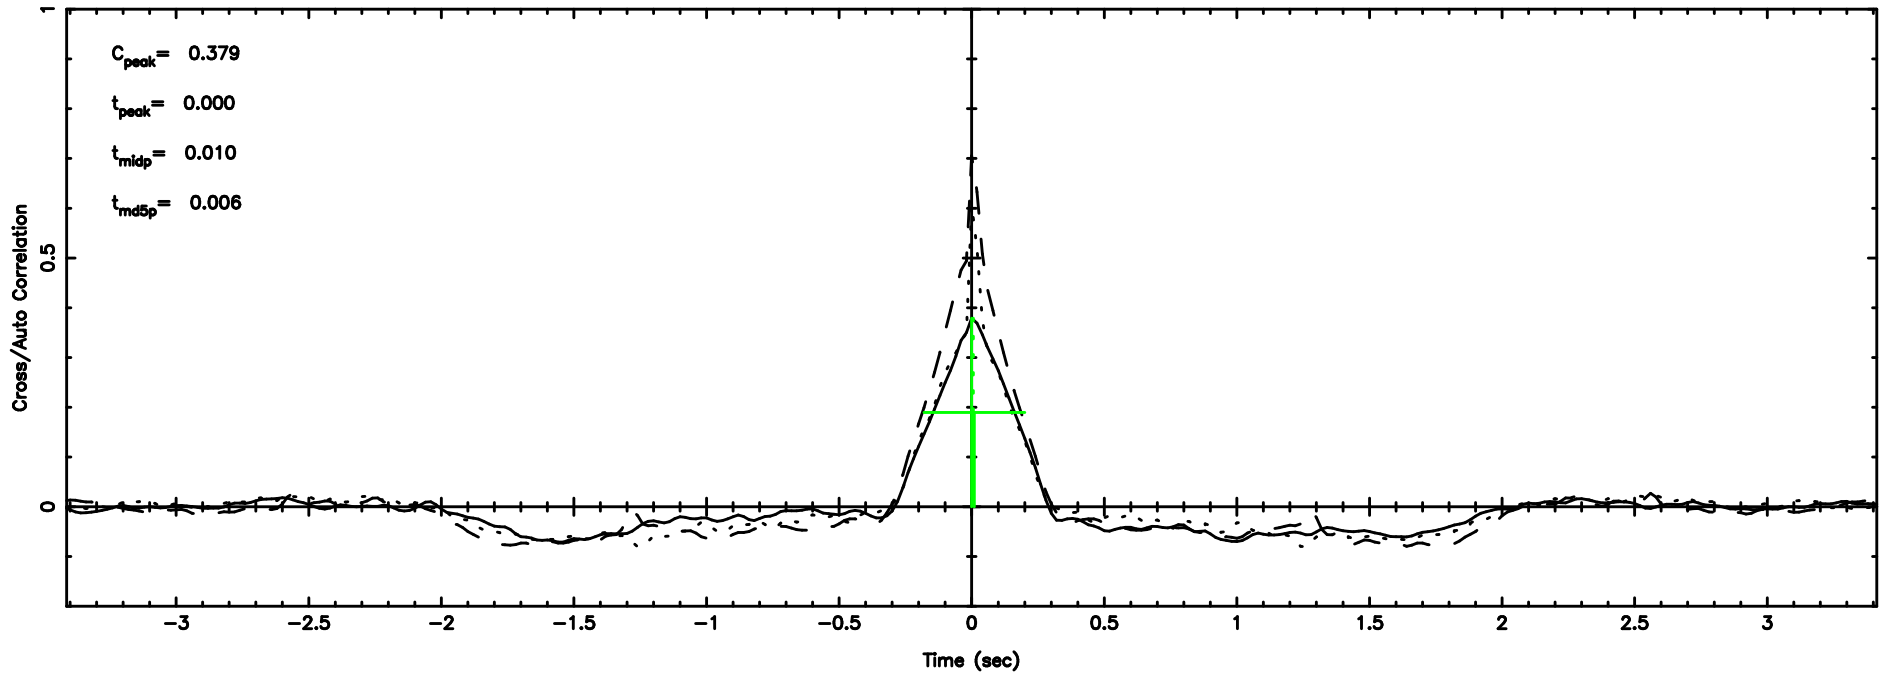

Frequency (Hz)

K20240605070826

BLK:17,SNR1: 1.1513 ,SNR2: 4.9120

Frequency (Hz)

0011+344 2024/06/04 22.17UT FUJI -KISO

T20240605071706

BLK:35,SNR1: 17.619 ,SNR2: 31.009

Frequency (Hz)