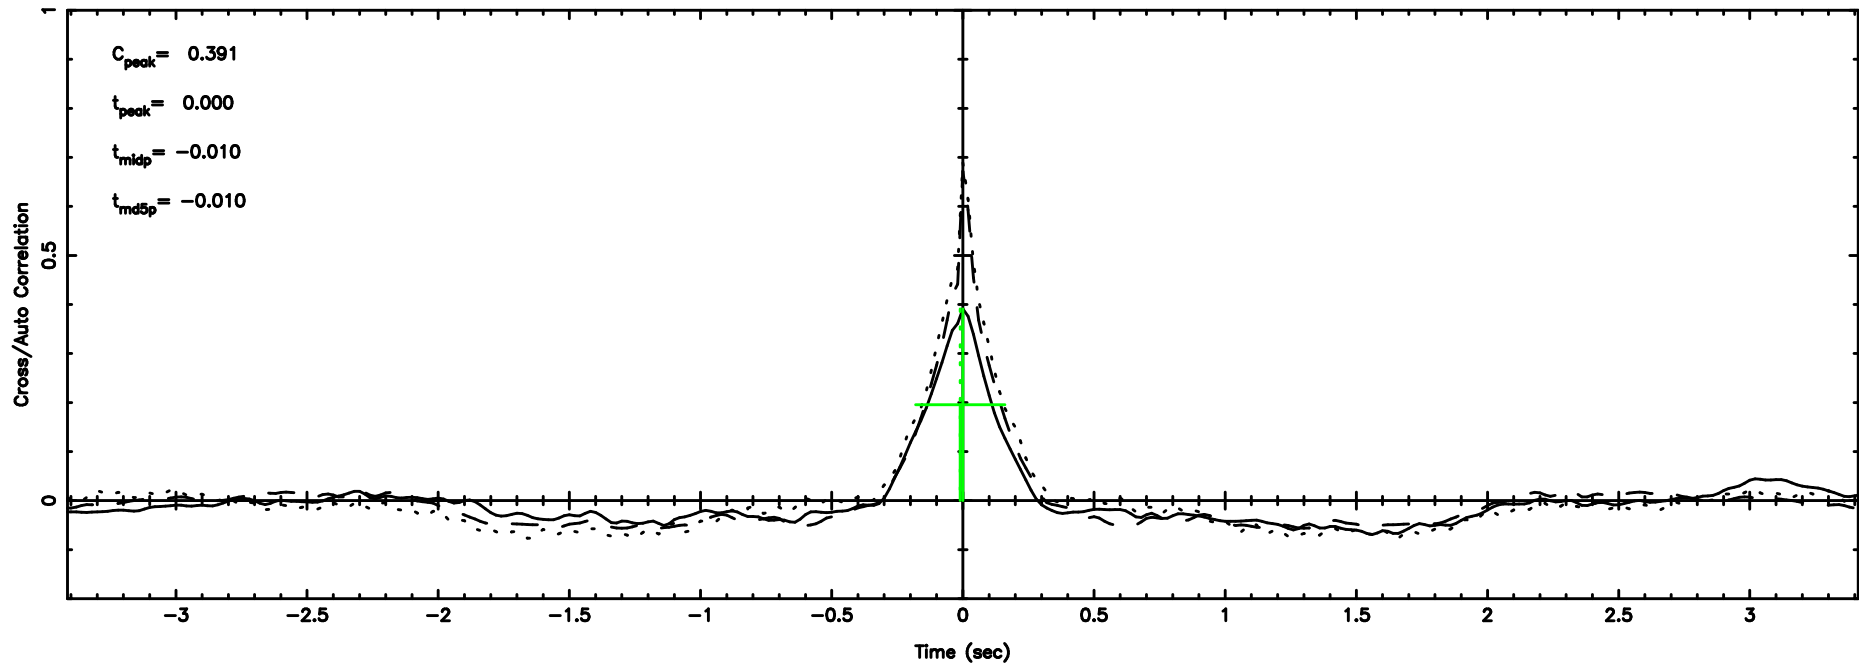

T20240605144733

BLK:24,SNR1: 2.1667 ,SNR2: 4.2705

Frequency (Hz)

K20240605144730

BLK:24,SNR1: 4.3620 ,SNR2: 8.6342

Frequency (Hz)

0752-200 2024/06/05 5.82UT TOYOKAWA-KISO

F20240605144735