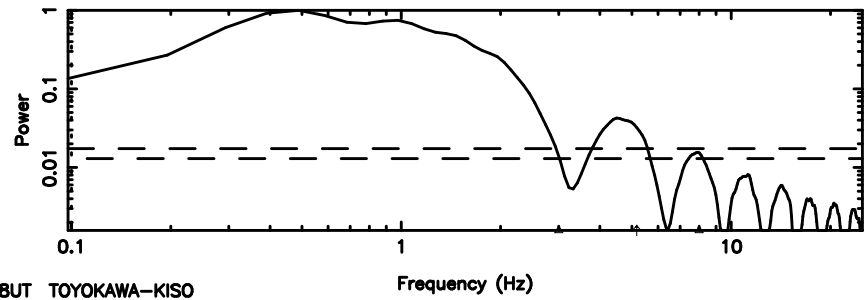

BLK:14,SNR1: 4.0718 ,SNR2: 10.065

Frequency (Hz)

3C216 2024/06/05 7.08UT TOYOKAWA-FUJI

T20240605160310

BLK:19,SNR1: 1.8807 ,SNR2: 4.6287

K20240605160307

BLK:19,SNR1: 2.7551 ,SNR2: 12.881

3C216 2024/06/05 7.08UT TOYOKAWA-KISO