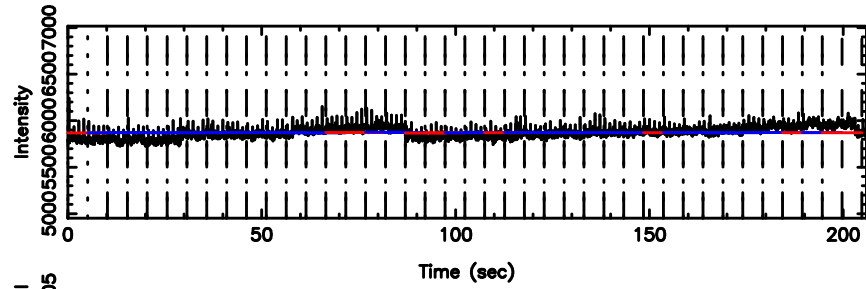

K20240605123703

BLK:33,SNR1: 20.753 ,SNR2: 70.468

F20240605123707

BLK:30,SNR1: 0.25167 ,SNR2: 2.7699

K20240605123703

BLK:30,SNR1: 10.952 ,SNR2: 24.005

3C147 2024/06/05 3.65UT FUJI -KISO

T20240605124517