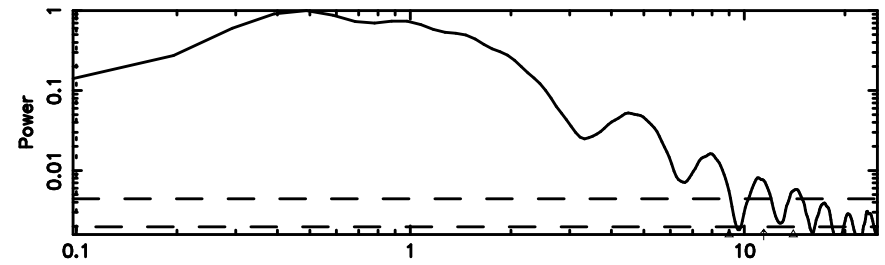

BLK:36,SNR1: 14.884 ,SNR2: 26.288

Frequency (Hz)

0019-00 2024/06/04 22.31UT TOYOKAWA-KISO

F20240605071708

BLK:37,SNR1: 13.036 ,SNR2: 22.038

Frequency (Hz)

K20240605071703

BLK:37,SNR1: 14.868 ,SNR2: 26.260