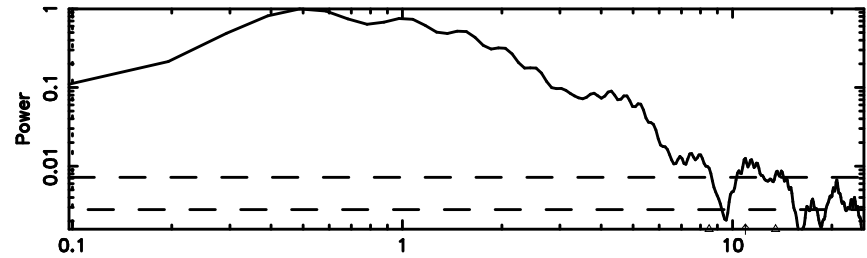

BLK:23,SNR1: 9.7141 ,SNR2: 18.065

Frequency (Hz)

0834-19 2024/06/05 6.53UT TOYOKAWA-KISO

F20240605153024

BLK:26,SNR1: 5.4288 ,SNR2: 13.329

Frequency (Hz)

K20240605153019

BLK:26,SNR1: 9.8611 ,SNR2: 18.343