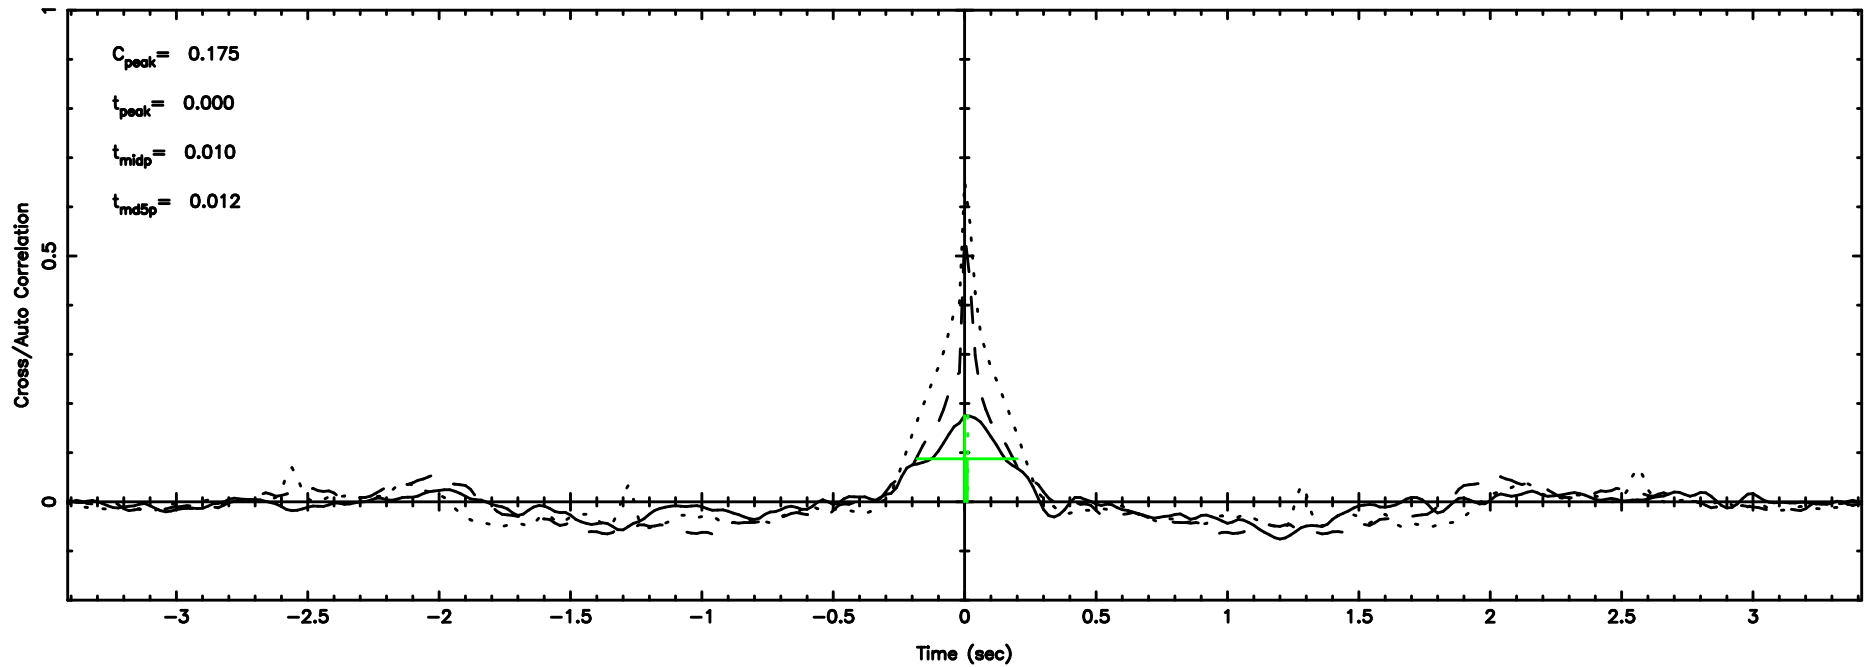

BLK:10,SNR1: 2.7209 ,SNR2: 12.201

0652-130 2024/06/05 4.83UT TOYOKAWA-FUJI

T20240605134821

BLK:18,SNR1: 5.6572 ,SNR2: 13.513

K20240605134818

BLK:18,SNR1: 2.6213 ,SNR2: 5.1984

0652-130 2024/06/05 4.83UT TOYOKAWA-KISO