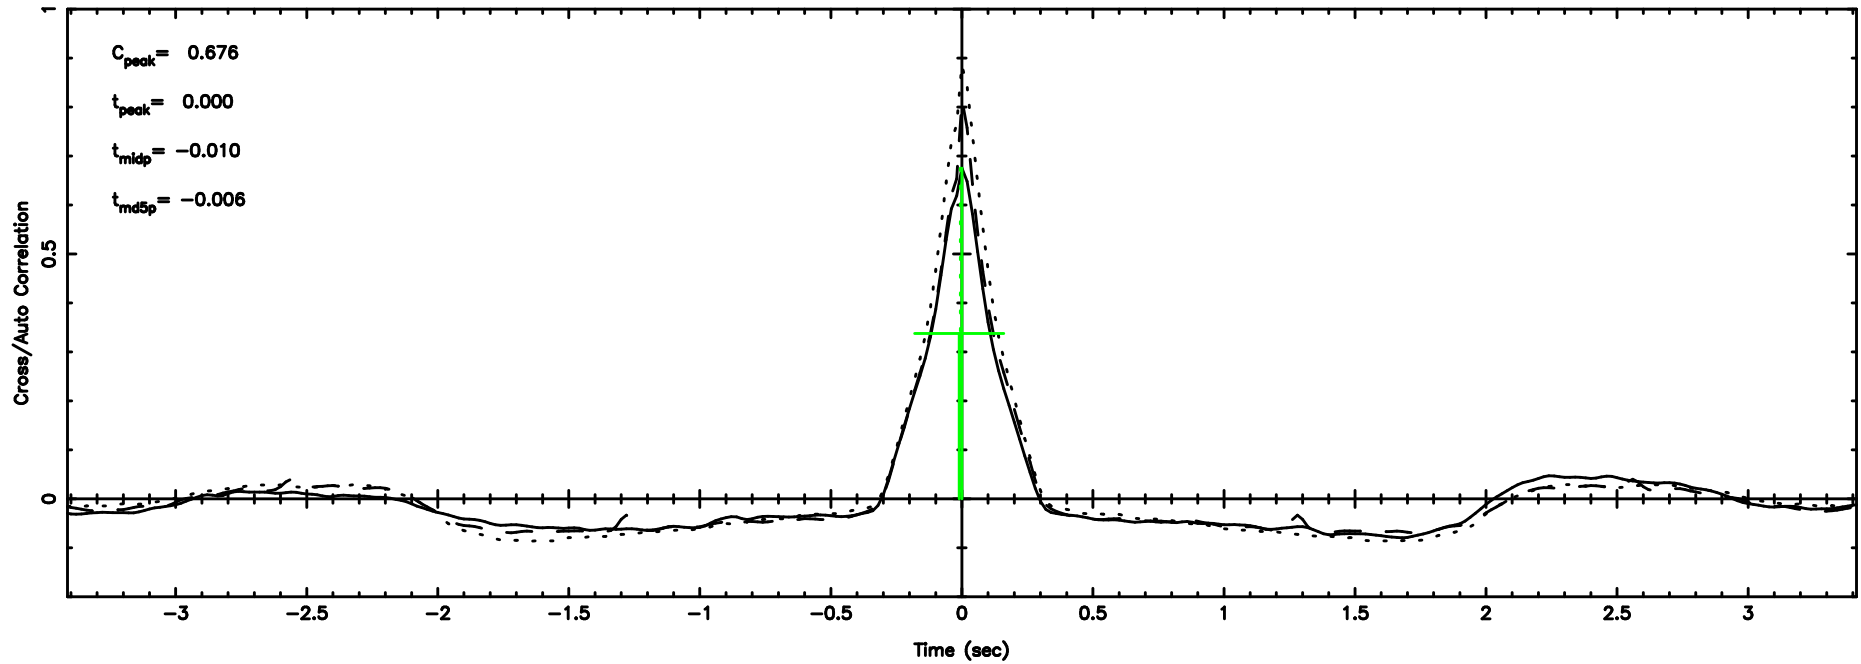

F20240605151844

BLK:28,SNR1: 8.0161 ,SNR2: 22.428

K20240605151839

BLK:28,SNR1: 7.6193 ,SNR2: 22.228

0821+394 2024/06/05 6.34UT FUJI -KISO