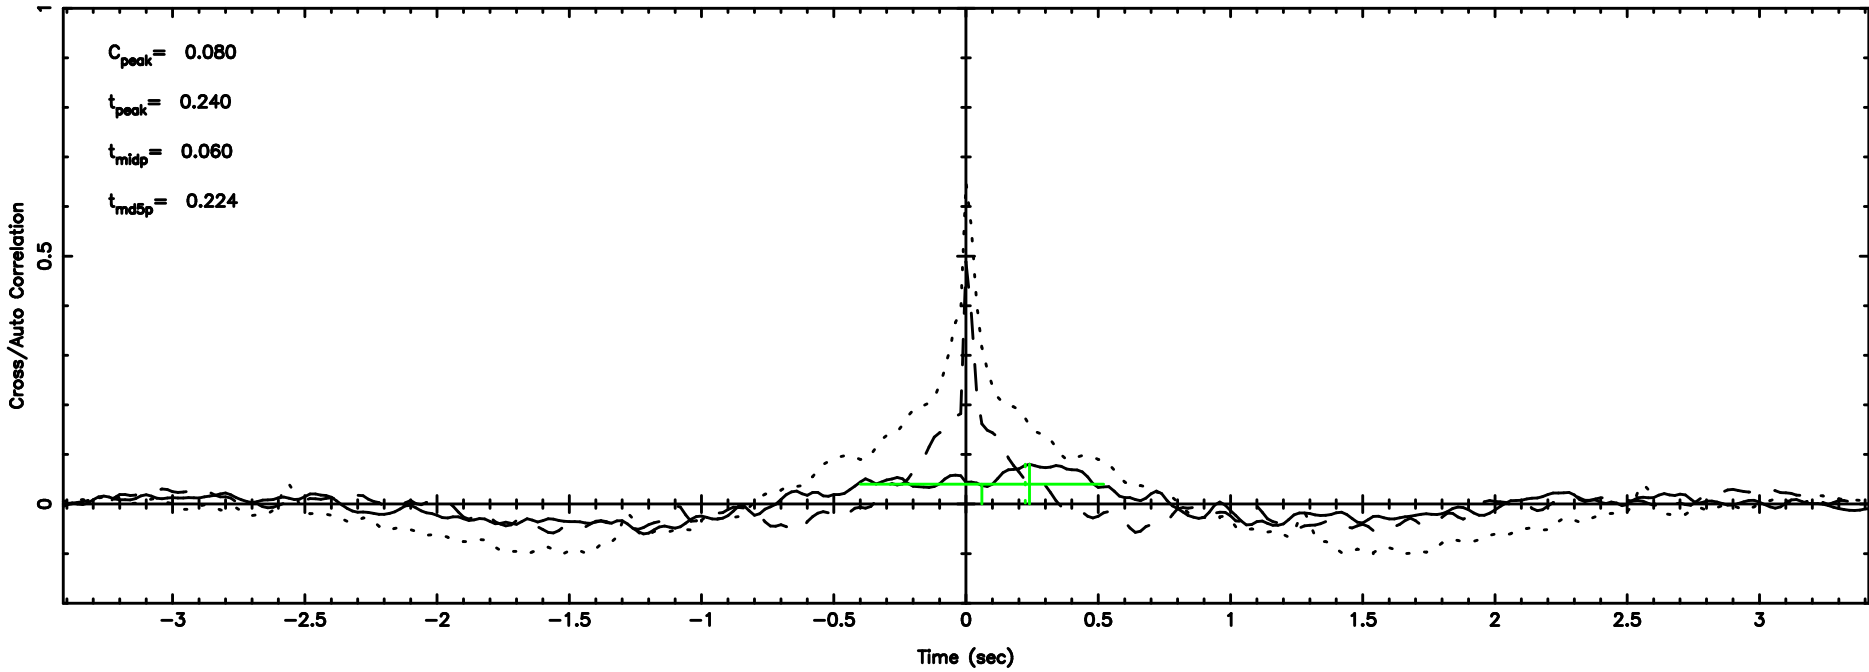

Frequency (Hz)

0155-109 2024/06/04 23.90UT TOYOKAWA-FUJI