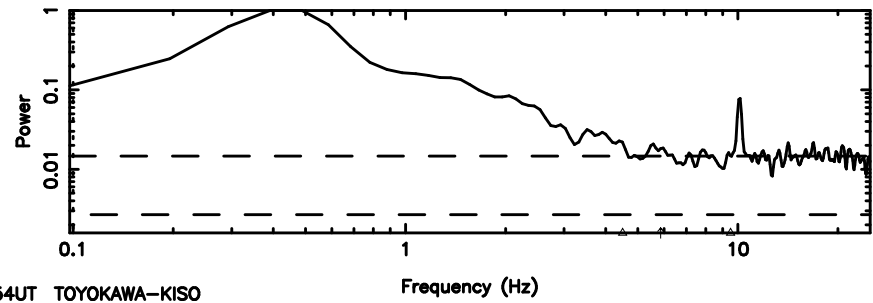

F20240605103059

BLK:11,SNR1: 0.31545 ,SNR2: 1.0310

T20240605103057

BLK:13,SNR1: 0.15176 ,SNR2: 1.1217

0333+32 2024/06/05 1.54UT TOYOKAWA-KISO

K20240605103054

BLK:13,SNR1: 2.0890 ,SNR2: 6.9743

F20240605103059