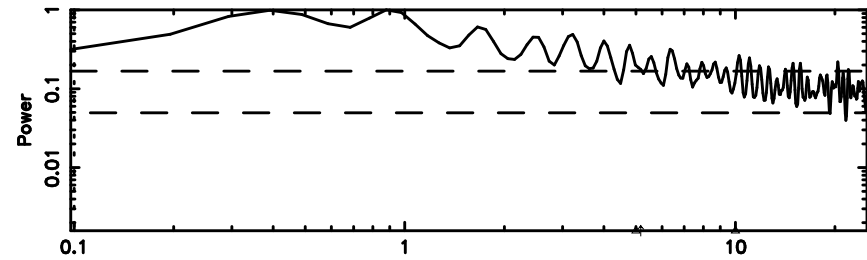

BLK: 8,SNR1: 0.20849 ,SNR2: 1.4192