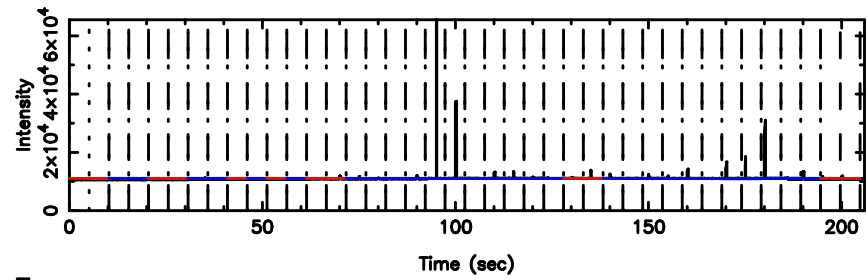

0821+394 2024/06/05 6.34UT TOYOKAWA-FUJI

T20240605151842

BLK:28,SNR1: 9.5964 ,SNR2: 23.960

Frequency (Hz)

K20240605151839

BLK:28,SNR1: 7.6207 ,SNR2: 22.232

Frequency (Hz)

0821+394 2024/06/05 6.34UT TOYOKAWA-KISO