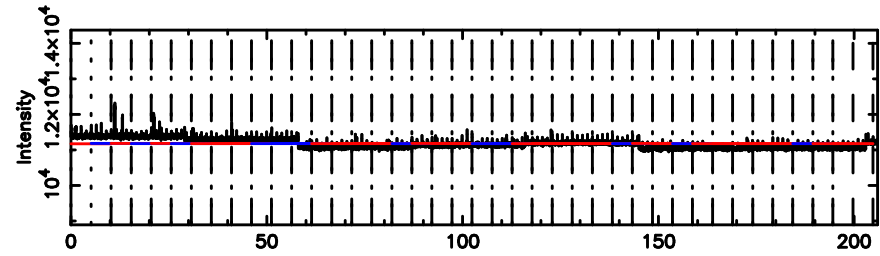

T20240605052411

BLK:12,SNR1: 7.0748 ,SNR2: 28.971

Frequency (Hz)

2227+444 2024/06/04 20.43UT TOYOKAWA-FUJI

F20240605052413

BLK:12,SNR1: 2.7003 ,SNR2: 6.9104

Frequency (Hz)

T20240605052411