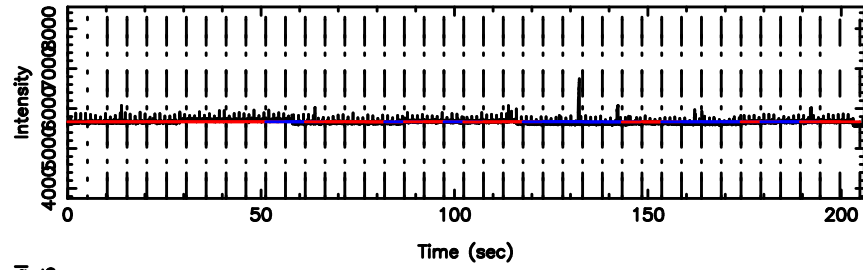

F20240605140922