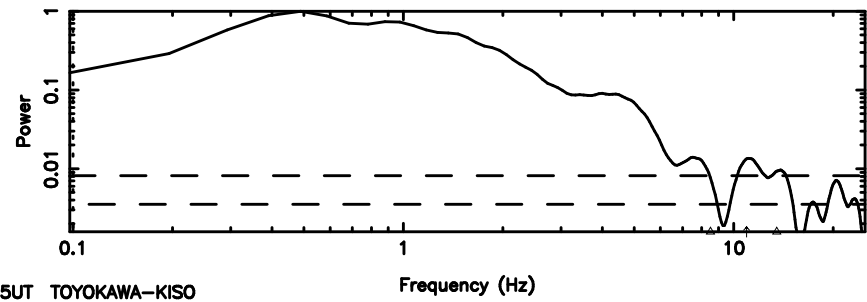

Frequency (Hz)

3C196 2024/06/05 6.15UT TOYOKAWA-FUJI

T20240605150732

BLK:31,SNR1: 6.6596 ,SNR2: 12.495

K20240605150729

BLK:31,SNR1: 8.7980 ,SNR2: 16.415

3C196 2024/06/05 6.15UT TOYOKAWA-KISO

F20240605150734