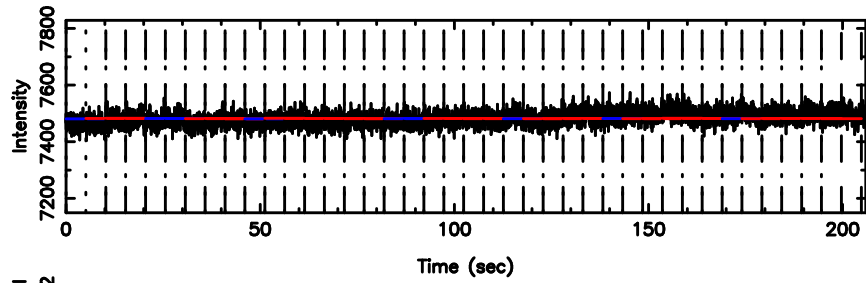

T20240605110844