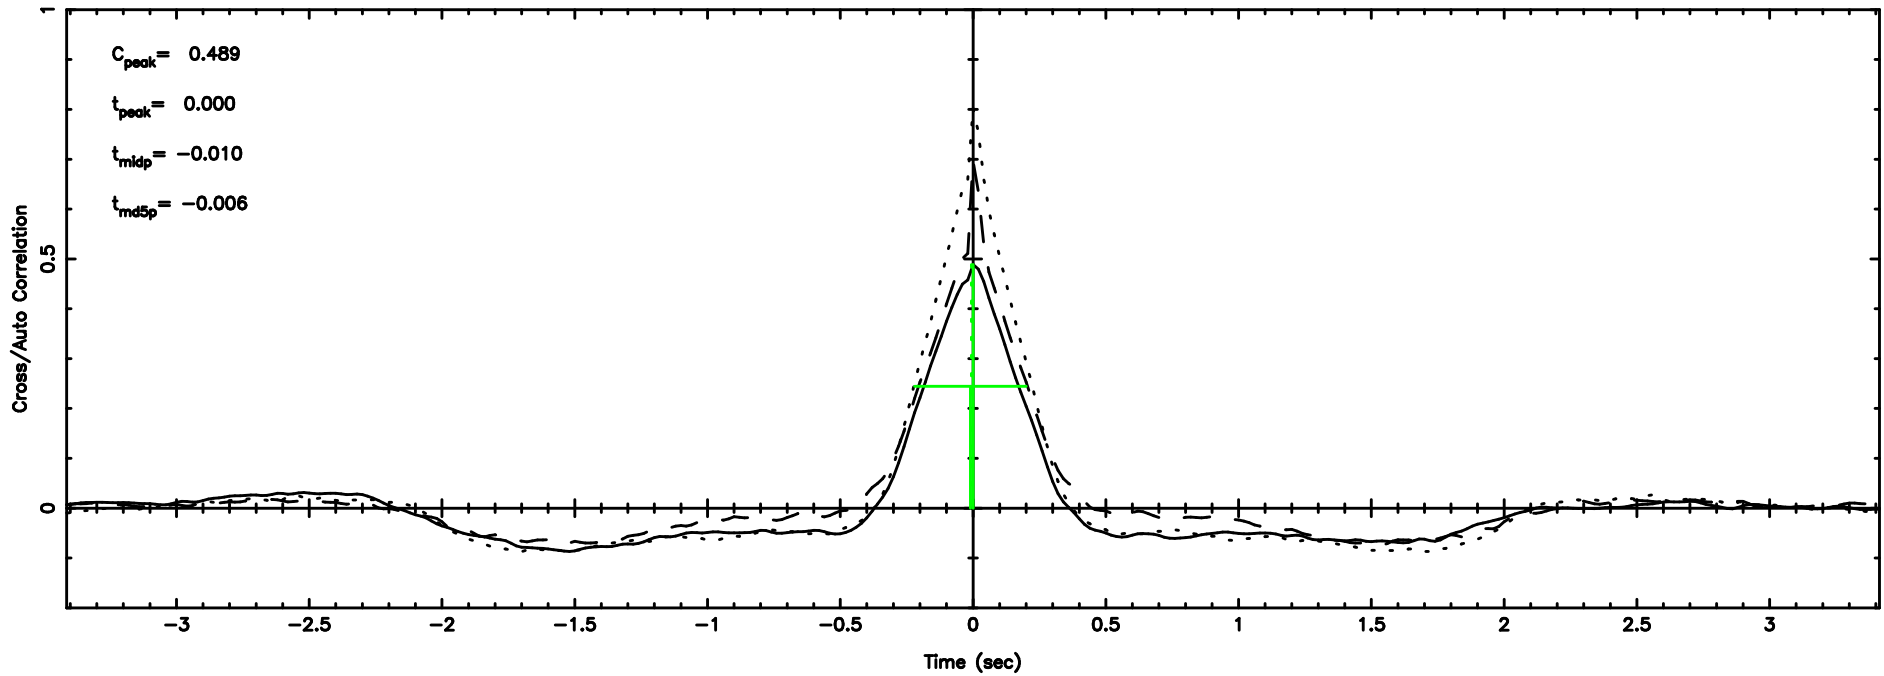

T20240605063129

BLK:30,SNR1: 5.5383 ,SNR2: 13.680

Frequency (Hz)

2334+085 2024/06/04 21.55UT TOYOKAWA-FUJI

F20240605063131

BLK:30,SNR1: 15.796 ,SNR2: 28.367

Frequency (Hz)

T20240605063129