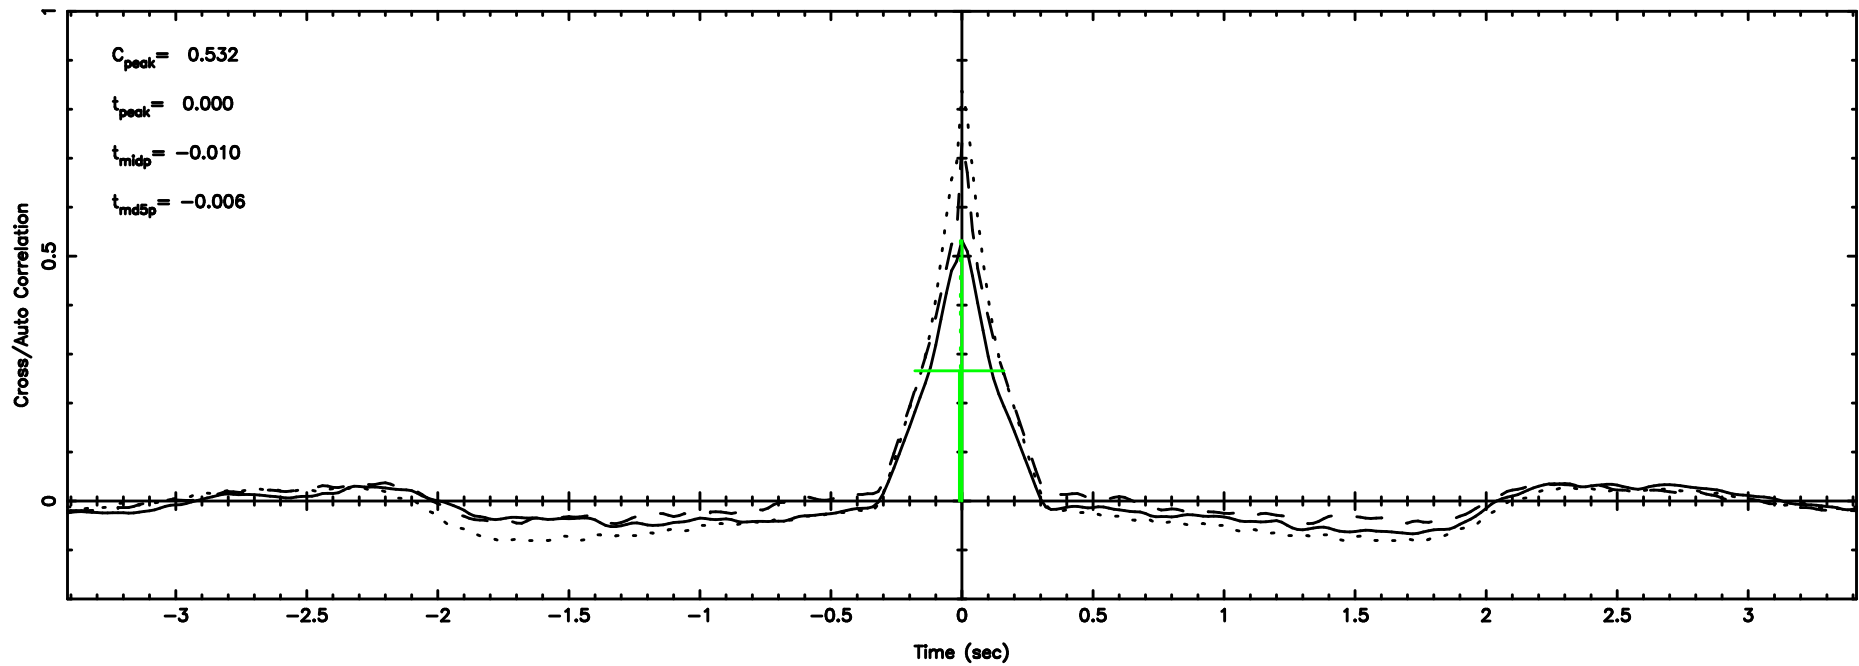

0821+394 2024/06/05 6.34UT TOYOKAWA-FUJI

T20240605151842

BLK:28,SNR1: 9.5964 ,SNR2: 23.960

Frequency (Hz)

K20240605151839

BLK:28,SNR1: 7.6207 ,SNR2: 22.232

Frequency (Hz)

0821+394 2024/06/05 6.34UT TOYOKAWA-KISO