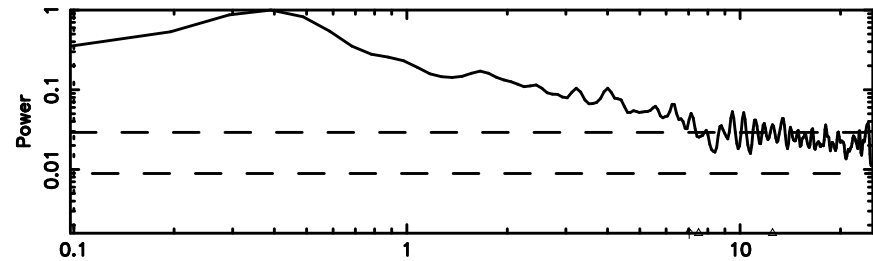

BLK:10,SNR1: 1.3381 ,SNR2: 3.9550