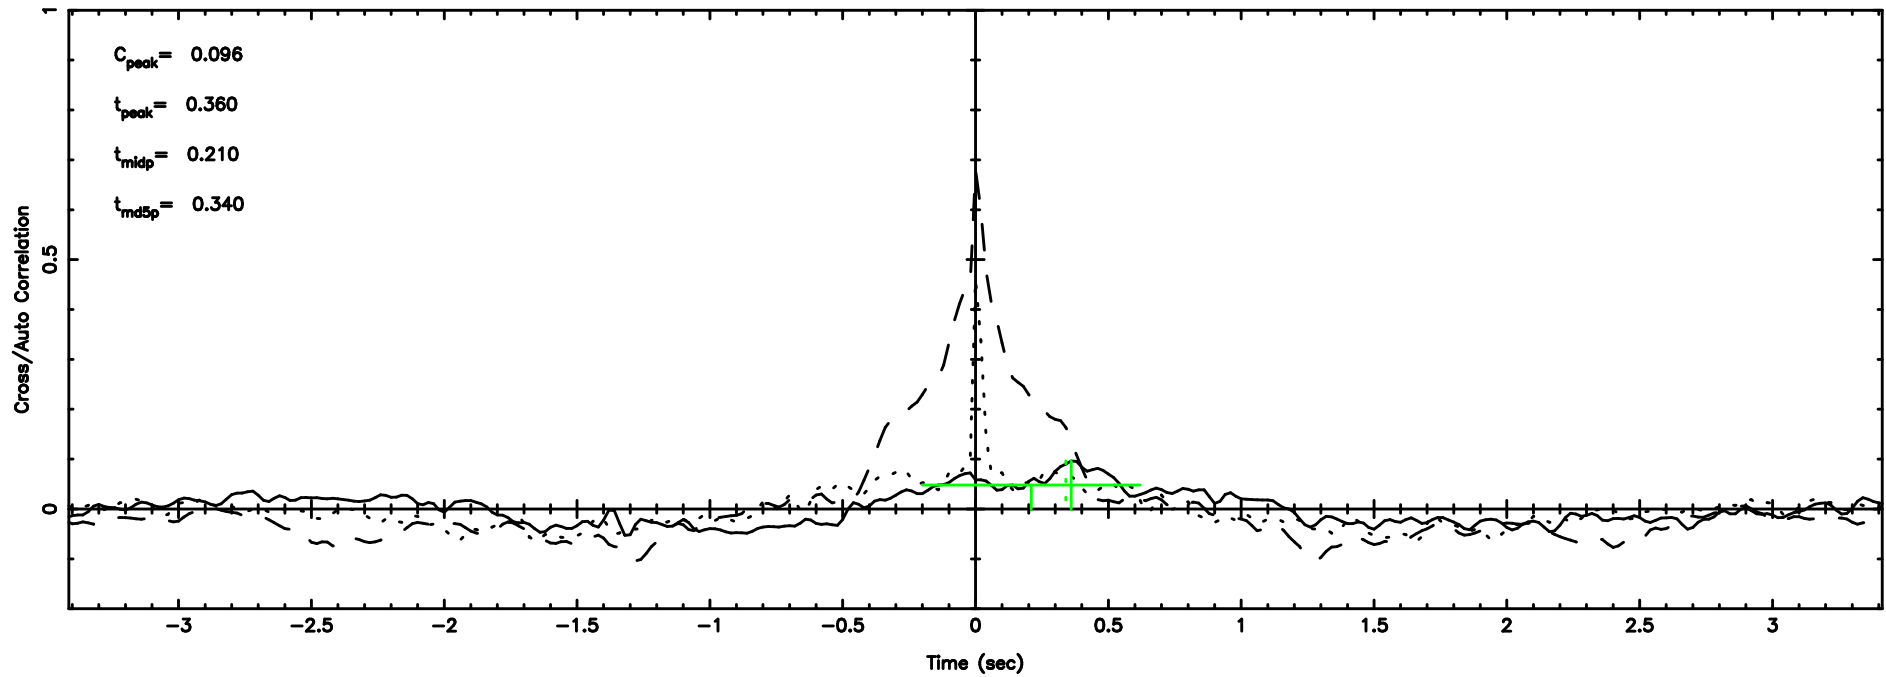

Frequency (Hz)

T20240605055633

BLK: 5,SNR1: 44.639 ,SNR2: 67.121

Frequency (Hz)

2259+481 2024/06/04 20.97UT TOYOKAWA-KISO

K20240605055631

BLK: 5,SNR1: 0.22261 ,SNR2: 1.2050

Frequency (Hz)