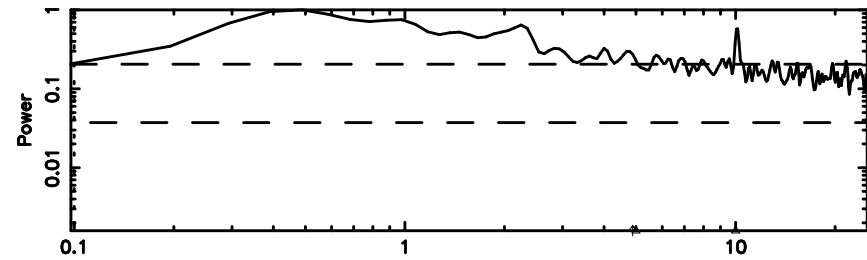

F20240605142948

BLK: 8,SNR1:-0.23129E-01,SNR2: 0.67825

Frequency (Hz)

K20240605142943

BLK: 8,SNR1: 0.18517 ,SNR2: 1.1350

Frequency (Hz)

0732+33 2024/06/05 5.52UT FUJI -KISO