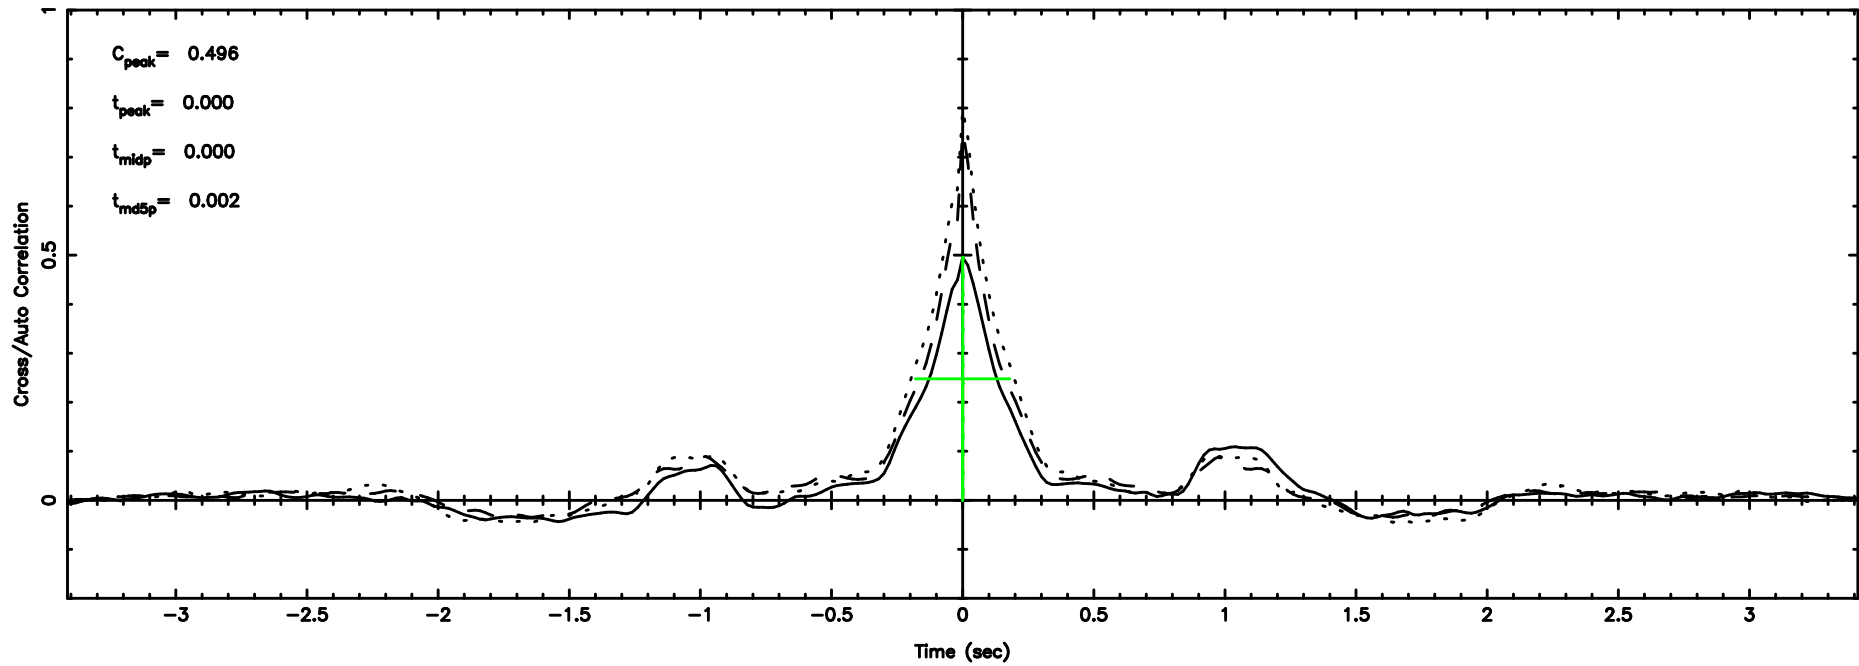

T20240605145508

BLK:23,SNR1: 8.9213 ,SNR2: 16.651

F20240605145510

BLK:23,SNR1: 8.3165 ,SNR2: 20.896

3C190 2024/06/05 5.95UT TOYOKAWA-FUJI