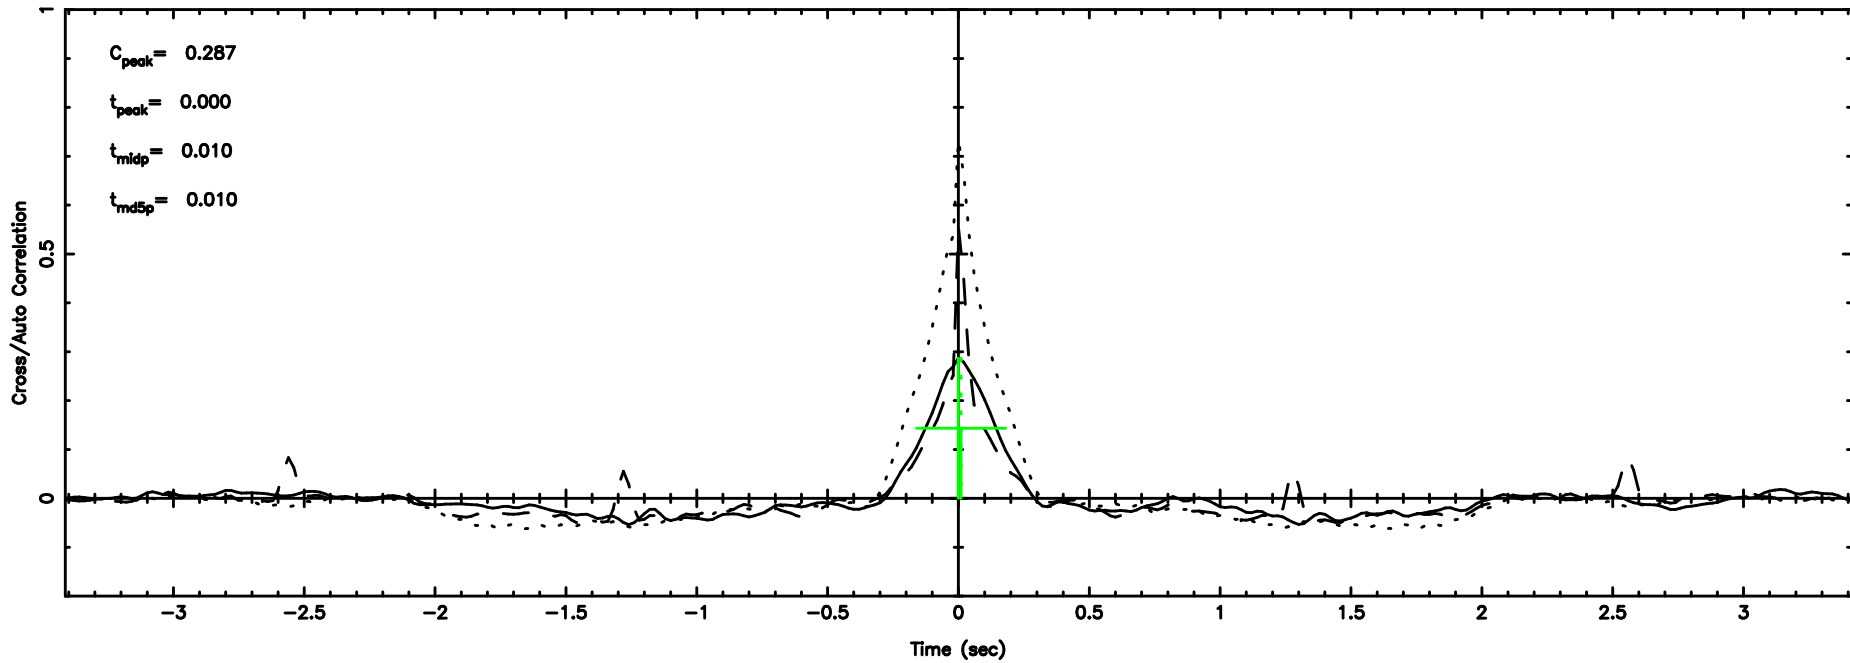

Frequency (Hz)

0919-142 2024/06/05 7.28UT FUJI -KISO