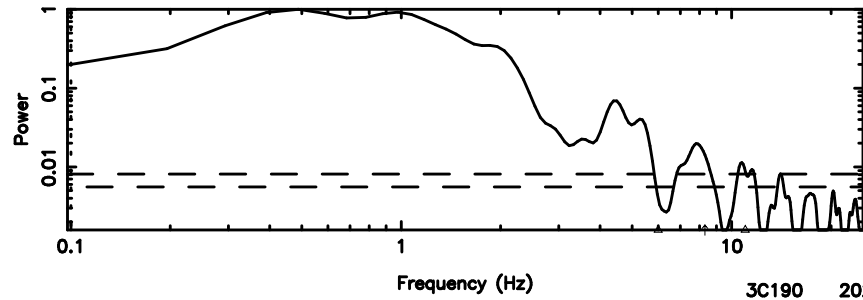

F20240605145510

BLK:25,SNR1: 8.2006 ,SNR2: 20.614

K20240605145506

BLK:25,SNR1: 2.7551 ,SNR2: 13.179

3C190 2024/06/05 5.95UT FUJI -KISO