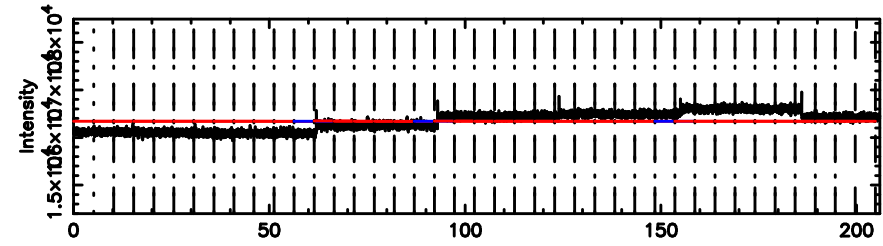

F20240605054039

BLK: 6, SNR1: 0.45425 , SNR2: 2.0960

Frequency (Hz)

2243+394 2024/06/04 20.71UT TOYOKAWA-FUJI

T20240605054037

BLK: 3,SNR1: 0.57752E-01,SNR2: 0.63365

Frequency (Hz)

K20240605054035