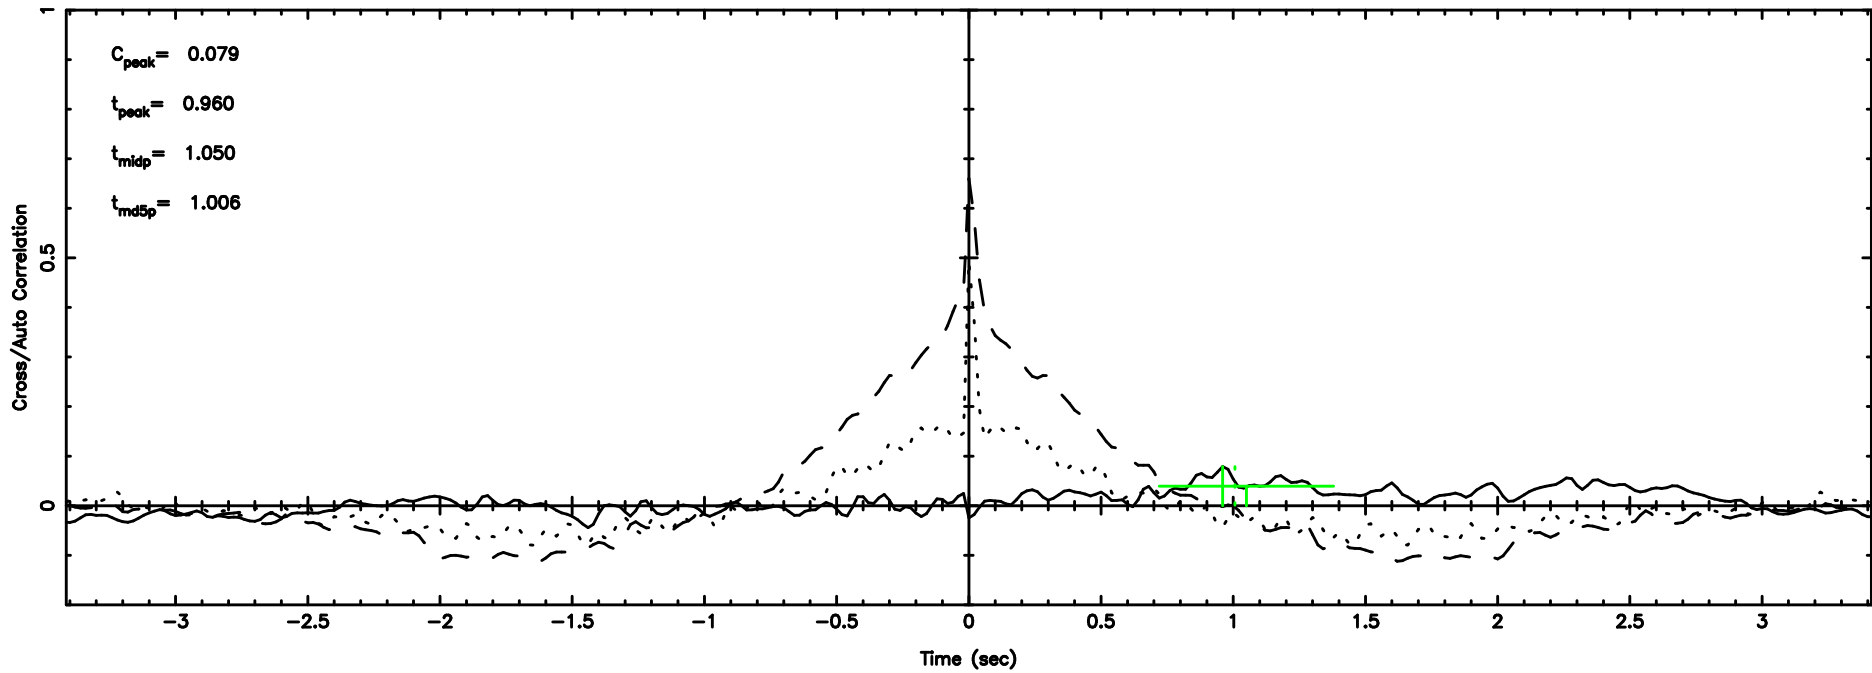

F20240605085207

BLK: 5,SNR1: 2.0912 ,SNR2: 5.6111

Frequency (Hz)

K20240605085202

BLK: 5,SNR1: 0.53482 ,SNR2: 6.1071

Frequency (Hz)

0155-109 2024/06/04 23.90UT FUJI -KISO

T20240605091102