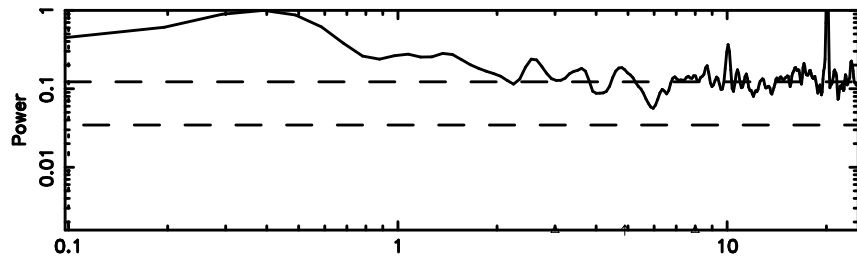

F20240605164509

BLK: 4,SNR1:-0.74869E-02,SNR2: 1.9482

Frequency (Hz)

T20240605164507

BLK: 7,SNR1: 0.31293 ,SNR2: 1.0281

Frequency (Hz)

K20240605164504

BLK: 7,SNR1: 0.83940 ,SNR2: 5.8281