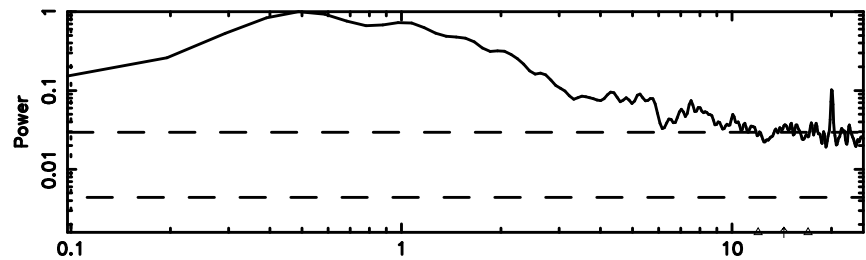

BLK:24,SNR1: 2.4582 ,SNR2: 3.4207