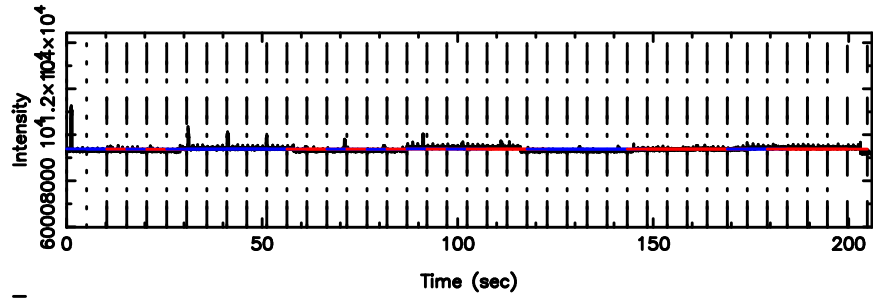

K20240605064508

BLK:19,SNR1: 2.0312 ,SNR2: 7.5630

Frequency (Hz)

F20240605064513

BLK:20,SNR1: 4.5750 ,SNR2: 11.481

Frequency (Hz)

K20240605064508

BLK:20,SNR1: 2.2591 ,SNR2: 7.9038