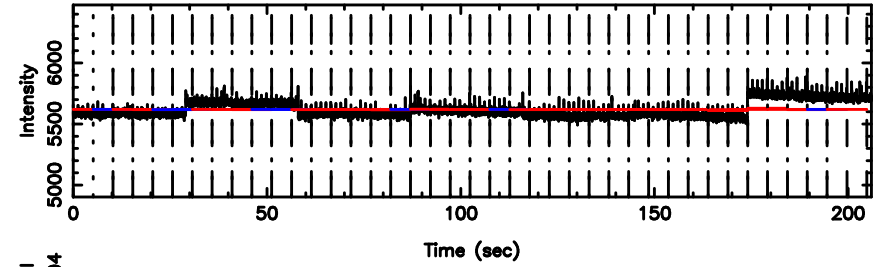

BLK: 8,SNR1: 0.42355 ,SNR2: 1.7434

0556+191 2024/06/05 3.93UT TOYOKAWA-FUJI

T20240605125354

BLK:12,SNR1: 0.41660 ,SNR2: 2.0753

K20240605125351

BLK:12,SNR1: 0.74943 ,SNR2: 5.2940

0556+191 2024/06/05 3.93UT TOYOKAWA-KISO