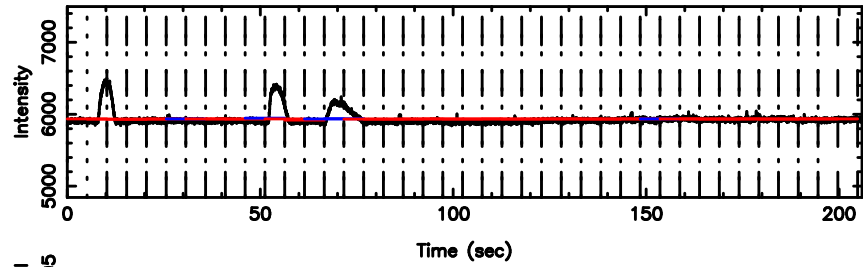

T20240605153528