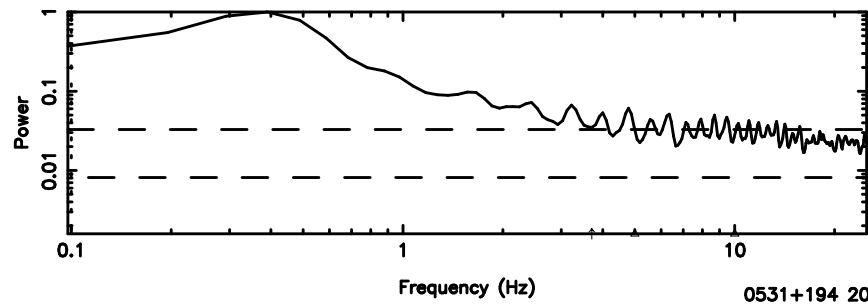

BLK:27,SNR1: 0.71725 ,SNR2: 4.3448