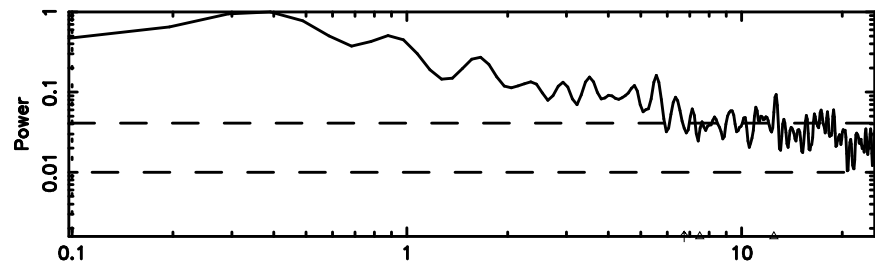

BLK: 5,SNR1: 1.1082 ,SNR2: 3.4452