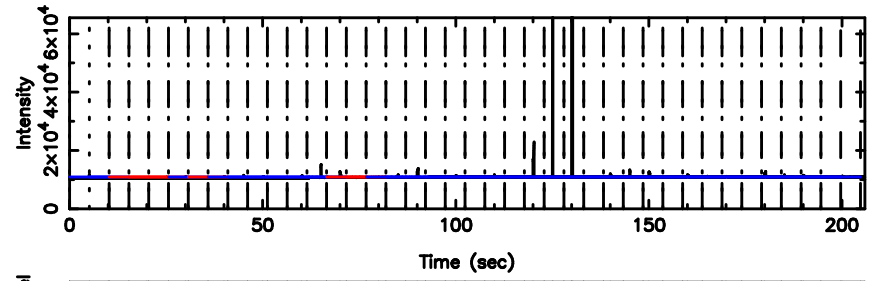

K20240605150729