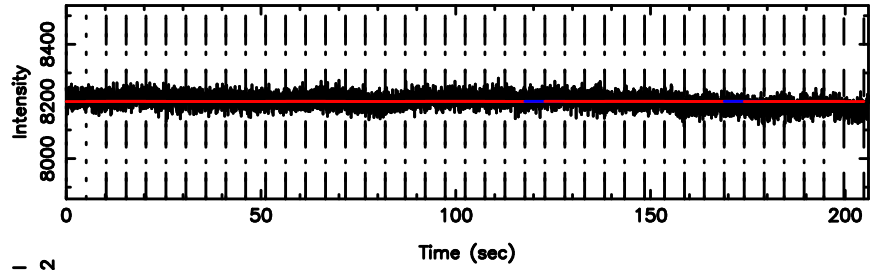

F20240605085207

BLK: 5,SNR1: 2.0912 ,SNR2: 5.6111

Frequency (Hz)

K20240605085202

BLK: 5,SNR1: 0.53482 ,SNR2: 6.1071

Frequency (Hz)

0155-109 2024/06/04 23.90UT FUJI -KISO

T20240605091102