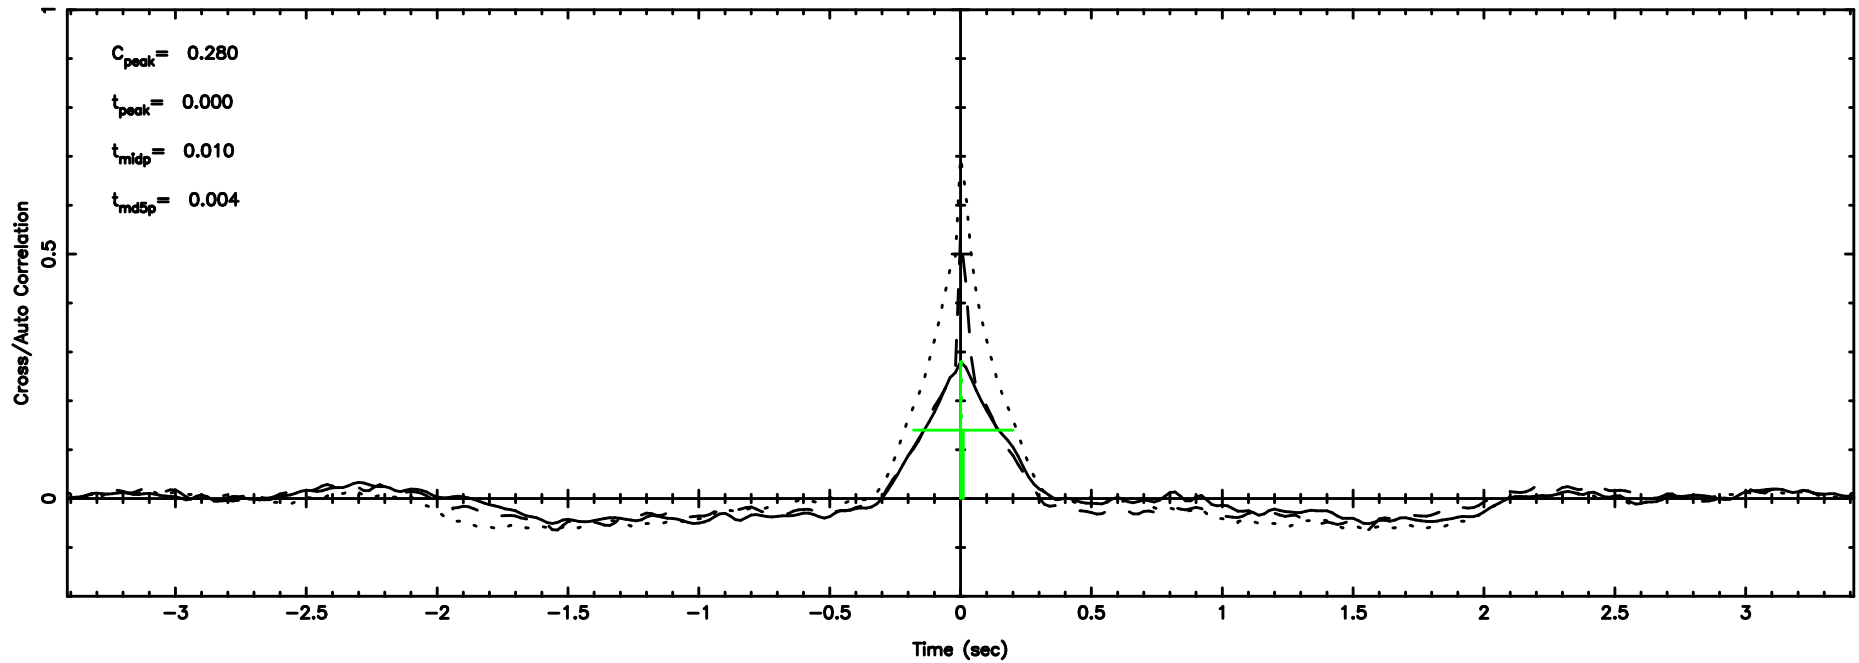

Frequency (Hz)

K20240605161518

BLK:19,SNR1: 5.0146 ,SNR2: 9.7902

Frequency (Hz)

0919-142 2024/06/05 7.28UT TOYOKAWA-KISO

F20240605161523

BLK:23,SNR1: 0.55024 ,SNR2: 3.3851

Frequency (Hz)