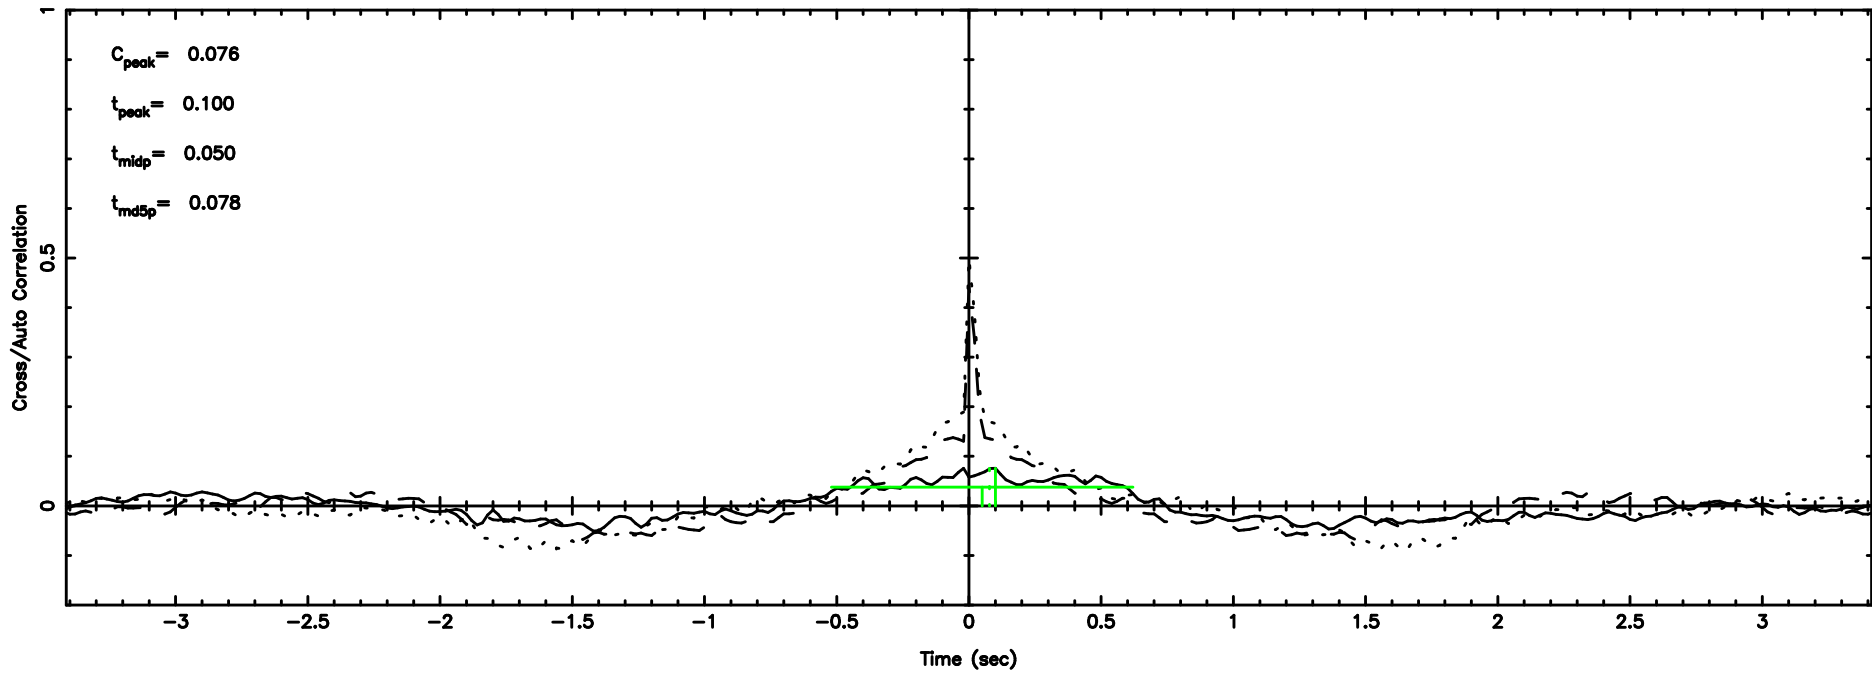

BLK:10,SNR1: 1.3381 ,SNR2: 3.9550

Frequency (Hz)

0155-109 2024/06/04 23.90UT TOYOKAWA-FUJI

T20240605085205

BLK: 9,SNR1: 0.29527 ,SNR2: 1.4106

0155-109 2024/06/04 23.90UT TOYOKAWA-KISO

K20240605085202

BLK: 9,SNR1: 0.37838 ,SNR2: 2.4276