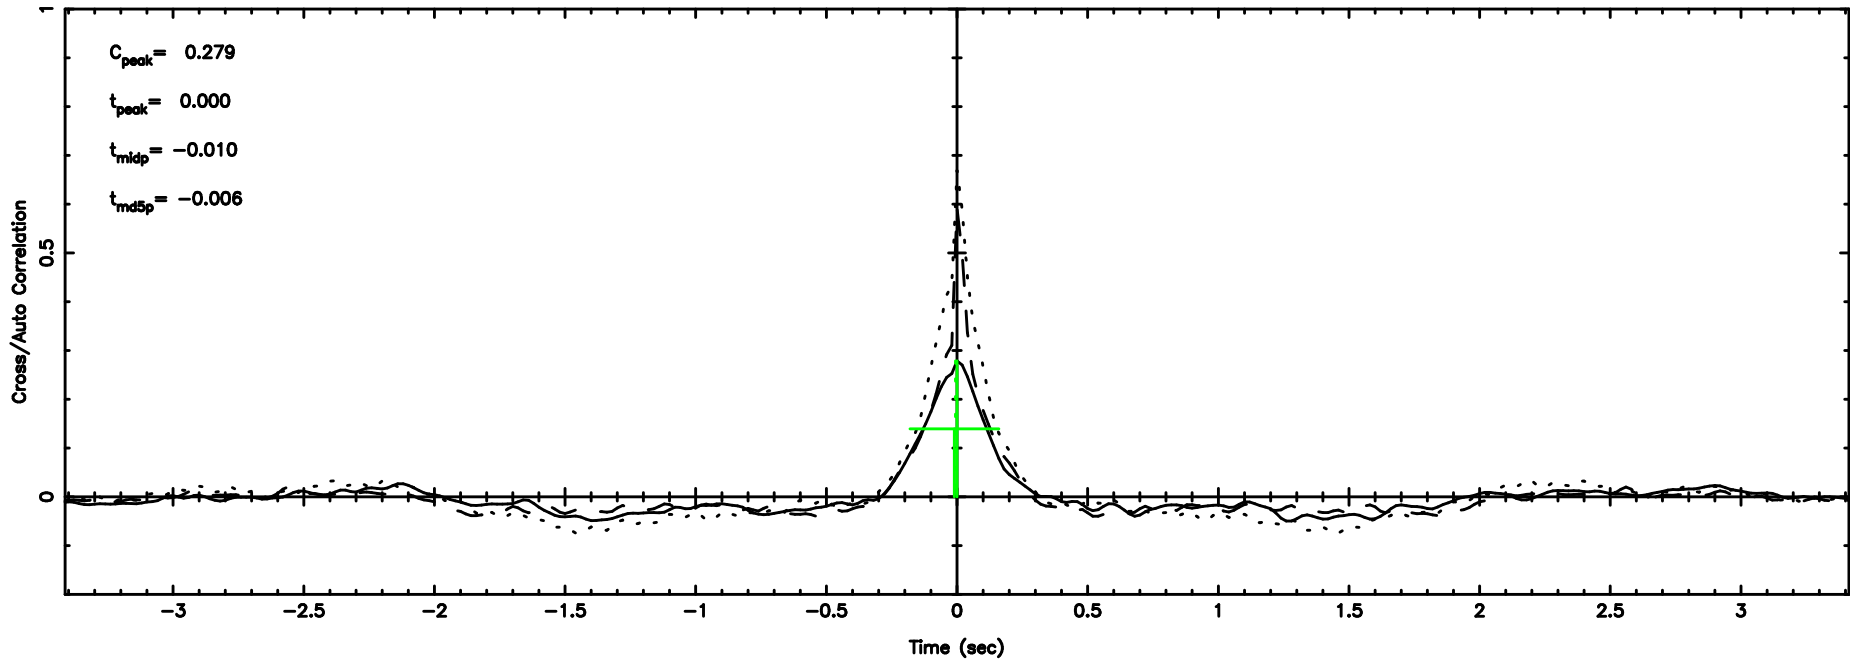

Frequency (Hz)

3C237 2024/06/05 8.05UT FUJI -KISO