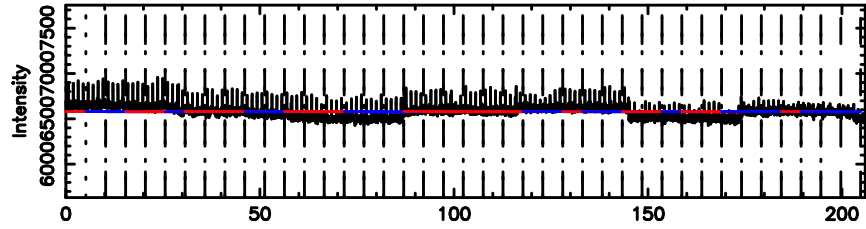

F20240605112707