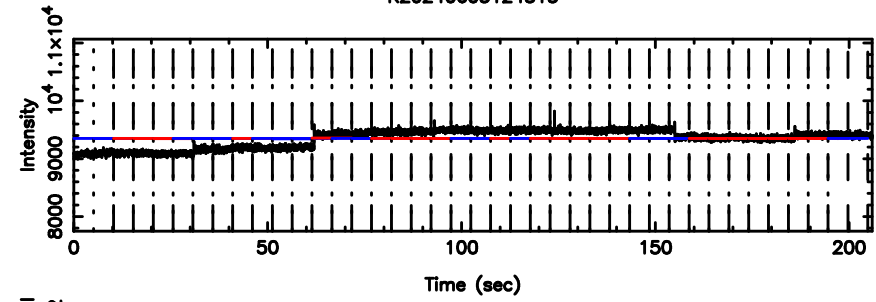

BLK: 5,SNR1: 0.49152 ,SNR2: 2.5765

F20240605124519

BLK: 5,SNR1:-0.12567 ,SNR2: 0.92971

0548+16 2024/06/05 3.78UT TOYOKAWA-FUJI

T20240605124517

BLK:17,SNR1: 0.47988 ,SNR2: 2.3218

K20240605124515

BLK:17,SNR1: 0.58762 ,SNR2: 2.3701