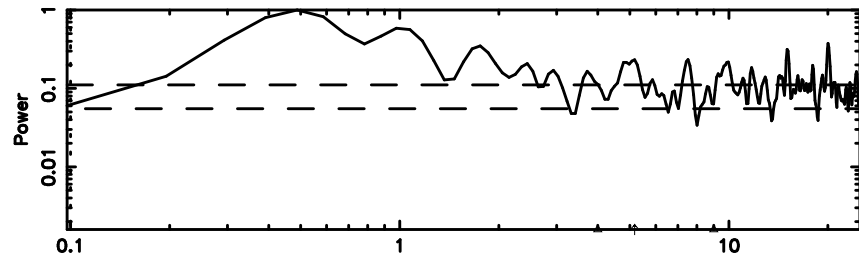

Frequency (Hz)

F20240605170726

BLK: 3,SNR1:-0.24406E-01,SNR2: 2.0864

Frequency (Hz)

1011+110 2024/06/05 8.15UT TOYOKAWA-FUJI

T20240605170724

BLK: 2,SNR1: 0.29904 ,SNR2: 1.5555

Frequency (Hz)