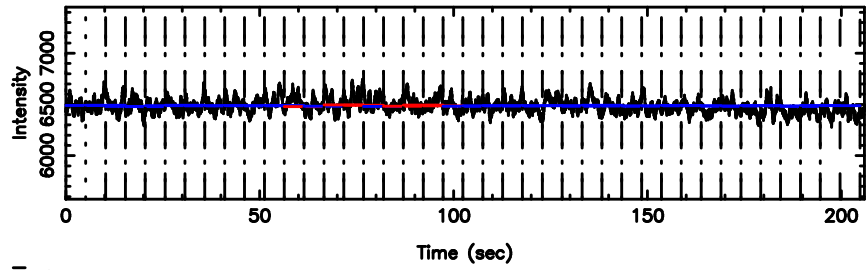

BLK:33,SNR1: 11.959 ,SNR2: 47.615

3C147 2024/06/05 3.65UT TOYOKAWA-FUJI

F20240605123707

BLK:33,SNR1: 0.10902 ,SNR2: 3.9335

T20240605123705

BLK:33,SNR1: 10.542 ,SNR2: 42.037

3C147 2024/06/05 3.65UT TOYOKAWA-KISO