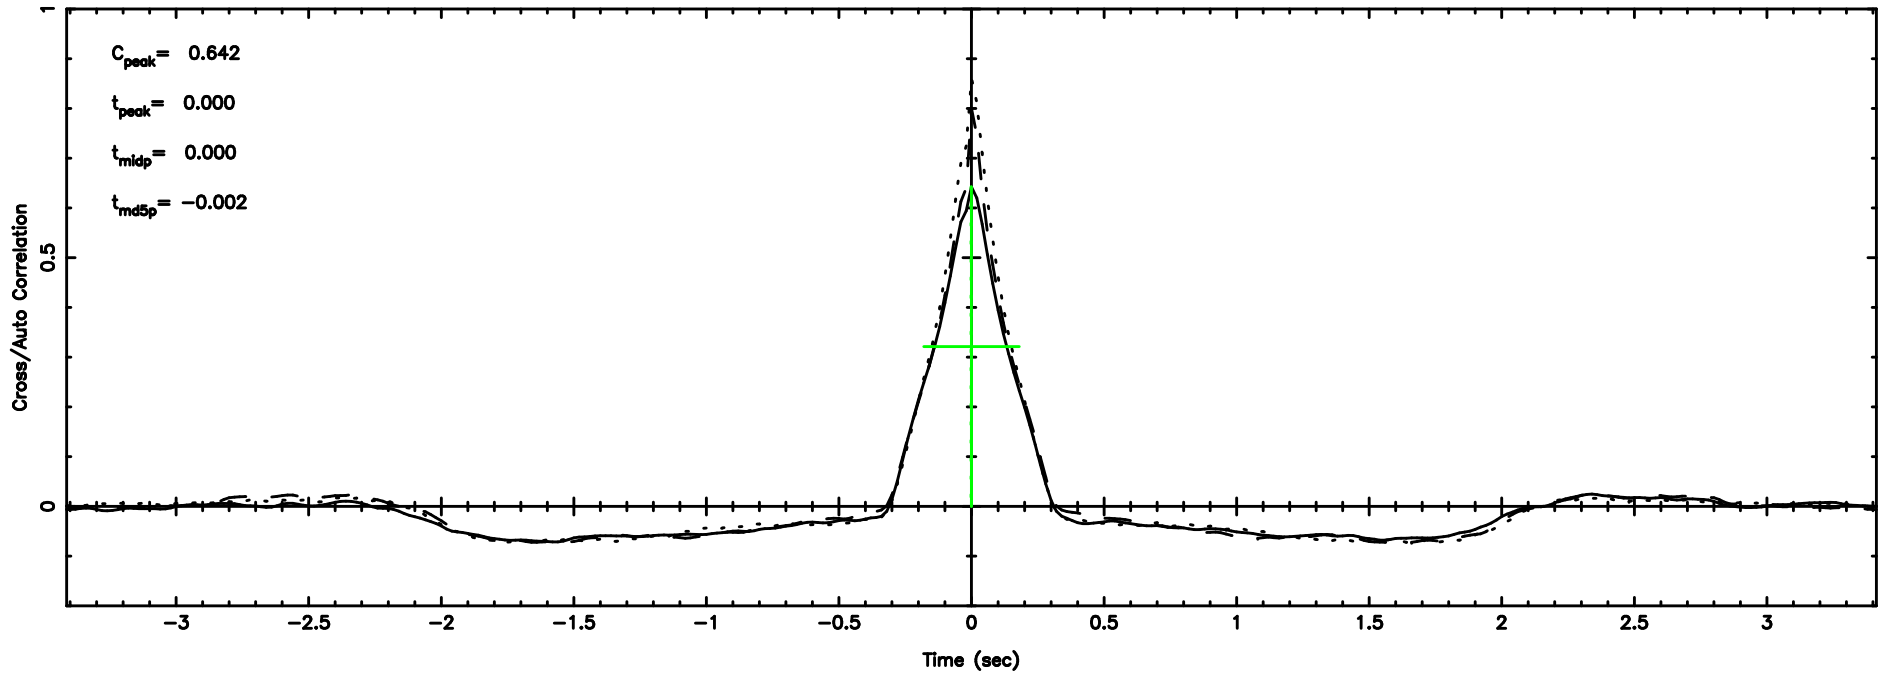

Frequency (Hz)

0019-00 2024/06/04 22.31UT TOYOKAWA-KISO