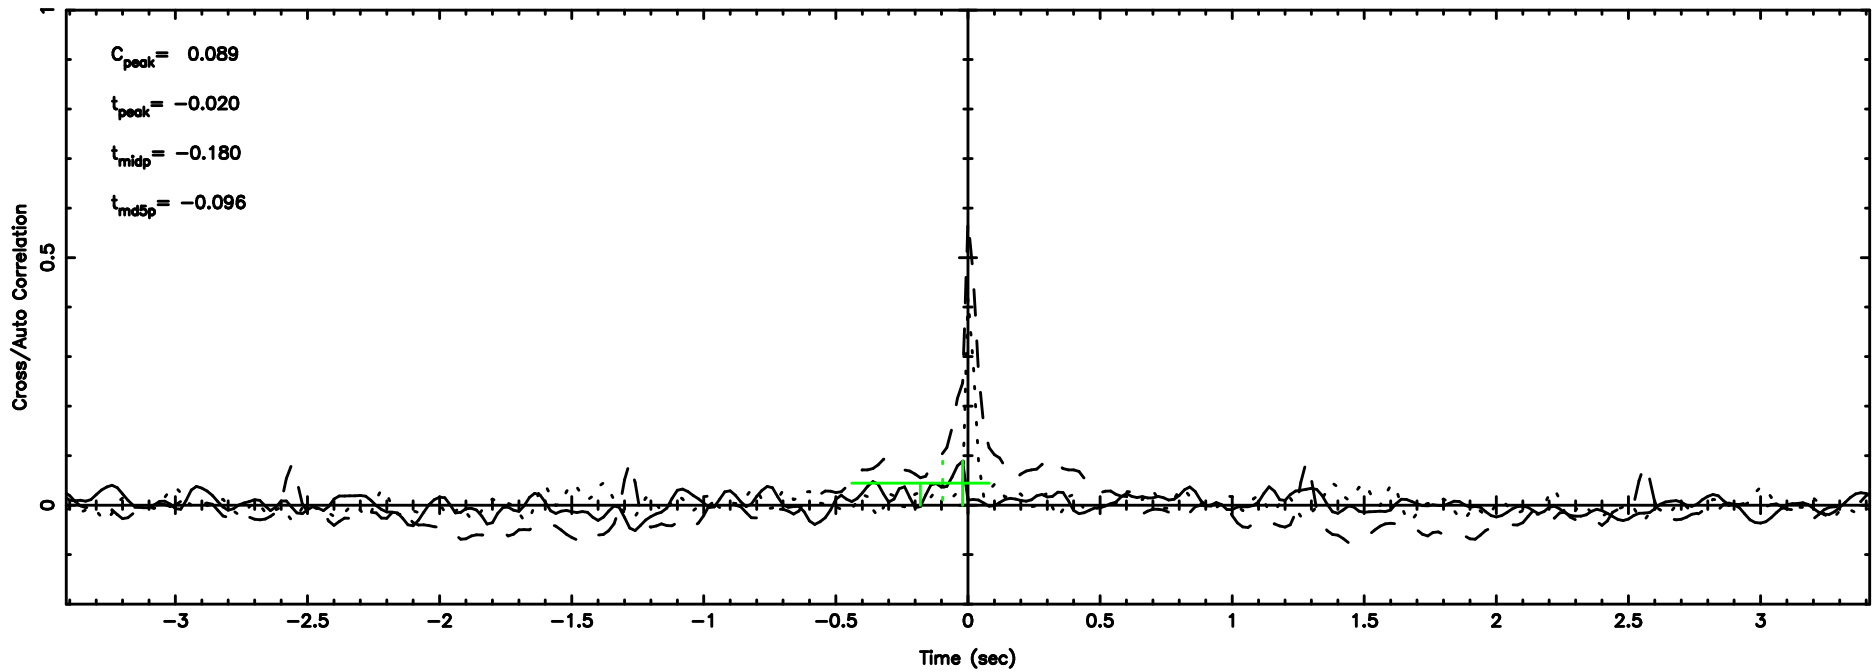

Frequency (Hz)