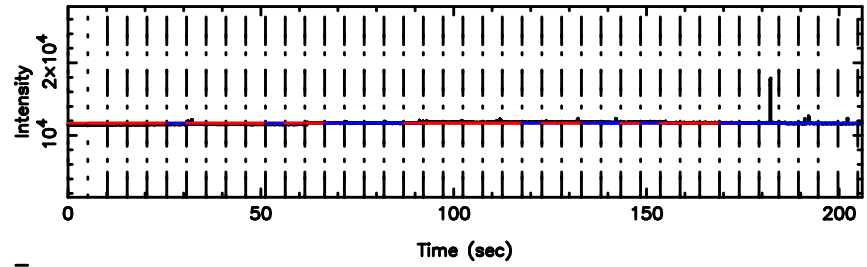

Frequency (Hz)

K20240605160307