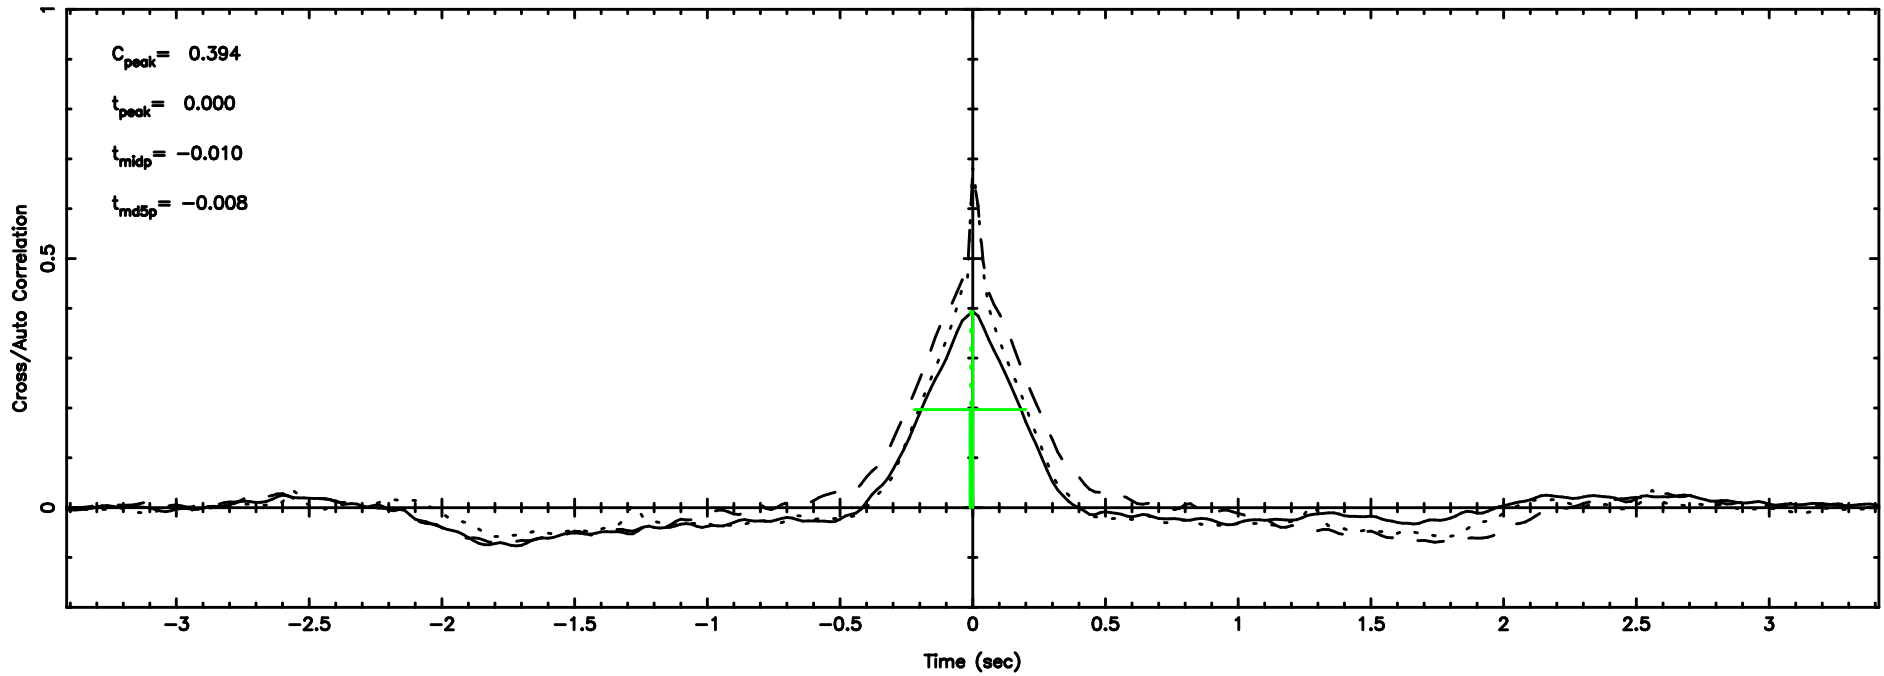

Frequency (Hz)