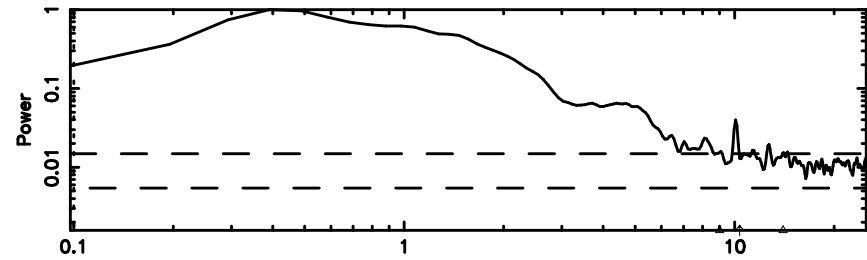

T20240605144733

BLK:24,SNR1: 2.1667 ,SNR2: 4.2705

Frequency (Hz)

K20240605144730

BLK:24,SNR1: 4.3620 ,SNR2: 8.6342

Frequency (Hz)

0752-200 2024/06/05 5.82UT TOYOKAWA-KISO

F20240605144735