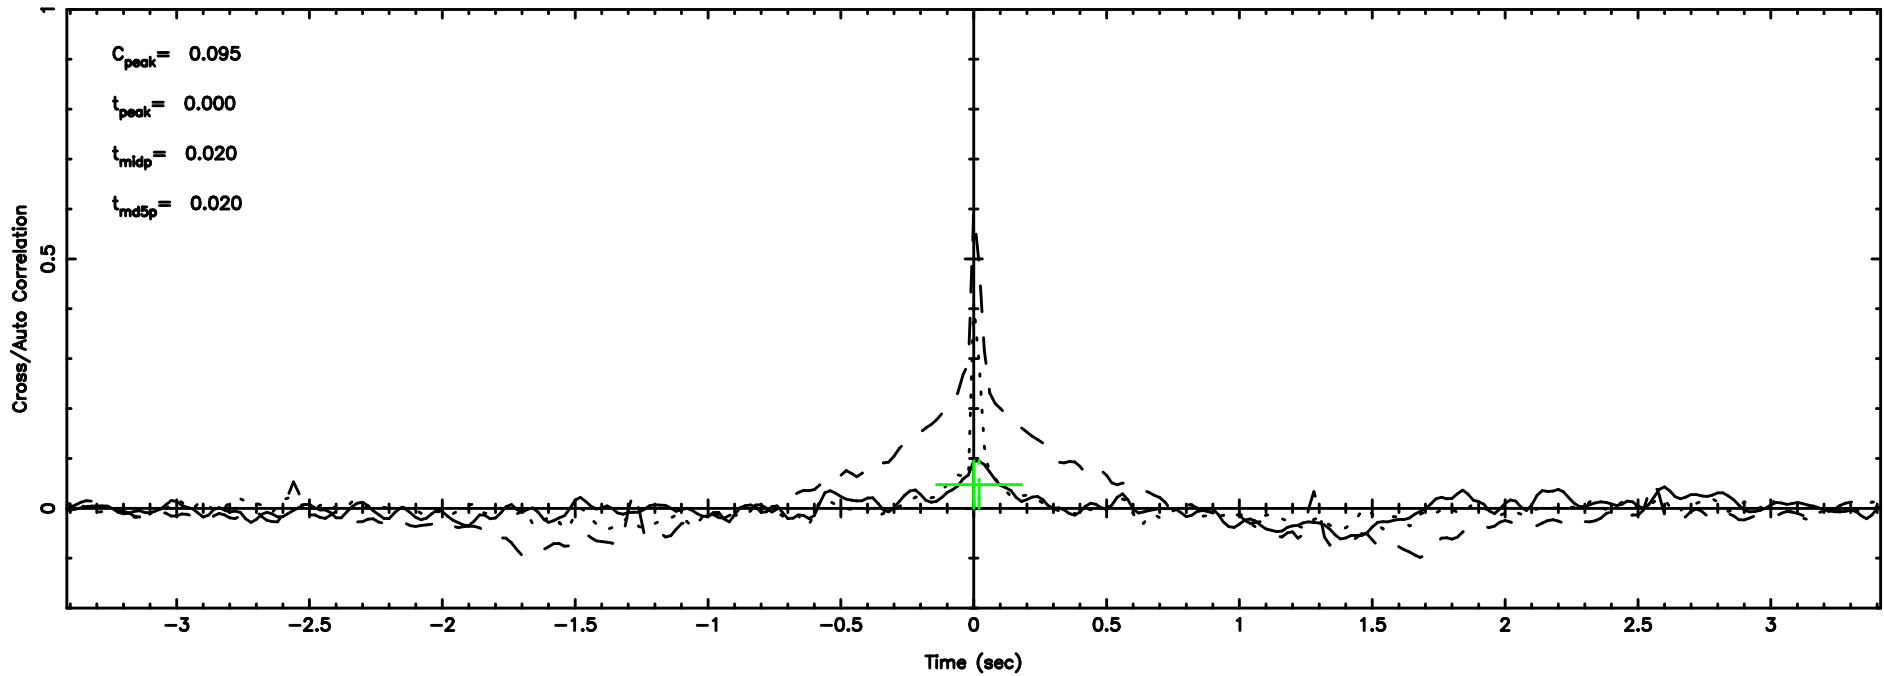

Frequency (Hz)

2243+394 2024/06/04 20.71UT FUJI -KISO