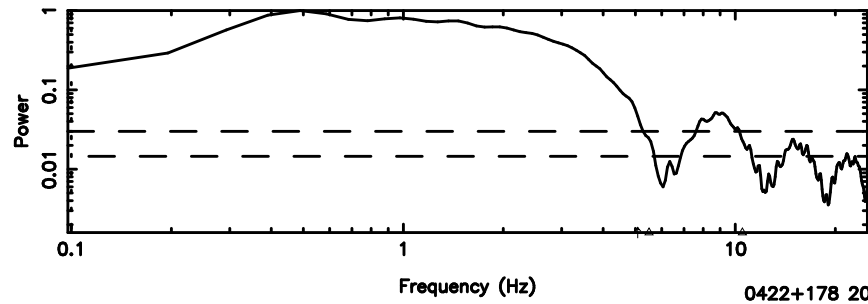

BLK:16,SNR1: 3.2043 ,SNR2: 13.876