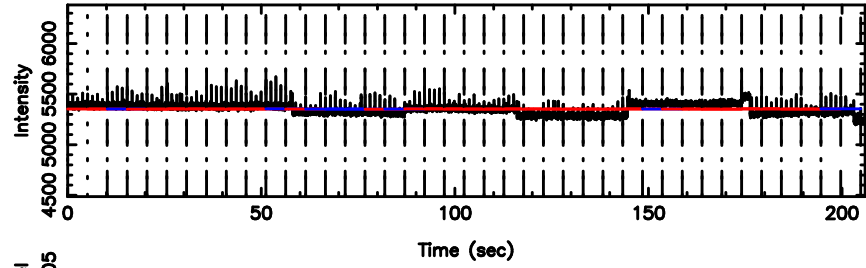

F20240605132050