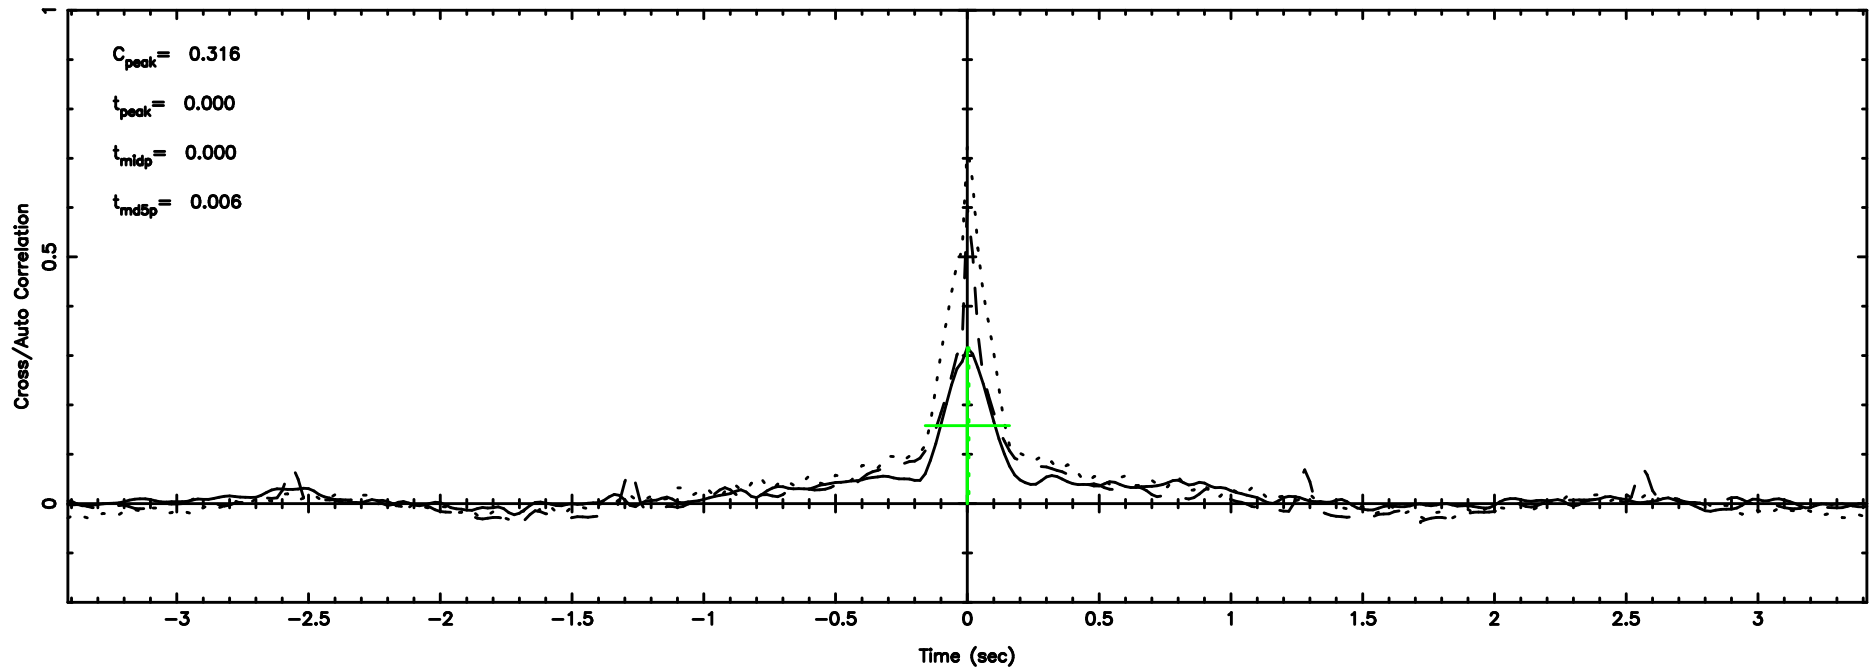

0422+178 2024/06/05 2.36UT TOYOKAWA-KISO

F20240605111939

BLK:16,SNR1: 3.2043 ,SNR2: 13.876

K20240605111934

BLK:16,SNR1: 4.1130 ,SNR2: 17.271

0422+178 2024/06/05 2.36UT FUJI -KISO

T20240605112705

BLK:17,SNR1: 3.7229 ,SNR2: 11.743