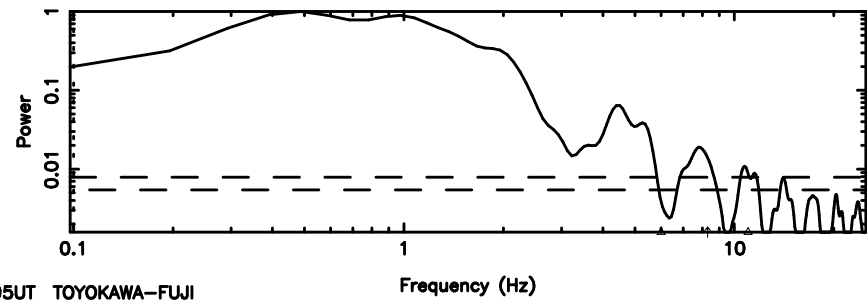

BLK:23,SNR1: 8.3165 ,SNR2: 20.896

3C190 2024/06/05 5.95UT TOYOKAWA-FUJI