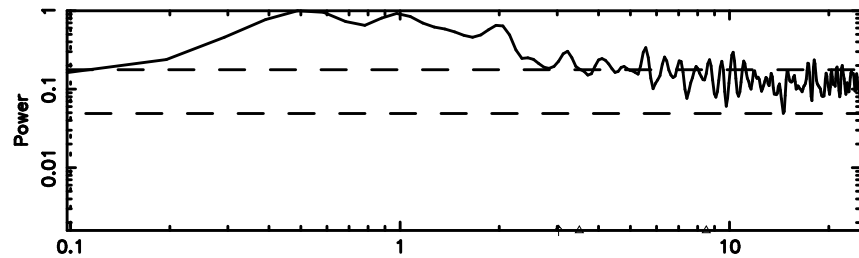

Frequency (Hz)

K20240605162942

BLK: 8,SNR1: 0.68682 ,SNR2: 5.6000

Frequency (Hz)

3C222 2024/06/05 7.52UT TOYOKAWA-KISO

F20240605162947

BLK: 7,SNR1: 0.14603 ,SNR2: 1.9513

Frequency (Hz)