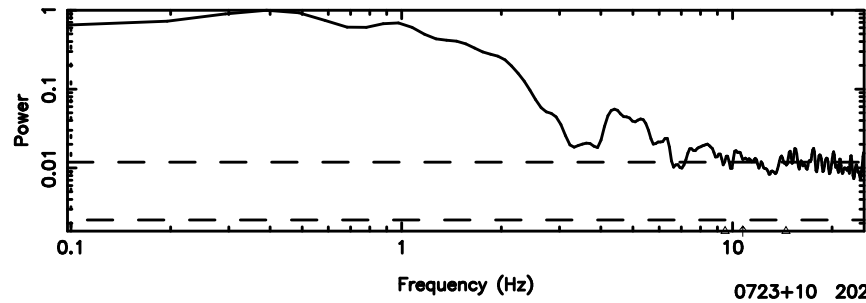

BLK:12,SNR1: 5.2668 ,SNR2: 9.8204