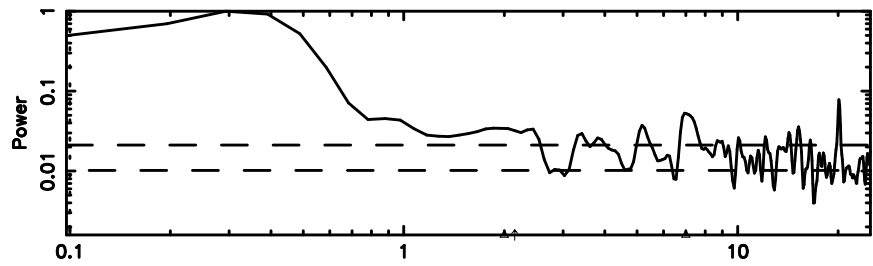

F20240605074124

BLK: 4,SNR1: 0.37873E-01,SNR2: 3.5874

T20240605074122

BLK: 3,SNR1: 0.72960 ,SNR2: 8.3724

Frequency (Hz)

K20240605074119

BLK: 3,SNR1: 0.18738 ,SNR2: 1.6748

Frequency (Hz)