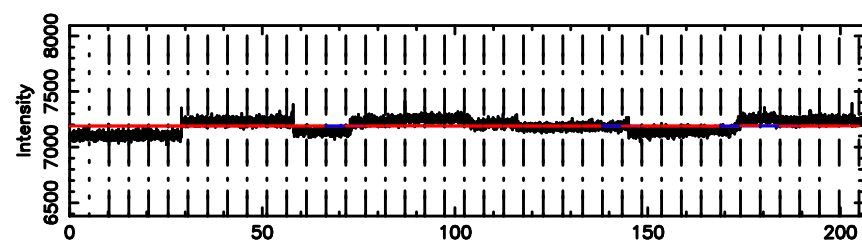

BLK: 4,SNR1: 0.44532 ,SNR2: 1.4903

Frequency (Hz)

0926+117 2024/06/05 7.39UT TOYOKAWA-FUJI

T20240605162200

BLK: 5, SNR1: 0.24987 , SNR2: 0.50324

Frequency (Hz)

K20240605162157

BLK: 5, SNR1: 0.92586 , SNR2: 3.0807