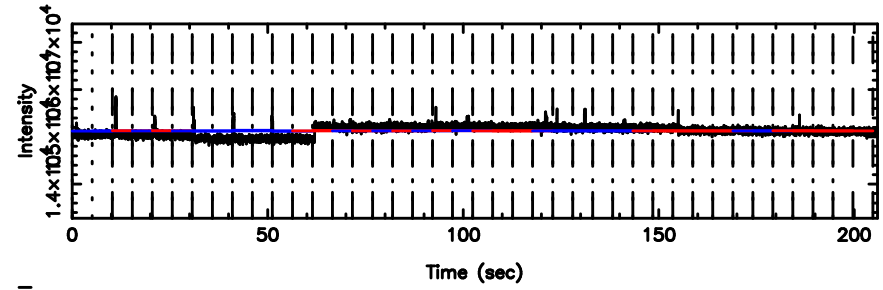

K20240605064508

BLK:19,SNR1: 2.0312 ,SNR2: 7.5630

Frequency (Hz)

F20240605064513

BLK:20,SNR1: 4.5750 ,SNR2: 11.481

Frequency (Hz)

K20240605064508

BLK:20,SNR1: 2.2591 ,SNR2: 7.9038