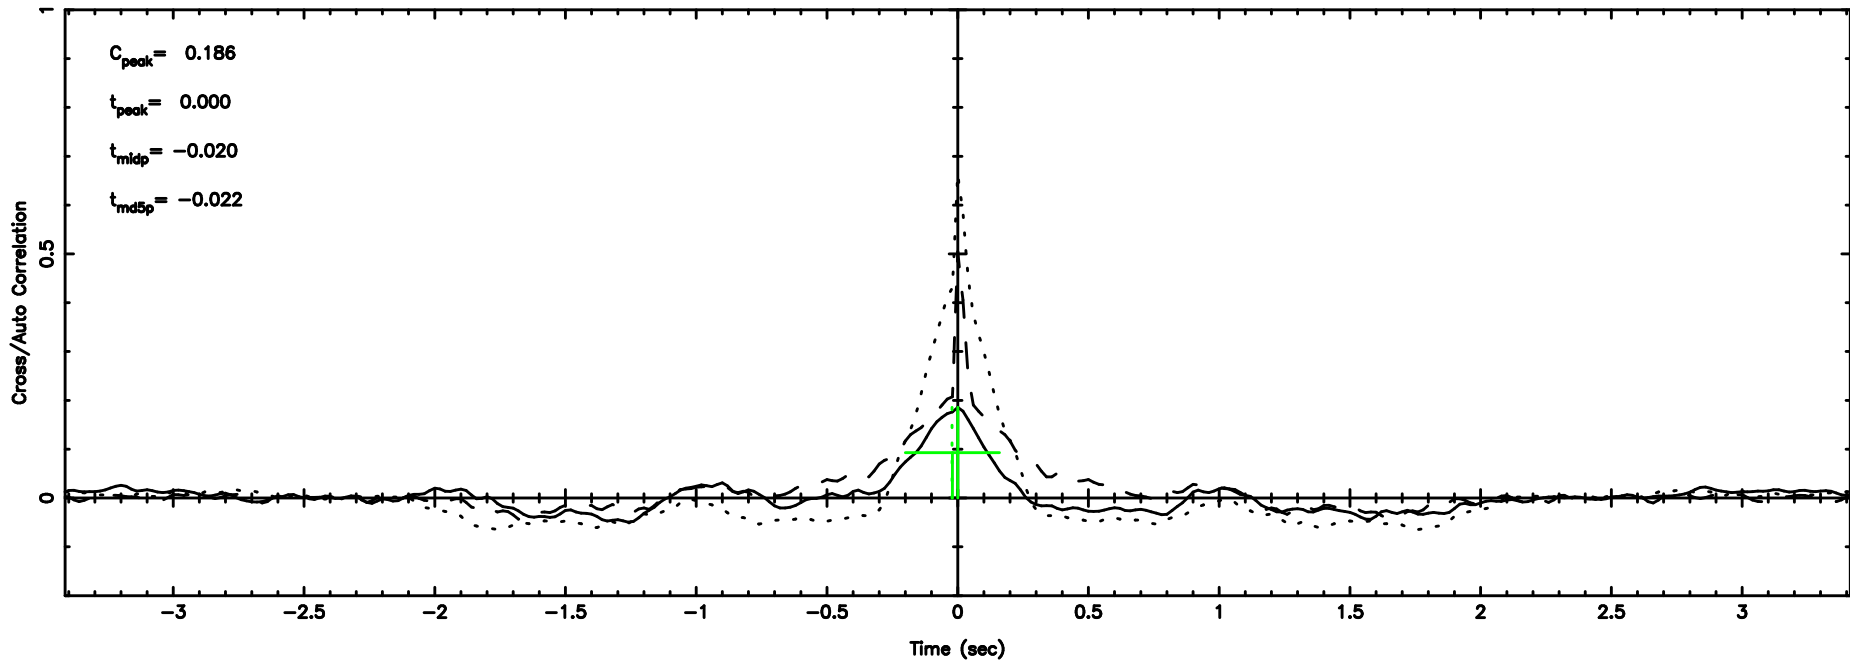

0941-08 2024/06/05 7.64UT TOYOKAWA-FUJI

T20240605163645

BLK:16,SNR1: 0.67699 ,SNR2: 6.0007

Frequency (Hz)

K20240605163642

BLK:16,SNR1: 6.0964 ,SNR2: 11.527

Frequency (Hz)

0941-08 2024/06/05 7.64UT TOYOKAWA-KISO