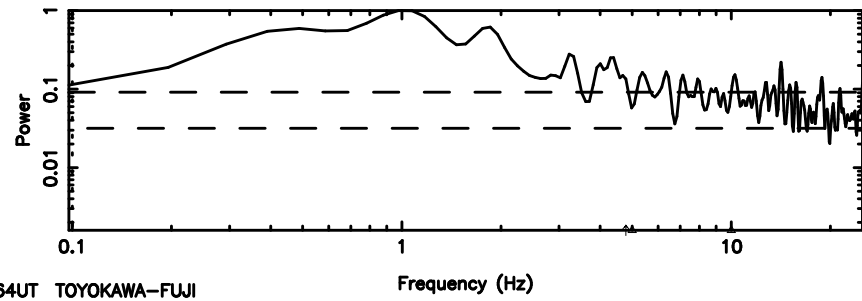

0941-08 2024/06/05 7.64UT TOYOKAWA-FUJI

T20240605163645

BLK:16,SNR1: 0.67699 ,SNR2: 6.0007

Frequency (Hz)

K20240605163642

BLK:16,SNR1: 6.0964 ,SNR2: 11.527

Frequency (Hz)

0941-08 2024/06/05 7.64UT TOYOKAWA-KISO