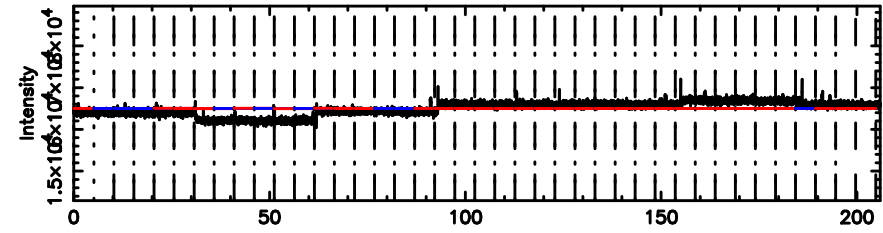

Frequency (Hz)

K20240605052408