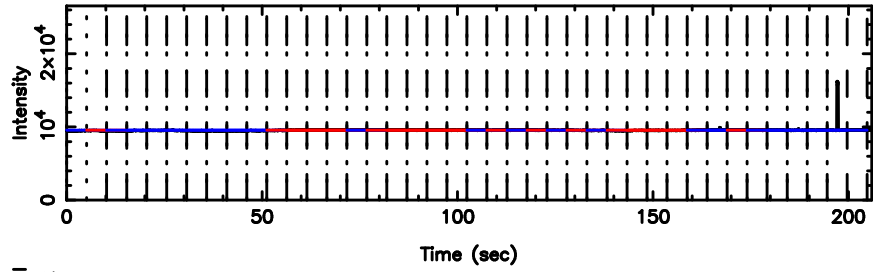

T20240605065205