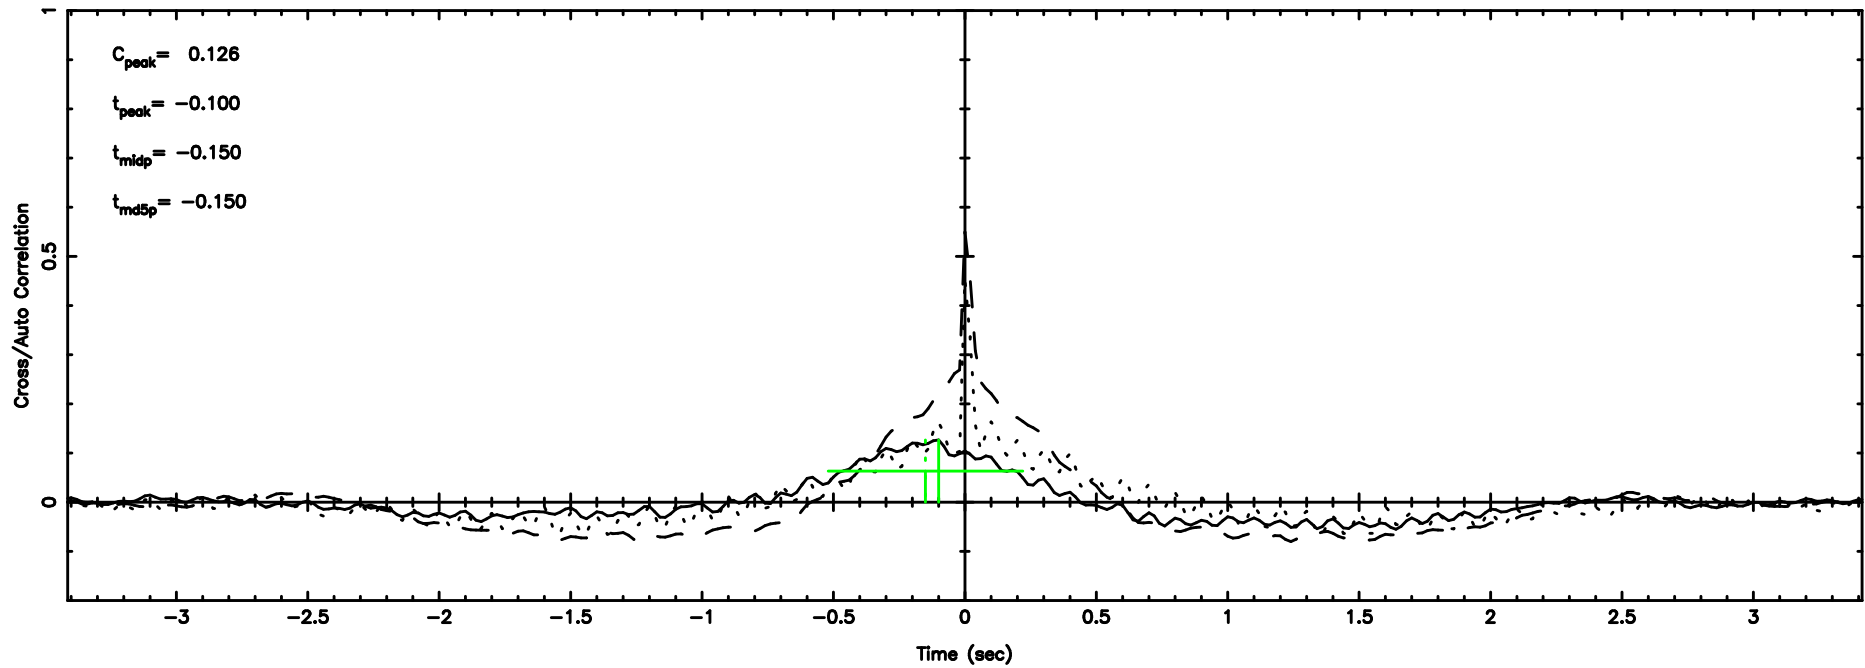

BLK: 9,SNR1:-0.75034E-01,SNR2: 4.8236

3C161 2024/06/05 4.37UT TOYOKAWA-FUJI

T20240605132048

BLK:18,SNR1: 0.43566 ,SNR2: 2.0975

K20240605132045

BLK:18,SNR1: 0.64840 ,SNR2: 3.6969

3C161 2024/06/05 4.37UT TOYOKAWA-KISO