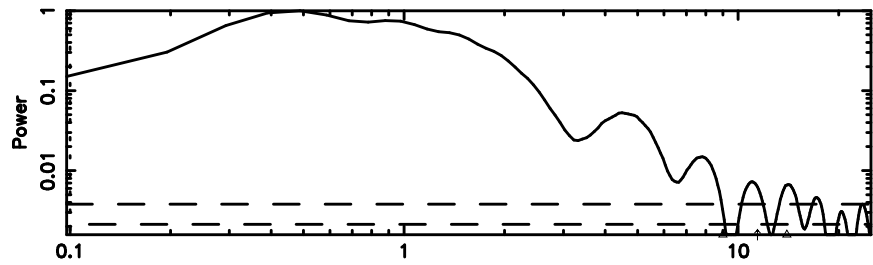

Frequency (Hz)

K20240605070826

BLK:17,SNR1: 1.1513 ,SNR2: 4.9120

Frequency (Hz)

0011+344 2024/06/04 22.17UT FUJI -KISO

T20240605071706

BLK:35,SNR1: 17.619 ,SNR2: 31.009

Frequency (Hz)