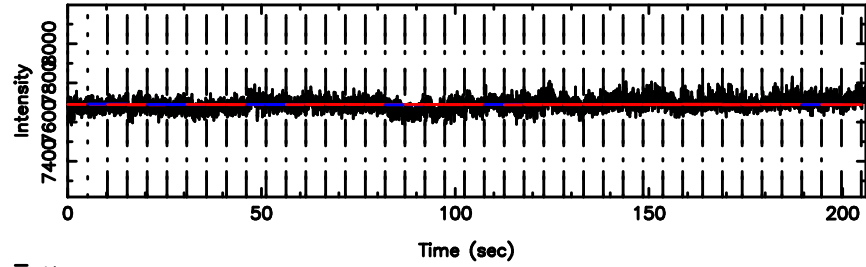

T20240605125354