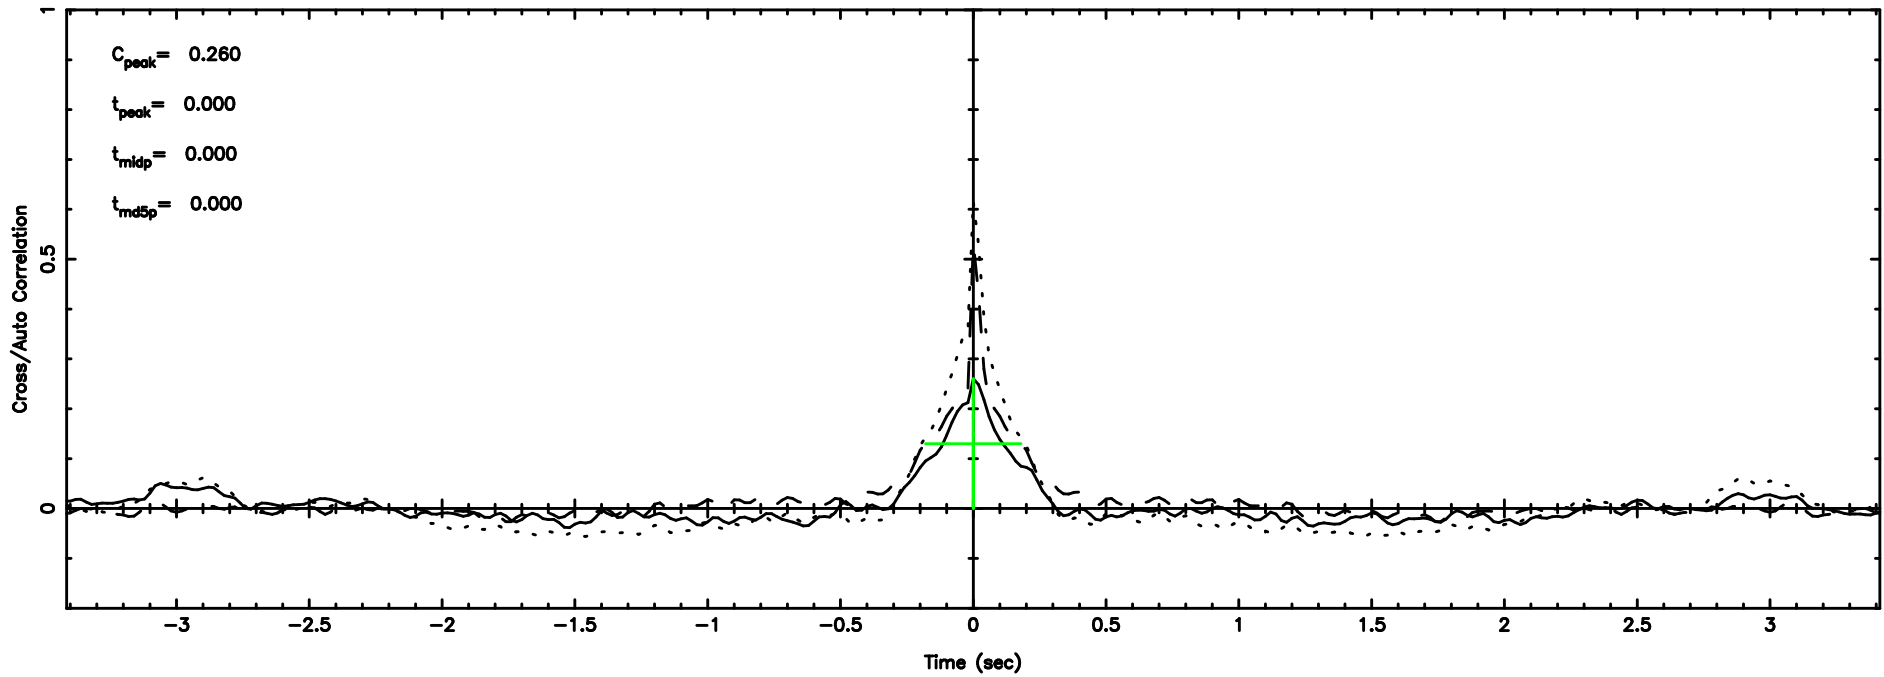

Frequency (Hz)

2325+269 2024/06/04 21.41UT TOYOKAWA-KISO