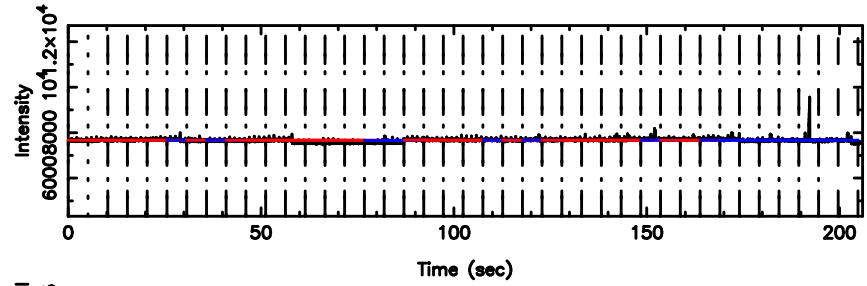

BLK:14,SNR1: 4.0718 ,SNR2: 10.065

Frequency (Hz)

3C216 2024/06/05 7.08UT TOYOKAWA-FUJI

T20240605160310

BLK:19,SNR1: 1.8807 ,SNR2: 4.6287

K20240605160307

BLK:19,SNR1: 2.7551 ,SNR2: 12.881

3C216 2024/06/05 7.08UT TOYOKAWA-KISO