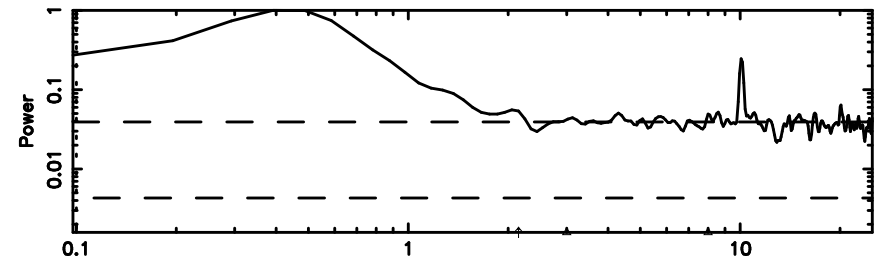

F20240605112707

BLK:18,SNR1:-0.21581 ,SNR2: 1.7644

Frequency (Hz)

K20240605112703

BLK:18,SNR1: 0.71770 ,SNR2: 6.3597

Frequency (Hz)

3C119 2024/06/05 2.48UT FUJI -KISO

T20240605121512