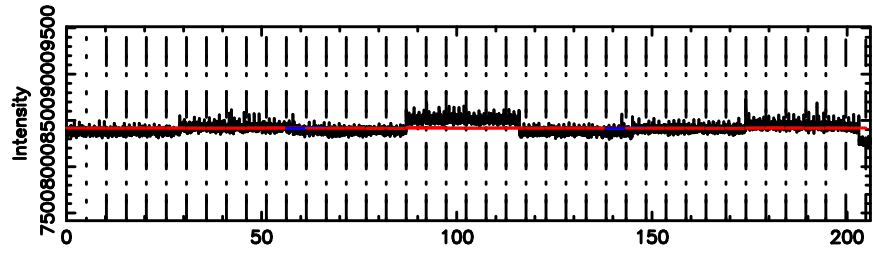

F20240605074124