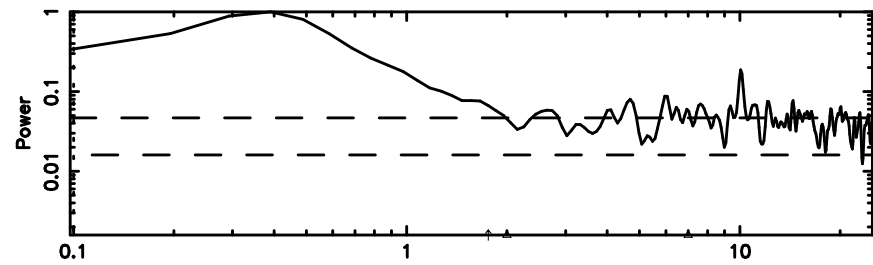

F20240605085207

BLK: 5,SNR1: 2.0912 ,SNR2: 5.6111

Frequency (Hz)

K20240605085202

BLK: 5,SNR1: 0.53482 ,SNR2: 6.1071

Frequency (Hz)

0155-109 2024/06/04 23.90UT FUJI -KISO

T20240605091102