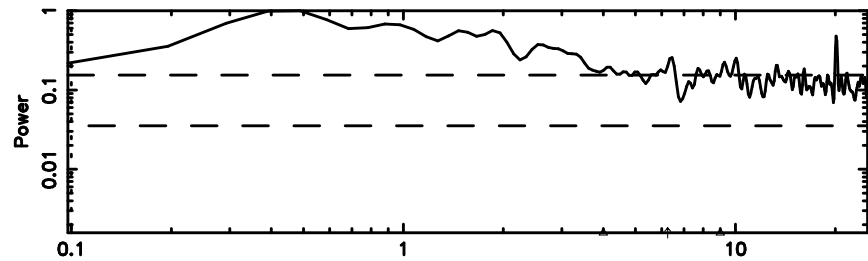

BLK:10,SNR1: 3.5053 ,SNR2: 15.099

0422+178 2024/06/05 2.36UT TOYOKAWA-FUJI

T20240605111937

BLK: 9,SNR1: 0.28665 ,SNR2: 1.1742

Frequency (Hz)

K20240605111934

BLK: 9,SNR1: 4.1023 ,SNR2: 17.227

Frequency (Hz)