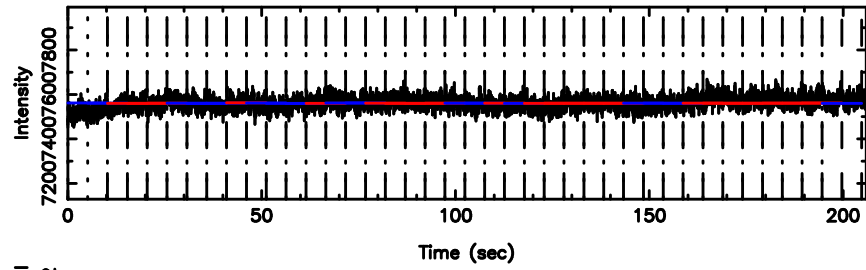

BLK: 5,SNR1: 0.49152 ,SNR2: 2.5765

F20240605124519

BLK: 5,SNR1:-0.12567 ,SNR2: 0.92971

0548+16 2024/06/05 3.78UT TOYOKAWA-FUJI

T20240605124517

BLK:17,SNR1: 0.47988 ,SNR2: 2.3218

K20240605124515

BLK:17,SNR1: 0.58762 ,SNR2: 2.3701