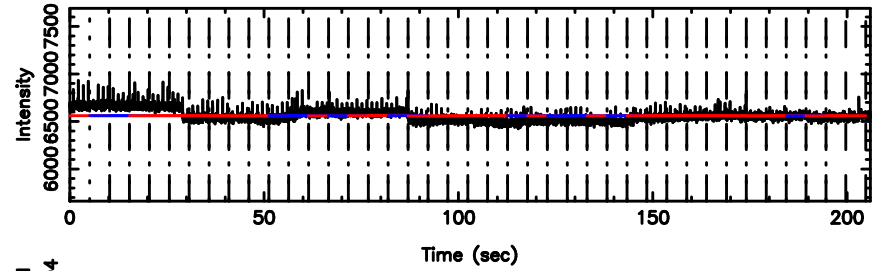

T20240605103057

BLK:11,SNR1: 0.22302 ,SNR2: 1.2983

0333+32 2024/06/05 1.54UT TOYOKAWA-FUJI

F20240605103059

BLK:11,SNR1: 0.31545 ,SNR2: 1.0310