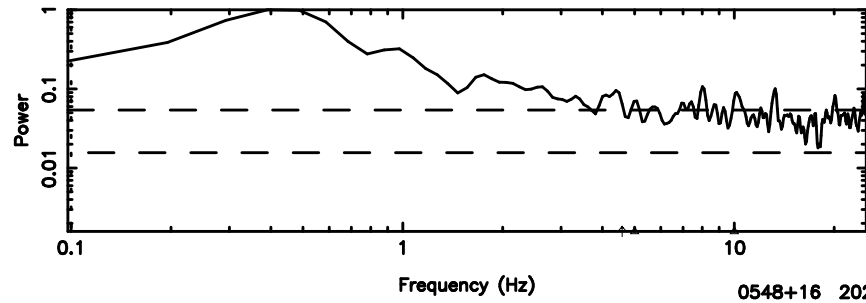

BLK: 5,SNR1: 0.49152 ,SNR2: 2.5765