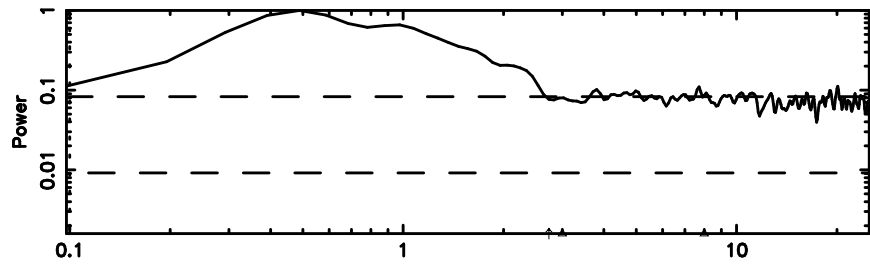

K20240605081244

BLK:22,SNR1: 14.113 ,SNR2: 33.603

T20240605082547

BLK:15,SNR1: 0.44729 ,SNR2: 3.9040

Frequency (Hz)

F20240605082549

BLK:15,SNR1: 0.43968 ,SNR2: 3.5752

Frequency (Hz)