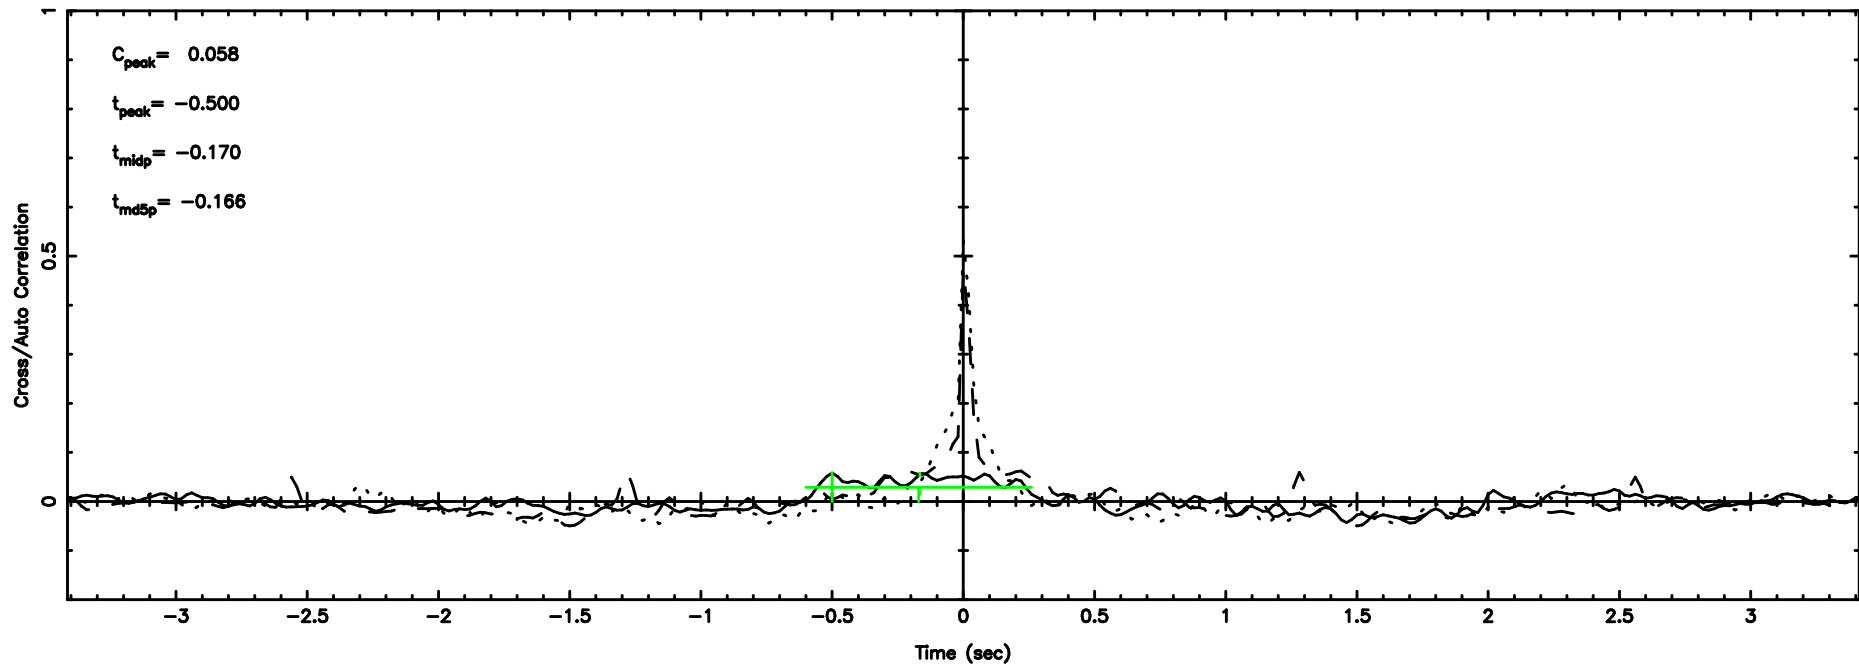

Frequency (Hz)

0732+33 2024/06/05 5.52UT FUJI -KISO