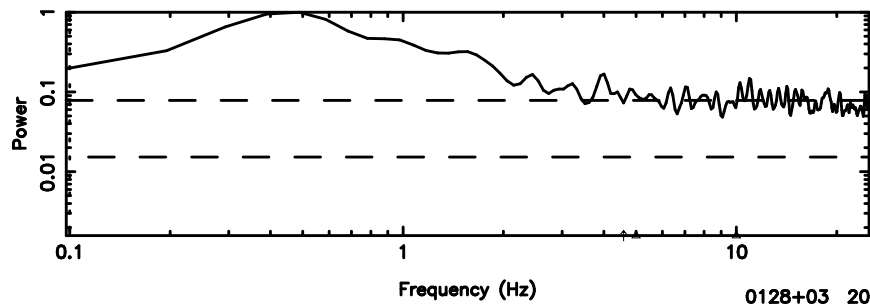

0128+03 2024/06/04 23.46UT TOYOKAWA-FUJI

T20240605082547

BLK:11,SNR1: 0.52189 ,SNR2: 2.2288

K20240605082544

BLK:11,SNR1: 3.6362 ,SNR2: 12.863

0128+03 2024/06/04 23.46UT TOYOKAWA-KISO

F20240605082549

BLK:15,SNR1: 0.53666 ,SNR2: 2.2572