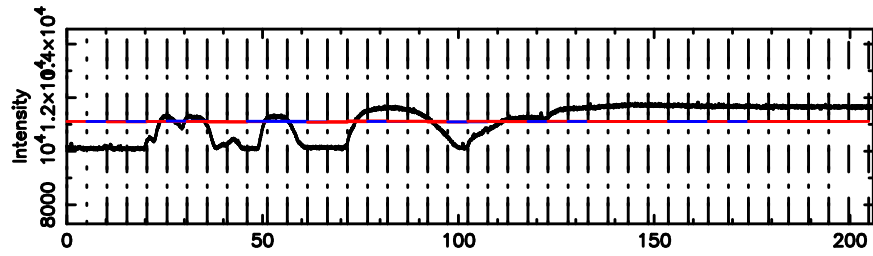

T20240605052411

BLK:12,SNR1: 7.0748 ,SNR2: 28.971

Frequency (Hz)

2227+444 2024/06/04 20.43UT TOYOKAWA-FUJI

F20240605052413

BLK:12,SNR1: 2.7003 ,SNR2: 6.9104

Frequency (Hz)

T20240605052411