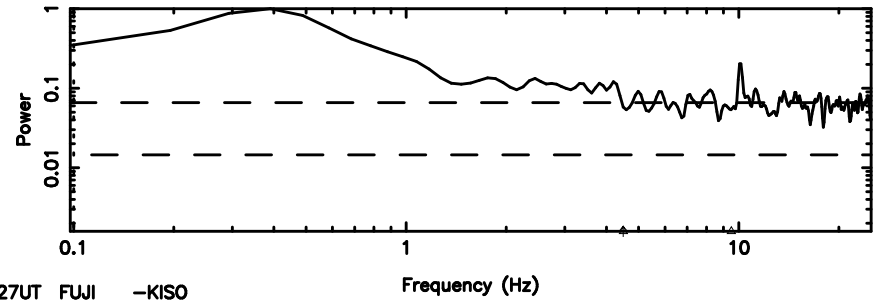

BLK:10,SNR1: 0.49334 ,SNR2: 2.1485