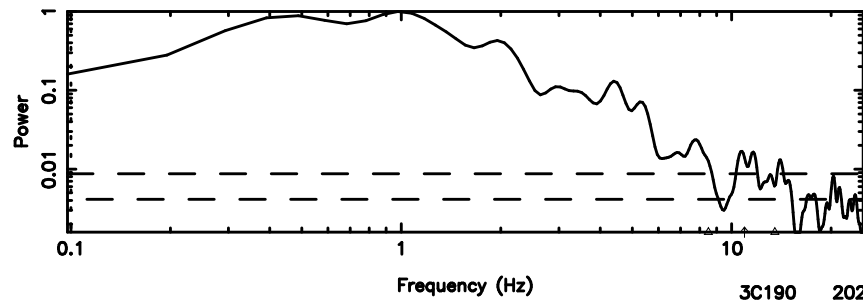

BLK:23,SNR1: 8.9213 ,SNR2: 16.651