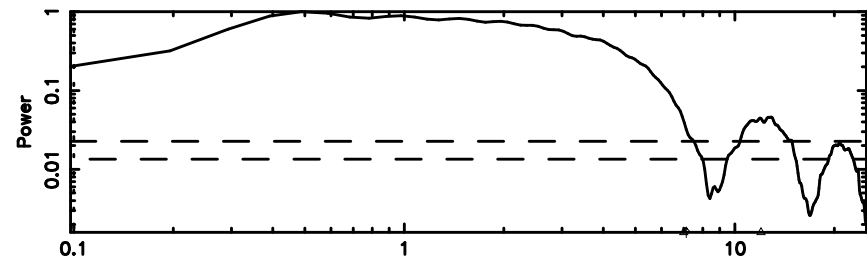

BLK:24,SNR1: 6.6940 ,SNR2: 19.108