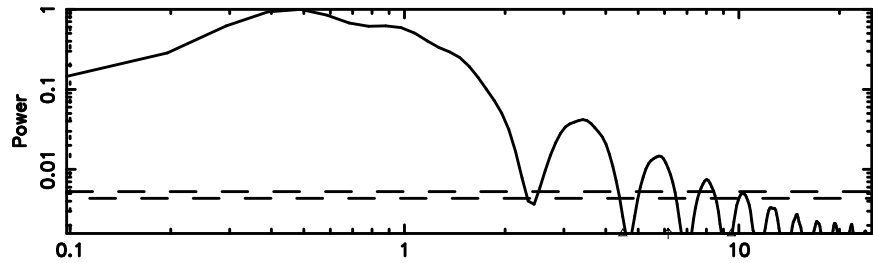

Frequency (Hz)

2347-02 2024/06/04 21.78UT FUJI -KISO

T20240605065205

BLK:25,SNR1: 7.9741 ,SNR2: 27.490

Frequency (Hz)

2354+14 2024/06/04 21.90UT TOYOKAWA-FUJI

F20240605065207

BLK:25,SNR1: 7.1377 ,SNR2: 16.192