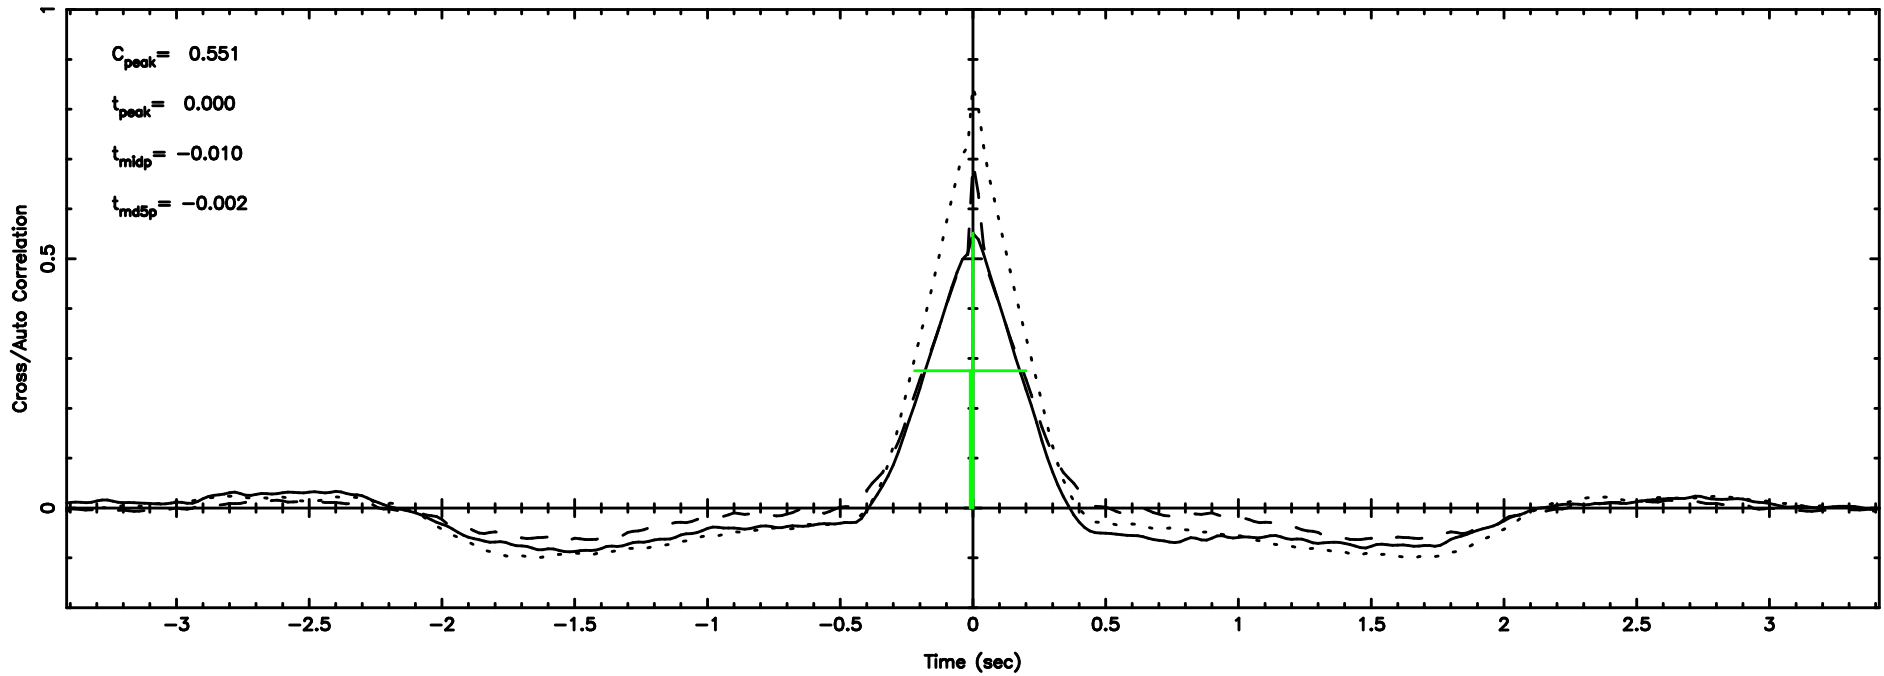

BLK:32,SNR1: 6.0635 ,SNR2: 14.758

Frequency (Hz)

2334+085 2024/06/04 21.55UT TOYOKAWA-KISO

K20240605063126

BLK:32,SNR1: 13.673 ,SNR2: 33.344

Frequency (Hz)

F20240605063131

BLK:33,SNR1: 15.317 ,SNR2: 27.511