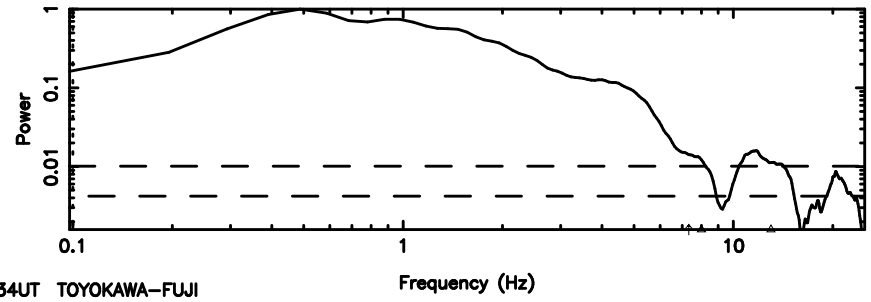

0821+394 2024/06/05 6.34UT TOYOKAWA-FUJI

T20240605151842

BLK:28,SNR1: 9.5964 ,SNR2: 23.960

Frequency (Hz)

K20240605151839

BLK:28,SNR1: 7.6207 ,SNR2: 22.232

Frequency (Hz)

0821+394 2024/06/05 6.34UT TOYOKAWA-KISO