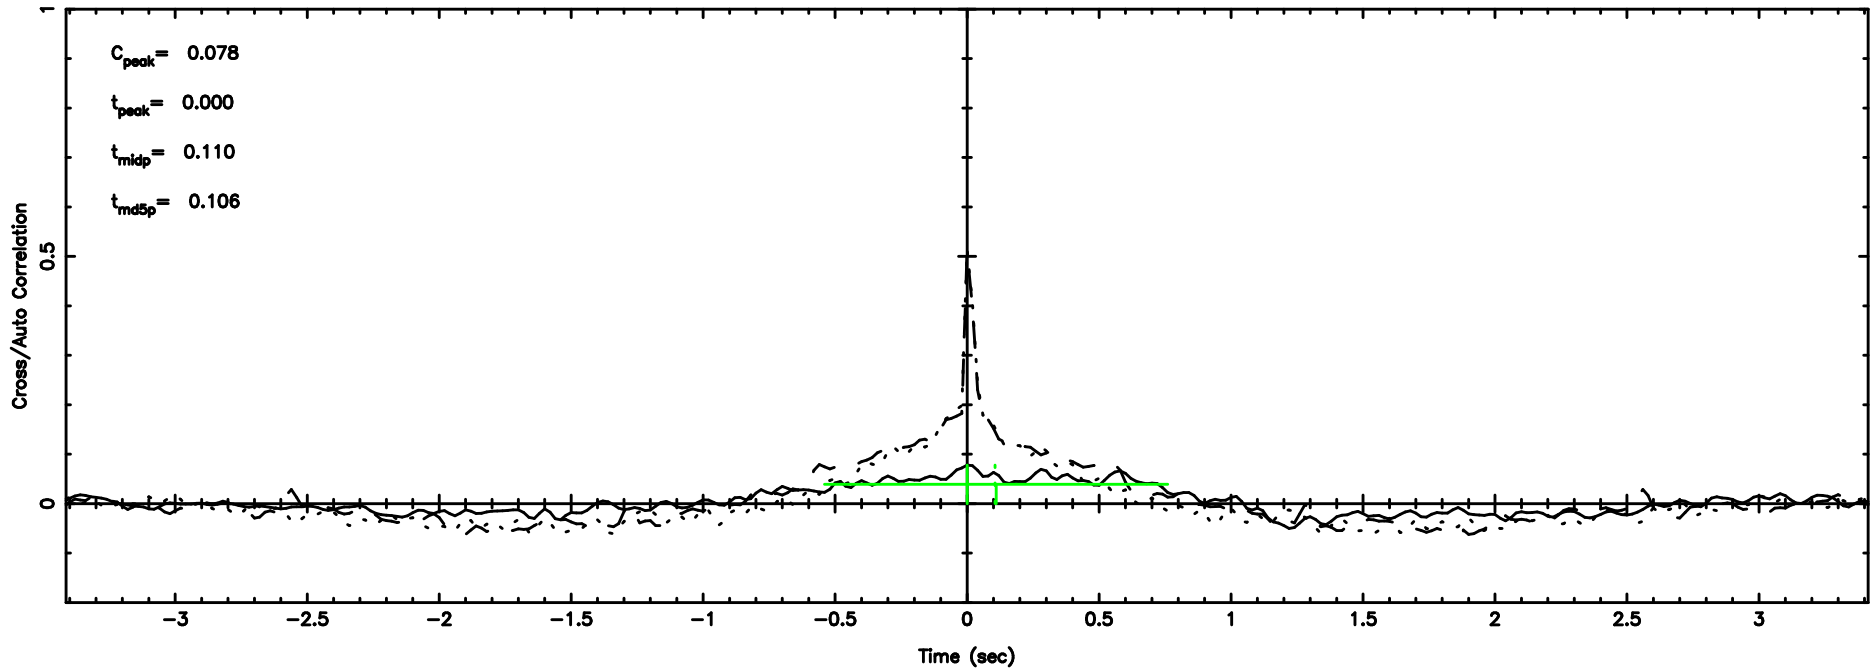

BLK:10,SNR1: 0.49334 ,SNR2: 2.1485