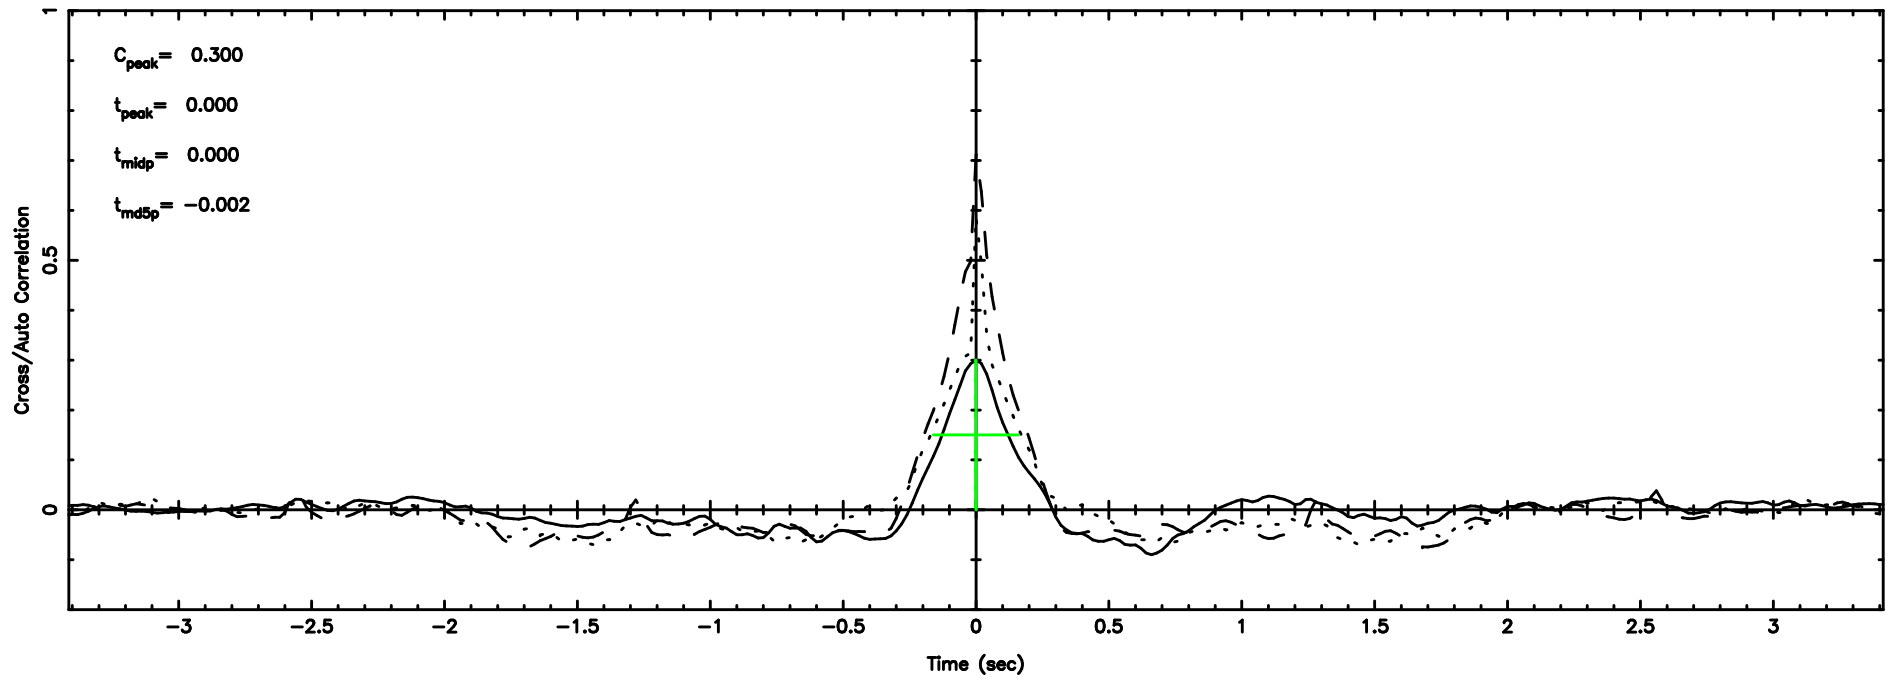

Frequency (Hz)

K20240605052408

BLK: 9,SNR1: 0.71894 ,SNR2: 3.1860

Frequency (Hz)

2227+444 2024/06/04 20.43UT FUJI -KISO

T20240605054037

BLK: 6, SNR1: 0.27153 , SNR2: 0.81554

Frequency (Hz)