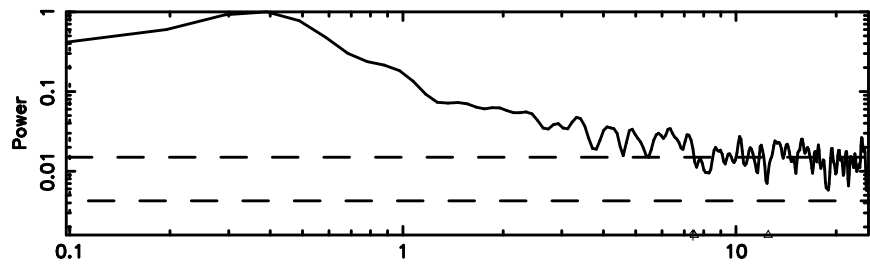

BLK: 5,SNR1: 2.0912 ,SNR2: 5.6111