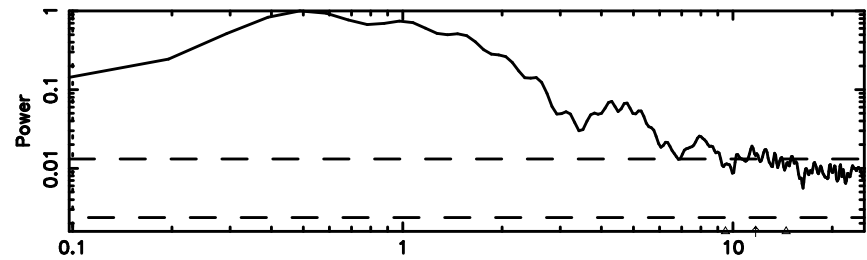

BLK:25,SNR1: 4.9333 ,SNR2: 8.5588