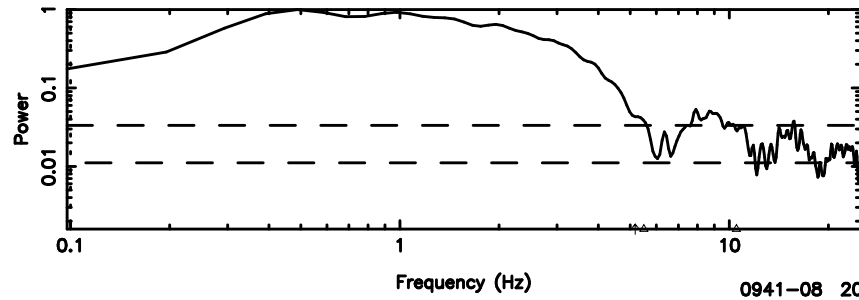

BLK:18,SNR1: 2.9749 ,SNR2: 12.437