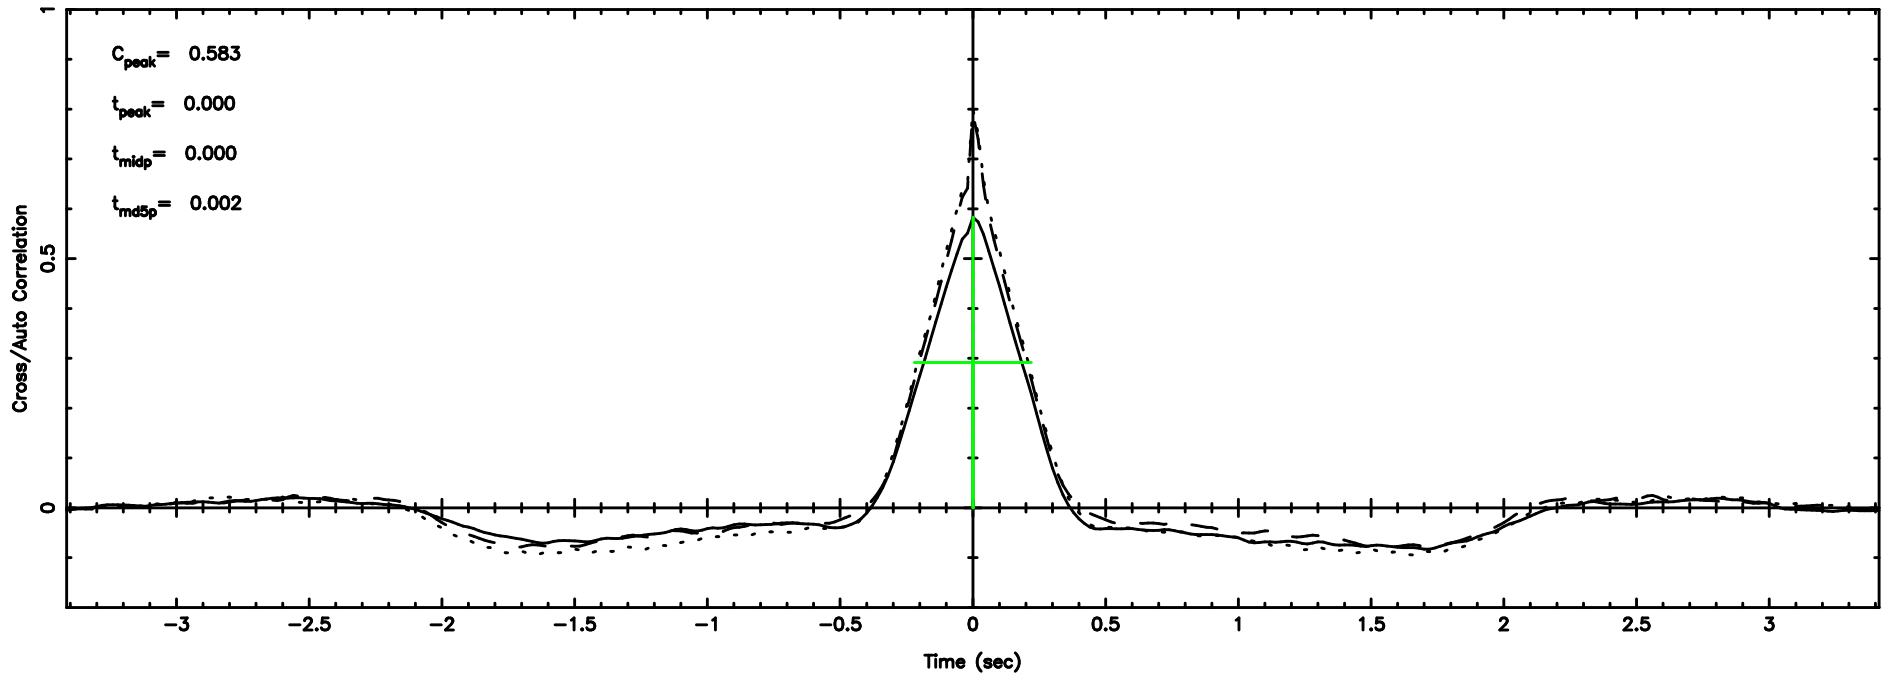

Frequency (Hz)

2334+085 2024/06/04 21.55UT FUJI -KISO

K20240605063126

BLK:33,SNR1: 13.677 ,SNR2: 33.355

Frequency (Hz)

T20240605064511

BLK:26,SNR1: 8.0290 ,SNR2: 15.322

Frequency (Hz)