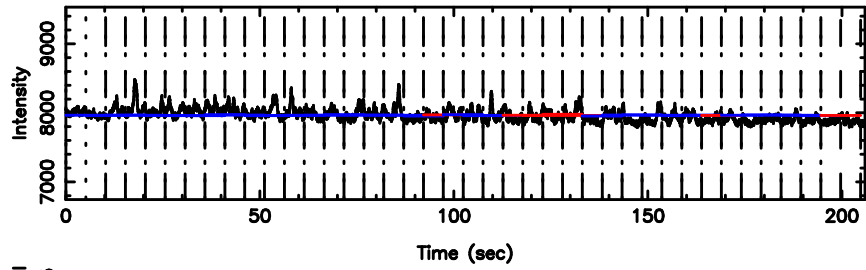

F20240605112707

BLK:18,SNR1:-0.21581 ,SNR2: 1.7644

Frequency (Hz)

K20240605112703

BLK:18,SNR1: 0.71770 ,SNR2: 6.3597

Frequency (Hz)

3C119 2024/06/05 2.48UT FUJI -KISO

T20240605121512