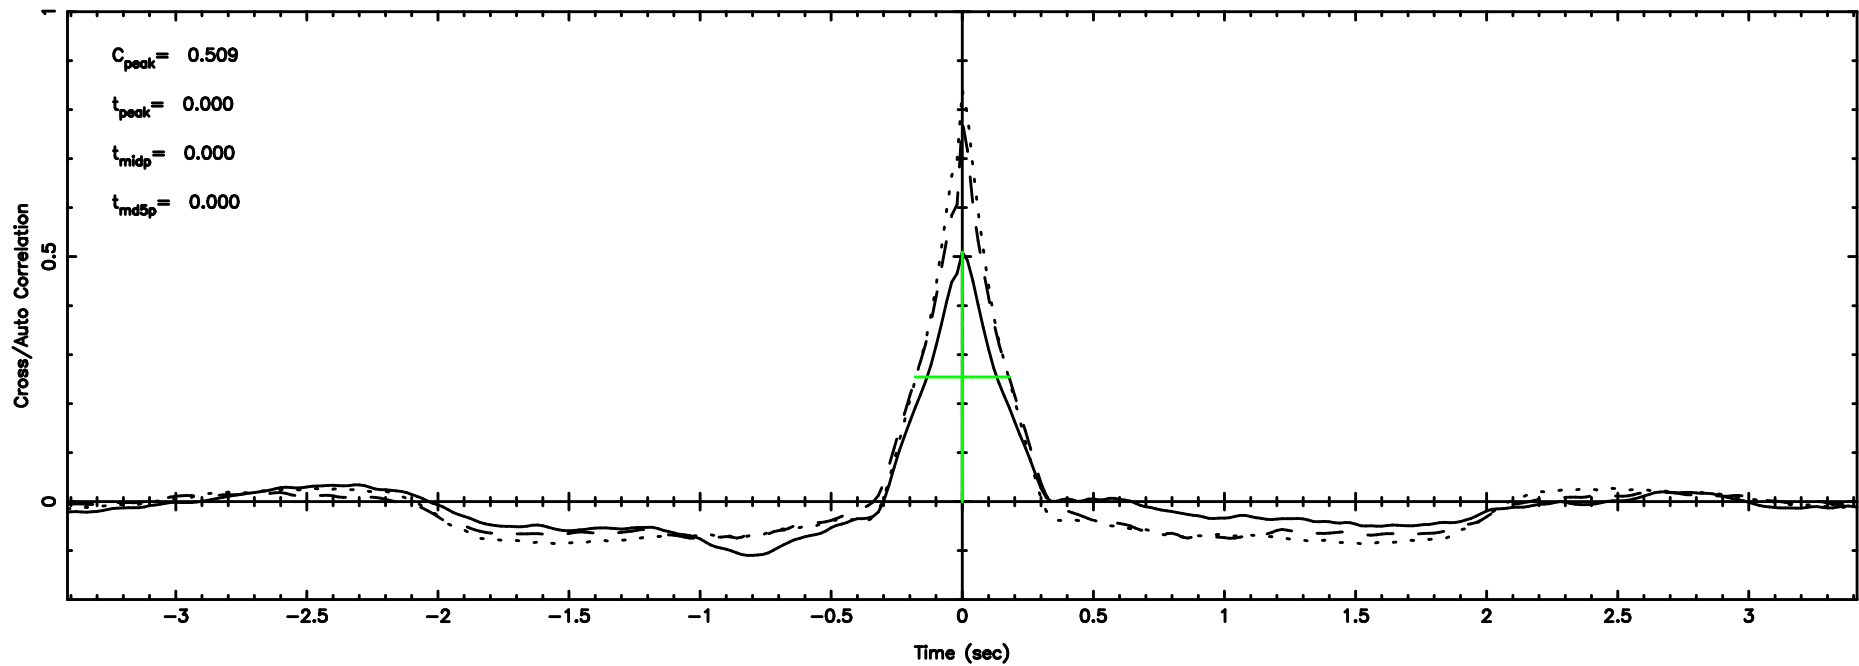

Frequency (Hz)

3C196 2024/06/05 6.15UT TOYOKAWA-FUJI

T20240605150732

BLK:31,SNR1: 6.6596 ,SNR2: 12.495

K20240605150729

BLK:31,SNR1: 8.7980 ,SNR2: 16.415

3C196 2024/06/05 6.15UT TOYOKAWA-KISO

F20240605150734