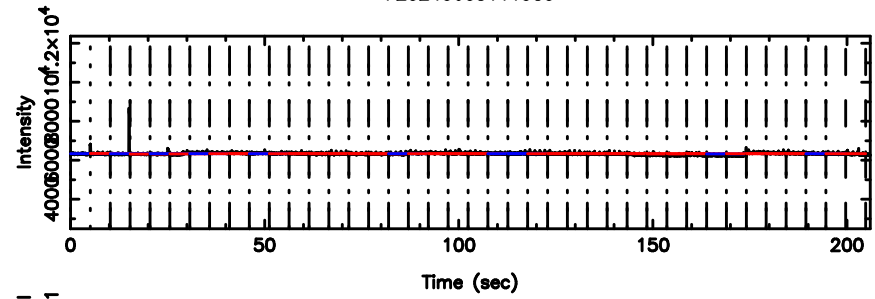

F20240605111939