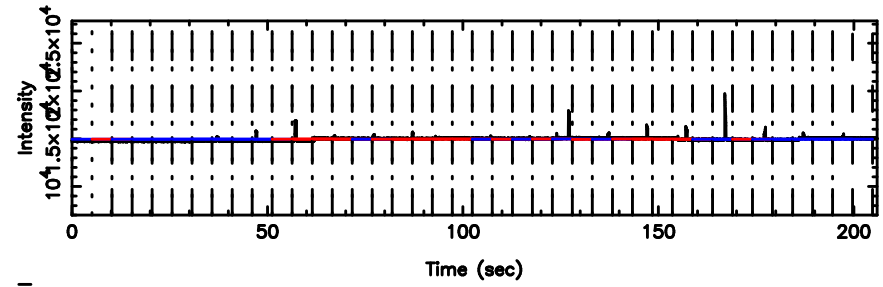

Frequency (Hz)

T20240605065205

BLK:21,SNR1: 8.0246 ,SNR2: 27.665

Frequency (Hz)

2354+14 2024/06/04 21.90UT TOYOKAWA-KISO

K20240605065202

BLK:21,SNR1: 6.8181 ,SNR2: 16.797

Frequency (Hz)