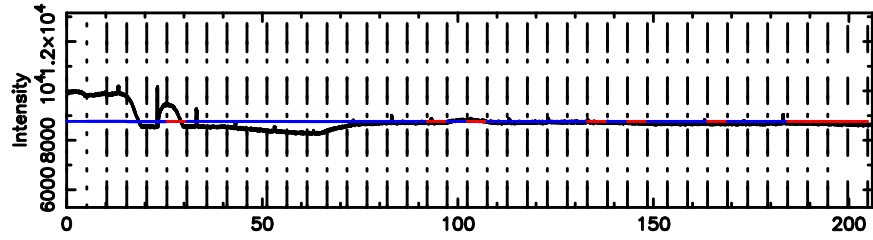

T20240605063129