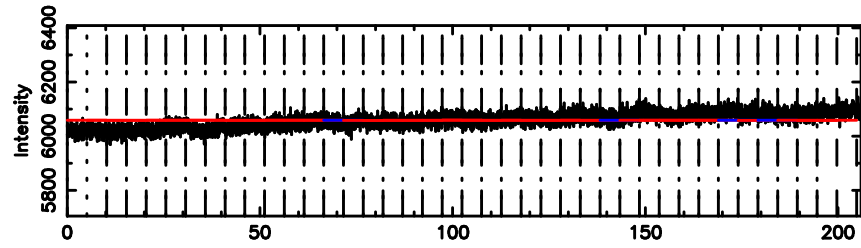

T20240605162200