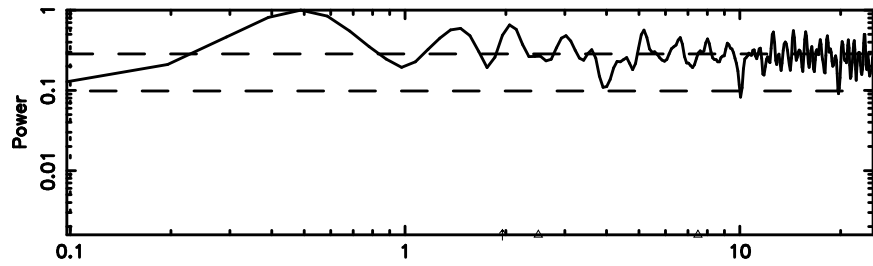

F20240605054039

BLK: 6, SNR1: 0.45425 , SNR2: 2.0960

Frequency (Hz)

2243+394 2024/06/04 20.71UT TOYOKAWA-FUJI

T20240605054037

BLK: 3,SNR1: 0.57752E-01,SNR2: 0.63365

Frequency (Hz)

K20240605054035