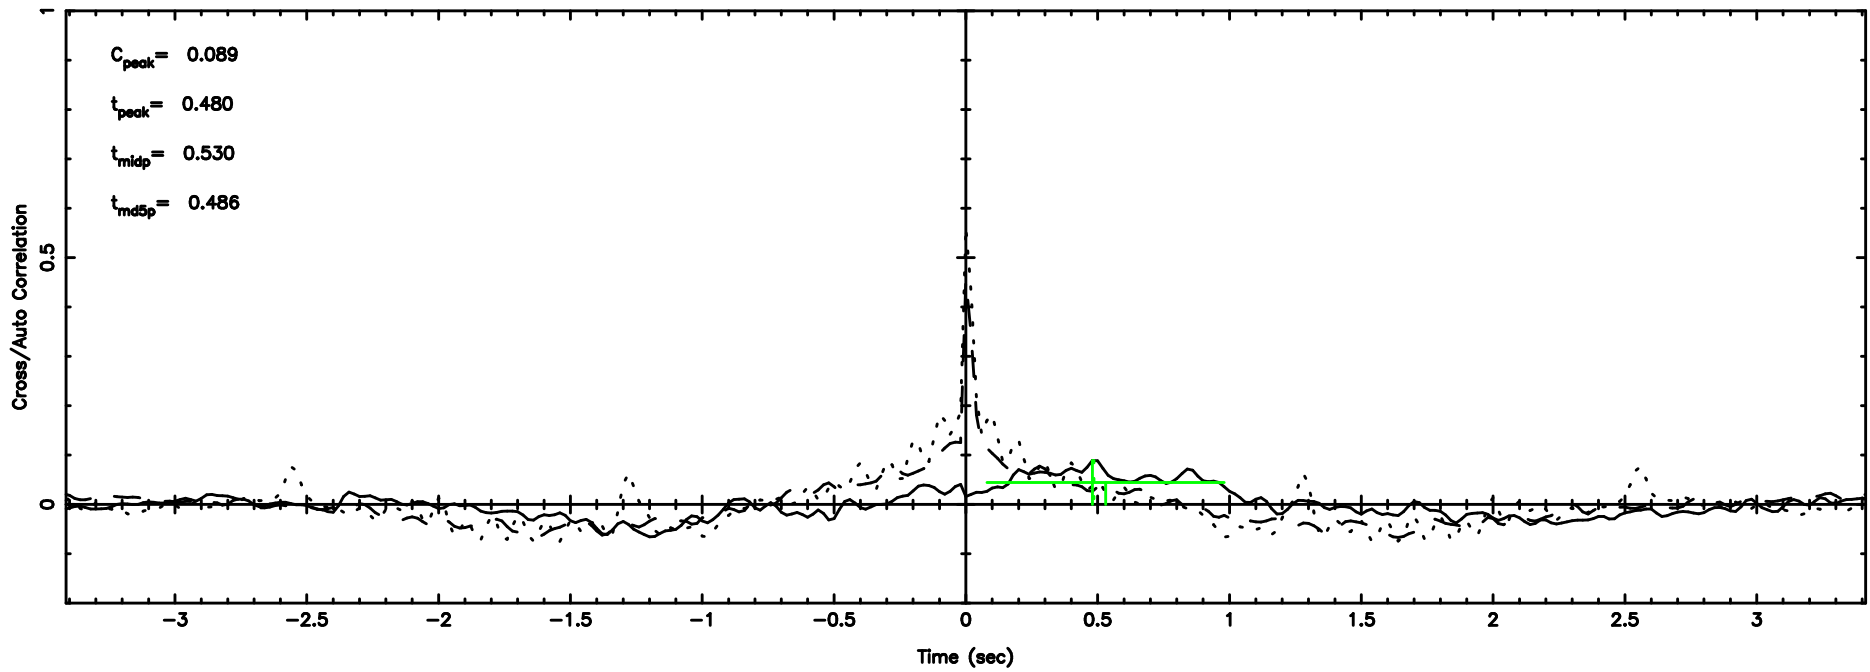

T20240605110844

BLK: 9,SNR1: 0.14849 ,SNR2: 0.98333

F20240605110846

BLK: 9,SNR1: 0.62879E-01,SNR2: 2.4154

0411+05 2024/06/05 2.17UT TOYOKAWA-FUJI