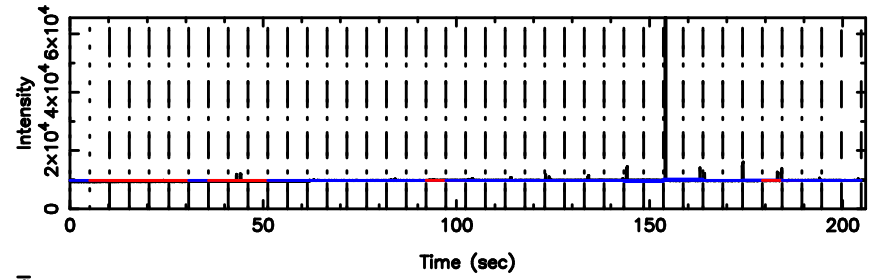

K20240605145506