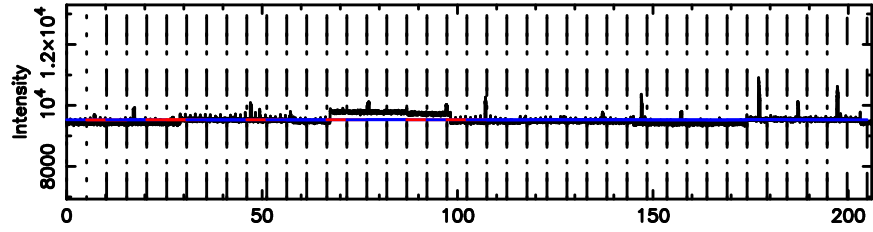

F20240605065207