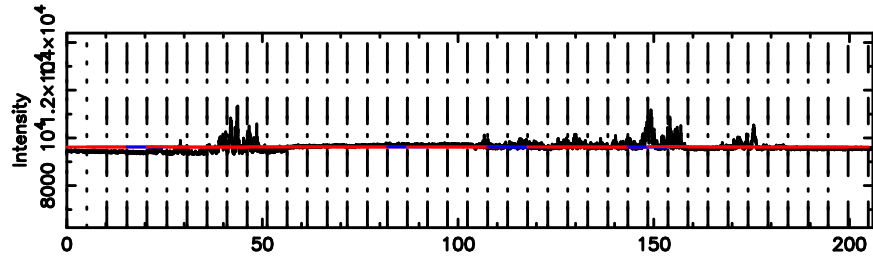

T20240605055633