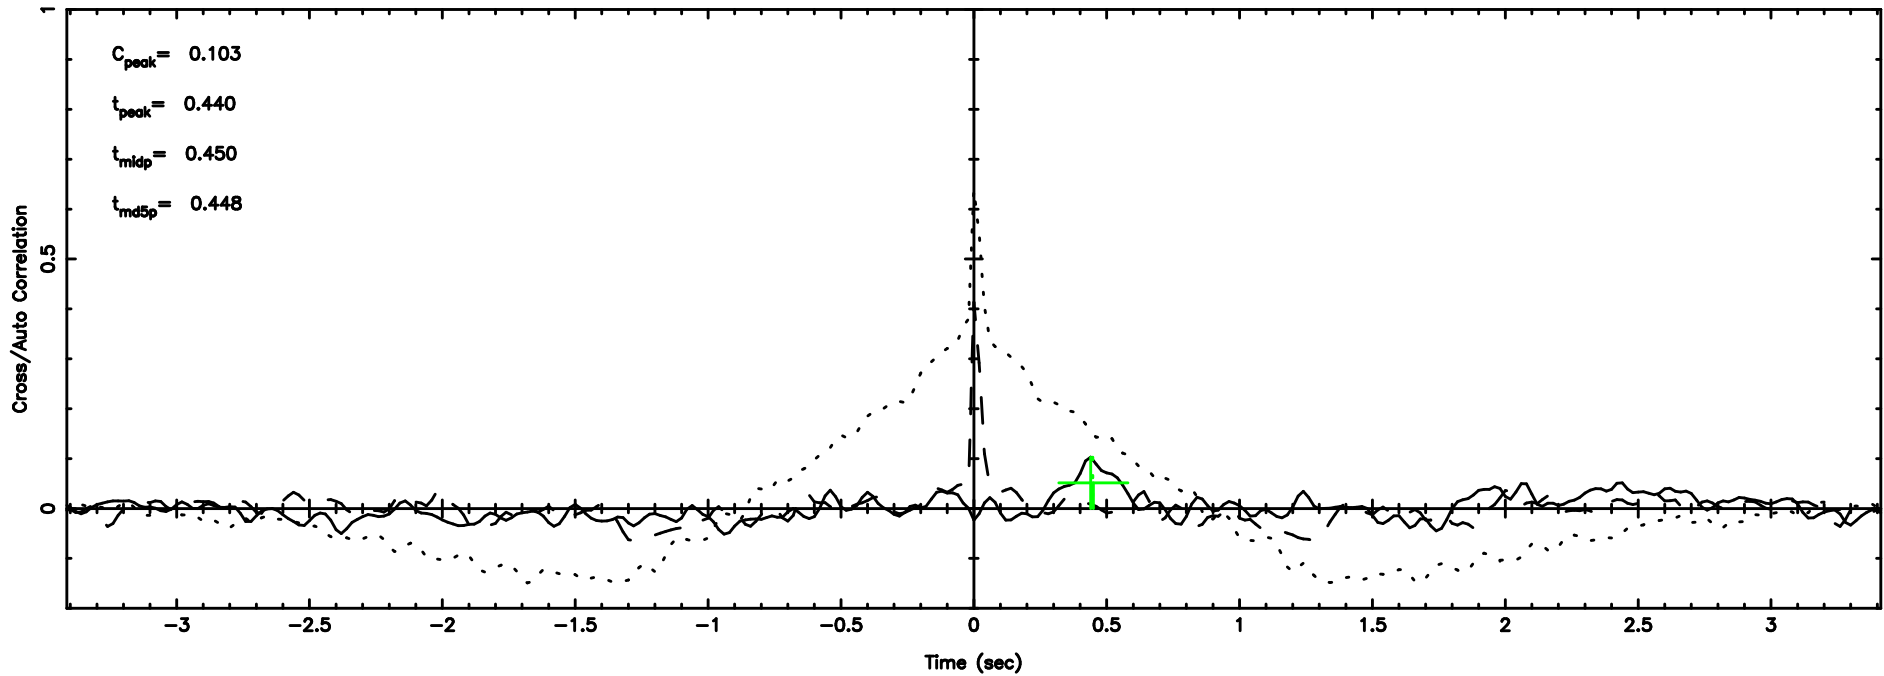

Frequency (Hz)

2243+394 2024/06/04 20.71UT TOYOKAWA-KISO