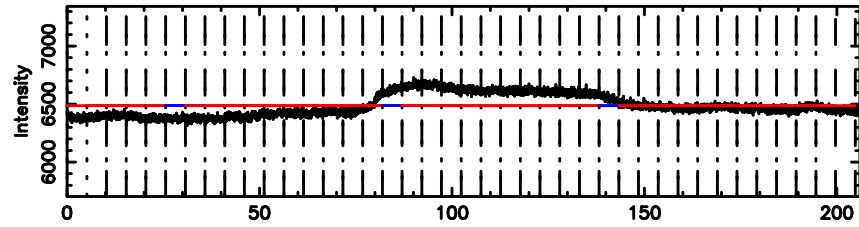

T20240605170724