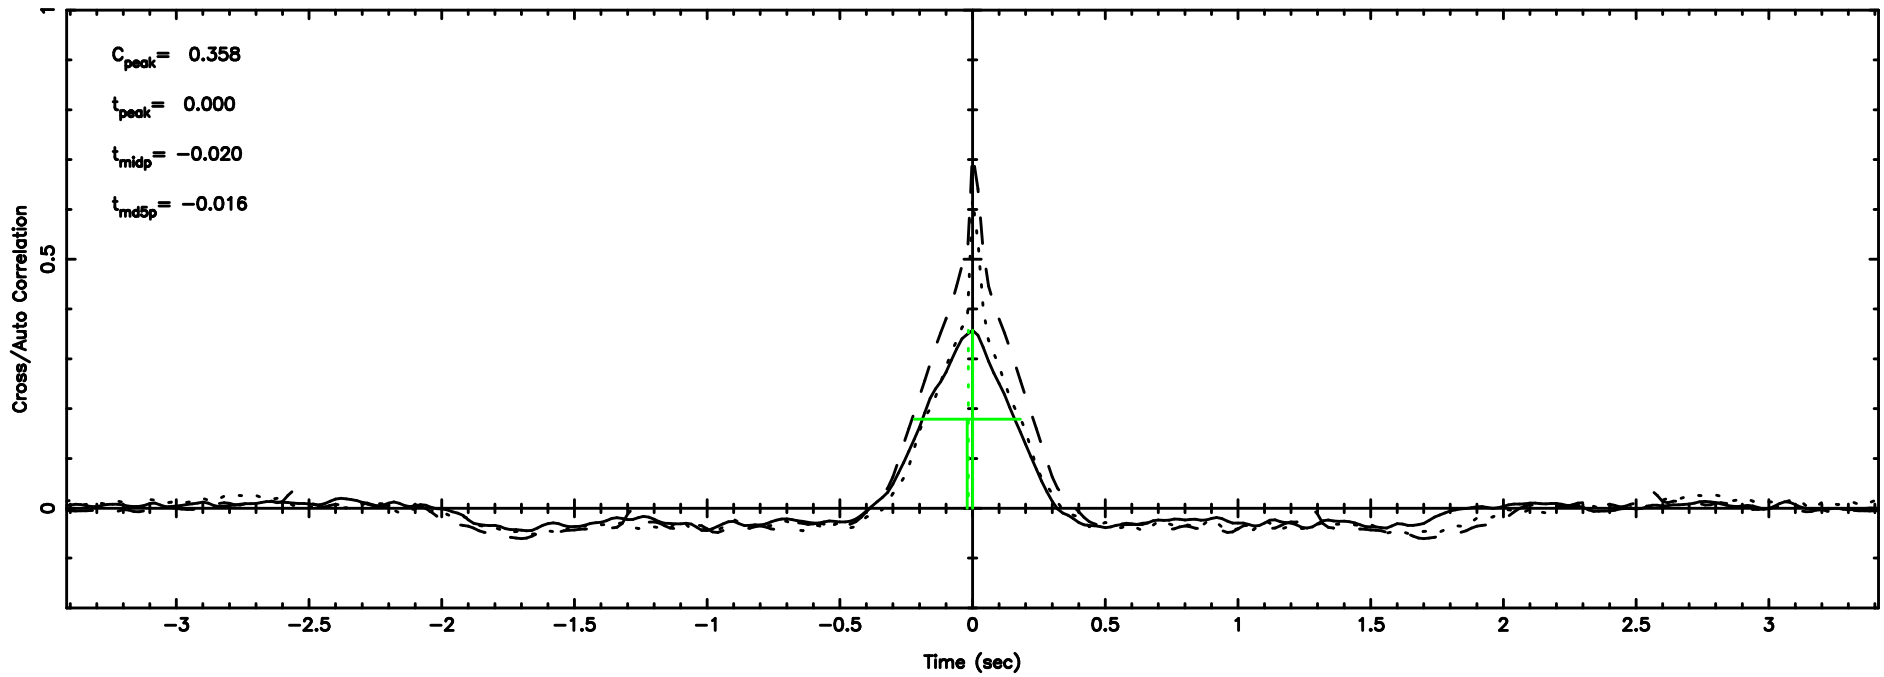

Frequency (Hz)

2347-02 2024/06/04 21.78UT FUJI -KISO