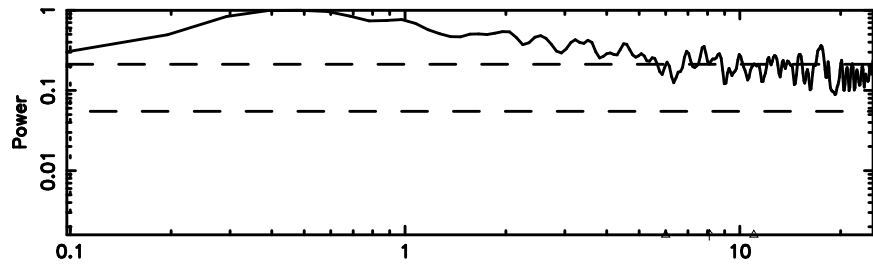

Frequency (Hz)

K20240605052408

BLK: 9,SNR1: 0.71894 ,SNR2: 3.1860

Frequency (Hz)

2227+444 2024/06/04 20.43UT FUJI -KISO

T20240605054037

BLK: 6, SNR1: 0.27153 , SNR2: 0.81554

Frequency (Hz)