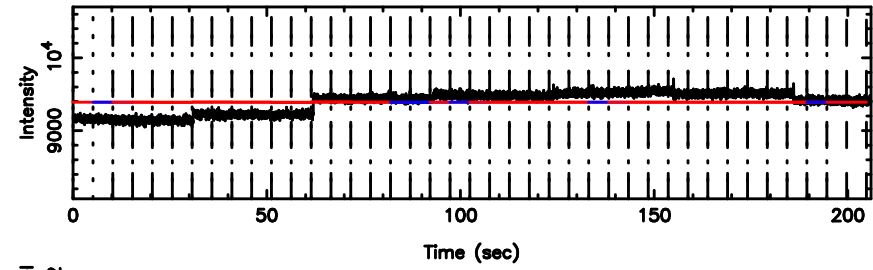

K20240605125351