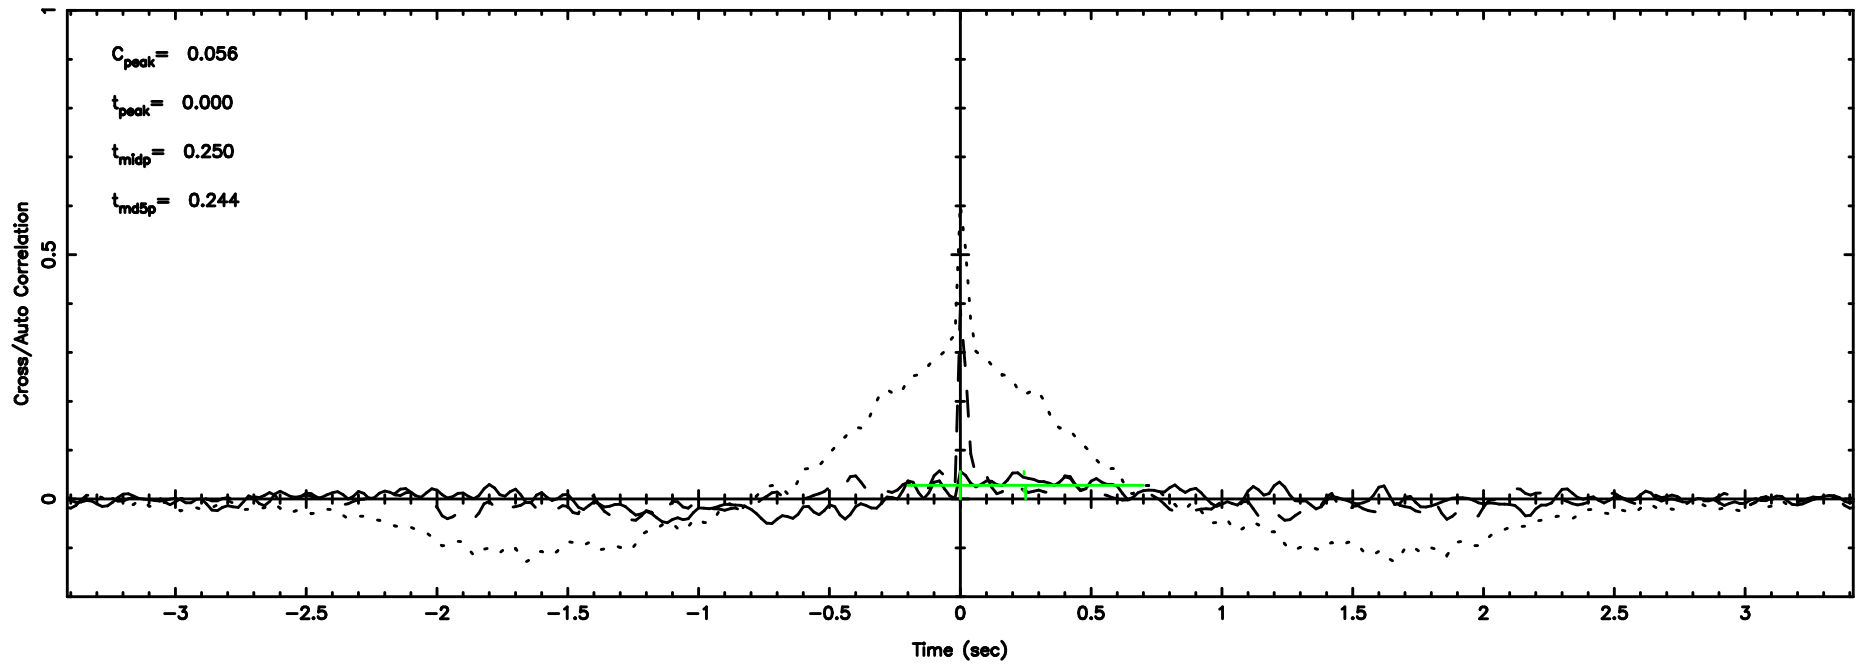

Frequency (Hz)

0926+117 2024/06/05 7.39UT TOYOKAWA-KISO