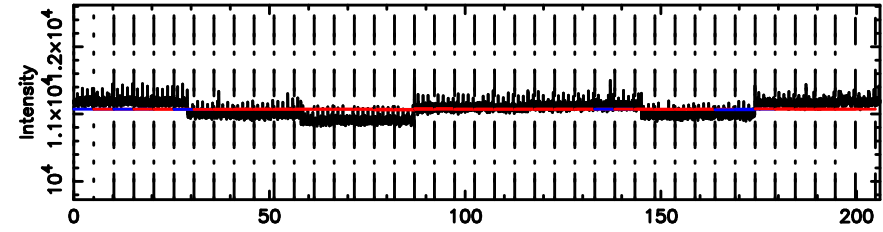

Frequency (Hz)

F20240605054039