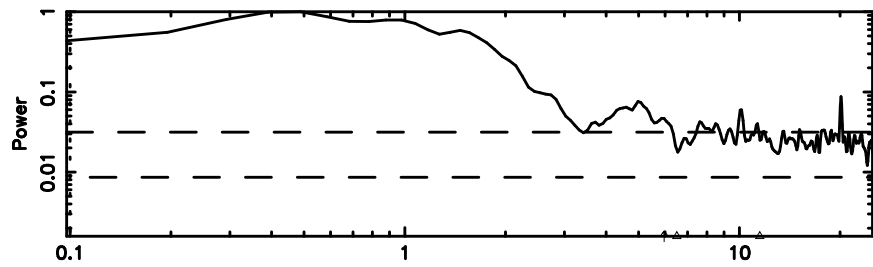

F20240605062249

BLK:10,SNR1: 1.4737 ,SNR2: 5.0277

Frequency (Hz)

2325+269 2024/06/04 21.41UT TOYOKAWA-FUJI

T20240605062247

BLK:13,SNR1: 2.0271 ,SNR2: 7.1310

Frequency (Hz)

K20240605062245