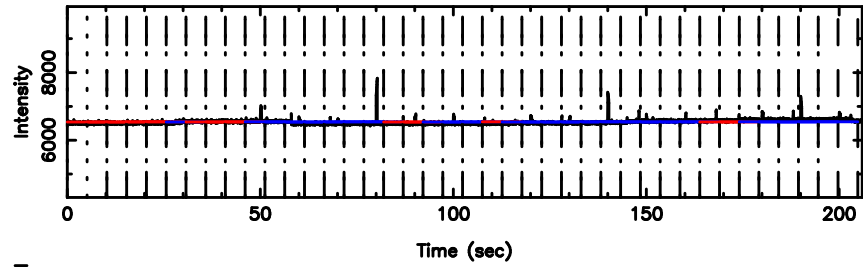

BLK:23,SNR1: 9.7141 ,SNR2: 18.065

Frequency (Hz)

0834-19 2024/06/05 6.53UT TOYOKAWA-KISO

F20240605153024

BLK:26,SNR1: 5.4288 ,SNR2: 13.329

Frequency (Hz)

K20240605153019

BLK:26,SNR1: 9.8611 ,SNR2: 18.343