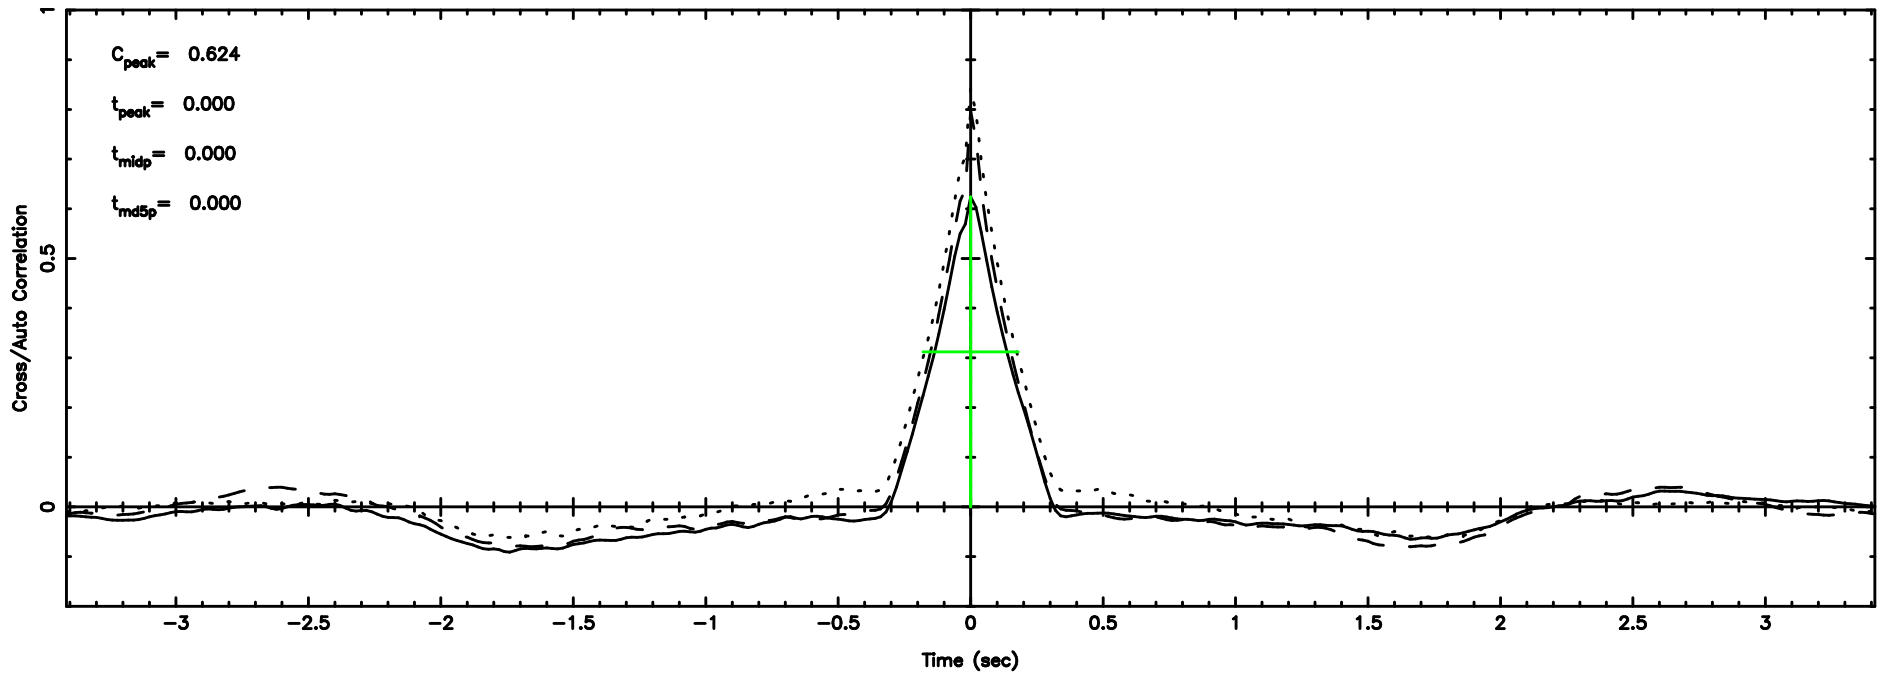

Frequency (Hz)