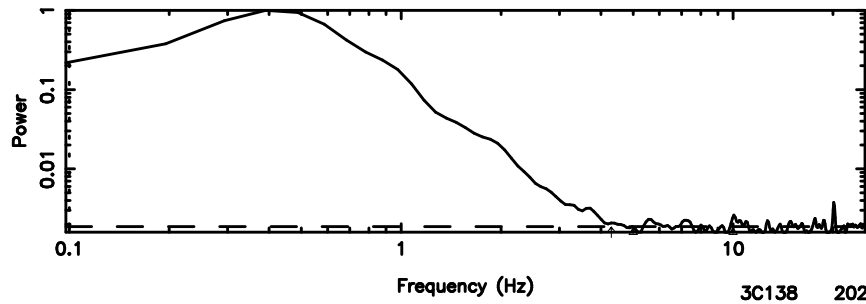

BLK:32,SNR1: 14.435 ,SNR2: 68.196