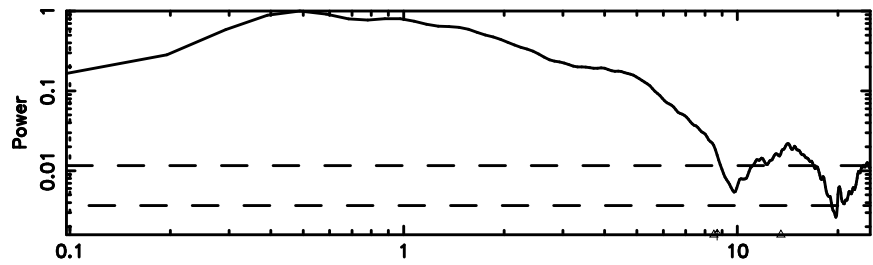

3C26 2024/06/04 22.84UT TOYOKAWA-FUJI

F20240605074845

BLK:30,SNR1: 13.673 ,SNR2: 31.490

T20240605074843

BLK:28,SNR1: 8.9253 ,SNR2: 20.569

Frequency (Hz)

3C26 2024/06/04 22.84UT TOYOKAWA-KISO

K20240605074840