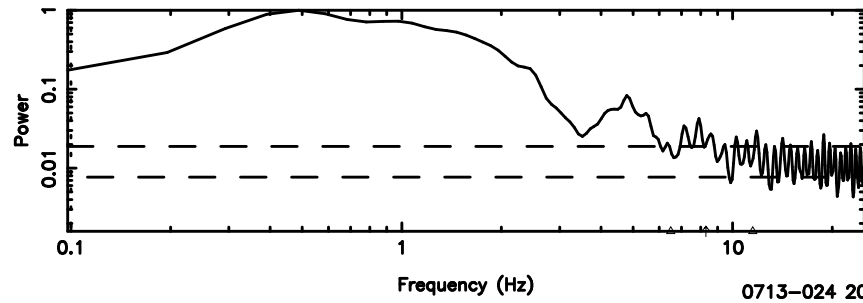

BLK:15,SNR1: 3.3667 ,SNR2: 8.5494