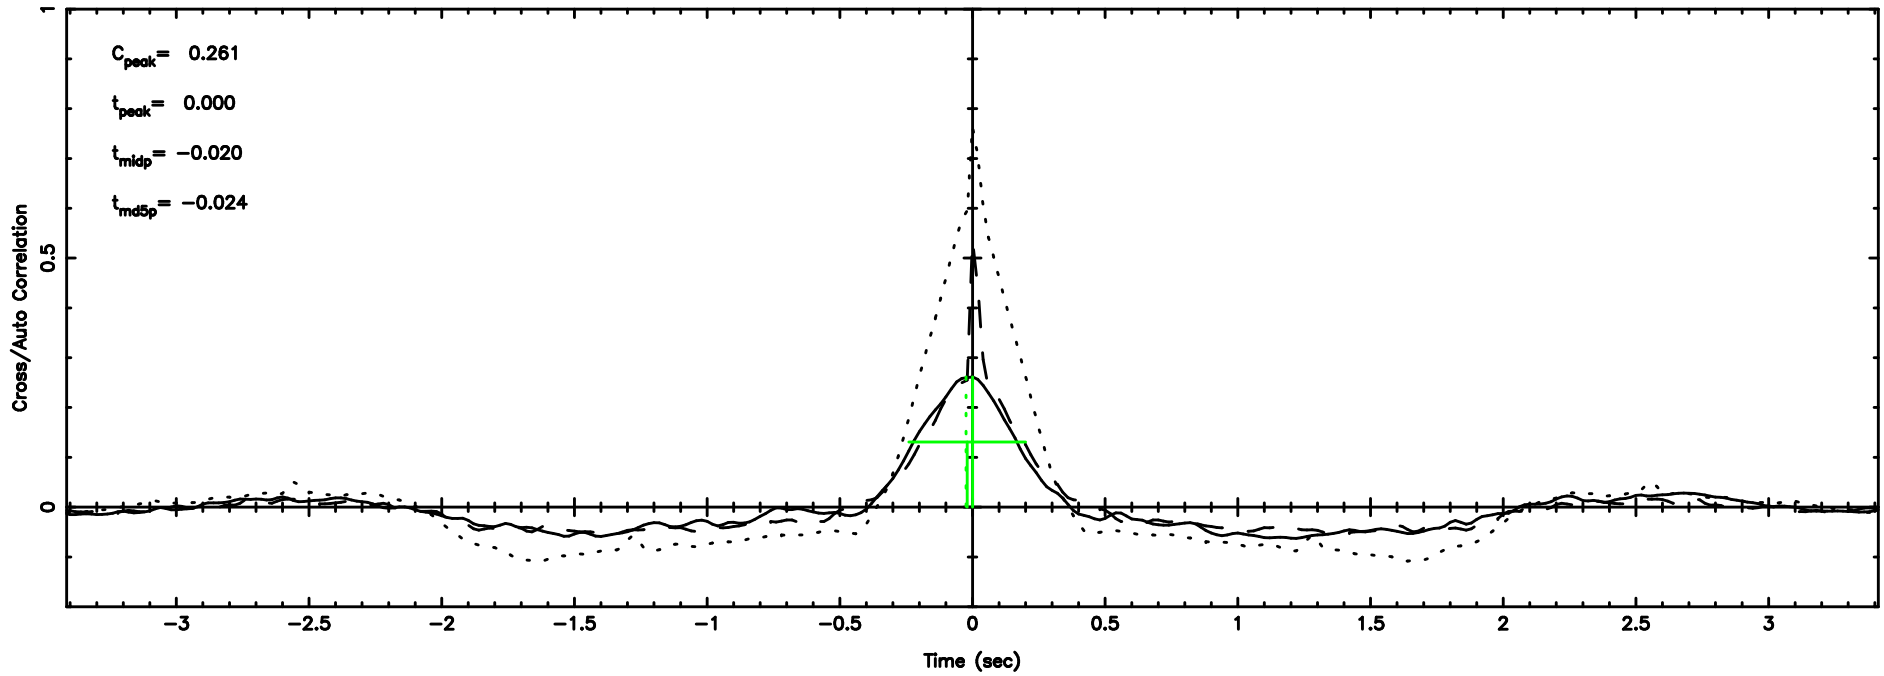

Frequency (Hz)