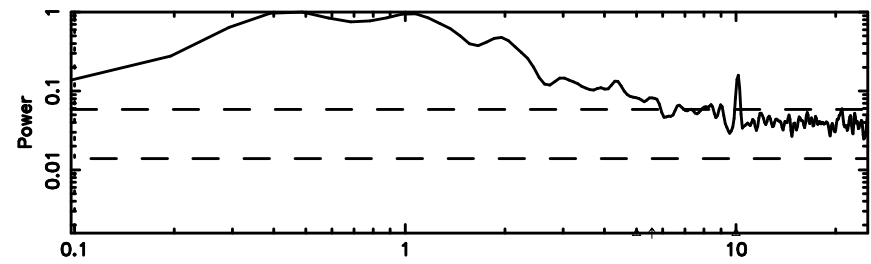

BLK:12,SNR1: 1.1401 ,SNR2: 4.7694

0723+10 2024/06/05 5.35UT TOYOKAWA-KISO

F20240605141934

BLK:14,SNR1: 2.4244 ,SNR2: 11.393

Frequency (Hz)

K20240605141929

BLK:14,SNR1: 1.0864 ,SNR2: 4.4671

Frequency (Hz)