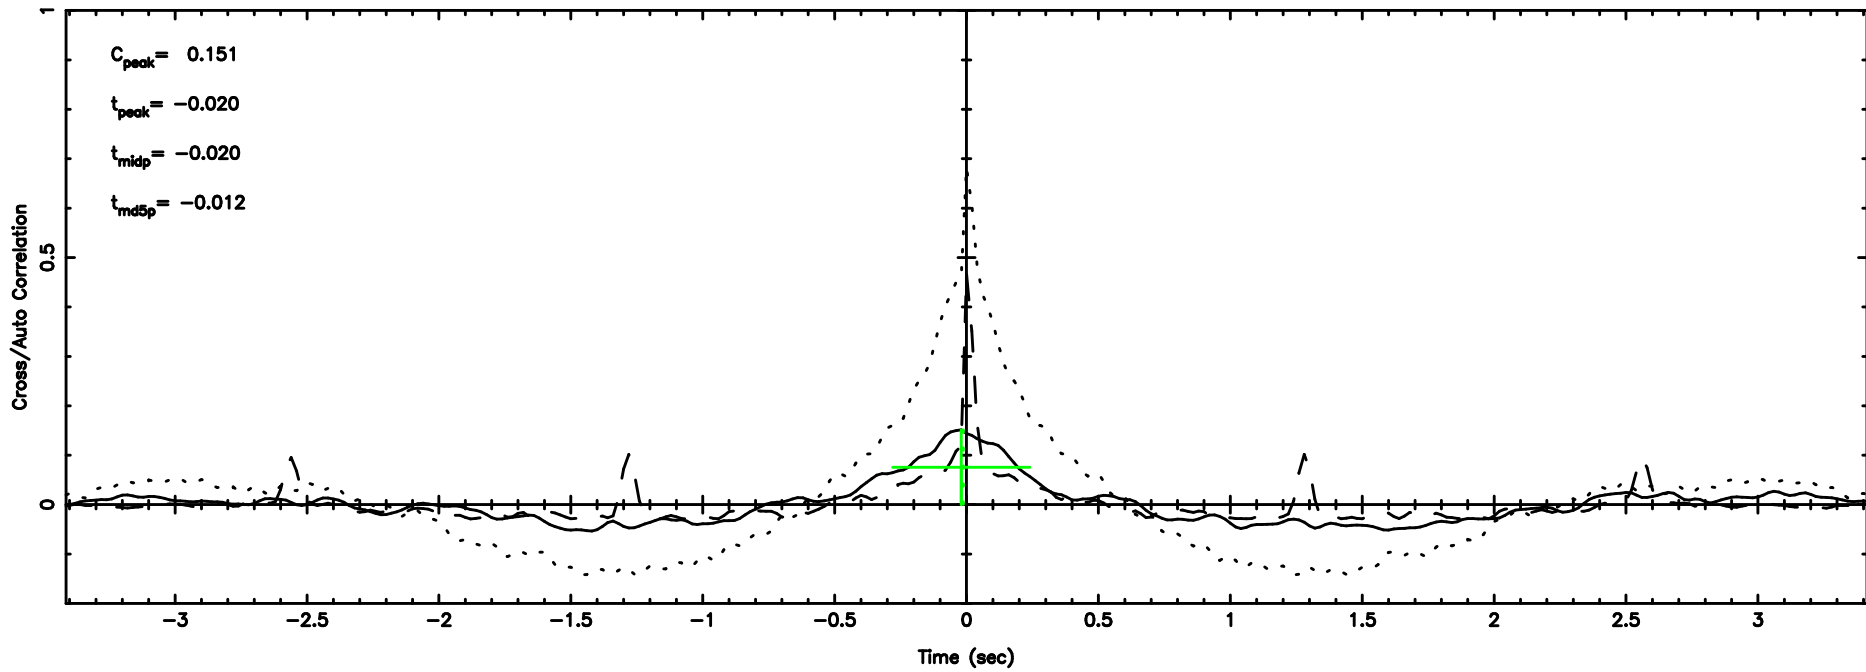

F20240605103059

BLK:20,SNR1:-0.35322E-01,SNR2: 1.5380

K20240605103054

BLK:20,SNR1: 1.8475 ,SNR2: 6.2870

0333+32 2024/06/05 1.54UT FUJI -KISO