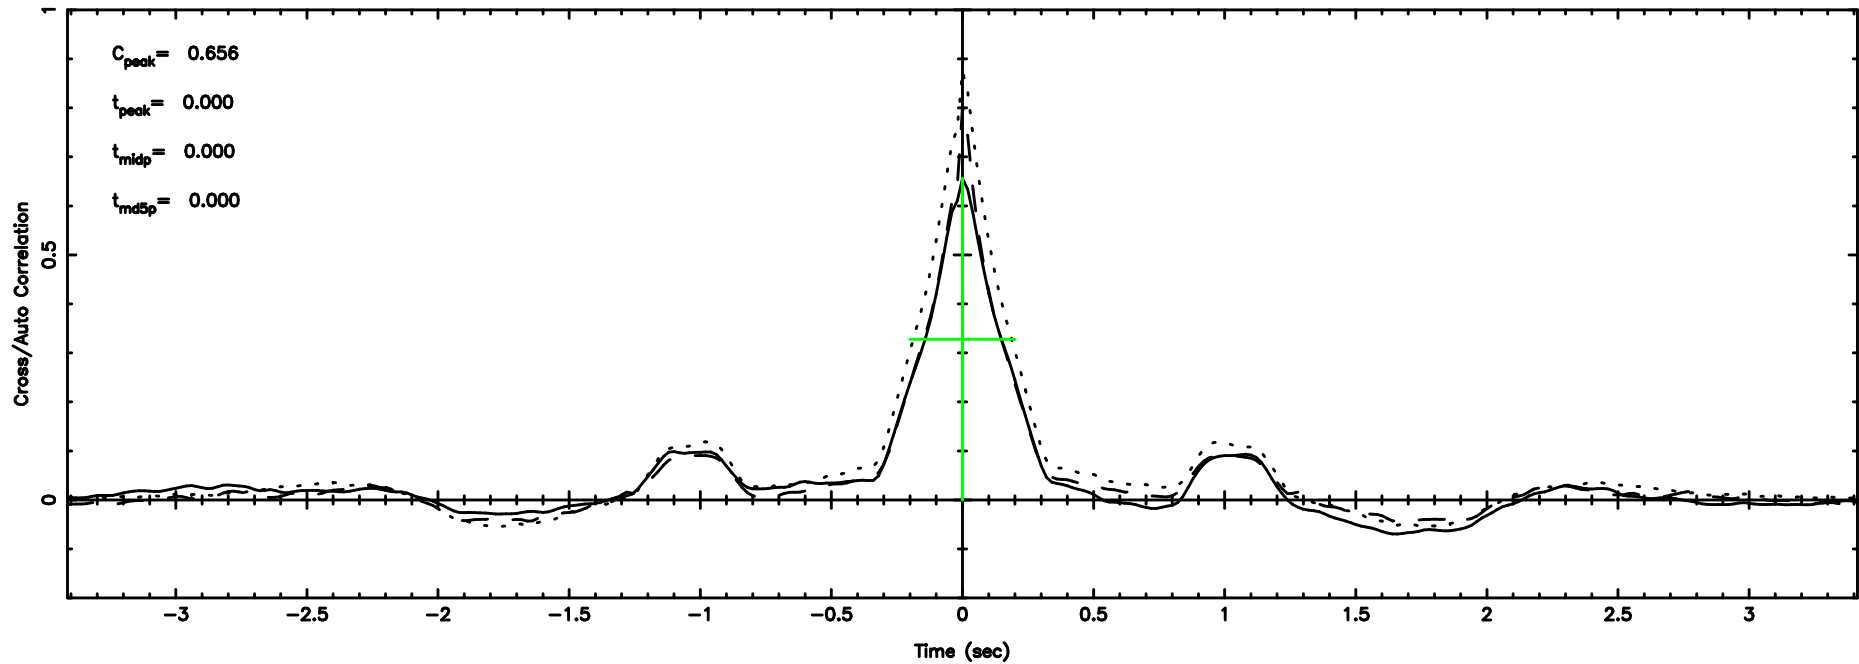

F20240605145510

BLK:25,SNR1: 8.2006 ,SNR2: 20.614

K20240605145506

BLK:25,SNR1: 2.7551 ,SNR2: 13.179

3C190 2024/06/05 5.95UT FUJI -KISO