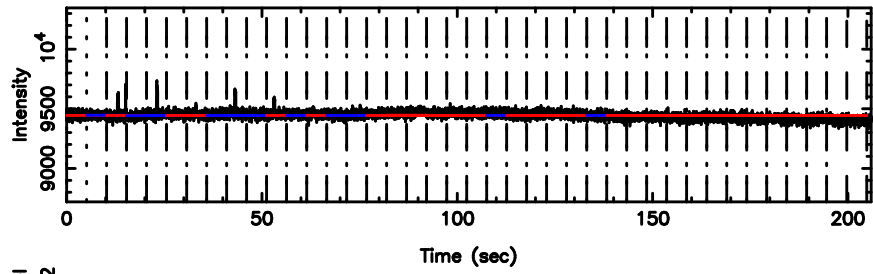

T20240605070829