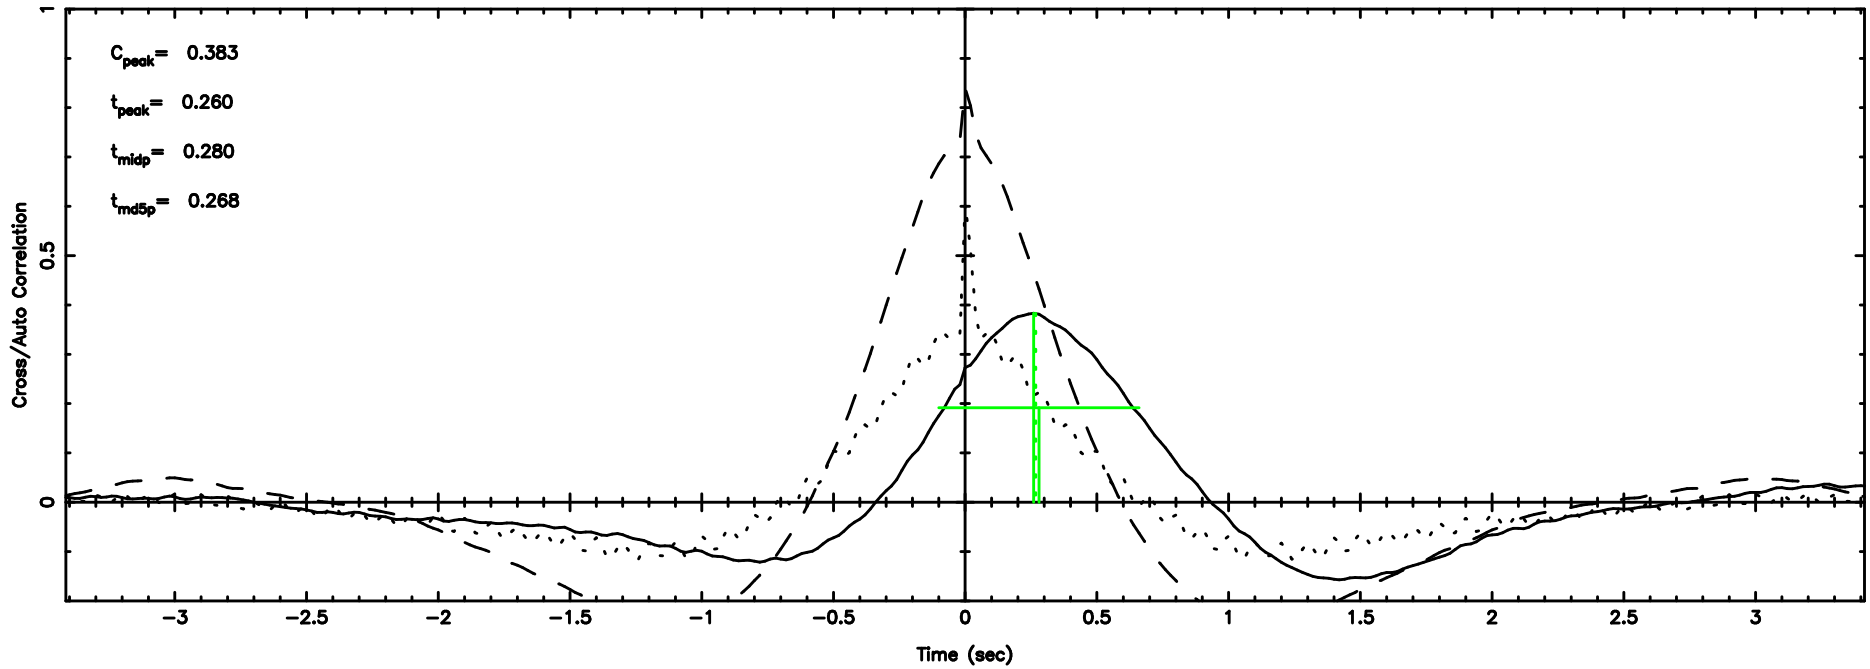

T20240605112705

BLK:33,SNR1: 4.0441 ,SNR2: 29.558

K20240605112703

BLK:33,SNR1: 1.2068 ,SNR2: 4.5399

3C119 2024/06/05 2.48UT TOYOKAWA-KISO