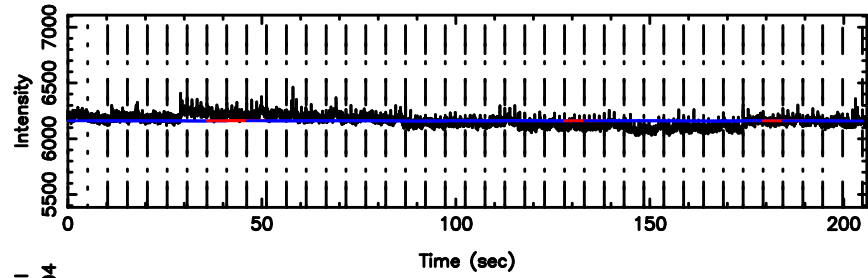

F20240605121514