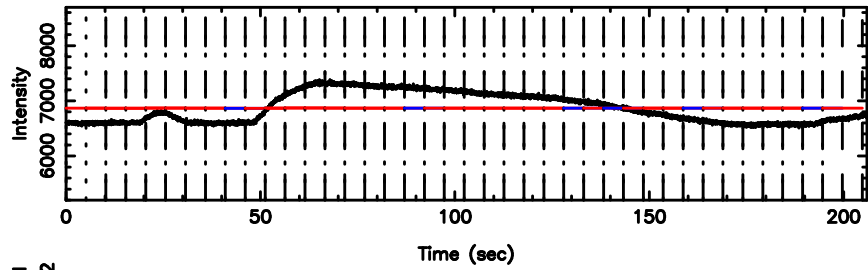

T20240605102140