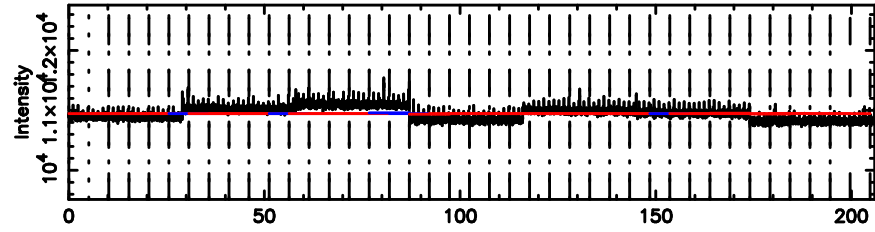

F20240605055635