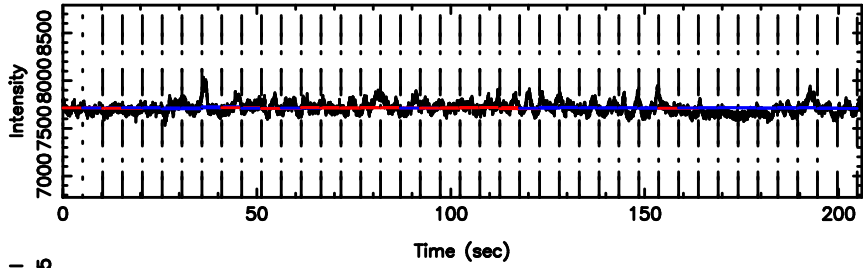

BLK:24,SNR1: 6.3808 ,SNR2: 39.361

0531+194 2024/06/05 3.51UT TOYOKAWA-FUJI

F20240605122848

BLK:24,SNR1: 0.69903 ,SNR2: 3.6229

T20240605122846

BLK:24,SNR1: 6.8304 ,SNR2: 40.909

0531+194 2024/06/05 3.51UT TOYOKAWA-KISO