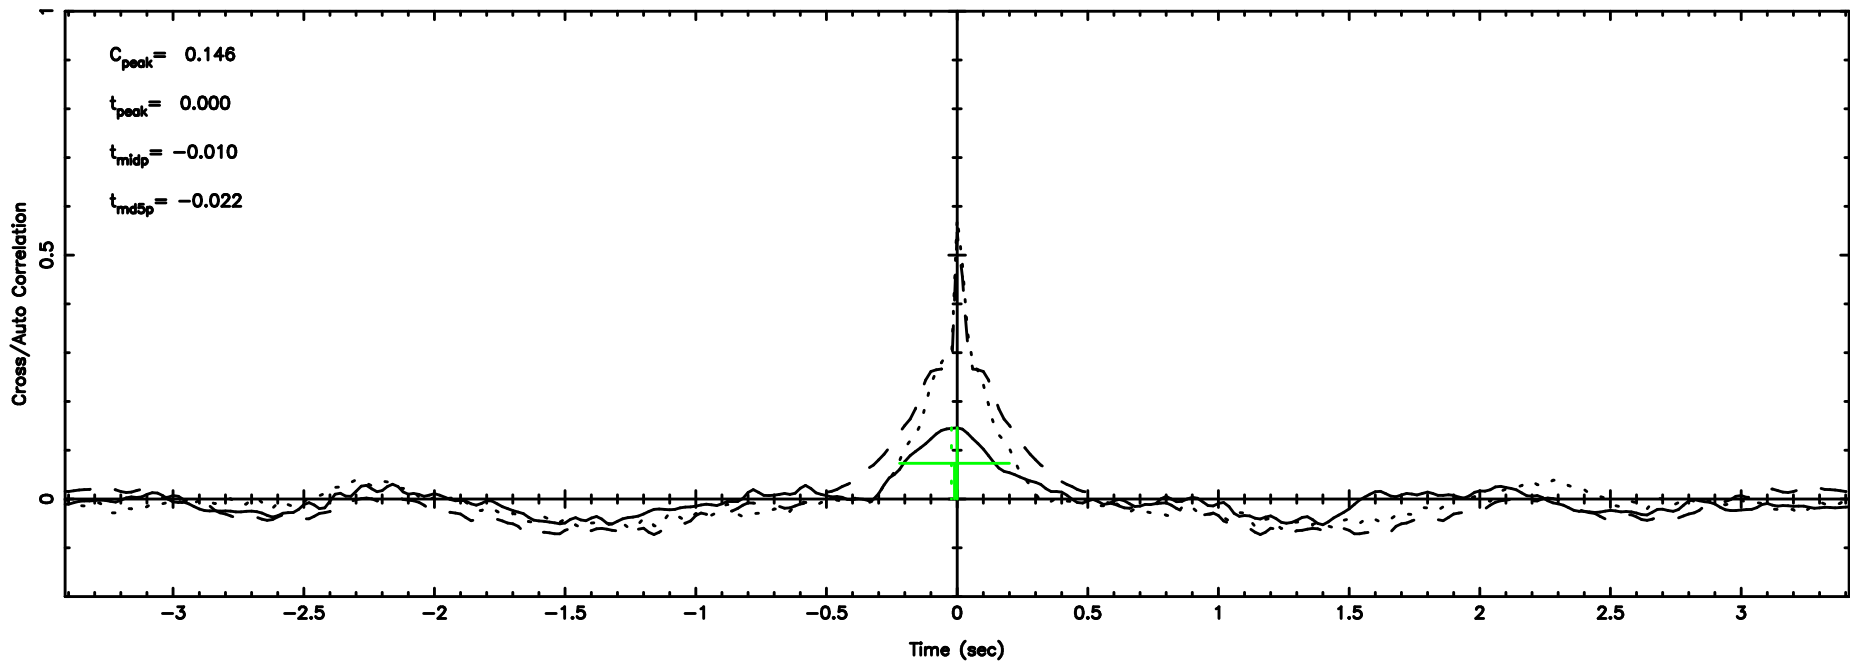

T20240605170107

BLK:12,SNR1: 0.71678 ,SNR2: 4.6875

Frequency (Hz)

K20240605170104

BLK:12,SNR1: 0.97910 ,SNR2: 3.5416

Frequency (Hz)

3C237 2024/06/05 8.05UT TOYOKAWA-KISO

F20240605170109