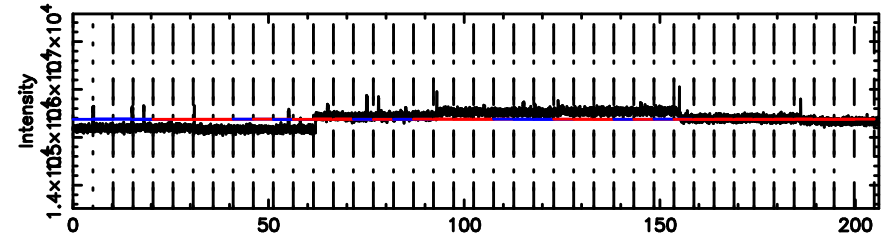

F20240605062249

BLK:10,SNR1: 1.4737 ,SNR2: 5.0277

Frequency (Hz)

2325+269 2024/06/04 21.41UT TOYOKAWA-FUJI

T20240605062247

BLK:13,SNR1: 2.0271 ,SNR2: 7.1310

Frequency (Hz)

K20240605062245