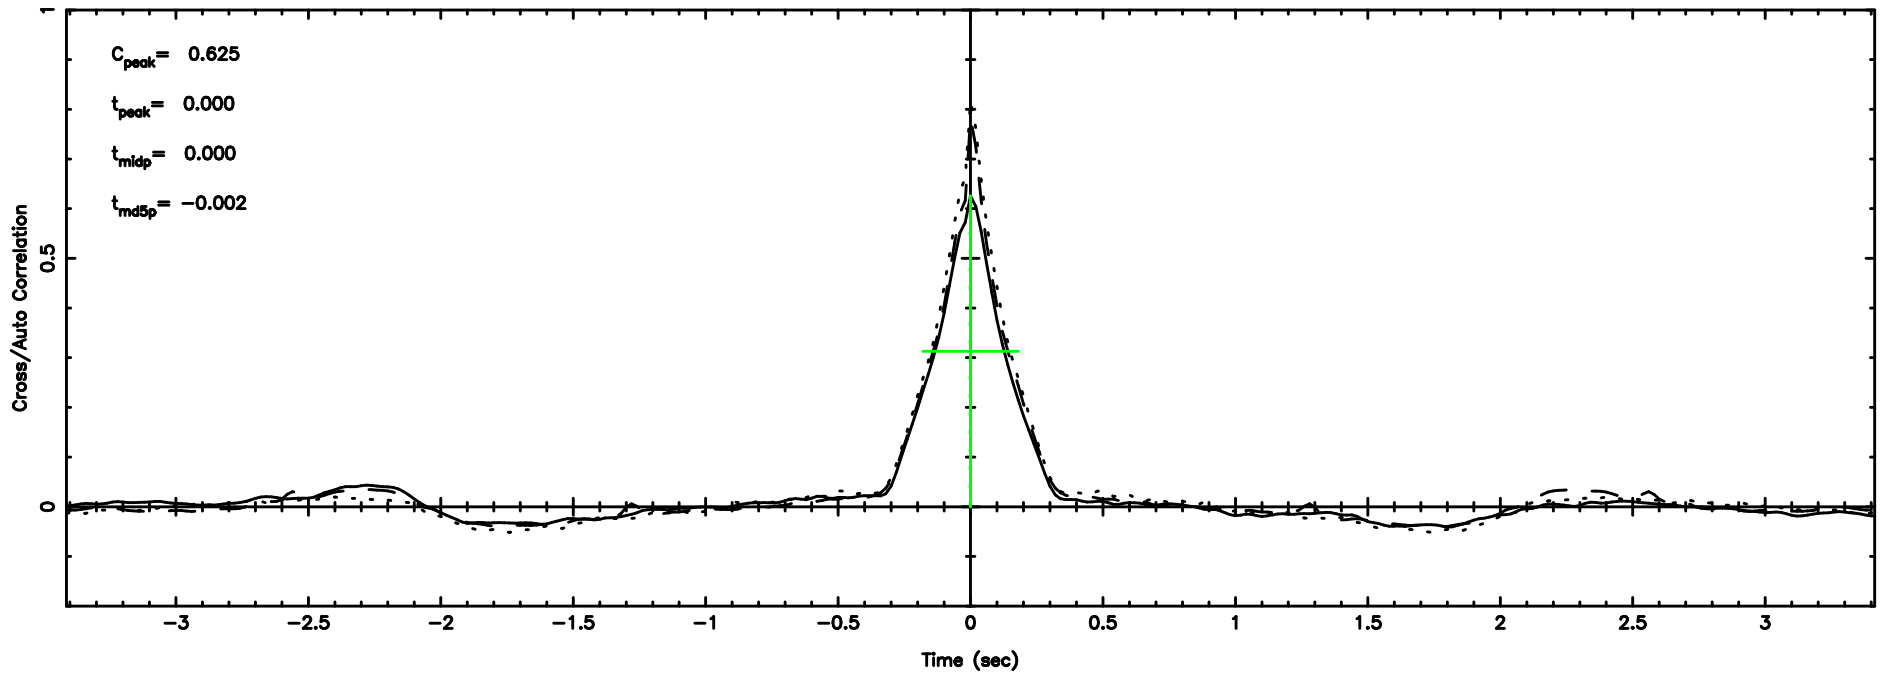

Frequency (Hz)