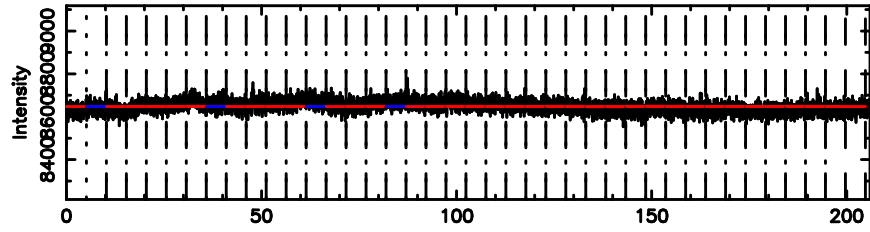

T20240605075342