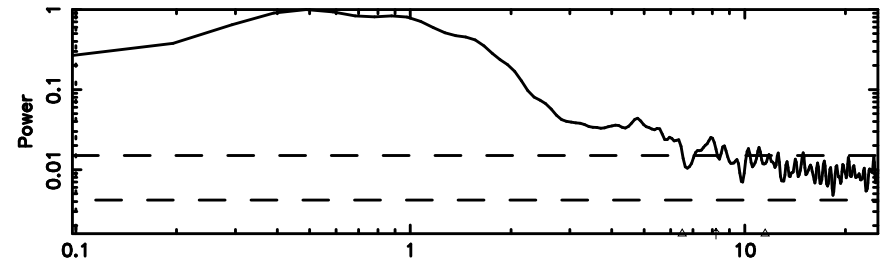

BLK:26,SNR1: 3.9545 ,SNR2: 10.075