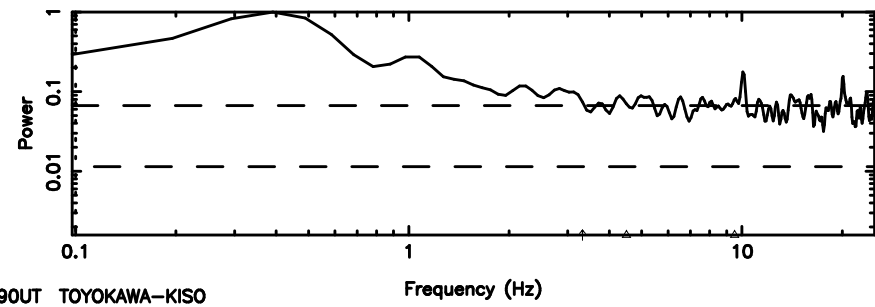

BLK:10,SNR1: 1.3381 ,SNR2: 3.9550

Frequency (Hz)

0155-109 2024/06/04 23.90UT TOYOKAWA-FUJI

T20240605085205

BLK: 9,SNR1: 0.29527 ,SNR2: 1.4106

0155-109 2024/06/04 23.90UT TOYOKAWA-KISO

K20240605085202

BLK: 9,SNR1: 0.37838 ,SNR2: 2.4276