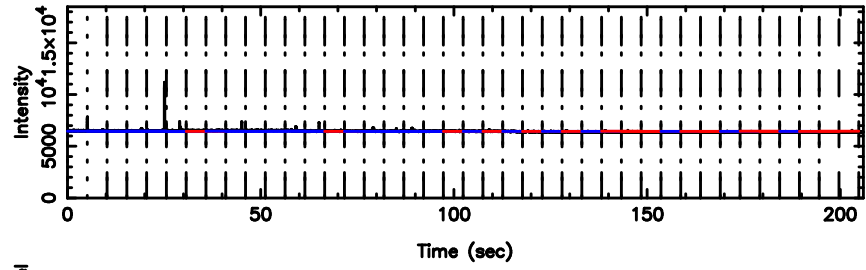

T20240605144733

BLK:24,SNR1: 2.1667 ,SNR2: 4.2705

Frequency (Hz)

K20240605144730

BLK:24,SNR1: 4.3620 ,SNR2: 8.6342

Frequency (Hz)

0752-200 2024/06/05 5.82UT TOYOKAWA-KISO

F20240605144735