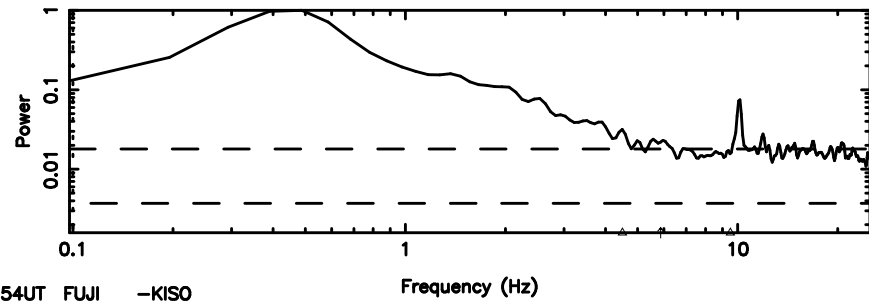

0333+32 2024/06/05 1.54UT FUJI -KISO