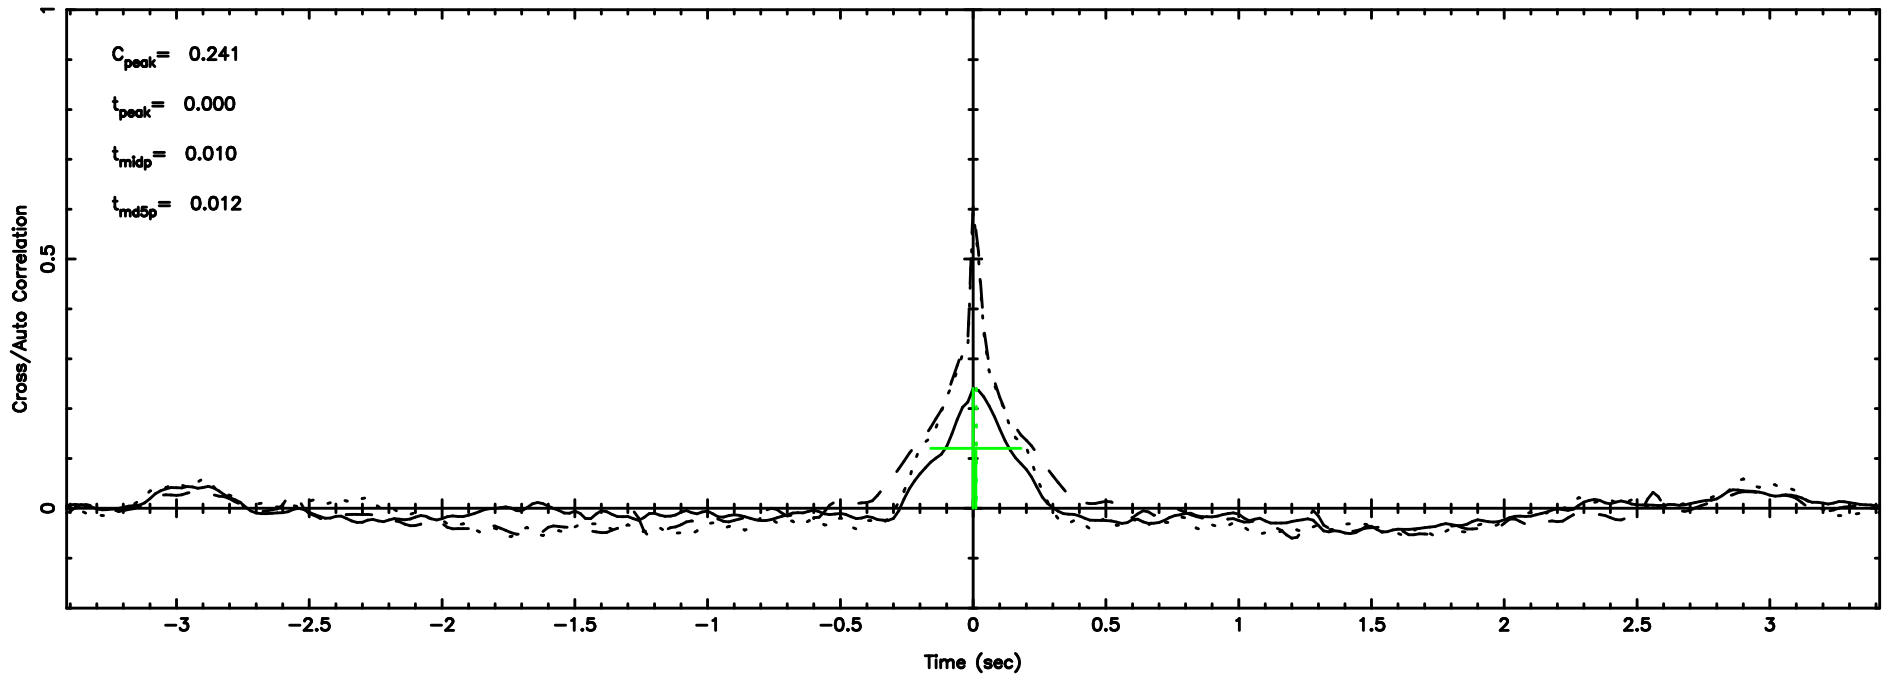

BLK:13,SNR1: 1.6055 ,SNR2: 5.6211

Frequency (Hz)

2325+269 2024/06/04 21.41UT TOYOKAWA-KISO

F20240605062249

BLK:14,SNR1: 1.3102 ,SNR2: 4.4123

K20240605062245

BLK:14,SNR1: 1.5290 ,SNR2: 5.4385

2325+269 2024/06/04 21.41UT FUJI -KISO