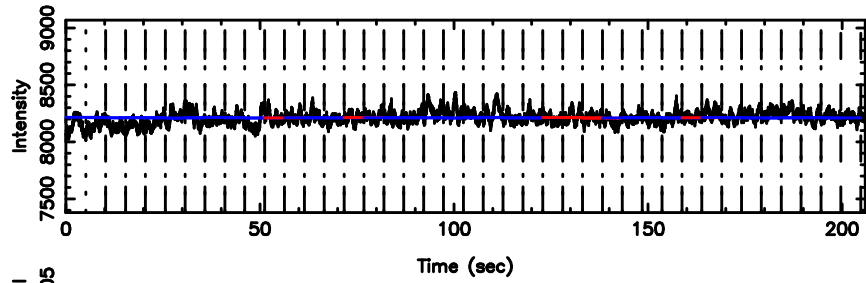

T20240605112705