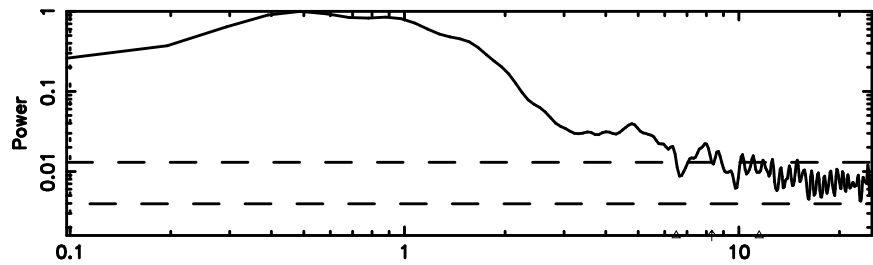

K20240605064508

BLK:19,SNR1: 2.0312 ,SNR2: 7.5630

Frequency (Hz)

F20240605064513

BLK:20,SNR1: 4.5750 ,SNR2: 11.481

Frequency (Hz)

K20240605064508

BLK:20,SNR1: 2.2591 ,SNR2: 7.9038