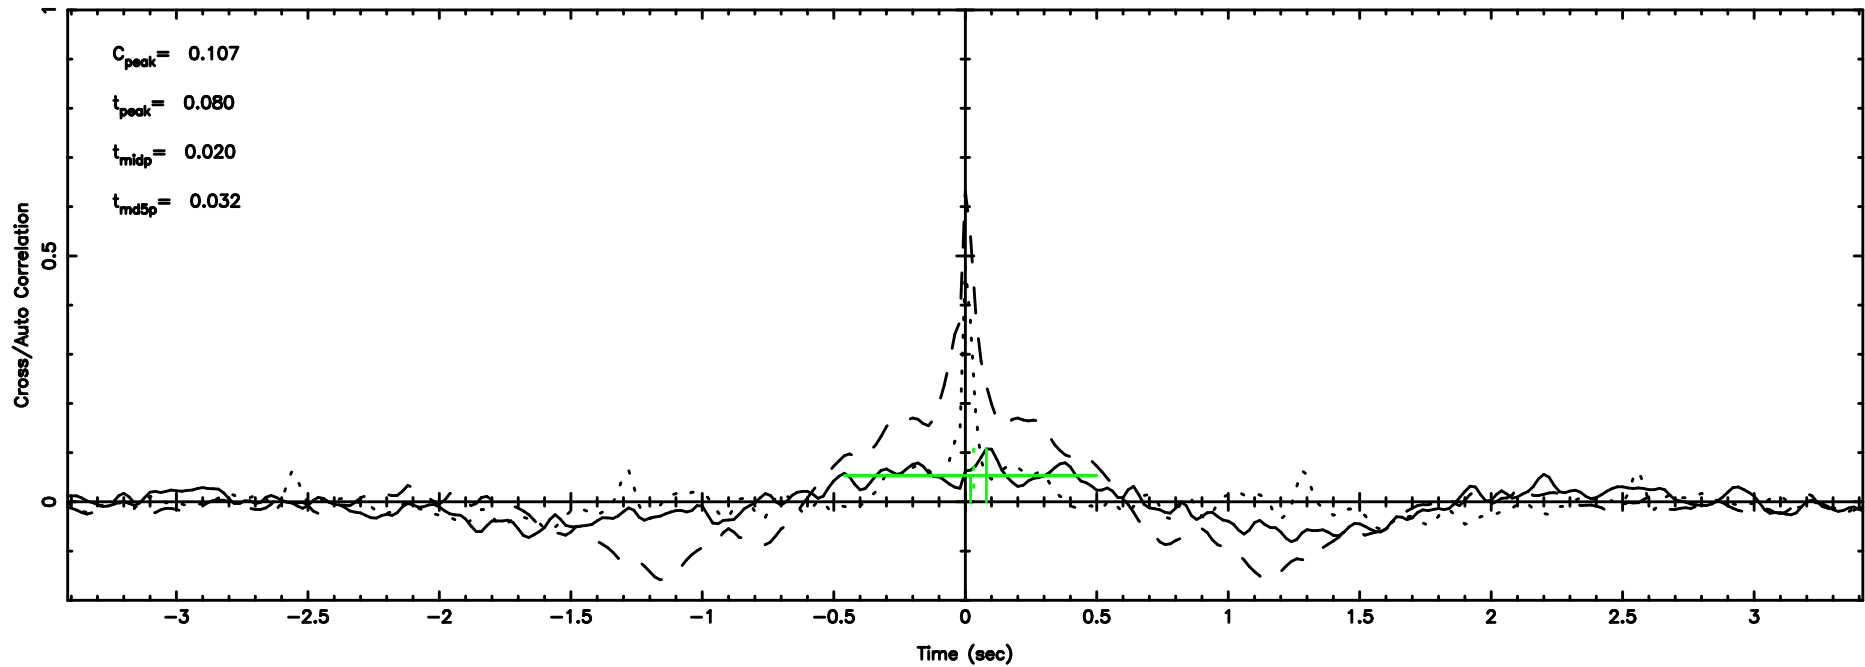

T20240605130140

BLK: 4,SNR1: 1.1201 ,SNR2: 3.9792

F20240605130142

BLK: 4,SNR1:-0.69693E-01,SNR2: 1.5420

0605-08 2024/06/05 4.06UT TOYOKAWA-FUJI