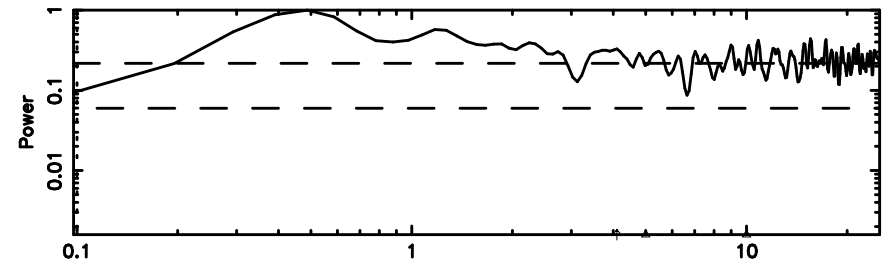

BLK: 3,SNR1: 0.50869 ,SNR2: 4.7631

Frequency (Hz)

2243+394 2024/06/04 20.71UT TOYOKAWA-KISO

F20240605054039

BLK: 5,SNR1: 0.33363 ,SNR2: 2.0417

Frequency (Hz)

K20240605054035

BLK: 5,SNR1: 0.22249 ,SNR2: 0.79664