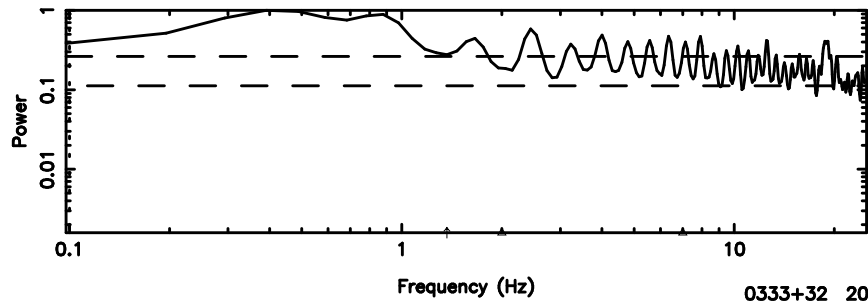

F20240605103059

BLK:20,SNR1:-0.35322E-01,SNR2: 1.5380

K20240605103054

BLK:20,SNR1: 1.8475 ,SNR2: 6.2870

0333+32 2024/06/05 1.54UT FUJI -KISO