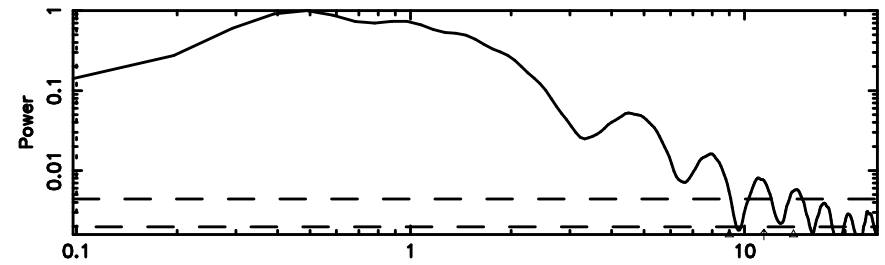

BLK:36,SNR1: 14.884 ,SNR2: 26.288