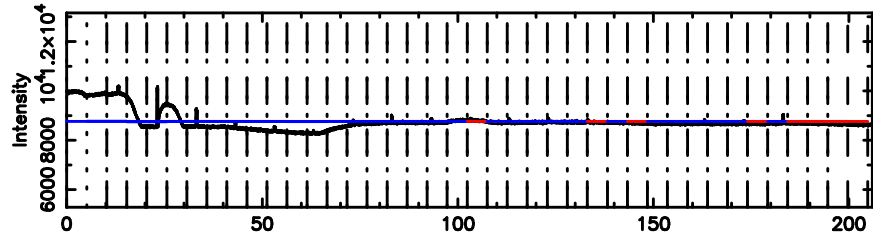

T20240605063129

BLK:30,SNR1: 5.5383 ,SNR2: 13.680

Frequency (Hz)

2334+085 2024/06/04 21.55UT TOYOKAWA-FUJI

F20240605063131

BLK:30,SNR1: 15.796 ,SNR2: 28.367

Frequency (Hz)

T20240605063129