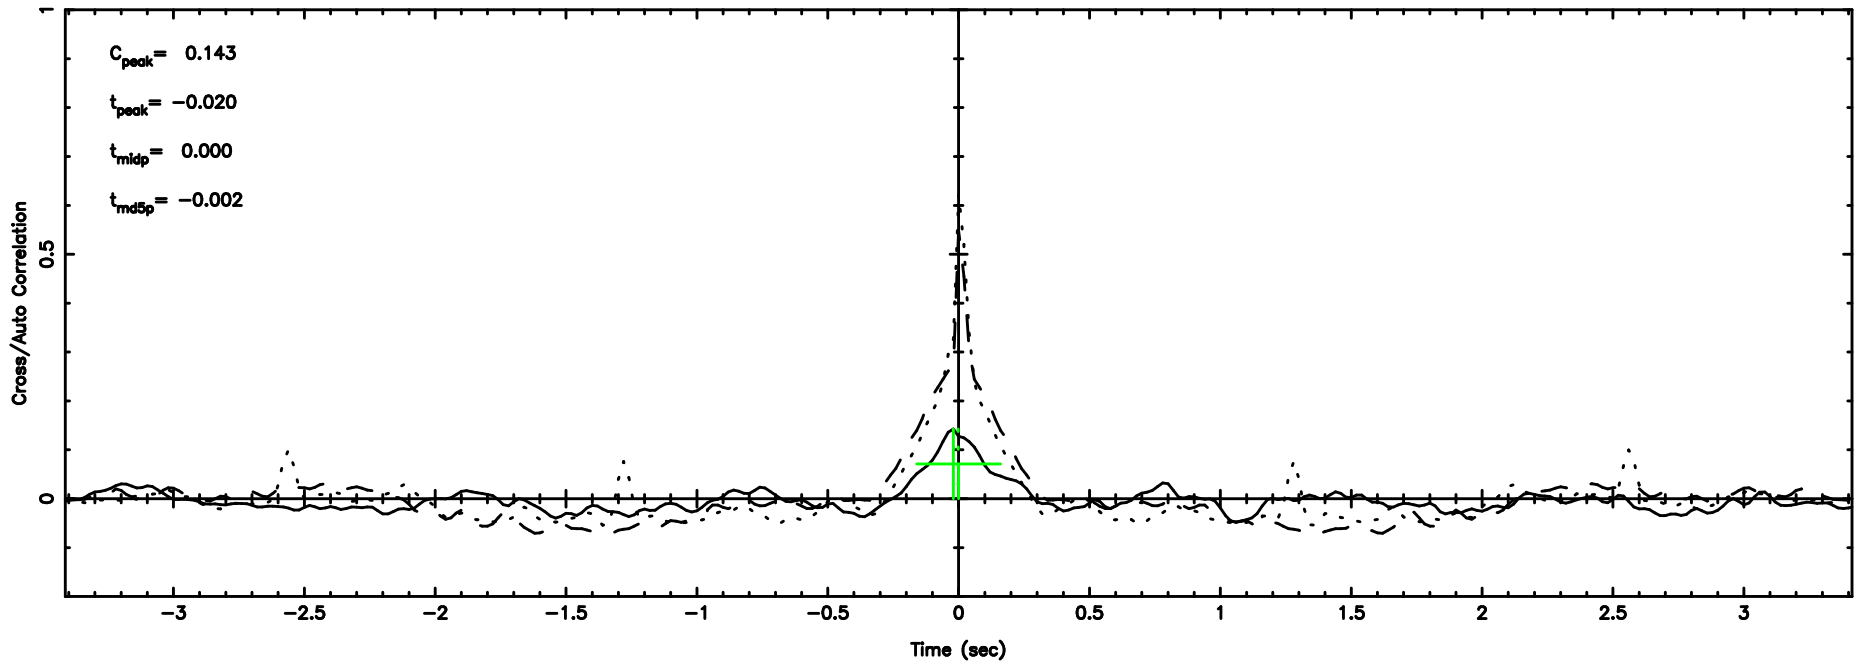

BLK: 8,SNR1: 0.61743 ,SNR2: 3.0930

Frequency (Hz)

F20240605161523

BLK: 8,SNR1: 0.53349 ,SNR2: 3.4981

Frequency (Hz)

0919-142 2024/06/05 7.28UT TOYOKAWA-FUJI

T20240605161521

BLK:19,SNR1: 0.58485 ,SNR2: 2.9412