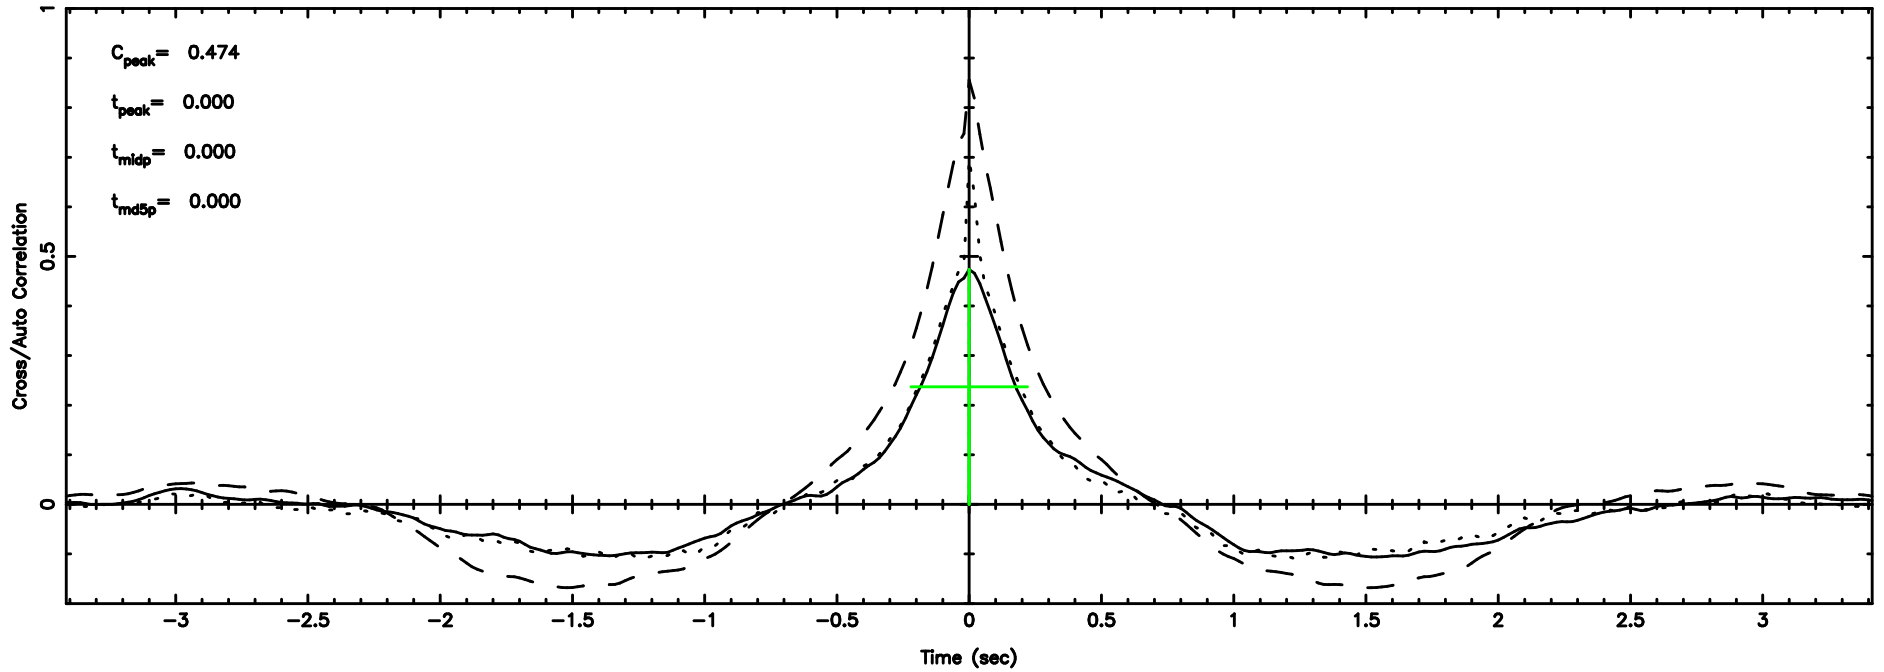

BLK:24,SNR1: 0.46575 ,SNR2: 2.8204

Frequency (Hz)

T20240605083220

BLK:33,SNR1: 18.750 ,SNR2: 30.438

3C48 2024/06/04 23.57UT TOYOKAWA-KISO

K20240605083217

BLK:33,SNR1: 2.4028 ,SNR2: 8.8657

F20240605083222