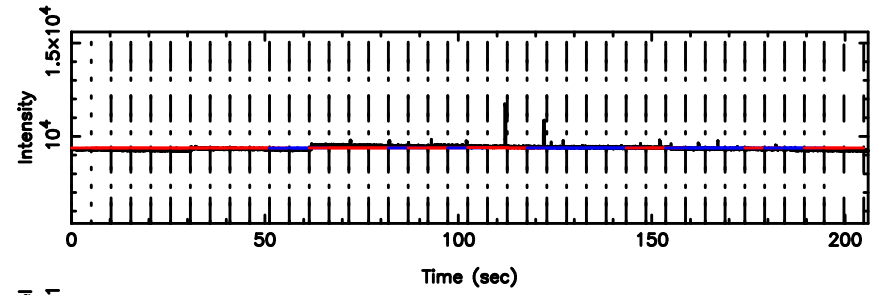

K20240605140917