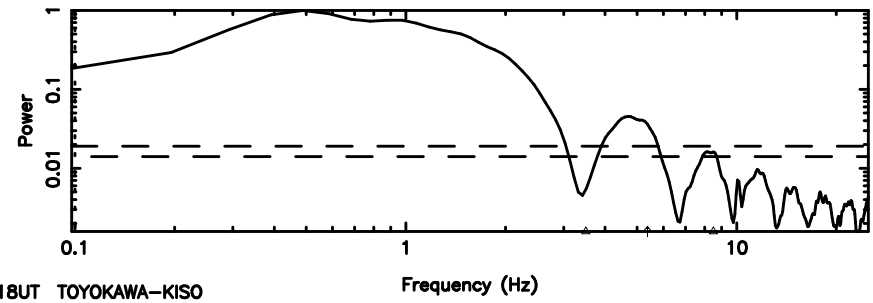

BLK:20,SNR1: 2.6866 ,SNR2: 12.033