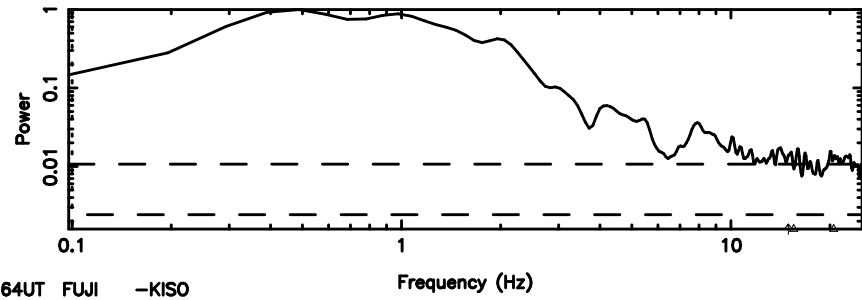

BLK:18,SNR1: 7.2986 ,SNR2: 9.7478