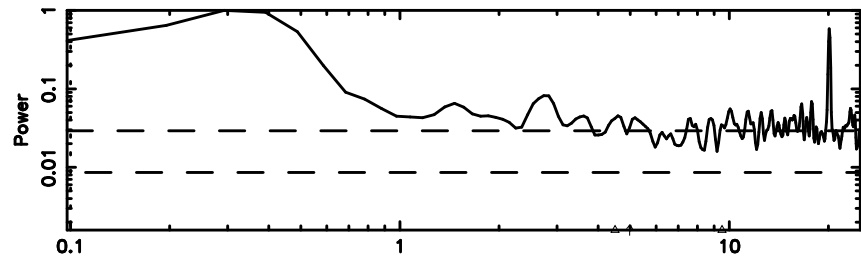

BLK: 4,SNR1: 0.79929 ,SNR2: 2.8294