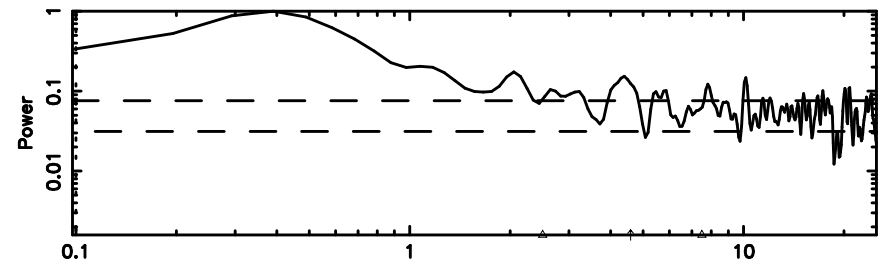

F20240605074124

BLK: 4,SNR1: 0.37873E-01,SNR2: 3.5874

T20240605074122

BLK: 3,SNR1: 0.72960 ,SNR2: 8.3724

Frequency (Hz)

K20240605074119

BLK: 3,SNR1: 0.18738 ,SNR2: 1.6748

Frequency (Hz)