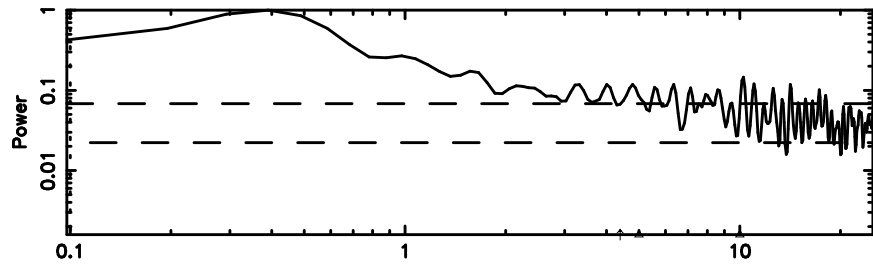

BLK: 3,SNR1: 0.50869 ,SNR2: 4.7631

Frequency (Hz)

2243+394 2024/06/04 20.71UT TOYOKAWA-KISO

F20240605054039

BLK: 5,SNR1: 0.33363 ,SNR2: 2.0417

Frequency (Hz)

K20240605054035

BLK: 5,SNR1: 0.22249 ,SNR2: 0.79664