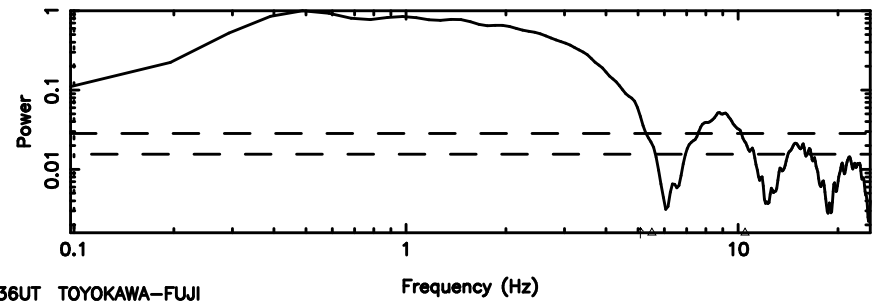

BLK:10,SNR1: 3.5053 ,SNR2: 15.099

0422+178 2024/06/05 2.36UT TOYOKAWA-FUJI