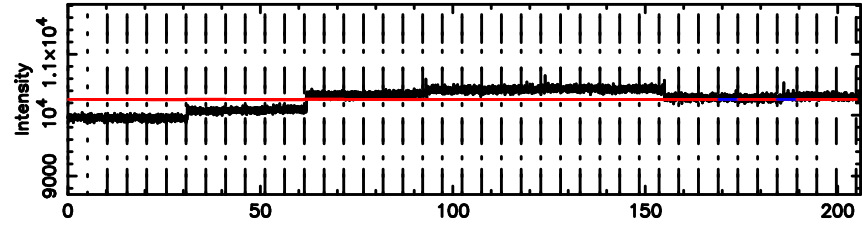

Frequency (Hz)

K20240605170721