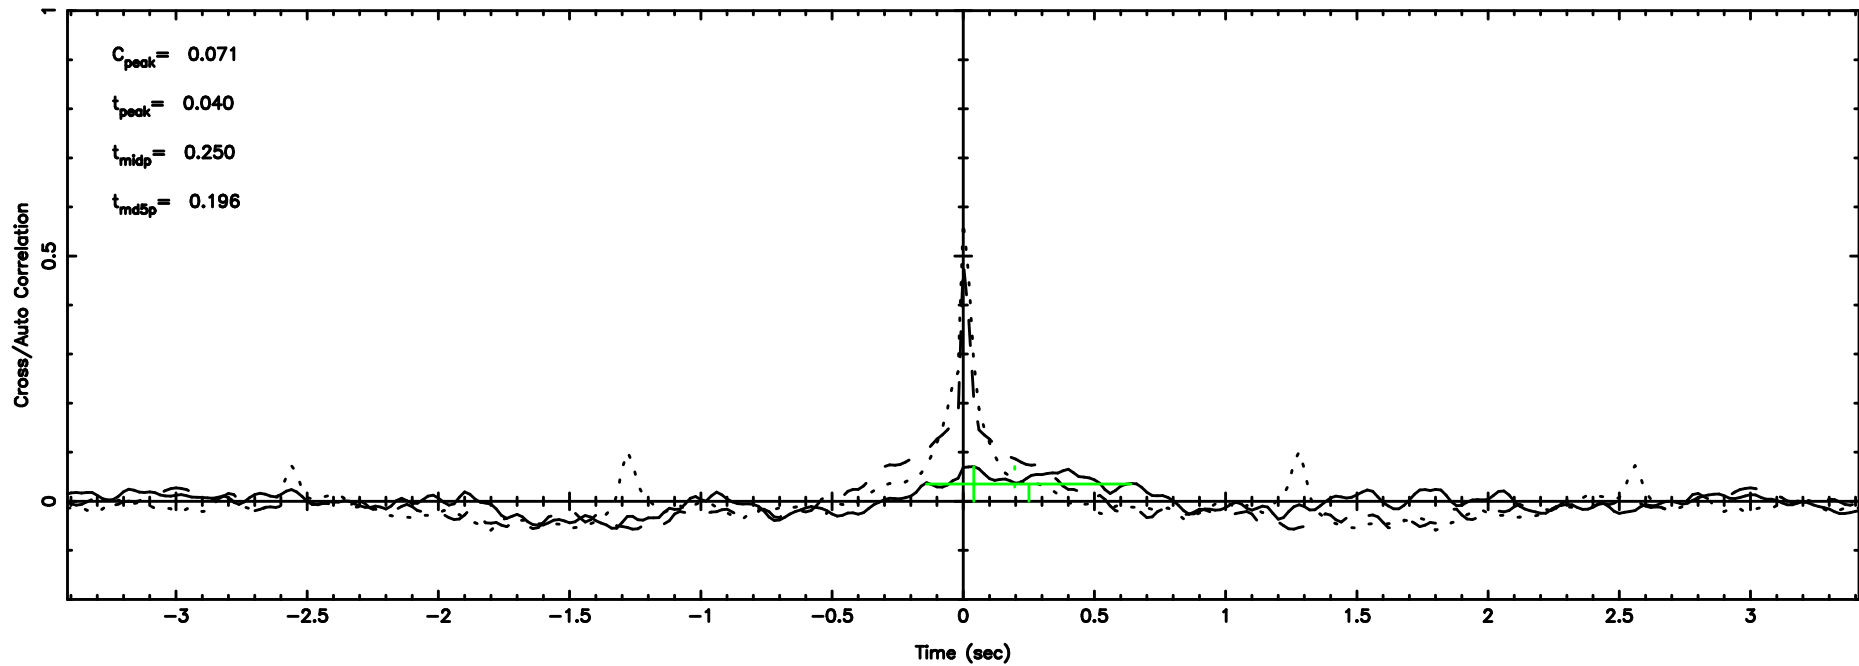

Frequency (Hz)

0741-06 2024/06/05 5.66UT TOYOKAWA-FUJI