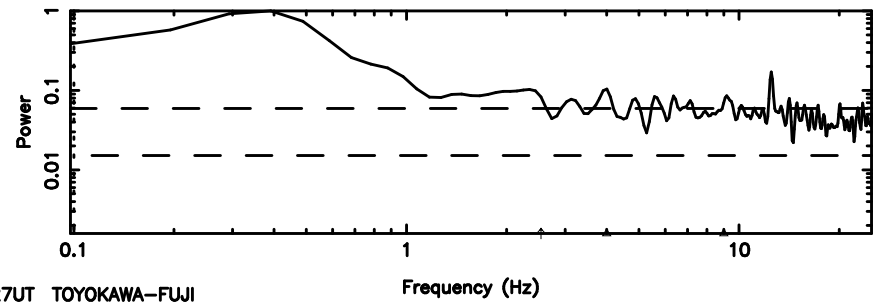

BLK:11,SNR1: 0.31419 ,SNR2: 3.1135

3C84 2024/06/05 1.27UT TOYOKAWA-FUJI