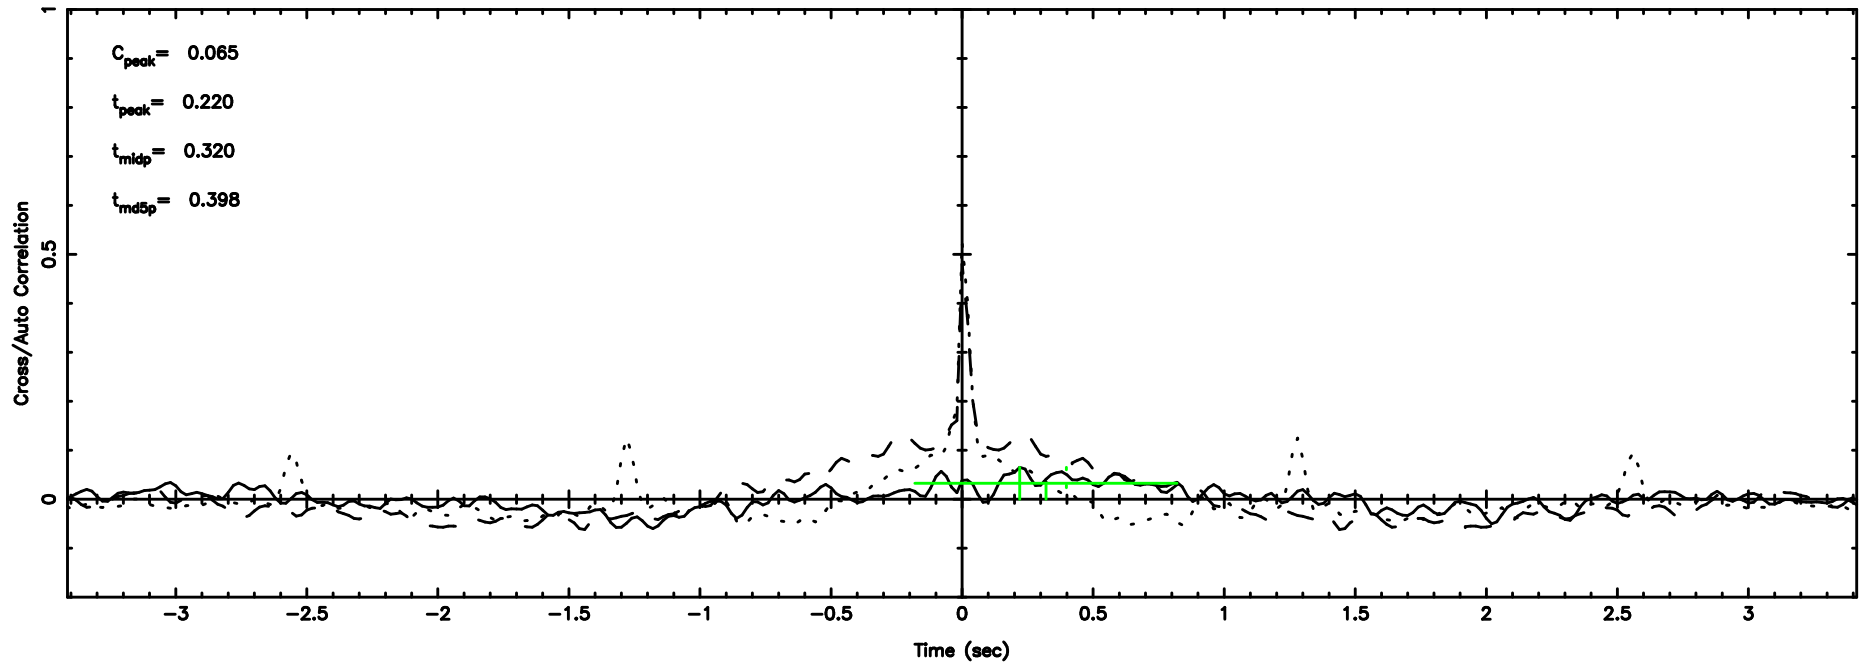

Frequency (Hz)

0821+394 2024/06/06 6.27UT TOYOKAWA-FUJI