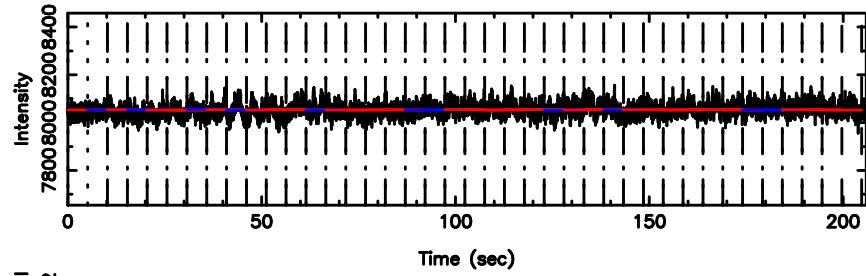

K20240606123306

BLK:28,SNR1: 1.4426 ,SNR2: 15.438

Frequency (Hz)

3C147 2024/06/06 3.58UT FUJI -KISO

T20240606124121

BLK:11,SNR1: 1.0497 ,SNR2: 3.6923

F20240606124123

BLK:11,SNR1: 0.95462E-01,SNR2: 1.1552