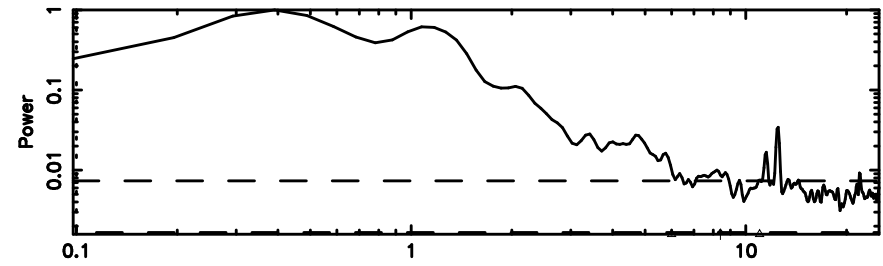

BLK:19,SNR1: 6.3841 ,SNR2: 15.366