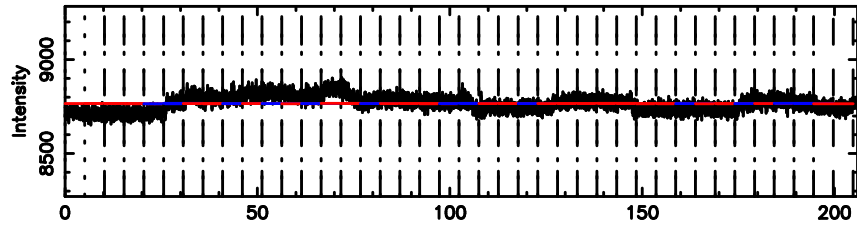

BLK: 3,SNR1: 0.19385 ,SNR2: 2.7150

Frequency (Hz)

3C241 2024/06/06 8.21UT TOYOKAWA-FUJI

T20240606171109

BLK:13,SNR1: 0.30512 ,SNR2: 0.78320

Frequency (Hz)

K20240606171106

BLK:13,SNR1: 0.59221 ,SNR2: 2.7340