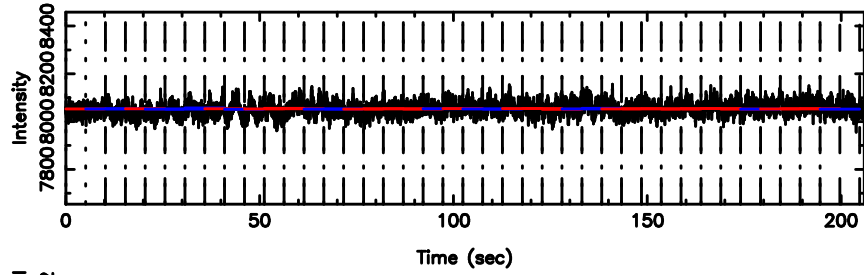

T20240606124121