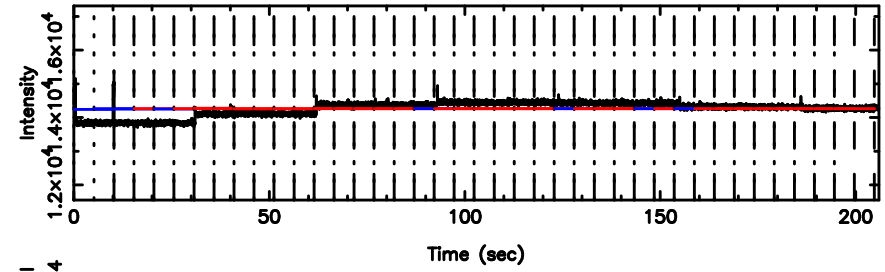

2024/06/05 21.98UT TOYOKAWA-KISO

K20240606065710

BLK:19,SNR1: 3.0312 ,SNR2: 7.5229

Frequency (Hz)

F20240606065714

BLK: 8,SNR1: 1.1909 ,SNR2: 10.583

K20240606065710

BLK: 8,SNR1: 2.0973 ,SNR2: 10.004