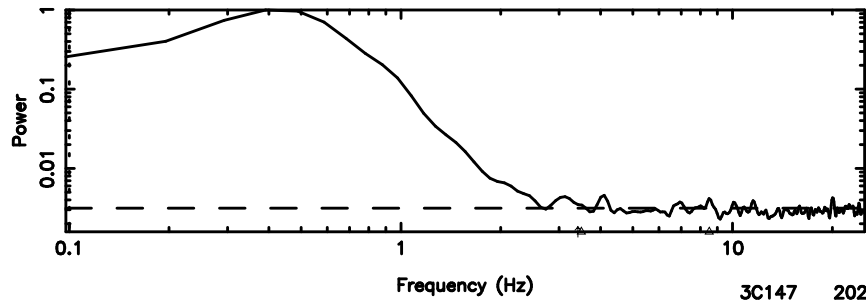

BLK:26,SNR1: 0.84570 ,SNR2: 2.4624

0531+194 2024/06/06 3.44UT FUJI -KISO

T20240606123309

BLK:34,SNR1: 8.1357 ,SNR2: 48.854

F20240606123311

BLK:34,SNR1: 0.20898 ,SNR2: 4.1476

3C147 2024/06/06 3.58UT TOYOKAWA-FUJI