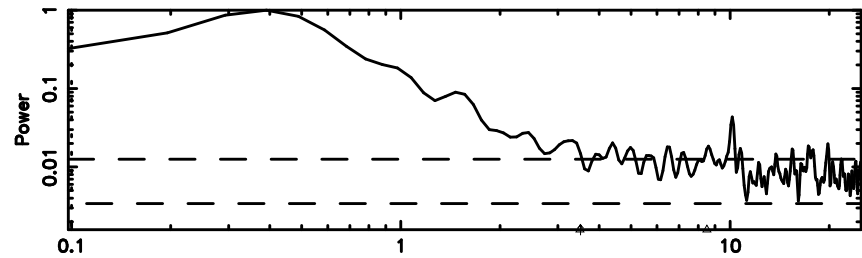

3C237 2024/06/06 7.98UT TOYOKAWA-FUJI

T20240606165711

BLK: 3,SNR1: 0.13714 ,SNR2: 1.3320

Frequency (Hz)

K20240606165708

BLK: 3,SNR1: 2.0733 ,SNR2: 12.543

Frequency (Hz)

3C237 2024/06/06 7.98UT TOYOKAWA-KISO