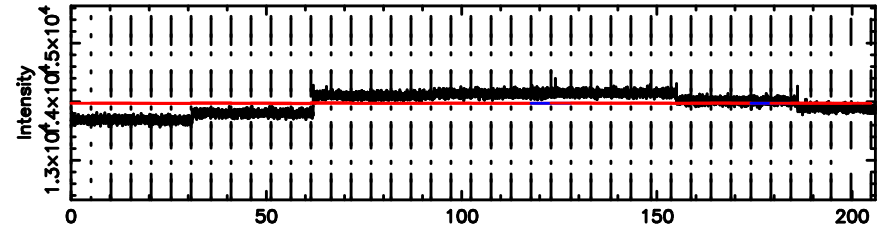

Frequency (Hz)

K20240606072321

BLK: 2,SNR1: 0.32200E-01,SNR2: 0.74061