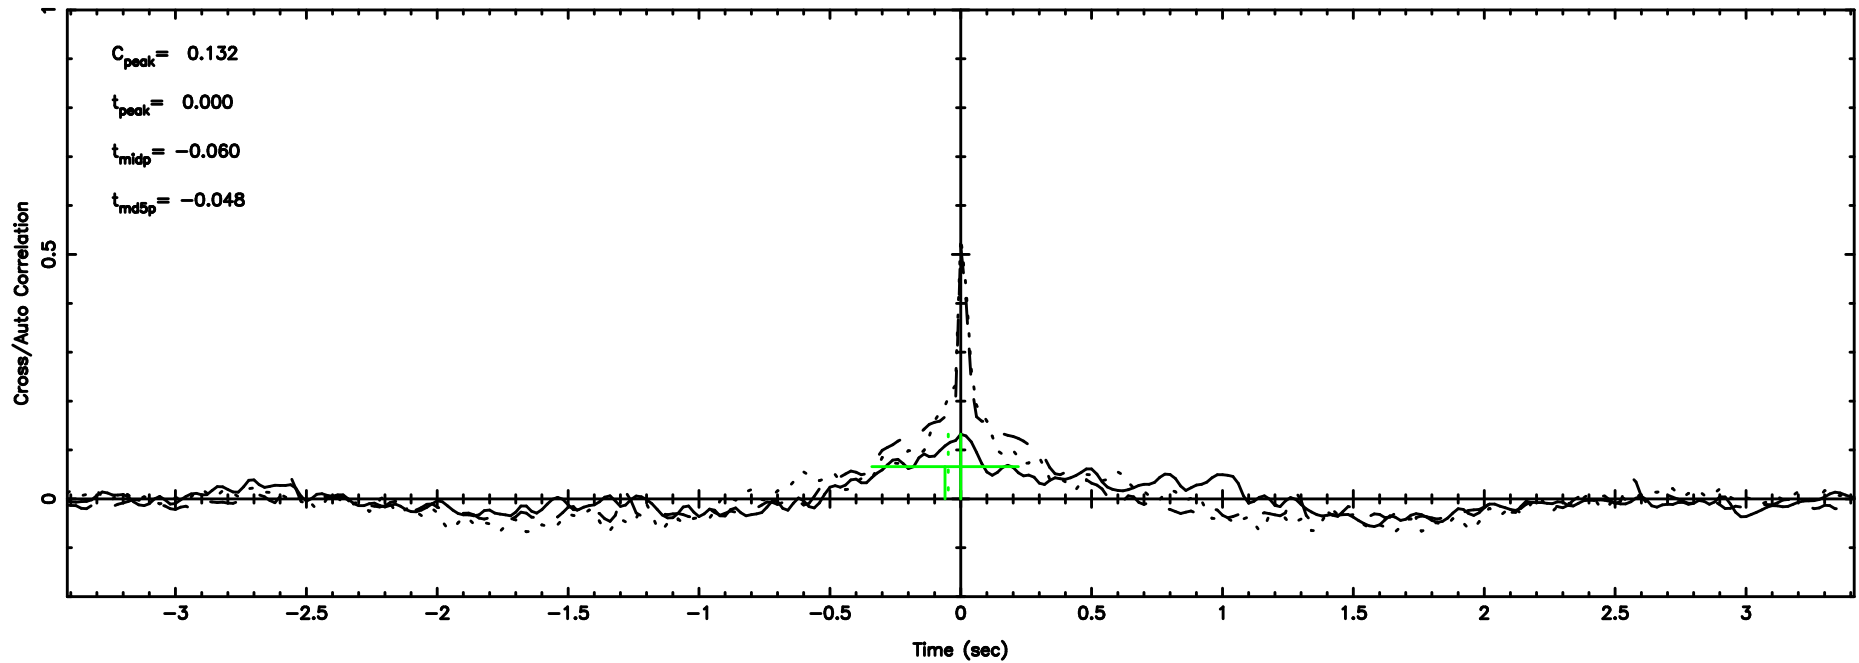

Frequency (Hz)

3C216 2024/06/06 7.02UT FUJI -KISO