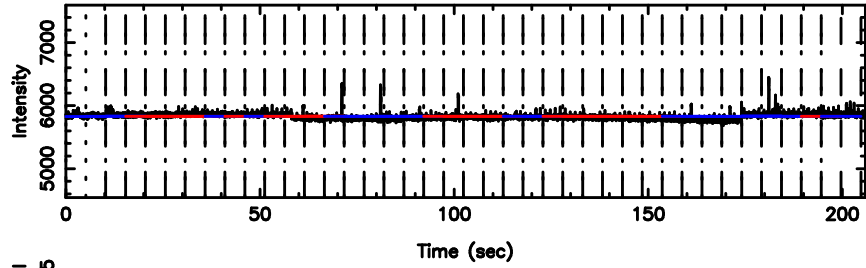

T20240606111541

BLK:12,SNR1: 6.9505 ,SNR2: 31.522

K20240606111538

BLK:12,SNR1: 4.9941 ,SNR2: 20.748

0422+178 2024/06/06 2.29UT TOYOKAWA-KISO

F20240606111543

BLK:20,SNR1: 4.9068 ,SNR2: 6.4294

K20240606111538