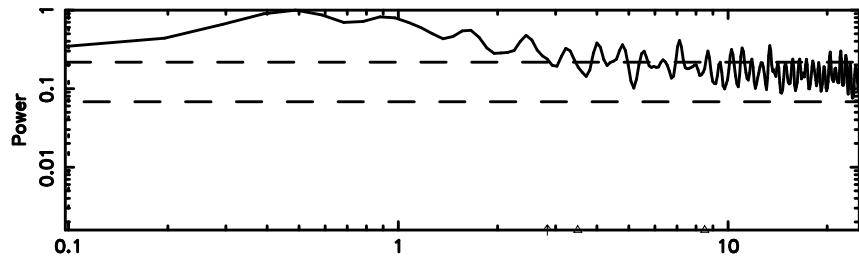

BLK: 9,SNR1: 0.70107E-01,SNR2: 1.4303