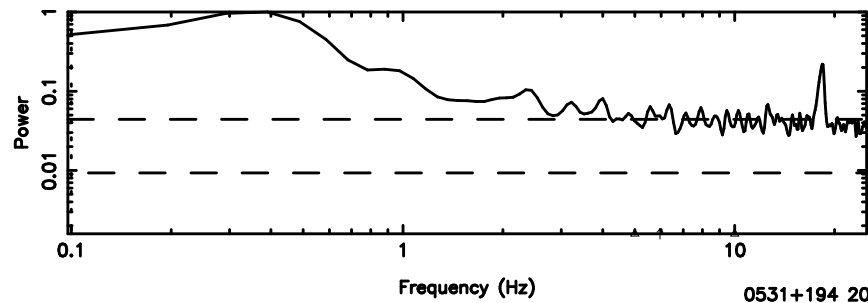

T20240606122450

BLK:21,SNR1: 5.7065 ,SNR2: 31.259

K20240606122447

BLK:21,SNR1: 0.74809 ,SNR2: 2.7879

0531+194 2024/06/06 3.44UT TOYOKAWA-KISO

F20240606122452

BLK:26,SNR1: 0.72469 ,SNR2: 2.0915

K20240606122447