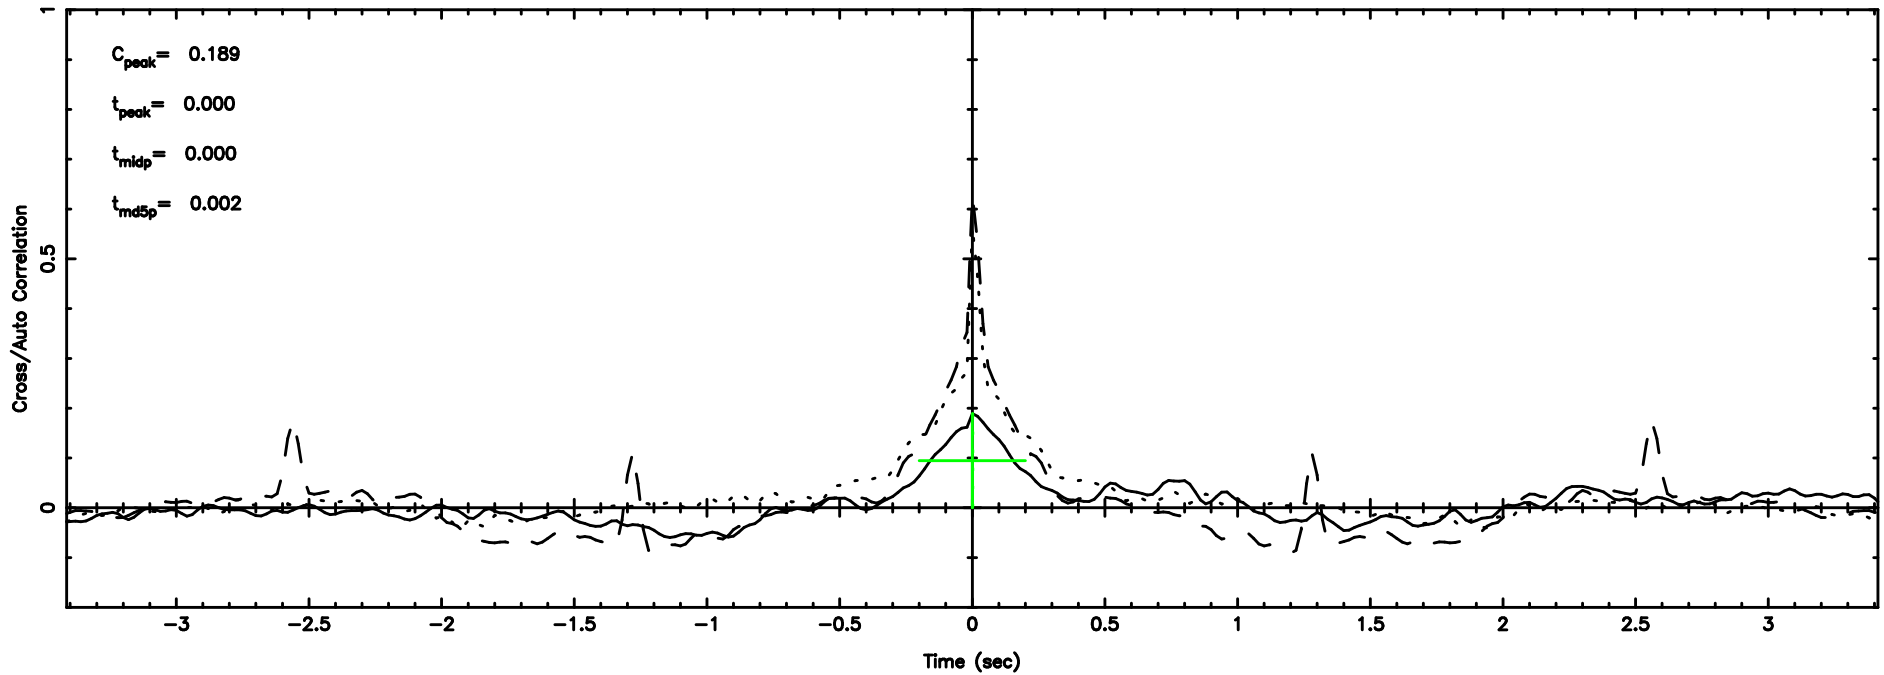

F20240606065714

BLK: 8,SNR1: 1.1909 ,SNR2: 10.583

K20240606065710

BLK: 8,SNR1: 2.0973 ,SNR2: 10.004

3C2 2024/06/05 21.98UT FUJI -KISO