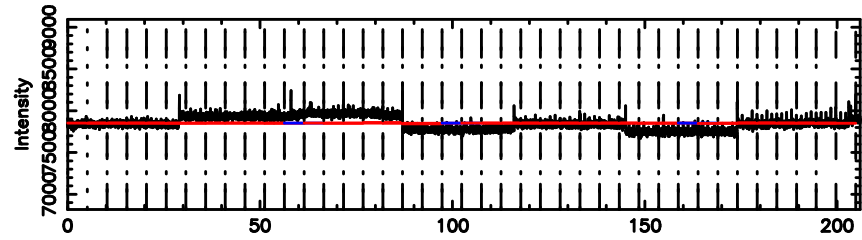

Frequency (Hz)

F20240606171111