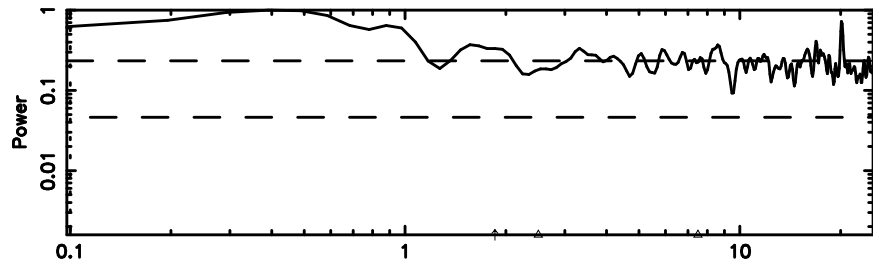

Frequency (Hz)

2259+481 2024/06/05 20.91UT TOYOKAWA-FUJI

T20240606055237

BLK: 7,SNR1: 0.85822E-01,SNR2: 1.3664

Frequency (Hz)

K20240606055235

BLK: 7,SNR1: 2.5420 ,SNR2: 3.6989

Frequency (Hz)