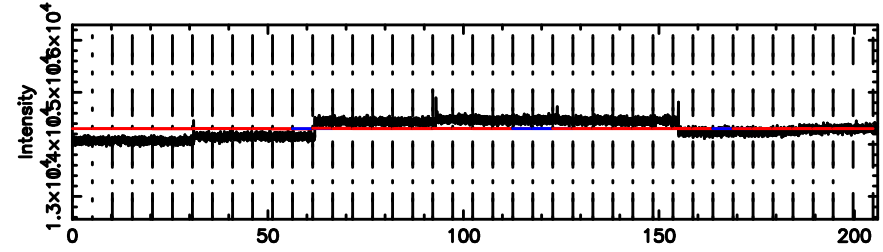

Frequency (Hz)

K20240606064807