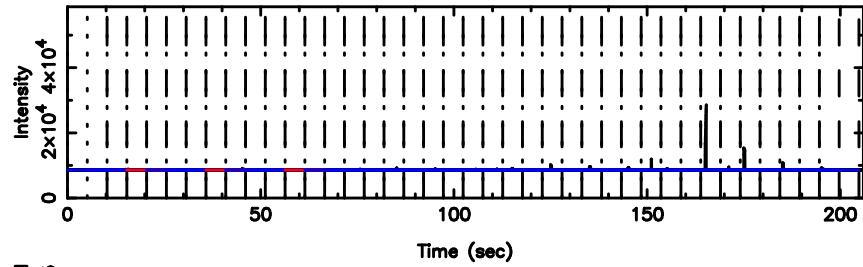

BLK:30,SNR1: 7.5542 ,SNR2: 18.806

F20240606144339

BLK:30,SNR1: 3.7767 ,SNR2: 16.866

0752-200 2024/06/06 5.76UT TOYOKAWA-FUJI

T20240606144337

BLK:36,SNR1: 7.5613 ,SNR2: 18.823

K20240606144334

BLK:36,SNR1: 7.2998 ,SNR2: 18.542