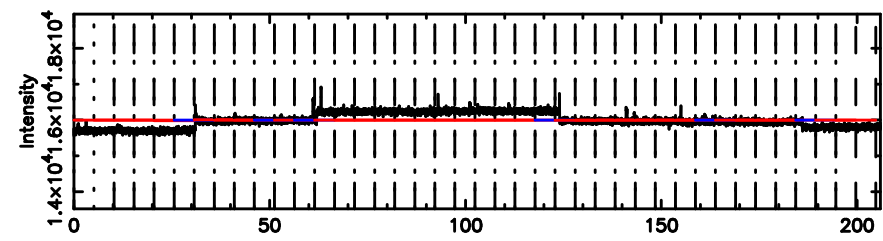

Frequency (Hz)

K20240606053638