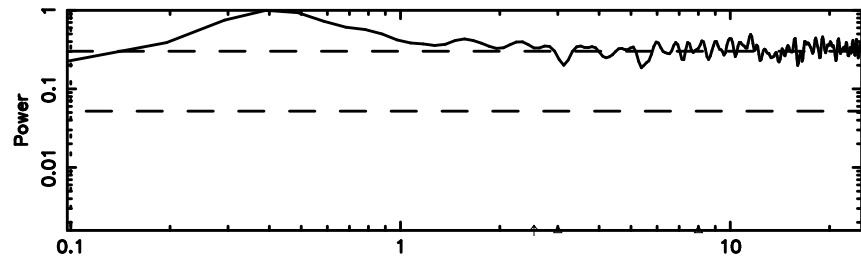

Frequency (Hz)

F20240606155916

BLK: 2,SNR1: 0.34345E-01,SNR2: 4.4923

Frequency (Hz)

3C216 2024/06/06 7.02UT TOYOKAWA-FUJI

T20240606155914

BLK:12,SNR1: 0.12547 ,SNR2: 0.57840

Frequency (Hz)