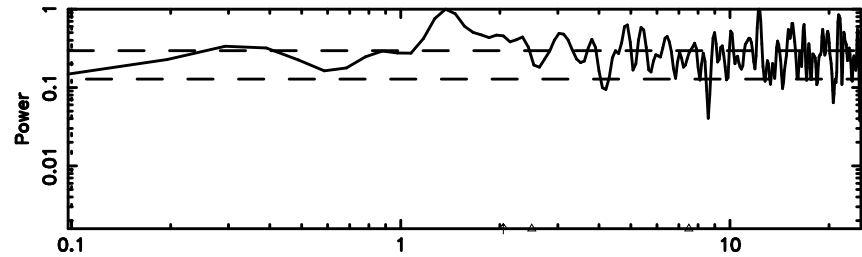

BLK: 1,SNR1: 0.51816E-01,SNR2: 0.51247