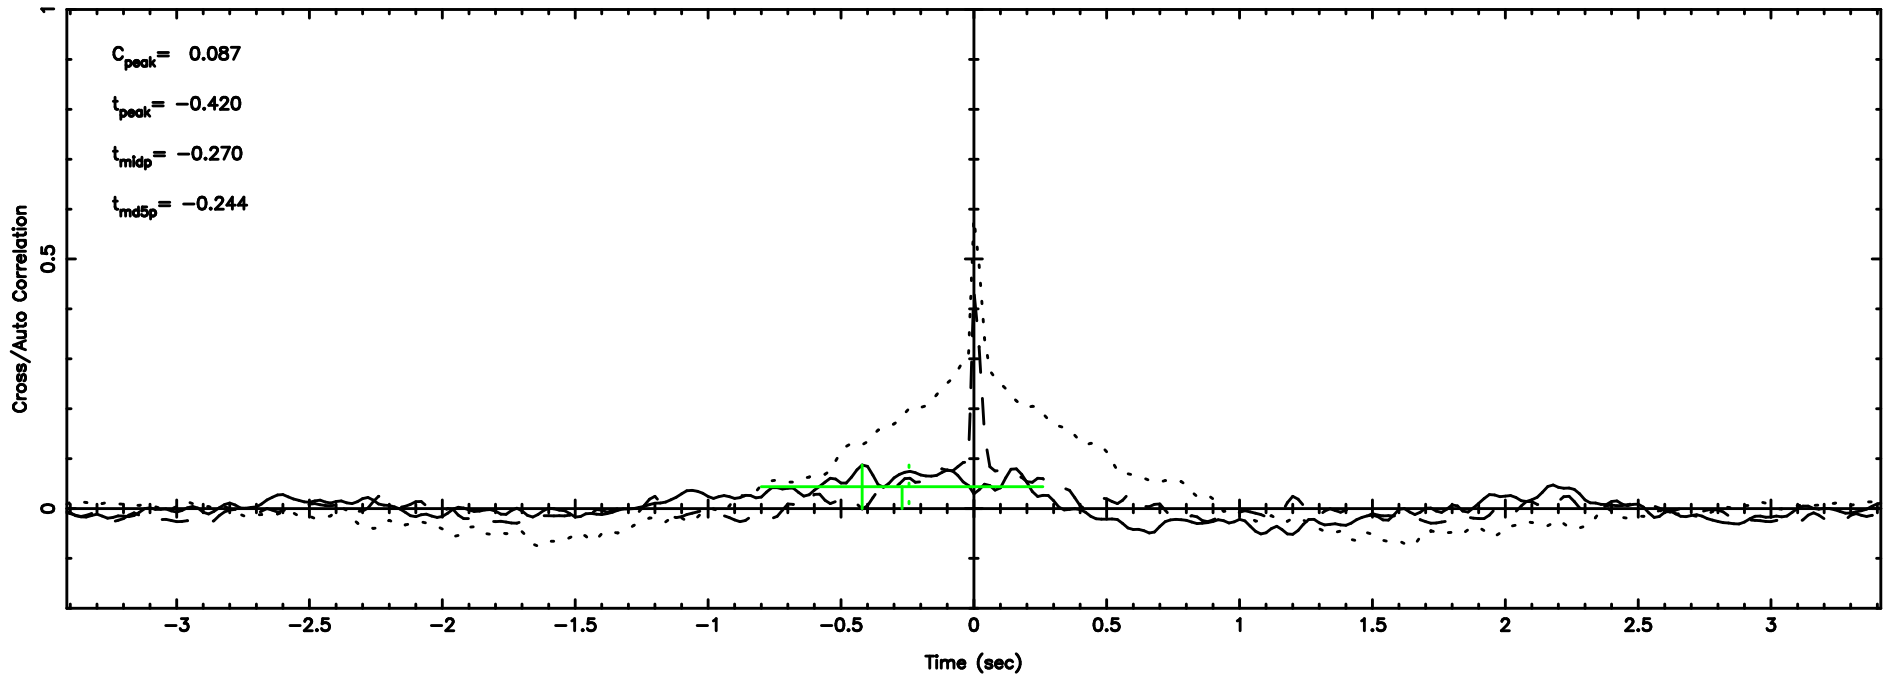

Frequency (Hz)

2259+481 2024/06/05 20.91UT TOYOKAWA-KISO