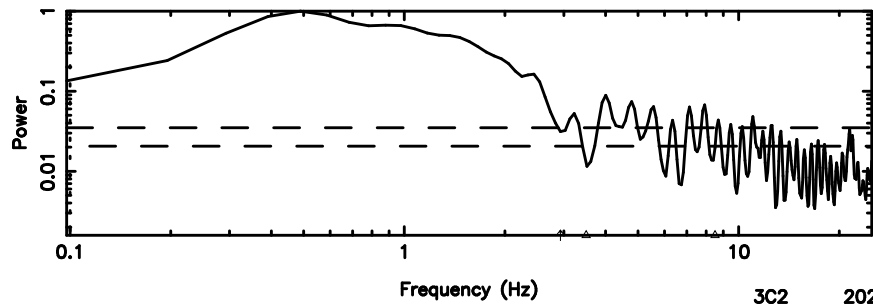

2024/06/05 21.98UT TOYOKAWA-KISO

K20240606065710

BLK:19,SNR1: 3.0312 ,SNR2: 7.5229

Frequency (Hz)

F20240606065714

BLK: 8,SNR1: 1.1909 ,SNR2: 10.583

K20240606065710

BLK: 8,SNR1: 2.0973 ,SNR2: 10.004