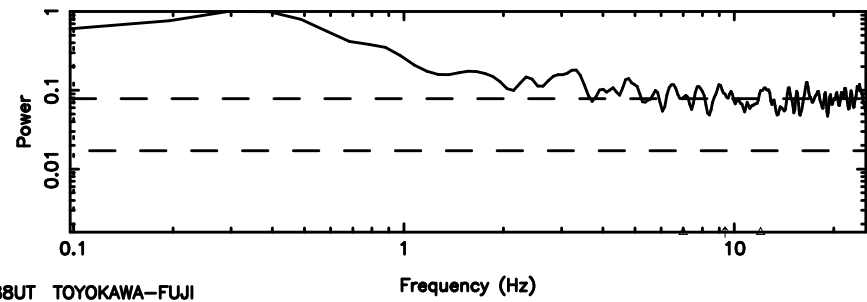

BLK: 6,SNR1: 0.47006 ,SNR2: 1.0619

3C190 2024/06/06 5.88UT TOYOKAWA-FUJI