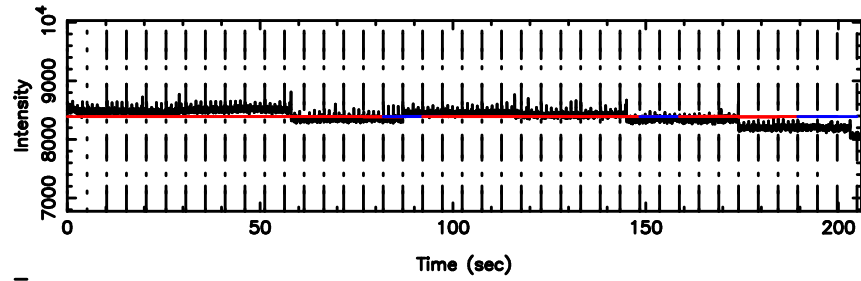

K20240606155911

BLK:12,SNR1: 0.49476 ,SNR2: 1.6076

Frequency (Hz)

3C216 2024/06/06 7.02UT TOYOKAWA-KISO

F20240606155916

BLK: 6,SNR1: 0.13061 ,SNR2: 1.3496

Frequency (Hz)

K20240606155911