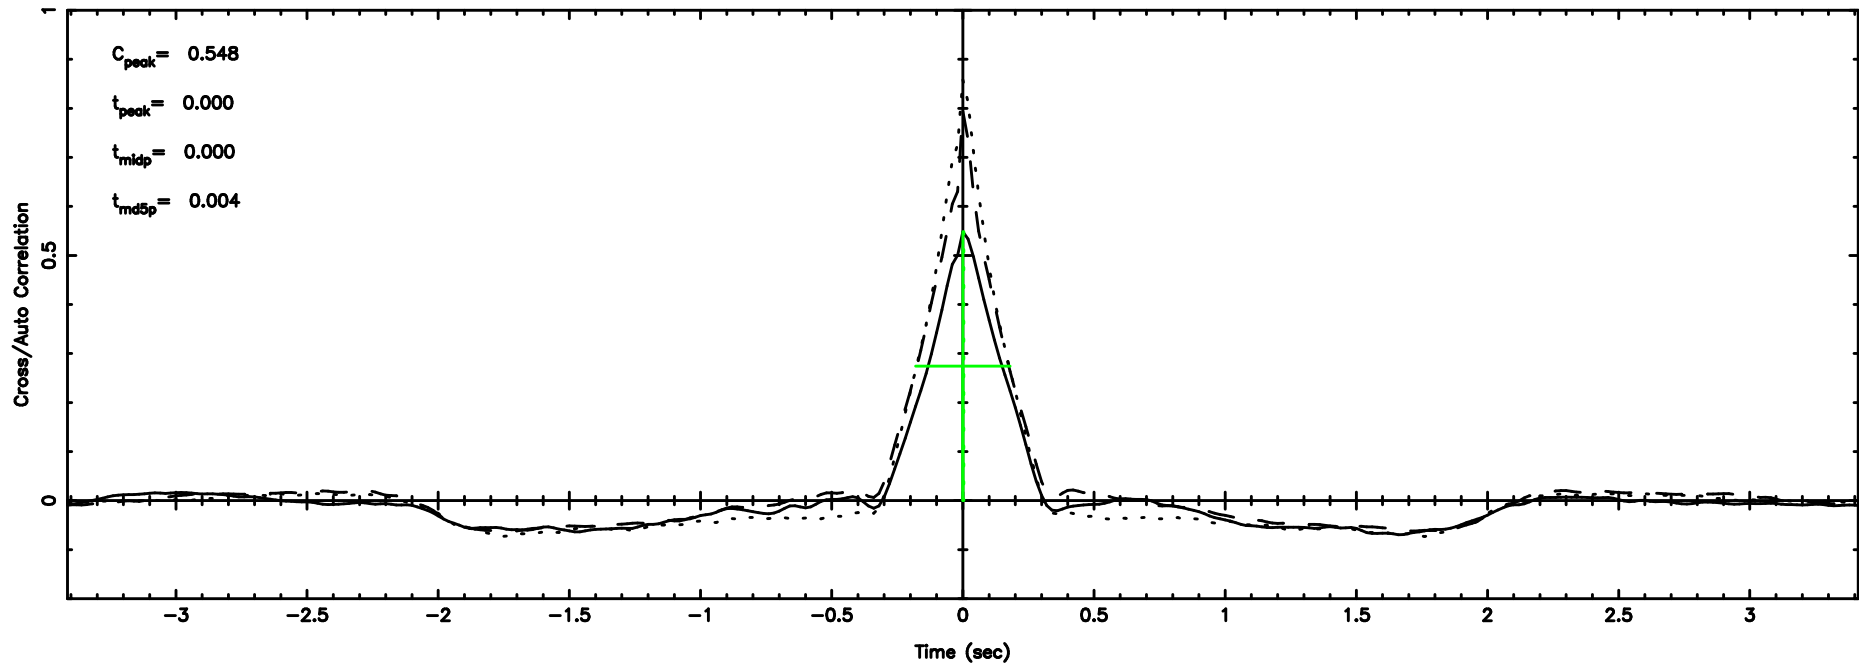

T20240606144337

BLK:36,SNR1: 7.5613 ,SNR2: 18.823

K20240606144334

BLK:36,SNR1: 7.2998 ,SNR2: 18.542

0752-200 2024/06/06 5.76UT TOYOKAWA-KISO