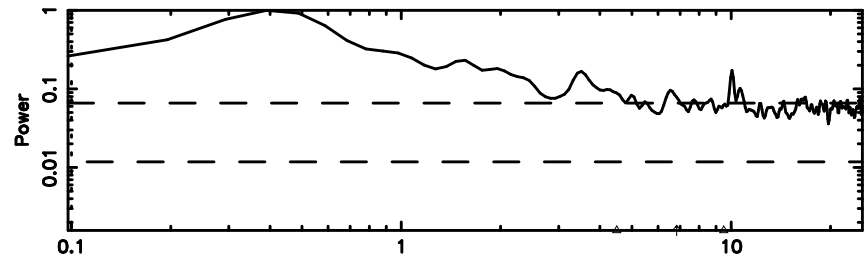

BLK:12,SNR1: 0.49476 ,SNR2: 1.6076