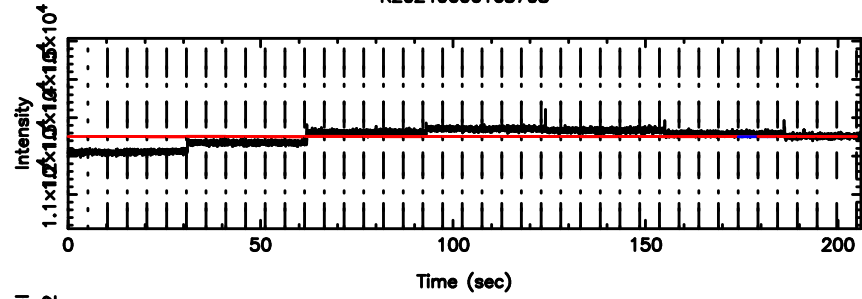

Frequency (Hz)

K20240606165708