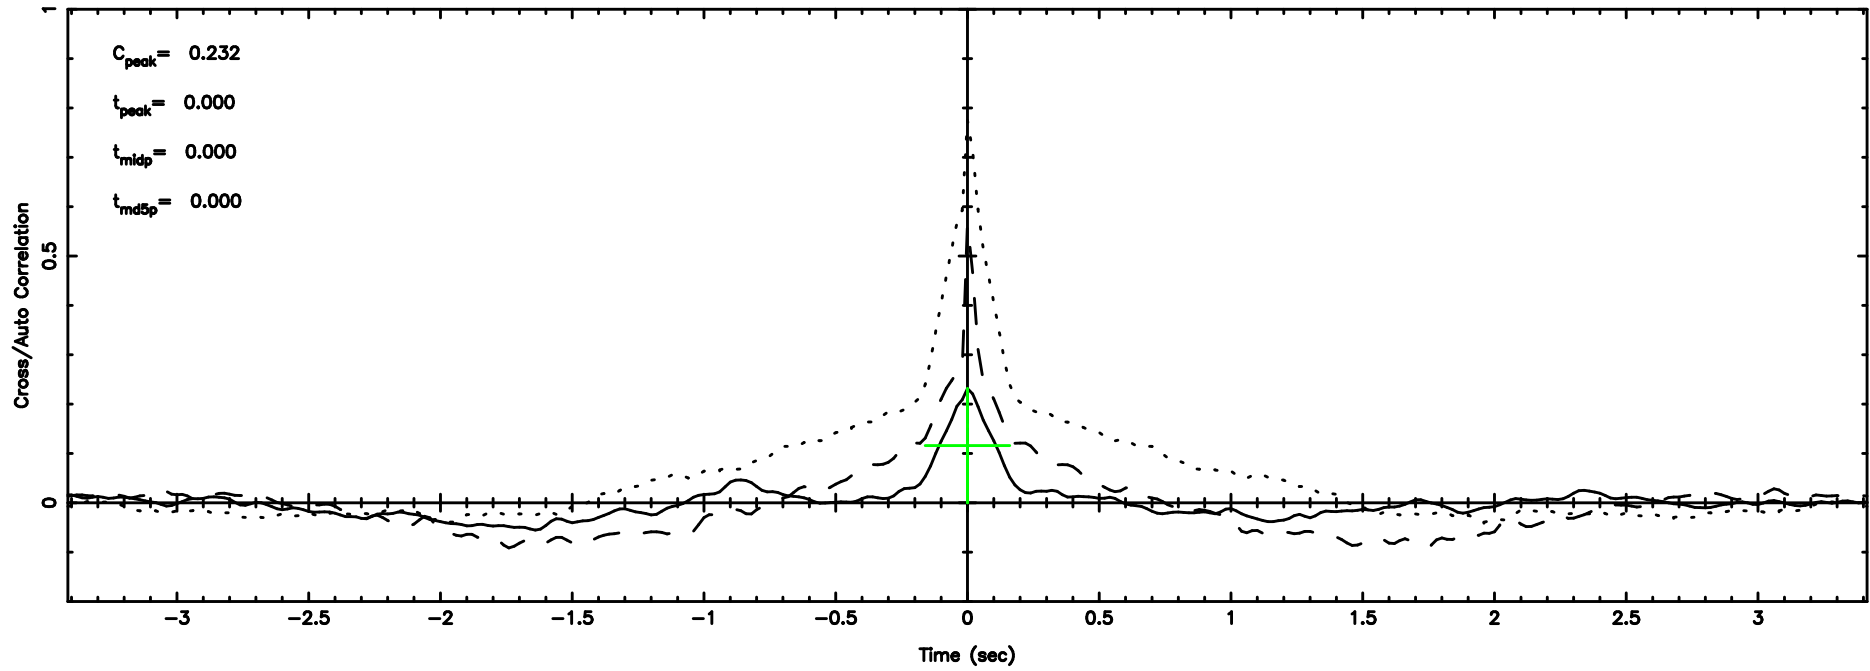

T20240606111541

BLK:12,SNR1: 6.9505 ,SNR2: 31.522

K20240606111538

BLK:12,SNR1: 4.9941 ,SNR2: 20.748

0422+178 2024/06/06 2.29UT TOYOKAWA-KISO

F20240606111543

BLK:20,SNR1: 4.9068 ,SNR2: 6.4294

K20240606111538