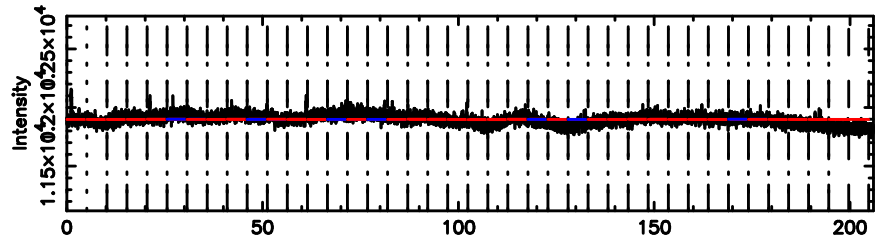

T20240606053641

BLK: 7,SNR1: 0.22197 ,SNR2: 0.69090

Frequency (Hz)

F20240606053643

BLK: 7,SNR1: 2.0809 ,SNR2: 9.7562

Frequency (Hz)

2243+394 2024/06/05 20.64UT TOYOKAWA-FUJI

T20240606053641