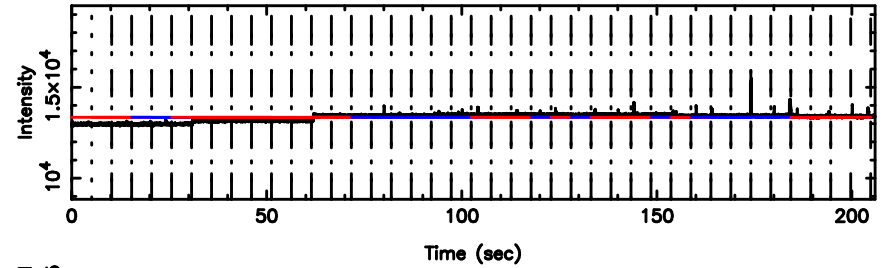

K20240606075925