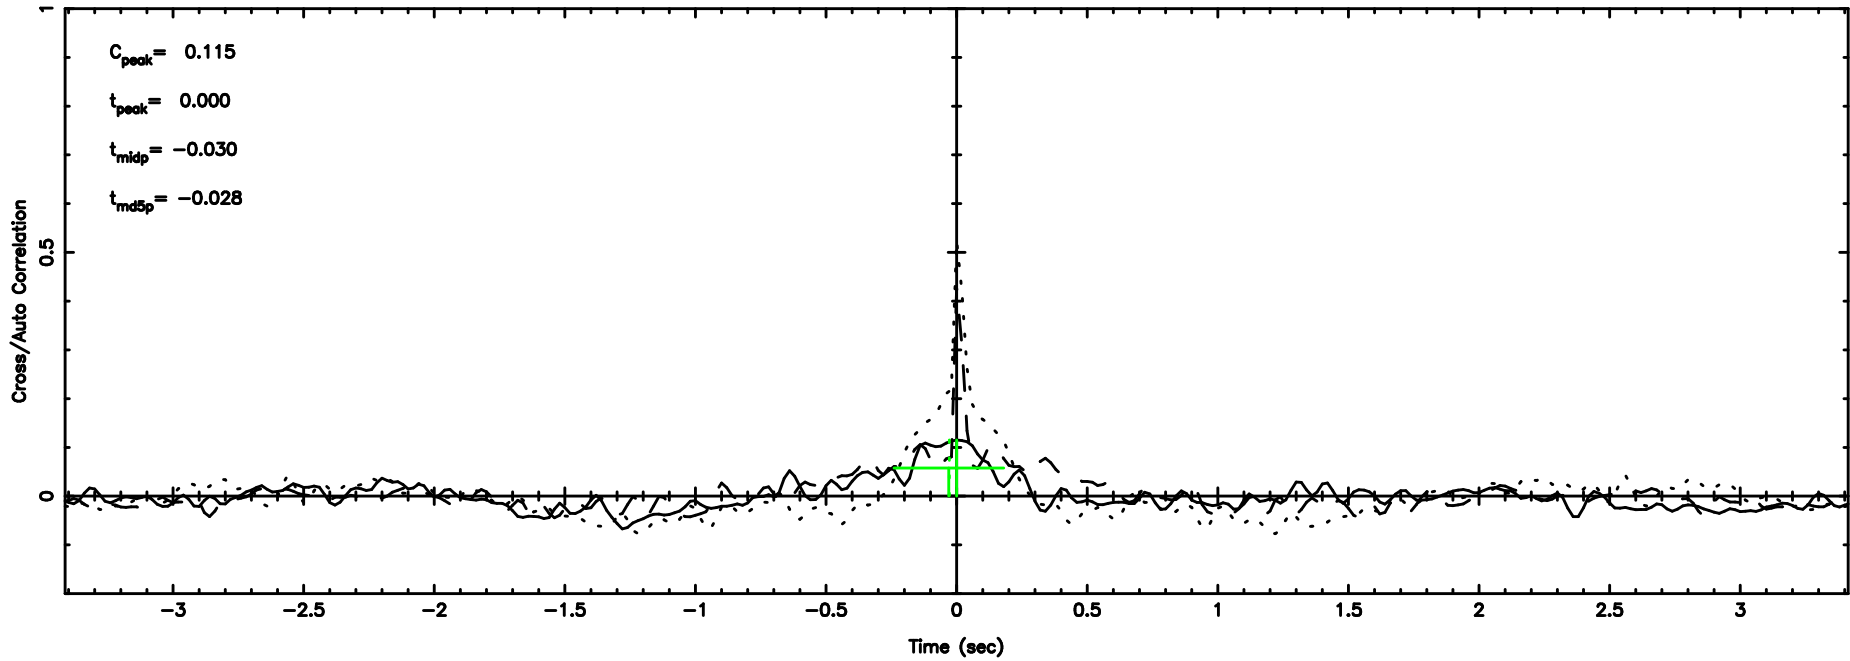

Frequency (Hz)

3C241 2024/06/06 8.21UT TOYOKAWA-FUJI