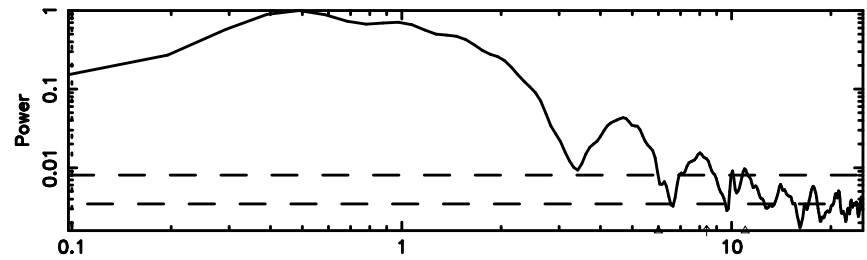

T20240606154232

BLK:21,SNR1: 1.0524 ,SNR2: 4.8605

Frequency (Hz)

K20240606154229

BLK:21,SNR1: 7.2240 ,SNR2: 17.886

Frequency (Hz)

3C208 2024/06/06 6.74UT TOYOKAWA-KISO

F20240606154234