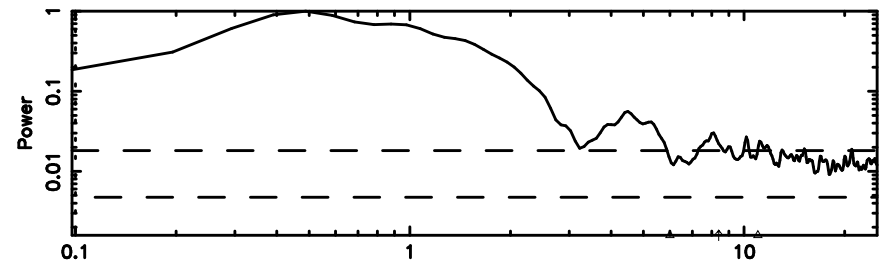

BLK:19,SNR1: 3.0312 ,SNR2: 7.5229