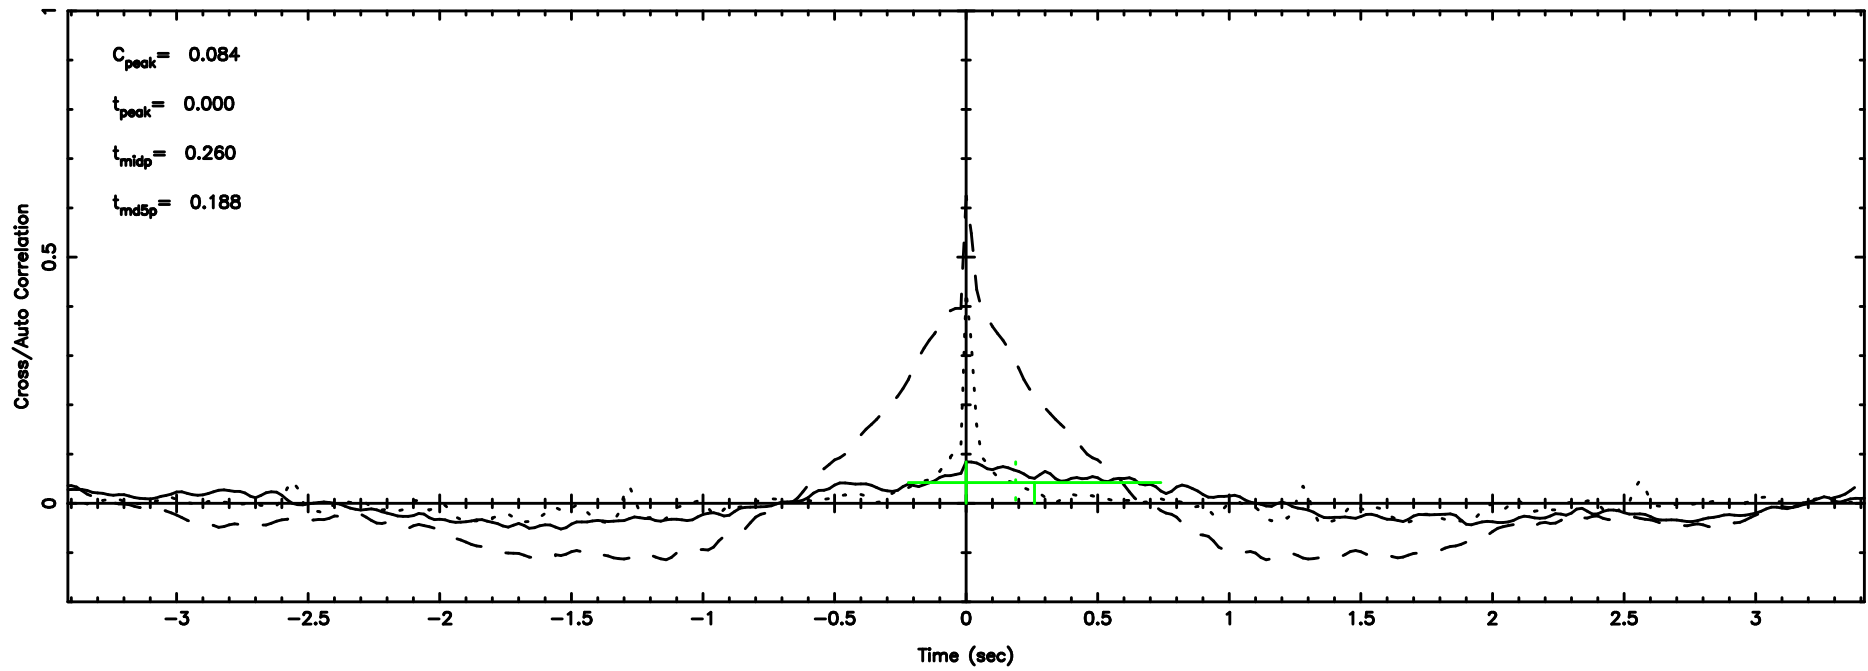

0548+16 2024/06/06 3.72UT TOYOKAWA-FUJI