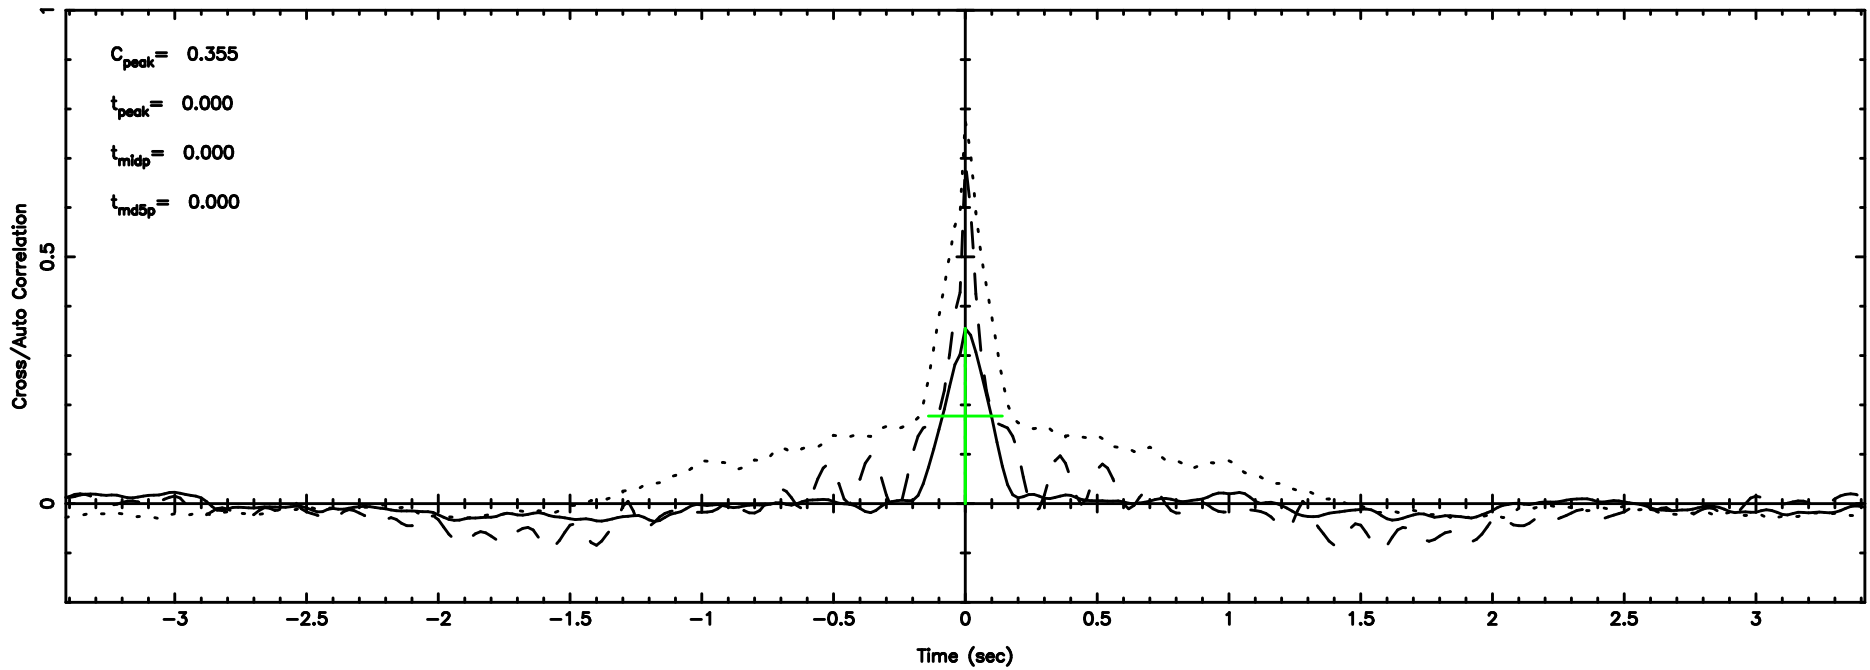

0422+178 2024/06/06 2.29UT FUJI -KISO