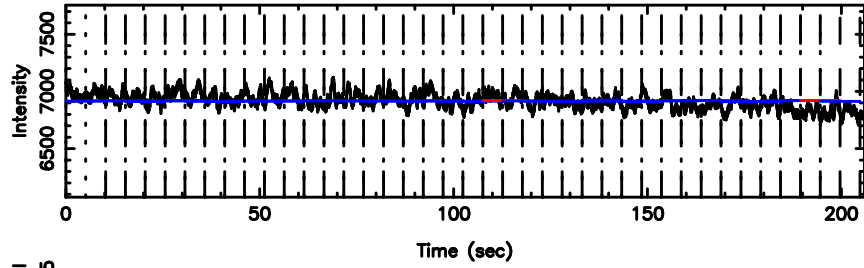

T20240606123309