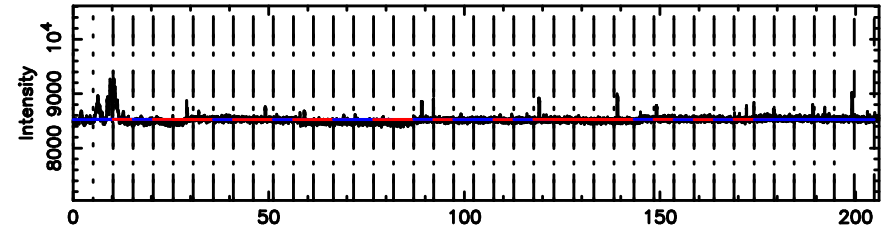

Frequency (Hz)

F20240606062735