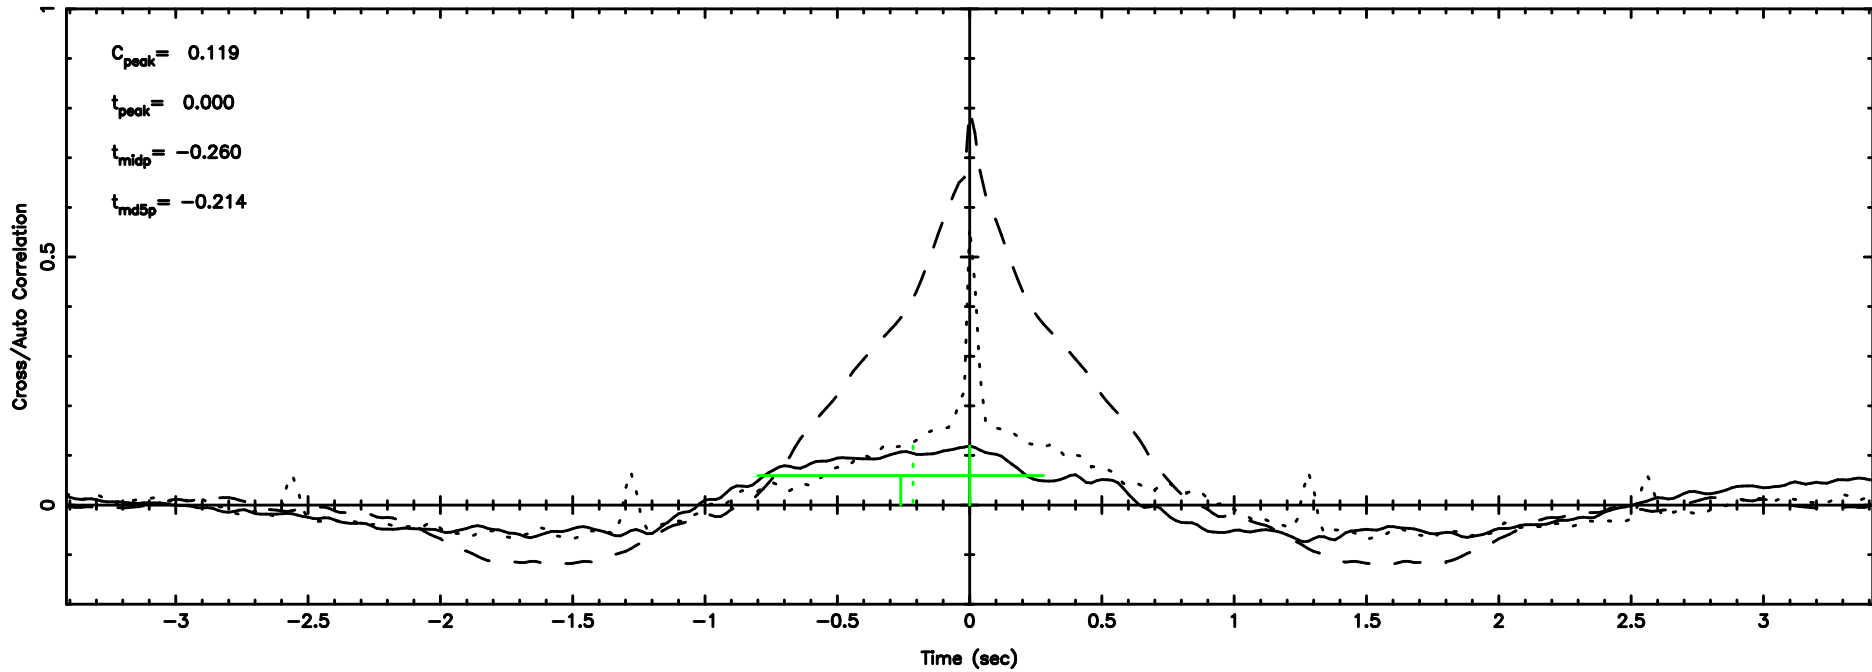

BLK:14,SNR1: 2.8879 ,SNR2: 12.309

Frequency (Hz)

3C48 2024/06/05 23.50UT TOYOKAWA-FUJI

F20240606082826

BLK:14,SNR1: 0.18935 ,SNR2: 2.5131

Frequency (Hz)

T20240606082824

BLK:20,SNR1: 2.2785 ,SNR2: 9.6215