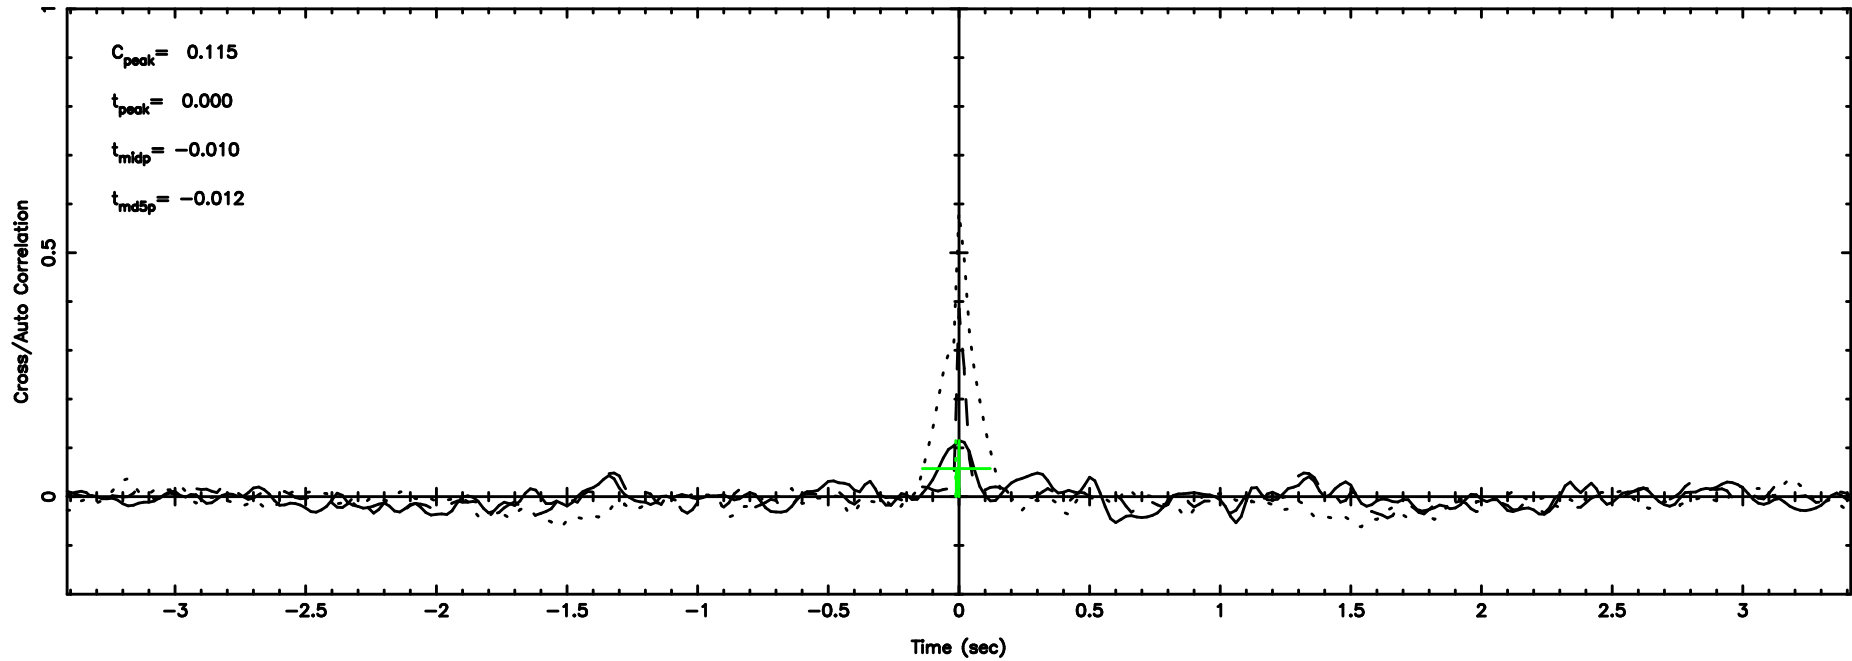

Frequency (Hz)

1011+110 2024/06/06 8.09UT TOYOKAWA-FUJI