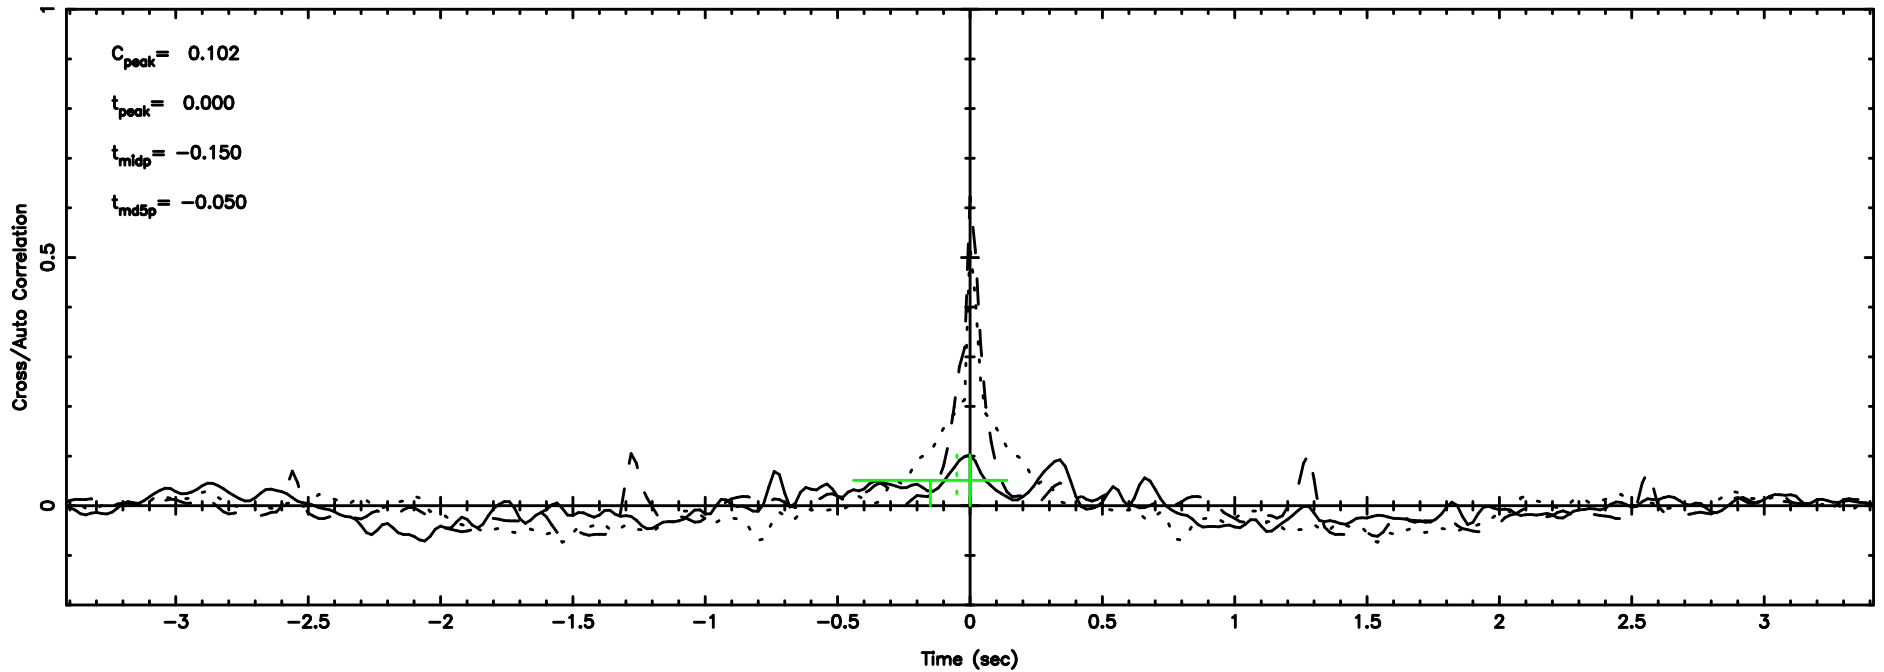

Frequency (Hz)

0115-01 2024/06/05 23.18UT FUJI -KISO