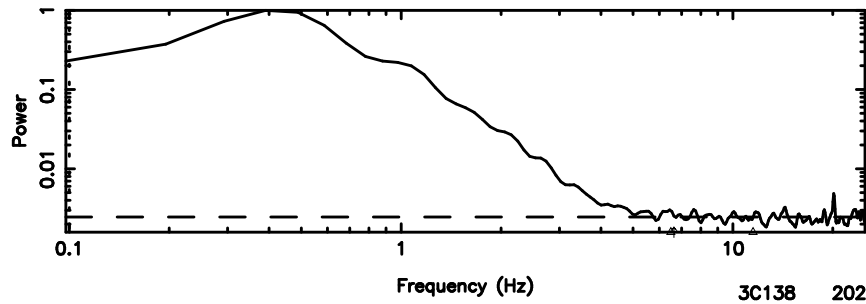

BLK:29,SNR1: 11.662 ,SNR2: 35.390