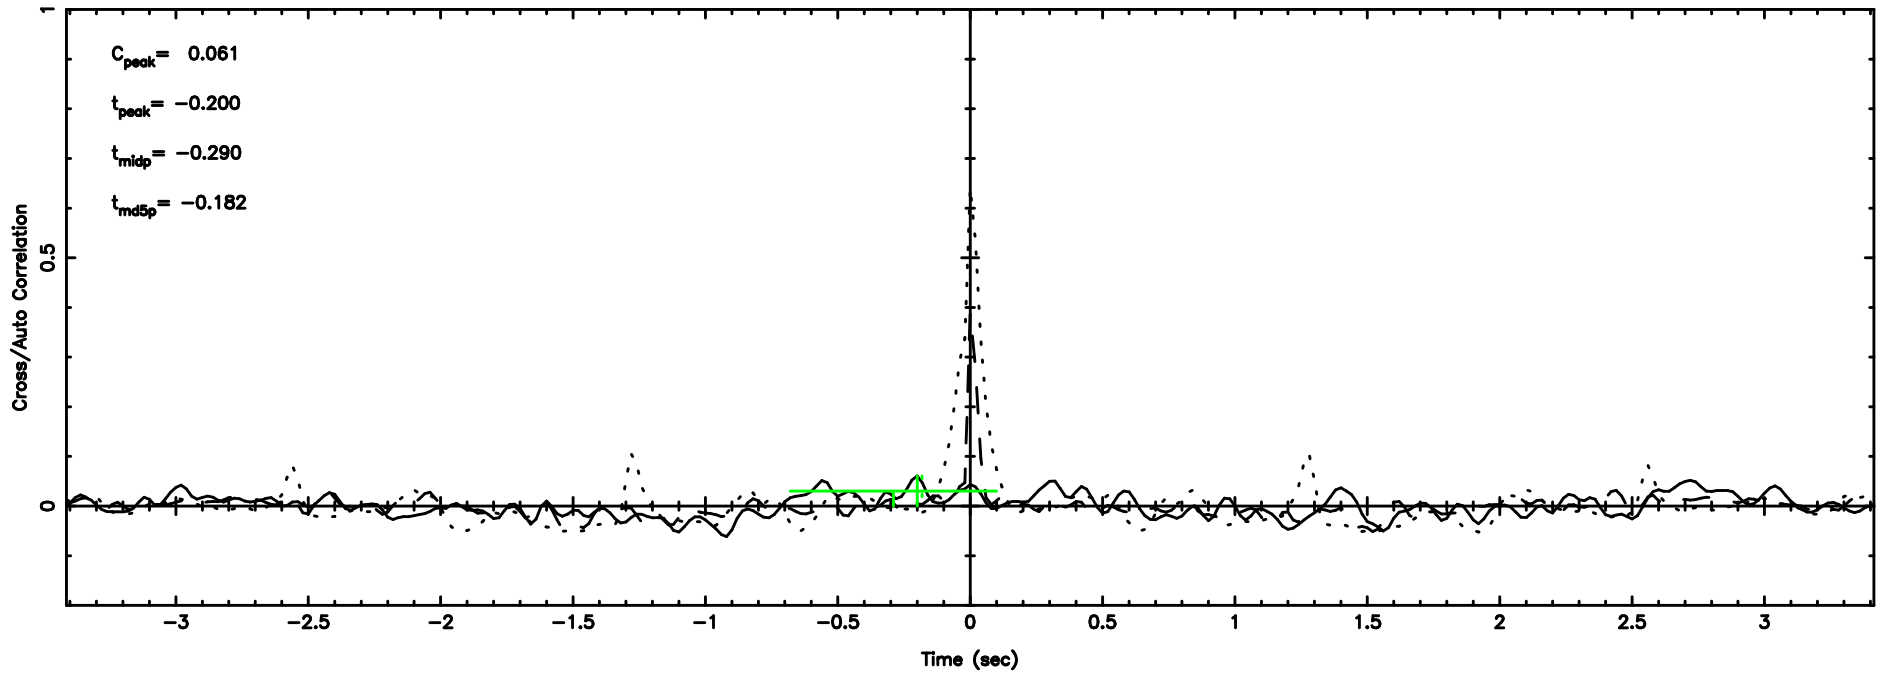

0115-01 2024/06/05 23.18UT TOYOKAWA-FUJI