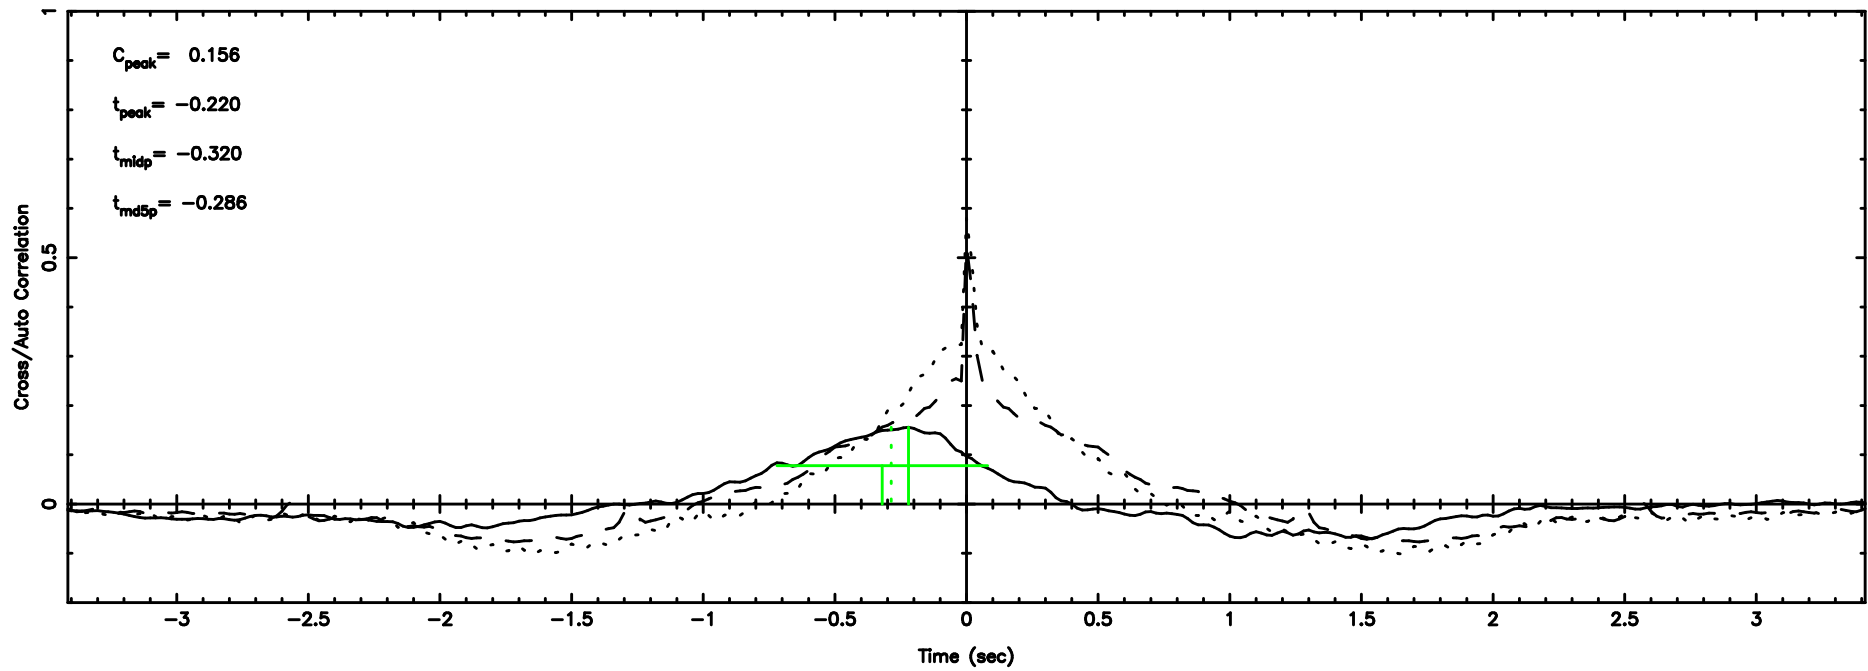

F20240606122452

BLK:26,SNR1: 0.72469 ,SNR2: 2.0915

K20240606122447

BLK:26,SNR1: 0.84570 ,SNR2: 2.4624

0531+194 2024/06/06 3.44UT FUJI -KISO