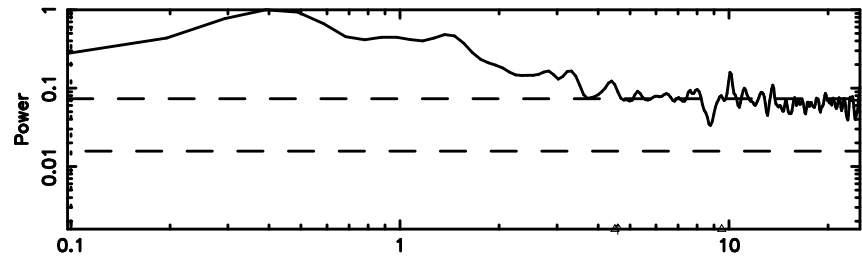

BLK: 3,SNR1: 0.19385 ,SNR2: 2.7150

Frequency (Hz)

3C241 2024/06/06 8.21UT TOYOKAWA-FUJI

T20240606171109

BLK:13,SNR1: 0.30512 ,SNR2: 0.78320

Frequency (Hz)

K20240606171106

BLK:13,SNR1: 0.59221 ,SNR2: 2.7340