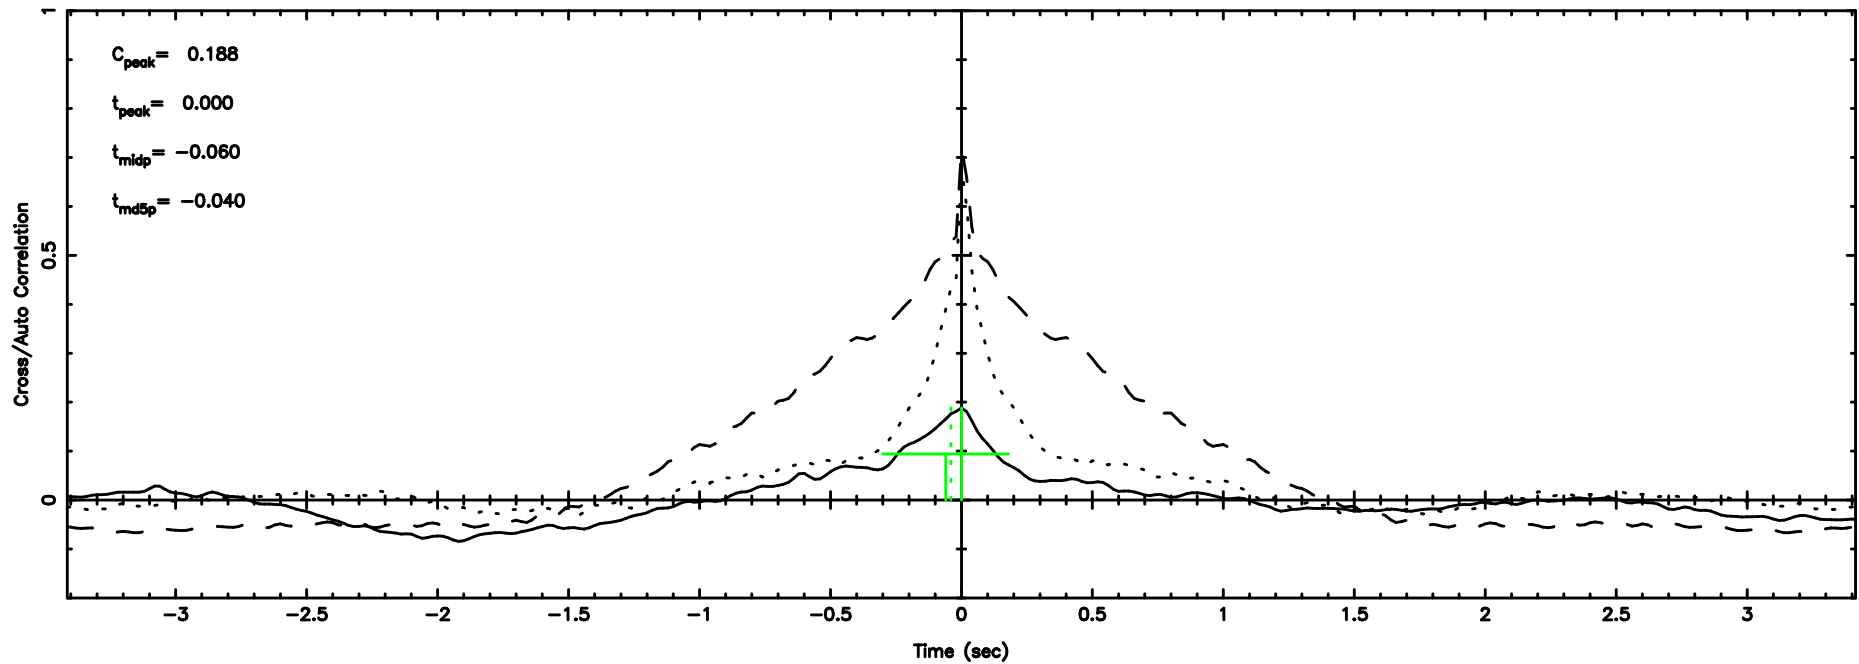

K20240606153129

BLK:20,SNR1: 89.364 ,SNR2: 108.61

Frequency (Hz)

0839-071 2024/06/06 6.55UT TOYOKAWA-KISO

F20240606153134

BLK:26,SNR1: 2.3724 ,SNR2: 5.8768

Frequency (Hz)

K20240606153129