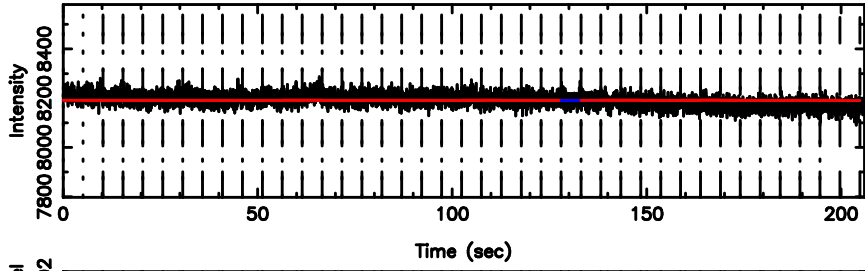

T20240606100208

BLK: 1,SNR1: 0.78399E-01,SNR2: 1.0209