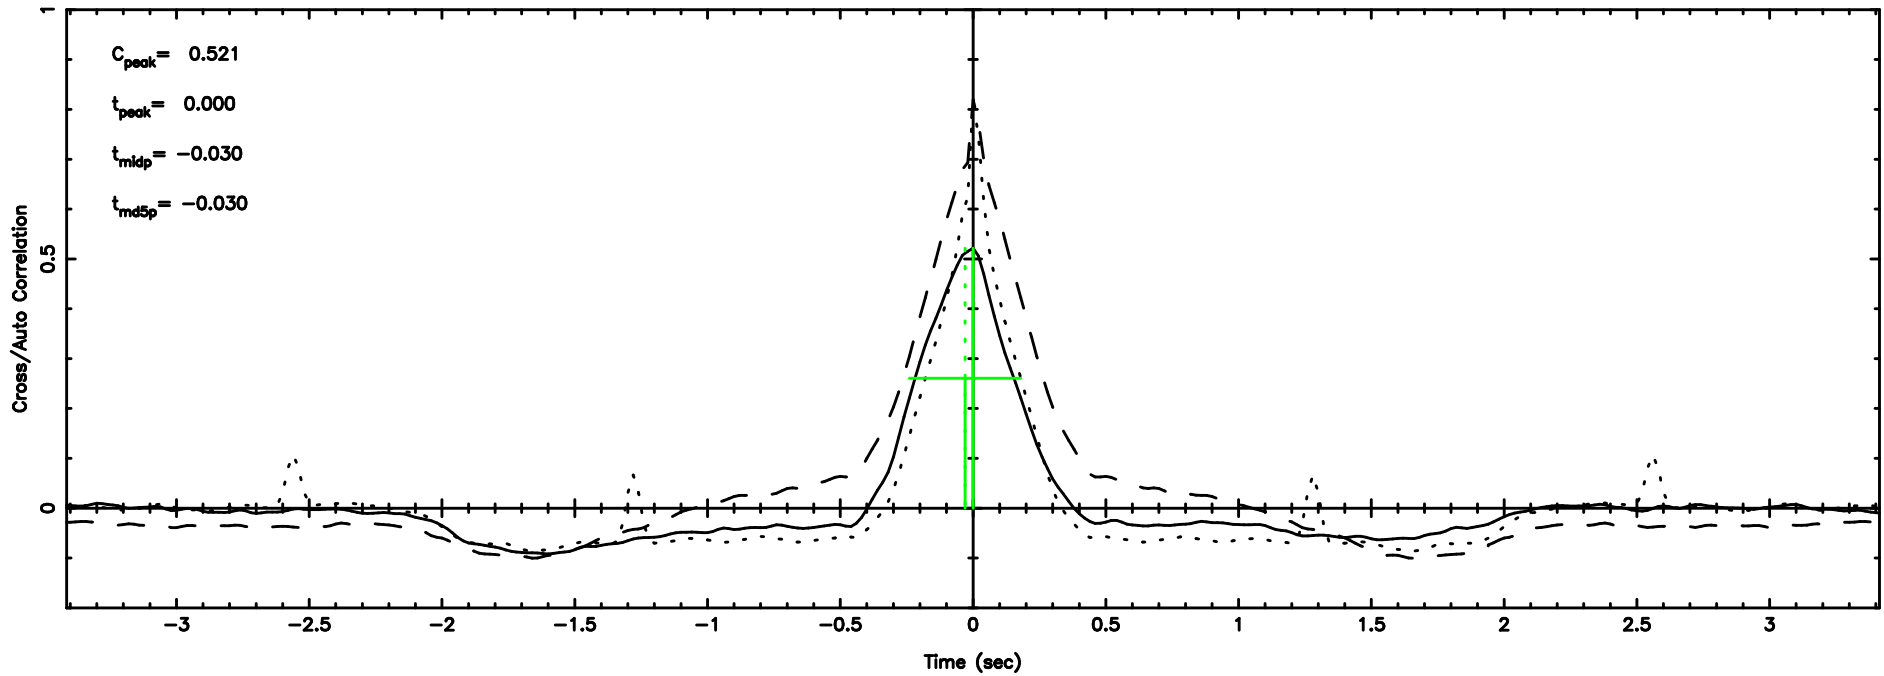

Frequency (Hz)

2347-02 2024/06/05 21.72UT TOYOKAWA-FUJI