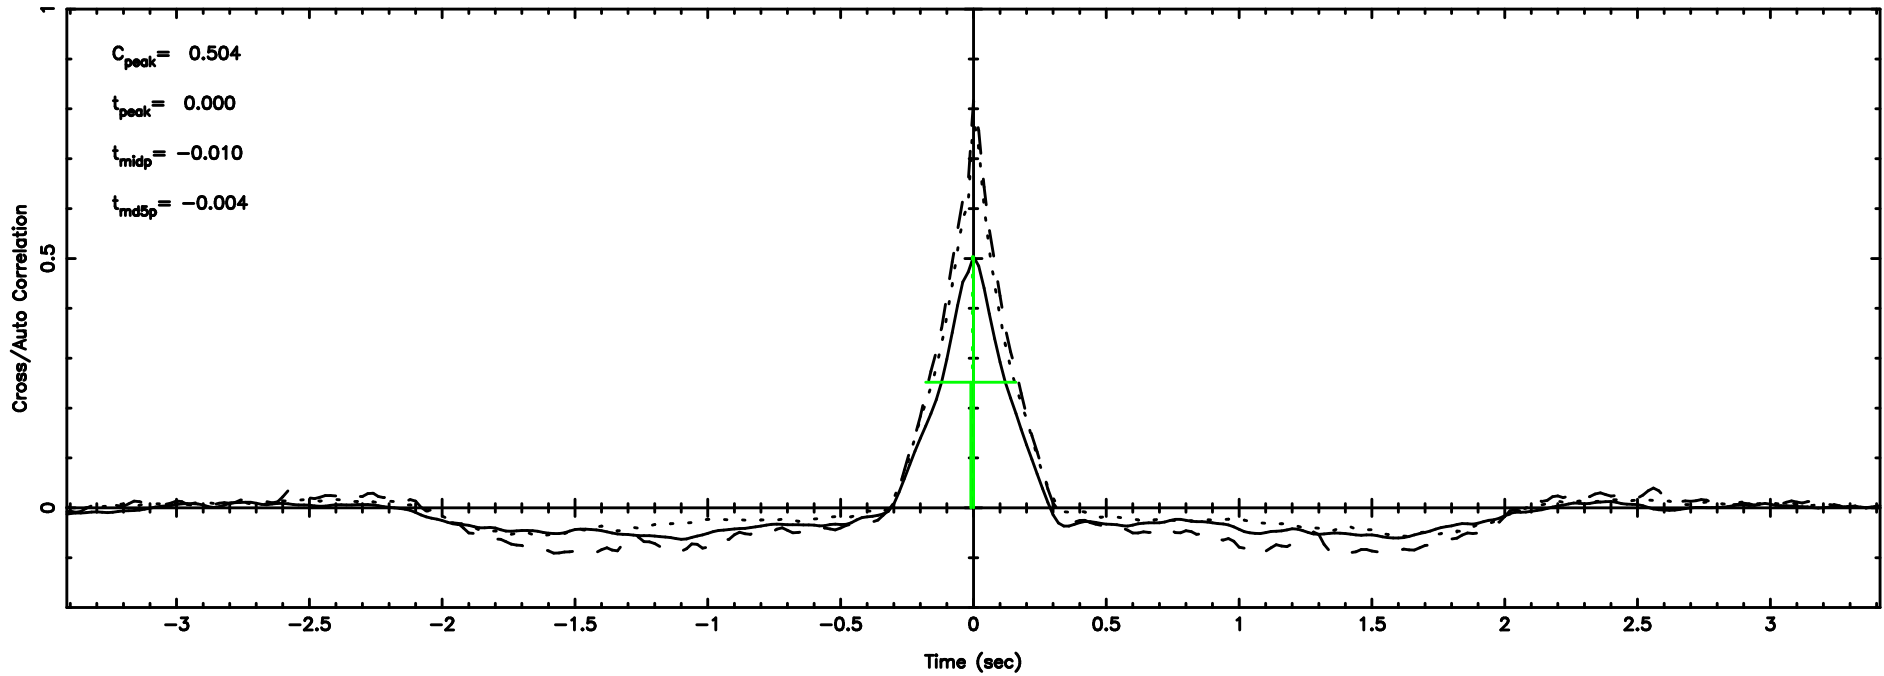

Frequency (Hz)

2325+269 2024/06/05 21.34UT FUJI -KISO

K20240606061849

BLK:32,SNR1: 8.5689 ,SNR2: 21.475

Frequency (Hz)

T20240606062733

BLK:19,SNR1: 7.9888 ,SNR2: 31.810

Frequency (Hz)