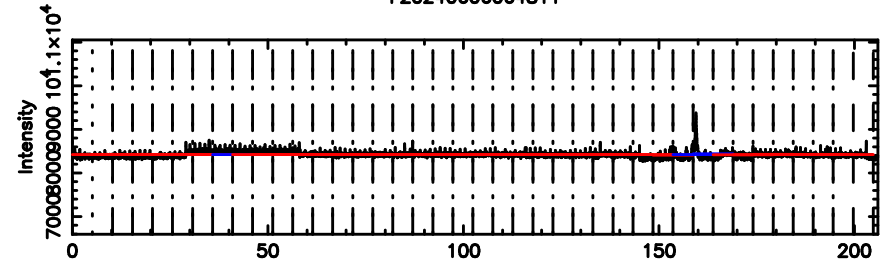

Frequency (Hz)

2354+14 2024/06/05 21.83UT TOYOKAWA-FUJI

F20240606064811