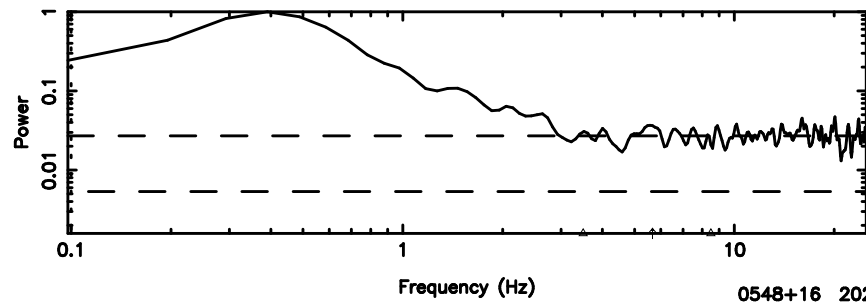

K20240606123306

BLK:28,SNR1: 1.4426 ,SNR2: 15.438

Frequency (Hz)

3C147 2024/06/06 3.58UT FUJI -KISO

T20240606124121

BLK:11,SNR1: 1.0497 ,SNR2: 3.6923

F20240606124123

BLK:11,SNR1: 0.95462E-01,SNR2: 1.1552