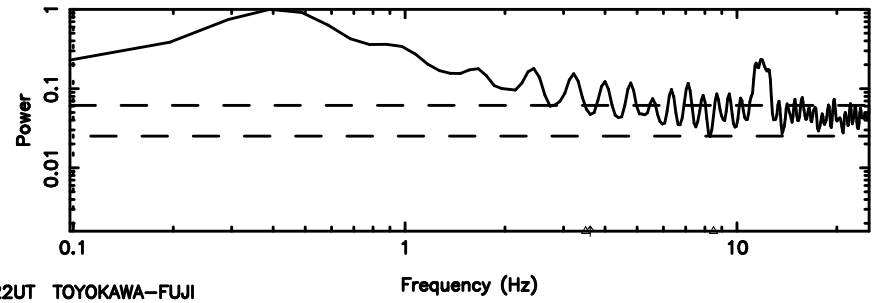

K20240606112306

BLK:20,SNR1: 0.83467 ,SNR2: 3.7702

Frequency (Hz)

3C119 2024/06/06 2.41UT FUJI -KISO

T20240606121116

BLK:23,SNR1: 12.363 ,SNR2: 37.486

F20240606121118

BLK:23,SNR1: 0.57873 ,SNR2: 2.9131