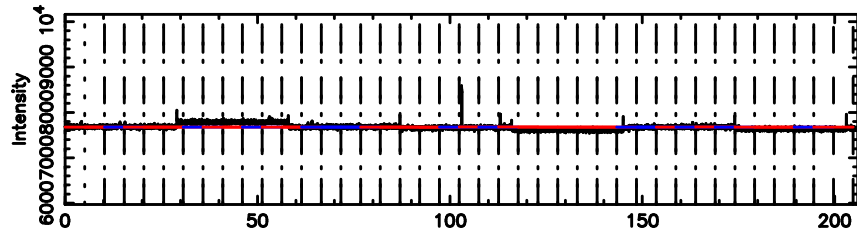

Frequency (Hz)

K20240606170325

BLK: 2,SNR1: 4.7008 ,SNR2: 17.662

Frequency (Hz)

1011+110 2024/06/06 8.09UT TOYOKAWA-KISO

F20240606170330

BLK:13,SNR1: 2.0557 ,SNR2: 9.0899

Frequency (Hz)