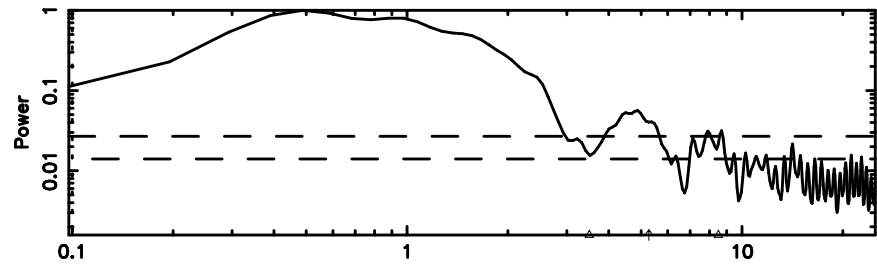

BLK: 6, SNR1: 0.21362 , SNR2: 1.2759

Frequency (Hz)

K20240606053638

BLK: 6, SNR1: 3.1061 , SNR2: 7.5853

Frequency (Hz)

2243+394 2024/06/05 20.64UT TOYOKAWA-KISO

F20240606053643

BLK:14,SNR1: 1.8305 ,SNR2: 8.6212