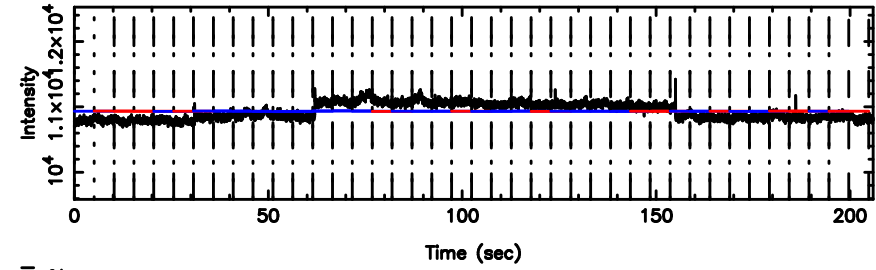

T20240606122450

BLK:21,SNR1: 5.7065 ,SNR2: 31.259

K20240606122447

BLK:21,SNR1: 0.74809 ,SNR2: 2.7879

0531+194 2024/06/06 3.44UT TOYOKAWA-KISO

F20240606122452

BLK:26,SNR1: 0.72469 ,SNR2: 2.0915

K20240606122447