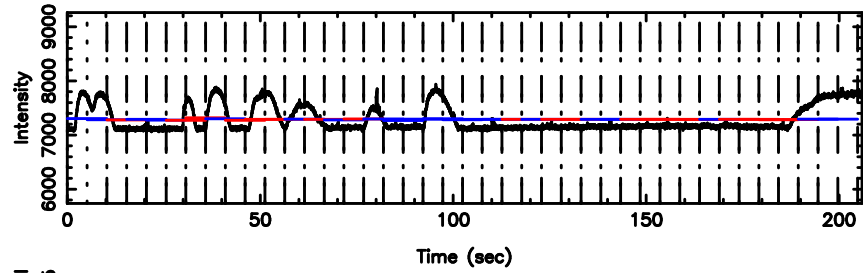

T20240606153132