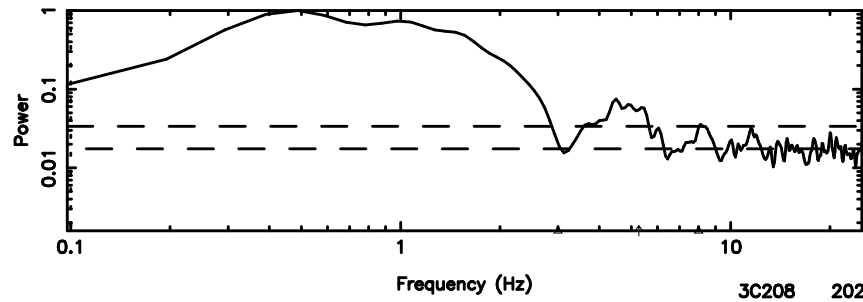

BLK:26,SNR1: 85.968 ,SNR2: 106.39

Frequency (Hz)

0839-071 2024/06/06 6.55UT FUJI -KISO

T20240606154232

BLK:12,SNR1: 1.3895 ,SNR2: 6.5400

F20240606154234

BLK:12,SNR1: 4.0971 ,SNR2: 7.7498

3C208 2024/06/06 6.74UT TOYOKAWA-FUJI