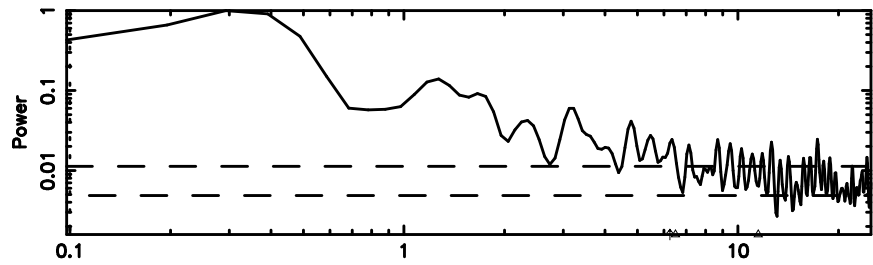

Frequency (Hz)

K20240606072321

BLK: 2,SNR1: 0.32200E-01,SNR2: 0.74061

Frequency (Hz)

3C12 2024/06/05 22.42UT TOYOKAWA-KISO

F20240606072326

BLK: 6,SNR1: 2.0713 ,SNR2: 6.9508

Frequency (Hz)