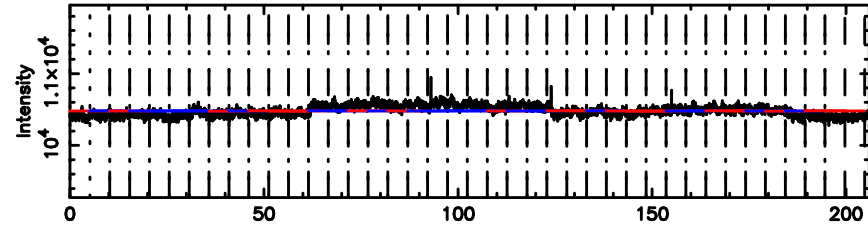

Frequency (Hz)

K20240606112306