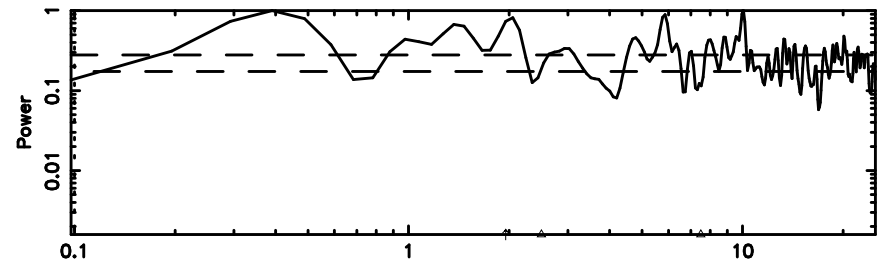

T20240606072324

BLK: 2,SNR1:-0.76601E-01,SNR2: 0.43624

Frequency (Hz)

K20240606072321

BLK: 2,SNR1: 0.32200E-01,SNR2: 0.74061

Frequency (Hz)

3C12 2024/06/05 22.42UT TOYOKAWA-KISO