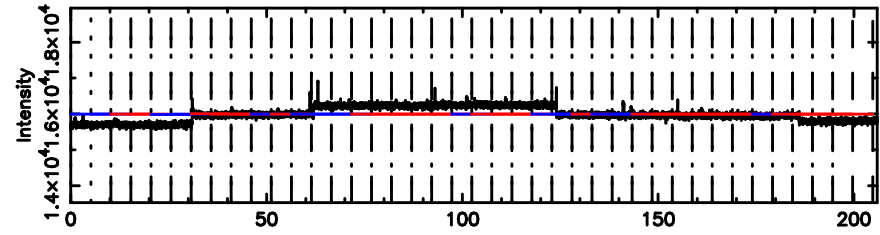

K20240606053638