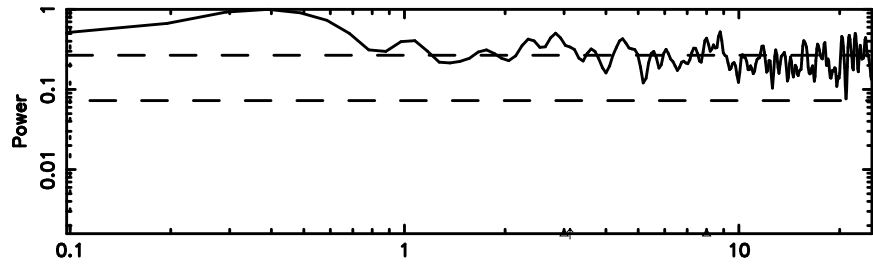

BLK: 3,SNR1: 0.65814E-01,SNR2: 1.3785

Frequency (Hz)

2354+14 2024/06/05 21.83UT TOYOKAWA-FUJI

F20240606064811

BLK: 3,SNR1: 27.662 ,SNR2: 91.696

Frequency (Hz)

T20240606064809

BLK: 4,SNR1: 0.29666E-02,SNR2: 0.59479