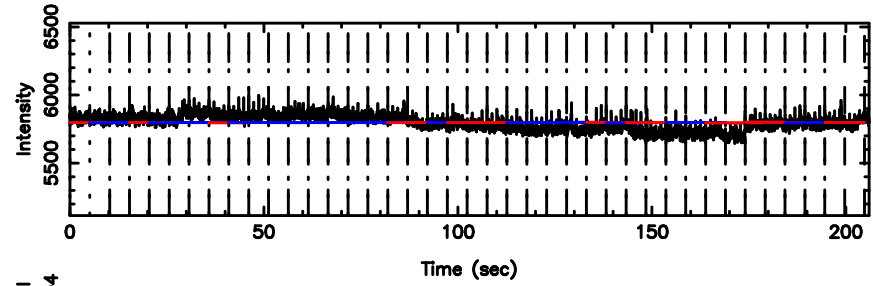

K20240606112306

BLK:20,SNR1: 0.83467 ,SNR2: 3.7702

Frequency (Hz)

3C119 2024/06/06 2.41UT FUJI -KISO

T20240606121116

BLK:23,SNR1: 12.363 ,SNR2: 37.486

F20240606121118

BLK:23,SNR1: 0.57873 ,SNR2: 2.9131