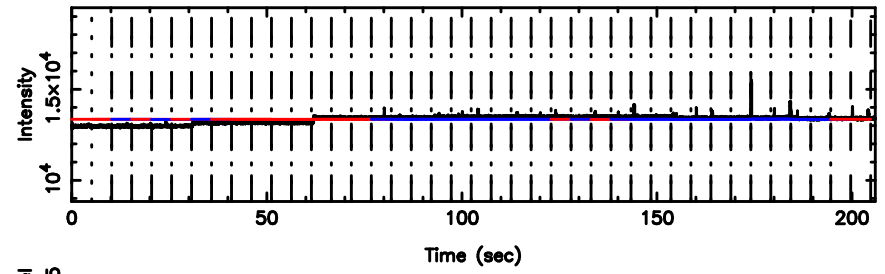

BLK:12,SNR1: 0.88555 ,SNR2: 3.2059

Frequency (Hz)

0106+01 2024/06/05 23.02UT TOYOKAWA-FUJI

T20240606075928

BLK:24,SNR1: 5.3328 ,SNR2: 13.256

0106+01 2024/06/05 23.02UT TOYOKAWA-KISO

K20240606075925

BLK:24,SNR1: 6.1677 ,SNR2: 14.844