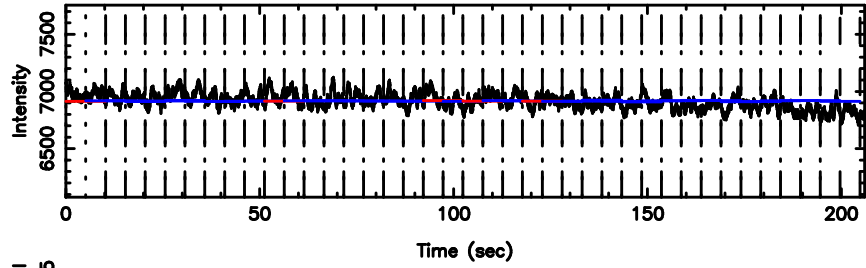

T20240606123309