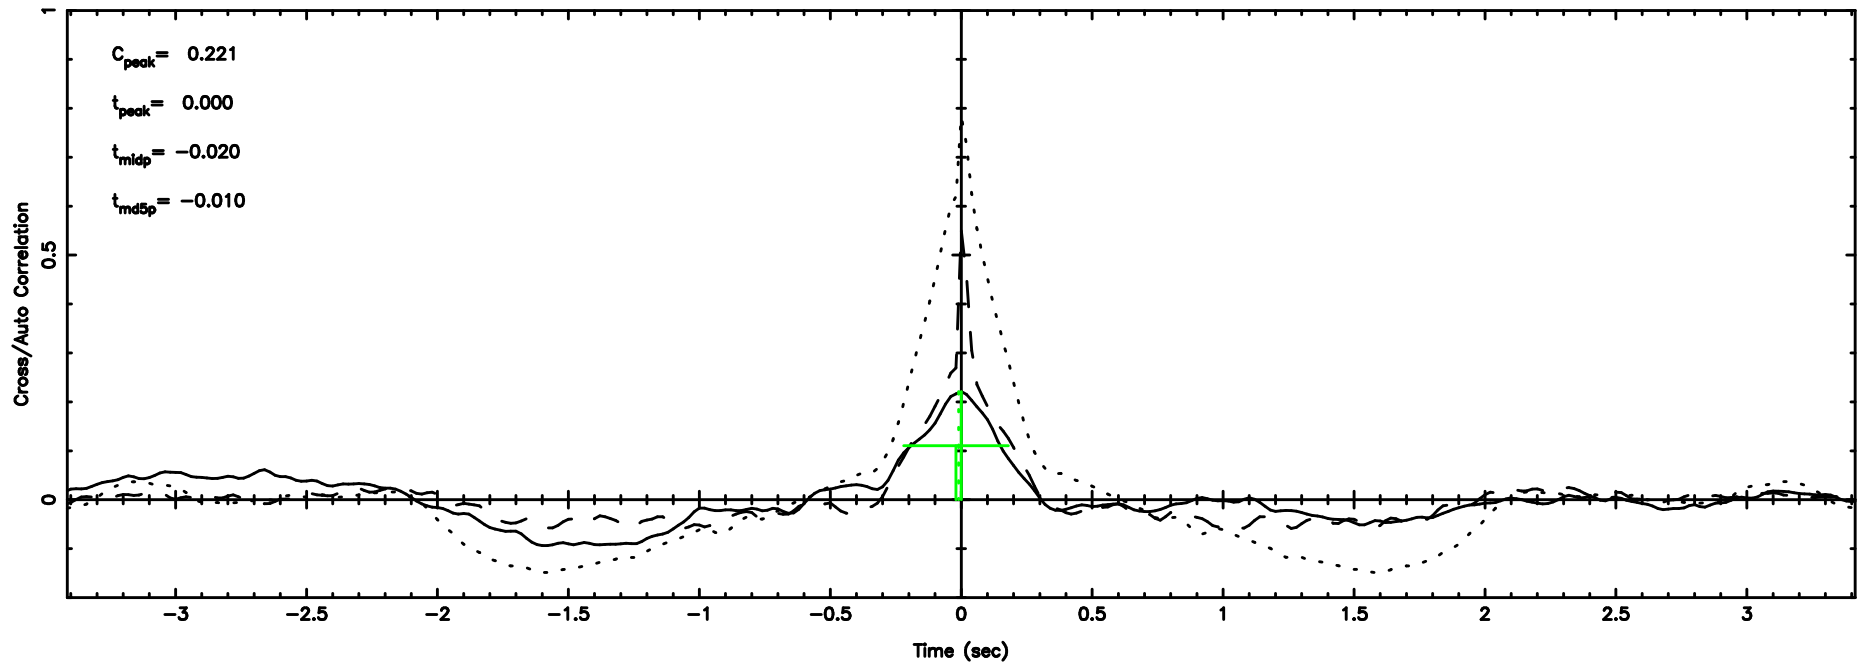

BLK:26,SNR1: 85.968 ,SNR2: 106.39

Frequency (Hz)

0839-071 2024/06/06 6.55UT FUJI -KISO

T20240606154232

BLK:12,SNR1: 1.3895 ,SNR2: 6.5400

F20240606154234

BLK:12,SNR1: 4.0971 ,SNR2: 7.7498

3C208 2024/06/06 6.74UT TOYOKAWA-FUJI