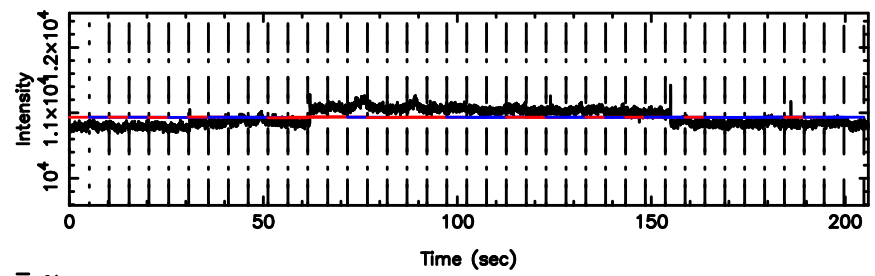

T20240606122450

BLK:21,SNR1: 5.7065 ,SNR2: 31.259

K20240606122447

BLK:21,SNR1: 0.74809 ,SNR2: 2.7879

0531+194 2024/06/06 3.44UT TOYOKAWA-KISO

F20240606122452

BLK:26,SNR1: 0.72469 ,SNR2: 2.0915

K20240606122447