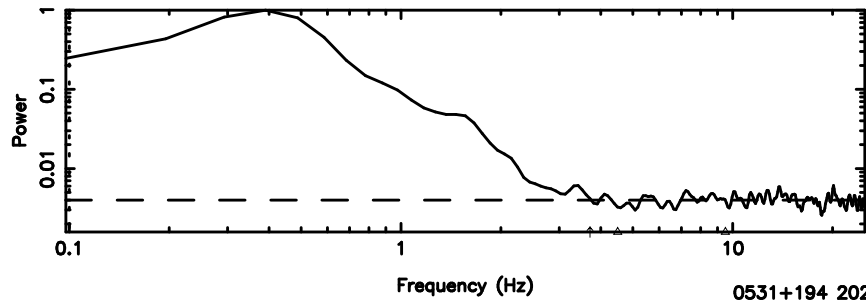

T20240606122450

BLK:21,SNR1: 5.7065 ,SNR2: 31.259

K20240606122447

BLK:21,SNR1: 0.74809 ,SNR2: 2.7879

0531+194 2024/06/06 3.44UT TOYOKAWA-KISO

F20240606122452

BLK:26,SNR1: 0.72469 ,SNR2: 2.0915

K20240606122447