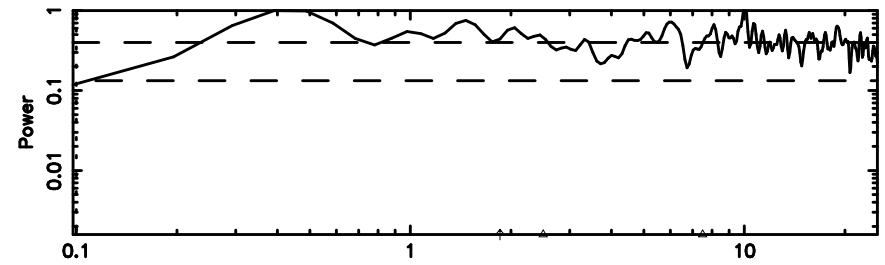

BLK: 6,SNR1: 0.11454 ,SNR2: 0.46391