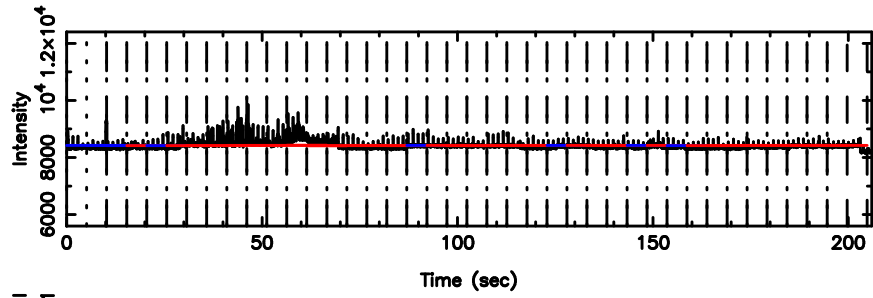

2024/06/05 21.98UT TOYOKAWA-KISO

K20240606065710

BLK:19,SNR1: 3.0312 ,SNR2: 7.5229

Frequency (Hz)

F20240606065714

BLK: 8,SNR1: 1.1909 ,SNR2: 10.583

K20240606065710

BLK: 8,SNR1: 2.0973 ,SNR2: 10.004