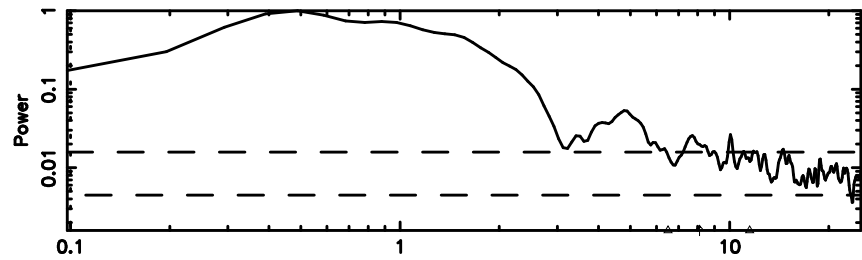

Frequency (Hz)

3C222 2024/06/06 7.46UT TOYOKAWA-FUJI

T20240606162549

BLK:11,SNR1: 0.34313E-02,SNR2: 1.6992

Frequency (Hz)

K20240606162546

BLK:11,SNR1: 3.7248 ,SNR2: 9.6641

Frequency (Hz)