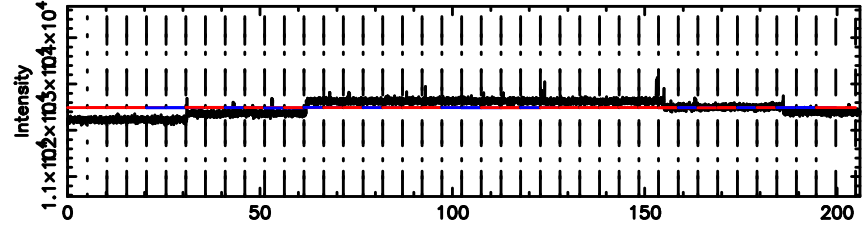

BLK: 3,SNR1: 0.19385 ,SNR2: 2.7150

Frequency (Hz)

3C241 2024/06/06 8.21UT TOYOKAWA-FUJI

T20240606171109

BLK:13,SNR1: 0.30512 ,SNR2: 0.78320

Frequency (Hz)

K20240606171106

BLK:13,SNR1: 0.59221 ,SNR2: 2.7340