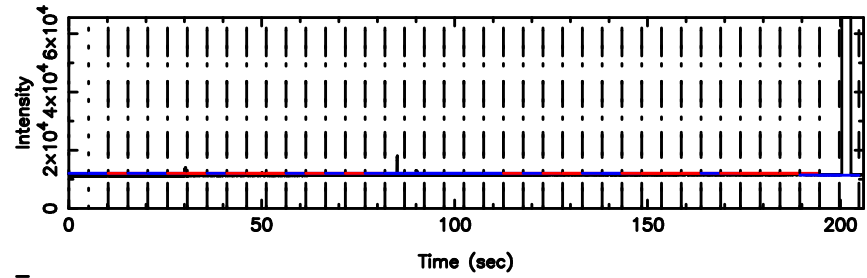

K20240606153129

BLK:20,SNR1: 89.364 ,SNR2: 108.61

Frequency (Hz)

0839-071 2024/06/06 6.55UT TOYOKAWA-KISO

F20240606153134

BLK:26,SNR1: 2.3724 ,SNR2: 5.8768

Frequency (Hz)

K20240606153129