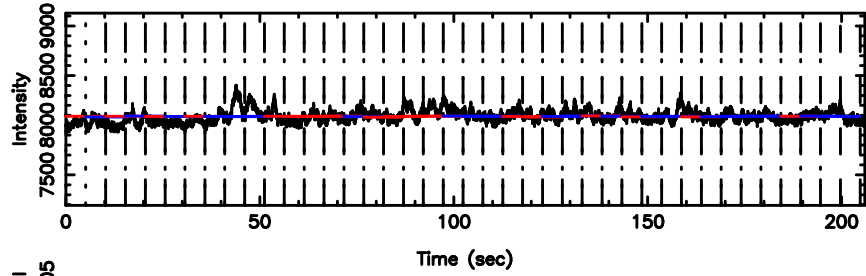

T20240606122450

BLK:21,SNR1: 5.7065 ,SNR2: 31.259

K20240606122447

BLK:21,SNR1: 0.74809 ,SNR2: 2.7879

0531+194 2024/06/06 3.44UT TOYOKAWA-KISO

F20240606122452

BLK:26,SNR1: 0.72469 ,SNR2: 2.0915

K20240606122447