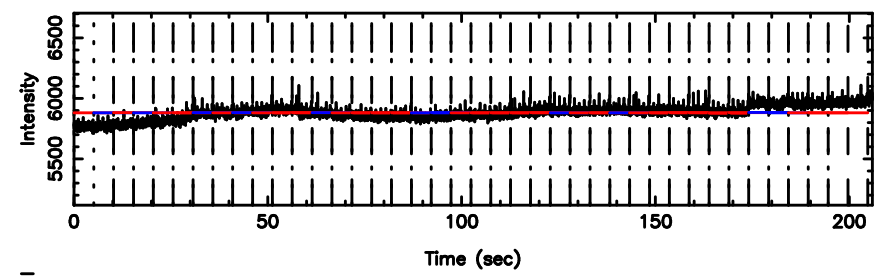

K20240606123306

BLK:28,SNR1: 1.4426 ,SNR2: 15.438

Frequency (Hz)

3C147 2024/06/06 3.58UT FUJI -KISO

T20240606124121

BLK:11,SNR1: 1.0497 ,SNR2: 3.6923

F20240606124123

BLK:11,SNR1: 0.95462E-01,SNR2: 1.1552