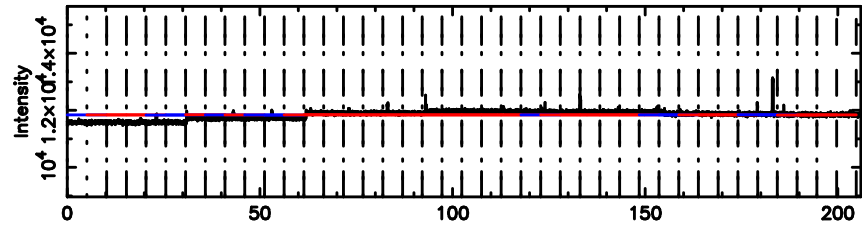

Frequency (Hz)

3C222 2024/06/06 7.46UT TOYOKAWA-FUJI

T20240606162549

BLK:11,SNR1: 0.34313E-02,SNR2: 1.6992

Frequency (Hz)

K20240606162546

BLK:11,SNR1: 3.7248 ,SNR2: 9.6641

Frequency (Hz)