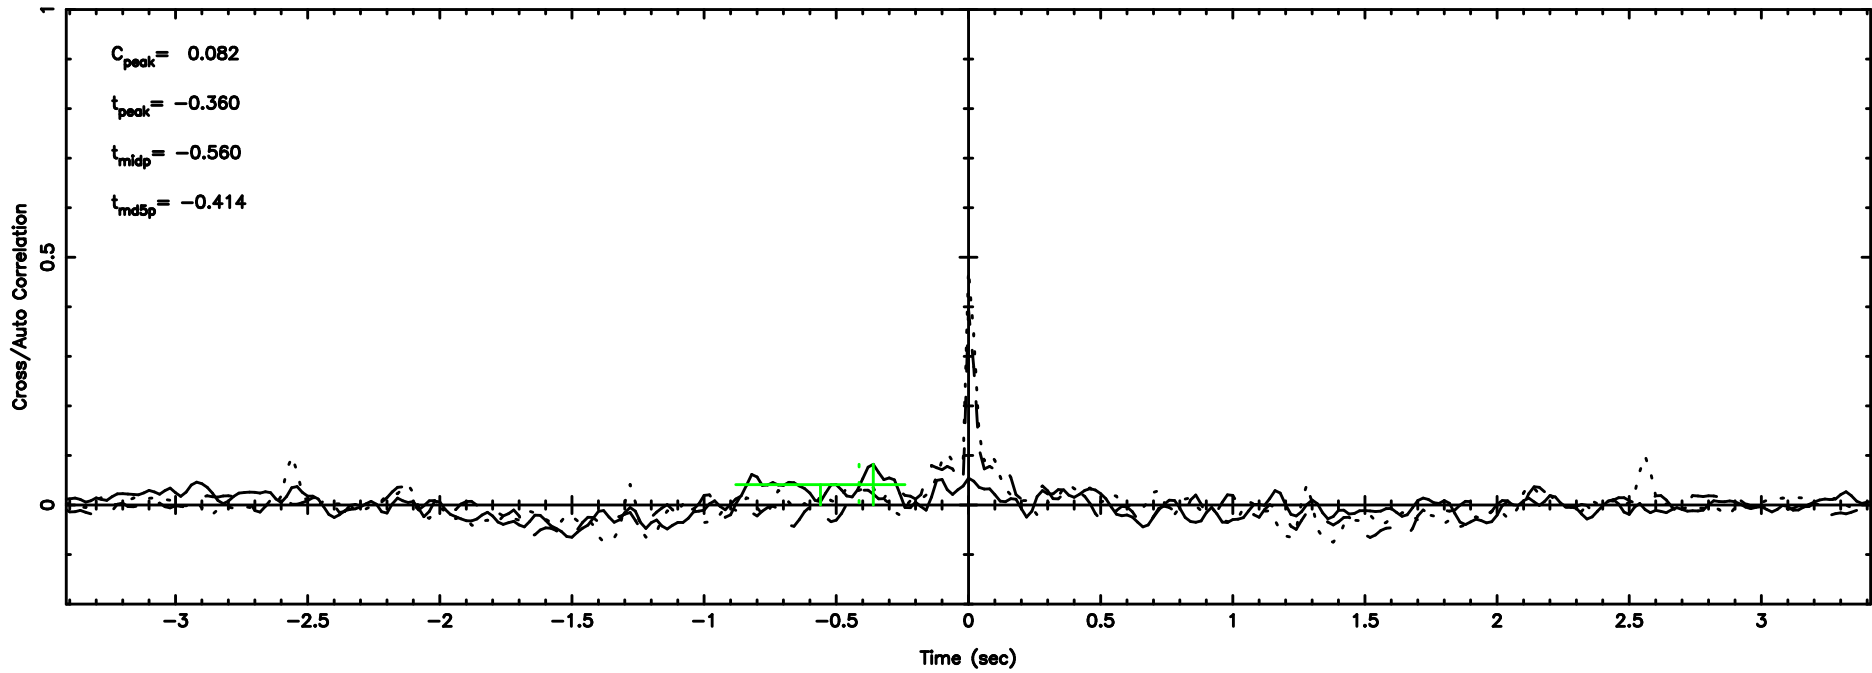

T20240606091640

BLK: 3,SNR1: 0.25541 ,SNR2: 1.0092

F20240606091642

BLK: 3,SNR1: 0.41753 ,SNR2: 1.6539

0223+341 2024/06/06 0.31UT TOYOKAWA-FUJI