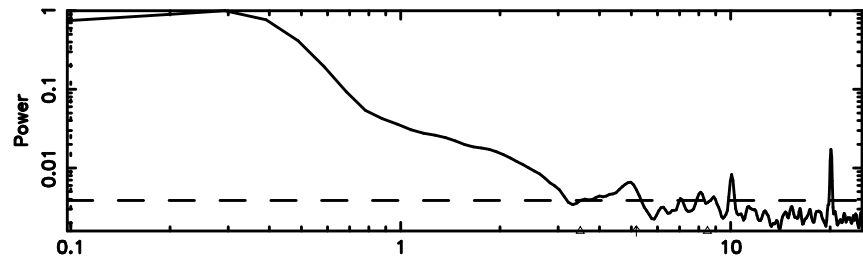

BLK:20,SNR1: 5.0251 ,SNR2: 20.366