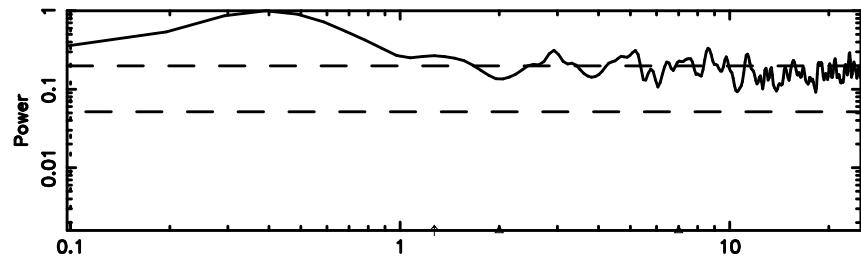

Frequency (Hz)

3C222 2024/06/06 7.46UT TOYOKAWA-FUJI

T20240606162549

BLK:11,SNR1: 0.34313E-02,SNR2: 1.6992

Frequency (Hz)

K20240606162546

BLK:11,SNR1: 3.7248 ,SNR2: 9.6641

Frequency (Hz)