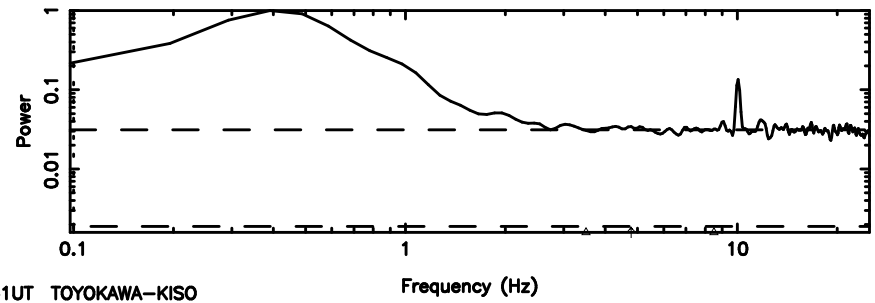

T20240606112309

BLK:37,SNR1: 5.3070 ,SNR2: 15.308

K20240606112306

BLK:37,SNR1: 0.87477 ,SNR2: 3.4876

3C119 2024/06/06 2.41UT TOYOKAWA-KISO

F20240606112311

BLK:20,SNR1: 1.0974 ,SNR2: 5.0279

Frequency (Hz)