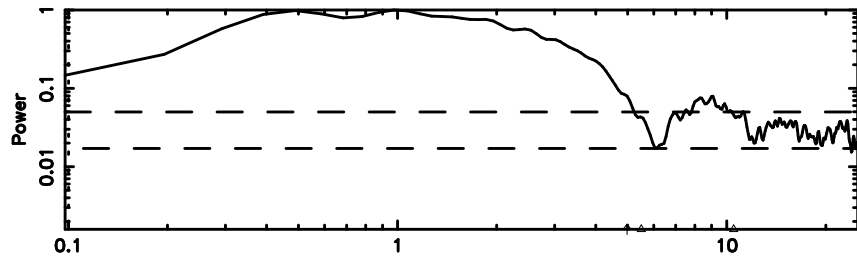

Frequency (Hz)

K20240606170325

BLK: 2,SNR1: 4.7008 ,SNR2: 17.662

Frequency (Hz)

1011+110 2024/06/06 8.09UT TOYOKAWA-KISO

F20240606170330

BLK:13,SNR1: 2.0557 ,SNR2: 9.0899

Frequency (Hz)