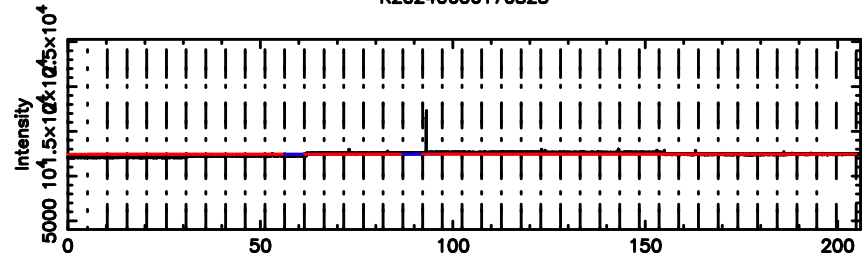

Frequency (Hz)

K20240606170325

BLK: 2,SNR1: 4.7008 ,SNR2: 17.662

Frequency (Hz)

1011+110 2024/06/06 8.09UT TOYOKAWA-KISO

F20240606170330

BLK:13,SNR1: 2.0557 ,SNR2: 9.0899

Frequency (Hz)