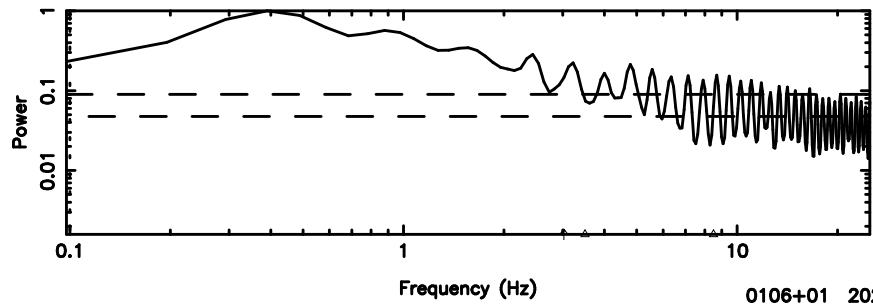

BLK:16,SNR1: 0.24634 ,SNR2: 3.0275