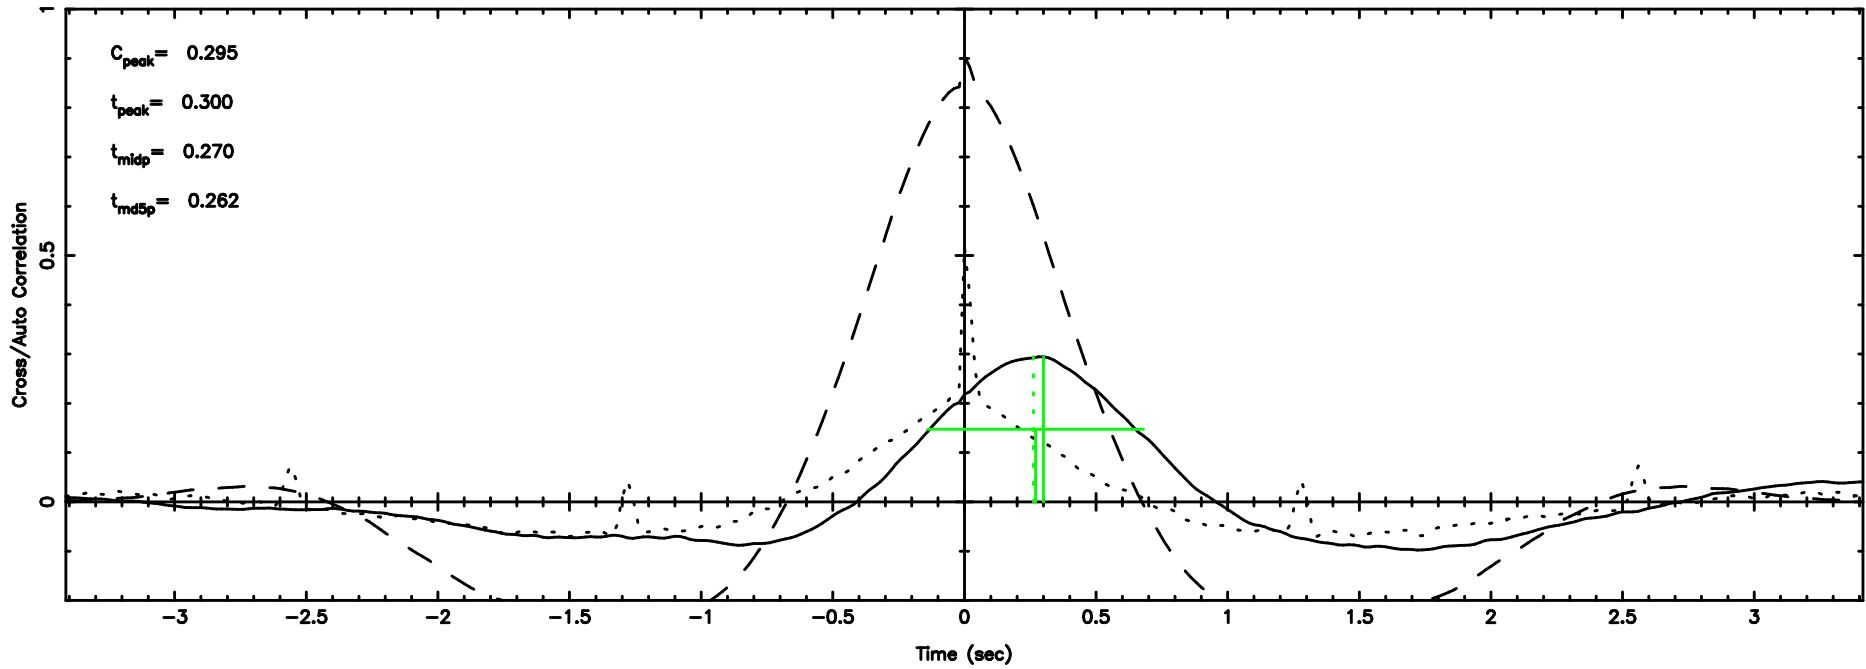

BLK:26,SNR1: 0.84570 ,SNR2: 2.4624

0531+194 2024/06/06 3.44UT FUJI -KISO

T20240606123309

BLK:34,SNR1: 8.1357 ,SNR2: 48.854

F20240606123311

BLK:34,SNR1: 0.20898 ,SNR2: 4.1476

3C147 2024/06/06 3.58UT TOYOKAWA-FUJI