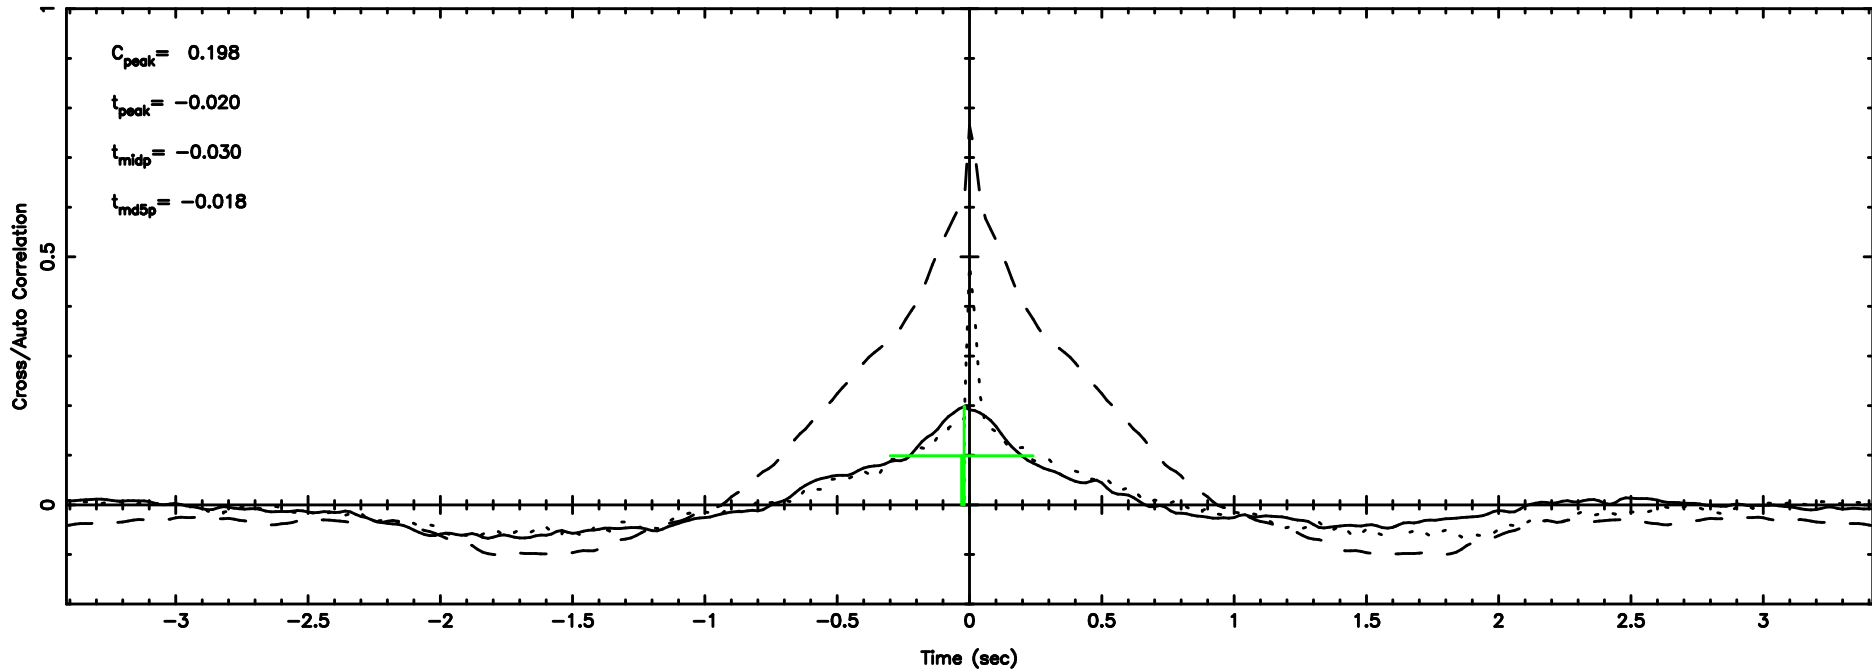

Frequency (Hz)

3C48 2024/06/05 23.50UT TOYOKAWA-KISO

K20240606082821

BLK:20,SNR1: 0.35558 ,SNR2: 1.6077

Frequency (Hz)

F20240606082826

BLK:21,SNR1: 0.43667 ,SNR2: 3.9777

Frequency (Hz)