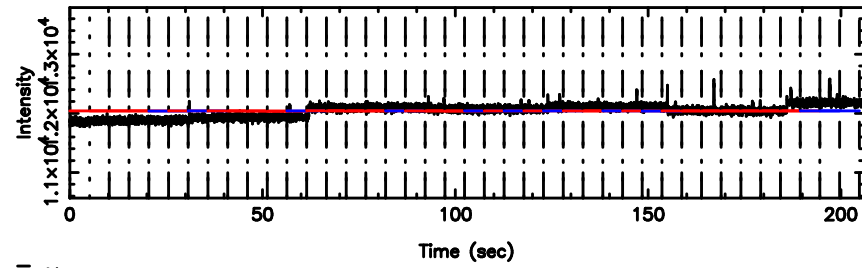

Frequency (Hz)

0919-142 2024/06/06 7.22UT TOYOKAWA-FUJI

T20240606161125

BLK:11,SNR1: 0.44215 ,SNR2: 1.8518

Frequency (Hz)

K20240606161122

BLK:11,SNR1: 0.56355 ,SNR2: 3.2128

Frequency (Hz)