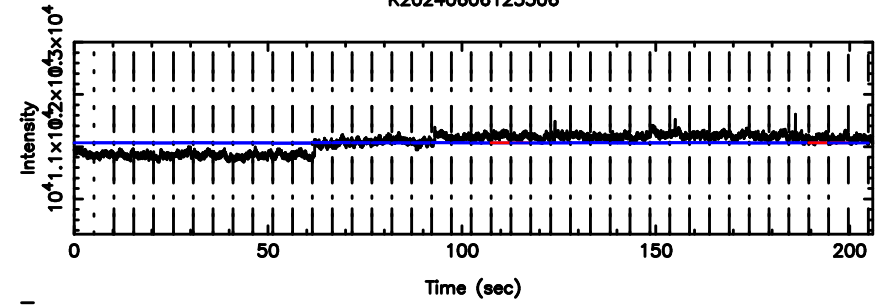

K20240606123306