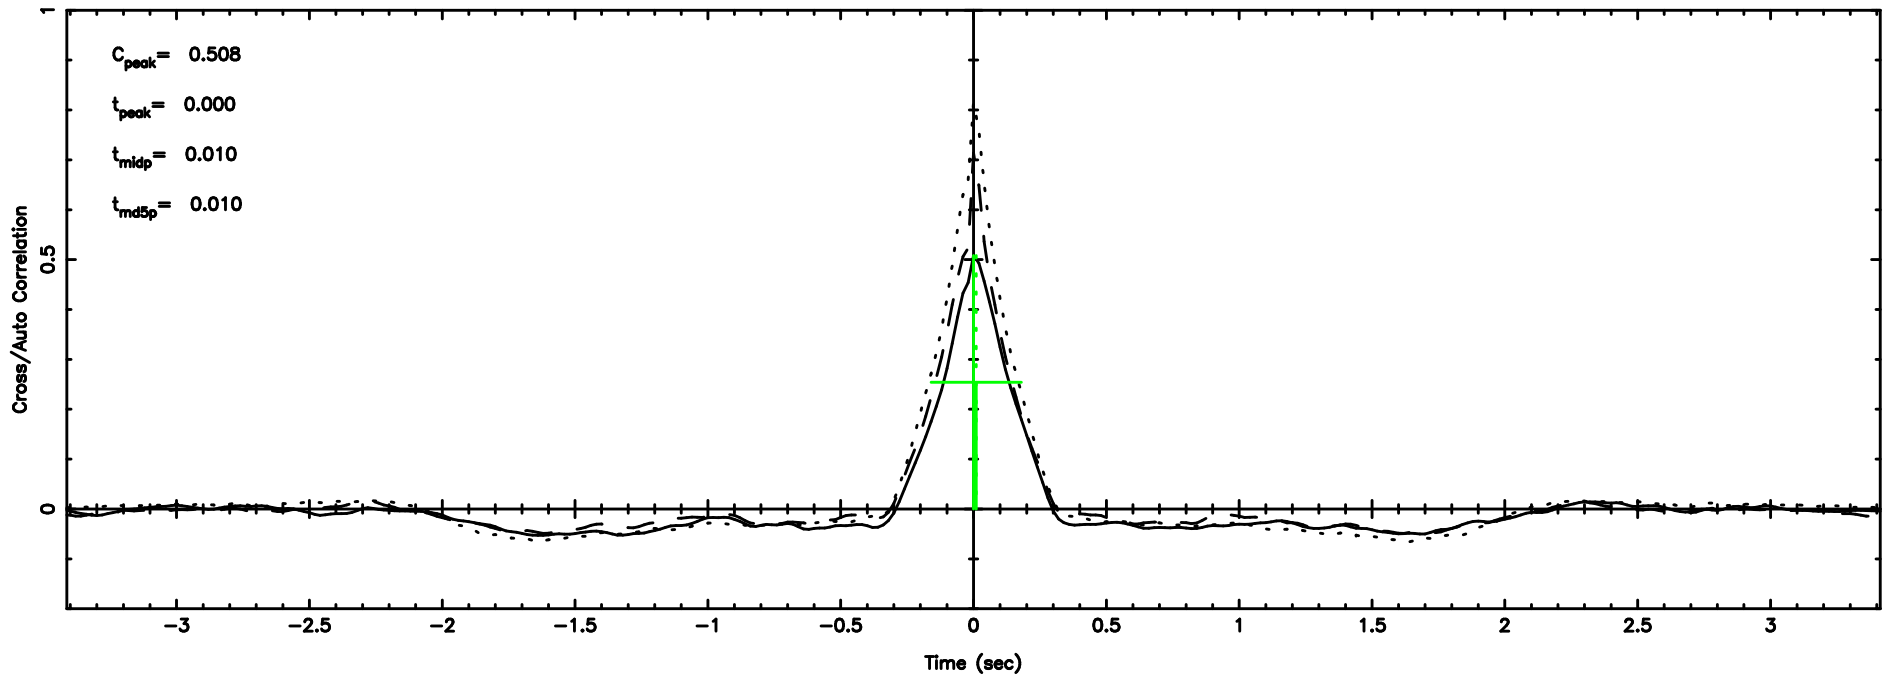

BLK:30,SNR1: 8.4688 ,SNR2: 15.077

Frequency (Hz)

K20240606061849

BLK:30,SNR1: 8.6150 ,SNR2: 21.589

Frequency (Hz)

2325+269 2024/06/05 21.34UT TOYOKAWA-KISO

F20240606061853

BLK:32,SNR1: 6.5316 ,SNR2: 16.194