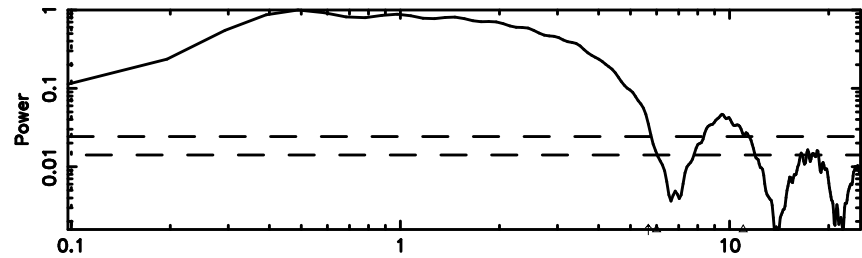

Frequency (Hz)

K20240606170325

BLK: 2,SNR1: 4.7008 ,SNR2: 17.662

Frequency (Hz)

1011+110 2024/06/06 8.09UT TOYOKAWA-KISO

F20240606170330

BLK:13,SNR1: 2.0557 ,SNR2: 9.0899

Frequency (Hz)