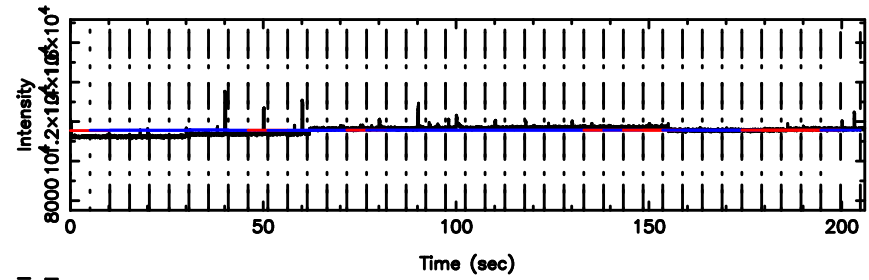

Frequency (Hz)

K20240606154229