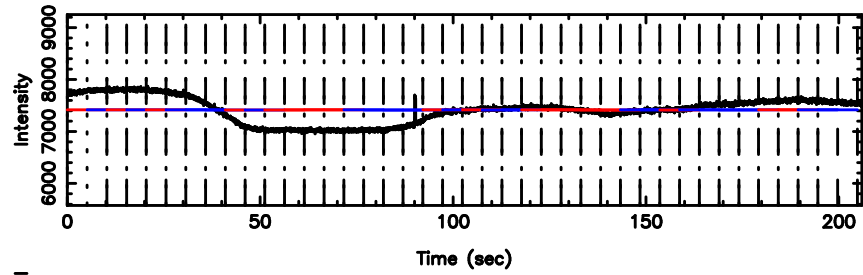

T20240606154232