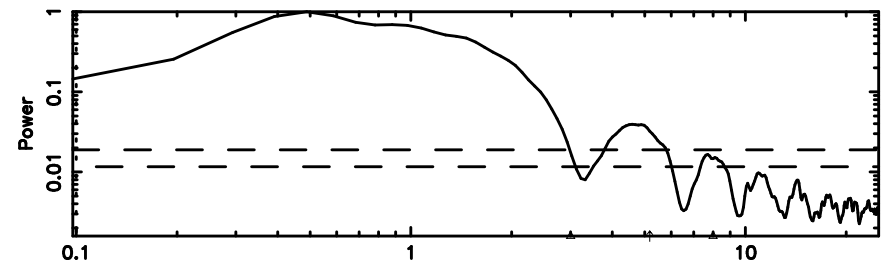

BLK:20,SNR1: 6.9619 ,SNR2: 17.278

Frequency (Hz)

2334+085 2024/06/05 21.49UT TOYOKAWA-KISO

F20240606062735

BLK:24,SNR1: 4.8085 ,SNR2: 11.577

Frequency (Hz)

K20240606062730

BLK:24,SNR1: 2.4674 ,SNR2: 11.542