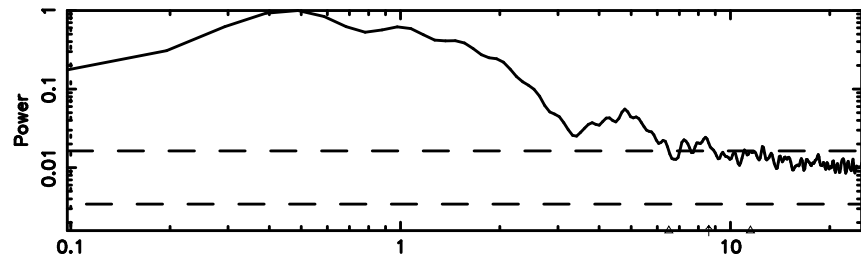

BLK:29,SNR1: 3.2807 ,SNR2: 7.9465