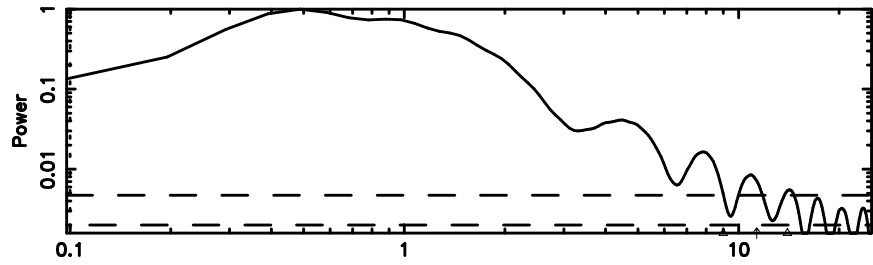

BLK:30,SNR1: 13.333 ,SNR2: 23.821