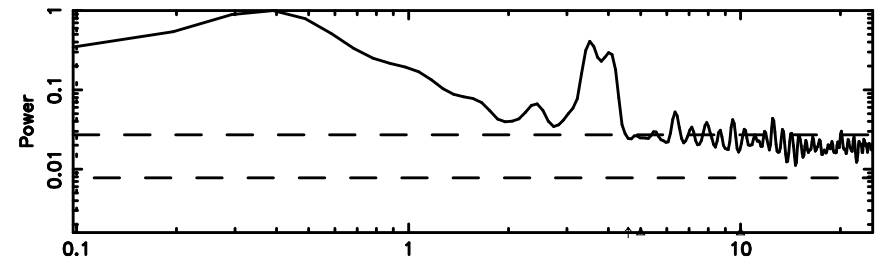

BLK:20,SNR1: 1.3578 ,SNR2: 6.4925