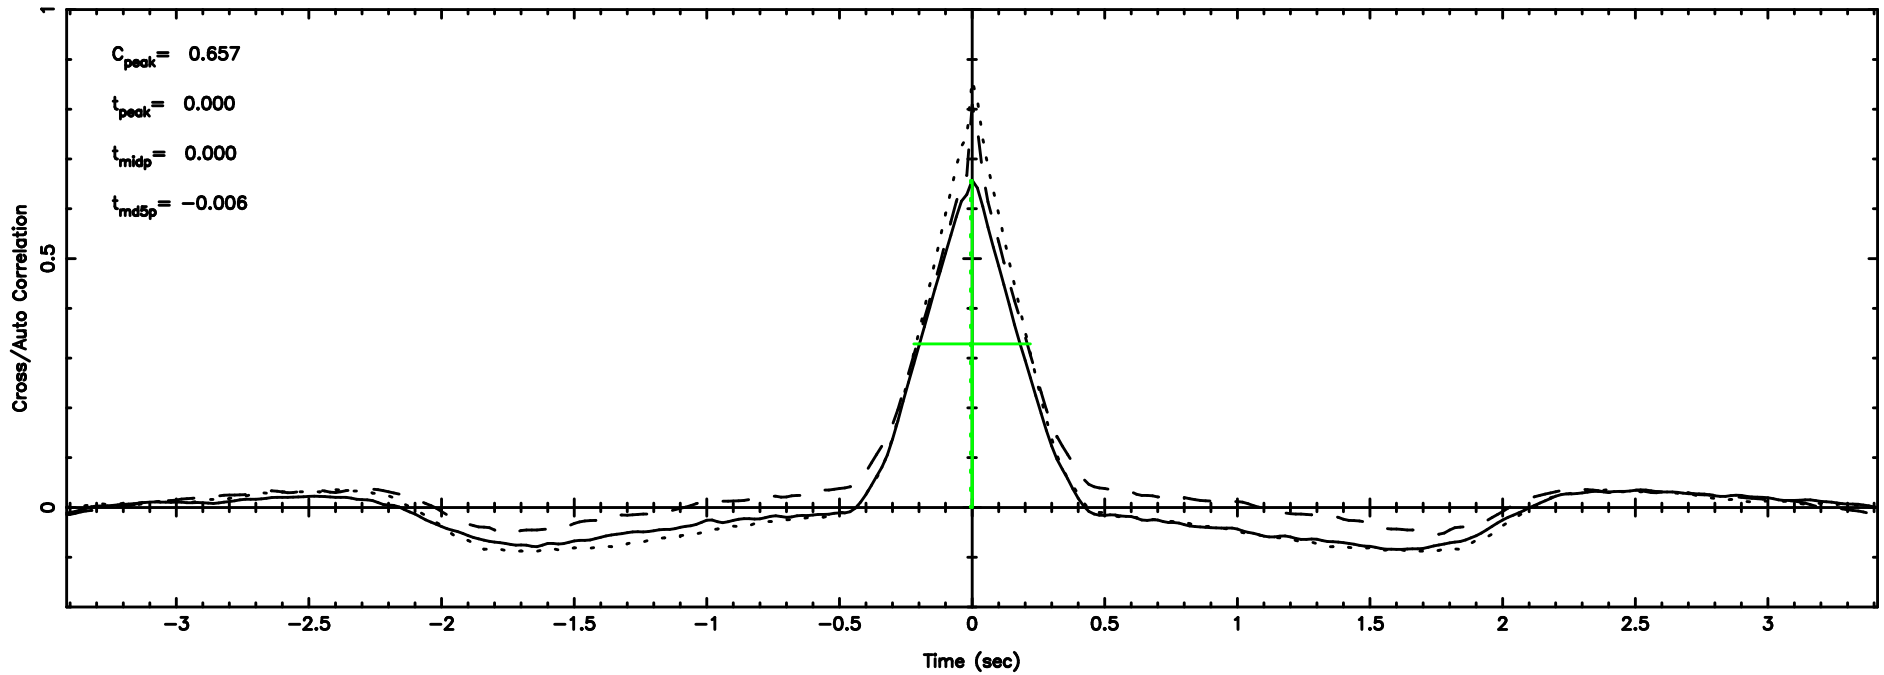

T20240606070433

BLK:37,SNR1: 13.449 ,SNR2: 24.026

Frequency (Hz)

K20240606070430

BLK:37,SNR1: 18.063 ,SNR2: 33.611

Frequency (Hz)

0011+344 2024/06/05 22.10UT TOYOKAWA-KISO

F20240606070435