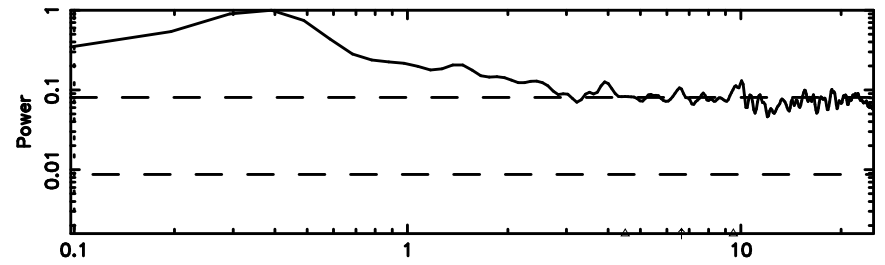

BLK:21,SNR1: 0.28676 ,SNR2: 1.0281