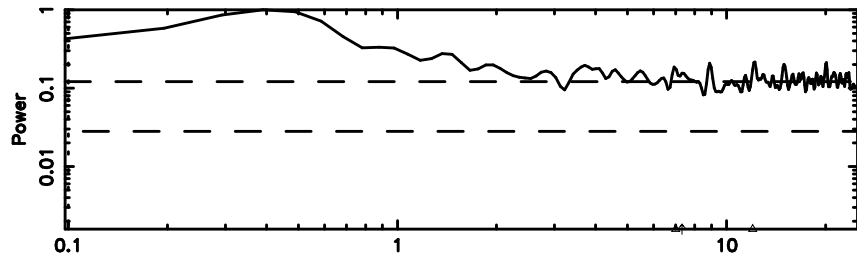

BLK: 3,SNR1: 0.19385 ,SNR2: 2.7150

Frequency (Hz)

3C241 2024/06/06 8.21UT TOYOKAWA-FUJI

T20240606171109

BLK:13,SNR1: 0.30512 ,SNR2: 0.78320

Frequency (Hz)

K20240606171106

BLK:13,SNR1: 0.59221 ,SNR2: 2.7340