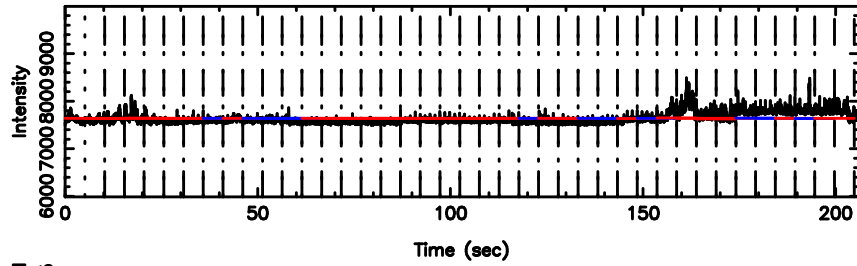

F20240606162551

BLK:11,SNR1: 1.2120 ,SNR2: 6.2934