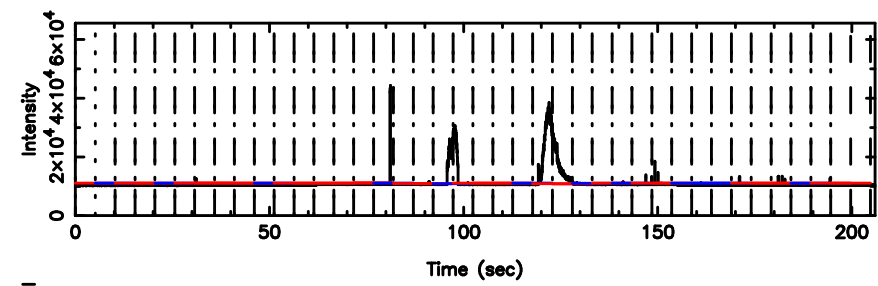

K20240606111538