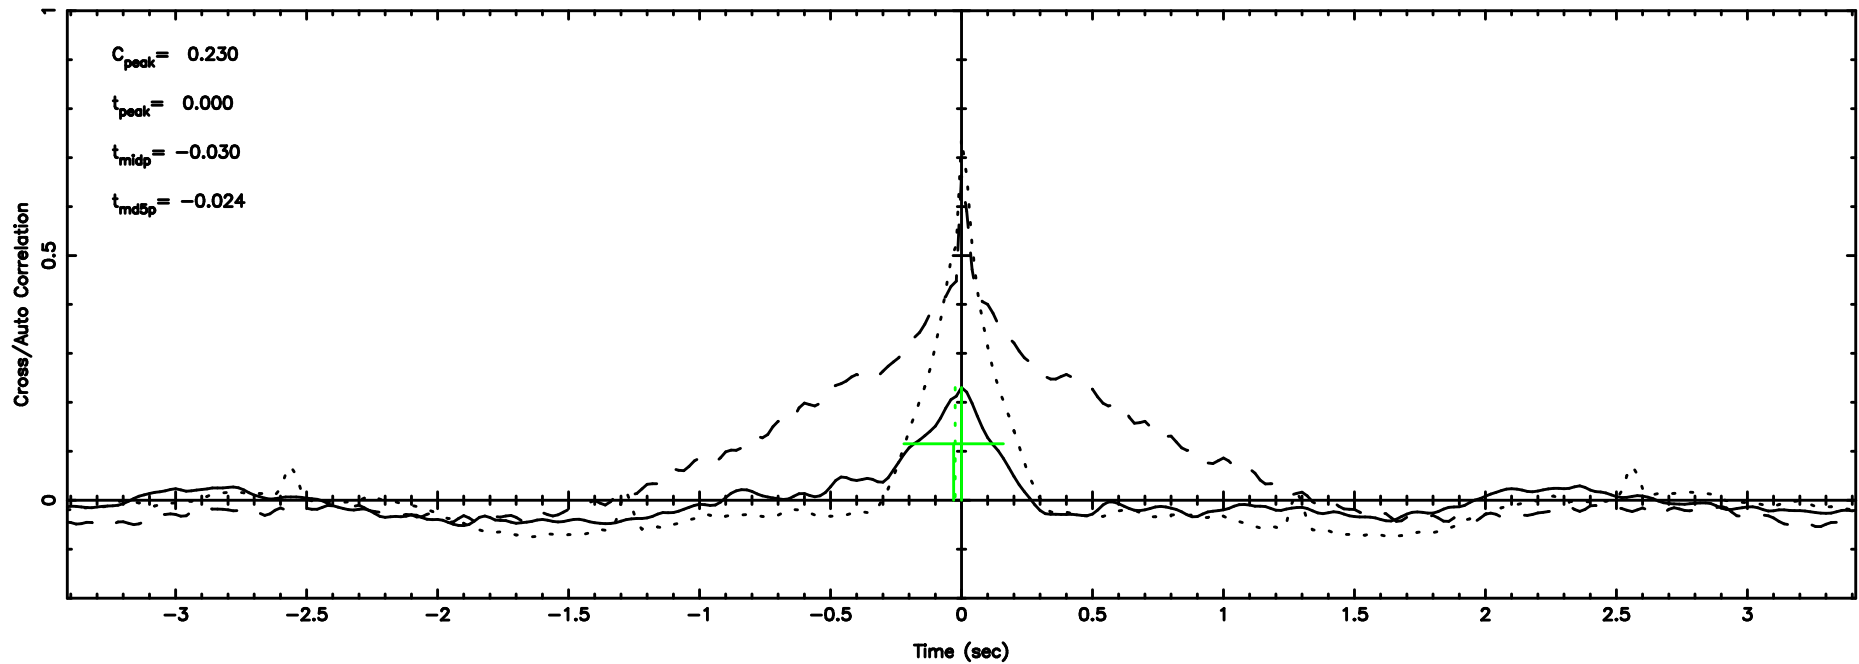

0839-071 2024/06/06 6.55UT TOYOKAWA-FUJI