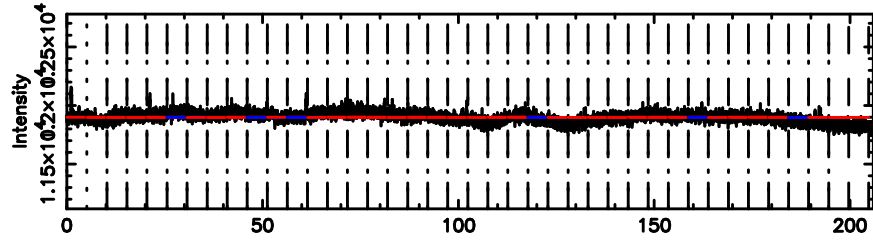

T20240606053641

BLK: 7,SNR1: 0.22197 ,SNR2: 0.69090

Frequency (Hz)

F20240606053643

BLK: 7,SNR1: 2.0809 ,SNR2: 9.7562

Frequency (Hz)

2243+394 2024/06/05 20.64UT TOYOKAWA-FUJI

T20240606053641