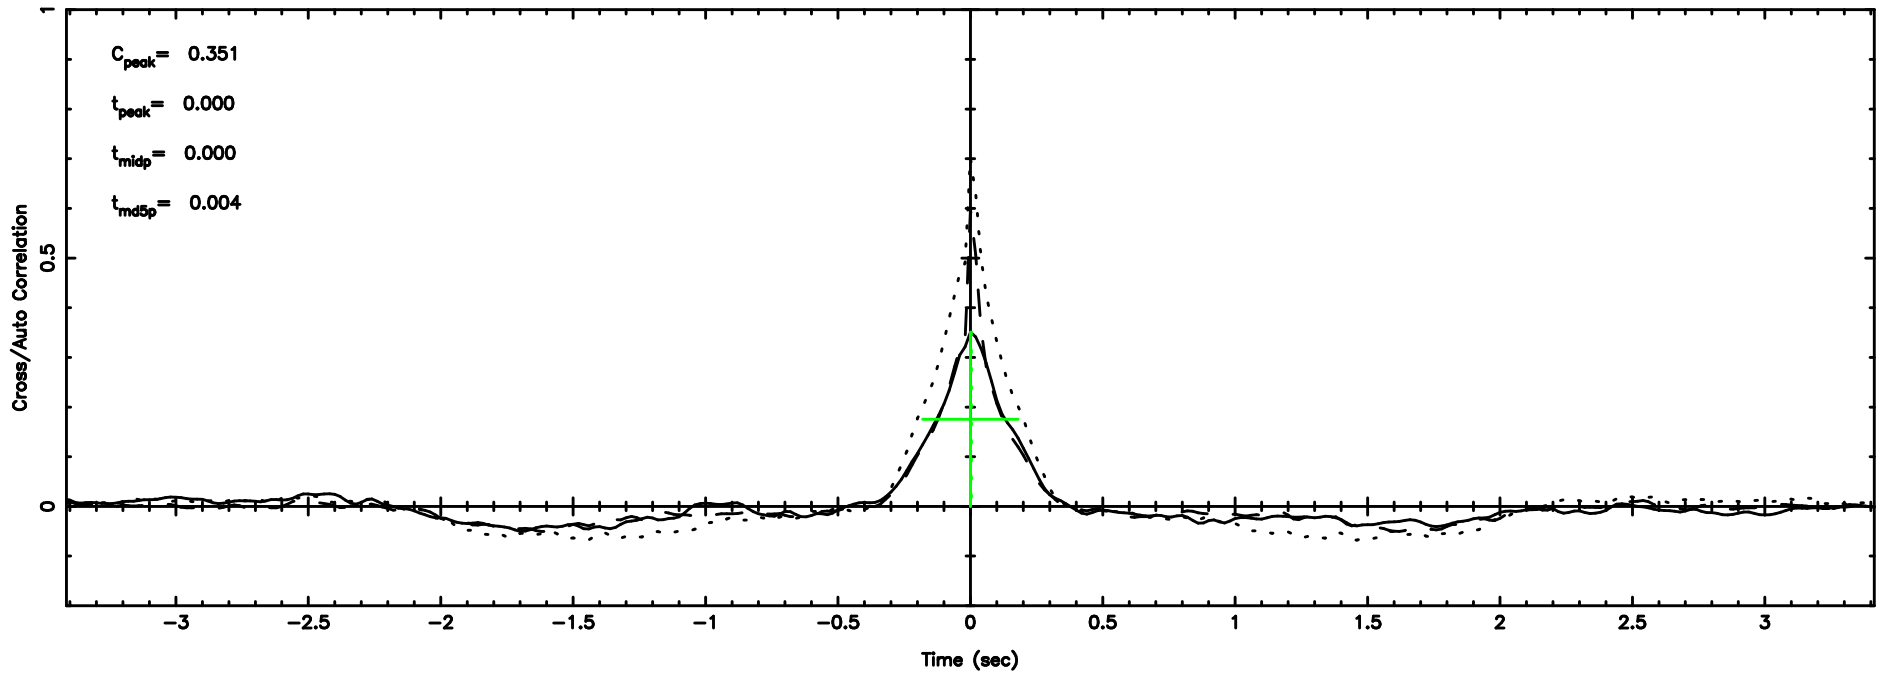

BLK:12,SNR1: 0.88555 ,SNR2: 3.2059

Frequency (Hz)

0106+01 2024/06/05 23.02UT TOYOKAWA-FUJI

T20240606075928

BLK:24,SNR1: 5.3328 ,SNR2: 13.256

0106+01 2024/06/05 23.02UT TOYOKAWA-KISO

K20240606075925

BLK:24,SNR1: 6.1677 ,SNR2: 14.844