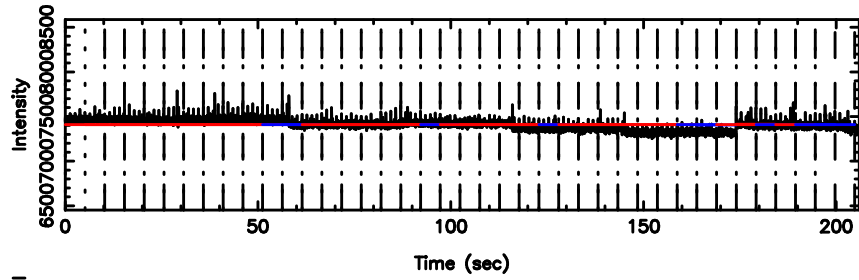

F20240606161127