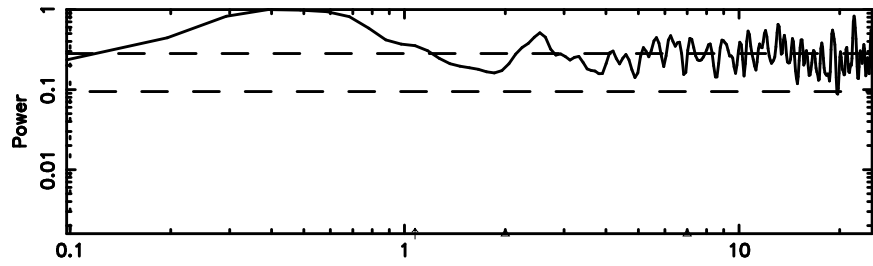

BLK: 3,SNR1: 0.65814E-01,SNR2: 1.3785