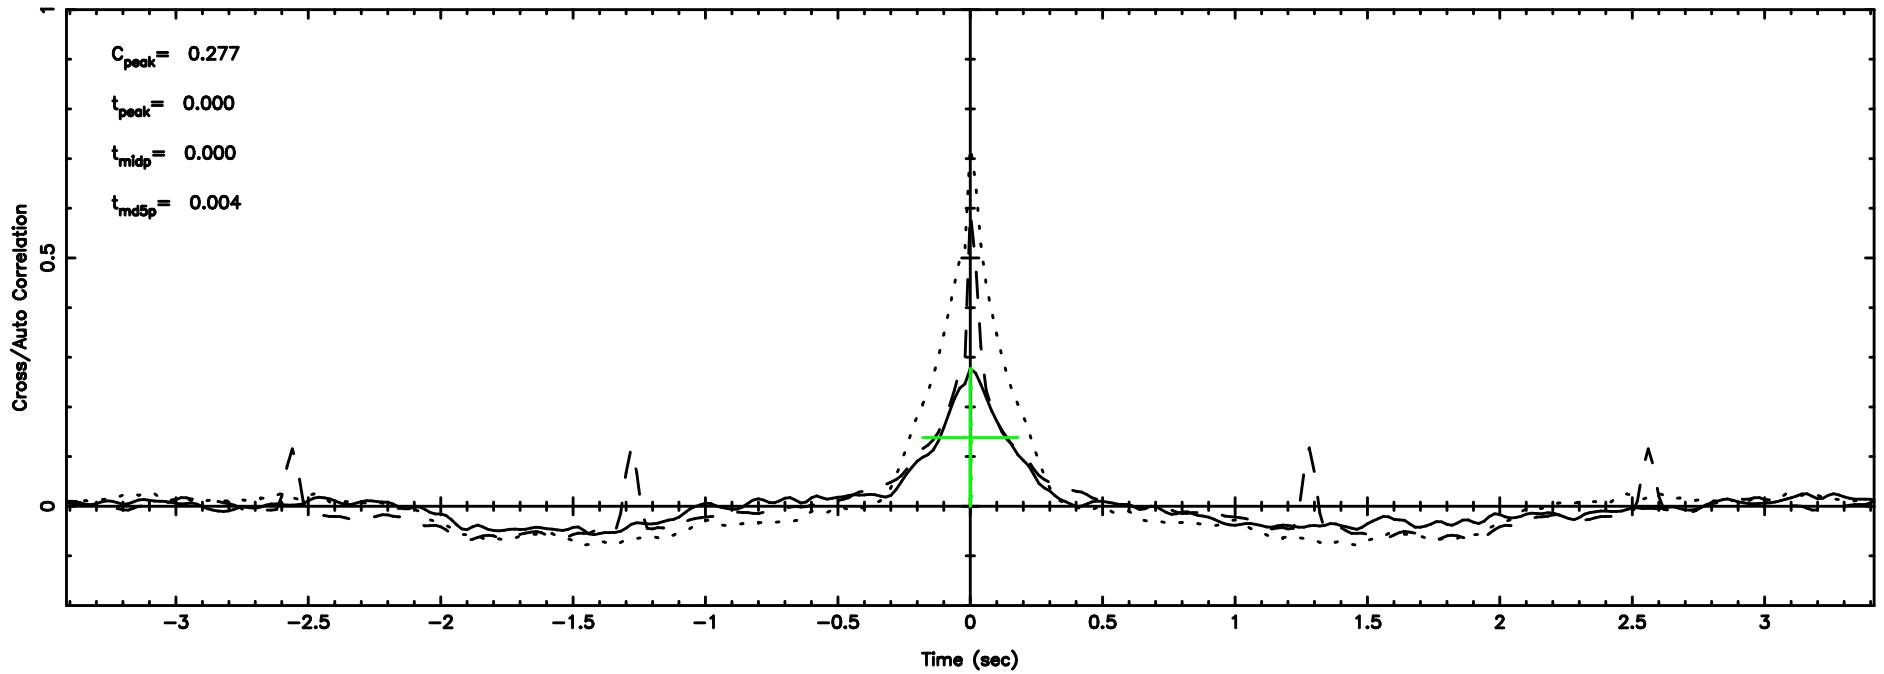

F20240606075930

BLK:16,SNR1: 0.24634 ,SNR2: 3.0275

K20240606075925

BLK:16,SNR1: 7.1351 ,SNR2: 17.186

0106+01 2024/06/05 23.02UT FUJI -KISO