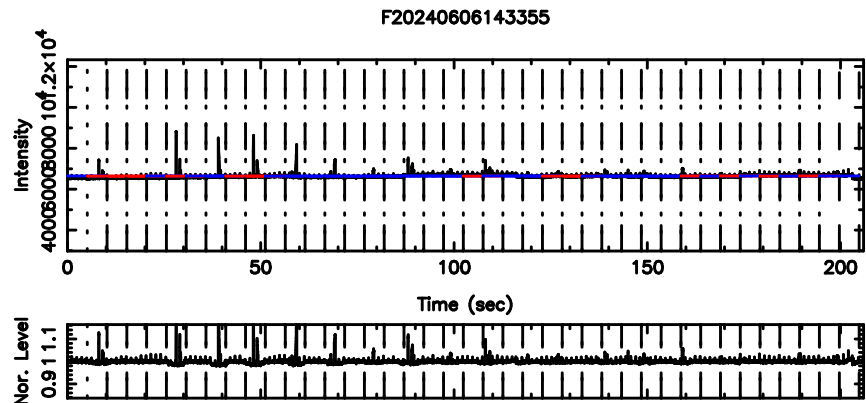

BLK:26,SNR1: 5.4349 ,SNR2: 13.403

BLK:26,SNR1: 15.354 ,SNR2: 27.168

0741-06 2024/06/06 5.59UT FUJI -KISO