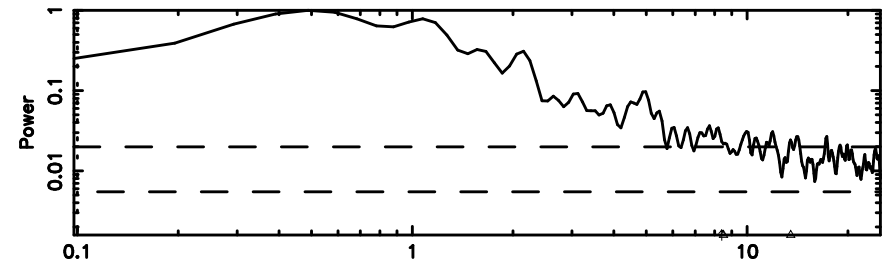

BLK: 6, SNR1: 0.21362 , SNR2: 1.2759

Frequency (Hz)

K20240606053638

BLK: 6, SNR1: 3.1061 , SNR2: 7.5853

Frequency (Hz)

2243+394 2024/06/05 20.64UT TOYOKAWA-KISO

F20240606053643

BLK:14,SNR1: 1.8305 ,SNR2: 8.6212