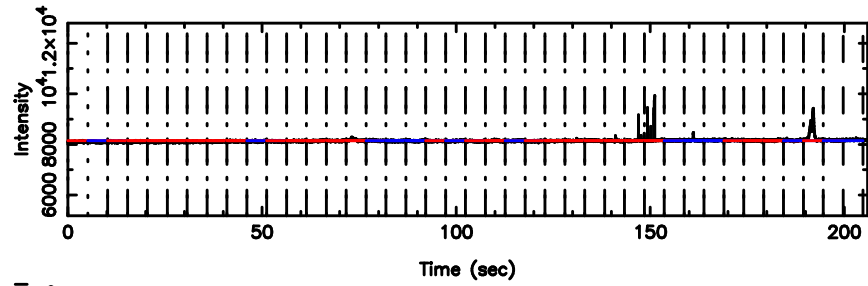

BLK: 4,SNR1: 0.98648 ,SNR2: 6.0680

0411+05 2024/06/06 2.11UT FUJI -KISO

T20240606111541

BLK:12,SNR1: 9.0020 ,SNR2: 41.216

0422+178 2024/06/06 2.29UT TOYOKAWA-FUJI

F20240606111543

BLK:12,SNR1: 1.7546 ,SNR2: 4.5099