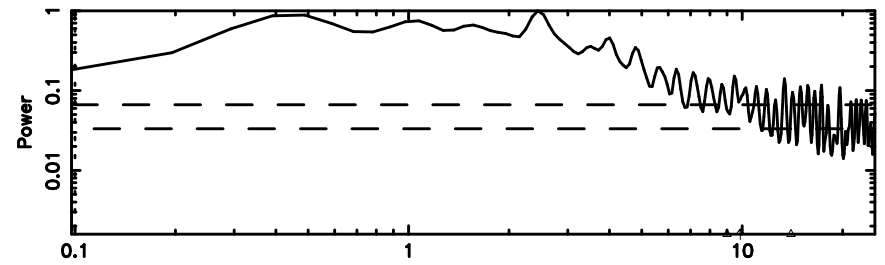

BLK: 4,SNR1: 1.6700 ,SNR2: 3.5688