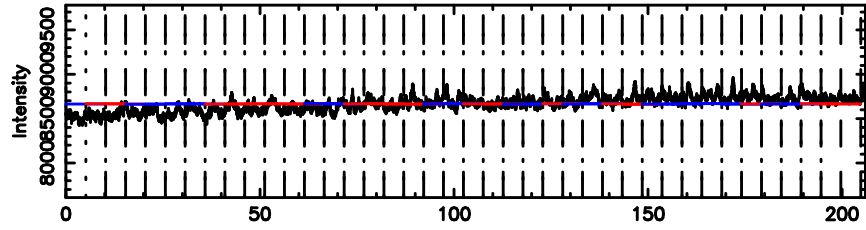

T20240606112309