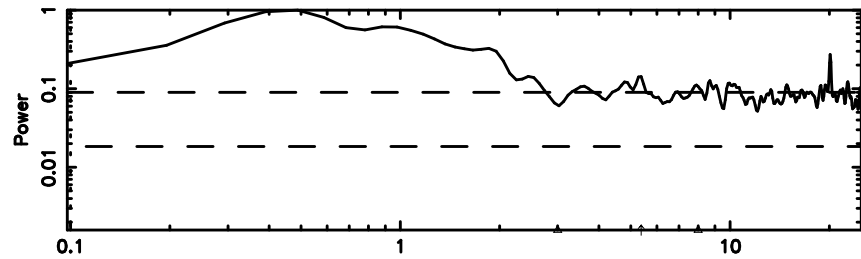

Frequency (Hz)

0919-142 2024/06/06 7.22UT TOYOKAWA-FUJI

T20240606161125

BLK:11,SNR1: 0.44215 ,SNR2: 1.8518

Frequency (Hz)

K20240606161122

BLK:11,SNR1: 0.56355 ,SNR2: 3.2128

Frequency (Hz)