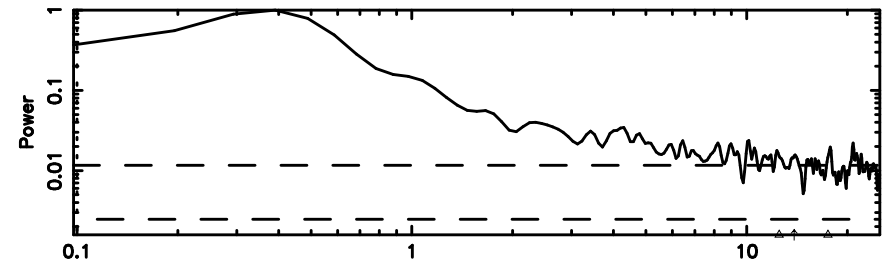

Frequency (Hz)

2259+481 2024/06/05 20.91UT TOYOKAWA-FUJI

T20240606055237

BLK: 7,SNR1: 0.85822E-01,SNR2: 1.3664

Frequency (Hz)

K20240606055235

BLK: 7,SNR1: 2.5420 ,SNR2: 3.6989

Frequency (Hz)