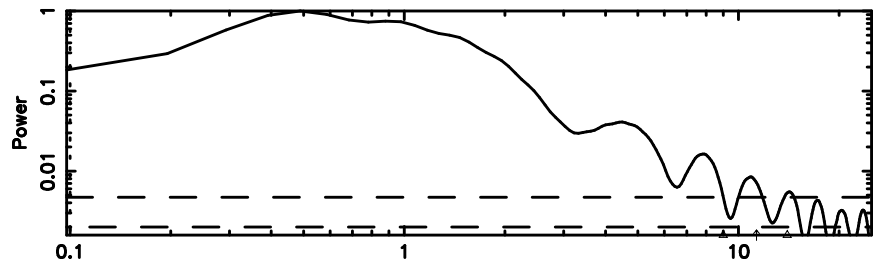

BLK:37,SNR1: 13.449 ,SNR2: 24.026