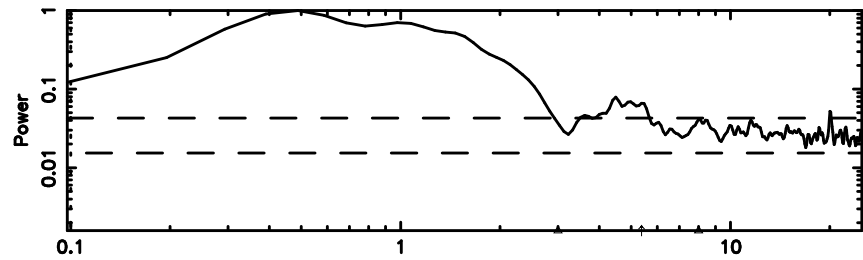

BLK:21,SNR1: 1.0524 ,SNR2: 4.8605