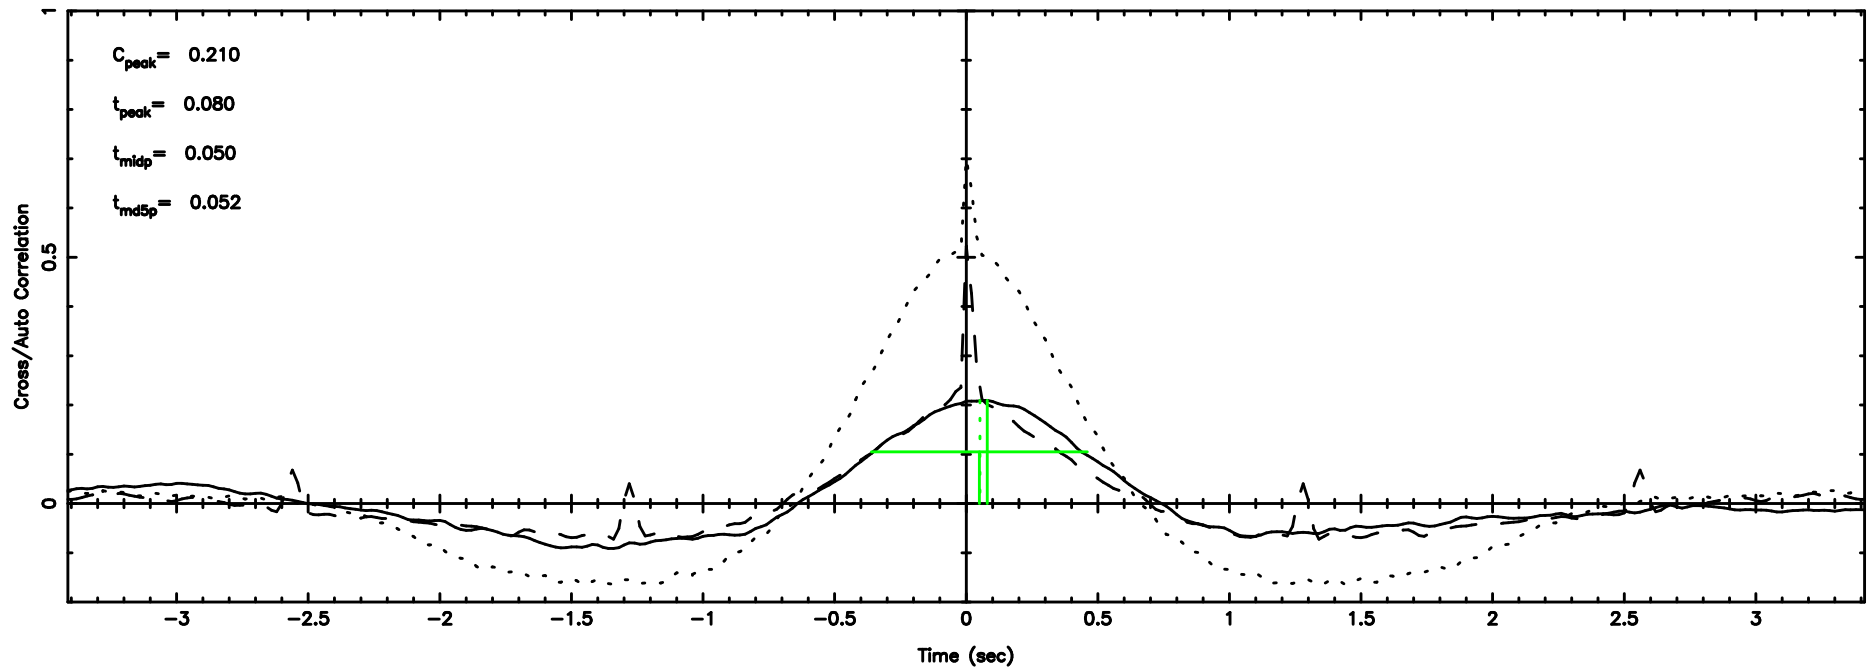

K20240606123306

BLK:28,SNR1: 1.4426 ,SNR2: 15.438

Frequency (Hz)

3C147 2024/06/06 3.58UT FUJI -KISO

T20240606124121

BLK:11,SNR1: 1.0497 ,SNR2: 3.6923

F20240606124123

BLK:11,SNR1: 0.95462E-01,SNR2: 1.1552