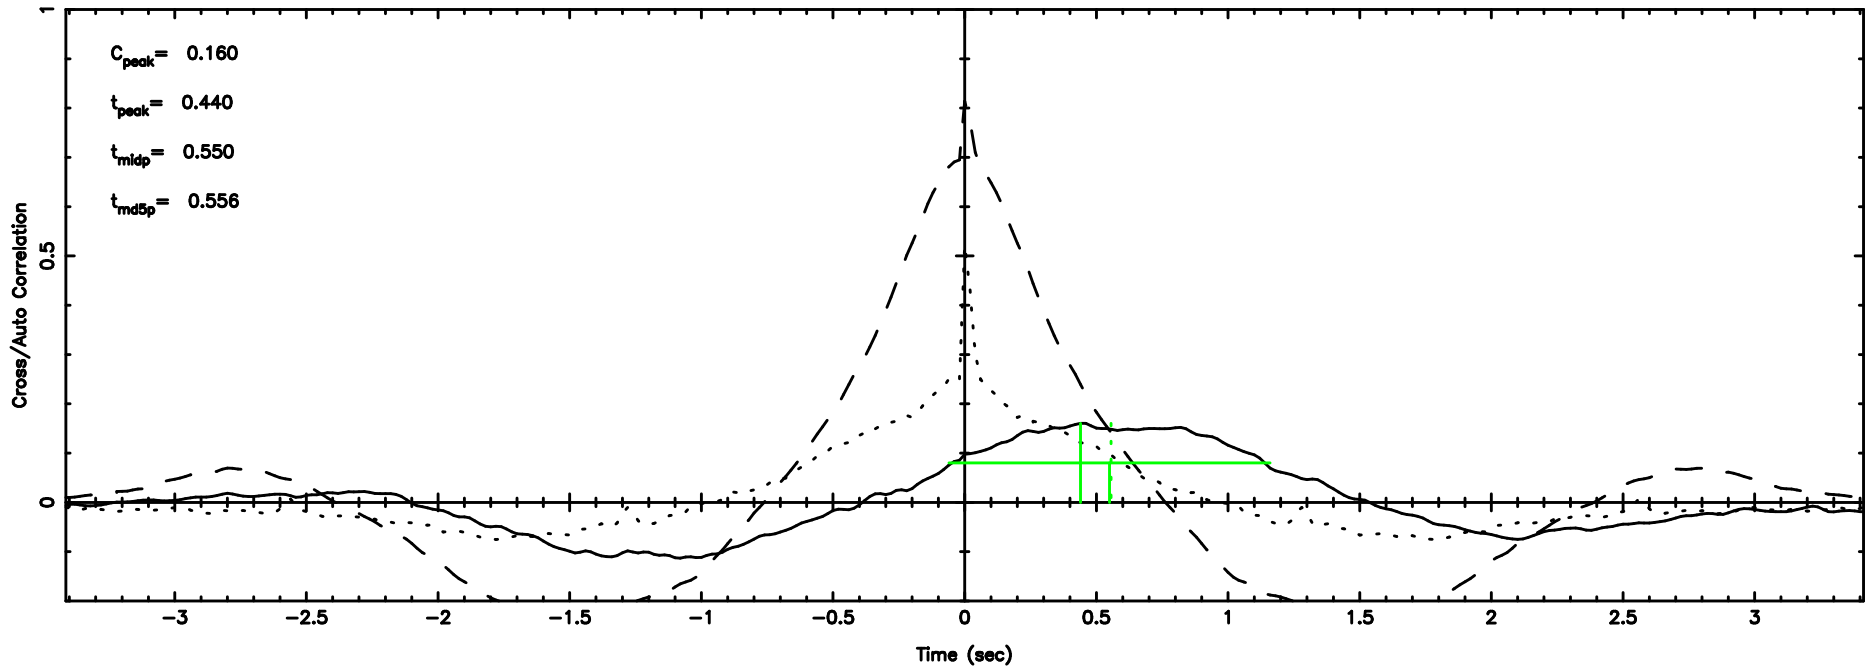

T20240606122450

BLK:21,SNR1: 5.7065 ,SNR2: 31.259

K20240606122447

BLK:21,SNR1: 0.74809 ,SNR2: 2.7879

0531+194 2024/06/06 3.44UT TOYOKAWA-KISO

F20240606122452

BLK:26,SNR1: 0.72469 ,SNR2: 2.0915

K20240606122447