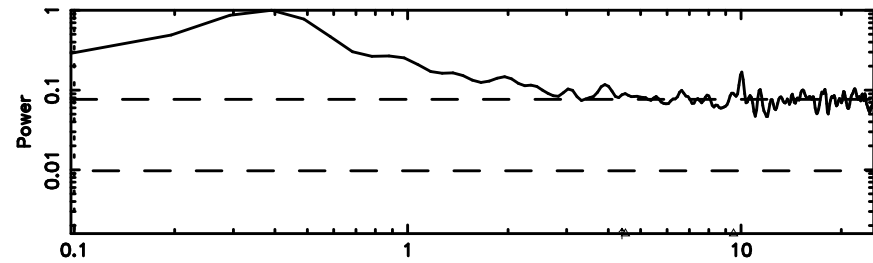

BLK:20,SNR1: 0.35558 ,SNR2: 1.6077