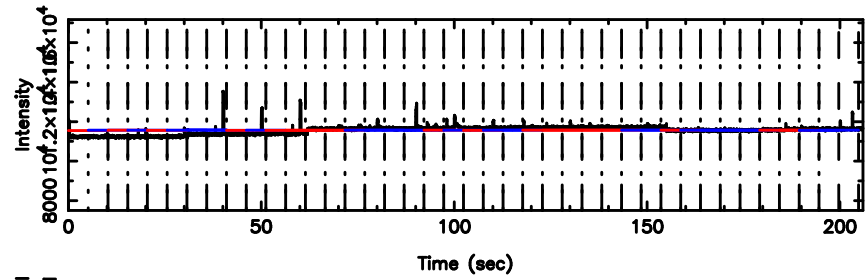

T20240606154232

BLK:21,SNR1: 1.0524 ,SNR2: 4.8605

Frequency (Hz)

K20240606154229

BLK:21,SNR1: 7.2240 ,SNR2: 17.886

Frequency (Hz)

3C208 2024/06/06 6.74UT TOYOKAWA-KISO

F20240606154234