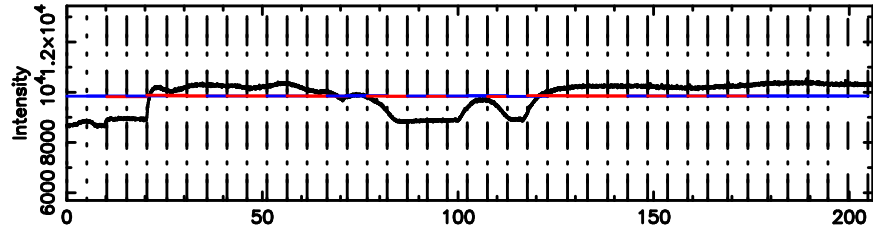

Frequency (Hz)

2325+269 2024/06/05 21.34UT FUJI -KISO

K20240606061849

BLK:32,SNR1: 8.5689 ,SNR2: 21.475

Frequency (Hz)

T20240606062733

BLK:19,SNR1: 7.9888 ,SNR2: 31.810

Frequency (Hz)