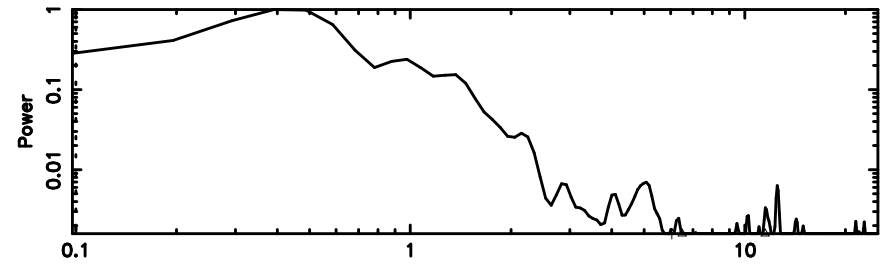

BLK: 3,SNR1: 0.65814E-01,SNR2: 1.3785

Frequency (Hz)

2354+14 2024/06/05 21.83UT TOYOKAWA-FUJI

F20240606064811

BLK: 3,SNR1: 27.662 ,SNR2: 91.696

Frequency (Hz)

T20240606064809

BLK: 4,SNR1: 0.29666E-02,SNR2: 0.59479