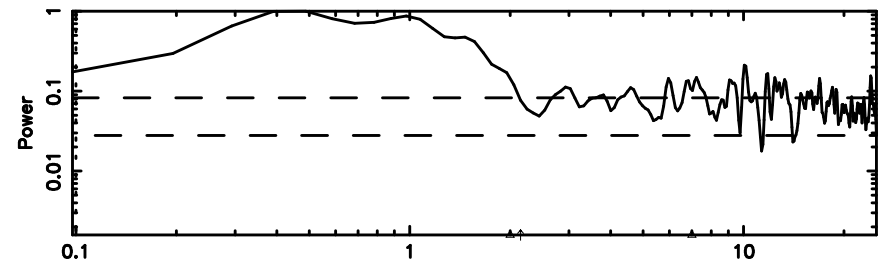

BLK: 3,SNR1: 0.55460 ,SNR2: 5.4745