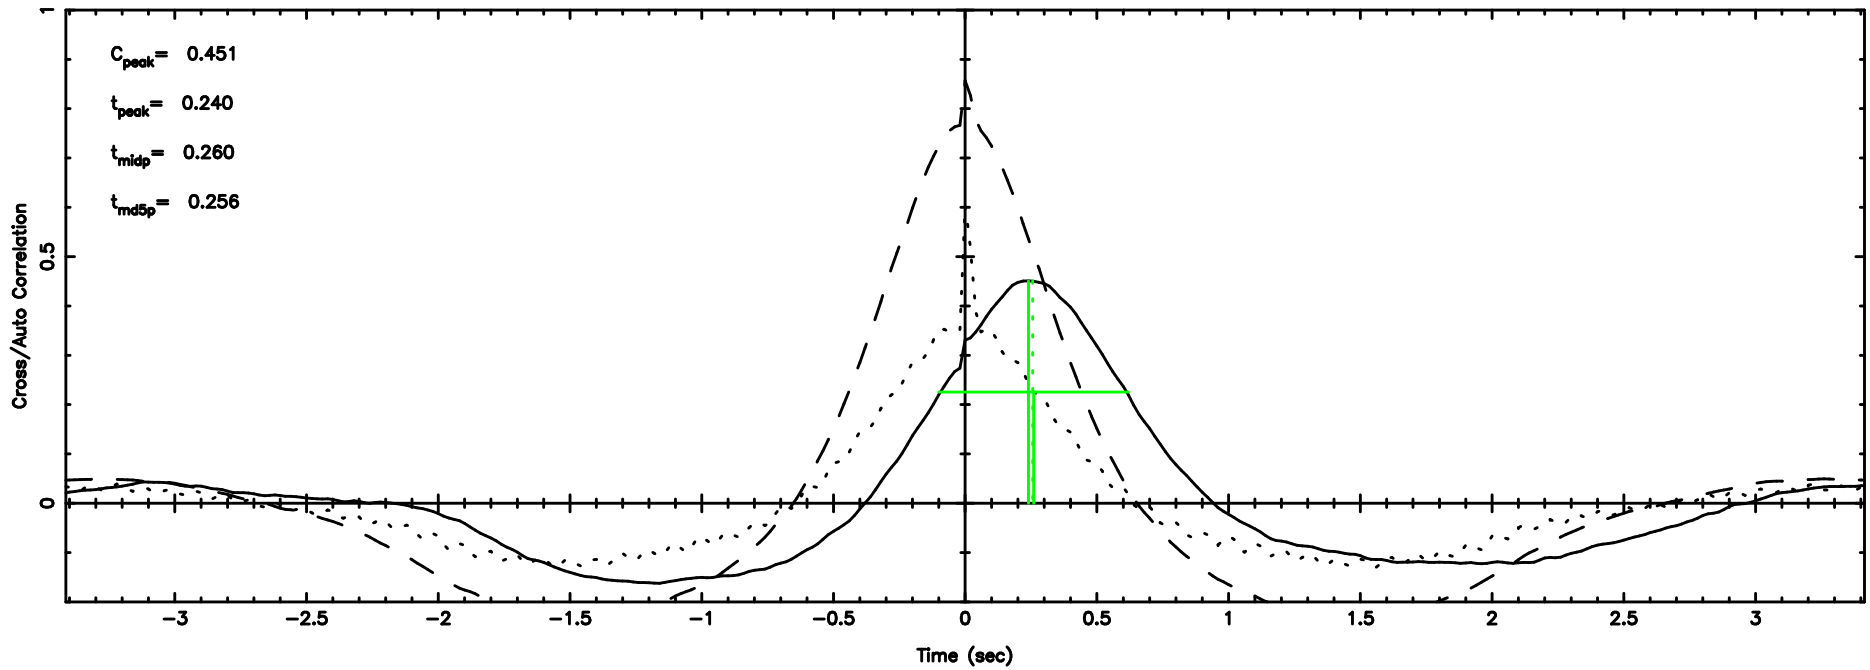

T20240606112309

BLK:37,SNR1: 5.3070 ,SNR2: 15.308

K20240606112306

BLK:37,SNR1: 0.87477 ,SNR2: 3.4876

3C119 2024/06/06 2.41UT TOYOKAWA-KISO

F20240606112311

BLK:20,SNR1: 1.0974 ,SNR2: 5.0279

Frequency (Hz)