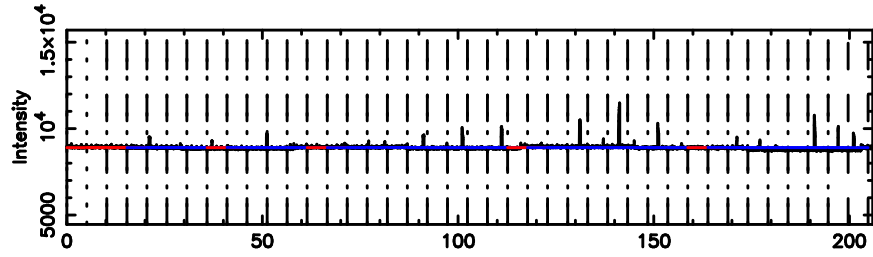

BLK:30,SNR1: 8.4688 ,SNR2: 15.077

Frequency (Hz)

K20240606061849

BLK:30,SNR1: 8.6150 ,SNR2: 21.589

Frequency (Hz)

2325+269 2024/06/05 21.34UT TOYOKAWA-KISO

F20240606061853

BLK:32,SNR1: 6.5316 ,SNR2: 16.194