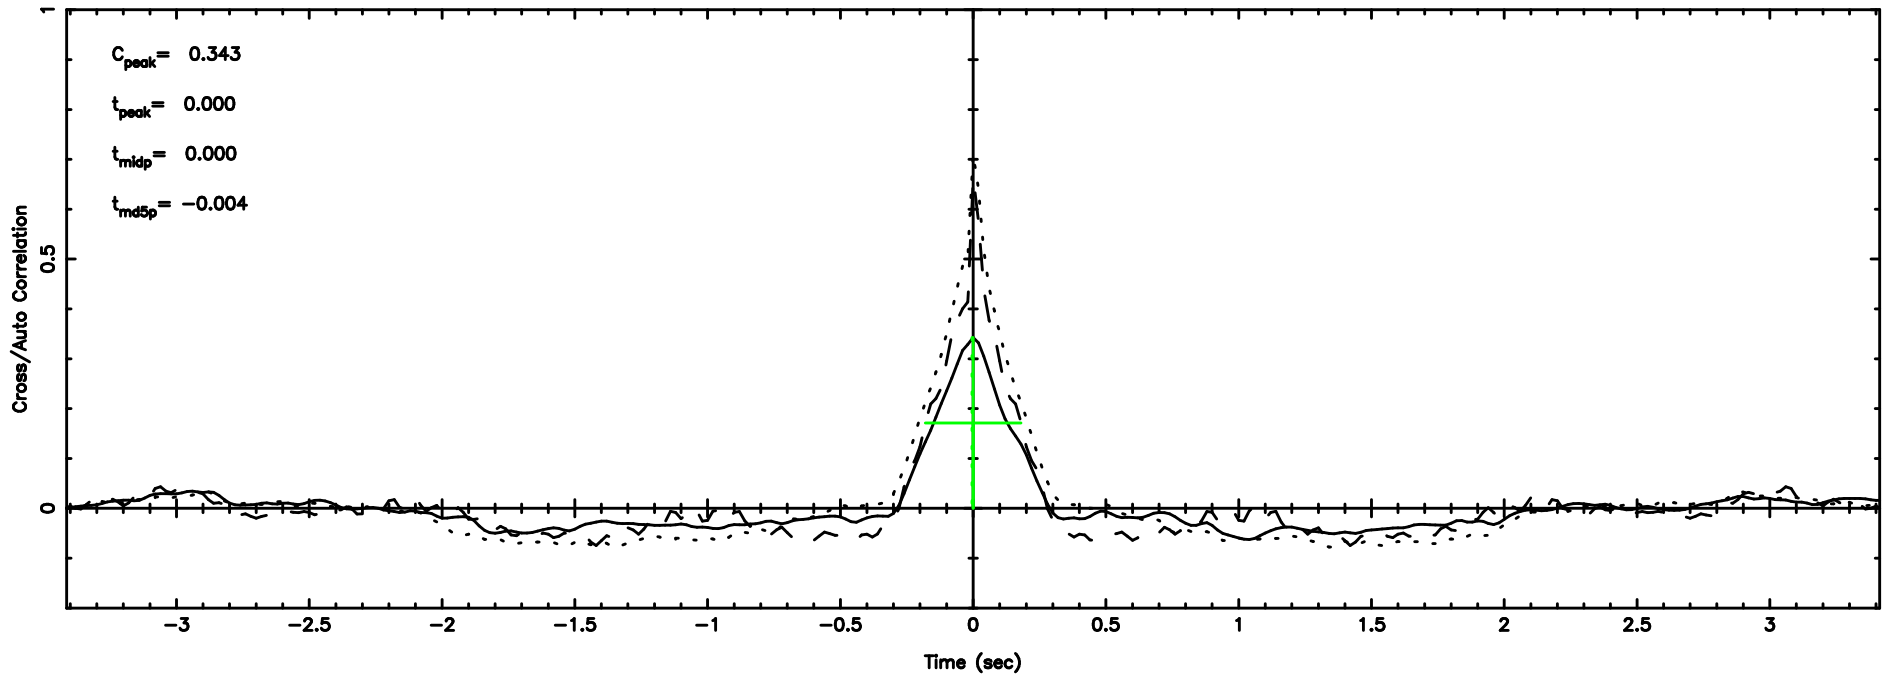

Frequency (Hz)

2334+085 2024/06/05 21.49UT FUJI -KISO