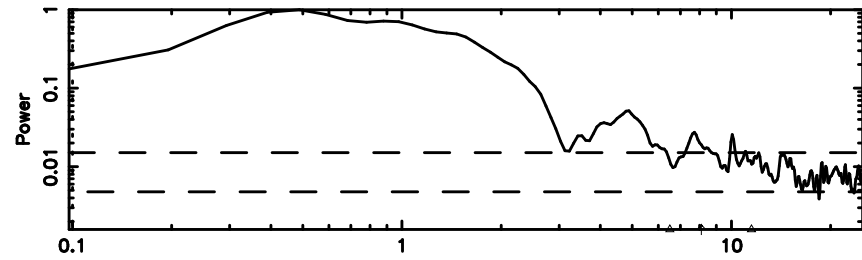

F20240606162551

BLK:11,SNR1: 1.2120 ,SNR2: 6.2934

Frequency (Hz)

K20240606162546

BLK:11,SNR1: 3.8540 ,SNR2: 10.038

Frequency (Hz)

3C222 2024/06/06 7.46UT FUJI -KISO