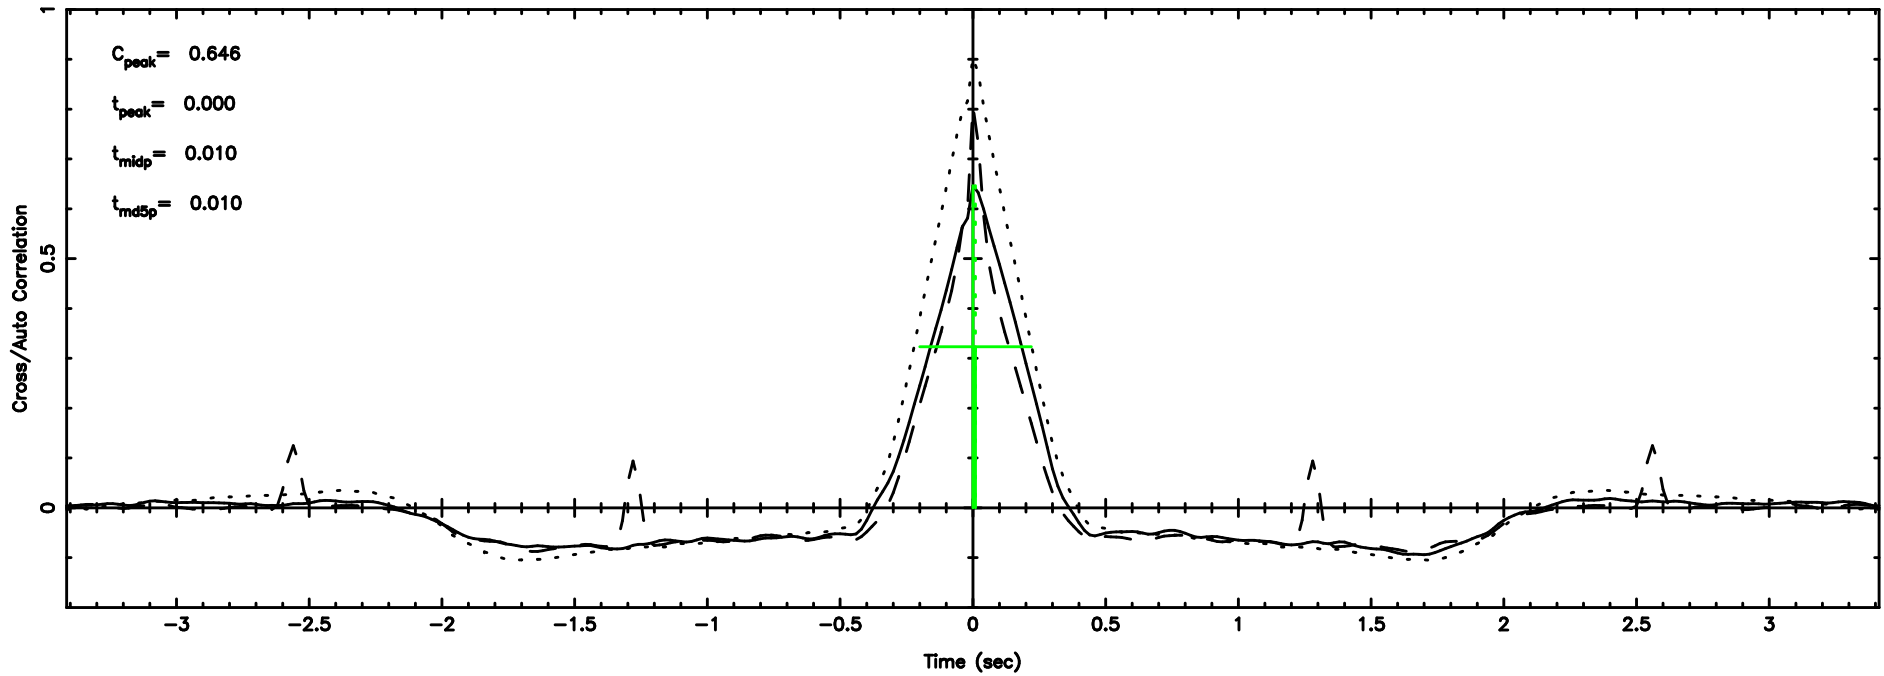

F20240606064118

BLK:30,SNR1: 11.875 ,SNR2: 22.610

Frequency (Hz)

K20240606064113

BLK:30,SNR1: 20.075 ,SNR2: 36.675

Frequency (Hz)

2347-02 2024/06/05 21.72UT FUJI -KISO

T20240606064809