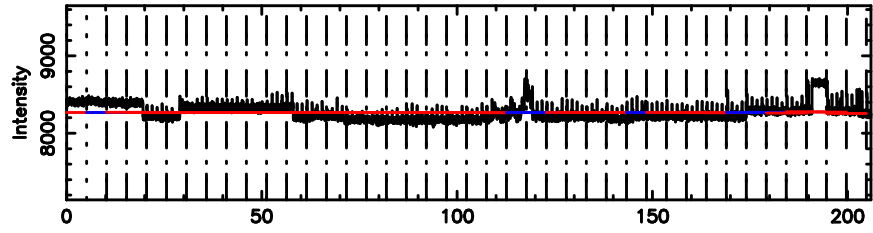

Frequency (Hz)

K20240606072321

BLK: 2,SNR1: 0.32200E-01,SNR2: 0.74061

Frequency (Hz)

3C12 2024/06/05 22.42UT TOYOKAWA-KISO

F20240606072326

BLK: 6,SNR1: 2.0713 ,SNR2: 6.9508

Frequency (Hz)