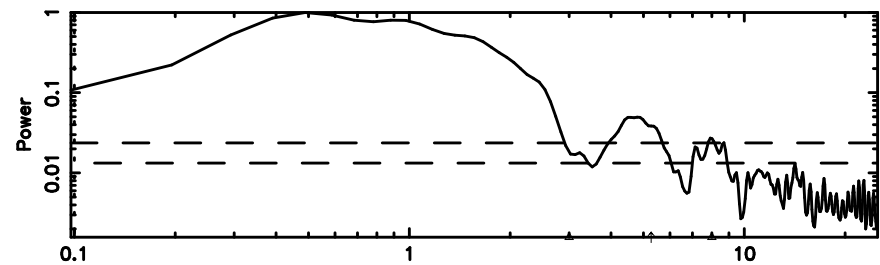

T20240606053641

BLK: 7,SNR1: 0.22197 ,SNR2: 0.69090

Frequency (Hz)

F20240606053643

BLK: 7,SNR1: 2.0809 ,SNR2: 9.7562

Frequency (Hz)

2243+394 2024/06/05 20.64UT TOYOKAWA-FUJI

T20240606053641