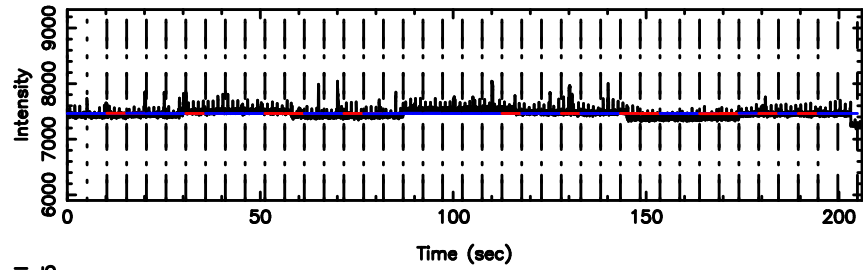

K20240606153129

BLK:20,SNR1: 89.364 ,SNR2: 108.61

Frequency (Hz)

0839-071 2024/06/06 6.55UT TOYOKAWA-KISO

F20240606153134

BLK:26,SNR1: 2.3724 ,SNR2: 5.8768

Frequency (Hz)

K20240606153129