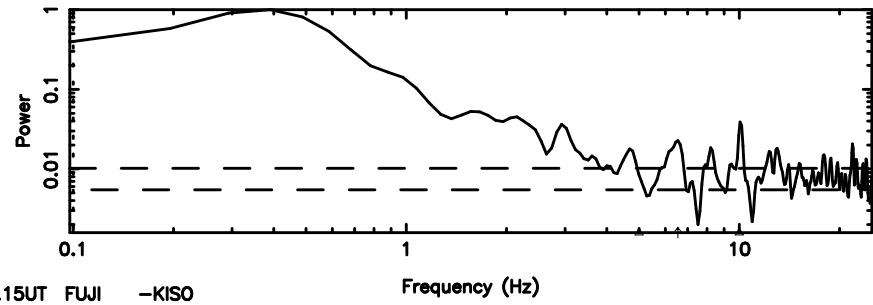

BLK: 3,SNR1: 2.6259 ,SNR2: 8.2585

0213+178 2024/06/06 0.15UT FUJI -KISO