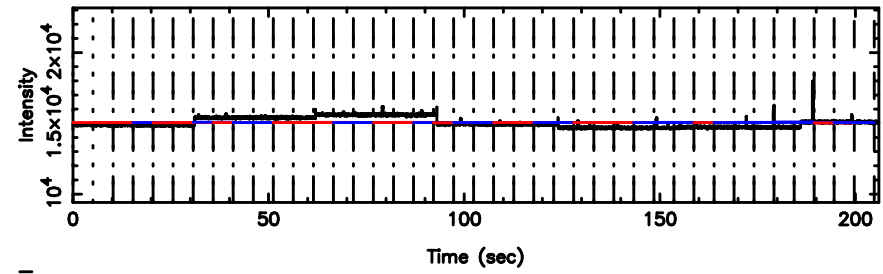

F20240606062735

BLK:19,SNR1: 6.3841 ,SNR2: 15.366

Frequency (Hz)

2334+085 2024/06/05 21.49UT TOYOKAWA-FUJI

T20240606062733

BLK:20,SNR1: 6.6504 ,SNR2: 24.454

Frequency (Hz)

K20240606062730