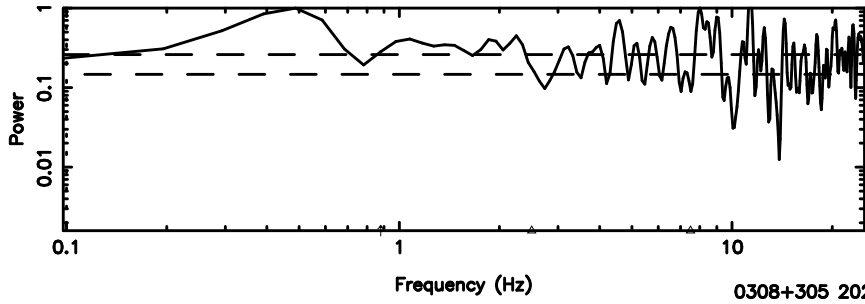

T20240606100208

BLK: 1,SNR1: 0.78399E-01,SNR2: 1.0209

F20240606100210

BLK: 1,SNR1: 0.82779 ,SNR2: 1.6460

0308+305 2024/06/06 1.06UT TOYOKAWA-FUJI