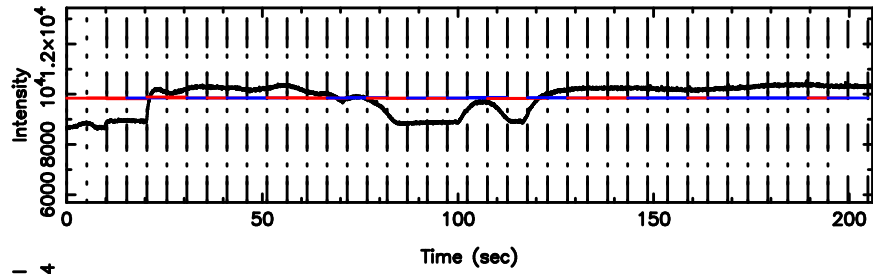

F20240606062735

BLK:19,SNR1: 6.3841 ,SNR2: 15.366

Frequency (Hz)

2334+085 2024/06/05 21.49UT TOYOKAWA-FUJI

T20240606062733

BLK:20,SNR1: 6.6504 ,SNR2: 24.454

Frequency (Hz)

K20240606062730