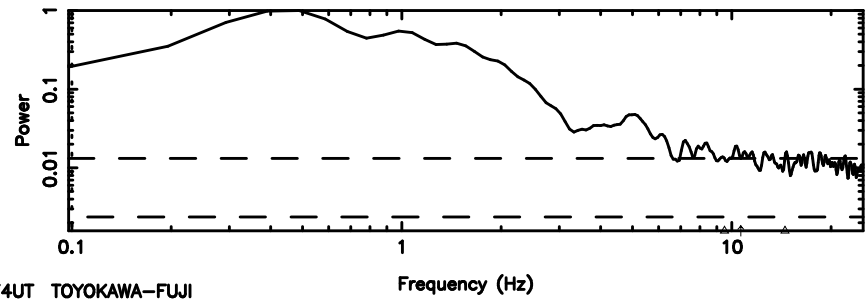

BLK:26,SNR1: 85.968 ,SNR2: 106.39

Frequency (Hz)

0839-071 2024/06/06 6.55UT FUJI -KISO

T20240606154232

BLK:12,SNR1: 1.3895 ,SNR2: 6.5400

F20240606154234

BLK:12,SNR1: 4.0971 ,SNR2: 7.7498

3C208 2024/06/06 6.74UT TOYOKAWA-FUJI