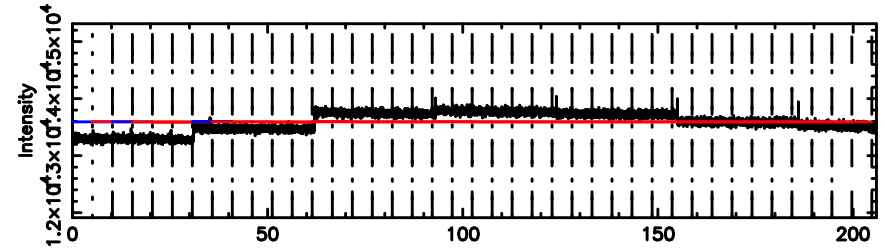

Frequency (Hz)

3C26 2024/06/05 22.77UT TOYOKAWA-KISO

K20240606074444