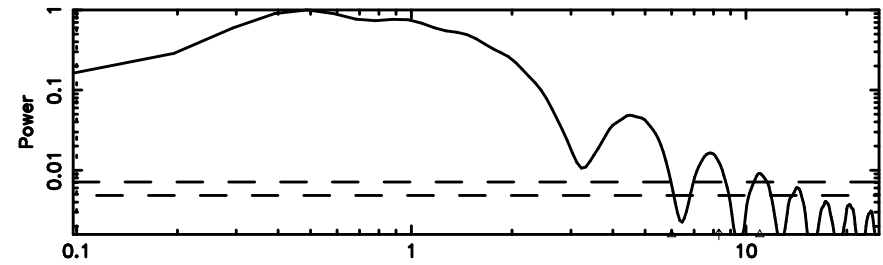

BLK:32,SNR1: 8.5689 ,SNR2: 21.475