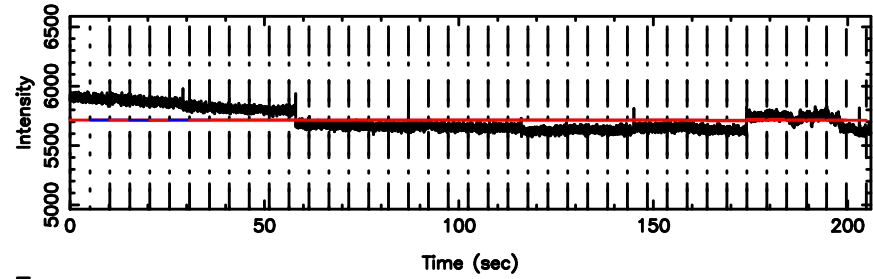

BLK: 3,SNR1: 0.17321 ,SNR2: 0.69351

0324+119 2024/06/06 1.32UT TOYOKAWA-FUJI

T20240606101745

No.Good Data

Frequency (Hz)

KISO

No.Good Data

Frequency (Hz)