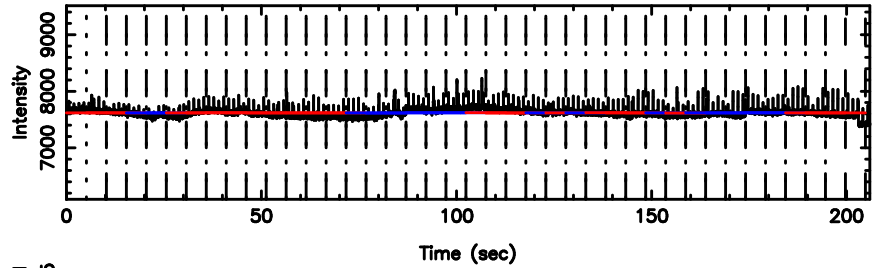

F20240606075930