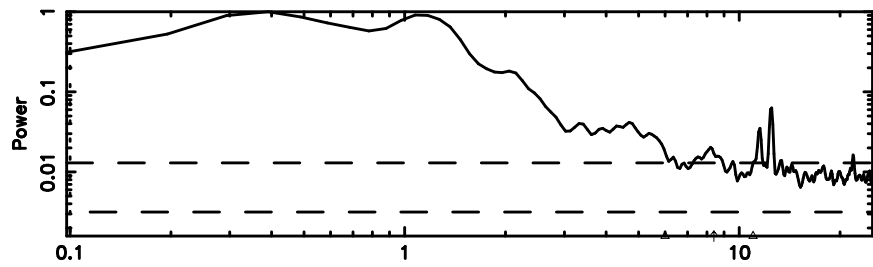

BLK:20,SNR1: 6.9619 ,SNR2: 17.278

Frequency (Hz)

2334+085 2024/06/05 21.49UT TOYOKAWA-KISO

F20240606062735

BLK:24,SNR1: 4.8085 ,SNR2: 11.577

Frequency (Hz)

K20240606062730

BLK:24,SNR1: 2.4674 ,SNR2: 11.542