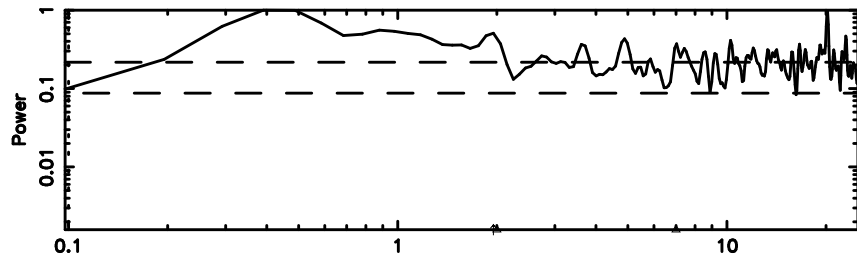

3C237 2024/06/06 7.98UT TOYOKAWA-FUJI

T20240606165711

BLK: 3,SNR1: 0.13714 ,SNR2: 1.3320

Frequency (Hz)

K20240606165708

BLK: 3,SNR1: 2.0733 ,SNR2: 12.543

Frequency (Hz)

3C237 2024/06/06 7.98UT TOYOKAWA-KISO