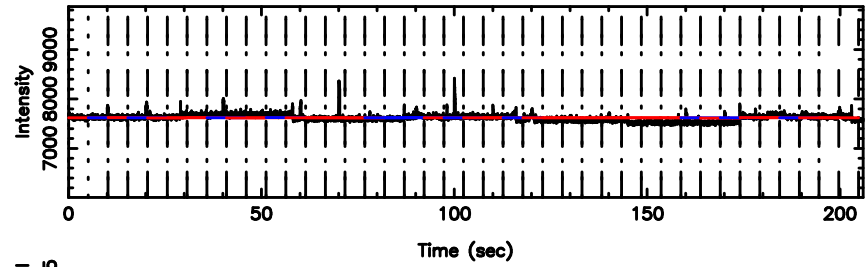

BLK:26,SNR1: 85.968 ,SNR2: 106.39

Frequency (Hz)

0839-071 2024/06/06 6.55UT FUJI -KISO

T20240606154232

BLK:12,SNR1: 1.3895 ,SNR2: 6.5400

F20240606154234

BLK:12,SNR1: 4.0971 ,SNR2: 7.7498

3C208 2024/06/06 6.74UT TOYOKAWA-FUJI