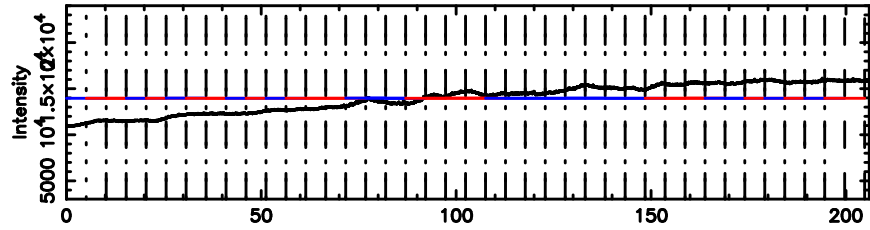

BLK:14,SNR1: 2.8879 ,SNR2: 12.309

Frequency (Hz)

3C48 2024/06/05 23.50UT TOYOKAWA-FUJI

F20240606082826

BLK:14,SNR1: 0.18935 ,SNR2: 2.5131

Frequency (Hz)

T20240606082824

BLK:20,SNR1: 2.2785 ,SNR2: 9.6215