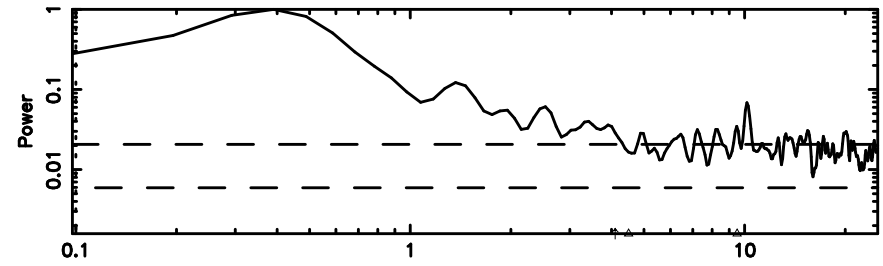

BLK: 4,SNR1: 1.2582 ,SNR2: 6.1941