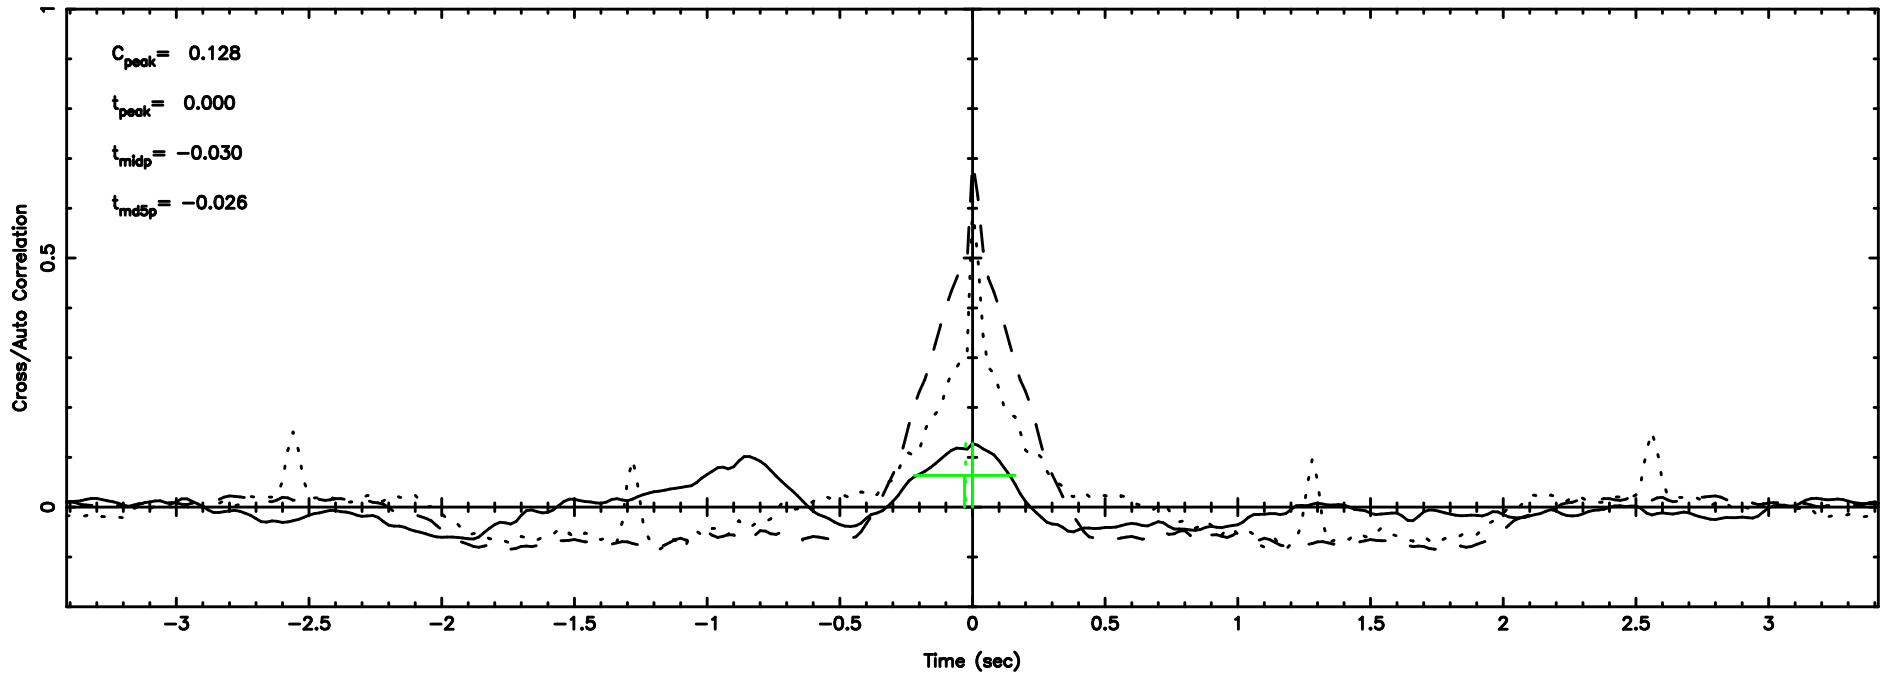

2024/06/05 21.98UT TOYOKAWA-FUJI

F20240606065714

BLK:11,SNR1: 1.3441 ,SNR2: 10.327

Frequency (Hz)

T20240606065712

BLK:19,SNR1: 19.748 ,SNR2: 35.390

Frequency (Hz)

3C2