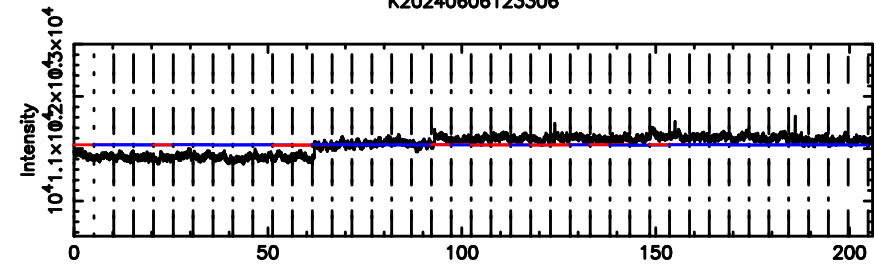

Frequency (Hz)

K20240606123306