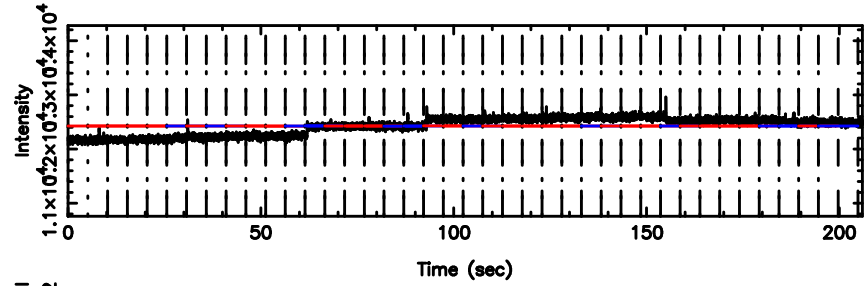

Frequency (Hz)

K20240606155911