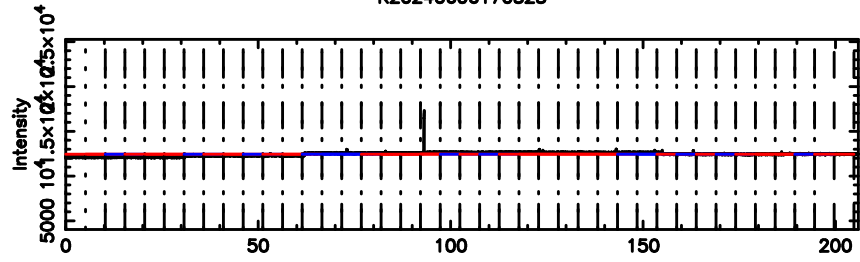

Frequency (Hz)

K20240606170325