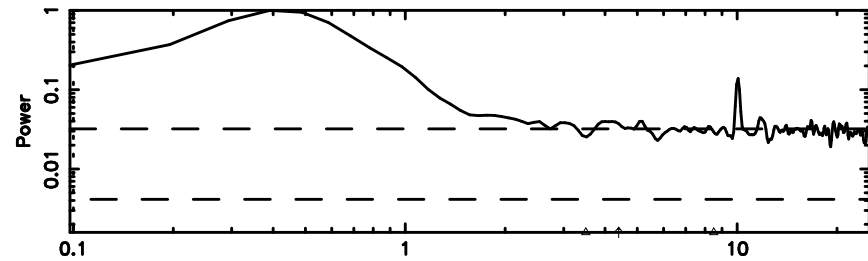

BLK:20,SNR1: 0.83467 ,SNR2: 3.7702