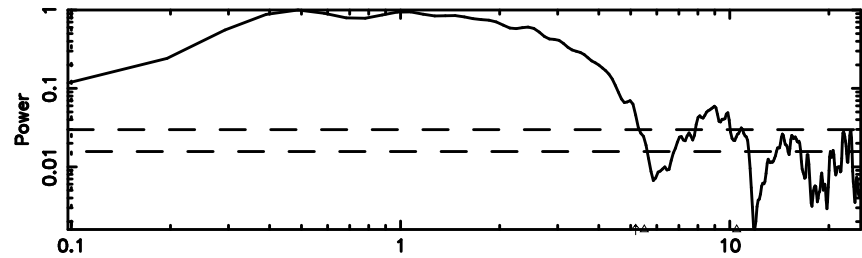

BLK: 3,SNR1: 3.6106 ,SNR2: 15.159