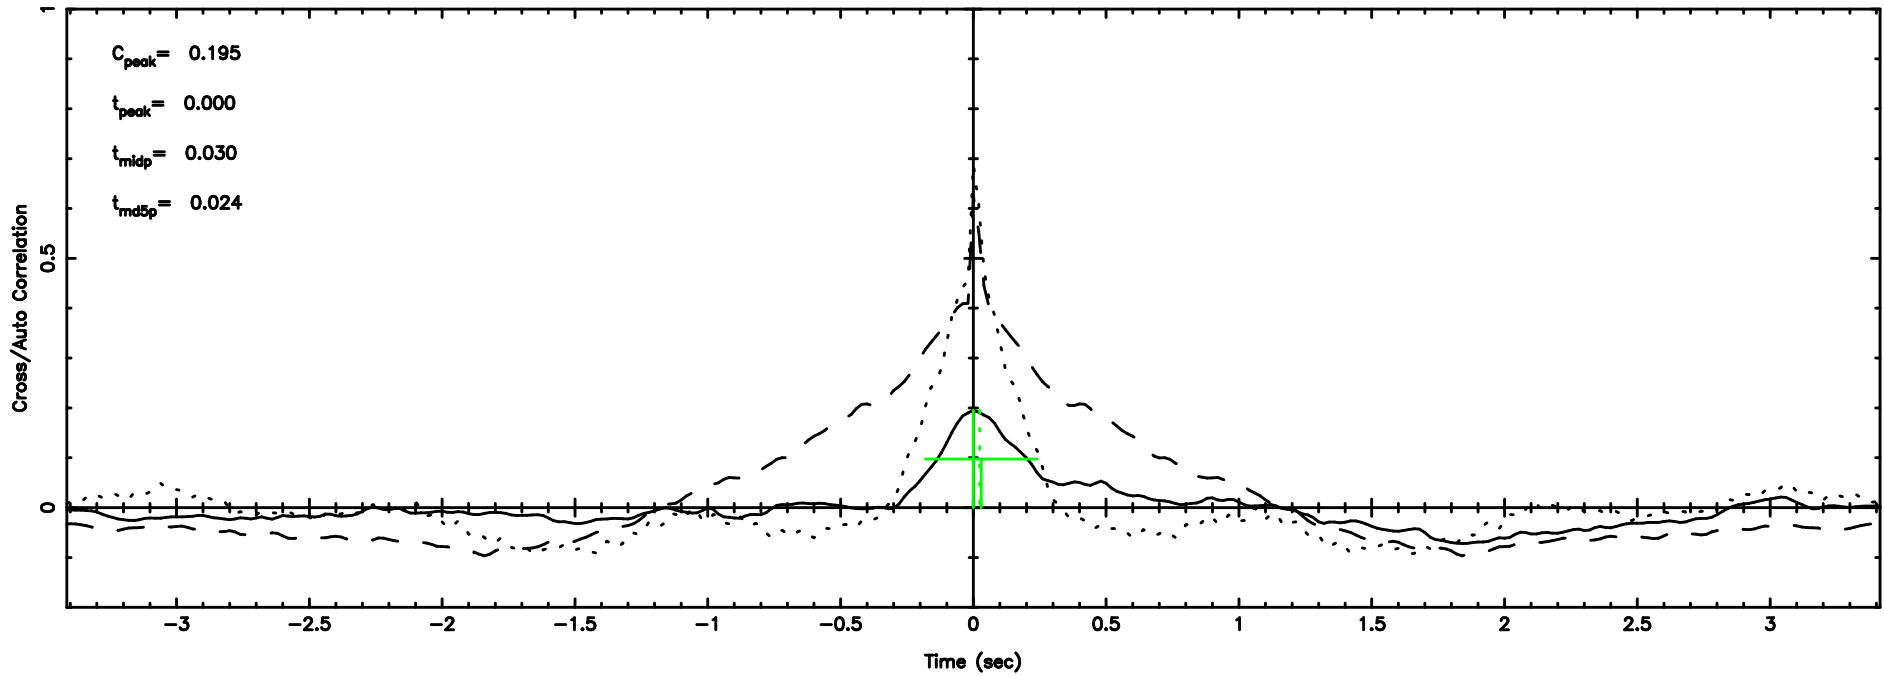

F20240606062735

BLK:19,SNR1: 6.3841 ,SNR2: 15.366

Frequency (Hz)

2334+085 2024/06/05 21.49UT TOYOKAWA-FUJI

T20240606062733

BLK:20,SNR1: 6.6504 ,SNR2: 24.454

Frequency (Hz)

K20240606062730