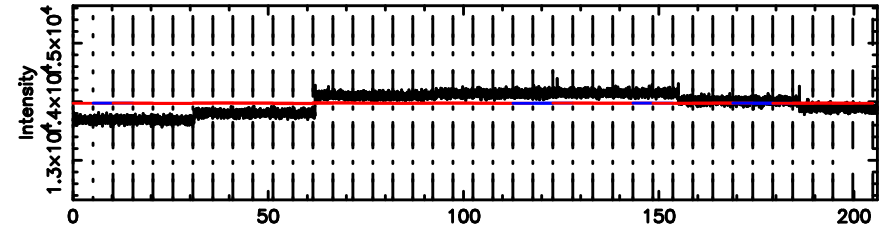

Frequency (Hz)

3C12 2024/06/05 22.42UT FUJI -KISO

K20240606072321