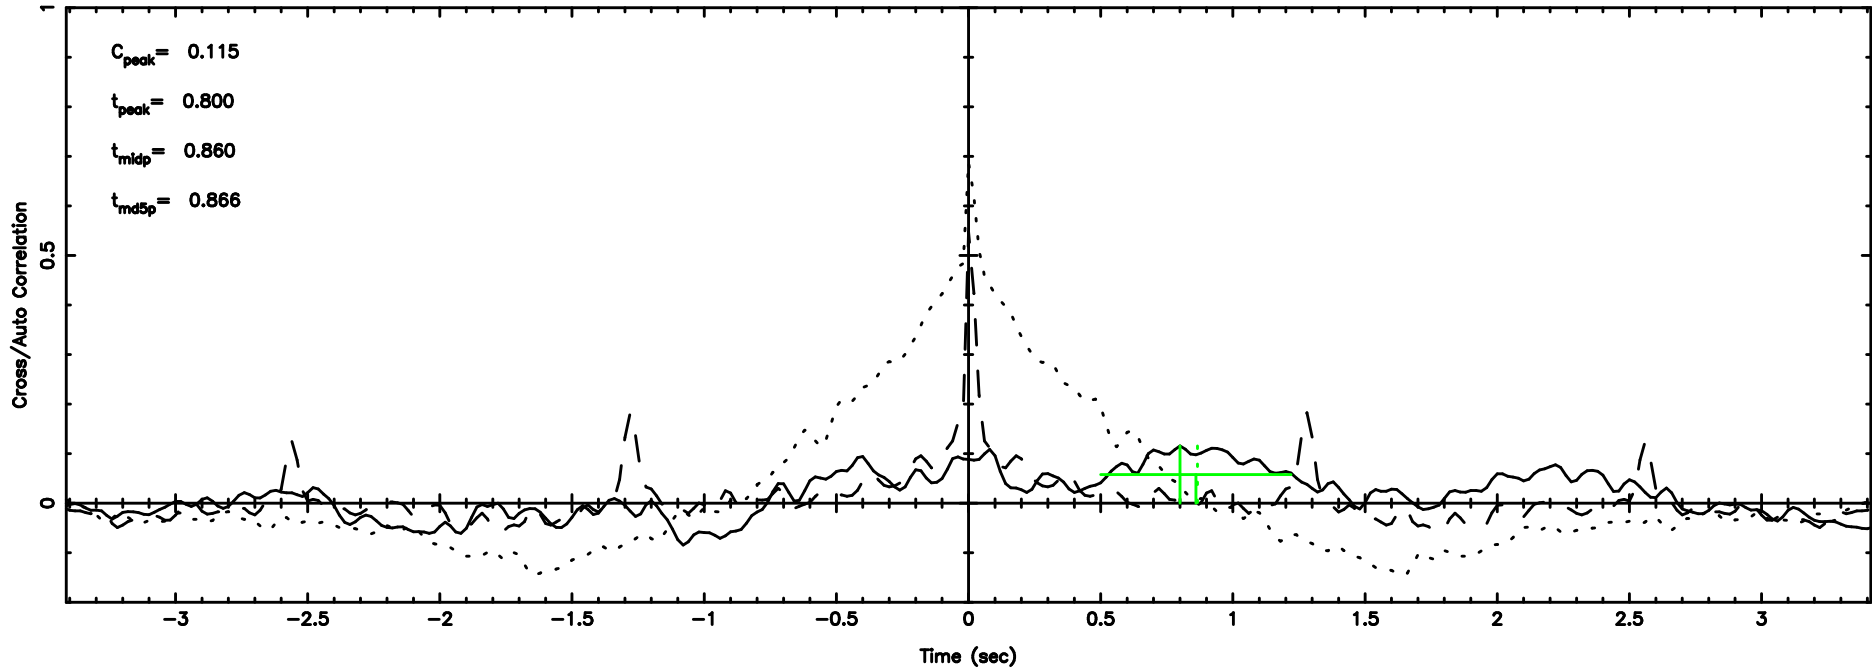

F20240606090709

BLK: 3,SNR1: 0.81601E-02,SNR2: 0.76062

K20240606090704

BLK: 3,SNR1: 2.6259 ,SNR2: 8.2585

0213+178 2024/06/06 0.15UT FUJI -KISO