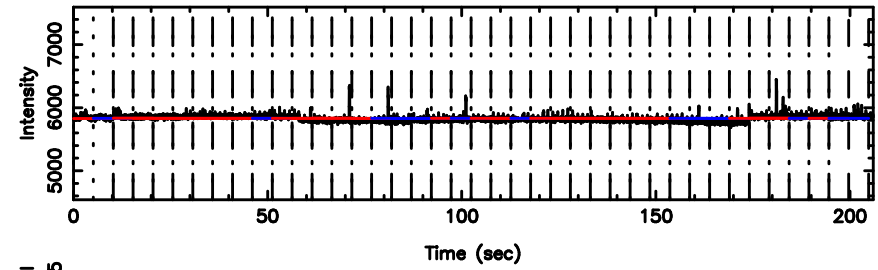

BLK: 4,SNR1: 0.98648 ,SNR2: 6.0680

0411+05 2024/06/06 2.11UT FUJI -KISO

T20240606111541

BLK:12,SNR1: 9.0020 ,SNR2: 41.216

0422+178 2024/06/06 2.29UT TOYOKAWA-FUJI

F20240606111543

BLK:12,SNR1: 1.7546 ,SNR2: 4.5099