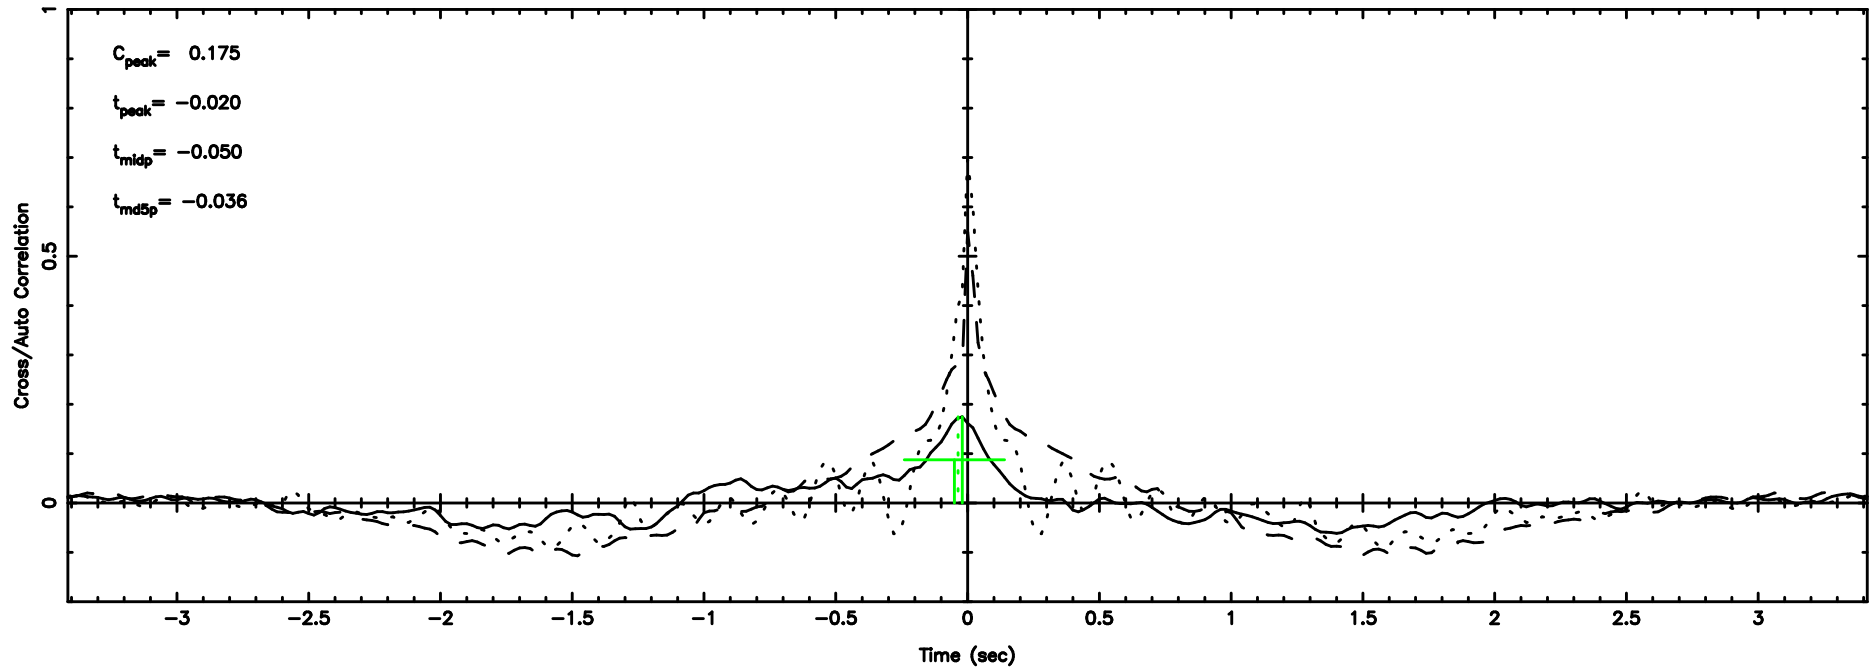

BLK: 4,SNR1: 0.98648 ,SNR2: 6.0680

0411+05 2024/06/06 2.11UT FUJI -KISO

T20240606111541

BLK:12,SNR1: 9.0020 ,SNR2: 41.216

0422+178 2024/06/06 2.29UT TOYOKAWA-FUJI

F20240606111543

BLK:12,SNR1: 1.7546 ,SNR2: 4.5099