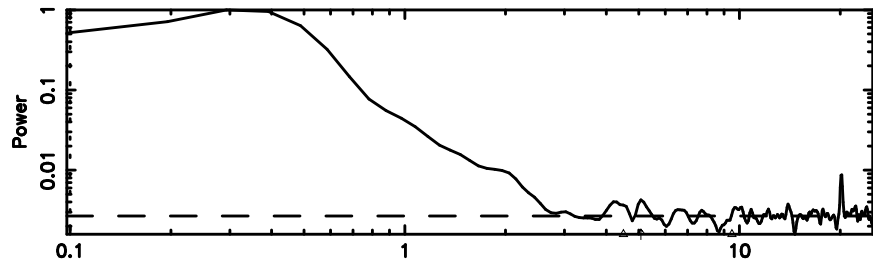

Frequency (Hz)

2325+269 2024/06/05 21.34UT FUJI -KISO

K20240606061849

BLK:32,SNR1: 8.5689 ,SNR2: 21.475

Frequency (Hz)

T20240606062733

BLK:19,SNR1: 7.9888 ,SNR2: 31.810

Frequency (Hz)