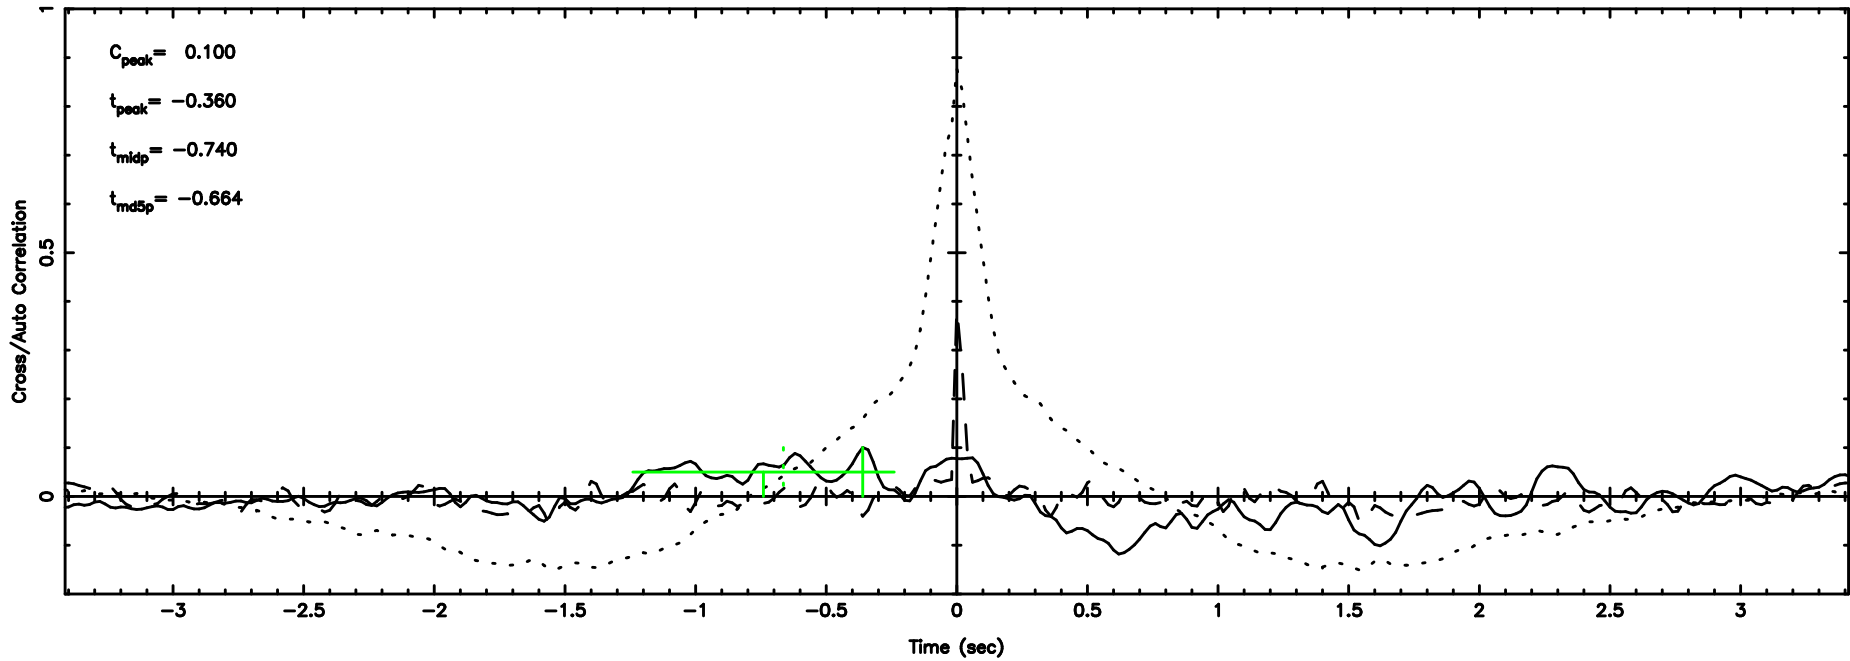

Frequency (Hz)

K20240606170325

BLK: 2,SNR1: 4.7008 ,SNR2: 17.662

Frequency (Hz)

1011+110 2024/06/06 8.09UT TOYOKAWA-KISO

F20240606170330

BLK:13,SNR1: 2.0557 ,SNR2: 9.0899

Frequency (Hz)