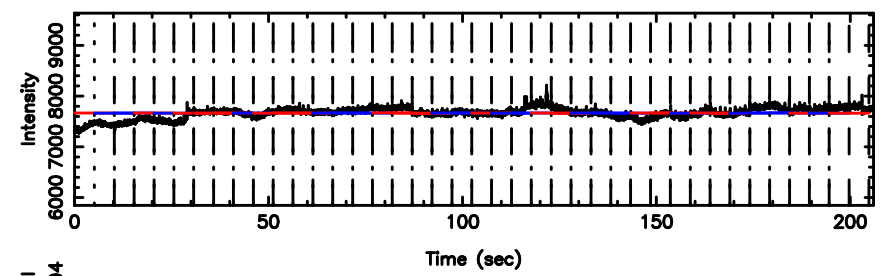

F20240606122452