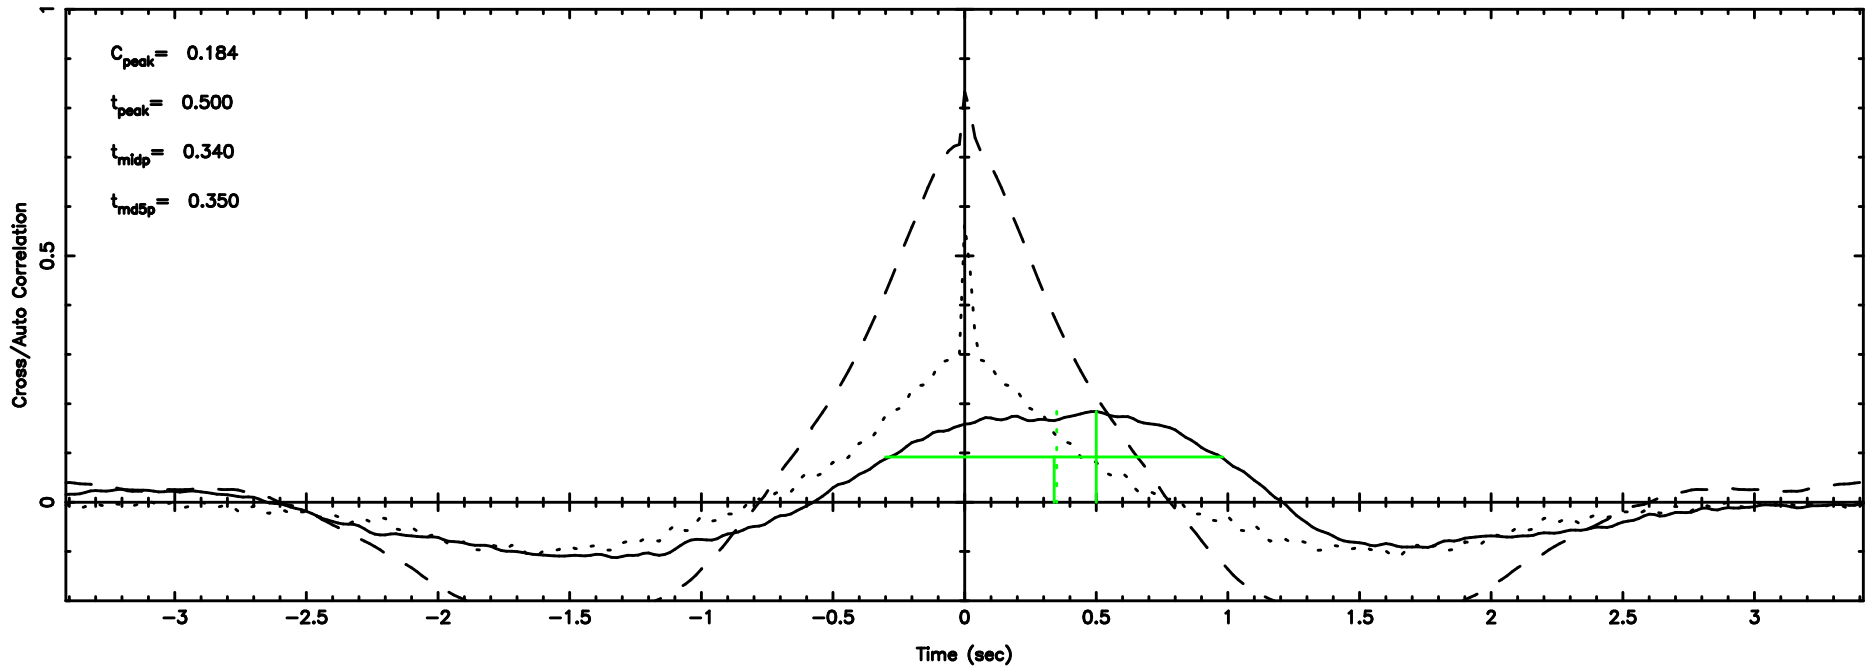

T20240606122450

BLK:21,SNR1: 5.7065 ,SNR2: 31.259

K20240606122447

BLK:21,SNR1: 0.74809 ,SNR2: 2.7879

0531+194 2024/06/06 3.44UT TOYOKAWA-KISO

F20240606122452

BLK:26,SNR1: 0.72469 ,SNR2: 2.0915

K20240606122447