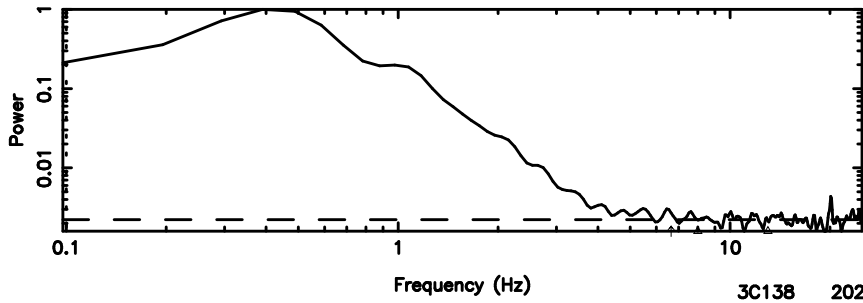

K20240606112306

BLK:20,SNR1: 0.83467 ,SNR2: 3.7702

Frequency (Hz)

3C119 2024/06/06 2.41UT FUJI -KISO

T20240606121116

BLK:23,SNR1: 12.363 ,SNR2: 37.486

F20240606121118

BLK:23,SNR1: 0.57873 ,SNR2: 2.9131