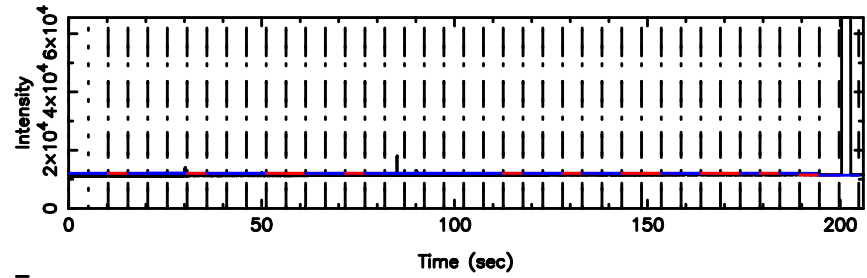

K20240606153129

BLK:20,SNR1: 89.364 ,SNR2: 108.61

Frequency (Hz)

0839-071 2024/06/06 6.55UT TOYOKAWA-KISO

F20240606153134

BLK:26,SNR1: 2.3724 ,SNR2: 5.8768

Frequency (Hz)

K20240606153129