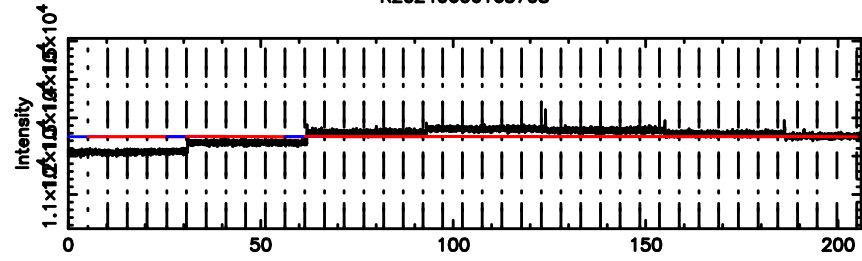

3C237 2024/06/06 7.98UT TOYOKAWA-FUJI

T20240606165711

BLK: 3,SNR1: 0.13714 ,SNR2: 1.3320

Frequency (Hz)

K20240606165708

BLK: 3,SNR1: 2.0733 ,SNR2: 12.543

Frequency (Hz)

3C237 2024/06/06 7.98UT TOYOKAWA-KISO