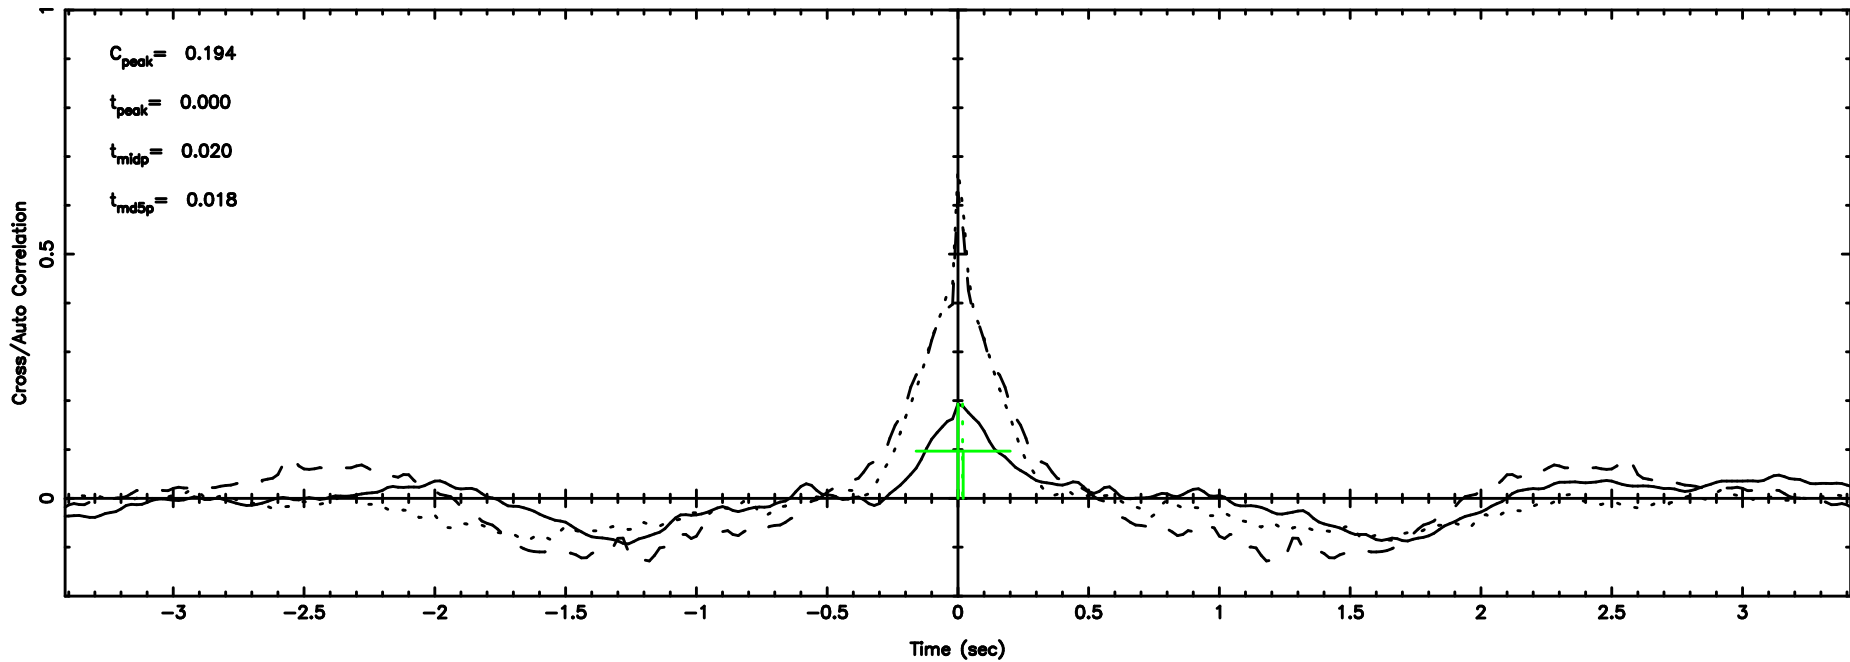

3C222 2024/06/06 7.46UT TOYOKAWA-KISO

F20240606162551

BLK:11,SNR1: 1.2120 ,SNR2: 6.2934

Frequency (Hz)

K20240606162546

BLK:11,SNR1: 3.8540 ,SNR2: 10.038

Frequency (Hz)

3C222 2024/06/06 7.46UT FUJI -KISO