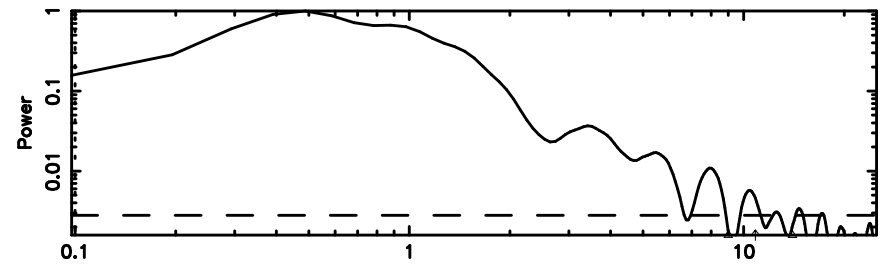

T20240606070433

BLK:37,SNR1: 13.449 ,SNR2: 24.026

Frequency (Hz)

K20240606070430

BLK:37,SNR1: 18.063 ,SNR2: 33.611

Frequency (Hz)

0011+344 2024/06/05 22.10UT TOYOKAWA-KISO

F20240606070435