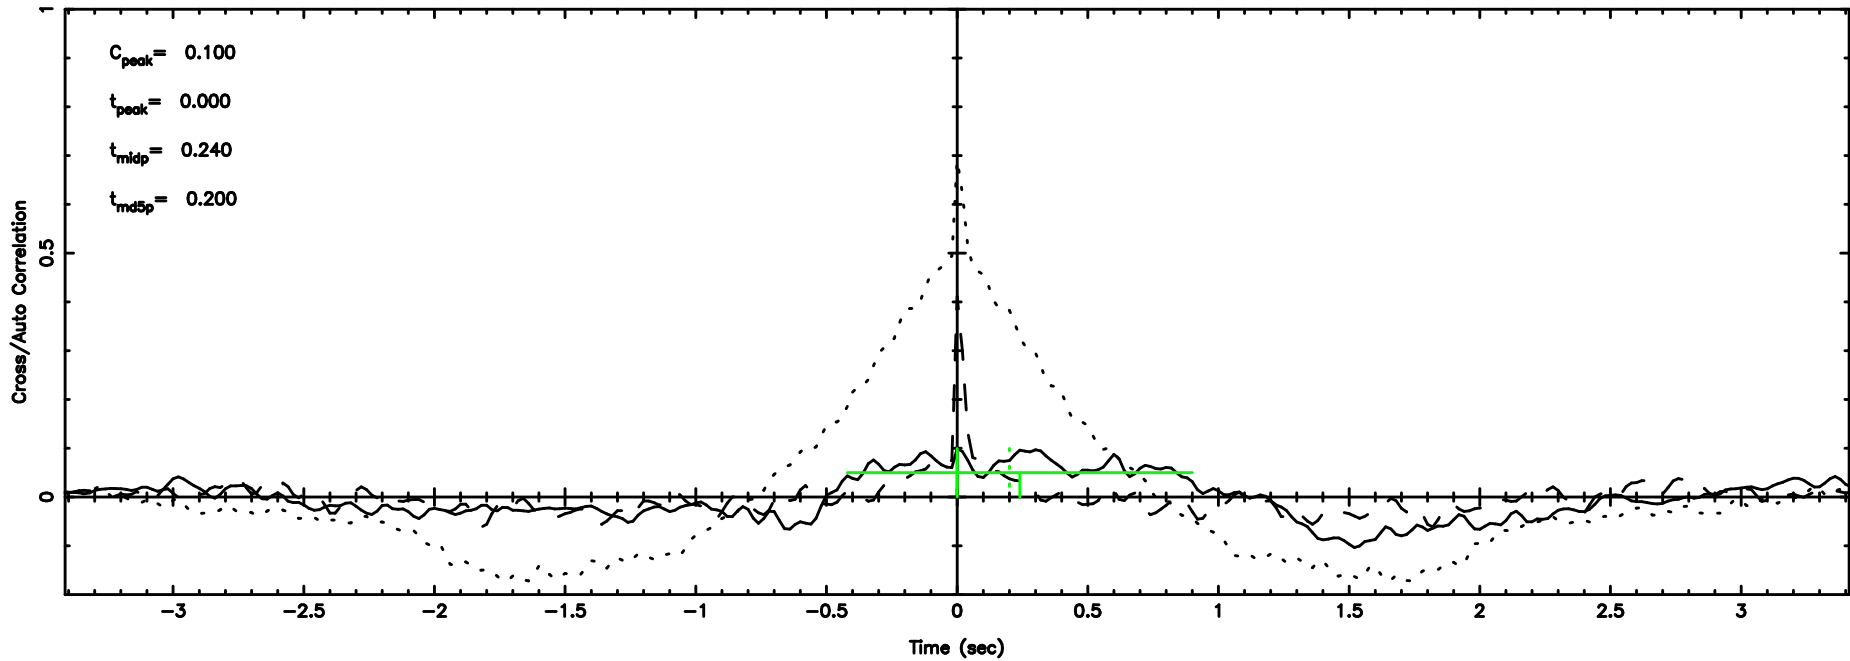

3C237 2024/06/06 7.98UT TOYOKAWA-FUJI

T20240606165711

BLK: 3,SNR1: 0.13714 ,SNR2: 1.3320

Frequency (Hz)

K20240606165708

BLK: 3,SNR1: 2.0733 ,SNR2: 12.543

Frequency (Hz)

3C237 2024/06/06 7.98UT TOYOKAWA-KISO