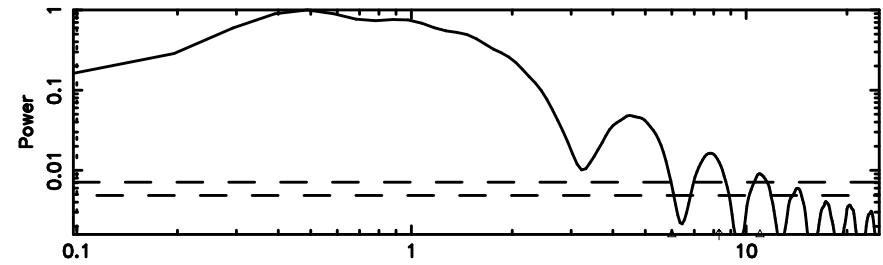

BLK:30,SNR1: 8.4688 ,SNR2: 15.077

Frequency (Hz)

K20240606061849

BLK:30,SNR1: 8.6150 ,SNR2: 21.589

Frequency (Hz)

2325+269 2024/06/05 21.34UT TOYOKAWA-KISO

F20240606061853

BLK:32,SNR1: 6.5316 ,SNR2: 16.194