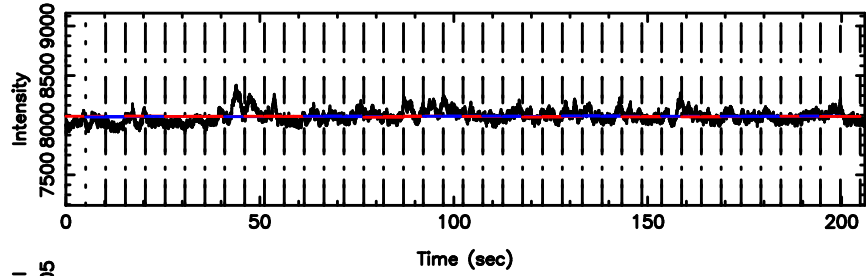

T20240606122450