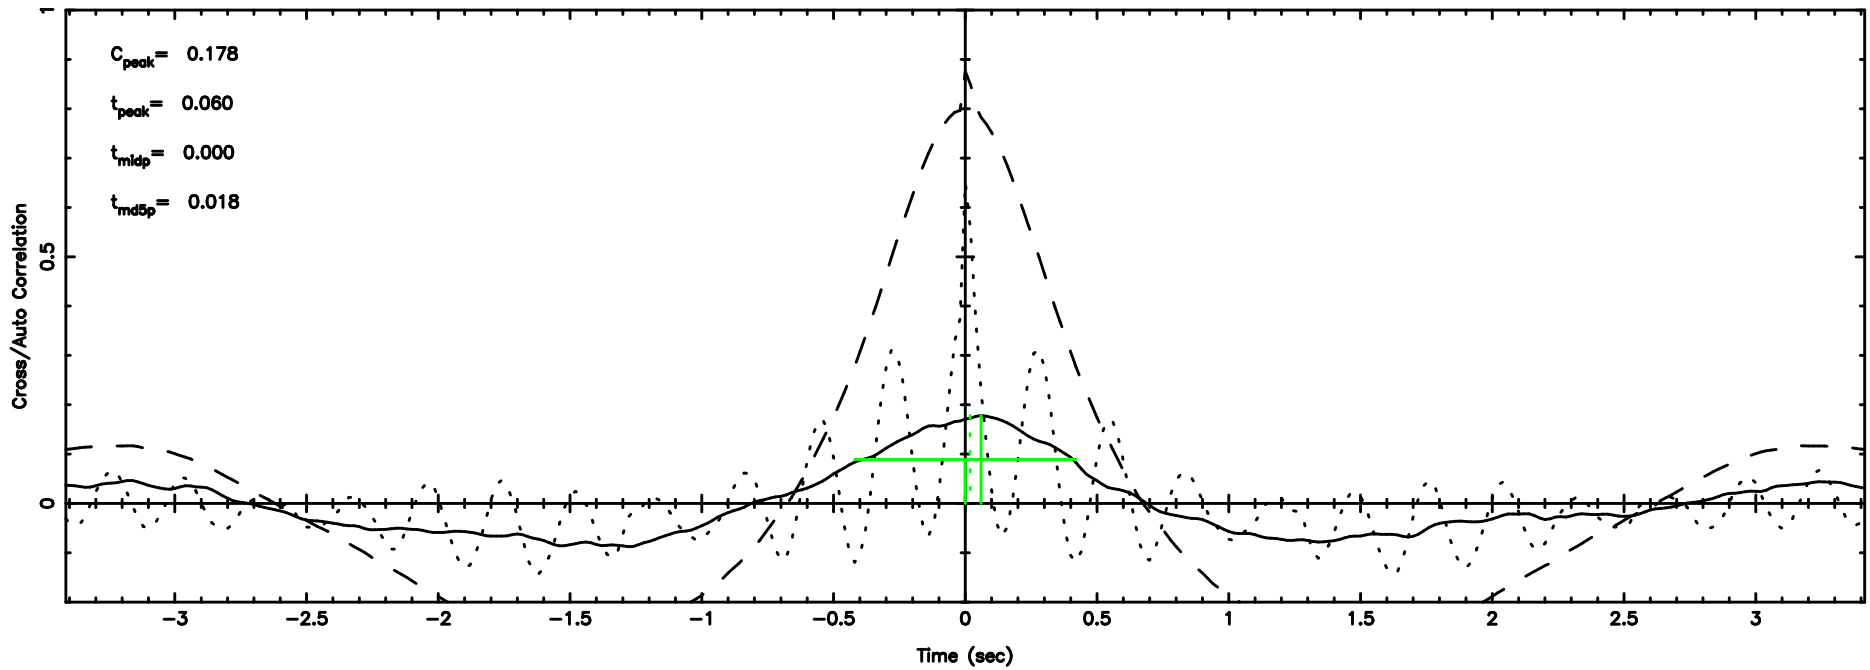

BLK:20,SNR1: 4.4743 ,SNR2: 18.686

0422+178 2024/06/06 2.29UT FUJI -KISO

T20240606112309

BLK:20,SNR1: 5.4567 ,SNR2: 44.498

F20240606112311

BLK:20,SNR1: 1.3578 ,SNR2: 6.4925

3C119 2024/06/06 2.41UT TOYOKAWA-FUJI