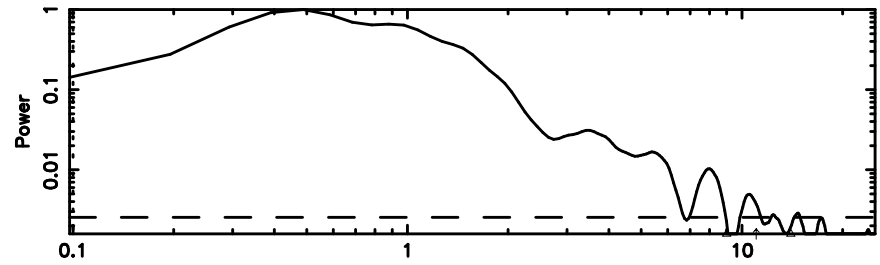

F20240606064118

BLK:30,SNR1: 11.875 ,SNR2: 22.610

Frequency (Hz)

K20240606064113

BLK:30,SNR1: 20.075 ,SNR2: 36.675

Frequency (Hz)

2347-02 2024/06/05 21.72UT FUJI -KISO

T20240606064809