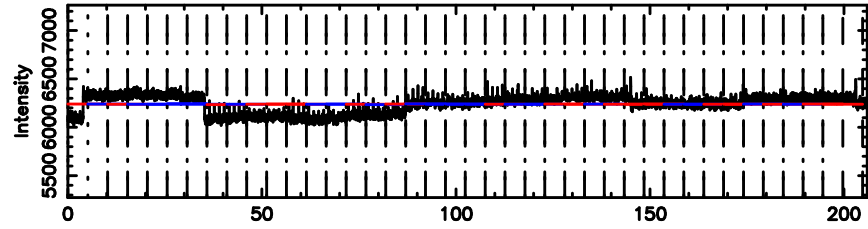

T20240606112309

BLK:37,SNR1: 5.3070 ,SNR2: 15.308

K20240606112306

BLK:37,SNR1: 0.87477 ,SNR2: 3.4876

3C119 2024/06/06 2.41UT TOYOKAWA-KISO

F20240606112311

BLK:20,SNR1: 1.0974 ,SNR2: 5.0279

Frequency (Hz)