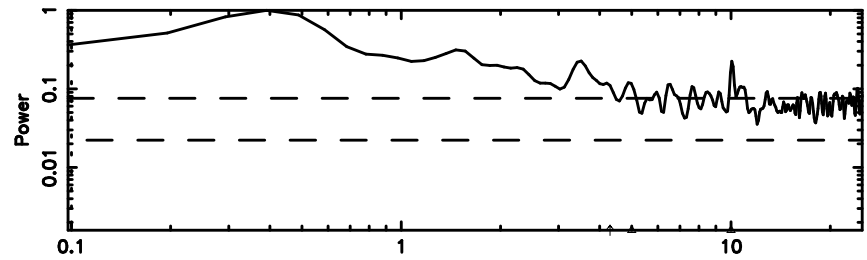

BLK: 6,SNR1: 0.45204 ,SNR2: 2.3670