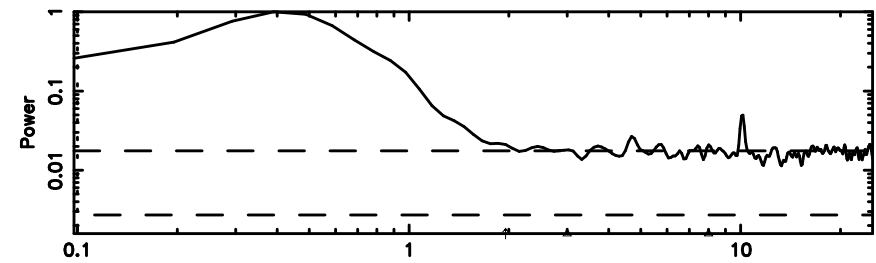

BLK:28,SNR1: 1.4426 ,SNR2: 15.438