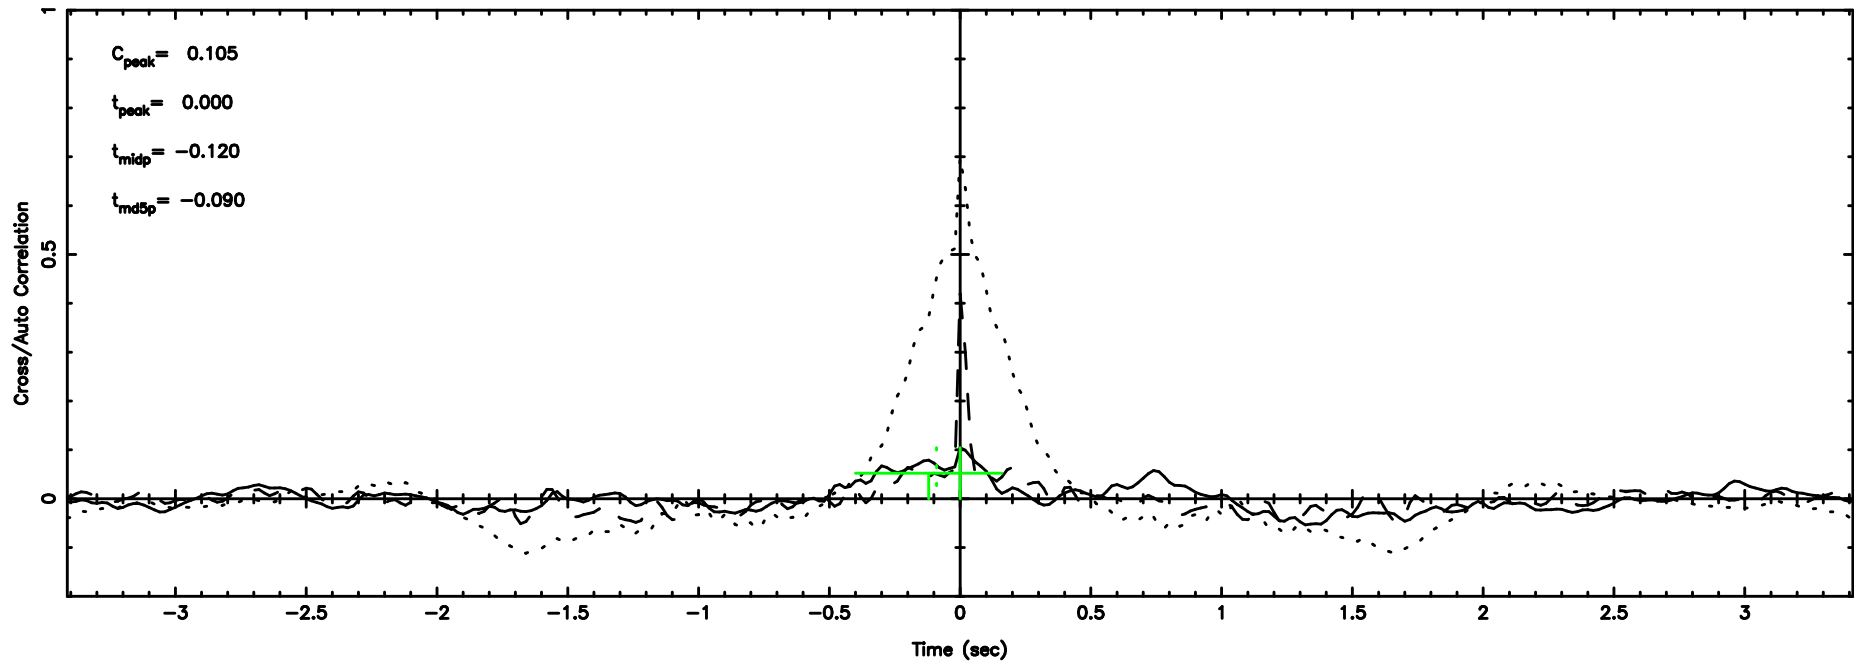

Frequency (Hz)

3C222 2024/06/06 7.46UT TOYOKAWA-FUJI