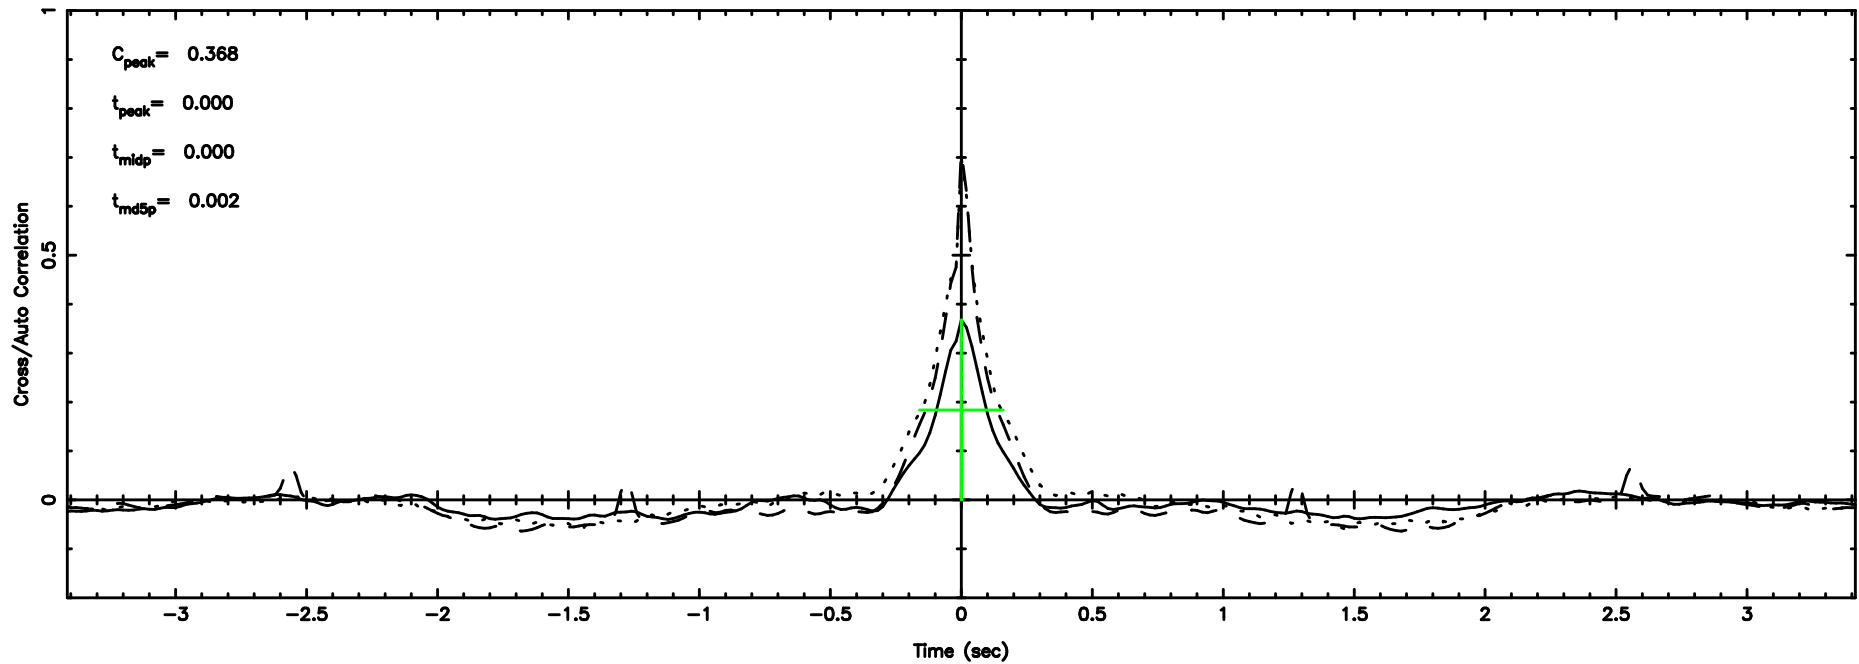

Frequency (Hz)

0839-071 2024/06/06 6.55UT FUJI -KISO