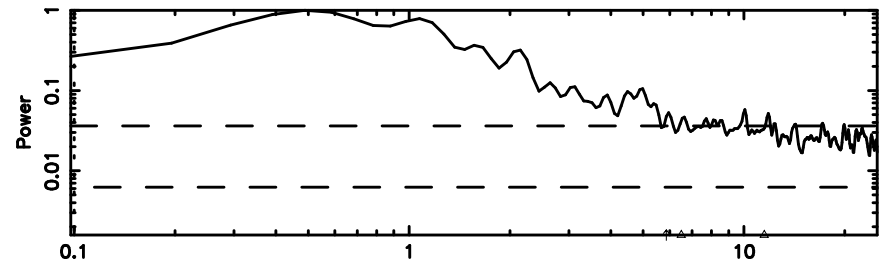

BLK:14,SNR1: 1.6051 ,SNR2: 5.8725