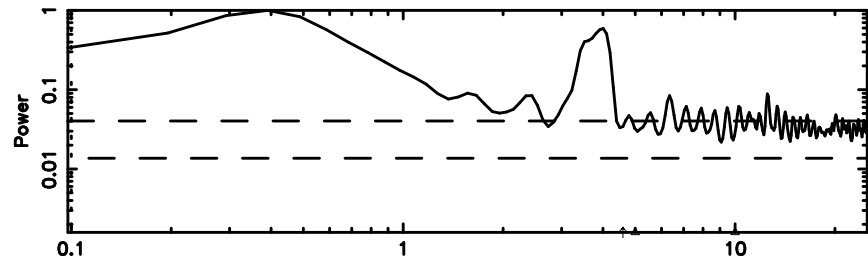

T20240606112309

BLK:37,SNR1: 5.3070 ,SNR2: 15.308

K20240606112306

BLK:37,SNR1: 0.87477 ,SNR2: 3.4876

3C119 2024/06/06 2.41UT TOYOKAWA-KISO

F20240606112311

BLK:20,SNR1: 1.0974 ,SNR2: 5.0279

Frequency (Hz)