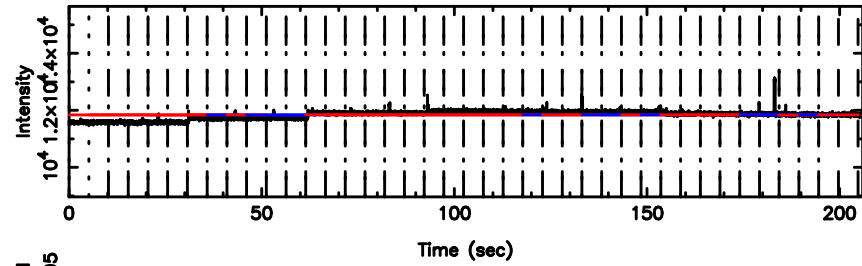

Frequency (Hz)

K20240606162546

BLK:11,SNR1: 3.8540 ,SNR2: 10.038