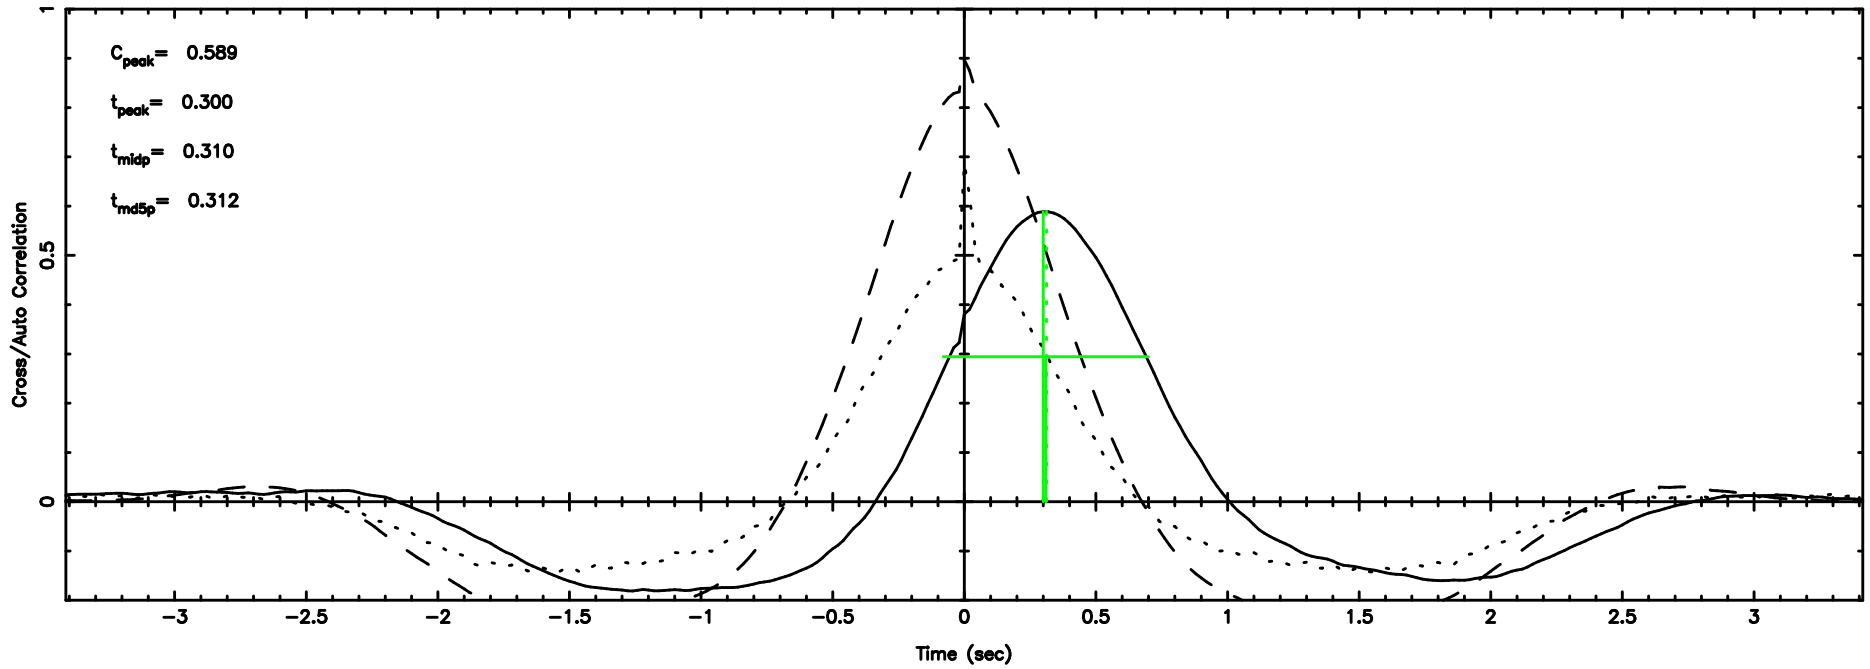

T20240606123309

BLK:37,SNR1: 8.2775 ,SNR2: 38.225

K20240606123306

BLK:37,SNR1: 1.5014 ,SNR2: 11.336

3C147 2024/06/06 3.58UT TOYOKAWA-KISO

F20240606123311

BLK:28,SNR1: 0.23328 ,SNR2: 4.3775

Frequency (Hz)