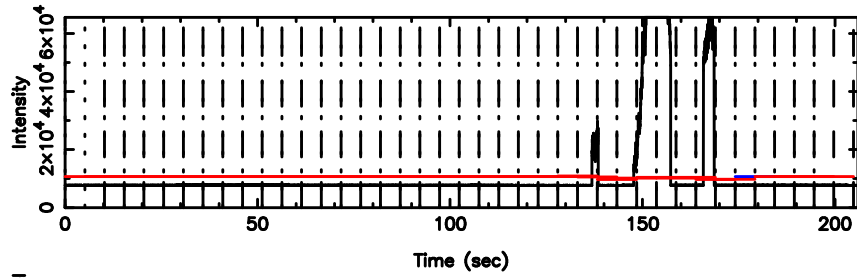

F20240606165713