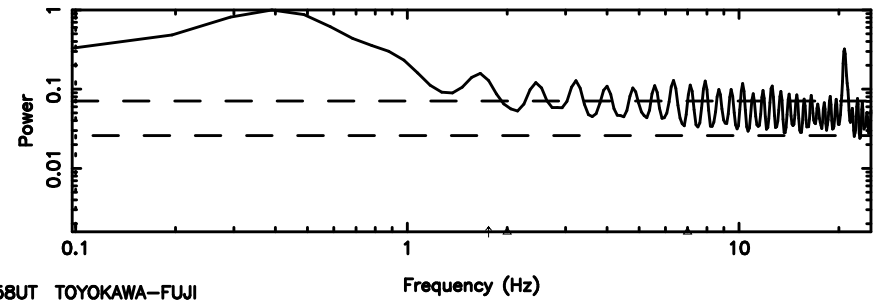

BLK:26,SNR1: 0.84570 ,SNR2: 2.4624

0531+194 2024/06/06 3.44UT FUJI -KISO

T20240606123309

BLK:34,SNR1: 8.1357 ,SNR2: 48.854

F20240606123311

BLK:34,SNR1: 0.20898 ,SNR2: 4.1476

3C147 2024/06/06 3.58UT TOYOKAWA-FUJI