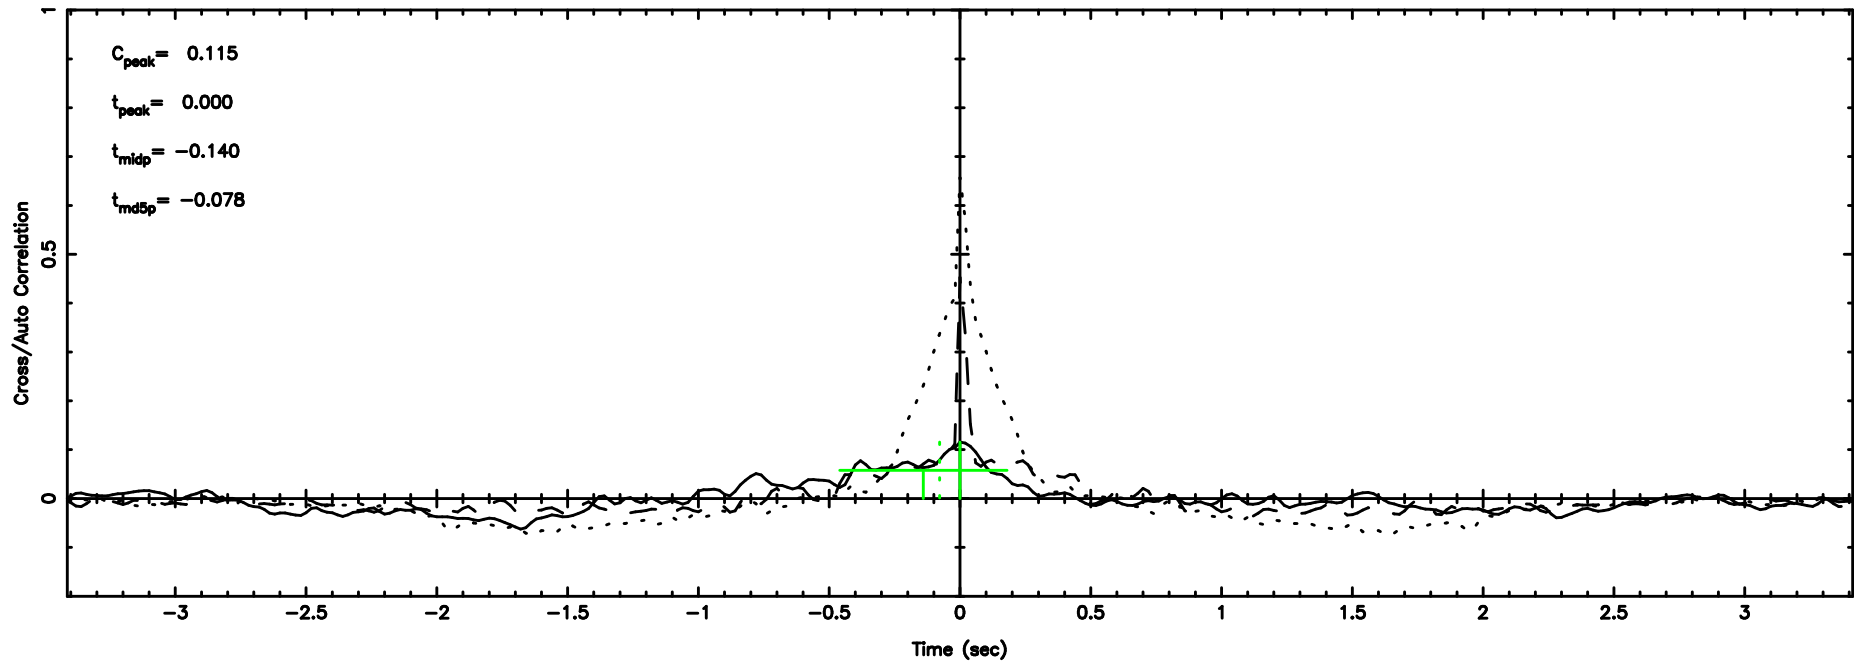

Frequency (Hz)

3C222 2024/06/06 7.46UT TOYOKAWA-KISO