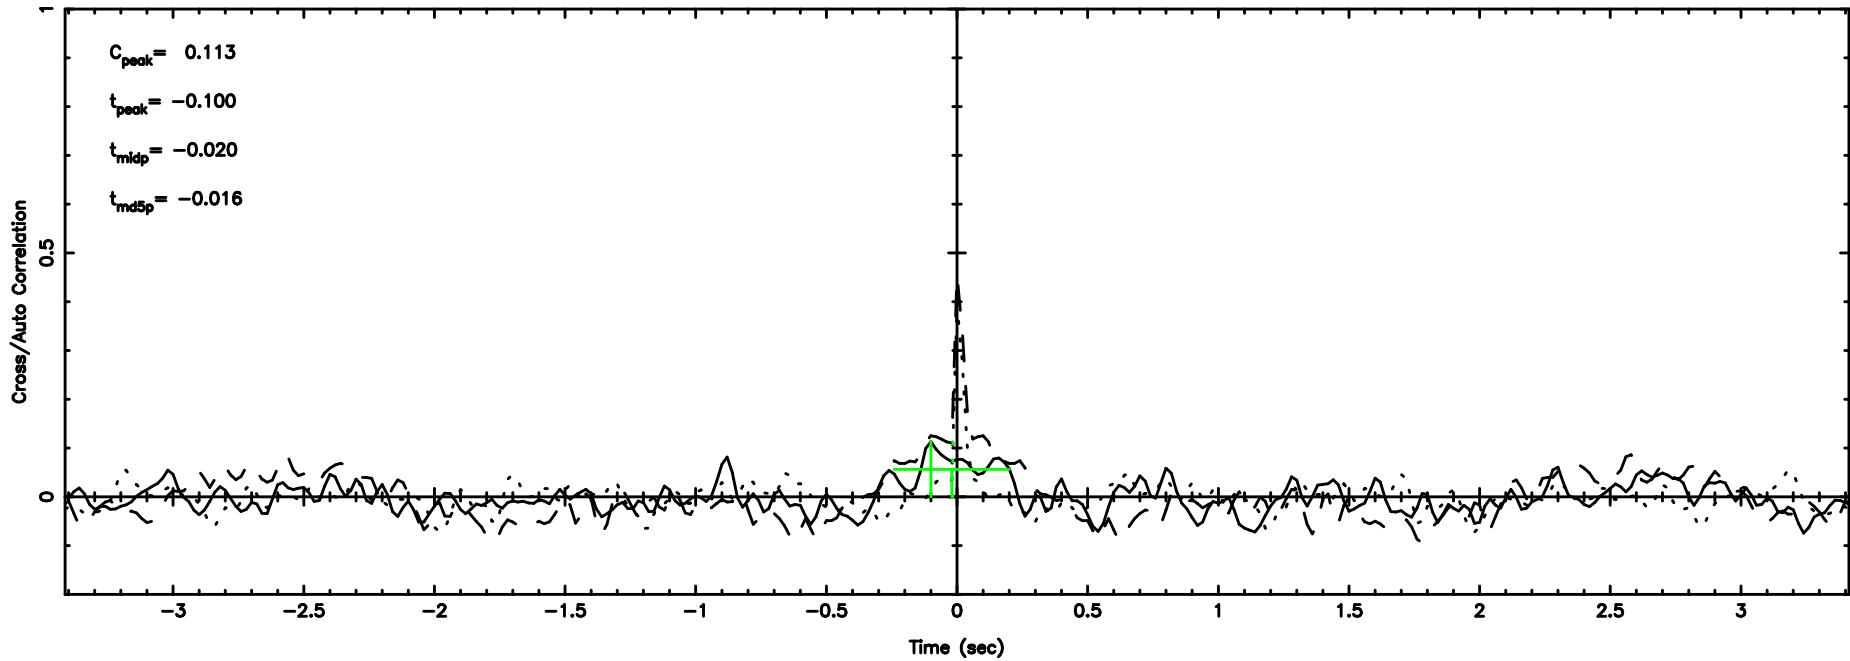

Frequency (Hz)

3C237 2024/06/06 7.98UT FUJI -KISO