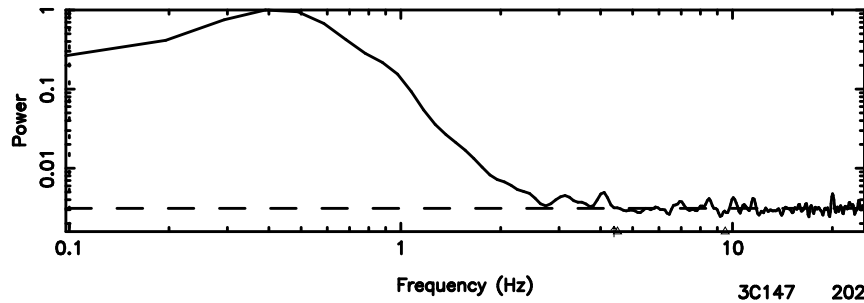

BLK:37,SNR1: 8.2775 ,SNR2: 38.225