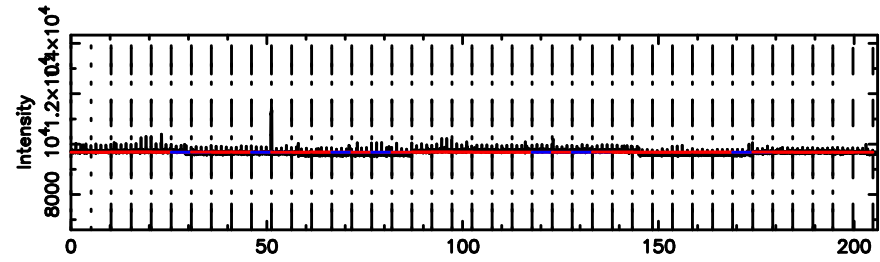

T20240606053641

BLK: 7,SNR1: 0.22197 ,SNR2: 0.69090

Frequency (Hz)

F20240606053643

BLK: 7,SNR1: 2.0809 ,SNR2: 9.7562

Frequency (Hz)

2243+394 2024/06/05 20.64UT TOYOKAWA-FUJI

T20240606053641