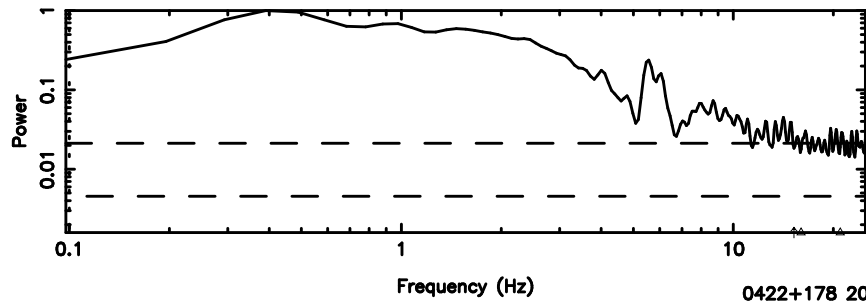

T20240606111541

BLK:12,SNR1: 6.9505 ,SNR2: 31.522

K20240606111538

BLK:12,SNR1: 4.9941 ,SNR2: 20.748

0422+178 2024/06/06 2.29UT TOYOKAWA-KISO

F20240606111543

BLK:20,SNR1: 4.9068 ,SNR2: 6.4294

K20240606111538