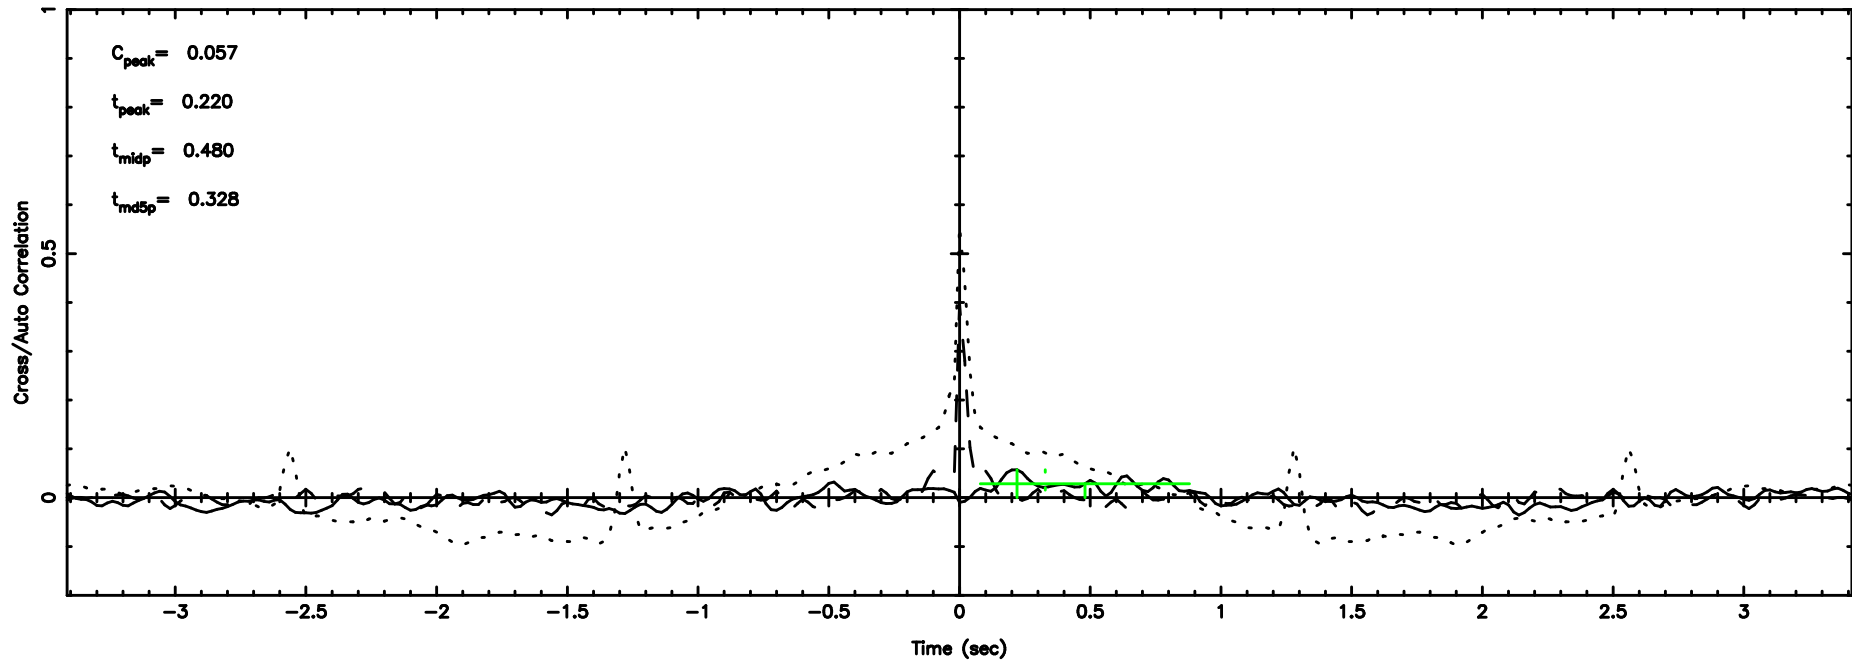

Frequency (Hz)

3C230 2024/06/06 7.71UT TOYOKAWA-FUJI