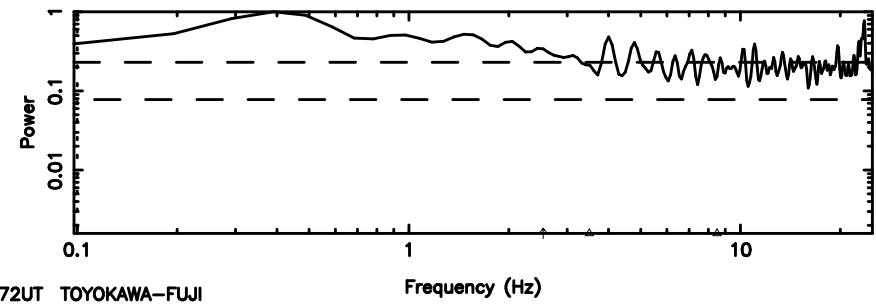

K20240606123306

BLK:28,SNR1: 1.4426 ,SNR2: 15.438

Frequency (Hz)

3C147 2024/06/06 3.58UT FUJI -KISO

T20240606124121

BLK:11,SNR1: 1.0497 ,SNR2: 3.6923

F20240606124123

BLK:11,SNR1: 0.95462E-01,SNR2: 1.1552