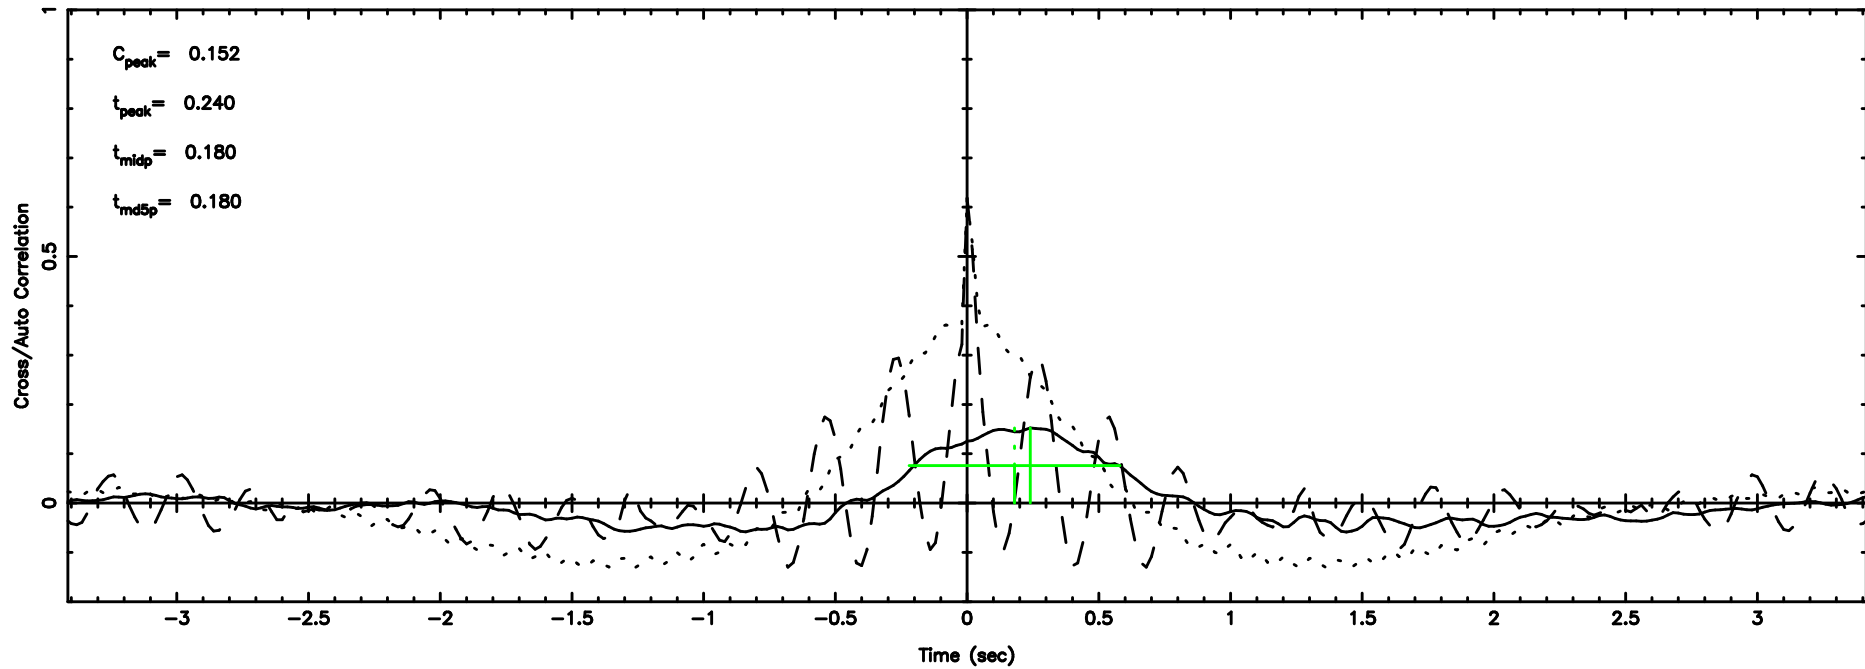

K20240606112306

BLK:20,SNR1: 0.83467 ,SNR2: 3.7702

Frequency (Hz)

3C119 2024/06/06 2.41UT FUJI -KISO

T20240606121116

BLK:23,SNR1: 12.363 ,SNR2: 37.486

F20240606121118

BLK:23,SNR1: 0.57873 ,SNR2: 2.9131