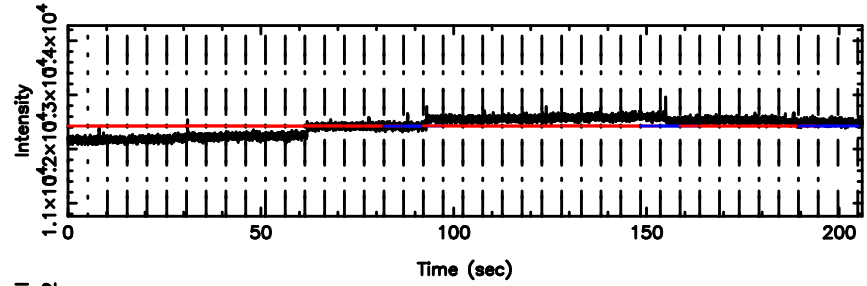

K20240606155911

BLK:12,SNR1: 0.49476 ,SNR2: 1.6076

Frequency (Hz)

3C216 2024/06/06 7.02UT TOYOKAWA-KISO

F20240606155916

BLK: 6,SNR1: 0.13061 ,SNR2: 1.3496

Frequency (Hz)

K20240606155911