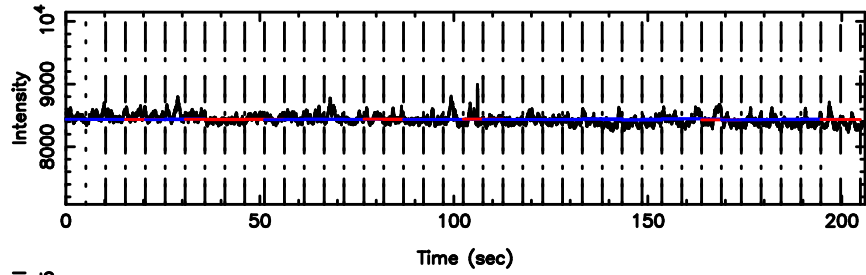

T20240606121116