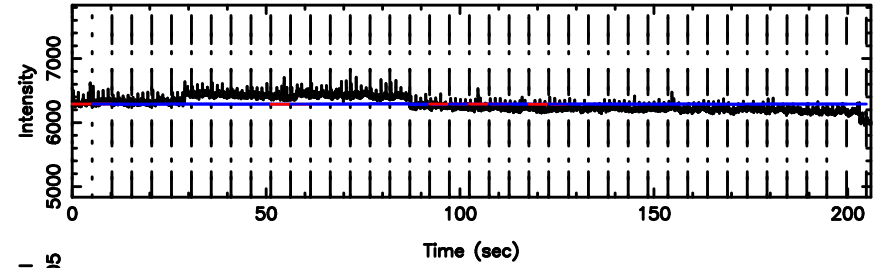

BLK:26,SNR1: 0.84570 ,SNR2: 2.4624

0531+194 2024/06/06 3.44UT FUJI -KISO

T20240606123309

BLK:34,SNR1: 8.1357 ,SNR2: 48.854

F20240606123311

BLK:34,SNR1: 0.20898 ,SNR2: 4.1476

3C147 2024/06/06 3.58UT TOYOKAWA-FUJI