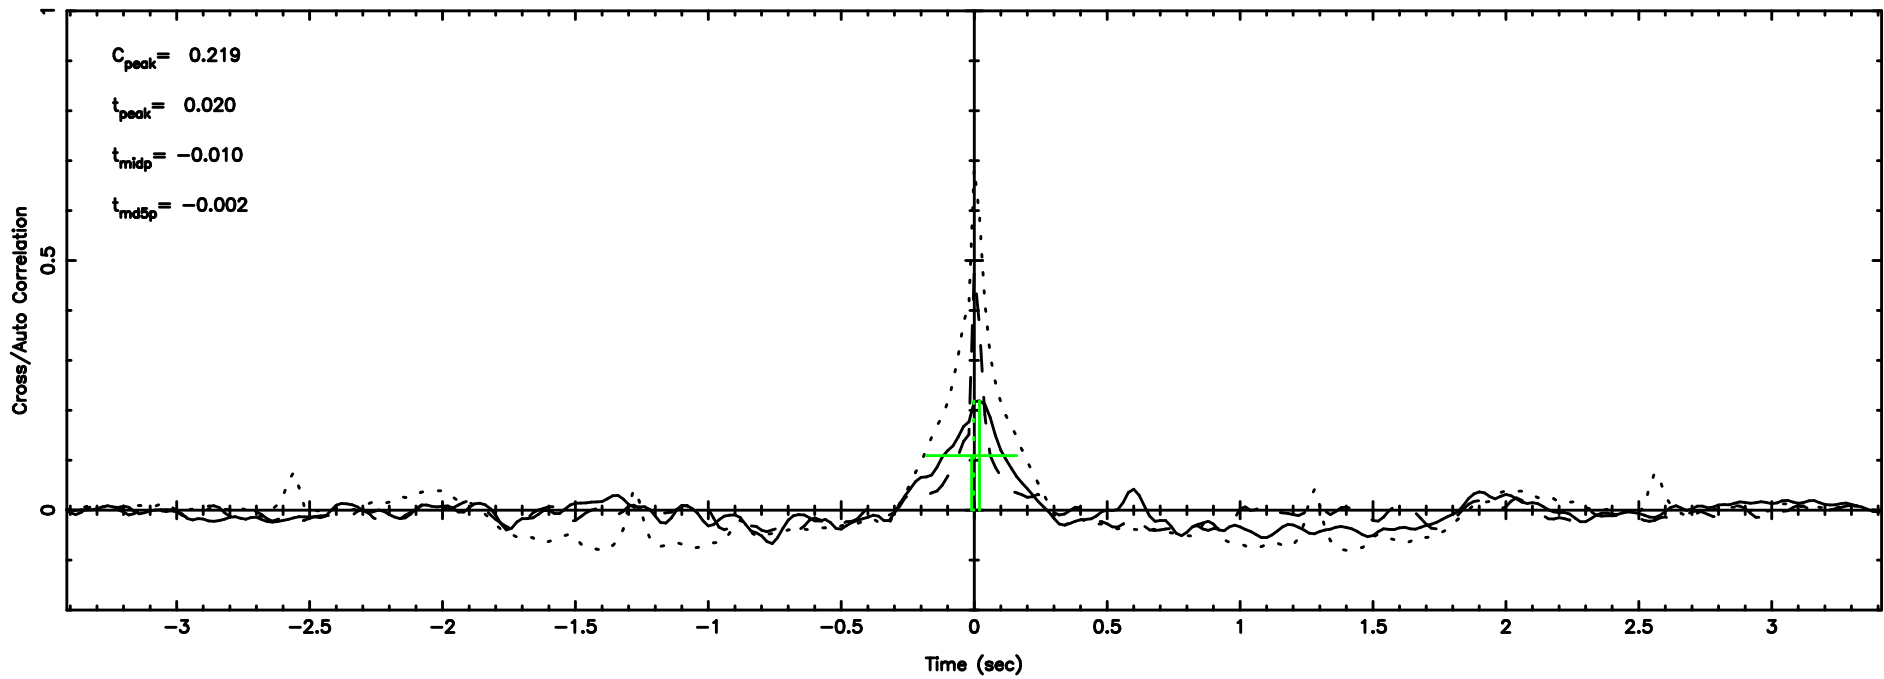

T20240606053641

BLK: 7,SNR1: 0.22197 ,SNR2: 0.69090

Frequency (Hz)

F20240606053643

BLK: 7,SNR1: 2.0809 ,SNR2: 9.7562

Frequency (Hz)

2243+394 2024/06/05 20.64UT TOYOKAWA-FUJI

T20240606053641