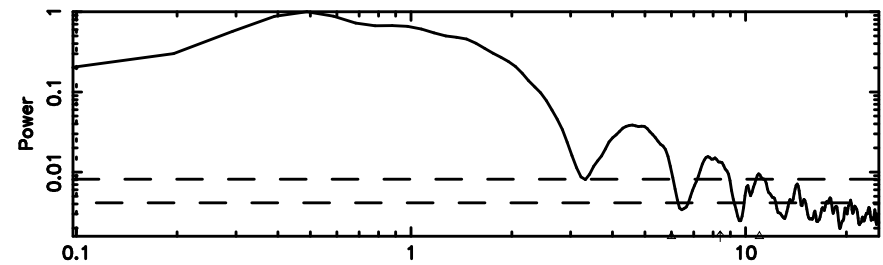

BLK:20,SNR1: 6.9619 ,SNR2: 17.278