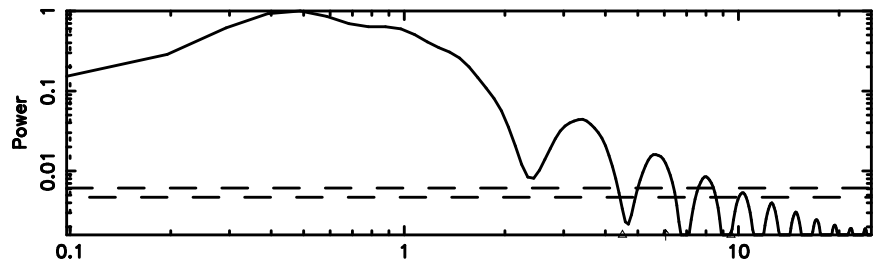

BLK:31,SNR1: 6.9687 ,SNR2: 24.601