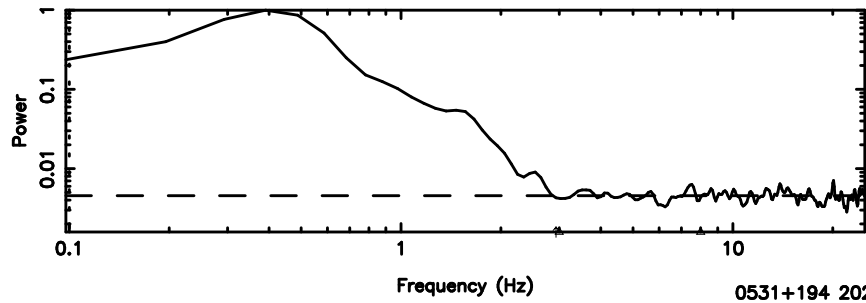

BLK:19,SNR1: 5.1058 ,SNR2: 35.767