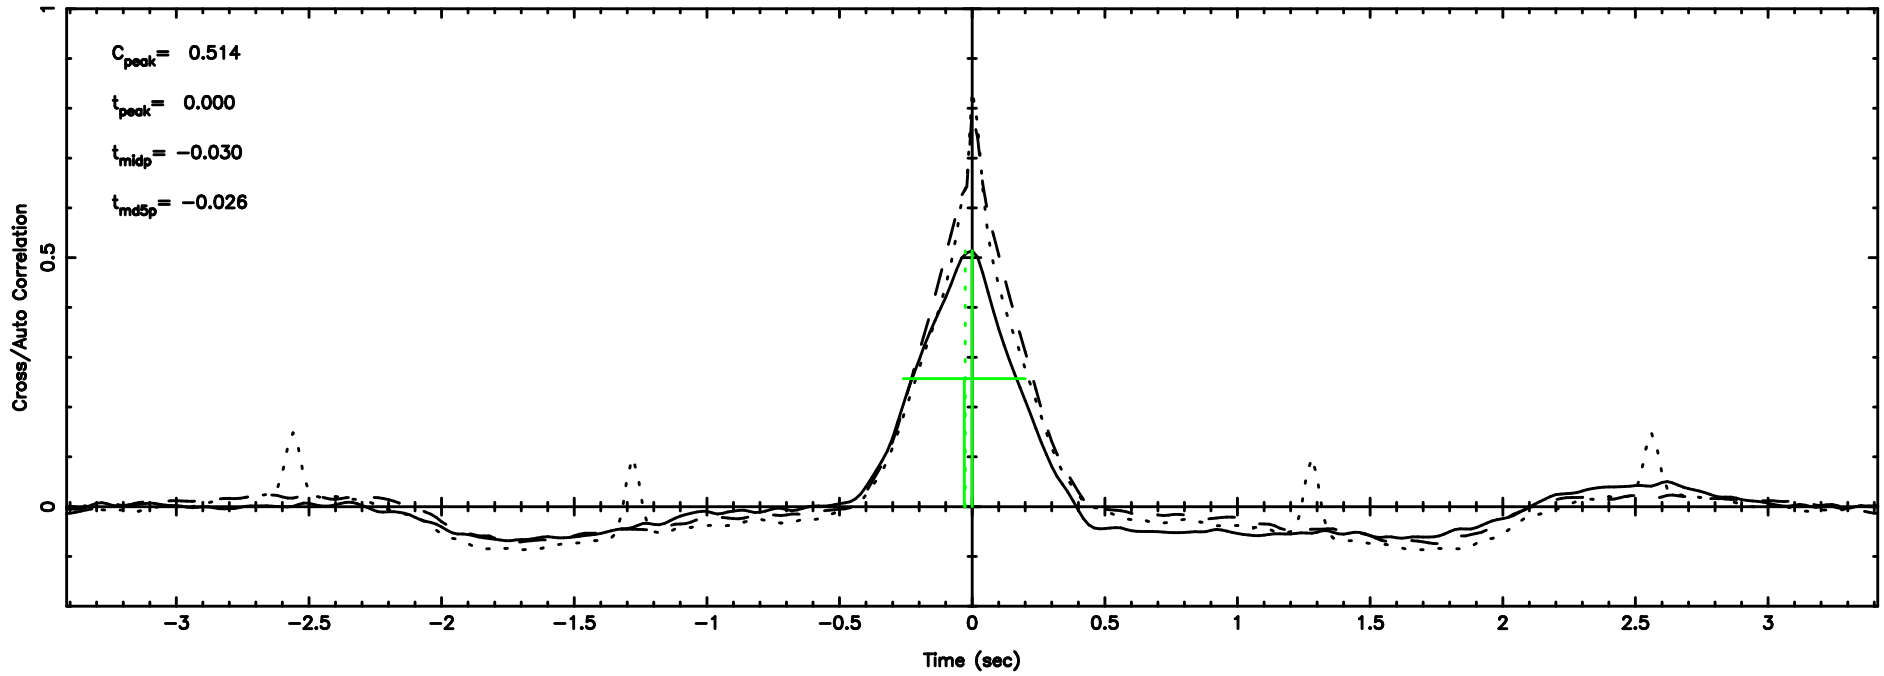

3C2 2024/06/05 21.98UT FUJI -KISO

T20240606070433

BLK:30,SNR1: 13.333 ,SNR2: 23.821

Frequency (Hz)

F20240606070435

BLK:30,SNR1: 6.9709 ,SNR2: 24.608

Frequency (Hz)

0011+344 2024/06/05 22.10UT TOYOKAWA-FUJI