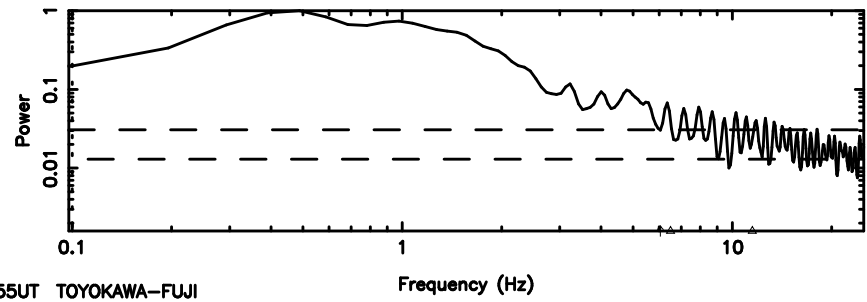

BLK:19,SNR1: 2.0400 ,SNR2: 7.2155