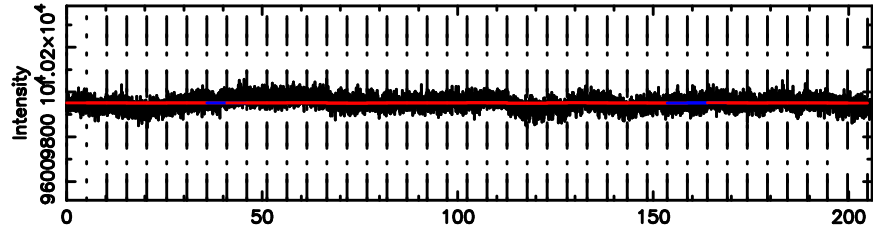

F20240606064118

BLK:30,SNR1: 11.875 ,SNR2: 22.610

Frequency (Hz)

K20240606064113

BLK:30,SNR1: 20.075 ,SNR2: 36.675

Frequency (Hz)

2347-02 2024/06/05 21.72UT FUJI -KISO

T20240606064809