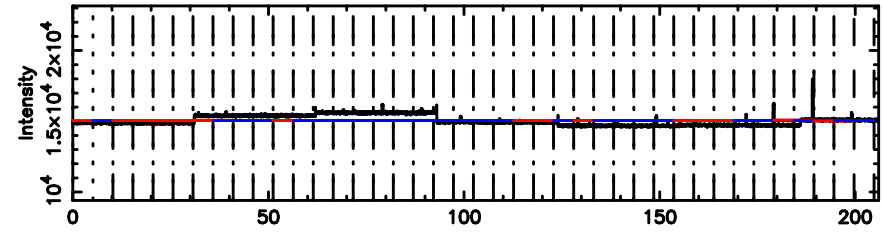

BLK:20,SNR1: 6.9619 ,SNR2: 17.278

Frequency (Hz)

2334+085 2024/06/05 21.49UT TOYOKAWA-KISO

F20240606062735

BLK:24,SNR1: 4.8085 ,SNR2: 11.577

Frequency (Hz)

K20240606062730

BLK:24,SNR1: 2.4674 ,SNR2: 11.542