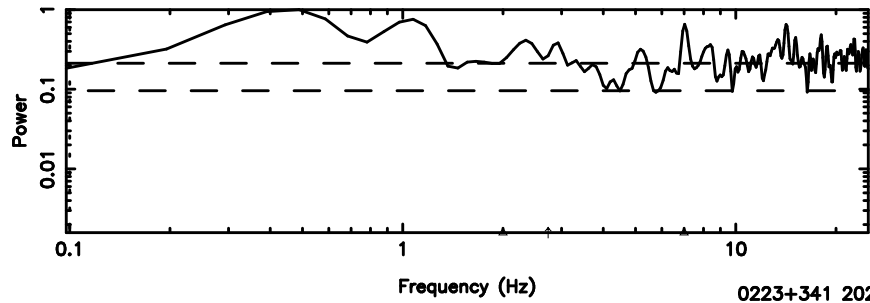

BLK: 3,SNR1: 0.25541 ,SNR2: 1.0092