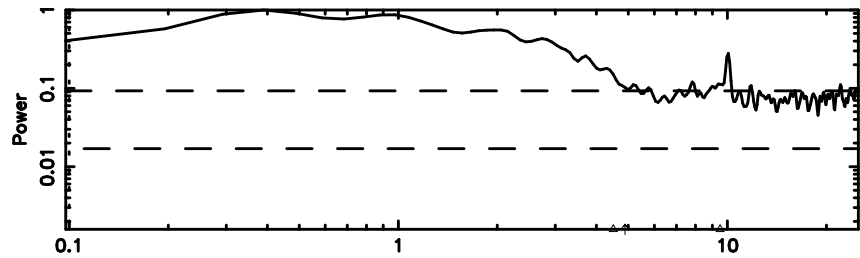

BLK:13,SNR1: 0.85166 ,SNR2: 3.8594