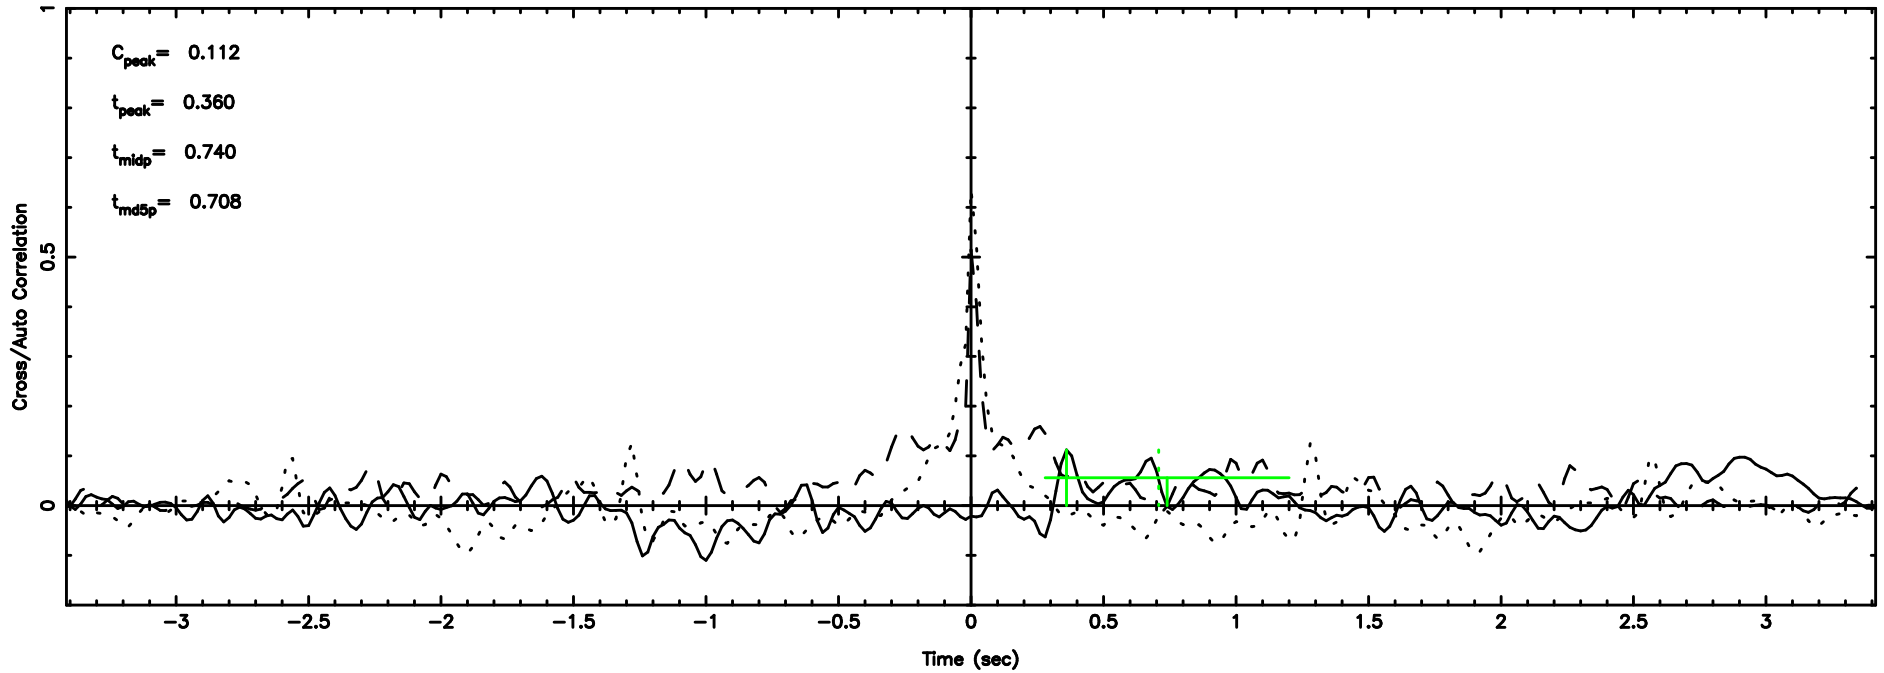

3C26

2024/06/05 22.77UT TOYOKAWA-FUJI

F20240606074449

BLK: 2,SNR1: 1.0798 ,SNR2: 4.1789

Frequency (Hz)

T20240606074447

BLK: 3,SNR1: 0.23028 ,SNR2: 1.6179

Frequency (Hz)