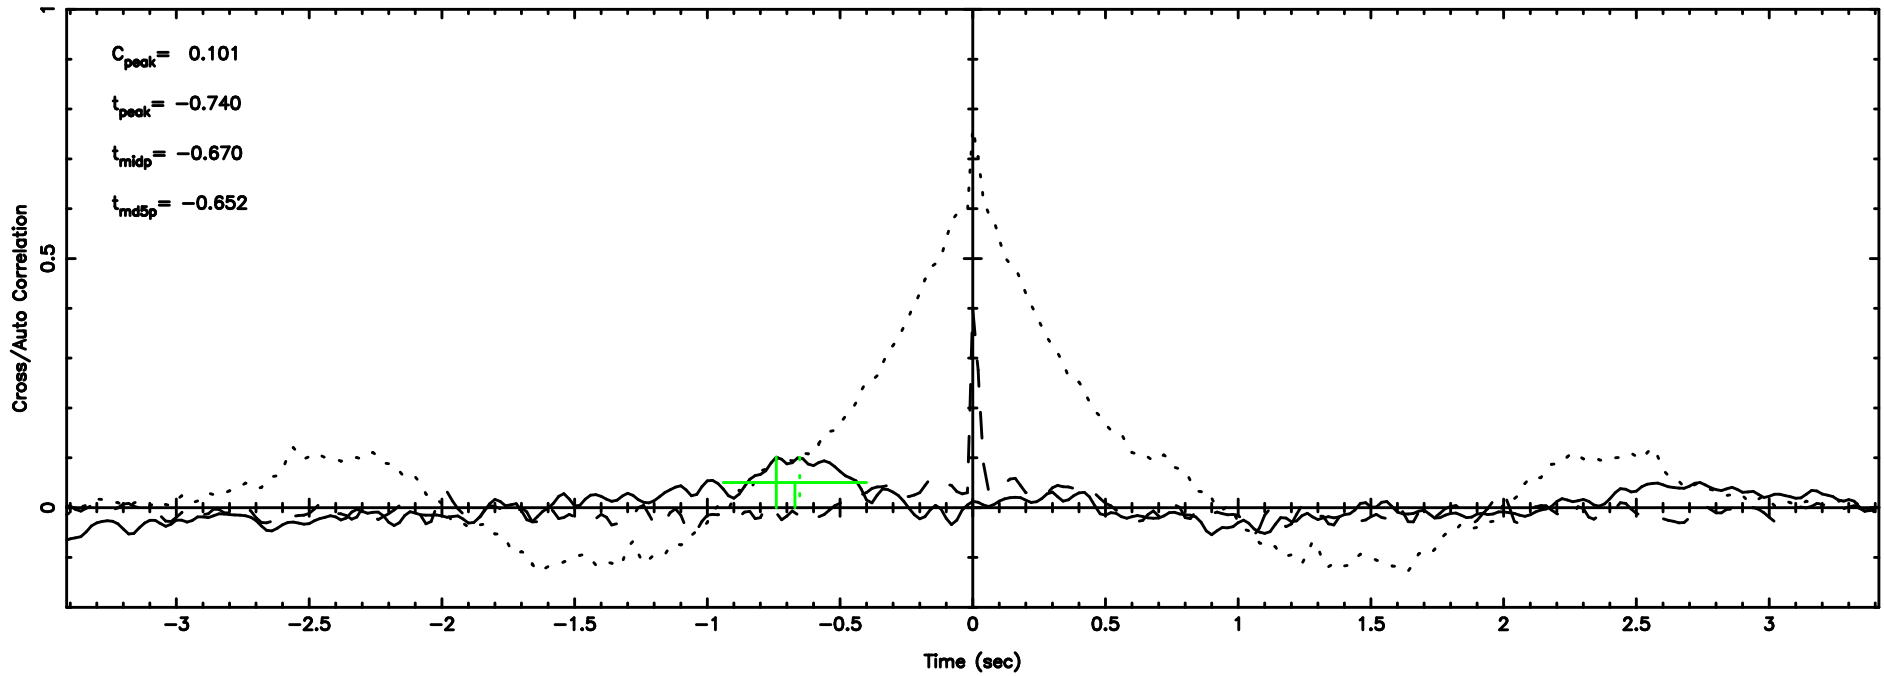

BLK: 3,SNR1: 0.65814E-01,SNR2: 1.3785

Frequency (Hz)

2354+14 2024/06/05 21.83UT TOYOKAWA-FUJI

F20240606064811

BLK: 3,SNR1: 27.662 ,SNR2: 91.696

Frequency (Hz)

T20240606064809

BLK: 4,SNR1: 0.29666E-02,SNR2: 0.59479