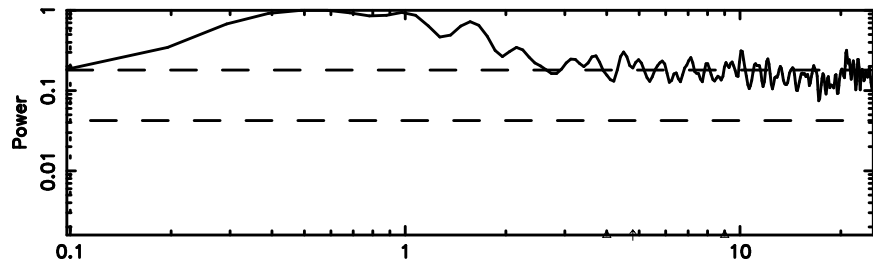

BLK: 6, SNR1: 0.21362 , SNR2: 1.2759