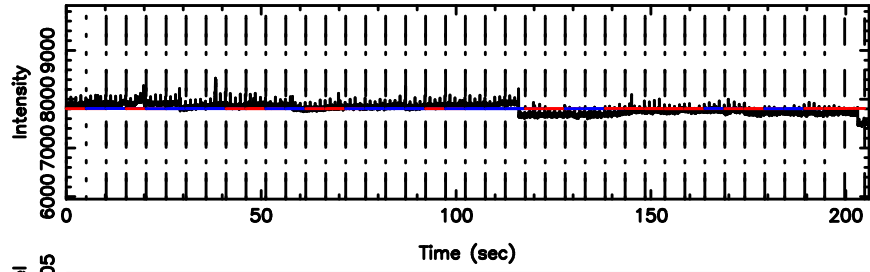

Frequency (Hz)

3C48 2024/06/05 23.50UT TOYOKAWA-KISO

K20240606082821

BLK:20,SNR1: 0.35558 ,SNR2: 1.6077

Frequency (Hz)

F20240606082826

BLK:21,SNR1: 0.43667 ,SNR2: 3.9777

Frequency (Hz)