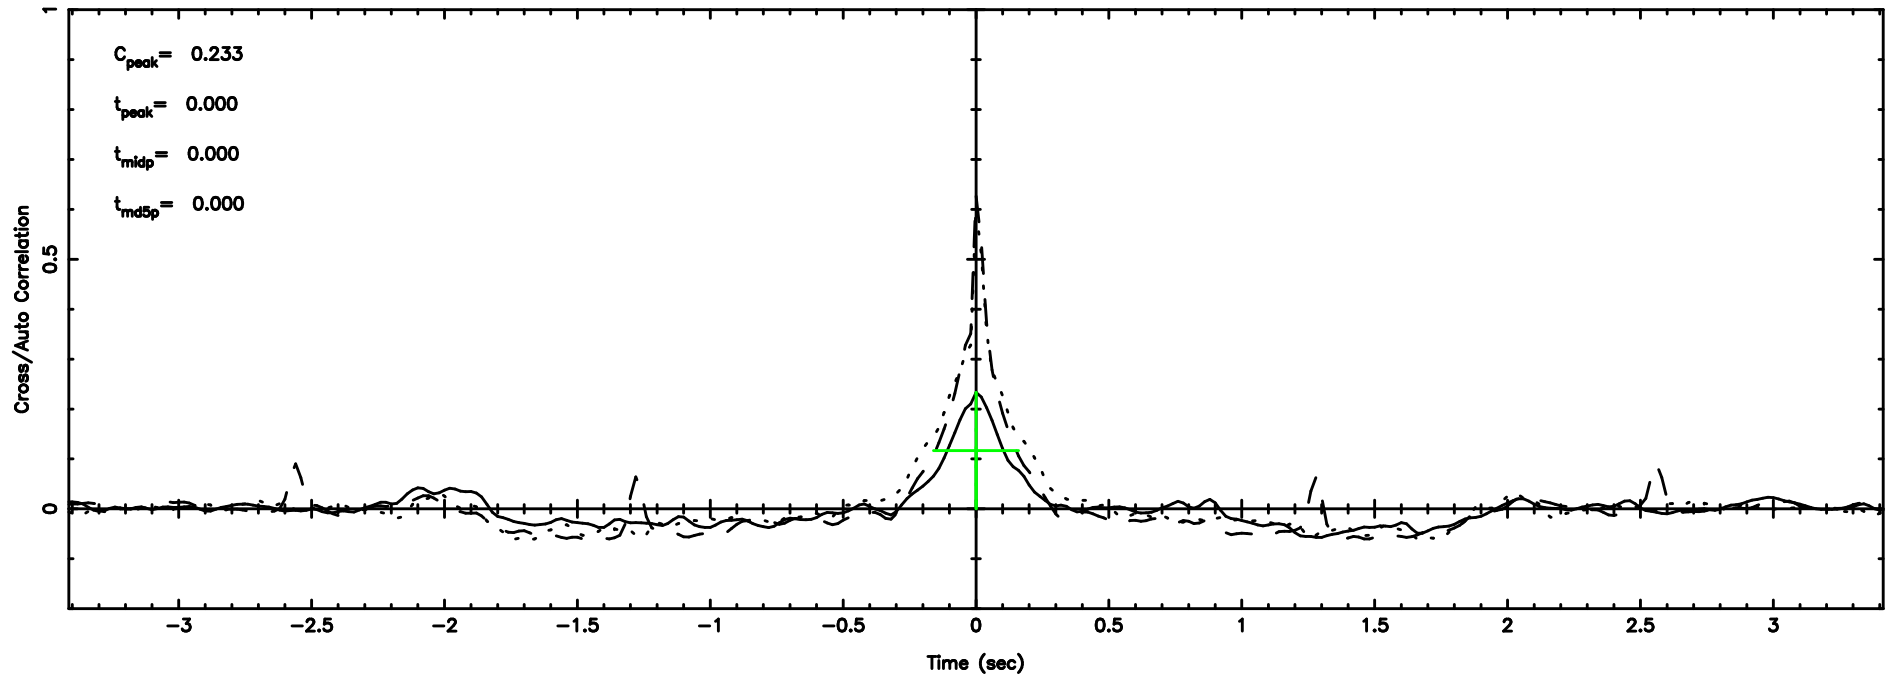

2243+394 2024/06/05 20.64UT FUJI -KISO