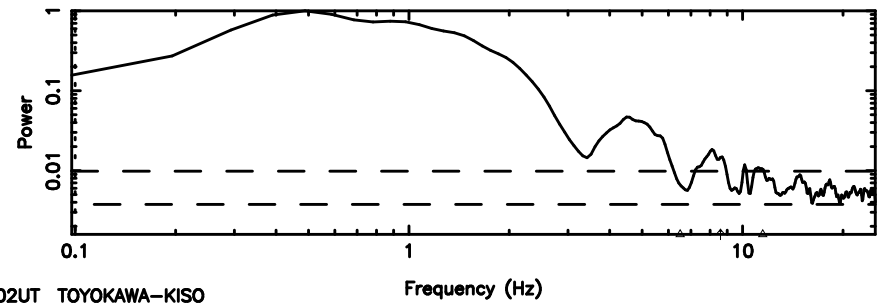

BLK:12,SNR1: 0.88555 ,SNR2: 3.2059

Frequency (Hz)

0106+01 2024/06/05 23.02UT TOYOKAWA-FUJI

T20240606075928

BLK:24,SNR1: 5.3328 ,SNR2: 13.256

0106+01 2024/06/05 23.02UT TOYOKAWA-KISO

K20240606075925

BLK:24,SNR1: 6.1677 ,SNR2: 14.844