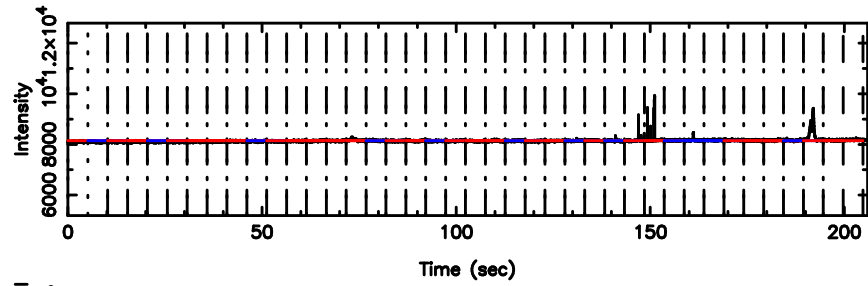

T20240606111541