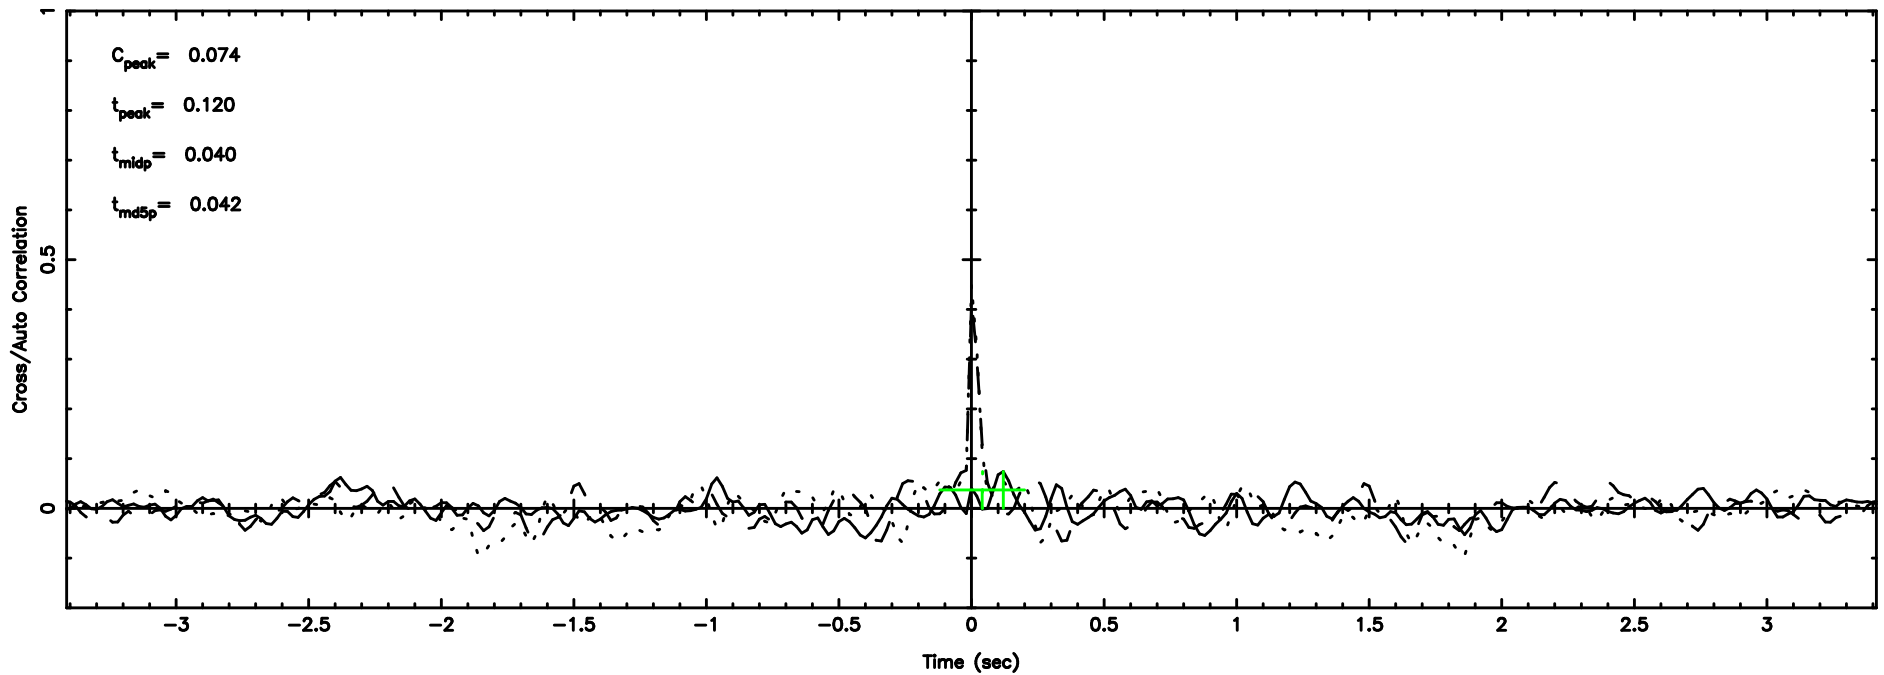

Frequency (Hz)

K20240606072321

BLK: 2,SNR1: 0.32200E-01,SNR2: 0.74061

Frequency (Hz)

3C12 2024/06/05 22.42UT TOYOKAWA-KISO

F20240606072326

BLK: 6,SNR1: 2.0713 ,SNR2: 6.9508

Frequency (Hz)