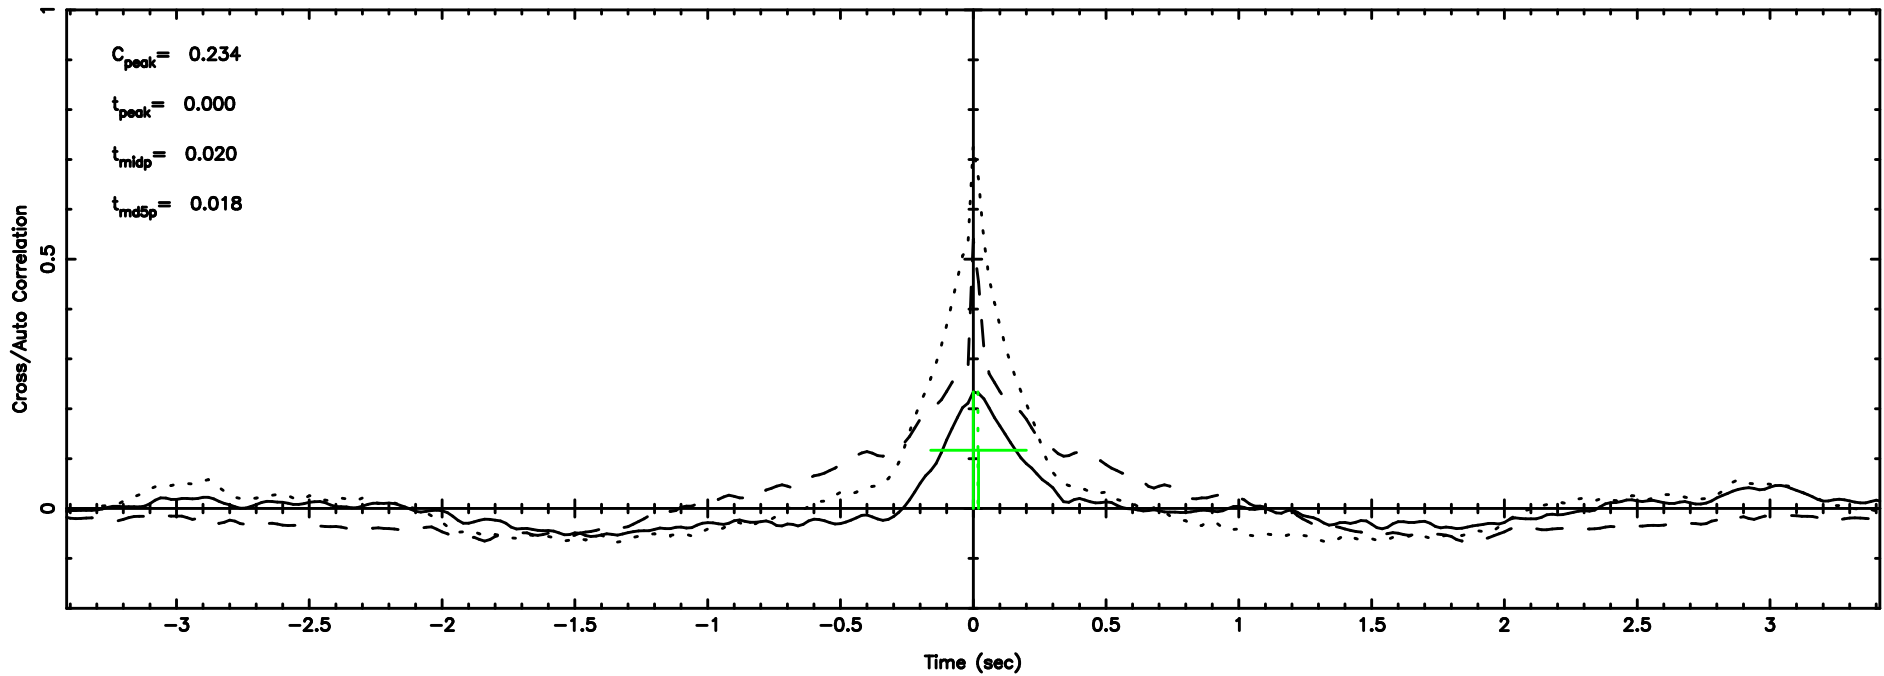

Frequency (Hz)

2334+085 2024/06/05 21.49UT TOYOKAWA-KISO