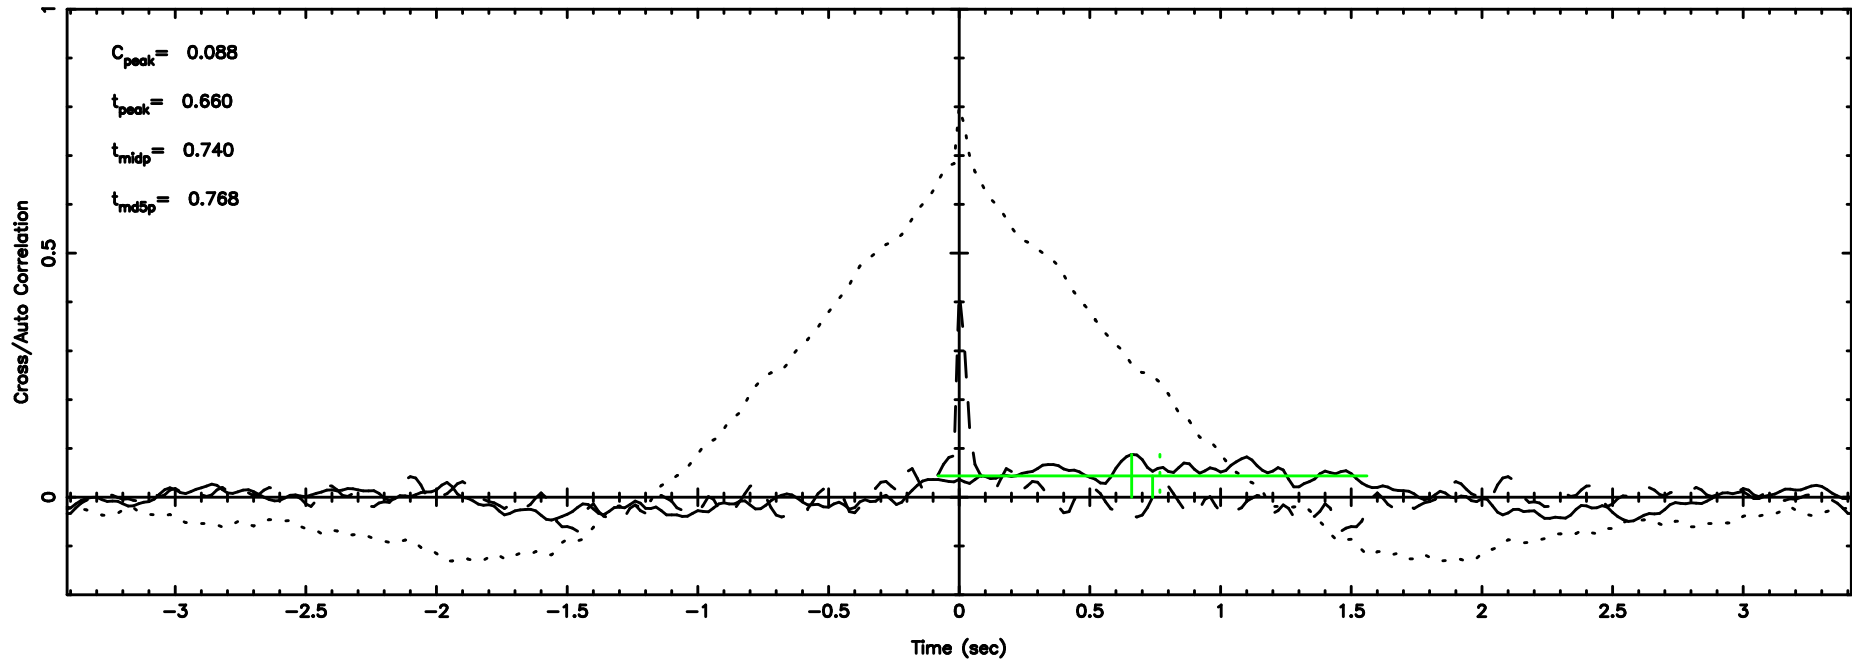

Frequency (Hz)

3C237 2024/06/06 7.98UT TOYOKAWA-FUJI