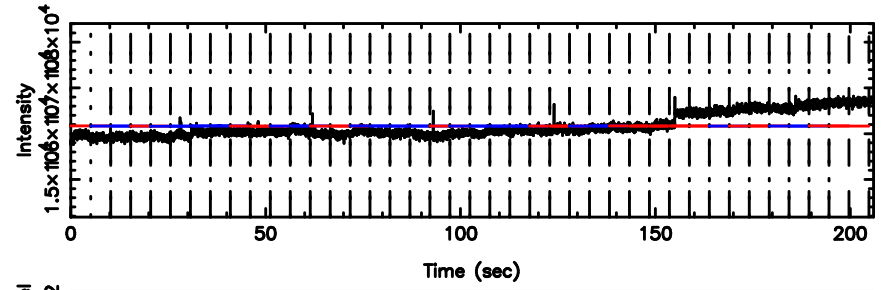

Frequency (Hz)

3C48

2024/06/05 23.50UT FUJI -KISO

K20240606082821