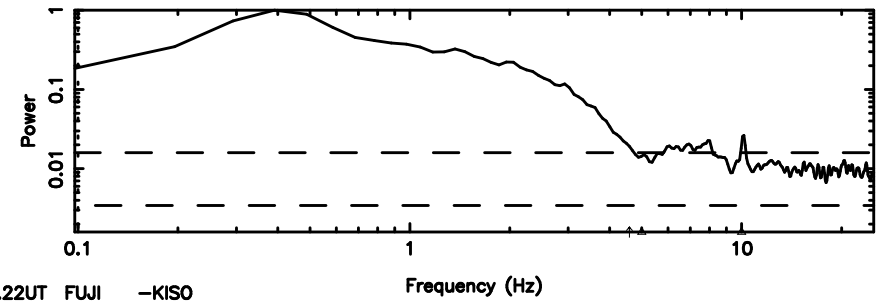

BLK:25,SNR1: 2.8009 ,SNR2: 13.126

3C138 2024/06/06 3.22UT FUJI -KISO