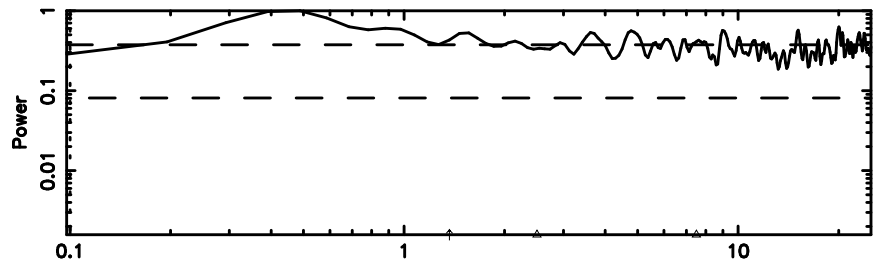

T20240606072324

BLK: 8,SNR1:-0.37876E-01,SNR2: 0.63642

Frequency (Hz)

3C12 2024/06/05 22.42UT TOYOKAWA-FUJI

F20240606072326

BLK: 8,SNR1: 1.3506 ,SNR2: 5.6885

Frequency (Hz)