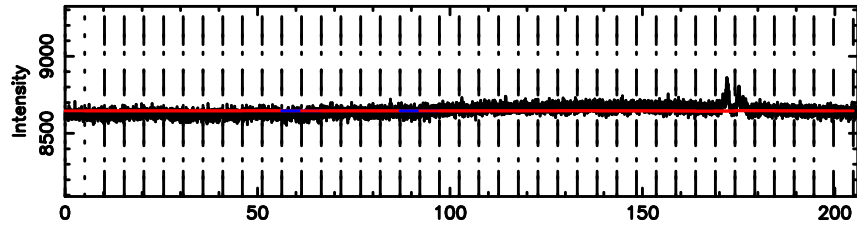

T20240606170328