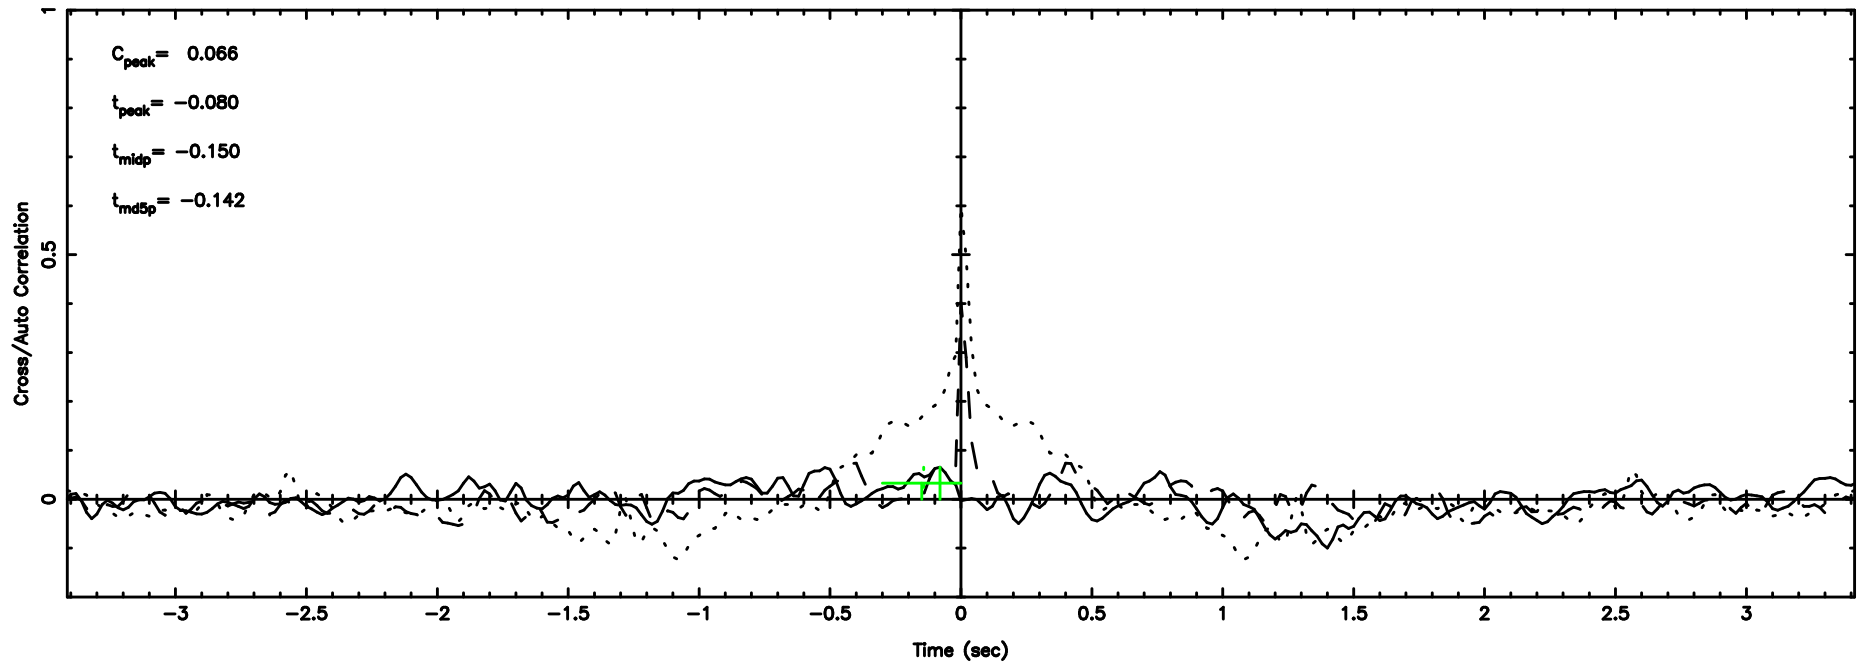

Frequency (Hz)

F20240606155916

BLK: 2,SNR1: 0.34345E-01,SNR2: 4.4923

Frequency (Hz)

3C216 2024/06/06 7.02UT TOYOKAWA-FUJI

T20240606155914

BLK:12,SNR1: 0.12547 ,SNR2: 0.57840

Frequency (Hz)