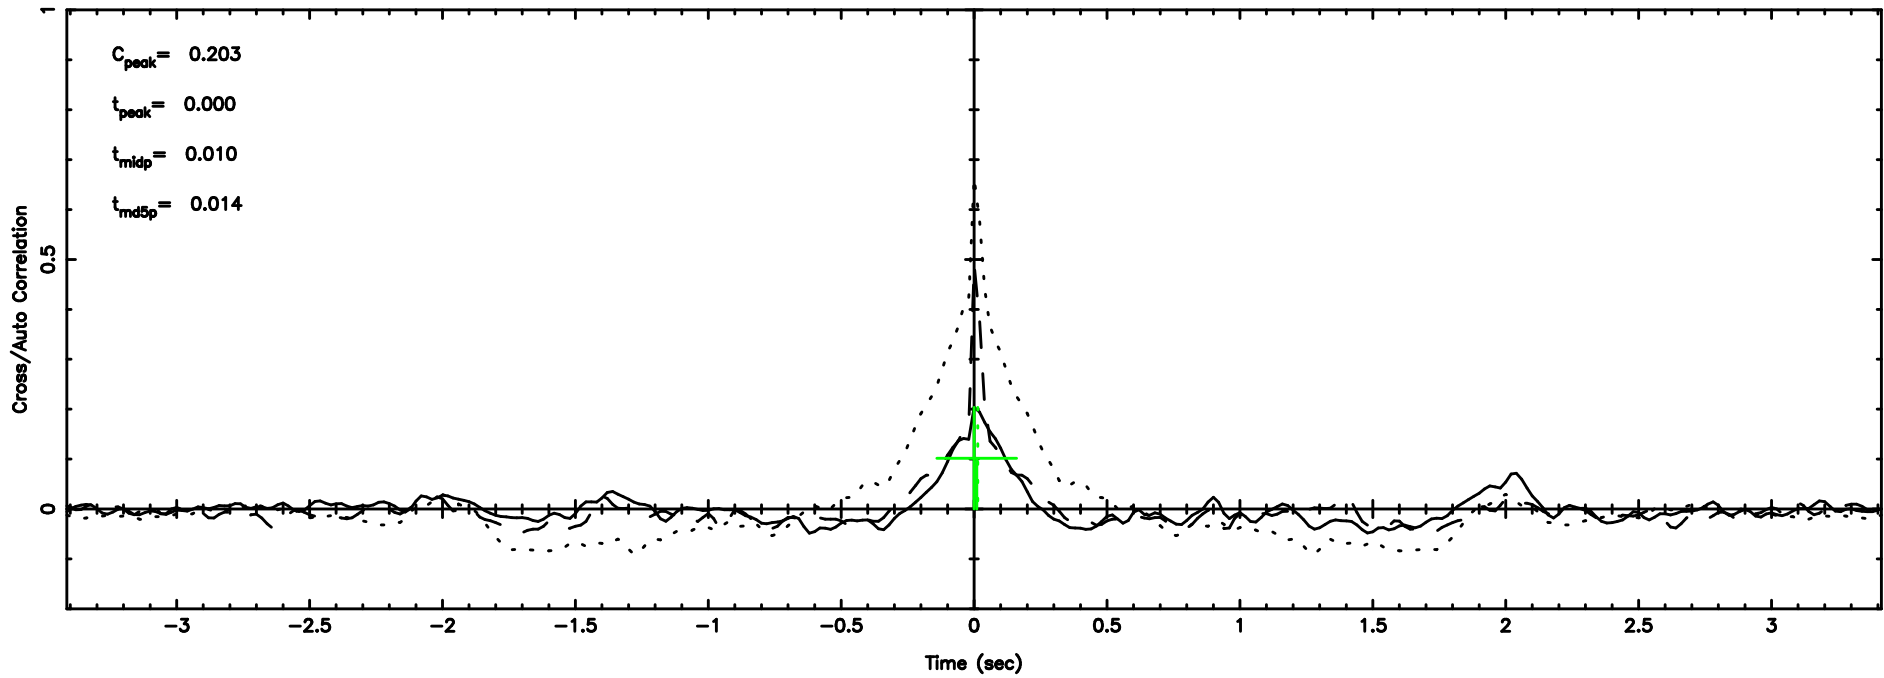

BLK: 6, SNR1: 0.21362 , SNR2: 1.2759

Frequency (Hz)

K20240606053638

BLK: 6, SNR1: 3.1061 , SNR2: 7.5853

Frequency (Hz)

2243+394 2024/06/05 20.64UT TOYOKAWA-KISO

F20240606053643

BLK:14,SNR1: 1.8305 ,SNR2: 8.6212