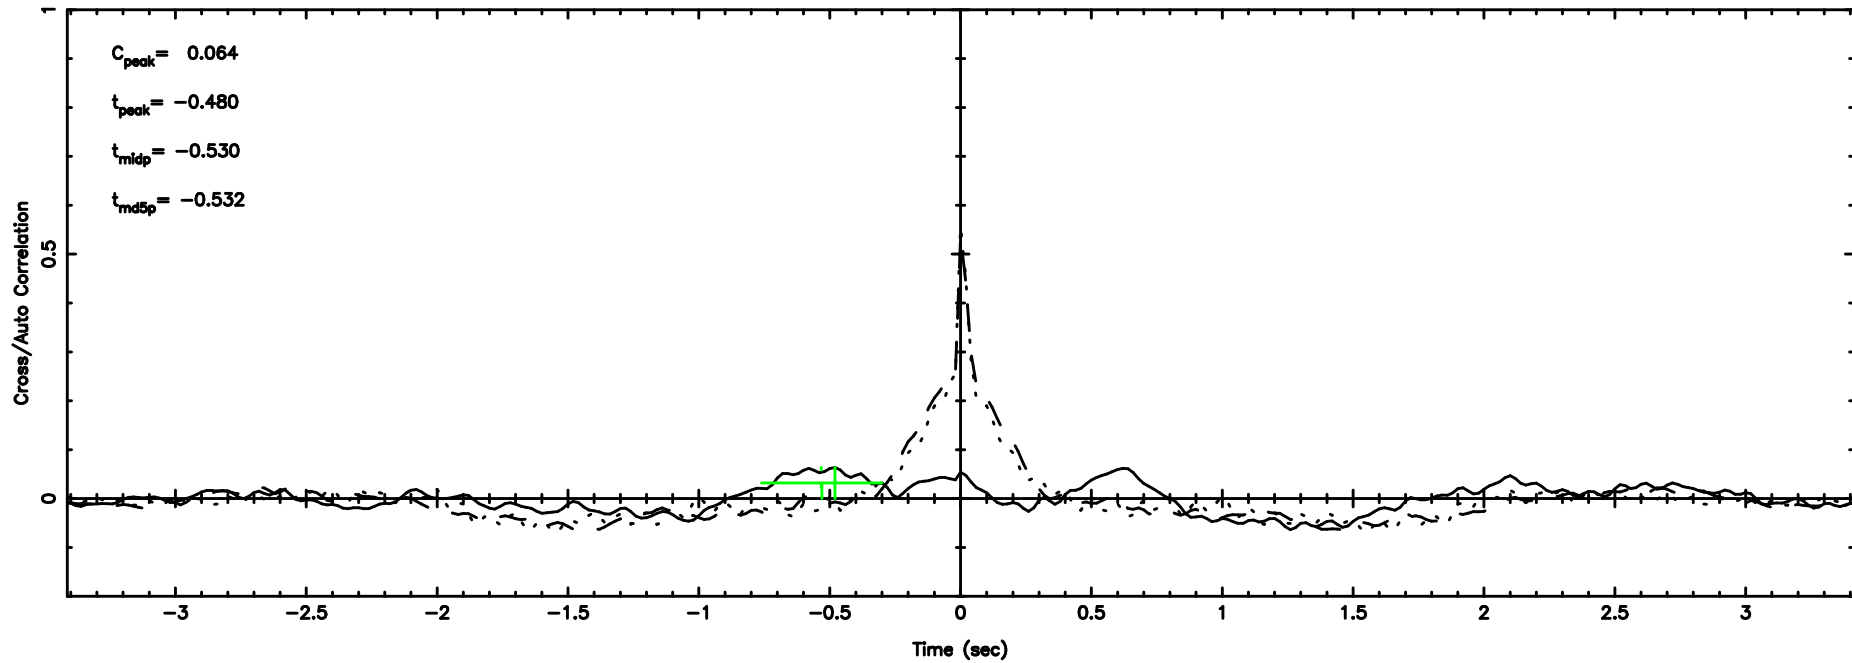

Frequency (Hz)

0919-142 2024/06/06 7.22UT TOYOKAWA-KISO