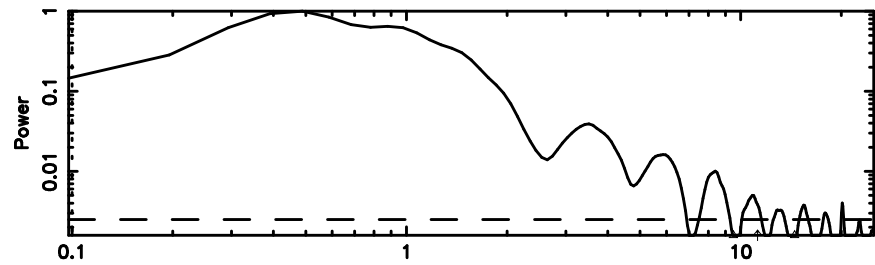

2024/06/05 21.98UT TOYOKAWA-FUJI

F20240606065714

BLK:11,SNR1: 1.3441 ,SNR2: 10.327

Frequency (Hz)

T20240606065712

BLK:19,SNR1: 19.748 ,SNR2: 35.390

Frequency (Hz)

3C2