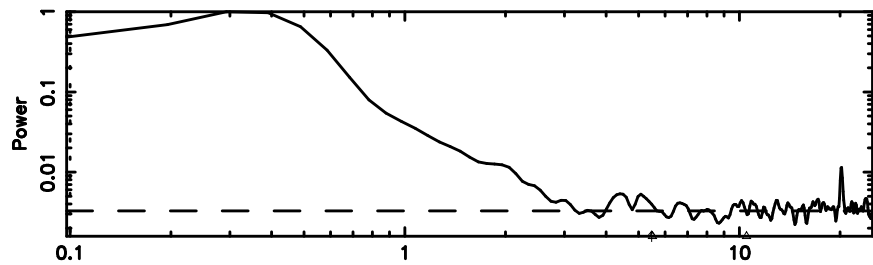

F20240606062735

BLK:19,SNR1: 6.3841 ,SNR2: 15.366

Frequency (Hz)

2334+085 2024/06/05 21.49UT TOYOKAWA-FUJI

T20240606062733

BLK:20,SNR1: 6.6504 ,SNR2: 24.454

Frequency (Hz)

K20240606062730