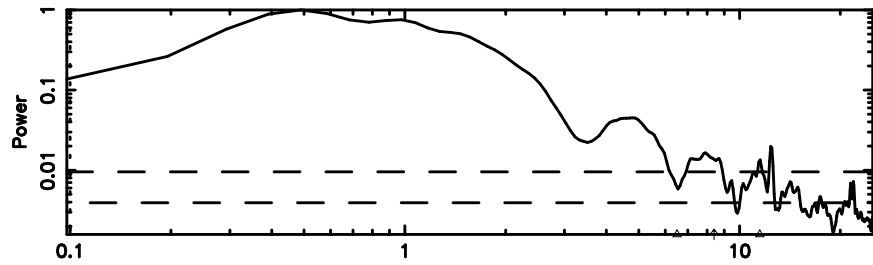

BLK:30,SNR1: 8.4688 ,SNR2: 15.077

Frequency (Hz)

K20240606061849

BLK:30,SNR1: 8.6150 ,SNR2: 21.589

Frequency (Hz)

2325+269 2024/06/05 21.34UT TOYOKAWA-KISO

F20240606061853

BLK:32,SNR1: 6.5316 ,SNR2: 16.194