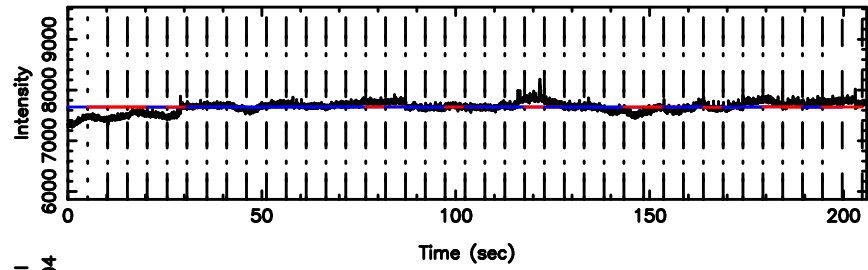

T20240606122450

BLK:21,SNR1: 5.7065 ,SNR2: 31.259

K20240606122447

BLK:21,SNR1: 0.74809 ,SNR2: 2.7879

0531+194 2024/06/06 3.44UT TOYOKAWA-KISO

F20240606122452

BLK:26,SNR1: 0.72469 ,SNR2: 2.0915

K20240606122447