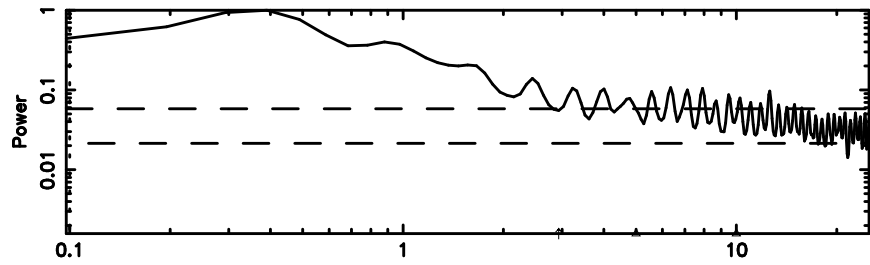

Frequency (Hz)

3C48 2024/06/05 23.50UT TOYOKAWA-KISO

K20240606082821

BLK:20,SNR1: 0.35558 ,SNR2: 1.6077

Frequency (Hz)

F20240606082826

BLK:21,SNR1: 0.43667 ,SNR2: 3.9777

Frequency (Hz)