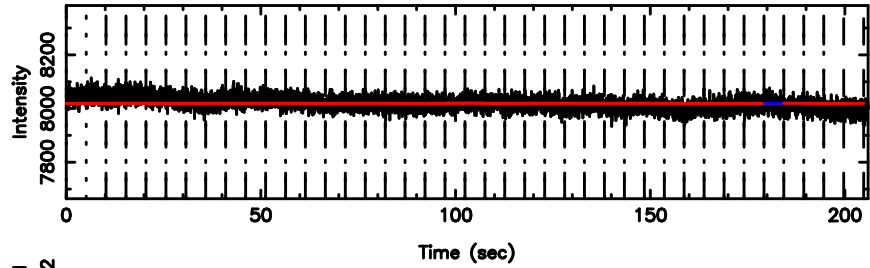

T20240606091640