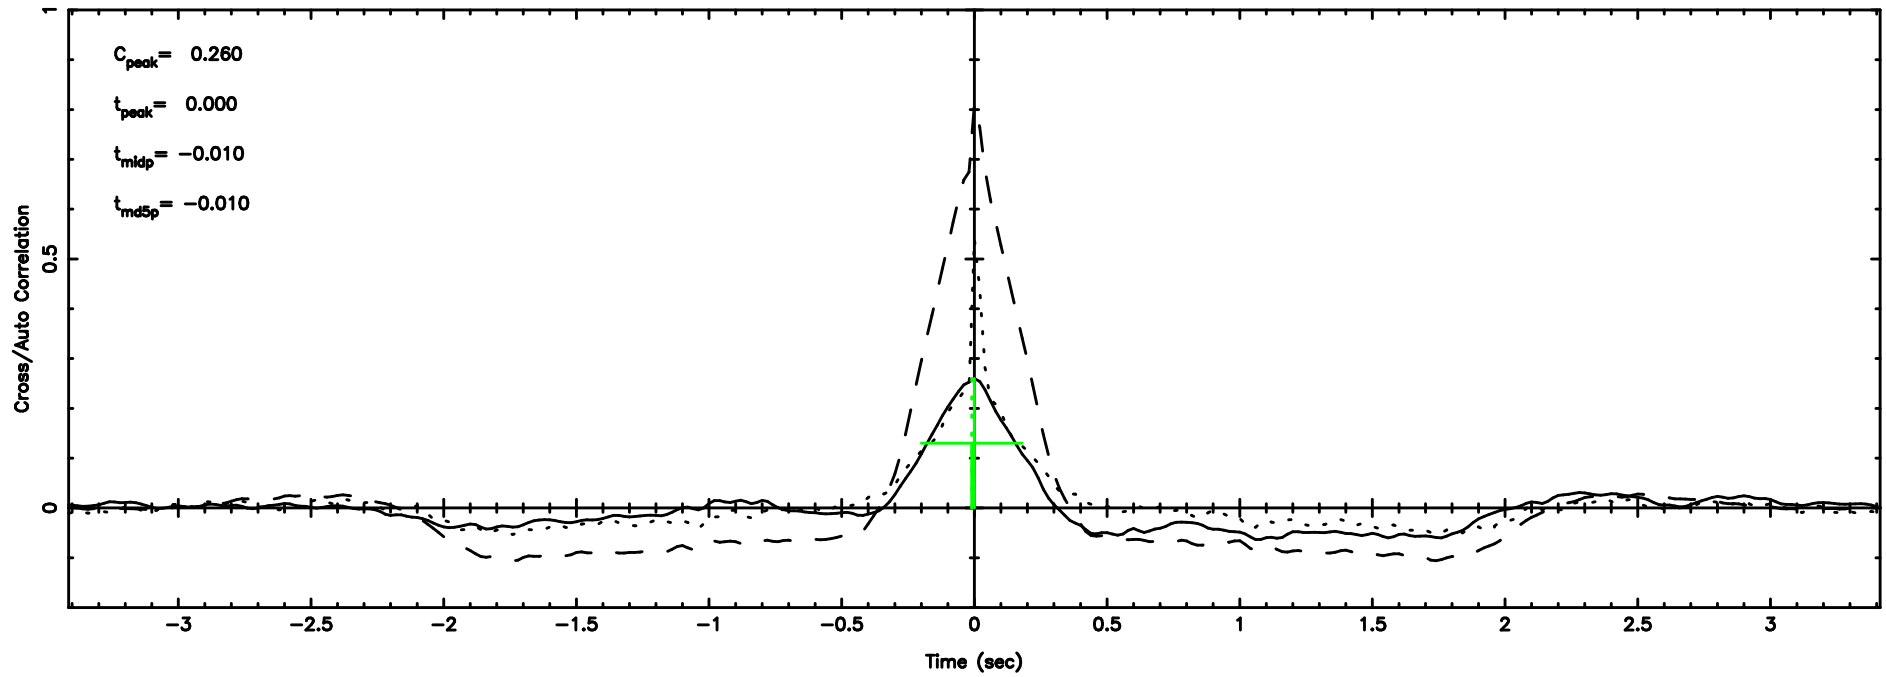

2024/06/05 21.98UT TOYOKAWA-KISO

K20240606065710

BLK:19,SNR1: 3.0312 ,SNR2: 7.5229

Frequency (Hz)

F20240606065714

BLK: 8,SNR1: 1.1909 ,SNR2: 10.583

K20240606065710

BLK: 8,SNR1: 2.0973 ,SNR2: 10.004