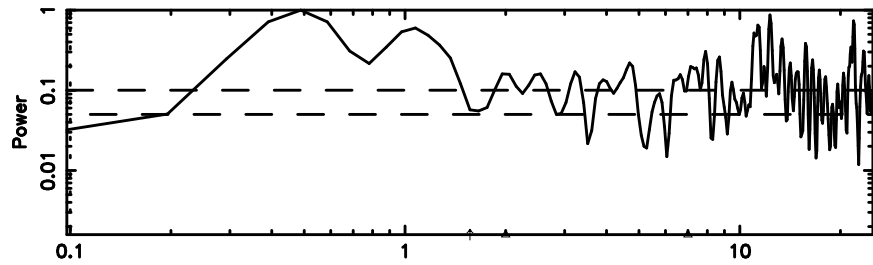

F20240606055239

BLK: 1,SNR1: 0.53604 ,SNR2: 3.0671

Frequency (Hz)

K20240606055235

BLK: 1,SNR1:-0.73176E-02,SNR2: 1.9045

Frequency (Hz)

2259+481 2024/06/05 20.91UT FUJI -KISO