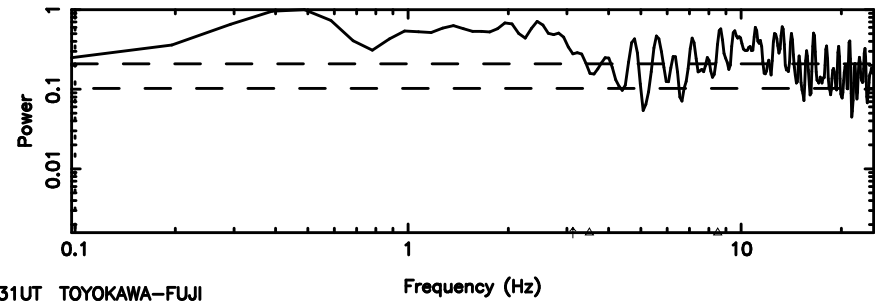

BLK: 3,SNR1: 0.41753 ,SNR2: 1.6539

0223+341 2024/06/06 0.31UT TOYOKAWA-FUJI