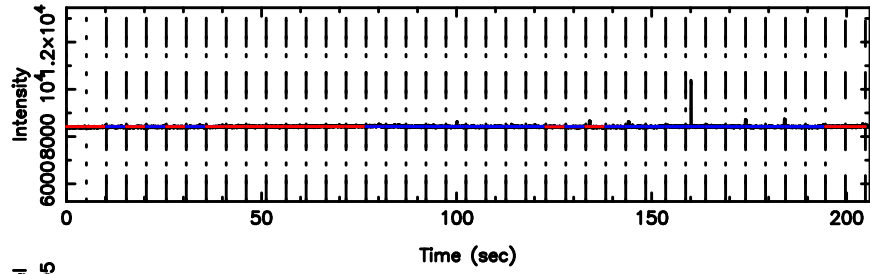

BLK:12,SNR1: 0.88555 ,SNR2: 3.2059

Frequency (Hz)

0106+01 2024/06/05 23.02UT TOYOKAWA-FUJI

T20240606075928

BLK:24,SNR1: 5.3328 ,SNR2: 13.256

0106+01 2024/06/05 23.02UT TOYOKAWA-KISO

K20240606075925

BLK:24,SNR1: 6.1677 ,SNR2: 14.844