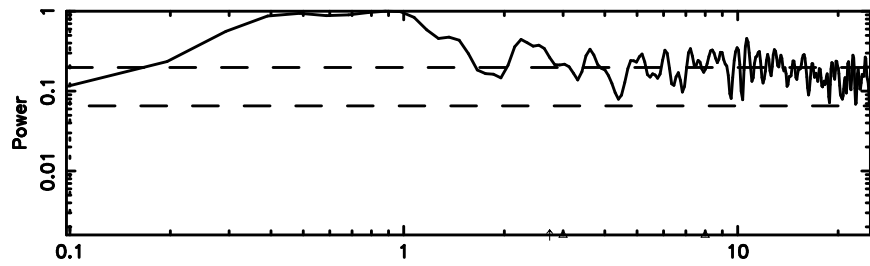

3C26

2024/06/05 22.77UT TOYOKAWA-FUJI

F20240606074449

BLK: 2,SNR1: 1.0798 ,SNR2: 4.1789

Frequency (Hz)

T20240606074447

BLK: 3,SNR1: 0.23028 ,SNR2: 1.6179

Frequency (Hz)