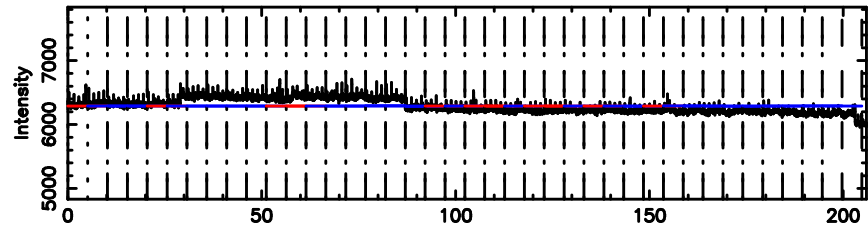

T20240606123309

BLK:37,SNR1: 8.2775 ,SNR2: 38.225

K20240606123306

BLK:37,SNR1: 1.5014 ,SNR2: 11.336

3C147 2024/06/06 3.58UT TOYOKAWA-KISO

F20240606123311

BLK:28,SNR1: 0.23328 ,SNR2: 4.3775

Frequency (Hz)