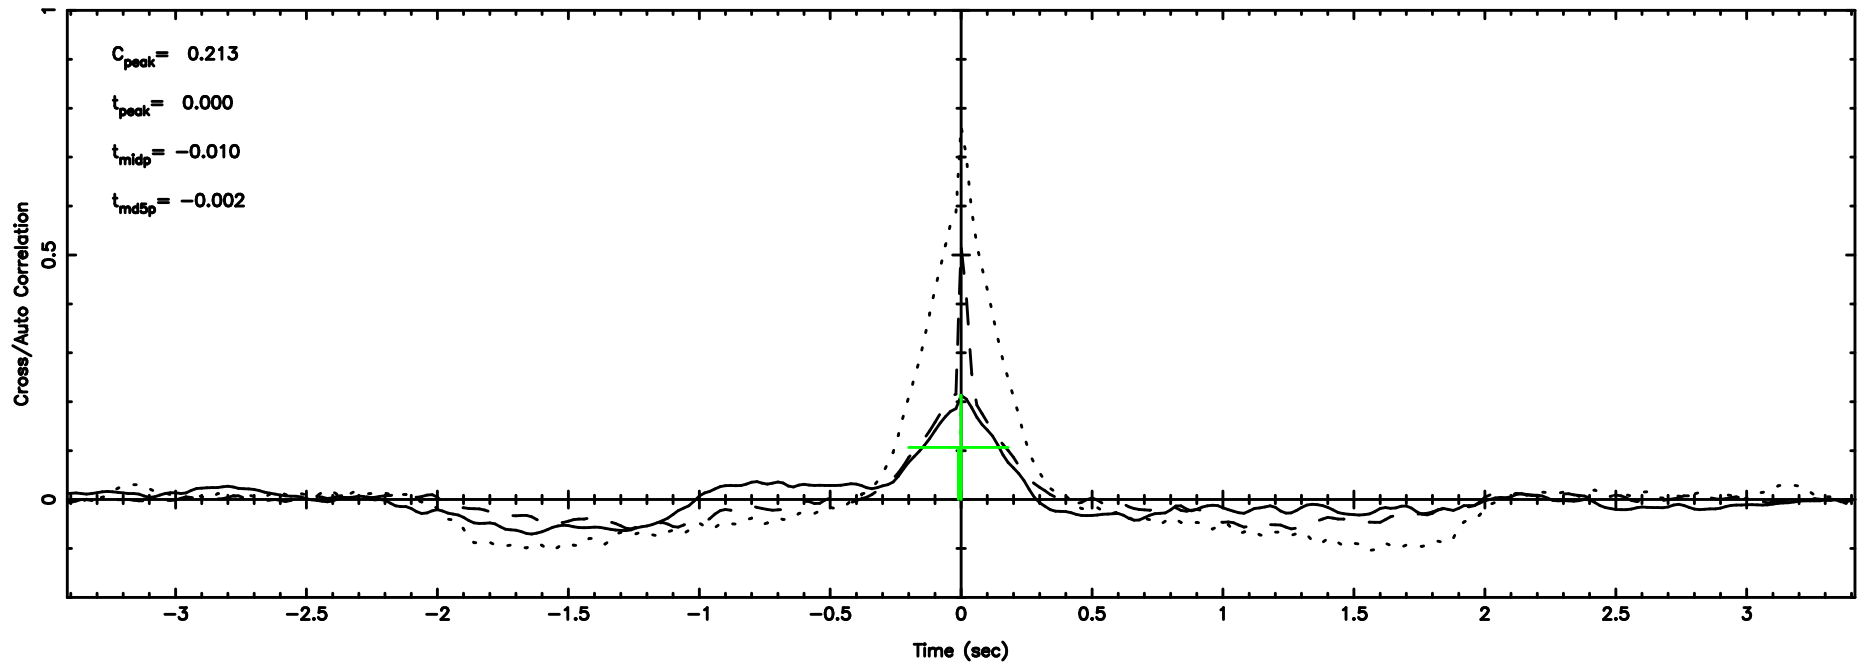

T20240606154232

BLK:21,SNR1: 1.0524 ,SNR2: 4.8605

Frequency (Hz)

K20240606154229

BLK:21,SNR1: 7.2240 ,SNR2: 17.886

Frequency (Hz)

3C208 2024/06/06 6.74UT TOYOKAWA-KISO

F20240606154234