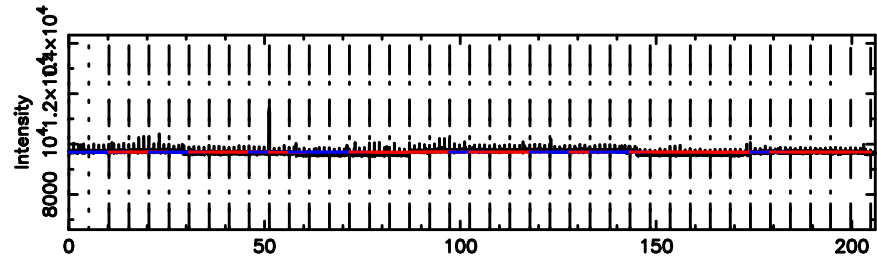

BLK: 6, SNR1: 0.21362 , SNR2: 1.2759

Frequency (Hz)

K20240606053638

BLK: 6, SNR1: 3.1061 , SNR2: 7.5853

Frequency (Hz)

2243+394 2024/06/05 20.64UT TOYOKAWA-KISO

F20240606053643

BLK:14,SNR1: 1.8305 ,SNR2: 8.6212