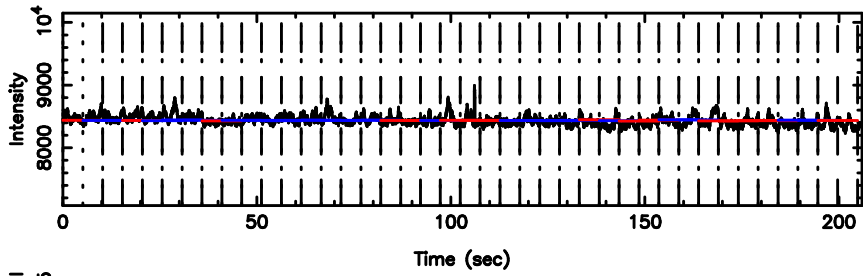

K20240606112306

BLK:20,SNR1: 0.83467 ,SNR2: 3.7702

Frequency (Hz)

3C119 2024/06/06 2.41UT FUJI -KISO

T20240606121116

BLK:23,SNR1: 12.363 ,SNR2: 37.486

F20240606121118

BLK:23,SNR1: 0.57873 ,SNR2: 2.9131