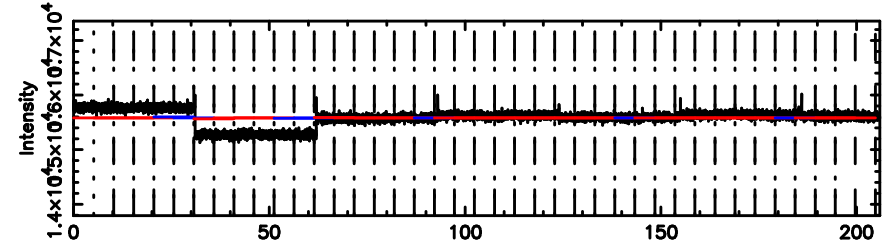

Frequency (Hz)

2259+481 2024/06/05 20.91UT TOYOKAWA-FUJI

T20240606055237

BLK: 7,SNR1: 0.85822E-01,SNR2: 1.3664

Frequency (Hz)

K20240606055235

BLK: 7,SNR1: 2.5420 ,SNR2: 3.6989

Frequency (Hz)