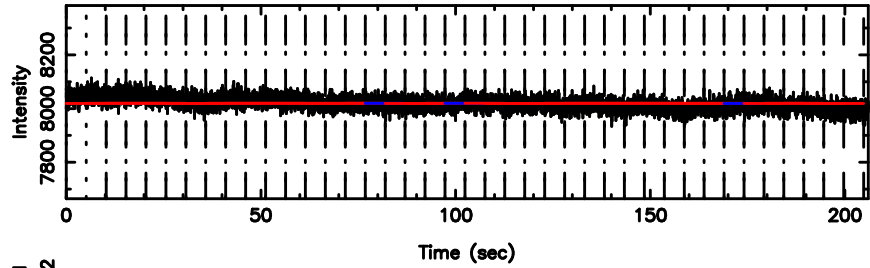

T20240606091640