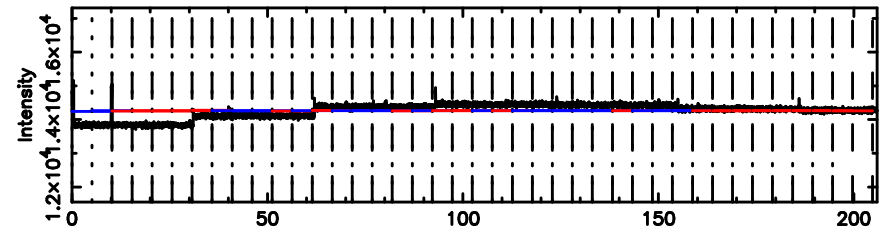

Frequency (Hz)

3C2

2024/06/05 21.98UT TOYOKAWA-KISO

K20240606065710