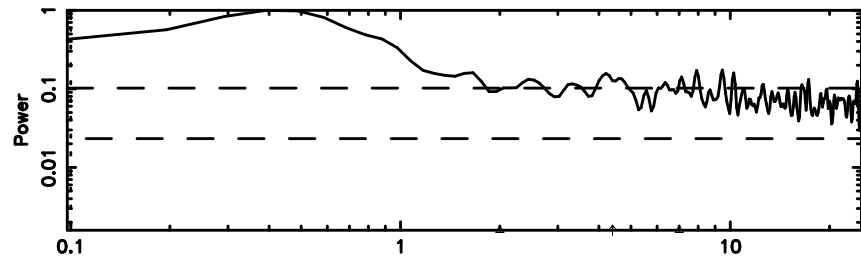

K20240606155911

BLK:12,SNR1: 0.49476 ,SNR2: 1.6076

Frequency (Hz)

3C216 2024/06/06 7.02UT TOYOKAWA-KISO

F20240606155916

BLK: 6,SNR1: 0.13061 ,SNR2: 1.3496

Frequency (Hz)

K20240606155911