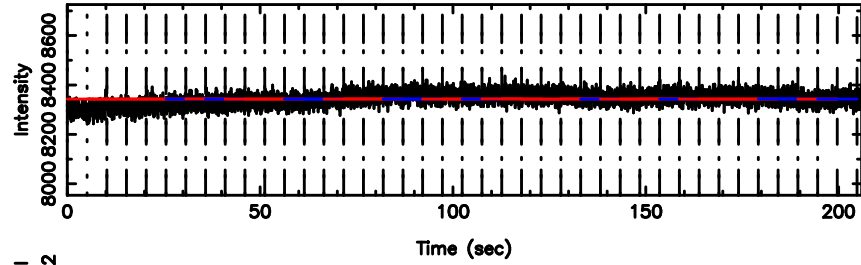

Frequency (Hz)

F20240606155916

BLK: 2,SNR1: 0.34345E-01,SNR2: 4.4923

Frequency (Hz)

3C216 2024/06/06 7.02UT TOYOKAWA-FUJI

T20240606155914

BLK:12,SNR1: 0.12547 ,SNR2: 0.57840

Frequency (Hz)