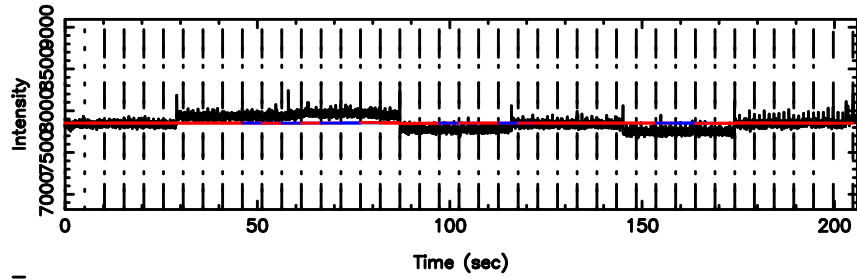

F20240606171111