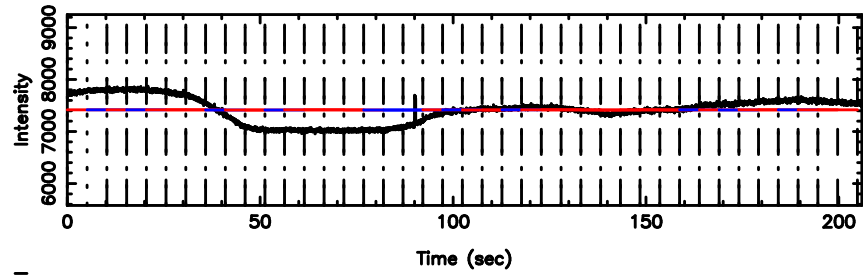

BLK:26,SNR1: 85.968 ,SNR2: 106.39

Frequency (Hz)

0839-071 2024/06/06 6.55UT FUJI -KISO

T20240606154232

BLK:12,SNR1: 1.3895 ,SNR2: 6.5400

F20240606154234

BLK:12,SNR1: 4.0971 ,SNR2: 7.7498

3C208 2024/06/06 6.74UT TOYOKAWA-FUJI