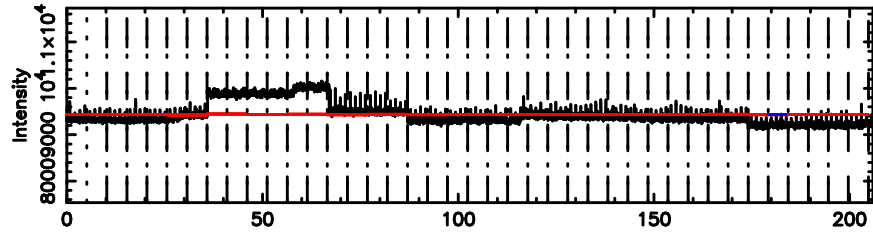

F20240606055239

BLK: 1,SNR1: 0.53604 ,SNR2: 3.0671