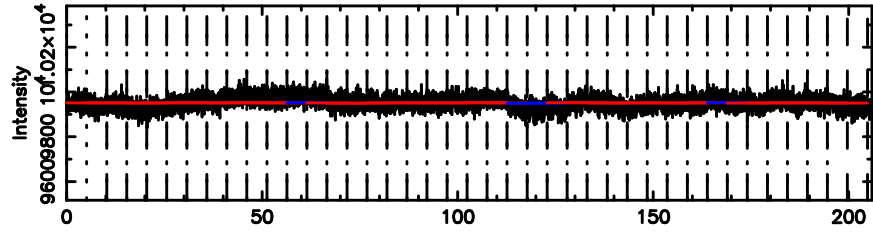

BLK: 3,SNR1: 0.65814E-01,SNR2: 1.3785

Frequency (Hz)

2354+14 2024/06/05 21.83UT TOYOKAWA-FUJI

F20240606064811

BLK: 3,SNR1: 27.662 ,SNR2: 91.696

Frequency (Hz)

T20240606064809

BLK: 4,SNR1: 0.29666E-02,SNR2: 0.59479