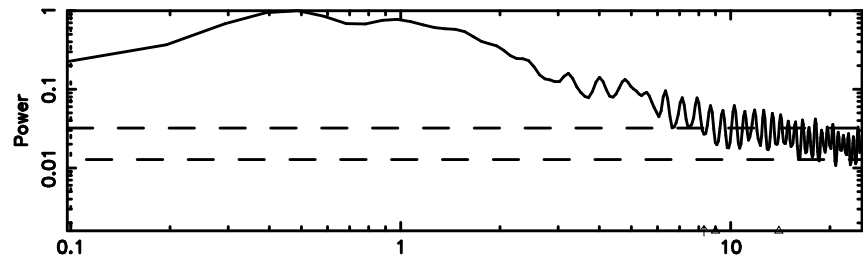

K20240606153129

BLK:20,SNR1: 89.364 ,SNR2: 108.61

Frequency (Hz)

0839-071 2024/06/06 6.55UT TOYOKAWA-KISO

F20240606153134

BLK:26,SNR1: 2.3724 ,SNR2: 5.8768

Frequency (Hz)

K20240606153129