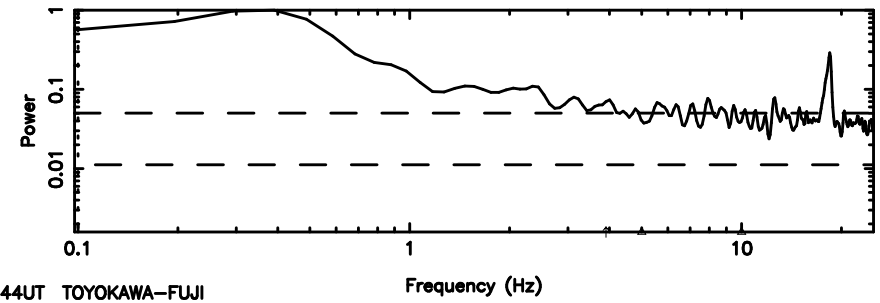

BLK:19,SNR1: 0.63570 ,SNR2: 2.8745

0531+194 2024/06/06 3.44UT TOYOKAWA-FUJI