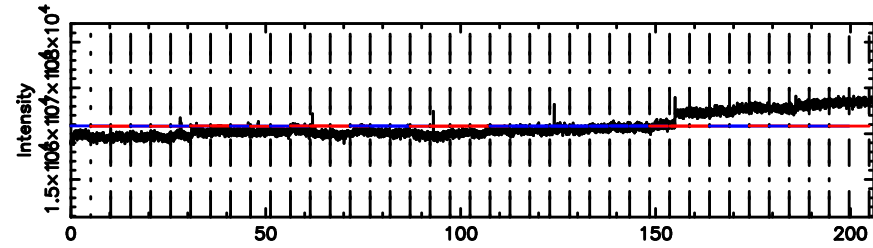

Frequency (Hz)

3C48 2024/06/05 23.50UT TOYOKAWA-KISO

K20240606082821