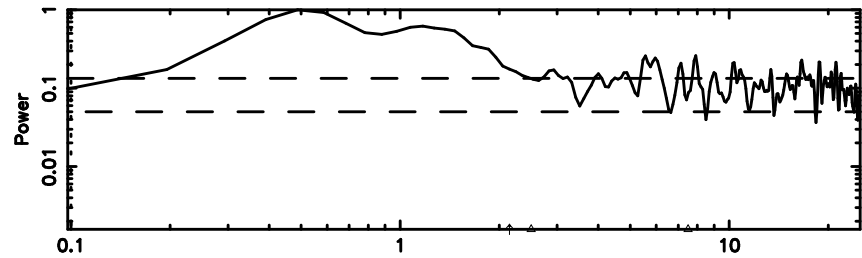

BLK: 3,SNR1: 0.19385 ,SNR2: 2.7150