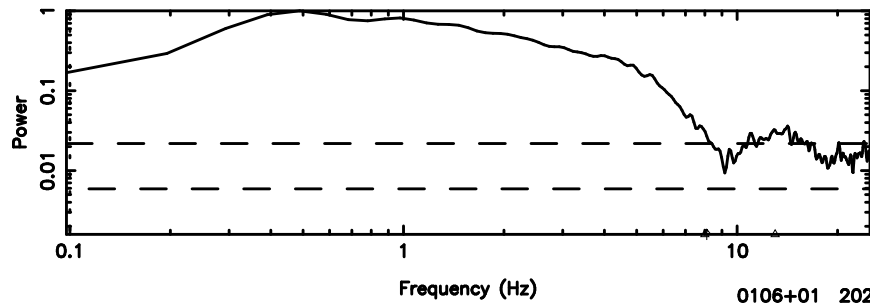

BLK:12,SNR1: 0.88555 ,SNR2: 3.2059

Frequency (Hz)

0106+01 2024/06/05 23.02UT TOYOKAWA-FUJI

T20240606075928

BLK:24,SNR1: 5.3328 ,SNR2: 13.256

0106+01 2024/06/05 23.02UT TOYOKAWA-KISO

K20240606075925

BLK:24,SNR1: 6.1677 ,SNR2: 14.844