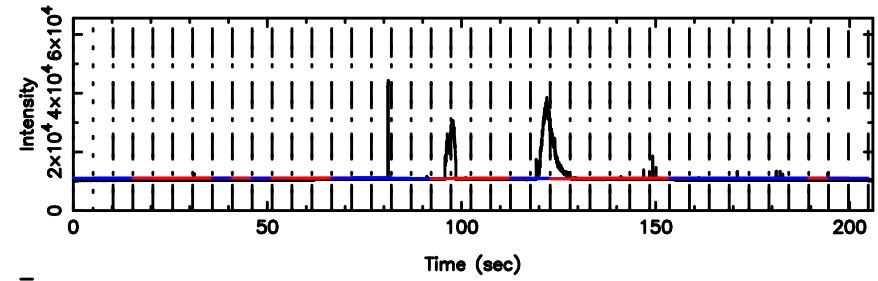

T20240606111541

BLK:12,SNR1: 6.9505 ,SNR2: 31.522

K20240606111538

BLK:12,SNR1: 4.9941 ,SNR2: 20.748

0422+178 2024/06/06 2.29UT TOYOKAWA-KISO

F20240606111543

BLK:20,SNR1: 4.9068 ,SNR2: 6.4294

K20240606111538