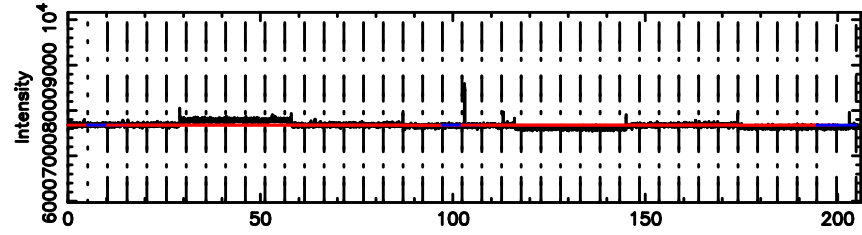

Frequency (Hz)

F20240606170330