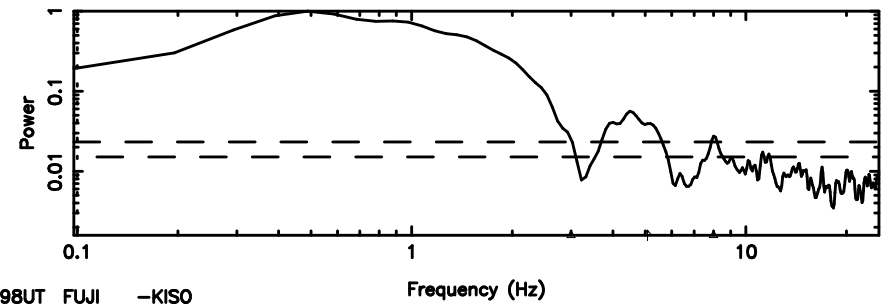

2024/06/05 21.98UT TOYOKAWA-KISO

K20240606065710

BLK:19,SNR1: 3.0312 ,SNR2: 7.5229

Frequency (Hz)

F20240606065714

BLK: 8,SNR1: 1.1909 ,SNR2: 10.583

K20240606065710

BLK: 8,SNR1: 2.0973 ,SNR2: 10.004