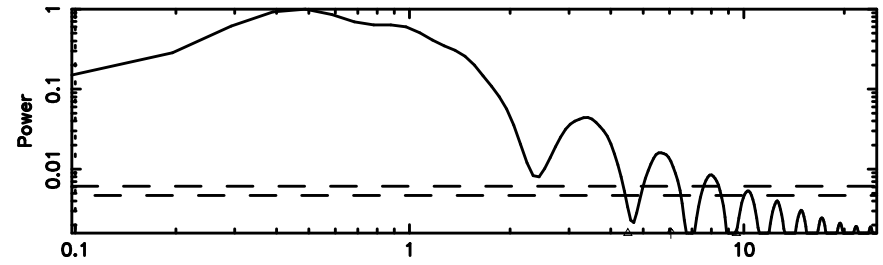

3C2 2024/06/05 21.98UT FUJI -KISO

T20240606070433

BLK:30,SNR1: 13.333 ,SNR2: 23.821

Frequency (Hz)

F20240606070435

BLK:30,SNR1: 6.9709 ,SNR2: 24.608

Frequency (Hz)

0011+344 2024/06/05 22.10UT TOYOKAWA-FUJI