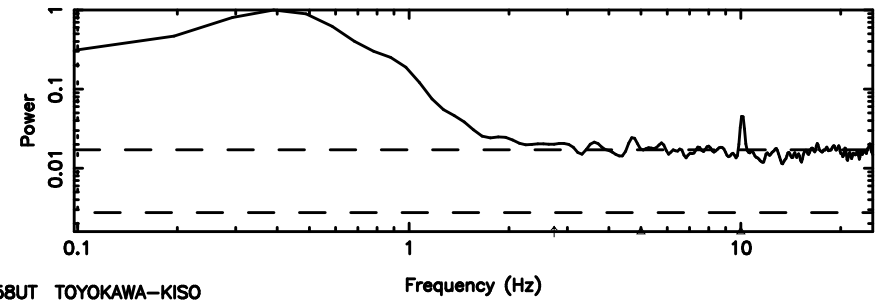

T20240606123309

BLK:37,SNR1: 8.2775 ,SNR2: 38.225

K20240606123306

BLK:37,SNR1: 1.5014 ,SNR2: 11.336

3C147 2024/06/06 3.58UT TOYOKAWA-KISO

F20240606123311

BLK:28,SNR1: 0.23328 ,SNR2: 4.3775

Frequency (Hz)