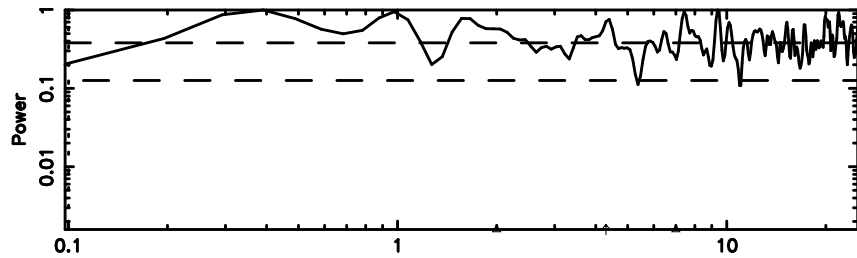

Frequency (Hz)

K20240606170325

BLK: 2,SNR1: 4.7008 ,SNR2: 17.662

Frequency (Hz)

1011+110 2024/06/06 8.09UT TOYOKAWA-KISO

F20240606170330

BLK:13,SNR1: 2.0557 ,SNR2: 9.0899

Frequency (Hz)