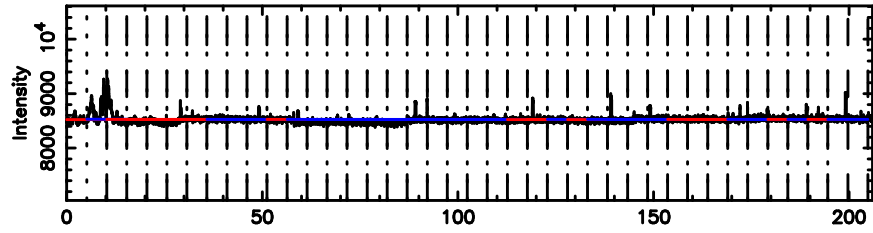

BLK:20,SNR1: 6.9619 ,SNR2: 17.278

Frequency (Hz)

2334+085 2024/06/05 21.49UT TOYOKAWA-KISO

F20240606062735

BLK:24,SNR1: 4.8085 ,SNR2: 11.577

Frequency (Hz)

K20240606062730

BLK:24,SNR1: 2.4674 ,SNR2: 11.542