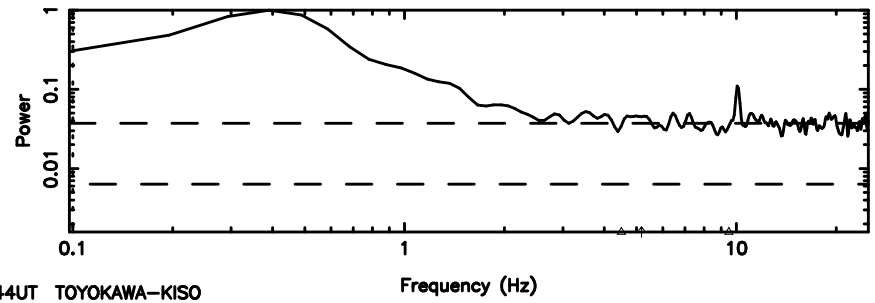

T20240606122450

BLK:21,SNR1: 5.7065 ,SNR2: 31.259

K20240606122447

BLK:21,SNR1: 0.74809 ,SNR2: 2.7879

0531+194 2024/06/06 3.44UT TOYOKAWA-KISO

F20240606122452

BLK:26,SNR1: 0.72469 ,SNR2: 2.0915

K20240606122447