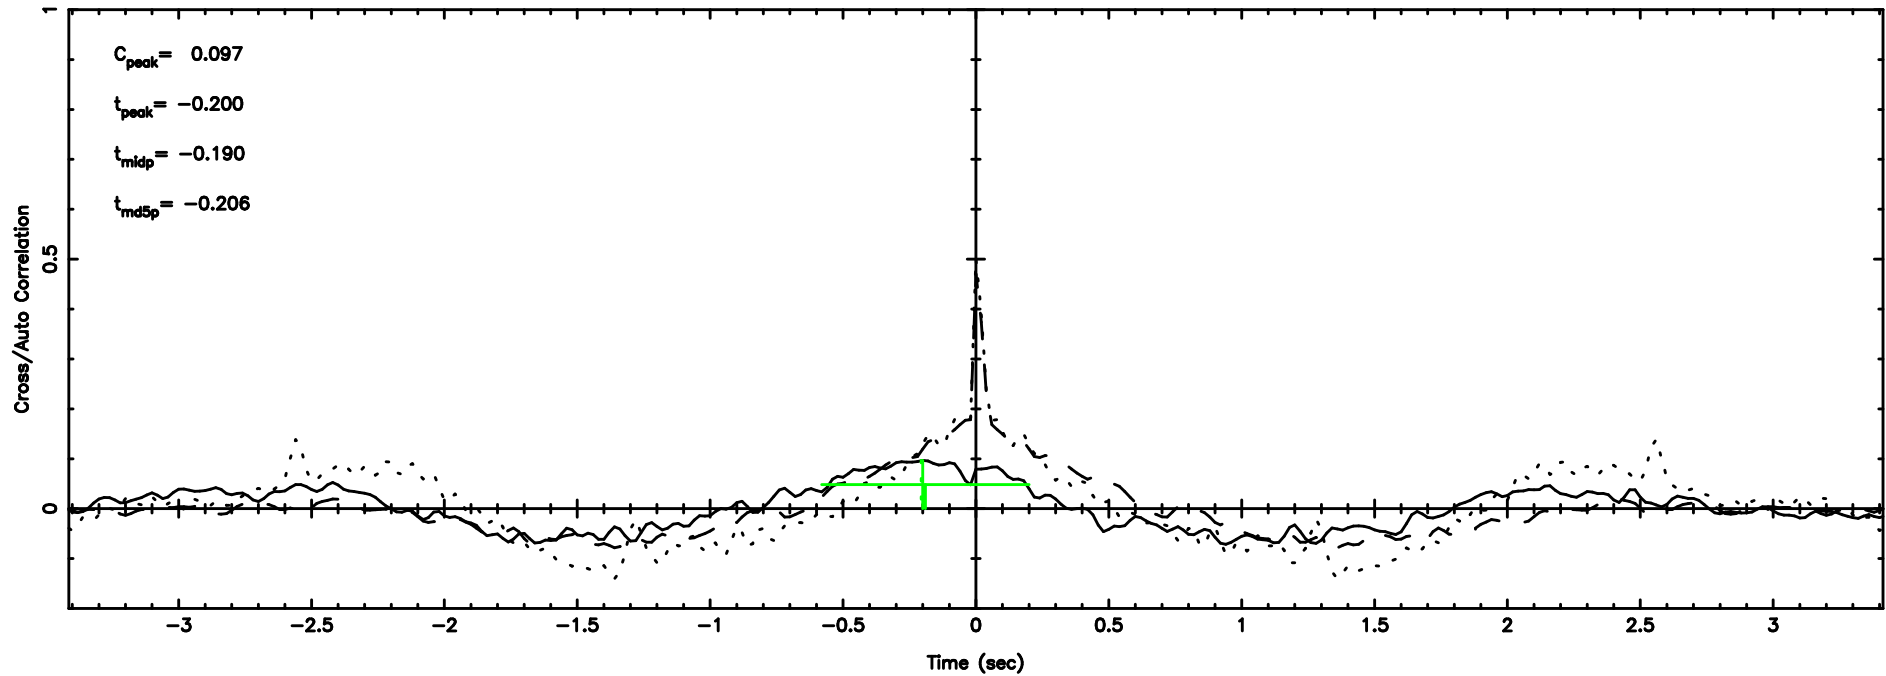

Frequency (Hz)

2259+481 2024/06/05 20.91UT TOYOKAWA-FUJI