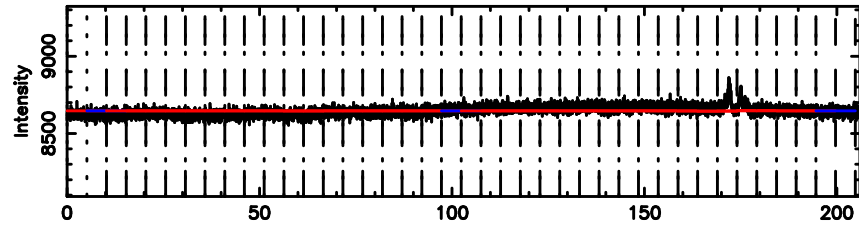

T20240606170328