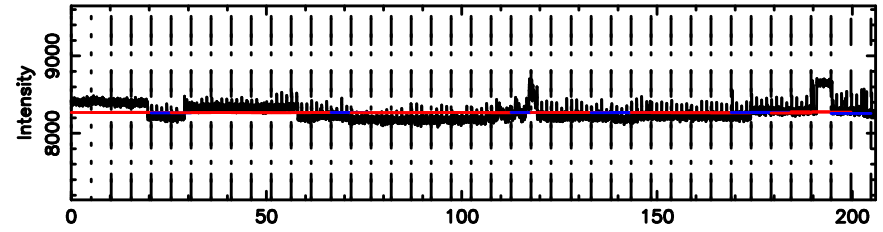

Frequency (Hz)

3C12 2024/06/05 22.42UT TOYOKAWA-FUJI

F20240606072326

BLK: 8,SNR1: 1.3506 ,SNR2: 5.6885