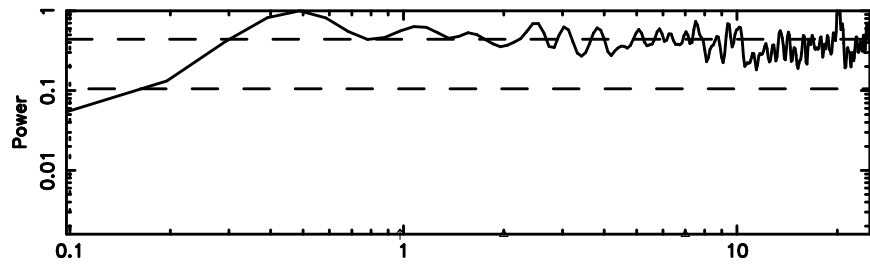

BLK: 4,SNR1:-0.79752E-01,SNR2: 0.37739