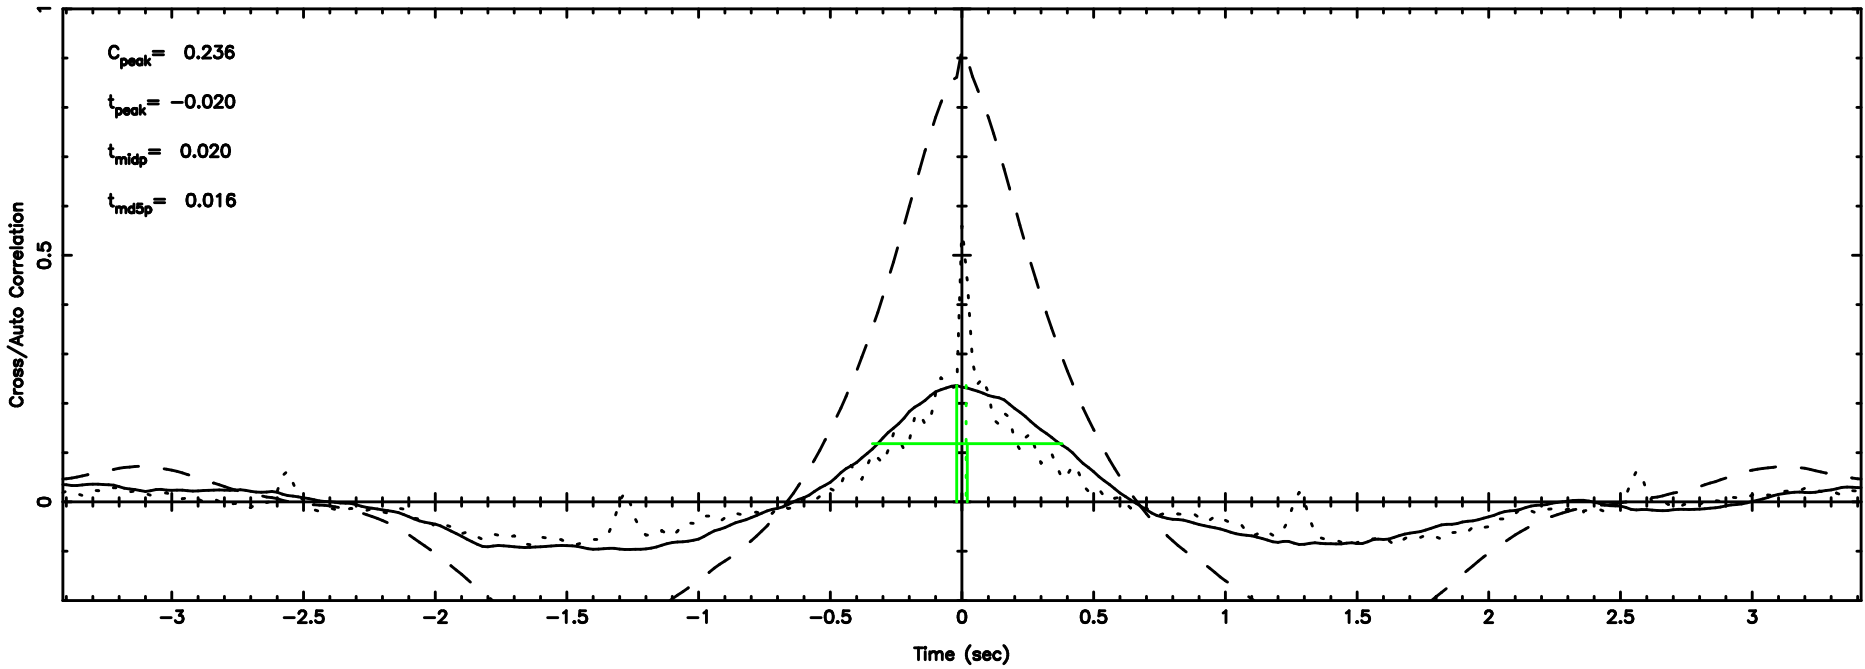

T20240606121116

BLK:23,SNR1: 12.363 ,SNR2: 37.486

F20240606121118

BLK:23,SNR1: 0.57873 ,SNR2: 2.9131

3C138 2024/06/06 3.22UT TOYOKAWA-FUJI