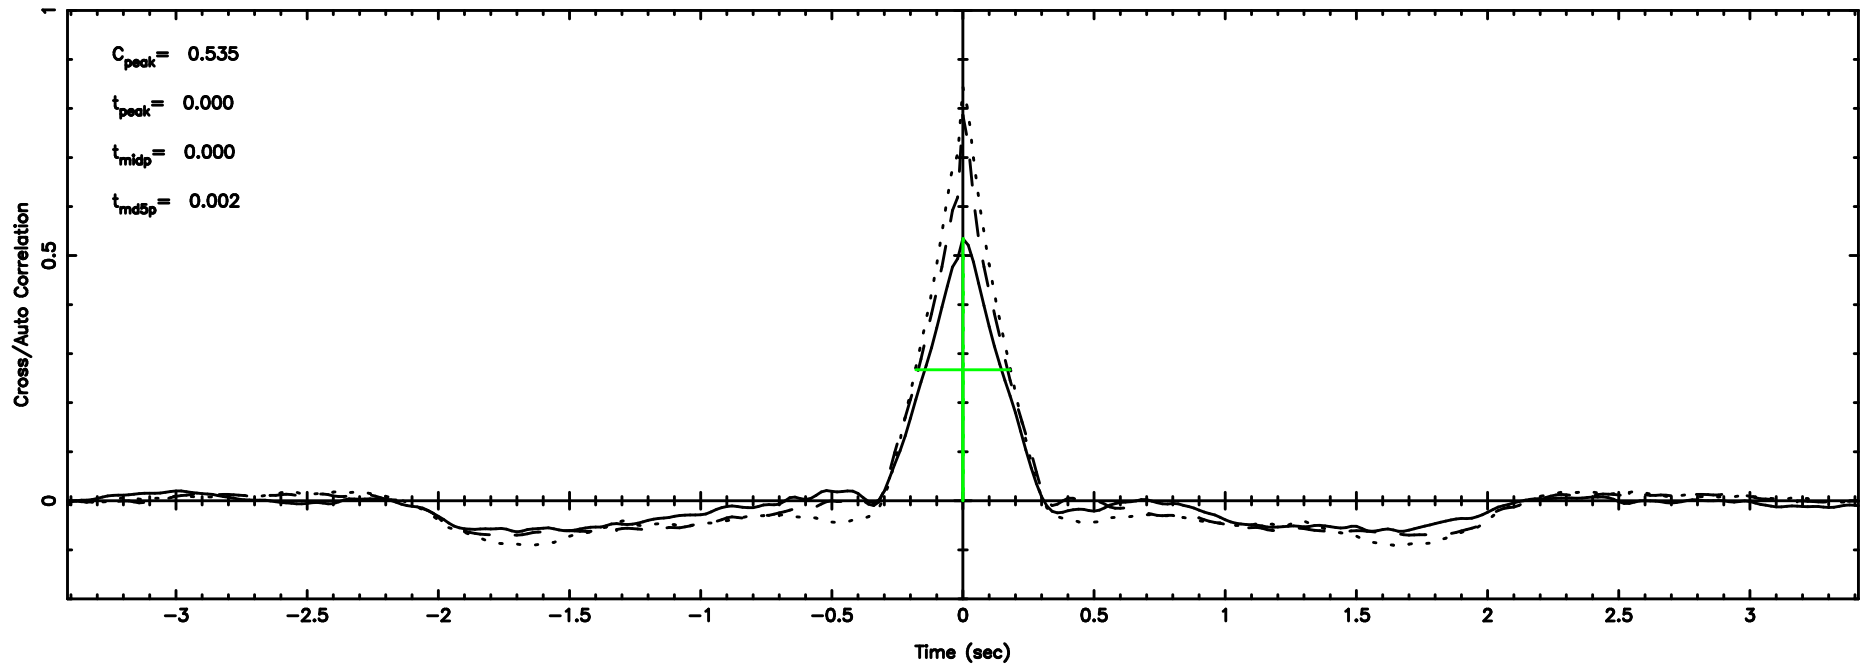

BLK:30,SNR1: 7.5542 ,SNR2: 18.806

F20240606144339

BLK:30,SNR1: 3.7767 ,SNR2: 16.866

0752-200 2024/06/06 5.76UT TOYOKAWA-FUJI

T20240606144337

BLK:36,SNR1: 7.5613 ,SNR2: 18.823

K20240606144334

BLK:36,SNR1: 7.2998 ,SNR2: 18.542