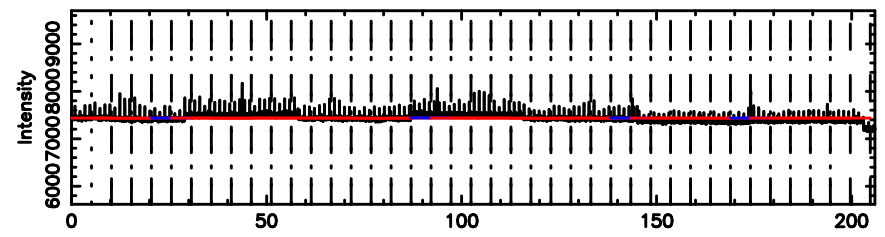

F20240606080853