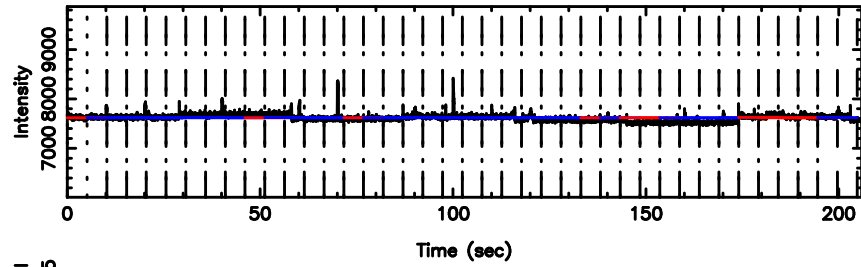

T20240606154232

BLK:21,SNR1: 1.0524 ,SNR2: 4.8605

Frequency (Hz)

K20240606154229

BLK:21,SNR1: 7.2240 ,SNR2: 17.886

Frequency (Hz)

3C208 2024/06/06 6.74UT TOYOKAWA-KISO

F20240606154234