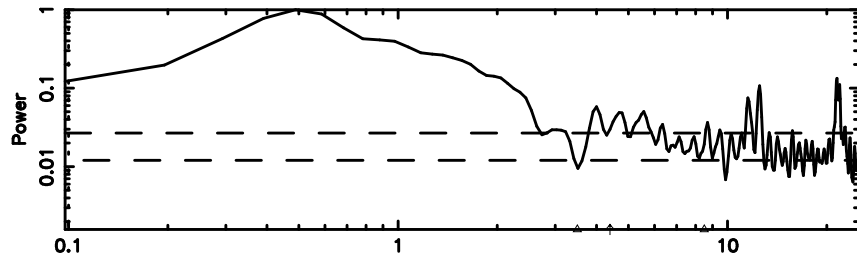

F20240606162551

BLK:11,SNR1: 1.2120 ,SNR2: 6.2934

Frequency (Hz)

K20240606162546

BLK:11,SNR1: 3.8540 ,SNR2: 10.038

Frequency (Hz)

3C222 2024/06/06 7.46UT FUJI -KISO