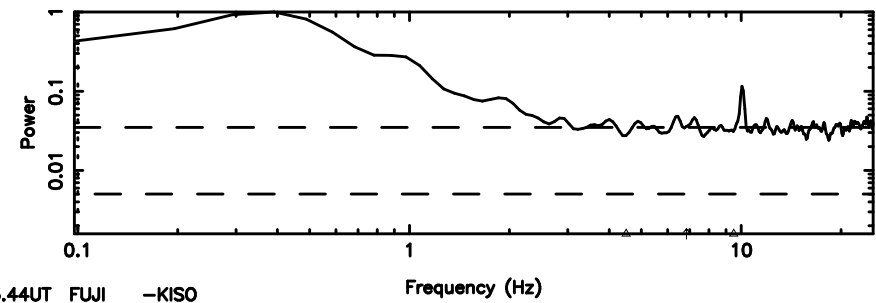

BLK:26,SNR1: 0.84570 ,SNR2: 2.4624

0531+194 2024/06/06 3.44UT FUJI -KISO