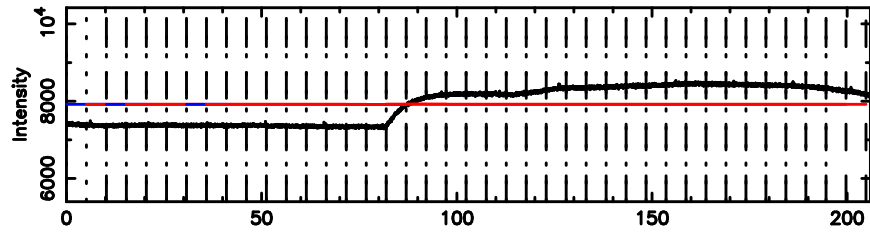

3C26

2024/06/05 22.77UT TOYOKAWA-FUJI

F20240606074449

BLK: 2,SNR1: 1.0798 ,SNR2: 4.1789

Frequency (Hz)

T20240606074447

BLK: 3,SNR1: 0.23028 ,SNR2: 1.6179

Frequency (Hz)