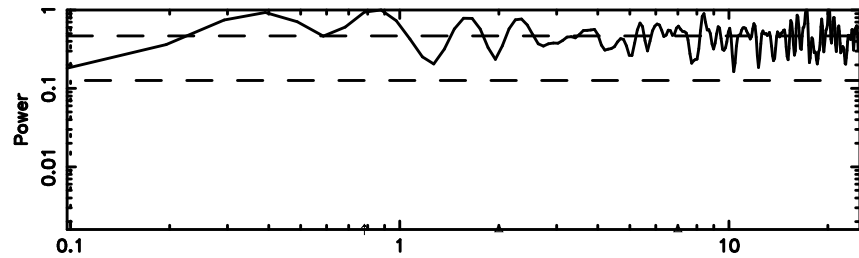

BLK: 3,SNR1: 0.13355E-01,SNR2: 0.41583