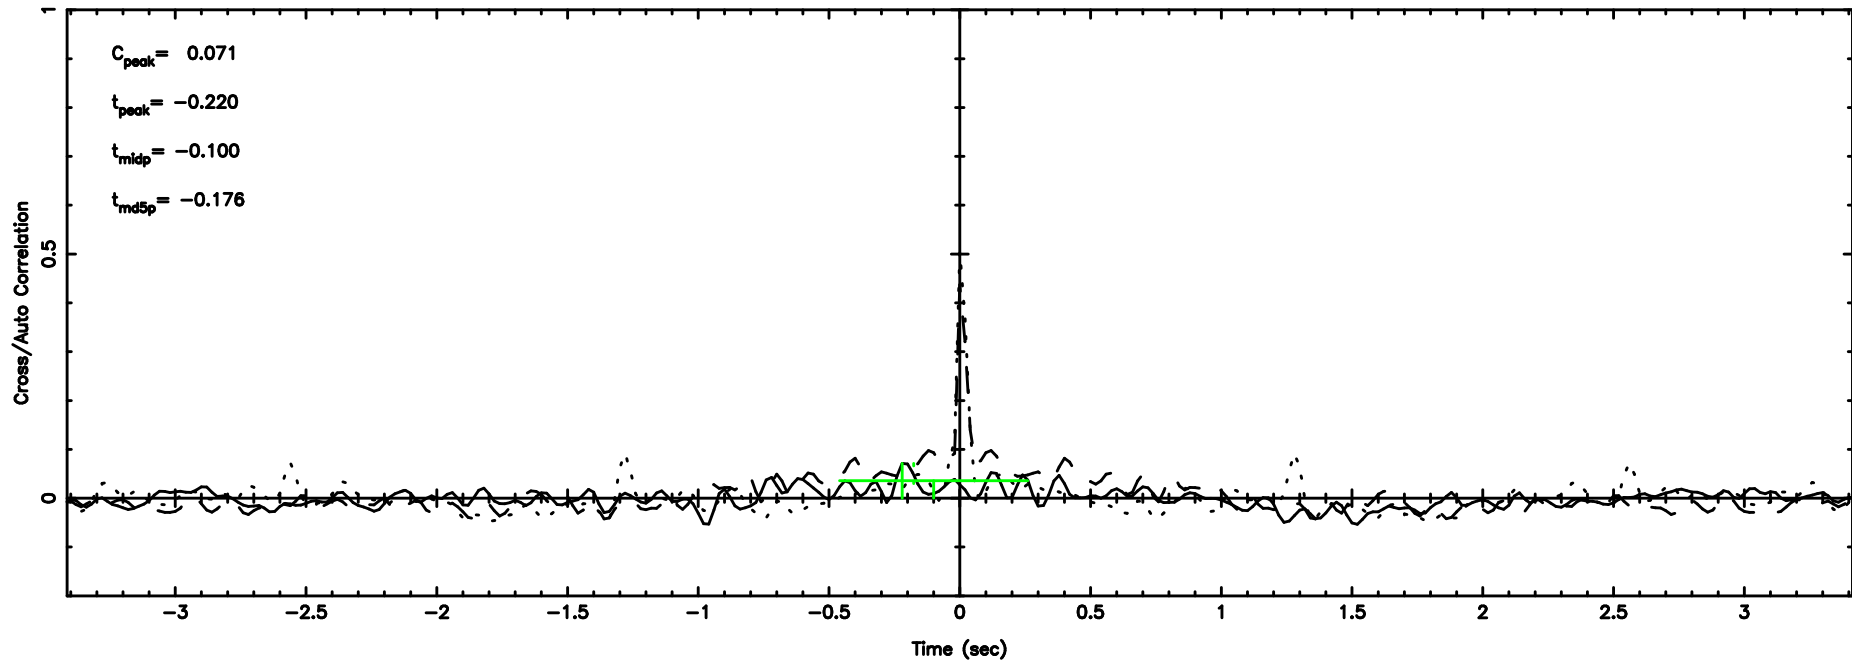

Frequency (Hz)

0941-08 2024/06/06 7.58UT TOYOKAWA-FUJI