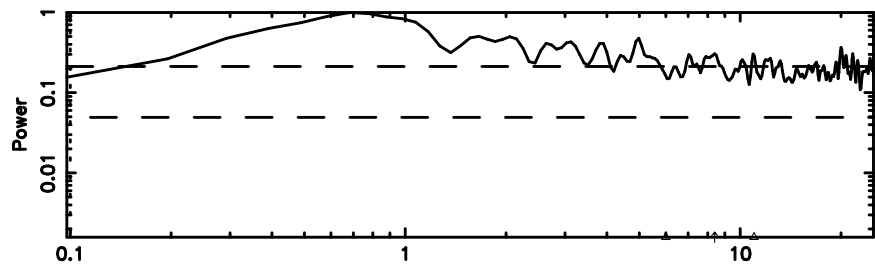

T20240606053641

BLK: 7,SNR1: 0.22197 ,SNR2: 0.69090

Frequency (Hz)

F20240606053643

BLK: 7,SNR1: 2.0809 ,SNR2: 9.7562

Frequency (Hz)

2243+394 2024/06/05 20.64UT TOYOKAWA-FUJI

T20240606053641