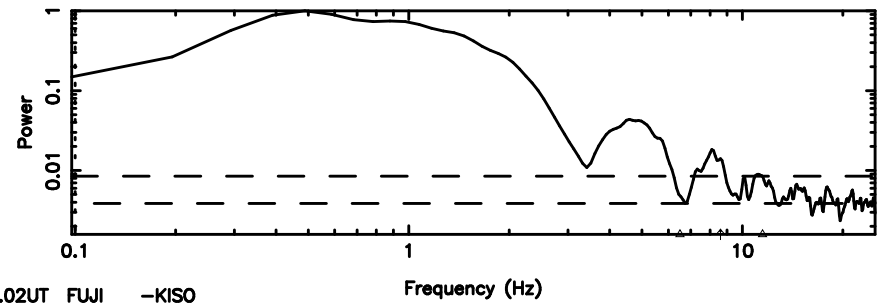

BLK:16,SNR1: 7.1351 ,SNR2: 17.186

0106+01 2024/06/05 23.02UT FUJI -KISO