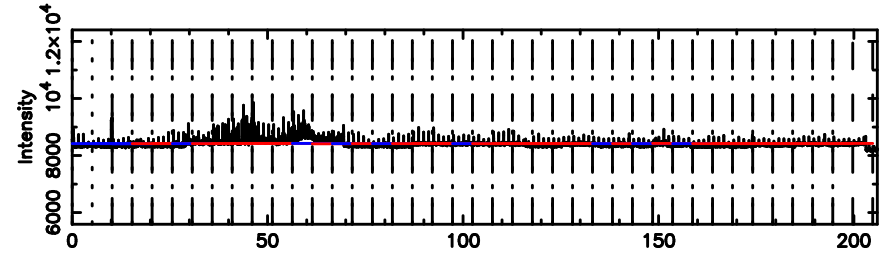

Frequency (Hz)

3C2

2024/06/05 21.98UT TOYOKAWA-FUJI

F20240606065714