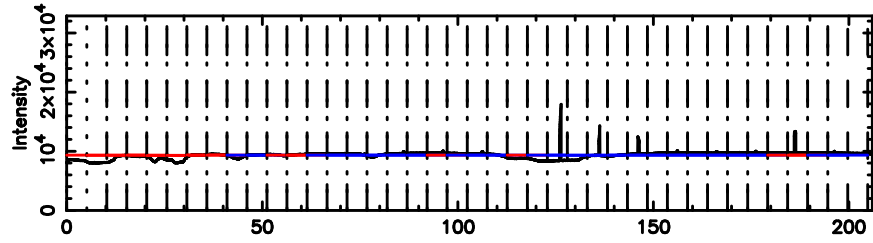

T20240606064116