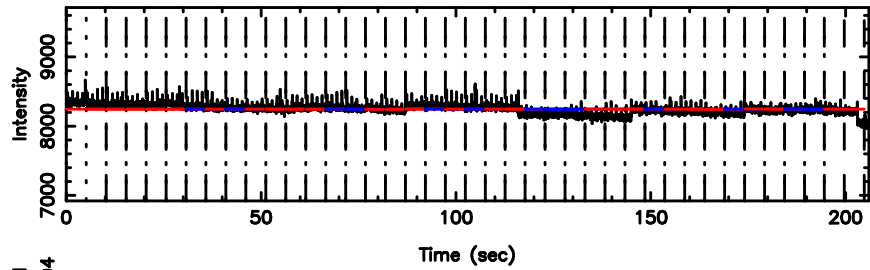

F20240607082430