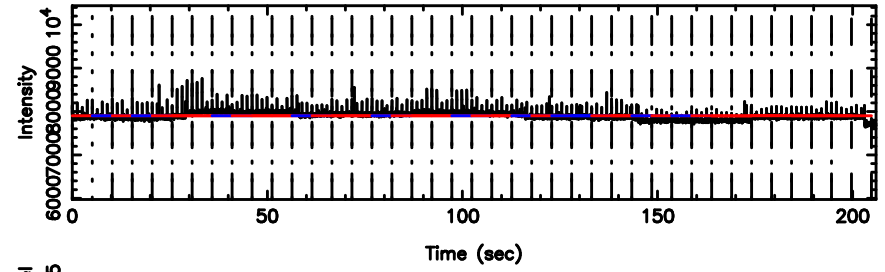

K20240607072744

BLK:13,SNR1: 2.6512 ,SNR2: 11.896

Frequency (Hz)

0038+328 2024/06/06 22.49UT FUJI -KISO

T20240607074052

BLK:11,SNR1: 3.7618 ,SNR2: 9.1326

3C26 2024/06/06 22.71UT TOYOKAWA-FUJI

F20240607074054