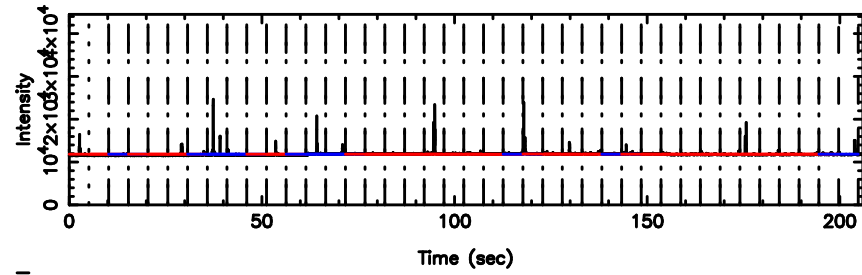

Frequency (Hz)

0926+117 2024/06/07 7.26UT TOYOKAWA-FUJI

T20240607161408

BLK:10,SNR1: 0.92302 ,SNR2: 3.9109

Frequency (Hz)

K20240607161405

BLK:10,SNR1: 1.1192 ,SNR2: 2.0632

Frequency (Hz)