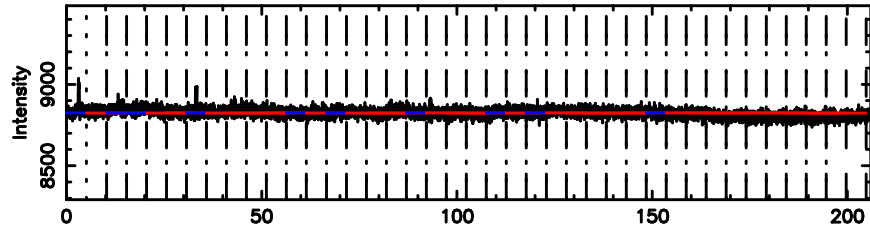

BLK:13,SNR1: 19.119 ,SNR2: 28.425

Frequency (Hz)

3C12 2024/06/06 22.35UT TOYOKAWA-FUJI

T20240607071929

BLK:10,SNR1: 0.37599 ,SNR2: 1.6631

Frequency (Hz)

3C12 2024/06/06 22.35UT TOYOKAWA-KISO

K20240607071926