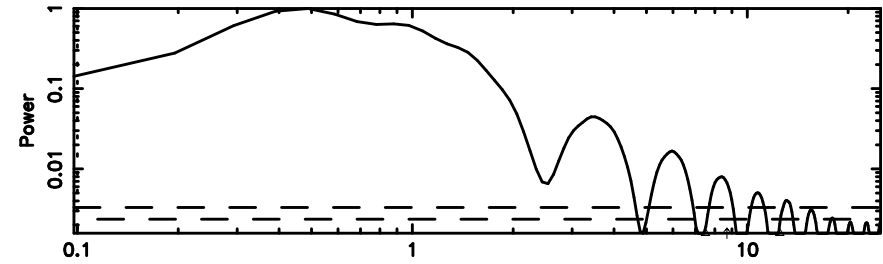

T20240607053245

BLK:13,SNR1: 3.7984 ,SNR2: 7.2658

F20240607053247

BLK:13,SNR1: 14.066 ,SNR2: 33.042

2243+394 2024/06/06 20.57UT TOYOKAWA-FUJI

T20240607053245

BLK:18,SNR1: 2.8416 ,SNR2: 5.4856

Frequency (Hz)