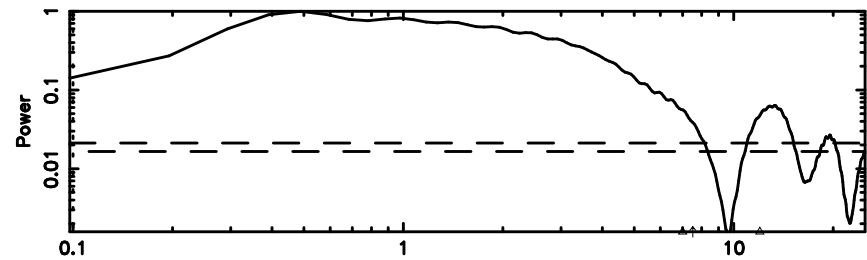

BLK:16,SNR1: 0.14911 ,SNR2: 1.1628

Frequency (Hz)

K20240607144713

BLK:16,SNR1: 5.9102 ,SNR2: 15.486

Frequency (Hz)

3C190 2024/06/07 5.82UT TOYOKAWA-KISO

F20240607144718

BLK:12,SNR1: 1.3726 ,SNR2: 3.5627