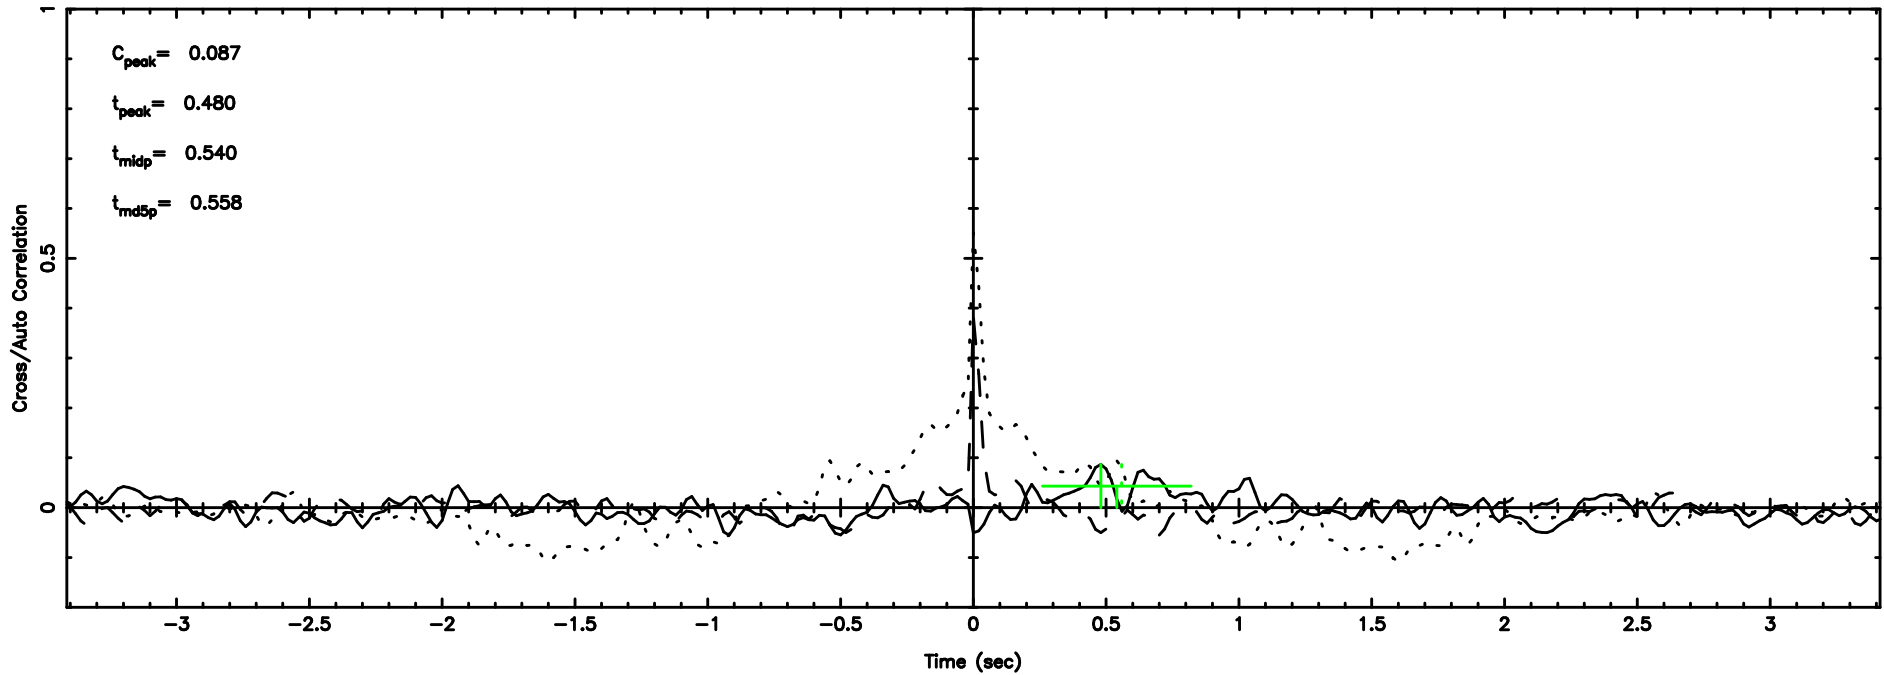

Frequency (Hz)

2325+269 2024/06/06 21.28UT TOYOKAWA-FUJI