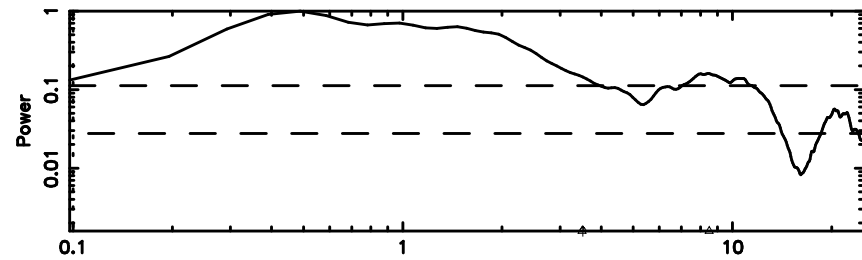

BLK: 6,SNR1: 1.6833 ,SNR2: 8.7348

Frequency (Hz)

3C216 2024/06/07 6.95UT TOYOKAWA-KISO

F20240607155520

BLK:11,SNR1: 2.1275 ,SNR2: 9.8245

Frequency (Hz)

K20240607155515

BLK:11,SNR1: 0.28142 ,SNR2: 3.1503