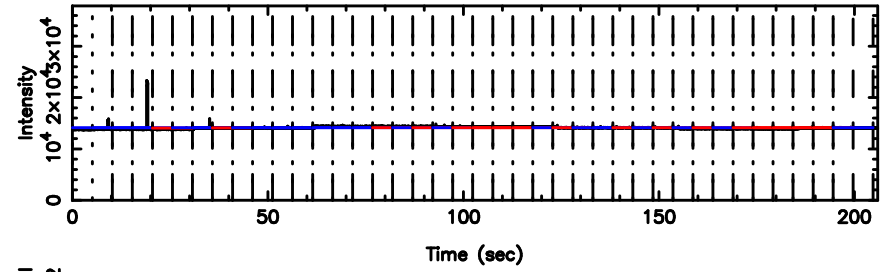

Frequency (Hz)

2344+09 2024/06/06 21.59UT TOYOKAWA-KISO

K20240607063331