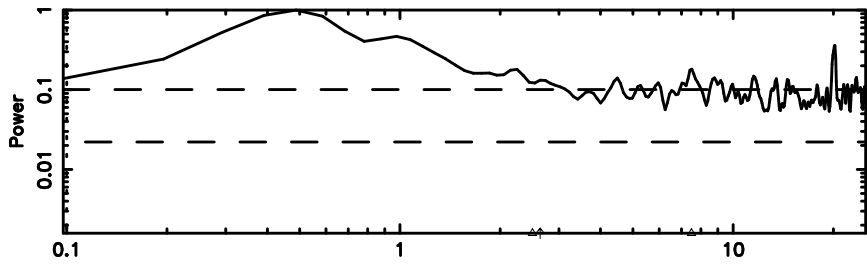

K20240607082425

BLK:13,SNR1: 0.79447 ,SNR2: 3.1420

T20240607084413

BLK: 7,SNR1: 0.23401 ,SNR2: 2.3157

Frequency (Hz)

F20240607084415

BLK: 7,SNR1: 0.42791 ,SNR2: 1.0365

Frequency (Hz)