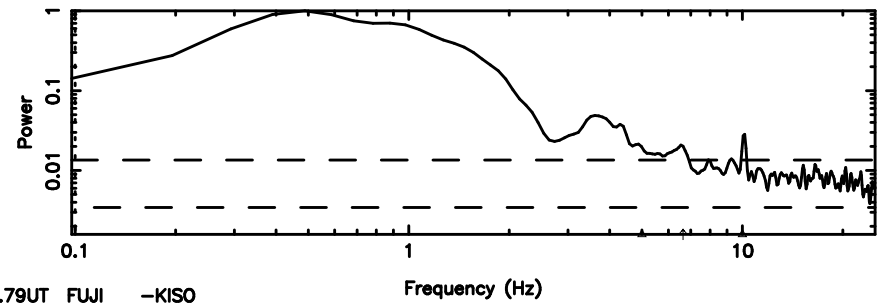

BLK:14,SNR1: 10.544 ,SNR2: 12.555

Frequency (Hz)

0056-00 2024/06/06 22.79UT TOYOKAWA-KISO

F20240607074552

BLK:10,SNR1: 8.4630 ,SNR2: 18.328

0056-00 2024/06/06 22.79UT FUJI -KISO

K20240607074547

BLK:10,SNR1: 3.6072 ,SNR2: 11.539