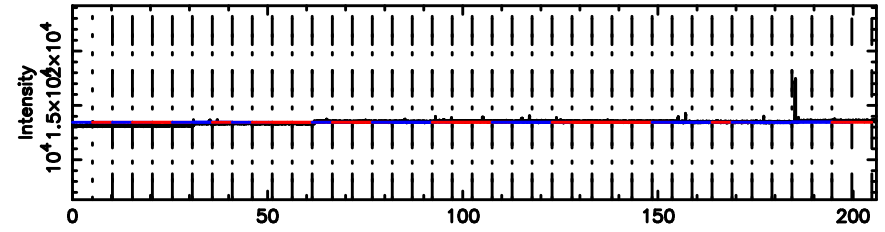

Frequency (Hz)

K20240607072744