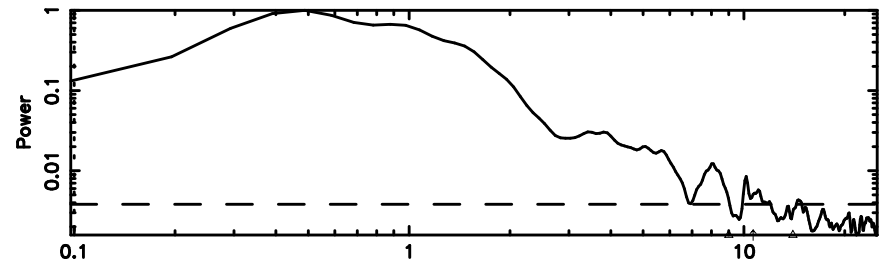

BLK:19,SNR1: 13.712 ,SNR2: 25.996