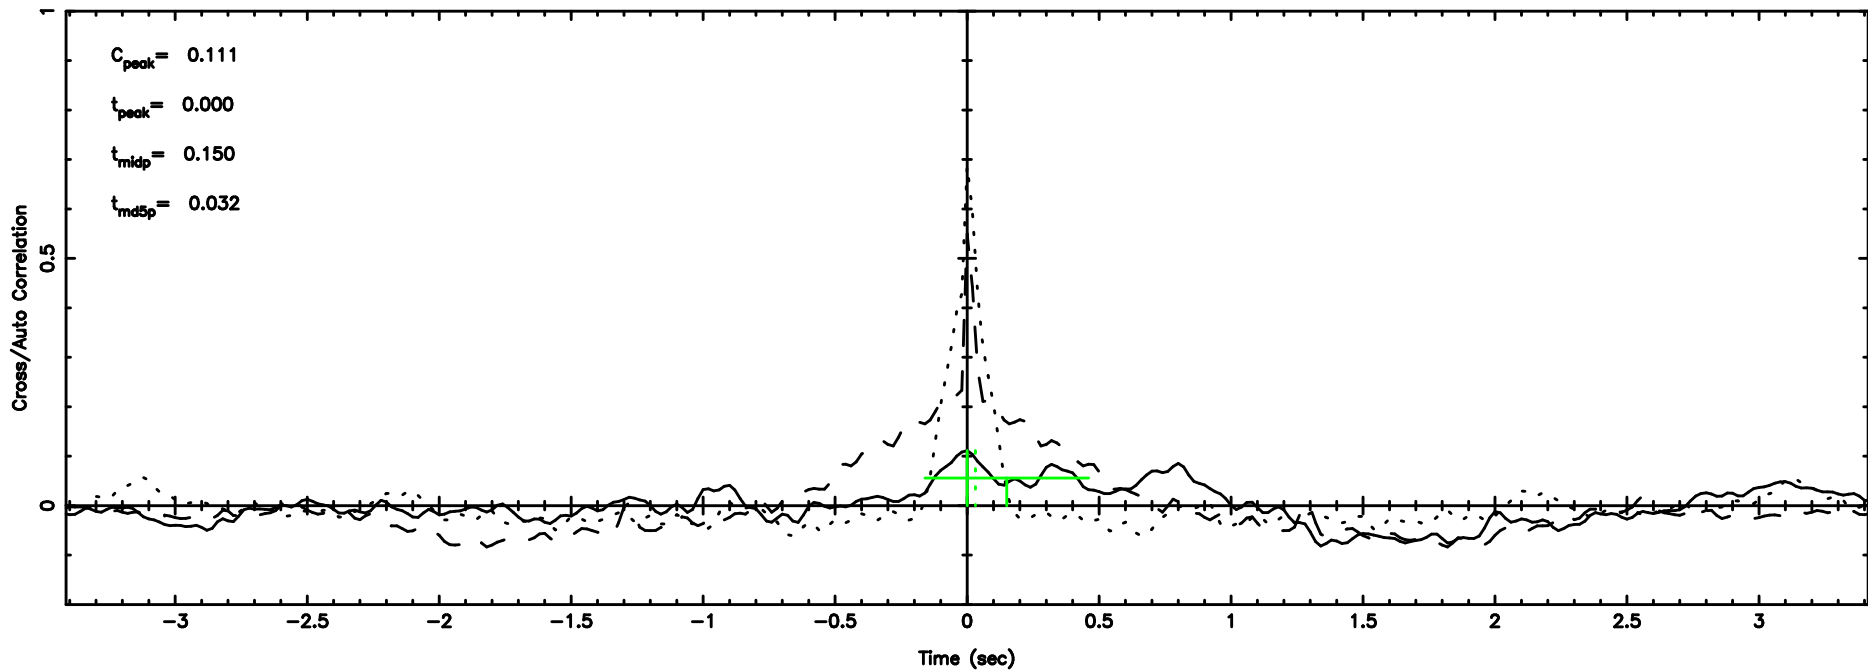

Frequency (Hz)

0308+305 2024/06/07 1.00UT FUJI -KISO