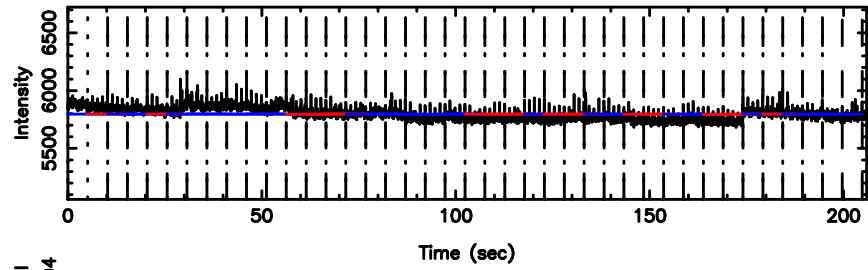

T20240607120721

BLK:23,SNR1: 6.4138 ,SNR2: 31.044

3C138 2024/06/07 3.15UT TOYOKAWA-KISO

K20240607120718

BLK:23,SNR1: 0.72836 ,SNR2: 4.3516

F20240607120723

BLK:24,SNR1:-0.66806E-02,SNR2: 2.6225

K20240607120718