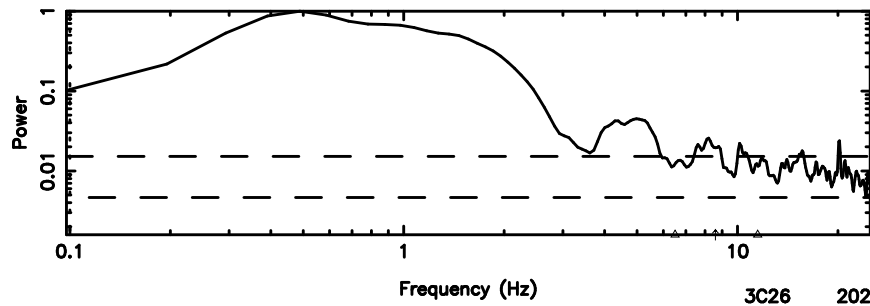

K20240607072744

BLK:13,SNR1: 2.6512 ,SNR2: 11.896

Frequency (Hz)

0038+328 2024/06/06 22.49UT FUJI -KISO

T20240607074052

BLK:11,SNR1: 3.7618 ,SNR2: 9.1326

3C26 2024/06/06 22.71UT TOYOKAWA-FUJI

F20240607074054