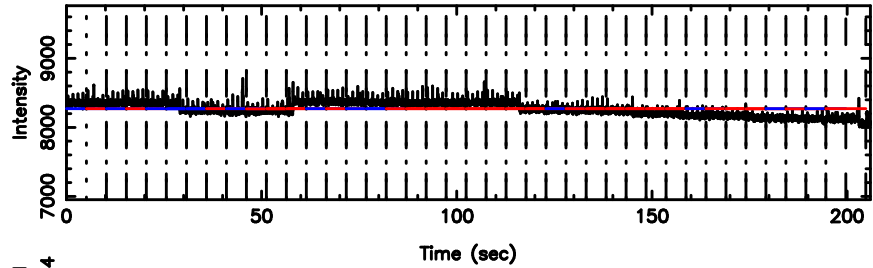

Frequency (Hz)

K20240607072744

BLK:20,SNR1: 2.3248 ,SNR2: 10.640

Frequency (Hz)

0038+328 2024/06/06 22.49UT TOYOKAWA-KISO

F20240607072749

BLK:13,SNR1: 0.43763 ,SNR2: 2.7456

Frequency (Hz)