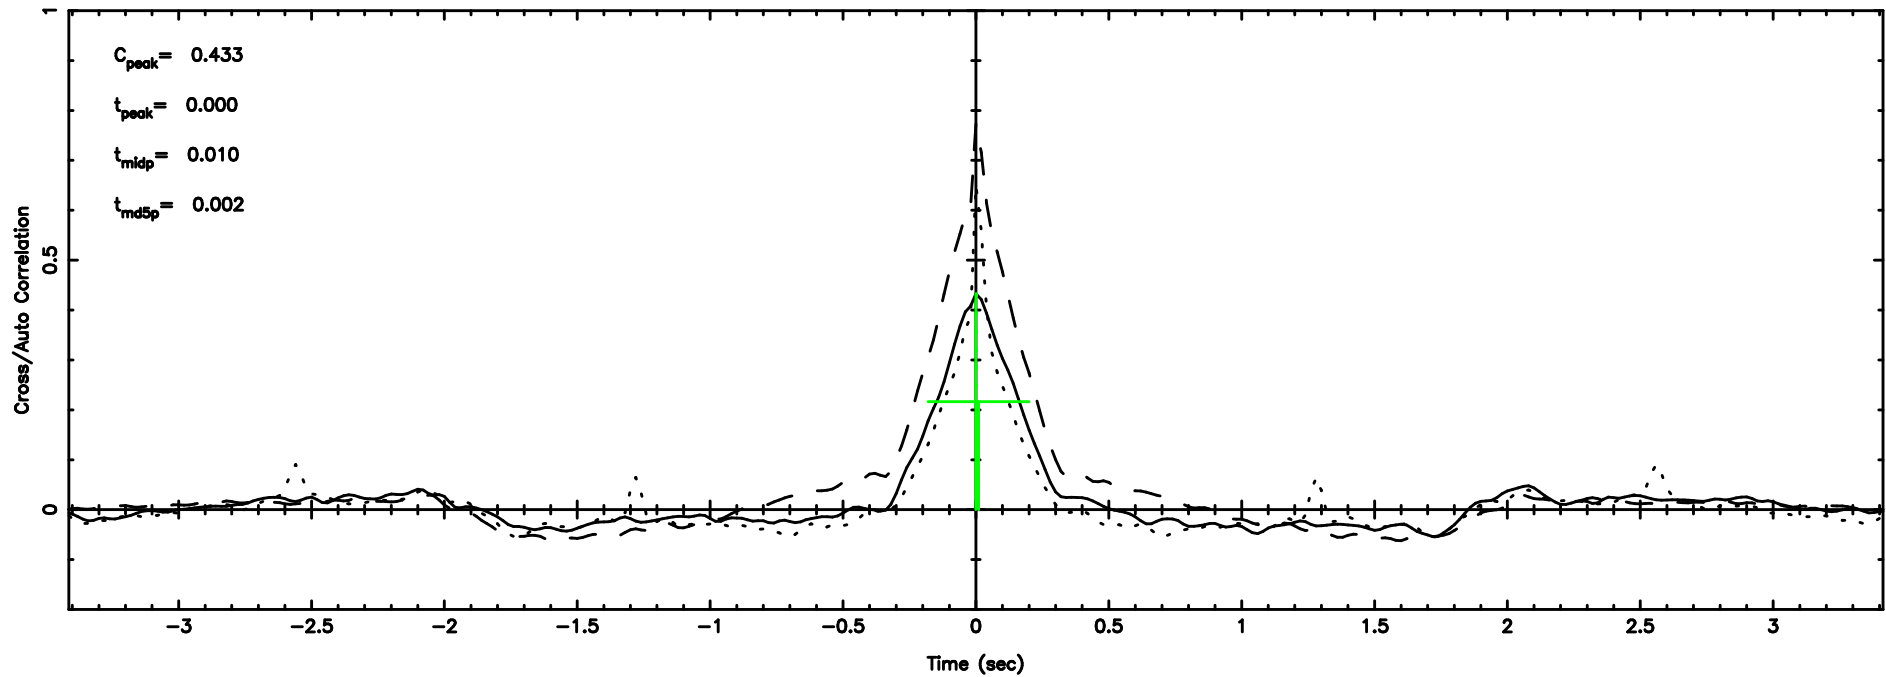

Frequency (Hz)

2259+481 2024/06/06 20.84UT TOYOKAWA-FUJI