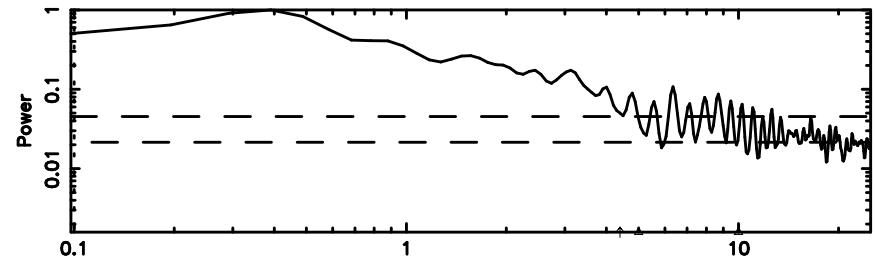

T20240607105141

BLK:12,SNR1: 1.1872 ,SNR2: 5.1083

Frequency (Hz)

F20240607105143

BLK:12,SNR1: 0.81905 ,SNR2: 4.6231

Frequency (Hz)

0403-132 2024/06/07 1.89UT TOYOKAWA-FUJI

T20240607105141