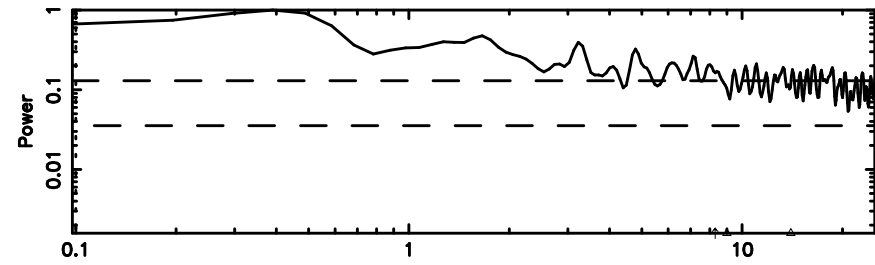

K20240607082425

BLK:13,SNR1: 0.79447 ,SNR2: 3.1420

T20240607084413

BLK: 7,SNR1: 0.23401 ,SNR2: 2.3157

Frequency (Hz)

F20240607084415

BLK: 7,SNR1: 0.42791 ,SNR2: 1.0365

Frequency (Hz)