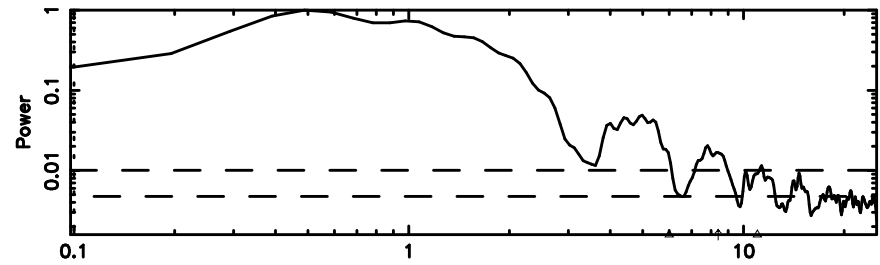

BLK:20,SNR1: 5.7484 ,SNR2: 14.329

Frequency (Hz)

K20240607054839

BLK:20,SNR1: 5.9744 ,SNR2: 14.876

Frequency (Hz)

2259+481 2024/06/06 20.84UT FUJI -KISO

T20240607060827

BLK:29,SNR1: 7.8200 ,SNR2: 19.820