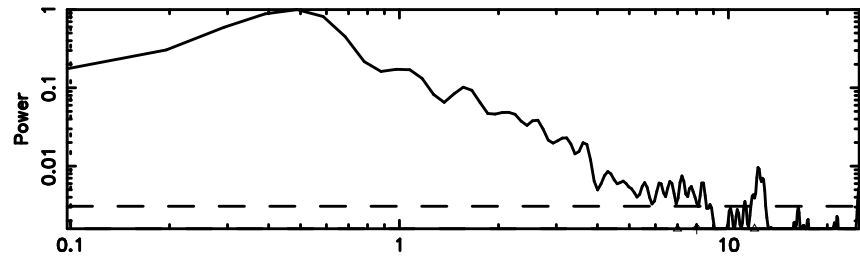

BLK:32,SNR1: 9.5653 ,SNR2: 24.435