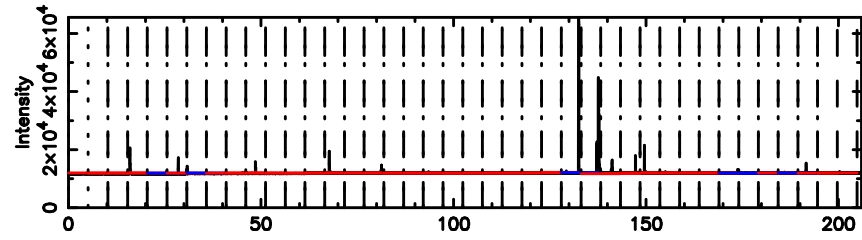

BLK: 1,SNR1: 1.6210 ,SNR2: 11.513

Frequency (Hz)

0941-08 2024/06/07 7.51UT TOYOKAWA-KISO

F20240607162855

BLK: 6,SNR1:-0.23909 ,SNR2: 0.32298

Frequency (Hz)

K20240607162850

BLK: 6,SNR1: 7.7233 ,SNR2: 23.908