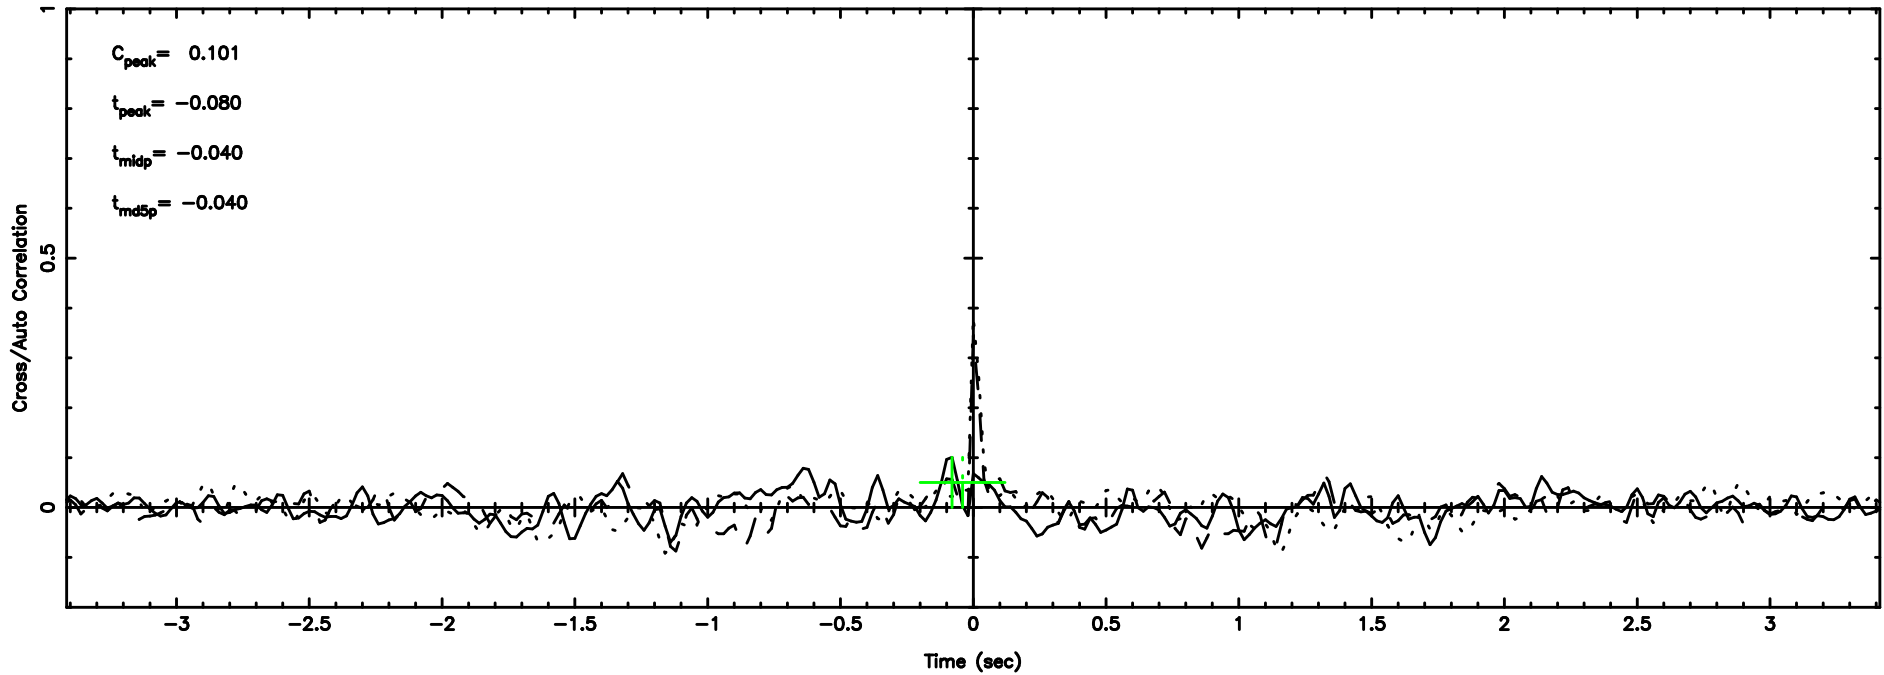

Frequency (Hz)