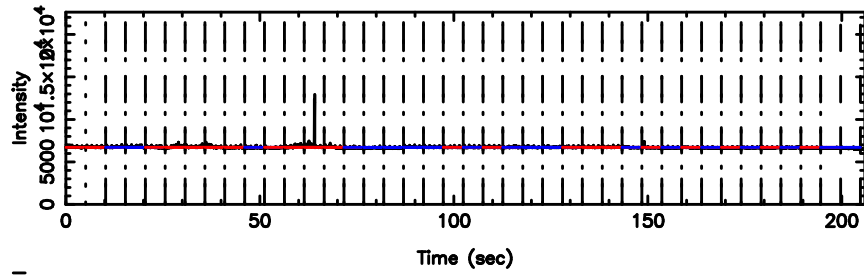

T20240607111913

BLK:26,SNR1: 4.9430 ,SNR2: 10.629

K20240607111911

BLK:26,SNR1: 2.9041 ,SNR2: 12.262

3C119 2024/06/07 2.35UT TOYOKAWA-KISO

F20240607111915

BLK:18,SNR1: 0.64336 ,SNR2: 3.9462

K20240607111911