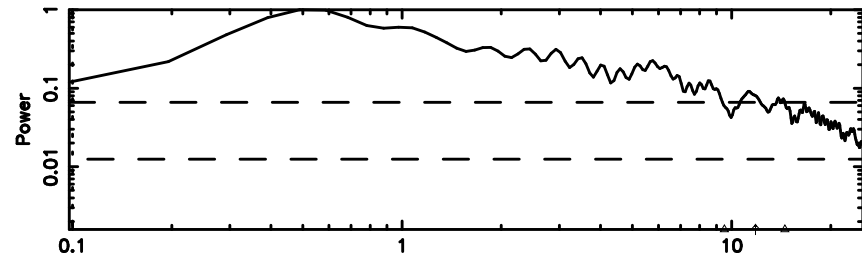

Frequency (Hz)

0926+117 2024/06/07 7.26UT TOYOKAWA-FUJI

T20240607161408

BLK:10,SNR1: 0.92302 ,SNR2: 3.9109

Frequency (Hz)

K20240607161405

BLK:10,SNR1: 1.1192 ,SNR2: 2.0632

Frequency (Hz)