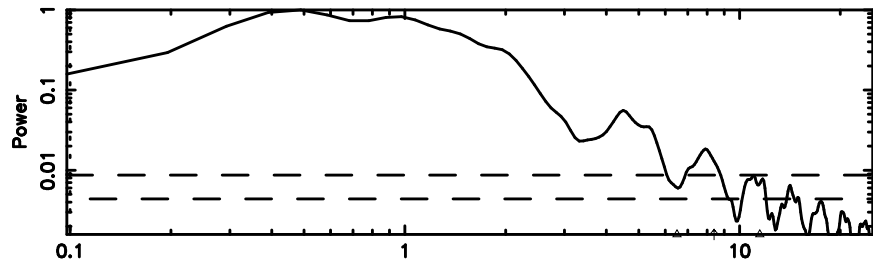

2318+235 2024/06/06 21.17UT TOYOKAWA-KISO

K20240607060825

BLK:31,SNR1: 8.4879 ,SNR2: 21.488

Frequency (Hz)

F20240607060829

BLK:32,SNR1: 7.3835 ,SNR2: 18.406

Frequency (Hz)

K20240607060825