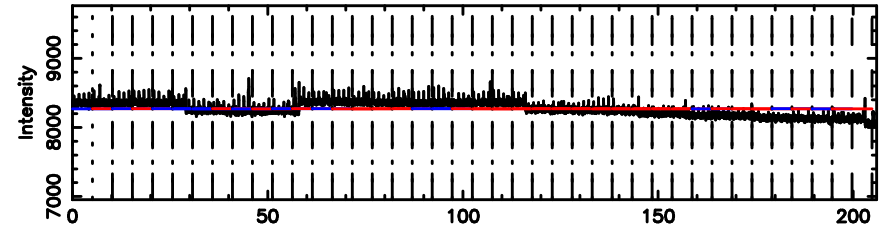

Frequency (Hz)

F20240607072749