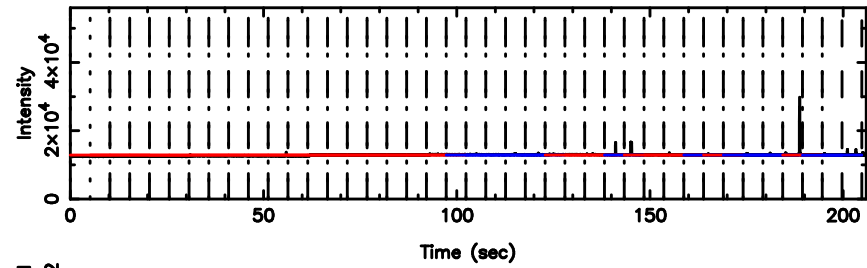

BLK:10,SNR1: 1.5109 ,SNR2: 5.4978

0741-06 2024/06/07 5.53UT TOYOKAWA-FUJI

T20240607142957

BLK:12,SNR1: 2.5171 ,SNR2: 11.869

K20240607142954

BLK:12,SNR1: 7.0441 ,SNR2: 17.793

0741-06 2024/06/07 5.53UT TOYOKAWA-KISO