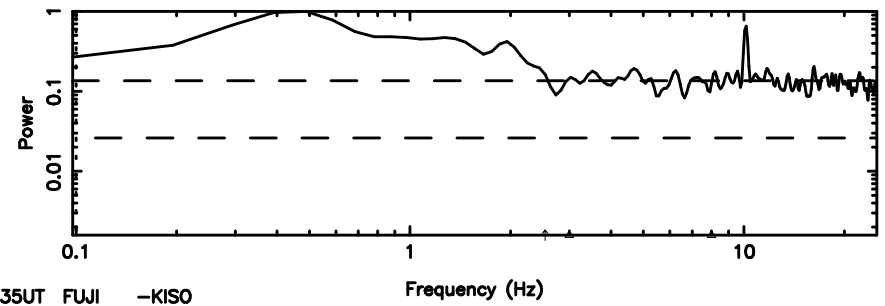

BLK:10,SNR1: 0.74542 ,SNR2: 3.6210

Frequency (Hz)

F20240607071931

BLK:13,SNR1: 14.554 ,SNR2: 27.093

3C12 2024/06/06 22.35UT FUJI -KISO

K20240607071926

BLK:13,SNR1: 0.34008 ,SNR2: 2.3273

T20240607072747