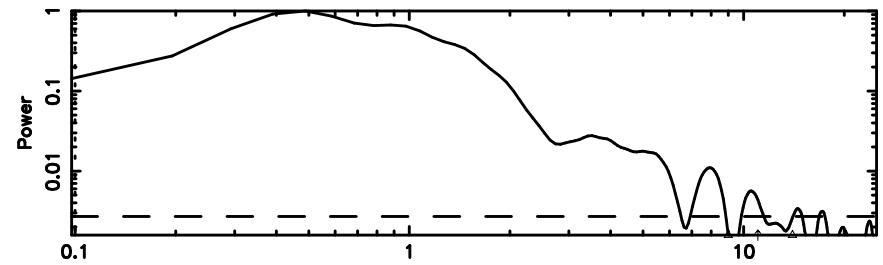

BLK:36,SNR1: 17.784 ,SNR2: 32.505

Frequency (Hz)

3C2

2024/06/06 21.92UT TOYOKAWA-KISO

K20240607065313

BLK:36,SNR1: 19.124 ,SNR2: 34.943

Frequency (Hz)

F20240607065318