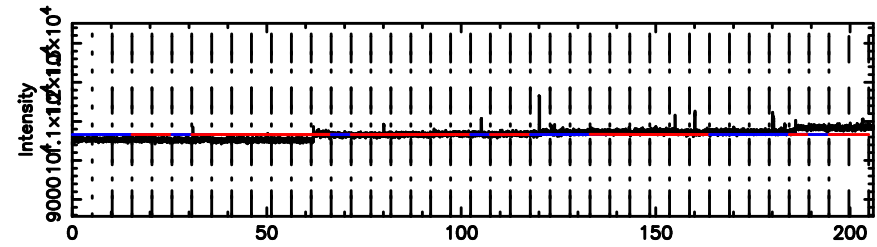

K20240607095809

BLK:14,SNR1: 1.2946 ,SNR2: 5.7373

Frequency (Hz)

F20240607095814

BLK: 5,SNR1: 0.30443 ,SNR2: 4.6319

Frequency (Hz)

K20240607095809

BLK: 5,SNR1: 1.8988 ,SNR2: 8.4813