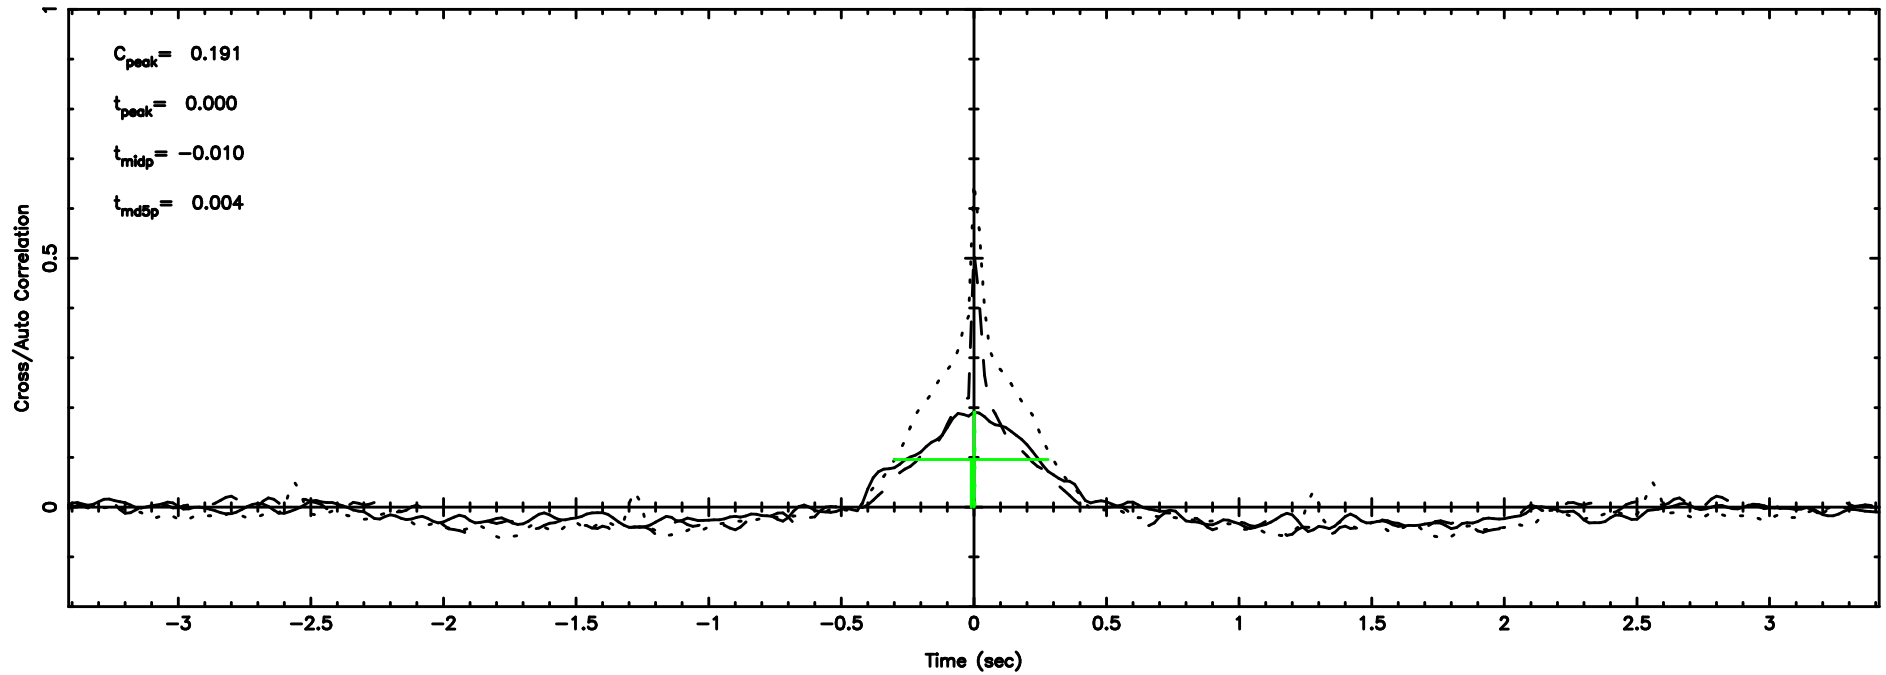

Frequency (Hz)

F20240607070040

BLK: 9,SNR1: 0.38551 ,SNR2: 3.3470

Frequency (Hz)

0011+344 2024/06/06 22.04UT TOYOKAWA-FUJI

T20240607070038

BLK: 6,SNR1: 1.7390 ,SNR2: 6.1042

Frequency (Hz)