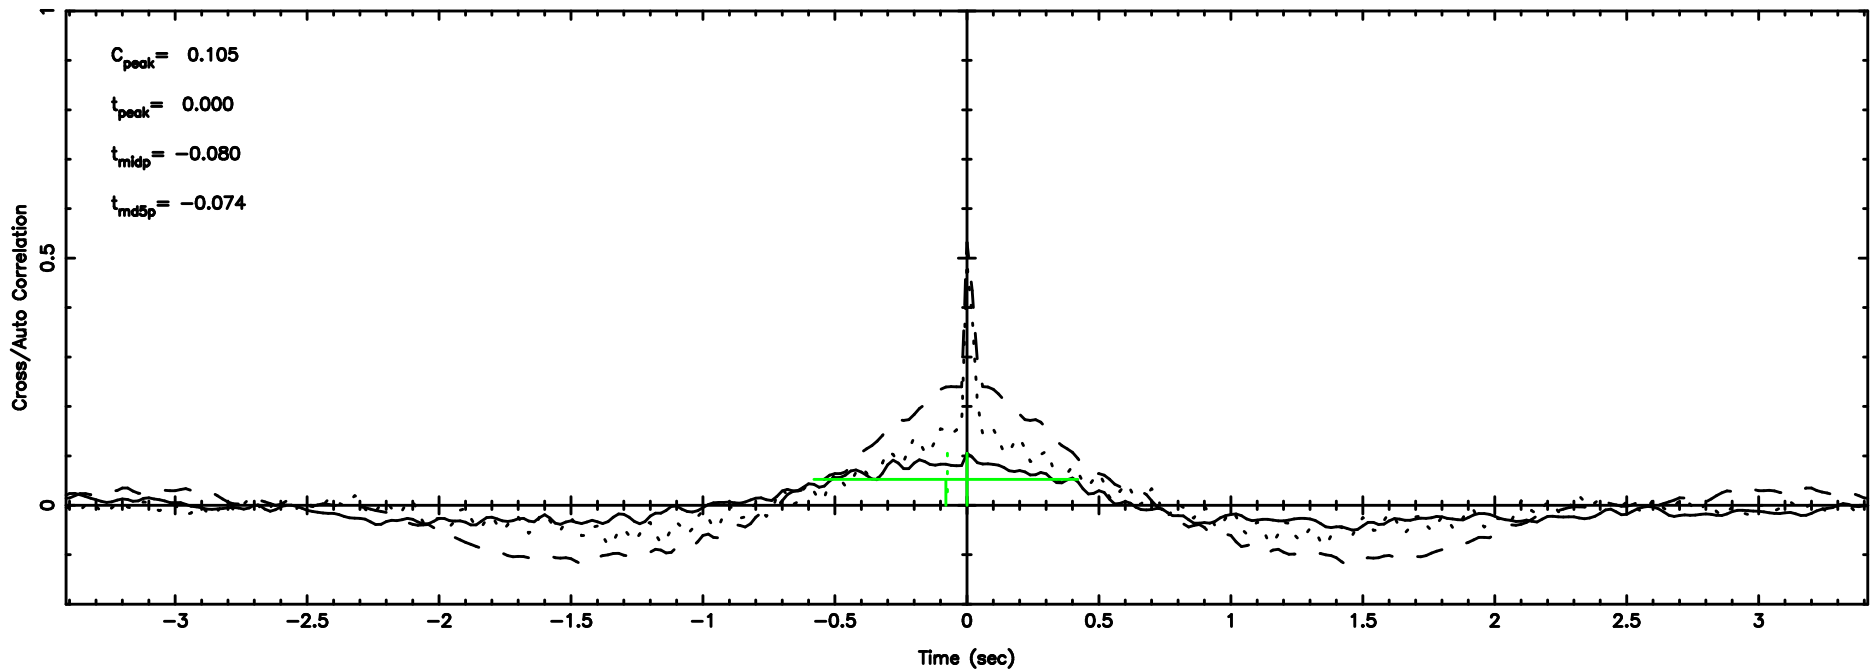

BLK:15,SNR1: 0.54746 ,SNR2: 2.2081