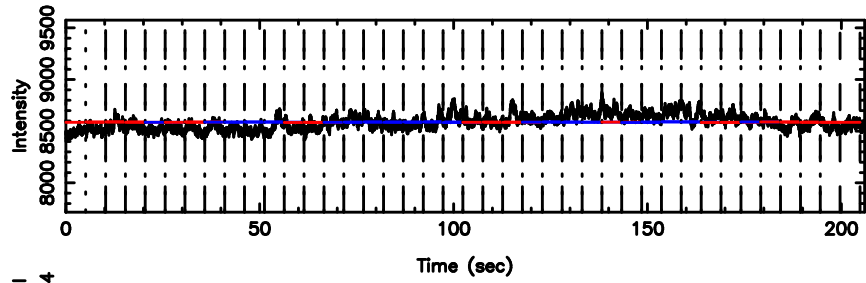

T20240607122054