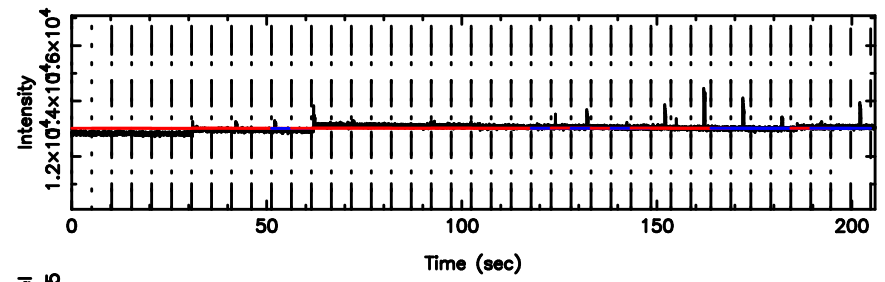

BLK:14,SNR1: 10.544 ,SNR2: 12.555

Frequency (Hz)

0056-00 2024/06/06 22.79UT TOYOKAWA-KISO

F20240607074552

BLK:10,SNR1: 8.4630 ,SNR2: 18.328

0056-00 2024/06/06 22.79UT FUJI -KISO

K20240607074547

BLK:10,SNR1: 3.6072 ,SNR2: 11.539