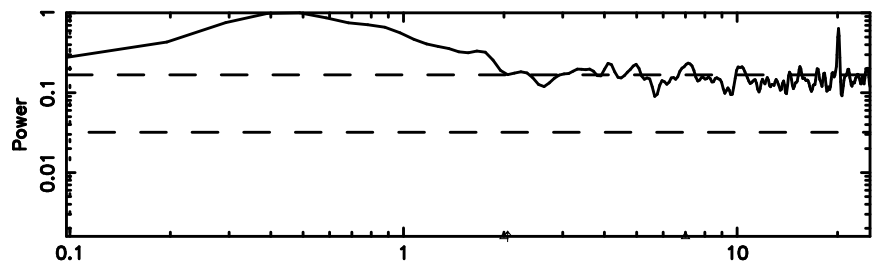

F20240607074552

BLK: 8,SNR1: 4.1180 ,SNR2: 14.831

Frequency (Hz)

0056-00 2024/06/06 22.79UT TOYOKAWA-FUJI

T20240607074550

BLK:14,SNR1: 0.12315 ,SNR2: 2.0766

Frequency (Hz)

K20240607074547