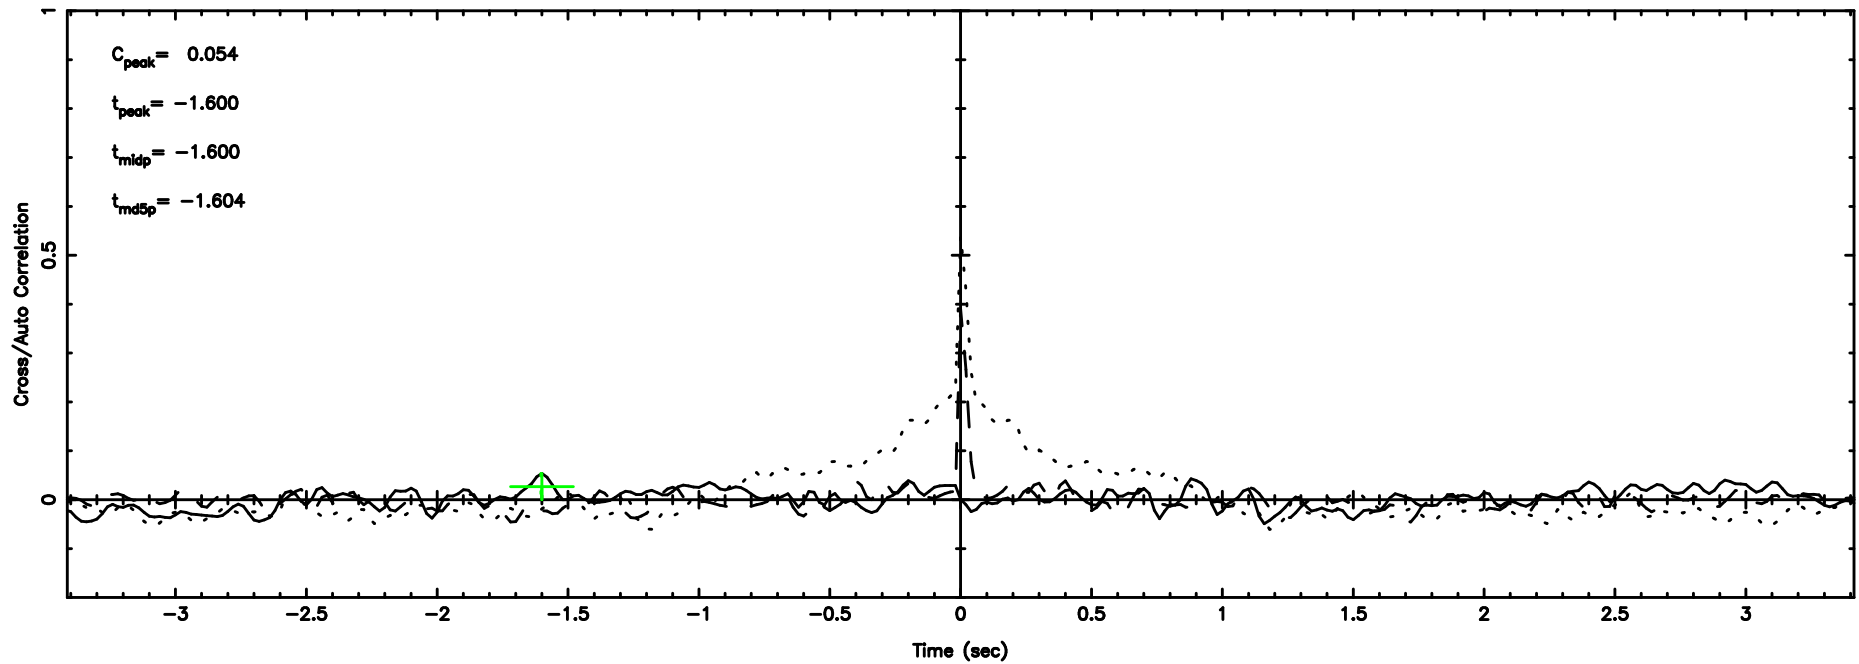

Frequency (Hz)

3C216 2024/06/07 6.95UT TOYOKAWA-FUJI