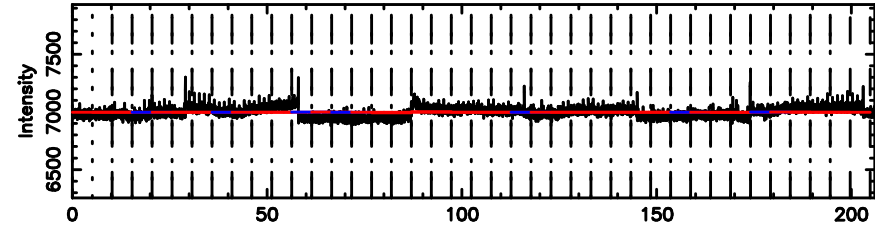

K20240607082425

BLK:13,SNR1: 0.79447 ,SNR2: 3.1420

T20240607084413

BLK: 7,SNR1: 0.23401 ,SNR2: 2.3157

Frequency (Hz)

F20240607084415

BLK: 7,SNR1: 0.42791 ,SNR2: 1.0365

Frequency (Hz)