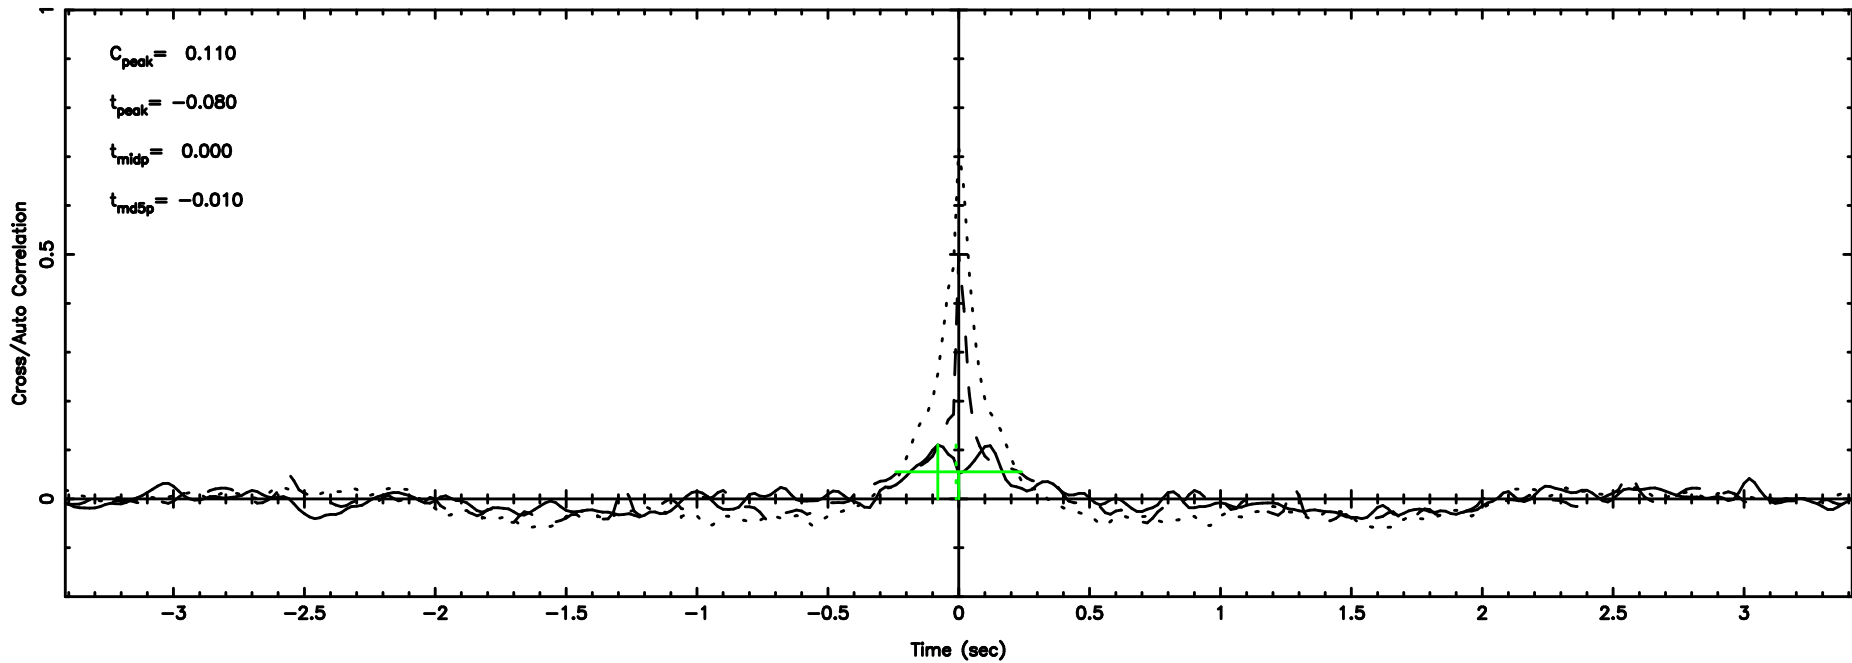

Frequency (Hz)

3C208 2024/06/07 6.67UT FUJI -KISO