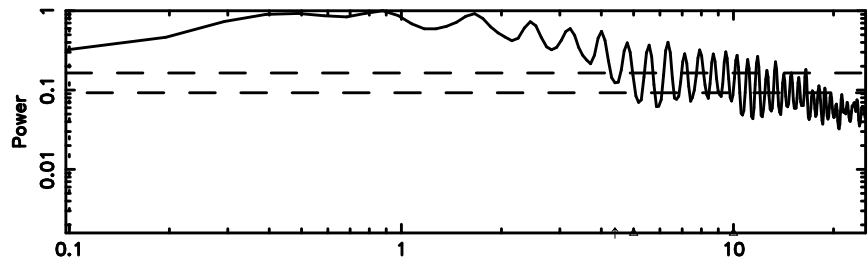

BLK:16,SNR1: 1.2609 ,SNR2: 5.3580

K20240607105138

BLK:16,SNR1: 3.9957 ,SNR2: 16.804

0403-132 2024/06/07 1.89UT TOYOKAWA-KISO

F20240607105143

BLK:16,SNR1: 0.33628 ,SNR2: 2.4250

Frequency (Hz)

K20240607105138