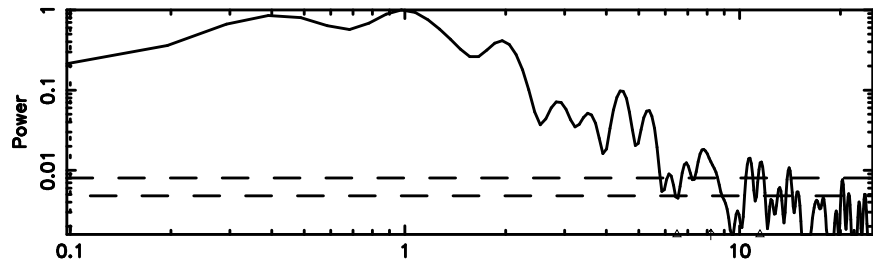

Frequency (Hz)

F20240607060829

BLK:29,SNR1: 7.4333 ,SNR2: 18.530

Frequency (Hz)

2318+235 2024/06/06 21.17UT TOYOKAWA-FUJI

T20240607060827

BLK:31,SNR1: 7.9236 ,SNR2: 20.072

Frequency (Hz)