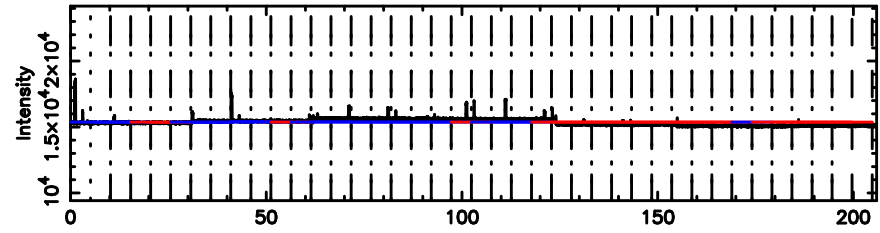

Frequency (Hz)

K20240607054839