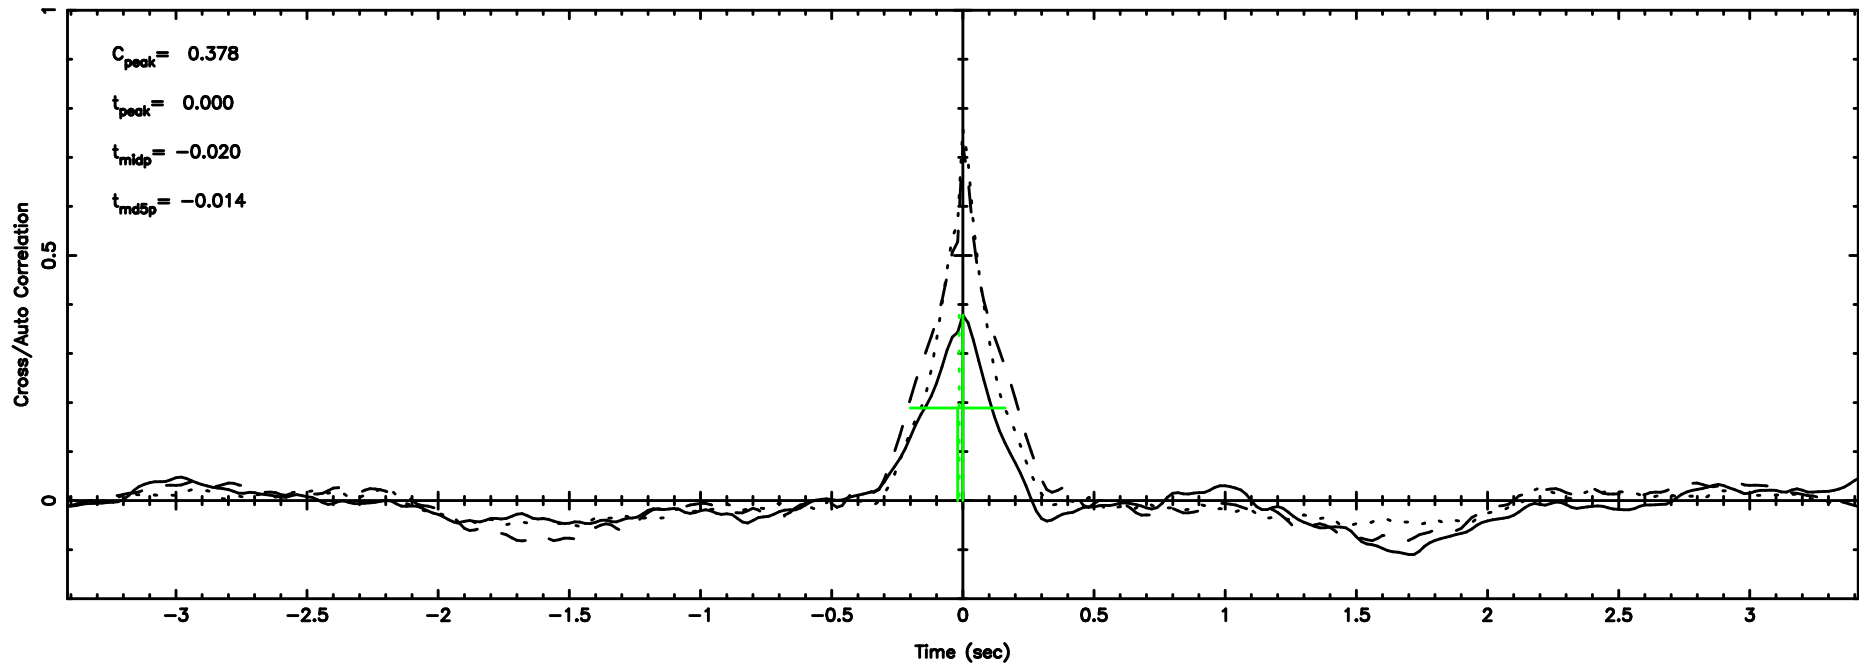

BLK:10,SNR1: 1.5109 ,SNR2: 5.4978

0741-06 2024/06/07 5.53UT TOYOKAWA-FUJI

T20240607142957

BLK:12,SNR1: 2.5171 ,SNR2: 11.869

K20240607142954

BLK:12,SNR1: 7.0441 ,SNR2: 17.793

0741-06 2024/06/07 5.53UT TOYOKAWA-KISO