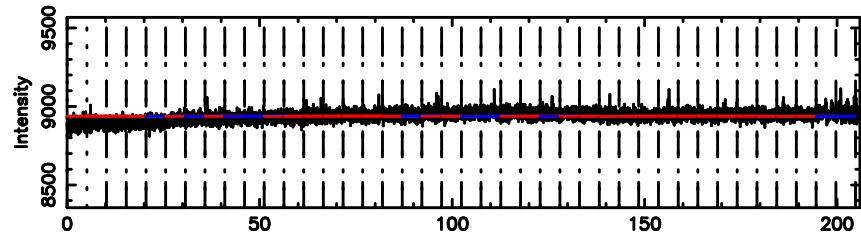

T20240607163715