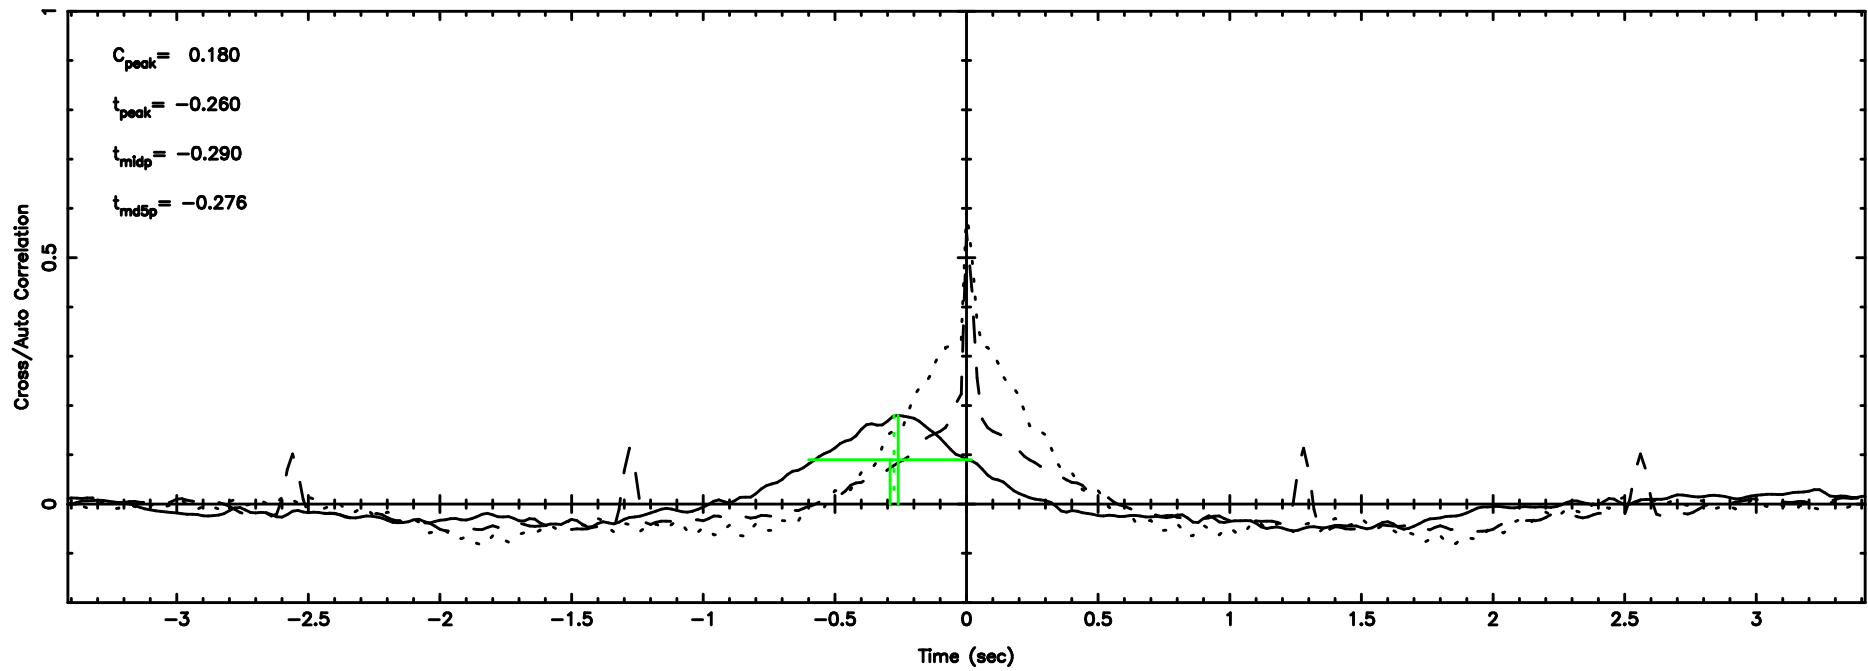

3C138 2024/06/07 3.15UT FUJI -KISO