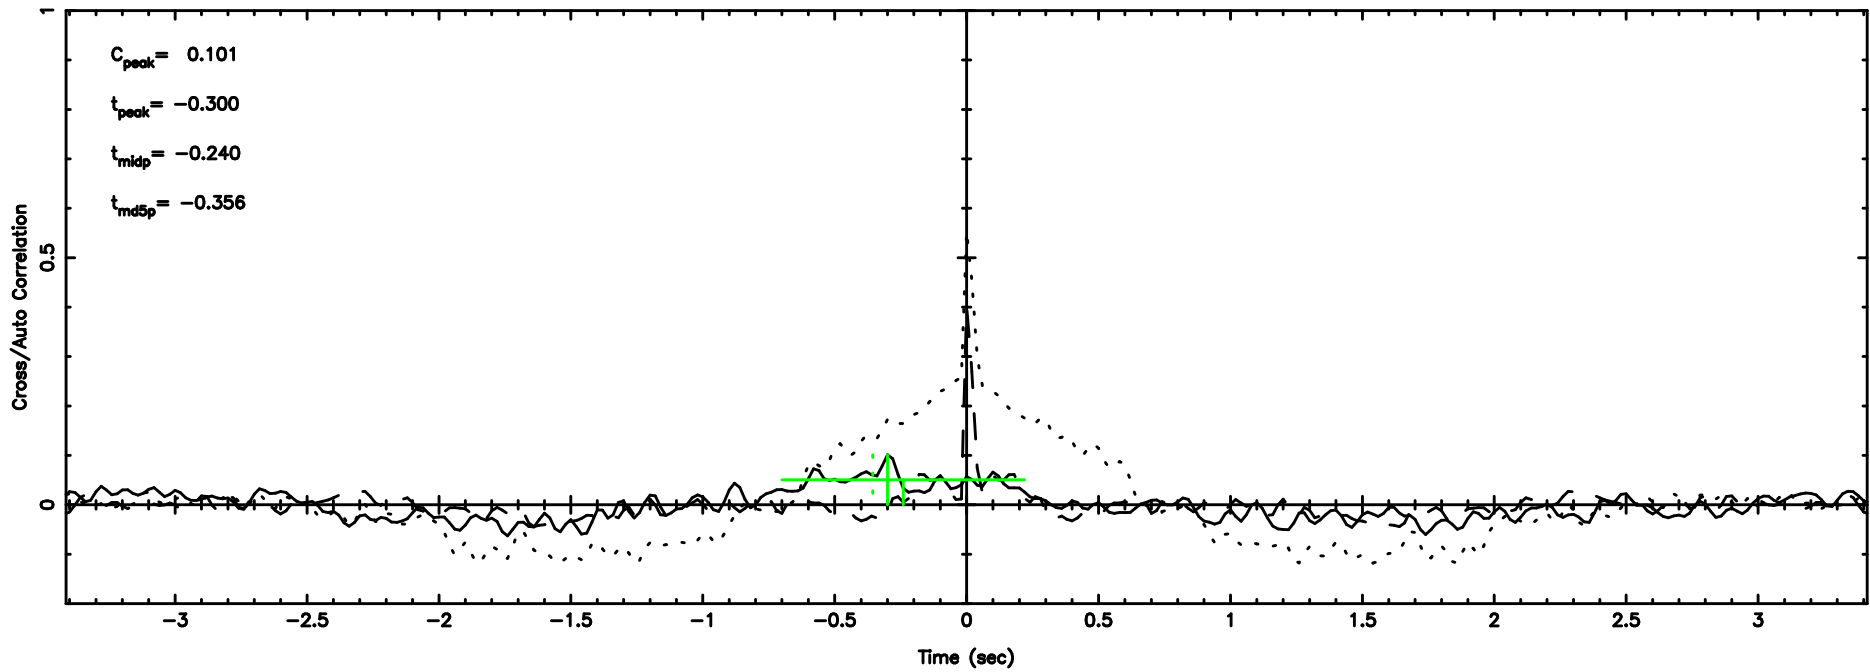

T20240607101349

BLK: 3,SNR1: 0.26391 ,SNR2: 1.0881

K20240607101346

BLK: 3,SNR1: 0.84730 ,SNR2: 7.5080

0324+119 2024/06/07 1.26UT TOYOKAWA-KISO