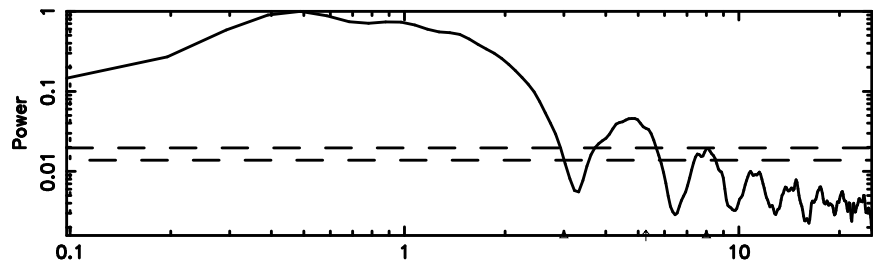

BLK:19,SNR1: 2.6555 ,SNR2: 12.771

Frequency (Hz)

T20240607064413

BLK:21,SNR1: 2.4941 ,SNR2: 11.444

Frequency (Hz)

2354+14 2024/06/06 21.77UT TOYOKAWA-FUJI

F20240607064415

BLK:21,SNR1: 2.8038 ,SNR2: 13.134