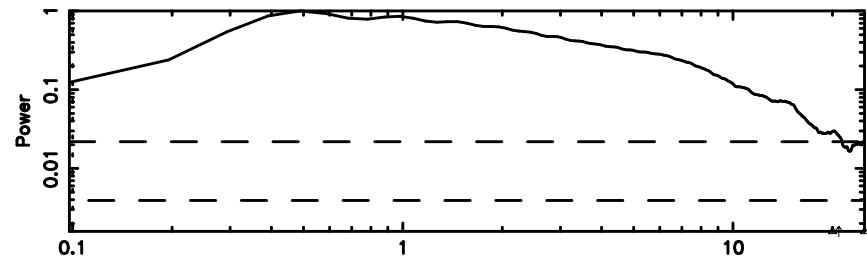

BLK: 9,SNR1: 8.9531 ,SNR2: 8.5472