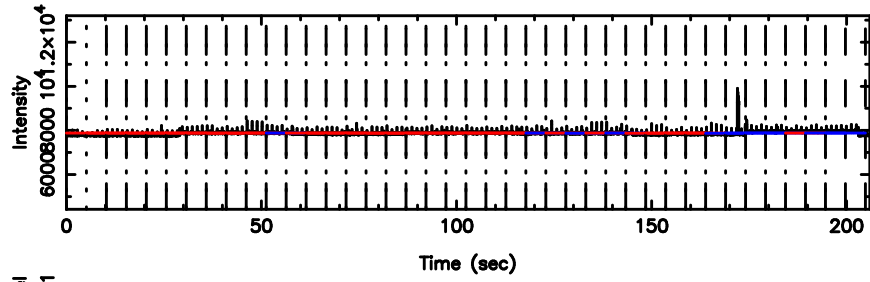

BLK:14,SNR1: 10.544 ,SNR2: 12.555

Frequency (Hz)

0056-00 2024/06/06 22.79UT TOYOKAWA-KISO

F20240607074552

BLK:10,SNR1: 8.4630 ,SNR2: 18.328

0056-00 2024/06/06 22.79UT FUJI -KISO

K20240607074547

BLK:10,SNR1: 3.6072 ,SNR2: 11.539