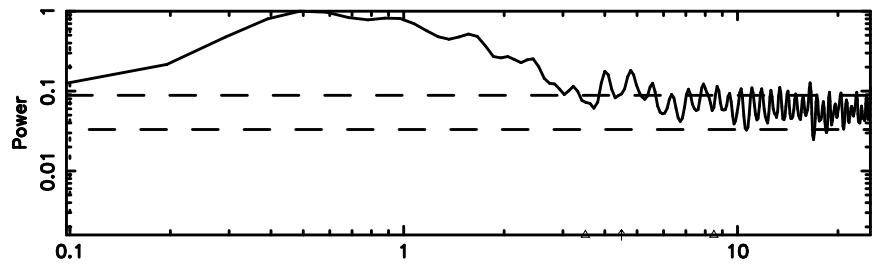

Frequency (Hz)

K20240607072744

BLK:20,SNR1: 2.3248 ,SNR2: 10.640

Frequency (Hz)

0038+328 2024/06/06 22.49UT TOYOKAWA-KISO

F20240607072749

BLK:13,SNR1: 0.43763 ,SNR2: 2.7456

Frequency (Hz)