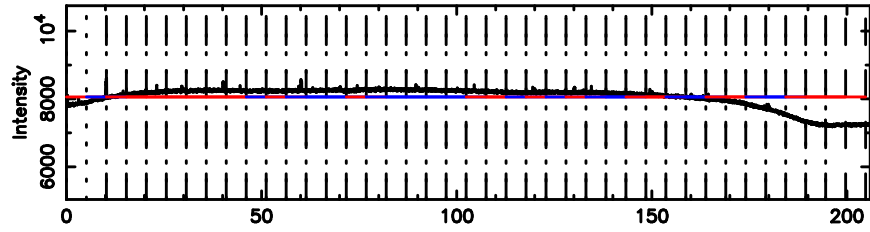

T20240607074052