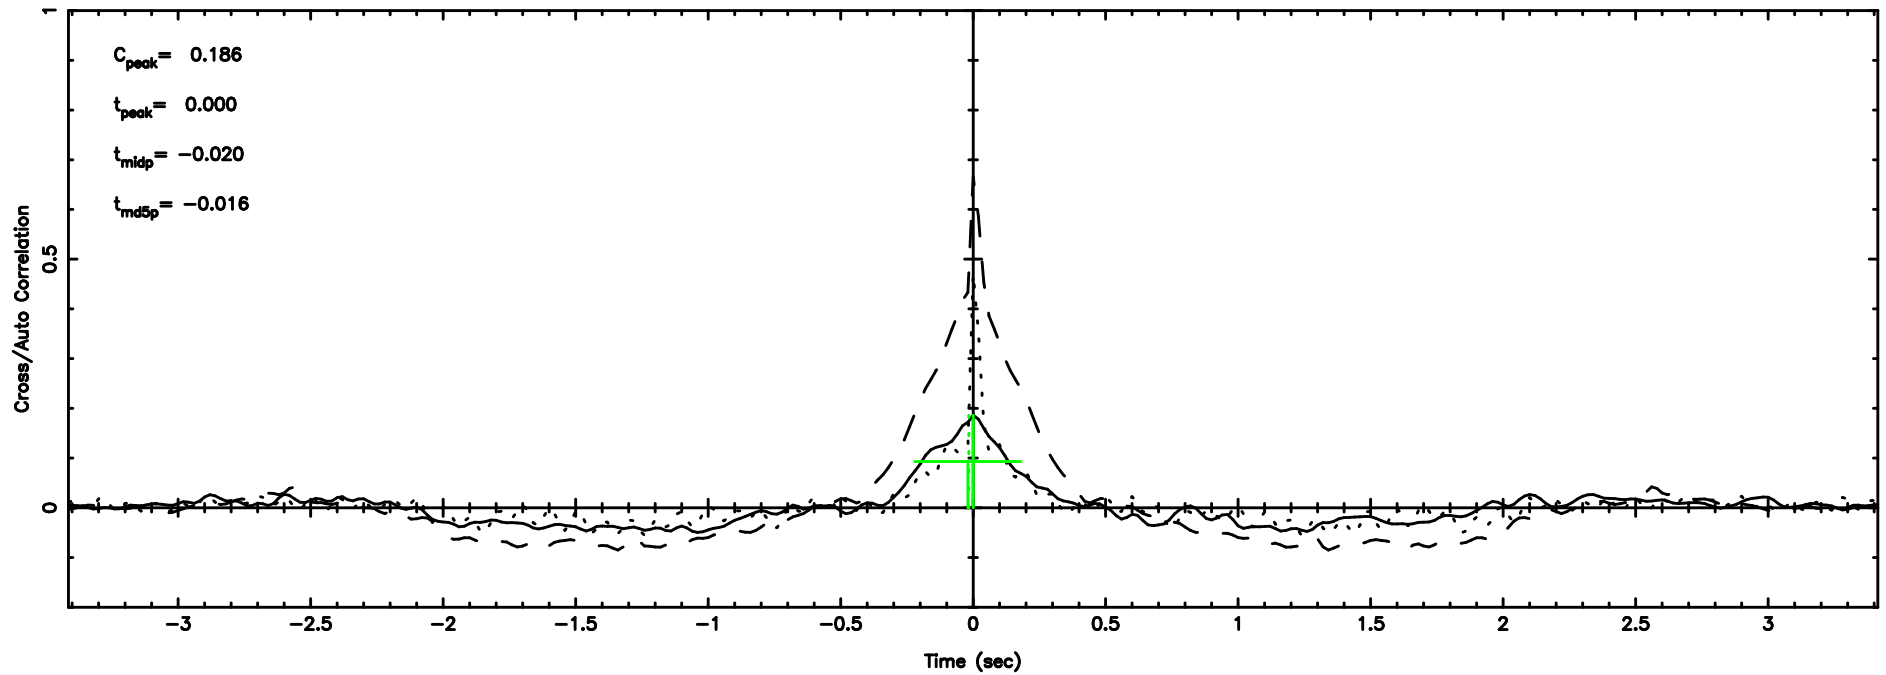

BLK:10,SNR1: 0.74542 ,SNR2: 3.6210

Frequency (Hz)

F20240607071931

BLK:13,SNR1: 14.554 ,SNR2: 27.093

3C12 2024/06/06 22.35UT FUJI -KISO

K20240607071926

BLK:13,SNR1: 0.34008 ,SNR2: 2.3273

T20240607072747