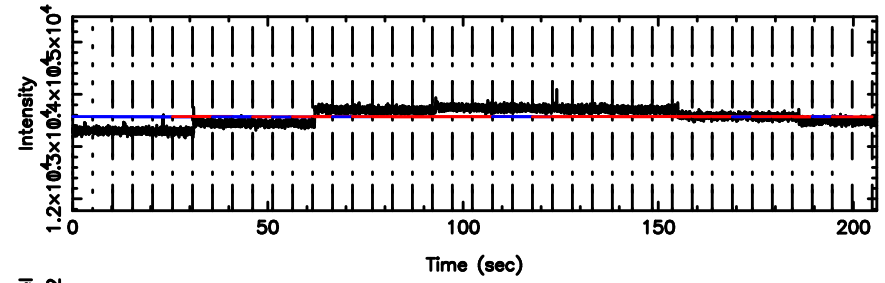

BLK:10,SNR1: 0.74542 ,SNR2: 3.6210

Frequency (Hz)

F20240607071931

BLK:13,SNR1: 14.554 ,SNR2: 27.093

3C12 2024/06/06 22.35UT FUJI -KISO

K20240607071926

BLK:13,SNR1: 0.34008 ,SNR2: 2.3273

T20240607072747