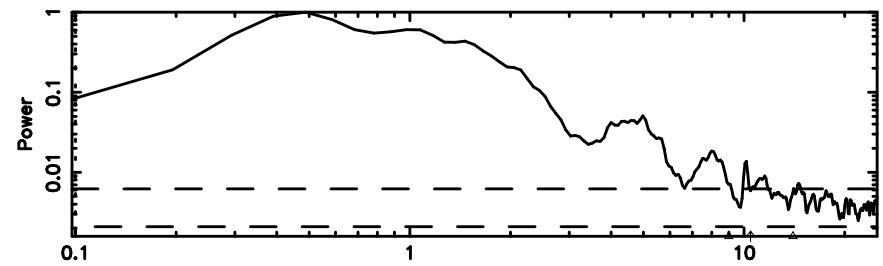

Frequency (Hz)

T20240607064413

BLK:16,SNR1: 2.5772 ,SNR2: 11.816

Frequency (Hz)

2354+14 2024/06/06 21.77UT TOYOKAWA-KISO

K20240607064411

BLK:16,SNR1: 9.0027 ,SNR2: 17.428

Frequency (Hz)