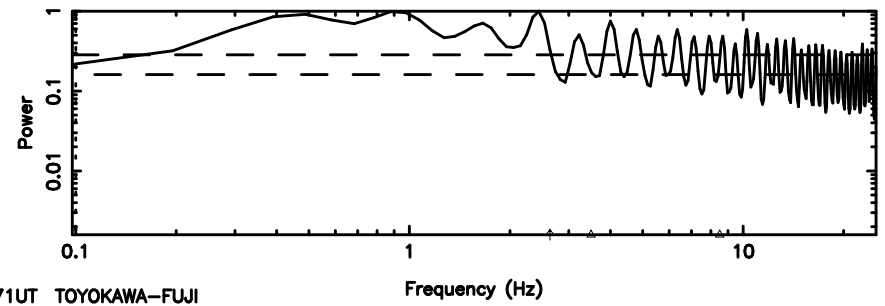

BLK:11,SNR1:-0.19421E-02,SNR2: 1.2543