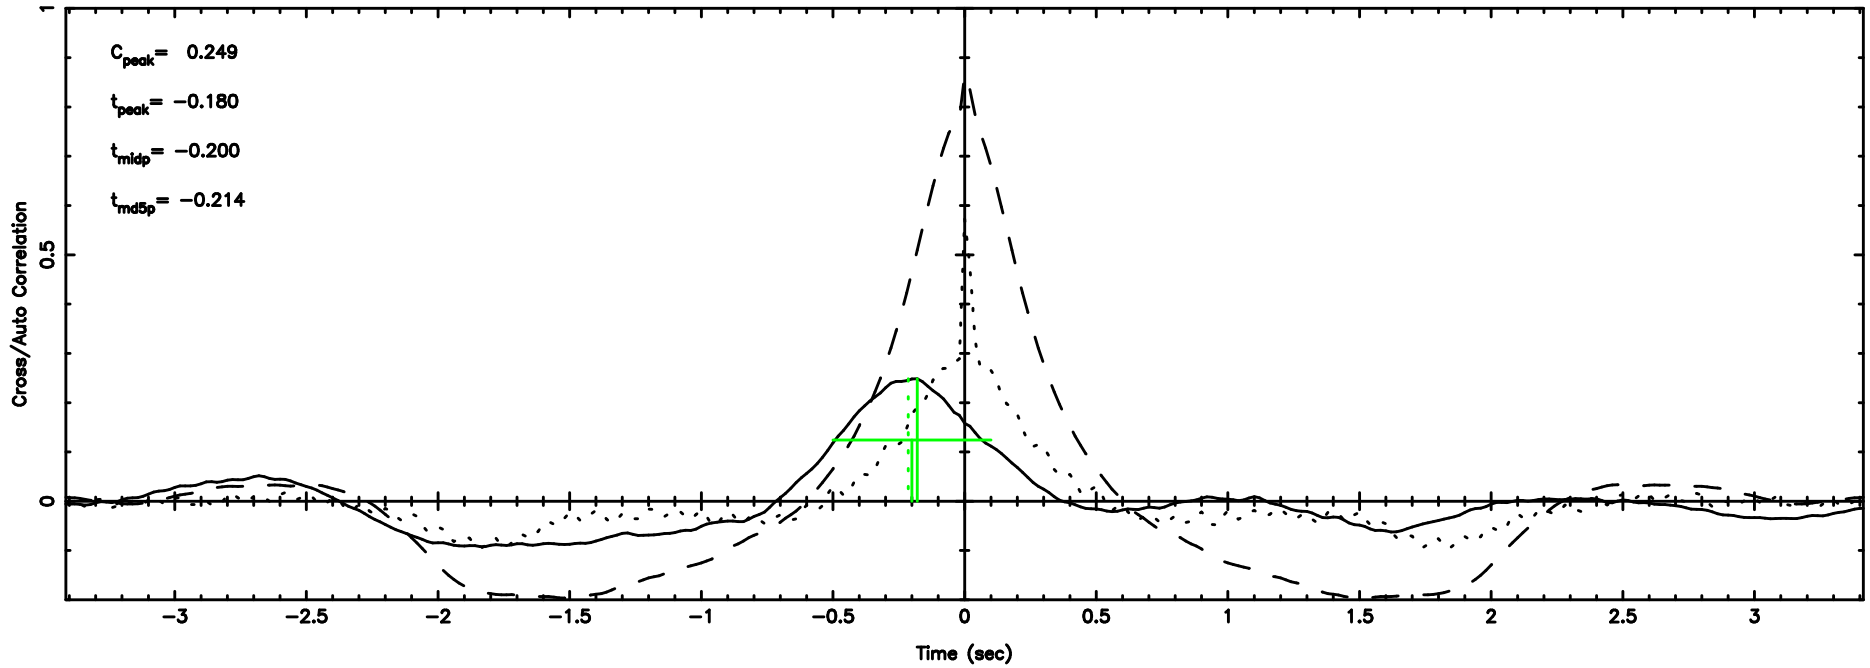

T20240607120721

BLK:23,SNR1: 6.4138 ,SNR2: 31.044

3C138 2024/06/07 3.15UT TOYOKAWA-KISO

K20240607120718

BLK:23,SNR1: 0.72836 ,SNR2: 4.3516

F20240607120723

BLK:24,SNR1:-0.66806E-02,SNR2: 2.6225

K20240607120718