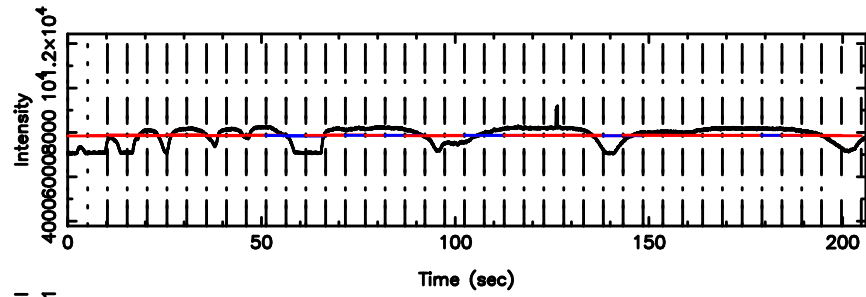

T20240607124136