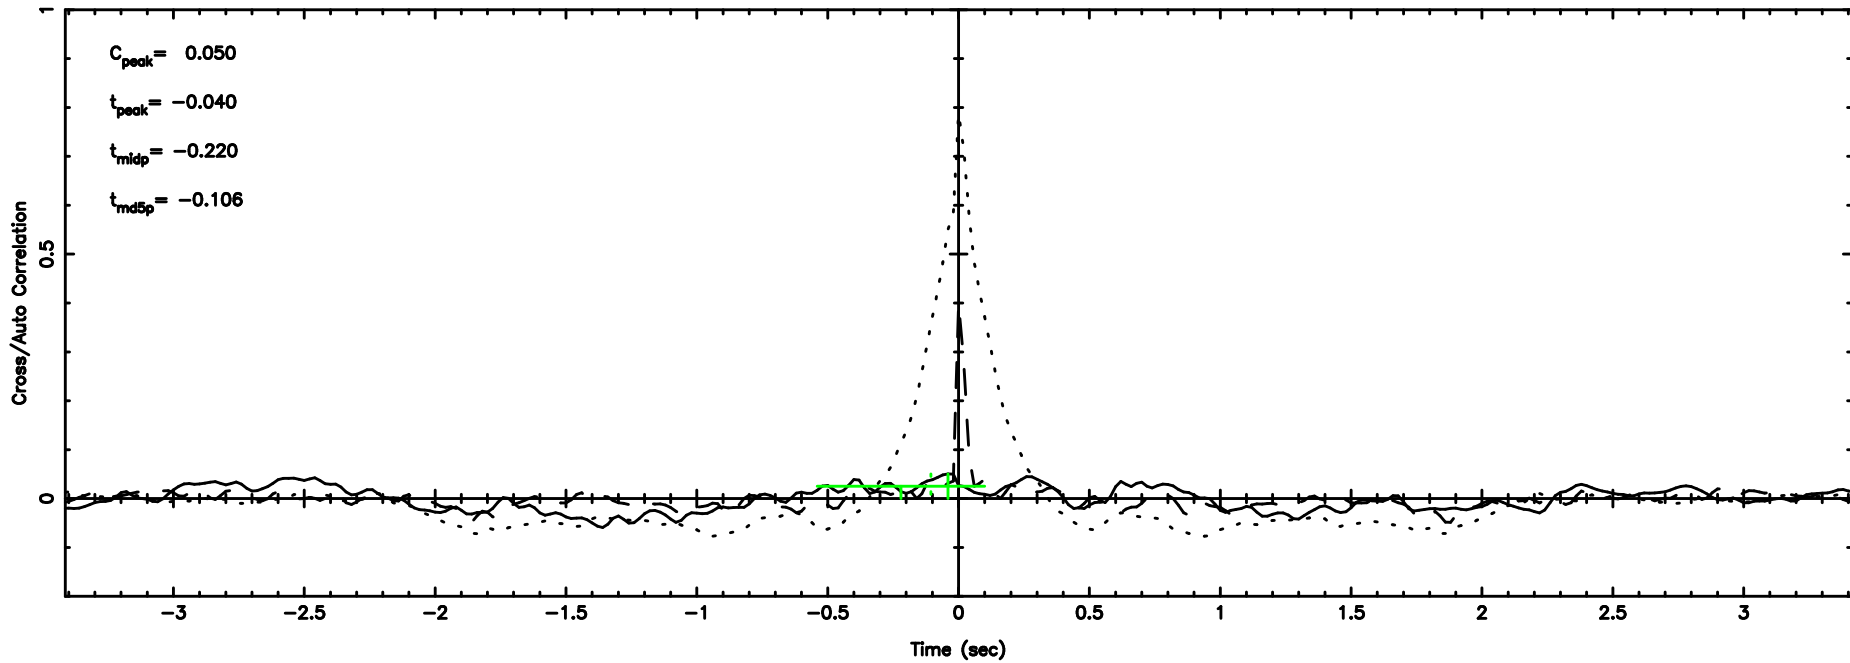

BLK: 6,SNR1: 1.6833 ,SNR2: 8.7348

Frequency (Hz)

3C216 2024/06/07 6.95UT TOYOKAWA-KISO

F20240607155520

BLK:11,SNR1: 2.1275 ,SNR2: 9.8245

Frequency (Hz)

K20240607155515

BLK:11,SNR1: 0.28142 ,SNR2: 3.1503