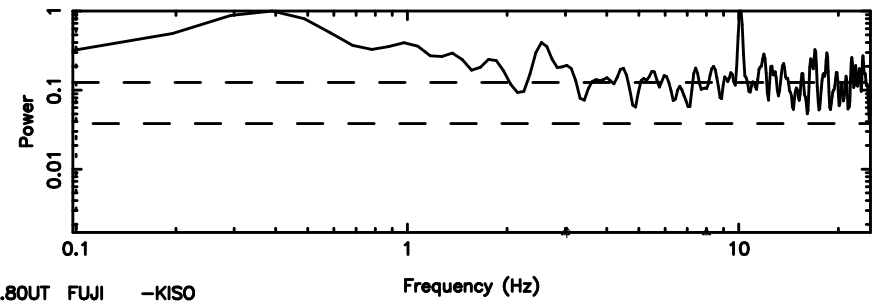

BLK: 2,SNR1: 0.42351 ,SNR2: 1.7050

0556+191 2024/06/07 3.80UT FUJI -KISO