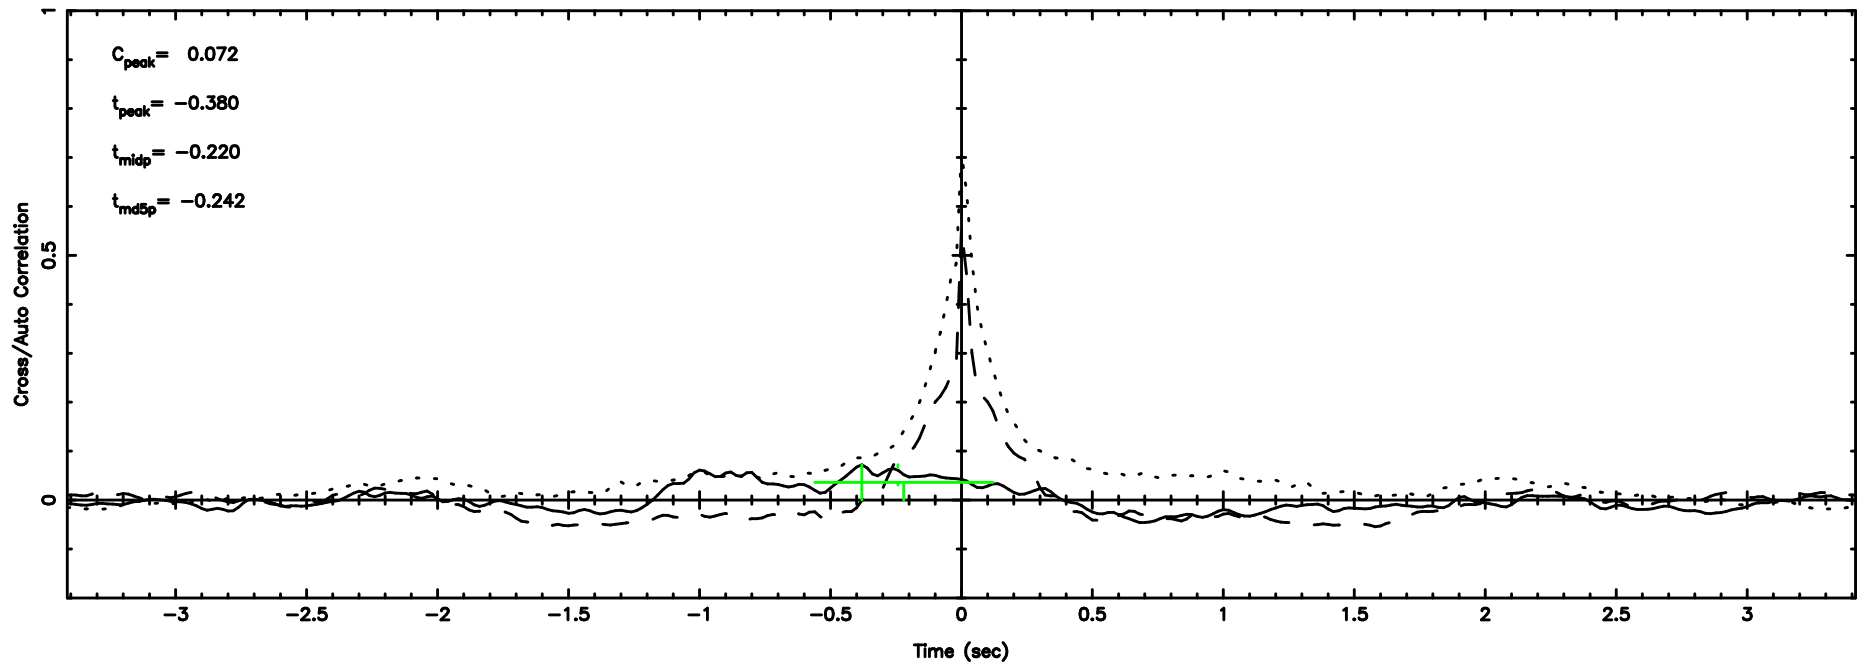

0834-19 2024/06/07 6.40UT TOYOKAWA-FUJI

T20240607152230

BLK:12,SNR1: 0.17821 ,SNR2: 1.9855

Frequency (Hz)

K20240607152228

BLK:12,SNR1: 11.698 ,SNR2: 16.039

Frequency (Hz)

0834-19 2024/06/07 6.40UT TOYOKAWA-KISO