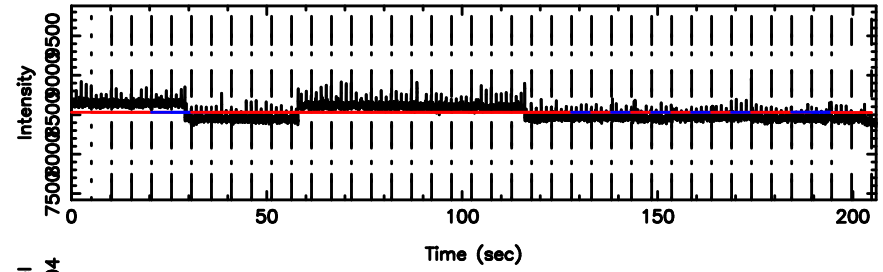

Frequency (Hz)

F20240607070040