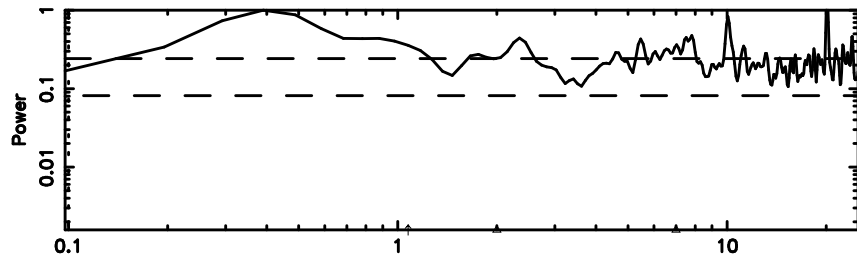

BLK: 4,SNR1: 0.27861E-01,SNR2: 1.2991