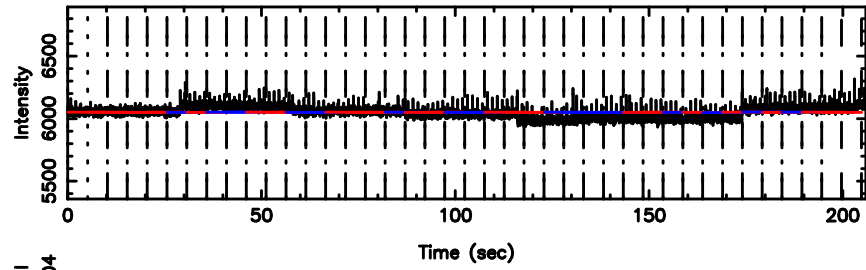

T20240607123725

BLK:17,SNR1: 20.867 ,SNR2: 63.487

K20240607123722

BLK:17,SNR1: 89.908 ,SNR2: 86.502

0548+16 2024/06/07 3.65UT TOYOKAWA-KISO

F20240607123727

BLK:16,SNR1:-0.88202E-01,SNR2: 0.83761

K20240607123722