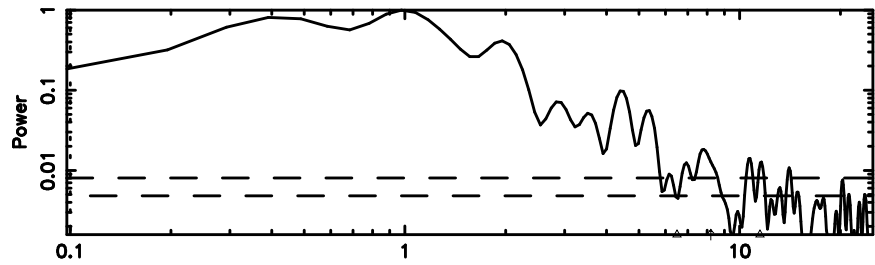

BLK:20,SNR1: 5.7484 ,SNR2: 14.329

Frequency (Hz)

K20240607054839

BLK:20,SNR1: 5.9744 ,SNR2: 14.876

Frequency (Hz)

2259+481 2024/06/06 20.84UT FUJI -KISO

T20240607060827

BLK:29,SNR1: 7.8200 ,SNR2: 19.820