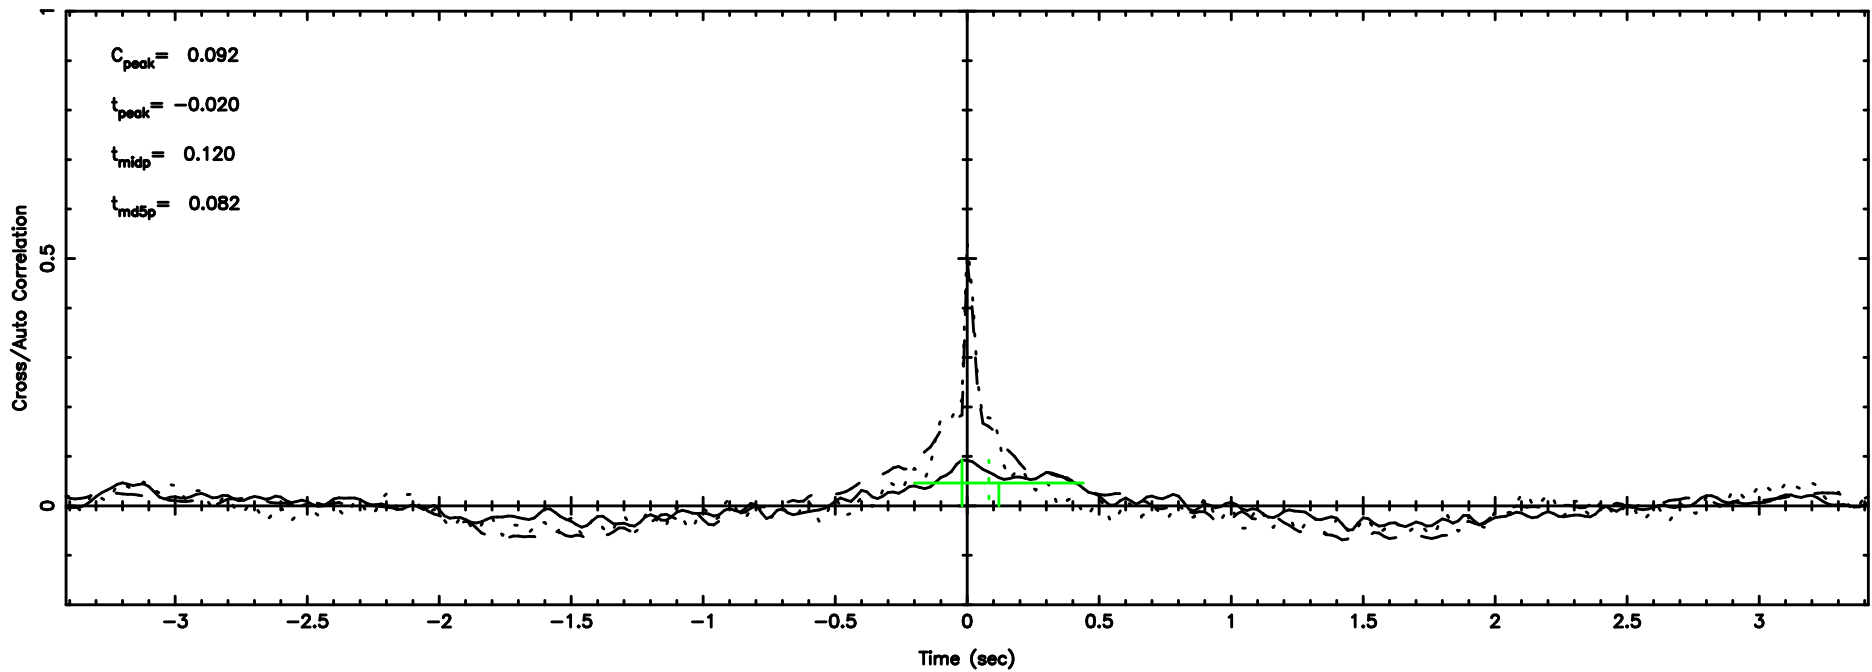

K20240607095809

BLK:14,SNR1: 1.2946 ,SNR2: 5.7373

Frequency (Hz)

F20240607095814

BLK: 5,SNR1: 0.30443 ,SNR2: 4.6319

Frequency (Hz)

K20240607095809

BLK: 5,SNR1: 1.8988 ,SNR2: 8.4813