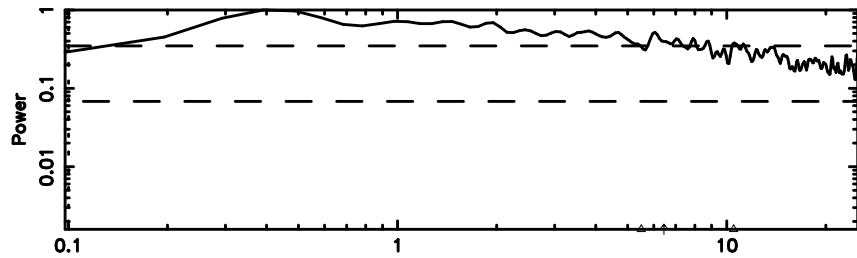

Frequency (Hz)

K20240607165313

BLK: 2,SNR1: 12.935 ,SNR2: 19.969

Frequency (Hz)

3C237 2024/06/07 7.92UT TOYOKAWA-KISO

F20240607165318

BLK: 8,SNR1: 0.28143E-01,SNR2: 0.54600

Frequency (Hz)