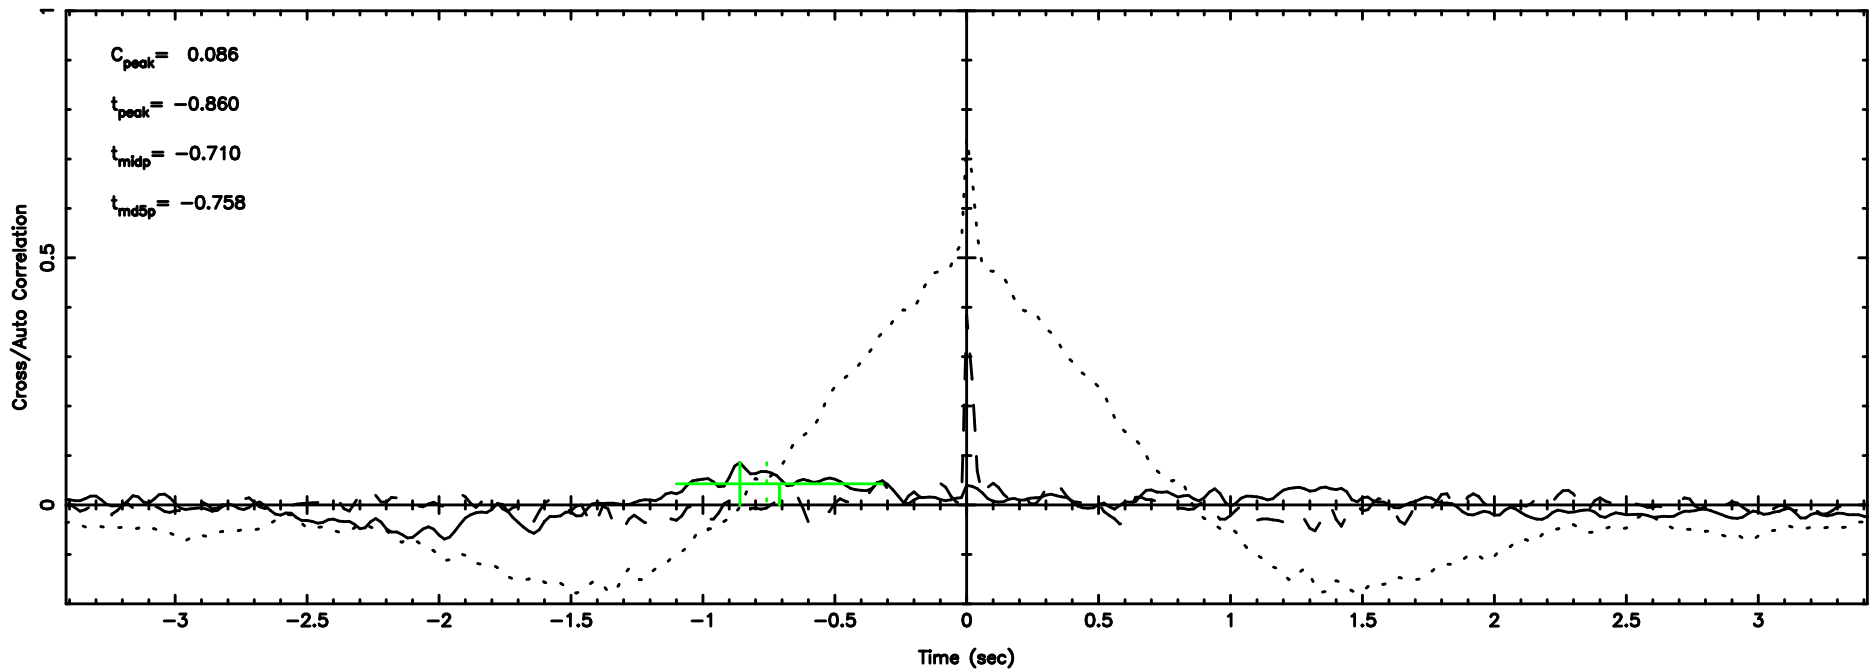

T20240607101349

BLK: 4,SNR1: 0.22378 ,SNR2: 0.32550

F20240607101351

BLK: 4,SNR1: 1.7609 ,SNR2: 15.088

0324+119 2024/06/07 1.26UT TOYOKAWA-FUJI