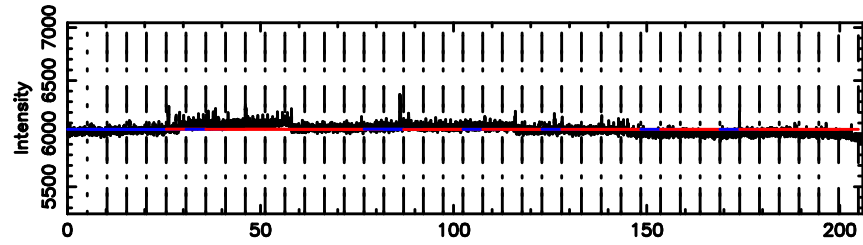

BLK:16,SNR1: 0.14911 ,SNR2: 1.1628

Frequency (Hz)

K20240607144713

BLK:16,SNR1: 5.9102 ,SNR2: 15.486

Frequency (Hz)

3C190 2024/06/07 5.82UT TOYOKAWA-KISO

F20240607144718

BLK:12,SNR1: 1.3726 ,SNR2: 3.5627