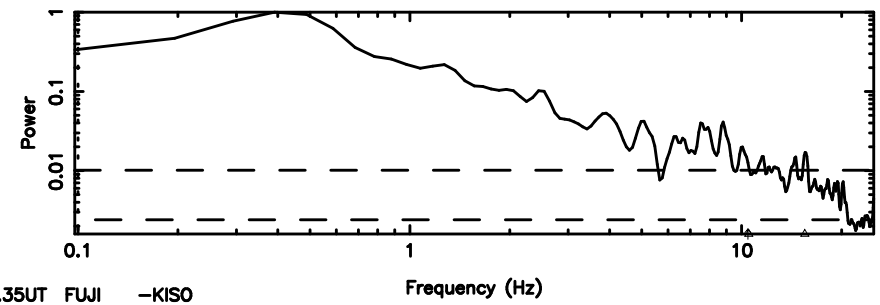

BLK:18,SNR1: 3.9445 ,SNR2: 7.7062

3C119 2024/06/07 2.35UT FUJI -KISO