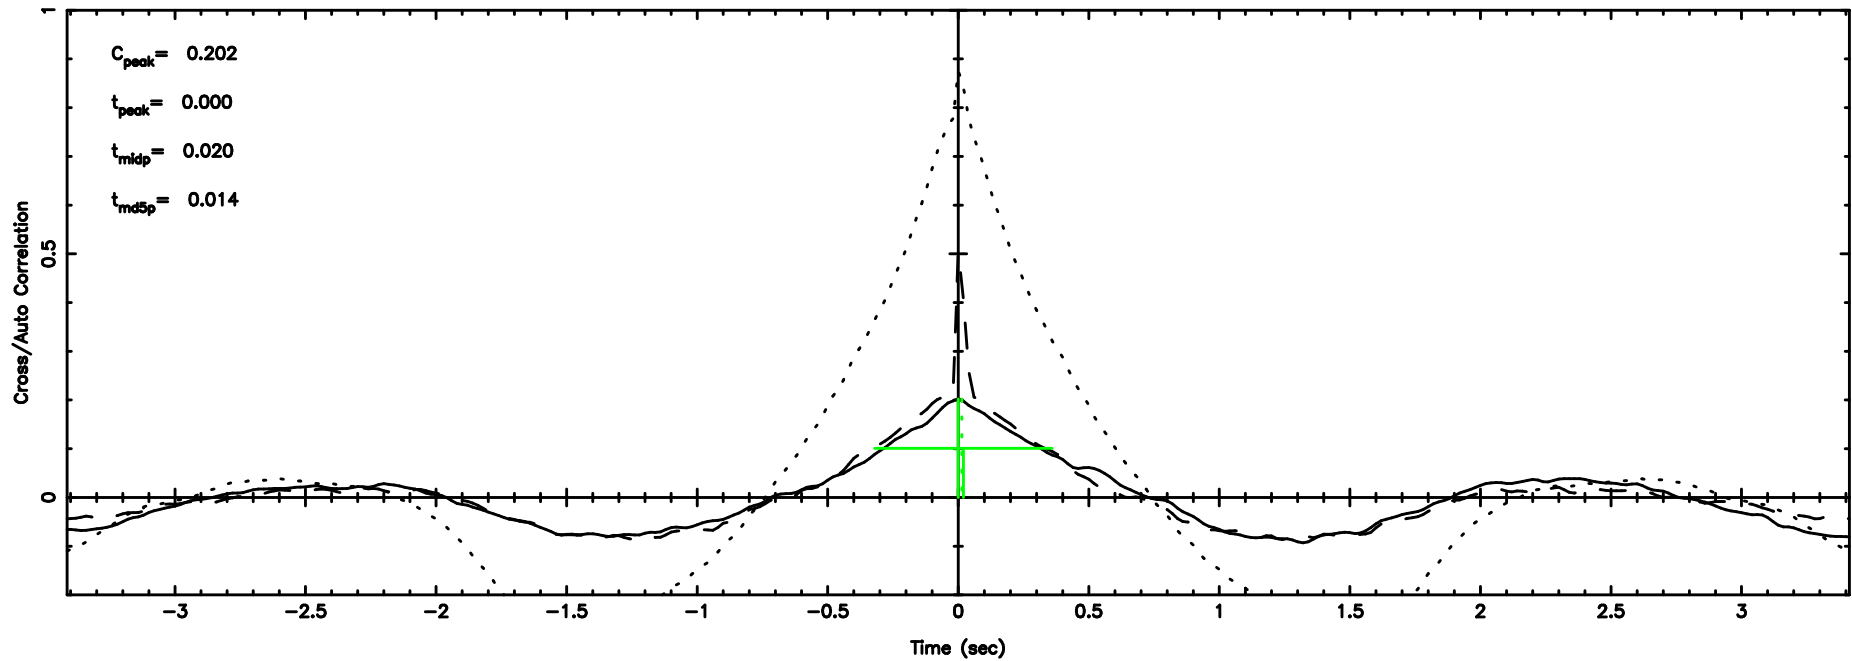

T20240607170713

BLK:26,SNR1: 0.94516 ,SNR2: 3.5369

Frequency (Hz)

K20240607170710

BLK:26,SNR1: 9.7743 ,SNR2: 24.673

Frequency (Hz)

3C241 2024/06/07 8.15UT TOYOKAWA-KISO

F20240607170715