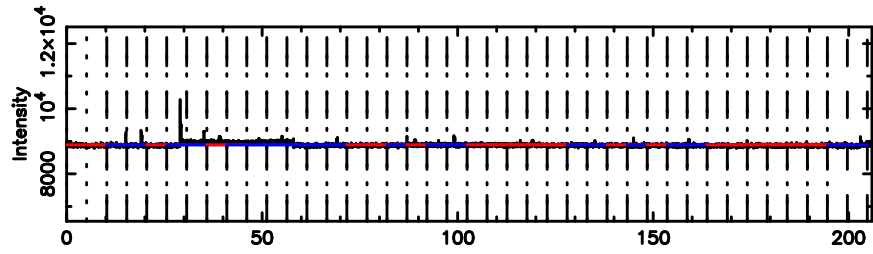

K20240607063331

BLK:22,SNR1: 2.6530 ,SNR2: 12.525

Frequency (Hz)

F20240607063335

BLK:19,SNR1: 4.4788 ,SNR2: 4.8862

Frequency (Hz)

2344+09 2024/06/06 21.59UT FUJI -KISO

K20240607063331