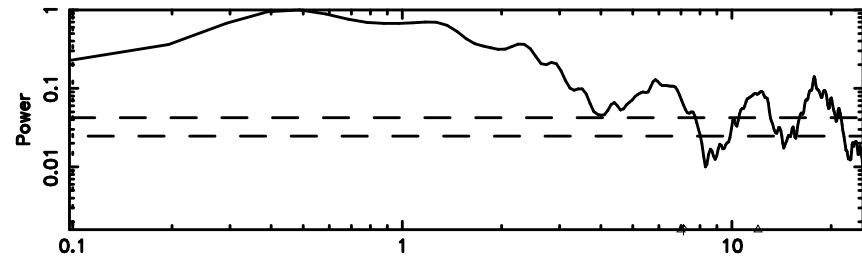

BLK: 4,SNR1: 1.9528 ,SNR2: 5.0167