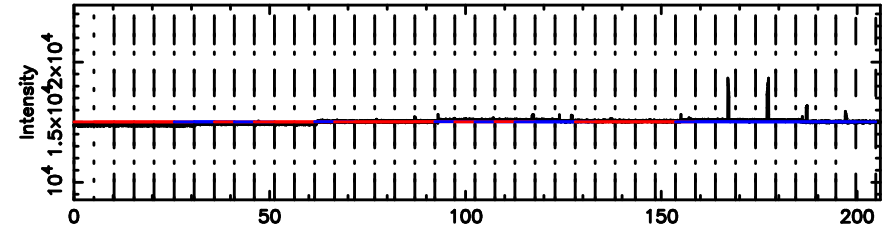

Frequency (Hz)

K20240607053243