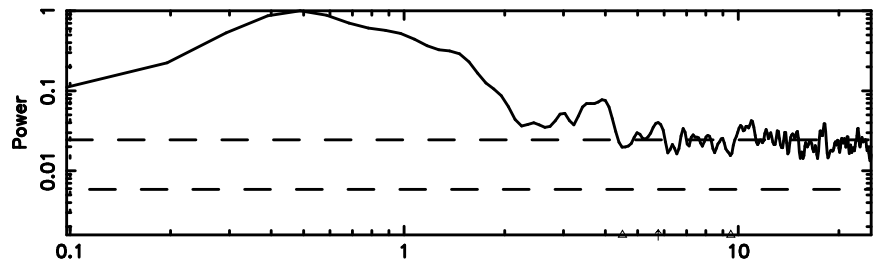

Frequency (Hz)

F20240607070040

BLK: 9,SNR1: 0.38551 ,SNR2: 3.3470

Frequency (Hz)

0011+344 2024/06/06 22.04UT TOYOKAWA-FUJI

T20240607070038

BLK: 6,SNR1: 1.7390 ,SNR2: 6.1042

Frequency (Hz)