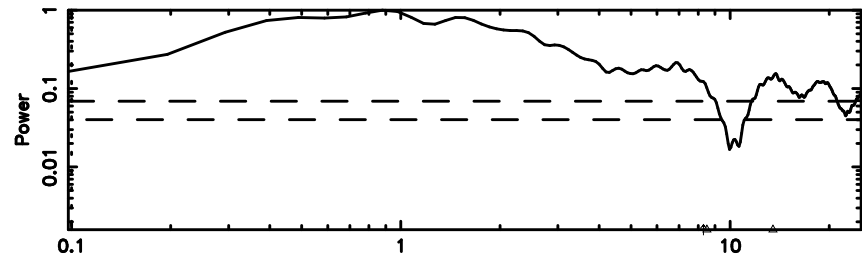

BLK: 9,SNR1: 1.8442 ,SNR2: 4.0045