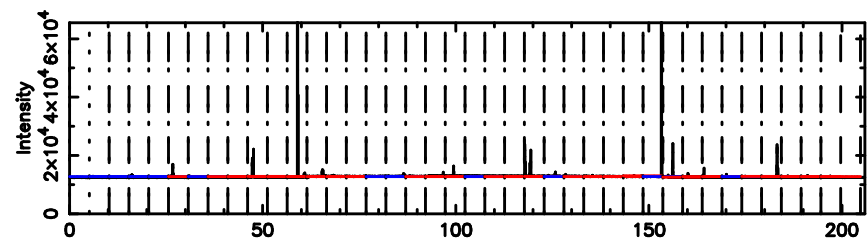

Frequency (Hz)

K20240607144713