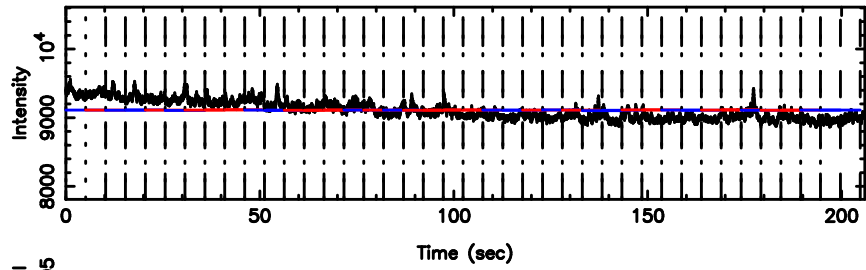

T20240607120721