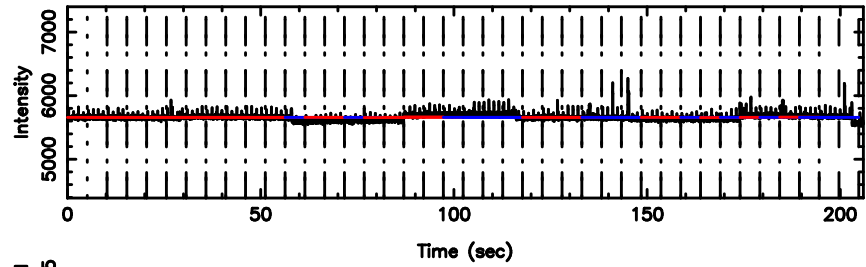

F20240607142959