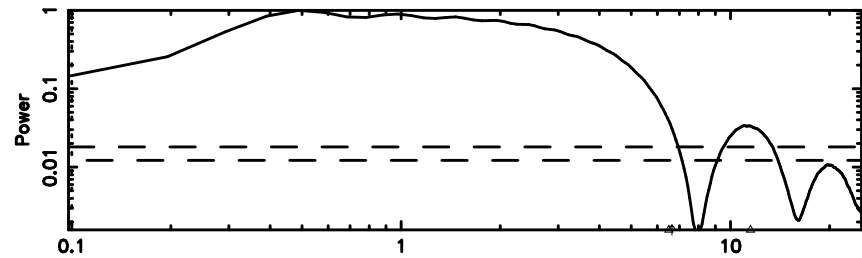

BLK: 1,SNR1: 1.6210 ,SNR2: 11.513

Frequency (Hz)

0941-08 2024/06/07 7.51UT TOYOKAWA-KISO

F20240607162855

BLK: 6,SNR1:-0.23909 ,SNR2: 0.32298

Frequency (Hz)

K20240607162850

BLK: 6,SNR1: 7.7233 ,SNR2: 23.908