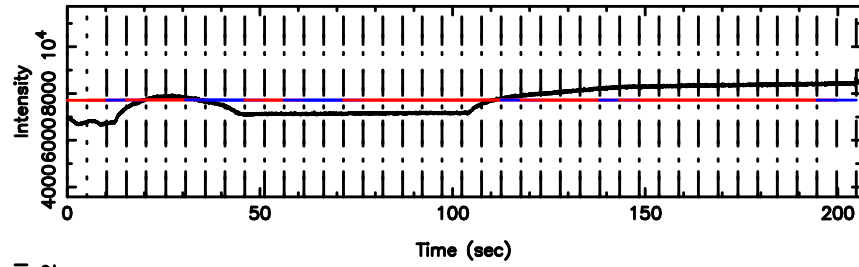

Frequency (Hz)

0926+117 2024/06/07 7.26UT TOYOKAWA-FUJI

T20240607161408

BLK:10,SNR1: 0.92302 ,SNR2: 3.9109

Frequency (Hz)

K20240607161405

BLK:10,SNR1: 1.1192 ,SNR2: 2.0632

Frequency (Hz)