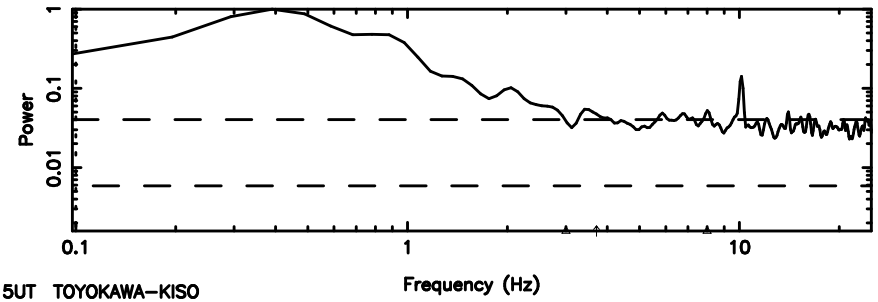

T20240607120721

BLK:23,SNR1: 6.4138 ,SNR2: 31.044

3C138 2024/06/07 3.15UT TOYOKAWA-KISO

K20240607120718

BLK:23,SNR1: 0.72836 ,SNR2: 4.3516

F20240607120723

BLK:24,SNR1:-0.66806E-02,SNR2: 2.6225

K20240607120718