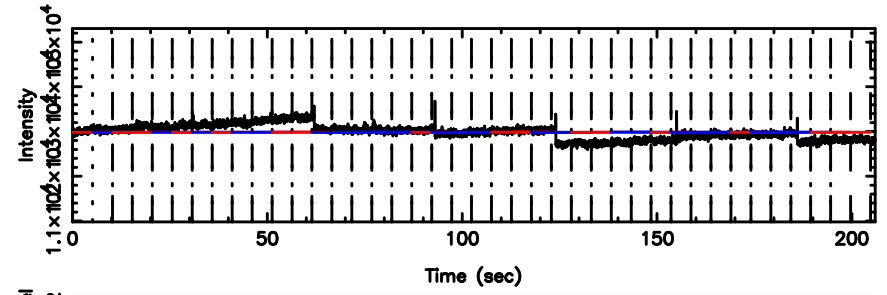

3C48 2024/06/06 23.44UT TOYOKAWA-KISO

K20240607082425