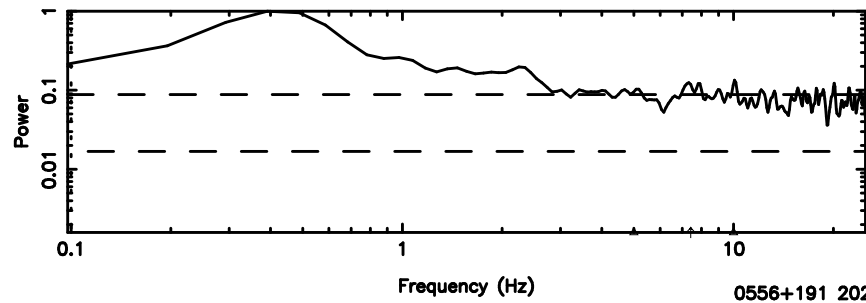

BLK:12,SNR1: 0.24968 ,SNR2: 0.90526