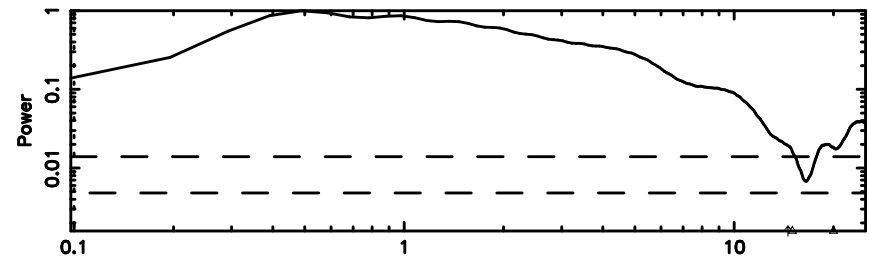

0834-19 2024/06/07 6.40UT TOYOKAWA-FUJI

T20240607152230

BLK:12,SNR1: 0.17821 ,SNR2: 1.9855

Frequency (Hz)

K20240607152228

BLK:12,SNR1: 11.698 ,SNR2: 16.039

Frequency (Hz)

0834-19 2024/06/07 6.40UT TOYOKAWA-KISO