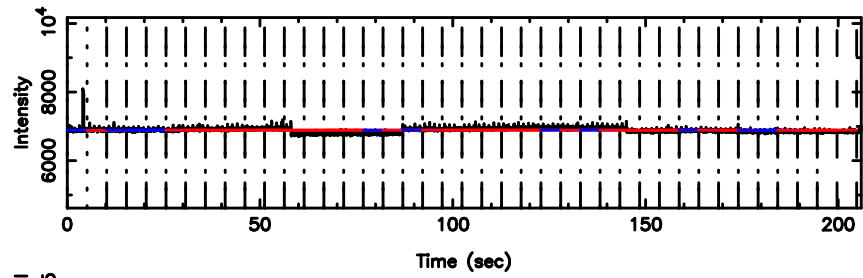

BLK: 6,SNR1: 1.6833 ,SNR2: 8.7348

Frequency (Hz)

3C216 2024/06/07 6.95UT TOYOKAWA-KISO

F20240607155520

BLK:11,SNR1: 2.1275 ,SNR2: 9.8245

Frequency (Hz)

K20240607155515

BLK:11,SNR1: 0.28142 ,SNR2: 3.1503