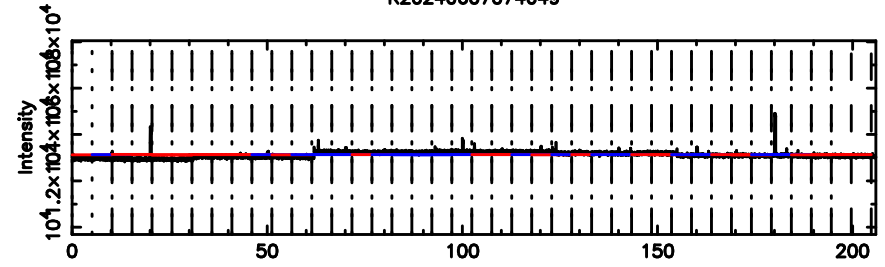

BLK:11,SNR1:-0.19421E-02,SNR2: 1.2543

T20240607074052

BLK:18,SNR1: 2.3797 ,SNR2: 6.0699

Frequency (Hz)

3C26 2024/06/06 22.71UT TOYOKAWA-KISO

K20240607074049

BLK:18,SNR1: 4.6456 ,SNR2: 11.560

Frequency (Hz)