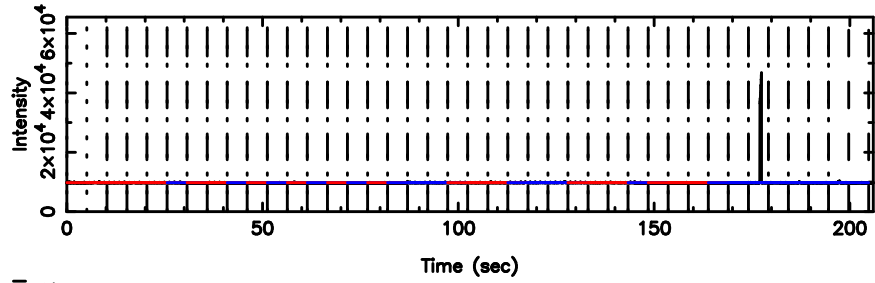

K20240607053243

BLK:18,SNR1: 15.034 ,SNR2: 28.467

Frequency (Hz)

2243+394 2024/06/06 20.57UT TOYOKAWA-KISO

F20240607053247

BLK:19,SNR1: 14.010 ,SNR2: 32.912

Frequency (Hz)

K20240607053243