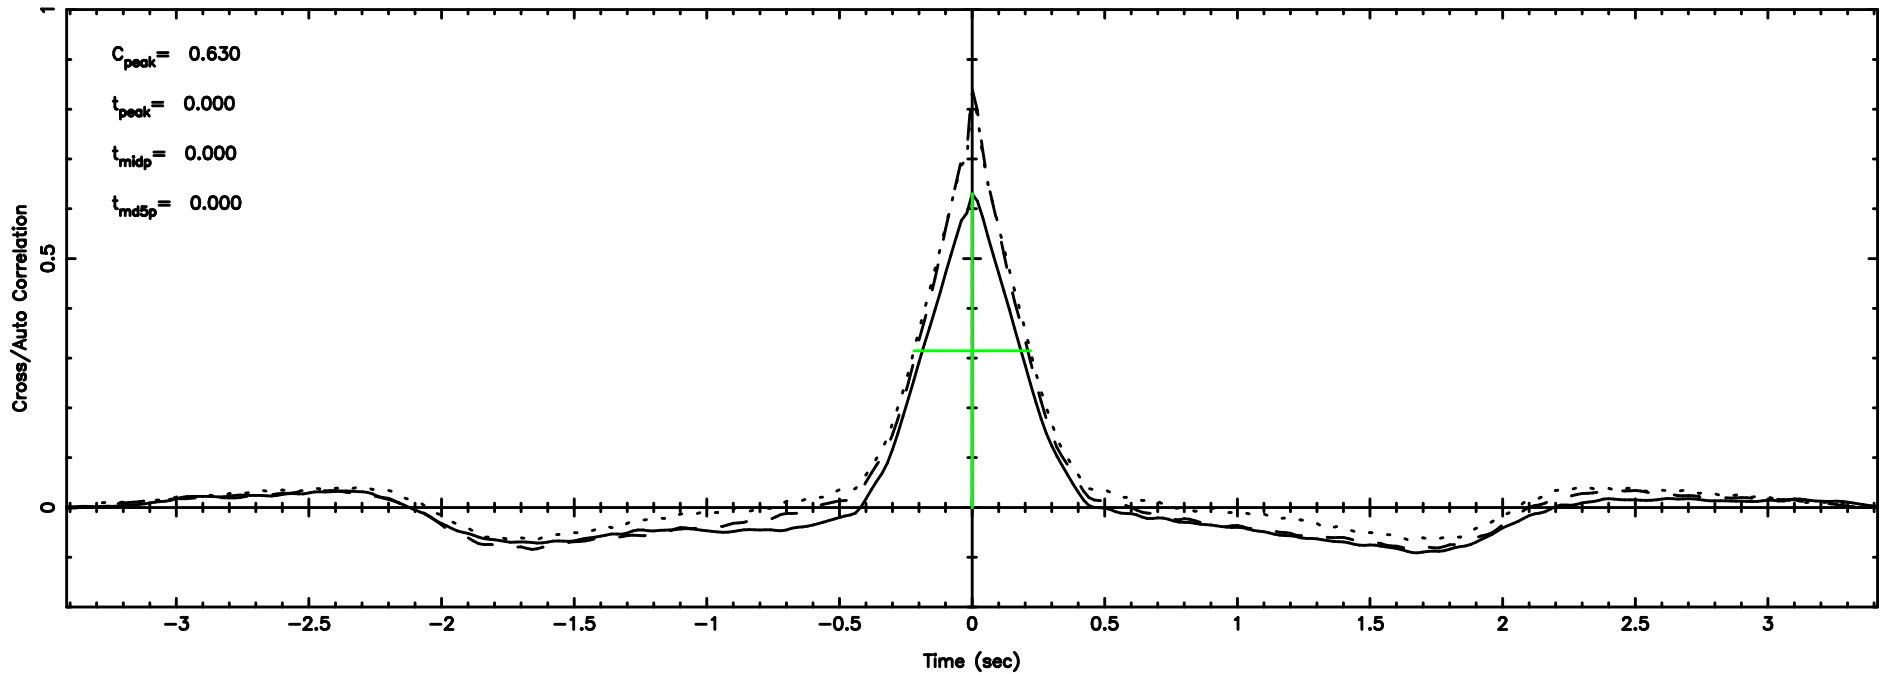

BLK:36,SNR1: 17.784 ,SNR2: 32.505

Frequency (Hz)

3C2

2024/06/06 21.92UT TOYOKAWA-KISO

K20240607065313

BLK:36,SNR1: 19.124 ,SNR2: 34.943

Frequency (Hz)

F20240607065318