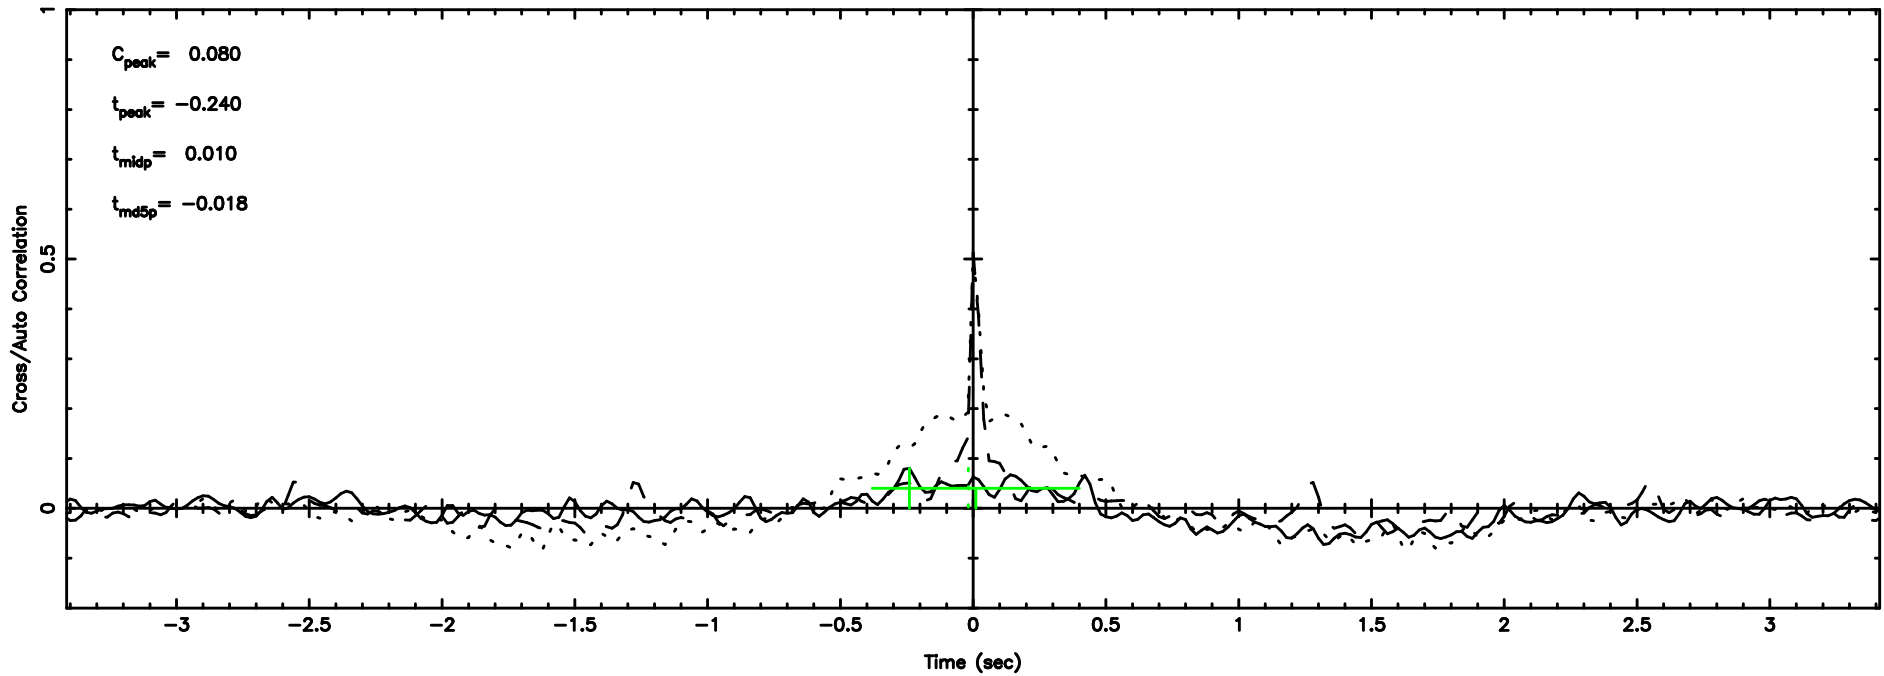

Frequency (Hz)

F20240607061457

BLK: 4,SNR1: 0.47494E-01,SNR2: 0.81383

Frequency (Hz)

K20240607061453

BLK: 4,SNR1: 0.49600 ,SNR2: 5.8644

Frequency (Hz)

2325+269 2024/06/06 21.28UT FUJI -KISO