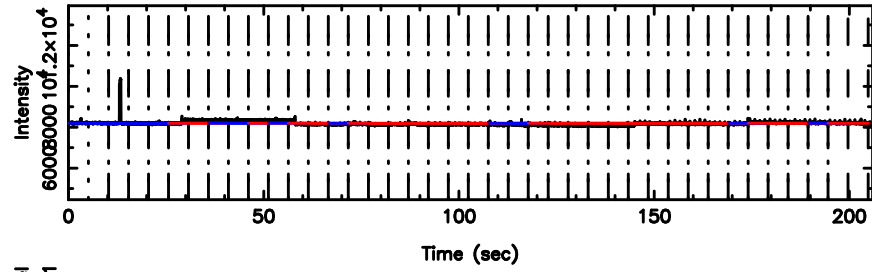

BLK:10,SNR1: 0.74542 ,SNR2: 3.6210

Frequency (Hz)

F20240607071931

BLK:13,SNR1: 14.554 ,SNR2: 27.093

3C12 2024/06/06 22.35UT FUJI -KISO

K20240607071926

BLK:13,SNR1: 0.34008 ,SNR2: 2.3273

T20240607072747