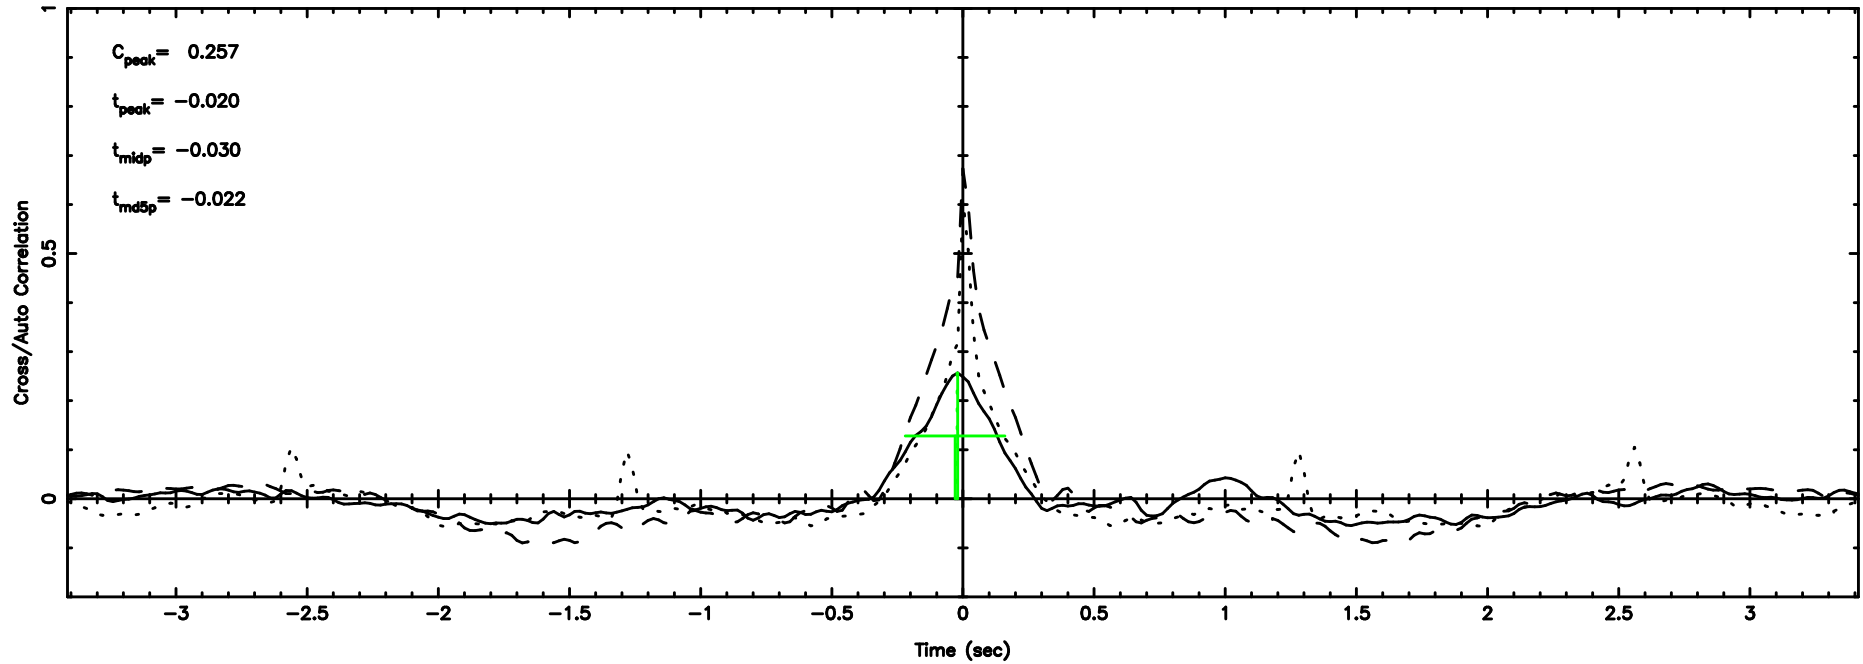

T20240607142957

BLK:10,SNR1: 2.5735 ,SNR2: 12.105

F20240607142959

BLK:10,SNR1: 1.5109 ,SNR2: 5.4978

0741-06 2024/06/07 5.53UT TOYOKAWA-FUJI