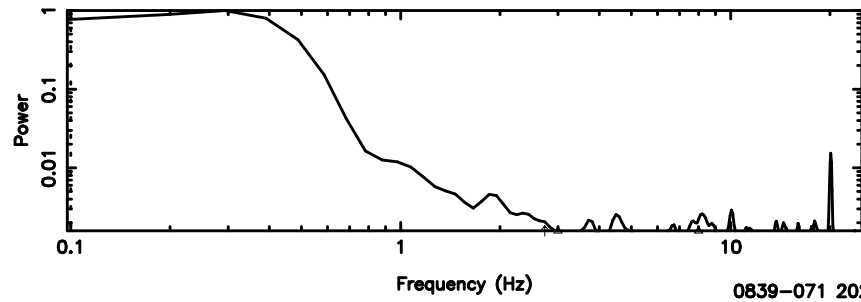

BLK: 9,SNR1: 11.891 ,SNR2: 89.587