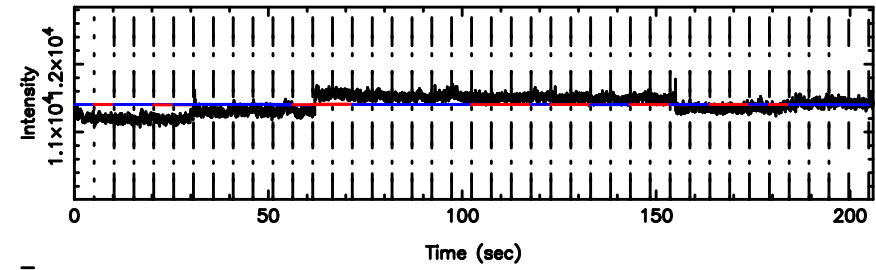

T20240607120721

BLK:23,SNR1: 6.4138 ,SNR2: 31.044

3C138 2024/06/07 3.15UT TOYOKAWA-KISO

K20240607120718

BLK:23,SNR1: 0.72836 ,SNR2: 4.3516

F20240607120723

BLK:24,SNR1:-0.66806E-02,SNR2: 2.6225

K20240607120718