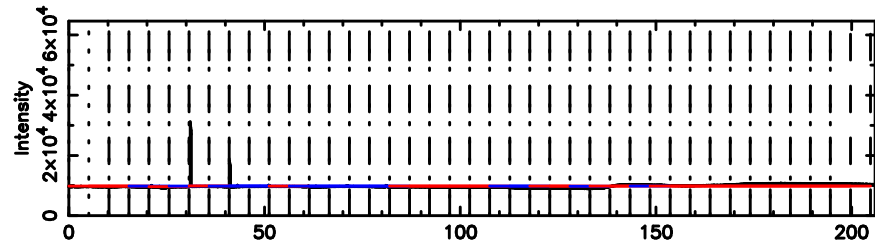

BLK:19,SNR1: 13.712 ,SNR2: 25.996

Frequency (Hz)

2243+394 2024/06/06 20.57UT FUJI -KISO

T20240607054841

BLK:14,SNR1: 2.8578 ,SNR2: 12.774

Frequency (Hz)

F20240607054843

BLK:14,SNR1: 6.1052 ,SNR2: 15.191