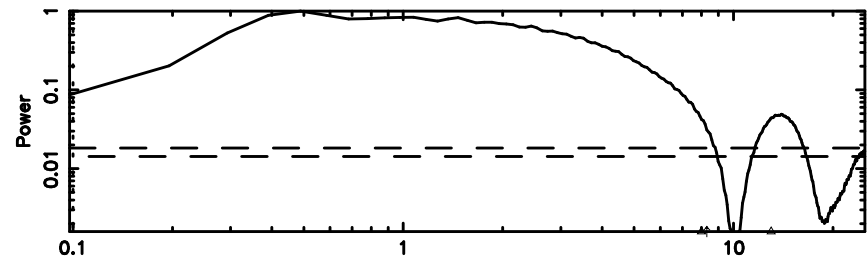

BLK:12,SNR1: 8.2786 ,SNR2: 19.920