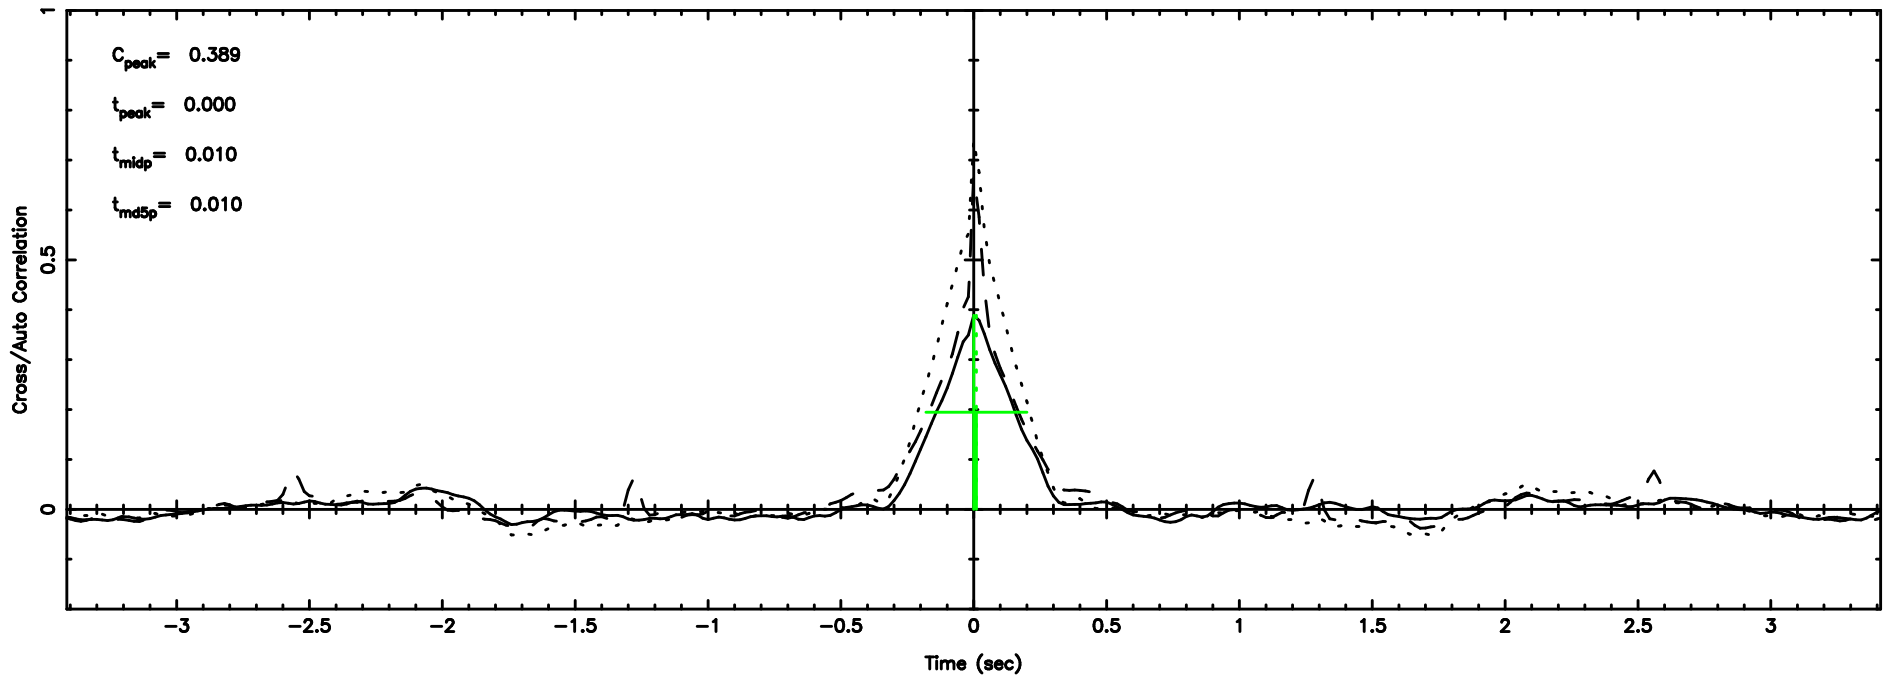

BLK:20,SNR1: 5.7484 ,SNR2: 14.329

Frequency (Hz)

K20240607054839

BLK:20,SNR1: 5.9744 ,SNR2: 14.876

Frequency (Hz)

2259+481 2024/06/06 20.84UT FUJI -KISO

T20240607060827

BLK:29,SNR1: 7.8200 ,SNR2: 19.820