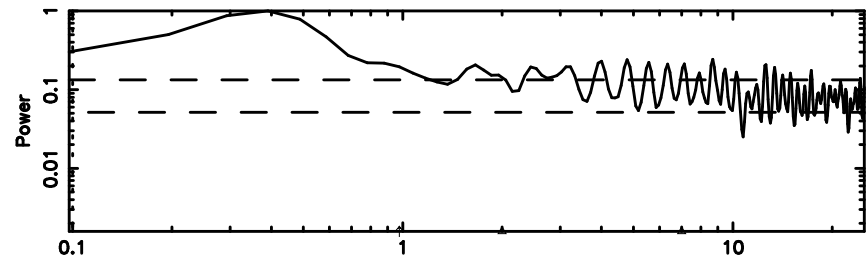

BLK: 7,SNR1: 51.685 ,SNR2: 122.16

Frequency (Hz)

F20240607151052

BLK: 7,SNR1:-0.61074E-01,SNR2: 2.8345

Frequency (Hz)

0821+394 2024/06/07 6.21UT TOYOKAWA-FUJI

T20240607151050

BLK: 4,SNR1: 0.73443E-01,SNR2: 0.20468