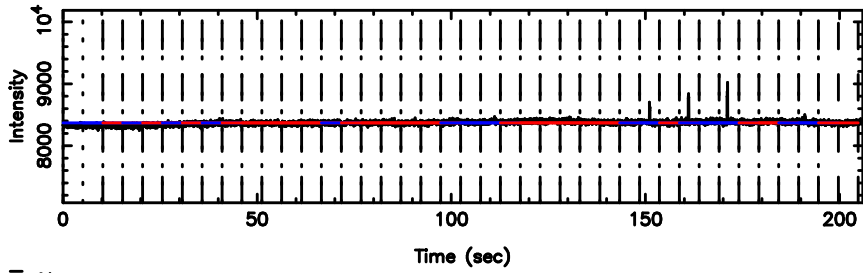

T20240607105141

BLK:12,SNR1: 1.1872 ,SNR2: 5.1083

Frequency (Hz)

F20240607105143

BLK:12,SNR1: 0.81905 ,SNR2: 4.6231

Frequency (Hz)

0403-132 2024/06/07 1.89UT TOYOKAWA-FUJI

T20240607105141