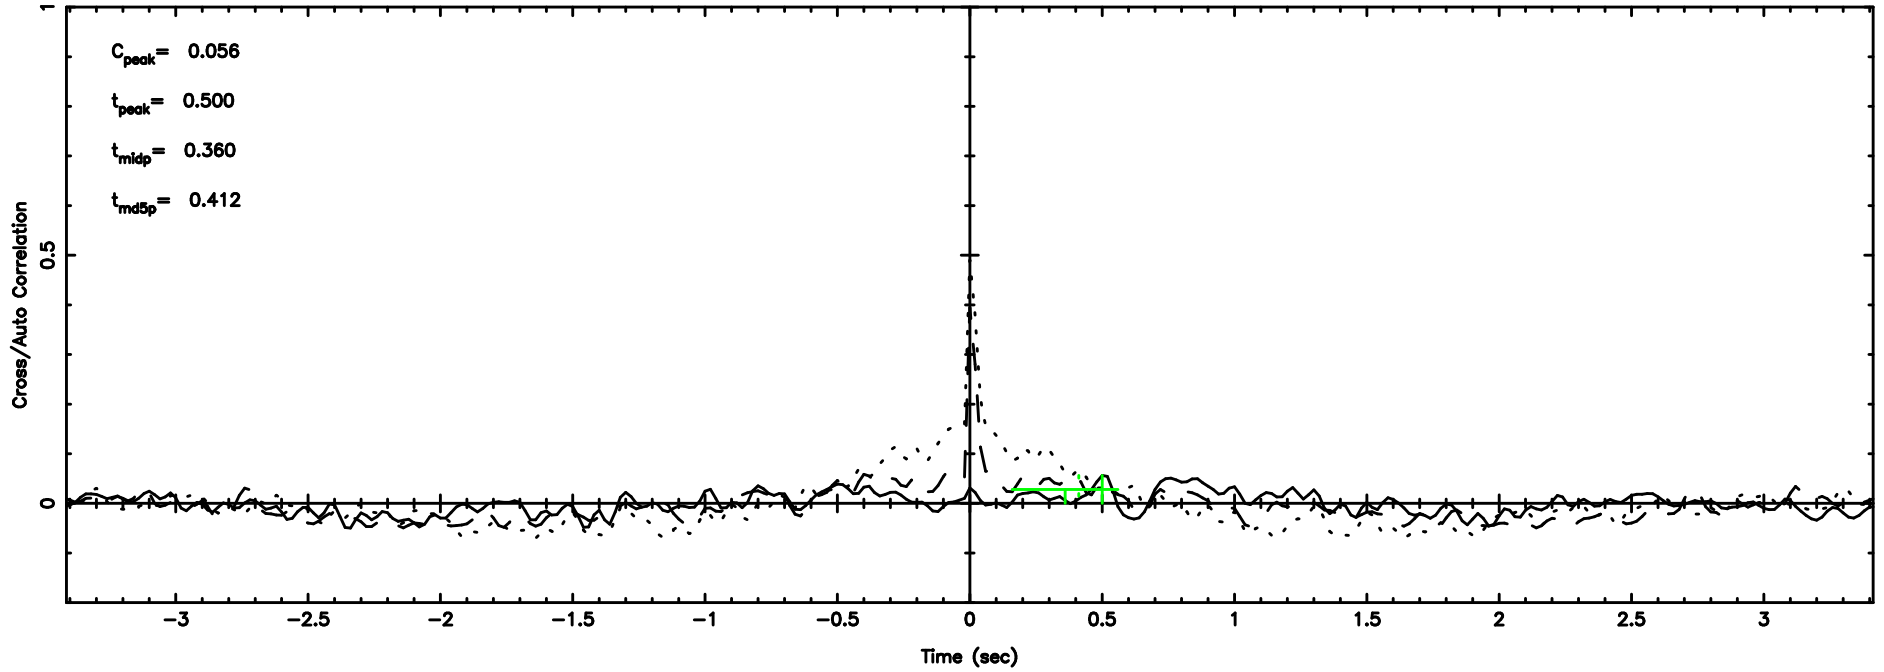

T20240607080455

BLK: 3,SNR1: 0.65084E-01,SNR2: 0.70652

0115-01 2024/06/06 23.11UT TOYOKAWA-KISO

K20240607080452

BLK: 3,SNR1: 0.36572 ,SNR2: 1.6358