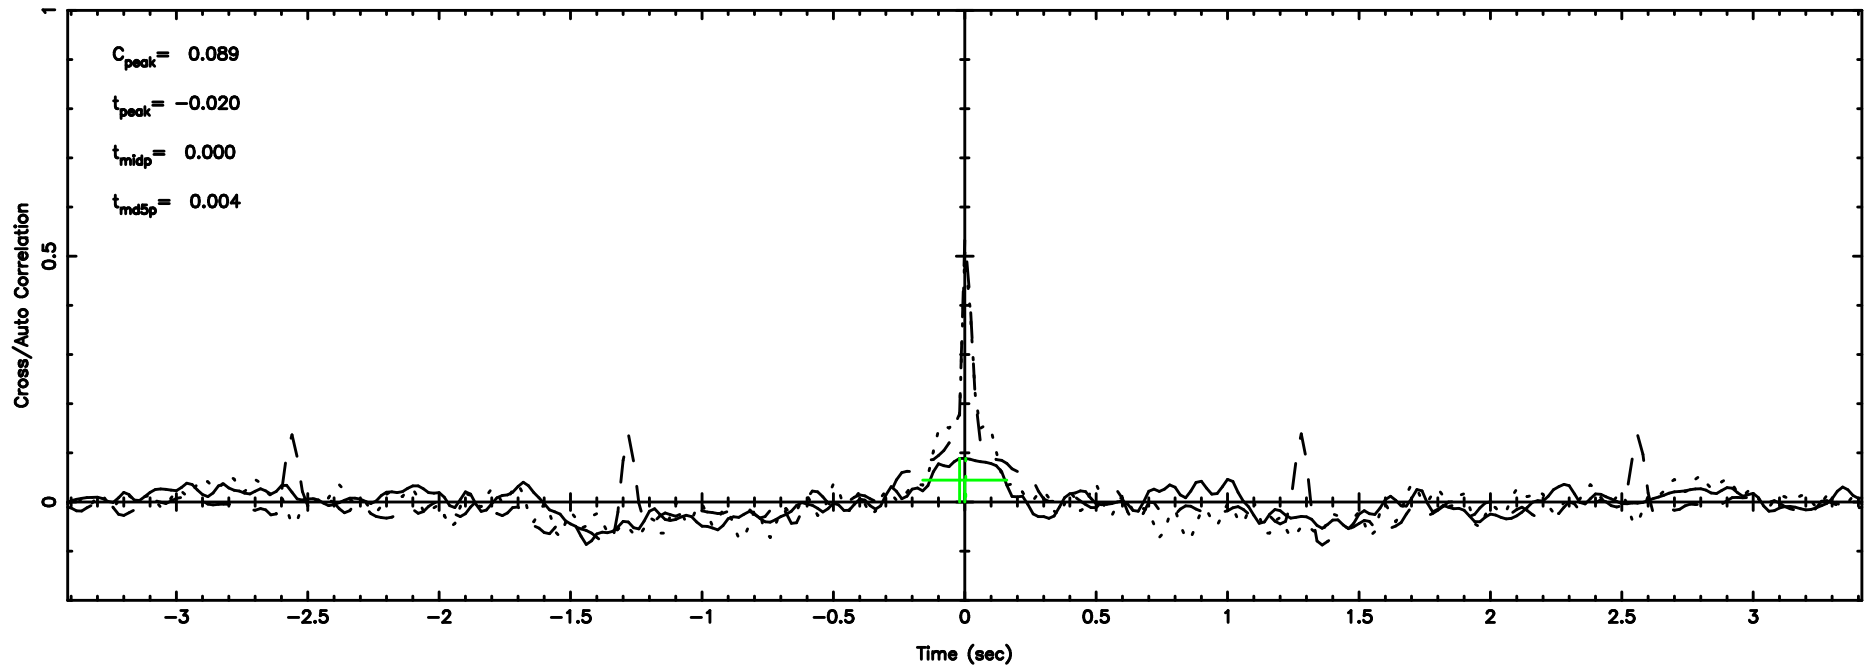

0605-08 2024/06/07 3.93UT FUJI -KISO