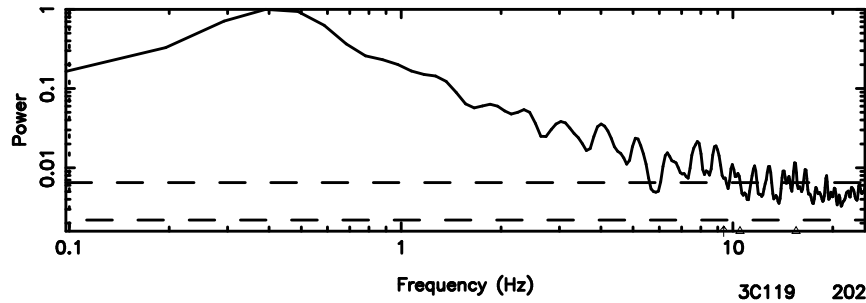

T20240607111913

BLK:26,SNR1: 4.9430 ,SNR2: 10.629

K20240607111911

BLK:26,SNR1: 2.9041 ,SNR2: 12.262

3C119 2024/06/07 2.35UT TOYOKAWA-KISO