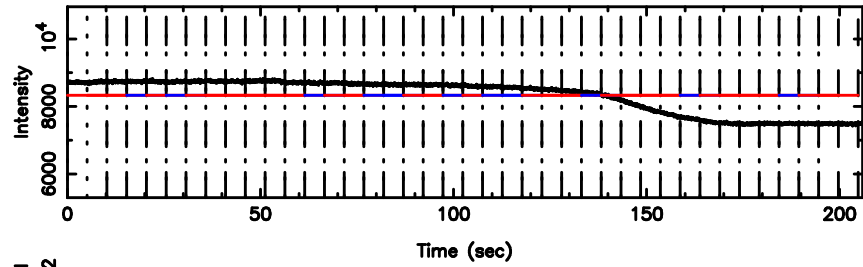

T20240607145940