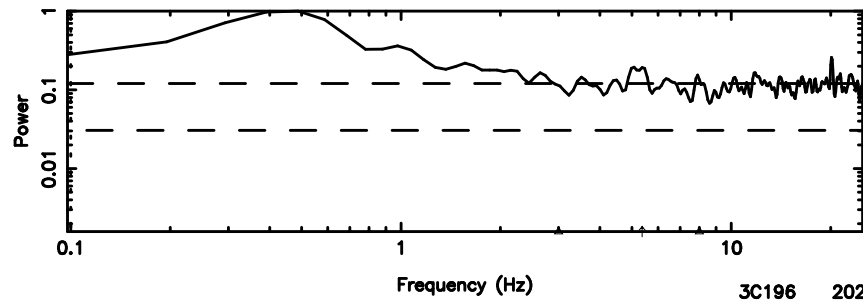

BLK: 8,SNR1: 0.19224 ,SNR2: 0.91658