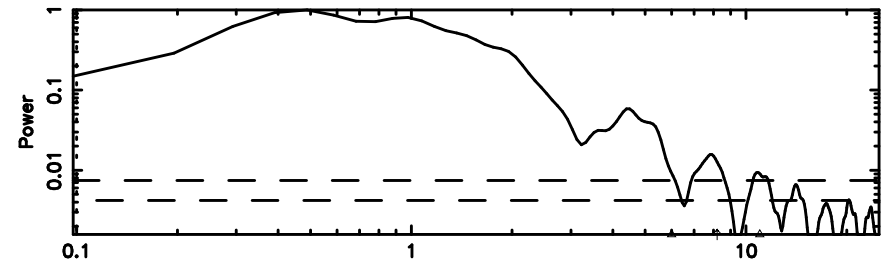

BLK:32,SNR1: 8.5097 ,SNR2: 21.544