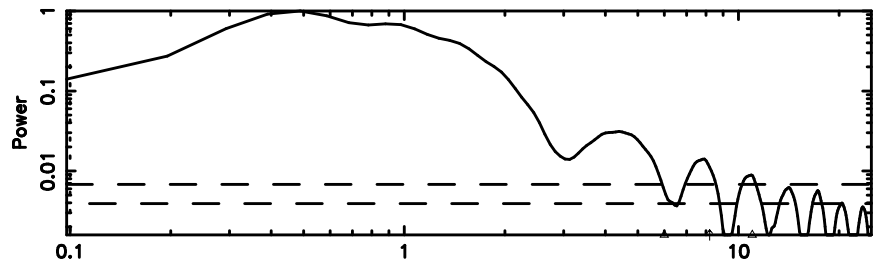

BLK:32,SNR1: 7.6922 ,SNR2: 19.501