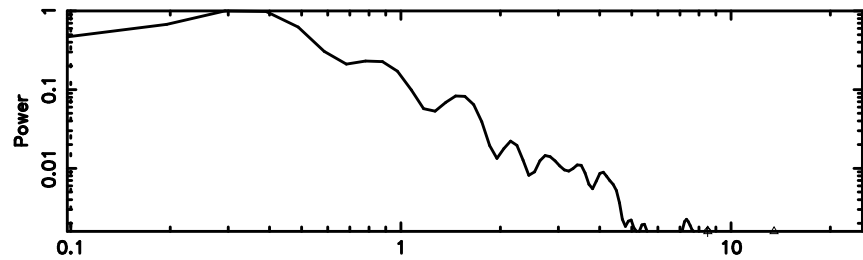

BLK: 7,SNR1: 51.685 ,SNR2: 122.16

Frequency (Hz)

F20240607151052

BLK: 7,SNR1:-0.61074E-01,SNR2: 2.8345

Frequency (Hz)

0821+394 2024/06/07 6.21UT TOYOKAWA-FUJI

T20240607151050

BLK: 4,SNR1: 0.73443E-01,SNR2: 0.20468