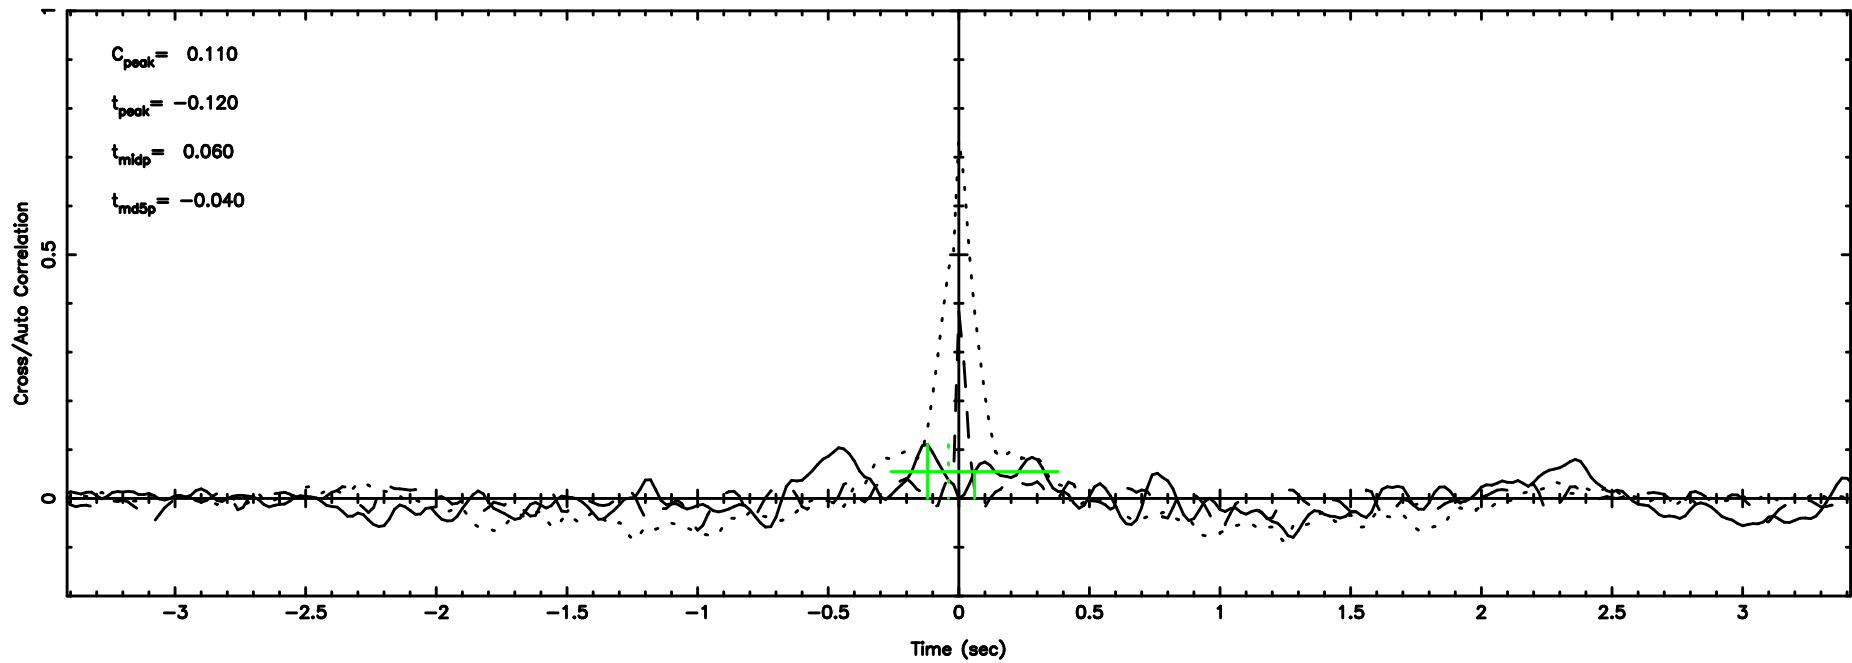

Frequency (Hz)

K20240607165313

BLK: 2,SNR1: 12.935 ,SNR2: 19.969

Frequency (Hz)

3C237 2024/06/07 7.92UT TOYOKAWA-KISO

F20240607165318

BLK: 8,SNR1: 0.28143E-01,SNR2: 0.54600

Frequency (Hz)