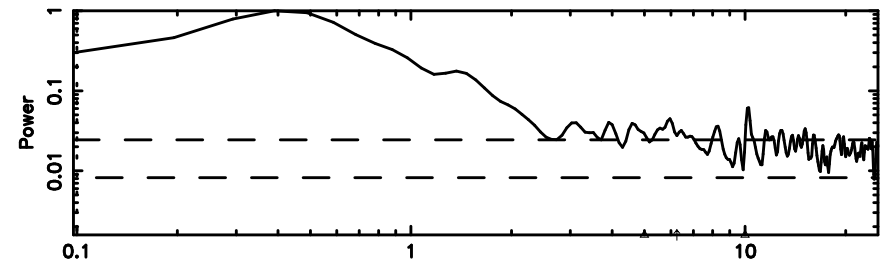

BLK: 6,SNR1: 1.2982 ,SNR2: 4.4137