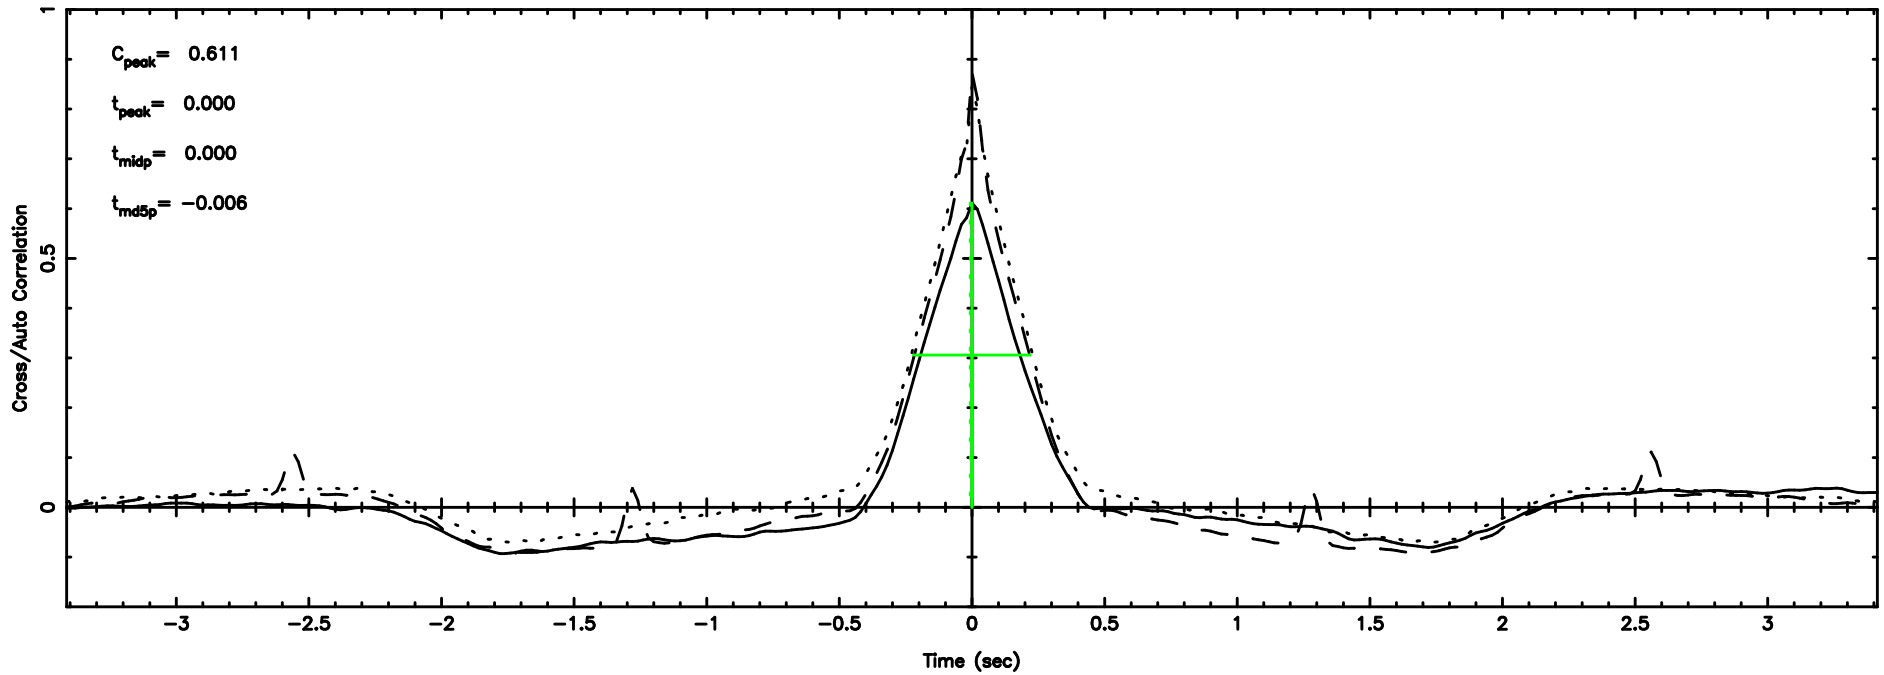

BLK:32,SNR1: 7.6922 ,SNR2: 19.501

Frequency (Hz)

3C2 2024/06/06 21.92UT FUJI -KISO

K20240607065313

BLK:32,SNR1: 19.134 ,SNR2: 34.963

Frequency (Hz)

T20240607070038

BLK: 9,SNR1: 1.3121 ,SNR2: 4.5543