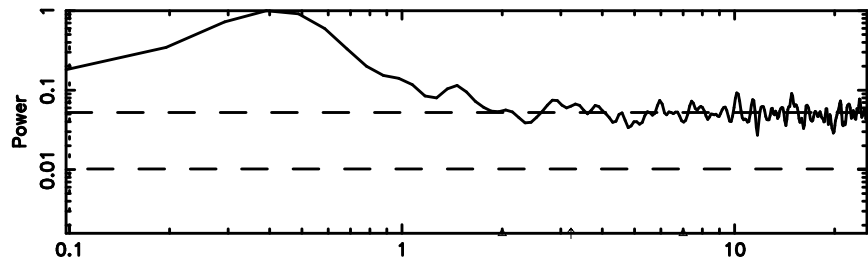

BLK:10,SNR1: 0.40404 ,SNR2: 2.6358