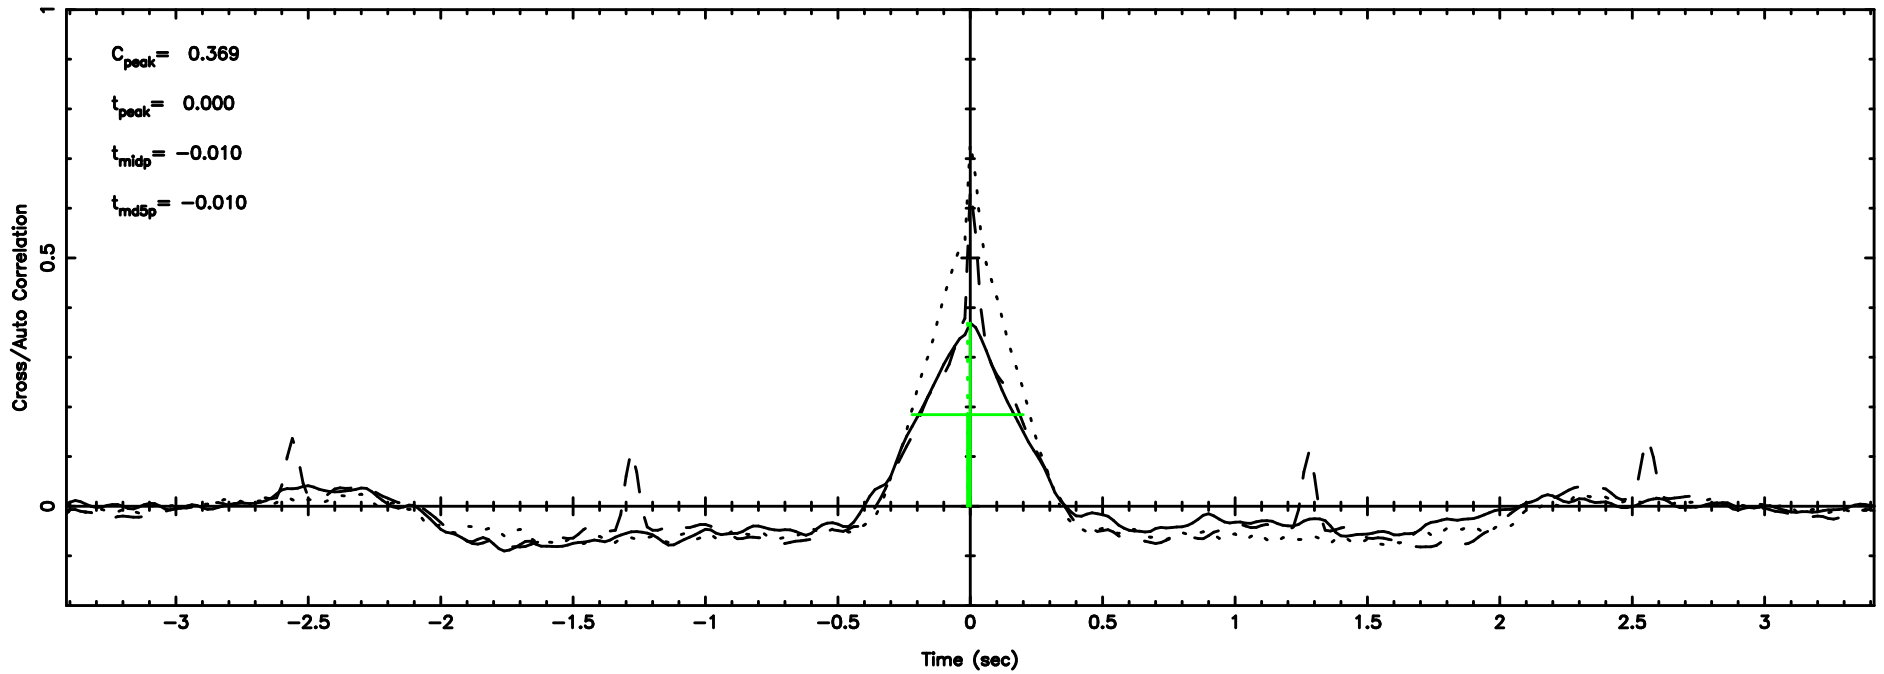

BLK:14,SNR1: 10.544 ,SNR2: 12.555

Frequency (Hz)

0056-00 2024/06/06 22.79UT TOYOKAWA-KISO

F20240607074552

BLK:10,SNR1: 8.4630 ,SNR2: 18.328

0056-00 2024/06/06 22.79UT FUJI -KISO

K20240607074547

BLK:10,SNR1: 3.6072 ,SNR2: 11.539