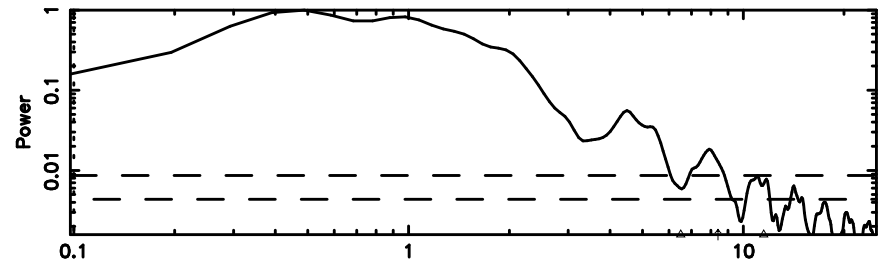

T20240607060827

BLK:29,SNR1: 7.8200 ,SNR2: 19.820

Frequency (Hz)

F20240607060829

BLK:29,SNR1: 7.4333 ,SNR2: 18.530

Frequency (Hz)

2318+235 2024/06/06 21.17UT TOYOKAWA-FUJI