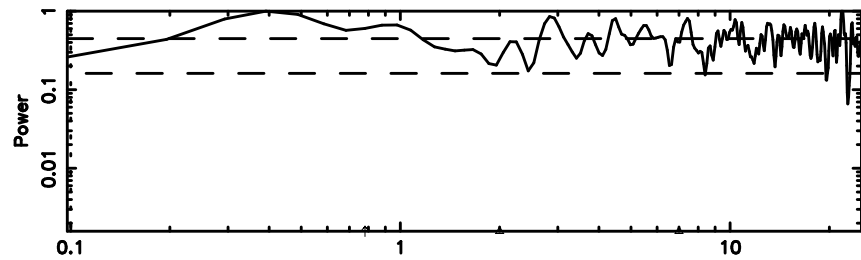

BLK: 3,SNR1:-0.52999E-02,SNR2: 0.57147