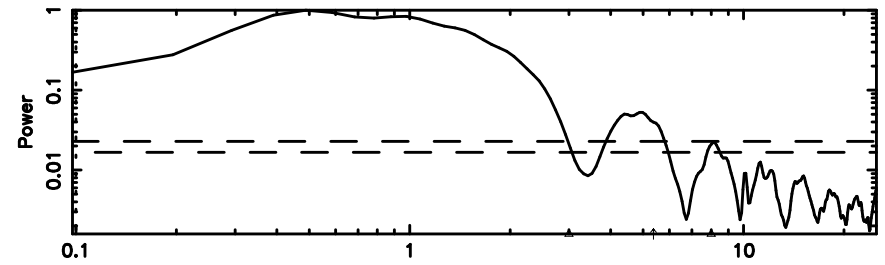

BLK:20,SNR1: 2.3248 ,SNR2: 10.640