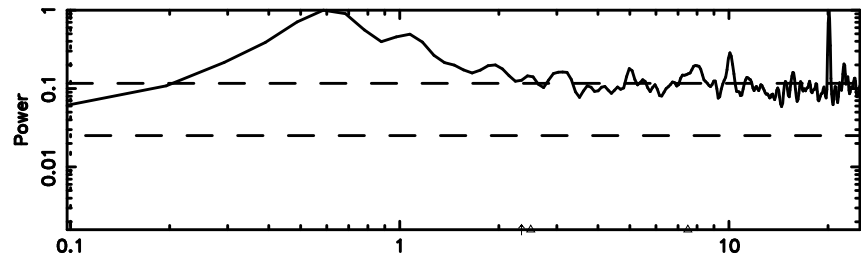

BLK: 9,SNR1: 0.18577 ,SNR2: 1.8946