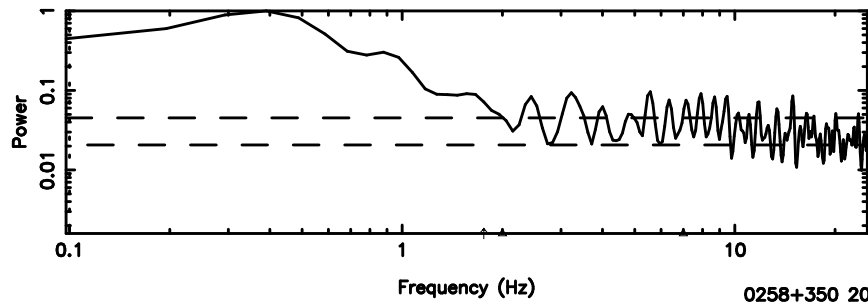

BLK: 4,SNR1: 0.42095 ,SNR2: 6.7372

0258+350 2024/06/07 0.83UT FUJI -KISO

K20240607094820