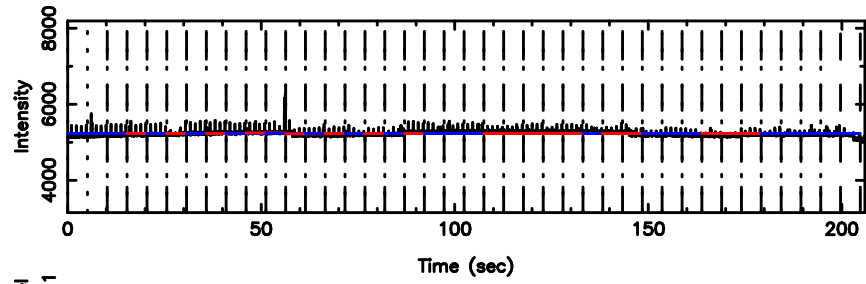

F20240607131258