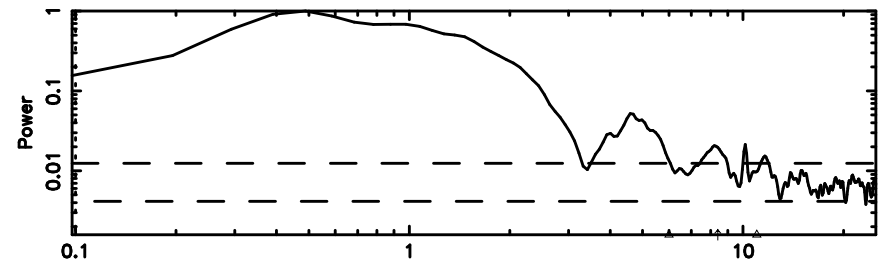

BLK:11,SNR1:-0.19421E-02,SNR2: 1.2543

T20240607074052

BLK:18,SNR1: 2.3797 ,SNR2: 6.0699

Frequency (Hz)

3C26 2024/06/06 22.71UT TOYOKAWA-KISO

K20240607074049

BLK:18,SNR1: 4.6456 ,SNR2: 11.560

Frequency (Hz)