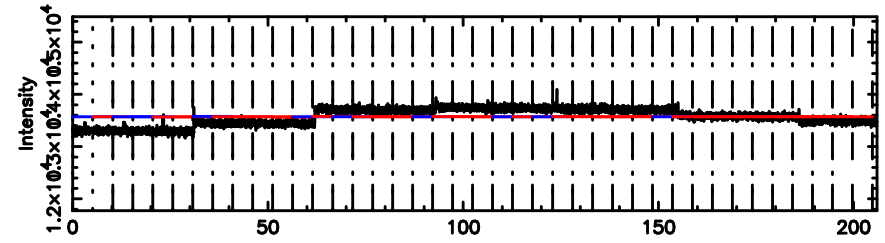

BLK:13,SNR1: 19.119 ,SNR2: 28.425

Frequency (Hz)

3C12 2024/06/06 22.35UT TOYOKAWA-FUJI

T20240607071929

BLK:10,SNR1: 0.37599 ,SNR2: 1.6631

Frequency (Hz)

3C12 2024/06/06 22.35UT TOYOKAWA-KISO

K20240607071926