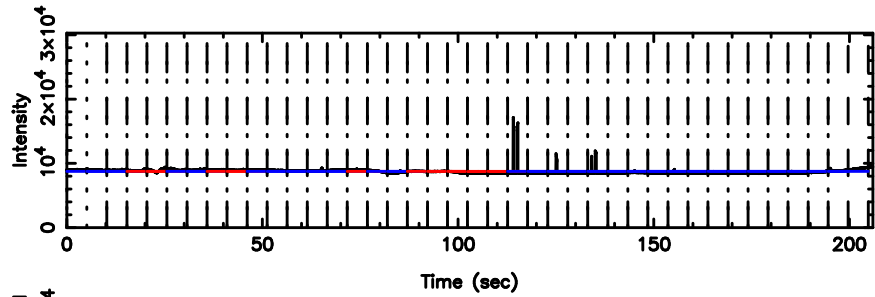

BLK:20,SNR1: 5.7484 ,SNR2: 14.329

Frequency (Hz)

K20240607054839

BLK:20,SNR1: 5.9744 ,SNR2: 14.876

Frequency (Hz)

2259+481 2024/06/06 20.84UT FUJI -KISO

T20240607060827

BLK:29,SNR1: 7.8200 ,SNR2: 19.820