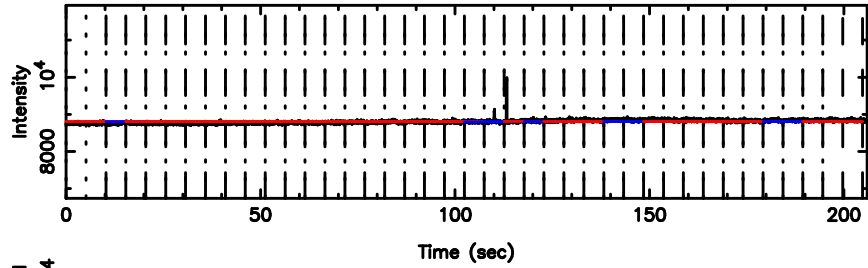

T20240607095812

BLK: 8,SNR1: 3.2400 ,SNR2: 9.7654