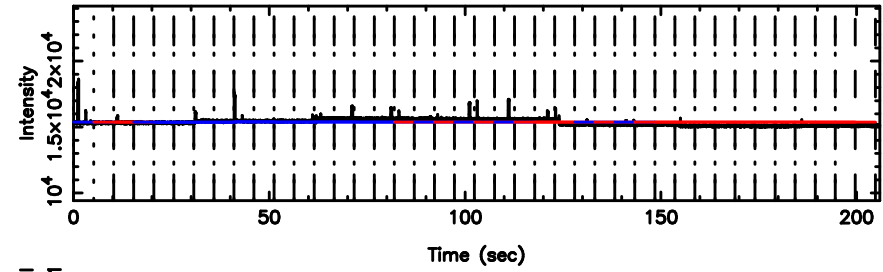

Frequency (Hz)

2259+481 2024/06/06 20.84UT TOYOKAWA-FUJI

T20240607054841

BLK:19,SNR1: 2.9015 ,SNR2: 12.937

2259+481 2024/06/06 20.84UT TOYOKAWA-KISO

K20240607054839

BLK:19,SNR1: 6.0481 ,SNR2: 14.895

F20240607054843