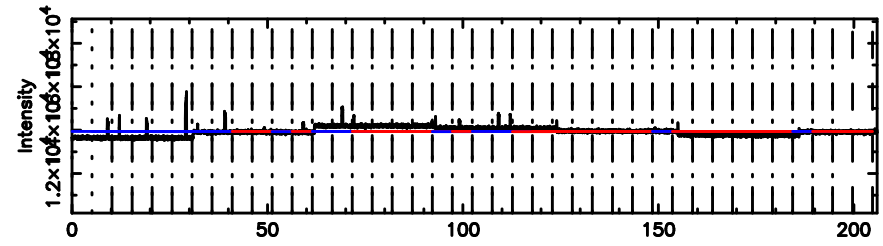

Frequency (Hz)

T20240607064413

BLK:16,SNR1: 2.5772 ,SNR2: 11.816

Frequency (Hz)

2354+14 2024/06/06 21.77UT TOYOKAWA-KISO

K20240607064411

BLK:16,SNR1: 9.0027 ,SNR2: 17.428

Frequency (Hz)