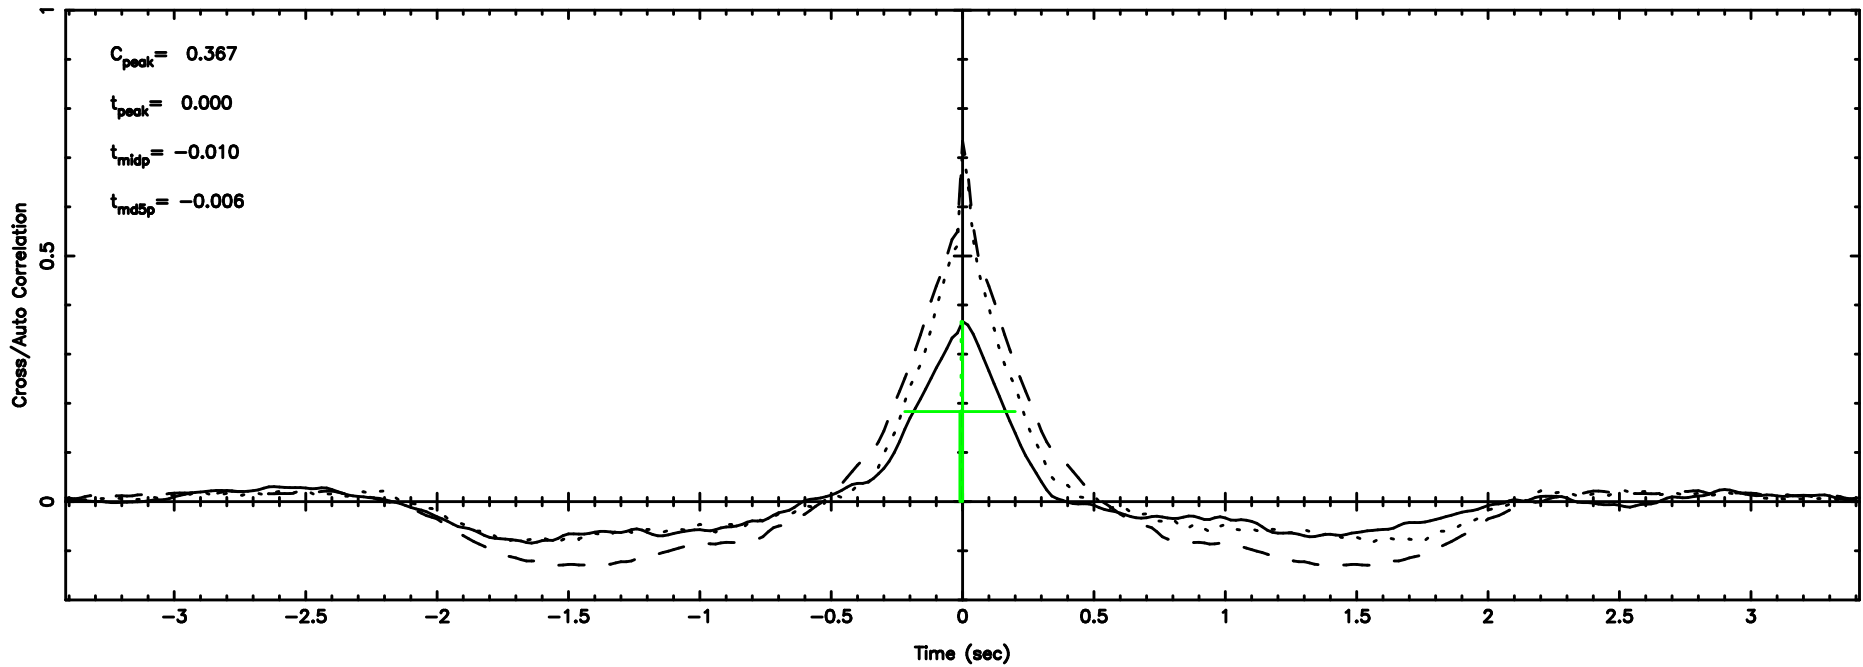

BLK:18,SNR1: 0.92188 ,SNR2: 5.7934

3C161 2024/06/07 4.24UT TOYOKAWA-FUJI

T20240607131256

BLK:30,SNR1: 3.3196 ,SNR2: 8.2859

3C161 2024/06/07 4.24UT TOYOKAWA-KISO

K20240607131253

BLK:30,SNR1: 8.5770 ,SNR2: 24.333