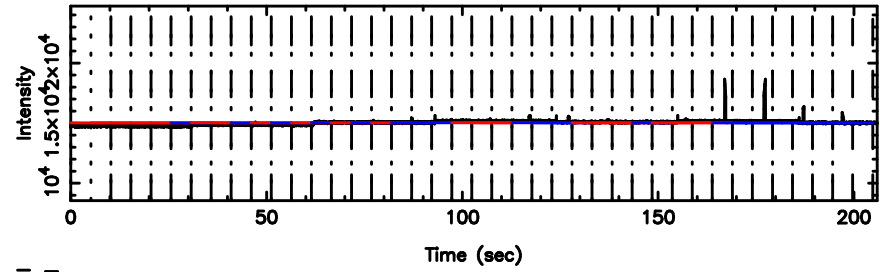

K20240607053243

BLK:18,SNR1: 15.034 ,SNR2: 28.467

Frequency (Hz)

2243+394 2024/06/06 20.57UT TOYOKAWA-KISO

F20240607053247

BLK:19,SNR1: 14.010 ,SNR2: 32.912

Frequency (Hz)

K20240607053243