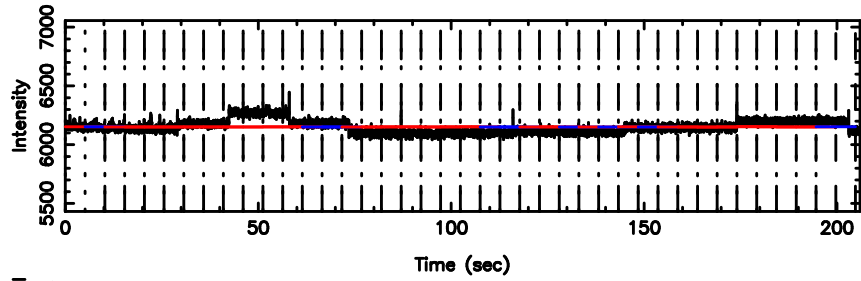

F20240607152232