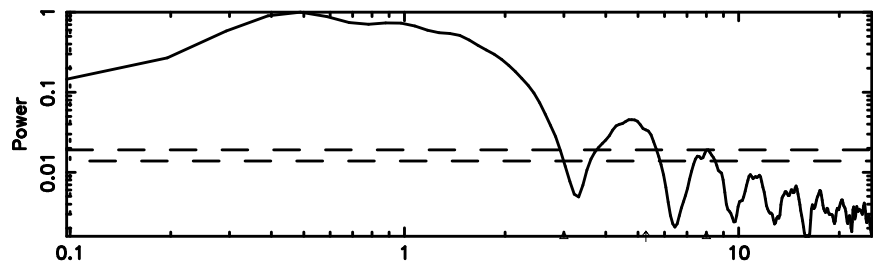

BLK:16,SNR1: 2.5772 ,SNR2: 11.816