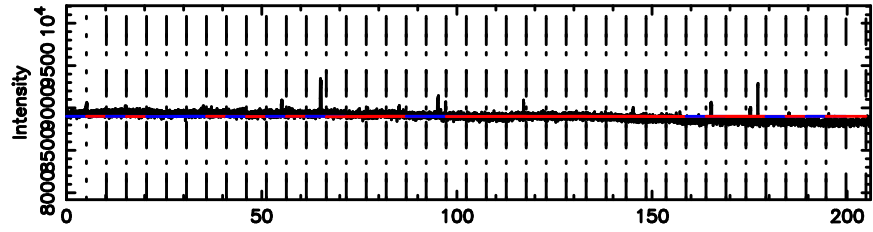

BLK:10,SNR1: 0.74542 ,SNR2: 3.6210

Frequency (Hz)

F20240607071931

BLK:13,SNR1: 14.554 ,SNR2: 27.093

3C12 2024/06/06 22.35UT FUJI -KISO

K20240607071926

BLK:13,SNR1: 0.34008 ,SNR2: 2.3273

T20240607072747