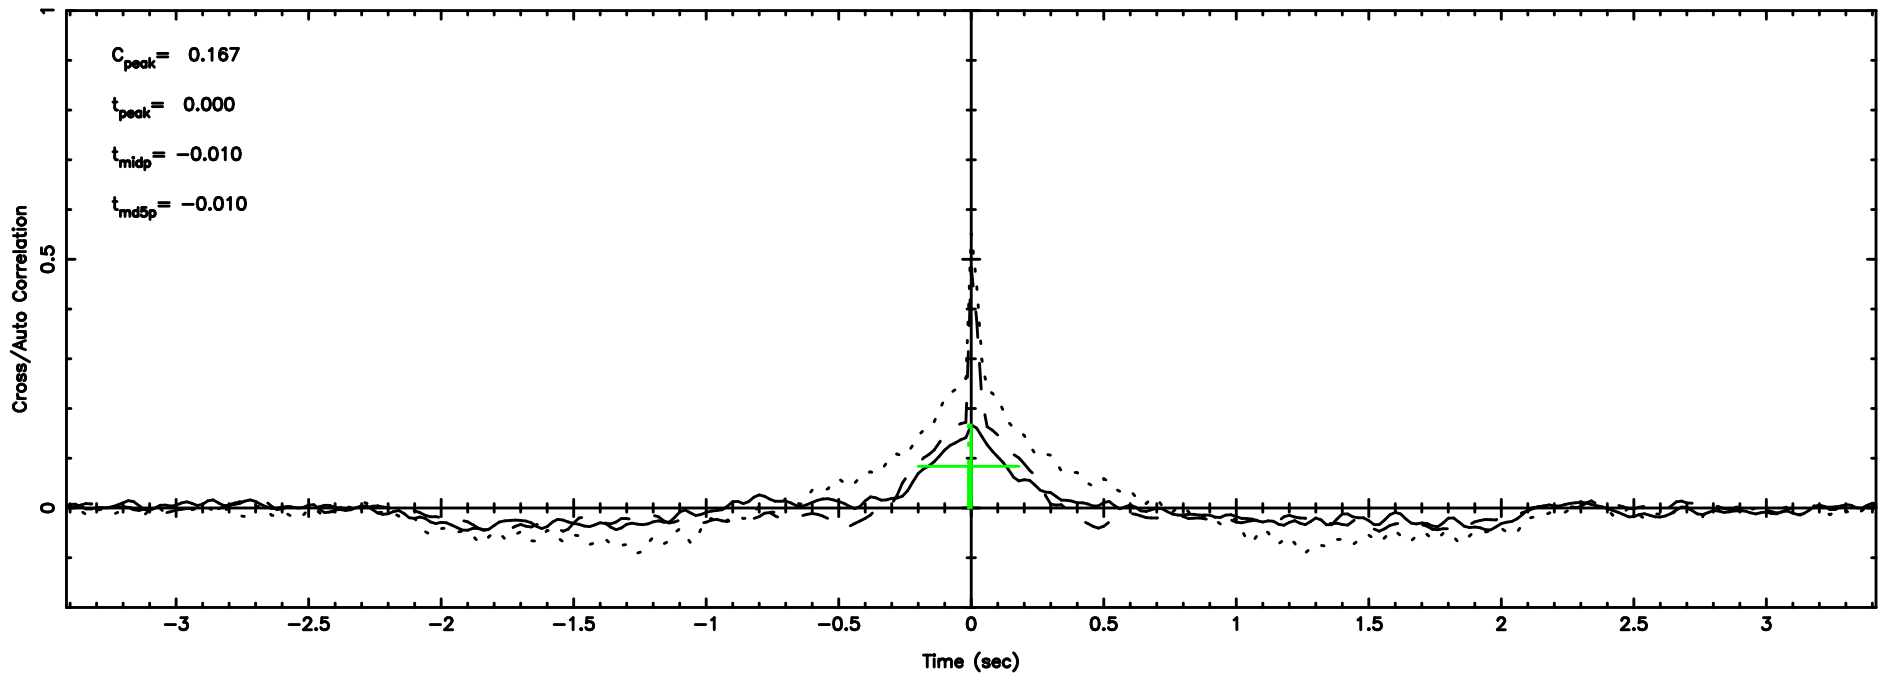

Frequency (Hz)