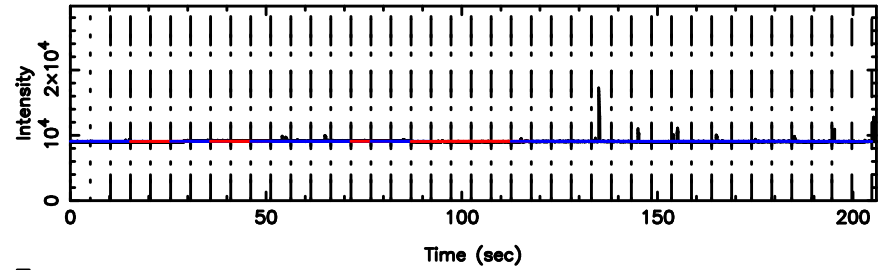

Frequency (Hz)

F20240607060829

BLK:29,SNR1: 7.4333 ,SNR2: 18.530