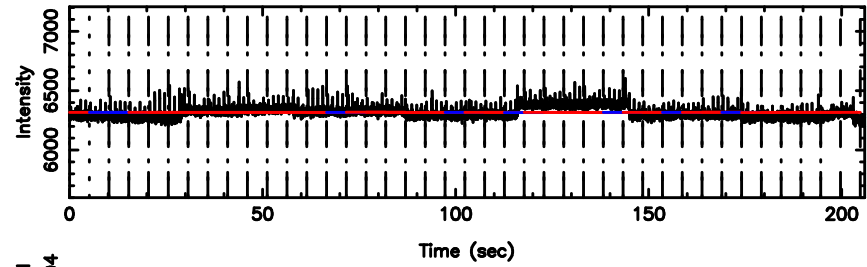

Frequency (Hz)

K20240607144713

BLK:12,SNR1: 8.2786 ,SNR2: 19.920

Frequency (Hz)

3C190 2024/06/07 5.82UT FUJI -KISO

T20240607145940

BLK: 8,SNR1: 0.19224 ,SNR2: 0.91658

F20240607145942