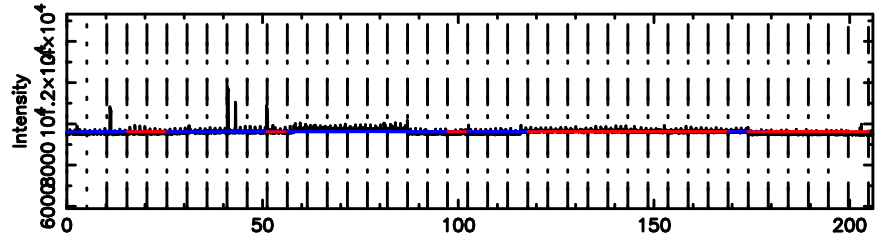

Frequency (Hz)

2259+481 2024/06/06 20.84UT TOYOKAWA-FUJI

T20240607054841

BLK:19,SNR1: 2.9015 ,SNR2: 12.937

2259+481 2024/06/06 20.84UT TOYOKAWA-KISO

K20240607054839

BLK:19,SNR1: 6.0481 ,SNR2: 14.895

F20240607054843