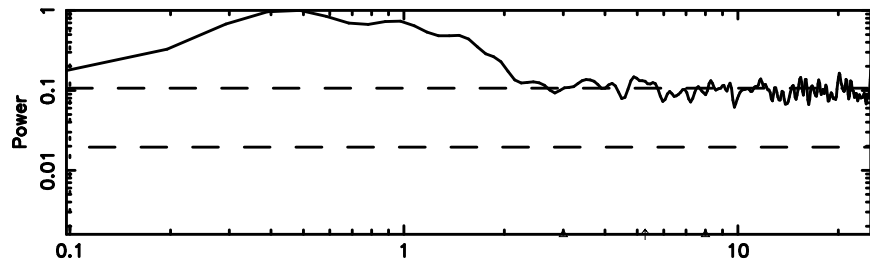

BLK:13,SNR1: 19.119 ,SNR2: 28.425

Frequency (Hz)

3C12 2024/06/06 22.35UT TOYOKAWA-FUJI

T20240607071929

BLK:10,SNR1: 0.37599 ,SNR2: 1.6631

Frequency (Hz)

3C12 2024/06/06 22.35UT TOYOKAWA-KISO

K20240607071926