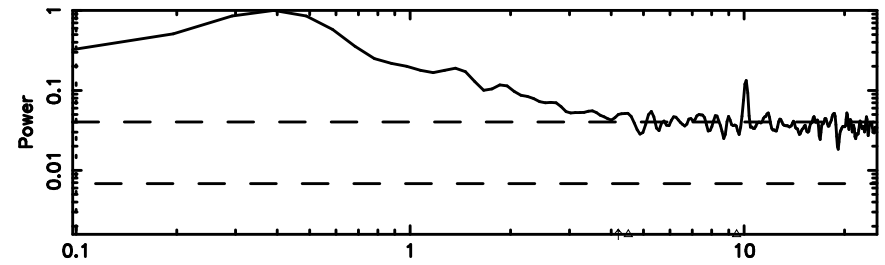

BLK:10,SNR1: 0.74542 ,SNR2: 3.6210