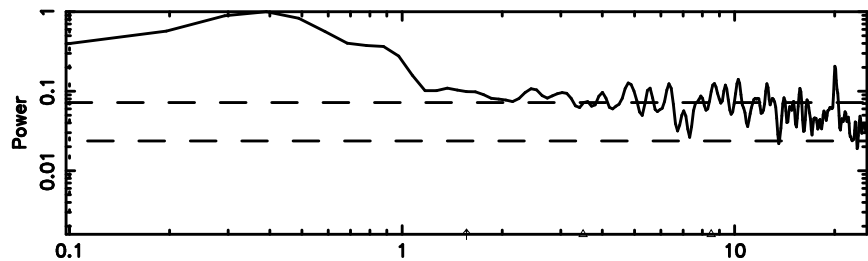

K20240607095809

BLK:14,SNR1: 1.2946 ,SNR2: 5.7373

Frequency (Hz)

F20240607095814

BLK: 5,SNR1: 0.30443 ,SNR2: 4.6319

Frequency (Hz)

K20240607095809

BLK: 5,SNR1: 1.8988 ,SNR2: 8.4813