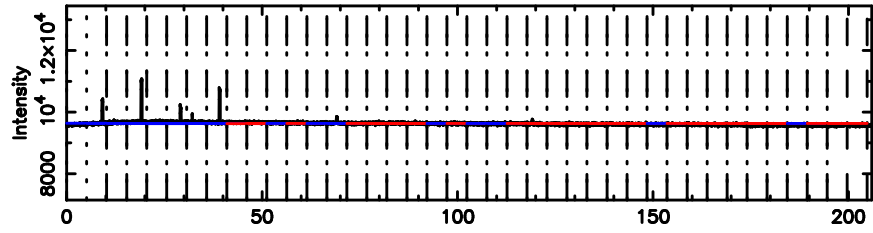

T20240607064413