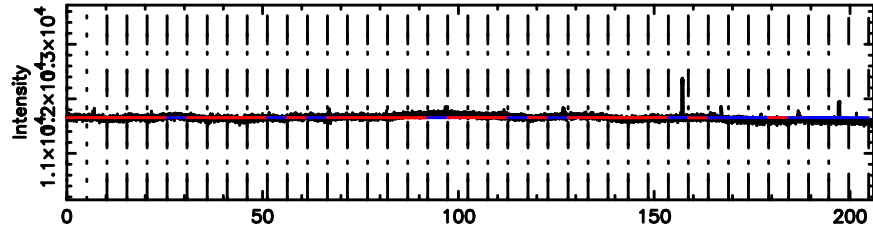

T20240607053245

BLK:13,SNR1: 3.7984 ,SNR2: 7.2658

F20240607053247

BLK:13,SNR1: 14.066 ,SNR2: 33.042

2243+394 2024/06/06 20.57UT TOYOKAWA-FUJI

T20240607053245

BLK:18,SNR1: 2.8416 ,SNR2: 5.4856

Frequency (Hz)