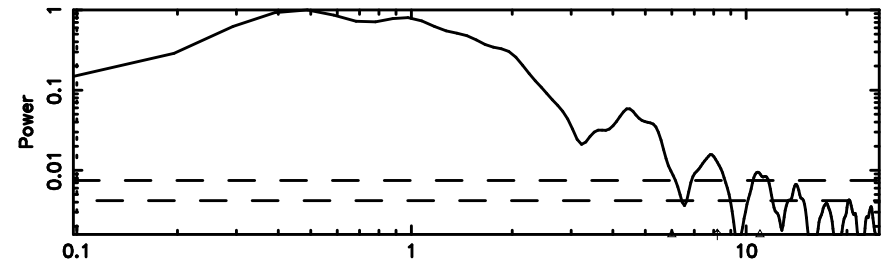

BLK:31,SNR1: 8.4879 ,SNR2: 21.488