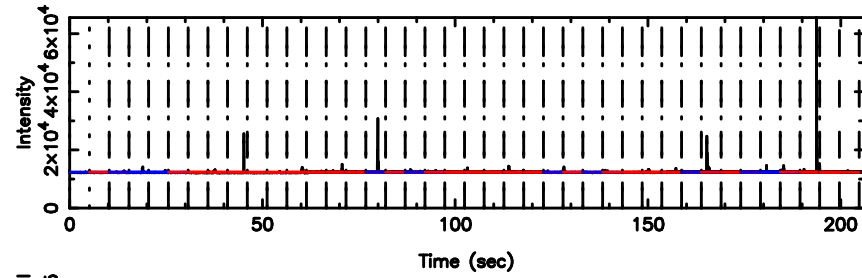

BLK: 6,SNR1: 1.6833 ,SNR2: 8.7348

Frequency (Hz)

3C216 2024/06/07 6.95UT TOYOKAWA-KISO

F20240607155520

BLK:11,SNR1: 2.1275 ,SNR2: 9.8245

Frequency (Hz)

K20240607155515

BLK:11,SNR1: 0.28142 ,SNR2: 3.1503