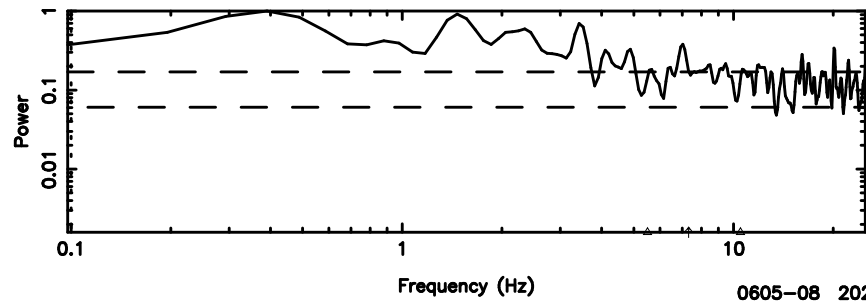

BLK: 3,SNR1: 0.26184 ,SNR2: 1.1094