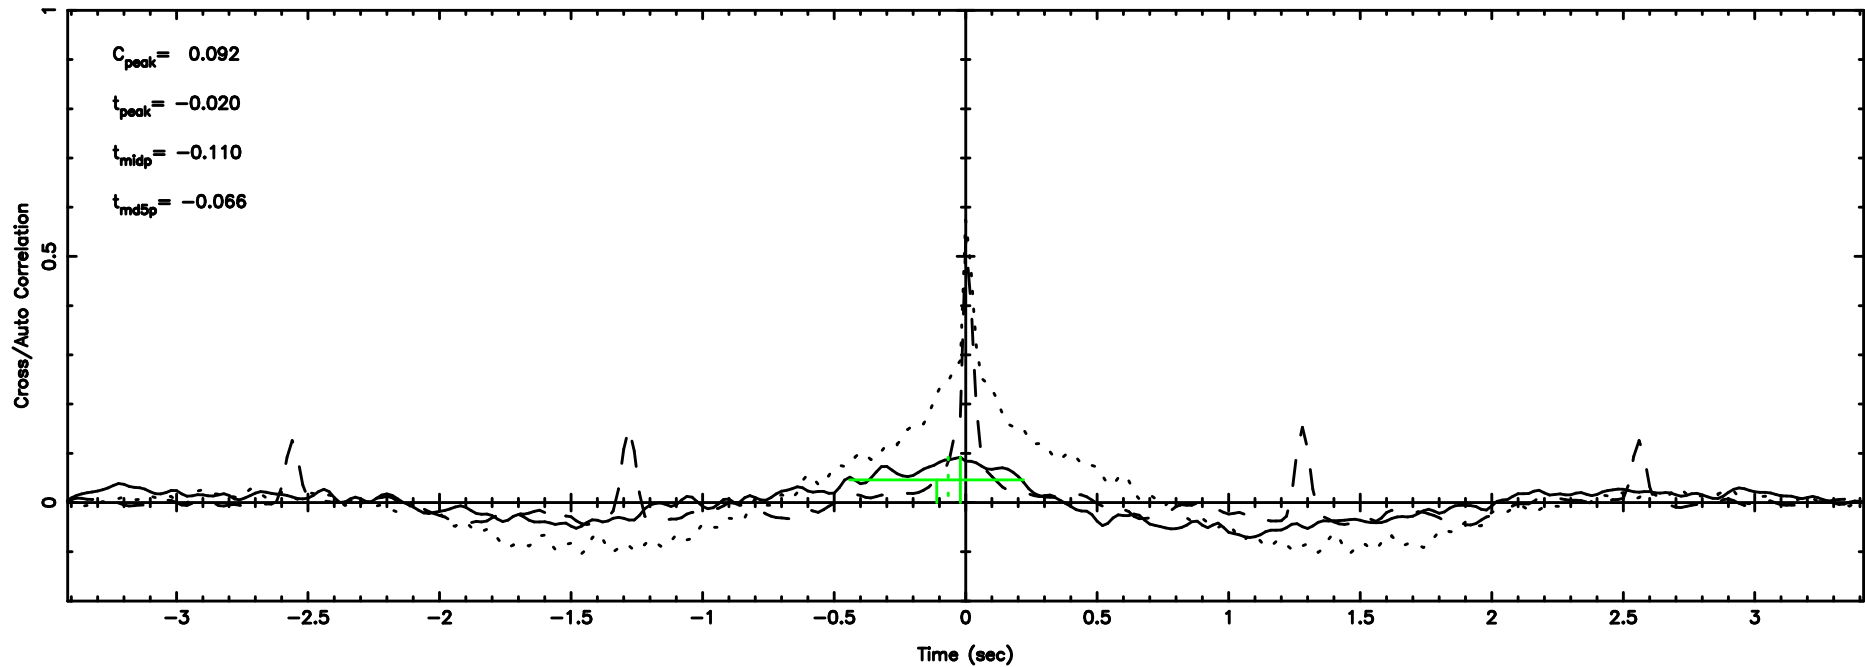

F20240607123727

BLK:16,SNR1:-0.88202E-01,SNR2: 0.83761

K20240607123722

BLK:16,SNR1: 86.150 ,SNR2: 82.885

0548+16 2024/06/07 3.65UT FUJI -KISO