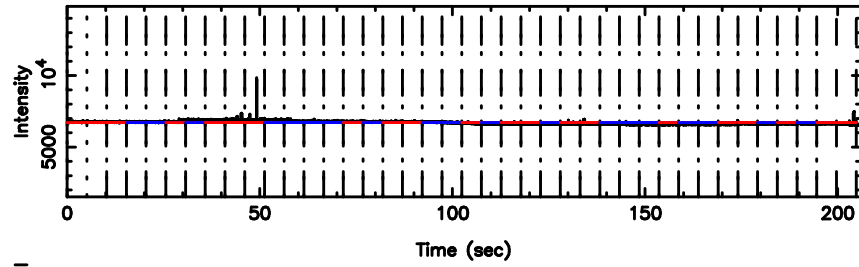

F20240607161410