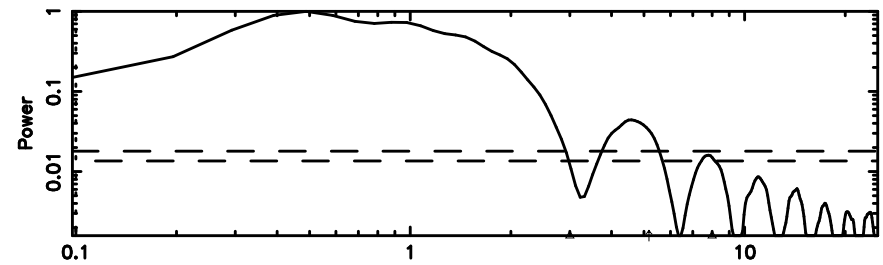

BLK:22,SNR1: 2.6530 ,SNR2: 12.525