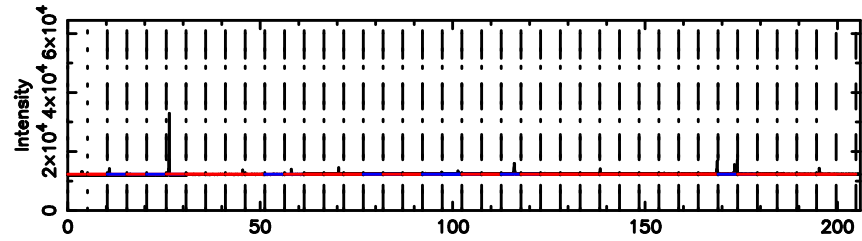

Frequency (Hz)

K20240607165313