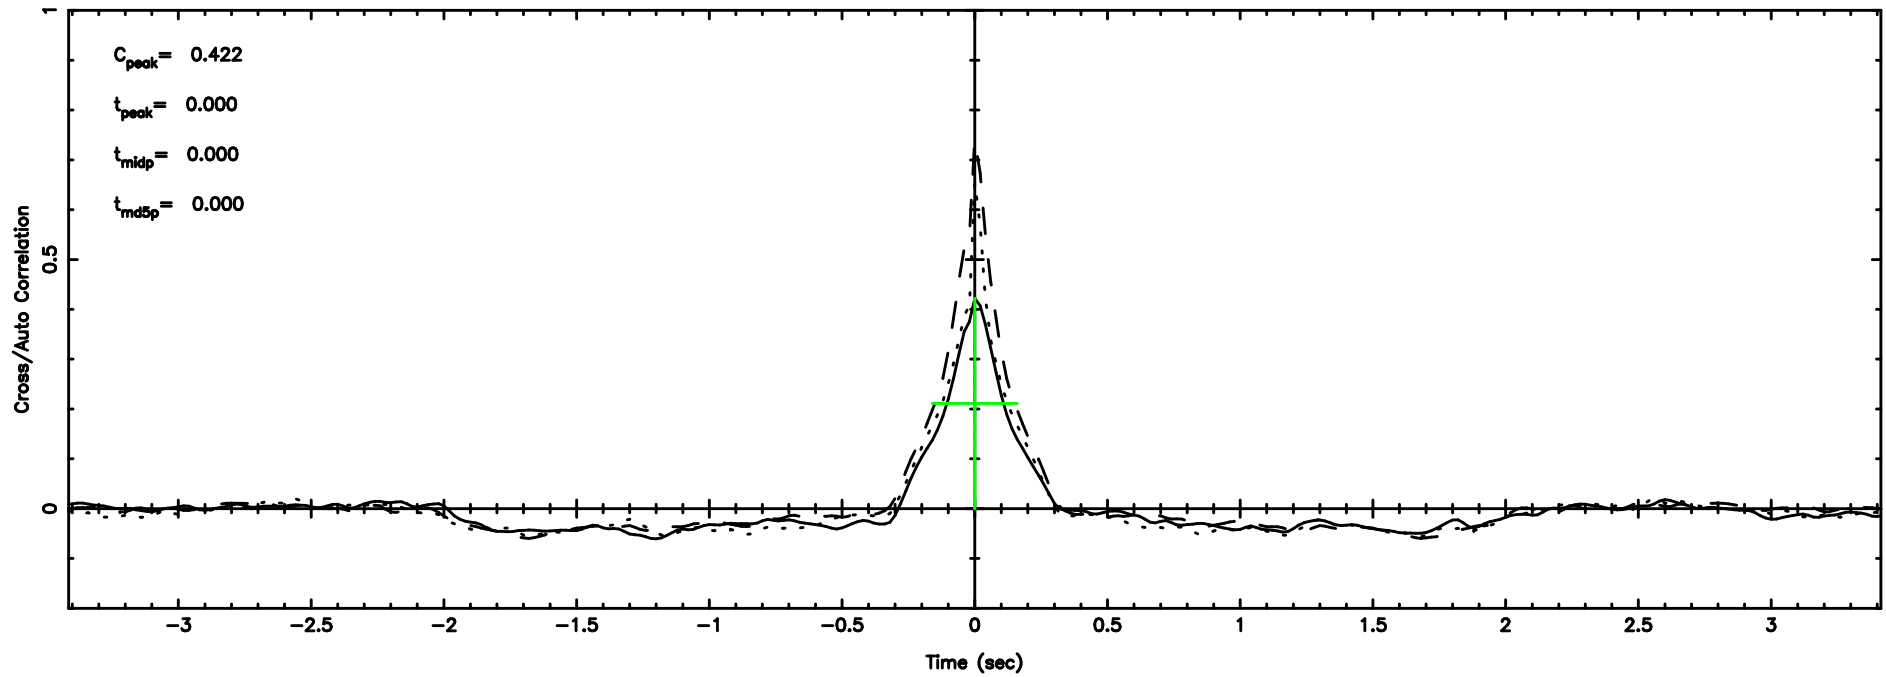

F20240607063335

BLK:18,SNR1: 5.0176 ,SNR2: 5.6560

Frequency (Hz)

2344+09 2024/06/06 21.59UT TOYOKAWA-FUJI

T20240607063333

BLK:22,SNR1: 11.716 ,SNR2: 26.990

Frequency (Hz)

2344+09 2024/06/06 21.59UT TOYOKAWA-KISO