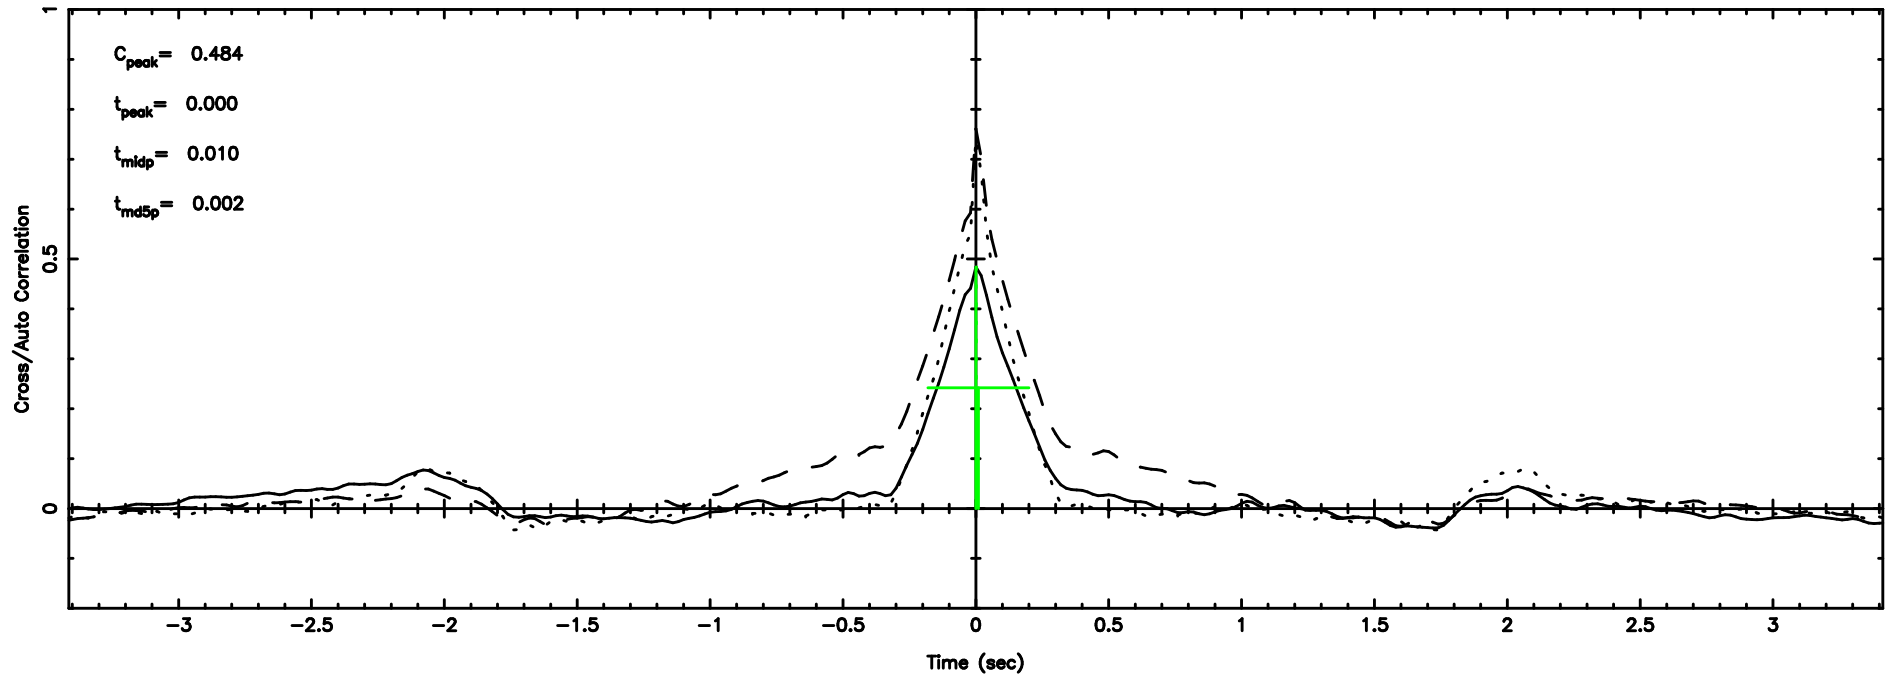

Frequency (Hz)

2259+481 2024/06/06 20.84UT TOYOKAWA-FUJI

T20240607054841

BLK:19,SNR1: 2.9015 ,SNR2: 12.937

2259+481 2024/06/06 20.84UT TOYOKAWA-KISO

K20240607054839

BLK:19,SNR1: 6.0481 ,SNR2: 14.895

F20240607054843