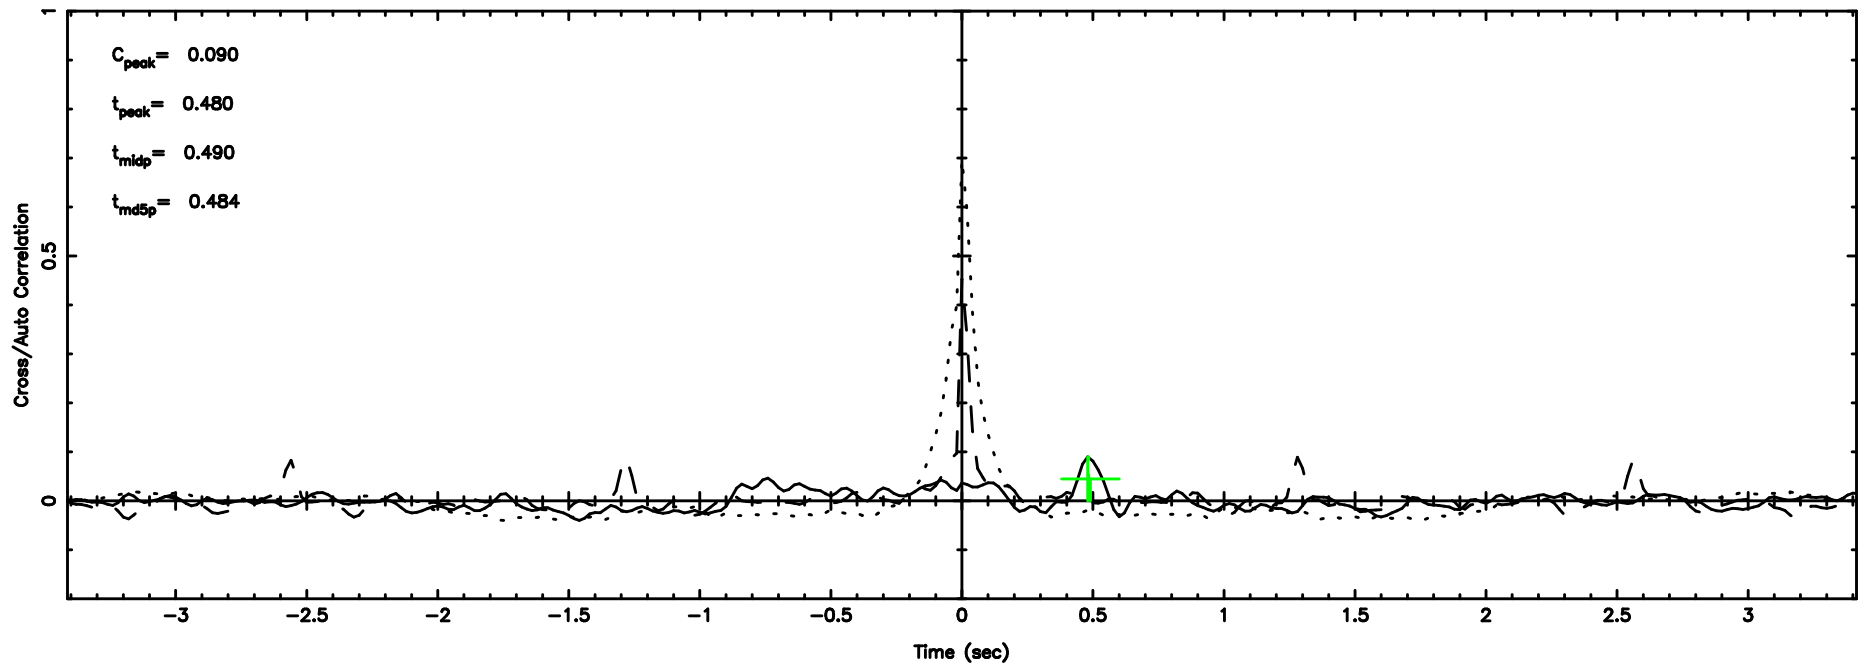

Frequency (Hz)

3C196 2024/06/07 6.02UT FUJI -KISO