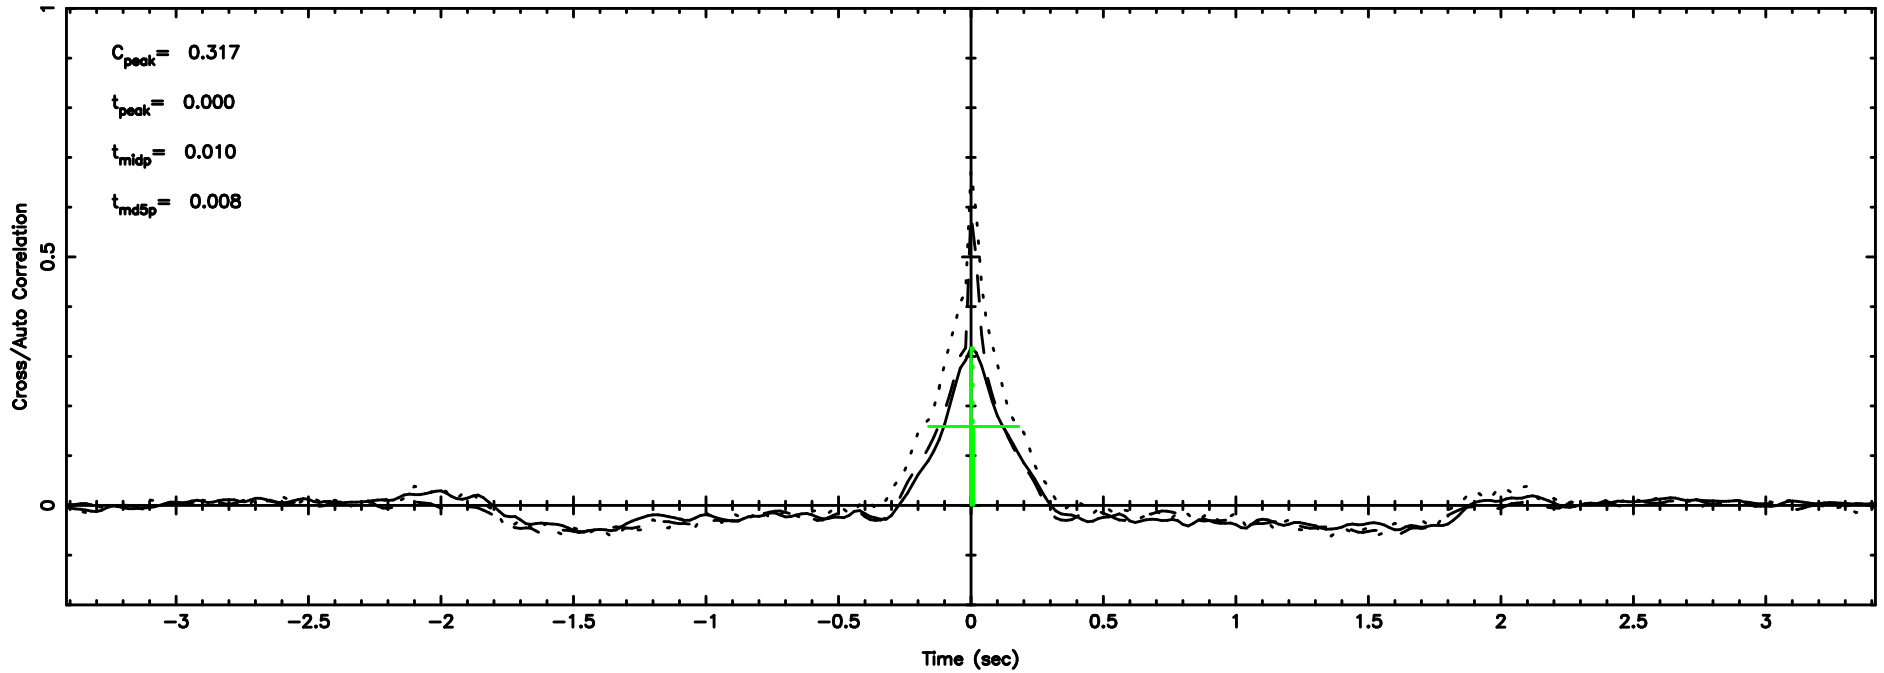

Frequency (Hz)

K20240607072744

BLK:20,SNR1: 2.3248 ,SNR2: 10.640

Frequency (Hz)

0038+328 2024/06/06 22.49UT TOYOKAWA-KISO

F20240607072749

BLK:13,SNR1: 0.43763 ,SNR2: 2.7456

Frequency (Hz)