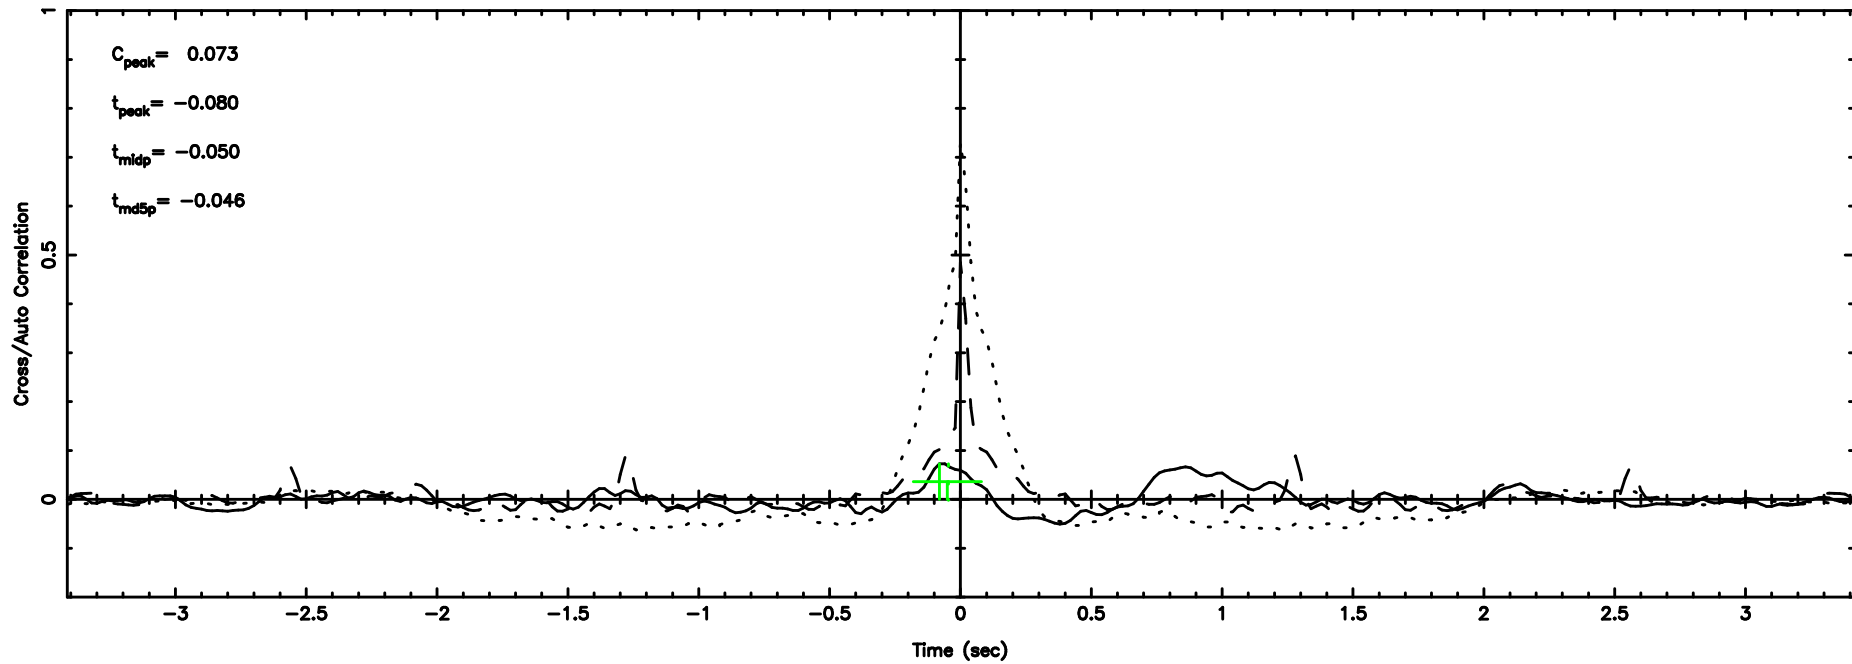

Frequency (Hz)

3C216 2024/06/07 6.95UT FUJI -KISO