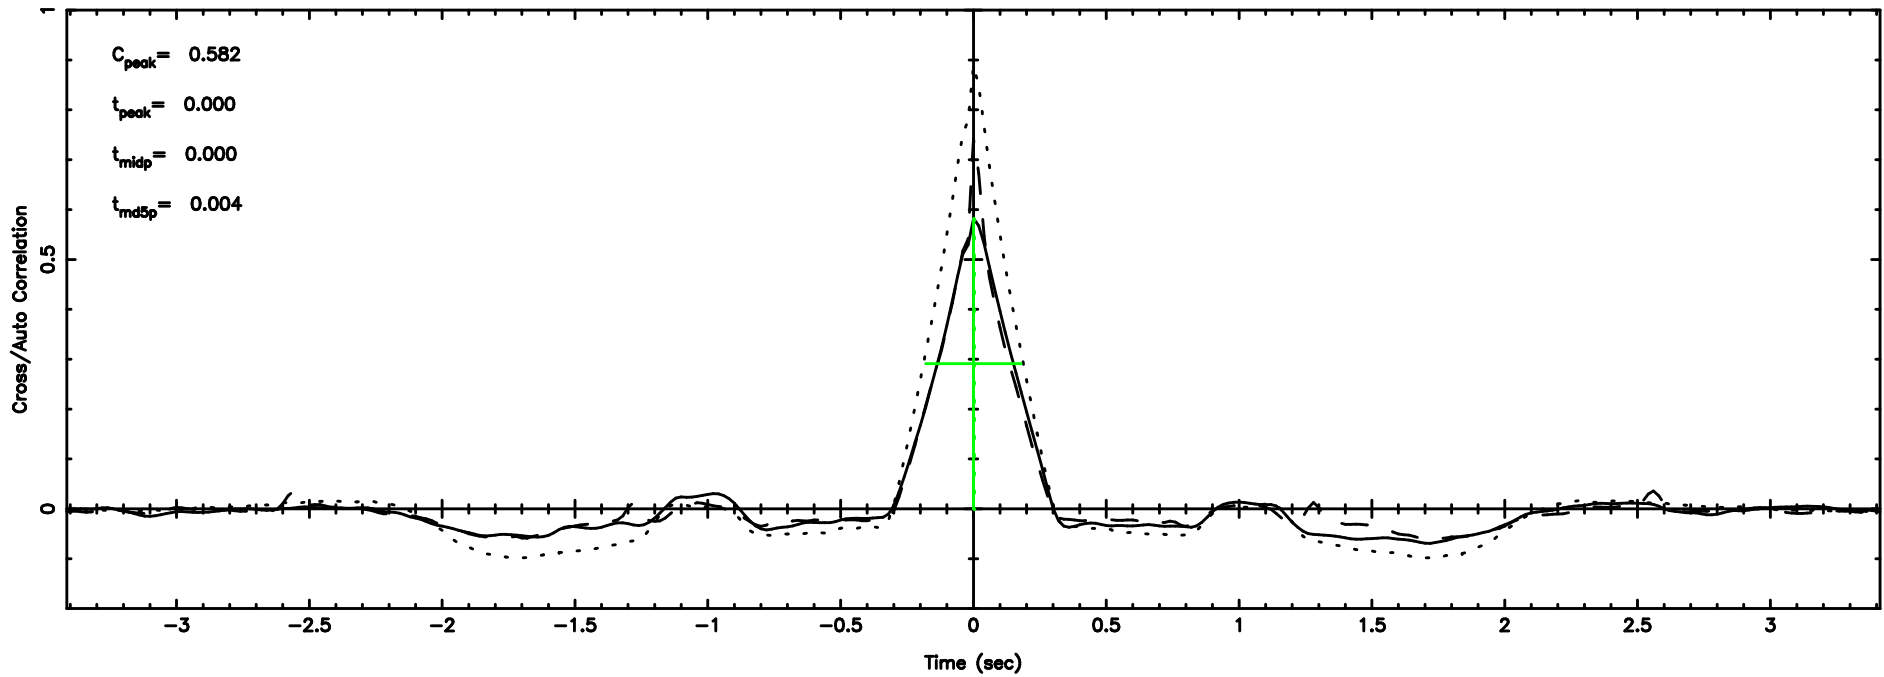

Frequency (Hz)

2318+235 2024/06/06 21.17UT FUJI -KISO