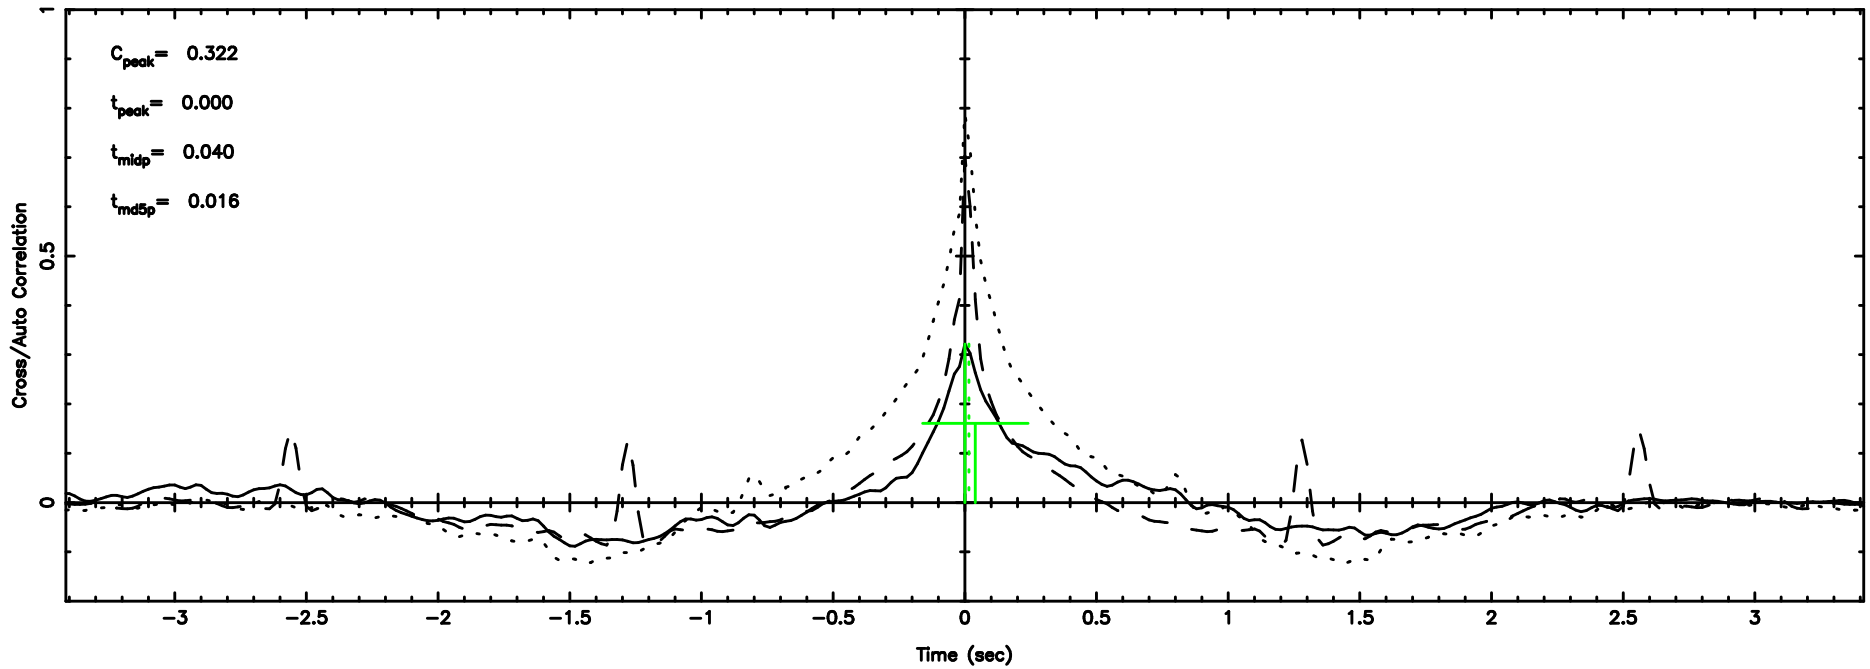

F20240607111915

BLK:18,SNR1: 0.64336 ,SNR2: 3.9462

K20240607111911

BLK:18,SNR1: 3.9445 ,SNR2: 7.7062

3C119 2024/06/07 2.35UT FUJI -KISO