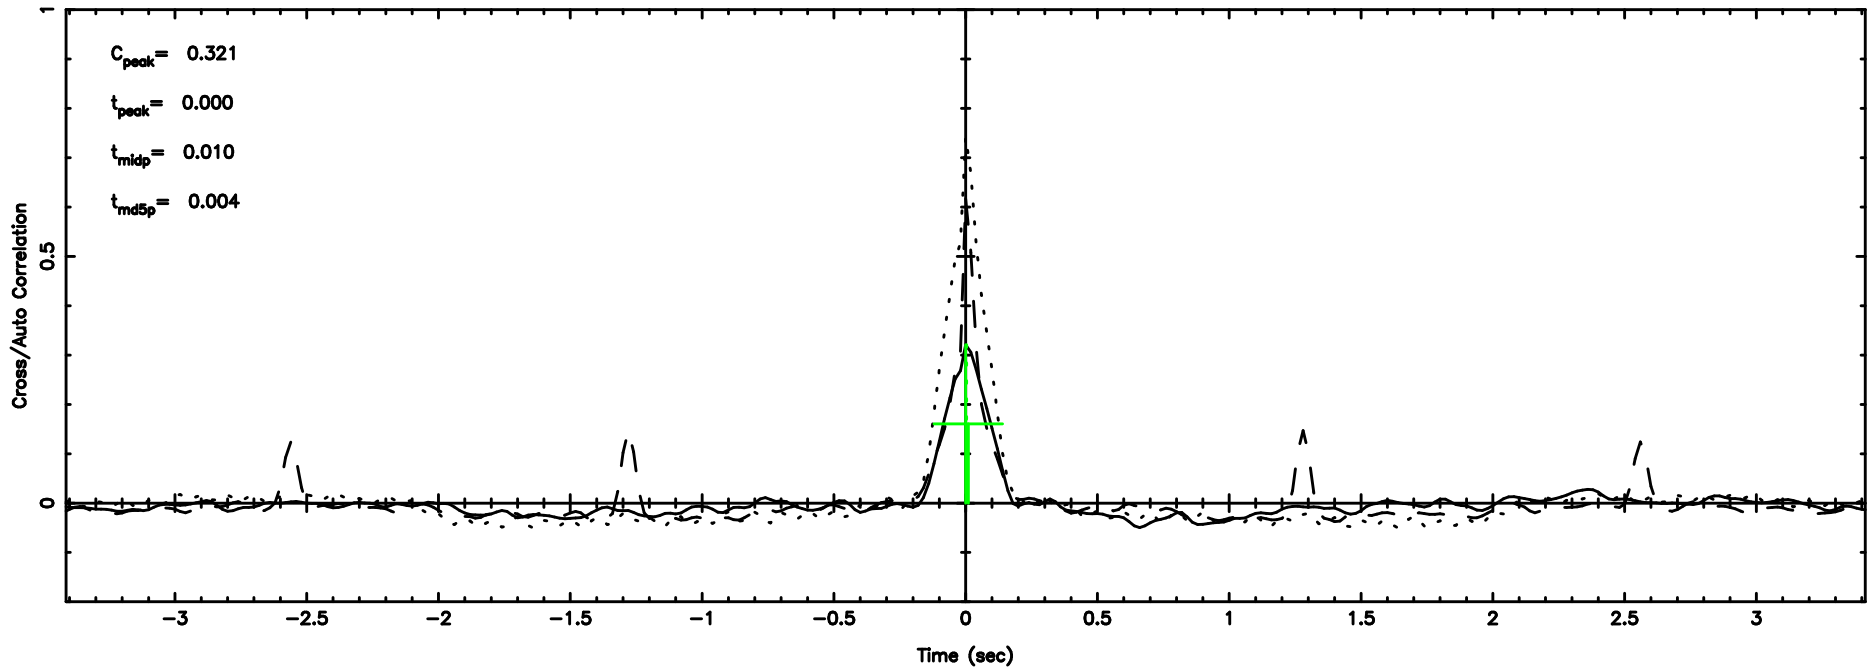

Frequency (Hz)

0403-132 2024/06/07 1.89UT FUJI -KISO