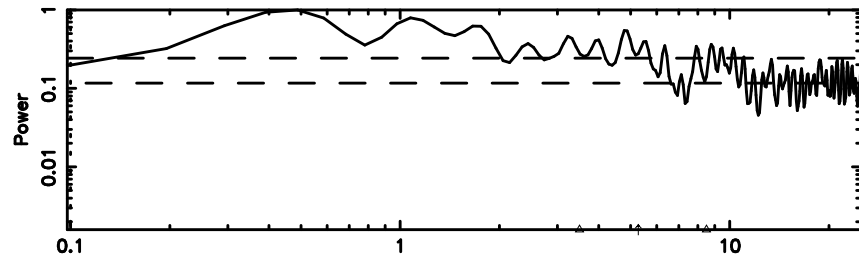

BLK:11,SNR1: 73.240 ,SNR2: 88.540

K20240607160728

BLK:11,SNR1: 4.4652 ,SNR2: 4.7086

0919-142 2024/06/07 7.15UT TOYOKAWA-KISO

F20240607160732

BLK: 4,SNR1:-0.76305E-01,SNR2: 0.73442

Frequency (Hz)

K20240607160728