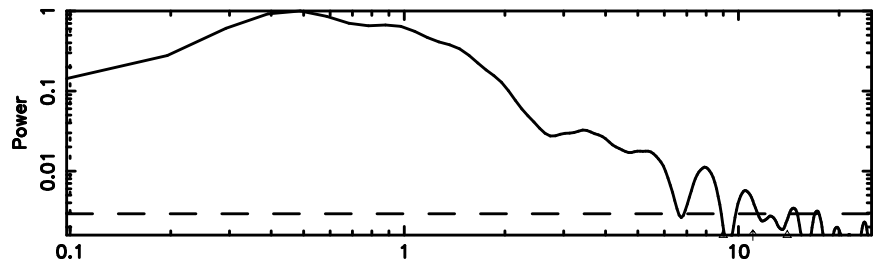

BLK:36,SNR1: 17.784 ,SNR2: 32.505