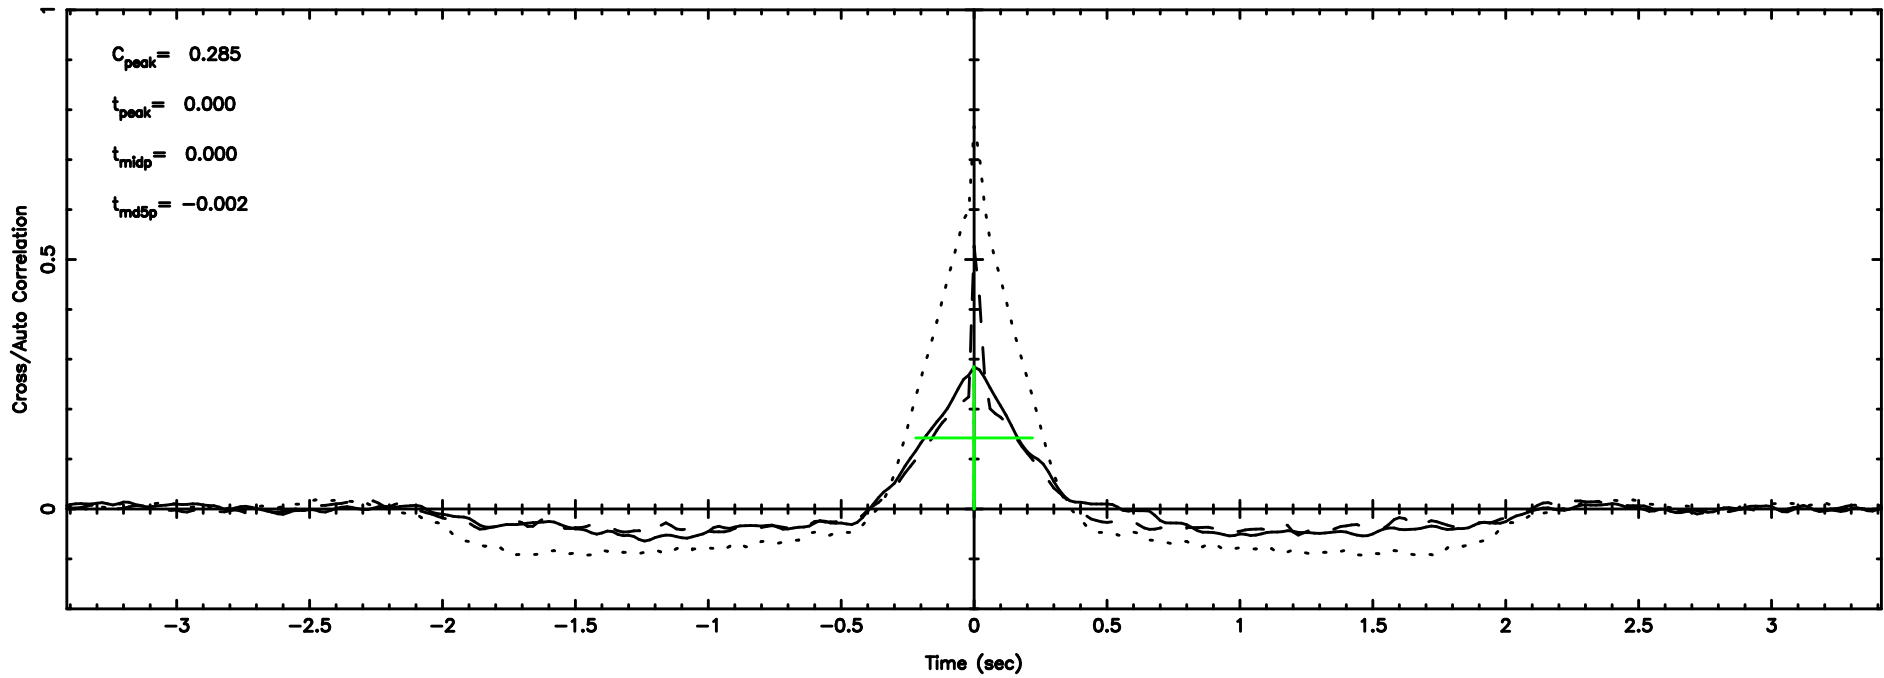

K20240607053243

BLK:18,SNR1: 15.034 ,SNR2: 28.467

Frequency (Hz)

2243+394 2024/06/06 20.57UT TOYOKAWA-KISO

F20240607053247

BLK:19,SNR1: 14.010 ,SNR2: 32.912

Frequency (Hz)

K20240607053243