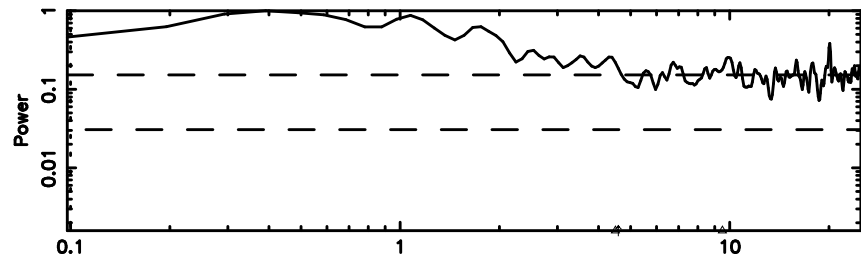

BLK: 7,SNR1: 0.39761 ,SNR2: 1.8257