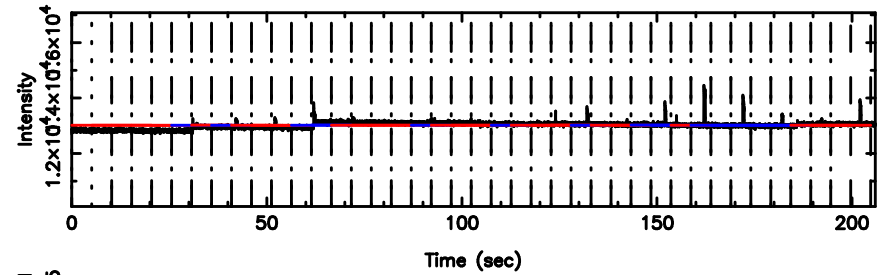

F20240607074552

BLK: 8,SNR1: 4.1180 ,SNR2: 14.831

Frequency (Hz)

0056-00 2024/06/06 22.79UT TOYOKAWA-FUJI

T20240607074550

BLK:14,SNR1: 0.12315 ,SNR2: 2.0766

Frequency (Hz)

K20240607074547