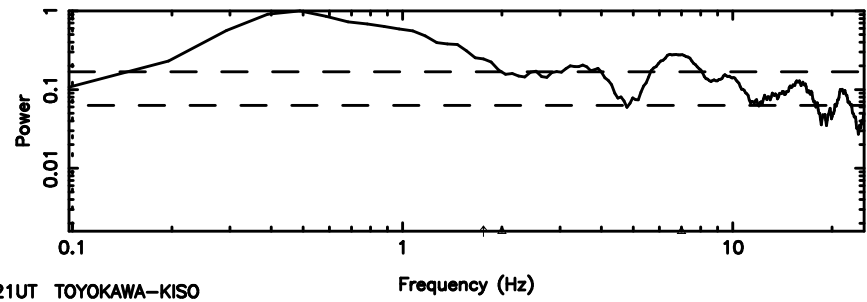

BLK: 4,SNR1:-0.58654E-01,SNR2: 2.1970