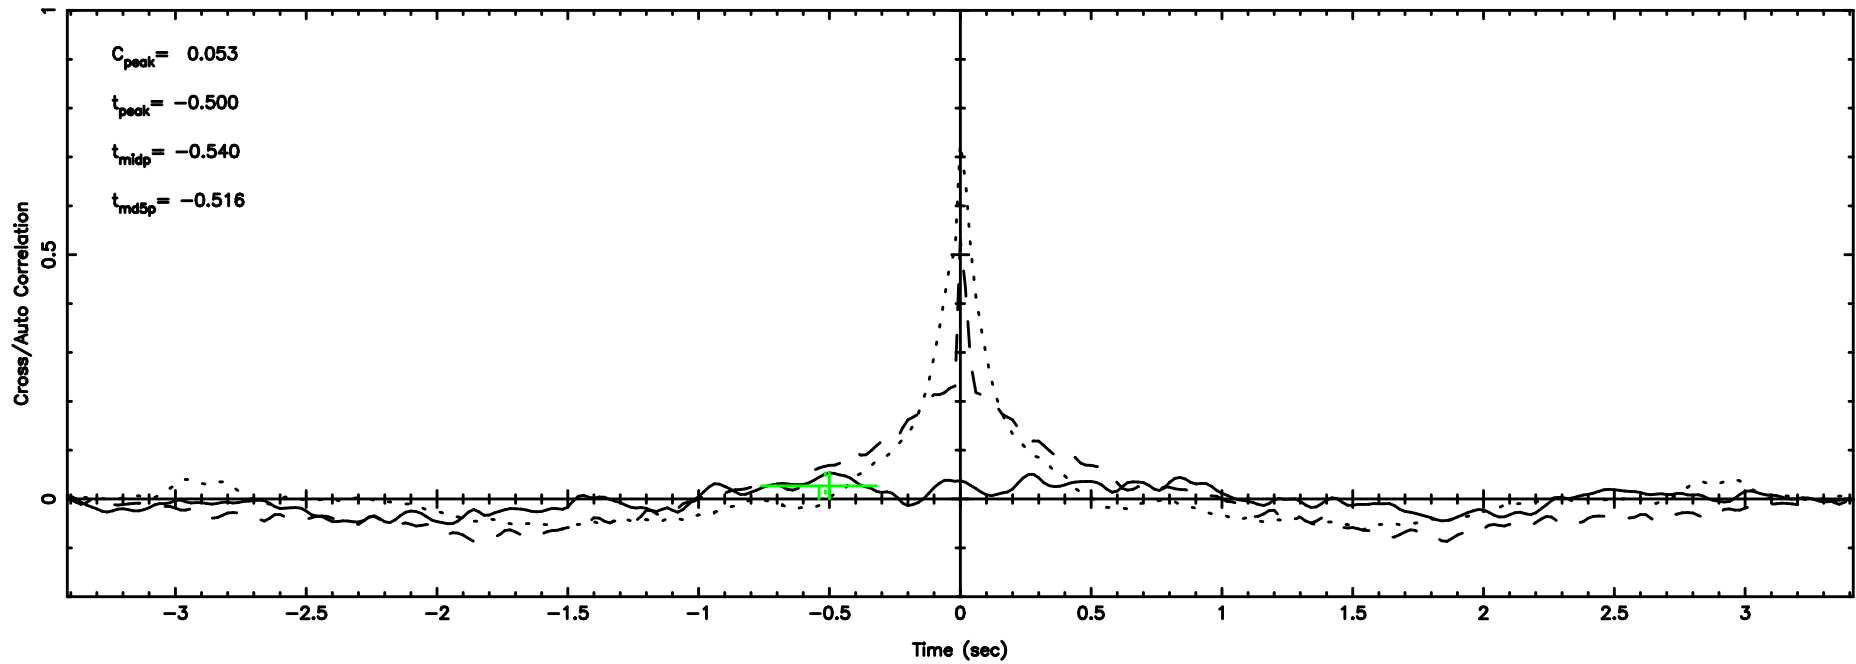

BLK:11,SNR1: 73.240 ,SNR2: 88.540

K20240607160728

BLK:11,SNR1: 4.4652 ,SNR2: 4.7086

0919-142 2024/06/07 7.15UT TOYOKAWA-KISO

F20240607160732

BLK: 4,SNR1:-0.76305E-01,SNR2: 0.73442

Frequency (Hz)

K20240607160728