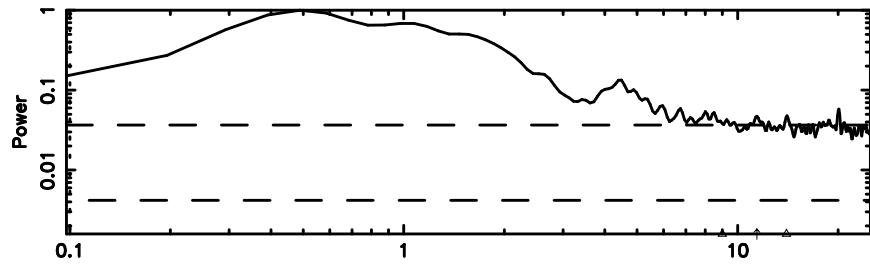

BLK:13,SNR1: 1.1148 ,SNR2: 5.4017

Frequency (Hz)

F20240607072749

BLK:13,SNR1: 0.42509 ,SNR2: 3.9681

Frequency (Hz)

0038+328 2024/06/06 22.49UT TOYOKAWA-FUJI

T20240607072747

BLK:20,SNR1: 1.8700 ,SNR2: 3.3065