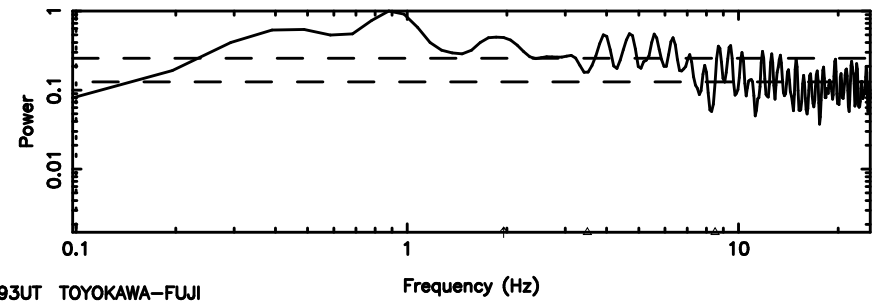

BLK: 3,SNR1:-0.16188 ,SNR2: 0.95911