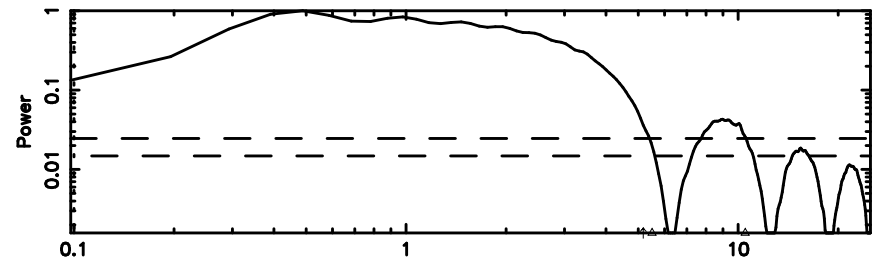

BLK:16,SNR1: 3.9931 ,SNR2: 16.794