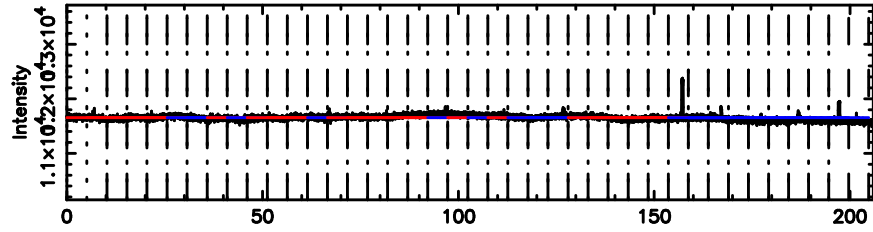

T20240607053245

BLK:13,SNR1: 3.7984 ,SNR2: 7.2658

F20240607053247

BLK:13,SNR1: 14.066 ,SNR2: 33.042

2243+394 2024/06/06 20.57UT TOYOKAWA-FUJI

T20240607053245

BLK:18,SNR1: 2.8416 ,SNR2: 5.4856

Frequency (Hz)