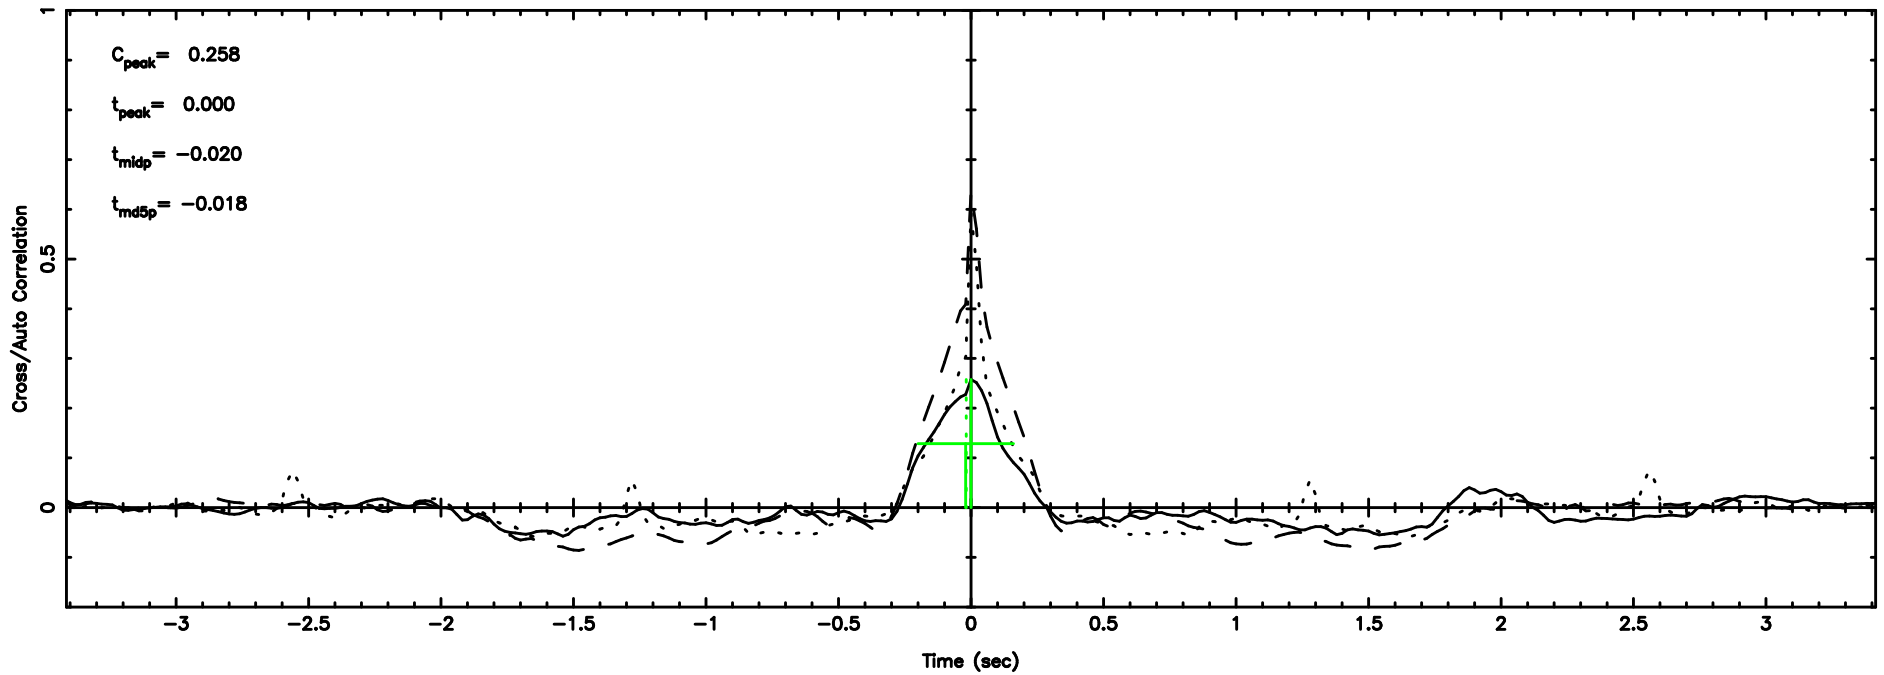

BLK:13,SNR1: 1.1148 ,SNR2: 5.4017

Frequency (Hz)

F20240607072749

BLK:13,SNR1: 0.42509 ,SNR2: 3.9681

Frequency (Hz)

0038+328 2024/06/06 22.49UT TOYOKAWA-FUJI

T20240607072747

BLK:20,SNR1: 1.8700 ,SNR2: 3.3065