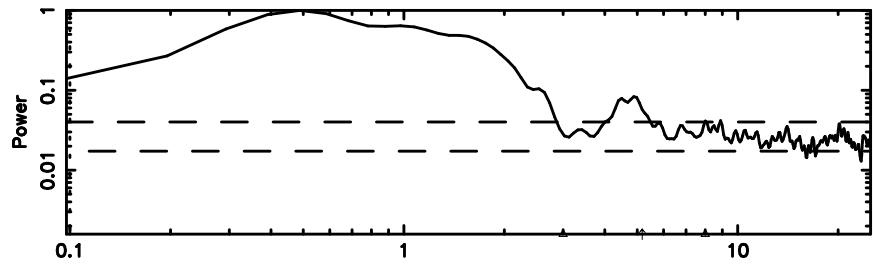

BLK:13,SNR1: 1.1148 ,SNR2: 5.4017