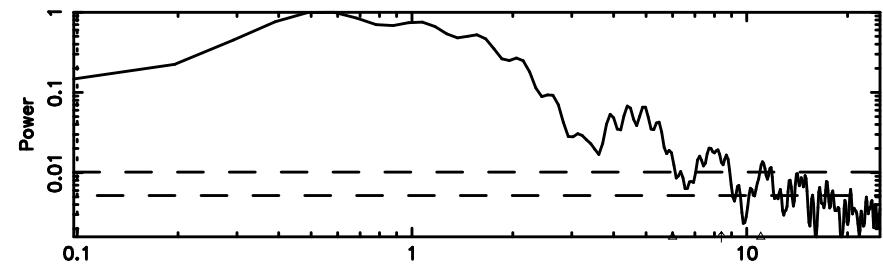

BLK:19,SNR1: 13.712 ,SNR2: 25.996

Frequency (Hz)

2243+394 2024/06/06 20.57UT FUJI -KISO

T20240607054841

BLK:14,SNR1: 2.8578 ,SNR2: 12.774

Frequency (Hz)

F20240607054843

BLK:14,SNR1: 6.1052 ,SNR2: 15.191