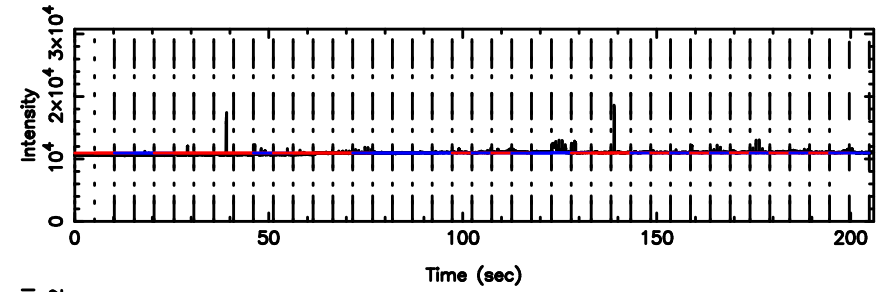

T20240607111913

BLK:26,SNR1: 4.9430 ,SNR2: 10.629

K20240607111911

BLK:26,SNR1: 2.9041 ,SNR2: 12.262

3C119 2024/06/07 2.35UT TOYOKAWA-KISO

F20240607111915

BLK:18,SNR1: 0.64336 ,SNR2: 3.9462

K20240607111911