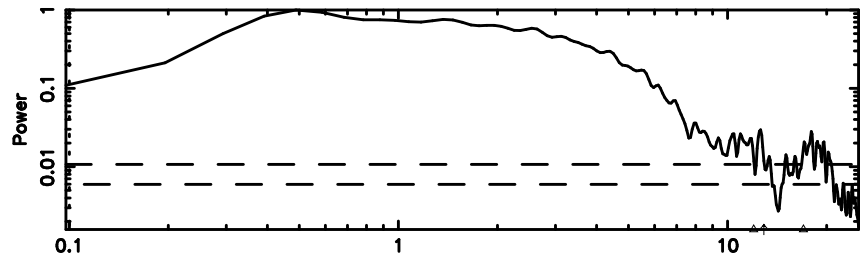

Frequency (Hz)

K20240607165313

BLK: 2,SNR1: 12.935 ,SNR2: 19.969

Frequency (Hz)

3C237 2024/06/07 7.92UT TOYOKAWA-KISO

F20240607165318

BLK: 8,SNR1: 0.28143E-01,SNR2: 0.54600

Frequency (Hz)