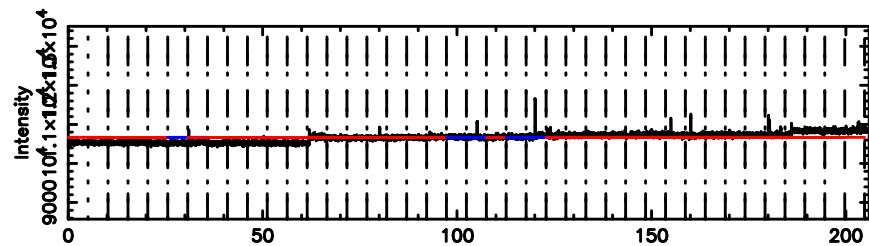

K20240607095809

BLK:14,SNR1: 1.2946 ,SNR2: 5.7373

Frequency (Hz)

F20240607095814

BLK: 5,SNR1: 0.30443 ,SNR2: 4.6319

Frequency (Hz)

K20240607095809

BLK: 5,SNR1: 1.8988 ,SNR2: 8.4813