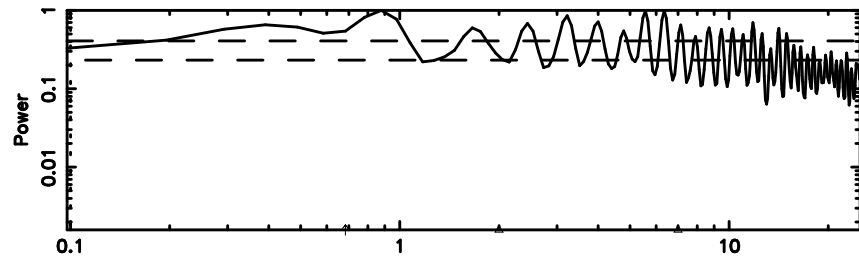

BLK: 1,SNR1: 1.6210 ,SNR2: 11.513

Frequency (Hz)

0941-08 2024/06/07 7.51UT TOYOKAWA-KISO

F20240607162855

BLK: 6,SNR1:-0.23909 ,SNR2: 0.32298

Frequency (Hz)

K20240607162850

BLK: 6,SNR1: 7.7233 ,SNR2: 23.908