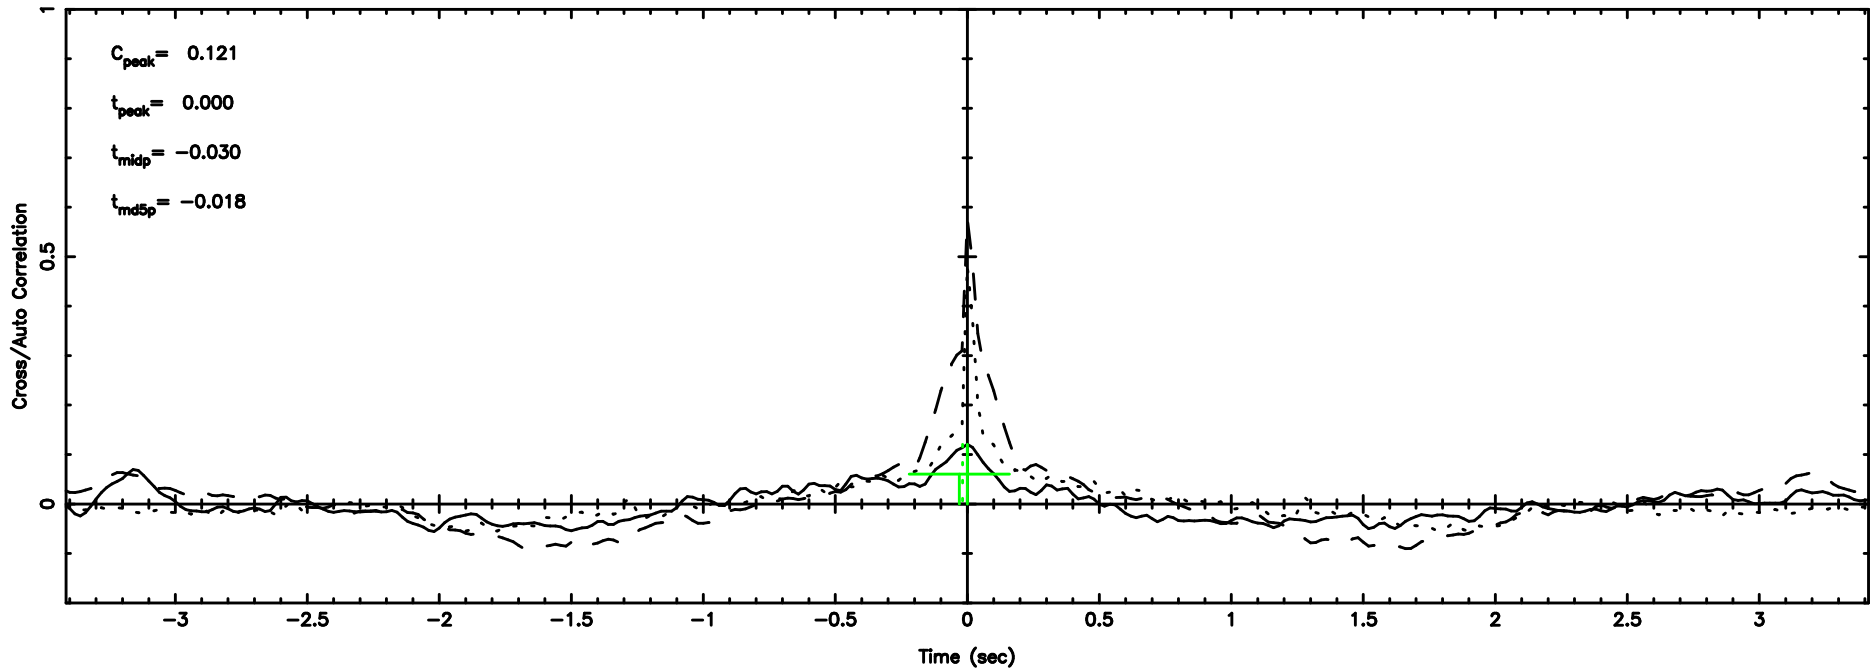

T20240607095812

BLK: 8,SNR1: 3.2400 ,SNR2: 9.7654

0308+305 2024/06/07 1.00UT TOYOKAWA-FUJI

F20240607095814

BLK: 8,SNR1: 0.26769 ,SNR2: 1.5072