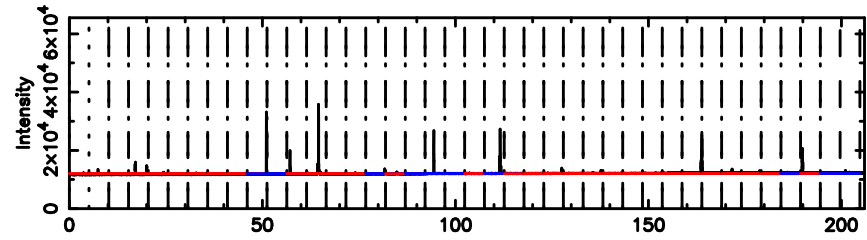

Frequency (Hz)

K20240607145938