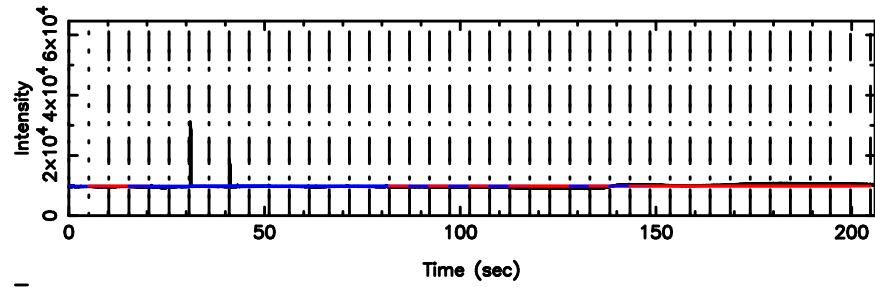

T20240607054841