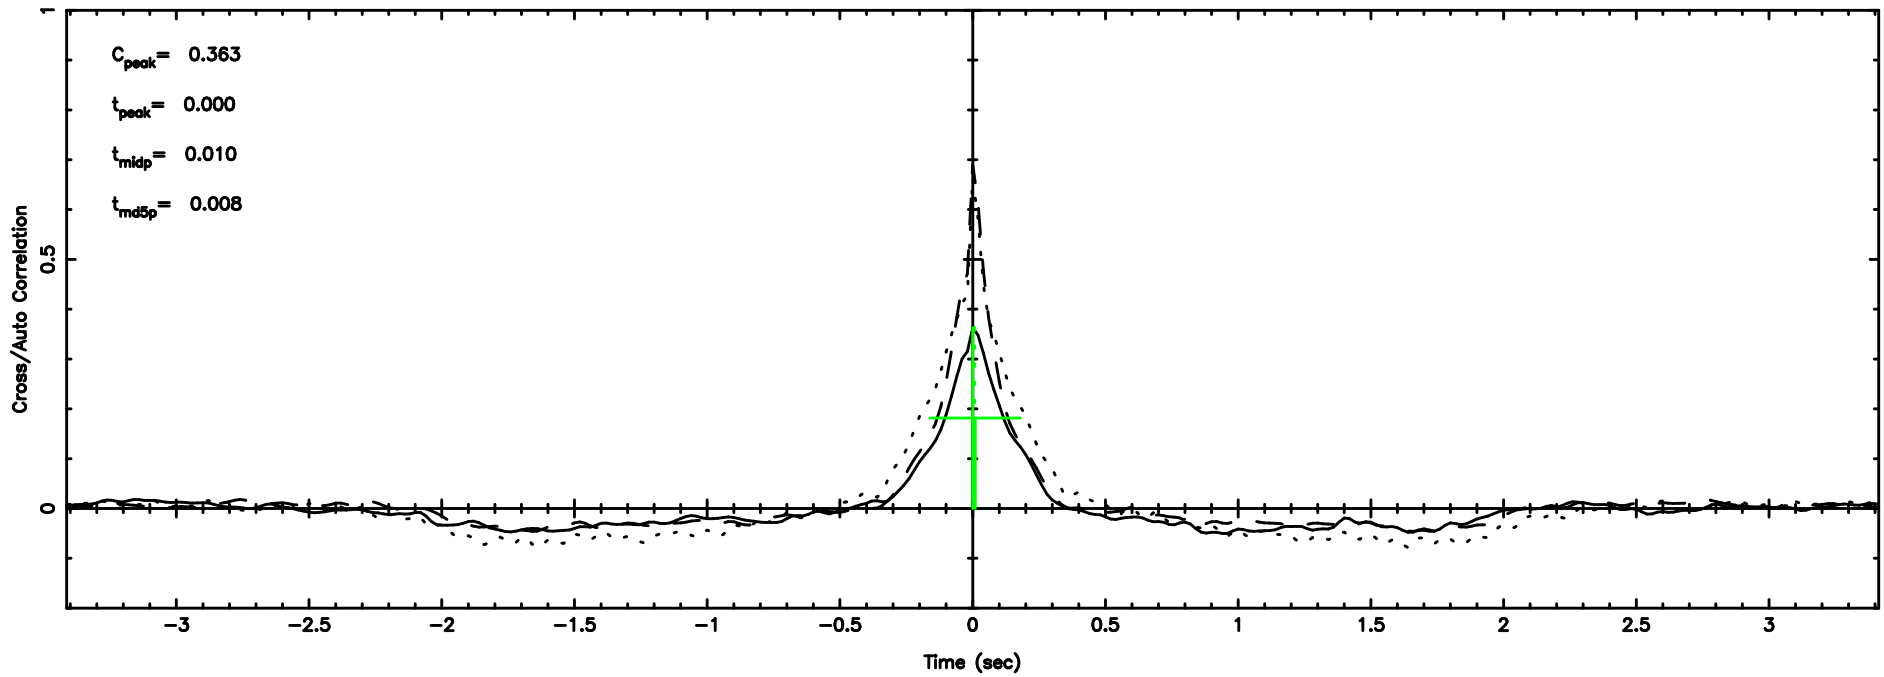

Frequency (Hz)