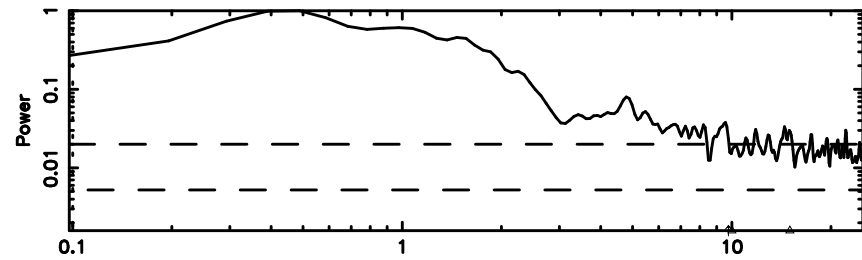

BLK: 7,SNR1: 3.0231 ,SNR2: 6.2872