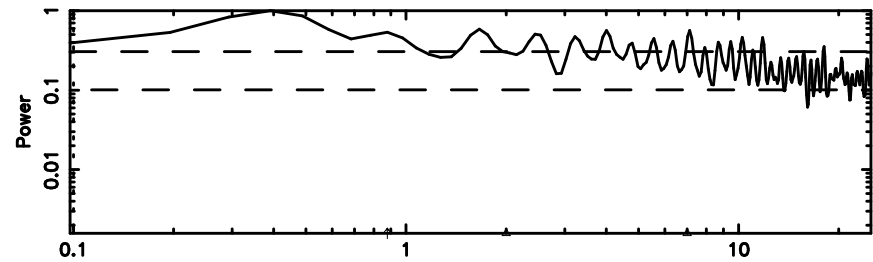

BLK:10,SNR1:-0.16298 ,SNR2: 1.1300