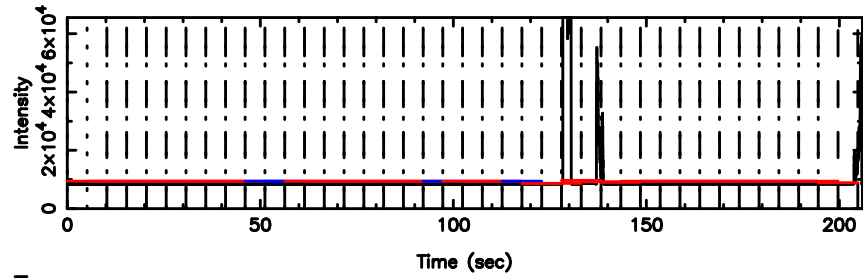

BLK: 7,SNR1: 51.685 ,SNR2: 122.16

Frequency (Hz)

F20240607151052

BLK: 7,SNR1:-0.61074E-01,SNR2: 2.8345

Frequency (Hz)

0821+394 2024/06/07 6.21UT TOYOKAWA-FUJI

T20240607151050

BLK: 4,SNR1: 0.73443E-01,SNR2: 0.20468