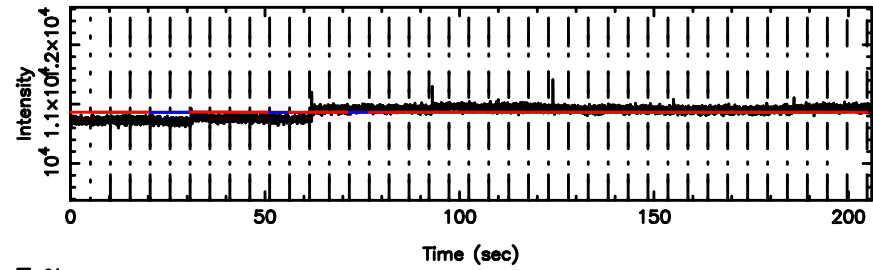

F20240607094825

BLK: 4,SNR1: 0.42095 ,SNR2: 6.7372

0258+350 2024/06/07 0.83UT FUJI -KISO

K20240607094820

BLK: 4,SNR1: 0.23537 ,SNR2: 0.67125