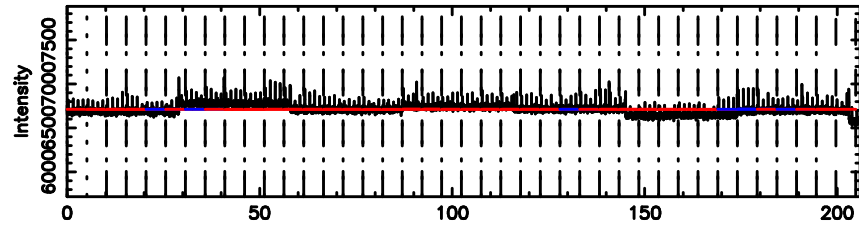

BLK: 1,SNR1: 1.6210 ,SNR2: 11.513

Frequency (Hz)

0941-08 2024/06/07 7.51UT TOYOKAWA-KISO

F20240607162855

BLK: 6,SNR1:-0.23909 ,SNR2: 0.32298

Frequency (Hz)

K20240607162850

BLK: 6,SNR1: 7.7233 ,SNR2: 23.908