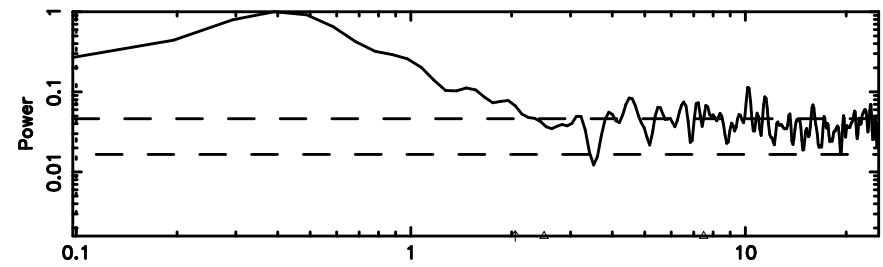

Frequency (Hz)

F20240607061457

BLK: 4,SNR1: 0.47494E-01,SNR2: 0.81383

Frequency (Hz)

K20240607061453

BLK: 4,SNR1: 0.49600 ,SNR2: 5.8644

Frequency (Hz)

2325+269 2024/06/06 21.28UT FUJI -KISO