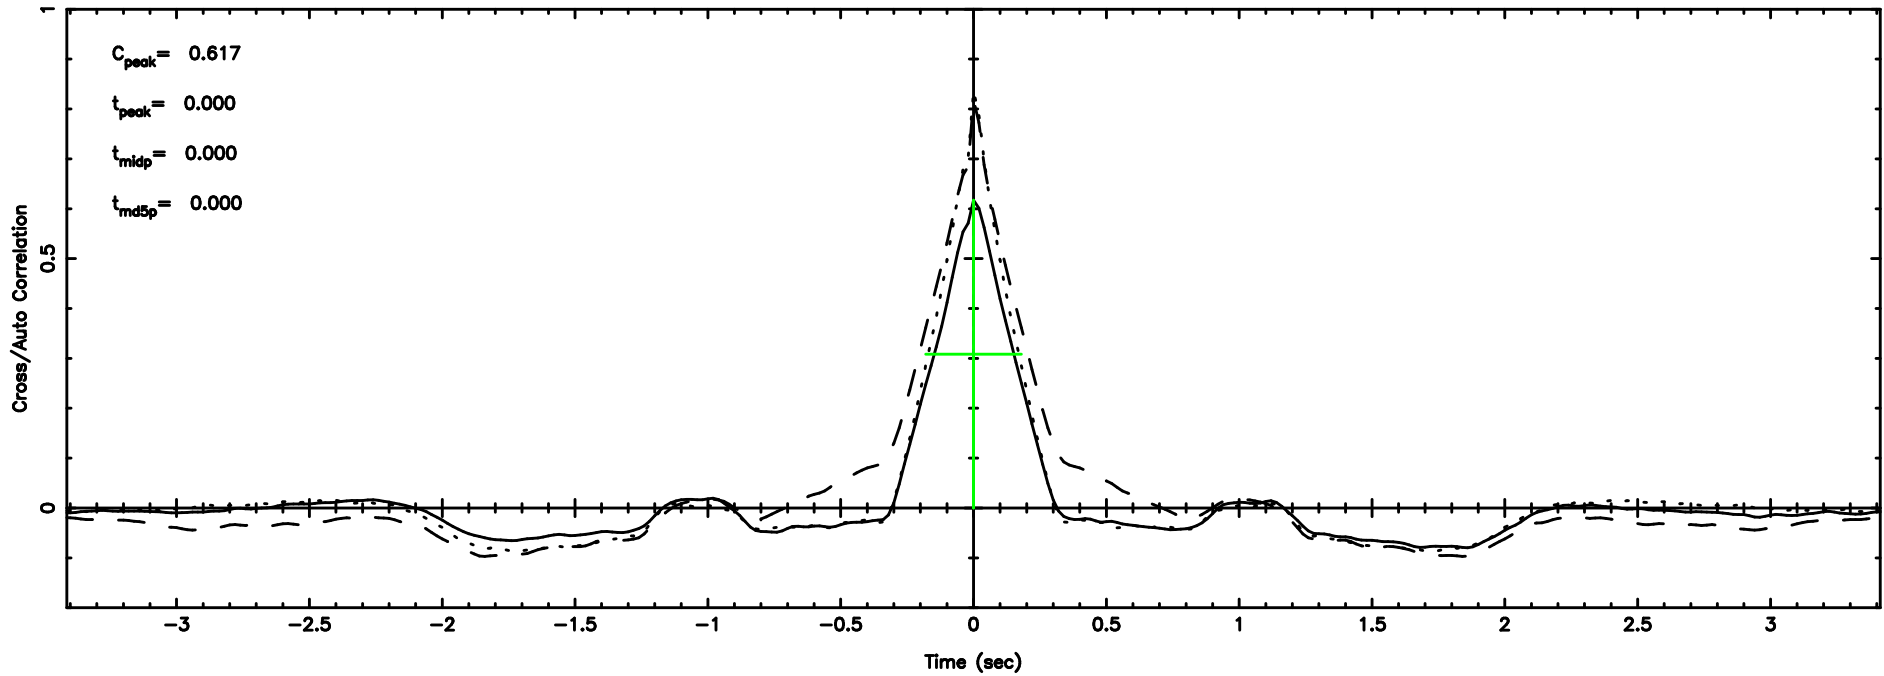

2318+235 2024/06/06 21.17UT TOYOKAWA-KISO

K20240607060825

BLK:31,SNR1: 8.4879 ,SNR2: 21.488

Frequency (Hz)

F20240607060829

BLK:32,SNR1: 7.3835 ,SNR2: 18.406

Frequency (Hz)

K20240607060825