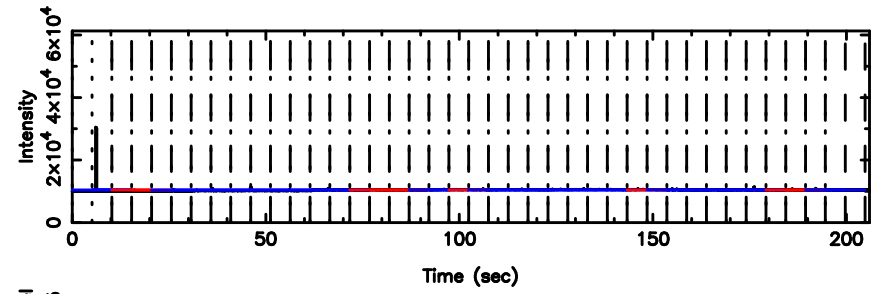

BLK:18,SNR1: 0.92188 ,SNR2: 5.7934

3C161 2024/06/07 4.24UT TOYOKAWA-FUJI

T20240607131256

BLK:30,SNR1: 3.3196 ,SNR2: 8.2859

3C161 2024/06/07 4.24UT TOYOKAWA-KISO

K20240607131253

BLK:30,SNR1: 8.5770 ,SNR2: 24.333