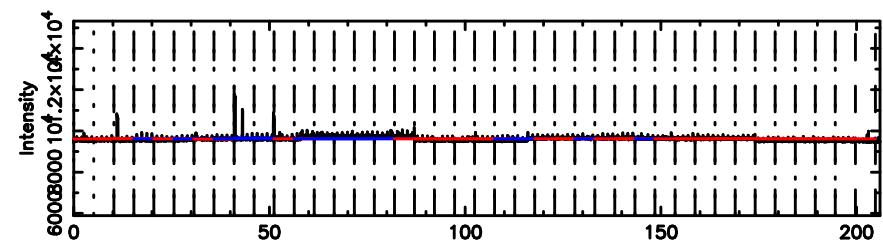

BLK:19,SNR1: 13.712 ,SNR2: 25.996

Frequency (Hz)

2243+394 2024/06/06 20.57UT FUJI -KISO

T20240607054841

BLK:14,SNR1: 2.8578 ,SNR2: 12.774

Frequency (Hz)

F20240607054843

BLK:14,SNR1: 6.1052 ,SNR2: 15.191