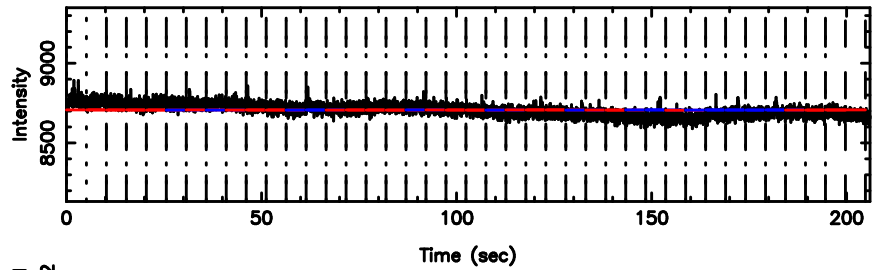

F20240607074552

BLK: 8,SNR1: 4.1180 ,SNR2: 14.831

Frequency (Hz)

0056-00 2024/06/06 22.79UT TOYOKAWA-FUJI

T20240607074550

BLK:14,SNR1: 0.12315 ,SNR2: 2.0766

Frequency (Hz)

K20240607074547