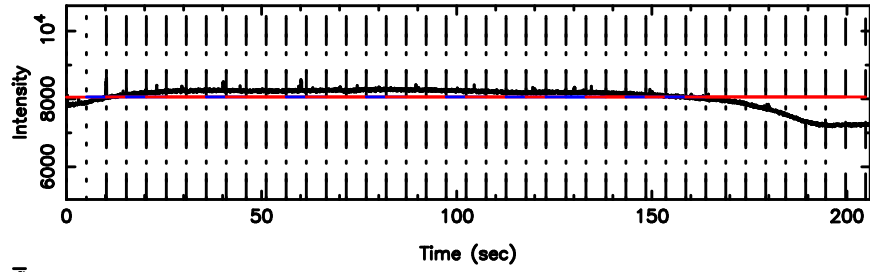

K20240607072744

BLK:13,SNR1: 2.6512 ,SNR2: 11.896

Frequency (Hz)

0038+328 2024/06/06 22.49UT FUJI -KISO

T20240607074052

BLK:11,SNR1: 3.7618 ,SNR2: 9.1326

3C26 2024/06/06 22.71UT TOYOKAWA-FUJI

F20240607074054