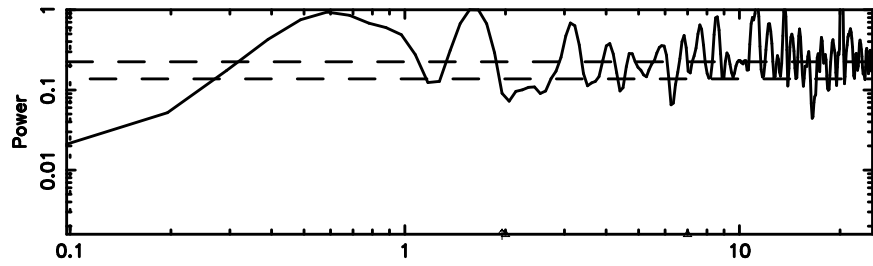

Frequency (Hz)

2325+269 2024/06/06 21.28UT TOYOKAWA-FUJI

T20240607061455

BLK: 1,SNR1: 0.38786 ,SNR2: 1.3634

Frequency (Hz)

2325+269 2024/06/06 21.28UT TOYOKAWA-KISO

K20240607061453

BLK: 1,SNR1: 0.83290E-01,SNR2: 1.1907