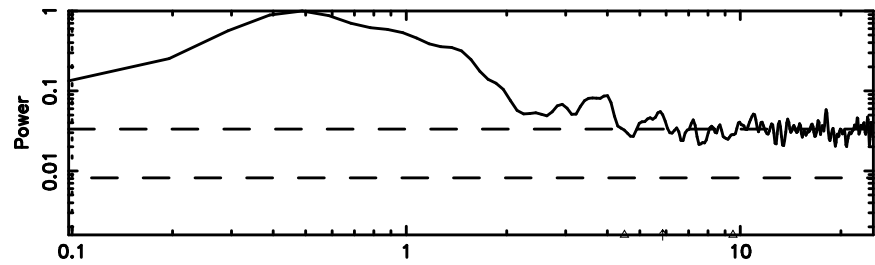

BLK:32,SNR1: 7.6922 ,SNR2: 19.501

Frequency (Hz)

3C2 2024/06/06 21.92UT FUJI -KISO

K20240607065313

BLK:32,SNR1: 19.134 ,SNR2: 34.963

Frequency (Hz)

T20240607070038

BLK: 9,SNR1: 1.3121 ,SNR2: 4.5543