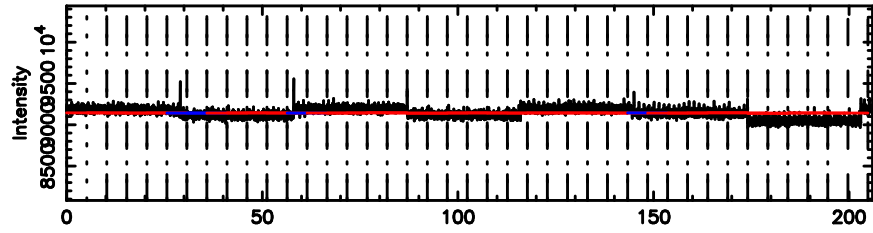

F20240607061457