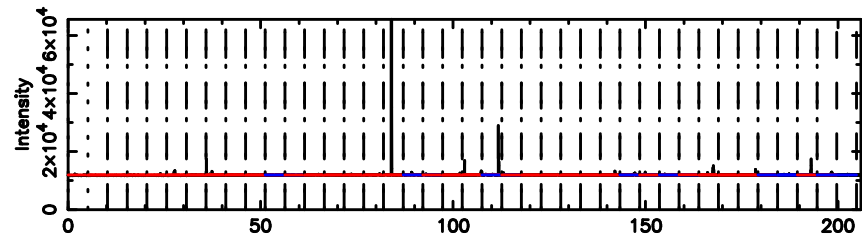

Frequency (Hz)

K20240607163713