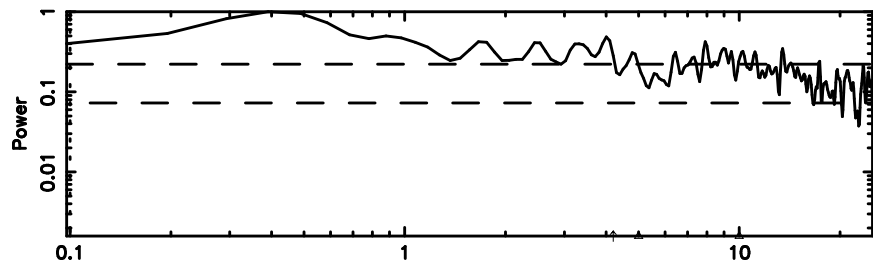

BLK: 4,SNR1: 0.47494E-01,SNR2: 0.81383