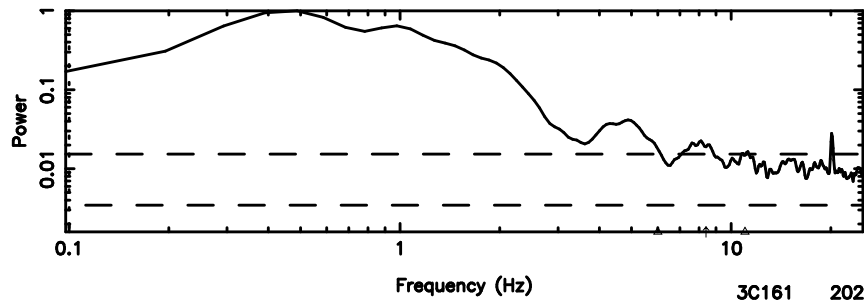

BLK:18,SNR1: 0.92188 ,SNR2: 5.7934

3C161 2024/06/07 4.24UT TOYOKAWA-FUJI

T20240607131256

BLK:30,SNR1: 3.3196 ,SNR2: 8.2859

3C161 2024/06/07 4.24UT TOYOKAWA-KISO

K20240607131253

BLK:30,SNR1: 8.5770 ,SNR2: 24.333