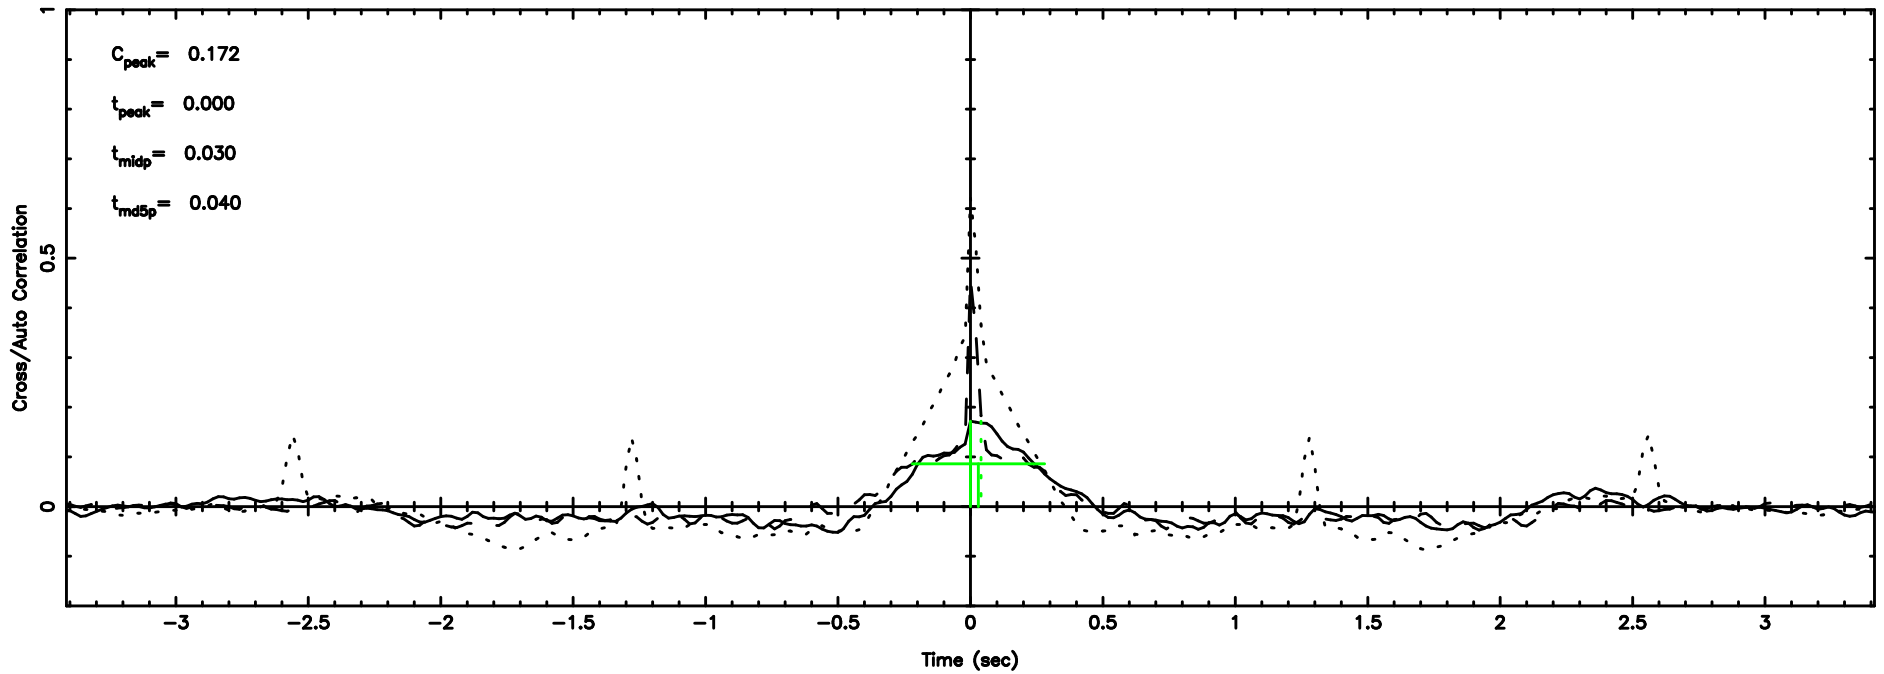

F20240607074552

BLK: 8,SNR1: 4.1180 ,SNR2: 14.831

Frequency (Hz)

0056-00 2024/06/06 22.79UT TOYOKAWA-FUJI

T20240607074550

BLK:14,SNR1: 0.12315 ,SNR2: 2.0766

Frequency (Hz)

K20240607074547