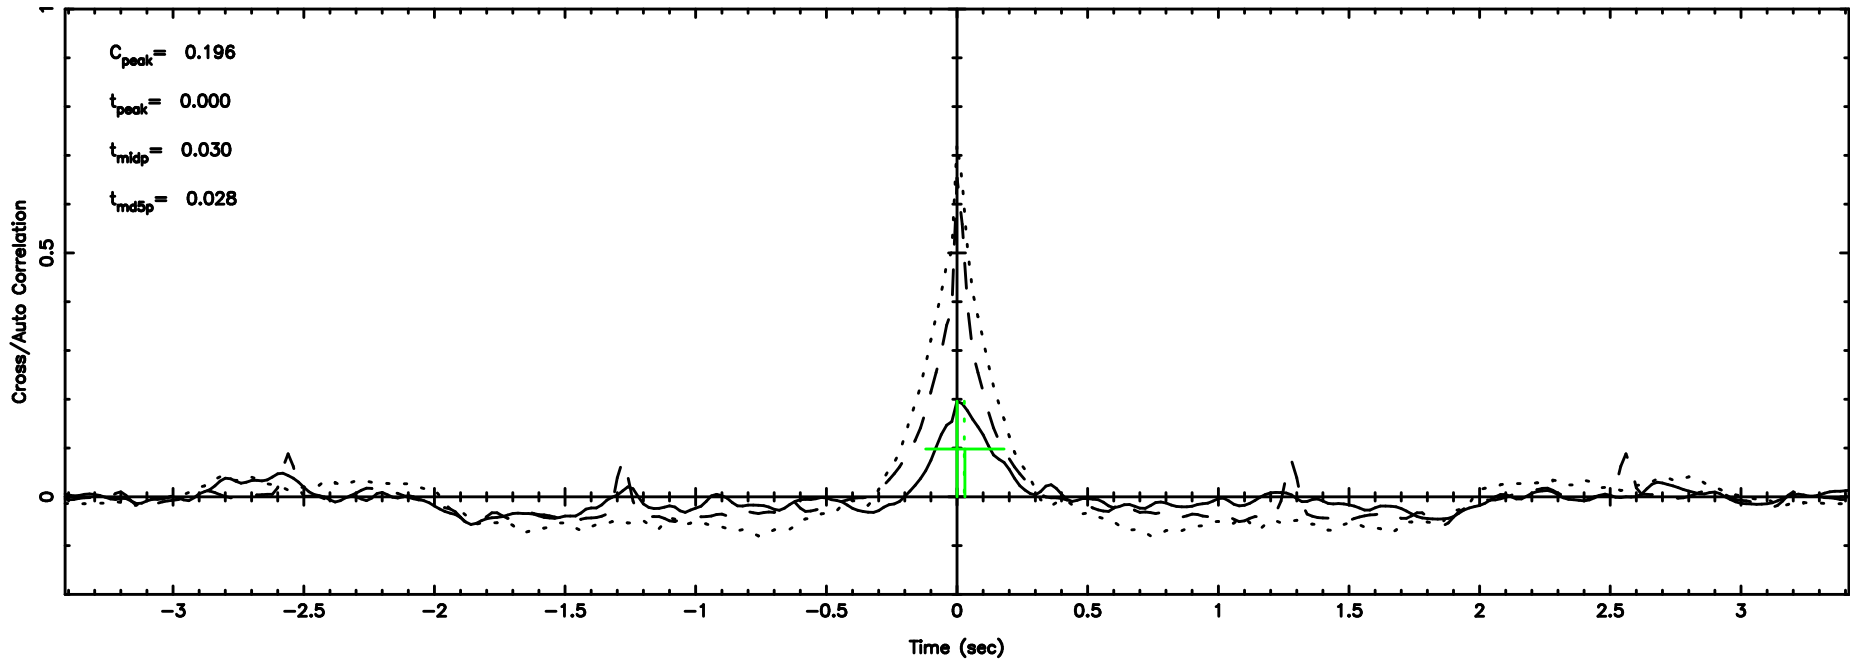

Frequency (Hz)

3C230 2024/06/07 7.65UT FUJI -KISO