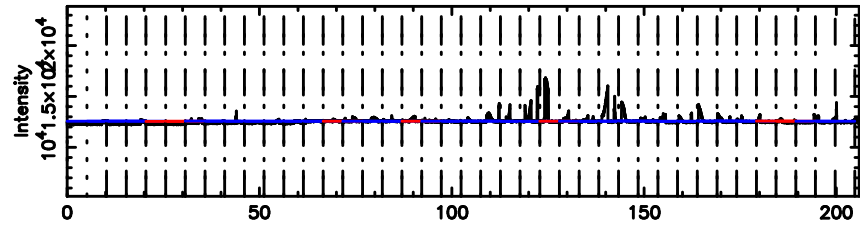

Frequency (Hz)

K20240607170710