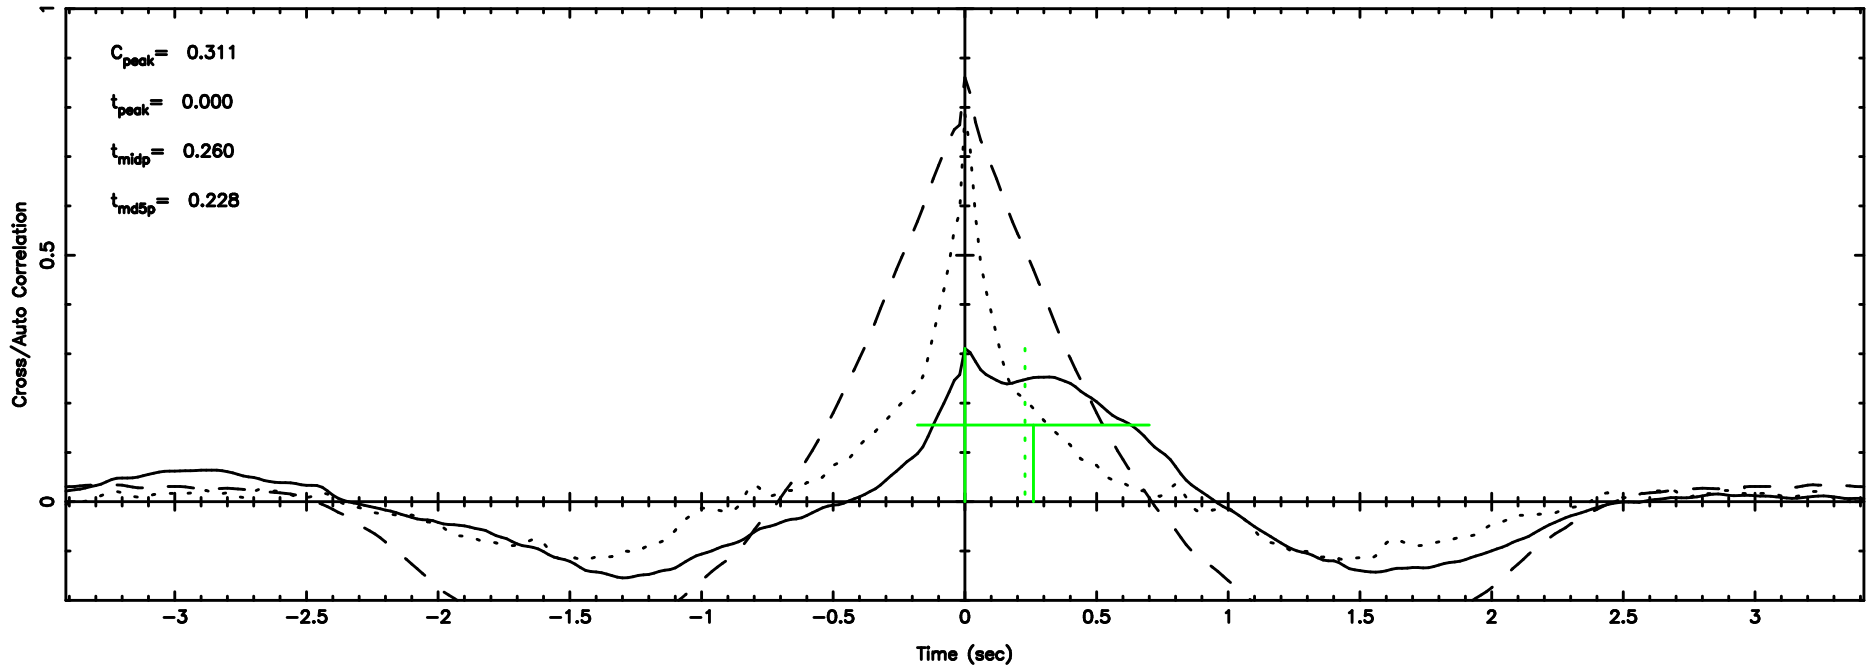

T20240607111913

BLK:26,SNR1: 4.9430 ,SNR2: 10.629

K20240607111911

BLK:26,SNR1: 2.9041 ,SNR2: 12.262

3C119 2024/06/07 2.35UT TOYOKAWA-KISO

F20240607111915

BLK:18,SNR1: 0.64336 ,SNR2: 3.9462

K20240607111911