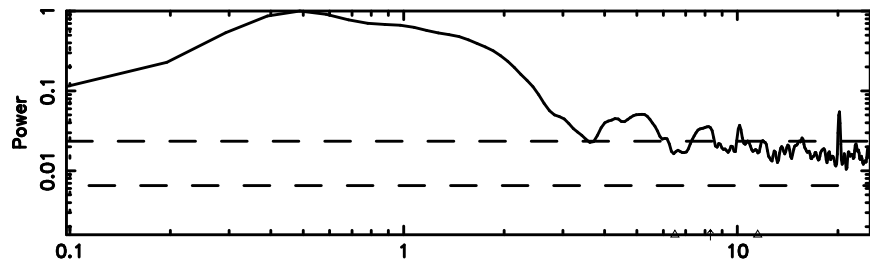

BLK:18,SNR1: 2.3797 ,SNR2: 6.0699