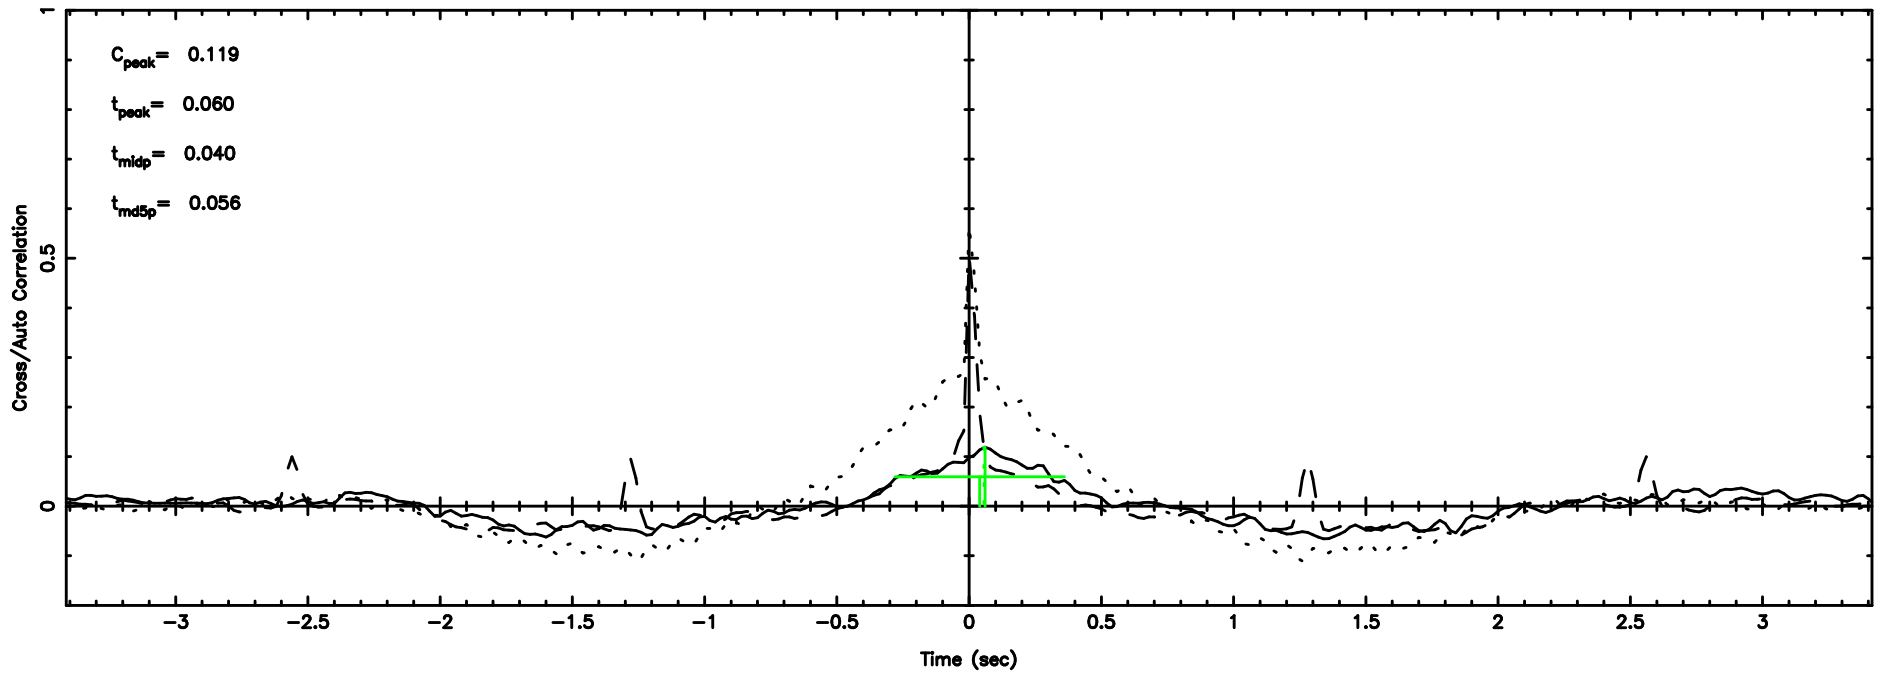

K20240607082425

BLK:13,SNR1: 0.79447 ,SNR2: 3.1420

T20240607084413

BLK: 7,SNR1: 0.23401 ,SNR2: 2.3157

Frequency (Hz)

F20240607084415

BLK: 7,SNR1: 0.42791 ,SNR2: 1.0365

Frequency (Hz)