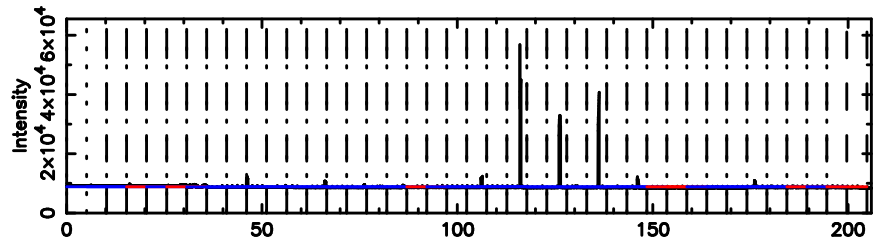

BLK:36,SNR1: 17.784 ,SNR2: 32.505

Frequency (Hz)

3C2

2024/06/06 21.92UT TOYOKAWA-KISO

K20240607065313

BLK:36,SNR1: 19.124 ,SNR2: 34.943

Frequency (Hz)

F20240607065318