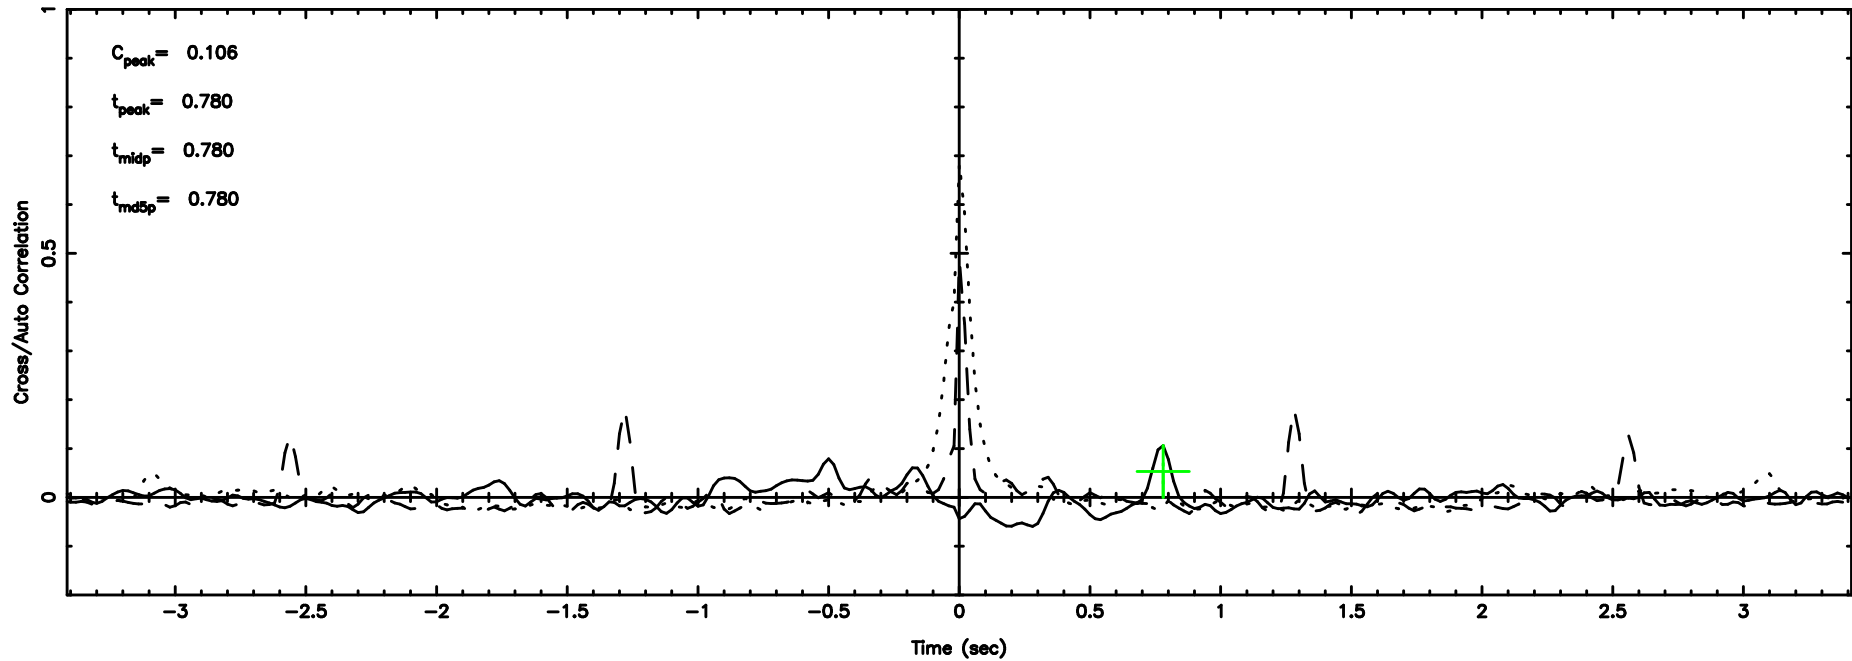

Frequency (Hz)

0941-08 2024/06/07 7.51UT FUJI -KISO