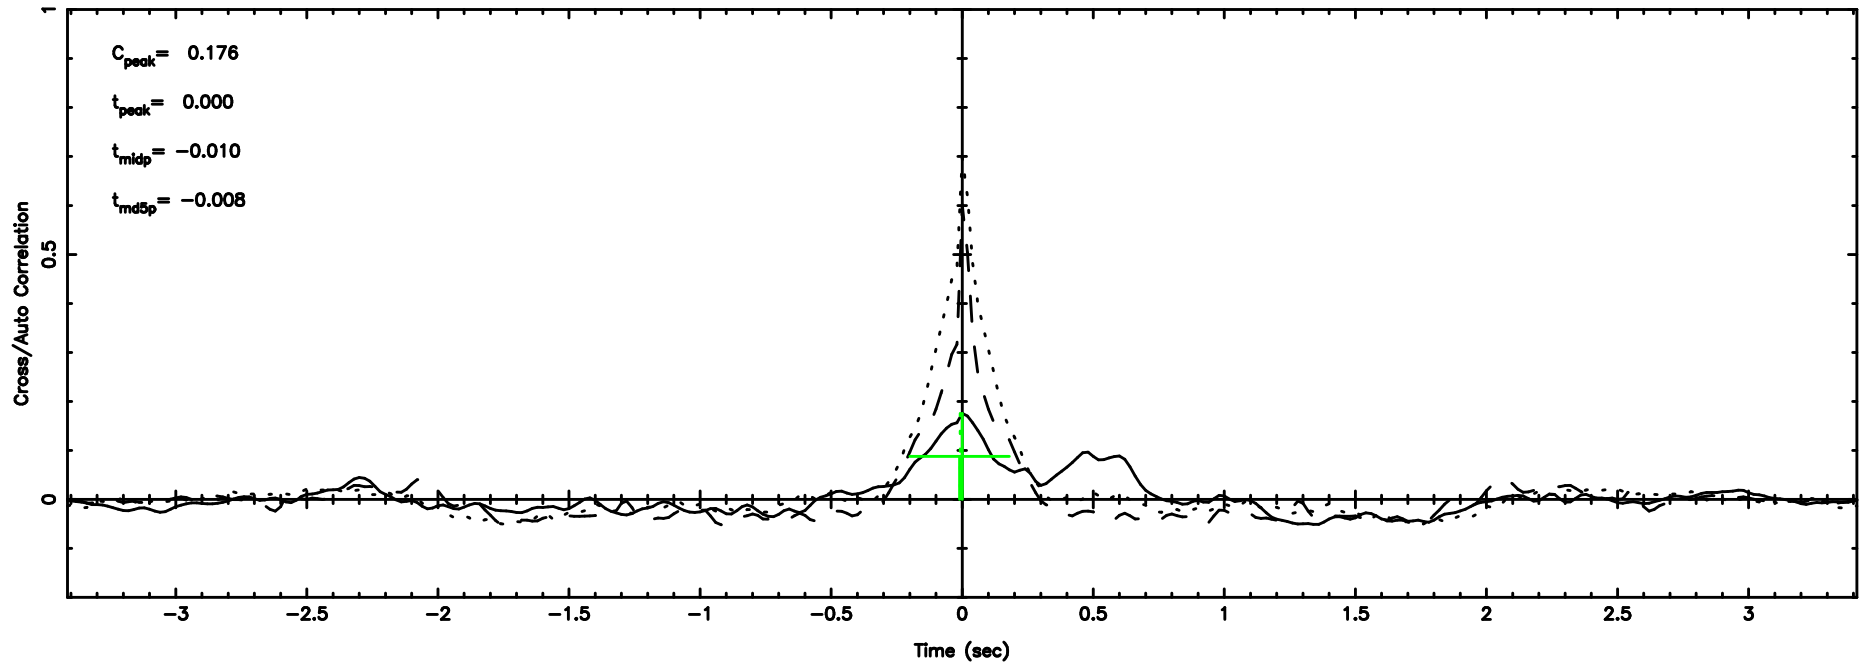

Frequency (Hz)

K20240607144713

BLK:12,SNR1: 8.2786 ,SNR2: 19.920

Frequency (Hz)

3C190 2024/06/07 5.82UT FUJI -KISO

T20240607145940

BLK: 8,SNR1: 0.19224 ,SNR2: 0.91658

F20240607145942