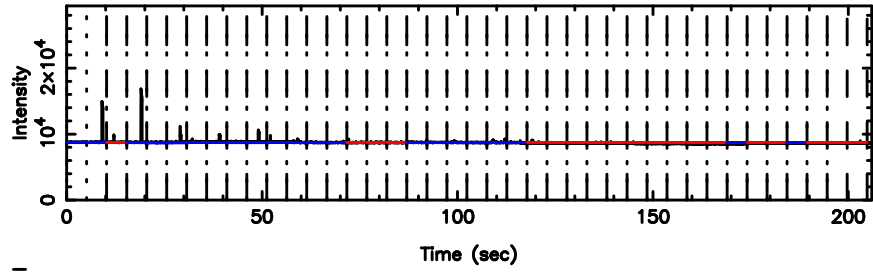

F20240607064415