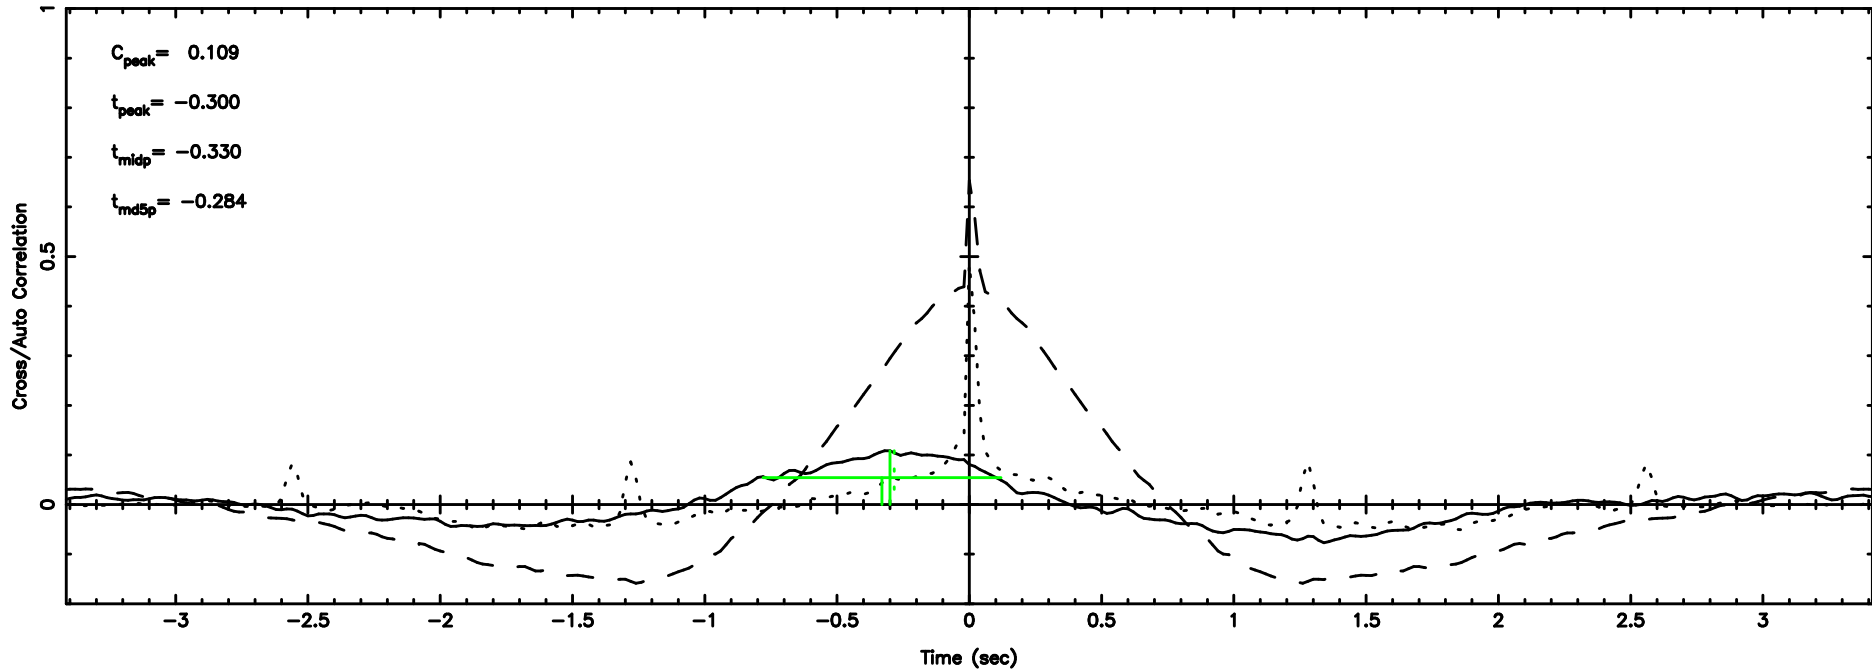

BLK:25,SNR1: 0.13389 ,SNR2: 1.0478