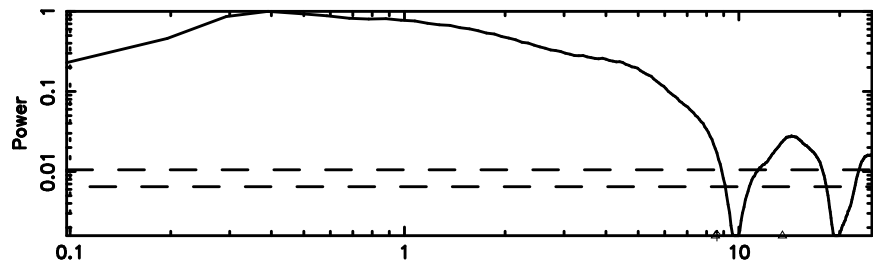

F20240607063335

BLK:18,SNR1: 5.0176 ,SNR2: 5.6560

Frequency (Hz)

2344+09 2024/06/06 21.59UT TOYOKAWA-FUJI

T20240607063333

BLK:22,SNR1: 11.716 ,SNR2: 26.990

Frequency (Hz)

2344+09 2024/06/06 21.59UT TOYOKAWA-KISO