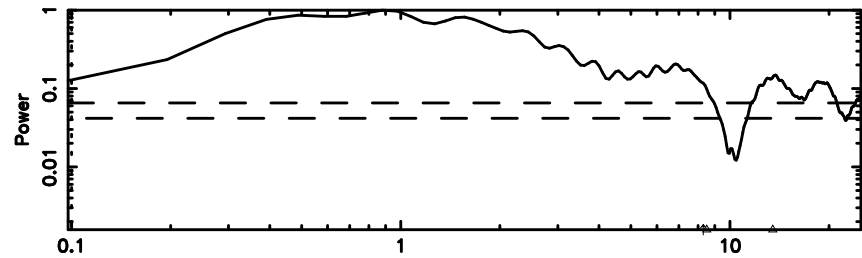

BLK: 8,SNR1: 1.9220 ,SNR2: 4.1685