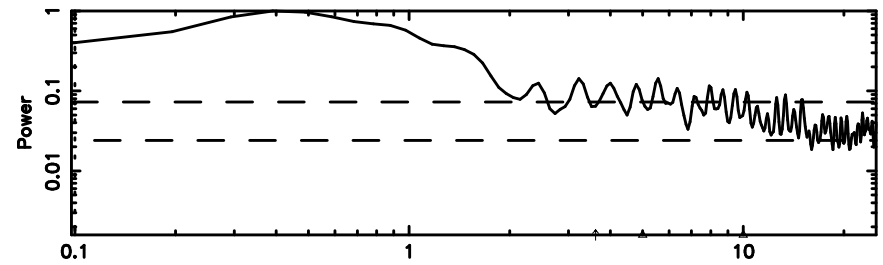

BLK: 9,SNR1: 0.38551 ,SNR2: 3.3470