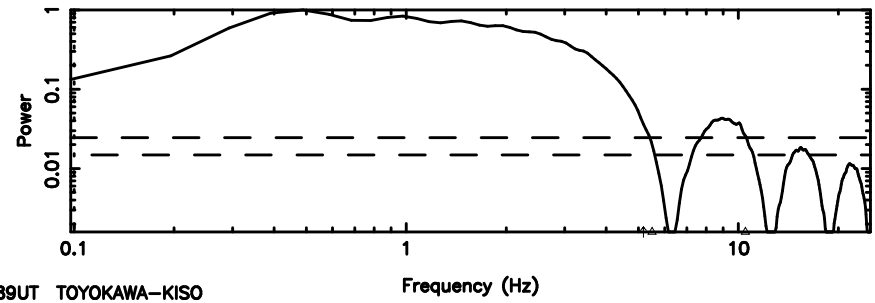

BLK:16,SNR1: 3.9957 ,SNR2: 16.804

0403-132 2024/06/07 1.89UT TOYOKAWA-KISO