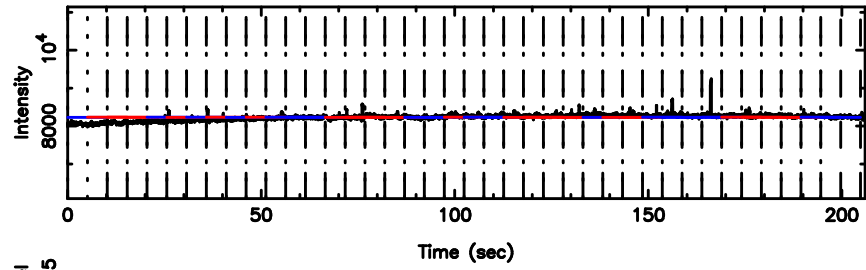

T20240607131256