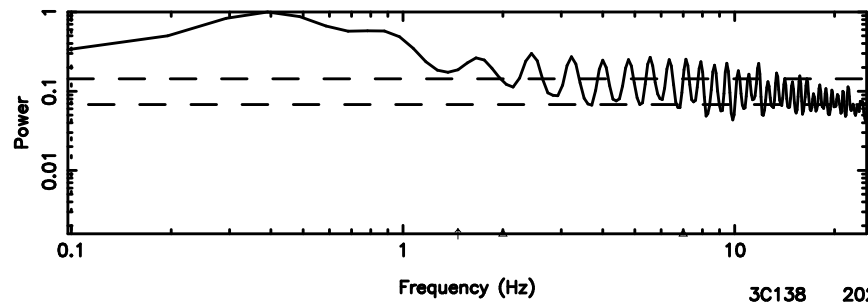

T20240607120721

BLK:23,SNR1: 6.4138 ,SNR2: 31.044

3C138 2024/06/07 3.15UT TOYOKAWA-KISO

K20240607120718

BLK:23,SNR1: 0.72836 ,SNR2: 4.3516

F20240607120723

BLK:24,SNR1:-0.66806E-02,SNR2: 2.6225

K20240607120718