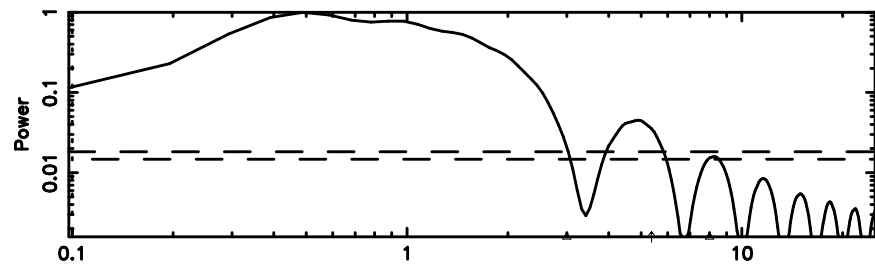

BLK:19,SNR1: 13.712 ,SNR2: 25.996

Frequency (Hz)

2243+394 2024/06/06 20.57UT FUJI -KISO

T20240607054841

BLK:14,SNR1: 2.8578 ,SNR2: 12.774

Frequency (Hz)

F20240607054843

BLK:14,SNR1: 6.1052 ,SNR2: 15.191