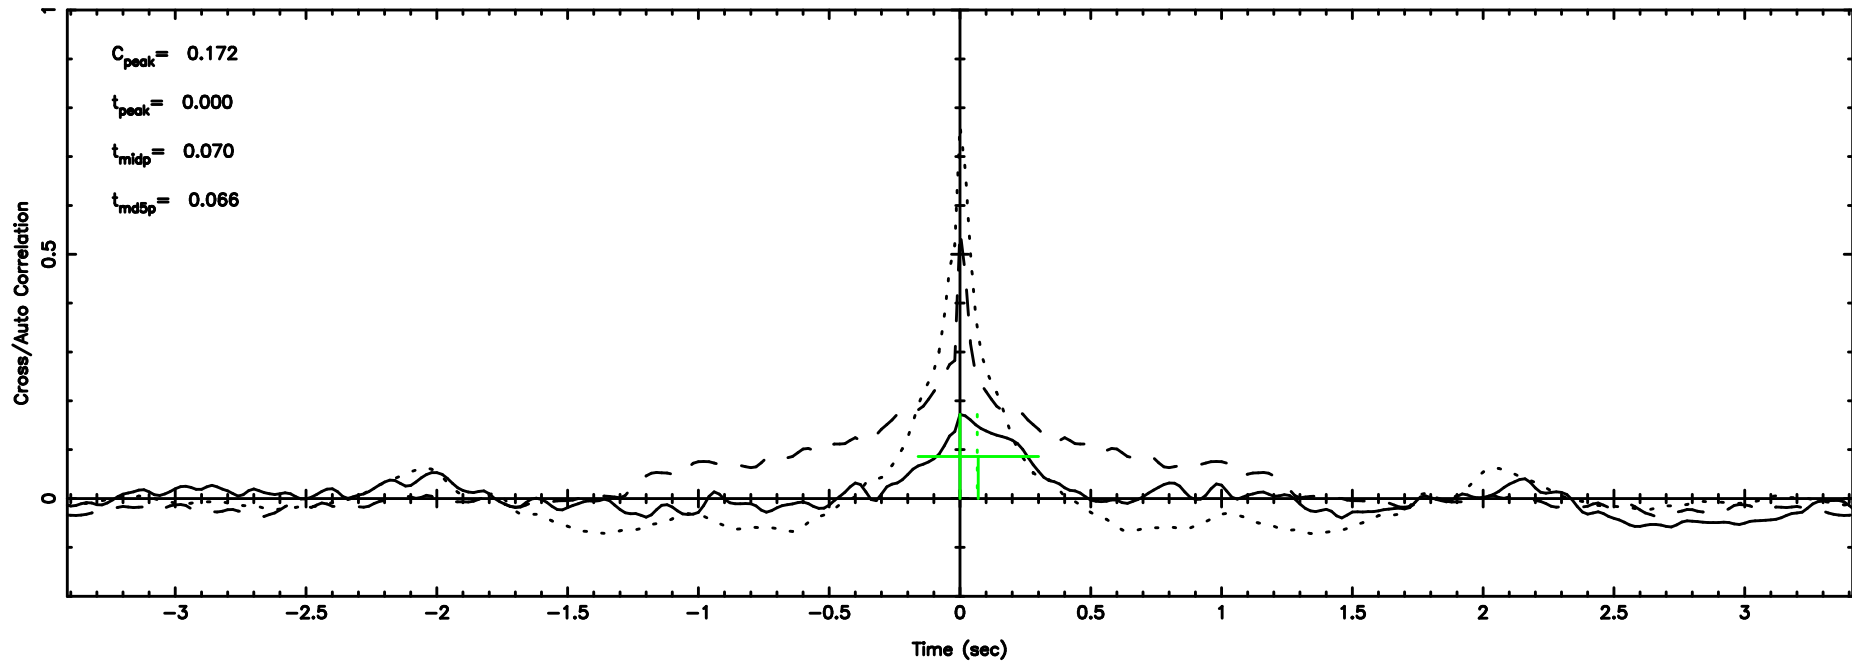

Frequency (Hz)

0926+117 2024/06/07 7.26UT TOYOKAWA-KISO