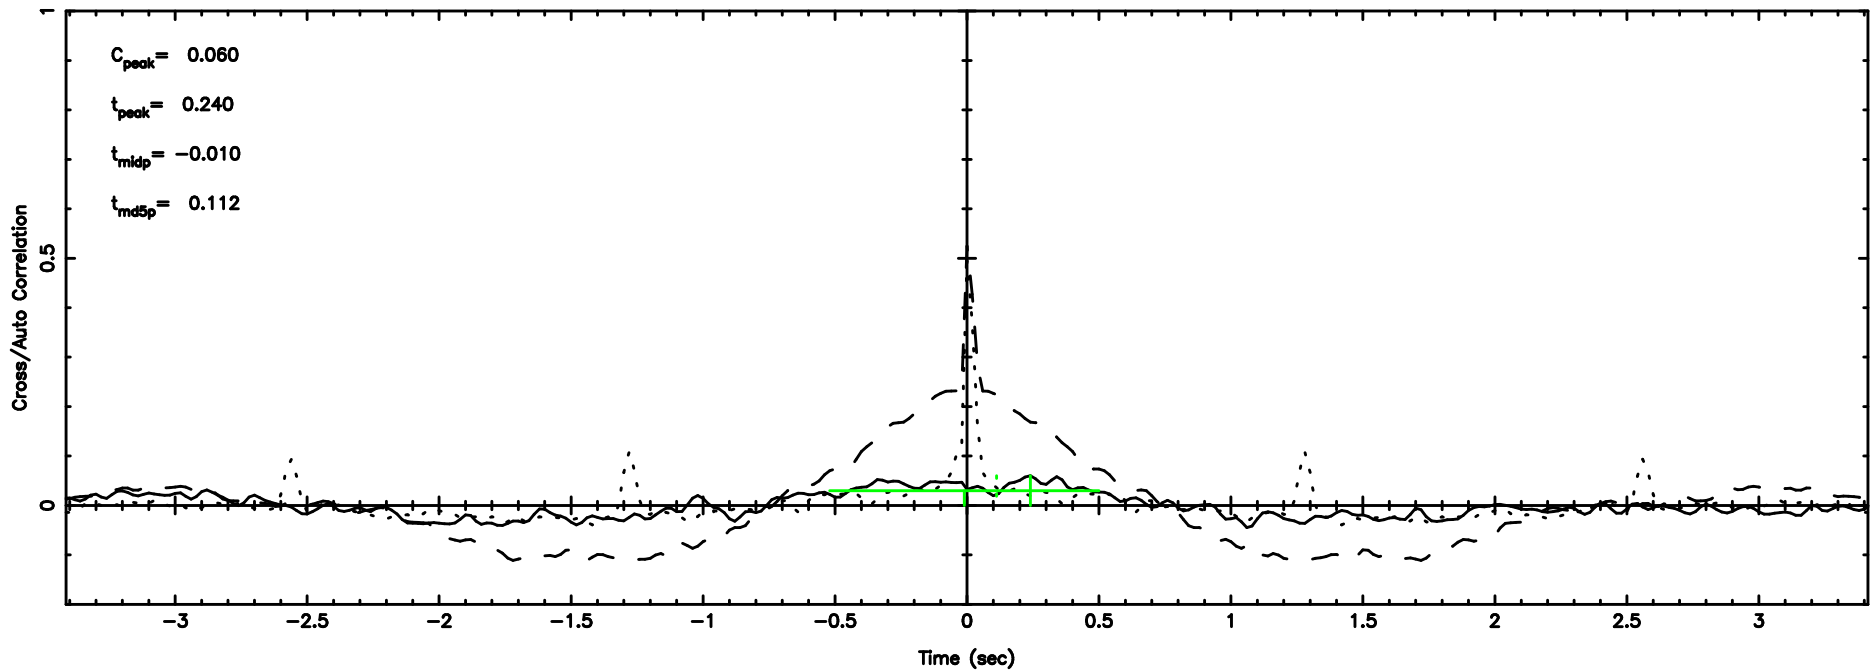

3C84 2024/06/07 1.14UT TOYOKAWA-FUJI