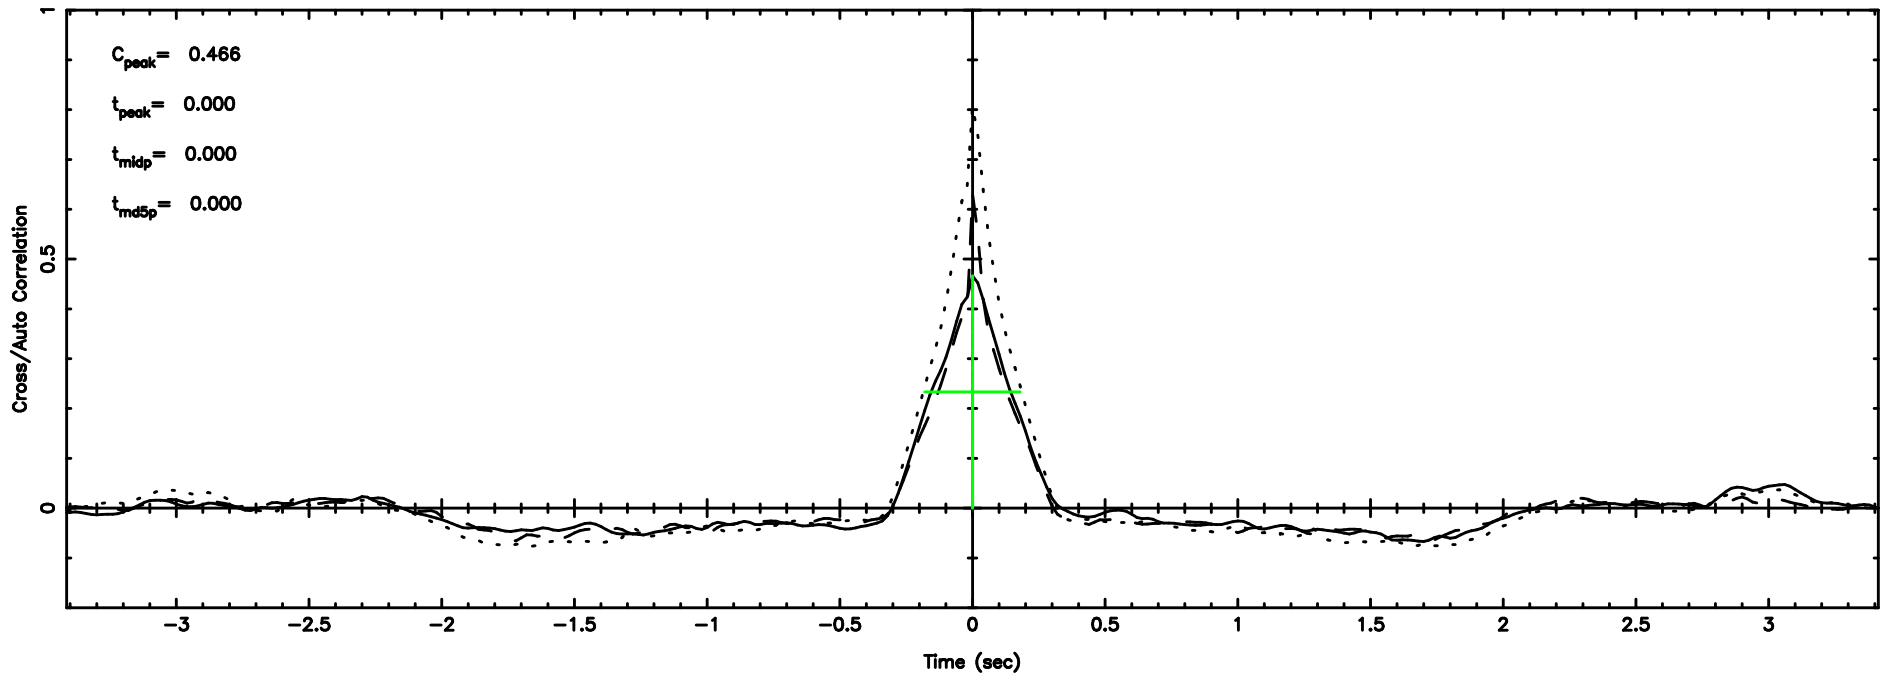

Frequency (Hz)