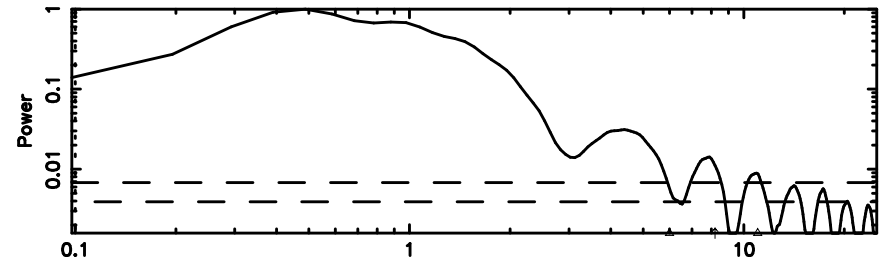

BLK:32,SNR1: 17.789 ,SNR2: 32.514

Frequency (Hz)

3C2

2024/06/06 21.92UT TOYOKAWA-FUJI

F20240607065318

BLK:32,SNR1: 7.6899 ,SNR2: 19.496

Frequency (Hz)

T20240607065316