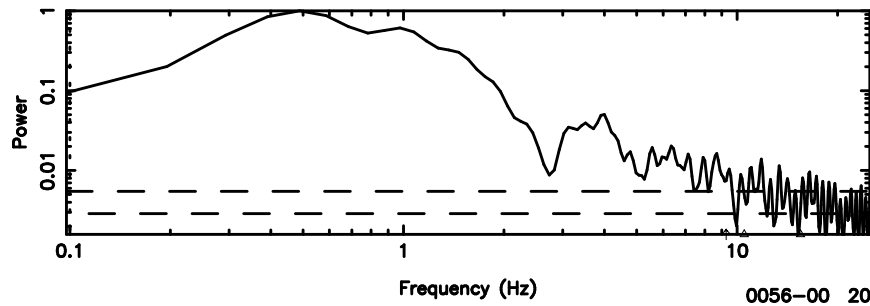

BLK:14,SNR1: 10.544 ,SNR2: 12.555

Frequency (Hz)

0056-00 2024/06/06 22.79UT TOYOKAWA-KISO

F20240607074552

BLK:10,SNR1: 8.4630 ,SNR2: 18.328

0056-00 2024/06/06 22.79UT FUJI -KISO

K20240607074547

BLK:10,SNR1: 3.6072 ,SNR2: 11.539