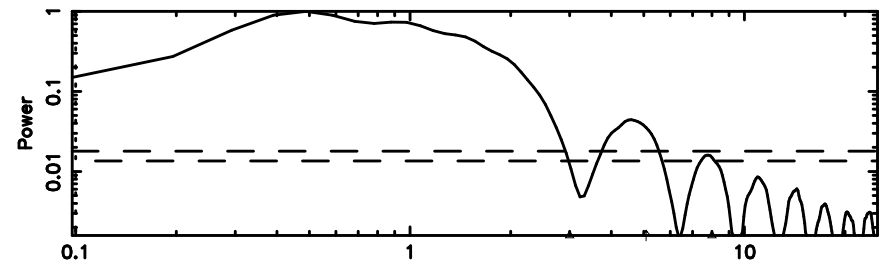

BLK:19,SNR1: 2.6555 ,SNR2: 12.771