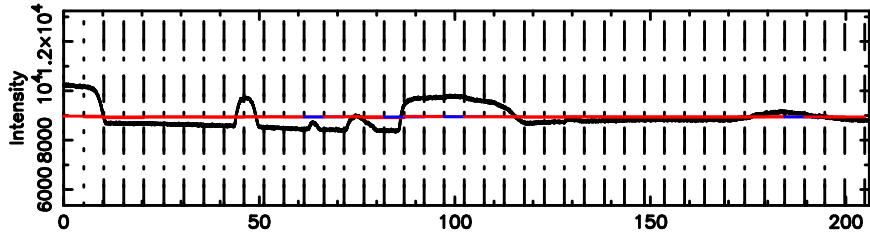

T20240607062337