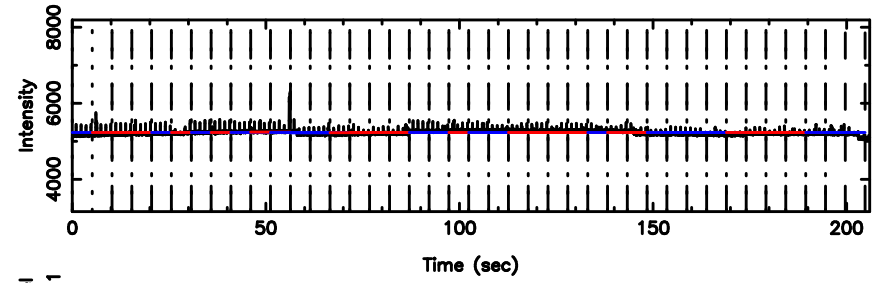

F20240607131258