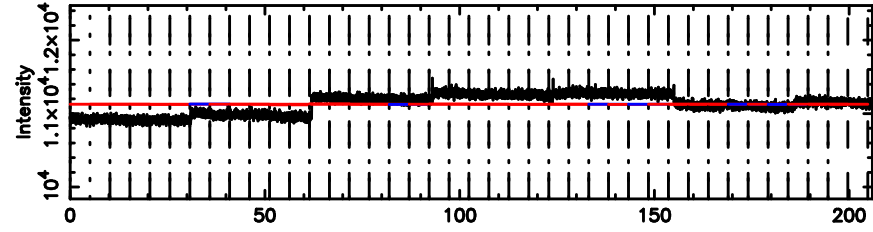

K20240607084410