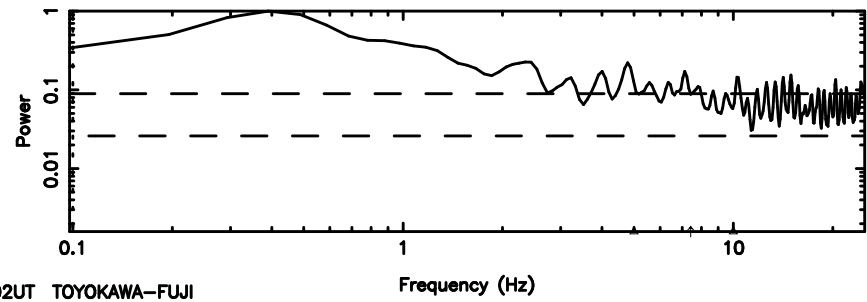

BLK: 8,SNR1: 0.32206 ,SNR2: 1.2534

3C196 2024/06/07 6.02UT TOYOKAWA-FUJI