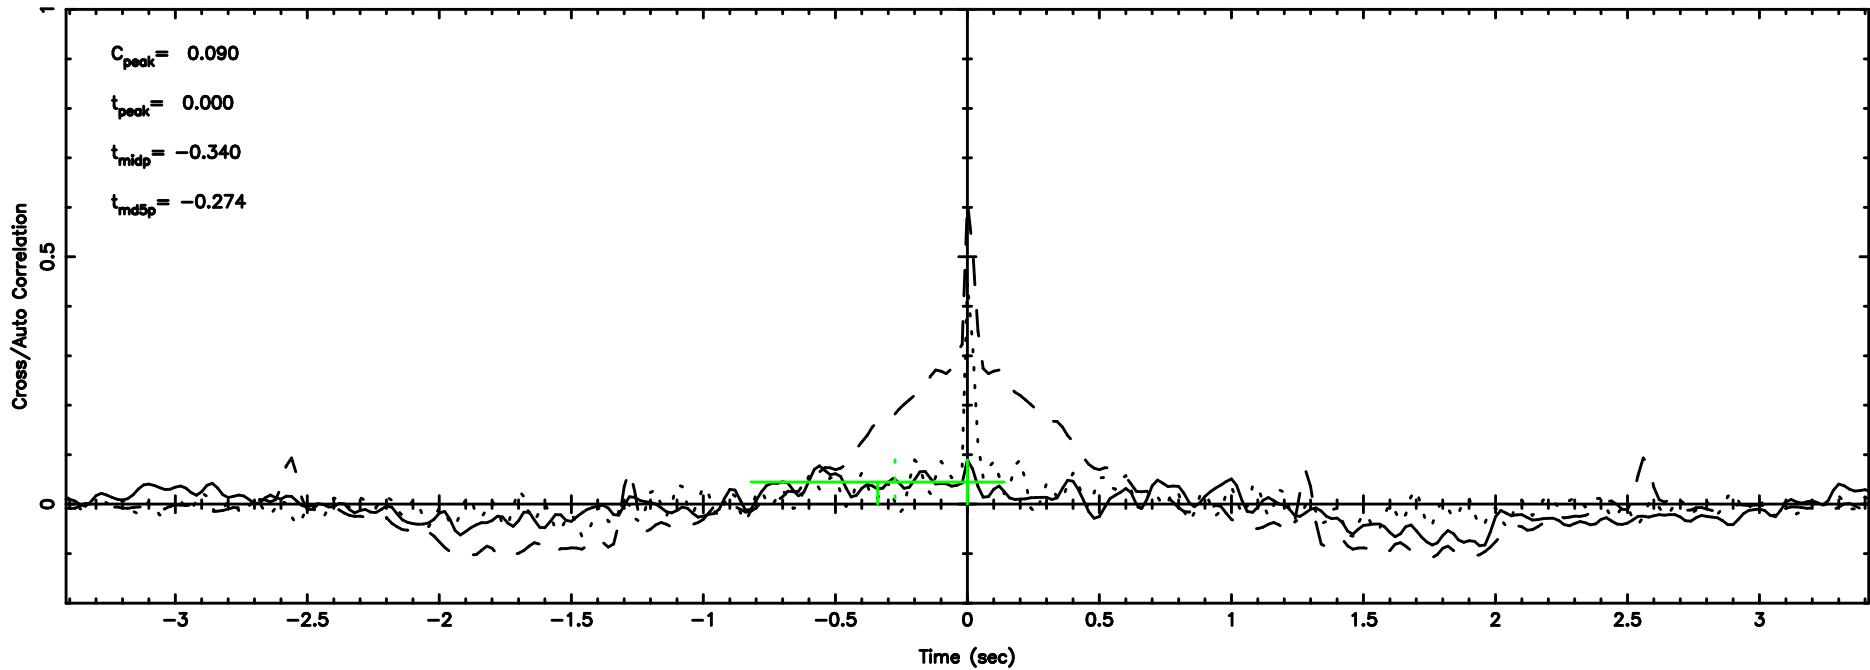

BLK: 4,SNR1: 0.23537 ,SNR2: 0.67125