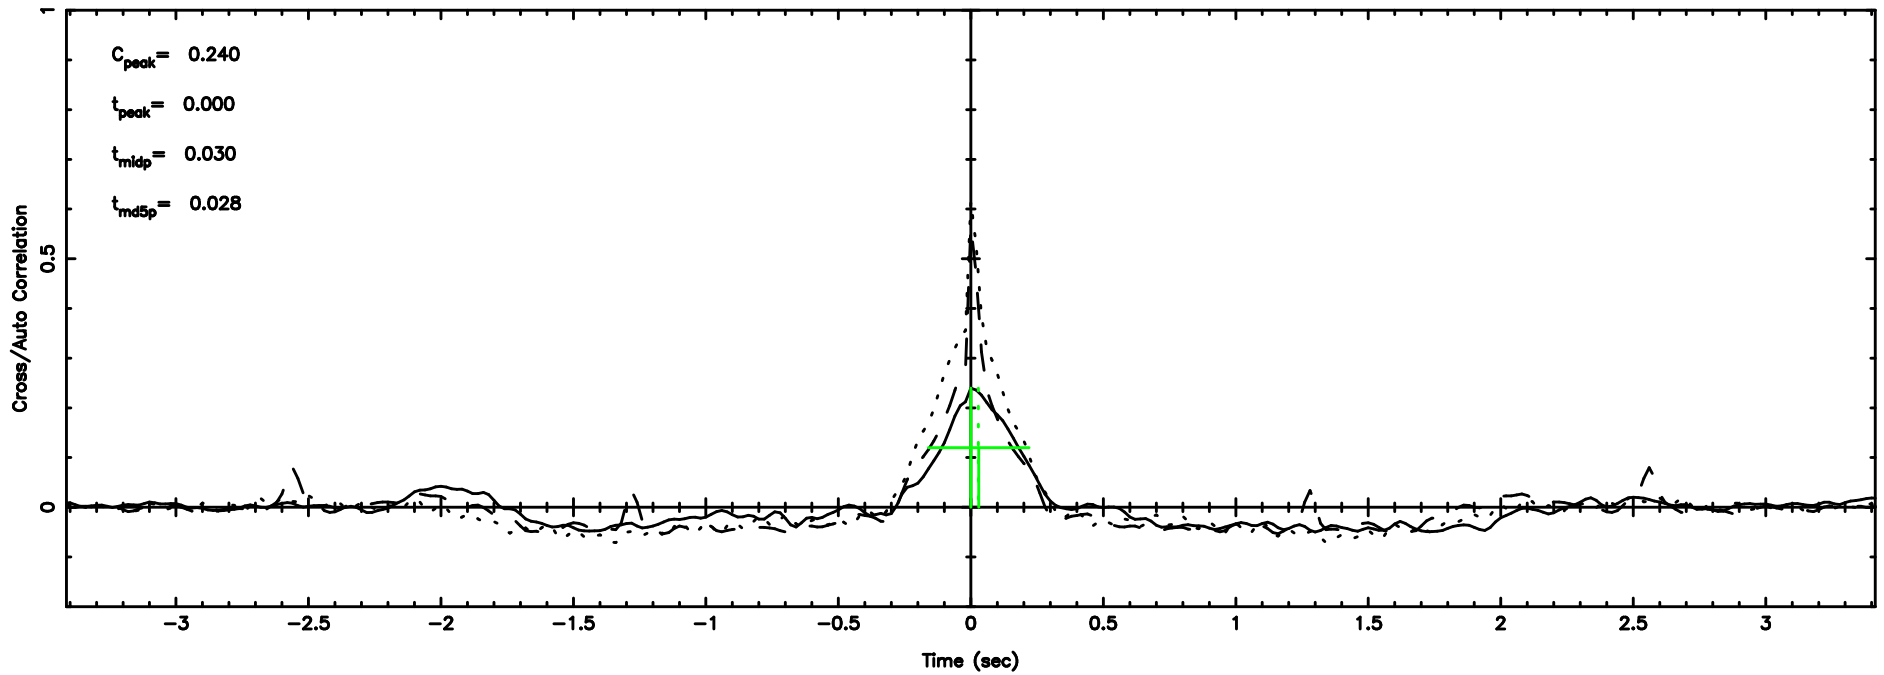

K20240607072744

BLK:13,SNR1: 2.6512 ,SNR2: 11.896

Frequency (Hz)

0038+328 2024/06/06 22.49UT FUJI -KISO

T20240607074052

BLK:11,SNR1: 3.7618 ,SNR2: 9.1326

3C26 2024/06/06 22.71UT TOYOKAWA-FUJI

F20240607074054