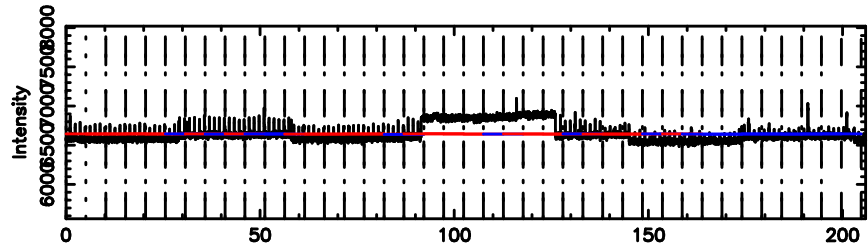

BLK:16,SNR1: 1.2609 ,SNR2: 5.3580

K20240607105138

BLK:16,SNR1: 3.9957 ,SNR2: 16.804

0403-132 2024/06/07 1.89UT TOYOKAWA-KISO

F20240607105143

BLK:16,SNR1: 0.33628 ,SNR2: 2.4250

Frequency (Hz)

K20240607105138