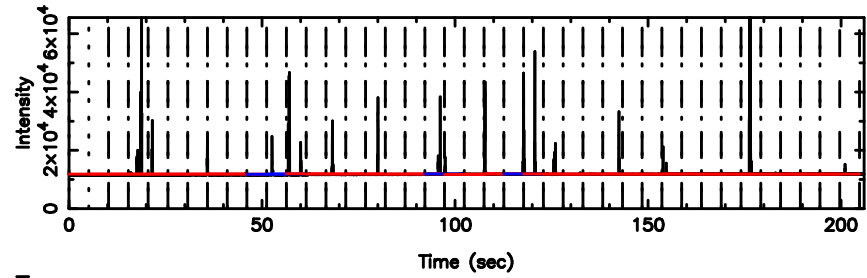

K20240607151048