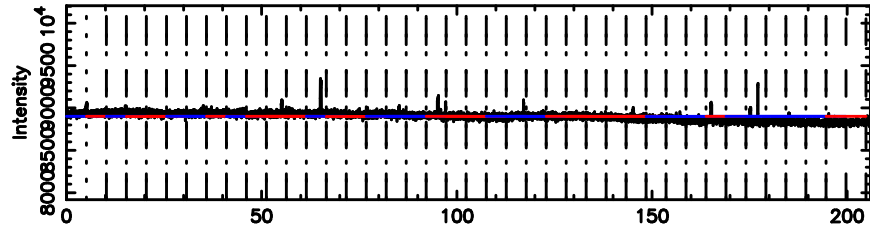

BLK:13,SNR1: 1.1148 ,SNR2: 5.4017

Frequency (Hz)

F20240607072749

BLK:13,SNR1: 0.42509 ,SNR2: 3.9681

Frequency (Hz)

0038+328 2024/06/06 22.49UT TOYOKAWA-FUJI

T20240607072747

BLK:20,SNR1: 1.8700 ,SNR2: 3.3065