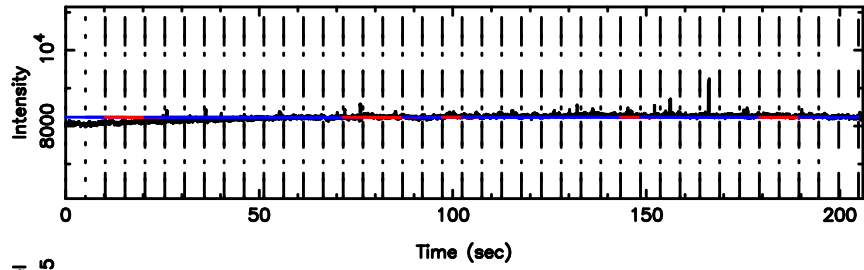

T20240607131256