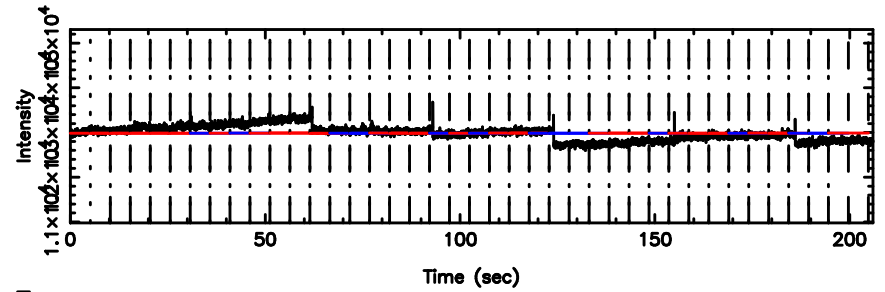

K20240607082425

BLK:13,SNR1: 0.79447 ,SNR2: 3.1420

T20240607084413

BLK: 7,SNR1: 0.23401 ,SNR2: 2.3157

Frequency (Hz)

F20240607084415

BLK: 7,SNR1: 0.42791 ,SNR2: 1.0365

Frequency (Hz)