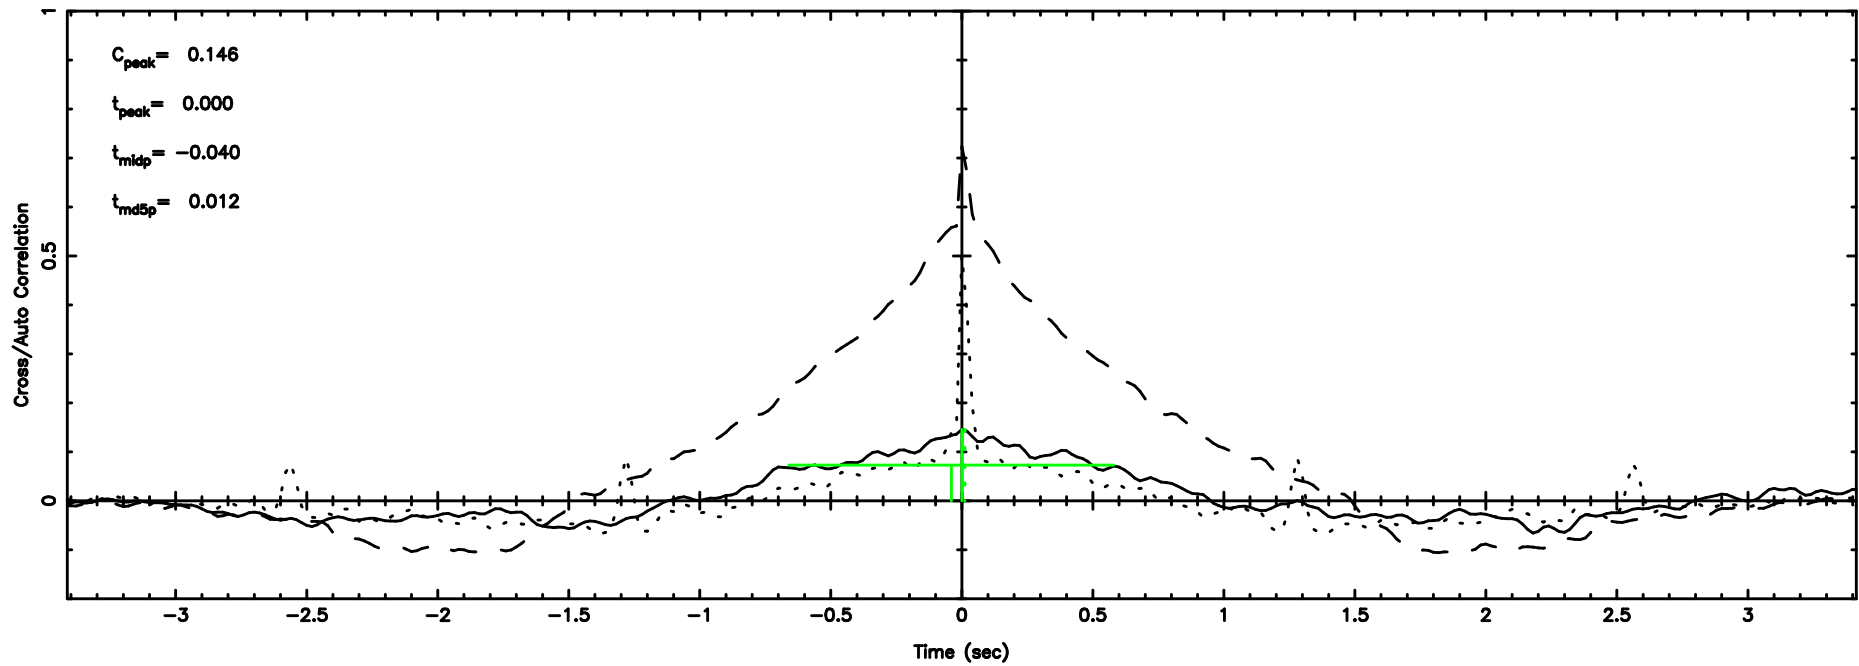

BLK: 7,SNR1: 51.685 ,SNR2: 122.16

Frequency (Hz)

F20240607151052

BLK: 7,SNR1:-0.61074E-01,SNR2: 2.8345

Frequency (Hz)

0821+394 2024/06/07 6.21UT TOYOKAWA-FUJI

T20240607151050

BLK: 4,SNR1: 0.73443E-01,SNR2: 0.20468