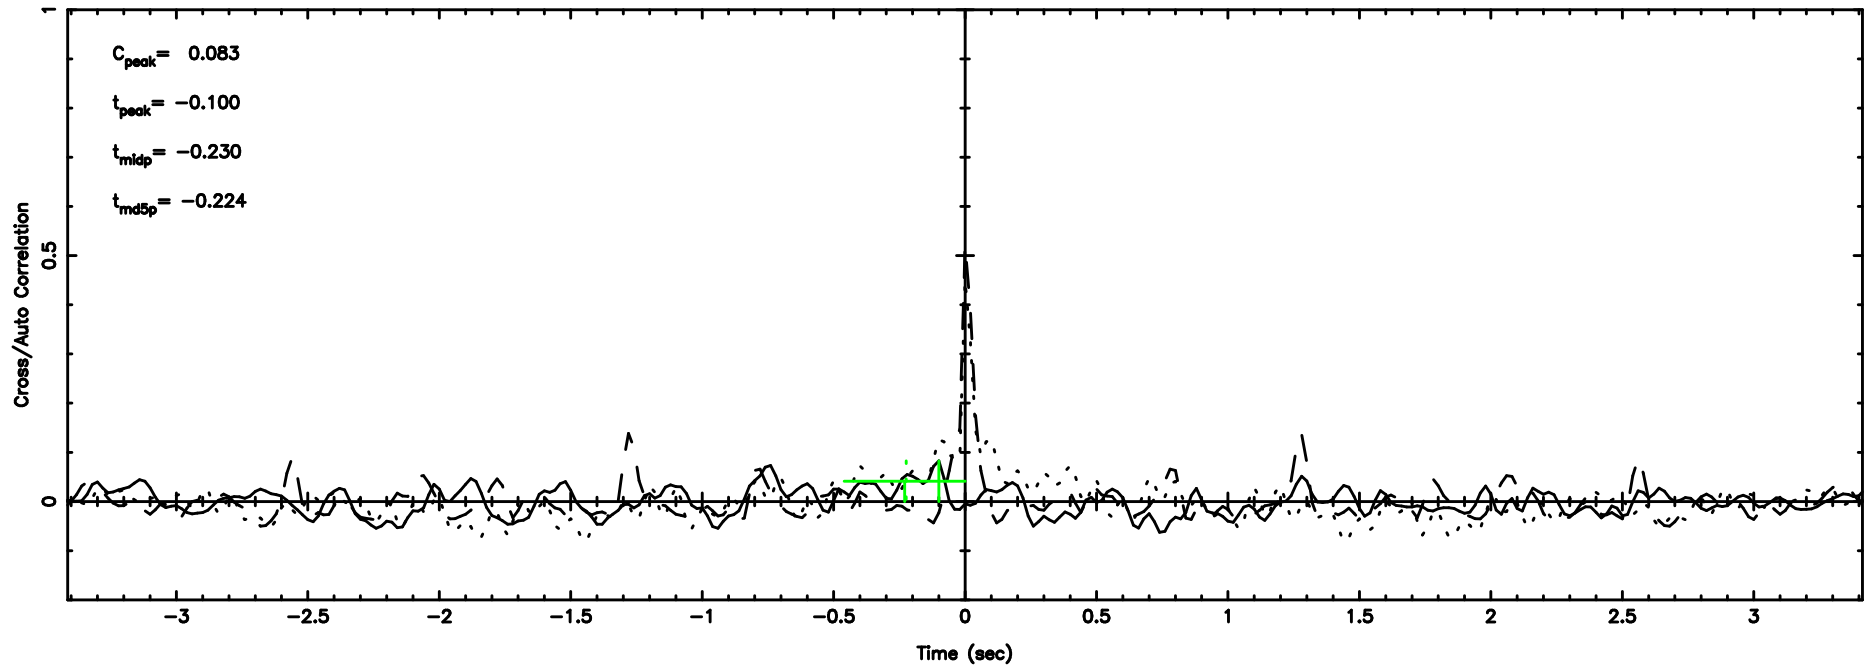

F20240607124604

BLK: 2,SNR1: 0.26416 ,SNR2: 1.0201

K20240607124559

BLK: 2,SNR1: 0.42351 ,SNR2: 1.7050

0556+191 2024/06/07 3.80UT FUJI -KISO