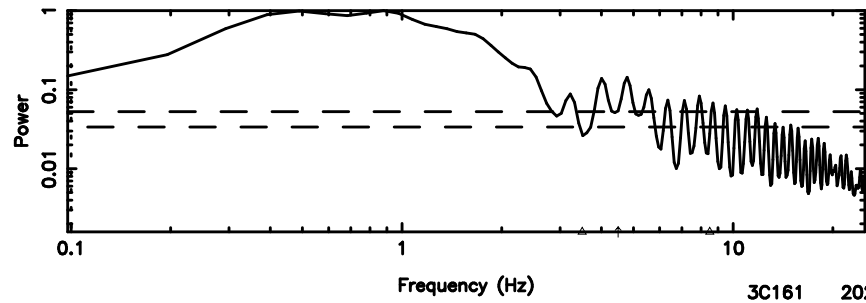

BLK:21,SNR1: 0.83069 ,SNR2: 5.4765