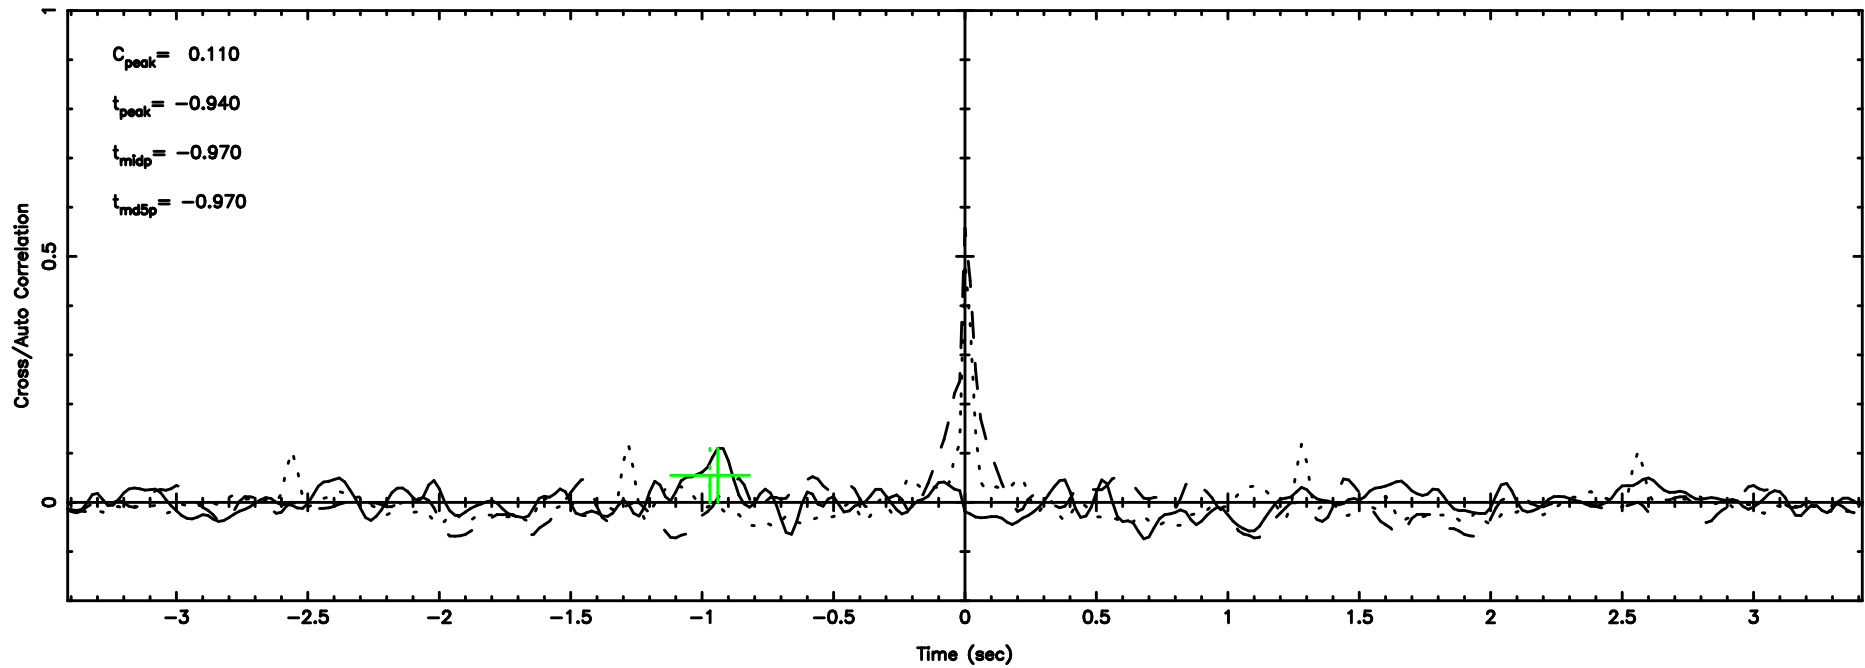

0605-08 2024/06/07 3.93UT TOYOKAWA-FUJI