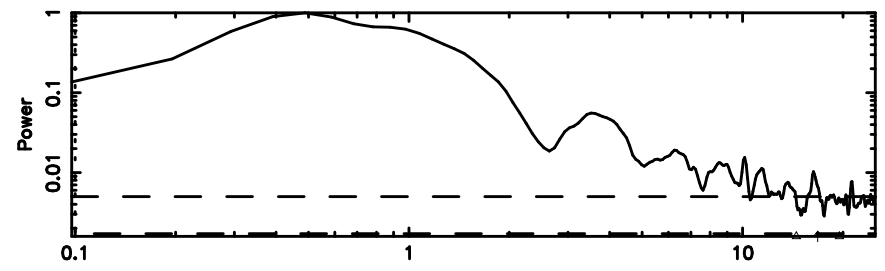

BLK:14,SNR1: 10.544 ,SNR2: 12.555