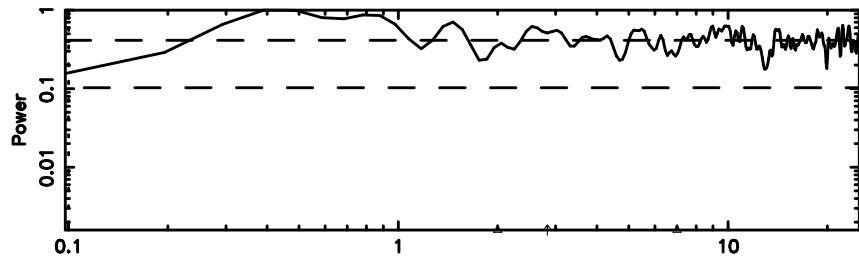

BLK: 6,SNR1: 0.40674E-01,SNR2: 0.40512