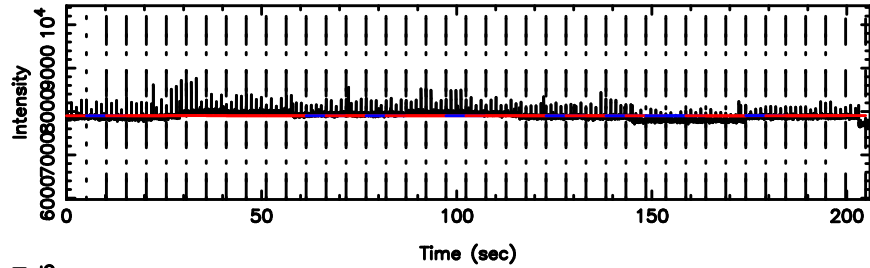

F20240607074054