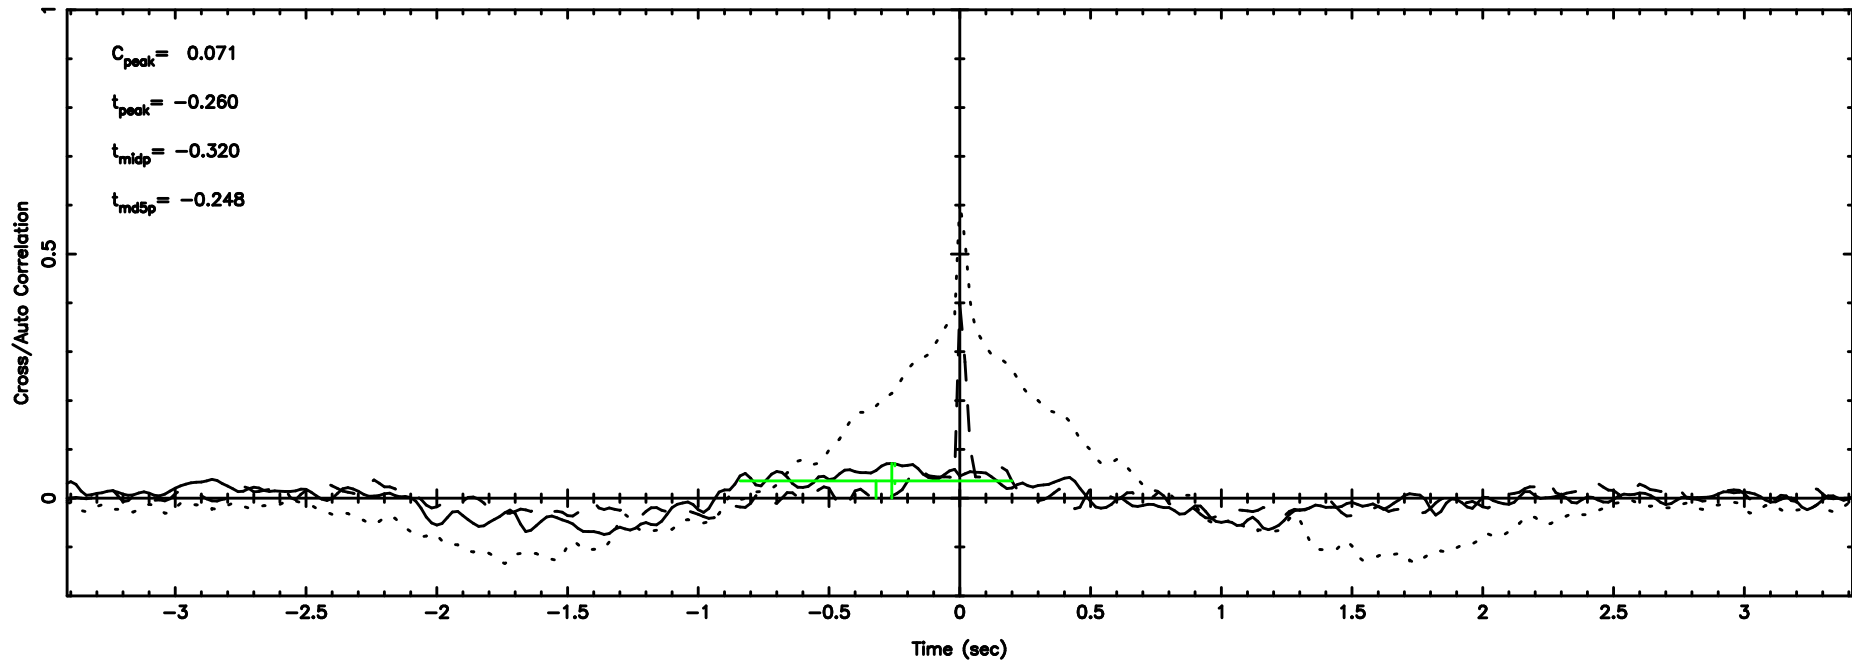

Frequency (Hz)

3C222 2024/06/07 7.39UT TOYOKAWA-FUJI