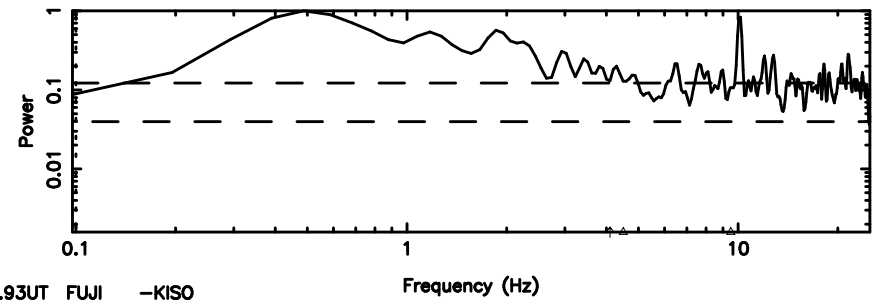

BLK: 3,SNR1: 0.47952 ,SNR2: 1.9651