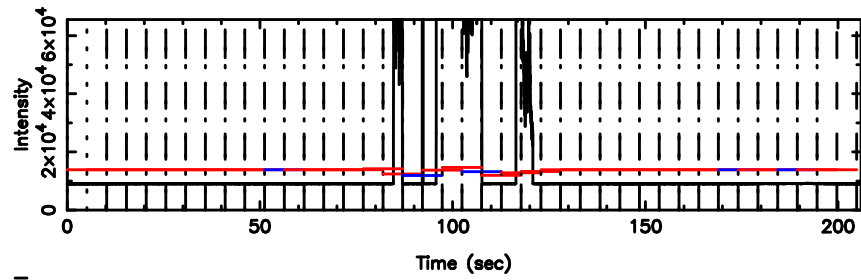

T20240607160730