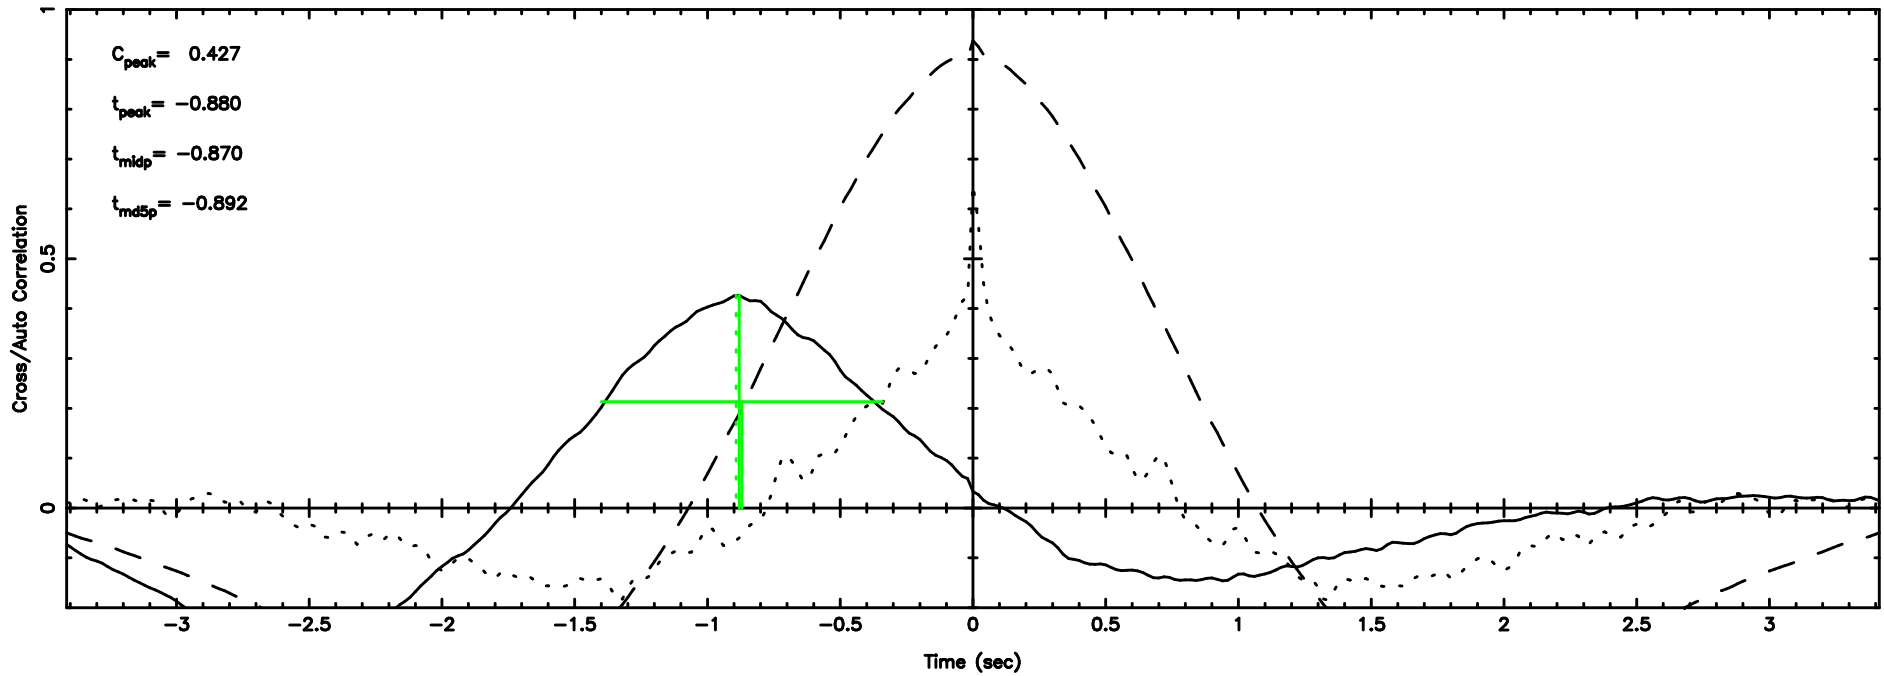

BLK: 2,SNR1: 18.833 ,SNR2: 130.26

Frequency (Hz)

2334+085 2024/06/06 21.42UT TOYOKAWA-KISO

K20240607062335

BLK: 2,SNR1: 2.2682 ,SNR2: 10.643

Frequency (Hz)

F20240607062339

BLK: 3,SNR1:-0.17544E-01,SNR2: 0.69756