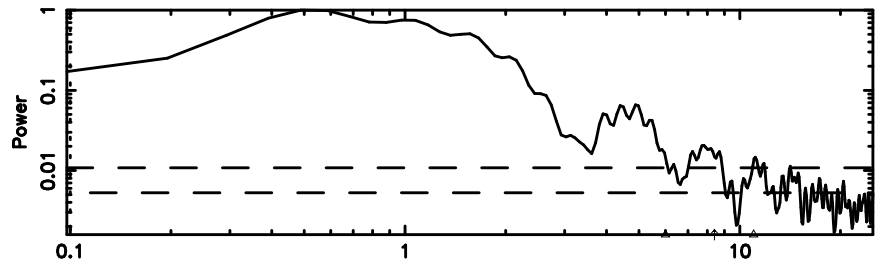

BLK:20,SNR1: 5.7484 ,SNR2: 14.329