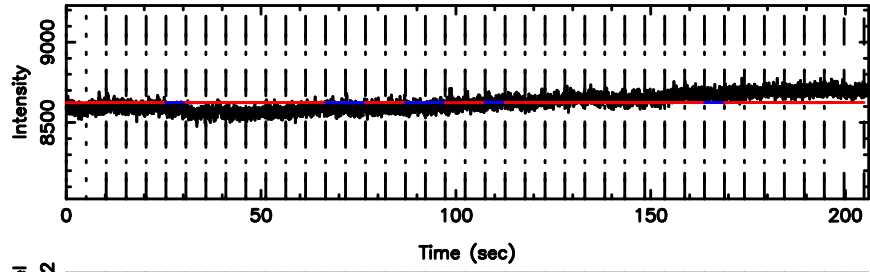

T20240607084413