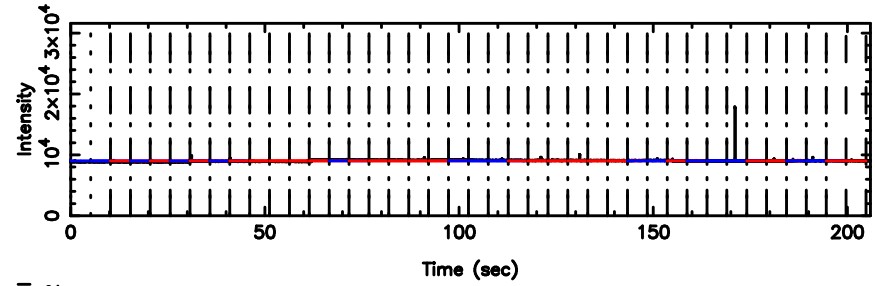

K20240607105138