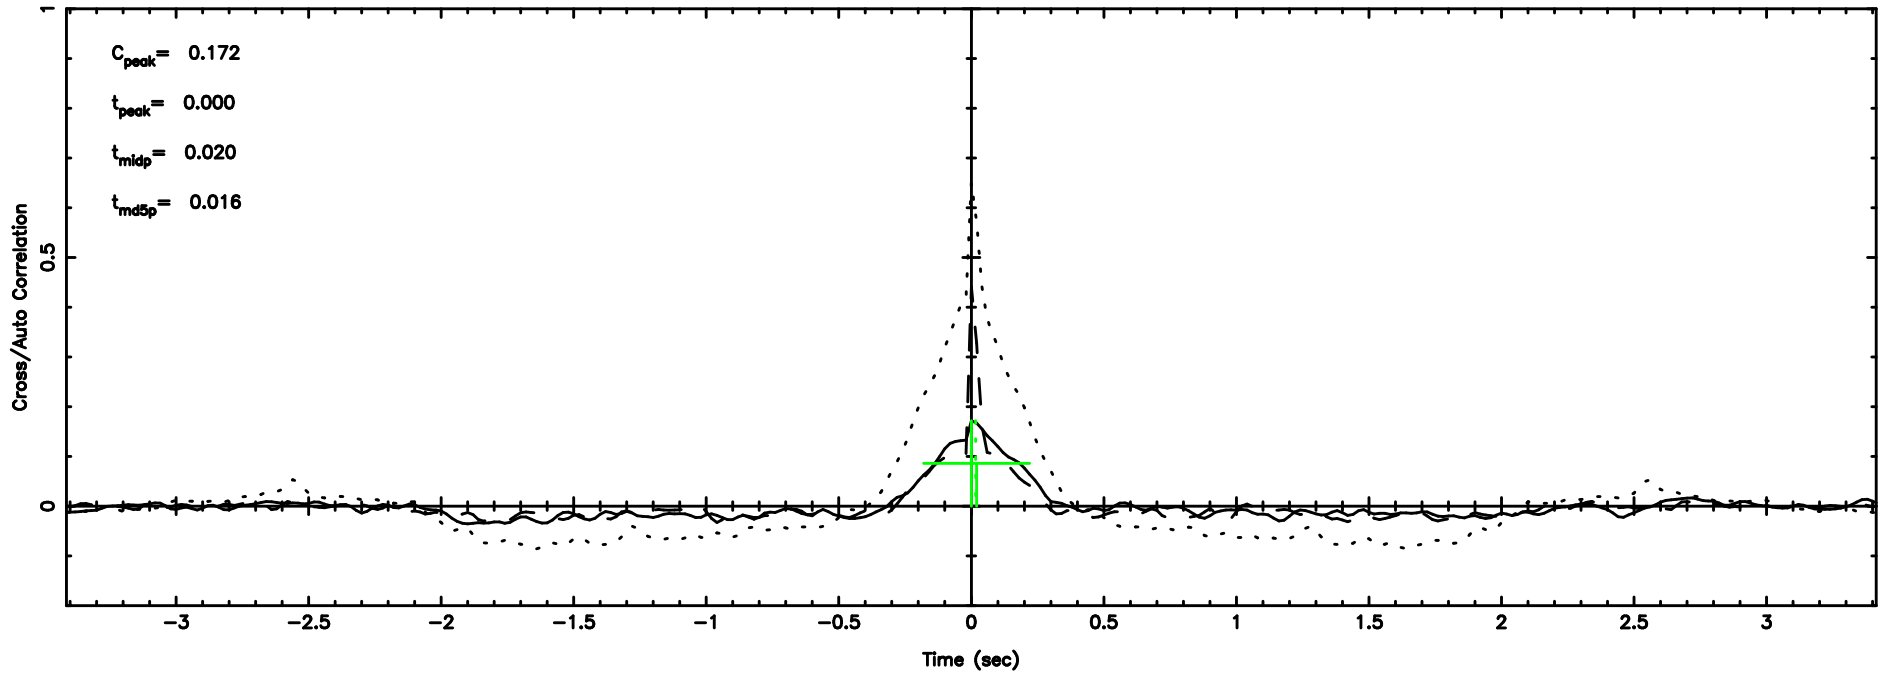

Frequency (Hz)

3C12 2024/06/06 22.35UT TOYOKAWA-FUJI