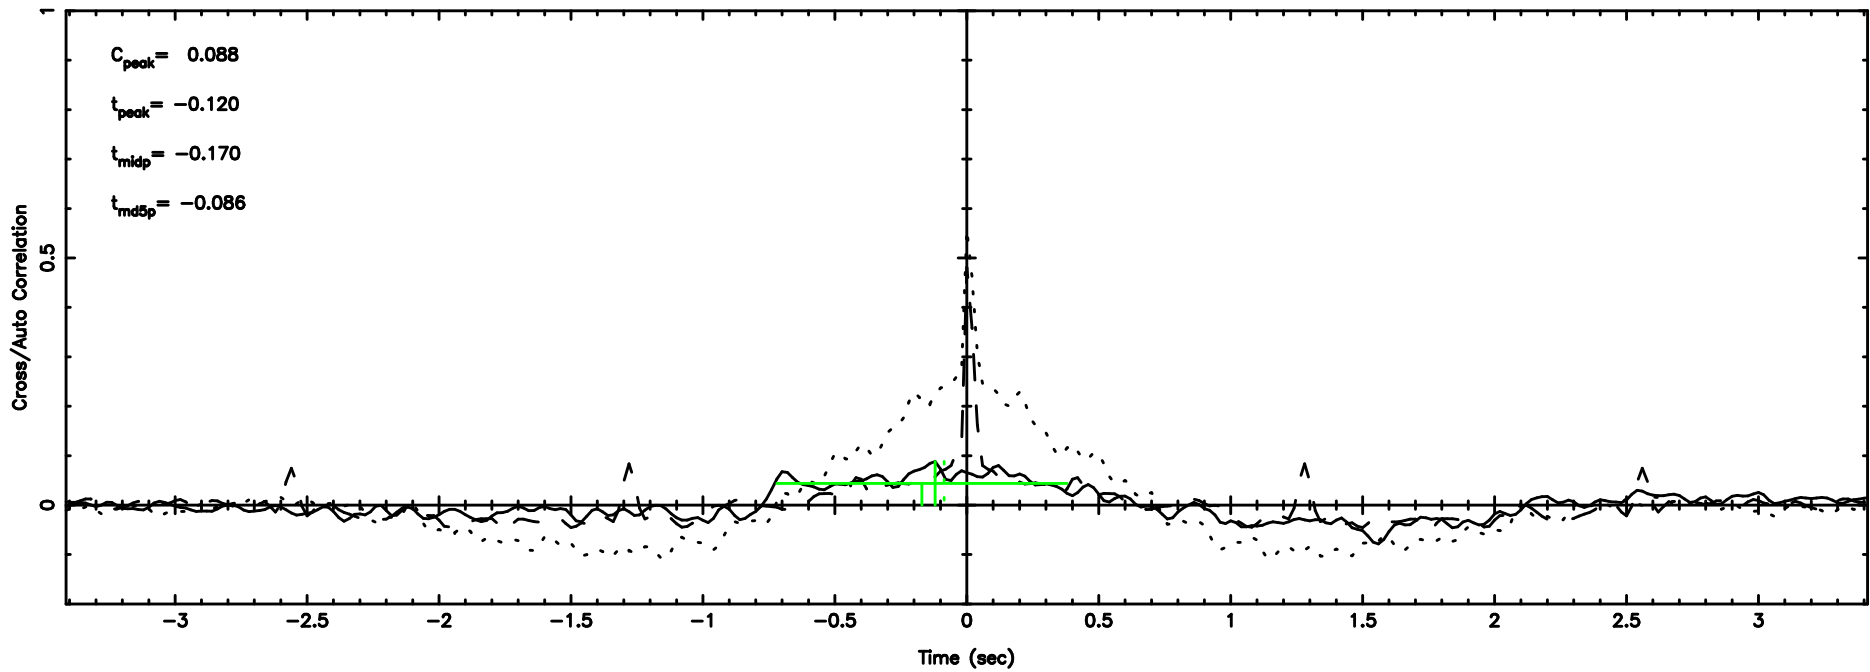

F20240607100634

BLK: 7,SNR1:-0.29663E-01,SNR2: 0.97377

K20240607100629

BLK: 7,SNR1: 0.55899 ,SNR2: 2.5840

3C84 2024/06/07 1.14UT FUJI -KISO