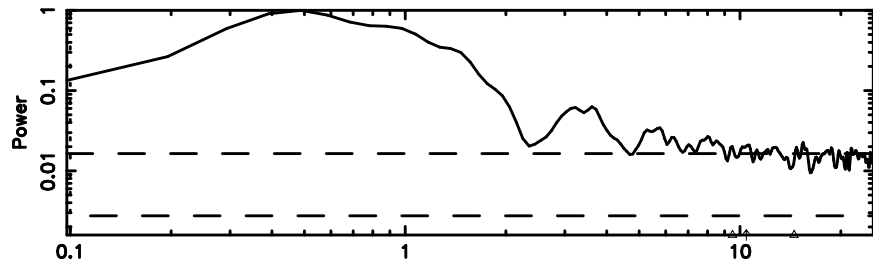

T20240607053245

BLK:13,SNR1: 3.7984 ,SNR2: 7.2658

F20240607053247

BLK:13,SNR1: 14.066 ,SNR2: 33.042

2243+394 2024/06/06 20.57UT TOYOKAWA-FUJI

T20240607053245

BLK:18,SNR1: 2.8416 ,SNR2: 5.4856

Frequency (Hz)