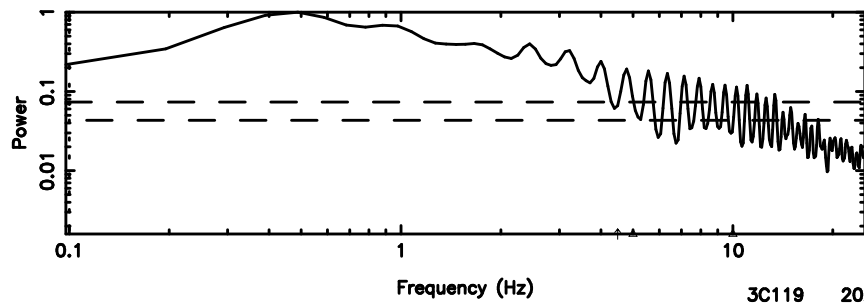

T20240607111913

BLK:26,SNR1: 4.9430 ,SNR2: 10.629

K20240607111911

BLK:26,SNR1: 2.9041 ,SNR2: 12.262

3C119 2024/06/07 2.35UT TOYOKAWA-KISO

F20240607111915

BLK:18,SNR1: 0.64336 ,SNR2: 3.9462

K20240607111911