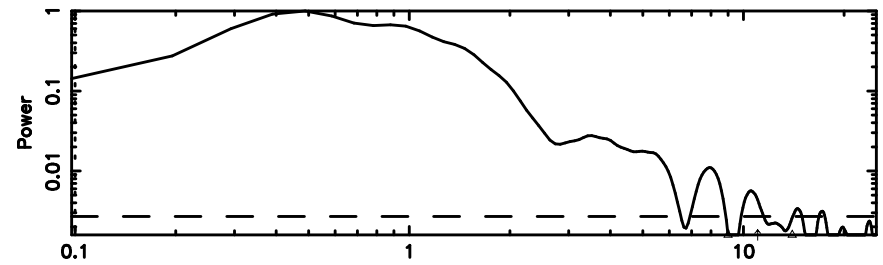

BLK:32,SNR1: 7.6922 ,SNR2: 19.501

Frequency (Hz)

3C2 2024/06/06 21.92UT FUJI -KISO

K20240607065313

BLK:32,SNR1: 19.134 ,SNR2: 34.963

Frequency (Hz)

T20240607070038

BLK: 9,SNR1: 1.3121 ,SNR2: 4.5543