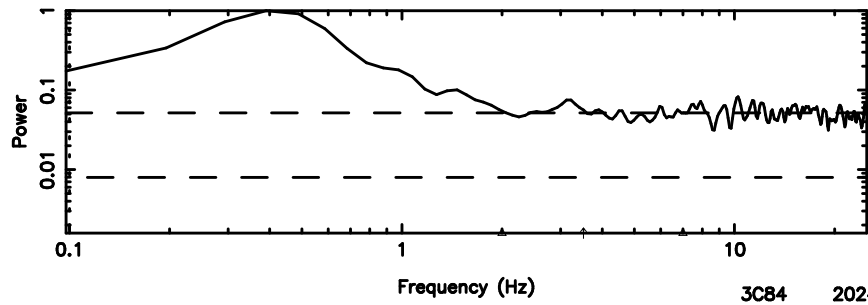

BLK:15,SNR1: 0.44258 ,SNR2: 2.5284