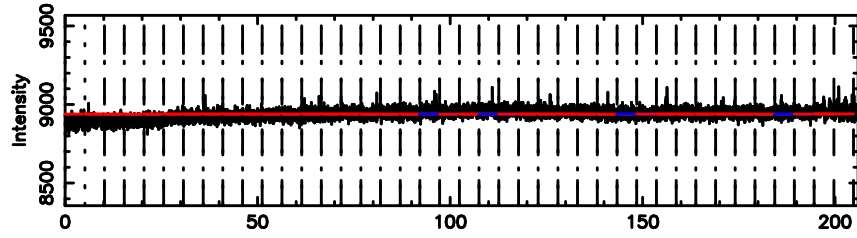

T20240607163715