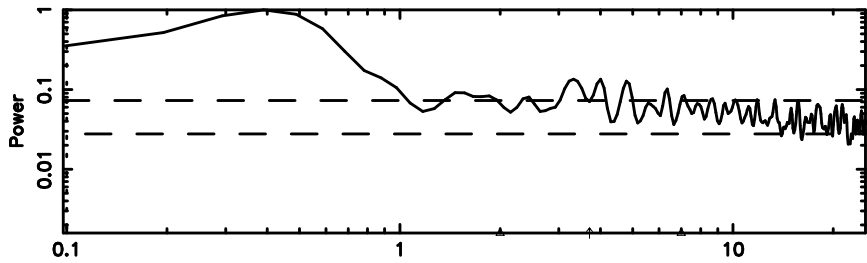

BLK: 6,SNR1: 0.46650E-01,SNR2: 1.6097