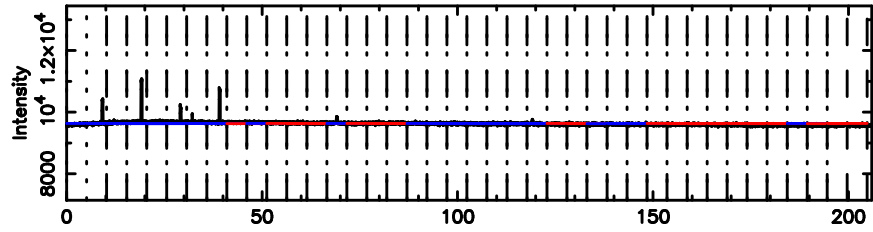

T20240607064413