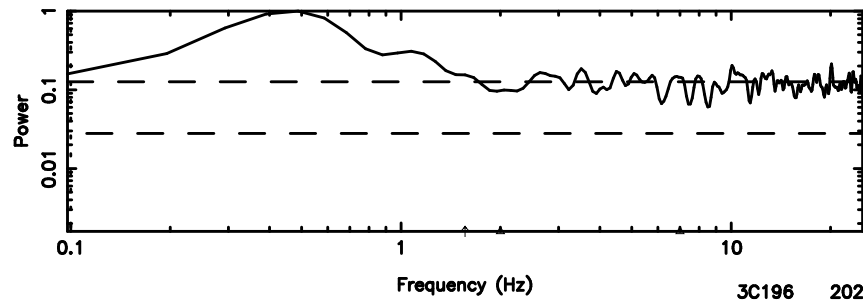

BLK:11,SNR1: 0.13806 ,SNR2: 2.3656