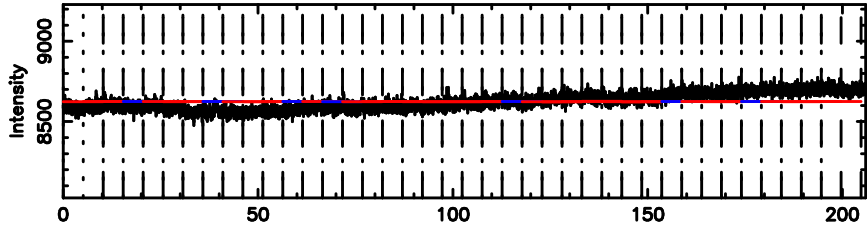

K20240607082425

BLK:13,SNR1: 0.79447 ,SNR2: 3.1420

T20240607084413

BLK: 7,SNR1: 0.23401 ,SNR2: 2.3157

Frequency (Hz)

F20240607084415

BLK: 7,SNR1: 0.42791 ,SNR2: 1.0365

Frequency (Hz)