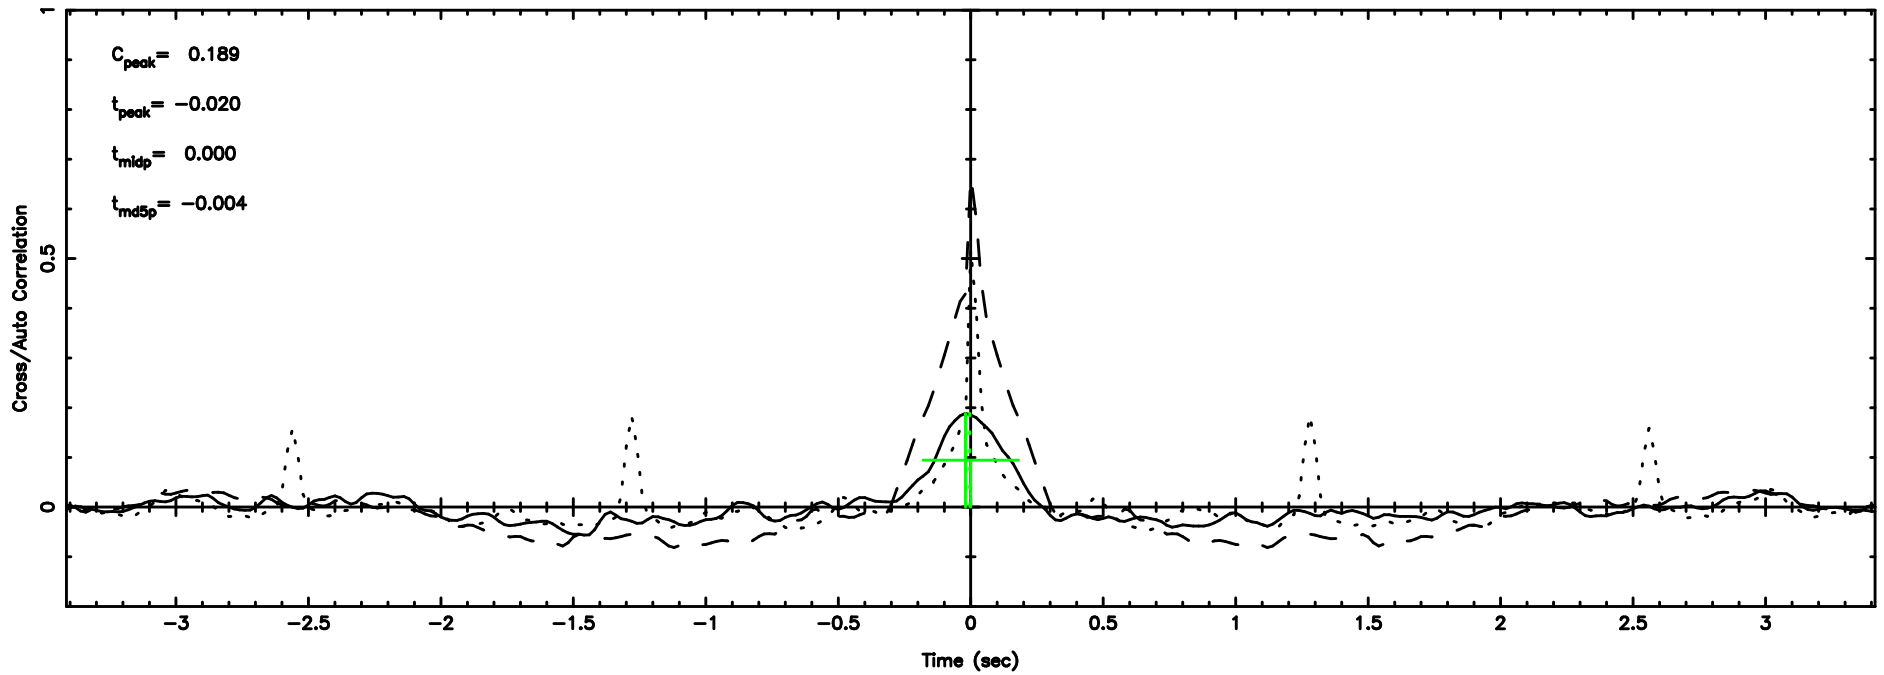

BLK:11,SNR1:-0.19421E-02,SNR2: 1.2543