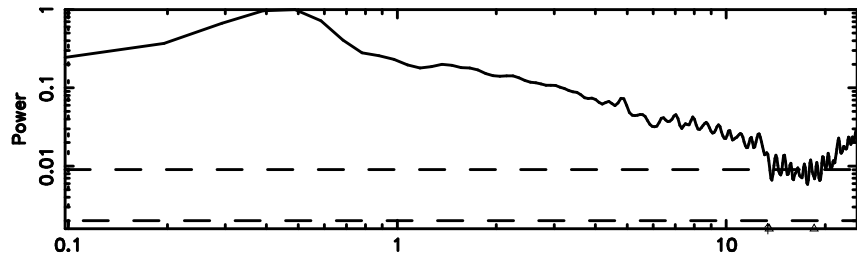

BLK:32,SNR1: 5.9574 ,SNR2: 8.8866