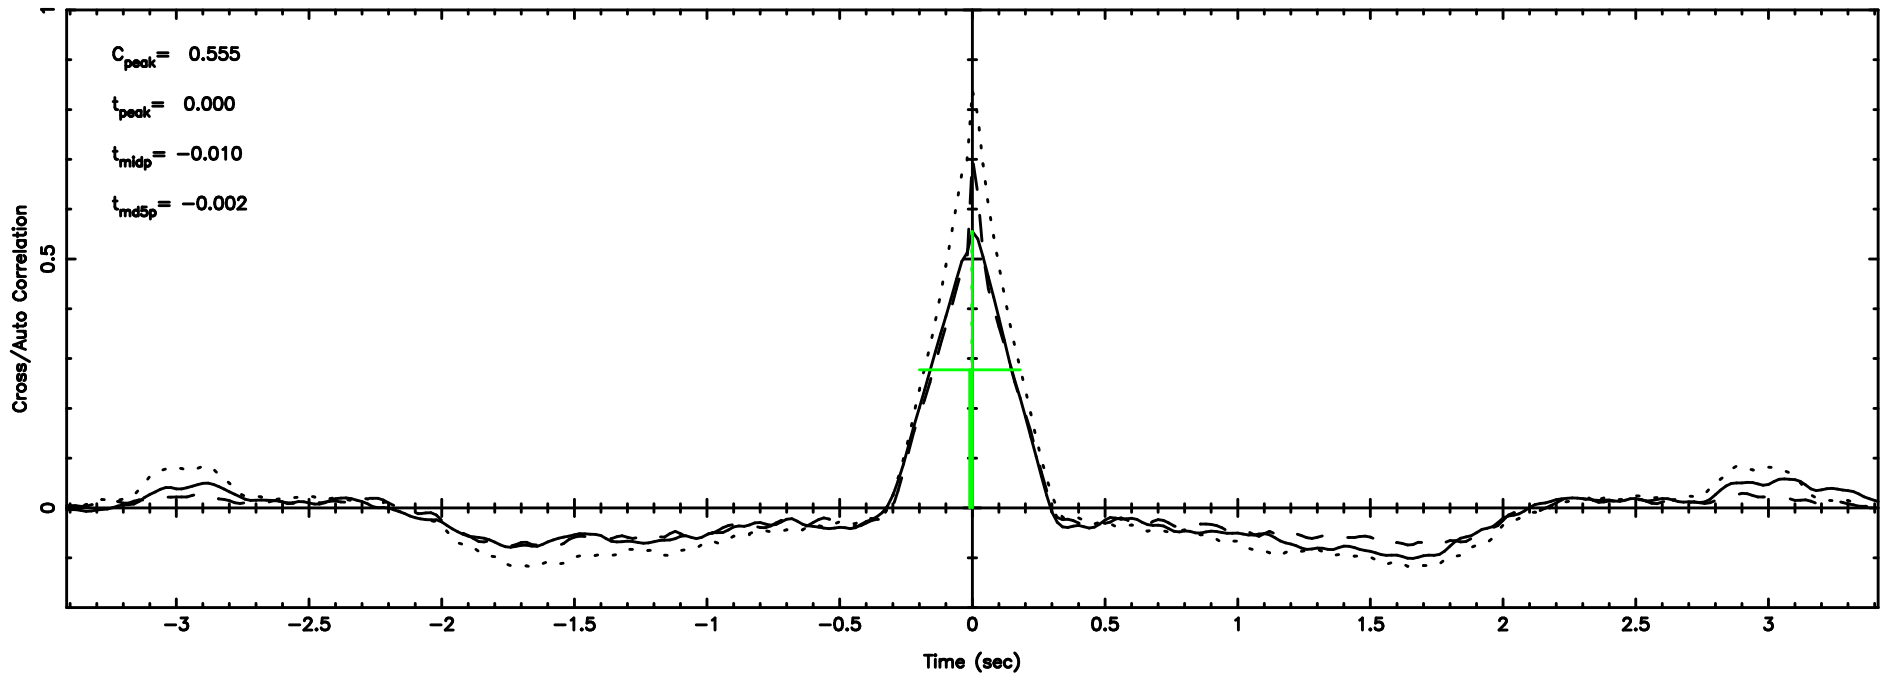

Frequency (Hz)

T20240607064413

BLK:16,SNR1: 2.5772 ,SNR2: 11.816

Frequency (Hz)

2354+14 2024/06/06 21.77UT TOYOKAWA-KISO

K20240607064411

BLK:16,SNR1: 9.0027 ,SNR2: 17.428

Frequency (Hz)