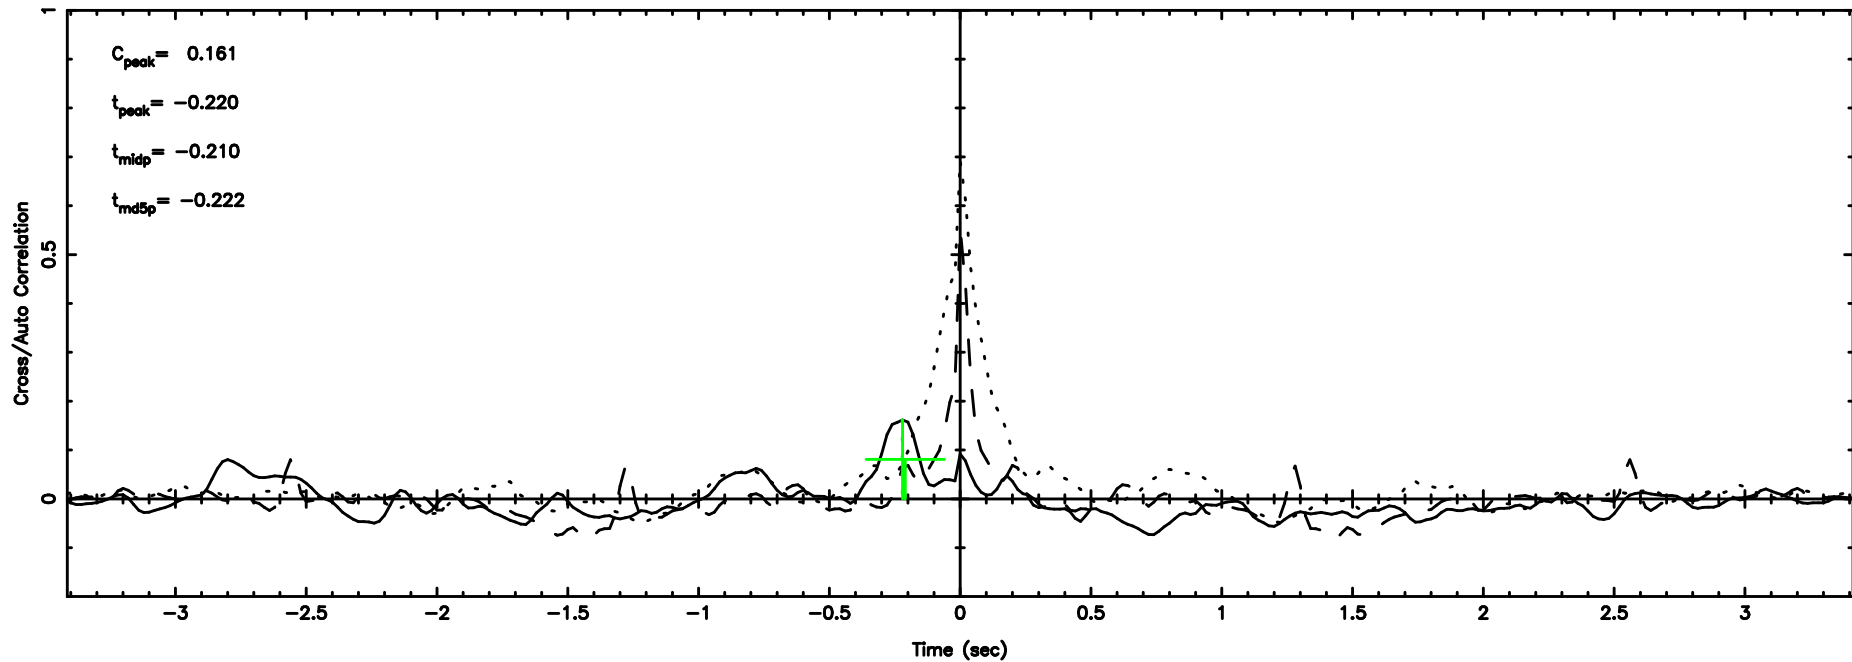

Frequency (Hz)

0919-142 2024/06/07 7.15UT FUJI -KISO