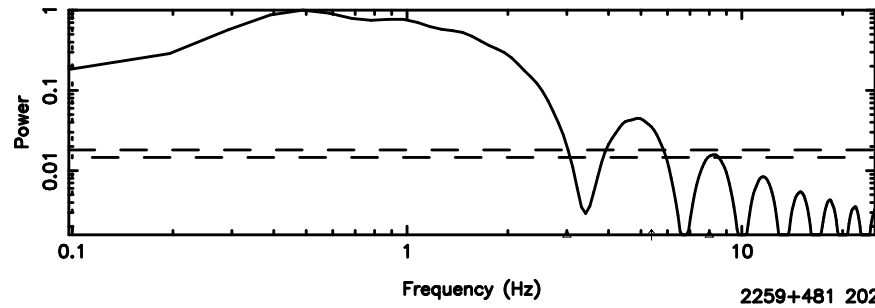

Frequency (Hz)

2259+481 2024/06/06 20.84UT TOYOKAWA-FUJI

T20240607054841

BLK:19,SNR1: 2.9015 ,SNR2: 12.937

2259+481 2024/06/06 20.84UT TOYOKAWA-KISO

K20240607054839

BLK:19,SNR1: 6.0481 ,SNR2: 14.895

F20240607054843