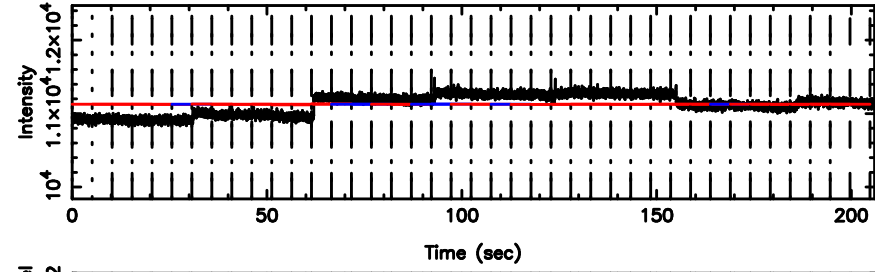

T20240607084413

BLK: 7,SNR1: 0.22994 ,SNR2: 1.6392

0155-109 2024/06/06 23.77UT TOYOKAWA-KISO

K20240607084410

BLK: 7,SNR1: 0.12753 ,SNR2: 2.6271