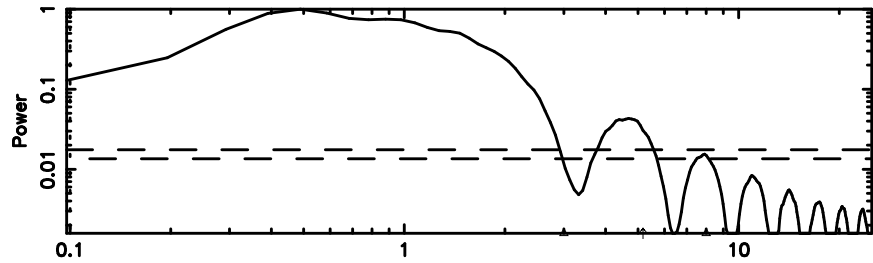

BLK:21,SNR1: 2.7927 ,SNR2: 13.089