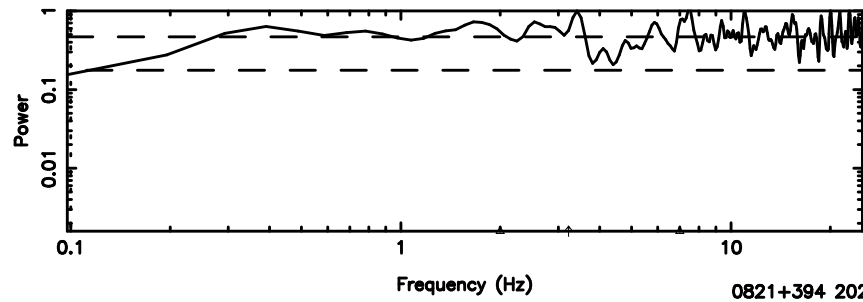

BLK: 7,SNR1: 51.685 ,SNR2: 122.16

Frequency (Hz)

F20240607151052

BLK: 7,SNR1:-0.61074E-01,SNR2: 2.8345

Frequency (Hz)

0821+394 2024/06/07 6.21UT TOYOKAWA-FUJI

T20240607151050

BLK: 4,SNR1: 0.73443E-01,SNR2: 0.20468