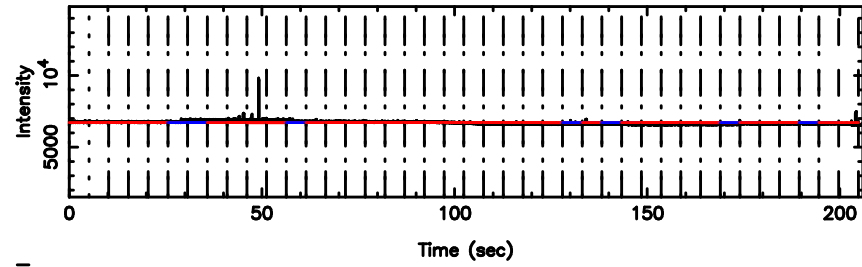

Frequency (Hz)

F20240607161410