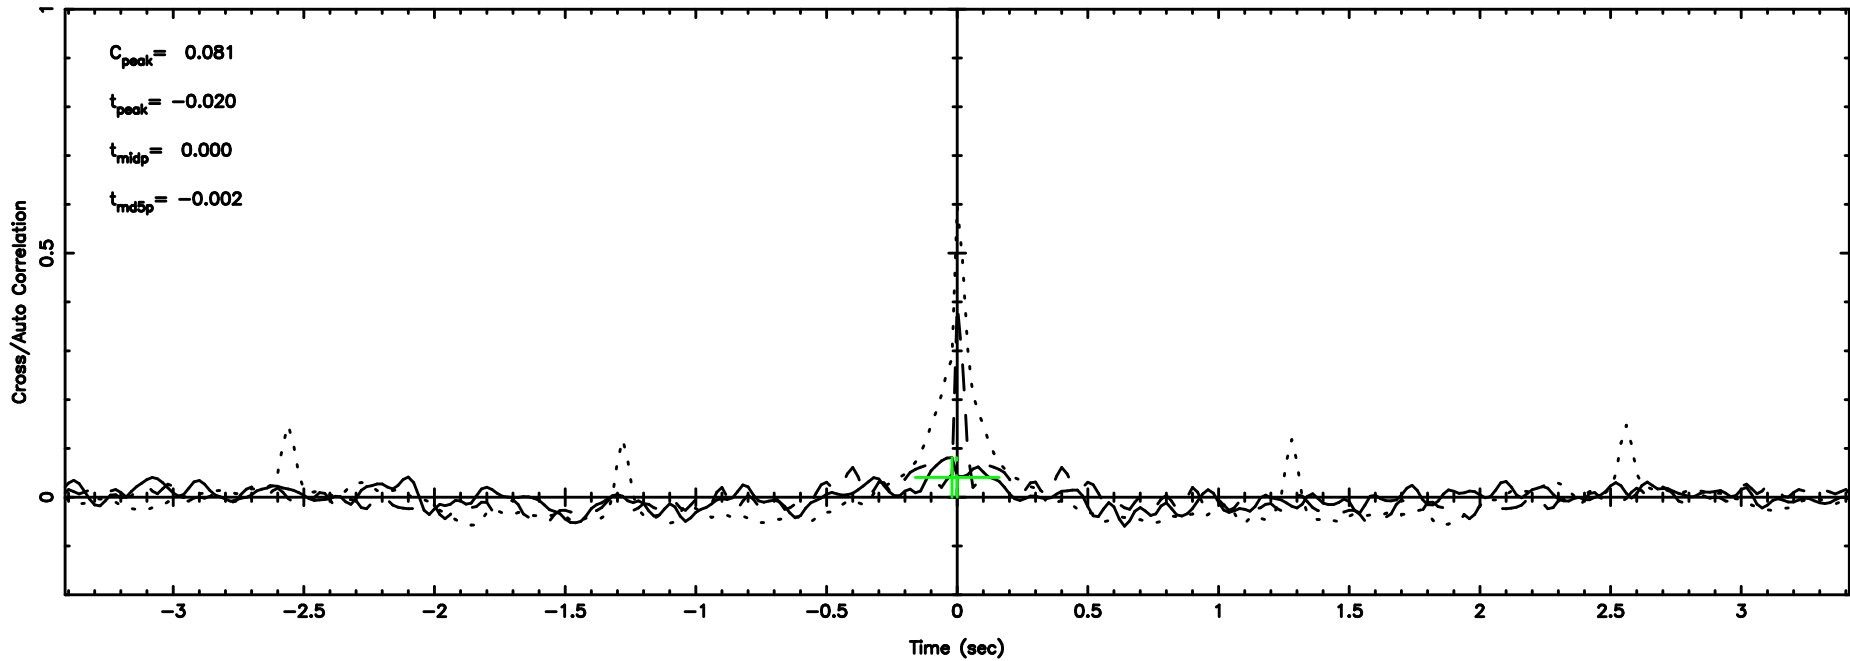

Frequency (Hz)

3C230 2024/06/07 7.65UT TOYOKAWA-FUJI