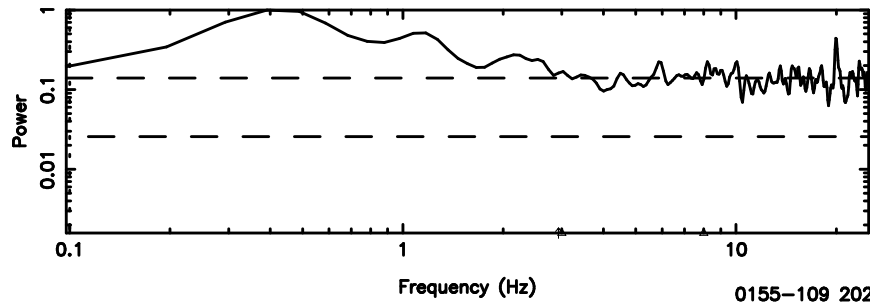

BLK: 7,SNR1: 0.22994 ,SNR2: 1.6392

0155-109 2024/06/06 23.77UT TOYOKAWA-KISO

K20240607084410