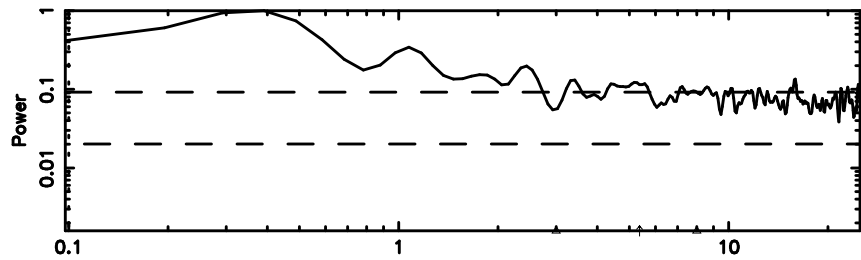

BLK: 9,SNR1: 0.17875 ,SNR2: 1.1324