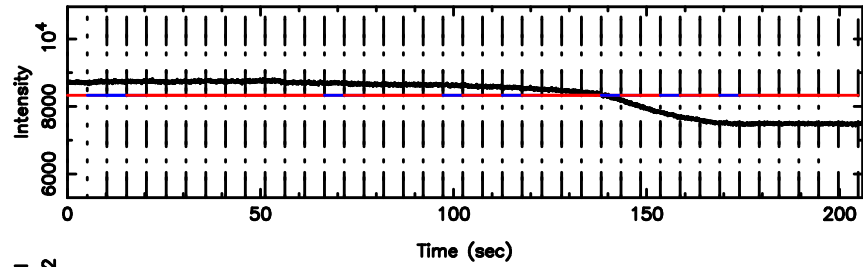

T20240607145940