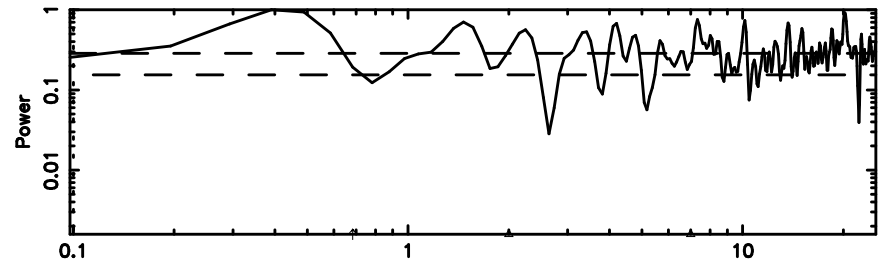

Frequency (Hz)

2325+269 2024/06/06 21.28UT TOYOKAWA-FUJI

T20240607061455

BLK: 1,SNR1: 0.38786 ,SNR2: 1.3634

Frequency (Hz)

2325+269 2024/06/06 21.28UT TOYOKAWA-KISO

K20240607061453

BLK: 1,SNR1: 0.83290E-01,SNR2: 1.1907