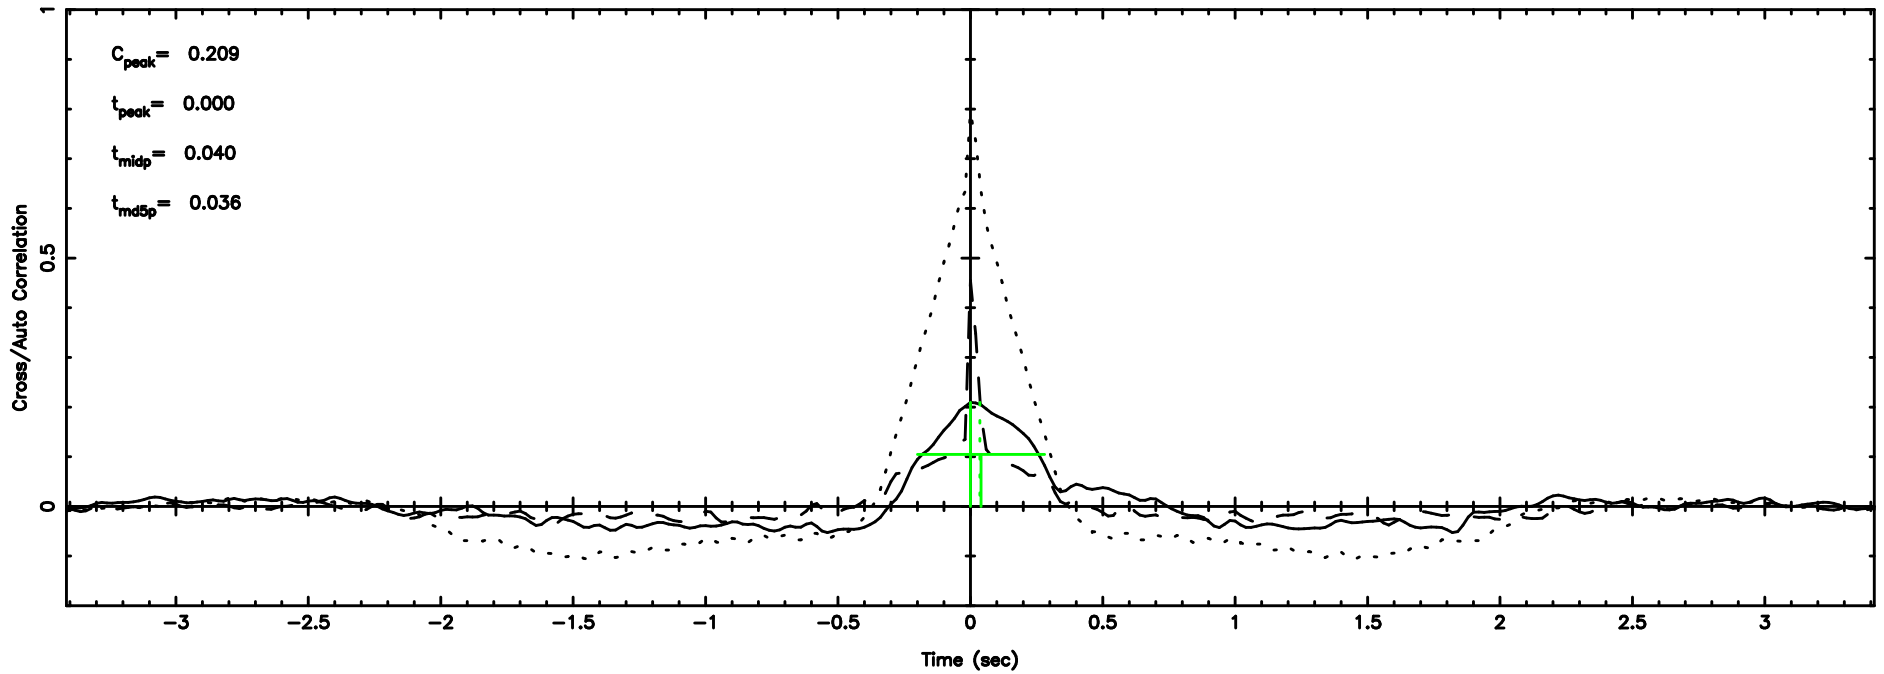

Frequency (Hz)

0056-00 2024/06/06 22.79UT TOYOKAWA-KISO