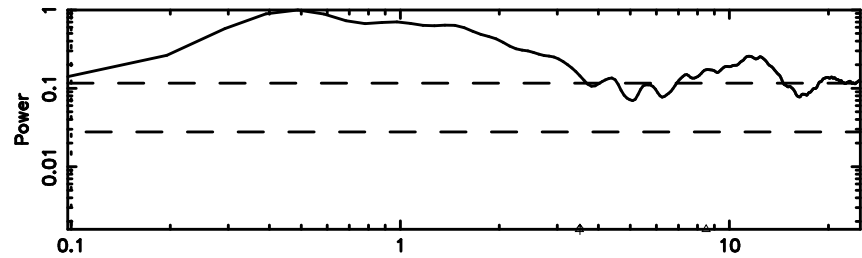

BLK: 8,SNR1: 0.69905 ,SNR2: 2.9895