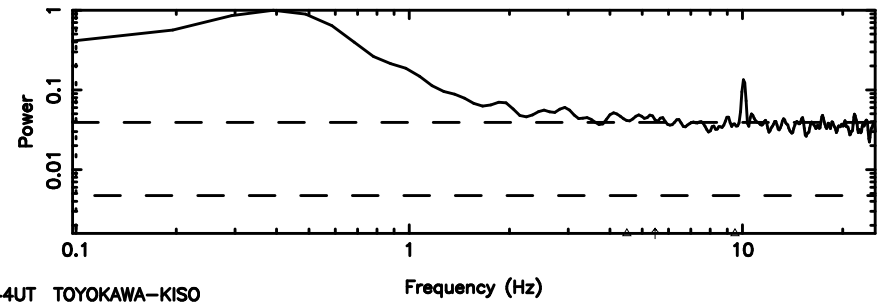

BLK:23,SNR1: 0.70144 ,SNR2: 2.6118