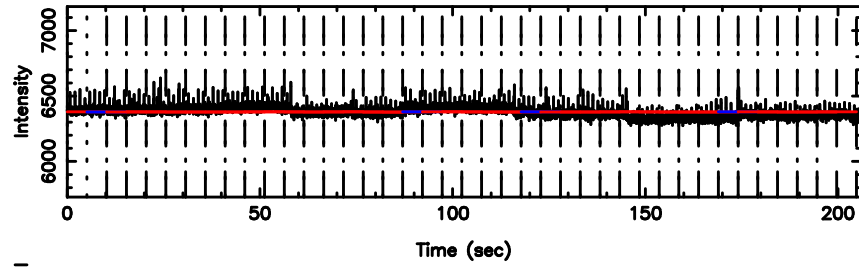

BLK:11,SNR1: 73.240 ,SNR2: 88.540

K20240607160728

BLK:11,SNR1: 4.4652 ,SNR2: 4.7086

0919-142 2024/06/07 7.15UT TOYOKAWA-KISO

F20240607160732

BLK: 4,SNR1:-0.76305E-01,SNR2: 0.73442

Frequency (Hz)

K20240607160728