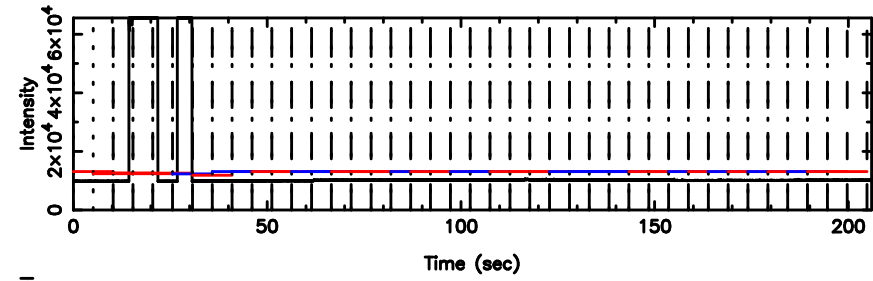

T20240607123725

BLK:17,SNR1: 20.867 ,SNR2: 63.487

K20240607123722

BLK:17,SNR1: 89.908 ,SNR2: 86.502

0548+16 2024/06/07 3.65UT TOYOKAWA-KISO

F20240607123727

BLK:16,SNR1:-0.88202E-01,SNR2: 0.83761

K20240607123722