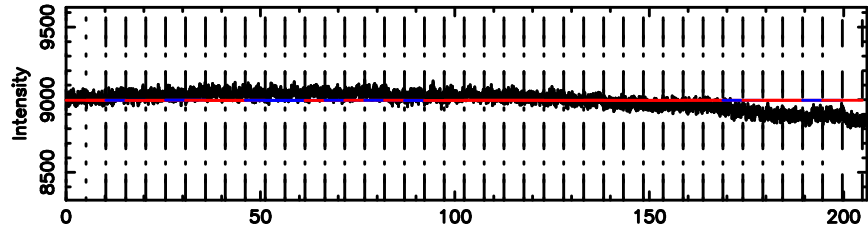

T20240607100632