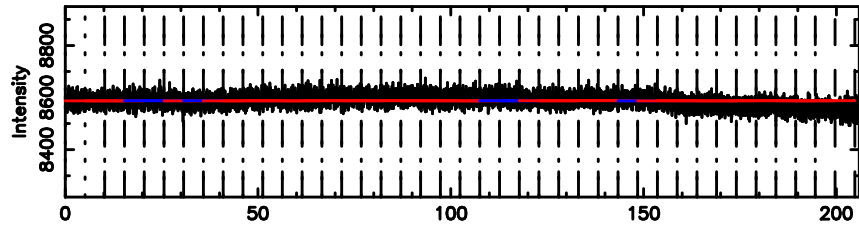

T20240607155518