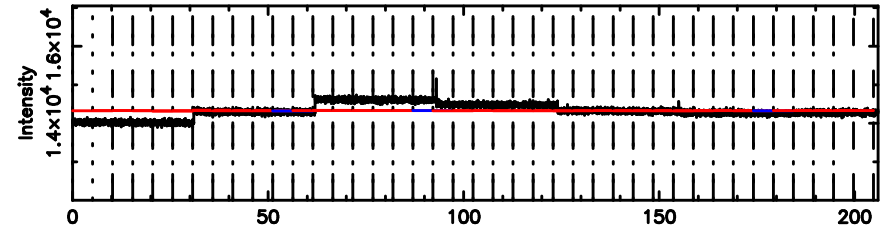

Frequency (Hz)

K20240607062335