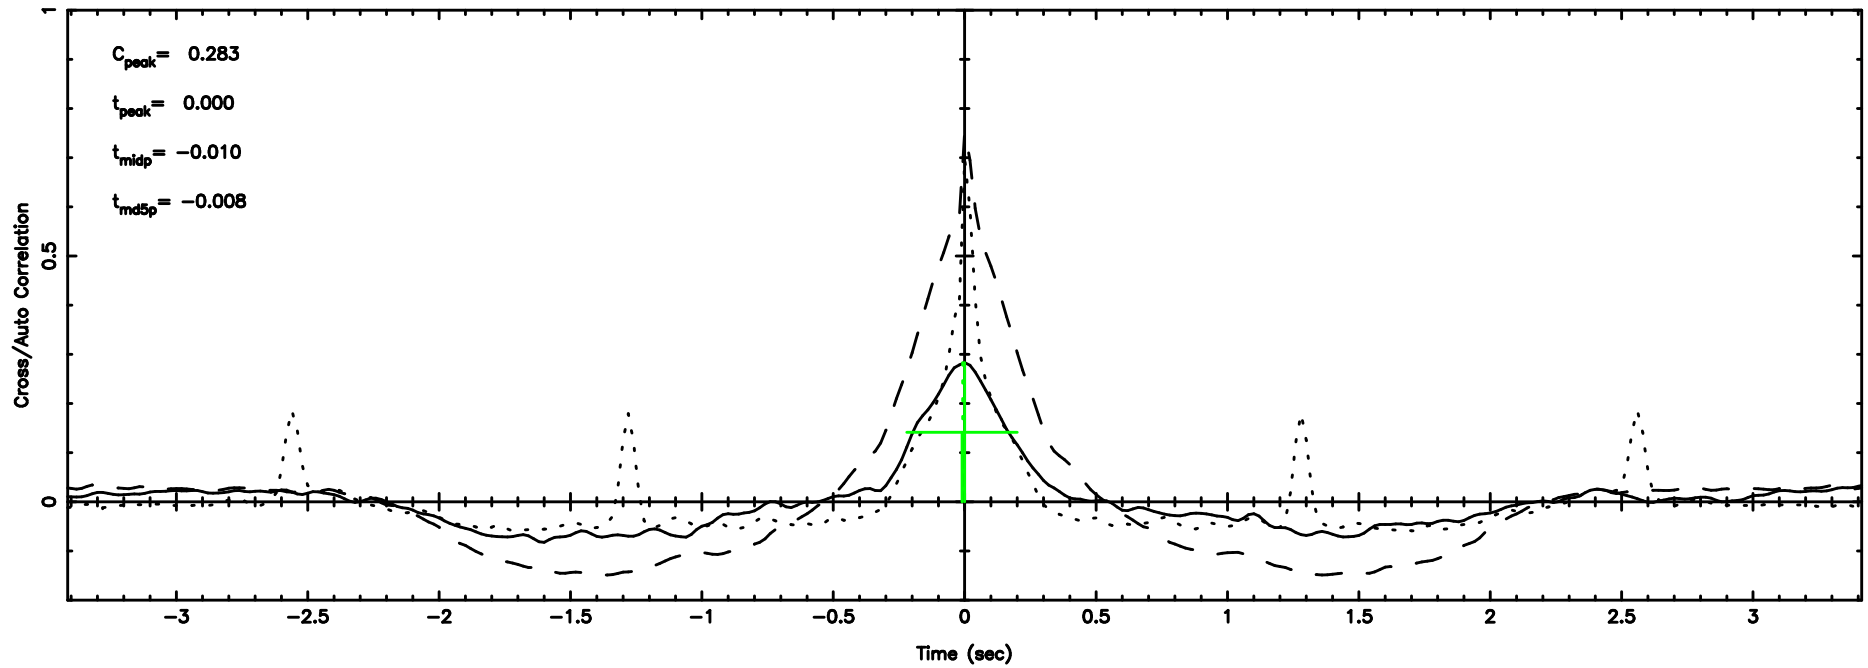

3C161 2024/06/07 4.24UT TOYOKAWA-FUJI