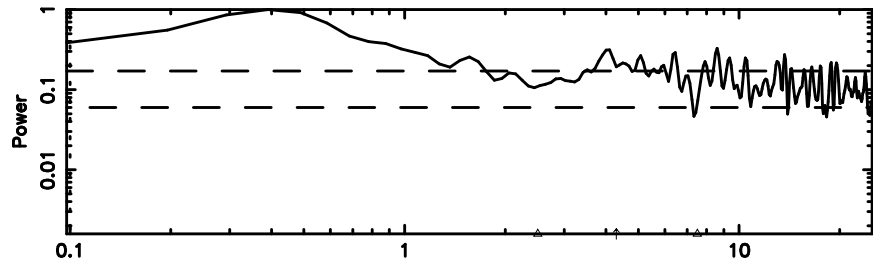

BLK: 2,SNR1: 18.833 ,SNR2: 130.26

Frequency (Hz)

2334+085 2024/06/06 21.42UT TOYOKAWA-KISO

K20240607062335

BLK: 2,SNR1: 2.2682 ,SNR2: 10.643

Frequency (Hz)

F20240607062339

BLK: 3,SNR1:-0.17544E-01,SNR2: 0.69756