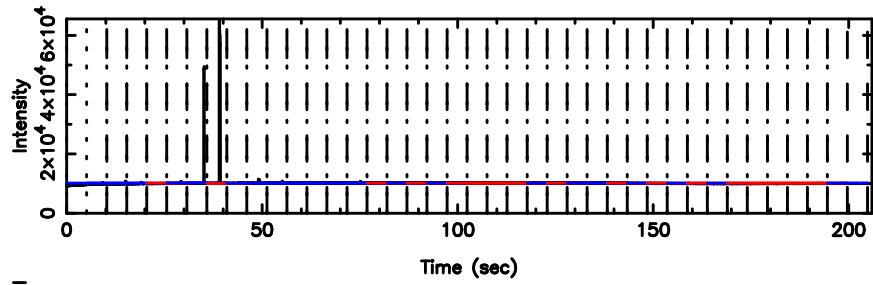

F20240607063335

BLK:18,SNR1: 5.0176 ,SNR2: 5.6560

Frequency (Hz)

2344+09 2024/06/06 21.59UT TOYOKAWA-FUJI

T20240607063333

BLK:22,SNR1: 11.716 ,SNR2: 26.990

Frequency (Hz)

2344+09 2024/06/06 21.59UT TOYOKAWA-KISO