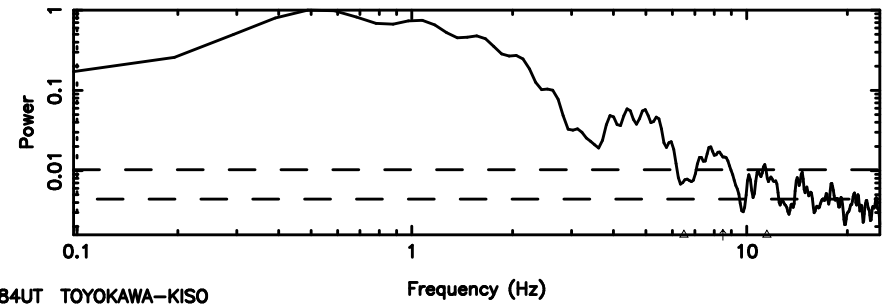

Frequency (Hz)

2259+481 2024/06/06 20.84UT TOYOKAWA-FUJI

T20240607054841

BLK:19,SNR1: 2.9015 ,SNR2: 12.937

2259+481 2024/06/06 20.84UT TOYOKAWA-KISO

K20240607054839

BLK:19,SNR1: 6.0481 ,SNR2: 14.895

F20240607054843