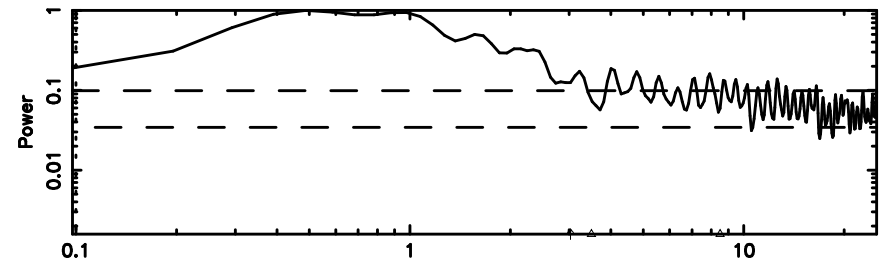

BLK:13,SNR1: 1.1148 ,SNR2: 5.4017

Frequency (Hz)

F20240607072749

BLK:13,SNR1: 0.42509 ,SNR2: 3.9681

Frequency (Hz)

0038+328 2024/06/06 22.49UT TOYOKAWA-FUJI

T20240607072747

BLK:20,SNR1: 1.8700 ,SNR2: 3.3065