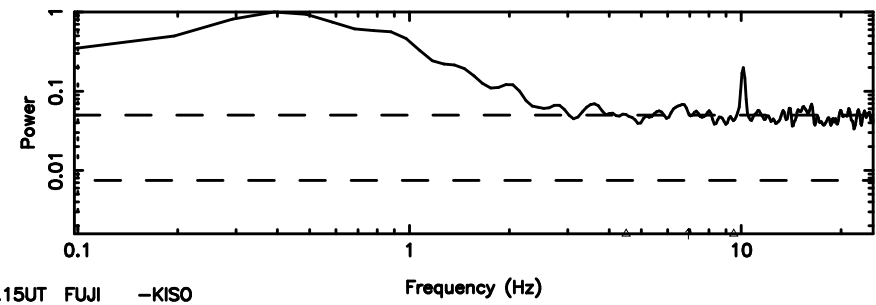

BLK:24,SNR1: 0.76777 ,SNR2: 2.1987