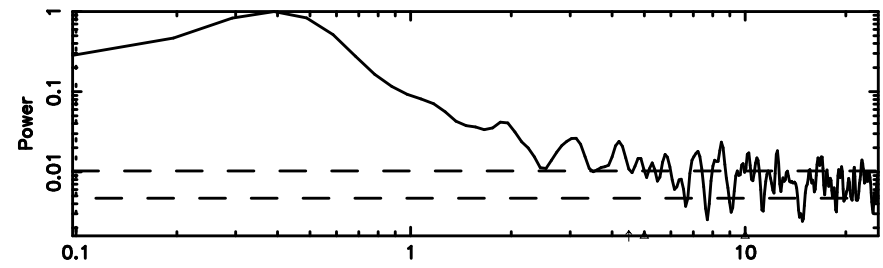

BLK: 2,SNR1: 18.833 ,SNR2: 130.26

Frequency (Hz)

2334+085 2024/06/06 21.42UT TOYOKAWA-KISO

K20240607062335

BLK: 2,SNR1: 2.2682 ,SNR2: 10.643

Frequency (Hz)

F20240607062339

BLK: 3,SNR1:-0.17544E-01,SNR2: 0.69756