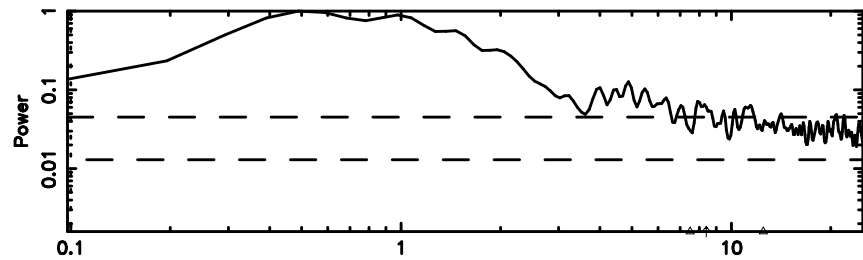

BLK:16,SNR1: 0.14911 ,SNR2: 1.1628

Frequency (Hz)

K20240607144713

BLK:16,SNR1: 5.9102 ,SNR2: 15.486

Frequency (Hz)

3C190 2024/06/07 5.82UT TOYOKAWA-KISO

F20240607144718

BLK:12,SNR1: 1.3726 ,SNR2: 3.5627