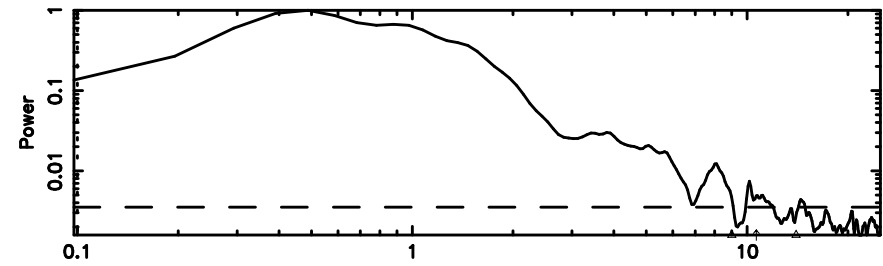

BLK:18,SNR1: 15.034 ,SNR2: 28.467