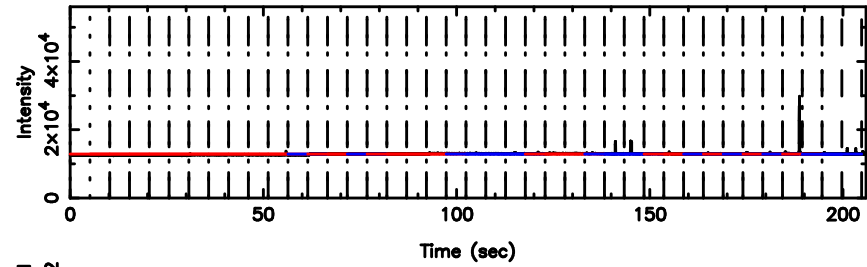

K20240607142954