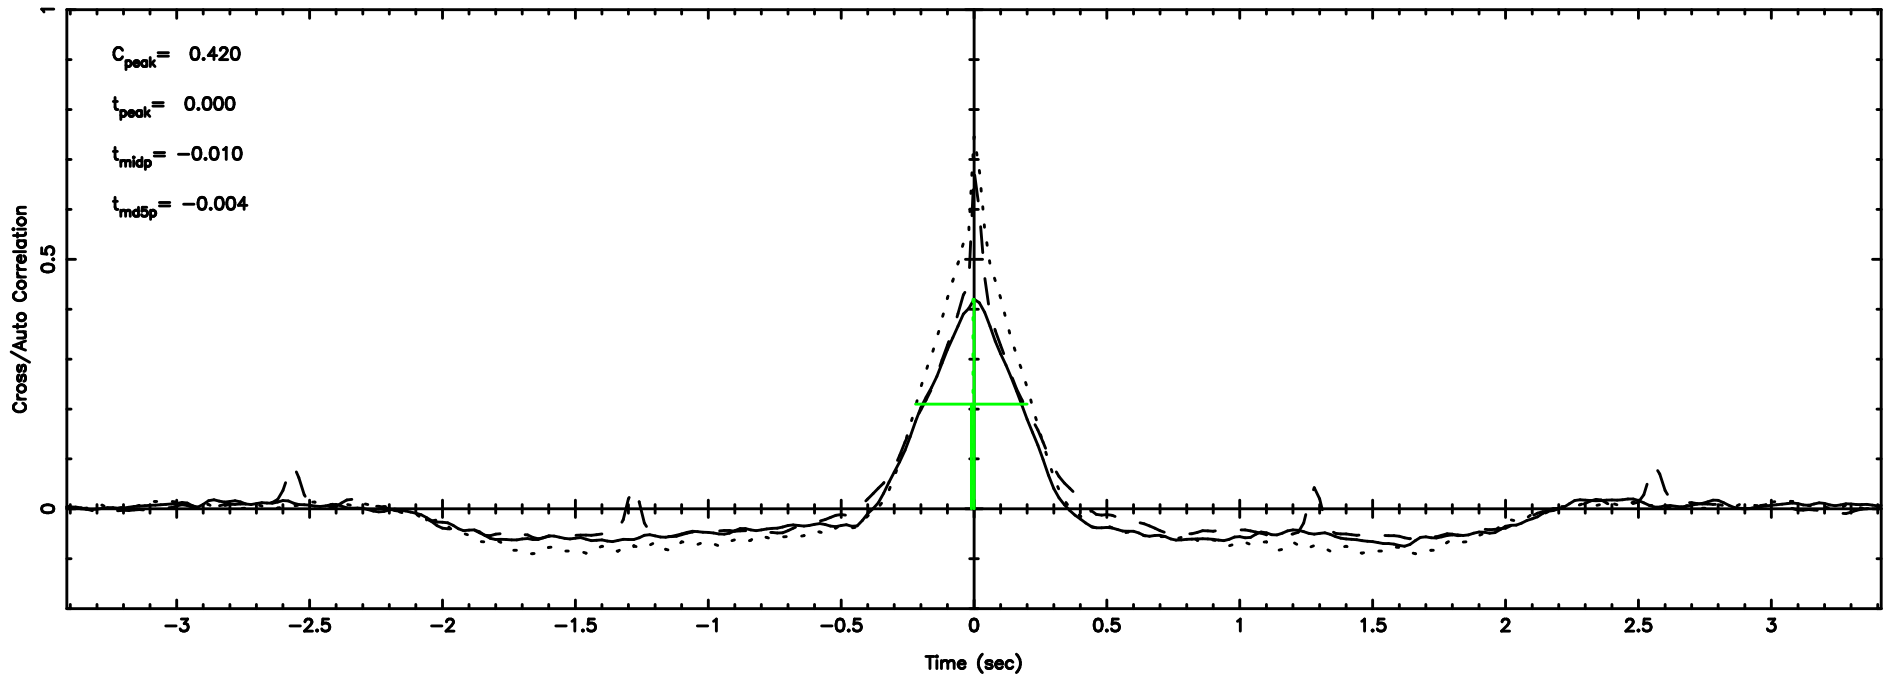

Frequency (Hz)

2243+394 2024/06/06 20.57UT FUJI -KISO