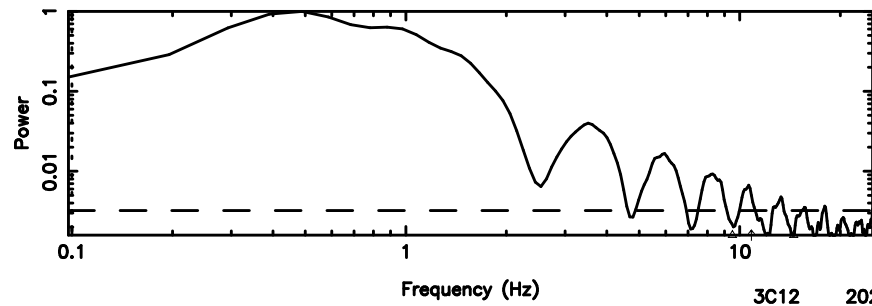

BLK:10,SNR1: 0.74542 ,SNR2: 3.6210

Frequency (Hz)

F20240607071931

BLK:13,SNR1: 14.554 ,SNR2: 27.093

3C12 2024/06/06 22.35UT FUJI -KISO

K20240607071926

BLK:13,SNR1: 0.34008 ,SNR2: 2.3273

T20240607072747