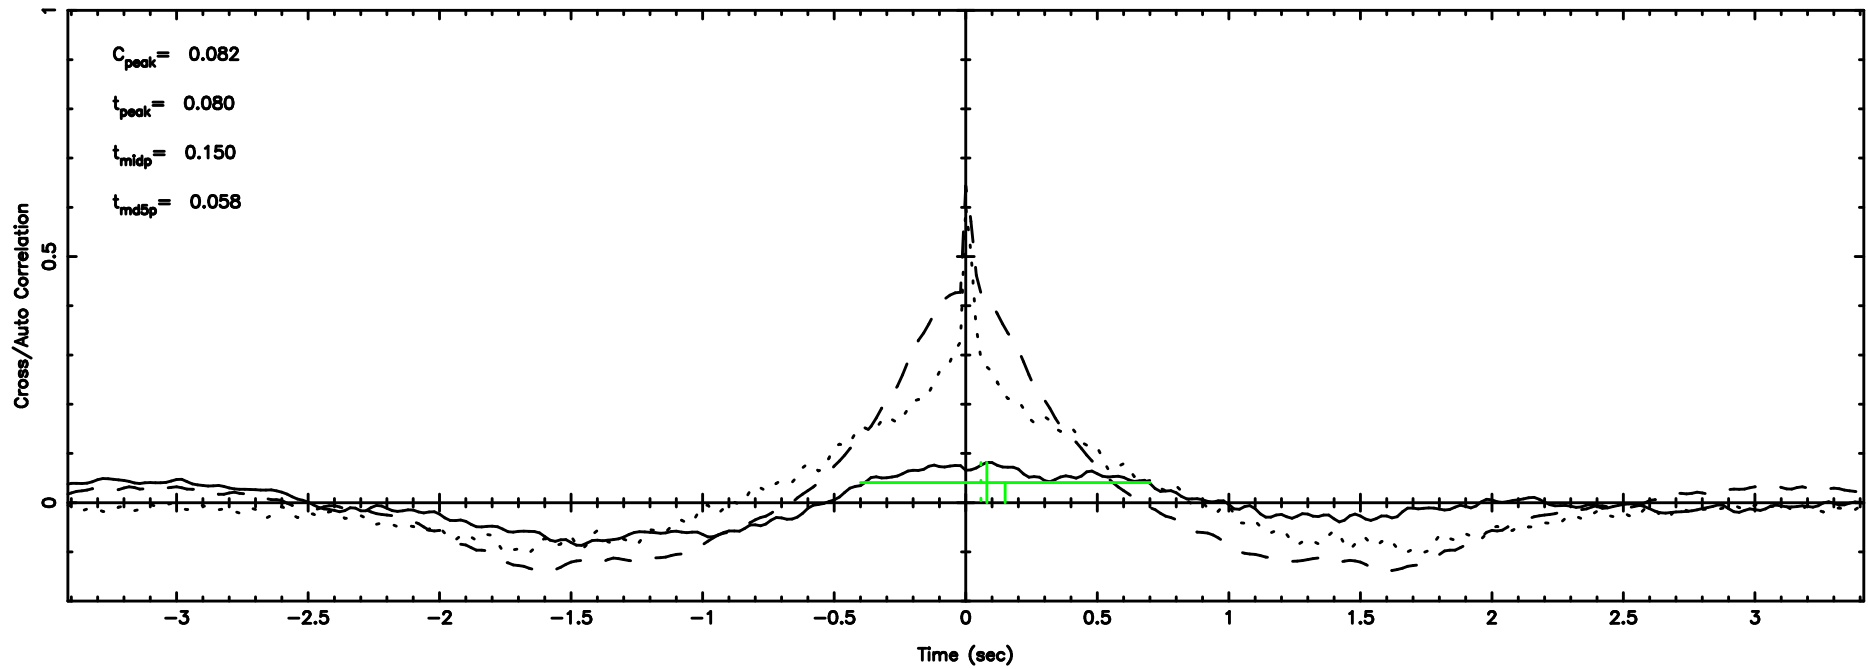

T20240607123725

BLK:17,SNR1: 20.867 ,SNR2: 63.487

K20240607123722

BLK:17,SNR1: 89.908 ,SNR2: 86.502

0548+16 2024/06/07 3.65UT TOYOKAWA-KISO

F20240607123727

BLK:16,SNR1:-0.88202E-01,SNR2: 0.83761

K20240607123722