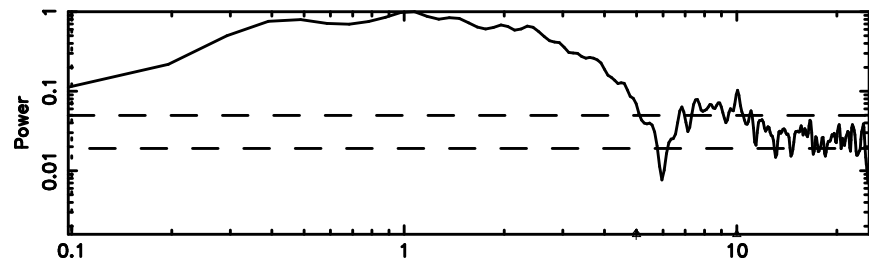

K20240607095809

BLK:14,SNR1: 1.2946 ,SNR2: 5.7373

Frequency (Hz)

F20240607095814

BLK: 5,SNR1: 0.30443 ,SNR2: 4.6319

Frequency (Hz)

K20240607095809

BLK: 5,SNR1: 1.8988 ,SNR2: 8.4813