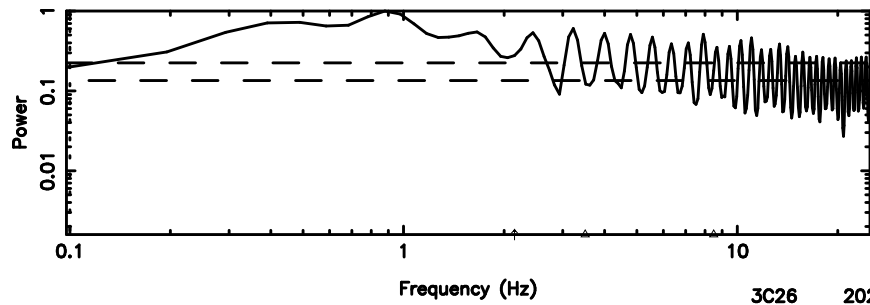

BLK: 9,SNR1: 0.22536E-01,SNR2: 1.4770