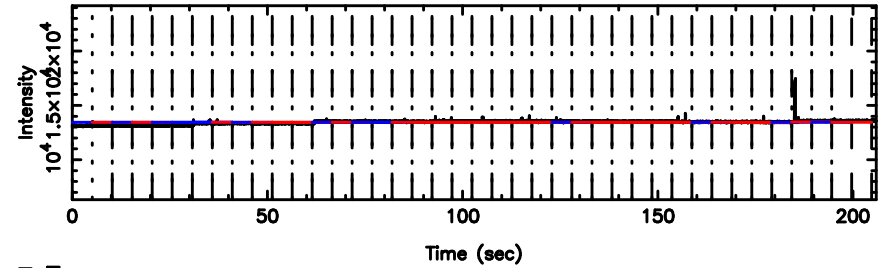

Frequency (Hz)

K20240607072744