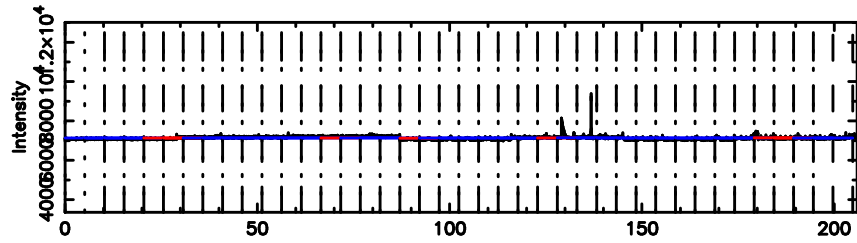

T20240607170713

BLK:26,SNR1: 0.94516 ,SNR2: 3.5369

Frequency (Hz)

K20240607170710

BLK:26,SNR1: 9.7743 ,SNR2: 24.673

Frequency (Hz)

3C241 2024/06/07 8.15UT TOYOKAWA-KISO

F20240607170715