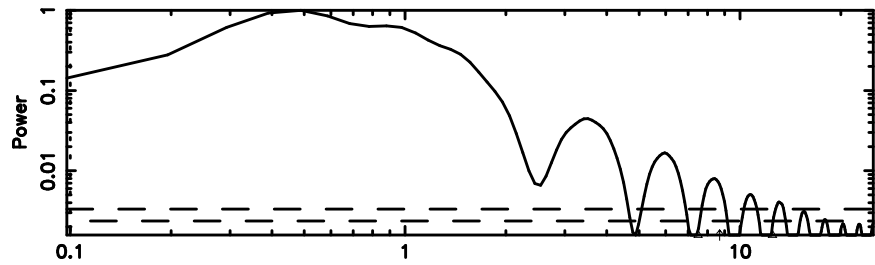

K20240607053243

BLK:18,SNR1: 15.034 ,SNR2: 28.467

Frequency (Hz)

2243+394 2024/06/06 20.57UT TOYOKAWA-KISO

F20240607053247

BLK:19,SNR1: 14.010 ,SNR2: 32.912

Frequency (Hz)

K20240607053243