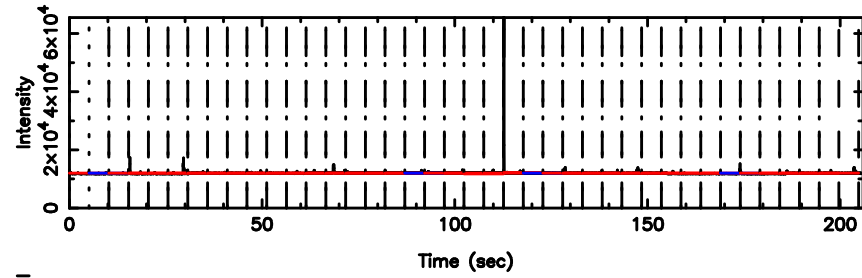

BLK:11,SNR1: 73.240 ,SNR2: 88.540

K20240607160728

BLK:11,SNR1: 4.4652 ,SNR2: 4.7086

0919-142 2024/06/07 7.15UT TOYOKAWA-KISO

F20240607160732

BLK: 4,SNR1:-0.76305E-01,SNR2: 0.73442

Frequency (Hz)

K20240607160728