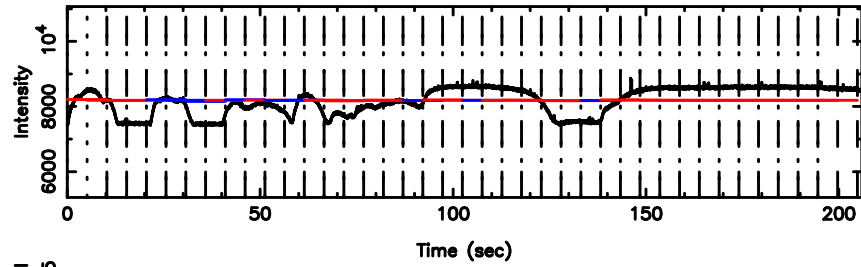

T20240607152736