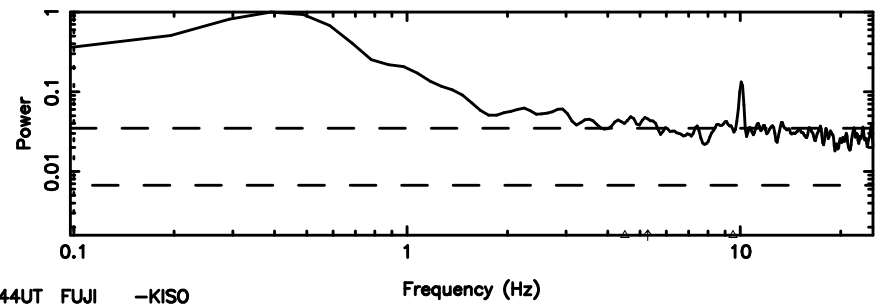

K20240607082425

BLK:13,SNR1: 0.79447 ,SNR2: 3.1420

T20240607084413

BLK: 7,SNR1: 0.23401 ,SNR2: 2.3157

Frequency (Hz)

F20240607084415

BLK: 7,SNR1: 0.42791 ,SNR2: 1.0365

Frequency (Hz)