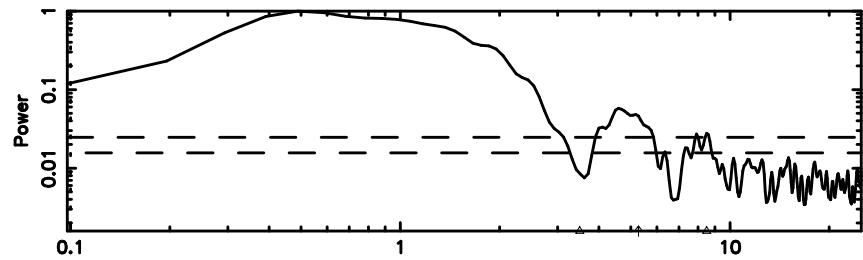

BLK: 6,SNR1: 1.6833 ,SNR2: 8.7348

Frequency (Hz)

3C216 2024/06/07 6.95UT TOYOKAWA-KISO

F20240607155520

BLK:11,SNR1: 2.1275 ,SNR2: 9.8245

Frequency (Hz)

K20240607155515

BLK:11,SNR1: 0.28142 ,SNR2: 3.1503