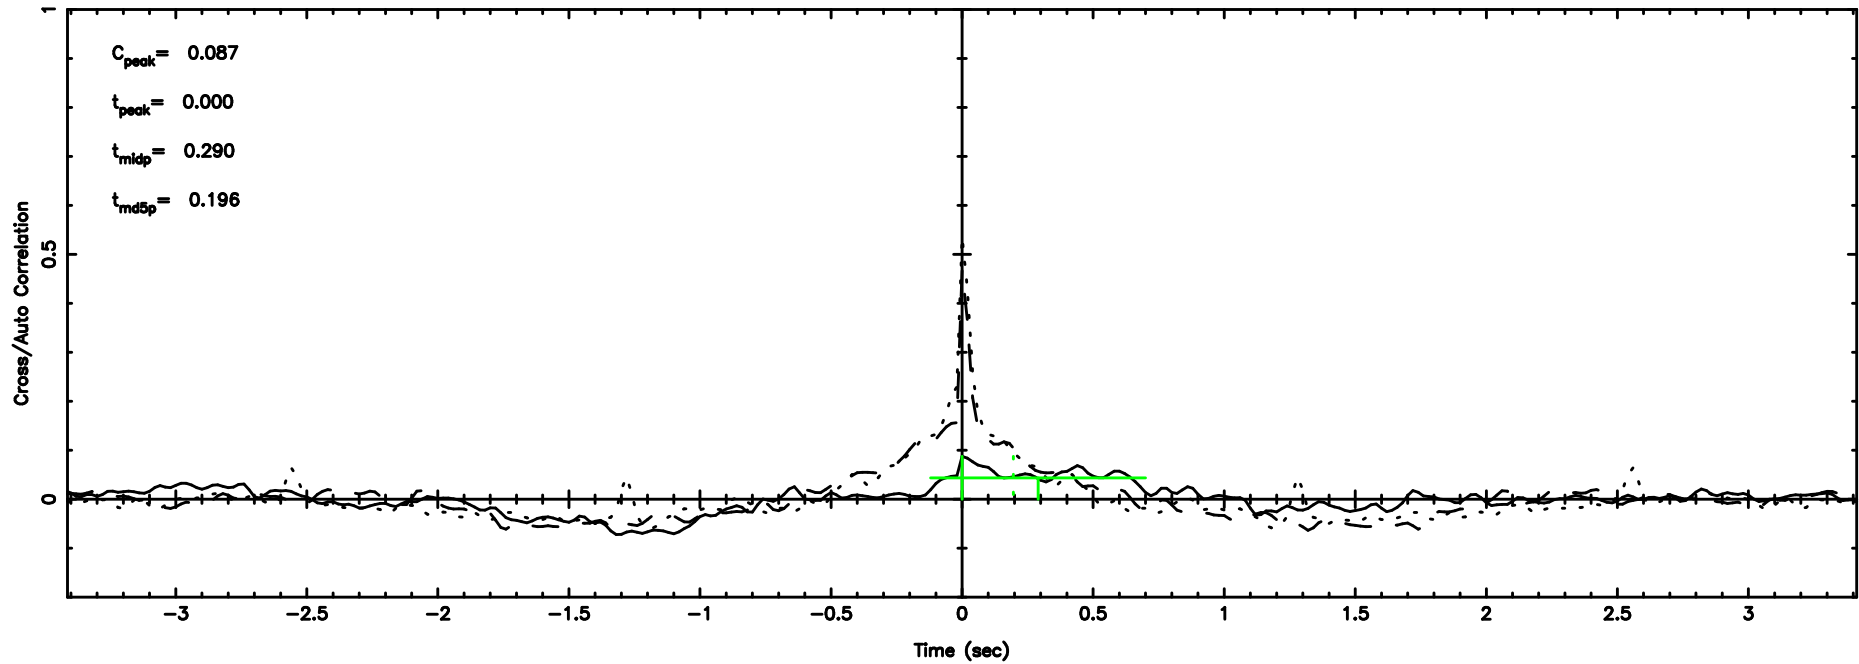

T20240607145940

BLK: 8,SNR1: 0.19224 ,SNR2: 0.91658

F20240607145942

BLK: 8,SNR1: 0.32206 ,SNR2: 1.2534

3C196 2024/06/07 6.02UT TOYOKAWA-FUJI