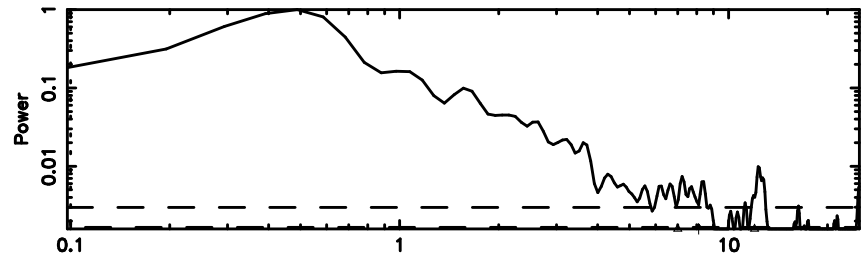

T20240607170713

BLK:26,SNR1: 0.94516 ,SNR2: 3.5369

Frequency (Hz)

K20240607170710

BLK:26,SNR1: 9.7743 ,SNR2: 24.673

Frequency (Hz)

3C241 2024/06/07 8.15UT TOYOKAWA-KISO

F20240607170715