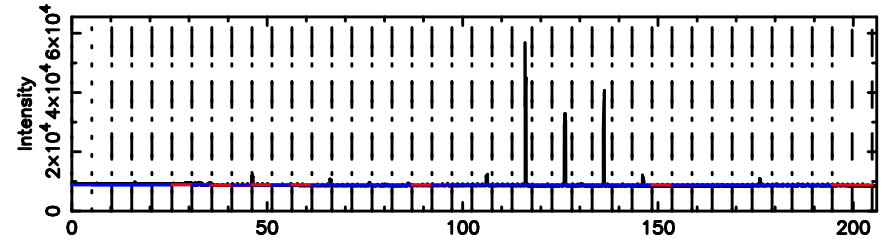

BLK:32,SNR1: 17.789 ,SNR2: 32.514

Frequency (Hz)

3C2

2024/06/06 21.92UT TOYOKAWA-FUJI

F20240607065318

BLK:32,SNR1: 7.6899 ,SNR2: 19.496

Frequency (Hz)

T20240607065316