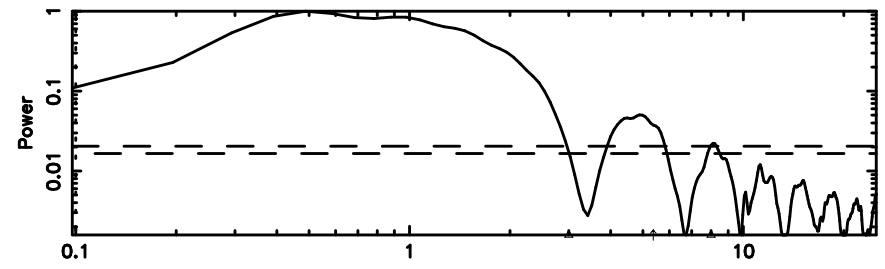

BLK:13,SNR1: 2.6512 ,SNR2: 11.896