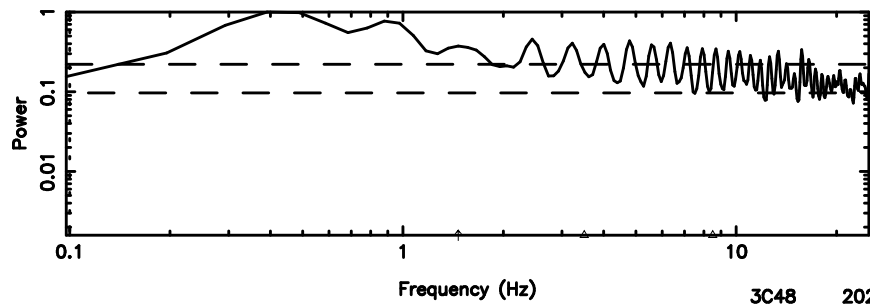

BLK:13,SNR1:-0.19405E-01,SNR2: 1.6358