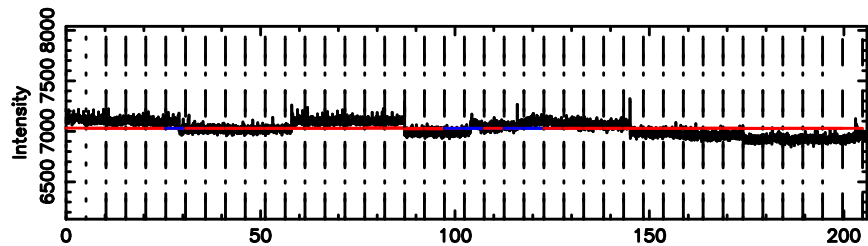

K20240607095809

BLK:14,SNR1: 1.2946 ,SNR2: 5.7373

Frequency (Hz)

F20240607095814

BLK: 5,SNR1: 0.30443 ,SNR2: 4.6319

Frequency (Hz)

K20240607095809

BLK: 5,SNR1: 1.8988 ,SNR2: 8.4813