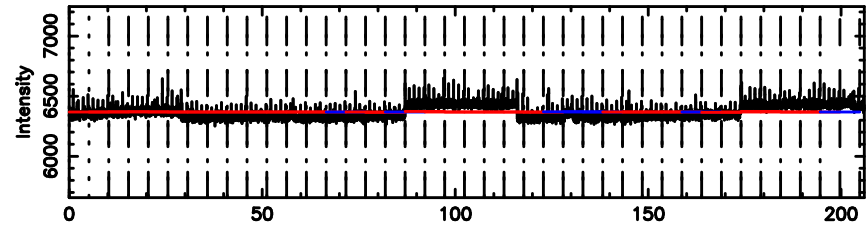

BLK: 7,SNR1: 51.685 ,SNR2: 122.16

Frequency (Hz)

F20240607151052

BLK: 7,SNR1:-0.61074E-01,SNR2: 2.8345

Frequency (Hz)

0821+394 2024/06/07 6.21UT TOYOKAWA-FUJI

T20240607151050

BLK: 4,SNR1: 0.73443E-01,SNR2: 0.20468