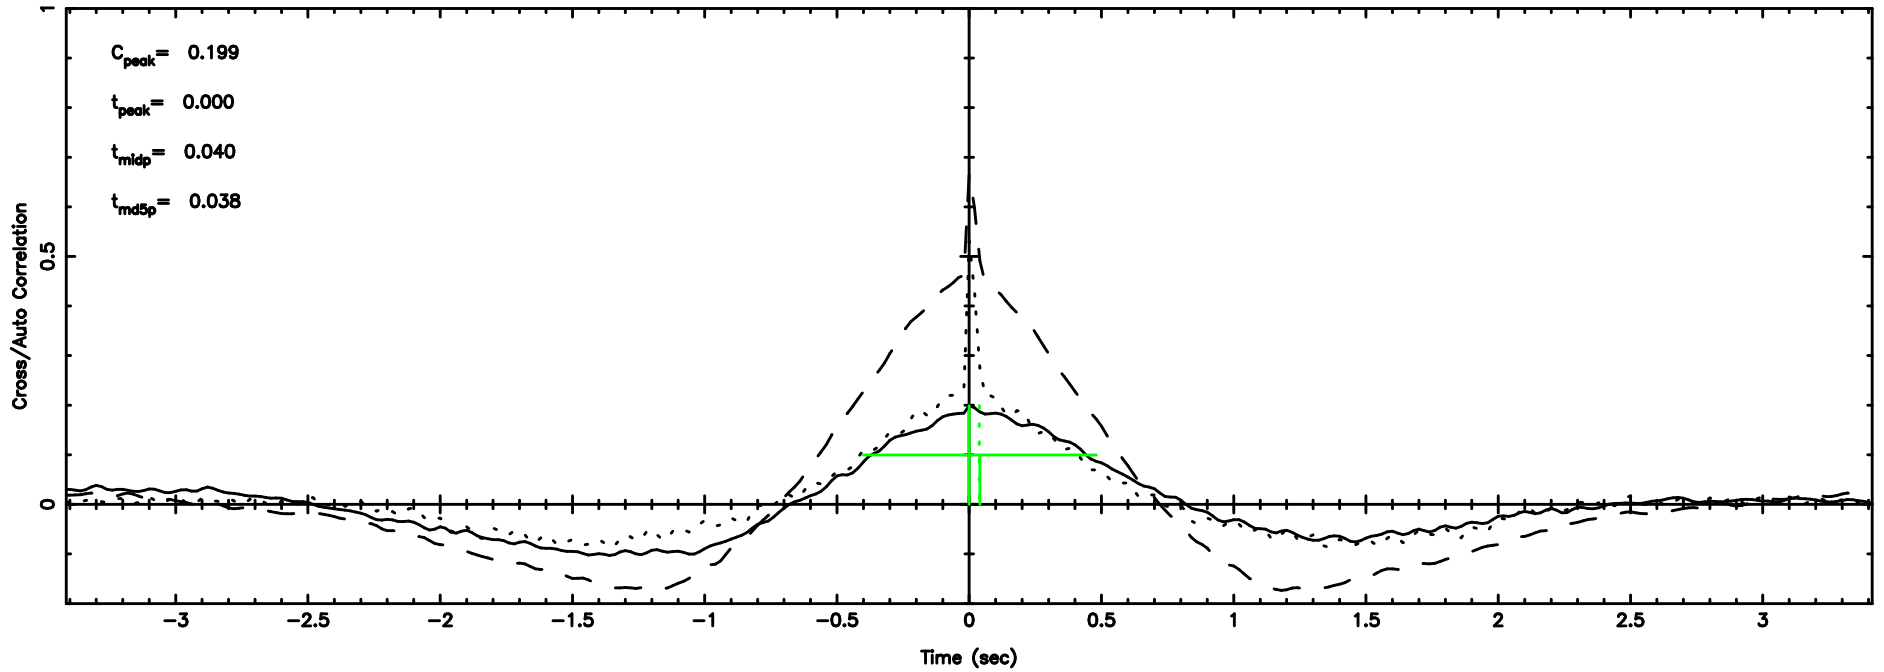

BLK:23,SNR1: 0.70144 ,SNR2: 2.6118