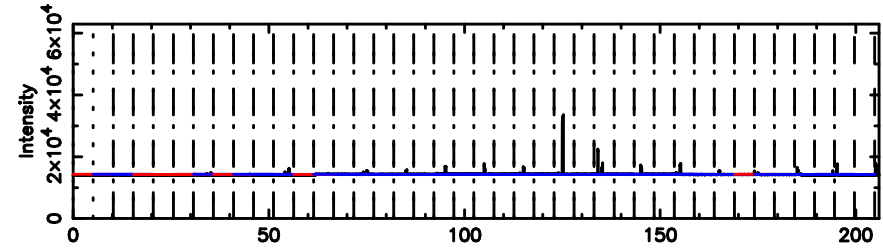

2318+235 2024/06/06 21.17UT TOYOKAWA-KISO

K20240607060825

BLK:31,SNR1: 8.4879 ,SNR2: 21.488

Frequency (Hz)

F20240607060829

BLK:32,SNR1: 7.3835 ,SNR2: 18.406

Frequency (Hz)

K20240607060825