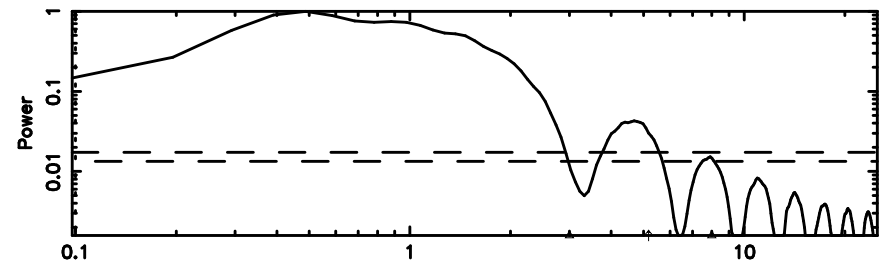

BLK:19,SNR1: 2.6555 ,SNR2: 12.771

Frequency (Hz)

T20240607064413

BLK:21,SNR1: 2.4941 ,SNR2: 11.444

Frequency (Hz)

2354+14 2024/06/06 21.77UT TOYOKAWA-FUJI

F20240607064415

BLK:21,SNR1: 2.8038 ,SNR2: 13.134