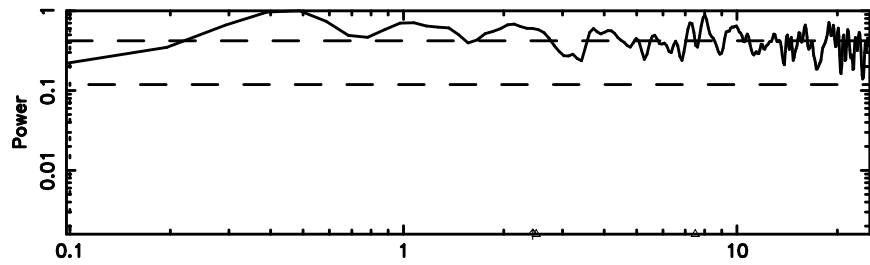

BLK: 5,SNR1: 0.57473E-01,SNR2: 0.45776