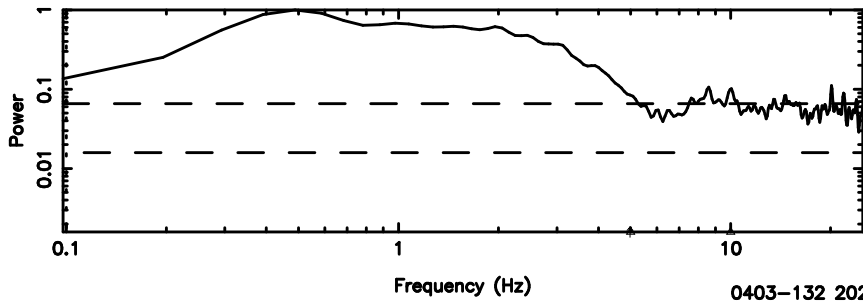

BLK:16,SNR1: 1.2609 ,SNR2: 5.3580