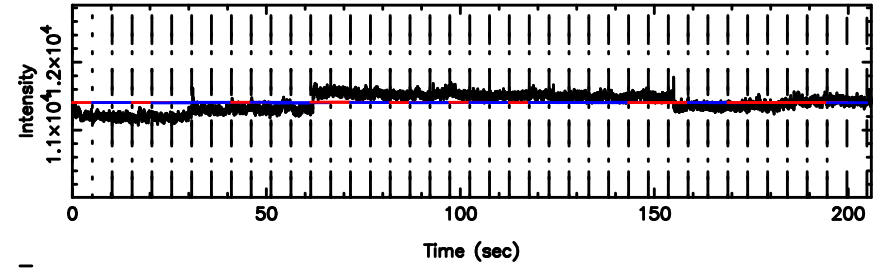

T20240607120721

BLK:23,SNR1: 6.4138 ,SNR2: 31.044

3C138 2024/06/07 3.15UT TOYOKAWA-KISO

K20240607120718

BLK:23,SNR1: 0.72836 ,SNR2: 4.3516

F20240607120723

BLK:24,SNR1:-0.66806E-02,SNR2: 2.6225

K20240607120718