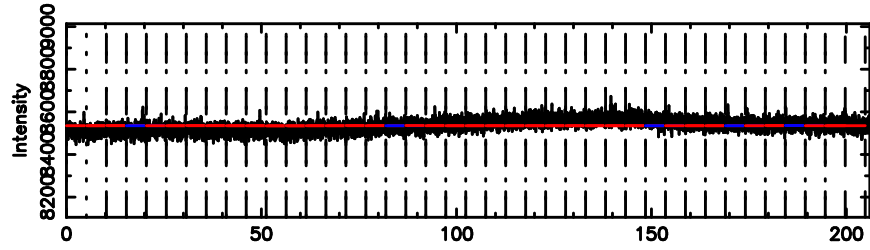

T20240607075532