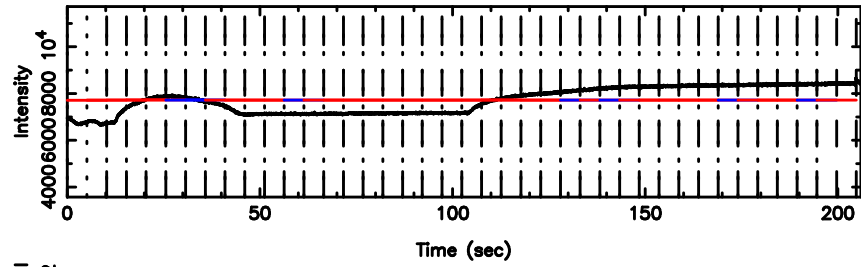

T20240607161408