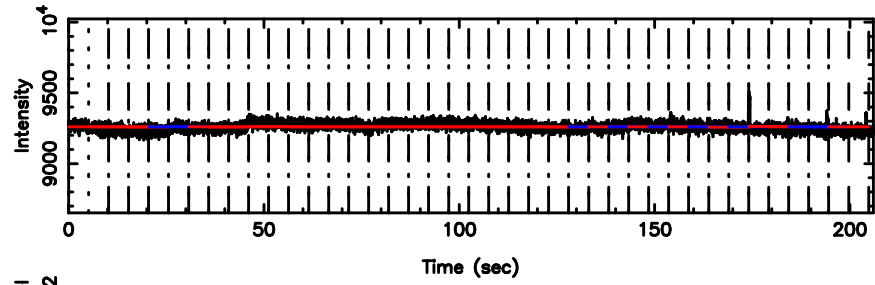

BLK:32,SNR1: 7.6922 ,SNR2: 19.501

Frequency (Hz)

3C2 2024/06/06 21.92UT FUJI -KISO

K20240607065313

BLK:32,SNR1: 19.134 ,SNR2: 34.963

Frequency (Hz)

T20240607070038

BLK: 9,SNR1: 1.3121 ,SNR2: 4.5543