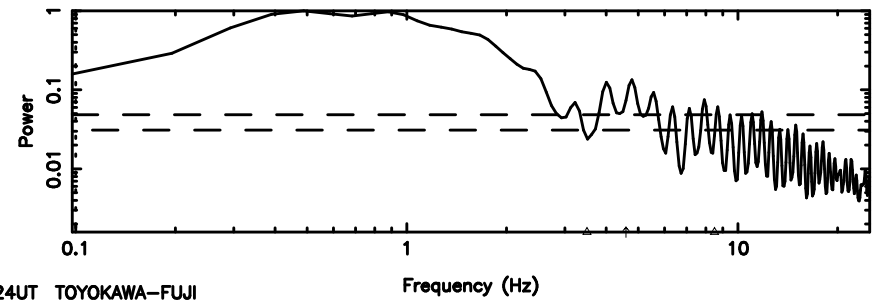

BLK:18,SNR1: 0.92188 ,SNR2: 5.7934