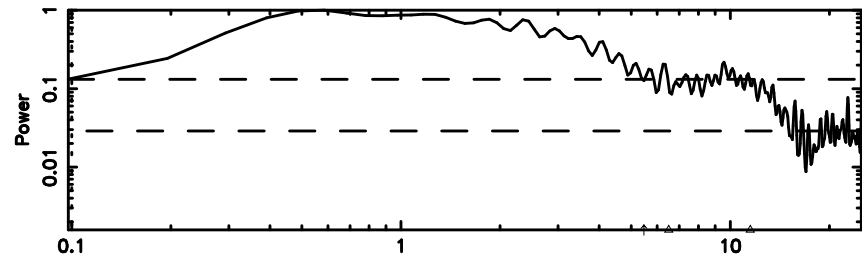

BLK: 4,SNR1: 0.53173 ,SNR2: 2.9244