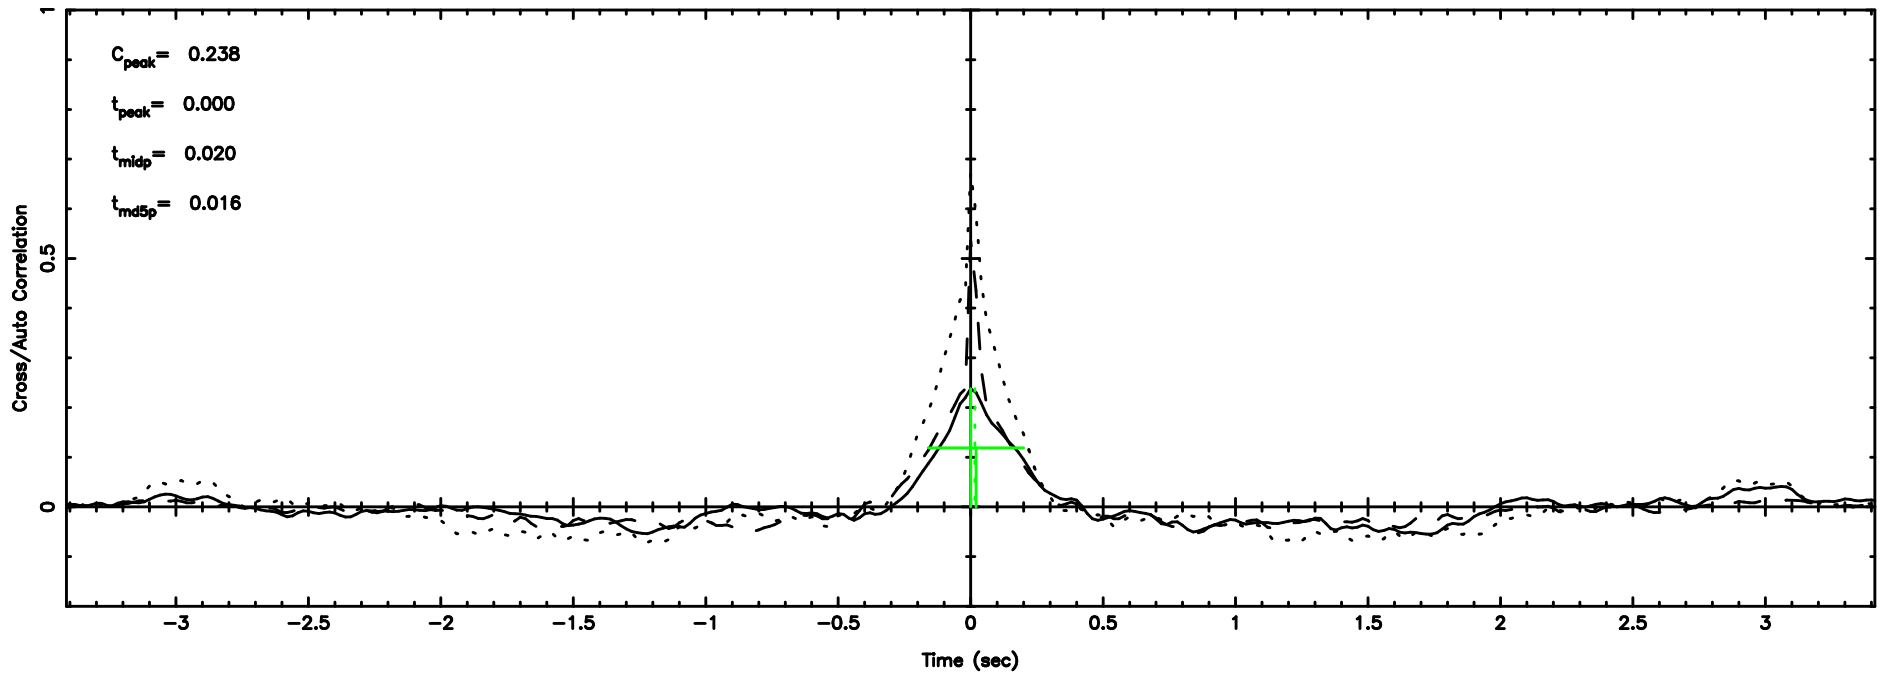

BLK:11,SNR1:-0.19421E-02,SNR2: 1.2543

T20240607074052

BLK:18,SNR1: 2.3797 ,SNR2: 6.0699

Frequency (Hz)

3C26 2024/06/06 22.71UT TOYOKAWA-KISO

K20240607074049

BLK:18,SNR1: 4.6456 ,SNR2: 11.560

Frequency (Hz)