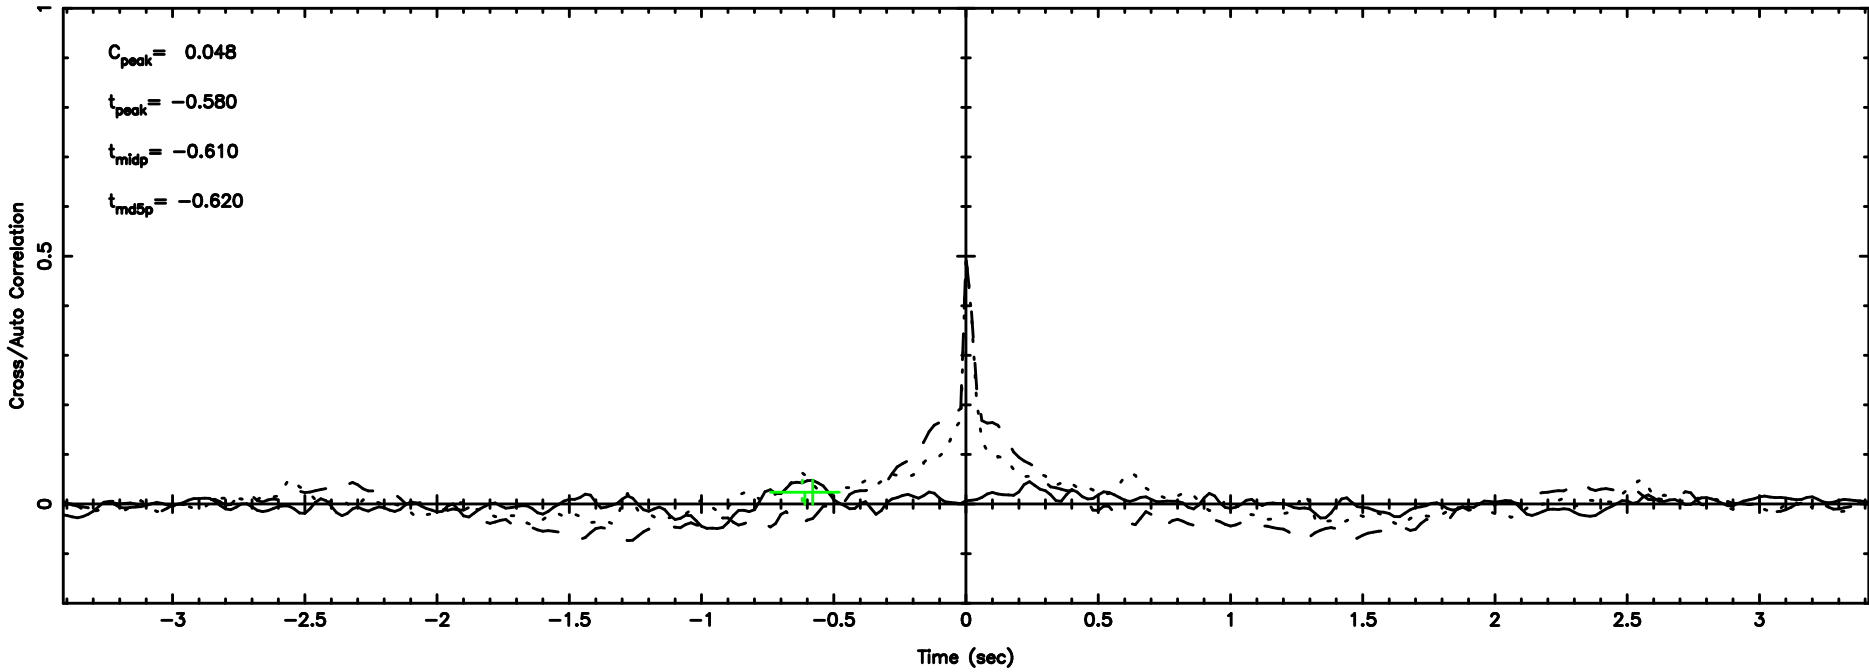

Frequency (Hz)

0155-109 2024/06/06 23.77UT TOYOKAWA-FUJI