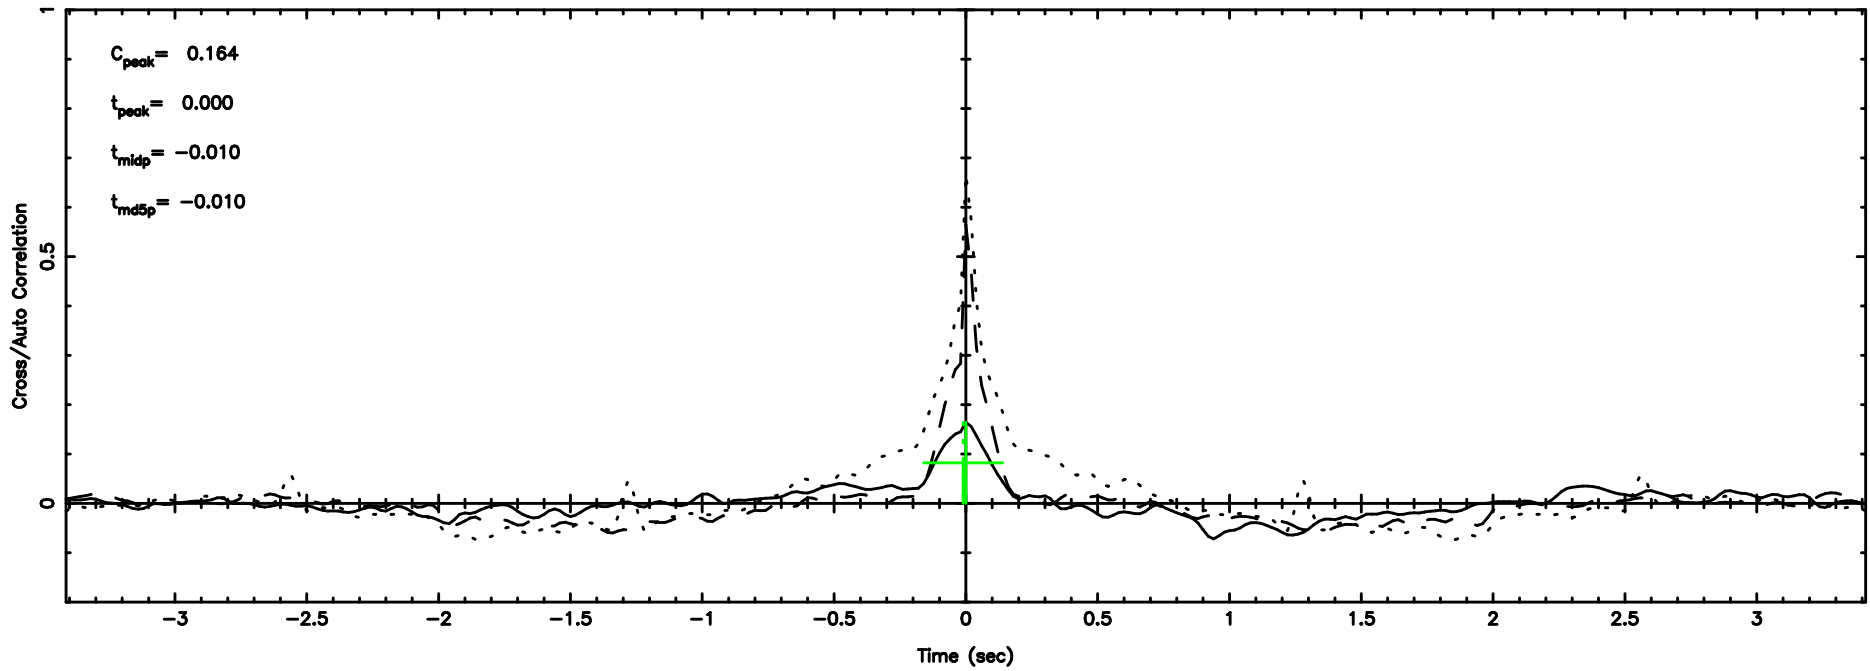

T20240607105141

BLK:12,SNR1: 1.1872 ,SNR2: 5.1083

Frequency (Hz)

F20240607105143

BLK:12,SNR1: 0.81905 ,SNR2: 4.6231

Frequency (Hz)

0403-132 2024/06/07 1.89UT TOYOKAWA-FUJI

T20240607105141