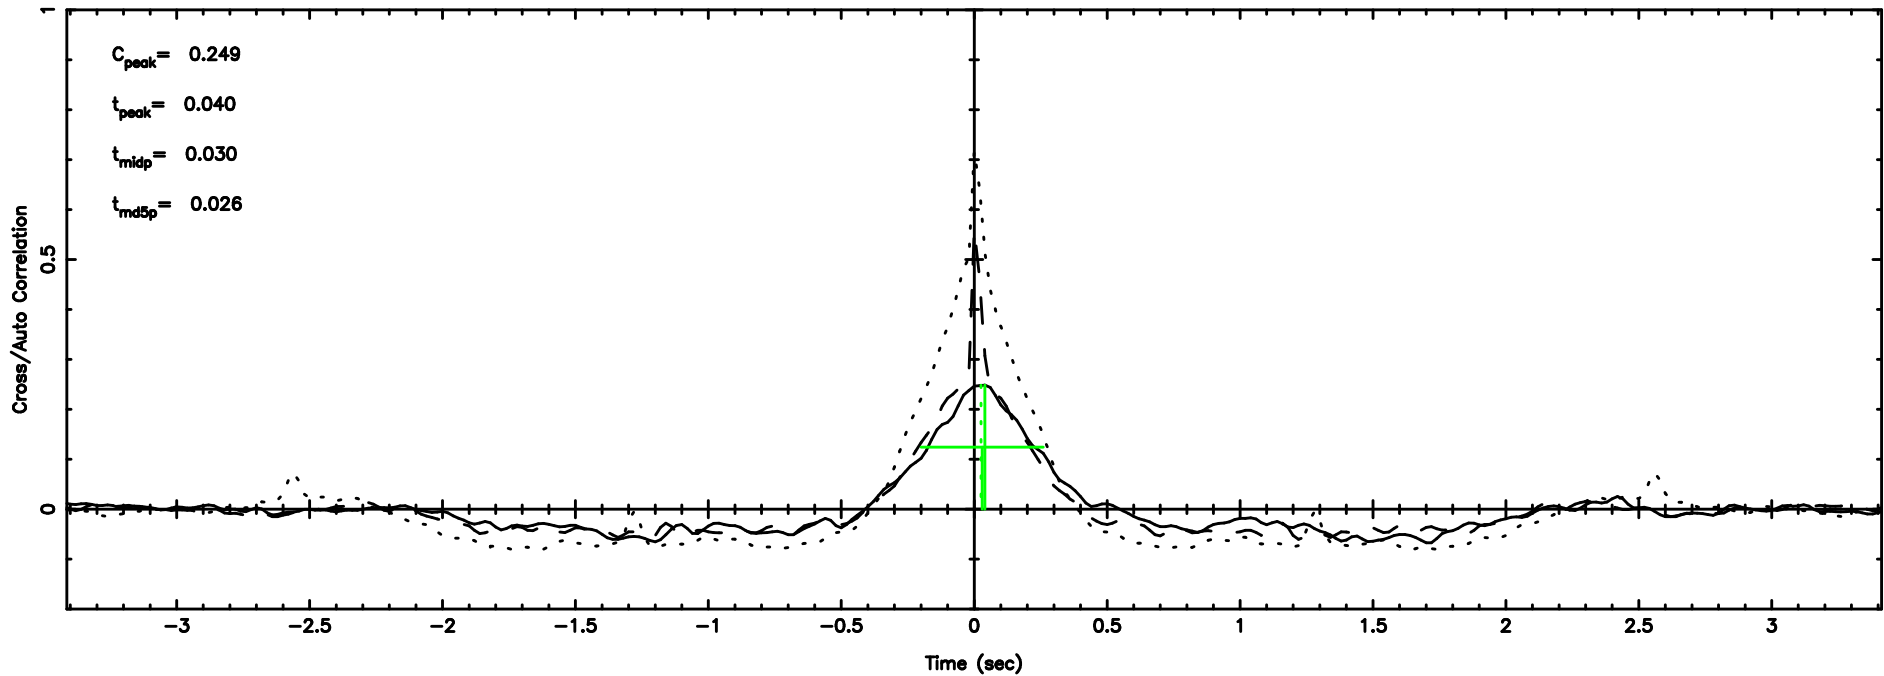

T20240607053245

BLK:13,SNR1: 3.7984 ,SNR2: 7.2658

F20240607053247

BLK:13,SNR1: 14.066 ,SNR2: 33.042

2243+394 2024/06/06 20.57UT TOYOKAWA-FUJI

T20240607053245

BLK:18,SNR1: 2.8416 ,SNR2: 5.4856

Frequency (Hz)