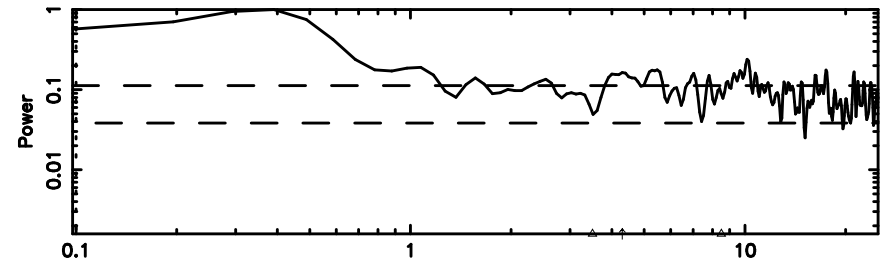

BLK: 3,SNR1: 0.79690E-01,SNR2: 0.87095