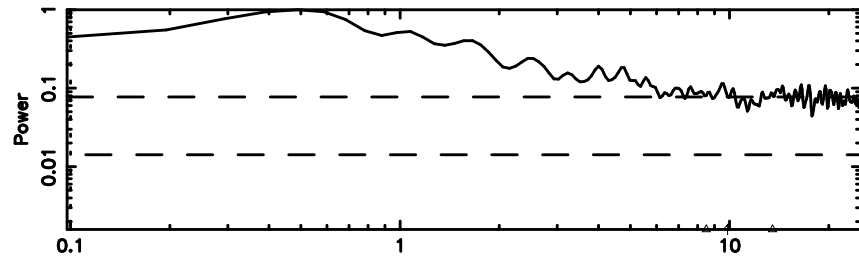

BLK:19,SNR1: 0.78940 ,SNR2: 1.6100