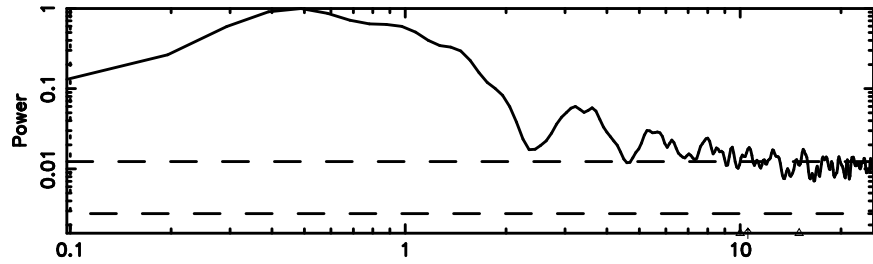

T20240607053245

BLK:13,SNR1: 3.7984 ,SNR2: 7.2658

F20240607053247

BLK:13,SNR1: 14.066 ,SNR2: 33.042

2243+394 2024/06/06 20.57UT TOYOKAWA-FUJI

T20240607053245

BLK:18,SNR1: 2.8416 ,SNR2: 5.4856

Frequency (Hz)