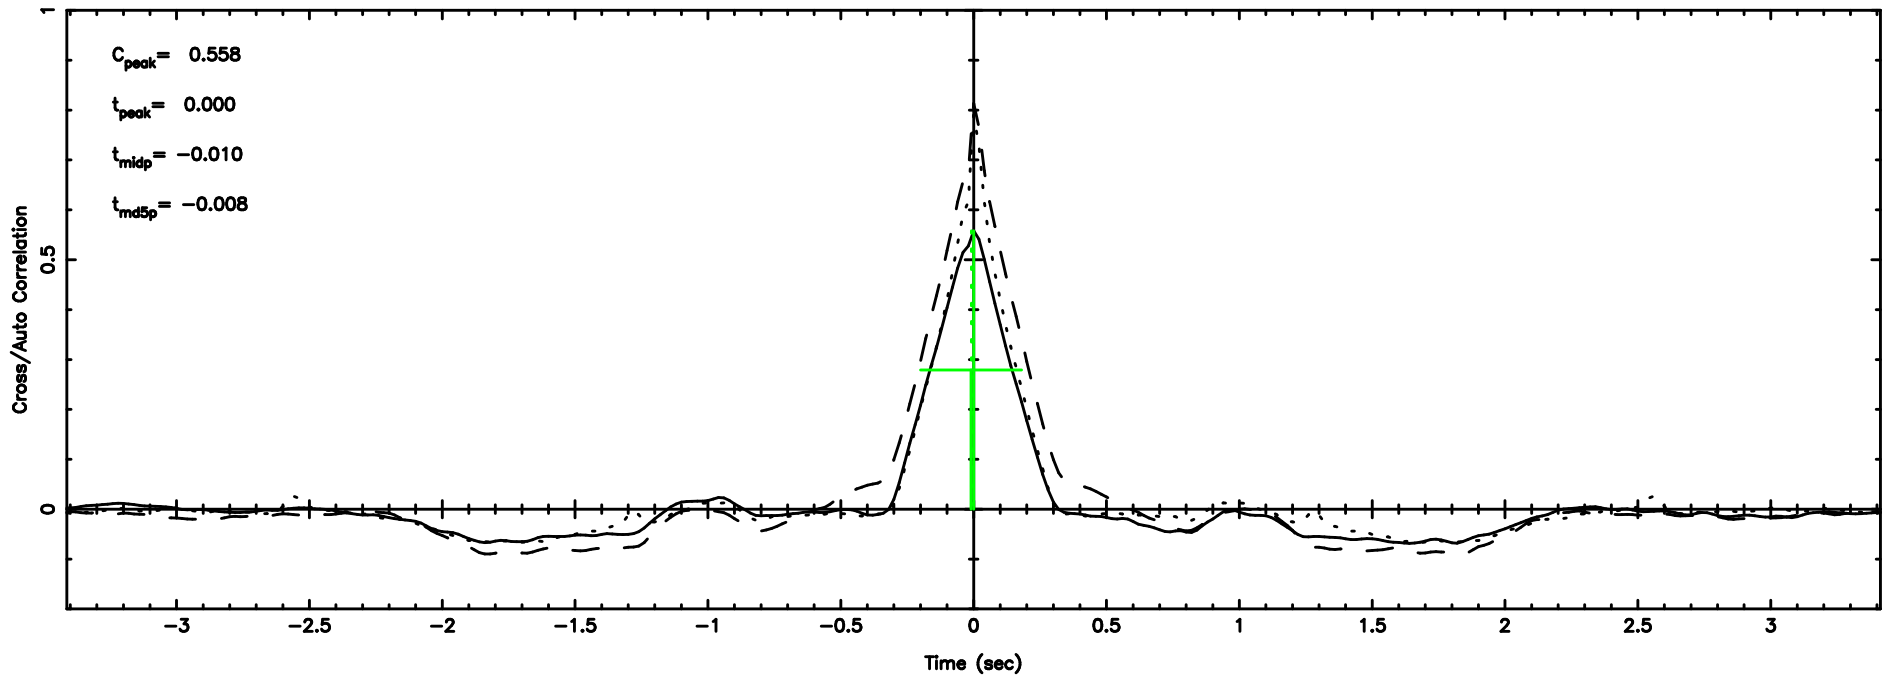

Frequency (Hz)

F20240607060829

BLK:29,SNR1: 7.4333 ,SNR2: 18.530

Frequency (Hz)

2318+235 2024/06/06 21.17UT TOYOKAWA-FUJI

T20240607060827

BLK:31,SNR1: 7.9236 ,SNR2: 20.072

Frequency (Hz)