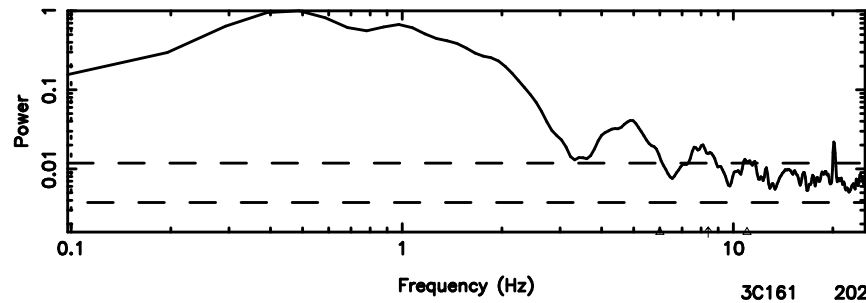

BLK:18,SNR1: 4.4299 ,SNR2: 10.978