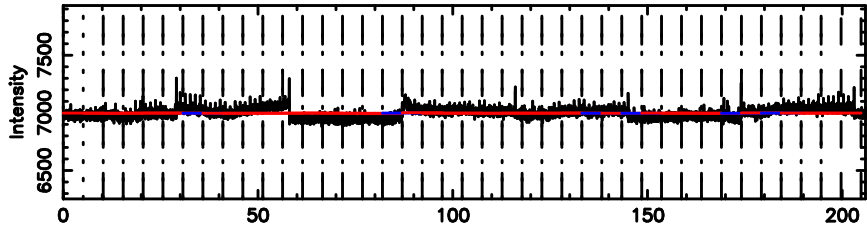

F20240607084415