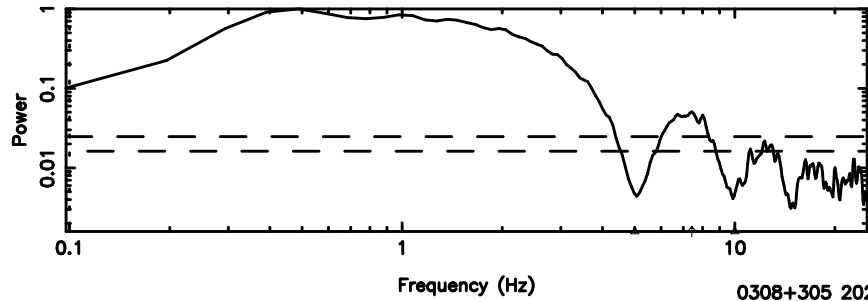

T20240607095812

BLK: 8,SNR1: 3.2400 ,SNR2: 9.7654

0308+305 2024/06/07 1.00UT TOYOKAWA-FUJI

F20240607095814

BLK: 8,SNR1: 0.26769 ,SNR2: 1.5072