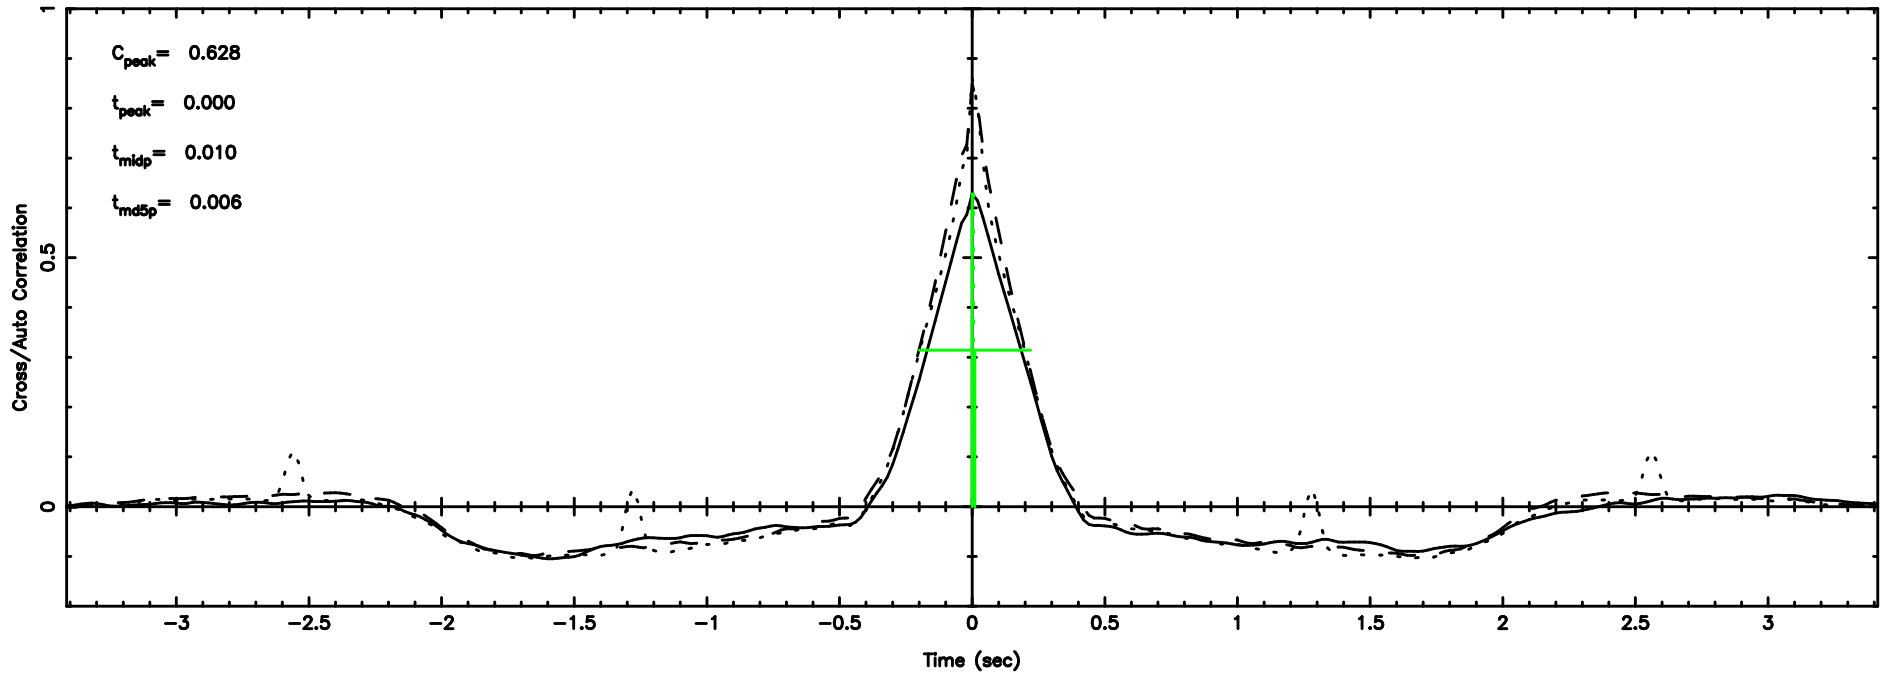

BLK:32,SNR1: 17.789 ,SNR2: 32.514

Frequency (Hz)

3C2

2024/06/06 21.92UT TOYOKAWA-FUJI

F20240607065318

BLK:32,SNR1: 7.6899 ,SNR2: 19.496

Frequency (Hz)

T20240607065316