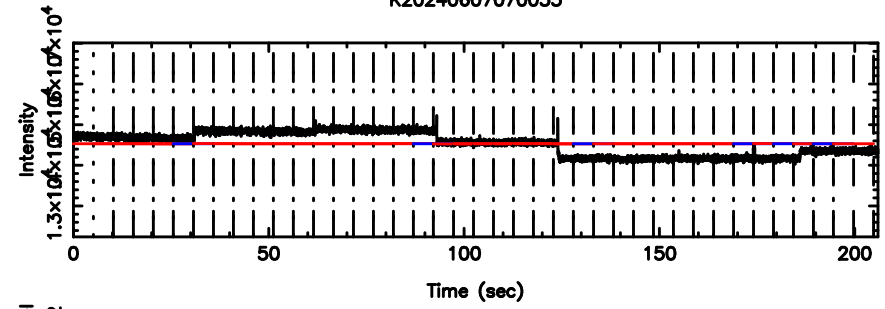

Frequency (Hz)

K20240607070035