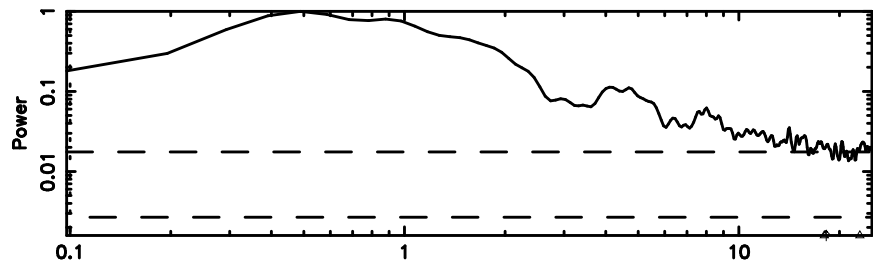

K20240607063331

BLK:22,SNR1: 2.6530 ,SNR2: 12.525

Frequency (Hz)

F20240607063335

BLK:19,SNR1: 4.4788 ,SNR2: 4.8862

Frequency (Hz)

2344+09 2024/06/06 21.59UT FUJI -KISO

K20240607063331