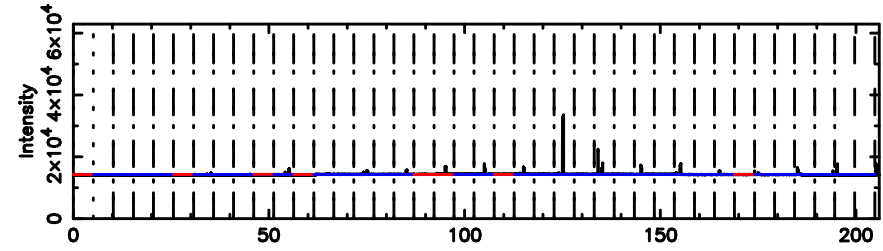

Frequency (Hz)

2318+235 2024/06/06 21.17UT TOYOKAWA-KISO

K20240607060825