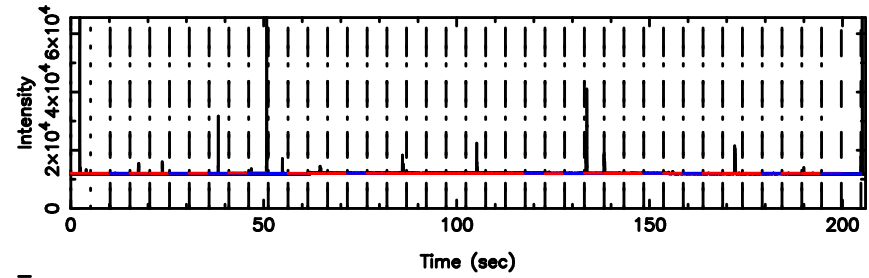

0834-19 2024/06/07 6.40UT TOYOKAWA-FUJI

T20240607152230

BLK:12,SNR1: 0.17821 ,SNR2: 1.9855

Frequency (Hz)

K20240607152228

BLK:12,SNR1: 11.698 ,SNR2: 16.039

Frequency (Hz)

0834-19 2024/06/07 6.40UT TOYOKAWA-KISO