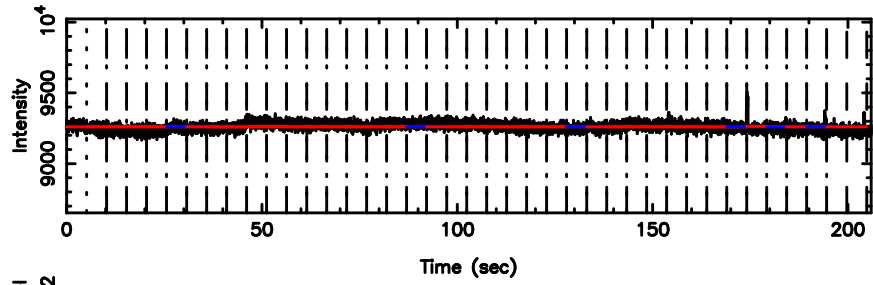

Frequency (Hz)

F20240607070040

BLK: 9,SNR1: 0.38551 ,SNR2: 3.3470

Frequency (Hz)

0011+344 2024/06/06 22.04UT TOYOKAWA-FUJI

T20240607070038

BLK: 6,SNR1: 1.7390 ,SNR2: 6.1042

Frequency (Hz)