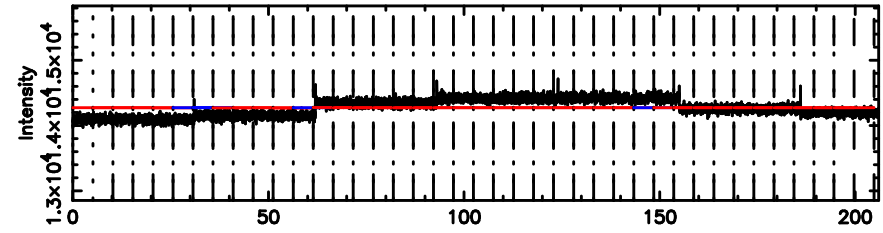

Frequency (Hz)

F20240607061457

BLK: 4,SNR1: 0.47494E-01,SNR2: 0.81383

Frequency (Hz)

K20240607061453

BLK: 4,SNR1: 0.49600 ,SNR2: 5.8644

Frequency (Hz)

2325+269 2024/06/06 21.28UT FUJI -KISO