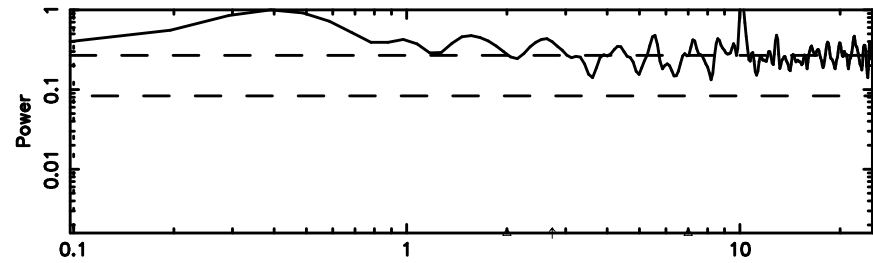

BLK: 6,SNR1: 0.15840 ,SNR2: 0.70857