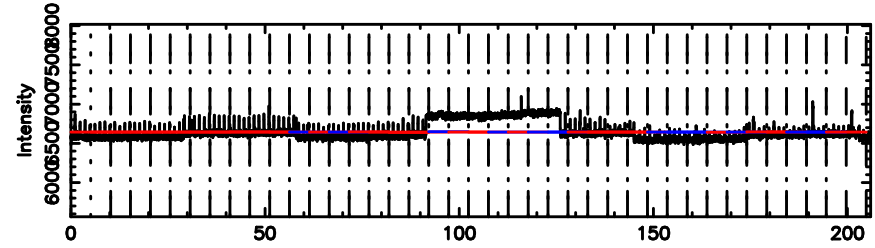

T20240607105141

BLK:12,SNR1: 1.1872 ,SNR2: 5.1083

Frequency (Hz)

F20240607105143

BLK:12,SNR1: 0.81905 ,SNR2: 4.6231

Frequency (Hz)

0403-132 2024/06/07 1.89UT TOYOKAWA-FUJI

T20240607105141