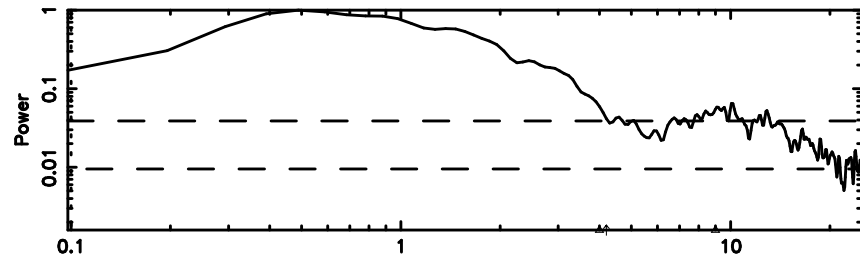

BLK: 6,SNR1: 1.6833 ,SNR2: 8.7348

Frequency (Hz)

3C216 2024/06/07 6.95UT TOYOKAWA-KISO

F20240607155520

BLK:11,SNR1: 2.1275 ,SNR2: 9.8245

Frequency (Hz)

K20240607155515

BLK:11,SNR1: 0.28142 ,SNR2: 3.1503