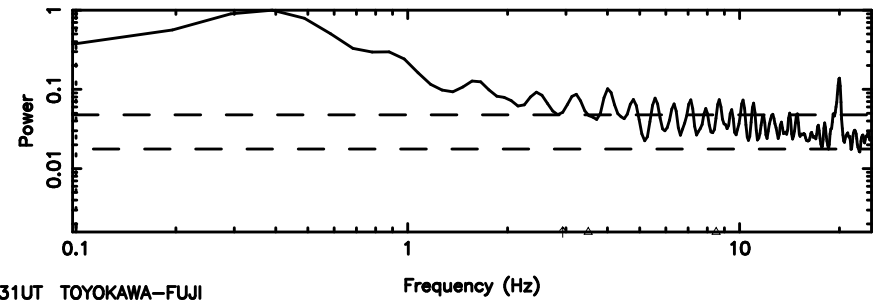

BLK:17,SNR1: 0.44305 ,SNR2: 3.9496

0531+194 2024/06/08 3.31UT TOYOKAWA-FUJI