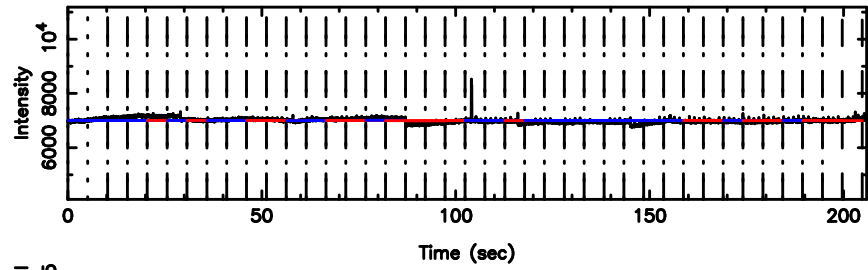

F20240608121700