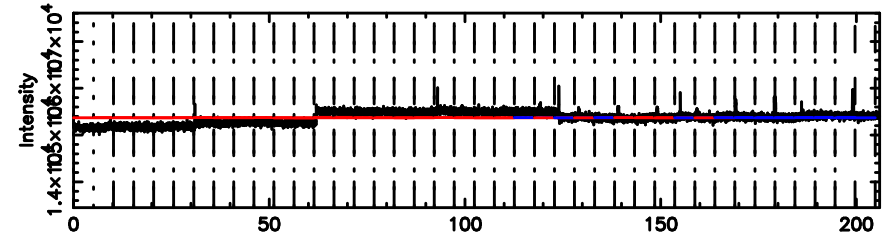

Frequency (Hz)

F20240608054025

BLK:11,SNR1: 0.38326 ,SNR2: 2.2268

Frequency (Hz)

2255+416 2024/06/07 20.70UT FUJI -KISO

K20240608054021

BLK:11,SNR1: 1.9492 ,SNR2: 5.5633

Frequency (Hz)