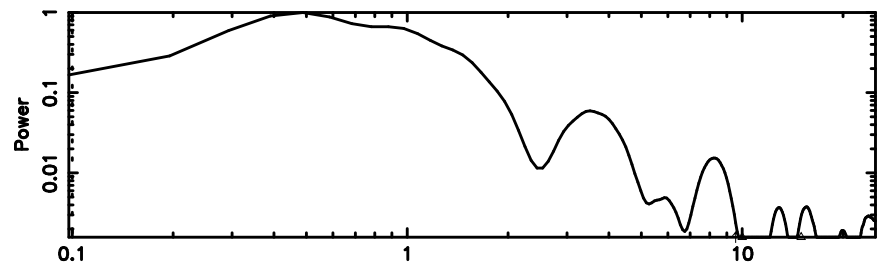

T20240608053525

BLK:27,SNR1: 32.333 ,SNR2: 67.573

Frequency (Hz)

F20240608053527

BLK:27,SNR1: 12.003 ,SNR2: 21.813

Frequency (Hz)

2250+379 2024/06/07 20.62UT TOYOKAWA-FUJI

T20240608053525