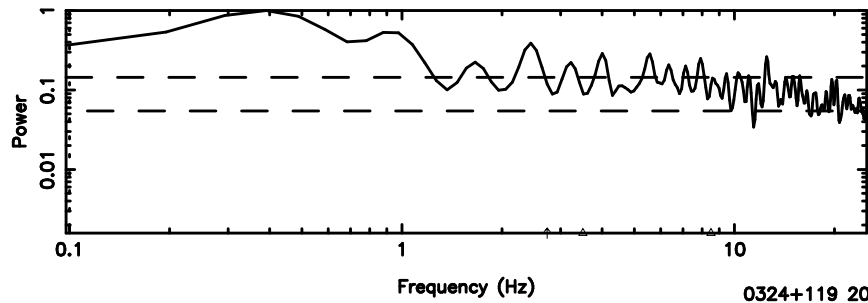

BLK: 6,SNR1:-0.22144E-03,SNR2: 1.4564