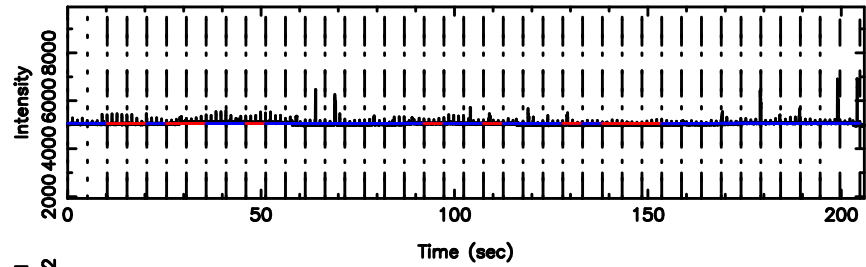

BLK:33,SNR1: 10.266 ,SNR2: 18.284

0713-024 2024/06/08 4.99UT TOYOKAWA-KISO

F20240608135735

BLK:28,SNR1: 5.4648 ,SNR2: 9.8407

K20240608135730

BLK:28,SNR1: 10.347 ,SNR2: 18.425

0713-024 2024/06/08 4.99UT FUJI -KISO