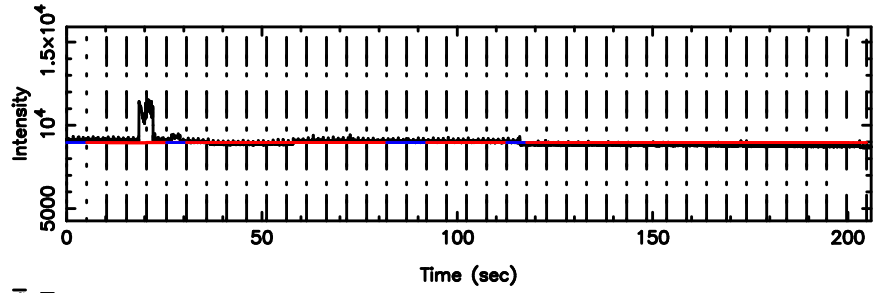

F20240608065644