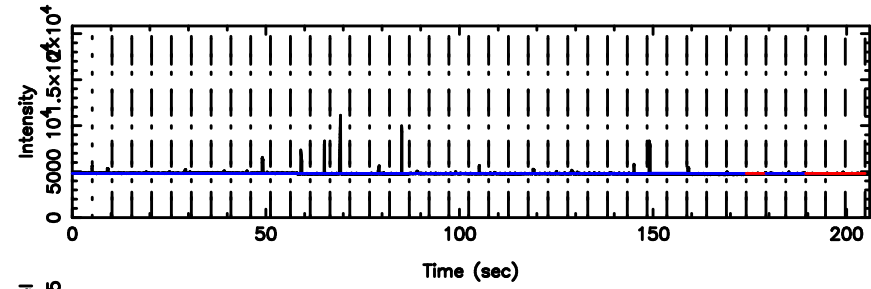

F20240608133635