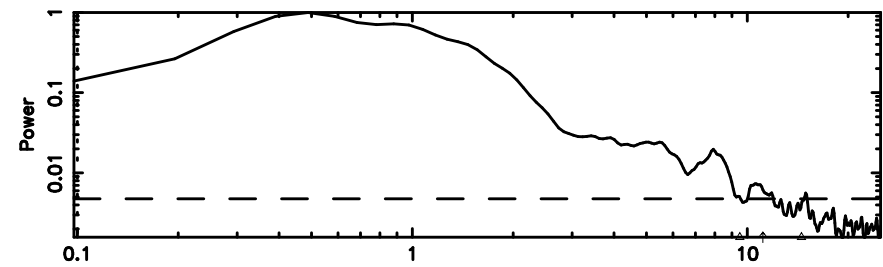

T20240608053525

BLK:27,SNR1: 32.333 ,SNR2: 67.573

Frequency (Hz)

F20240608053527

BLK:27,SNR1: 12.003 ,SNR2: 21.813

Frequency (Hz)

2250+379 2024/06/07 20.62UT TOYOKAWA-FUJI

T20240608053525