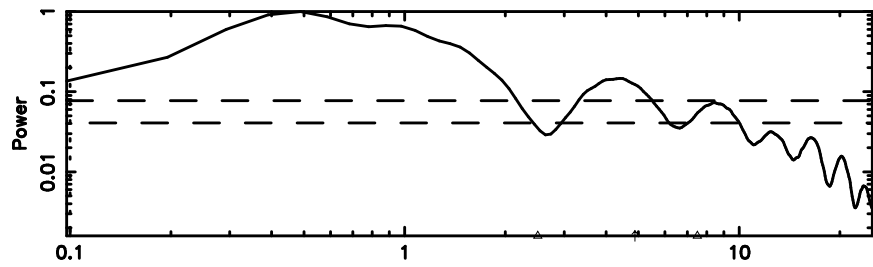

Frequency (Hz)

2325+269 2024/06/07 21.21UT TOYOKAWA-FUJI

F20240608061101

BLK:28,SNR1: 3.5372 ,SNR2: 13.811

Frequency (Hz)

T20240608061059

BLK:27,SNR1: 0.12669 ,SNR2: 2.3832

Frequency (Hz)