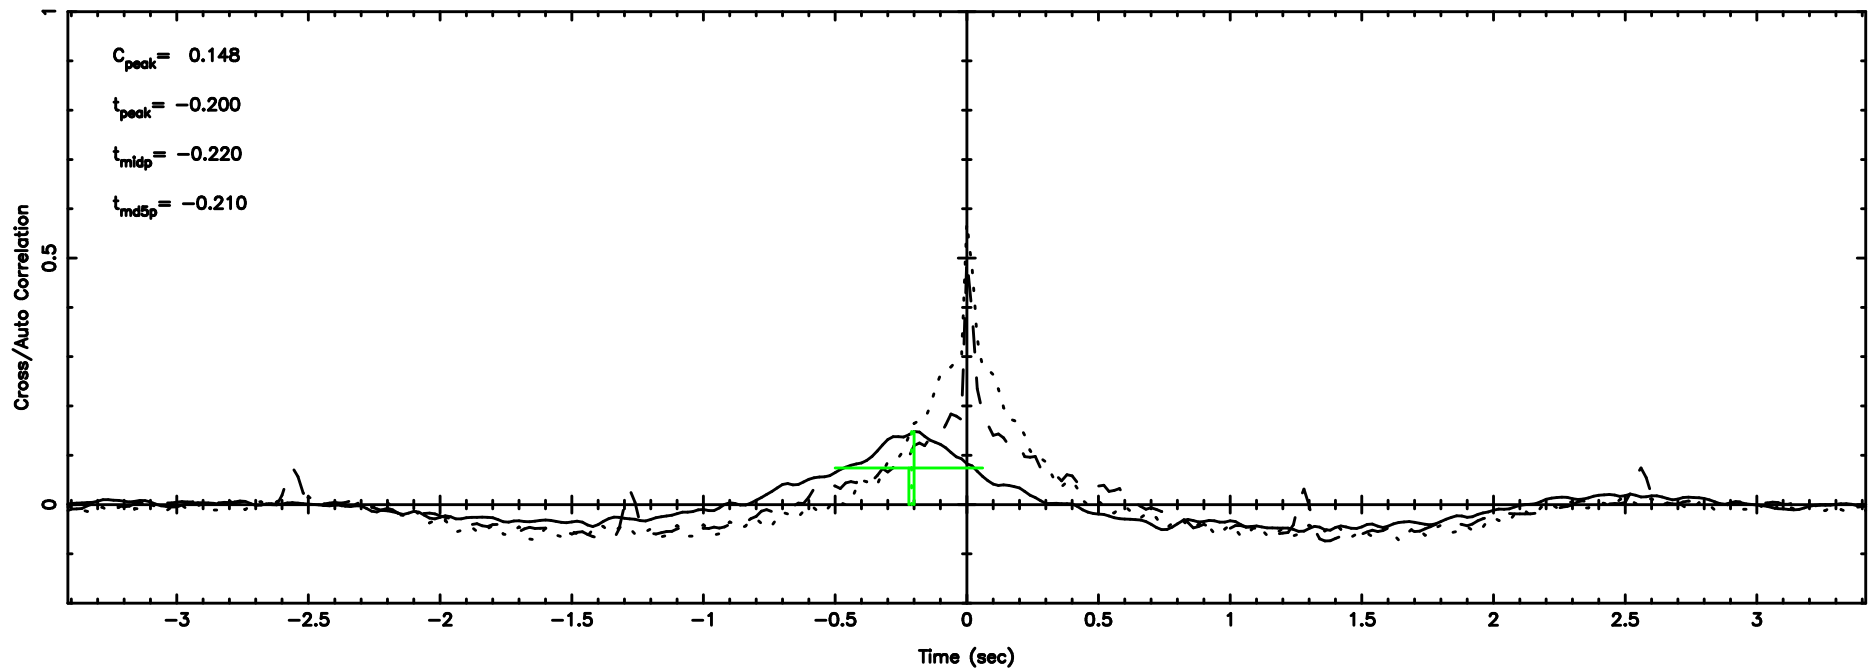

3C138 2024/06/08 3.09UT FUJI -KISO