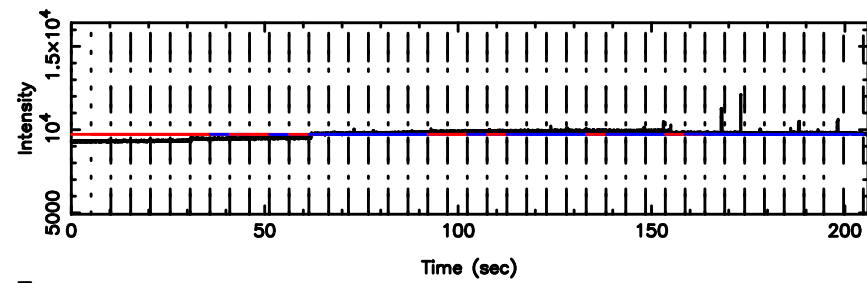

BLK:24,SNR1: 5.2612 ,SNR2: 16.439

0723+10 2024/06/08 5.16UT TOYOKAWA-KISO

F20240608140746

BLK:21,SNR1: 2.5802 ,SNR2: 11.825

Frequency (Hz)

K20240608140741

BLK:21,SNR1: 5.5870 ,SNR2: 17.442

Frequency (Hz)