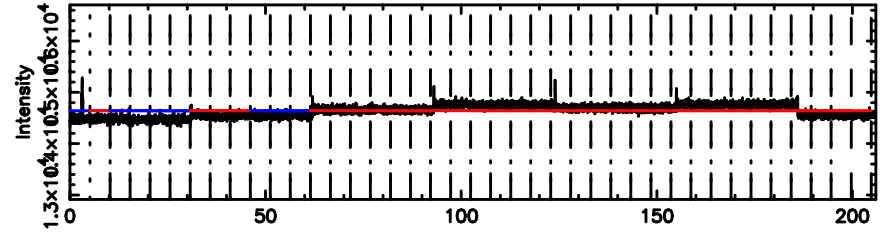

Frequency (Hz)

2315+396 2024/06/07 21.04UT TOYOKAWA-FUJI

T20240608060049

BLK: 8,SNR1: 0.44578 ,SNR2: 1.7297

Frequency (Hz)

K20240608060047

BLK: 8,SNR1: 0.49602 ,SNR2: 2.7602

Frequency (Hz)