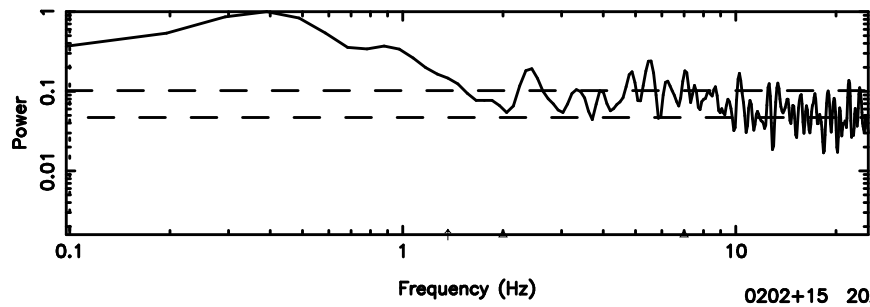

BLK: 3,SNR1:-0.60417E-02,SNR2: 3.5688