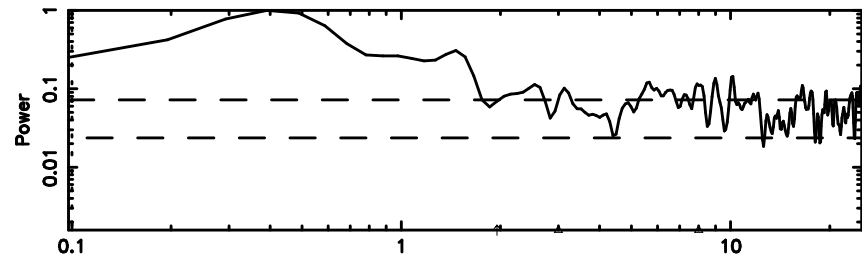

BLK: 3,SNR1: 0.28129 ,SNR2: 4.0546