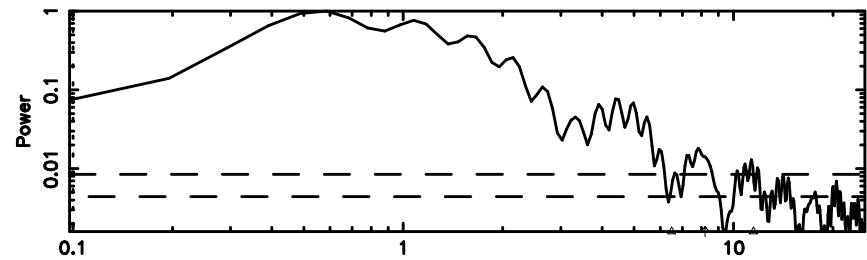

BLK:18,SNR1: 6.8910 ,SNR2: 17.535