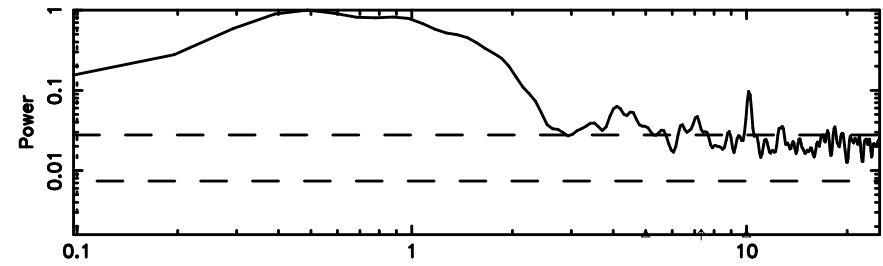

Frequency (Hz)

F20240608054025

BLK:11,SNR1: 0.38326 ,SNR2: 2.2268

Frequency (Hz)

2255+416 2024/06/07 20.70UT FUJI -KISO

K20240608054021

BLK:11,SNR1: 1.9492 ,SNR2: 5.5633

Frequency (Hz)