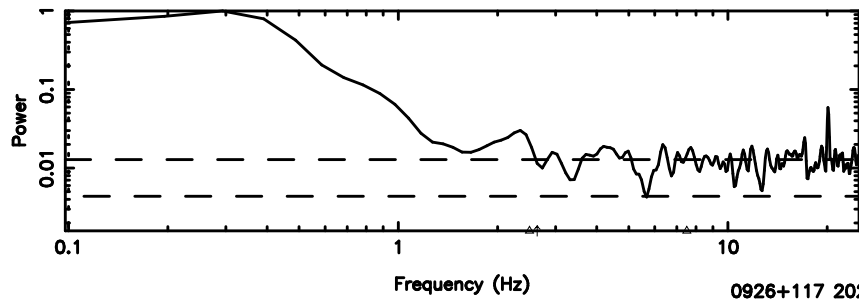

BLK: 6,SNR1: 1.5515 ,SNR2: 12.300