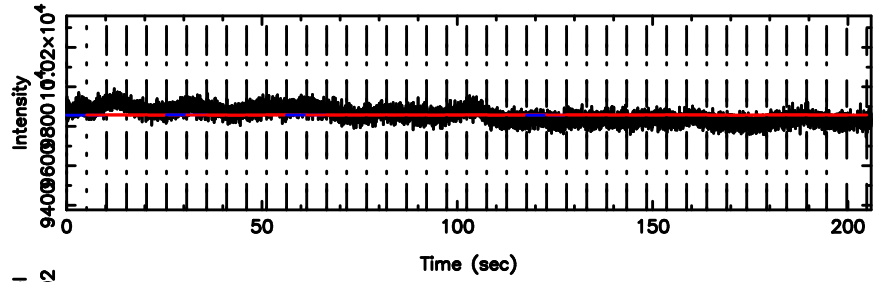

T20240608065642