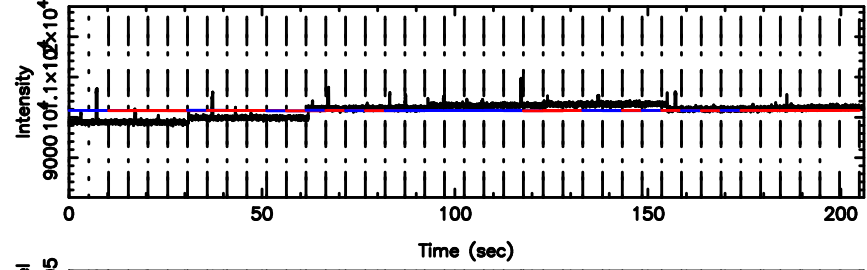

T20240608151835

BLK:10,SNR1: 0.39316 ,SNR2: 2.3989

K20240608151832

BLK:10,SNR1: 4.1567 ,SNR2: 10.179

0834-19 2024/06/08 6.34UT TOYOKAWA-KISO

F20240608151837

BLK:18,SNR1: 1.0014 ,SNR2: 5.5266

K20240608151832