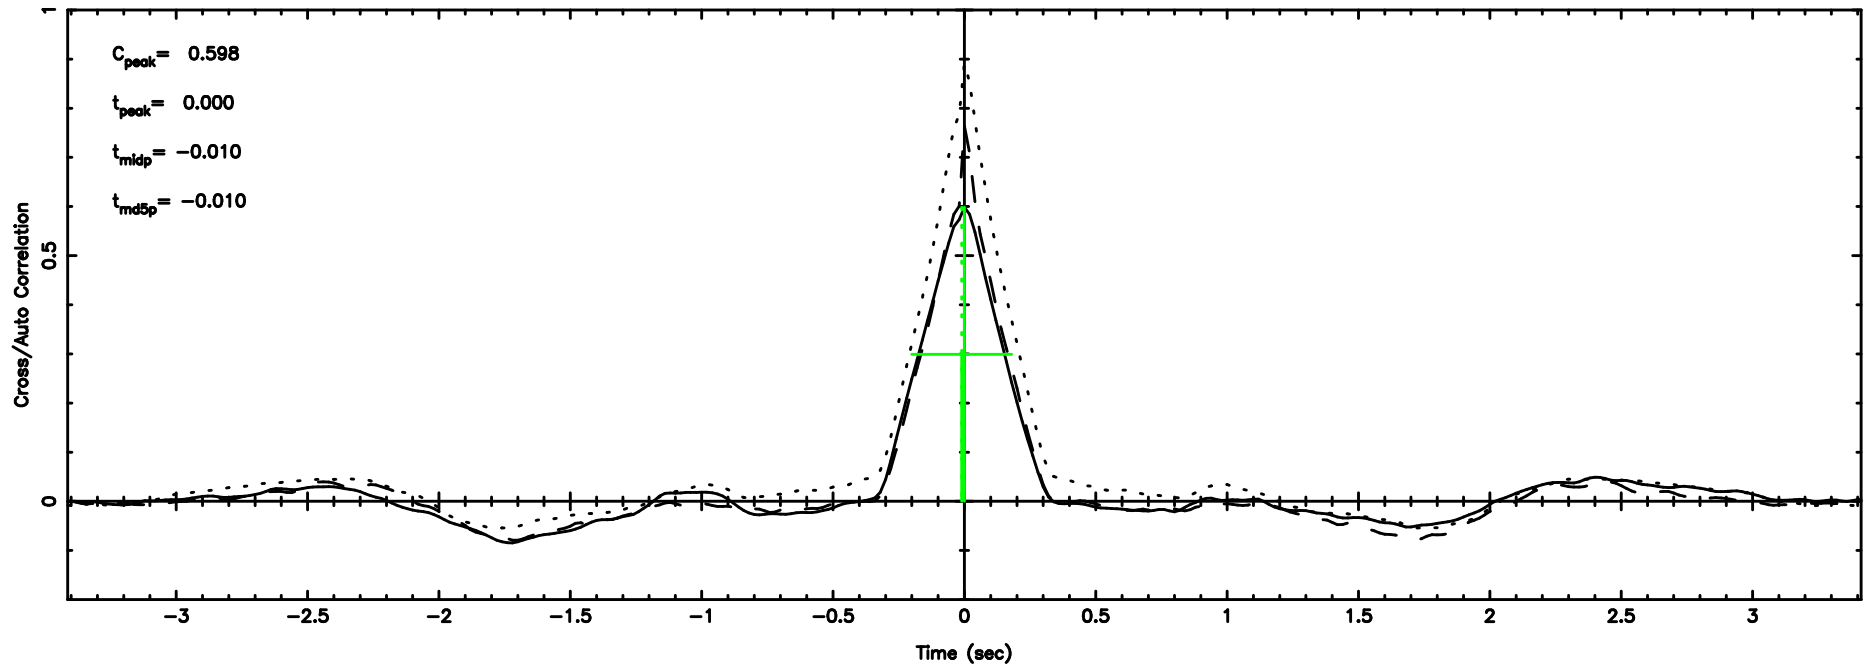

0703+138 2024/06/08 4.83UT TOYOKAWA-FUJI