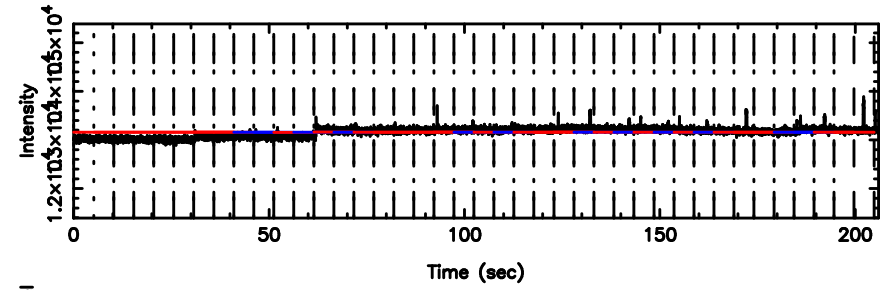

K20240608064917