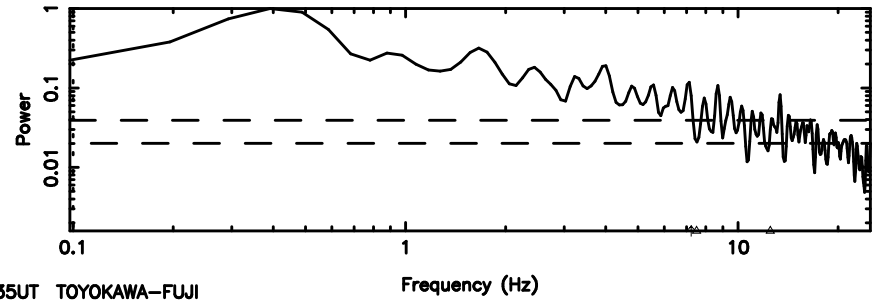

0333+32 2024/06/08 1.35UT TOYOKAWA-FUJI