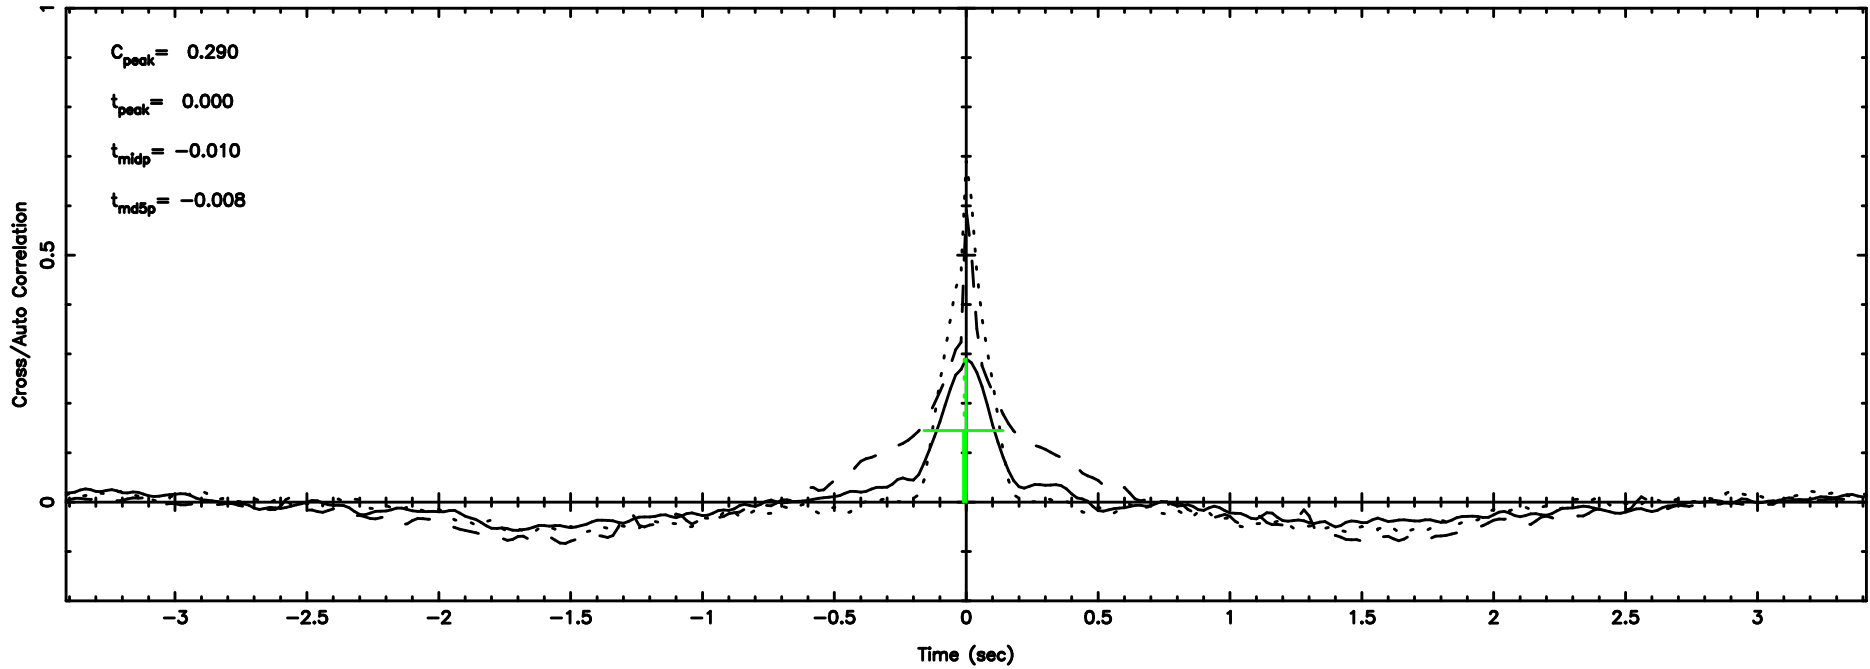

Frequency (Hz)

0347+05 2024/06/08 1.56UT FUJI -KISO