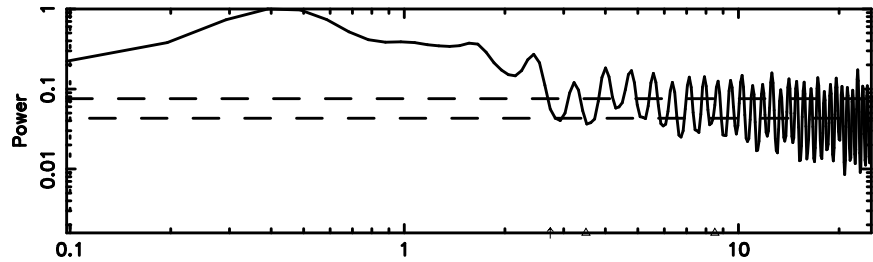

BLK: 6,SNR1: 0.39793 ,SNR2: 3.9742