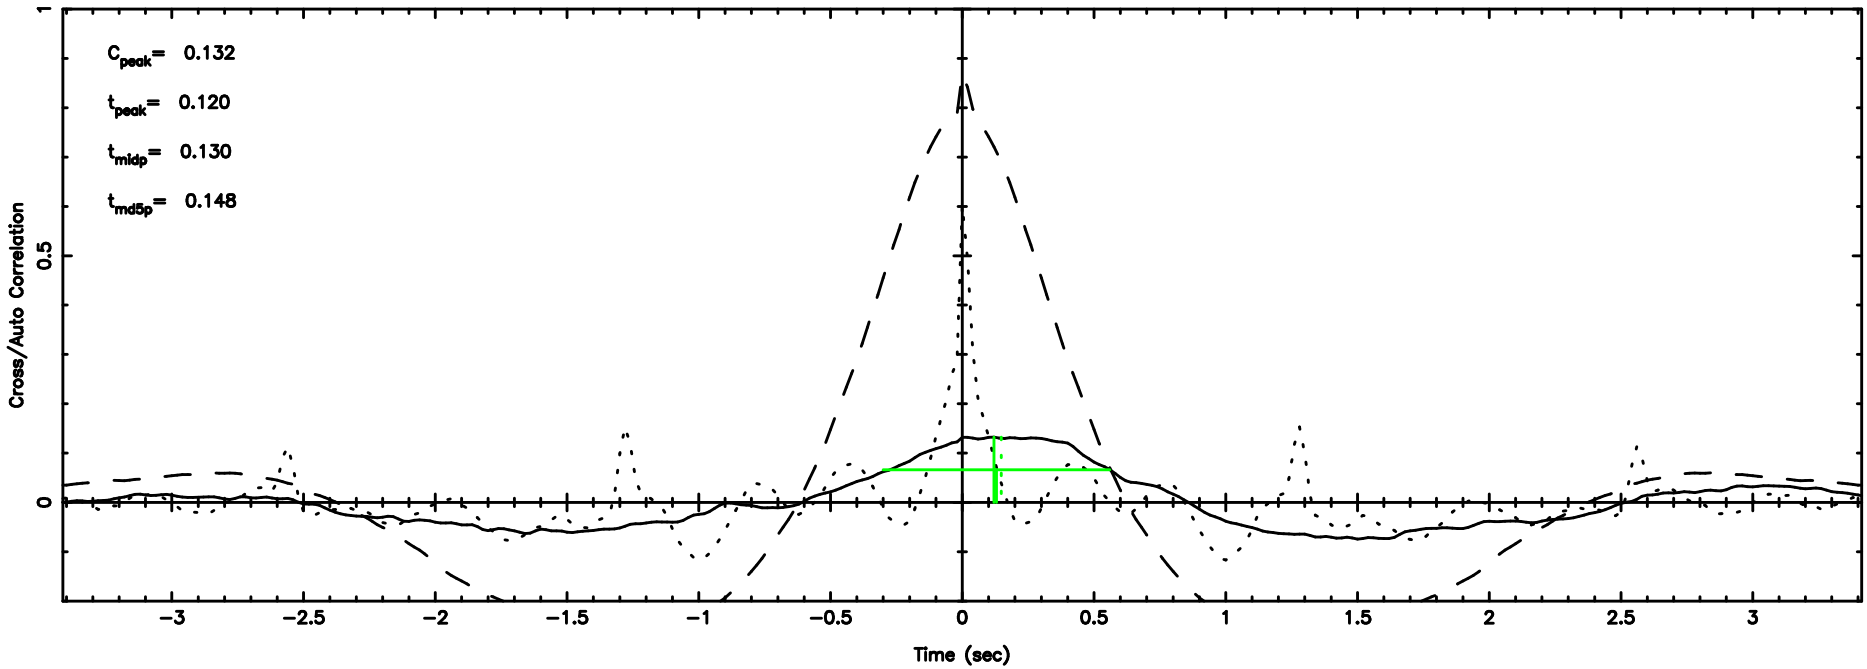

F20240608111519

BLK:20,SNR1: 0.19860 ,SNR2: 2.3070

Frequency (Hz)

3C119 2024/06/08 2.28UT TOYOKAWA-FUJI

T20240608111517

BLK:34,SNR1: 5.2930 ,SNR2: 22.097

K20240608111514

BLK:34,SNR1: 1.1307 ,SNR2: 5.8976