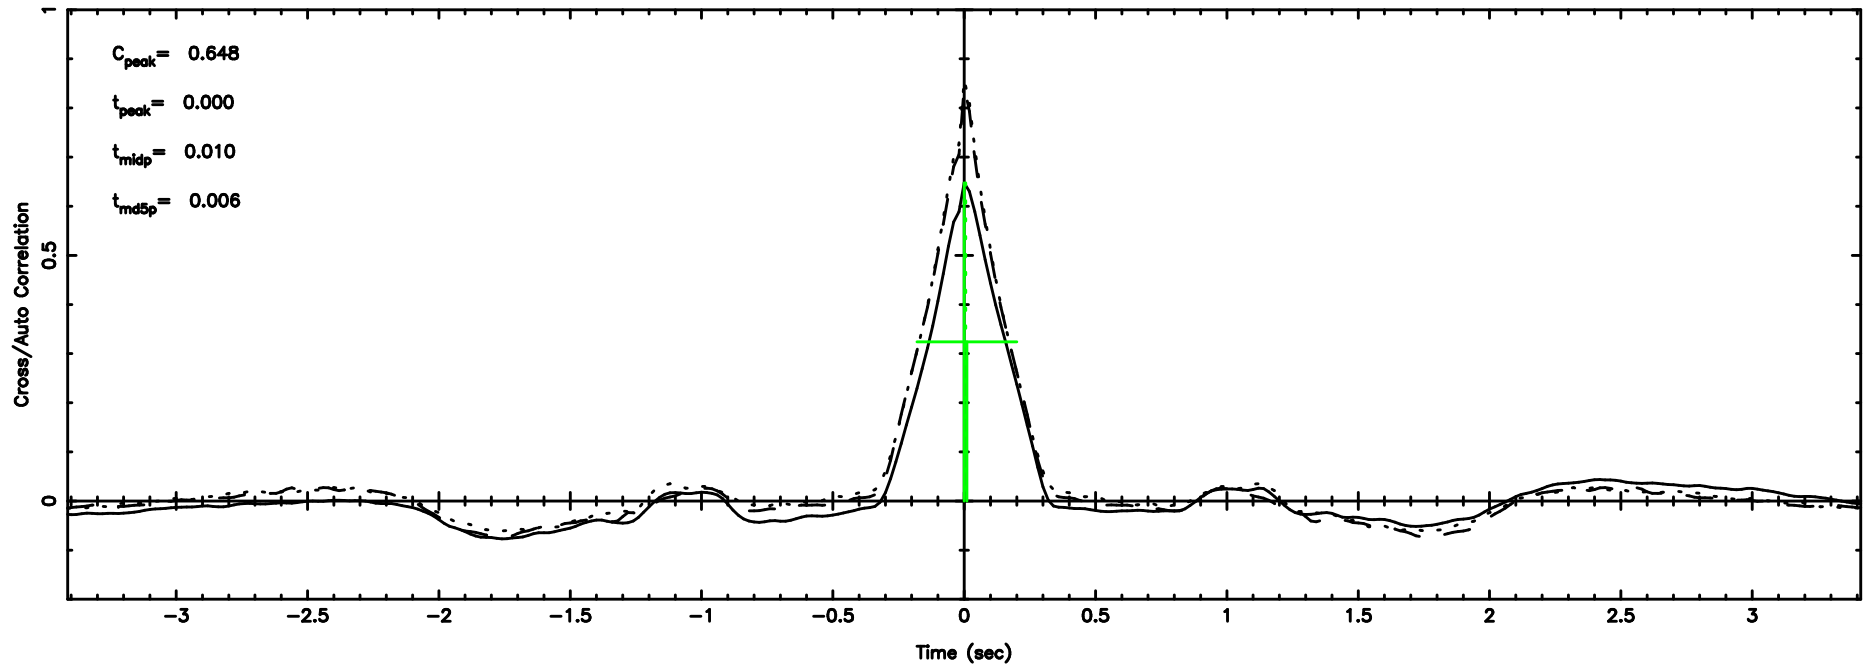

F20240608134812

BLK:31,SNR1: 8.3430 ,SNR2: 21.193

K20240608134807

BLK:31,SNR1: 8.3655 ,SNR2: 21.197

0703+138 2024/06/08 4.83UT FUJI -KISO