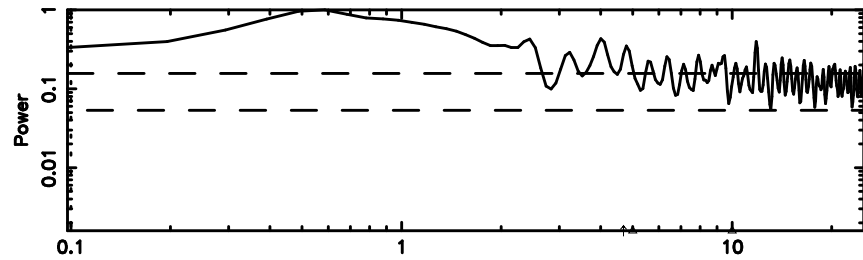

T20240608141759

BLK:13,SNR1: 0.52001 ,SNR2: 1.4442

K20240608141756

BLK:13,SNR1: 0.95826 ,SNR2: 4.1068

0732+33 2024/06/08 5.33UT TOYOKAWA-KISO

F20240608141801

BLK: 9,SNR1: 0.32503 ,SNR2: 1.6026

Frequency (Hz)