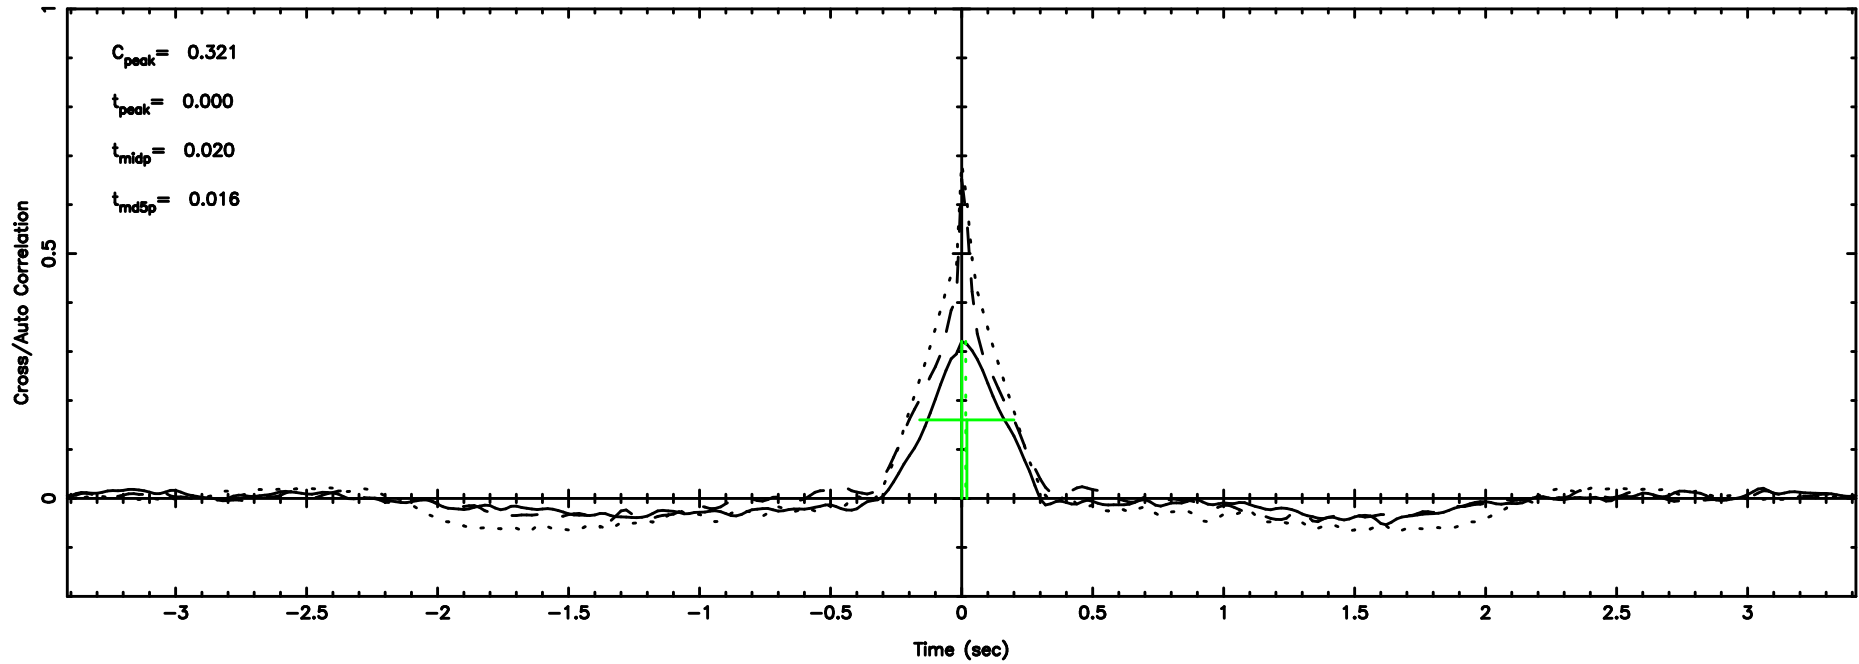

F20240608151837

BLK:18,SNR1: 1.0014 ,SNR2: 5.5266

K20240608151832

BLK:18,SNR1: 4.1345 ,SNR2: 10.257

0834-19 2024/06/08 6.34UT FUJI -KISO