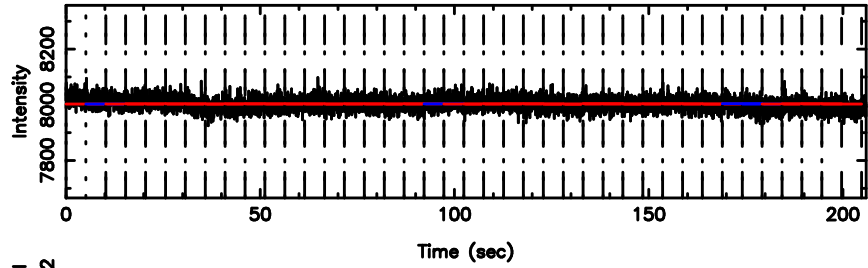

T20240608104745

BLK: 4,SNR1: 0.15296 ,SNR2: 0.45602