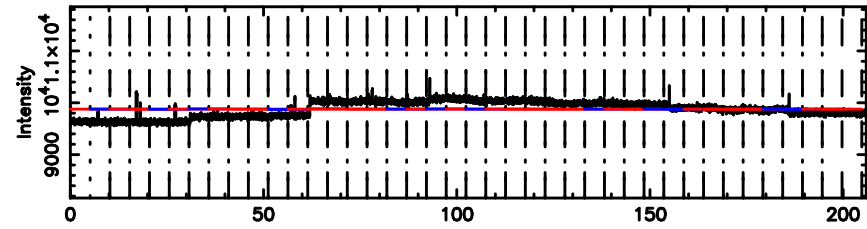

BLK: 7,SNR1: 1.9478 ,SNR2: 3.7833

0752-200 2024/06/08 5.62UT TOYOKAWA-FUJI

T20240608143545

BLK:12,SNR1: 0.29093 ,SNR2: 3.1106

Frequency (Hz)

K20240608143542

BLK:12,SNR1: 0.80393 ,SNR2: 3.6243

Frequency (Hz)