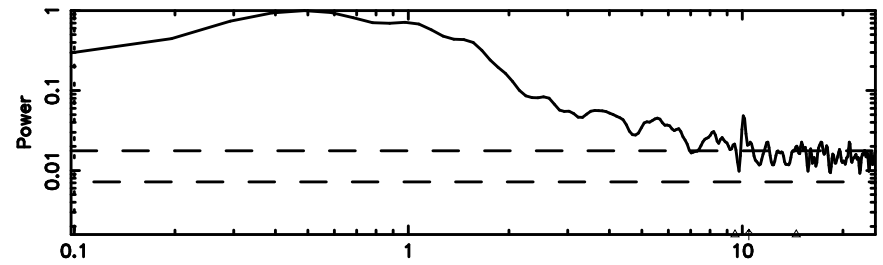

BLK:12,SNR1: 3.4323 ,SNR2: 6.6730