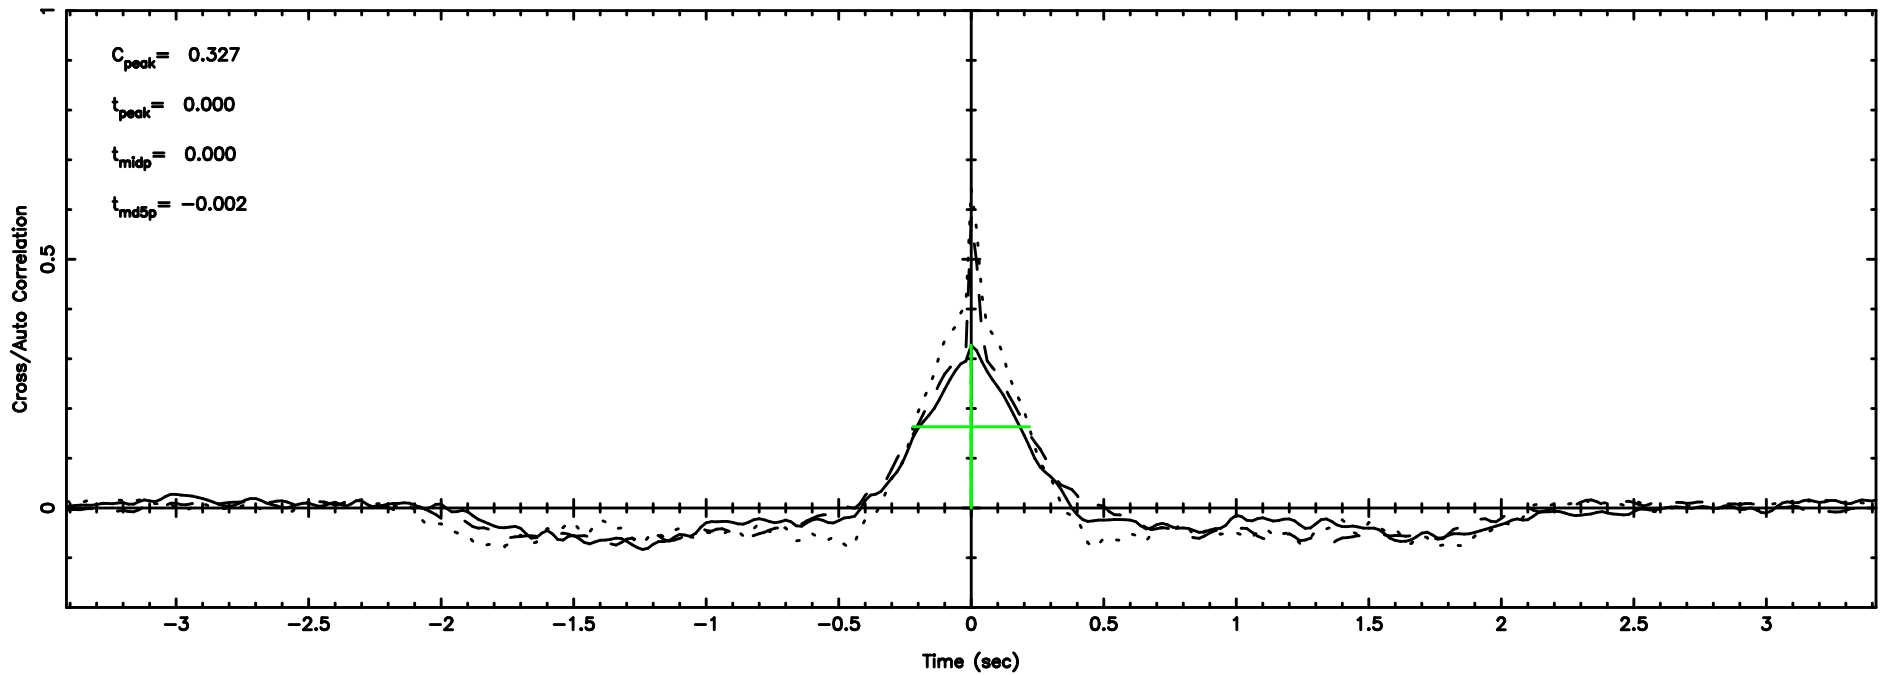

Frequency (Hz)