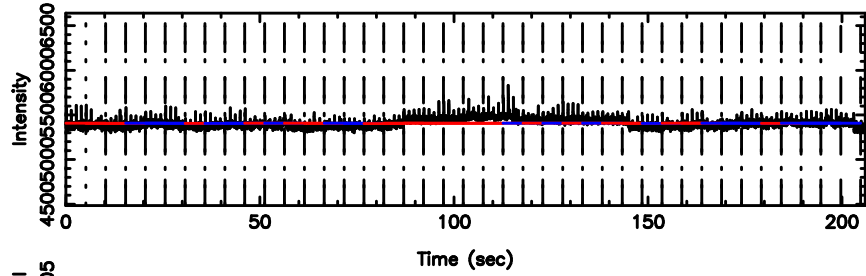

F20240608111519