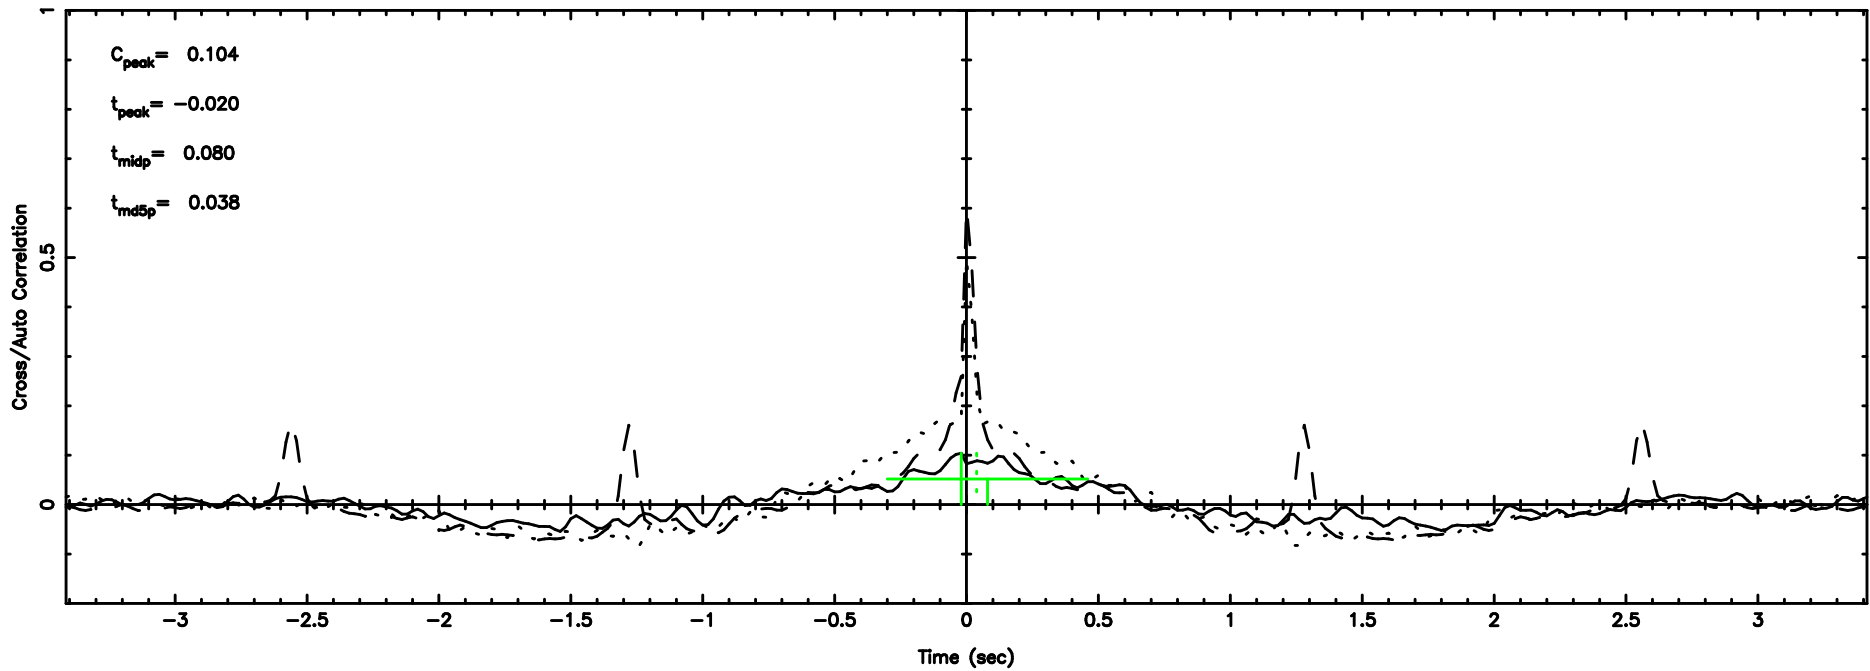

Frequency (Hz)

0333+32 2024/06/08 1.35UT FUJI -KISO