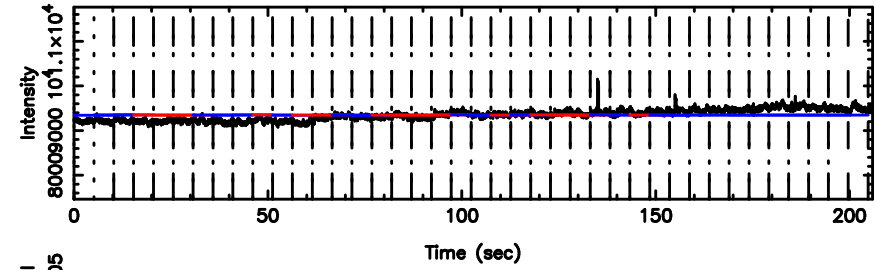

F20240608122519

BLK:24,SNR1: 3.2905 ,SNR2: 11.410

3C147 2024/06/08 3.45UT FUJI -KISO

K20240608122514

BLK:24,SNR1: 1.7133 ,SNR2: 13.475