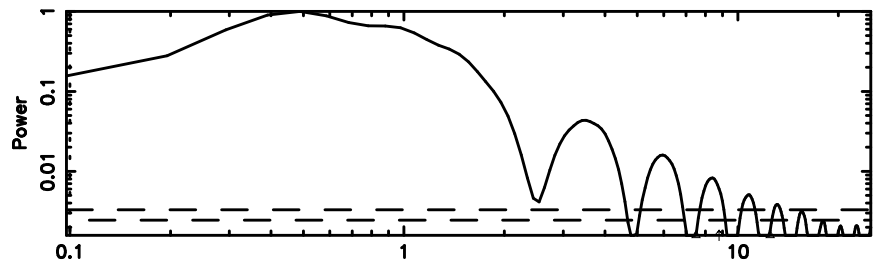

F20240608071535

BLK: 9,SNR1: 0.99678 ,SNR2: 2.5072

Frequency (Hz)

T20240608071533

BLK:12,SNR1: 14.304 ,SNR2: 33.265

Frequency (Hz)

3C12 2024/06/07 22.29UT TOYOKAWA-KISO

K20240608071530