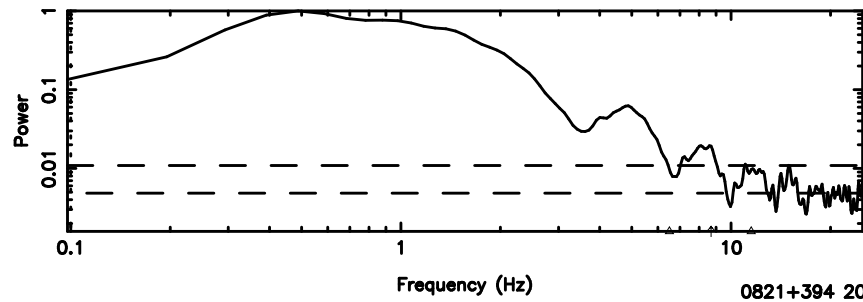

T20240608150654

BLK:12,SNR1: 0.25604 ,SNR2: 2.2271

K20240608150651

BLK:12,SNR1: 2.9589 ,SNR2: 5.9615

0821+394 2024/06/08 6.14UT TOYOKAWA-KISO

F20240608150656

BLK:18,SNR1: 6.2051 ,SNR2: 14.869

K20240608150651