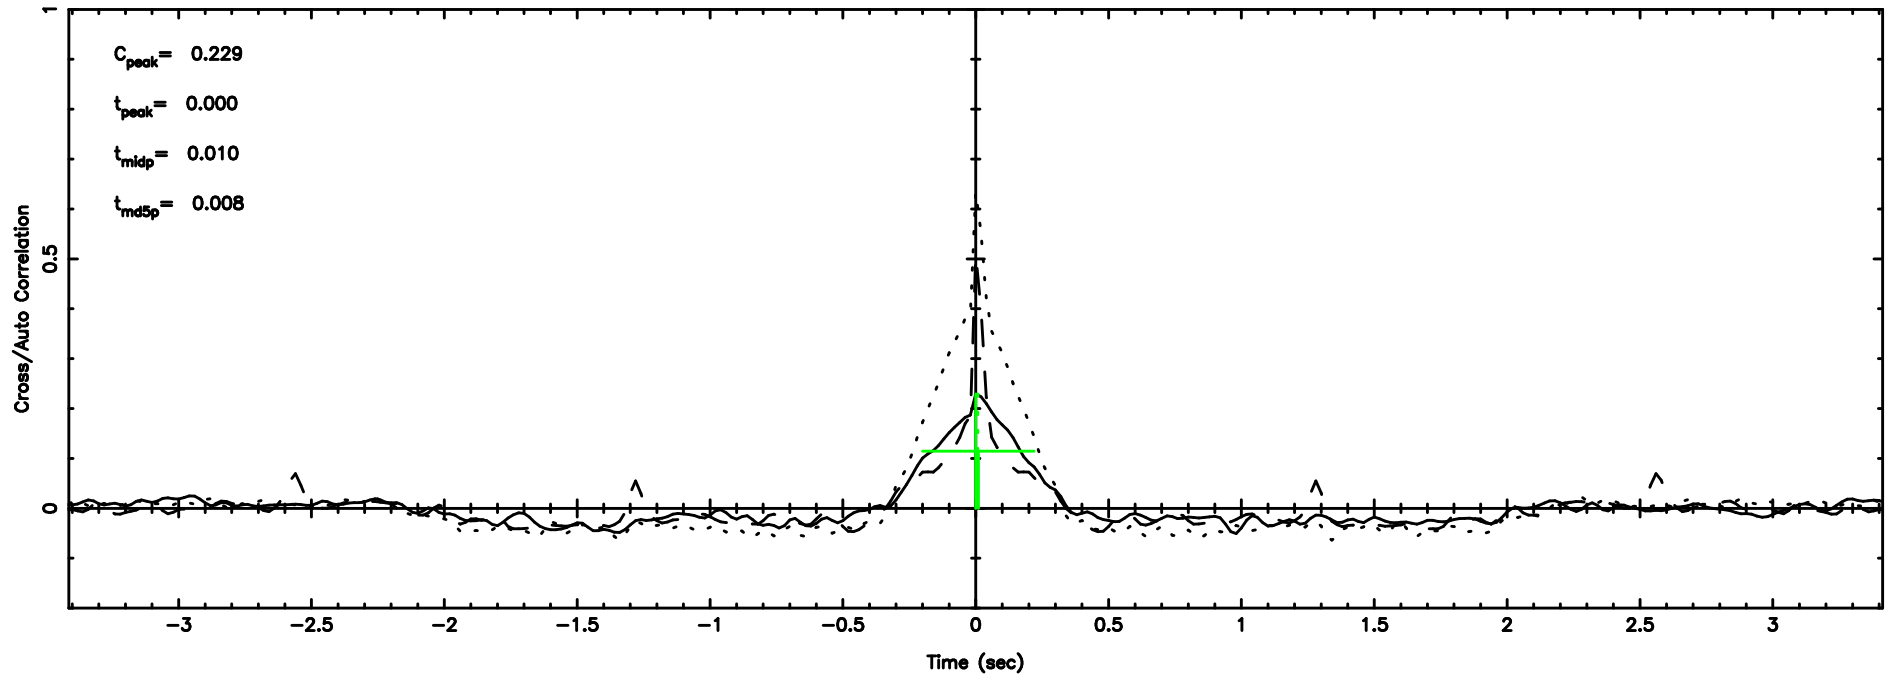

Frequency (Hz)

F20240608054025

BLK:11,SNR1: 0.38326 ,SNR2: 2.2268

Frequency (Hz)

2255+416 2024/06/07 20.70UT FUJI -KISO

K20240608054021

BLK:11,SNR1: 1.9492 ,SNR2: 5.5633

Frequency (Hz)