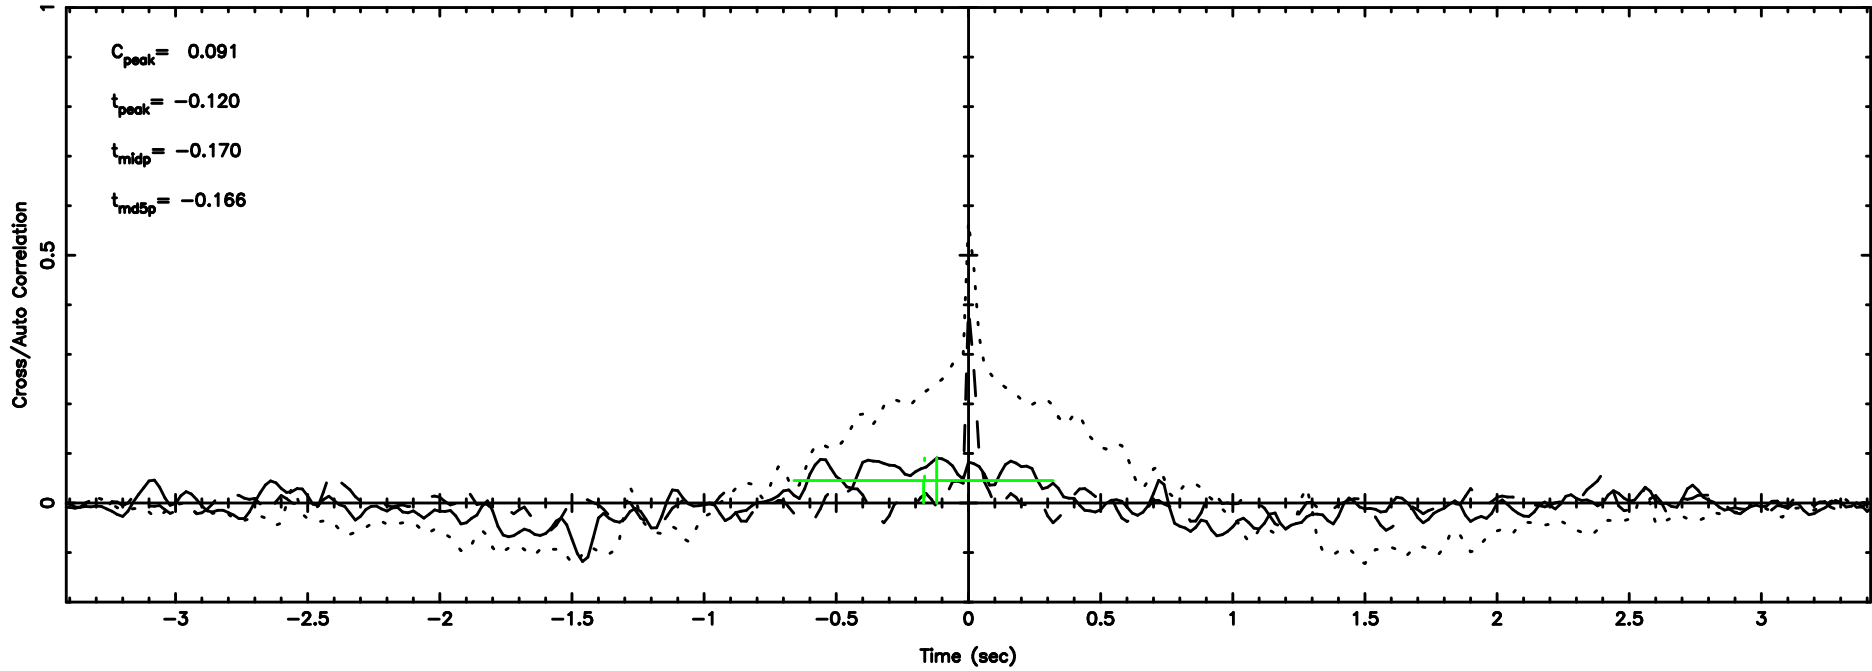

T20240608090848

BLK: 2,SNR1: 0.36358E-02,SNR2: 0.30956

F20240608090850

BLK: 2,SNR1: 0.55105 ,SNR2: 6.7921

0223+341 2024/06/08 0.17UT TOYOKAWA-FUJI