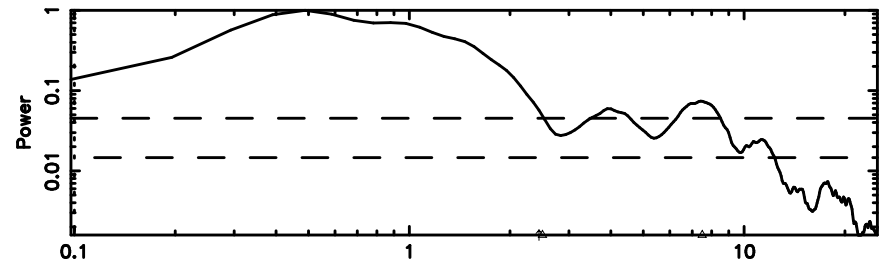

BLK:23,SNR1: 32.386 ,SNR2: 67.681

Frequency (Hz)

K20240608053523

BLK:23,SNR1: 0.63556 ,SNR2: 8.8470

Frequency (Hz)

2250+379 2024/06/07 20.62UT TOYOKAWA-KISO

F20240608053527

BLK:31,SNR1: 11.528 ,SNR2: 21.147