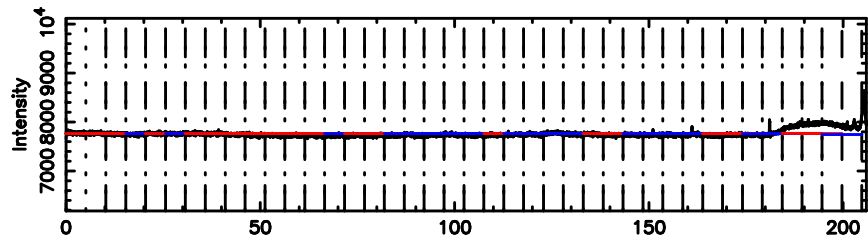

T20240608103211