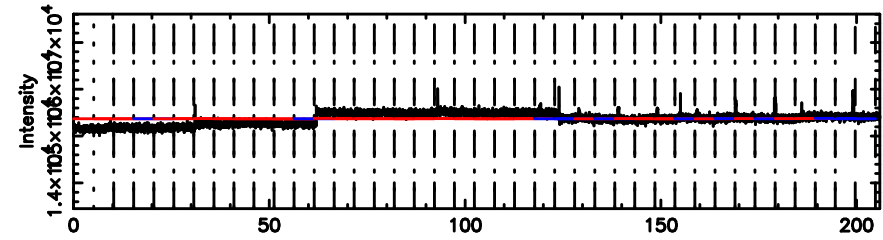

BLK:13,SNR1: 0.60334 ,SNR2: 2.5461

2255+416 2024/06/07 20.70UT TOYOKAWA-FUJI

T20240608054023

BLK:10,SNR1: 0.95423 ,SNR2: 4.7871

Frequency (Hz)

2255+416 2024/06/07 20.70UT TOYOKAWA-KISO

K20240608054021

BLK:10,SNR1: 2.0511 ,SNR2: 8.1807