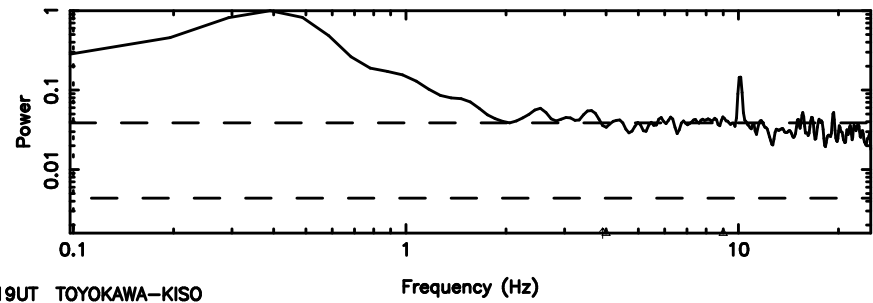

BLK:10,SNR1: 0.56110 ,SNR2: 3.0775

0324+119 2024/06/08 1.19UT TOYOKAWA-KISO