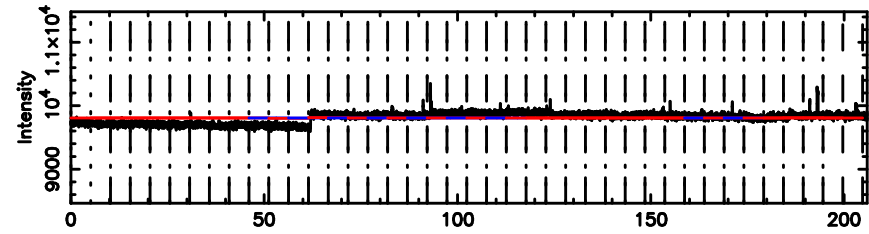

Frequency (Hz)

K20240608141756

BLK: 9,SNR1: 1.0281 ,SNR2: 4.0108