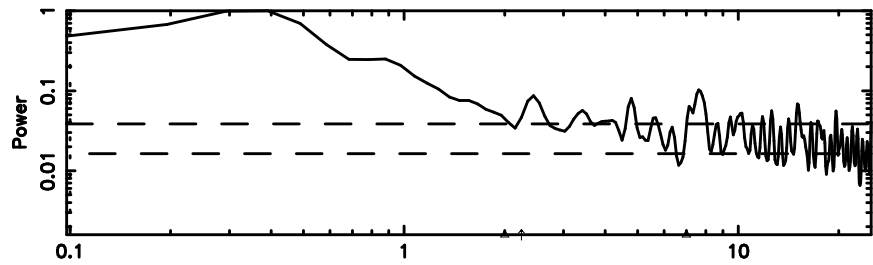

BLK: 5,SNR1: 0.51571 ,SNR2: 5.9484