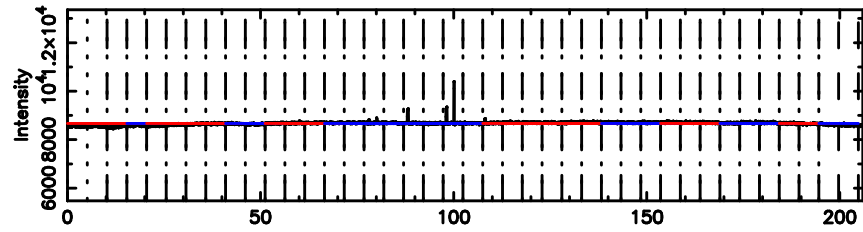

T20240608145544

BLK:14,SNR1: 4.5709 ,SNR2: 8.3026

F20240608145546

BLK:14,SNR1: 4.4622 ,SNR2: 11.108

3C196 2024/06/08 5.96UT TOYOKAWA-FUJI

T20240608145544

BLK:18,SNR1: 5.1147 ,SNR2: 9.5720

Frequency (Hz)