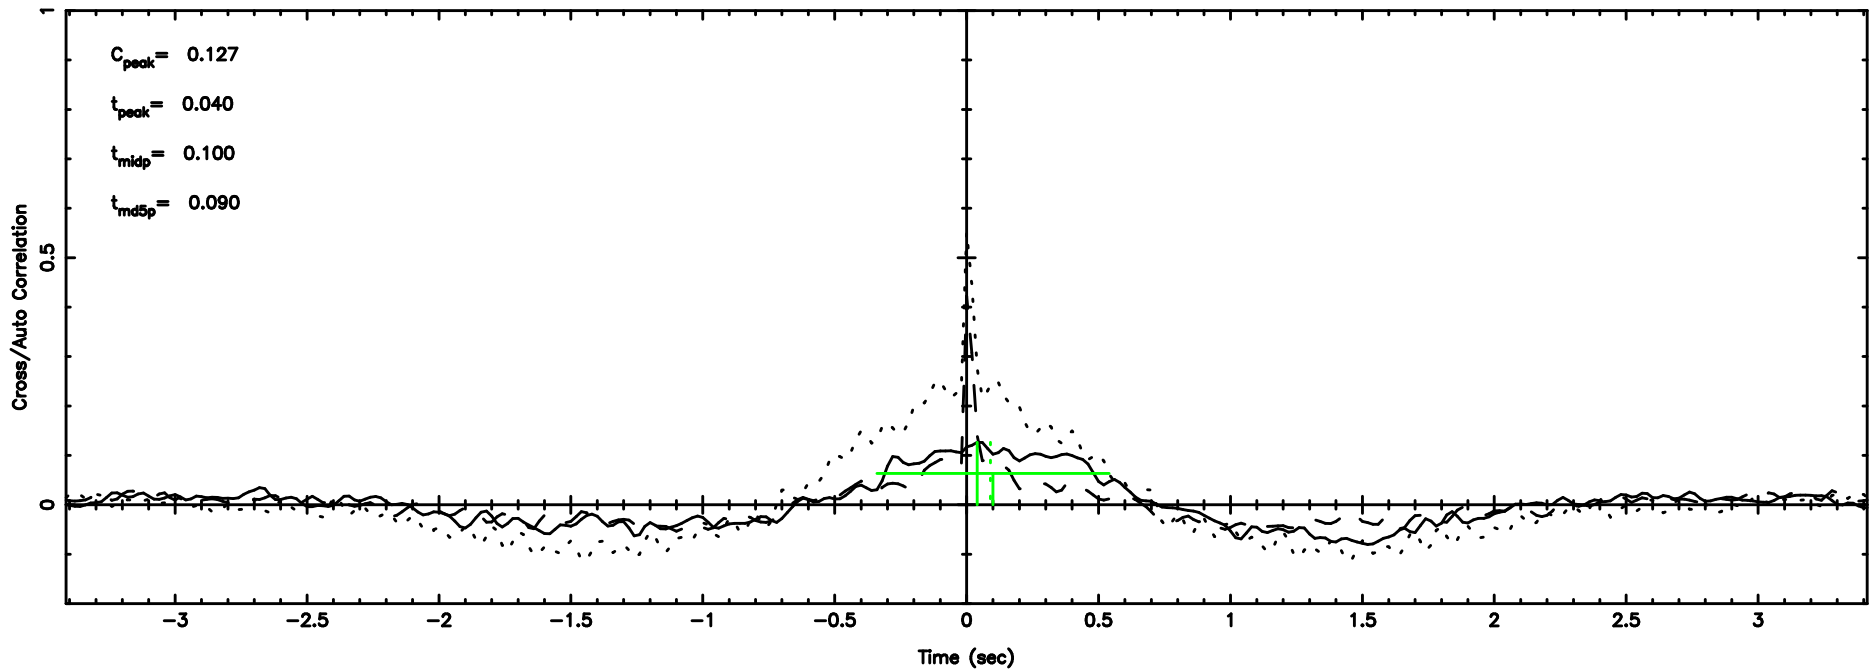

K20240608101906

BLK: 7, SNR1: 1.3211 , SNR2: 10.849

F20240608101911

BLK:11,SNR1: 0.18433 ,SNR2: 1.8589

Frequency (Hz)

K20240608101906

BLK:11,SNR1: 0.91214 ,SNR2: 8.1239

Frequency (Hz)