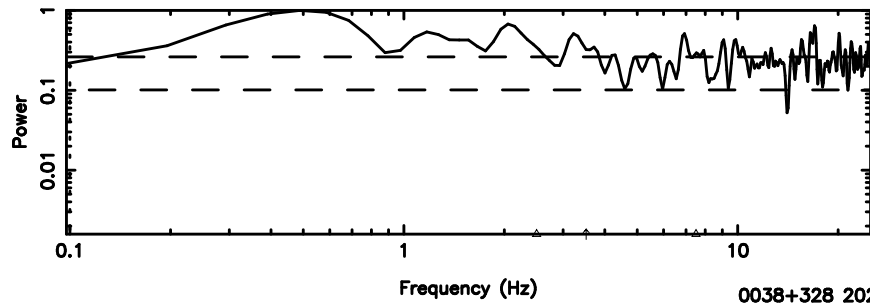

BLK: 3,SNR1: 0.80945E-01,SNR2: 0.80108