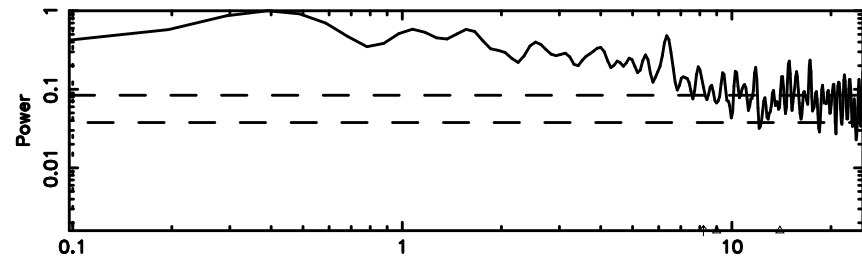

BLK: 4,SNR1: 1.0923 ,SNR2: 2.5977