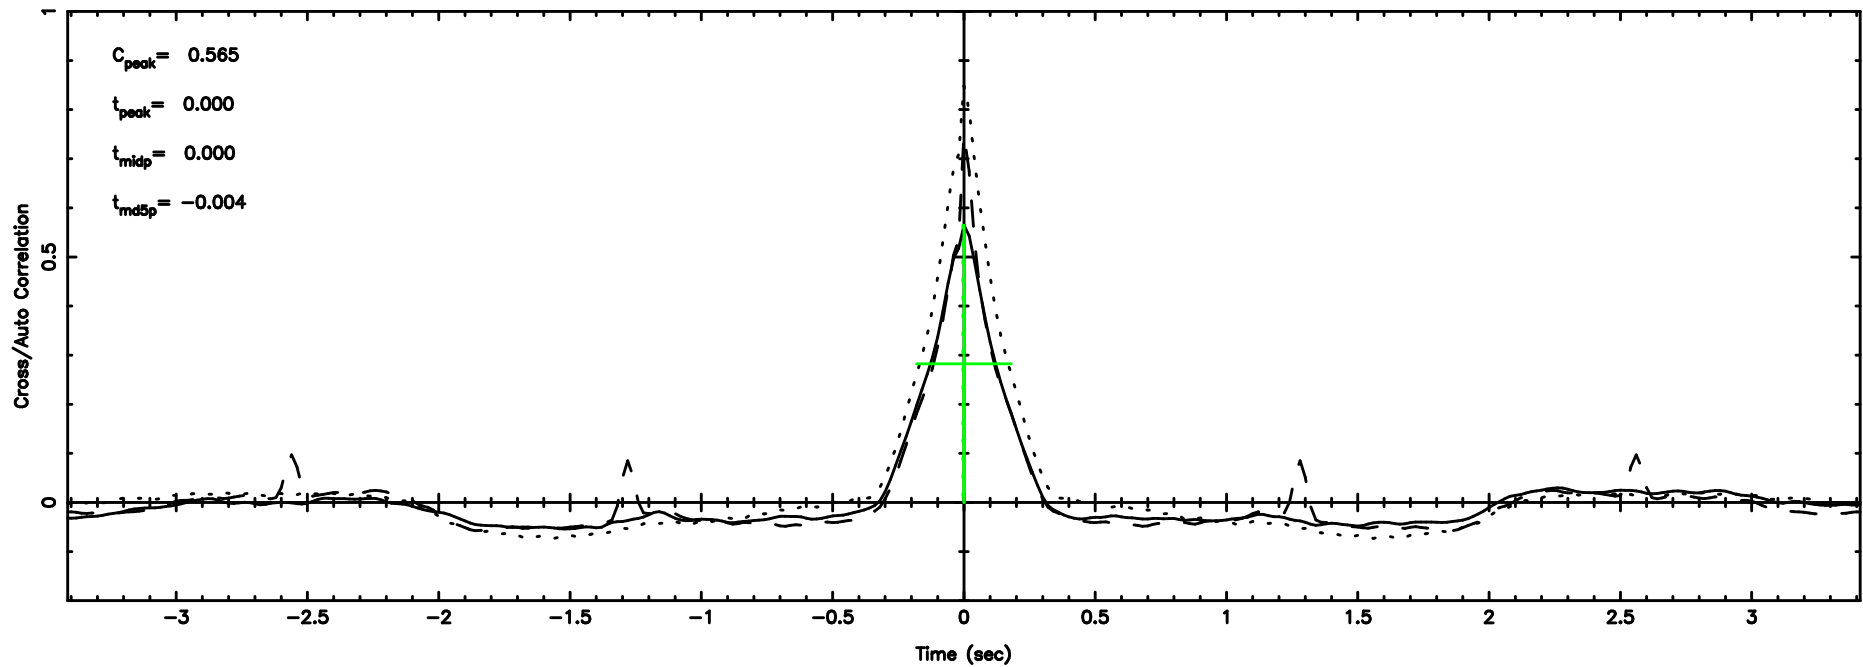

0713-024 2024/06/08 4.99UT FUJI -KISO