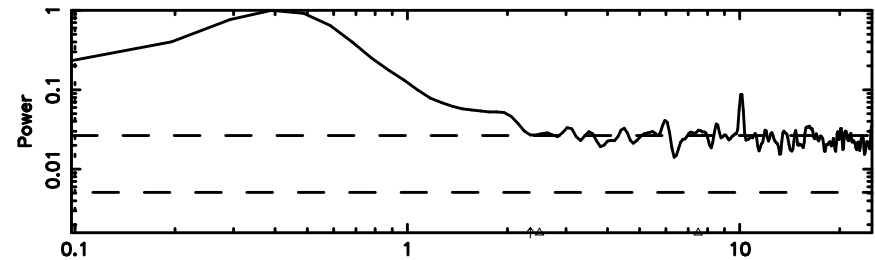

K20240608101906

BLK: 7, SNR1: 1.3211 , SNR2: 10.849

F20240608101911

BLK:11,SNR1: 0.18433 ,SNR2: 1.8589

Frequency (Hz)

K20240608101906

BLK:11,SNR1: 0.91214 ,SNR2: 8.1239

Frequency (Hz)