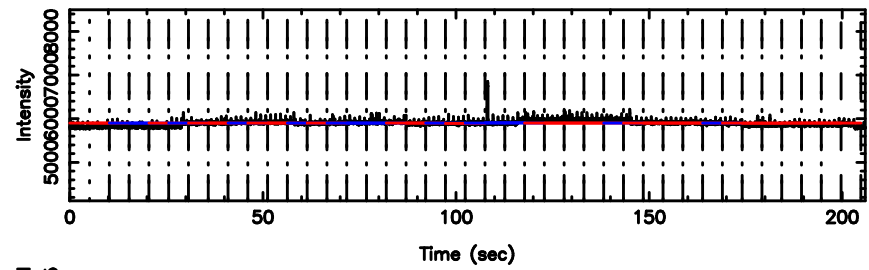

T20240608145544

BLK:14,SNR1: 4.5709 ,SNR2: 8.3026

F20240608145546

BLK:14,SNR1: 4.4622 ,SNR2: 11.108

3C196 2024/06/08 5.96UT TOYOKAWA-FUJI

T20240608145544

BLK:18,SNR1: 5.1147 ,SNR2: 9.5720

Frequency (Hz)