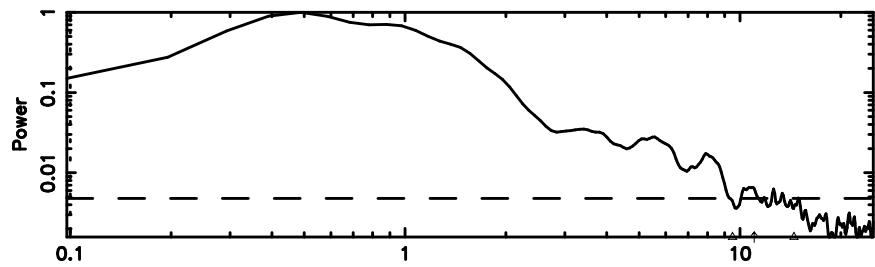

BLK:23,SNR1: 32.386 ,SNR2: 67.681

Frequency (Hz)

K20240608053523

BLK:23,SNR1: 0.63556 ,SNR2: 8.8470

Frequency (Hz)

2250+379 2024/06/07 20.62UT TOYOKAWA-KISO

F20240608053527

BLK:31,SNR1: 11.528 ,SNR2: 21.147