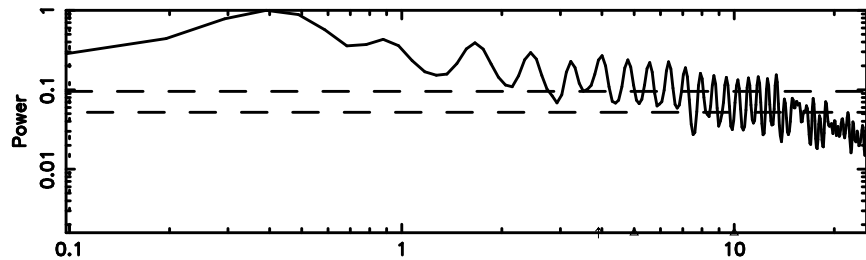

K20240608101906

BLK: 7, SNR1: 1.3211 , SNR2: 10.849

F20240608101911

BLK:11,SNR1: 0.18433 ,SNR2: 1.8589

Frequency (Hz)

K20240608101906

BLK:11,SNR1: 0.91214 ,SNR2: 8.1239

Frequency (Hz)