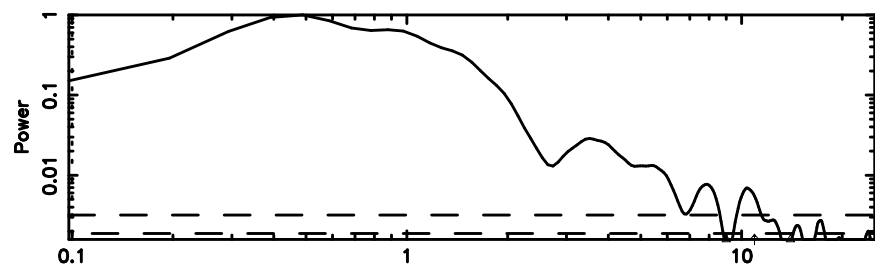

BLK:32,SNR1: 14.065 ,SNR2: 25.992

Frequency (Hz)

2259+481 2024/06/07 20.77UT TOYOKAWA-KISO

K20240608054443

BLK:32,SNR1: 8.8260 ,SNR2: 13.672

Frequency (Hz)

F20240608054447

BLK:37,SNR1: 15.321 ,SNR2: 28.414