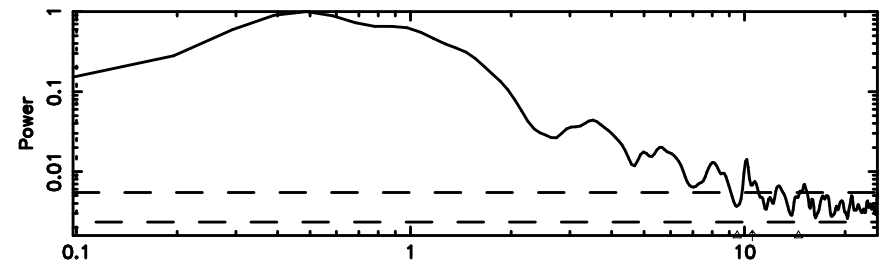

BLK:23,SNR1: 9.2072 ,SNR2: 17.651