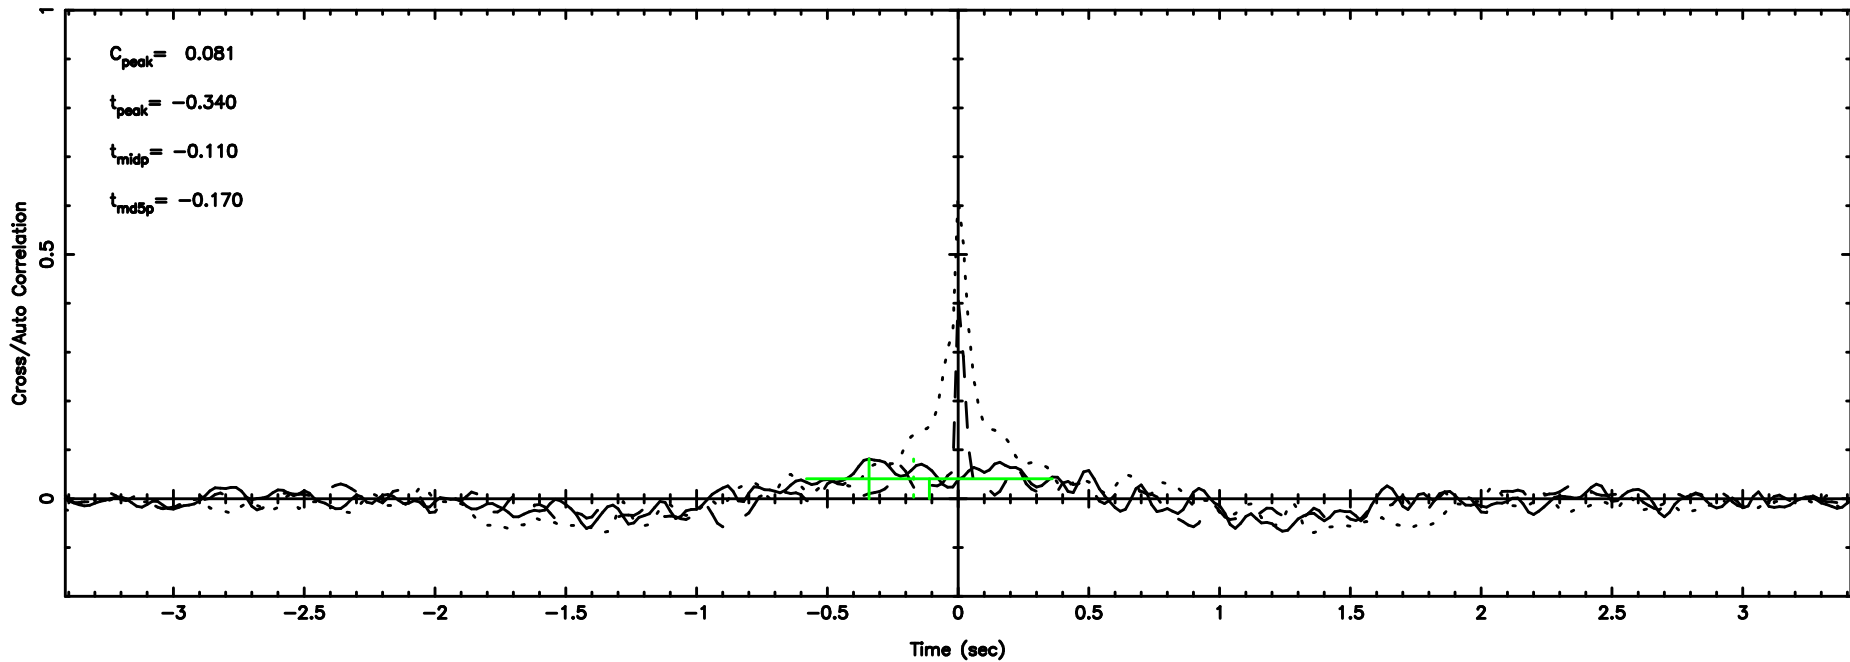

Frequency (Hz)

3C222 2024/06/08 7.33UT TOYOKAWA-FUJI