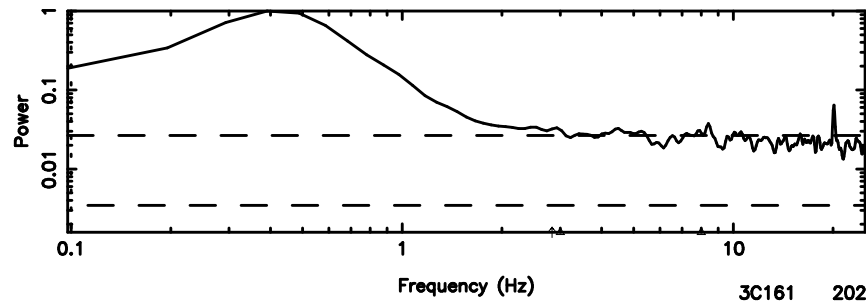

BLK:25,SNR1: 0.83101 ,SNR2: 6.6266