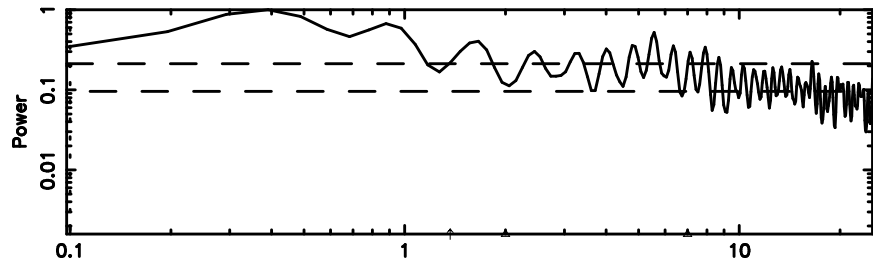

BLK: 6,SNR1:-0.17040 ,SNR2: 1.5986