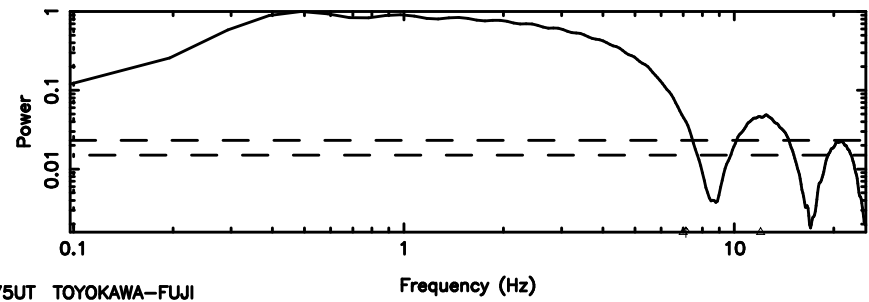

BLK:21,SNR1: 6.6773 ,SNR2: 19.065