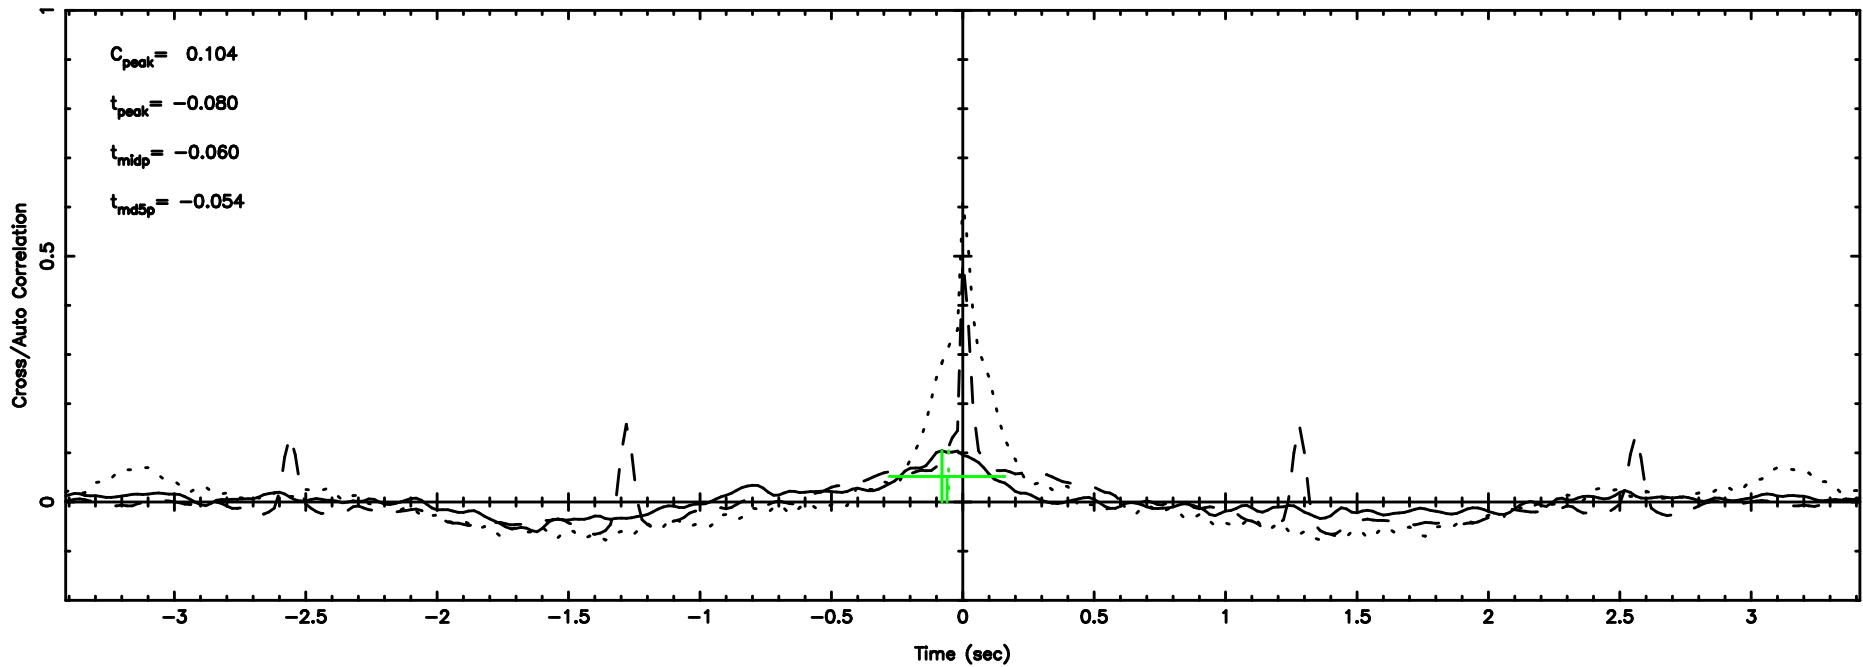

Frequency (Hz)