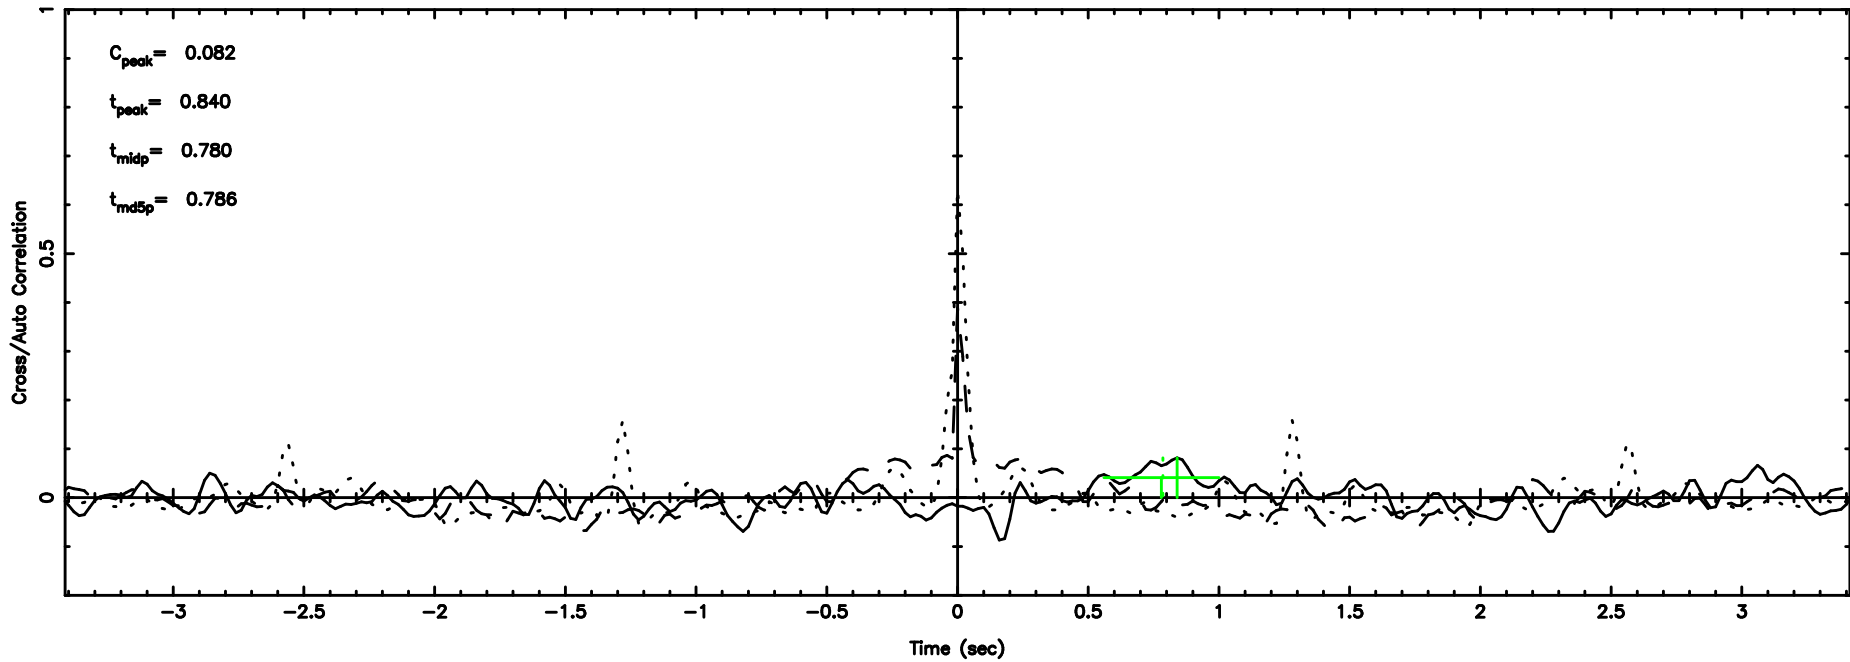

BLK: 2,SNR1: 0.95531E-01,SNR2: 0.92629

Frequency (Hz)

F20240608163321

BLK: 2,SNR1: 0.70675 ,SNR2: 1.7770

Frequency (Hz)

3C230 2024/06/08 7.58UT TOYOKAWA-FUJI

T20240608163319

BLK: 3,SNR1: 0.12291 ,SNR2: 1.1184