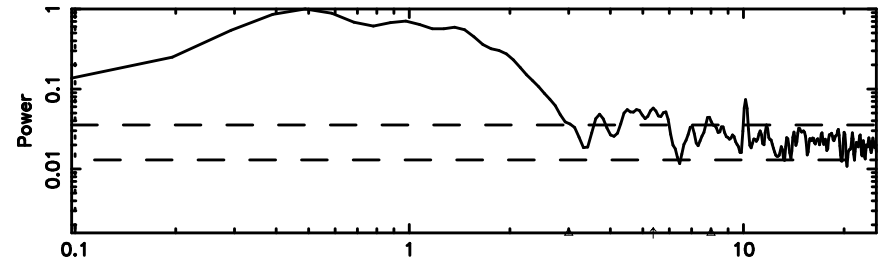

BLK: 6,SNR1: 1.3308 ,SNR2: 5.8125

Frequency (Hz)

T20240608065642

BLK: 2,SNR1: 0.48421E-01,SNR2: 1.0910

Frequency (Hz)

F20240608065644

BLK: 2,SNR1: 0.12837 ,SNR2: 1.7257

Frequency (Hz)