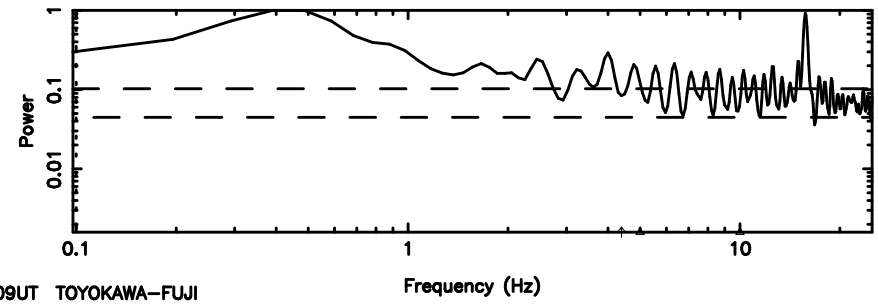

BLK:16,SNR1: 0.48180 ,SNR2: 1.4984