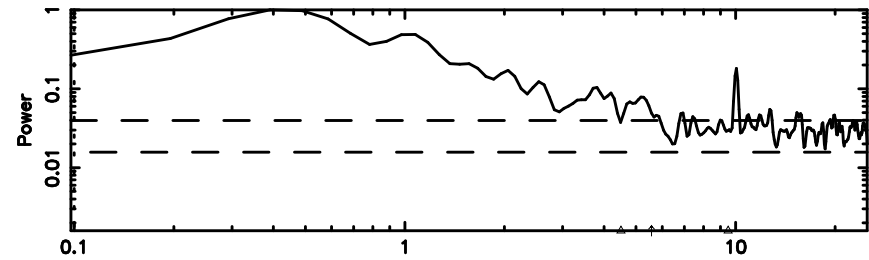

F20240608141801

BLK: 9,SNR1: 0.32503 ,SNR2: 1.6026

Frequency (Hz)

K20240608141756

BLK: 9,SNR1: 1.0281 ,SNR2: 4.0108

Frequency (Hz)

0732+33 2024/06/08 5.33UT FUJI -KISO