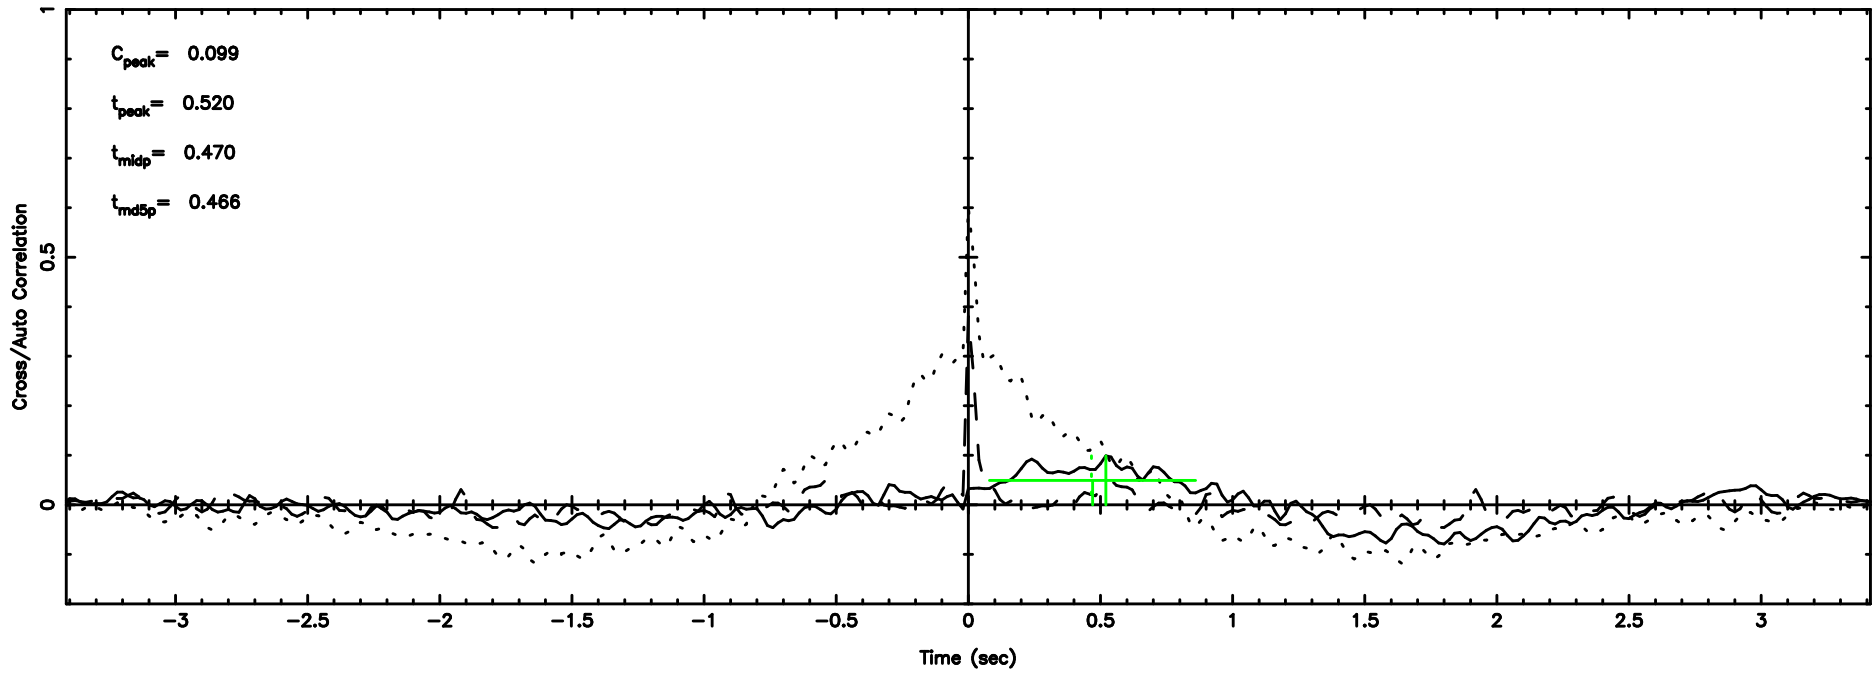

BLK: 3,SNR1: 0.78188 ,SNR2: 6.8592