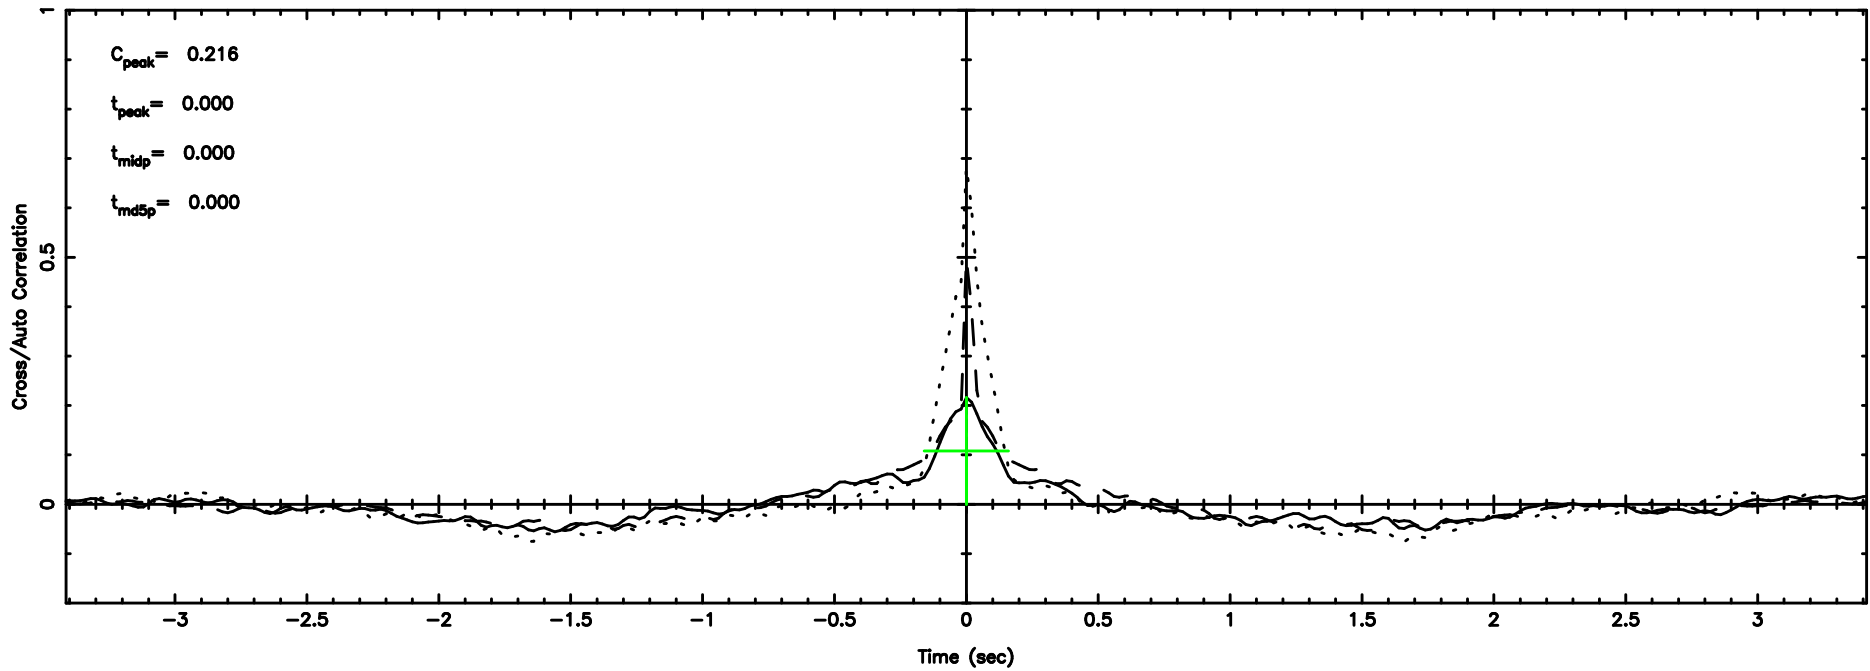

T20240608103211

BLK:20,SNR1: 0.52571 ,SNR2: 2.1492

K20240608103208

BLK:20,SNR1: 2.6837 ,SNR2: 11.853

0347+05 2024/06/08 1.56UT TOYOKAWA-KISO