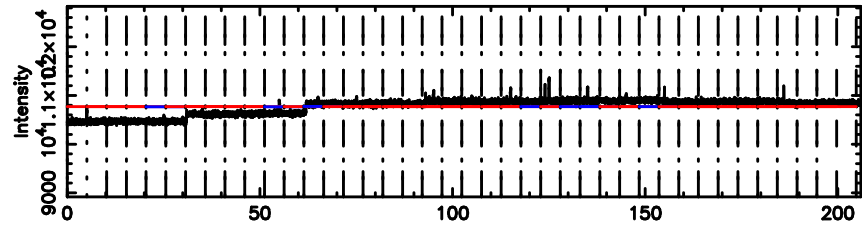

Frequency (Hz)

3C222 2024/06/08 7.33UT TOYOKAWA-FUJI

T20240608161757

BLK: 7,SNR1: 0.18321 ,SNR2: 0.42600

Frequency (Hz)

K20240608161754

BLK: 7,SNR1: 0.78428 ,SNR2: 3.8945

Frequency (Hz)