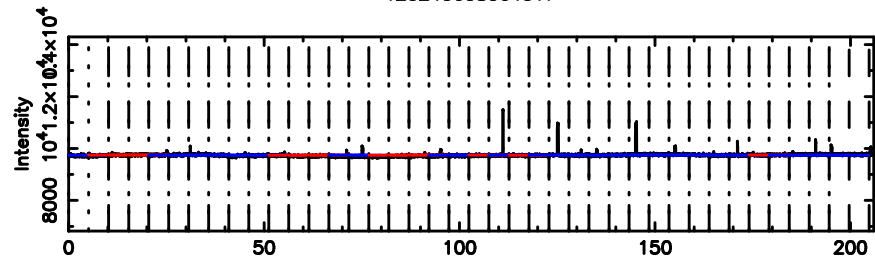

T20240608064017