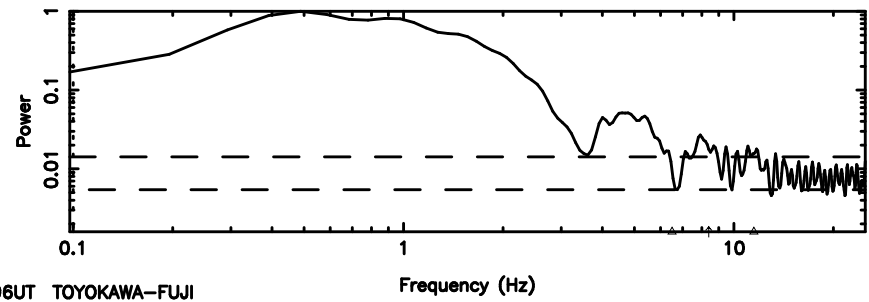

T20240608145544

BLK:14,SNR1: 4.5709 ,SNR2: 8.3026

F20240608145546

BLK:14,SNR1: 4.4622 ,SNR2: 11.108

3C196 2024/06/08 5.96UT TOYOKAWA-FUJI

T20240608145544

BLK:18,SNR1: 5.1147 ,SNR2: 9.5720

Frequency (Hz)