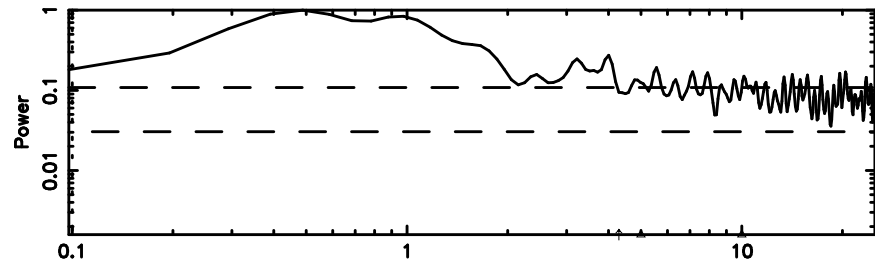

BLK:11,SNR1: 0.38326 ,SNR2: 2.2268