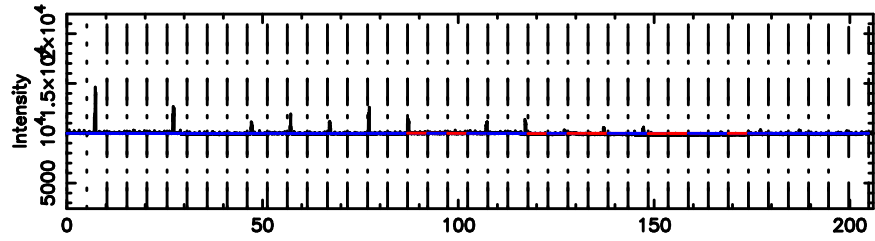

BLK:23,SNR1: 32.386 ,SNR2: 67.681

Frequency (Hz)

K20240608053523

BLK:23,SNR1: 0.63556 ,SNR2: 8.8470

Frequency (Hz)

2250+379 2024/06/07 20.62UT TOYOKAWA-KISO

F20240608053527

BLK:31,SNR1: 11.528 ,SNR2: 21.147