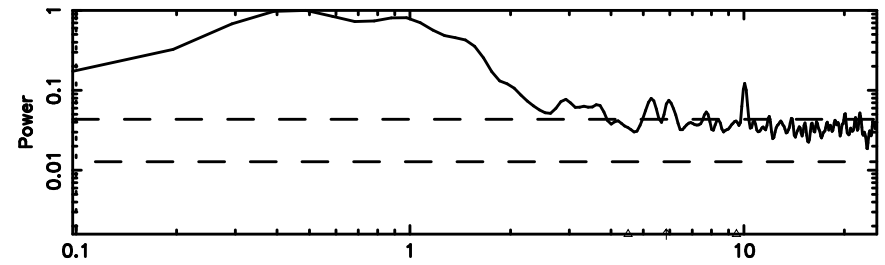

BLK:12,SNR1: 1.0980 ,SNR2: 4.2707

Frequency (Hz)

F20240608071535

BLK:12,SNR1: 0.49582 ,SNR2: 2.5441

Frequency (Hz)

3C12 2024/06/07 22.29UT FUJI -KISO

K20240608071530

BLK:12,SNR1: 1.0840 ,SNR2: 4.0652