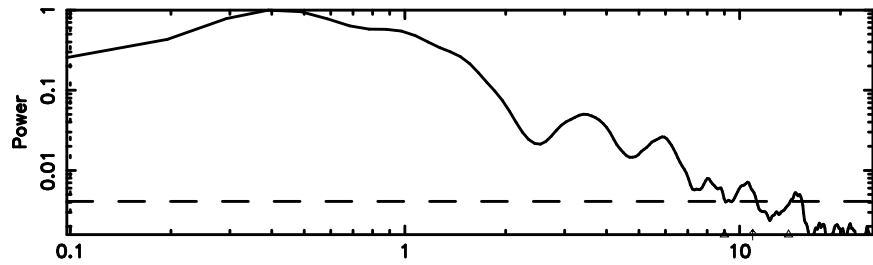

BLK:28,SNR1: 11.850 ,SNR2: 21.947