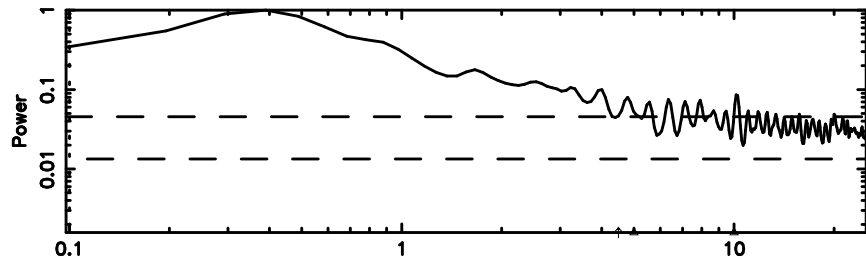

K20240608103208

BLK:20,SNR1: 2.6837 ,SNR2: 11.853

0347+05 2024/06/08 1.56UT TOYOKAWA-KISO

F20240608103213

BLK:24,SNR1: 0.73433 ,SNR2: 3.7698

Frequency (Hz)

K20240608103208

BLK:24,SNR1: 2.6942 ,SNR2: 12.192