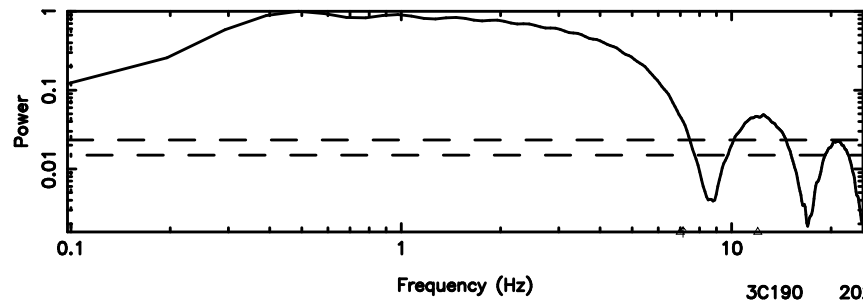

BLK:25,SNR1: 6.6542 ,SNR2: 18.999