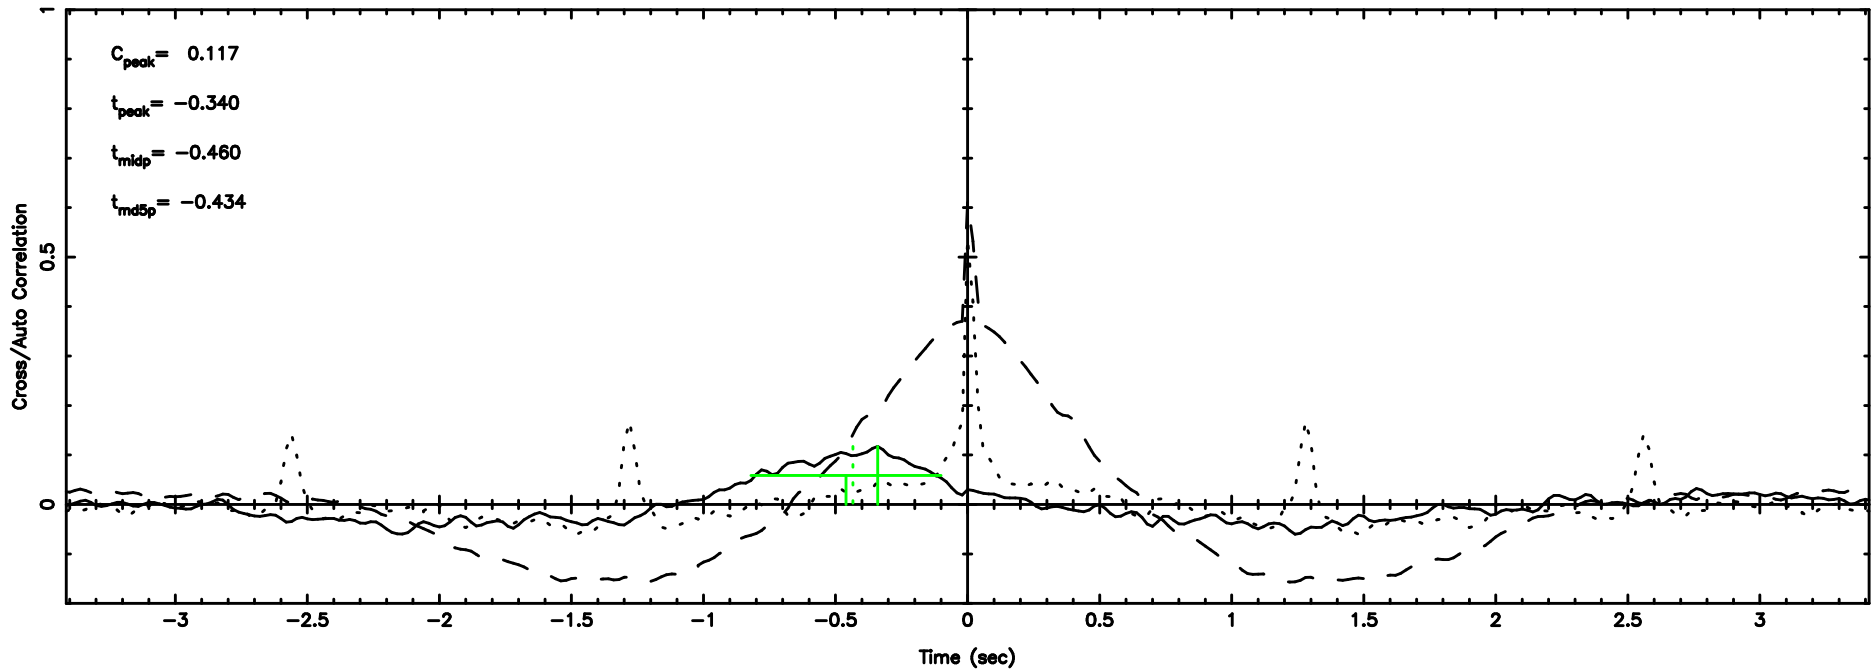

T20240608095416

BLK:12,SNR1: 0.78968 ,SNR2: 3.3187

F20240608095418

BLK:12,SNR1: 0.44005E-01,SNR2: 1.4759

0308+305 2024/06/08 0.93UT TOYOKAWA-FUJI