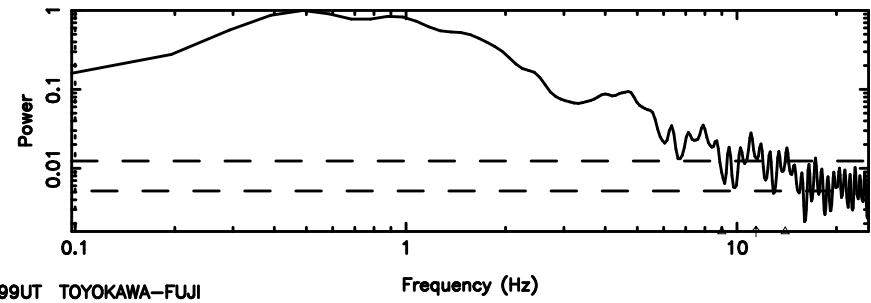

BLK:26,SNR1: 5.8642 ,SNR2: 10.537