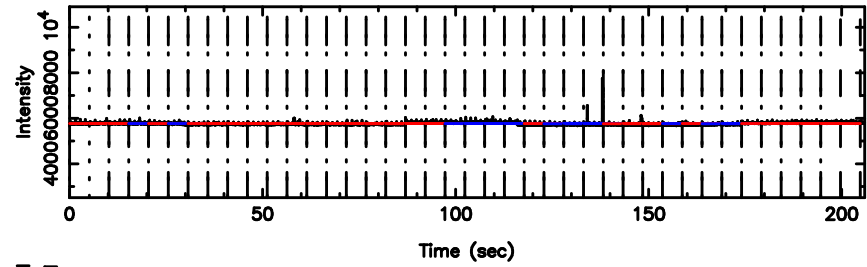

BLK:18,SNR1: 6.8910 ,SNR2: 17.535

Frequency (Hz)

3C196 2024/06/08 5.96UT FUJI -KISO

T20240608150654

BLK:12,SNR1: 0.22559 ,SNR2: 1.4397

F20240608150656

BLK:12,SNR1: 6.3788 ,SNR2: 15.313

0821+394 2024/06/08 6.14UT TOYOKAWA-FUJI