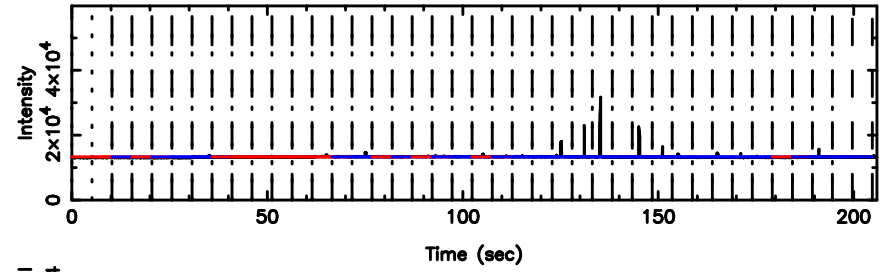

BLK:27,SNR1: 14.364 ,SNR2: 25.373

Frequency (Hz)

F20240608064019

BLK:26,SNR1: 7.4042 ,SNR2: 18.077

Frequency (Hz)

K20240608064015

BLK:26,SNR1: 14.392 ,SNR2: 25.423

Frequency (Hz)