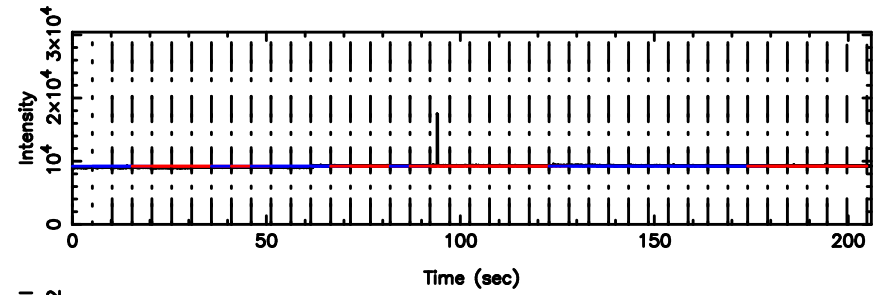

BLK:17,SNR1: 0.44305 ,SNR2: 3.9496

0531+194 2024/06/08 3.31UT TOYOKAWA-FUJI

T20240608121658

BLK:19,SNR1: 4.8827 ,SNR2: 24.132

K20240608121655

BLK:19,SNR1: 1.0691 ,SNR2: 4.7527

0531+194 2024/06/08 3.31UT TOYOKAWA-KISO