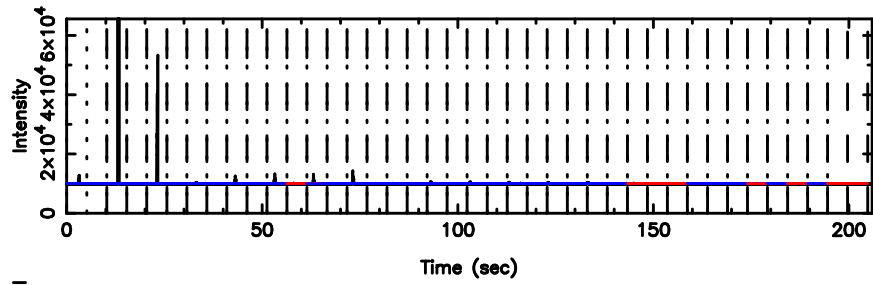

2325+269 2024/06/07 21.21UT TOYOKAWA-KISO

K20240608061057

BLK:27,SNR1: 4.5611 ,SNR2: 11.697

Frequency (Hz)

F20240608061101

BLK:32,SNR1: 3.5468 ,SNR2: 13.844

K20240608061057

BLK:32,SNR1: 4.5600 ,SNR2: 11.694