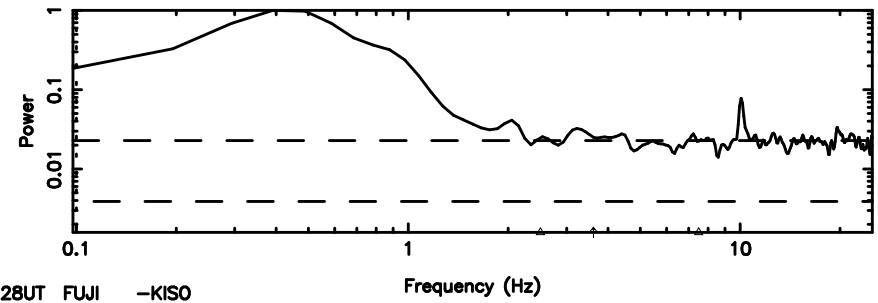

3C119 2024/06/08 2.28UT TOYOKAWA-KISO

F20240608111519

BLK:18,SNR1: 0.35630 ,SNR2: 3.0661

K20240608111514

BLK:18,SNR1: 1.1649 ,SNR2: 6.5015

3C119 2024/06/08 2.28UT FUJI -KISO

T20240608120325

BLK:16,SNR1: 5.5178 ,SNR2: 17.499