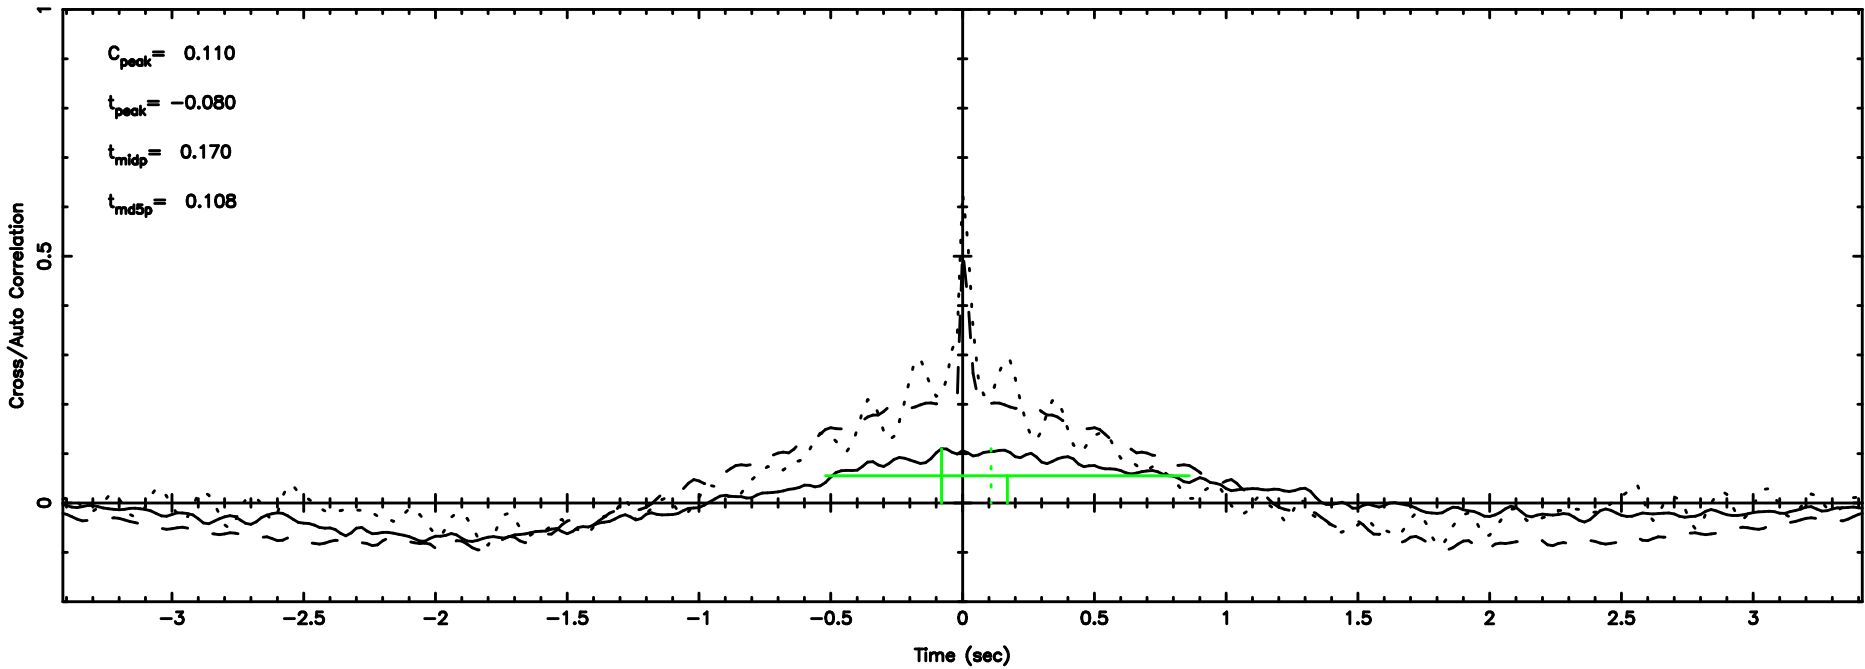

T20240608110350

BLK:13,SNR1: 0.33584 ,SNR2: 6.7337

F20240608110352

BLK:13,SNR1: 3.5954 ,SNR2: 10.981

0418+236 2024/06/08 2.09UT TOYOKAWA-FUJI