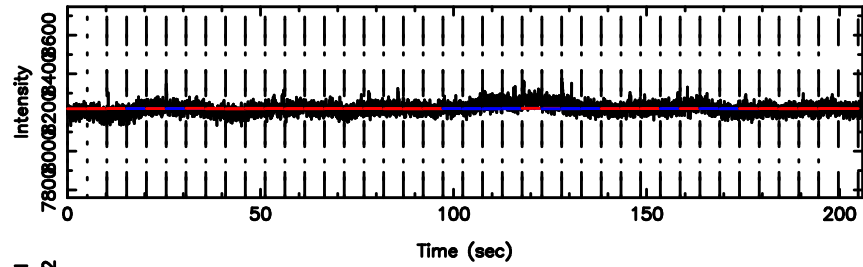

BLK:18,SNR1: 6.8910 ,SNR2: 17.535

Frequency (Hz)

3C196 2024/06/08 5.96UT FUJI -KISO

T20240608150654

BLK:12,SNR1: 0.22559 ,SNR2: 1.4397

F20240608150656

BLK:12,SNR1: 6.3788 ,SNR2: 15.313

0821+394 2024/06/08 6.14UT TOYOKAWA-FUJI