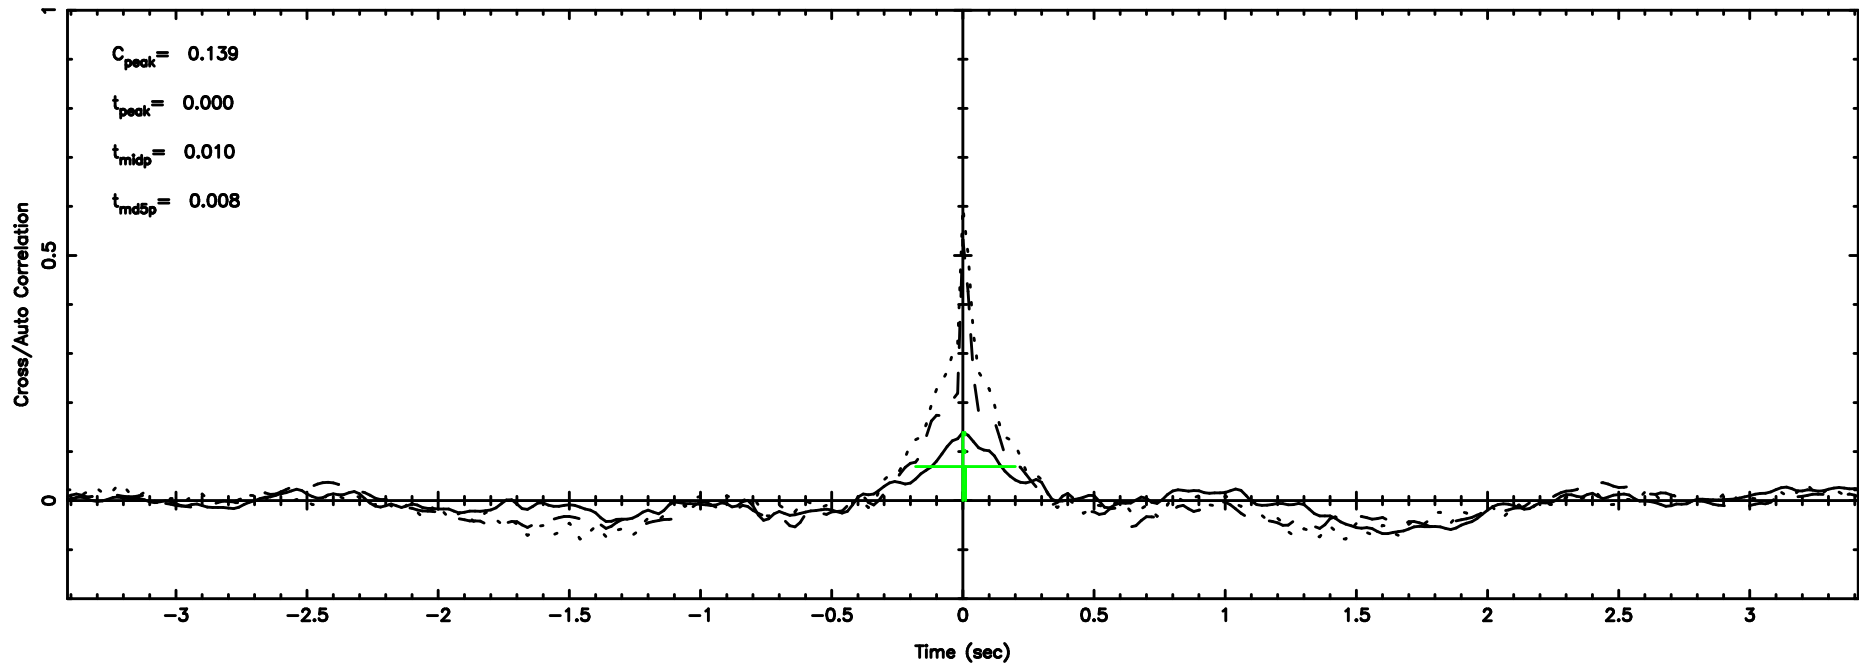

Frequency (Hz)

0752-200 2024/06/08 5.62UT TOYOKAWA-KISO