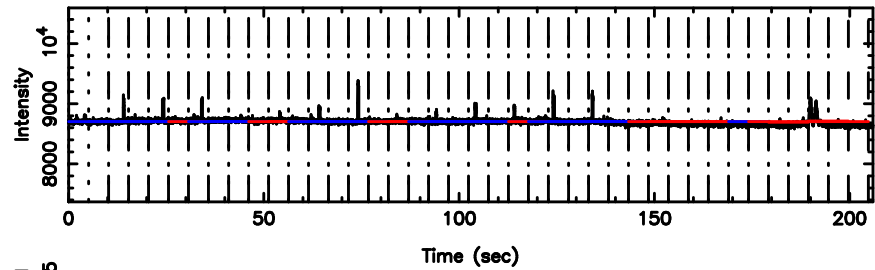

BLK:13,SNR1: 3.5576 ,SNR2: 8.7754

Frequency (Hz)

0019-00 2024/06/07 22.12UT TOYOKAWA-FUJI

F20240608070520

BLK:13,SNR1: 0.48298 ,SNR2: 3.1753

Frequency (Hz)

T20240608070518

BLK:23,SNR1: 5.8466 ,SNR2: 10.507