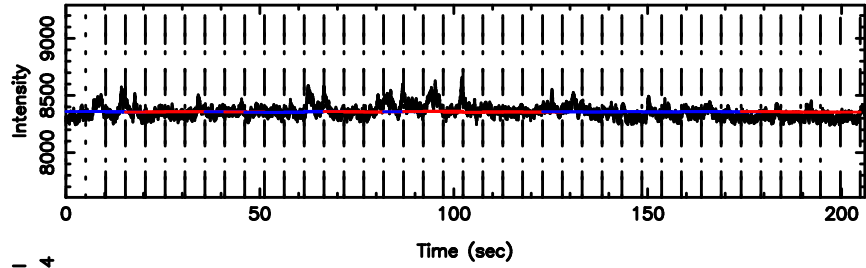

BLK:17,SNR1: 0.44305 ,SNR2: 3.9496

0531+194 2024/06/08 3.31UT TOYOKAWA-FUJI

T20240608121658

BLK:19,SNR1: 4.8827 ,SNR2: 24.132

K20240608121655

BLK:19,SNR1: 1.0691 ,SNR2: 4.7527

0531+194 2024/06/08 3.31UT TOYOKAWA-KISO