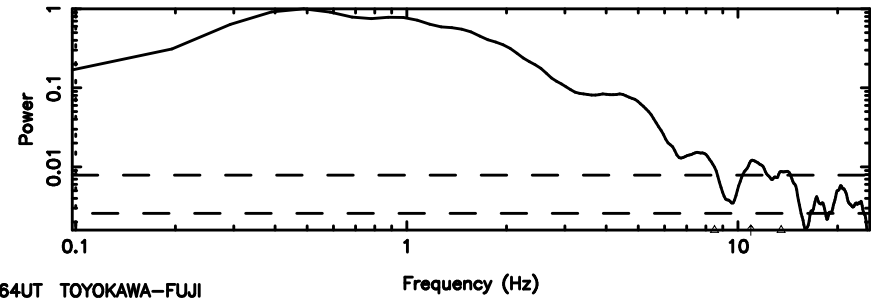

BLK:36,SNR1: 9.8463 ,SNR2: 18.305