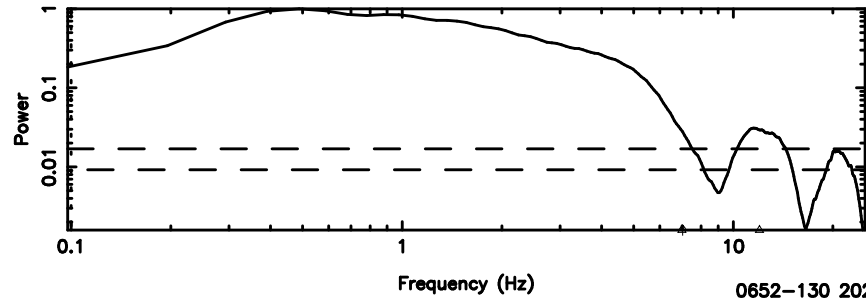

BLK:36,SNR1: 6.9676 ,SNR2: 20.256