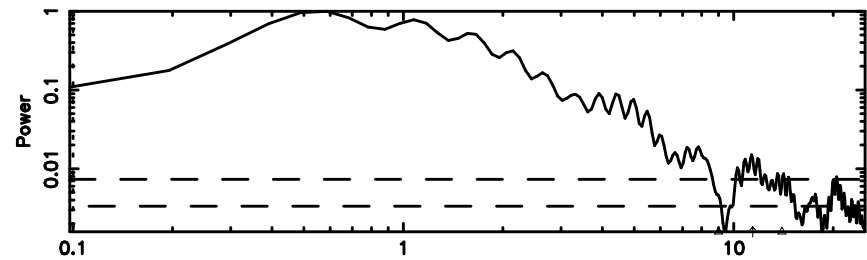

BLK:18,SNR1: 9.4577 ,SNR2: 16.871