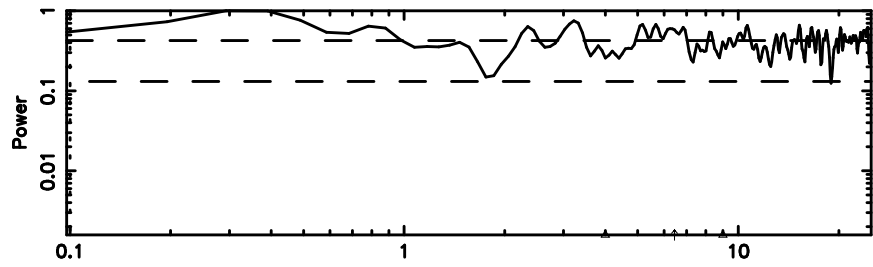

BLK: 4,SNR1:-0.22356E-01,SNR2: 0.22413