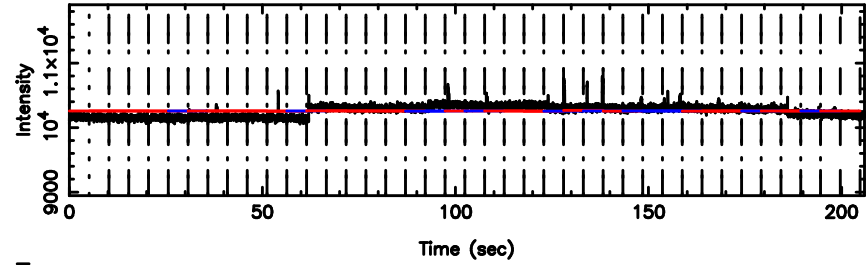

K20240608150651