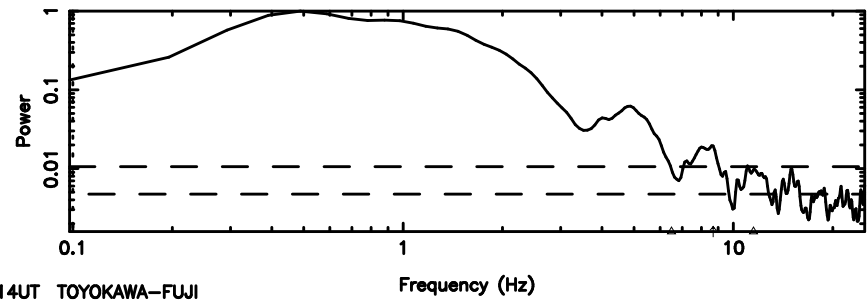

BLK:18,SNR1: 6.8910 ,SNR2: 17.535

Frequency (Hz)

3C196 2024/06/08 5.96UT FUJI -KISO

T20240608150654

BLK:12,SNR1: 0.22559 ,SNR2: 1.4397

F20240608150656

BLK:12,SNR1: 6.3788 ,SNR2: 15.313

0821+394 2024/06/08 6.14UT TOYOKAWA-FUJI