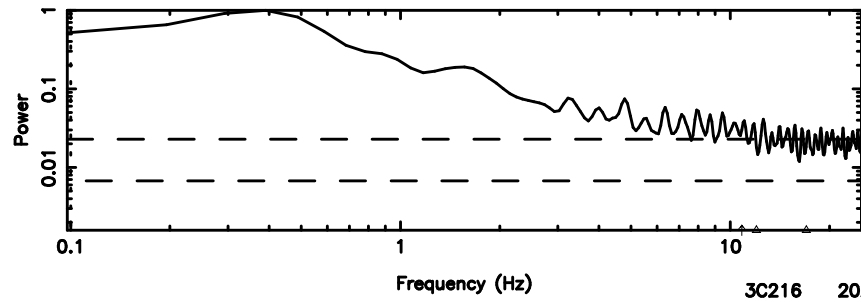

BLK:17,SNR1: 1.8145 ,SNR2: 3.3382