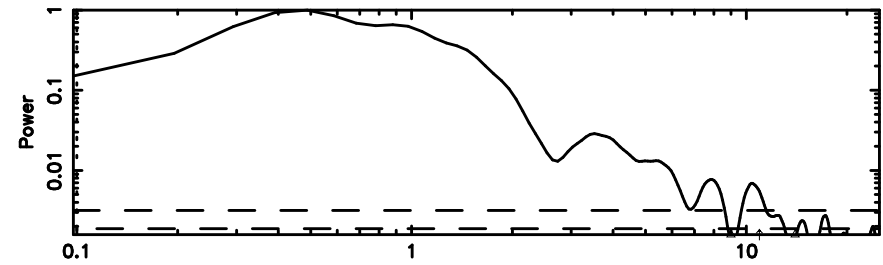

T20240608054445

BLK:28,SNR1: 11.850 ,SNR2: 21.947

Frequency (Hz)

2259+481 2024/06/07 20.77UT TOYOKAWA-FUJI

F20240608054447

BLK:28,SNR1: 15.359 ,SNR2: 28.483

Frequency (Hz)

T20240608054445