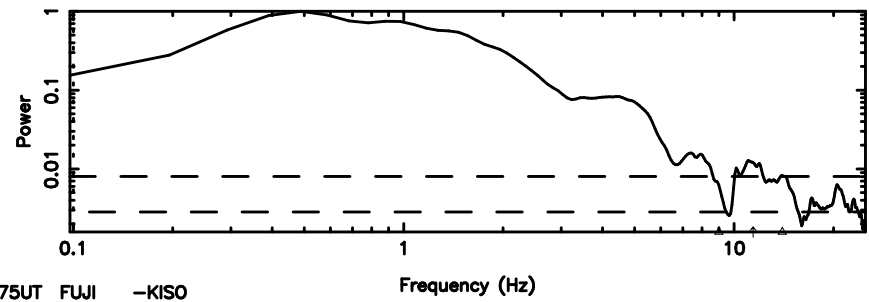

BLK:25,SNR1: 9.1990 ,SNR2: 16.412