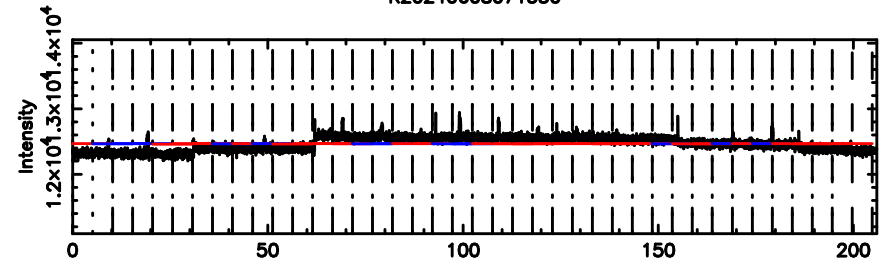

BLK:12,SNR1: 1.0980 ,SNR2: 4.2707

Frequency (Hz)

F20240608071535

BLK:12,SNR1: 0.49582 ,SNR2: 2.5441

Frequency (Hz)

3C12 2024/06/07 22.29UT FUJI -KISO

K20240608071530

BLK:12,SNR1: 1.0840 ,SNR2: 4.0652