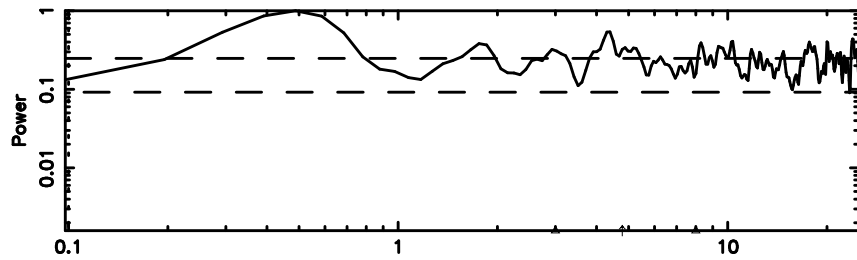

BLK: 4,SNR1:-0.11432E-01,SNR2: 0.36454