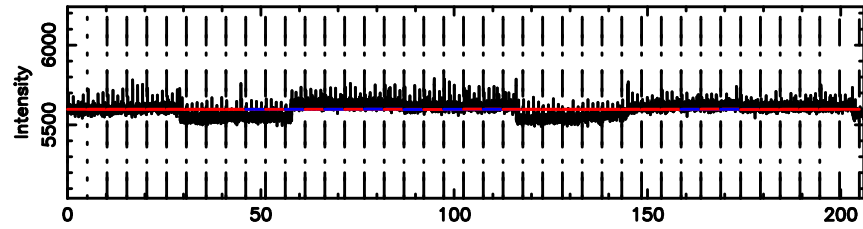

T20240608141759

BLK:13,SNR1: 0.52001 ,SNR2: 1.4442

K20240608141756

BLK:13,SNR1: 0.95826 ,SNR2: 4.1068

0732+33 2024/06/08 5.33UT TOYOKAWA-KISO

F20240608141801

BLK: 9,SNR1: 0.32503 ,SNR2: 1.6026

Frequency (Hz)