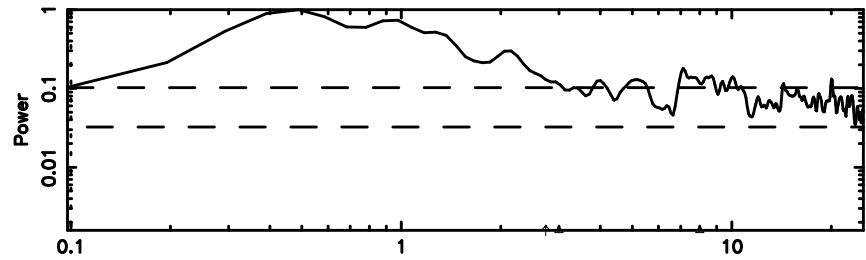

BLK: 7,SNR1: 1.9478 ,SNR2: 3.7833

0752-200 2024/06/08 5.62UT TOYOKAWA-FUJI

T20240608143545

BLK:12,SNR1: 0.29093 ,SNR2: 3.1106

Frequency (Hz)

K20240608143542

BLK:12,SNR1: 0.80393 ,SNR2: 3.6243

Frequency (Hz)