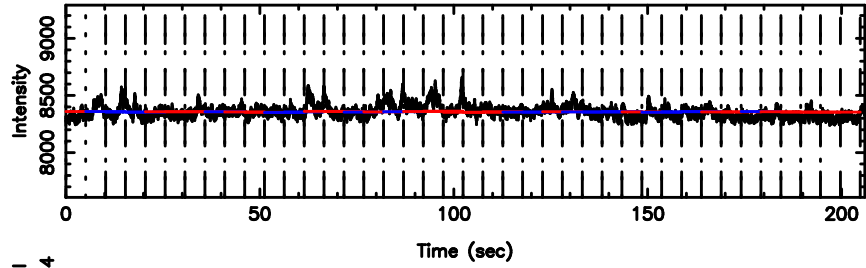

T20240608121658