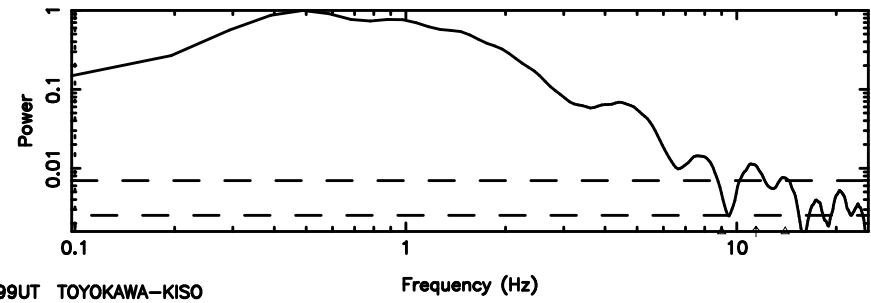

BLK:33,SNR1: 10.266 ,SNR2: 18.284