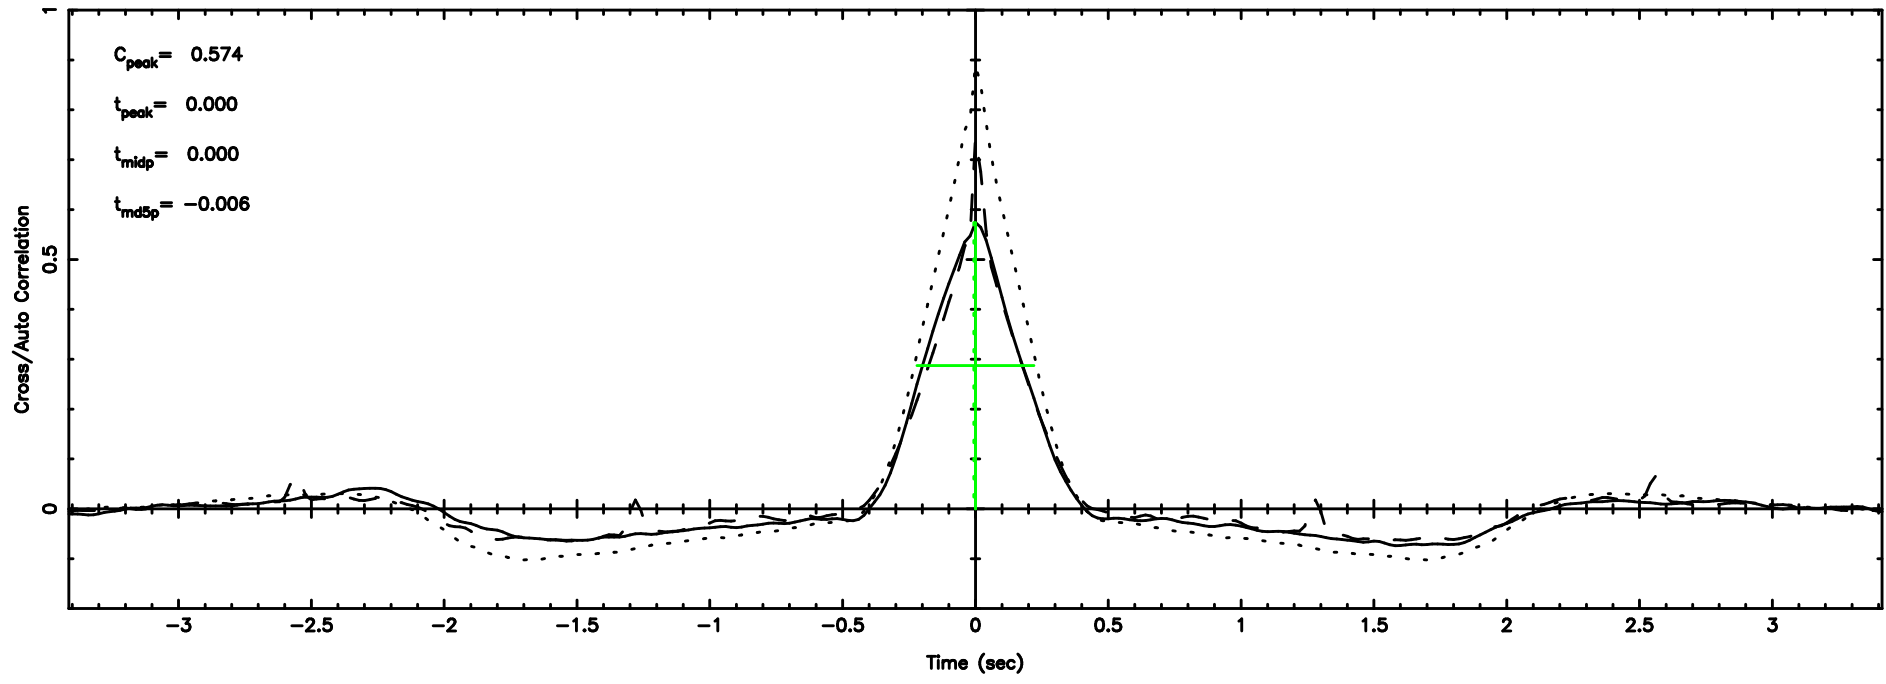

2259+481 2024/06/07 20.77UT FUJI -KISO