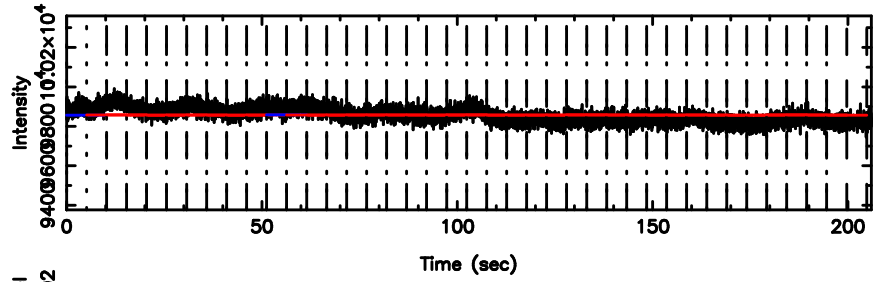

BLK: 6,SNR1: 1.3308 ,SNR2: 5.8125

Frequency (Hz)

T20240608065642

BLK: 2,SNR1: 0.48421E-01,SNR2: 1.0910

Frequency (Hz)

F20240608065644

BLK: 2,SNR1: 0.12837 ,SNR2: 1.7257

Frequency (Hz)