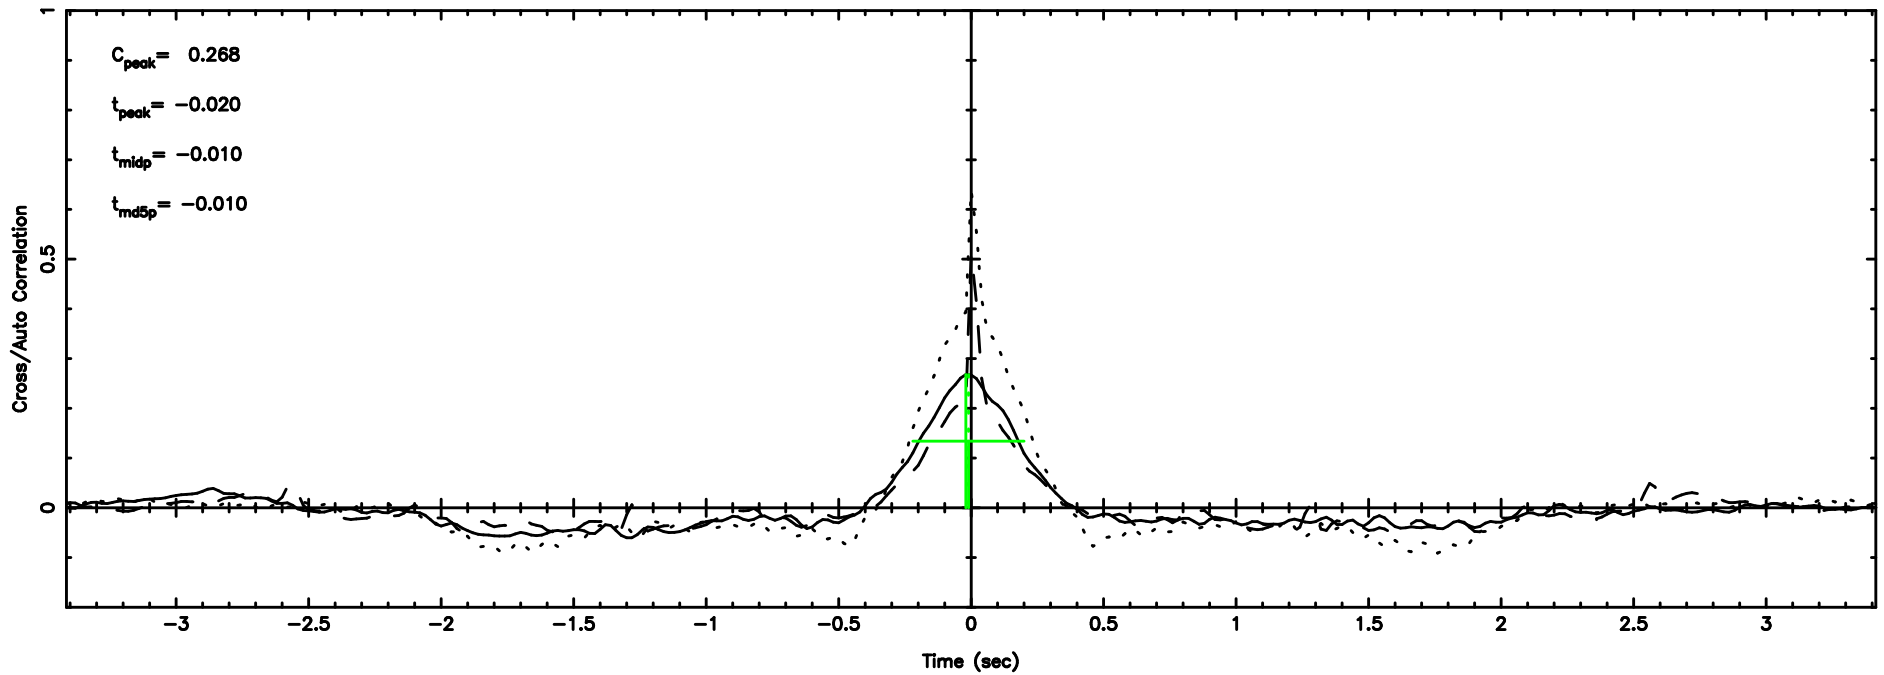

Frequency (Hz)