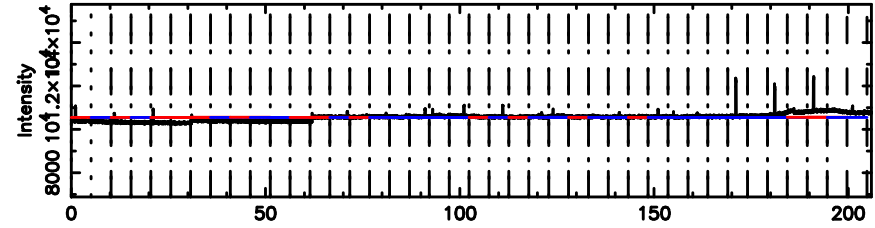

K20240608103208

BLK:20,SNR1: 2.6837 ,SNR2: 11.853

0347+05 2024/06/08 1.56UT TOYOKAWA-KISO

F20240608103213

BLK:24,SNR1: 0.73433 ,SNR2: 3.7698

Frequency (Hz)

K20240608103208

BLK:24,SNR1: 2.6942 ,SNR2: 12.192