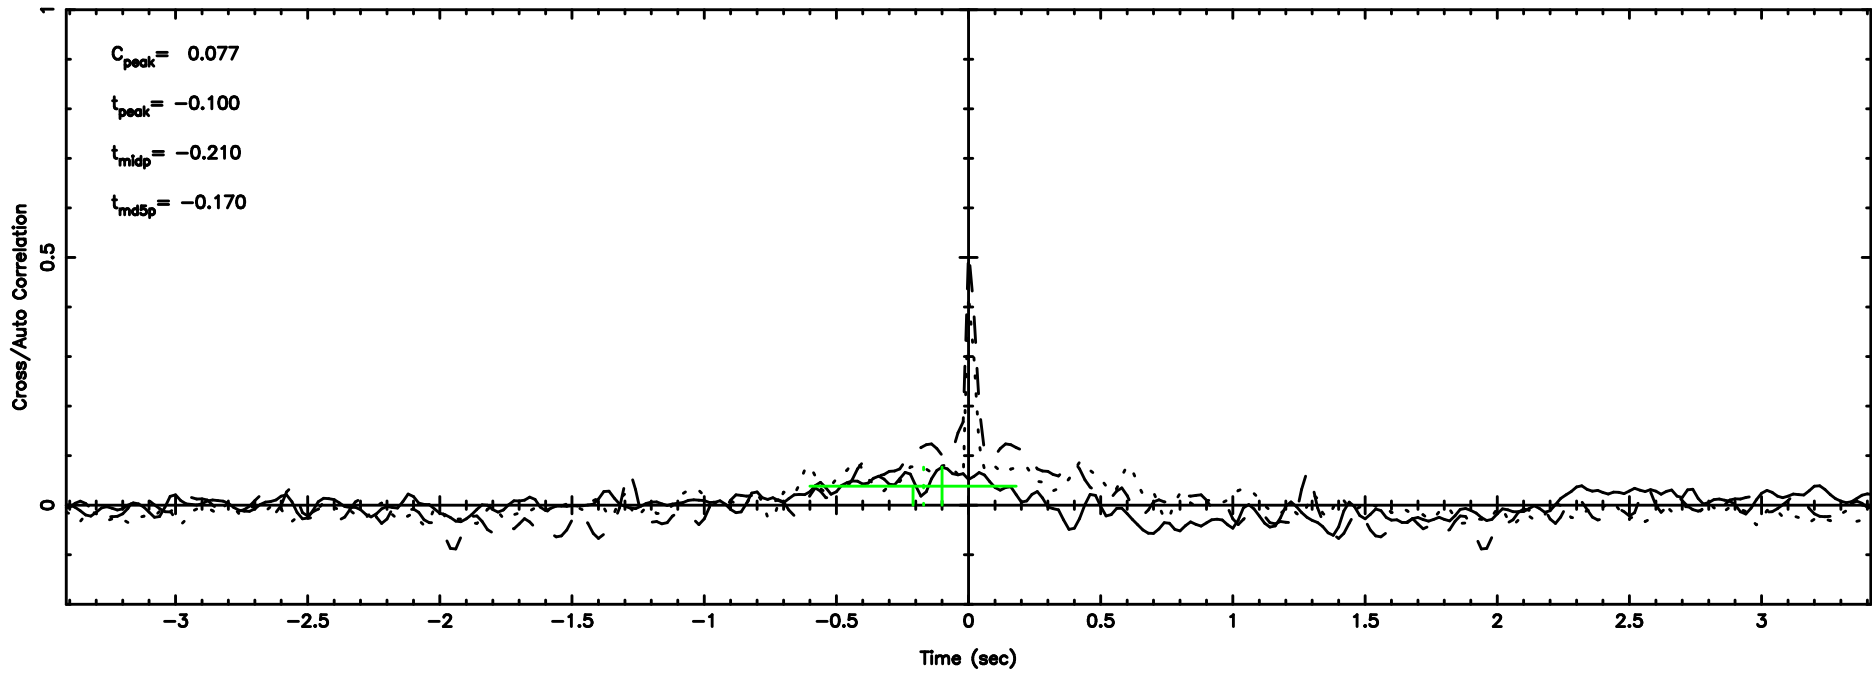

F20240608084726

BLK: 3,SNR1:-0.60417E-02,SNR2: 3.5688

K20240608084721

BLK: 3,SNR1: 0.22978 ,SNR2: 0.68552

0202+15 2024/06/07 23.82UT FUJI -KISO