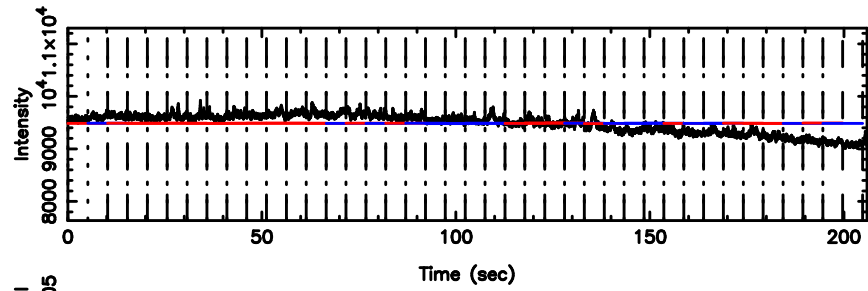

3C119 2024/06/08 2.28UT TOYOKAWA-KISO

F20240608111519

BLK:18,SNR1: 0.35630 ,SNR2: 3.0661

K20240608111514

BLK:18,SNR1: 1.1649 ,SNR2: 6.5015

3C119 2024/06/08 2.28UT FUJI -KISO

T20240608120325

BLK:16,SNR1: 5.5178 ,SNR2: 17.499