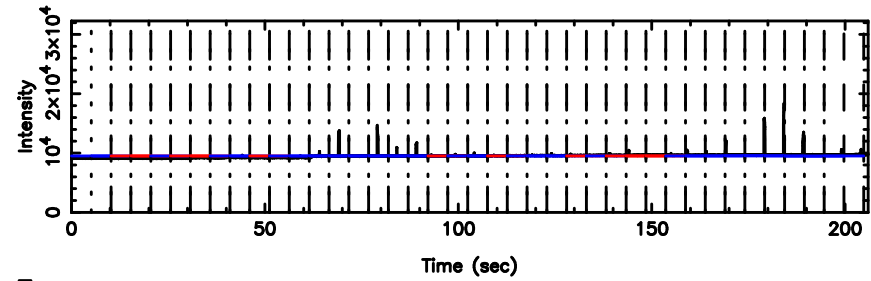

BLK:33,SNR1: 10.266 ,SNR2: 18.284

0713-024 2024/06/08 4.99UT TOYOKAWA-KISO

F20240608135735

BLK:28,SNR1: 5.4648 ,SNR2: 9.8407

K20240608135730

BLK:28,SNR1: 10.347 ,SNR2: 18.425

0713-024 2024/06/08 4.99UT FUJI -KISO