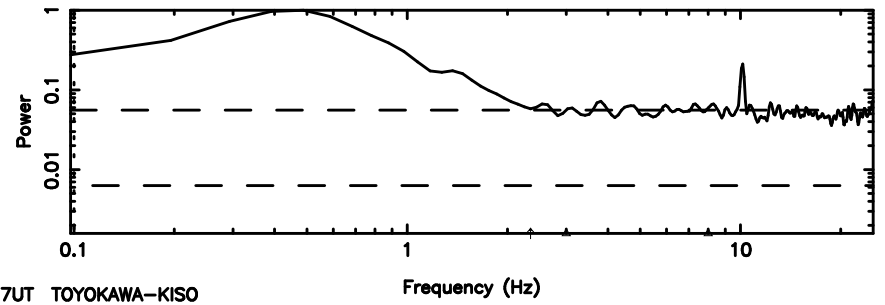

Frequency (Hz)

T20240608082033

BLK:24,SNR1: 3.2633 ,SNR2: 24.479

3C48 2024/06/07 23.37UT TOYOKAWA-KISO

K20240608082030

BLK:24,SNR1: 0.54260 ,SNR2: 4.8656

F20240608082035

BLK:19,SNR1: 0.55613E-01,SNR2: 2.8990