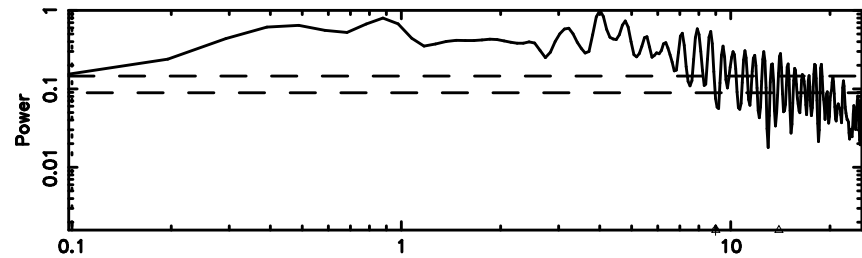

BLK: 2,SNR1: 0.95531E-01,SNR2: 0.92629

Frequency (Hz)

F20240608163321

BLK: 2,SNR1: 0.70675 ,SNR2: 1.7770

Frequency (Hz)

3C230 2024/06/08 7.58UT TOYOKAWA-FUJI

T20240608163319

BLK: 3,SNR1: 0.12291 ,SNR2: 1.1184