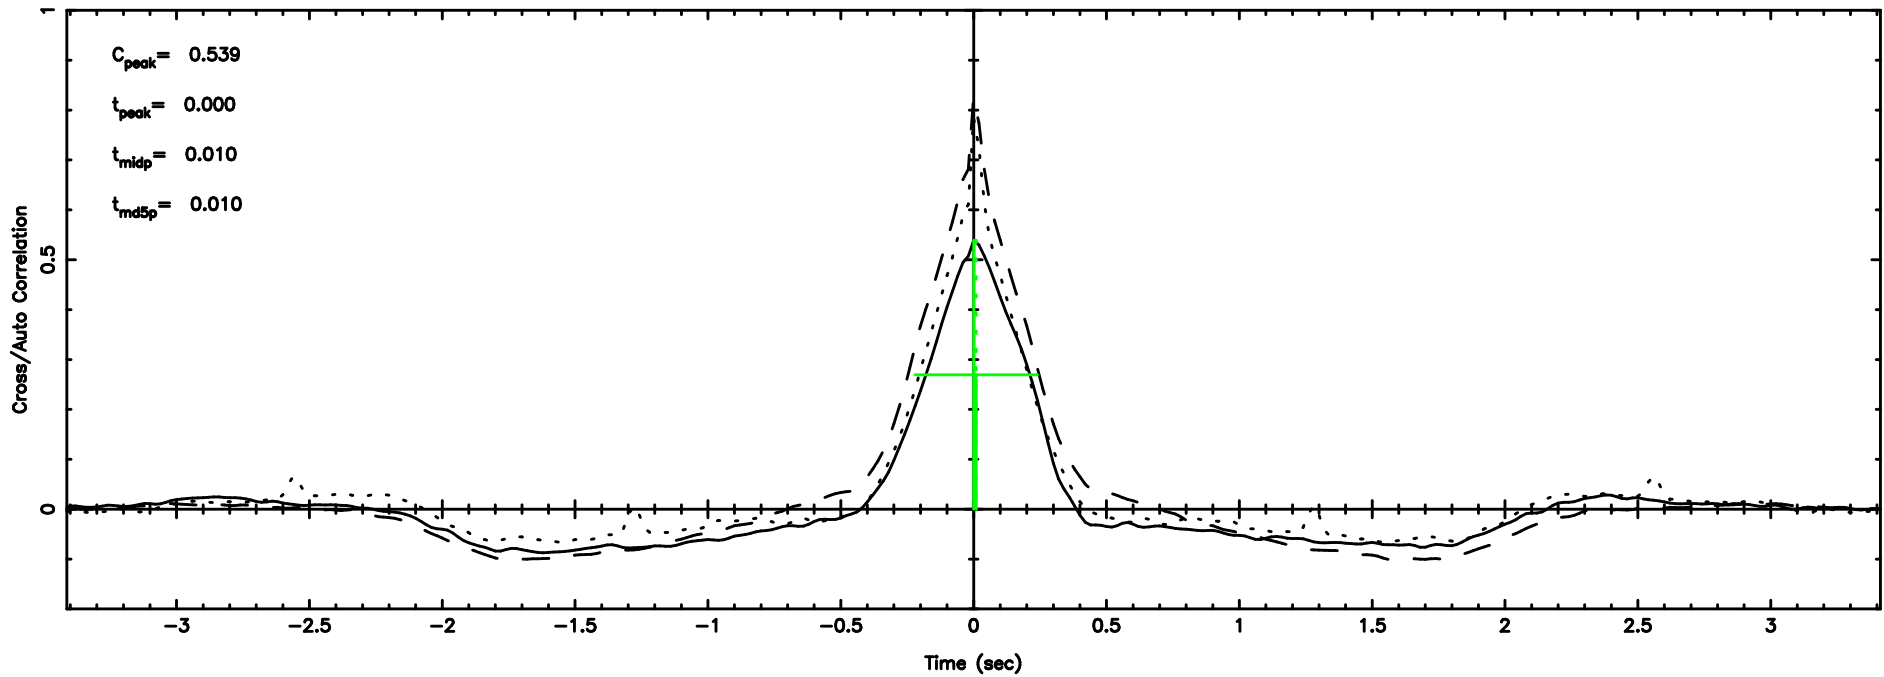

T20240608054445

BLK:28,SNR1: 11.850 ,SNR2: 21.947

Frequency (Hz)

2259+481 2024/06/07 20.77UT TOYOKAWA-FUJI

F20240608054447

BLK:28,SNR1: 15.359 ,SNR2: 28.483

Frequency (Hz)

T20240608054445