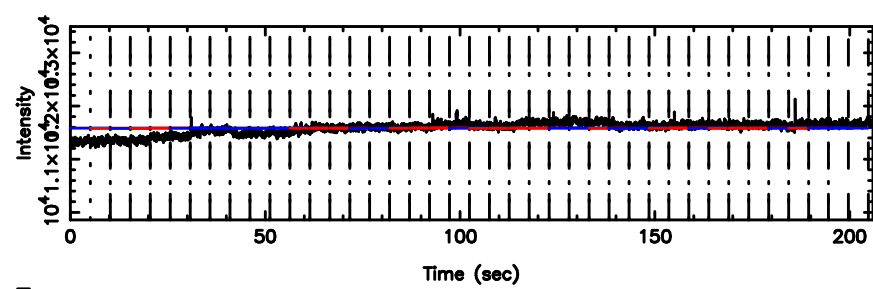

3C48 2024/06/07 23.37UT FUJI -KISO

K20240608082030