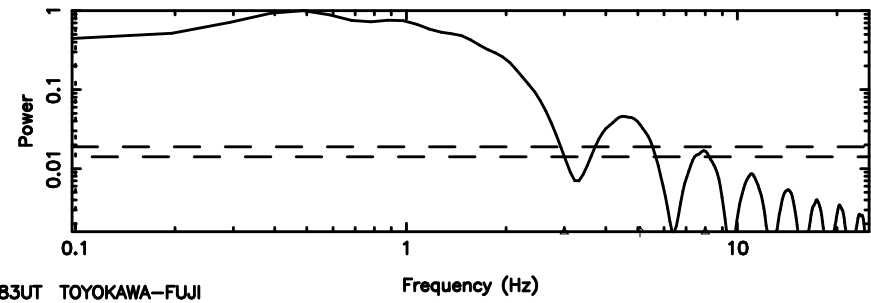

BLK:19,SNR1: 2.6692 ,SNR2: 12.852