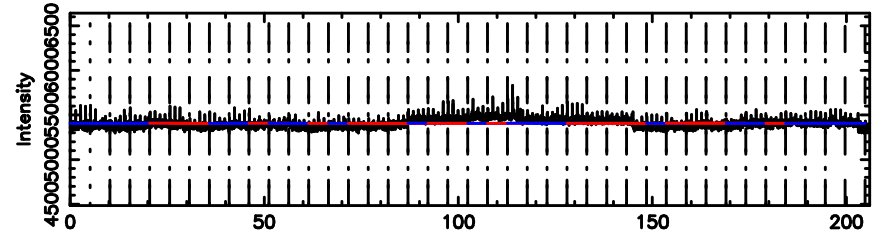

Frequency (Hz)

F20240608111519

BLK:20,SNR1: 0.19860 ,SNR2: 2.3070