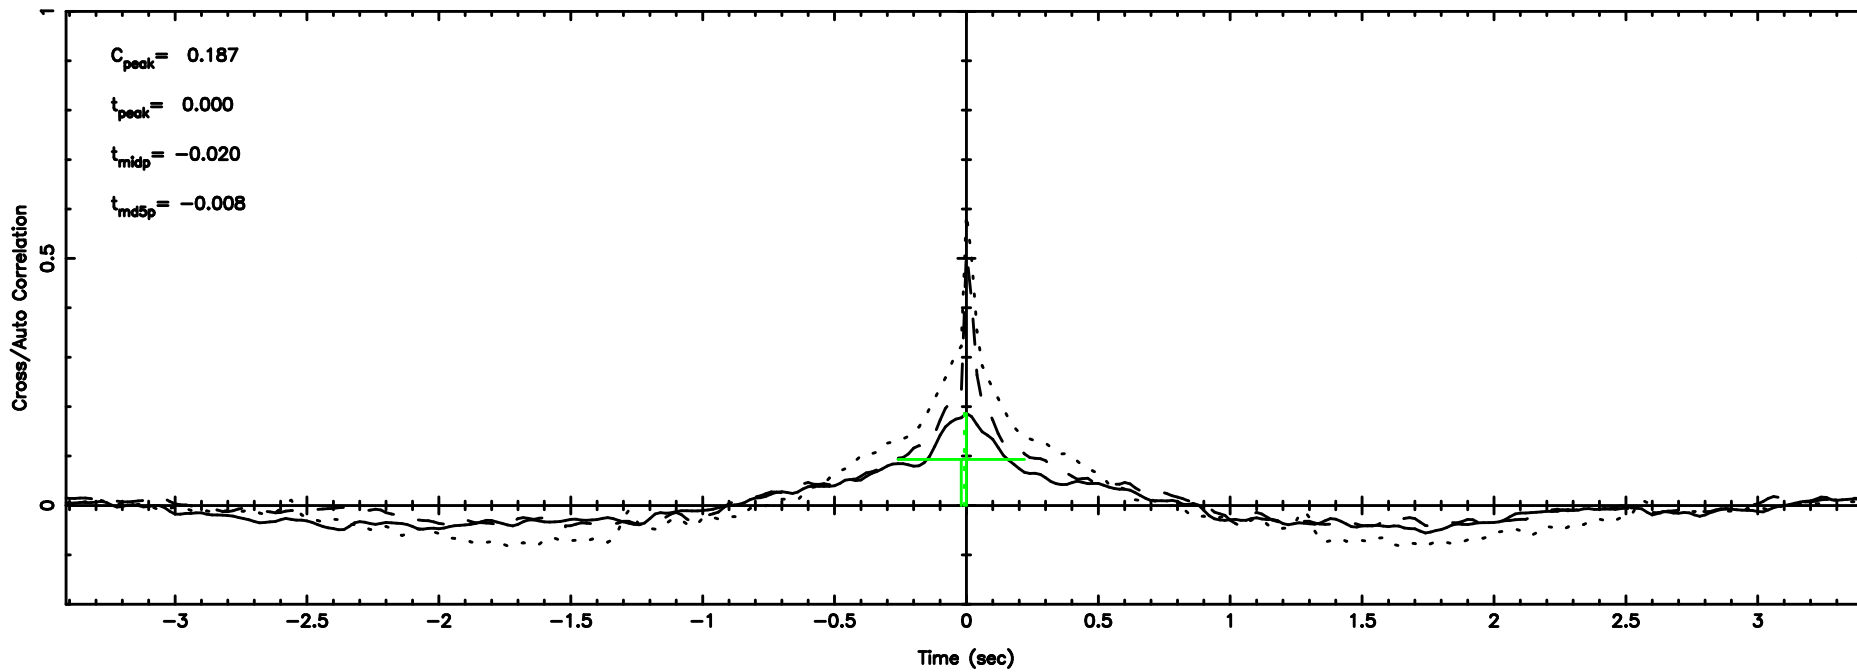

0347+05 2024/06/08 1.56UT TOYOKAWA-FUJI