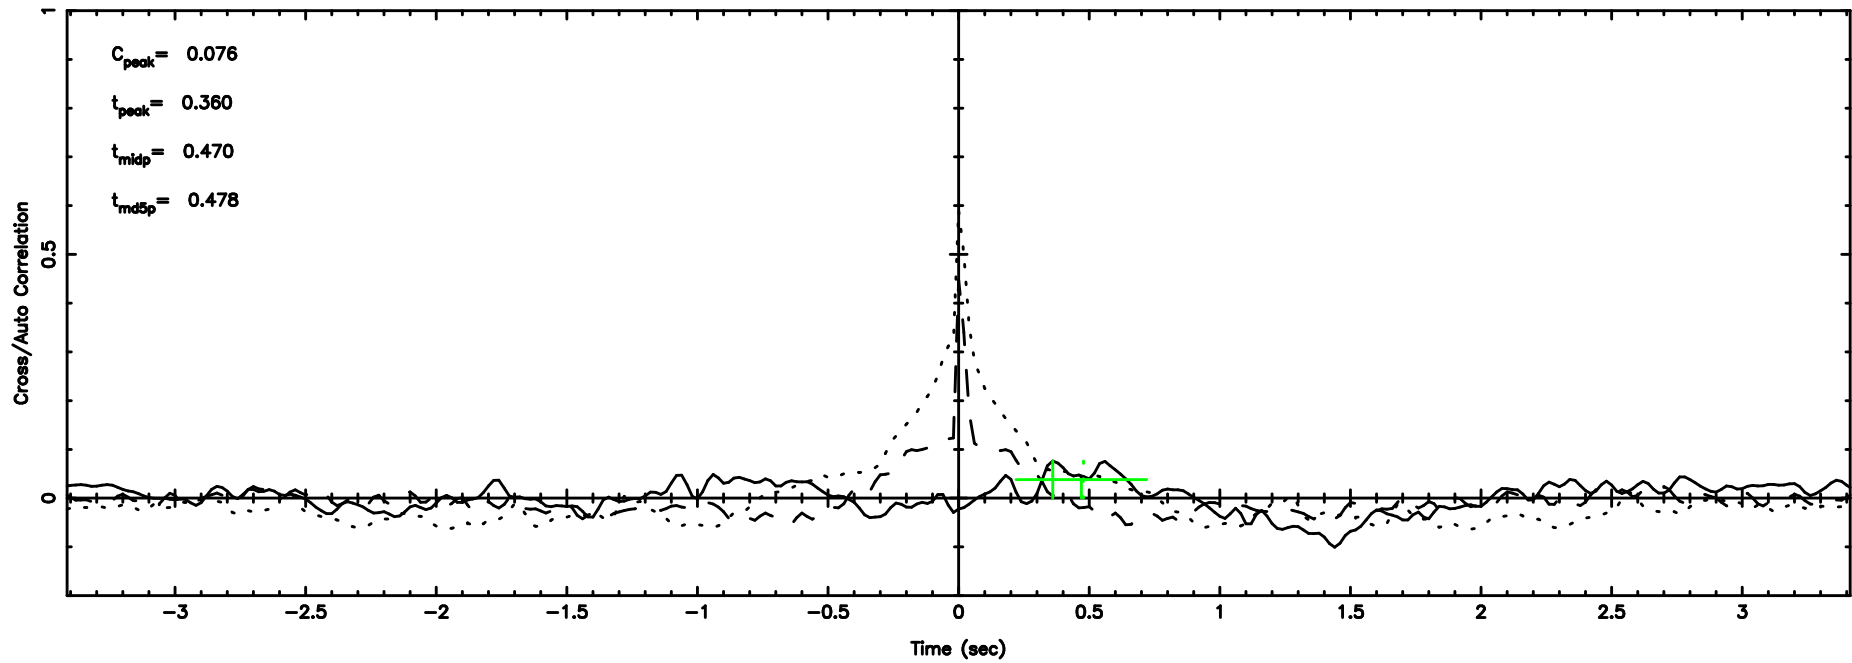

Frequency (Hz)

3C241 2024/06/08 8.08UT TOYOKAWA-FUJI