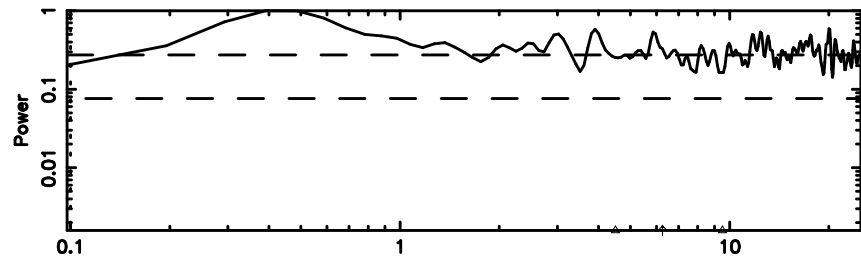

Frequency (Hz)

3C222 2024/06/08 7.33UT TOYOKAWA-FUJI

T20240608161757

BLK: 7,SNR1: 0.18321 ,SNR2: 0.42600

Frequency (Hz)

K20240608161754

BLK: 7,SNR1: 0.78428 ,SNR2: 3.8945

Frequency (Hz)