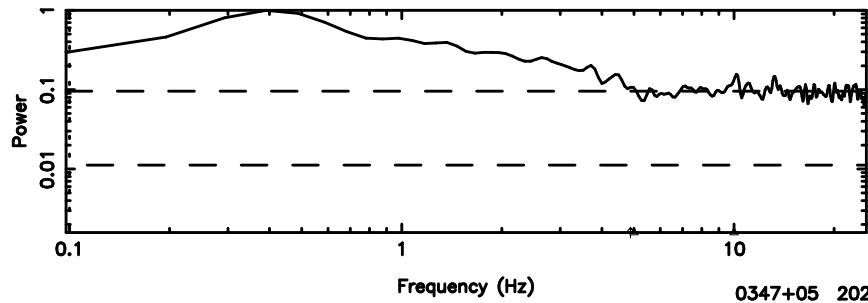

BLK:20,SNR1: 0.52571 ,SNR2: 2.1492