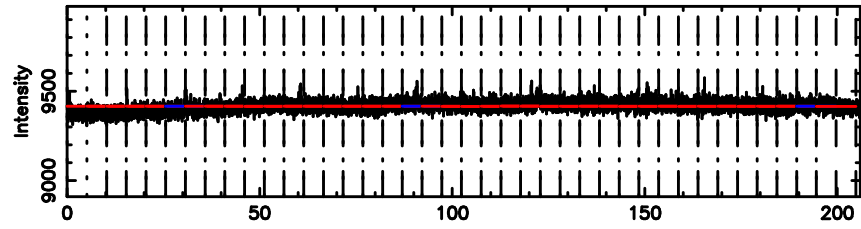

BLK: 2,SNR1: 0.95531E-01,SNR2: 0.92629

Frequency (Hz)

F20240608163321

BLK: 2,SNR1: 0.70675 ,SNR2: 1.7770

Frequency (Hz)

3C230 2024/06/08 7.58UT TOYOKAWA-FUJI

T20240608163319

BLK: 3,SNR1: 0.12291 ,SNR2: 1.1184