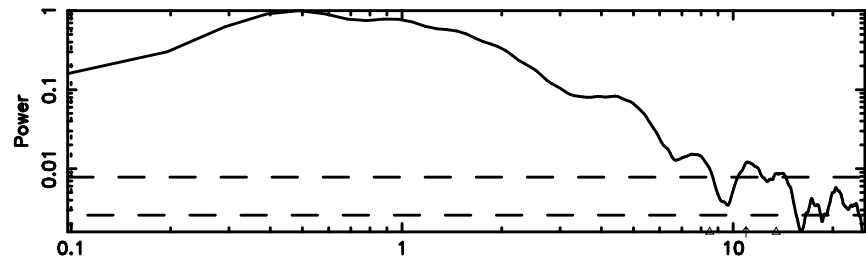

BLK:37,SNR1: 9.8351 ,SNR2: 18.286