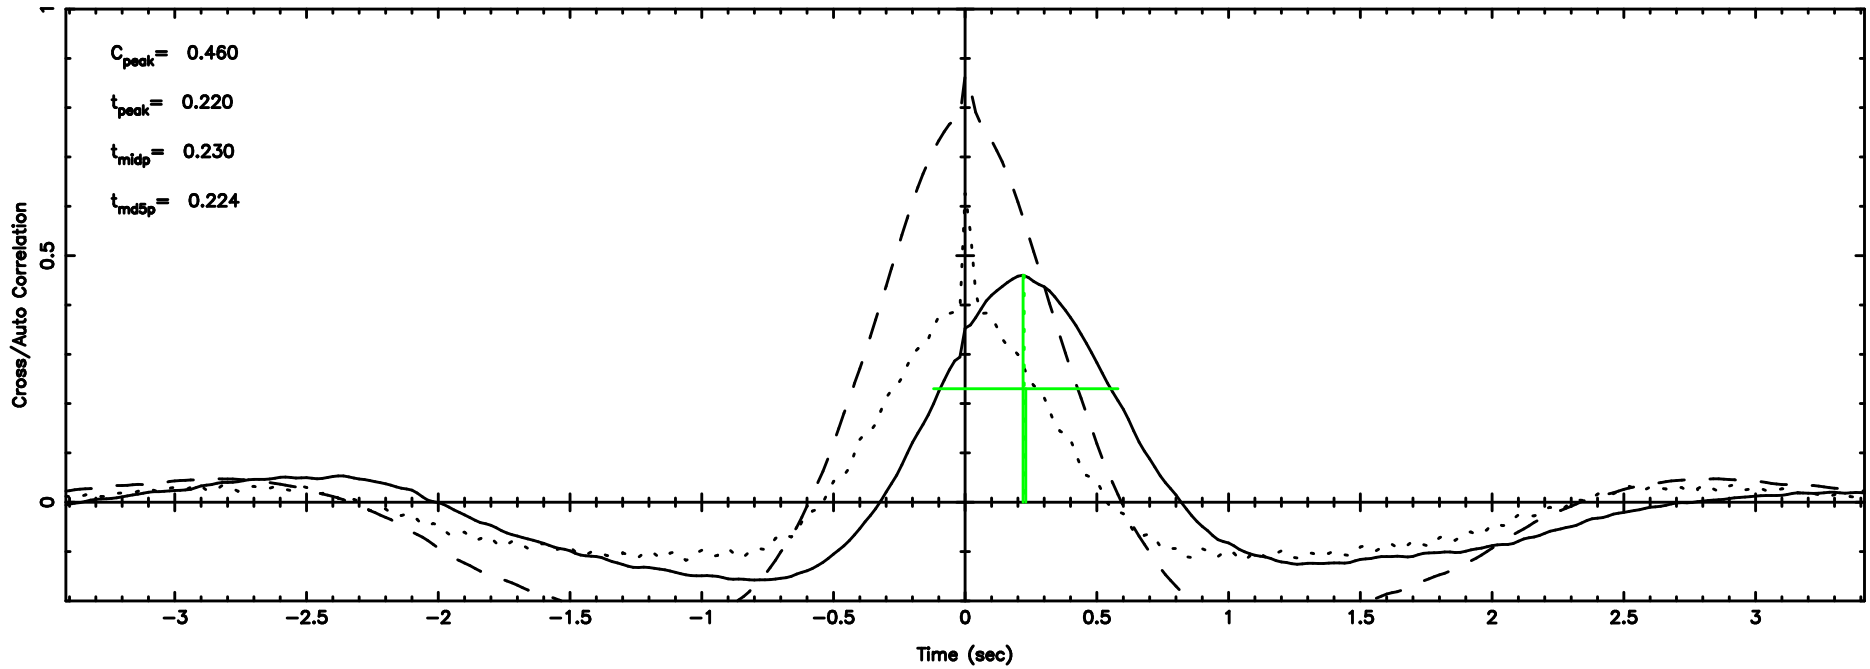

T20240608111517

BLK:34,SNR1: 5.2930 ,SNR2: 22.097

K20240608111514

BLK:34,SNR1: 1.1307 ,SNR2: 5.8976

3C119 2024/06/08 2.28UT TOYOKAWA-KISO