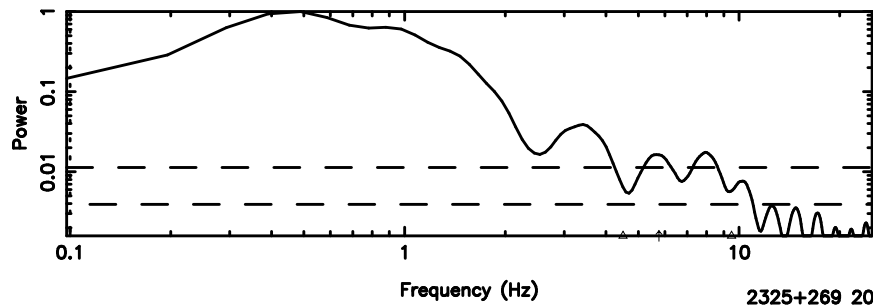

2325+269 2024/06/07 21.21UT TOYOKAWA-KISO

K20240608061057

BLK:27,SNR1: 4.5611 ,SNR2: 11.697

Frequency (Hz)

F20240608061101

BLK:32,SNR1: 3.5468 ,SNR2: 13.844

K20240608061057

BLK:32,SNR1: 4.5600 ,SNR2: 11.694