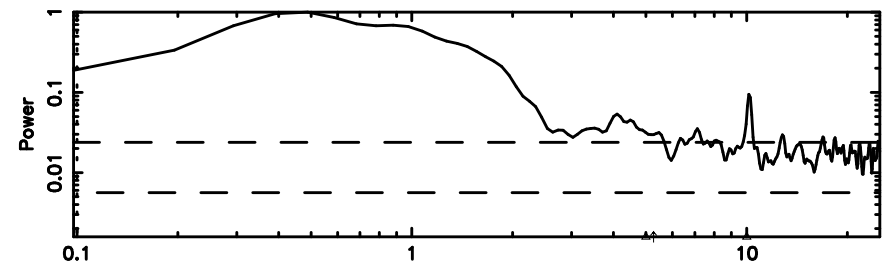

BLK:13,SNR1: 0.60334 ,SNR2: 2.5461

2255+416 2024/06/07 20.70UT TOYOKAWA-FUJI

T20240608054023

BLK:10,SNR1: 0.95423 ,SNR2: 4.7871

Frequency (Hz)

2255+416 2024/06/07 20.70UT TOYOKAWA-KISO

K20240608054021

BLK:10,SNR1: 2.0511 ,SNR2: 8.1807