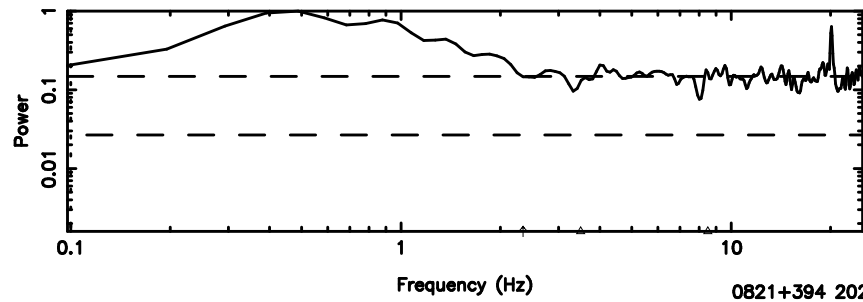

BLK:12,SNR1: 0.25604 ,SNR2: 2.2271