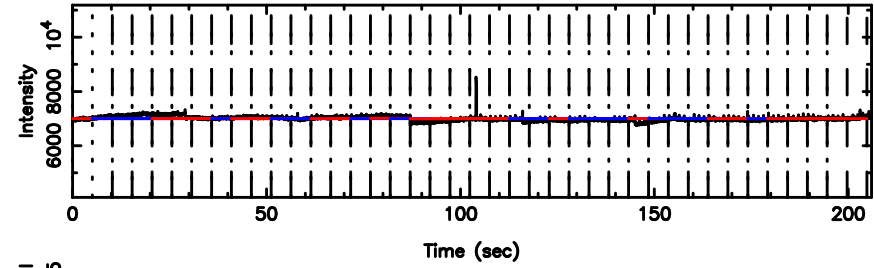

BLK:17,SNR1: 0.44305 ,SNR2: 3.9496

0531+194 2024/06/08 3.31UT TOYOKAWA-FUJI

T20240608121658

BLK:19,SNR1: 4.8827 ,SNR2: 24.132

K20240608121655

BLK:19,SNR1: 1.0691 ,SNR2: 4.7527

0531+194 2024/06/08 3.31UT TOYOKAWA-KISO