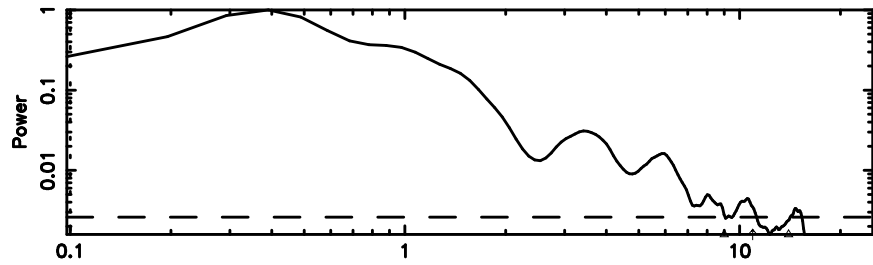

BLK:32,SNR1: 14.065 ,SNR2: 25.992