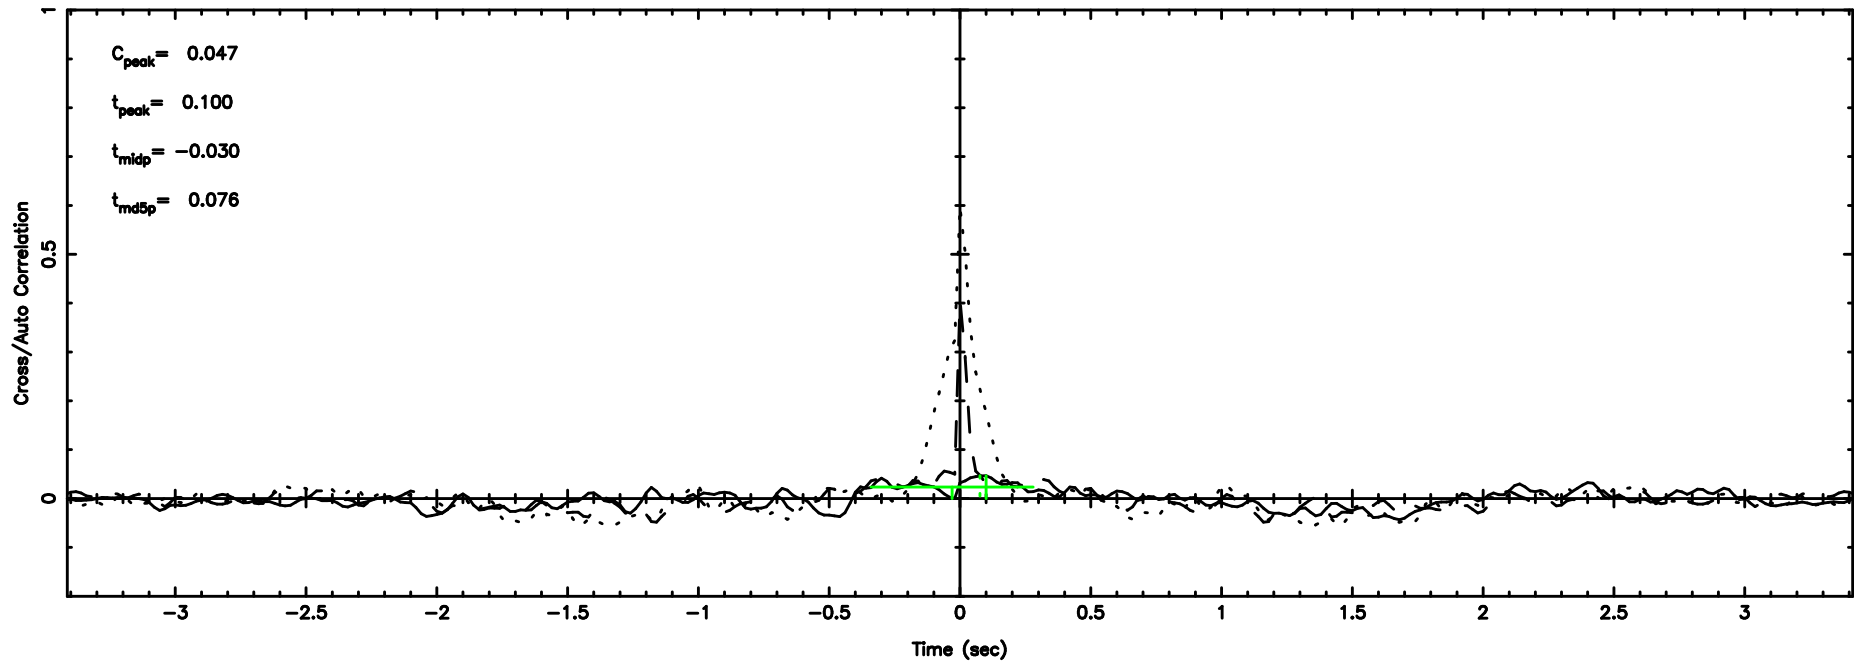

Frequency (Hz)

3C222 2024/06/08 7.33UT TOYOKAWA-KISO