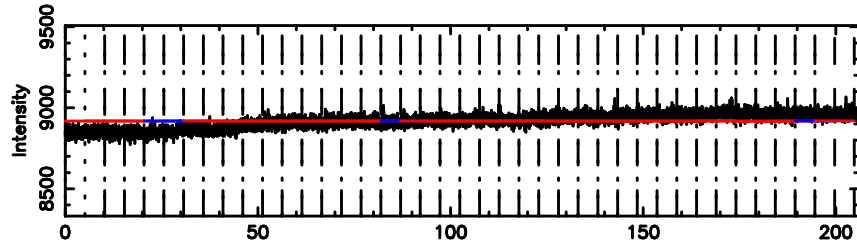

T20240608161757