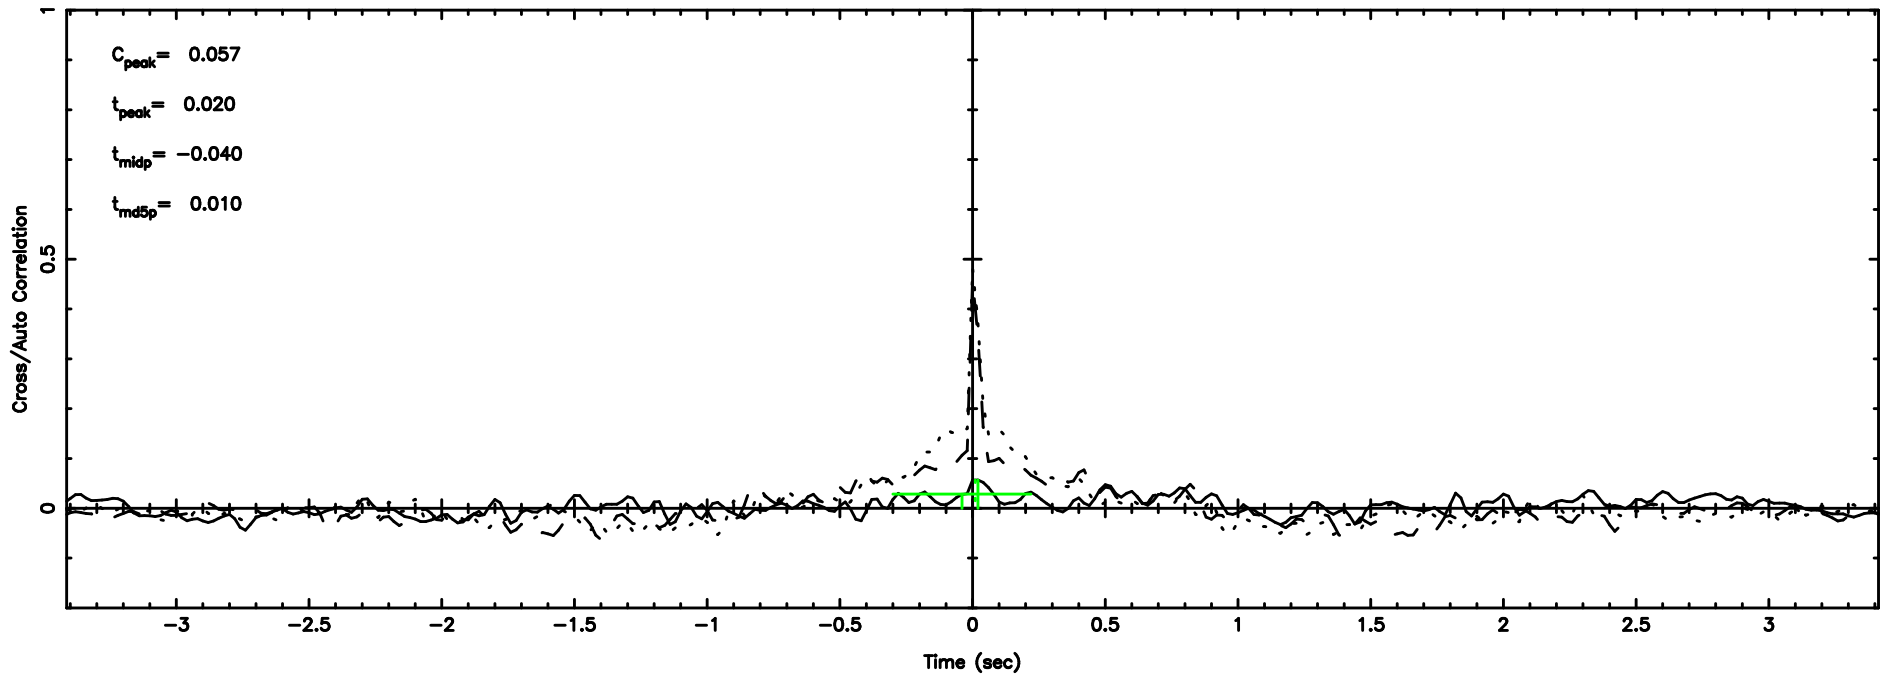

Frequency (Hz)

2344+09 2024/06/07 21.52UT FUJI -KISO