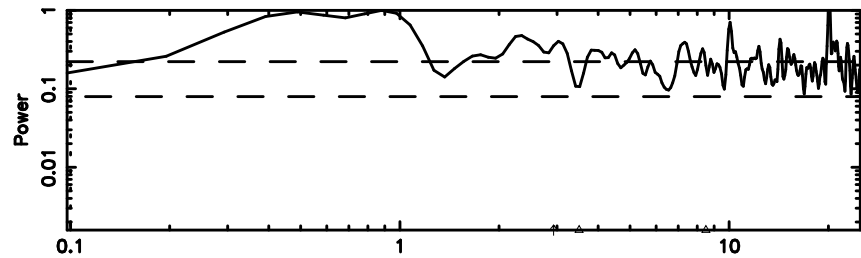

BLK: 2,SNR1: 0.95531E-01,SNR2: 0.92629

Frequency (Hz)

F20240608163321

BLK: 2,SNR1: 0.70675 ,SNR2: 1.7770

Frequency (Hz)

3C230 2024/06/08 7.58UT TOYOKAWA-FUJI

T20240608163319

BLK: 3,SNR1: 0.12291 ,SNR2: 1.1184