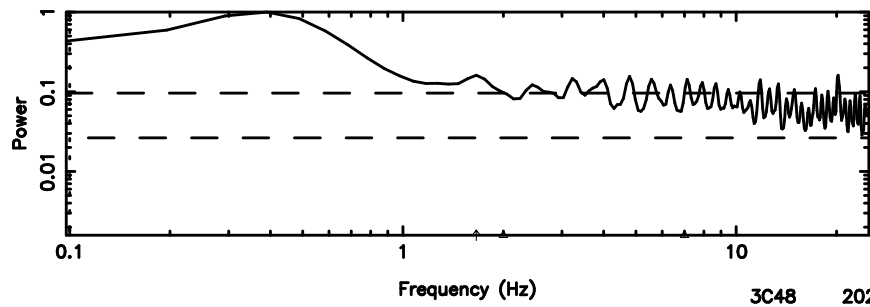

Frequency (Hz)

T20240608082033

BLK:24,SNR1: 3.2633 ,SNR2: 24.479

3C48 2024/06/07 23.37UT TOYOKAWA-KISO

K20240608082030

BLK:24,SNR1: 0.54260 ,SNR2: 4.8656

F20240608082035

BLK:19,SNR1: 0.55613E-01,SNR2: 2.8990