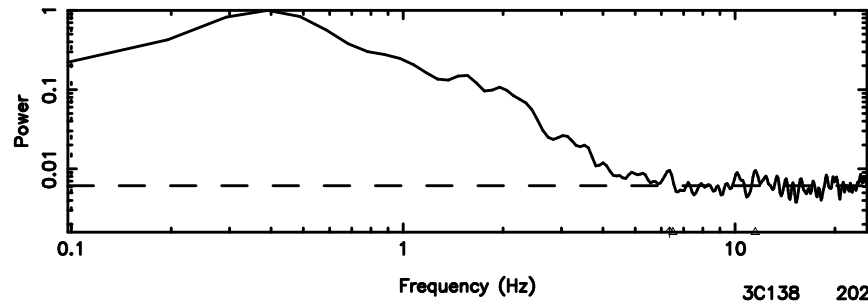

3C119 2024/06/08 2.28UT TOYOKAWA-KISO

F20240608111519

BLK:18,SNR1: 0.35630 ,SNR2: 3.0661

K20240608111514

BLK:18,SNR1: 1.1649 ,SNR2: 6.5015

3C119 2024/06/08 2.28UT FUJI -KISO

T20240608120325

BLK:16,SNR1: 5.5178 ,SNR2: 17.499