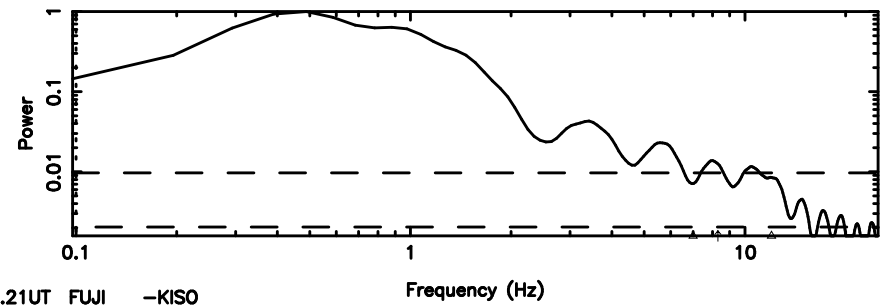

2325+269 2024/06/07 21.21UT TOYOKAWA-KISO

K20240608061057

BLK:27,SNR1: 4.5611 ,SNR2: 11.697

Frequency (Hz)

F20240608061101

BLK:32,SNR1: 3.5468 ,SNR2: 13.844

K20240608061057

BLK:32,SNR1: 4.5600 ,SNR2: 11.694