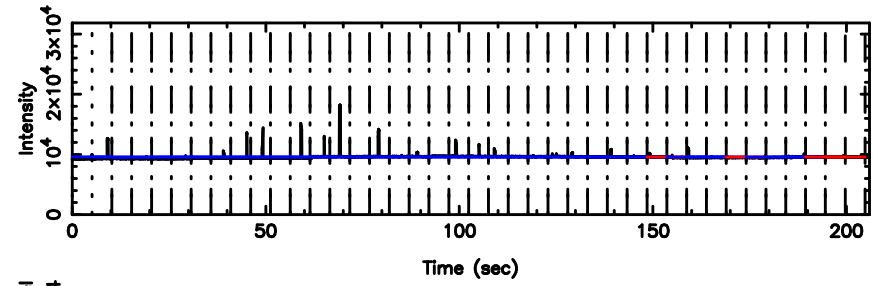

BLK:36,SNR1: 6.9676 ,SNR2: 20.256

F20240608133635

BLK:36,SNR1: 9.8463 ,SNR2: 18.305

0652-130 2024/06/08 4.64UT TOYOKAWA-FUJI

T20240608133633

BLK:35,SNR1: 6.9724 ,SNR2: 20.270

K20240608133630

BLK:35,SNR1: 8.5724 ,SNR2: 21.436