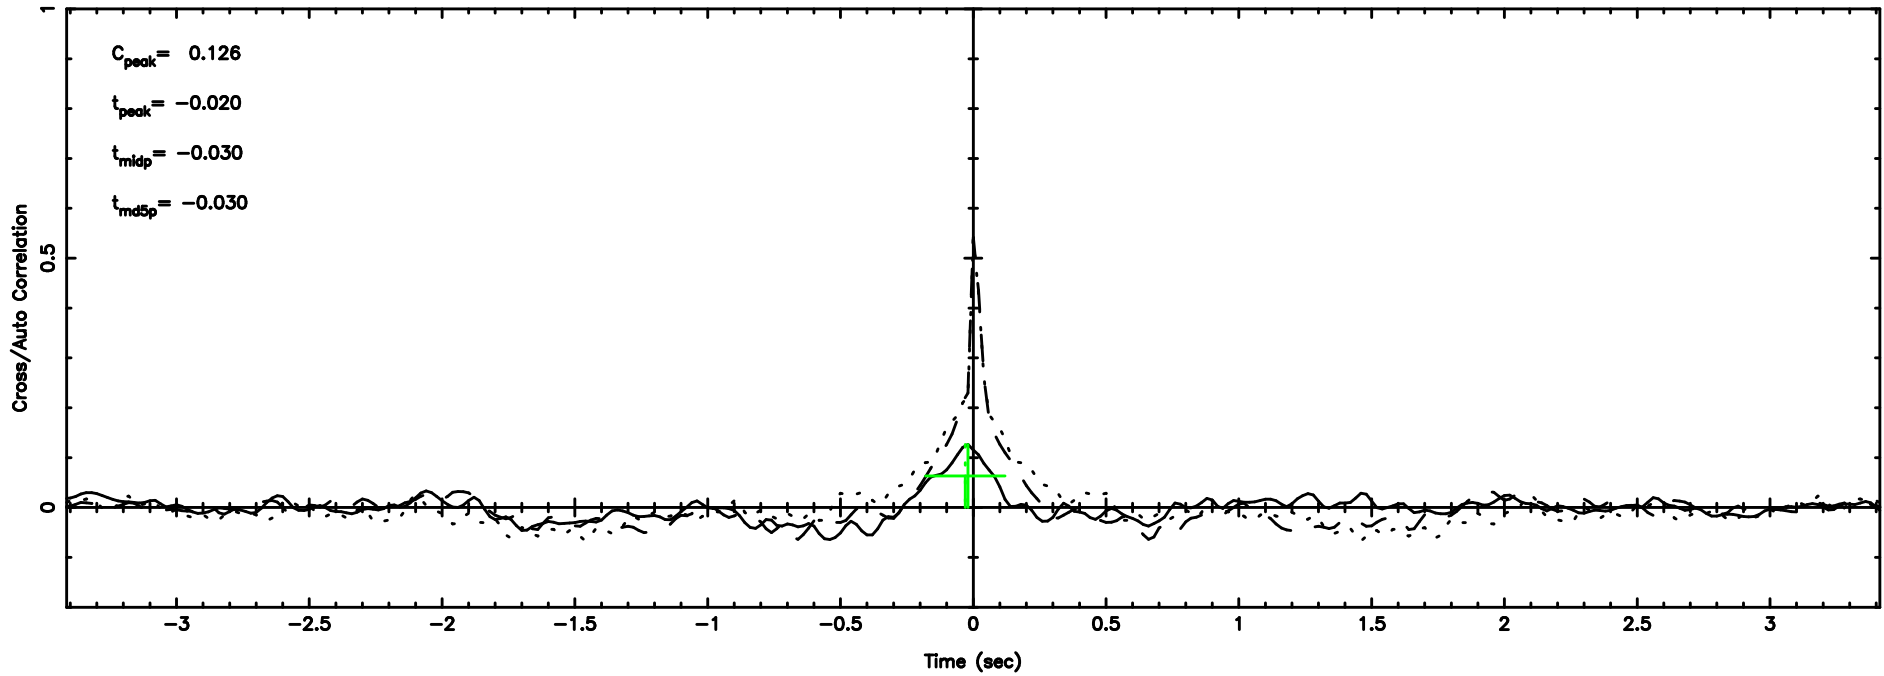

Frequency (Hz)

2315+396 2024/06/07 21.04UT TOYOKAWA-KISO