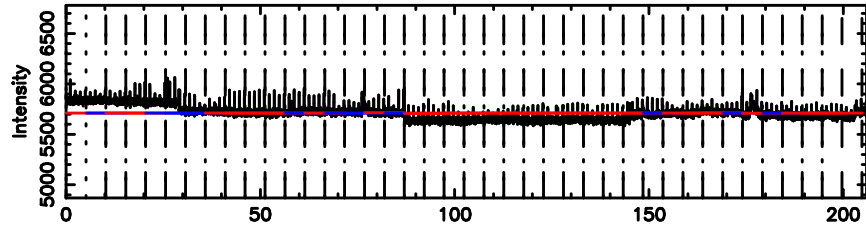

K20240608101906

BLK: 7, SNR1: 1.3211 , SNR2: 10.849

F20240608101911

BLK:11,SNR1: 0.18433 ,SNR2: 1.8589

Frequency (Hz)

K20240608101906

BLK:11,SNR1: 0.91214 ,SNR2: 8.1239

Frequency (Hz)