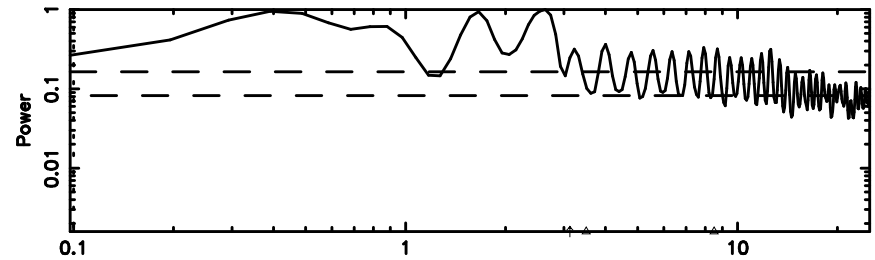

T20240608111517

BLK:20,SNR1: 5.9044 ,SNR2: 50.068

Frequency (Hz)

F20240608111519

BLK:20,SNR1: 0.19860 ,SNR2: 2.3070

Frequency (Hz)

3C119 2024/06/08 2.28UT TOYOKAWA-FUJI