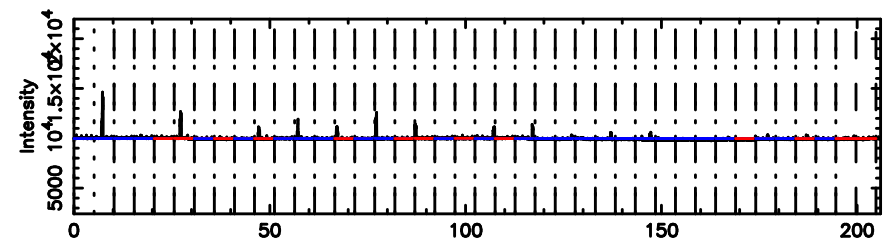

T20240608053525

BLK:27,SNR1: 32.333 ,SNR2: 67.573

Frequency (Hz)

F20240608053527

BLK:27,SNR1: 12.003 ,SNR2: 21.813

Frequency (Hz)

2250+379 2024/06/07 20.62UT TOYOKAWA-FUJI

T20240608053525