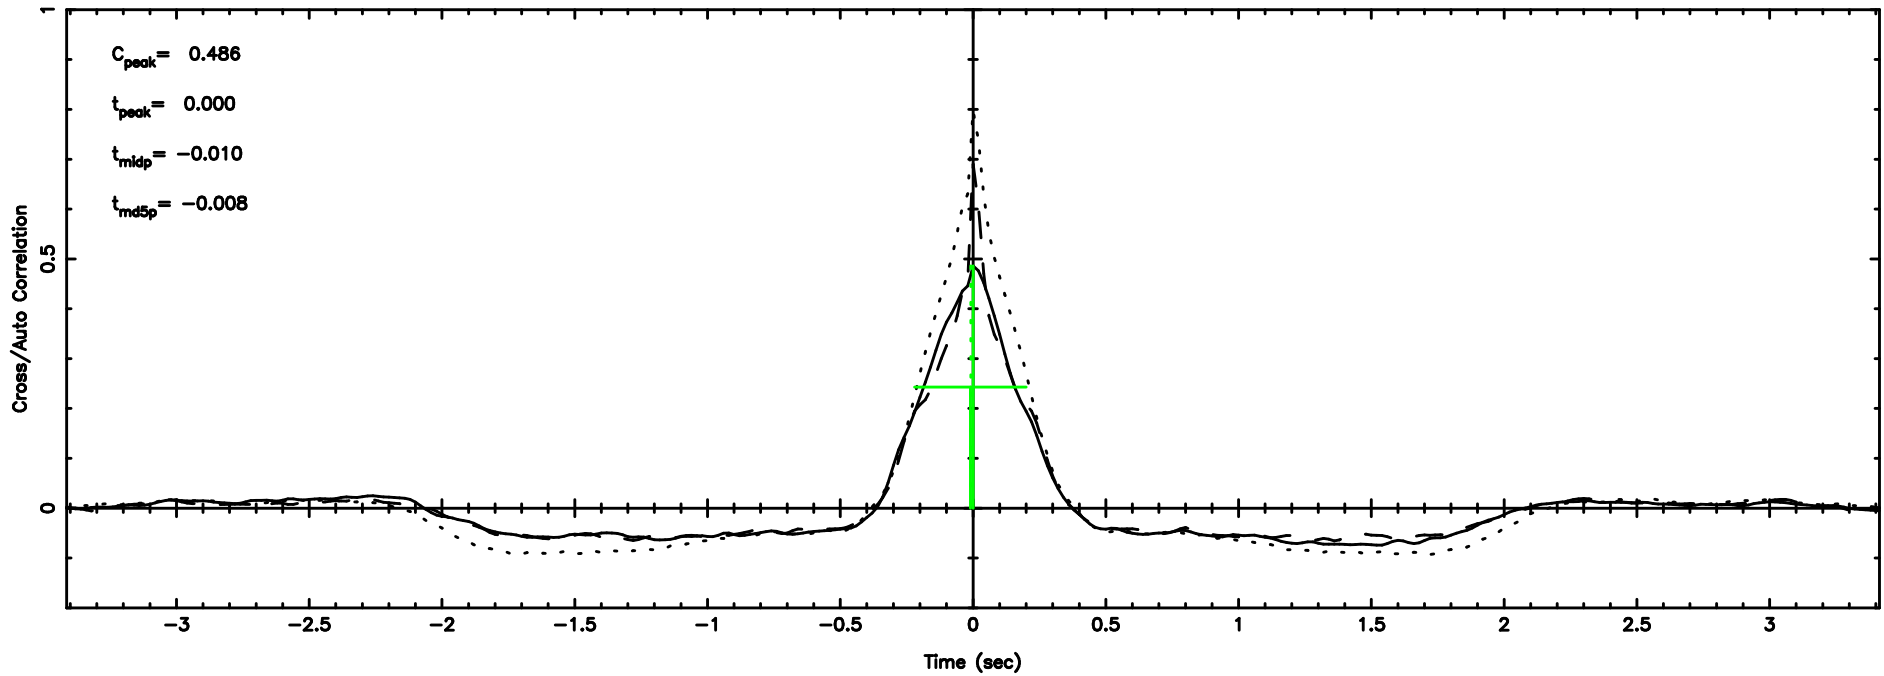

Frequency (Hz)

2325+269 2024/06/07 21.21UT TOYOKAWA-FUJI

F20240608061101

BLK:28,SNR1: 3.5372 ,SNR2: 13.811

Frequency (Hz)

T20240608061059

BLK:27,SNR1: 0.12669 ,SNR2: 2.3832

Frequency (Hz)