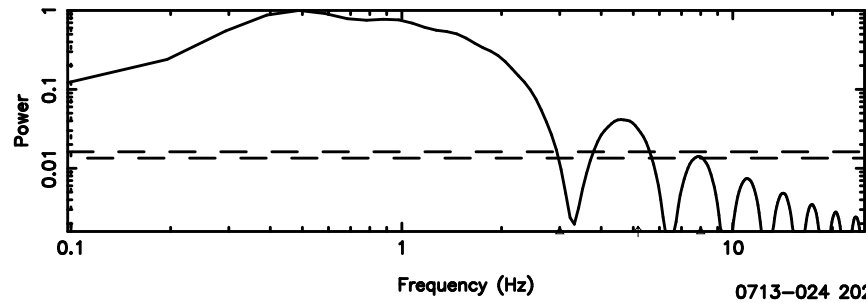

BLK:26,SNR1: 3.1176 ,SNR2: 14.388