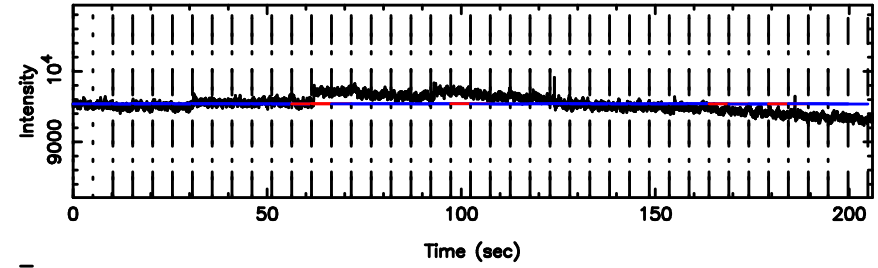

F20240608111519

BLK:20,SNR1: 0.19860 ,SNR2: 2.3070

Frequency (Hz)

3C119 2024/06/08 2.28UT TOYOKAWA-FUJI

T20240608111517

BLK:34,SNR1: 5.2930 ,SNR2: 22.097

K20240608111514

BLK:34,SNR1: 1.1307 ,SNR2: 5.8976