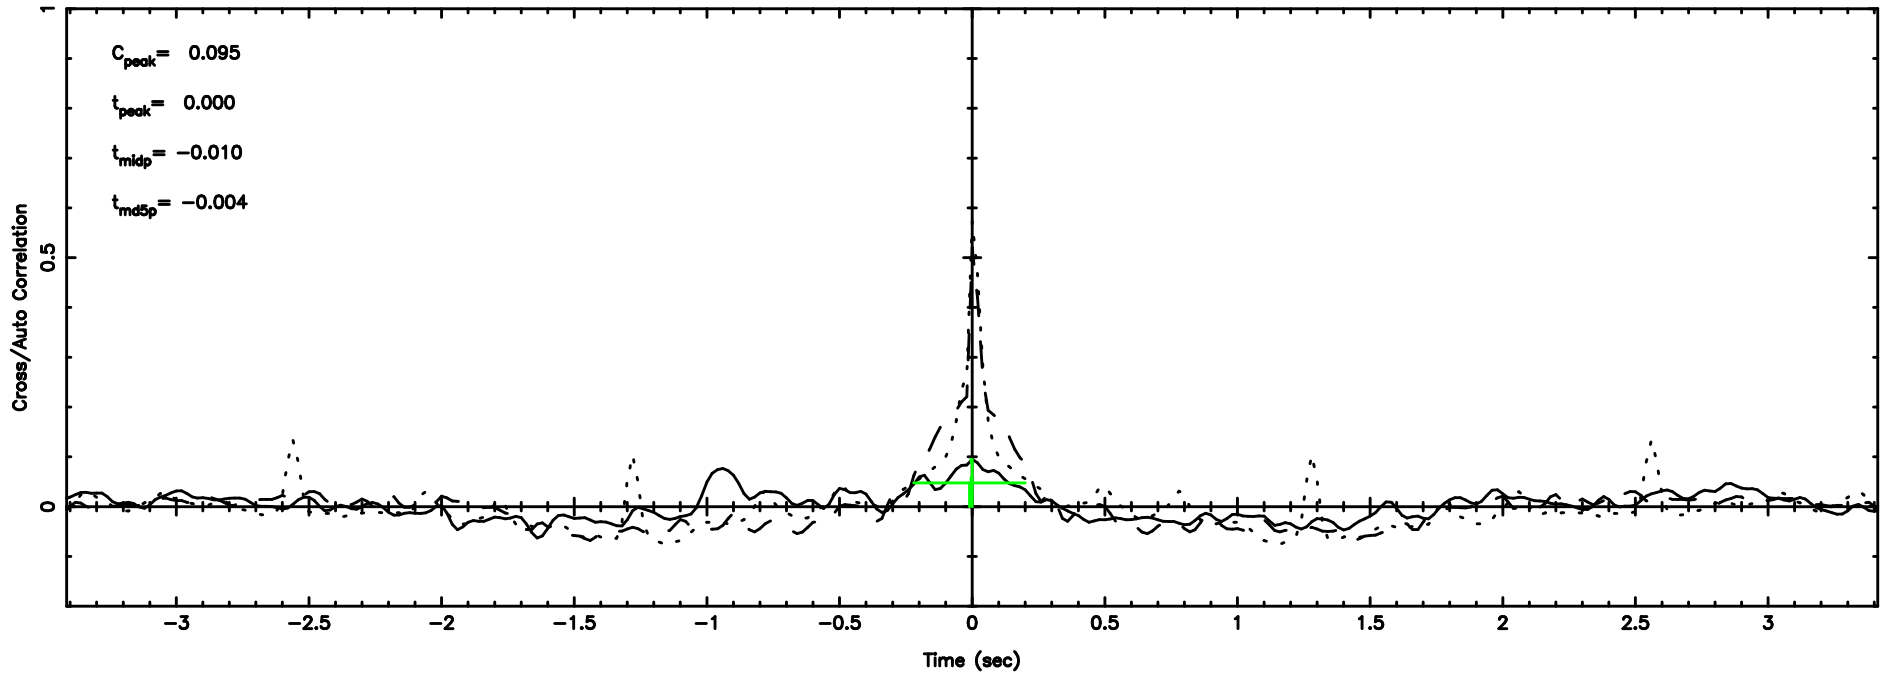

T20240608064920

BLK: 6,SNR1: 0.55218 ,SNR2: 3.0448

F20240608064922

BLK: 6,SNR1: 0.91609 ,SNR2: 2.2173

3C2 2024/06/07 21.85UT TOYOKAWA-FUJI