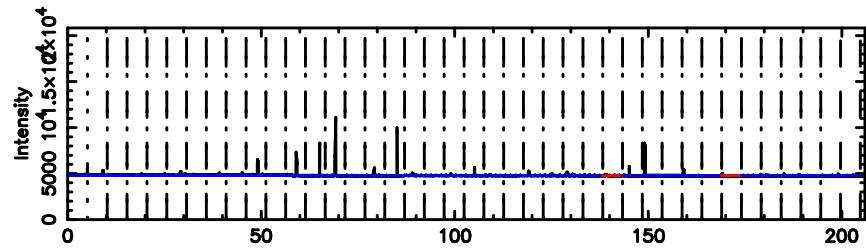

F20240608133635