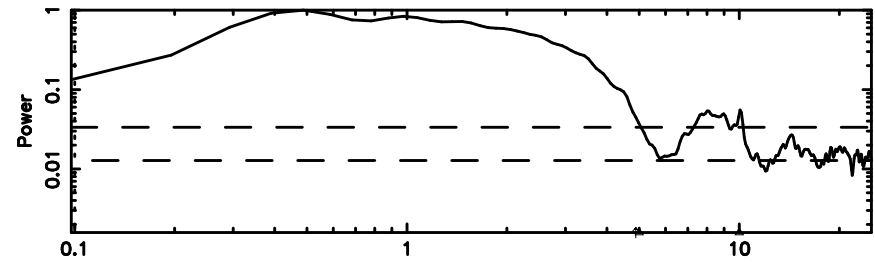

K20240608103208

BLK:20,SNR1: 2.6837 ,SNR2: 11.853

0347+05 2024/06/08 1.56UT TOYOKAWA-KISO

F20240608103213

BLK:24,SNR1: 0.73433 ,SNR2: 3.7698

Frequency (Hz)

K20240608103208

BLK:24,SNR1: 2.6942 ,SNR2: 12.192