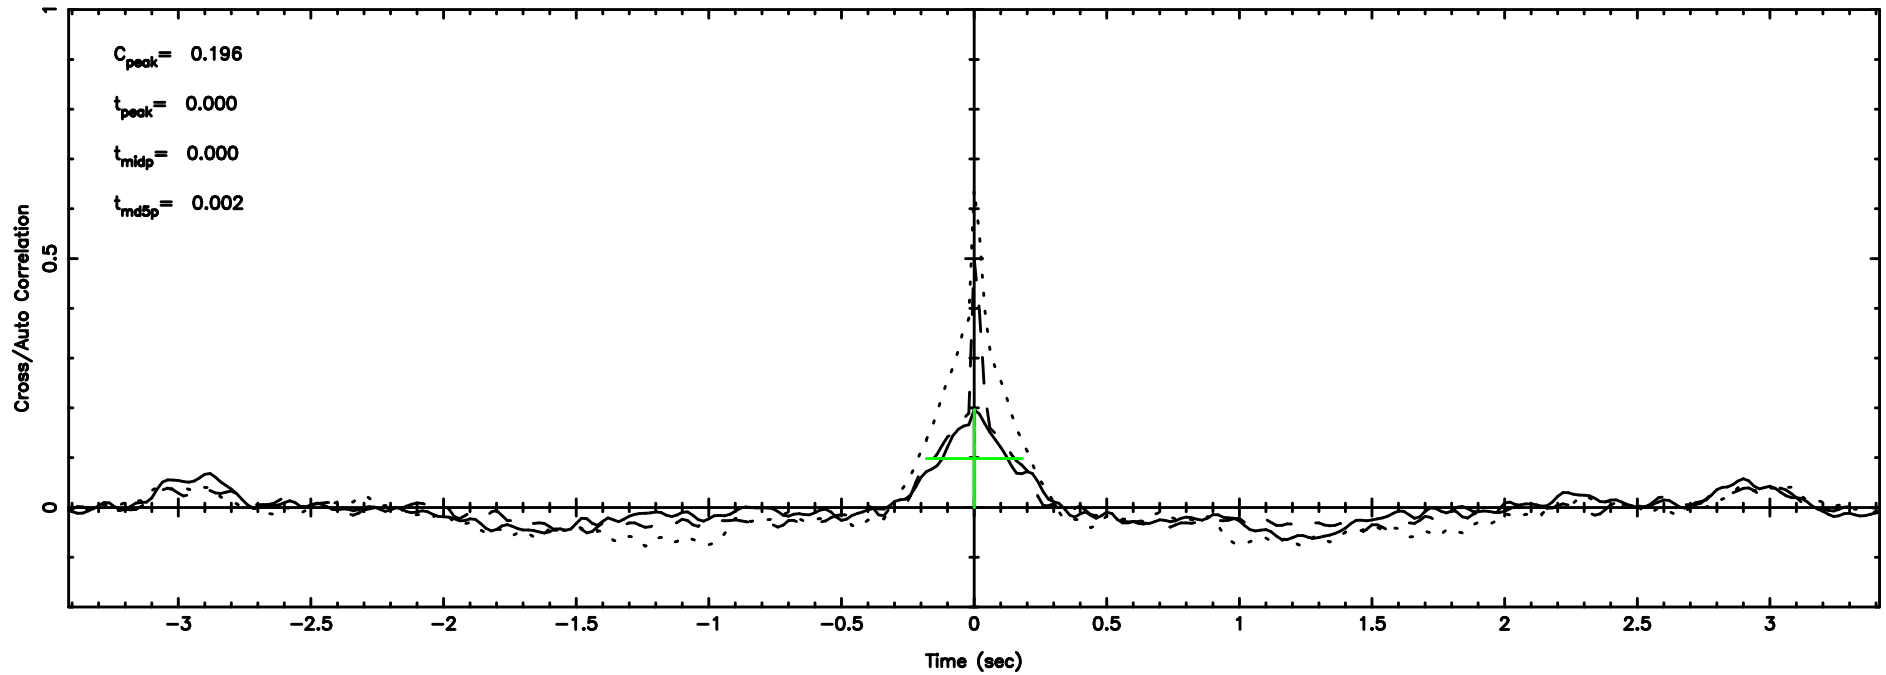

T20240608064920

BLK:12,SNR1: 0.41340 ,SNR2: 2.0848

K20240608064917

BLK:12,SNR1: 0.79415 ,SNR2: 3.1412

3C2 2024/06/07 21.85UT TOYOKAWA-KISO