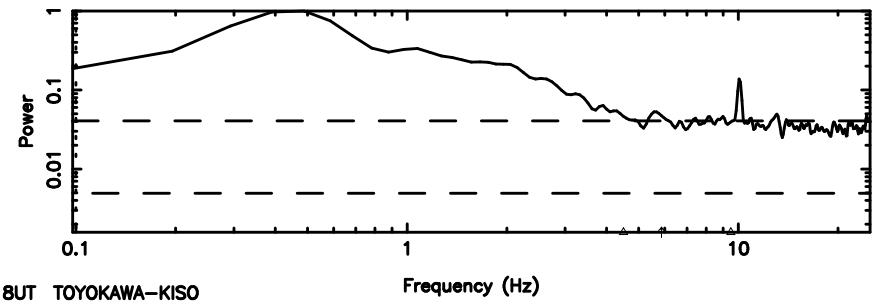

BLK:25,SNR1: 0.97836 ,SNR2: 3.5141