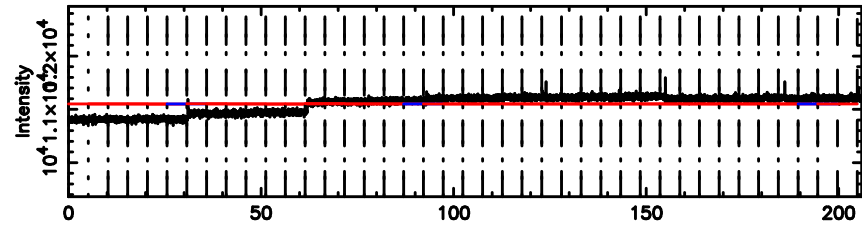

Frequency (Hz)

K20240608163316