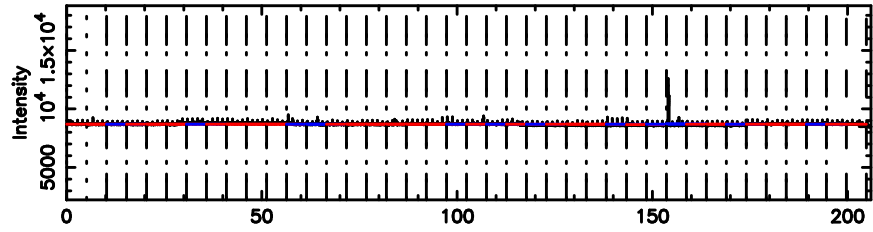

Frequency (Hz)

K20240608070515

BLK:23,SNR1: 9.2072 ,SNR2: 17.651

Frequency (Hz)

0019-00 2024/06/07 22.12UT TOYOKAWA-KISO

F20240608070520

BLK:12,SNR1: 4.0269 ,SNR2: 9.8592

Frequency (Hz)