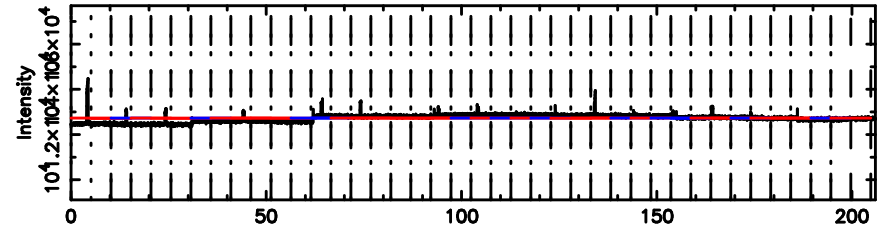

Frequency (Hz)

0019-00 2024/06/07 22.12UT FUJI -KISO

K20240608070515