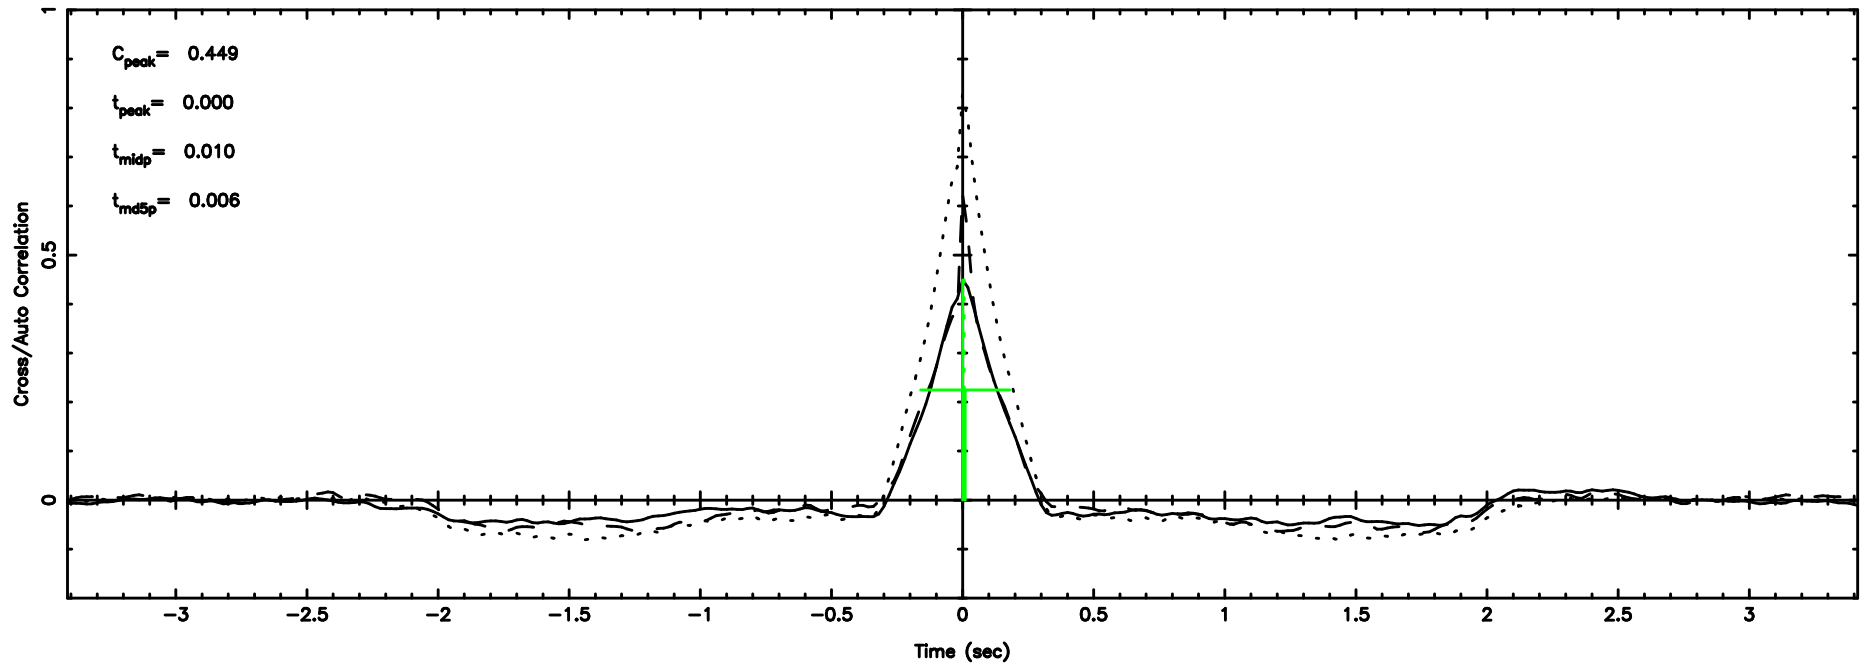

T20240608144320

BLK:25,SNR1: 6.8302 ,SNR2: 12.109

K20240608144317

BLK:25,SNR1: 7.2193 ,SNR2: 18.709

3C190 2024/06/08 5.75UT TOYOKAWA-KISO