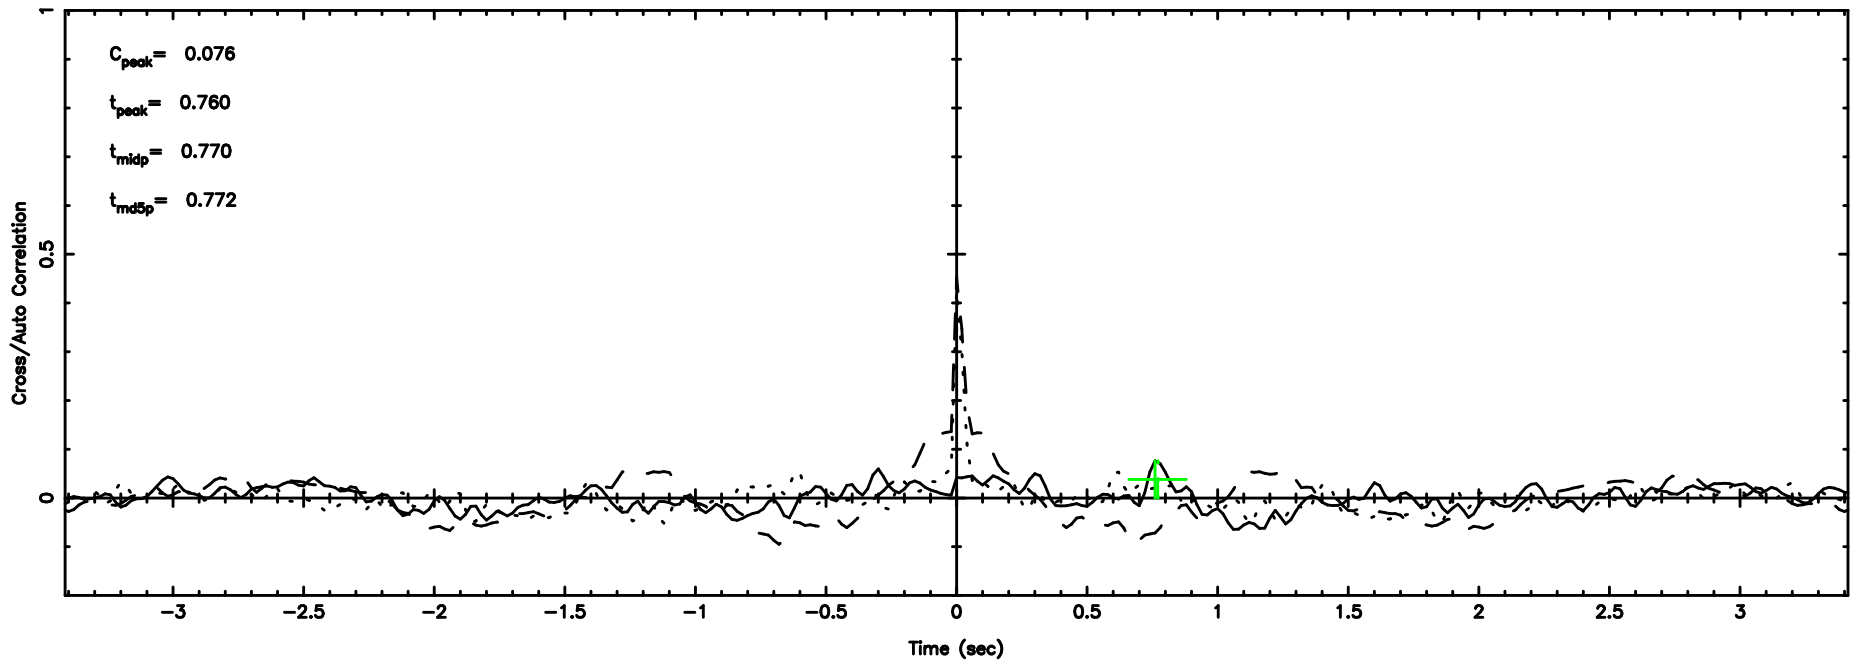

Frequency (Hz)

3C241 2024/06/08 8.08UT TOYOKAWA-KISO