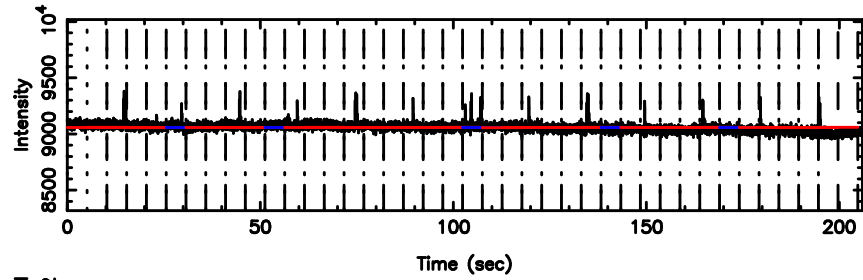

T20240608151835

BLK: 5,SNR1: 0.80330 ,SNR2: 3.9544