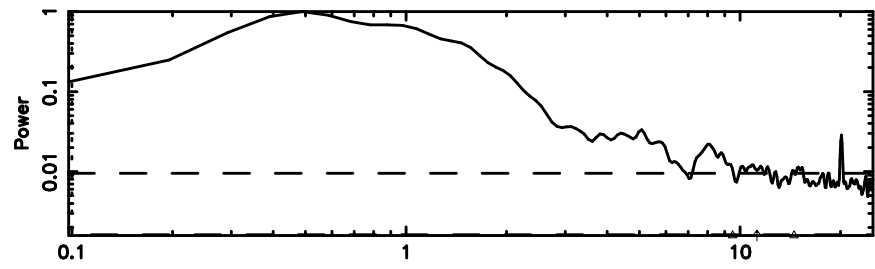

BLK:13,SNR1: 3.5576 ,SNR2: 8.7754

Frequency (Hz)

0019-00 2024/06/07 22.12UT TOYOKAWA-FUJI

F20240608070520

BLK:13,SNR1: 0.48298 ,SNR2: 3.1753

Frequency (Hz)

T20240608070518

BLK:23,SNR1: 5.8466 ,SNR2: 10.507