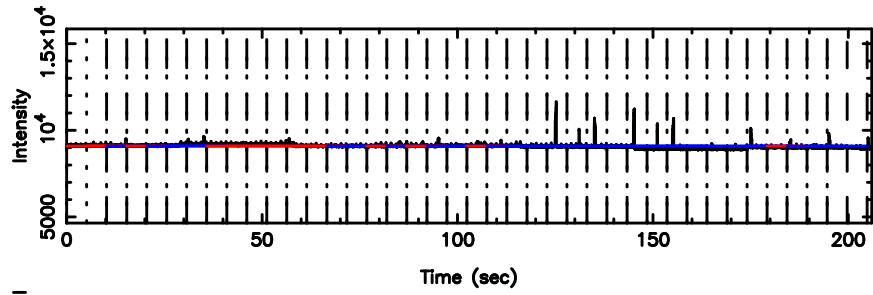

BLK:27,SNR1: 14.364 ,SNR2: 25.373

Frequency (Hz)

F20240608064019

BLK:26,SNR1: 7.4042 ,SNR2: 18.077

Frequency (Hz)

K20240608064015

BLK:26,SNR1: 14.392 ,SNR2: 25.423

Frequency (Hz)