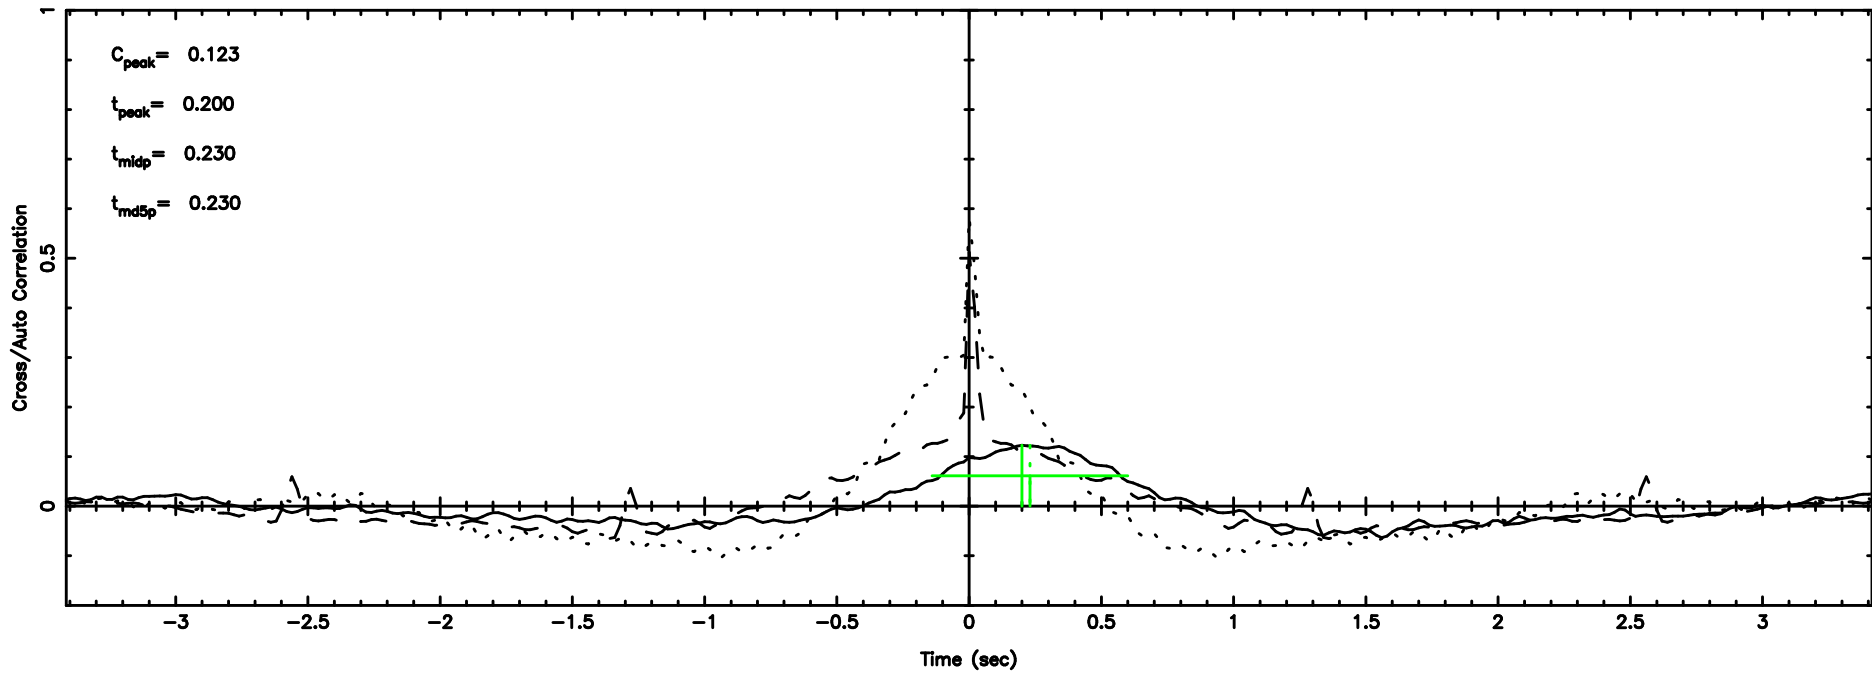

BLK:19,SNR1: 0.58070 ,SNR2: 5.3181