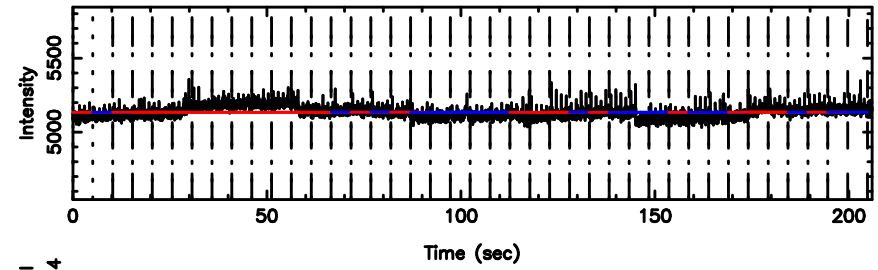

F20240608120327