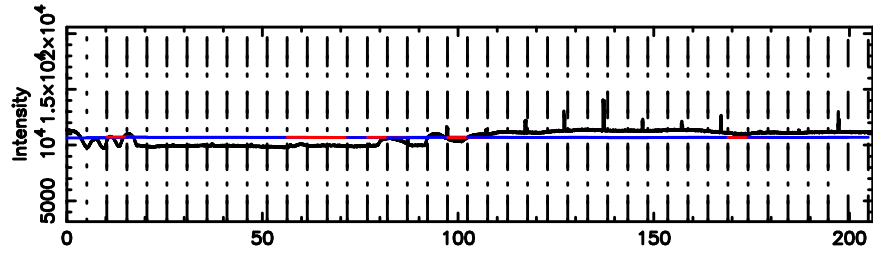

T20240608054445

BLK:28,SNR1: 11.850 ,SNR2: 21.947

Frequency (Hz)

2259+481 2024/06/07 20.77UT TOYOKAWA-FUJI

F20240608054447

BLK:28,SNR1: 15.359 ,SNR2: 28.483

Frequency (Hz)

T20240608054445