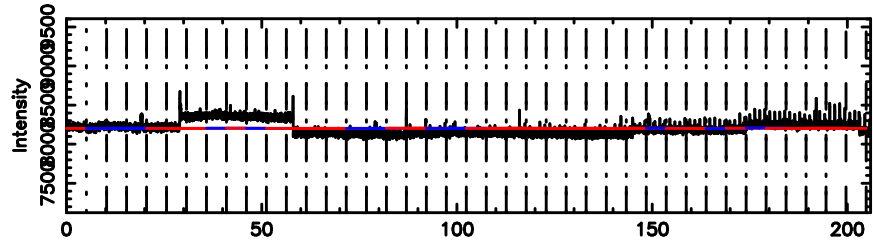

BLK:12,SNR1: 1.0980 ,SNR2: 4.2707

Frequency (Hz)

F20240608071535

BLK:12,SNR1: 0.49582 ,SNR2: 2.5441

Frequency (Hz)

3C12 2024/06/07 22.29UT FUJI -KISO

K20240608071530

BLK:12,SNR1: 1.0840 ,SNR2: 4.0652