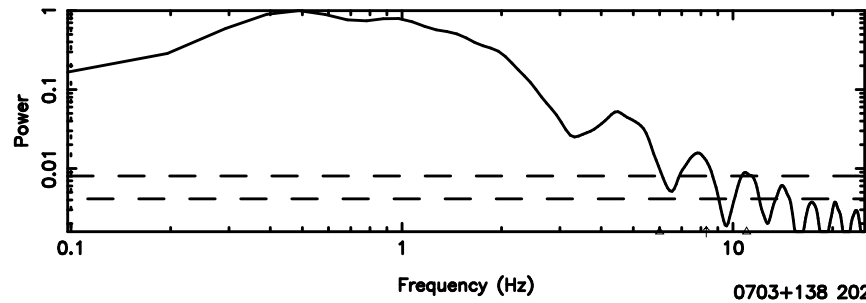

BLK:29,SNR1: 8.0214 ,SNR2: 20.146