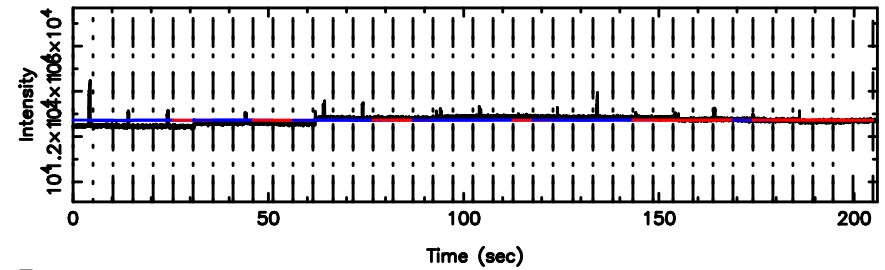

Frequency (Hz)

K20240608070515