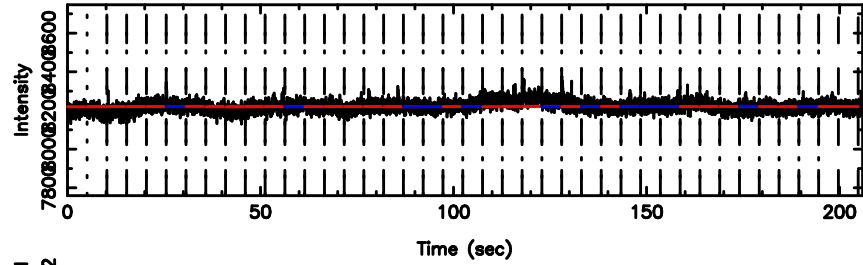

T20240608150654