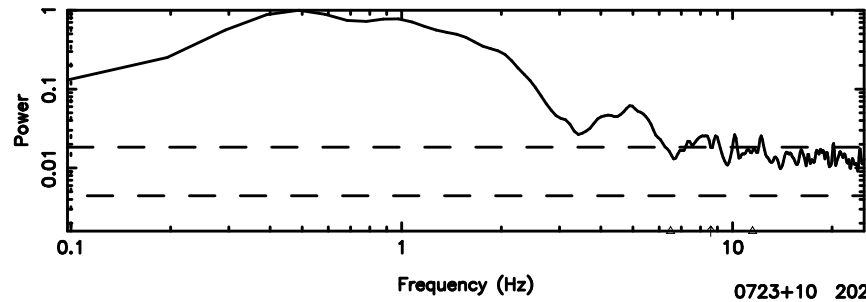

T20240608140744

BLK:24,SNR1: 3.3738 ,SNR2: 8.1339

K20240608140741

BLK:24,SNR1: 5.2612 ,SNR2: 16.439

0723+10 2024/06/08 5.16UT TOYOKAWA-KISO