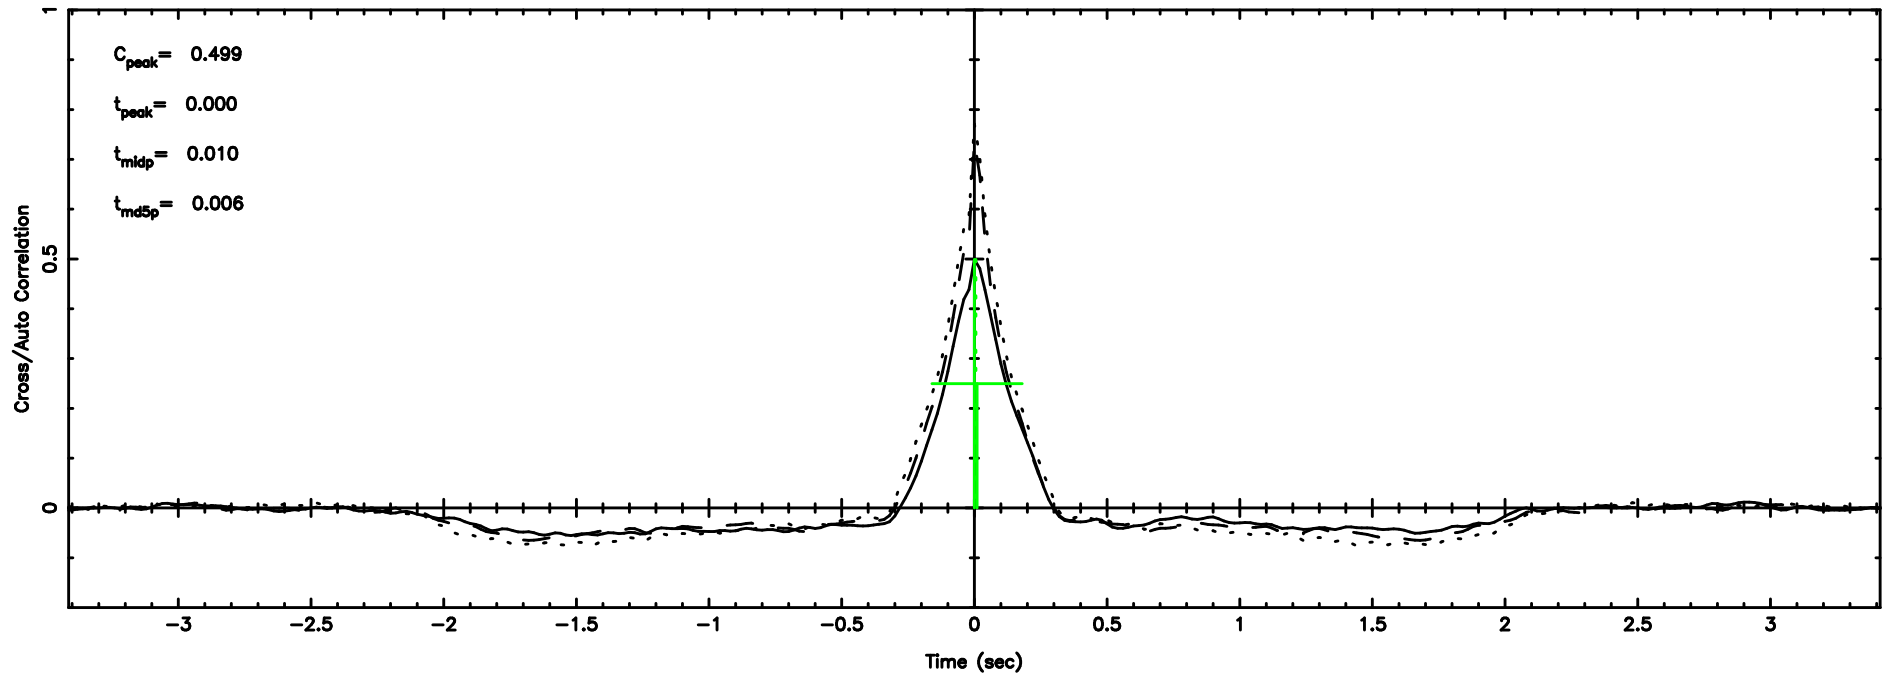

BLK:27,SNR1: 14.364 ,SNR2: 25.373

Frequency (Hz)

F20240608064019

BLK:26,SNR1: 7.4042 ,SNR2: 18.077

Frequency (Hz)

K20240608064015

BLK:26,SNR1: 14.392 ,SNR2: 25.423

Frequency (Hz)