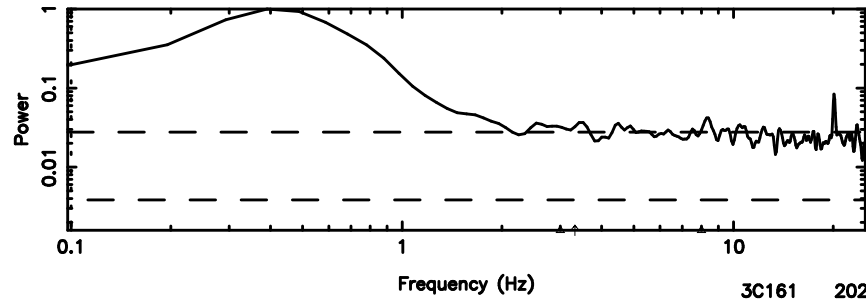

BLK:16,SNR1: 0.83151 ,SNR2: 5.5620