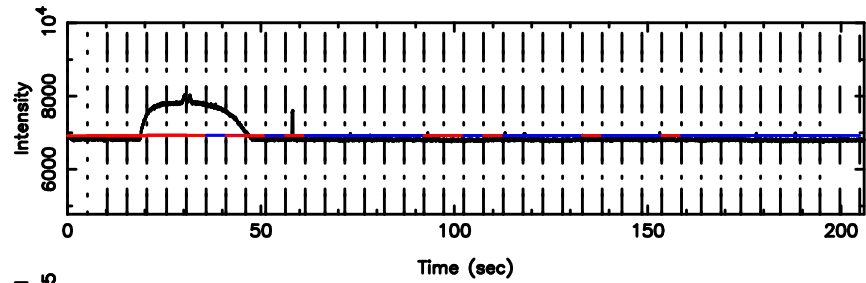

T20240608140744

BLK:24,SNR1: 3.3738 ,SNR2: 8.1339