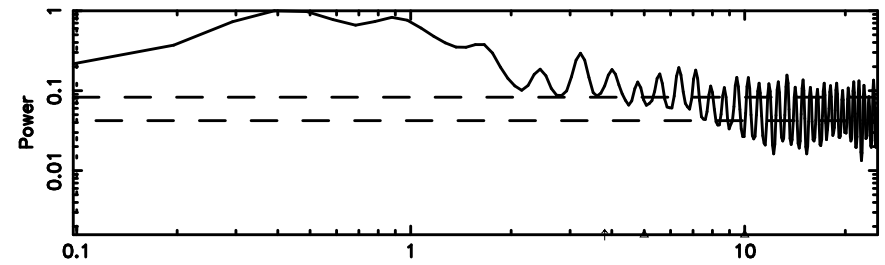

BLK:13,SNR1: 3.5576 ,SNR2: 8.7754

Frequency (Hz)

0019-00 2024/06/07 22.12UT TOYOKAWA-FUJI

F20240608070520

BLK:13,SNR1: 0.48298 ,SNR2: 3.1753

Frequency (Hz)

T20240608070518

BLK:23,SNR1: 5.8466 ,SNR2: 10.507