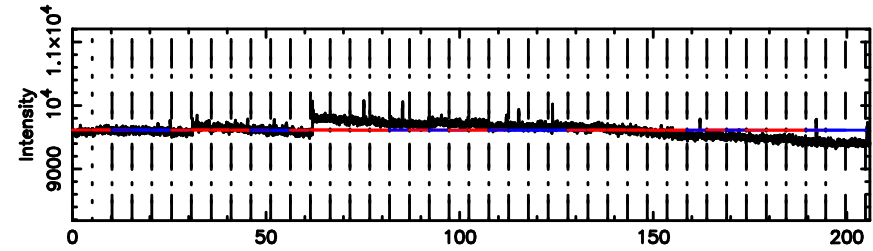

Frequency (Hz)

3C161 2024/06/08 4.18UT FUJI -KISO

K20240608130857

BLK:15,SNR1: 0.89967 ,SNR2: 3.5336