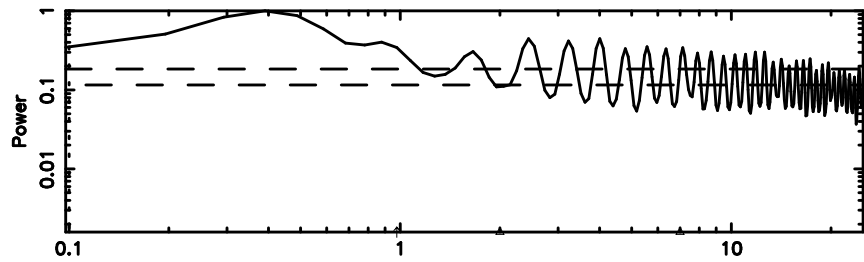

F20240608130902

BLK:15,SNR1:-0.65985E-01,SNR2: 2.2146

Frequency (Hz)

3C161 2024/06/08 4.18UT FUJI -KISO

K20240608130857

BLK:15,SNR1: 0.89967 ,SNR2: 3.5336

Frequency (Hz)