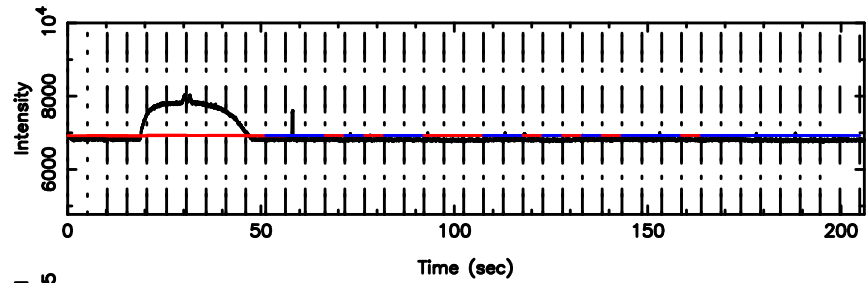

T20240608140744

BLK:20,SNR1: 4.3445 ,SNR2: 10.431