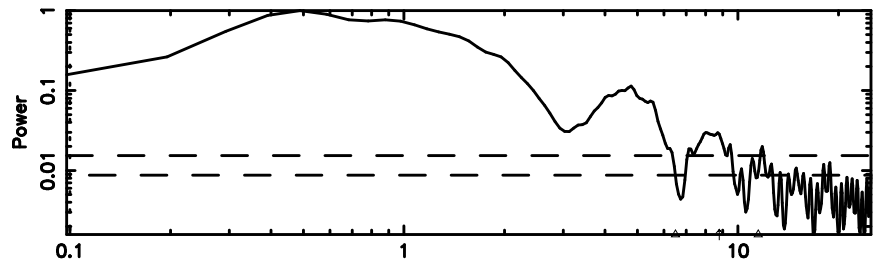

Frequency (Hz)

K20240608070515

BLK:23,SNR1: 9.2072 ,SNR2: 17.651

Frequency (Hz)

0019-00 2024/06/07 22.12UT TOYOKAWA-KISO

F20240608070520

BLK:12,SNR1: 4.0269 ,SNR2: 9.8592

Frequency (Hz)