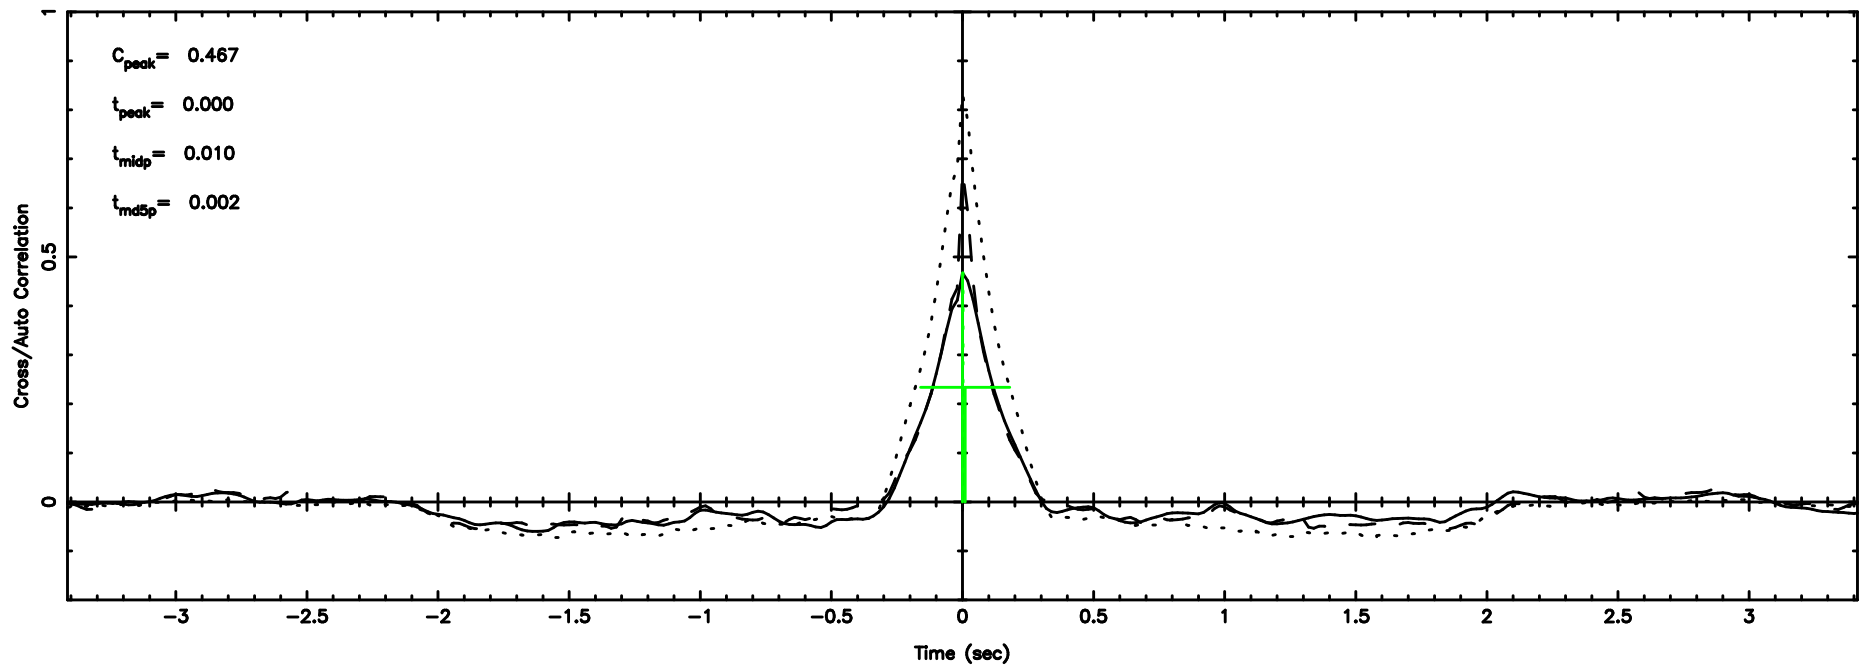

T20240608145544

BLK:14,SNR1: 4.5709 ,SNR2: 8.3026

F20240608145546

BLK:14,SNR1: 4.4622 ,SNR2: 11.108

3C196 2024/06/08 5.96UT TOYOKAWA-FUJI

T20240608145544

BLK:18,SNR1: 5.1147 ,SNR2: 9.5720

Frequency (Hz)