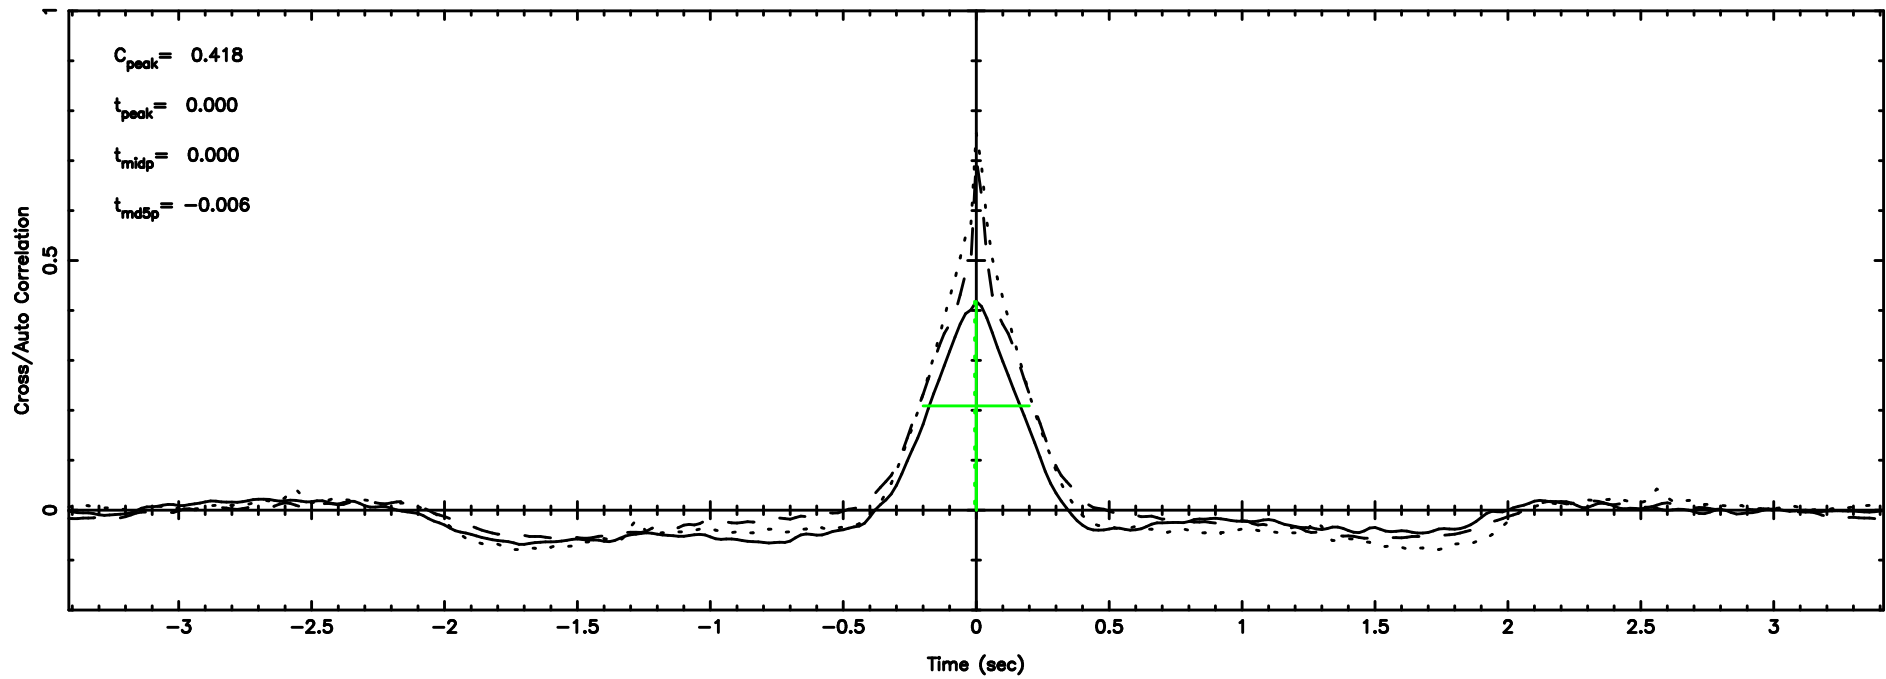

T20240608053525

BLK:27,SNR1: 32.333 ,SNR2: 67.573

Frequency (Hz)

F20240608053527

BLK:27,SNR1: 12.003 ,SNR2: 21.813

Frequency (Hz)

2250+379 2024/06/07 20.62UT TOYOKAWA-FUJI

T20240608053525