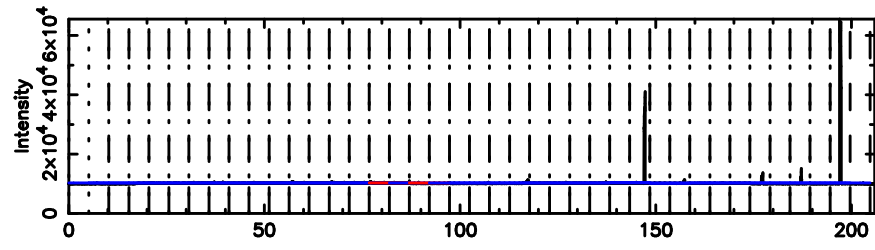

BLK:32,SNR1: 14.065 ,SNR2: 25.992

Frequency (Hz)

2259+481 2024/06/07 20.77UT TOYOKAWA-KISO

K20240608054443

BLK:32,SNR1: 8.8260 ,SNR2: 13.672

Frequency (Hz)

F20240608054447

BLK:37,SNR1: 15.321 ,SNR2: 28.414