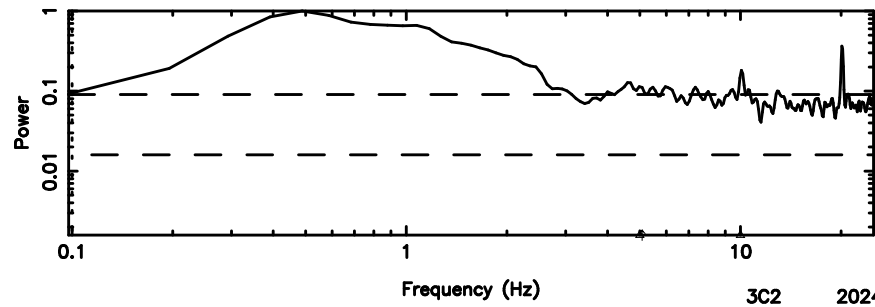

BLK:12,SNR1: 0.41340 ,SNR2: 2.0848