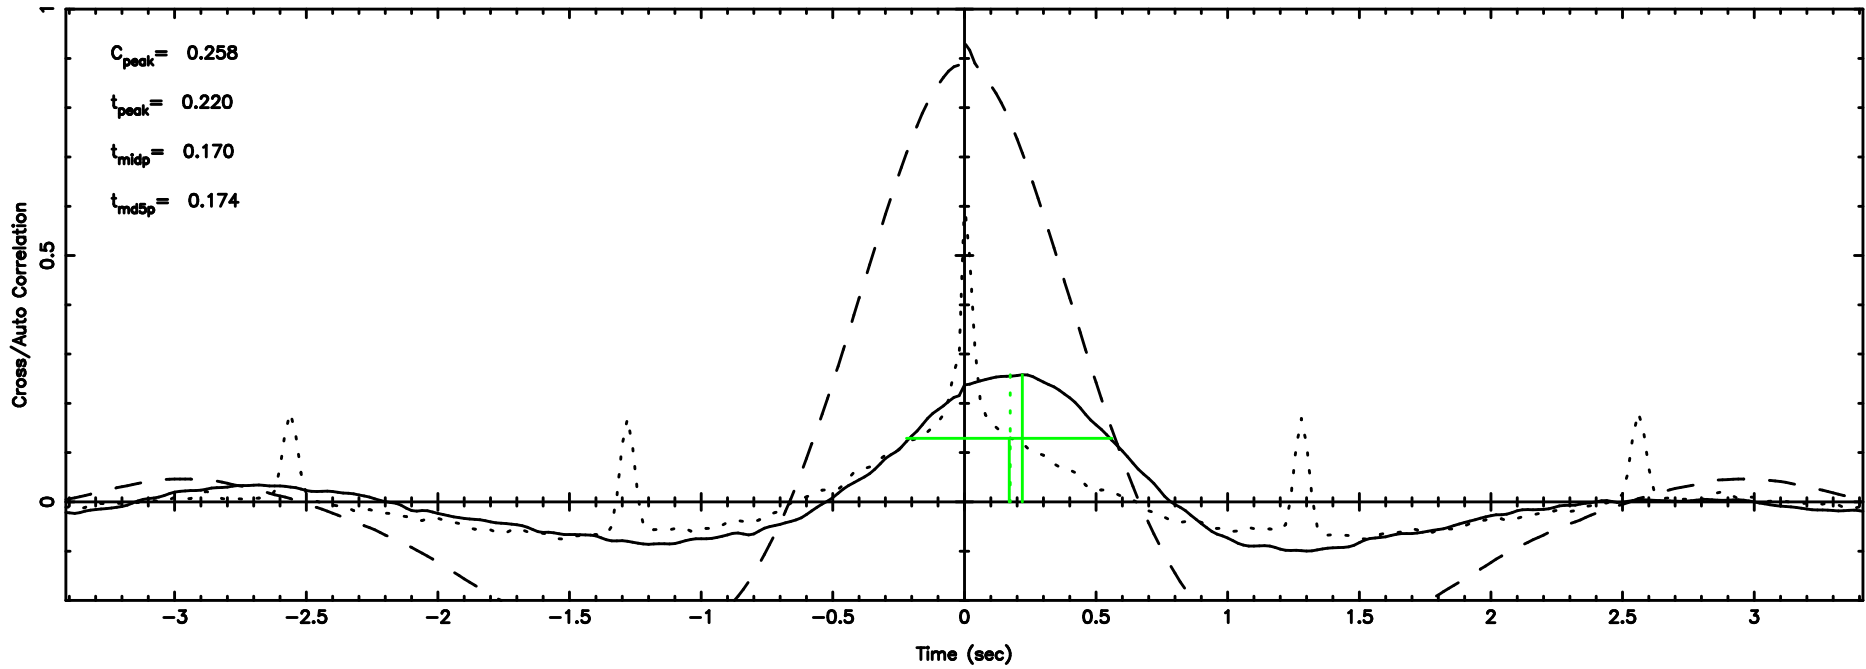

T20240608122517

BLK:27,SNR1: 14.202 ,SNR2: 35.563

F20240608122519

BLK:27,SNR1:-0.14473 ,SNR2: 2.4060

3C147 2024/06/08 3.45UT TOYOKAWA-FUJI