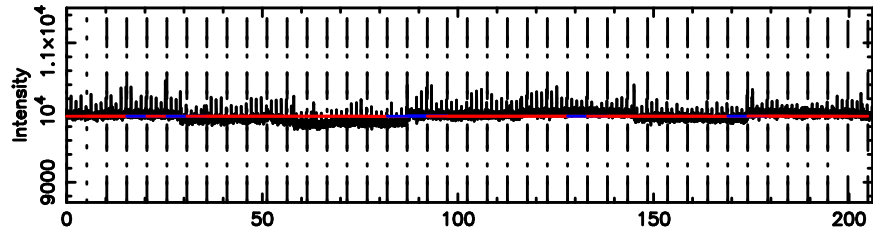

F20240608060051