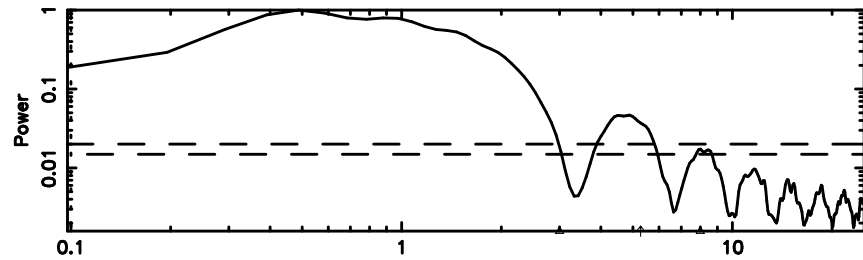

BLK:24,SNR1: 5.2612 ,SNR2: 16.439

0723+10 2024/06/08 5.16UT TOYOKAWA-KISO

F20240608140746

BLK:21,SNR1: 2.5802 ,SNR2: 11.825

Frequency (Hz)

K20240608140741

BLK:21,SNR1: 5.5870 ,SNR2: 17.442

Frequency (Hz)