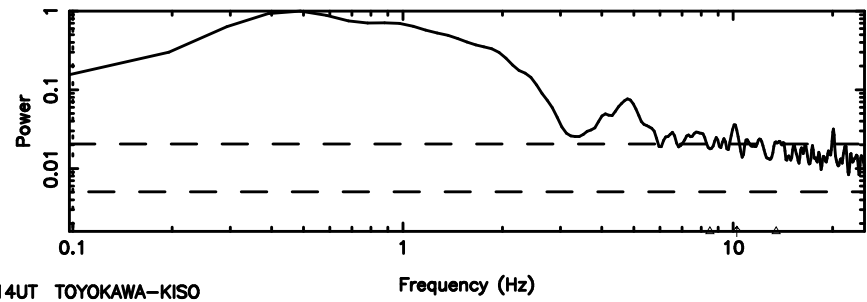

T20240608150654

BLK:12,SNR1: 0.25604 ,SNR2: 2.2271

K20240608150651

BLK:12,SNR1: 2.9589 ,SNR2: 5.9615

0821+394 2024/06/08 6.14UT TOYOKAWA-KISO

F20240608150656

BLK:18,SNR1: 6.2051 ,SNR2: 14.869

K20240608150651