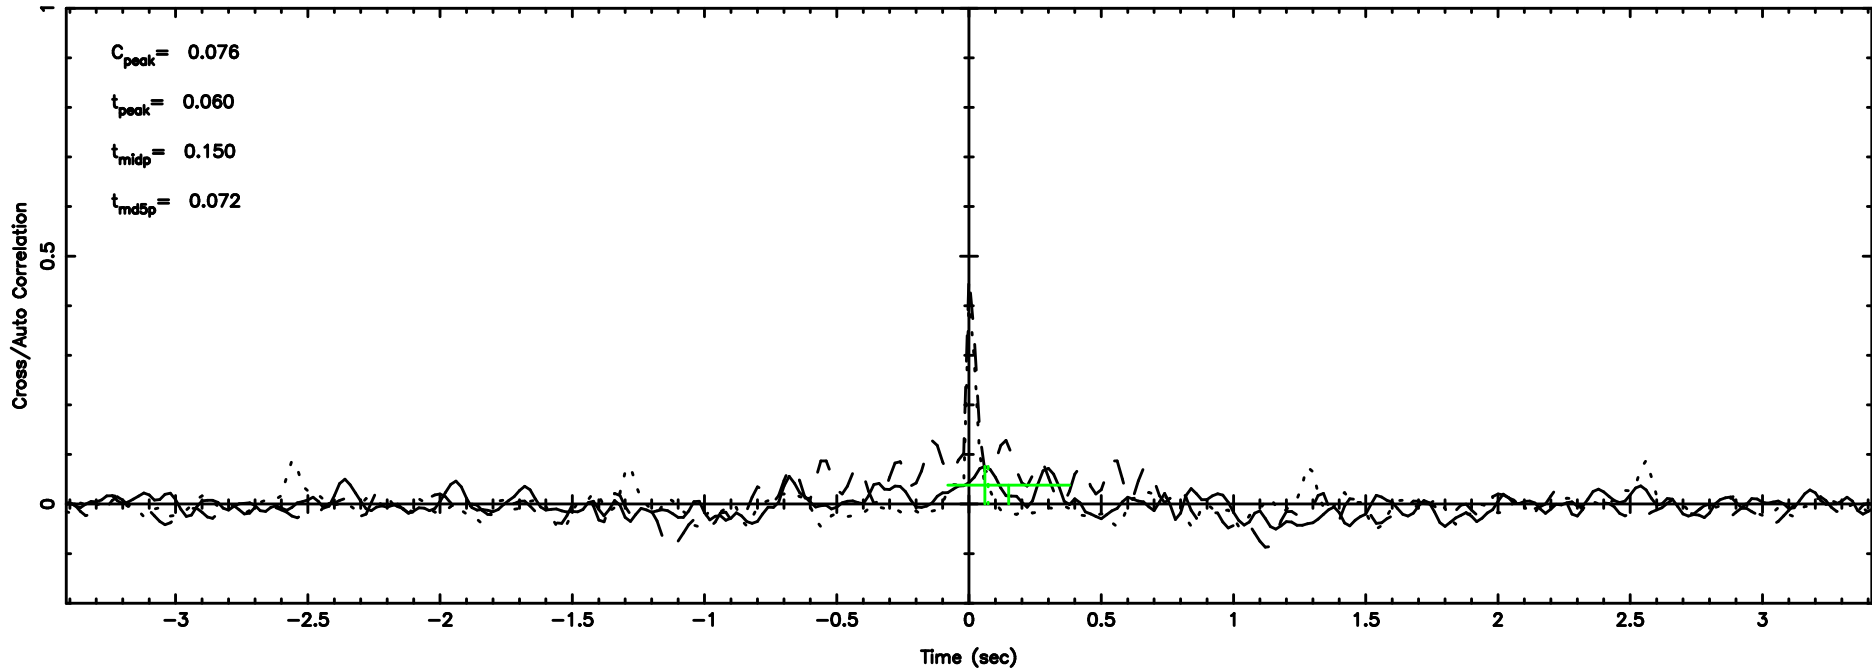

Frequency (Hz)

0155-109 2024/06/07 23.70UT TOYOKAWA-FUJI