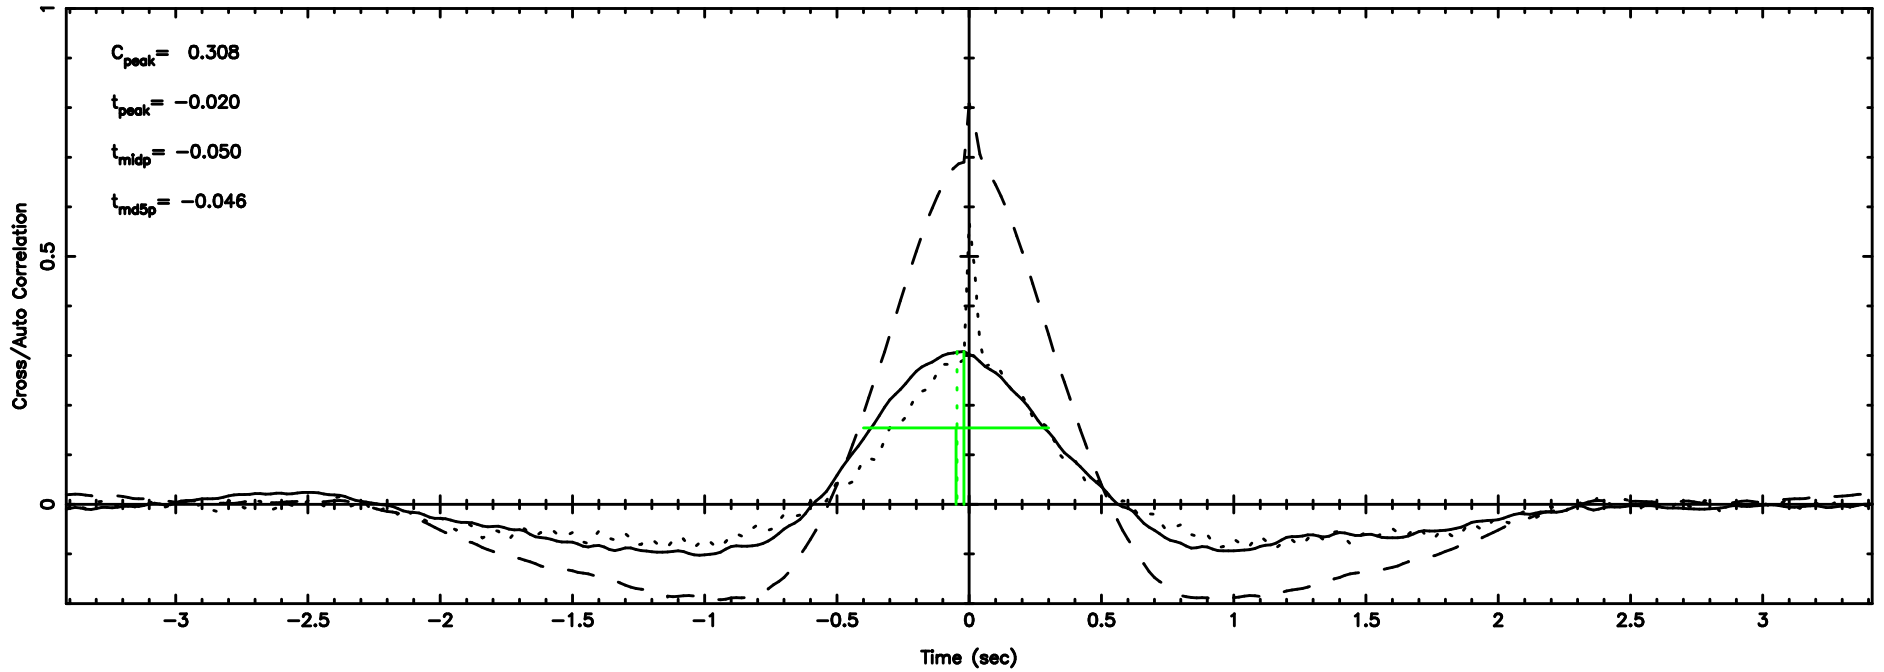

Frequency (Hz)

T20240608082033

BLK:24,SNR1: 3.2633 ,SNR2: 24.479

3C48 2024/06/07 23.37UT TOYOKAWA-KISO

K20240608082030

BLK:24,SNR1: 0.54260 ,SNR2: 4.8656

F20240608082035

BLK:19,SNR1: 0.55613E-01,SNR2: 2.8990