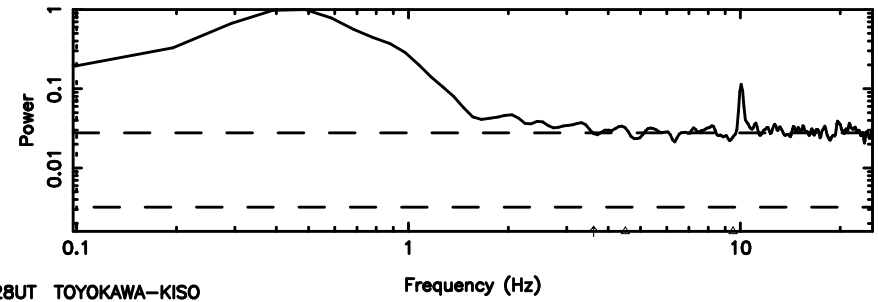

F20240608111519

BLK:20,SNR1: 0.19860 ,SNR2: 2.3070

Frequency (Hz)

3C119 2024/06/08 2.28UT TOYOKAWA-FUJI

T20240608111517

BLK:34,SNR1: 5.2930 ,SNR2: 22.097

K20240608111514

BLK:34,SNR1: 1.1307 ,SNR2: 5.8976