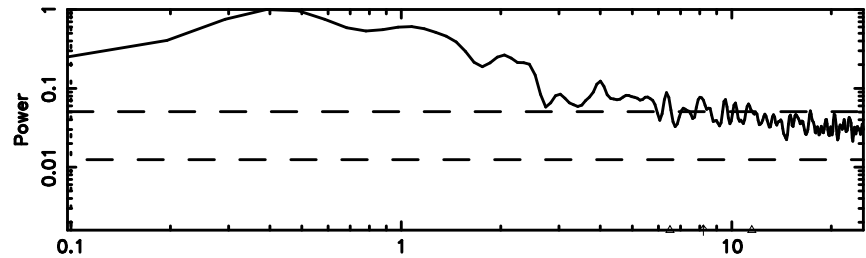

BLK:10,SNR1: 0.93742 ,SNR2: 2.6262