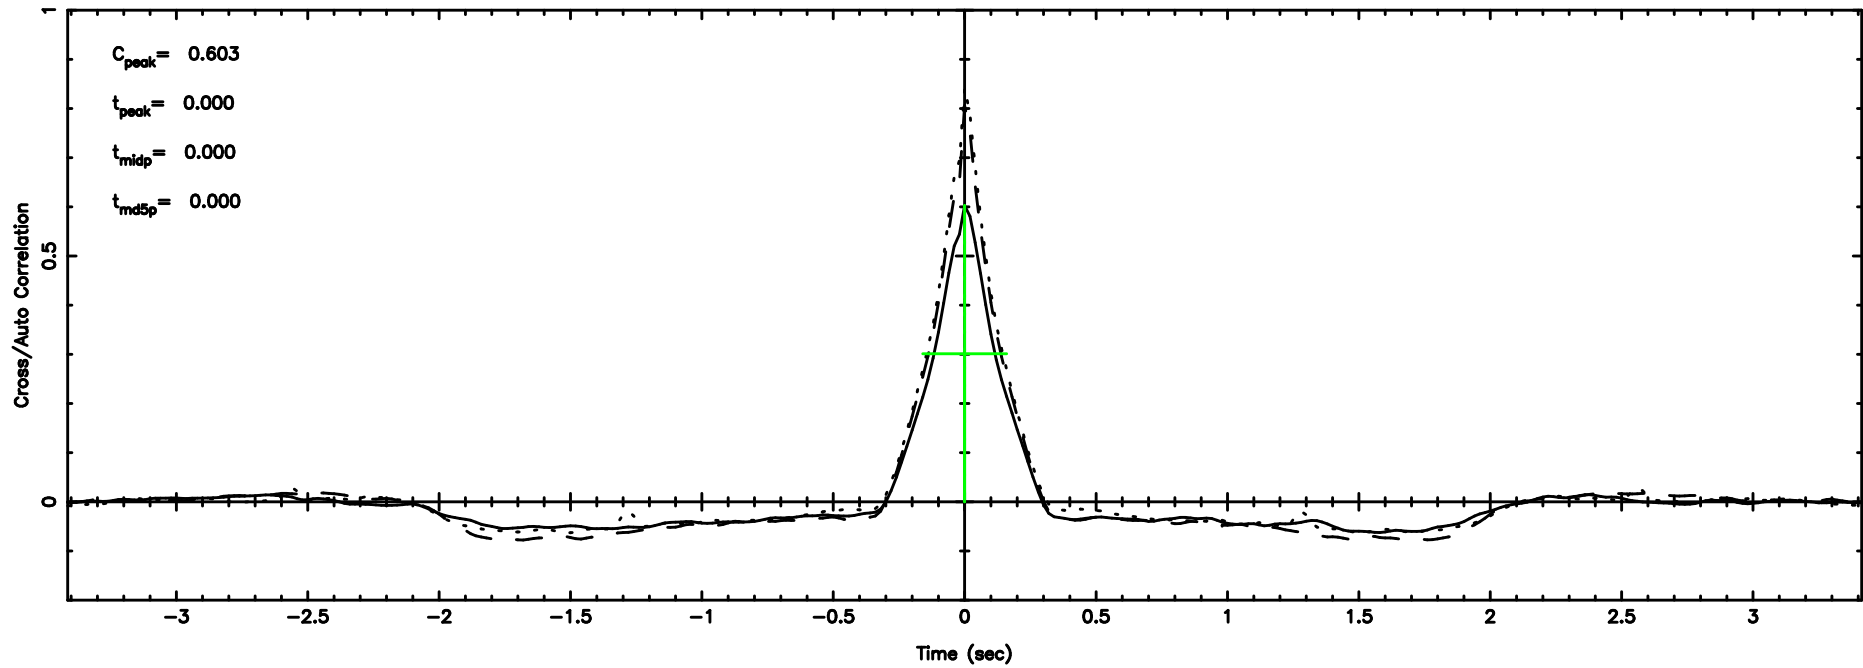

BLK:36,SNR1: 6.9676 ,SNR2: 20.256

F20240608133635

BLK:36,SNR1: 9.8463 ,SNR2: 18.305

0652-130 2024/06/08 4.64UT TOYOKAWA-FUJI

T20240608133633

BLK:35,SNR1: 6.9724 ,SNR2: 20.270

K20240608133630

BLK:35,SNR1: 8.5724 ,SNR2: 21.436