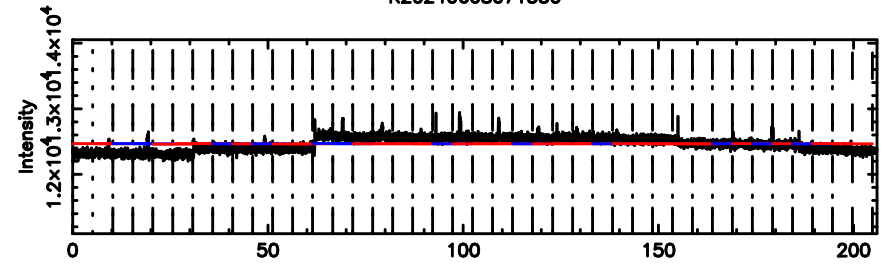

F20240608071535

BLK: 9,SNR1: 0.99678 ,SNR2: 2.5072

Frequency (Hz)

T20240608071533

BLK:12,SNR1: 14.304 ,SNR2: 33.265

Frequency (Hz)

3C12 2024/06/07 22.29UT TOYOKAWA-KISO

K20240608071530