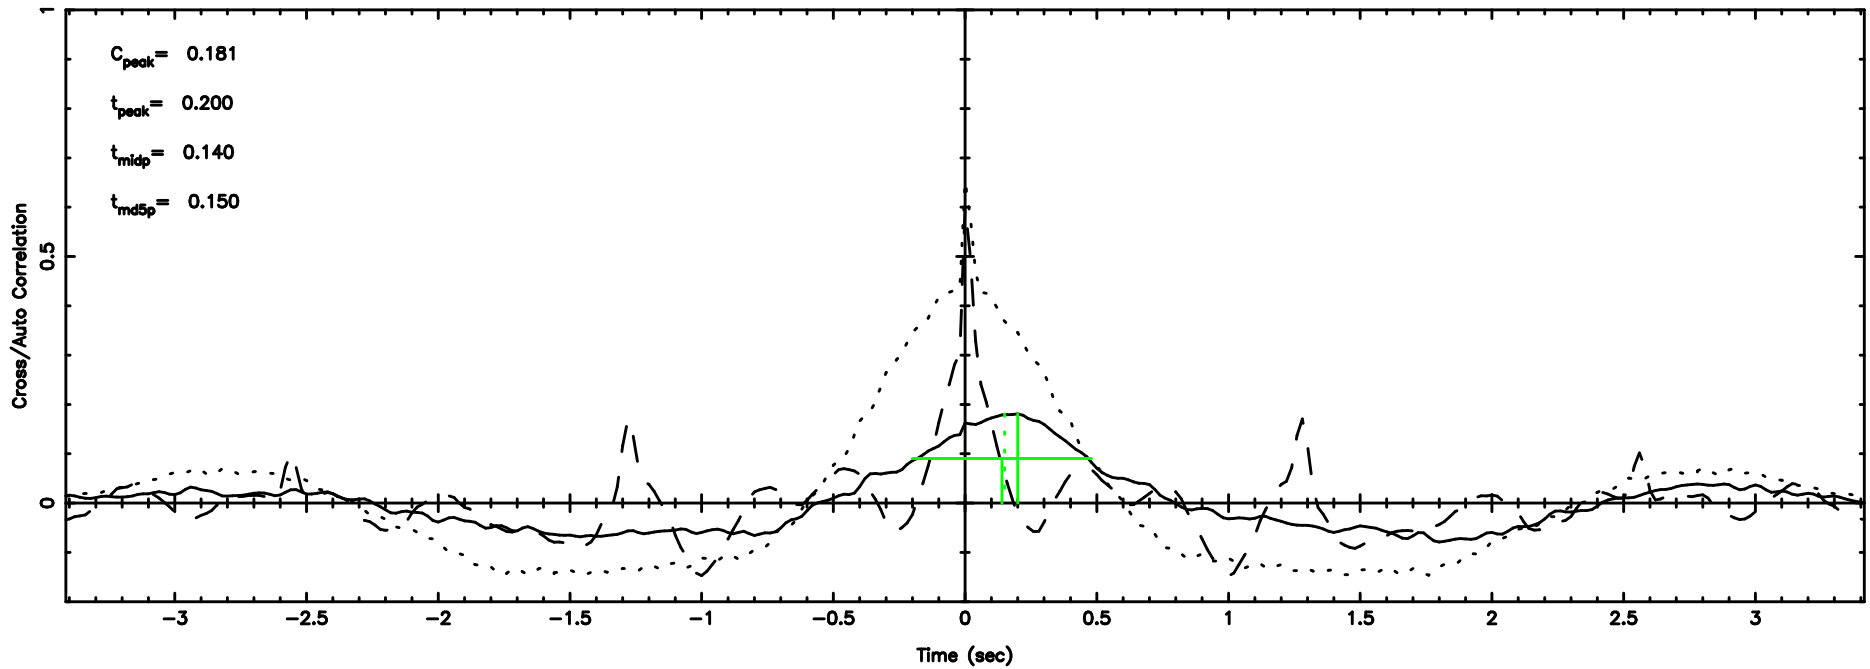

3C119 2024/06/08 2.28UT TOYOKAWA-KISO

F20240608111519

BLK:18,SNR1: 0.35630 ,SNR2: 3.0661

K20240608111514

BLK:18,SNR1: 1.1649 ,SNR2: 6.5015

3C119 2024/06/08 2.28UT FUJI -KISO

T20240608120325

BLK:16,SNR1: 5.5178 ,SNR2: 17.499