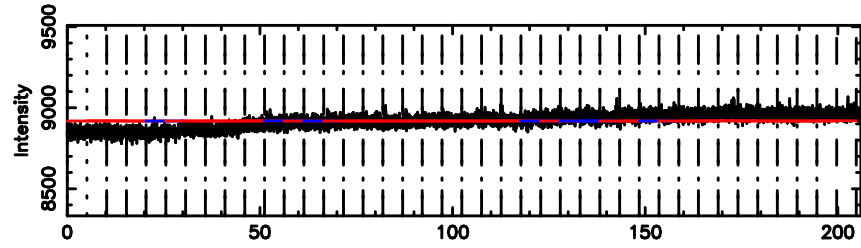

Frequency (Hz)

3C222 2024/06/08 7.33UT TOYOKAWA-FUJI

T20240608161757

BLK: 7,SNR1: 0.18321 ,SNR2: 0.42600

Frequency (Hz)

K20240608161754

BLK: 7,SNR1: 0.78428 ,SNR2: 3.8945

Frequency (Hz)