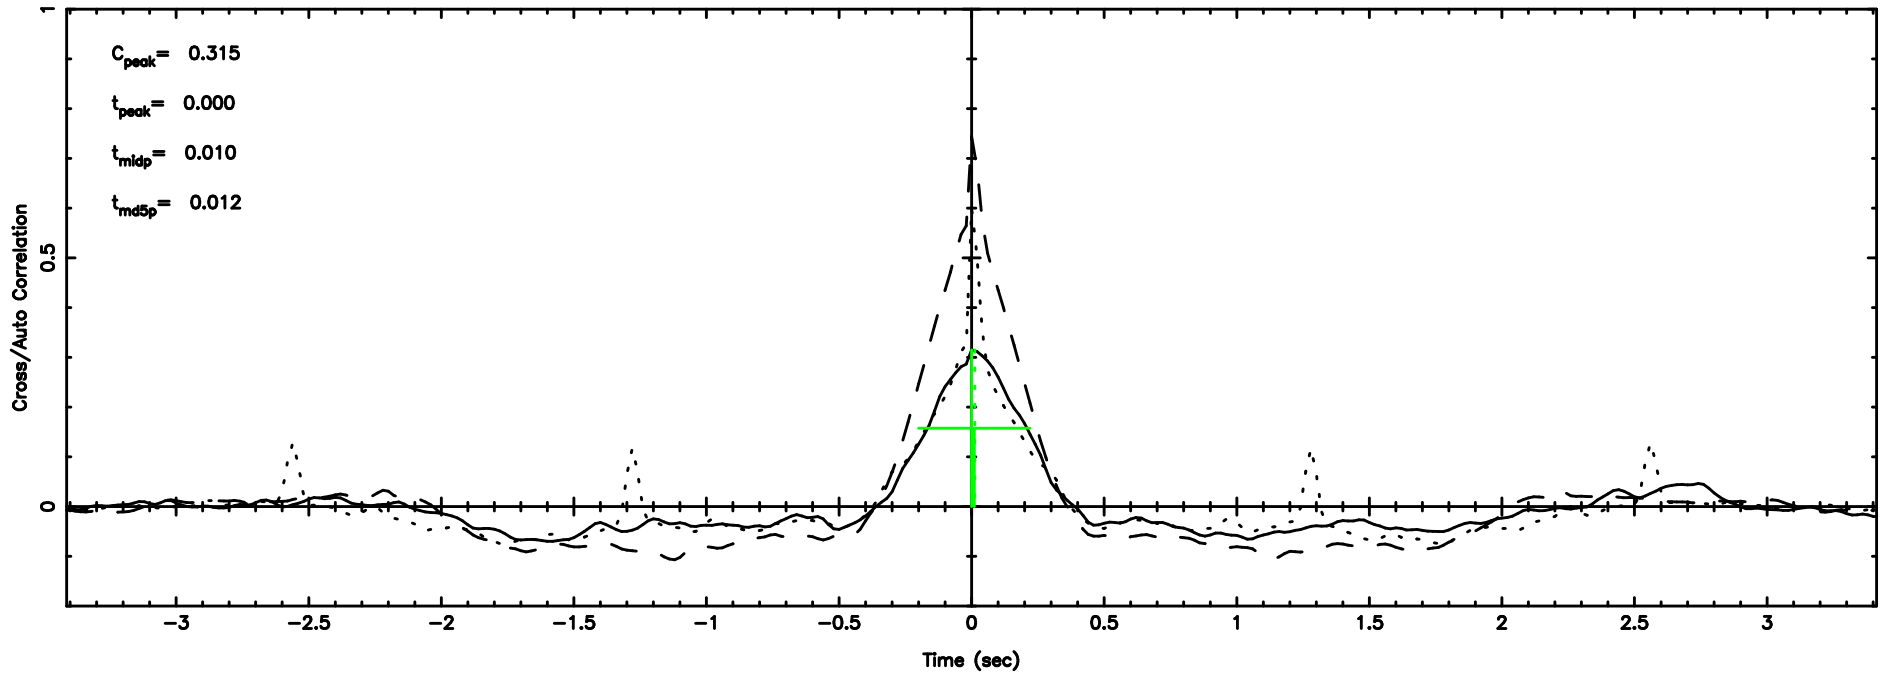

BLK:13,SNR1: 3.5576 ,SNR2: 8.7754

Frequency (Hz)

0019-00 2024/06/07 22.12UT TOYOKAWA-FUJI

F20240608070520

BLK:13,SNR1: 0.48298 ,SNR2: 3.1753

Frequency (Hz)

T20240608070518

BLK:23,SNR1: 5.8466 ,SNR2: 10.507