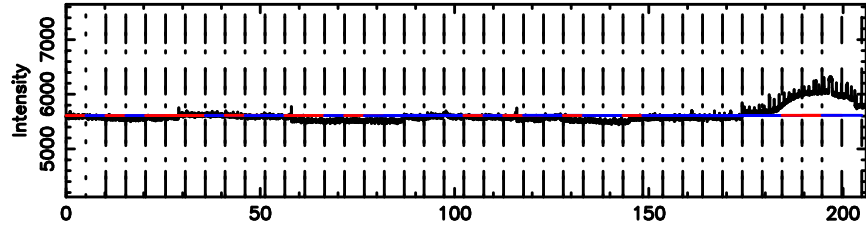

K20240608103208

BLK:20,SNR1: 2.6837 ,SNR2: 11.853

0347+05 2024/06/08 1.56UT TOYOKAWA-KISO

F20240608103213

BLK:24,SNR1: 0.73433 ,SNR2: 3.7698

Frequency (Hz)

K20240608103208

BLK:24,SNR1: 2.6942 ,SNR2: 12.192