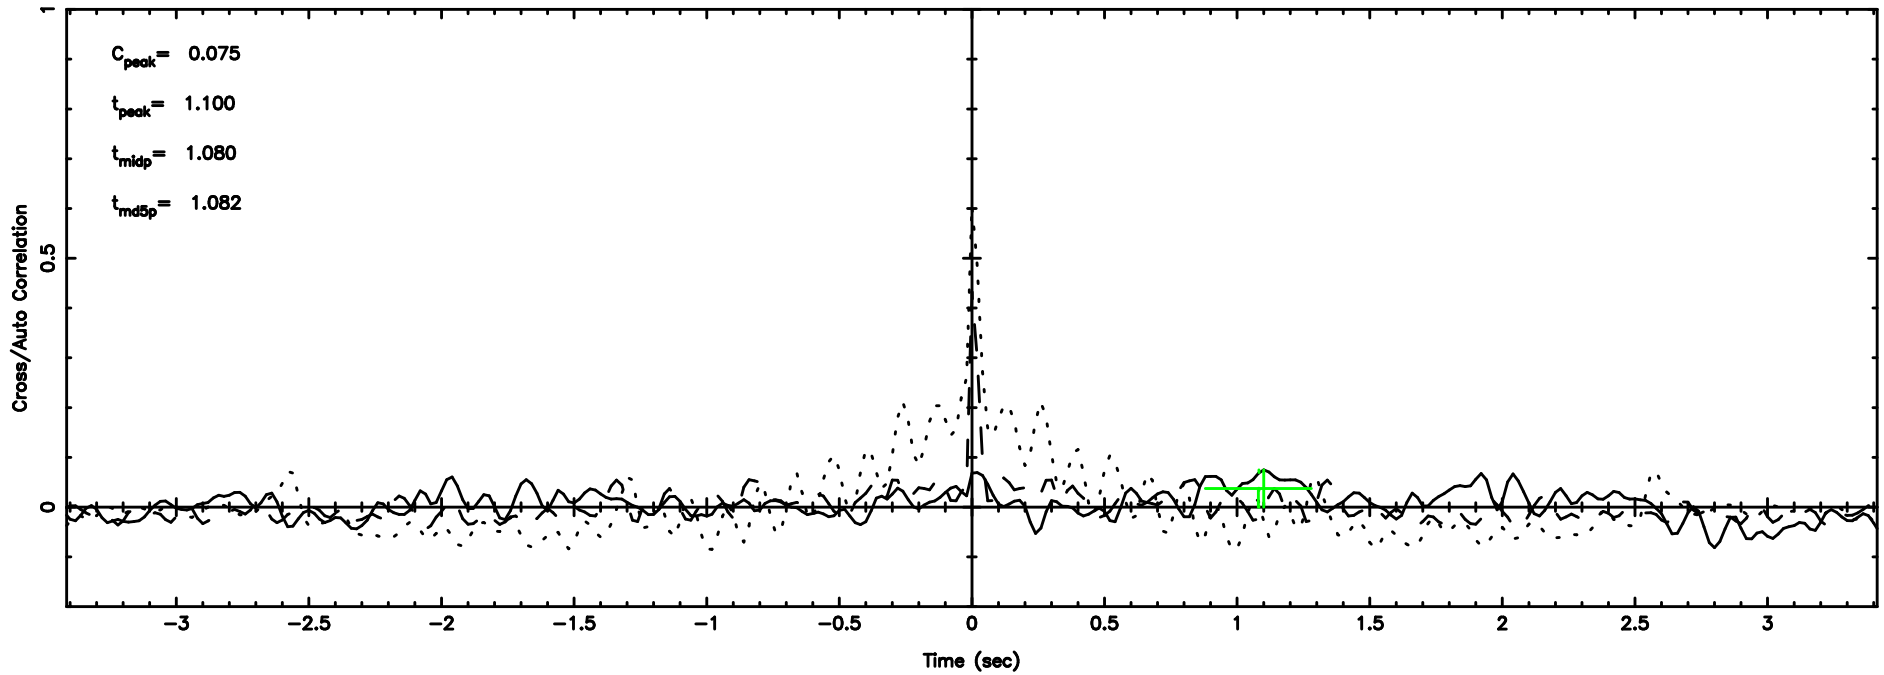

Frequency (Hz)

0011+344 2024/06/07 21.97UT TOYOKAWA-FUJI