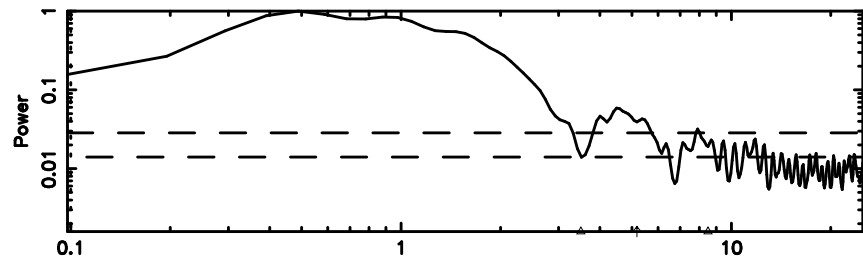

3C196 2024/06/08 5.96UT TOYOKAWA-KISO

K20240608145541

BLK:18,SNR1: 9.4577 ,SNR2: 16.871

Frequency (Hz)

F20240608145546

BLK:18,SNR1: 1.8497 ,SNR2: 8.7180

Frequency (Hz)

K20240608145541