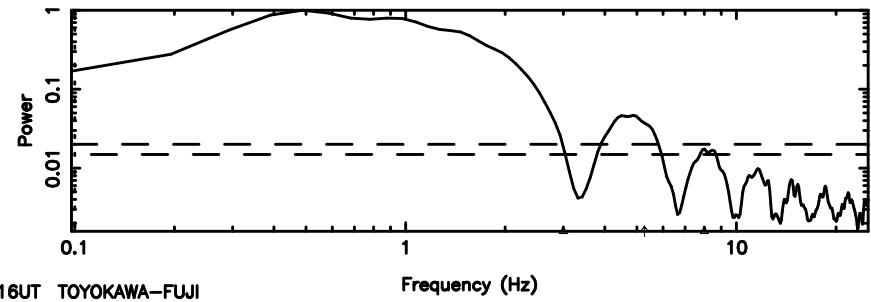

T20240608140744

BLK:20,SNR1: 4.3445 ,SNR2: 10.431

F20240608140746

BLK:20,SNR1: 2.5853 ,SNR2: 11.853

0723+10 2024/06/08 5.16UT TOYOKAWA-FUJI