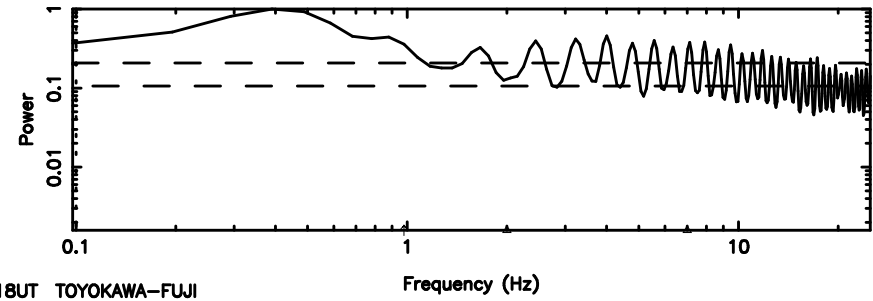

BLK:16,SNR1:-0.11997 ,SNR2: 1.9947