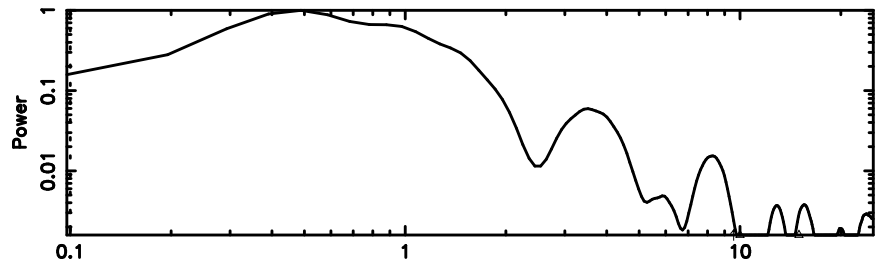

BLK:23,SNR1: 32.386 ,SNR2: 67.681