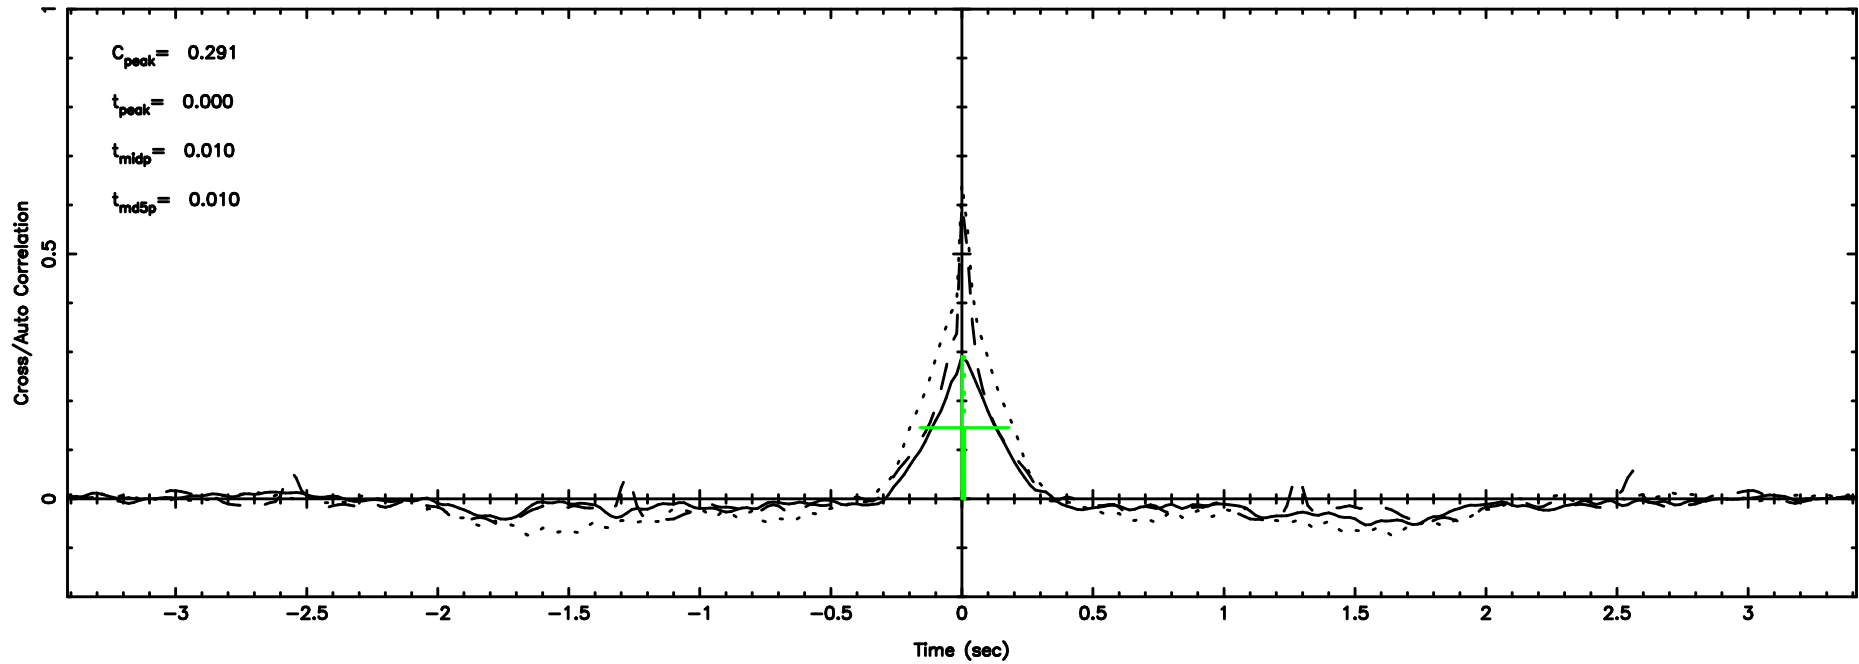

F20240608150656

BLK:18,SNR1: 6.2051 ,SNR2: 14.869

K20240608150651

BLK:18,SNR1: 2.2358 ,SNR2: 4.5676

0821+394 2024/06/08 6.14UT FUJI -KISO