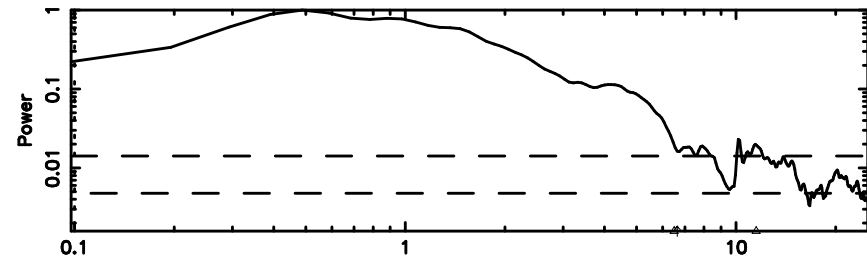

BLK:24,SNR1: 5.2612 ,SNR2: 16.439

0723+10 2024/06/08 5.16UT TOYOKAWA-KISO

F20240608140746

BLK:21,SNR1: 2.5802 ,SNR2: 11.825

Frequency (Hz)

K20240608140741

BLK:21,SNR1: 5.5870 ,SNR2: 17.442

Frequency (Hz)