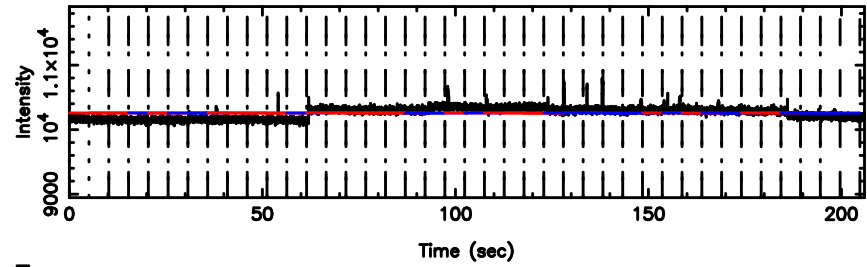

T20240608150654

BLK:12,SNR1: 0.25604 ,SNR2: 2.2271

K20240608150651

BLK:12,SNR1: 2.9589 ,SNR2: 5.9615

0821+394 2024/06/08 6.14UT TOYOKAWA-KISO

F20240608150656

BLK:18,SNR1: 6.2051 ,SNR2: 14.869

K20240608150651