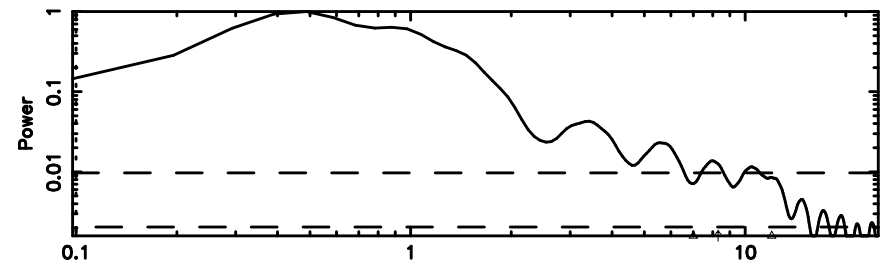

BLK:27,SNR1: 4.5611 ,SNR2: 11.697