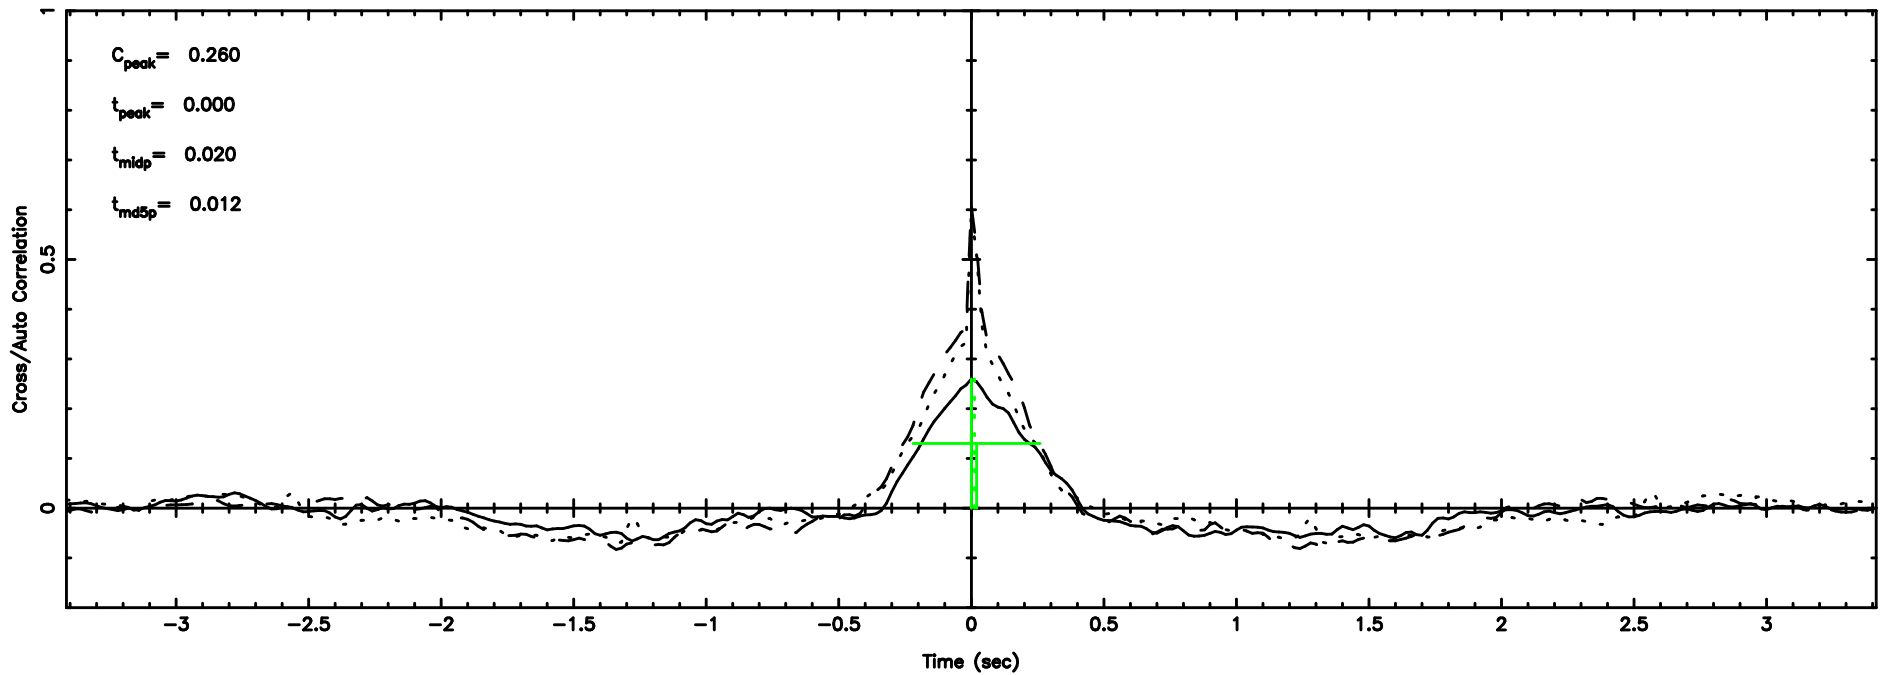

Frequency (Hz)