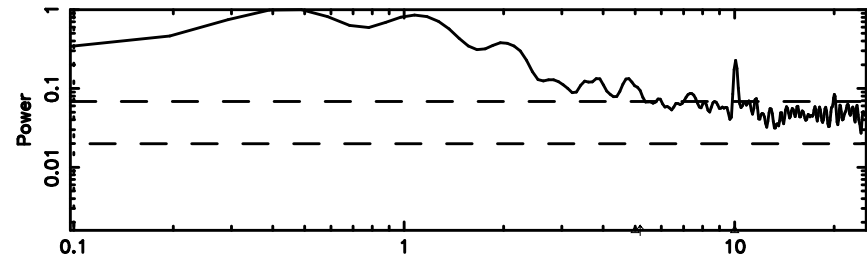

BLK: 7,SNR1: 1.9478 ,SNR2: 3.7833

0752-200 2024/06/08 5.62UT TOYOKAWA-FUJI

T20240608143545

BLK:12,SNR1: 0.29093 ,SNR2: 3.1106

Frequency (Hz)

K20240608143542

BLK:12,SNR1: 0.80393 ,SNR2: 3.6243

Frequency (Hz)