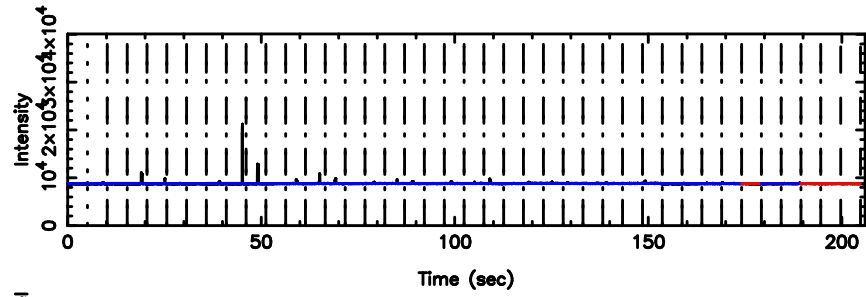

T20240608133633