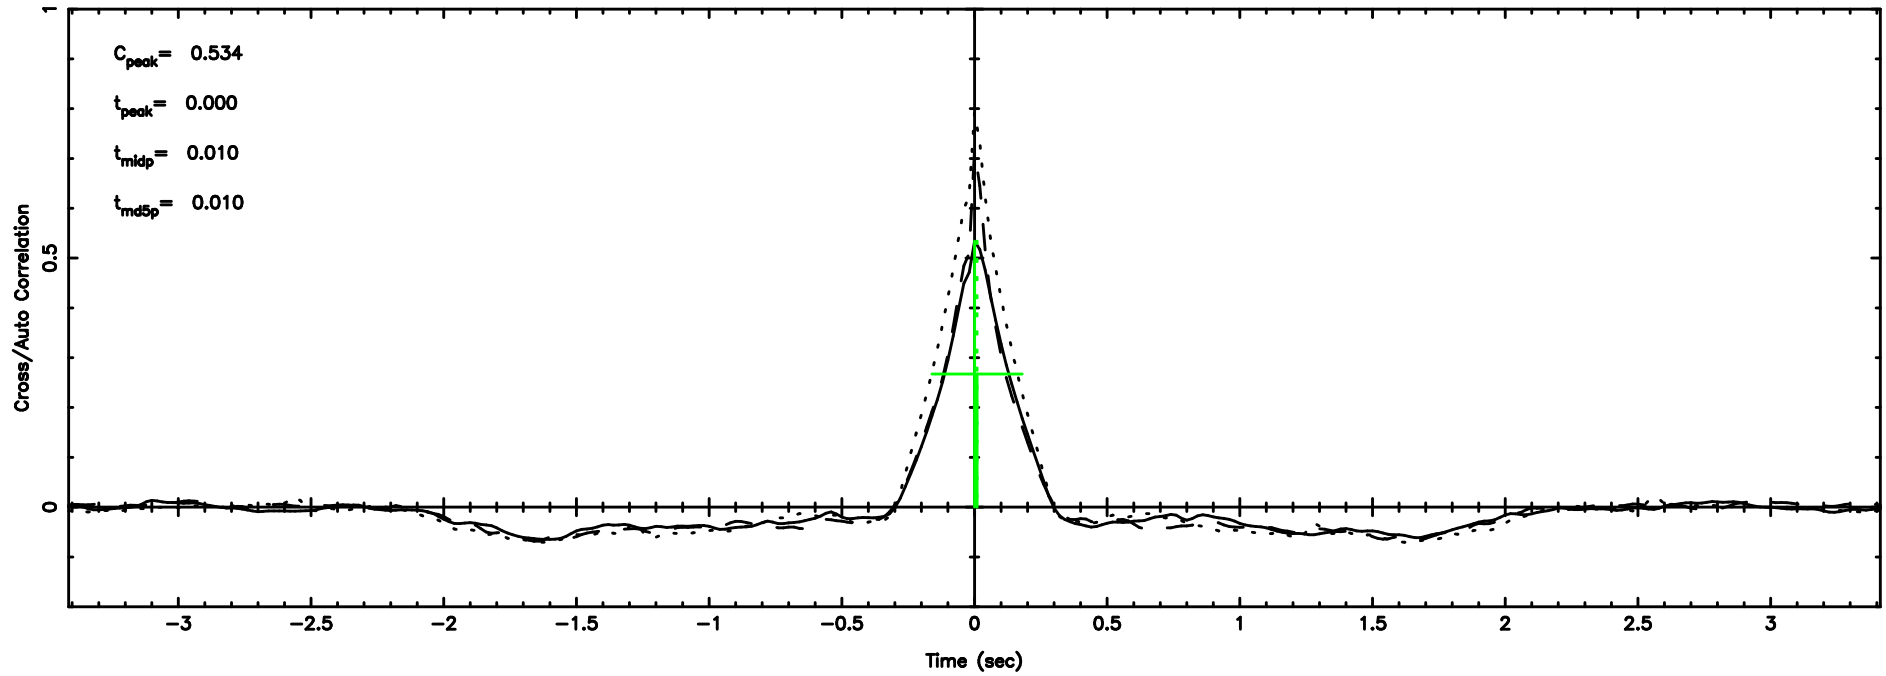

Frequency (Hz)