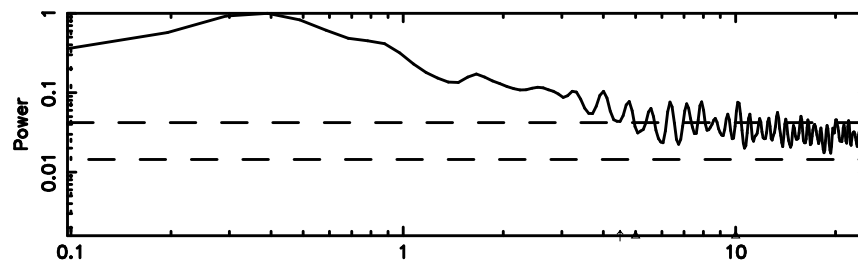

BLK:19,SNR1: 0.81339 ,SNR2: 4.1013