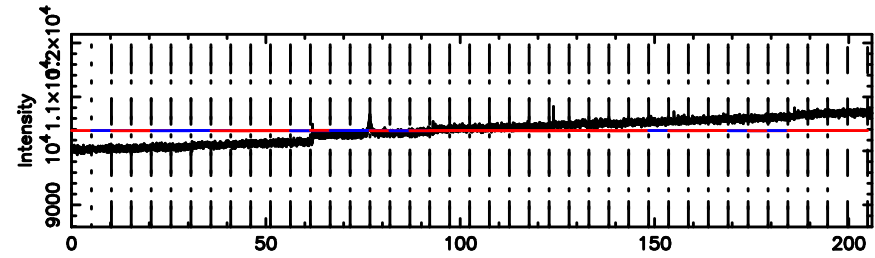

K20240608101906

BLK: 7, SNR1: 1.3211 , SNR2: 10.849

F20240608101911

BLK:11,SNR1: 0.18433 ,SNR2: 1.8589

Frequency (Hz)

K20240608101906

BLK:11,SNR1: 0.91214 ,SNR2: 8.1239

Frequency (Hz)