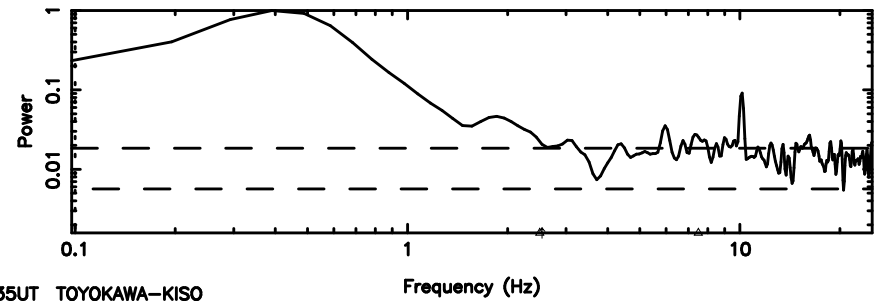

K20240608101906

BLK: 7, SNR1: 1.3211 , SNR2: 10.849

F20240608101911

BLK:11,SNR1: 0.18433 ,SNR2: 1.8589

Frequency (Hz)

K20240608101906

BLK:11,SNR1: 0.91214 ,SNR2: 8.1239

Frequency (Hz)