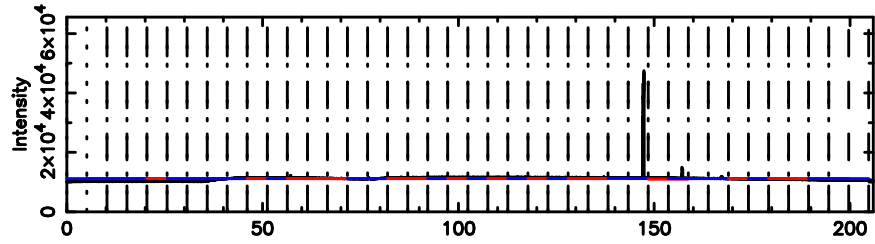

T20240608053525

BLK:27,SNR1: 32.333 ,SNR2: 67.573

Frequency (Hz)

F20240608053527

BLK:27,SNR1: 12.003 ,SNR2: 21.813

Frequency (Hz)

2250+379 2024/06/07 20.62UT TOYOKAWA-FUJI

T20240608053525