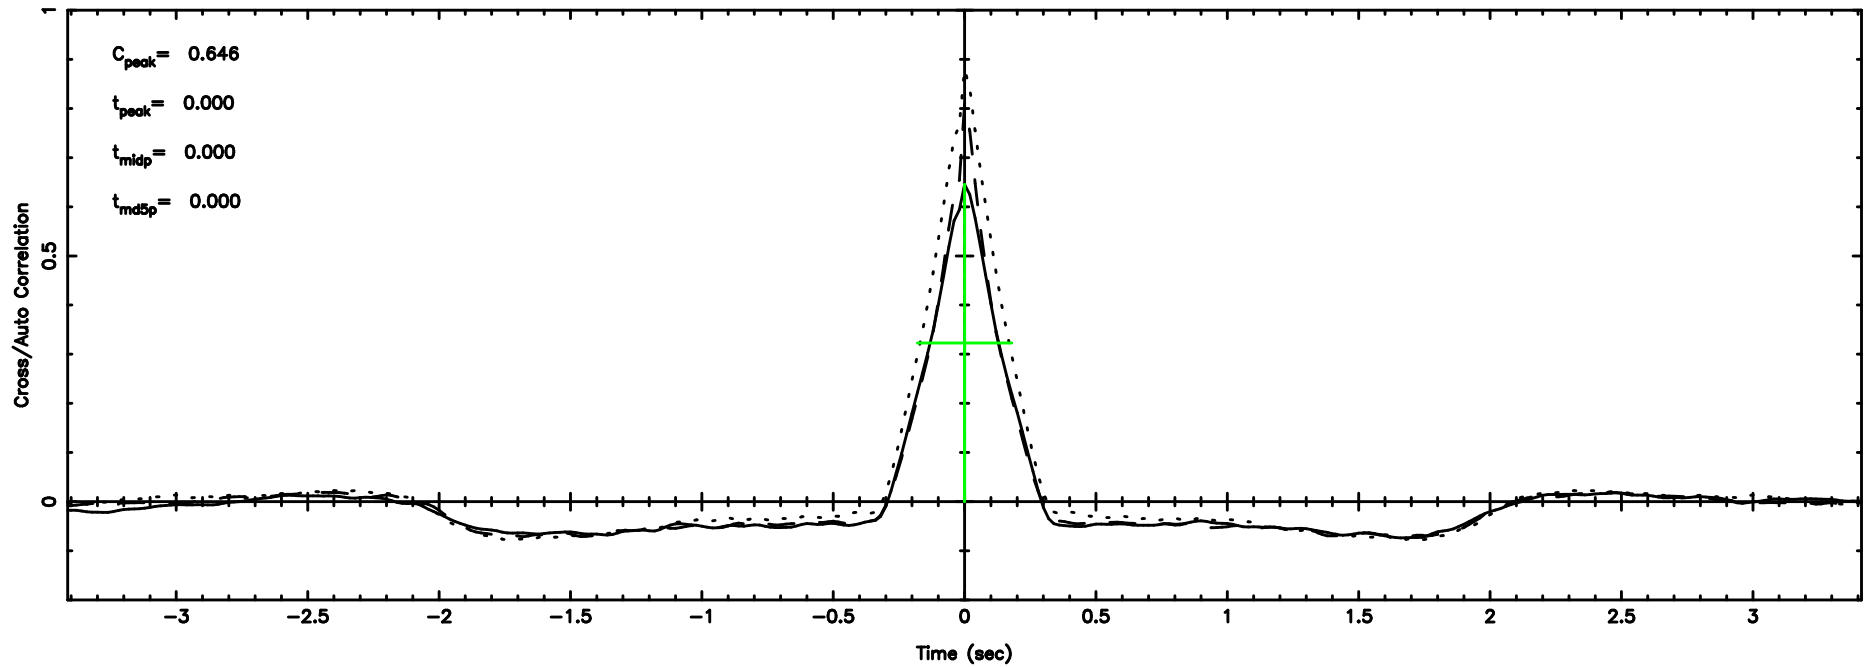

0652-130 2024/06/08 4.64UT TOYOKAWA-KISO