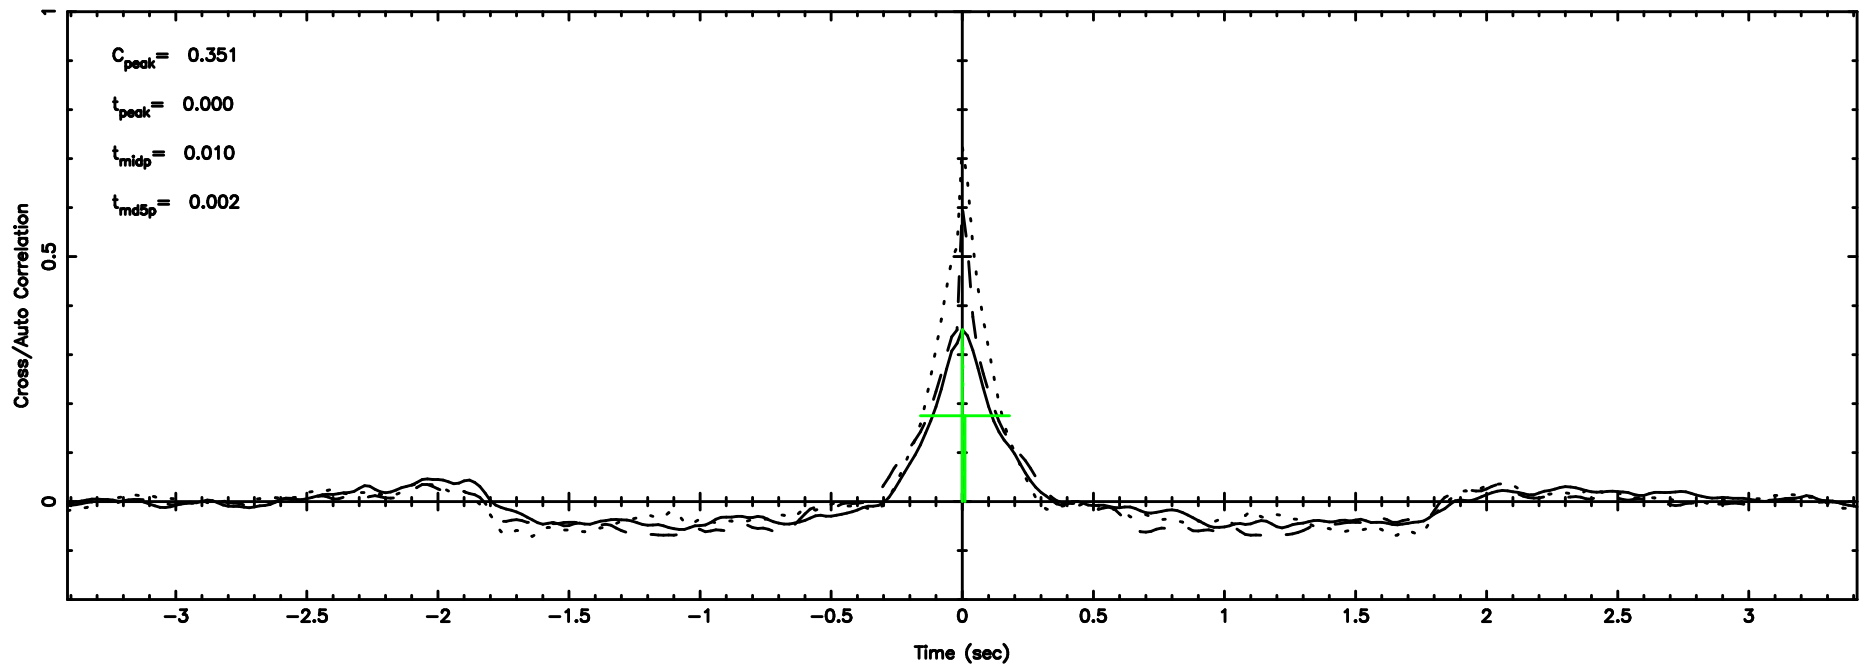

3C196 2024/06/08 5.96UT TOYOKAWA-KISO

K20240608145541

BLK:18,SNR1: 9.4577 ,SNR2: 16.871

Frequency (Hz)

F20240608145546

BLK:18,SNR1: 1.8497 ,SNR2: 8.7180

Frequency (Hz)

K20240608145541