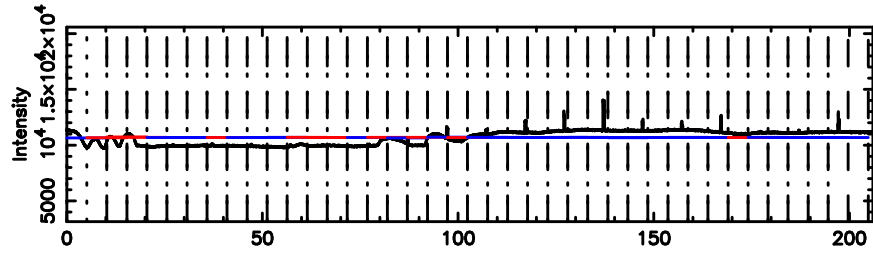

T20240608054445