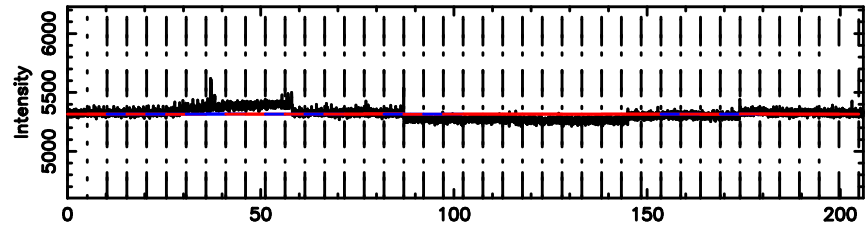

F20240608143547