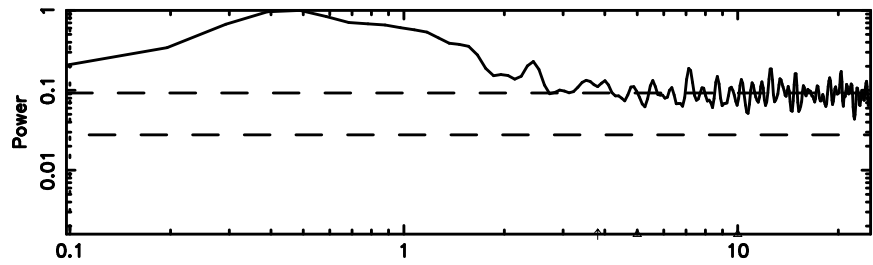

BLK:12,SNR1: 1.0980 ,SNR2: 4.2707

Frequency (Hz)

F20240608071535

BLK:12,SNR1: 0.49582 ,SNR2: 2.5441

Frequency (Hz)

3C12 2024/06/07 22.29UT FUJI -KISO

K20240608071530

BLK:12,SNR1: 1.0840 ,SNR2: 4.0652