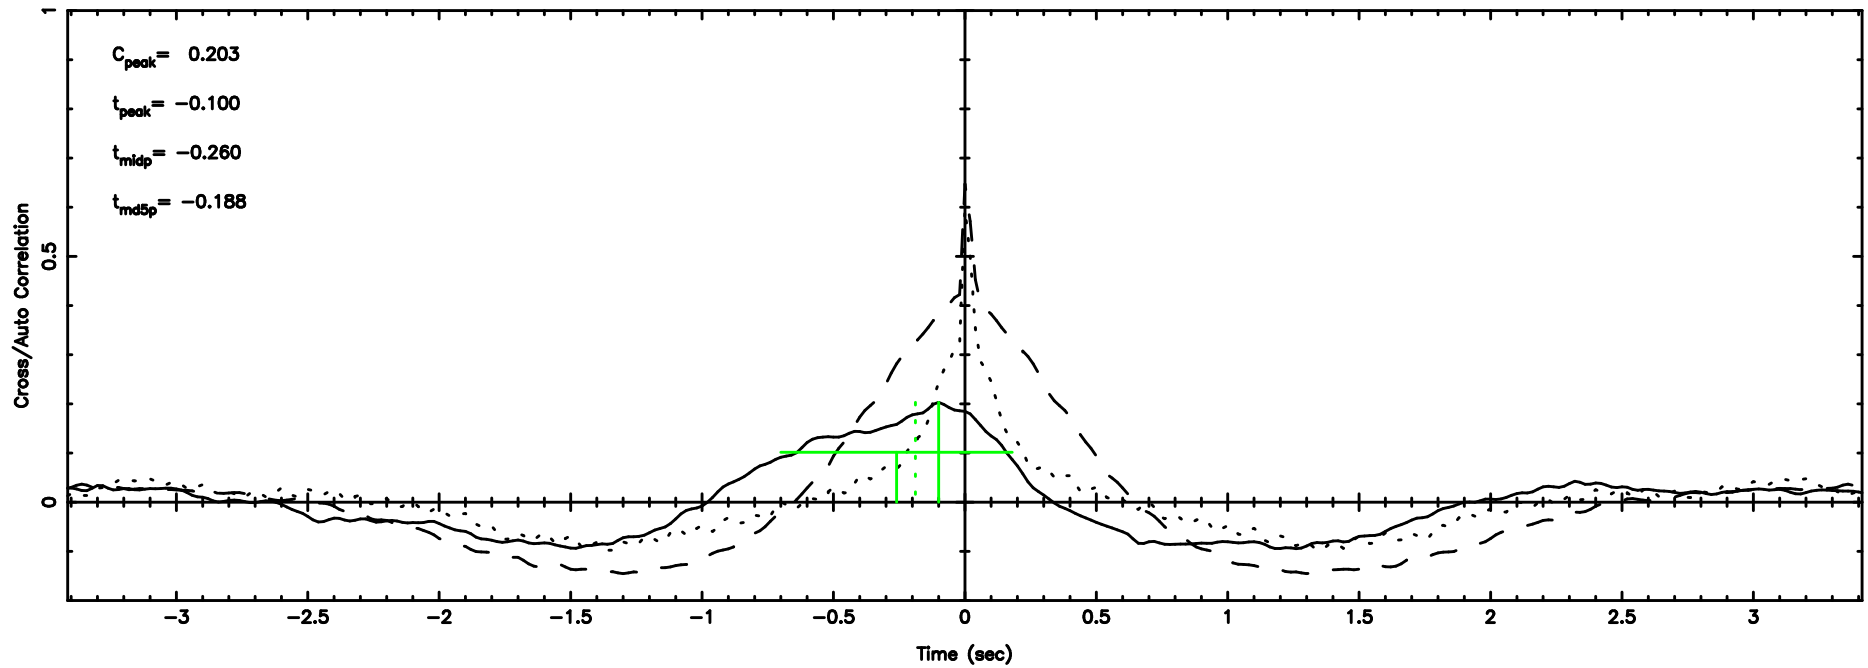

3C161 2024/06/08 4.18UT TOYOKAWA-KISO