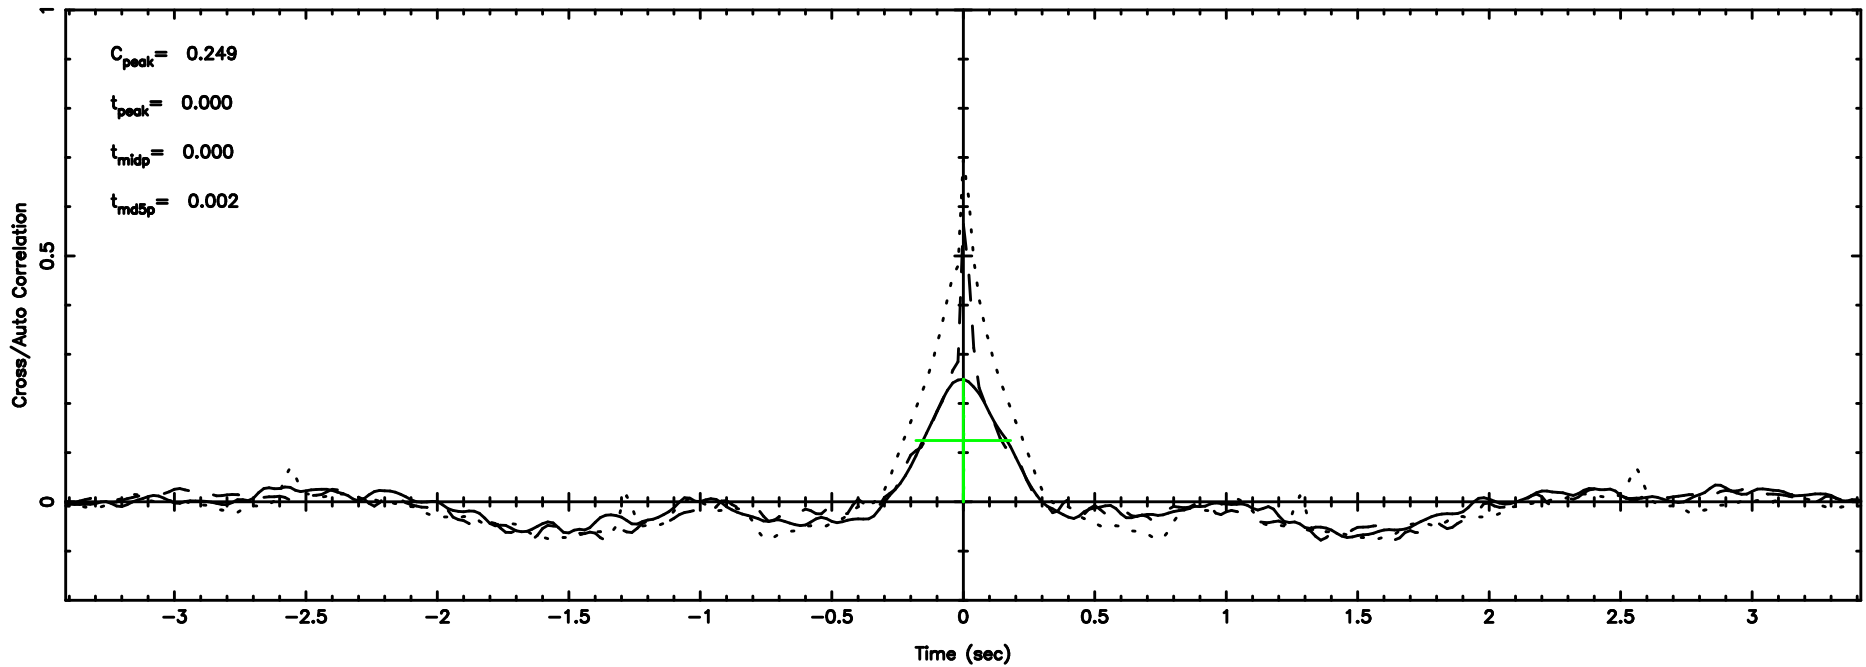

T20240608124953

BLK:11,SNR1: 5.4832 ,SNR2: 13.688

F20240608124955

BLK:11,SNR1: 5.4303 ,SNR2: 14.376

0605-08 2024/06/08 3.86UT TOYOKAWA-FUJI