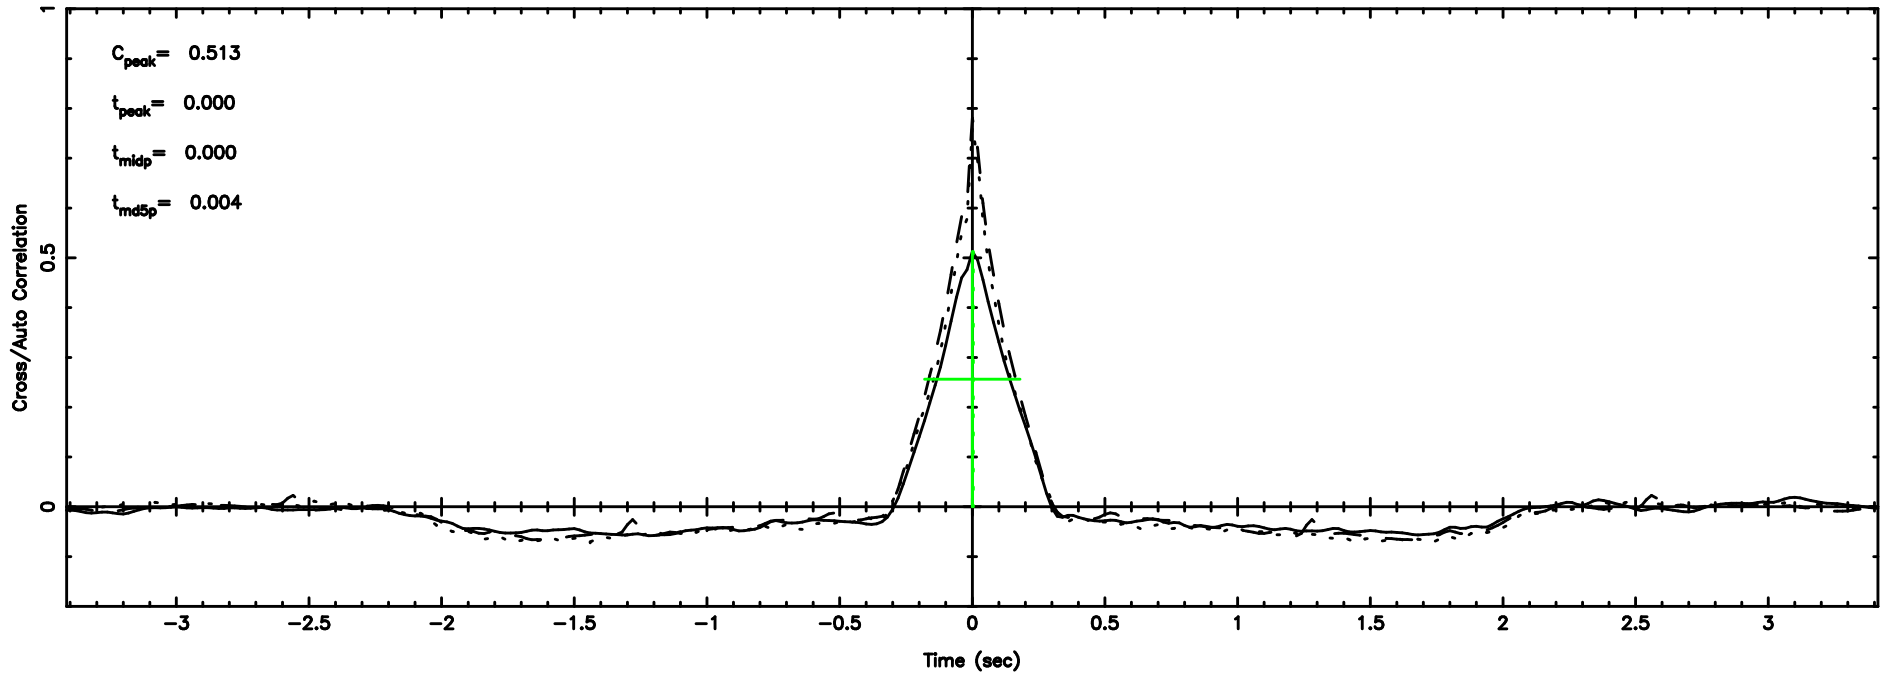

Frequency (Hz)

2354+14 2024/06/07 21.70UT FUJI -KISO