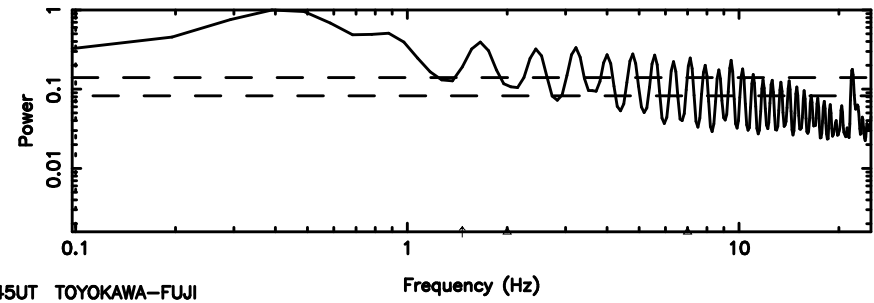

BLK:27,SNR1:-0.14473 ,SNR2: 2.4060

3C147 2024/06/08 3.45UT TOYOKAWA-FUJI