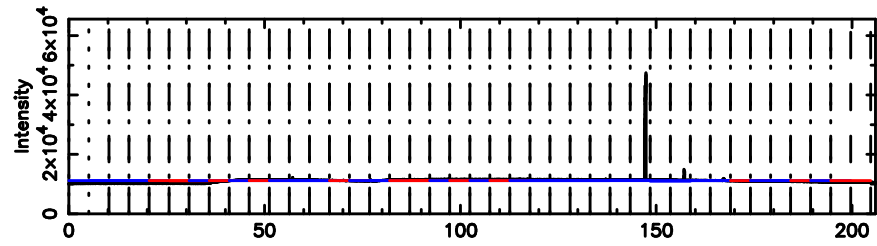

T20240608053525

BLK:27,SNR1: 32.333 ,SNR2: 67.573

Frequency (Hz)

F20240608053527

BLK:27,SNR1: 12.003 ,SNR2: 21.813

Frequency (Hz)

2250+379 2024/06/07 20.62UT TOYOKAWA-FUJI

T20240608053525