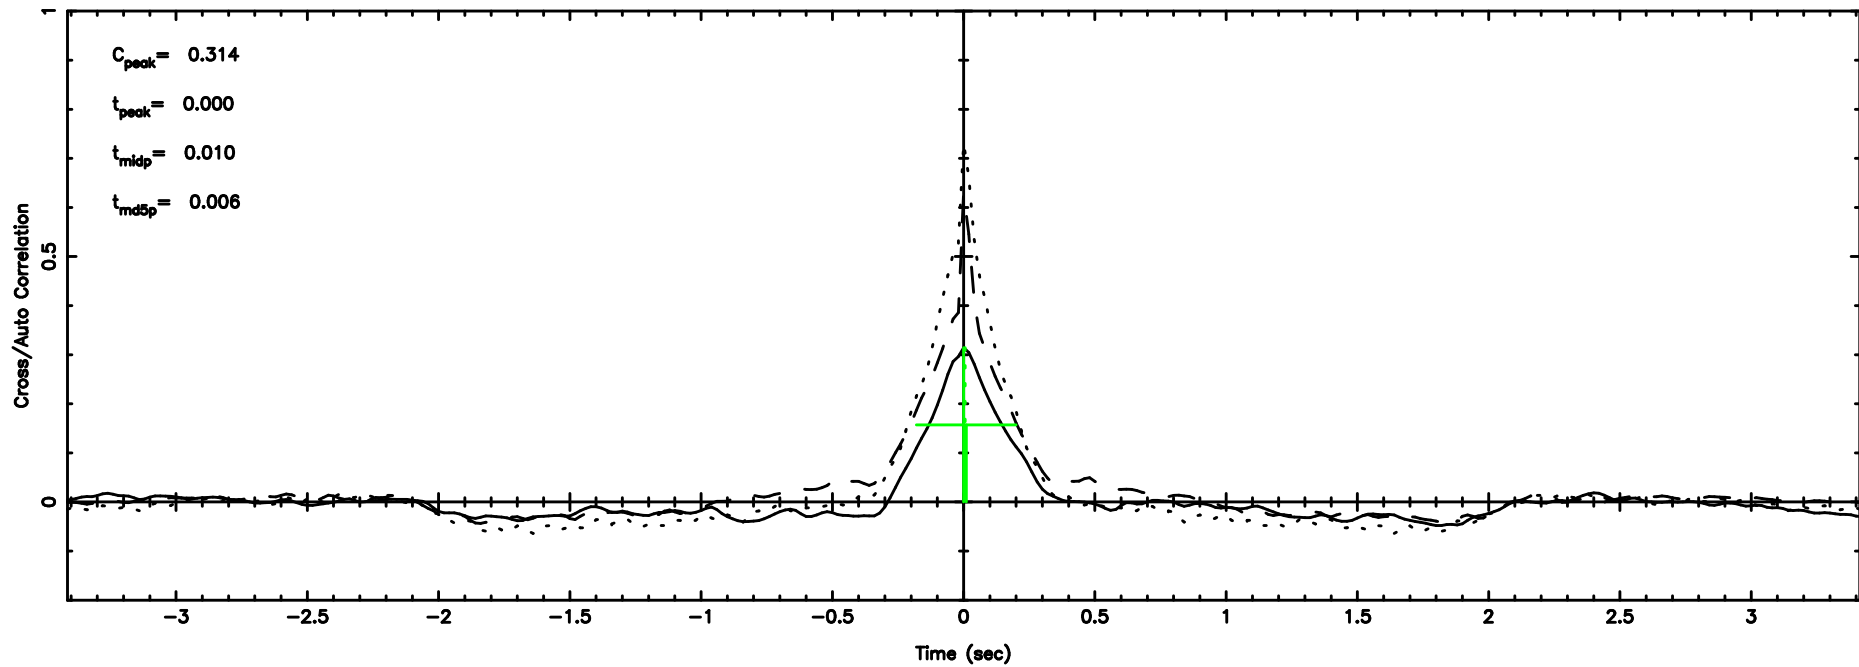

Frequency (Hz)

0723+10 2024/06/08 5.16UT FUJI -KISO