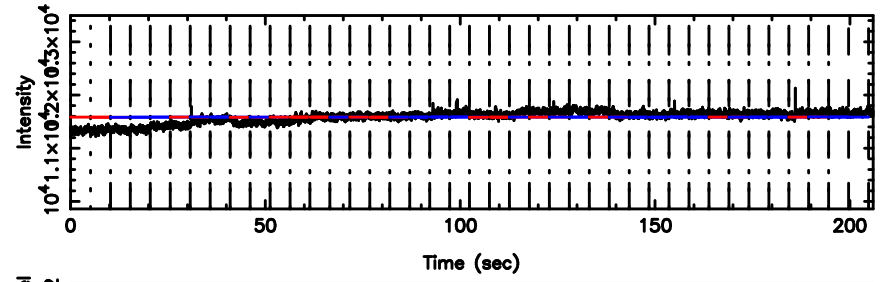

Frequency (Hz)

T20240608082033

BLK:24,SNR1: 3.2633 ,SNR2: 24.479

3C48 2024/06/07 23.37UT TOYOKAWA-KISO

K20240608082030

BLK:24,SNR1: 0.54260 ,SNR2: 4.8656

F20240608082035

BLK:19,SNR1: 0.55613E-01,SNR2: 2.8990