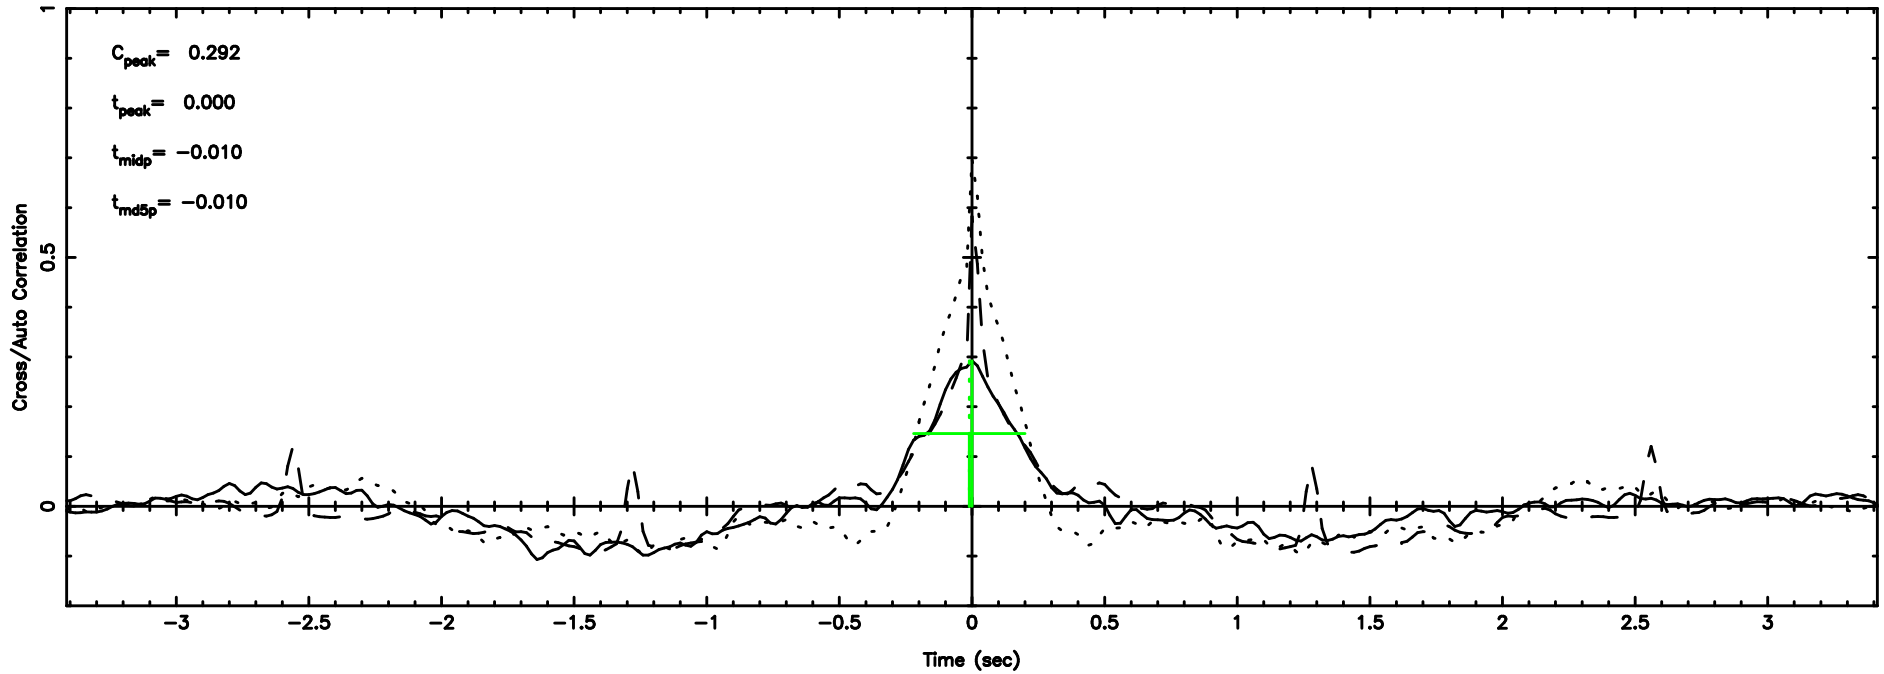

BLK: 6,SNR1: 1.3308 ,SNR2: 5.8125

Frequency (Hz)

T20240608065642

BLK: 2,SNR1: 0.48421E-01,SNR2: 1.0910

Frequency (Hz)

F20240608065644

BLK: 2,SNR1: 0.12837 ,SNR2: 1.7257

Frequency (Hz)