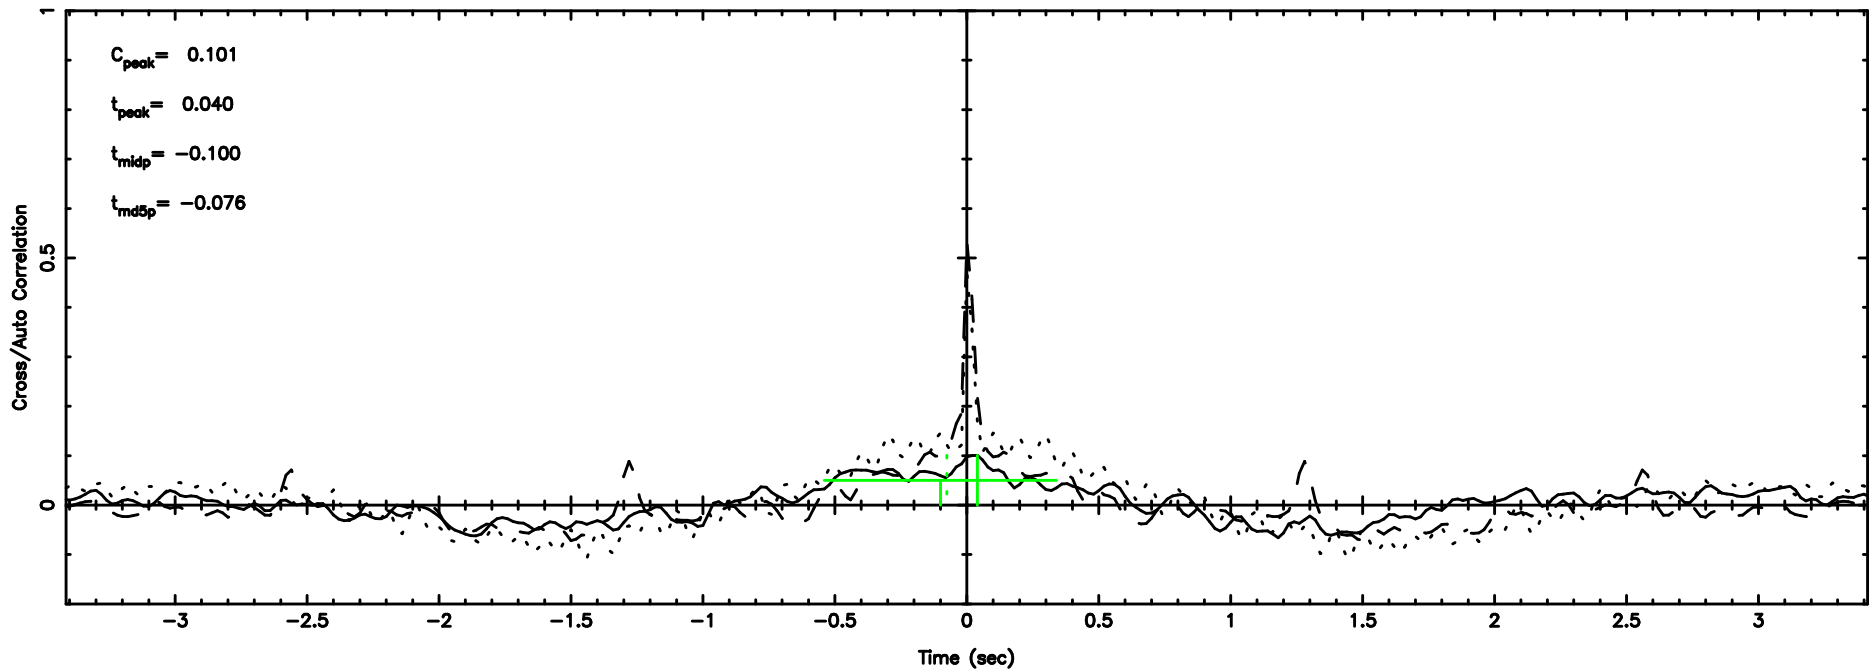

0324+119 2024/06/08 1.19UT FUJI -KISO