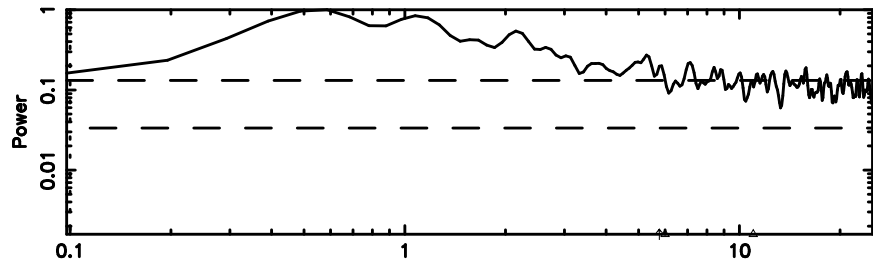

Frequency (Hz)

2315+396 2024/06/07 21.04UT TOYOKAWA-FUJI

T20240608060049

BLK: 8,SNR1: 0.44578 ,SNR2: 1.7297

Frequency (Hz)

K20240608060047

BLK: 8,SNR1: 0.49602 ,SNR2: 2.7602

Frequency (Hz)