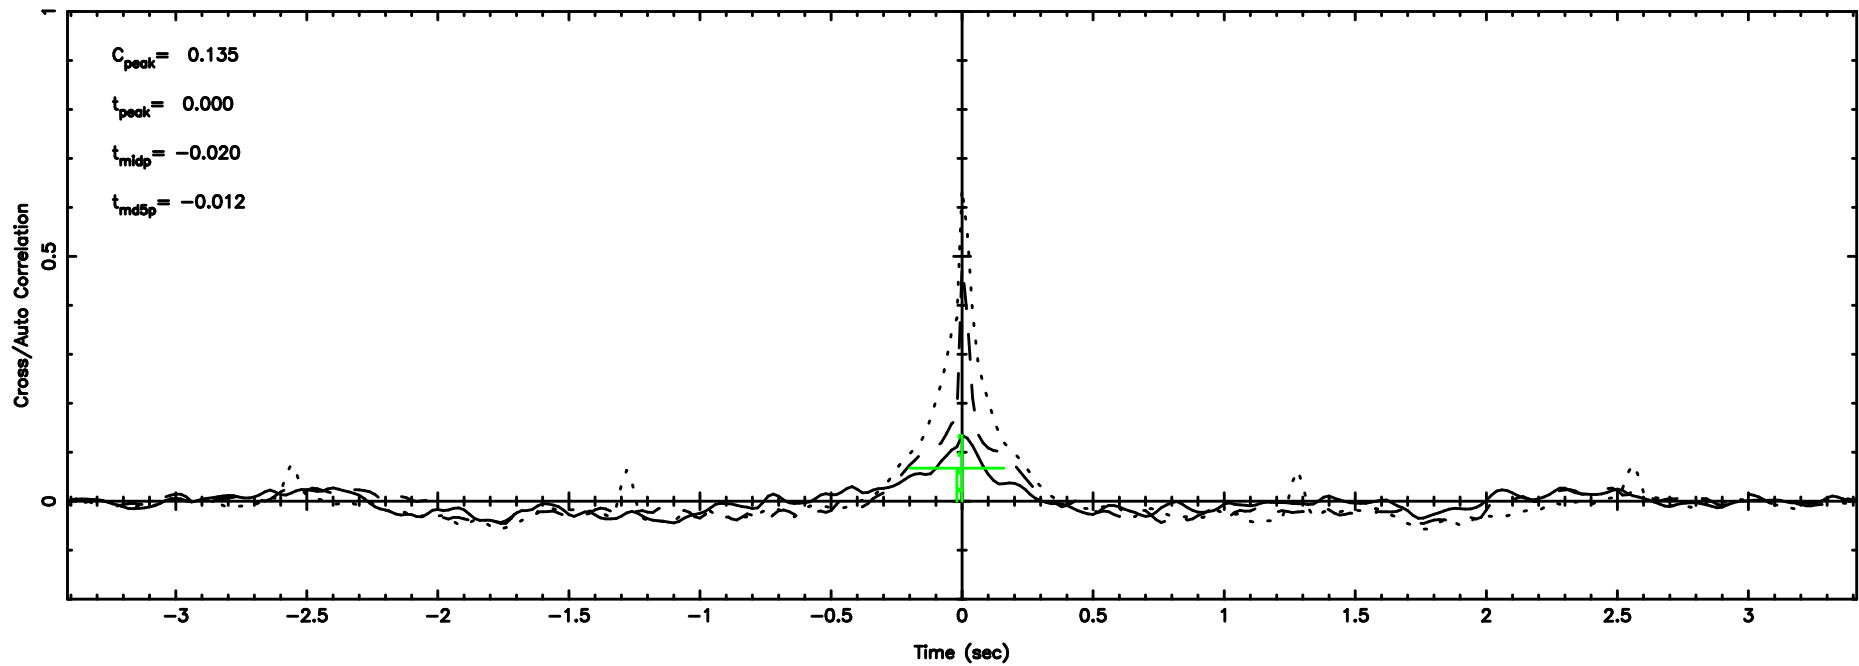

BLK:18,SNR1: 6.8910 ,SNR2: 17.535

Frequency (Hz)

3C196 2024/06/08 5.96UT FUJI -KISO

T20240608150654

BLK:12,SNR1: 0.22559 ,SNR2: 1.4397

F20240608150656

BLK:12,SNR1: 6.3788 ,SNR2: 15.313

0821+394 2024/06/08 6.14UT TOYOKAWA-FUJI