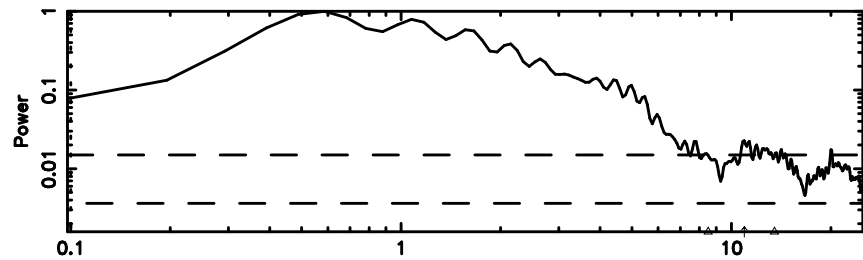

T20240608145544

BLK:14,SNR1: 4.5709 ,SNR2: 8.3026

F20240608145546

BLK:14,SNR1: 4.4622 ,SNR2: 11.108

3C196 2024/06/08 5.96UT TOYOKAWA-FUJI

T20240608145544

BLK:18,SNR1: 5.1147 ,SNR2: 9.5720

Frequency (Hz)