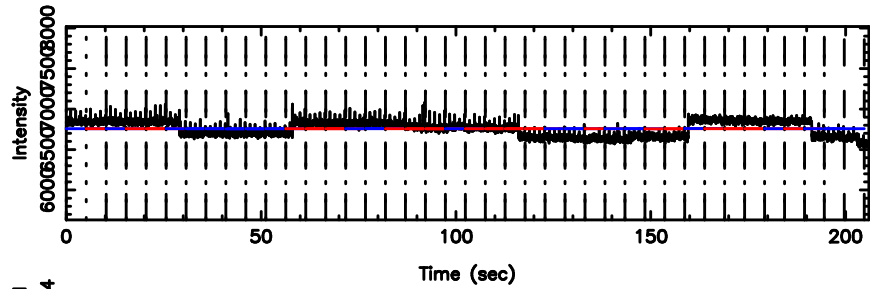

Frequency (Hz)

T20240608082033

BLK:24,SNR1: 3.2633 ,SNR2: 24.479

3C48 2024/06/07 23.37UT TOYOKAWA-KISO

K20240608082030

BLK:24,SNR1: 0.54260 ,SNR2: 4.8656

F20240608082035

BLK:19,SNR1: 0.55613E-01,SNR2: 2.8990