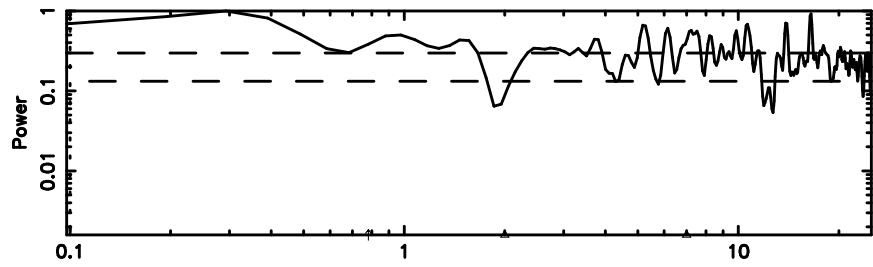

BLK: 6,SNR1: 1.3308 ,SNR2: 5.8125

Frequency (Hz)

T20240608065642

BLK: 2,SNR1: 0.48421E-01,SNR2: 1.0910

Frequency (Hz)

F20240608065644

BLK: 2,SNR1: 0.12837 ,SNR2: 1.7257

Frequency (Hz)