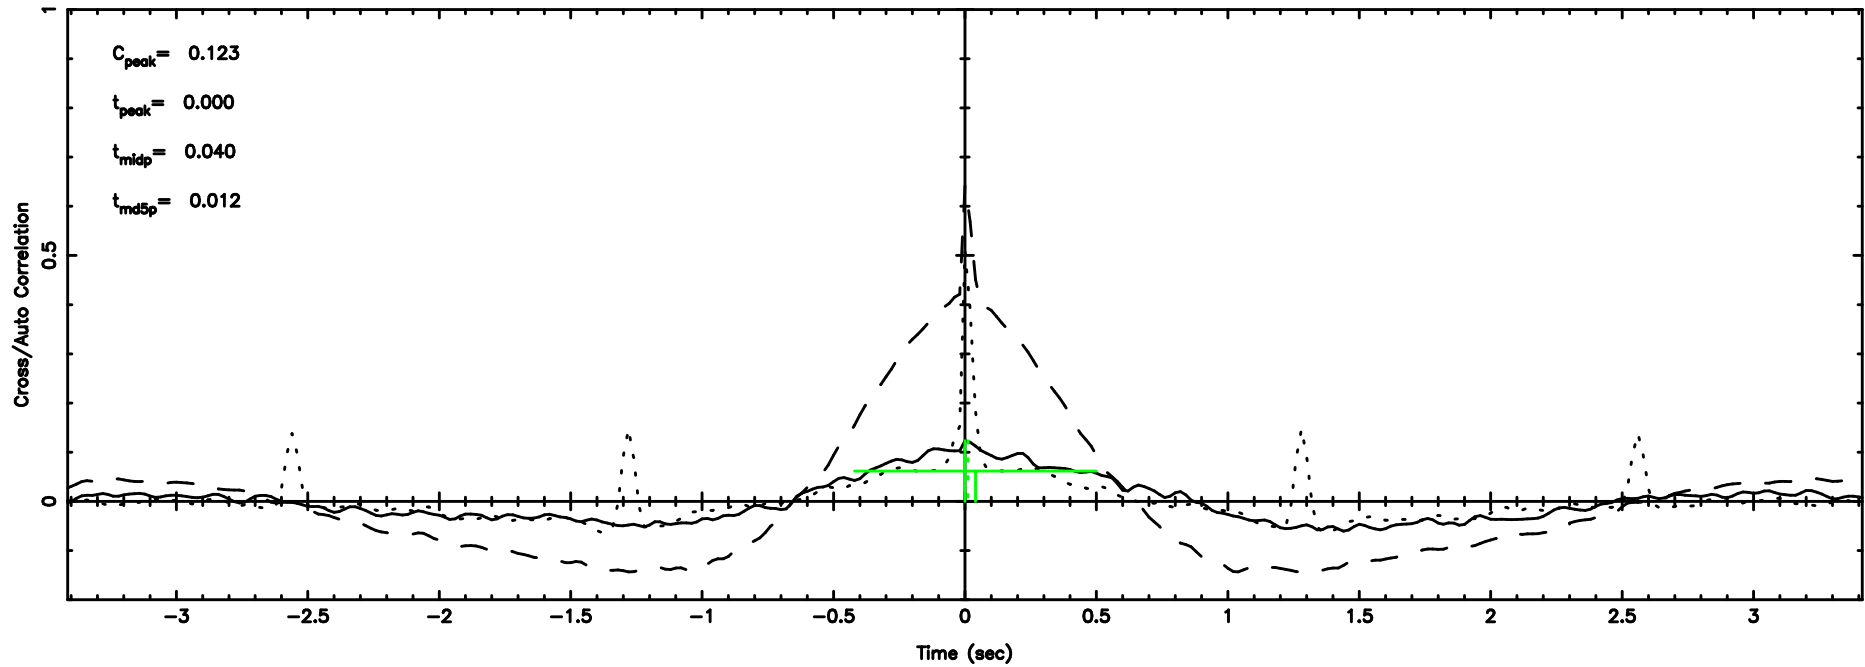

3C161 2024/06/08 4.18UT TOYOKAWA-FUJI