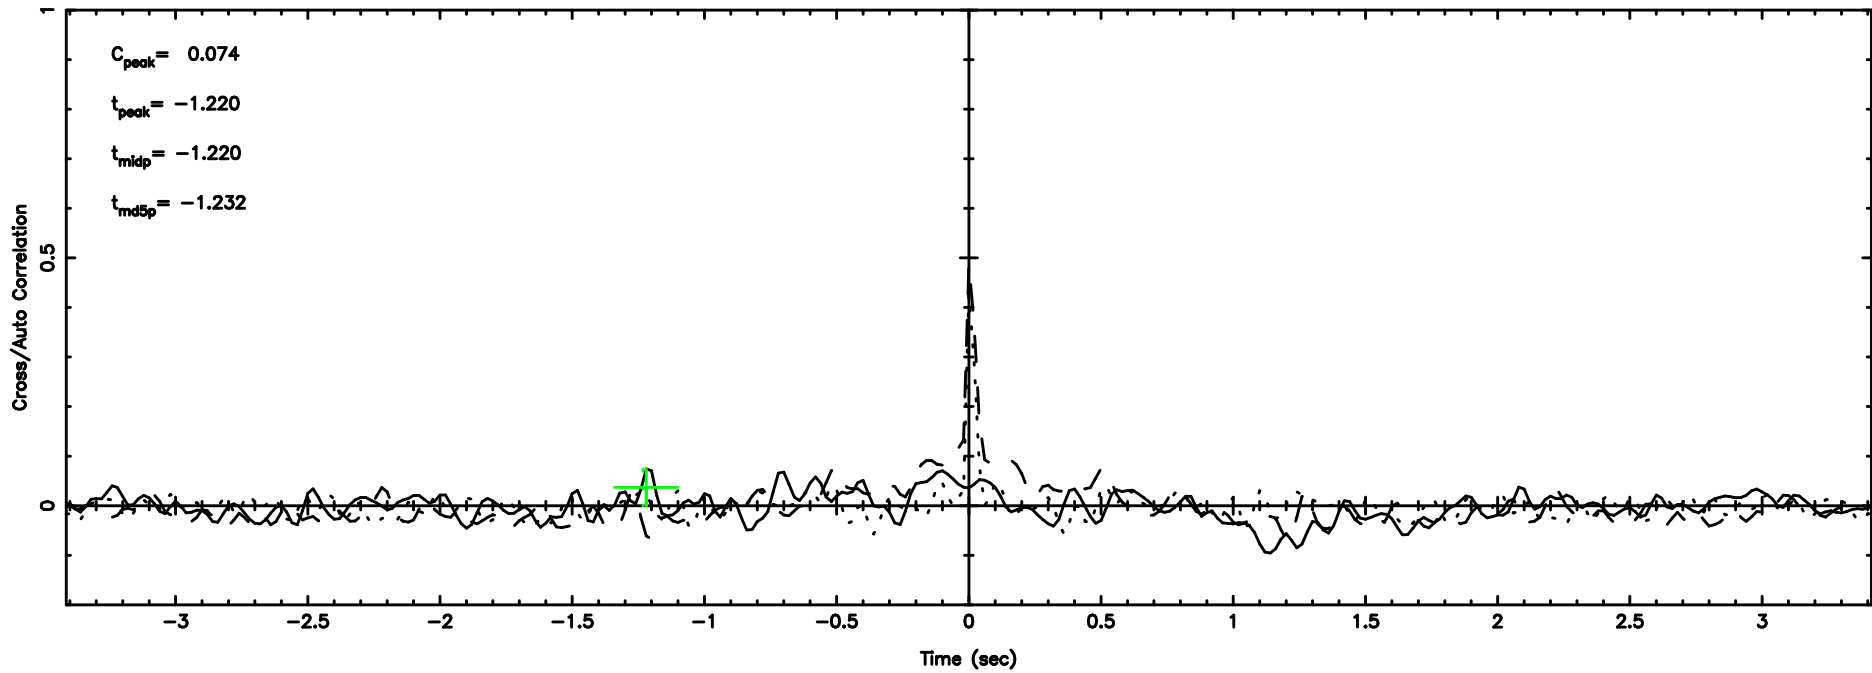

0155-109 2024/06/07 23.70UT FUJI -KISO