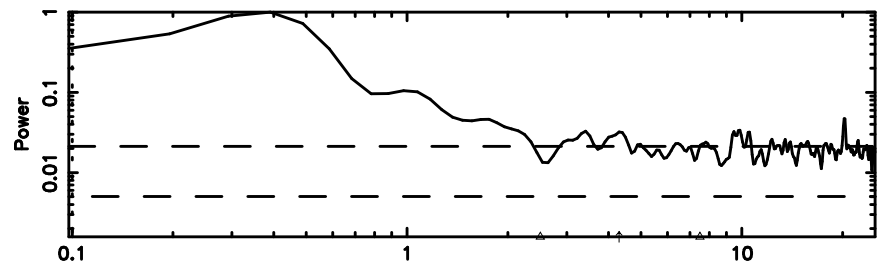

BLK:13,SNR1: 0.60334 ,SNR2: 2.5461

2255+416 2024/06/07 20.70UT TOYOKAWA-FUJI

T20240608054023

BLK:10,SNR1: 0.95423 ,SNR2: 4.7871

Frequency (Hz)

2255+416 2024/06/07 20.70UT TOYOKAWA-KISO

K20240608054021

BLK:10,SNR1: 2.0511 ,SNR2: 8.1807