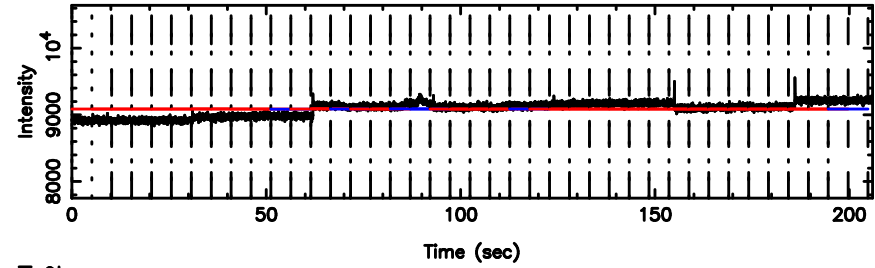

K20240608100950