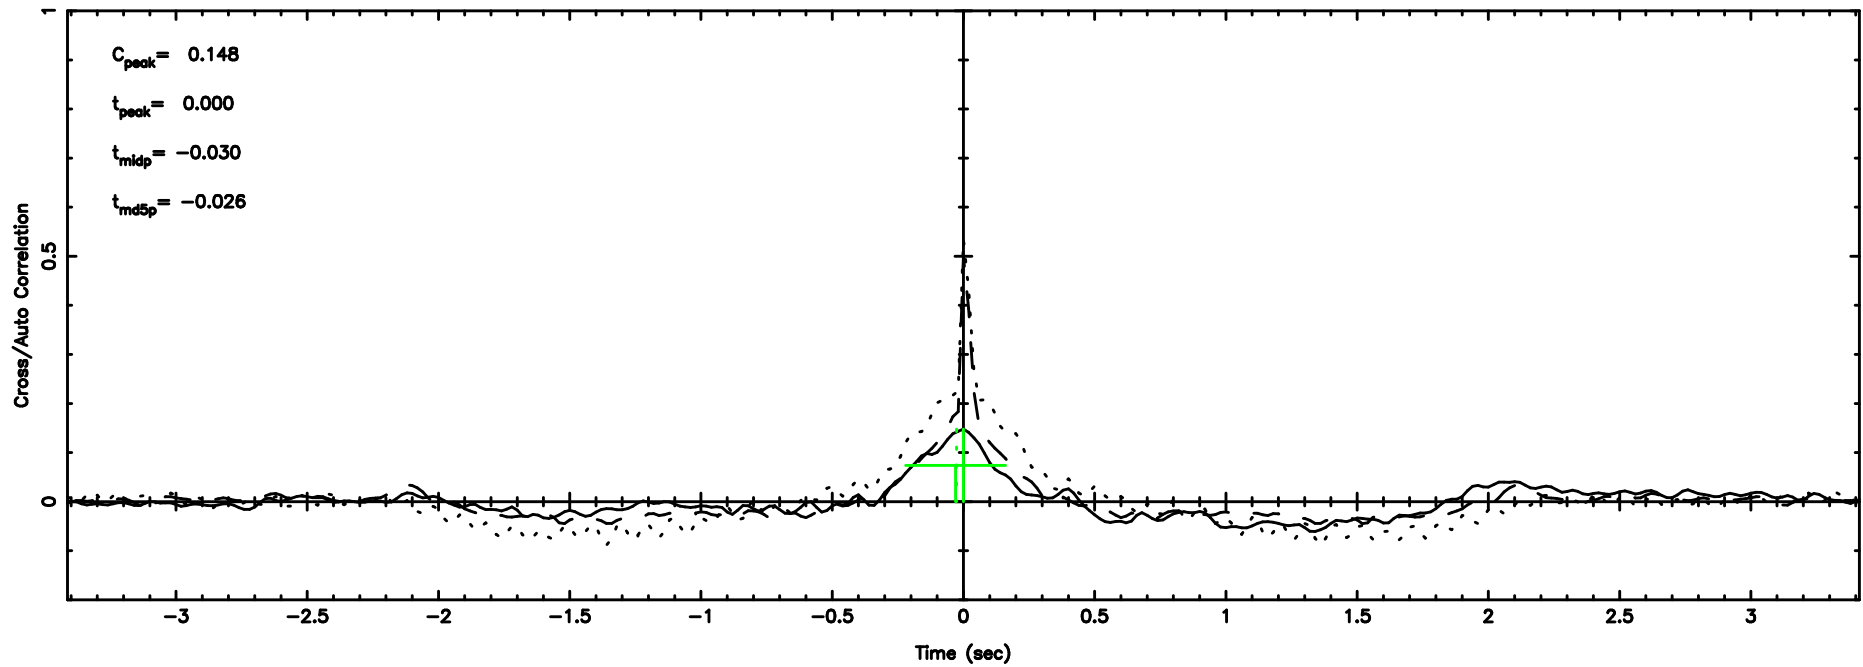

T20240608141759

BLK:13,SNR1: 0.52001 ,SNR2: 1.4442

K20240608141756

BLK:13,SNR1: 0.95826 ,SNR2: 4.1068

0732+33 2024/06/08 5.33UT TOYOKAWA-KISO