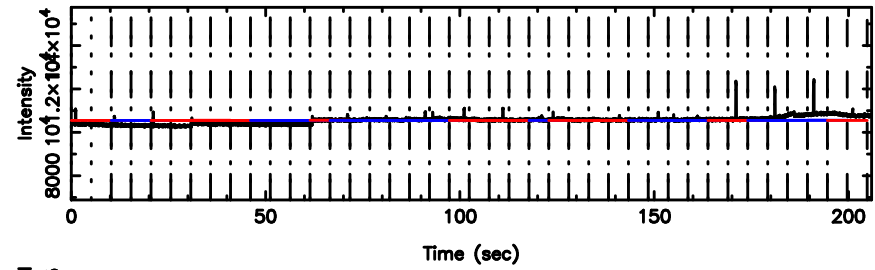

K20240608103208