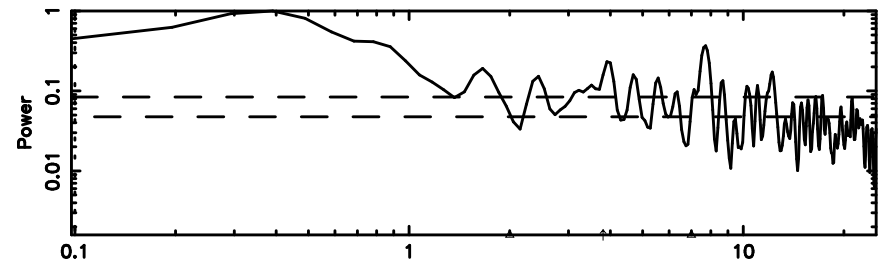

BLK: 6,SNR1: 1.3308 ,SNR2: 5.8125

Frequency (Hz)

T20240608065642

BLK: 2,SNR1: 0.48421E-01,SNR2: 1.0910

Frequency (Hz)

F20240608065644

BLK: 2,SNR1: 0.12837 ,SNR2: 1.7257

Frequency (Hz)