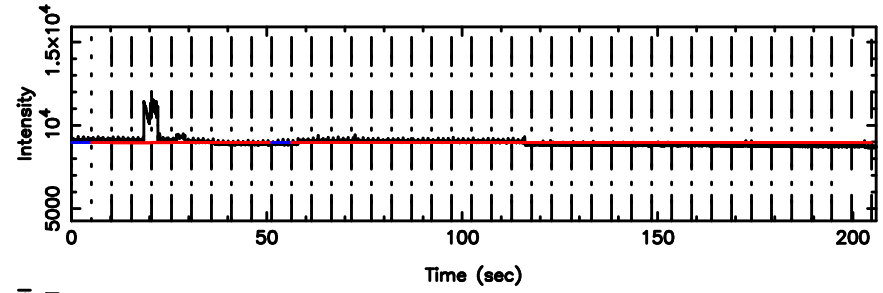

BLK: 6,SNR1: 1.3308 ,SNR2: 5.8125

Frequency (Hz)

T20240608065642

BLK: 2,SNR1: 0.48421E-01,SNR2: 1.0910

Frequency (Hz)

F20240608065644

BLK: 2,SNR1: 0.12837 ,SNR2: 1.7257

Frequency (Hz)