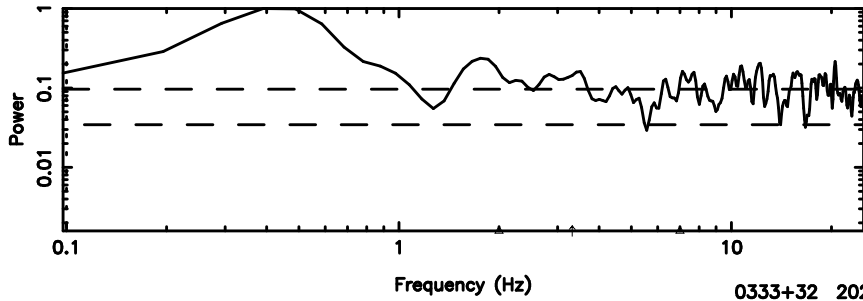

T20240608101909

BLK: 4,SNR1: 0.28096 ,SNR2: 1.4461

F20240608101911

BLK: 4,SNR1: 1.0433 ,SNR2: 3.2128

0333+32 2024/06/08 1.35UT TOYOKAWA-FUJI