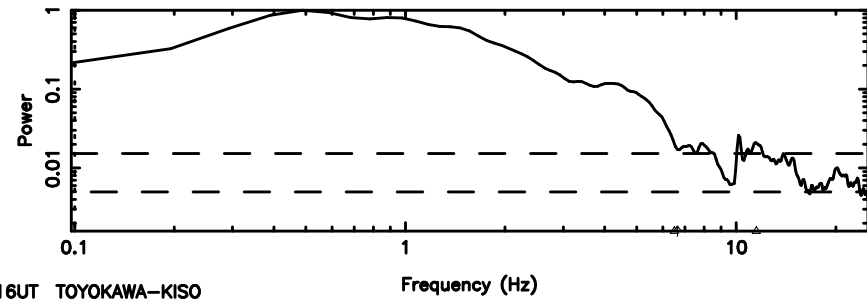

BLK:24,SNR1: 5.2612 ,SNR2: 16.439

0723+10 2024/06/08 5.16UT TOYOKAWA-KISO

F20240608140746

BLK:21,SNR1: 2.5802 ,SNR2: 11.825

Frequency (Hz)

K20240608140741

BLK:21,SNR1: 5.5870 ,SNR2: 17.442

Frequency (Hz)