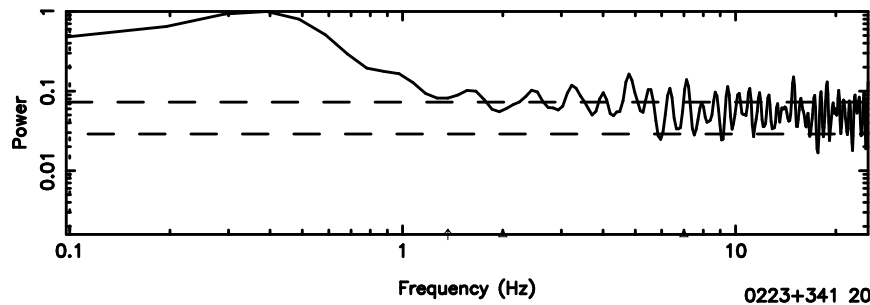

BLK: 5, SNR1: 0.17634 , SNR2: 4.6087