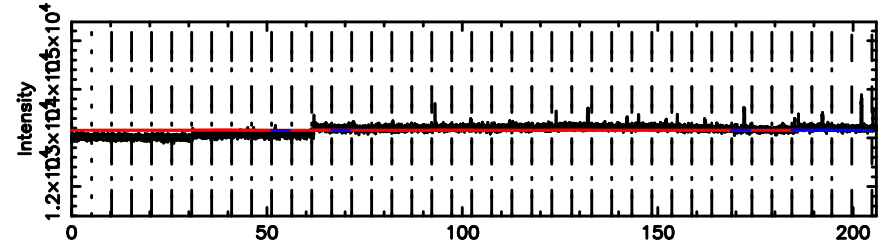

BLK: 6,SNR1: 1.3308 ,SNR2: 5.8125

Frequency (Hz)

T20240608065642

BLK: 2,SNR1: 0.48421E-01,SNR2: 1.0910

Frequency (Hz)

F20240608065644

BLK: 2,SNR1: 0.12837 ,SNR2: 1.7257

Frequency (Hz)