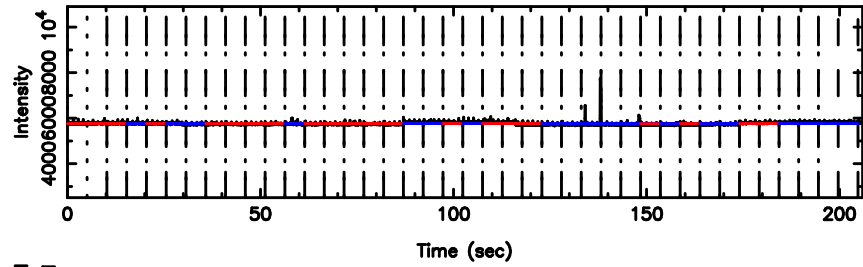

T20240608150654

BLK:12,SNR1: 0.25604 ,SNR2: 2.2271

K20240608150651

BLK:12,SNR1: 2.9589 ,SNR2: 5.9615

0821+394 2024/06/08 6.14UT TOYOKAWA-KISO

F20240608150656

BLK:18,SNR1: 6.2051 ,SNR2: 14.869

K20240608150651