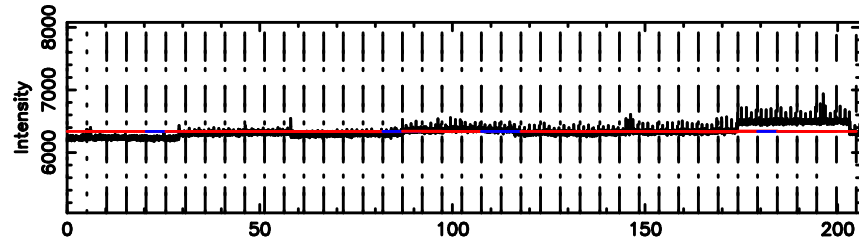

F20240608161759