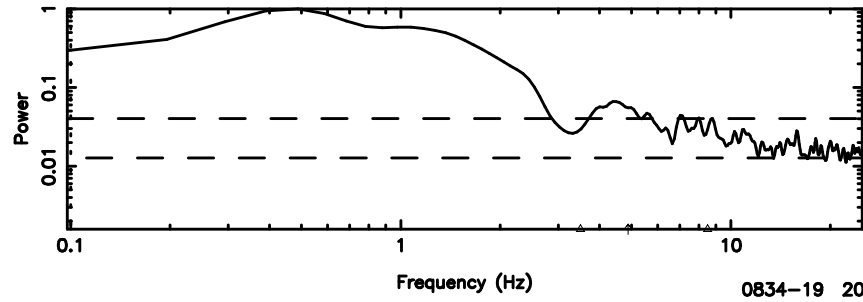

T20240608151835

BLK:10,SNR1: 0.39316 ,SNR2: 2.3989

K20240608151832

BLK:10,SNR1: 4.1567 ,SNR2: 10.179

0834-19 2024/06/08 6.34UT TOYOKAWA-KISO

F20240608151837

BLK:18,SNR1: 1.0014 ,SNR2: 5.5266

K20240608151832