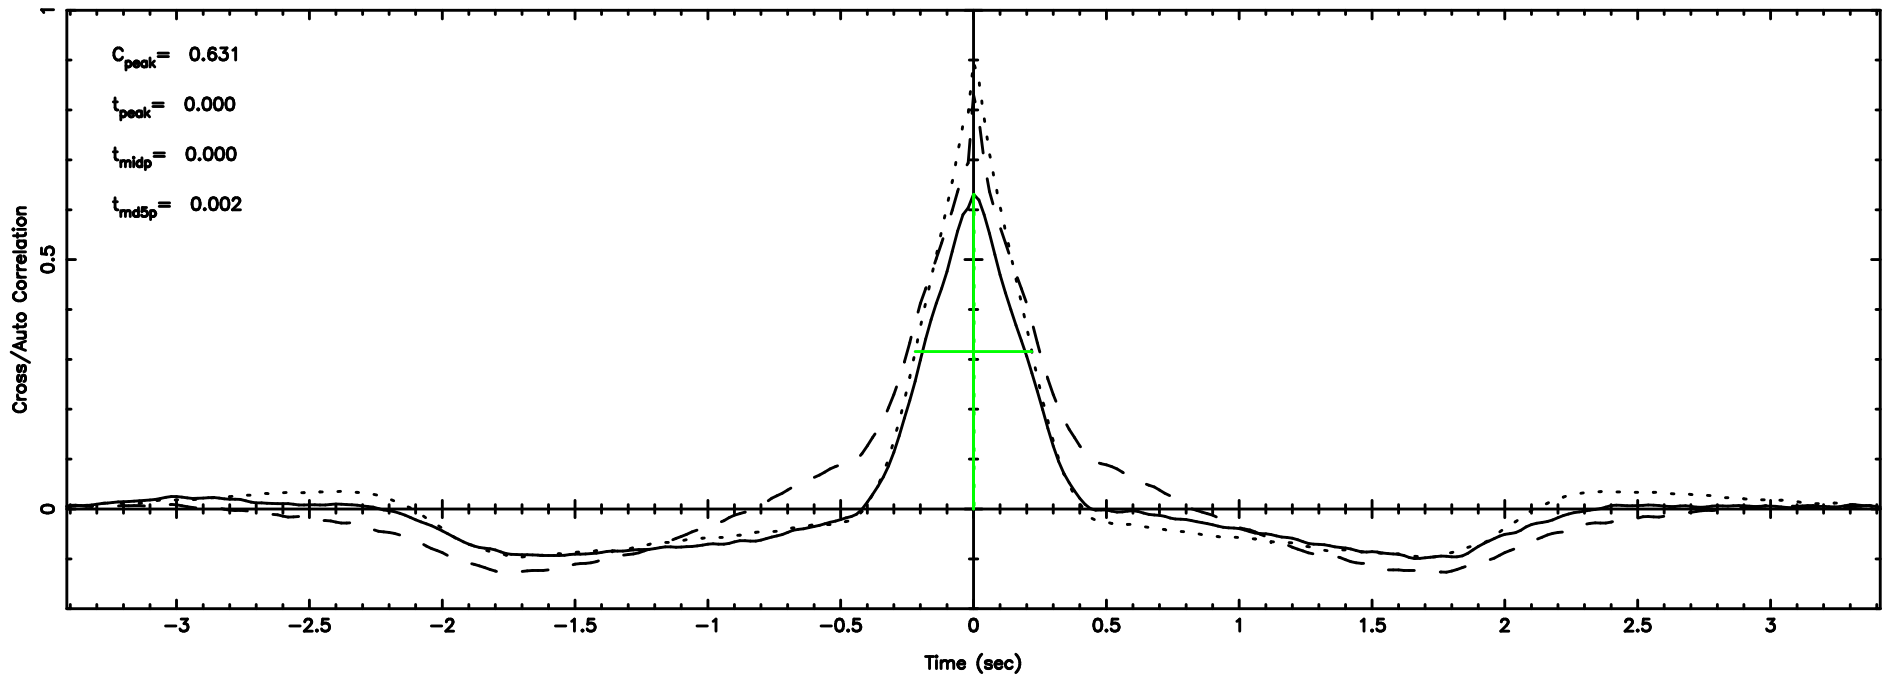

BLK:32,SNR1: 14.065 ,SNR2: 25.992

Frequency (Hz)

2259+481 2024/06/07 20.77UT TOYOKAWA-KISO

K20240608054443

BLK:32,SNR1: 8.8260 ,SNR2: 13.672

Frequency (Hz)

F20240608054447

BLK:37,SNR1: 15.321 ,SNR2: 28.414