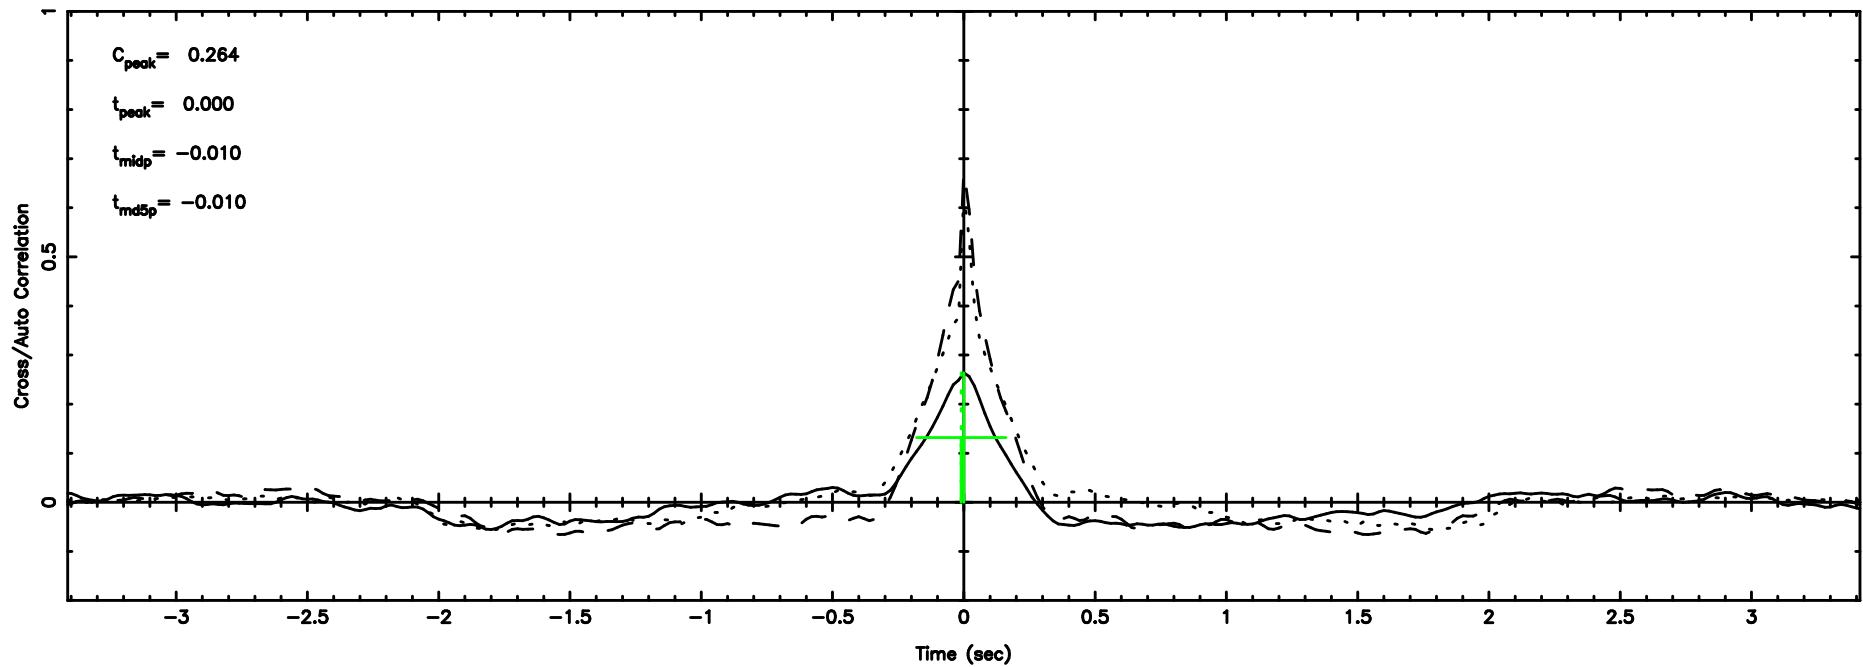

0723+10 2024/06/08 5.16UT TOYOKAWA-FUJI