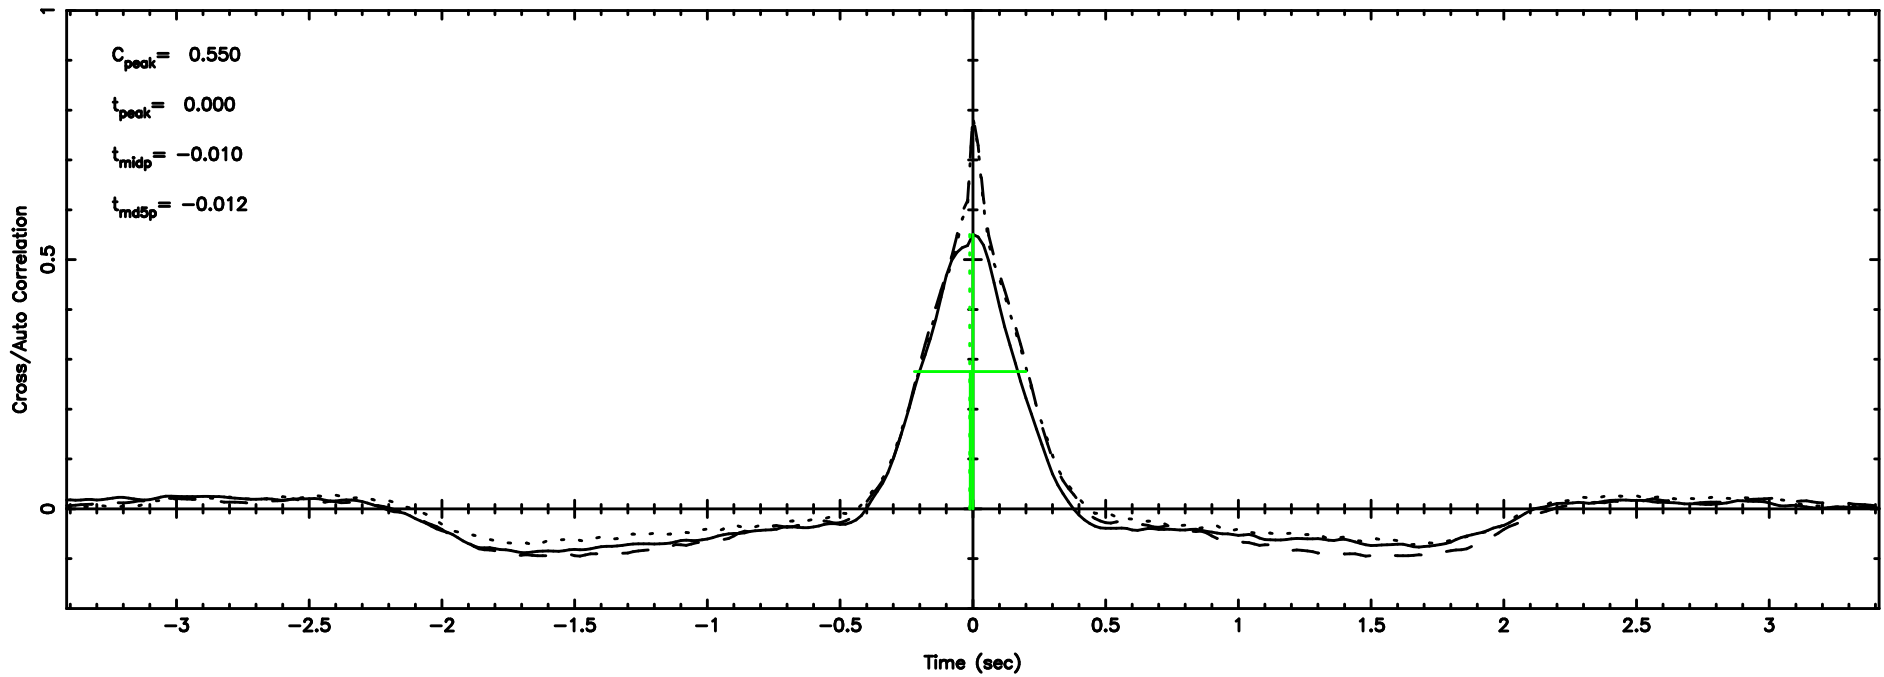

2325+269 2024/06/07 21.21UT FUJI -KISO