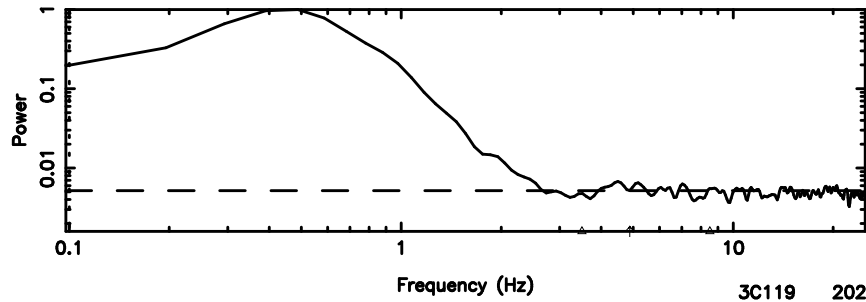

F20240608111519

BLK:20,SNR1: 0.19860 ,SNR2: 2.3070

Frequency (Hz)

3C119 2024/06/08 2.28UT TOYOKAWA-FUJI

T20240608111517

BLK:34,SNR1: 5.2930 ,SNR2: 22.097

K20240608111514

BLK:34,SNR1: 1.1307 ,SNR2: 5.8976