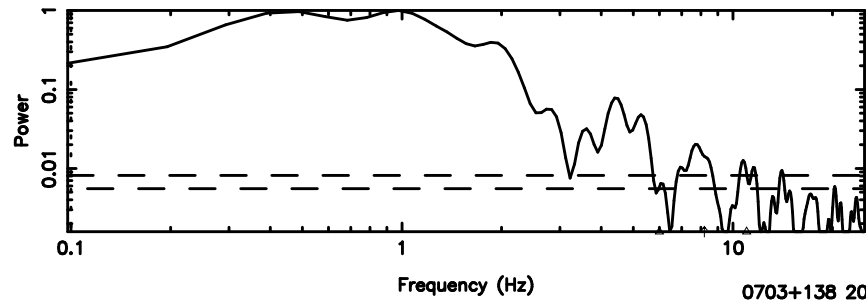

BLK:31,SNR1: 8.3430 ,SNR2: 21.193