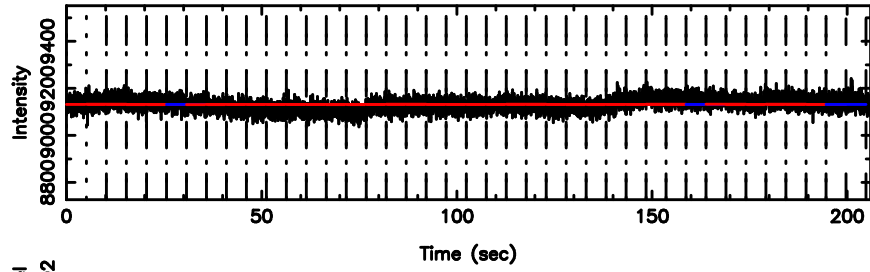

T20240608072351