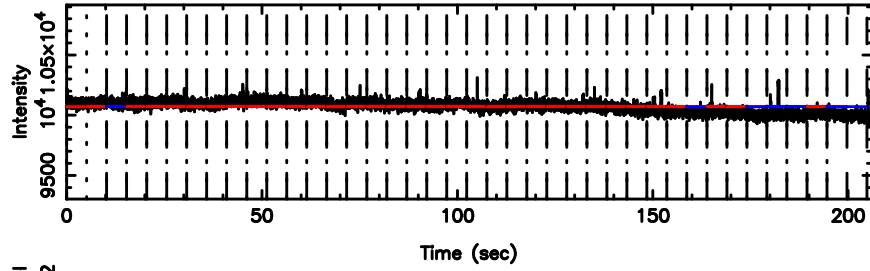

T20240608064920