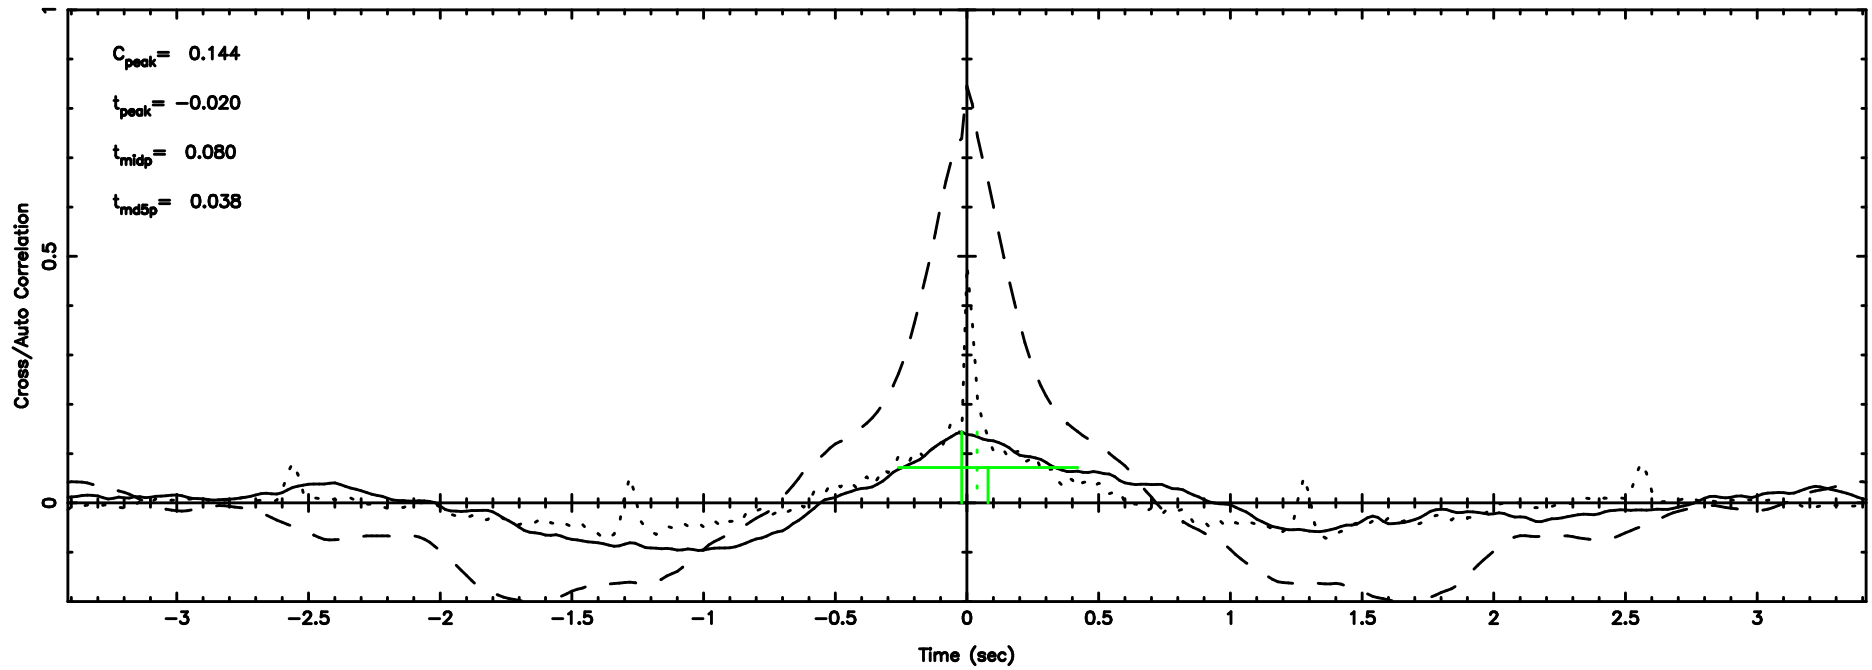

3C138 2024/06/08 3.09UT TOYOKAWA-FUJI