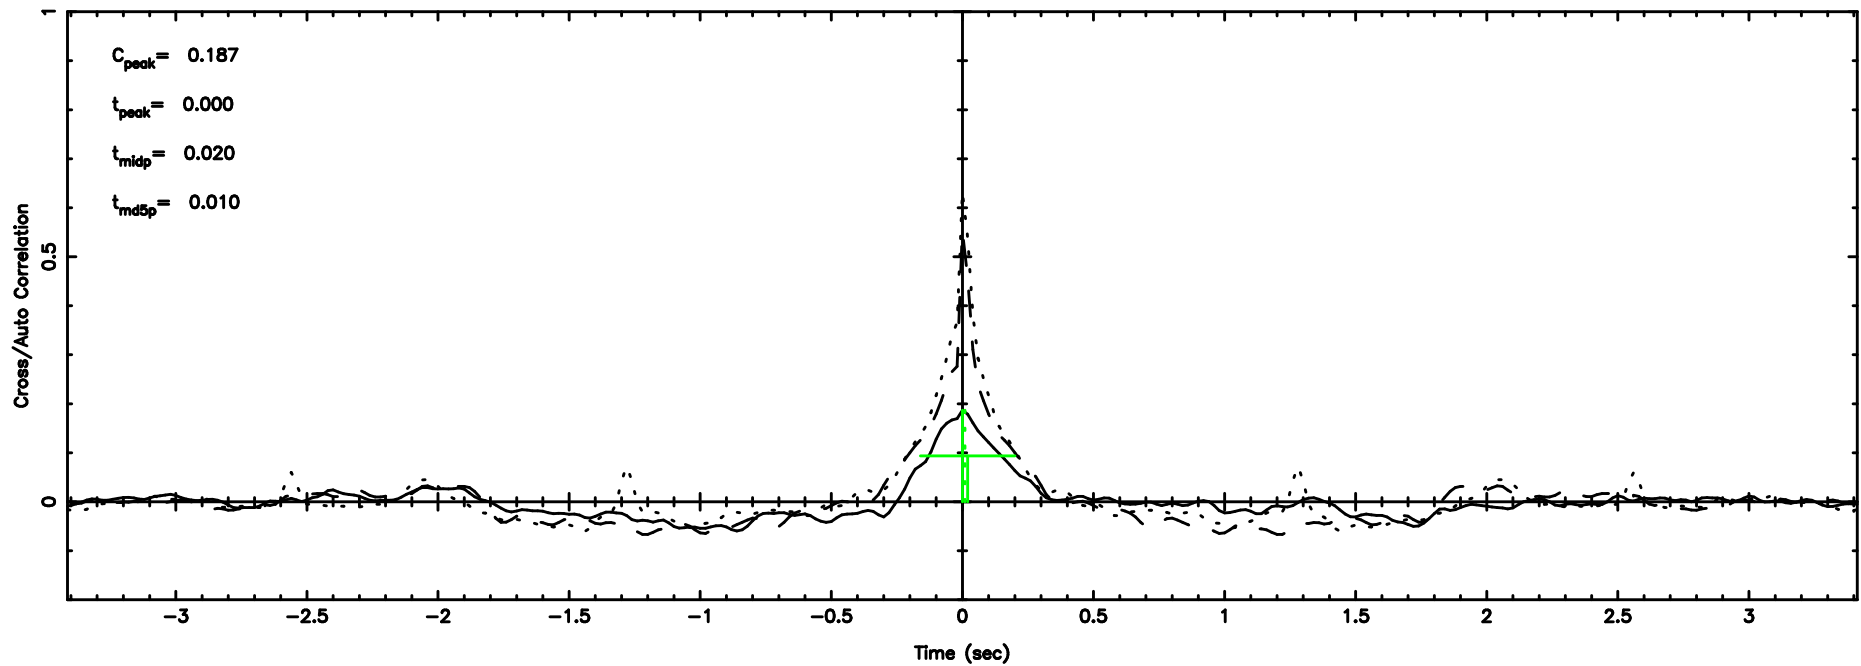

T20240608145544

BLK:14,SNR1: 4.5709 ,SNR2: 8.3026

F20240608145546

BLK:14,SNR1: 4.4622 ,SNR2: 11.108

3C196 2024/06/08 5.96UT TOYOKAWA-FUJI

T20240608145544

BLK:18,SNR1: 5.1147 ,SNR2: 9.5720

Frequency (Hz)