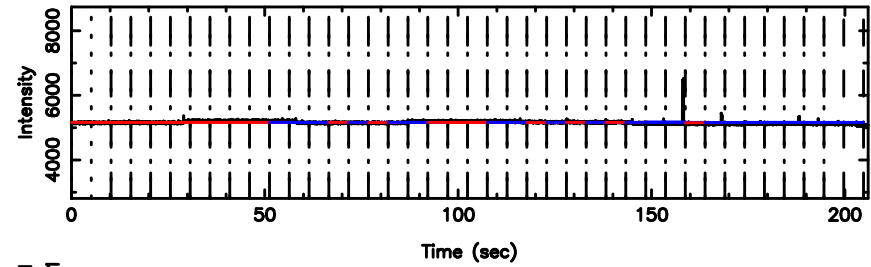

F20240608140746

BLK:20,SNR1: 2.5853 ,SNR2: 11.853