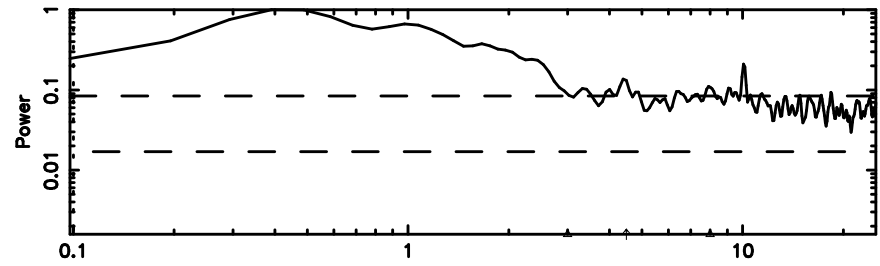

Frequency (Hz)

2315+396 2024/06/07 21.04UT TOYOKAWA-FUJI

T20240608060049

BLK: 8,SNR1: 0.44578 ,SNR2: 1.7297

Frequency (Hz)

K20240608060047

BLK: 8,SNR1: 0.49602 ,SNR2: 2.7602

Frequency (Hz)