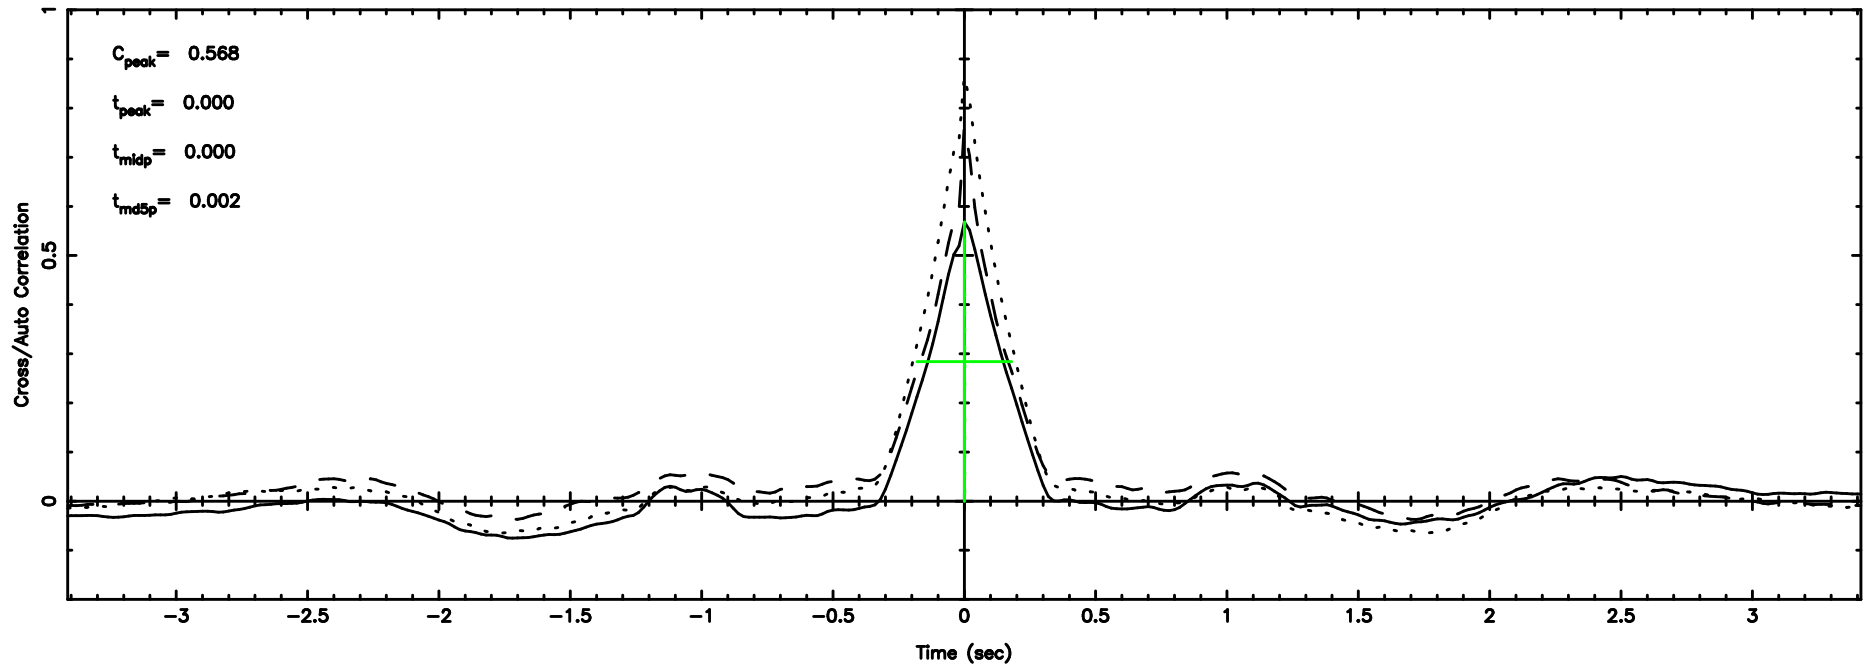

0703+138 2024/06/08 4.83UT TOYOKAWA-KISO