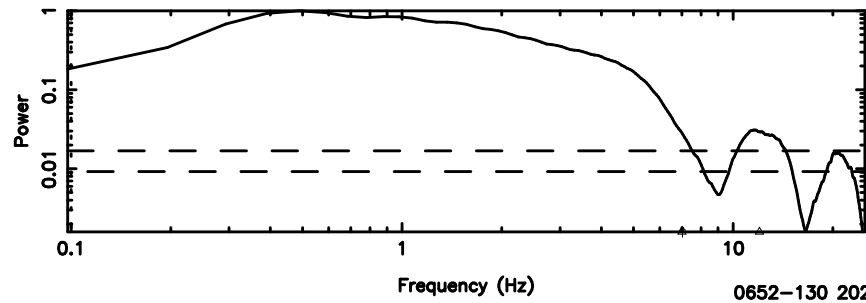

BLK:35,SNR1: 6.9724 ,SNR2: 20.270