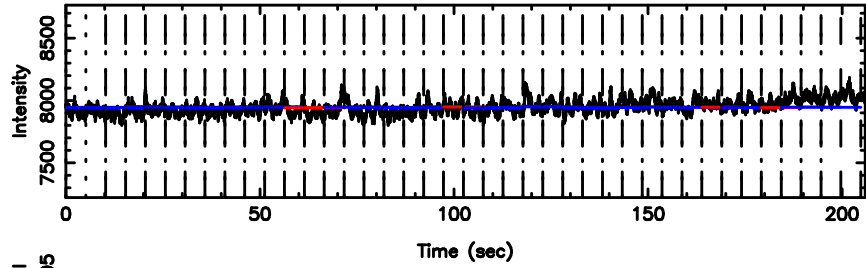

F20240608111519

BLK:20,SNR1: 0.19860 ,SNR2: 2.3070

Frequency (Hz)

3C119 2024/06/08 2.28UT TOYOKAWA-FUJI

T20240608111517

BLK:34,SNR1: 5.2930 ,SNR2: 22.097

K20240608111514

BLK:34,SNR1: 1.1307 ,SNR2: 5.8976