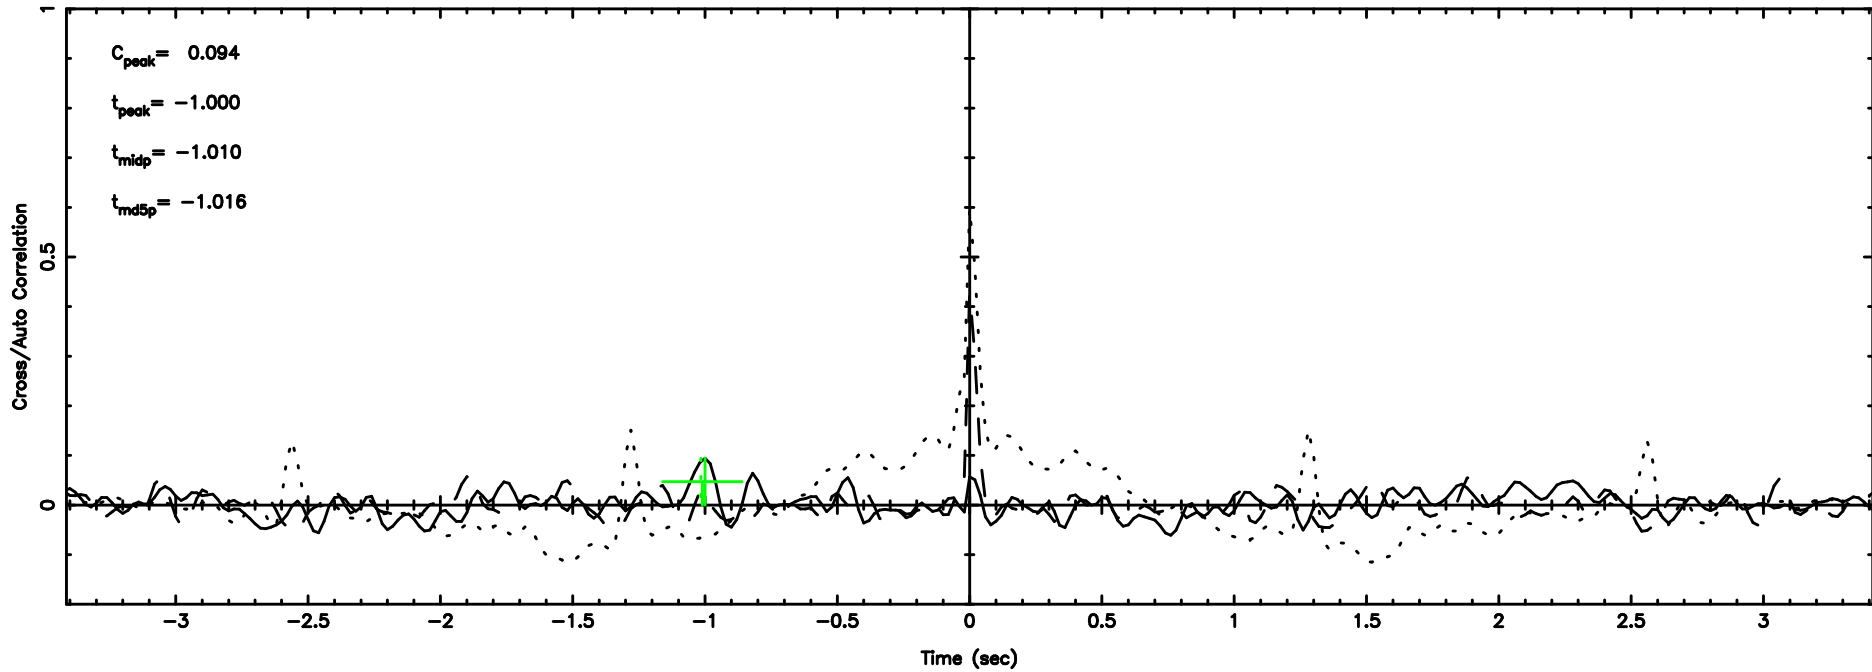

T20240608081359

BLK: 2,SNR1:-0.14563 ,SNR2: 0.0000

F20240608081401

BLK: 2,SNR1:-0.14020 ,SNR2: 2.3117

0128+03 2024/06/07 23.26UT TOYOKAWA-FUJI