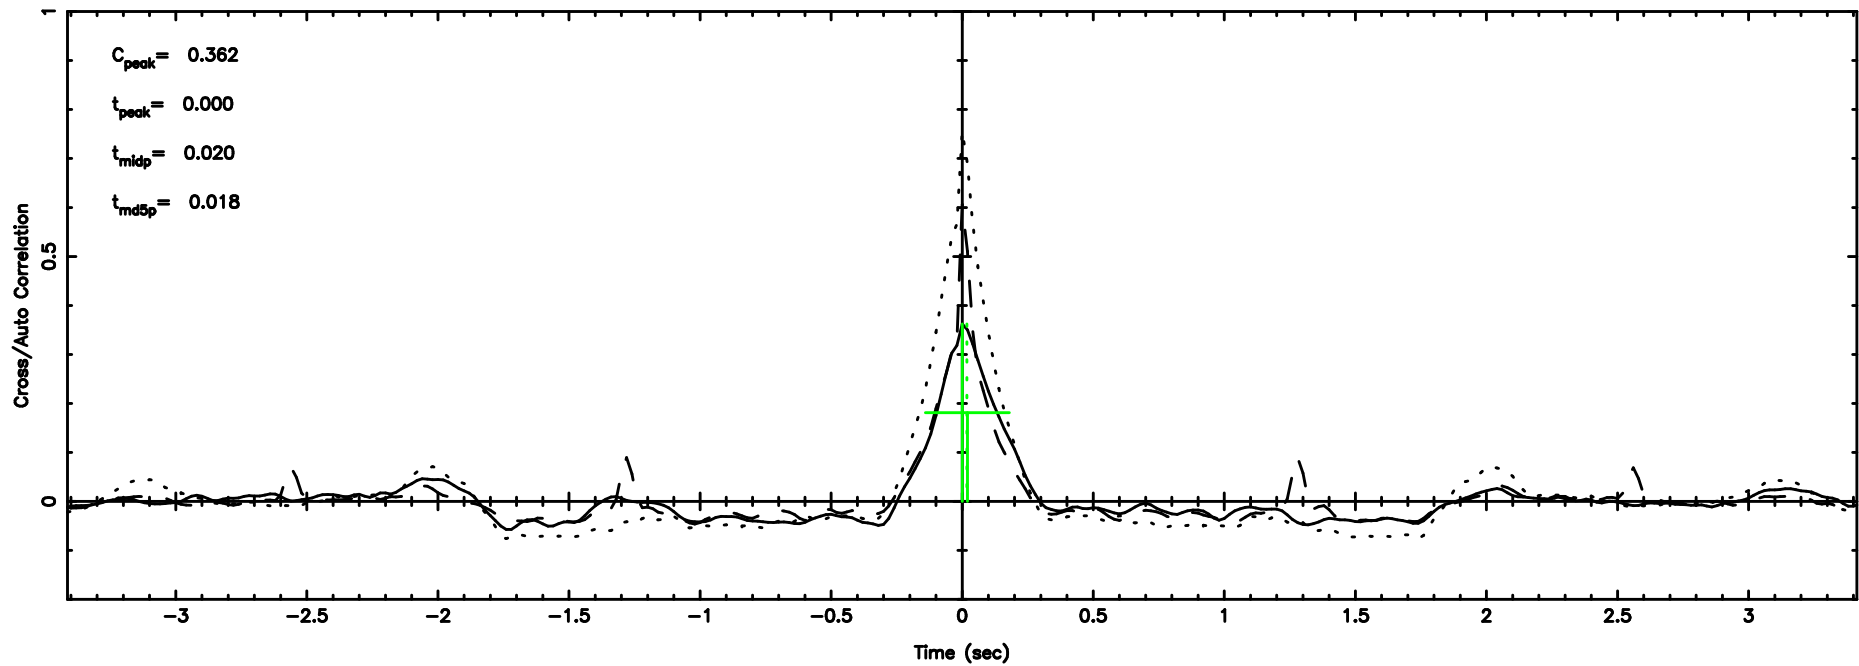

Frequency (Hz)

3C196 2024/06/08 5.96UT FUJI -KISO