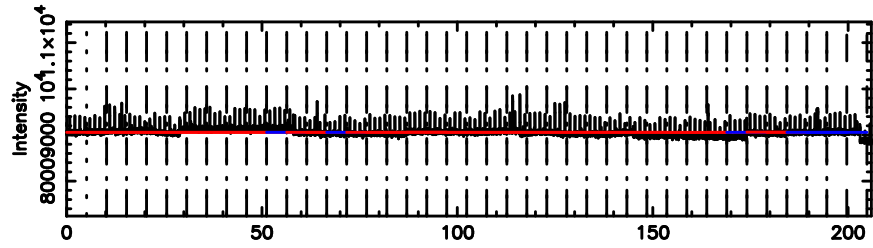

F20240608064922