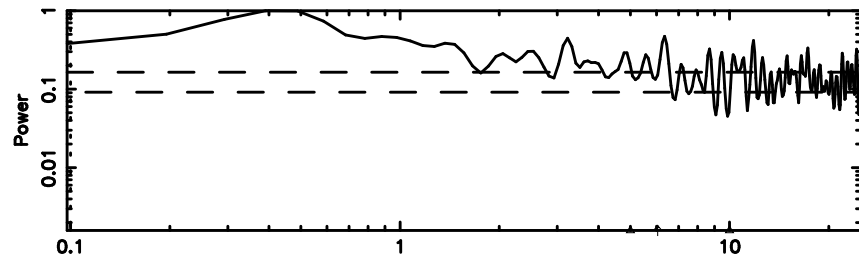

BLK: 5,SNR1: 0.19827 ,SNR2: 0.82180