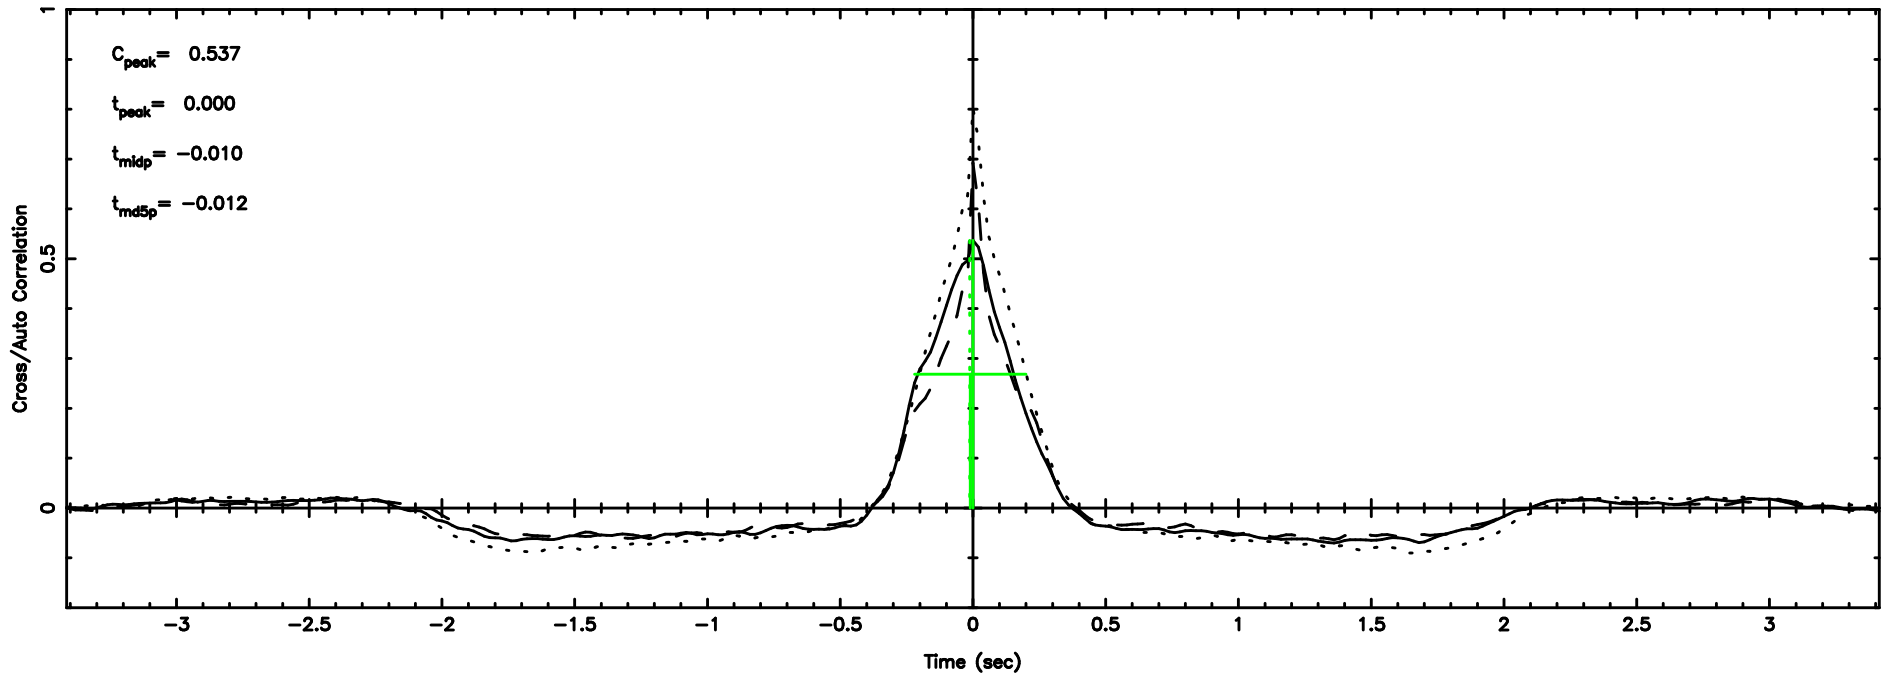

2325+269 2024/06/07 21.21UT TOYOKAWA-KISO

K20240608061057

BLK:27,SNR1: 4.5611 ,SNR2: 11.697

Frequency (Hz)

F20240608061101

BLK:32,SNR1: 3.5468 ,SNR2: 13.844

K20240608061057

BLK:32,SNR1: 4.5600 ,SNR2: 11.694