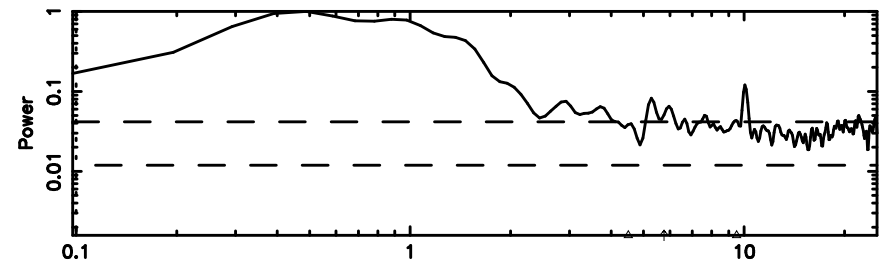

BLK:12,SNR1: 1.0980 ,SNR2: 4.2707