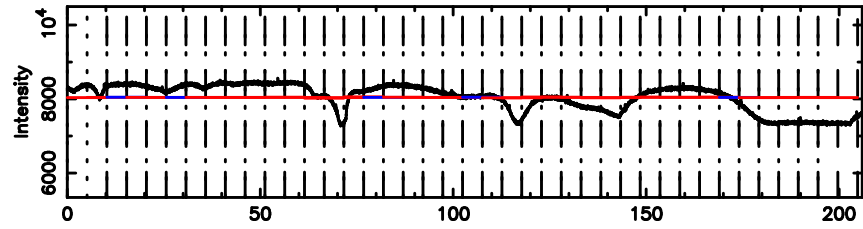

T20240608152340