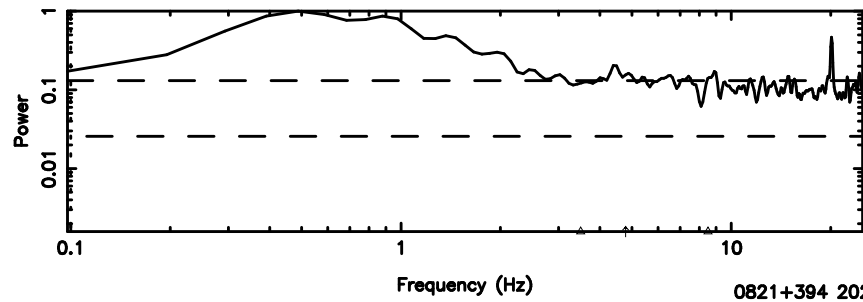

BLK:18,SNR1: 6.8910 ,SNR2: 17.535

Frequency (Hz)

3C196 2024/06/08 5.96UT FUJI -KISO

T20240608150654

BLK:12,SNR1: 0.22559 ,SNR2: 1.4397

F20240608150656

BLK:12,SNR1: 6.3788 ,SNR2: 15.313

0821+394 2024/06/08 6.14UT TOYOKAWA-FUJI