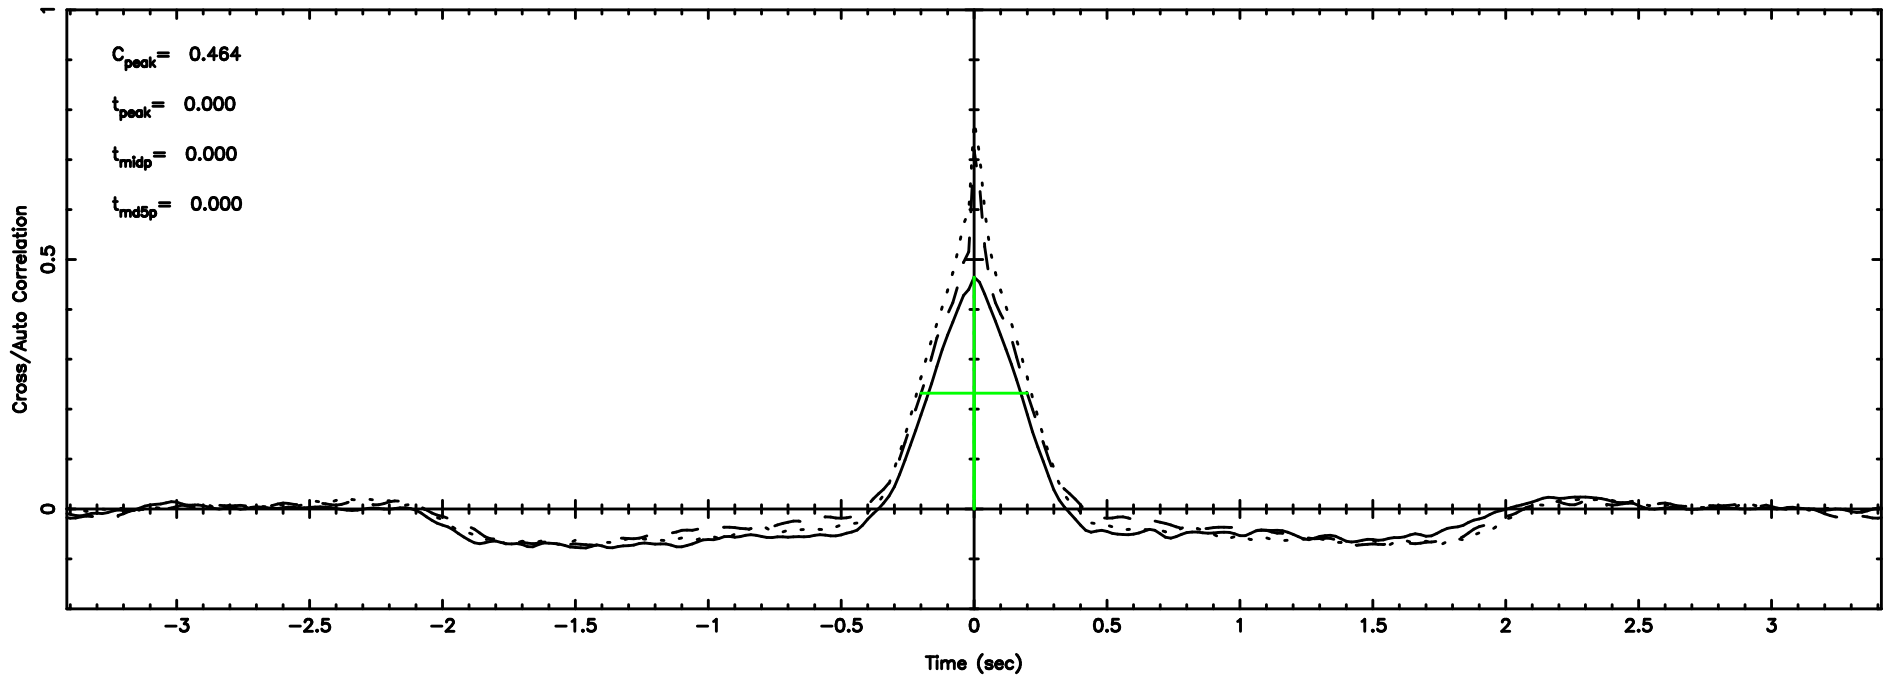

BLK:23,SNR1: 32.386 ,SNR2: 67.681

Frequency (Hz)

K20240608053523

BLK:23,SNR1: 0.63556 ,SNR2: 8.8470

Frequency (Hz)

2250+379 2024/06/07 20.62UT TOYOKAWA-KISO

F20240608053527

BLK:31,SNR1: 11.528 ,SNR2: 21.147