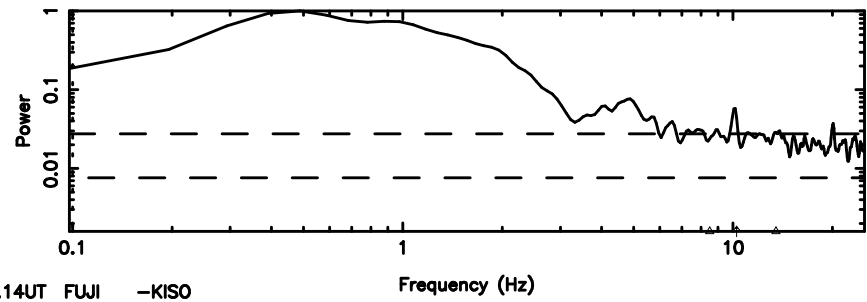

BLK:18,SNR1: 2.2358 ,SNR2: 4.5676

0821+394 2024/06/08 6.14UT FUJI -KISO