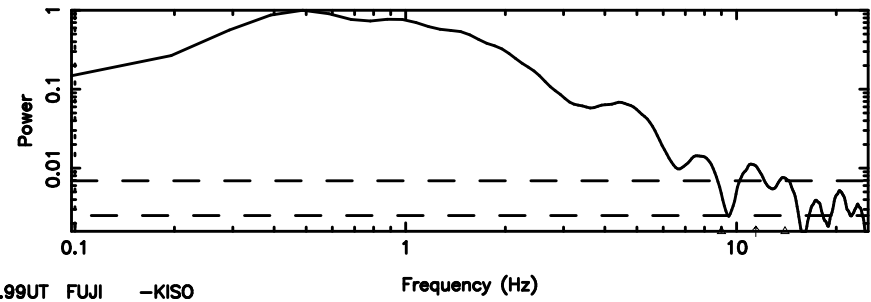

F20240608135735

BLK:28,SNR1: 5.4648 ,SNR2: 9.8407

K20240608135730

BLK:28,SNR1: 10.347 ,SNR2: 18.425

0713-024 2024/06/08 4.99UT FUJI -KISO