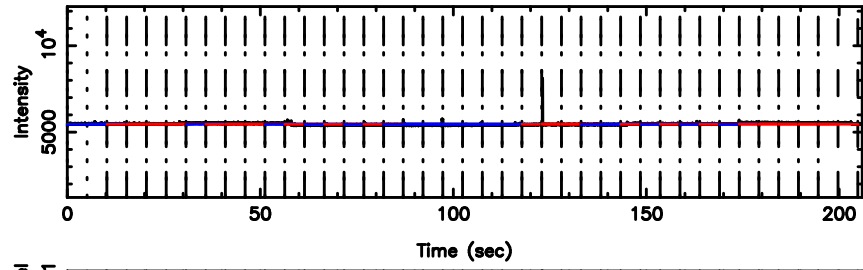

T20240608151835

BLK:10,SNR1: 0.39316 ,SNR2: 2.3989

K20240608151832

BLK:10,SNR1: 4.1567 ,SNR2: 10.179

0834-19 2024/06/08 6.34UT TOYOKAWA-KISO

F20240608151837

BLK:18,SNR1: 1.0014 ,SNR2: 5.5266

K20240608151832