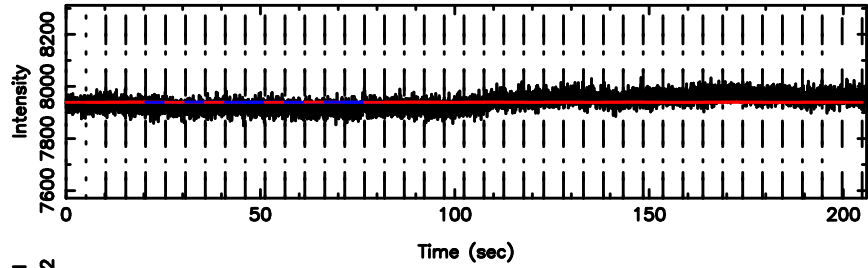

T20240608101909

BLK: 7, SNR1: 0.27351 , SNR2: 1.4244