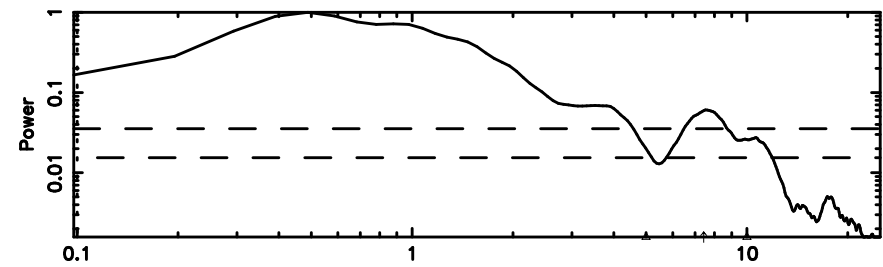

BLK:31,SNR1: 1.1452 ,SNR2: 4.2046