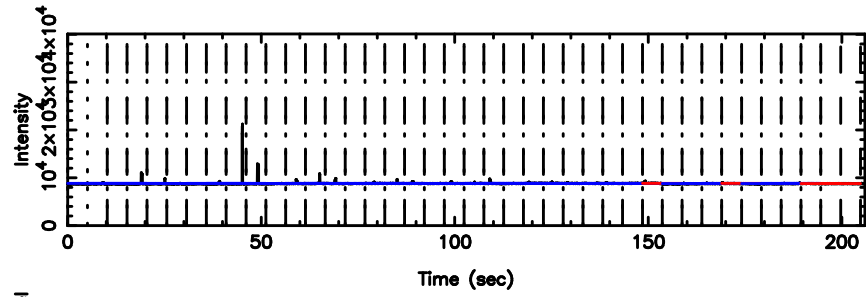

BLK:36,SNR1: 6.9676 ,SNR2: 20.256

F20240608133635

BLK:36,SNR1: 9.8463 ,SNR2: 18.305

0652-130 2024/06/08 4.64UT TOYOKAWA-FUJI

T20240608133633

BLK:35,SNR1: 6.9724 ,SNR2: 20.270

K20240608133630

BLK:35,SNR1: 8.5724 ,SNR2: 21.436