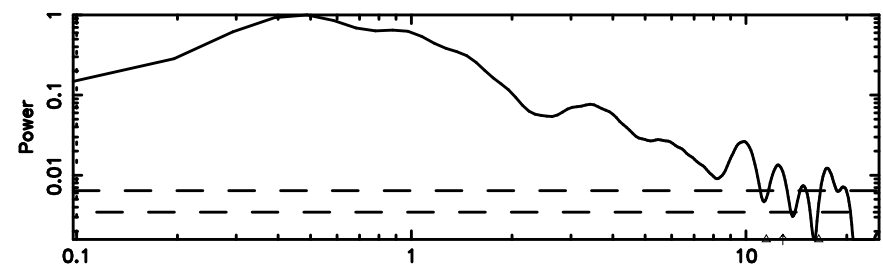

BLK:37,SNR1: 8.8393 ,SNR2: 13.692