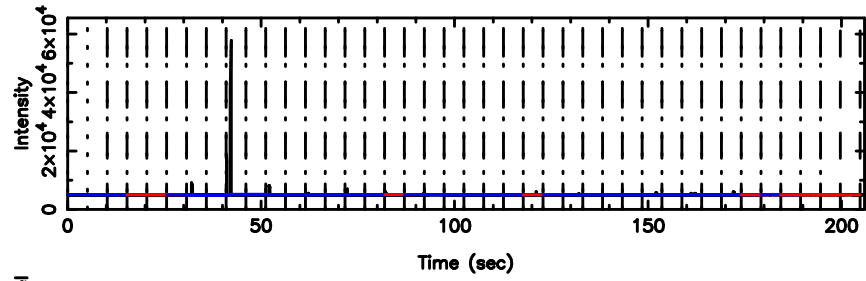

F20240608134812