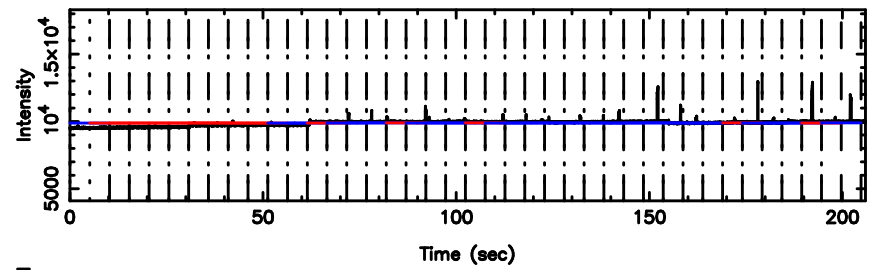

K20240608144317