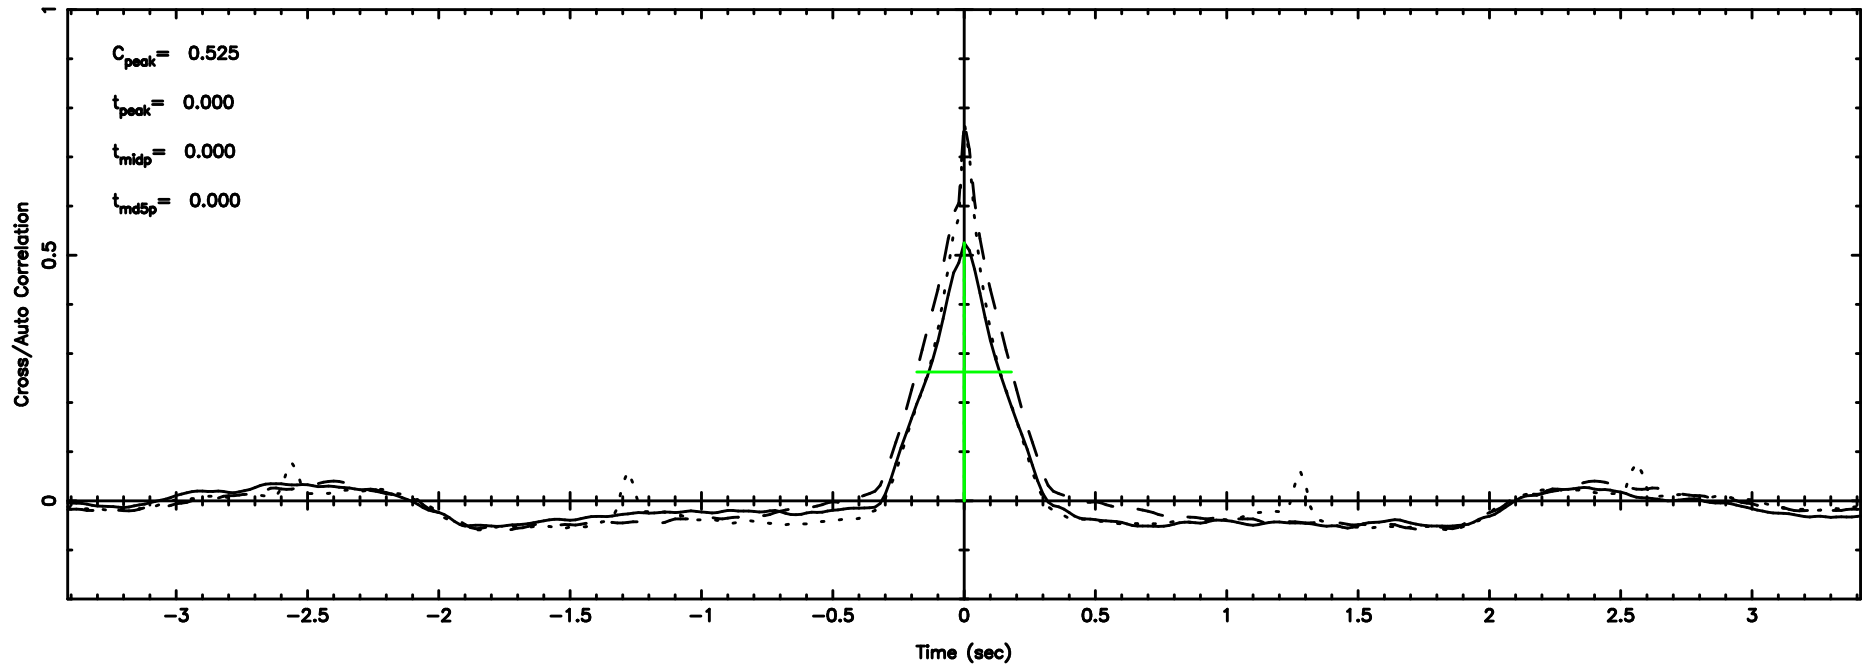

T20240608135733

BLK:26,SNR1: 3.1176 ,SNR2: 14.388

F20240608135735

BLK:26,SNR1: 5.8642 ,SNR2: 10.537

0713-024 2024/06/08 4.99UT TOYOKAWA-FUJI

T20240608135733

BLK:33,SNR1: 3.1171 ,SNR2: 14.386

K20240608135730