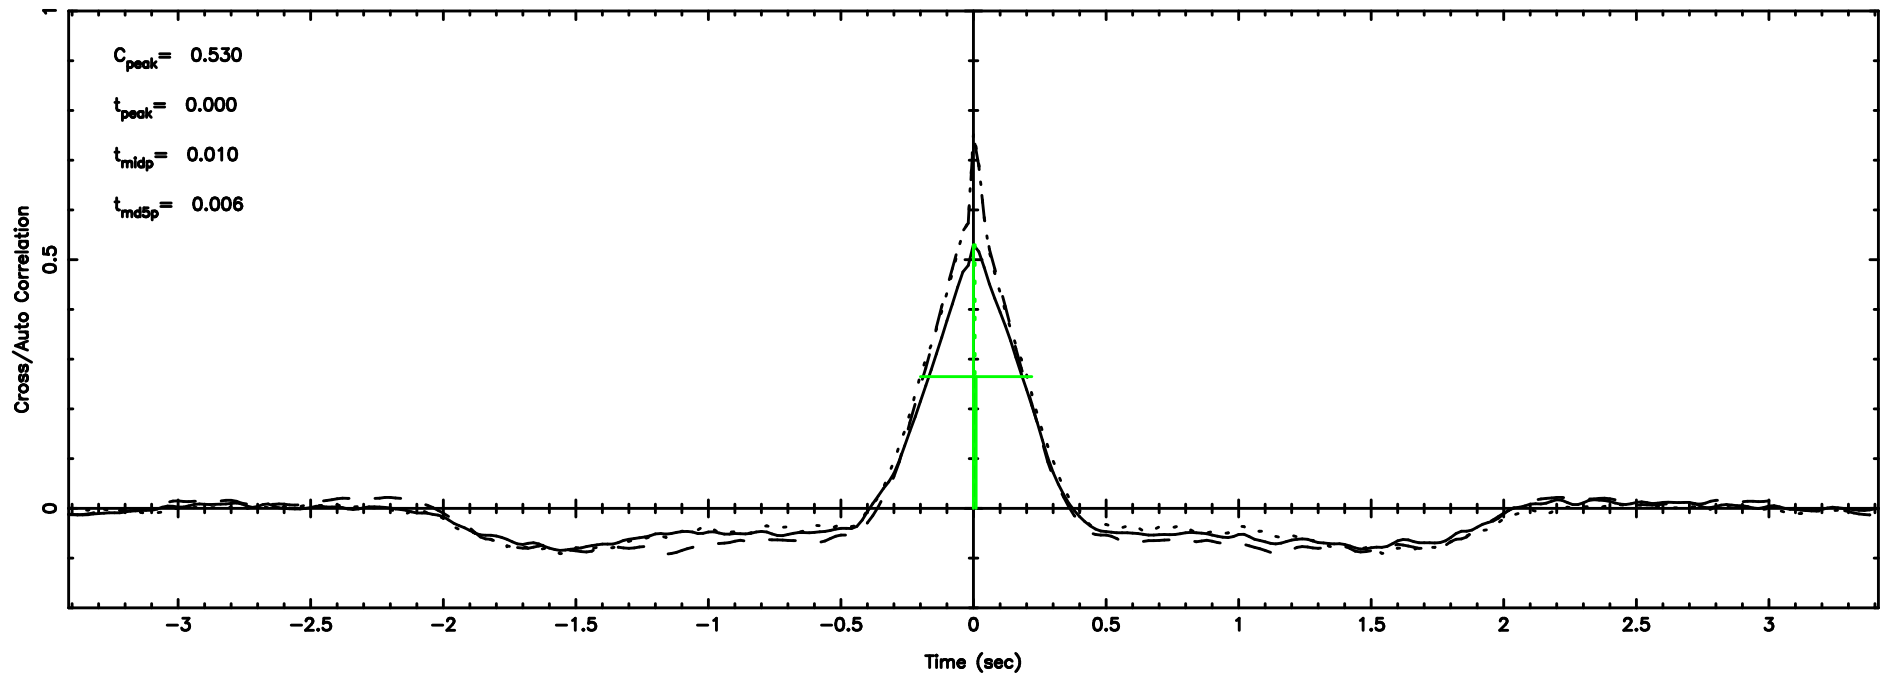

Frequency (Hz)

K20240608070515

BLK:23,SNR1: 9.2072 ,SNR2: 17.651

Frequency (Hz)

0019-00 2024/06/07 22.12UT TOYOKAWA-KISO

F20240608070520

BLK:12,SNR1: 4.0269 ,SNR2: 9.8592

Frequency (Hz)