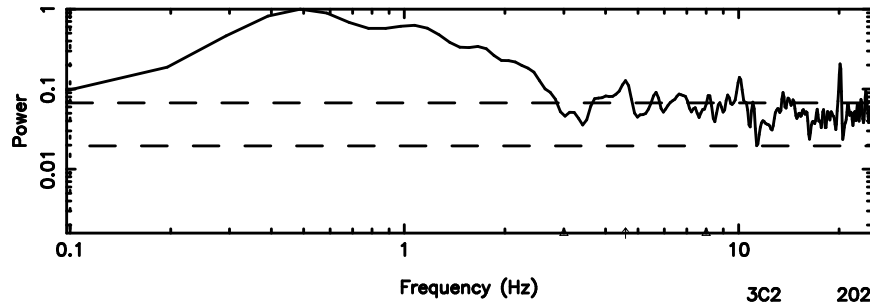

BLK: 6,SNR1: 0.55218 ,SNR2: 3.0448