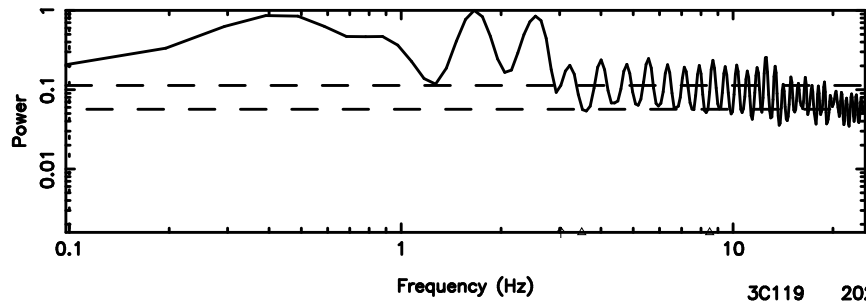

BLK:18,SNR1: 0.35630 ,SNR2: 3.0661