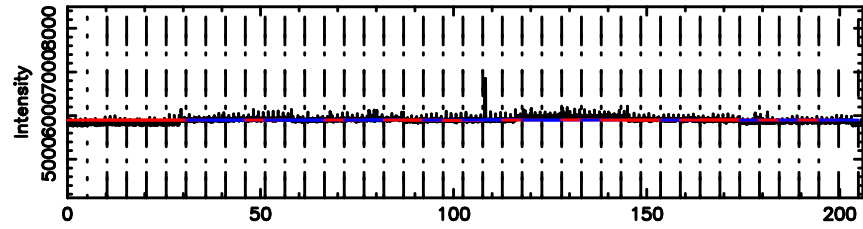

3C196 2024/06/08 5.96UT TOYOKAWA-KISO

K20240608145541

BLK:18,SNR1: 9.4577 ,SNR2: 16.871

Frequency (Hz)

F20240608145546

BLK:18,SNR1: 1.8497 ,SNR2: 8.7180

Frequency (Hz)

K20240608145541