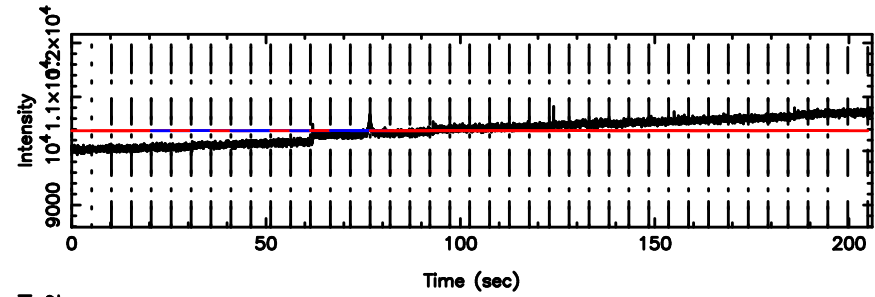

K20240608101906

BLK: 7, SNR1: 1.3211 , SNR2: 10.849

F20240608101911

BLK:11,SNR1: 0.18433 ,SNR2: 1.8589

Frequency (Hz)

K20240608101906

BLK:11,SNR1: 0.91214 ,SNR2: 8.1239

Frequency (Hz)