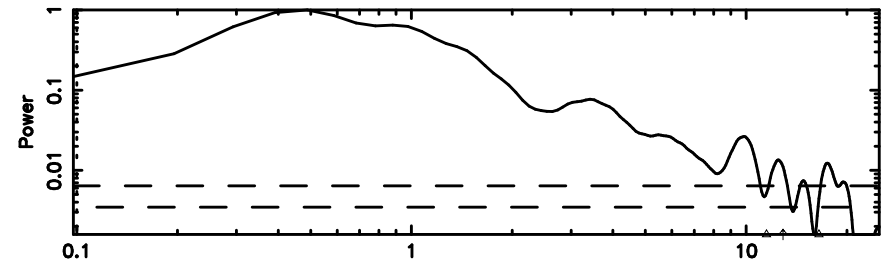

BLK:32,SNR1: 14.065 ,SNR2: 25.992

Frequency (Hz)

2259+481 2024/06/07 20.77UT TOYOKAWA-KISO

K20240608054443

BLK:32,SNR1: 8.8260 ,SNR2: 13.672

Frequency (Hz)

F20240608054447

BLK:37,SNR1: 15.321 ,SNR2: 28.414