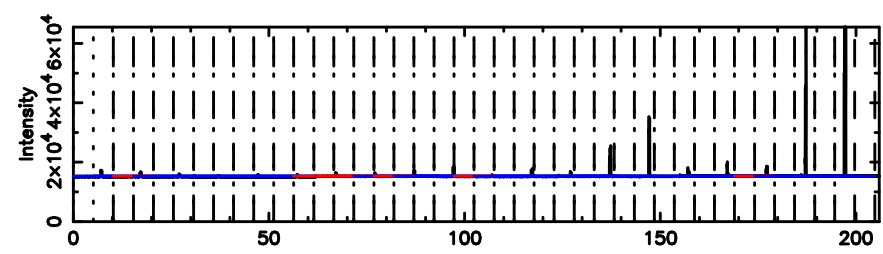

Frequency (Hz)

2259+481 2024/06/07 20.77UT TOYOKAWA-KISO

K20240608054443