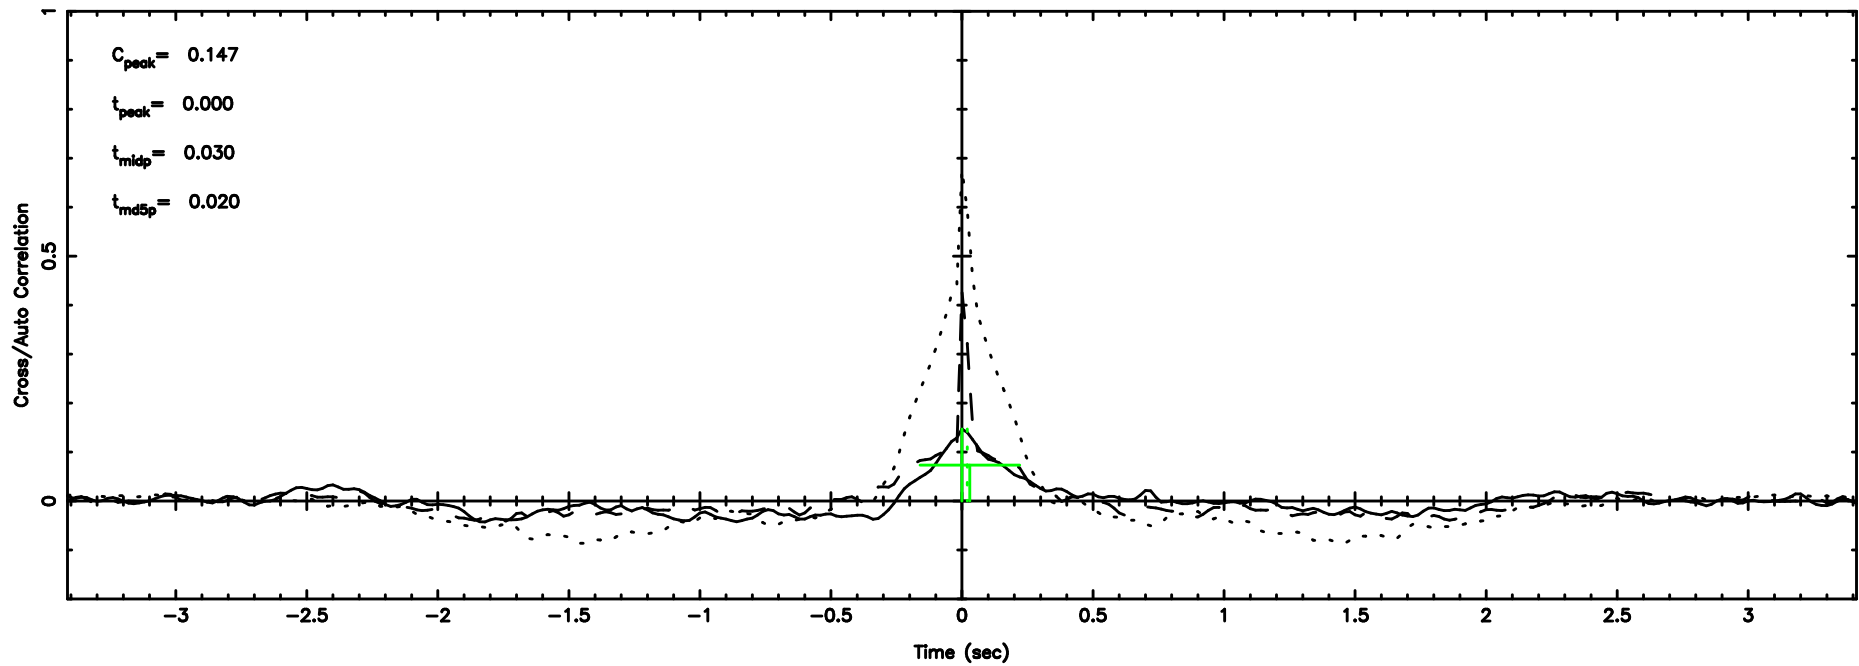

T20240608150654

BLK:12,SNR1: 0.25604 ,SNR2: 2.2271

K20240608150651

BLK:12,SNR1: 2.9589 ,SNR2: 5.9615

0821+394 2024/06/08 6.14UT TOYOKAWA-KISO

F20240608150656

BLK:18,SNR1: 6.2051 ,SNR2: 14.869

K20240608150651