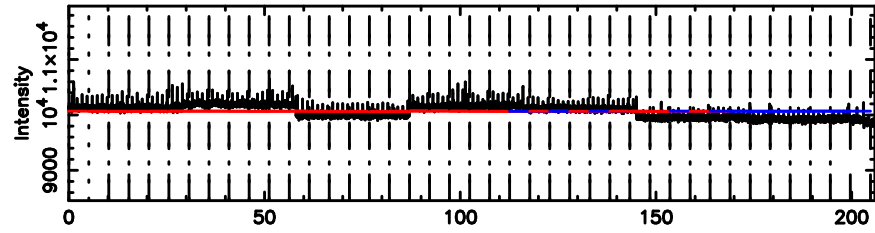

F20240608054025