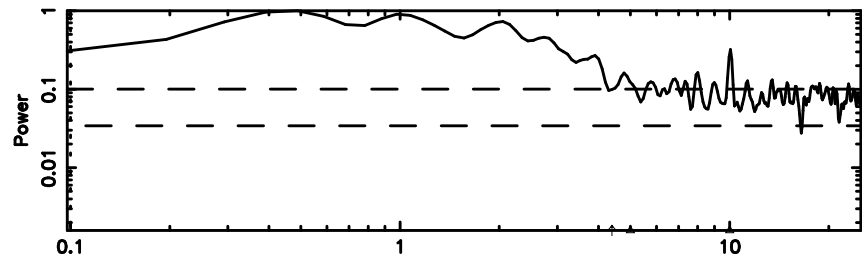

Frequency (Hz)

3C222 2024/06/08 7.33UT TOYOKAWA-FUJI

T20240608161757

BLK: 7,SNR1: 0.18321 ,SNR2: 0.42600

Frequency (Hz)

K20240608161754

BLK: 7,SNR1: 0.78428 ,SNR2: 3.8945

Frequency (Hz)