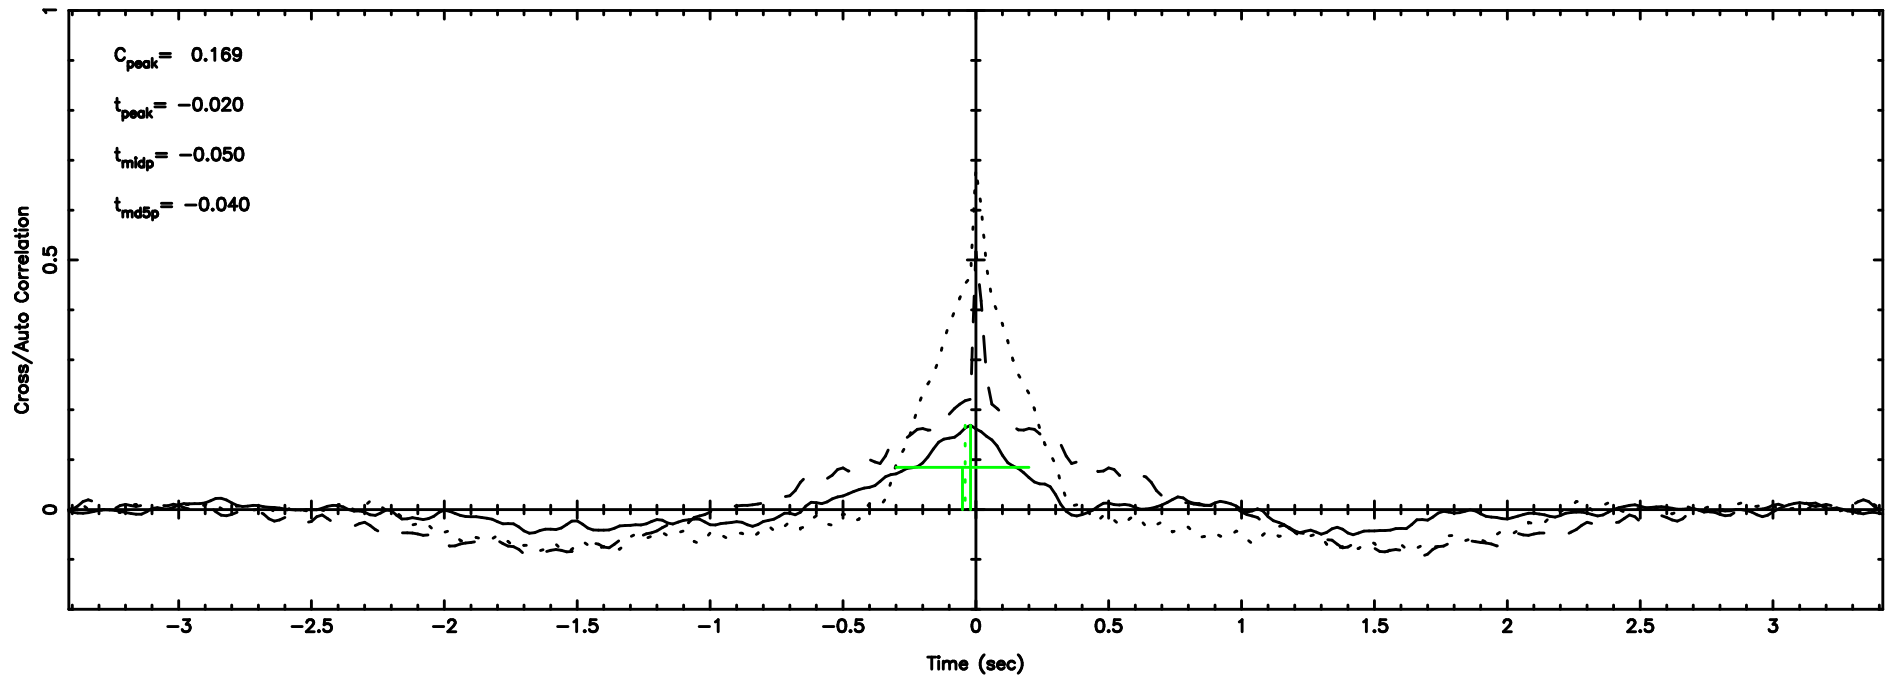

Frequency (Hz)