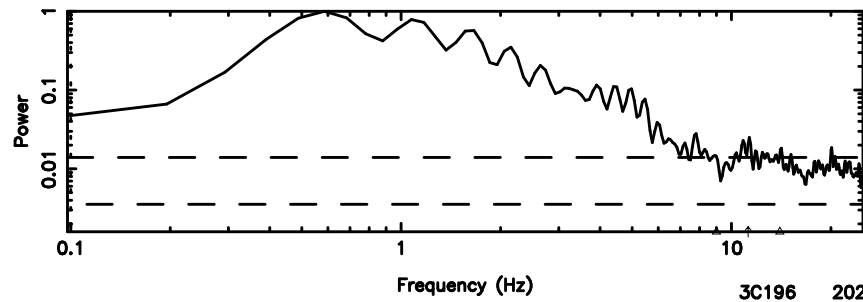

T20240608145544

BLK:14,SNR1: 4.5709 ,SNR2: 8.3026

F20240608145546

BLK:14,SNR1: 4.4622 ,SNR2: 11.108

3C196 2024/06/08 5.96UT TOYOKAWA-FUJI

T20240608145544

BLK:18,SNR1: 5.1147 ,SNR2: 9.5720

Frequency (Hz)