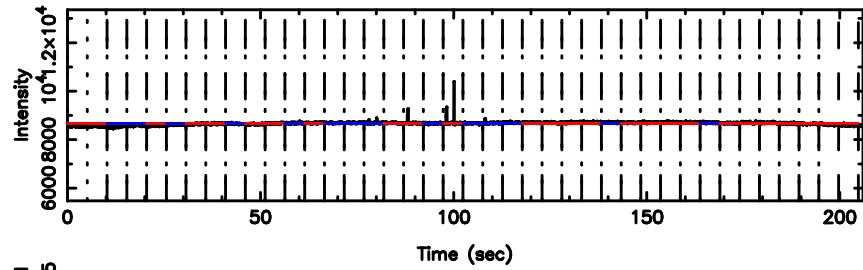

T20240608145544

BLK:14,SNR1: 4.5709 ,SNR2: 8.3026

F20240608145546

BLK:14,SNR1: 4.4622 ,SNR2: 11.108

3C196 2024/06/08 5.96UT TOYOKAWA-FUJI

T20240608145544

BLK:18,SNR1: 5.1147 ,SNR2: 9.5720

Frequency (Hz)