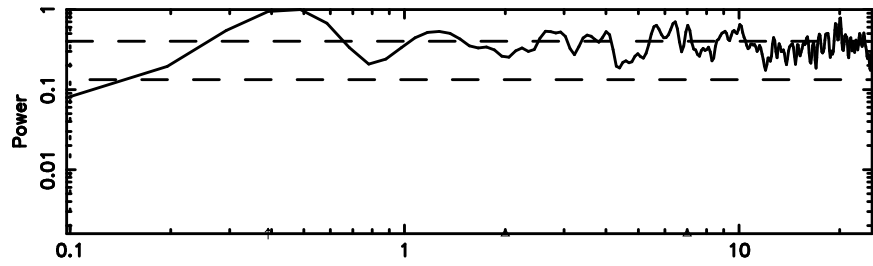

BLK: 4,SNR1:-0.48567E-01,SNR2: 0.34635