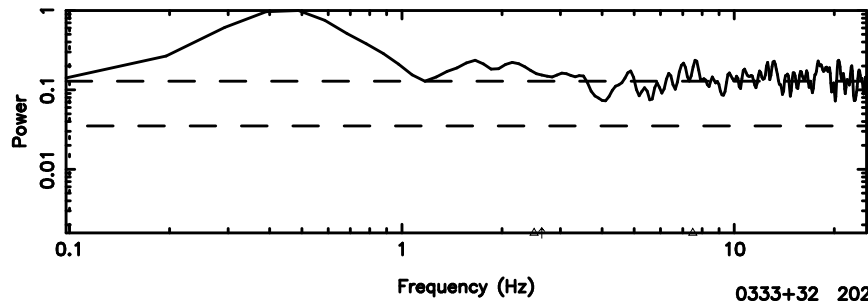

T20240608101909

BLK: 7, SNR1: 0.27351 , SNR2: 1.4244

0333+32 2024/06/08 1.35UT TOYOKAWA-KISO

K20240608101906

BLK: 7, SNR1: 1.3211 , SNR2: 10.849