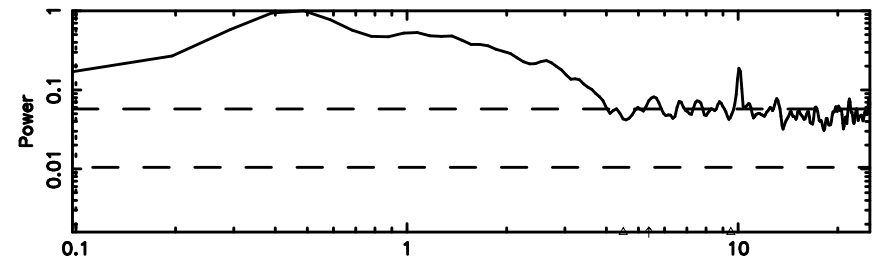

F20240608130902

BLK:15,SNR1:-0.65985E-01,SNR2: 2.2146

Frequency (Hz)

3C161 2024/06/08 4.18UT FUJI -KISO

K20240608130857

BLK:15,SNR1: 0.89967 ,SNR2: 3.5336

Frequency (Hz)