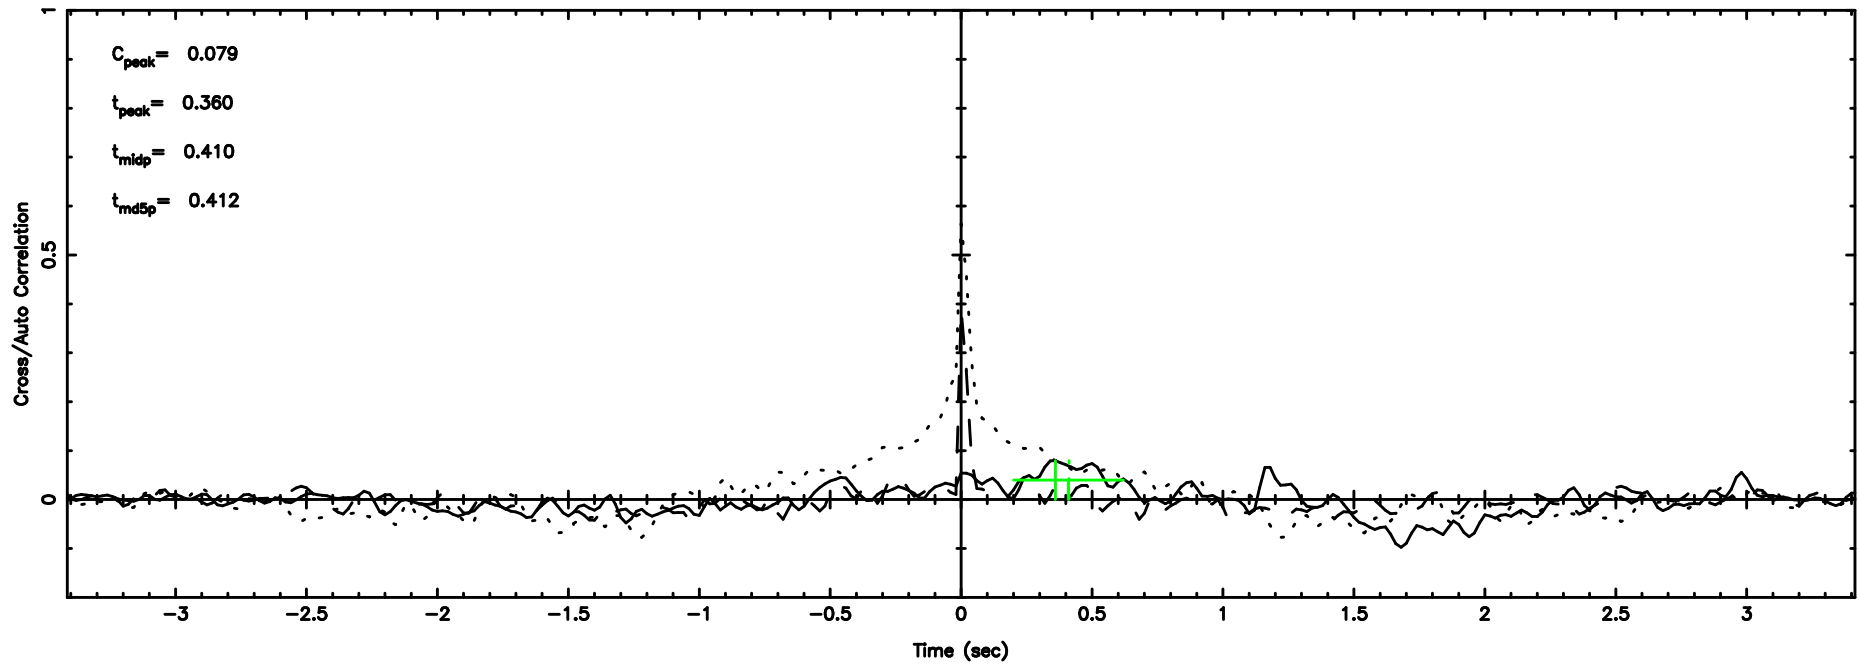

Frequency (Hz)

3C208 2024/06/08 6.61UT TOYOKAWA-KISO