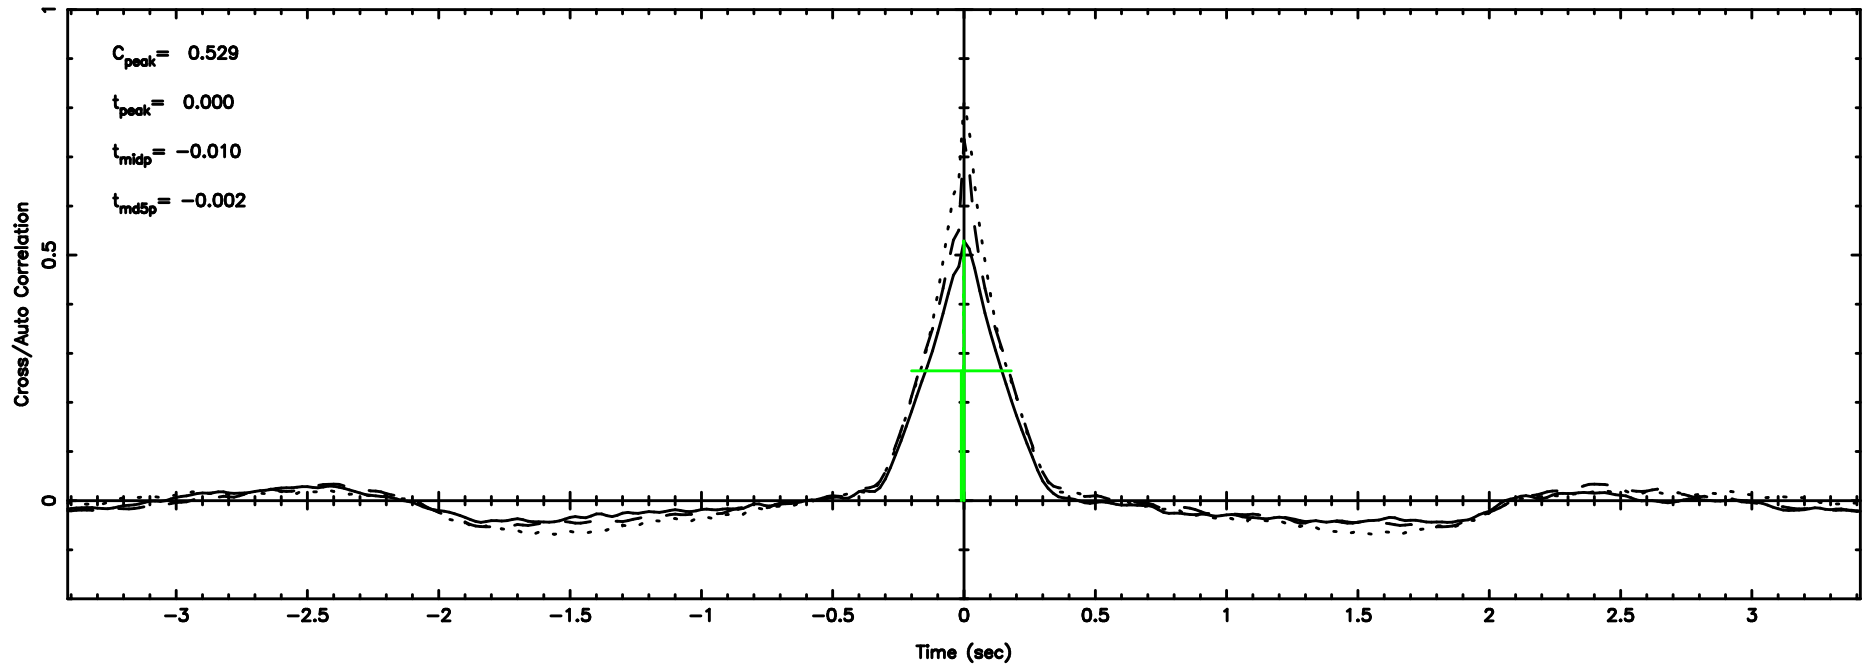

0713-024 2024/06/08 4.99UT TOYOKAWA-KISO