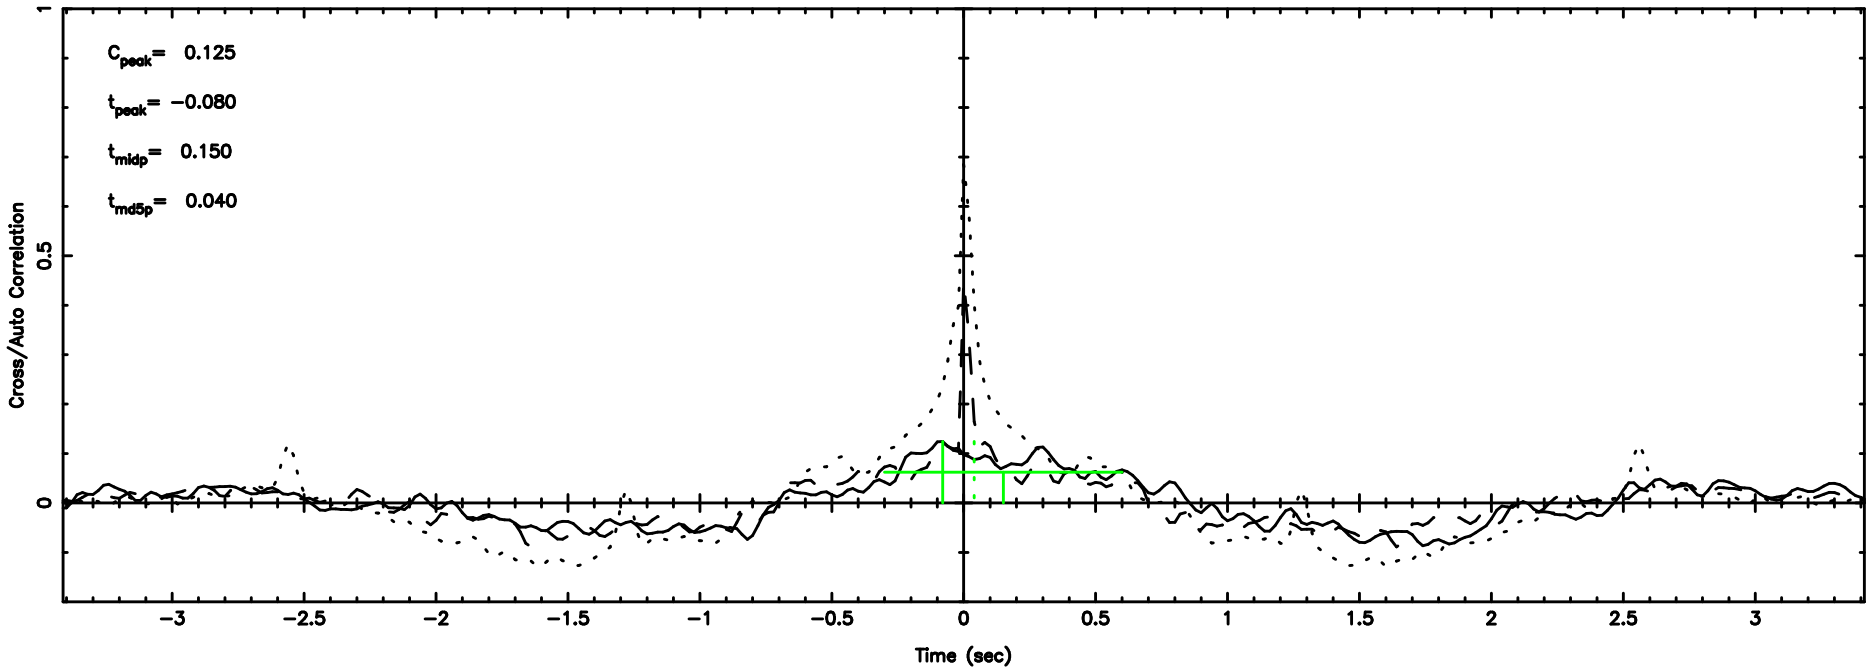

T20240608101909

BLK: 4,SNR1: 0.28096 ,SNR2: 1.4461

F20240608101911

BLK: 4,SNR1: 1.0433 ,SNR2: 3.2128

0333+32 2024/06/08 1.35UT TOYOKAWA-FUJI