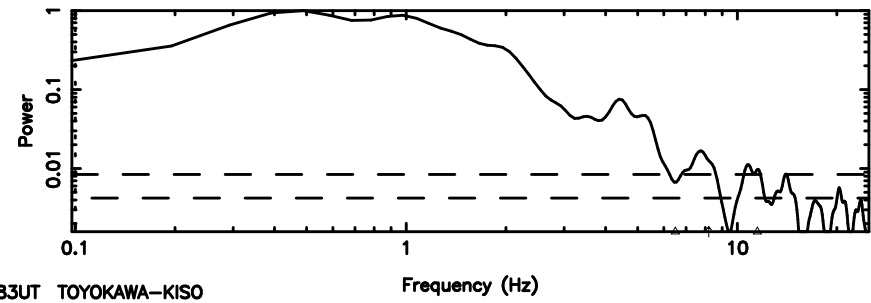

BLK:29,SNR1: 8.2467 ,SNR2: 20.850