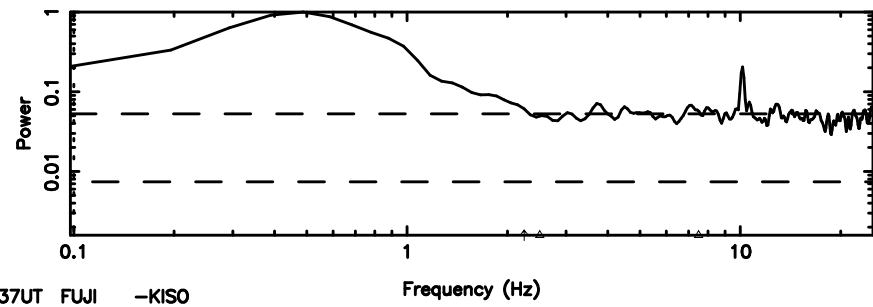

BLK:19,SNR1: 0.58070 ,SNR2: 5.3181