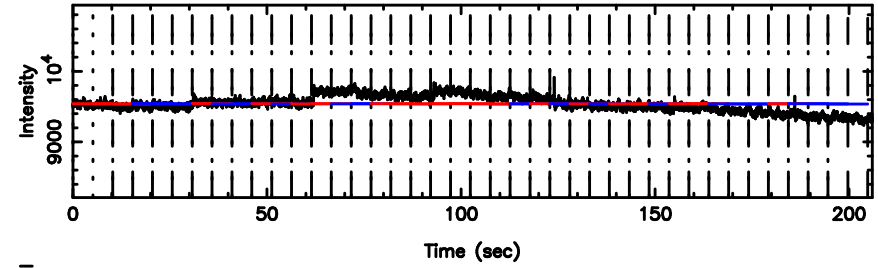

3C119 2024/06/08 2.28UT TOYOKAWA-KISO

F20240608111519

BLK:18,SNR1: 0.35630 ,SNR2: 3.0661

K20240608111514

BLK:18,SNR1: 1.1649 ,SNR2: 6.5015

3C119 2024/06/08 2.28UT FUJI -KISO

T20240608120325

BLK:16,SNR1: 5.5178 ,SNR2: 17.499