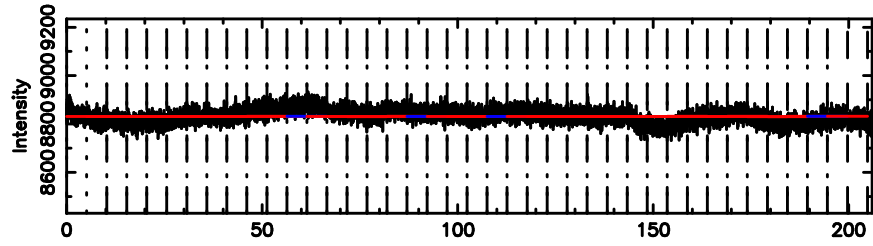

T20240608062937