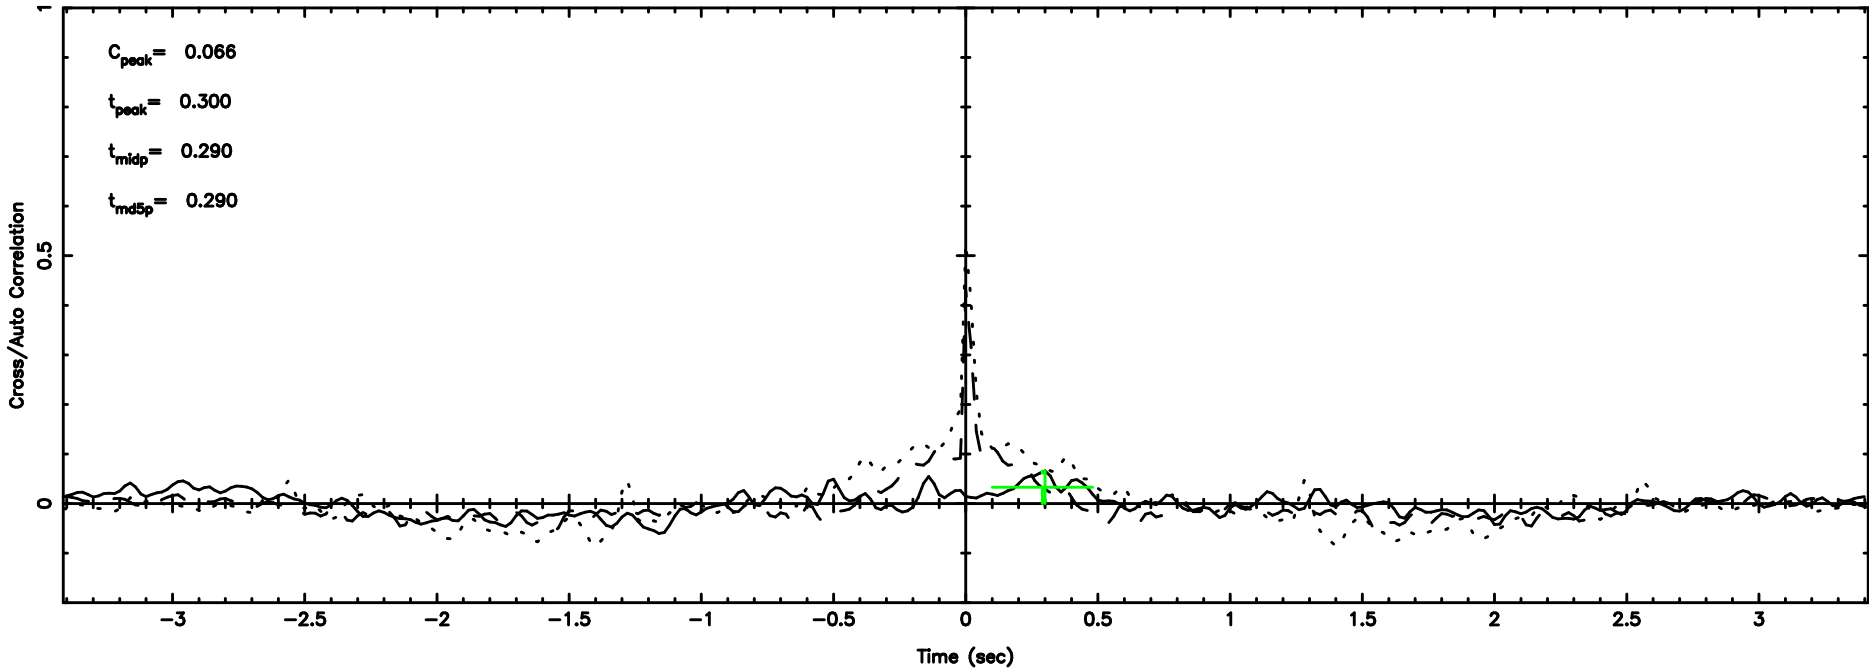

0202+15 2024/06/07 23.82UT TOYOKAWA-FUJI