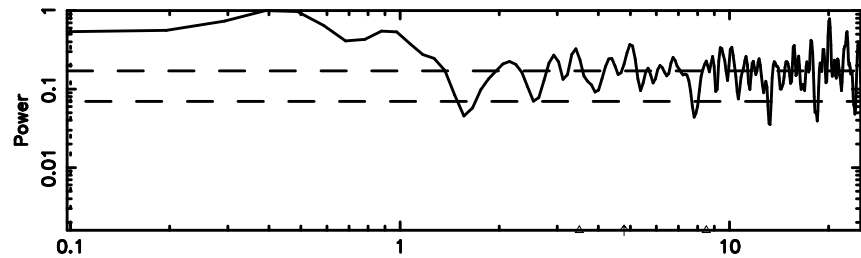

BLK: 2,SNR1: 0.15639 ,SNR2: 0.70007