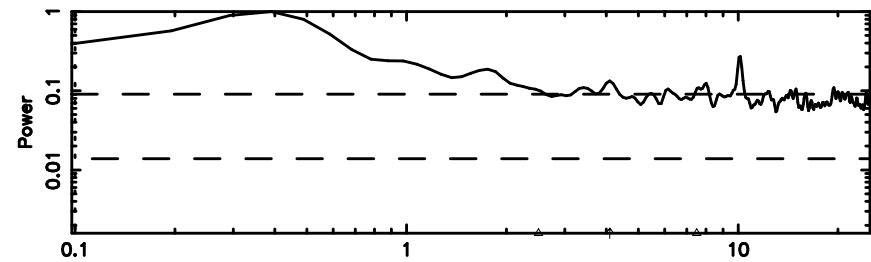

F20240610123417

BLK:20,SNR1: 1.2250 ,SNR2: 7.8892

Frequency (Hz)

K20240610123412

BLK:20,SNR1: 0.23775 ,SNR2: 1.4185

Frequency (Hz)

0556+191 2024/06/10 3.60UT FUJI -KISO

T20240610124201