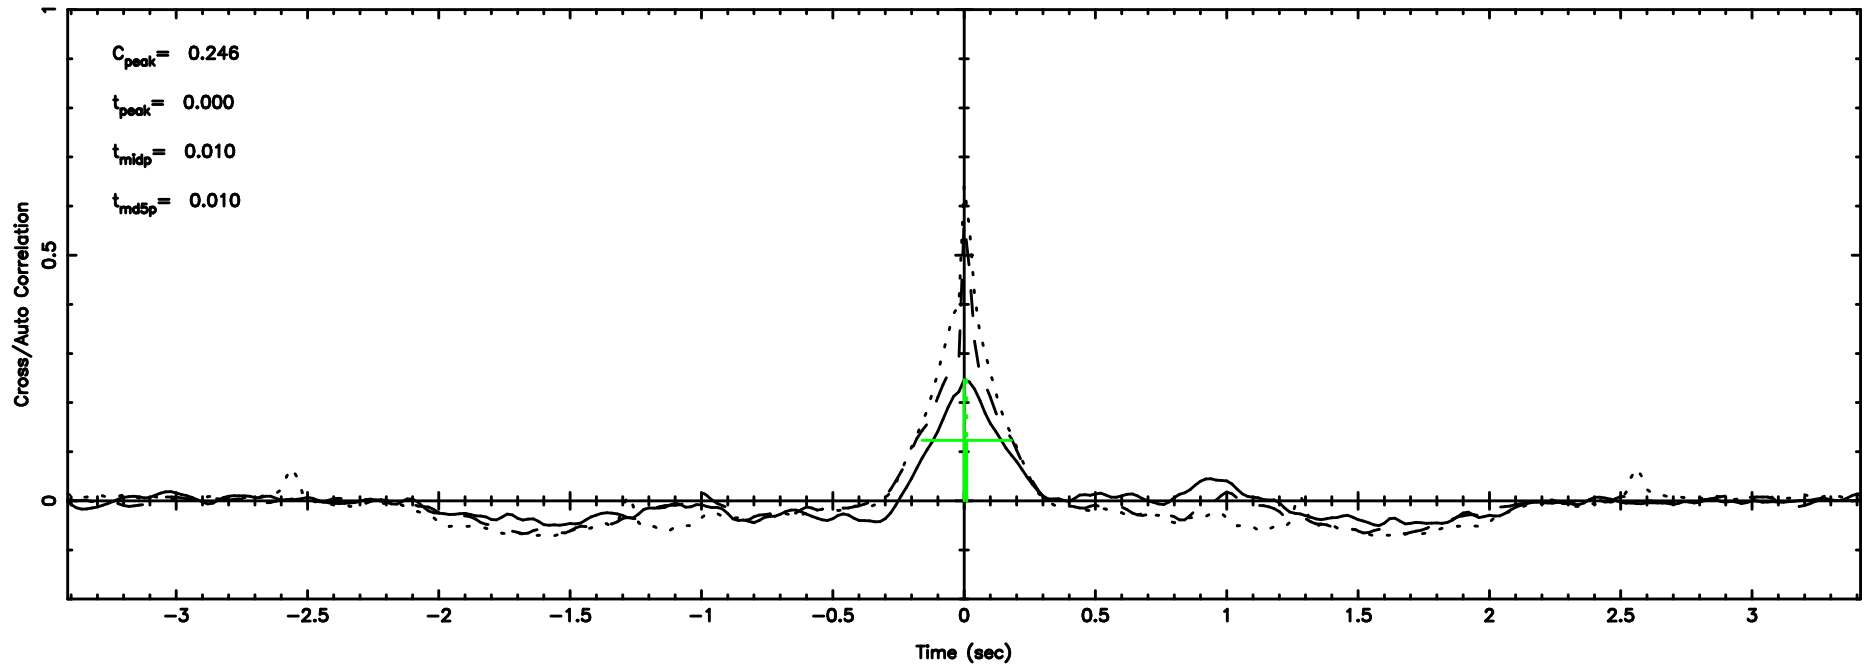

0732+33 2024/06/10 5.20UT TOYOKAWA-FUJI

T20240610141007

BLK:26,SNR1: 0.69594 ,SNR2: 2.4182

K20240610141005

BLK:26,SNR1: 2.8139 ,SNR2: 9.9054

0732+33 2024/06/10 5.20UT TOYOKAWA-KISO

F20240610141009

BLK:24,SNR1: 2.7176 ,SNR2: 6.8519