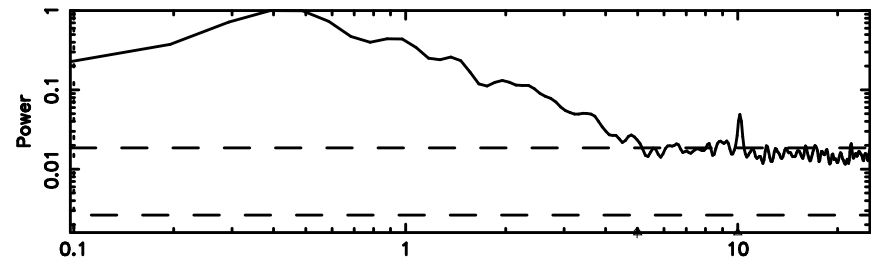

F20240610115535

BLK:22,SNR1: 0.35494 ,SNR2: 2.5291

Frequency (Hz)

3C138 2024/06/10 2.95UT FUJI -KISO

K20240610115530

BLK:22,SNR1: 2.1843 ,SNR2: 9.1051

Frequency (Hz)

T20240610120906