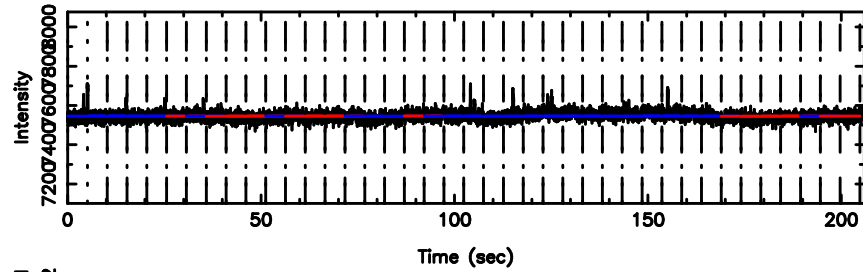

0732+33 2024/06/10 5.20UT TOYOKAWA-FUJI

T20240610141007

BLK:26,SNR1: 0.69594 ,SNR2: 2.4182

K20240610141005

BLK:26,SNR1: 2.8139 ,SNR2: 9.9054

0732+33 2024/06/10 5.20UT TOYOKAWA-KISO

F20240610141009

BLK:24,SNR1: 2.7176 ,SNR2: 6.8519