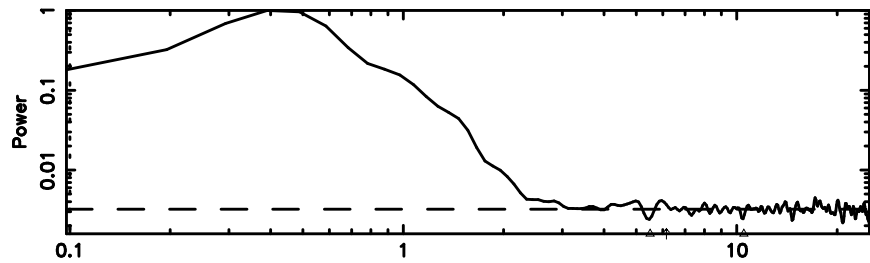

3C48

2024/06/09 23.24UT TOYOKAWA-FUJI

F20240610081243

BLK:30,SNR1: 0.37506 ,SNR2: 3.1223

Frequency (Hz)

T20240610081241

BLK:33,SNR1: 7.6365 ,SNR2: 24.999

Frequency (Hz)