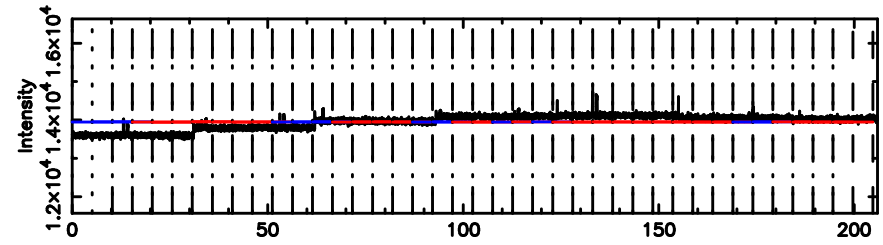

BLK:12,SNR1: 0.86982 ,SNR2: 2.6691

Frequency (Hz)

3C2

2024/06/09 21.72UT FUJI -KISO

K20240610064125

BLK:12,SNR1: 0.71416 ,SNR2: 3.0708

Frequency (Hz)

T20240610064850