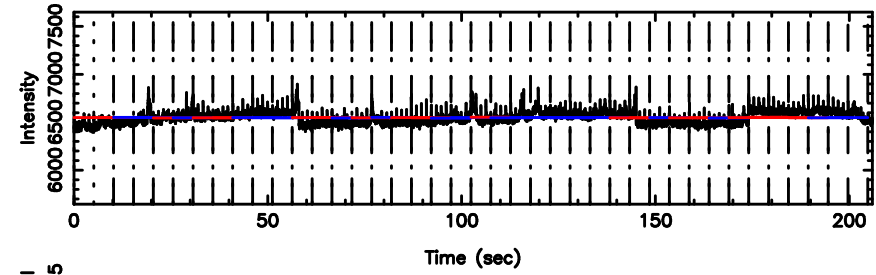

F20240610123417

BLK:20,SNR1: 1.8560 ,SNR2: 9.0230