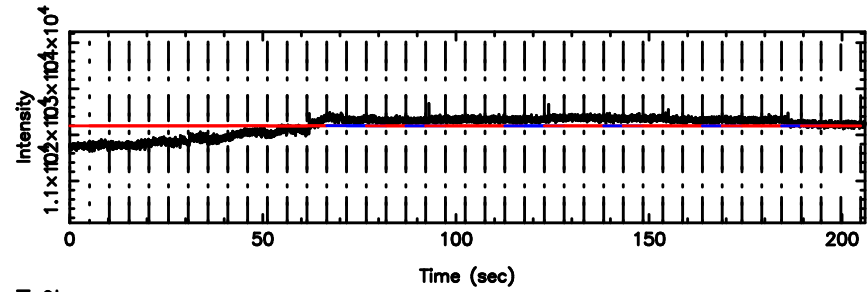

K20240610151040