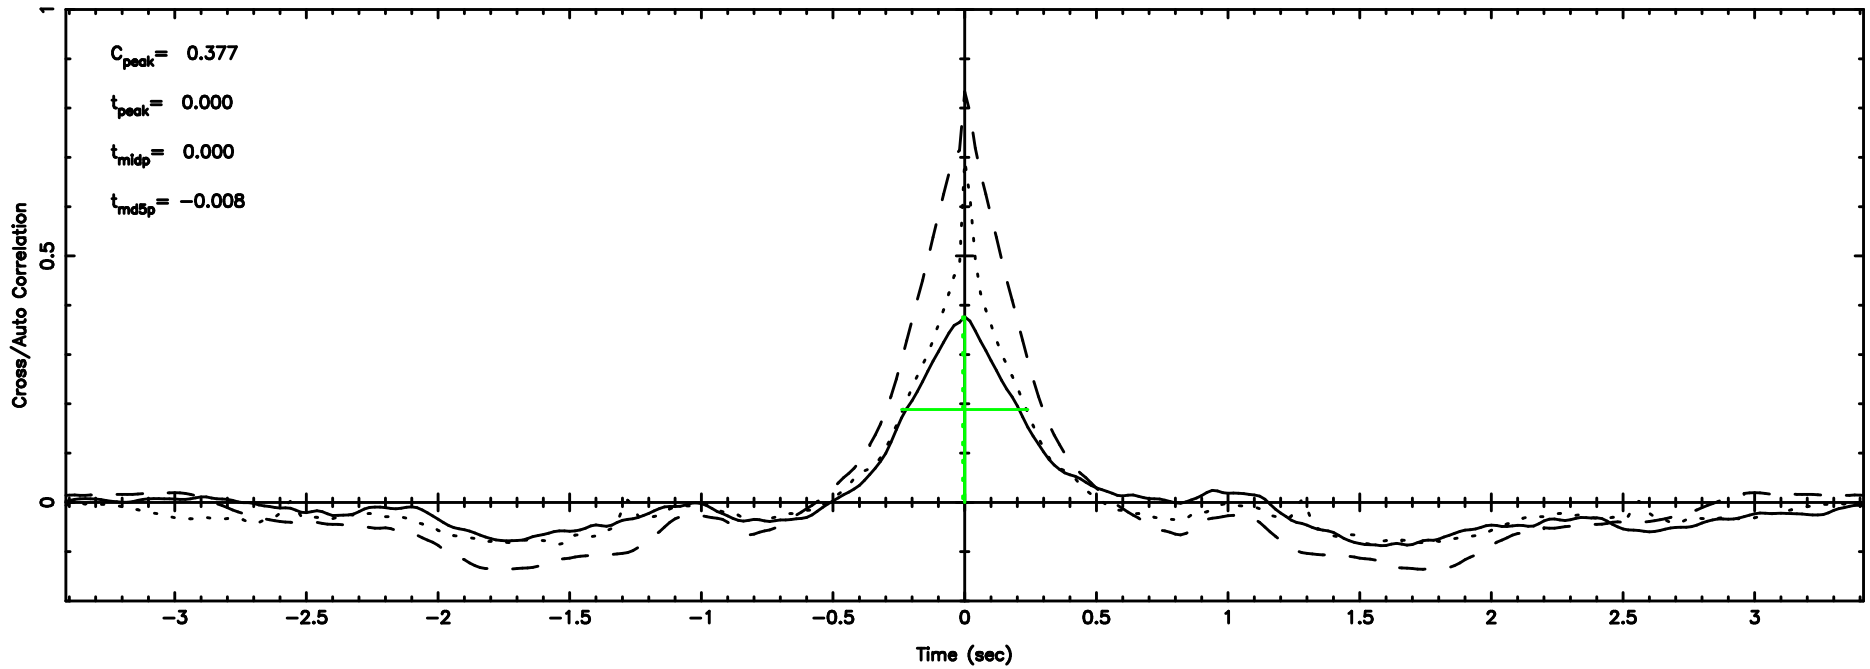

F20240610122539

BLK:21,SNR1: 2.0261 ,SNR2: 7.6207

T20240610122537

BLK:22,SNR1: 3.0196 ,SNR2: 13.678

0548+16 2024/06/10 3.46UT TOYOKAWA-KISO

K20240610122534

BLK:22,SNR1: 1.8824 ,SNR2: 7.2084

F20240610122539