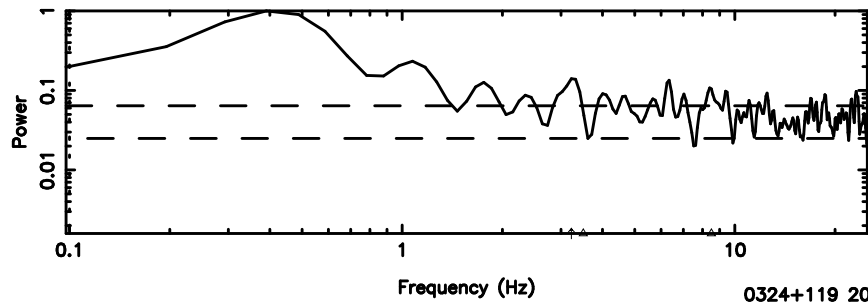

BLK: 3,SNR1: 0.21446 ,SNR2: 2.2104