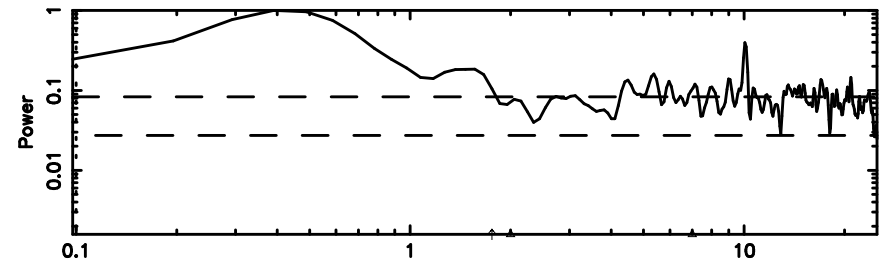

Frequency (Hz)

3C26

2024/06/09 22.51UT TOYOKAWA-KISO

K20240610072901

BLK: 3,SNR1: 0.33274 ,SNR2: 3.6053

Frequency (Hz)

F20240610072906

BLK: 2,SNR1: 1.8771 ,SNR2: 17.136