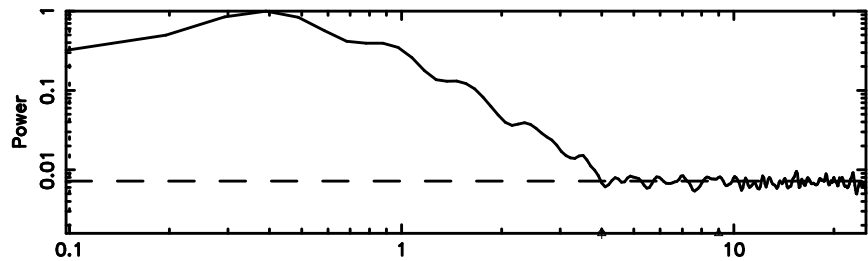

BLK:27,SNR1: 5.0048 ,SNR2: 12.165

Frequency (Hz)

0418+236 2024/06/10 1.96UT TOYOKAWA-FUJI

T20240610105558

BLK:38,SNR1: 4.6839 ,SNR2: 23.845

K20240610105555

BLK:38,SNR1: 11.521 ,SNR2: 19.016

0418+236 2024/06/10 1.96UT TOYOKAWA-KISO