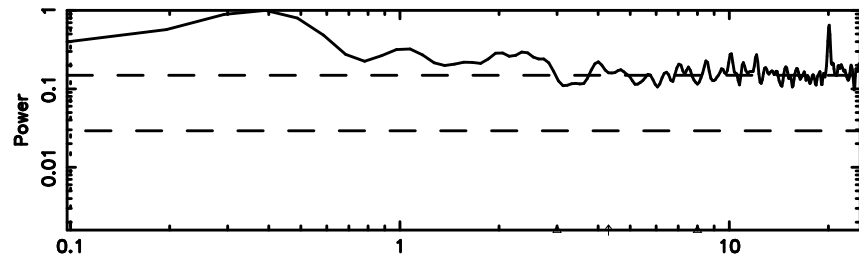

BLK:10,SNR1: 0.22077 ,SNR2: 0.89619