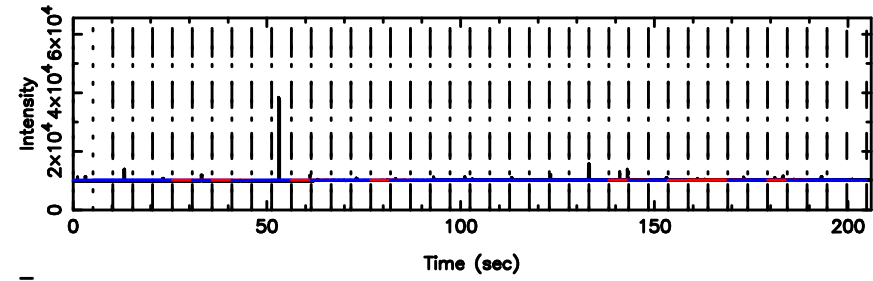

Frequency (Hz)

0605-08 2024/06/10 3.73UT FUJI -KISO

3C161 2024/06/10 4.05UT TOYOKAWA-FUJI

T20240610130109

BLK:30,SNR1: 5.2587 ,SNR2: 9.9114

3C161 2024/06/10 4.05UT TOYOKAWA-KISO

K20240610130106

BLK:30,SNR1: 2.9404 ,SNR2: 13.911