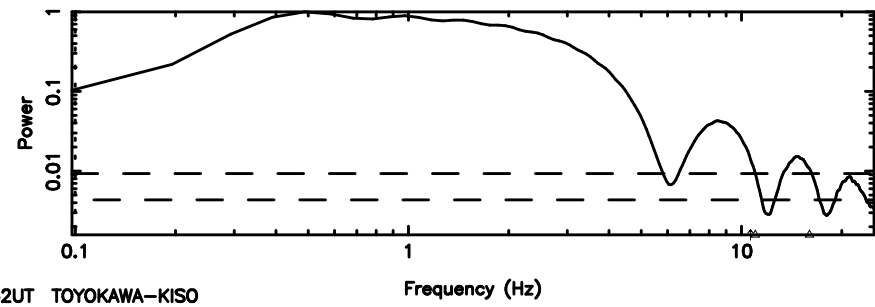

T20240610091720

BLK:13,SNR1: 3.9454 ,SNR2: 16.580

3C71 2024/06/10 0.32UT TOYOKAWA-KISO

K20240610091717

BLK:13,SNR1: 12.677 ,SNR2: 24.004

F20240610091722

BLK:22,SNR1: 3.8443 ,SNR2: 16.200

Frequency (Hz)