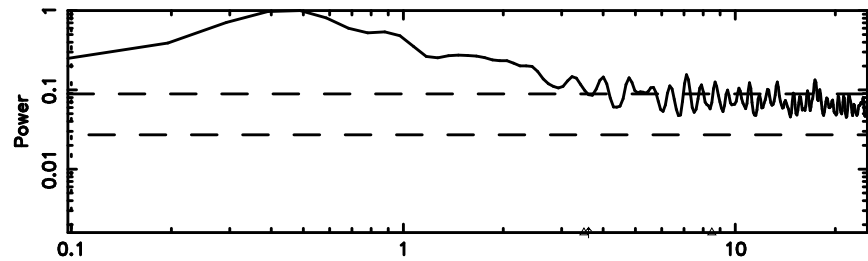

BLK:22,SNR1: 0.35494 ,SNR2: 2.5291