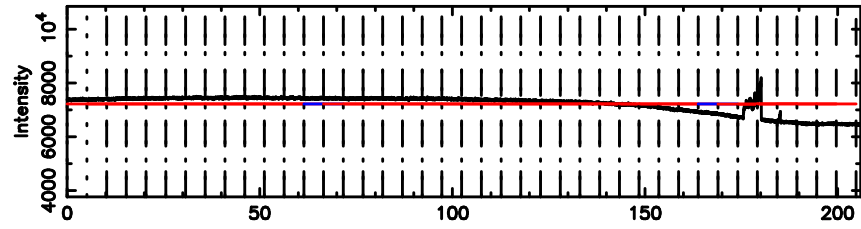

T20240610164128