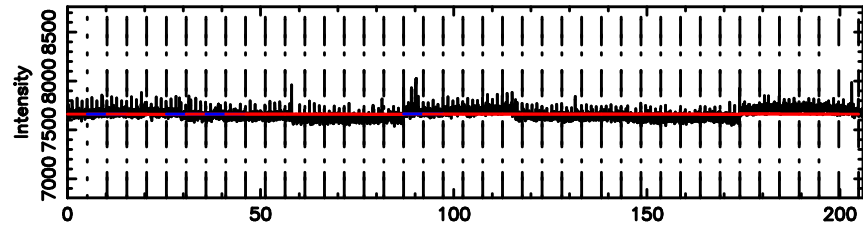

F20240610145904