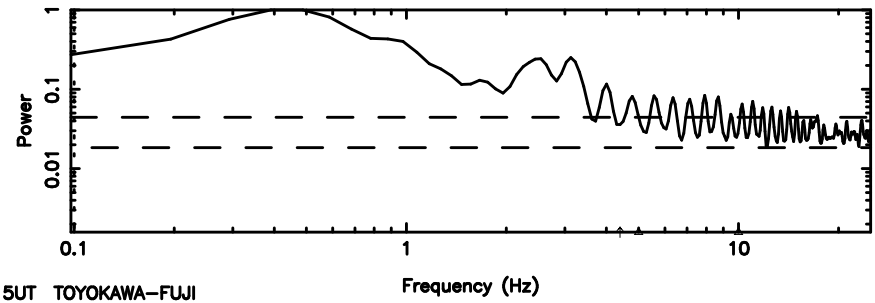

T20240610110725

BLK:20,SNR1: 3.8939 ,SNR2: 34.161

3C119 2024/06/10 2.15UT TOYOKAWA-FUJI

F20240610110727

BLK:20,SNR1: 0.87979 ,SNR2: 4.5720