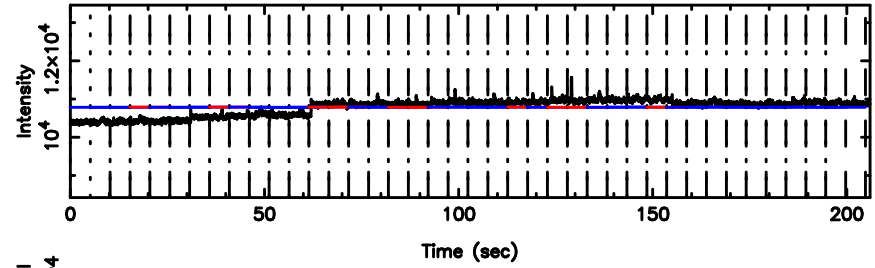

BLK:29,SNR1: 1.7809 ,SNR2: 6.8682