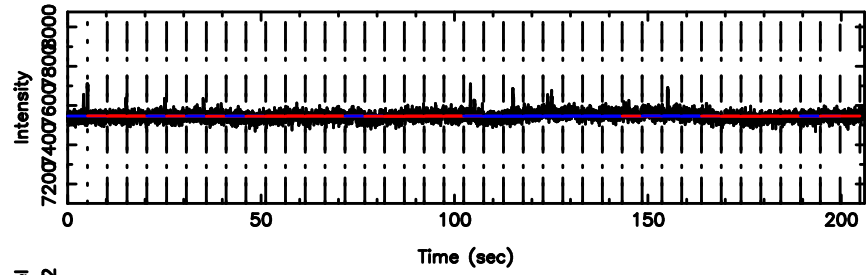

T20240610141007