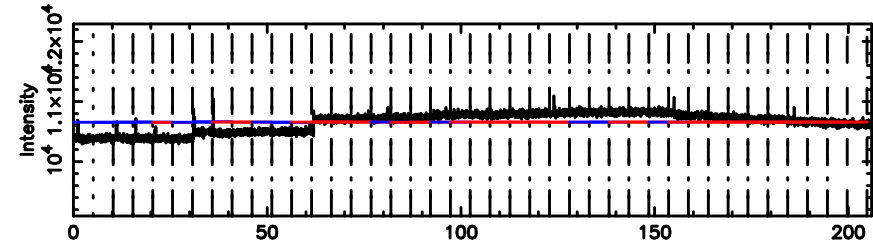

K20240610124158

BLK: 8,SNR1: 1.7016 ,SNR2: 5.7637

0605-08 2024/06/10 3.73UT TOYOKAWA-KISO

F20240610124203

BLK:13,SNR1: 0.88473 ,SNR2: 3.2219

Frequency (Hz)

K20240610124158

BLK:13,SNR1: 1.9036 ,SNR2: 3.7930