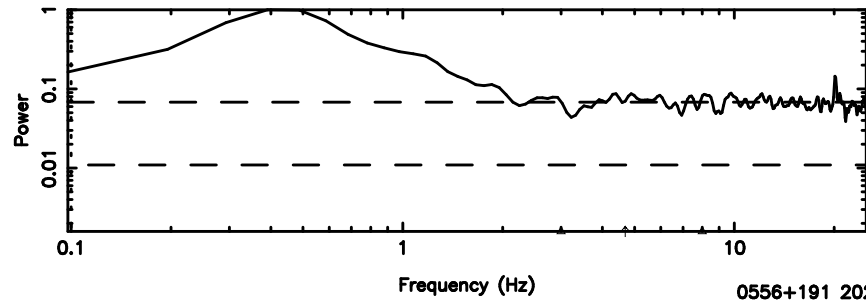

T20240610123415

BLK:20,SNR1: 0.40074 ,SNR2: 1.7886

F20240610123417

BLK:20,SNR1: 1.8560 ,SNR2: 9.0230

0556+191 2024/06/10 3.60UT TOYOKAWA-FUJI