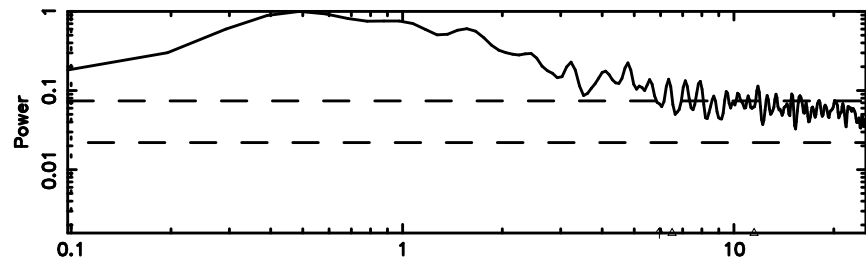

K20240610124158

BLK: 8,SNR1: 1.7016 ,SNR2: 5.7637

0605-08 2024/06/10 3.73UT TOYOKAWA-KISO

F20240610124203

BLK:13,SNR1: 0.88473 ,SNR2: 3.2219

Frequency (Hz)

K20240610124158

BLK:13,SNR1: 1.9036 ,SNR2: 3.7930