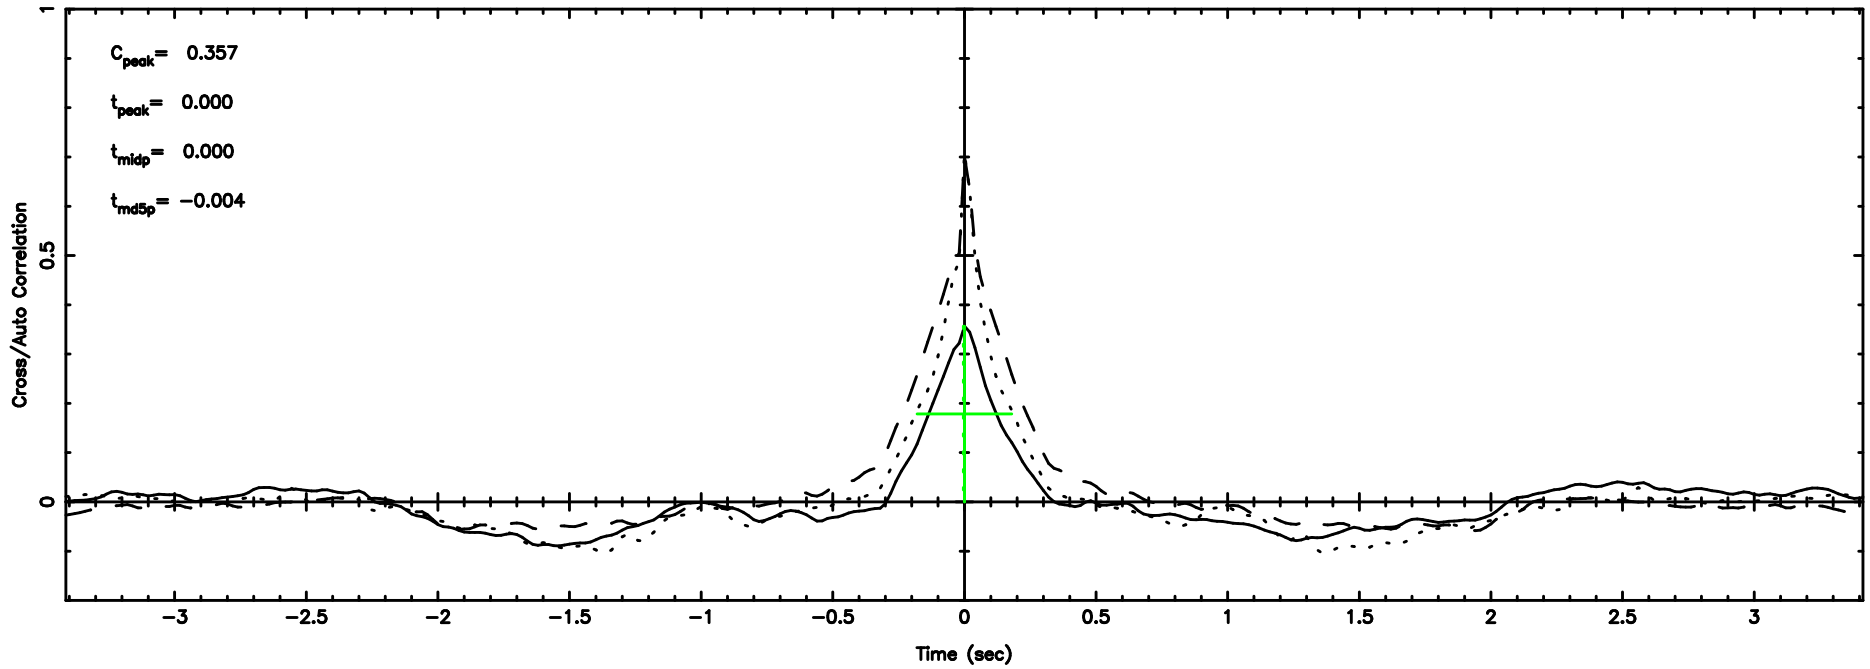

F20240610122950

BLK:19,SNR1: 8.6363 ,SNR2: 15.337

Frequency (Hz)

T20240610122948

BLK:26,SNR1: 2.8365 ,SNR2: 13.450

0552+12 2024/06/10 3.52UT TOYOKAWA-KISO

K20240610122945

BLK:26,SNR1: 71.738 ,SNR2: 72.099