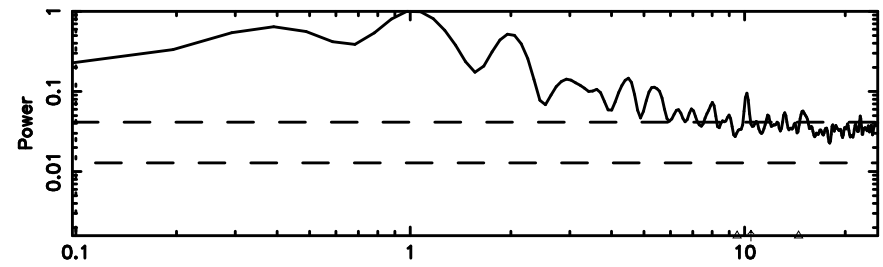

BLK:16,SNR1: 2.9736 ,SNR2: 13.148

Frequency (Hz)

3C2

2024/06/09 21.72UT TOYOKAWA-KISO

K20240610064125

BLK:16,SNR1: 1.4513 ,SNR2: 2.9082

Frequency (Hz)

F20240610064130