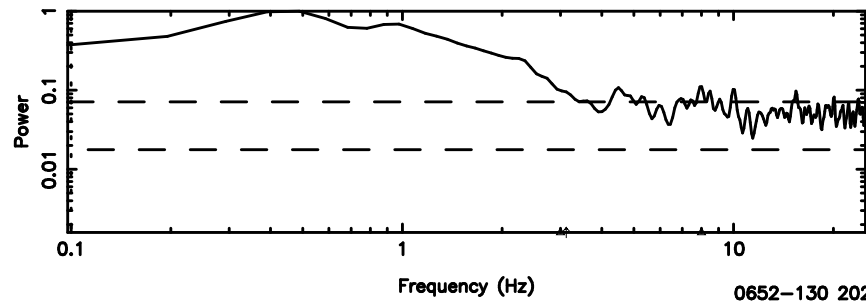

BLK: 9,SNR1: 0.59919 ,SNR2: 4.8276