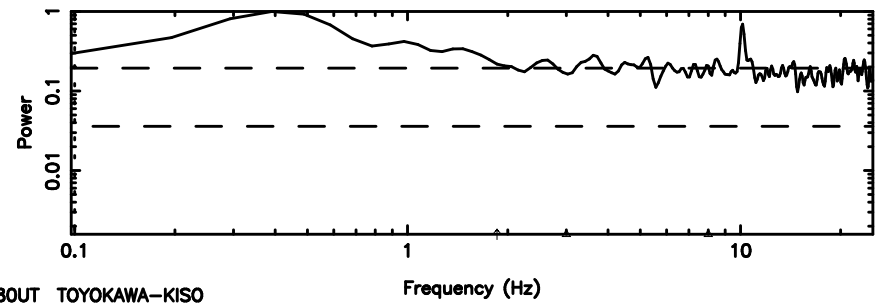

T20240610094624

BLK:10,SNR1: 0.12590 ,SNR2: 0.69190

K20240610094621

BLK:10,SNR1: 0.93829E-01,SNR2: 1.3757

0308+305 2024/06/10 0.80UT TOYOKAWA-KISO

F20240610094626

BLK:13,SNR1: 5.7641 ,SNR2: 11.058

0308+305 2024/06/10 0.80UT FUJI -KISO