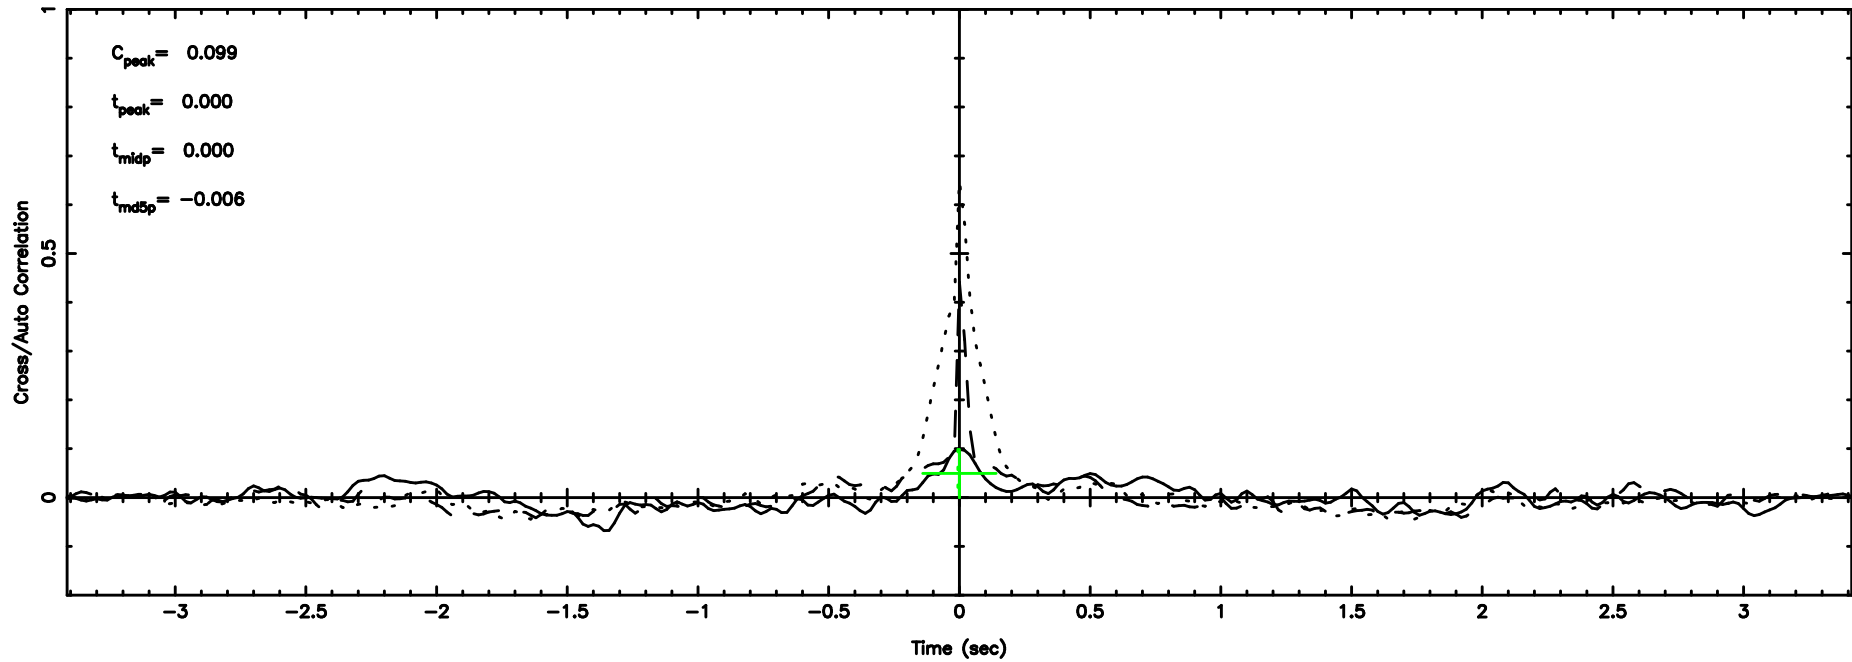

Frequency (Hz)

K20240610164741

BLK: 8,SNR1: 2.3982 ,SNR2: 10.458

Frequency (Hz)

1011+110 2024/06/10 7.82UT TOYOKAWA-KISO

F20240610164746

BLK:20,SNR1: 0.77164 ,SNR2: 2.9787

Frequency (Hz)