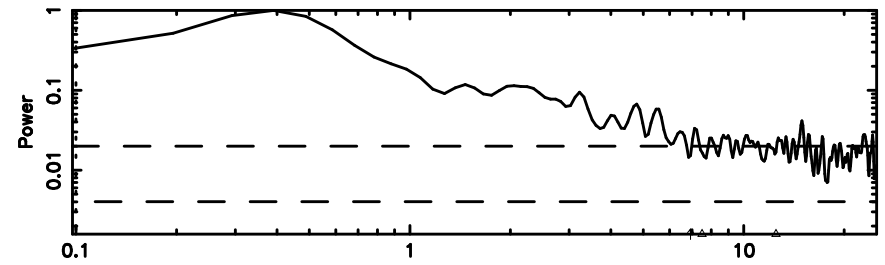

BLK: 5,SNR1: 1.7565 ,SNR2: 5.1891