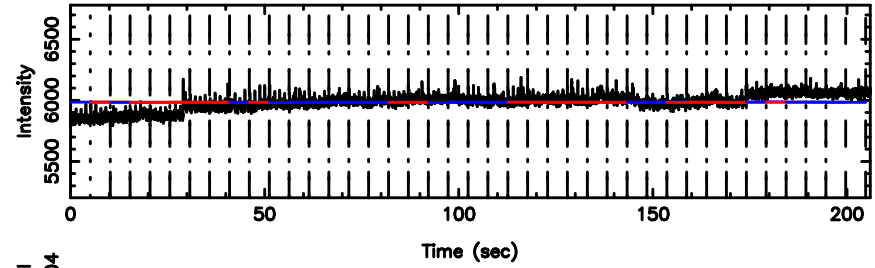

F20240610115535