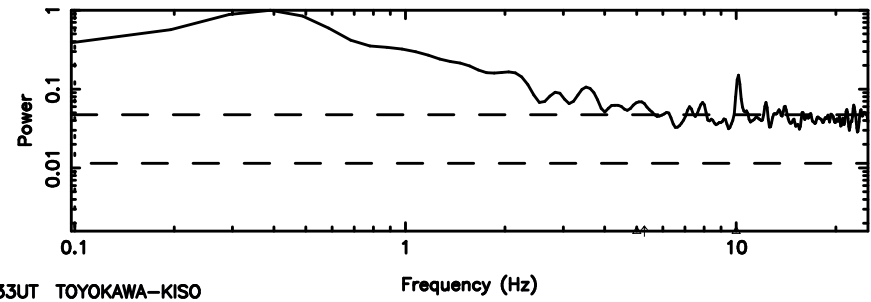

Frequency (Hz)

0741-06 2024/06/10 5.33UT TOYOKAWA-FUJI

T20240610141809

BLK:18,SNR1: 0.22388 ,SNR2: 1.6772

K20240610141806

BLK:18,SNR1: 0.80225 ,SNR2: 3.1187

0741-06 2024/06/10 5.33UT TOYOKAWA-KISO

F20240610141811