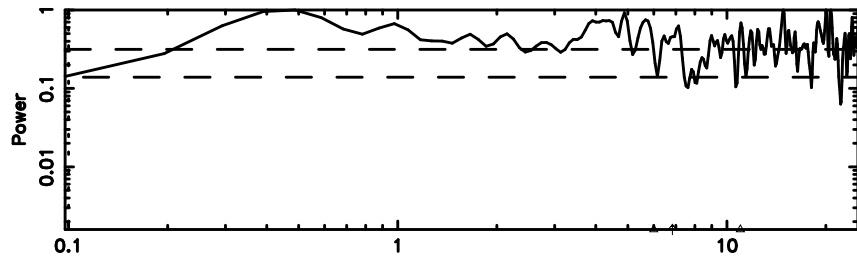

BLK: 2,SNR1: 0.30903 ,SNR2: 0.60649