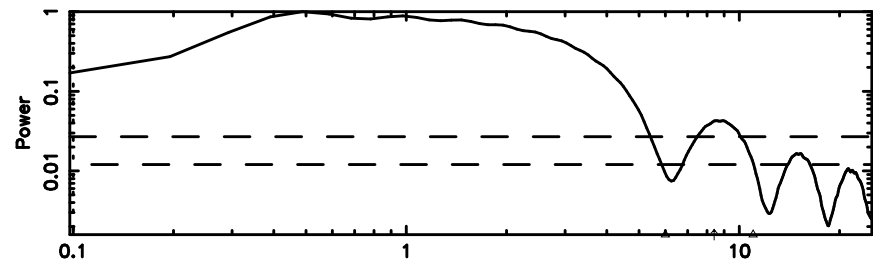

BLK:22,SNR1: 3.8525 ,SNR2: 10.016