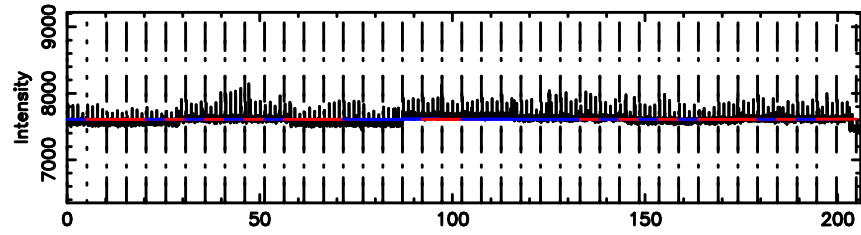

K20240610162524

BLK:18,SNR1: 3.4624 ,SNR2: 15.049

Frequency (Hz)

F20240610162529

BLK:20,SNR1: 0.17904 ,SNR2: 2.3668

Frequency (Hz)

K20240610162524

BLK:20,SNR1: 3.2918 ,SNR2: 14.292