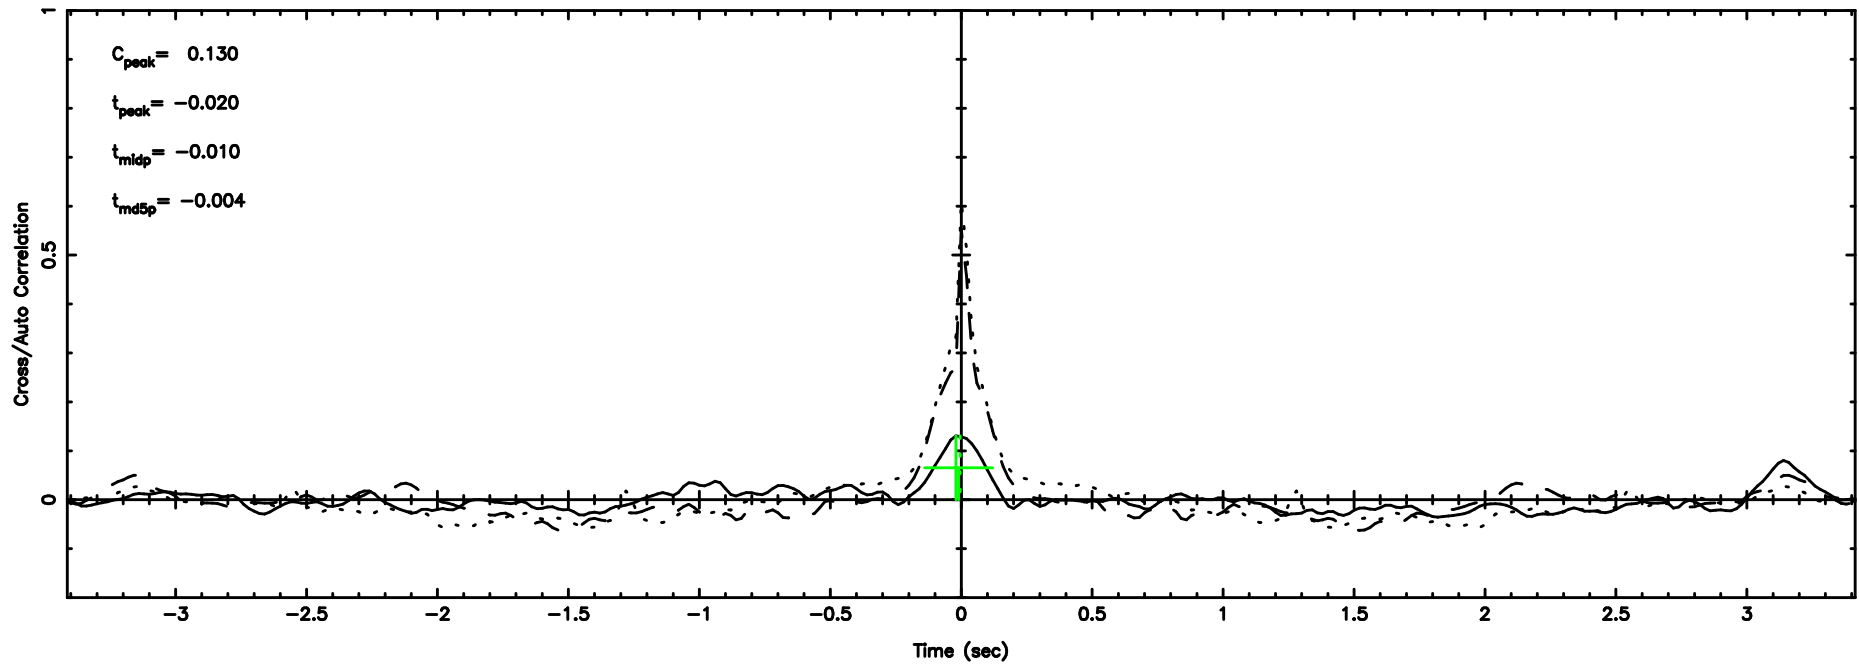

BLK:10,SNR1: 1.0742 ,SNR2: 4.8070

F20240610155544

BLK:10,SNR1: 2.5448 ,SNR2: 10.958

0919-142 2024/06/10 6.96UT TOYOKAWA-FUJI

T20240610155542

BLK:11,SNR1: 0.99062 ,SNR2: 4.5657

K20240610155539

BLK:11,SNR1: 3.6114 ,SNR2: 10.626