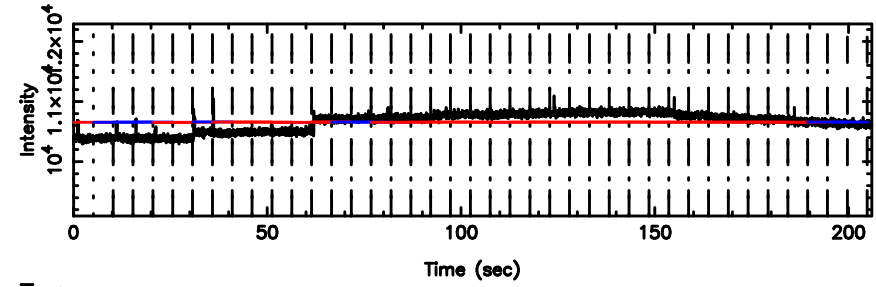

K20240610124158

BLK: 8,SNR1: 1.7016 ,SNR2: 5.7637