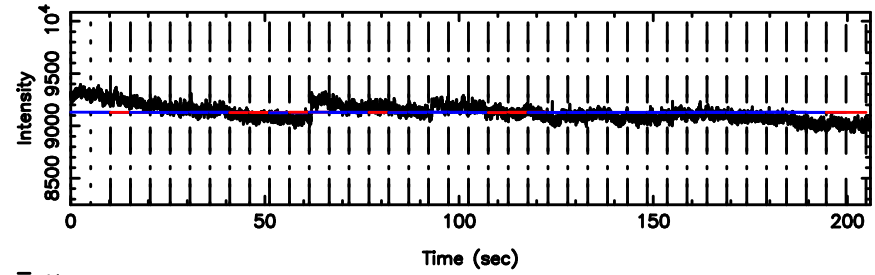

F20240610110727

BLK:20,SNR1: 0.87979 ,SNR2: 4.5720

T20240610110725

BLK:31,SNR1: 4.0917 ,SNR2: 29.431

K20240610110722

BLK:31,SNR1: 0.59174 ,SNR2: 4.2971

3C119 2024/06/10 2.15UT TOYOKAWA-KISO

F20240610110727