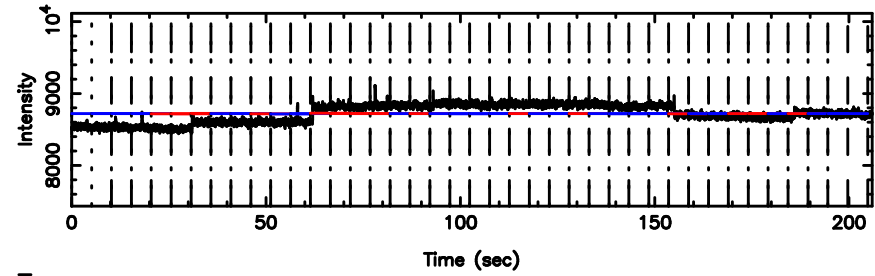

0403-132 2024/06/10 1.69UT TOYOKAWA-FUJI

F20240610103956

BLK:11,SNR1:-0.30411 ,SNR2: 0.54027

T20240610103954

BLK:24,SNR1: 1.0594 ,SNR2: 10.114

K20240610103951

BLK:24,SNR1: 0.69320 ,SNR2: 2.7708

0403-132 2024/06/10 1.69UT TOYOKAWA-KISO