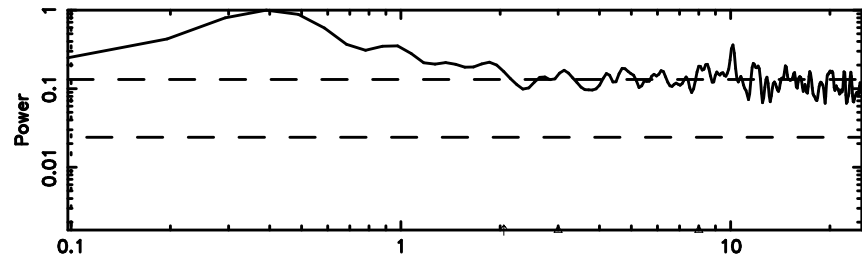

T20240610161005

BLK: 8,SNR1: 0.17579 ,SNR2: 1.9468

Frequency (Hz)

K20240610161002

BLK: 8,SNR1: 0.18968 ,SNR2: 1.8191

Frequency (Hz)

3C222 2024/06/10 7.20UT TOYOKAWA-KISO

F20240610161007