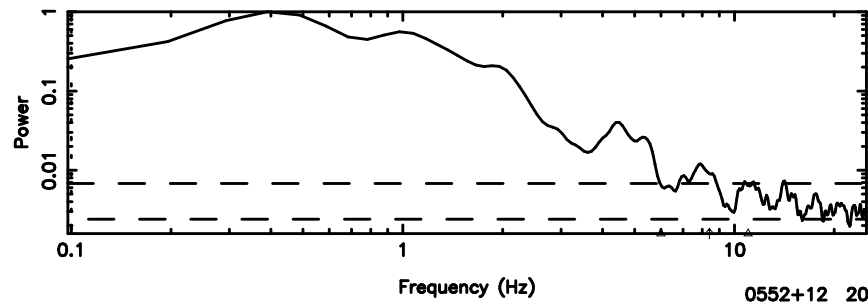

BLK:23,SNR1: 7.1565 ,SNR2: 17.587