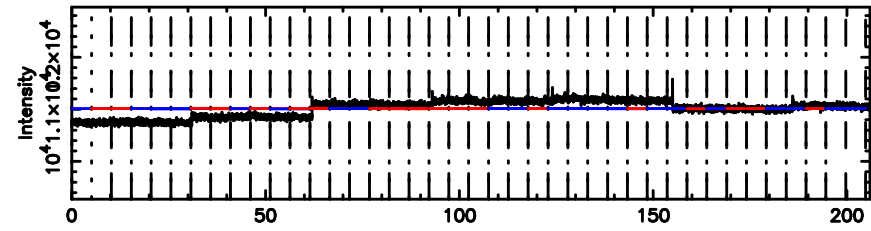

F20240610123417

BLK:20,SNR1: 1.2250 ,SNR2: 7.8892

Frequency (Hz)

K20240610123412

BLK:20,SNR1: 0.23775 ,SNR2: 1.4185

Frequency (Hz)

0556+191 2024/06/10 3.60UT FUJI -KISO

T20240610124201