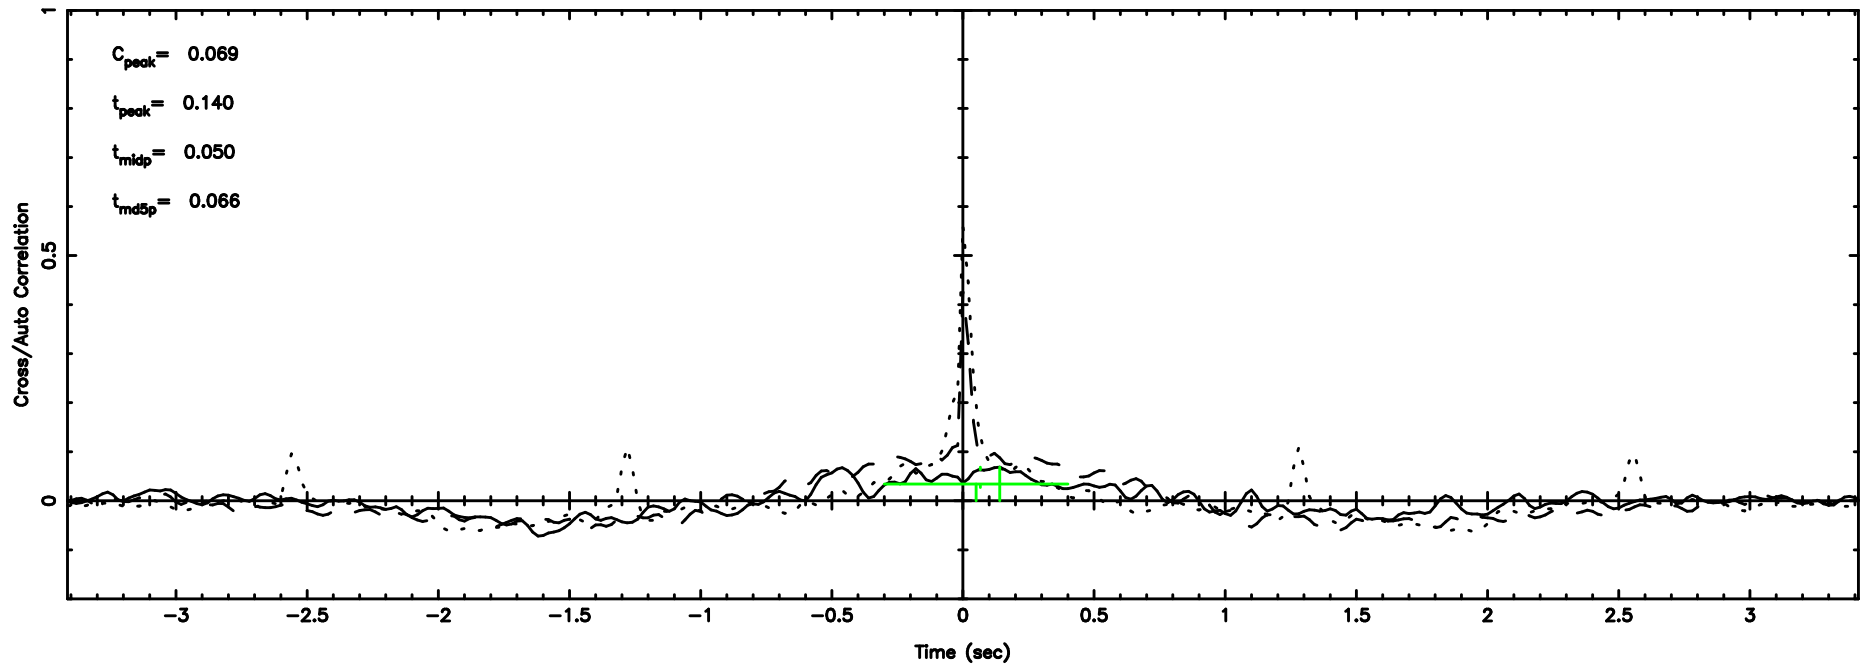

T20240610144753

BLK:11,SNR1: 0.20370 ,SNR2: 4.7797

Frequency (Hz)

K20240610144750

BLK:11,SNR1: 0.41572 ,SNR2: 1.2540

Frequency (Hz)

3C196 2024/06/10 5.83UT TOYOKAWA-KISO

F20240610144755