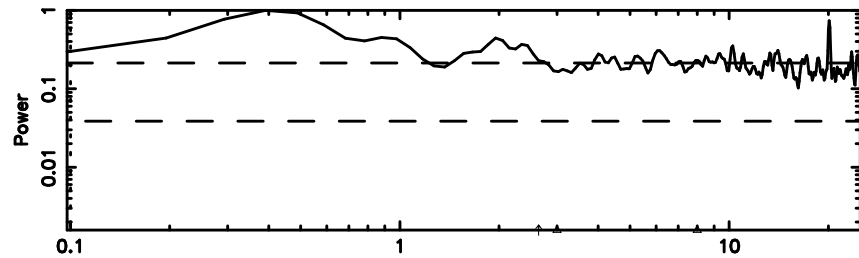

BLK:10,SNR1: 0.22077 ,SNR2: 0.89619

Frequency (Hz)

F20240610164746

BLK:10,SNR1: 0.87913 ,SNR2: 2.5012

Frequency (Hz)

1011+110 2024/06/10 7.82UT TOYOKAWA-FUJI

T20240610164744

BLK: 8,SNR1: 0.85808E-01,SNR2: 0.94261