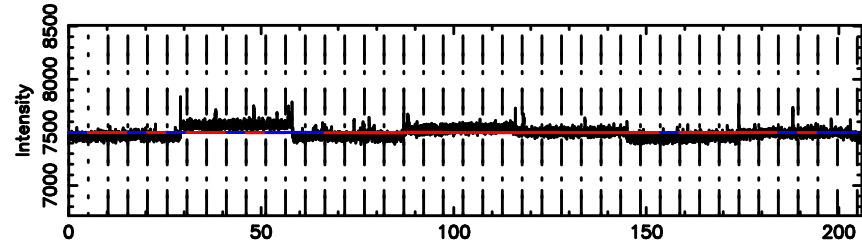

BLK:10,SNR1: 0.22077 ,SNR2: 0.89619

Frequency (Hz)

F20240610164746

BLK:10,SNR1: 0.87913 ,SNR2: 2.5012

Frequency (Hz)

1011+110 2024/06/10 7.82UT TOYOKAWA-FUJI

T20240610164744

BLK: 8,SNR1: 0.85808E-01,SNR2: 0.94261