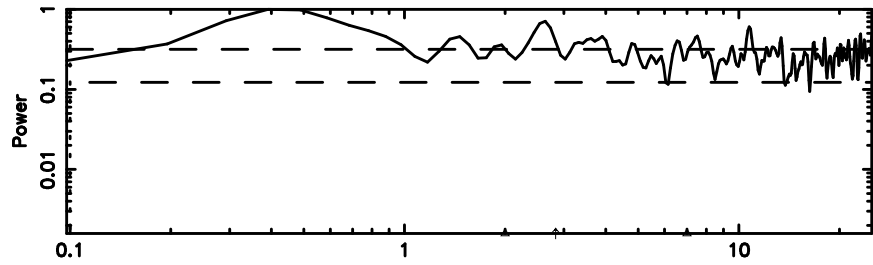

BLK: 3,SNR1:-0.71276E-01,SNR2: 0.52739