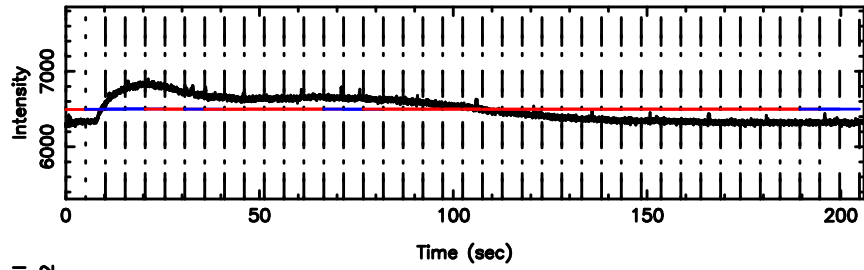

BLK:11,SNR1: 0.62336 ,SNR2: 2.4596

Frequency (Hz)

F20240610124203

BLK:11,SNR1: 0.34754 ,SNR2: 3.3389

Frequency (Hz)

0605-08 2024/06/10 3.73UT TOYOKAWA-FUJI

T20240610124201

BLK: 8,SNR1: 0.43308 ,SNR2: 4.8071