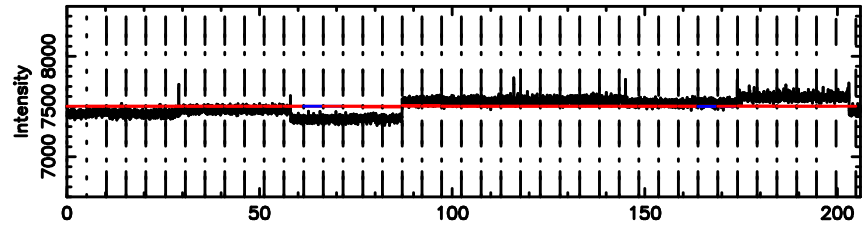

Frequency (Hz)

F20240610164130