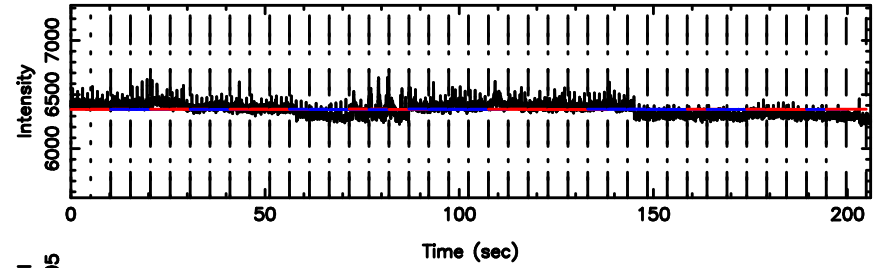

BLK:20,SNR1: 0.87979 ,SNR2: 4.5720