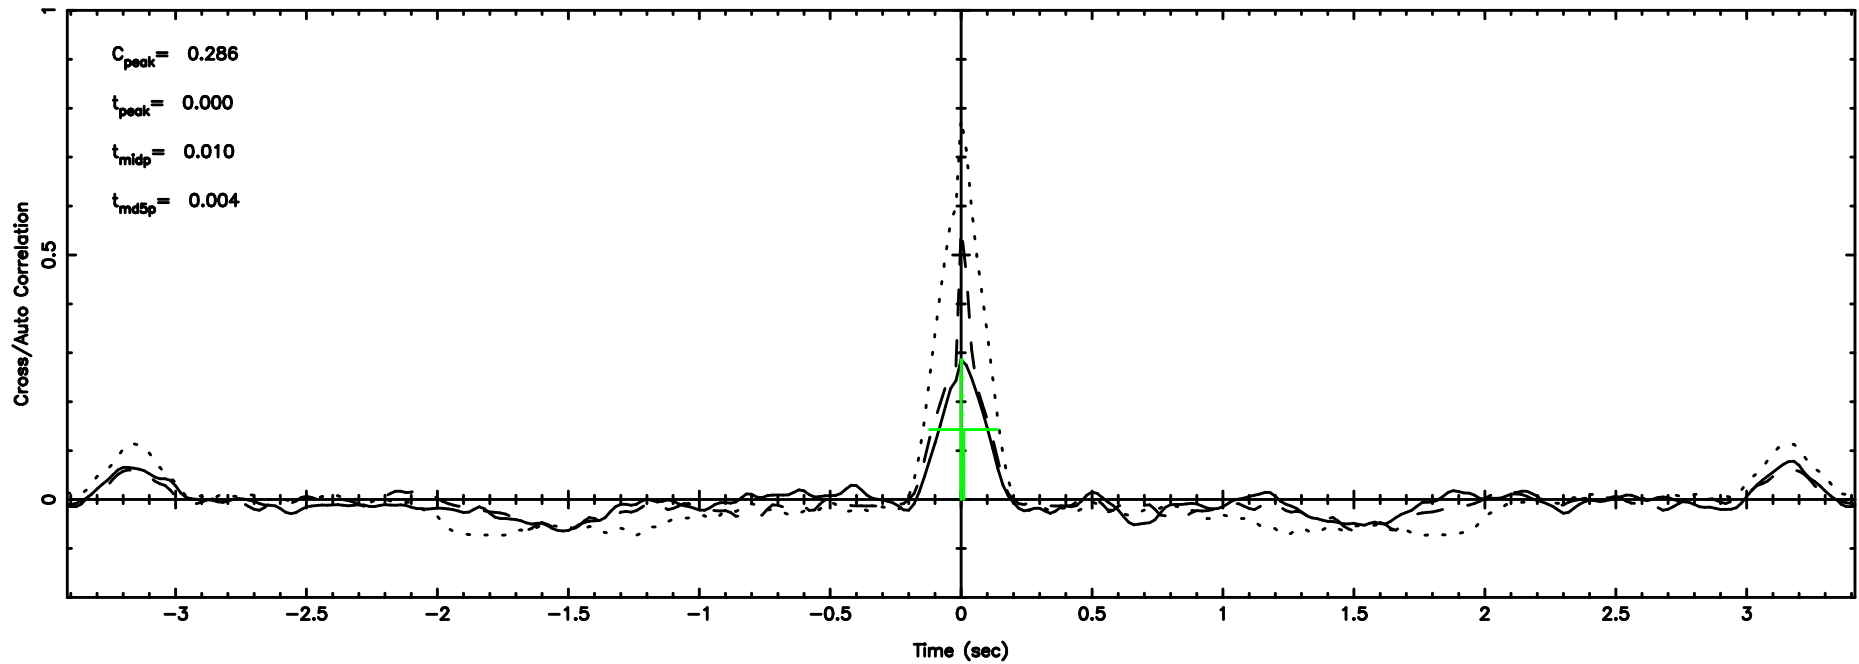

0919-142 2024/06/10 6.96UT TOYOKAWA-KISO