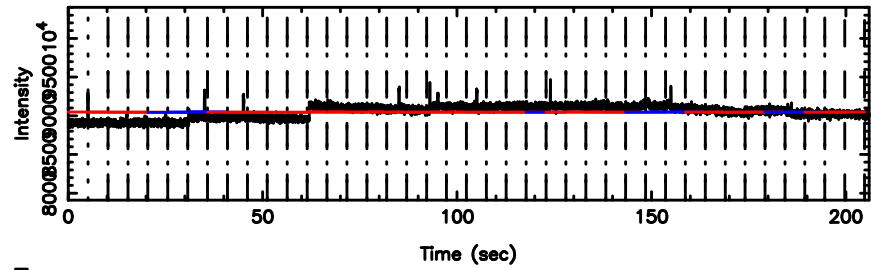

K20240610101114