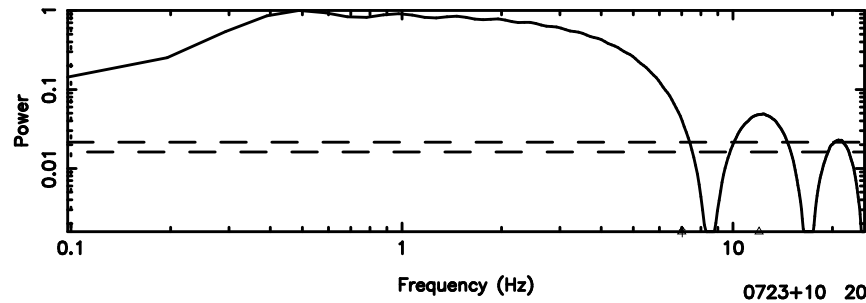

BLK:19,SNR1: 7.2674 ,SNR2: 20.958