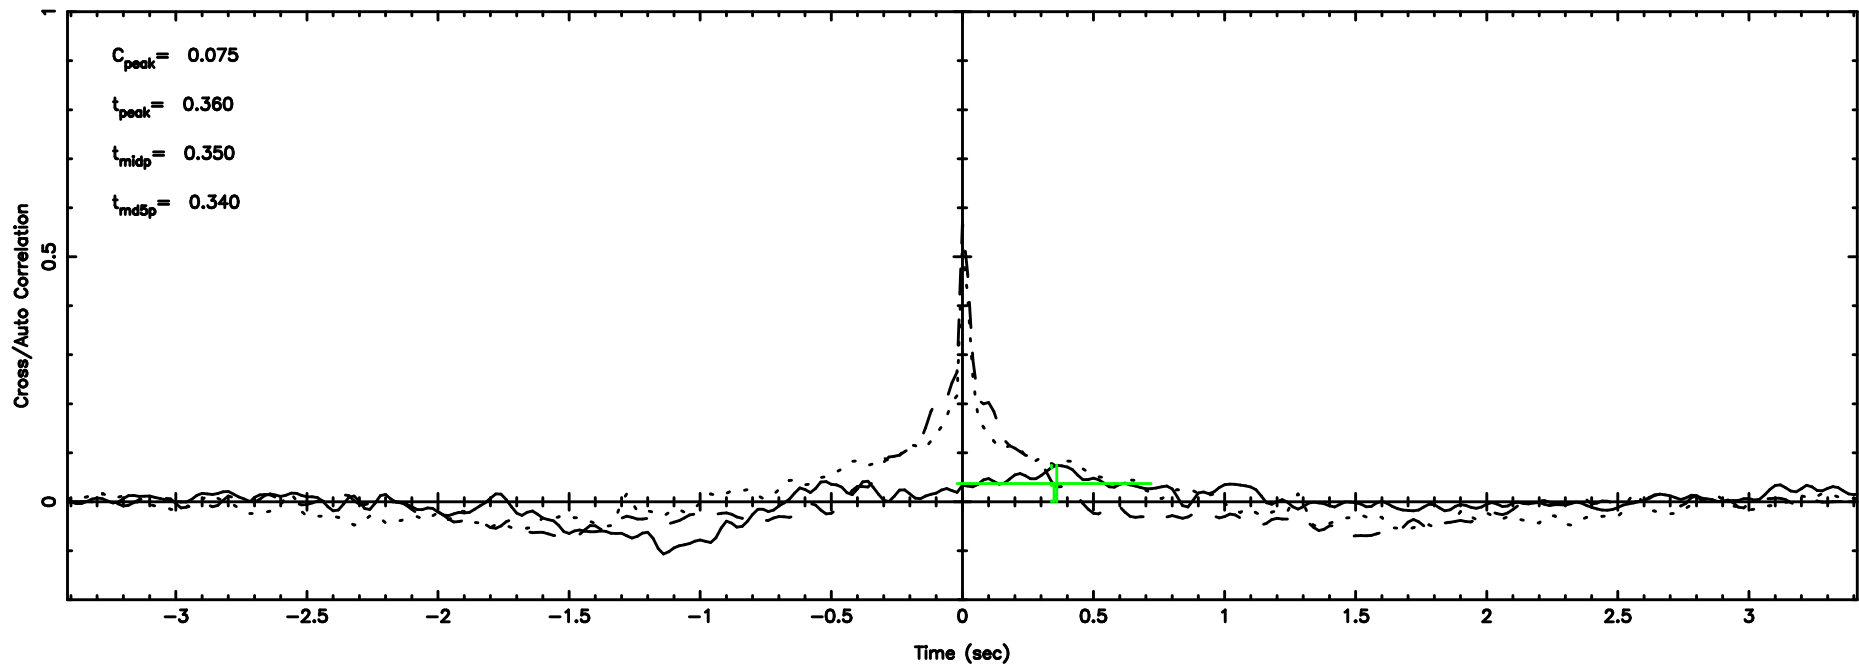

0834-19 2024/06/10 6.21UT TOYOKAWA-FUJI