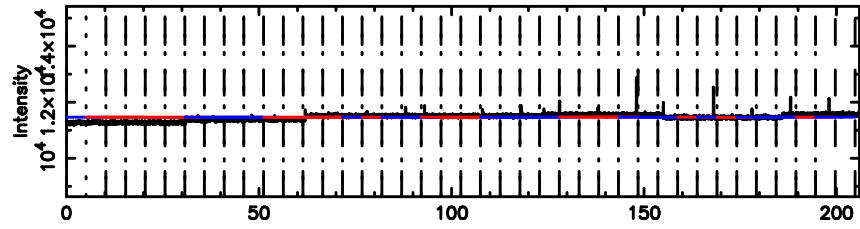

Frequency (Hz)

K20240610164741