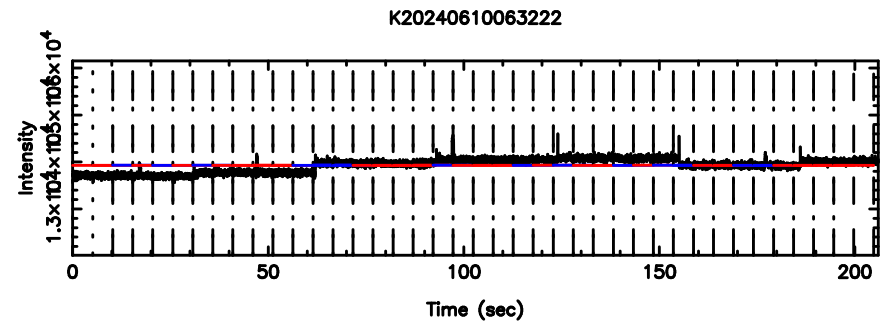

Frequency (Hz)

2354+14 2024/06/09 21.57UT TOYOKAWA-FUJI

F20240610063227

BLK: 8,SNR1: 0.57852 ,SNR2: 2.3579

Frequency (Hz)

BLK:14,SNR1: 0.31302 ,SNR2: 2.1101

BLK:14,SNR1: 1.0702 ,SNR2: 3.6743

2354+14 2024/06/09 21.57UT TOYOKAWA-KISO