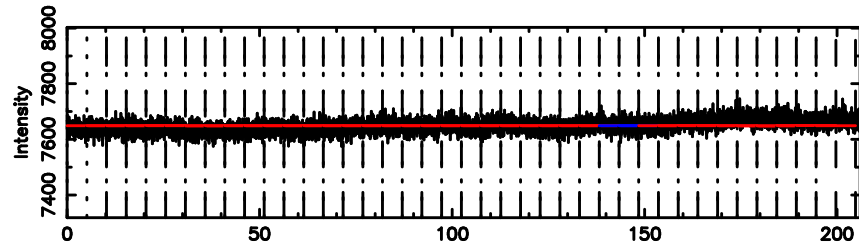

T20240610165525