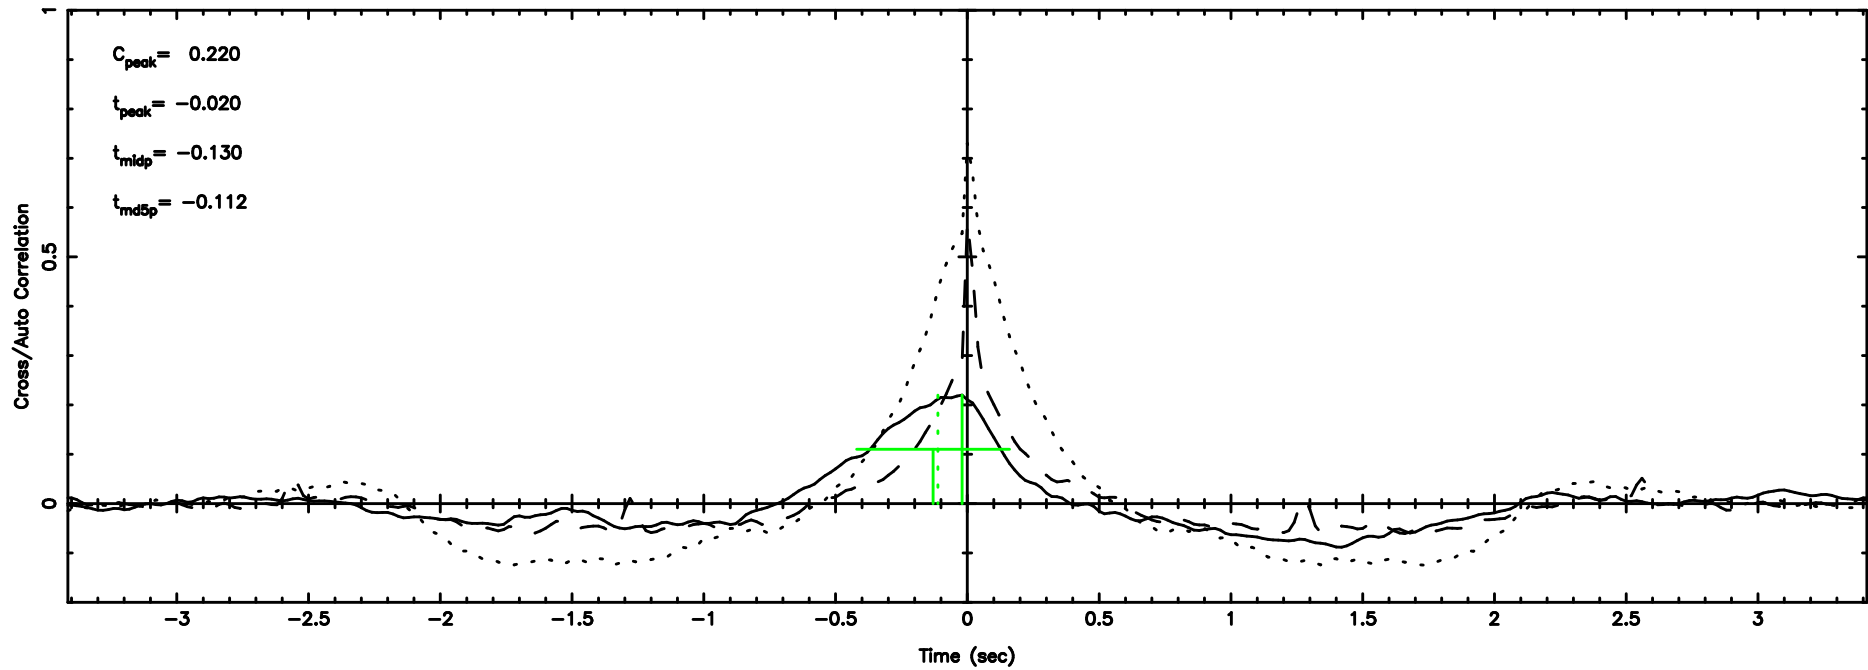

F20240610115535

BLK:22,SNR1: 0.35494 ,SNR2: 2.5291

Frequency (Hz)

3C138 2024/06/10 2.95UT FUJI -KISO

K20240610115530

BLK:22,SNR1: 2.1843 ,SNR2: 9.1051

Frequency (Hz)

T20240610120906