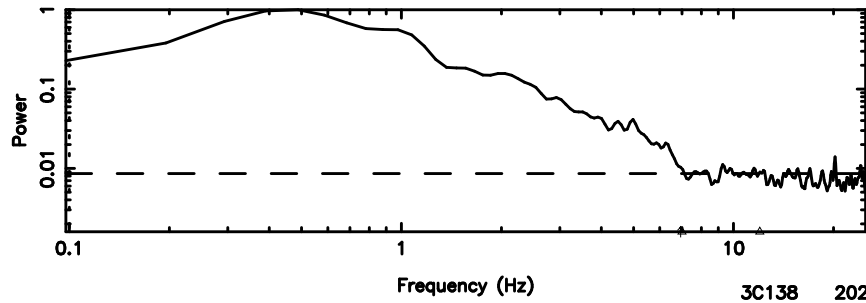

BLK:25,SNR1: 0.46556 ,SNR2: 2.8943

Frequency (Hz)

K20240610110722

BLK:25,SNR1: 0.79249 ,SNR2: 2.7075

Frequency (Hz)

3C119 2024/06/10 2.15UT FUJI -KISO

T20240610115533

BLK:19,SNR1: 5.9539 ,SNR2: 17.429