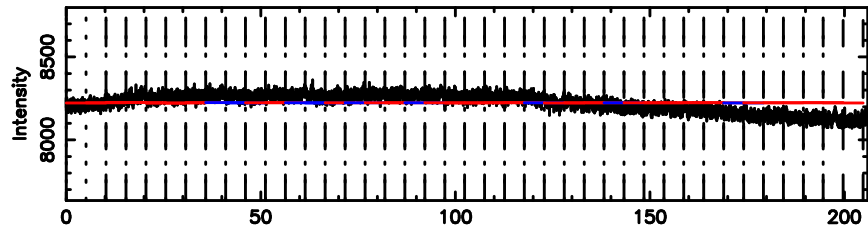

T20240610095444