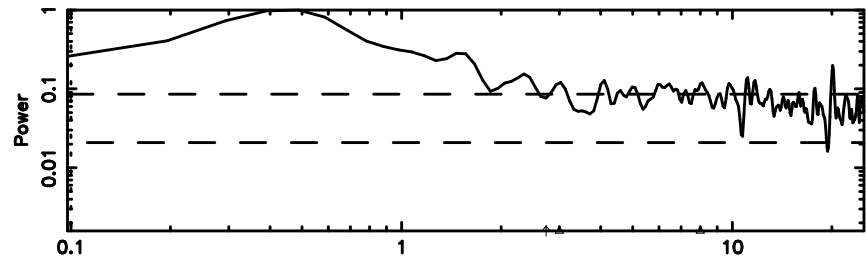

Frequency (Hz)

F20240610142756

BLK: 6,SNR1:-0.61169E-01,SNR2: 0.95163

Frequency (Hz)

0752-200 2024/06/10 5.49UT TOYOKAWA-FUJI

T20240610142754

BLK: 4,SNR1: 0.24039 ,SNR2: 2.7570

Frequency (Hz)