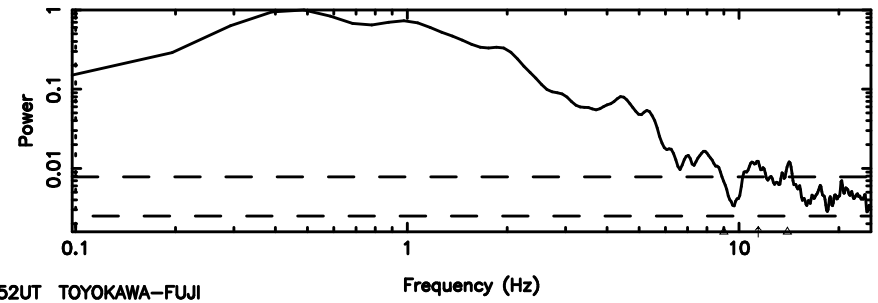

F20240610122950

BLK:19,SNR1: 8.6363 ,SNR2: 15.337

Frequency (Hz)

T20240610122948

BLK:26,SNR1: 2.8365 ,SNR2: 13.450

0552+12 2024/06/10 3.52UT TOYOKAWA-KISO

K20240610122945

BLK:26,SNR1: 71.738 ,SNR2: 72.099