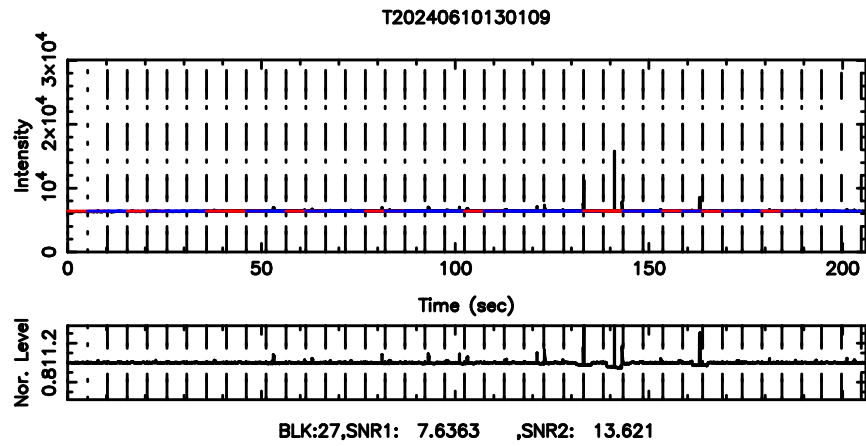

3C161 2024/06/10 4.05UT TOYOKAWA-FUJI