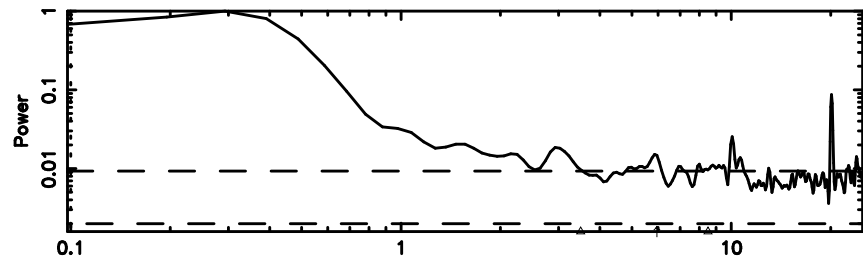

BLK: 9,SNR1: 2.0028 ,SNR2: 7.0774