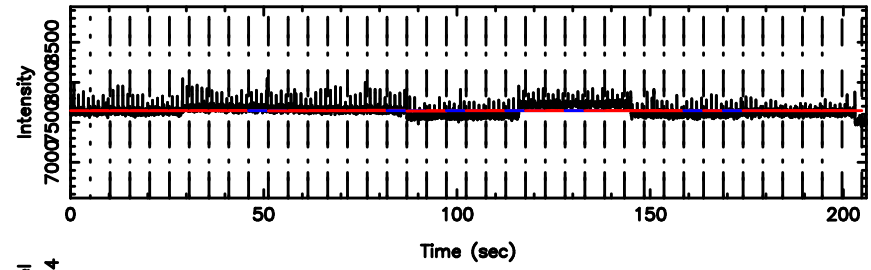

F20240610144755