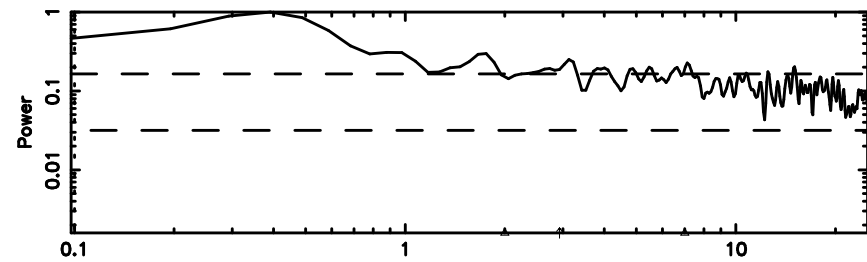

BLK: 6,SNR1:-0.61169E-01,SNR2: 0.95163