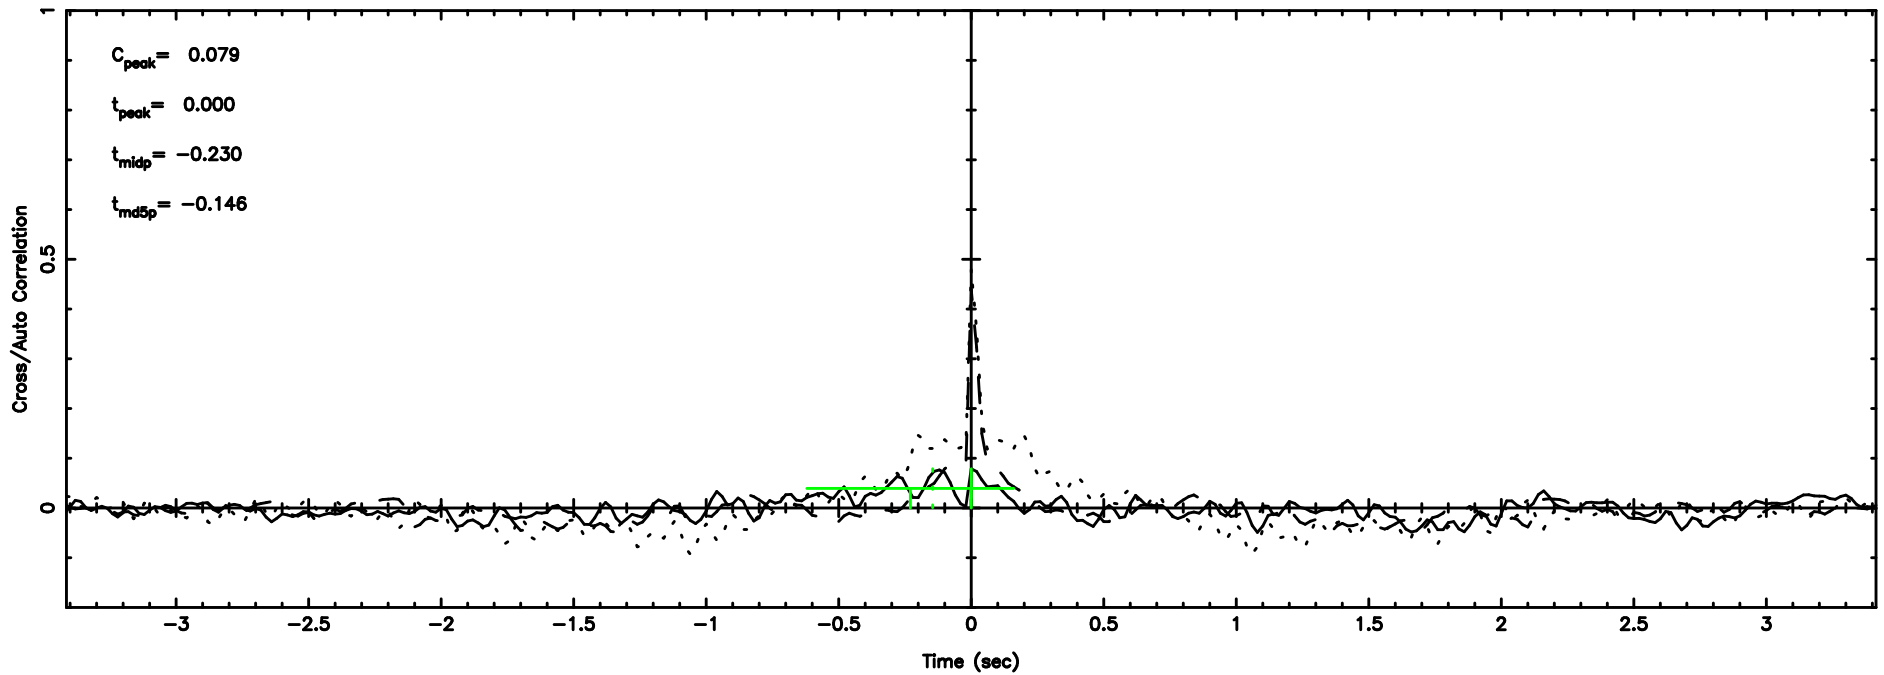

Frequency (Hz)

3C26

2024/06/09 22.51UT TOYOKAWA-KISO

K20240610072901

BLK: 3,SNR1: 0.33274 ,SNR2: 3.6053

Frequency (Hz)

F20240610072906

BLK: 2,SNR1: 1.8771 ,SNR2: 17.136