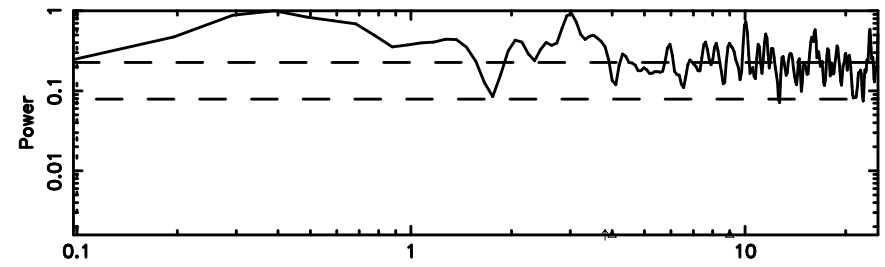

BLK: 2,SNR1: 0.26387 ,SNR2: 1.1122