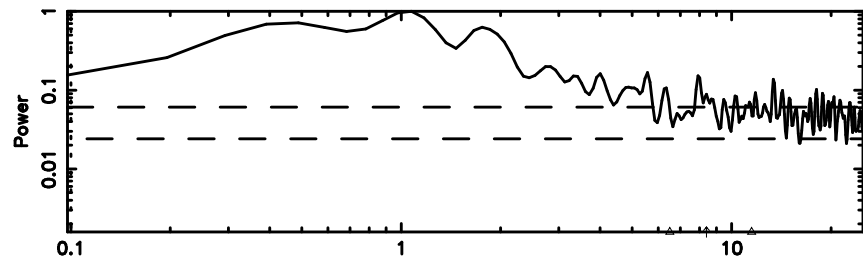

Frequency (Hz)

0821+394 2024/06/10 6.01UT TOYOKAWA-KISO

F20240610145904

BLK: 4,SNR1: 1.0461 ,SNR2: 2.6708

Frequency (Hz)

K20240610145859

BLK: 4,SNR1: 0.58486 ,SNR2: 2.9238

Frequency (Hz)