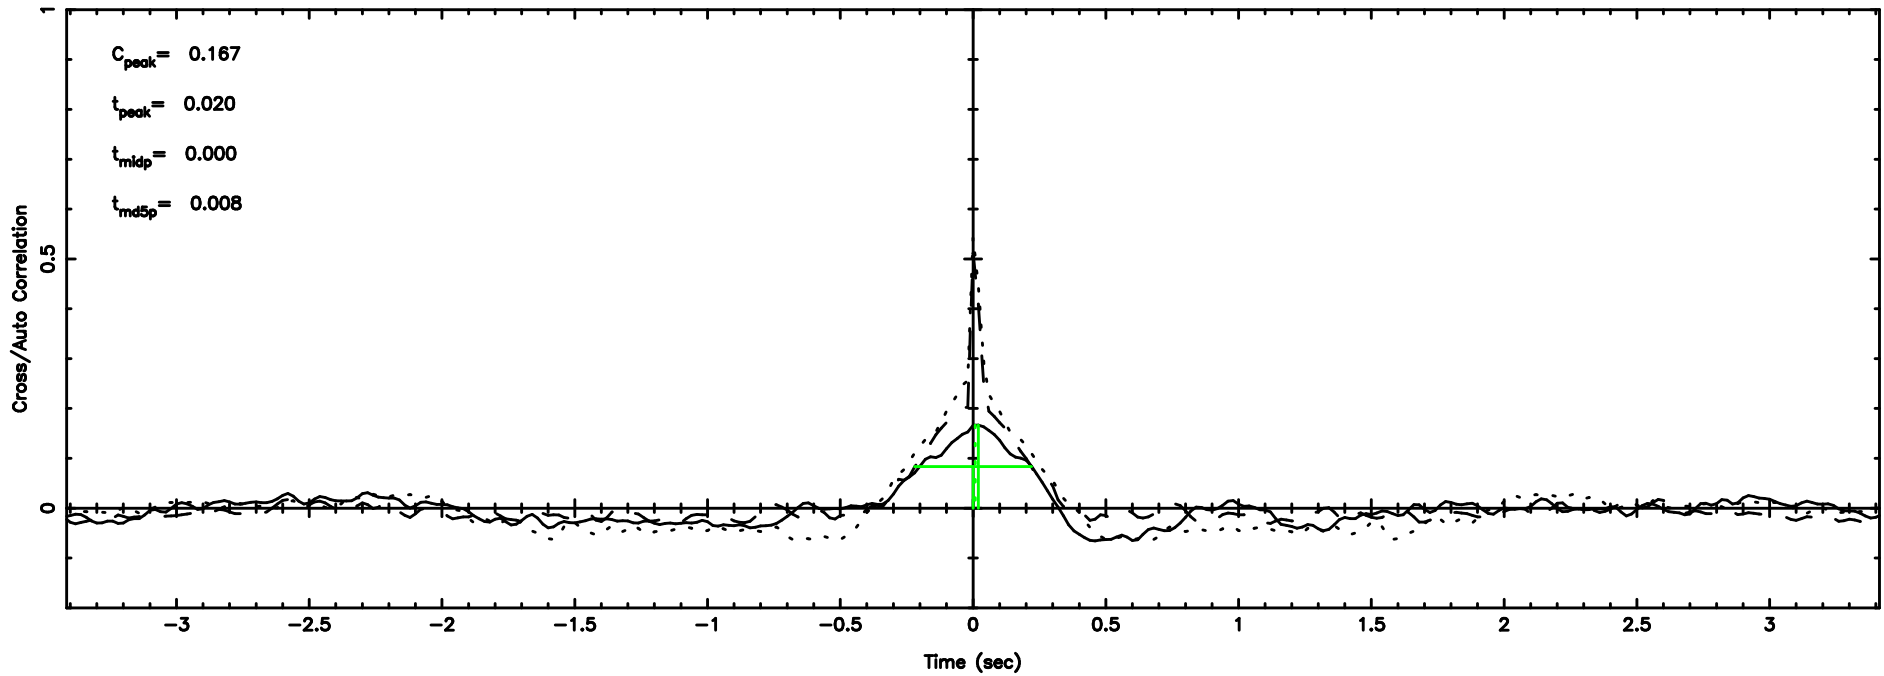

Frequency (Hz)

2354+14 2024/06/09 21.57UT TOYOKAWA-FUJI

F20240610063227

BLK: 8,SNR1: 0.57852 ,SNR2: 2.3579

Frequency (Hz)

BLK:14,SNR1: 0.31302 ,SNR2: 2.1101

BLK:14,SNR1: 1.0702 ,SNR2: 3.6743

2354+14 2024/06/09 21.57UT TOYOKAWA-KISO