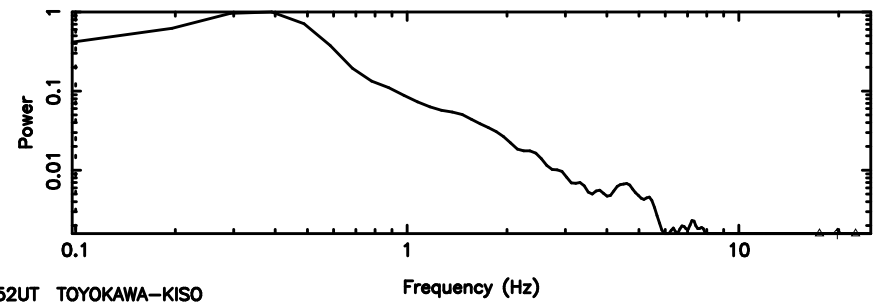

F20240610122950

BLK:19,SNR1: 8.6363 ,SNR2: 15.337

Frequency (Hz)

T20240610122948

BLK:26,SNR1: 2.8365 ,SNR2: 13.450

0552+12 2024/06/10 3.52UT TOYOKAWA-KISO

K20240610122945

BLK:26,SNR1: 71.738 ,SNR2: 72.099