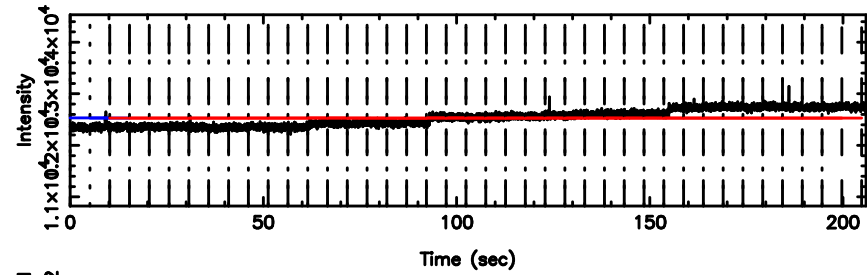

K20240610144750