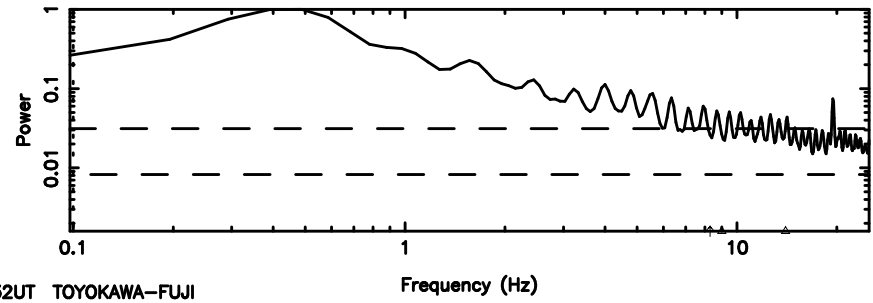

BLK:30,SNR1: 1.3649 ,SNR2: 3.4171

3C147 2024/06/10 3.32UT TOYOKAWA-FUJI