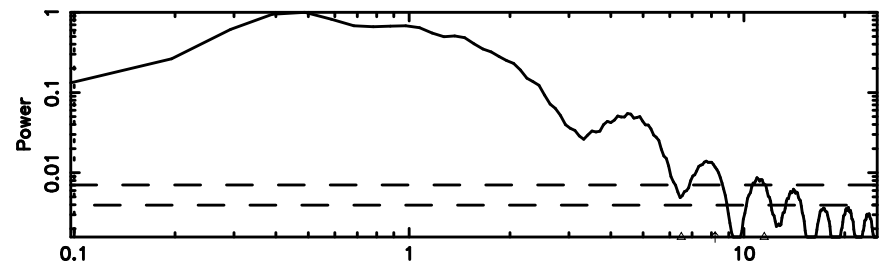

BLK:31,SNR1: 8.5378 ,SNR2: 21.605