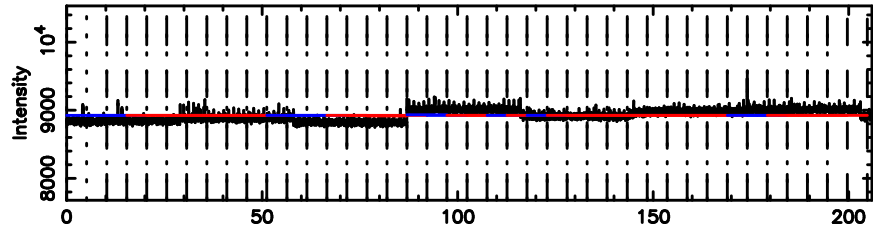

BLK:16,SNR1: 2.9736 ,SNR2: 13.148

Frequency (Hz)

3C2

2024/06/09 21.72UT TOYOKAWA-KISO

K20240610064125

BLK:16,SNR1: 1.4513 ,SNR2: 2.9082

Frequency (Hz)

F20240610064130