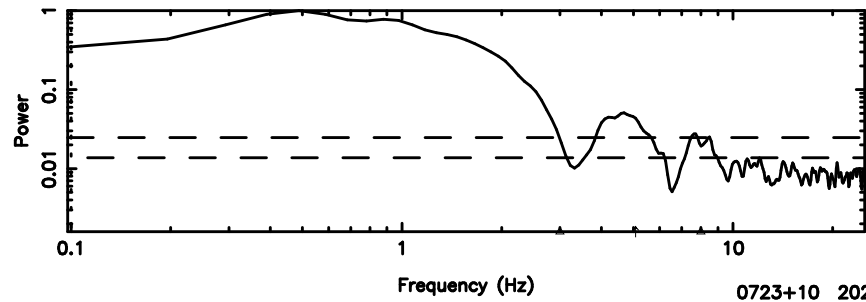

T20240610135952

BLK:17,SNR1: 2.0229 ,SNR2: 9.6767

F20240610135954

BLK:17,SNR1: 2.9884 ,SNR2: 5.3963

0723+10 2024/06/10 5.03UT TOYOKAWA-FUJI