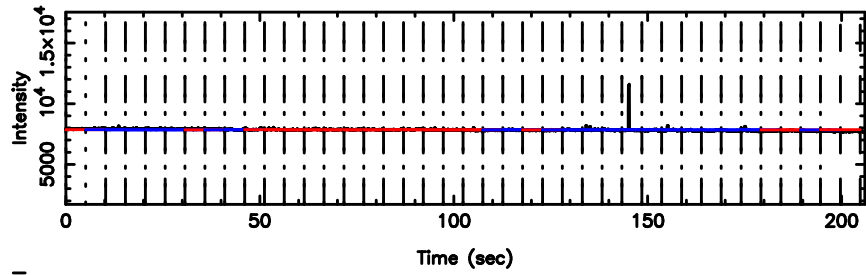

T20240610122537