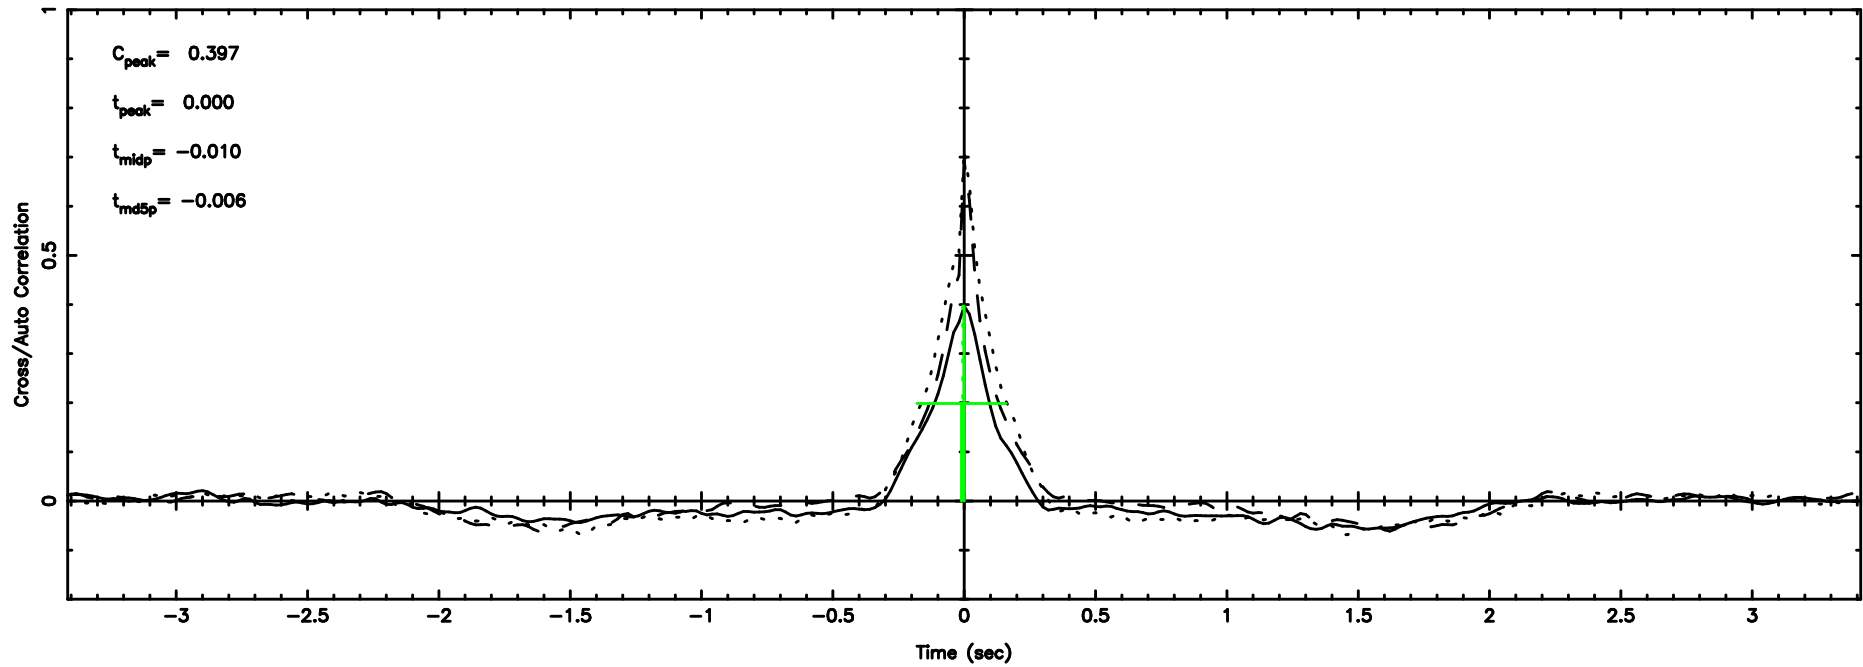

0723+10 2024/06/10 5.03UT FUJI -KISO