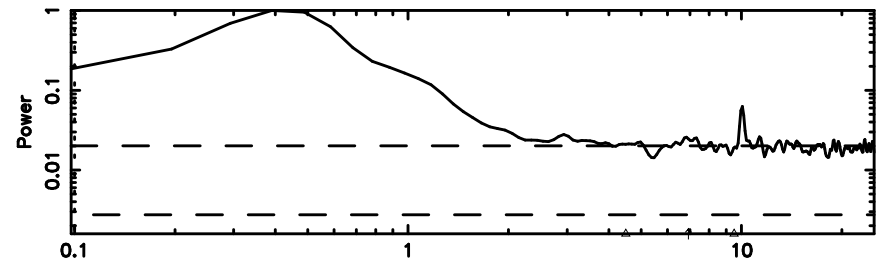

BLK:33,SNR1: 1.2330 ,SNR2: 3.5427