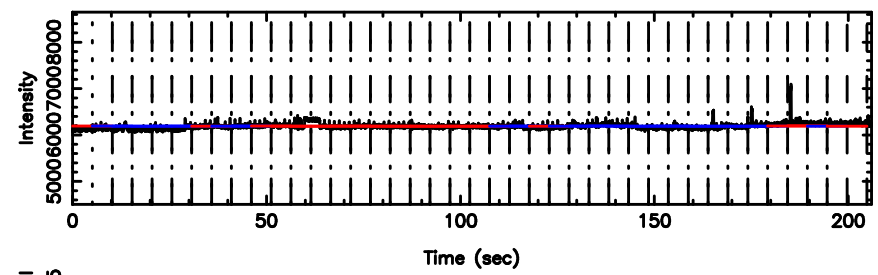

F20240610122539

BLK:21,SNR1: 2.0261 ,SNR2: 7.6207

T20240610122537

BLK:22,SNR1: 3.0196 ,SNR2: 13.678

0548+16 2024/06/10 3.46UT TOYOKAWA-KISO

K20240610122534

BLK:22,SNR1: 1.8824 ,SNR2: 7.2084

F20240610122539