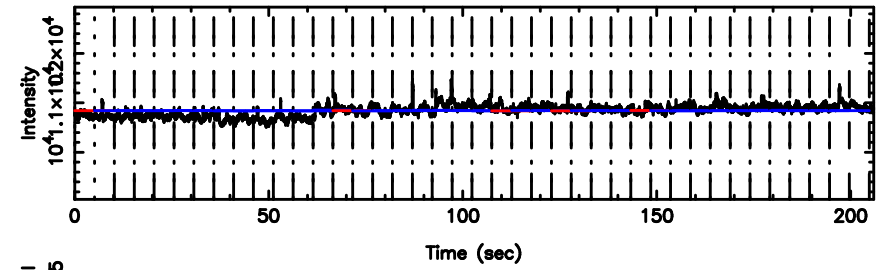

F20240610121727

BLK:34,SNR1: 1.2448 ,SNR2: 4.4748

3C147 2024/06/10 3.32UT FUJI -KISO

K20240610121723

BLK:34,SNR1: 4.0656 ,SNR2: 14.904