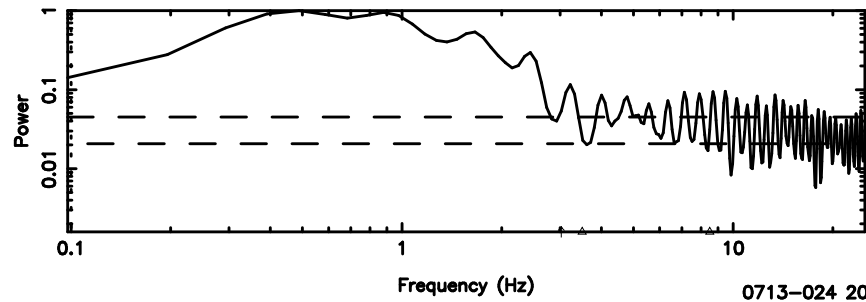

T20240610134941

BLK: 8,SNR1: 0.30371 ,SNR2: 1.3015

K20240610134938

BLK: 8,SNR1: 4.4466 ,SNR2: 11.480

0713-024 2024/06/10 4.86UT TOYOKAWA-KISO

F20240610134943

BLK: 7,SNR1: 1.2161 ,SNR2: 8.9992

K20240610134938