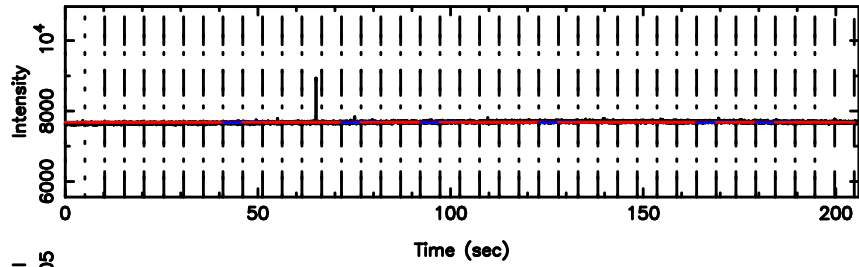

T20240610162527