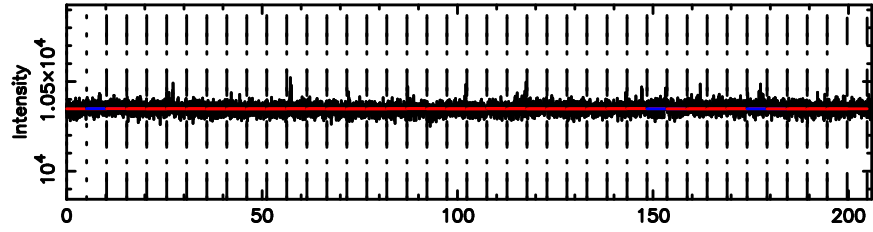

BLK:12,SNR1: 0.86982 ,SNR2: 2.6691

Frequency (Hz)

3C2

2024/06/09 21.72UT FUJI -KISO

K20240610064125

BLK:12,SNR1: 0.71416 ,SNR2: 3.0708

Frequency (Hz)

T20240610064850