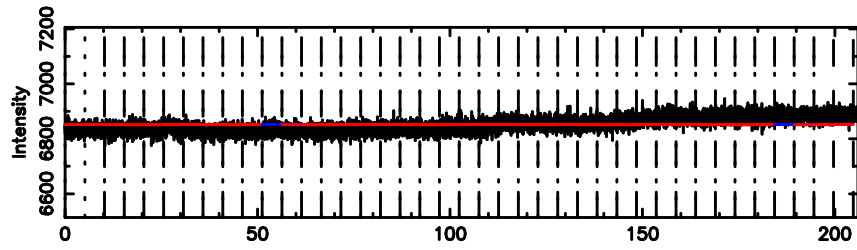

T20240610182104