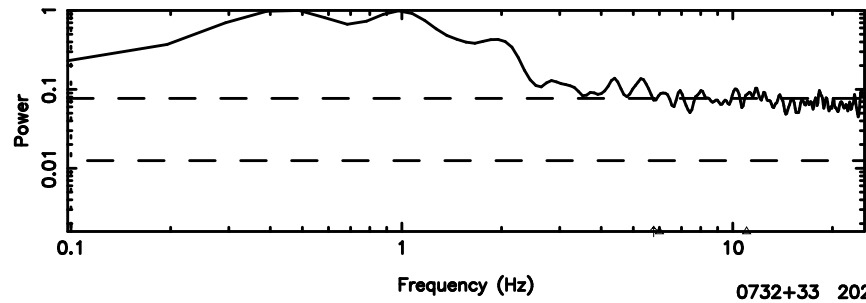

BLK:17,SNR1: 0.79130 ,SNR2: 2.8903