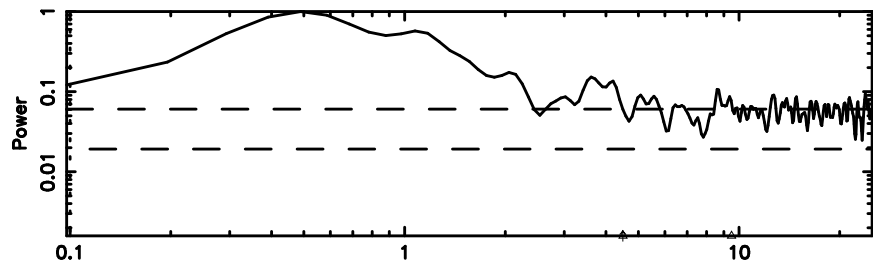

BLK: 6,SNR1: 0.69210 ,SNR2: 3.2357