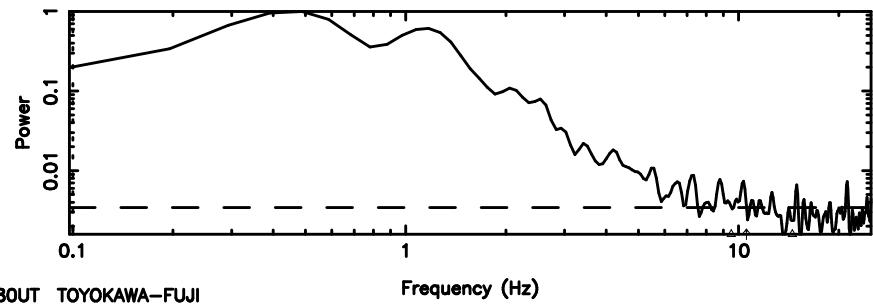

BLK: 6,SNR1: 13.746 ,SNR2: 26.224

0308+305 2024/06/10 0.80UT TOYOKAWA-FUJI