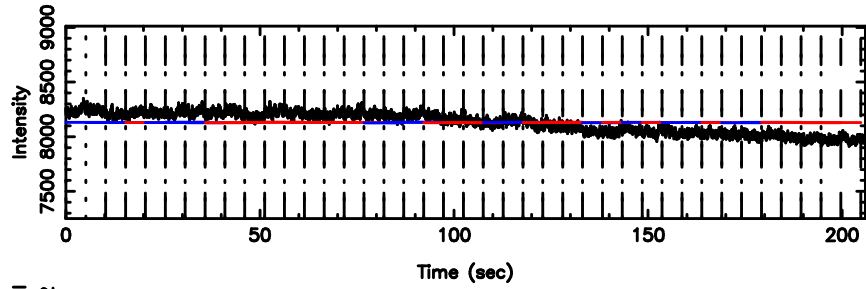

F20240610115535

BLK:22,SNR1: 0.35494 ,SNR2: 2.5291

Frequency (Hz)

3C138 2024/06/10 2.95UT FUJI -KISO

K20240610115530

BLK:22,SNR1: 2.1843 ,SNR2: 9.1051

Frequency (Hz)

T20240610120906