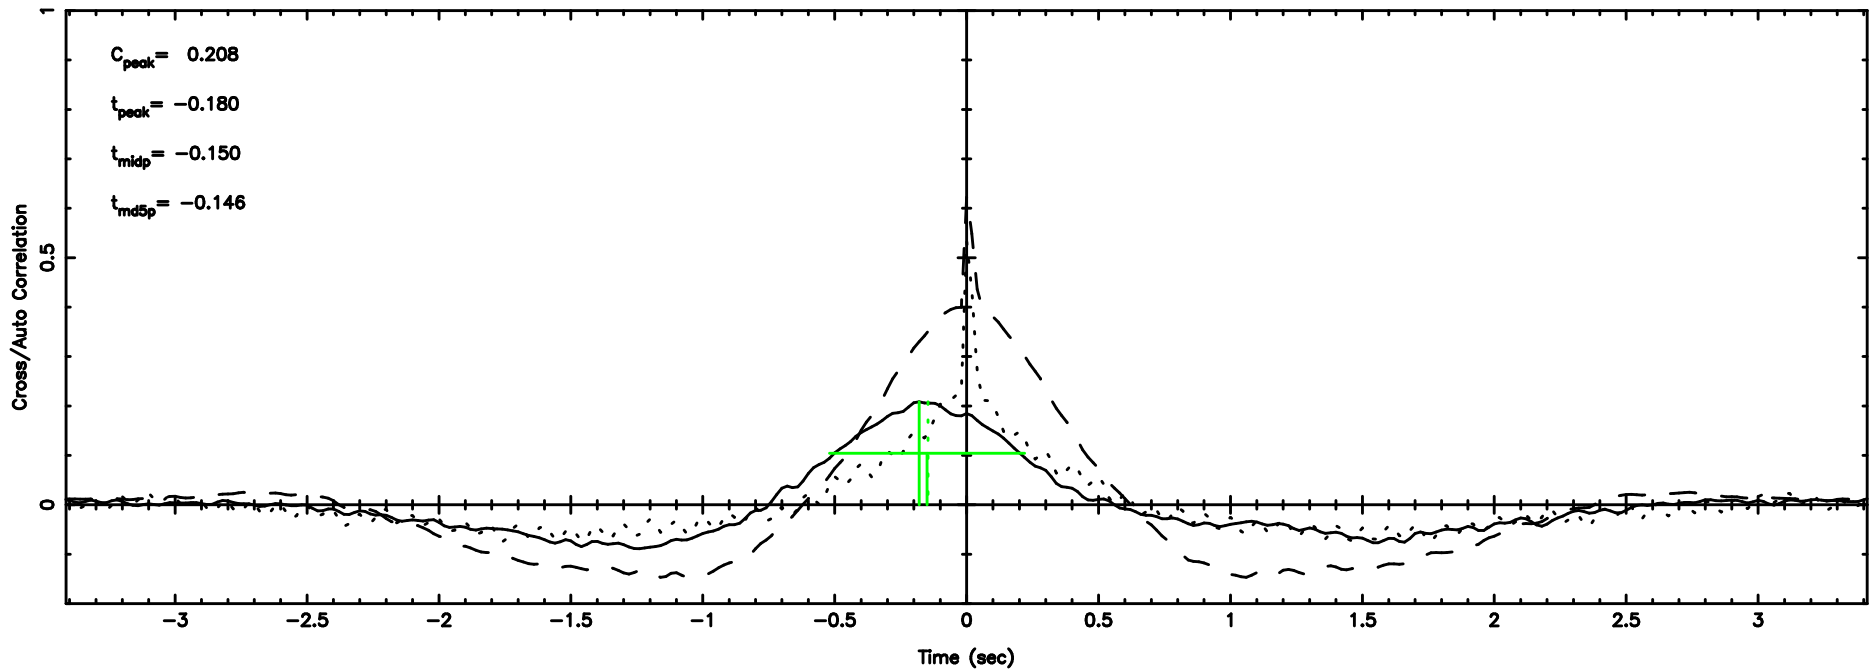

0403-132 2024/06/10 1.69UT TOYOKAWA-FUJI

F20240610103956

BLK:11,SNR1:-0.30411 ,SNR2: 0.54027

T20240610103954

BLK:24,SNR1: 1.0594 ,SNR2: 10.114

K20240610103951

BLK:24,SNR1: 0.69320 ,SNR2: 2.7708

0403-132 2024/06/10 1.69UT TOYOKAWA-KISO