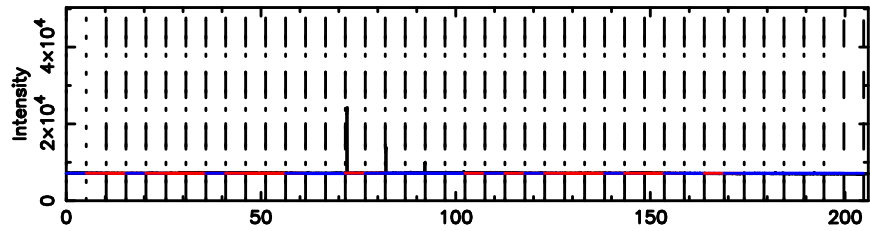

T20240610091720

BLK:13,SNR1: 3.9454 ,SNR2: 16.580

3C71 2024/06/10 0.32UT TOYOKAWA-KISO

K20240610091717

BLK:13,SNR1: 12.677 ,SNR2: 24.004

F20240610091722

BLK:22,SNR1: 3.8443 ,SNR2: 16.200

Frequency (Hz)