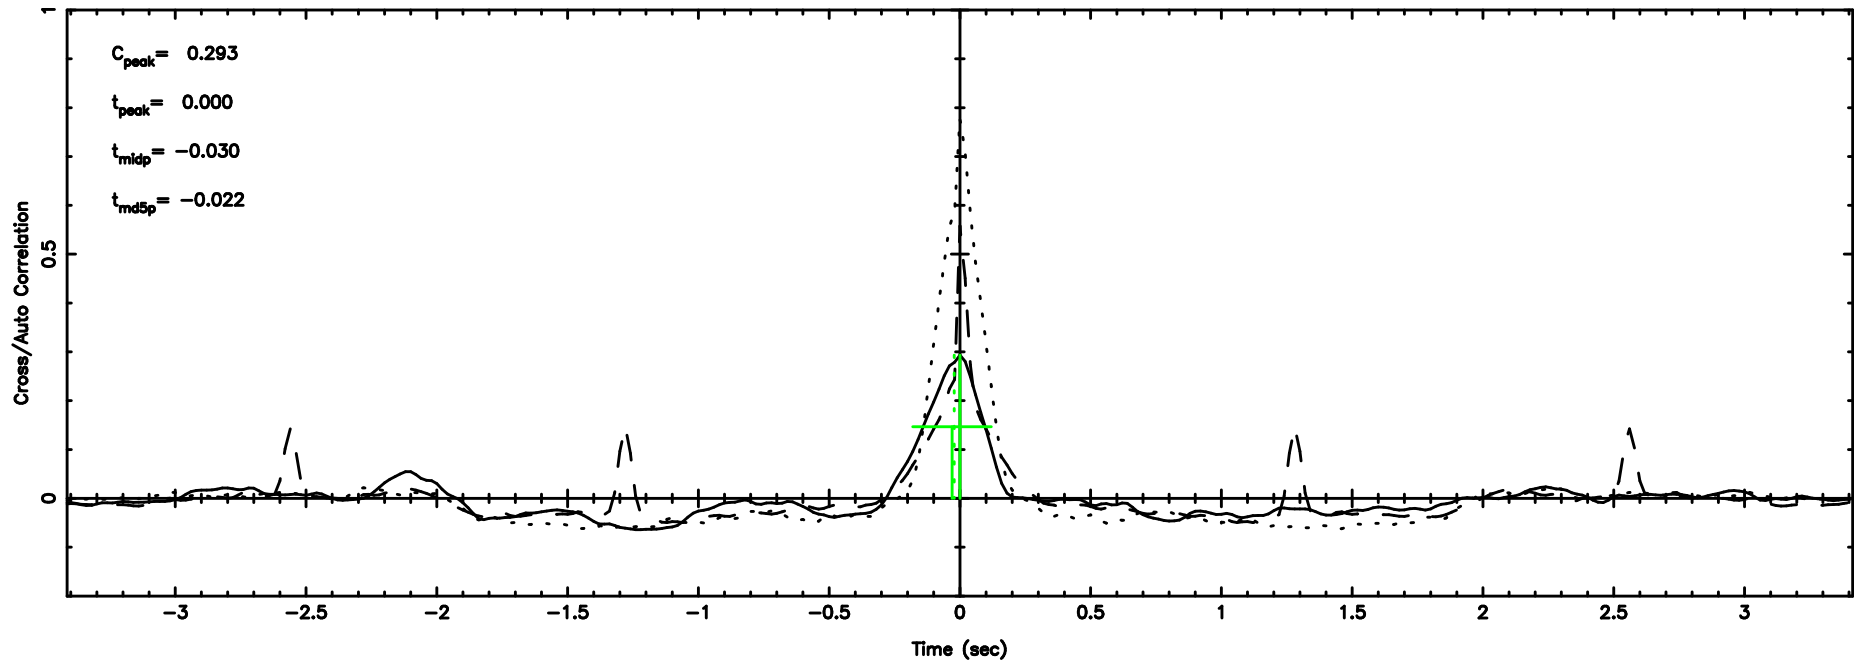

Frequency (Hz)

3C230 2024/06/10 7.45UT FUJI -KISO