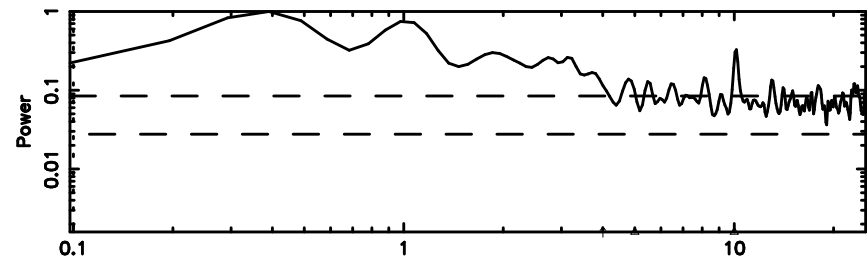

BLK: 2,SNR1: 0.48476 ,SNR2: 1.8604

Frequency (Hz)

0821+394 2024/06/10 6.01UT TOYOKAWA-FUJI

T20240610145902

BLK: 6,SNR1: 1.2227 ,SNR2: 12.193

Frequency (Hz)

K20240610145859

BLK: 6,SNR1: 0.54689 ,SNR2: 2.8968