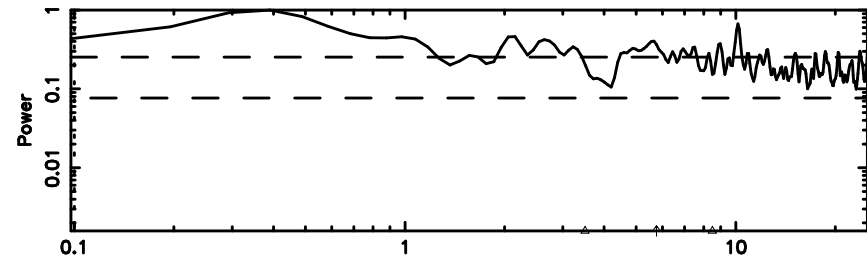

BLK: 4,SNR1:-0.50375E-02,SNR2: 0.44027