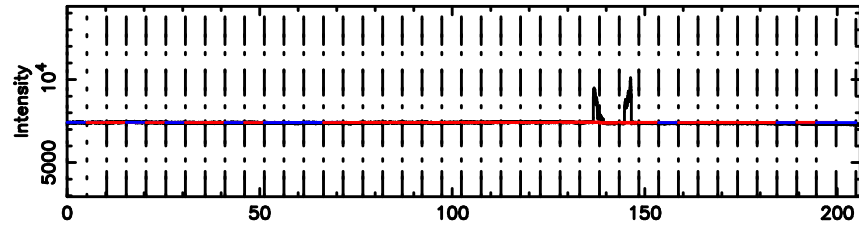

T20240610164744