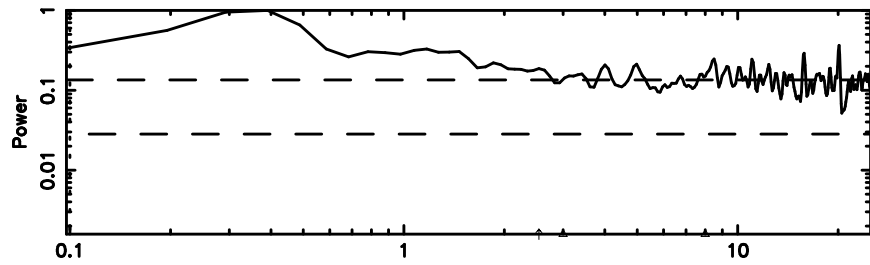

Frequency (Hz)

3C26 2024/06/09 22.51UT FUJI -KISO

K20240610072901

BLK: 2,SNR1: 0.42571 ,SNR2: 1.6330

Frequency (Hz)

T20240610073403

BLK: 5,SNR1: 0.21536 ,SNR2: 1.5048

Frequency (Hz)