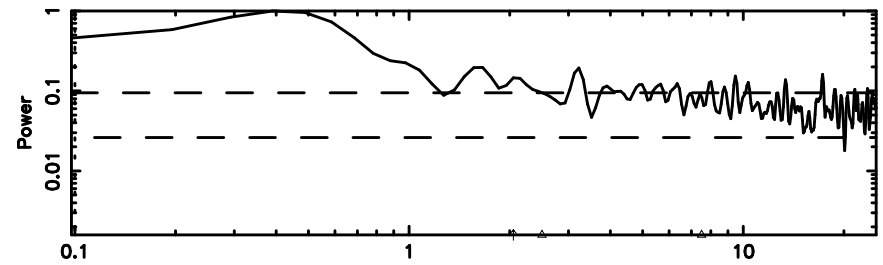

BLK: 4,SNR1: 0.43448 ,SNR2: 7.4607

Frequency (Hz)

3C12 2024/06/09 22.16UT TOYOKAWA-FUJI

F20240610070743

BLK: 4,SNR1: 0.10385 ,SNR2: 2.7193

Frequency (Hz)

T20240610070741

BLK: 2,SNR1: 0.26978 ,SNR2: 0.56994