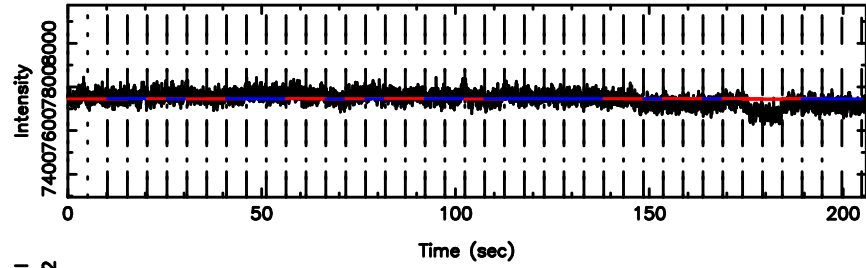

T20240610123415

BLK:20,SNR1: 0.40074 ,SNR2: 1.7886