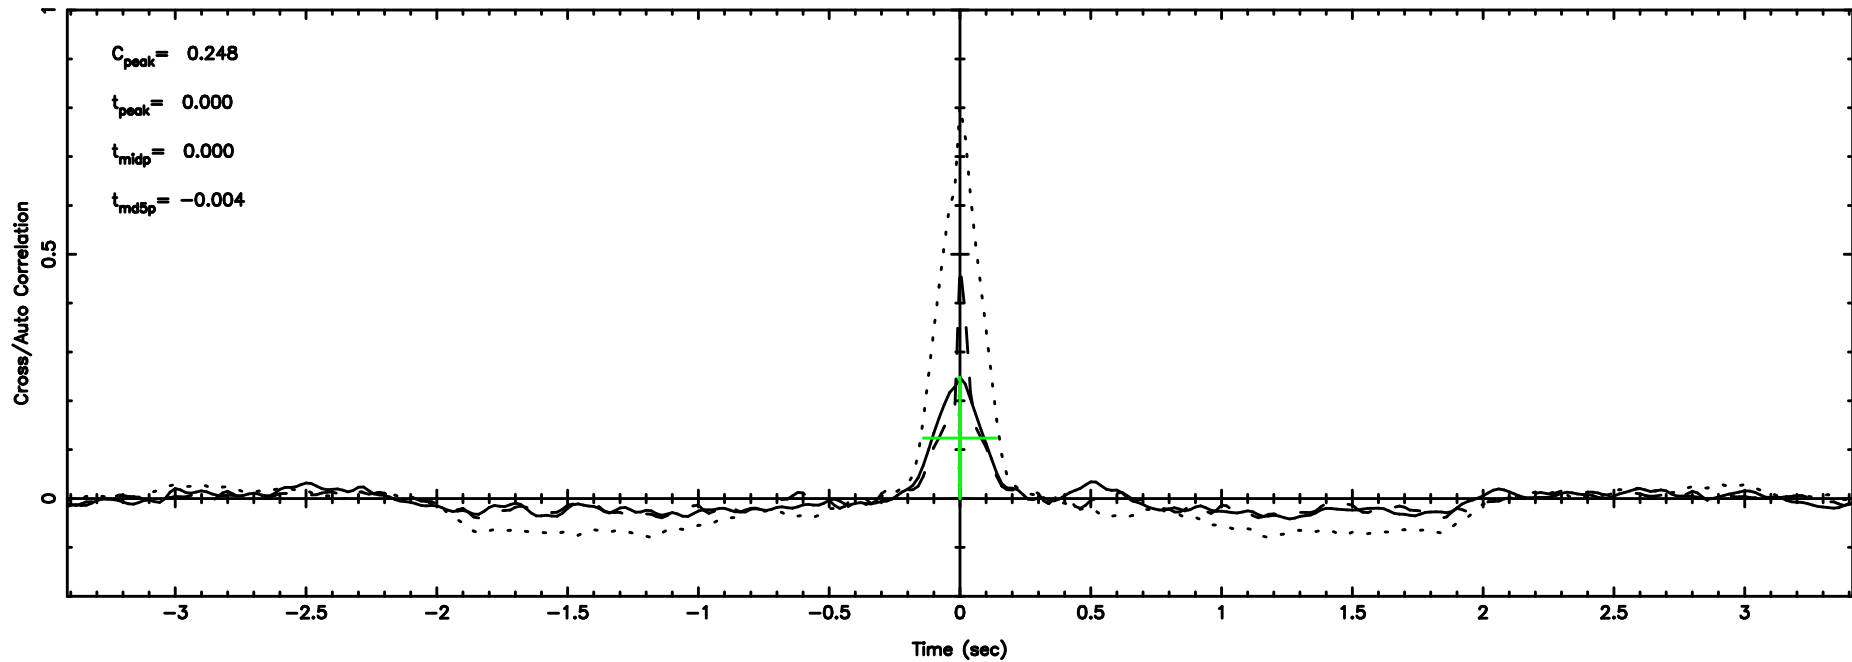

K20240610162524

BLK:18,SNR1: 3.4624 ,SNR2: 15.049

Frequency (Hz)

F20240610162529

BLK:20,SNR1: 0.17904 ,SNR2: 2.3668

Frequency (Hz)

K20240610162524

BLK:20,SNR1: 3.2918 ,SNR2: 14.292