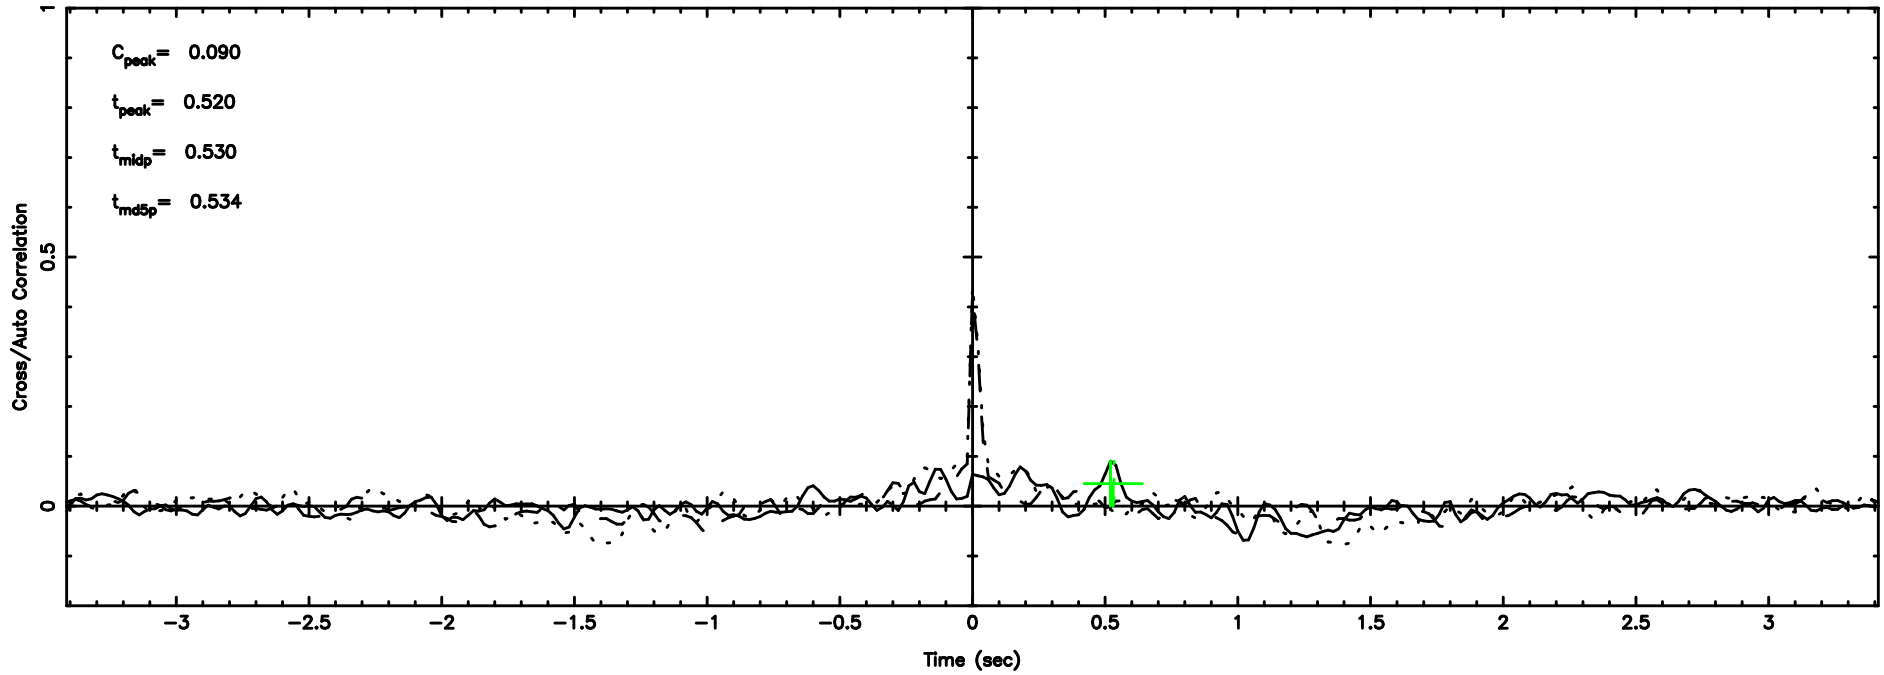

Frequency (Hz)

0011+344 2024/06/09 21.84UT TOYOKAWA-FUJI