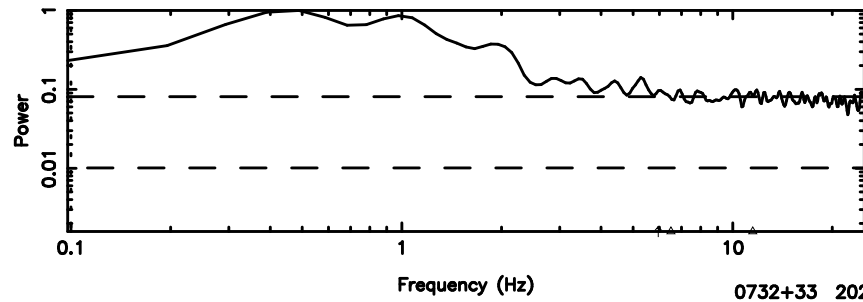

0732+33 2024/06/10 5.20UT TOYOKAWA-FUJI

T20240610141007

BLK:26,SNR1: 0.69594 ,SNR2: 2.4182

K20240610141005

BLK:26,SNR1: 2.8139 ,SNR2: 9.9054

0732+33 2024/06/10 5.20UT TOYOKAWA-KISO

F20240610141009

BLK:24,SNR1: 2.7176 ,SNR2: 6.8519