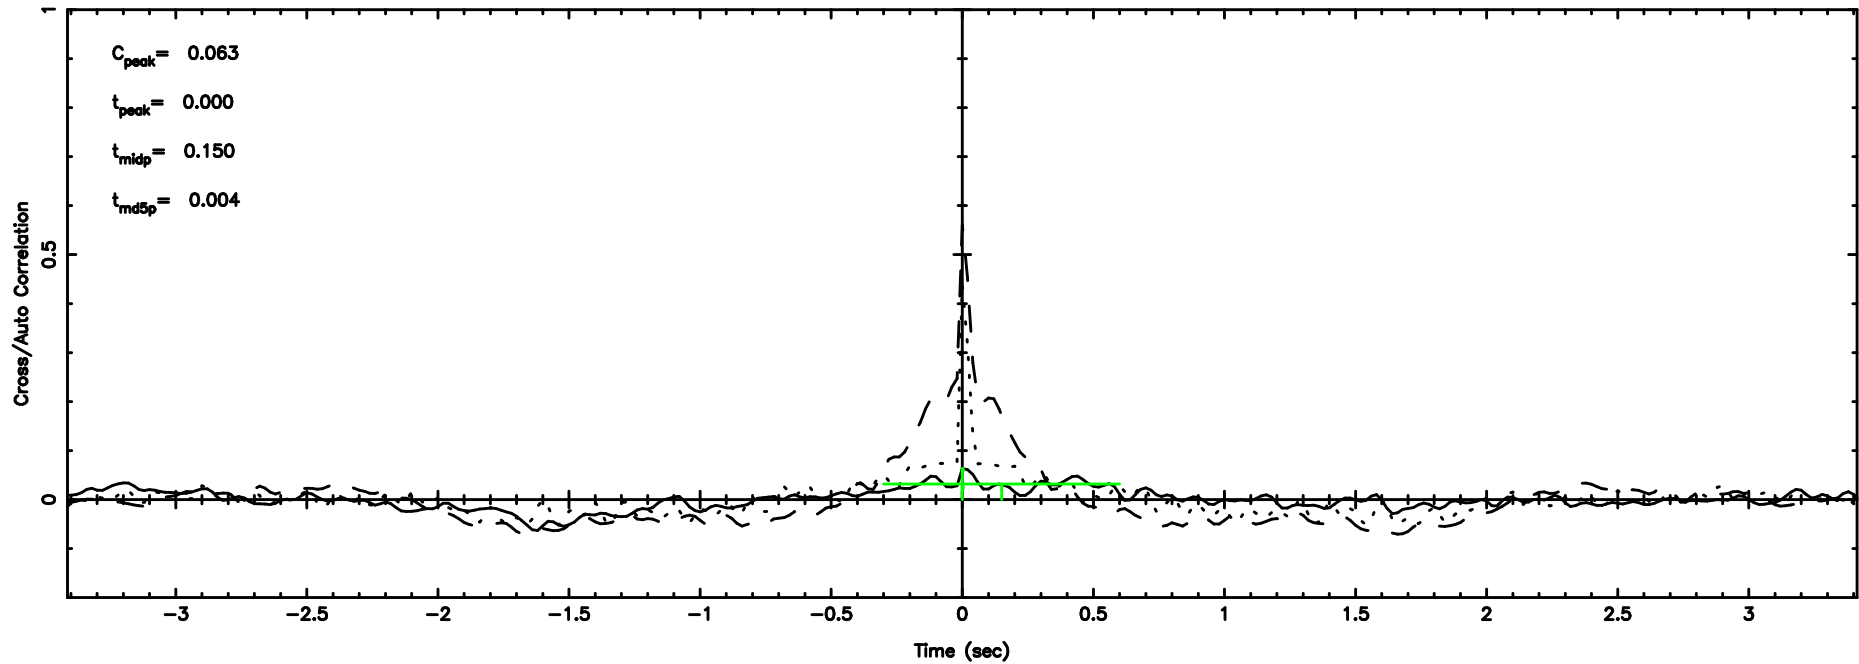

T20240610151043

BLK: 8,SNR1: 0.21602 ,SNR2: 2.8436

K20240610151040

BLK: 8,SNR1: 0.10436 ,SNR2: 1.3035

0834-19 2024/06/10 6.21UT TOYOKAWA-KISO