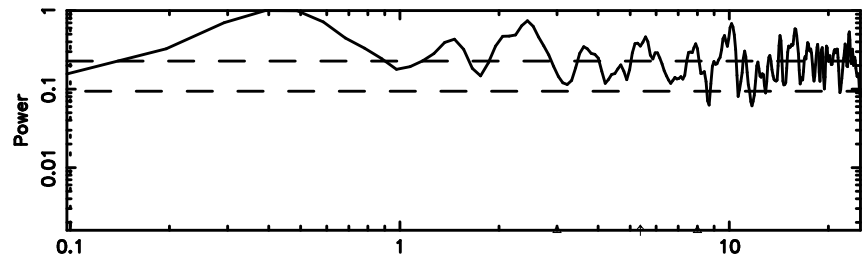

BLK: 2,SNR1: 0.16884 ,SNR2: 0.56333