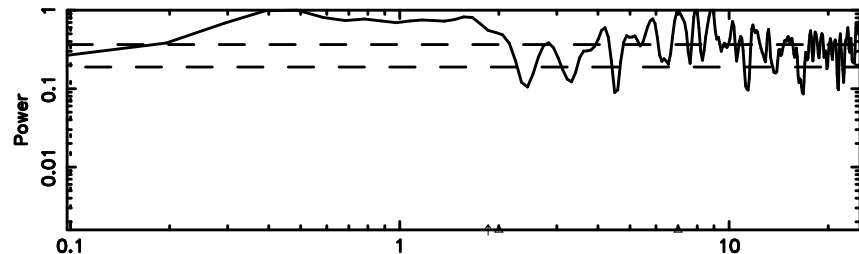

BLK: 2,SNR1: 0.12992 ,SNR2: 1.0146