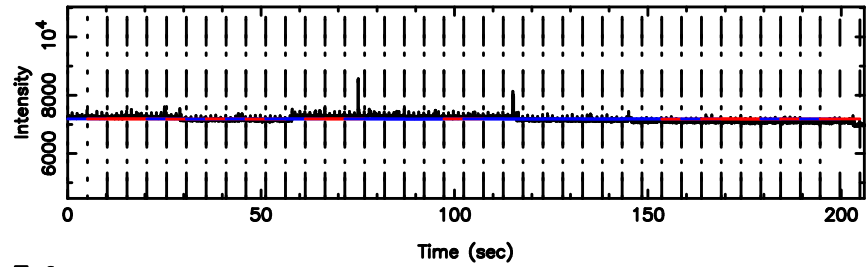

0732+33 2024/06/10 5.20UT TOYOKAWA-FUJI

T20240610141007

BLK:26,SNR1: 0.69594 ,SNR2: 2.4182

K20240610141005

BLK:26,SNR1: 2.8139 ,SNR2: 9.9054

0732+33 2024/06/10 5.20UT TOYOKAWA-KISO

F20240610141009

BLK:24,SNR1: 2.7176 ,SNR2: 6.8519