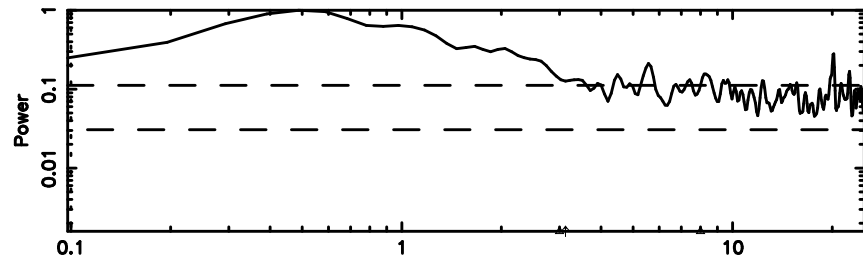

T20240610141809

BLK: 7,SNR1: 0.28479 ,SNR2: 2.8342

Frequency (Hz)

F20240610141811

BLK: 7,SNR1: 0.14434 ,SNR2: 1.0700

Frequency (Hz)

0741-06 2024/06/10 5.33UT TOYOKAWA-FUJI