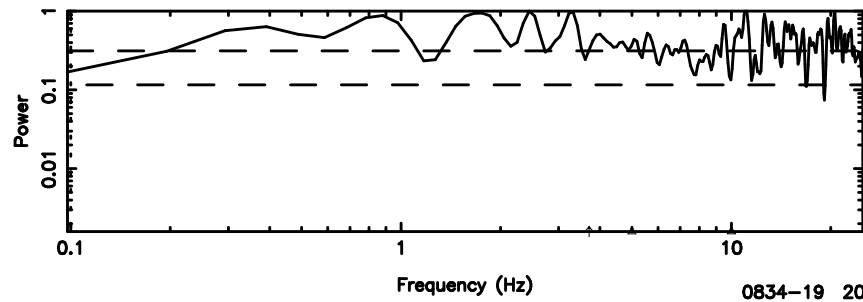

BLK: 2,SNR1: 0.36573 ,SNR2: 0.88828