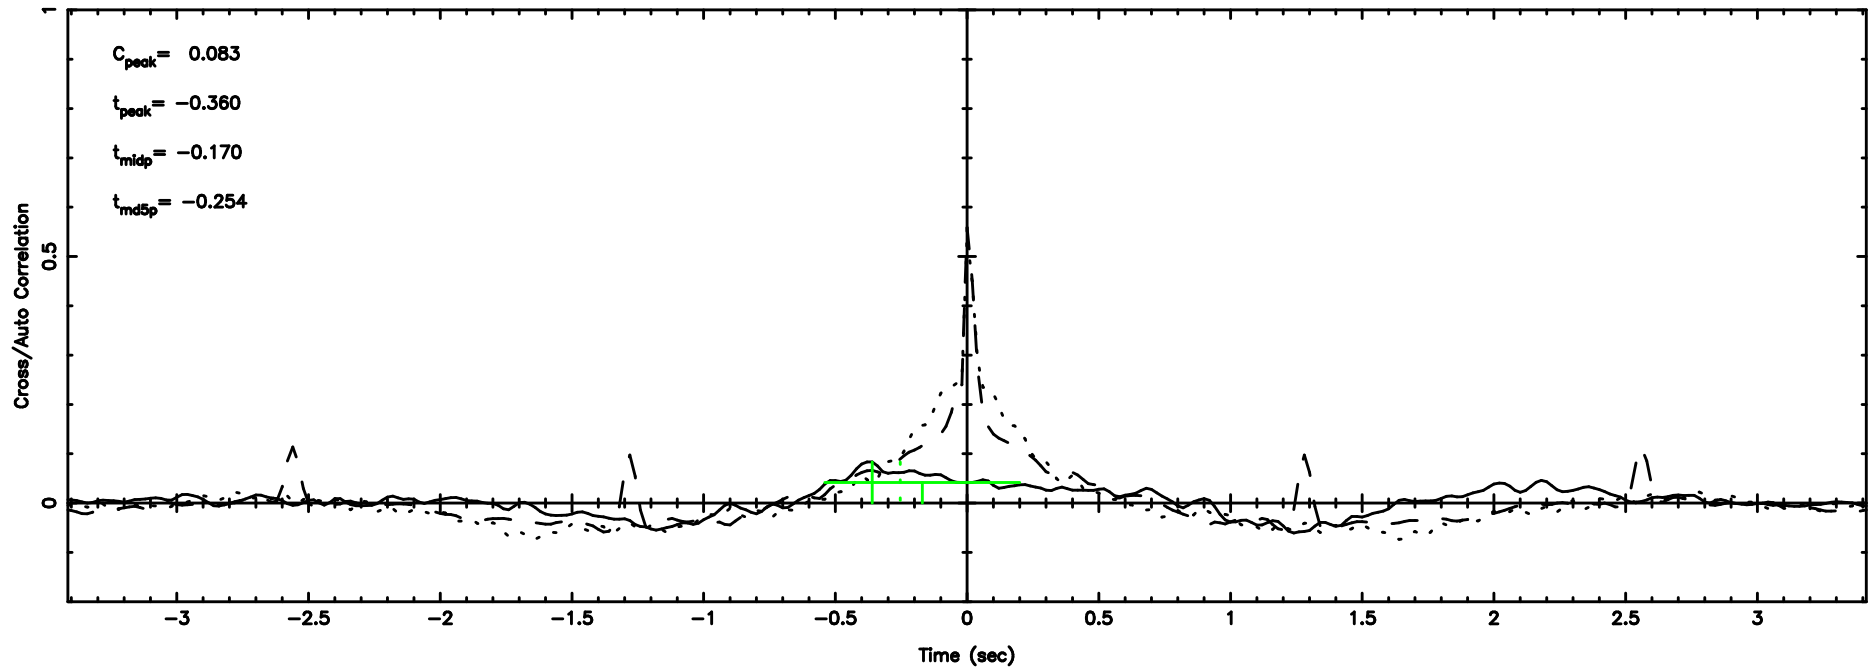

0531+194 2024/06/10 3.18UT TOYOKAWA-KISO

F20240610120908

BLK:15,SNR1: 0.94028E-01,SNR2: 1.9720

K20240610120903

BLK:15,SNR1: 1.1511 ,SNR2: 4.4601

0531+194 2024/06/10 3.18UT FUJI -KISO

T20240610121725

BLK:30,SNR1: 28.077 ,SNR2: 72.159