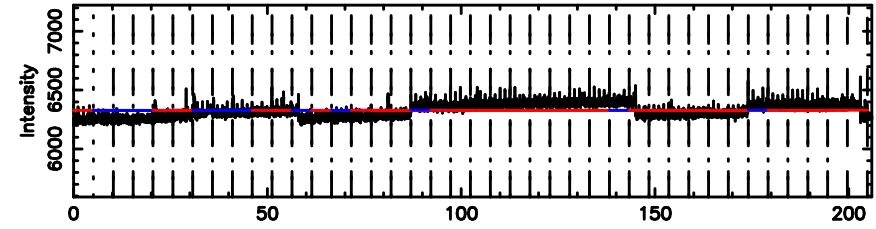

Frequency (Hz)

F20240610124203