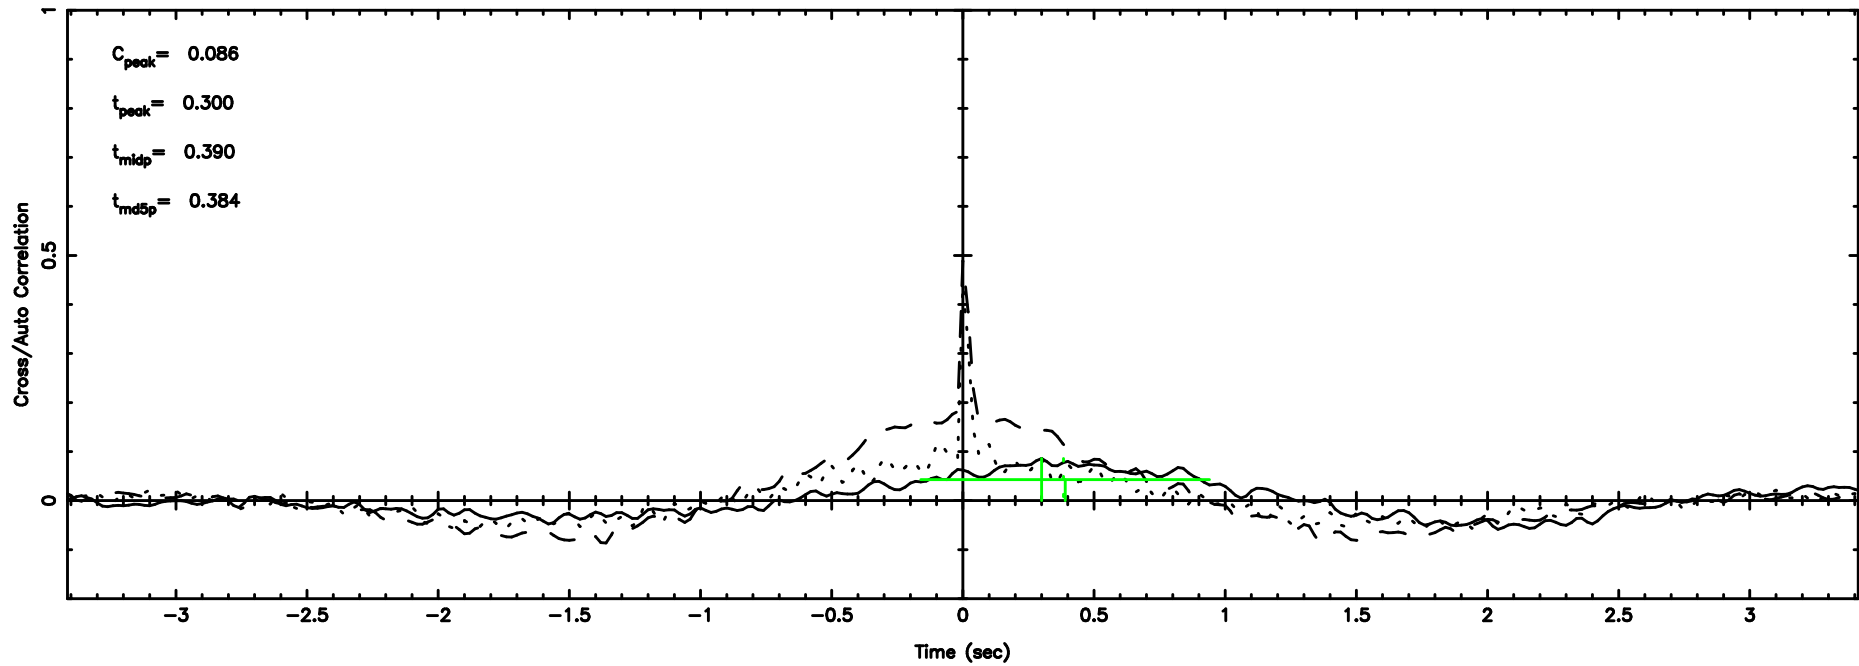

T20240610144753

BLK:11,SNR1: 0.20370 ,SNR2: 4.7797

Frequency (Hz)

K20240610144750

BLK:11,SNR1: 0.41572 ,SNR2: 1.2540

Frequency (Hz)

3C196 2024/06/10 5.83UT TOYOKAWA-KISO

F20240610144755