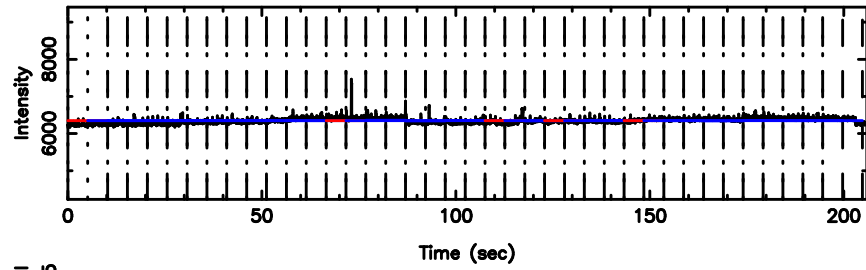

F20240610121727