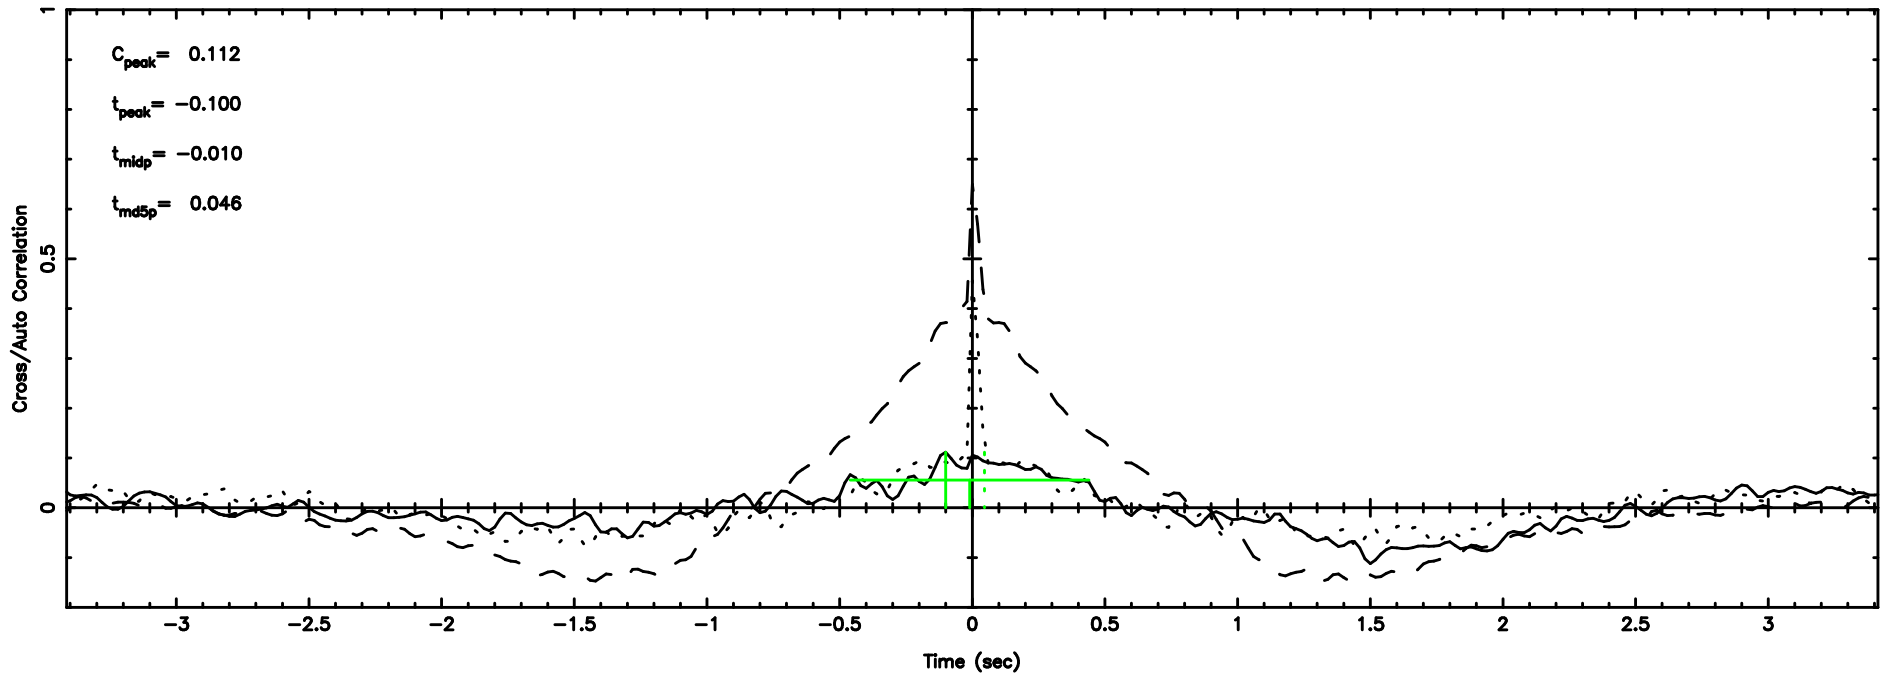

Frequency (Hz)

0011+344 2024/06/09 21.84UT FUJI -KISO