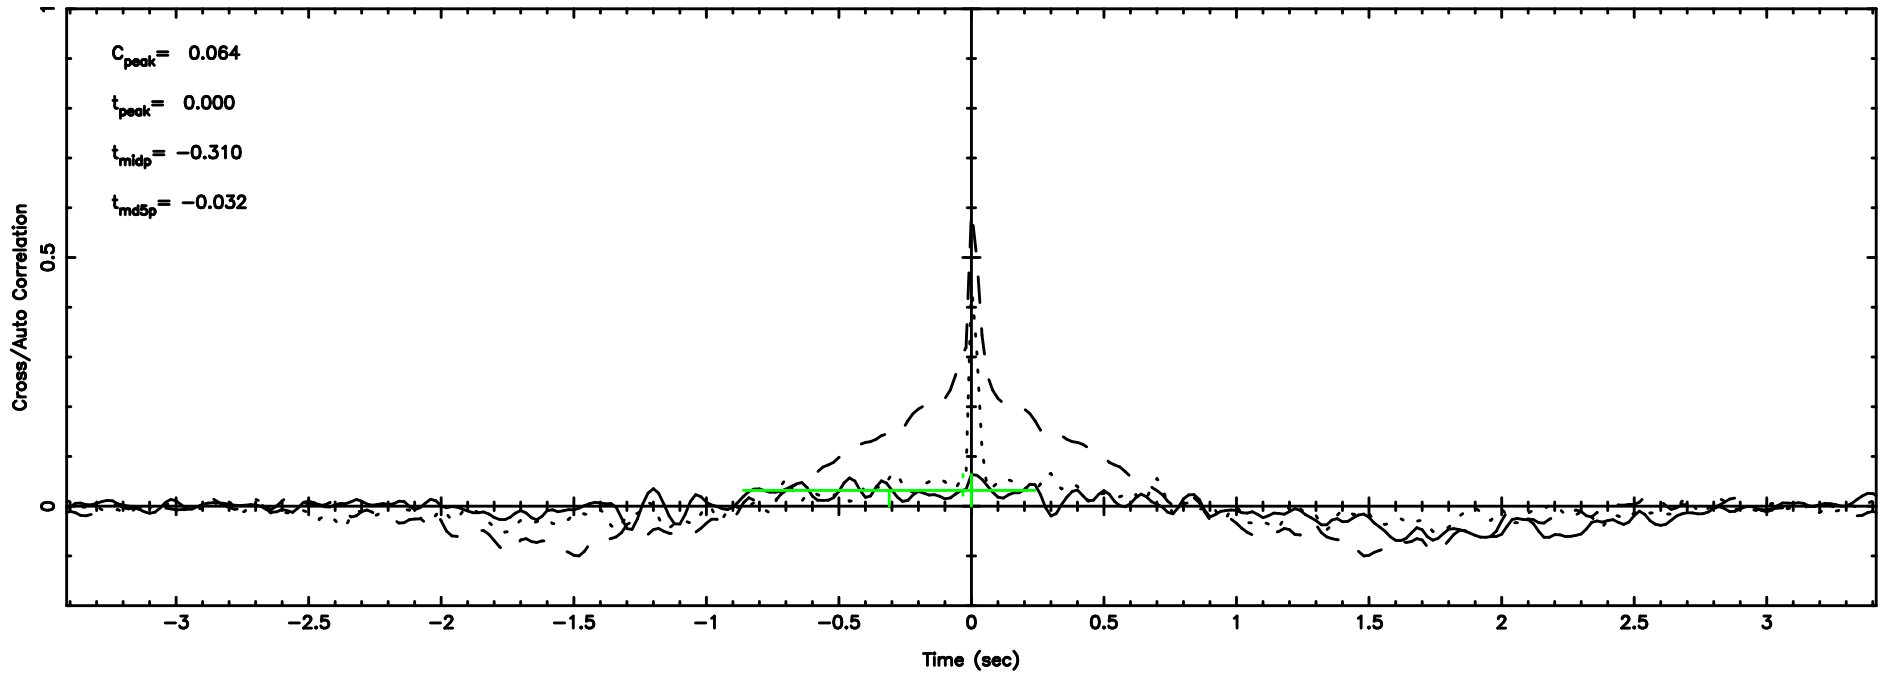

Frequency (Hz)

0038+328 2024/06/09 22.29UT FUJI -KISO