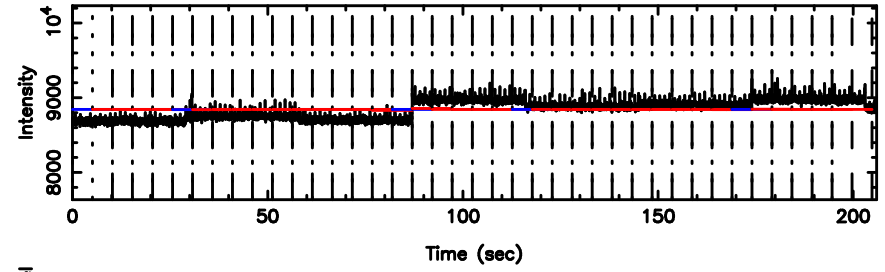

Frequency (Hz)

F20240610073405