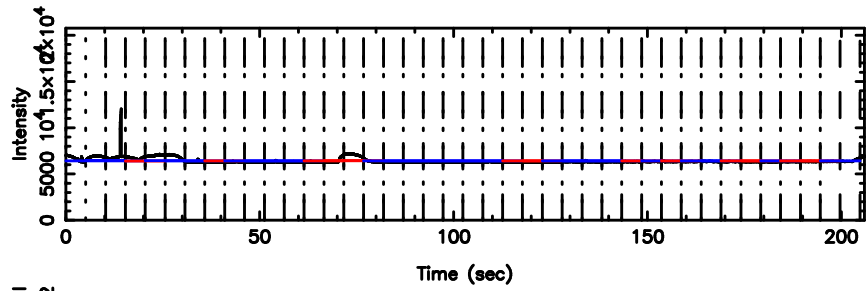

F20240610122950

BLK:19,SNR1: 8.6363 ,SNR2: 15.337

Frequency (Hz)

T20240610122948

BLK:26,SNR1: 2.8365 ,SNR2: 13.450

0552+12 2024/06/10 3.52UT TOYOKAWA-KISO

K20240610122945

BLK:26,SNR1: 71.738 ,SNR2: 72.099