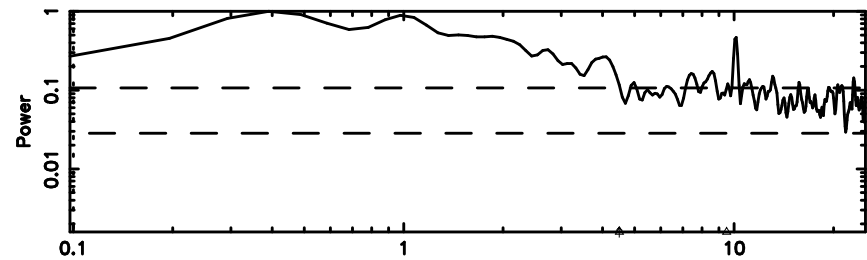

Frequency (Hz)

0821+394 2024/06/10 6.01UT TOYOKAWA-KISO

F20240610145904

BLK: 4,SNR1: 1.0461 ,SNR2: 2.6708

Frequency (Hz)

K20240610145859

BLK: 4,SNR1: 0.58486 ,SNR2: 2.9238

Frequency (Hz)