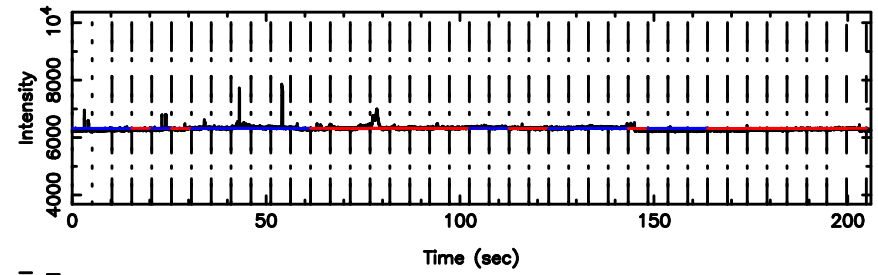

F20240610122950

BLK:19,SNR1: 8.6363 ,SNR2: 15.337

Frequency (Hz)

T20240610122948

BLK:26,SNR1: 2.8365 ,SNR2: 13.450

0552+12 2024/06/10 3.52UT TOYOKAWA-KISO

K20240610122945

BLK:26,SNR1: 71.738 ,SNR2: 72.099