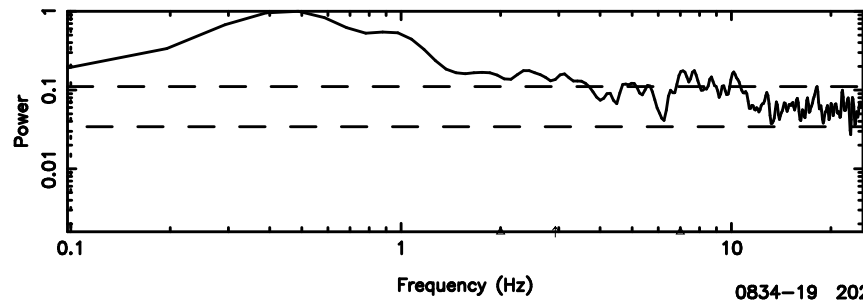

BLK: 7,SNR1: 0.97177E-01,SNR2: 2.0290