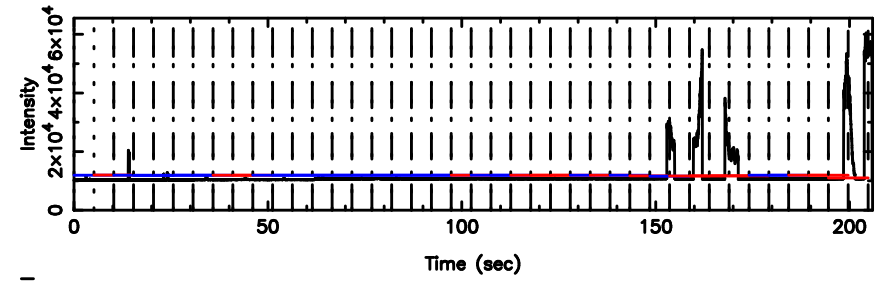

K20240610122945