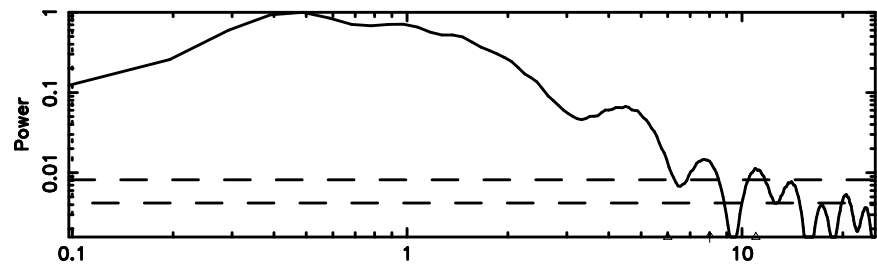

BLK:30,SNR1: 8.7033 ,SNR2: 16.241

Frequency (Hz)

K20240610053228

BLK:30,SNR1: 8.7771 ,SNR2: 21.977

Frequency (Hz)

2255+416 2024/06/09 20.57UT TOYOKAWA-KISO

F20240610053233

BLK:31,SNR1: 7.7825 ,SNR2: 20.148