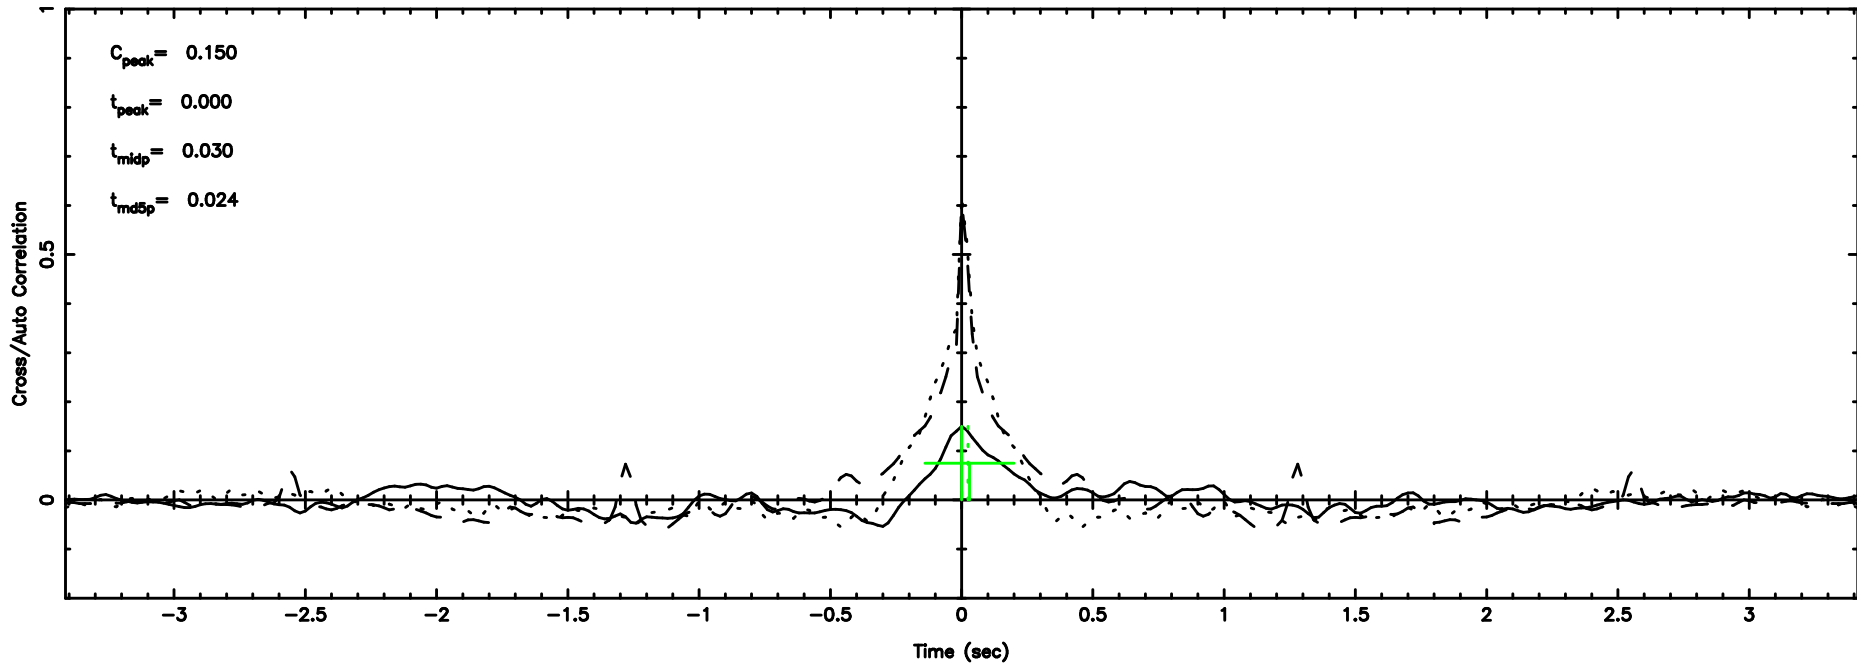

Frequency (Hz)

0741-06 2024/06/10 5.33UT FUJI -KISO