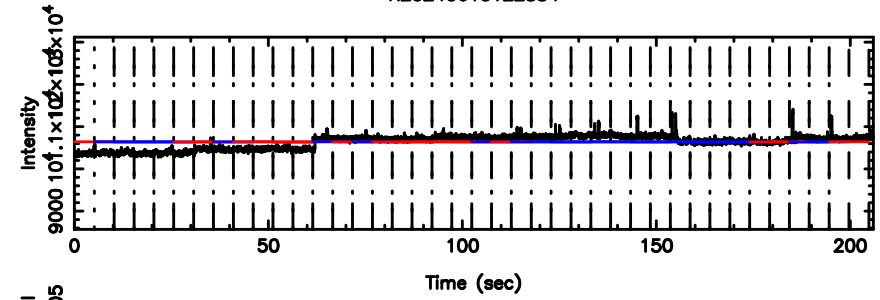

F20240610122539

BLK:21,SNR1: 2.0261 ,SNR2: 7.6207

T20240610122537

BLK:22,SNR1: 3.0196 ,SNR2: 13.678

0548+16 2024/06/10 3.46UT TOYOKAWA-KISO

K20240610122534

BLK:22,SNR1: 1.8824 ,SNR2: 7.2084

F20240610122539