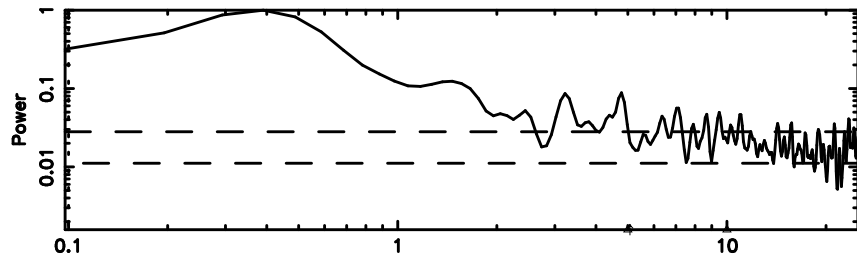

BLK: 3,SNR1: 0.83260 ,SNR2: 3.9329