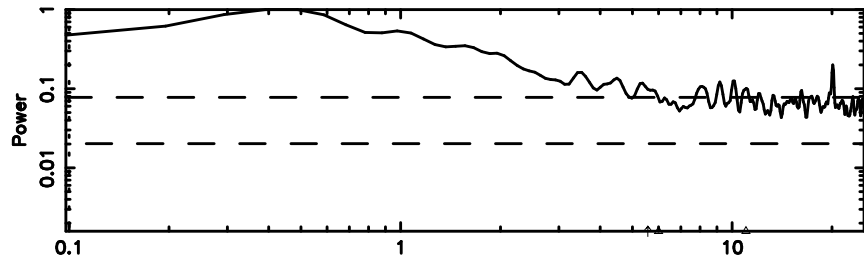

BLK:11,SNR1: 0.62336 ,SNR2: 2.4596