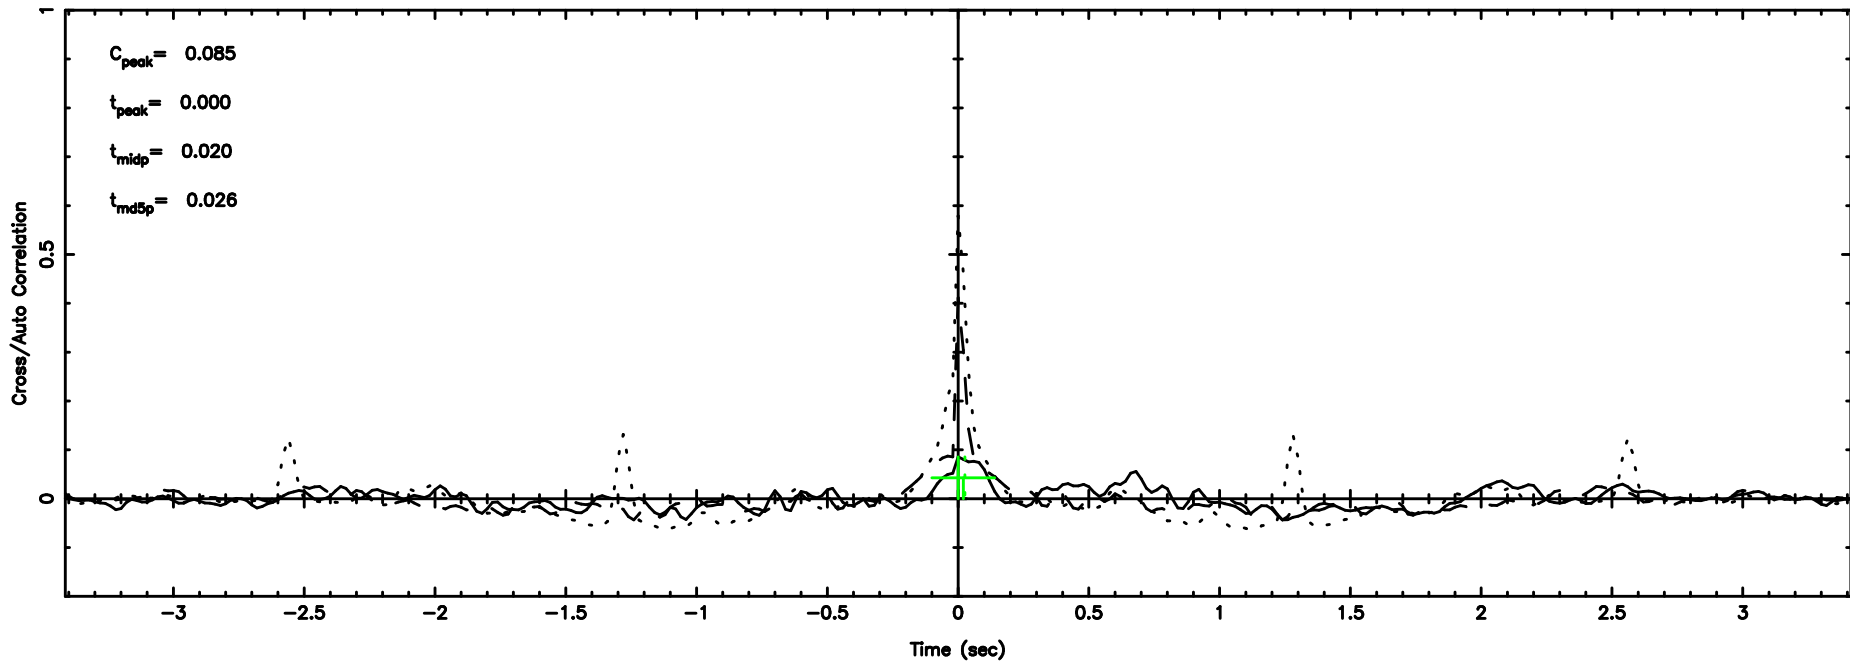

3C230 2024/06/10 7.45UT TOYOKAWA-FUJI