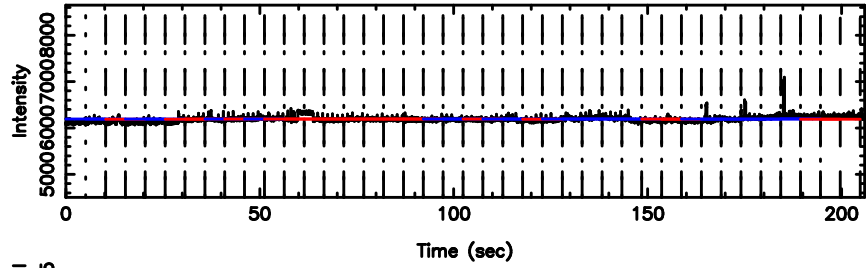

F20240610122539

BLK:21,SNR1: 2.0261 ,SNR2: 7.6207

T20240610122537

BLK:22,SNR1: 3.0196 ,SNR2: 13.678

0548+16 2024/06/10 3.46UT TOYOKAWA-KISO

K20240610122534

BLK:22,SNR1: 1.8824 ,SNR2: 7.2084

F20240610122539