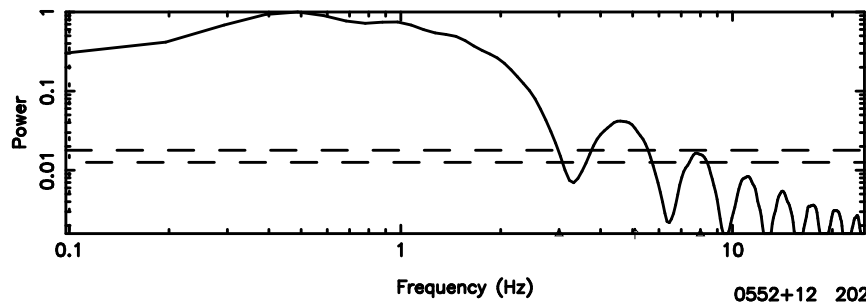

F20240610122950

BLK:19,SNR1: 8.6363 ,SNR2: 15.337

Frequency (Hz)

T20240610122948

BLK:26,SNR1: 2.8365 ,SNR2: 13.450

0552+12 2024/06/10 3.52UT TOYOKAWA-KISO

K20240610122945

BLK:26,SNR1: 71.738 ,SNR2: 72.099