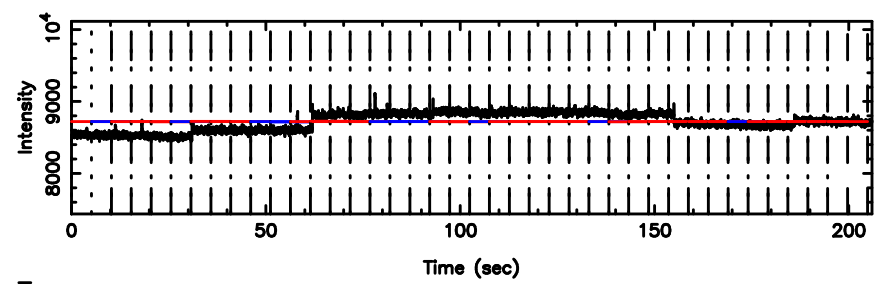

K20240610103951