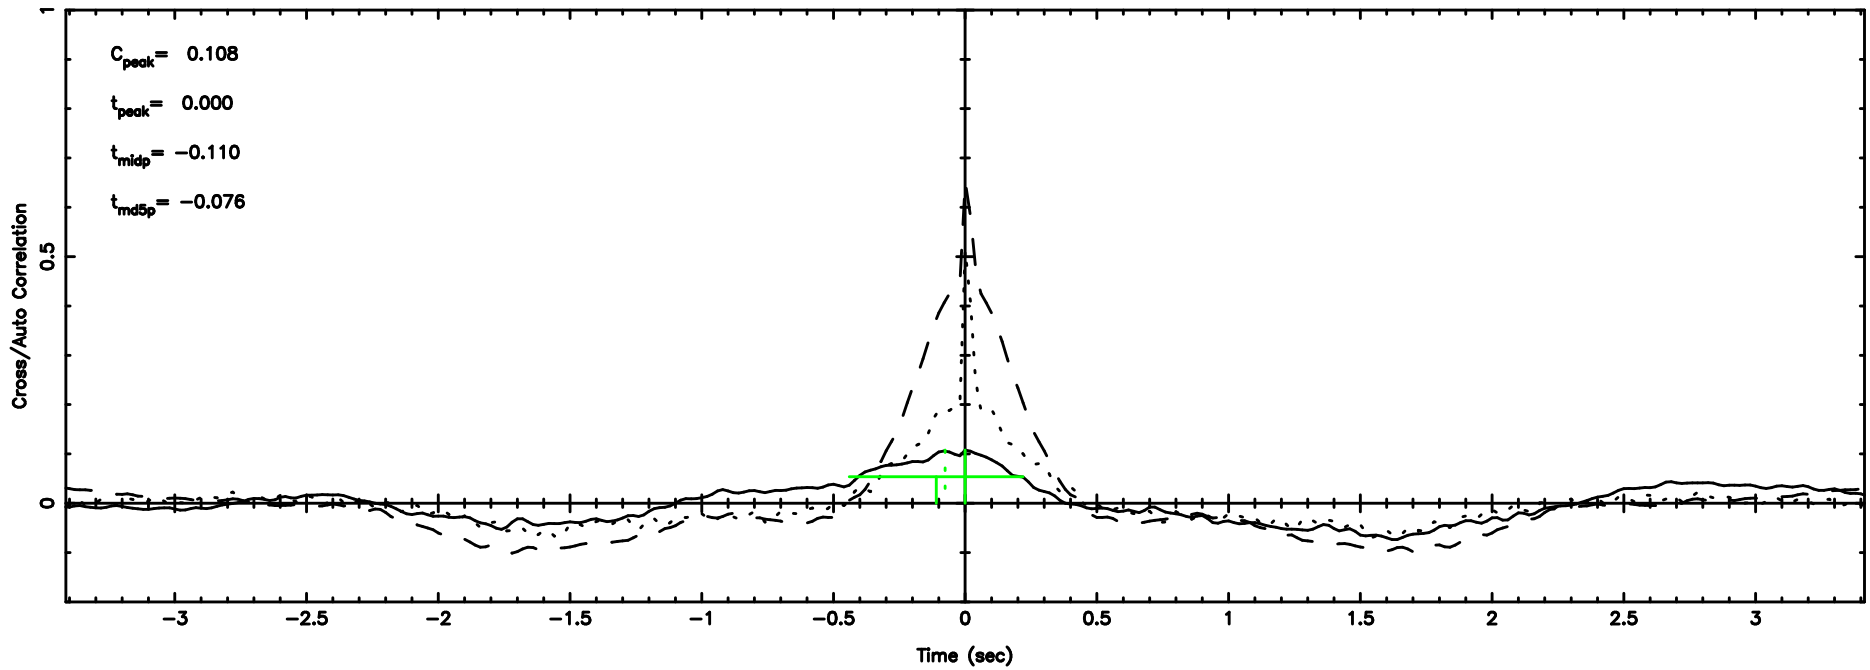

T20240610120906

BLK:20,SNR1: 1.2526 ,SNR2: 7.6023

K20240610120903

BLK:20,SNR1: 0.82269 ,SNR2: 4.3210

0531+194 2024/06/10 3.18UT TOYOKAWA-KISO