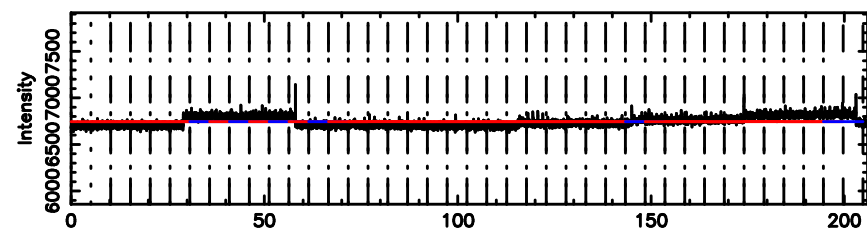

Frequency (Hz)

F20240610142756