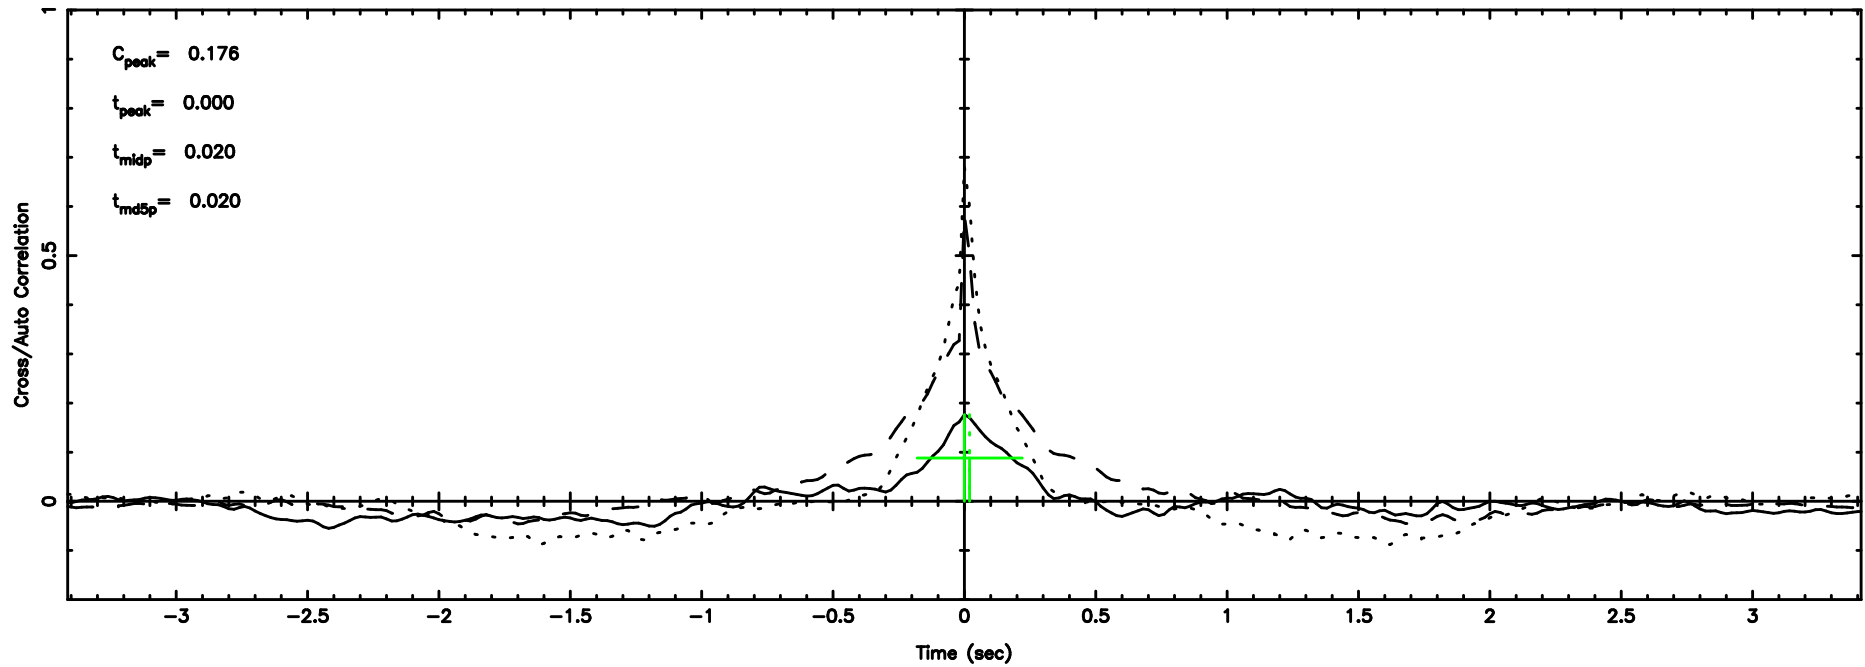

T20240610135952

BLK:12,SNR1: 2.1850 ,SNR2: 10.278

Frequency (Hz)

K20240610135949

BLK:12,SNR1: 7.5166 ,SNR2: 21.511

Frequency (Hz)

0723+10 2024/06/10 5.03UT TOYOKAWA-KISO

F20240610135954