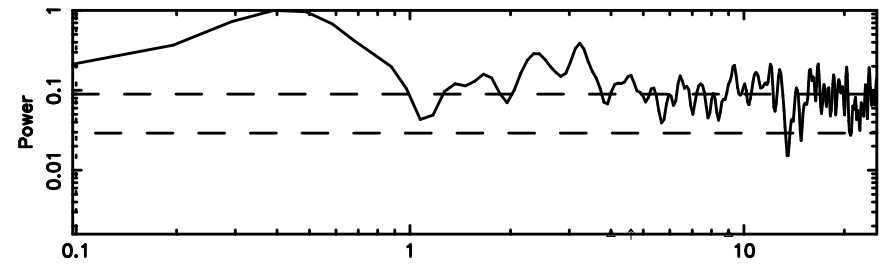

BLK: 2,SNR1: 0.42571 ,SNR2: 1.6330