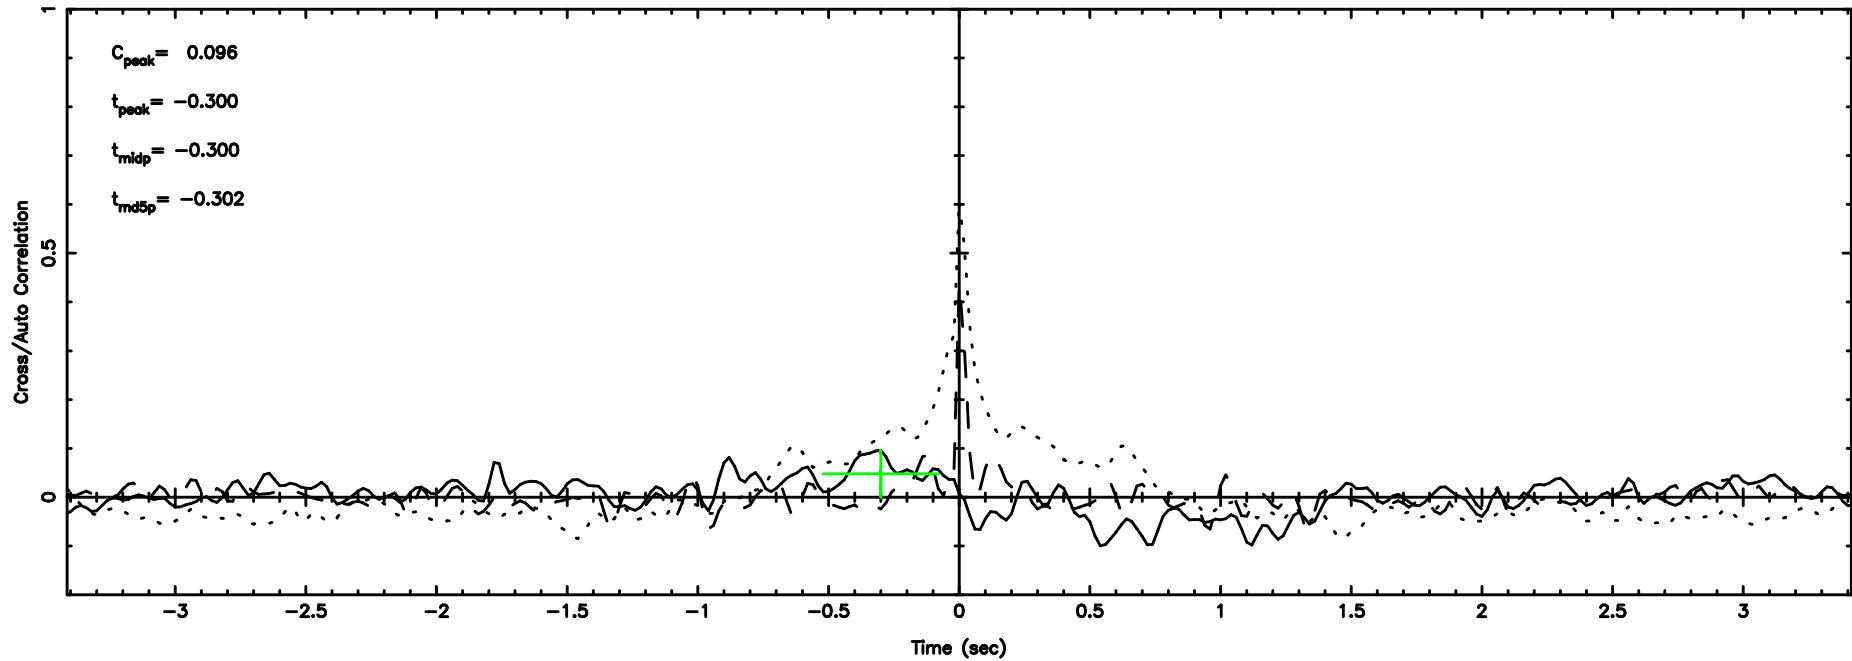

Frequency (Hz)

3C241 2024/06/10 7.95UT TOYOKAWA-FUJI