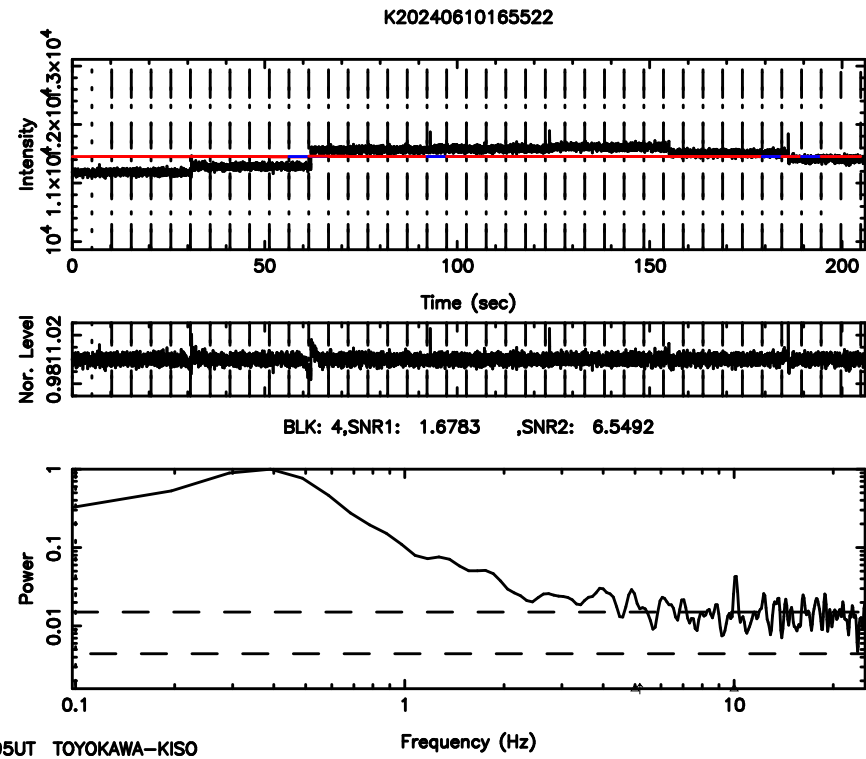

3C241 2024/06/10 7.95UT TOYOKAWA-KISO