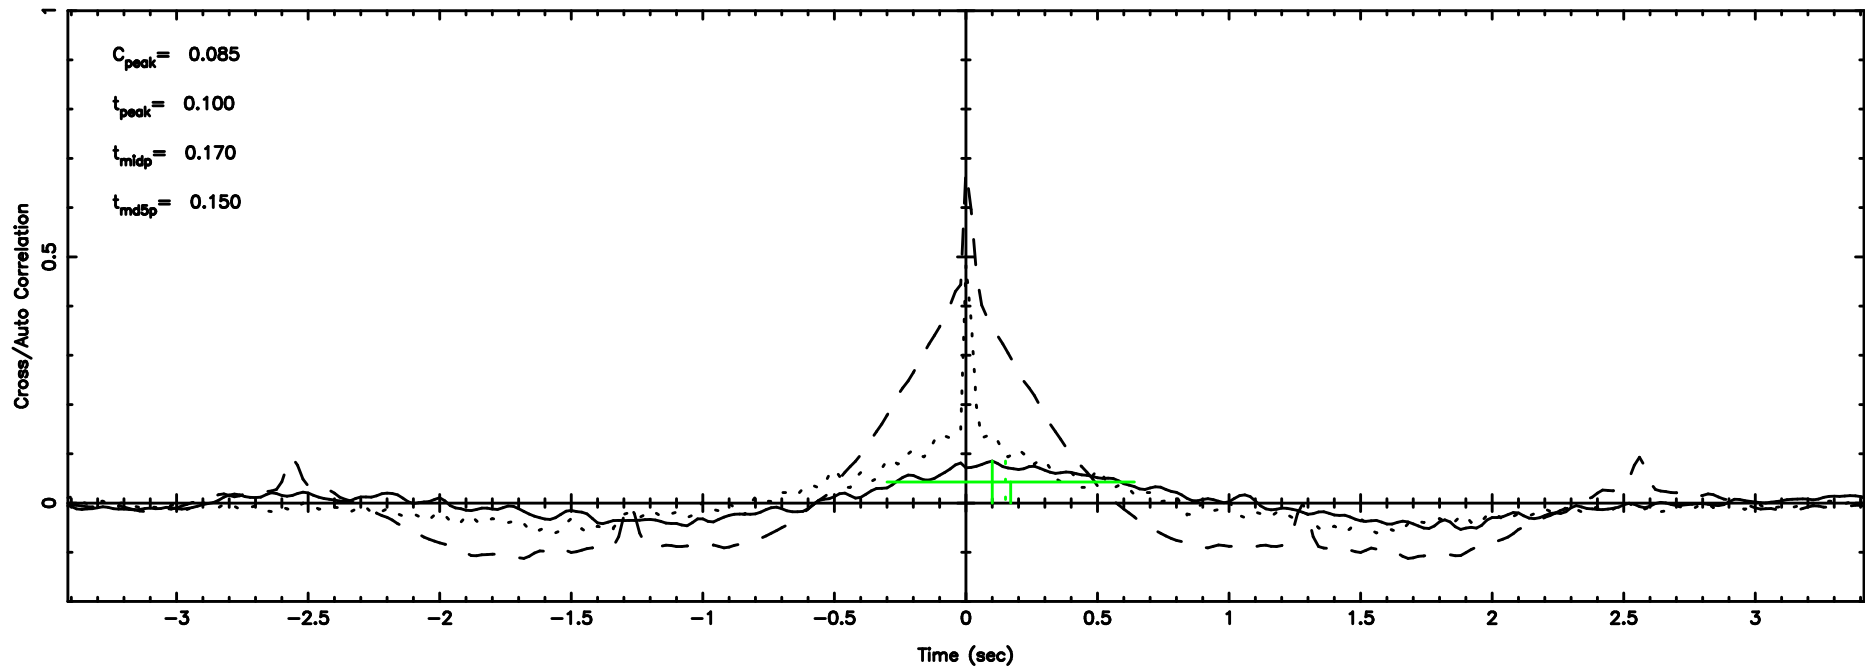

F20240610123417

BLK:20,SNR1: 1.2250 ,SNR2: 7.8892

Frequency (Hz)

K20240610123412

BLK:20,SNR1: 0.23775 ,SNR2: 1.4185

Frequency (Hz)

0556+191 2024/06/10 3.60UT FUJI -KISO

T20240610124201