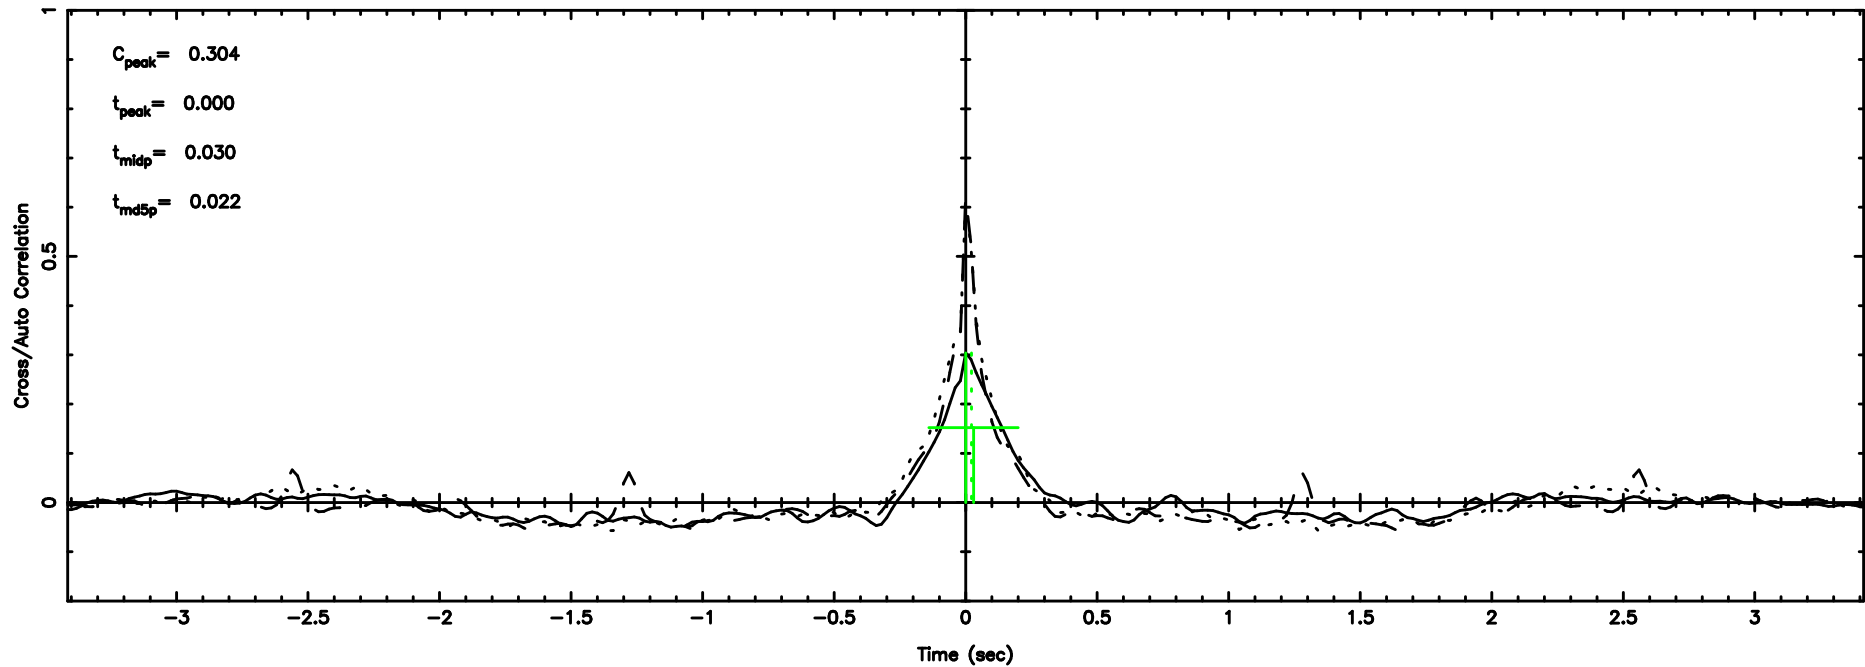

Frequency (Hz)

0605-08 2024/06/10 3.73UT FUJI -KISO