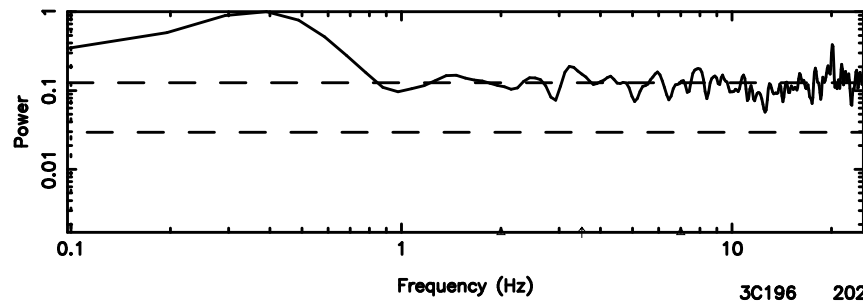

BLK: 7,SNR1: 0.91579E-01,SNR2: 0.86146