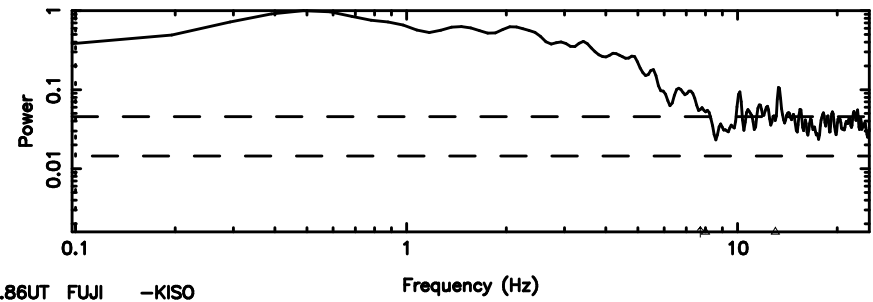

0713-024 2024/06/10 4.86UT FUJI -KISO