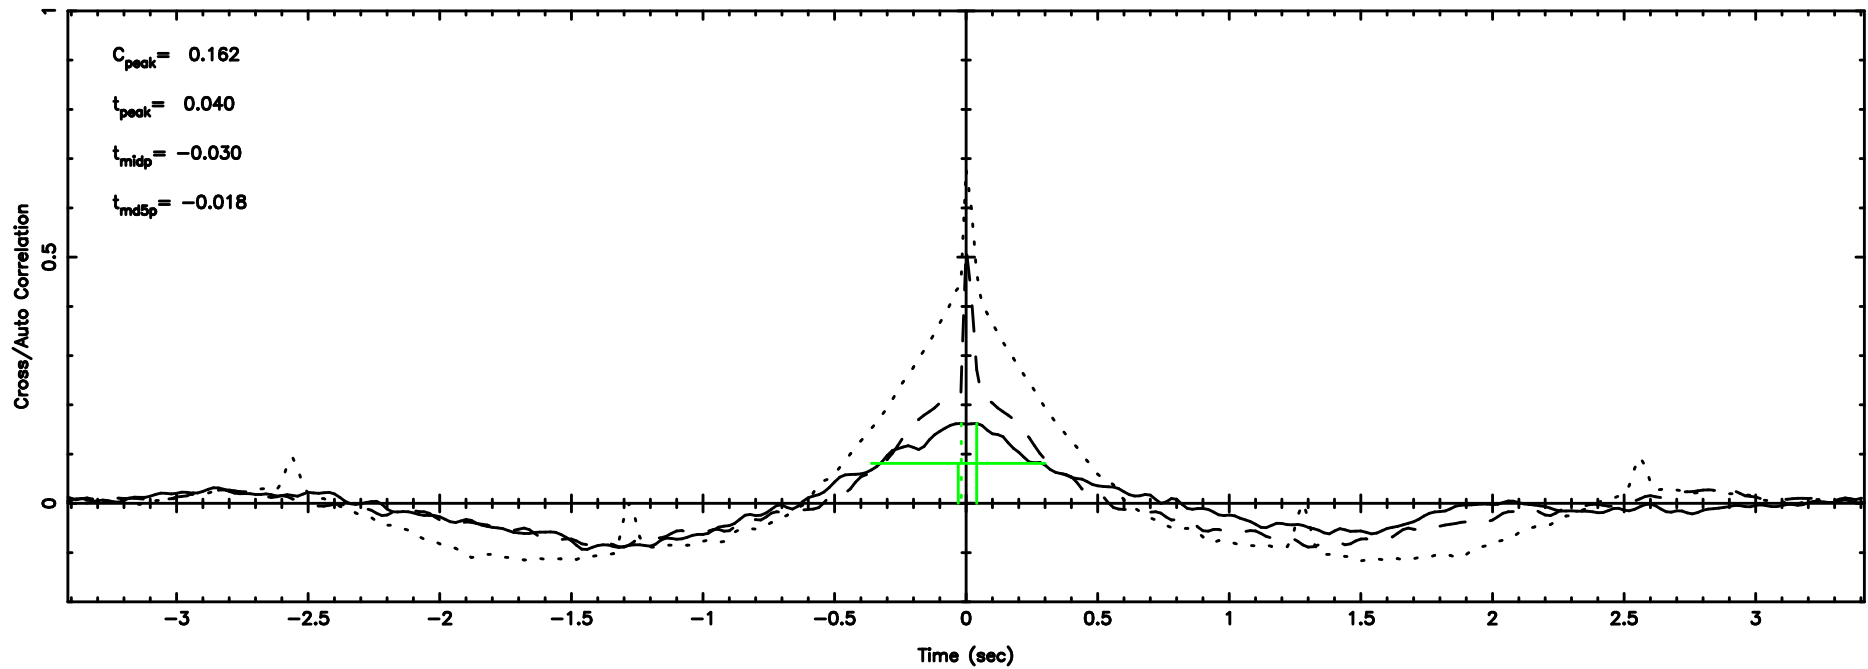

T20240610123415

BLK:20,SNR1: 0.40074 ,SNR2: 1.7886

F20240610123417

BLK:20,SNR1: 1.8560 ,SNR2: 9.0230

0556+191 2024/06/10 3.60UT TOYOKAWA-FUJI