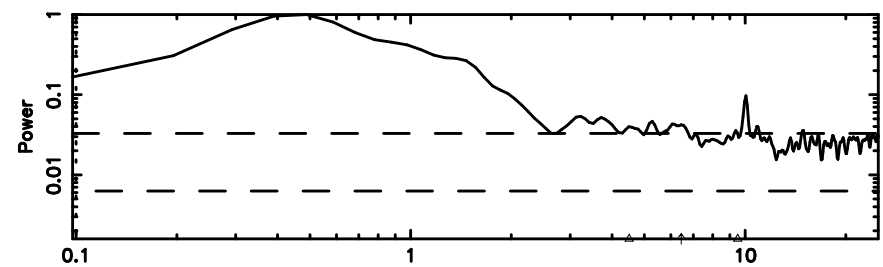

Frequency (Hz)

2354+14 2024/06/09 21.57UT TOYOKAWA-FUJI

F20240610063227

BLK: 8,SNR1: 0.57852 ,SNR2: 2.3579

Frequency (Hz)

BLK:14,SNR1: 0.31302 ,SNR2: 2.1101

BLK:14,SNR1: 1.0702 ,SNR2: 3.6743

2354+14 2024/06/09 21.57UT TOYOKAWA-KISO