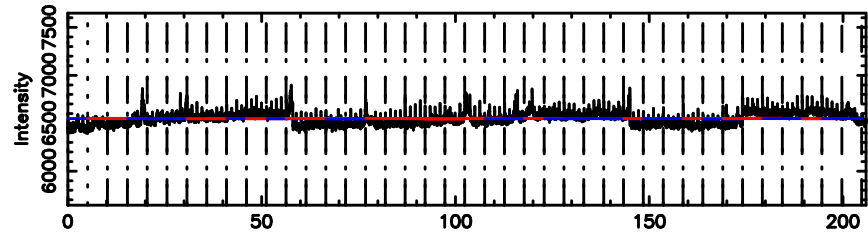

F20240610123417