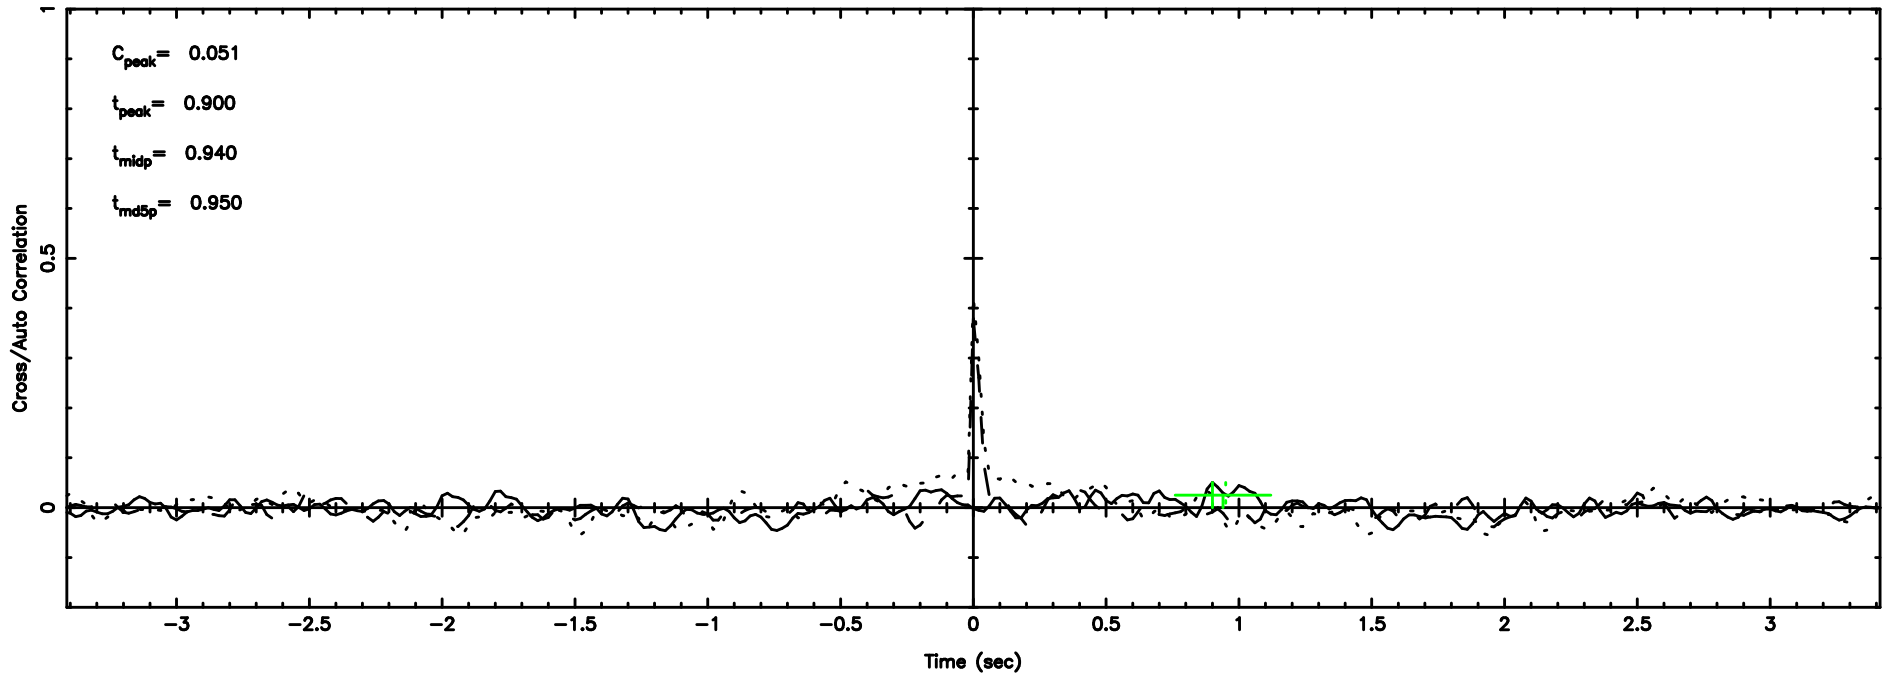

Frequency (Hz)

2325+269 2024/06/09 21.08UT TOYOKAWA-FUJI