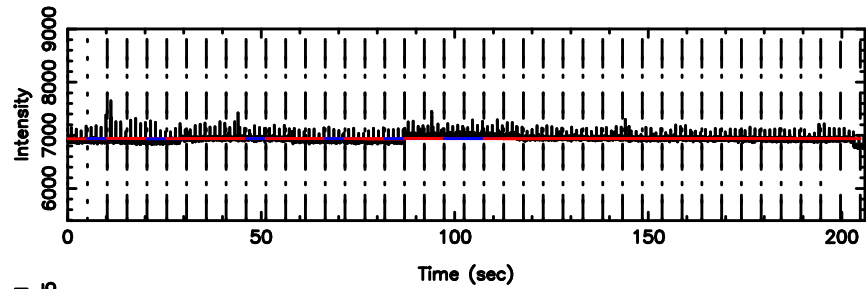

T20240610134941

BLK: 8,SNR1: 0.30371 ,SNR2: 1.3015

K20240610134938

BLK: 8,SNR1: 4.4466 ,SNR2: 11.480

0713-024 2024/06/10 4.86UT TOYOKAWA-KISO

F20240610134943

BLK: 7,SNR1: 1.2161 ,SNR2: 8.9992

K20240610134938