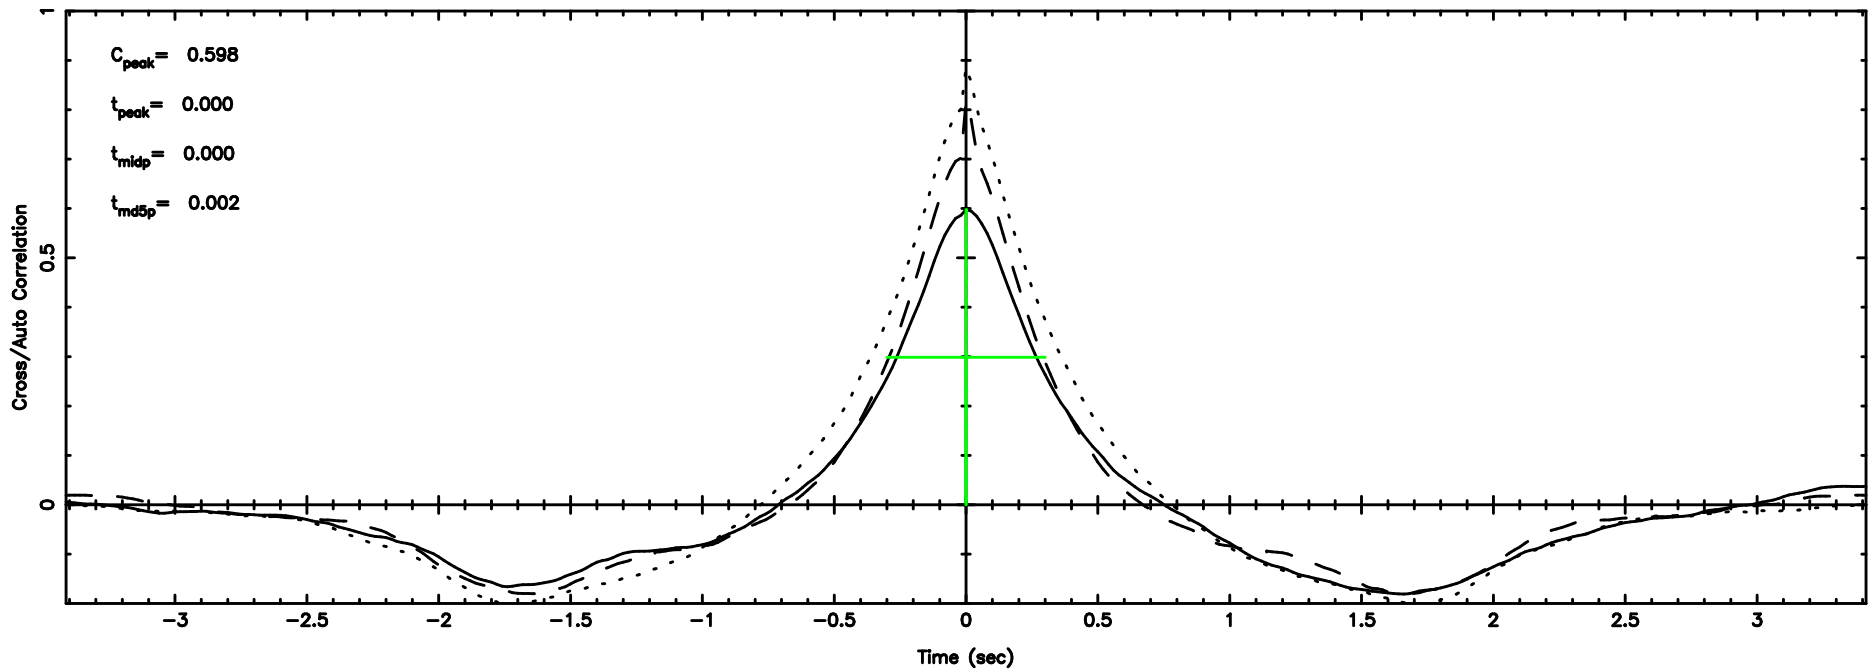

BLK:27,SNR1: 5.0048 ,SNR2: 12.165

Frequency (Hz)

0418+236 2024/06/10 1.96UT TOYOKAWA-FUJI

T20240610105558

BLK:38,SNR1: 4.6839 ,SNR2: 23.845

K20240610105555

BLK:38,SNR1: 11.521 ,SNR2: 19.016

0418+236 2024/06/10 1.96UT TOYOKAWA-KISO