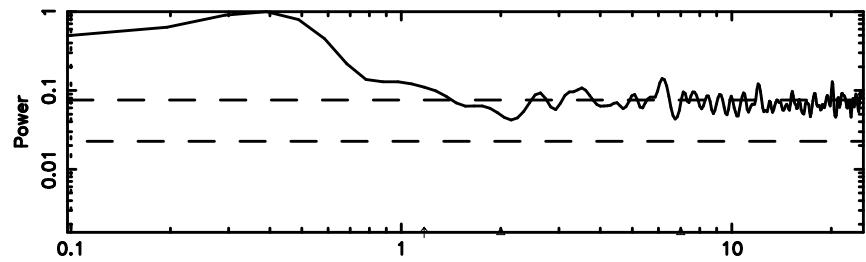

T20240610144753

BLK:11,SNR1: 0.20370 ,SNR2: 4.7797

Frequency (Hz)

K20240610144750

BLK:11,SNR1: 0.41572 ,SNR2: 1.2540

Frequency (Hz)

3C196 2024/06/10 5.83UT TOYOKAWA-KISO

F20240610144755