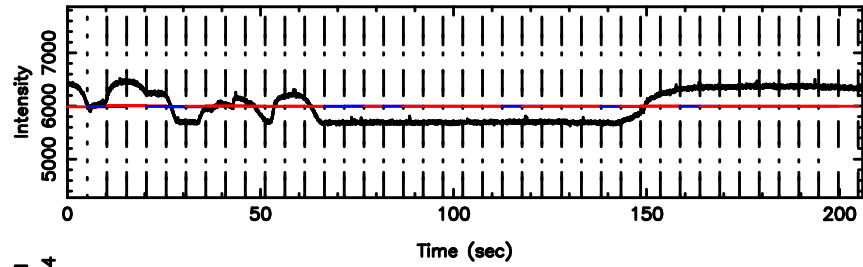

T20240610151548