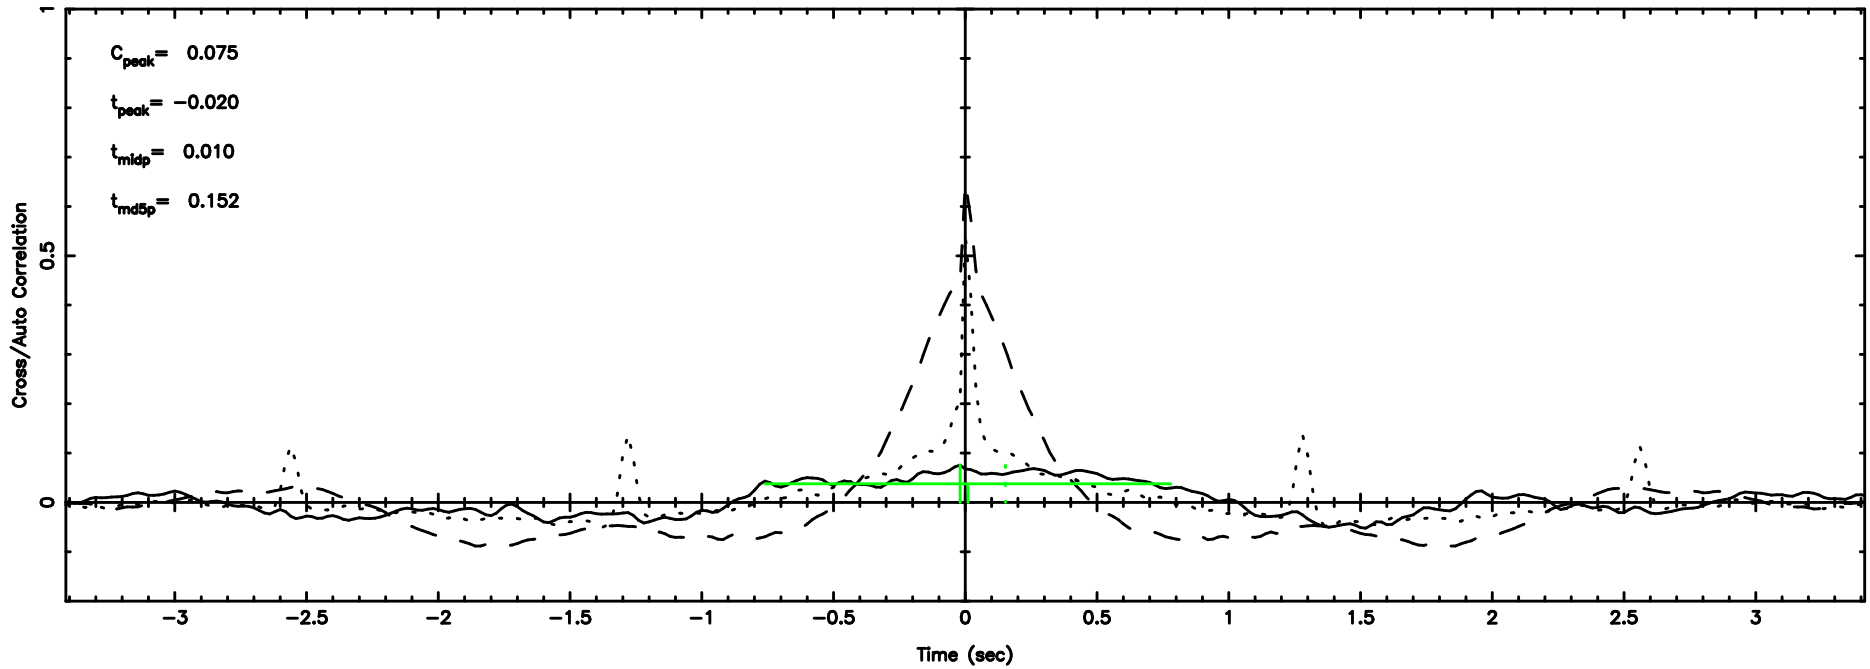

BLK:17,SNR1: 1.1569 ,SNR2: 3.2145

F20240610120908

BLK:17,SNR1: 0.48491E-01,SNR2: 2.2105

0531+194 2024/06/10 3.18UT TOYOKAWA-FUJI

T20240610120906

BLK:20,SNR1: 1.2526 ,SNR2: 7.6023

K20240610120903

BLK:20,SNR1: 0.82269 ,SNR2: 4.3210