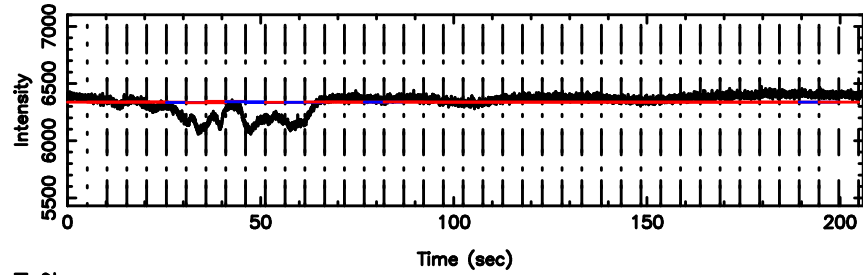

BLK: 2,SNR1: 0.48476 ,SNR2: 1.8604

Frequency (Hz)

0821+394 2024/06/10 6.01UT TOYOKAWA-FUJI

T20240610145902

BLK: 6,SNR1: 1.2227 ,SNR2: 12.193

Frequency (Hz)

K20240610145859

BLK: 6,SNR1: 0.54689 ,SNR2: 2.8968