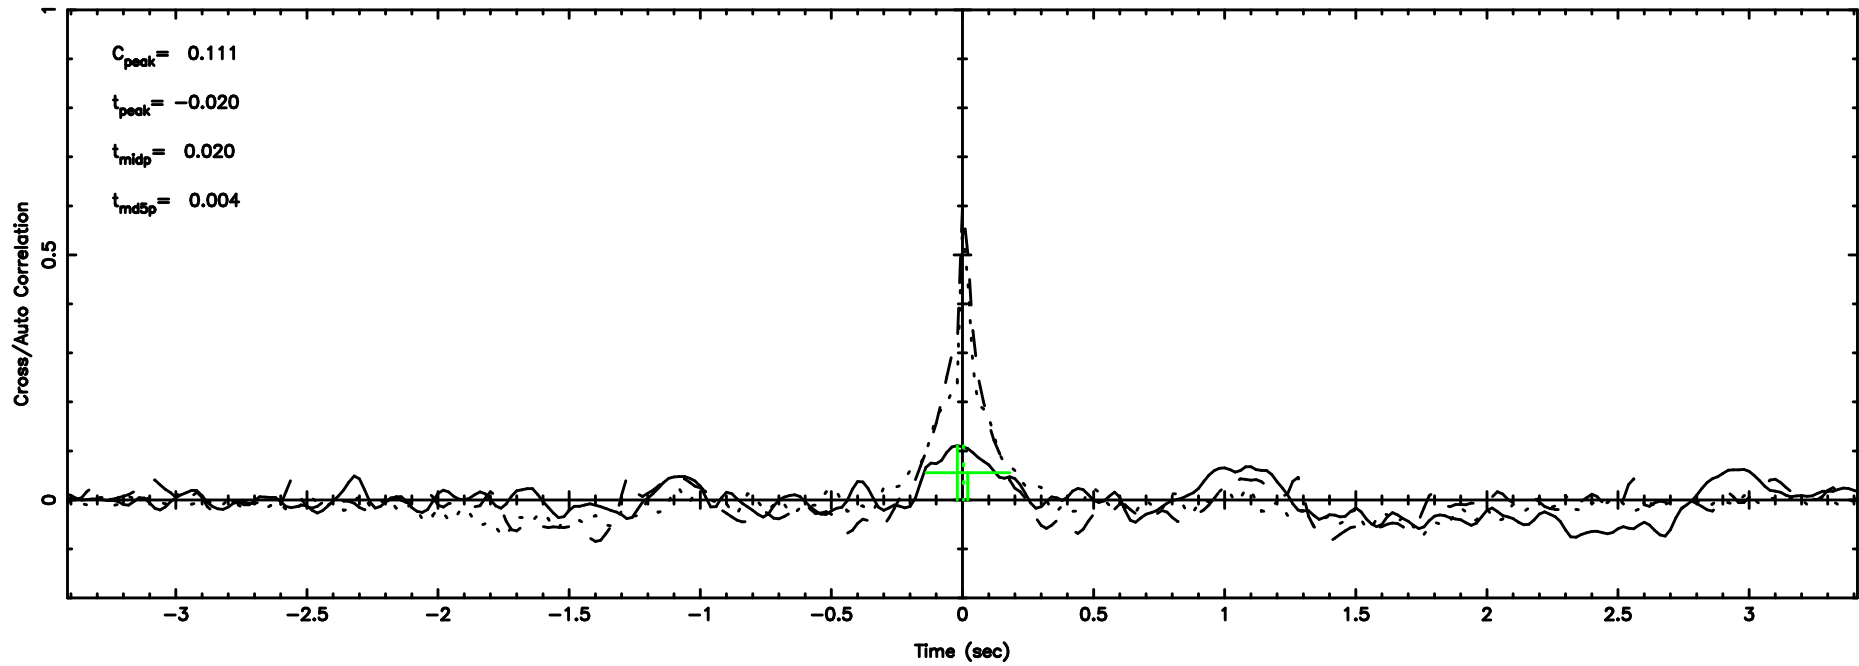

Frequency (Hz)

0821+394 2024/06/10 6.01UT FUJI -KISO