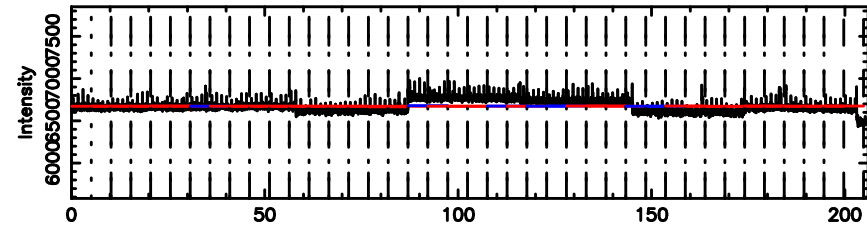

Frequency (Hz)

F20240610141811

BLK: 7,SNR1: 0.14434 ,SNR2: 1.0700