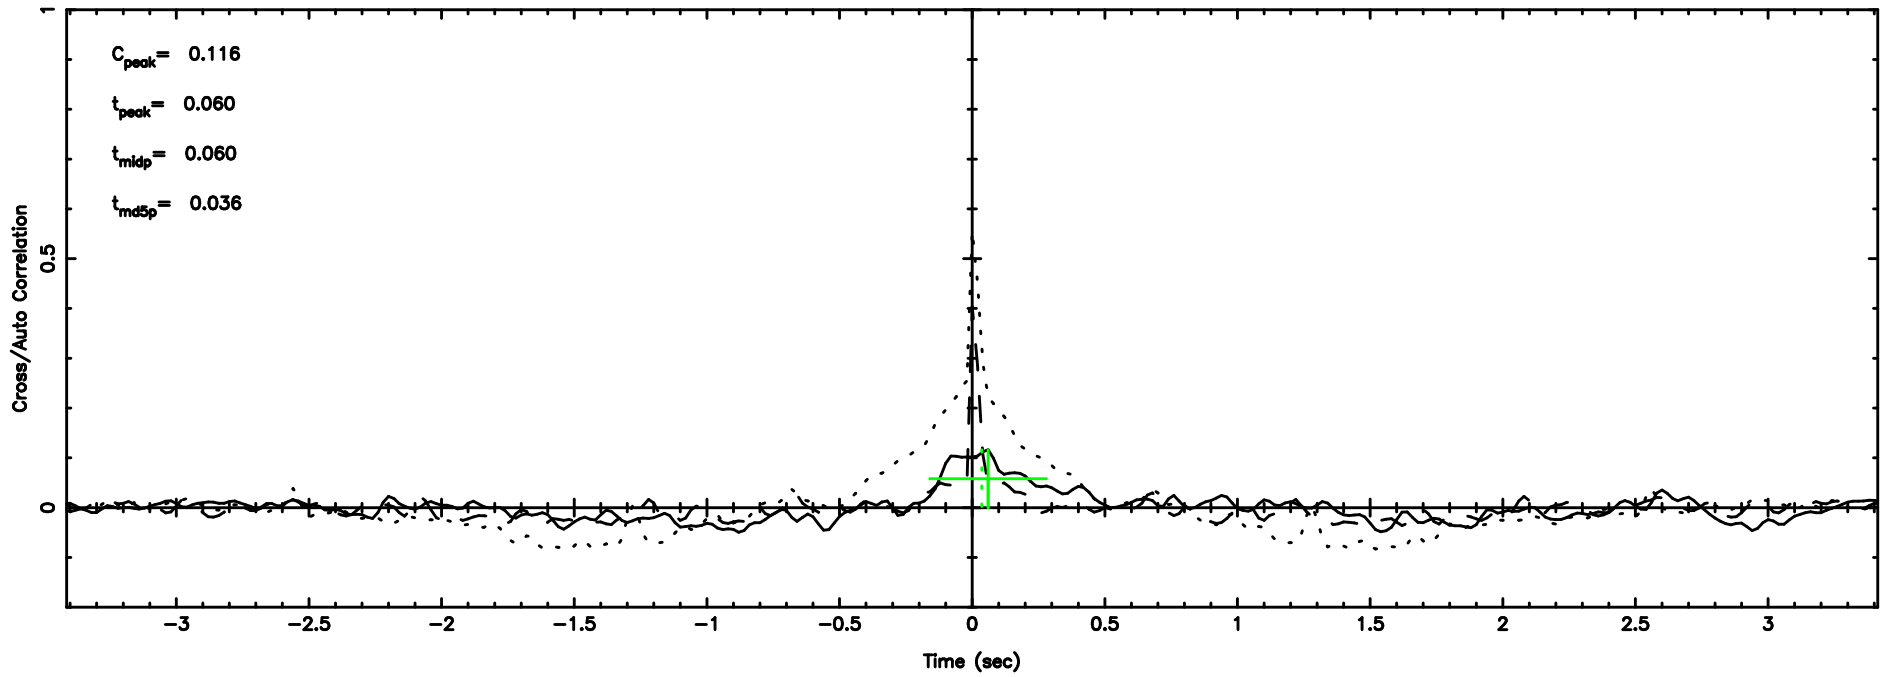

Frequency (Hz)

0019-00 2024/06/09 21.99UT TOYOKAWA-FUJI