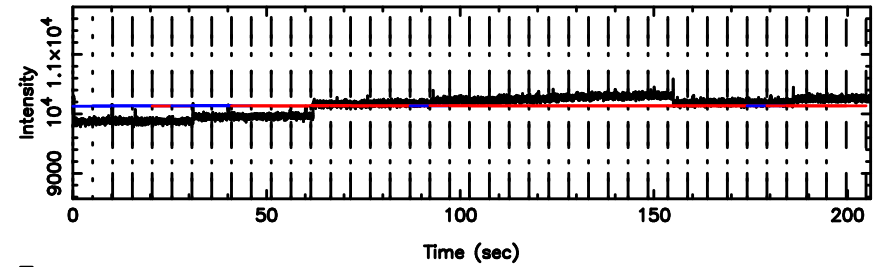

K20240610132839