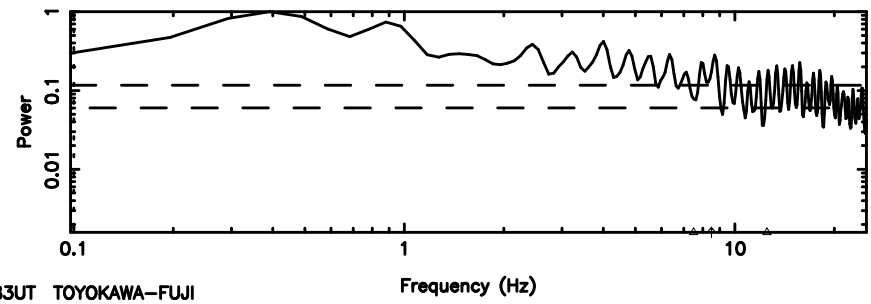

BLK: 7,SNR1: 0.48191 ,SNR2: 1.2745