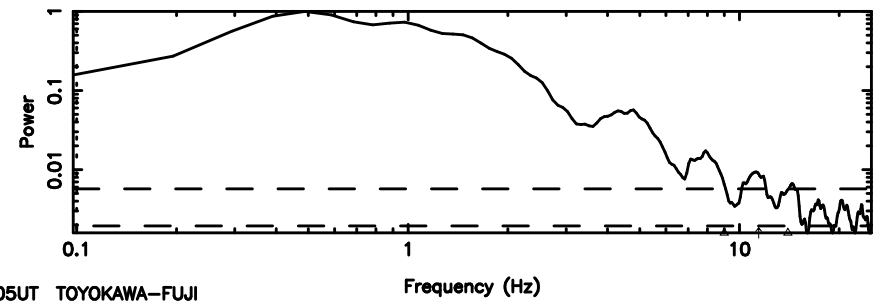

3C161 2024/06/10 4.05UT TOYOKAWA-FUJI