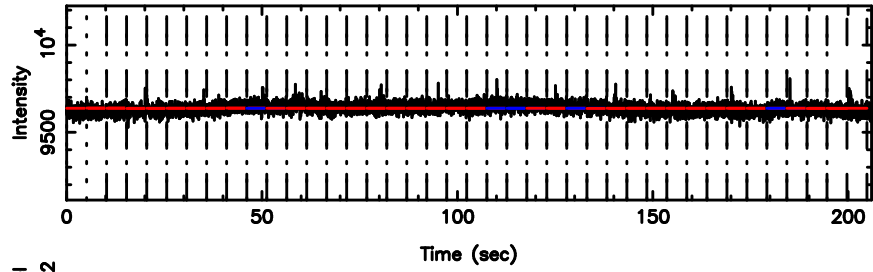

T20240610065727