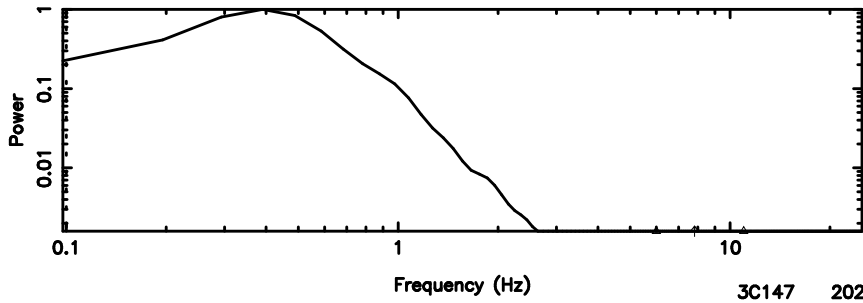

0531+194 2024/06/10 3.18UT TOYOKAWA-KISO

F20240610120908

BLK:15,SNR1: 0.94028E-01,SNR2: 1.9720

K20240610120903

BLK:15,SNR1: 1.1511 ,SNR2: 4.4601

0531+194 2024/06/10 3.18UT FUJI -KISO

T20240610121725

BLK:30,SNR1: 28.077 ,SNR2: 72.159