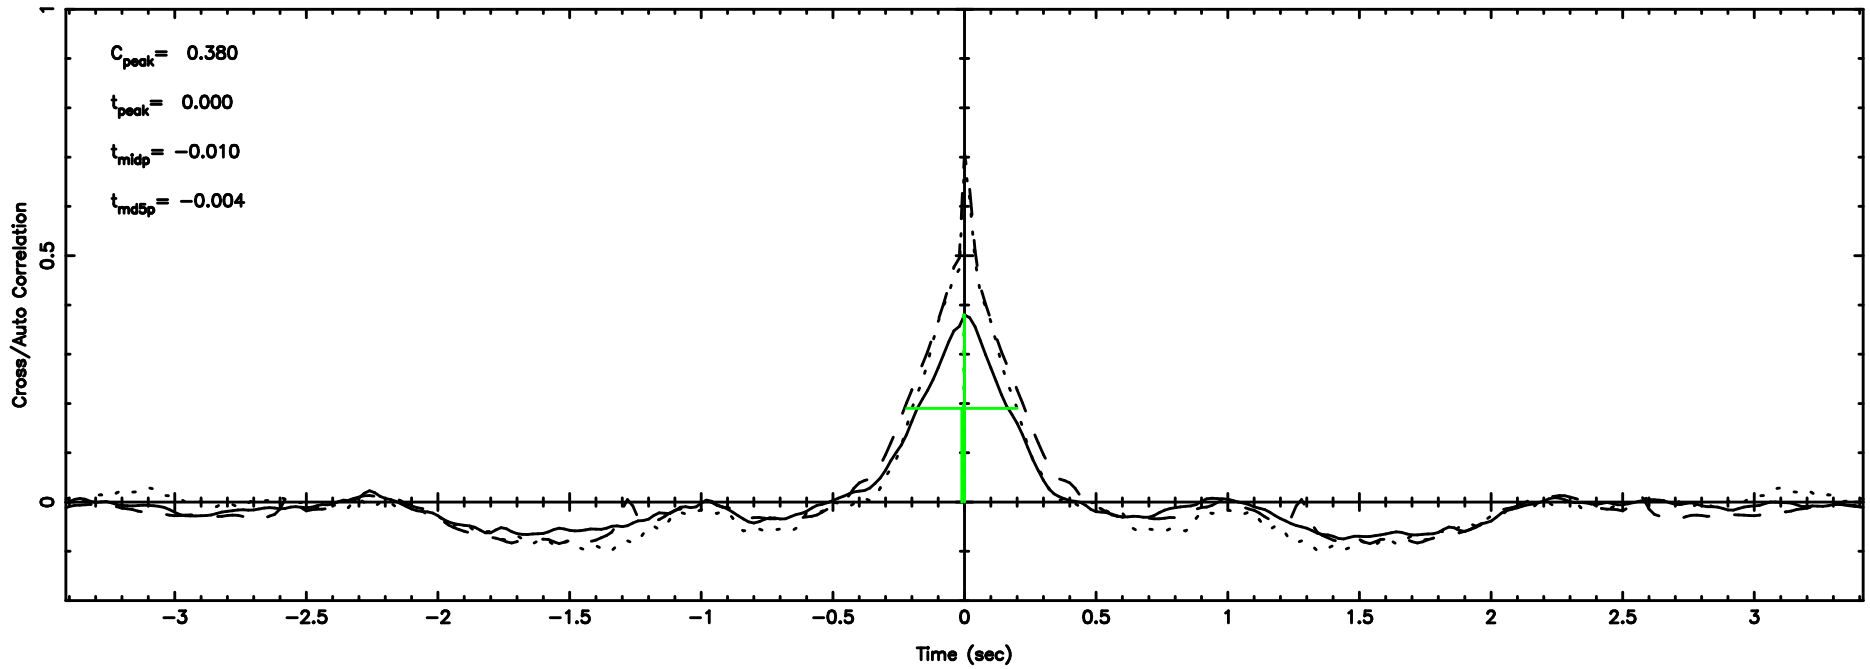

F20240610122539

BLK:21,SNR1: 3.7986 ,SNR2: 9.5837

K20240610122534

BLK:21,SNR1: 1.9977 ,SNR2: 7.8405

0548+16 2024/06/10 3.46UT FUJI -KISO