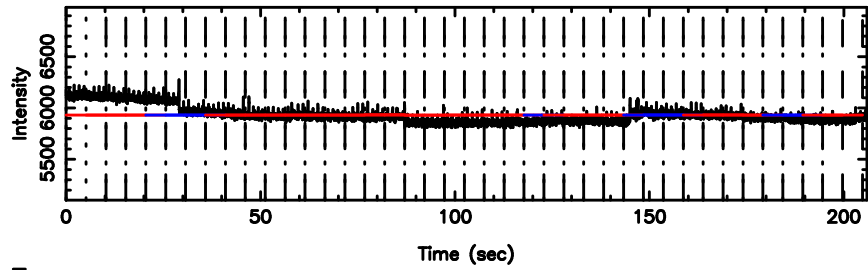

F20240610101119