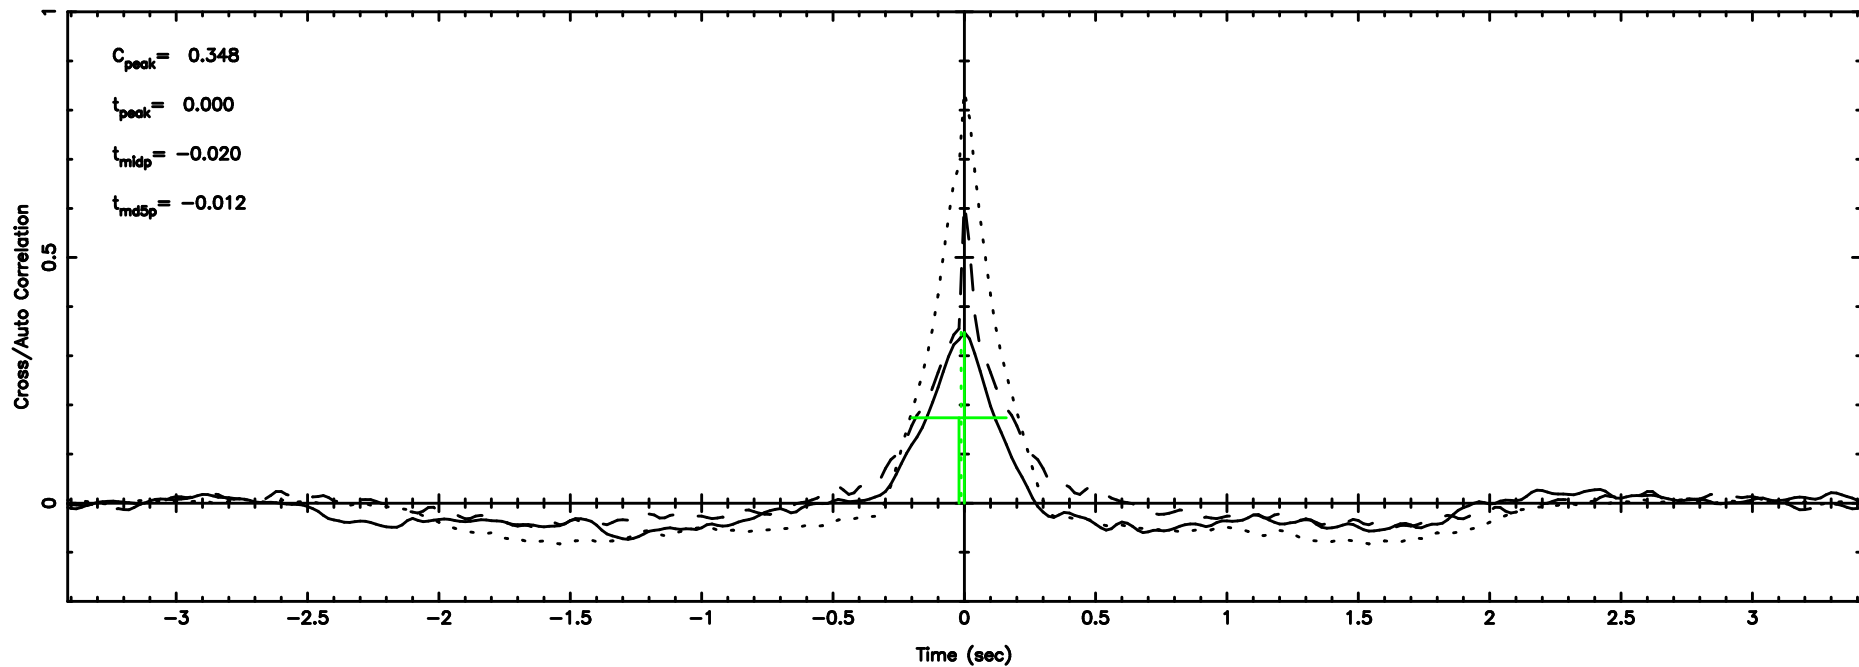

T20240610135952

BLK:12,SNR1: 2.1850 ,SNR2: 10.278

Frequency (Hz)

K20240610135949

BLK:12,SNR1: 7.5166 ,SNR2: 21.511

Frequency (Hz)

0723+10 2024/06/10 5.03UT TOYOKAWA-KISO

F20240610135954