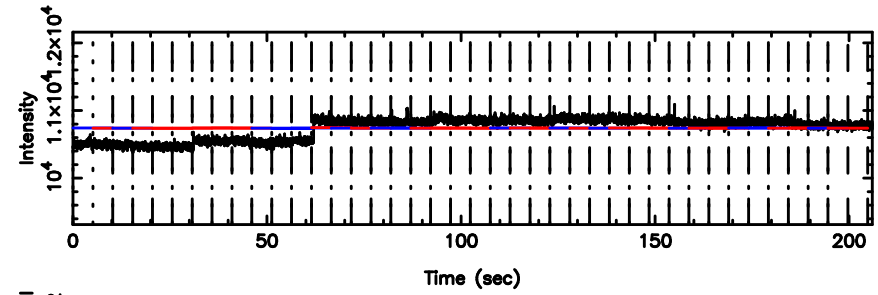

0531+194 2024/06/10 3.18UT TOYOKAWA-KISO

F20240610120908

BLK:15,SNR1: 0.94028E-01,SNR2: 1.9720

K20240610120903

BLK:15,SNR1: 1.1511 ,SNR2: 4.4601

0531+194 2024/06/10 3.18UT FUJI -KISO

T20240610121725

BLK:30,SNR1: 28.077 ,SNR2: 72.159