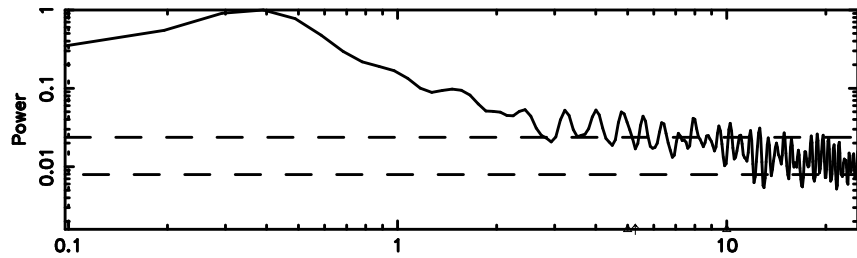

BLK: 7,SNR1: 0.96256 ,SNR2: 4.4044