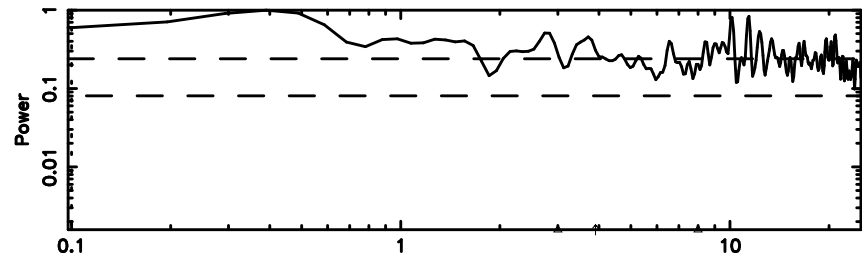

BLK: 3,SNR1: 0.23524 ,SNR2: 0.74741