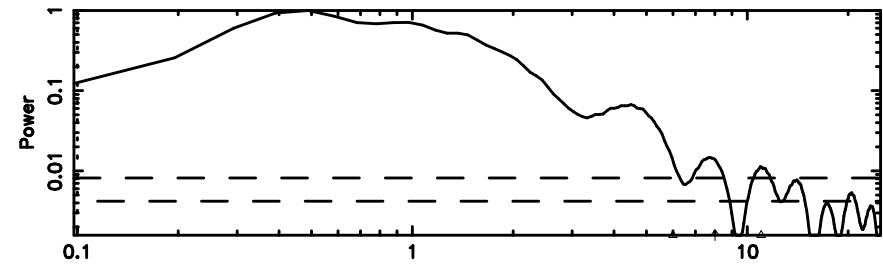

T20240610053231

BLK:27,SNR1: 8.6995 ,SNR2: 16.234

Frequency (Hz)

F20240610053233

BLK:27,SNR1: 7.7819 ,SNR2: 20.147

Frequency (Hz)

2255+416 2024/06/09 20.57UT TOYOKAWA-FUJI

T20240610053231