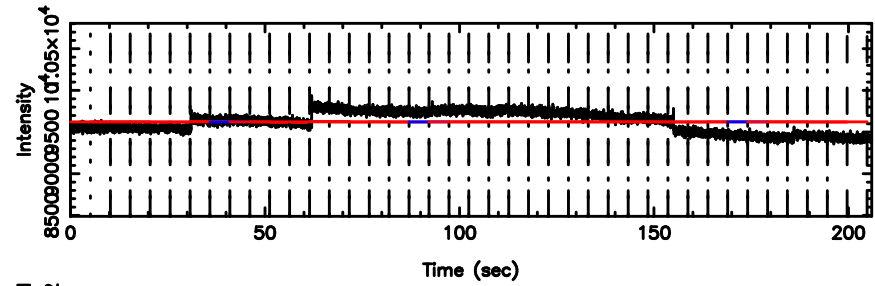

K20240610100158