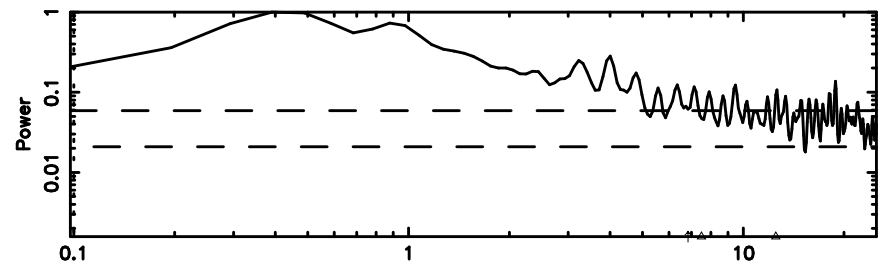

BLK: 7,SNR1: 0.96228 ,SNR2: 2.9054