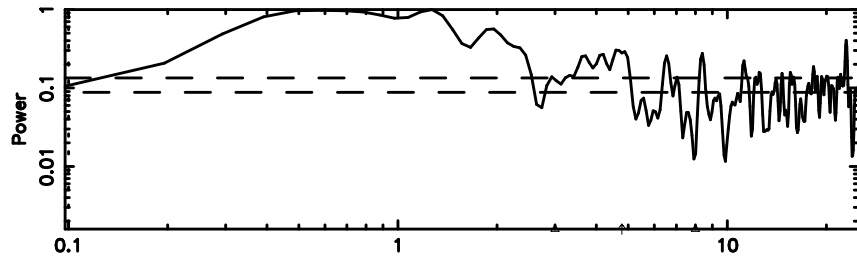

BLK: 1,SNR1: 0.21523 ,SNR2: 2.0591