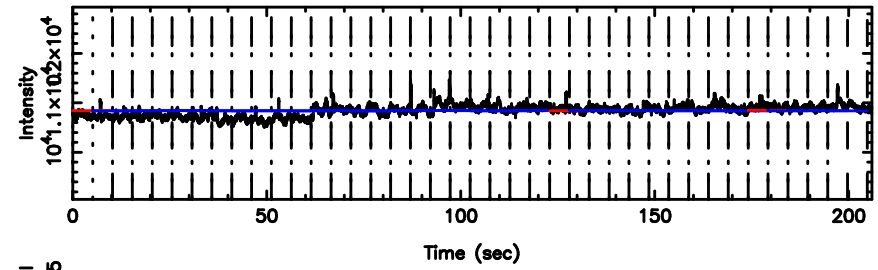

K20240610121723