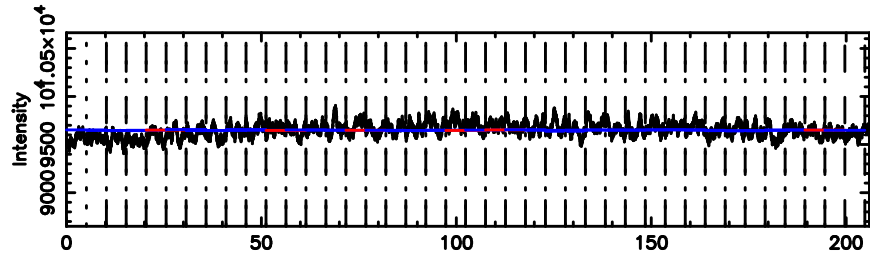

3C48

2024/06/09 23.24UT TOYOKAWA-FUJI

F20240610081243

BLK:30,SNR1: 0.37506 ,SNR2: 3.1223

Frequency (Hz)

T20240610081241

BLK:33,SNR1: 7.6365 ,SNR2: 24.999

Frequency (Hz)