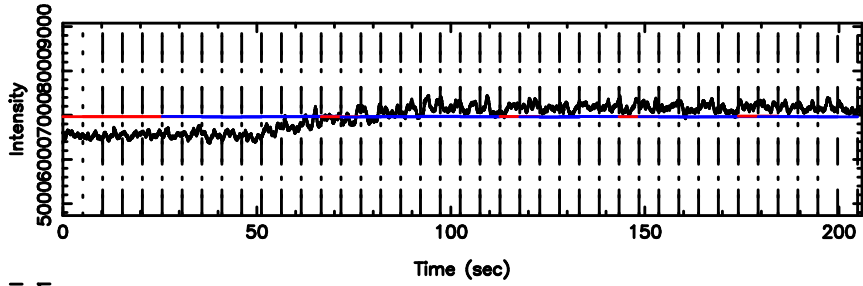

0531+194 2024/06/10 3.18UT TOYOKAWA-KISO

F20240610120908

BLK:15,SNR1: 0.94028E-01,SNR2: 1.9720

K20240610120903

BLK:15,SNR1: 1.1511 ,SNR2: 4.4601

0531+194 2024/06/10 3.18UT FUJI -KISO

T20240610121725

BLK:30,SNR1: 28.077 ,SNR2: 72.159