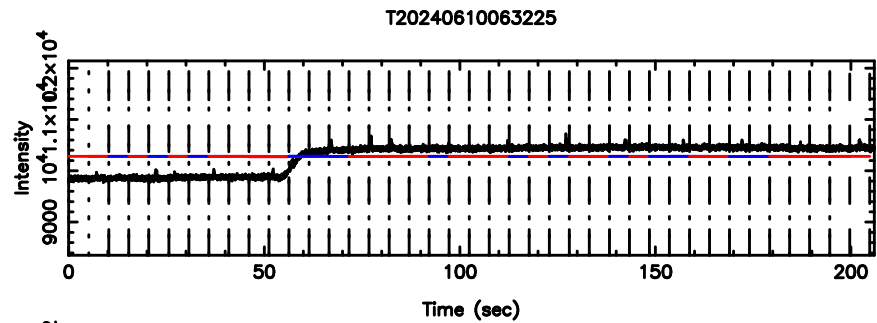

Frequency (Hz)

2354+14 2024/06/09 21.57UT TOYOKAWA-FUJI

F20240610063227

BLK: 8,SNR1: 0.57852 ,SNR2: 2.3579

Frequency (Hz)

BLK:14,SNR1: 0.31302 ,SNR2: 2.1101

BLK:14,SNR1: 1.0702 ,SNR2: 3.6743

2354+14 2024/06/09 21.57UT TOYOKAWA-KISO