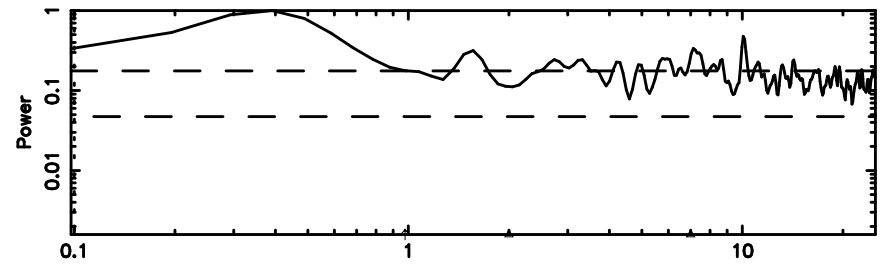

Frequency (Hz)

0038+328 2024/06/09 22.29UT TOYOKAWA-KISO

F20240610071601

BLK: 6,SNR1: 0.76498 ,SNR2: 2.5791

Frequency (Hz)

K20240610071556

BLK: 6,SNR1: 0.46458E-01,SNR2: 2.0132

Frequency (Hz)