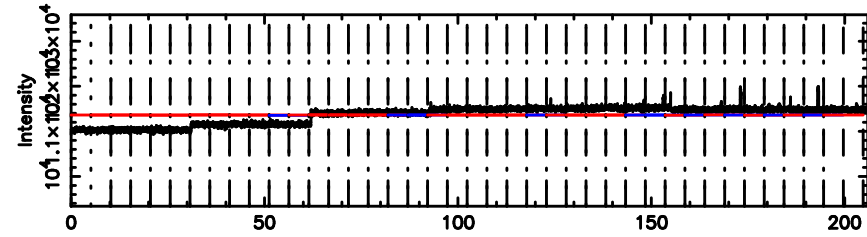

Frequency (Hz)

K20240610141806

BLK:10,SNR1: 2.0389 ,SNR2: 7.6499