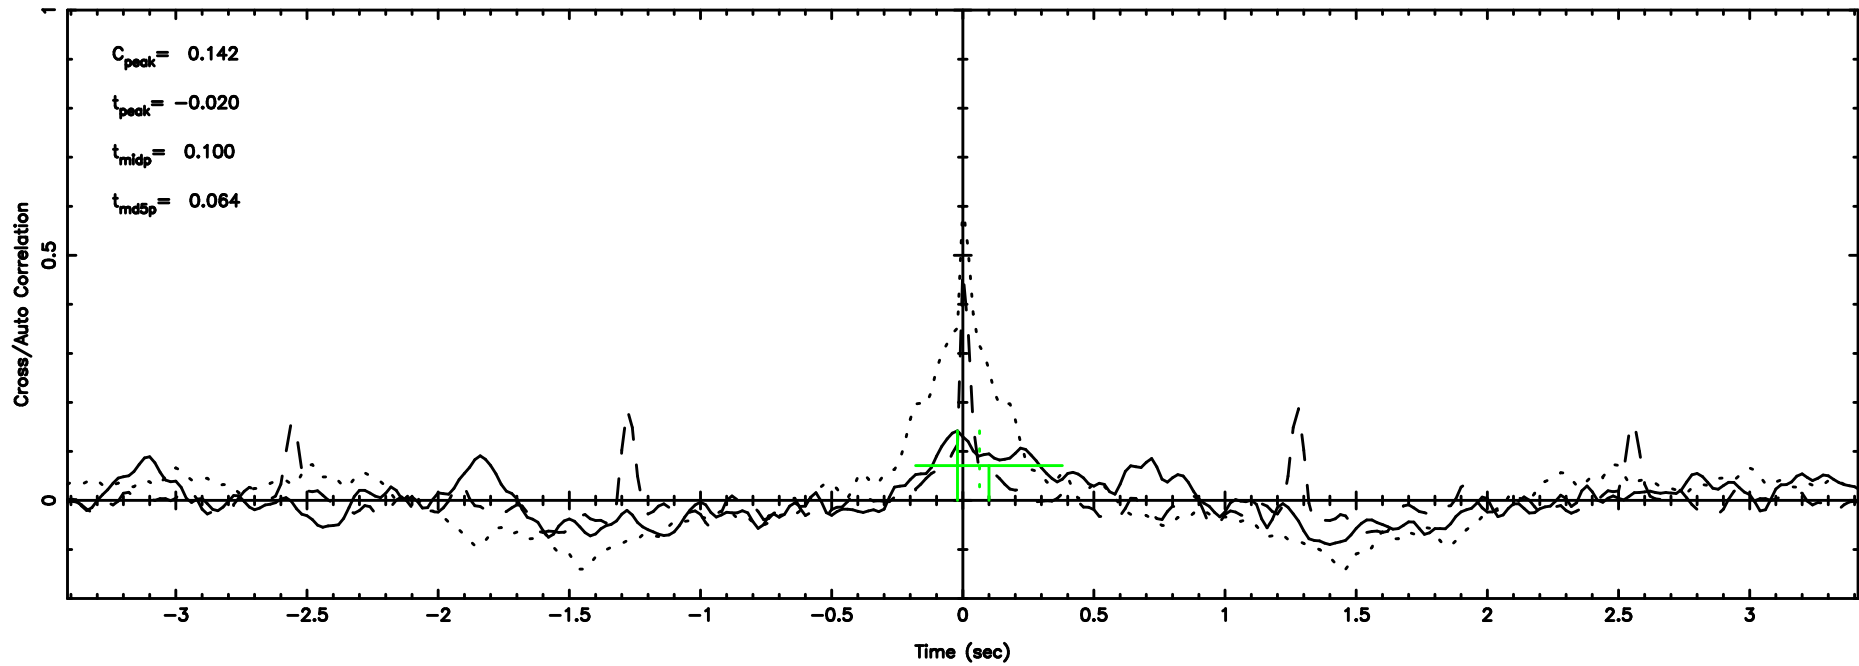

F20240610144755

BLK: 2,SNR1:-0.29021E-01,SNR2: 0.97737

K20240610144750

BLK: 2,SNR1: 0.98589 ,SNR2: 3.5029

3C196 2024/06/10 5.83UT FUJI -KISO