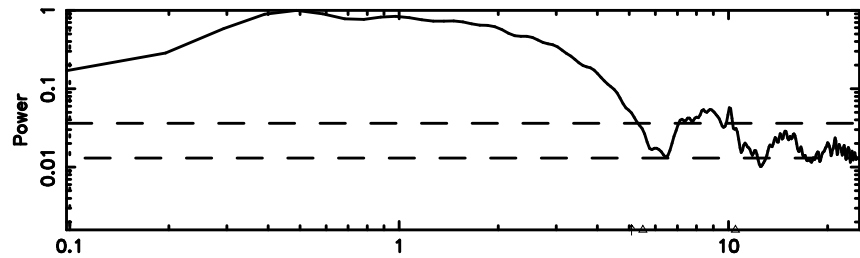

BLK:20,SNR1: 2.5009 ,SNR2: 10.913