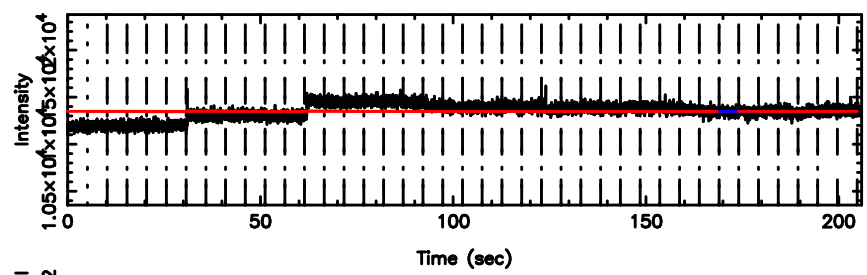

K20240610161002