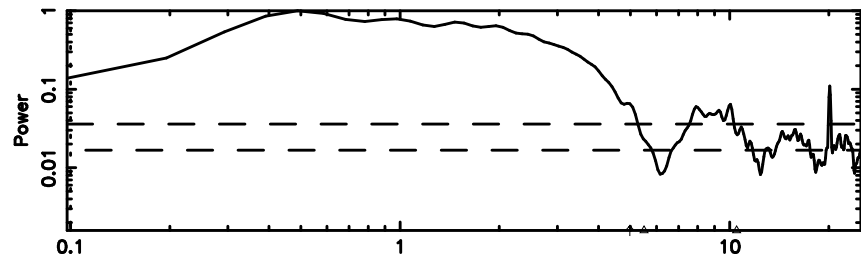

BLK:18,SNR1: 2.5349 ,SNR2: 11.182