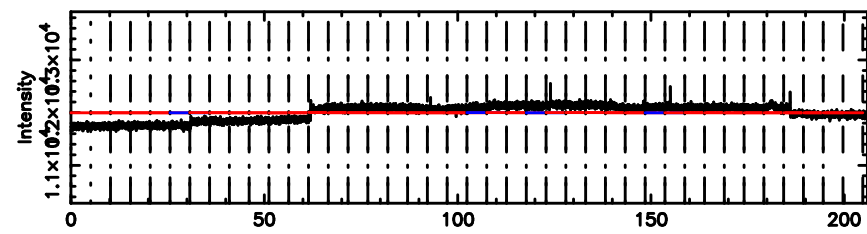

Frequency (Hz)

K20240610142751