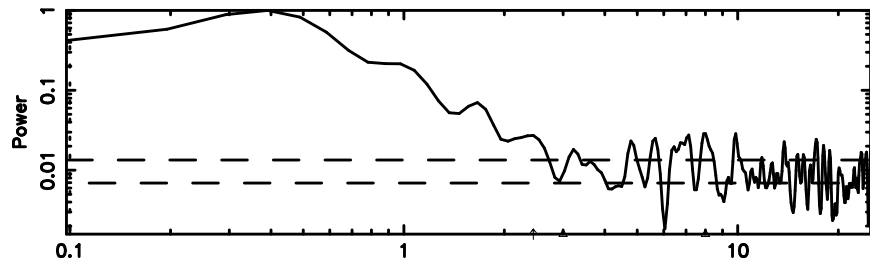

Frequency (Hz)

3C26

2024/06/09 22.51UT TOYOKAWA-KISO

K20240610072901

BLK: 3,SNR1: 0.33274 ,SNR2: 3.6053

Frequency (Hz)

F20240610072906

BLK: 2,SNR1: 1.8771 ,SNR2: 17.136