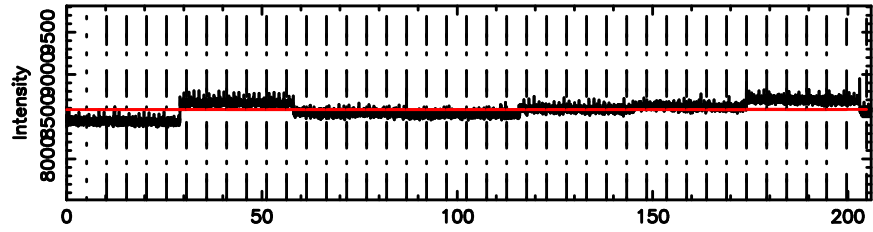

Frequency (Hz)

3C12 2024/06/09 22.16UT TOYOKAWA-KISO

K20240610070738

BLK: 2,SNR1: 0.26387 ,SNR2: 1.1122

Frequency (Hz)

F20240610070743

No.Good Data

Frequency (Hz)