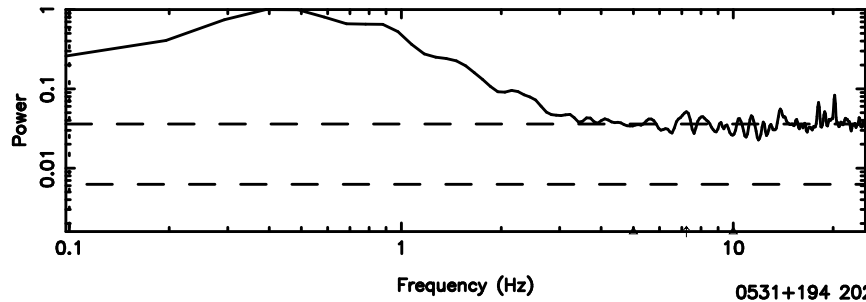

BLK:17,SNR1: 1.1569 ,SNR2: 3.2145