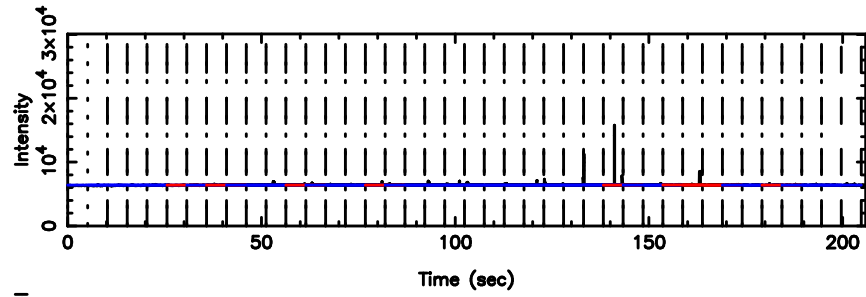

Frequency (Hz)

0605-08 2024/06/10 3.73UT FUJI -KISO

3C161 2024/06/10 4.05UT TOYOKAWA-FUJI

T20240610130109

BLK:30,SNR1: 5.2587 ,SNR2: 9.9114

3C161 2024/06/10 4.05UT TOYOKAWA-KISO

K20240610130106

BLK:30,SNR1: 2.9404 ,SNR2: 13.911