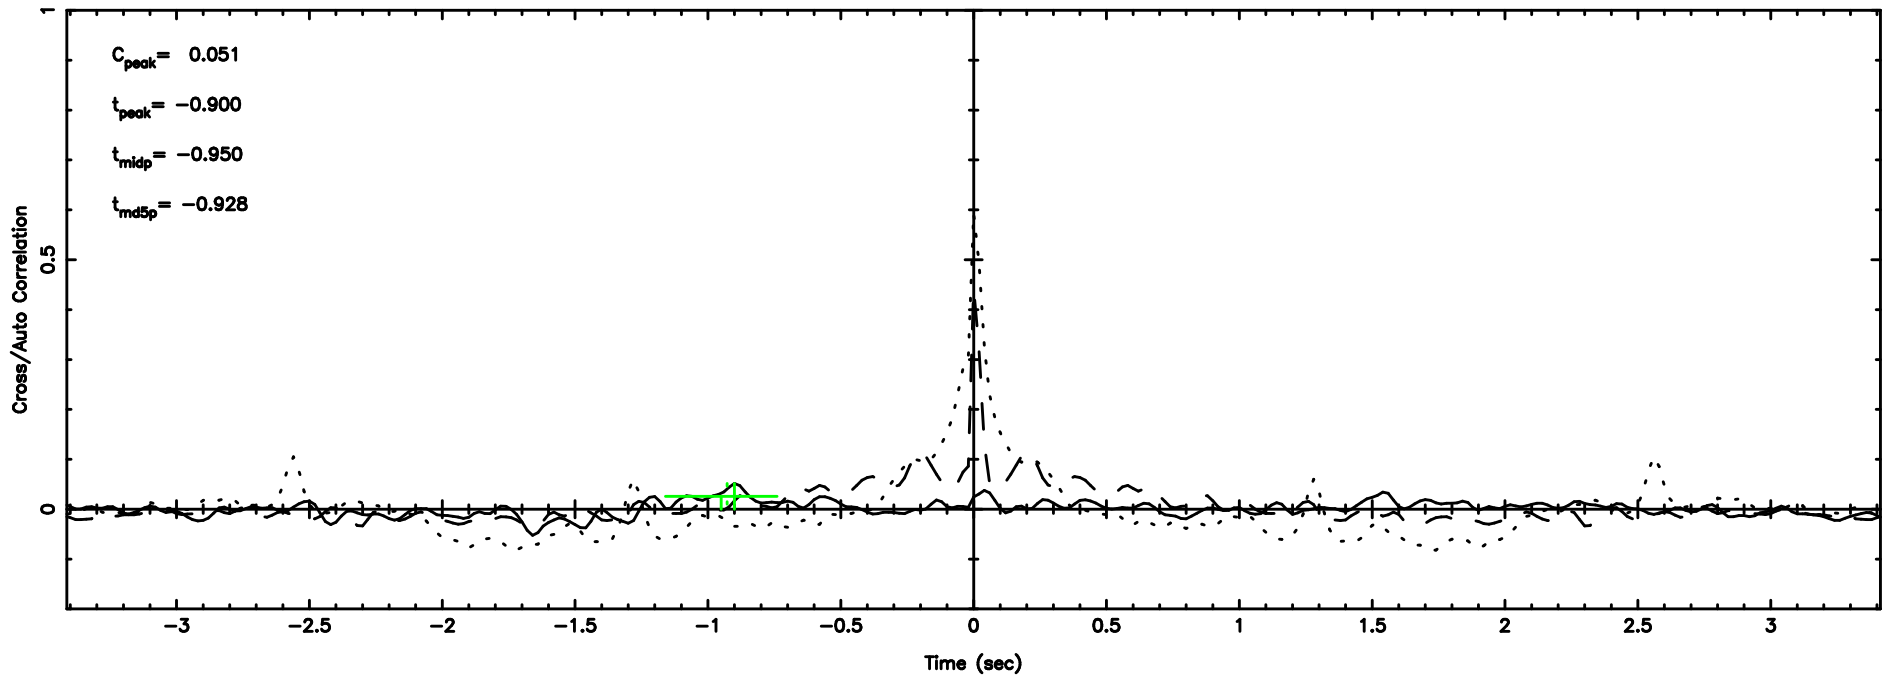

Frequency (Hz)

2311+469 2024/06/09 20.84UT TOYOKAWA-FUJI