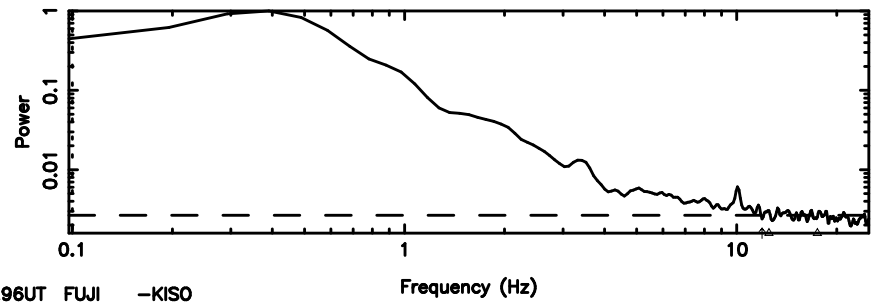

BLK:27,SNR1: 11.177 ,SNR2: 18.754

0418+236 2024/06/10 1.96UT FUJI -KISO