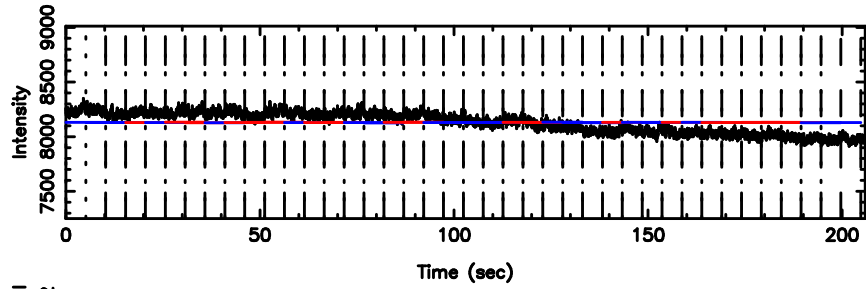

BLK:17,SNR1: 1.1569 ,SNR2: 3.2145

F20240610120908

BLK:17,SNR1: 0.48491E-01,SNR2: 2.2105

0531+194 2024/06/10 3.18UT TOYOKAWA-FUJI

T20240610120906

BLK:20,SNR1: 1.2526 ,SNR2: 7.6023

K20240610120903

BLK:20,SNR1: 0.82269 ,SNR2: 4.3210