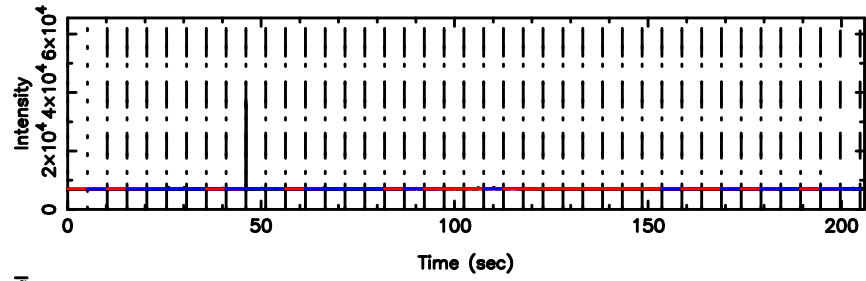

T20240610135952

BLK:12,SNR1: 2.1850 ,SNR2: 10.278

Frequency (Hz)

K20240610135949

BLK:12,SNR1: 7.5166 ,SNR2: 21.511

Frequency (Hz)

0723+10 2024/06/10 5.03UT TOYOKAWA-KISO

F20240610135954