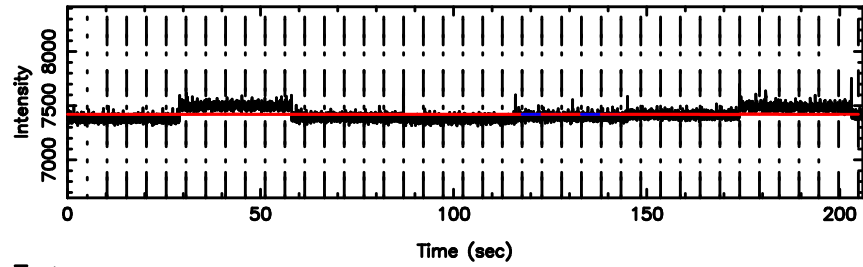

F20240610151045