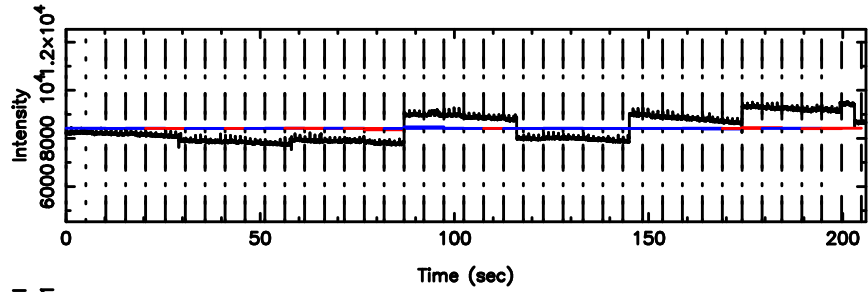

F20240610105600