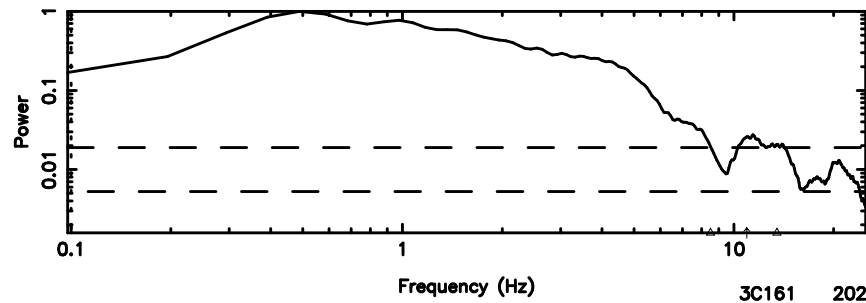

Frequency (Hz)

0605-08 2024/06/10 3.73UT FUJI -KISO

3C161 2024/06/10 4.05UT TOYOKAWA-FUJI

T20240610130109

BLK:30,SNR1: 5.2587 ,SNR2: 9.9114

3C161 2024/06/10 4.05UT TOYOKAWA-KISO

K20240610130106

BLK:30,SNR1: 2.9404 ,SNR2: 13.911