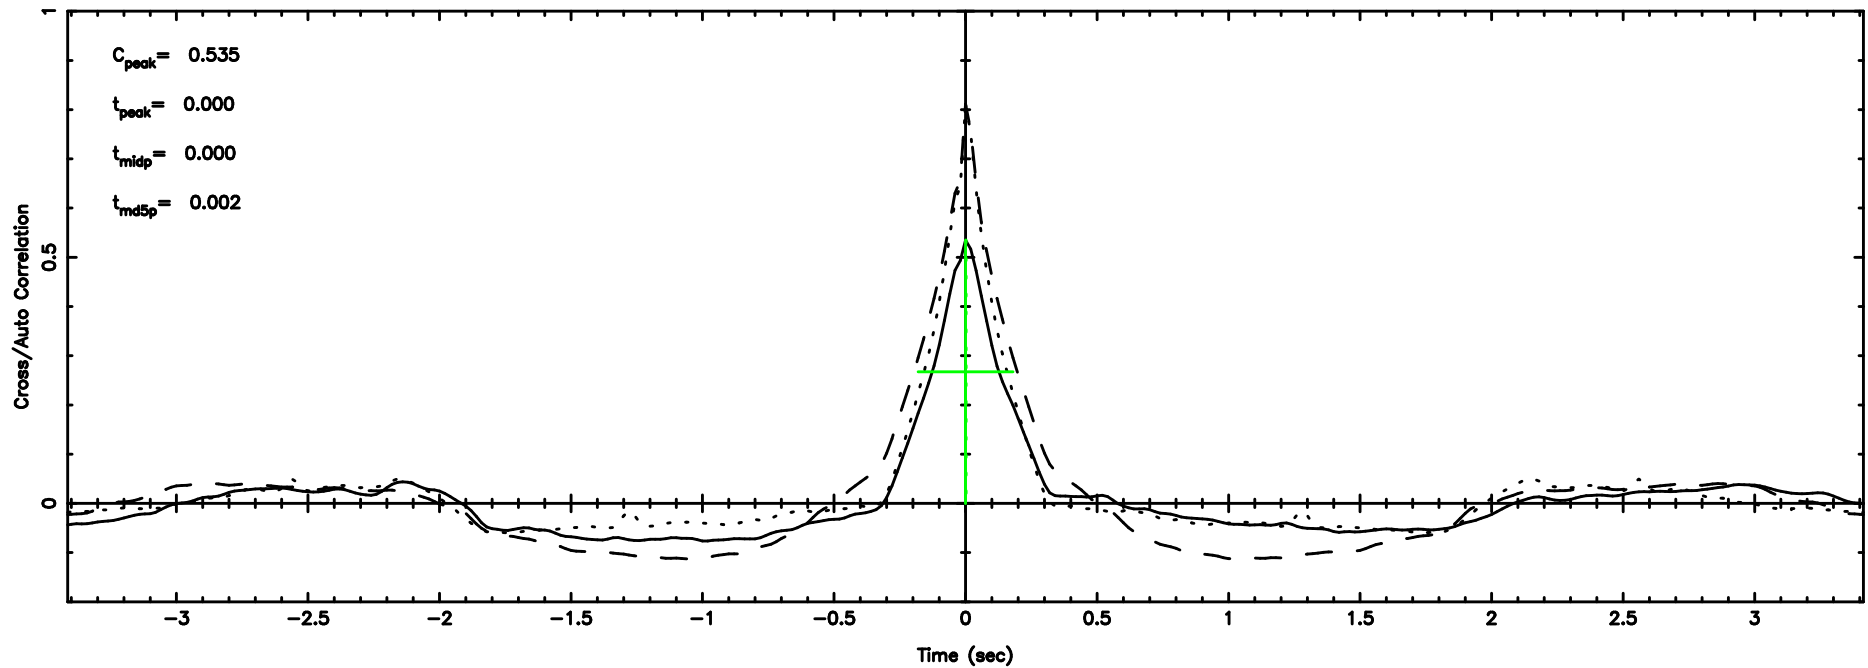

3C161 2024/06/10 4.05UT TOYOKAWA-FUJI