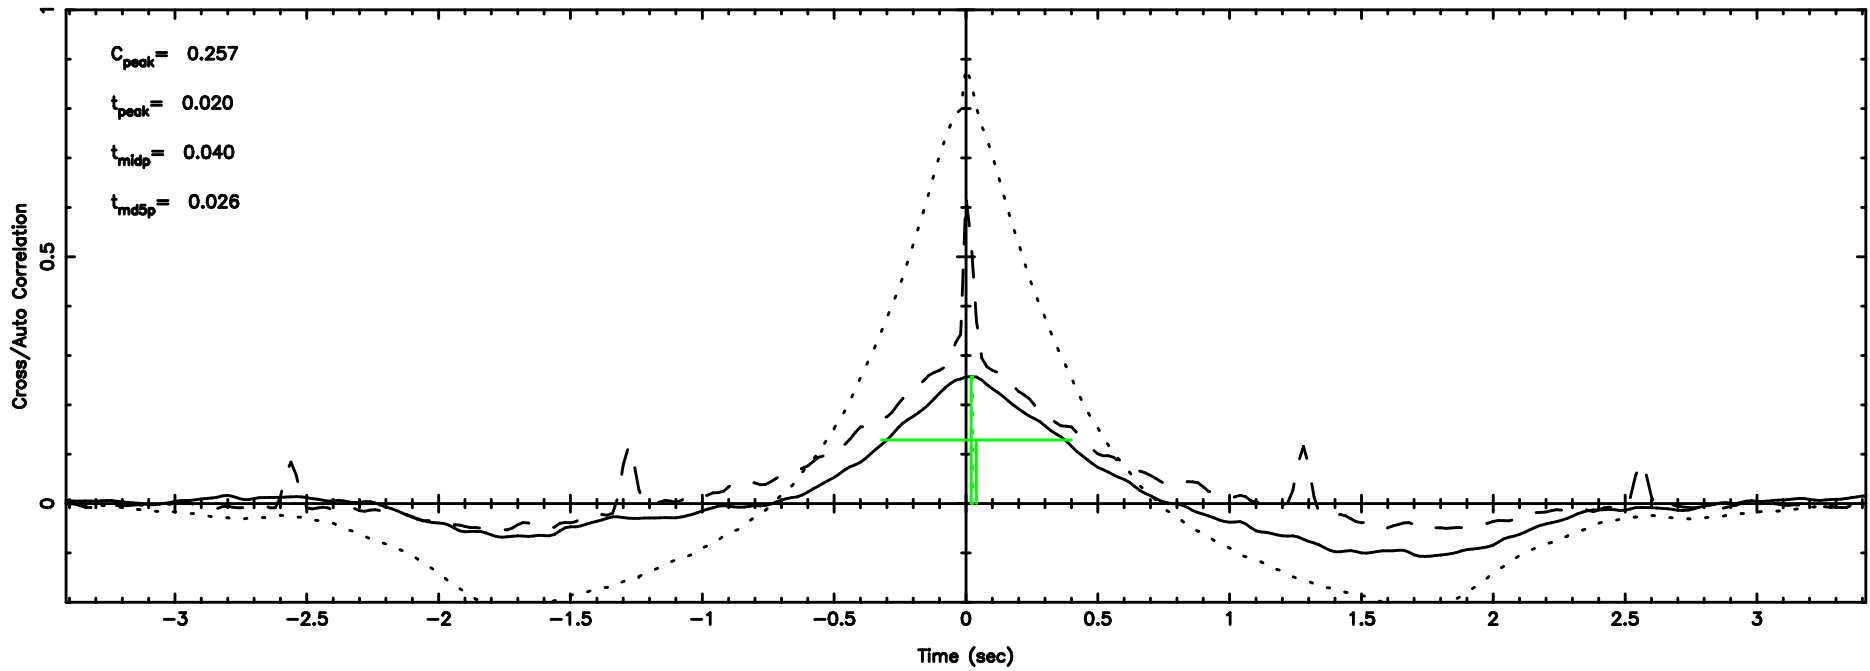

F20240610105600

BLK:27,SNR1: 7.1801 ,SNR2: 17.429

K20240610105555

BLK:27,SNR1: 11.177 ,SNR2: 18.754

0418+236 2024/06/10 1.96UT FUJI -KISO