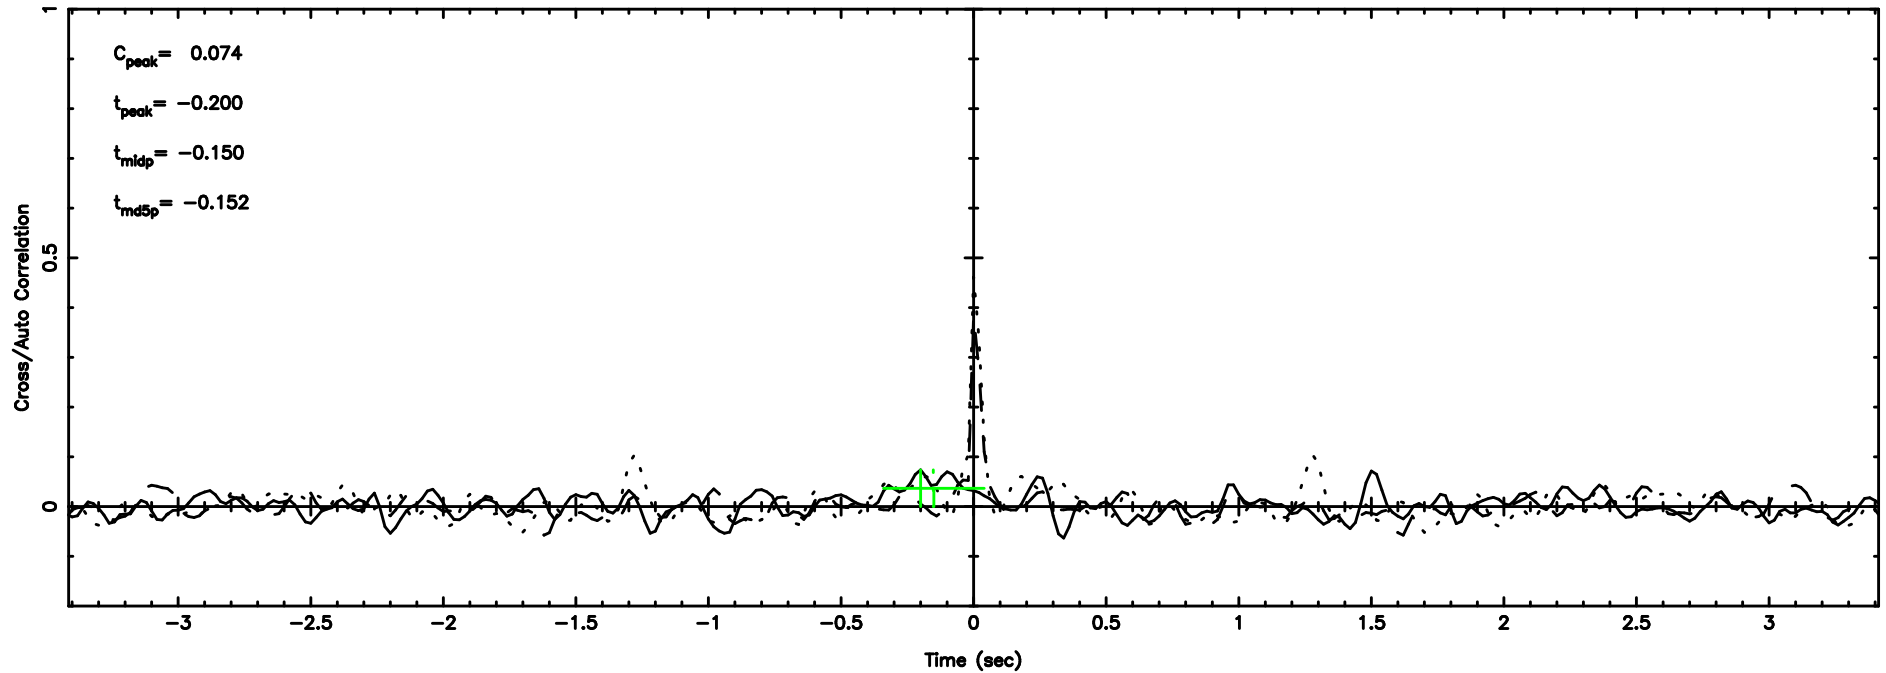

Frequency (Hz)

0038+328 2024/06/09 22.29UT TOYOKAWA-FUJI