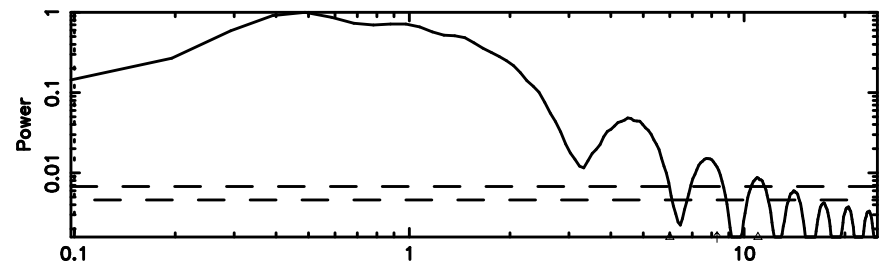

BLK:30,SNR1: 8.7033 ,SNR2: 16.241

Frequency (Hz)

K20240610053228

BLK:30,SNR1: 8.7771 ,SNR2: 21.977

Frequency (Hz)

2255+416 2024/06/09 20.57UT TOYOKAWA-KISO

F20240610053233

BLK:31,SNR1: 7.7825 ,SNR2: 20.148