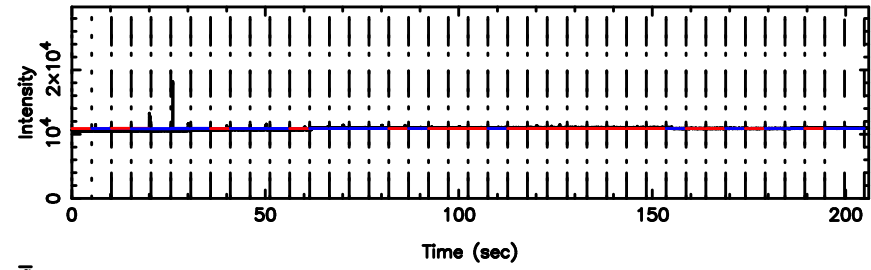

K20240610135949