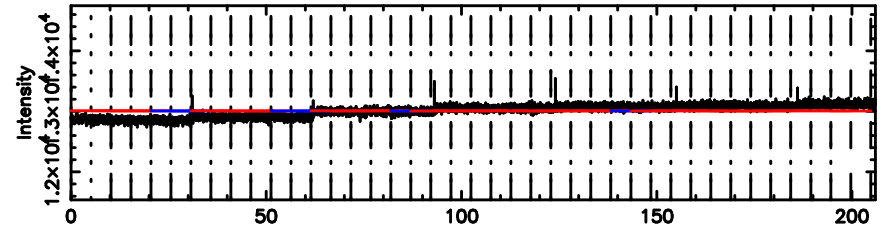

Frequency (Hz)

0038+328 2024/06/09 22.29UT TOYOKAWA-KISO

F20240610071601

BLK: 6,SNR1: 0.76498 ,SNR2: 2.5791

Frequency (Hz)

K20240610071556

BLK: 6,SNR1: 0.46458E-01,SNR2: 2.0132

Frequency (Hz)