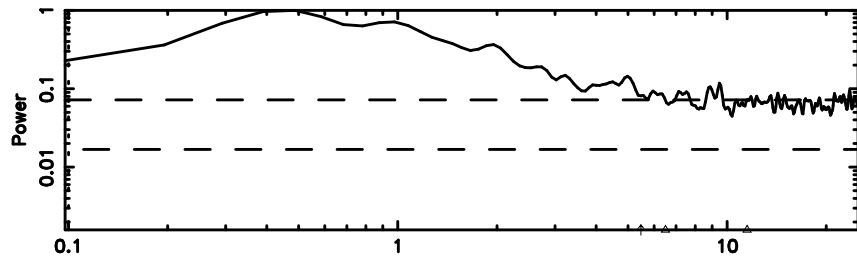

Frequency (Hz)

K20240610164741

BLK: 8,SNR1: 2.3982 ,SNR2: 10.458

Frequency (Hz)

1011+110 2024/06/10 7.82UT TOYOKAWA-KISO

F20240610164746

BLK:20,SNR1: 0.77164 ,SNR2: 2.9787

Frequency (Hz)