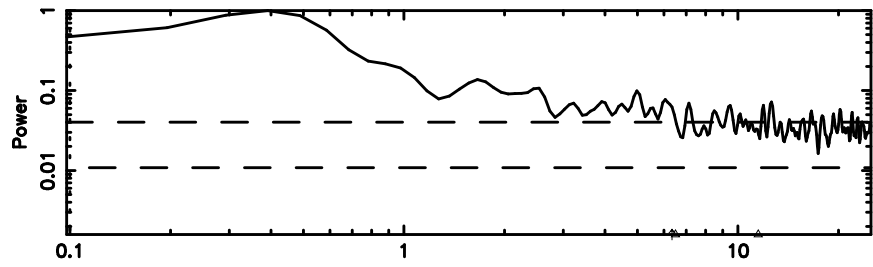

Frequency (Hz)

0038+328 2024/06/09 22.29UT TOYOKAWA-KISO

F20240610071601

BLK: 6,SNR1: 0.76498 ,SNR2: 2.5791

Frequency (Hz)

K20240610071556

BLK: 6,SNR1: 0.46458E-01,SNR2: 2.0132

Frequency (Hz)