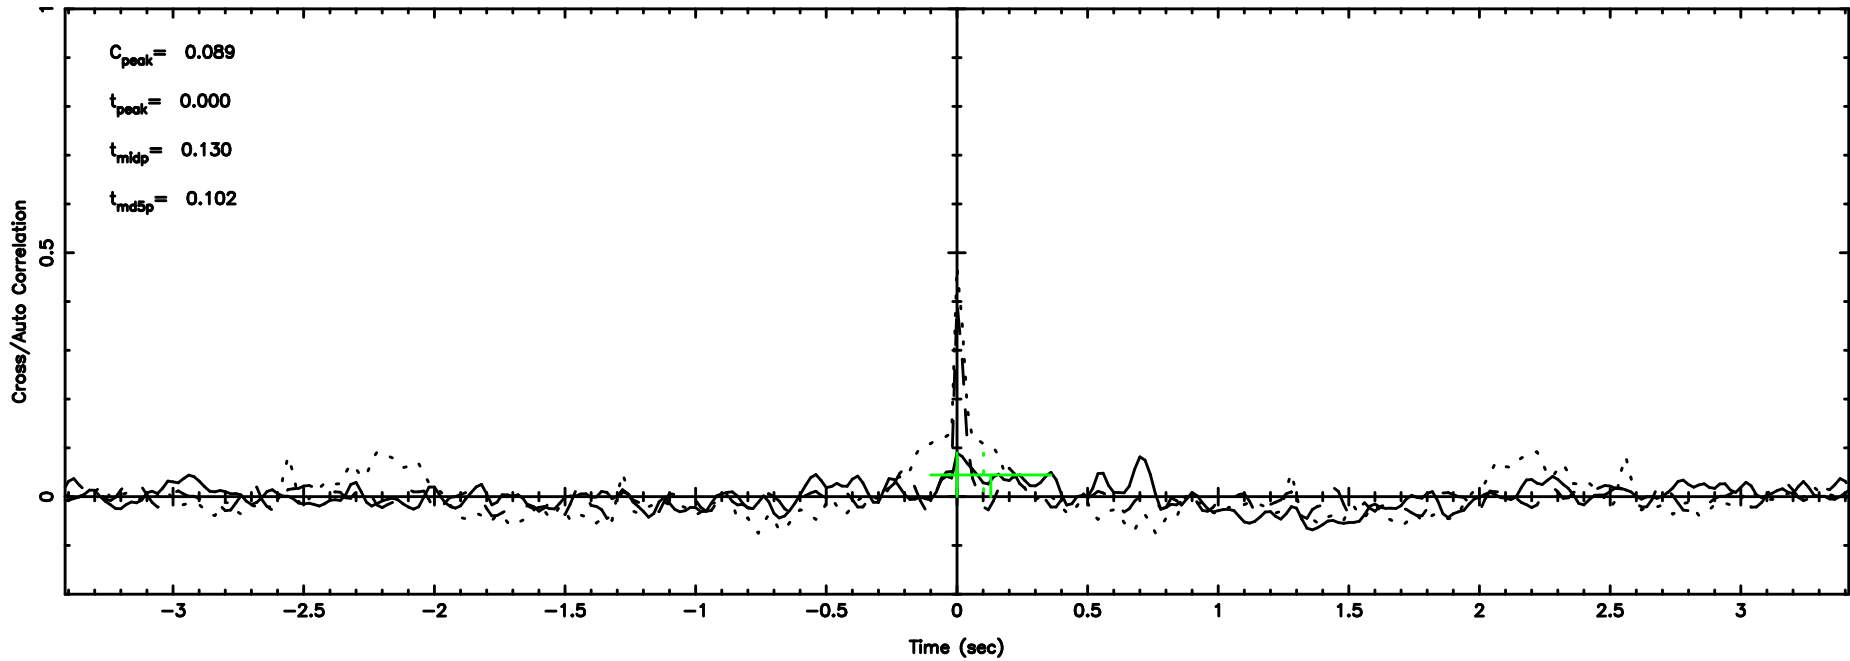

Frequency (Hz)

1145+485 2024/06/10 9.38UT TOYOKAWA-FUJI

T20240610182104

No.Good Data

Frequency (Hz)

K20240610182101

No.Good Data

Frequency (Hz)