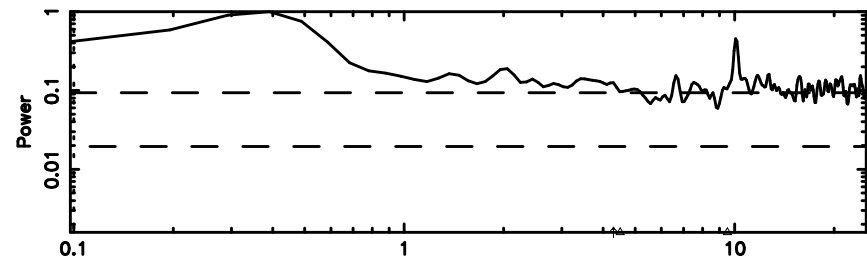

T20240610144753

BLK:11,SNR1: 0.20370 ,SNR2: 4.7797

Frequency (Hz)

K20240610144750

BLK:11,SNR1: 0.41572 ,SNR2: 1.2540

Frequency (Hz)

3C196 2024/06/10 5.83UT TOYOKAWA-KISO

F20240610144755