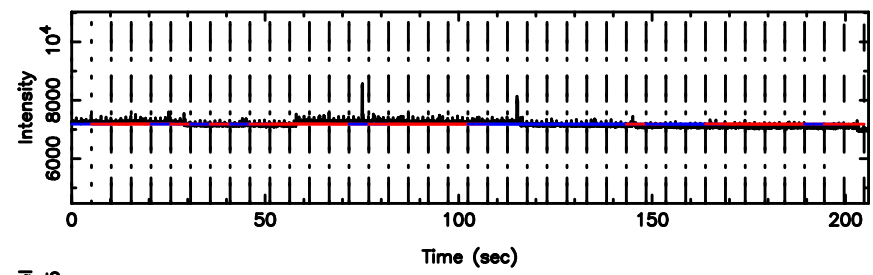

F20240610141009