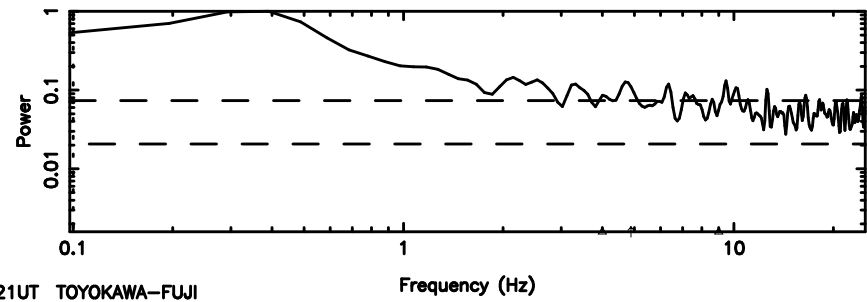

BLK: 7,SNR1: 0.26276 ,SNR2: 1.6645