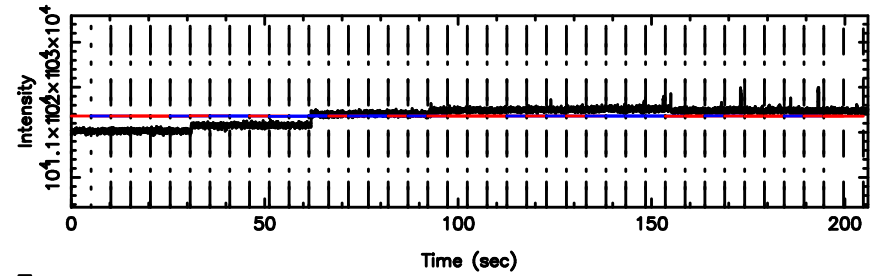

Frequency (Hz)

0741-06 2024/06/10 5.33UT TOYOKAWA-FUJI

T20240610141809

BLK:18,SNR1: 0.22388 ,SNR2: 1.6772

K20240610141806

BLK:18,SNR1: 0.80225 ,SNR2: 3.1187

0741-06 2024/06/10 5.33UT TOYOKAWA-KISO

F20240610141811