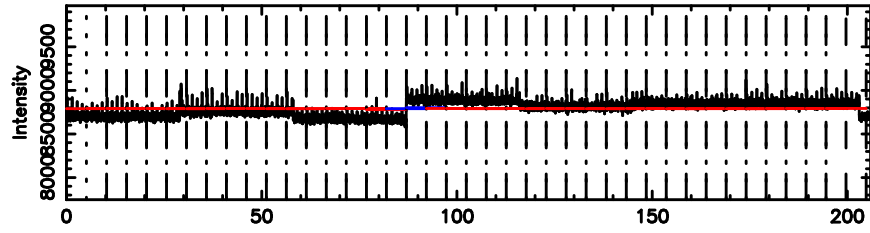

Frequency (Hz)

3C26

2024/06/09 22.51UT TOYOKAWA-KISO

K20240610072901

BLK: 3,SNR1: 0.33274 ,SNR2: 3.6053

Frequency (Hz)

F20240610072906

BLK: 2,SNR1: 1.8771 ,SNR2: 17.136