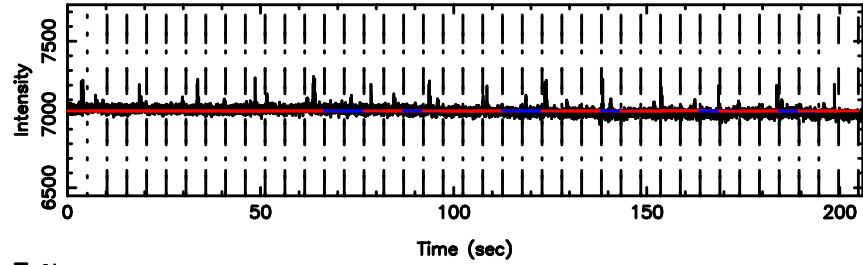

T20240610151043