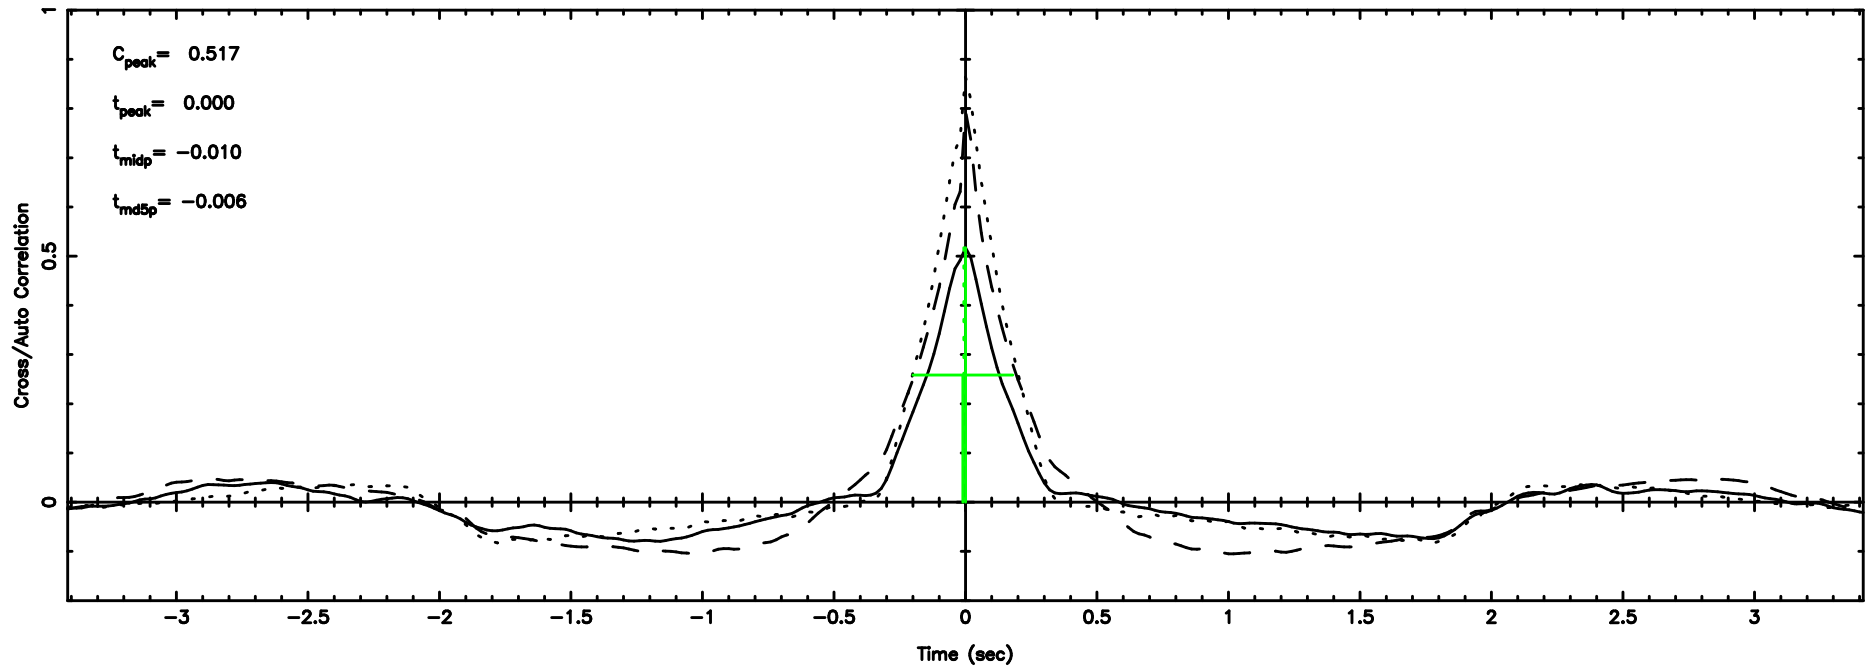

Frequency (Hz)

0605-08 2024/06/10 3.73UT FUJI -KISO

3C161 2024/06/10 4.05UT TOYOKAWA-FUJI

T20240610130109

BLK:30,SNR1: 5.2587 ,SNR2: 9.9114

3C161 2024/06/10 4.05UT TOYOKAWA-KISO

K20240610130106

BLK:30,SNR1: 2.9404 ,SNR2: 13.911