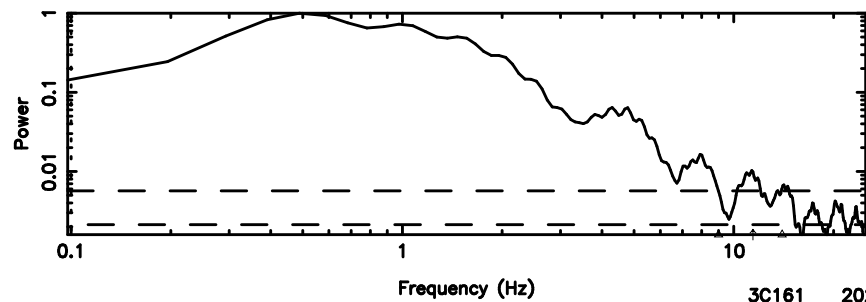

BLK:37,SNR1: 11.677 ,SNR2: 20.725