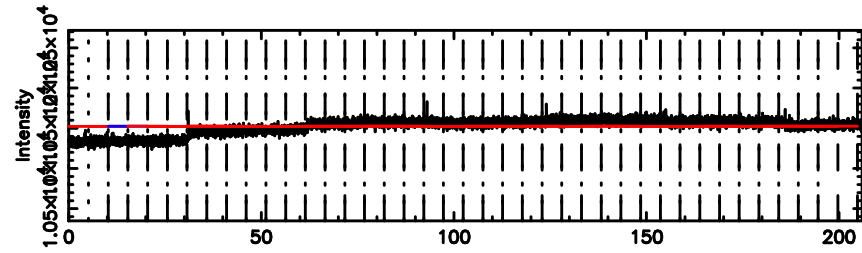

Frequency (Hz)

K20240610164125