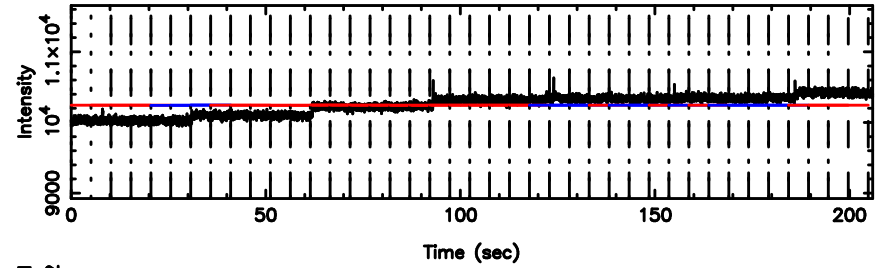

F20240610094626

BLK:13,SNR1: 5.7641 ,SNR2: 11.058

0308+305 2024/06/10 0.80UT FUJI -KISO

K20240610094621

BLK:13,SNR1: 0.11887 ,SNR2: 0.68515