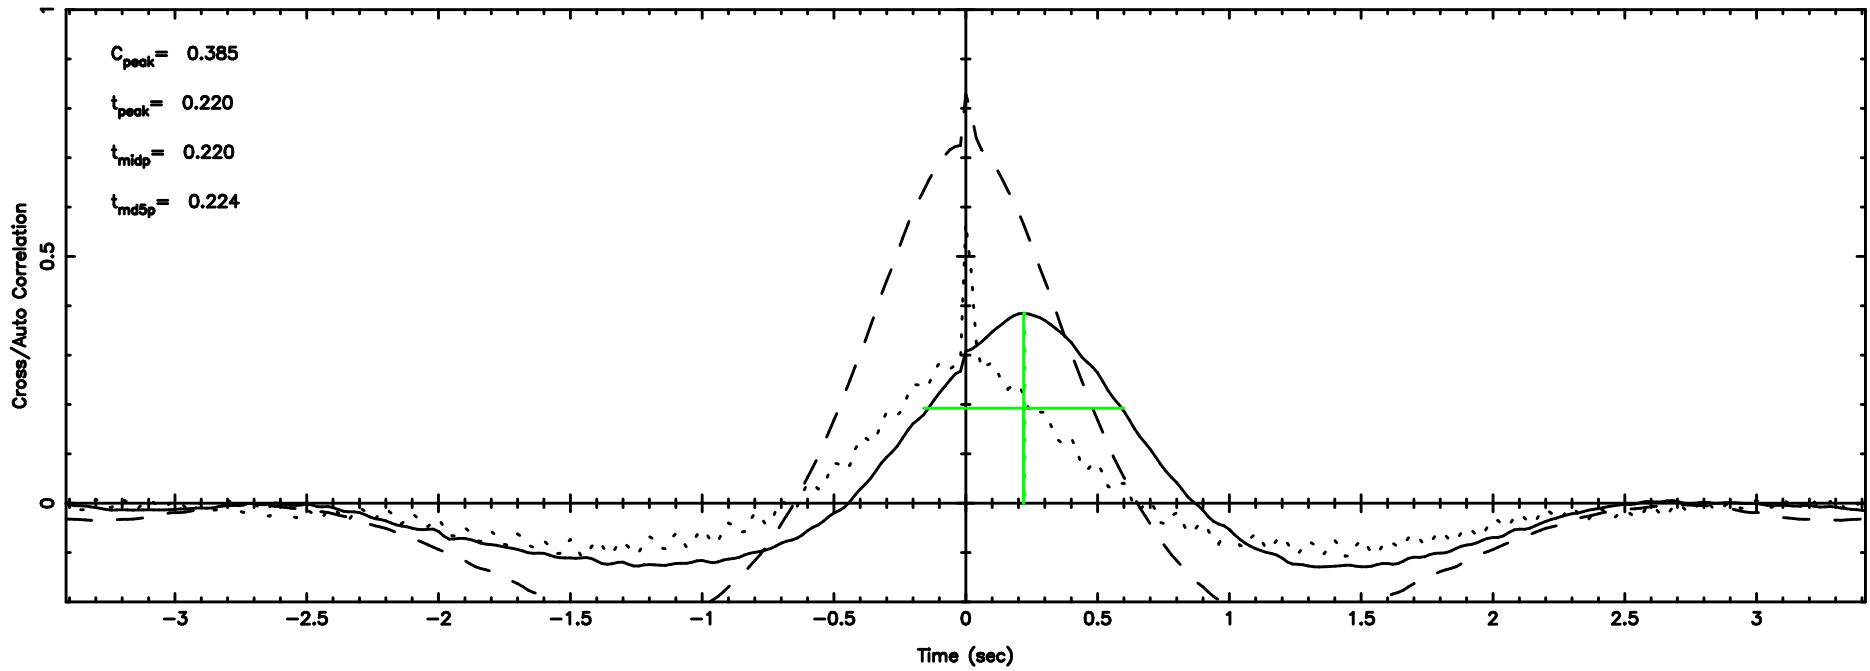

F20240610110727

BLK:20,SNR1: 0.87979 ,SNR2: 4.5720

T20240610110725

BLK:31,SNR1: 4.0917 ,SNR2: 29.431

K20240610110722

BLK:31,SNR1: 0.59174 ,SNR2: 4.2971

3C119 2024/06/10 2.15UT TOYOKAWA-KISO

F20240610110727