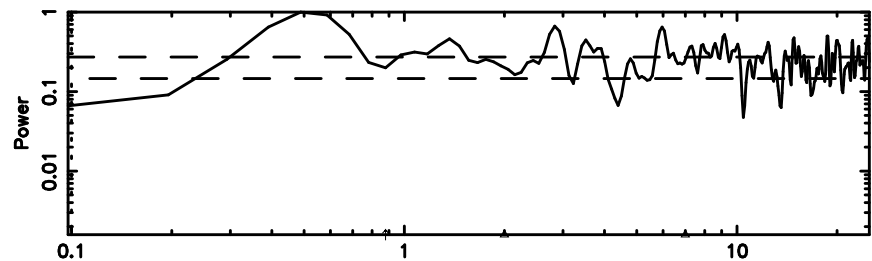

T20240610100201

BLK: 2,SNR1:-0.23790E-01,SNR2: 0.92553

Frequency (Hz)

0324+119 2024/06/10 1.06UT TOYOKAWA-KISO

K20240610100158

BLK: 2,SNR1: 1.2306 ,SNR2: 5.0732

Frequency (Hz)