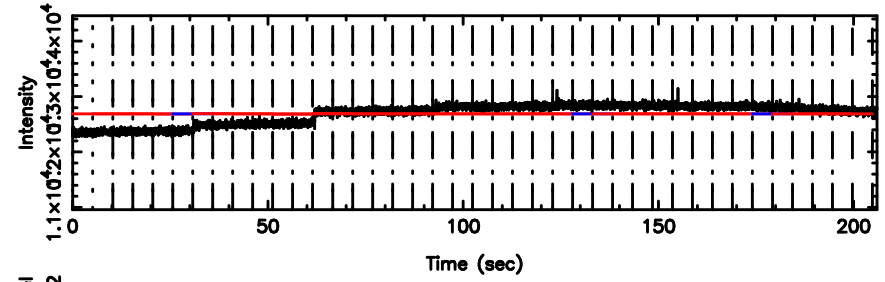

Frequency (Hz)

3C26

2024/06/09 22.51UT TOYOKAWA-KISO

K20240610072901