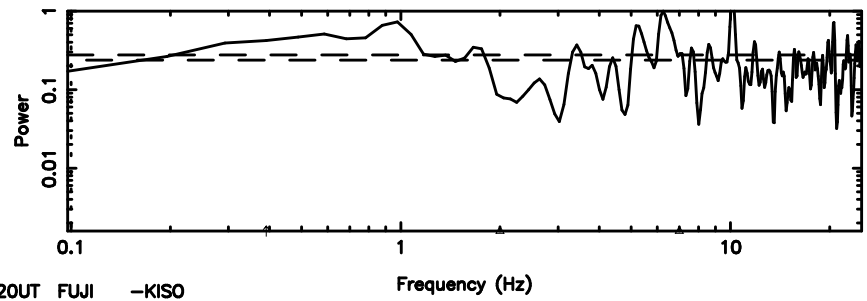

BLK: 1,SNR1:-0.11497 ,SNR2: 0.23035

3C222 2024/06/10 7.20UT FUJI -KISO