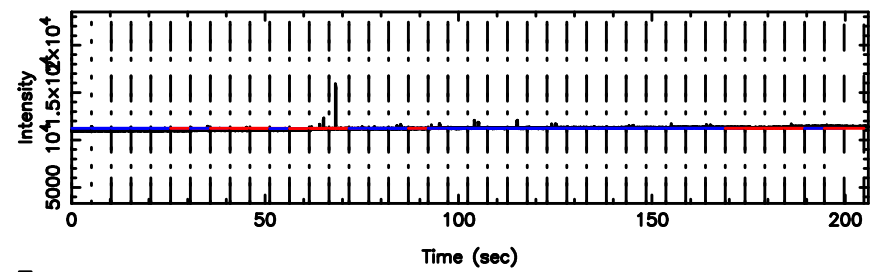

0732+33 2024/06/10 5.20UT TOYOKAWA-FUJI

T20240610141007

BLK:26,SNR1: 0.69594 ,SNR2: 2.4182

K20240610141005

BLK:26,SNR1: 2.8139 ,SNR2: 9.9054

0732+33 2024/06/10 5.20UT TOYOKAWA-KISO

F20240610141009

BLK:24,SNR1: 2.7176 ,SNR2: 6.8519