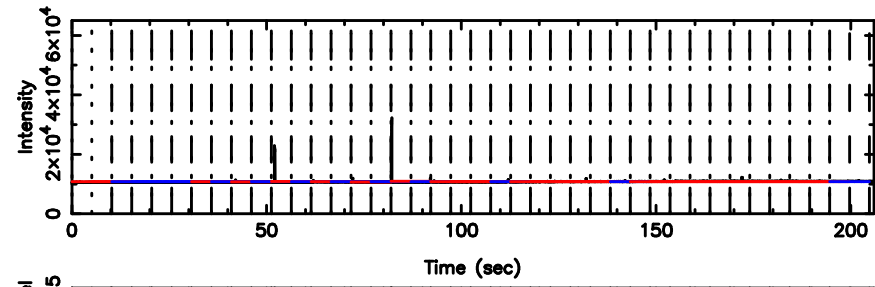

T20240610091720

BLK:13,SNR1: 3.9454 ,SNR2: 16.580

3C71 2024/06/10 0.32UT TOYOKAWA-KISO

K20240610091717

BLK:13,SNR1: 12.677 ,SNR2: 24.004

F20240610091722

BLK:22,SNR1: 3.8443 ,SNR2: 16.200

Frequency (Hz)