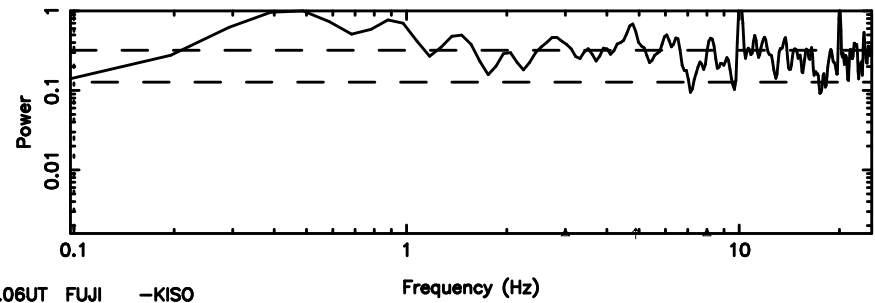

BLK: 3,SNR1:-0.12253E-01,SNR2: 0.36364