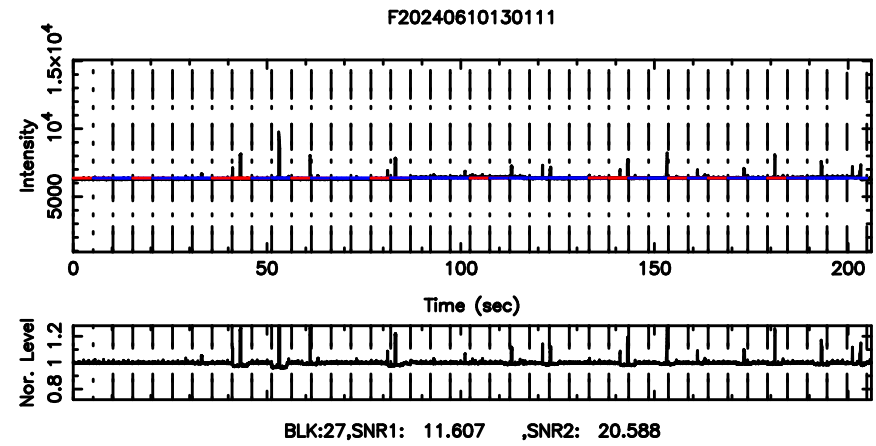

3C161 2024/06/10 4.05UT TOYOKAWA-FUJI