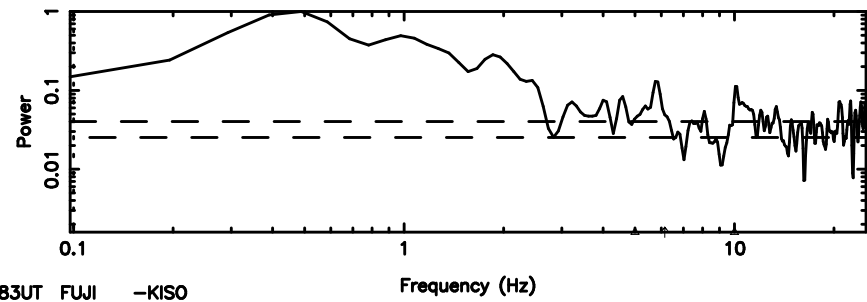

BLK: 2,SNR1: 0.98589 ,SNR2: 3.5029

3C196 2024/06/10 5.83UT FUJI -KISO