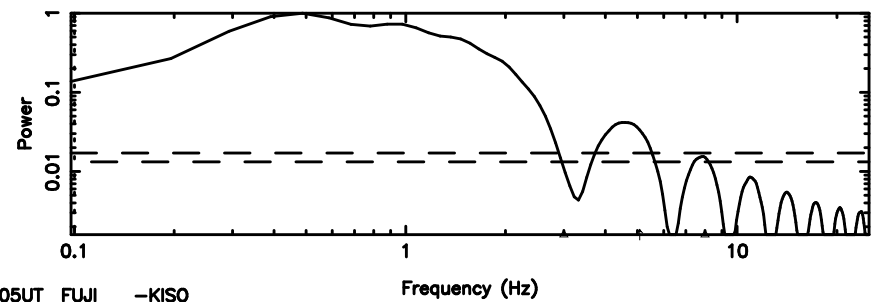

BLK:37,SNR1: 2.7795 ,SNR2: 13.271

3C161 2024/06/10 4.05UT FUJI -KISO