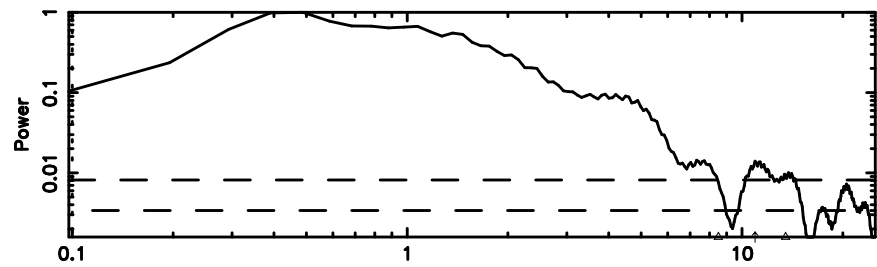

BLK:30,SNR1: 8.7033 ,SNR2: 16.241