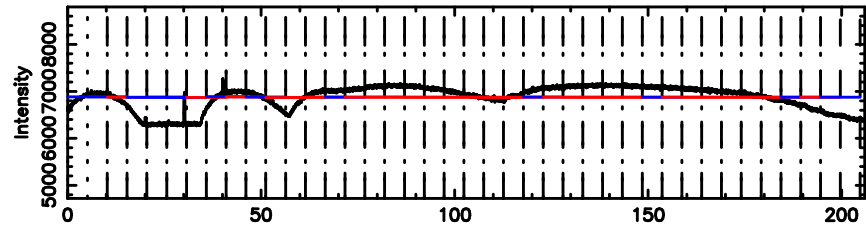

T20240610135952

BLK:12,SNR1: 2.1850 ,SNR2: 10.278

Frequency (Hz)

K20240610135949

BLK:12,SNR1: 7.5166 ,SNR2: 21.511

Frequency (Hz)

0723+10 2024/06/10 5.03UT TOYOKAWA-KISO

F20240610135954