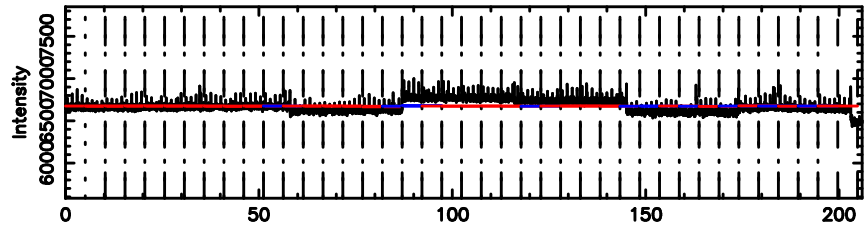

Frequency (Hz)

0741-06 2024/06/10 5.33UT TOYOKAWA-FUJI

T20240610141809

BLK:18,SNR1: 0.22388 ,SNR2: 1.6772

K20240610141806

BLK:18,SNR1: 0.80225 ,SNR2: 3.1187

0741-06 2024/06/10 5.33UT TOYOKAWA-KISO

F20240610141811