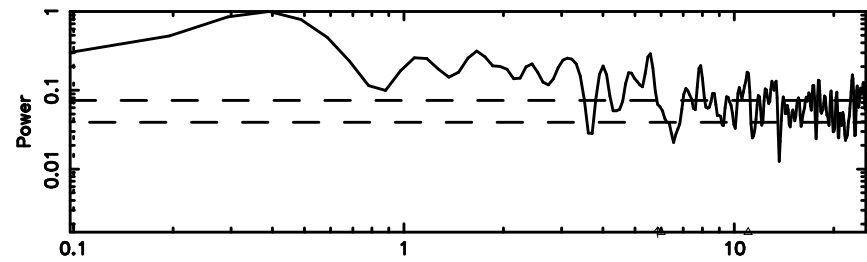

BLK: 2,SNR1: 0.48476 ,SNR2: 1.8604

Frequency (Hz)

0821+394 2024/06/10 6.01UT TOYOKAWA-FUJI

T20240610145902

BLK: 6,SNR1: 1.2227 ,SNR2: 12.193

Frequency (Hz)

K20240610145859

BLK: 6,SNR1: 0.54689 ,SNR2: 2.8968