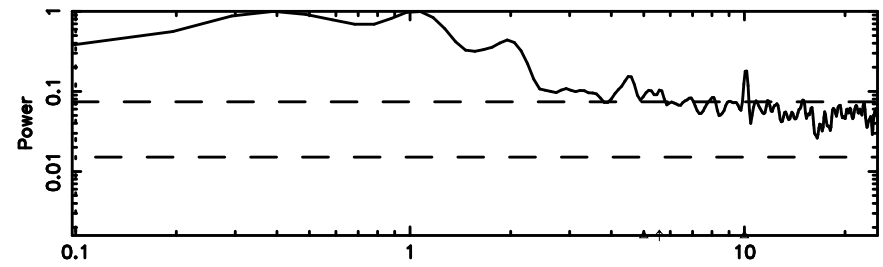

BLK:12,SNR1: 0.86982 ,SNR2: 2.6691

Frequency (Hz)

3C2

2024/06/09 21.72UT FUJI -KISO

K20240610064125

BLK:12,SNR1: 0.71416 ,SNR2: 3.0708

Frequency (Hz)

T20240610064850