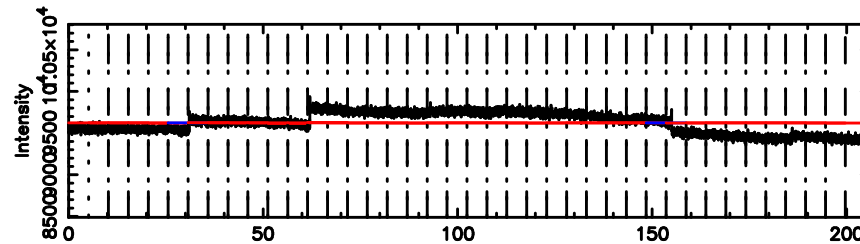

T20240610100201

BLK: 2,SNR1:-0.23790E-01,SNR2: 0.92553

Frequency (Hz)

0324+119 2024/06/10 1.06UT TOYOKAWA-KISO

K20240610100158

BLK: 2,SNR1: 1.2306 ,SNR2: 5.0732

Frequency (Hz)

F20240610100203