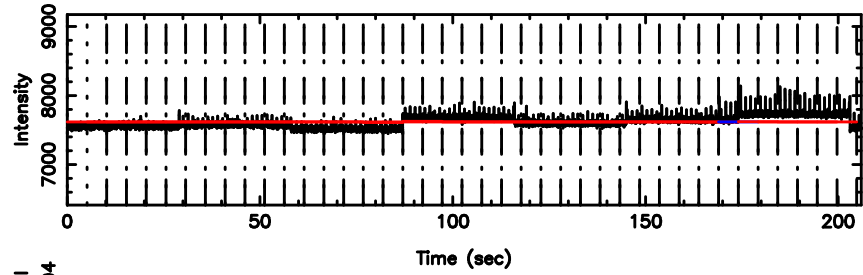

T20240610161005

BLK: 8,SNR1: 0.17579 ,SNR2: 1.9468

Frequency (Hz)

K20240610161002

BLK: 8,SNR1: 0.18968 ,SNR2: 1.8191

Frequency (Hz)

3C222 2024/06/10 7.20UT TOYOKAWA-KISO

F20240610161007