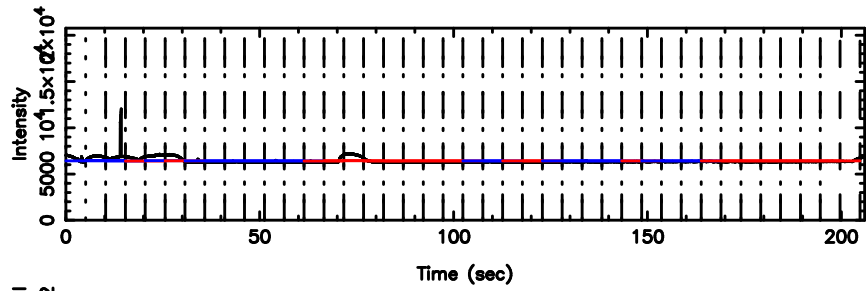

T20240610122948