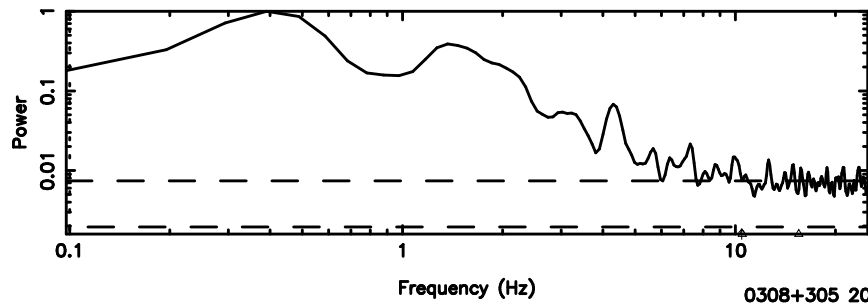

T20240610094624

BLK:10,SNR1: 0.12590 ,SNR2: 0.69190

K20240610094621

BLK:10,SNR1: 0.93829E-01,SNR2: 1.3757

0308+305 2024/06/10 0.80UT TOYOKAWA-KISO

F20240610094626

BLK:13,SNR1: 5.7641 ,SNR2: 11.058

0308+305 2024/06/10 0.80UT FUJI -KISO