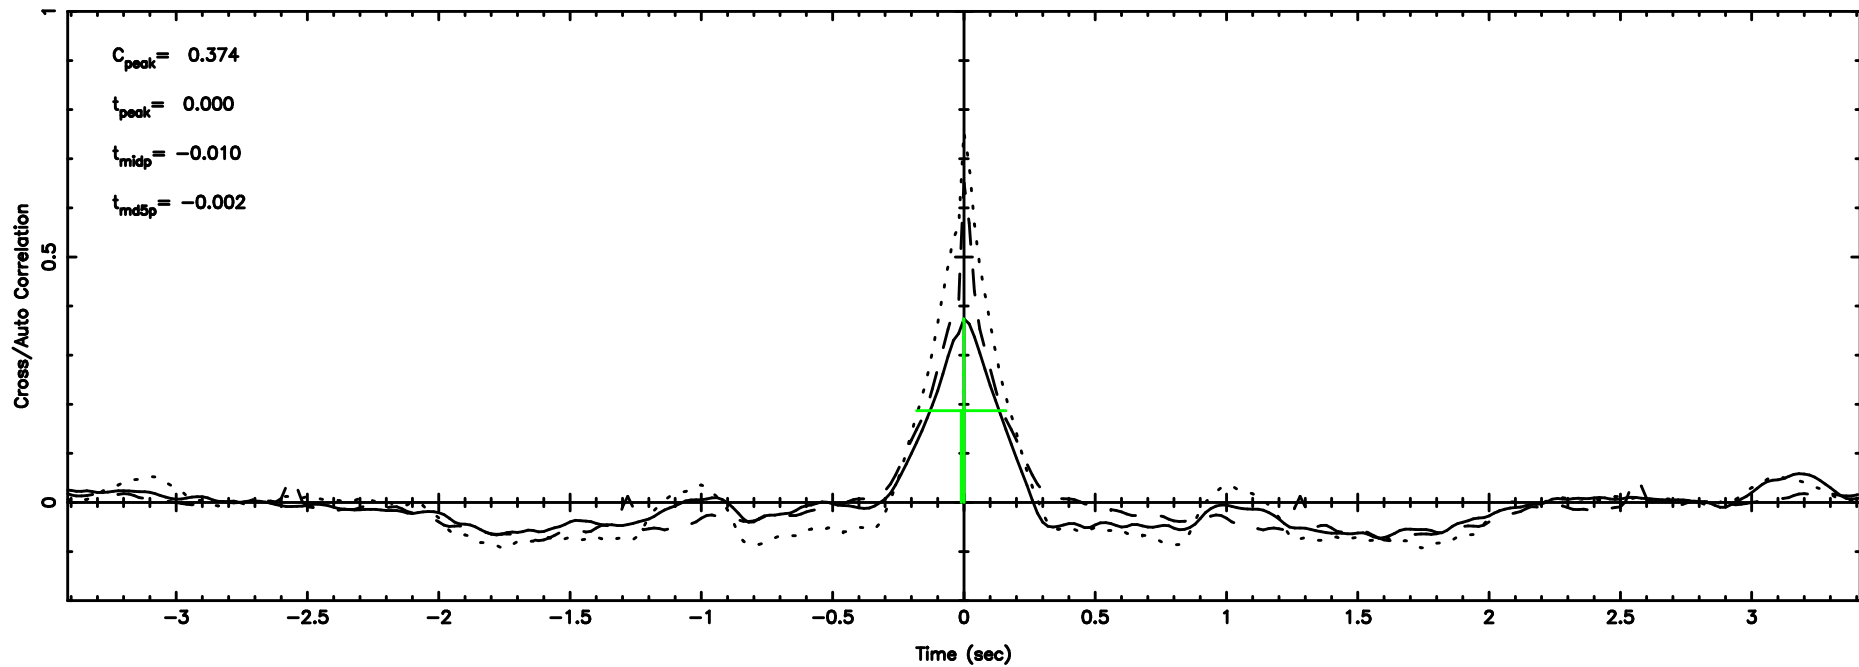

0732+33 2024/06/10 5.20UT FUJI -KISO