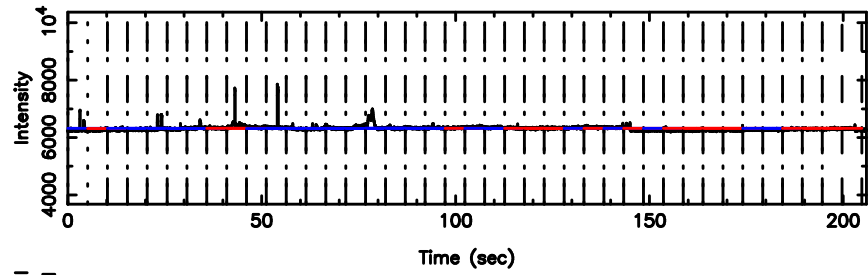

F20240610122950