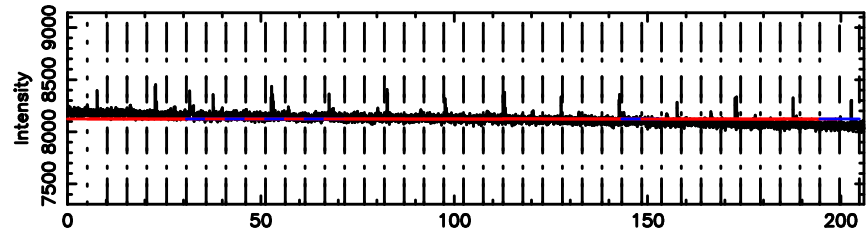

BLK:10,SNR1: 0.33657 ,SNR2: 2.6659

Frequency (Hz)

K20240610141806

BLK:10,SNR1: 2.0389 ,SNR2: 7.6499

Frequency (Hz)

0741-06 2024/06/10 5.33UT FUJI -KISO

T20240610142754

BLK: 6,SNR1: 0.13010 ,SNR2: 1.7869