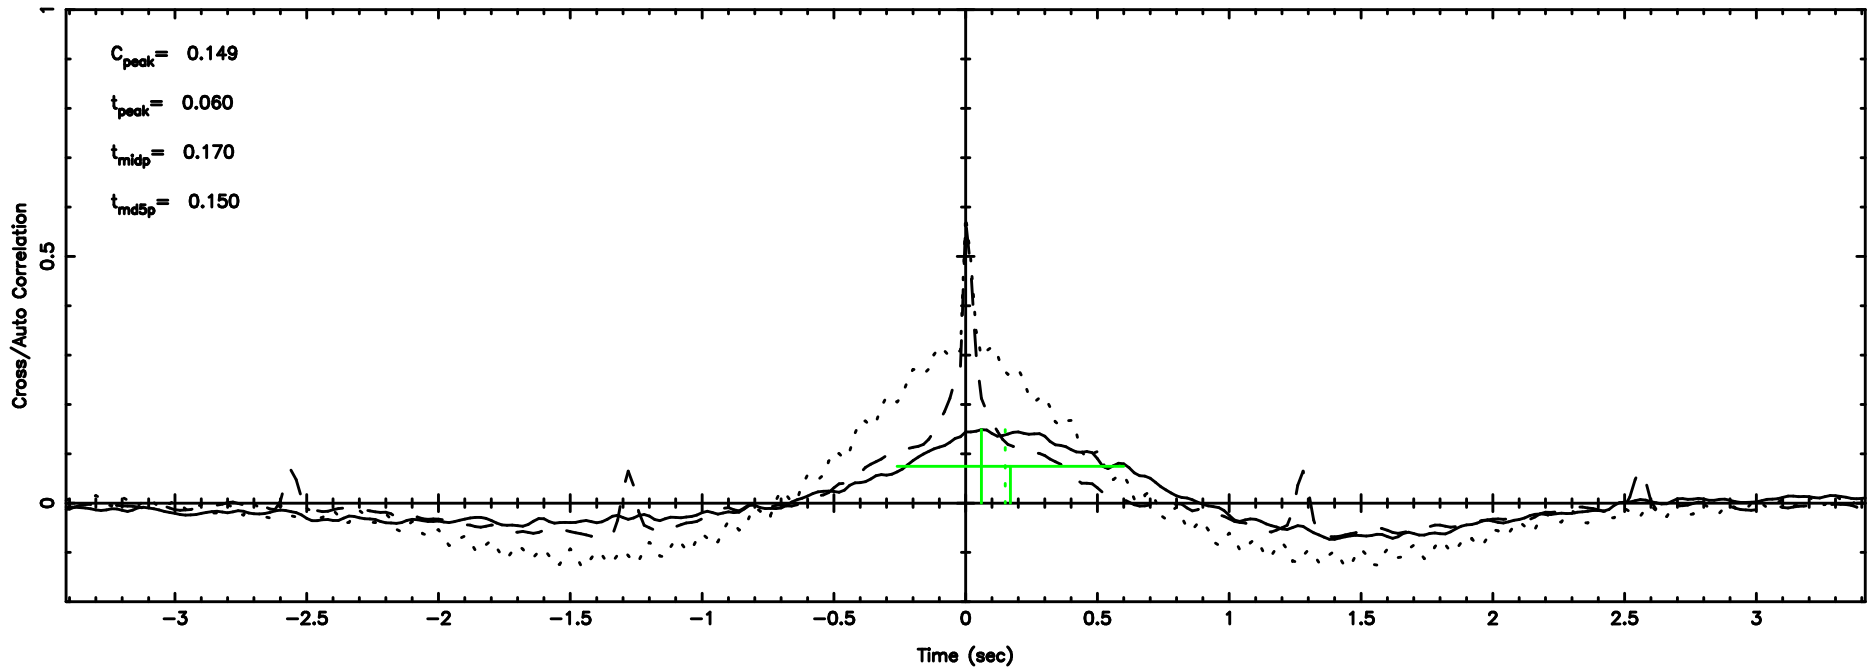

BLK:25,SNR1: 0.46556 ,SNR2: 2.8943

Frequency (Hz)

K20240610110722

BLK:25,SNR1: 0.79249 ,SNR2: 2.7075

Frequency (Hz)

3C119 2024/06/10 2.15UT FUJI -KISO

T20240610115533

BLK:19,SNR1: 5.9539 ,SNR2: 17.429