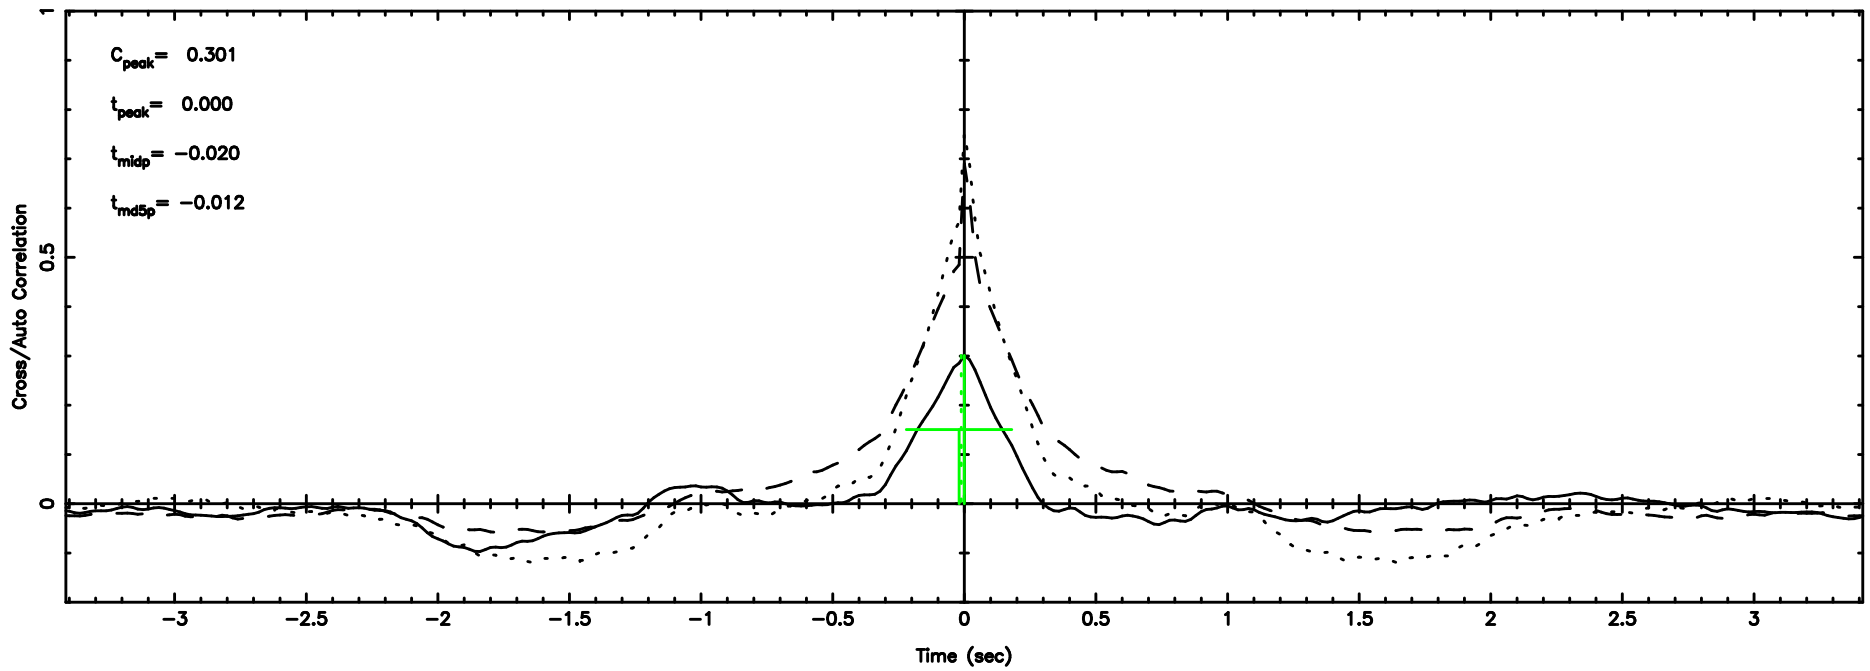

F20240610122950

BLK:19,SNR1: 8.6363 ,SNR2: 15.337

Frequency (Hz)

T20240610122948

BLK:26,SNR1: 2.8365 ,SNR2: 13.450

0552+12 2024/06/10 3.52UT TOYOKAWA-KISO

K20240610122945

BLK:26,SNR1: 71.738 ,SNR2: 72.099