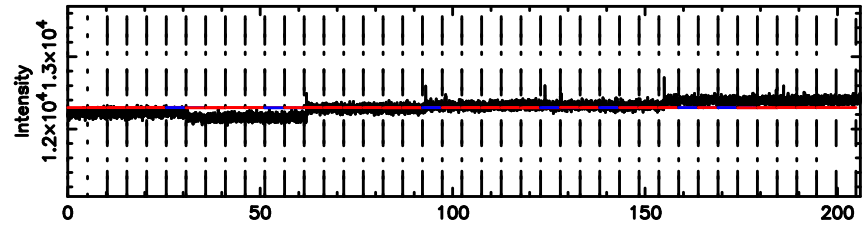

Frequency (Hz)

K20240610182101