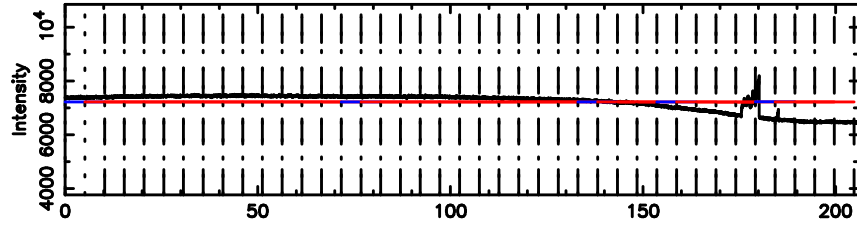

T20240610164128