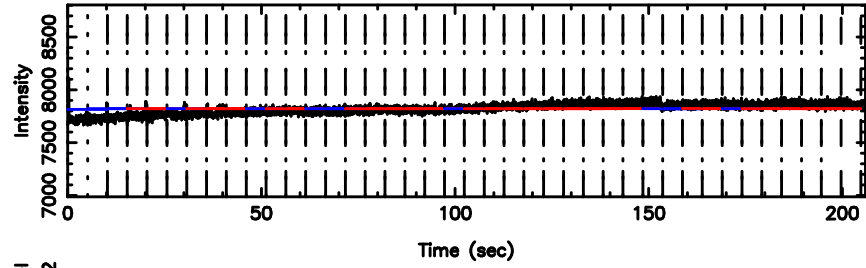

T20240610132842