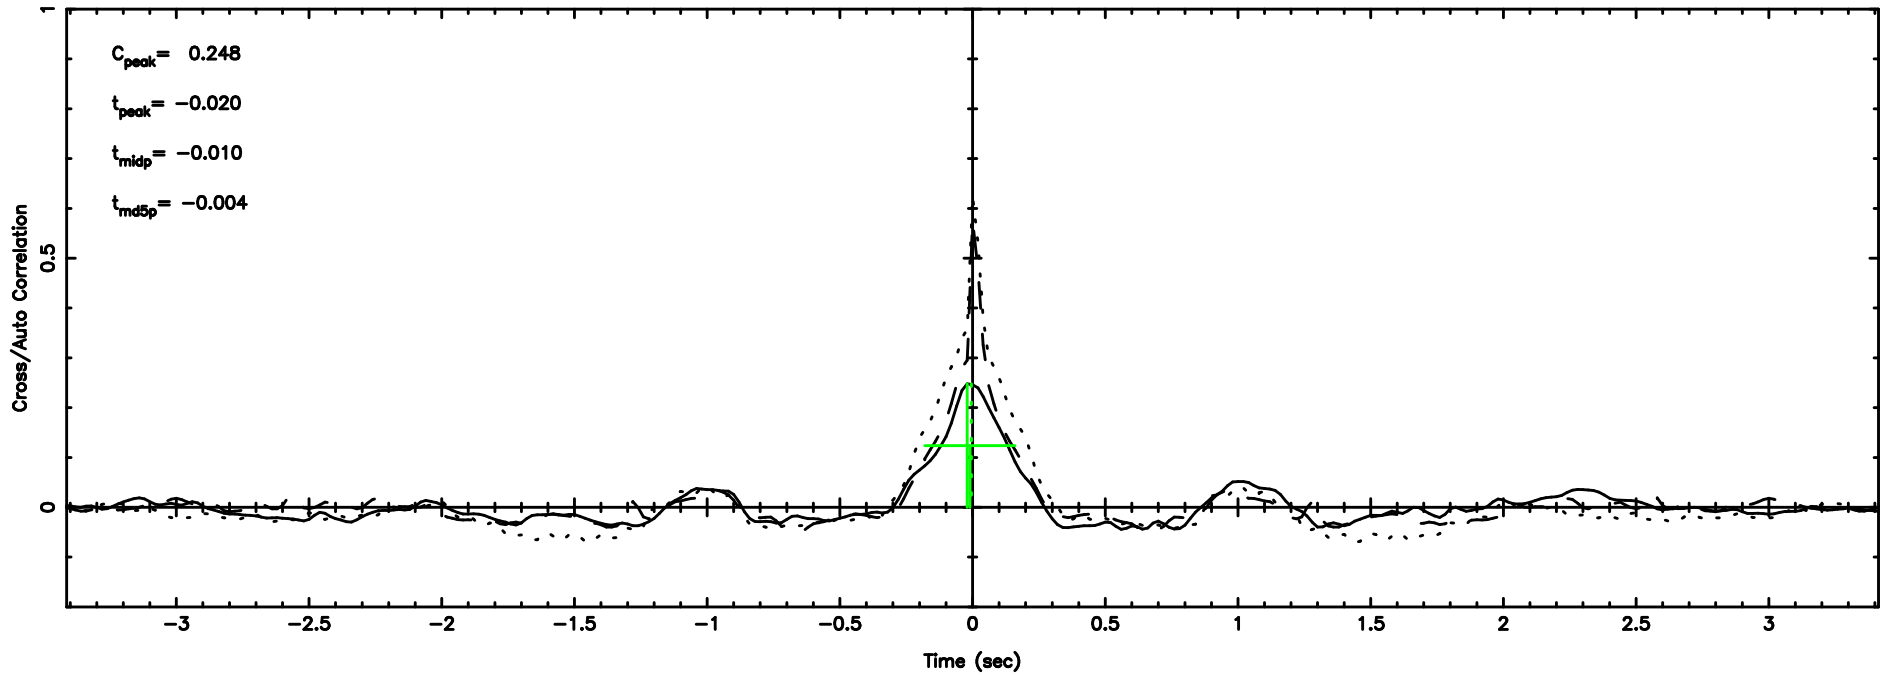

BLK:12,SNR1: 0.86982 ,SNR2: 2.6691

Frequency (Hz)

3C2

2024/06/09 21.72UT FUJI -KISO

K20240610064125

BLK:12,SNR1: 0.71416 ,SNR2: 3.0708

Frequency (Hz)

T20240610064850