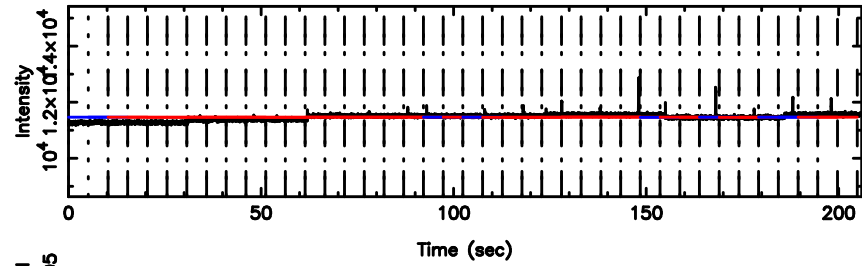

Frequency (Hz)

K20240610164741