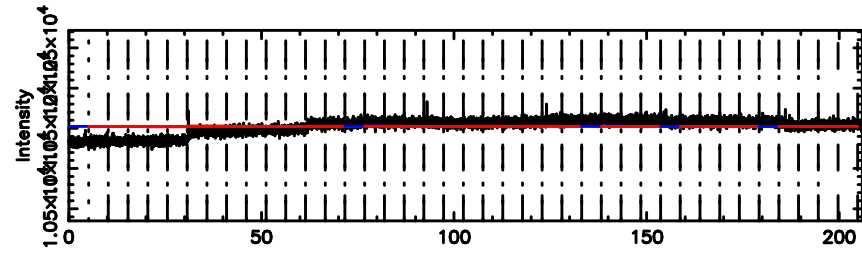

3C237 2024/06/10 7.72UT TOYOKAWA-FUJI

T20240610164128

BLK: 5,SNR1: 3.6795 ,SNR2: 10.493

Frequency (Hz)

K20240610164125

BLK: 5,SNR1: 0.52446E-01,SNR2: 0.99226

Frequency (Hz)

3C237 2024/06/10 7.72UT TOYOKAWA-KISO