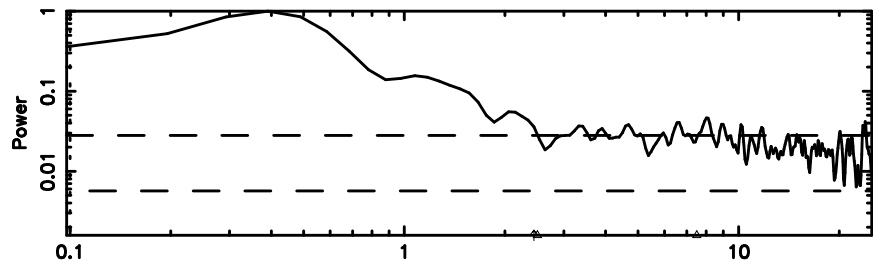

K20240610064847

No.Good Data

0011+344 2024/06/09 21.84UT TOYOKAWA-KISO

F20240610064852

BLK: 4,SNR1: 0.77770 ,SNR2: 7.8087

Frequency (Hz)

K20240610064847

BLK: 4,SNR1: 0.83294E-01,SNR2: 2.1778