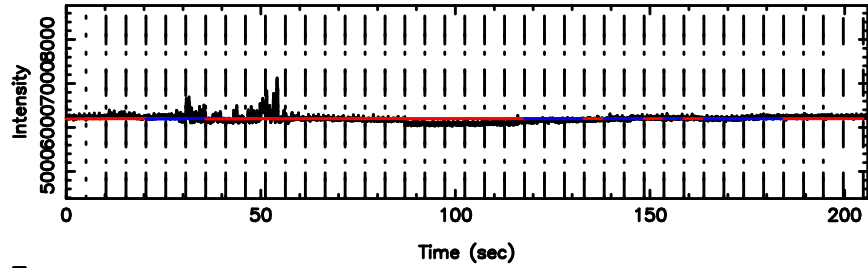

T20240610094624

BLK:10,SNR1: 0.12590 ,SNR2: 0.69190

K20240610094621

BLK:10,SNR1: 0.93829E-01,SNR2: 1.3757

0308+305 2024/06/10 0.80UT TOYOKAWA-KISO

F20240610094626

BLK:13,SNR1: 5.7641 ,SNR2: 11.058

0308+305 2024/06/10 0.80UT FUJI -KISO