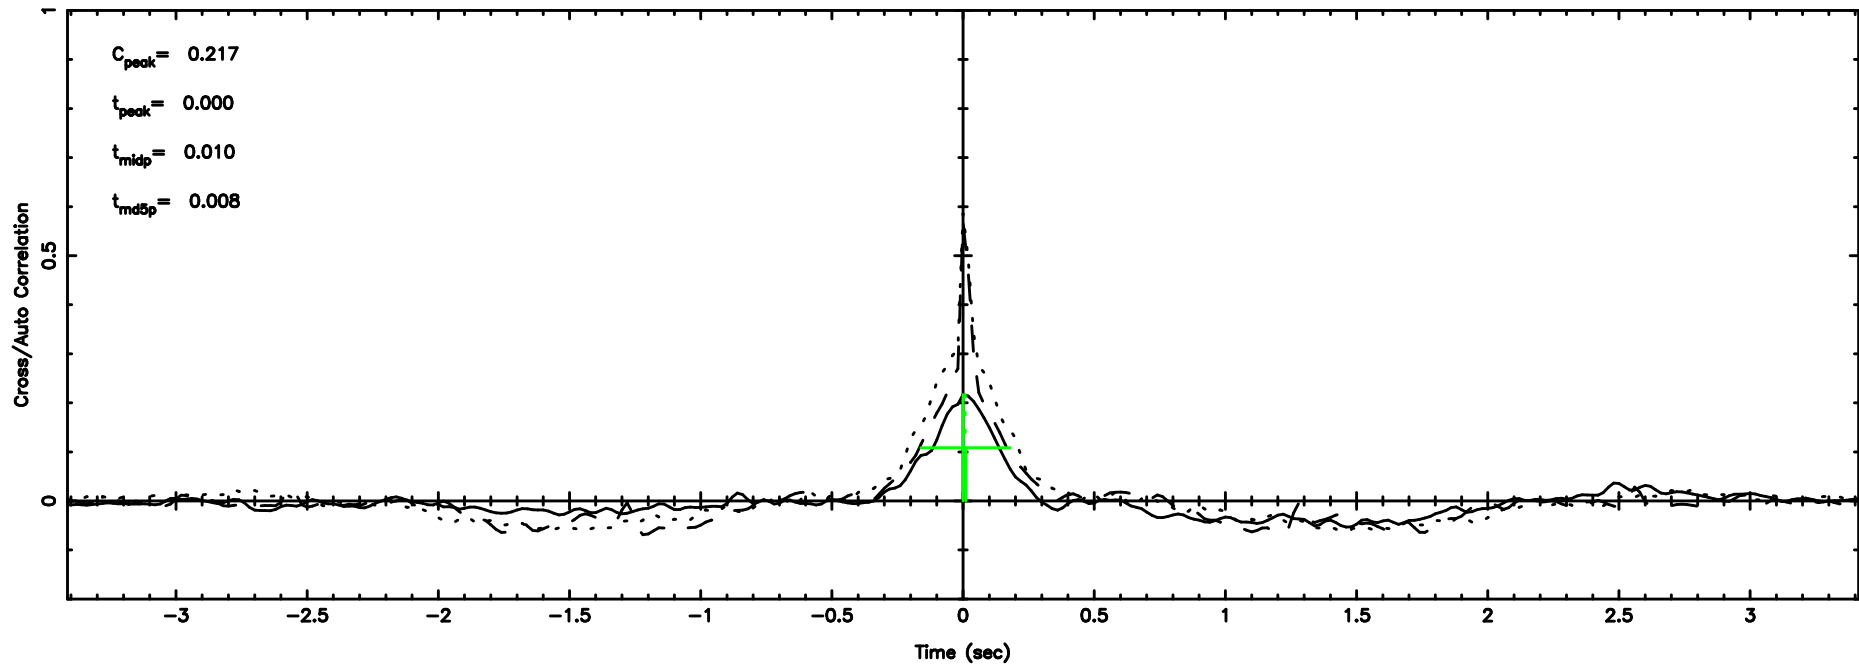

3C190 2024/06/10 5.62UT FUJI -KISO