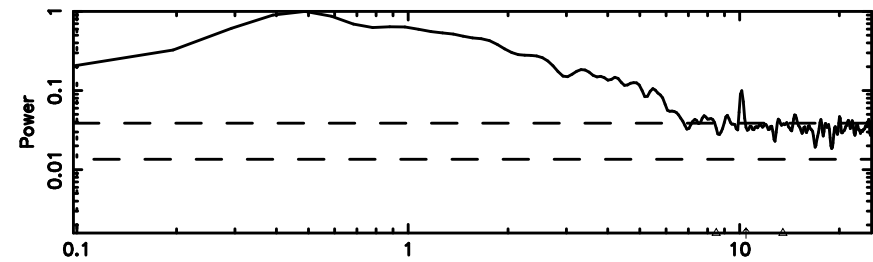

K20240610124158

BLK: 8,SNR1: 1.7016 ,SNR2: 5.7637

0605-08 2024/06/10 3.73UT TOYOKAWA-KISO

F20240610124203

BLK:13,SNR1: 0.88473 ,SNR2: 3.2219

Frequency (Hz)

K20240610124158

BLK:13,SNR1: 1.9036 ,SNR2: 3.7930