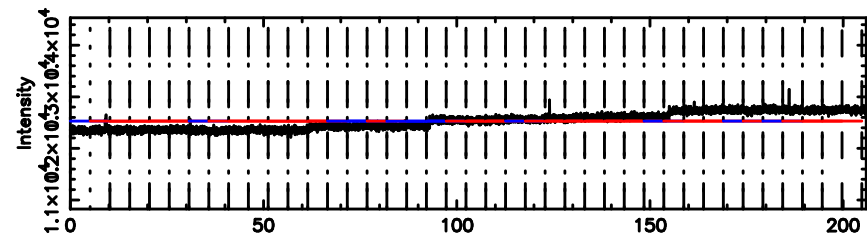

T20240610144753

BLK:11,SNR1: 0.20370 ,SNR2: 4.7797

Frequency (Hz)

K20240610144750

BLK:11,SNR1: 0.41572 ,SNR2: 1.2540

Frequency (Hz)

3C196 2024/06/10 5.83UT TOYOKAWA-KISO

F20240610144755