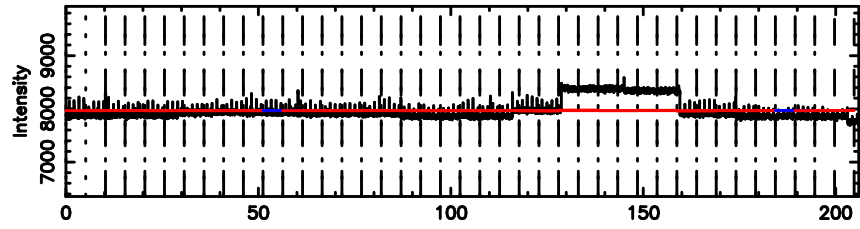

Frequency (Hz)

F20240610182106