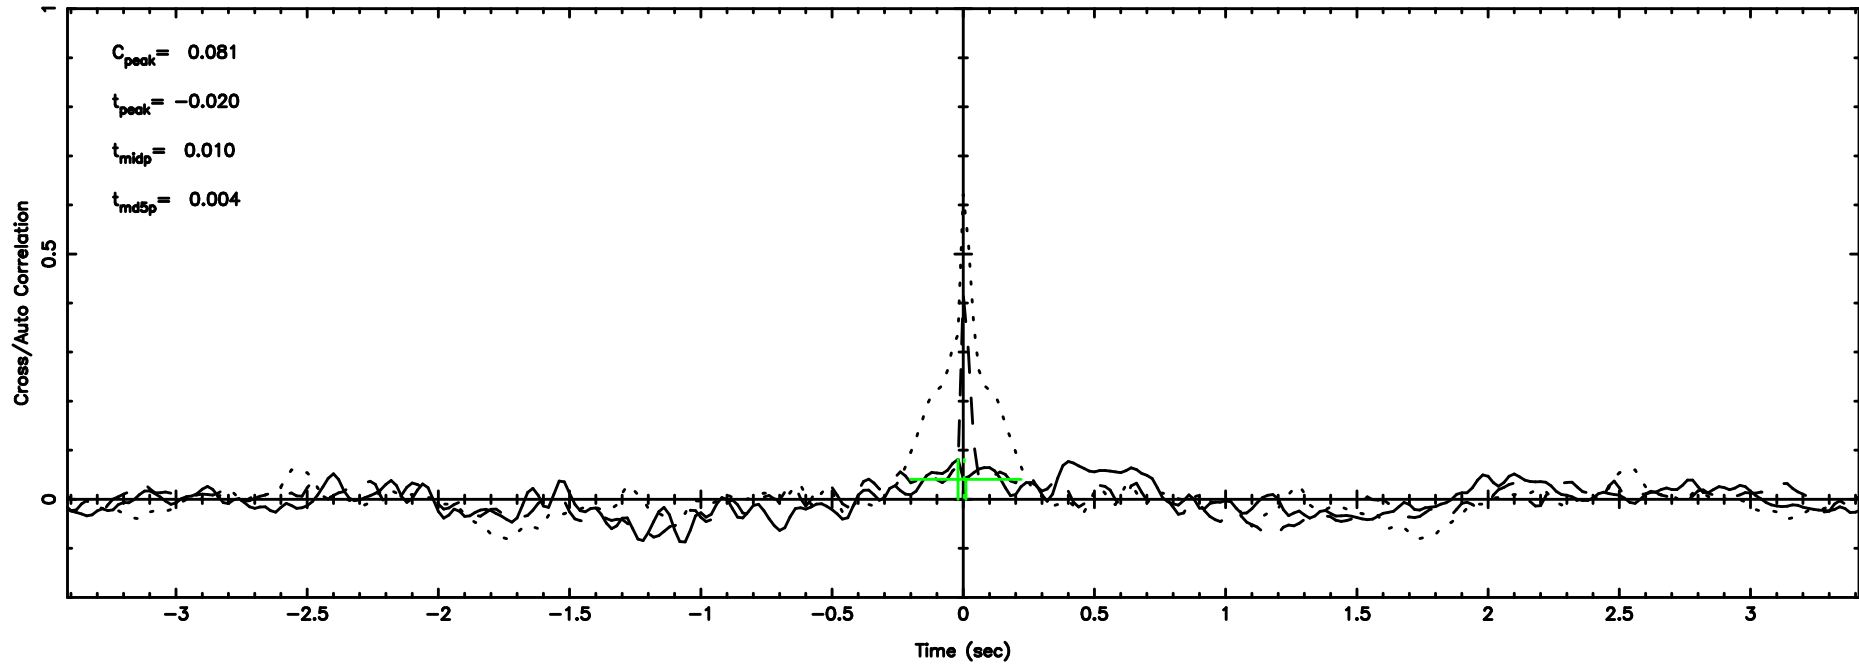

Frequency (Hz)

3C190 2024/06/10 5.62UT TOYOKAWA-FUJI