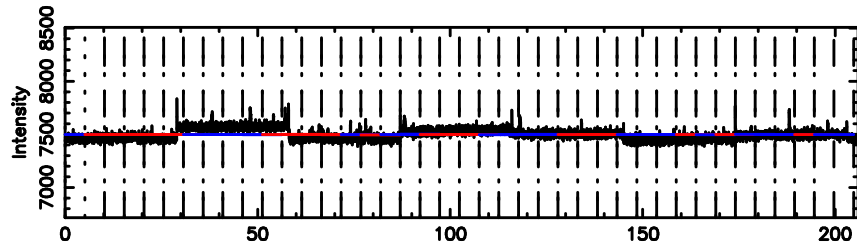

Frequency (Hz)

K20240610164741

BLK: 8,SNR1: 2.3982 ,SNR2: 10.458

Frequency (Hz)

1011+110 2024/06/10 7.82UT TOYOKAWA-KISO

F20240610164746

BLK:20,SNR1: 0.77164 ,SNR2: 2.9787

Frequency (Hz)