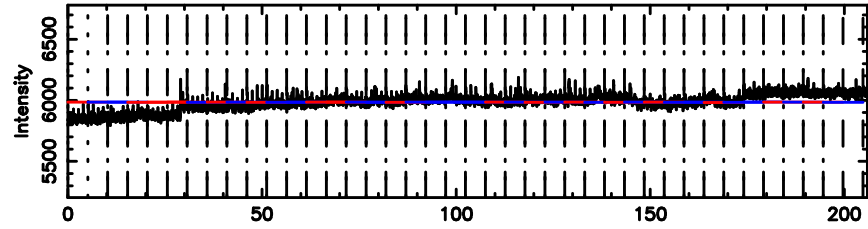

F20240610115535