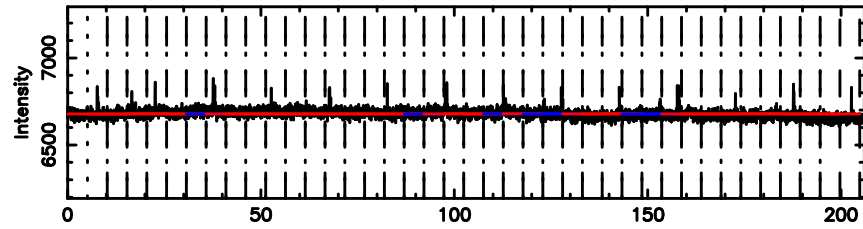

T20240610141809

BLK: 7,SNR1: 0.28479 ,SNR2: 2.8342