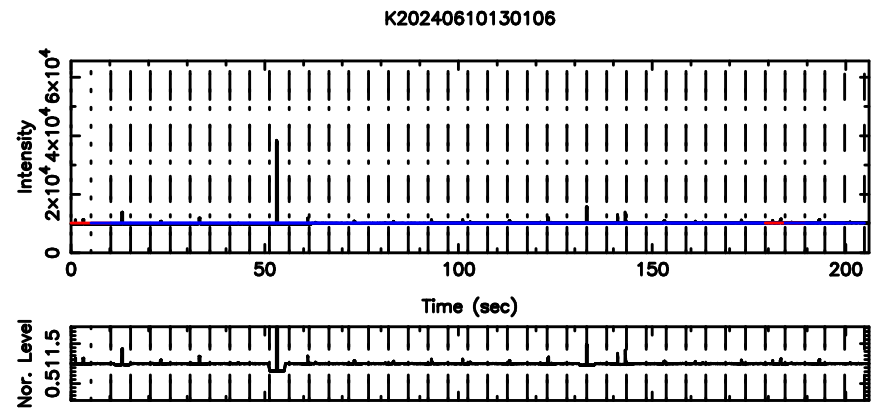

BLK:37,SNR1: 11.677 ,SNR2: 20.725