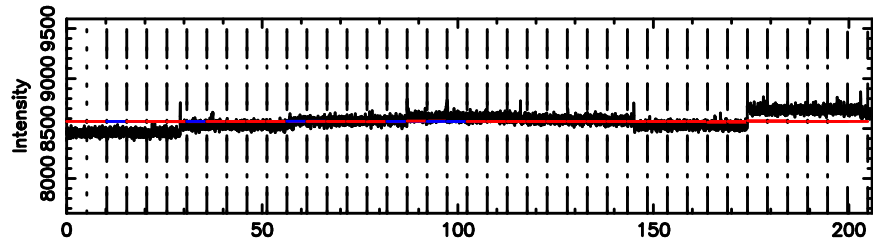

F20240610063227