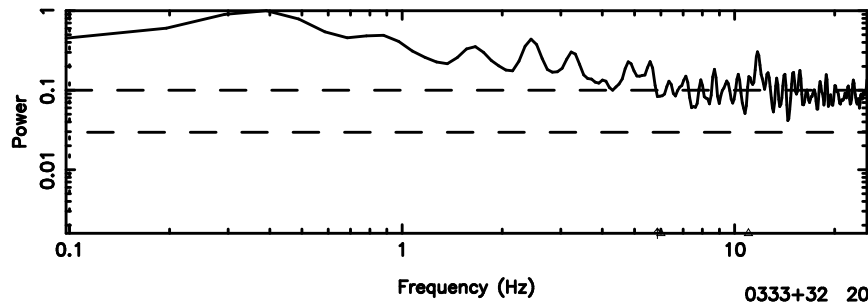

BLK: 9,SNR1: 0.53957 ,SNR2: 1.7280