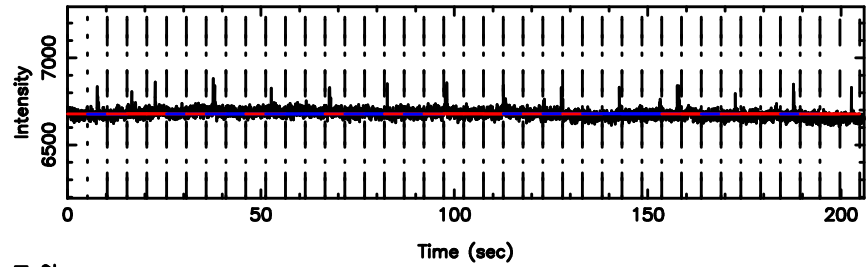

T20240610141809