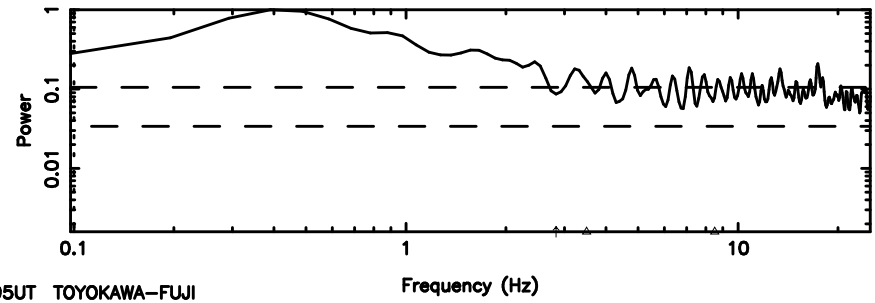

BLK:19,SNR1: 0.33696 ,SNR2: 2.5867

3C138 2024/06/10 2.95UT TOYOKAWA-FUJI