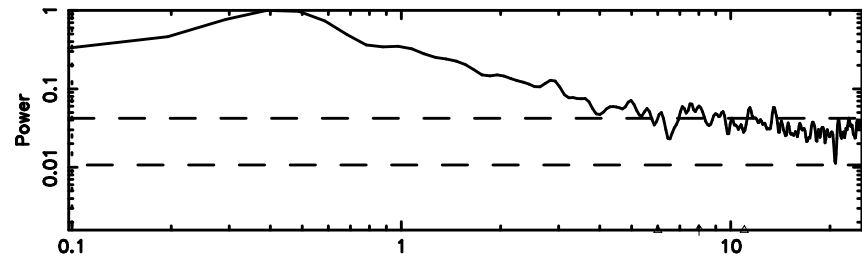

BLK:10,SNR1: 0.22077 ,SNR2: 0.89619

Frequency (Hz)

F20240610164746

BLK:10,SNR1: 0.87913 ,SNR2: 2.5012

Frequency (Hz)

1011+110 2024/06/10 7.82UT TOYOKAWA-FUJI

T20240610164744

BLK: 8,SNR1: 0.85808E-01,SNR2: 0.94261