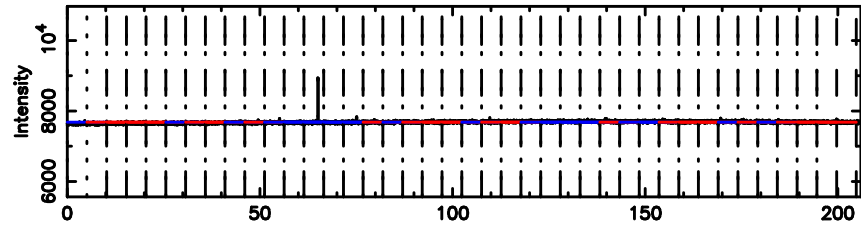

T20240610162527