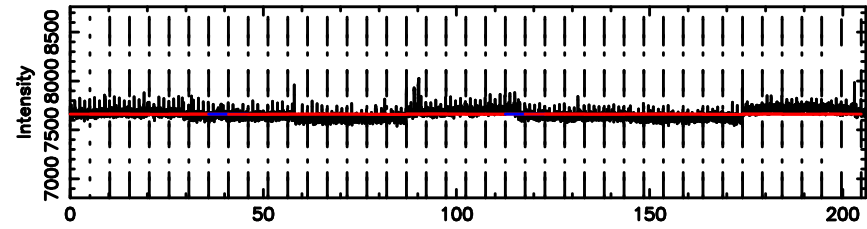

BLK: 2,SNR1: 0.48476 ,SNR2: 1.8604

Frequency (Hz)

0821+394 2024/06/10 6.01UT TOYOKAWA-FUJI

T20240610145902

BLK: 6,SNR1: 1.2227 ,SNR2: 12.193

Frequency (Hz)

K20240610145859

BLK: 6,SNR1: 0.54689 ,SNR2: 2.8968