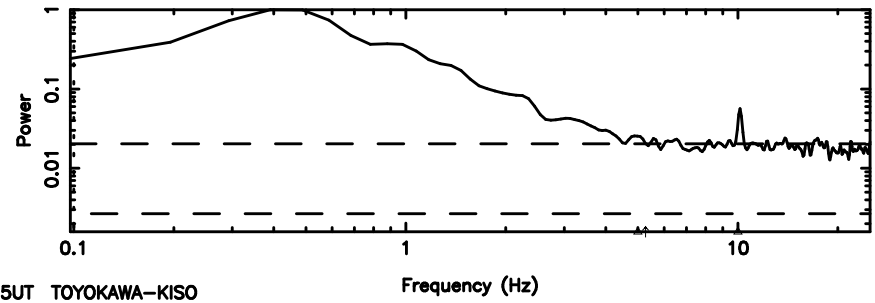

T20240610115533

BLK:29,SNR1: 5.0013 ,SNR2: 16.499

3C138 2024/06/10 2.95UT TOYOKAWA-KISO

K20240610115530

BLK:29,SNR1: 1.7809 ,SNR2: 6.8682