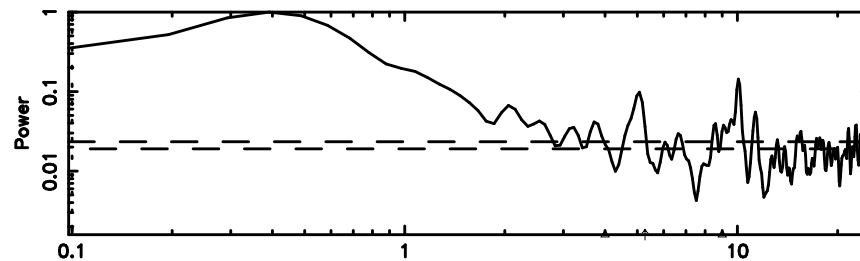

T20240610100201

BLK: 2,SNR1:-0.23790E-01,SNR2: 0.92553

Frequency (Hz)

0324+119 2024/06/10 1.06UT TOYOKAWA-KISO

K20240610100158

BLK: 2,SNR1: 1.2306 ,SNR2: 5.0732

Frequency (Hz)

F20240610100203