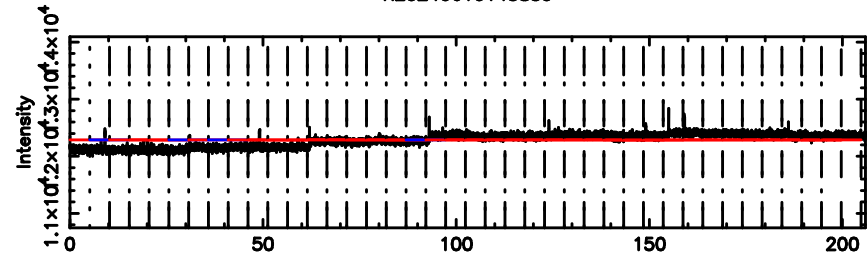

Frequency (Hz)

0821+394 2024/06/10 6.01UT TOYOKAWA-KISO

F20240610145904

BLK: 4,SNR1: 1.0461 ,SNR2: 2.6708

Frequency (Hz)

K20240610145859

BLK: 4,SNR1: 0.58486 ,SNR2: 2.9238

Frequency (Hz)