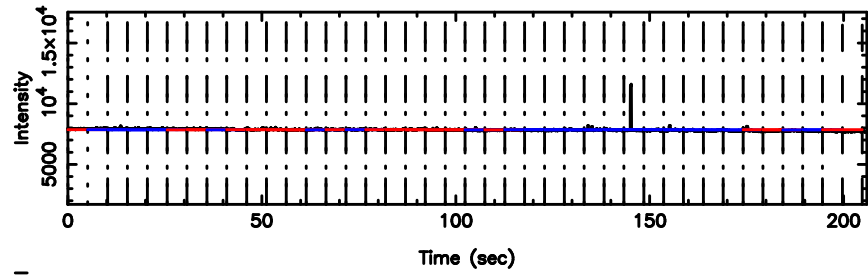

F20240610122539

BLK:21,SNR1: 2.0261 ,SNR2: 7.6207

T20240610122537

BLK:22,SNR1: 3.0196 ,SNR2: 13.678

0548+16 2024/06/10 3.46UT TOYOKAWA-KISO

K20240610122534

BLK:22,SNR1: 1.8824 ,SNR2: 7.2084

F20240610122539