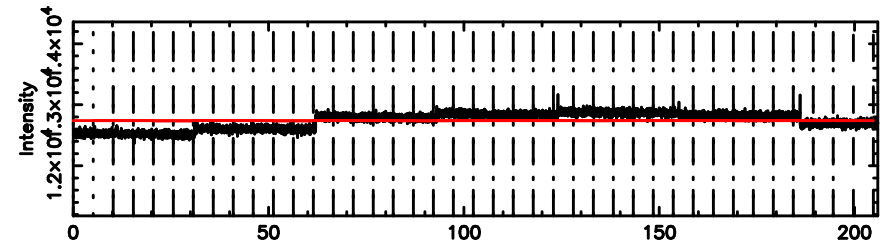

Frequency (Hz)

3C12 2024/06/09 22.16UT FUJI -KISO

K20240610070738