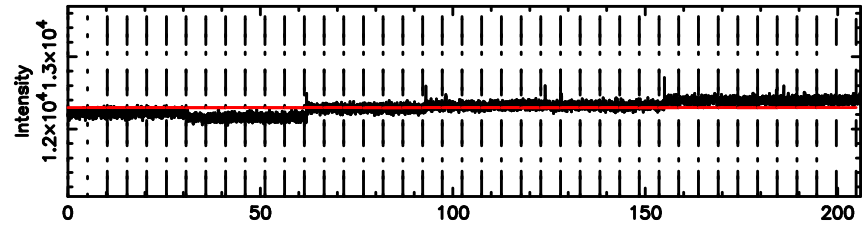

Frequency (Hz)

1145+485 2024/06/10 9.38UT TOYOKAWA-FUJI

T20240610182104

No.Good Data

Frequency (Hz)

K20240610182101

No.Good Data

Frequency (Hz)