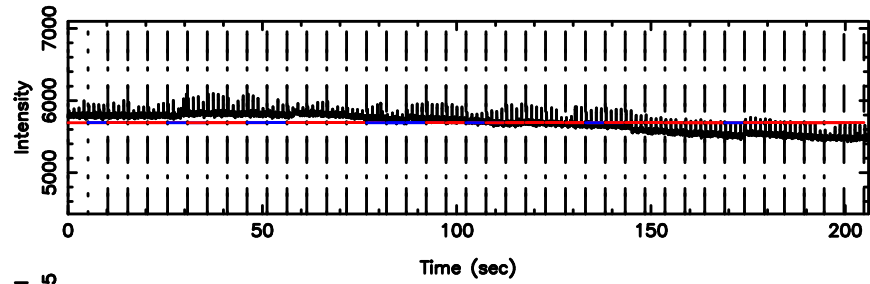

F20240610103956