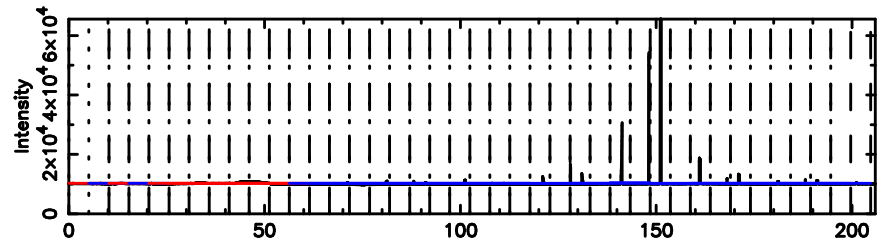

T20240610053231

BLK:27,SNR1: 8.6995 ,SNR2: 16.234

Frequency (Hz)

F20240610053233

BLK:27,SNR1: 7.7819 ,SNR2: 20.147

Frequency (Hz)

2255+416 2024/06/09 20.57UT TOYOKAWA-FUJI

T20240610053231