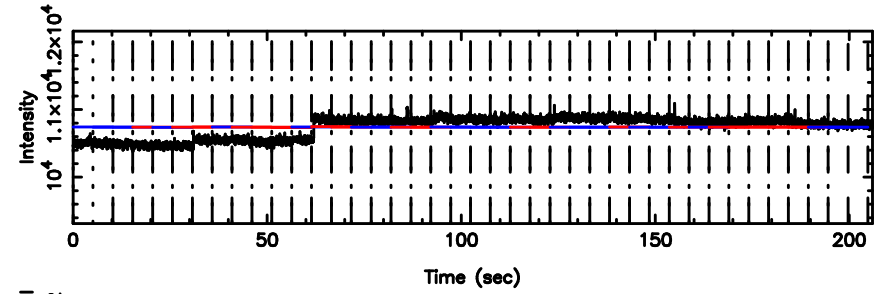

BLK:17,SNR1: 1.1569 ,SNR2: 3.2145

F20240610120908

BLK:17,SNR1: 0.48491E-01,SNR2: 2.2105

0531+194 2024/06/10 3.18UT TOYOKAWA-FUJI

T20240610120906

BLK:20,SNR1: 1.2526 ,SNR2: 7.6023

K20240610120903

BLK:20,SNR1: 0.82269 ,SNR2: 4.3210