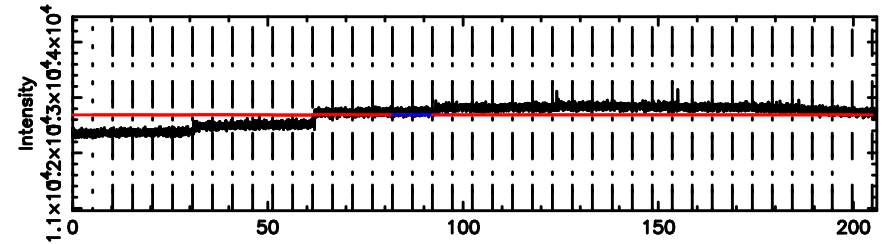

Frequency (Hz)

3C26 2024/06/09 22.51UT FUJI -KISO

K20240610072901