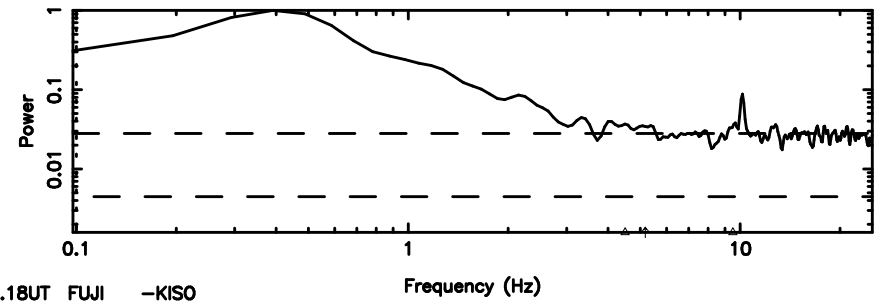

0531+194 2024/06/10 3.18UT TOYOKAWA-KISO

F20240610120908

BLK:15,SNR1: 0.94028E-01,SNR2: 1.9720

K20240610120903

BLK:15,SNR1: 1.1511 ,SNR2: 4.4601

0531+194 2024/06/10 3.18UT FUJI -KISO

T20240610121725

BLK:30,SNR1: 28.077 ,SNR2: 72.159