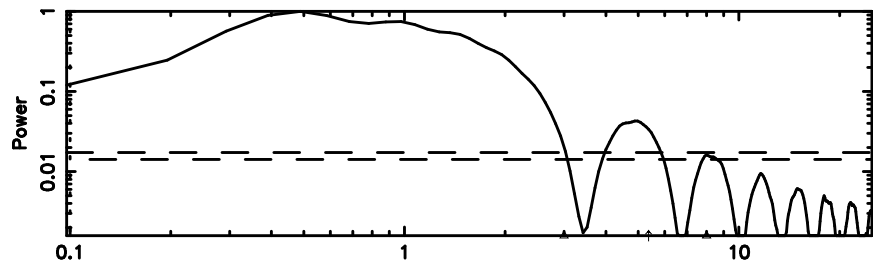

BLK:16,SNR1: 2.9736 ,SNR2: 13.148