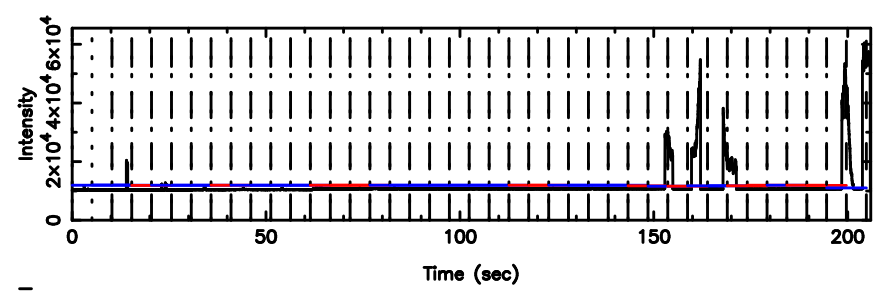

F20240610122950

BLK:19,SNR1: 8.6363 ,SNR2: 15.337

Frequency (Hz)

T20240610122948

BLK:26,SNR1: 2.8365 ,SNR2: 13.450

0552+12 2024/06/10 3.52UT TOYOKAWA-KISO

K20240610122945

BLK:26,SNR1: 71.738 ,SNR2: 72.099