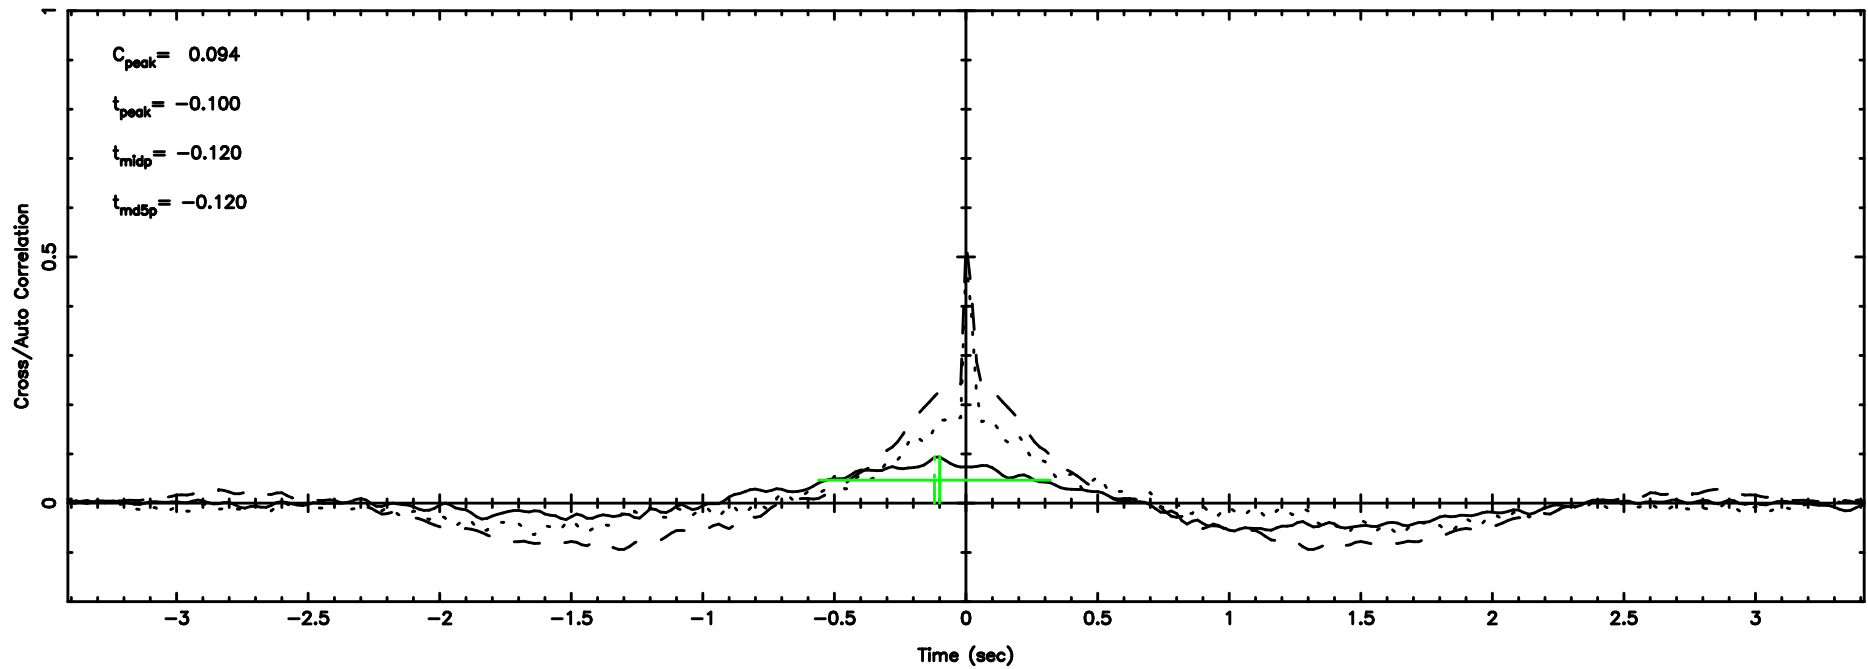

BLK:20,SNR1: 1.8560 ,SNR2: 9.0230

0556+191 2024/06/10 3.60UT TOYOKAWA-FUJI

T20240610123415

BLK:19,SNR1: 0.47636 ,SNR2: 4.2680

0556+191 2024/06/10 3.60UT TOYOKAWA-KISO

K20240610123412

BLK:19,SNR1: 0.57101 ,SNR2: 2.5090