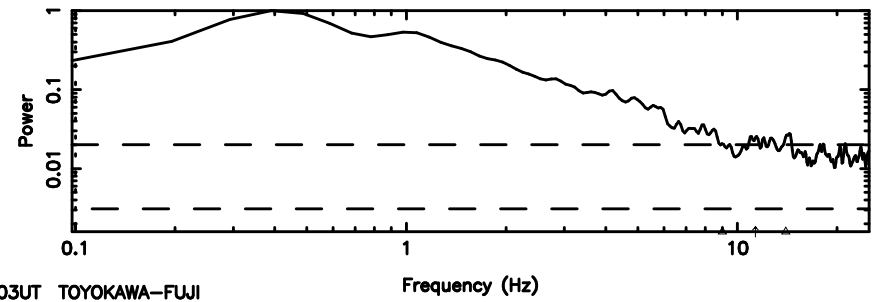

0723+10 2024/06/10 5.03UT TOYOKAWA-FUJI