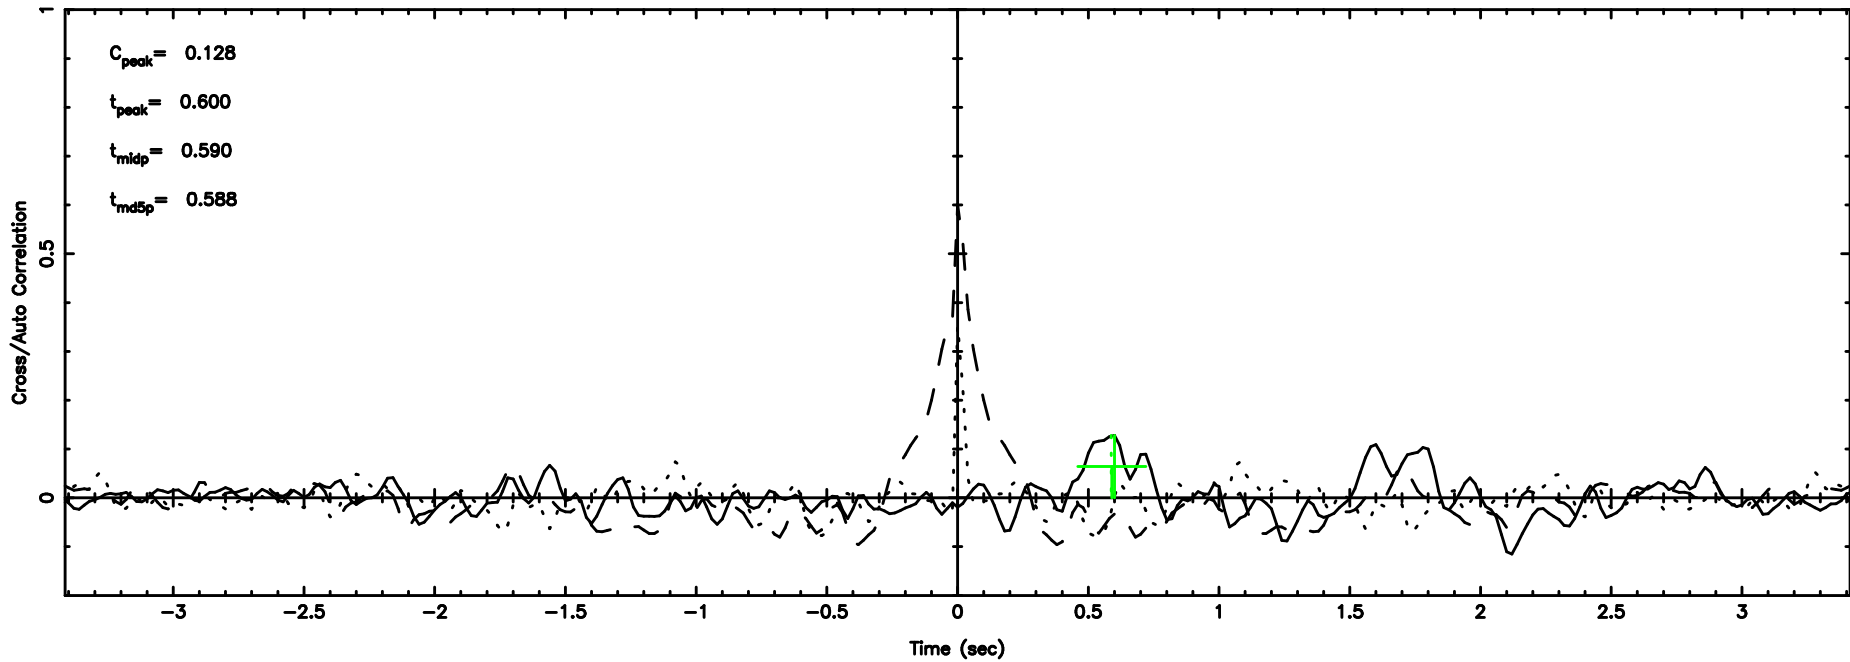

Frequency (Hz)

3C237 2024/06/10 7.72UT FUJI -KISO