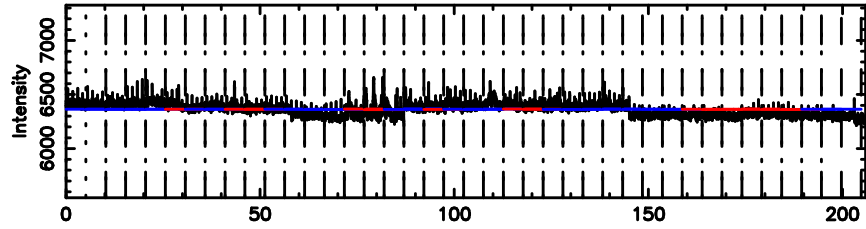

F20240610110727

BLK:20,SNR1: 0.87979 ,SNR2: 4.5720

T20240610110725

BLK:31,SNR1: 4.0917 ,SNR2: 29.431

K20240610110722

BLK:31,SNR1: 0.59174 ,SNR2: 4.2971

3C119 2024/06/10 2.15UT TOYOKAWA-KISO

F20240610110727