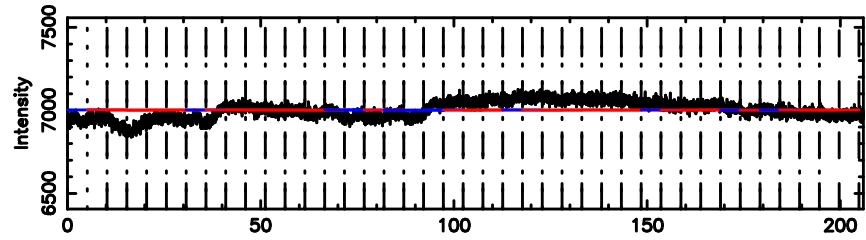

T20240610144753

BLK:11,SNR1: 0.20370 ,SNR2: 4.7797

Frequency (Hz)

K20240610144750

BLK:11,SNR1: 0.41572 ,SNR2: 1.2540

Frequency (Hz)

3C196 2024/06/10 5.83UT TOYOKAWA-KISO

F20240610144755