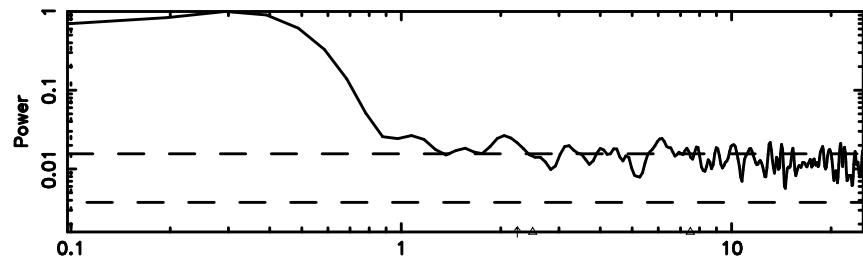

BLK: 2,SNR1: 0.48476 ,SNR2: 1.8604

Frequency (Hz)

0821+394 2024/06/10 6.01UT TOYOKAWA-FUJI

T20240610145902

BLK: 6,SNR1: 1.2227 ,SNR2: 12.193

Frequency (Hz)

K20240610145859

BLK: 6,SNR1: 0.54689 ,SNR2: 2.8968