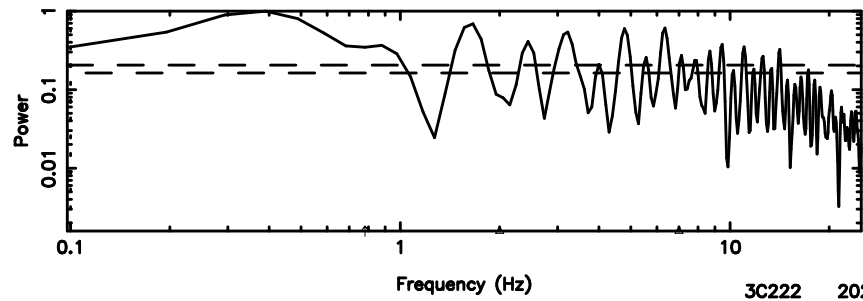

BLK: 1,SNR1:-0.22166 ,SNR2: 2.1029