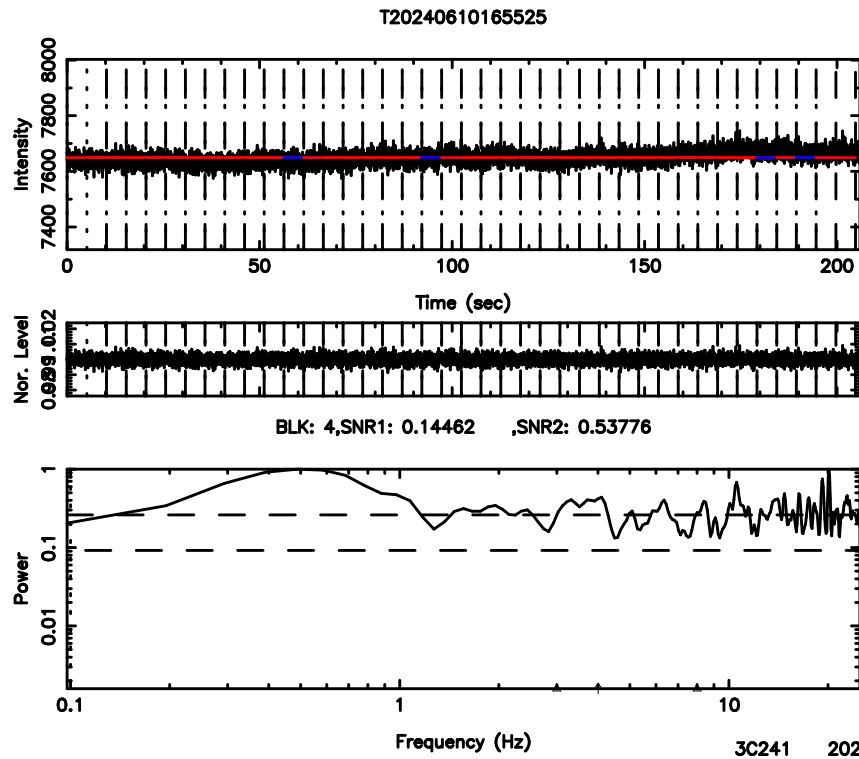

3C241 2024/06/10 7.95UT TOYOKAWA-KISO