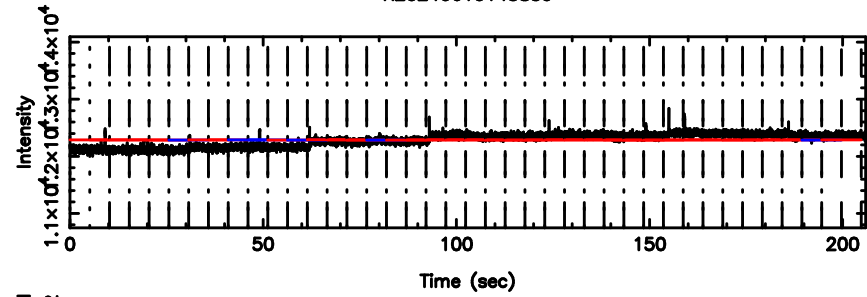

BLK: 2,SNR1: 0.48476 ,SNR2: 1.8604

Frequency (Hz)

0821+394 2024/06/10 6.01UT TOYOKAWA-FUJI

T20240610145902

BLK: 6,SNR1: 1.2227 ,SNR2: 12.193

Frequency (Hz)

K20240610145859

BLK: 6,SNR1: 0.54689 ,SNR2: 2.8968