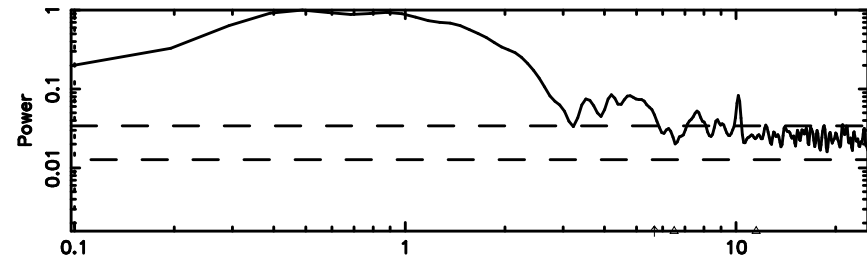

BLK:10,SNR1: 0.33657 ,SNR2: 2.6659

Frequency (Hz)

K20240610141806

BLK:10,SNR1: 2.0389 ,SNR2: 7.6499

Frequency (Hz)

0741-06 2024/06/10 5.33UT FUJI -KISO

T20240610142754

BLK: 6,SNR1: 0.13010 ,SNR2: 1.7869