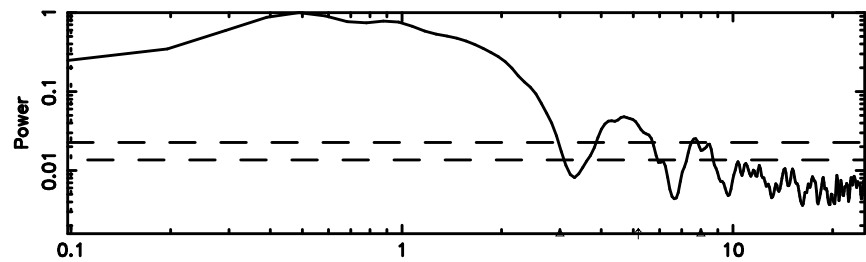

T20240610135952

BLK:12,SNR1: 2.1850 ,SNR2: 10.278

Frequency (Hz)

K20240610135949

BLK:12,SNR1: 7.5166 ,SNR2: 21.511

Frequency (Hz)

0723+10 2024/06/10 5.03UT TOYOKAWA-KISO

F20240610135954