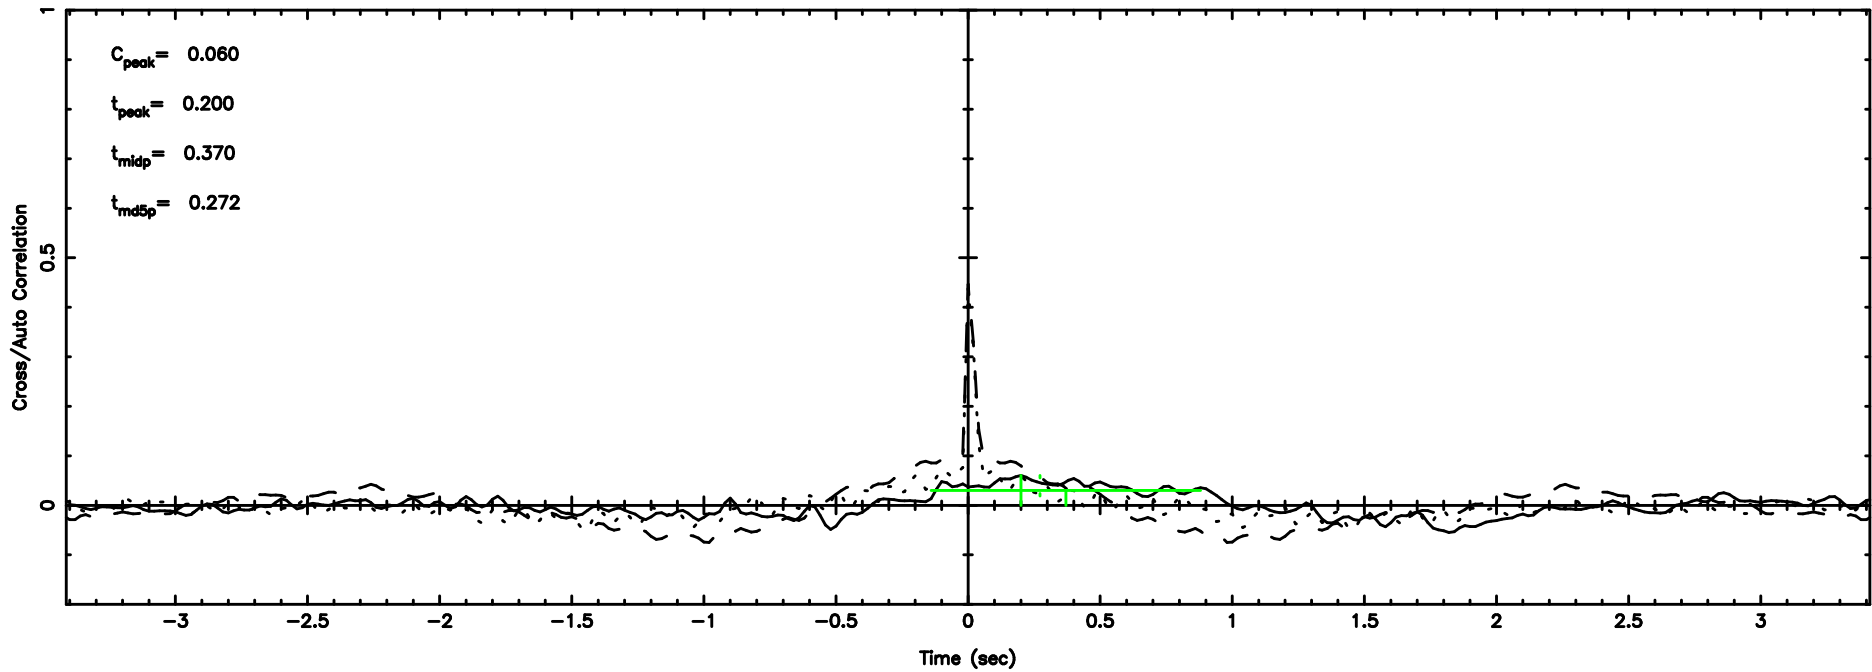

T20240610094624

BLK:10,SNR1: 0.12590 ,SNR2: 0.69190

K20240610094621

BLK:10,SNR1: 0.93829E-01,SNR2: 1.3757

0308+305 2024/06/10 0.80UT TOYOKAWA-KISO

F20240610094626

BLK:13,SNR1: 5.7641 ,SNR2: 11.058

0308+305 2024/06/10 0.80UT FUJI -KISO