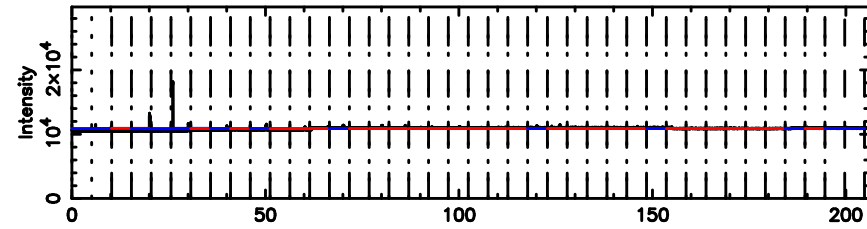

T20240610135952

BLK:12,SNR1: 2.1850 ,SNR2: 10.278

Frequency (Hz)

K20240610135949

BLK:12,SNR1: 7.5166 ,SNR2: 21.511

Frequency (Hz)

0723+10 2024/06/10 5.03UT TOYOKAWA-KISO

F20240610135954