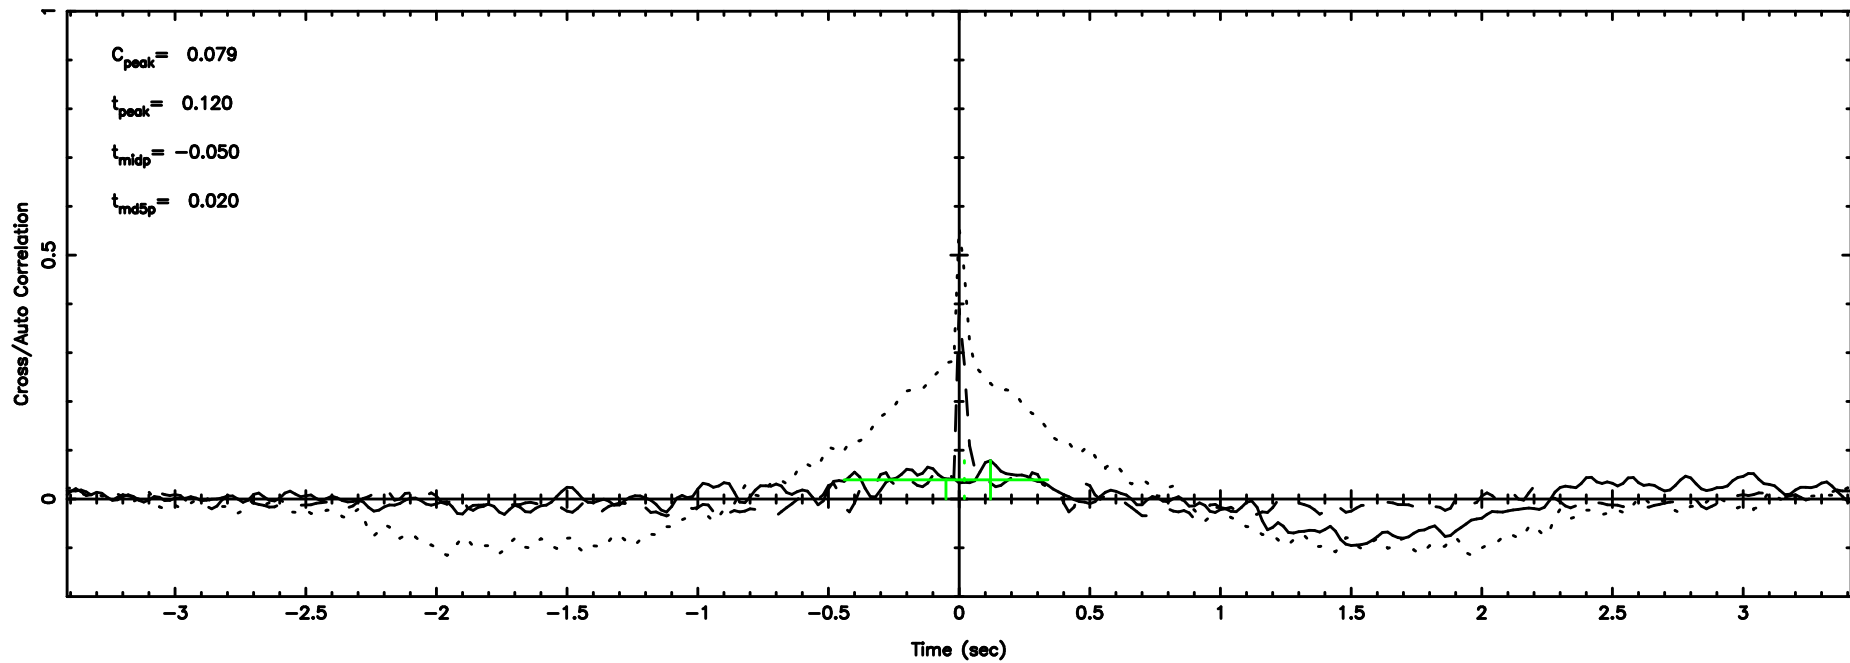

3C241 2024/06/10 7.95UT TOYOKAWA-KISO