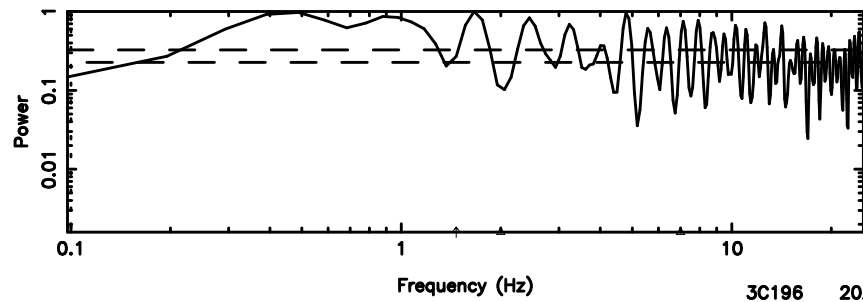

BLK: 2,SNR1:-0.29021E-01,SNR2: 0.97737