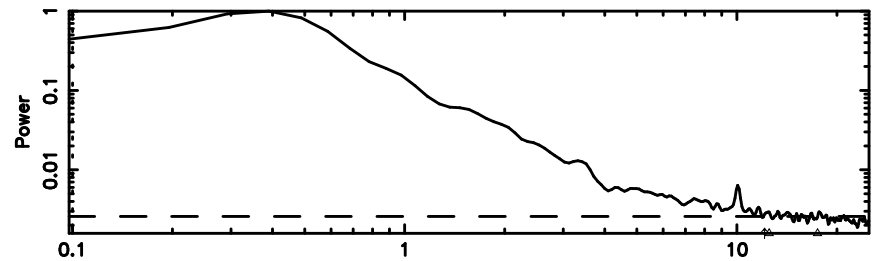

BLK:27,SNR1: 5.0048 ,SNR2: 12.165

Frequency (Hz)

0418+236 2024/06/10 1.96UT TOYOKAWA-FUJI

T20240610105558

BLK:38,SNR1: 4.6839 ,SNR2: 23.845

K20240610105555

BLK:38,SNR1: 11.521 ,SNR2: 19.016

0418+236 2024/06/10 1.96UT TOYOKAWA-KISO