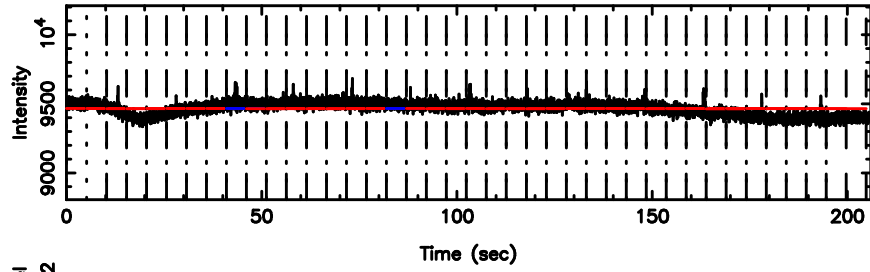

T20240610072904