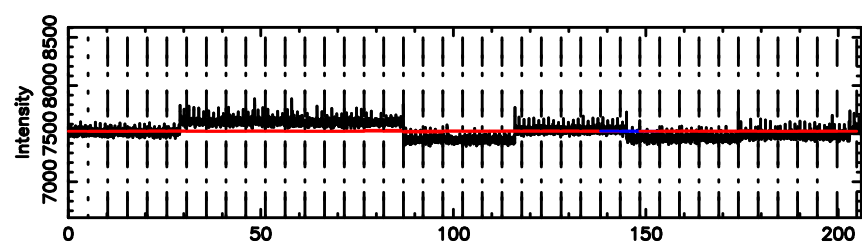

Frequency (Hz)

F20240610165527