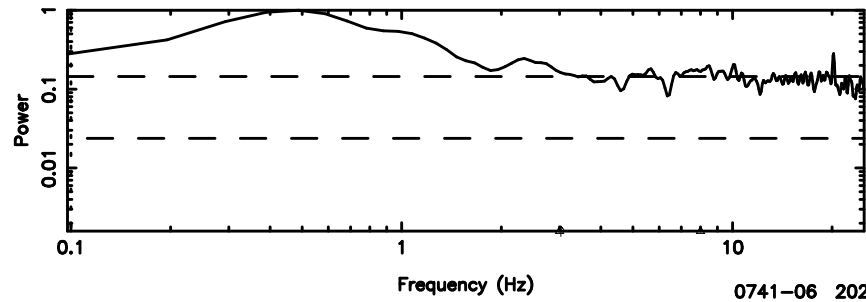

Frequency (Hz)

0741-06 2024/06/10 5.33UT TOYOKAWA-FUJI

T20240610141809

BLK:18,SNR1: 0.22388 ,SNR2: 1.6772

K20240610141806

BLK:18,SNR1: 0.80225 ,SNR2: 3.1187

0741-06 2024/06/10 5.33UT TOYOKAWA-KISO

F20240610141811