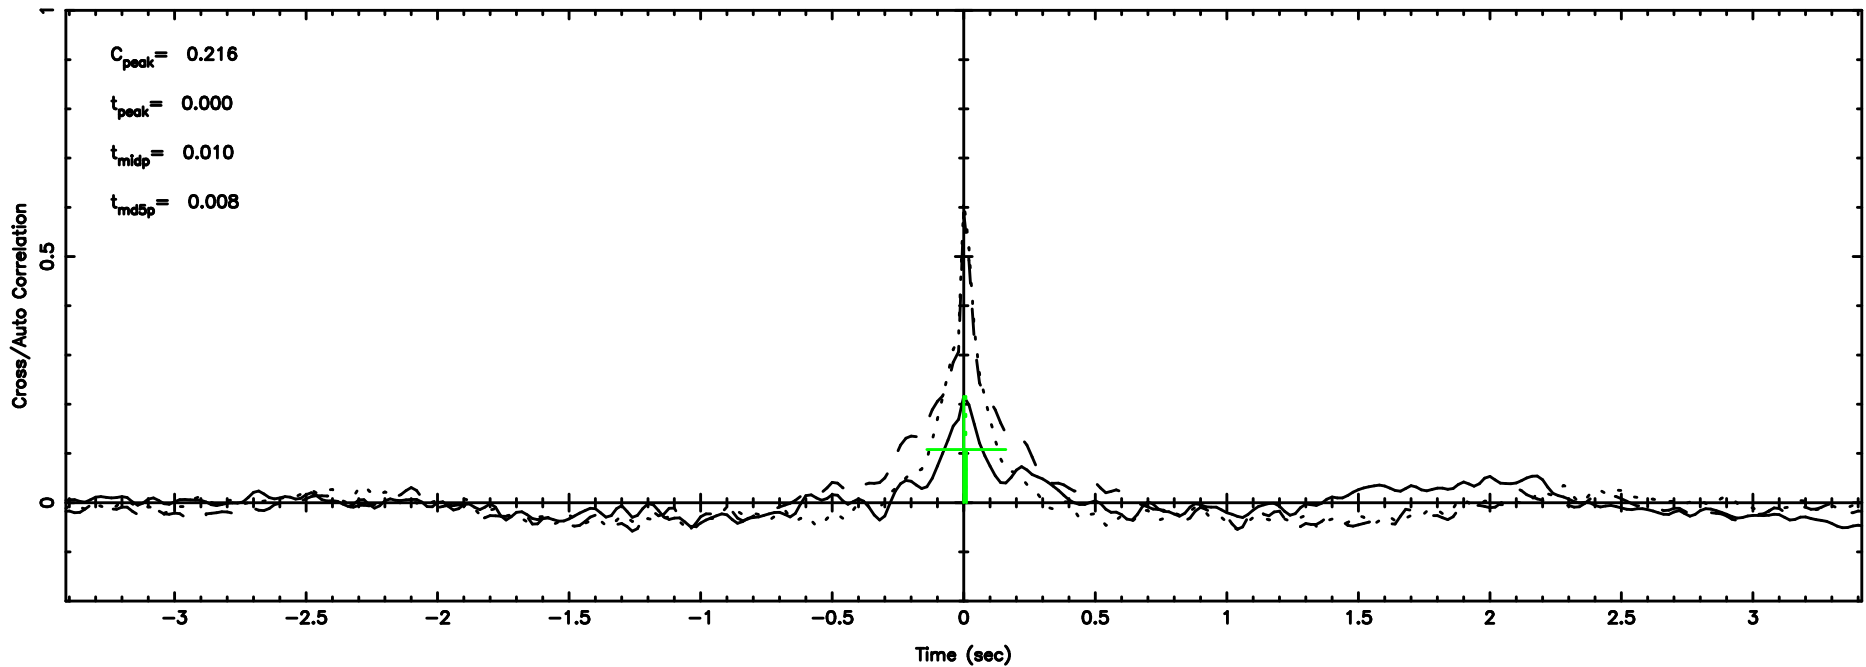

T20240610124201

BLK: 8,SNR1: 0.43308 ,SNR2: 4.8071

K20240610124158

BLK: 8,SNR1: 1.7016 ,SNR2: 5.7637

0605-08 2024/06/10 3.73UT TOYOKAWA-KISO