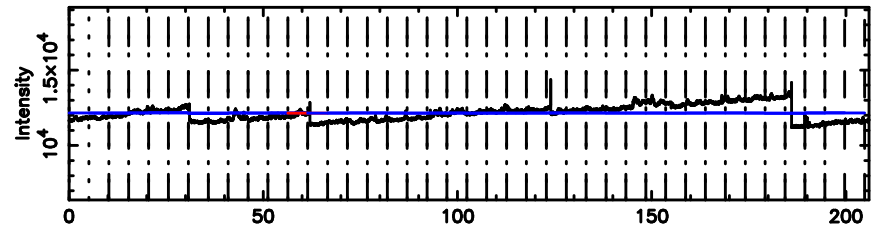

BLK:27,SNR1: 5.0048 ,SNR2: 12.165

Frequency (Hz)

0418+236 2024/06/10 1.96UT TOYOKAWA-FUJI

T20240610105558

BLK:38,SNR1: 4.6839 ,SNR2: 23.845

K20240610105555

BLK:38,SNR1: 11.521 ,SNR2: 19.016

0418+236 2024/06/10 1.96UT TOYOKAWA-KISO