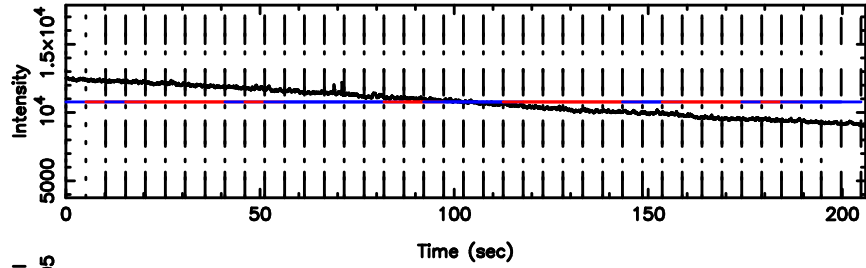

BLK:25,SNR1: 0.46556 ,SNR2: 2.8943

Frequency (Hz)

K20240610110722

BLK:25,SNR1: 0.79249 ,SNR2: 2.7075

Frequency (Hz)

3C119 2024/06/10 2.15UT FUJI -KISO

T20240610115533

BLK:19,SNR1: 5.9539 ,SNR2: 17.429