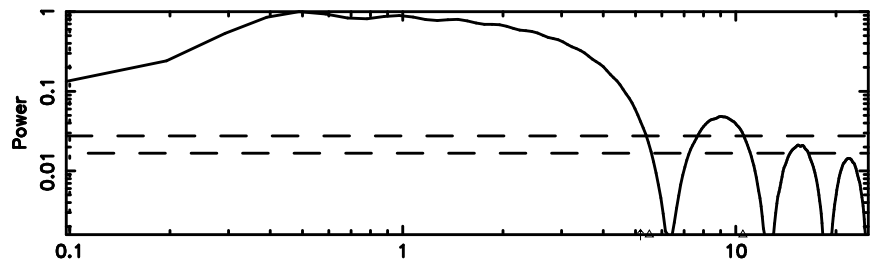

T20240610091720

BLK:13,SNR1: 3.9454 ,SNR2: 16.580

3C71 2024/06/10 0.32UT TOYOKAWA-KISO

K20240610091717

BLK:13,SNR1: 12.677 ,SNR2: 24.004

F20240610091722

BLK:22,SNR1: 3.8443 ,SNR2: 16.200

Frequency (Hz)