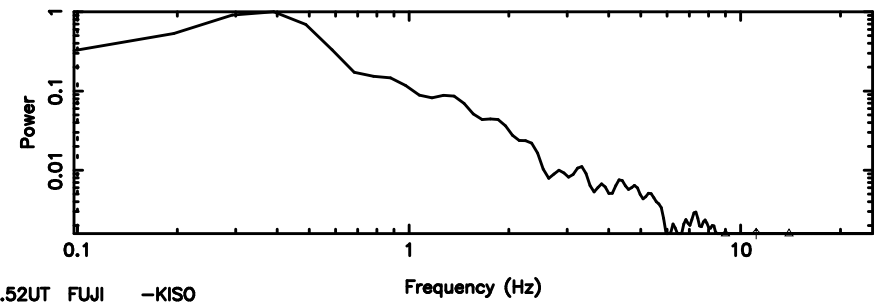

BLK:23,SNR1: 29.109 ,SNR2: 52.587