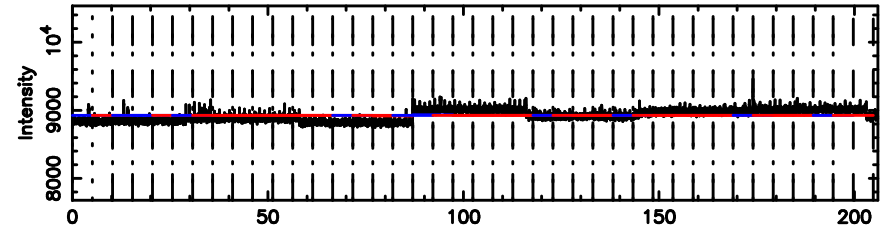

BLK:11,SNR1: 0.10373 ,SNR2: 1.4100

Frequency (Hz)

3C2

2024/06/09 21.72UT TOYOKAWA-FUJI

F20240610064130

BLK:11,SNR1: 0.98029 ,SNR2: 3.6570

Frequency (Hz)

T20240610064128