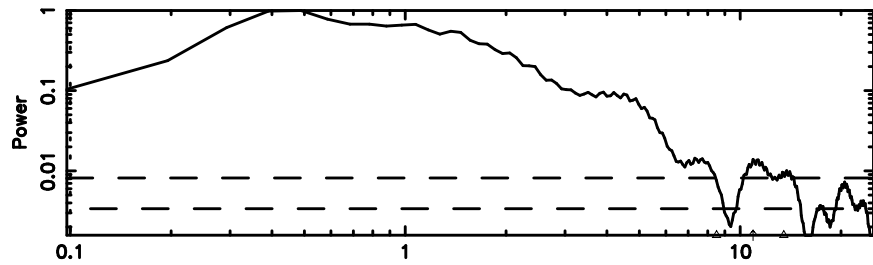

T20240610053231

BLK:27,SNR1: 8.6995 ,SNR2: 16.234

Frequency (Hz)

F20240610053233

BLK:27,SNR1: 7.7819 ,SNR2: 20.147

Frequency (Hz)

2255+416 2024/06/09 20.57UT TOYOKAWA-FUJI

T20240610053231