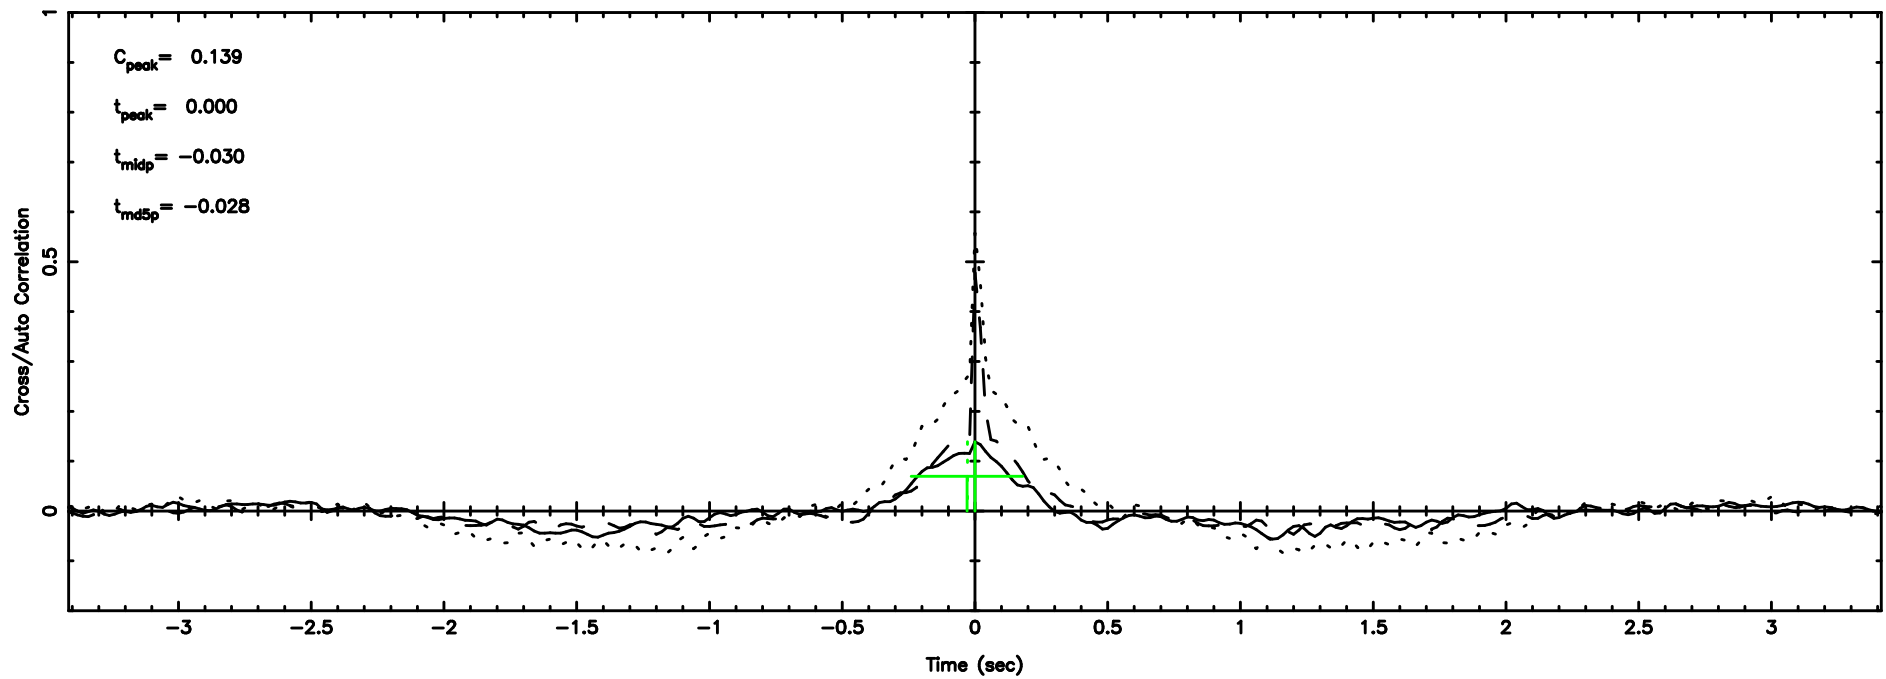

Frequency (Hz)

2354+14 2024/06/09 21.57UT TOYOKAWA-FUJI

F20240610063227

BLK: 8,SNR1: 0.57852 ,SNR2: 2.3579

Frequency (Hz)

BLK:14,SNR1: 0.31302 ,SNR2: 2.1101

BLK:14,SNR1: 1.0702 ,SNR2: 3.6743

2354+14 2024/06/09 21.57UT TOYOKAWA-KISO