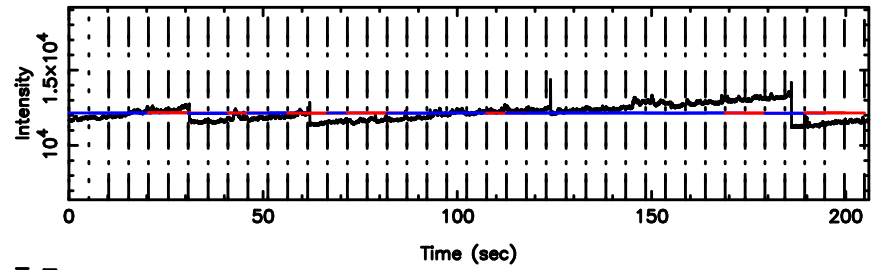

K20240610105555