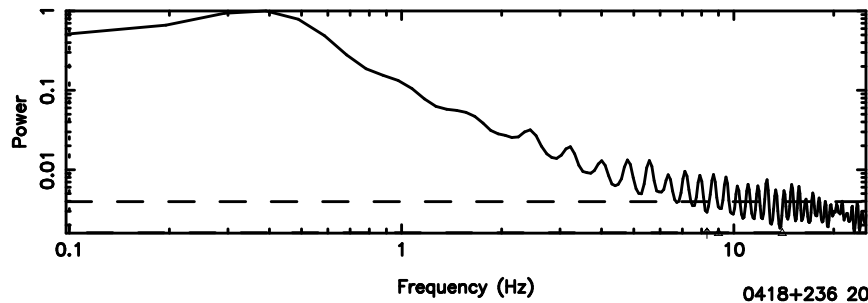

BLK:27,SNR1: 7.1801 ,SNR2: 17.429