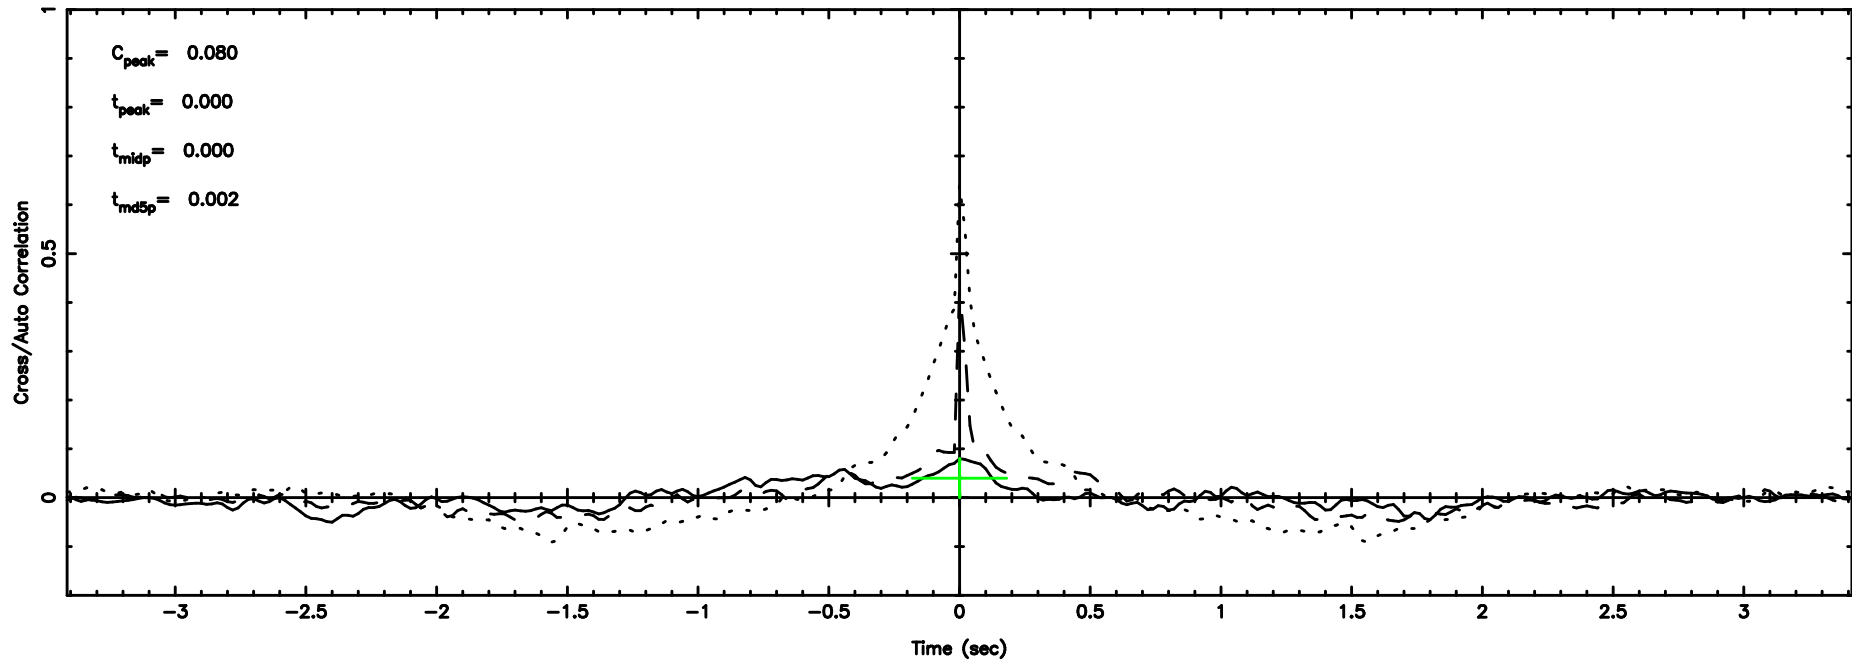

BLK:10,SNR1: 0.22077 ,SNR2: 0.89619

Frequency (Hz)

F20240610164746

BLK:10,SNR1: 0.87913 ,SNR2: 2.5012

Frequency (Hz)

1011+110 2024/06/10 7.82UT TOYOKAWA-FUJI

T20240610164744

BLK: 8,SNR1: 0.85808E-01,SNR2: 0.94261