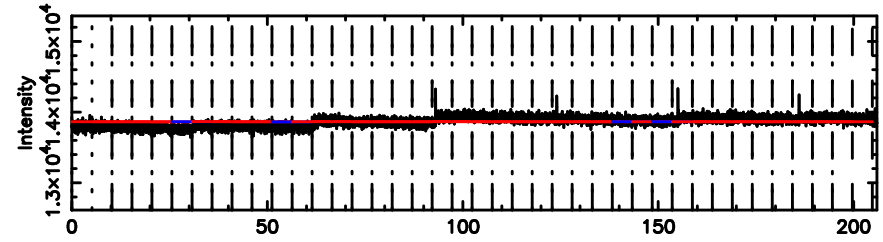

K20240610064847

No.Good Data

0011+344 2024/06/09 21.84UT TOYOKAWA-KISO

F20240610064852

BLK: 4,SNR1: 0.77770 ,SNR2: 7.8087

Frequency (Hz)

K20240610064847

BLK: 4,SNR1: 0.83294E-01,SNR2: 2.1778