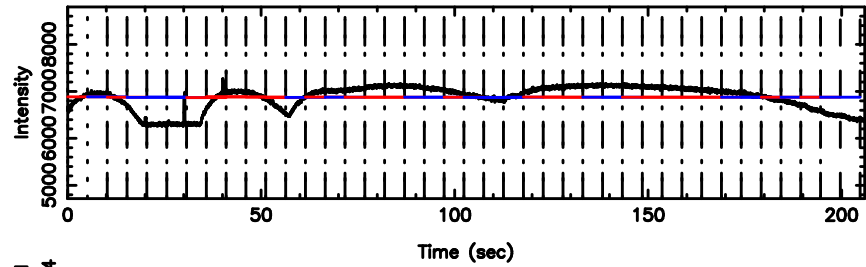

T20240610135952

BLK:17,SNR1: 2.0229 ,SNR2: 9.6767