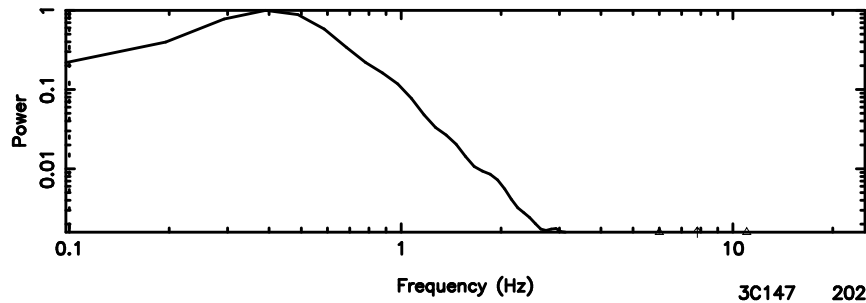

BLK:36,SNR1: 26.168 ,SNR2: 67.248