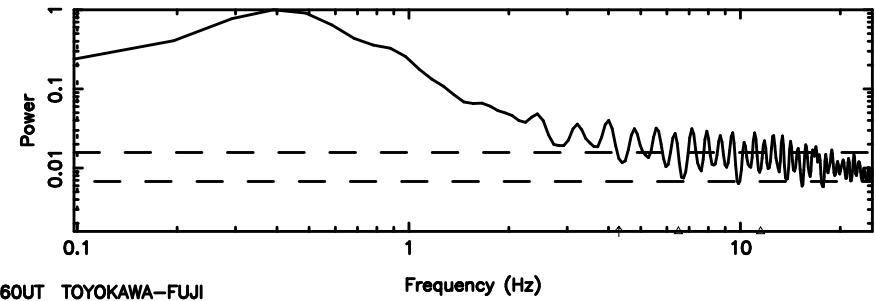

0556+191 2024/06/10 3.60UT TOYOKAWA-FUJI