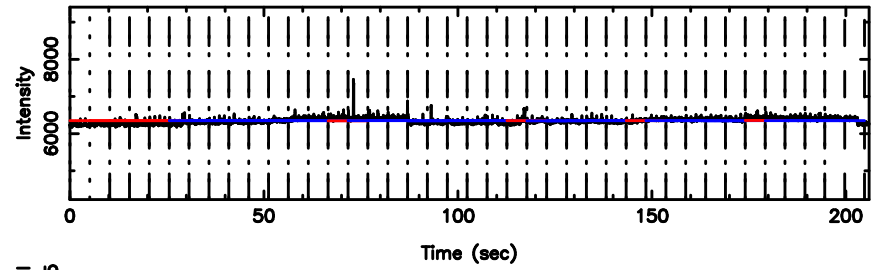

F20240610121727