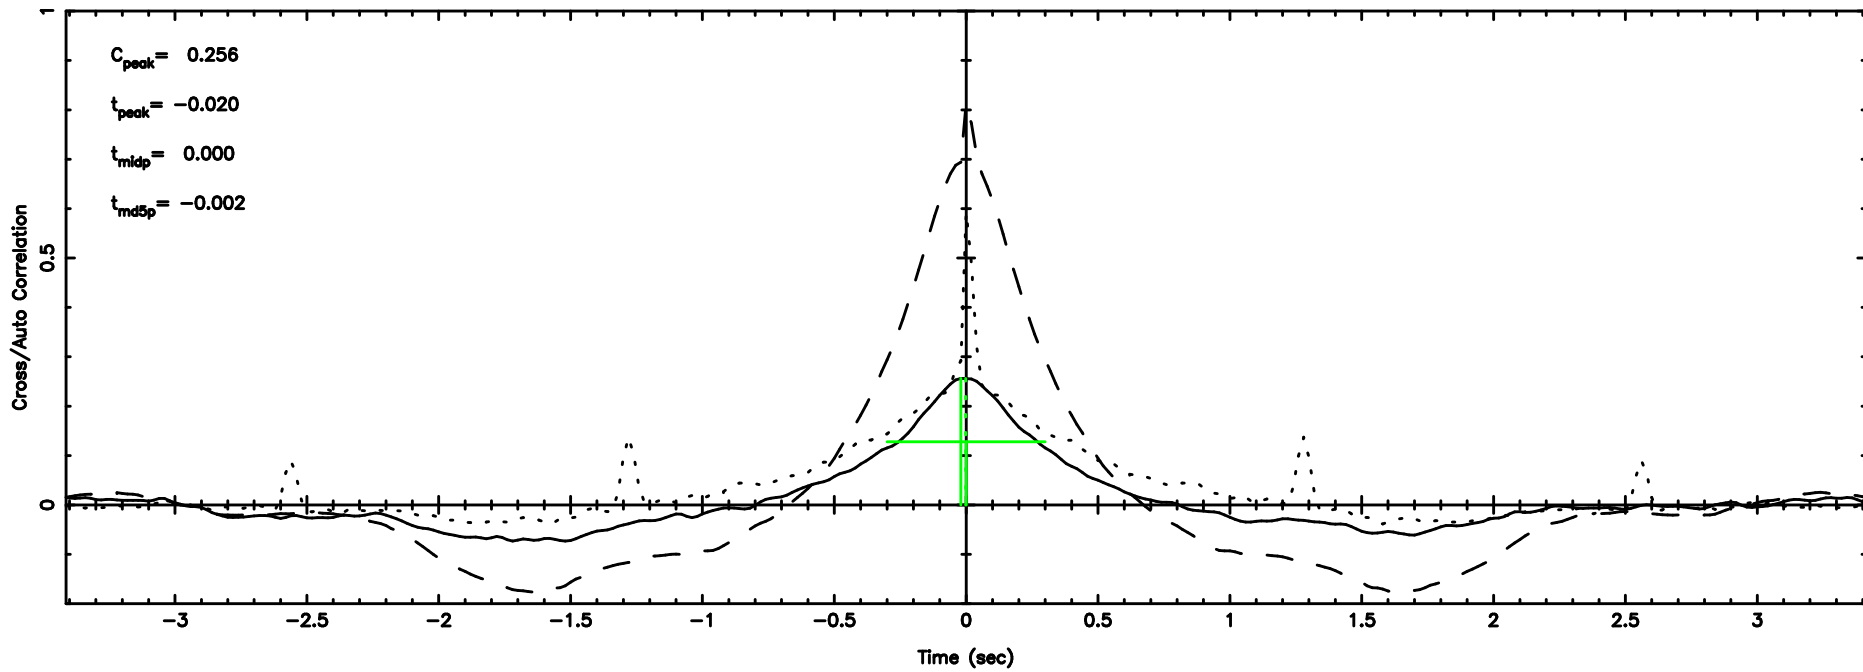

Frequency (Hz)

0418+236 2024/06/10 1.96UT TOYOKAWA-FUJI