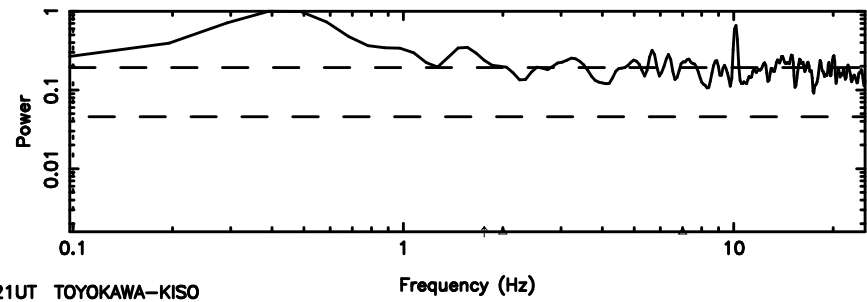

BLK: 8,SNR1: 0.10436 ,SNR2: 1.3035

0834-19 2024/06/10 6.21UT TOYOKAWA-KISO