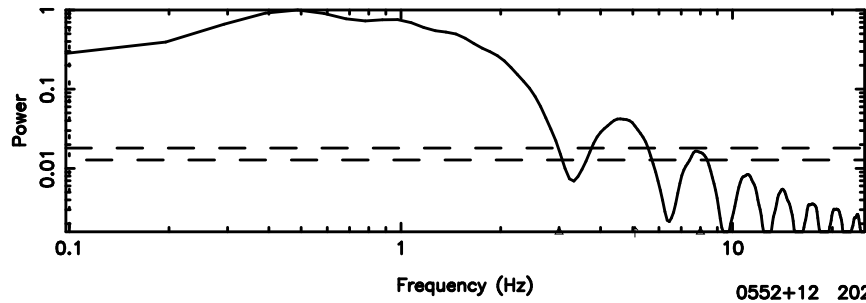

BLK:19,SNR1: 2.8248 ,SNR2: 13.415