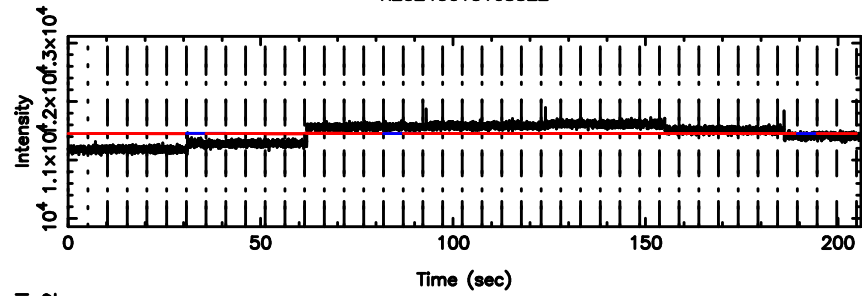

BLK: 2,SNR1: 0.42890 ,SNR2: 2.2134

Frequency (Hz)

3C241 2024/06/10 7.95UT TOYOKAWA-FUJI

3C241 2024/06/10 7.95UT TOYOKAWA-KISO

F20240610165527

BLK: 3,SNR1: 0.83260 ,SNR2: 3.9329

Frequency (Hz)

K20240610165522