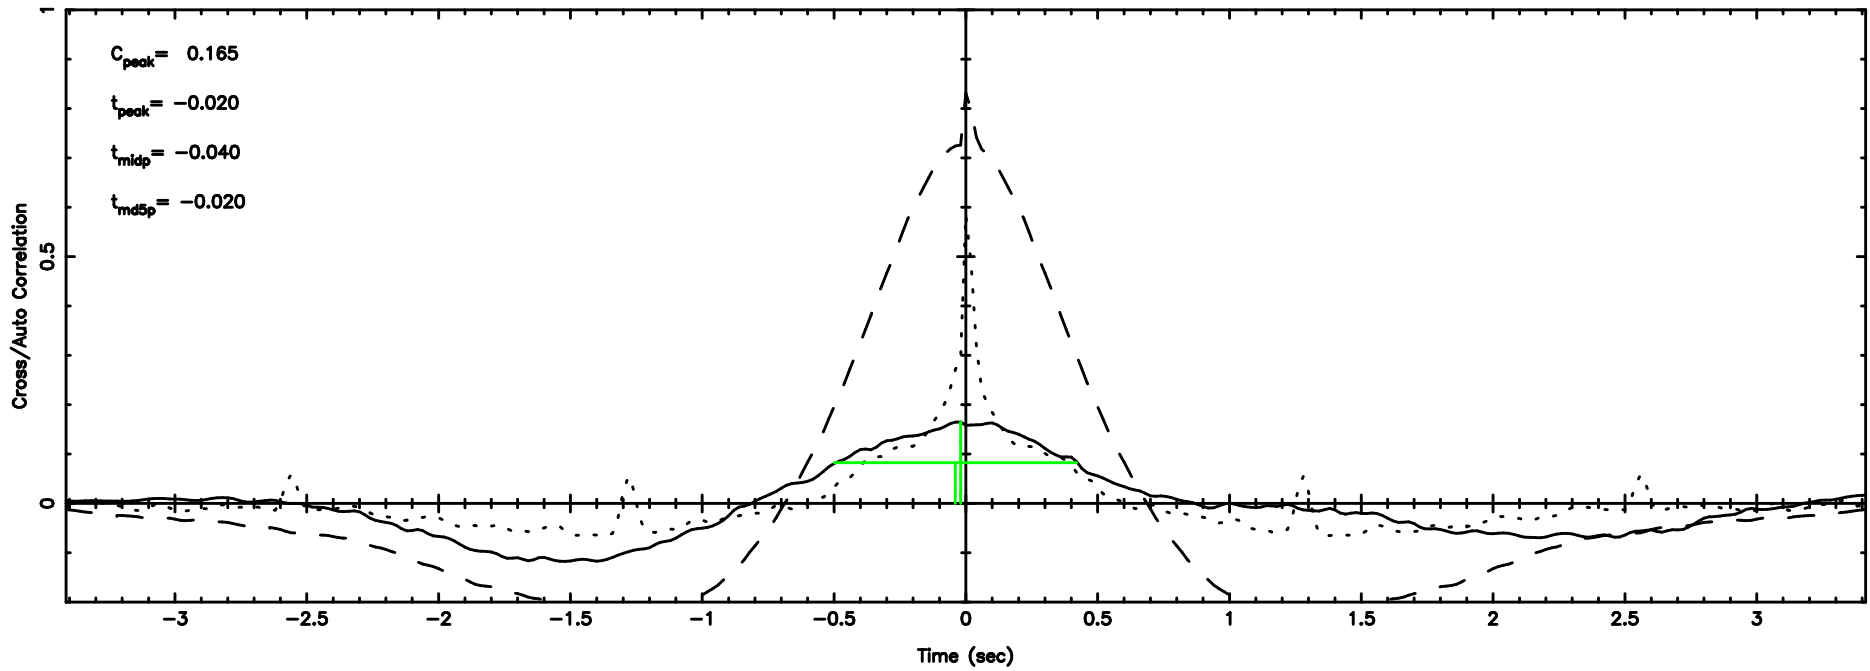

T20240610110725

BLK:20,SNR1: 3.8939 ,SNR2: 34.161

3C119 2024/06/10 2.15UT TOYOKAWA-FUJI

F20240610110727

BLK:20,SNR1: 0.87979 ,SNR2: 4.5720