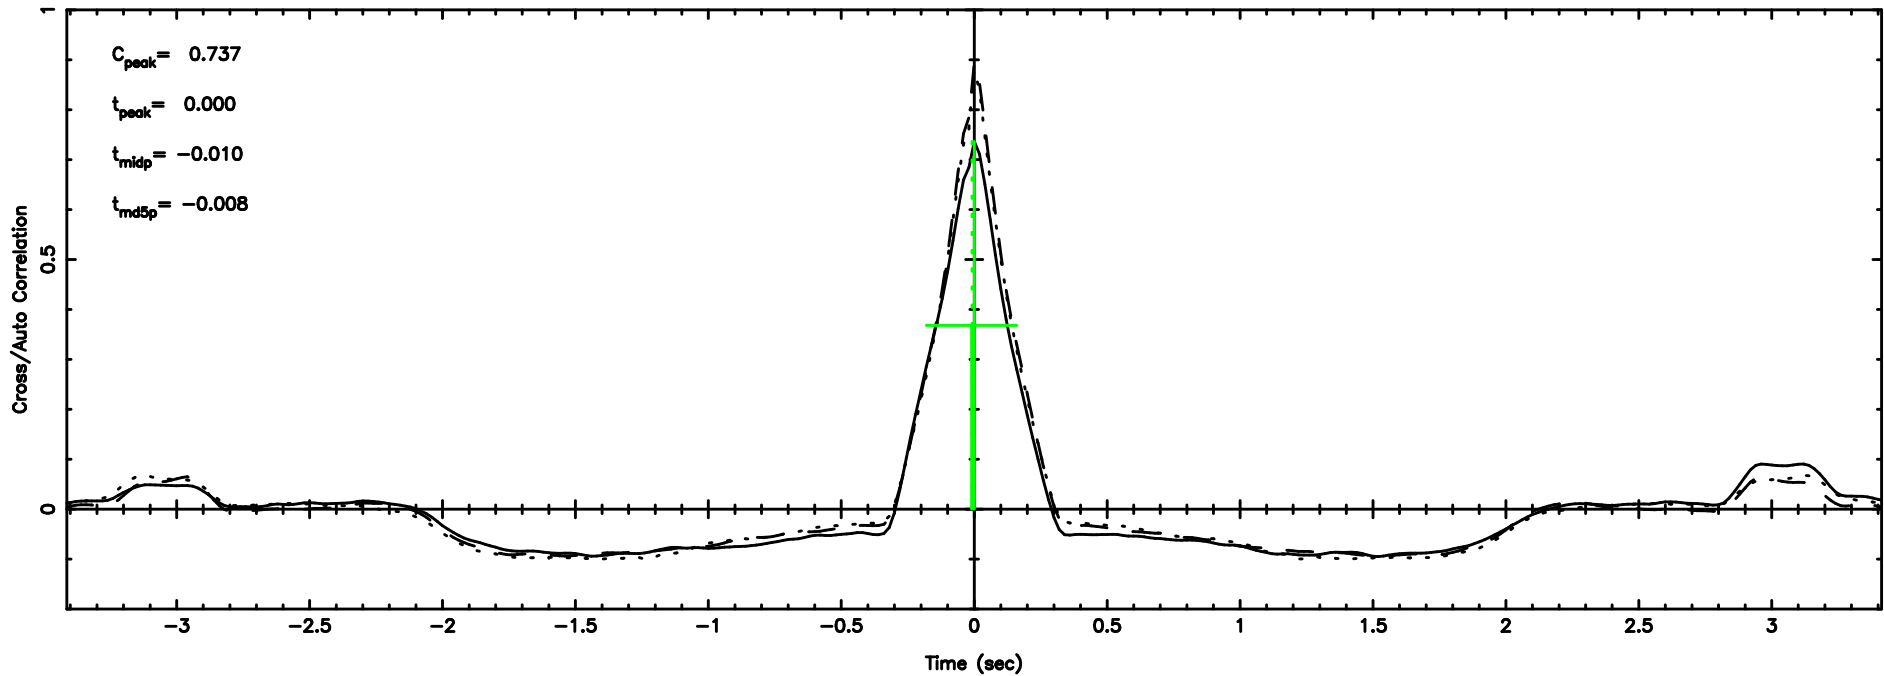

T20240610053231

BLK:27,SNR1: 8.6995 ,SNR2: 16.234

Frequency (Hz)

F20240610053233

BLK:27,SNR1: 7.7819 ,SNR2: 20.147

Frequency (Hz)

2255+416 2024/06/09 20.57UT TOYOKAWA-FUJI

T20240610053231