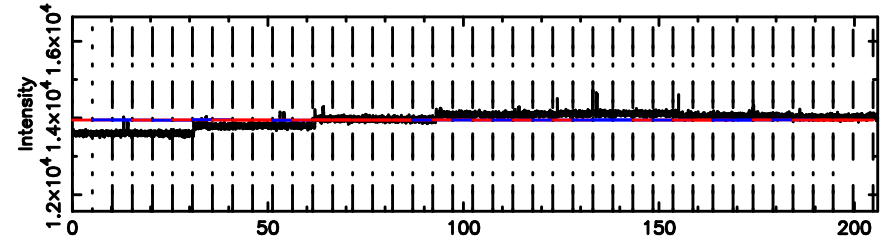

BLK:16,SNR1: 2.9736 ,SNR2: 13.148

Frequency (Hz)

3C2

2024/06/09 21.72UT TOYOKAWA-KISO

K20240610064125

BLK:16,SNR1: 1.4513 ,SNR2: 2.9082

Frequency (Hz)

F20240610064130