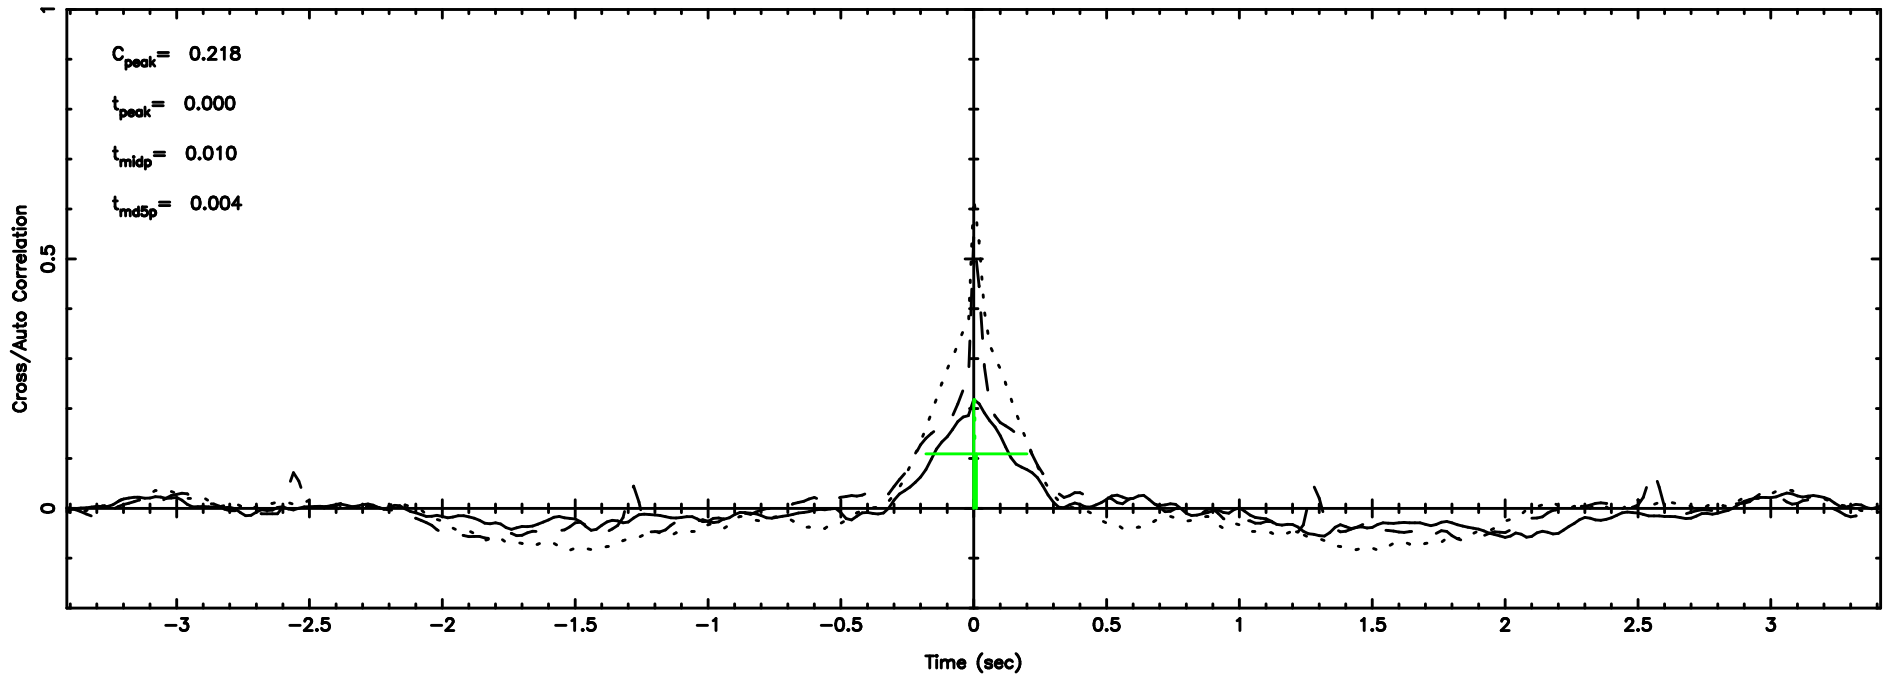

BLK:12,SNR1: 0.59293 ,SNR2: 2.6361

K20240610053650

BLK:12,SNR1: 0.96217 ,SNR2: 4.5806

2259+481 2024/06/09 20.64UT FUJI -KISO

T20240610054855

BLK: 7,SNR1:-0.16668E-01,SNR2: 2.3969

Frequency (Hz)

F20240610054857