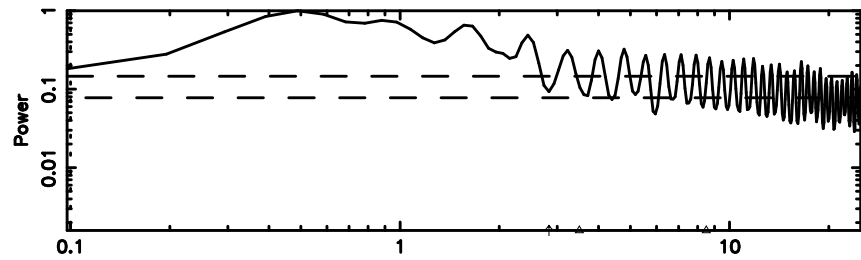

K20240610162524

BLK:18,SNR1: 3.4624 ,SNR2: 15.049

Frequency (Hz)

F20240610162529

BLK:20,SNR1: 0.17904 ,SNR2: 2.3668

Frequency (Hz)

K20240610162524

BLK:20,SNR1: 3.2918 ,SNR2: 14.292