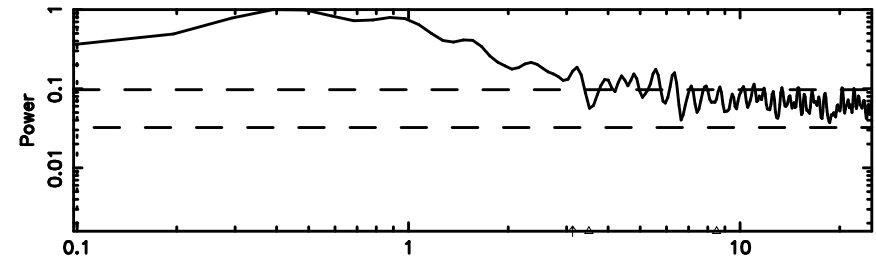

BLK:11,SNR1: 0.62336 ,SNR2: 2.4596

Frequency (Hz)

F20240610124203

BLK:11,SNR1: 0.34754 ,SNR2: 3.3389

Frequency (Hz)

0605-08 2024/06/10 3.73UT TOYOKAWA-FUJI

T20240610124201

BLK: 8,SNR1: 0.43308 ,SNR2: 4.8071