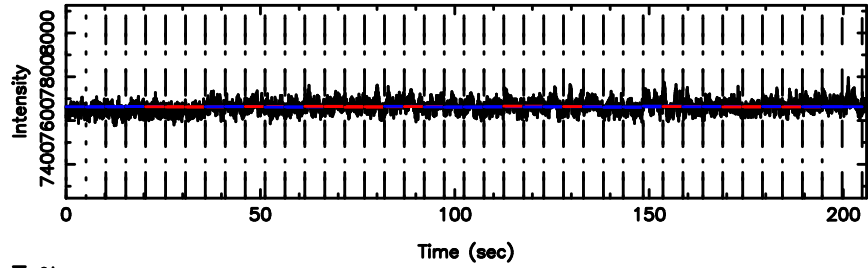

0403-132 2024/06/10 1.69UT TOYOKAWA-FUJI

F20240610103956

BLK:11,SNR1:-0.30411 ,SNR2: 0.54027

T20240610103954

BLK:24,SNR1: 1.0594 ,SNR2: 10.114

K20240610103951

BLK:24,SNR1: 0.69320 ,SNR2: 2.7708

0403-132 2024/06/10 1.69UT TOYOKAWA-KISO