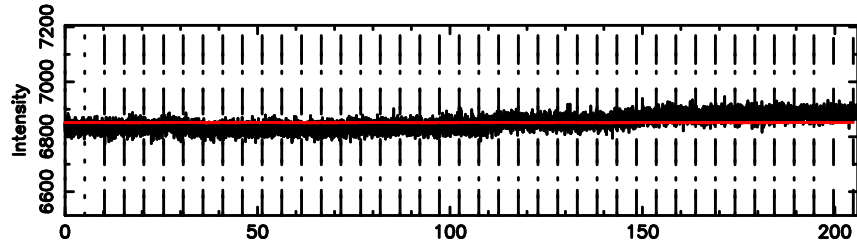

Frequency (Hz)

1145+485 2024/06/10 9.38UT TOYOKAWA-FUJI

T20240610182104

No.Good Data

Frequency (Hz)

K20240610182101

No.Good Data

Frequency (Hz)