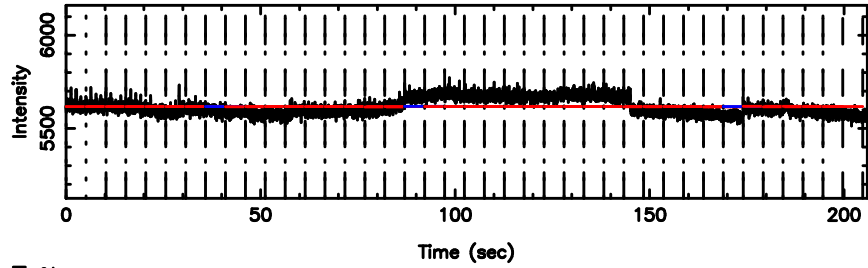

T20240610100201

BLK: 2,SNR1:-0.23790E-01,SNR2: 0.92553

Frequency (Hz)

0324+119 2024/06/10 1.06UT TOYOKAWA-KISO

K20240610100158

BLK: 2,SNR1: 1.2306 ,SNR2: 5.0732

Frequency (Hz)

F20240610100203