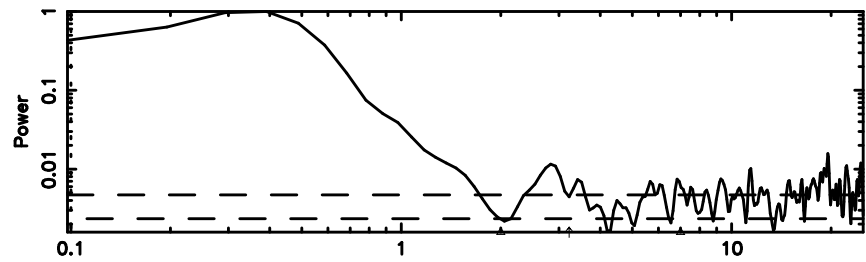

BLK: 2,SNR1: 4.5066 ,SNR2: 28.423