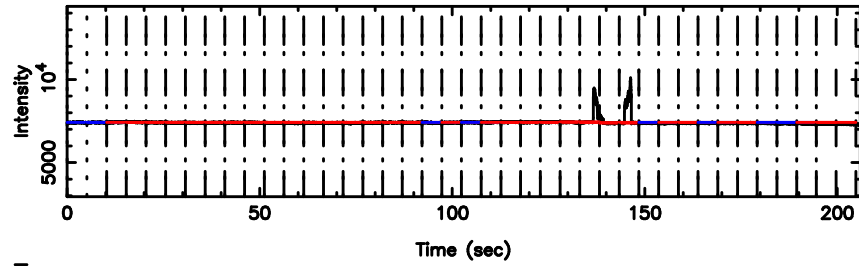

BLK:10,SNR1: 0.22077 ,SNR2: 0.89619

Frequency (Hz)

F20240610164746

BLK:10,SNR1: 0.87913 ,SNR2: 2.5012

Frequency (Hz)

1011+110 2024/06/10 7.82UT TOYOKAWA-FUJI

T20240610164744

BLK: 8,SNR1: 0.85808E-01,SNR2: 0.94261