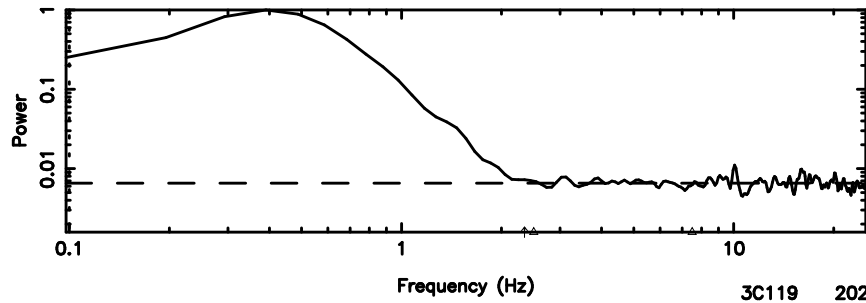

3C119 2024/06/10 2.15UT TOYOKAWA-FUJI

F20240610110727