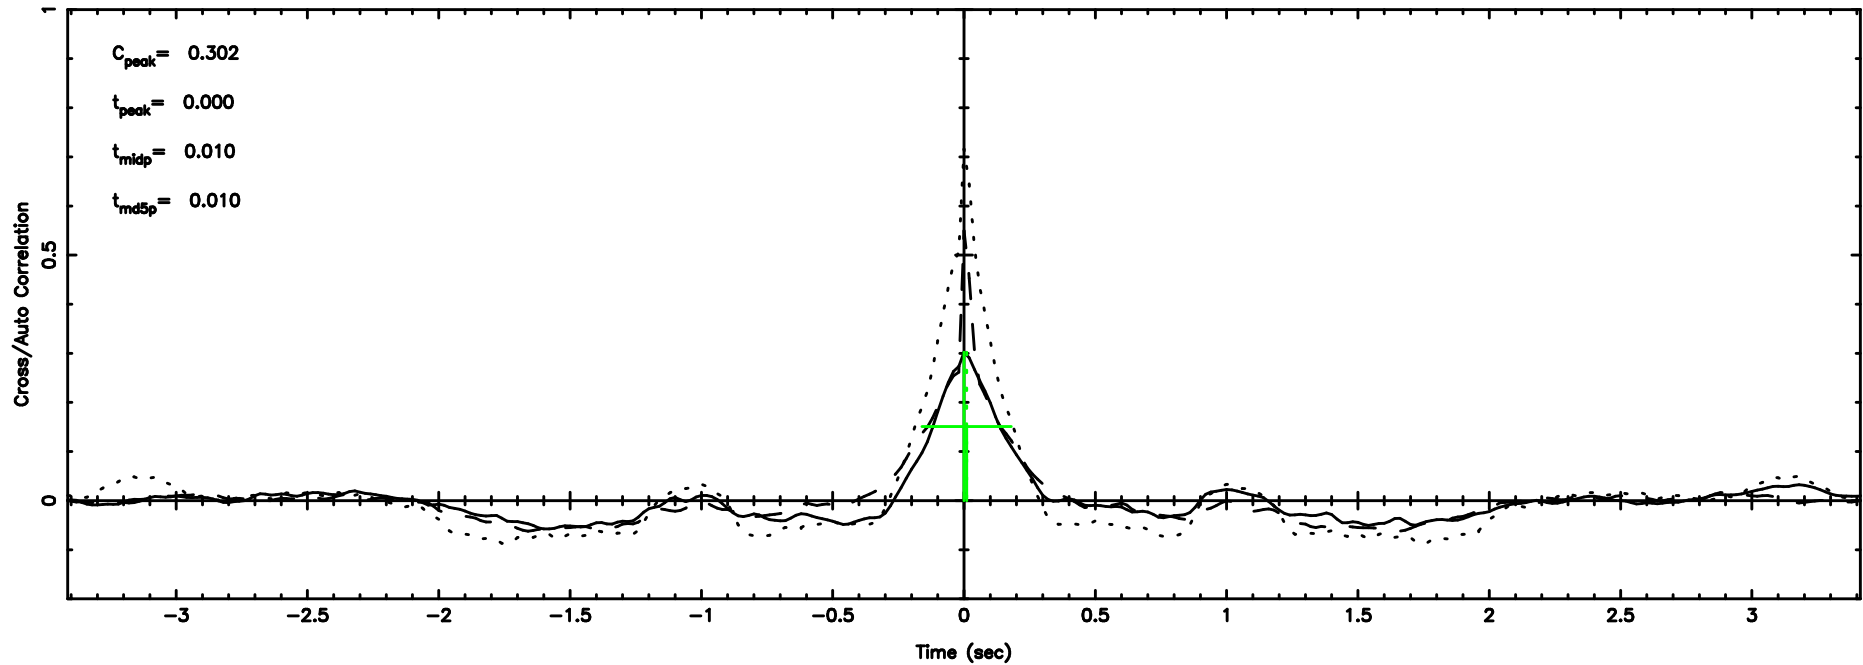

0732+33 2024/06/10 5.20UT TOYOKAWA-FUJI

T20240610141007

BLK:26,SNR1: 0.69594 ,SNR2: 2.4182

K20240610141005

BLK:26,SNR1: 2.8139 ,SNR2: 9.9054

0732+33 2024/06/10 5.20UT TOYOKAWA-KISO

F20240610141009

BLK:24,SNR1: 2.7176 ,SNR2: 6.8519