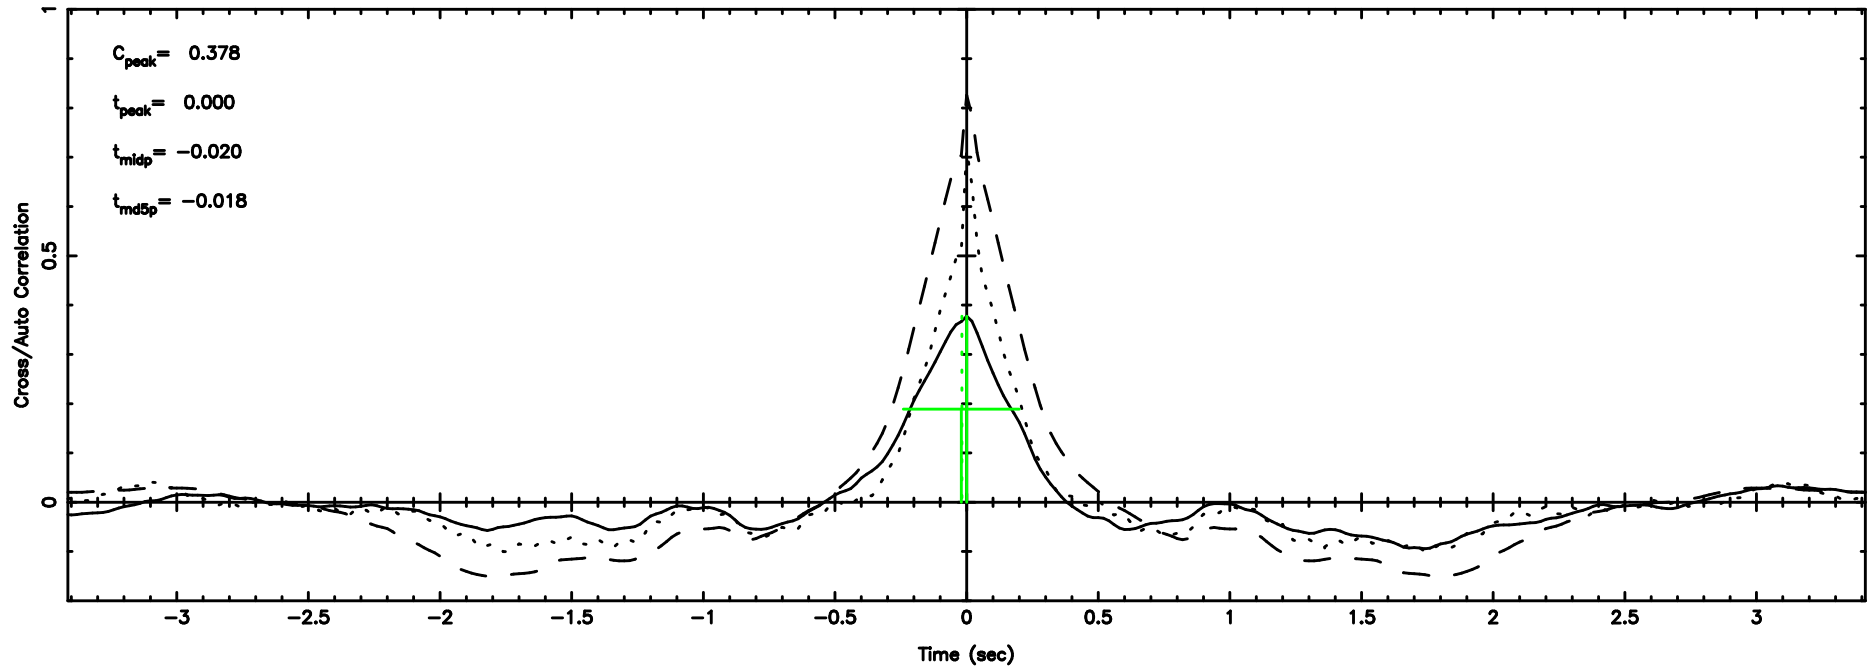

F20240610122539

BLK:21,SNR1: 2.0261 ,SNR2: 7.6207

T20240610122537

BLK:22,SNR1: 3.0196 ,SNR2: 13.678

0548+16 2024/06/10 3.46UT TOYOKAWA-KISO

K20240610122534

BLK:22,SNR1: 1.8824 ,SNR2: 7.2084

F20240610122539