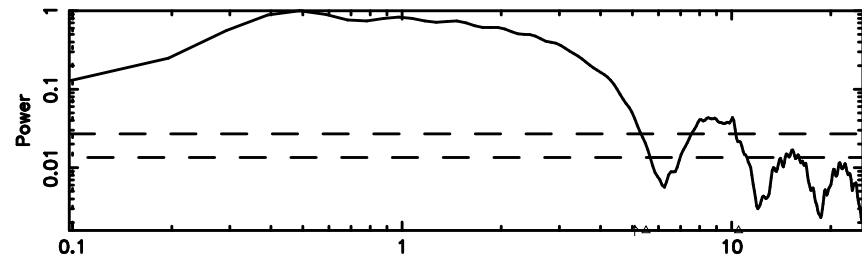

K20240610162524

BLK:18,SNR1: 3.4624 ,SNR2: 15.049

Frequency (Hz)

F20240610162529

BLK:20,SNR1: 0.17904 ,SNR2: 2.3668

Frequency (Hz)

K20240610162524

BLK:20,SNR1: 3.2918 ,SNR2: 14.292