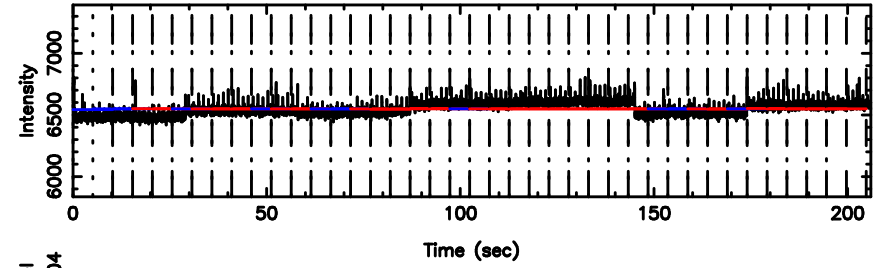

F20240610132844