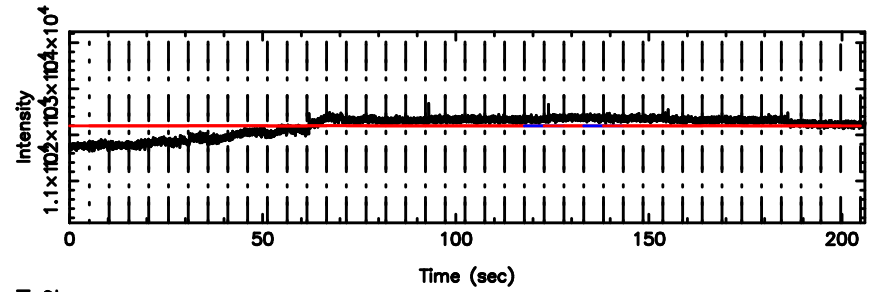

K20240610151040