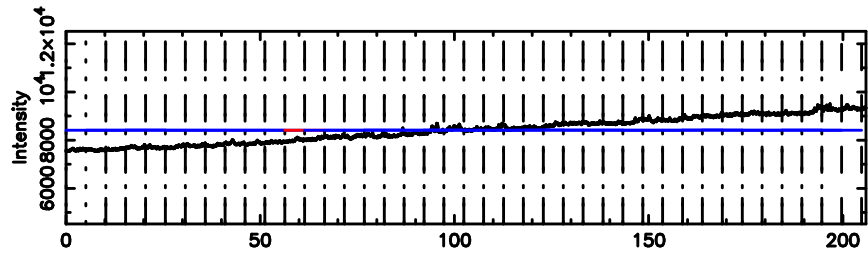

BLK:27,SNR1: 5.0048 ,SNR2: 12.165

Frequency (Hz)

0418+236 2024/06/10 1.96UT TOYOKAWA-FUJI

T20240610105558

BLK:38,SNR1: 4.6839 ,SNR2: 23.845

K20240610105555

BLK:38,SNR1: 11.521 ,SNR2: 19.016

0418+236 2024/06/10 1.96UT TOYOKAWA-KISO