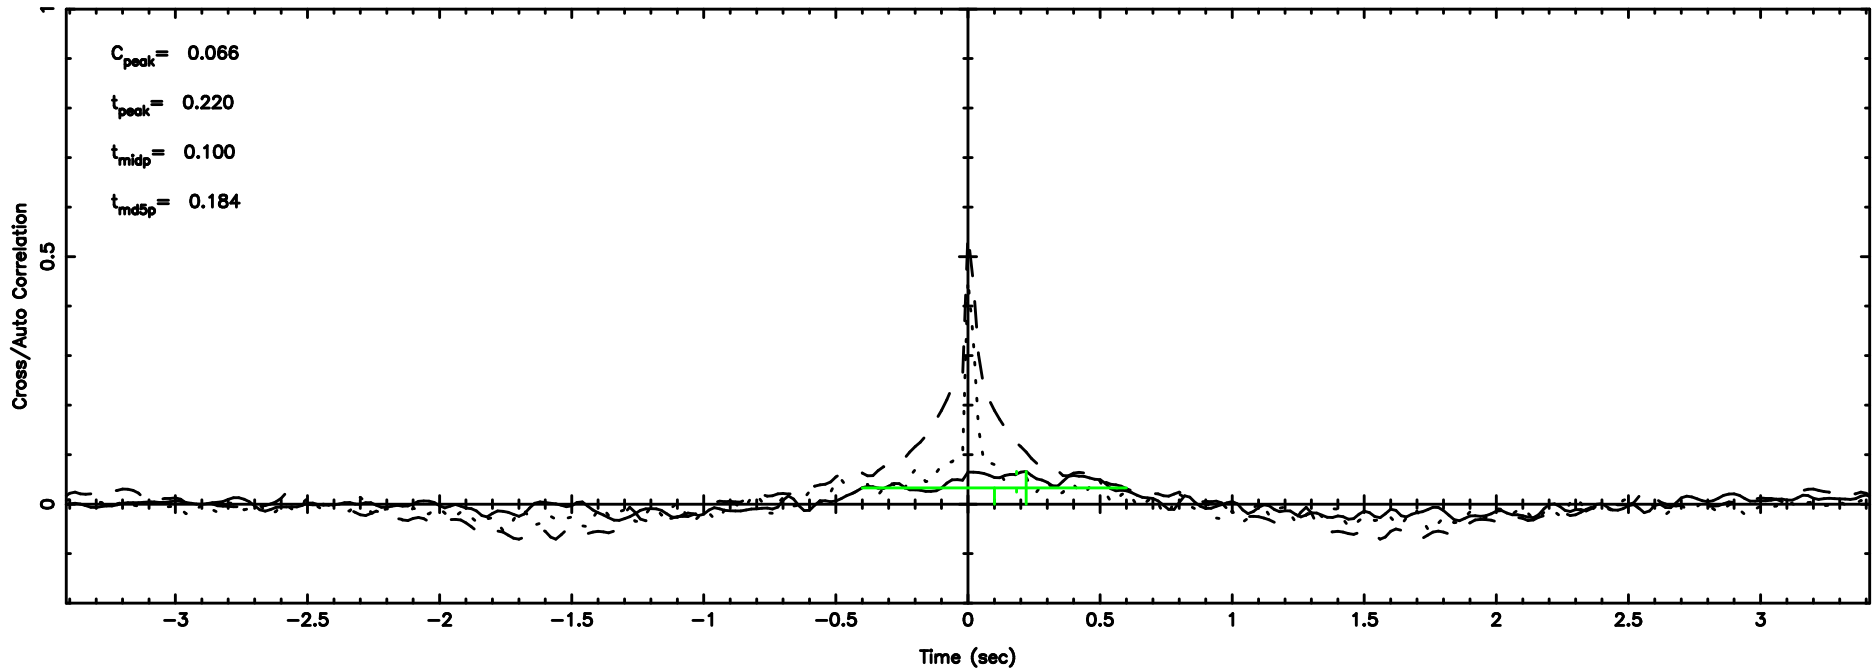

BLK:13,SNR1: 0.11887 ,SNR2: 0.68515