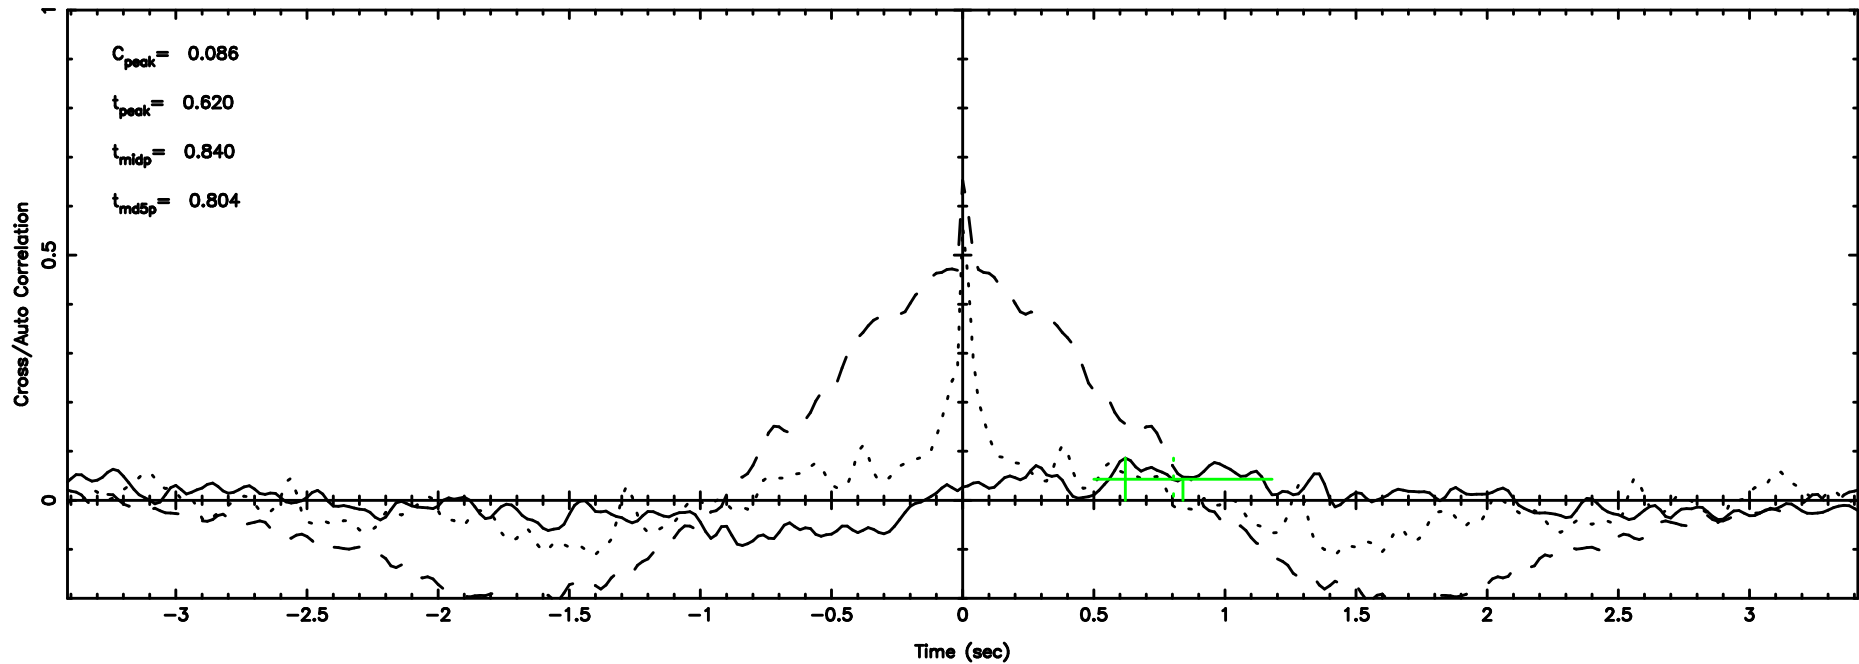

BLK: 2,SNR1: 0.48476 ,SNR2: 1.8604

Frequency (Hz)

0821+394 2024/06/10 6.01UT TOYOKAWA-FUJI

T20240610145902

BLK: 6,SNR1: 1.2227 ,SNR2: 12.193

Frequency (Hz)

K20240610145859

BLK: 6,SNR1: 0.54689 ,SNR2: 2.8968