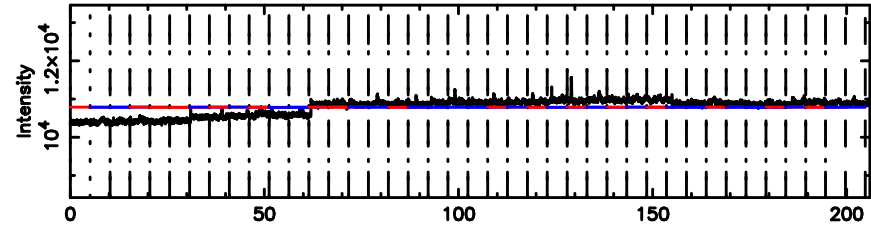

F20240610115535

BLK:22,SNR1: 0.35494 ,SNR2: 2.5291

Frequency (Hz)

3C138 2024/06/10 2.95UT FUJI -KISO

K20240610115530

BLK:22,SNR1: 2.1843 ,SNR2: 9.1051

Frequency (Hz)

T20240610120906