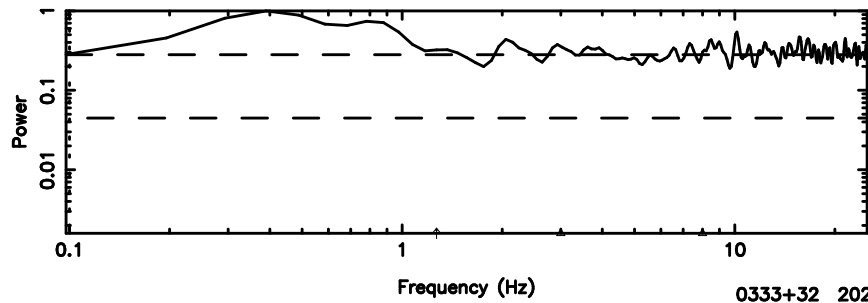

F20240610101119

BLK: 6,SNR1: 0.49192 ,SNR2: 1.8417

T20240610101117

BLK:10,SNR1: 0.15085 ,SNR2: 1.2124

0333+32 2024/06/10 1.22UT TOYOKAWA-KISO

K20240610101114

BLK:10,SNR1: 1.3517 ,SNR2: 6.1774

Frequency (Hz)