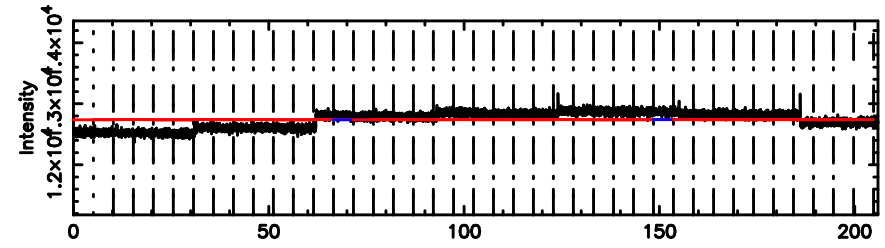

Frequency (Hz)

3C12 2024/06/09 22.16UT TOYOKAWA-KISO

K20240610070738