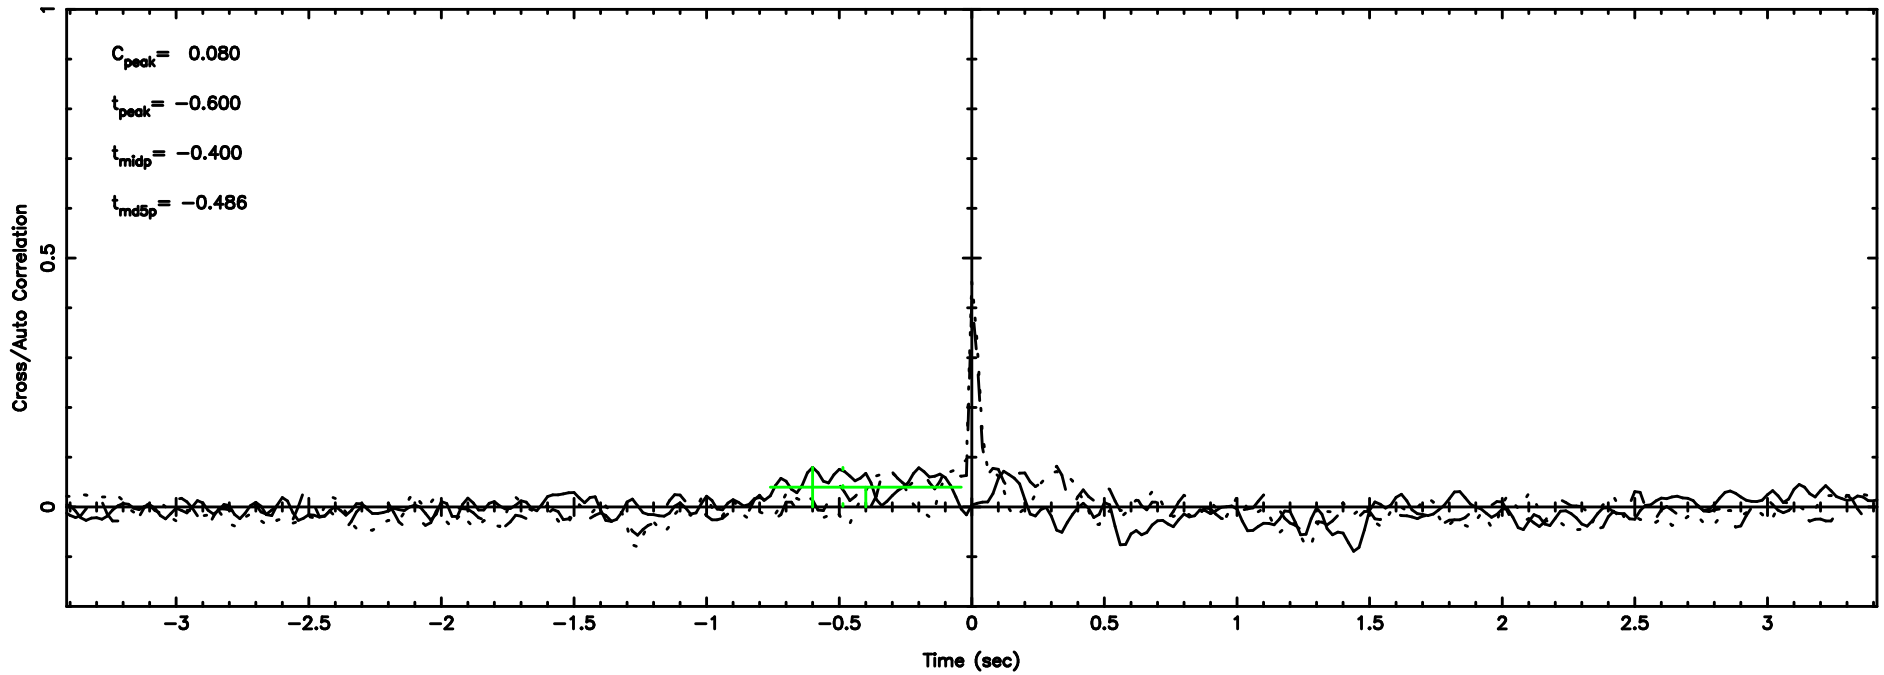

Frequency (Hz)

3C12 2024/06/09 22.16UT TOYOKAWA-KISO

K20240610070738

BLK: 2,SNR1: 0.26387 ,SNR2: 1.1122

Frequency (Hz)

F20240610070743

No.Good Data

Frequency (Hz)