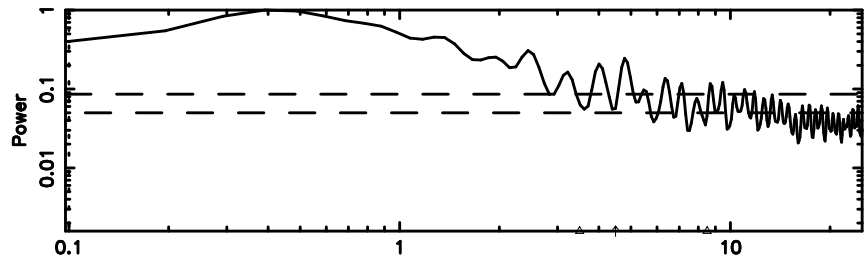

F20240610141811

BLK:10,SNR1: 0.33657 ,SNR2: 2.6659

Frequency (Hz)

K20240610141806

BLK:10,SNR1: 2.0389 ,SNR2: 7.6499

Frequency (Hz)

0741-06 2024/06/10 5.33UT FUJI -KISO