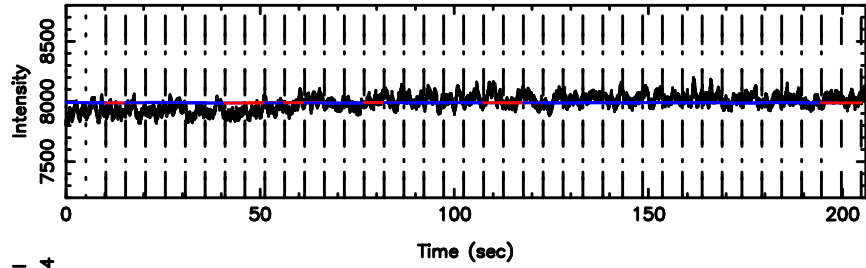

F20240610110727

BLK:20,SNR1: 0.87979 ,SNR2: 4.5720

T20240610110725

BLK:31,SNR1: 4.0917 ,SNR2: 29.431

K20240610110722

BLK:31,SNR1: 0.59174 ,SNR2: 4.2971

3C119 2024/06/10 2.15UT TOYOKAWA-KISO

F20240610110727