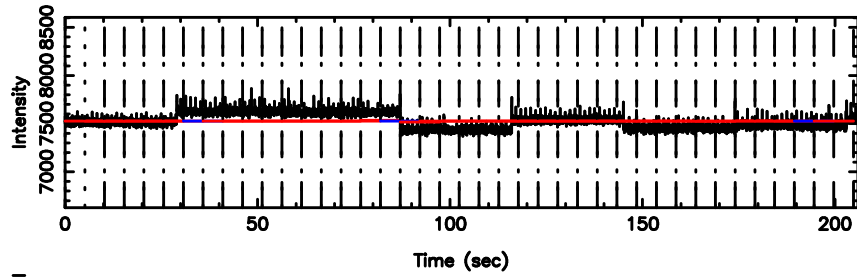

BLK: 2,SNR1: 0.42890 ,SNR2: 2.2134

Frequency (Hz)

3C241 2024/06/10 7.95UT TOYOKAWA-FUJI

3C241 2024/06/10 7.95UT TOYOKAWA-KISO

F20240610165527

BLK: 3,SNR1: 0.83260 ,SNR2: 3.9329

Frequency (Hz)

K20240610165522