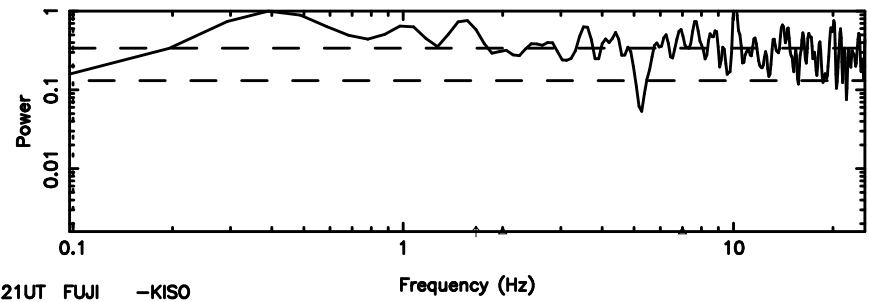

BLK: 2,SNR1: 0.10639 ,SNR2: 0.76520

0834-19 2024/06/10 6.21UT FUJI -KISO