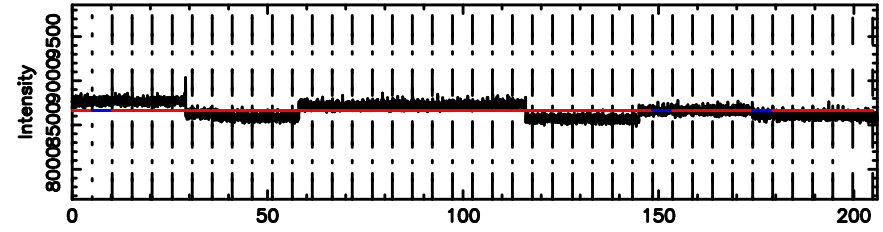

Frequency (Hz)

F20240610064852