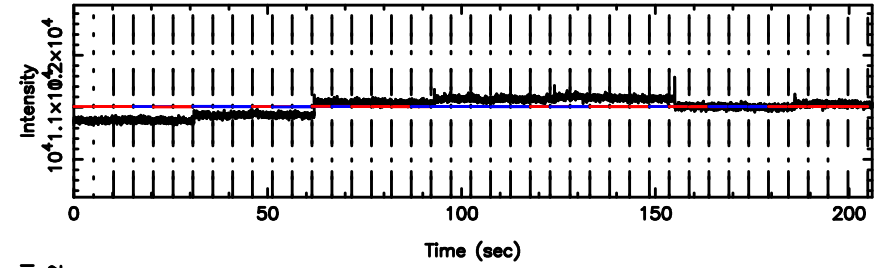

BLK:20,SNR1: 1.8560 ,SNR2: 9.0230

0556+191 2024/06/10 3.60UT TOYOKAWA-FUJI

T20240610123415

BLK:19,SNR1: 0.47636 ,SNR2: 4.2680

0556+191 2024/06/10 3.60UT TOYOKAWA-KISO

K20240610123412

BLK:19,SNR1: 0.57101 ,SNR2: 2.5090