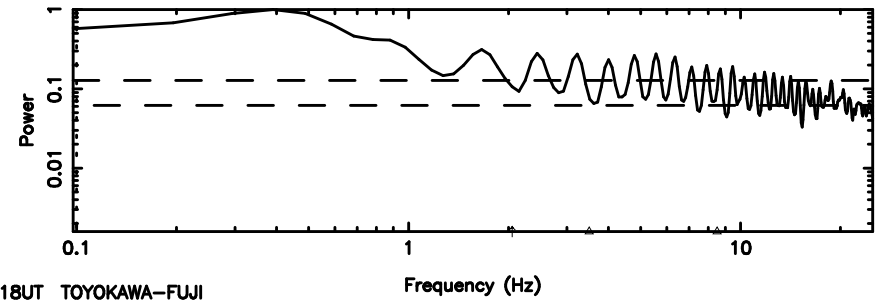

BLK:17,SNR1: 0.48491E-01,SNR2: 2.2105

0531+194 2024/06/10 3.18UT TOYOKAWA-FUJI