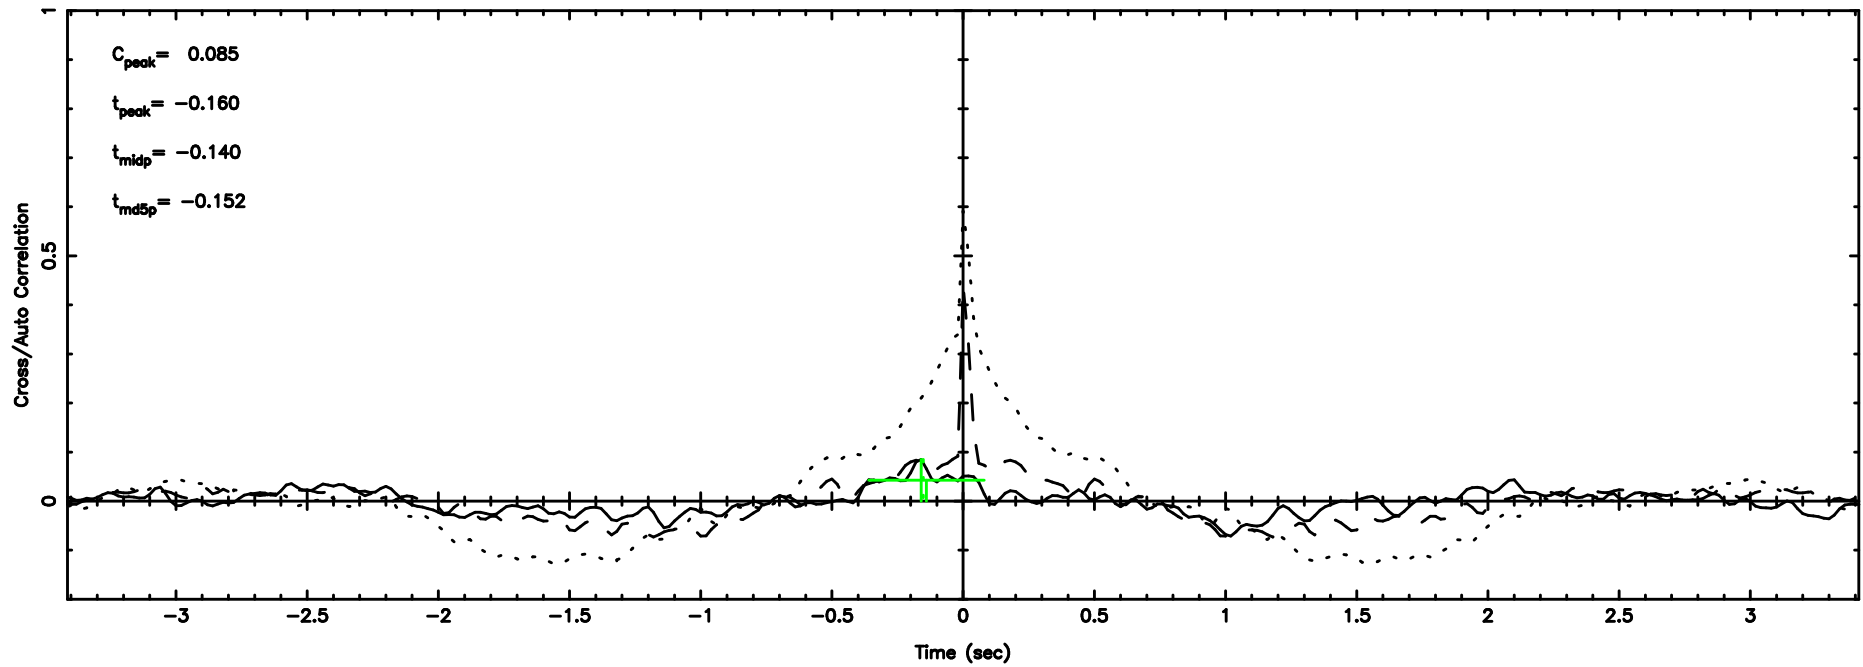

3C190 2024/06/10 5.62UT TOYOKAWA-KISO