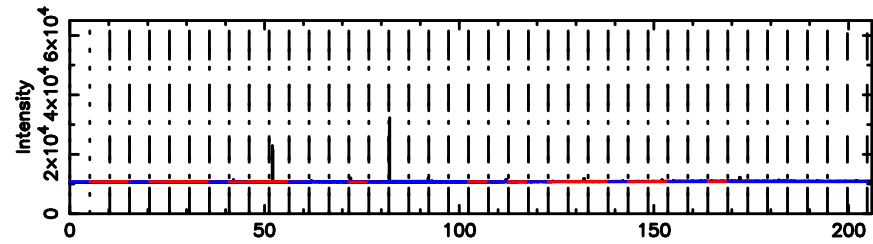

Frequency (Hz)

3C71 2024/06/10 0.32UT FUJI -KISO

K20240610091717