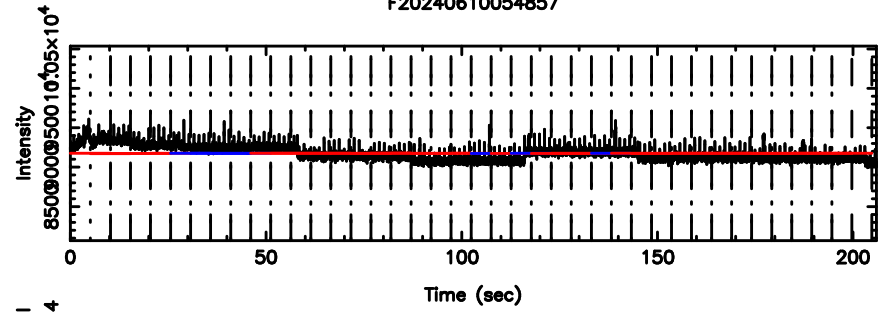

BLK:12,SNR1: 0.59293 ,SNR2: 2.6361

K20240610053650

BLK:12,SNR1: 0.96217 ,SNR2: 4.5806

2259+481 2024/06/09 20.64UT FUJI -KISO

T20240610054855

BLK: 7,SNR1:-0.16668E-01,SNR2: 2.3969

Frequency (Hz)

F20240610054857