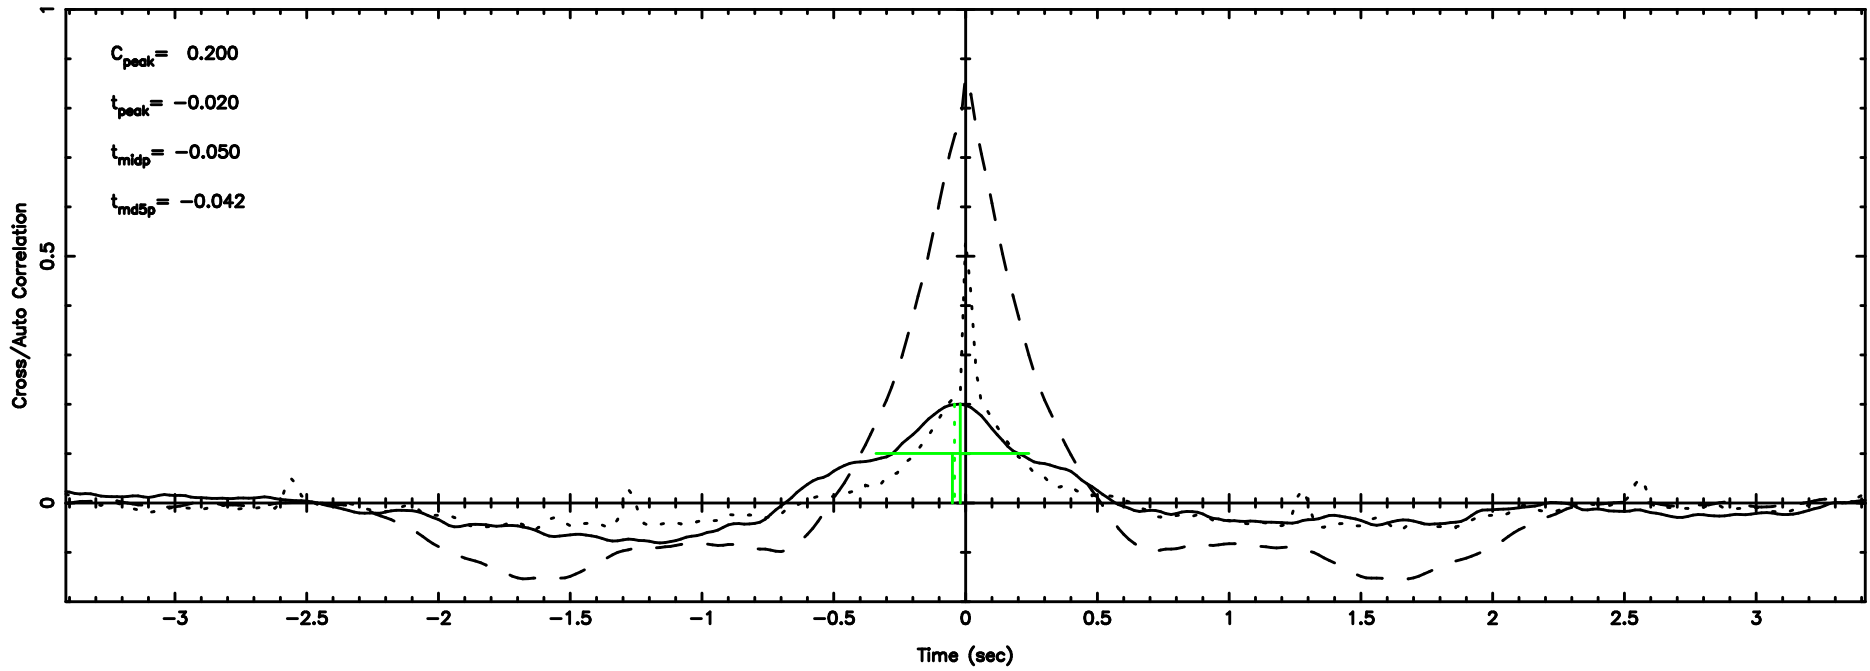

T20240610115533

BLK:19,SNR1: 5.9539 ,SNR2: 17.429

F20240610115535

BLK:19,SNR1: 0.33696 ,SNR2: 2.5867

3C138 2024/06/10 2.95UT TOYOKAWA-FUJI