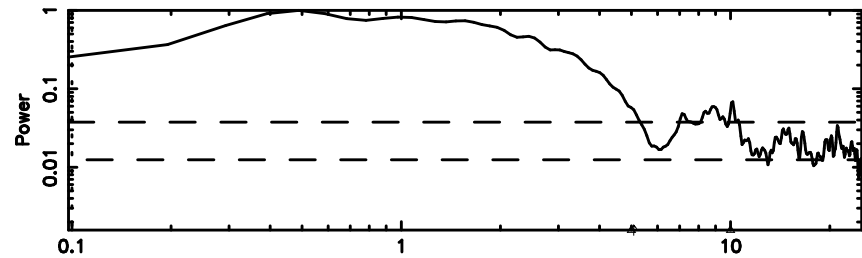

BLK: 8,SNR1: 2.3982 ,SNR2: 10.458