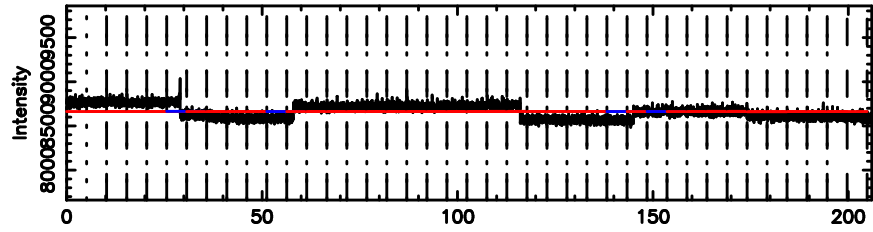

K20240610064847

No.Good Data

0011+344 2024/06/09 21.84UT TOYOKAWA-KISO

F20240610064852

BLK: 4,SNR1: 0.77770 ,SNR2: 7.8087

Frequency (Hz)

K20240610064847

BLK: 4,SNR1: 0.83294E-01,SNR2: 2.1778