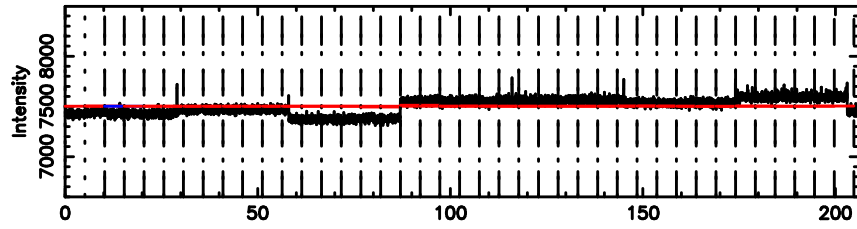

F20240610164130