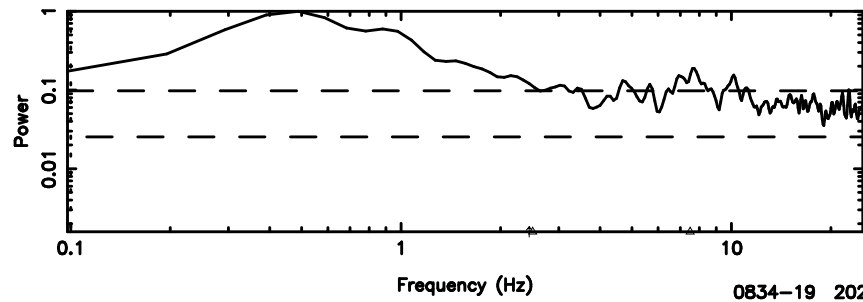

BLK: 8,SNR1: 0.21602 ,SNR2: 2.8436