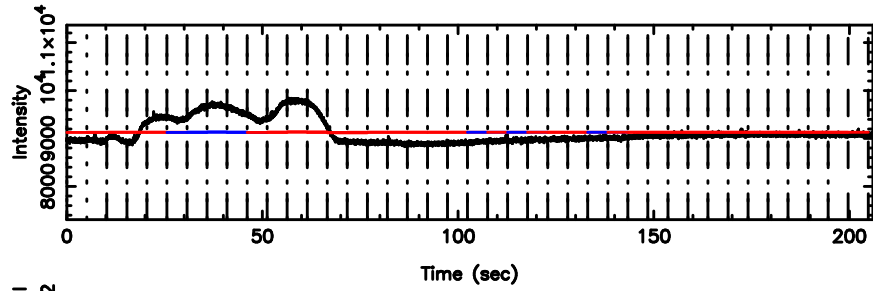

BLK:12,SNR1: 0.59293 ,SNR2: 2.6361

K20240610053650

BLK:12,SNR1: 0.96217 ,SNR2: 4.5806

2259+481 2024/06/09 20.64UT FUJI -KISO

T20240610054855

BLK: 7,SNR1:-0.16668E-01,SNR2: 2.3969

Frequency (Hz)

F20240610054857