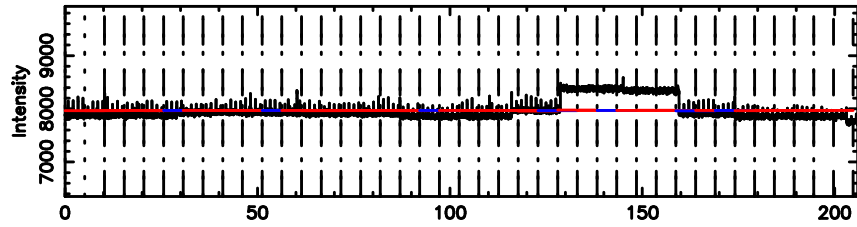

F20240610182106