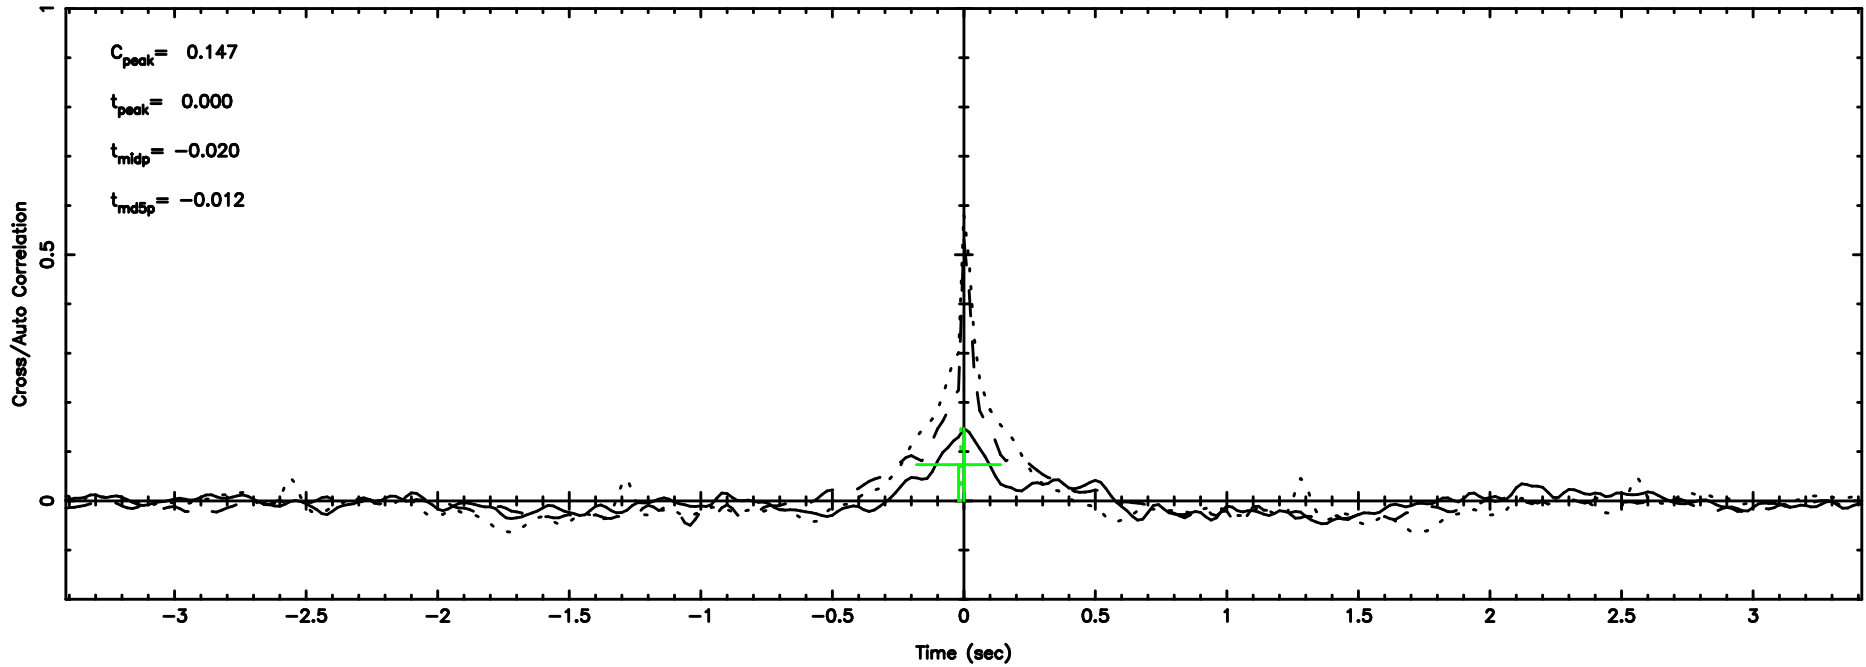

BLK:11,SNR1: 0.62336 ,SNR2: 2.4596

Frequency (Hz)

F20240610124203

BLK:11,SNR1: 0.34754 ,SNR2: 3.3389

Frequency (Hz)

0605-08 2024/06/10 3.73UT TOYOKAWA-FUJI

T20240610124201

BLK: 8,SNR1: 0.43308 ,SNR2: 4.8071