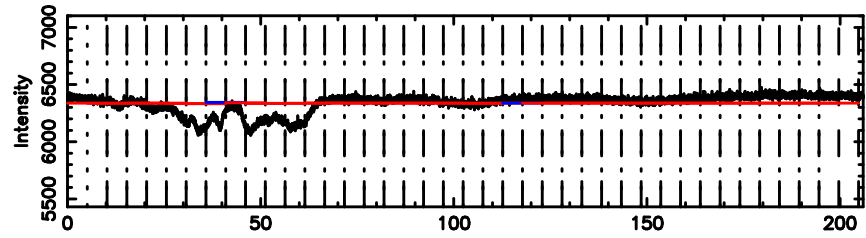

T20240610145902