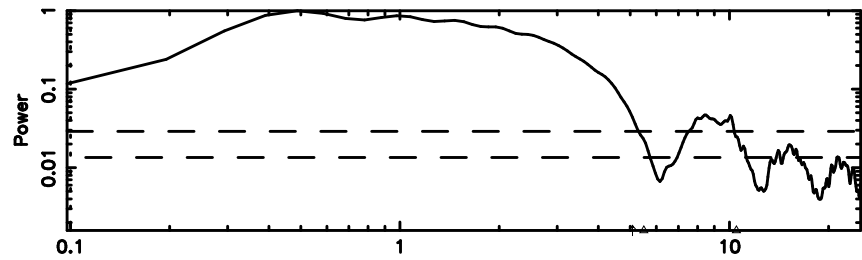

K20240610162524

BLK:18,SNR1: 3.4624 ,SNR2: 15.049

Frequency (Hz)

F20240610162529

BLK:20,SNR1: 0.17904 ,SNR2: 2.3668

Frequency (Hz)

K20240610162524

BLK:20,SNR1: 3.2918 ,SNR2: 14.292