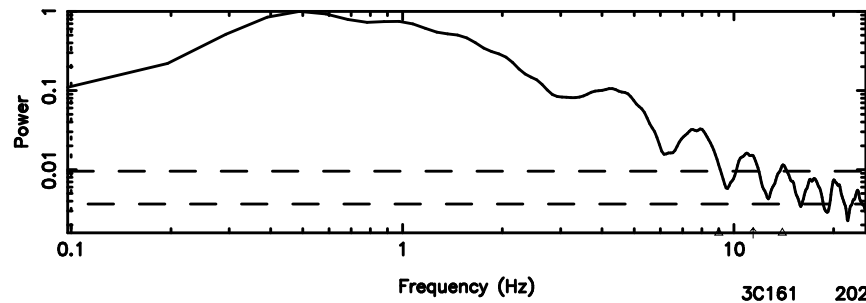

3C161 2024/06/10 4.05UT TOYOKAWA-FUJI