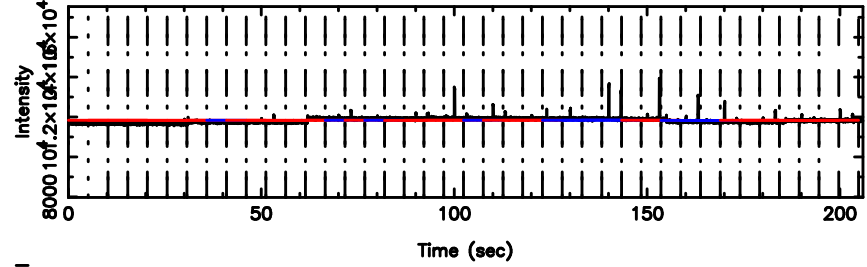

BLK:10,SNR1: 1.0742 ,SNR2: 4.8070

F20240610155544

BLK:10,SNR1: 2.5448 ,SNR2: 10.958

0919-142 2024/06/10 6.96UT TOYOKAWA-FUJI

T20240610155542

BLK:11,SNR1: 0.99062 ,SNR2: 4.5657

K20240610155539

BLK:11,SNR1: 3.6114 ,SNR2: 10.626