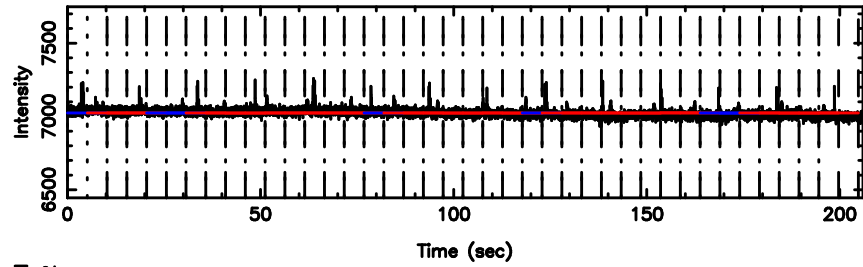

T20240610151043