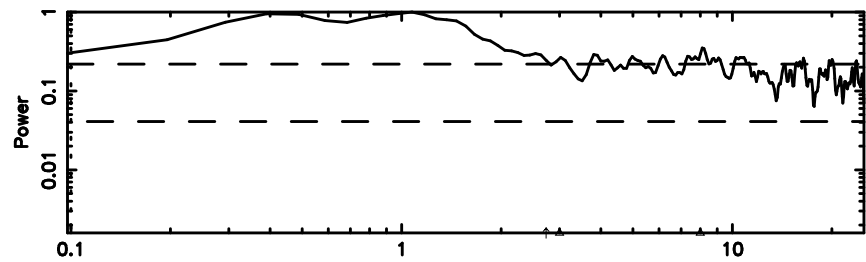

BLK:10,SNR1: 0.33657 ,SNR2: 2.6659

Frequency (Hz)

K20240610141806

BLK:10,SNR1: 2.0389 ,SNR2: 7.6499

Frequency (Hz)

0741-06 2024/06/10 5.33UT FUJI -KISO

T20240610142754

BLK: 6,SNR1: 0.13010 ,SNR2: 1.7869