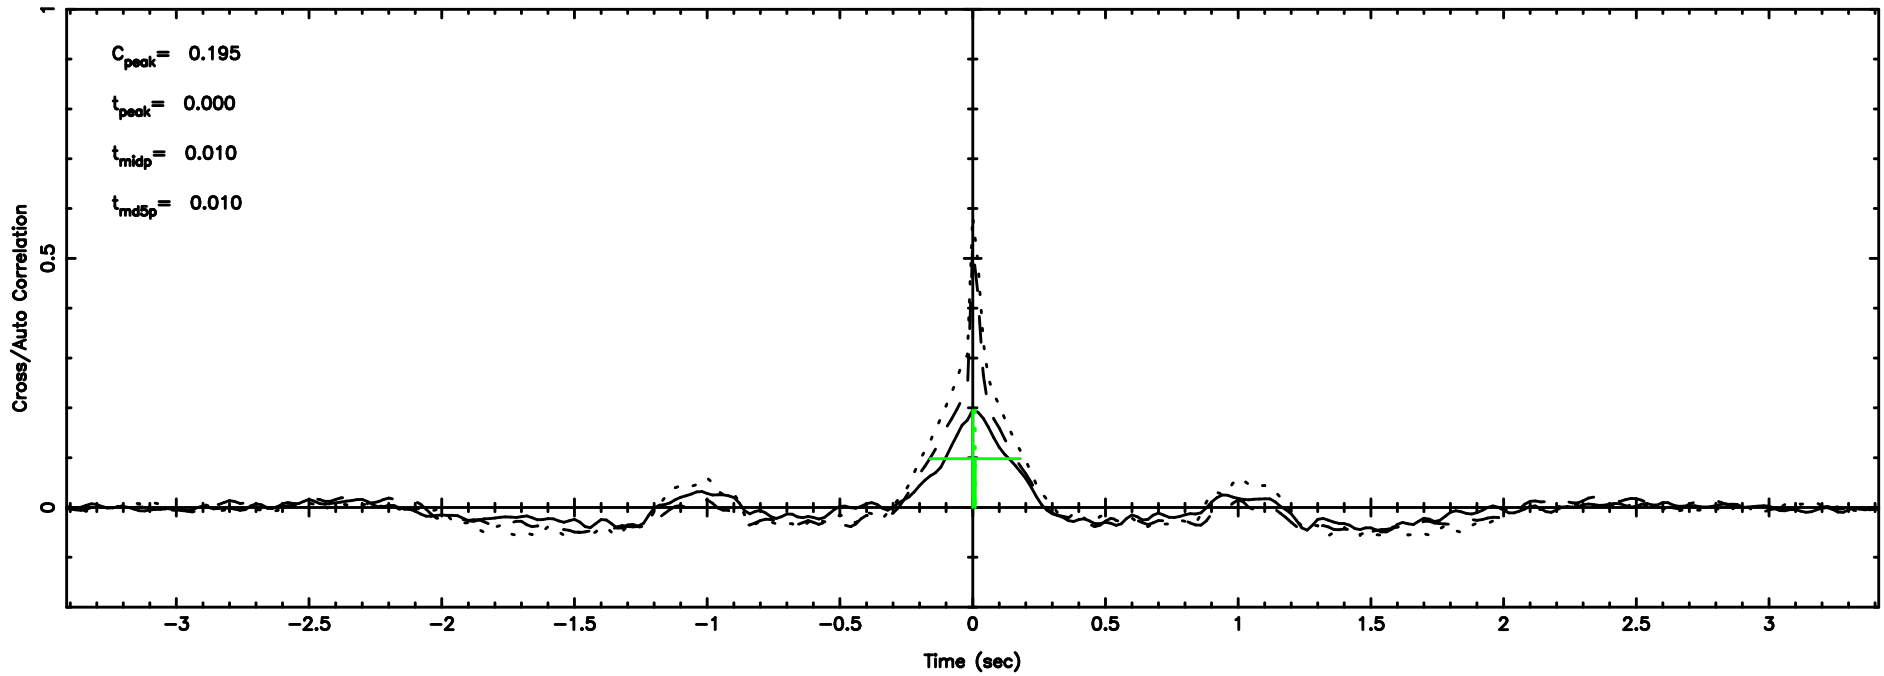

BLK:16,SNR1: 2.9736 ,SNR2: 13.148

Frequency (Hz)

3C2

2024/06/09 21.72UT TOYOKAWA-KISO

K20240610064125

BLK:16,SNR1: 1.4513 ,SNR2: 2.9082

Frequency (Hz)

F20240610064130