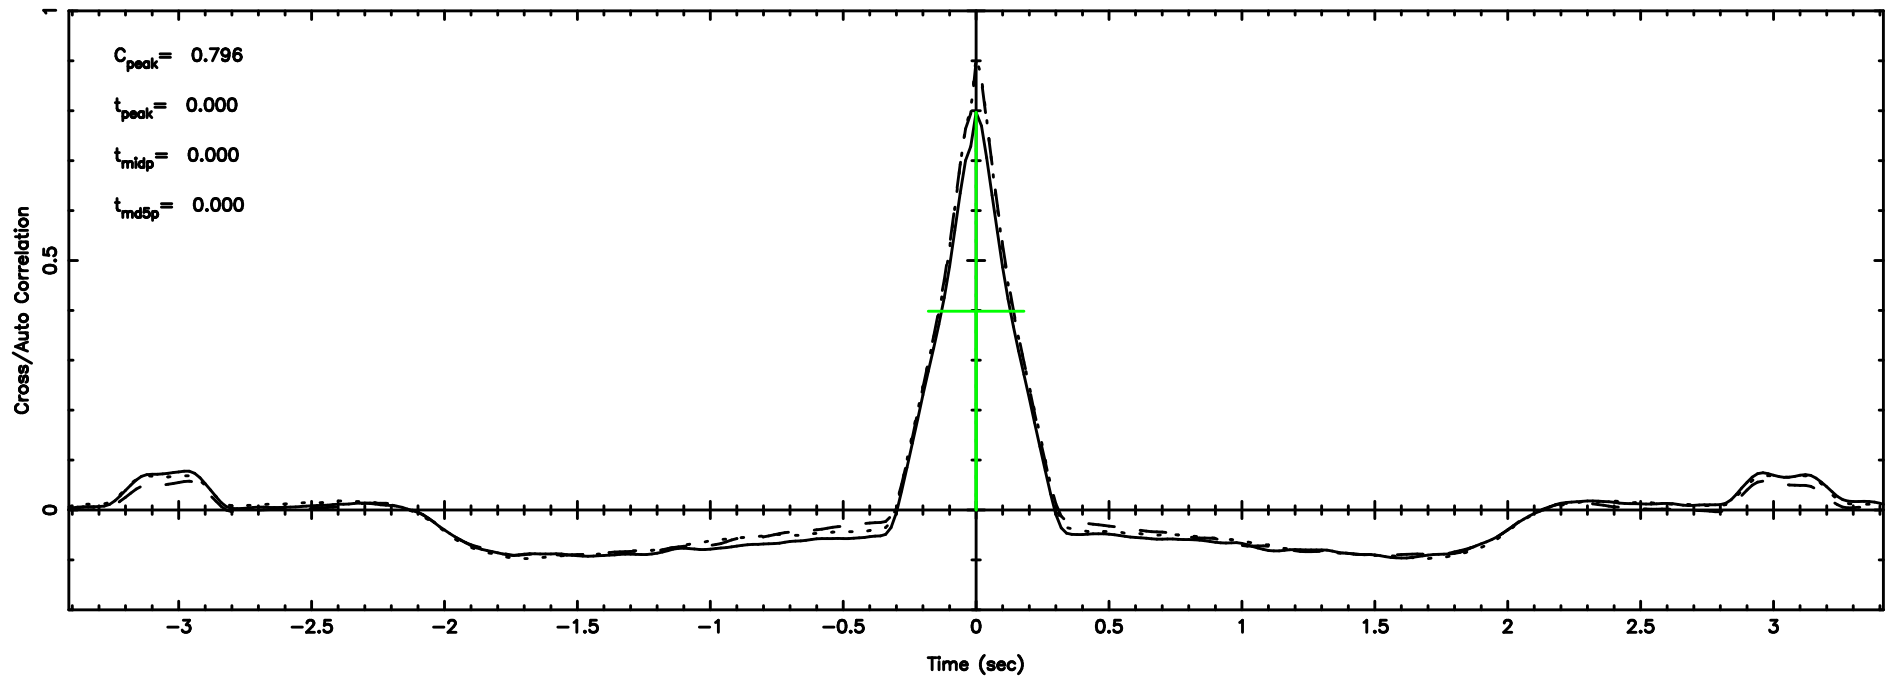

BLK:30,SNR1: 8.7033 ,SNR2: 16.241

Frequency (Hz)

K20240610053228

BLK:30,SNR1: 8.7771 ,SNR2: 21.977

Frequency (Hz)

2255+416 2024/06/09 20.57UT TOYOKAWA-KISO

F20240610053233

BLK:31,SNR1: 7.7825 ,SNR2: 20.148