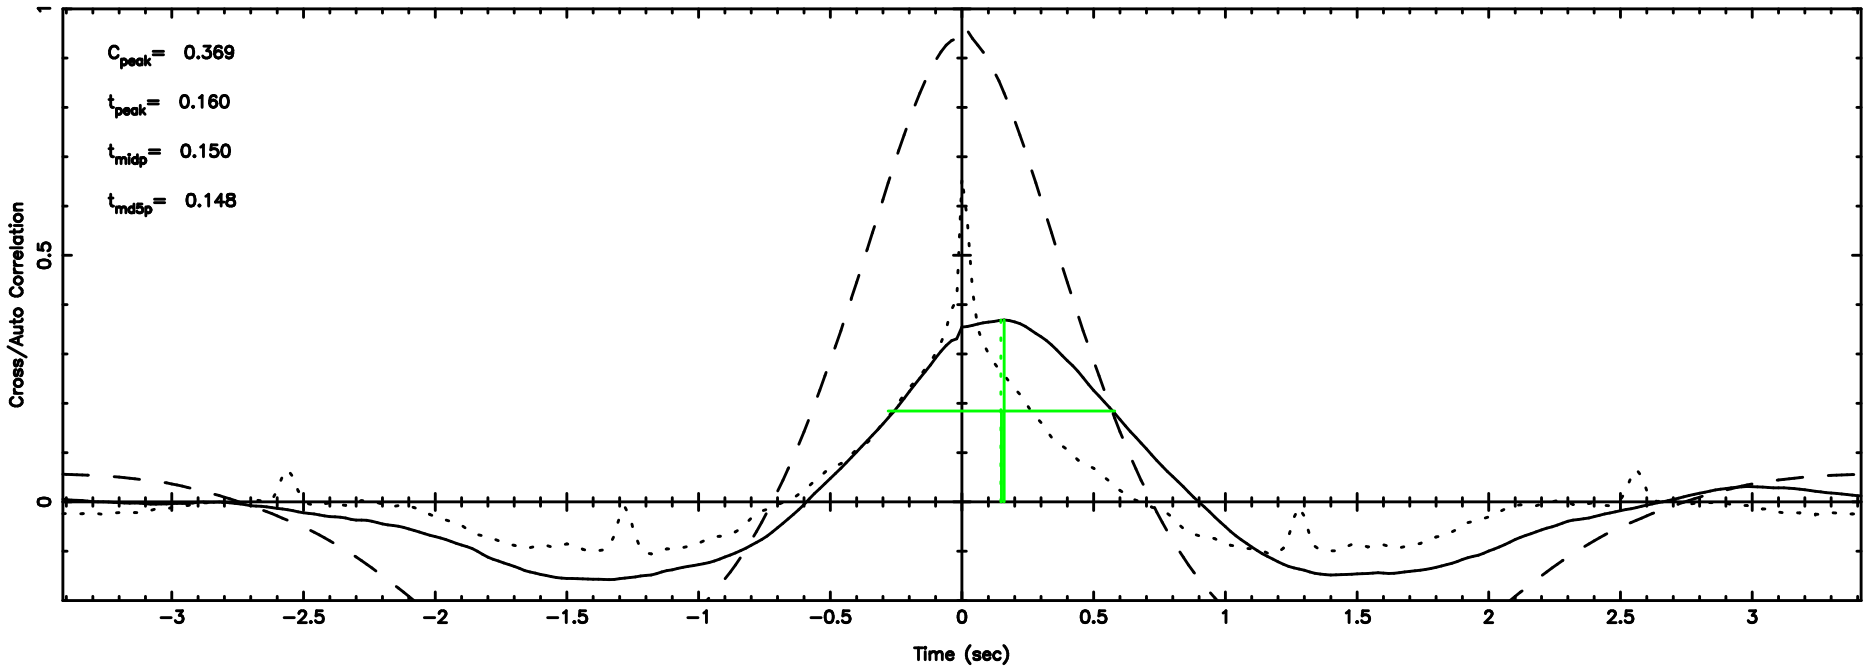

T20240610121725

BLK:30,SNR1: 28.077 ,SNR2: 72.159

F20240610121727

BLK:30,SNR1: 1.3649 ,SNR2: 3.4171

3C147 2024/06/10 3.32UT TOYOKAWA-FUJI