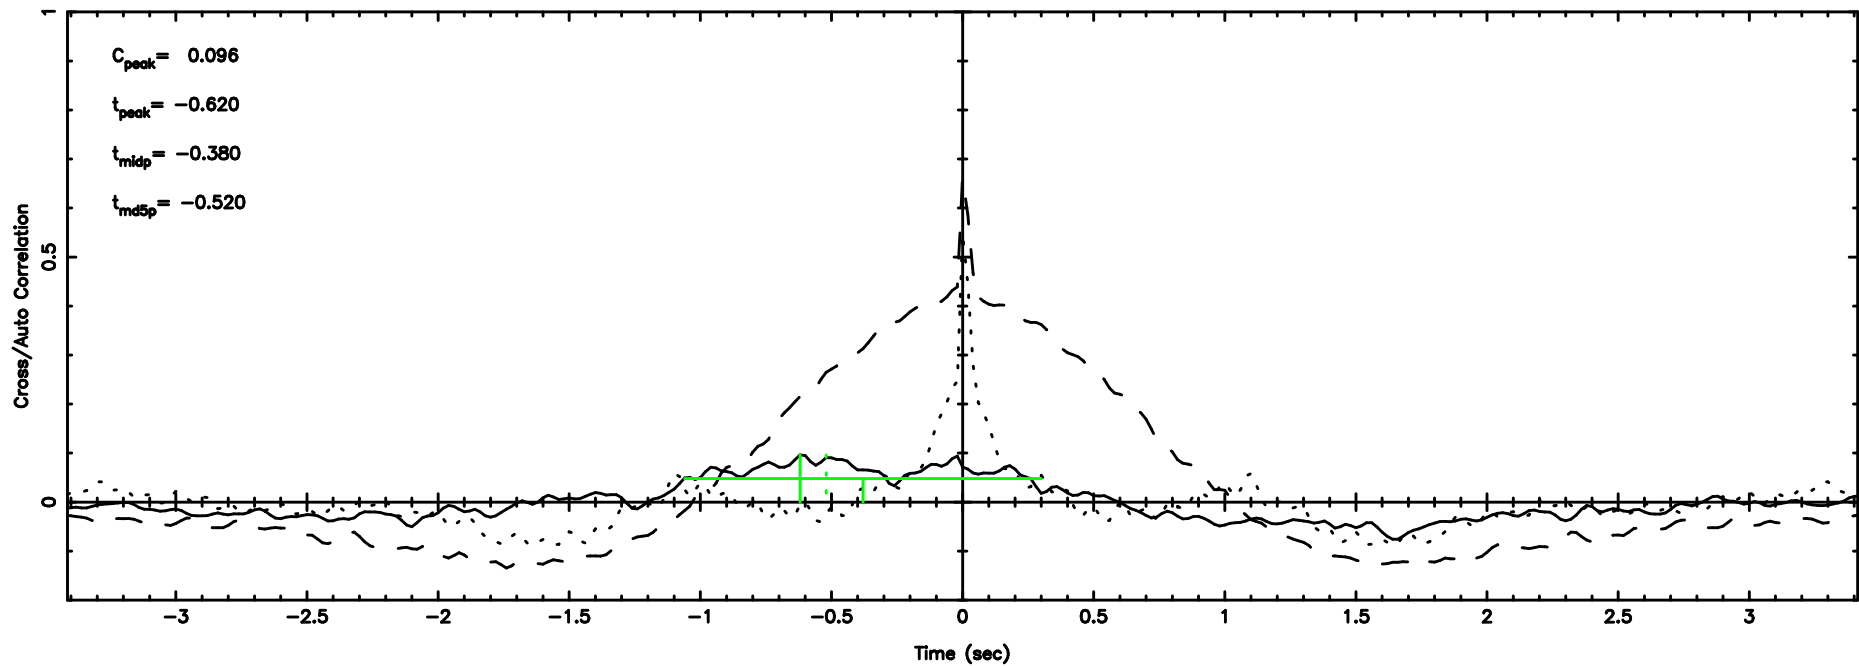

Frequency (Hz)

0821+394 2024/06/10 6.01UT TOYOKAWA-KISO