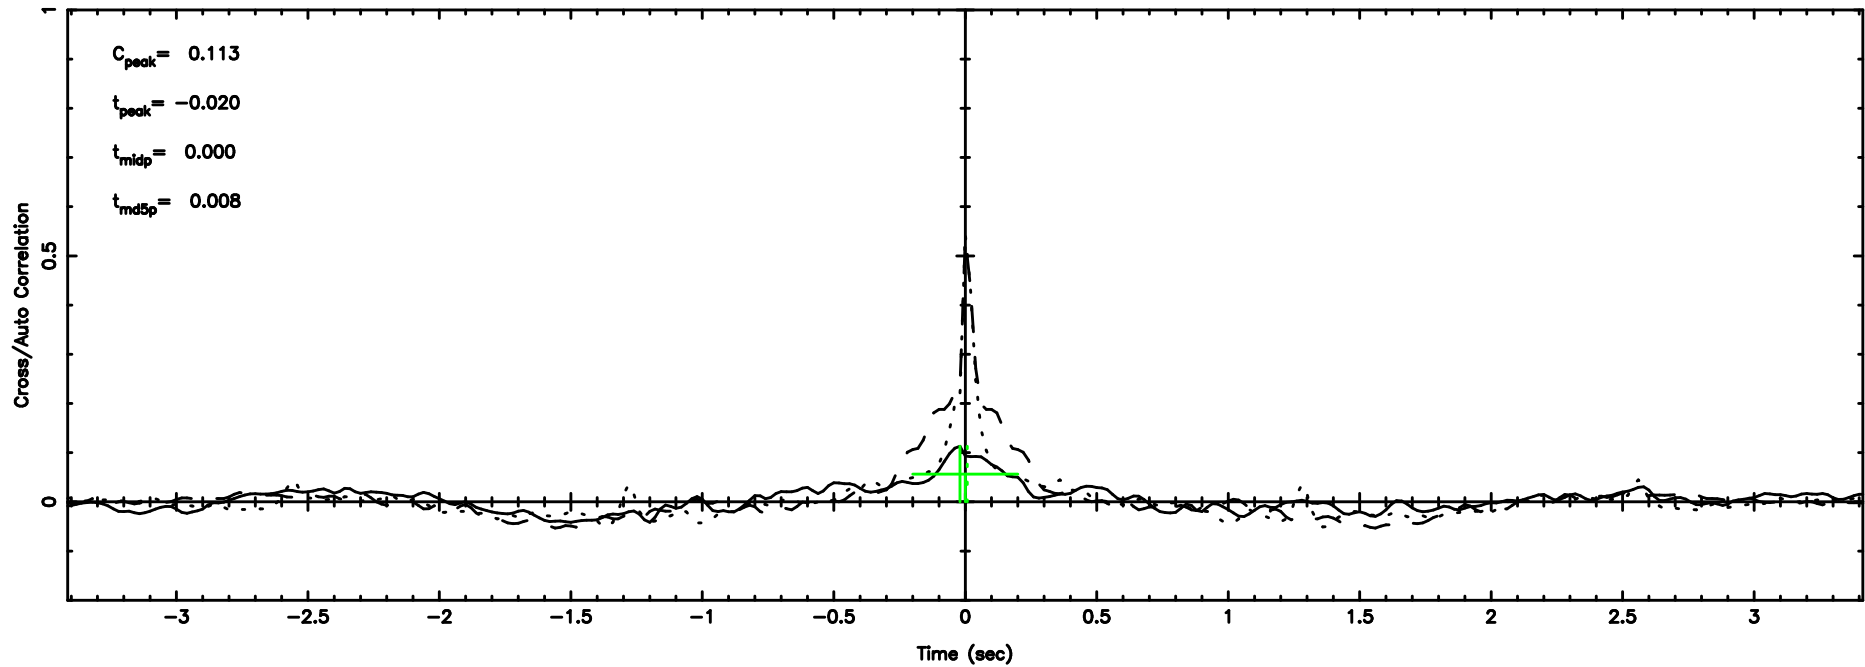

0652-130 2024/06/10 4.51UT TOYOKAWA-FUJI