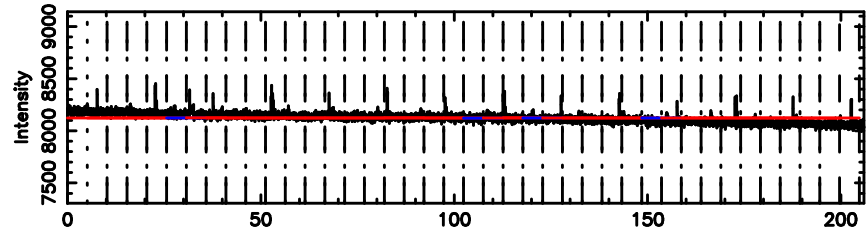

Frequency (Hz)

F20240610142756

BLK: 6,SNR1:-0.61169E-01,SNR2: 0.95163

Frequency (Hz)

0752-200 2024/06/10 5.49UT TOYOKAWA-FUJI

T20240610142754

BLK: 4,SNR1: 0.24039 ,SNR2: 2.7570

Frequency (Hz)