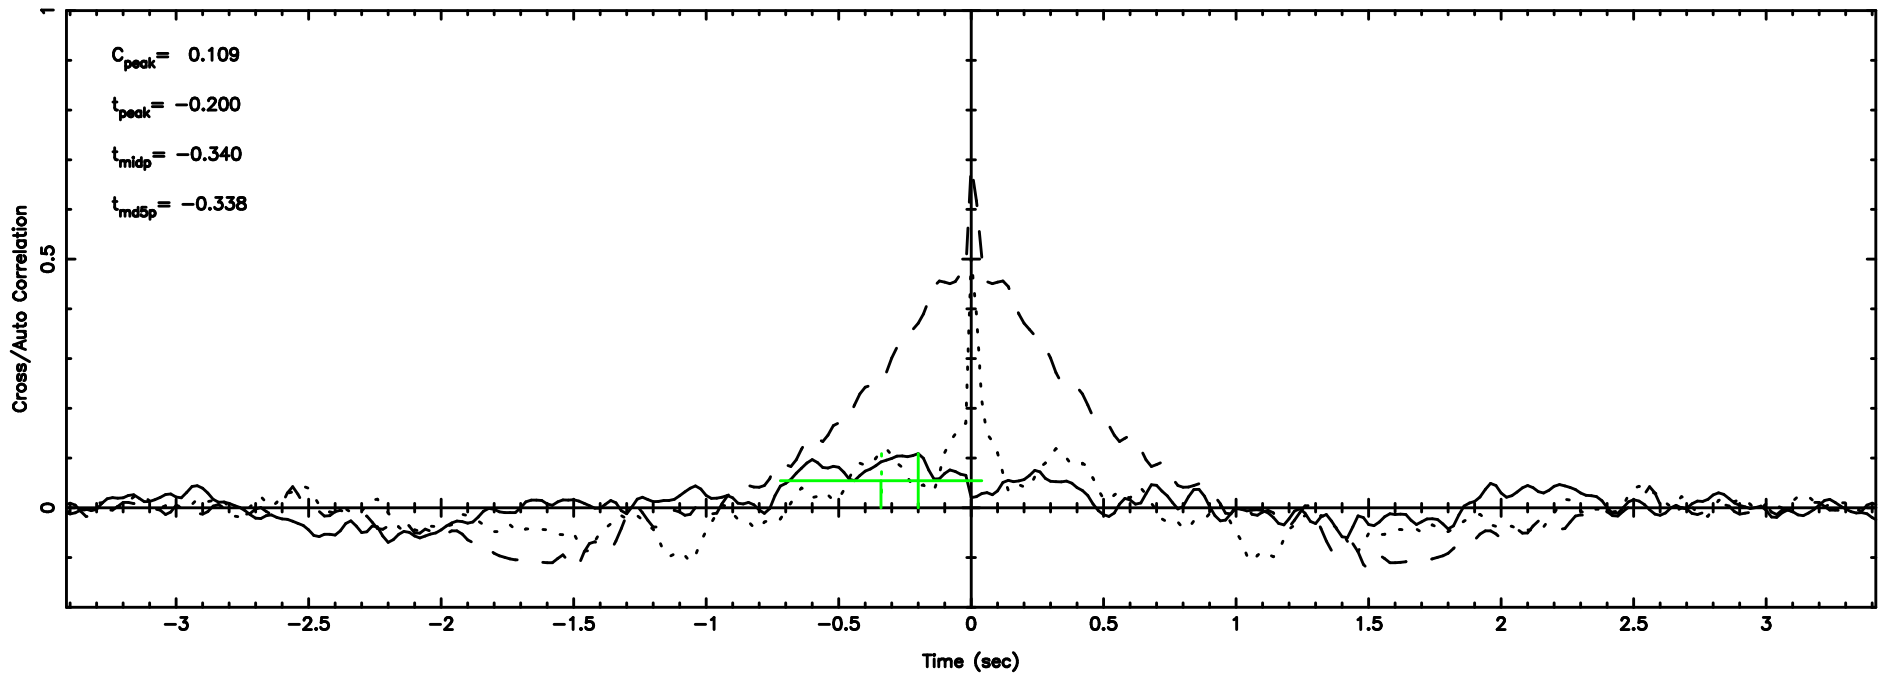

Frequency (Hz)

3C26 2024/06/09 22.51UT FUJI -KISO

K20240610072901

BLK: 2,SNR1: 0.42571 ,SNR2: 1.6330

Frequency (Hz)

T20240610073403

BLK: 5,SNR1: 0.21536 ,SNR2: 1.5048

Frequency (Hz)