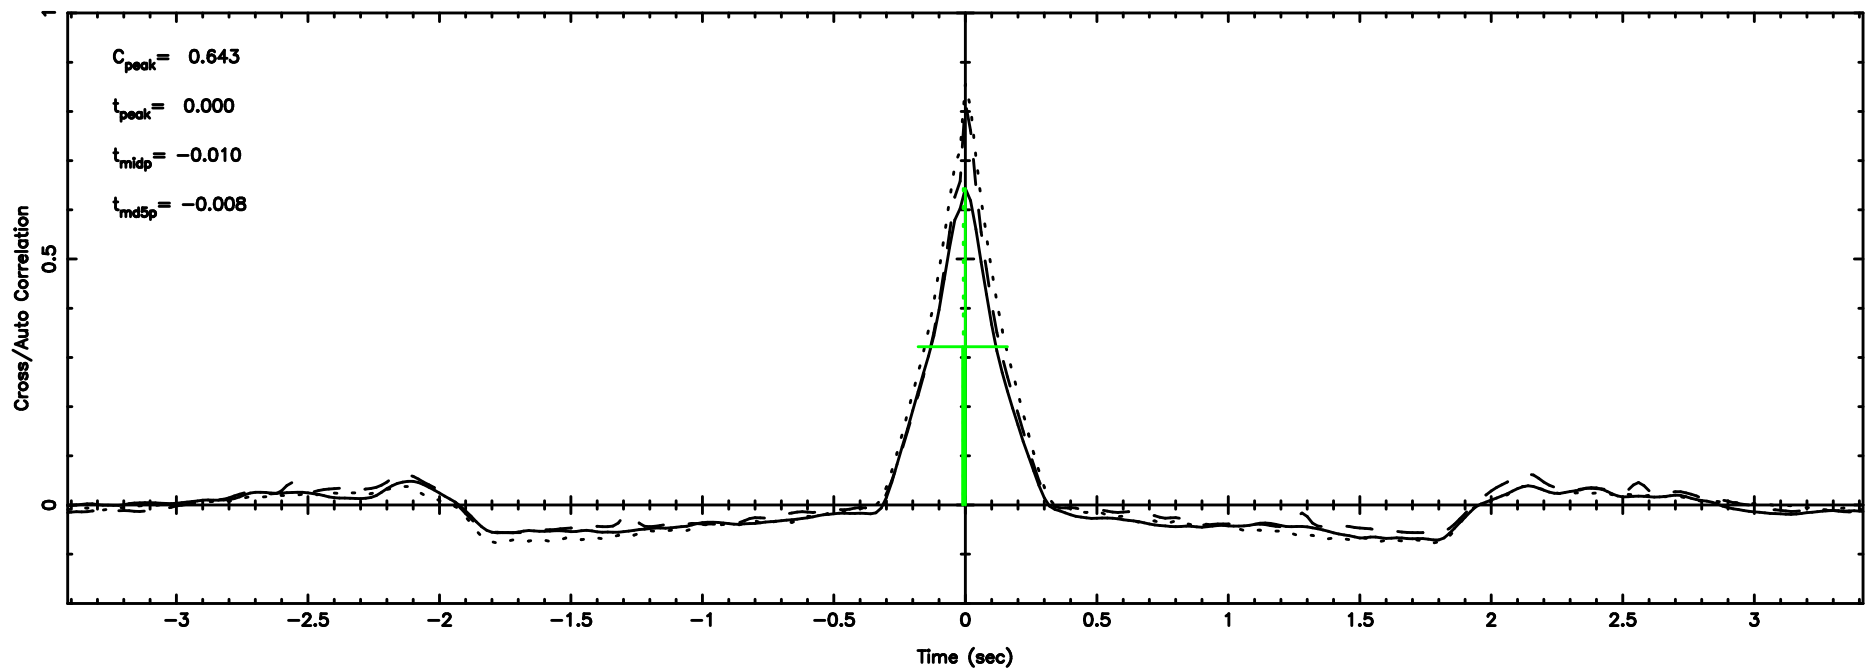

BLK:37,SNR1: 11.677 ,SNR2: 20.725

BLK:37,SNR1: 2.7795 ,SNR2: 13.271

3C161 2024/06/10 4.05UT FUJI -KISO