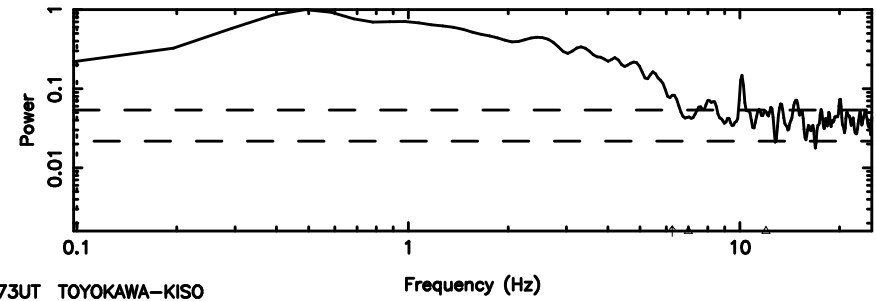

0605-08 2024/06/10 3.73UT TOYOKAWA-KISO