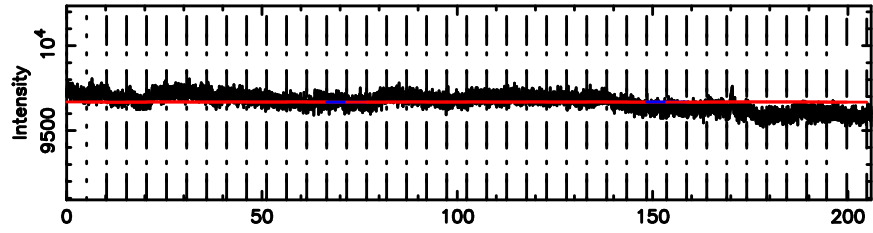

BLK: 4,SNR1: 0.43448 ,SNR2: 7.4607

Frequency (Hz)

3C12 2024/06/09 22.16UT TOYOKAWA-FUJI

F20240610070743

BLK: 4,SNR1: 0.10385 ,SNR2: 2.7193

Frequency (Hz)

T20240610070741

BLK: 2,SNR1: 0.26978 ,SNR2: 0.56994