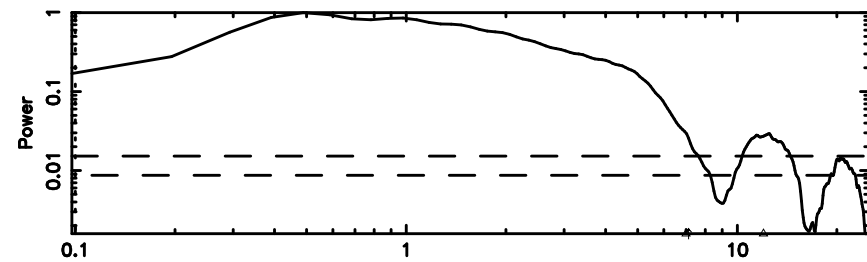

T20240610135952

BLK:12,SNR1: 2.1850 ,SNR2: 10.278

Frequency (Hz)

K20240610135949

BLK:12,SNR1: 7.5166 ,SNR2: 21.511

Frequency (Hz)

0723+10 2024/06/10 5.03UT TOYOKAWA-KISO

F20240610135954