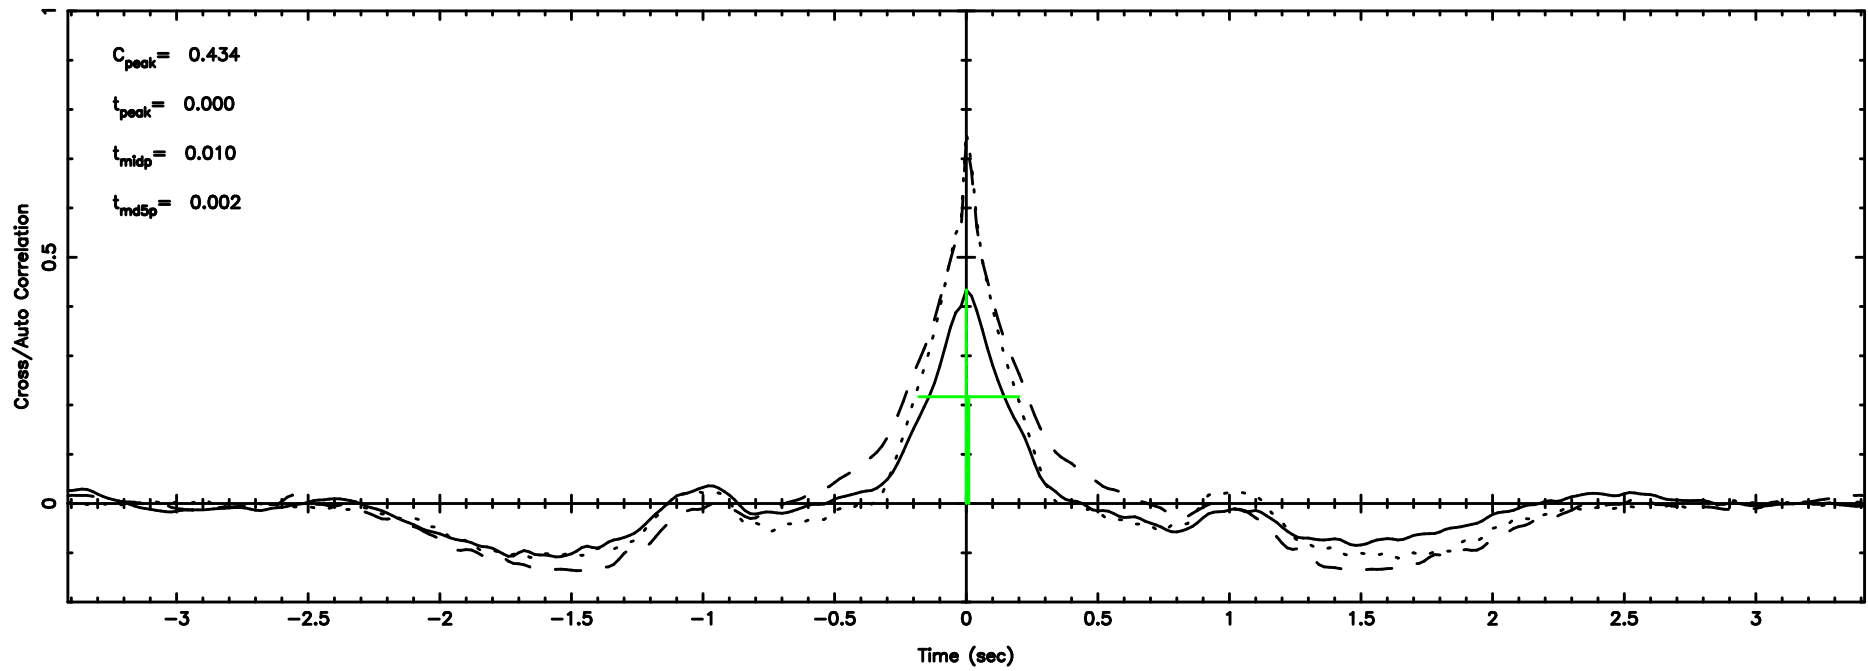

0552+12 2024/06/10 3.52UT FUJI -KISO