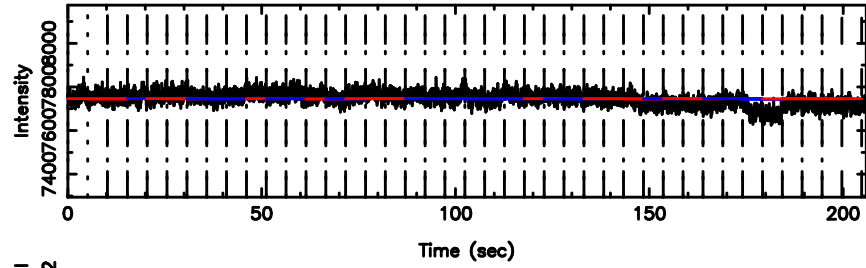

T20240610123415