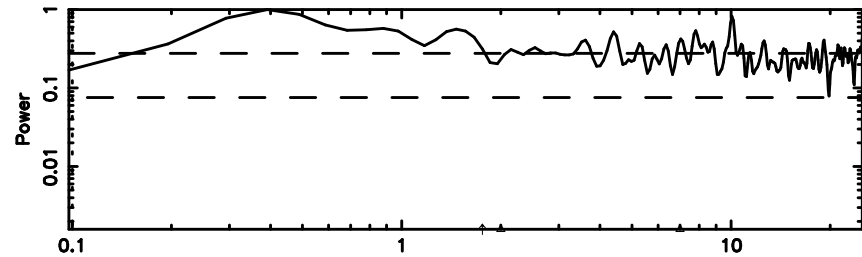

3C237 2024/06/10 7.72UT TOYOKAWA-FUJI

T20240610164128

BLK: 5,SNR1: 3.6795 ,SNR2: 10.493

Frequency (Hz)

K20240610164125

BLK: 5,SNR1: 0.52446E-01,SNR2: 0.99226

Frequency (Hz)

3C237 2024/06/10 7.72UT TOYOKAWA-KISO