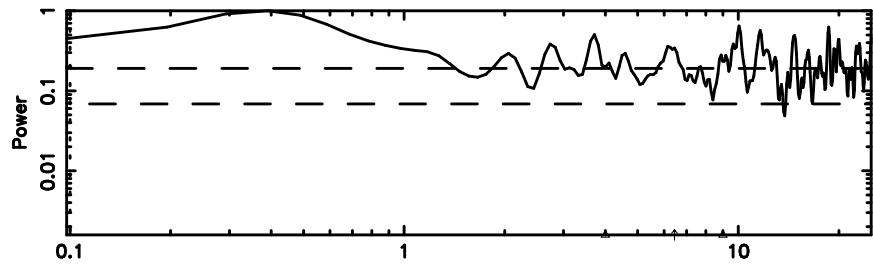

BLK: 4,SNR1: 0.43448 ,SNR2: 7.4607

Frequency (Hz)

3C12 2024/06/09 22.16UT TOYOKAWA-FUJI

F20240610070743

BLK: 4,SNR1: 0.10385 ,SNR2: 2.7193

Frequency (Hz)

T20240610070741

BLK: 2,SNR1: 0.26978 ,SNR2: 0.56994