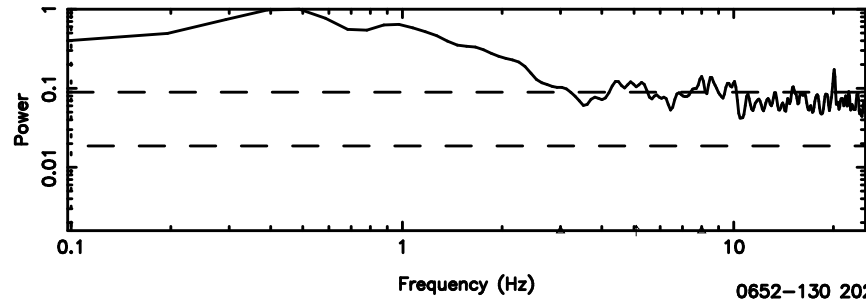

BLK:11,SNR1: 0.42051 ,SNR2: 2.1061