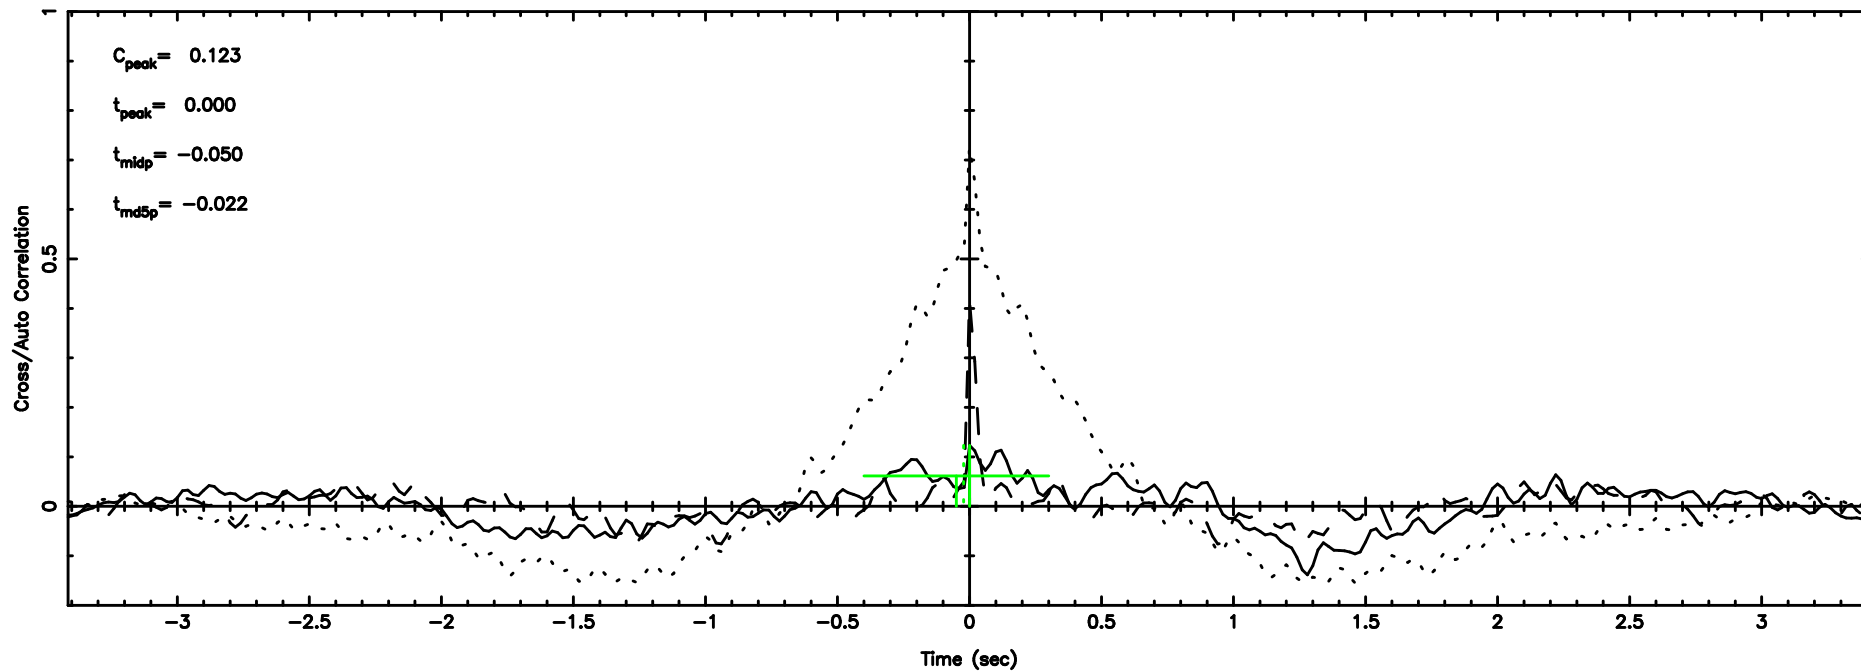

T20240610100201

BLK: 2,SNR1:-0.23790E-01,SNR2: 0.92553

Frequency (Hz)

0324+119 2024/06/10 1.06UT TOYOKAWA-KISO

K20240610100158

BLK: 2,SNR1: 1.2306 ,SNR2: 5.0732

Frequency (Hz)

F20240610100203