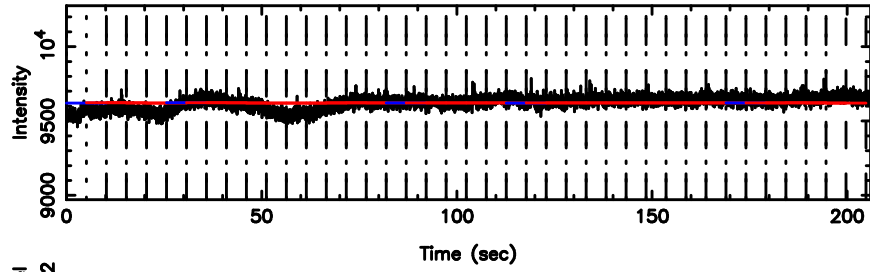

Frequency (Hz)

3C26 2024/06/09 22.51UT FUJI -KISO

K20240610072901

BLK: 2,SNR1: 0.42571 ,SNR2: 1.6330

Frequency (Hz)

T20240610073403

BLK: 5,SNR1: 0.21536 ,SNR2: 1.5048

Frequency (Hz)