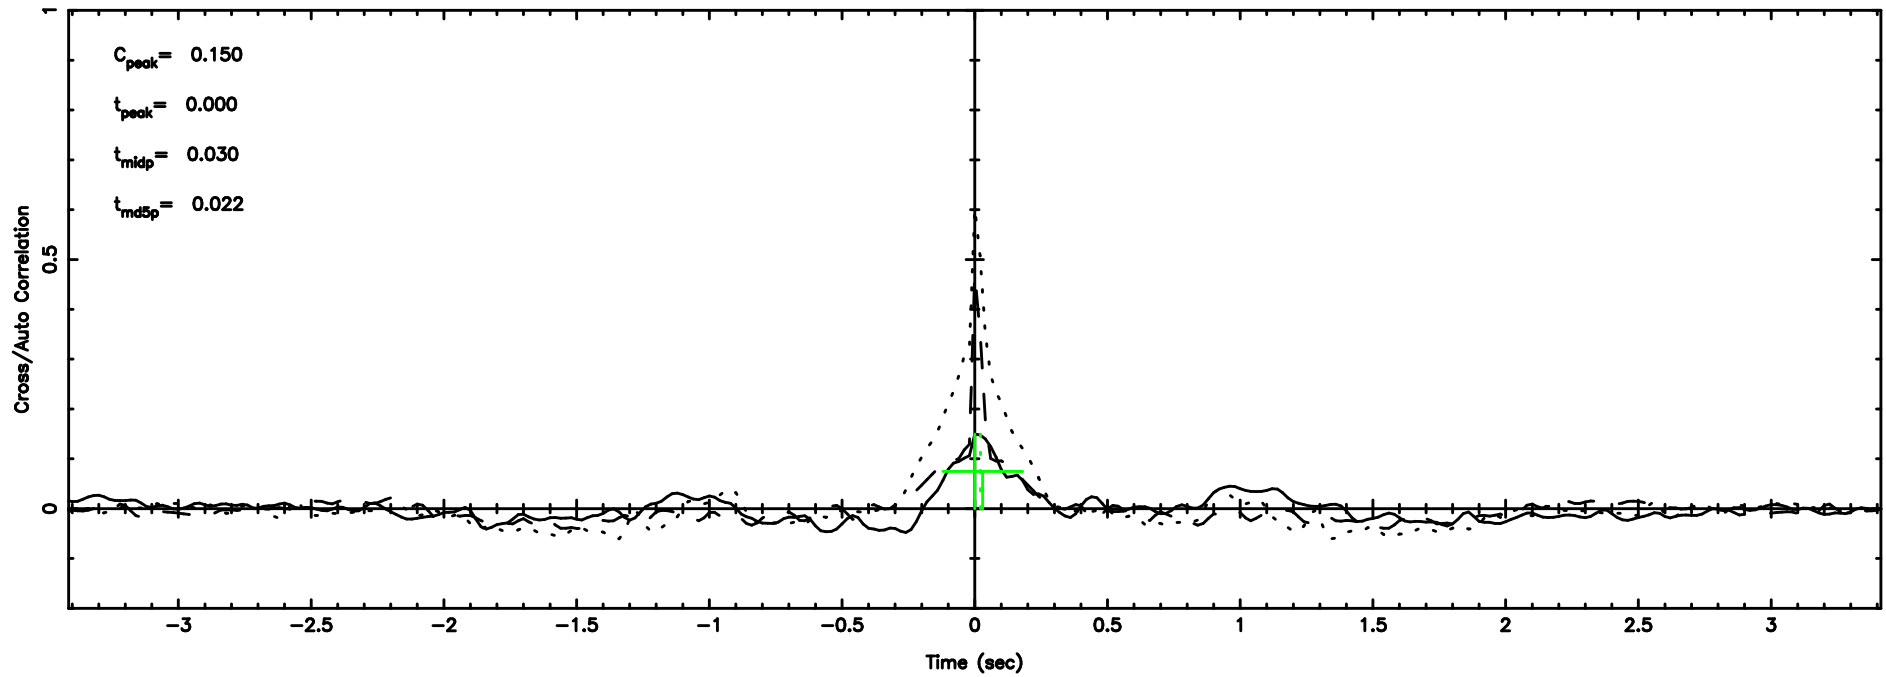

BLK:11,SNR1: 0.10373 ,SNR2: 1.4100

Frequency (Hz)

3C2

2024/06/09 21.72UT TOYOKAWA-FUJI

F20240610064130

BLK:11,SNR1: 0.98029 ,SNR2: 3.6570

Frequency (Hz)

T20240610064128