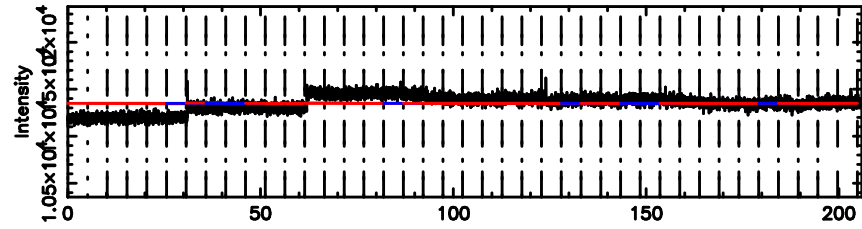

T20240610161005

BLK: 8,SNR1: 0.17579 ,SNR2: 1.9468

Frequency (Hz)

K20240610161002

BLK: 8,SNR1: 0.18968 ,SNR2: 1.8191

Frequency (Hz)

3C222 2024/06/10 7.20UT TOYOKAWA-KISO

F20240610161007