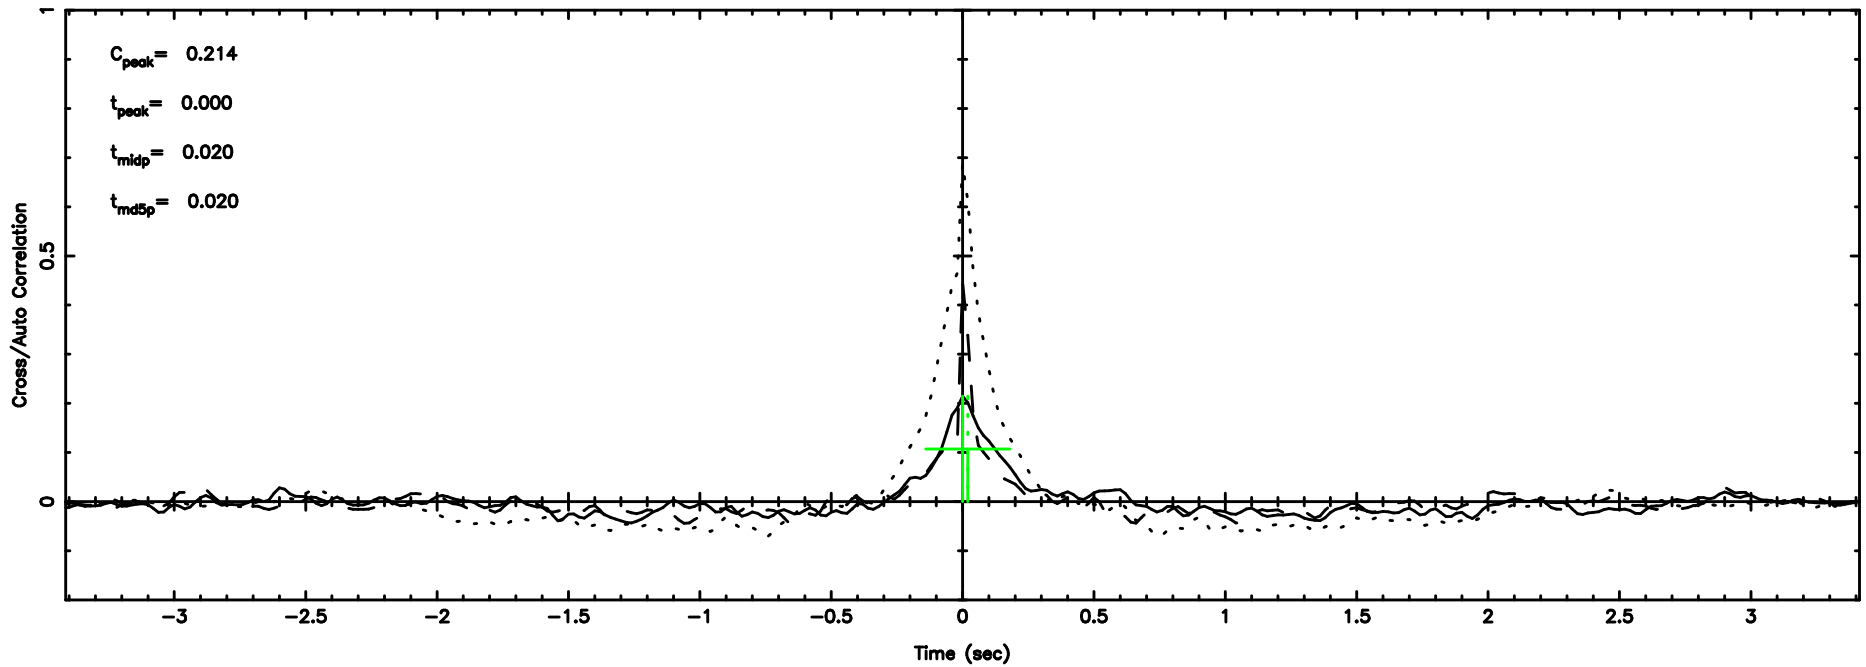

T20240610134941

BLK: 8,SNR1: 0.30371 ,SNR2: 1.3015

K20240610134938

BLK: 8,SNR1: 4.4466 ,SNR2: 11.480

0713-024 2024/06/10 4.86UT TOYOKAWA-KISO

F20240610134943

BLK: 7,SNR1: 1.2161 ,SNR2: 8.9992

K20240610134938