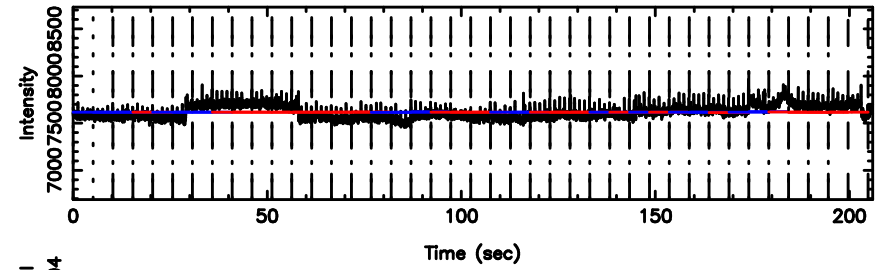

F20240610120908