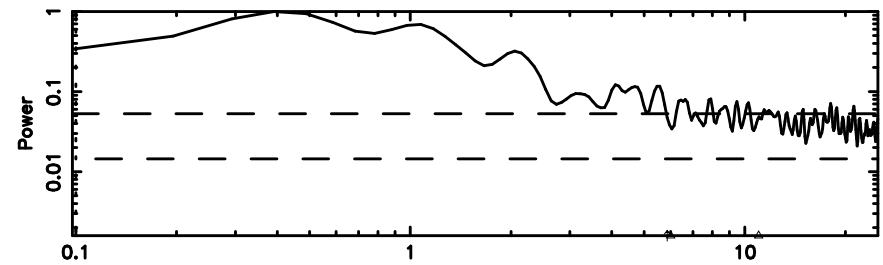

BLK:11,SNR1: 0.10373 ,SNR2: 1.4100

Frequency (Hz)

3C2

2024/06/09 21.72UT TOYOKAWA-FUJI

F20240610064130

BLK:11,SNR1: 0.98029 ,SNR2: 3.6570

Frequency (Hz)

T20240610064128