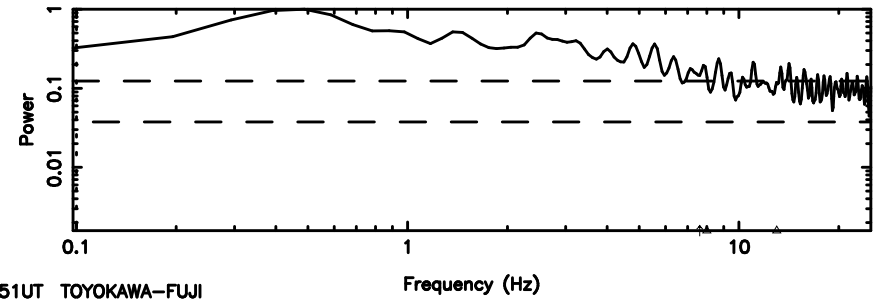

BLK:11,SNR1: 0.61397 ,SNR2: 1.7202