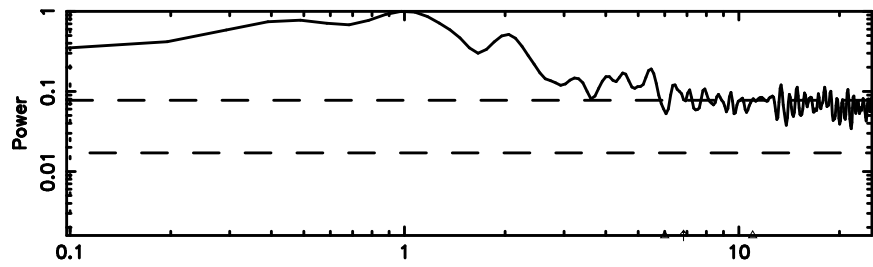

BLK:12,SNR1: 0.86982 ,SNR2: 2.6691