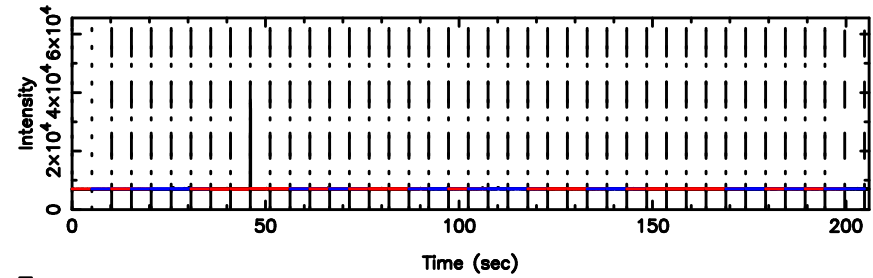

F20240610135954

BLK:17,SNR1: 2.9884 ,SNR2: 5.3963