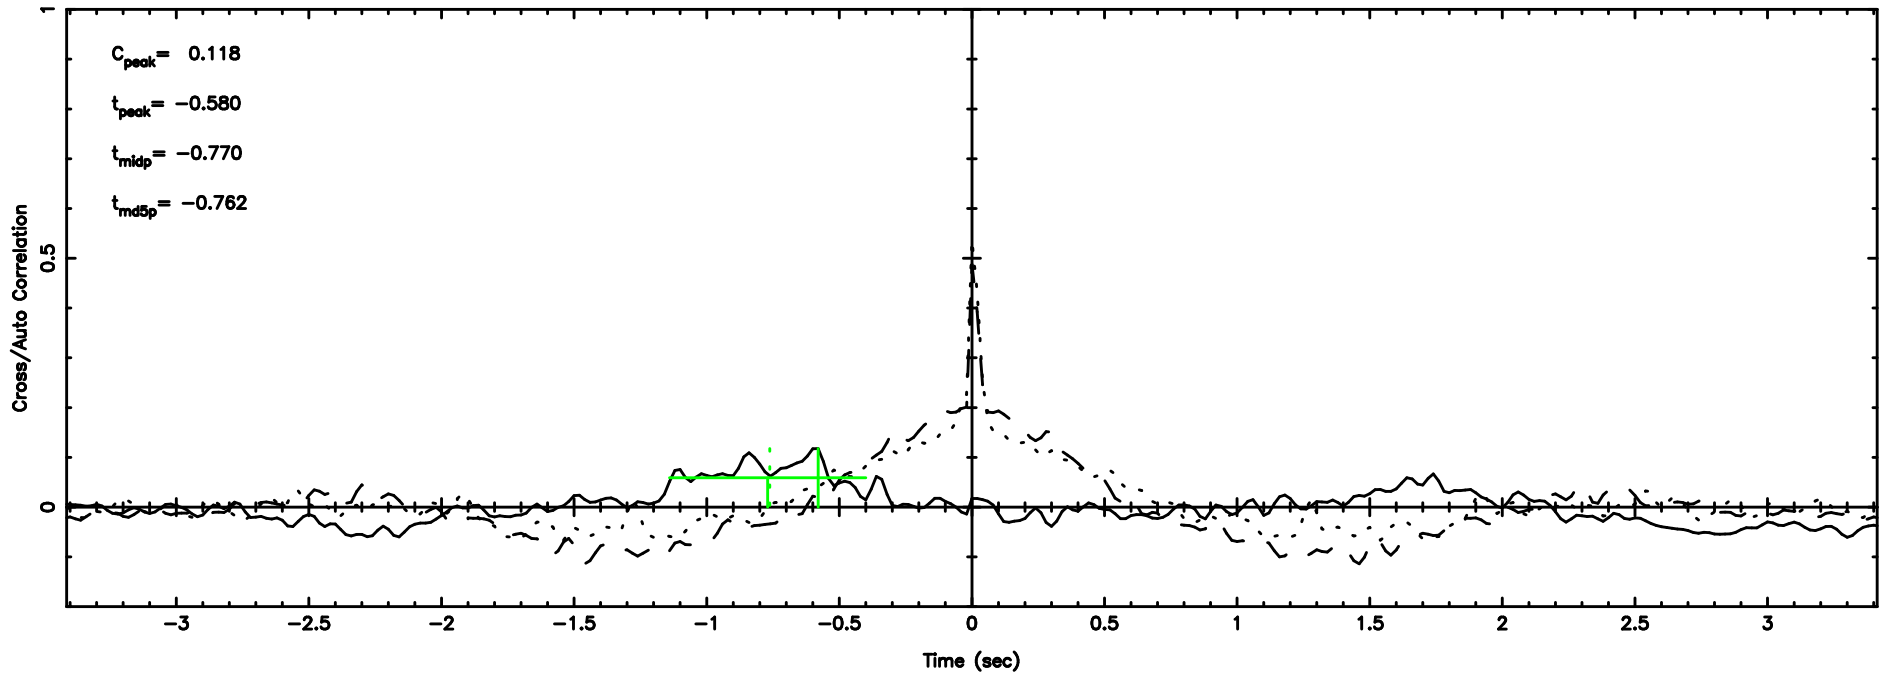

BLK: 4,SNR1: 0.43448 ,SNR2: 7.4607

Frequency (Hz)

3C12 2024/06/09 22.16UT TOYOKAWA-FUJI

F20240610070743

BLK: 4,SNR1: 0.10385 ,SNR2: 2.7193

Frequency (Hz)

T20240610070741

BLK: 2,SNR1: 0.26978 ,SNR2: 0.56994