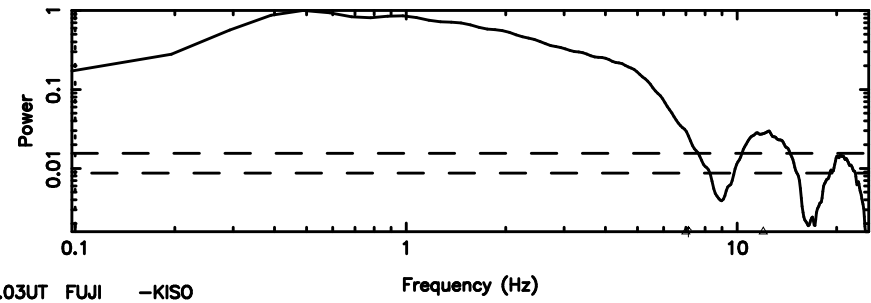

BLK:19,SNR1: 7.3825 ,SNR2: 21.126