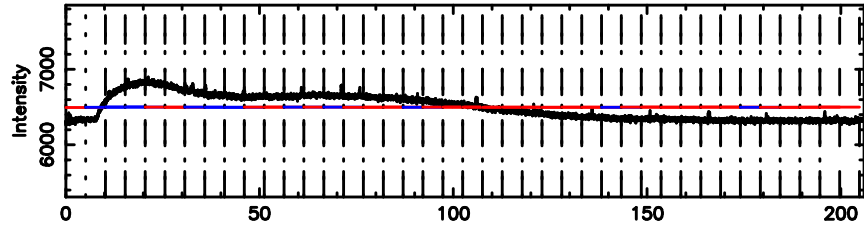

F20240610123417

BLK:20,SNR1: 1.2250 ,SNR2: 7.8892

Frequency (Hz)

K20240610123412

BLK:20,SNR1: 0.23775 ,SNR2: 1.4185

Frequency (Hz)

0556+191 2024/06/10 3.60UT FUJI -KISO

T20240610124201