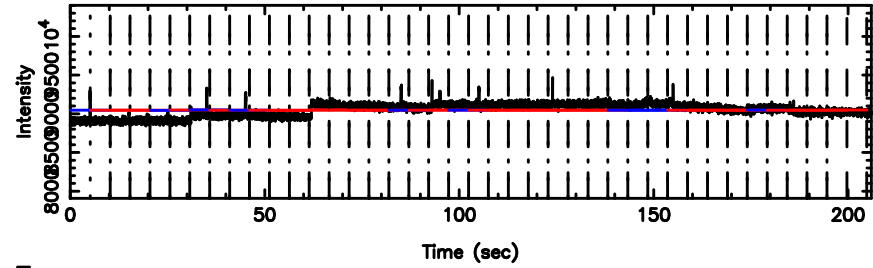

F20240610101119

BLK: 6,SNR1: 0.49192 ,SNR2: 1.8417

T20240610101117

BLK:10,SNR1: 0.15085 ,SNR2: 1.2124

0333+32 2024/06/10 1.22UT TOYOKAWA-KISO

K20240610101114

BLK:10,SNR1: 1.3517 ,SNR2: 6.1774

Frequency (Hz)