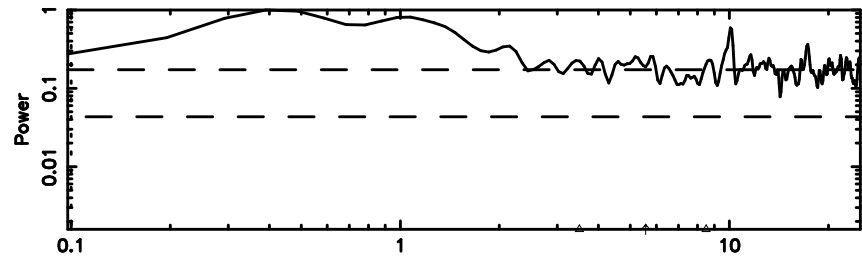

BLK: 7,SNR1: 0.32116 ,SNR2: 1.0332