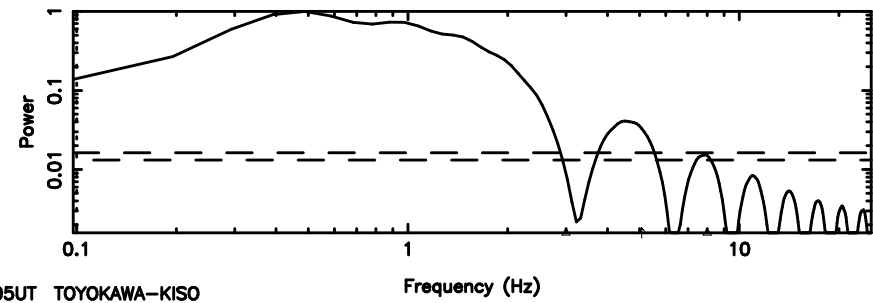

Frequency (Hz)

0605-08 2024/06/10 3.73UT FUJI -KISO

3C161 2024/06/10 4.05UT TOYOKAWA-FUJI

T20240610130109

BLK:30,SNR1: 5.2587 ,SNR2: 9.9114

3C161 2024/06/10 4.05UT TOYOKAWA-KISO

K20240610130106

BLK:30,SNR1: 2.9404 ,SNR2: 13.911