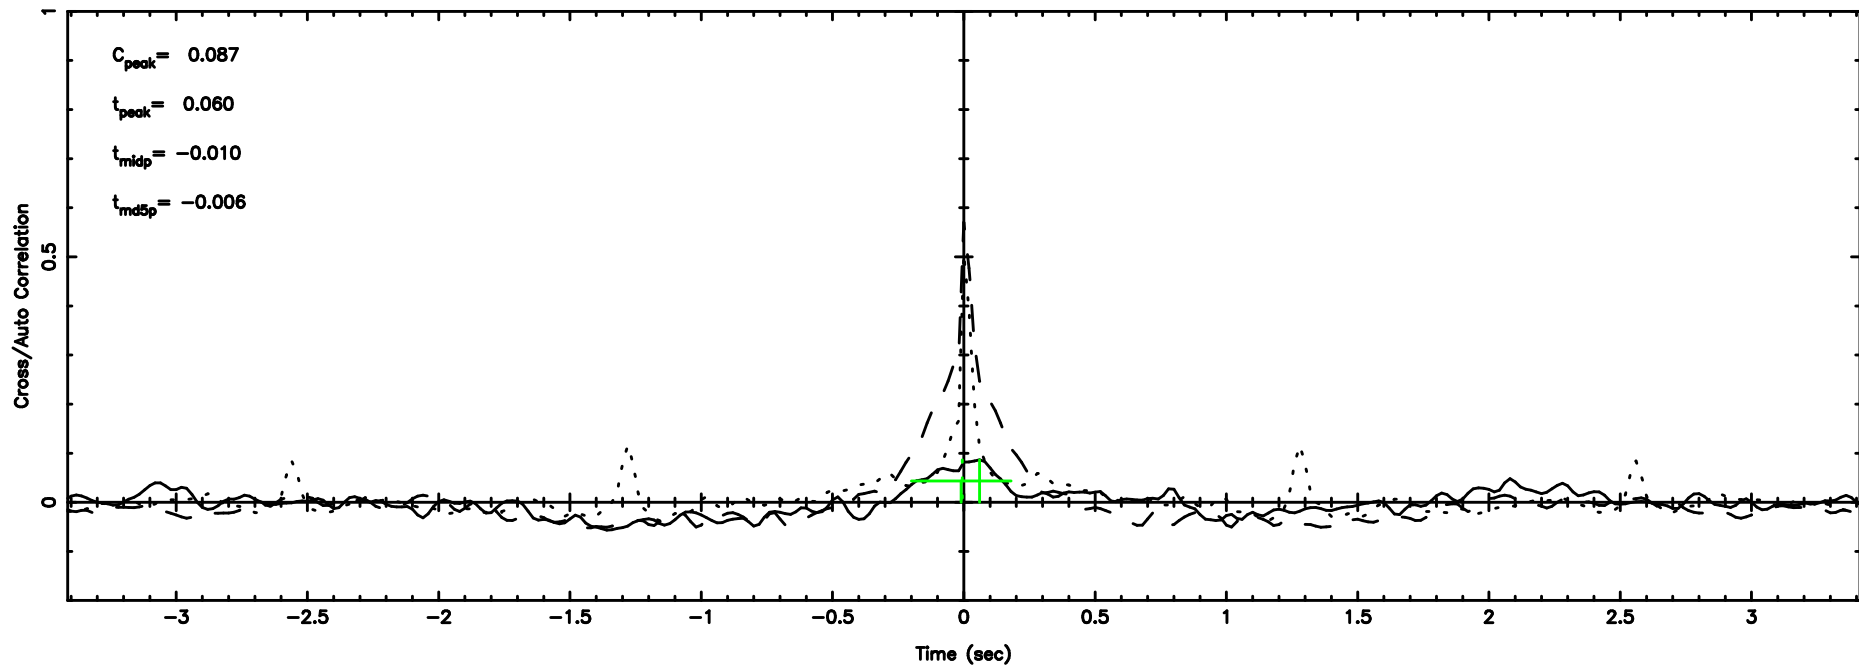

Frequency (Hz)

0741-06 2024/06/10 5.33UT TOYOKAWA-FUJI