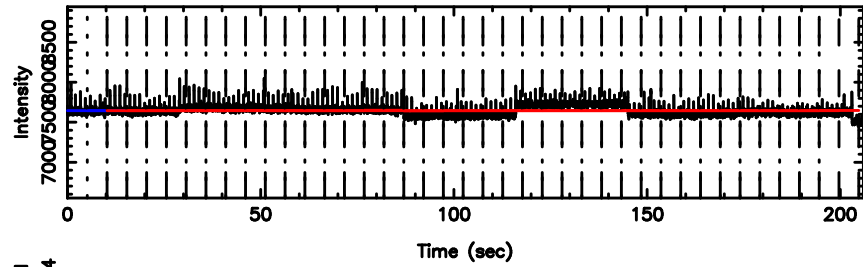

T20240610144753

BLK:11,SNR1: 0.20370 ,SNR2: 4.7797

Frequency (Hz)

K20240610144750

BLK:11,SNR1: 0.41572 ,SNR2: 1.2540

Frequency (Hz)

3C196 2024/06/10 5.83UT TOYOKAWA-KISO

F20240610144755