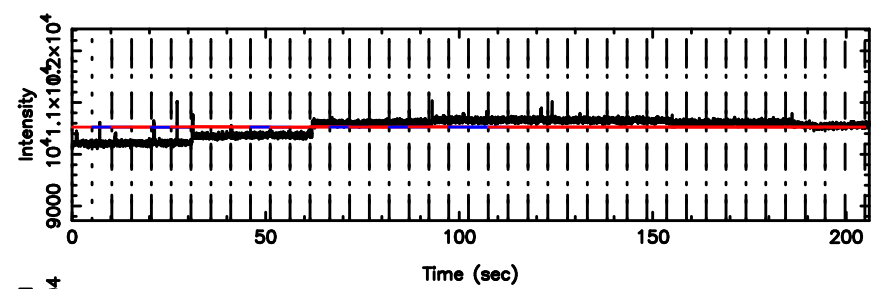

T20240610134941

BLK: 8,SNR1: 0.30371 ,SNR2: 1.3015

K20240610134938

BLK: 8,SNR1: 4.4466 ,SNR2: 11.480

0713-024 2024/06/10 4.86UT TOYOKAWA-KISO

F20240610134943

BLK: 7,SNR1: 1.2161 ,SNR2: 8.9992

K20240610134938