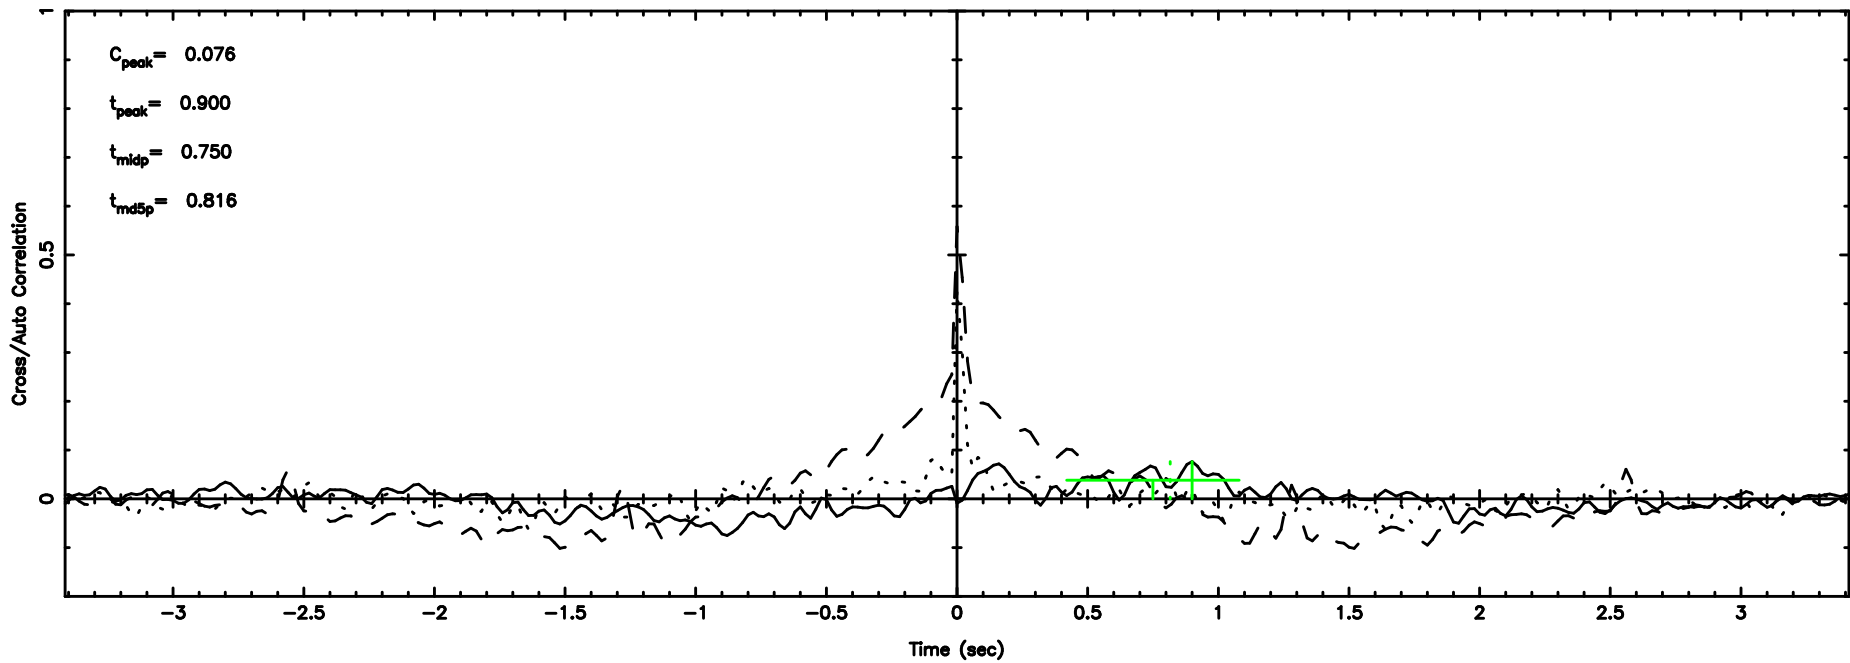

Frequency (Hz)

3C241 2024/06/10 7.95UT FUJI -KISO