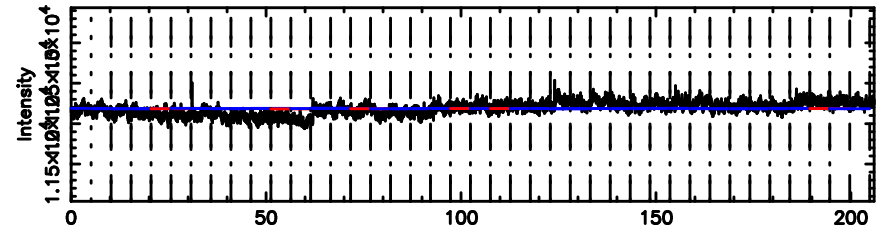

Frequency (Hz)

3C48 2024/06/09 23.24UT TOYOKAWA-KISO

K20240610081239