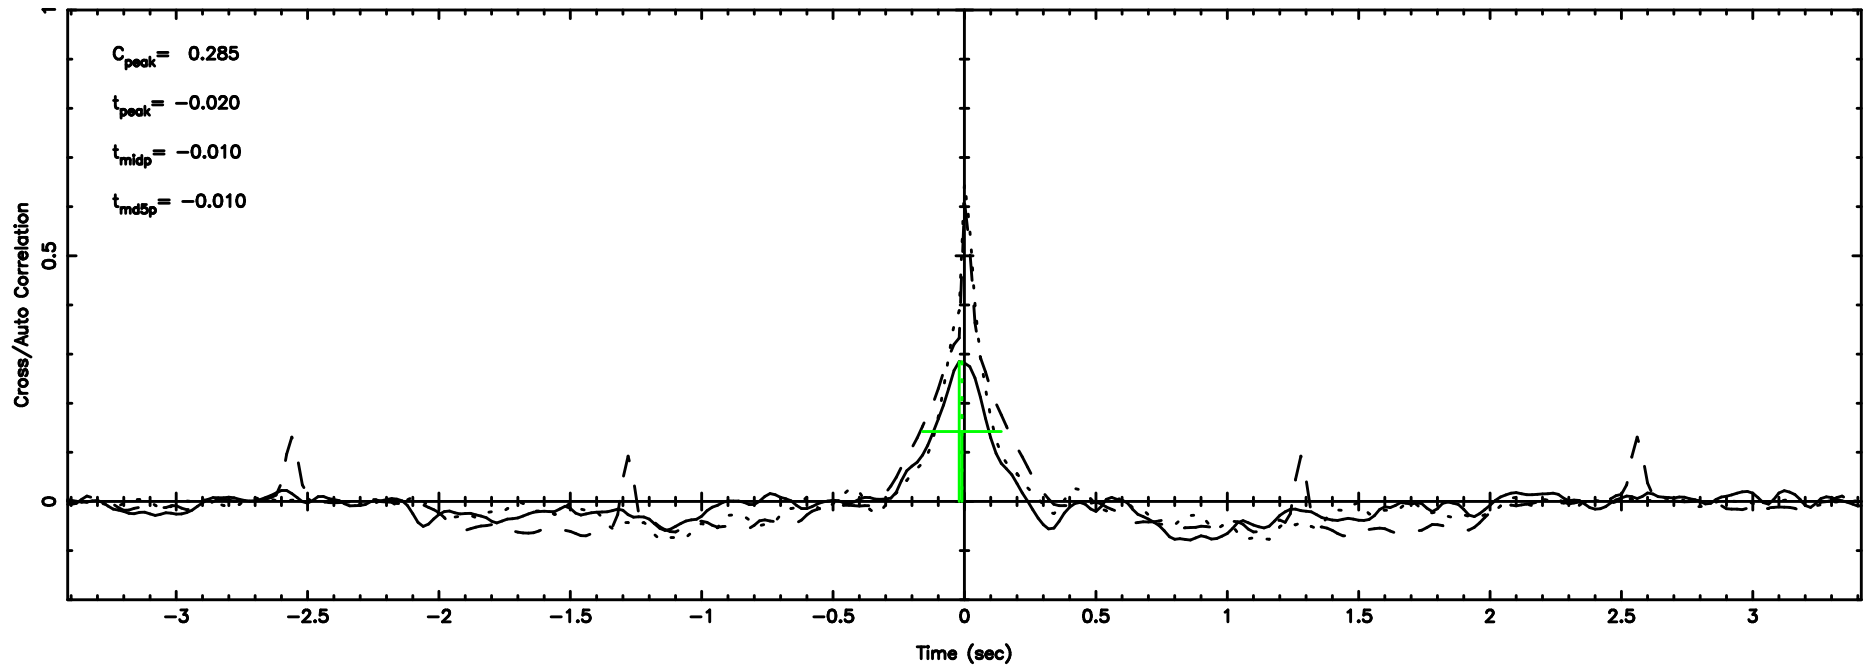

F20240610134943

BLK: 7,SNR1: 1.2161 ,SNR2: 8.9992

K20240610134938

BLK: 7,SNR1: 2.5277 ,SNR2: 6.6402

0713-024 2024/06/10 4.86UT FUJI -KISO