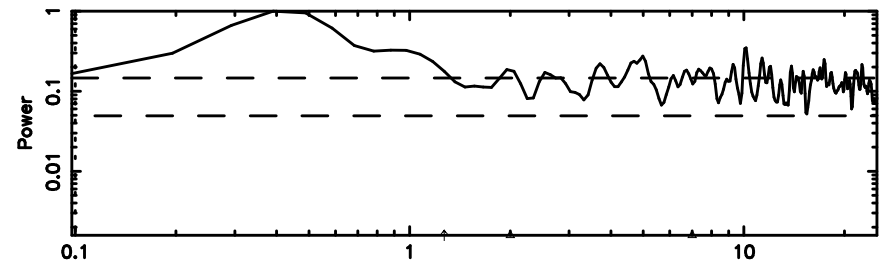

K20240610064847

No.Good Data

0011+344 2024/06/09 21.84UT TOYOKAWA-KISO

F20240610064852

BLK: 4,SNR1: 0.77770 ,SNR2: 7.8087

Frequency (Hz)

K20240610064847

BLK: 4,SNR1: 0.83294E-01,SNR2: 2.1778