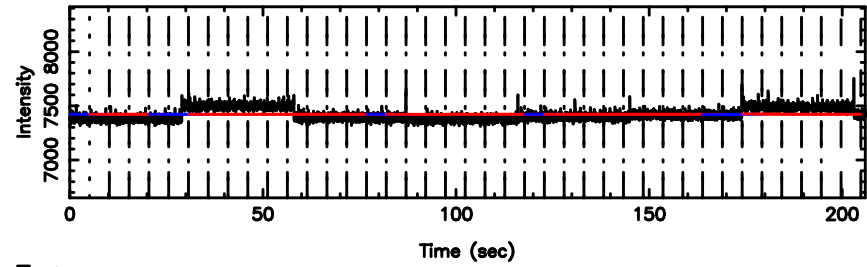

F20240610151045