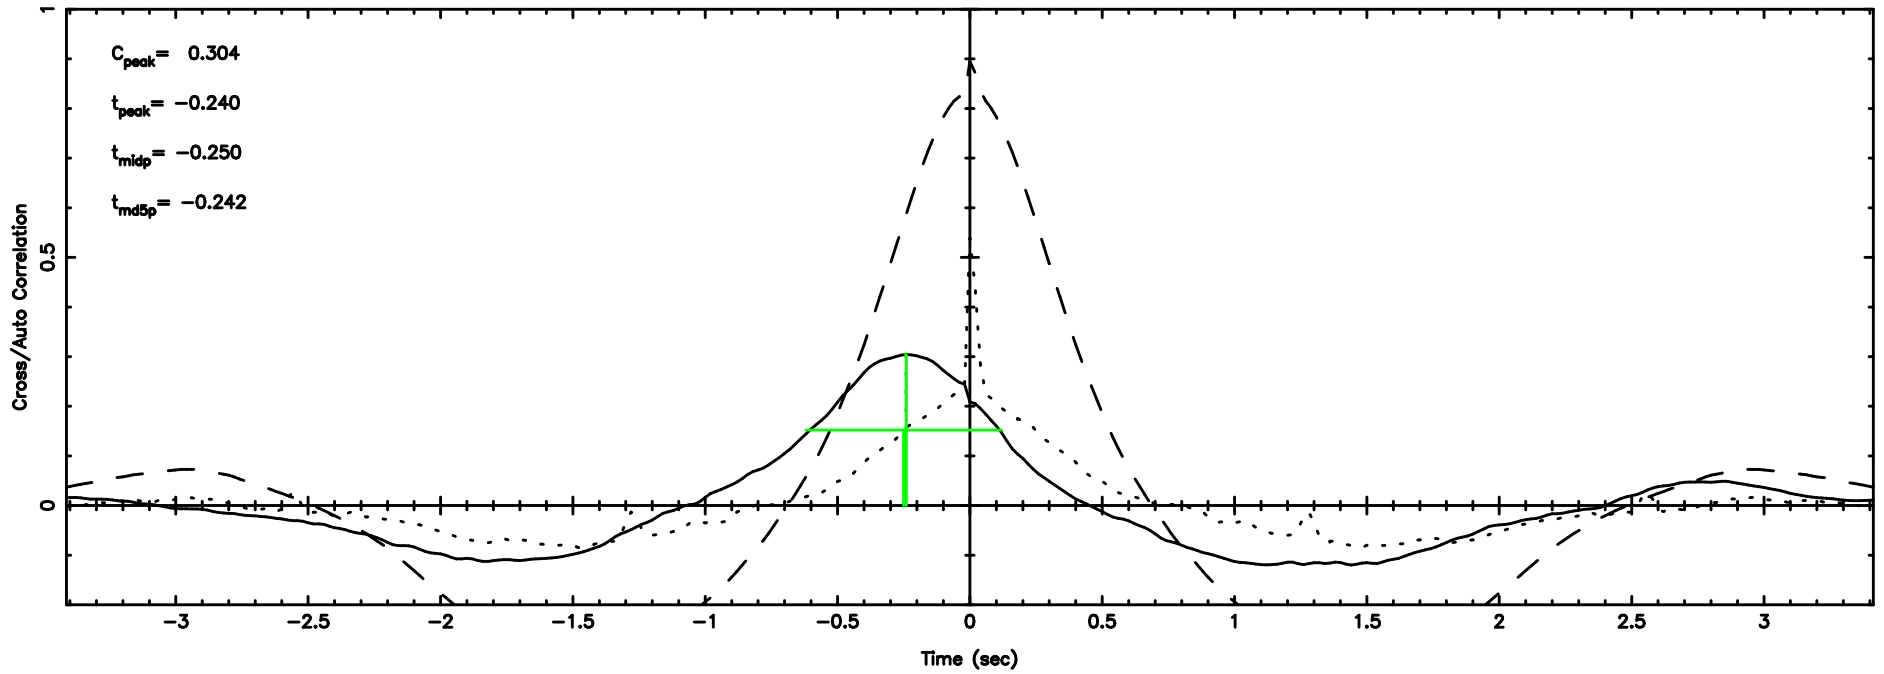

3C48

2024/06/09 23.24UT TOYOKAWA-FUJI

F20240610081243

BLK:30,SNR1: 0.37506 ,SNR2: 3.1223

Frequency (Hz)

T20240610081241

BLK:33,SNR1: 7.6365 ,SNR2: 24.999

Frequency (Hz)