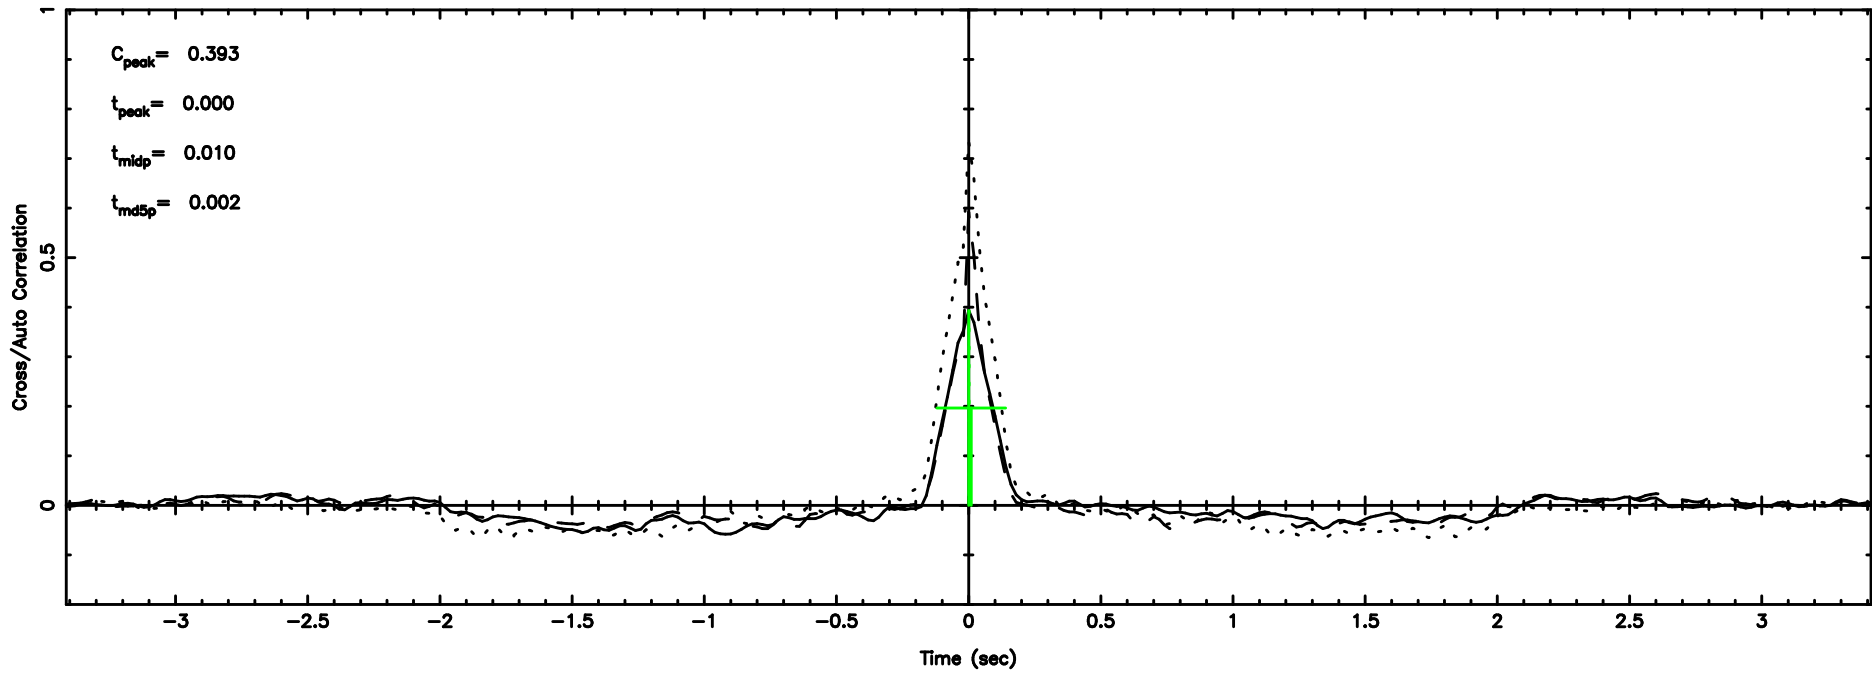

T20240610091720

BLK:13,SNR1: 3.9454 ,SNR2: 16.580

3C71 2024/06/10 0.32UT TOYOKAWA-KISO

K20240610091717

BLK:13,SNR1: 12.677 ,SNR2: 24.004

F20240610091722

BLK:22,SNR1: 3.8443 ,SNR2: 16.200

Frequency (Hz)