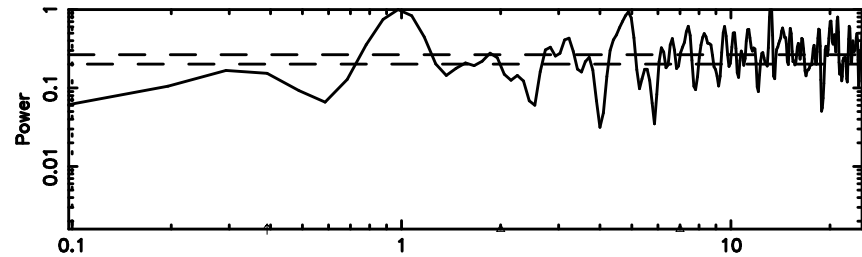

BLK: 1,SNR1: 0.13436 ,SNR2: 0.0000