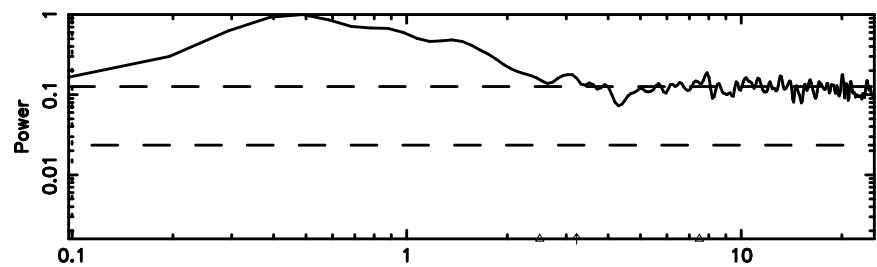

Frequency (Hz)

2354+14 2024/06/09 21.57UT TOYOKAWA-FUJI

F20240610063227

BLK: 8,SNR1: 0.57852 ,SNR2: 2.3579

Frequency (Hz)

BLK:14,SNR1: 0.31302 ,SNR2: 2.1101

BLK:14,SNR1: 1.0702 ,SNR2: 3.6743

2354+14 2024/06/09 21.57UT TOYOKAWA-KISO