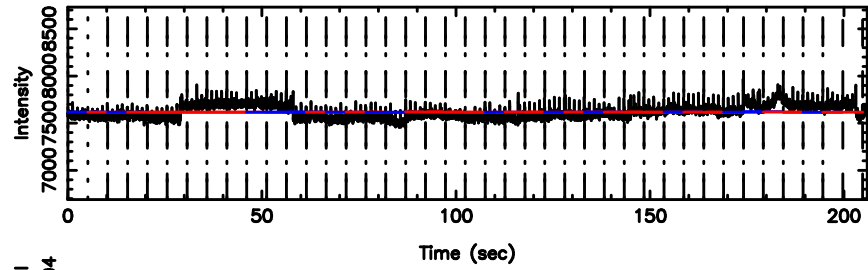

F20240610120908