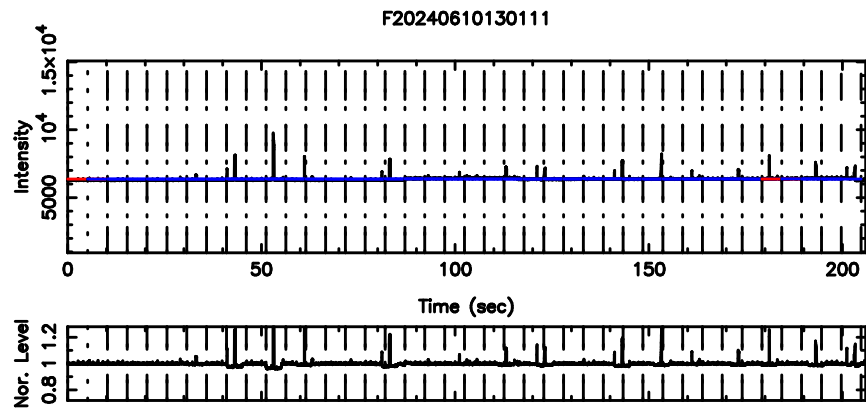

Frequency (Hz)

0605-08 2024/06/10 3.73UT FUJI -KISO

3C161 2024/06/10 4.05UT TOYOKAWA-FUJI

T20240610130109

BLK:30,SNR1: 5.2587 ,SNR2: 9.9114

3C161 2024/06/10 4.05UT TOYOKAWA-KISO

K20240610130106

BLK:30,SNR1: 2.9404 ,SNR2: 13.911