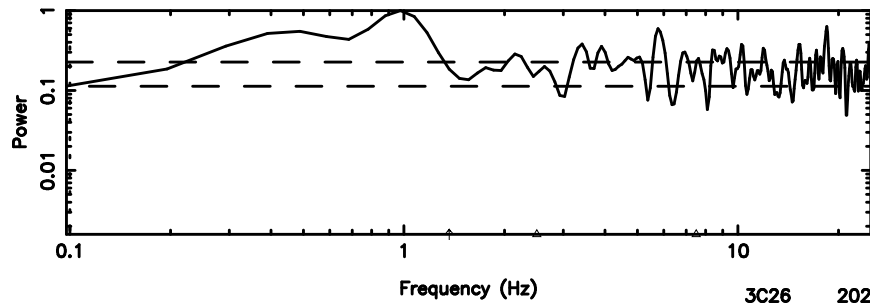

BLK: 2,SNR1: 0.73567E-02,SNR2: 1.3431

3C26 2024/06/09 22.51UT TOYOKAWA-FUJI

F20240610072906