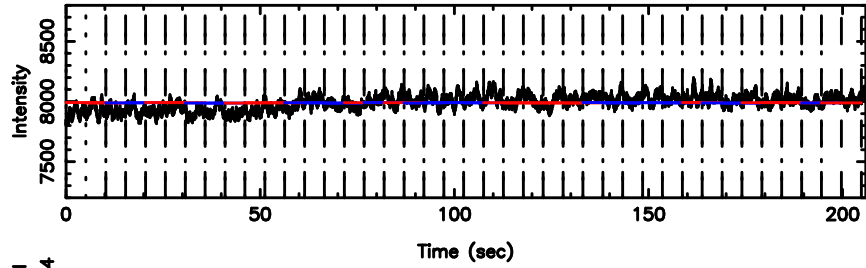

T20240610110725

BLK:20,SNR1: 3.8939 ,SNR2: 34.161