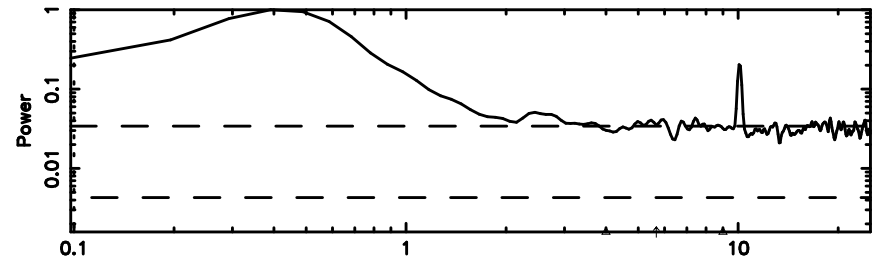

BLK:25,SNR1: 0.46556 ,SNR2: 2.8943

Frequency (Hz)

K20240610110722

BLK:25,SNR1: 0.79249 ,SNR2: 2.7075

Frequency (Hz)

3C119 2024/06/10 2.15UT FUJI -KISO

T20240610115533

BLK:19,SNR1: 5.9539 ,SNR2: 17.429