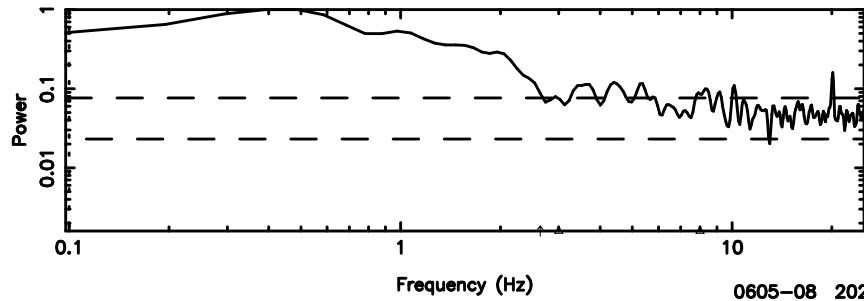

BLK:11,SNR1: 0.62336 ,SNR2: 2.4596

Frequency (Hz)

F20240610124203

BLK:11,SNR1: 0.34754 ,SNR2: 3.3389

Frequency (Hz)

0605-08 2024/06/10 3.73UT TOYOKAWA-FUJI

T20240610124201

BLK: 8,SNR1: 0.43308 ,SNR2: 4.8071