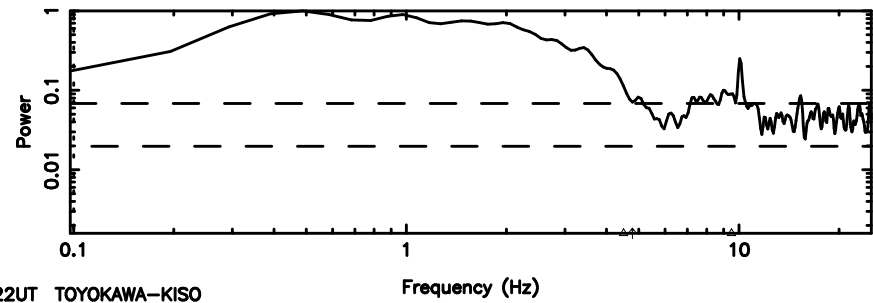

F20240610101119

BLK: 6,SNR1: 0.49192 ,SNR2: 1.8417

T20240610101117

BLK:10,SNR1: 0.15085 ,SNR2: 1.2124

0333+32 2024/06/10 1.22UT TOYOKAWA-KISO

K20240610101114

BLK:10,SNR1: 1.3517 ,SNR2: 6.1774

Frequency (Hz)