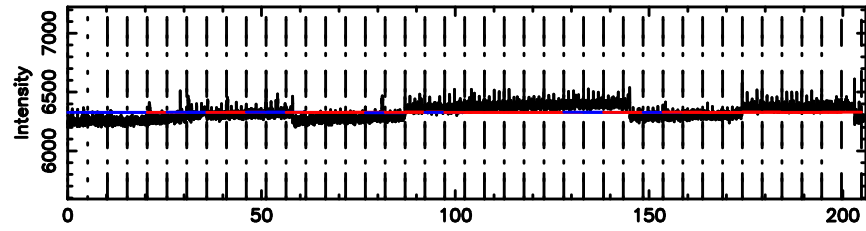

K20240610124158

BLK: 8,SNR1: 1.7016 ,SNR2: 5.7637

0605-08 2024/06/10 3.73UT TOYOKAWA-KISO

F20240610124203

BLK:13,SNR1: 0.88473 ,SNR2: 3.2219

Frequency (Hz)

K20240610124158

BLK:13,SNR1: 1.9036 ,SNR2: 3.7930