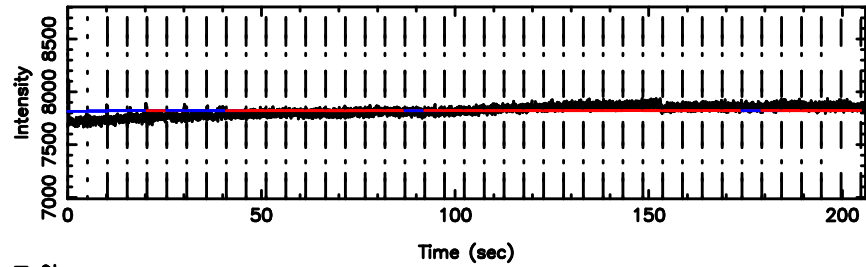

T20240610132842