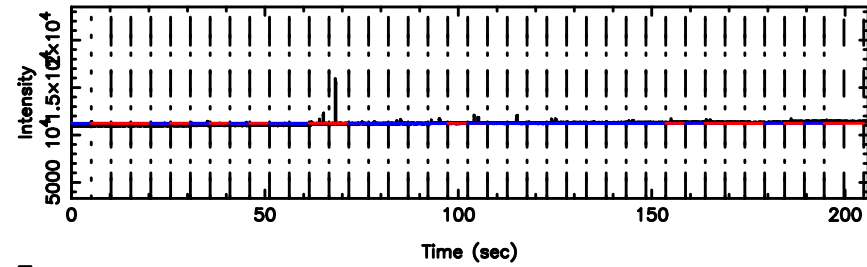

K20240610141005