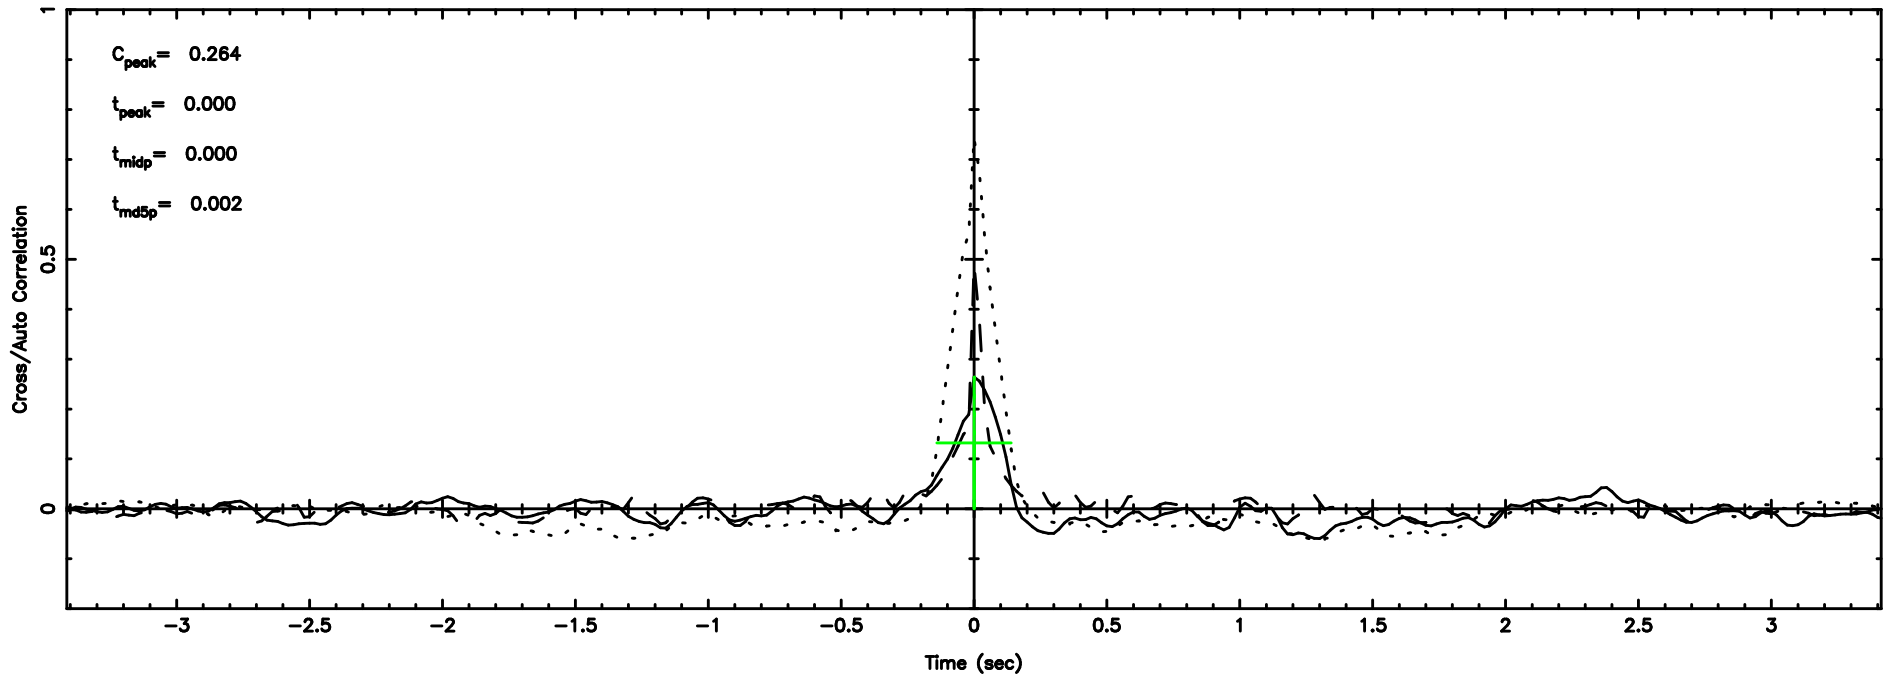

Frequency (Hz)

K20240625053440

BLK: 6,SNR1: 3.0838 ,SNR2: 13.694

Frequency (Hz)

2356+437 2024/06/24 20.61UT FUJI -KISO

T20240625054951

BLK: 3,SNR1: 0.15144 ,SNR2: 0.27673

Frequency (Hz)