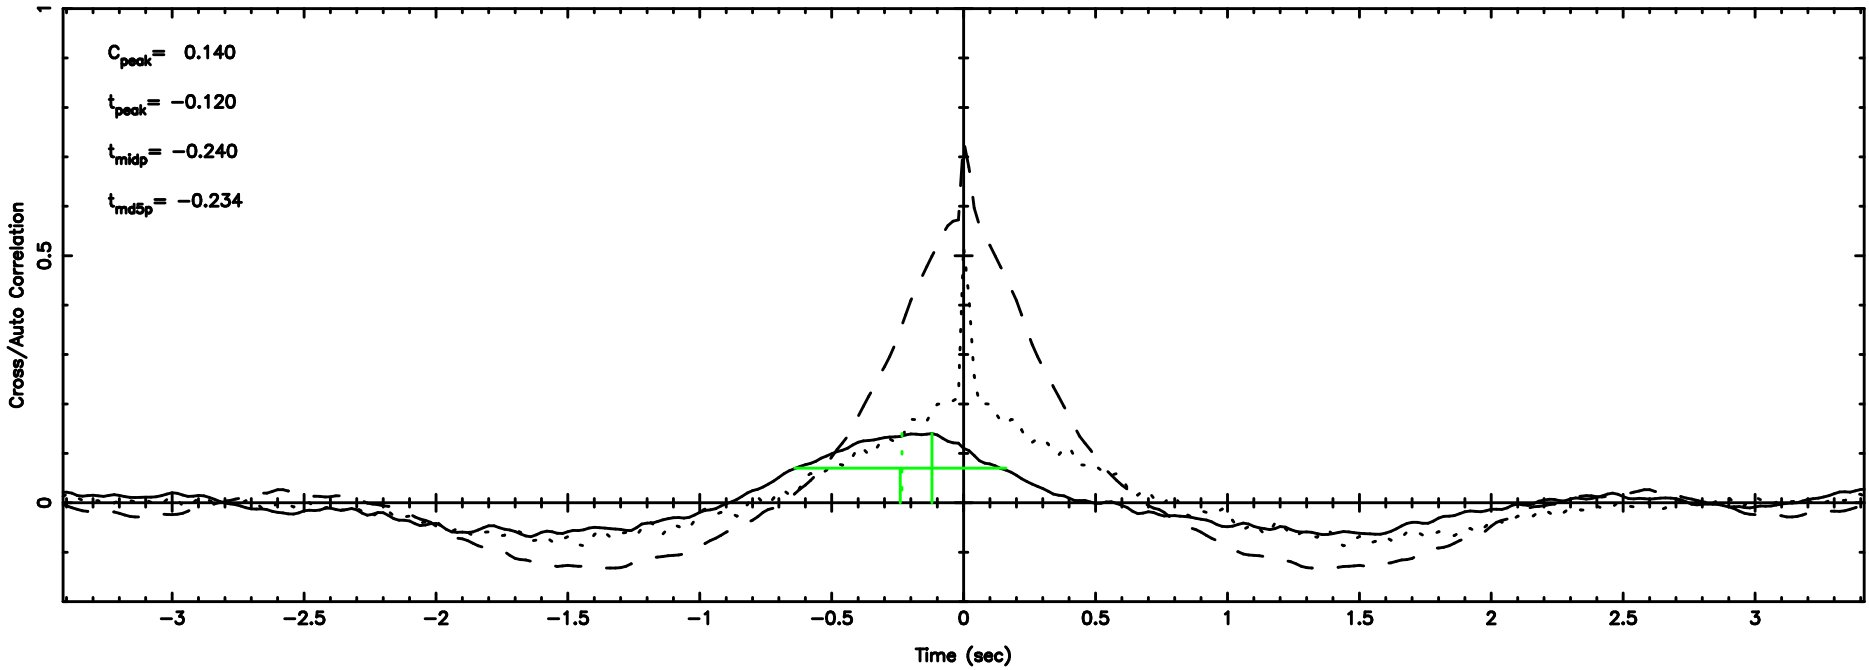

T20240625113049

BLK:18,SNR1: 2.7306 ,SNR2: 8.4963

0552+12 2024/06/25 2.54UT TOYOKAWA-KISO

K20240625113046

BLK:18,SNR1: 0.91812 ,SNR2: 4.5481