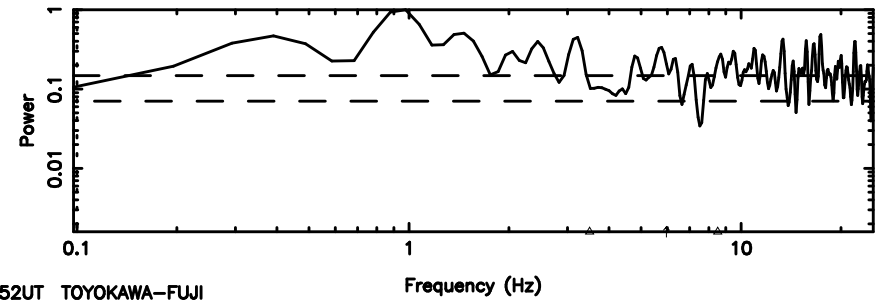

BLK: 2,SNR1: 0.38333 ,SNR2: 0.90144

0652-130 2024/06/25 3.52UT TOYOKAWA-FUJI