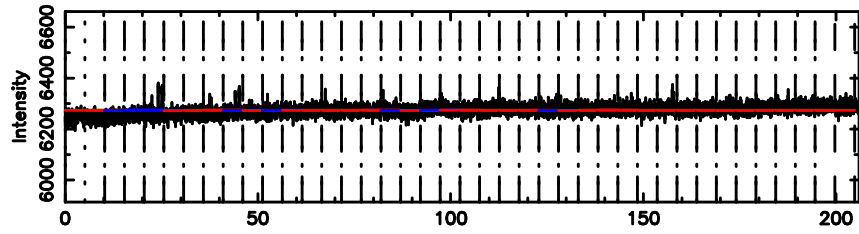

BLK: 9,SNR1: 0.48949 ,SNR2: 1.2663

Frequency (Hz)

F20240625163249

BLK: 9,SNR1: 6.3600 ,SNR2: 11.430

Frequency (Hz)

1055+01 2024/06/25 7.57UT TOYOKAWA-FUJI

T20240625163247

BLK: 8,SNR1: 0.66740 ,SNR2: 3.0428