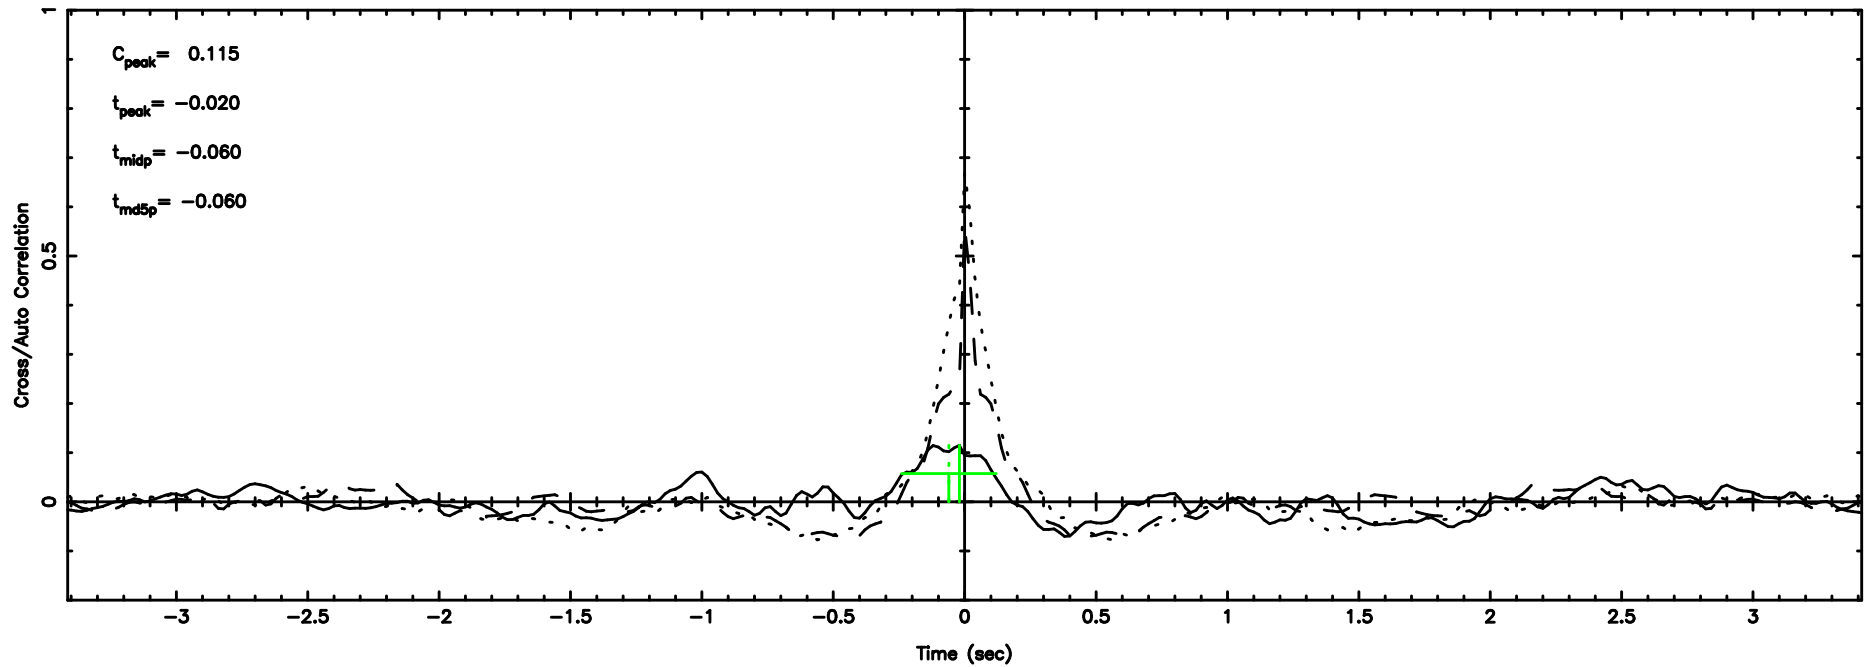

T20240625141144

BLK: 6,SNR1: 0.40929 ,SNR2: 2.1791

F20240625141146

BLK: 6,SNR1: 2.6040 ,SNR2: 5.1214

0834-19 2024/06/25 5.22UT TOYOKAWA-FUJI

T20240625141144

BLK:16,SNR1: 0.15117 ,SNR2: 2.1001

K20240625141141