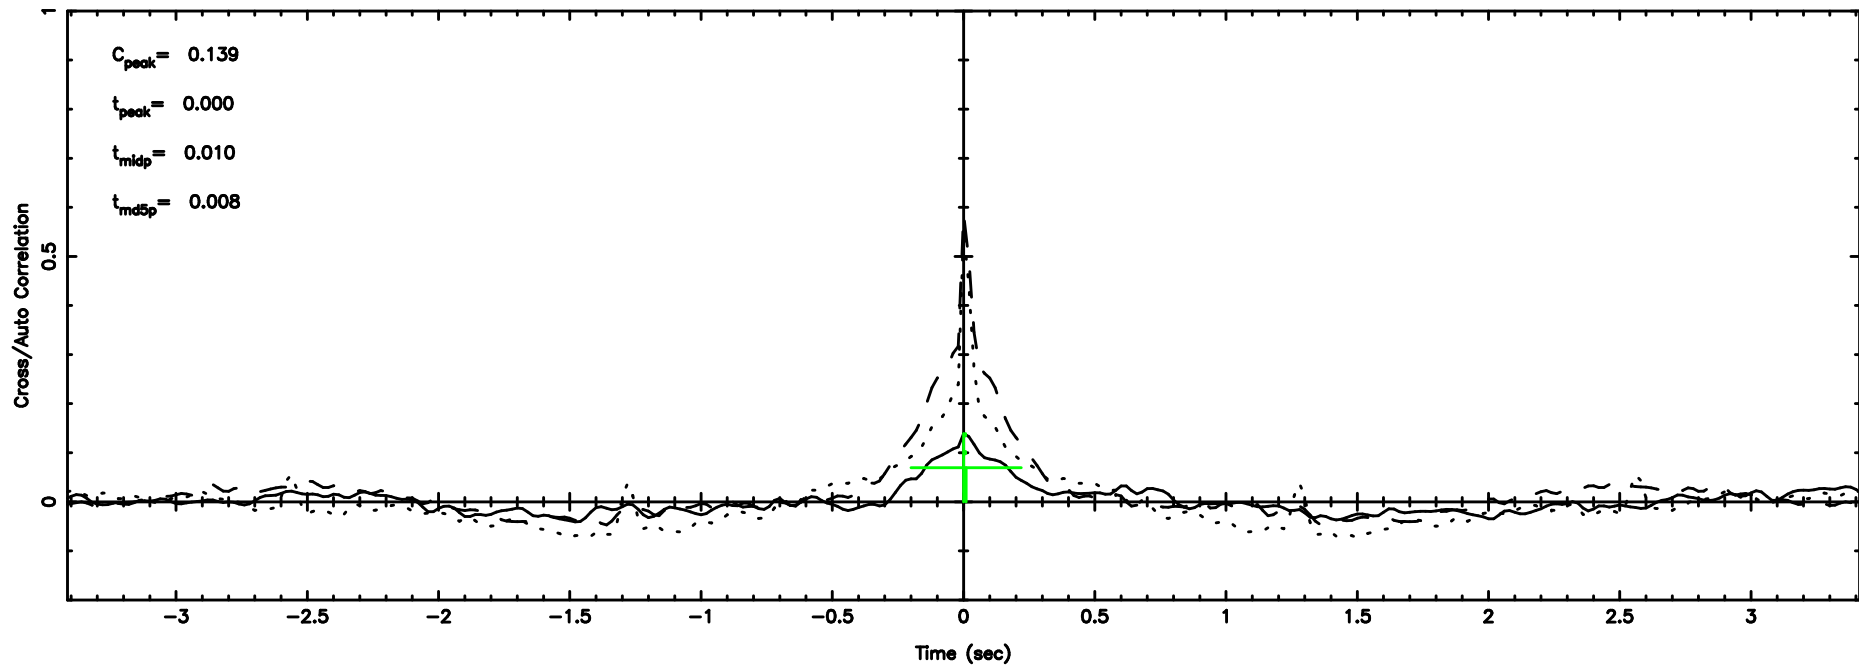

0919-142 2024/06/25 5.97UT TOYOKAWA-FUJI