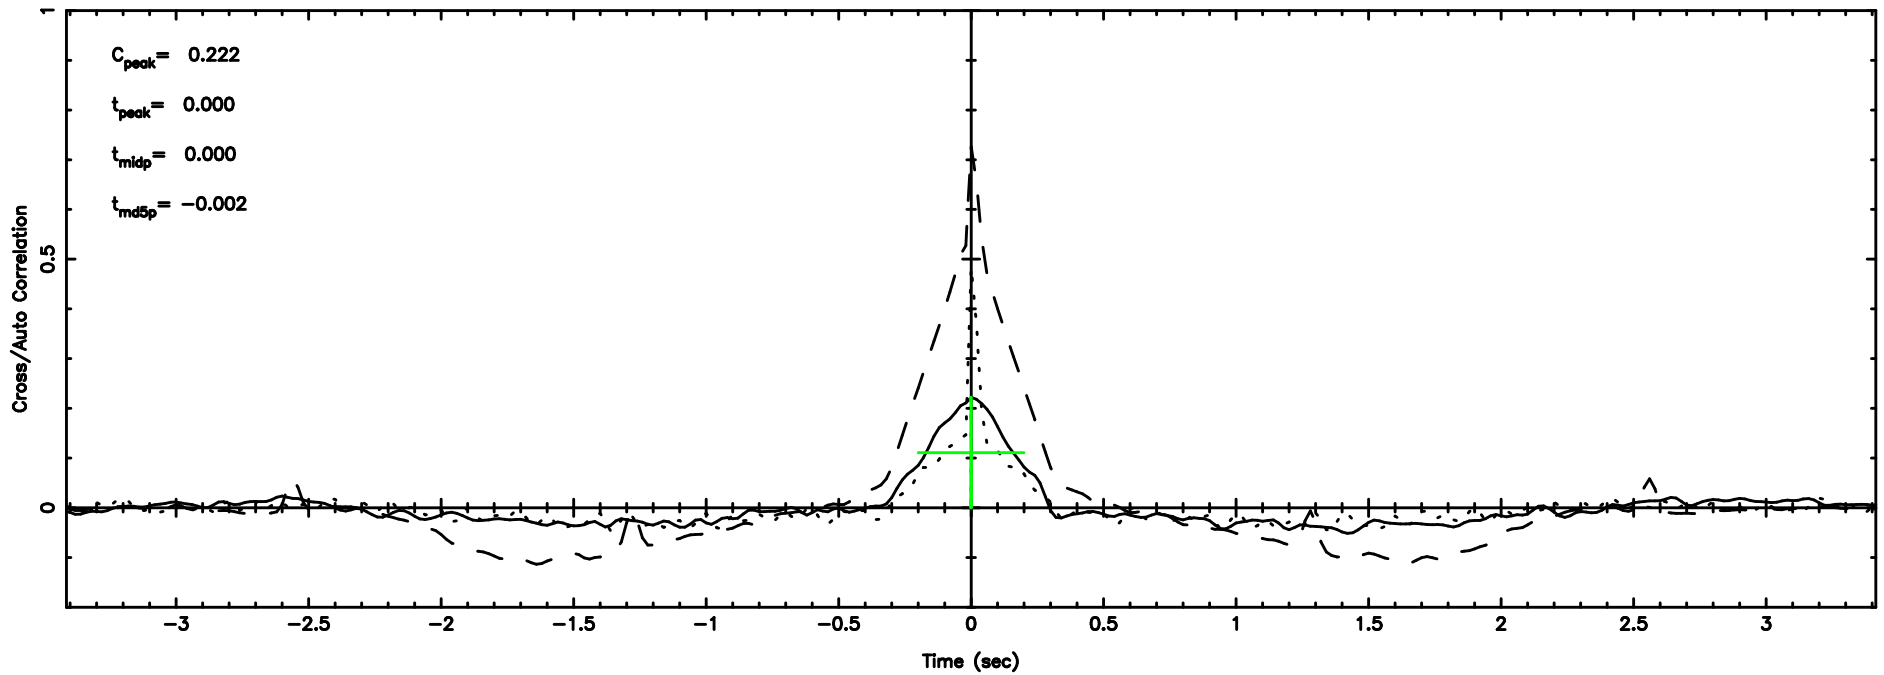

Frequency (Hz)

0213+178 2024/06/24 22.90UT FUJI -KISO