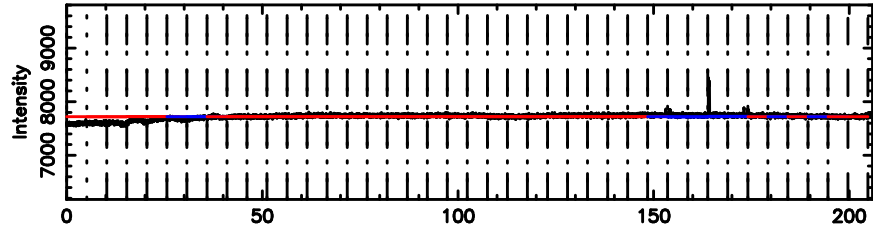

BLK: 6,SNR1: 2.3953 ,SNR2: 11.329

Frequency (Hz)

F20240625063850

BLK: 6,SNR1: 0.66487 ,SNR2: 3.0277

Frequency (Hz)

0100+146 2024/06/24 21.67UT TOYOKAWA-FUJI

T20240625063848

BLK: 9,SNR1: 2.2830 ,SNR2: 10.708