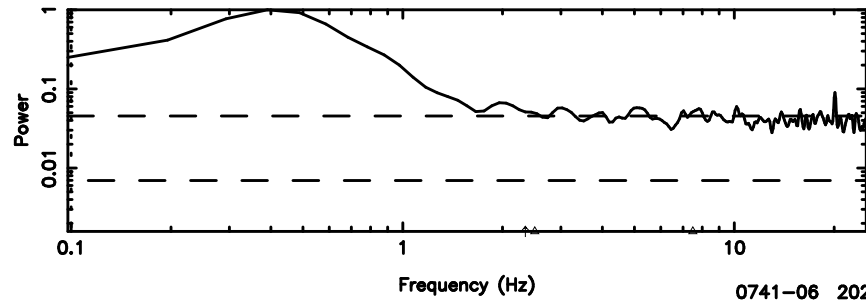

0732+33 2024/06/25 4.21UT FUJI -KISO

T20240625131910

BLK:14,SNR1: 0.66765 ,SNR2: 5.4597

F20240625131912

BLK:14,SNR1: 0.48450E-01,SNR2: 0.85611

0741-06 2024/06/25 4.35UT TOYOKAWA-FUJI

T20240625131910

BLK:23,SNR1: 0.49862 ,SNR2: 4.8617