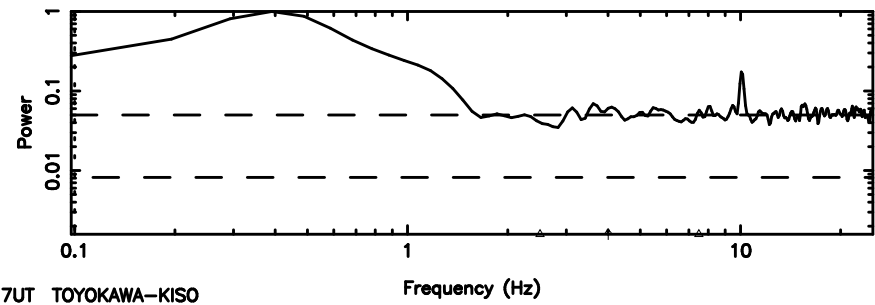

Frequency (Hz)

T20240625100827

BLK:18,SNR1: 2.1556 ,SNR2: 13.665

K20240625100824

BLK:18,SNR1: 0.56763 ,SNR2: 2.6341

3C119 2024/06/25 1.17UT TOYOKAWA-KISO

F20240625100829

BLK:19,SNR1: 0.10055 ,SNR2: 2.1243