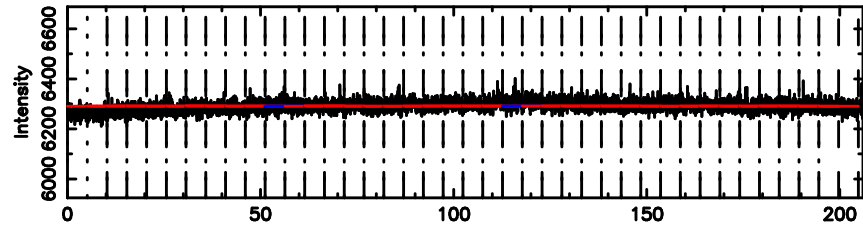

T20240625152629