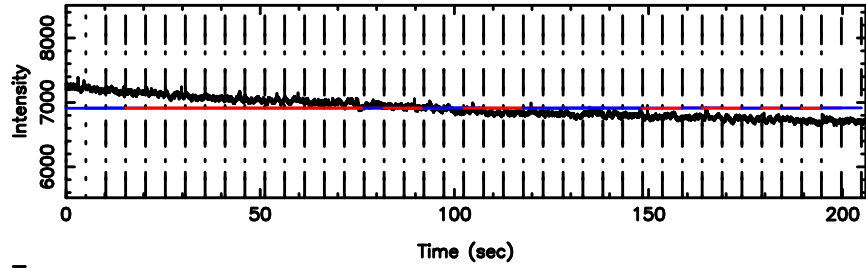

T20240625120210