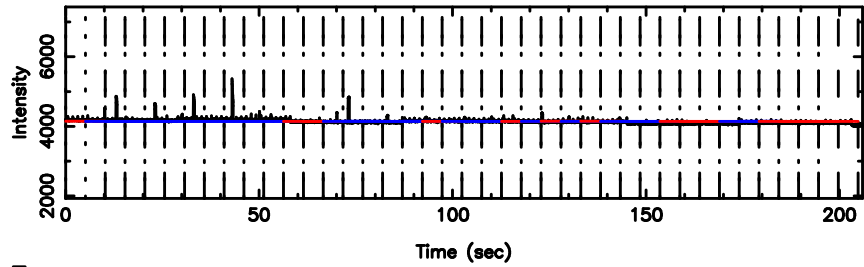

F20240625141651