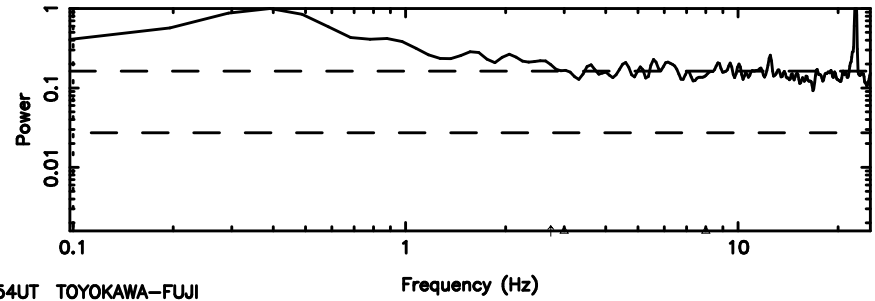

T20240625113049

BLK:18,SNR1: 3.7107 ,SNR2: 19.364

0552+12 2024/06/25 2.54UT TOYOKAWA-FUJI

F20240625113051

BLK:18,SNR1: 0.12997 ,SNR2: 1.2714

Frequency (Hz)

T20240625113049

BLK:18,SNR1: 2.7306 ,SNR2: 8.4963