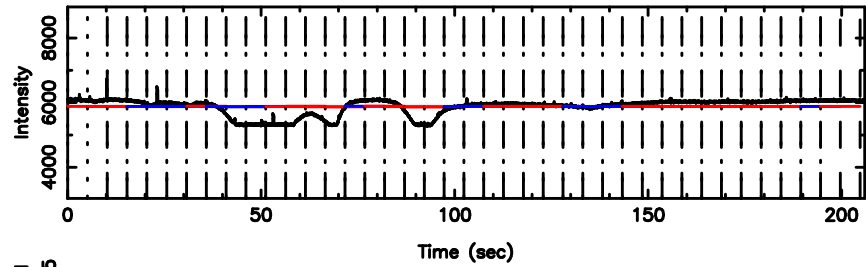

T20240625141649

BLK:21,SNR1: 4.4441 ,SNR2: 8.7672

F20240625141651

BLK:21,SNR1: 5.1630 ,SNR2: 13.018

0839-071 2024/06/25 5.31UT TOYOKAWA-FUJI

T20240625141649

BLK:13,SNR1: 4.1285 ,SNR2: 14.613

K20240625141646