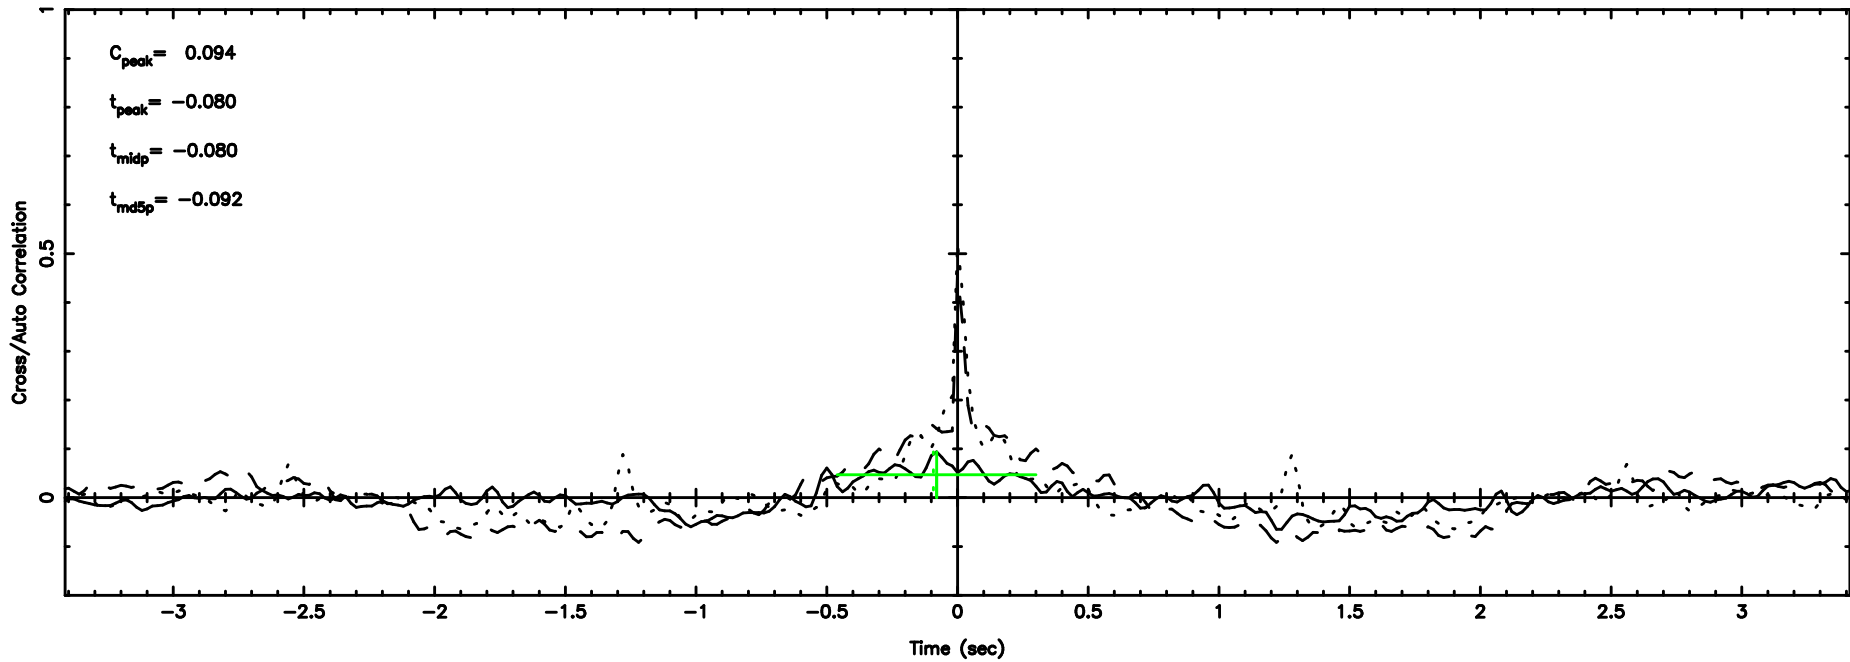

Frequency (Hz)

3C263.1 2024/06/25 8.32UT TOYOKAWA-FUJI