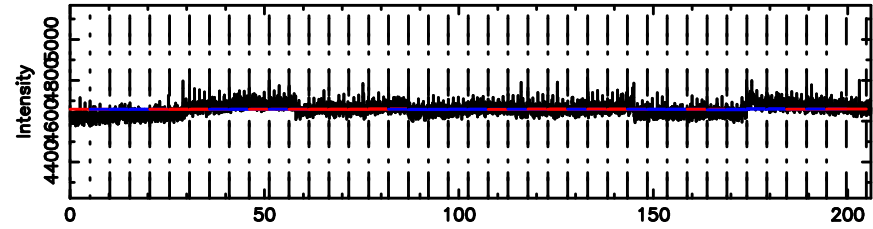

Frequency (Hz)

0548+16 2024/06/25 2.47UT TOYOKAWA-FUJI

F20240625112641