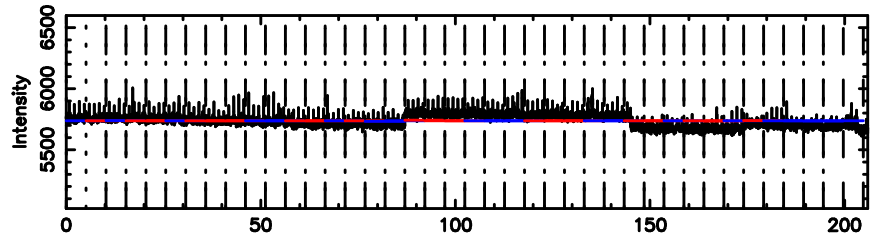

Frequency (Hz)

T20240625100827

BLK:18,SNR1: 2.1556 ,SNR2: 13.665

K20240625100824

BLK:18,SNR1: 0.56763 ,SNR2: 2.6341

3C119 2024/06/25 1.17UT TOYOKAWA-KISO

F20240625100829

BLK:19,SNR1: 0.10055 ,SNR2: 2.1243