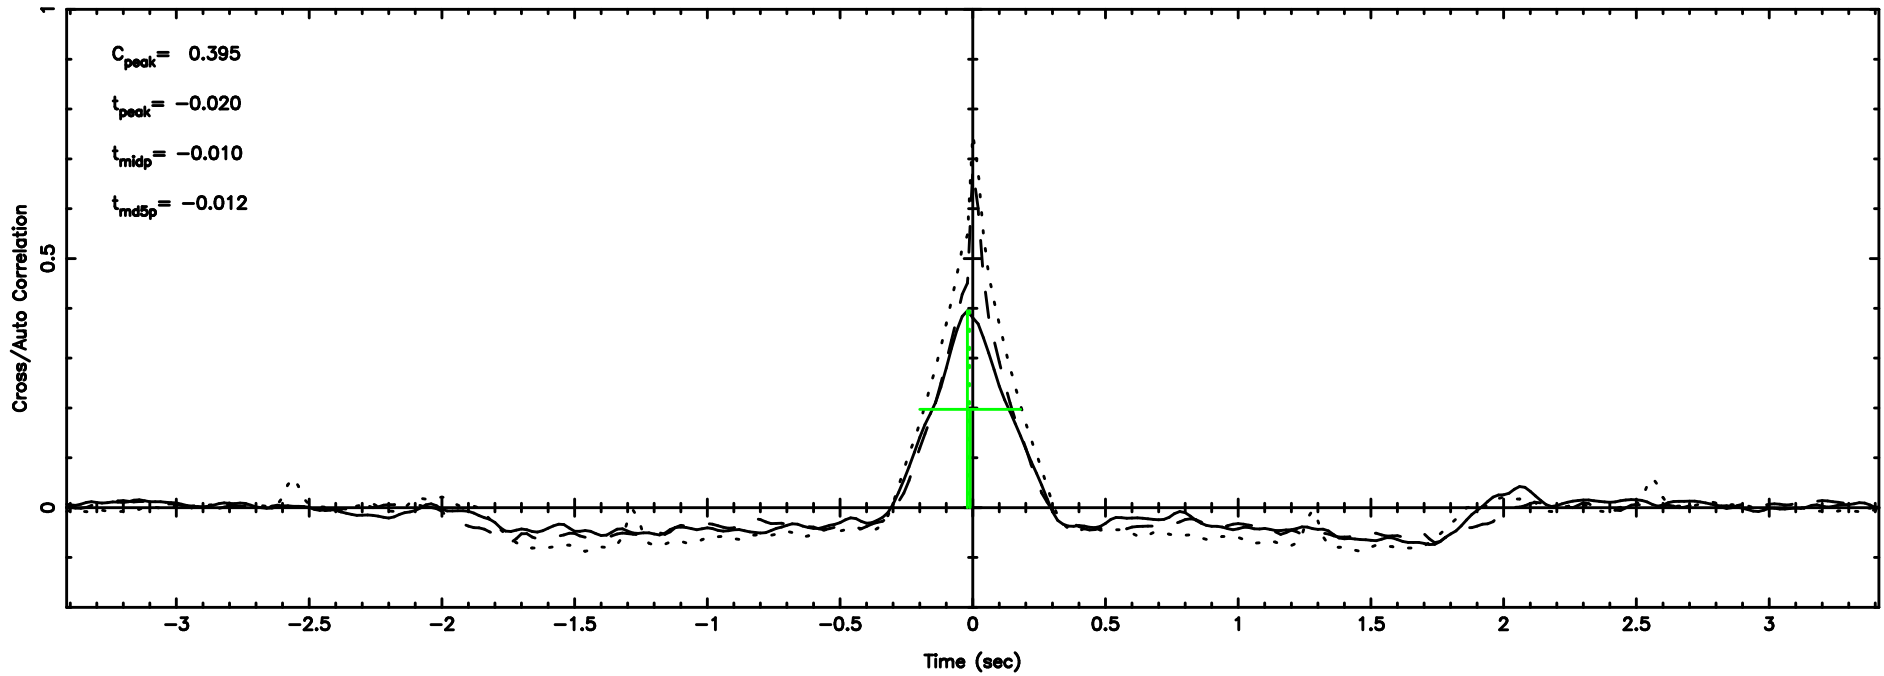

BLK:16,SNR1: 3.5421 ,SNR2: 6.6360

Frequency (Hz)

F20240625065411

BLK:16,SNR1: 7.8669 ,SNR2: 19.774

Frequency (Hz)

0115-01 2024/06/24 21.93UT TOYOKAWA-FUJI

T20240625065409

BLK:20,SNR1: 1.5270 ,SNR2: 3.0081