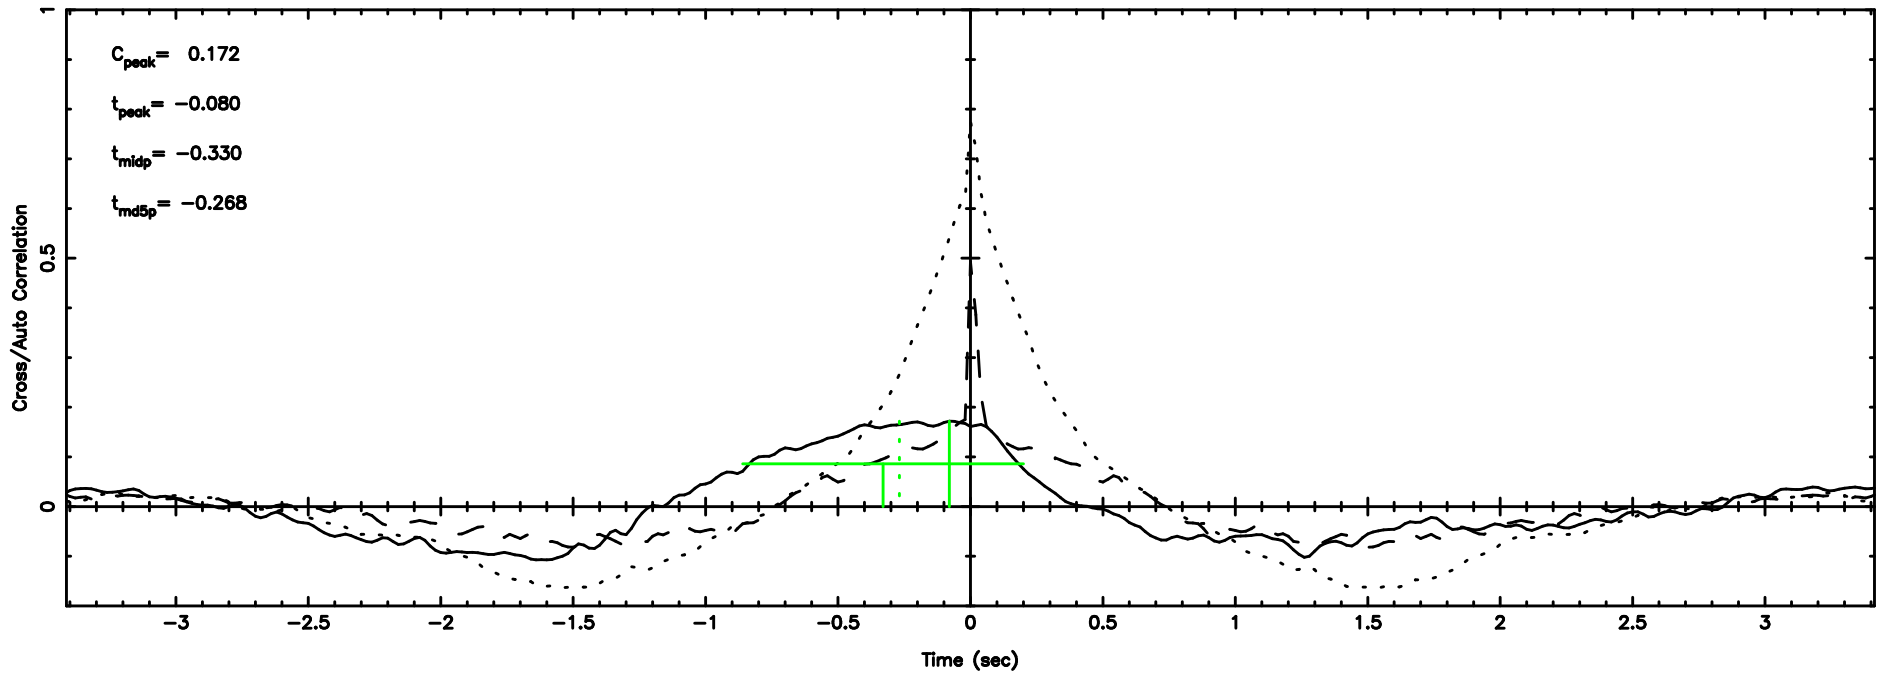

Frequency (Hz)

0258+350 2024/06/24 23.66UT TOYOKAWA-FUJI