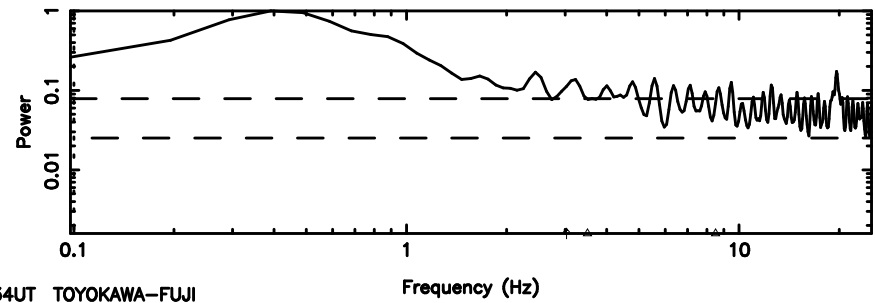

BLK:20,SNR1: 0.30353 ,SNR2: 2.7493