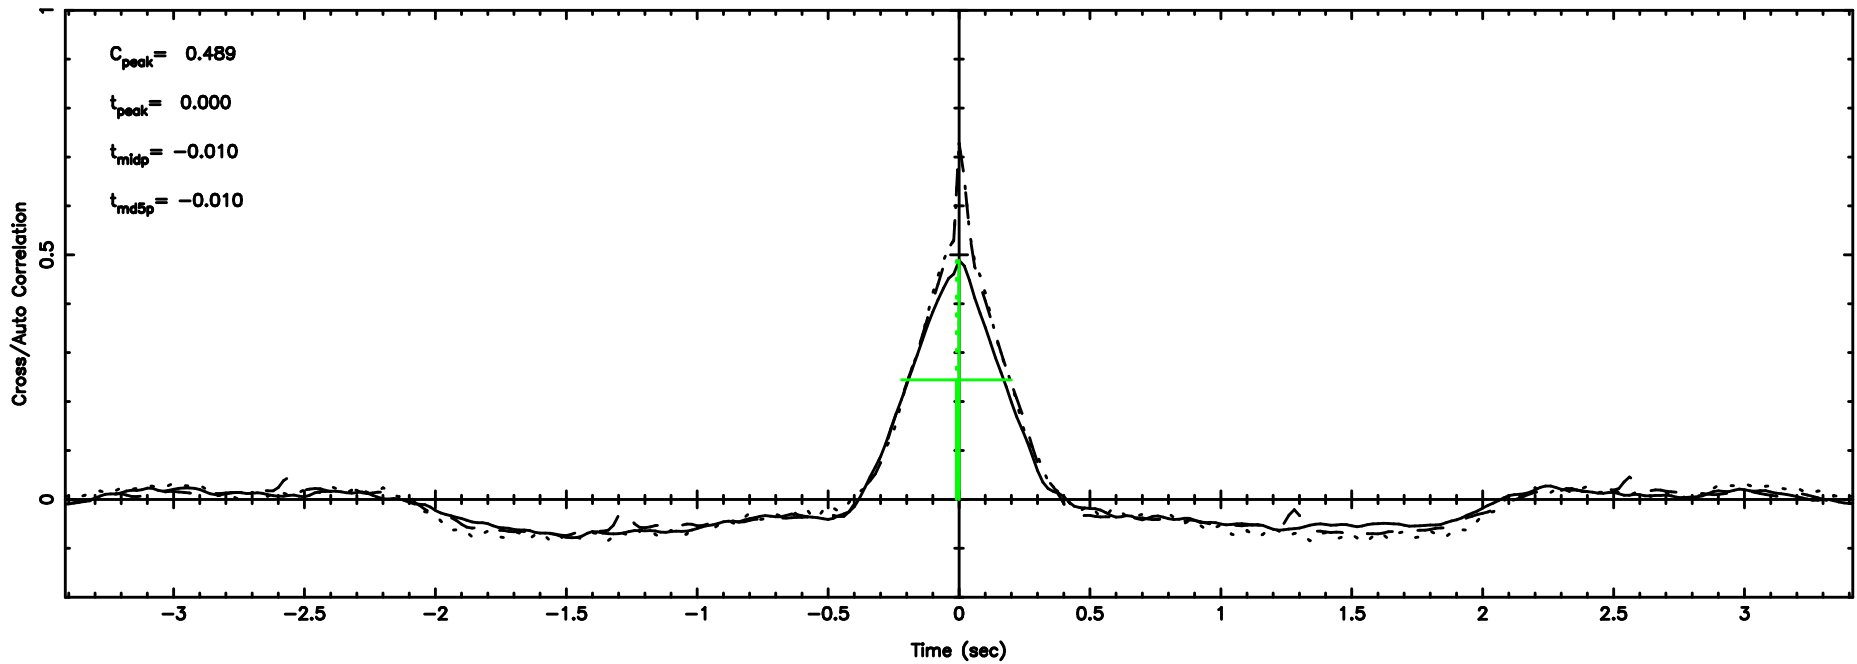

Frequency (Hz)

1031-11 2024/06/25 7.16UT FUJI -KISO