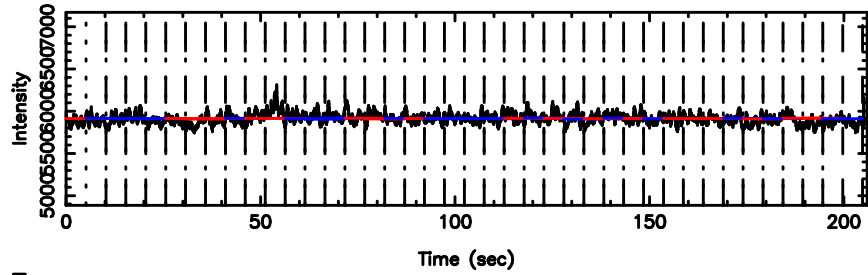

Frequency (Hz)

K20240625111005

BLK:17,SNR1: 1.5847 ,SNR2: 16.372

Frequency (Hz)

0531+194 2024/06/25 2.20UT FUJI -KISO

T20240625111827

BLK:20,SNR1: 15.629 ,SNR2: 79.302

F20240625111829