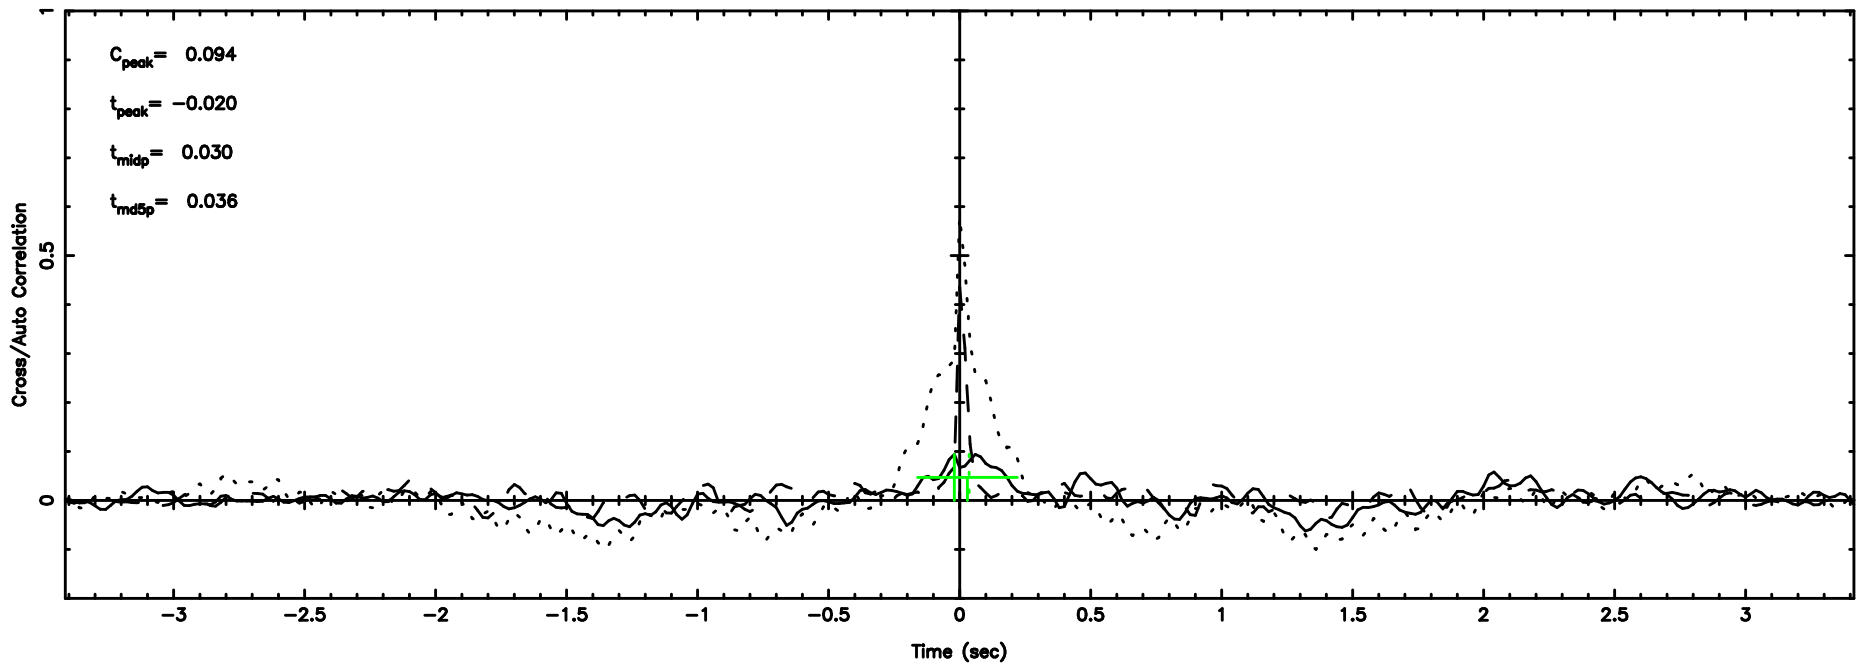

F20240625154848

BLK: 4,SNR1:-0.26982E-01,SNR2: 0.37447

K20240625154844

BLK: 4,SNR1: 0.63583 ,SNR2: 2.5219

1011+110 2024/06/25 6.84UT FUJI -KISO