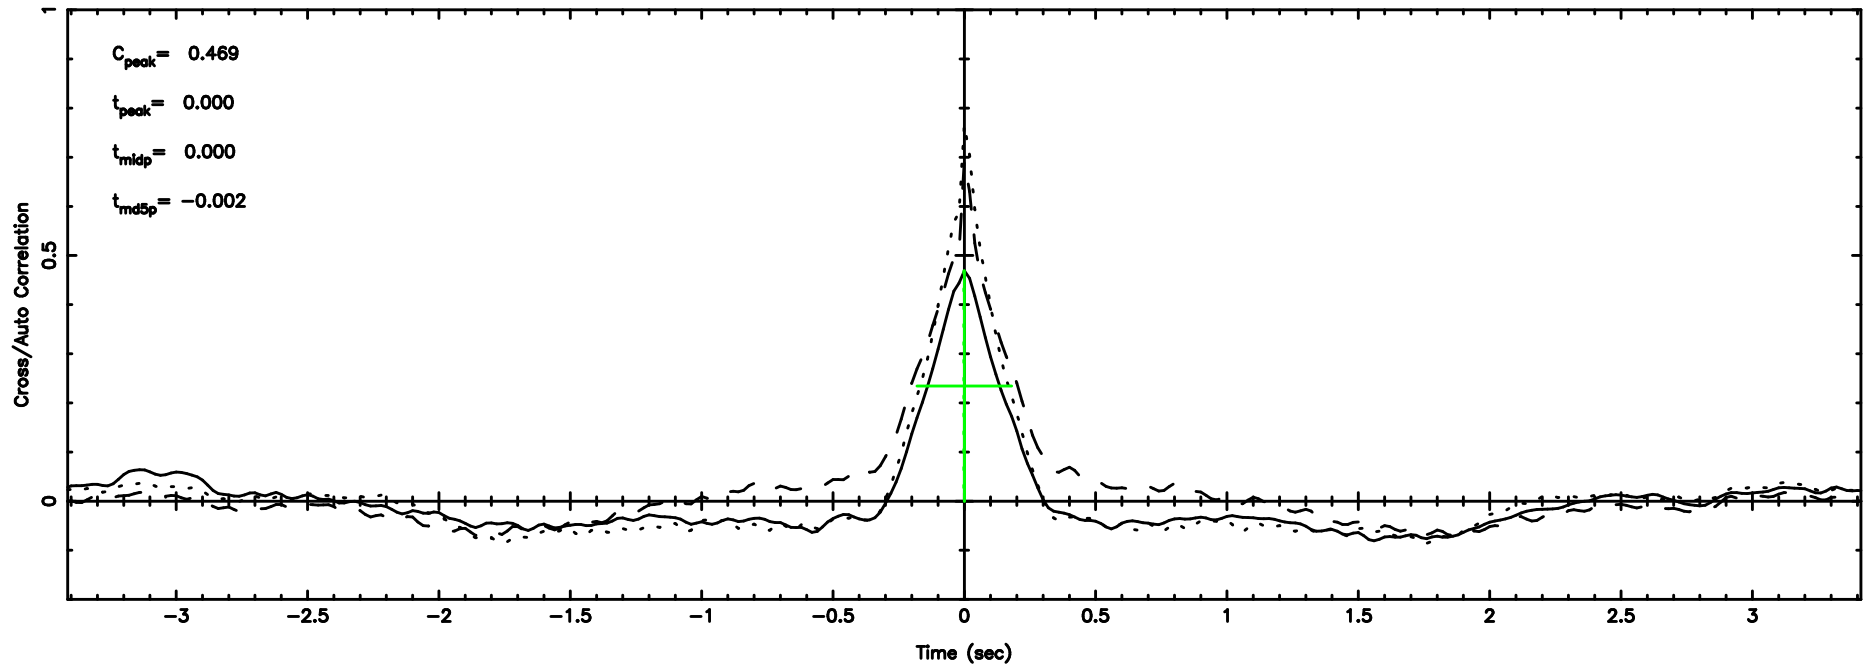

T20240625141649

BLK:13,SNR1: 4.1285 ,SNR2: 14.613

K20240625141646

BLK:13,SNR1: 6.5833 ,SNR2: 12.896

0839-071 2024/06/25 5.31UT TOYOKAWA-KISO