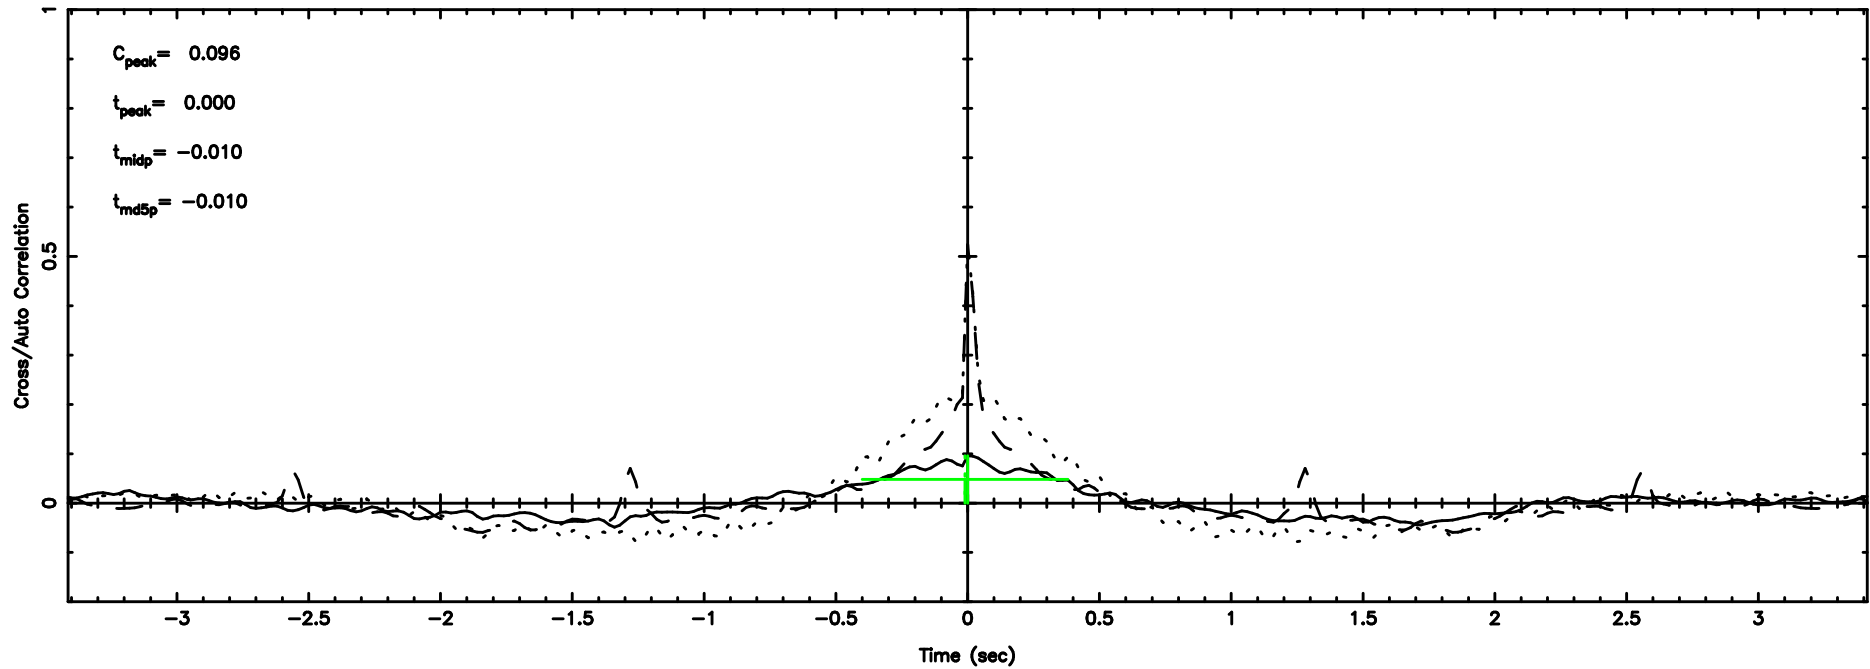

Frequency (Hz)

3C161 2024/06/25 3.06UT FUJI -KISO