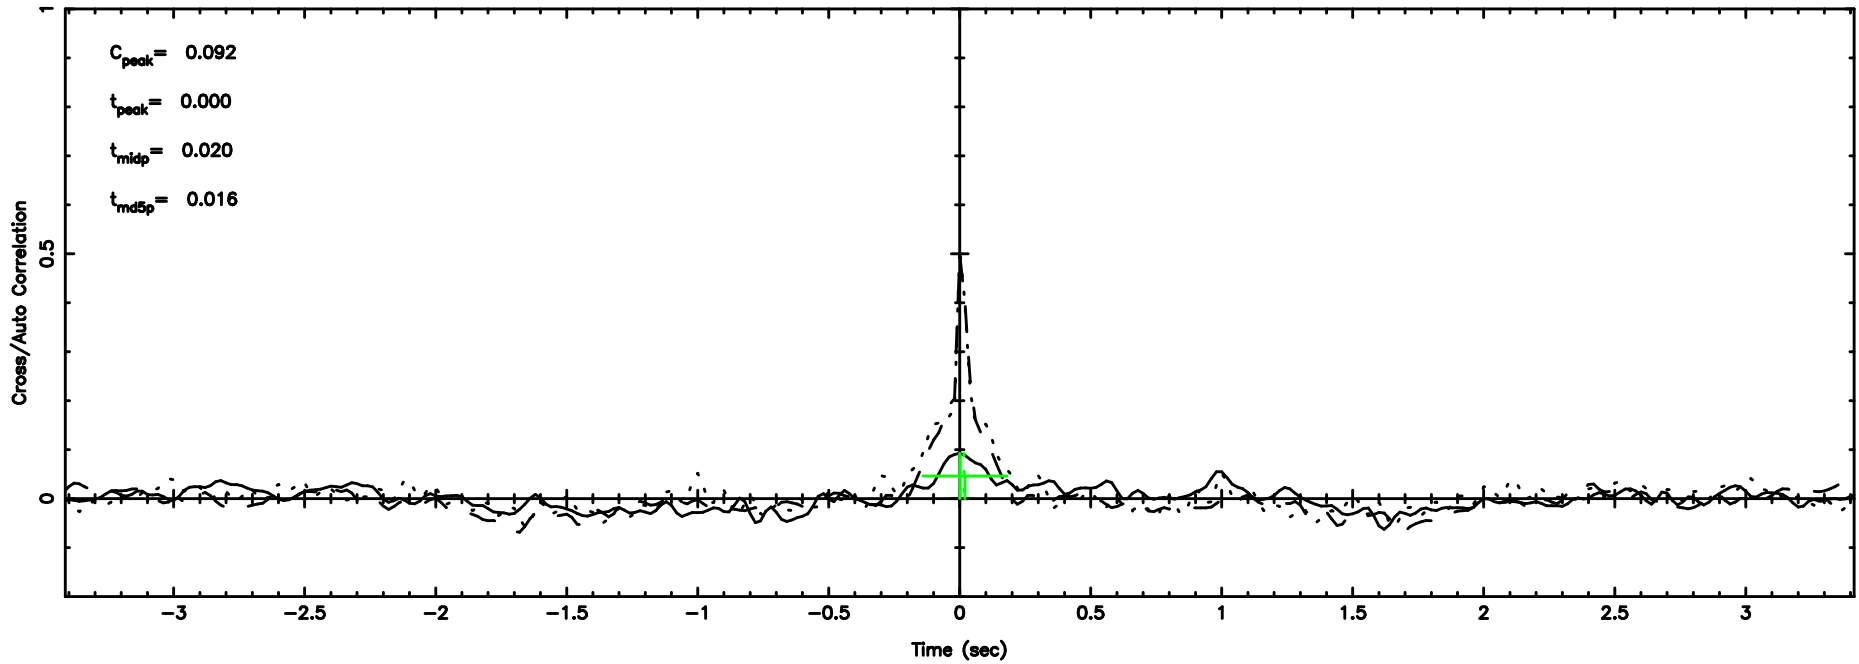

K20240625154844

BLK: 5,SNR1: 0.34831 ,SNR2: 1.0115

Frequency (Hz)

1011+110 2024/06/25 6.84UT TOYOKAWA-KISO

F20240625154848

BLK: 4,SNR1:-0.26982E-01,SNR2: 0.37447

K20240625154844

BLK: 4,SNR1: 0.63583 ,SNR2: 2.5219