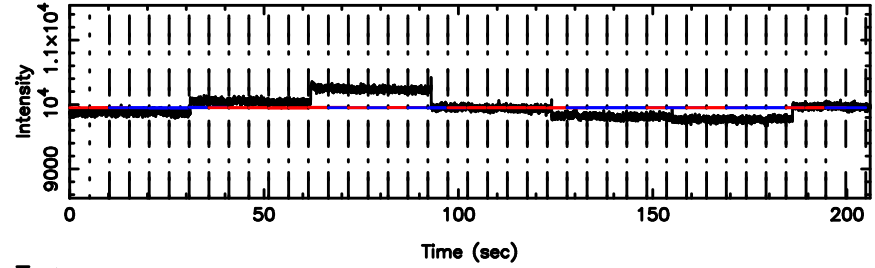

BLK:18,SNR1: 0.91812 ,SNR2: 4.5481