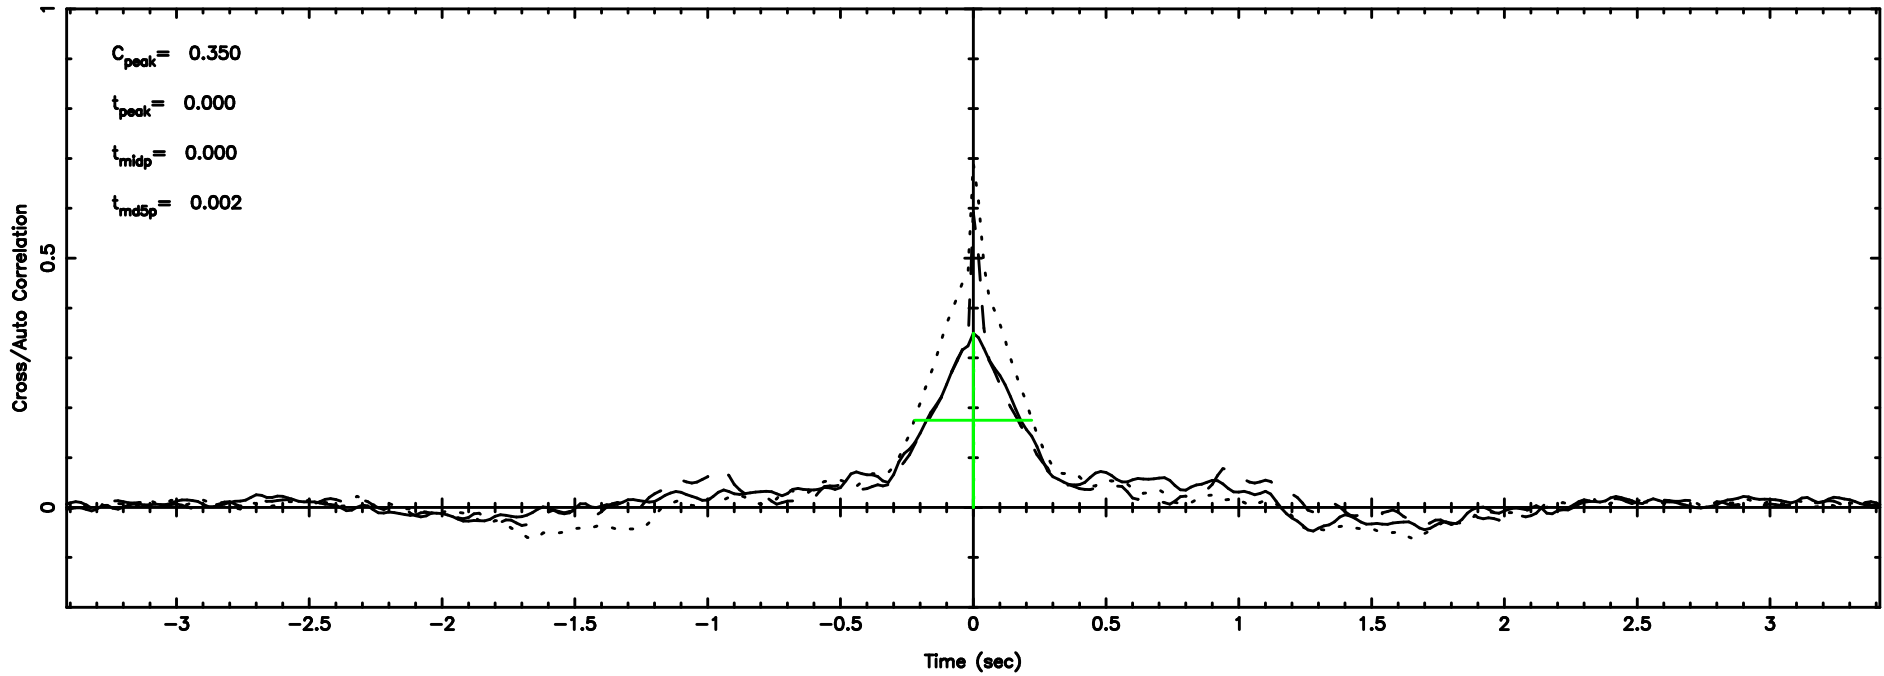

Frequency (Hz)

K20240625063845

BLK: 9,SNR1: 4.8675 ,SNR2: 12.010

Frequency (Hz)

0100+146 2024/06/24 21.67UT TOYOKAWA-KISO

F20240625063850

BLK: 7,SNR1: 0.59345 ,SNR2: 2.7704

Frequency (Hz)