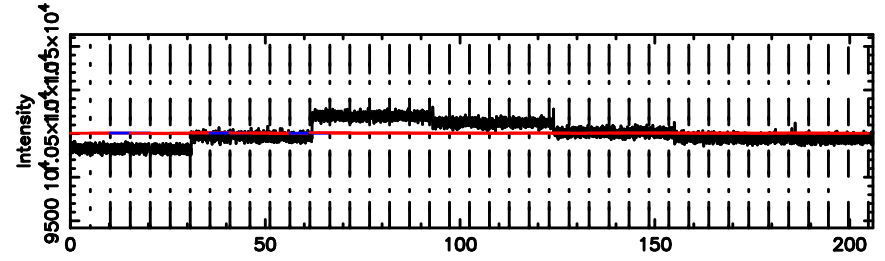

K20240625092518

BLK: 4,SNR1: 0.57110 ,SNR2: 2.5183

F20240625092523

BLK: 3,SNR1: 0.94261E-01,SNR2: 0.93188

Frequency (Hz)

K20240625092518

BLK: 3,SNR1: 1.7089 ,SNR2: 10.856

Frequency (Hz)