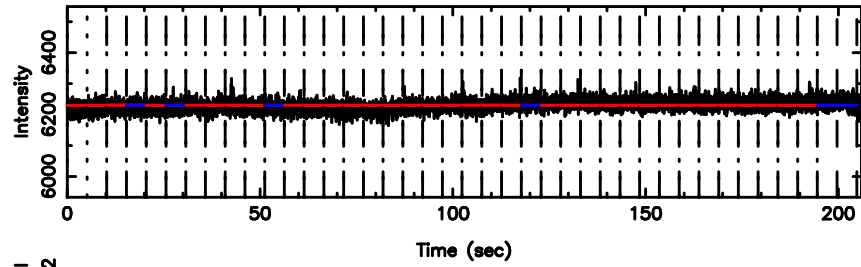

T20240625162142