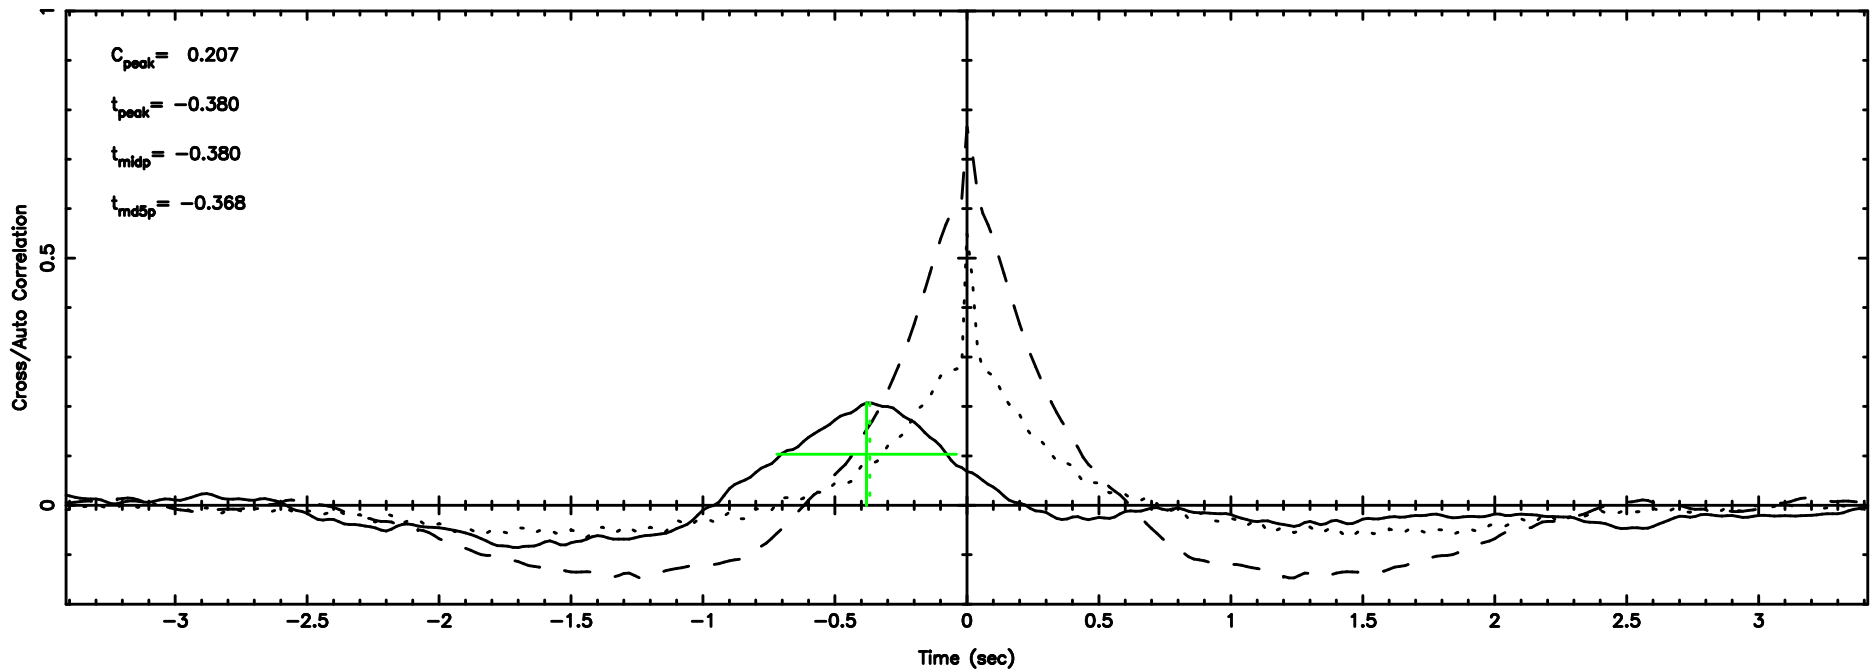

Frequency (Hz)

0548+16 2024/06/25 2.47UT TOYOKAWA-KISO