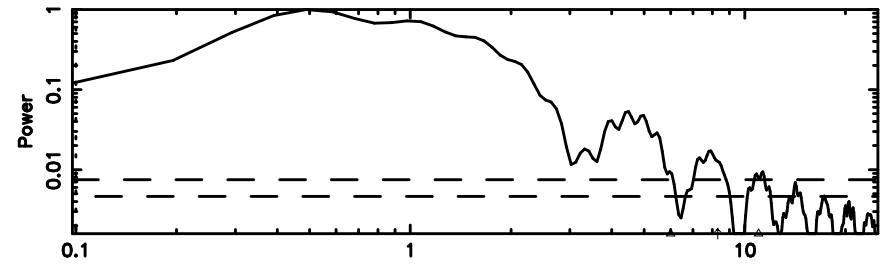

BLK:16,SNR1: 3.5421 ,SNR2: 6.6360

Frequency (Hz)

F20240625065411

BLK:16,SNR1: 7.8669 ,SNR2: 19.774

Frequency (Hz)

0115-01 2024/06/24 21.93UT TOYOKAWA-FUJI

T20240625065409

BLK:20,SNR1: 1.5270 ,SNR2: 3.0081