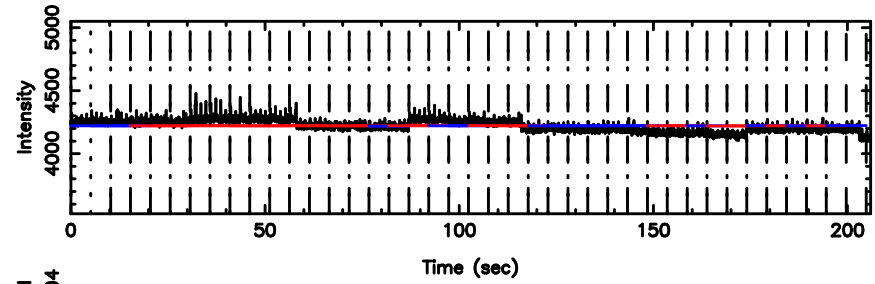

F20240625120212