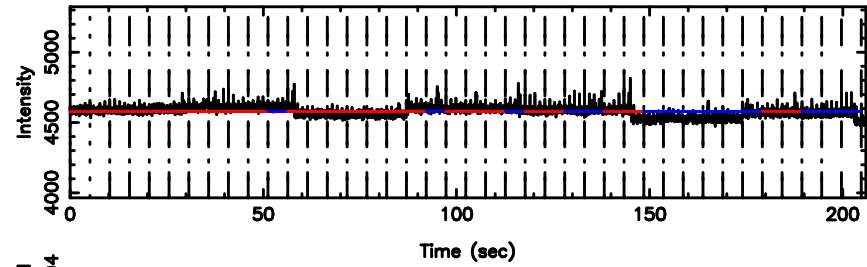

F20240625151809

BLK:13,SNR1: 0.22600 ,SNR2: 2.7084

Frequency (Hz)

0941-08 2024/06/25 6.33UT TOYOKAWA-FUJI

T20240625151807

BLK:17,SNR1: 1.1517 ,SNR2: 2.8164

K20240625151804

BLK:17,SNR1: 3.1070 ,SNR2: 11.639