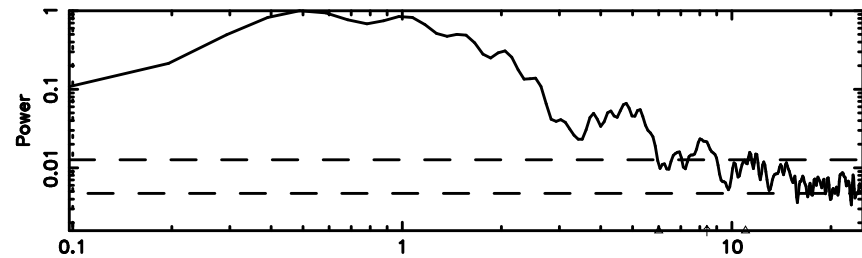

BLK:10,SNR1: 4.9416 ,SNR2: 12.283