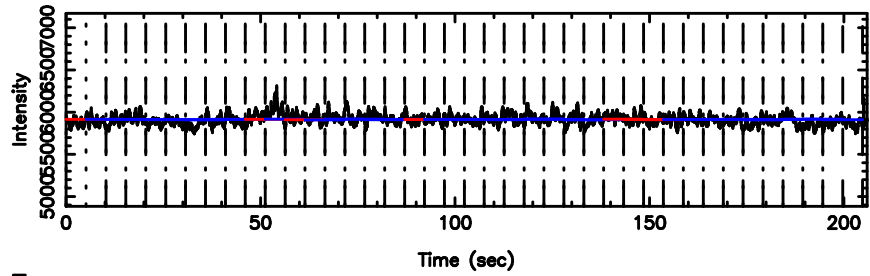

T20240625111827