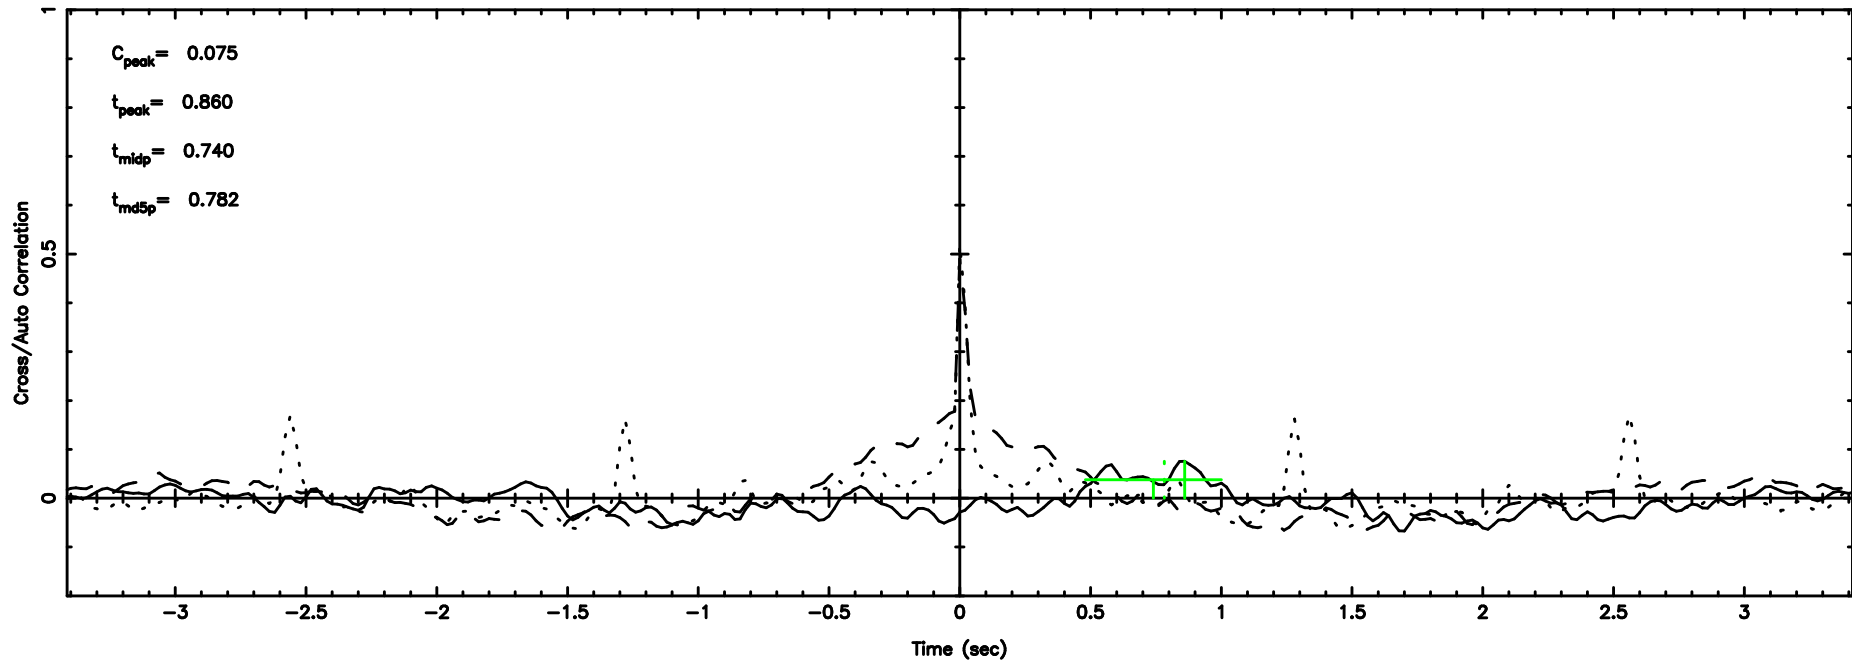

BLK: 4,SNR1: 0.25486 ,SNR2: 1.4495

Frequency (Hz)

F20240625165343

BLK: 4,SNR1:-0.16889 ,SNR2: 1.3360

Frequency (Hz)

3C255 2024/06/25 7.92UT TOYOKAWA-FUJI

T20240625165341

BLK: 5,SNR1: 0.30824 ,SNR2: 1.9115