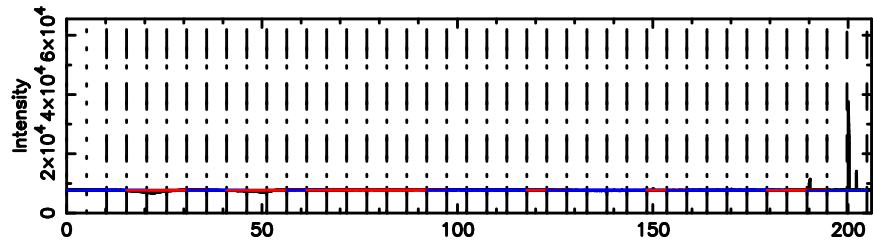

T20240625071342