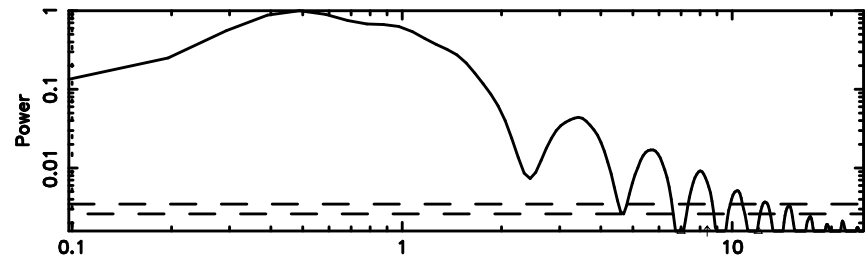

T20240625155627

BLK:21,SNR1: 6.5318 ,SNR2: 11.555

Frequency (Hz)

K20240625155624

BLK:21,SNR1: 13.378 ,SNR2: 32.619

Frequency (Hz)

3C241 2024/06/25 6.97UT TOYOKAWA-KISO

F20240625155629