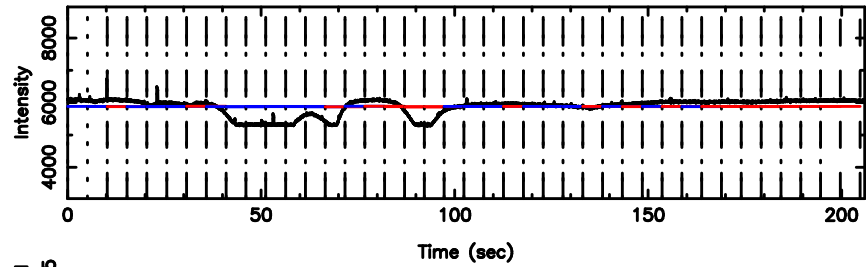

T20240625141649