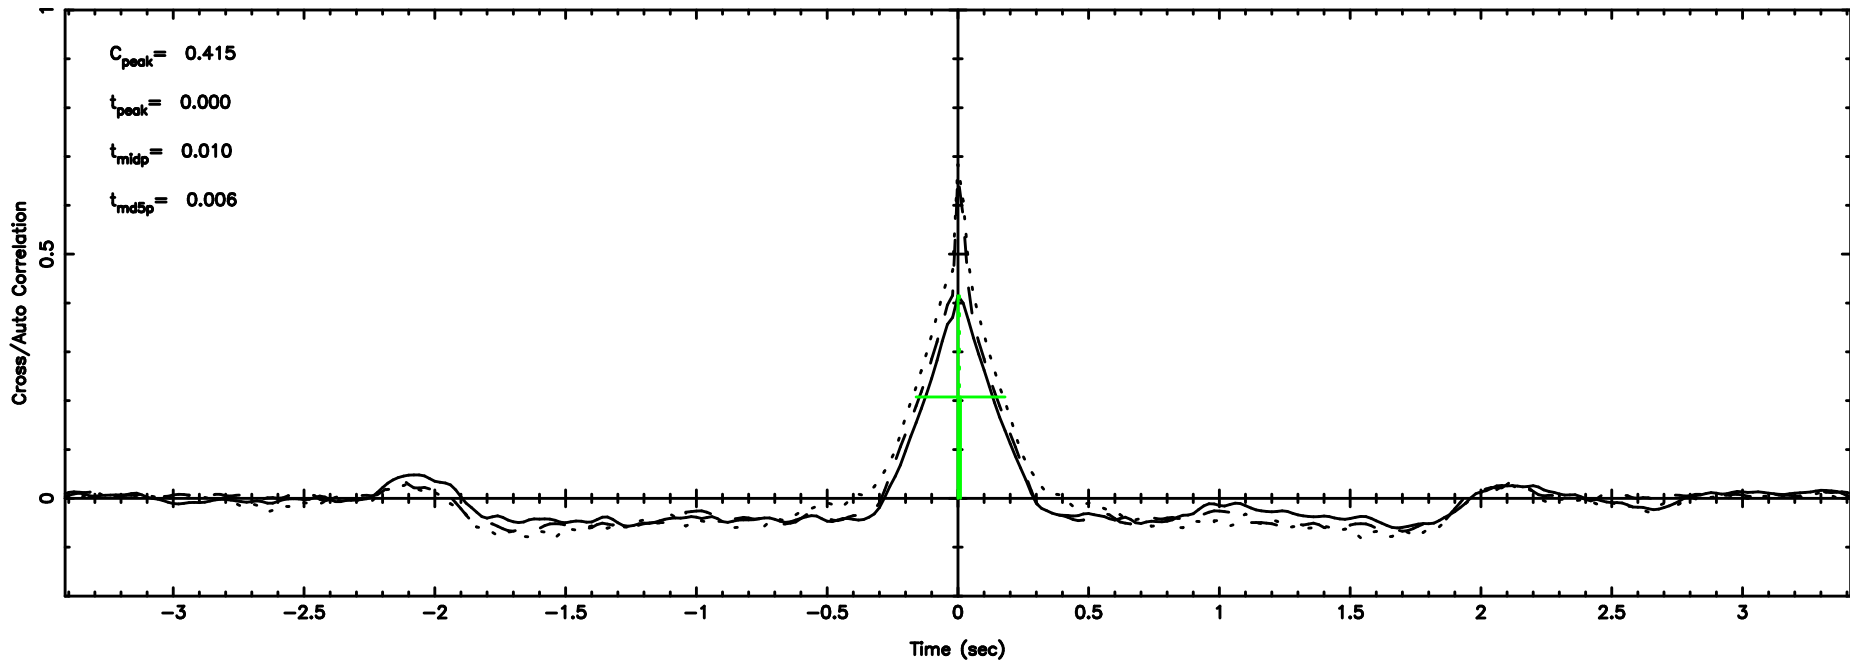

Frequency (Hz)

1107+109 2024/06/25 7.76UT FUJI -KISO