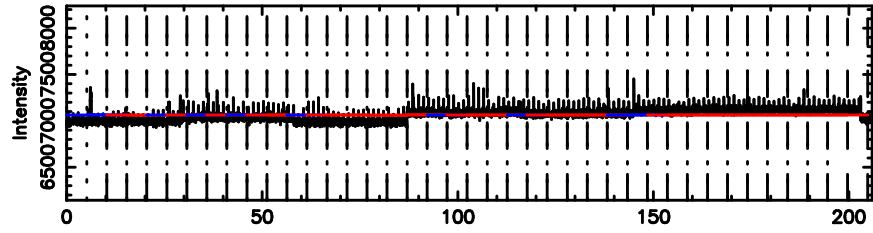

F20240625064448