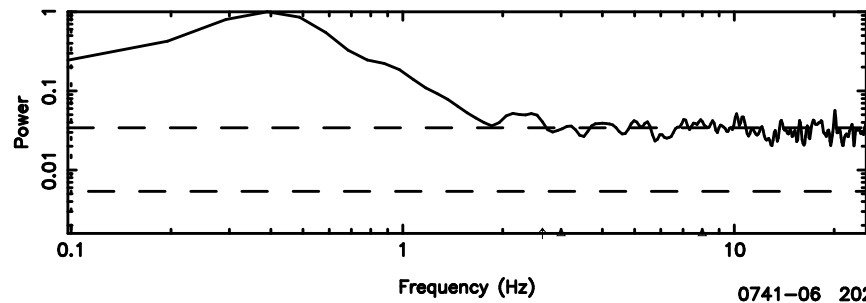

BLK:14,SNR1: 0.66765 ,SNR2: 5.4597