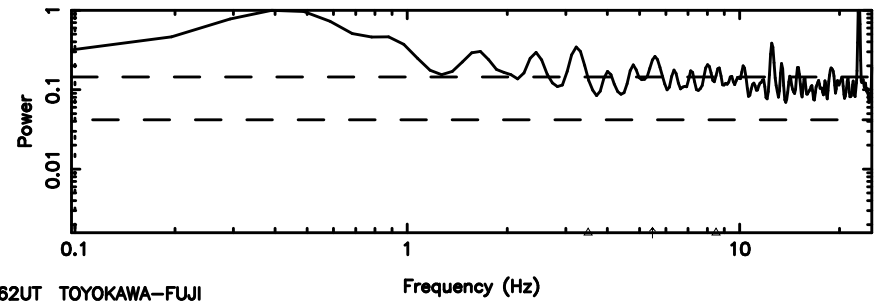

T20240625113516

BLK:12,SNR1: 7.2969 ,SNR2: 26.346

0556+191 2024/06/25 2.62UT TOYOKAWA-FUJI

F20240625113518

BLK:12,SNR1: 0.13955 ,SNR2: 0.81290