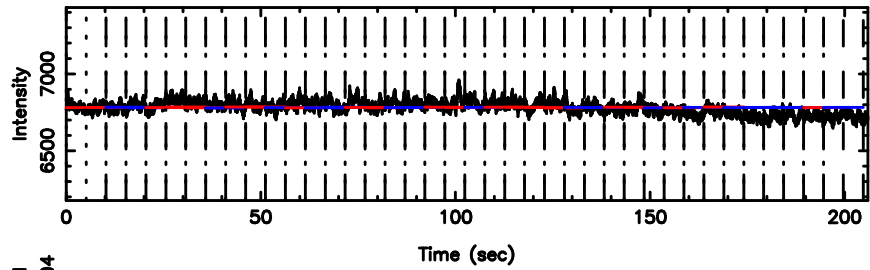

T20240625100827