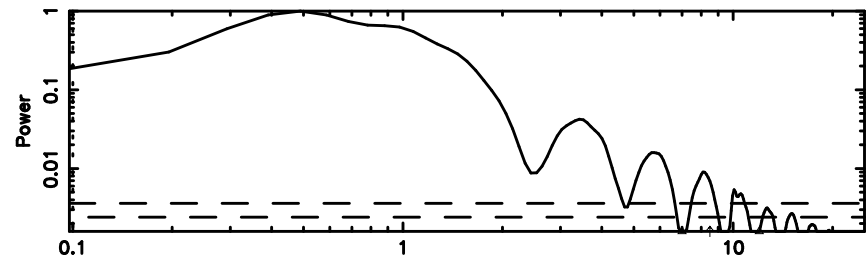

T20240625154229

BLK:33,SNR1: 9.9506 ,SNR2: 23.391

Frequency (Hz)

K20240625154226

BLK:33,SNR1: 13.099 ,SNR2: 31.571

Frequency (Hz)

3C237 2024/06/25 6.74UT TOYOKAWA-KISO

F20240625154231