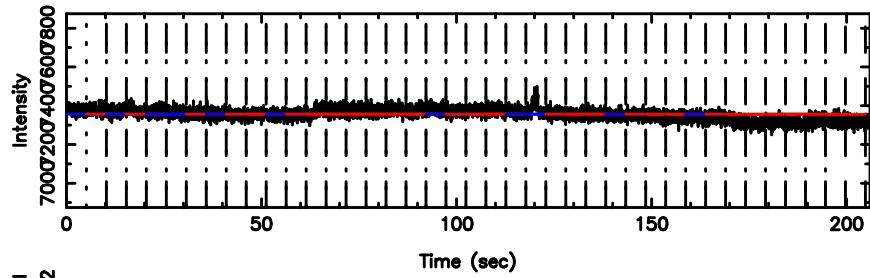

BLK:10,SNR1: 196.10 ,SNR2: 297.05

Frequency (Hz)

0258+350 2024/06/24 23.66UT TOYOKAWA-FUJI

T20240625083737

BLK:11,SNR1: 0.37906 ,SNR2: 1.3032

K20240625083734

BLK:11,SNR1: 19.045 ,SNR2: 32.890

0258+350 2024/06/24 23.66UT TOYOKAWA-KISO