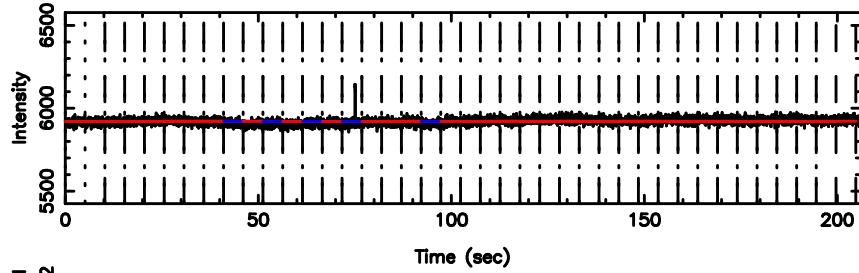

Frequency (Hz)

F20240625154848

BLK: 5,SNR1: 0.38835 ,SNR2: 3.6348

Frequency (Hz)

1011+110 2024/06/25 6.84UT TOYOKAWA-FUJI

T20240625154846

BLK: 5,SNR1: 0.88877 ,SNR2: 4.0923

Frequency (Hz)