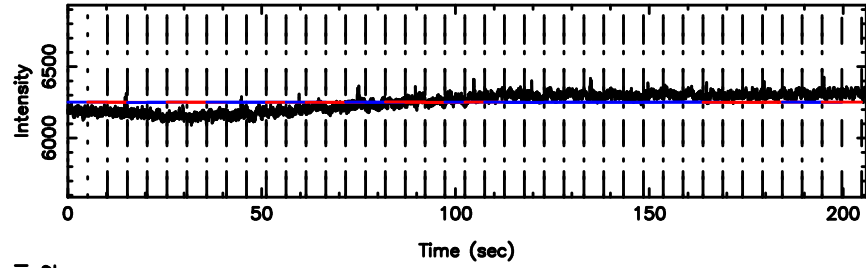

0732+33 2024/06/25 4.21UT FUJI -KISO

T20240625131910

BLK:14,SNR1: 0.66765 ,SNR2: 5.4597

F20240625131912

BLK:14,SNR1: 0.48450E-01,SNR2: 0.85611

0741-06 2024/06/25 4.35UT TOYOKAWA-FUJI

T20240625131910

BLK:23,SNR1: 0.49862 ,SNR2: 4.8617