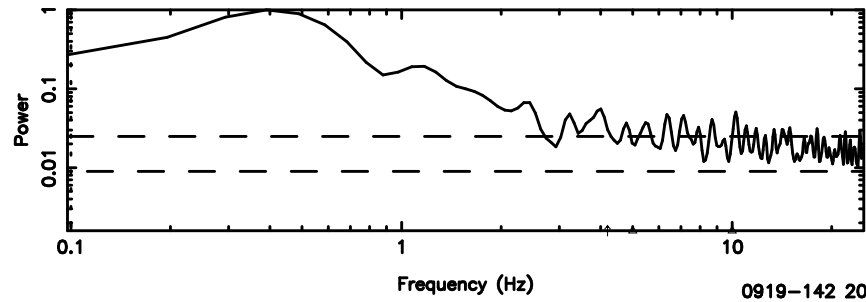

F20240625145645

BLK:10,SNR1: 1.0851 ,SNR2: 5.6783

K20240625145640

BLK:10,SNR1: 0.56236 ,SNR2: 3.1074

0919-142 2024/06/25 5.97UT FUJI -KISO