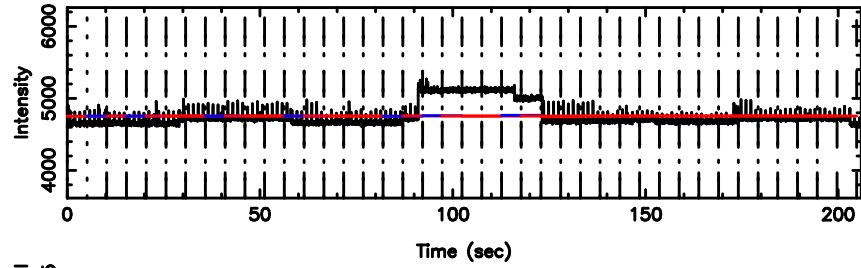

F20240625162144