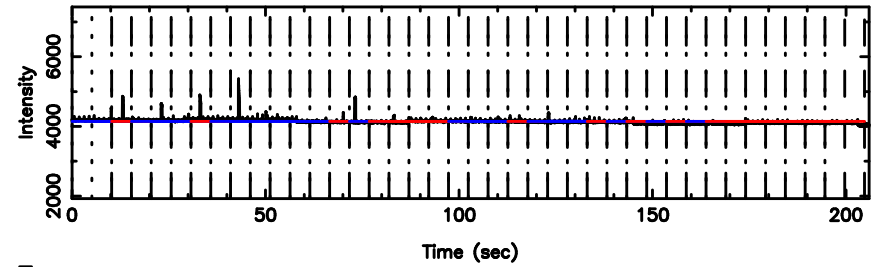

F20240625141651