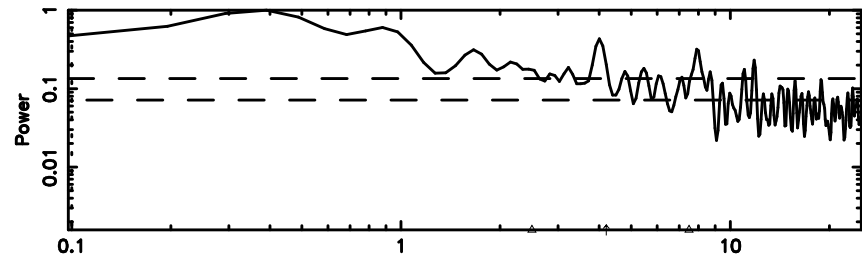

BLK: 3,SNR1:-0.32941E-01,SNR2: 1.2889