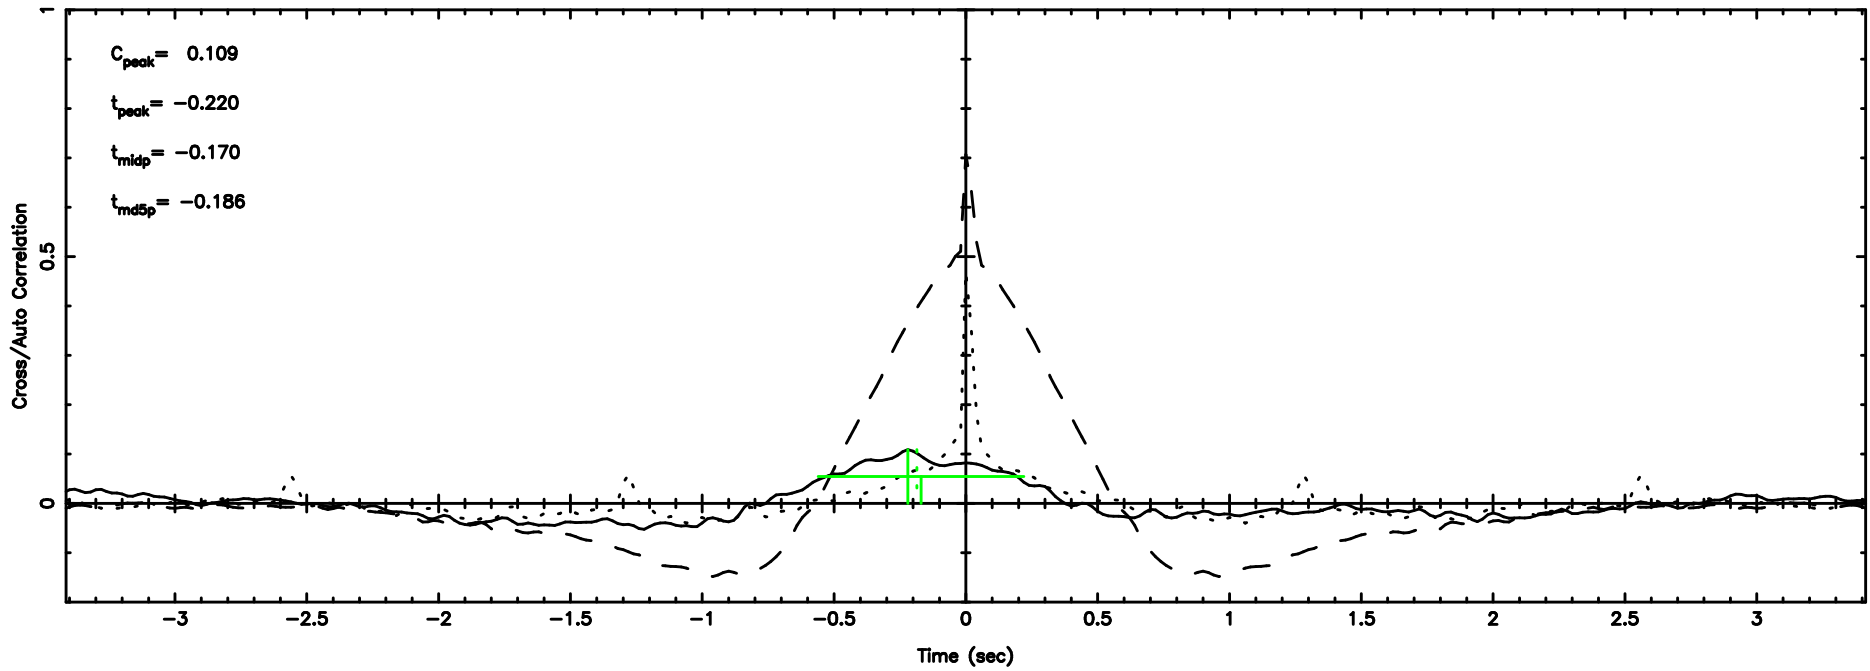

T20240625120210

BLK:16,SNR1: 1.0977 ,SNR2: 5.3678

F20240625120212

BLK:16,SNR1: 0.11518 ,SNR2: 1.3189

3C161 2024/06/25 3.06UT TOYOKAWA-FUJI