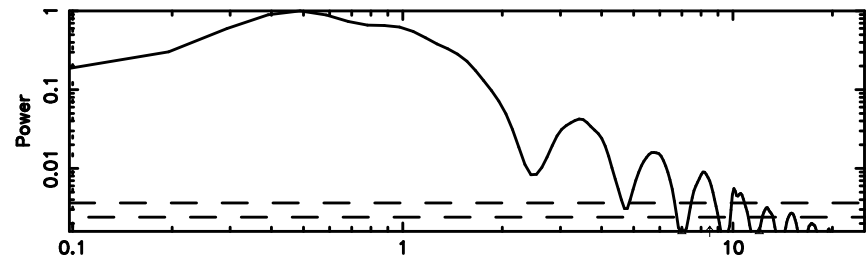

BLK:36,SNR1: 13.021 ,SNR2: 31.380