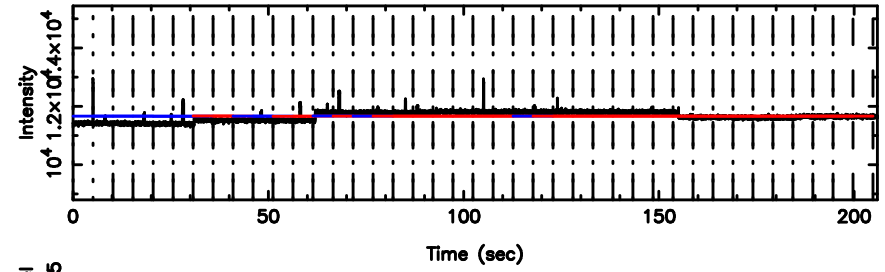

0202+15 2024/06/24 22.70UT TOYOKAWA-FUJI

T20240625074034

BLK:11,SNR1: 2.3536 ,SNR2: 6.2796

Frequency (Hz)

K20240625074031

BLK:11,SNR1: 5.2985 ,SNR2: 13.898

Frequency (Hz)

0202+15 2024/06/24 22.70UT TOYOKAWA-KISO