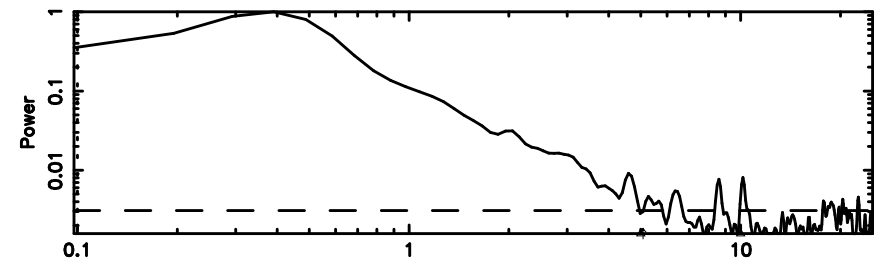

BLK:16,SNR1: 3.6880 ,SNR2: 11.946

0732+33 2024/06/25 4.21UT TOYOKAWA-KISO

F20240625131110

BLK: 4,SNR1: 0.84514 ,SNR2: 2.4934

Frequency (Hz)

K20240625131105

BLK: 4,SNR1: 8.4103 ,SNR2: 33.969

Frequency (Hz)