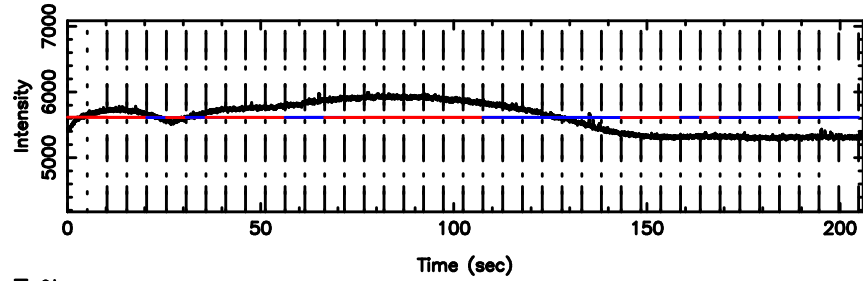

F20240625151809

BLK:13,SNR1: 0.22600 ,SNR2: 2.7084

Frequency (Hz)

0941-08 2024/06/25 6.33UT TOYOKAWA-FUJI

T20240625151807

BLK:17,SNR1: 1.1517 ,SNR2: 2.8164

K20240625151804

BLK:17,SNR1: 3.1070 ,SNR2: 11.639