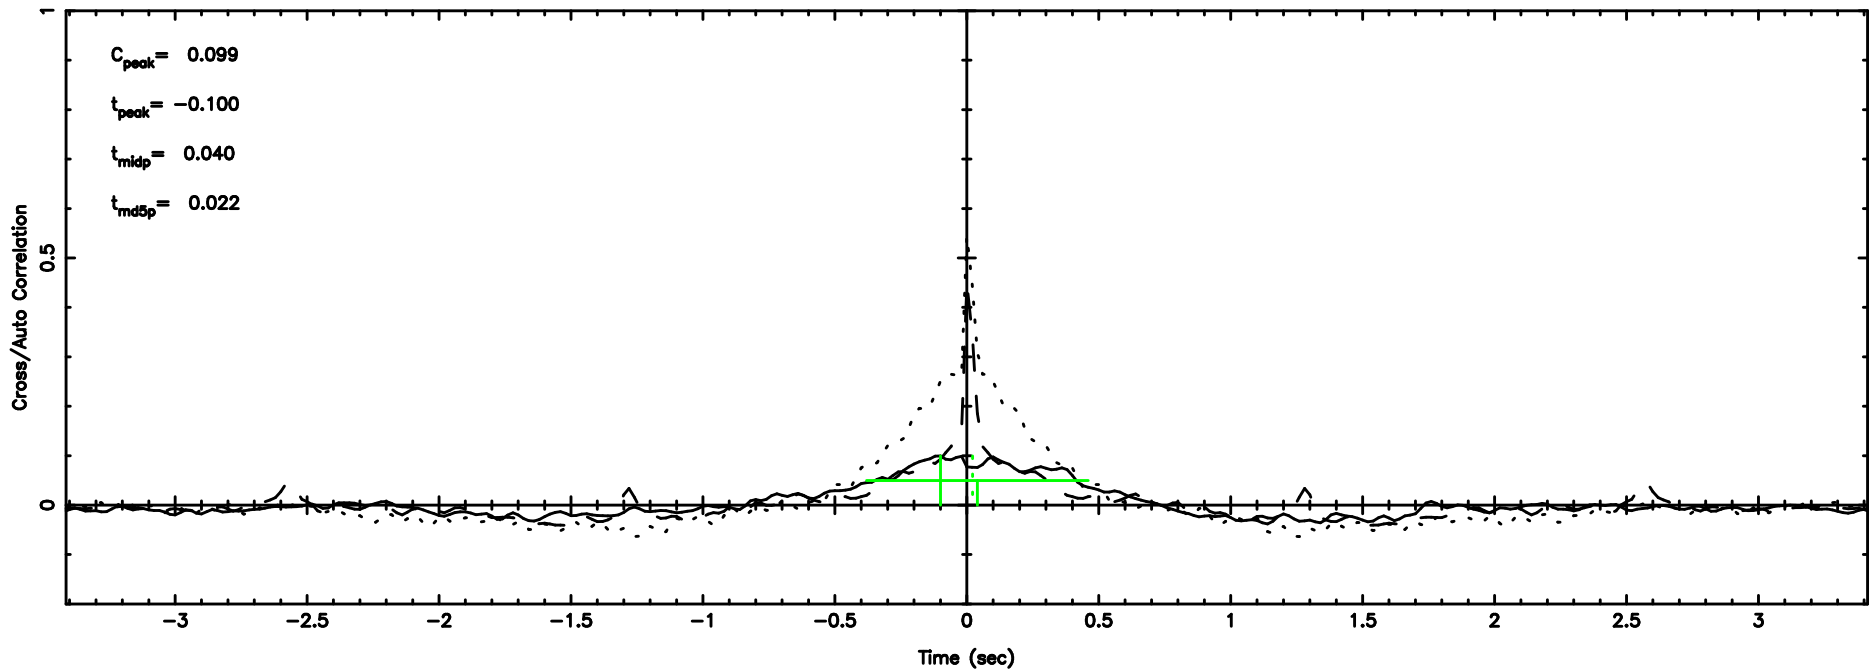

BLK:25,SNR1: 0.74226 ,SNR2: 4.3292

Frequency (Hz)

0548+16 2024/06/25 2.47UT TOYOKAWA-KISO

F20240625112641

BLK:12,SNR1: 0.20608 ,SNR2: 0.84083

K20240625112636

BLK:12,SNR1: 0.87290 ,SNR2: 2.6233

0548+16 2024/06/25 2.47UT FUJI -KISO