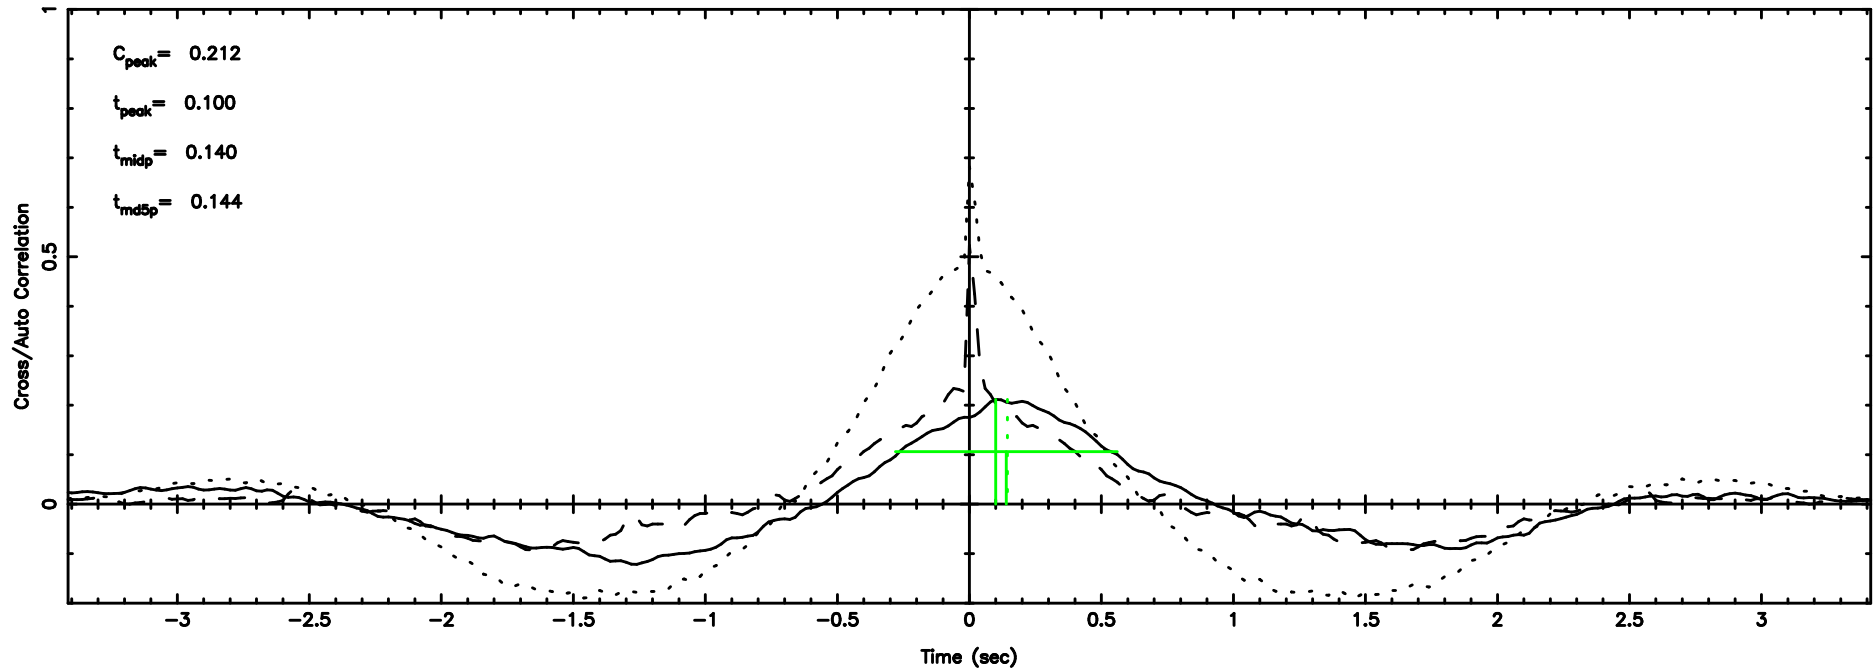

Frequency (Hz)

K20240625111005

BLK:17,SNR1: 1.5847 ,SNR2: 16.372

Frequency (Hz)

0531+194 2024/06/25 2.20UT FUJI -KISO

T20240625111827

BLK:20,SNR1: 15.629 ,SNR2: 79.302

F20240625111829