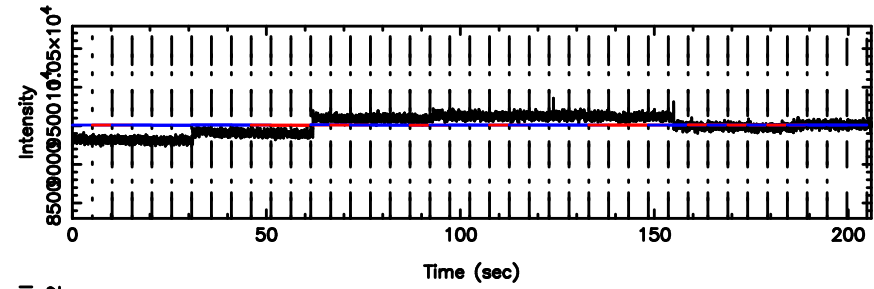

T20240625130054

BLK:14,SNR1: 1.3570 ,SNR2: 6.5984

F20240625130056

BLK:14,SNR1: 0.12629 ,SNR2: 0.46225

0723+10 2024/06/25 4.04UT TOYOKAWA-FUJI

T20240625130054

BLK:26,SNR1: 1.3256 ,SNR2: 5.6437

K20240625130051