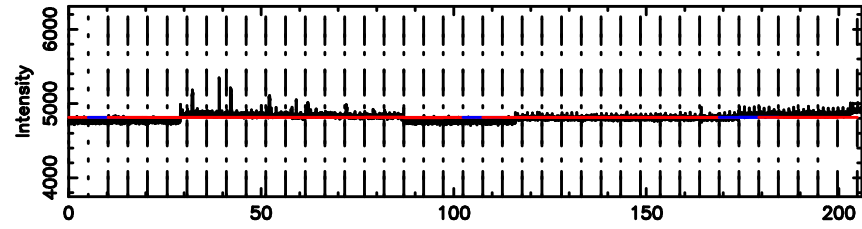

Frequency (Hz)

F20240625171742