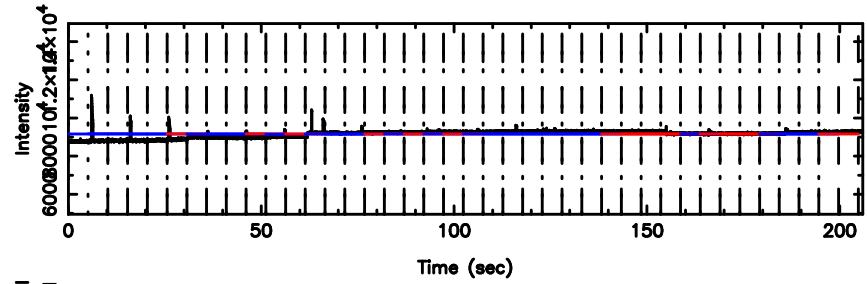

F20240625160758

BLK:25,SNR1: 16.114 ,SNR2: 29.961

Frequency (Hz)

K20240625160753

BLK:25,SNR1: 11.494 ,SNR2: 22.276

Frequency (Hz)

1031-11 2024/06/25 7.16UT FUJI -KISO

T20240625161229