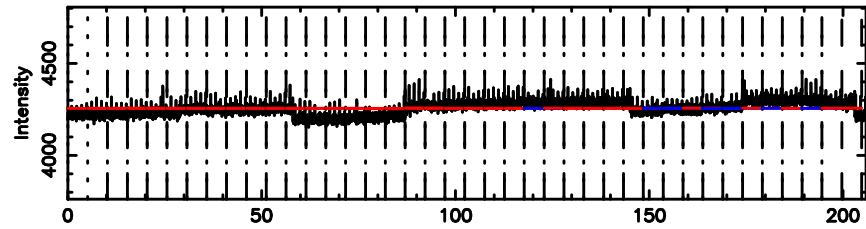

F20240625131912