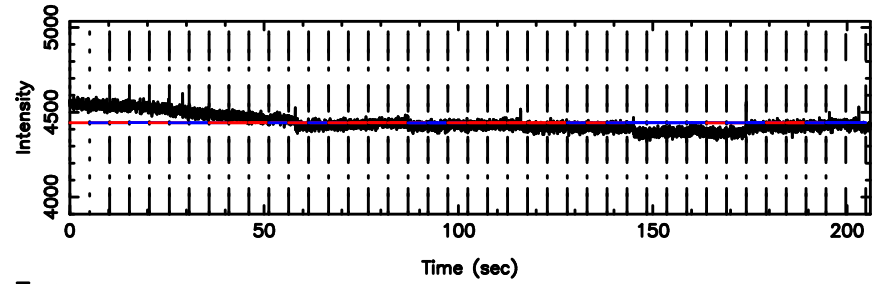

T20240625113049

BLK:18,SNR1: 3.7107 ,SNR2: 19.364

0552+12 2024/06/25 2.54UT TOYOKAWA-FUJI

F20240625113051

BLK:18,SNR1: 0.12997 ,SNR2: 1.2714

Frequency (Hz)

T20240625113049

BLK:18,SNR1: 2.7306 ,SNR2: 8.4963