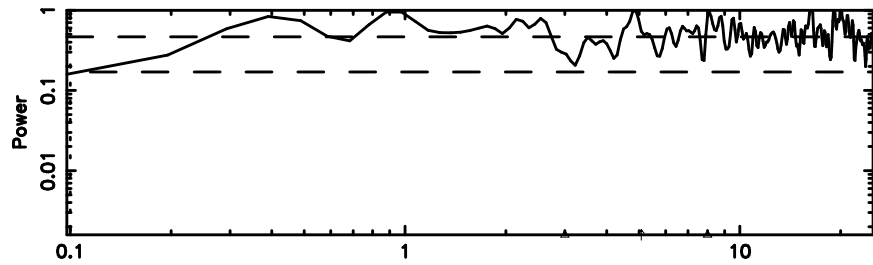

Frequency (Hz)

K20240625053440

BLK: 6,SNR1: 3.0838 ,SNR2: 13.694

Frequency (Hz)

2356+437 2024/06/24 20.61UT FUJI -KISO

T20240625054951

BLK: 3,SNR1: 0.15144 ,SNR2: 0.27673

Frequency (Hz)