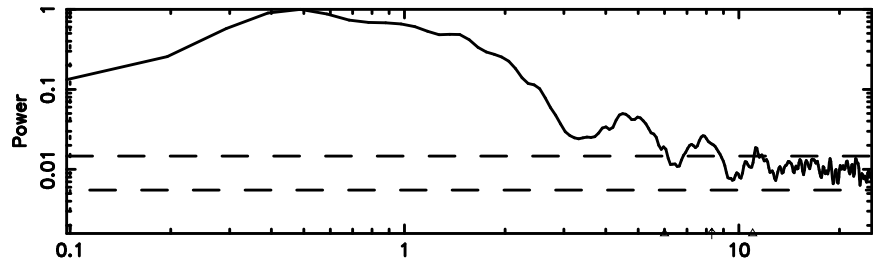

0115-01 2024/06/24 21.93UT FUJI -KISO

K20240625065406

BLK:16,SNR1: 8.2399 ,SNR2: 20.926

Frequency (Hz)

T20240625070709

BLK:14,SNR1: 3.8495 ,SNR2: 9.6673

Frequency (Hz)

F20240625070711