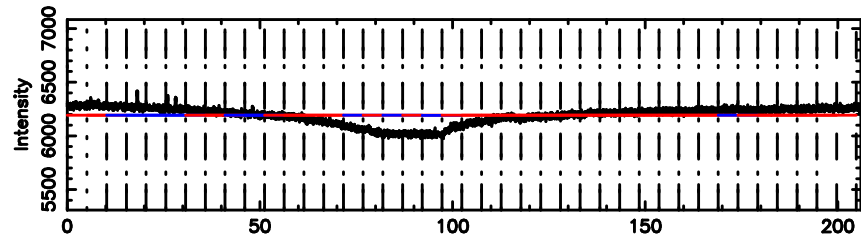

T20240625164404