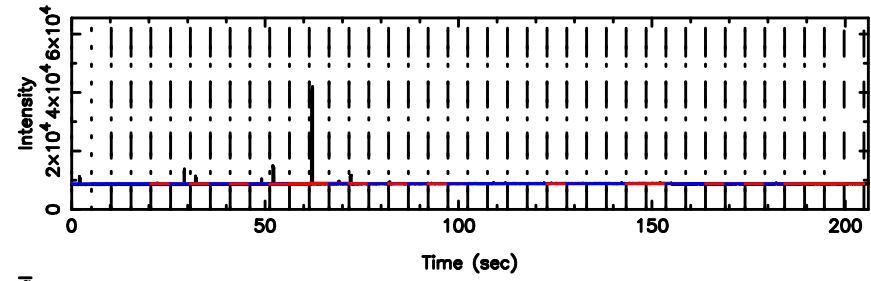

BLK:22,SNR1: 7.9634 ,SNR2: 20.173

3C208 2024/06/25 5.49UT TOYOKAWA-KISO

F20240625142752

BLK:25,SNR1: 2.4522 ,SNR2: 11.999

Frequency (Hz)

K20240625142748

BLK:25,SNR1: 2.9868 ,SNR2: 13.893

Frequency (Hz)