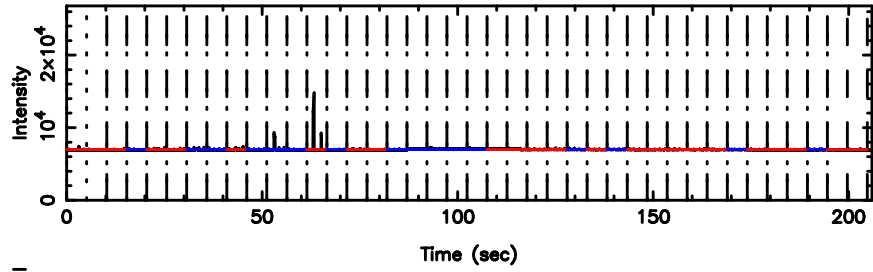

Frequency (Hz)

K20240625065406

BLK:20,SNR1: 8.2079 ,SNR2: 20.845

Frequency (Hz)

0115-01 2024/06/24 21.93UT TOYOKAWA-KISO

F20240625065411

BLK:16,SNR1: 2.6588 ,SNR2: 12.527

Frequency (Hz)