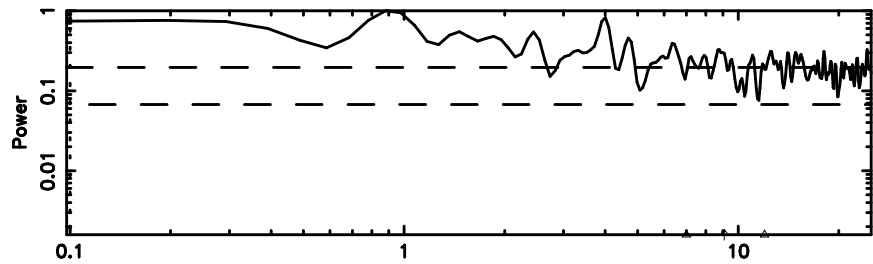

Frequency (Hz)

K20240625073324

BLK:11,SNR1: 0.52628 ,SNR2: 4.1327

Frequency (Hz)

0155-109 2024/06/24 22.59UT TOYOKAWA-KISO

F20240625073329

BLK: 5,SNR1: 0.32765 ,SNR2: 0.79515

K20240625073324