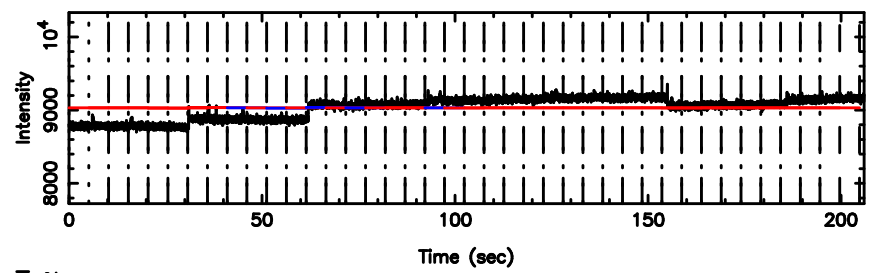

Frequency (Hz)

K20240625154844