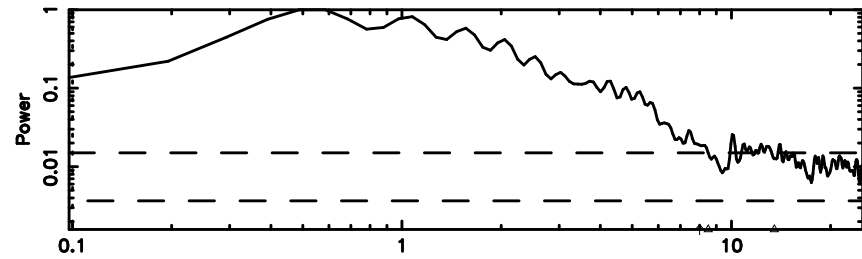

BLK:18,SNR1: 5.0736 ,SNR2: 12.904