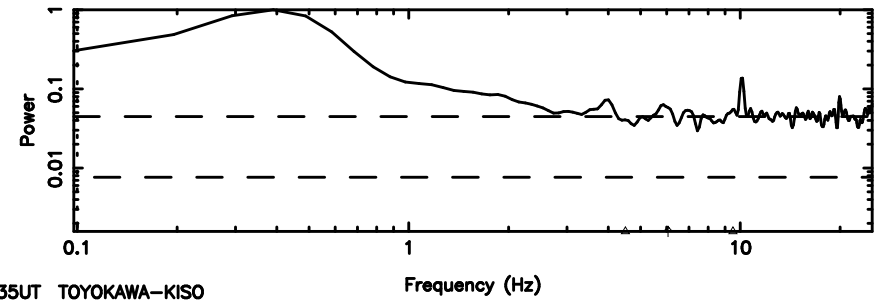

BLK:23,SNR1: 0.59236 ,SNR2: 1.8524

0741-06 2024/06/25 4.35UT TOYOKAWA-KISO