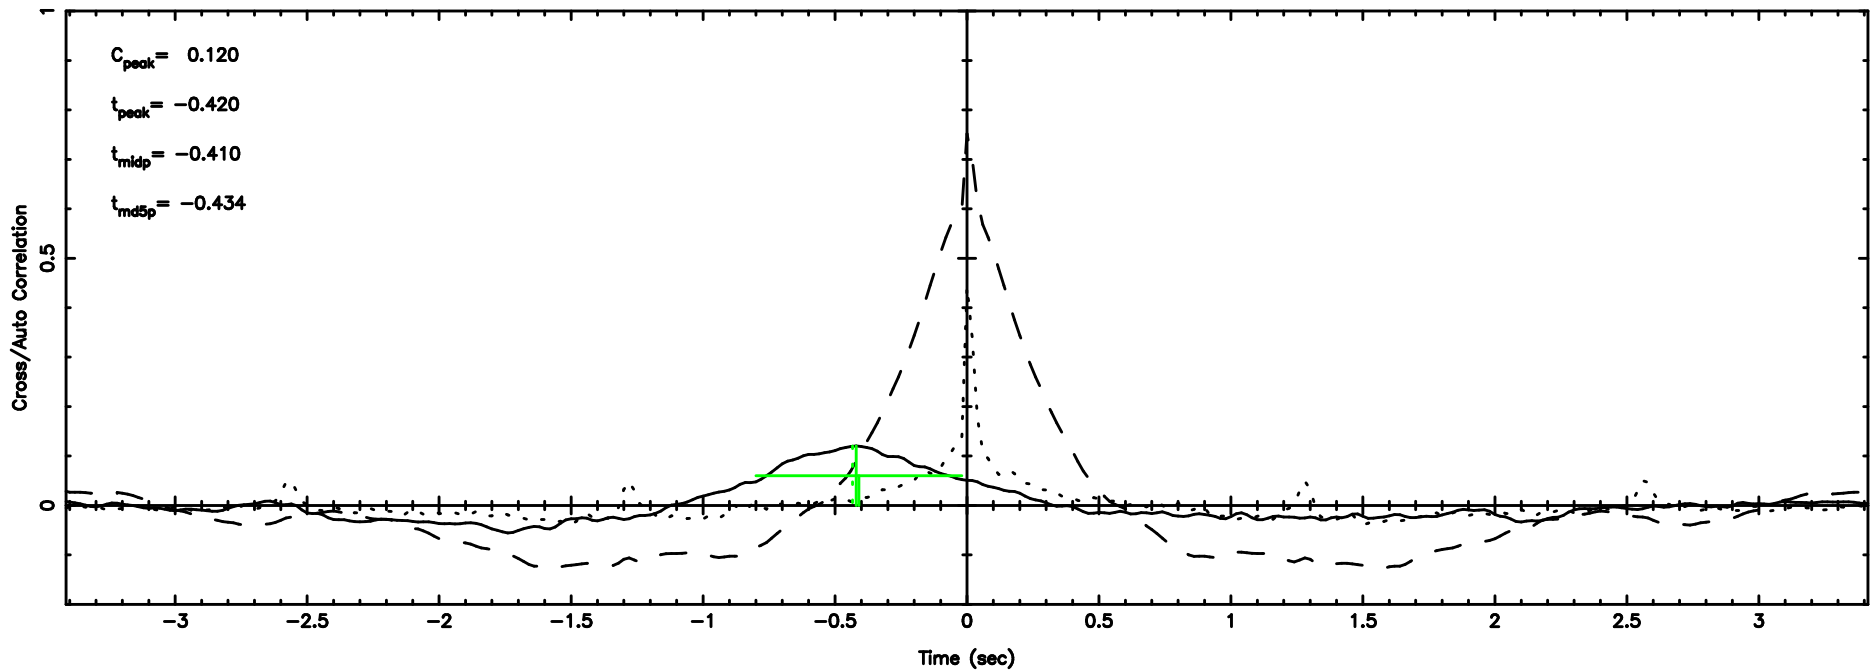

0548+16 2024/06/25 2.47UT TOYOKAWA-FUJI

F20240625112641

BLK:21,SNR1: 0.21772 ,SNR2: 0.90195

Frequency (Hz)

T20240625112639

BLK:25,SNR1: 3.4332 ,SNR2: 16.817

Frequency (Hz)

K20240625112636