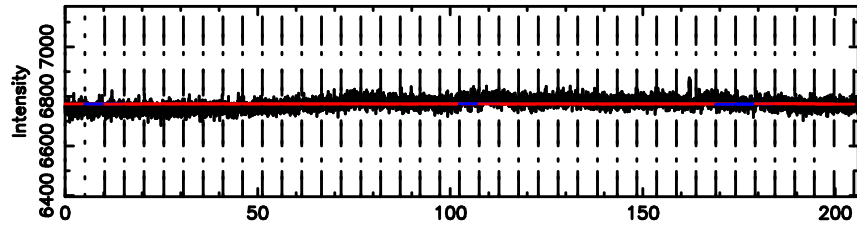

T20240625171740