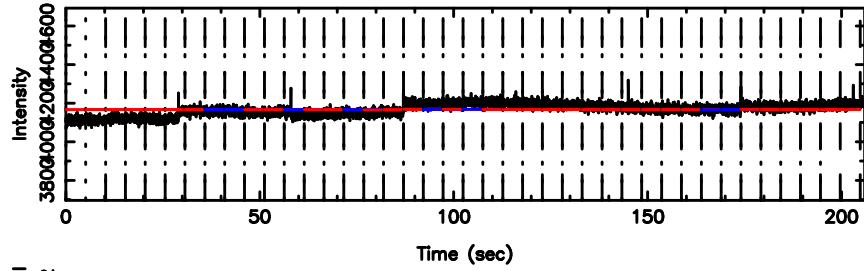

F20240625130056