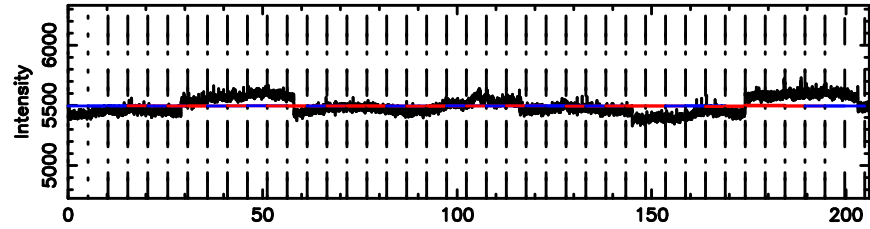

BLK:22,SNR1: 0.69492 ,SNR2: 4.5308

T20240625111008

BLK:29,SNR1: 8.1644 ,SNR2: 31.946

0531+194 2024/06/25 2.20UT TOYOKAWA-KISO

K20240625111005

BLK:29,SNR1: 1.4540 ,SNR2: 13.615

F20240625111010

BLK:17,SNR1: 0.44616 ,SNR2: 2.6383