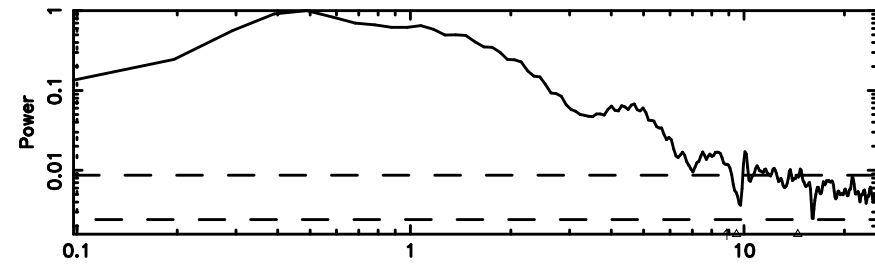

BLK:14,SNR1: 7.3976 ,SNR2: 16.867