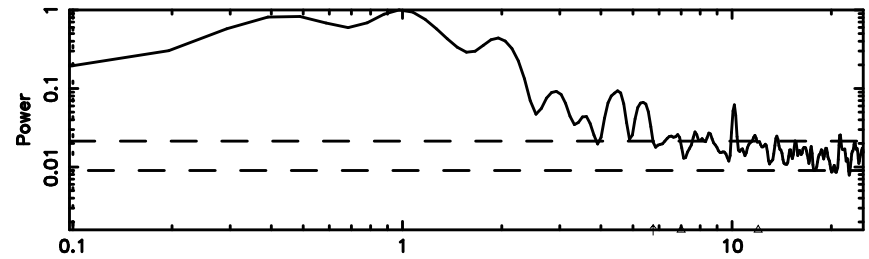

Frequency (Hz)

K20240625163244

BLK: 8,SNR1: 2.8908 ,SNR2: 10.525

Frequency (Hz)

1055+01 2024/06/25 7.57UT TOYOKAWA-KISO

F20240625163249

BLK:14,SNR1: 1.7212 ,SNR2: 8.1241

K20240625163244