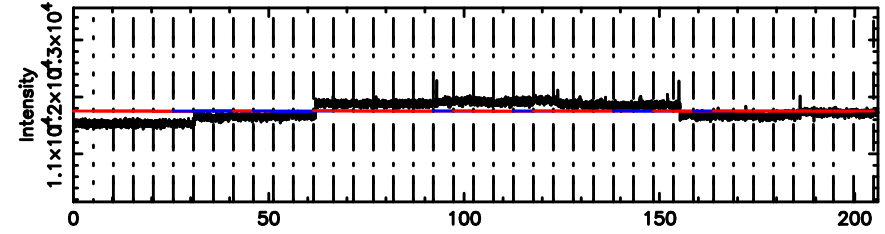

Frequency (Hz)

K20240625073324