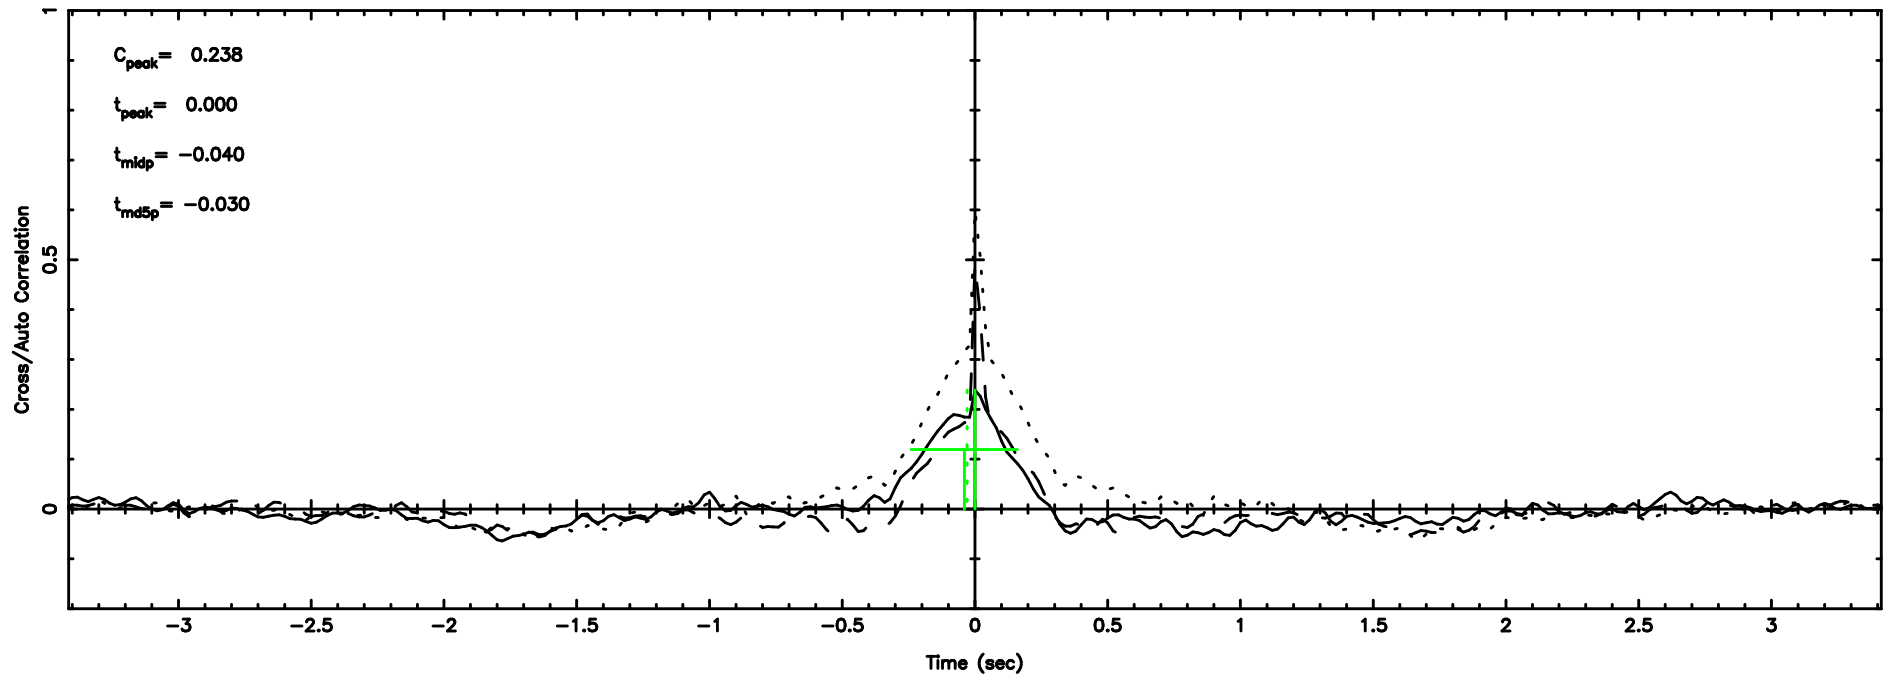

Frequency (Hz)

0106+01 2024/06/24 21.77UT TOYOKAWA-KISO