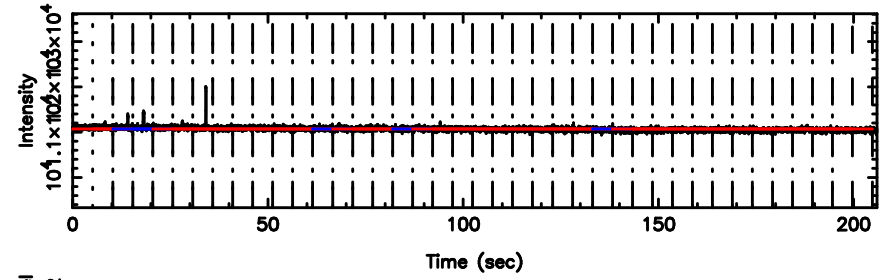

K20240625075222

BLK: 5,SNR1: 1.2081 ,SNR2: 4.7806