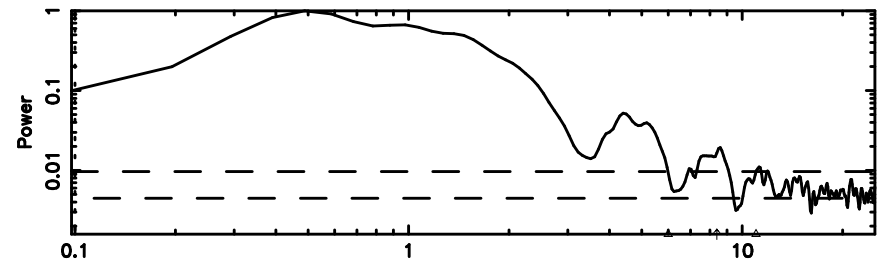

BLK:10,SNR1: 5.9397 ,SNR2: 14.651