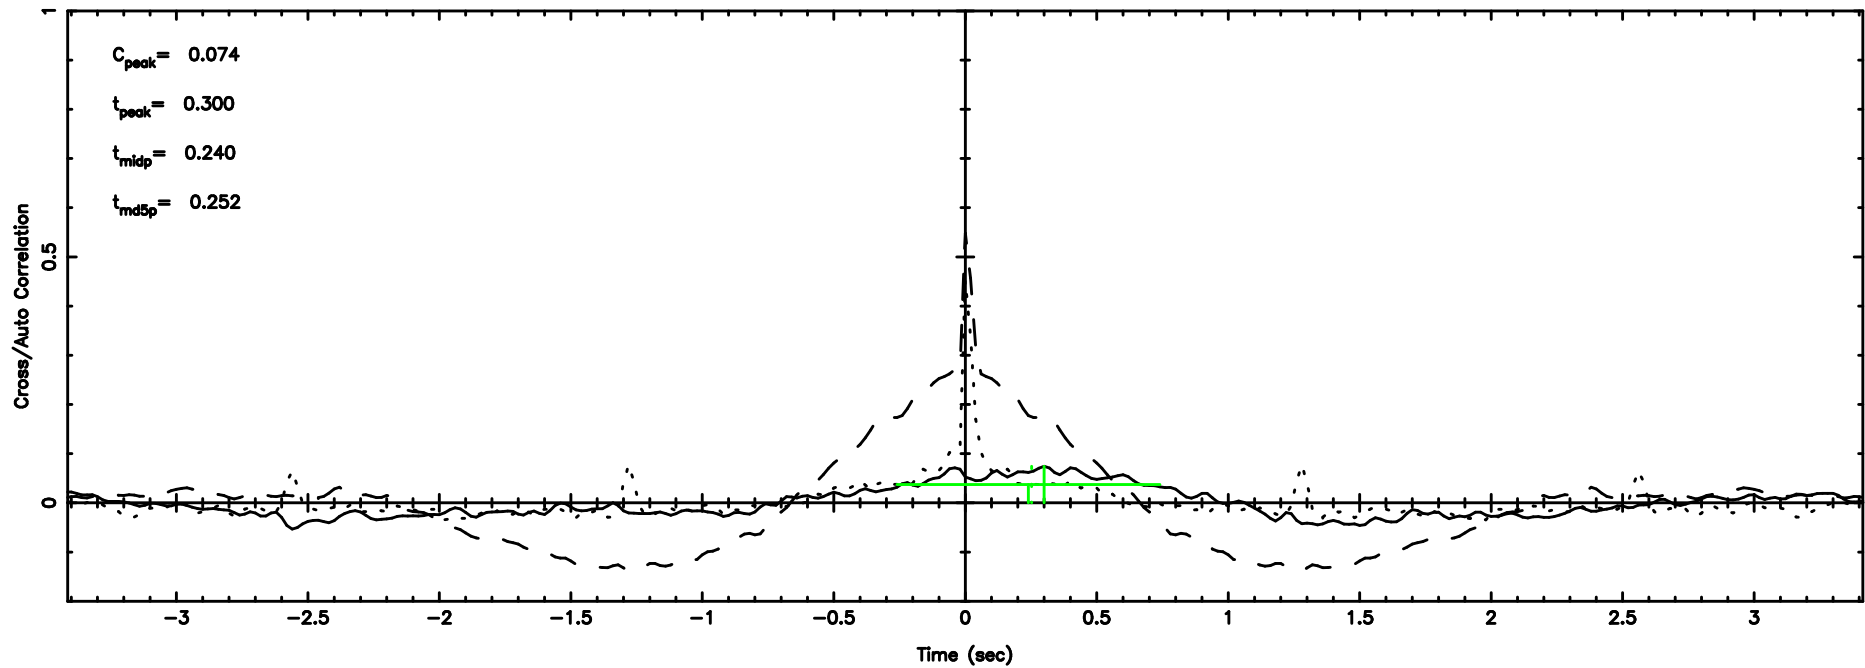

T20240625134854

BLK:10,SNR1: 0.50995 ,SNR2: 1.6203

F20240625134856

BLK:10,SNR1: 0.28090 ,SNR2: 1.1420

3C196 2024/06/25 4.84UT TOYOKAWA-FUJI

T20240625134854

BLK:15,SNR1: 0.54842 ,SNR2: 1.9080

K20240625134852