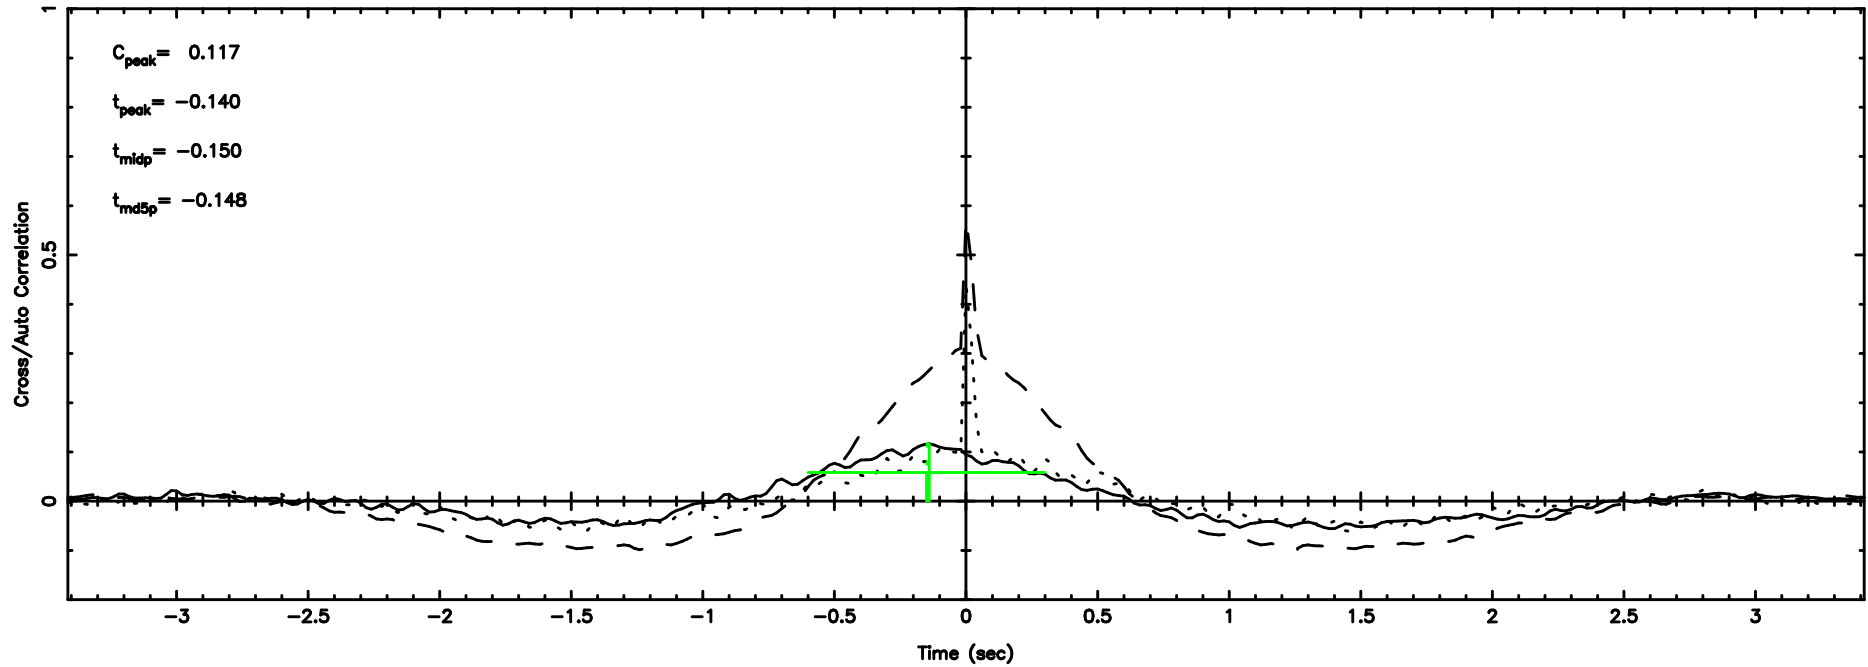

T20240625131910

BLK:23,SNR1: 0.49862 ,SNR2: 4.8617

K20240625131907

BLK:23,SNR1: 0.59236 ,SNR2: 1.8524

0741-06 2024/06/25 4.35UT TOYOKAWA-KISO