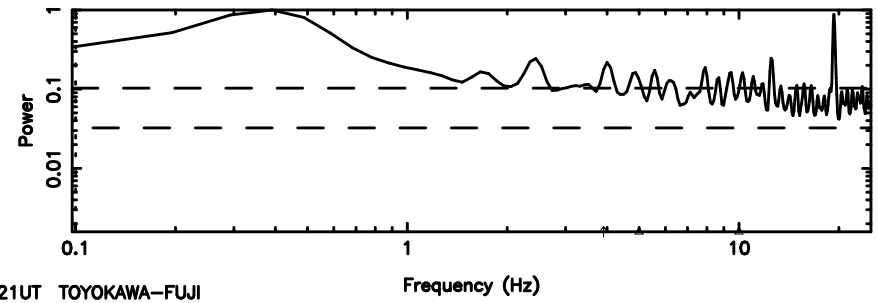

BLK:14,SNR1: 0.27196 ,SNR2: 1.2069

0732+33 2024/06/25 4.21UT TOYOKAWA-FUJI