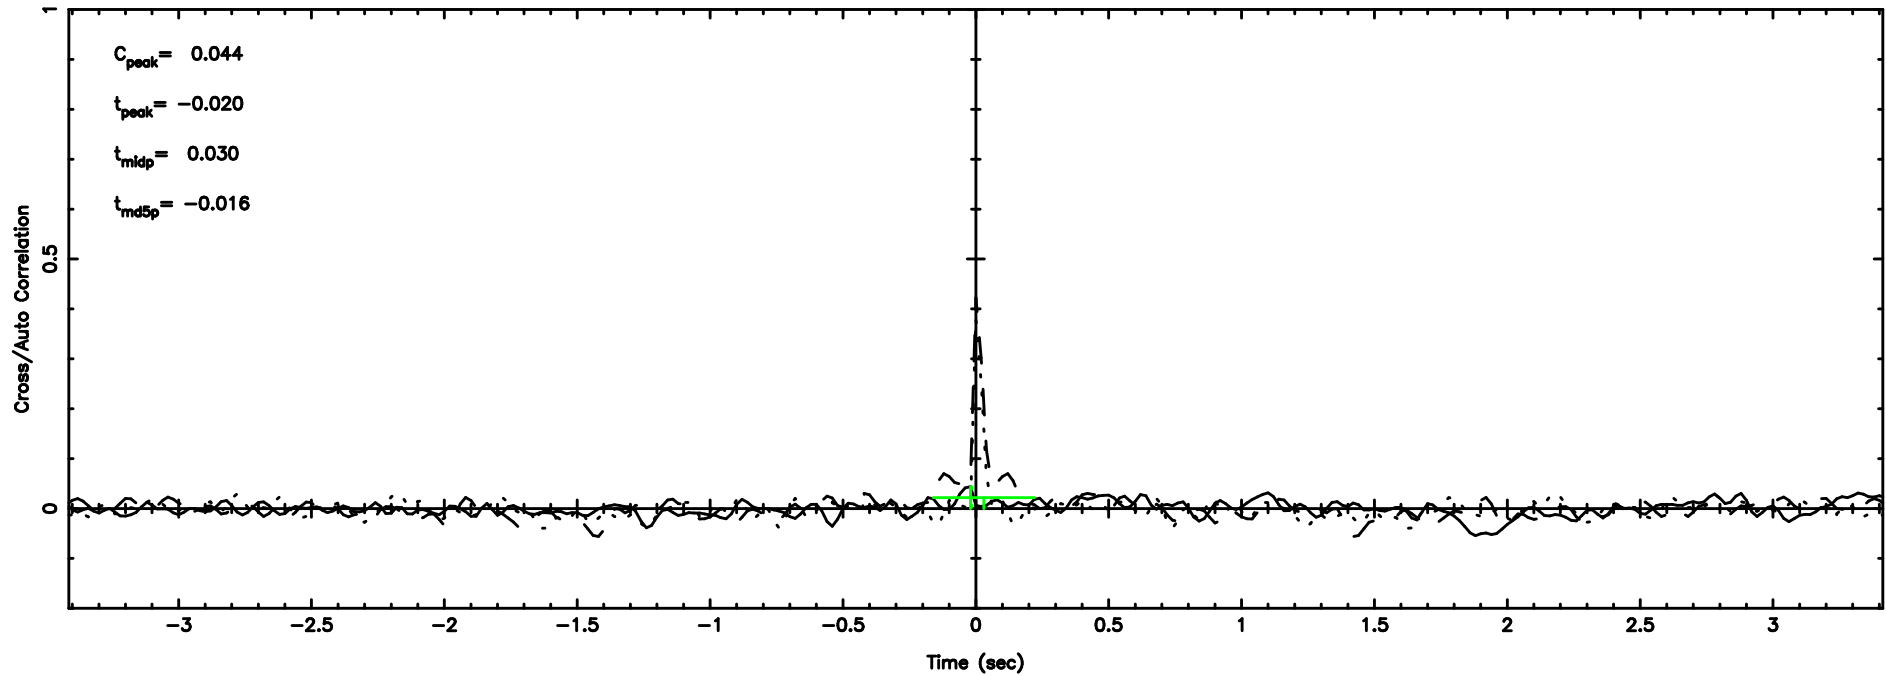

Frequency (Hz)

0011+344 2024/06/24 20.86UT TOYOKAWA-KISO