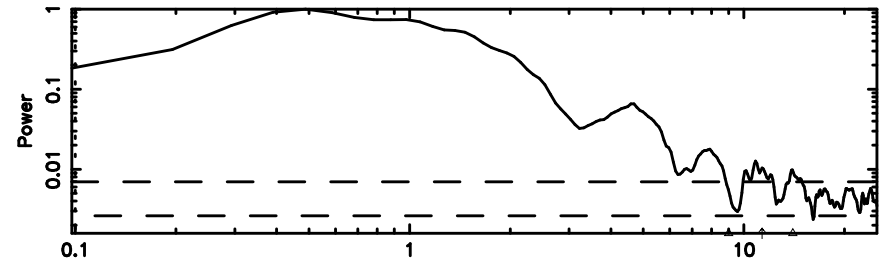

Frequency (Hz)

0128+03 2024/06/24 22.15UT TOYOKAWA-KISO

F20240625070711

BLK:18,SNR1: 5.5789 ,SNR2: 9.9630

Frequency (Hz)

K20240625070706

BLK:18,SNR1: 9.7863 ,SNR2: 17.482

Frequency (Hz)