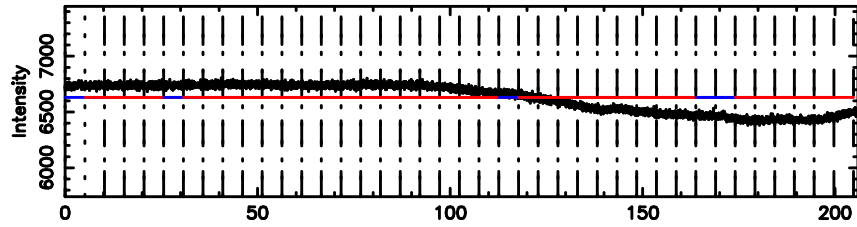

T20240625174321