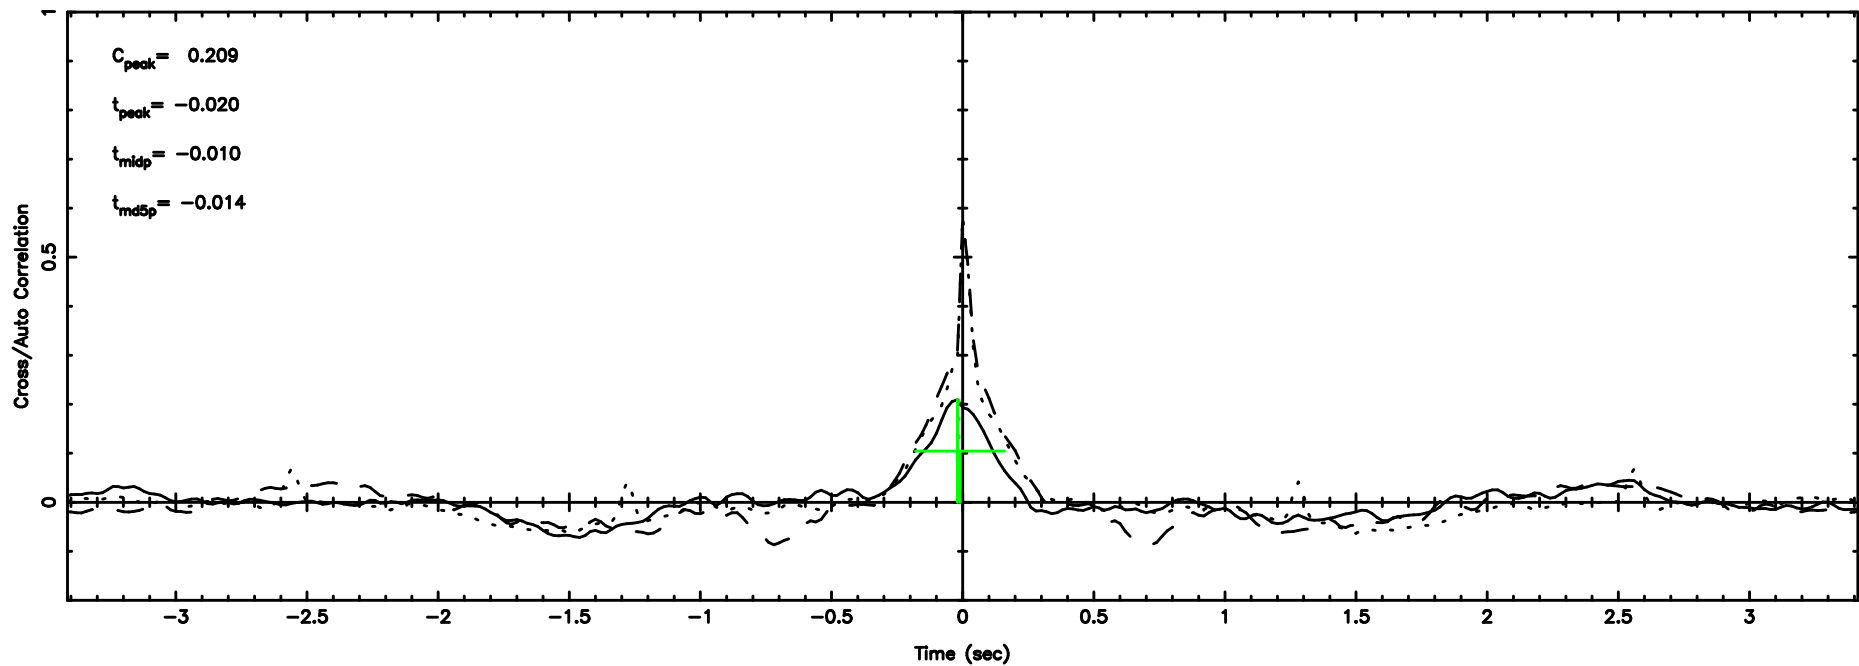

F20240625151809

BLK:13,SNR1: 0.22600 ,SNR2: 2.7084

Frequency (Hz)

0941-08 2024/06/25 6.33UT TOYOKAWA-FUJI

T20240625151807

BLK:17,SNR1: 1.1517 ,SNR2: 2.8164

K20240625151804

BLK:17,SNR1: 3.1070 ,SNR2: 11.639