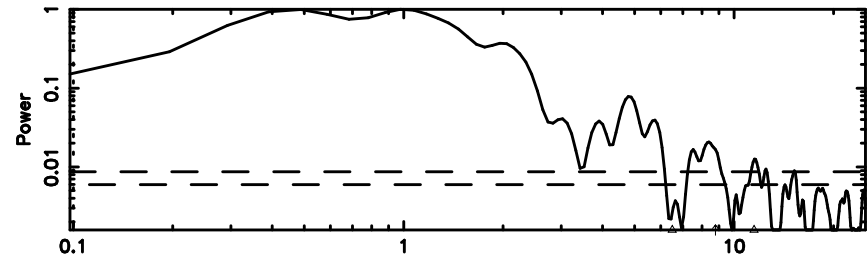

0941-08 2024/06/25 6.33UT TOYOKAWA-KISO

F20240625151809

BLK:14,SNR1: 0.29709 ,SNR2: 3.4901

Frequency (Hz)

K20240625151804

BLK:14,SNR1: 8.3620 ,SNR2: 19.736

Frequency (Hz)

0941-08 2024/06/25 6.33UT FUJI -KISO