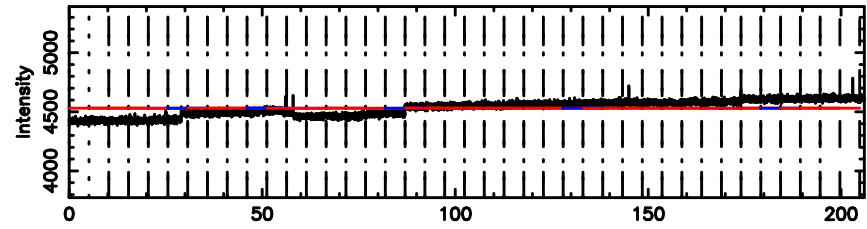

Frequency (Hz)

F20240625154848

BLK: 5,SNR1: 0.38835 ,SNR2: 3.6348

Frequency (Hz)

1011+110 2024/06/25 6.84UT TOYOKAWA-FUJI

T20240625154846

BLK: 5,SNR1: 0.88877 ,SNR2: 4.0923

Frequency (Hz)