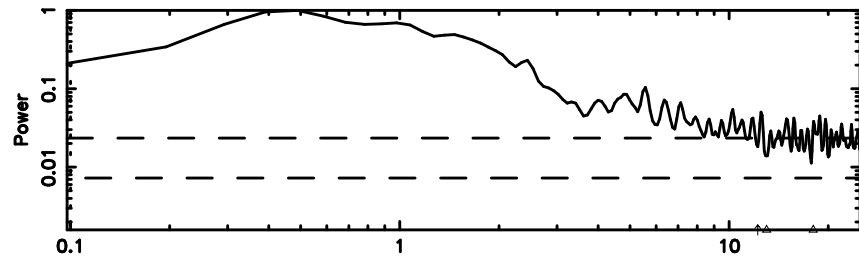

Frequency (Hz)

3C263.1 2024/06/25 8.32UT TOYOKAWA-KISO

F20240625171742

BLK:10,SNR1: 3.0234 ,SNR2: 4.9009

Frequency (Hz)

K20240625171737

BLK:10,SNR1: 0.94256 ,SNR2: 3.4388

Frequency (Hz)