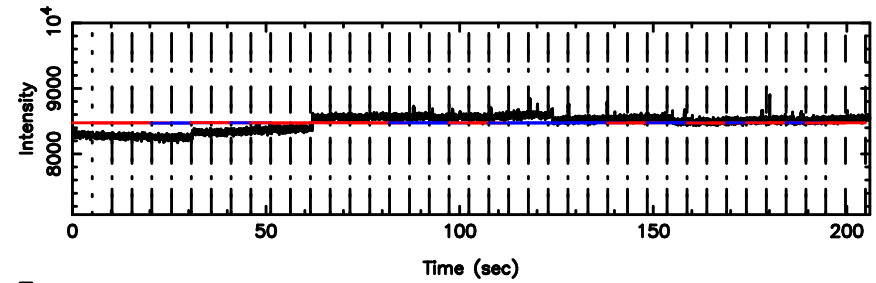

BLK:14,SNR1: 0.90920 ,SNR2: 3.6100

0821+394 2024/06/25 5.03UT TOYOKAWA-KISO

F20240625140006

BLK:16,SNR1: 0.80757 ,SNR2: 2.0591

K20240625140001

BLK:16,SNR1: 1.2372 ,SNR2: 4.8470

0821+394 2024/06/25 5.03UT FUJI -KISO