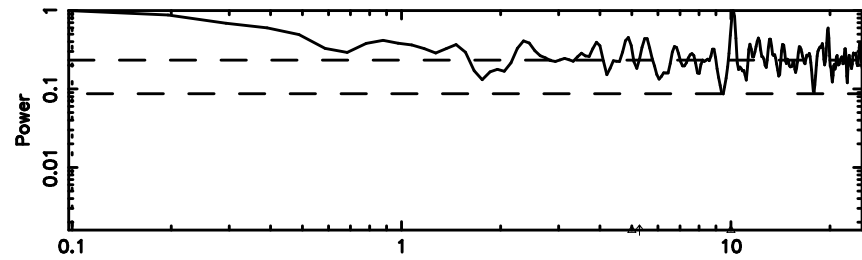

BLK: 3,SNR1: 0.19887 ,SNR2: 0.40130