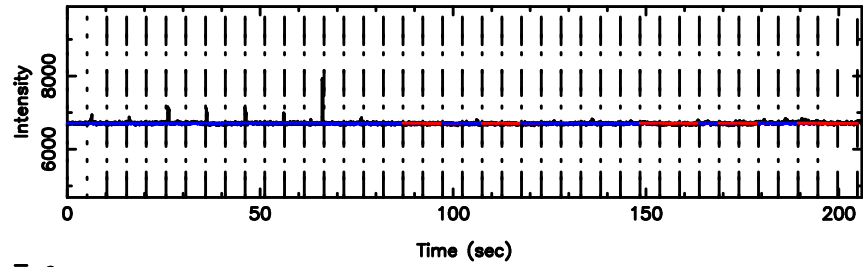

BLK:31,SNR1: 14.288 ,SNR2: 26.589

Frequency (Hz)

1031-11 2024/06/25 7.16UT TOYOKAWA-FUJI

T20240625160756

BLK:28,SNR1: 7.2652 ,SNR2: 17.274

K20240625160753

BLK:28,SNR1: 10.909 ,SNR2: 21.111

1031-11 2024/06/25 7.16UT TOYOKAWA-KISO