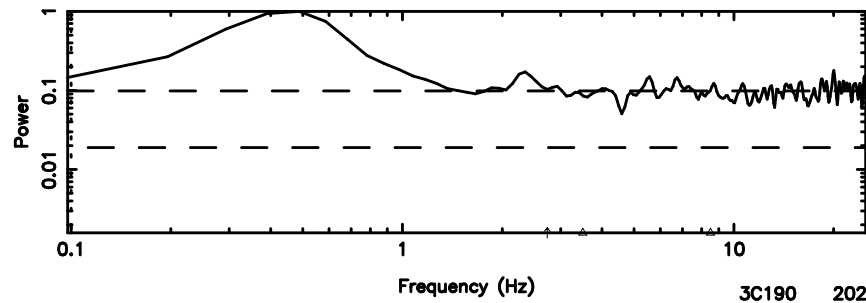

BLK: 9,SNR1: 0.18012 ,SNR2: 1.5717