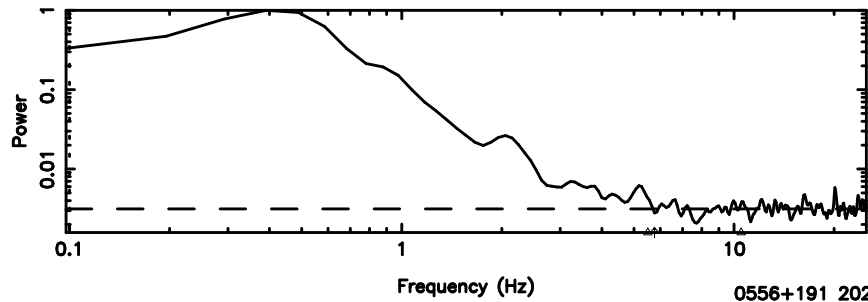

T20240625113516

BLK:15,SNR1: 8.4139 ,SNR2: 29.435

K20240625113513

BLK:15,SNR1: 0.62606 ,SNR2: 3.6552

0556+191 2024/06/25 2.62UT TOYOKAWA-KISO