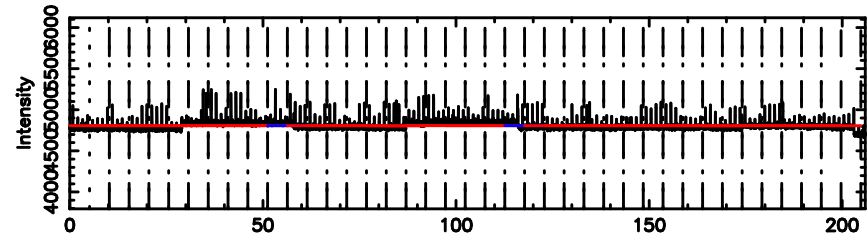

T20240625152629

BLK: 2,SNR1: 0.28024 ,SNR2: 4.1732

Frequency (Hz)

F20240625152631

BLK: 2,SNR1:-0.42090E-01,SNR2: 1.2279

Frequency (Hz)

3C230 2024/06/25 6.47UT TOYOKAWA-FUJI

T20240625152629