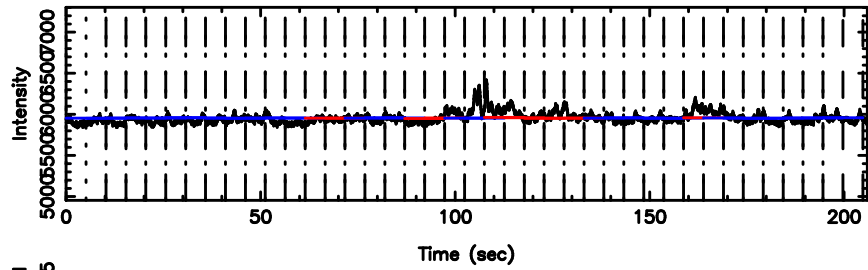

BLK:22,SNR1: 0.69492 ,SNR2: 4.5308

T20240625111008

BLK:29,SNR1: 8.1644 ,SNR2: 31.946

0531+194 2024/06/25 2.20UT TOYOKAWA-KISO

K20240625111005

BLK:29,SNR1: 1.4540 ,SNR2: 13.615

F20240625111010

BLK:17,SNR1: 0.44616 ,SNR2: 2.6383