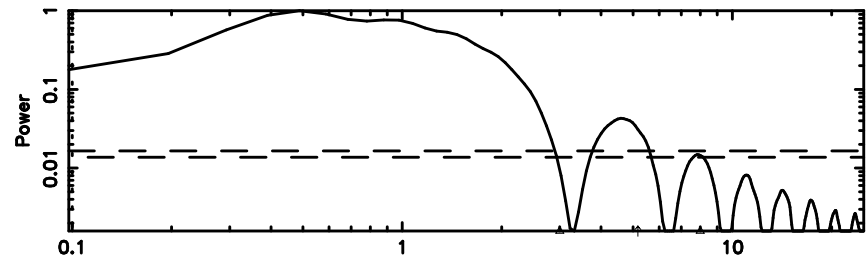

1011+110 2024/06/25 6.84UT FUJI -KISO

T20240625155627

BLK:23,SNR1: 6.1809 ,SNR2: 11.034

Frequency (Hz)

F20240625155629

BLK:23,SNR1: 3.0486 ,SNR2: 14.098

Frequency (Hz)

3C241 2024/06/25 6.97UT TOYOKAWA-FUJI