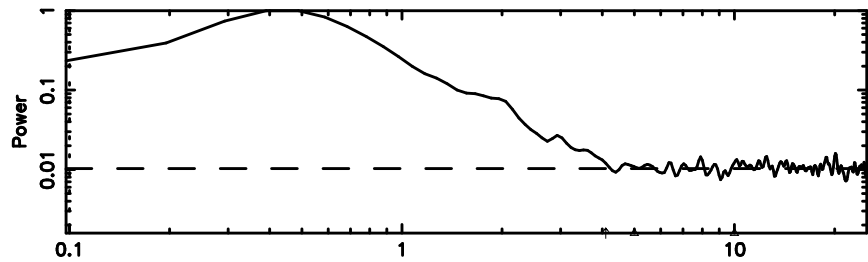

0548+16 2024/06/25 2.47UT TOYOKAWA-FUJI

F20240625112641

BLK:21,SNR1: 0.21772 ,SNR2: 0.90195

Frequency (Hz)

T20240625112639

BLK:25,SNR1: 3.4332 ,SNR2: 16.817

Frequency (Hz)

K20240625112636