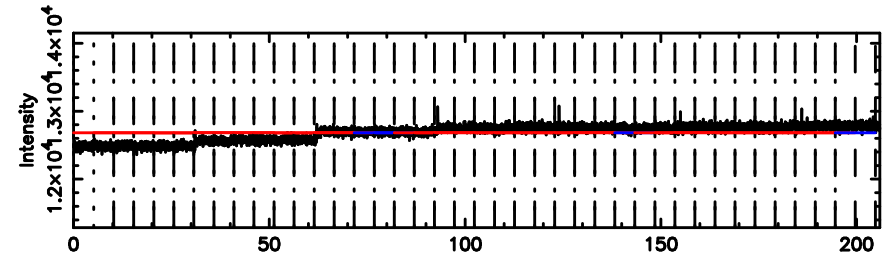

F20240625054953

BLK: 3,SNR1: 1.1912 ,SNR2: 6.8793

Frequency (Hz)

0011+344 2024/06/24 20.86UT TOYOKAWA-FUJI

T20240625054951

BLK: 4,SNR1: 0.60829E-01,SNR2: 0.79654

Frequency (Hz)

K20240625054948