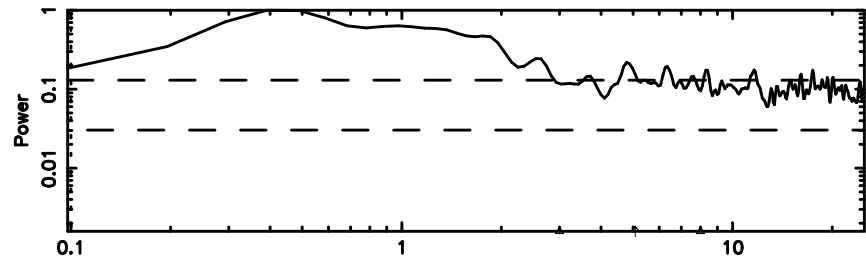

BLK:11,SNR1: 0.26031 ,SNR2: 1.5297