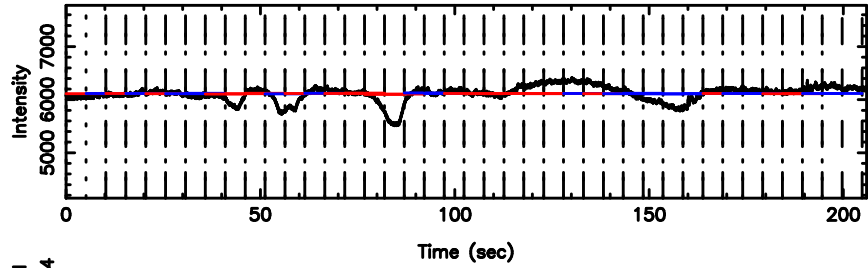

T20240625113049