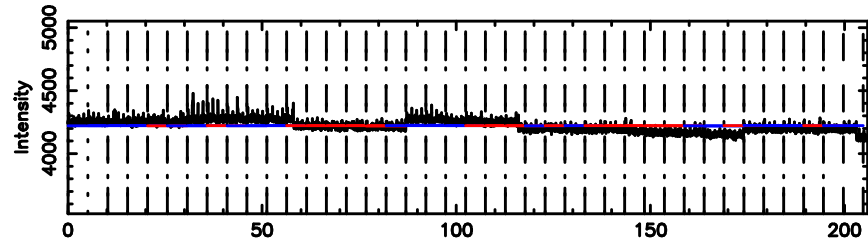

BLK:28,SNR1: 0.48232 ,SNR2: 2.9299

3C161 2024/06/25 3.06UT TOYOKAWA-KISO

F20240625120212

BLK:21,SNR1: 0.28492 ,SNR2: 2.8851

Frequency (Hz)

K20240625120207

BLK:21,SNR1: 0.44648 ,SNR2: 3.6846

Frequency (Hz)