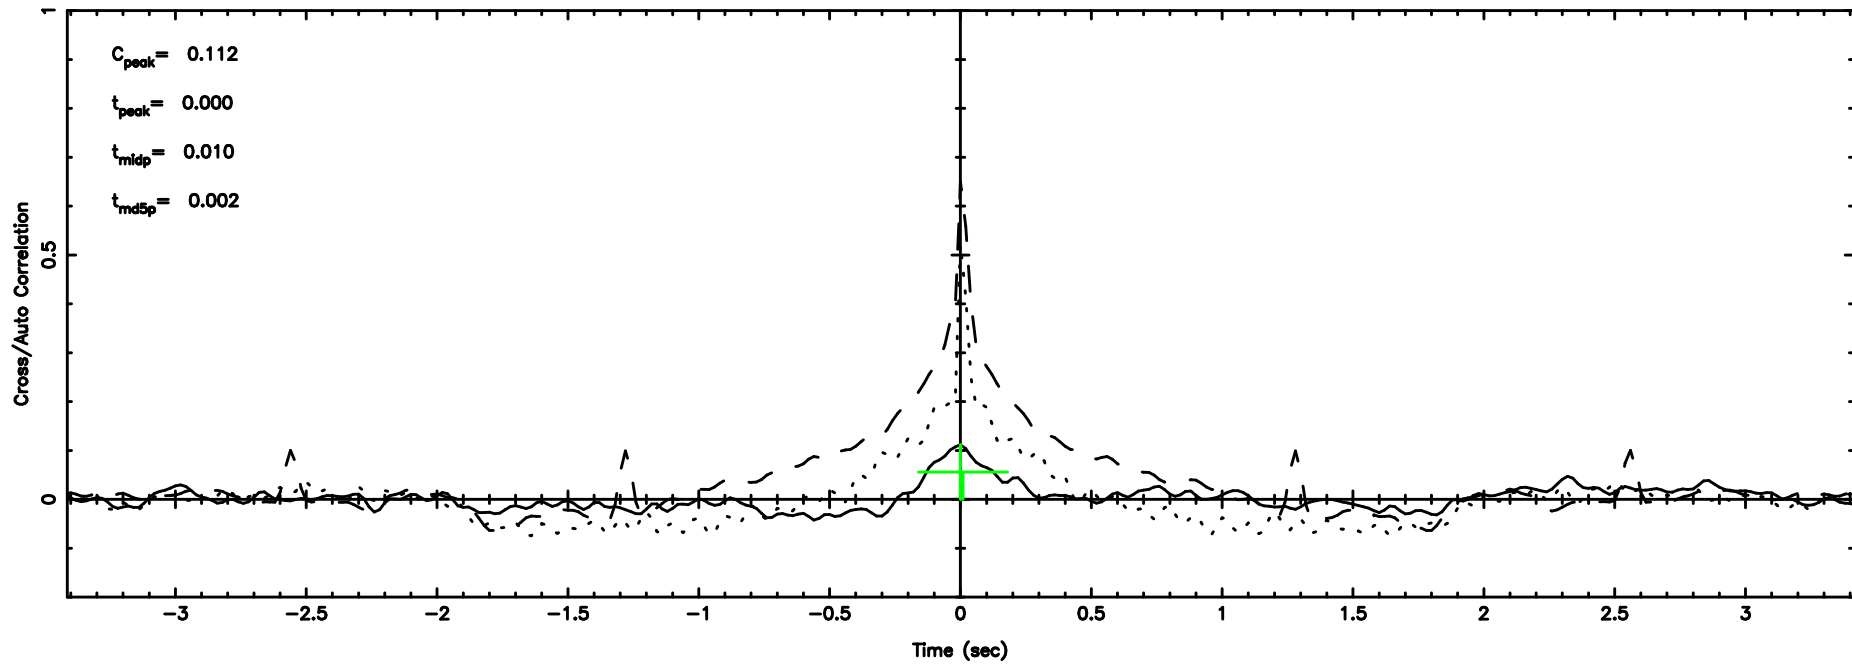

Frequency (Hz)

1044-008 2024/06/25 7.39UT FUJI -KISO