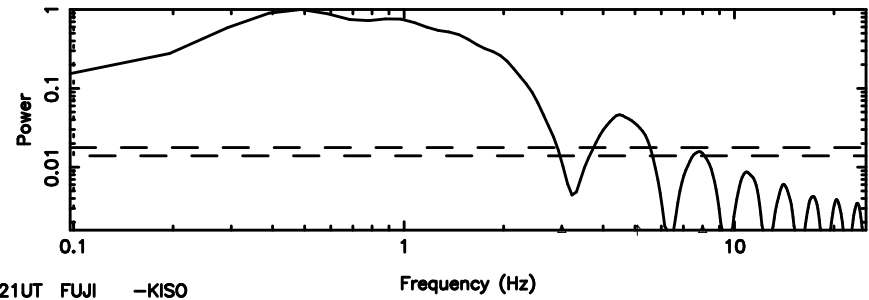

BLK:30,SNR1: 2.7492 ,SNR2: 13.159

3C222 2024/06/25 6.21UT FUJI -KISO