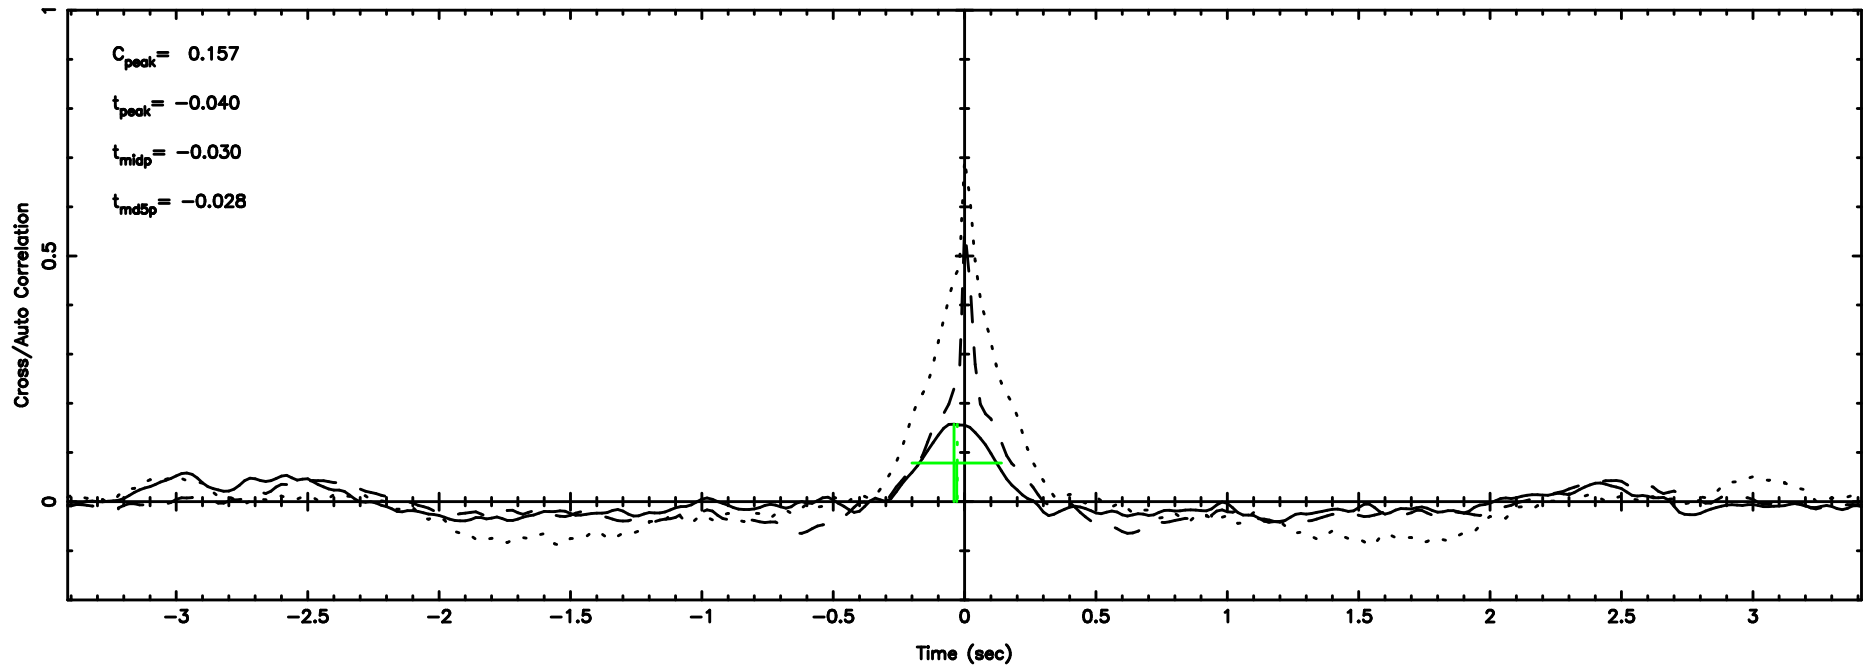

T20240625141144

BLK:16,SNR1: 0.15117 ,SNR2: 2.1001

K20240625141141

BLK:16,SNR1: 4.7607 ,SNR2: 12.333

0834-19 2024/06/25 5.22UT TOYOKAWA-KISO