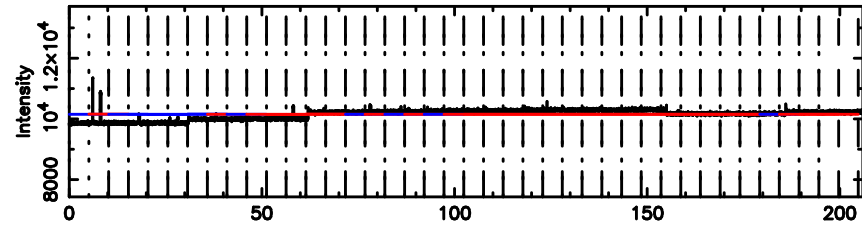

1107+109 2024/06/25 7.76UT TOYOKAWA-FUJI

T20240625164404

BLK:11,SNR1: 0.71002 ,SNR2: 1.8788

Frequency (Hz)

K20240625164401

BLK:11,SNR1: 4.4030 ,SNR2: 11.682

Frequency (Hz)

1107+109 2024/06/25 7.76UT TOYOKAWA-KISO