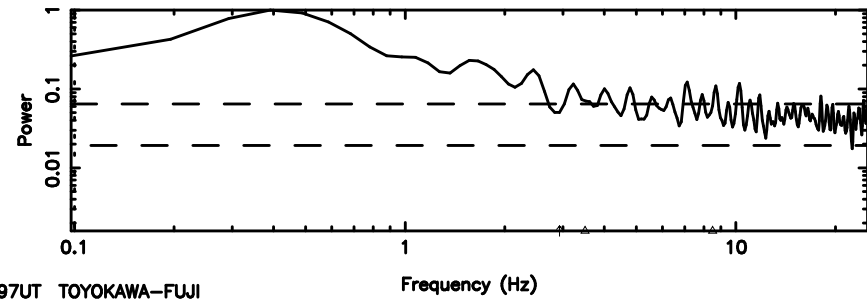

T20240625145643

BLK:10,SNR1: 2.9075 ,SNR2: 12.924

F20240625145645

BLK:10,SNR1: 0.36884 ,SNR2: 3.4779

0919-142 2024/06/25 5.97UT TOYOKAWA-FUJI