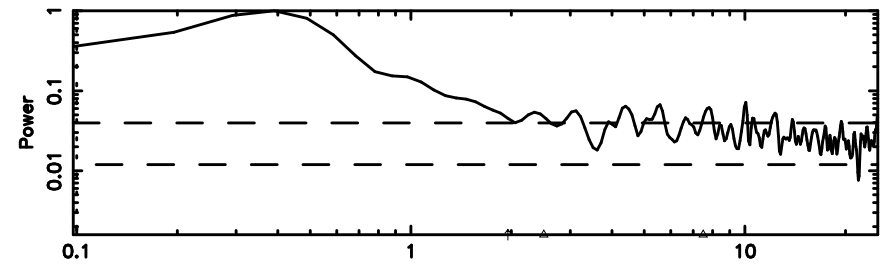

BLK: 5,SNR1: 0.43187 ,SNR2: 6.1731