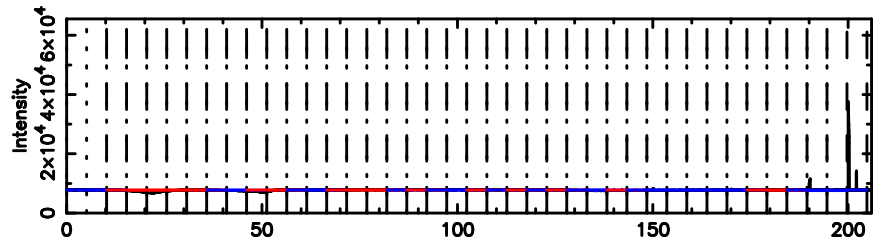

T20240625071342