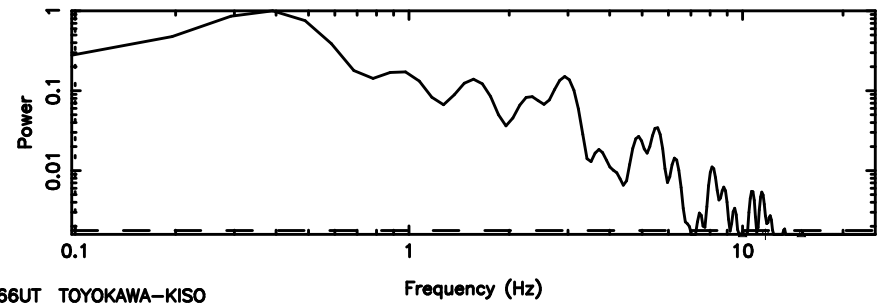

BLK:10,SNR1: 196.10 ,SNR2: 297.05

Frequency (Hz)

0258+350 2024/06/24 23.66UT TOYOKAWA-FUJI

T20240625083737

BLK:11,SNR1: 0.37906 ,SNR2: 1.3032

K20240625083734

BLK:11,SNR1: 19.045 ,SNR2: 32.890

0258+350 2024/06/24 23.66UT TOYOKAWA-KISO