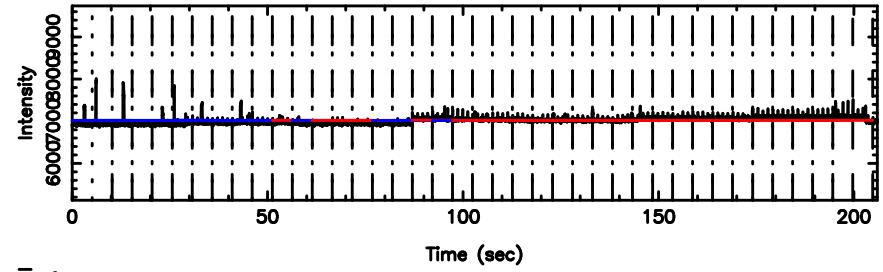

0115-01 2024/06/24 21.93UT FUJI -KISO

K20240625065406

BLK:16,SNR1: 8.2399 ,SNR2: 20.926

Frequency (Hz)

T20240625070709

BLK:14,SNR1: 3.8495 ,SNR2: 9.6673

Frequency (Hz)

F20240625070711