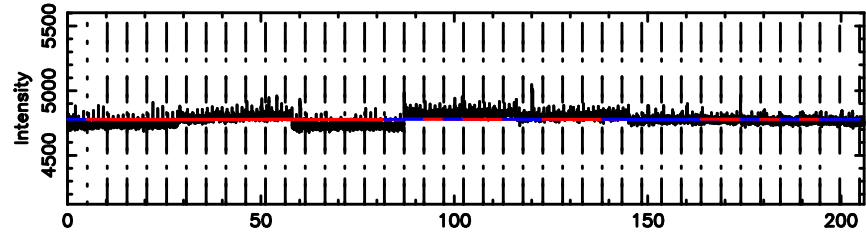

T20240625144432

BLK: 9,SNR1: 0.22599 ,SNR2: 1.2597

Frequency (Hz)

K20240625144429

BLK: 9,SNR1: 0.55591 ,SNR2: 2.3302

Frequency (Hz)

3C216 2024/06/25 5.77UT TOYOKAWA-KISO

F20240625144434