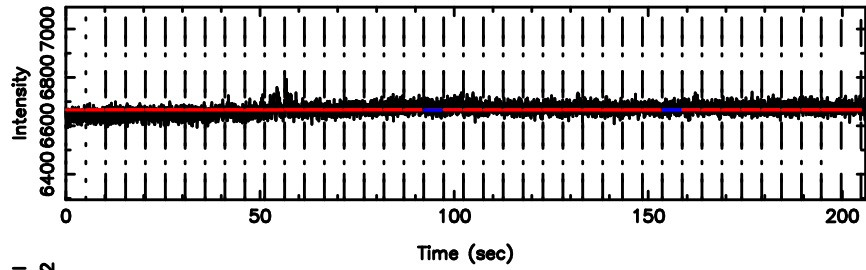

T20240625122943