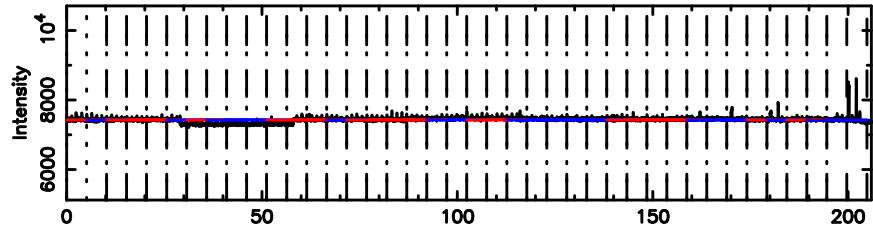

T20240625071342

BLK:22,SNR1: 8.2092 ,SNR2: 20.656

Frequency (Hz)

3C48 2024/06/24 22.26UT TOYOKAWA-KISO

K20240625071339

BLK:22,SNR1: 2.7186 ,SNR2: 13.070

Frequency (Hz)

F20240625071344