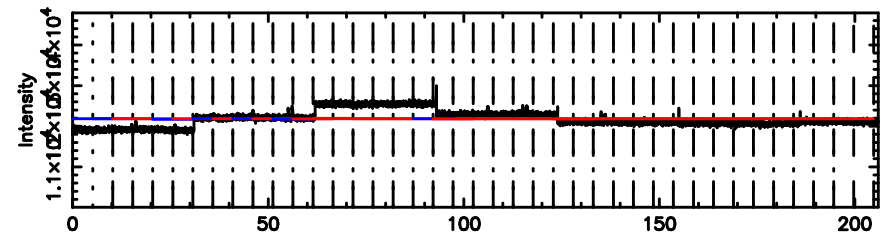

BLK: 7,SNR1: 2.4355 ,SNR2: 5.5701

Frequency (Hz)

0106+01 2024/06/24 21.77UT TOYOKAWA-FUJI

T20240625064446

BLK: 7,SNR1: 0.48092 ,SNR2: 2.0579

Frequency (Hz)

K20240625064443

BLK: 7,SNR1: 0.66228 ,SNR2: 6.0928