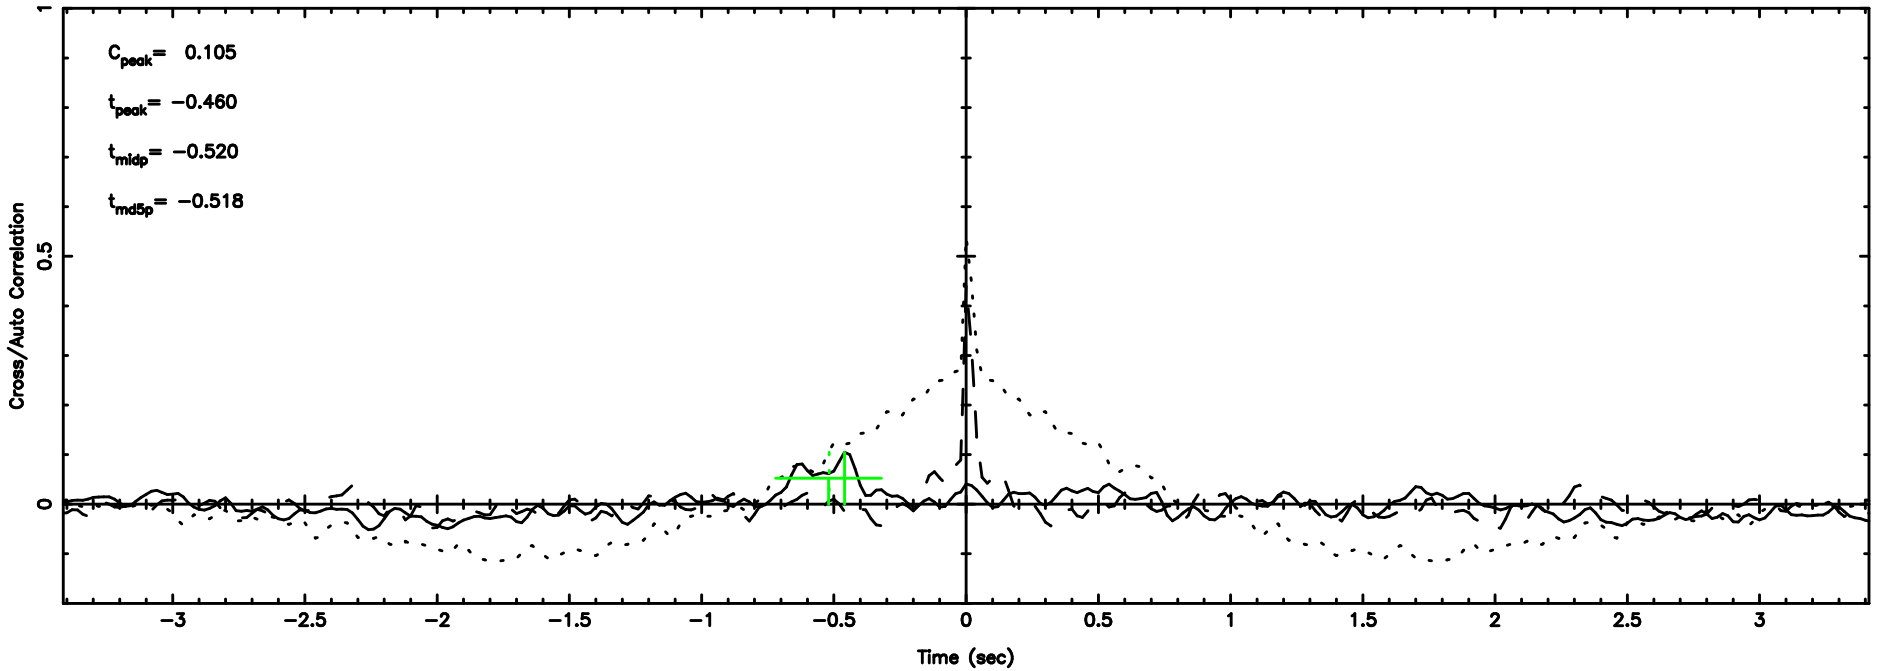

Frequency (Hz)

0347+05 2024/06/25 045UT FUJI -KISO