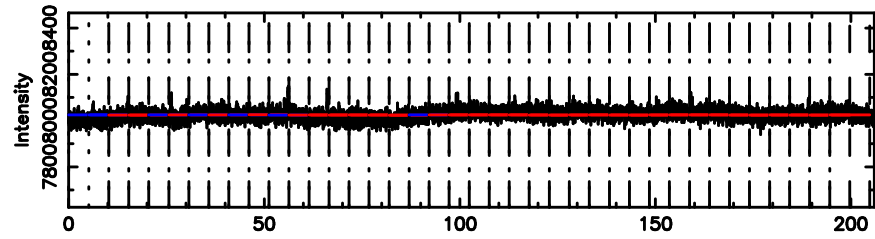

BLK: 7,SNR1: 2.4355 ,SNR2: 5.5701

Frequency (Hz)

0106+01 2024/06/24 21.77UT TOYOKAWA-FUJI

T20240625064446

BLK: 7,SNR1: 0.48092 ,SNR2: 2.0579

Frequency (Hz)

K20240625064443

BLK: 7,SNR1: 0.66228 ,SNR2: 6.0928