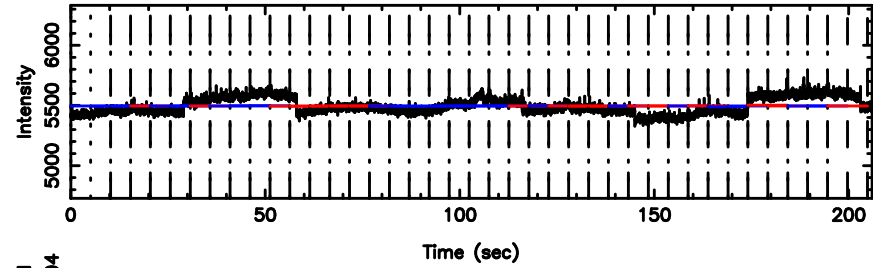

BLK:22,SNR1: 0.69492 ,SNR2: 4.5308

T20240625111008

BLK:29,SNR1: 8.1644 ,SNR2: 31.946

0531+194 2024/06/25 2.20UT TOYOKAWA-KISO

K20240625111005

BLK:29,SNR1: 1.4540 ,SNR2: 13.615

F20240625111010

BLK:17,SNR1: 0.44616 ,SNR2: 2.6383