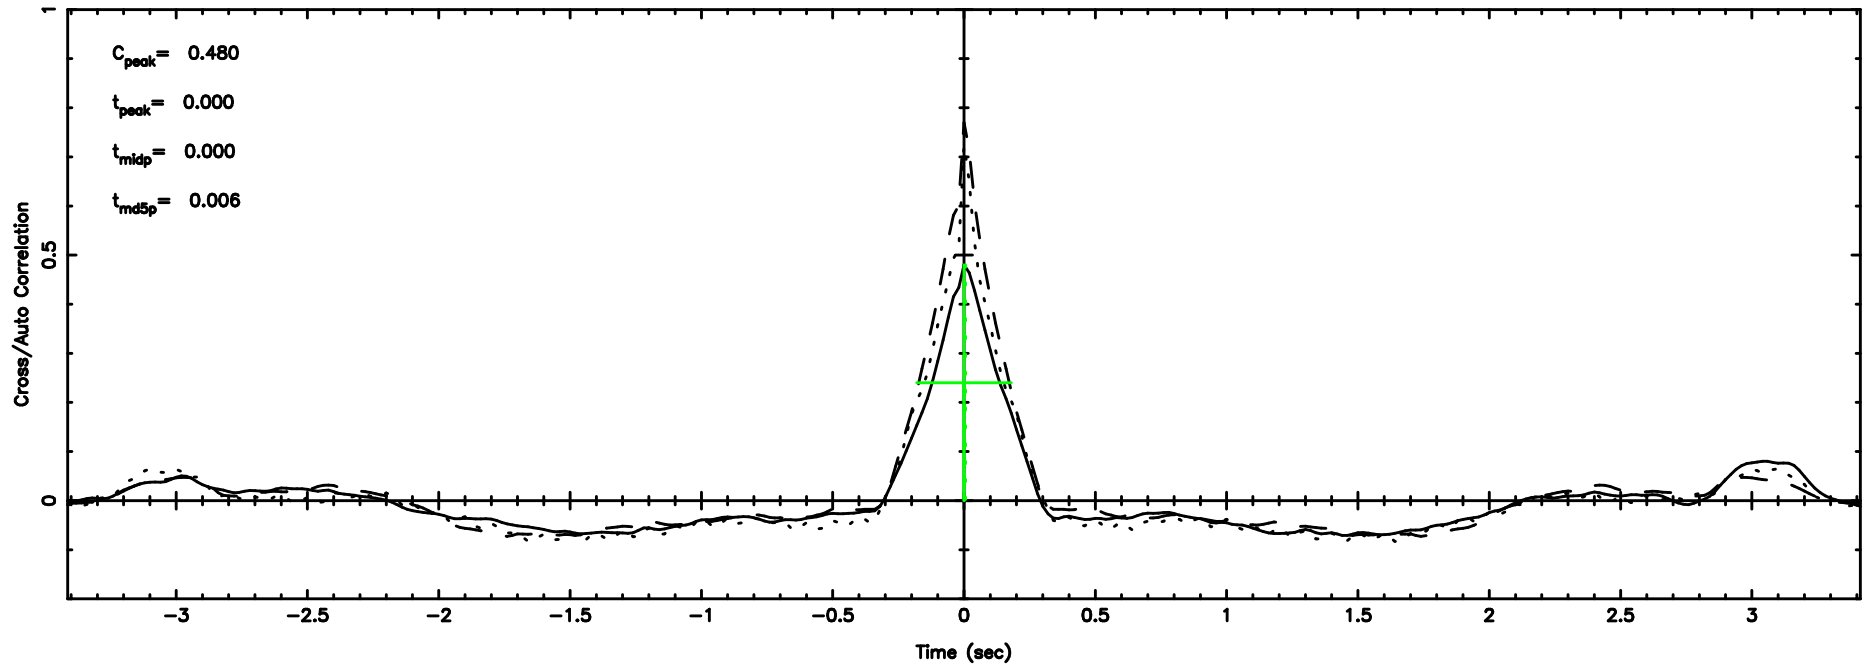

BLK:22,SNR1: 7.9634 ,SNR2: 20.173

3C208 2024/06/25 5.49UT TOYOKAWA-KISO

F20240625142752

BLK:25,SNR1: 2.4522 ,SNR2: 11.999

Frequency (Hz)

K20240625142748

BLK:25,SNR1: 2.9868 ,SNR2: 13.893

Frequency (Hz)