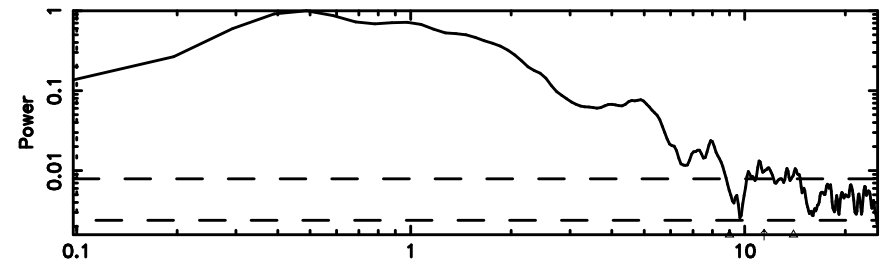

BLK: 5,SNR1: 0.43187 ,SNR2: 6.1731

0155-109 2024/06/24 22.59UT FUJI -KISO

T20240625074034

BLK: 7,SNR1: 3.0559 ,SNR2: 8.3759

Frequency (Hz)

F20240625074036

BLK: 7,SNR1: 8.9377 ,SNR2: 15.856

Frequency (Hz)