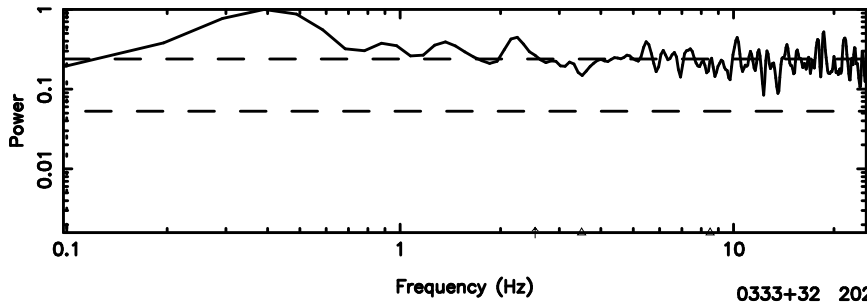

T20240625091219

BLK: 4,SNR1: 0.52990E-01,SNR2: 0.66224

F20240625091221

BLK: 4,SNR1: 0.64078 ,SNR2: 3.4926

0333+32 2024/06/25 0.23UT TOYOKAWA-FUJI