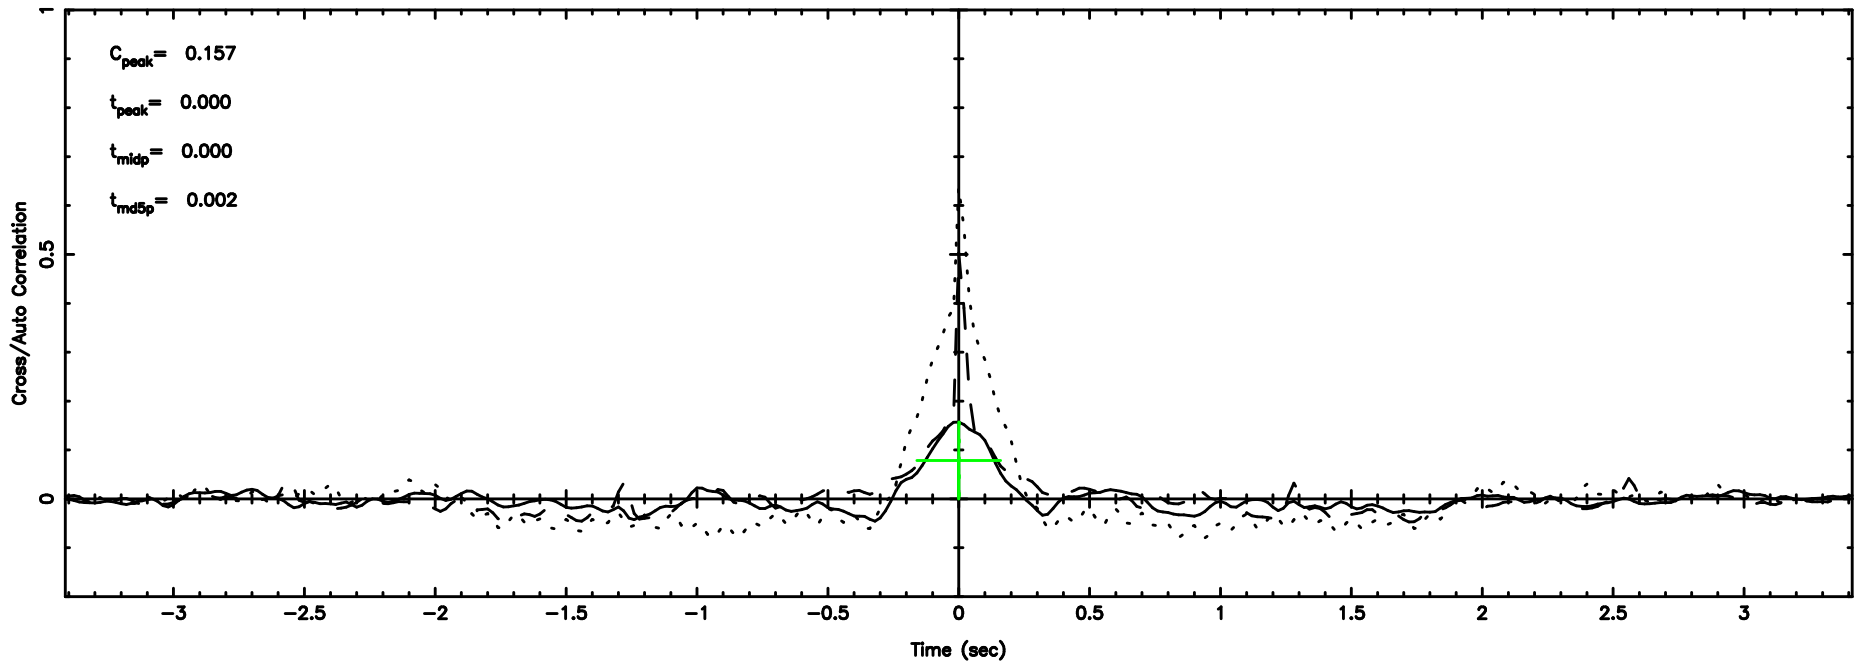

Frequency (Hz)

1035-058 2024/06/25 7.24UT FUJI -KISO