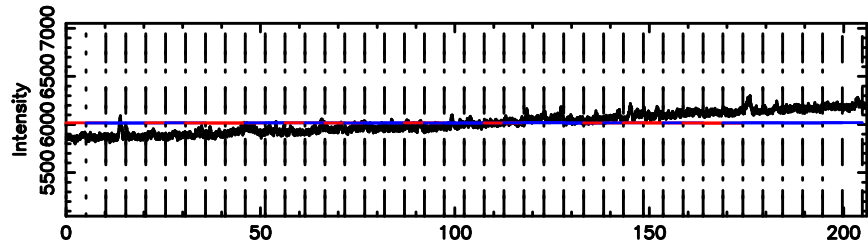

0548+16 2024/06/25 2.47UT TOYOKAWA-FUJI

F20240625112641

BLK:21,SNR1: 0.21772 ,SNR2: 0.90195

Frequency (Hz)

T20240625112639

BLK:25,SNR1: 3.4332 ,SNR2: 16.817

Frequency (Hz)

K20240625112636