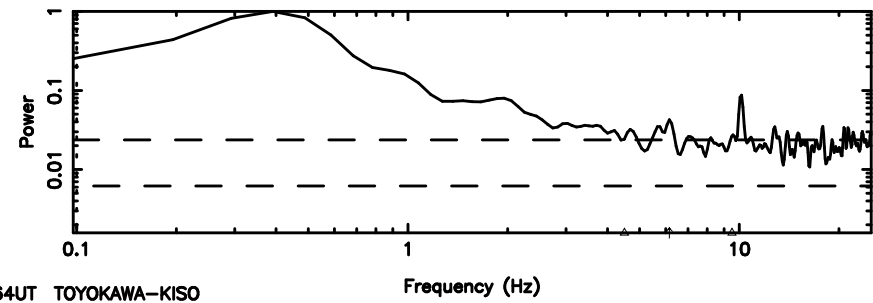

BLK: 9,SNR1: 1.0677 ,SNR2: 3.6378