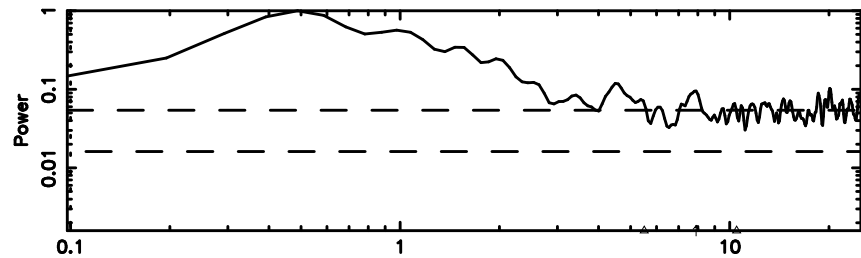

BLK:10,SNR1: 0.83818 ,SNR2: 2.1957