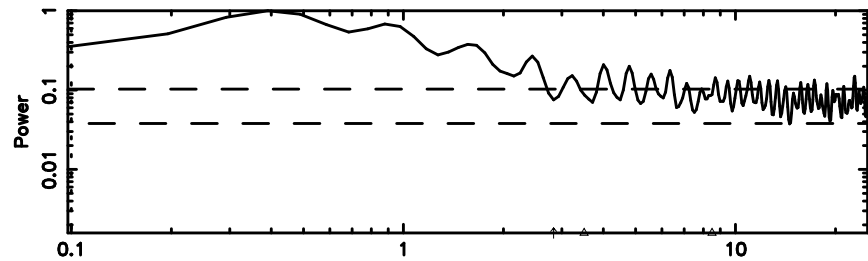

BLK:28,SNR1: 0.48232 ,SNR2: 2.9299

3C161 2024/06/25 3.06UT TOYOKAWA-KISO

F20240625120212

BLK:21,SNR1: 0.28492 ,SNR2: 2.8851

Frequency (Hz)

K20240625120207

BLK:21,SNR1: 0.44648 ,SNR2: 3.6846

Frequency (Hz)