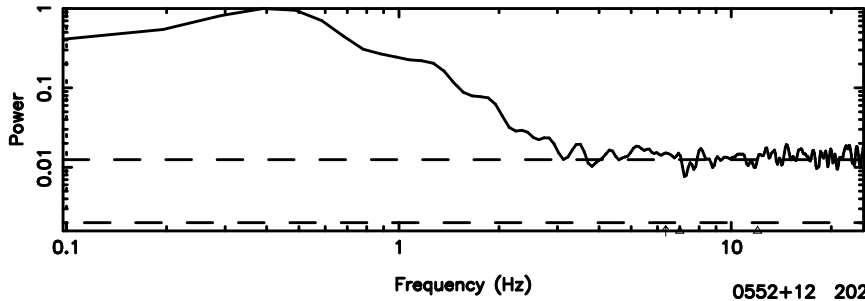

T20240625113049

BLK:18,SNR1: 3.7107 ,SNR2: 19.364

0552+12 2024/06/25 2.54UT TOYOKAWA-FUJI

F20240625113051

BLK:18,SNR1: 0.12997 ,SNR2: 1.2714

Frequency (Hz)

T20240625113049

BLK:18,SNR1: 2.7306 ,SNR2: 8.4963