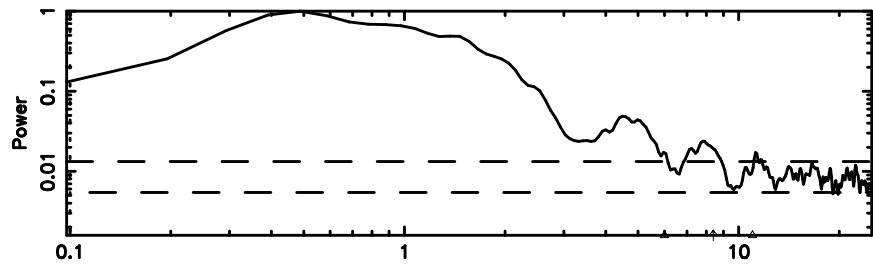

BLK:14,SNR1: 5.7925 ,SNR2: 10.389

Frequency (Hz)

0128+03 2024/06/24 22.15UT TOYOKAWA-FUJI

T20240625070709

BLK:11,SNR1: 4.2800 ,SNR2: 10.643

Frequency (Hz)

K20240625070706

BLK:11,SNR1: 11.345 ,SNR2: 20.240