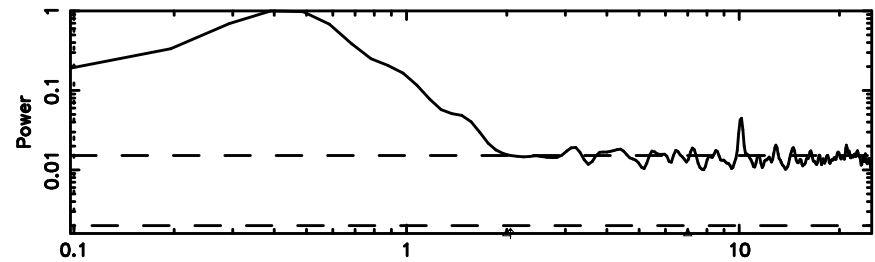

BLK:17,SNR1: 1.5847 ,SNR2: 16.372