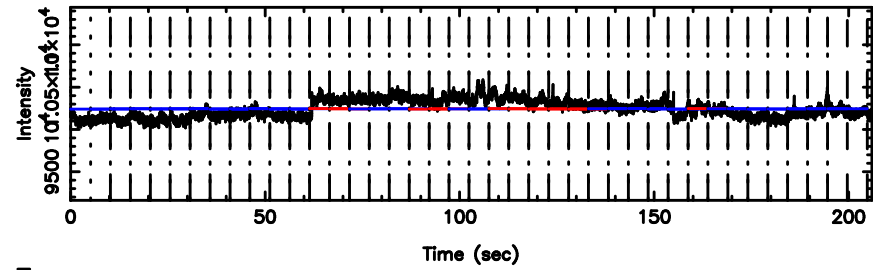

BLK:22,SNR1: 0.69492 ,SNR2: 4.5308

T20240625111008

BLK:29,SNR1: 8.1644 ,SNR2: 31.946

0531+194 2024/06/25 2.20UT TOYOKAWA-KISO

K20240625111005

BLK:29,SNR1: 1.4540 ,SNR2: 13.615

F20240625111010

BLK:17,SNR1: 0.44616 ,SNR2: 2.6383