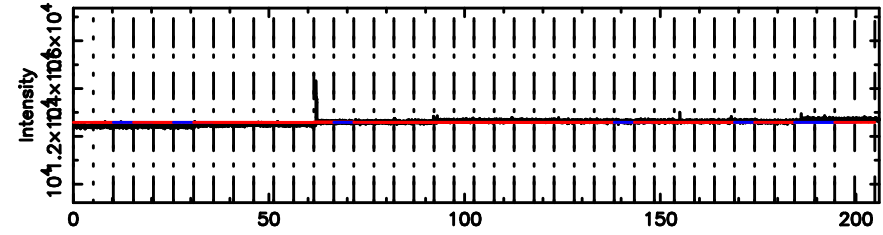

0038+328 2024/06/24 21.31UT TOYOKAWA-FUJI

T20240625061700

BLK: 7,SNR1: 37.688 ,SNR2: 141.74

Frequency (Hz)

K20240625061657

BLK: 7,SNR1: 0.12526 ,SNR2: 0.70191

Frequency (Hz)

0038+328 2024/06/24 21.31UT TOYOKAWA-KISO