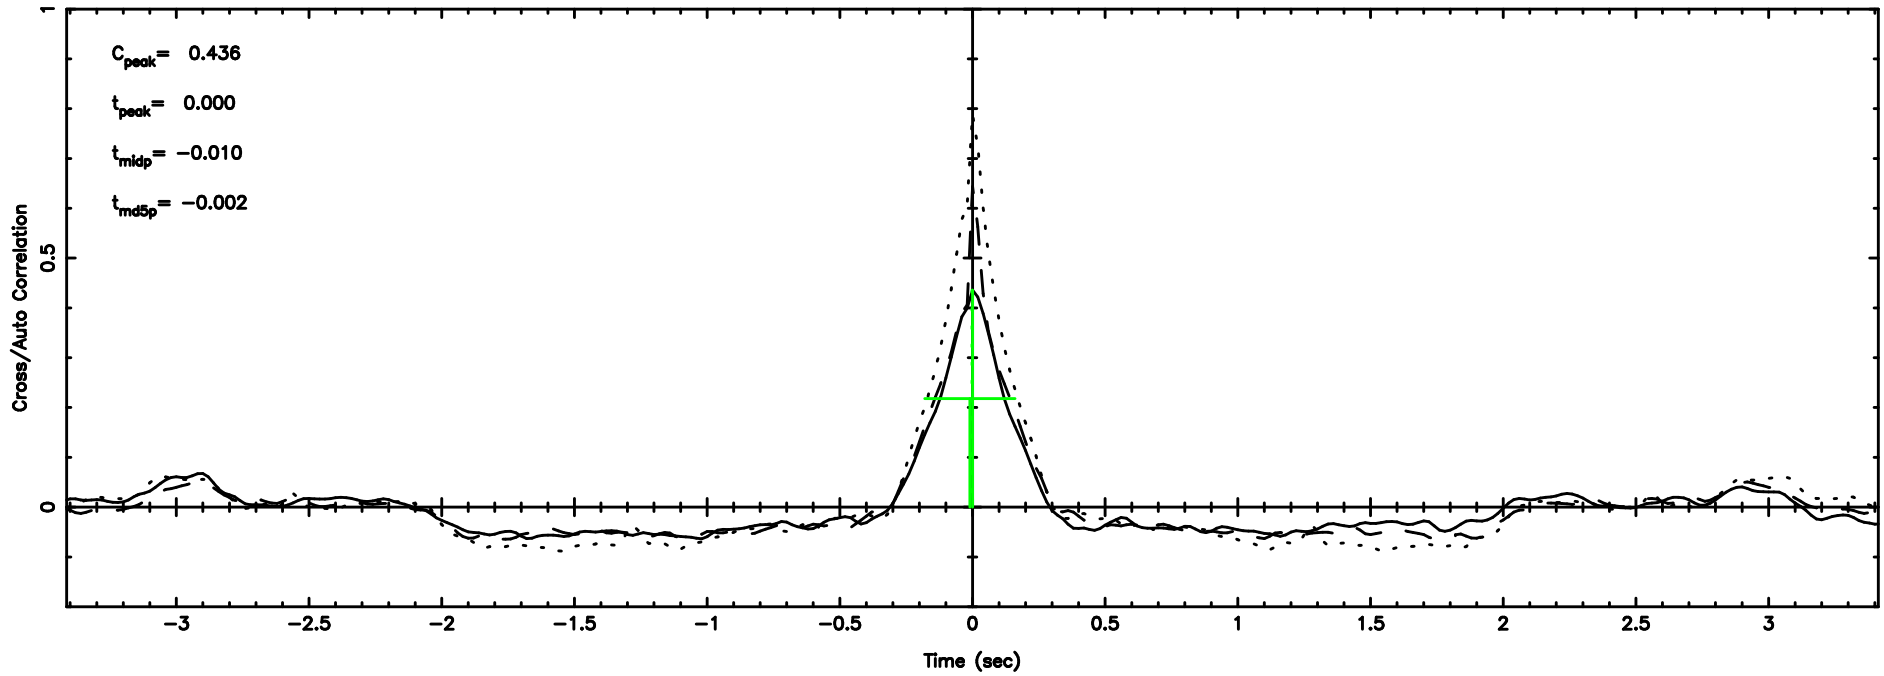

Frequency (Hz)

0128+03 2024/06/24 22.15UT TOYOKAWA-FUJI