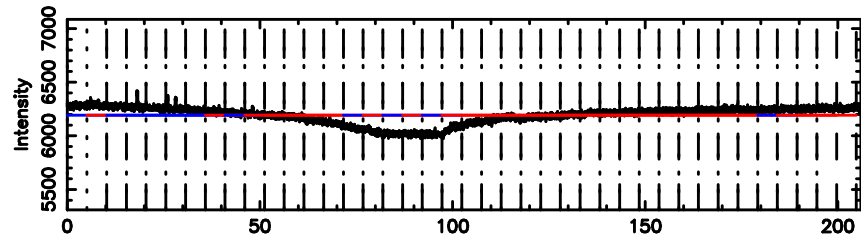

T20240625164404