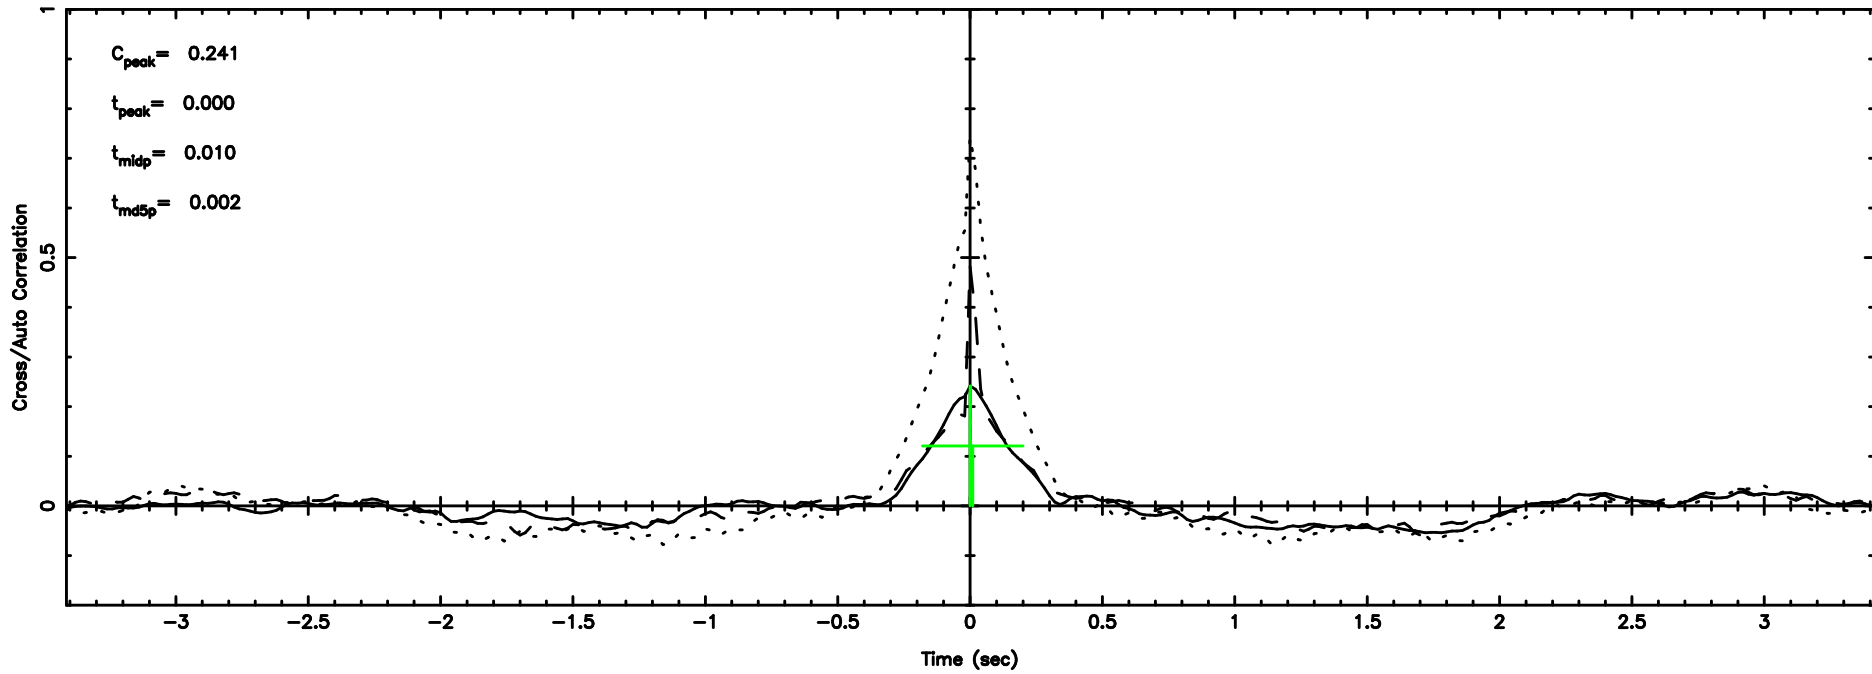

Frequency (Hz)

0308+305 2024/06/24 23.82UT TOYOKAWA-KISO