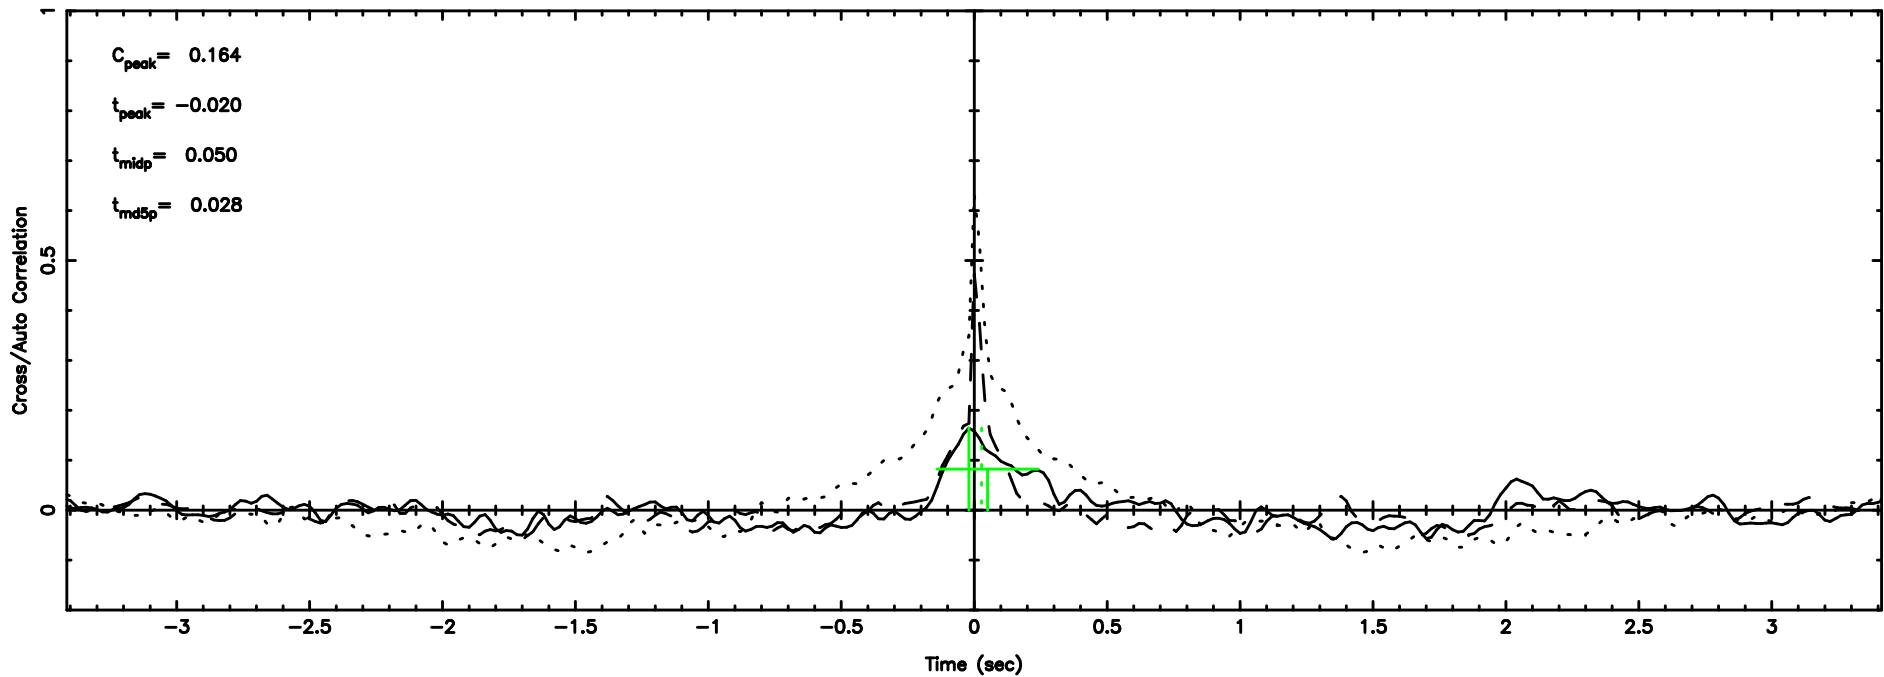

T20240625053443

BLK: 4,SNR1: 0.30055 ,SNR2: 1.8859

Frequency (Hz)

F20240625053445

BLK: 4,SNR1: 0.30253 ,SNR2: 3.1010

Frequency (Hz)

2356+437 2024/06/24 20.61UT TOYOKAWA-FUJI

T20240625053443