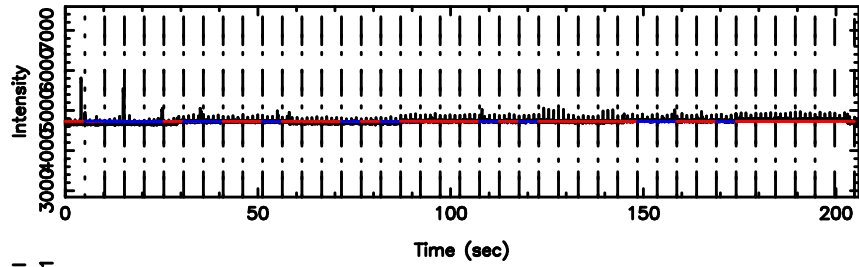

Frequency (Hz)

K20240625163244

BLK: 8,SNR1: 2.8908 ,SNR2: 10.525

Frequency (Hz)

1055+01 2024/06/25 7.57UT TOYOKAWA-KISO

F20240625163249

BLK:14,SNR1: 1.7212 ,SNR2: 8.1241

K20240625163244