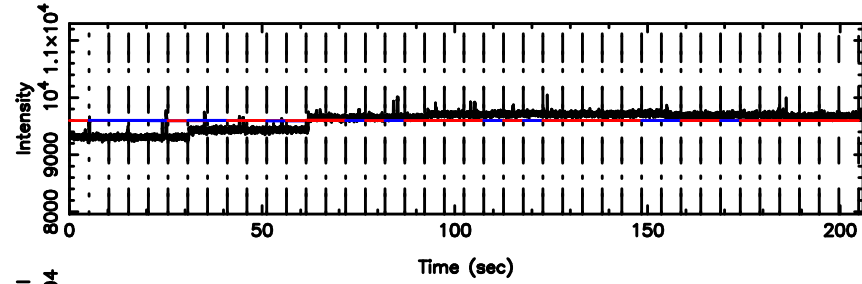

Frequency (Hz)

K20240625163244

BLK: 8,SNR1: 2.8908 ,SNR2: 10.525

Frequency (Hz)

1055+01 2024/06/25 7.57UT TOYOKAWA-KISO

F20240625163249

BLK:14,SNR1: 1.7212 ,SNR2: 8.1241

K20240625163244