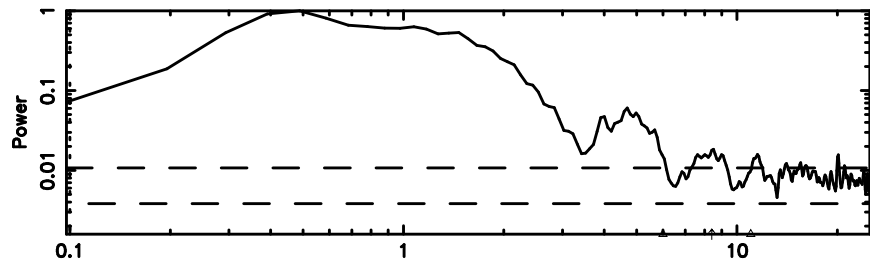

F20240625083739

BLK:24,SNR1: 165.35 ,SNR2: 250.48

K20240625083734

BLK:24,SNR1: 18.350 ,SNR2: 31.692

0258+350 2024/06/24 23.66UT FUJI -KISO

T20240625084726

BLK:10,SNR1: 5.4597 ,SNR2: 13.267

Frequency (Hz)