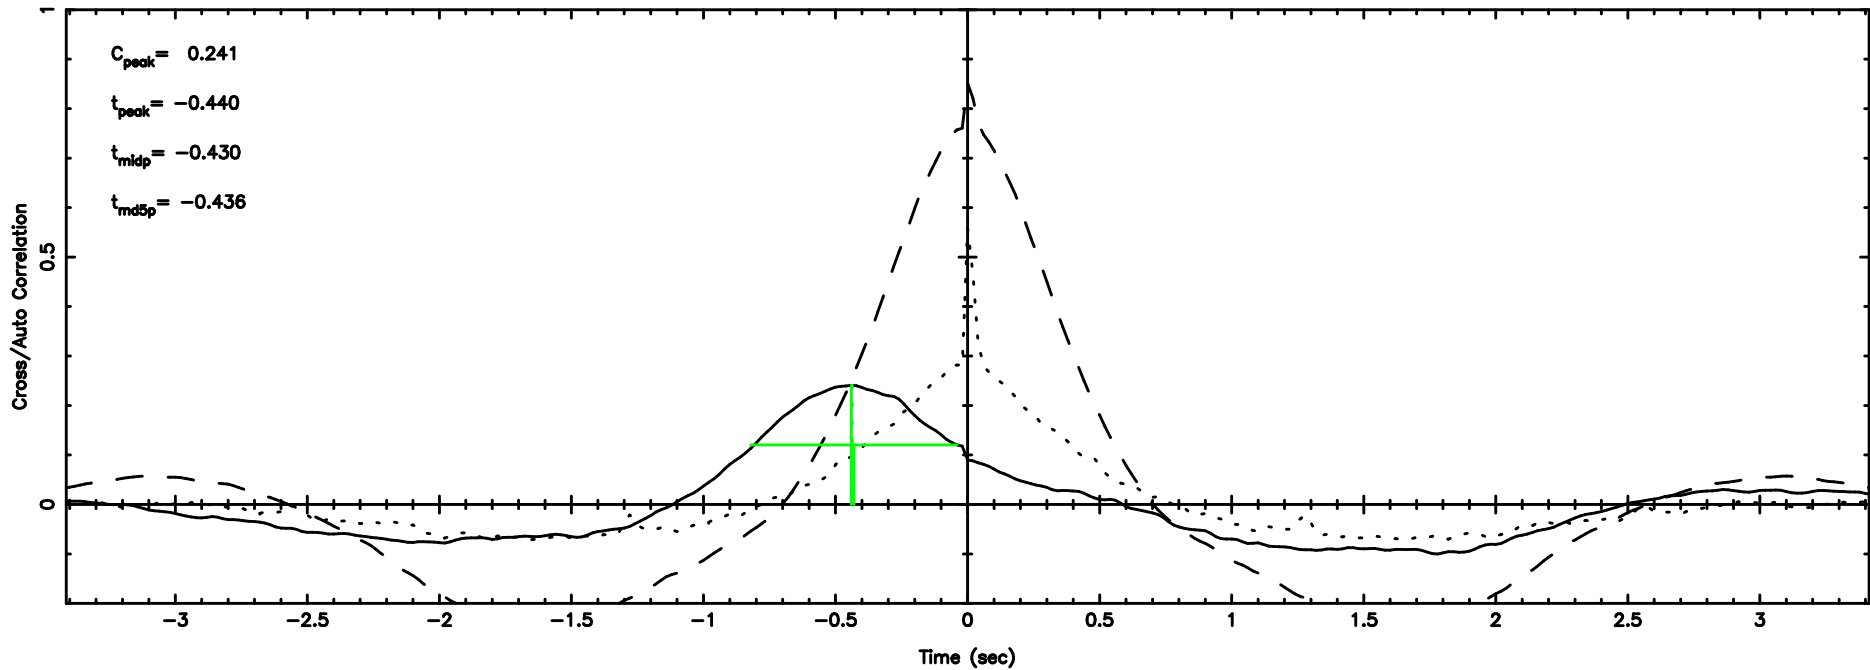

BLK:22,SNR1: 0.69492 ,SNR2: 4.5308

T20240625111008

BLK:29,SNR1: 8.1644 ,SNR2: 31.946

0531+194 2024/06/25 2.20UT TOYOKAWA-KISO

K20240625111005

BLK:29,SNR1: 1.4540 ,SNR2: 13.615

F20240625111010

BLK:17,SNR1: 0.44616 ,SNR2: 2.6383