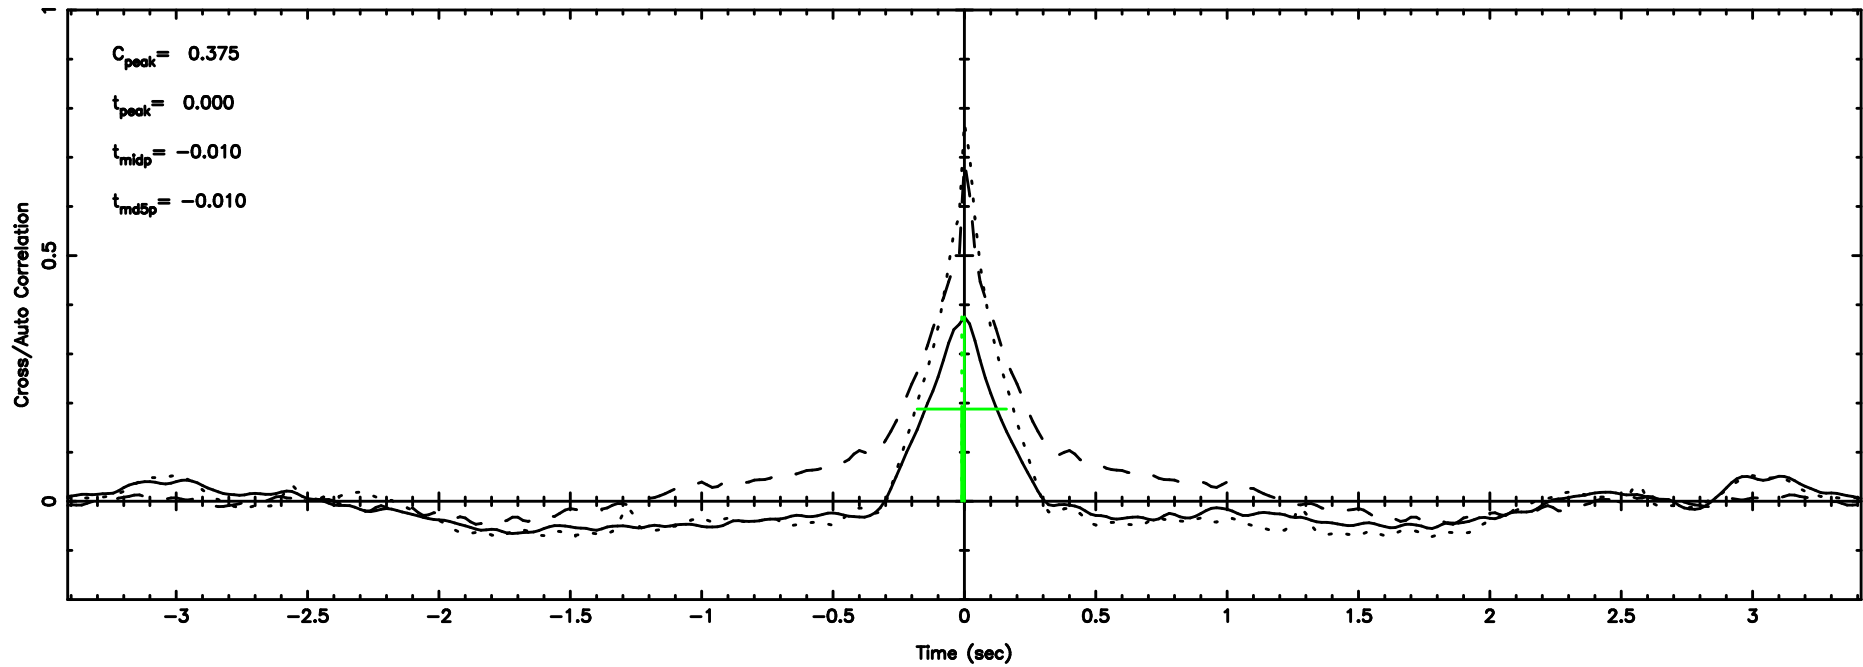

T20240625141649

BLK:21,SNR1: 4.4441 ,SNR2: 8.7672

F20240625141651

BLK:21,SNR1: 5.1630 ,SNR2: 13.018

0839-071 2024/06/25 5.31UT TOYOKAWA-FUJI

T20240625141649

BLK:13,SNR1: 4.1285 ,SNR2: 14.613

K20240625141646