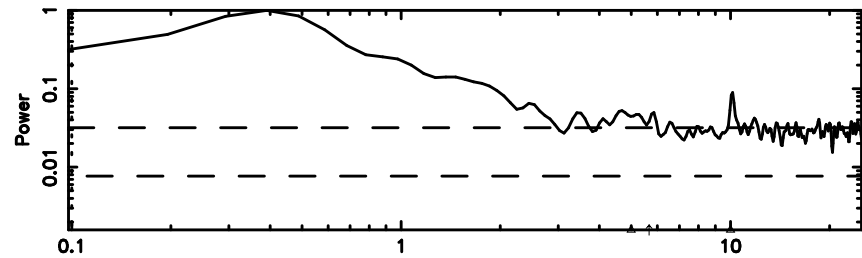

Frequency (Hz)

3C263.1 2024/06/25 8.32UT TOYOKAWA-KISO

F20240625171742

BLK:10,SNR1: 3.0234 ,SNR2: 4.9009

Frequency (Hz)

K20240625171737

BLK:10,SNR1: 0.94256 ,SNR2: 3.4388

Frequency (Hz)