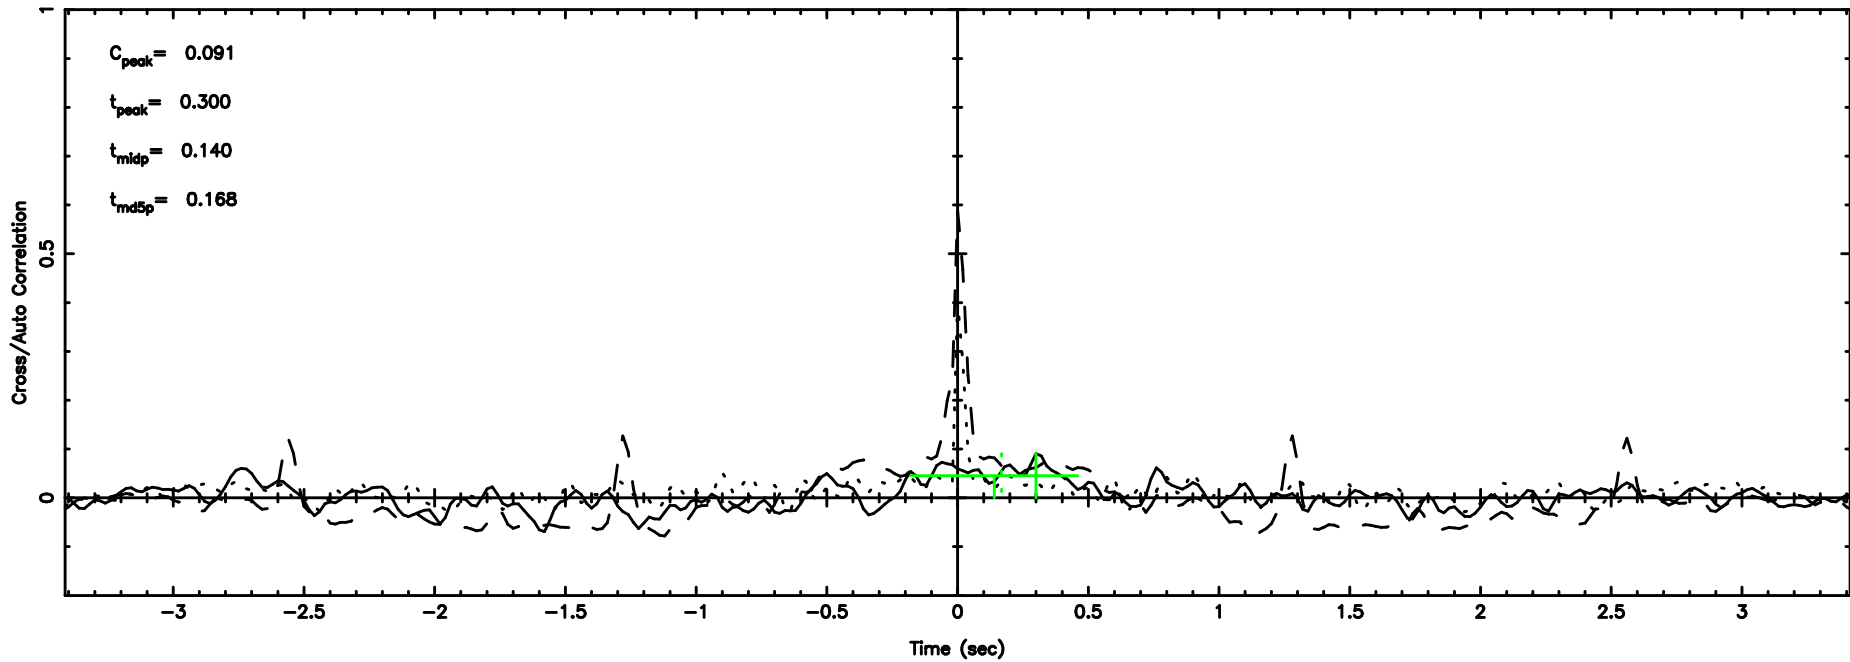

Frequency (Hz)

3C255 2024/06/25 7.92UT FUJI -KISO