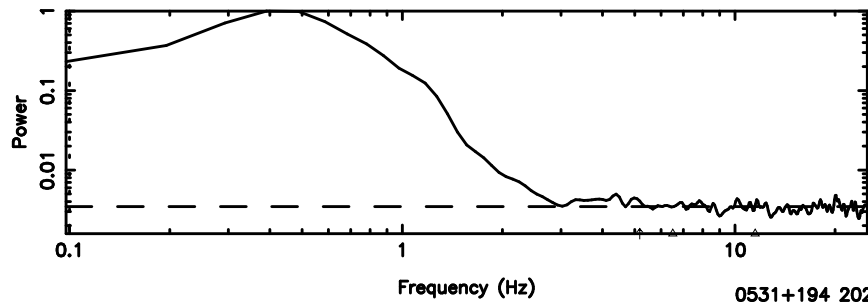

BLK:22,SNR1: 0.69492 ,SNR2: 4.5308

T20240625111008

BLK:29,SNR1: 8.1644 ,SNR2: 31.946

0531+194 2024/06/25 2.20UT TOYOKAWA-KISO

K20240625111005

BLK:29,SNR1: 1.4540 ,SNR2: 13.615

F20240625111010

BLK:17,SNR1: 0.44616 ,SNR2: 2.6383