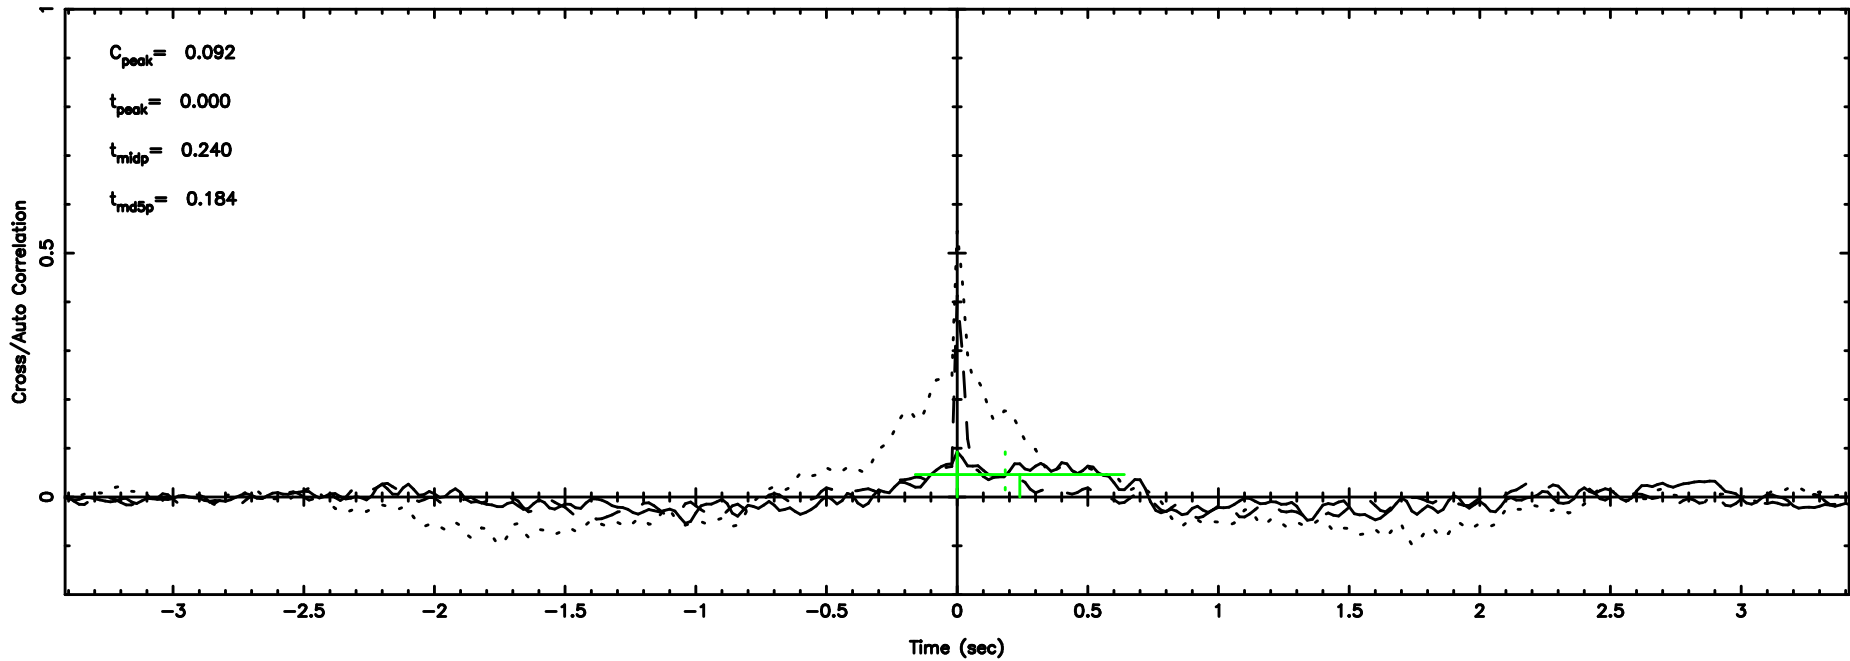

T20240625174321

BLK: 5,SNR1: 0.65563E-01,SNR2: 0.85437

Frequency (Hz)

K20240625174318

BLK: 5,SNR1: 0.97552 ,SNR2: 3.5010

Frequency (Hz)

1206+439 2024/06/25 8.75UT TOYOKAWA-KISO

F20240625174323