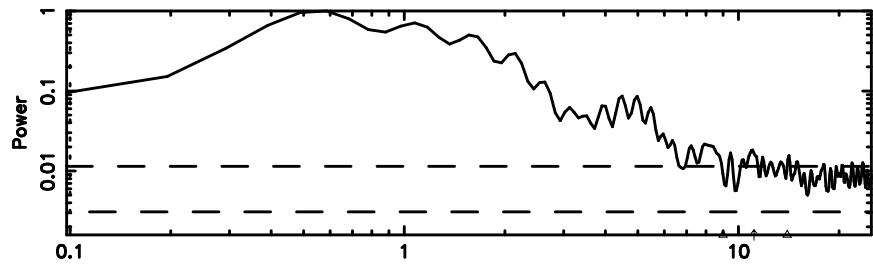

BLK:19,SNR1: 5.4090 ,SNR2: 9.8804