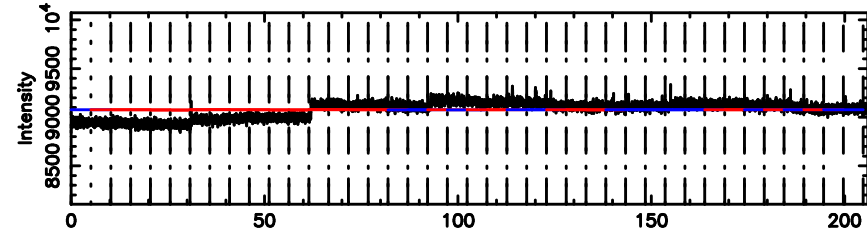

Frequency (Hz)

K20240625144429

BLK:14,SNR1: 0.20982 ,SNR2: 1.1645