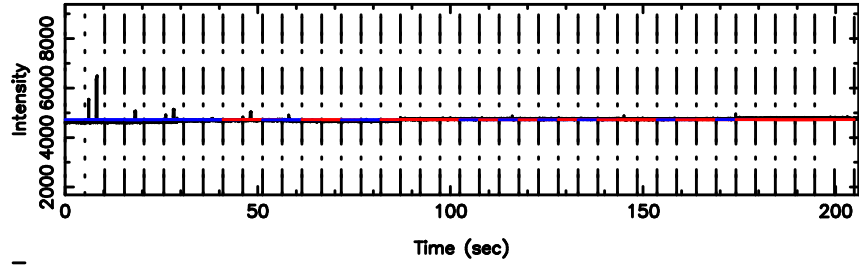

F20240625164406