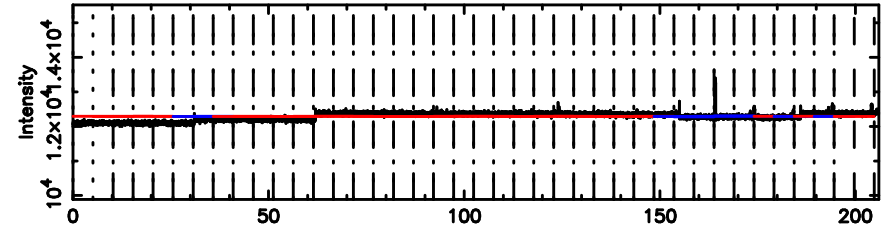

Frequency (Hz)

K20240625063845