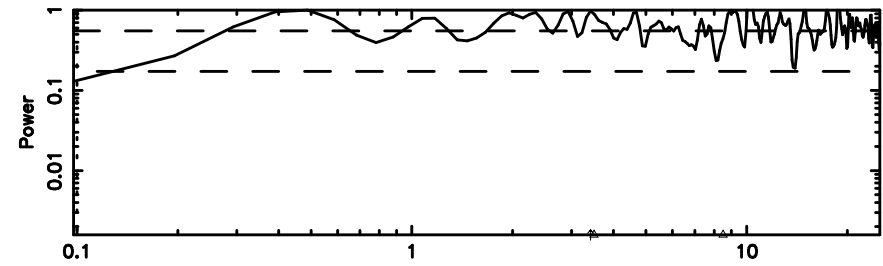

BLK: 4,SNR1: 0.15929 ,SNR2: 0.29671