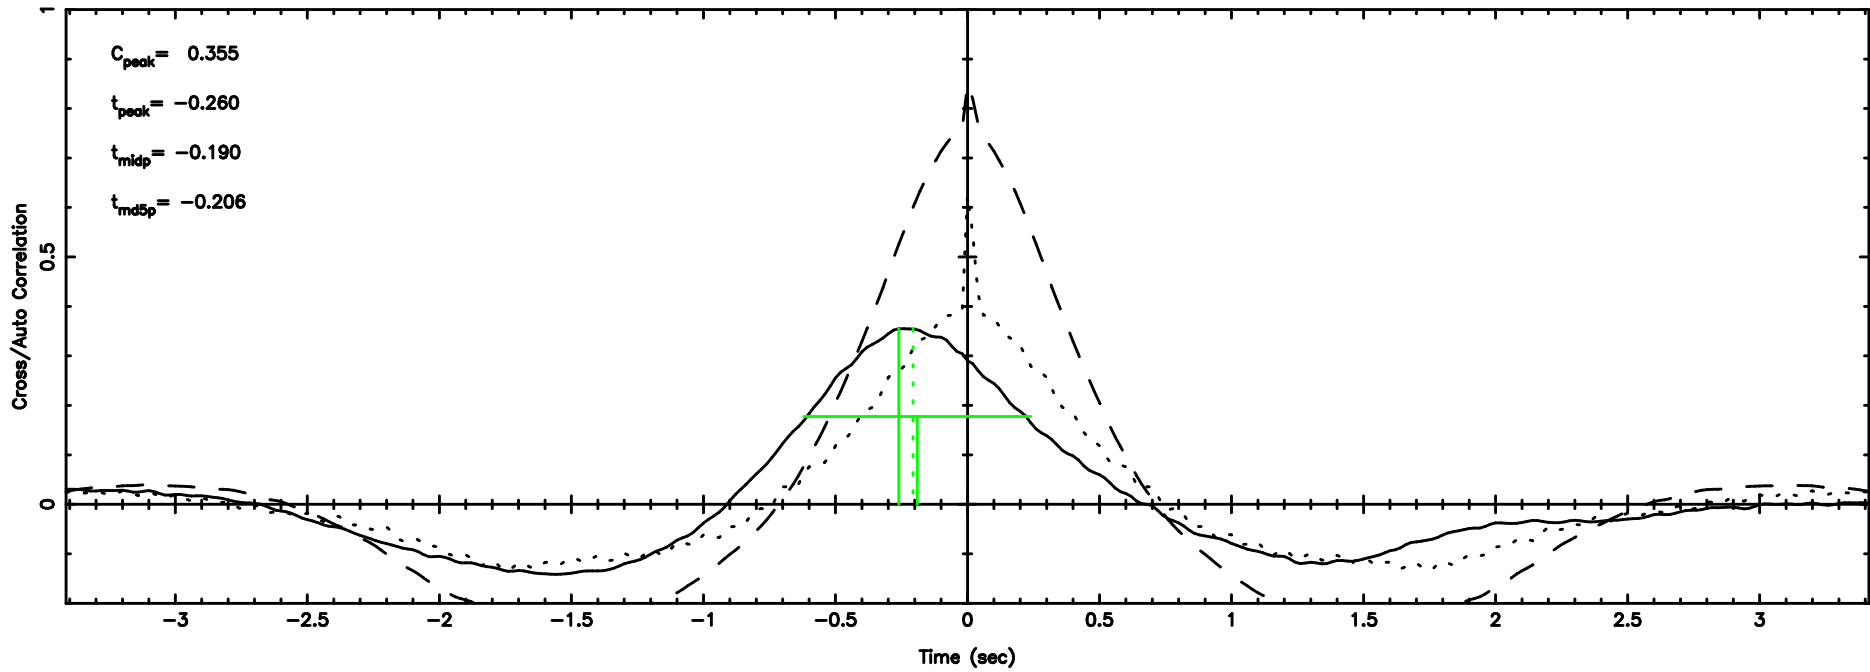

BLK:22,SNR1: 0.69492 ,SNR2: 4.5308

T20240625111008

BLK:29,SNR1: 8.1644 ,SNR2: 31.946

0531+194 2024/06/25 2.20UT TOYOKAWA-KISO

K20240625111005

BLK:29,SNR1: 1.4540 ,SNR2: 13.615

F20240625111010

BLK:17,SNR1: 0.44616 ,SNR2: 2.6383