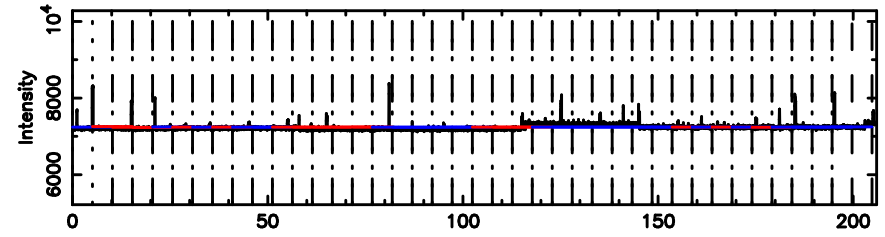

Frequency (Hz)

0213+178 2024/06/24 22.90UT FUJI -KISO

T20240625080007

BLK:23,SNR1: 7.7115 ,SNR2: 19.401

Frequency (Hz)

3C67 2024/06/24 23.03UT TOYOKAWA-FUJI

F20240625080009

BLK:23,SNR1: 5.8848 ,SNR2: 14.600