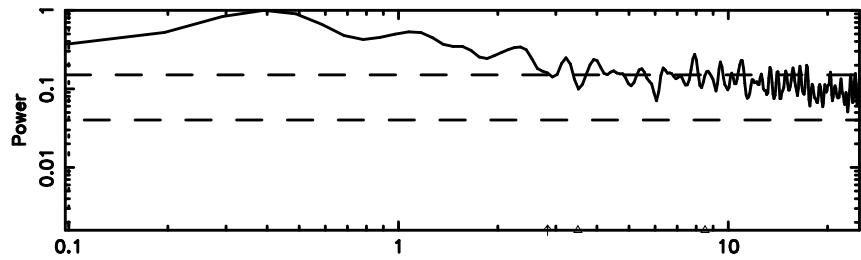

Frequency (Hz)

K20240625161226

BLK:12,SNR1: 1.7790 ,SNR2: 6.7255

Frequency (Hz)

1035-058 2024/06/25 7.24UT TOYOKAWA-KISO

F20240625161231

BLK: 9,SNR1: 0.14240 ,SNR2: 1.8140

Frequency (Hz)