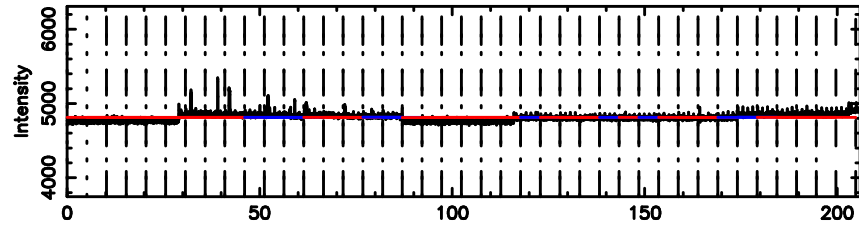

F20240625171742