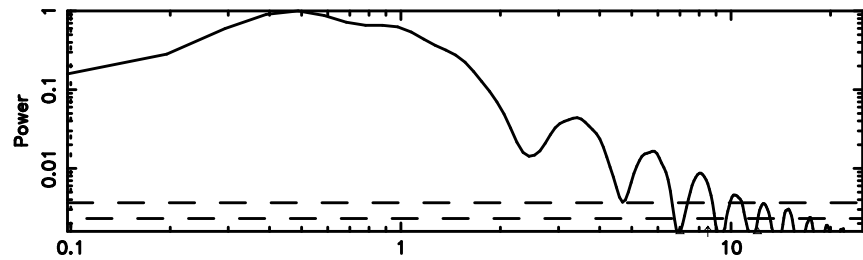

BLK:36,SNR1: 12.851 ,SNR2: 30.969