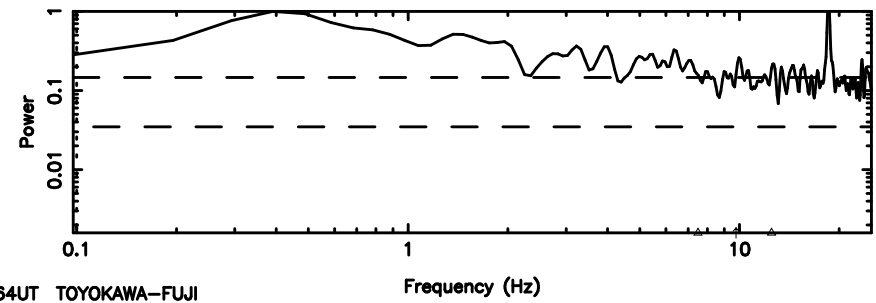

BLK: 5,SNR1: 0.58435 ,SNR2: 0.90279