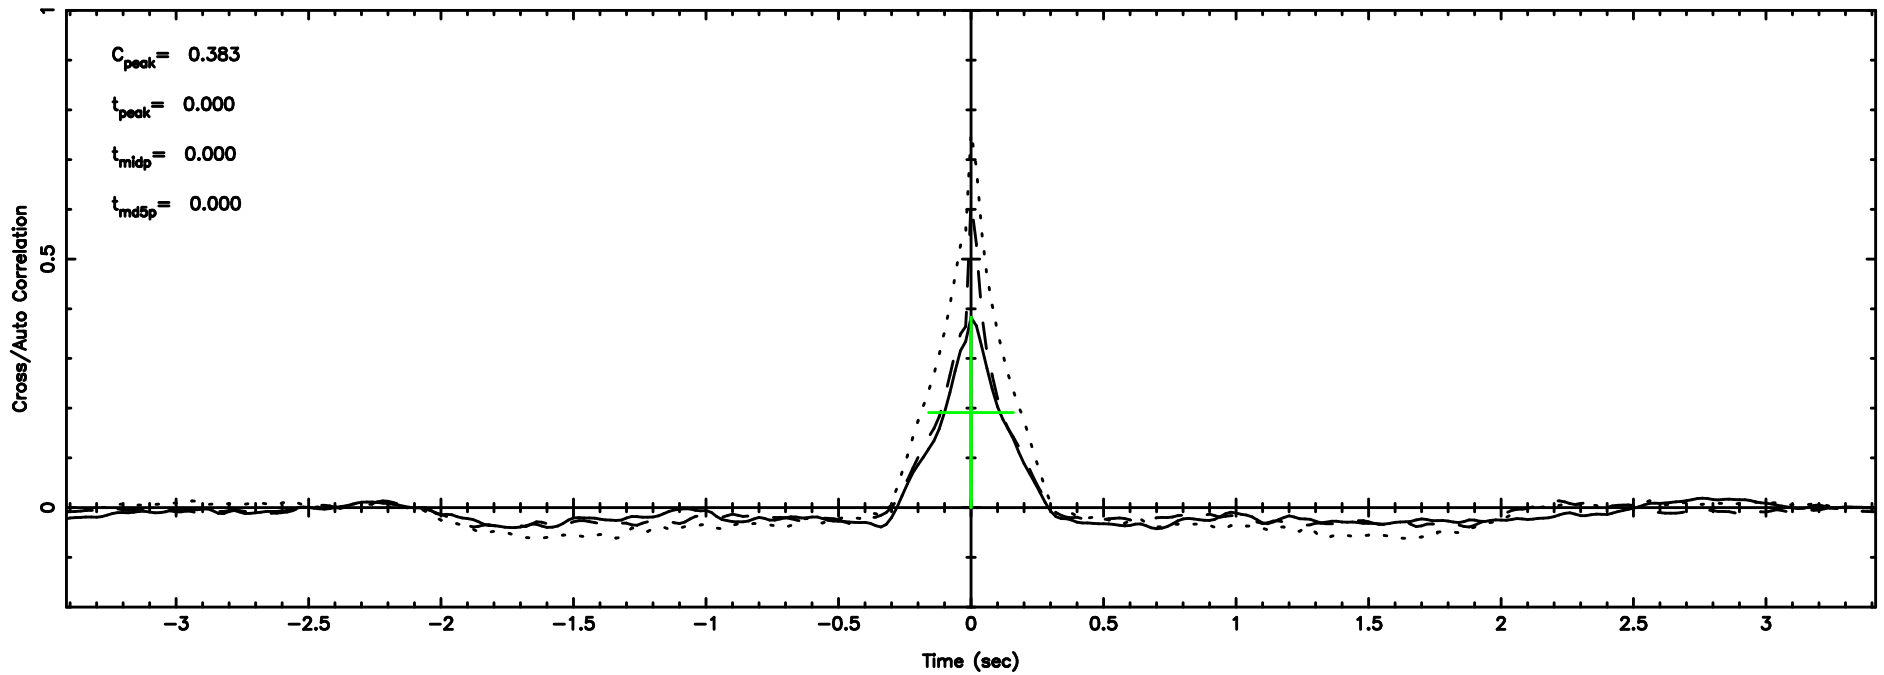

Frequency (Hz)