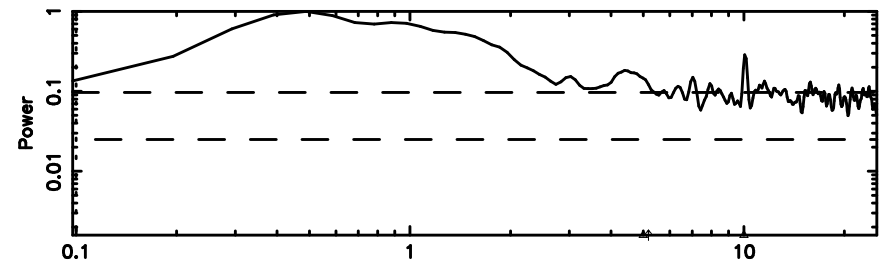

K20240625075222

BLK: 5,SNR1: 1.2081 ,SNR2: 4.7806

0213+178 2024/06/24 22.90UT TOYOKAWA-KISO

F20240625075226

BLK:12,SNR1: 1.2009 ,SNR2: 6.4295

Frequency (Hz)

K20240625075222

BLK:12,SNR1: 0.55073 ,SNR2: 2.2242