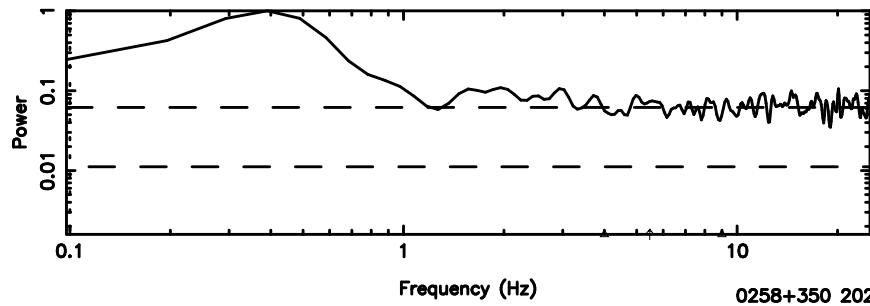

BLK:10,SNR1: 196.10 ,SNR2: 297.05

Frequency (Hz)

0258+350 2024/06/24 23.66UT TOYOKAWA-FUJI

T20240625083737

BLK:11,SNR1: 0.37906 ,SNR2: 1.3032

K20240625083734

BLK:11,SNR1: 19.045 ,SNR2: 32.890

0258+350 2024/06/24 23.66UT TOYOKAWA-KISO