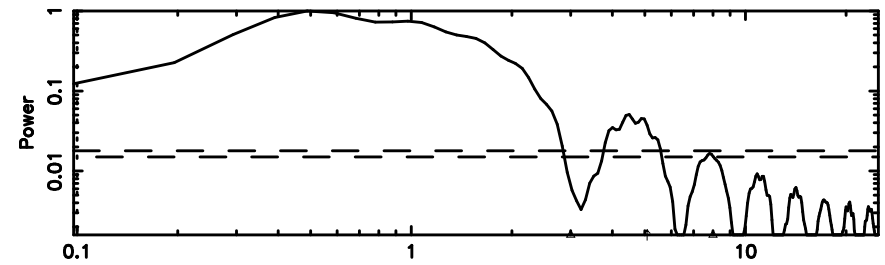

BLK:19,SNR1: 5.4090 ,SNR2: 9.8804

Frequency (Hz)

3C48

2024/06/24 22.26UT FUJI -KISO

K20240625071339

BLK:19,SNR1: 2.7136 ,SNR2: 13.051

Frequency (Hz)

T20240625073327