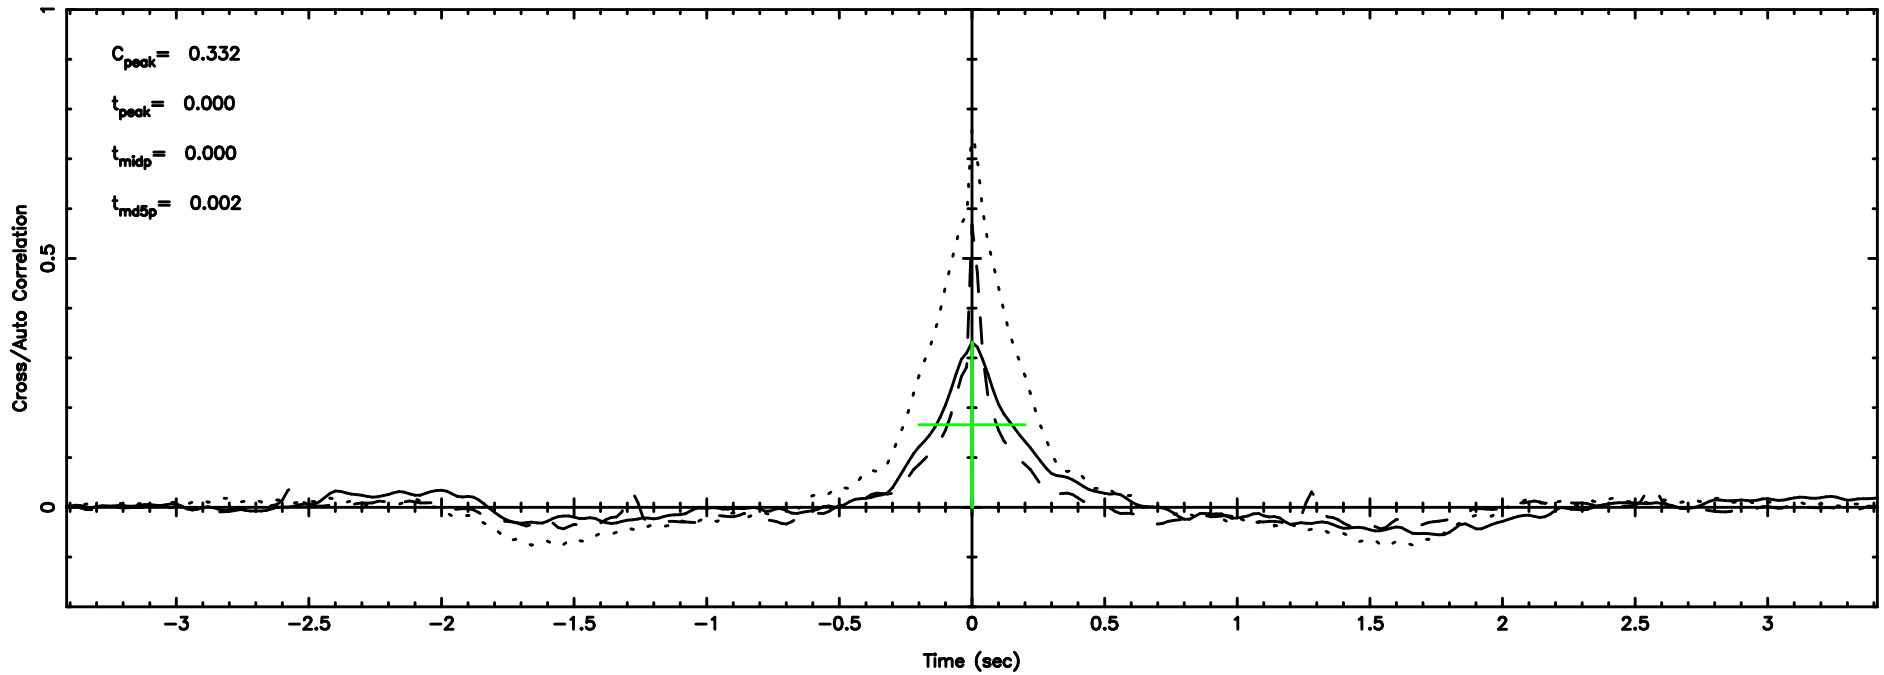

BLK:19,SNR1: 5.4090 ,SNR2: 9.8804

Frequency (Hz)

3C48

2024/06/24 22.26UT FUJI -KISO

K20240625071339

BLK:19,SNR1: 2.7136 ,SNR2: 13.051

Frequency (Hz)

T20240625073327