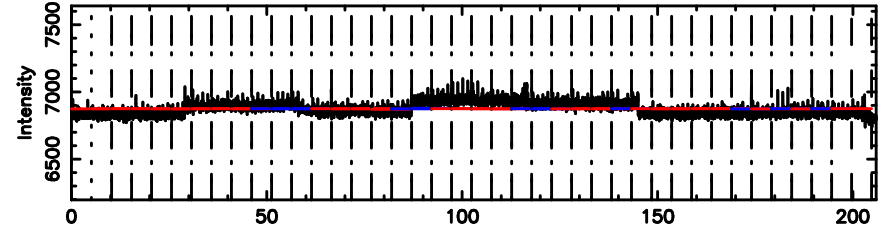

Frequency (Hz)

F20240625073329