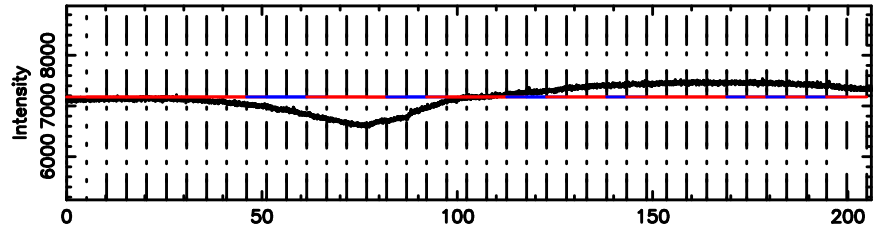

BLK:19,SNR1: 5.4090 ,SNR2: 9.8804

Frequency (Hz)

3C48

2024/06/24 22.26UT FUJI -KISO

K20240625071339

BLK:19,SNR1: 2.7136 ,SNR2: 13.051

Frequency (Hz)

T20240625073327