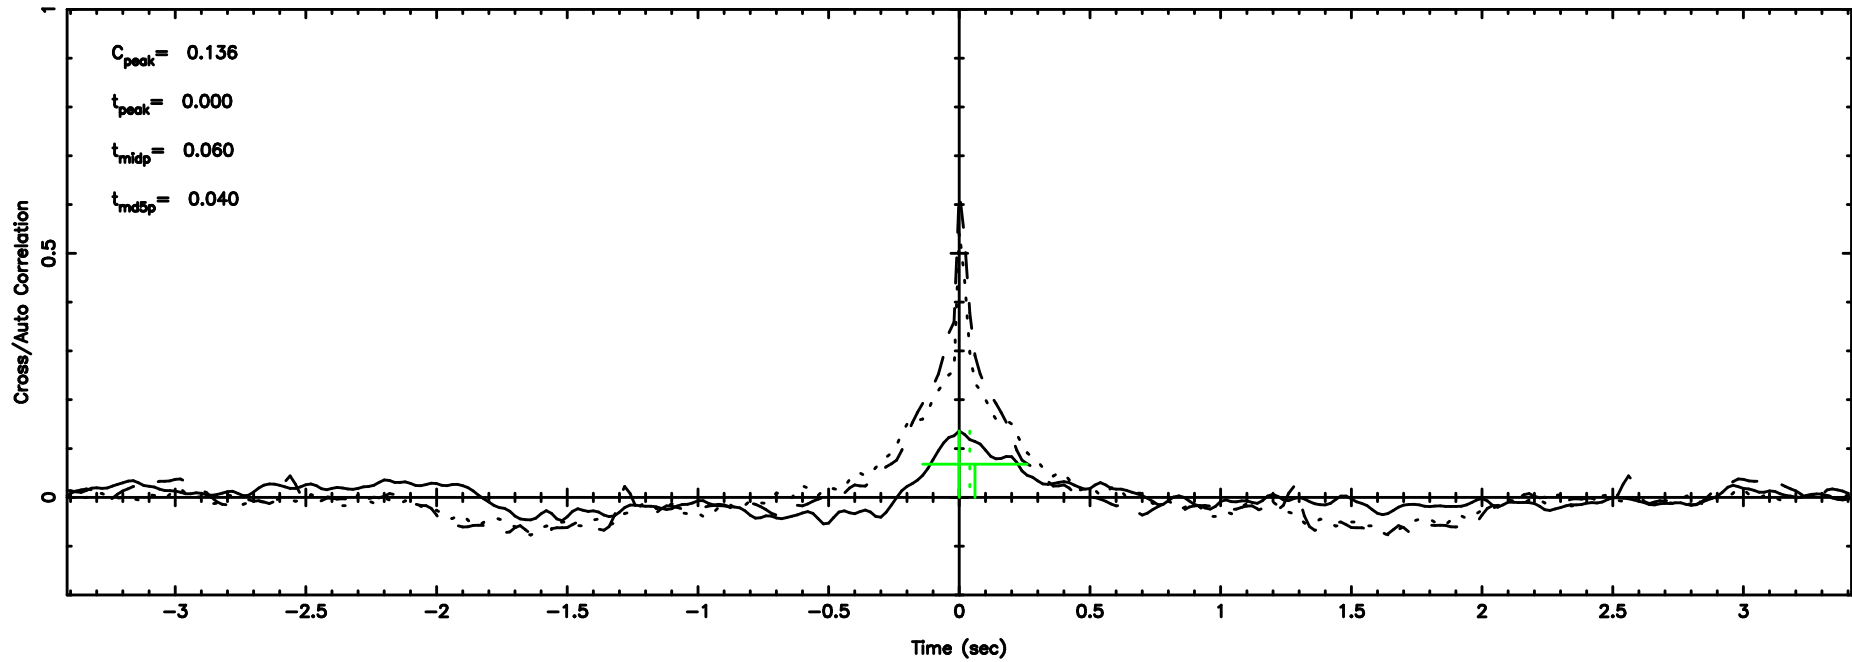

Frequency (Hz)

3C263.1 2024/06/25 8.32UT FUJI -KISO