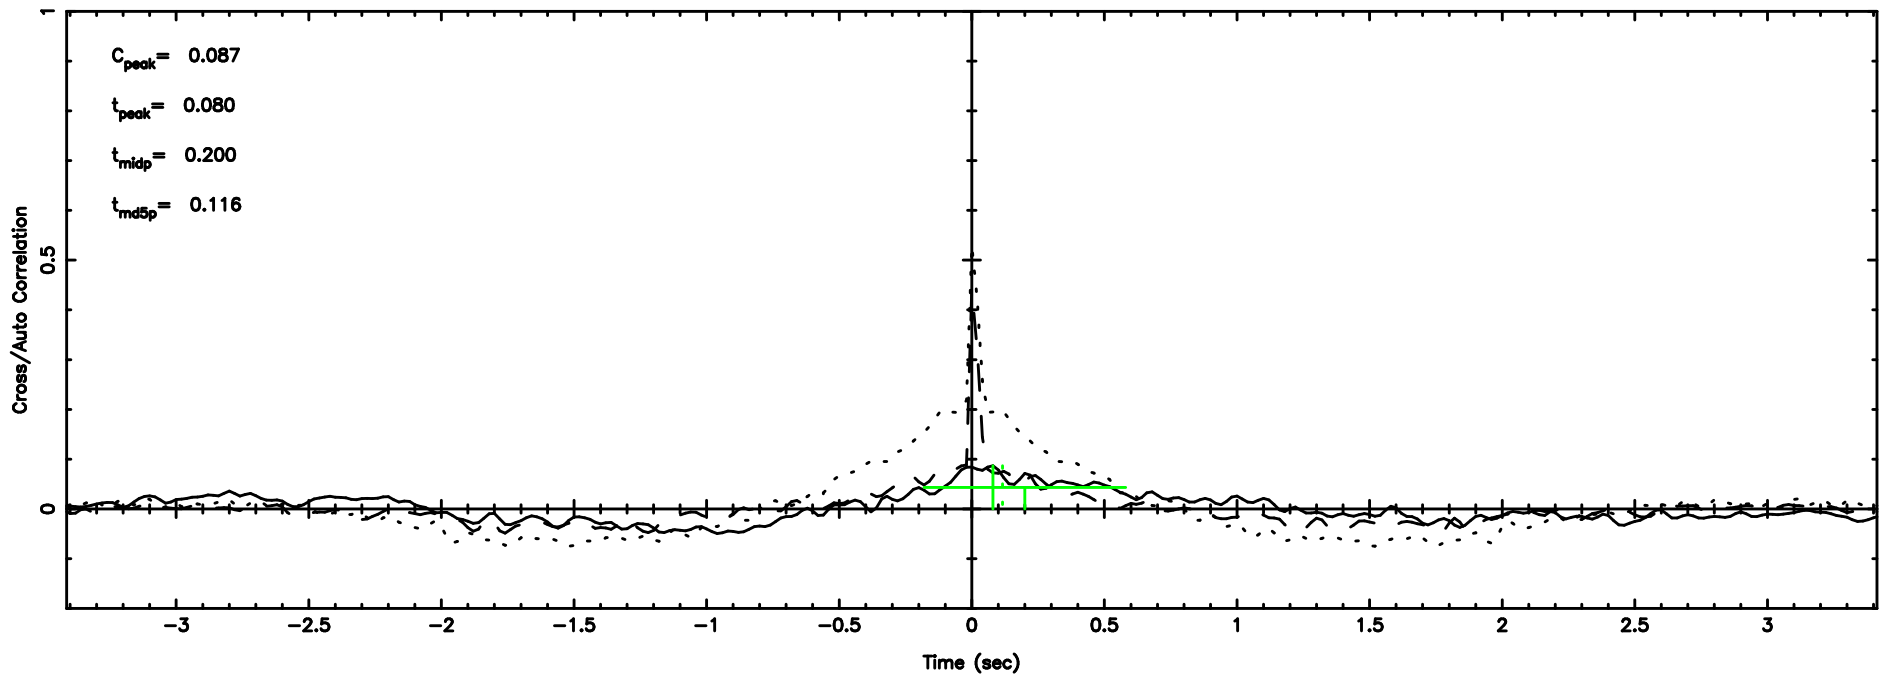

Frequency (Hz)

K20240625073324

BLK:11,SNR1: 0.52628 ,SNR2: 4.1327

Frequency (Hz)

0155-109 2024/06/24 22.59UT TOYOKAWA-KISO

F20240625073329

BLK: 5,SNR1: 0.32765 ,SNR2: 0.79515

K20240625073324