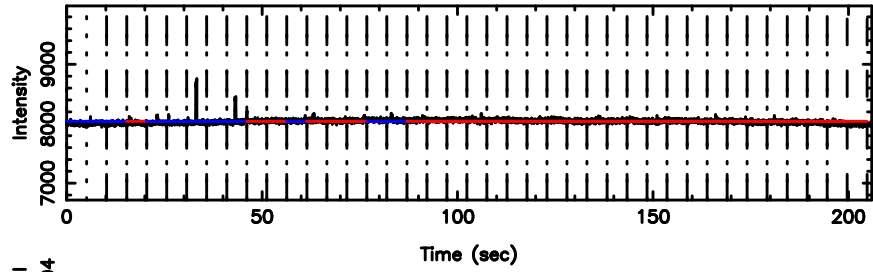

BLK:14,SNR1: 5.7925 ,SNR2: 10.389

Frequency (Hz)

0128+03 2024/06/24 22.15UT TOYOKAWA-FUJI

T20240625070709

BLK:11,SNR1: 4.2800 ,SNR2: 10.643

Frequency (Hz)

K20240625070706

BLK:11,SNR1: 11.345 ,SNR2: 20.240