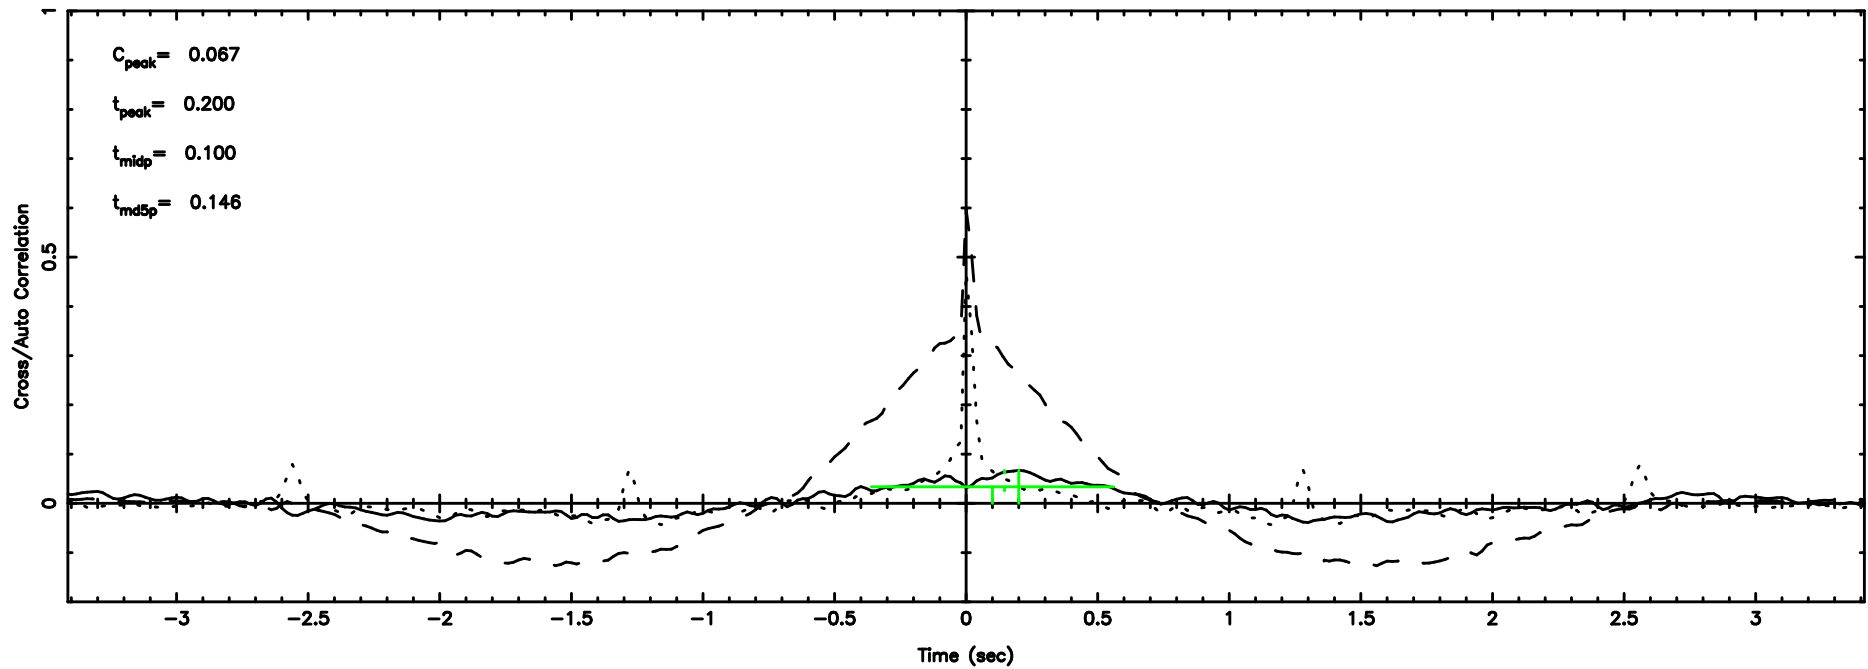

0732+33 2024/06/25 4.21UT FUJI -KISO

T20240625131910

BLK:14,SNR1: 0.66765 ,SNR2: 5.4597

F20240625131912

BLK:14,SNR1: 0.48450E-01,SNR2: 0.85611

0741-06 2024/06/25 4.35UT TOYOKAWA-FUJI

T20240625131910

BLK:23,SNR1: 0.49862 ,SNR2: 4.8617