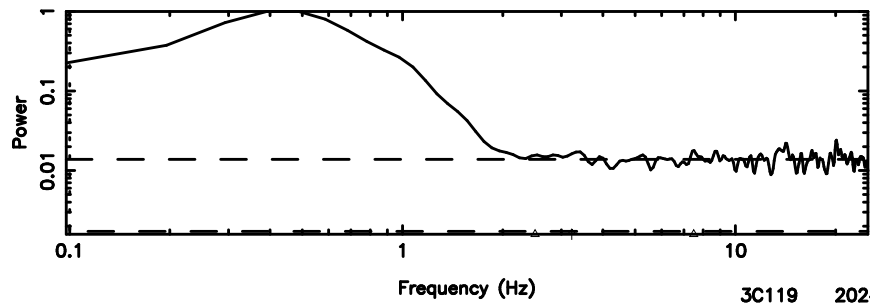

BLK:18,SNR1: 2.1556 ,SNR2: 13.665