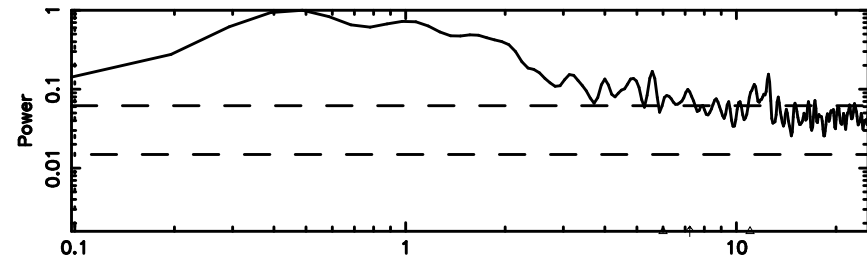

BLK:11,SNR1: 0.97847 ,SNR2: 2.9069