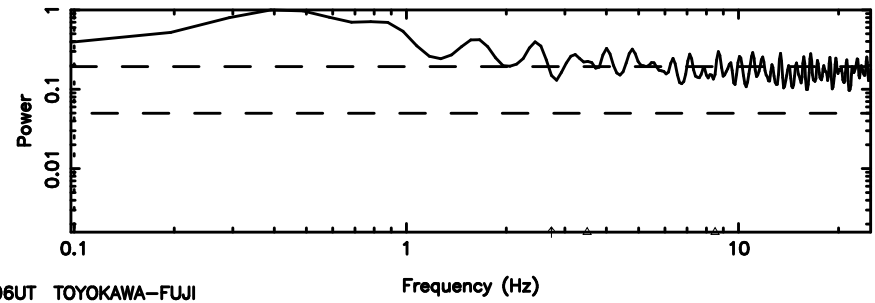

BLK:16,SNR1: 0.11518 ,SNR2: 1.3189

3C161 2024/06/25 3.06UT TOYOKAWA-FUJI