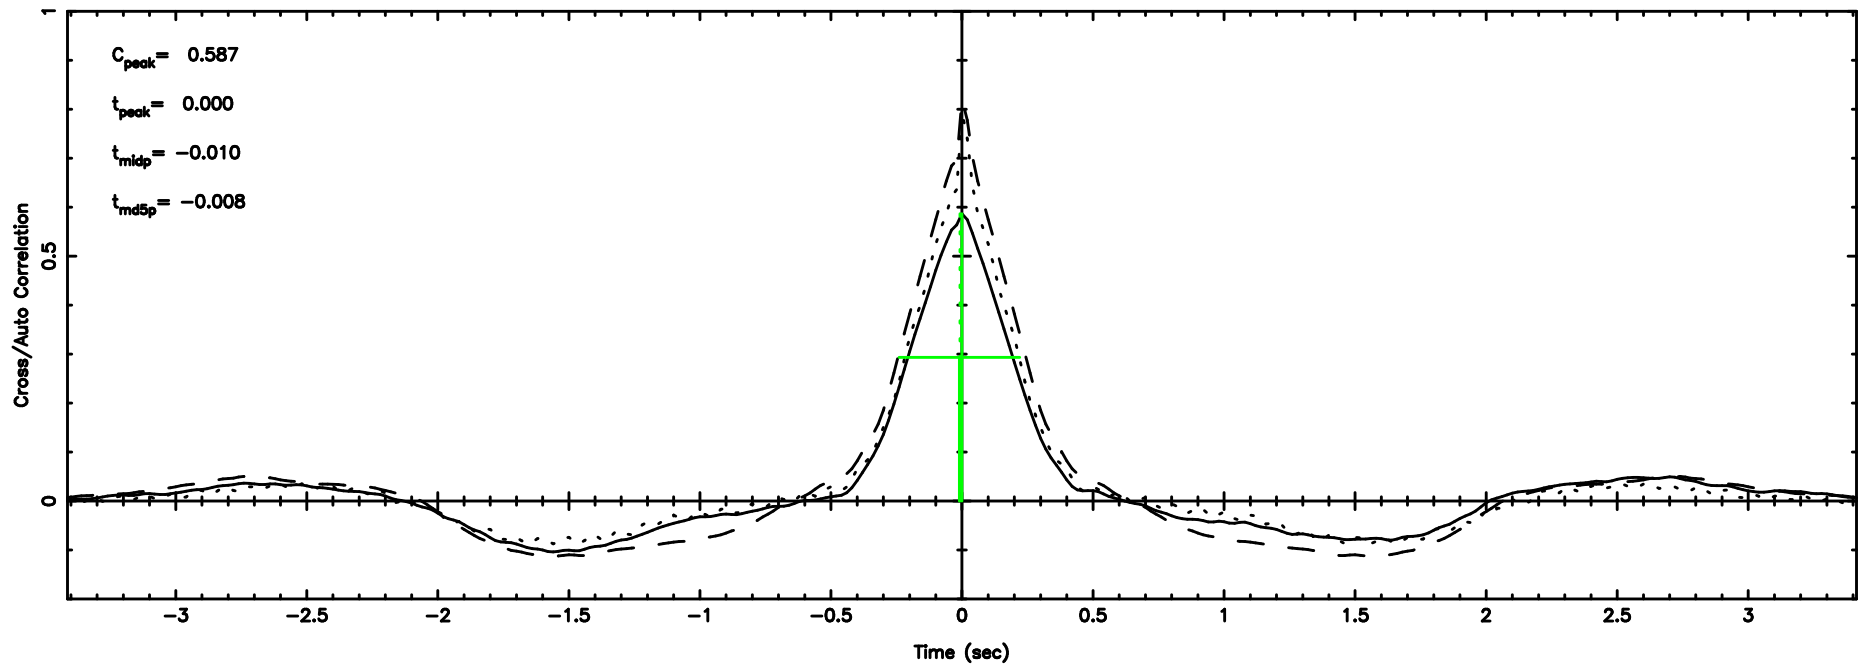

T20240625154229

BLK:33,SNR1: 9.9506 ,SNR2: 23.391

Frequency (Hz)

K20240625154226

BLK:33,SNR1: 13.099 ,SNR2: 31.571

Frequency (Hz)

3C237 2024/06/25 6.74UT TOYOKAWA-KISO

F20240625154231