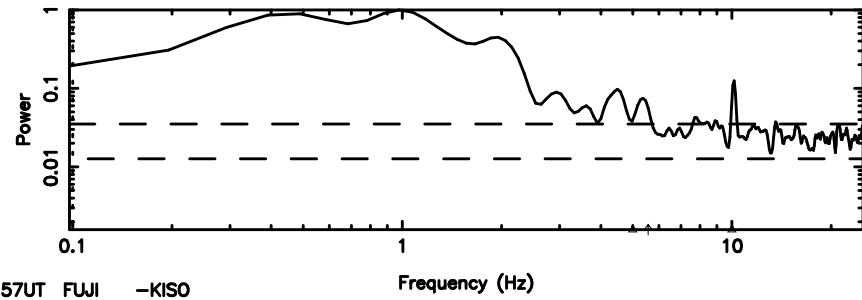

BLK:14,SNR1: 1.7423 ,SNR2: 6.8023

1055+01 2024/06/25 7.57UT FUJI -KISO