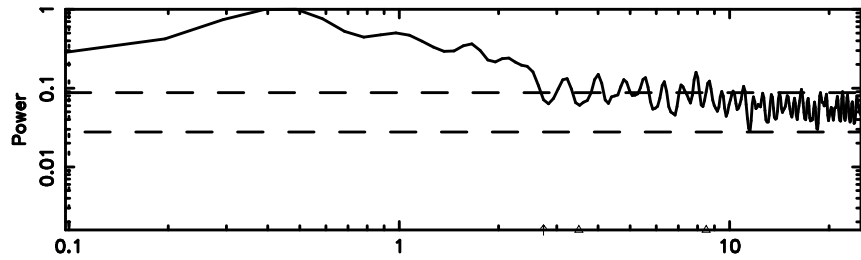

F20240625151809

BLK:14,SNR1: 0.29709 ,SNR2: 3.4901

Frequency (Hz)

K20240625151804

BLK:14,SNR1: 8.3620 ,SNR2: 19.736

Frequency (Hz)

0941-08 2024/06/25 6.33UT FUJI -KISO