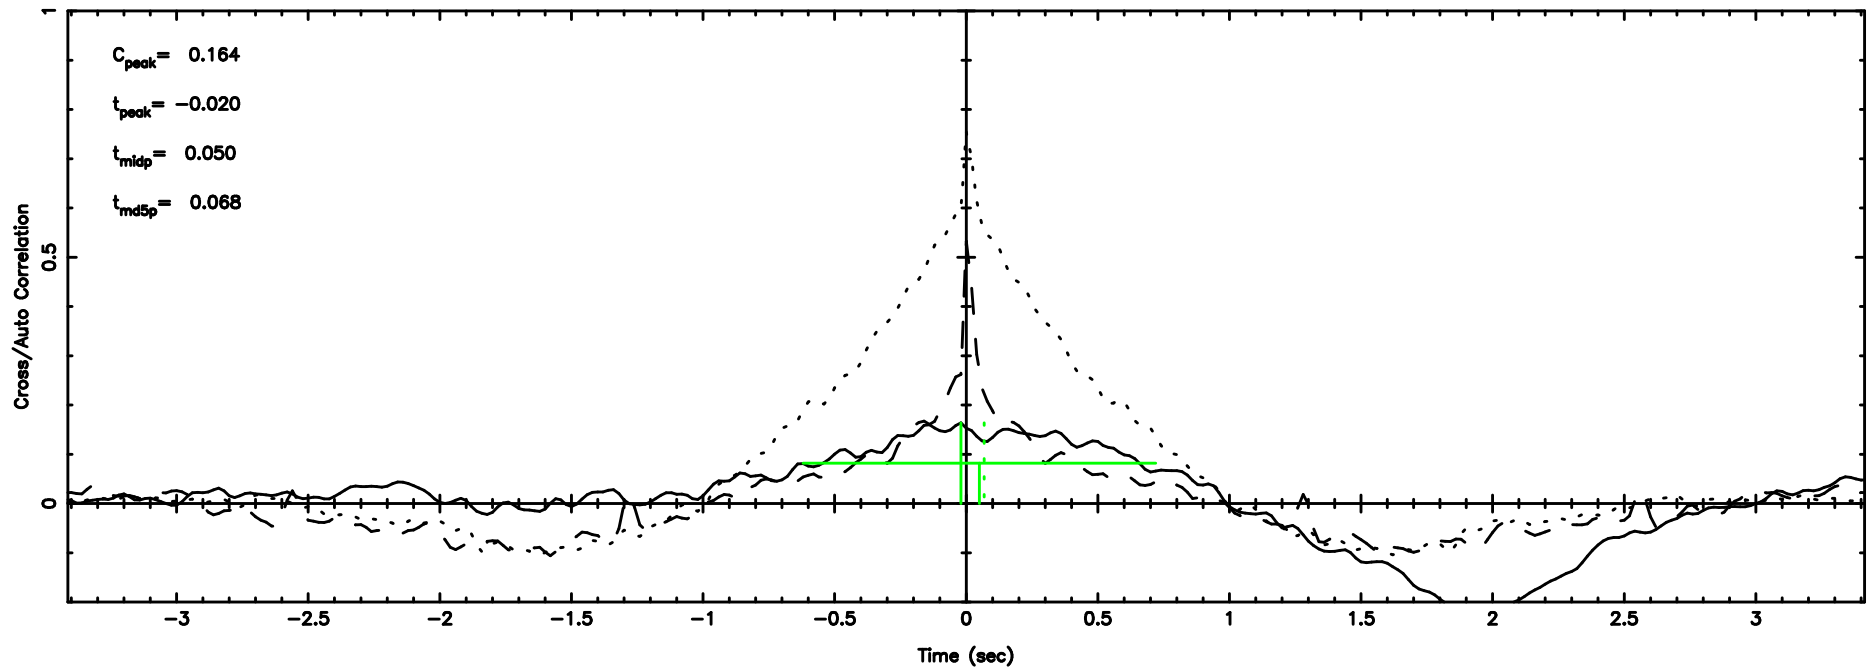

Frequency (Hz)

0732+33 2024/06/25 4.21UT FUJI -KISO