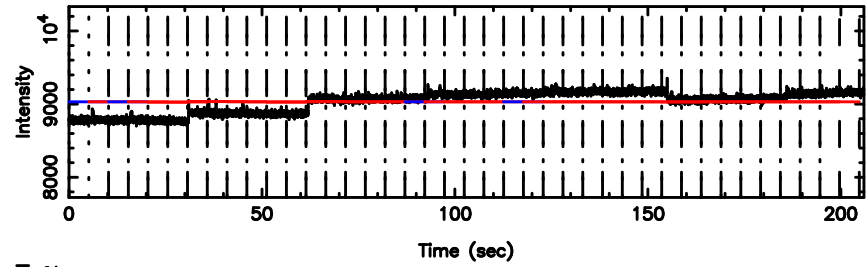

K20240625154844

BLK: 5,SNR1: 0.34831 ,SNR2: 1.0115

Frequency (Hz)

1011+110 2024/06/25 6.84UT TOYOKAWA-KISO

F20240625154848

BLK: 4,SNR1:-0.26982E-01,SNR2: 0.37447

K20240625154844

BLK: 4,SNR1: 0.63583 ,SNR2: 2.5219