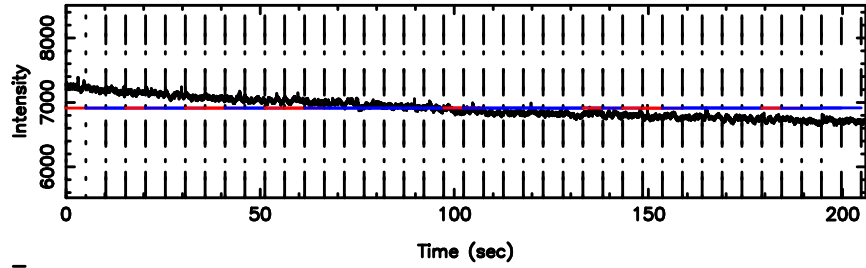

T20240625120210