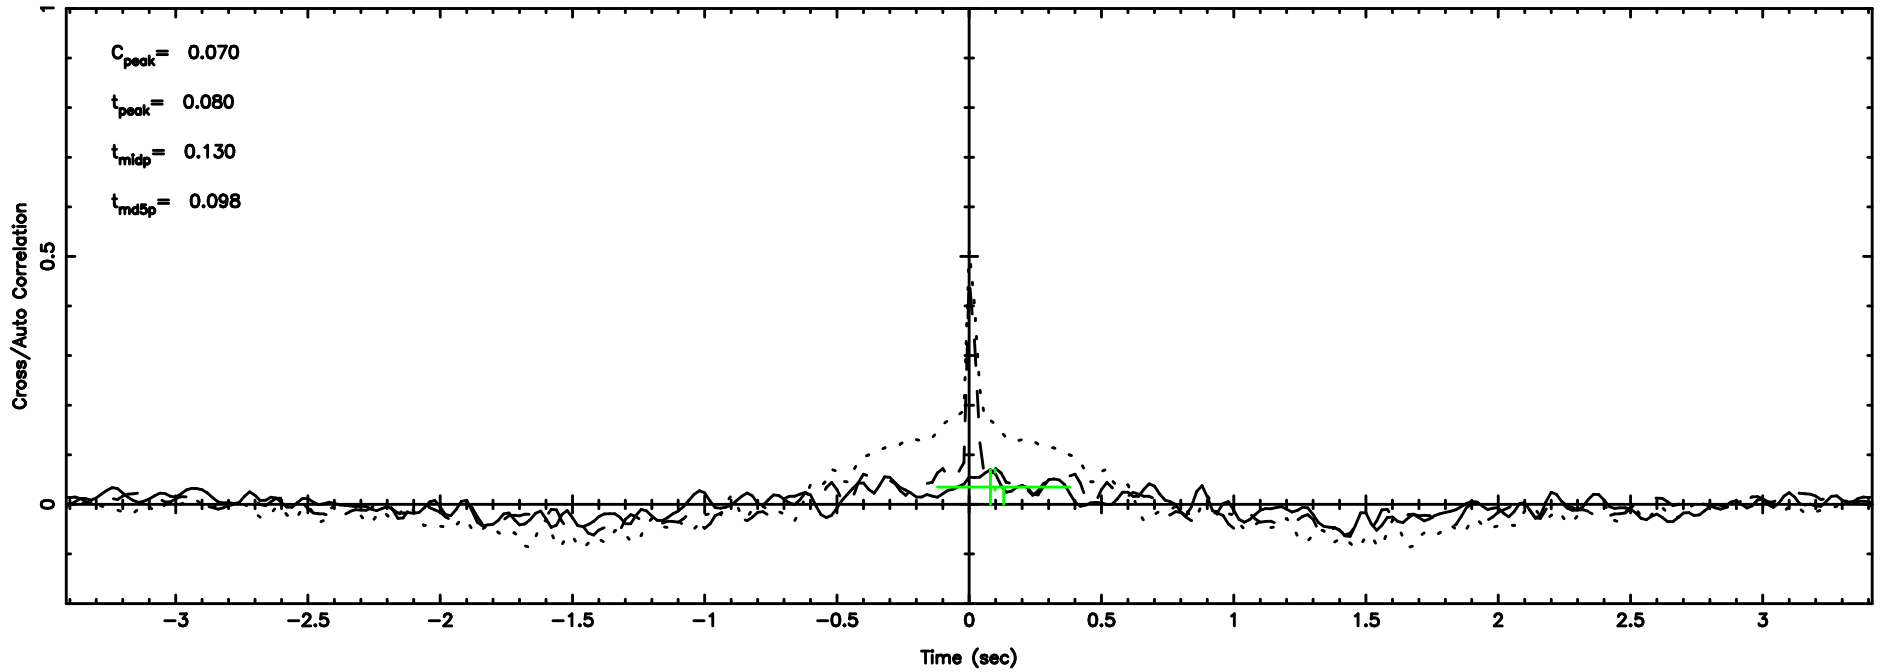

K20240625092518

BLK: 4,SNR1: 0.57110 ,SNR2: 2.5183

F20240625092523

BLK: 3,SNR1: 0.94261E-01,SNR2: 0.93188

Frequency (Hz)

K20240625092518

BLK: 3,SNR1: 1.7089 ,SNR2: 10.856

Frequency (Hz)