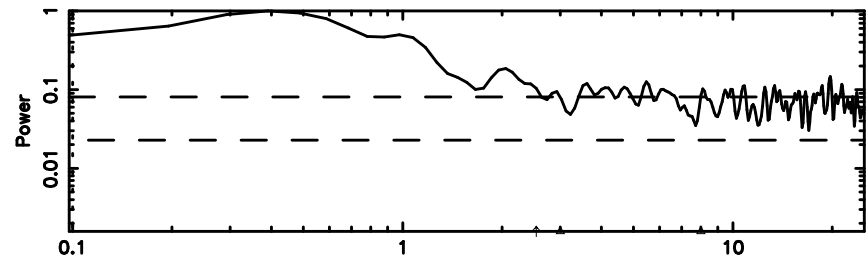

Frequency (Hz)

F20240625154848

BLK: 5,SNR1: 0.38835 ,SNR2: 3.6348

Frequency (Hz)

1011+110 2024/06/25 6.84UT TOYOKAWA-FUJI

T20240625154846

BLK: 5,SNR1: 0.88877 ,SNR2: 4.0923

Frequency (Hz)