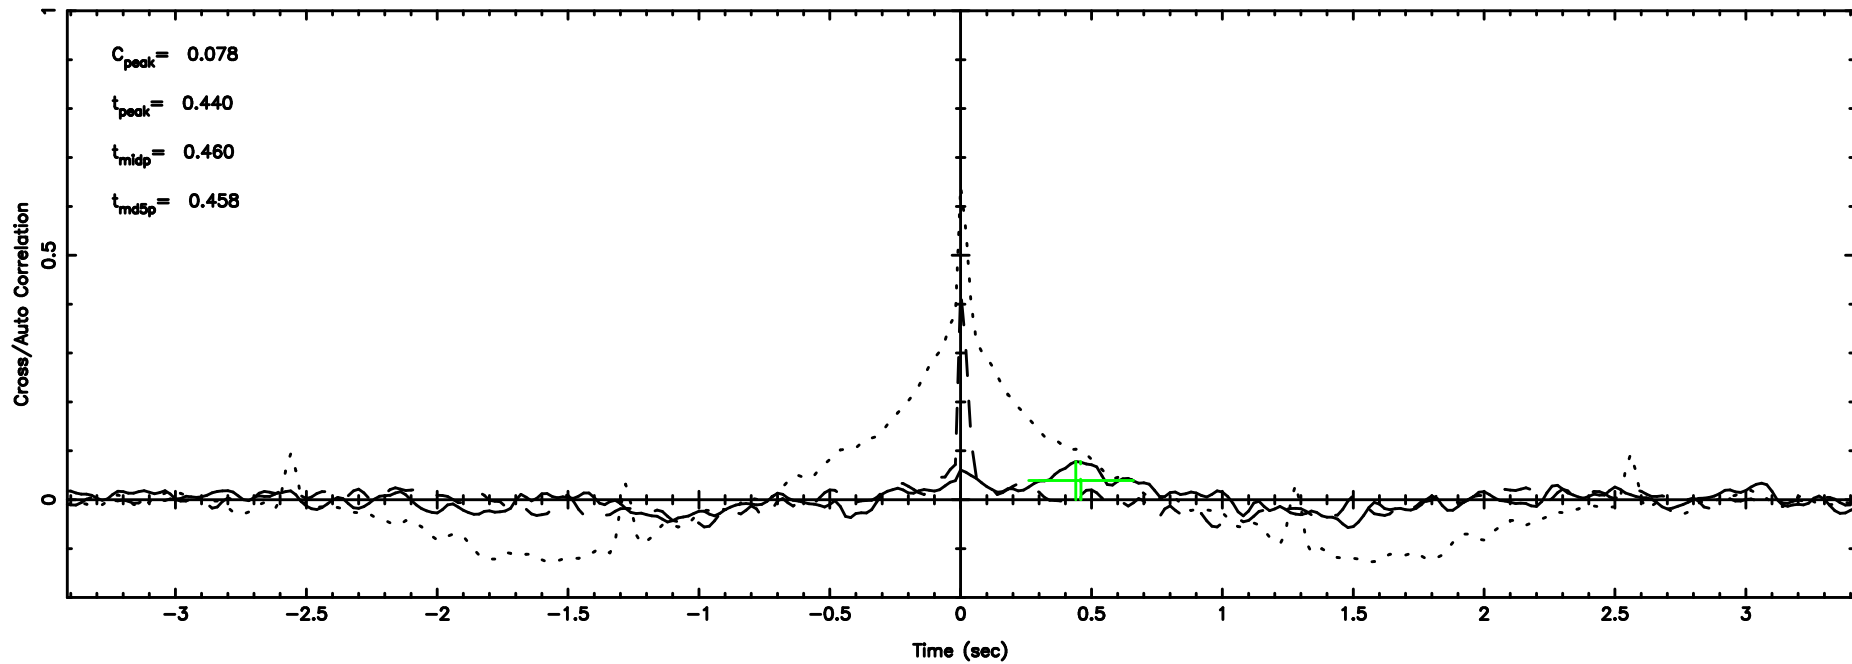

1044-008 2024/06/25 7.39UT TOYOKAWA-FUJI