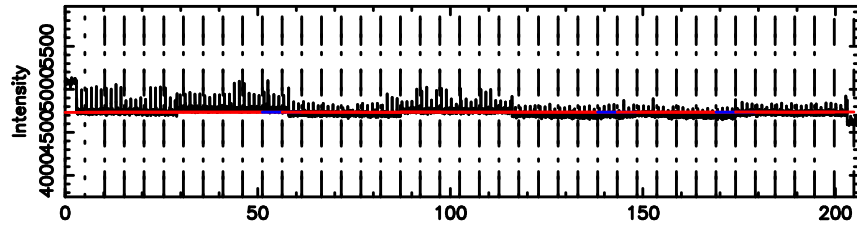

Frequency (Hz)

K20240625165338

BLK: 5,SNR1: 0.69666 ,SNR2: 6.6147

Frequency (Hz)

3C255 2024/06/25 7.92UT TOYOKAWA-KISO

F20240625165343

BLK: 3,SNR1:-0.13417 ,SNR2: 0.93825

Frequency (Hz)