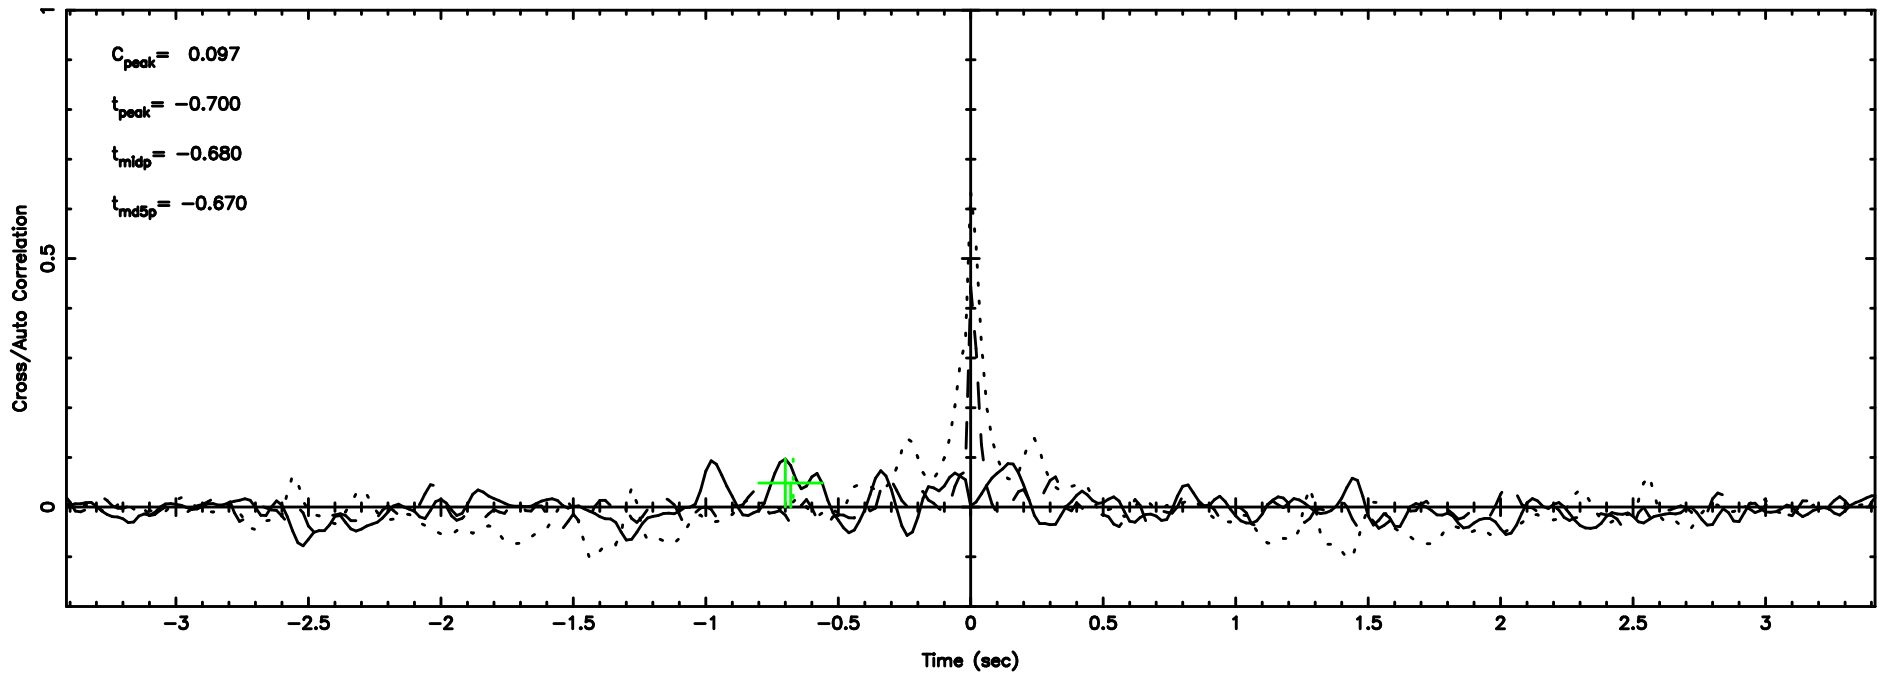

Frequency (Hz)

3C71 2024/06/24 23.33UT TOYOKAWA-FUJI