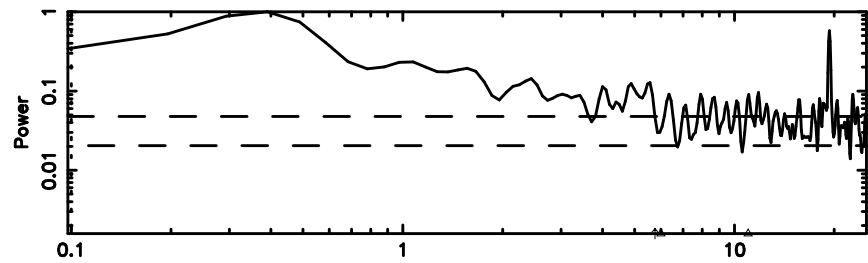

BLK:16,SNR1: 3.6880 ,SNR2: 11.946

0732+33 2024/06/25 4.21UT TOYOKAWA-KISO

F20240625131110

BLK: 4,SNR1: 0.84514 ,SNR2: 2.4934

Frequency (Hz)

K20240625131105

BLK: 4,SNR1: 8.4103 ,SNR2: 33.969

Frequency (Hz)