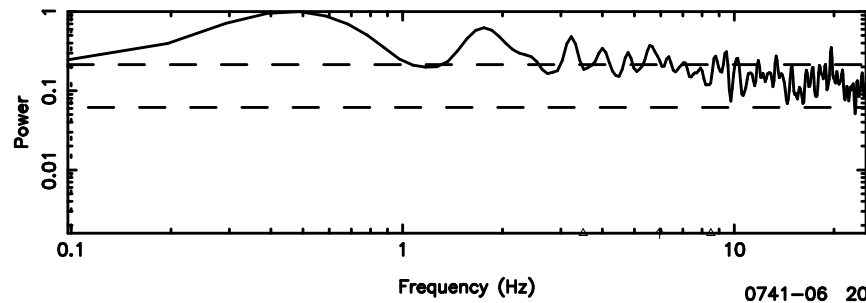

BLK: 7,SNR1:-0.22611E-02,SNR2: 0.62113