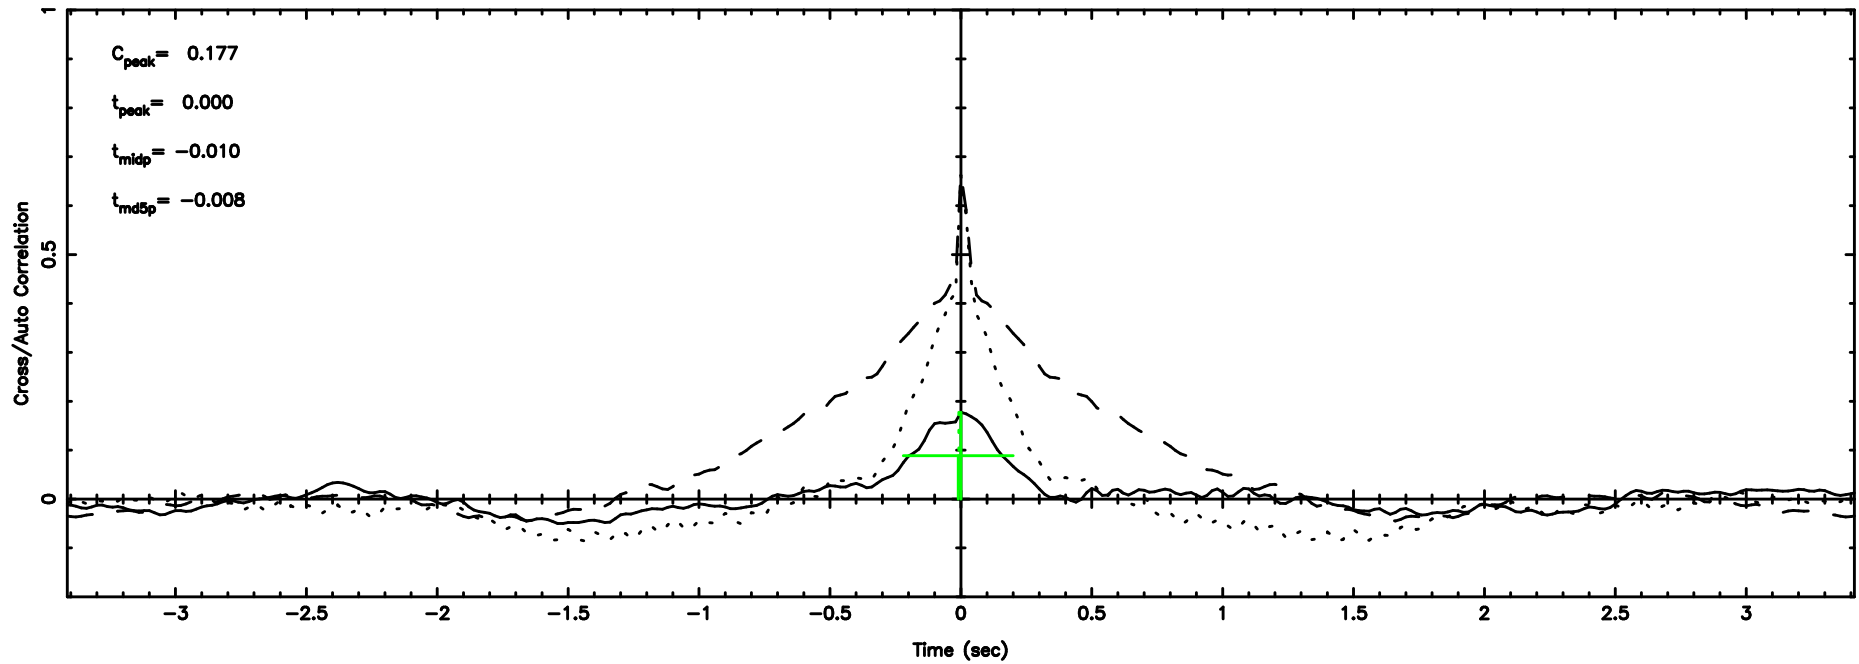

Frequency (Hz)

K20240625161226

BLK:12,SNR1: 1.7790 ,SNR2: 6.7255

Frequency (Hz)

1035-058 2024/06/25 7.24UT TOYOKAWA-KISO

F20240625161231

BLK: 9,SNR1: 0.14240 ,SNR2: 1.8140

Frequency (Hz)