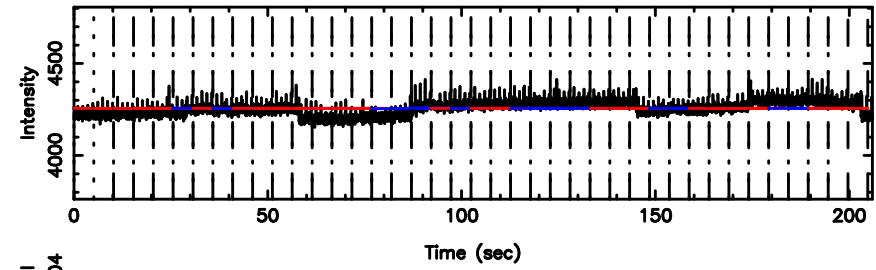

0732+33 2024/06/25 4.21UT FUJI -KISO

T20240625131910

BLK:14,SNR1: 0.66765 ,SNR2: 5.4597

F20240625131912

BLK:14,SNR1: 0.48450E-01,SNR2: 0.85611

0741-06 2024/06/25 4.35UT TOYOKAWA-FUJI

T20240625131910

BLK:23,SNR1: 0.49862 ,SNR2: 4.8617