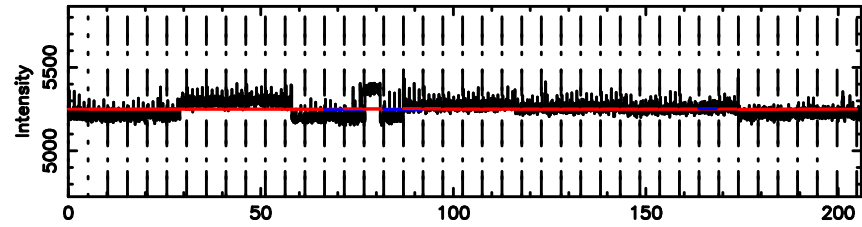

Frequency (Hz)

F20240625174323