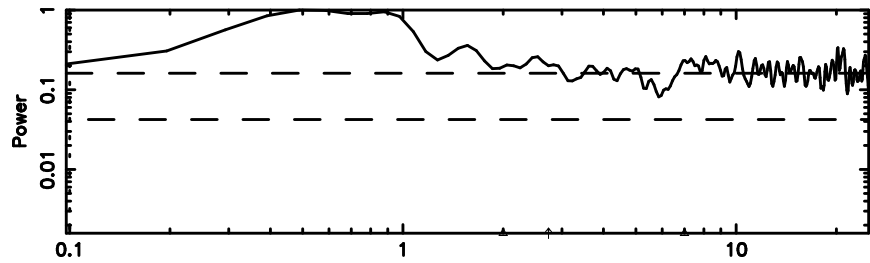

BLK: 6,SNR1: 0.28387 ,SNR2: 1.7534