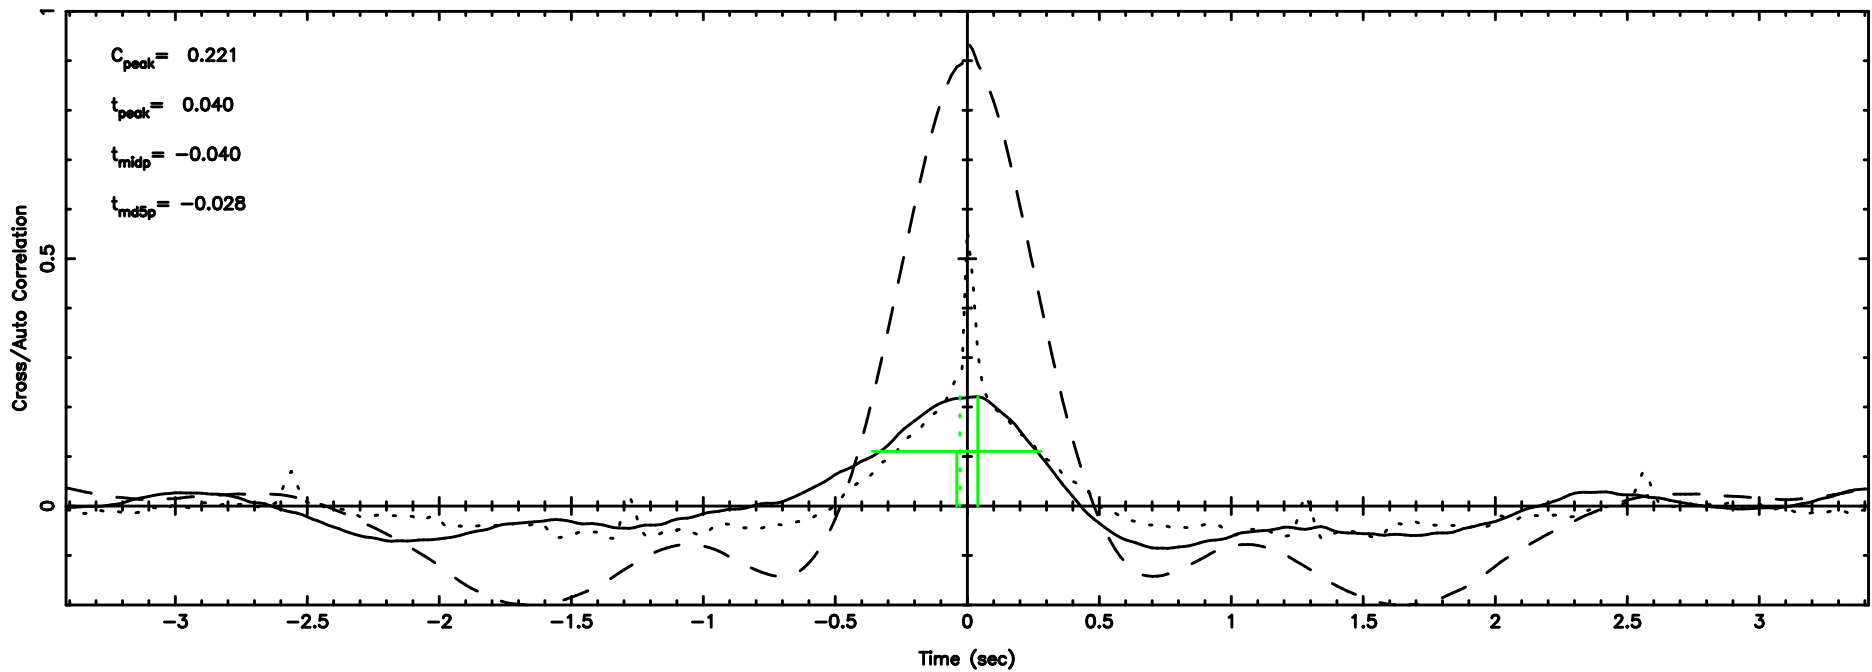

3C147 2024/06/25 2.34UT TOYOKAWA-FUJI