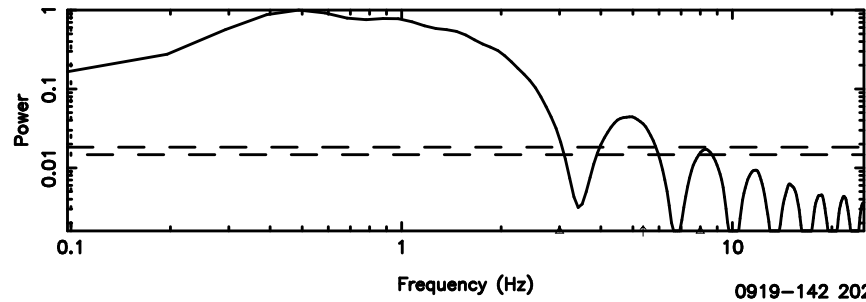

BLK:14,SNR1: 0.80609 ,SNR2: 2.9249

Frequency (Hz)

K20240625144429

BLK:14,SNR1: 0.20982 ,SNR2: 1.1645

Frequency (Hz)

3C216 2024/06/25 5.77UT FUJI -KISO

T20240625145643

BLK:10,SNR1: 2.9075 ,SNR2: 12.924