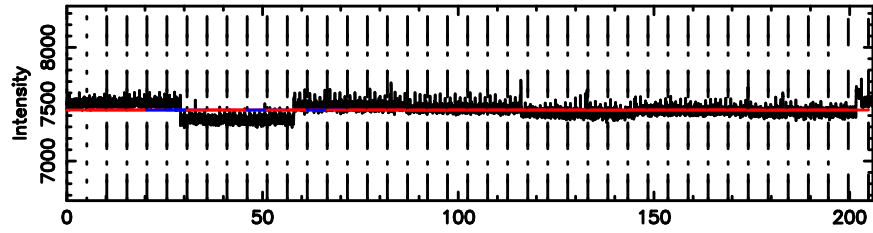

BLK: 4,SNR1: 0.15929 ,SNR2: 0.29671

Frequency (Hz)

0011+344 2024/06/24 20.86UT TOYOKAWA-KISO

F20240625054953

BLK: 4,SNR1: 0.28170 ,SNR2: 4.7524

Frequency (Hz)

K20240625054948

BLK: 4,SNR1: 0.24002 ,SNR2: 1.4663