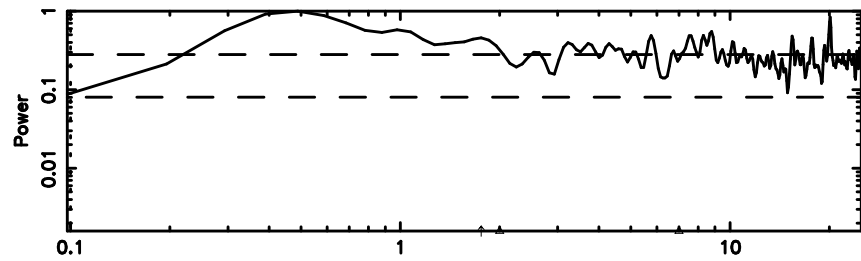

BLK: 4,SNR1: 0.49236E-01,SNR2: 0.96557