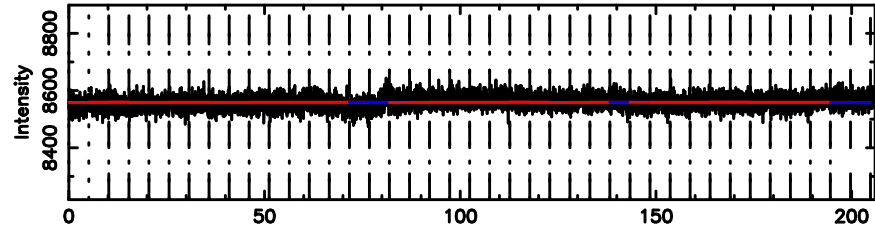

F20240625054953

BLK: 3,SNR1: 1.1912 ,SNR2: 6.8793

Frequency (Hz)

0011+344 2024/06/24 20.86UT TOYOKAWA-FUJI

T20240625054951

BLK: 4,SNR1: 0.60829E-01,SNR2: 0.79654

Frequency (Hz)

K20240625054948