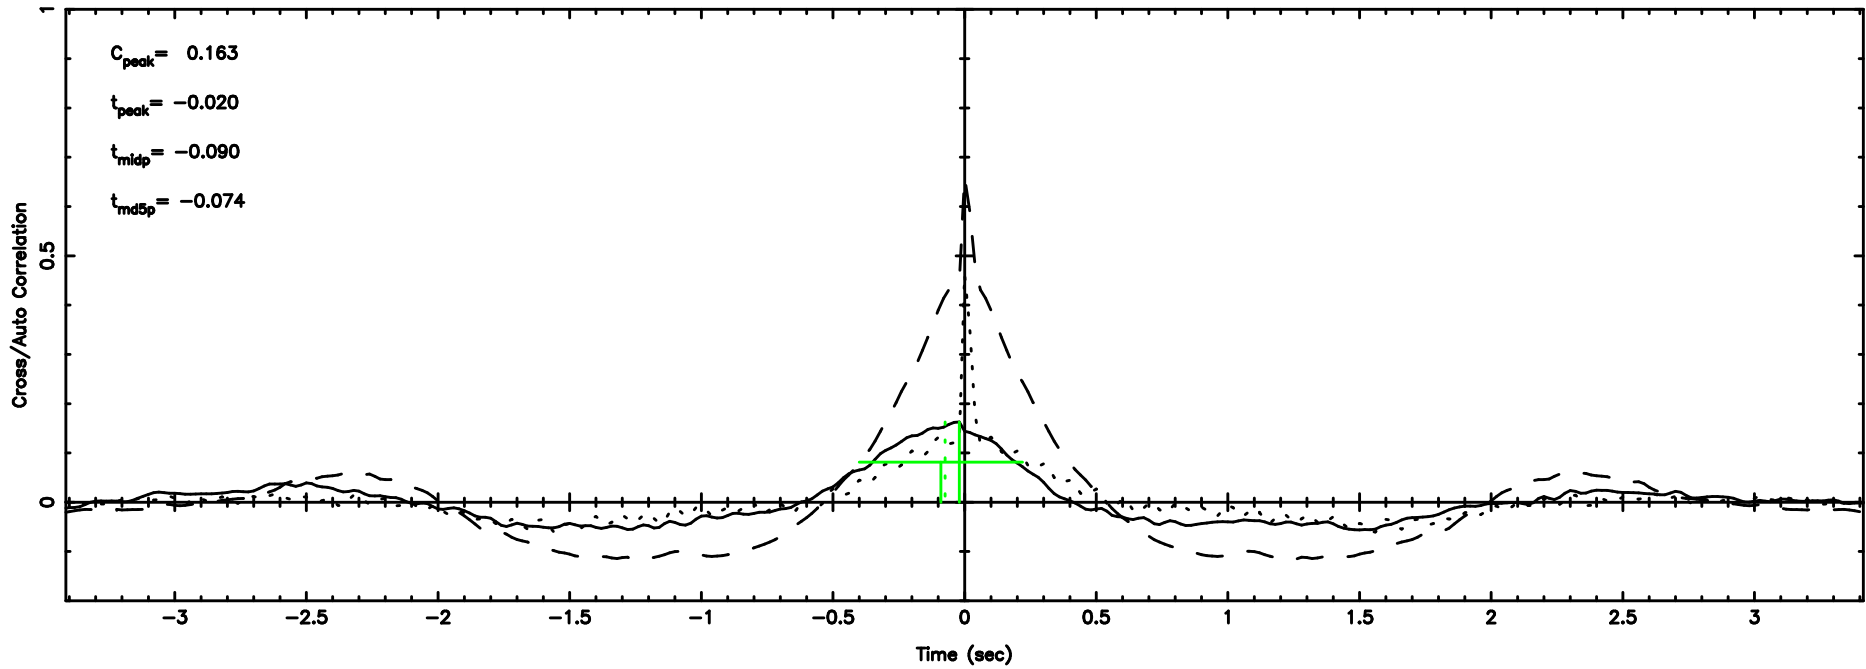

T20240625130054

BLK:26,SNR1: 1.3256 ,SNR2: 5.6437

K20240625130051

BLK:26,SNR1: 0.25436 ,SNR2: 1.4084

0723+10 2024/06/25 4.04UT TOYOKAWA-KISO