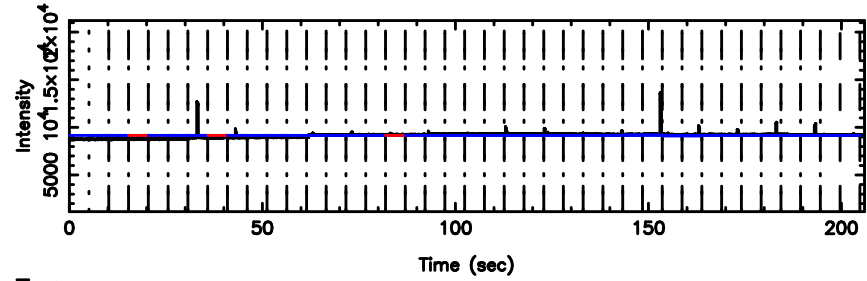

Frequency (Hz)

K20240625154226