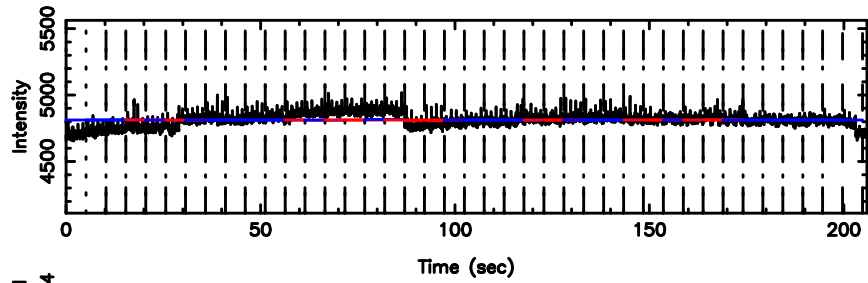

F20240625111829