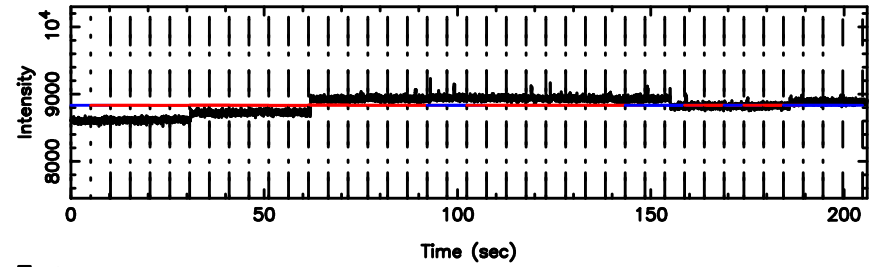

K20240625145640

BLK:10,SNR1: 0.56236 ,SNR2: 3.1074