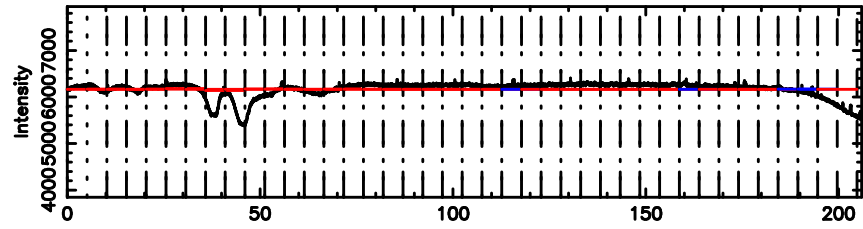

T20240625161229