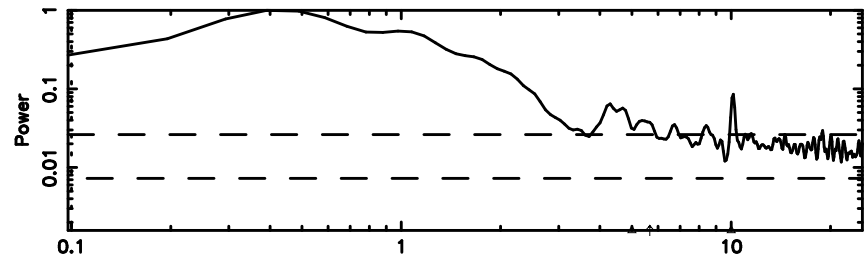

BLK:12,SNR1: 1.7790 ,SNR2: 6.7255