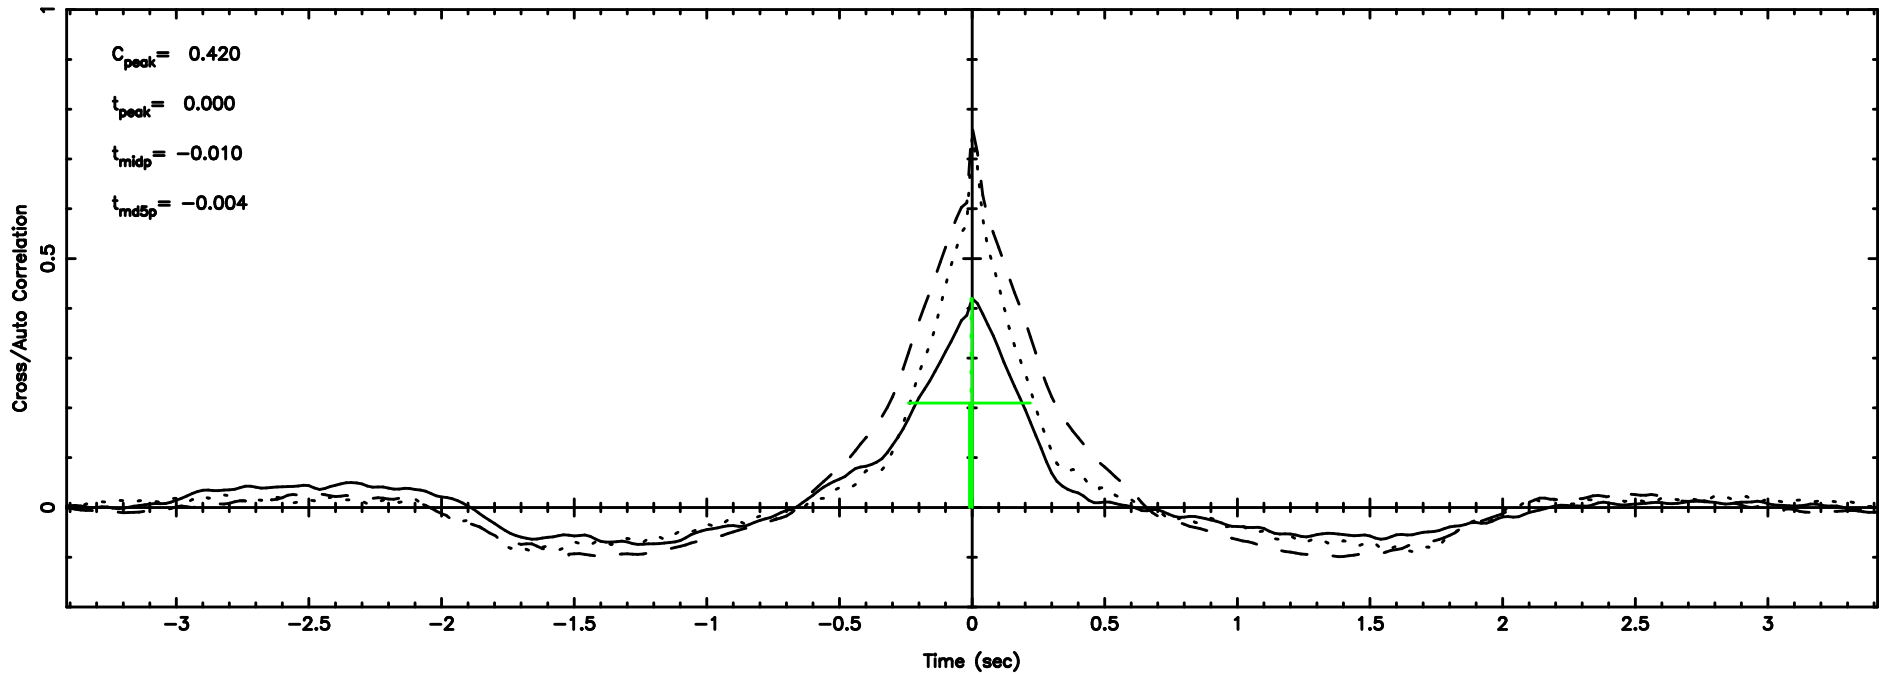

T20240625071342

BLK:22,SNR1: 8.2092 ,SNR2: 20.656

Frequency (Hz)

3C48 2024/06/24 22.26UT TOYOKAWA-KISO

K20240625071339

BLK:22,SNR1: 2.7186 ,SNR2: 13.070

Frequency (Hz)

F20240625071344