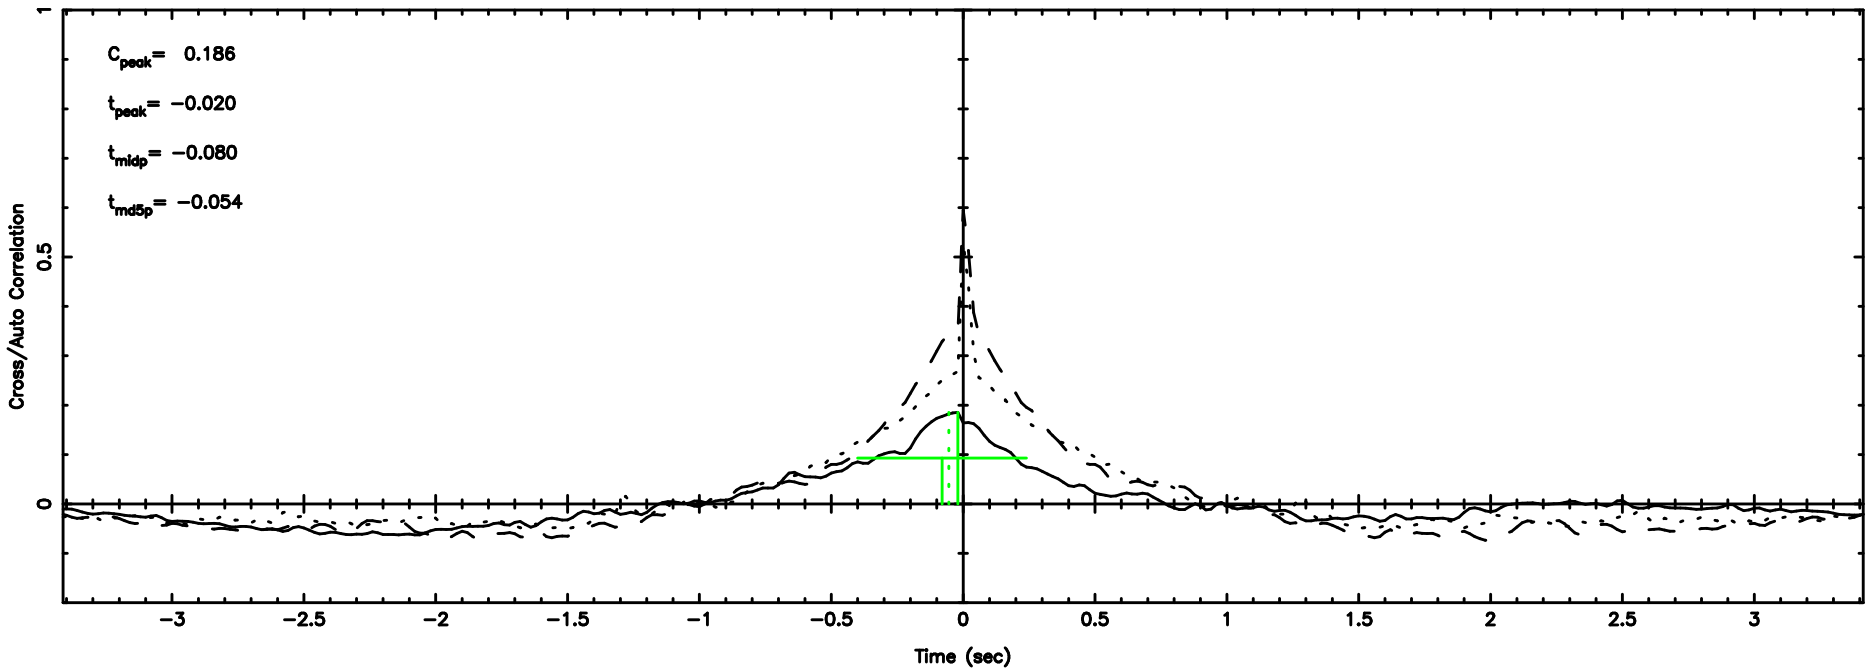

T20240625113949

BLK:15,SNR1: 1.5249 ,SNR2: 6.9185

F20240625113951

BLK:15,SNR1: 0.54300 ,SNR2: 4.4167

3C152 2024/06/25 2.69UT TOYOKAWA-FUJI

T20240625113949

BLK:17,SNR1: 1.3232 ,SNR2: 4.1890

K20240625113946