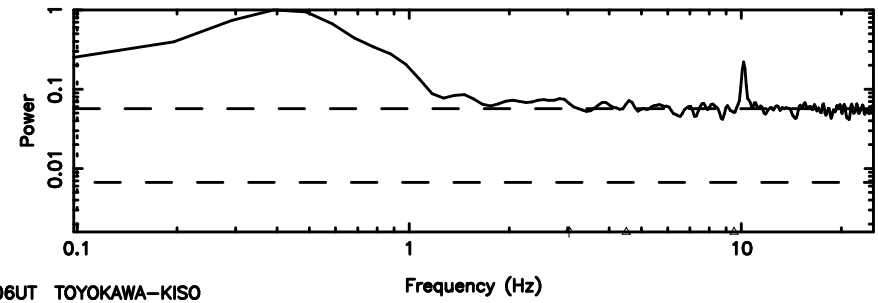

BLK:28,SNR1: 0.48232 ,SNR2: 2.9299

3C161 2024/06/25 3.06UT TOYOKAWA-KISO

F20240625120212

BLK:21,SNR1: 0.28492 ,SNR2: 2.8851

Frequency (Hz)

K20240625120207

BLK:21,SNR1: 0.44648 ,SNR2: 3.6846

Frequency (Hz)