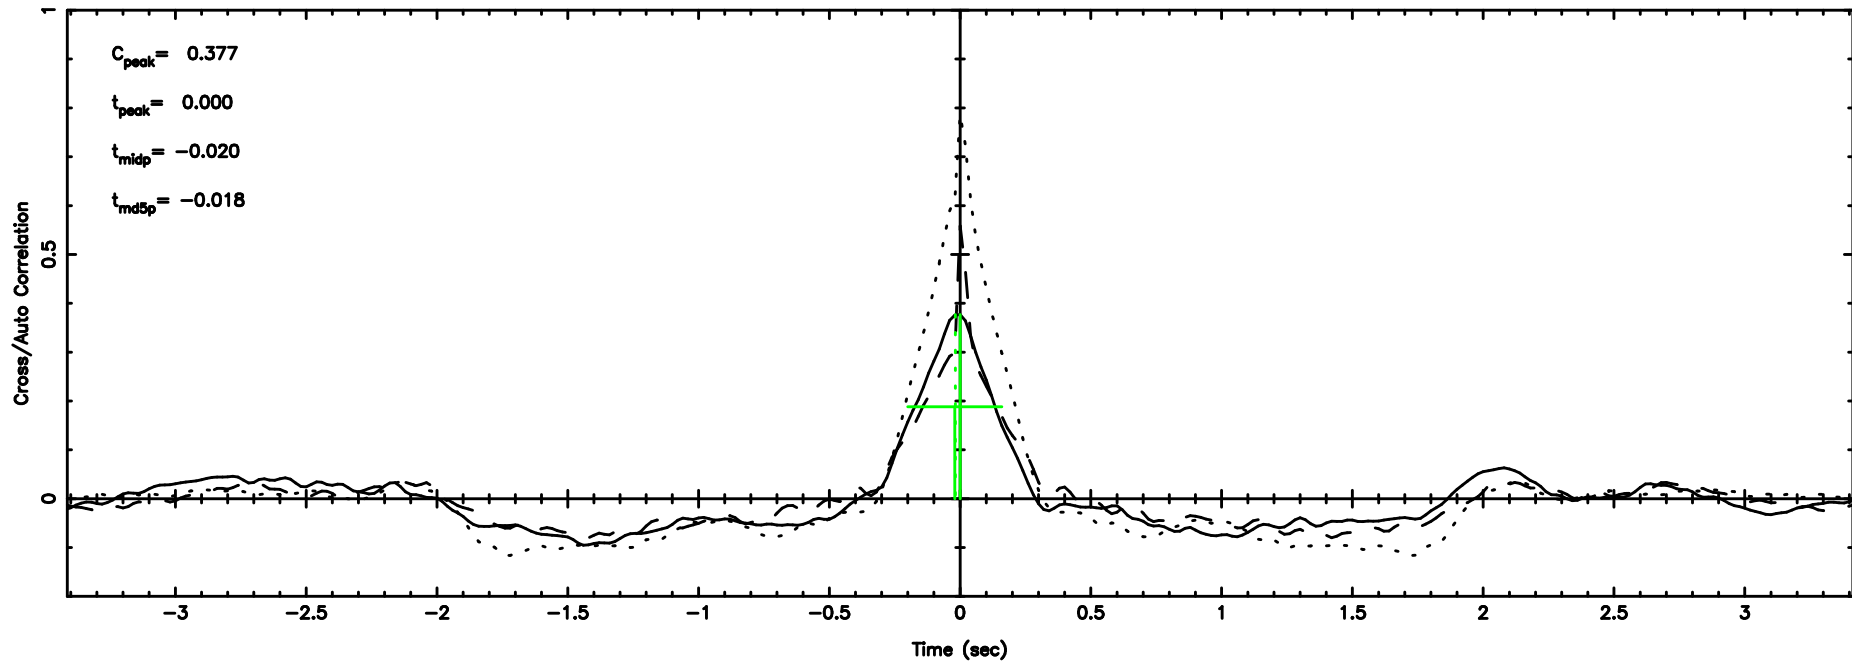

Frequency (Hz)

1107+109 2024/06/25 7.76UT TOYOKAWA-FUJI