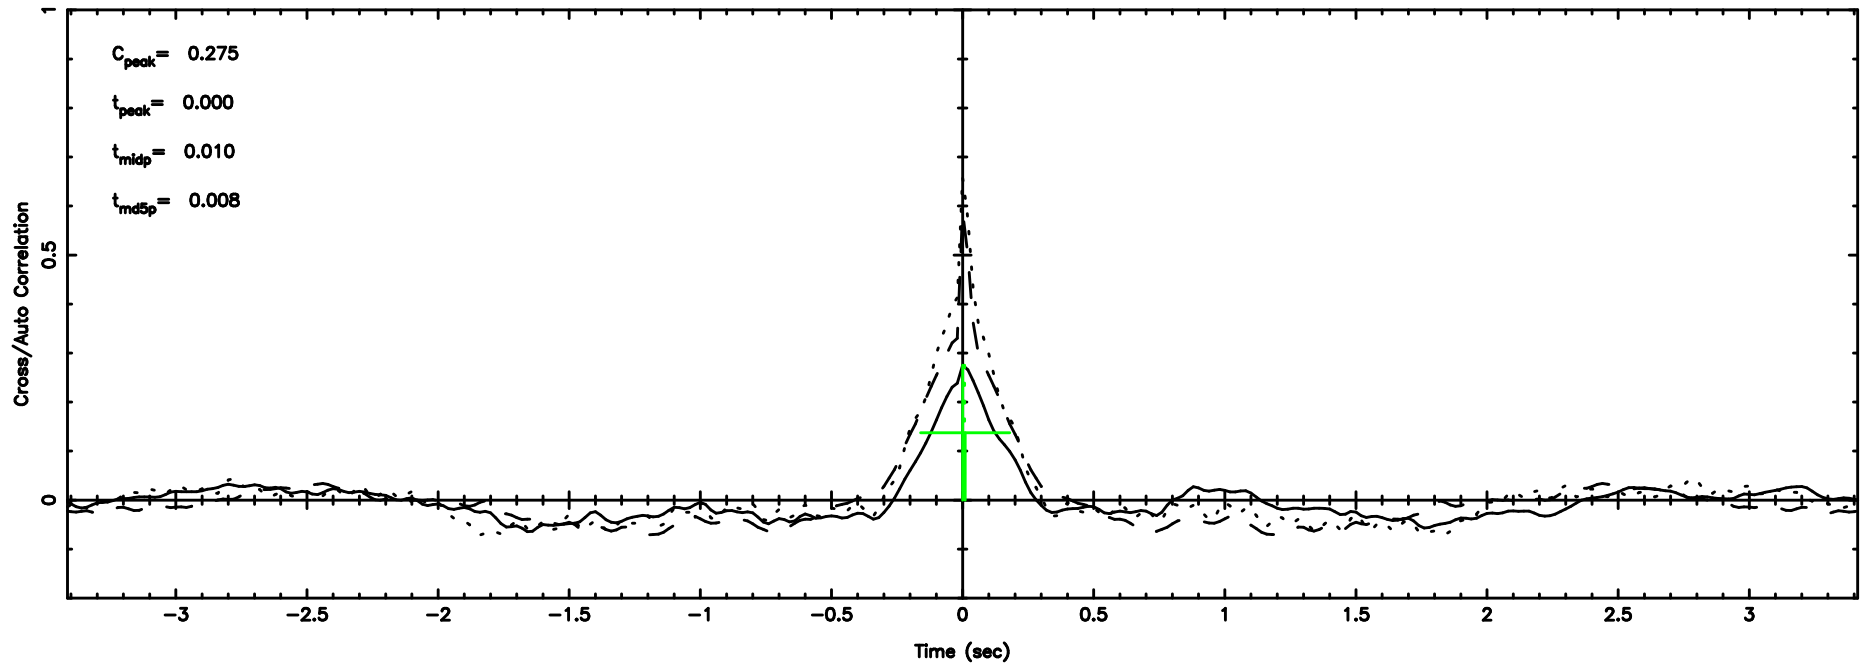

0941-08 2024/06/25 6.33UT TOYOKAWA-KISO