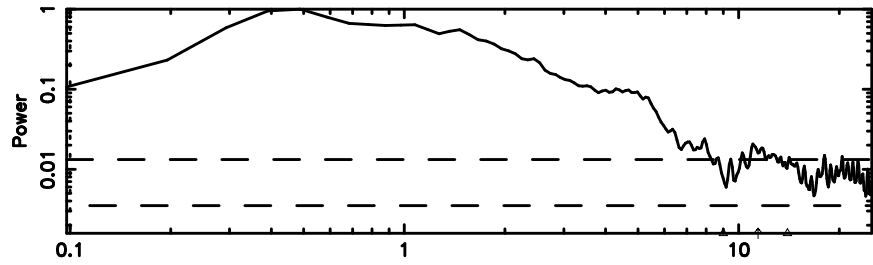

Frequency (Hz)

0128+03 2024/06/24 22.15UT TOYOKAWA-KISO

F20240625070711

BLK:18,SNR1: 5.5789 ,SNR2: 9.9630

Frequency (Hz)

K20240625070706

BLK:18,SNR1: 9.7863 ,SNR2: 17.482

Frequency (Hz)