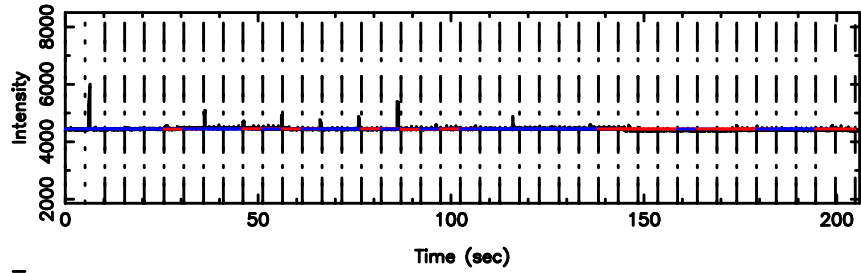

F20240625160758