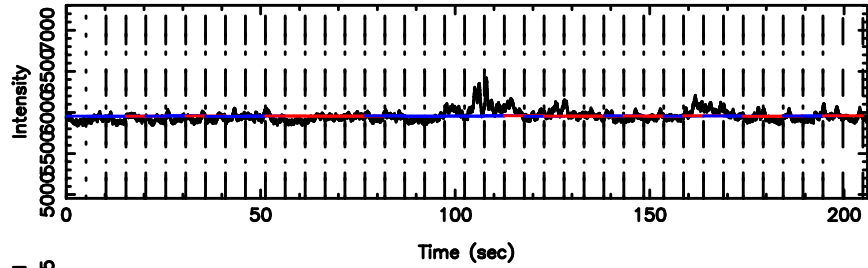

T20240625111008