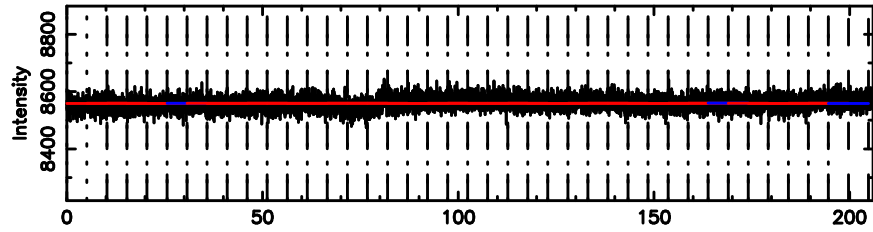

Frequency (Hz)

K20240625053440

BLK: 6,SNR1: 3.0838 ,SNR2: 13.694

Frequency (Hz)

2356+437 2024/06/24 20.61UT FUJI -KISO

T20240625054951

BLK: 3,SNR1: 0.15144 ,SNR2: 0.27673

Frequency (Hz)