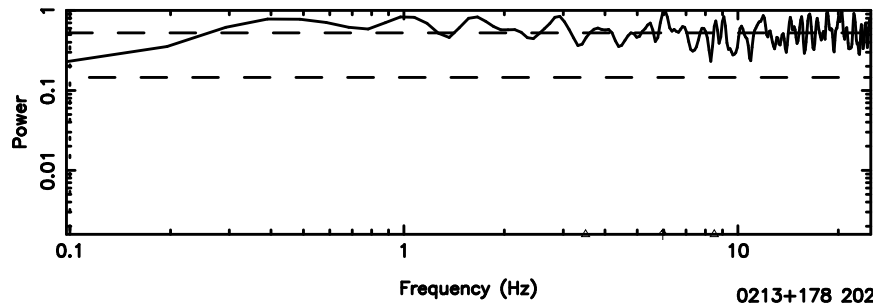

BLK: 8,SNR1: 0.30043E-01,SNR2: 0.15447

Frequency (Hz)

F20240625075226

BLK: 8,SNR1: 1.0689 ,SNR2: 6.1313

Frequency (Hz)

0213+178 2024/06/24 22.90UT TOYOKAWA-FUJI

T20240625075224

BLK: 5,SNR1: 0.42754E-01,SNR2: 0.16669