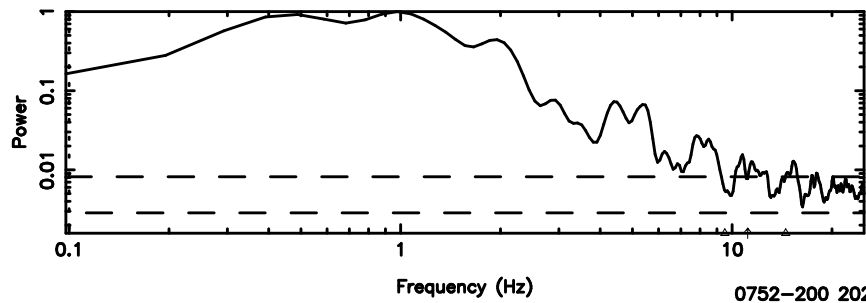

BLK:15,SNR1: 9.0412 ,SNR2: 16.365