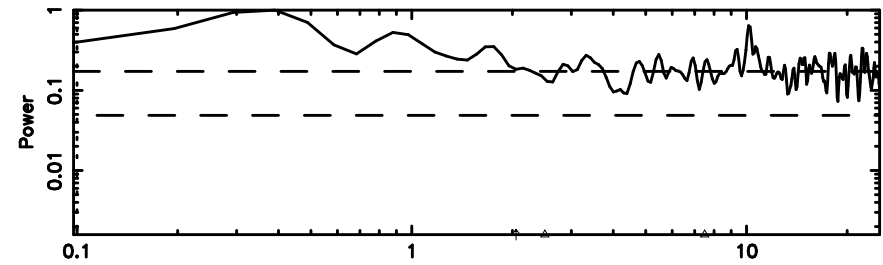

BLK: 4,SNR1: 0.15929 ,SNR2: 0.29671

Frequency (Hz)

0011+344 2024/06/24 20.86UT TOYOKAWA-KISO

F20240625054953

BLK: 4,SNR1: 0.28170 ,SNR2: 4.7524

Frequency (Hz)

K20240625054948

BLK: 4,SNR1: 0.24002 ,SNR2: 1.4663