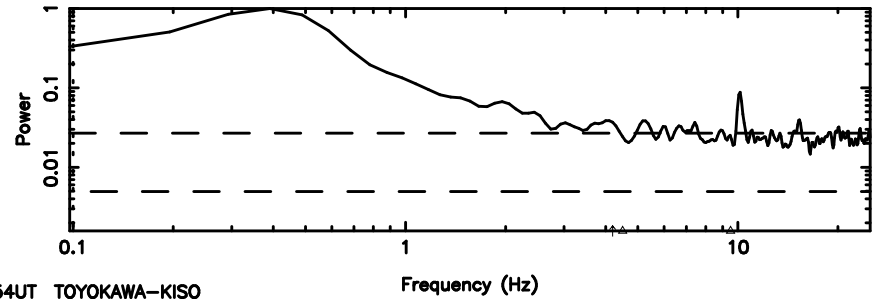

T20240625113049

BLK:18,SNR1: 2.7306 ,SNR2: 8.4963

0552+12 2024/06/25 2.54UT TOYOKAWA-KISO

K20240625113046

BLK:18,SNR1: 0.91812 ,SNR2: 4.5481