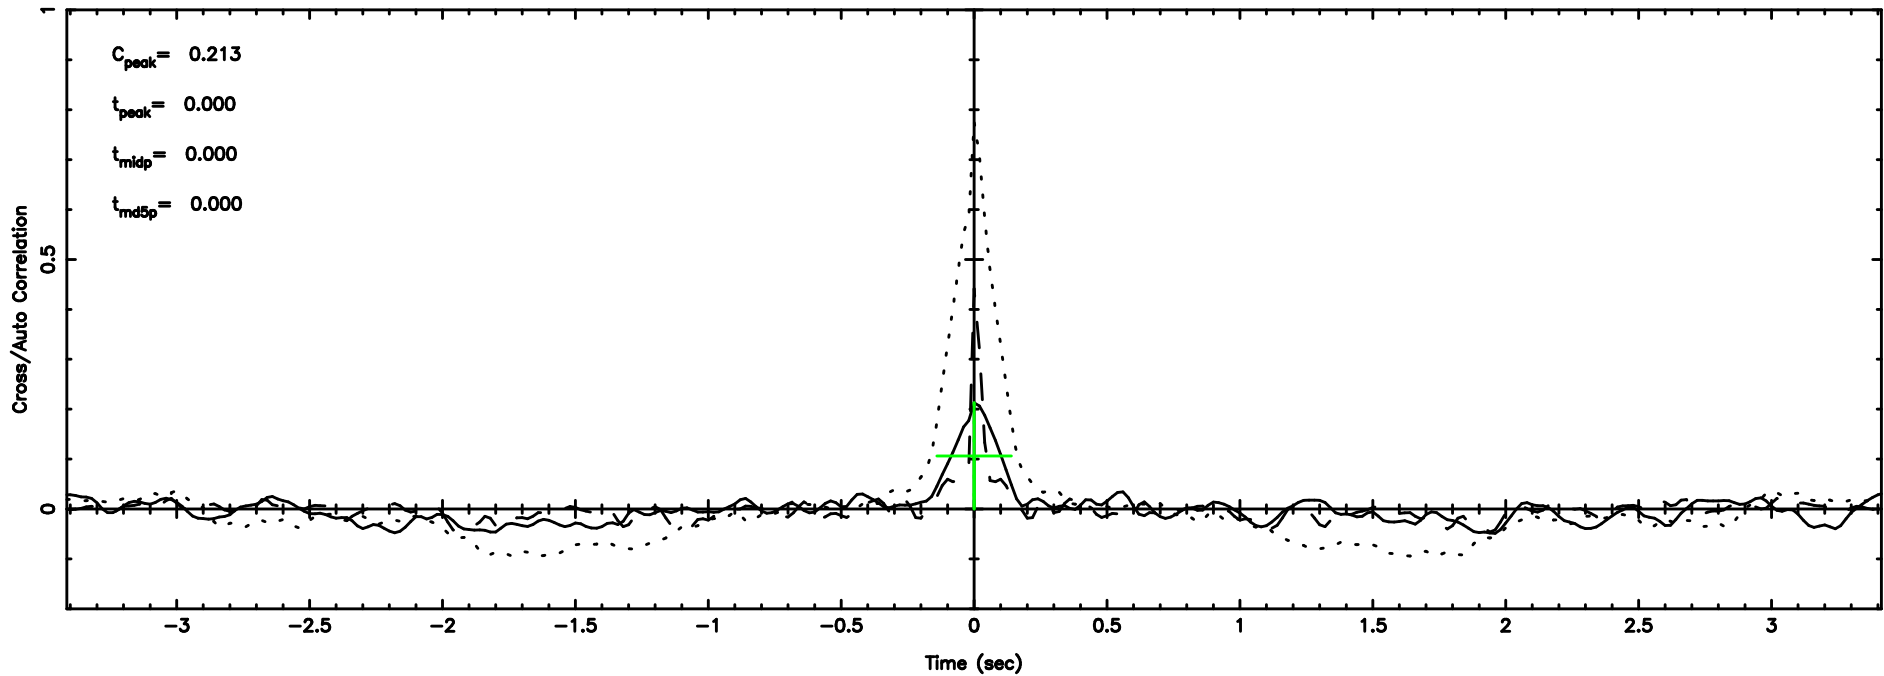

BLK: 5,SNR1: 0.71174E-01,SNR2: 0.84874

Frequency (Hz)

2356+437 2024/06/24 20.61UT TOYOKAWA-KISO

K20240625053440

BLK: 5,SNR1: 3.1146 ,SNR2: 13.817

Frequency (Hz)

F20240625053445

BLK: 6,SNR1: 0.10322 ,SNR2: 1.2876