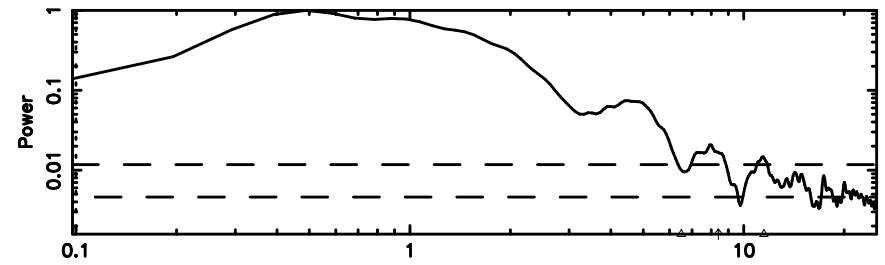

Frequency (Hz)

0213+178 2024/06/24 22.90UT FUJI -KISO

T20240625080007

BLK:23,SNR1: 7.7115 ,SNR2: 19.401

Frequency (Hz)

3C67 2024/06/24 23.03UT TOYOKAWA-FUJI

F20240625080009

BLK:23,SNR1: 5.8848 ,SNR2: 14.600