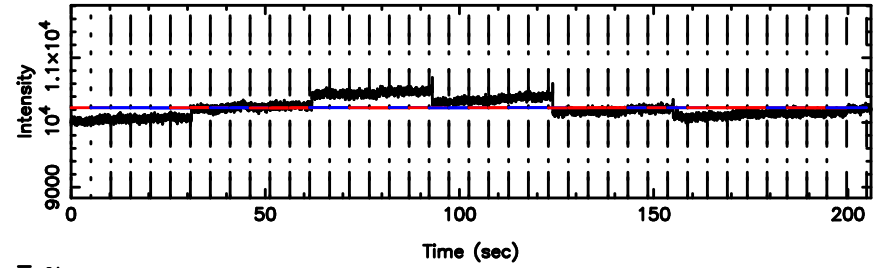

T20240625113949

BLK:15,SNR1: 1.5249 ,SNR2: 6.9185

F20240625113951

BLK:15,SNR1: 0.54300 ,SNR2: 4.4167

3C152 2024/06/25 2.69UT TOYOKAWA-FUJI

T20240625113949

BLK:17,SNR1: 1.3232 ,SNR2: 4.1890

K20240625113946