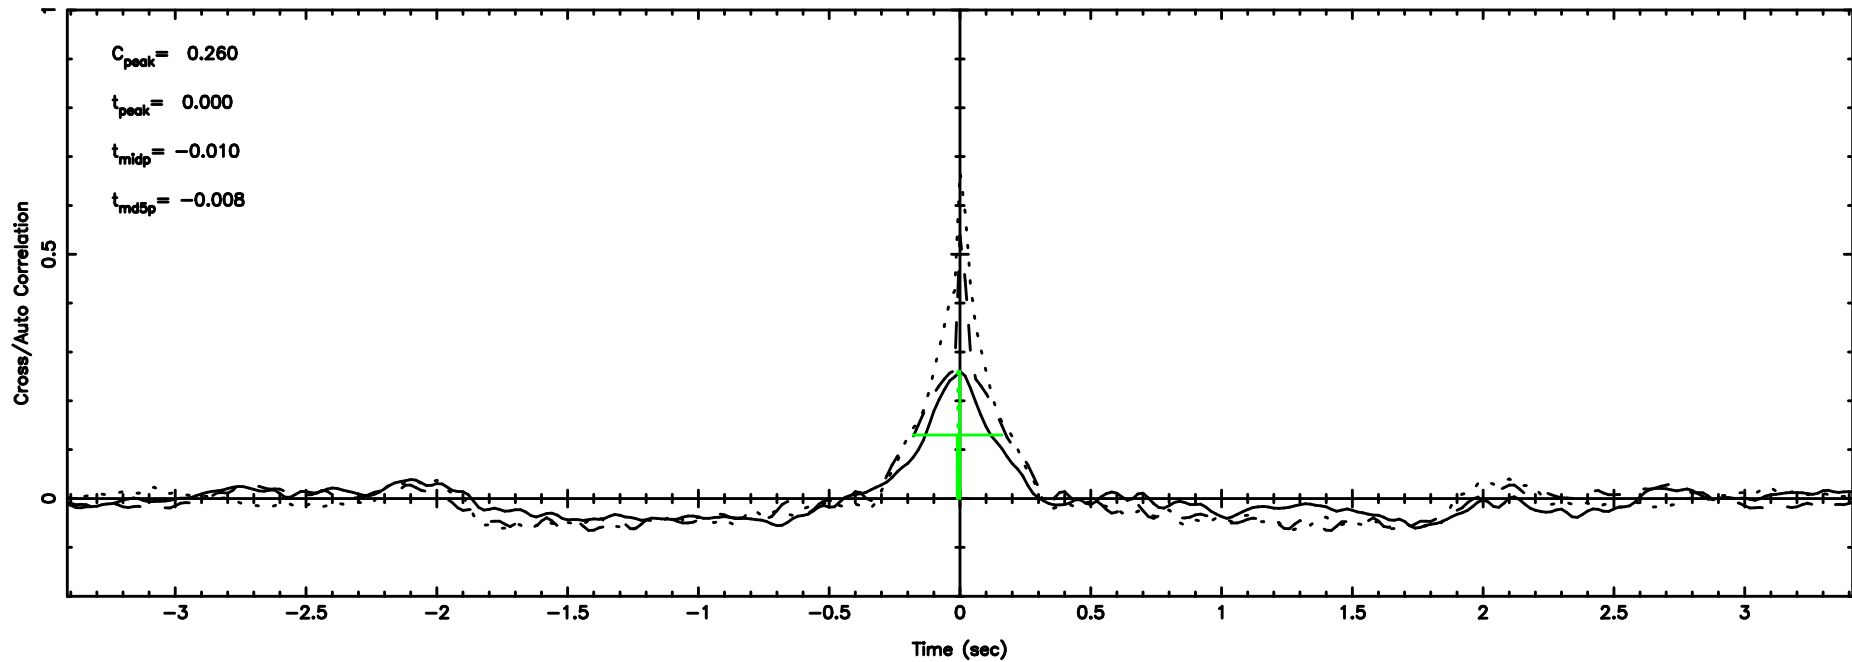

1107+109 2024/06/25 7.76UT TOYOKAWA-FUJI

T20240625164404

BLK:11,SNR1: 0.71002 ,SNR2: 1.8788

Frequency (Hz)

K20240625164401

BLK:11,SNR1: 4.4030 ,SNR2: 11.682

Frequency (Hz)

1107+109 2024/06/25 7.76UT TOYOKAWA-KISO