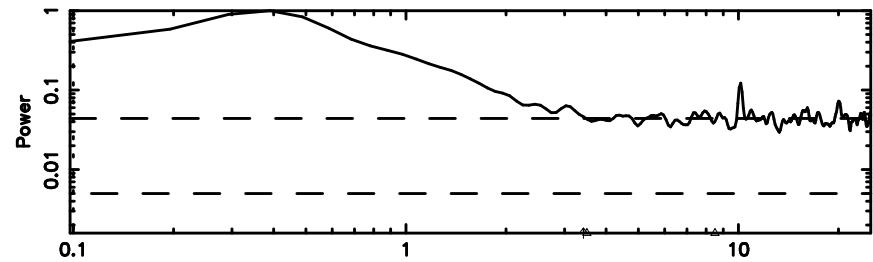

T20240625112639

BLK:25,SNR1: 3.4332 ,SNR2: 16.817

Frequency (Hz)

K20240625112636

BLK:25,SNR1: 0.74226 ,SNR2: 4.3292

Frequency (Hz)

0548+16 2024/06/25 2.47UT TOYOKAWA-KISO