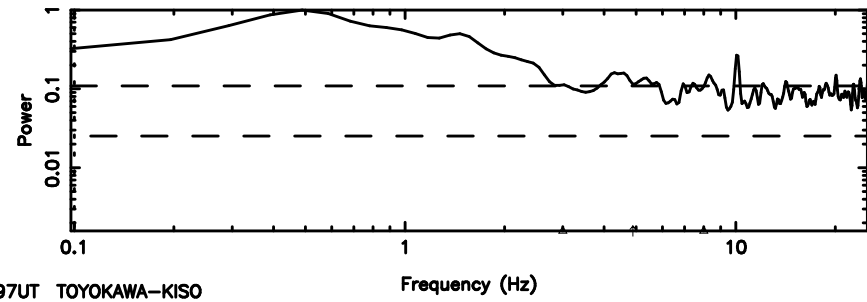

BLK:11,SNR1: 0.32419 ,SNR2: 1.7992