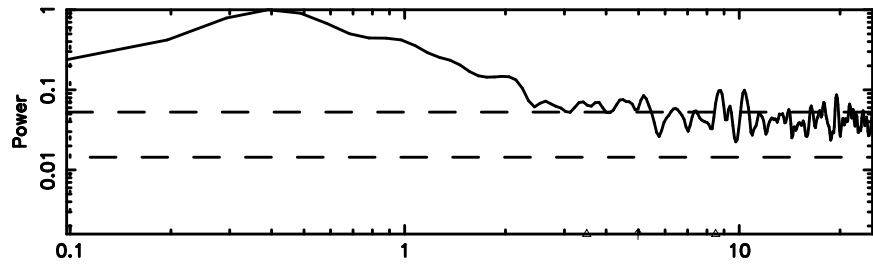

Frequency (Hz)

K20240625063845

BLK: 9,SNR1: 4.8675 ,SNR2: 12.010

Frequency (Hz)

0100+146 2024/06/24 21.67UT TOYOKAWA-KISO

F20240625063850

BLK: 7,SNR1: 0.59345 ,SNR2: 2.7704

Frequency (Hz)