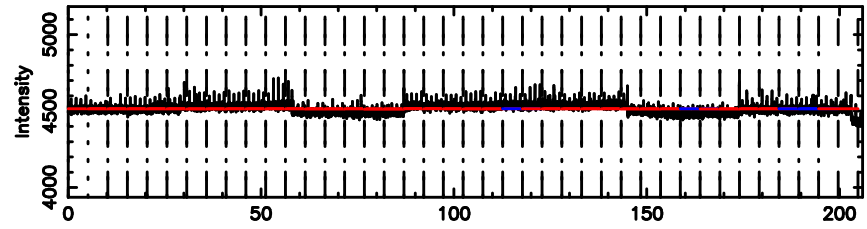

Frequency (Hz)

F20240625161231