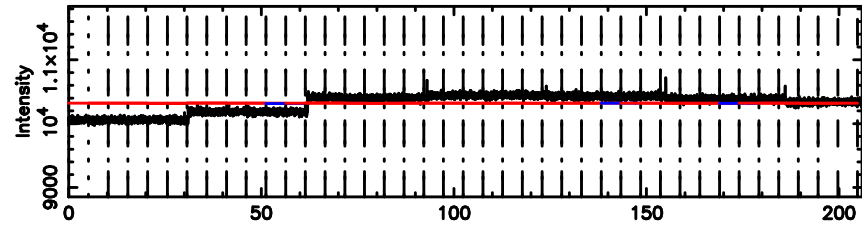

Frequency (Hz)

K20240625165338