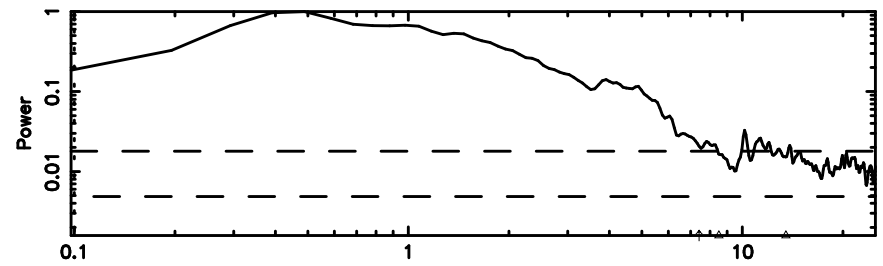

F20240625074036

BLK:19,SNR1: 5.1083 ,SNR2: 13.031

Frequency (Hz)

K20240625074031

BLK:19,SNR1: 4.3356 ,SNR2: 11.969

Frequency (Hz)

0202+15 2024/06/24 22.70UT FUJI -KISO

T20240625075224