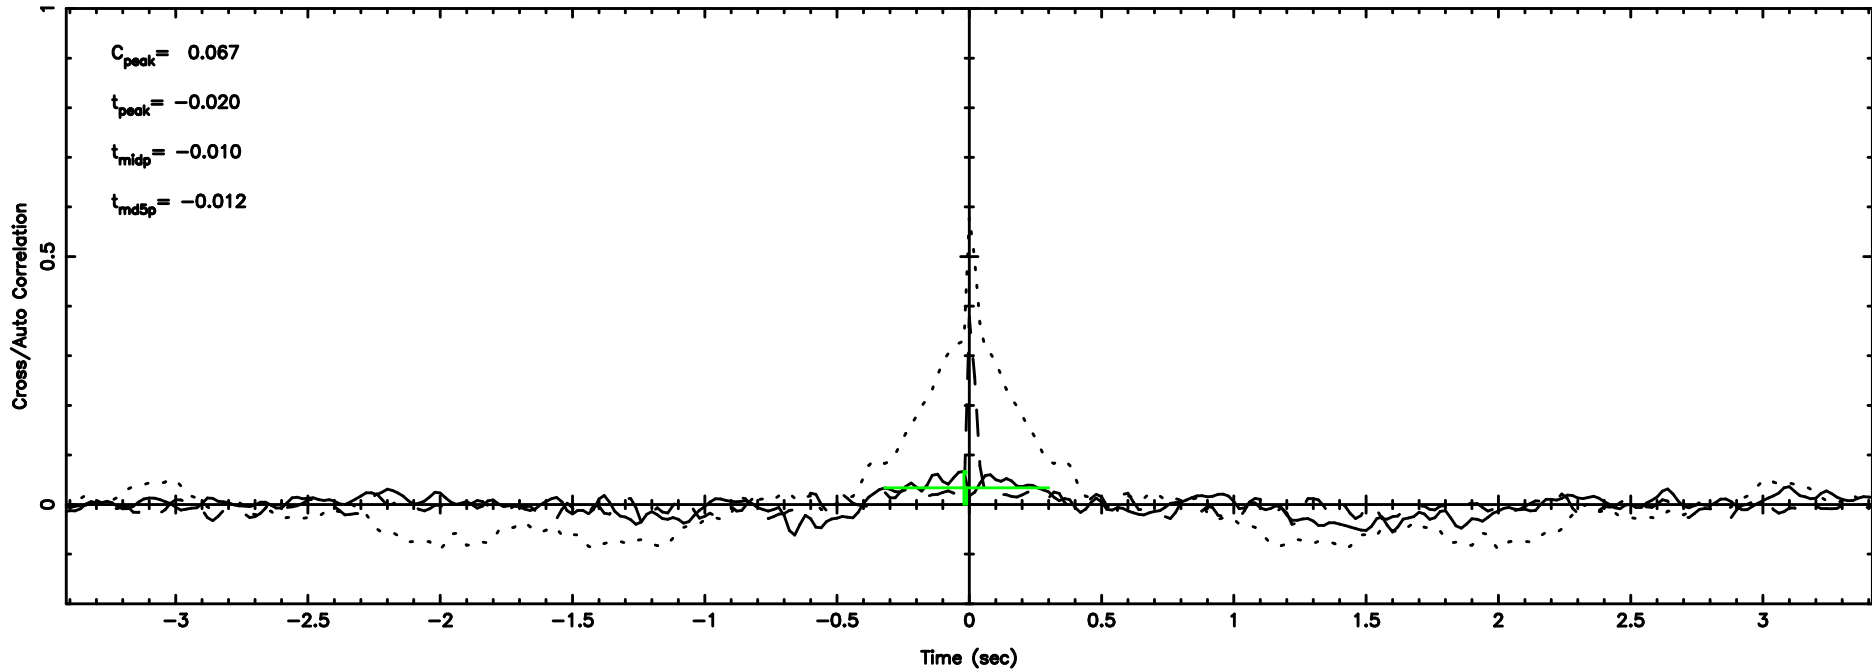

BLK: 3,SNR1: 0.91726 ,SNR2: 5.7796