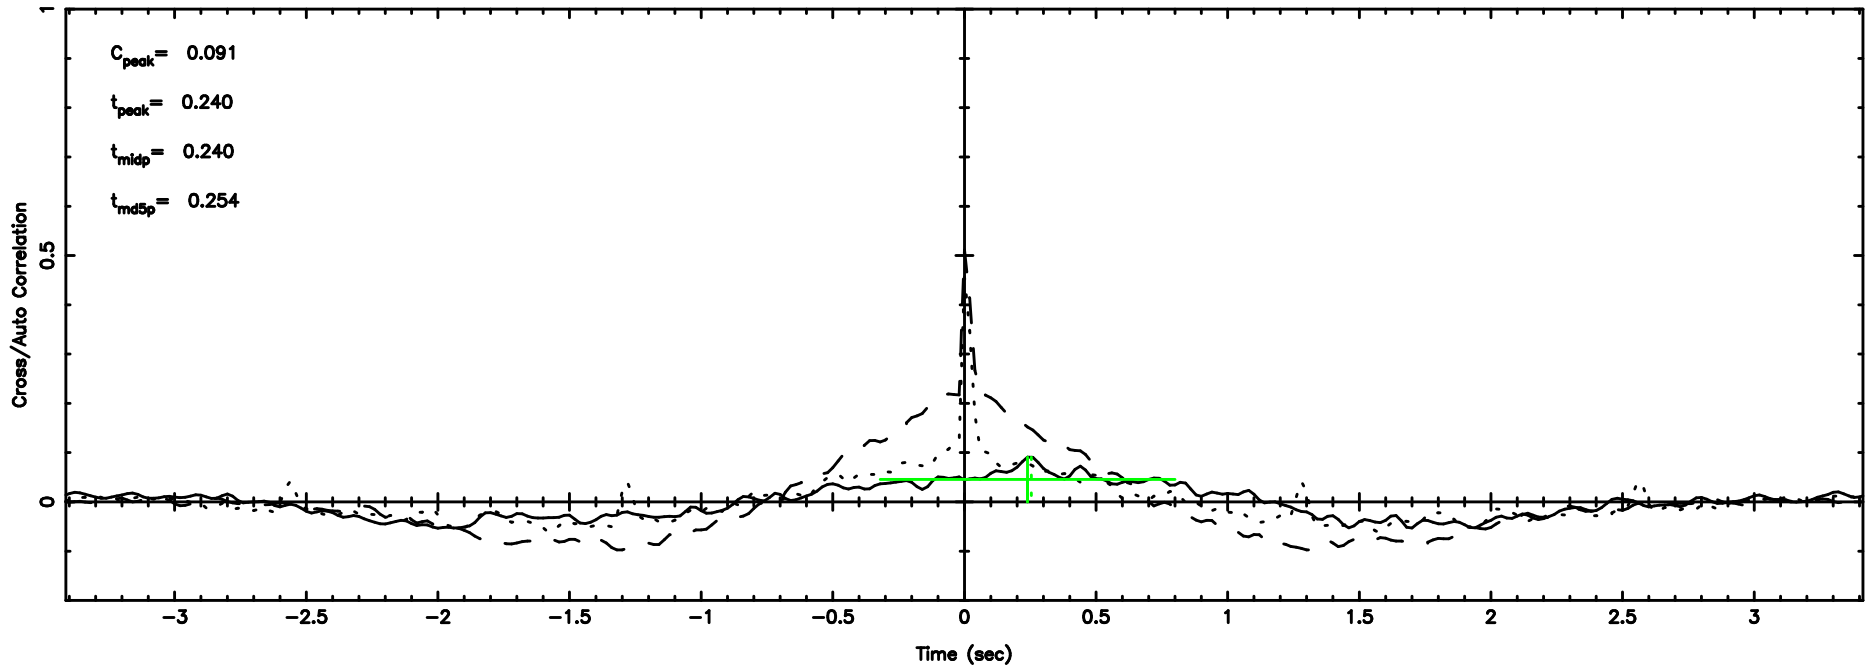

T20240625131108

BLK:14,SNR1: 0.48075 ,SNR2: 1.7338

F20240625131110

BLK:14,SNR1: 0.27196 ,SNR2: 1.2069

0732+33 2024/06/25 4.21UT TOYOKAWA-FUJI