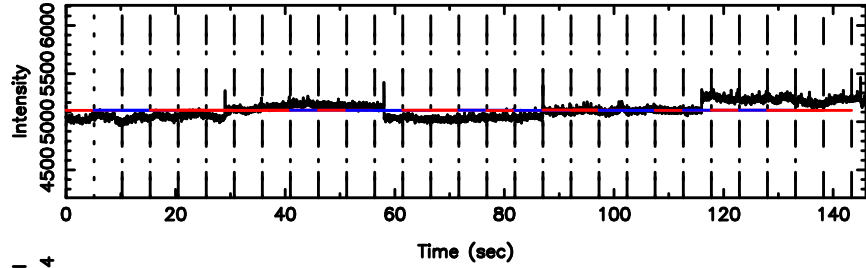

F20240625113951