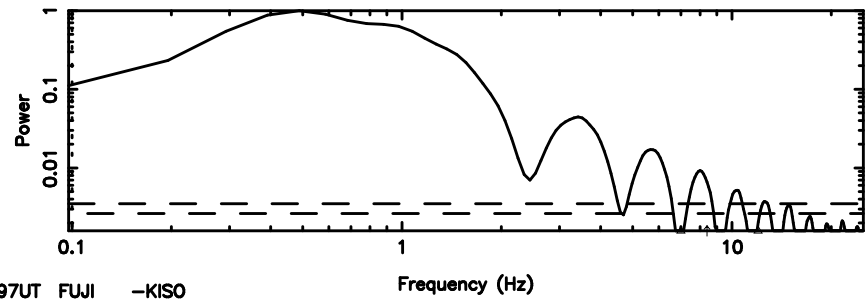

BLK:23,SNR1: 13.264 ,SNR2: 32.345