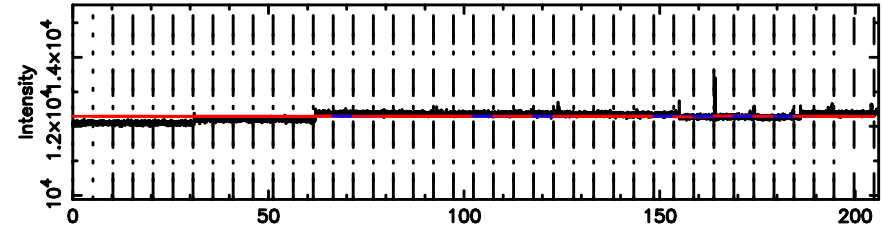

Frequency (Hz)

K20240625063845