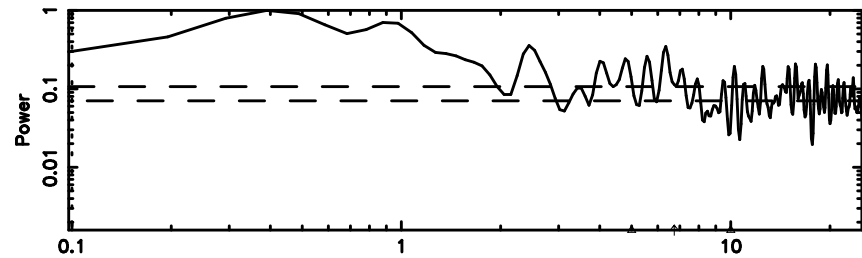

BLK: 4,SNR1: 0.30103 ,SNR2: 1.3297