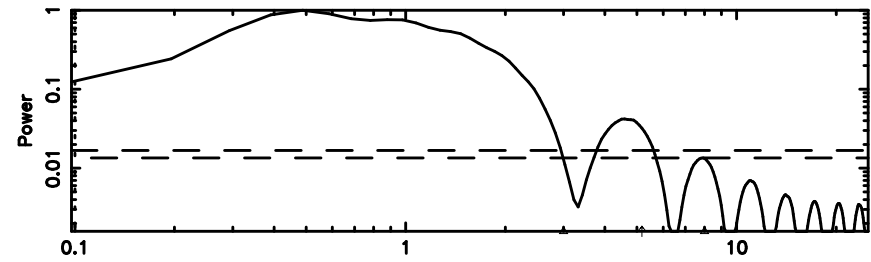

BLK:22,SNR1: 7.9634 ,SNR2: 20.173

3C208 2024/06/25 5.49UT TOYOKAWA-KISO

F20240625142752

BLK:25,SNR1: 2.4522 ,SNR2: 11.999

Frequency (Hz)

K20240625142748

BLK:25,SNR1: 2.9868 ,SNR2: 13.893

Frequency (Hz)