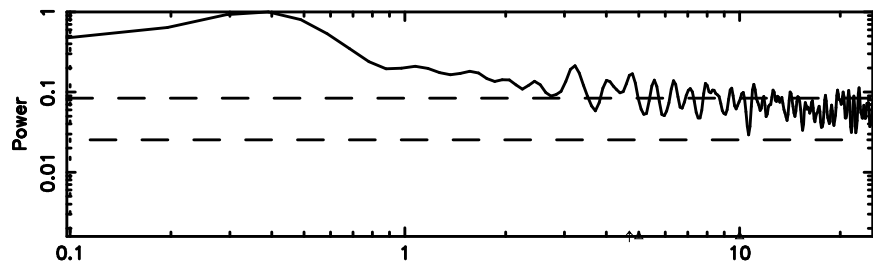

BLK: 9,SNR1: 0.26837 ,SNR2: 1.5711