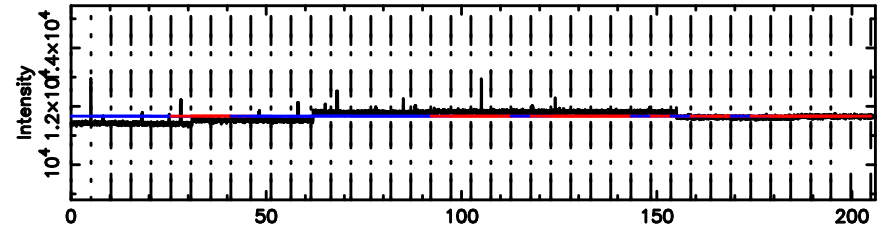

F20240625074036

BLK:19,SNR1: 5.1083 ,SNR2: 13.031

Frequency (Hz)

K20240625074031

BLK:19,SNR1: 4.3356 ,SNR2: 11.969

Frequency (Hz)

0202+15 2024/06/24 22.70UT FUJI -KISO

T20240625075224