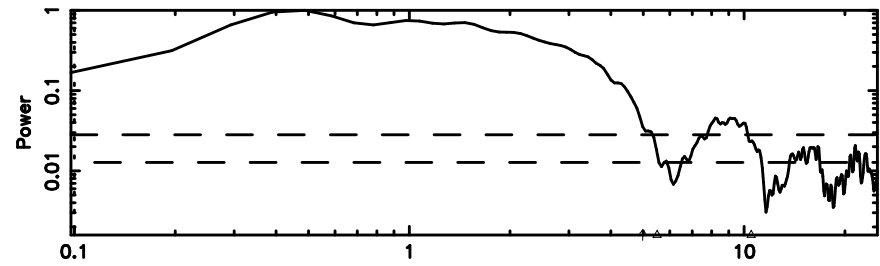

BLK: 5,SNR1: 0.71174E-01,SNR2: 0.84874

Frequency (Hz)

2356+437 2024/06/24 20.61UT TOYOKAWA-KISO

K20240625053440

BLK: 5,SNR1: 3.1146 ,SNR2: 13.817

Frequency (Hz)

F20240625053445

BLK: 6,SNR1: 0.10322 ,SNR2: 1.2876