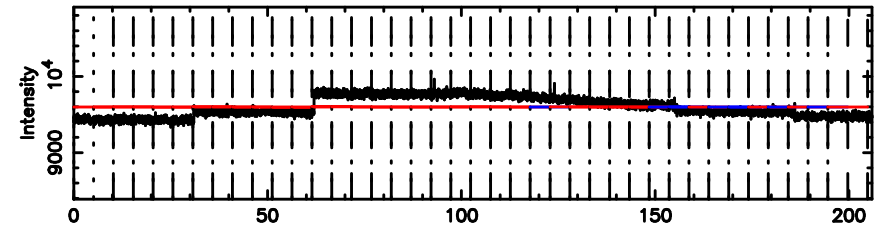

K20240625131907