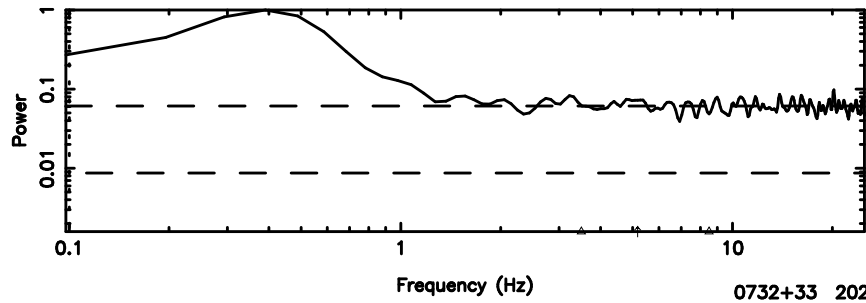

BLK:16,SNR1: 0.34264 ,SNR2: 1.3587