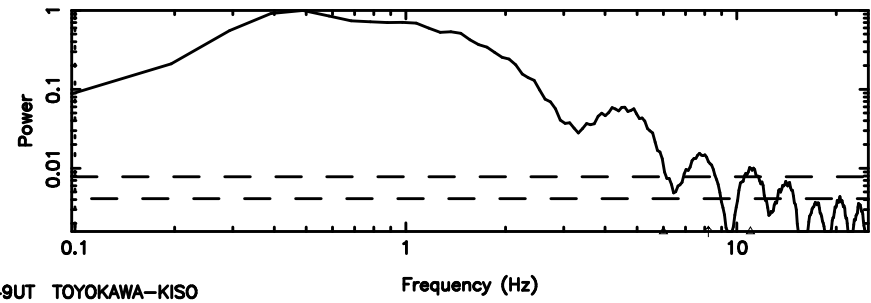

BLK:22,SNR1: 7.9634 ,SNR2: 20.173

3C208 2024/06/25 5.49UT TOYOKAWA-KISO

F20240625142752

BLK:25,SNR1: 2.4522 ,SNR2: 11.999

Frequency (Hz)

K20240625142748

BLK:25,SNR1: 2.9868 ,SNR2: 13.893

Frequency (Hz)