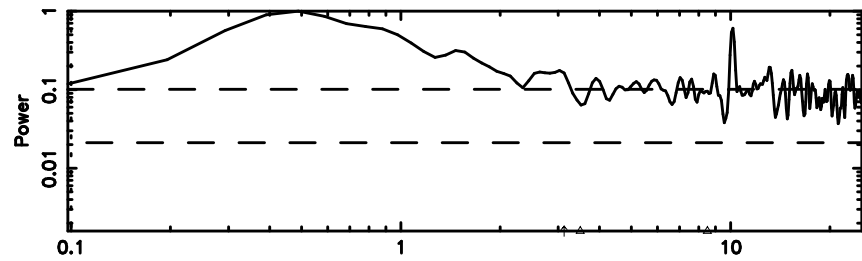

1044-008 2024/06/25 7.39UT TOYOKAWA-FUJI

T20240625162142

BLK: 4,SNR1: 0.49236E-01,SNR2: 0.96557

Frequency (Hz)

K20240625162139

BLK: 4,SNR1: 0.41646 ,SNR2: 2.3455

Frequency (Hz)

1044-008 2024/06/25 7.39UT TOYOKAWA-KISO