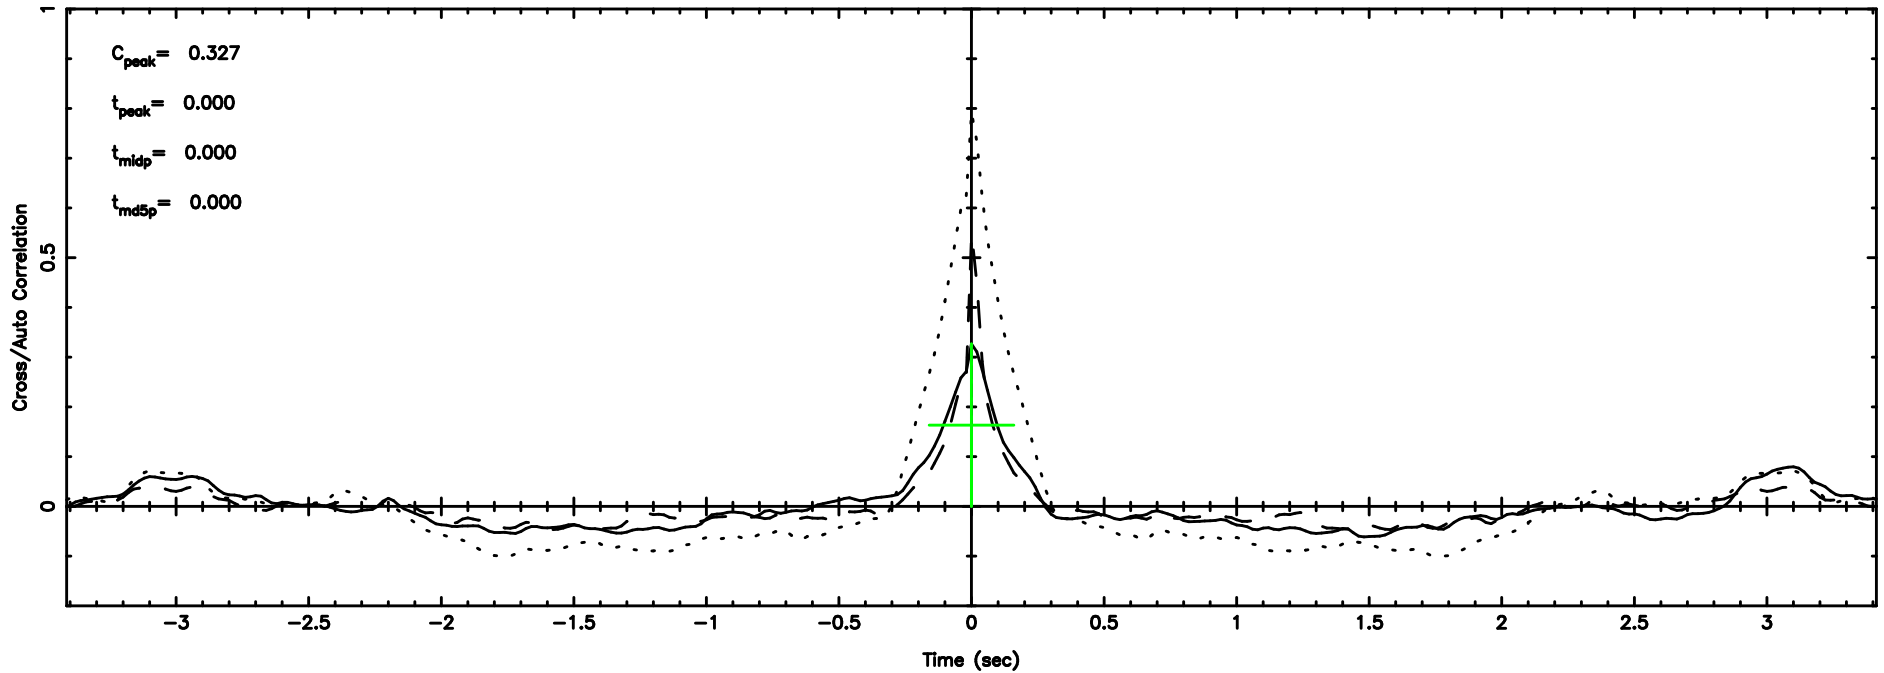

0202+15 2024/06/24 22.70UT TOYOKAWA-FUJI

T20240625074034

BLK:11,SNR1: 2.3536 ,SNR2: 6.2796

Frequency (Hz)

K20240625074031

BLK:11,SNR1: 5.2985 ,SNR2: 13.898

Frequency (Hz)

0202+15 2024/06/24 22.70UT TOYOKAWA-KISO