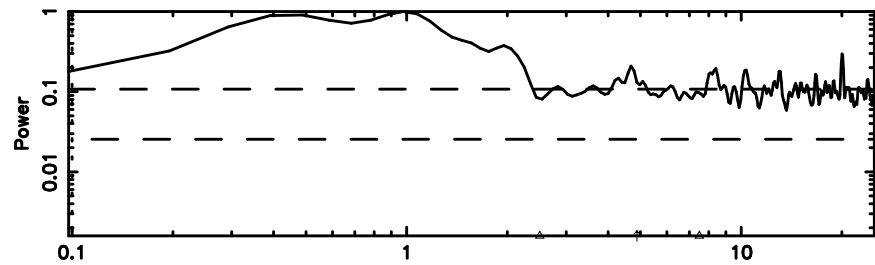

BLK: 7,SNR1: 2.4355 ,SNR2: 5.5701

Frequency (Hz)

0106+01 2024/06/24 21.77UT TOYOKAWA-FUJI

T20240625064446

BLK: 7,SNR1: 0.48092 ,SNR2: 2.0579

Frequency (Hz)

K20240625064443

BLK: 7,SNR1: 0.66228 ,SNR2: 6.0928