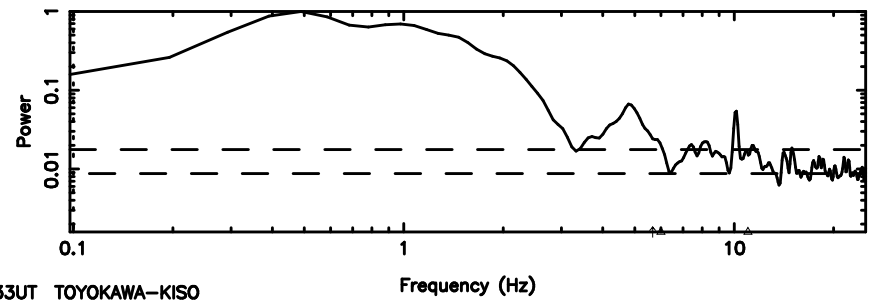

F20240625151809

BLK:13,SNR1: 0.22600 ,SNR2: 2.7084

Frequency (Hz)

0941-08 2024/06/25 6.33UT TOYOKAWA-FUJI

T20240625151807

BLK:17,SNR1: 1.1517 ,SNR2: 2.8164

K20240625151804

BLK:17,SNR1: 3.1070 ,SNR2: 11.639