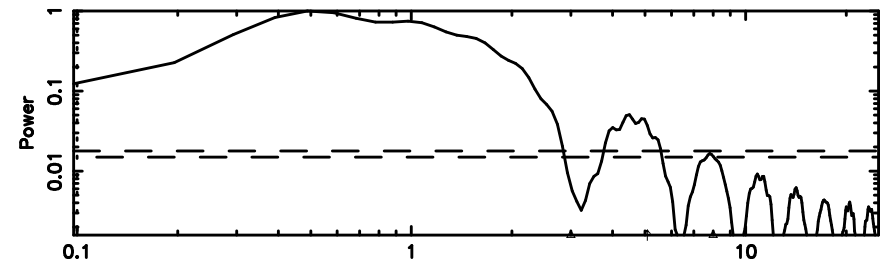

T20240625071342

BLK:22,SNR1: 8.2092 ,SNR2: 20.656

Frequency (Hz)

3C48 2024/06/24 22.26UT TOYOKAWA-KISO

K20240625071339

BLK:22,SNR1: 2.7186 ,SNR2: 13.070

Frequency (Hz)

F20240625071344