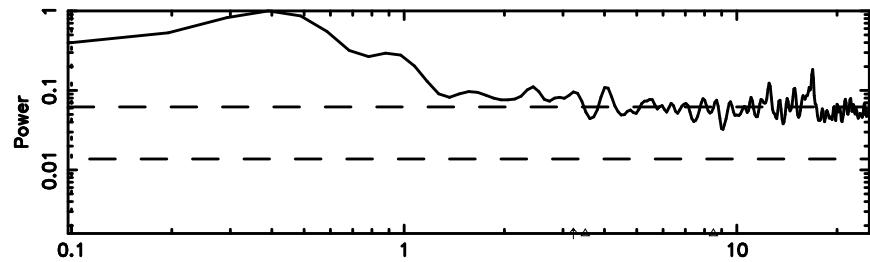

BLK:22,SNR1: 0.69492 ,SNR2: 4.5308

T20240625111008

BLK:29,SNR1: 8.1644 ,SNR2: 31.946

0531+194 2024/06/25 2.20UT TOYOKAWA-KISO

K20240625111005

BLK:29,SNR1: 1.4540 ,SNR2: 13.615

F20240625111010

BLK:17,SNR1: 0.44616 ,SNR2: 2.6383