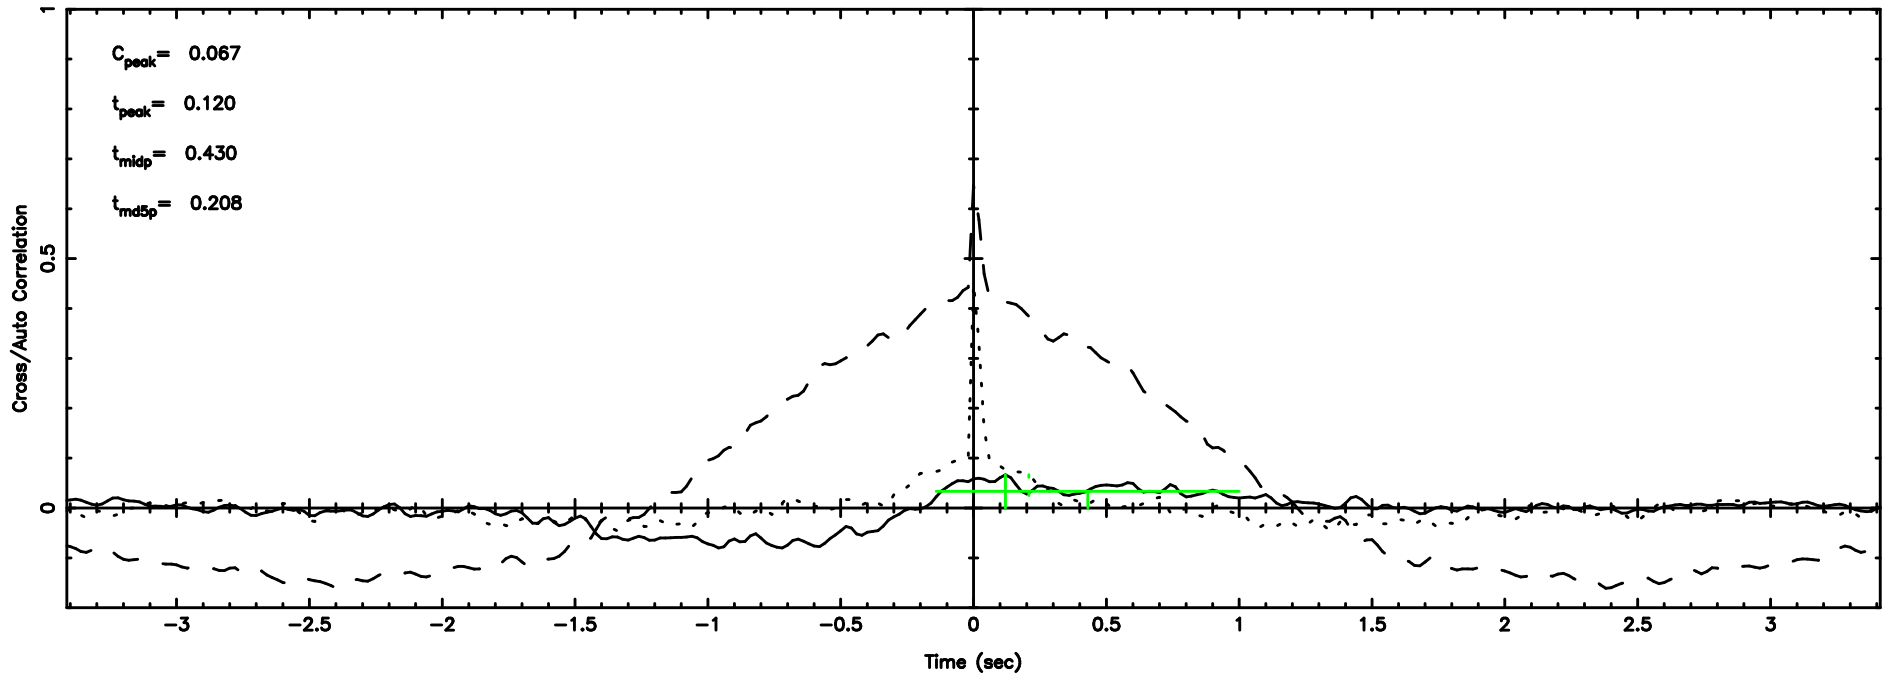

0038+328 2024/06/24 21.31UT TOYOKAWA-FUJI

T20240625061700

BLK: 7,SNR1: 37.688 ,SNR2: 141.74

Frequency (Hz)

K20240625061657

BLK: 7,SNR1: 0.12526 ,SNR2: 0.70191

Frequency (Hz)

0038+328 2024/06/24 21.31UT TOYOKAWA-KISO