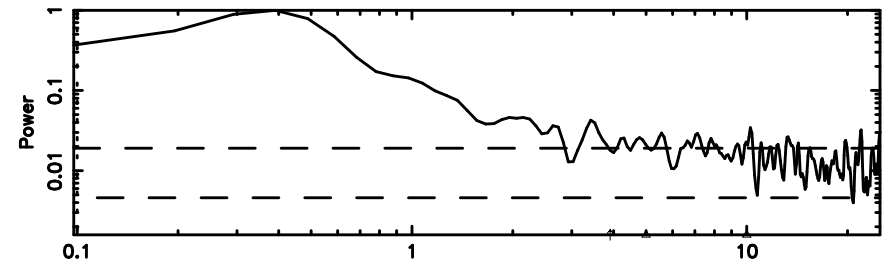

BLK: 3,SNR1: 1.1912 ,SNR2: 6.8793