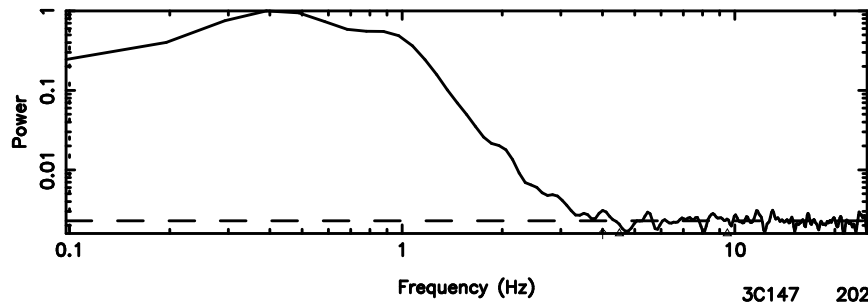

Frequency (Hz)

K20240625111005

BLK:17,SNR1: 1.5847 ,SNR2: 16.372

Frequency (Hz)

0531+194 2024/06/25 2.20UT FUJI -KISO

T20240625111827

BLK:20,SNR1: 15.629 ,SNR2: 79.302

F20240625111829