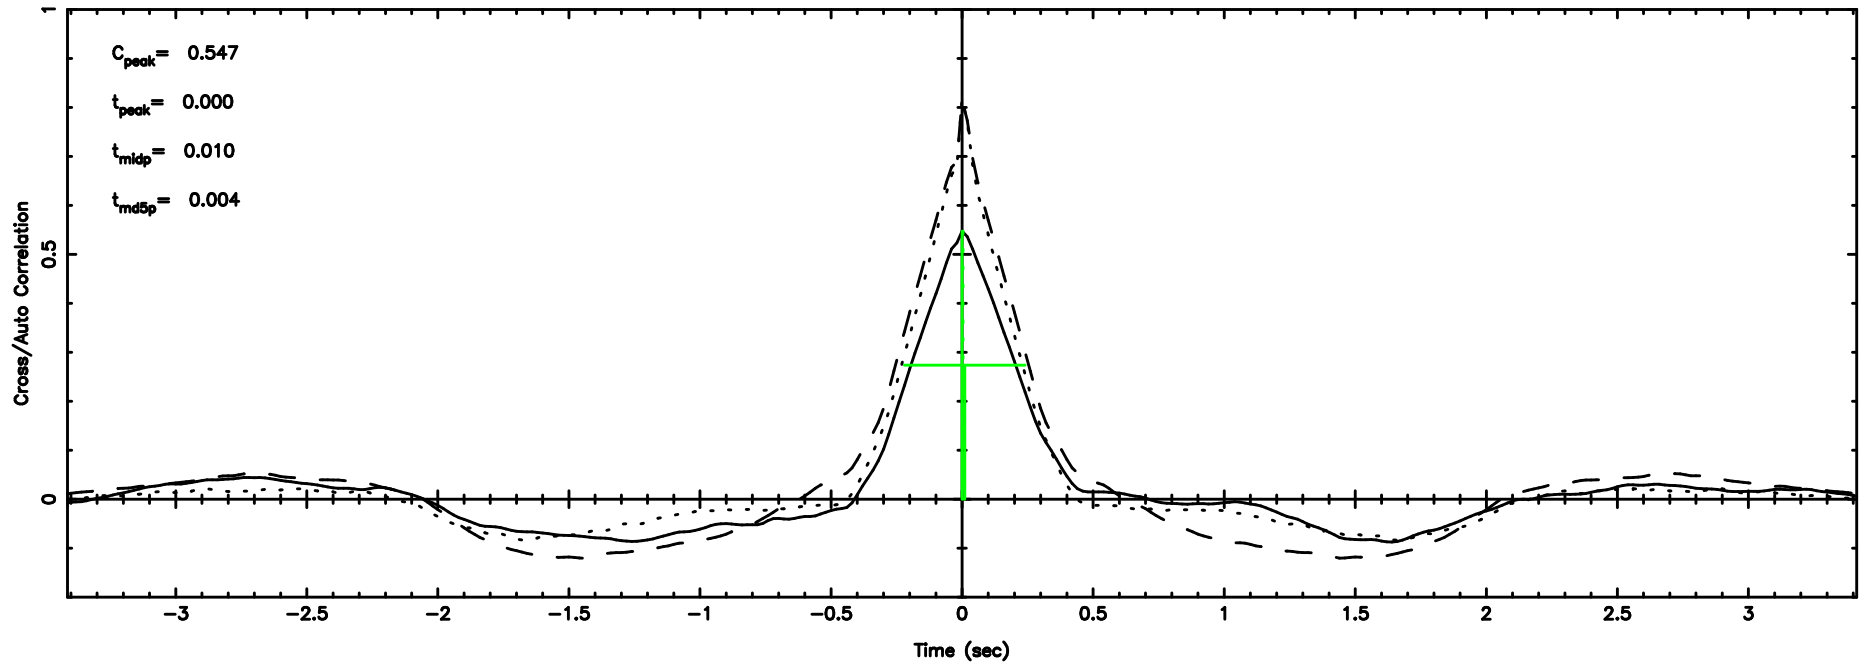

BLK: 3,SNR1: 0.42516 ,SNR2: 0.69452

Frequency (Hz)

3C230 2024/06/25 6.47UT FUJI -KISO

T20240625154229

BLK:32,SNR1: 9.9546 ,SNR2: 23.401

F20240625154231

BLK:32,SNR1: 13.026 ,SNR2: 31.381

3C237 2024/06/25 6.74UT TOYOKAWA-FUJI