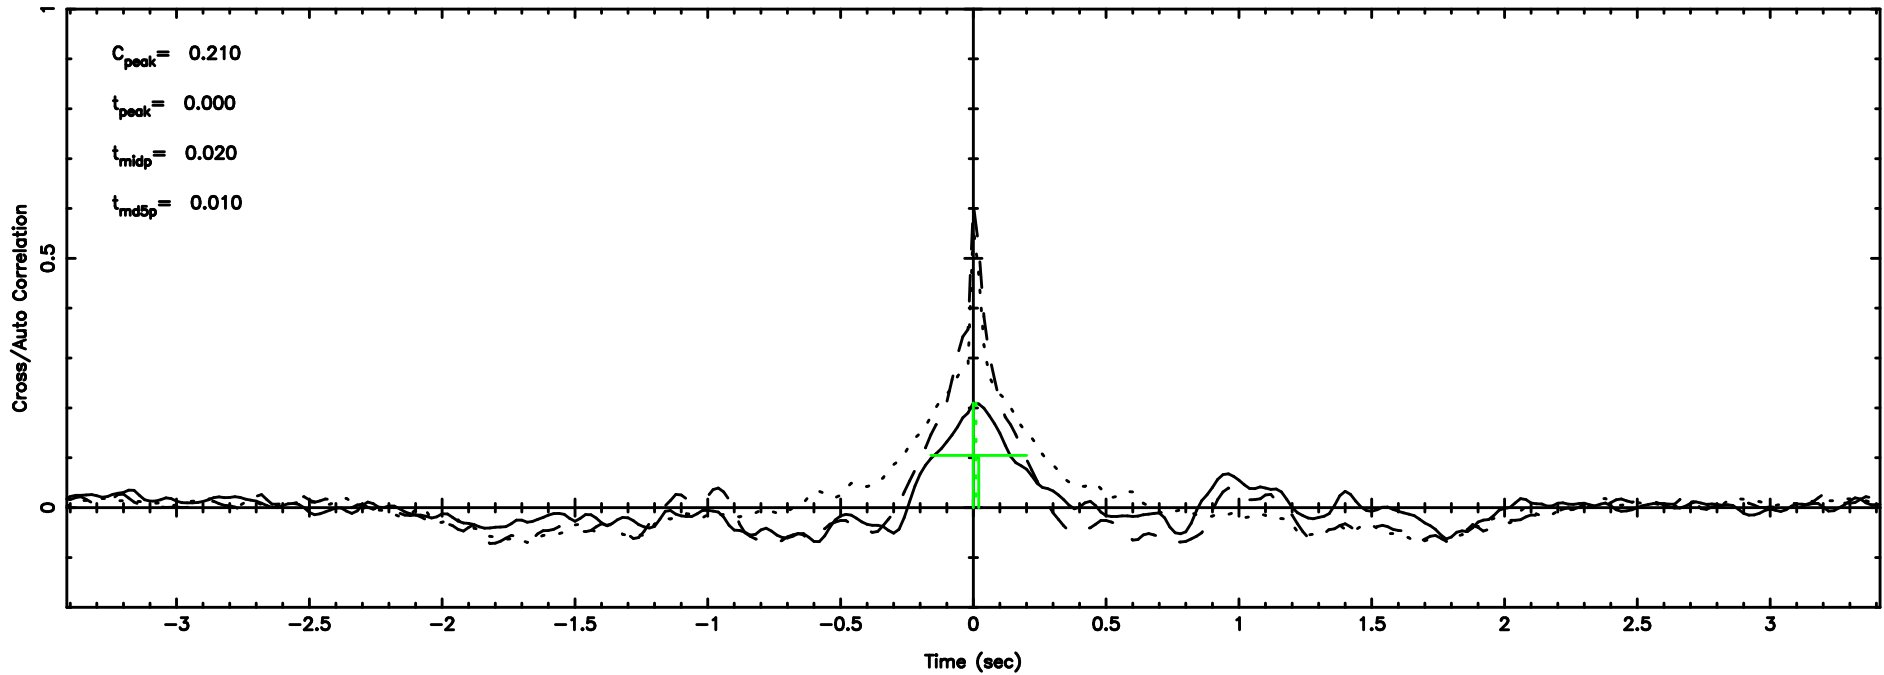

BLK: 6,SNR1: 2.3953 ,SNR2: 11.329

Frequency (Hz)

F20240625063850

BLK: 6,SNR1: 0.66487 ,SNR2: 3.0277

Frequency (Hz)

0100+146 2024/06/24 21.67UT TOYOKAWA-FUJI

T20240625063848

BLK: 9,SNR1: 2.2830 ,SNR2: 10.708