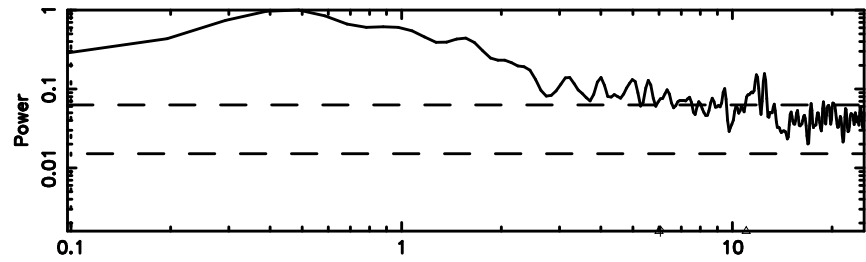

F20240625144434

BLK:14,SNR1: 0.80609 ,SNR2: 2.9249

Frequency (Hz)

K20240625144429

BLK:14,SNR1: 0.20982 ,SNR2: 1.1645

Frequency (Hz)

3C216 2024/06/25 5.77UT FUJI -KISO