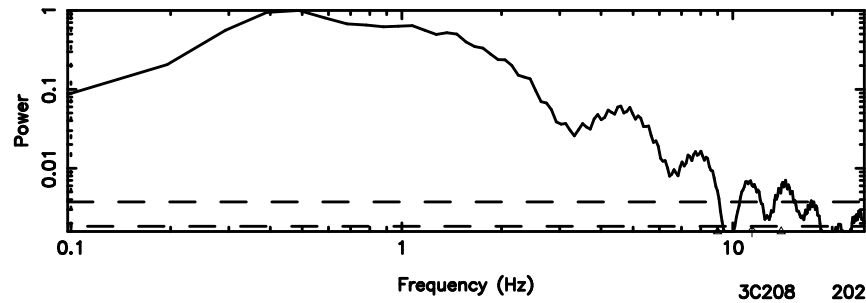

BLK:22,SNR1: 16.889 ,SNR2: 29.707