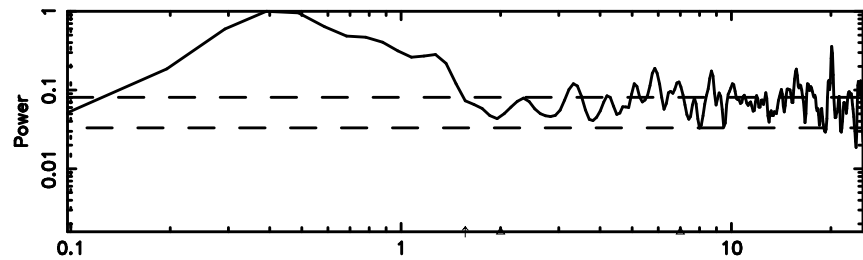

BLK: 2,SNR1: 0.28024 ,SNR2: 4.1732