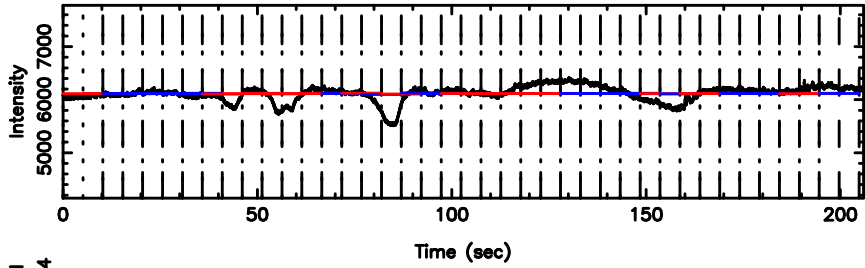

T20240625113049

BLK:18,SNR1: 3.7107 ,SNR2: 19.364

0552+12 2024/06/25 2.54UT TOYOKAWA-FUJI

F20240625113051

BLK:18,SNR1: 0.12997 ,SNR2: 1.2714

Frequency (Hz)

T20240625113049

BLK:18,SNR1: 2.7306 ,SNR2: 8.4963