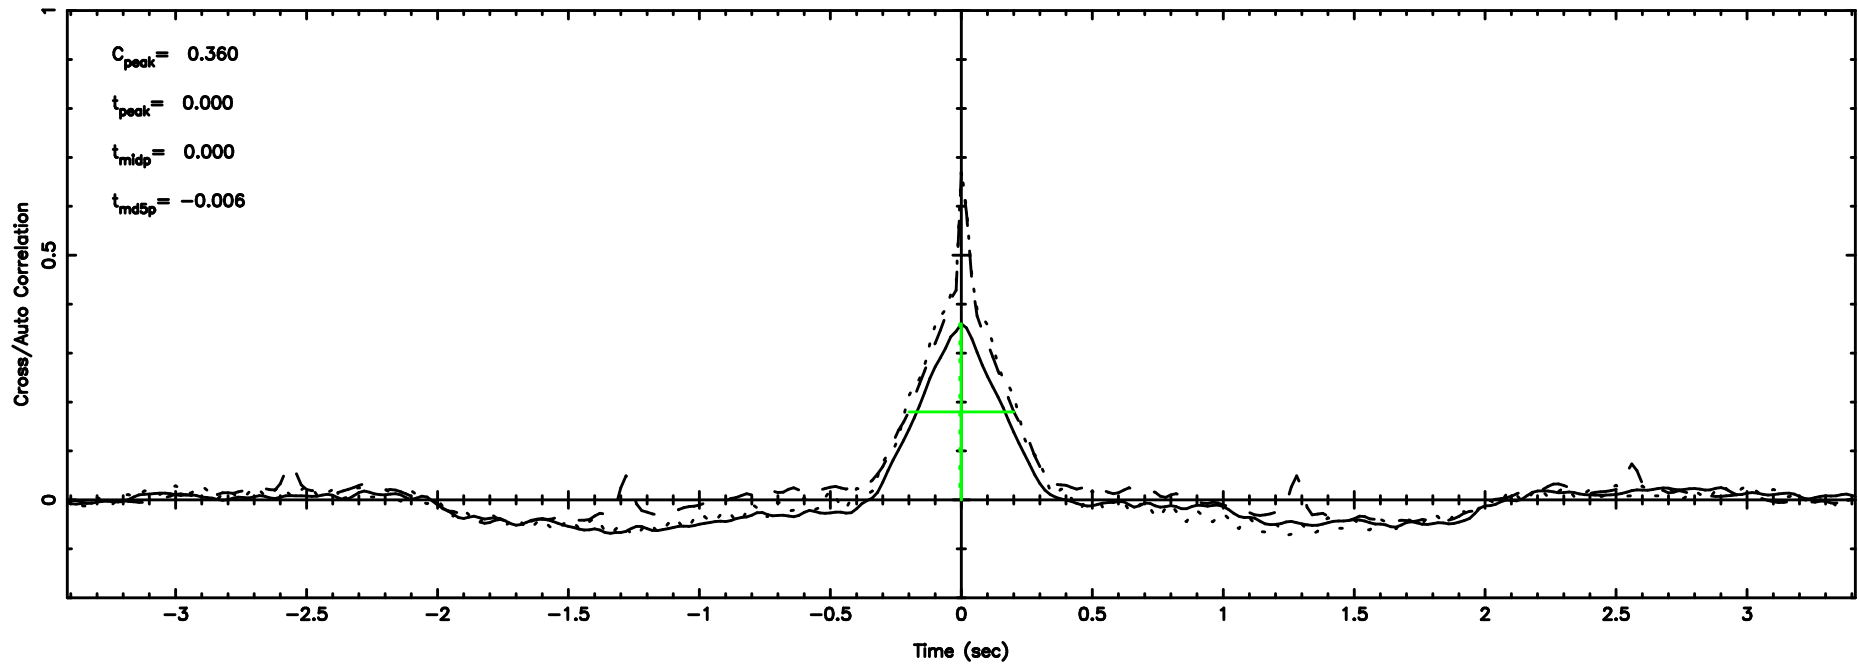

BLK:23,SNR1: 13.264 ,SNR2: 32.345