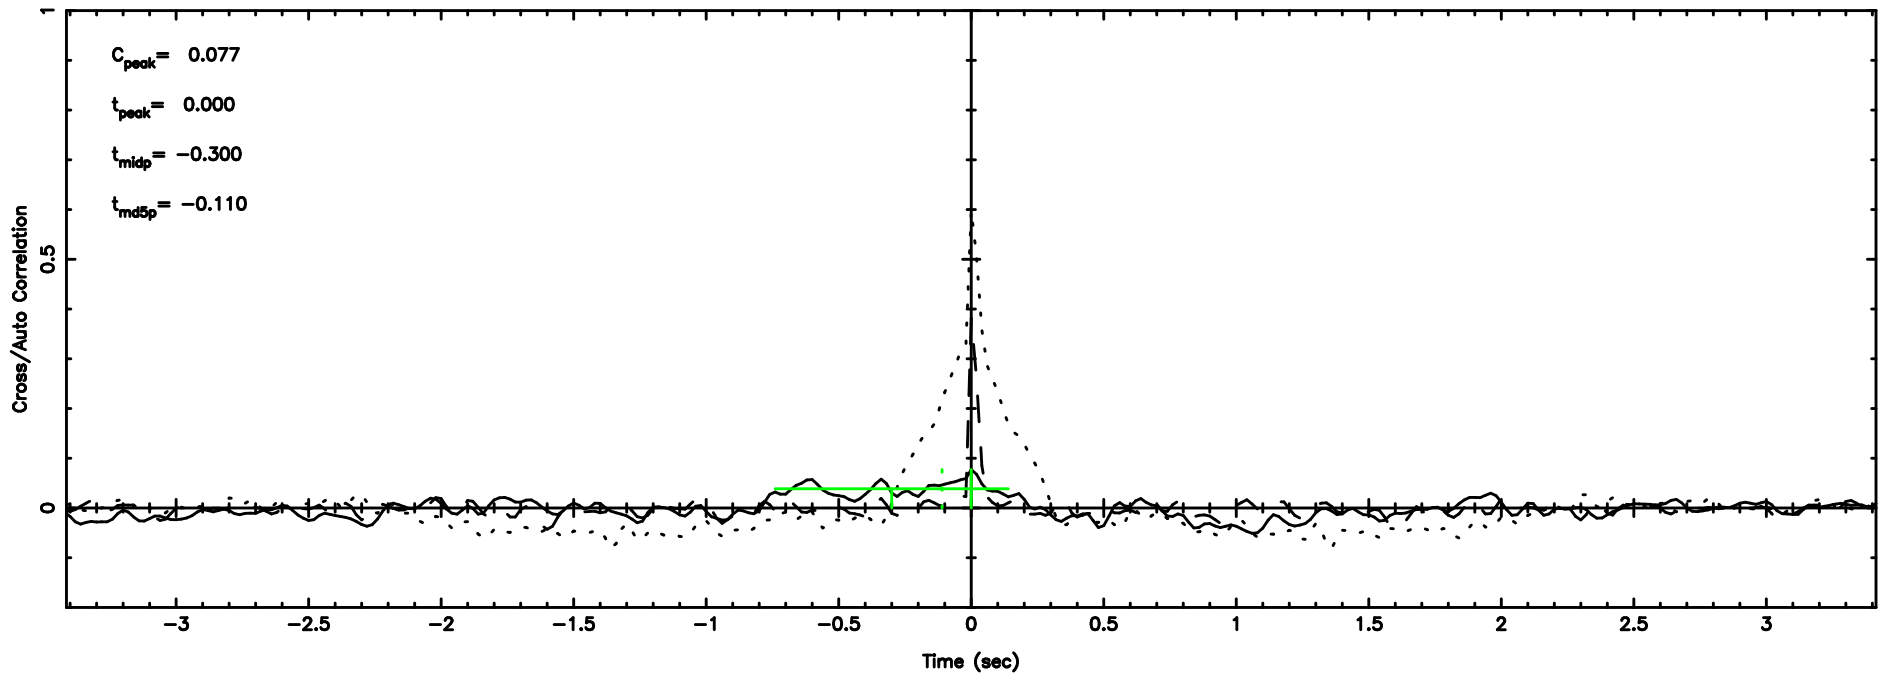

0213+178 2024/06/24 22.90UT TOYOKAWA-KISO