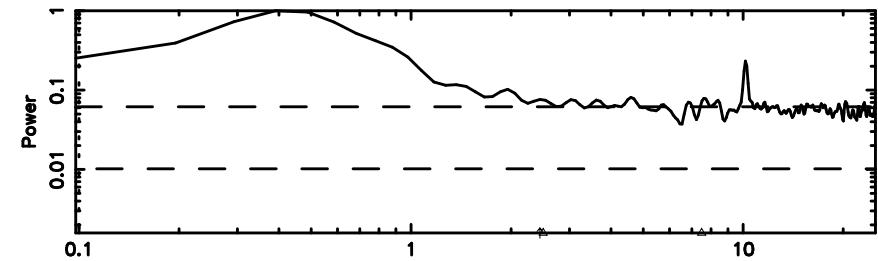

BLK:28,SNR1: 0.48232 ,SNR2: 2.9299

3C161 2024/06/25 3.06UT TOYOKAWA-KISO

F20240625120212

BLK:21,SNR1: 0.28492 ,SNR2: 2.8851

Frequency (Hz)

K20240625120207

BLK:21,SNR1: 0.44648 ,SNR2: 3.6846

Frequency (Hz)