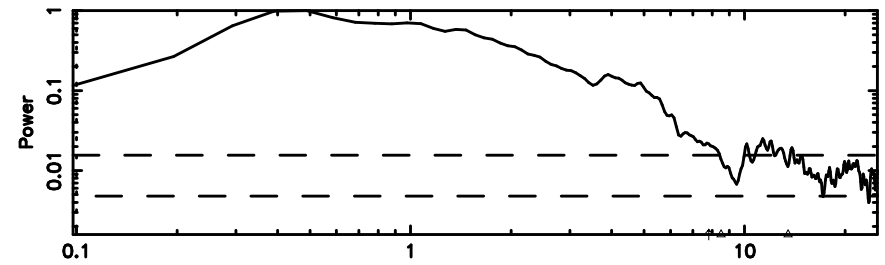

0202+15 2024/06/24 22.70UT TOYOKAWA-FUJI

T20240625074034

BLK:11,SNR1: 2.3536 ,SNR2: 6.2796

Frequency (Hz)

K20240625074031

BLK:11,SNR1: 5.2985 ,SNR2: 13.898

Frequency (Hz)

0202+15 2024/06/24 22.70UT TOYOKAWA-KISO