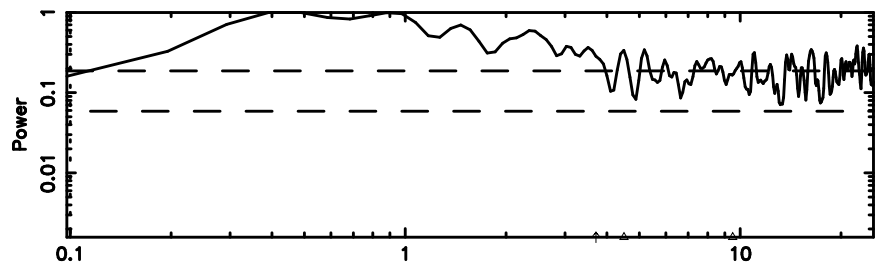

T20240625053443

BLK: 4,SNR1: 0.30055 ,SNR2: 1.8859

Frequency (Hz)

F20240625053445

BLK: 4,SNR1: 0.30253 ,SNR2: 3.1010

Frequency (Hz)

2356+437 2024/06/24 20.61UT TOYOKAWA-FUJI

T20240625053443