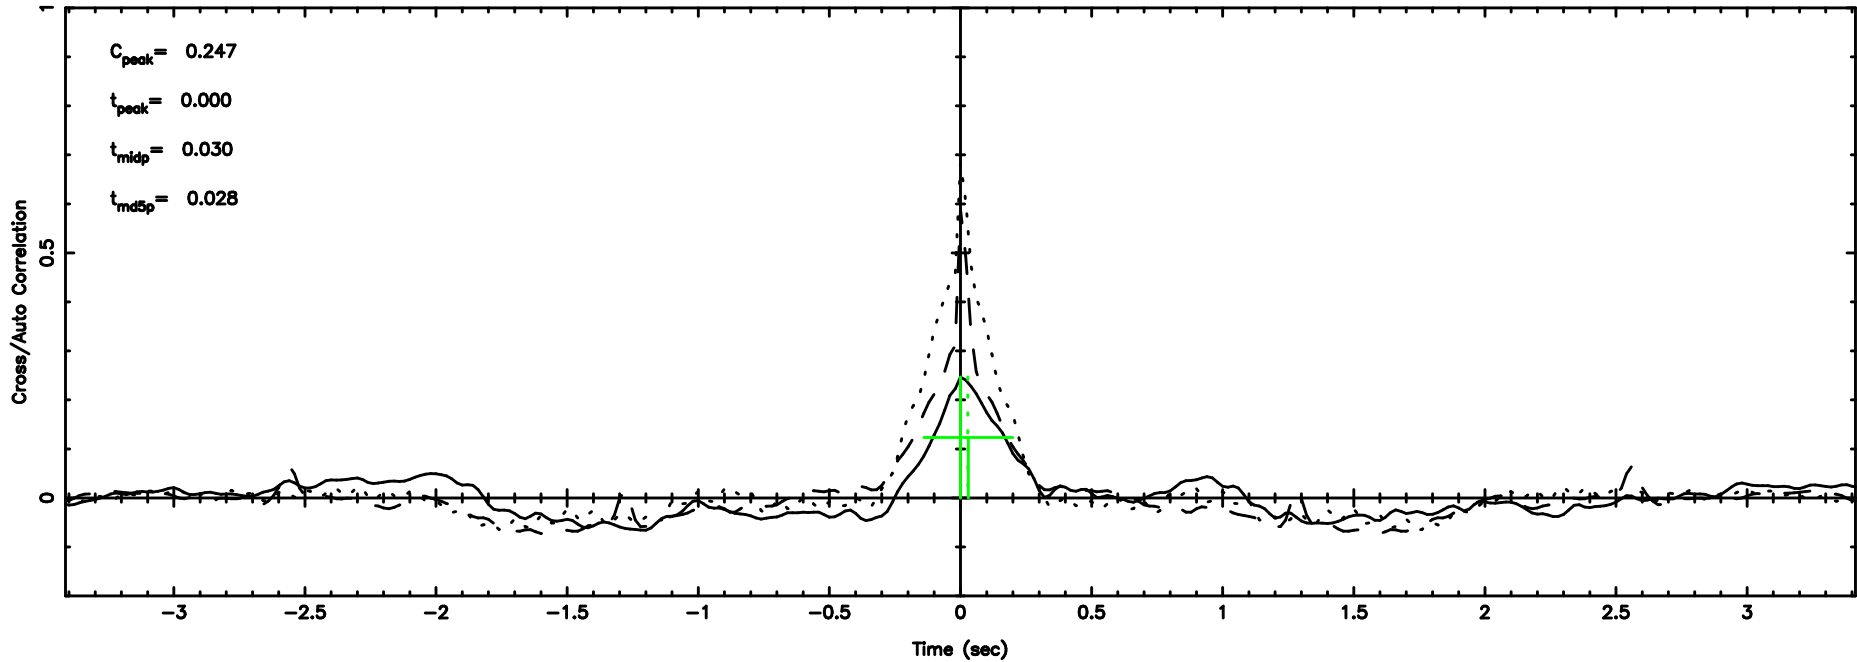

0941-08 2024/06/25 6.33UT TOYOKAWA-KISO

F20240625151809

BLK:14,SNR1: 0.29709 ,SNR2: 3.4901

Frequency (Hz)

K20240625151804

BLK:14,SNR1: 8.3620 ,SNR2: 19.736

Frequency (Hz)

0941-08 2024/06/25 6.33UT FUJI -KISO