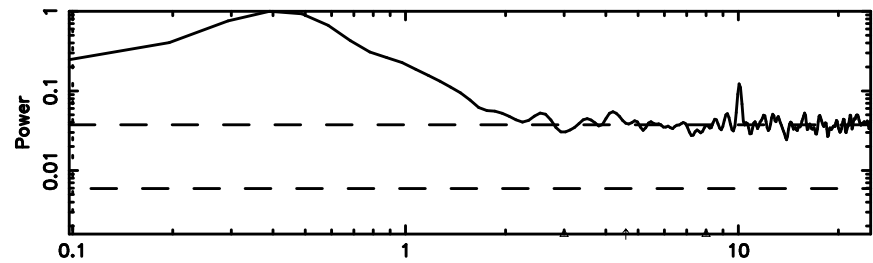

BLK:19,SNR1: 0.74707 ,SNR2: 3.1951