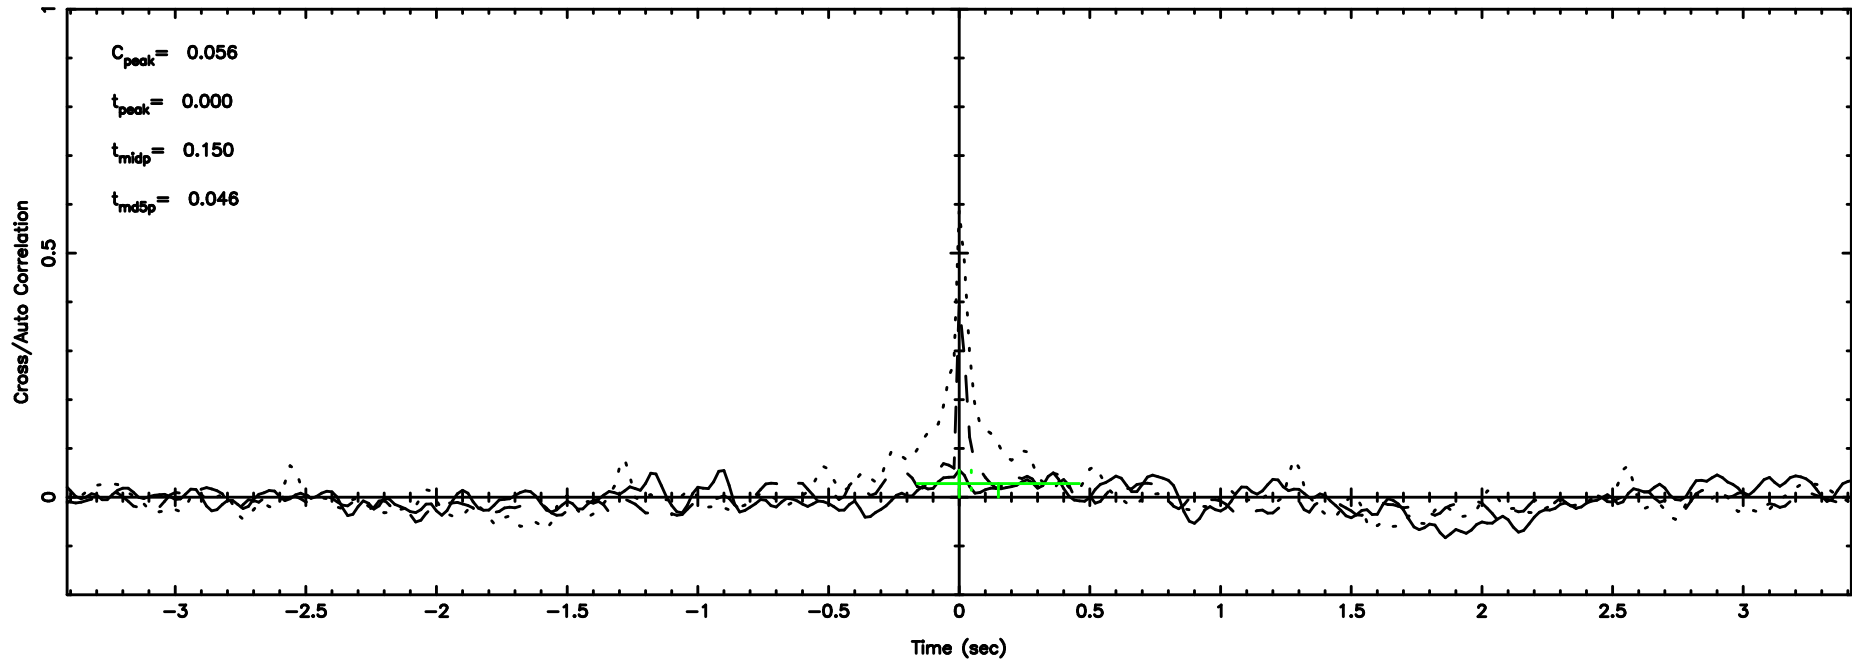

T20240625174321

BLK: 5,SNR1: 0.65563E-01,SNR2: 0.85437

Frequency (Hz)

K20240625174318

BLK: 5,SNR1: 0.97552 ,SNR2: 3.5010

Frequency (Hz)

1206+439 2024/06/25 8.75UT TOYOKAWA-KISO

F20240625174323