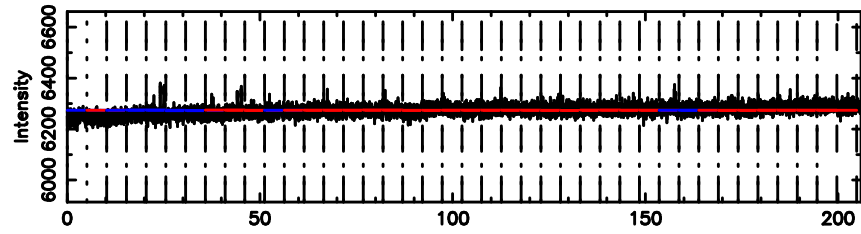

T20240625163247