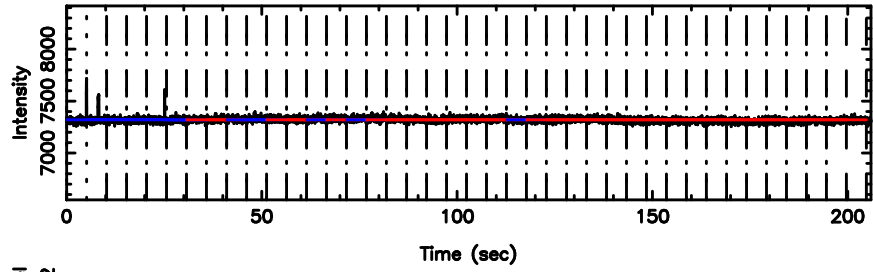

T20240625074034