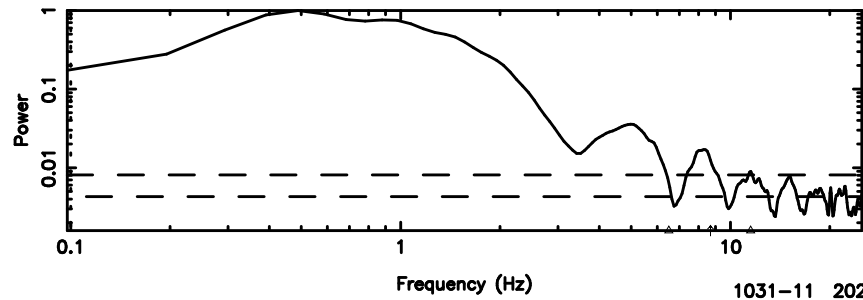

BLK:31,SNR1: 14.288 ,SNR2: 26.589

Frequency (Hz)

1031-11 2024/06/25 7.16UT TOYOKAWA-FUJI

T20240625160756

BLK:28,SNR1: 7.2652 ,SNR2: 17.274

K20240625160753

BLK:28,SNR1: 10.909 ,SNR2: 21.111

1031-11 2024/06/25 7.16UT TOYOKAWA-KISO