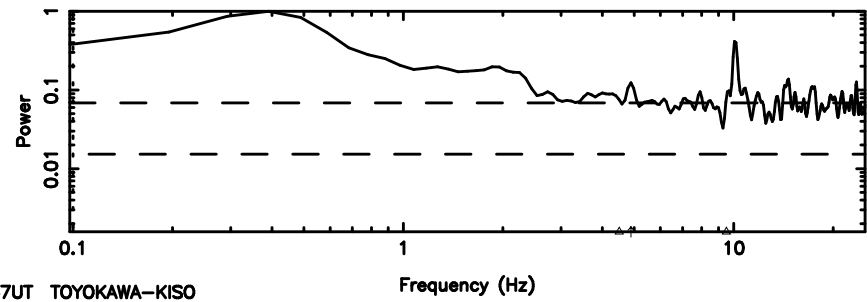

BLK: 7,SNR1: 0.56278 ,SNR2: 1.8943