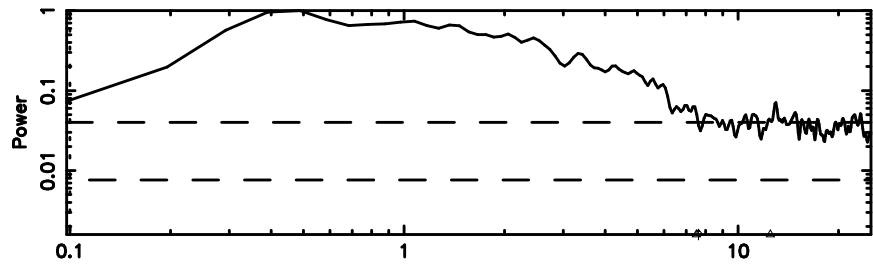

BLK:11,SNR1: 2.3536 ,SNR2: 6.2796