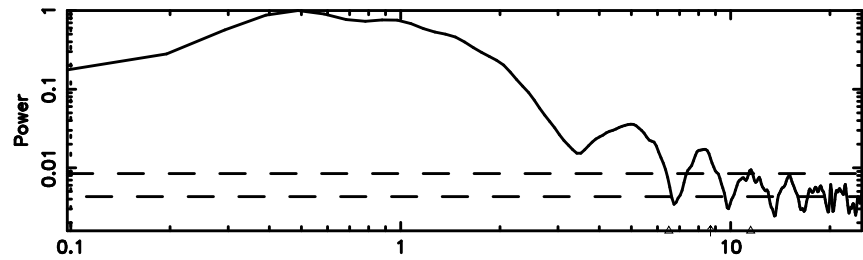

BLK:31,SNR1: 6.9986 ,SNR2: 16.650