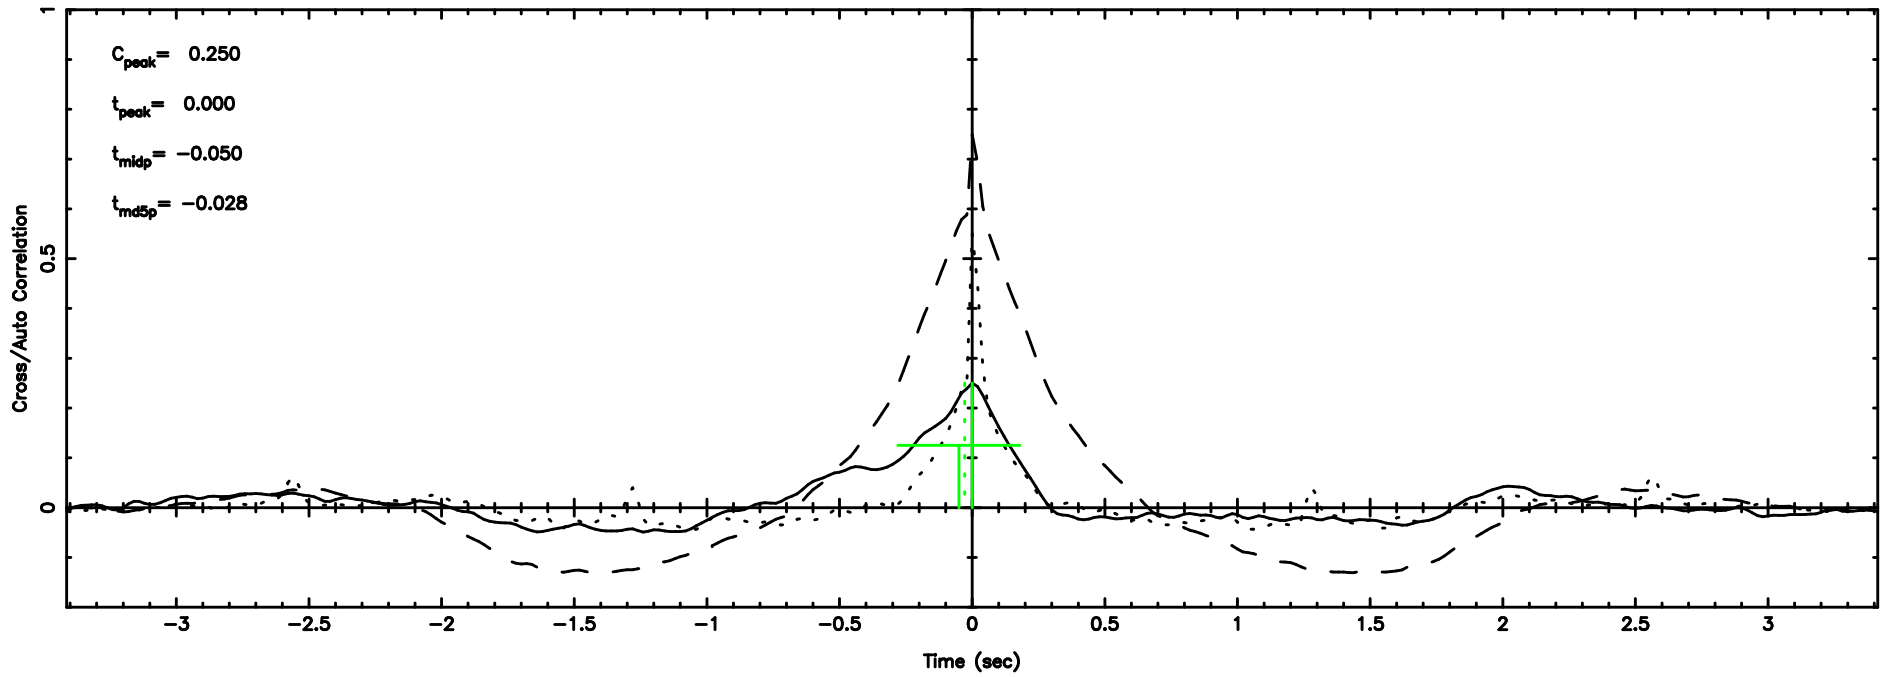

0128+03 2024/06/24 22.15UT FUJI -KISO

T20240625071342

BLK:23,SNR1: 8.1940 ,SNR2: 20.620

Frequency (Hz)

3C48 2024/06/24 22.26UT TOYOKAWA-FUJI

F20240625071344

BLK:23,SNR1: 4.7364 ,SNR2: 11.192

Frequency (Hz)