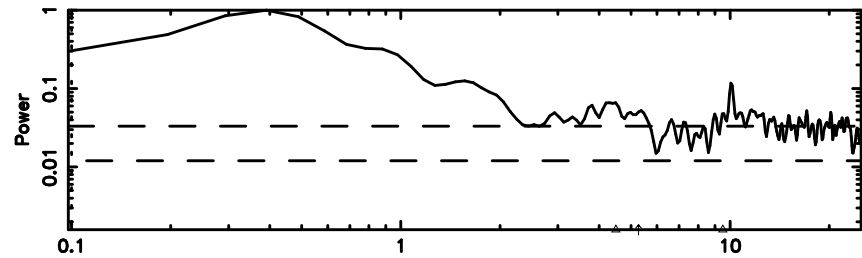

T20240625174321

BLK: 5,SNR1: 0.65563E-01,SNR2: 0.85437

Frequency (Hz)

K20240625174318

BLK: 5,SNR1: 0.97552 ,SNR2: 3.5010

Frequency (Hz)

1206+439 2024/06/25 8.75UT TOYOKAWA-KISO

F20240625174323