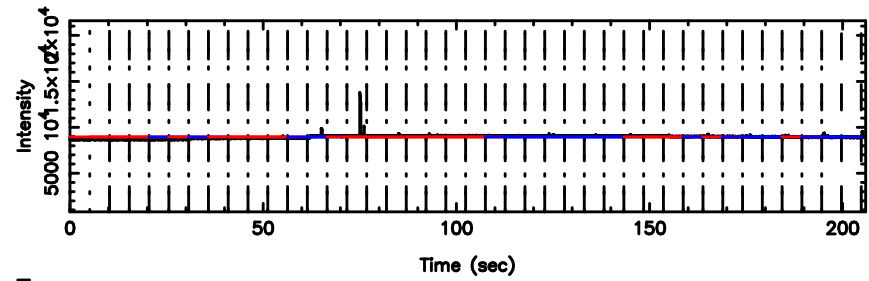

F20240625151809

BLK:13,SNR1: 0.22600 ,SNR2: 2.7084

Frequency (Hz)

0941-08 2024/06/25 6.33UT TOYOKAWA-FUJI

T20240625151807

BLK:17,SNR1: 1.1517 ,SNR2: 2.8164

K20240625151804

BLK:17,SNR1: 3.1070 ,SNR2: 11.639