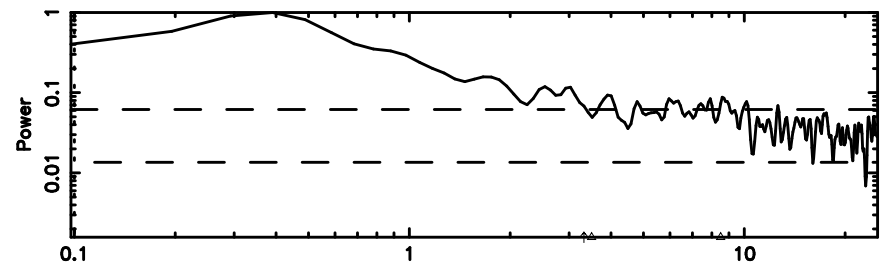

T20240625053443

BLK: 4,SNR1: 0.30055 ,SNR2: 1.8859

Frequency (Hz)

F20240625053445

BLK: 4,SNR1: 0.30253 ,SNR2: 3.1010

Frequency (Hz)

2356+437 2024/06/24 20.61UT TOYOKAWA-FUJI

T20240625053443