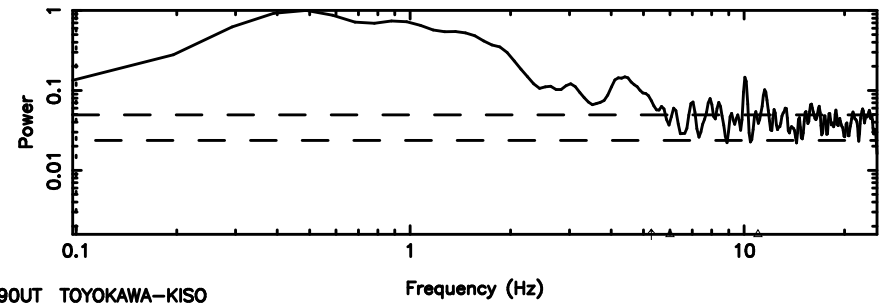

T20240625075224

BLK: 5,SNR1: 0.42754E-01,SNR2: 0.16669

K20240625075222

BLK: 5,SNR1: 1.2081 ,SNR2: 4.7806

0213+178 2024/06/24 22.90UT TOYOKAWA-KISO