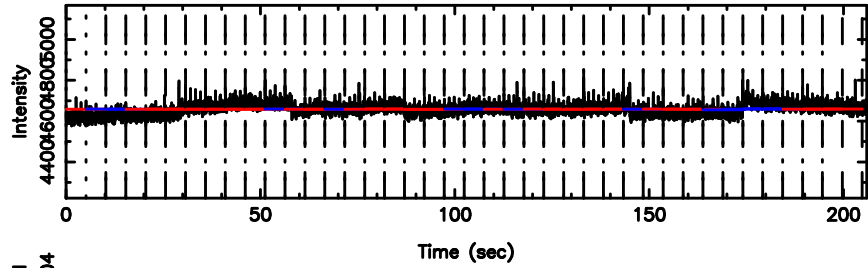

BLK:25,SNR1: 0.74226 ,SNR2: 4.3292

Frequency (Hz)

0548+16 2024/06/25 2.47UT TOYOKAWA-KISO

F20240625112641

BLK:12,SNR1: 0.20608 ,SNR2: 0.84083

K20240625112636

BLK:12,SNR1: 0.87290 ,SNR2: 2.6233

0548+16 2024/06/25 2.47UT FUJI -KISO