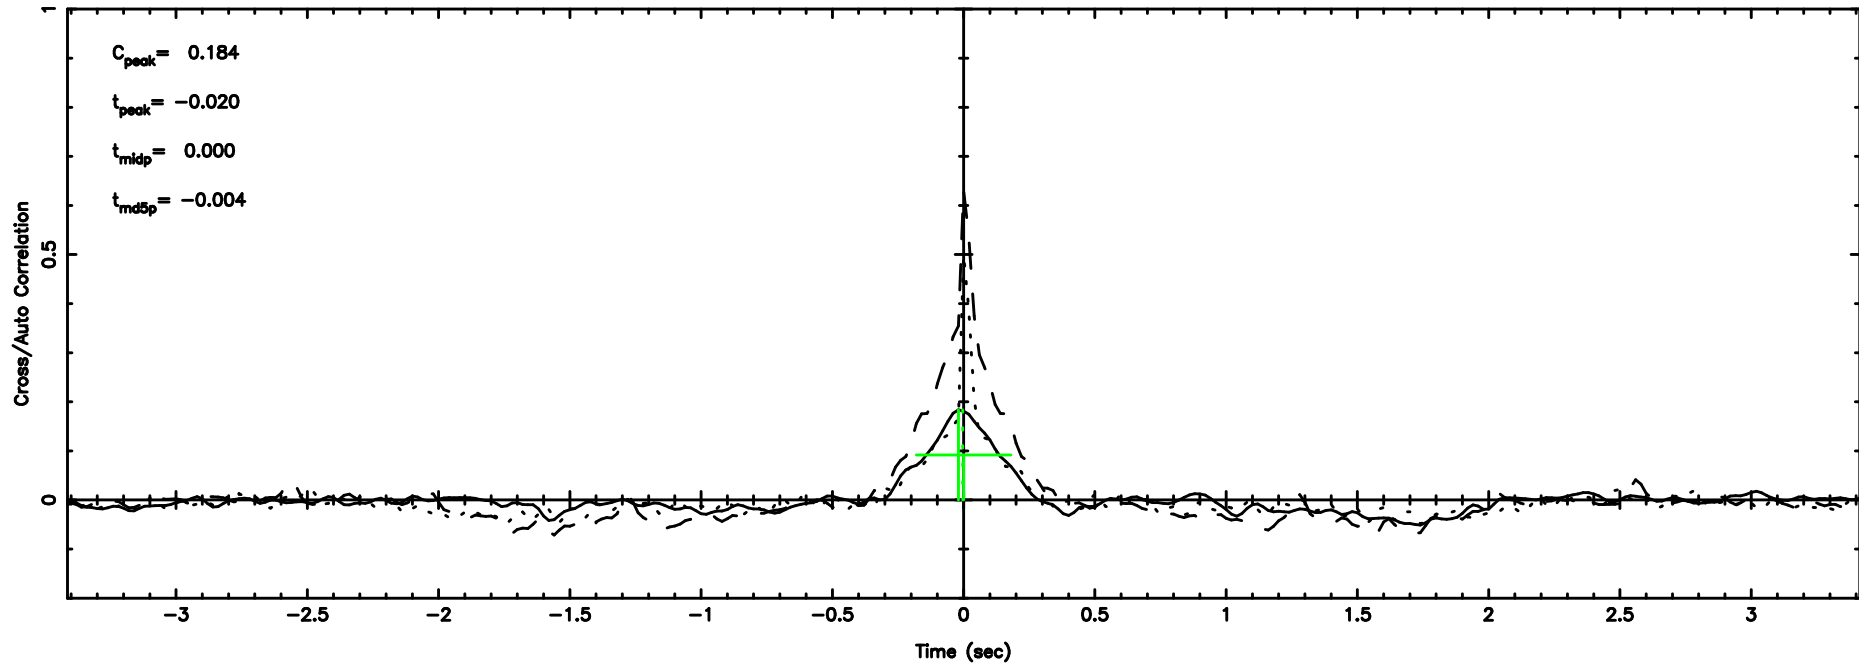

BLK:14,SNR1: 0.80609 ,SNR2: 2.9249

Frequency (Hz)

K20240625144429

BLK:14,SNR1: 0.20982 ,SNR2: 1.1645

Frequency (Hz)

3C216 2024/06/25 5.77UT FUJI -KISO

T20240625145643

BLK:10,SNR1: 2.9075 ,SNR2: 12.924