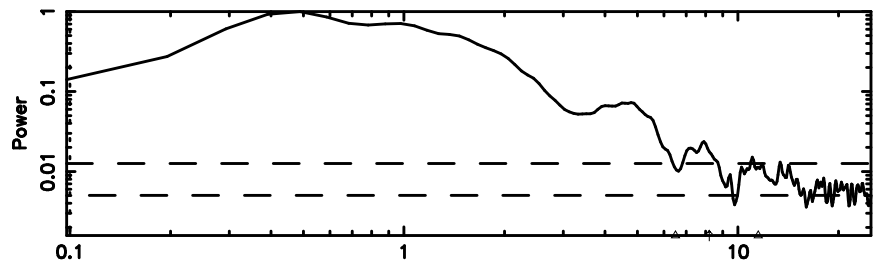

BLK:19,SNR1: 5.1083 ,SNR2: 13.031