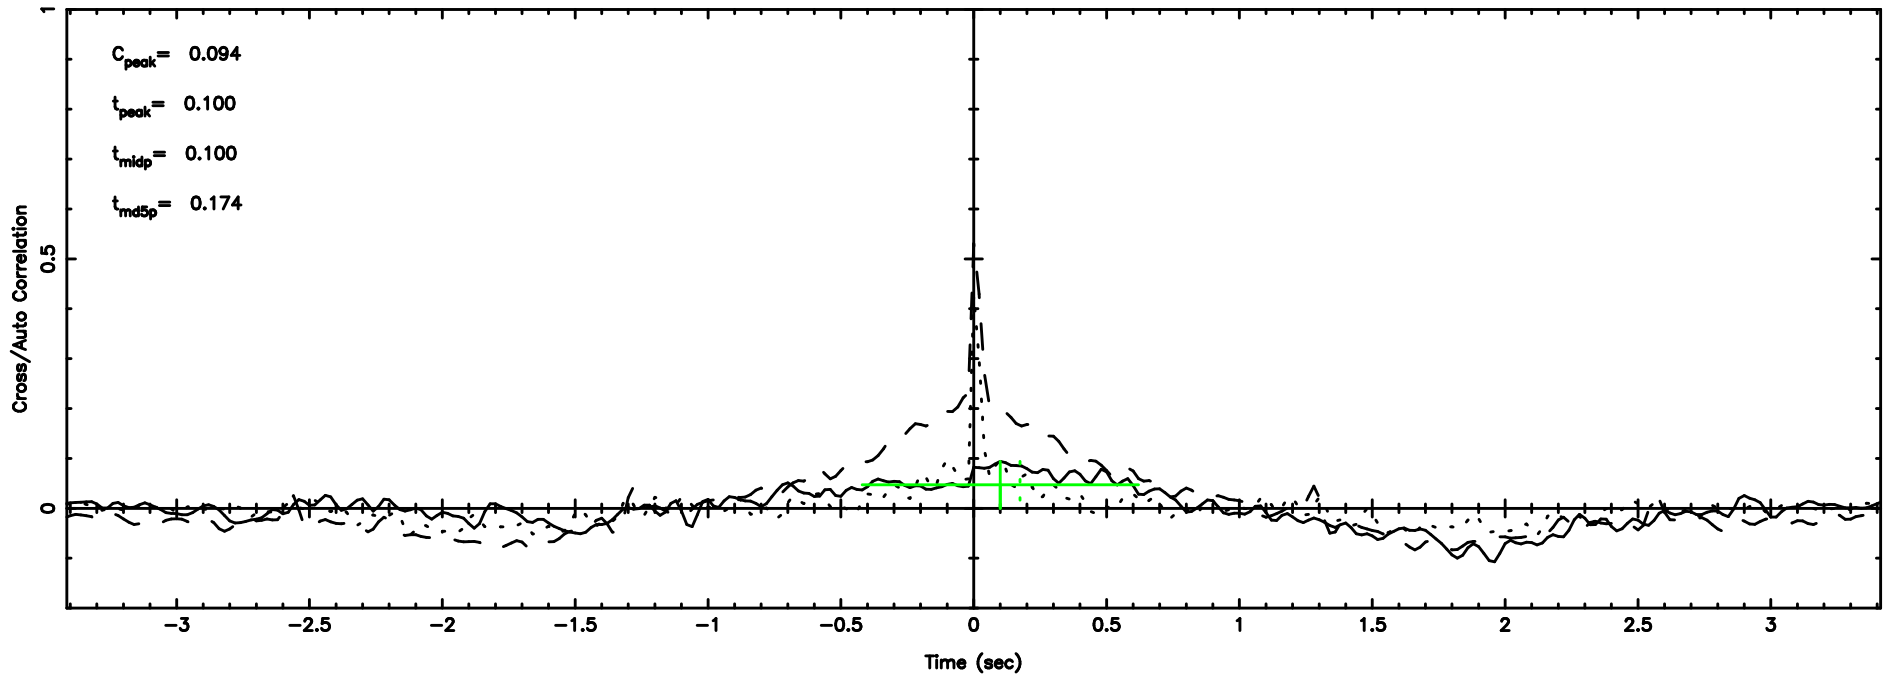

Frequency (Hz)

0011+344 2024/06/24 20.86UT FUJI -KISO