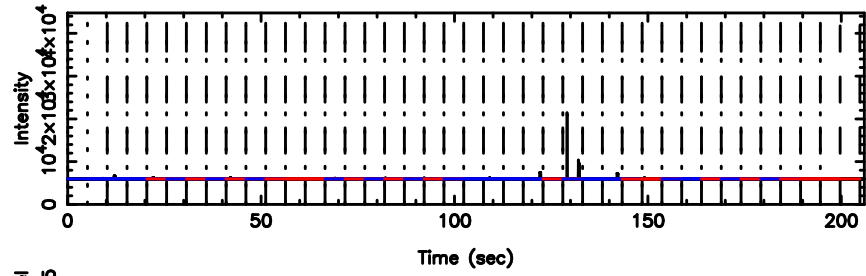

T20240625142750