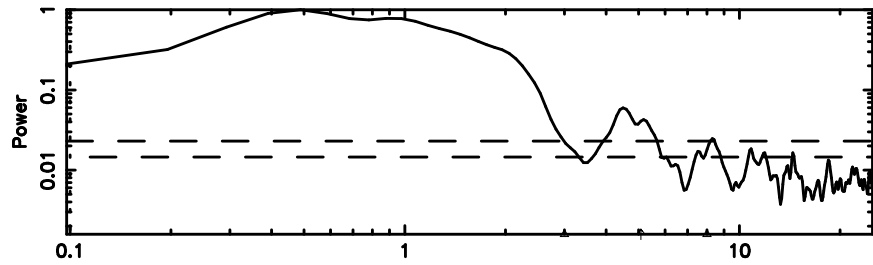

BLK: 6,SNR1: 2.3953 ,SNR2: 11.329

Frequency (Hz)

F20240625063850

BLK: 6,SNR1: 0.66487 ,SNR2: 3.0277

Frequency (Hz)

0100+146 2024/06/24 21.67UT TOYOKAWA-FUJI

T20240625063848

BLK: 9,SNR1: 2.2830 ,SNR2: 10.708