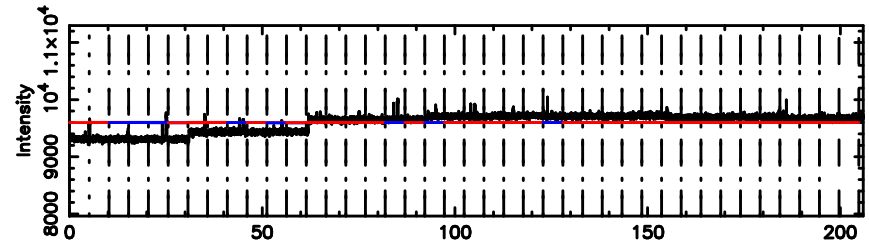

Frequency (Hz)

K20240625163244

BLK: 8,SNR1: 2.8908 ,SNR2: 10.525

Frequency (Hz)

1055+01 2024/06/25 7.57UT TOYOKAWA-KISO

F20240625163249

BLK:14,SNR1: 1.7212 ,SNR2: 8.1241

K20240625163244