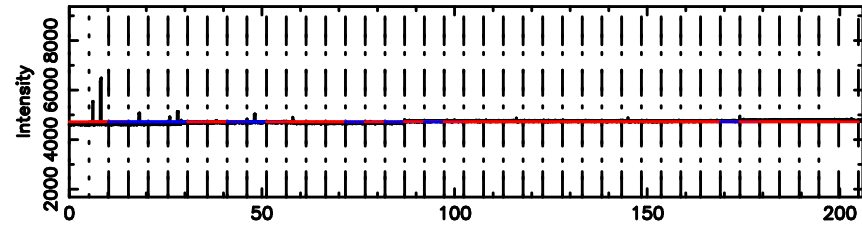

Frequency (Hz)

F20240625164406