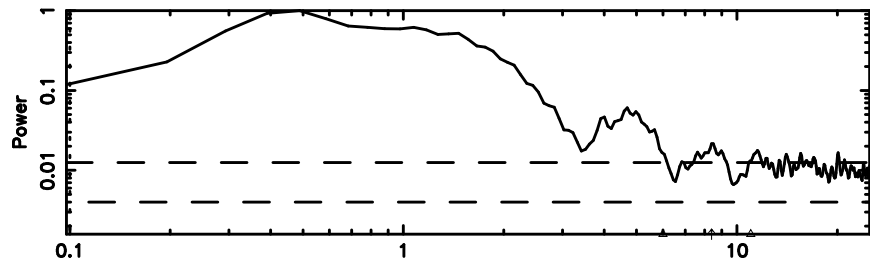

F20240625084728

BLK:10,SNR1: 5.9397 ,SNR2: 14.651

Frequency (Hz)

0308+305 2024/06/24 23.82UT TOYOKAWA-FUJI

T20240625084726

BLK:14,SNR1: 4.6834 ,SNR2: 11.312

Frequency (Hz)

K20240625084723