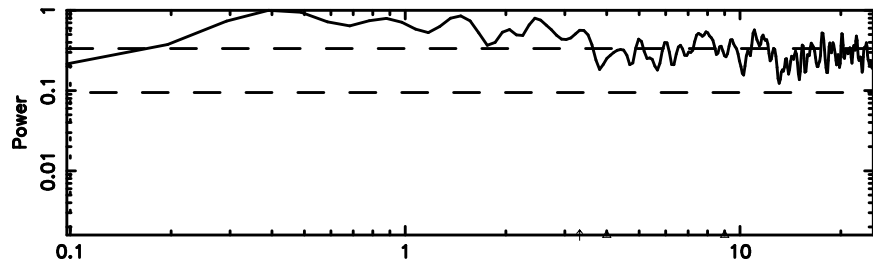

BLK: 5,SNR1: 0.71174E-01,SNR2: 0.84874