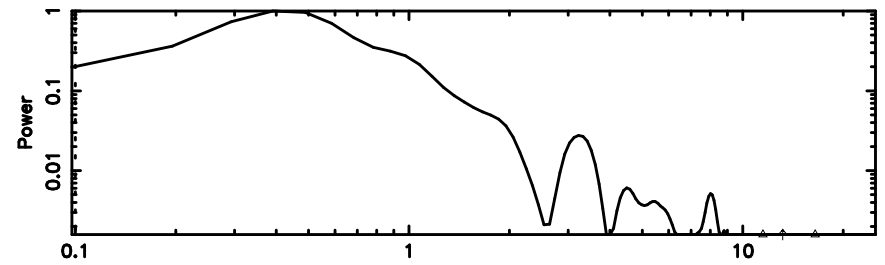

BLK:10,SNR1: 196.10 ,SNR2: 297.05