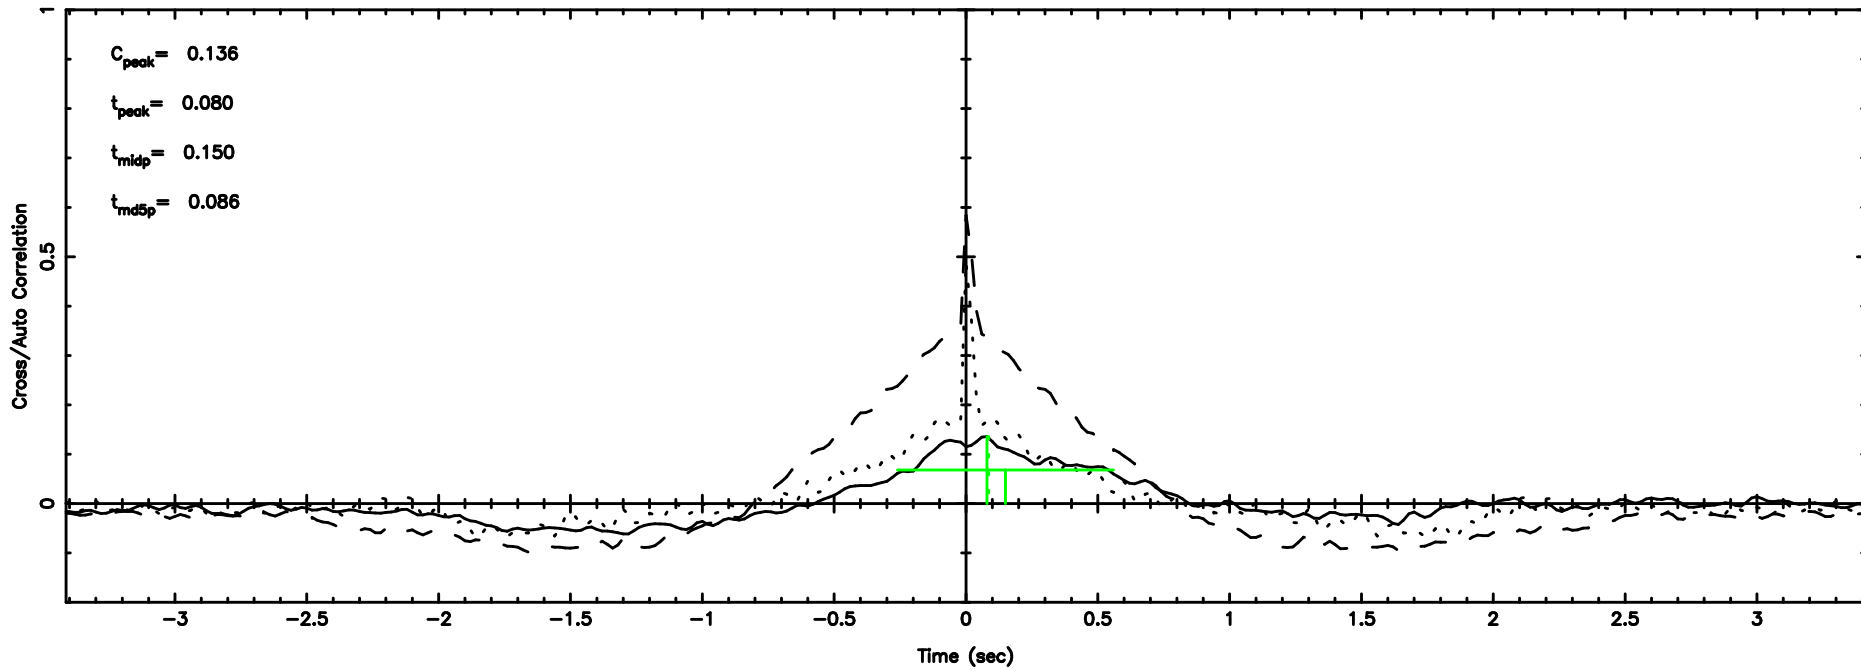

BLK:17,SNR1: 0.53738 ,SNR2: 3.5015

3C152 2024/06/25 2.69UT TOYOKAWA-KISO

F20240625113951

BLK:11,SNR1: 0.67059 ,SNR2: 6.3904

K20240625113946

BLK:11,SNR1: 0.48286 ,SNR2: 3.3739

3C152 2024/06/25 2.69UT FUJI -KISO