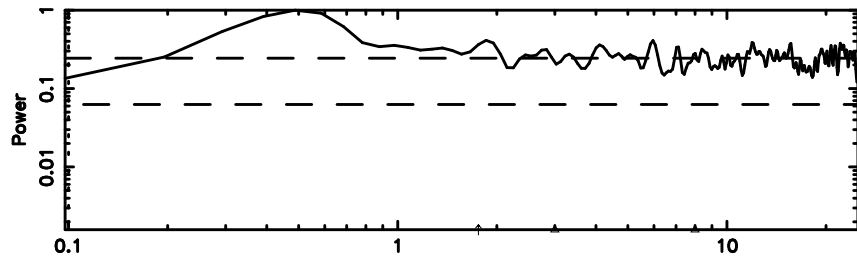

BLK: 5,SNR1: 0.65563E-01,SNR2: 0.85437