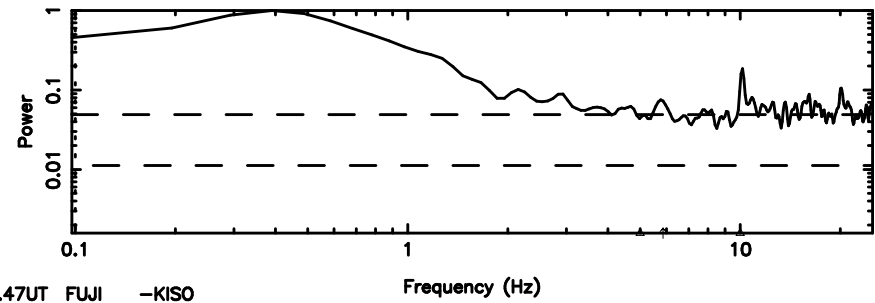

BLK:25,SNR1: 0.74226 ,SNR2: 4.3292

Frequency (Hz)

0548+16 2024/06/25 2.47UT TOYOKAWA-KISO

F20240625112641

BLK:12,SNR1: 0.20608 ,SNR2: 0.84083

K20240625112636

BLK:12,SNR1: 0.87290 ,SNR2: 2.6233

0548+16 2024/06/25 2.47UT FUJI -KISO