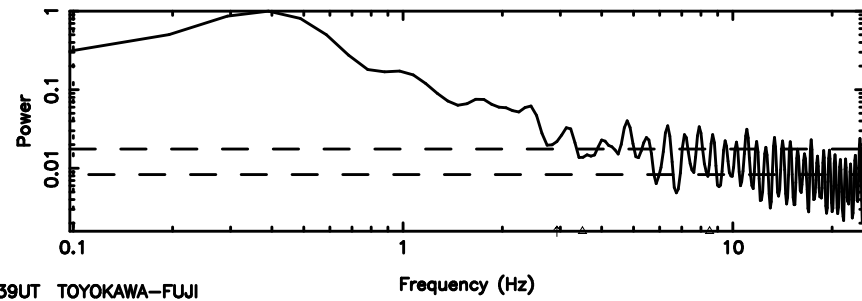

BLK: 5,SNR1: 1.3066 ,SNR2: 10.566