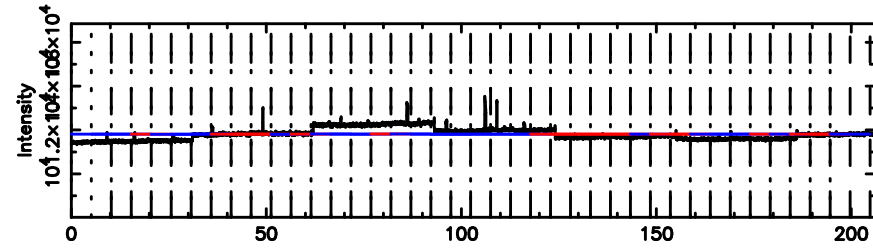

BLK:14,SNR1: 7.3976 ,SNR2: 16.867

Frequency (Hz)

0308+305 2024/06/24 23.82UT TOYOKAWA-KISO

F20240625084728

BLK:23,SNR1: 3.5514 ,SNR2: 8.8833

Frequency (Hz)

K20240625084723

BLK:23,SNR1: 6.0726 ,SNR2: 11.809