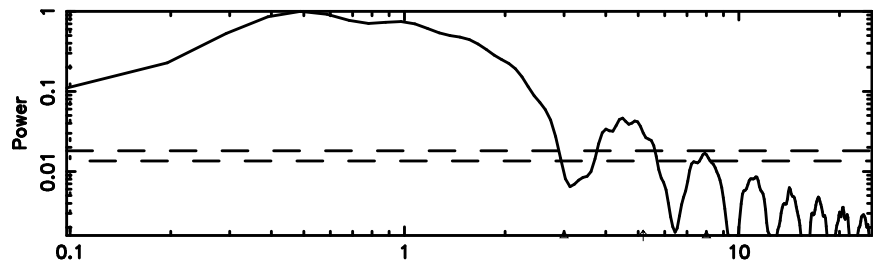

Frequency (Hz)

K20240625065406

BLK:20,SNR1: 8.2079 ,SNR2: 20.845

Frequency (Hz)

0115-01 2024/06/24 21.93UT TOYOKAWA-KISO

F20240625065411

BLK:16,SNR1: 2.6588 ,SNR2: 12.527

Frequency (Hz)