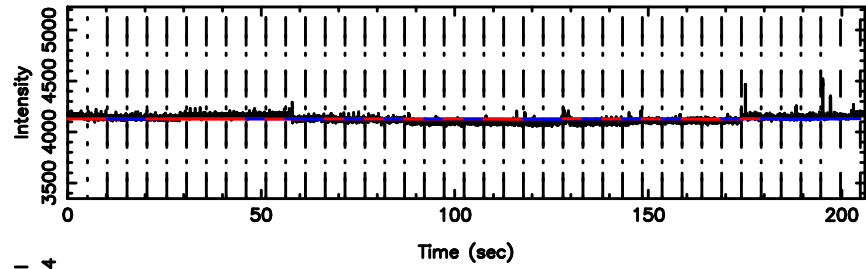

BLK:16,SNR1: 4.7607 ,SNR2: 12.333

0834-19 2024/06/25 5.22UT TOYOKAWA-KISO

F20240625141146

BLK:19,SNR1: 2.5256 ,SNR2: 6.1966

K20240625141141

BLK:19,SNR1: 4.9290 ,SNR2: 12.523

0834-19 2024/06/25 5.22UT FUJI -KISO