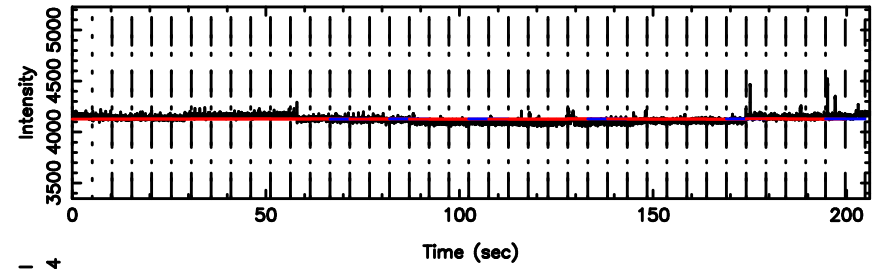

F20240625141146