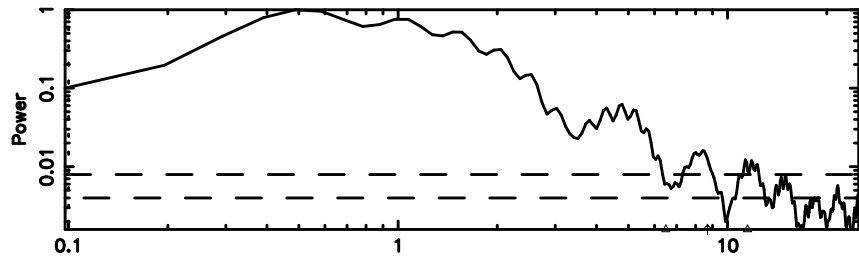

BLK:18,SNR1: 7.8659 ,SNR2: 18.674