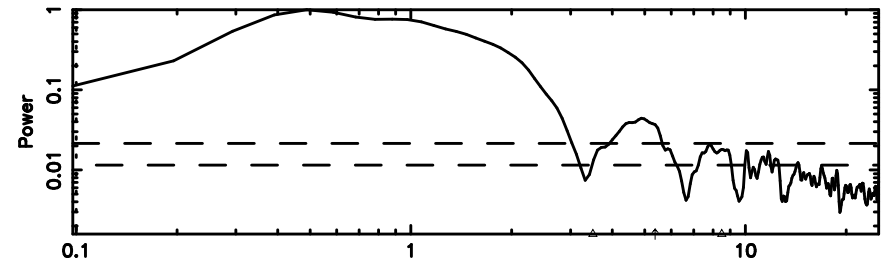

BLK: 7,SNR1: 2.4262 ,SNR2: 10.623