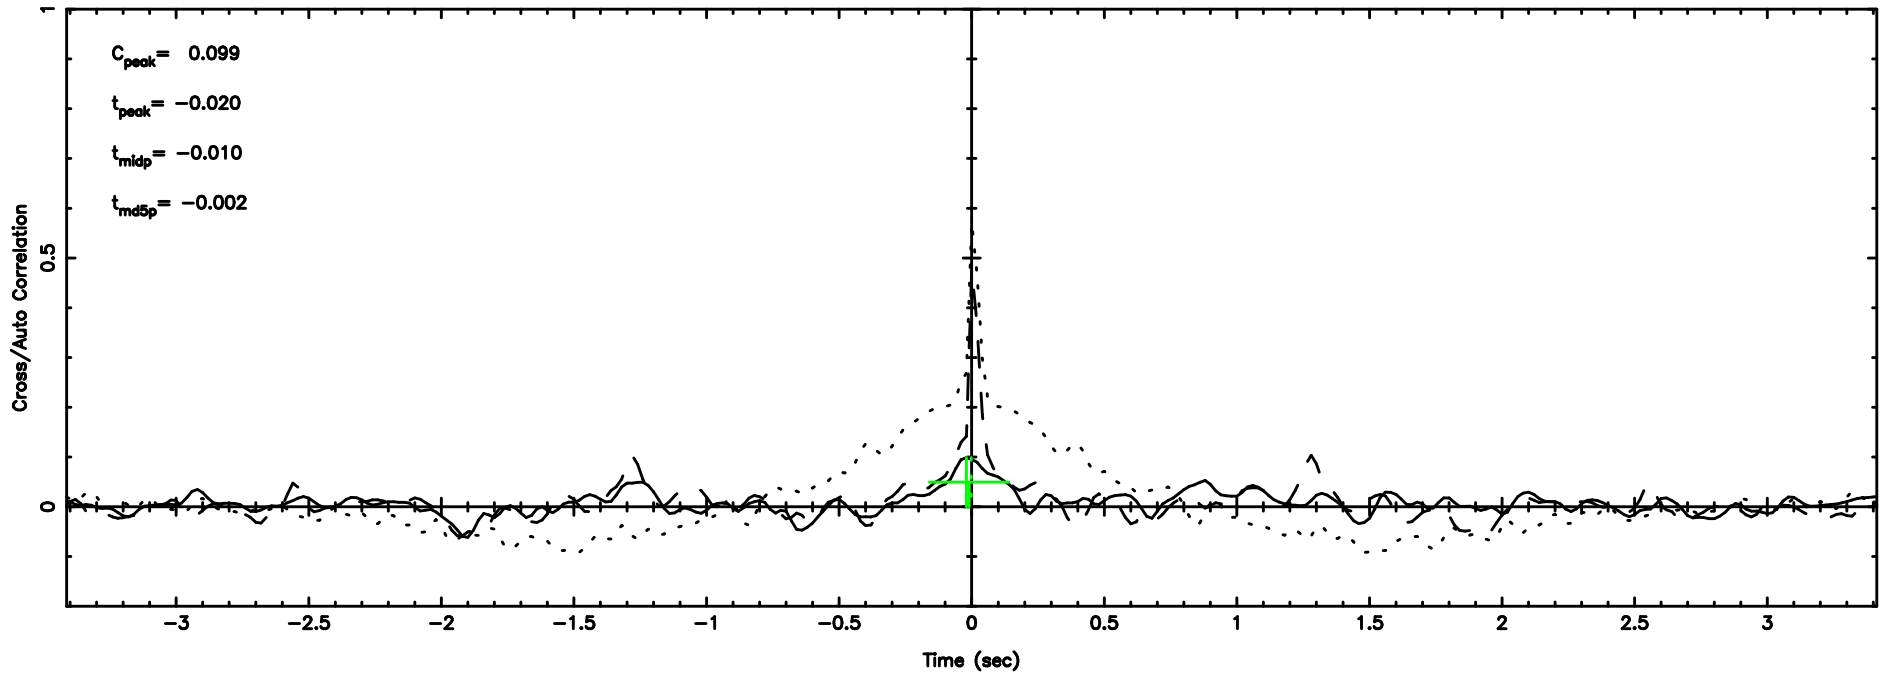

0155-109 2024/06/24 22.59UT FUJI -KISO