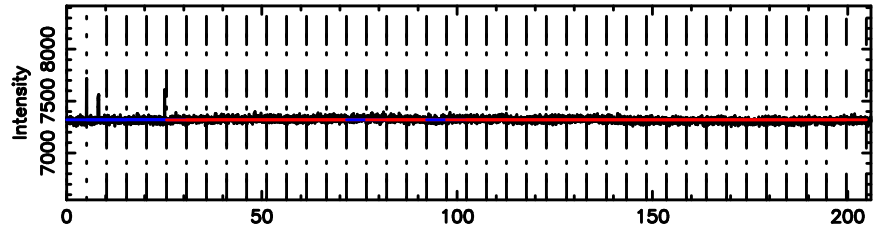

T20240625074034