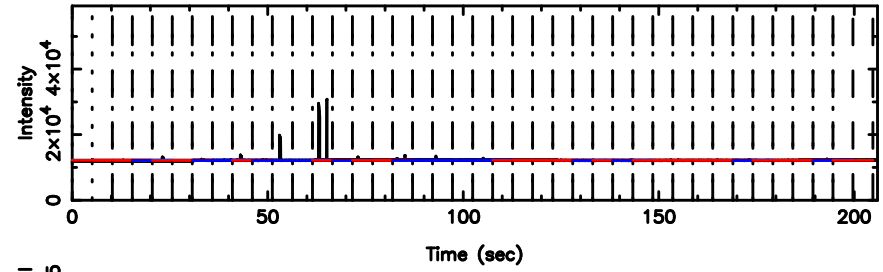

Frequency (Hz)

0115-01 2024/06/24 21.93UT FUJI -KISO

K20240625065406