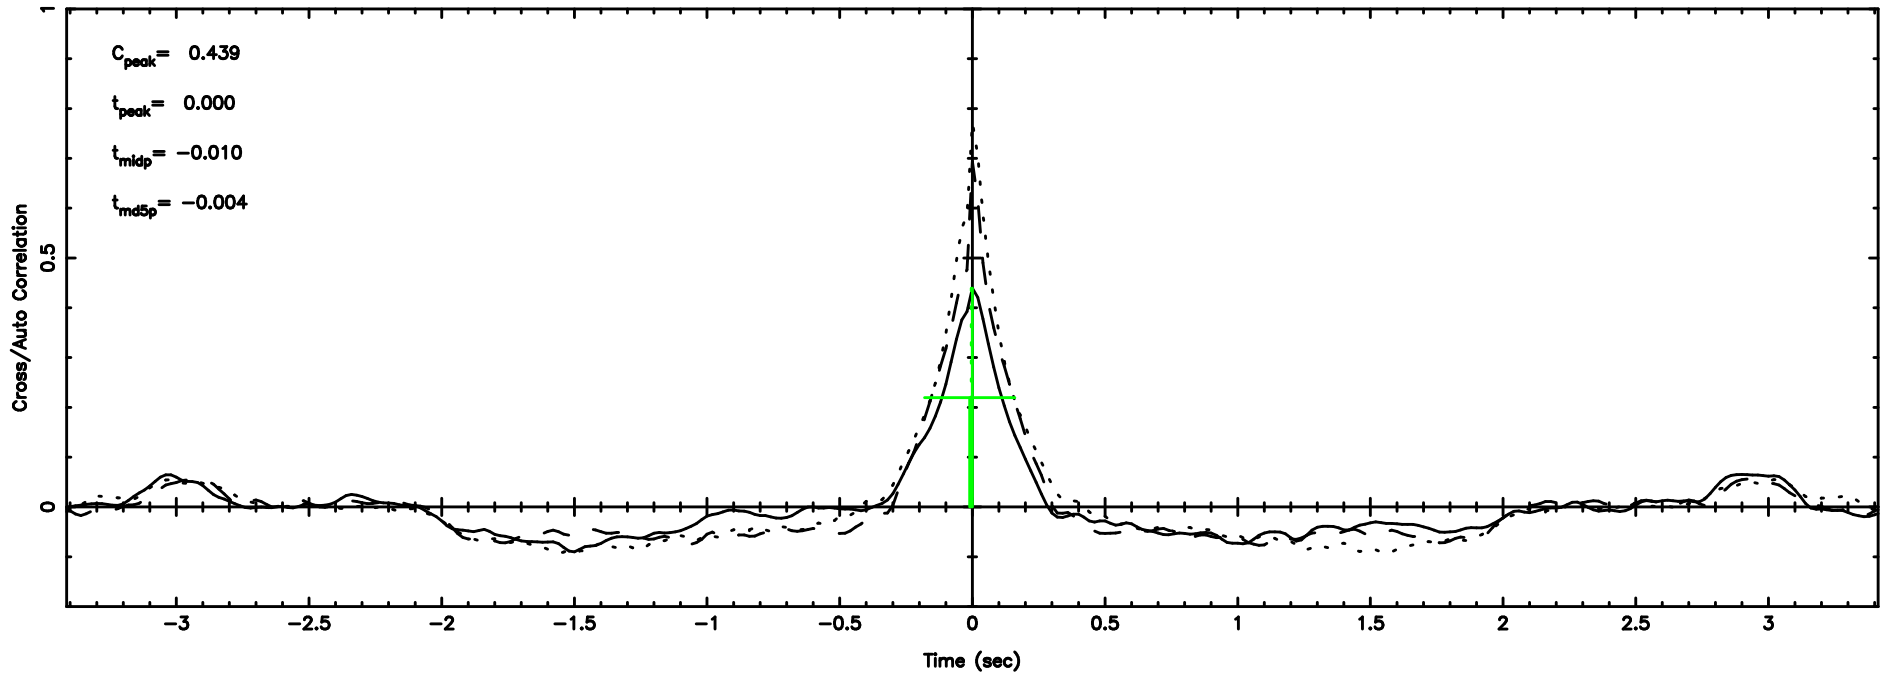

Frequency (Hz)

0128+03 2024/06/24 22.15UT TOYOKAWA-KISO