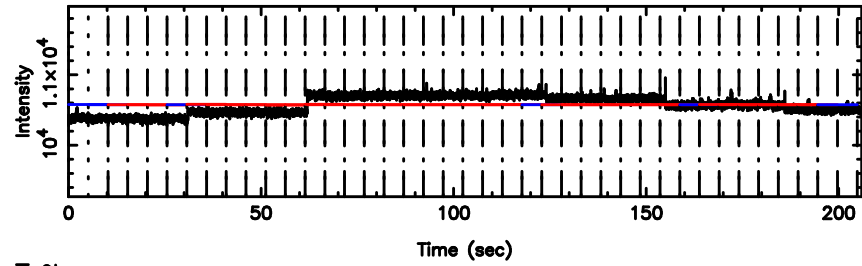

BLK: 4,SNR1: 0.30103 ,SNR2: 1.3297

Frequency (Hz)

3C263.1 2024/06/25 8.32UT TOYOKAWA-FUJI

T20240625171740

BLK: 6,SNR1: 0.27559 ,SNR2: 2.8352

Frequency (Hz)

K20240625171737

BLK: 6,SNR1: 0.58175 ,SNR2: 1.7793