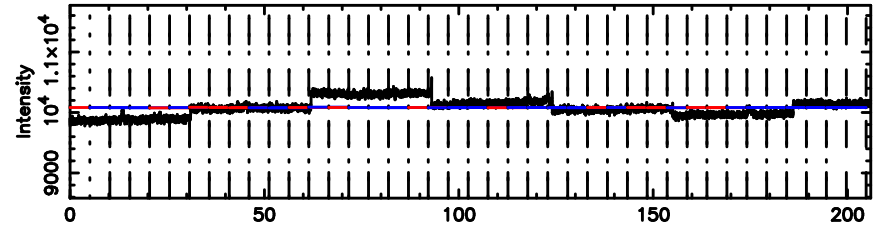

0548+16 2024/06/25 2.47UT TOYOKAWA-FUJI

F20240625112641

BLK:21,SNR1: 0.21772 ,SNR2: 0.90195

Frequency (Hz)

T20240625112639

BLK:25,SNR1: 3.4332 ,SNR2: 16.817

Frequency (Hz)

K20240625112636