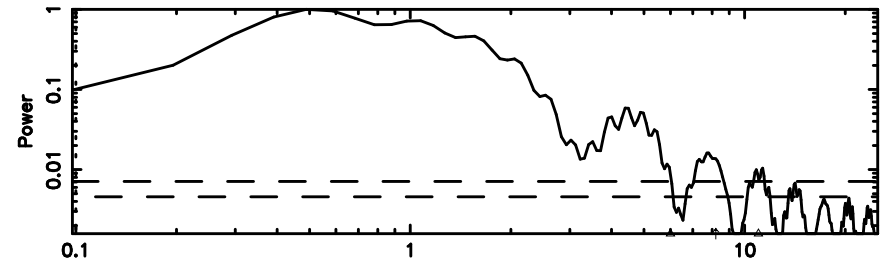

BLK:20,SNR1: 8.2079 ,SNR2: 20.845