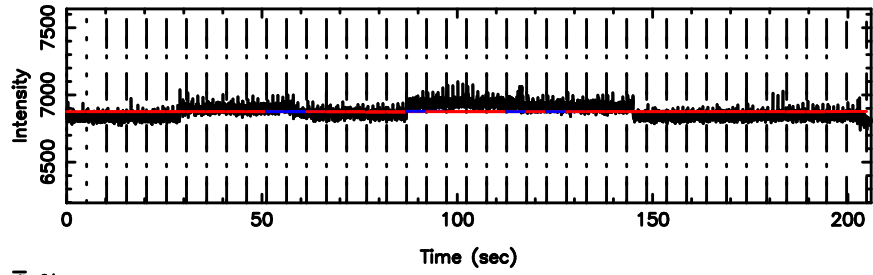

Frequency (Hz)

K20240625073324

BLK:11,SNR1: 0.52628 ,SNR2: 4.1327

Frequency (Hz)

0155-109 2024/06/24 22.59UT TOYOKAWA-KISO

F20240625073329

BLK: 5,SNR1: 0.32765 ,SNR2: 0.79515

K20240625073324