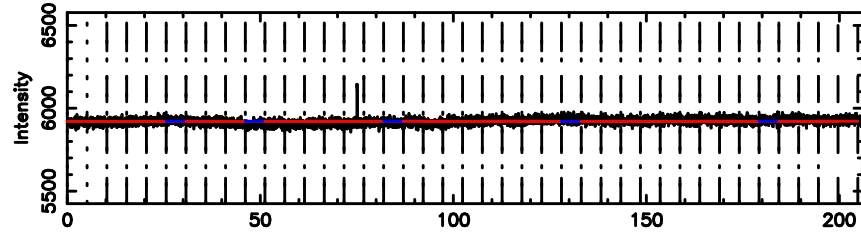

T20240625154846