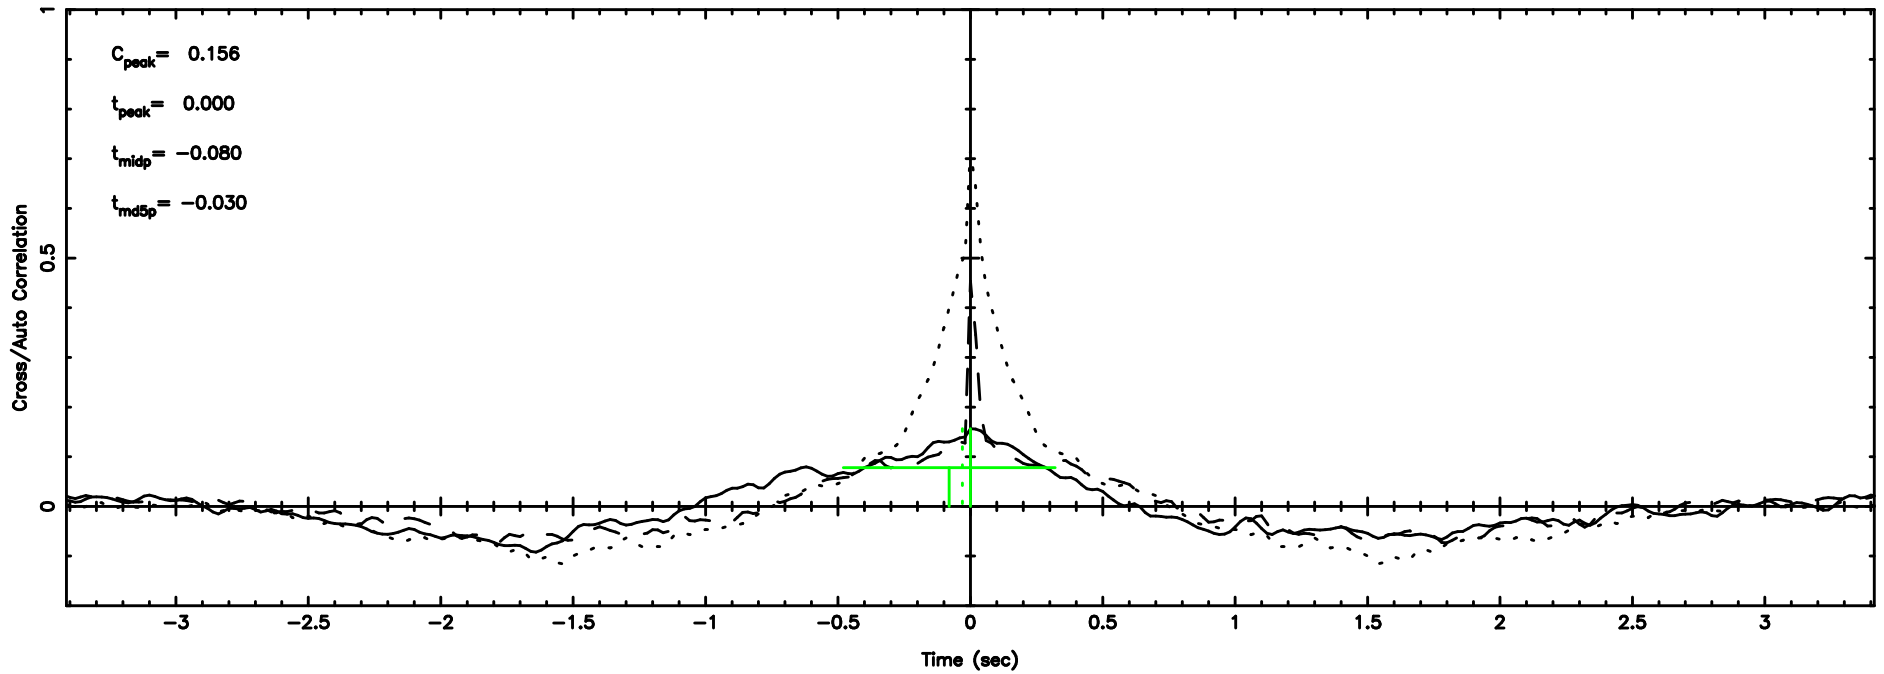

BLK:10,SNR1: 196.10 ,SNR2: 297.05

Frequency (Hz)

0258+350 2024/06/24 23.66UT TOYOKAWA-FUJI

T20240625083737

BLK:11,SNR1: 0.37906 ,SNR2: 1.3032

K20240625083734

BLK:11,SNR1: 19.045 ,SNR2: 32.890

0258+350 2024/06/24 23.66UT TOYOKAWA-KISO