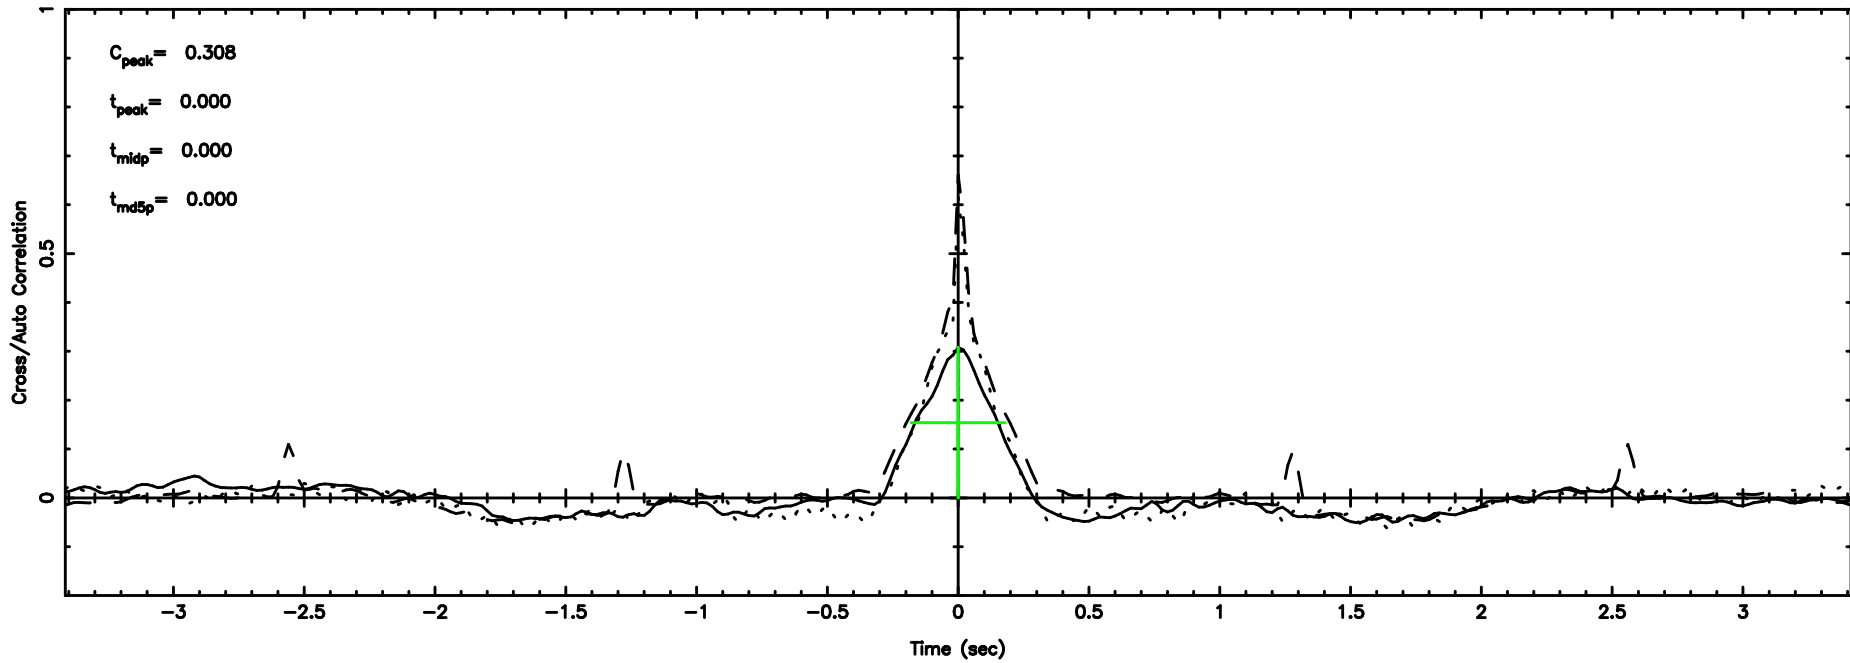

F20240625163249

BLK:14,SNR1: 1.7212 ,SNR2: 8.1241

K20240625163244

BLK:14,SNR1: 1.7423 ,SNR2: 6.8023

1055+01 2024/06/25 7.57UT FUJI -KISO