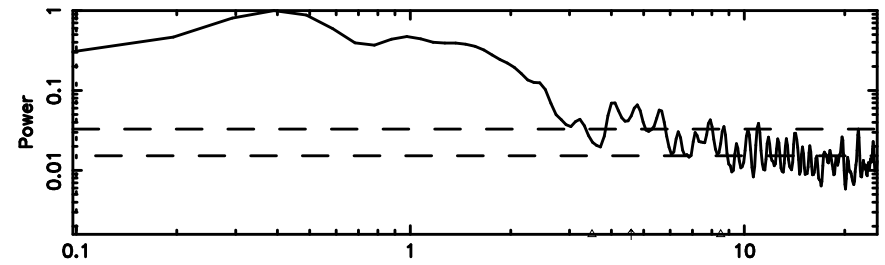

BLK: 8,SNR1: 0.30043E-01,SNR2: 0.15447

Frequency (Hz)

F20240625075226

BLK: 8,SNR1: 1.0689 ,SNR2: 6.1313

Frequency (Hz)

0213+178 2024/06/24 22.90UT TOYOKAWA-FUJI

T20240625075224

BLK: 5,SNR1: 0.42754E-01,SNR2: 0.16669