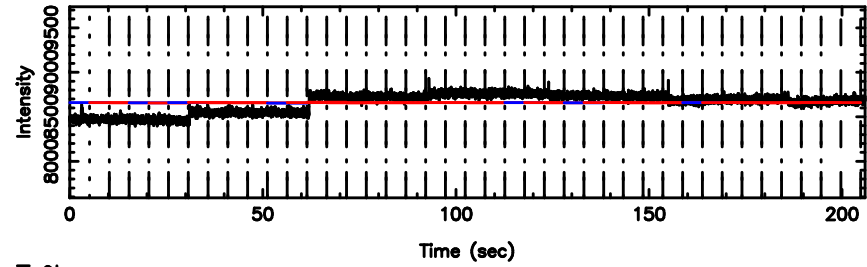

K20240625152626