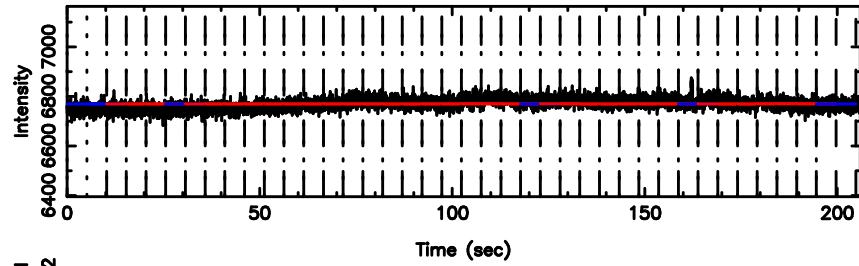

BLK: 4,SNR1: 0.30103 ,SNR2: 1.3297

Frequency (Hz)

3C263.1 2024/06/25 8.32UT TOYOKAWA-FUJI

T20240625171740

BLK: 6,SNR1: 0.27559 ,SNR2: 2.8352

Frequency (Hz)

K20240625171737

BLK: 6,SNR1: 0.58175 ,SNR2: 1.7793