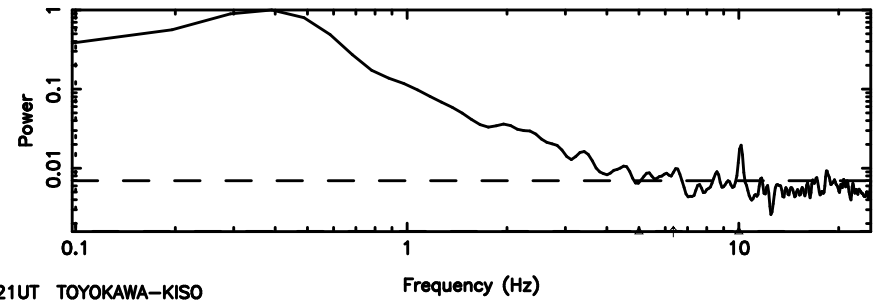

BLK:16,SNR1: 3.6880 ,SNR2: 11.946

0732+33 2024/06/25 4.21UT TOYOKAWA-KISO

F20240625131110

BLK: 4,SNR1: 0.84514 ,SNR2: 2.4934

Frequency (Hz)

K20240625131105

BLK: 4,SNR1: 8.4103 ,SNR2: 33.969

Frequency (Hz)