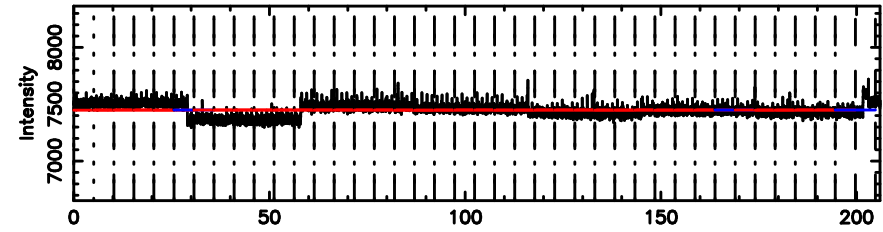

Frequency (Hz)

F20240625054953