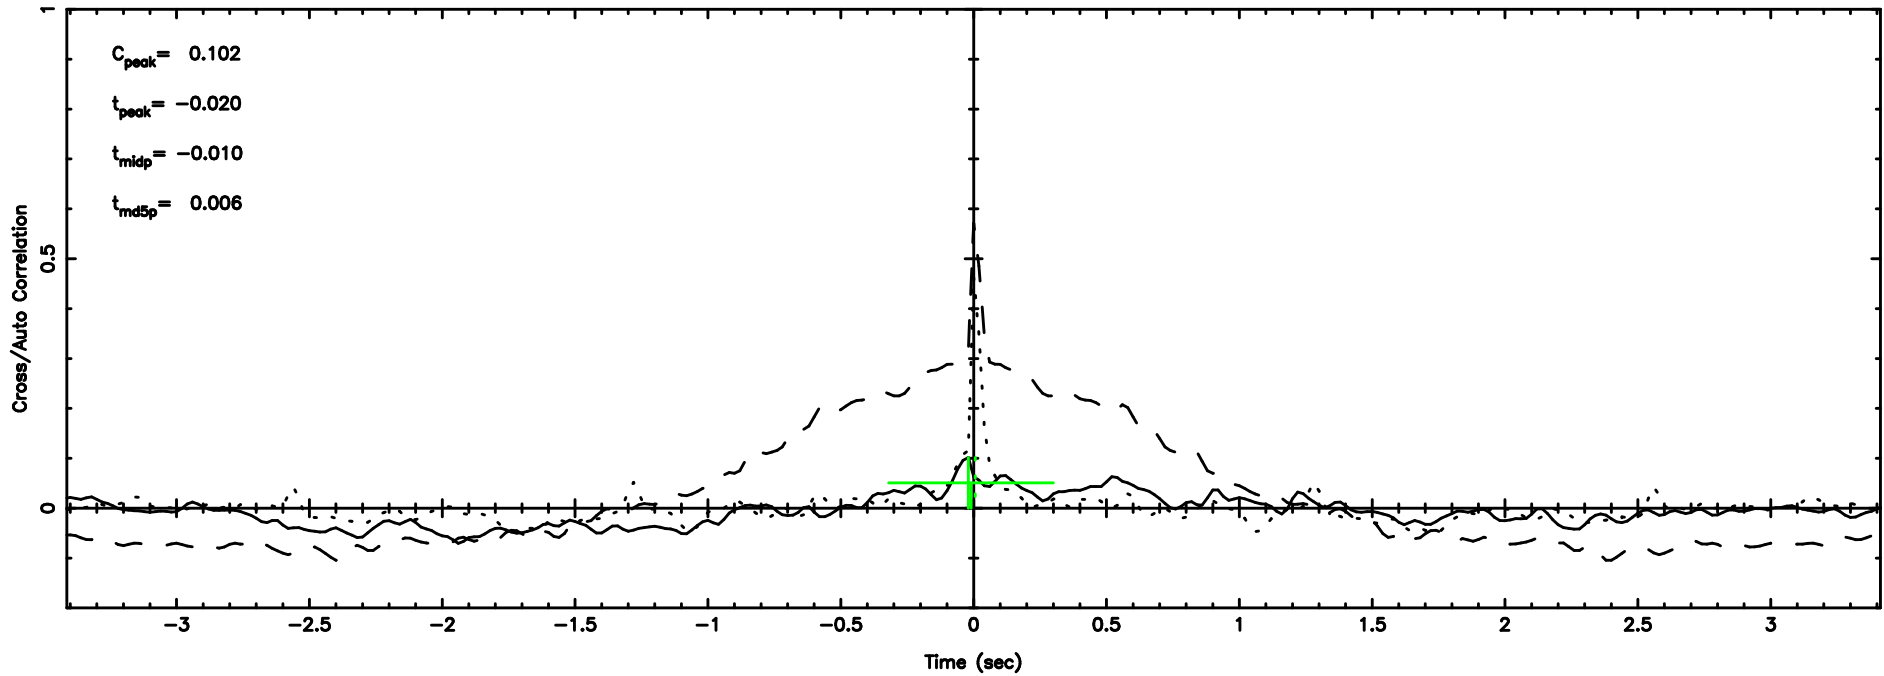

Frequency (Hz)

0038+328 2024/06/24 21.31UT TOYOKAWA-FUJI