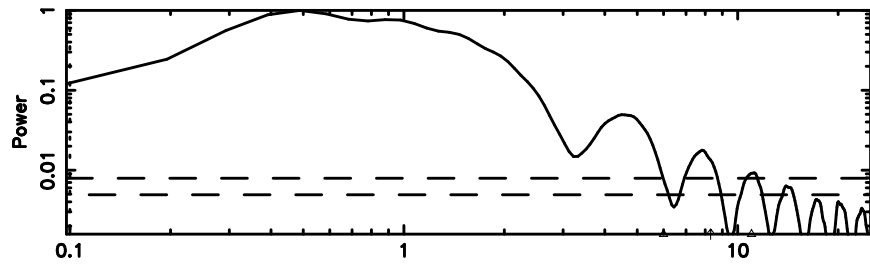

Frequency (Hz)

0213+178 2024/06/24 22.90UT FUJI -KISO

T20240625080007

BLK:23,SNR1: 7.7115 ,SNR2: 19.401

Frequency (Hz)

3C67 2024/06/24 23.03UT TOYOKAWA-FUJI

F20240625080009

BLK:23,SNR1: 5.8848 ,SNR2: 14.600