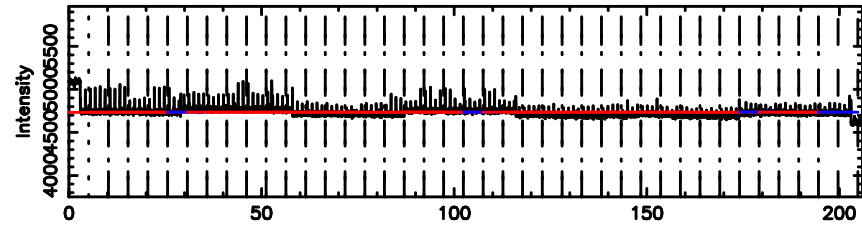

Frequency (Hz)

F20240625165343