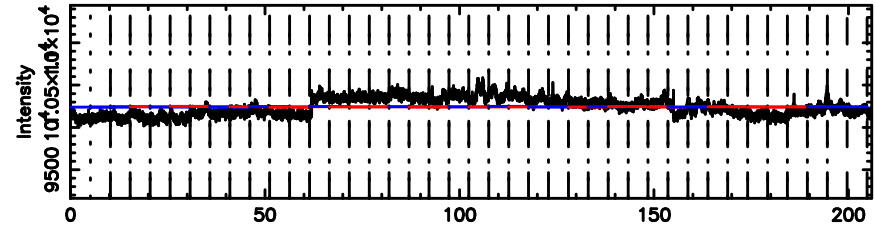

Frequency (Hz)

K20240625111005