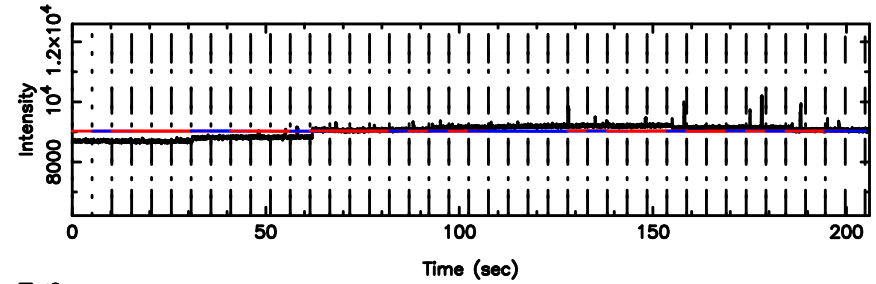

T20240625141144

BLK: 6,SNR1: 0.40929 ,SNR2: 2.1791

F20240625141146

BLK: 6,SNR1: 2.6040 ,SNR2: 5.1214

0834-19 2024/06/25 5.22UT TOYOKAWA-FUJI

T20240625141144

BLK:16,SNR1: 0.15117 ,SNR2: 2.1001

K20240625141141