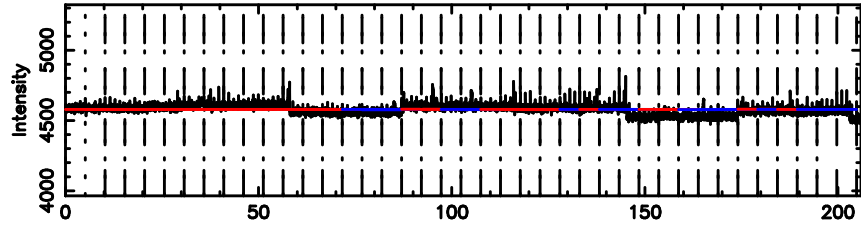

F20240625151809

BLK:14,SNR1: 0.29709 ,SNR2: 3.4901