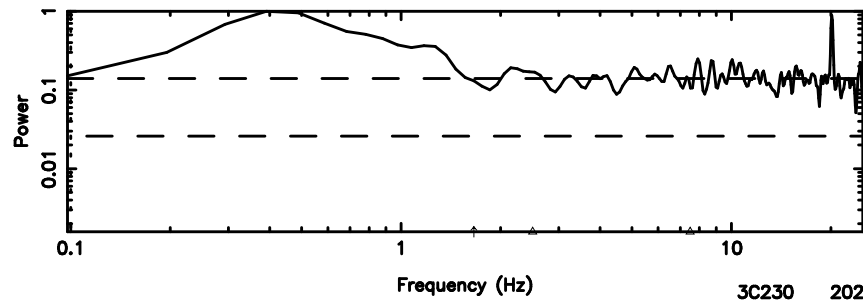

BLK: 7,SNR1: 0.19933 ,SNR2: 2.2891