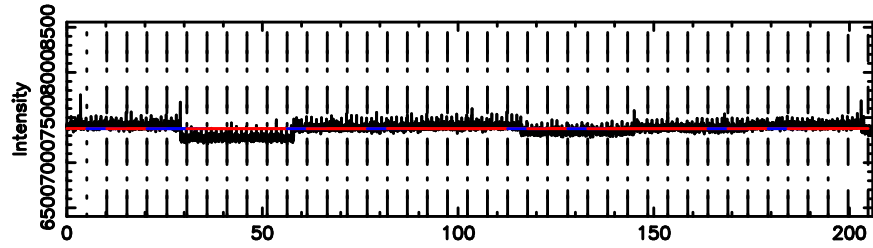

F20240625061702