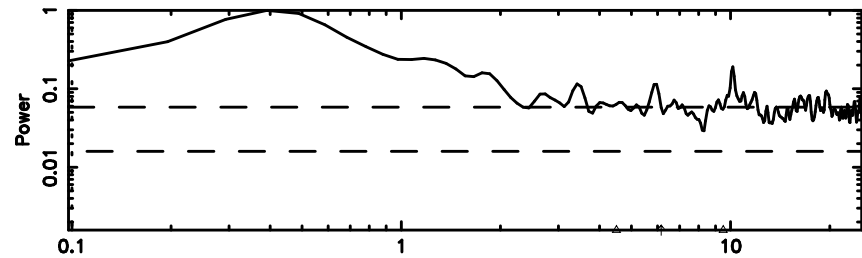

Frequency (Hz)

3C263.1 2024/06/25 8.32UT TOYOKAWA-KISO

F20240625171742

BLK:10,SNR1: 3.0234 ,SNR2: 4.9009

Frequency (Hz)

K20240625171737

BLK:10,SNR1: 0.94256 ,SNR2: 3.4388

Frequency (Hz)