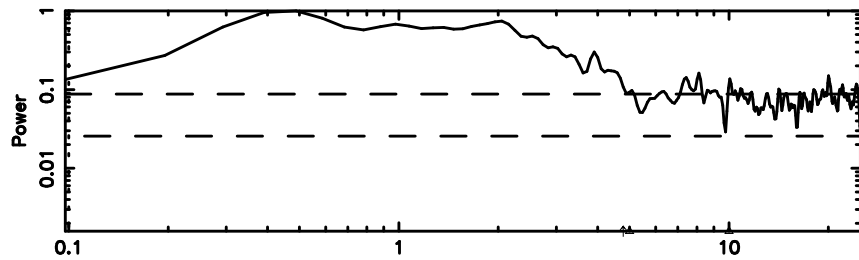

Frequency (Hz)

F20240625154848

BLK: 5,SNR1: 0.38835 ,SNR2: 3.6348

Frequency (Hz)

1011+110 2024/06/25 6.84UT TOYOKAWA-FUJI

T20240625154846

BLK: 5,SNR1: 0.88877 ,SNR2: 4.0923

Frequency (Hz)