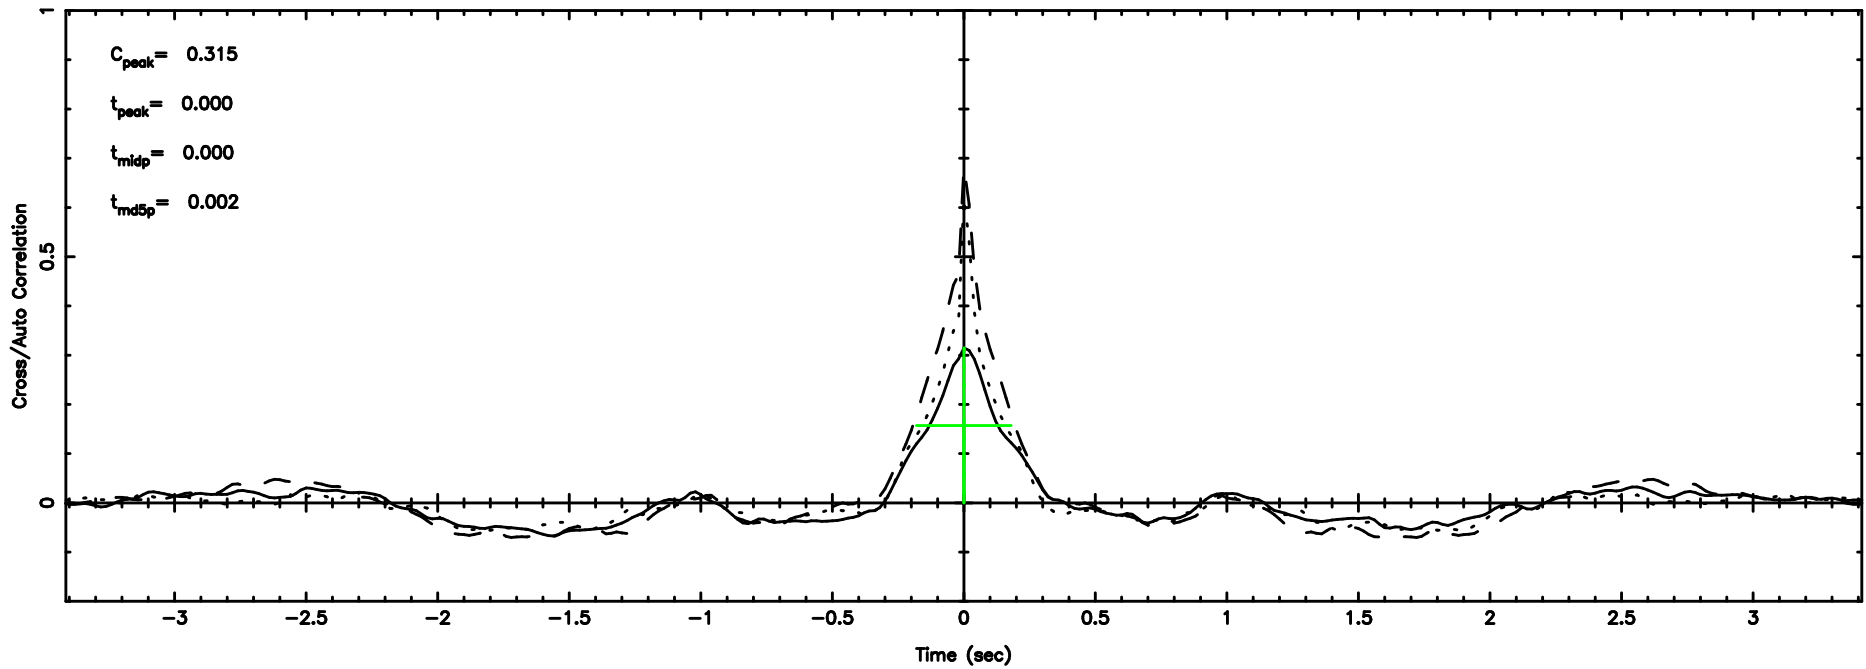

T20240625132855

BLK:15,SNR1: 9.0412 ,SNR2: 16.365

F20240625132857

BLK:15,SNR1: 3.6034 ,SNR2: 8.6512

0752-200 2024/06/25 4.51UT TOYOKAWA-FUJI

T20240625132855

BLK:18,SNR1: 5.3182 ,SNR2: 12.845

K20240625132852