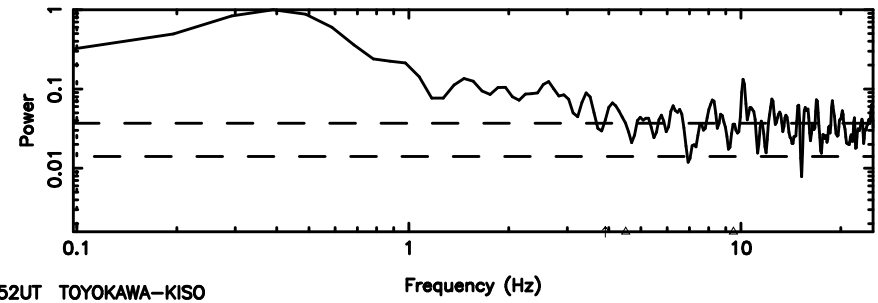

BLK: 2,SNR1: 0.85746 ,SNR2: 4.2073

0652-130 2024/06/25 3.52UT TOYOKAWA-KISO