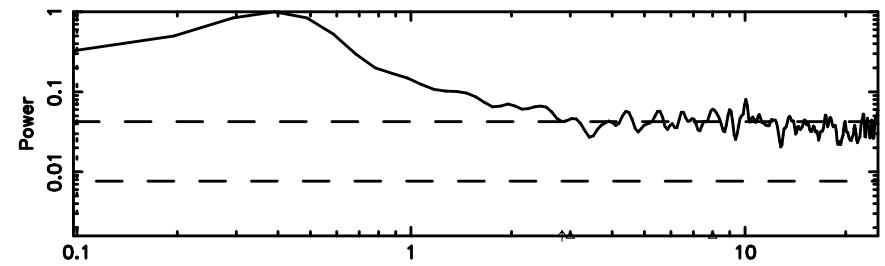

BLK:11,SNR1: 0.52628 ,SNR2: 4.1327