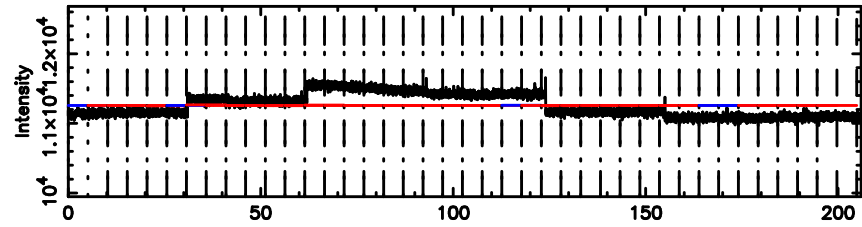

T20240625174321

BLK: 5,SNR1: 0.65563E-01,SNR2: 0.85437

Frequency (Hz)

K20240625174318

BLK: 5,SNR1: 0.97552 ,SNR2: 3.5010

Frequency (Hz)

1206+439 2024/06/25 8.75UT TOYOKAWA-KISO

F20240625174323