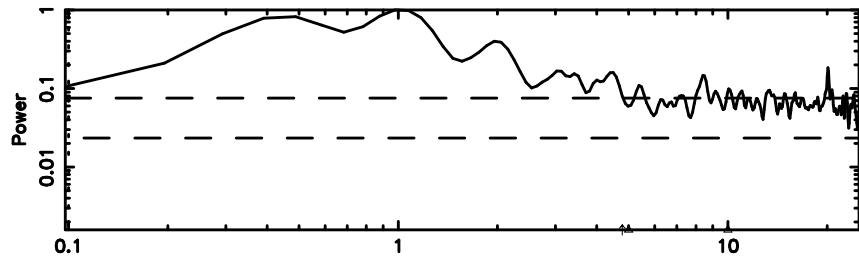

Frequency (Hz)

K20240625163244

BLK: 8,SNR1: 2.8908 ,SNR2: 10.525

Frequency (Hz)

1055+01 2024/06/25 7.57UT TOYOKAWA-KISO

F20240625163249

BLK:14,SNR1: 1.7212 ,SNR2: 8.1241

K20240625163244