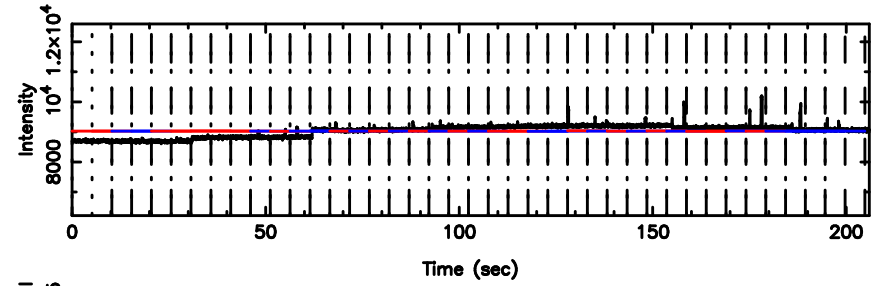

BLK:16,SNR1: 4.7607 ,SNR2: 12.333

0834-19 2024/06/25 5.22UT TOYOKAWA-KISO

F20240625141146

BLK:19,SNR1: 2.5256 ,SNR2: 6.1966

K20240625141141

BLK:19,SNR1: 4.9290 ,SNR2: 12.523

0834-19 2024/06/25 5.22UT FUJI -KISO