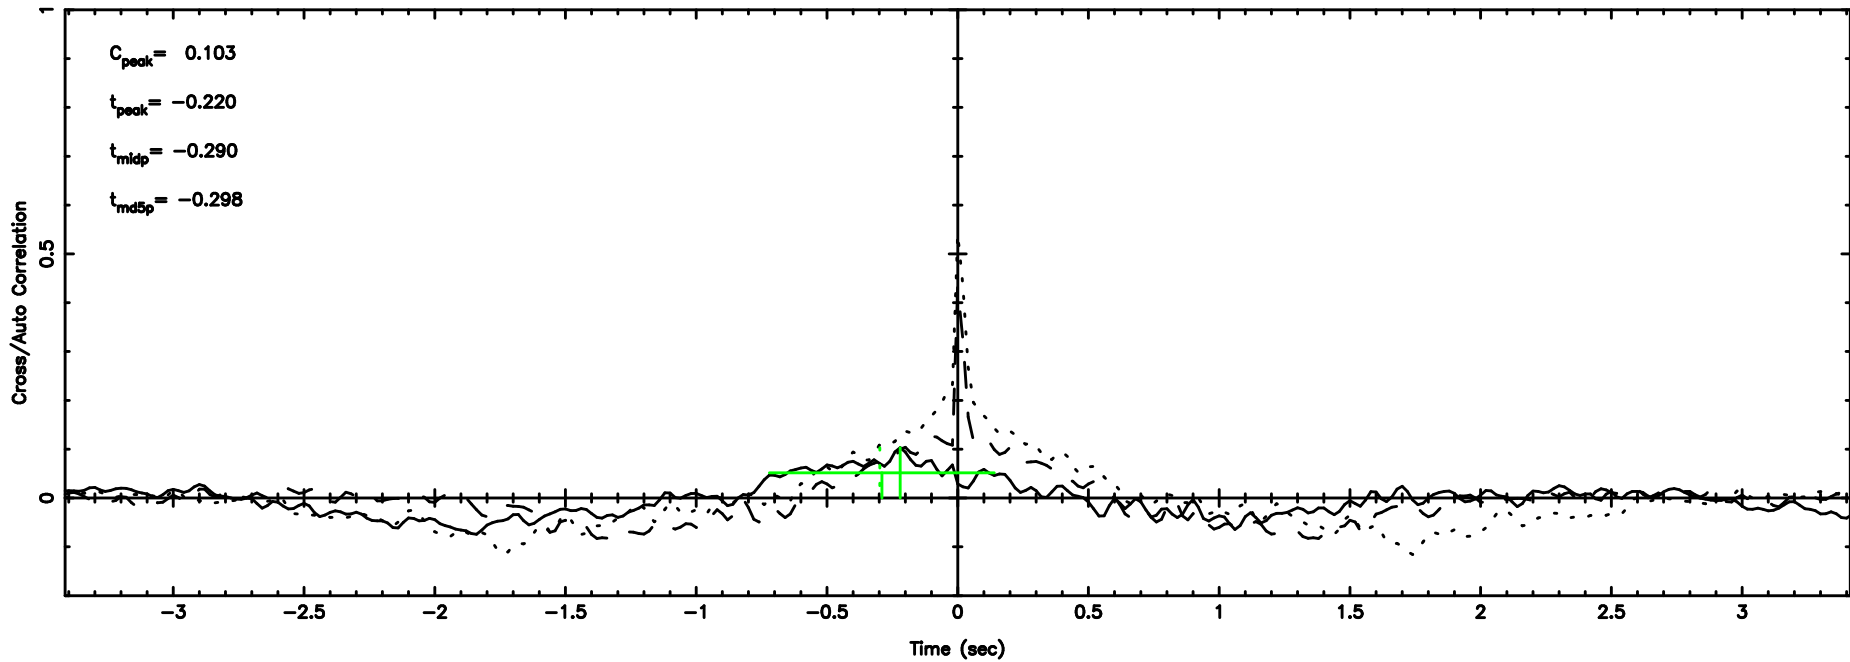

Frequency (Hz)

K20240625165338

BLK: 5,SNR1: 0.69666 ,SNR2: 6.6147

Frequency (Hz)

3C255 2024/06/25 7.92UT TOYOKAWA-KISO

F20240625165343

BLK: 3,SNR1:-0.13417 ,SNR2: 0.93825

Frequency (Hz)