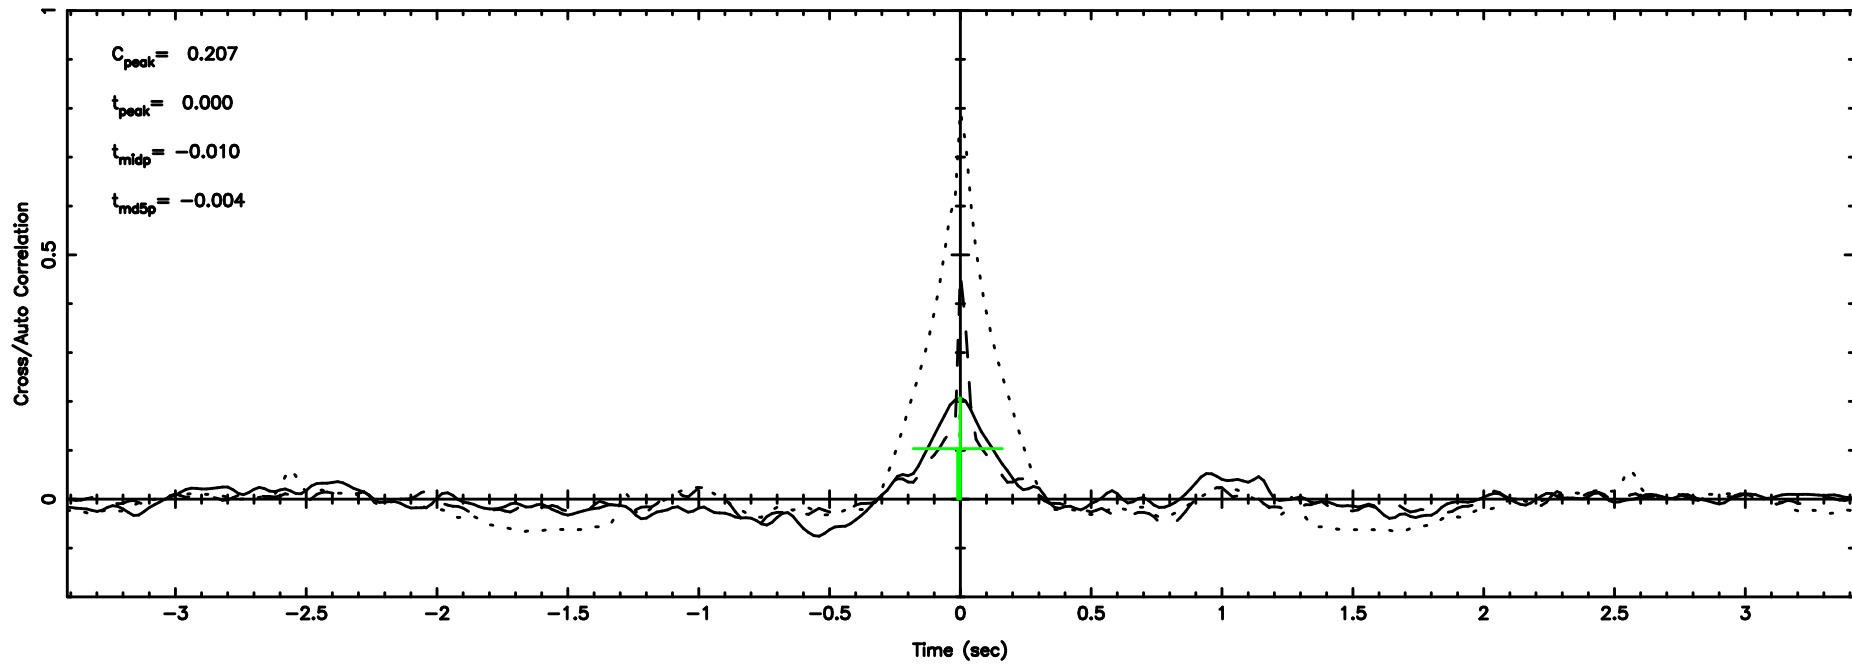

Frequency (Hz)

1055+01 2024/06/25 7.57UT TOYOKAWA-FUJI