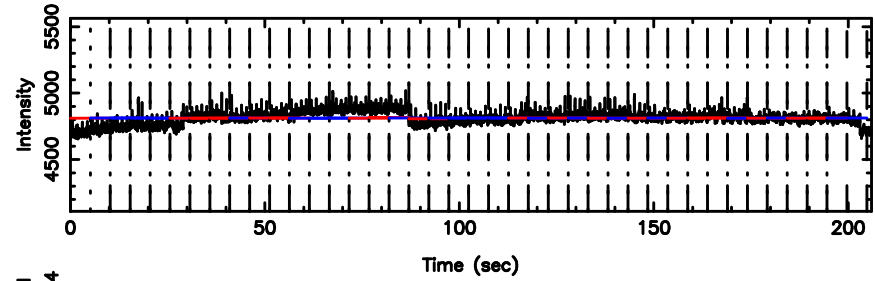

Frequency (Hz)

K20240625111005

BLK:17,SNR1: 1.5847 ,SNR2: 16.372

Frequency (Hz)

0531+194 2024/06/25 2.20UT FUJI -KISO

T20240625111827

BLK:20,SNR1: 15.629 ,SNR2: 79.302

F20240625111829