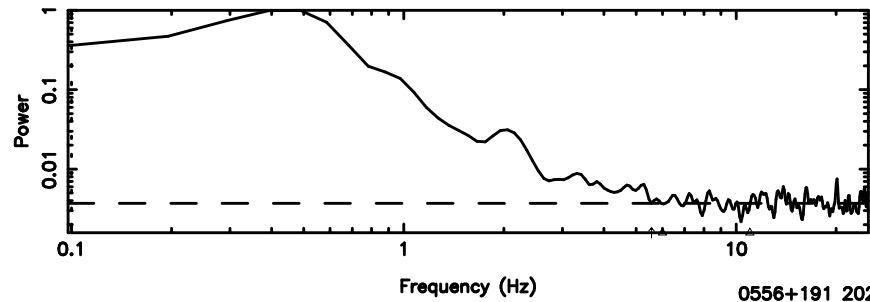

T20240625113516

BLK:12,SNR1: 7.2969 ,SNR2: 26.346

0556+191 2024/06/25 2.62UT TOYOKAWA-FUJI

F20240625113518

BLK:12,SNR1: 0.13955 ,SNR2: 0.81290