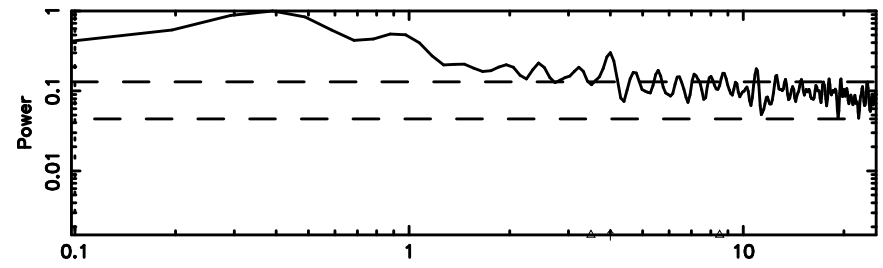

BLK:11,SNR1: 0.27491 ,SNR2: 2.4550

Frequency (Hz)

F20240625073329

BLK:11,SNR1: 0.11091 ,SNR2: 1.2612

Frequency (Hz)

0155-109 2024/06/24 22.59UT TOYOKAWA-FUJI

T20240625073327

BLK:11,SNR1: 0.10325 ,SNR2: 1.3922