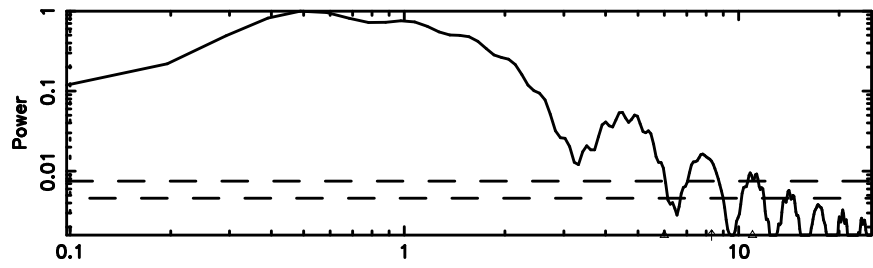

BLK:23,SNR1: 8.1940 ,SNR2: 20.620