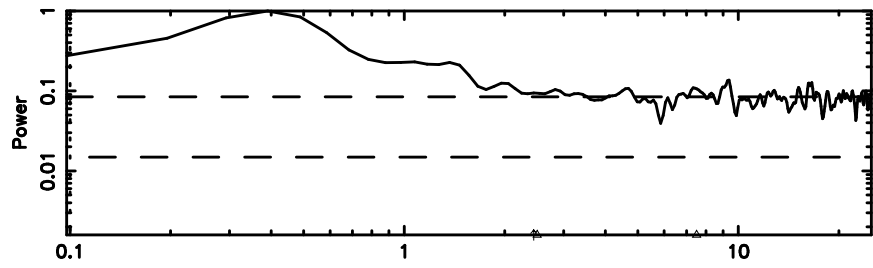

BLK:11,SNR1: 0.27491 ,SNR2: 2.4550