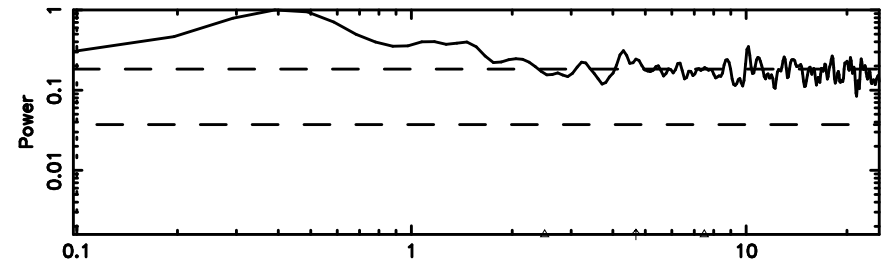

0038+328 2024/06/24 21.31UT TOYOKAWA-FUJI

T20240625061700

BLK: 7,SNR1: 37.688 ,SNR2: 141.74

Frequency (Hz)

K20240625061657

BLK: 7,SNR1: 0.12526 ,SNR2: 0.70191

Frequency (Hz)

0038+328 2024/06/24 21.31UT TOYOKAWA-KISO