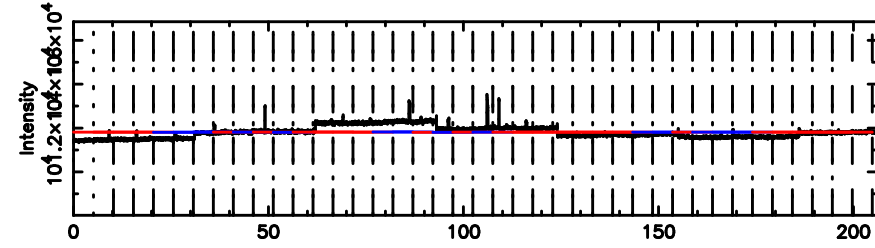

F20240625084728

BLK:10,SNR1: 5.9397 ,SNR2: 14.651

Frequency (Hz)

0308+305 2024/06/24 23.82UT TOYOKAWA-FUJI

T20240625084726

BLK:14,SNR1: 4.6834 ,SNR2: 11.312

Frequency (Hz)

K20240625084723