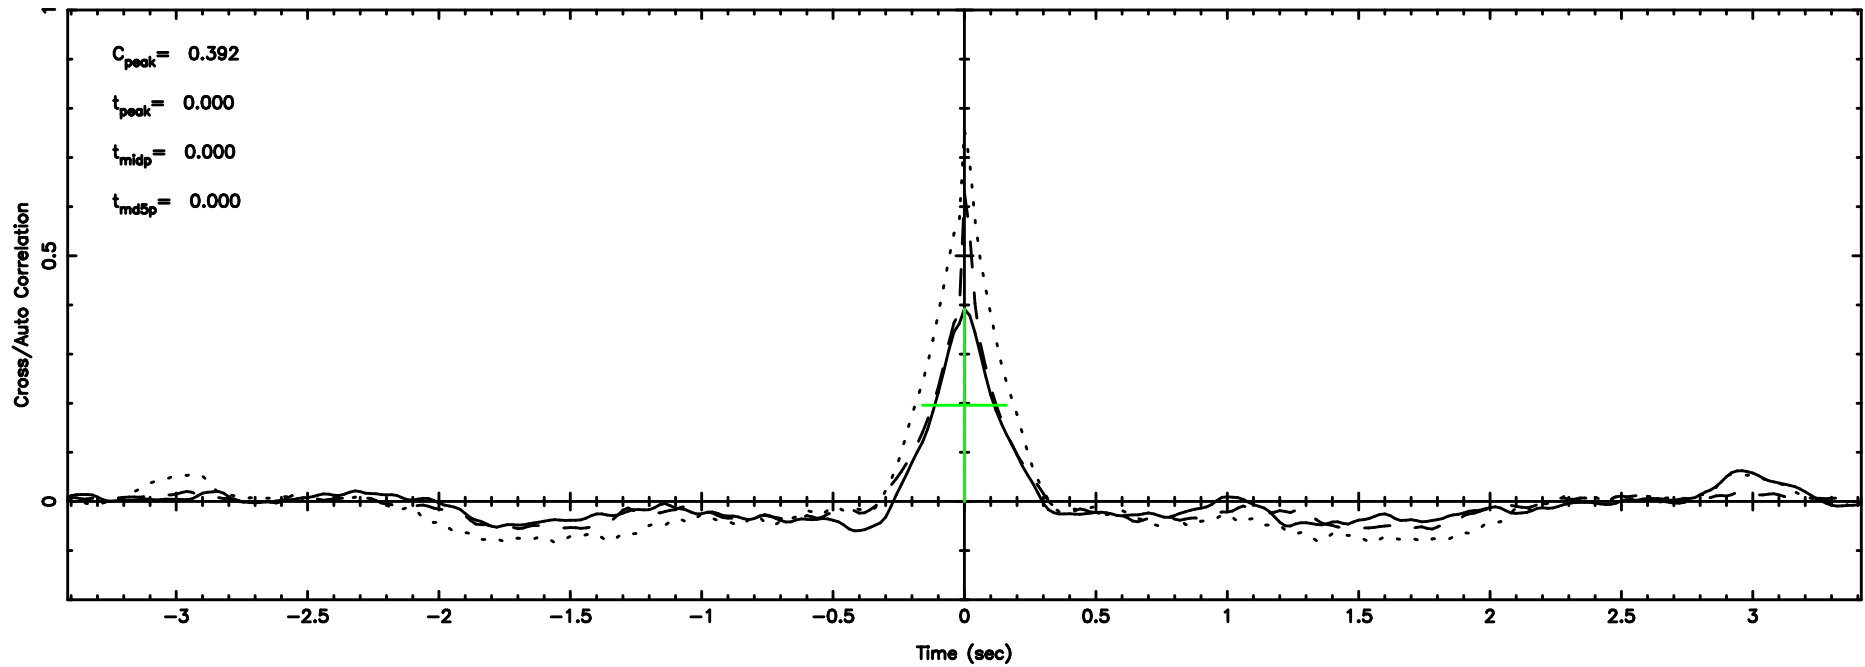

BLK:16,SNR1: 4.7607 ,SNR2: 12.333

0834-19 2024/06/25 5.22UT TOYOKAWA-KISO

F20240625141146

BLK:19,SNR1: 2.5256 ,SNR2: 6.1966

K20240625141141

BLK:19,SNR1: 4.9290 ,SNR2: 12.523

0834-19 2024/06/25 5.22UT FUJI -KISO