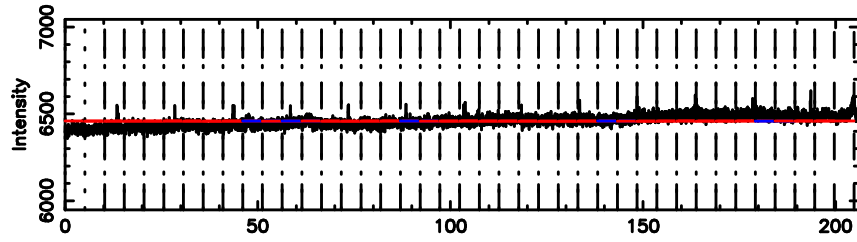

BLK: 4,SNR1: 0.25486 ,SNR2: 1.4495

Frequency (Hz)

F20240625165343

BLK: 4,SNR1:-0.16889 ,SNR2: 1.3360

Frequency (Hz)

3C255 2024/06/25 7.92UT TOYOKAWA-FUJI

T20240625165341

BLK: 5,SNR1: 0.30824 ,SNR2: 1.9115