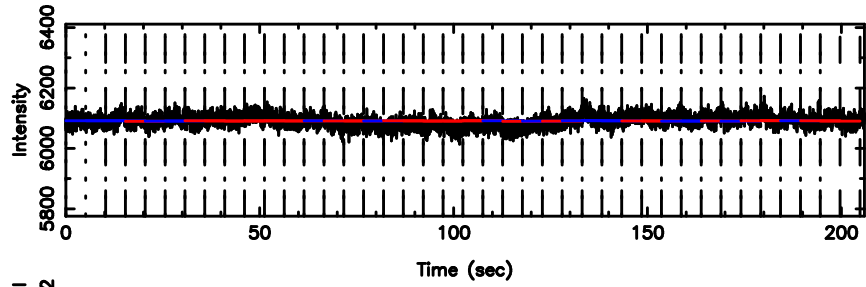

T20240625131108