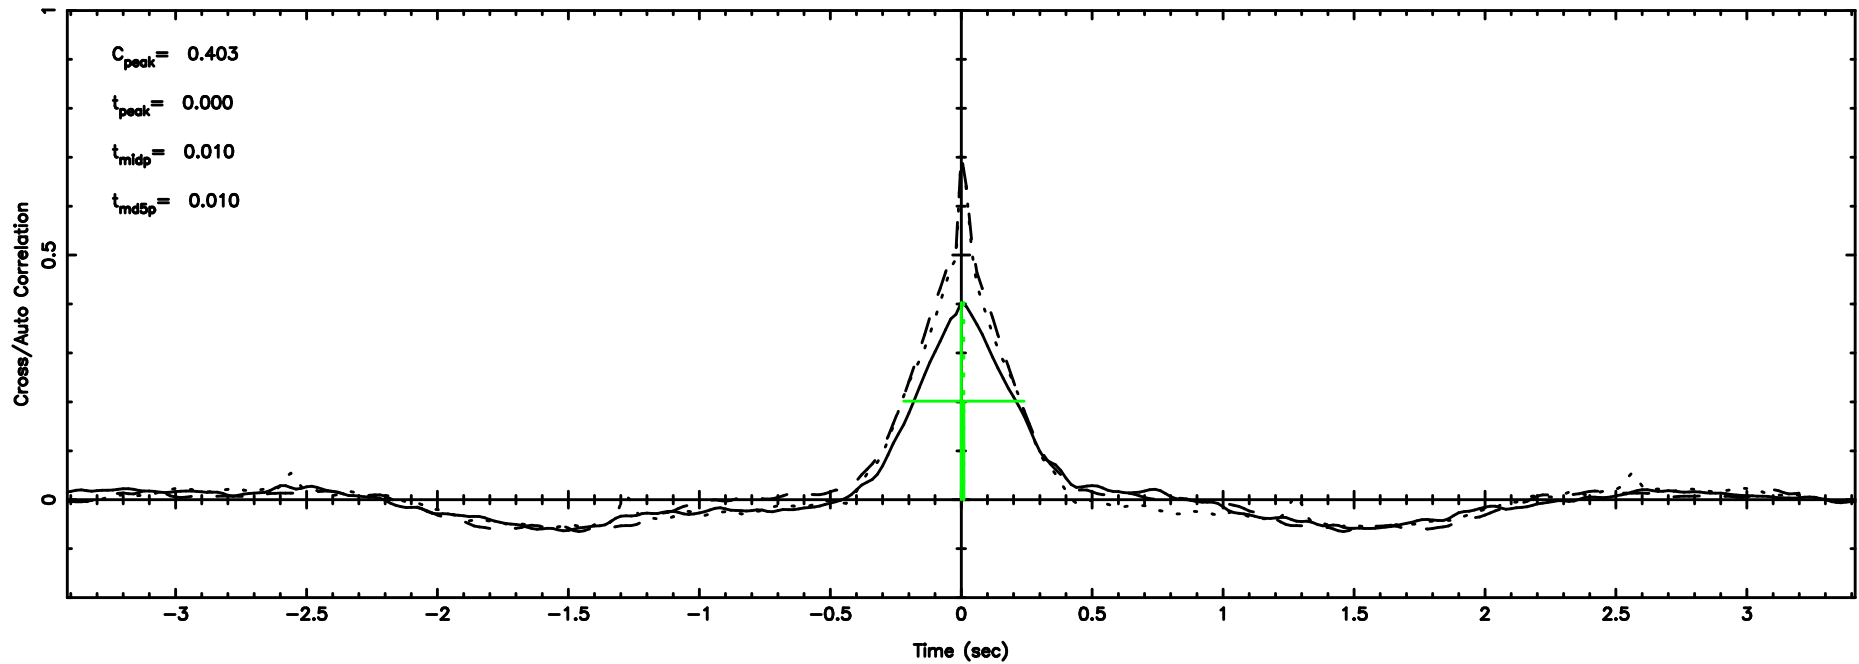

BLK:31,SNR1: 14.288 ,SNR2: 26.589

Frequency (Hz)

1031-11 2024/06/25 7.16UT TOYOKAWA-FUJI

T20240625160756

BLK:28,SNR1: 7.2652 ,SNR2: 17.274

K20240625160753

BLK:28,SNR1: 10.909 ,SNR2: 21.111

1031-11 2024/06/25 7.16UT TOYOKAWA-KISO