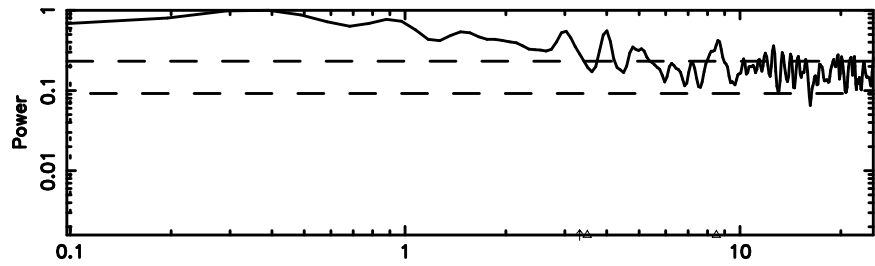

BLK: 5,SNR1: 0.71174E-01,SNR2: 0.84874

Frequency (Hz)

2356+437 2024/06/24 20.61UT TOYOKAWA-KISO

K20240625053440

BLK: 5,SNR1: 3.1146 ,SNR2: 13.817

Frequency (Hz)

F20240625053445

BLK: 6,SNR1: 0.10322 ,SNR2: 1.2876