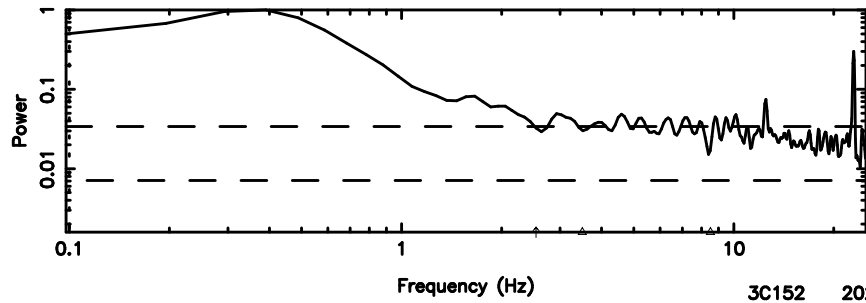

BLK:17,SNR1: 0.53738 ,SNR2: 3.5015

3C152 2024/06/25 2.69UT TOYOKAWA-KISO

F20240625113951

BLK:11,SNR1: 0.67059 ,SNR2: 6.3904

K20240625113946

BLK:11,SNR1: 0.48286 ,SNR2: 3.3739

3C152 2024/06/25 2.69UT FUJI -KISO