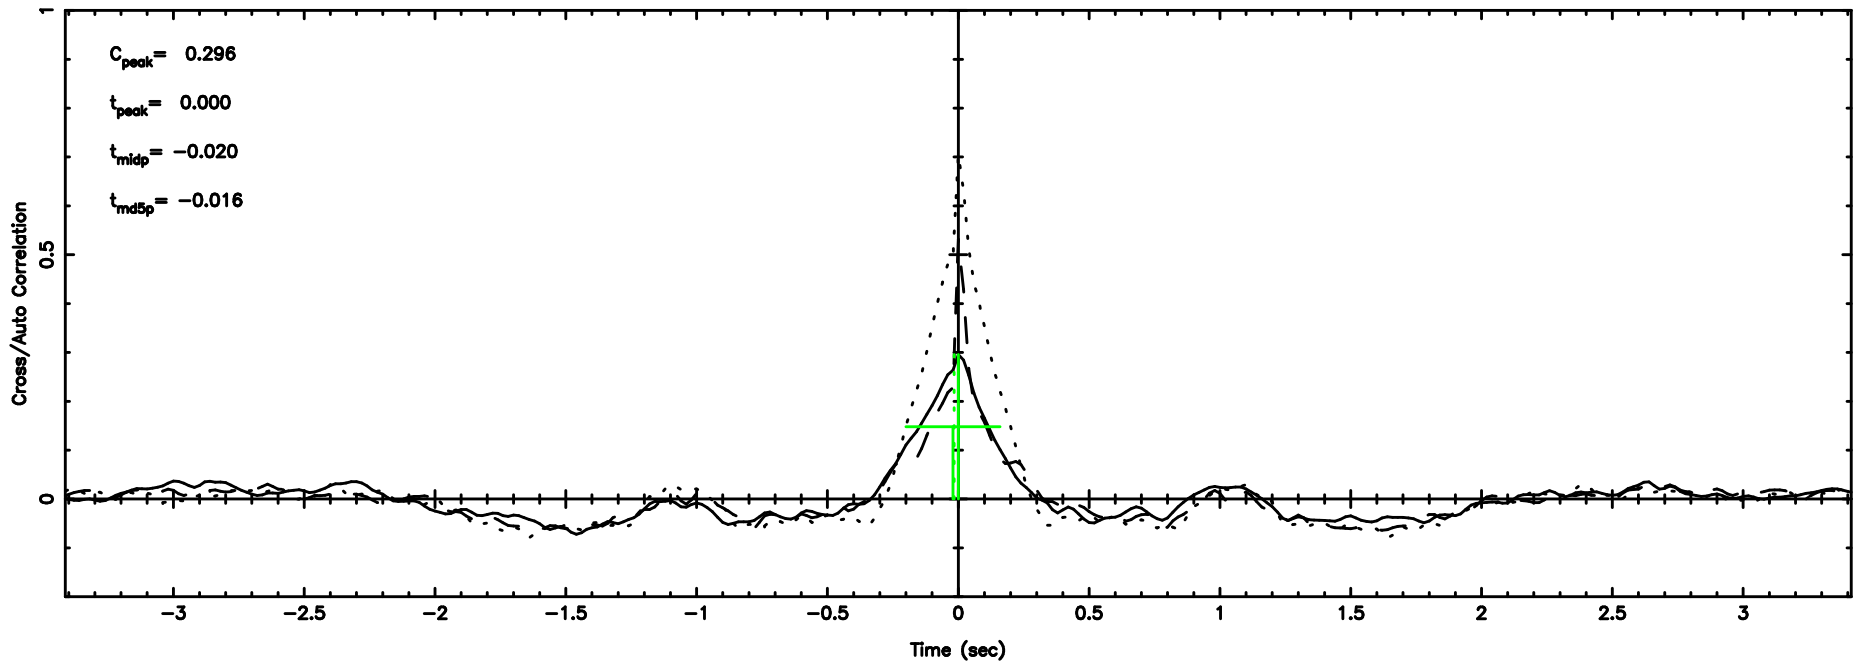

Frequency (Hz)

K20240625163244

BLK: 8,SNR1: 2.8908 ,SNR2: 10.525

Frequency (Hz)

1055+01 2024/06/25 7.57UT TOYOKAWA-KISO

F20240625163249

BLK:14,SNR1: 1.7212 ,SNR2: 8.1241

K20240625163244