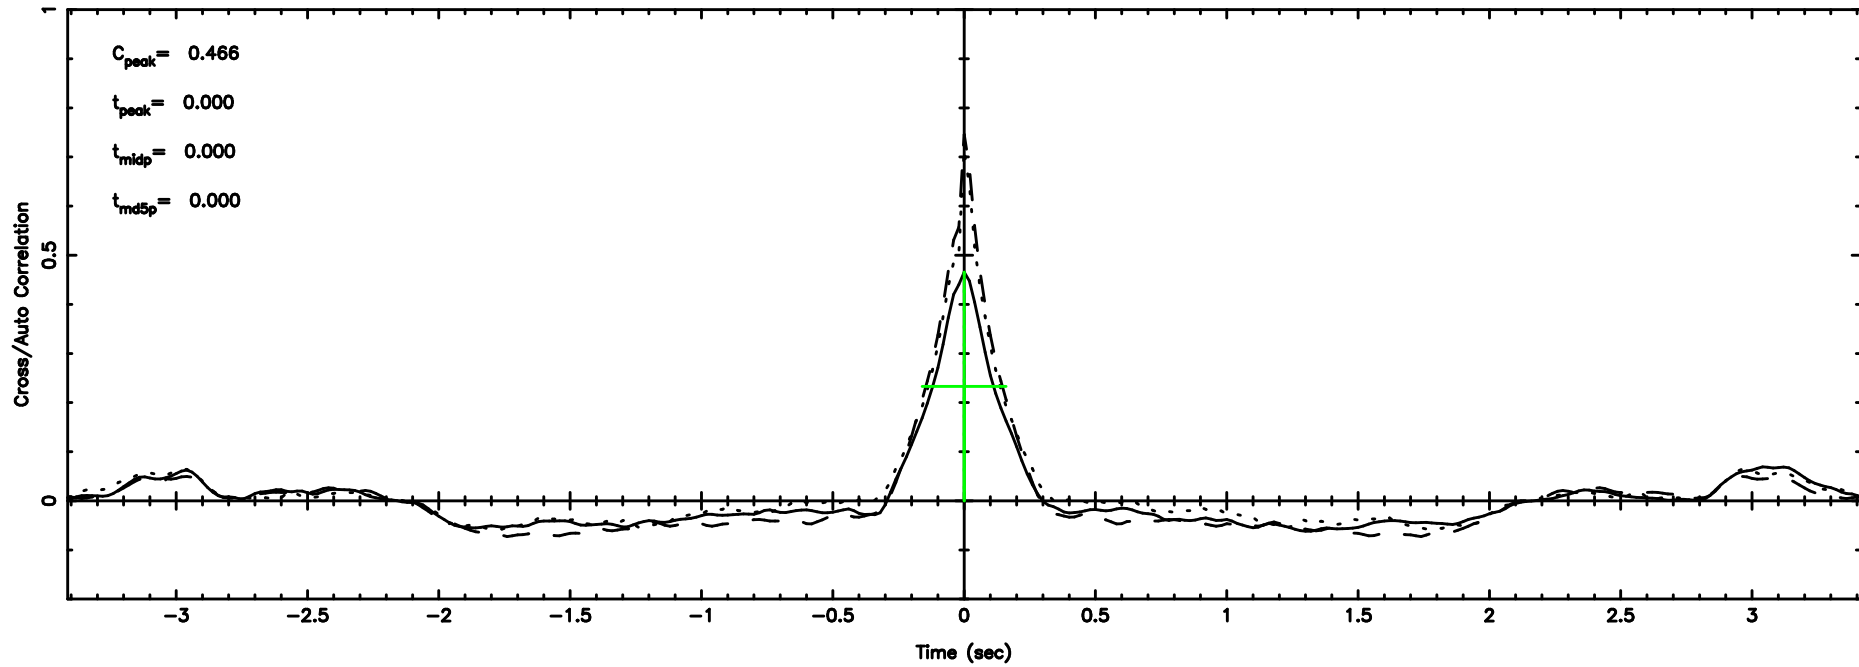

T20240625142750

BLK:23,SNR1: 11.290 ,SNR2: 26.246

F20240625142752

BLK:23,SNR1: 8.7225 ,SNR2: 21.855

3C208 2024/06/25 5.49UT TOYOKAWA-FUJI