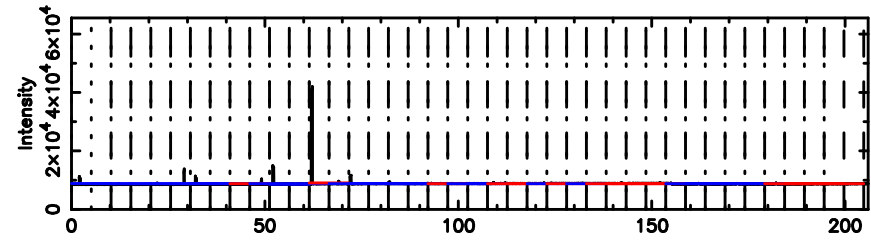

BLK:22,SNR1: 7.9634 ,SNR2: 20.173

3C208 2024/06/25 5.49UT TOYOKAWA-KISO

F20240625142752

BLK:25,SNR1: 2.4522 ,SNR2: 11.999

Frequency (Hz)

K20240625142748

BLK:25,SNR1: 2.9868 ,SNR2: 13.893

Frequency (Hz)