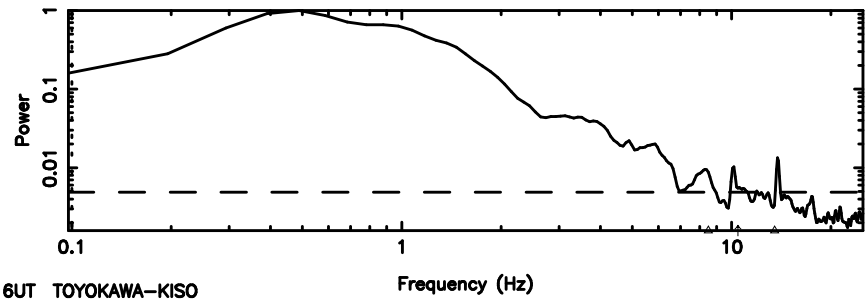

BLK:31,SNR1: 14.288 ,SNR2: 26.589

Frequency (Hz)

1031-11 2024/06/25 7.16UT TOYOKAWA-FUJI

T20240625160756

BLK:28,SNR1: 7.2652 ,SNR2: 17.274

K20240625160753

BLK:28,SNR1: 10.909 ,SNR2: 21.111

1031-11 2024/06/25 7.16UT TOYOKAWA-KISO