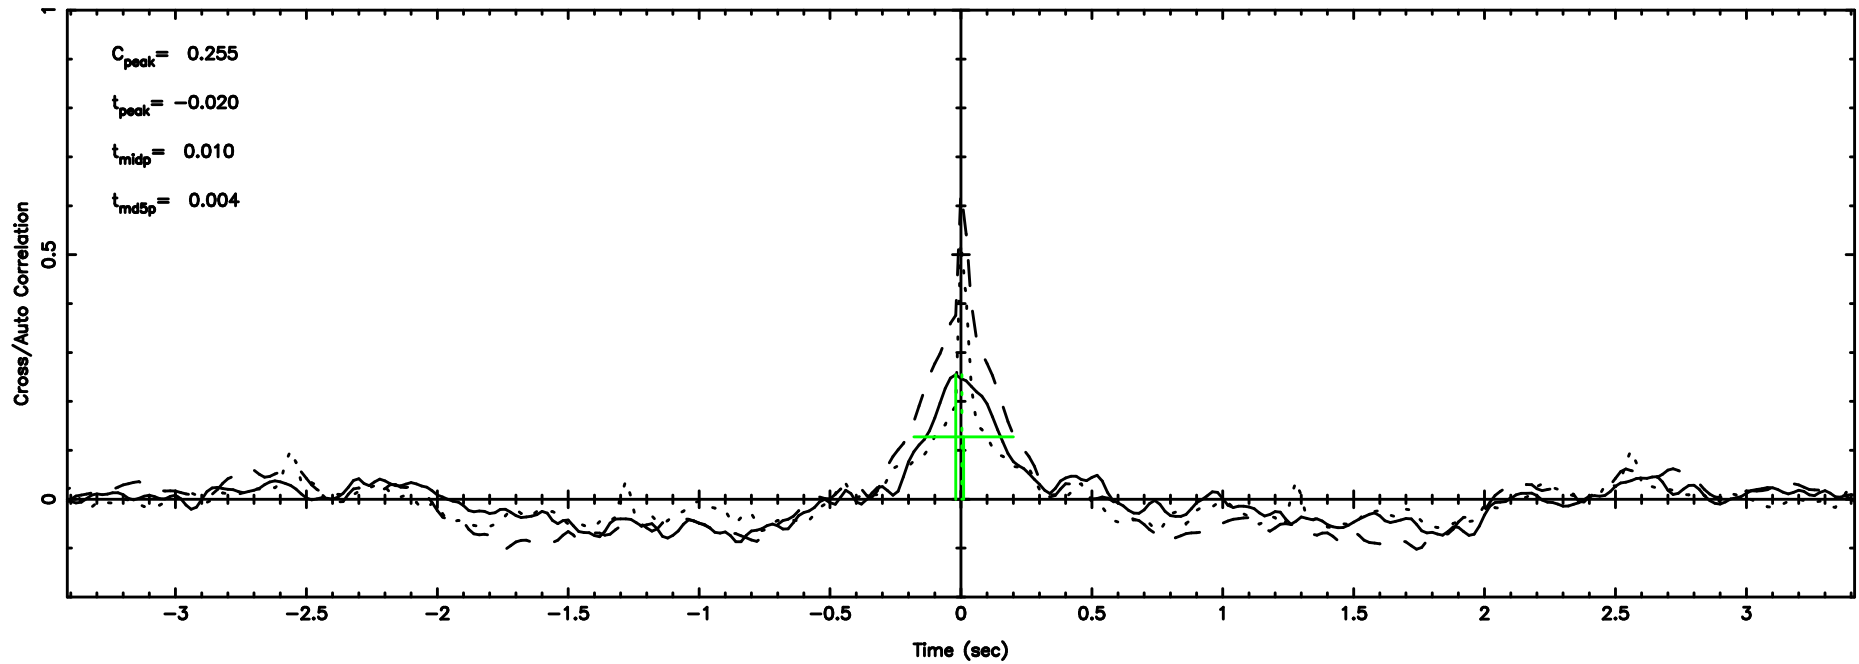

BLK: 4,SNR1: 0.94906 ,SNR2: 2.7744

Frequency (Hz)

F20240625161231

BLK: 4,SNR1: 0.19138 ,SNR2: 1.4241

Frequency (Hz)

1035-058 2024/06/25 7.24UT TOYOKAWA-FUJI

T20240625161229

BLK:12,SNR1: 7.7181 ,SNR2: 31.935