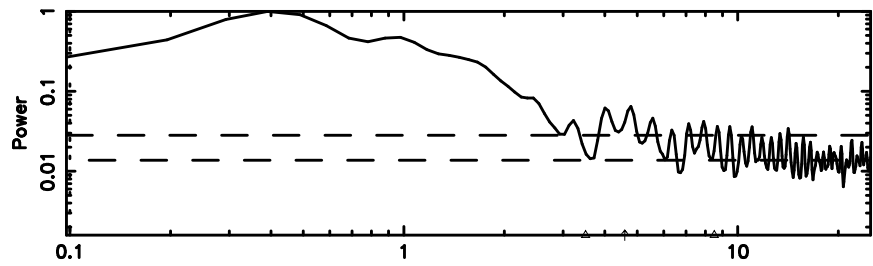

K20240625075222

BLK: 5,SNR1: 1.2081 ,SNR2: 4.7806

0213+178 2024/06/24 22.90UT TOYOKAWA-KISO

F20240625075226

BLK:12,SNR1: 1.2009 ,SNR2: 6.4295

Frequency (Hz)

K20240625075222

BLK:12,SNR1: 0.55073 ,SNR2: 2.2242