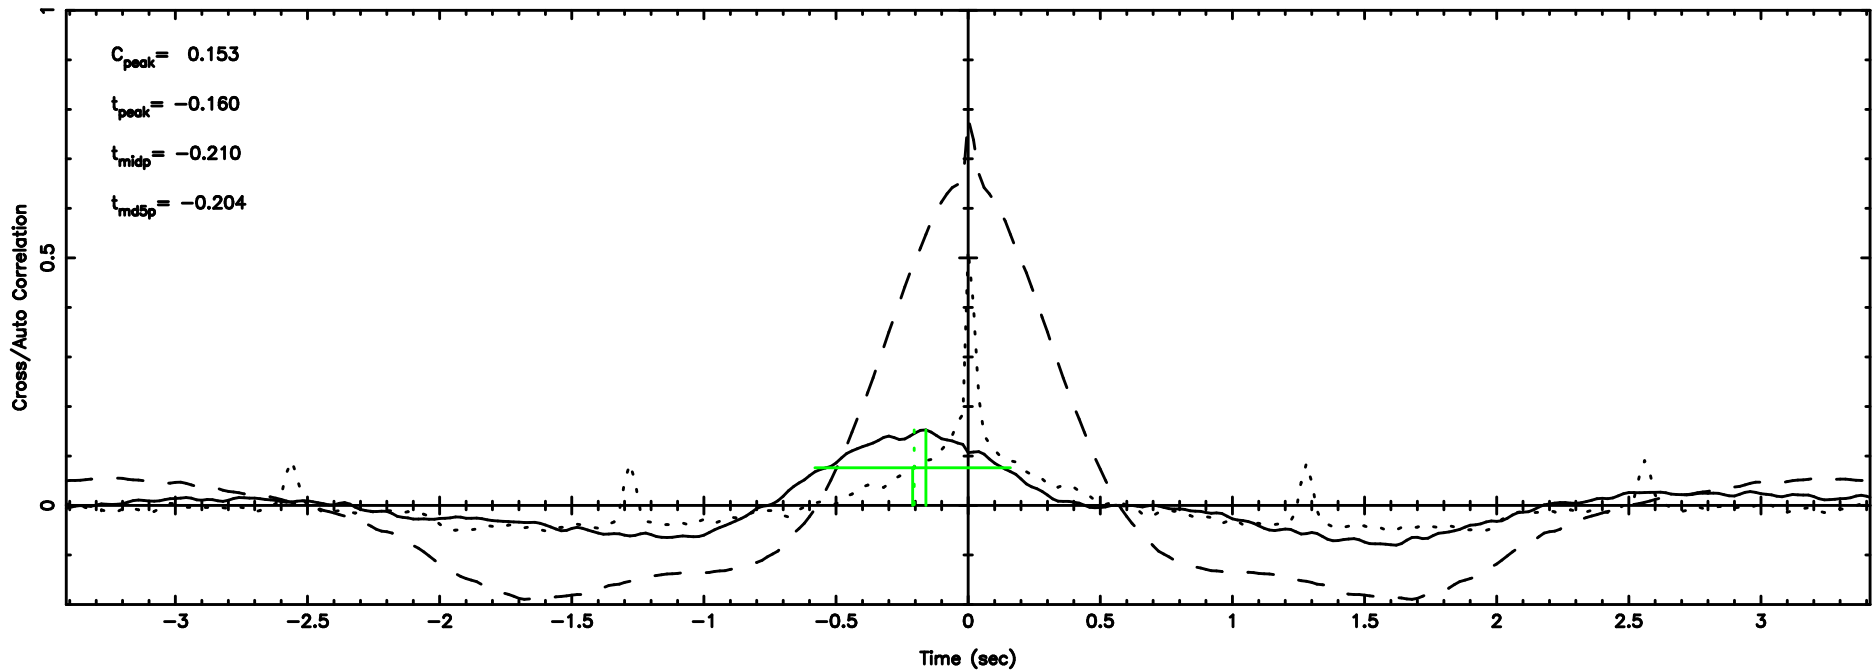

Frequency (Hz)