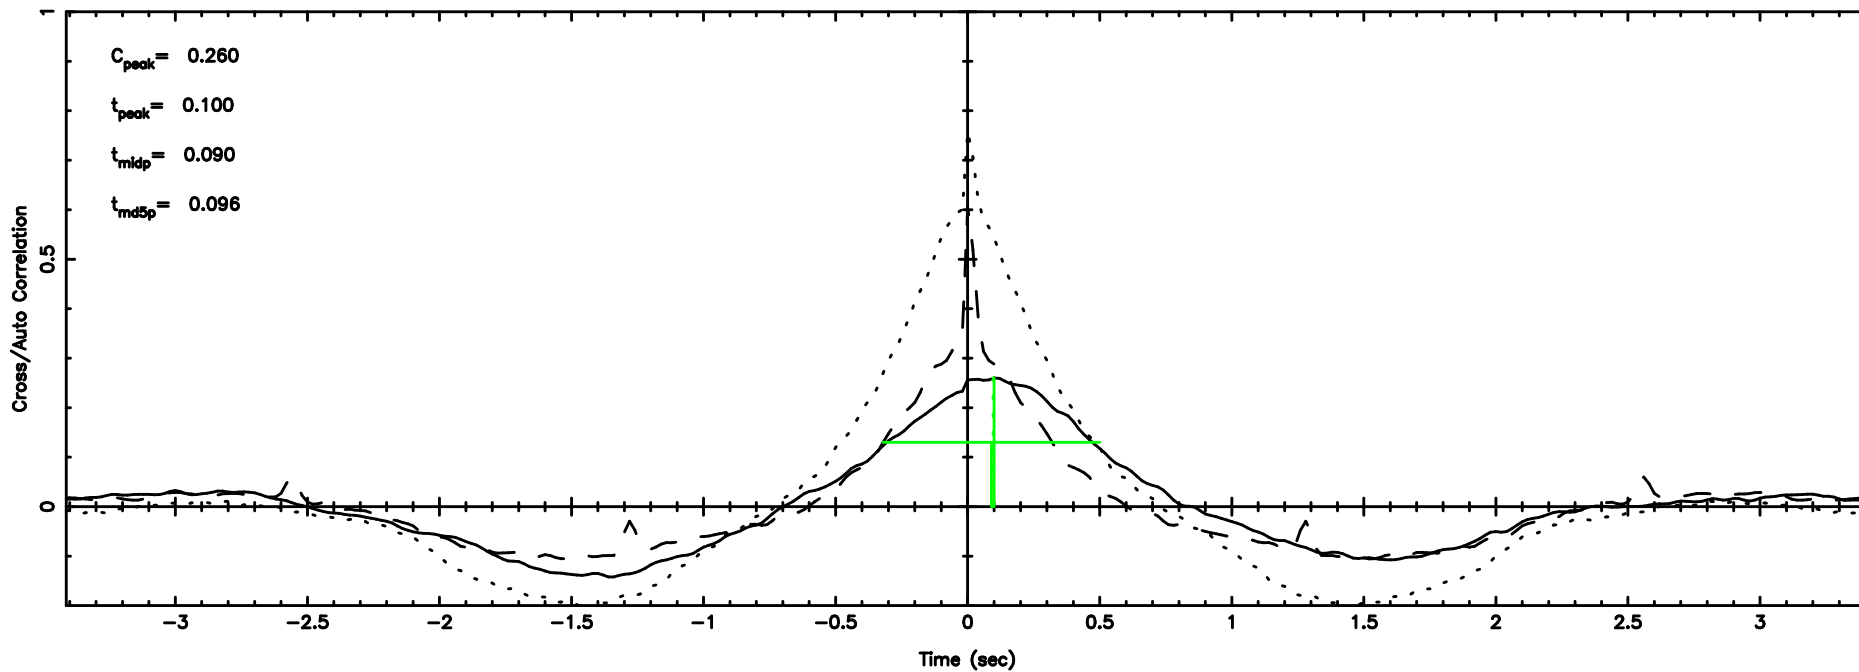

Frequency (Hz)