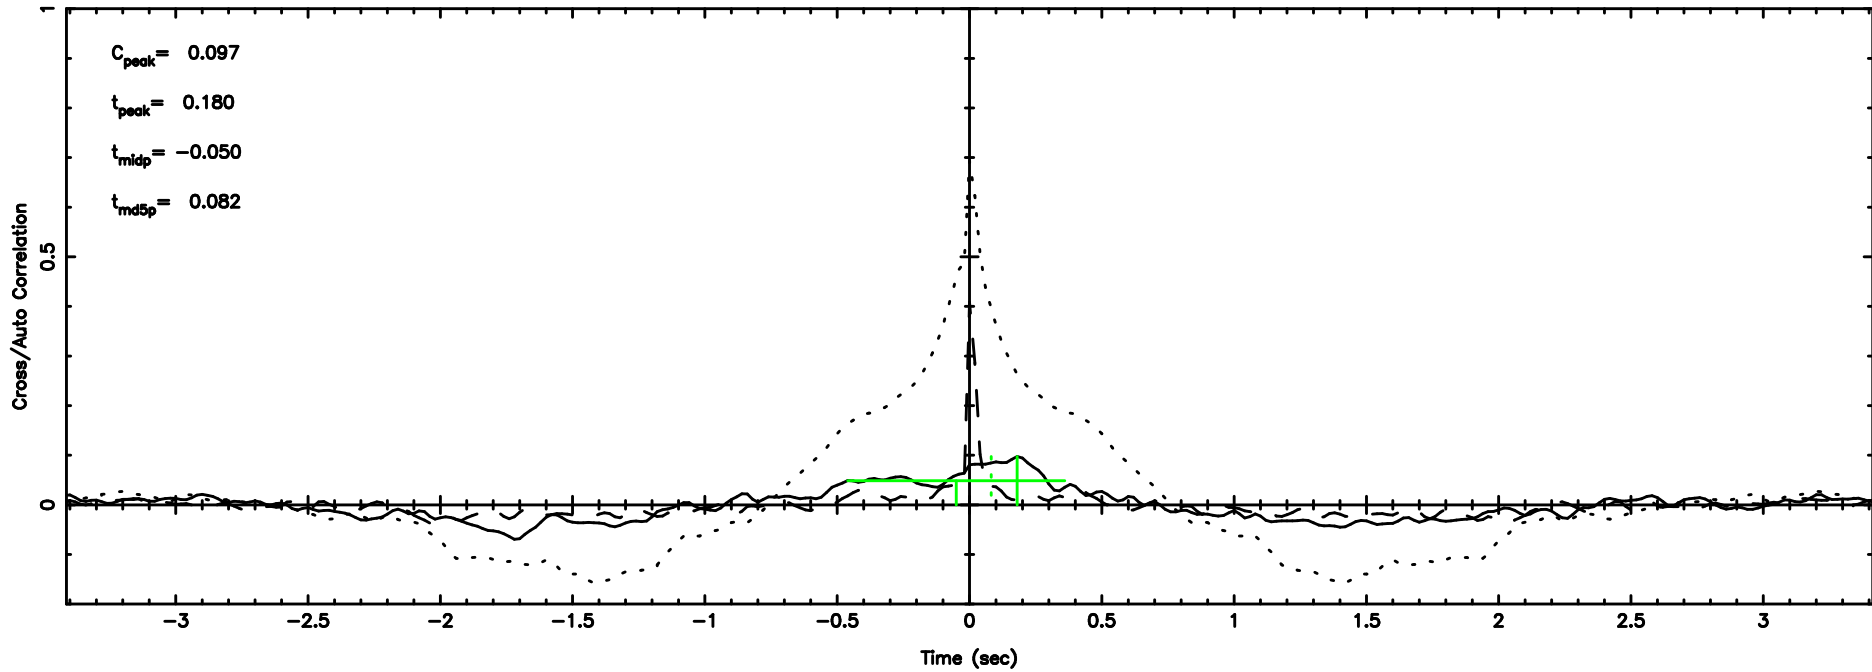

T20240625091219

BLK:10,SNR1: 0.11756 ,SNR2: 0.46597

K20240625091216

BLK:10,SNR1: 2.7595 ,SNR2: 6.8788

0333+32 2024/06/25 0.23UT TOYOKAWA-KISO