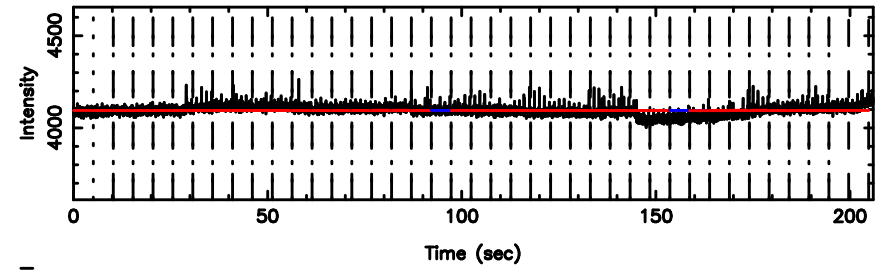

F20240625122945