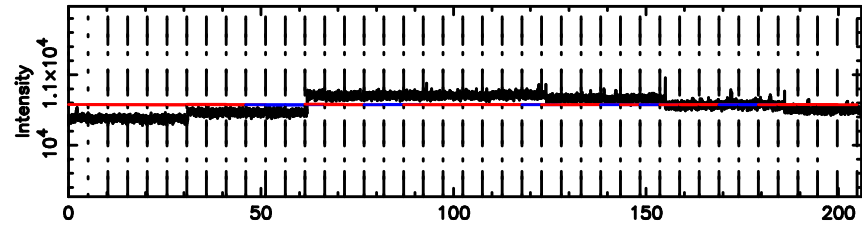

Frequency (Hz)

3C263.1 2024/06/25 8.32UT TOYOKAWA-KISO

F20240625171742

BLK:10,SNR1: 3.0234 ,SNR2: 4.9009

Frequency (Hz)

K20240625171737

BLK:10,SNR1: 0.94256 ,SNR2: 3.4388

Frequency (Hz)