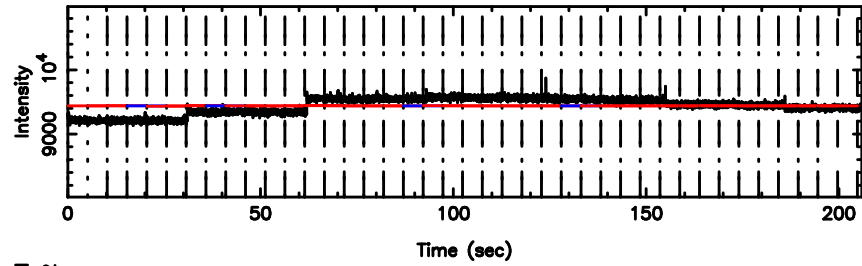

1044-008 2024/06/25 7.39UT TOYOKAWA-FUJI

T20240625162142

BLK: 4,SNR1: 0.49236E-01,SNR2: 0.96557

Frequency (Hz)

K20240625162139

BLK: 4,SNR1: 0.41646 ,SNR2: 2.3455

Frequency (Hz)

1044-008 2024/06/25 7.39UT TOYOKAWA-KISO