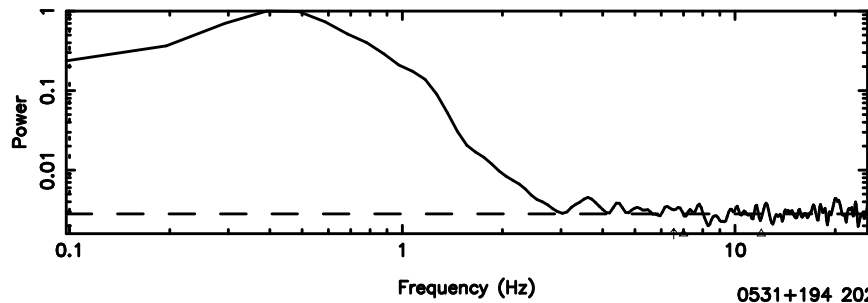

BLK:22,SNR1: 10.270 ,SNR2: 31.548

0531+194 2024/06/25 2.20UT TOYOKAWA-FUJI

F20240625111010