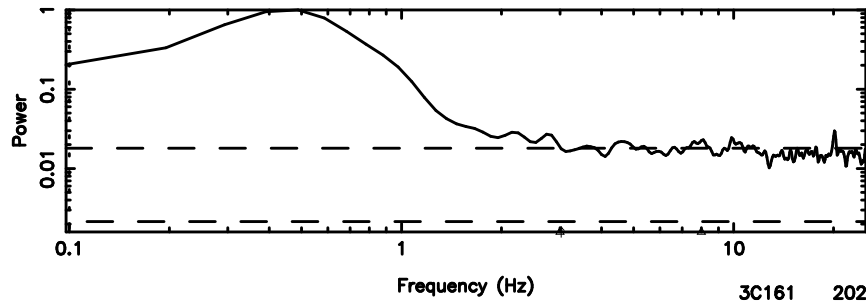

BLK:28,SNR1: 1.3993 ,SNR2: 9.9261