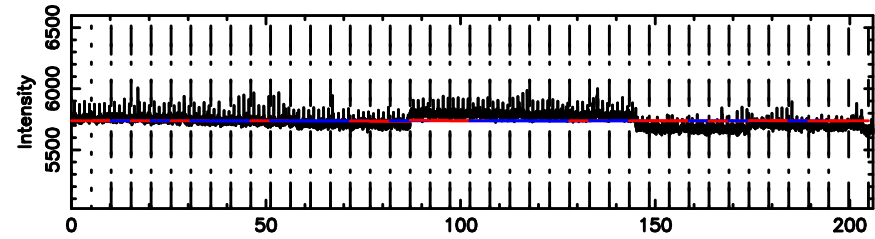

BLK:24,SNR1: 2.0860 ,SNR2: 8.3771

0418+236 2024/06/25 0.98UT FUJI -KISO

T20240625100827

BLK:20,SNR1: 2.8309 ,SNR2: 17.734

Frequency (Hz)

3C119 2024/06/25 1.17UT TOYOKAWA-FUJI

F20240625100829

BLK:20,SNR1: 0.59295E-01,SNR2: 1.7121