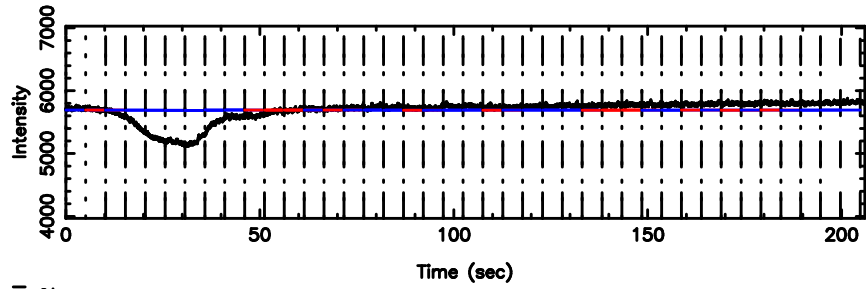

T20240625130054

BLK:14,SNR1: 1.3570 ,SNR2: 6.5984

F20240625130056

BLK:14,SNR1: 0.12629 ,SNR2: 0.46225

0723+10 2024/06/25 4.04UT TOYOKAWA-FUJI

T20240625130054

BLK:26,SNR1: 1.3256 ,SNR2: 5.6437

K20240625130051