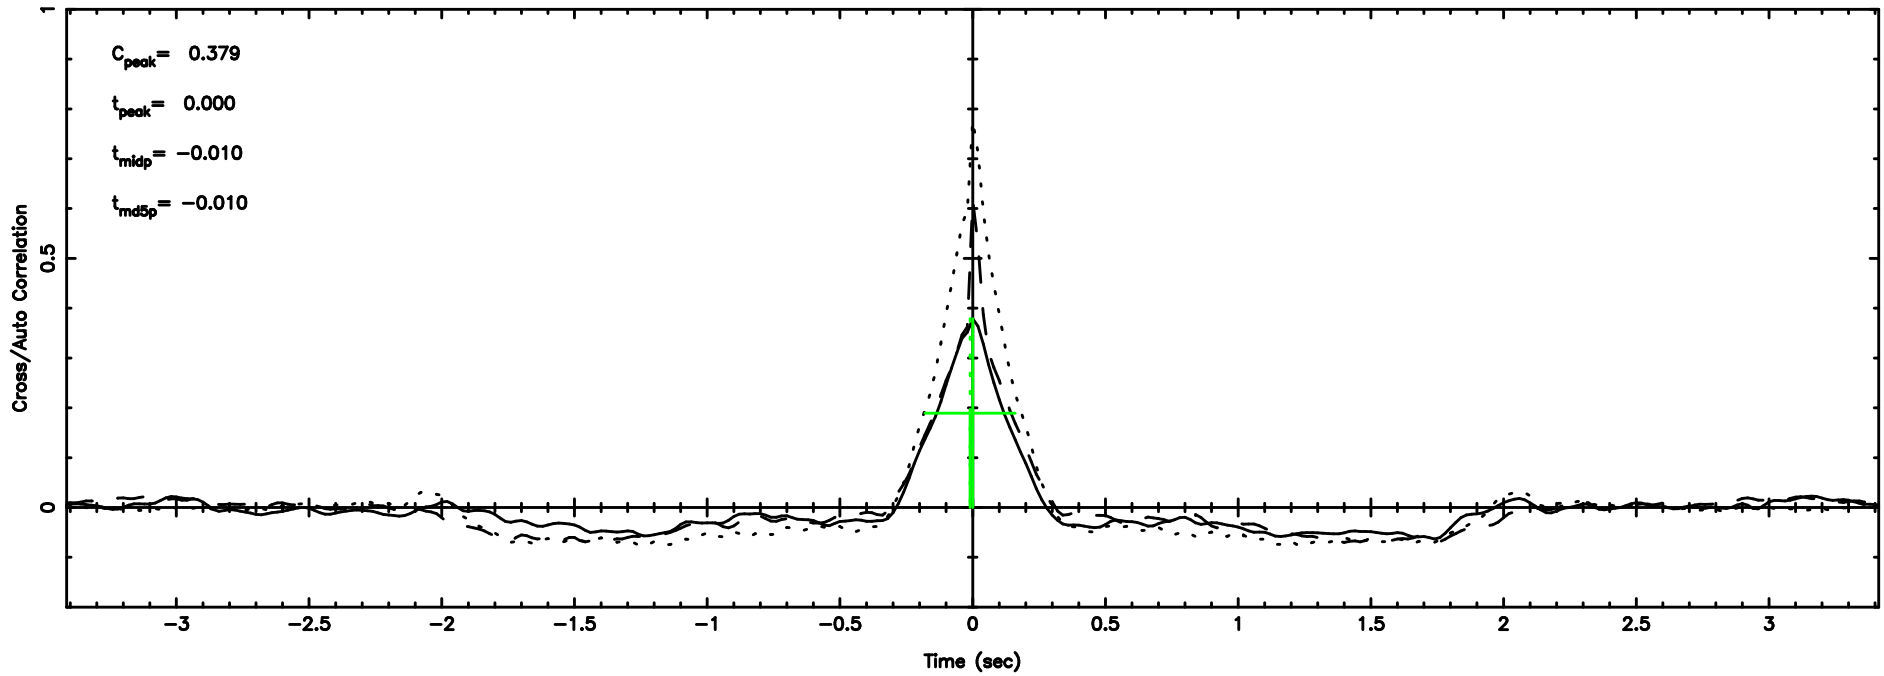

Frequency (Hz)

K20240625065406

BLK:20,SNR1: 8.2079 ,SNR2: 20.845

Frequency (Hz)

0115-01 2024/06/24 21.93UT TOYOKAWA-KISO

F20240625065411

BLK:16,SNR1: 2.6588 ,SNR2: 12.527

Frequency (Hz)