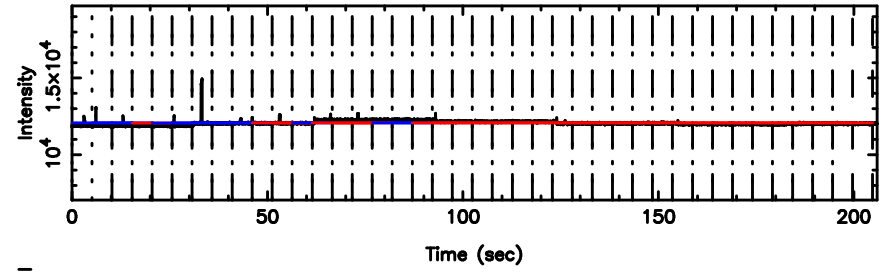

BLK:14,SNR1: 5.7925 ,SNR2: 10.389

Frequency (Hz)

0128+03 2024/06/24 22.15UT TOYOKAWA-FUJI

T20240625070709

BLK:11,SNR1: 4.2800 ,SNR2: 10.643

Frequency (Hz)

K20240625070706

BLK:11,SNR1: 11.345 ,SNR2: 20.240