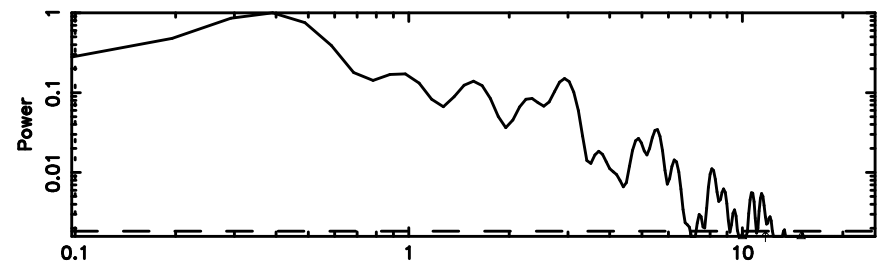

F20240625083739

BLK:24,SNR1: 165.35 ,SNR2: 250.48

K20240625083734

BLK:24,SNR1: 18.350 ,SNR2: 31.692

0258+350 2024/06/24 23.66UT FUJI -KISO

T20240625084726

BLK:10,SNR1: 5.4597 ,SNR2: 13.267

Frequency (Hz)