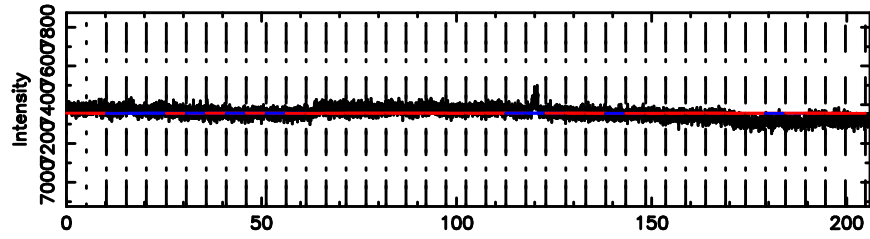

No.Good Data

KISO

No.Good Data

3C71 2024/06/24 23.33UT FUJI -KISO

T20240625083737

BLK:10,SNR1: 0.25034 ,SNR2: 3.3363

Frequency (Hz)

F20240625083739