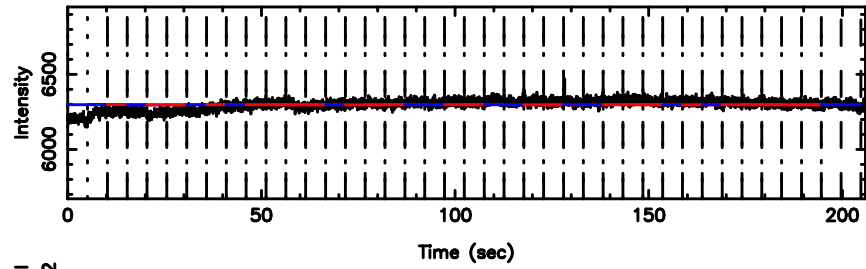

T20240625134854

BLK:10,SNR1: 0.50995 ,SNR2: 1.6203

F20240625134856

BLK:10,SNR1: 0.28090 ,SNR2: 1.1420

3C196 2024/06/25 4.84UT TOYOKAWA-FUJI

T20240625134854

BLK:15,SNR1: 0.54842 ,SNR2: 1.9080

K20240625134852