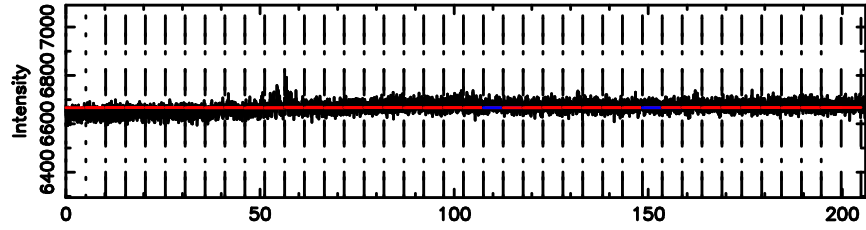

T20240625122943