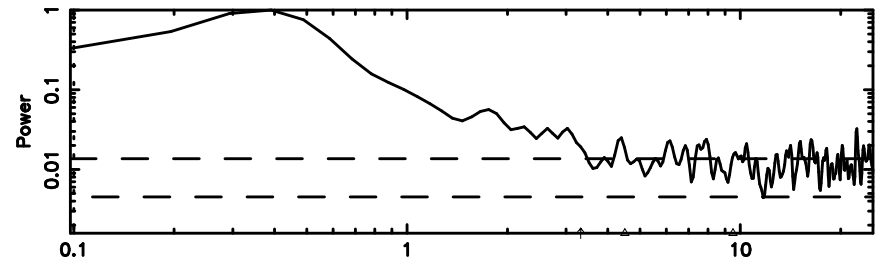

K20240625092518

BLK: 4,SNR1: 0.57110 ,SNR2: 2.5183

F20240625092523

BLK: 3,SNR1: 0.94261E-01,SNR2: 0.93188

Frequency (Hz)

K20240625092518

BLK: 3,SNR1: 1.7089 ,SNR2: 10.856

Frequency (Hz)