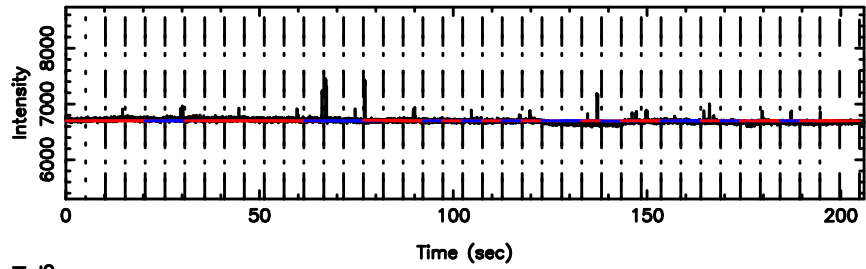

T20240625132855