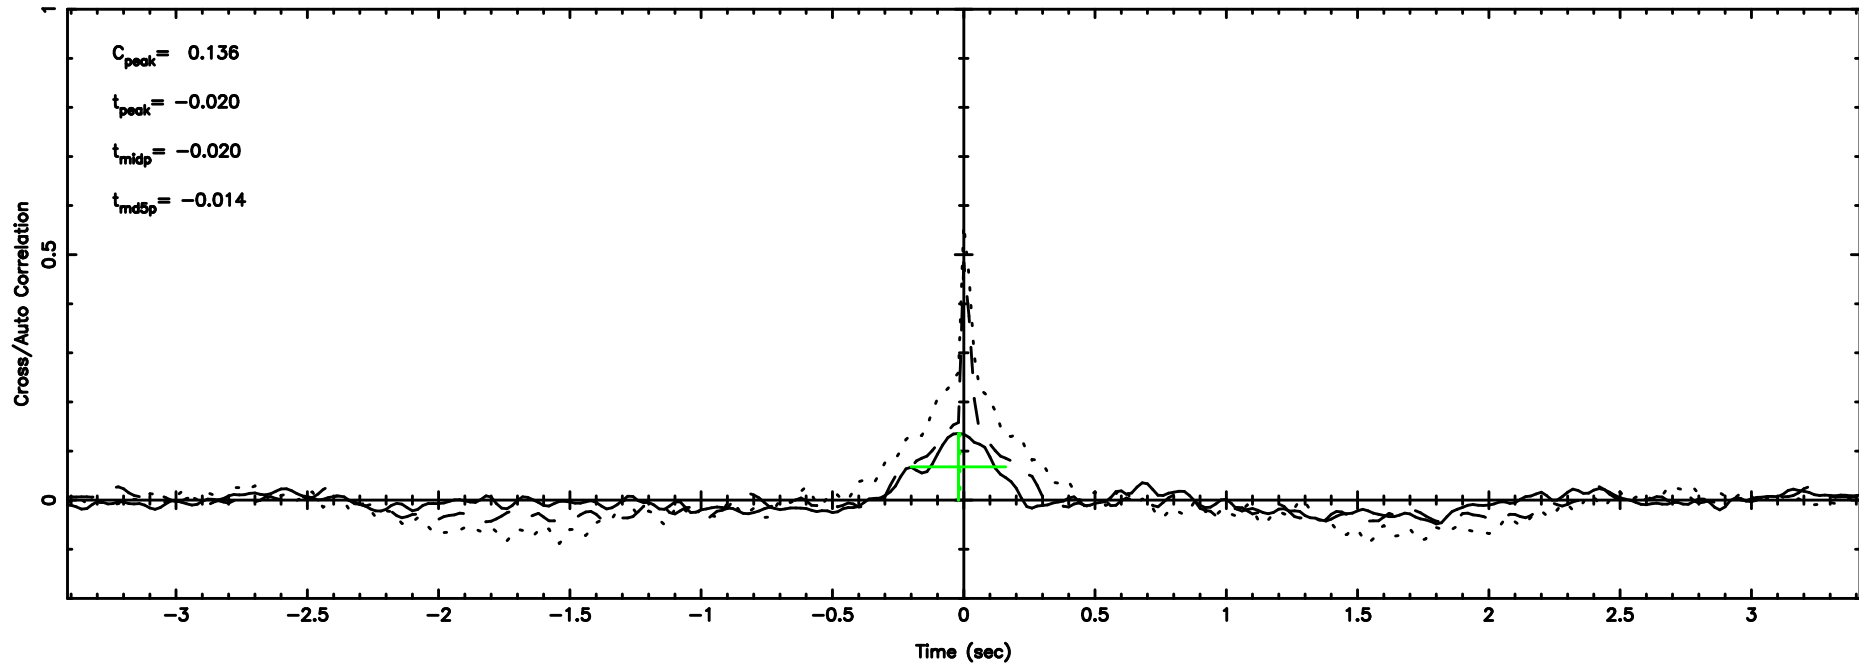

T20240625144432

BLK: 9,SNR1: 0.22599 ,SNR2: 1.2597

Frequency (Hz)

K20240625144429

BLK: 9,SNR1: 0.55591 ,SNR2: 2.3302

Frequency (Hz)

3C216 2024/06/25 5.77UT TOYOKAWA-KISO

F20240625144434