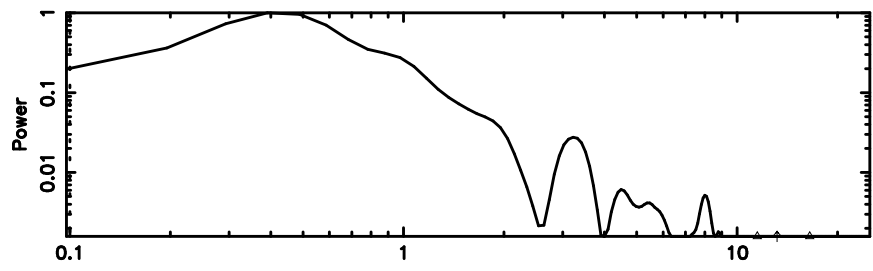

BLK:24,SNR1: 165.35 ,SNR2: 250.48