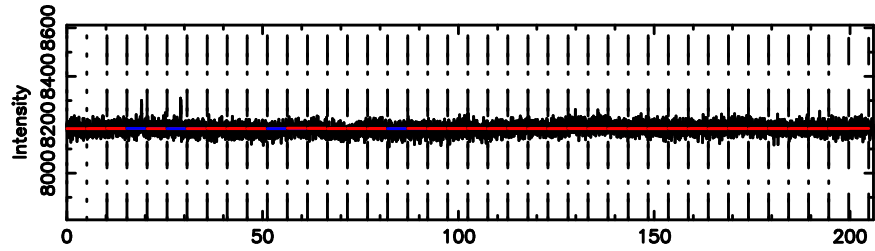

T20240625053443

BLK: 4,SNR1: 0.30055 ,SNR2: 1.8859

Frequency (Hz)

F20240625053445

BLK: 4,SNR1: 0.30253 ,SNR2: 3.1010

Frequency (Hz)

2356+437 2024/06/24 20.61UT TOYOKAWA-FUJI

T20240625053443