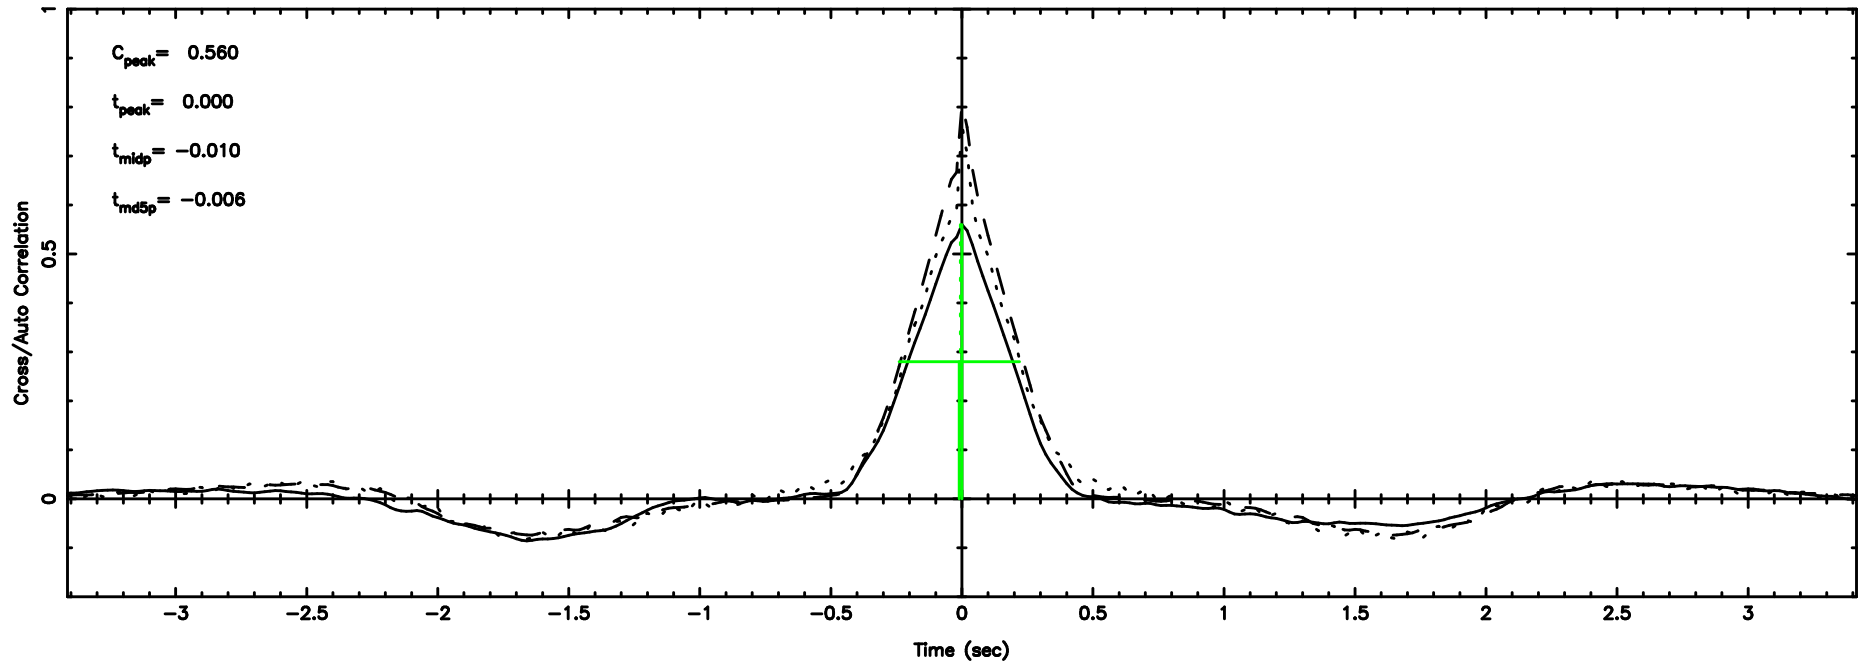

Frequency (Hz)

3C237 2024/06/25 6.74UT FUJI -KISO