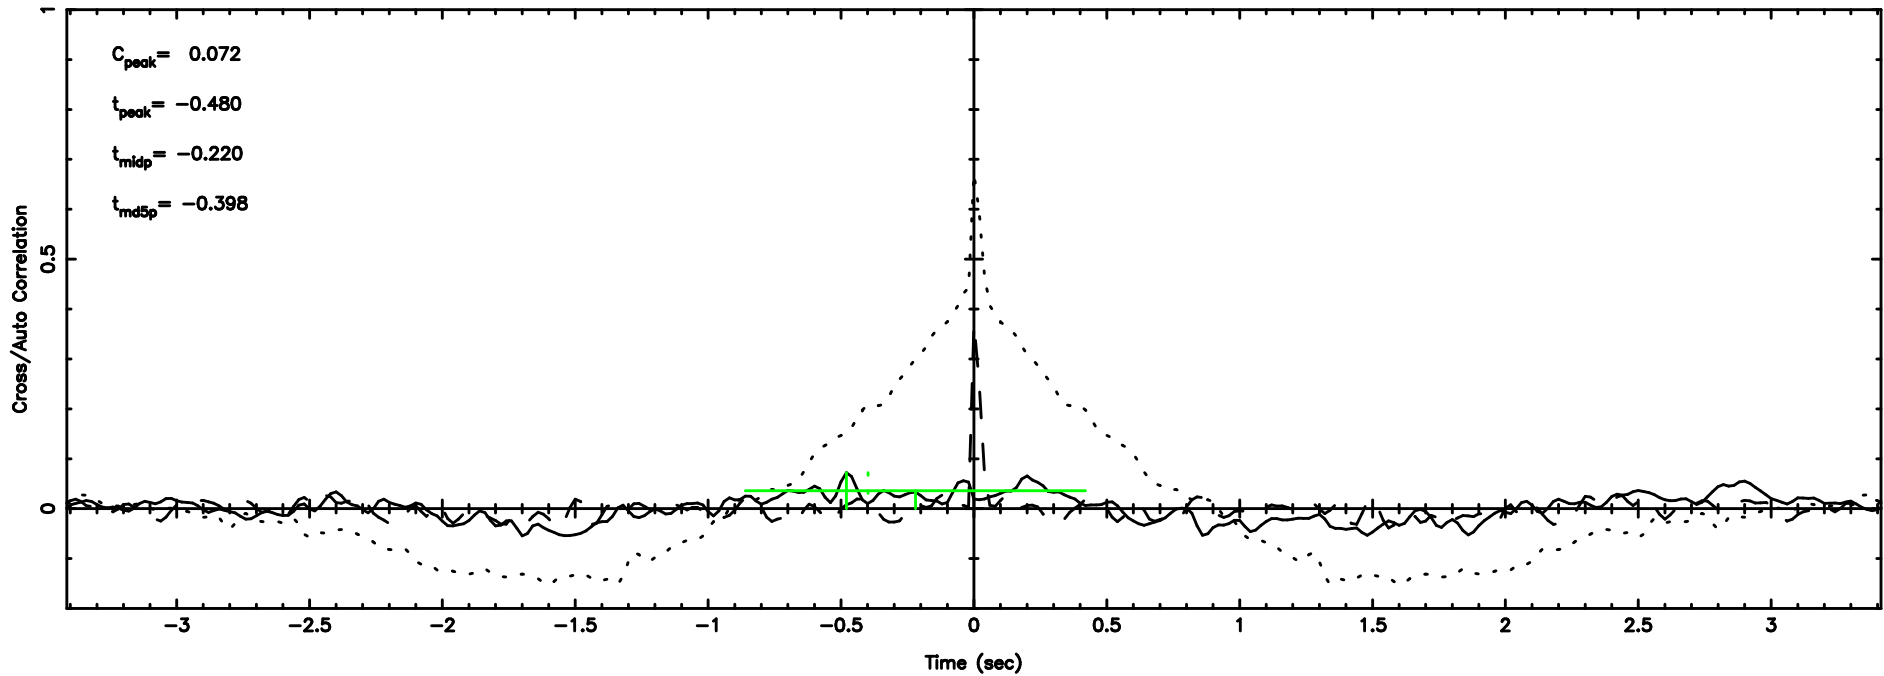

F20240625054953

BLK: 3,SNR1: 1.1912 ,SNR2: 6.8793

Frequency (Hz)

0011+344 2024/06/24 20.86UT TOYOKAWA-FUJI

T20240625054951

BLK: 4,SNR1: 0.60829E-01,SNR2: 0.79654

Frequency (Hz)

K20240625054948