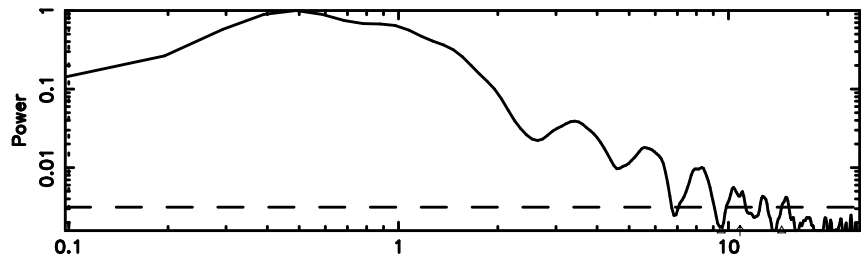

BLK:25,SNR1: 16.114 ,SNR2: 29.961