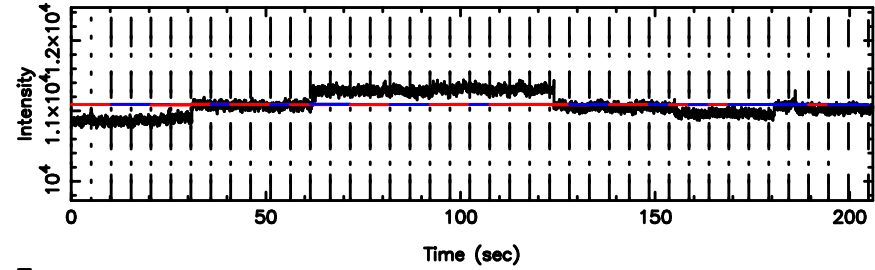

Frequency (Hz)

T20240625100827

BLK:18,SNR1: 2.1556 ,SNR2: 13.665

K20240625100824

BLK:18,SNR1: 0.56763 ,SNR2: 2.6341

3C119 2024/06/25 1.17UT TOYOKAWA-KISO

F20240625100829

BLK:19,SNR1: 0.10055 ,SNR2: 2.1243