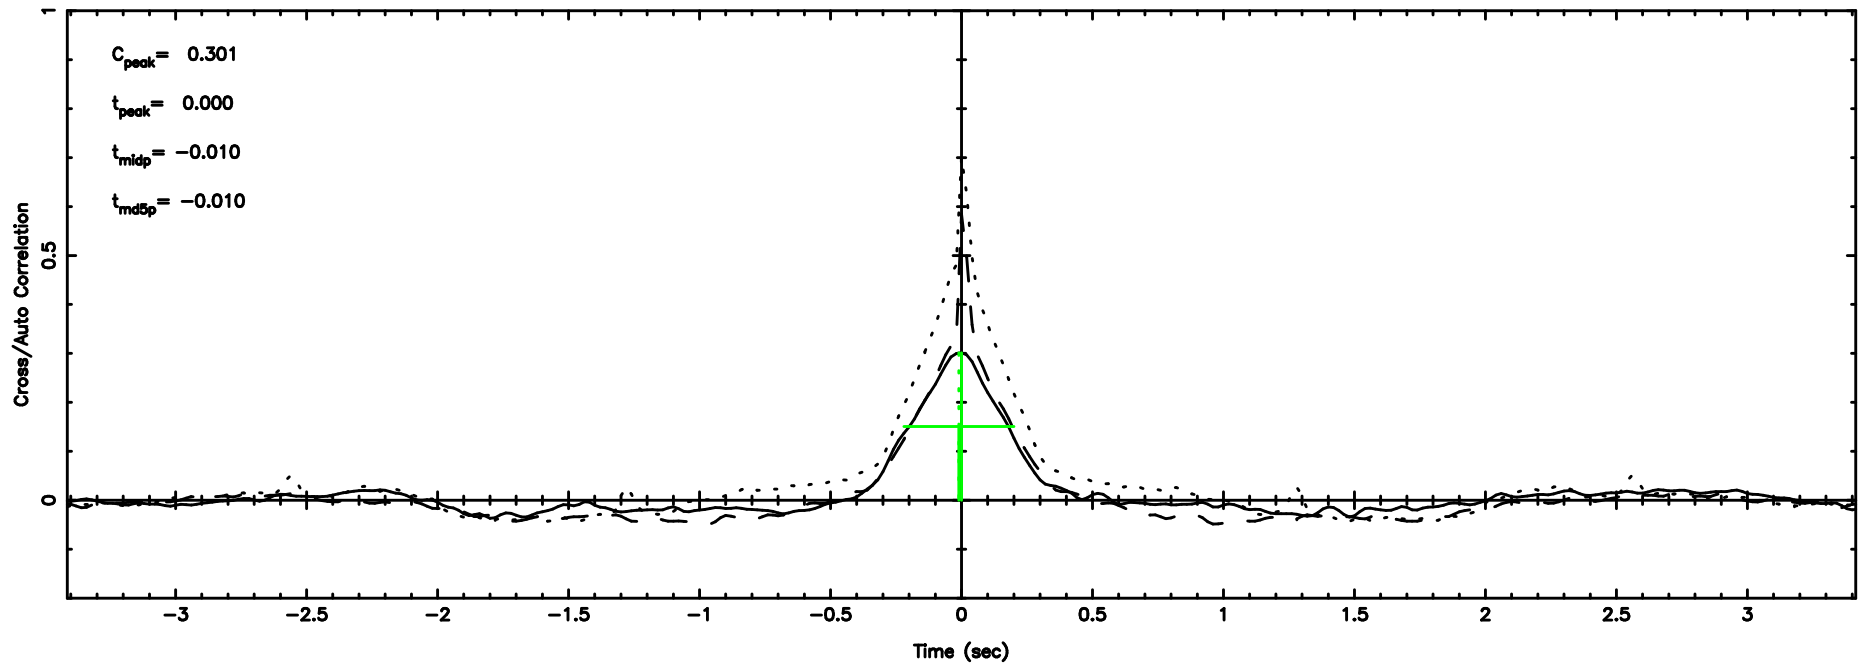

1011+110 2024/06/25 6.84UT FUJI -KISO

T20240625155627

BLK:23,SNR1: 6.1809 ,SNR2: 11.034

Frequency (Hz)

F20240625155629

BLK:23,SNR1: 3.0486 ,SNR2: 14.098

Frequency (Hz)

3C241 2024/06/25 6.97UT TOYOKAWA-FUJI