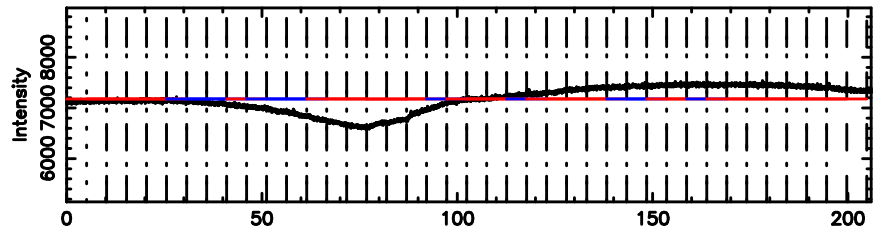

BLK:11,SNR1: 0.27491 ,SNR2: 2.4550

Frequency (Hz)

F20240625073329

BLK:11,SNR1: 0.11091 ,SNR2: 1.2612

Frequency (Hz)

0155-109 2024/06/24 22.59UT TOYOKAWA-FUJI

T20240625073327

BLK:11,SNR1: 0.10325 ,SNR2: 1.3922