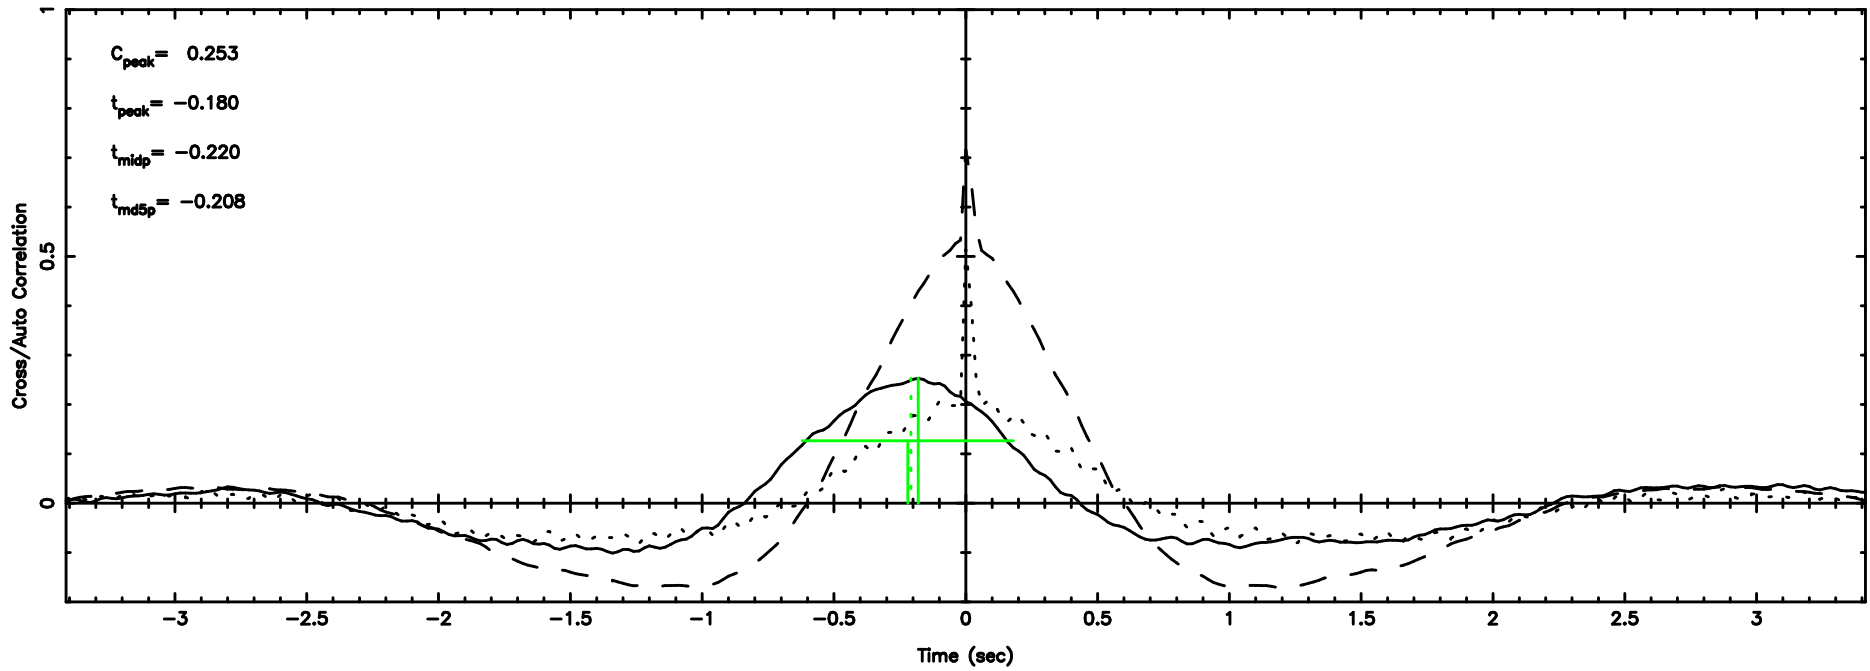

BLK:28,SNR1: 0.48232 ,SNR2: 2.9299

3C161 2024/06/25 3.06UT TOYOKAWA-KISO

F20240625120212

BLK:21,SNR1: 0.28492 ,SNR2: 2.8851

Frequency (Hz)

K20240625120207

BLK:21,SNR1: 0.44648 ,SNR2: 3.6846

Frequency (Hz)