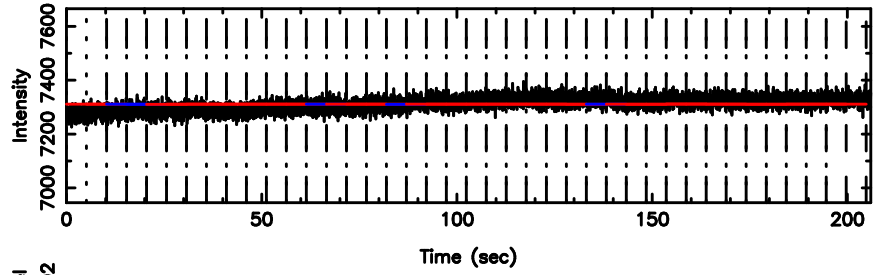

BLK: 8,SNR1: 0.30043E-01,SNR2: 0.15447

Frequency (Hz)

F20240625075226

BLK: 8,SNR1: 1.0689 ,SNR2: 6.1313

Frequency (Hz)

0213+178 2024/06/24 22.90UT TOYOKAWA-FUJI

T20240625075224

BLK: 5,SNR1: 0.42754E-01,SNR2: 0.16669