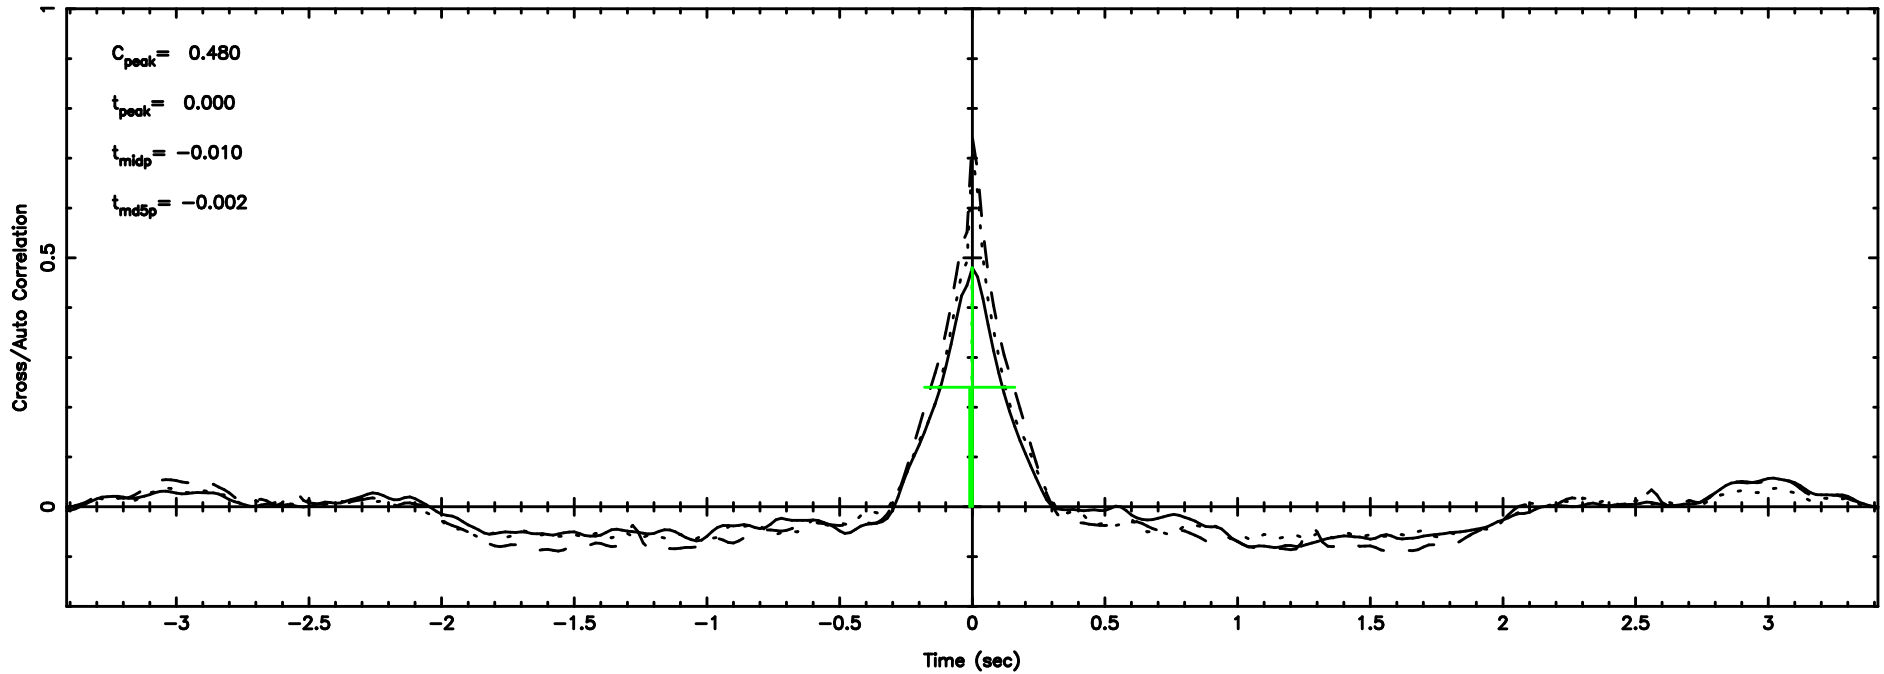

Frequency (Hz)

0128+03 2024/06/24 22.15UT FUJI -KISO