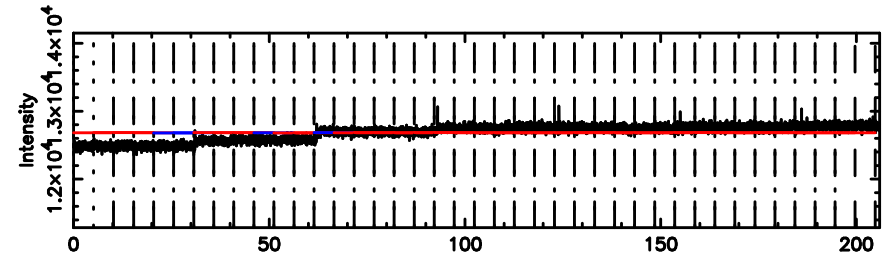

BLK: 4,SNR1: 0.15929 ,SNR2: 0.29671

Frequency (Hz)

0011+344 2024/06/24 20.86UT TOYOKAWA-KISO

F20240625054953

BLK: 4,SNR1: 0.28170 ,SNR2: 4.7524

Frequency (Hz)

K20240625054948

BLK: 4,SNR1: 0.24002 ,SNR2: 1.4663