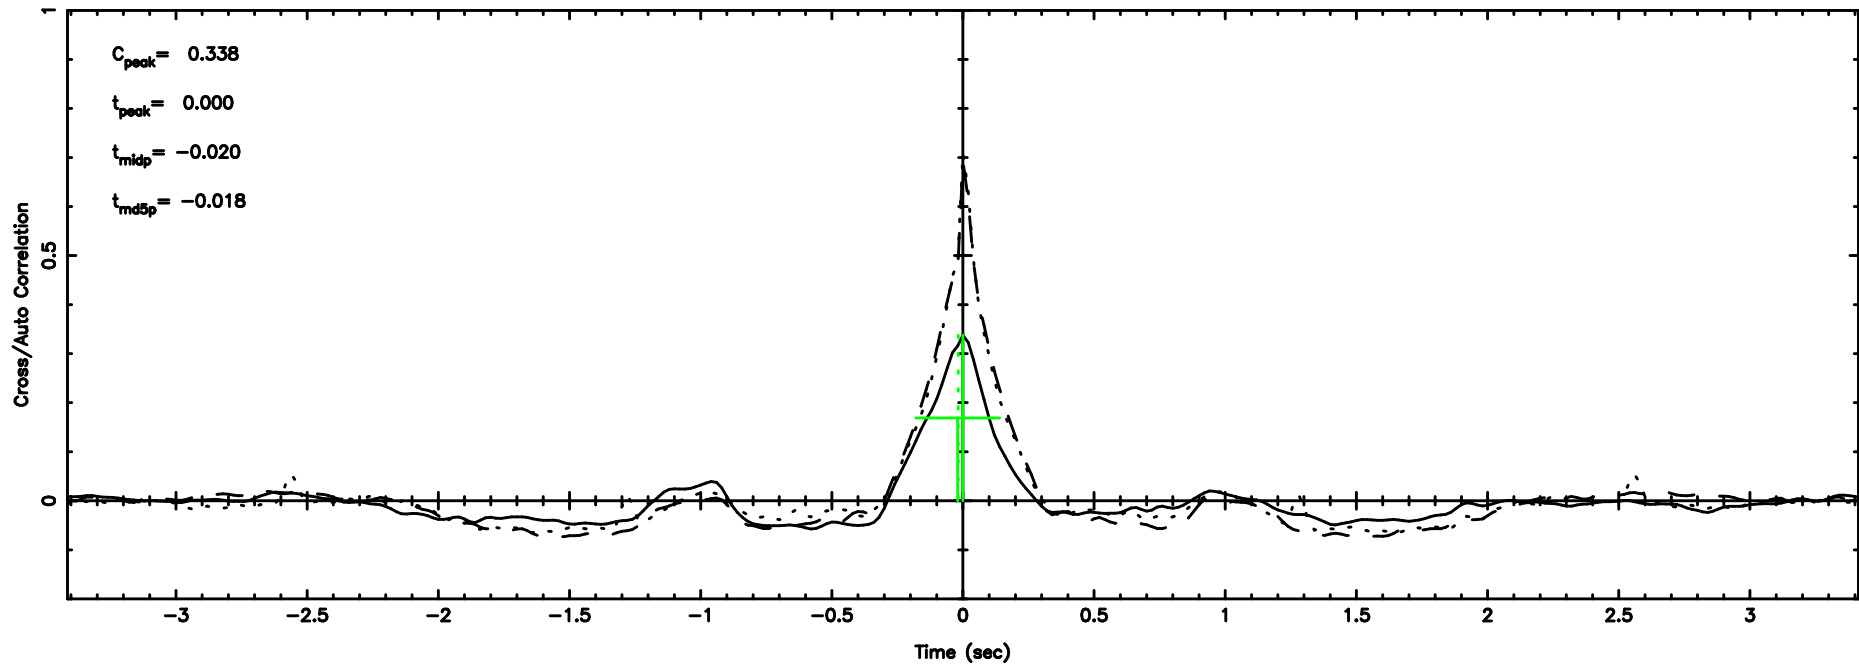

T20240625151107

BLK:25,SNR1: 5.6431 ,SNR2: 15.919

F20240625151109

BLK:25,SNR1: 6.2487 ,SNR2: 15.902

3C222 2024/06/25 6.21UT TOYOKAWA-FUJI