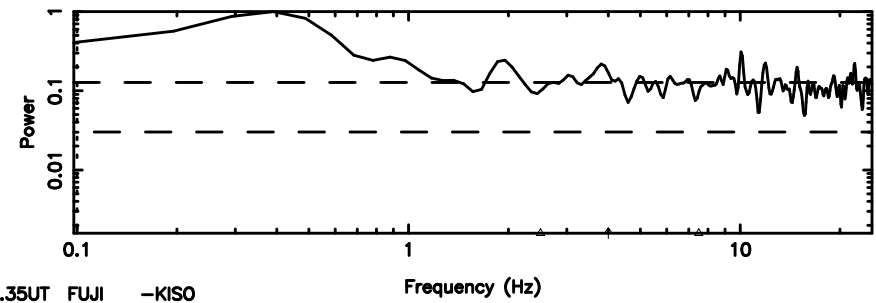

BLK: 7,SNR1: 0.12150 ,SNR2: 0.91024

0741-06 2024/06/25 4.35UT FUJI -KISO