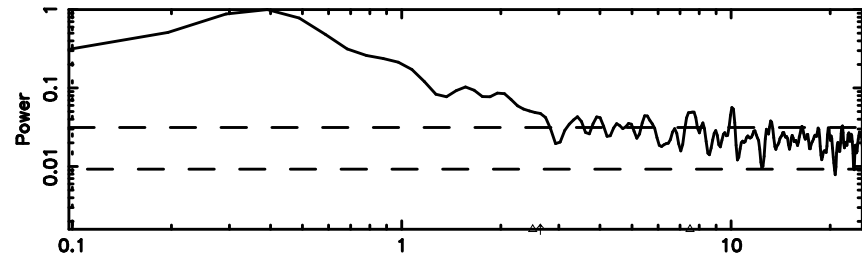

BLK: 5,SNR1: 0.69666 ,SNR2: 6.6147