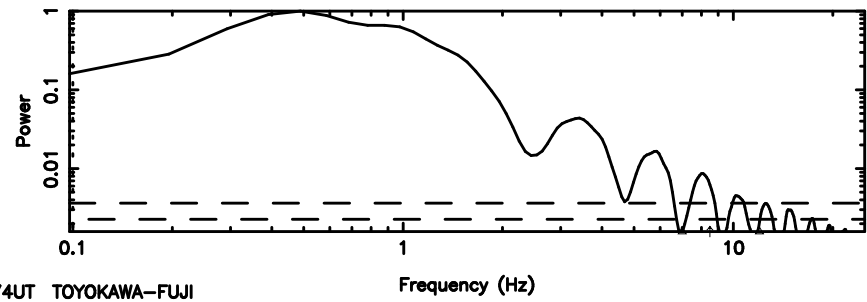

BLK: 3,SNR1: 0.42516 ,SNR2: 0.69452

Frequency (Hz)

3C230 2024/06/25 6.47UT FUJI -KISO

T20240625154229

BLK:32,SNR1: 9.9546 ,SNR2: 23.401

F20240625154231

BLK:32,SNR1: 13.026 ,SNR2: 31.381

3C237 2024/06/25 6.74UT TOYOKAWA-FUJI