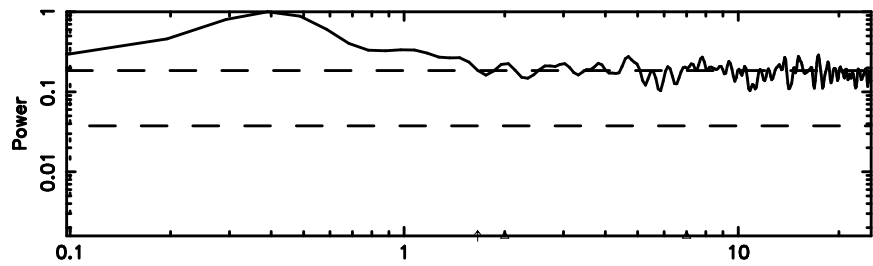

BLK:11,SNR1: 0.27491 ,SNR2: 2.4550

Frequency (Hz)

F20240625073329

BLK:11,SNR1: 0.11091 ,SNR2: 1.2612

Frequency (Hz)

0155-109 2024/06/24 22.59UT TOYOKAWA-FUJI

T20240625073327

BLK:11,SNR1: 0.10325 ,SNR2: 1.3922