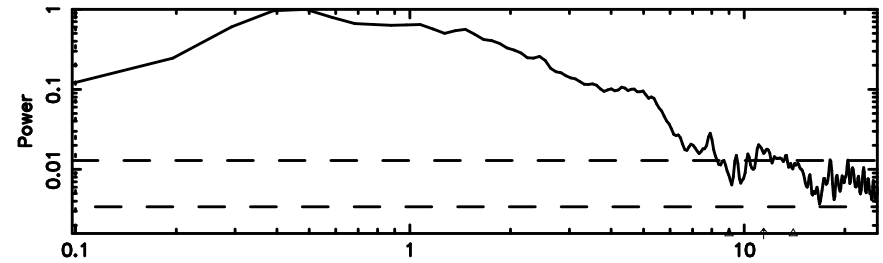

T20240625070709

BLK:14,SNR1: 3.8495 ,SNR2: 9.6673

Frequency (Hz)

F20240625070711

BLK:14,SNR1: 5.7925 ,SNR2: 10.389

Frequency (Hz)

0128+03 2024/06/24 22.15UT TOYOKAWA-FUJI