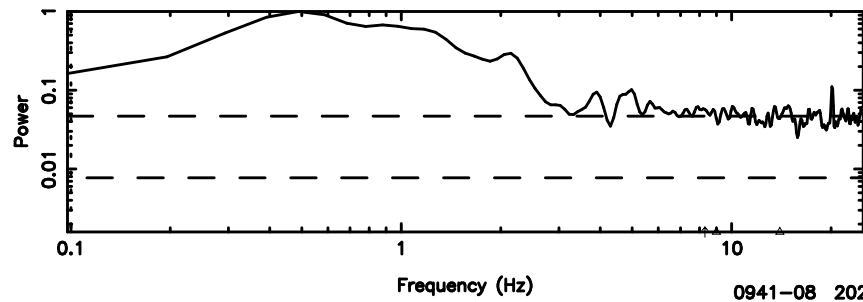

F20240625151809

BLK:13,SNR1: 0.22600 ,SNR2: 2.7084

Frequency (Hz)

0941-08 2024/06/25 6.33UT TOYOKAWA-FUJI

T20240625151807

BLK:17,SNR1: 1.1517 ,SNR2: 2.8164

K20240625151804

BLK:17,SNR1: 3.1070 ,SNR2: 11.639