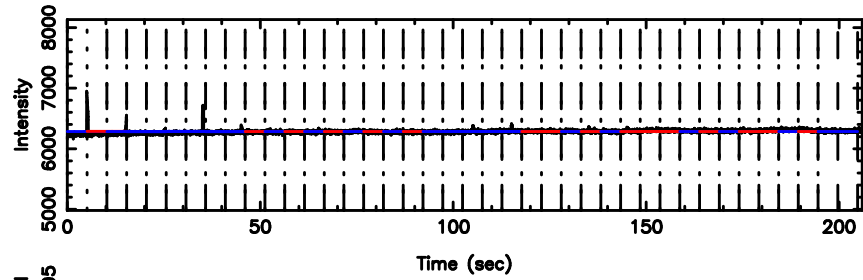

T20240625155627