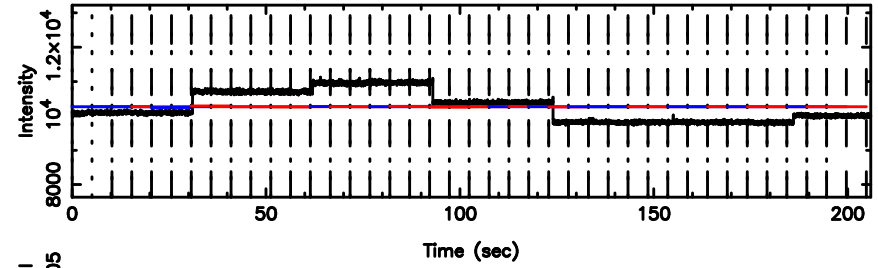

BLK:16,SNR1: 3.6880 ,SNR2: 11.946

0732+33 2024/06/25 4.21UT TOYOKAWA-KISO

F20240625131110

BLK: 4,SNR1: 0.84514 ,SNR2: 2.4934

Frequency (Hz)

K20240625131105

BLK: 4,SNR1: 8.4103 ,SNR2: 33.969

Frequency (Hz)