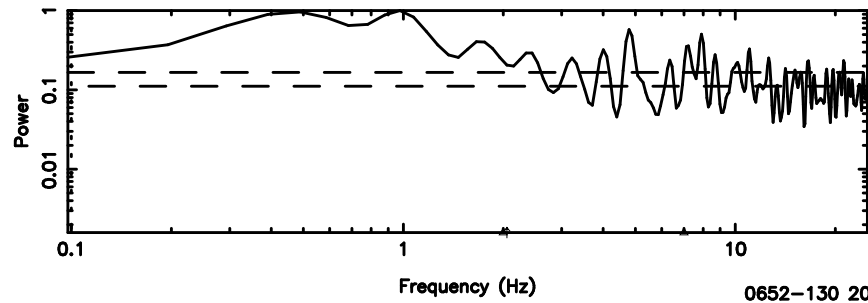

BLK: 3,SNR1: 0.99377E-01,SNR2: 2.3448