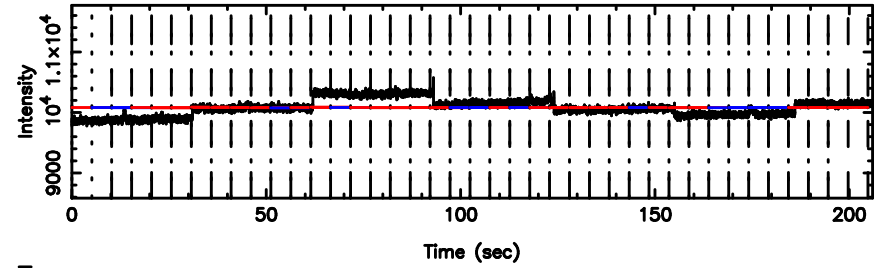

BLK:25,SNR1: 0.74226 ,SNR2: 4.3292

Frequency (Hz)

0548+16 2024/06/25 2.47UT TOYOKAWA-KISO

F20240625112641

BLK:12,SNR1: 0.20608 ,SNR2: 0.84083

K20240625112636

BLK:12,SNR1: 0.87290 ,SNR2: 2.6233

0548+16 2024/06/25 2.47UT FUJI -KISO