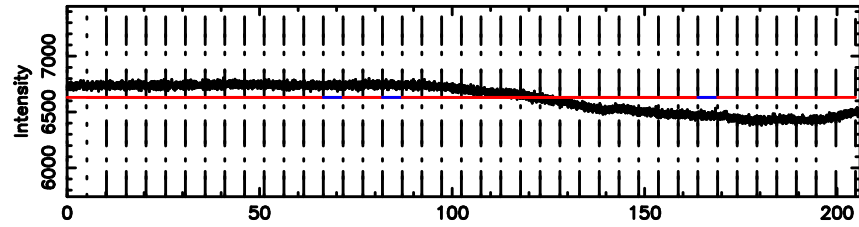

T20240625174321