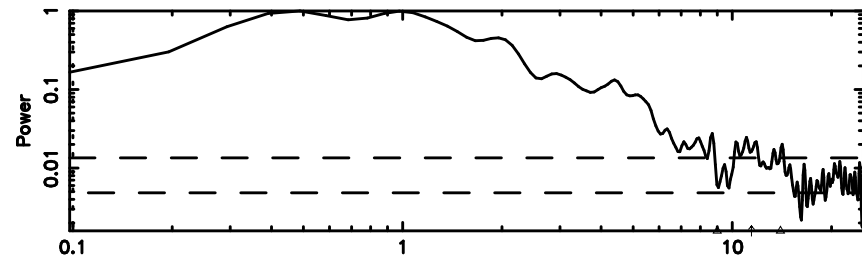

BLK: 9,SNR1: 6.3600 ,SNR2: 11.430