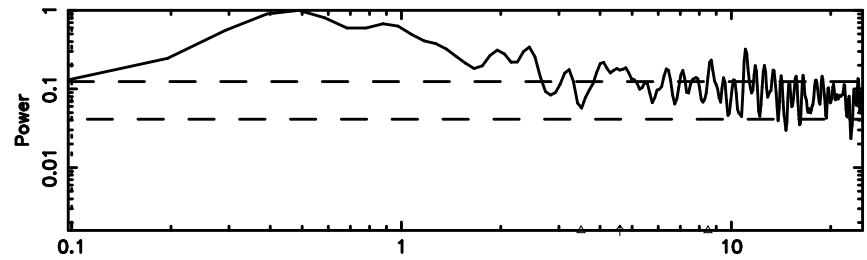

BLK: 4,SNR1: 0.94906 ,SNR2: 2.7744

Frequency (Hz)

F20240625161231

BLK: 4,SNR1: 0.19138 ,SNR2: 1.4241

Frequency (Hz)

1035-058 2024/06/25 7.24UT TOYOKAWA-FUJI

T20240625161229

BLK:12,SNR1: 7.7181 ,SNR2: 31.935