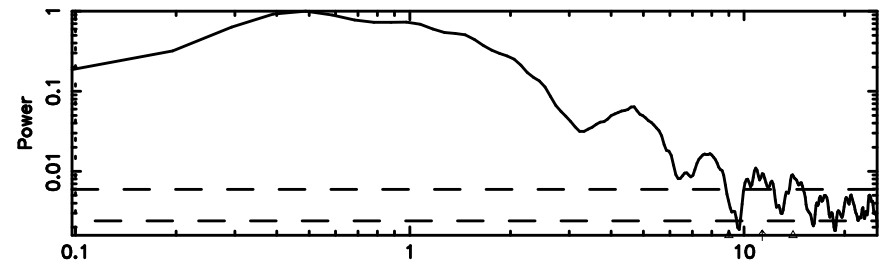

BLK:14,SNR1: 5.7925 ,SNR2: 10.389

Frequency (Hz)

0128+03 2024/06/24 22.15UT TOYOKAWA-FUJI

T20240625070709

BLK:11,SNR1: 4.2800 ,SNR2: 10.643

Frequency (Hz)

K20240625070706

BLK:11,SNR1: 11.345 ,SNR2: 20.240