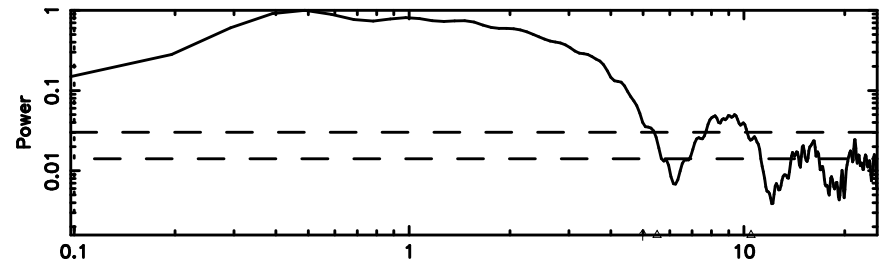

BLK: 6,SNR1: 3.0838 ,SNR2: 13.694