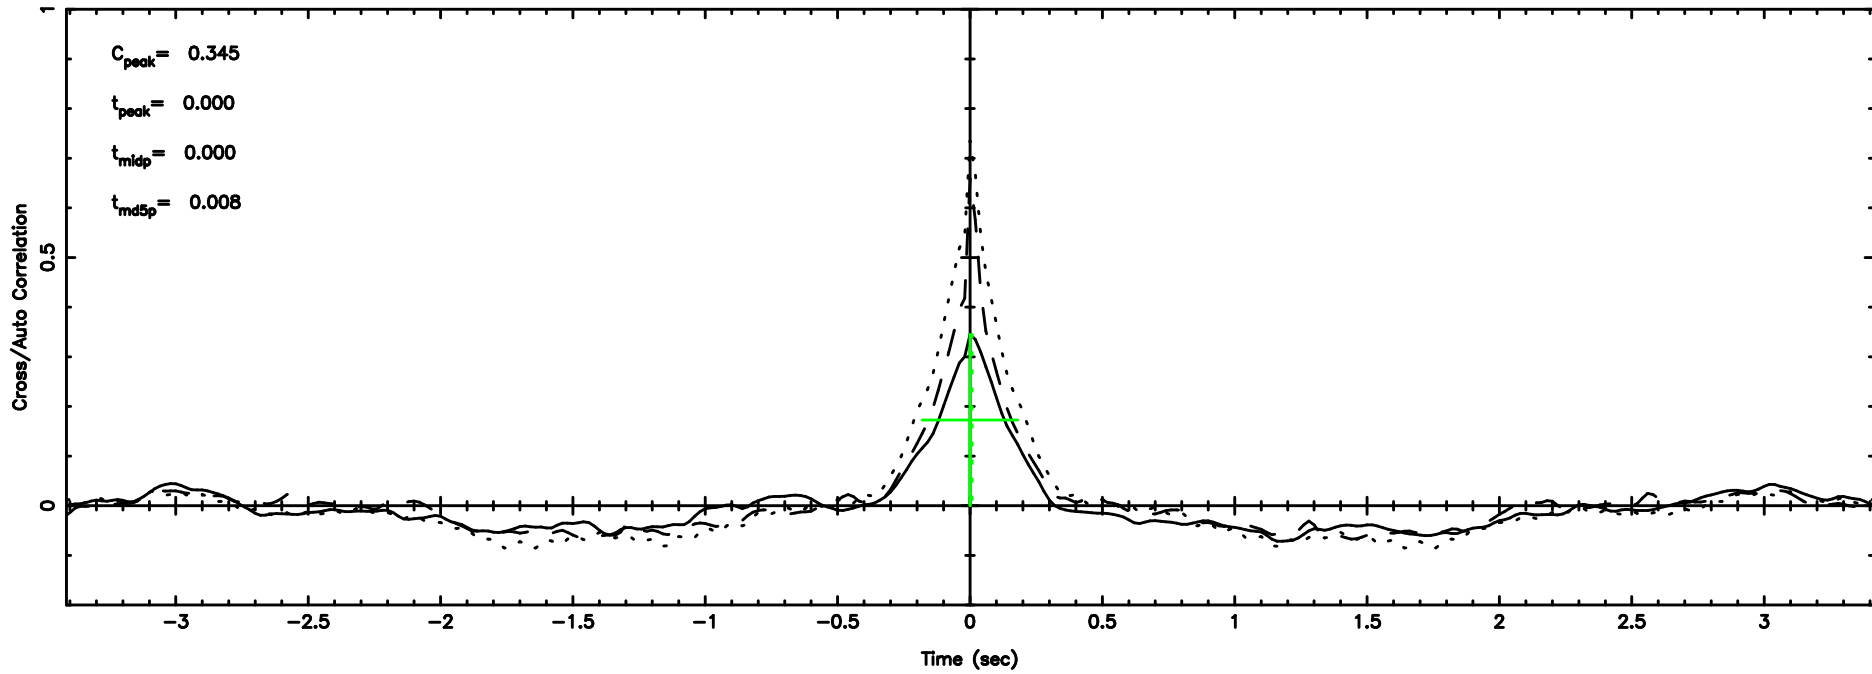

Frequency (Hz)

0308+305 2024/06/24 23.82UT FUJI -KISO