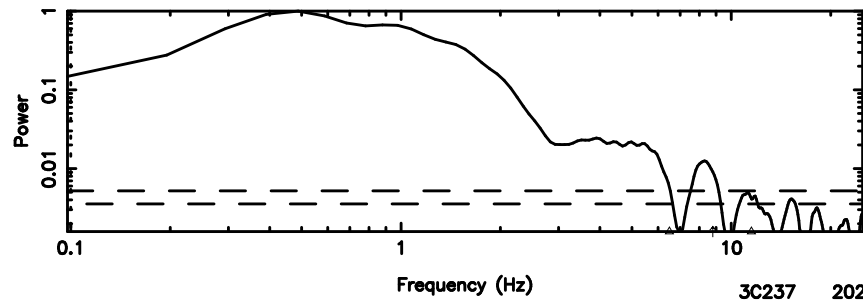

BLK: 3,SNR1: 0.42516 ,SNR2: 0.69452

Frequency (Hz)

3C230 2024/06/25 6.47UT FUJI -KISO

T20240625154229

BLK:32,SNR1: 9.9546 ,SNR2: 23.401

F20240625154231

BLK:32,SNR1: 13.026 ,SNR2: 31.381

3C237 2024/06/25 6.74UT TOYOKAWA-FUJI