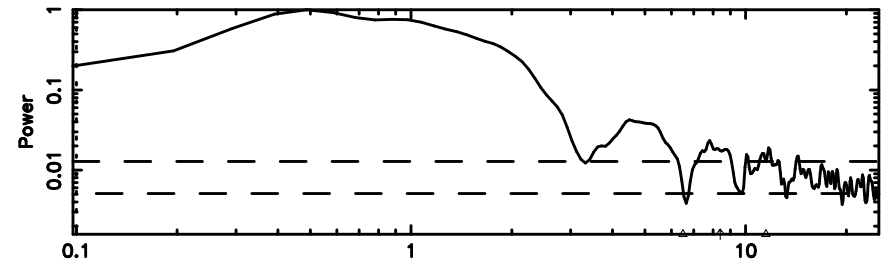

BLK: 9,SNR1: 4.8675 ,SNR2: 12.010