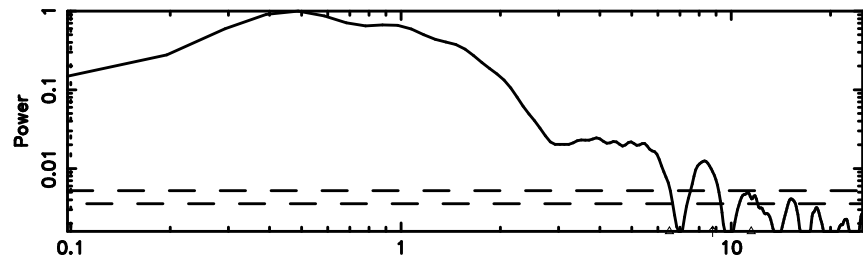

BLK:33,SNR1: 9.9506 ,SNR2: 23.391