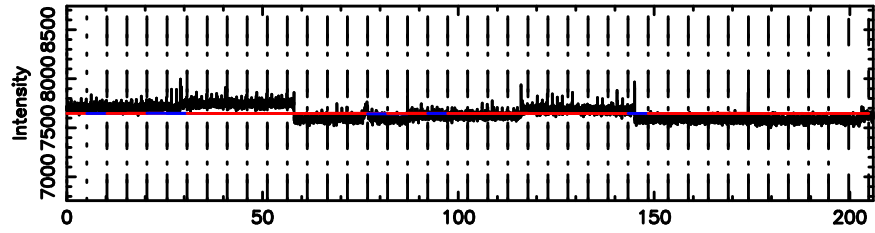

BLK: 5,SNR1: 0.71174E-01,SNR2: 0.84874

Frequency (Hz)

2356+437 2024/06/24 20.61UT TOYOKAWA-KISO

K20240625053440

BLK: 5,SNR1: 3.1146 ,SNR2: 13.817

Frequency (Hz)

F20240625053445

BLK: 6,SNR1: 0.10322 ,SNR2: 1.2876