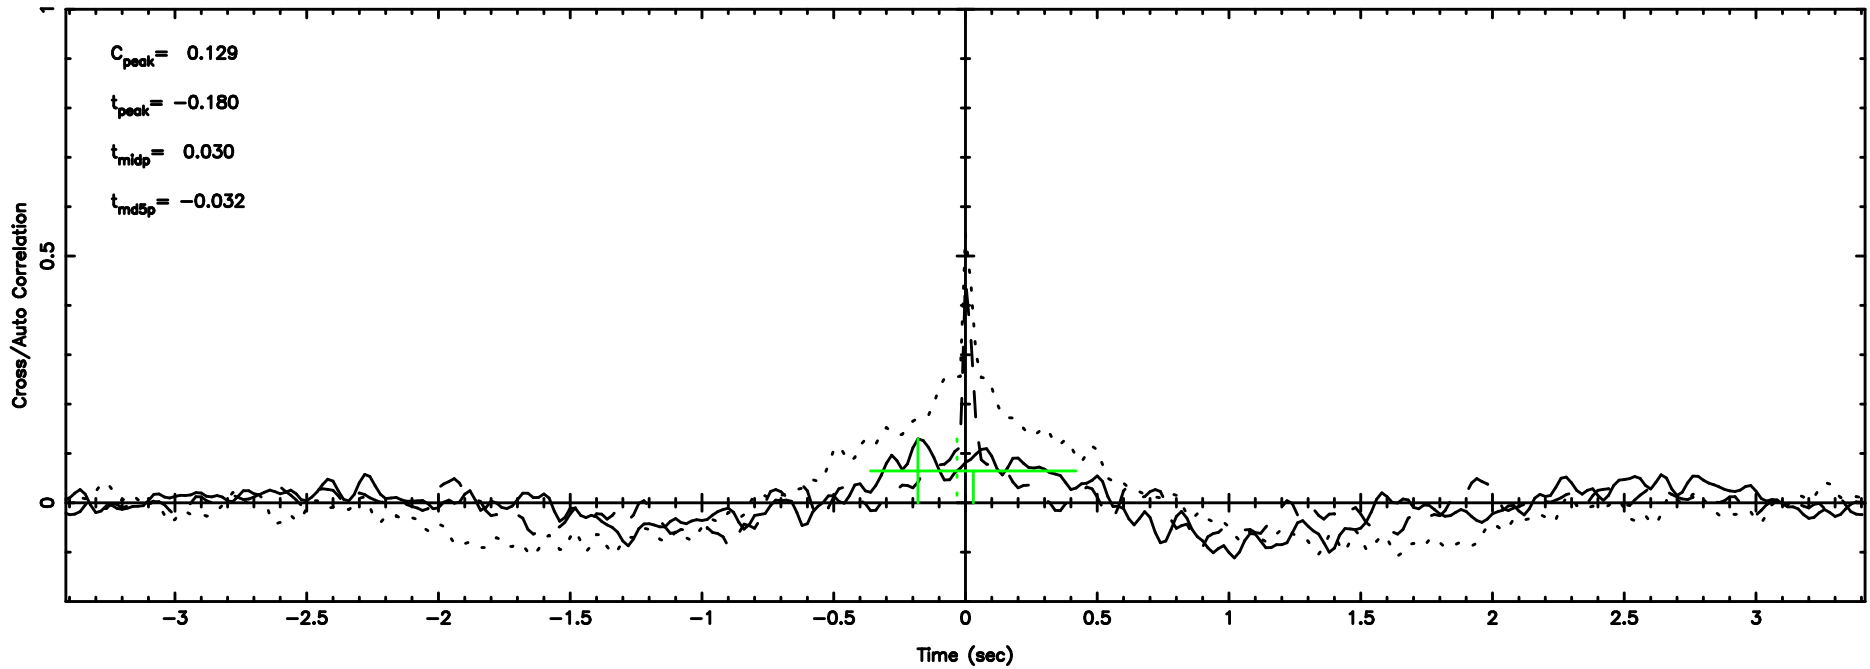

T20240625122943

BLK: 2,SNR1: 0.66717E-01,SNR2: 1.2438

K20240625122940

BLK: 2,SNR1: 0.85746 ,SNR2: 4.2073

0652-130 2024/06/25 3.52UT TOYOKAWA-KISO