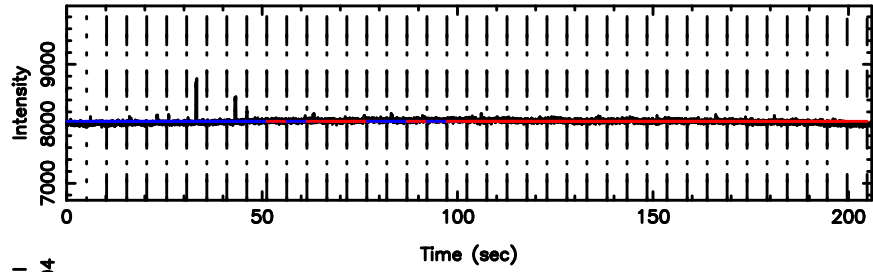

0115-01 2024/06/24 21.93UT FUJI -KISO

K20240625065406

BLK:16,SNR1: 8.2399 ,SNR2: 20.926

Frequency (Hz)

T20240625070709

BLK:14,SNR1: 3.8495 ,SNR2: 9.6673

Frequency (Hz)

F20240625070711