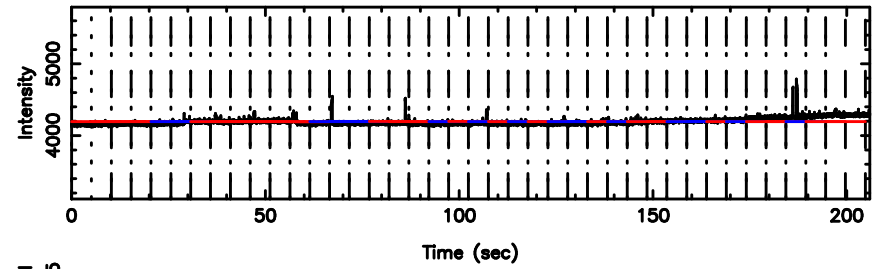

F20240625132857