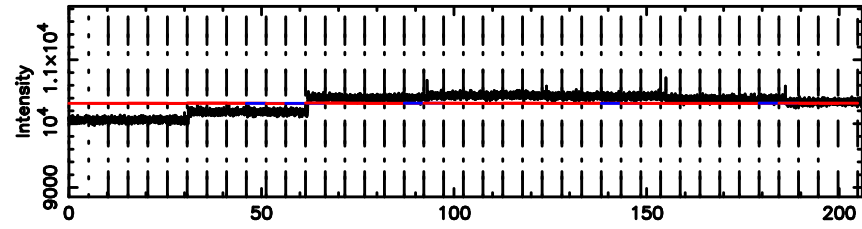

Frequency (Hz)

K20240625165338