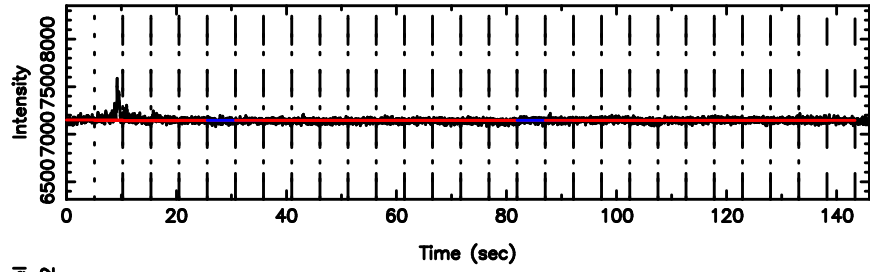

T20240625085412