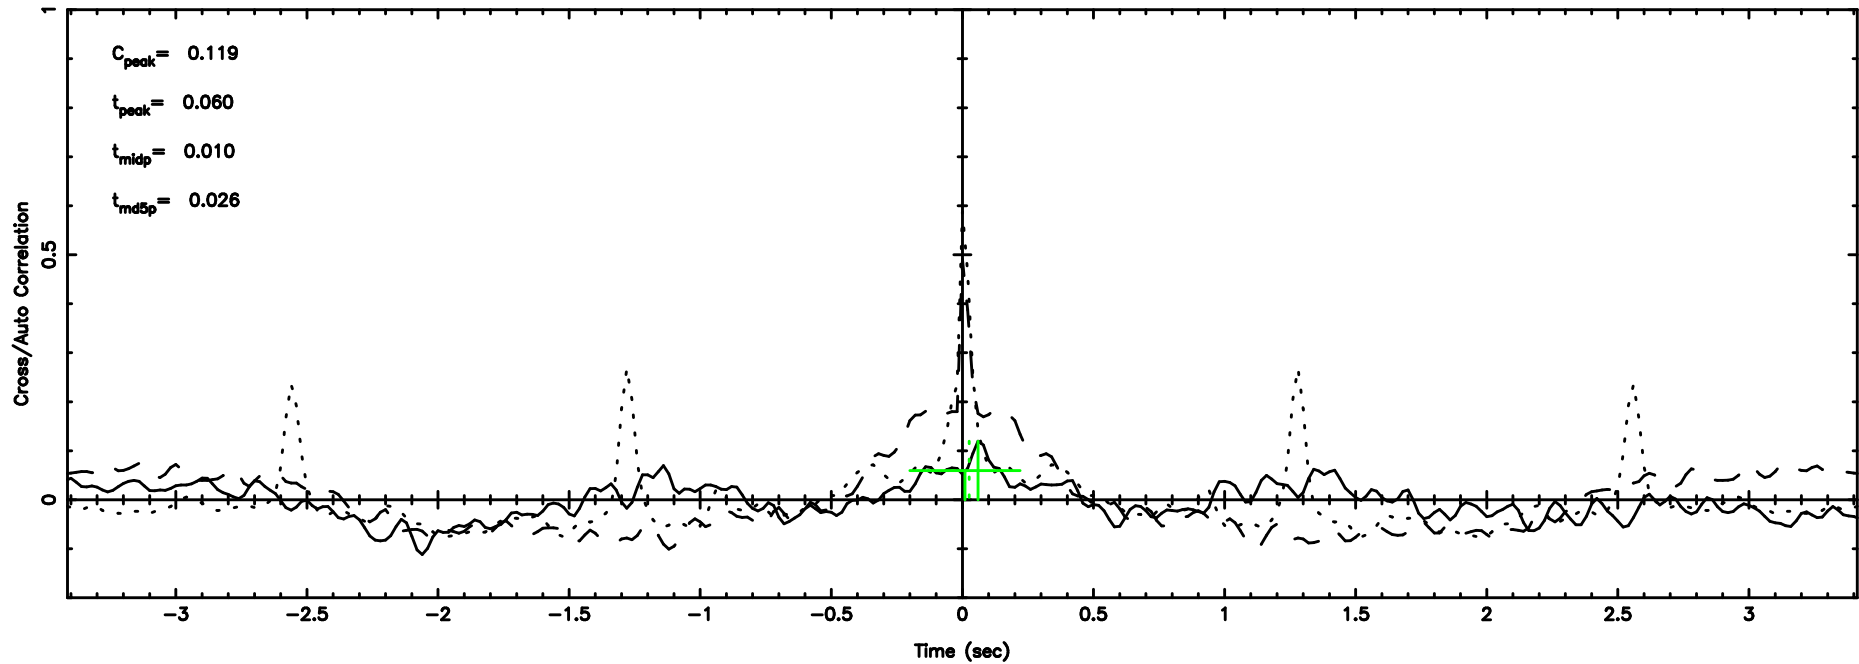

T20240625152629

BLK: 2,SNR1: 0.28024 ,SNR2: 4.1732

Frequency (Hz)

F20240625152631

BLK: 2,SNR1:-0.42090E-01,SNR2: 1.2279

Frequency (Hz)

3C230 2024/06/25 6.47UT TOYOKAWA-FUJI

T20240625152629