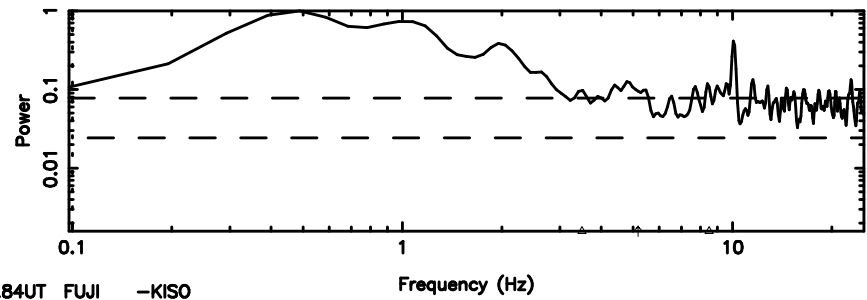

K20240625154844

BLK: 5,SNR1: 0.34831 ,SNR2: 1.0115

Frequency (Hz)

1011+110 2024/06/25 6.84UT TOYOKAWA-KISO

F20240625154848

BLK: 4,SNR1:-0.26982E-01,SNR2: 0.37447

K20240625154844

BLK: 4,SNR1: 0.63583 ,SNR2: 2.5219