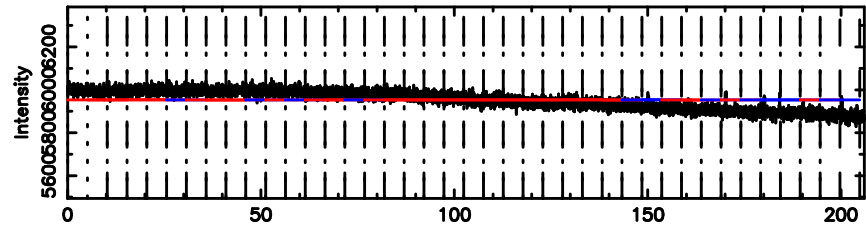

T20240625144432