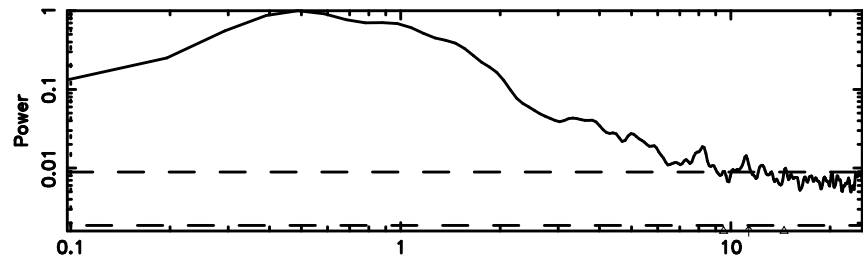

BLK:23,SNR1: 6.1809 ,SNR2: 11.034