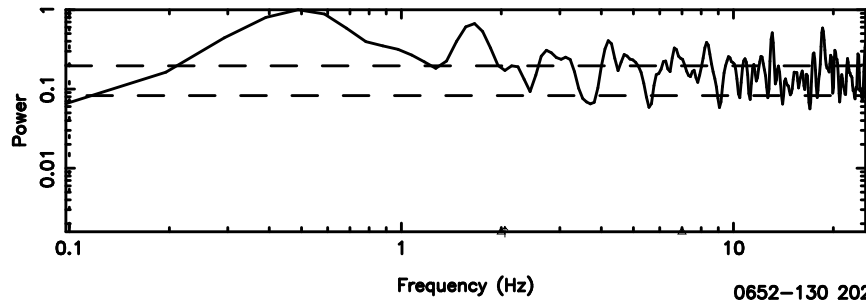

BLK: 2,SNR1: 0.66717E-01,SNR2: 1.2438