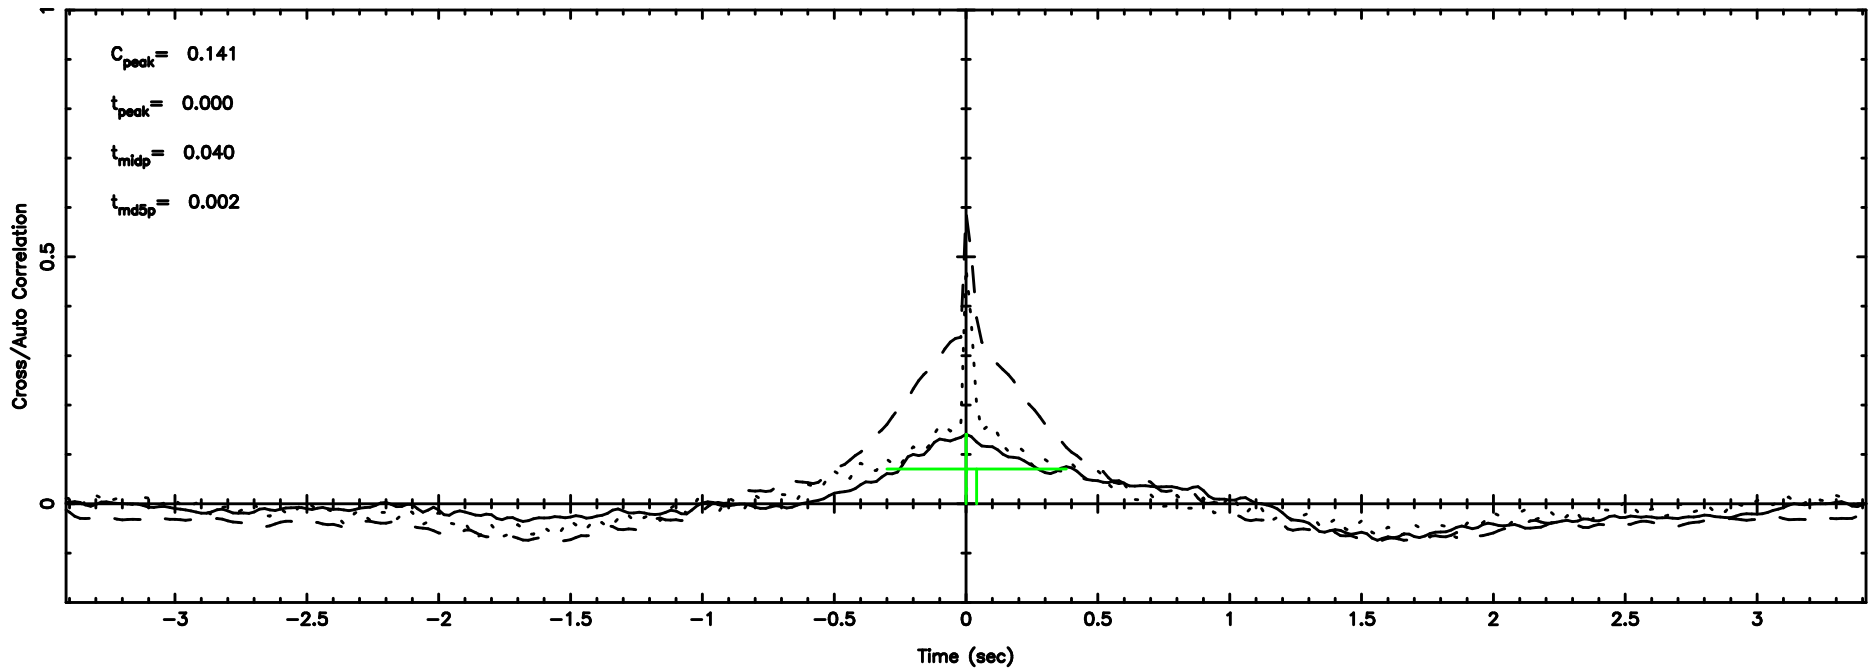

T20240625113949

BLK:17,SNR1: 1.3232 ,SNR2: 4.1890

K20240625113946

BLK:17,SNR1: 0.53738 ,SNR2: 3.5015

3C152 2024/06/25 2.69UT TOYOKAWA-KISO