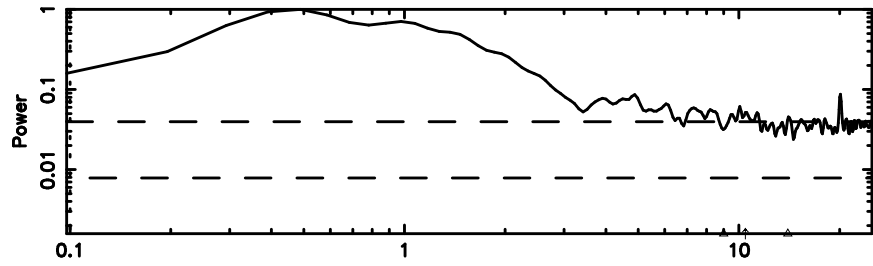

BLK:16,SNR1: 3.5421 ,SNR2: 6.6360

Frequency (Hz)

F20240625065411

BLK:16,SNR1: 7.8669 ,SNR2: 19.774

Frequency (Hz)

0115-01 2024/06/24 21.93UT TOYOKAWA-FUJI

T20240625065409

BLK:20,SNR1: 1.5270 ,SNR2: 3.0081