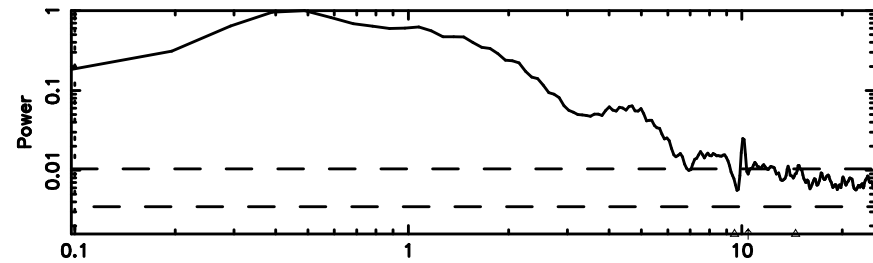

BLK:14,SNR1: 7.3976 ,SNR2: 16.867

Frequency (Hz)

0308+305 2024/06/24 23.82UT TOYOKAWA-KISO

F20240625084728

BLK:23,SNR1: 3.5514 ,SNR2: 8.8833

Frequency (Hz)

K20240625084723

BLK:23,SNR1: 6.0726 ,SNR2: 11.809