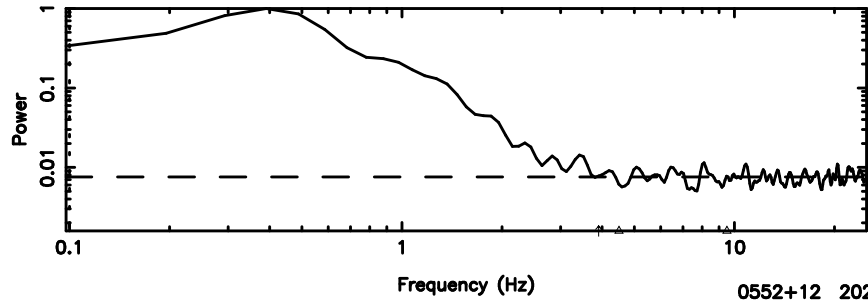

BLK:18,SNR1: 3.7107 ,SNR2: 19.364