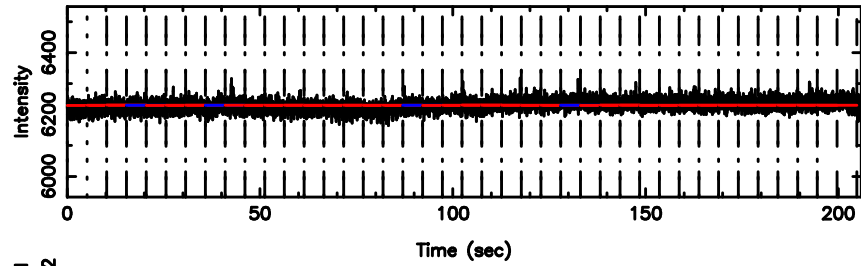

T20240625162142