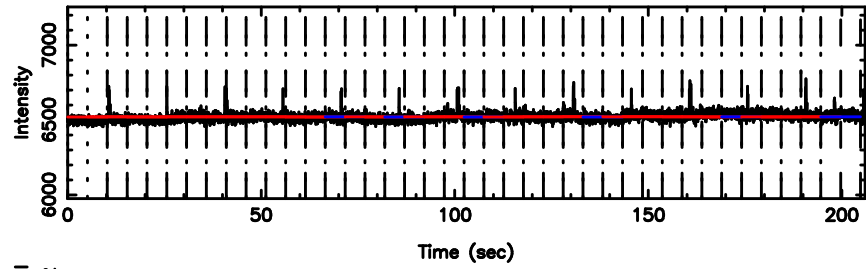

T20240625141144