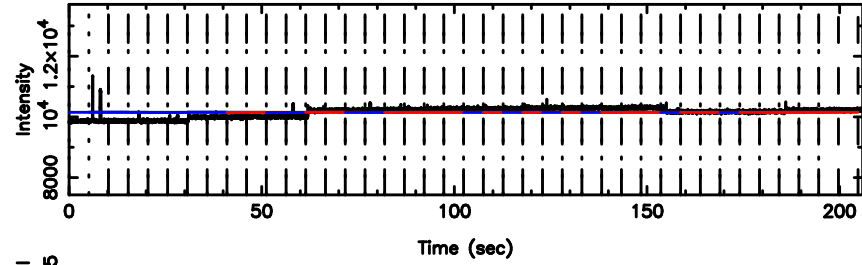

Frequency (Hz)

K20240625164401