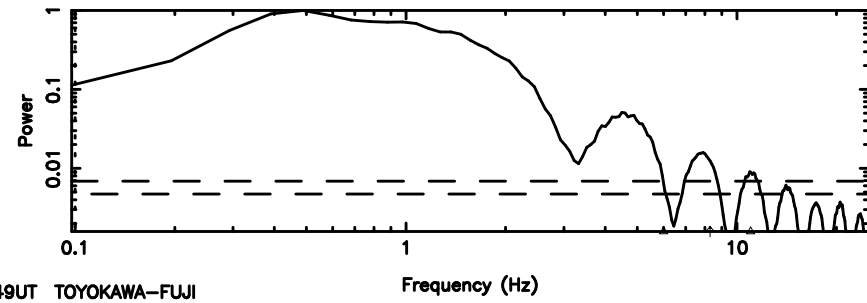

BLK:23,SNR1: 8.7225 ,SNR2: 21.855

3C208 2024/06/25 5.49UT TOYOKAWA-FUJI