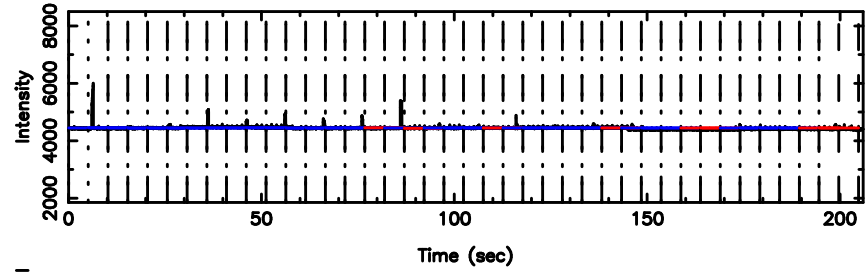

BLK:31,SNR1: 14.288 ,SNR2: 26.589

Frequency (Hz)

1031-11 2024/06/25 7.16UT TOYOKAWA-FUJI

T20240625160756

BLK:28,SNR1: 7.2652 ,SNR2: 17.274

K20240625160753

BLK:28,SNR1: 10.909 ,SNR2: 21.111

1031-11 2024/06/25 7.16UT TOYOKAWA-KISO