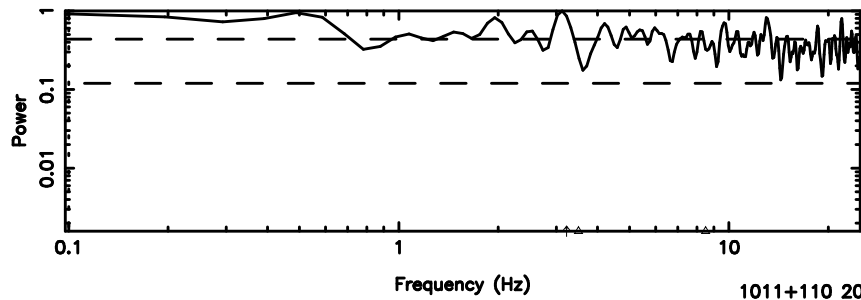

K20240625154844

BLK: 5,SNR1: 0.34831 ,SNR2: 1.0115

Frequency (Hz)

1011+110 2024/06/25 6.84UT TOYOKAWA-KISO

F20240625154848

BLK: 4,SNR1:-0.26982E-01,SNR2: 0.37447

K20240625154844

BLK: 4,SNR1: 0.63583 ,SNR2: 2.5219