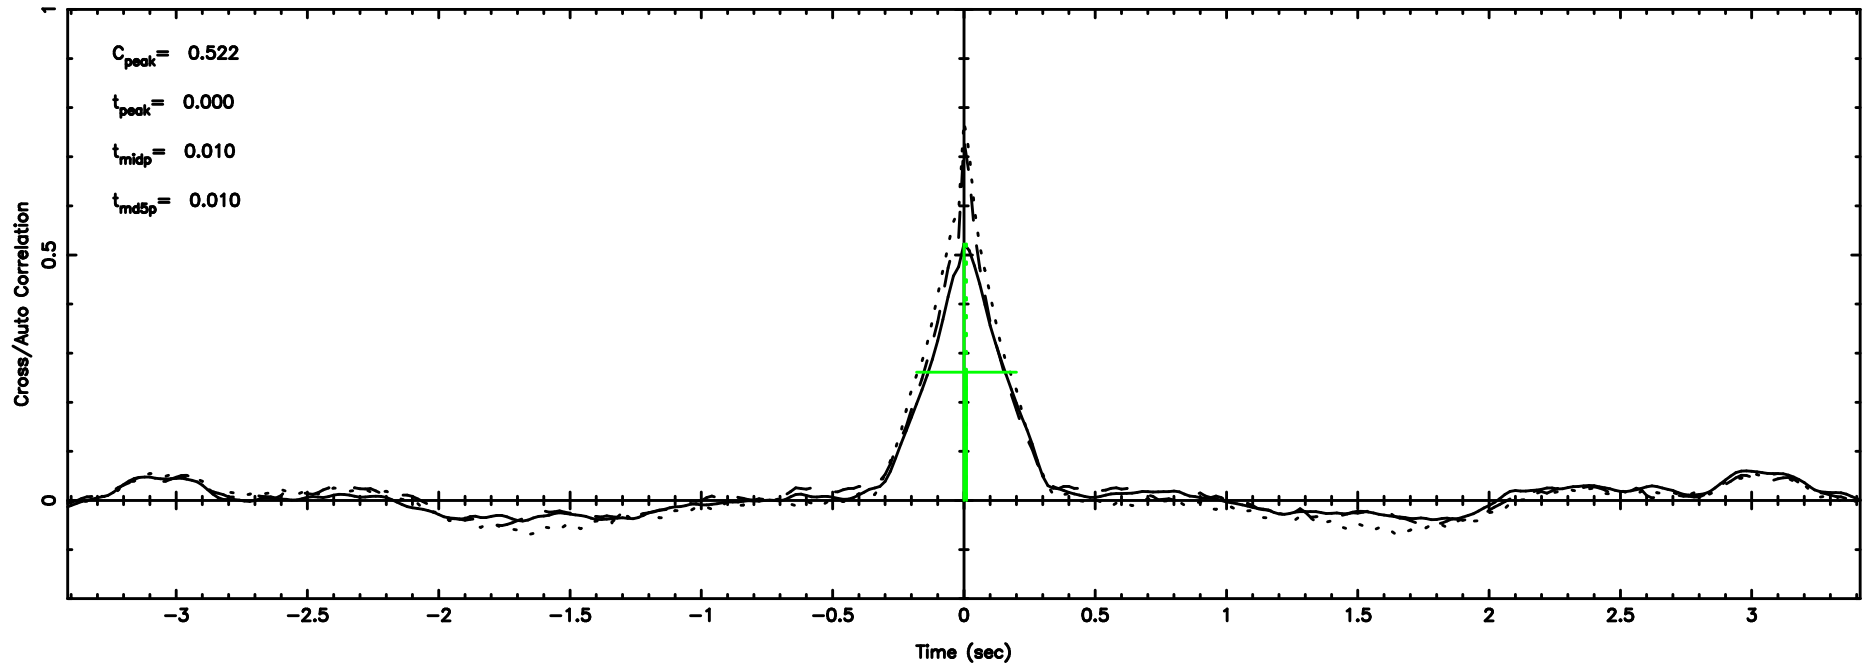

Frequency (Hz)

3C208 2024/06/25 5.49UT FUJI -KISO