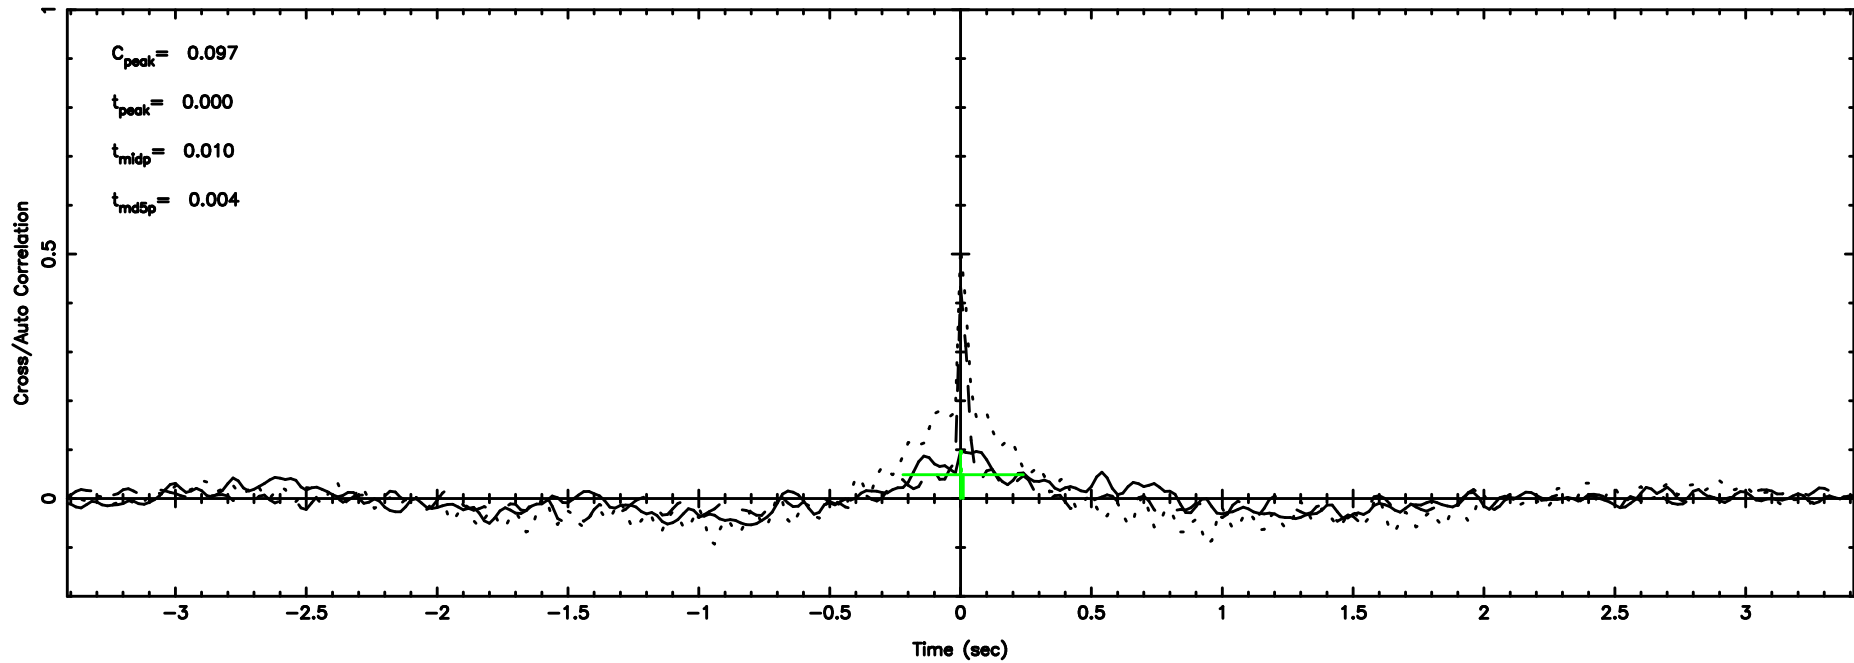

1044-008 2024/06/25 7.39UT TOYOKAWA-FUJI

T20240625162142

BLK: 4,SNR1: 0.49236E-01,SNR2: 0.96557

Frequency (Hz)

K20240625162139

BLK: 4,SNR1: 0.41646 ,SNR2: 2.3455

Frequency (Hz)

1044-008 2024/06/25 7.39UT TOYOKAWA-KISO