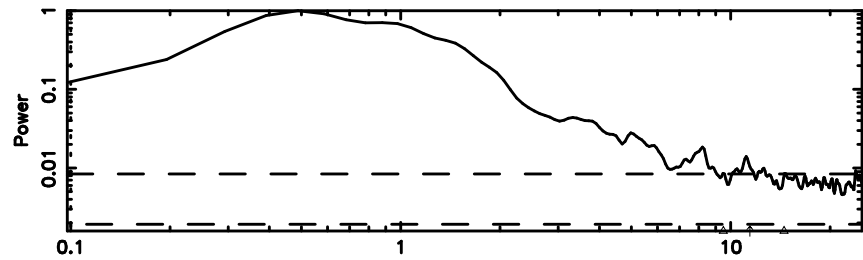

BLK:21,SNR1: 6.5318 ,SNR2: 11.555