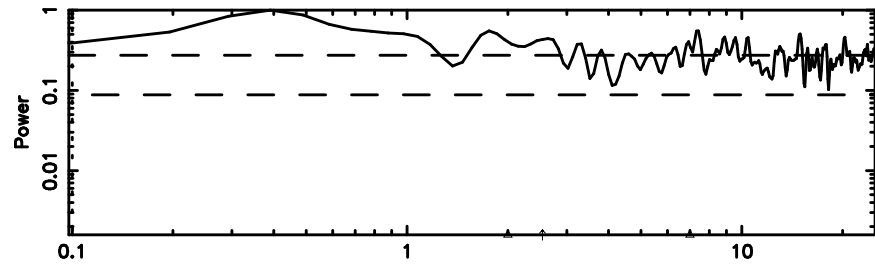

F20240625054953

BLK: 3,SNR1: 1.1912 ,SNR2: 6.8793

Frequency (Hz)

0011+344 2024/06/24 20.86UT TOYOKAWA-FUJI

T20240625054951

BLK: 4,SNR1: 0.60829E-01,SNR2: 0.79654

Frequency (Hz)

K20240625054948