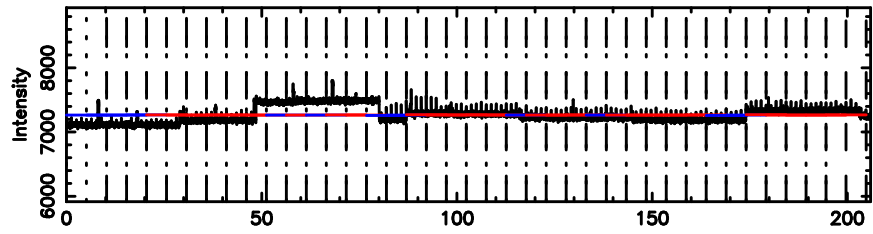

K20240625075222

BLK: 5,SNR1: 1.2081 ,SNR2: 4.7806

0213+178 2024/06/24 22.90UT TOYOKAWA-KISO

F20240625075226

BLK:12,SNR1: 1.2009 ,SNR2: 6.4295

Frequency (Hz)

K20240625075222

BLK:12,SNR1: 0.55073 ,SNR2: 2.2242