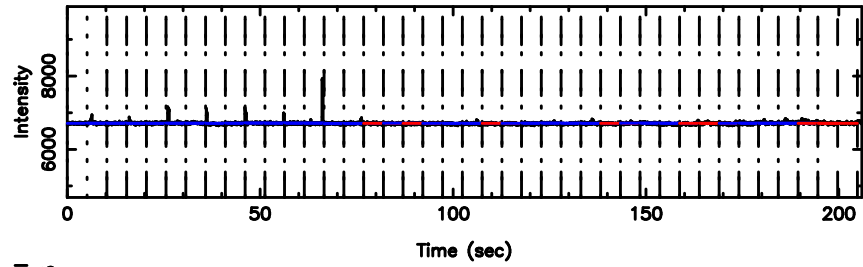

T20240625160756