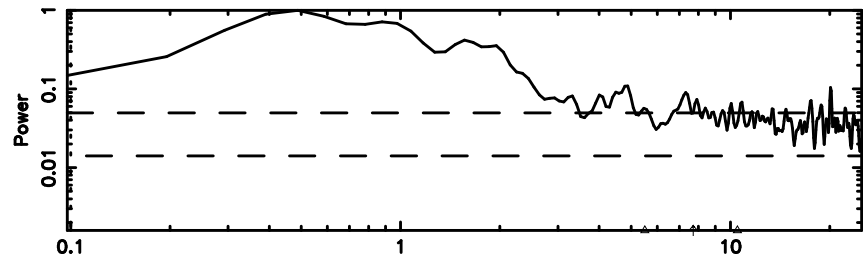

BLK: 4,SNR1: 0.94906 ,SNR2: 2.7744