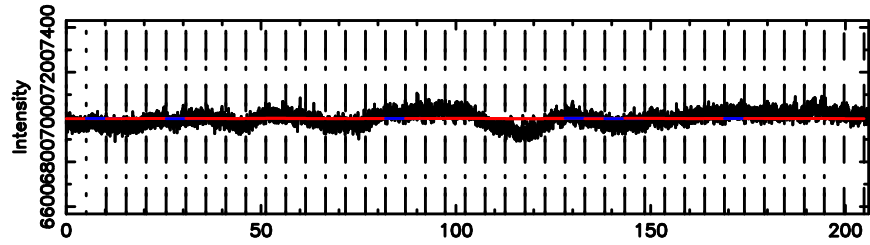

T20240625094055