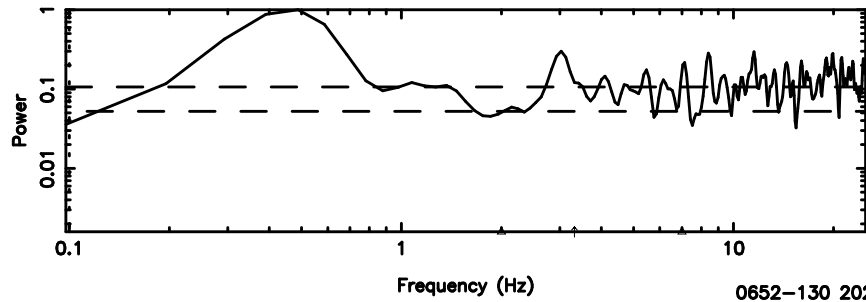

BLK: 2,SNR1: 0.23727 ,SNR2: 0.96759