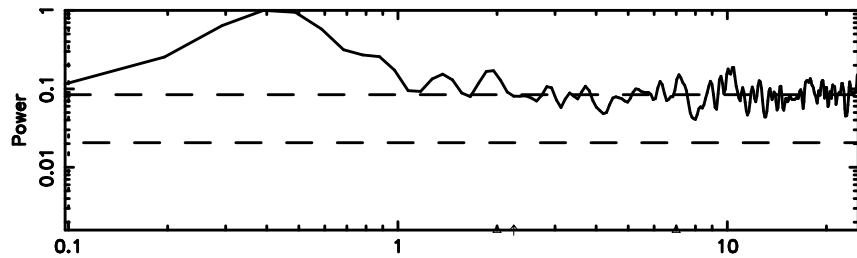

BLK: 4,SNR1: 0.28248 ,SNR2: 2.2256