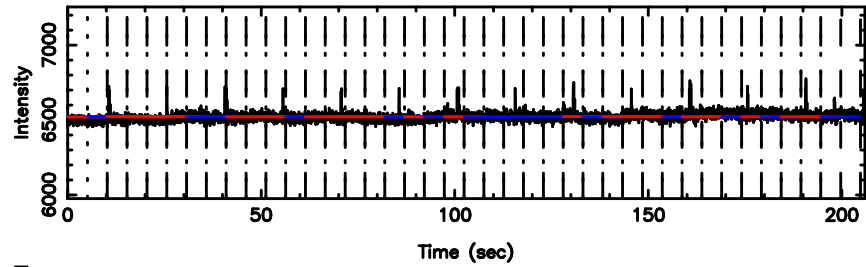

T20240625141144

BLK: 6,SNR1: 0.40929 ,SNR2: 2.1791

F20240625141146

BLK: 6,SNR1: 2.6040 ,SNR2: 5.1214

0834-19 2024/06/25 5.22UT TOYOKAWA-FUJI

T20240625141144

BLK:16,SNR1: 0.15117 ,SNR2: 2.1001

K20240625141141