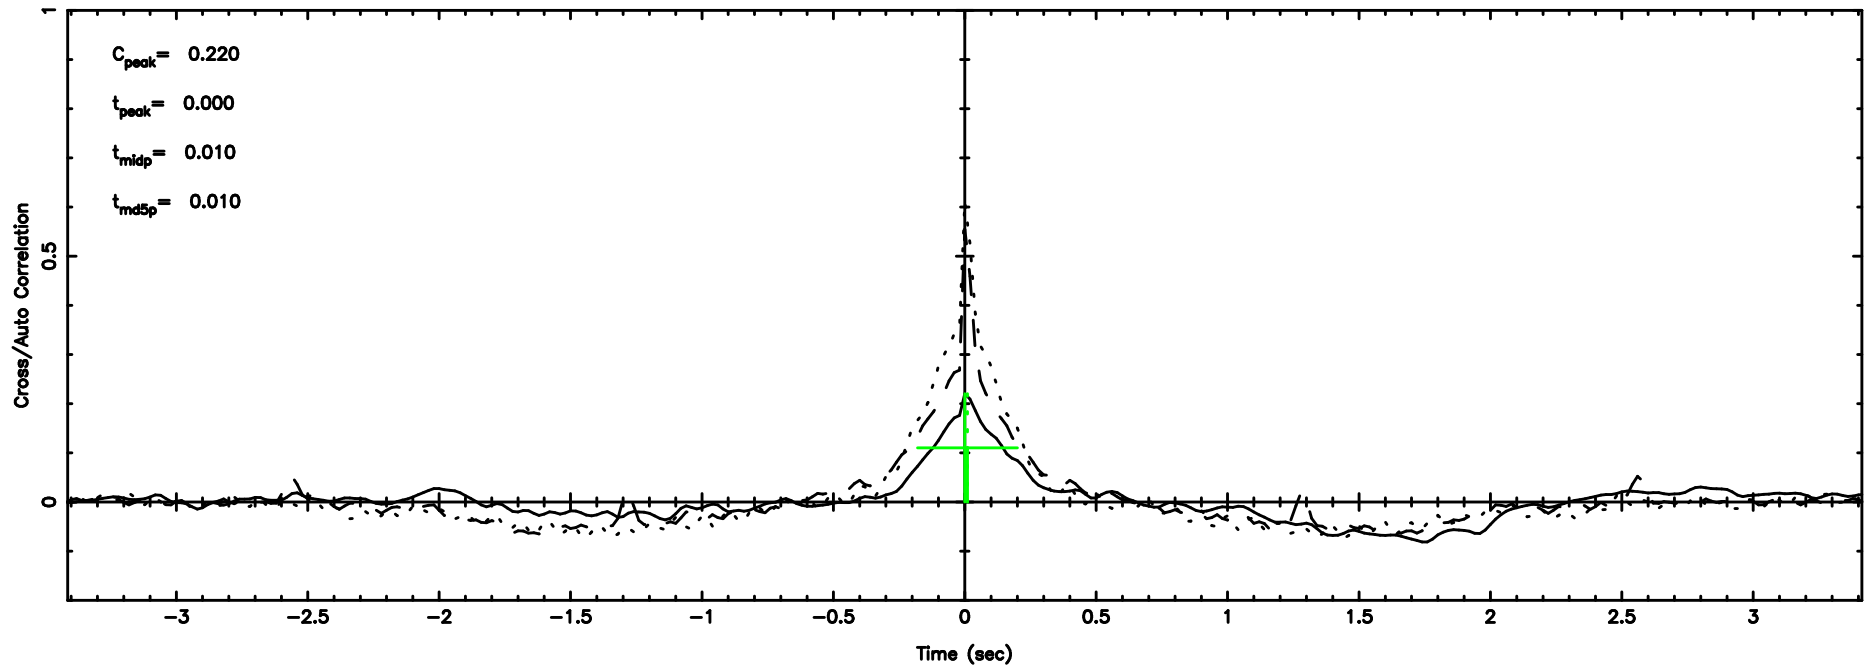

BLK:14,SNR1: 0.90920 ,SNR2: 3.6100

0821+394 2024/06/25 5.03UT TOYOKAWA-KISO

F20240625140006

BLK:16,SNR1: 0.80757 ,SNR2: 2.0591

K20240625140001

BLK:16,SNR1: 1.2372 ,SNR2: 4.8470

0821+394 2024/06/25 5.03UT FUJI -KISO