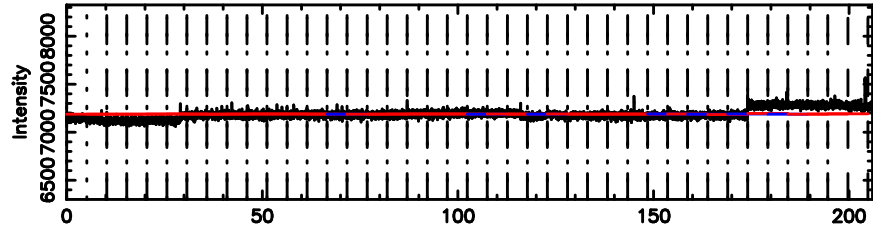

Frequency (Hz)

K20240625063845

BLK: 9,SNR1: 4.8675 ,SNR2: 12.010

Frequency (Hz)

0100+146 2024/06/24 21.67UT TOYOKAWA-KISO

F20240625063850

BLK: 7,SNR1: 0.59345 ,SNR2: 2.7704

Frequency (Hz)