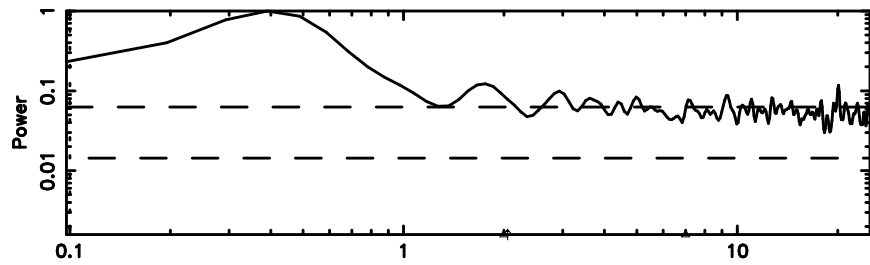

No.Good Data

KISO

No.Good Data

3C71 2024/06/24 23.33UT FUJI -KISO

T20240625083737

BLK:10,SNR1: 0.25034 ,SNR2: 3.3363

Frequency (Hz)

F20240625083739