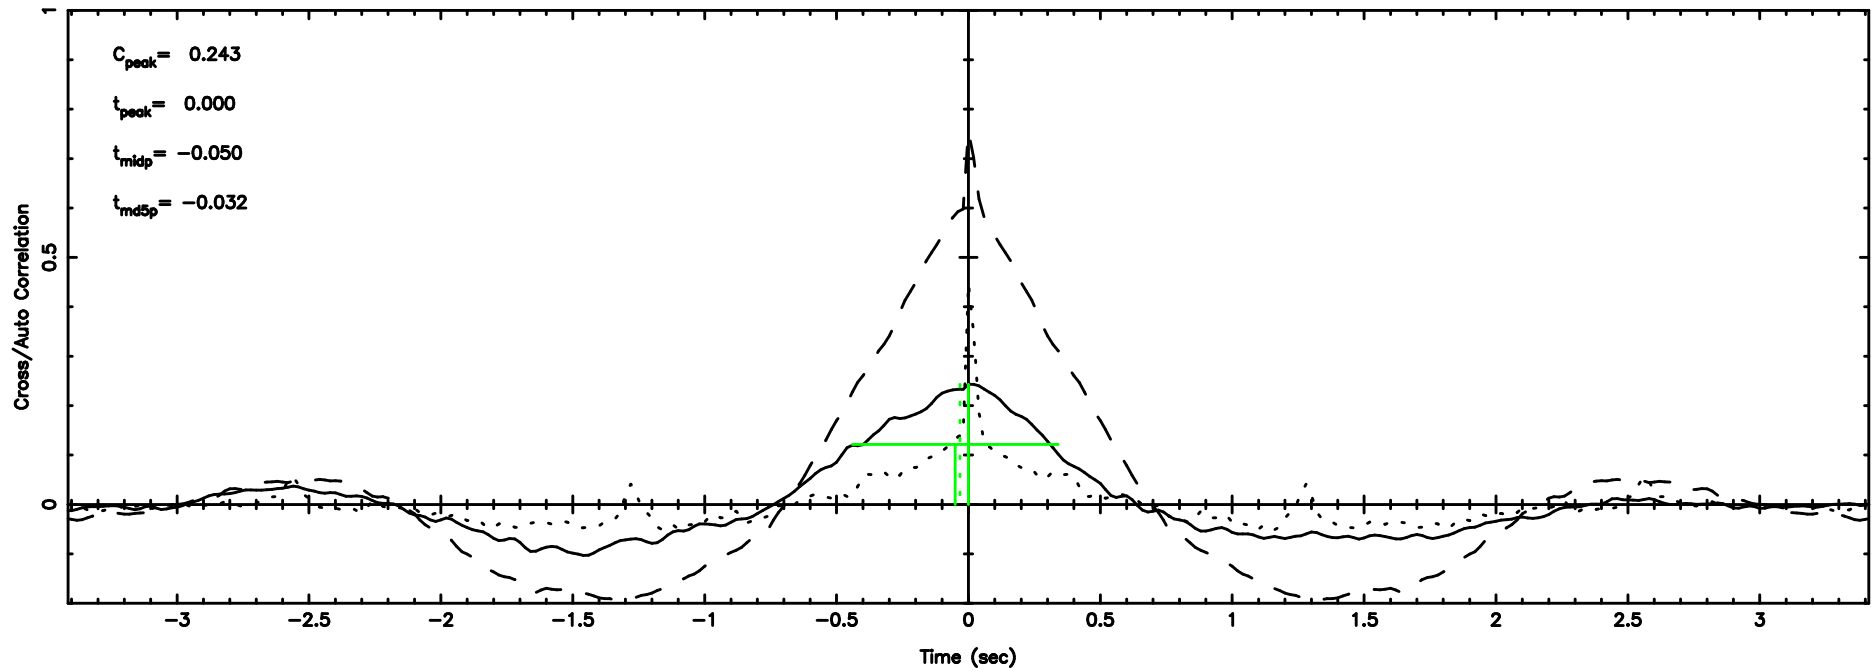

T20240625113516

BLK:12,SNR1: 7.2969 ,SNR2: 26.346

0556+191 2024/06/25 2.62UT TOYOKAWA-FUJI

F20240625113518

BLK:12,SNR1: 0.13955 ,SNR2: 0.81290