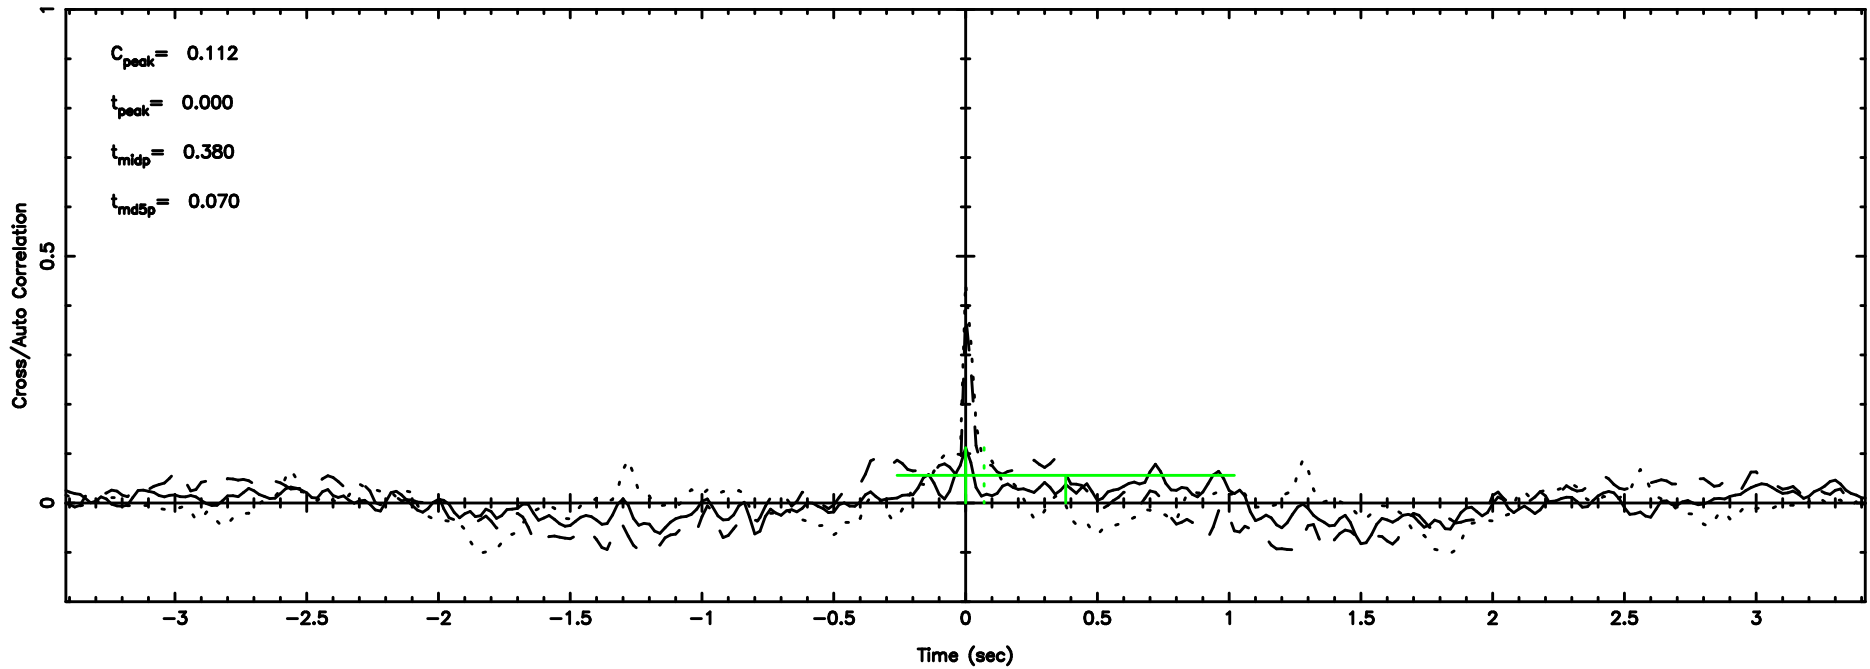

T20240625122943

BLK: 2,SNR1: 0.23727 ,SNR2: 0.96759

F20240625122945

BLK: 2,SNR1: 0.38333 ,SNR2: 0.90144

0652-130 2024/06/25 3.52UT TOYOKAWA-FUJI