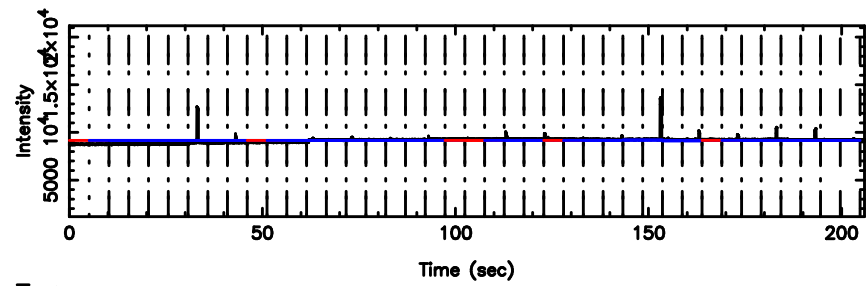

T20240625154229

BLK:33,SNR1: 9.9506 ,SNR2: 23.391

Frequency (Hz)

K20240625154226

BLK:33,SNR1: 13.099 ,SNR2: 31.571

Frequency (Hz)

3C237 2024/06/25 6.74UT TOYOKAWA-KISO

F20240625154231