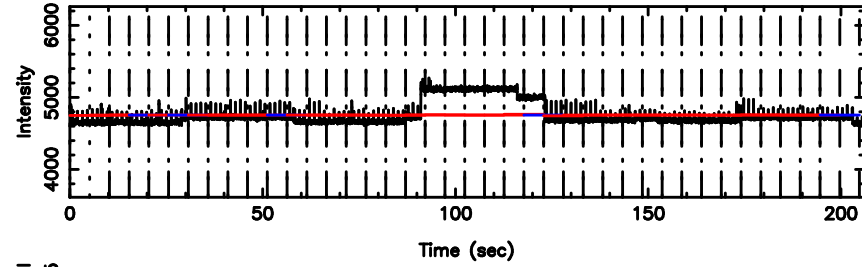

F20240625162144