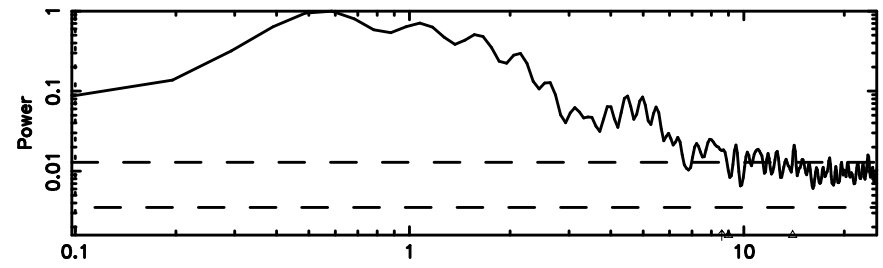

0128+03 2024/06/24 22.15UT FUJI -KISO

T20240625071342

BLK:23,SNR1: 8.1940 ,SNR2: 20.620

Frequency (Hz)

3C48 2024/06/24 22.26UT TOYOKAWA-FUJI

F20240625071344

BLK:23,SNR1: 4.7364 ,SNR2: 11.192

Frequency (Hz)