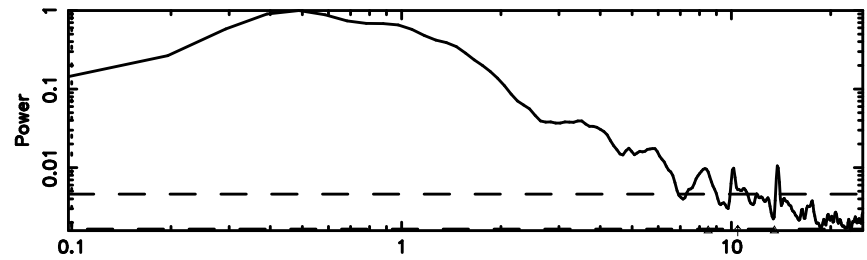

BLK:25,SNR1: 11.494 ,SNR2: 22.276