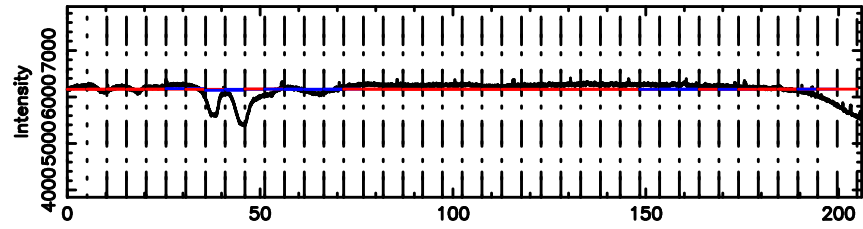

BLK: 4,SNR1: 0.94906 ,SNR2: 2.7744

Frequency (Hz)

F20240625161231

BLK: 4,SNR1: 0.19138 ,SNR2: 1.4241

Frequency (Hz)

1035-058 2024/06/25 7.24UT TOYOKAWA-FUJI

T20240625161229

BLK:12,SNR1: 7.7181 ,SNR2: 31.935