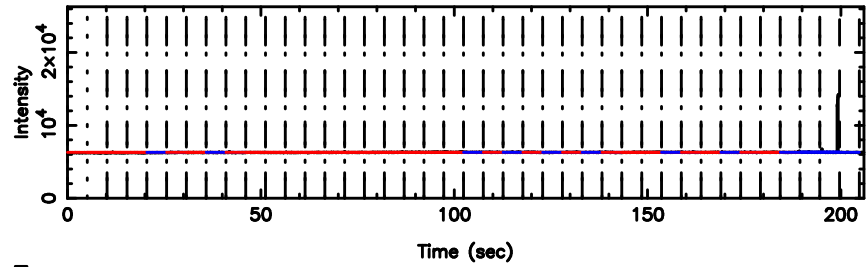

T20240625145643