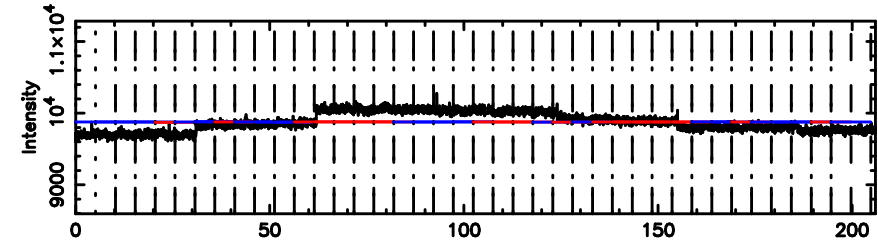

BLK:28,SNR1: 0.48232 ,SNR2: 2.9299

3C161 2024/06/25 3.06UT TOYOKAWA-KISO

F20240625120212

BLK:21,SNR1: 0.28492 ,SNR2: 2.8851

Frequency (Hz)

K20240625120207

BLK:21,SNR1: 0.44648 ,SNR2: 3.6846

Frequency (Hz)