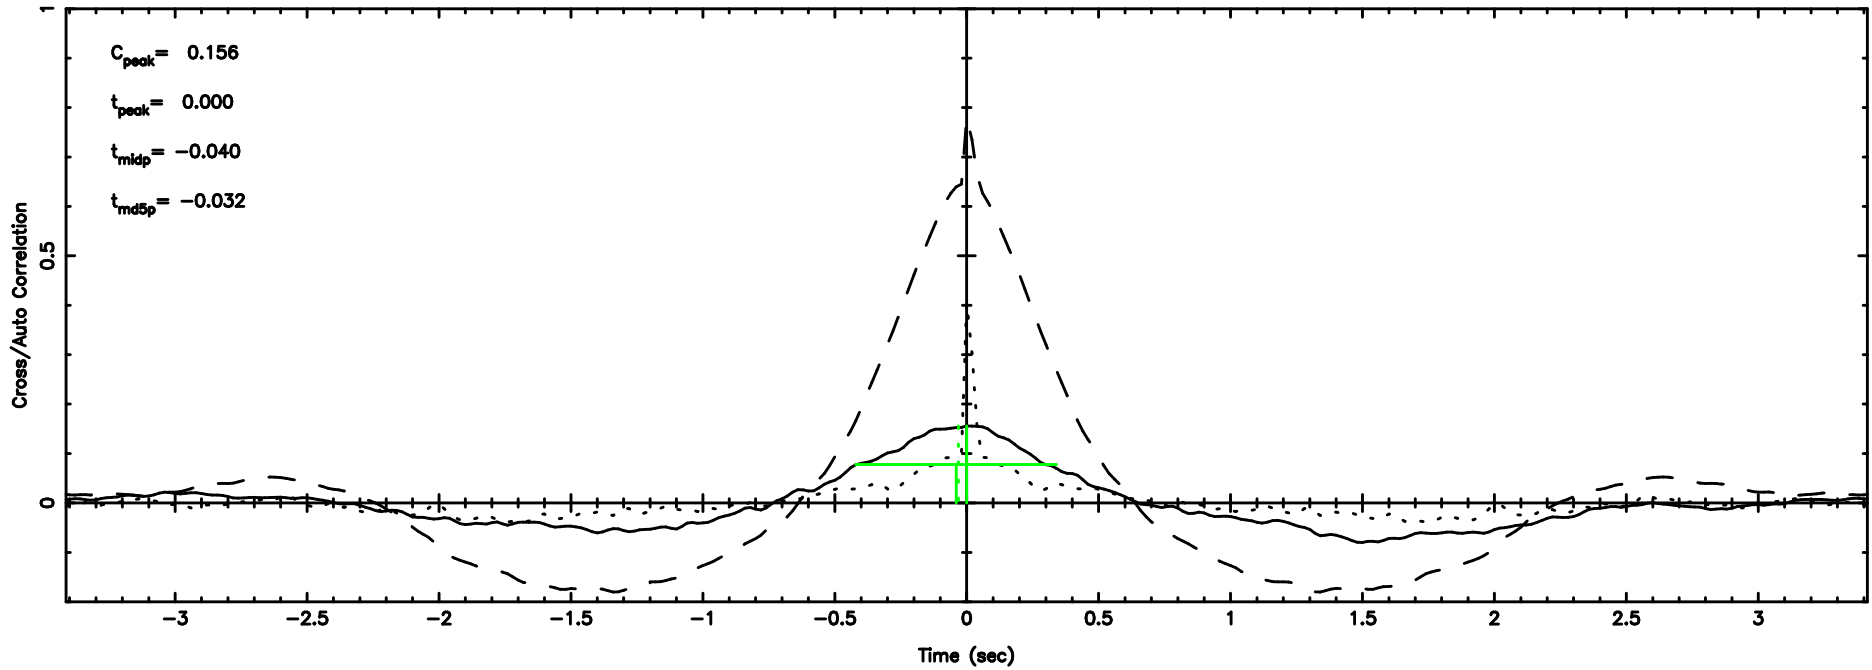

T20240625113049

BLK:18,SNR1: 3.7107 ,SNR2: 19.364

0552+12 2024/06/25 2.54UT TOYOKAWA-FUJI

F20240625113051

BLK:18,SNR1: 0.12997 ,SNR2: 1.2714

Frequency (Hz)

T20240625113049

BLK:18,SNR1: 2.7306 ,SNR2: 8.4963