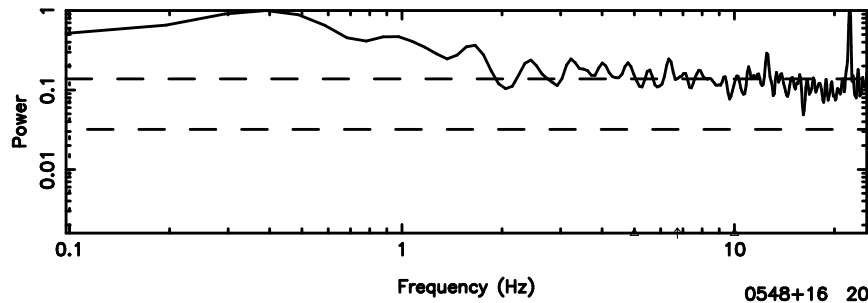

BLK:25,SNR1: 0.74226 ,SNR2: 4.3292

Frequency (Hz)

0548+16 2024/06/25 2.47UT TOYOKAWA-KISO

F20240625112641

BLK:12,SNR1: 0.20608 ,SNR2: 0.84083

K20240625112636

BLK:12,SNR1: 0.87290 ,SNR2: 2.6233

0548+16 2024/06/25 2.47UT FUJI -KISO