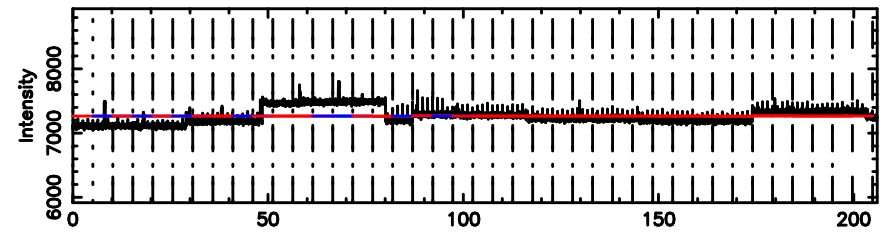

Frequency (Hz)

F20240625075226