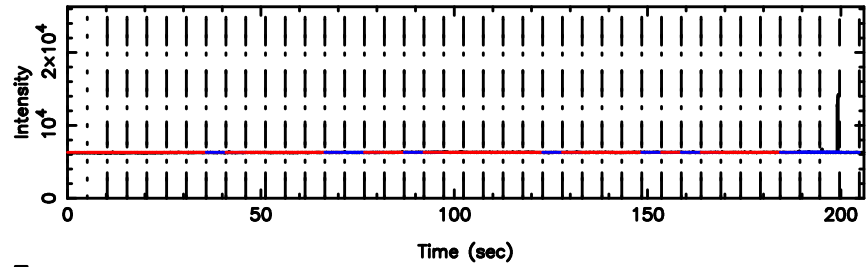

BLK:14,SNR1: 0.80609 ,SNR2: 2.9249

Frequency (Hz)

K20240625144429

BLK:14,SNR1: 0.20982 ,SNR2: 1.1645

Frequency (Hz)

3C216 2024/06/25 5.77UT FUJI -KISO

T20240625145643

BLK:10,SNR1: 2.9075 ,SNR2: 12.924