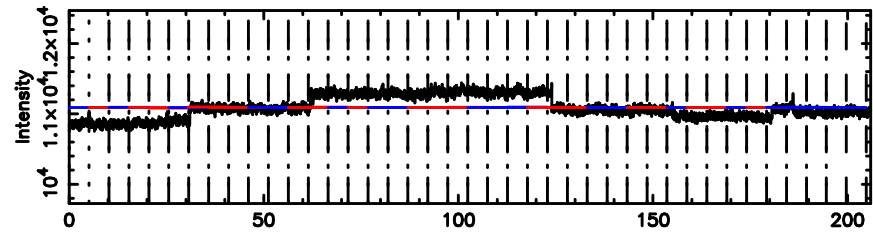

K20240625100824