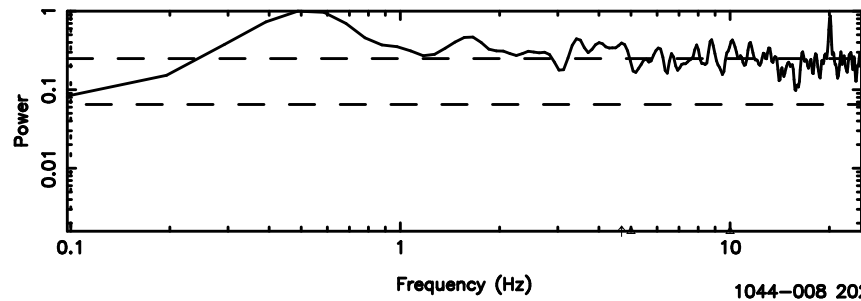

BLK: 5,SNR1: 0.94190E-01,SNR2: 0.52357