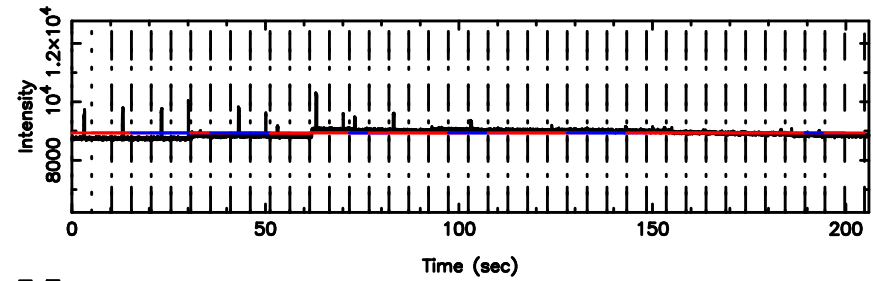

T20240625141649

BLK:21,SNR1: 4.4441 ,SNR2: 8.7672

F20240625141651

BLK:21,SNR1: 5.1630 ,SNR2: 13.018

0839-071 2024/06/25 5.31UT TOYOKAWA-FUJI

T20240625141649

BLK:13,SNR1: 4.1285 ,SNR2: 14.613

K20240625141646