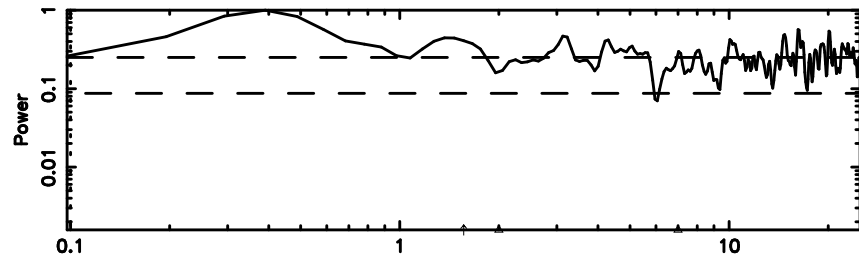

BLK: 3,SNR1: 0.60472E-01,SNR2: 0.94137