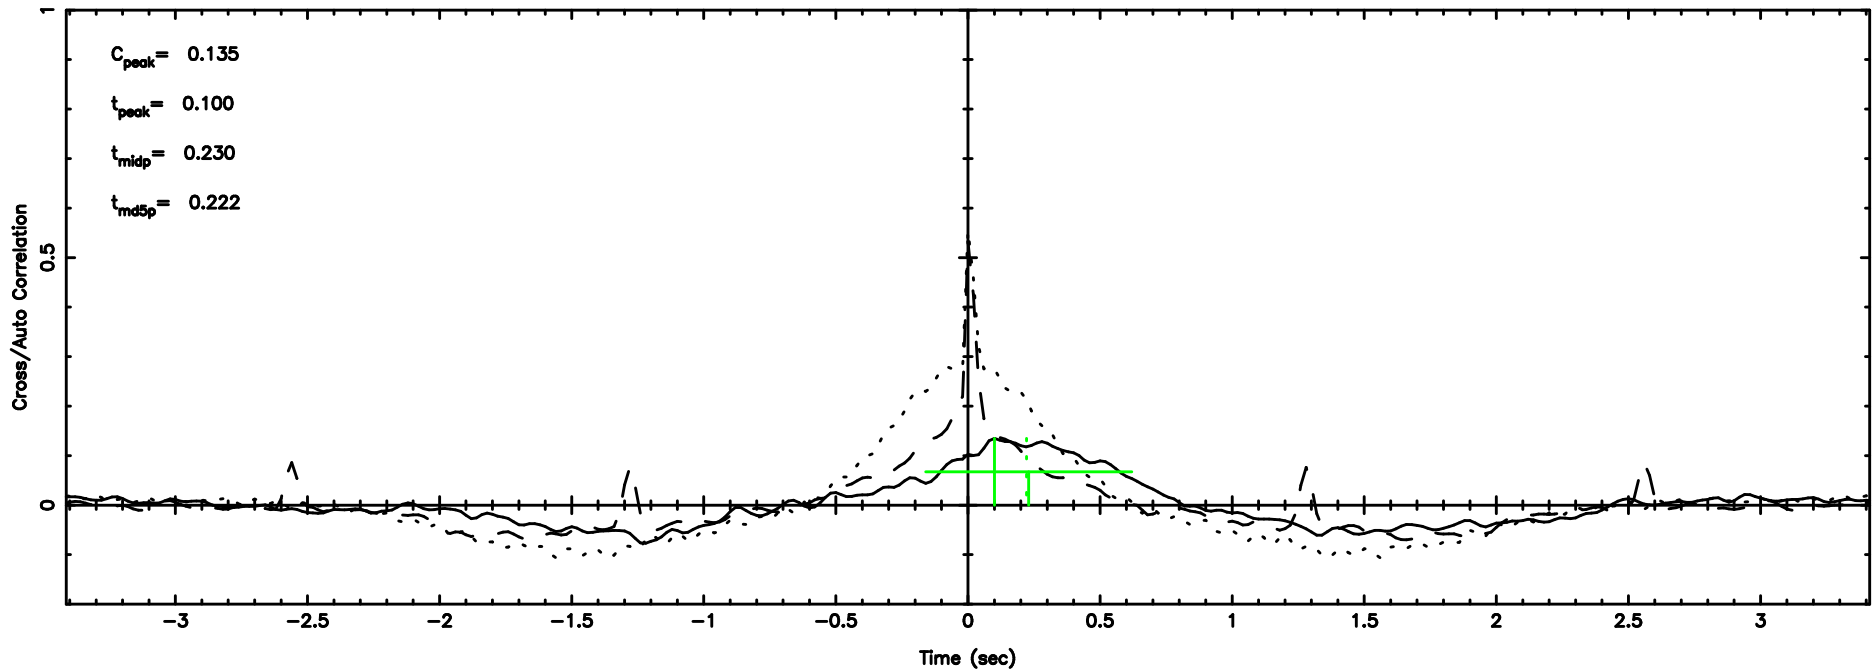

3C119 2024/06/25 1.17UT FUJI -KISO