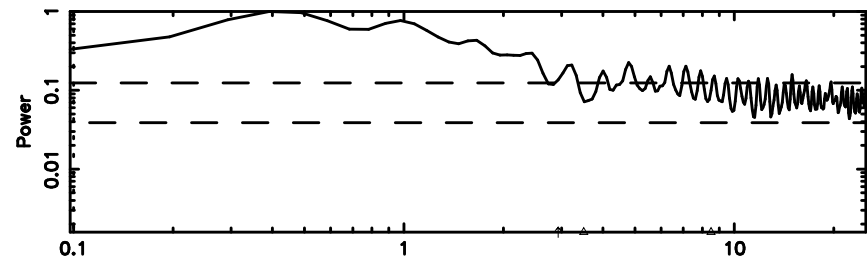

F20240625151809

BLK:13,SNR1: 0.22600 ,SNR2: 2.7084

Frequency (Hz)

0941-08 2024/06/25 6.33UT TOYOKAWA-FUJI

T20240625151807

BLK:17,SNR1: 1.1517 ,SNR2: 2.8164

K20240625151804

BLK:17,SNR1: 3.1070 ,SNR2: 11.639