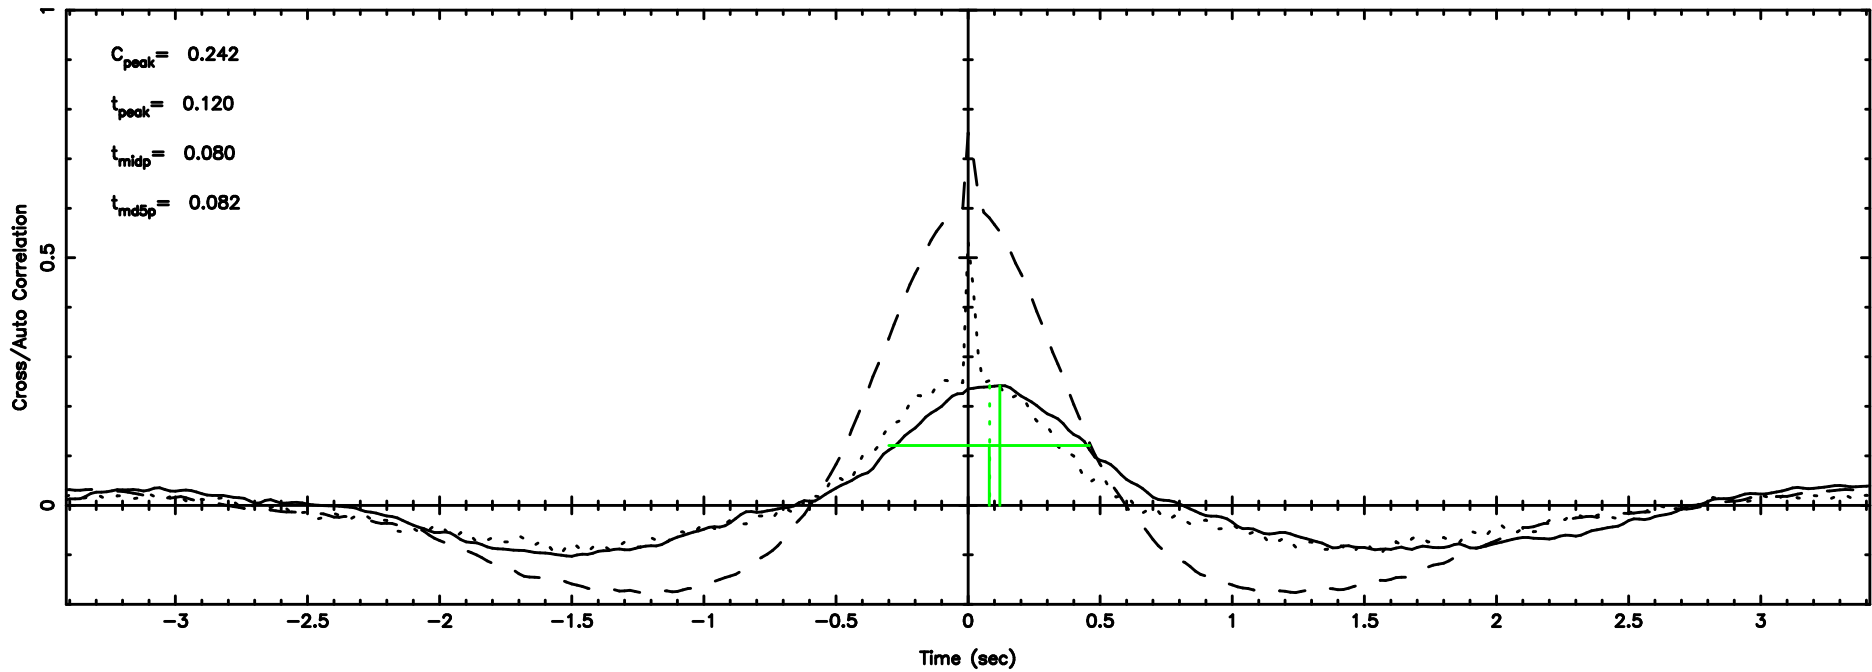

Frequency (Hz)

T20240625100827

BLK:18,SNR1: 2.1556 ,SNR2: 13.665

K20240625100824

BLK:18,SNR1: 0.56763 ,SNR2: 2.6341

3C119 2024/06/25 1.17UT TOYOKAWA-KISO

F20240625100829

BLK:19,SNR1: 0.10055 ,SNR2: 2.1243