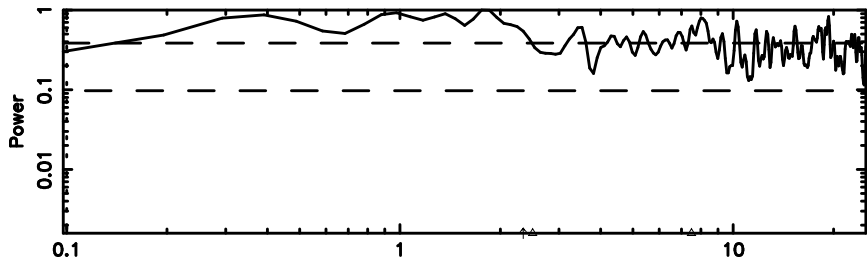

K20240625092518

BLK: 4,SNR1: 0.57110 ,SNR2: 2.5183

F20240625092523

BLK: 3,SNR1: 0.94261E-01,SNR2: 0.93188

Frequency (Hz)

K20240625092518

BLK: 3,SNR1: 1.7089 ,SNR2: 10.856

Frequency (Hz)