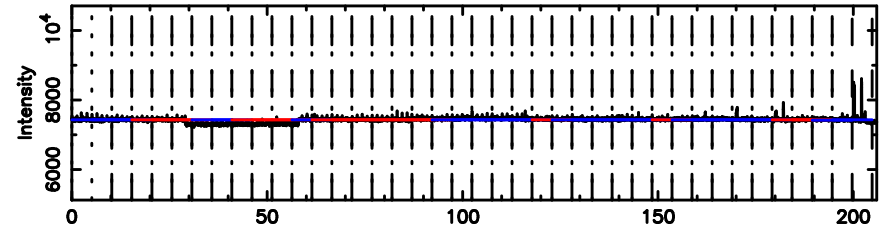

0128+03 2024/06/24 22.15UT FUJI -KISO

T20240625071342

BLK:23,SNR1: 8.1940 ,SNR2: 20.620

Frequency (Hz)

3C48 2024/06/24 22.26UT TOYOKAWA-FUJI

F20240625071344

BLK:23,SNR1: 4.7364 ,SNR2: 11.192

Frequency (Hz)