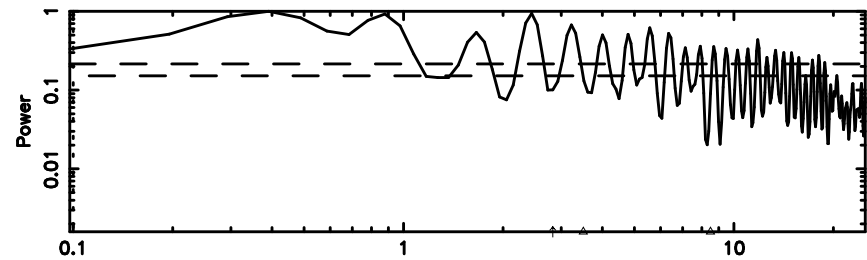

T20240625152629

BLK: 2,SNR1: 0.28024 ,SNR2: 4.1732

Frequency (Hz)

F20240625152631

BLK: 2,SNR1:-0.42090E-01,SNR2: 1.2279

Frequency (Hz)

3C230 2024/06/25 6.47UT TOYOKAWA-FUJI

T20240625152629