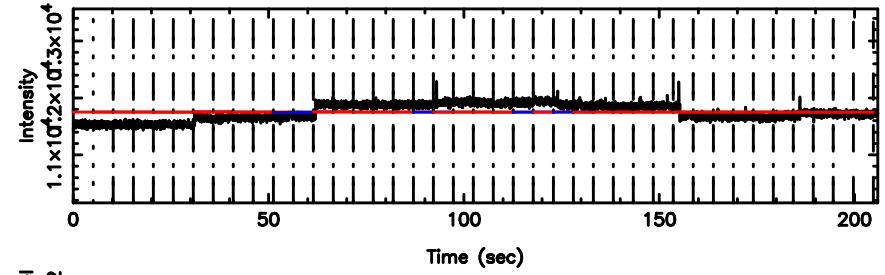

Frequency (Hz)

K20240625073324

BLK:11,SNR1: 0.52628 ,SNR2: 4.1327

Frequency (Hz)

0155-109 2024/06/24 22.59UT TOYOKAWA-KISO

F20240625073329

BLK: 5,SNR1: 0.32765 ,SNR2: 0.79515

K20240625073324