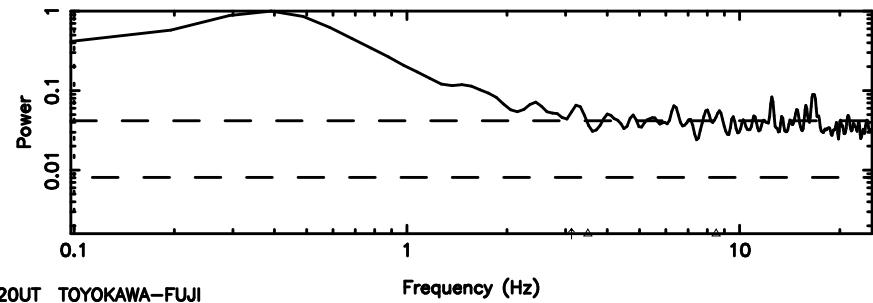

BLK:22,SNR1: 0.69492 ,SNR2: 4.5308