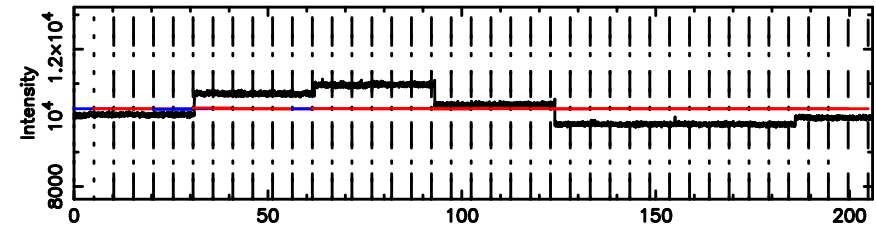

BLK:16,SNR1: 3.6880 ,SNR2: 11.946

0732+33 2024/06/25 4.21UT TOYOKAWA-KISO

F20240625131110

BLK: 4,SNR1: 0.84514 ,SNR2: 2.4934

Frequency (Hz)

K20240625131105

BLK: 4,SNR1: 8.4103 ,SNR2: 33.969

Frequency (Hz)