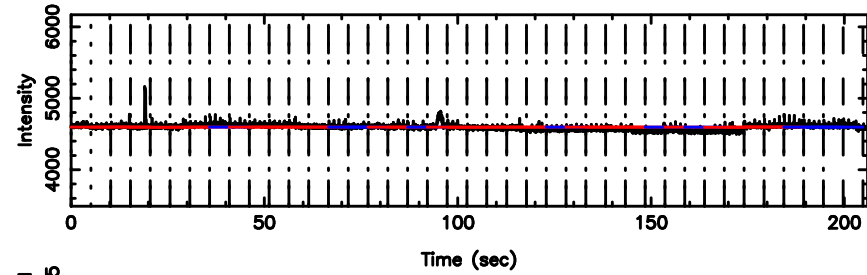

F20240625145645

BLK:10,SNR1: 0.36884 ,SNR2: 3.4779