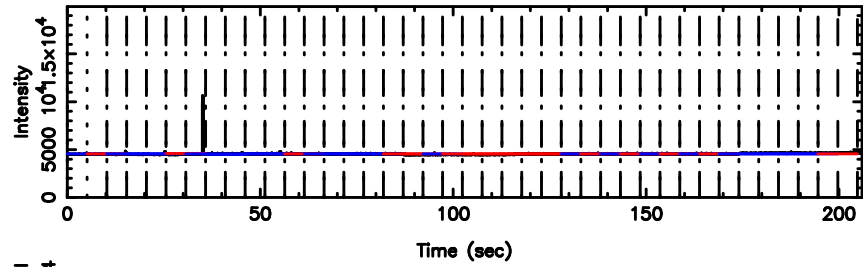

T20240625155627

BLK:21,SNR1: 6.5318 ,SNR2: 11.555

Frequency (Hz)

K20240625155624

BLK:21,SNR1: 13.378 ,SNR2: 32.619

Frequency (Hz)

3C241 2024/06/25 6.97UT TOYOKAWA-KISO

F20240625155629