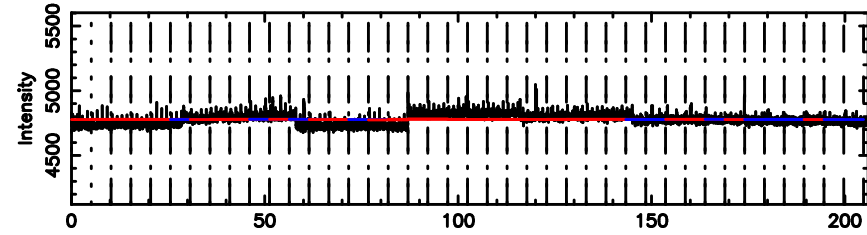

3C208 2024/06/25 5.49UT FUJI -KISO

T20240625144432

BLK:11,SNR1: 0.26031 ,SNR2: 1.5297

Frequency (Hz)

F20240625144434

BLK:11,SNR1: 0.97847 ,SNR2: 2.9069

Frequency (Hz)

3C216 2024/06/25 5.77UT TOYOKAWA-FUJI