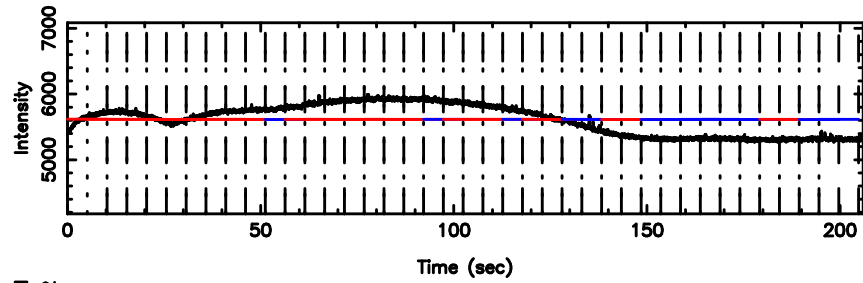

T20240625151807