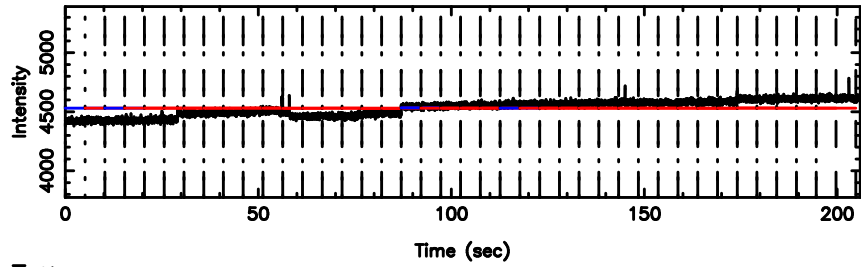

K20240625154844

BLK: 5,SNR1: 0.34831 ,SNR2: 1.0115

Frequency (Hz)

1011+110 2024/06/25 6.84UT TOYOKAWA-KISO

F20240625154848

BLK: 4,SNR1:-0.26982E-01,SNR2: 0.37447

K20240625154844

BLK: 4,SNR1: 0.63583 ,SNR2: 2.5219