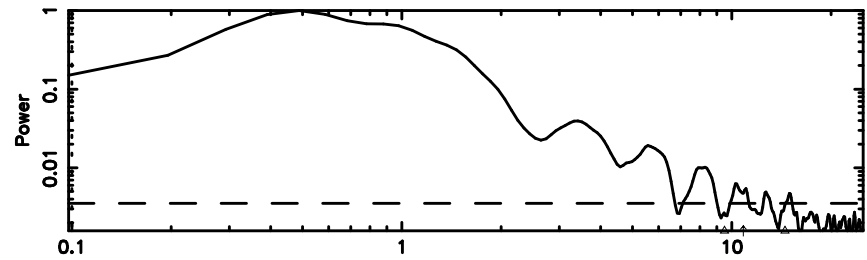

BLK:31,SNR1: 14.288 ,SNR2: 26.589

Frequency (Hz)

1031-11 2024/06/25 7.16UT TOYOKAWA-FUJI

T20240625160756

BLK:28,SNR1: 7.2652 ,SNR2: 17.274

K20240625160753

BLK:28,SNR1: 10.909 ,SNR2: 21.111

1031-11 2024/06/25 7.16UT TOYOKAWA-KISO