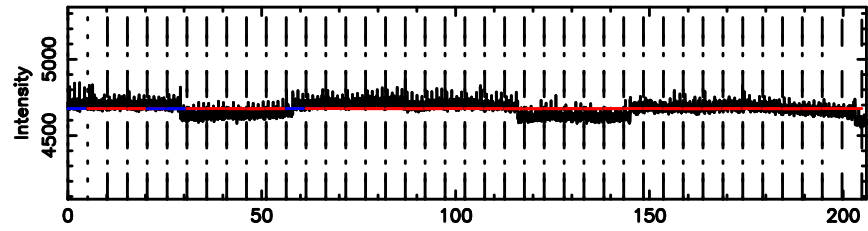

BLK:16,SNR1: 3.6880 ,SNR2: 11.946

0732+33 2024/06/25 4.21UT TOYOKAWA-KISO

F20240625131110

BLK: 4,SNR1: 0.84514 ,SNR2: 2.4934

Frequency (Hz)

K20240625131105

BLK: 4,SNR1: 8.4103 ,SNR2: 33.969

Frequency (Hz)