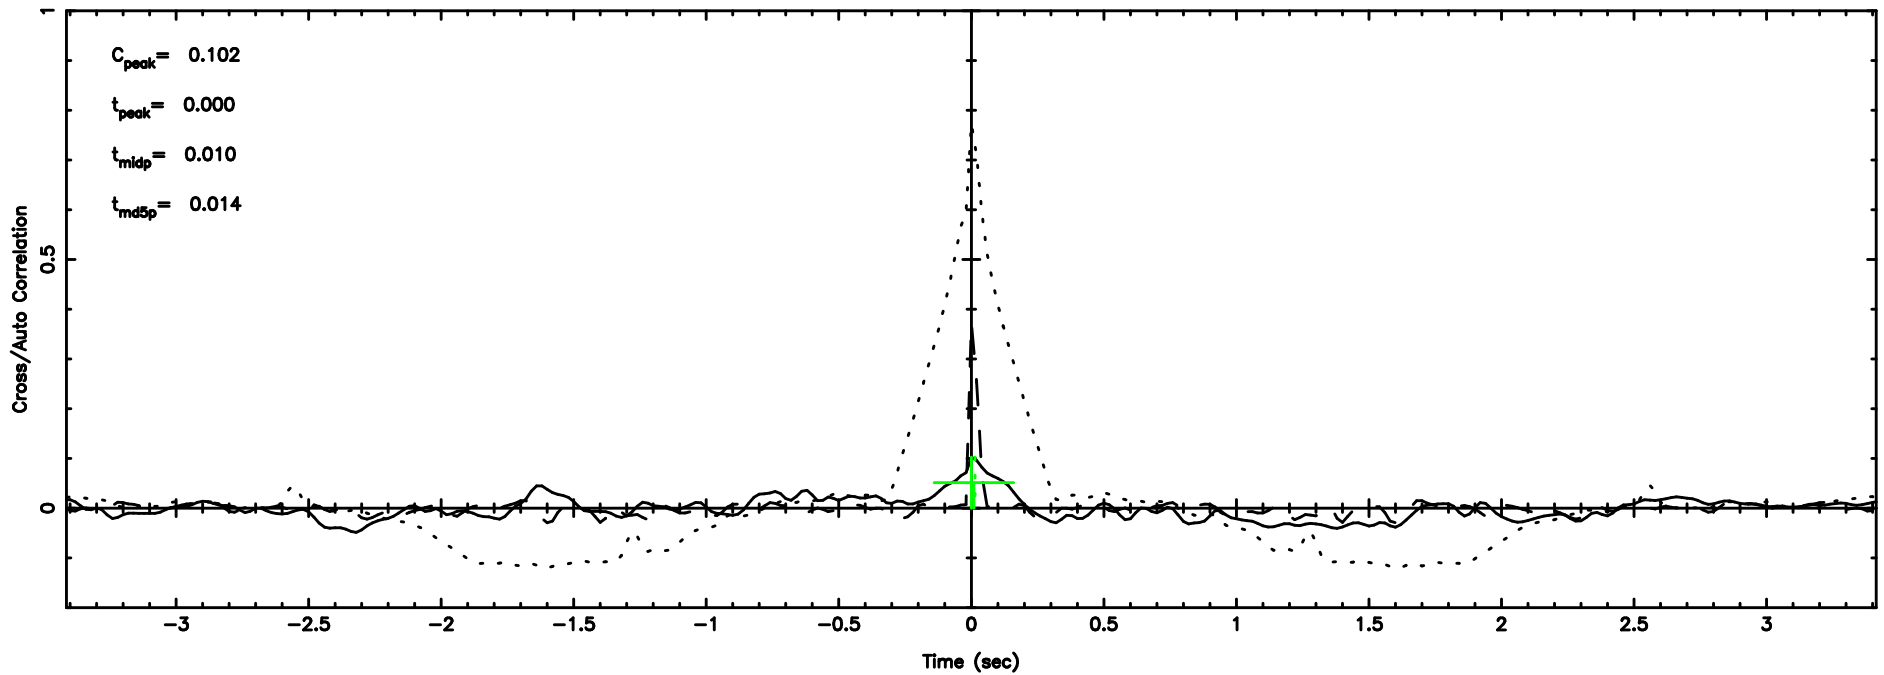

BLK: 8,SNR1: 0.30043E-01,SNR2: 0.15447

Frequency (Hz)

F20240625075226

BLK: 8,SNR1: 1.0689 ,SNR2: 6.1313

Frequency (Hz)

0213+178 2024/06/24 22.90UT TOYOKAWA-FUJI

T20240625075224

BLK: 5,SNR1: 0.42754E-01,SNR2: 0.16669