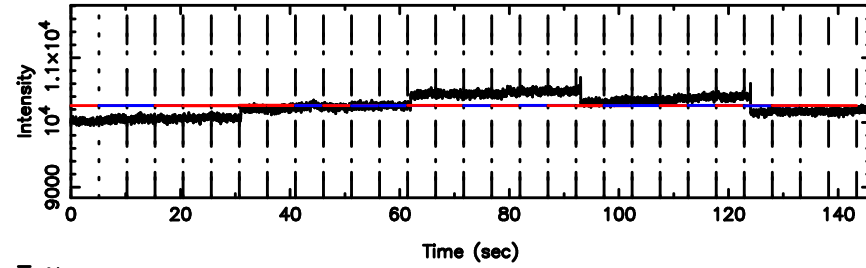

BLK:17,SNR1: 0.53738 ,SNR2: 3.5015

3C152 2024/06/25 2.69UT TOYOKAWA-KISO

F20240625113951

BLK:11,SNR1: 0.67059 ,SNR2: 6.3904

K20240625113946

BLK:11,SNR1: 0.48286 ,SNR2: 3.3739

3C152 2024/06/25 2.69UT FUJI -KISO