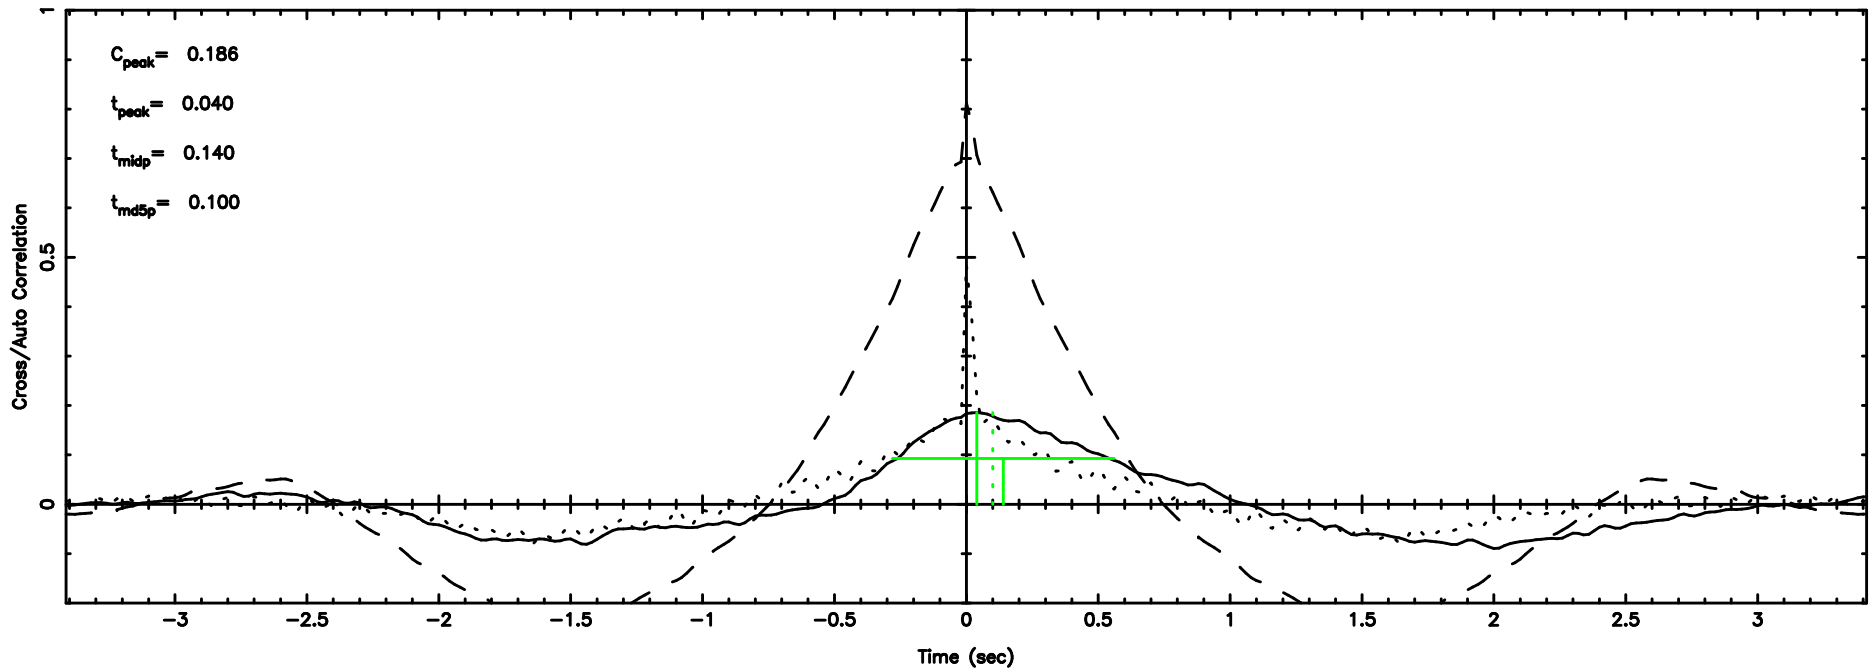

T20240625113516

BLK:15,SNR1: 8.4139 ,SNR2: 29.435

K20240625113513

BLK:15,SNR1: 0.62606 ,SNR2: 3.6552

0556+191 2024/06/25 2.62UT TOYOKAWA-KISO