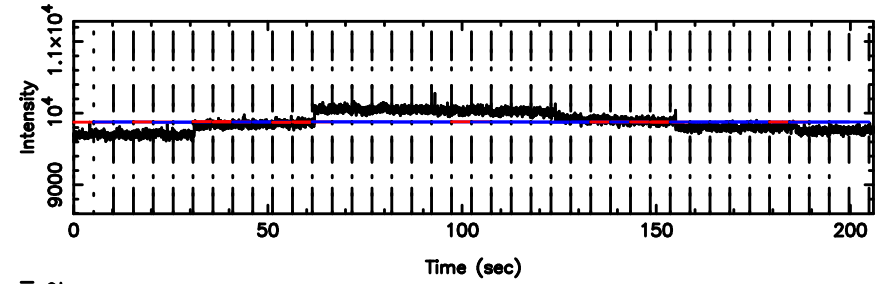

BLK:28,SNR1: 0.48232 ,SNR2: 2.9299

3C161 2024/06/25 3.06UT TOYOKAWA-KISO

F20240625120212

BLK:21,SNR1: 0.28492 ,SNR2: 2.8851

Frequency (Hz)

K20240625120207

BLK:21,SNR1: 0.44648 ,SNR2: 3.6846

Frequency (Hz)