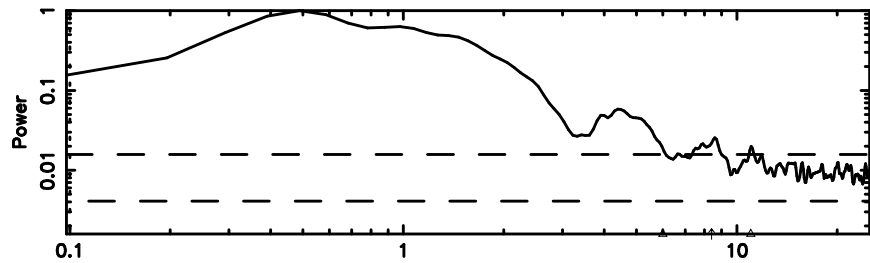

BLK:14,SNR1: 7.3976 ,SNR2: 16.867

Frequency (Hz)

0308+305 2024/06/24 23.82UT TOYOKAWA-KISO

F20240625084728

BLK:23,SNR1: 3.5514 ,SNR2: 8.8833

Frequency (Hz)

K20240625084723

BLK:23,SNR1: 6.0726 ,SNR2: 11.809