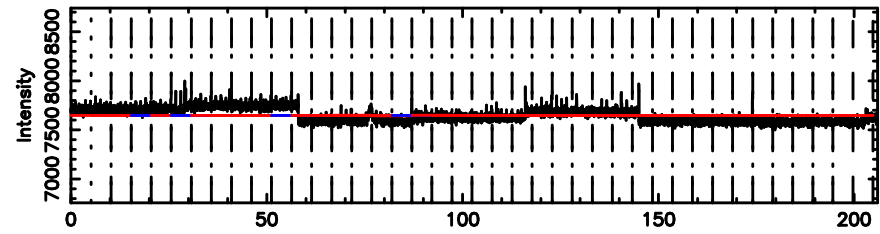

T20240625053443

BLK: 4,SNR1: 0.30055 ,SNR2: 1.8859

Frequency (Hz)

F20240625053445

BLK: 4,SNR1: 0.30253 ,SNR2: 3.1010

Frequency (Hz)

2356+437 2024/06/24 20.61UT TOYOKAWA-FUJI

T20240625053443