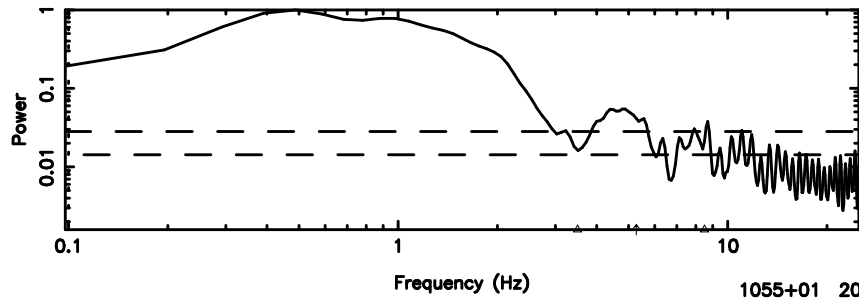

Frequency (Hz)

K20240625163244

BLK: 8,SNR1: 2.8908 ,SNR2: 10.525

Frequency (Hz)

1055+01 2024/06/25 7.57UT TOYOKAWA-KISO

F20240625163249

BLK:14,SNR1: 1.7212 ,SNR2: 8.1241

K20240625163244