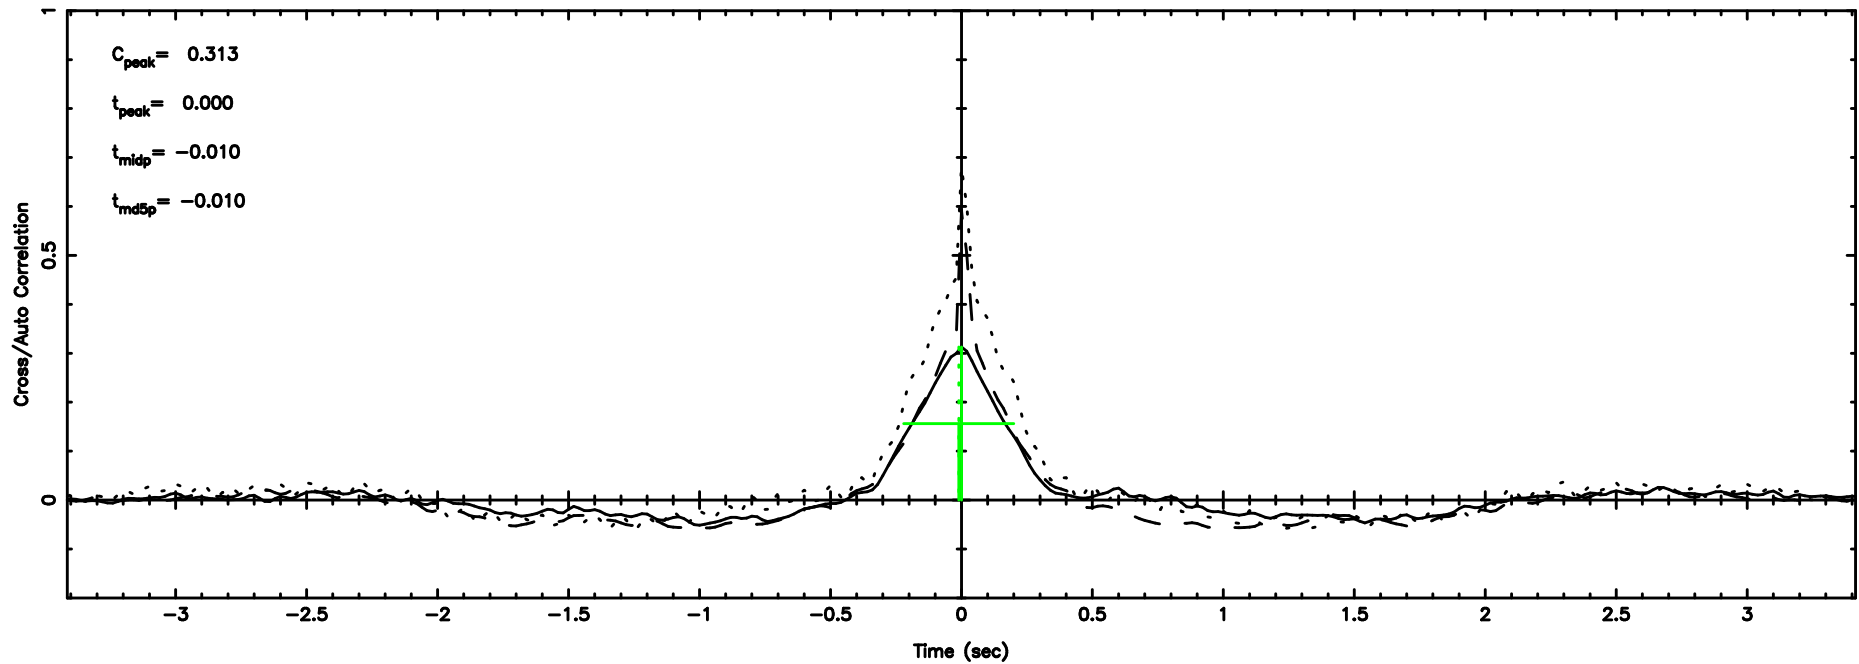

T20240625155627

BLK:21,SNR1: 6.5318 ,SNR2: 11.555

Frequency (Hz)

K20240625155624

BLK:21,SNR1: 13.378 ,SNR2: 32.619

Frequency (Hz)

3C241 2024/06/25 6.97UT TOYOKAWA-KISO

F20240625155629