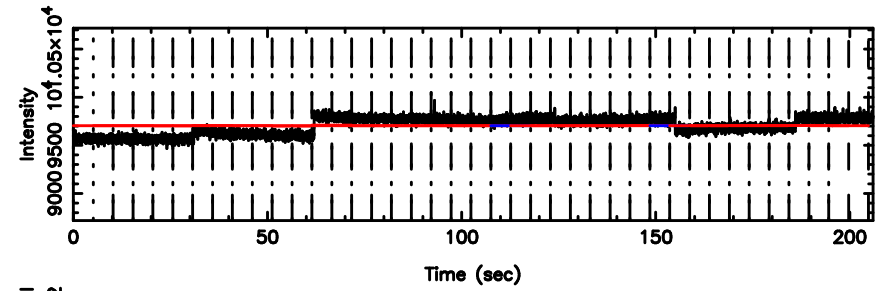

K20240625122940