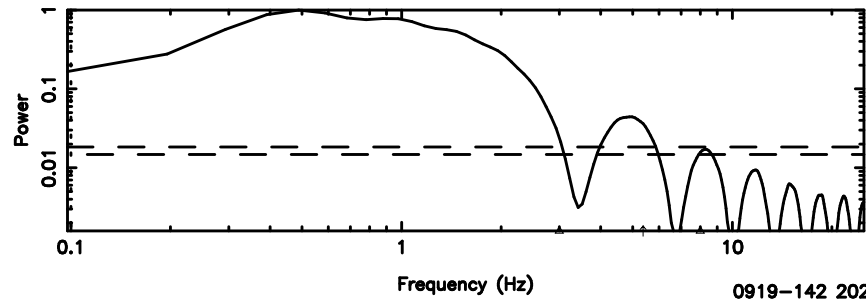

BLK:11,SNR1: 2.9073 ,SNR2: 12.923