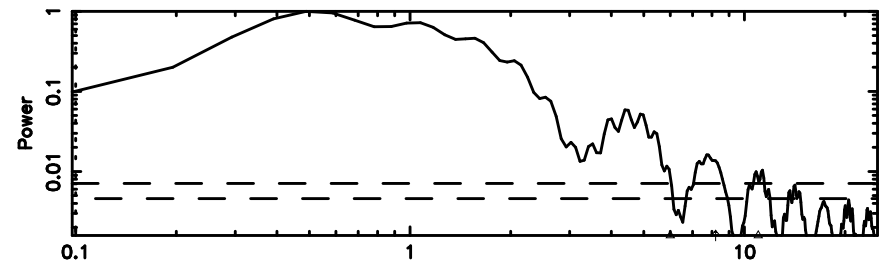

BLK:16,SNR1: 8.2399 ,SNR2: 20.926