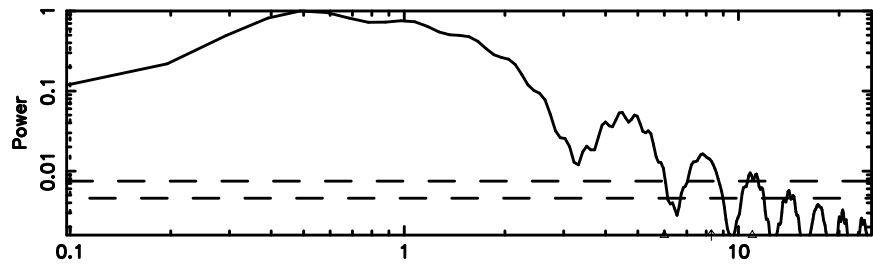

BLK:22,SNR1: 8.2092 ,SNR2: 20.656