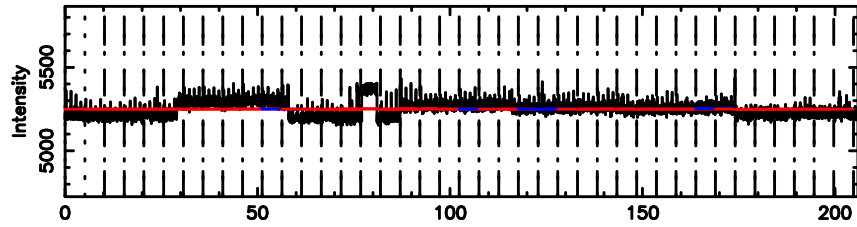

T20240625174321

BLK: 5,SNR1: 0.65563E-01,SNR2: 0.85437

Frequency (Hz)

K20240625174318

BLK: 5,SNR1: 0.97552 ,SNR2: 3.5010

Frequency (Hz)

1206+439 2024/06/25 8.75UT TOYOKAWA-KISO

F20240625174323