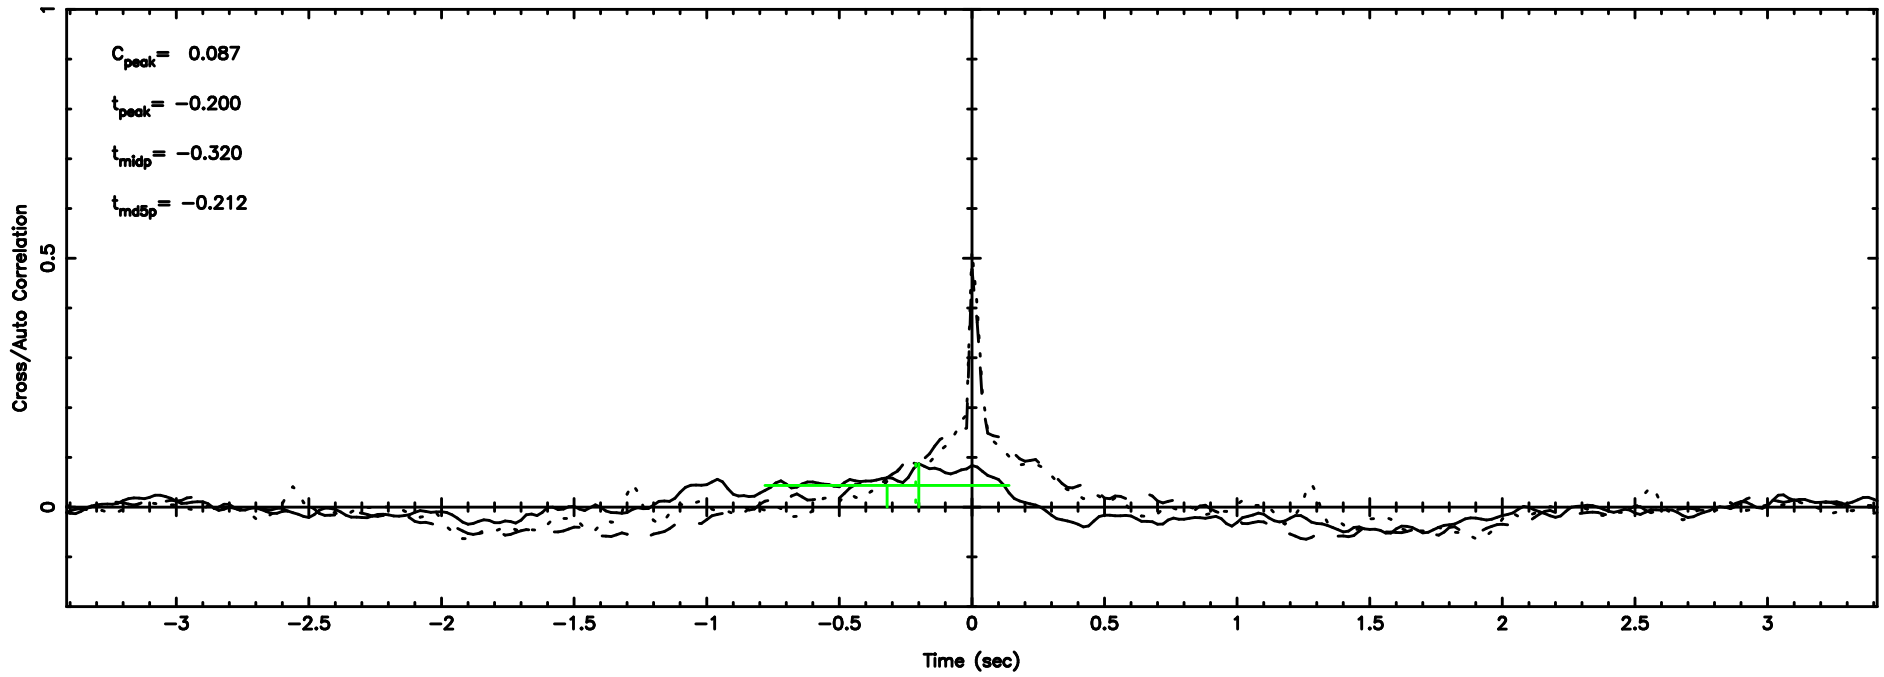

BLK:11,SNR1: 0.27491 ,SNR2: 2.4550

Frequency (Hz)

F20240625073329

BLK:11,SNR1: 0.11091 ,SNR2: 1.2612

Frequency (Hz)

0155-109 2024/06/24 22.59UT TOYOKAWA-FUJI

T20240625073327

BLK:11,SNR1: 0.10325 ,SNR2: 1.3922