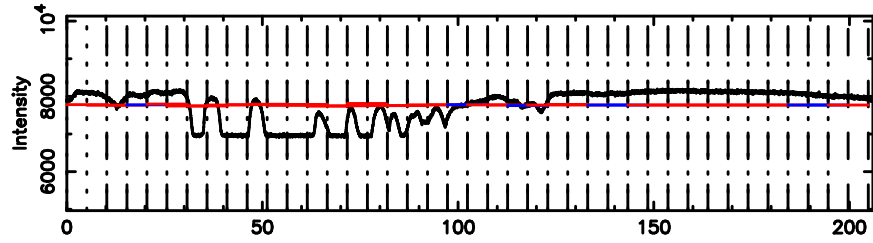

T20240625061700