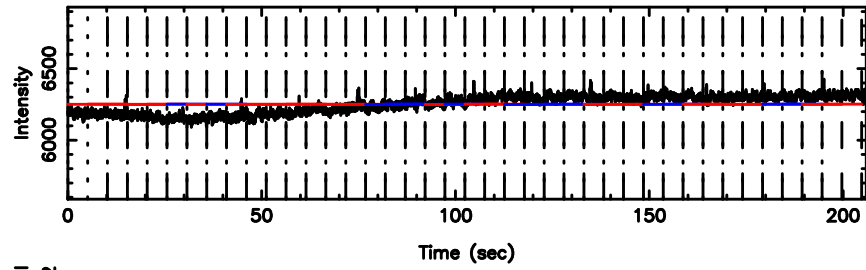

T20240625131910