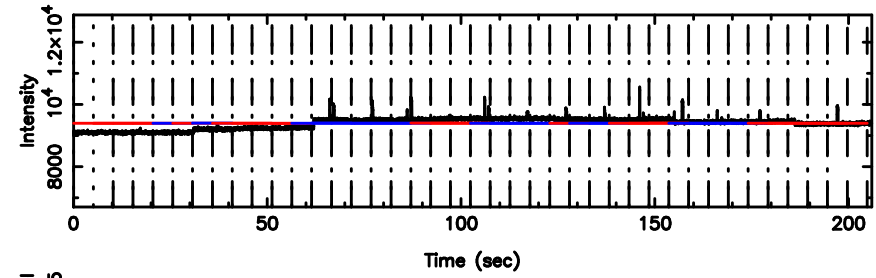

T20240625132855

BLK:15,SNR1: 9.0412 ,SNR2: 16.365

F20240625132857

BLK:15,SNR1: 3.6034 ,SNR2: 8.6512

0752-200 2024/06/25 4.51UT TOYOKAWA-FUJI

T20240625132855

BLK:18,SNR1: 5.3182 ,SNR2: 12.845

K20240625132852