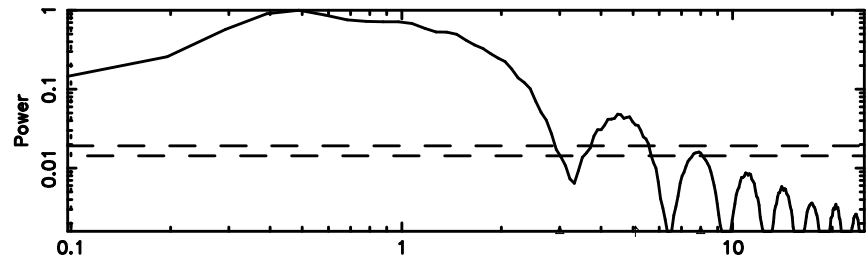

BLK:22,SNR1: 7.9634 ,SNR2: 20.173

3C208 2024/06/25 5.49UT TOYOKAWA-KISO

F20240625142752

BLK:25,SNR1: 2.4522 ,SNR2: 11.999

Frequency (Hz)

K20240625142748

BLK:25,SNR1: 2.9868 ,SNR2: 13.893

Frequency (Hz)