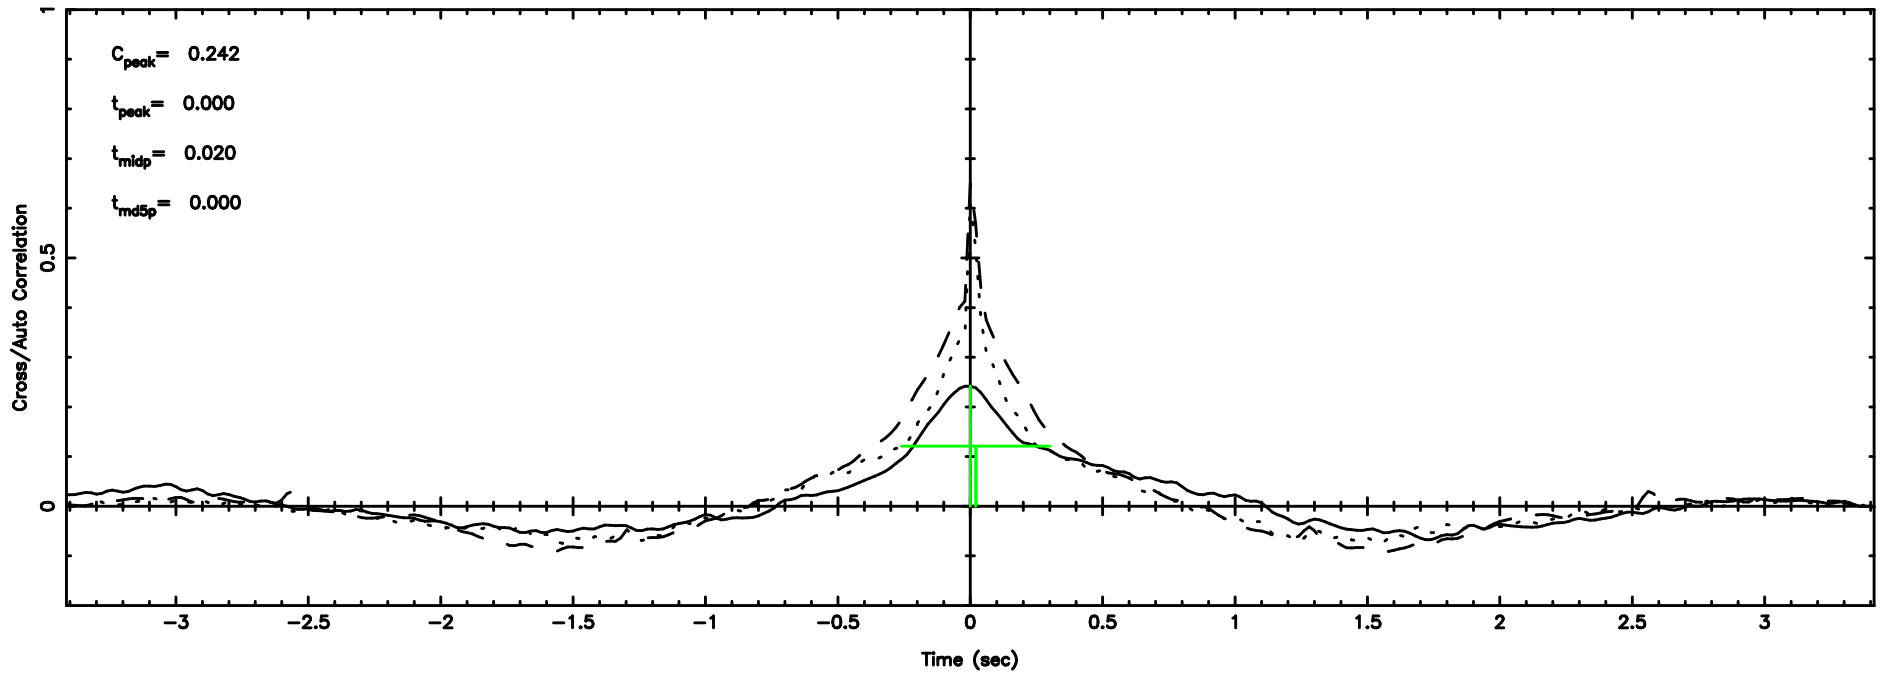

F20240625083739

BLK:24,SNR1: 165.35 ,SNR2: 250.48

K20240625083734

BLK:24,SNR1: 18.350 ,SNR2: 31.692

0258+350 2024/06/24 23.66UT FUJI -KISO

T20240625084726

BLK:10,SNR1: 5.4597 ,SNR2: 13.267

Frequency (Hz)