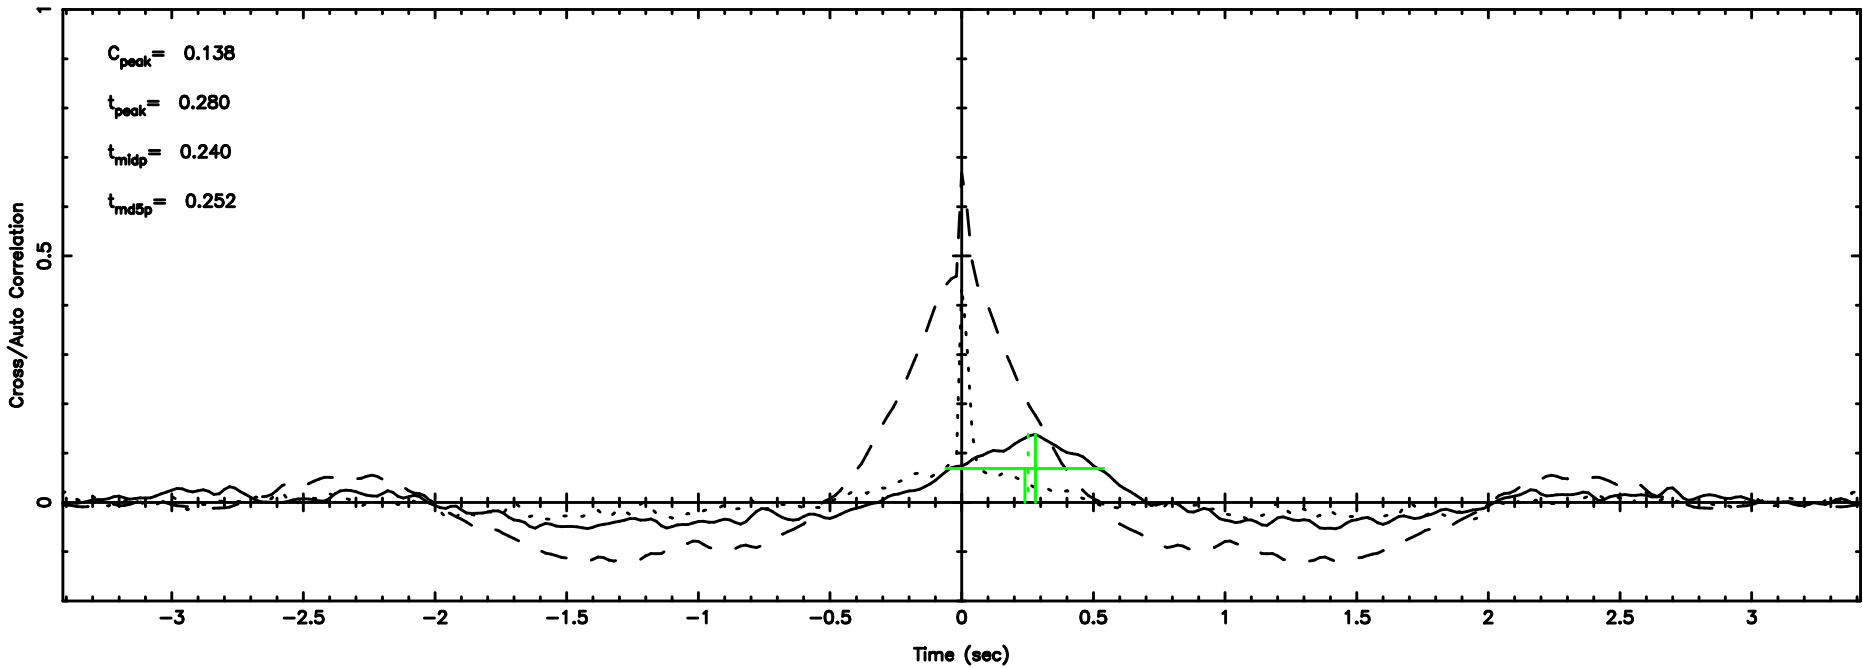

T20240625130054

BLK:14,SNR1: 1.3570 ,SNR2: 6.5984

F20240625130056

BLK:14,SNR1: 0.12629 ,SNR2: 0.46225

0723+10 2024/06/25 4.04UT TOYOKAWA-FUJI

T20240625130054

BLK:26,SNR1: 1.3256 ,SNR2: 5.6437

K20240625130051