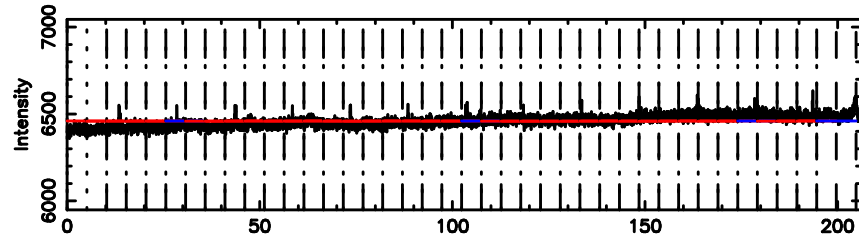

T20240625165341