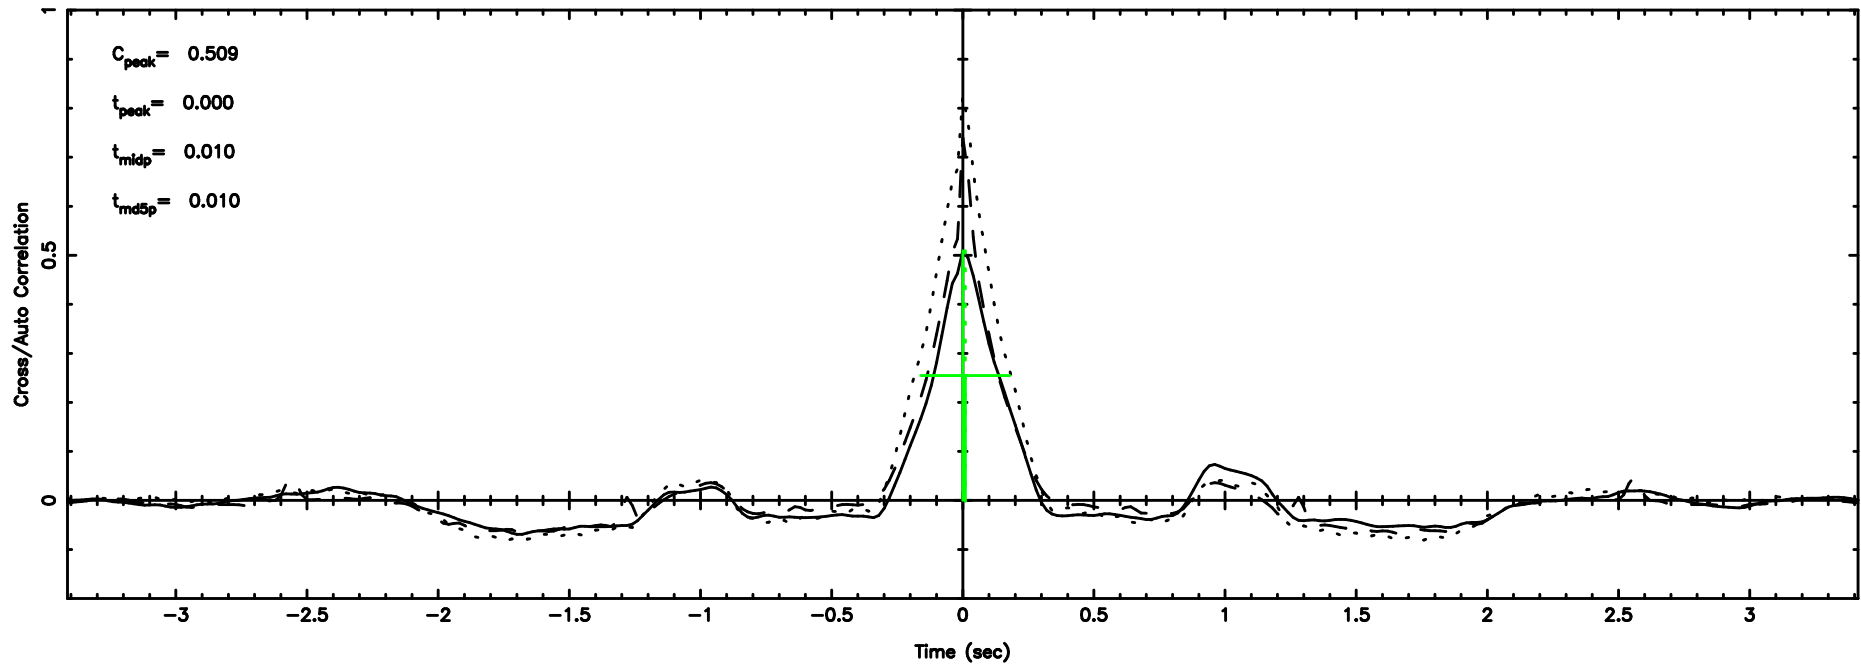

F20240625151109

BLK:30,SNR1: 6.0938 ,SNR2: 15.509

K20240625151105

BLK:30,SNR1: 2.7492 ,SNR2: 13.159

3C222 2024/06/25 6.21UT FUJI -KISO