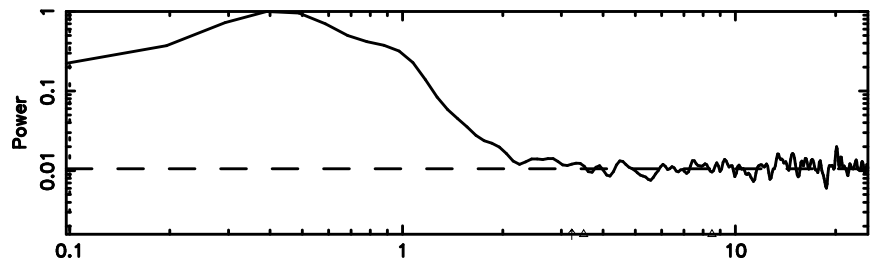

BLK:24,SNR1: 2.0860 ,SNR2: 8.3771

0418+236 2024/06/25 0.98UT FUJI -KISO

T20240625100827

BLK:20,SNR1: 2.8309 ,SNR2: 17.734

Frequency (Hz)

3C119 2024/06/25 1.17UT TOYOKAWA-FUJI

F20240625100829

BLK:20,SNR1: 0.59295E-01,SNR2: 1.7121