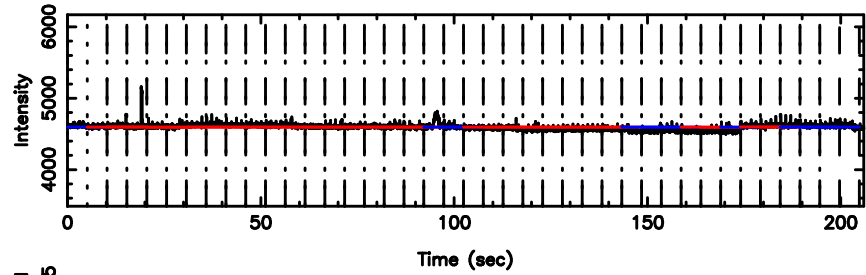

F20240625145645

BLK:10,SNR1: 1.0851 ,SNR2: 5.6783