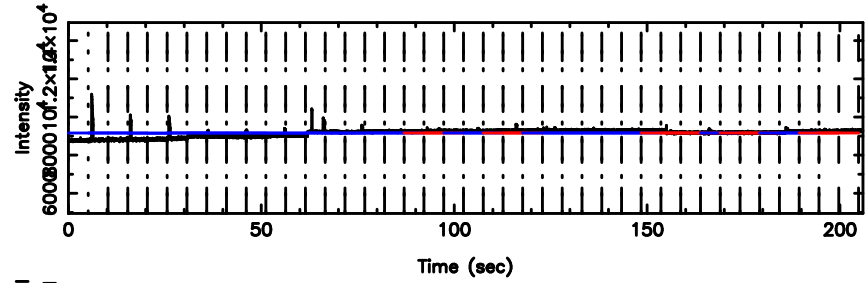

BLK:31,SNR1: 14.288 ,SNR2: 26.589

Frequency (Hz)

1031-11 2024/06/25 7.16UT TOYOKAWA-FUJI

T20240625160756

BLK:28,SNR1: 7.2652 ,SNR2: 17.274

K20240625160753

BLK:28,SNR1: 10.909 ,SNR2: 21.111

1031-11 2024/06/25 7.16UT TOYOKAWA-KISO