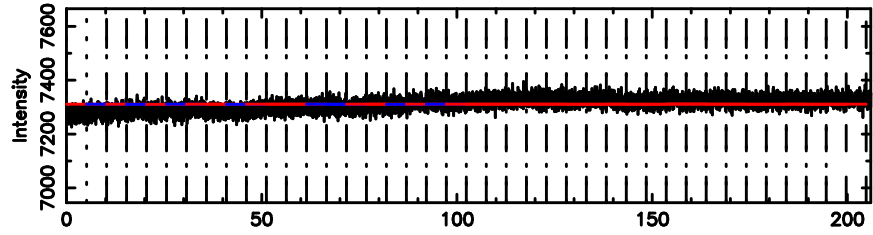

F20240625074036

BLK:19,SNR1: 5.1083 ,SNR2: 13.031

Frequency (Hz)

K20240625074031

BLK:19,SNR1: 4.3356 ,SNR2: 11.969

Frequency (Hz)

0202+15 2024/06/24 22.70UT FUJI -KISO

T20240625075224