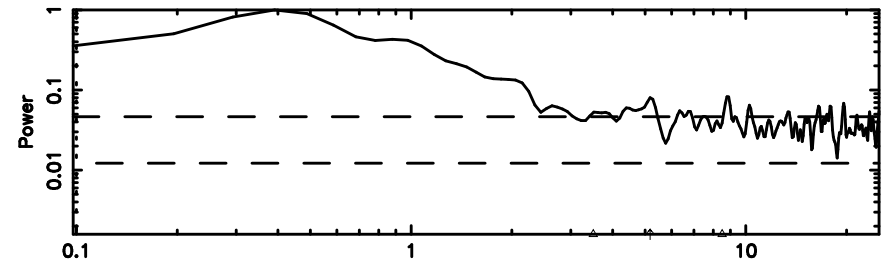

BLK: 6,SNR1: 2.3953 ,SNR2: 11.329

Frequency (Hz)

F20240625063850

BLK: 6,SNR1: 0.66487 ,SNR2: 3.0277

Frequency (Hz)

0100+146 2024/06/24 21.67UT TOYOKAWA-FUJI

T20240625063848

BLK: 9,SNR1: 2.2830 ,SNR2: 10.708