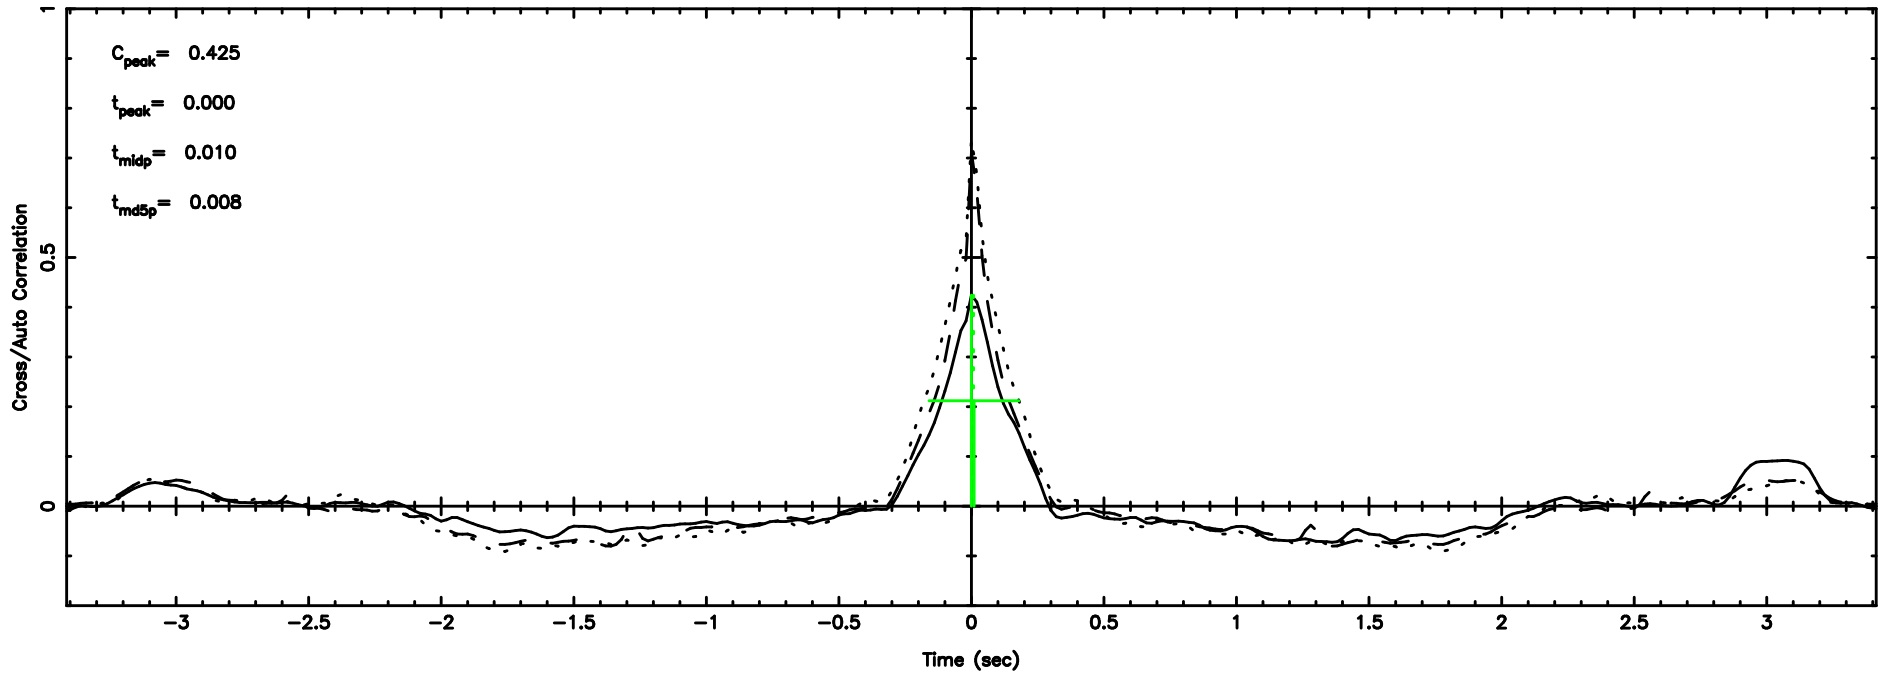

Frequency (Hz)

0202+15 2024/06/24 22.70UT FUJI -KISO