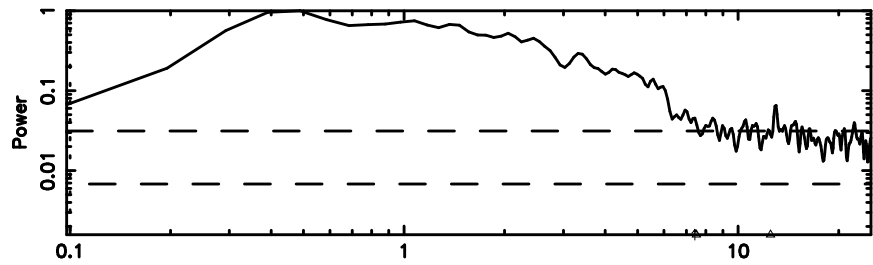

BLK: 5,SNR1: 0.43187 ,SNR2: 6.1731

0155-109 2024/06/24 22.59UT FUJI -KISO

T20240625074034

BLK: 7,SNR1: 3.0559 ,SNR2: 8.3759

Frequency (Hz)

F20240625074036

BLK: 7,SNR1: 8.9377 ,SNR2: 15.856

Frequency (Hz)