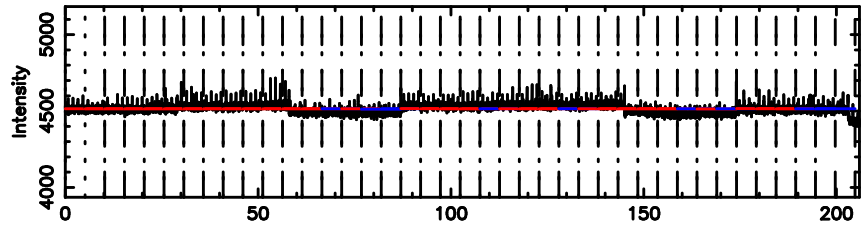

Frequency (Hz)

K20240625161226

BLK:12,SNR1: 1.7790 ,SNR2: 6.7255

Frequency (Hz)

1035-058 2024/06/25 7.24UT TOYOKAWA-KISO

F20240625161231

BLK: 9,SNR1: 0.14240 ,SNR2: 1.8140

Frequency (Hz)