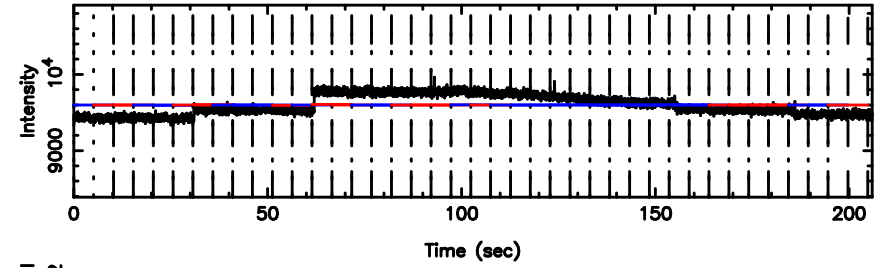

K20240625131907