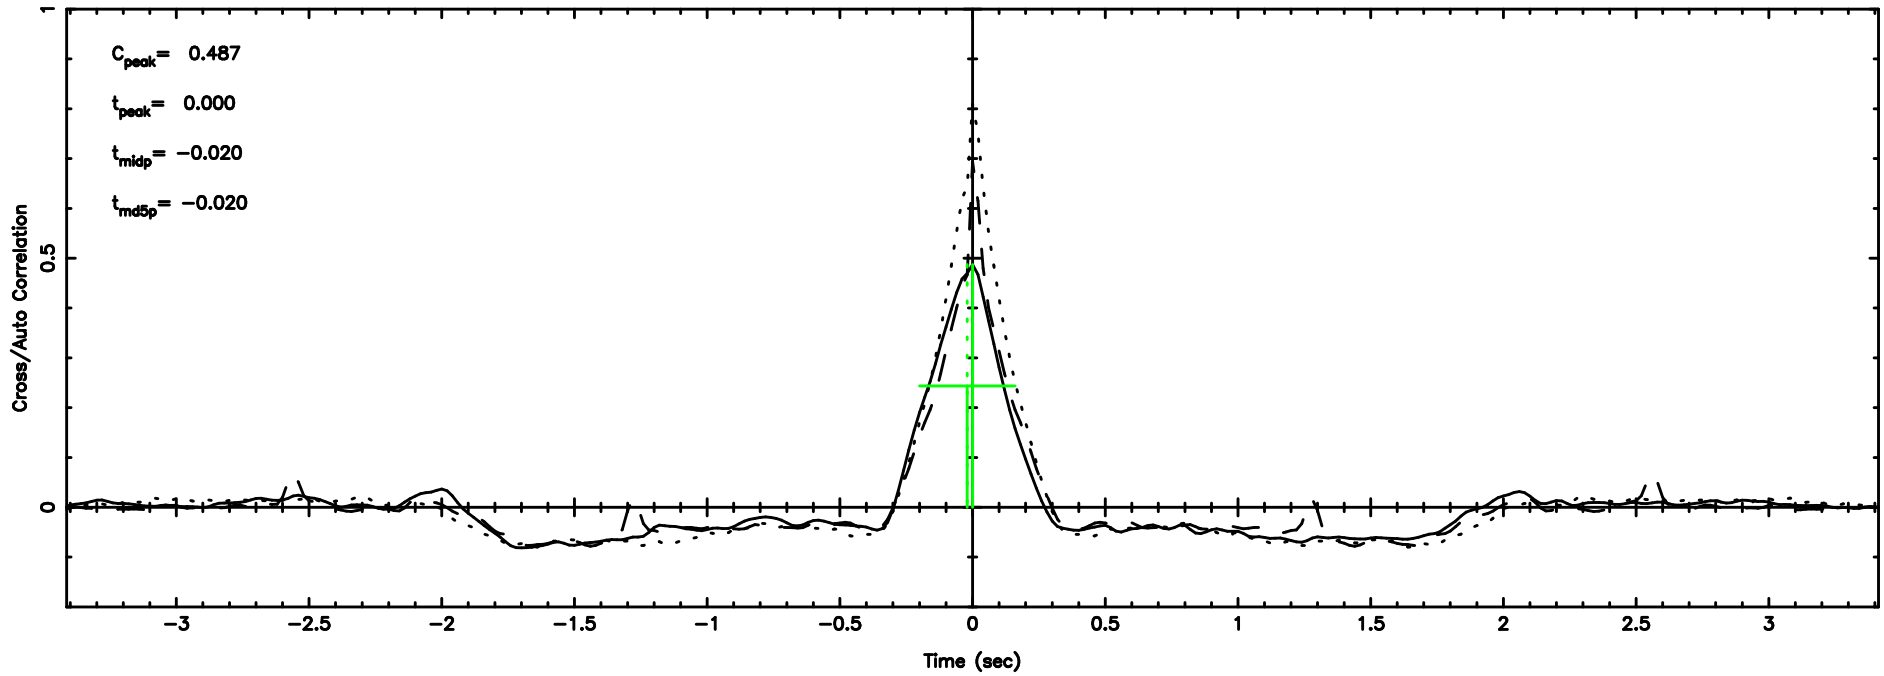

0115-01 2024/06/24 21.93UT FUJI -KISO

K20240625065406

BLK:16,SNR1: 8.2399 ,SNR2: 20.926

Frequency (Hz)

T20240625070709

BLK:14,SNR1: 3.8495 ,SNR2: 9.6673

Frequency (Hz)

F20240625070711