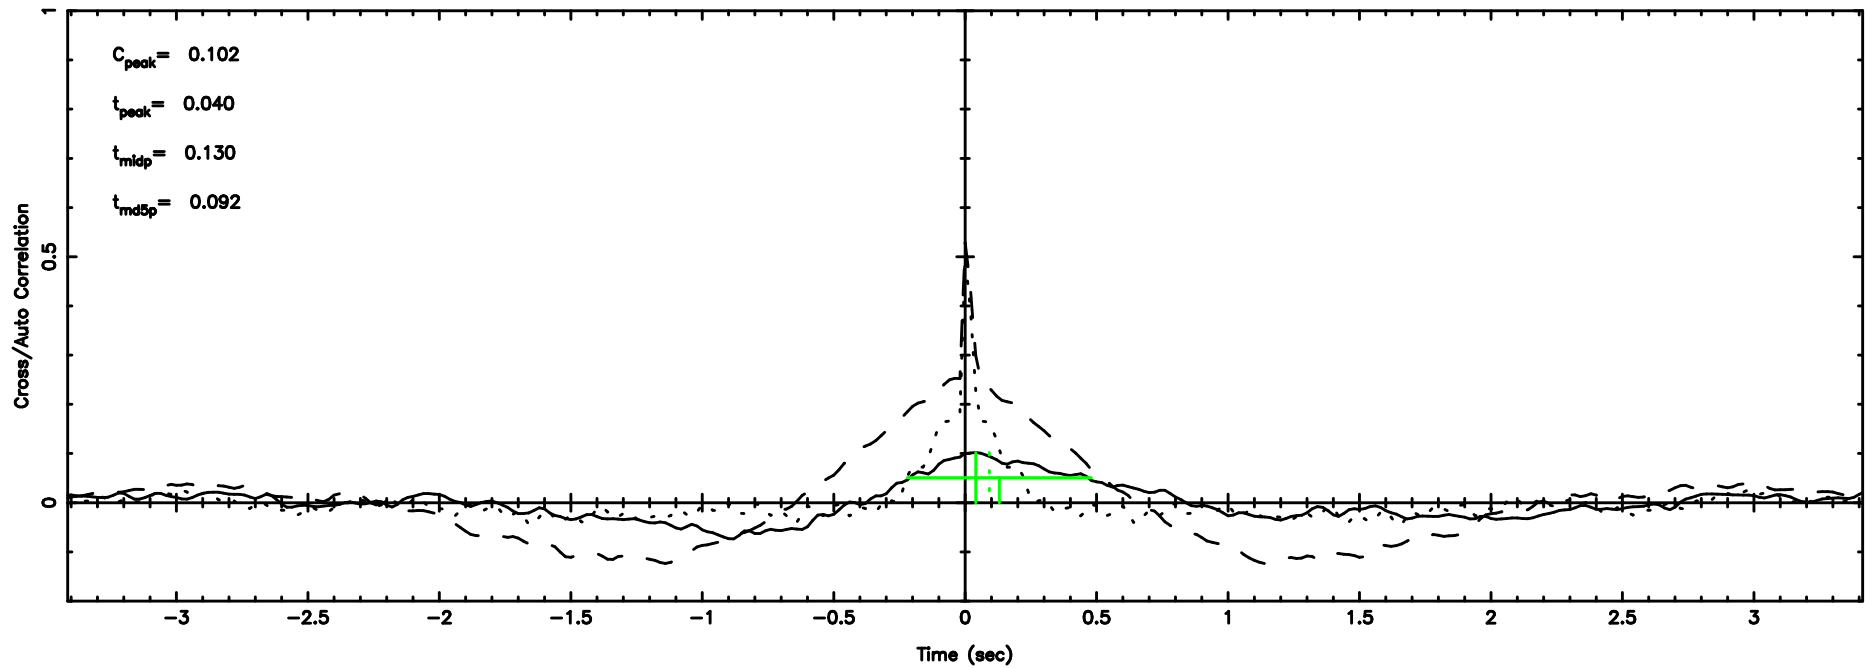

3C196 2024/06/25 4.84UT TOYOKAWA-KISO