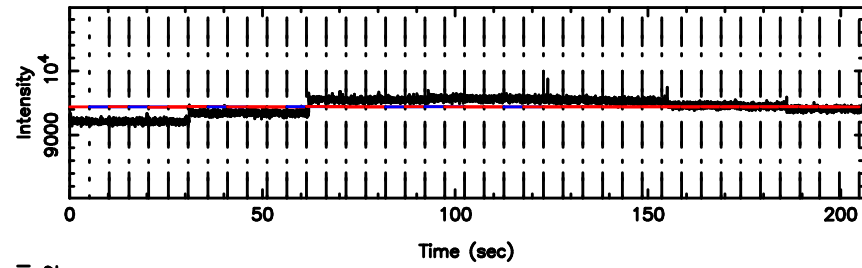

Frequency (Hz)

K20240625162139