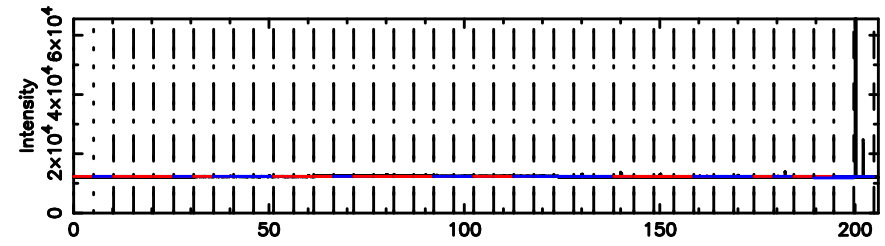

BLK:19,SNR1: 5.4090 ,SNR2: 9.8804

Frequency (Hz)

3C48

2024/06/24 22.26UT FUJI -KISO

K20240625071339

BLK:19,SNR1: 2.7136 ,SNR2: 13.051

Frequency (Hz)

T20240625073327