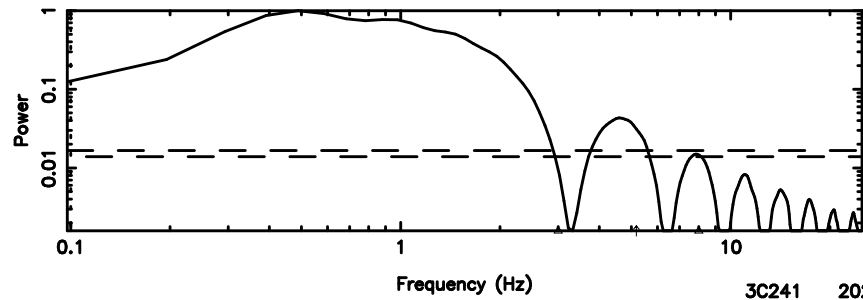

BLK:23,SNR1: 3.0115 ,SNR2: 13.952

3C241 2024/06/25 6.97UT FUJI -KISO

K20240625155624