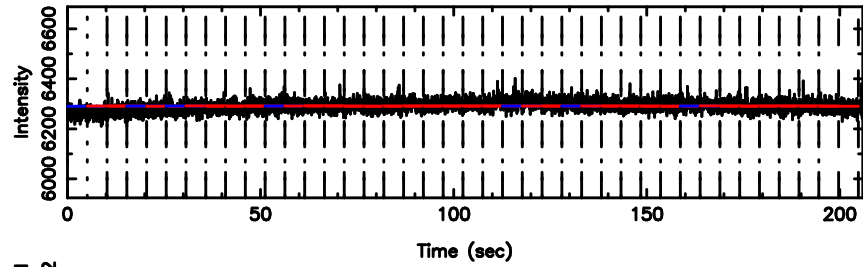

T20240625152629

BLK: 2,SNR1: 0.28024 ,SNR2: 4.1732

Frequency (Hz)

F20240625152631

BLK: 2,SNR1:-0.42090E-01,SNR2: 1.2279

Frequency (Hz)

3C230 2024/06/25 6.47UT TOYOKAWA-FUJI

T20240625152629