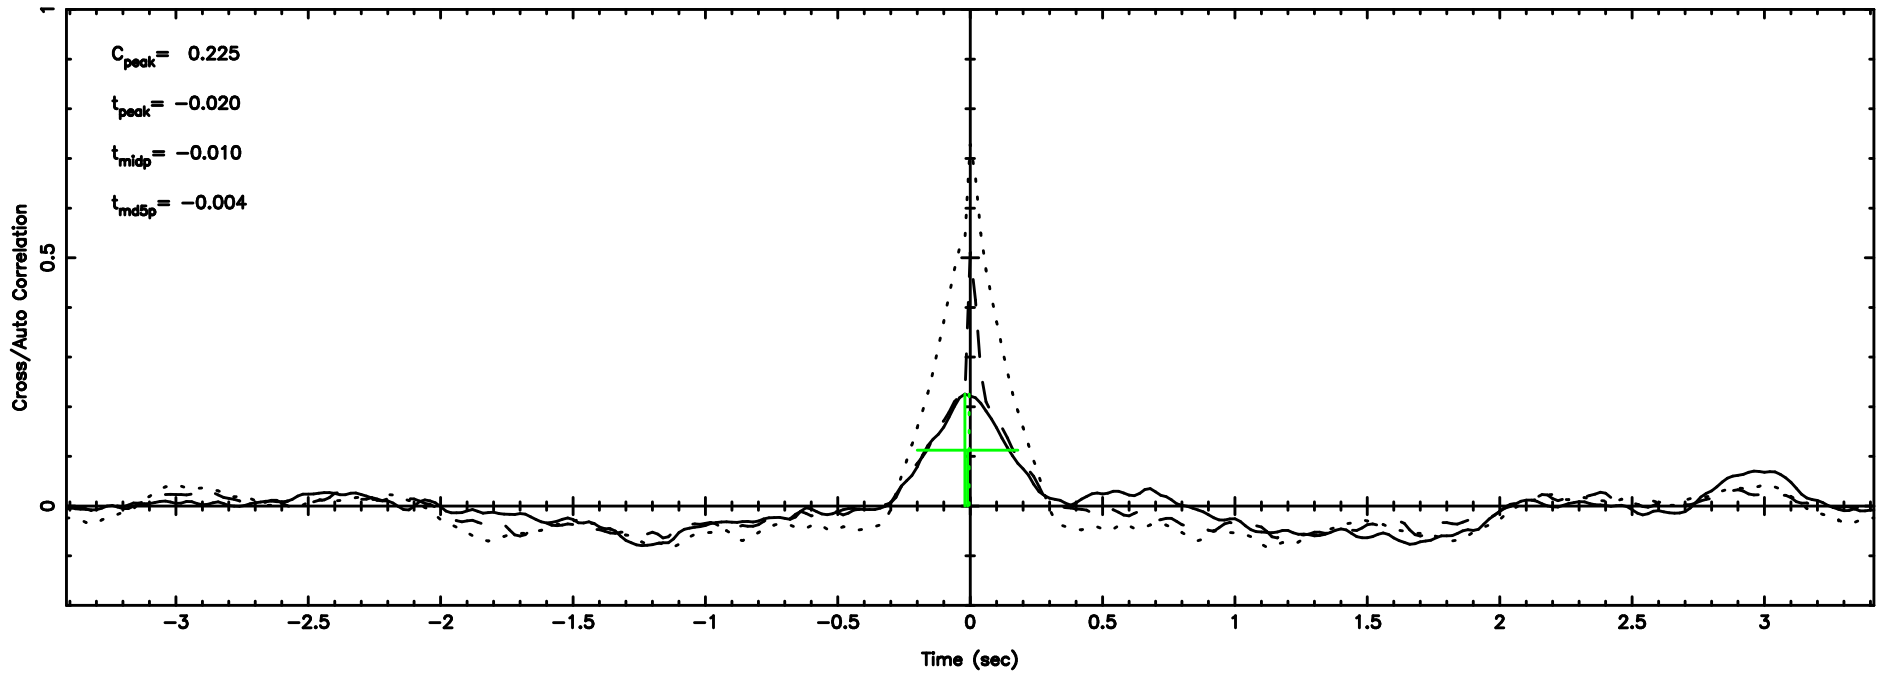

F20240625084728

BLK:10,SNR1: 5.9397 ,SNR2: 14.651

Frequency (Hz)

0308+305 2024/06/24 23.82UT TOYOKAWA-FUJI

T20240625084726

BLK:14,SNR1: 4.6834 ,SNR2: 11.312

Frequency (Hz)

K20240625084723