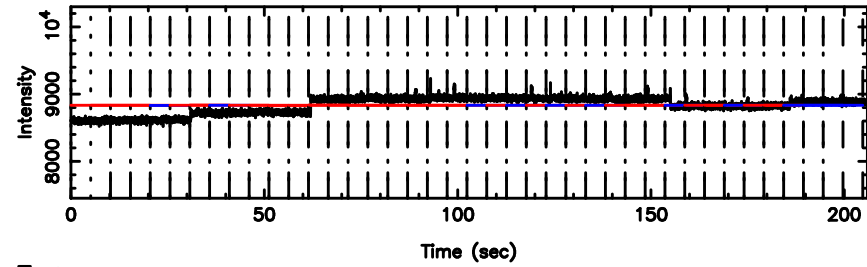

K20240625145640