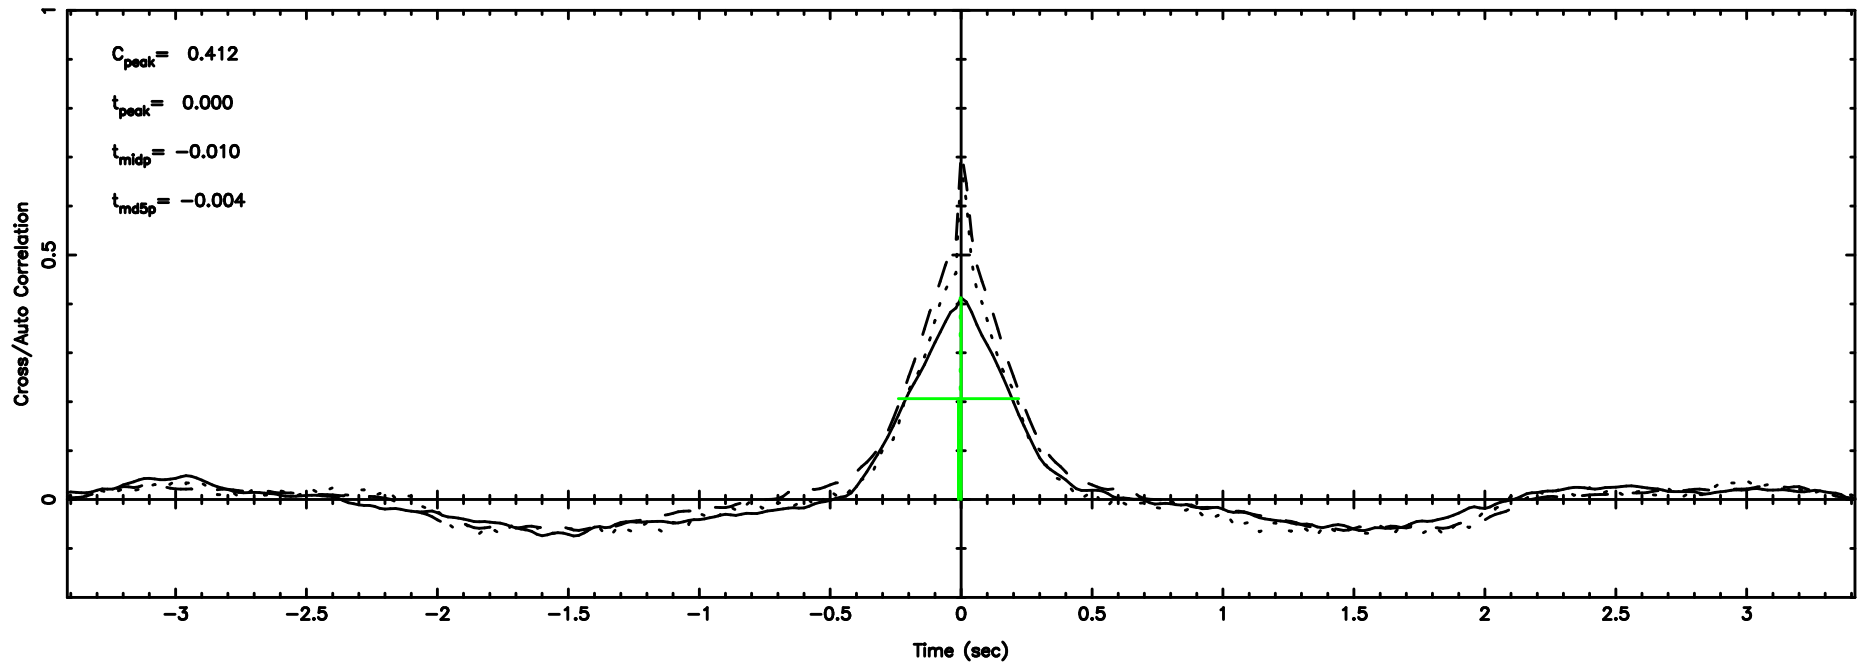

BLK:31,SNR1: 14.288 ,SNR2: 26.589

Frequency (Hz)

1031-11 2024/06/25 7.16UT TOYOKAWA-FUJI

T20240625160756

BLK:28,SNR1: 7.2652 ,SNR2: 17.274

K20240625160753

BLK:28,SNR1: 10.909 ,SNR2: 21.111

1031-11 2024/06/25 7.16UT TOYOKAWA-KISO