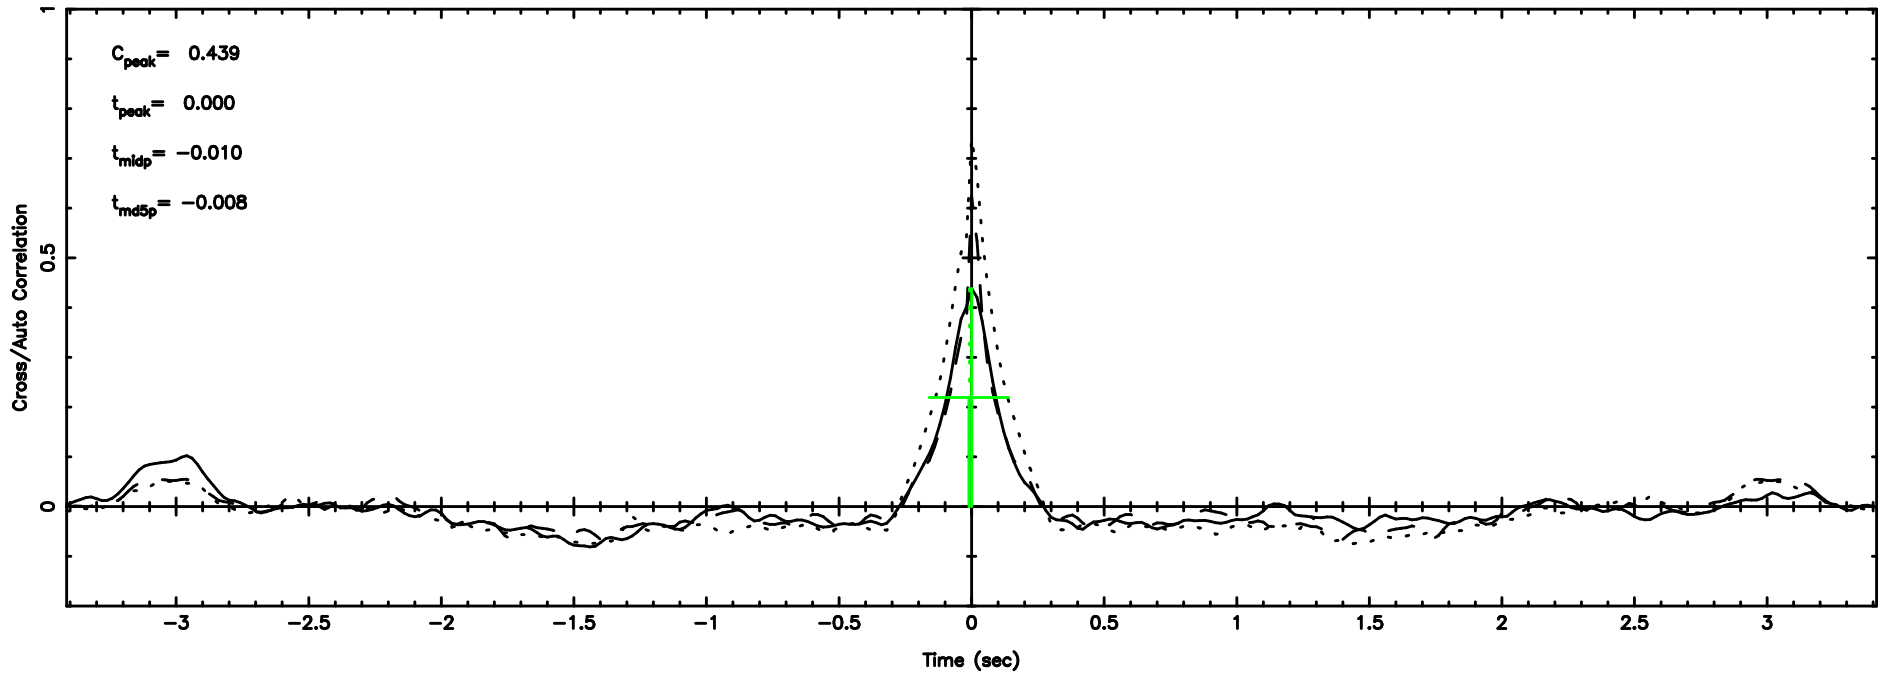

0202+15 2024/06/24 22.70UT TOYOKAWA-FUJI

T20240625074034

BLK:11,SNR1: 2.3536 ,SNR2: 6.2796

Frequency (Hz)

K20240625074031

BLK:11,SNR1: 5.2985 ,SNR2: 13.898

Frequency (Hz)

0202+15 2024/06/24 22.70UT TOYOKAWA-KISO