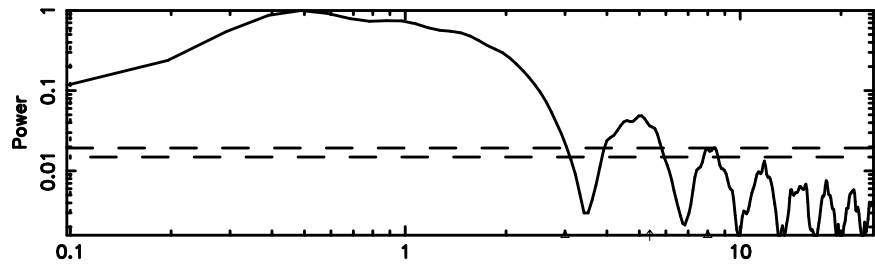

F20240617175711

BLK:11,SNR1: 2.6585 ,SNR2: 11.892

Frequency (Hz)

K20240617175707

BLK:11,SNR1: 1.7483 ,SNR2: 6.4630

Frequency (Hz)

1148+387 2024/06/17 8.98UT FUJI -KISO