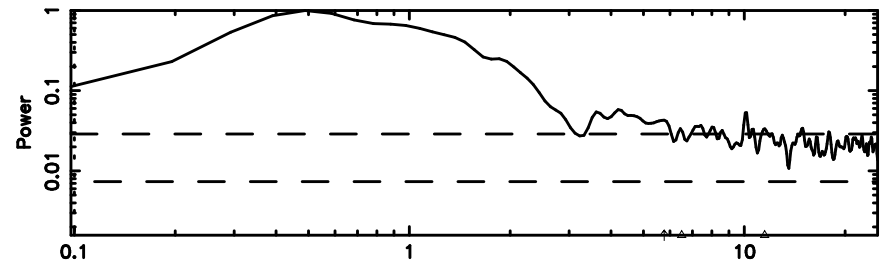

F20240617175711

BLK:11,SNR1: 2.6585 ,SNR2: 11.892

Frequency (Hz)

K20240617175707

BLK:11,SNR1: 1.7483 ,SNR2: 6.4630

Frequency (Hz)

1148+387 2024/06/17 8.98UT FUJI -KISO