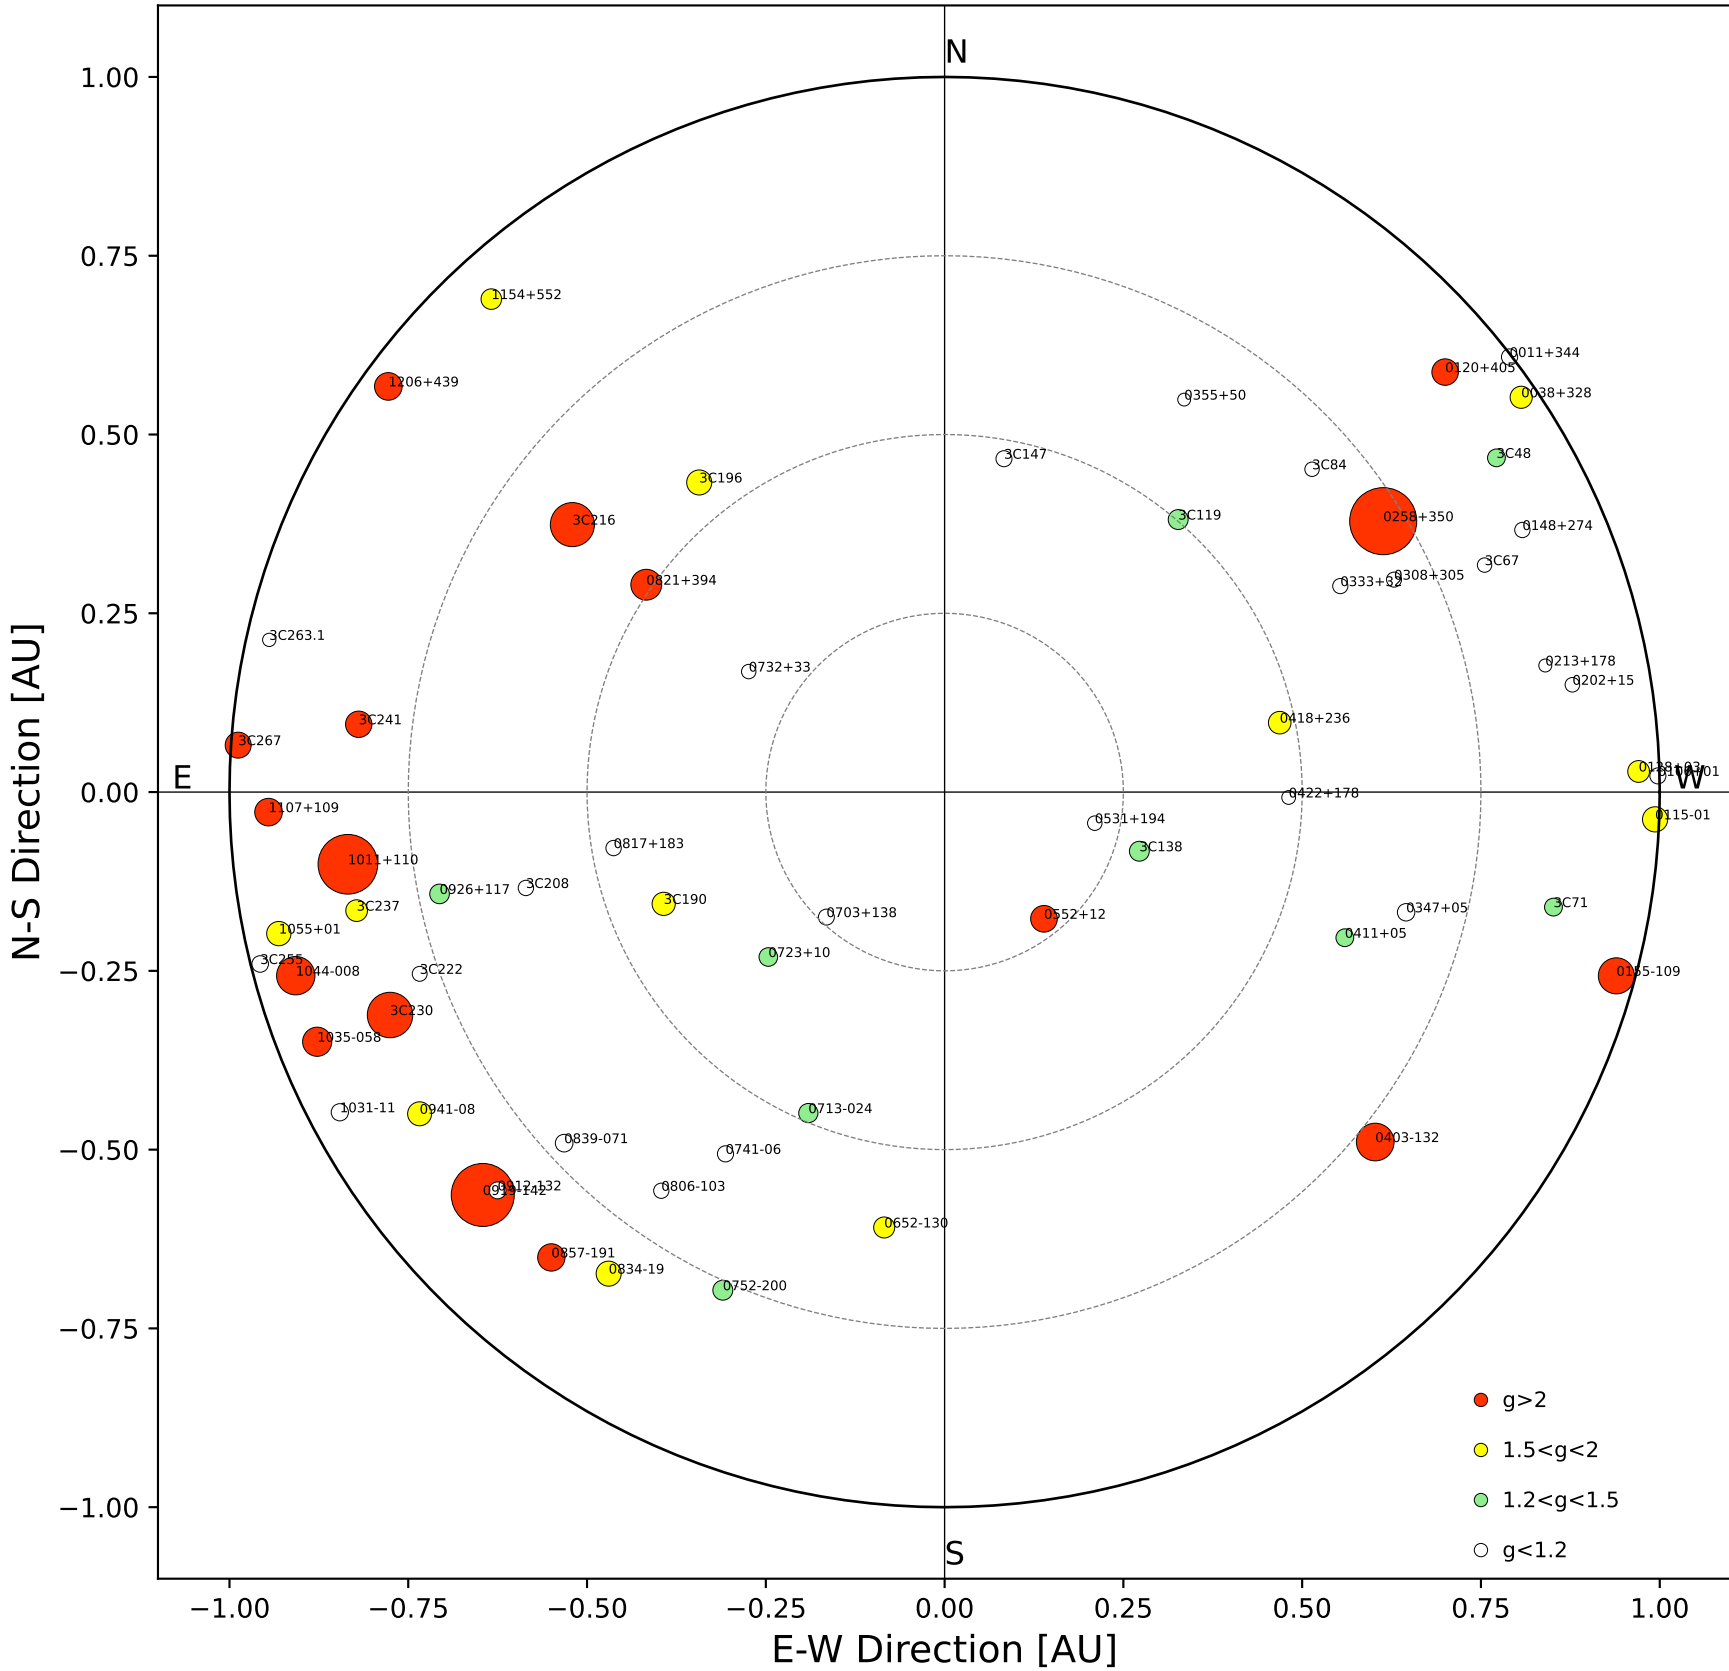

Fisheye View (2024/06/27 JST)

Top View

Side View