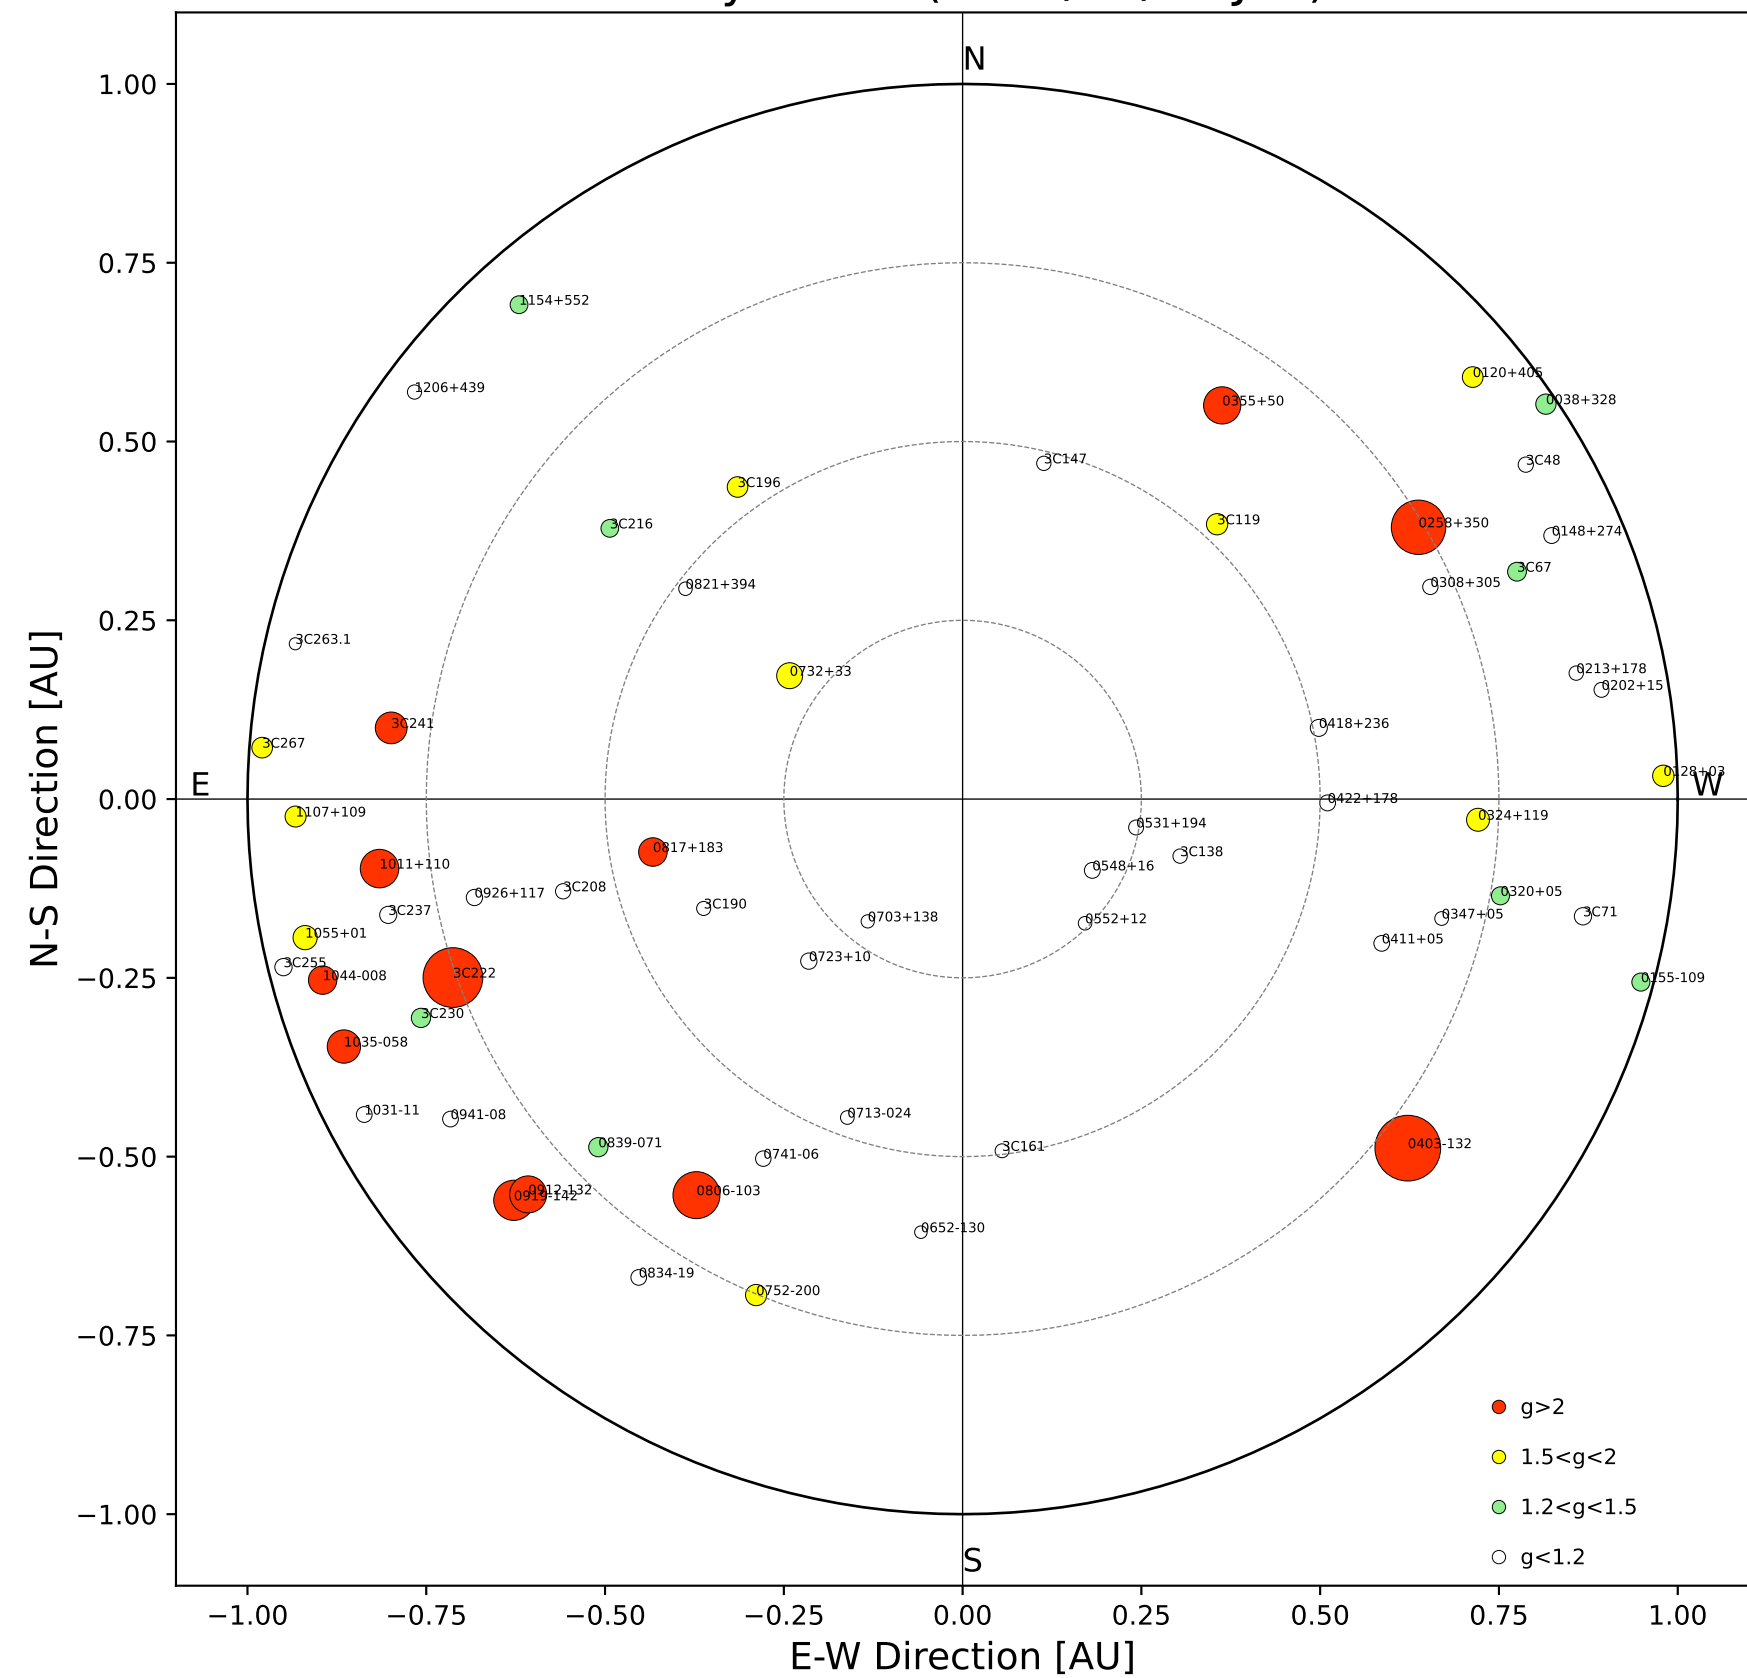

Fisheye View (2024/06/29 JST)

Top View

Side View