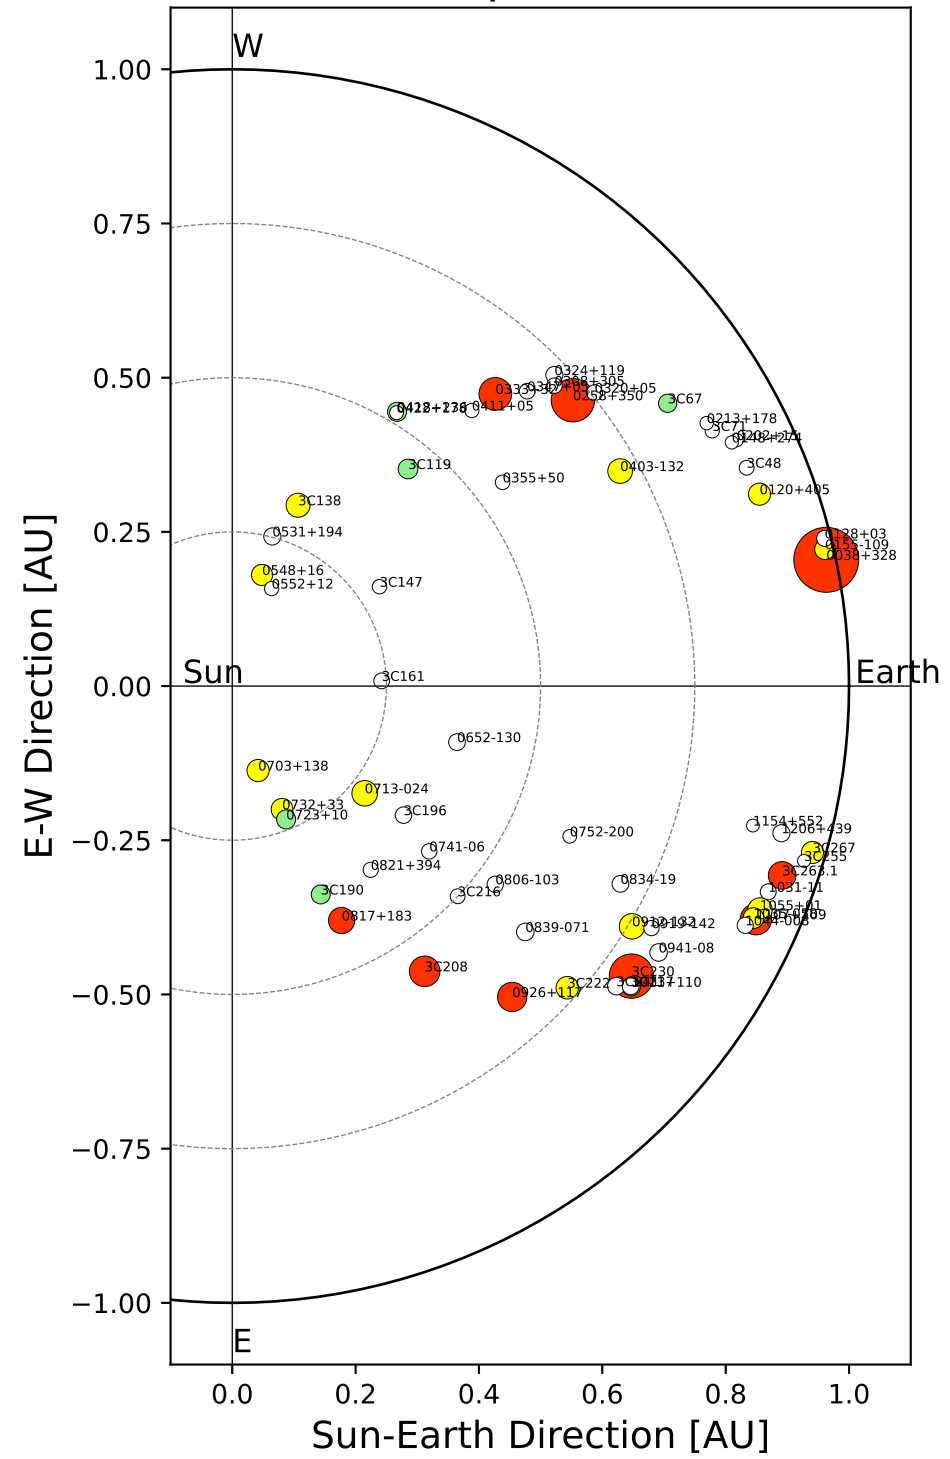

Fisheye View (2024/06/30 JST)

Top View

Side View