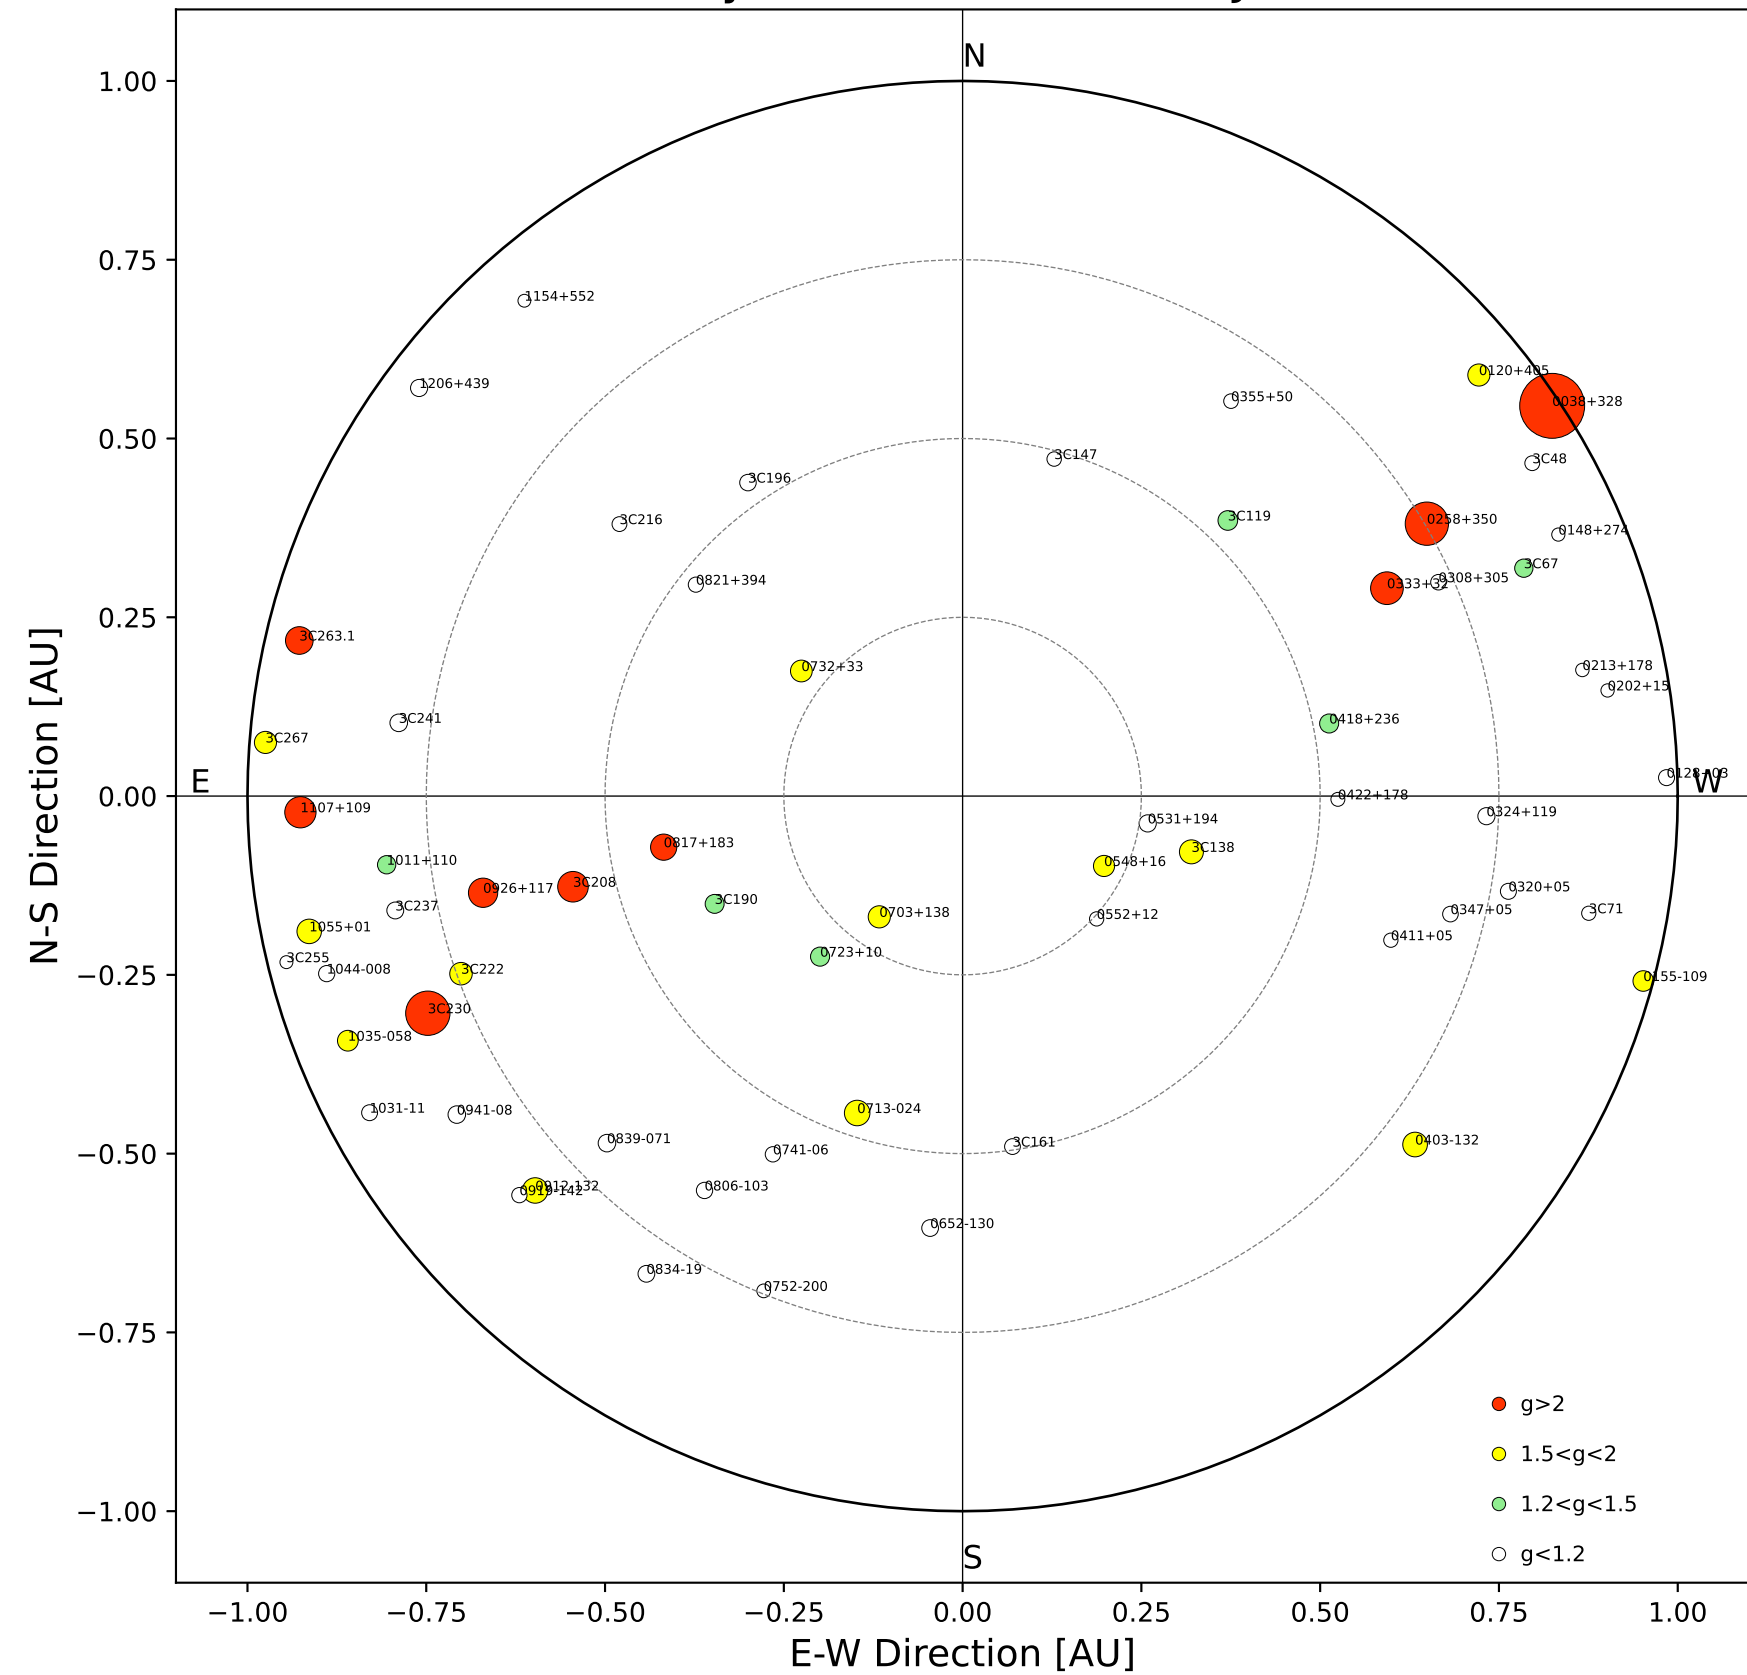

Fisheye View (2024/06/30 JST)

Top View

Side View