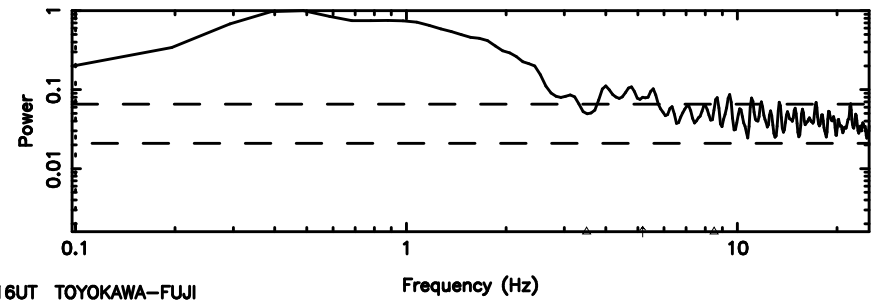

T20240630140811

BLK:16,SNR1: 5.4275 ,SNR2: 13.285

F20240630140813

BLK:16,SNR1: 0.70122 ,SNR2: 3.5567

3C208 2024/06/30 5.16UT TOYOKAWA-FUJI

T20240630140811

BLK:18,SNR1: 5.0166 ,SNR2: 12.300

K20240630140808