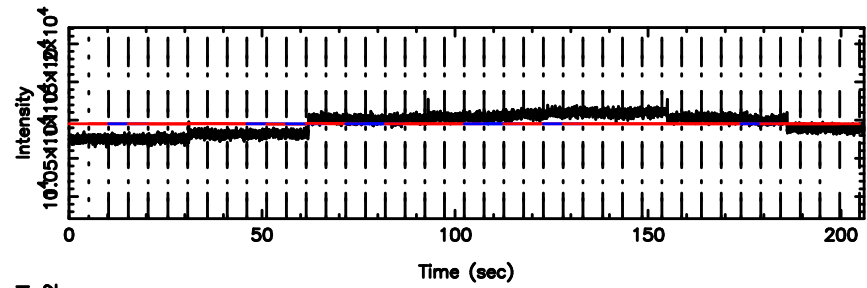

Frequency (Hz)

K20240630153644