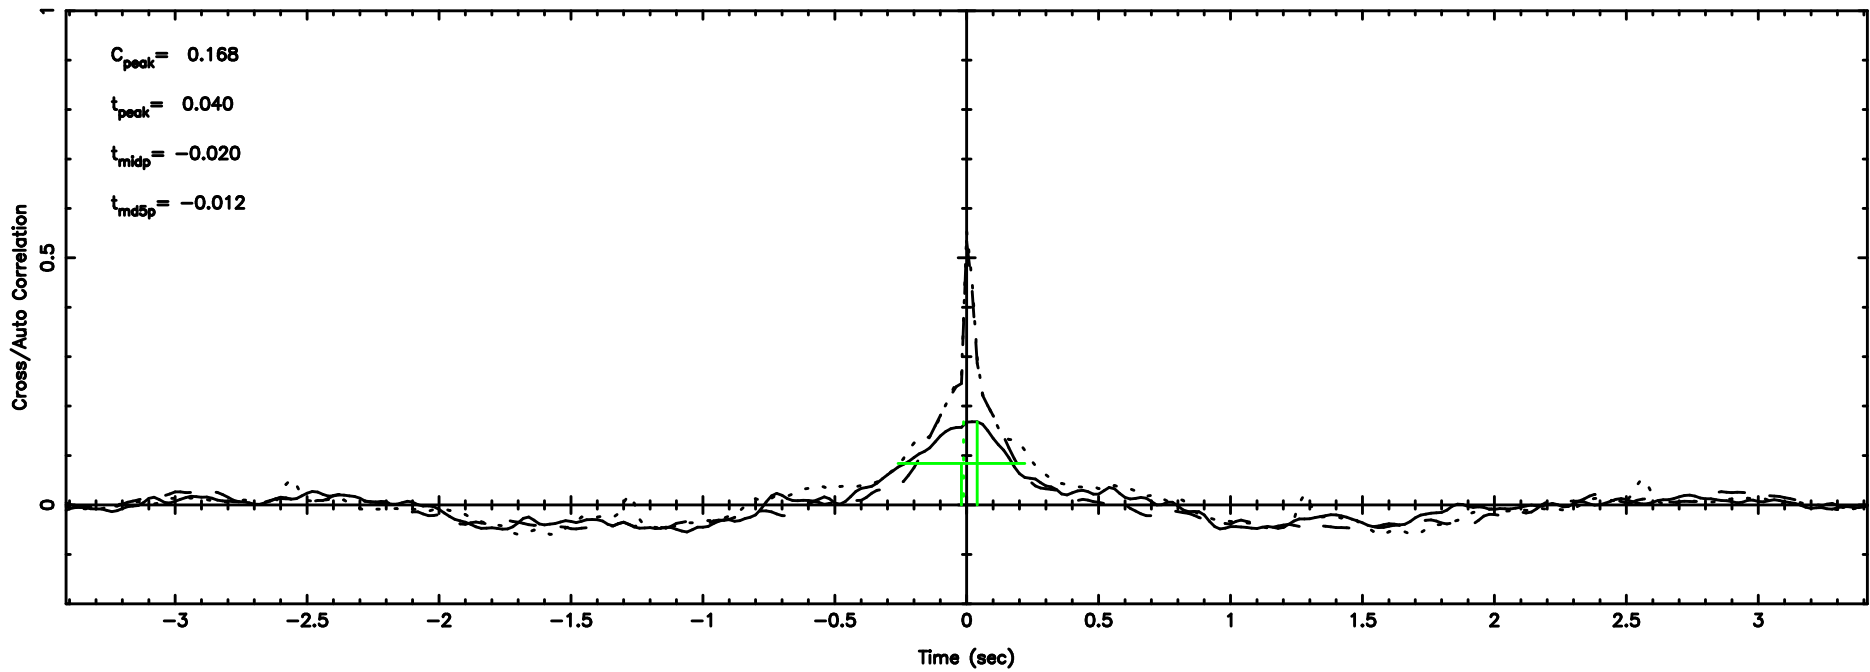

Frequency (Hz)

F20240630111539

BLK:18,SNR1: 0.59243 ,SNR2: 2.3209

Frequency (Hz)

0556+191 2024/06/30 2.29UT TOYOKAWA-FUJI

T20240630111537

BLK: 6, SNR1: 0.85415 , SNR2: 6.2118

K20240630111534