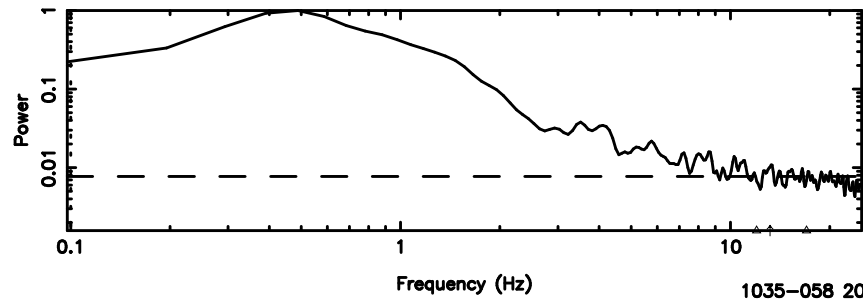

BLK:22,SNR1: 5.7293 ,SNR2: 8.7075