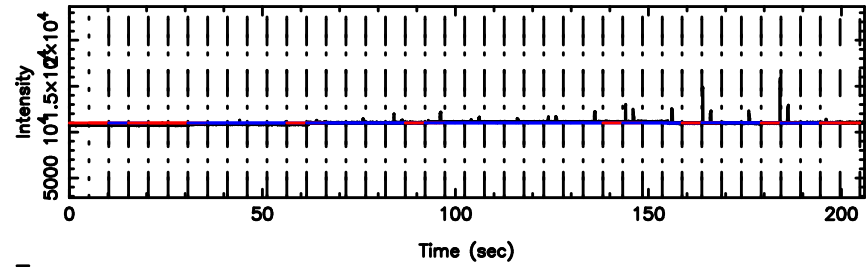

BLK:28,SNR1: 7.2972 ,SNR2: 20.881

1011+110 2024/06/30 6.51UT TOYOKAWA-KISO

F20240630152908

BLK:28,SNR1: 4.7936 ,SNR2: 11.788

K20240630152903

BLK:28,SNR1: 5.8196 ,SNR2: 14.404

1011+110 2024/06/30 6.51UT FUJI -KISO