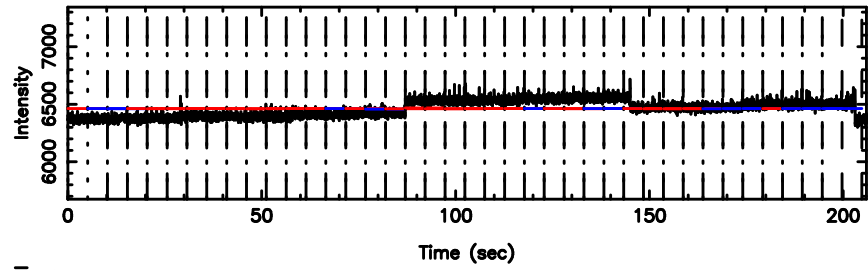

F20240630125933