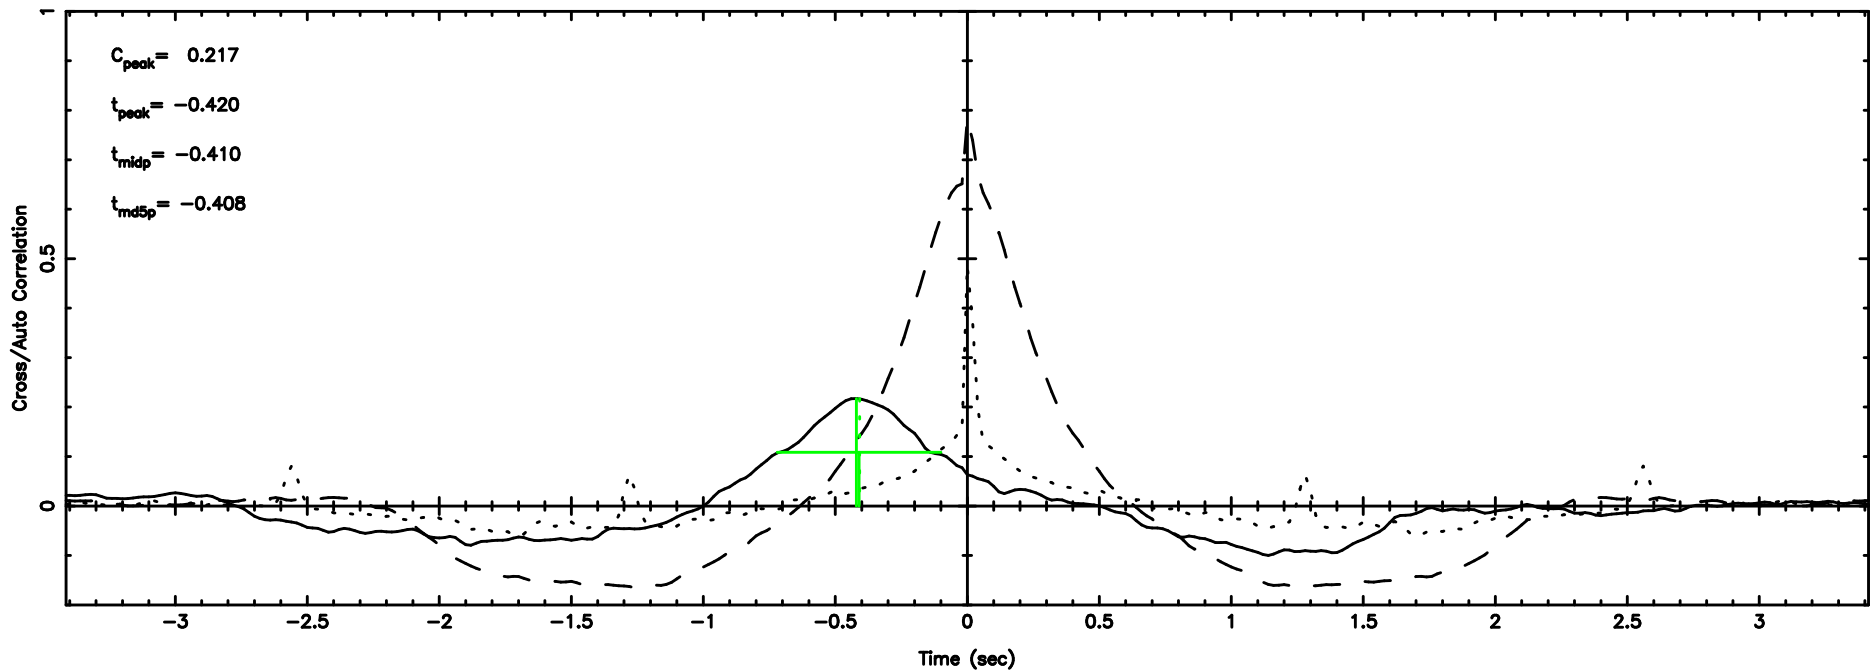

T20240630110659

BLK:18,SNR1: 4.5721 ,SNR2: 27.086

0548+16 2024/06/30 2.14UT TOYOKAWA-FUJI

F20240630110701

BLK:18,SNR1: 0.16275 ,SNR2: 1.6021

Frequency (Hz)

T20240630110659

BLK:20,SNR1: 2.4064 ,SNR2: 14.621