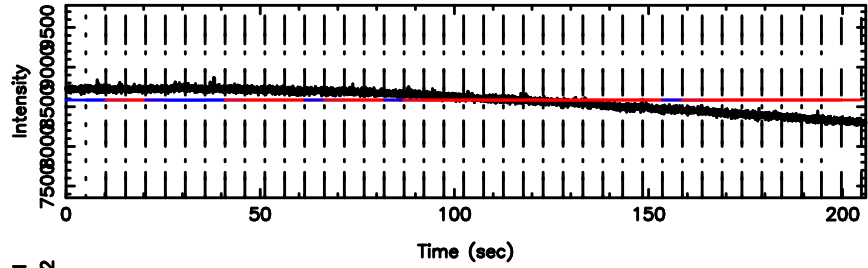

T20240630121004