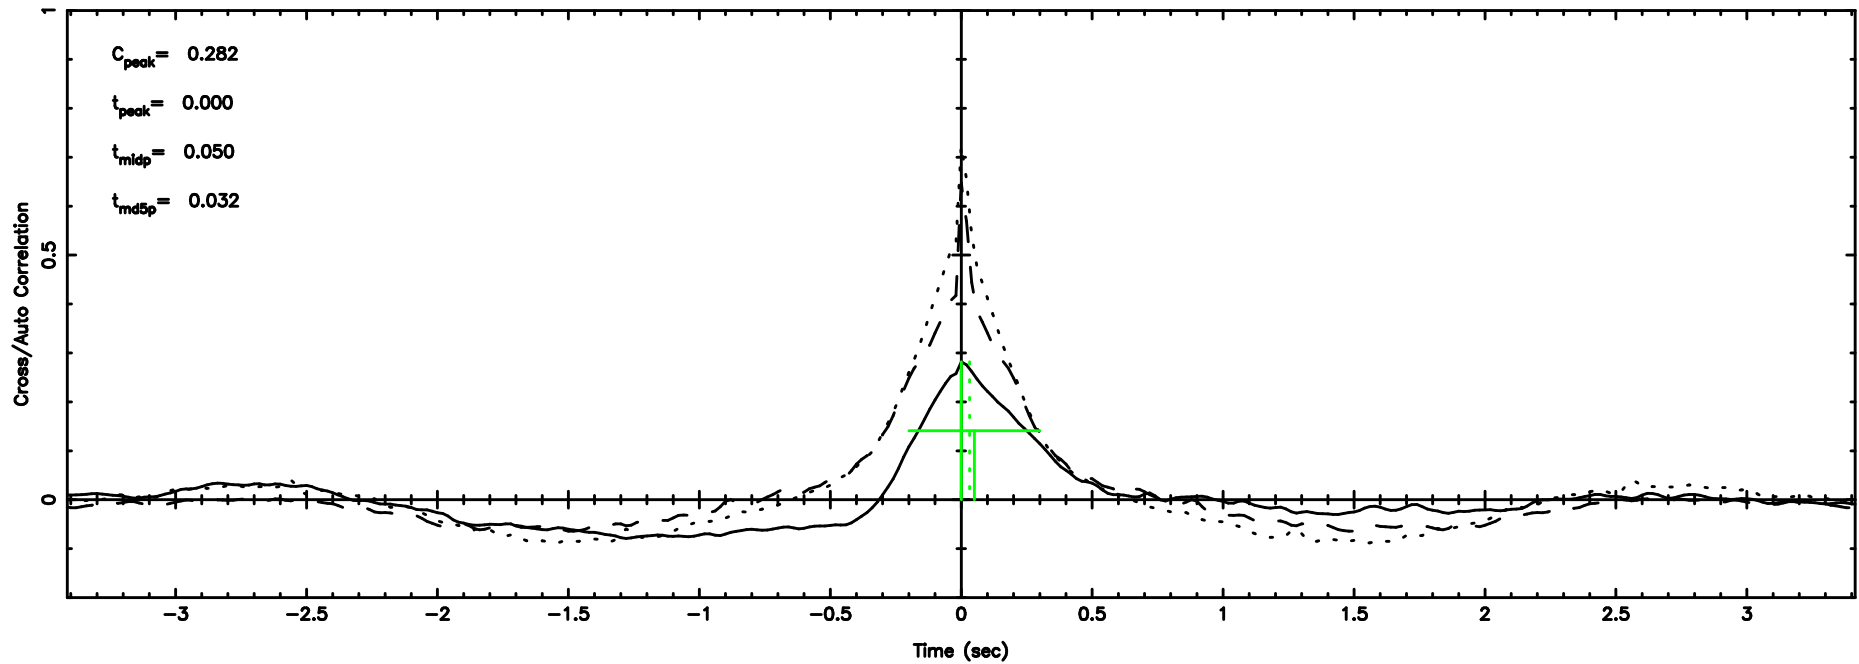

Frequency (Hz)

F20240630155252

BLK:24,SNR1: 5.9139 ,SNR2: 10.932

Frequency (Hz)

1035-058 2024/06/30 6.91UT TOYOKAWA-FUJI

T20240630155250

BLK:22,SNR1: 8.9393 ,SNR2: 20.843

K20240630155247