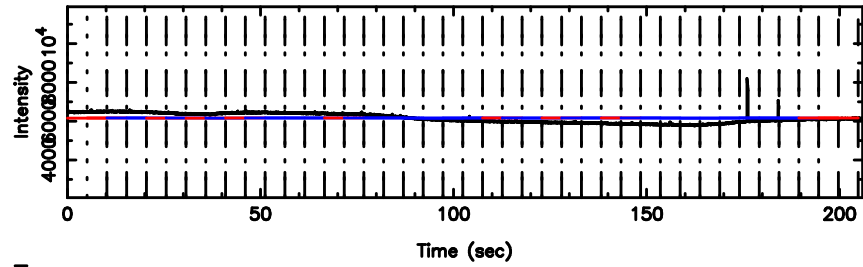

T20240630152906

BLK:22,SNR1: 2.7850 ,SNR2: 12.335

F20240630152908

BLK:22,SNR1: 5.7419 ,SNR2: 14.072

1011+110 2024/06/30 6.51UT TOYOKAWA-FUJI

T20240630152906

BLK:28,SNR1: 7.2907 ,SNR2: 17.328

K20240630152903