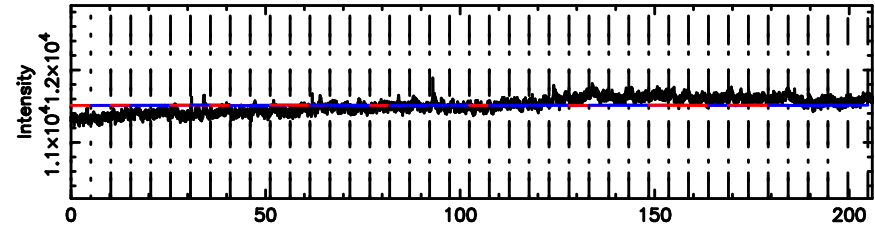

Frequency (Hz)

0531+194 2024/06/30 1.87UT TOYOKAWA-KISO

K20240630105025