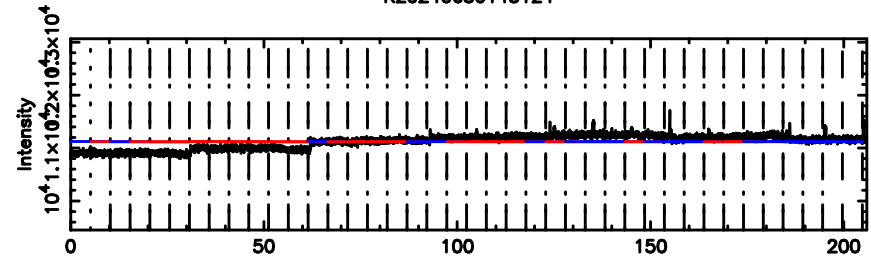

Frequency (Hz)

K20240630145124