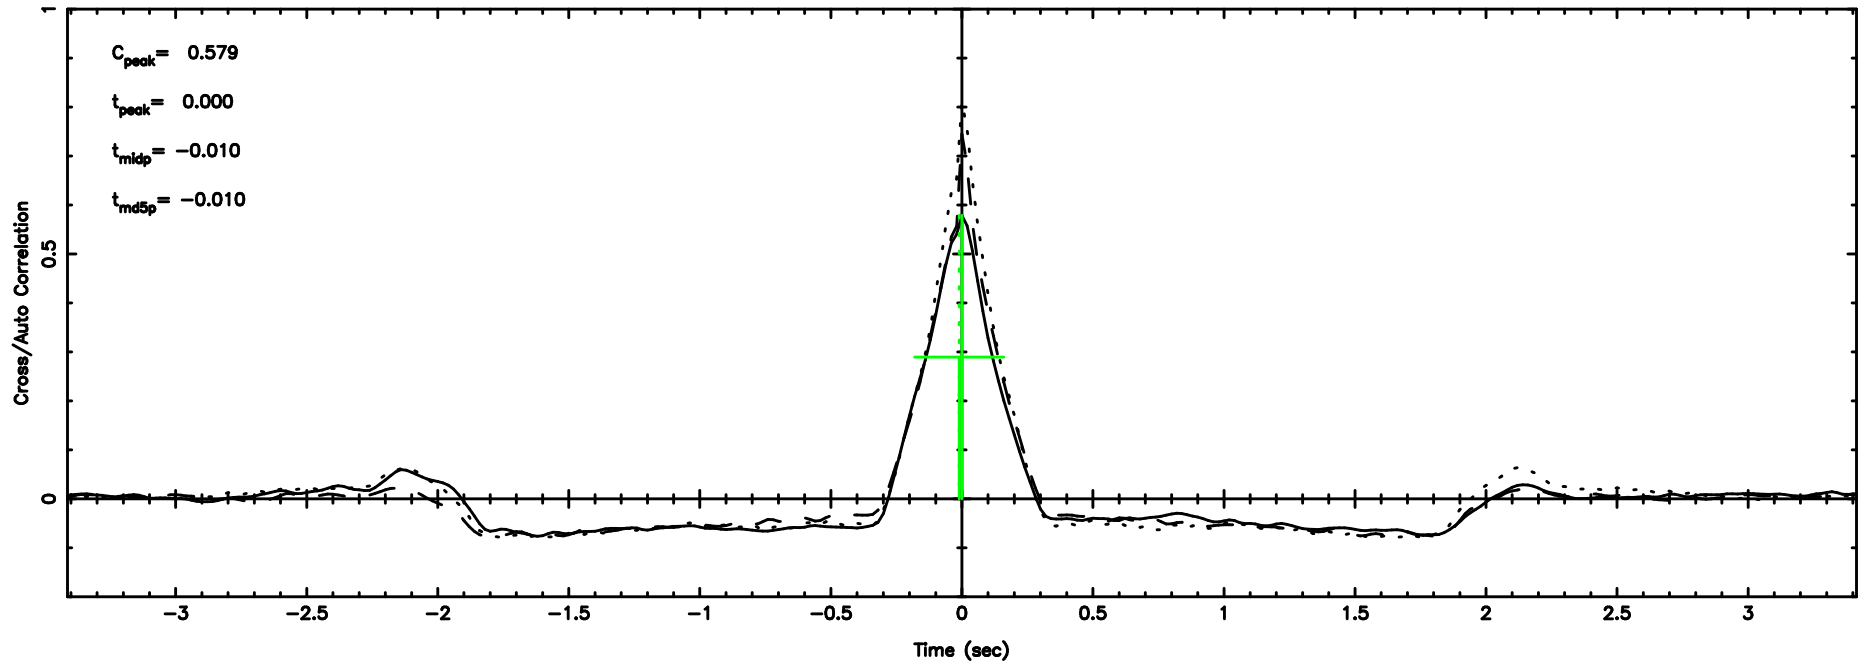

BLK:28,SNR1: 7.2972 ,SNR2: 20.881

1011+110 2024/06/30 6.51UT TOYOKAWA-KISO

F20240630152908

BLK:28,SNR1: 4.7936 ,SNR2: 11.788

K20240630152903

BLK:28,SNR1: 5.8196 ,SNR2: 14.404

1011+110 2024/06/30 6.51UT FUJI -KISO