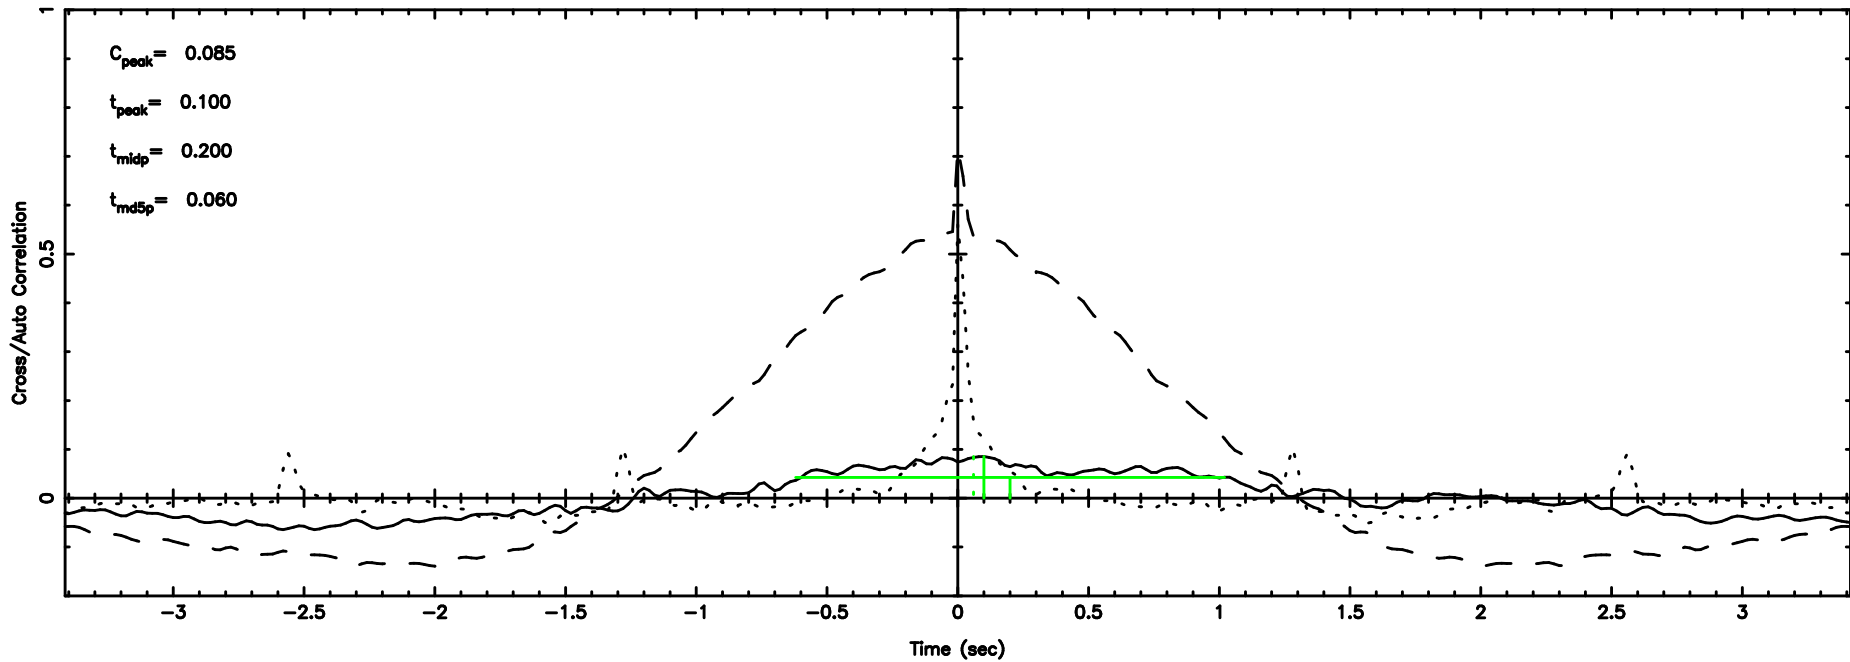

Frequency (Hz)

3C263.1 2024/06/30 7.99UT TOYOKAWA-FUJI