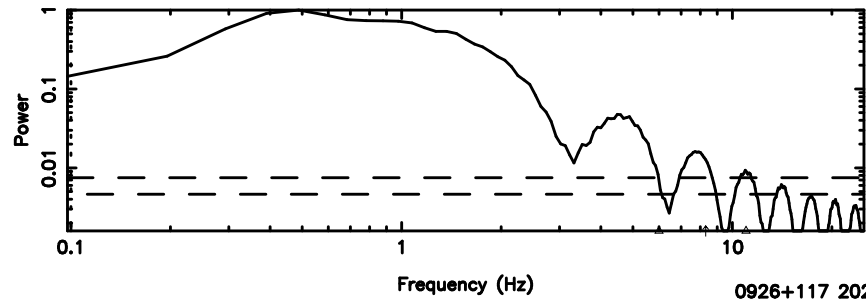

T20240630144343

BLK:36,SNR1: 8.0498 ,SNR2: 20.233

F20240630144345

BLK:36,SNR1: 11.125 ,SNR2: 25.677

0926+117 2024/06/30 5.76UT TOYOKAWA-FUJI

T20240630144343

BLK:38,SNR1: 8.0173 ,SNR2: 20.148

K20240630144340