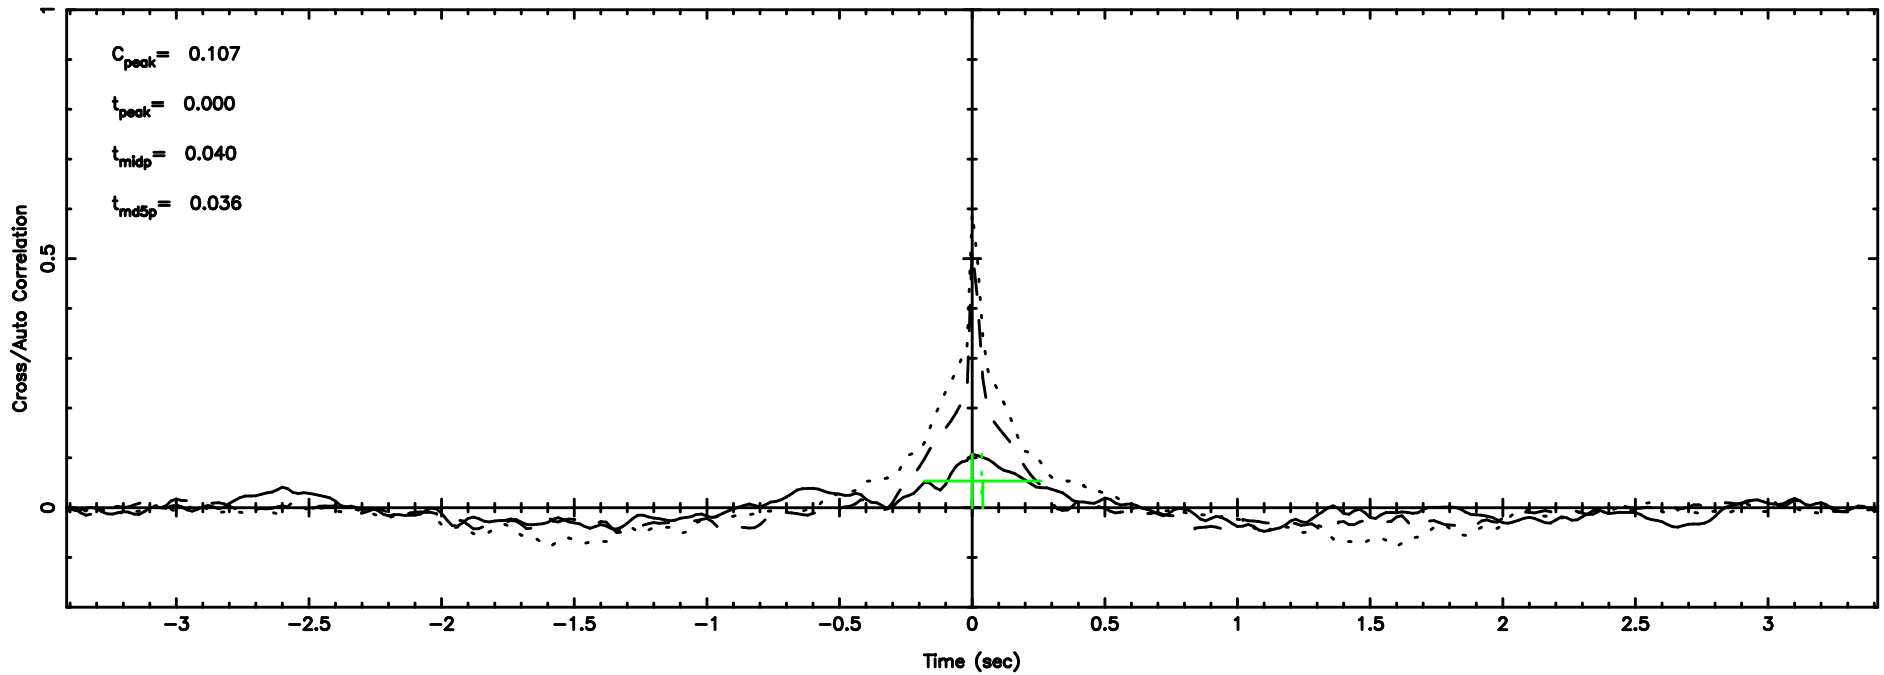

Frequency (Hz)

0155-109 2024/06/29 22.26UT TOYOKAWA-FUJI