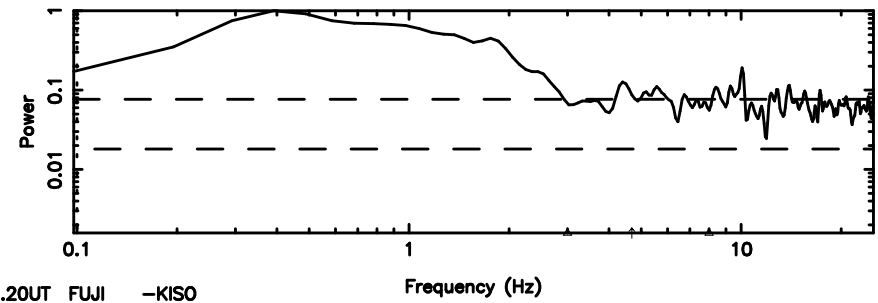

T20240630121004

BLK: 9,SNR1: 0.29285 ,SNR2: 1.4732

0652-130 2024/06/30 3.20UT TOYOKAWA-KISO

K20240630121001

BLK: 9,SNR1: 0.73635 ,SNR2: 3.6931

BLK:10,SNR1: 0.68901 ,SNR2: 3.9557

BLK:10,SNR1: 0.62687 ,SNR2: 2.9459