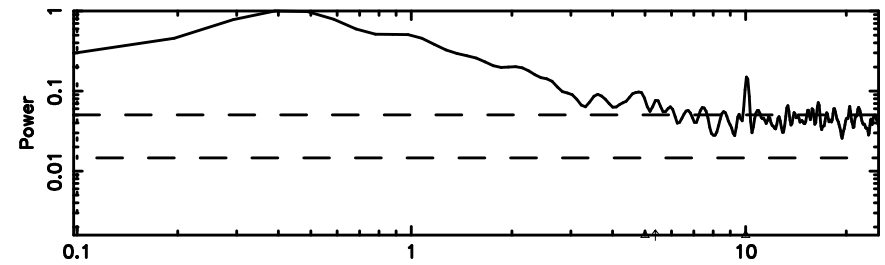

BLK:13,SNR1: 0.91122 ,SNR2: 3.5791