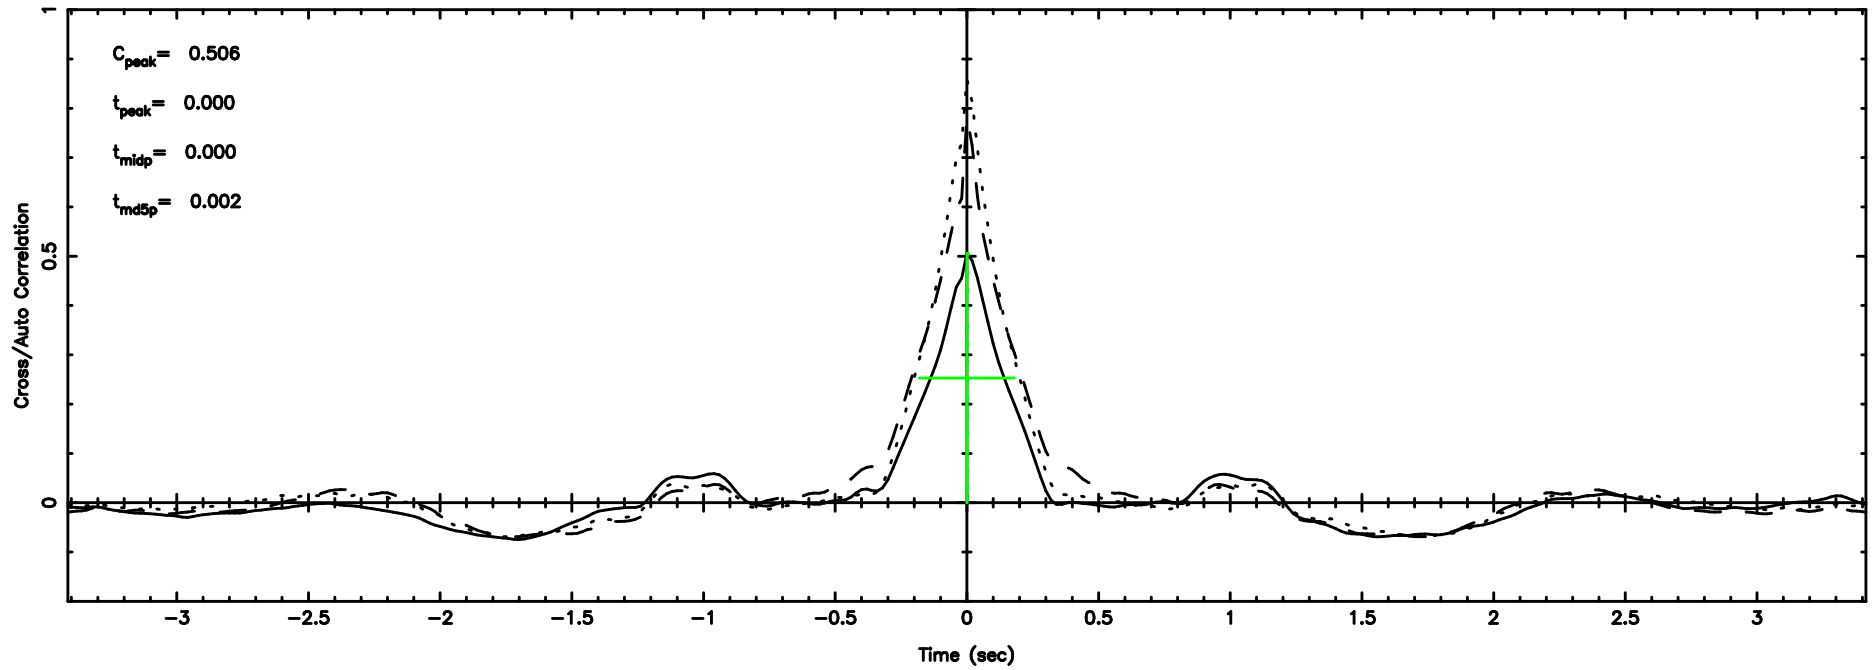

K20240630124111

BLK:32,SNR1: 7.5422 ,SNR2: 19.336

Frequency (Hz)

0723+10 2024/06/30 3.72UT TOYOKAWA-KISO

F20240630124116

BLK:34,SNR1: 2.7004 ,SNR2: 12.962

0723+10 2024/06/30 3.72UT FUJI -KISO

K20240630124111