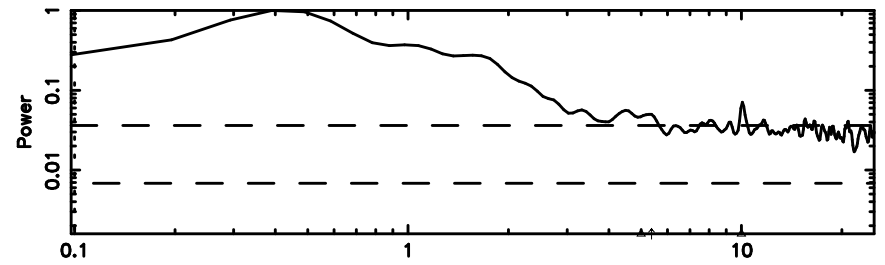

BLK:21,SNR1: 1.7247 ,SNR2: 4.4353

Frequency (Hz)

K20240630085237

BLK:21,SNR1: 1.1086 ,SNR2: 4.3807

Frequency (Hz)

0333+32 2024/06/29 23.91UT TOYOKAWA-KISO

F20240630085241

BLK:19,SNR1: 0.26433 ,SNR2: 1.1442