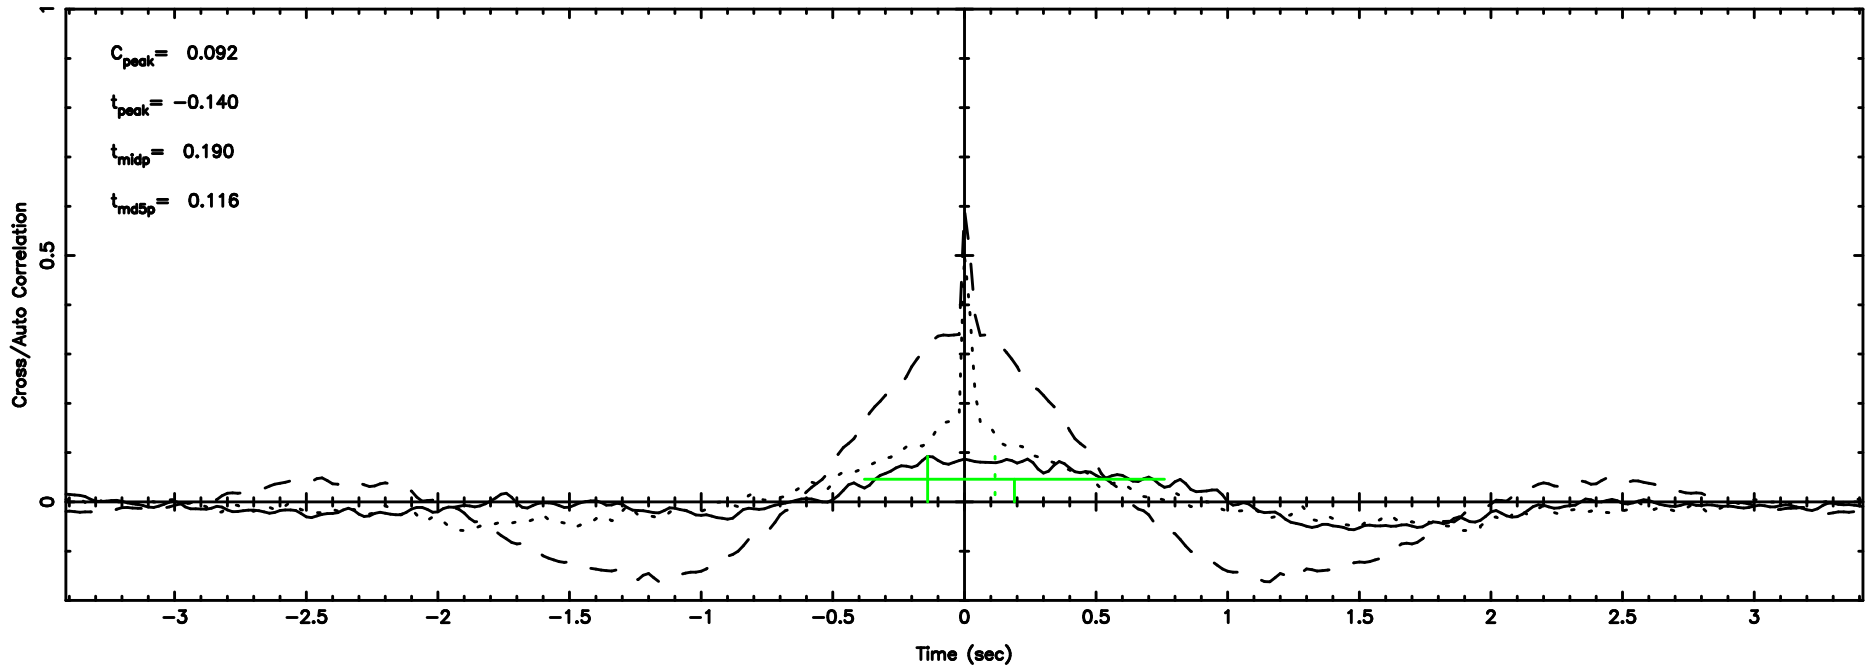

T20240630125931

BLK:12,SNR1: 0.81291 ,SNR2: 5.8109

F20240630125933

BLK:12,SNR1: 0.35443 ,SNR2: 2.2524

0741-06 2024/06/30 4.02UT TOYOKAWA-FUJI