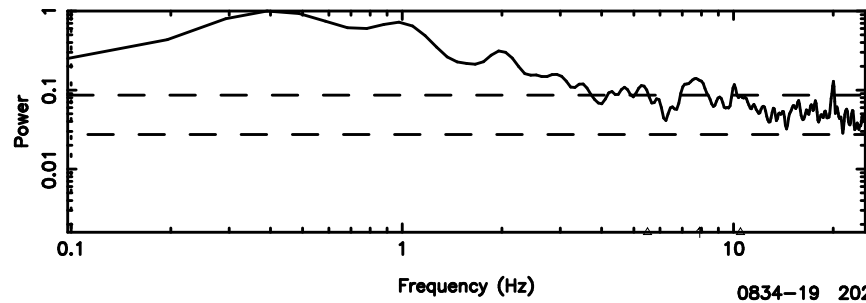

BLK:15,SNR1: 0.37047 ,SNR2: 1.4411