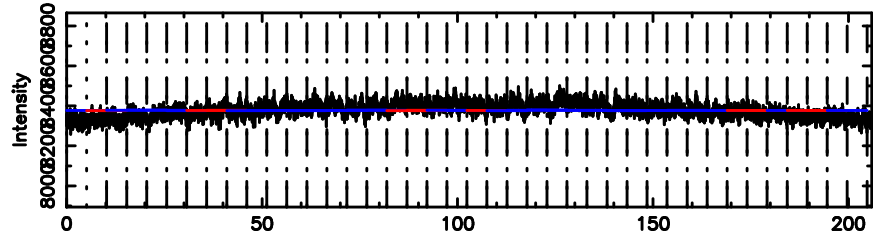

T20240630065403