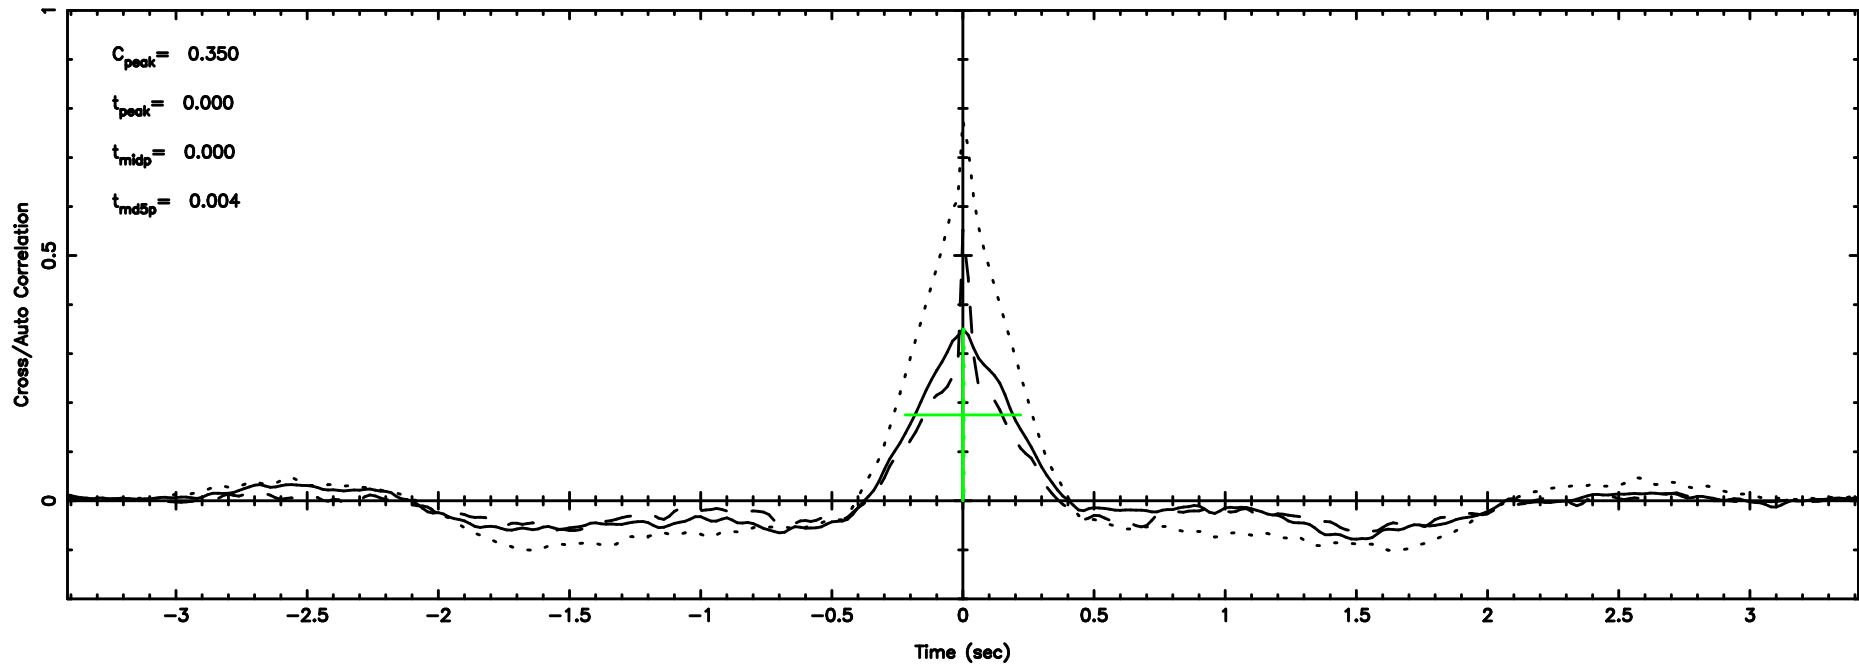

Frequency (Hz)

0941-08 2024/06/30 6.00UT TOYOKAWA-FUJI