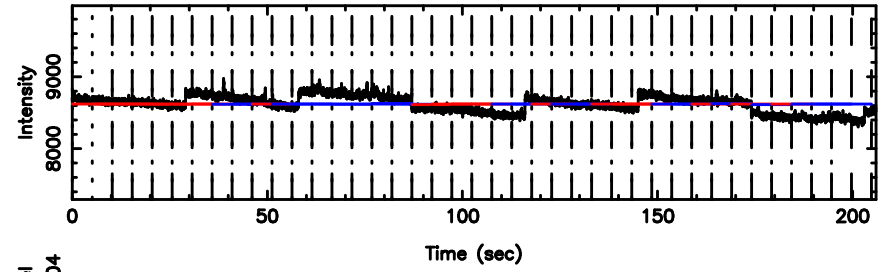

T20240630081757

BLK:20,SNR1: 2.5717 ,SNR2: 7.6907

0258+350 2024/06/29 23.33UT TOYOKAWA-FUJI

F20240630081759

BLK:20,SNR1: 1.1453 ,SNR2: 5.4192