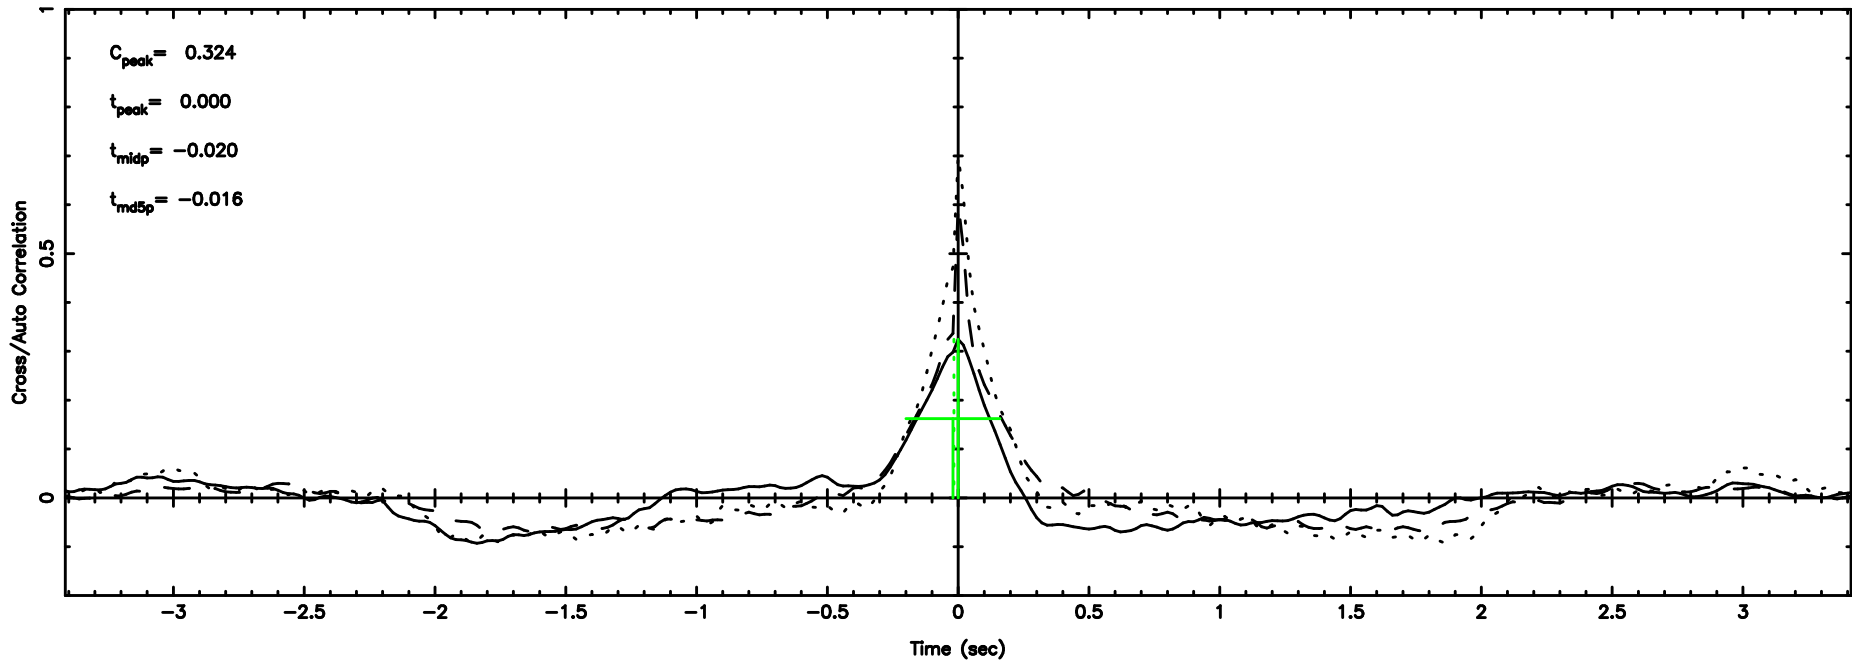

Frequency (Hz)

1107+109 2024/06/30 7.44UT FUJI -KISO