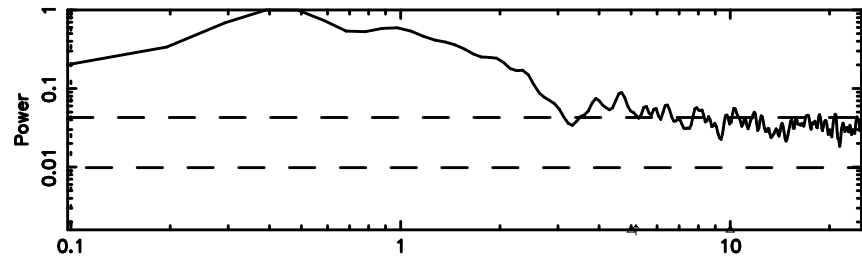

BLK: 9,SNR1: 1.0609 ,SNR2: 4.4867