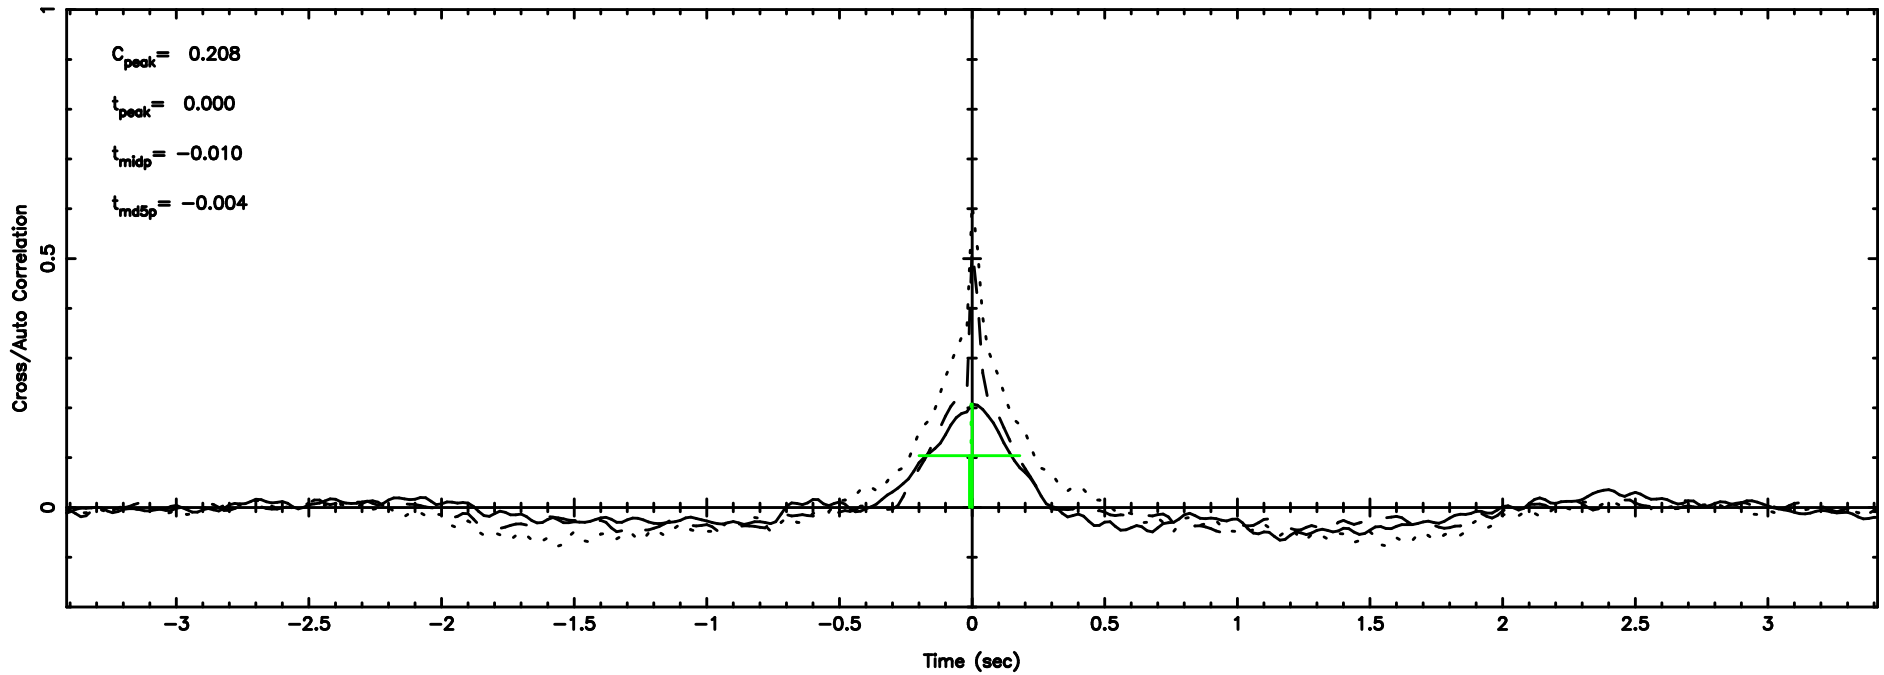

0155-109 2024/06/29 22.26UT TOYOKAWA-FUJI

T20240630071348

BLK:13,SNR1: 1.4578 ,SNR2: 6.6260

Frequency (Hz)

K20240630071345

BLK:13,SNR1: 0.91122 ,SNR2: 3.5791

Frequency (Hz)

0155-109 2024/06/29 22.26UT TOYOKAWA-KISO