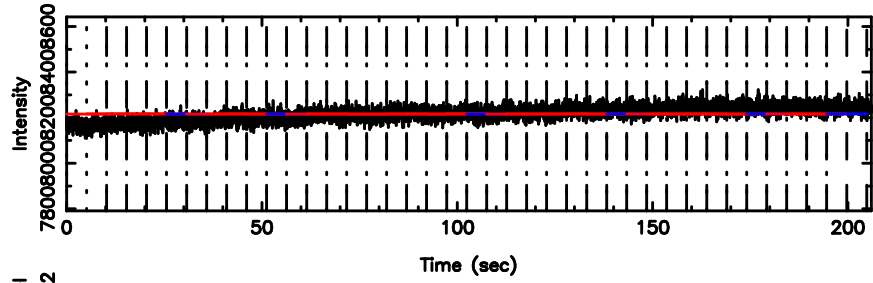

F20240630071350

BLK:18,SNR1: 0.49692 ,SNR2: 1.4423

Frequency (Hz)

K20240630071345

BLK:18,SNR1: 0.54352 ,SNR2: 2.8083

Frequency (Hz)

0155-109 2024/06/29 22.26UT FUJI -KISO

T20240630072055