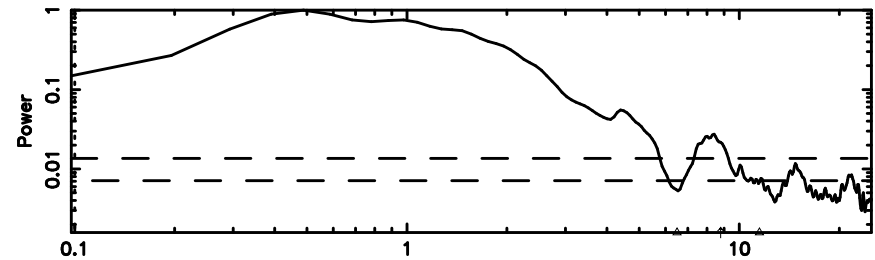

BLK:24,SNR1: 4.8990 ,SNR2: 11.868