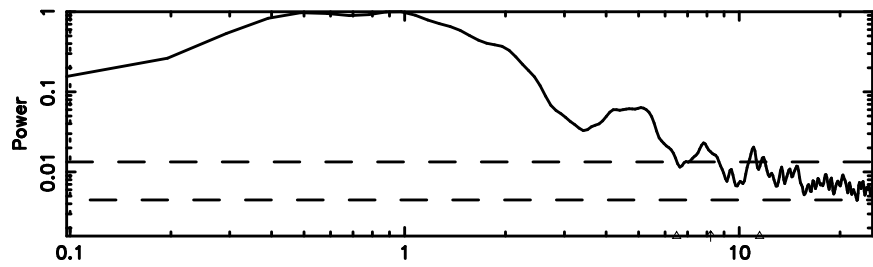

T20240630062846

BLK:18,SNR1: 7.8452 ,SNR2: 19.919

K20240630062843

BLK:18,SNR1: 6.9703 ,SNR2: 17.502

0109+416 2024/06/29 21.51UT TOYOKAWA-KISO

F20240630062848

BLK:22,SNR1: 5.5192 ,SNR2: 13.951

Frequency (Hz)