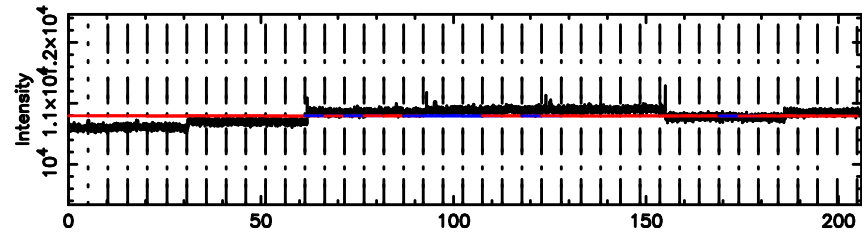

Frequency (Hz)

K20240630170424