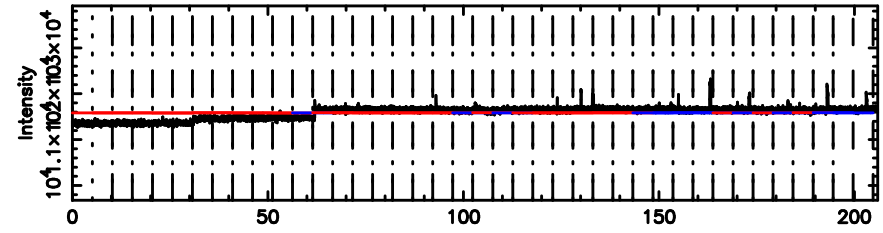

F20240630064731

BLK:12,SNR1: 1.1071 ,SNR2: 5.1966

Frequency (Hz)

0128+03 2024/06/29 21.82UT TOYOKAWA-FUJI

T20240630064729

BLK:11,SNR1: 1.0318 ,SNR2: 2.4570

Frequency (Hz)

K20240630064726