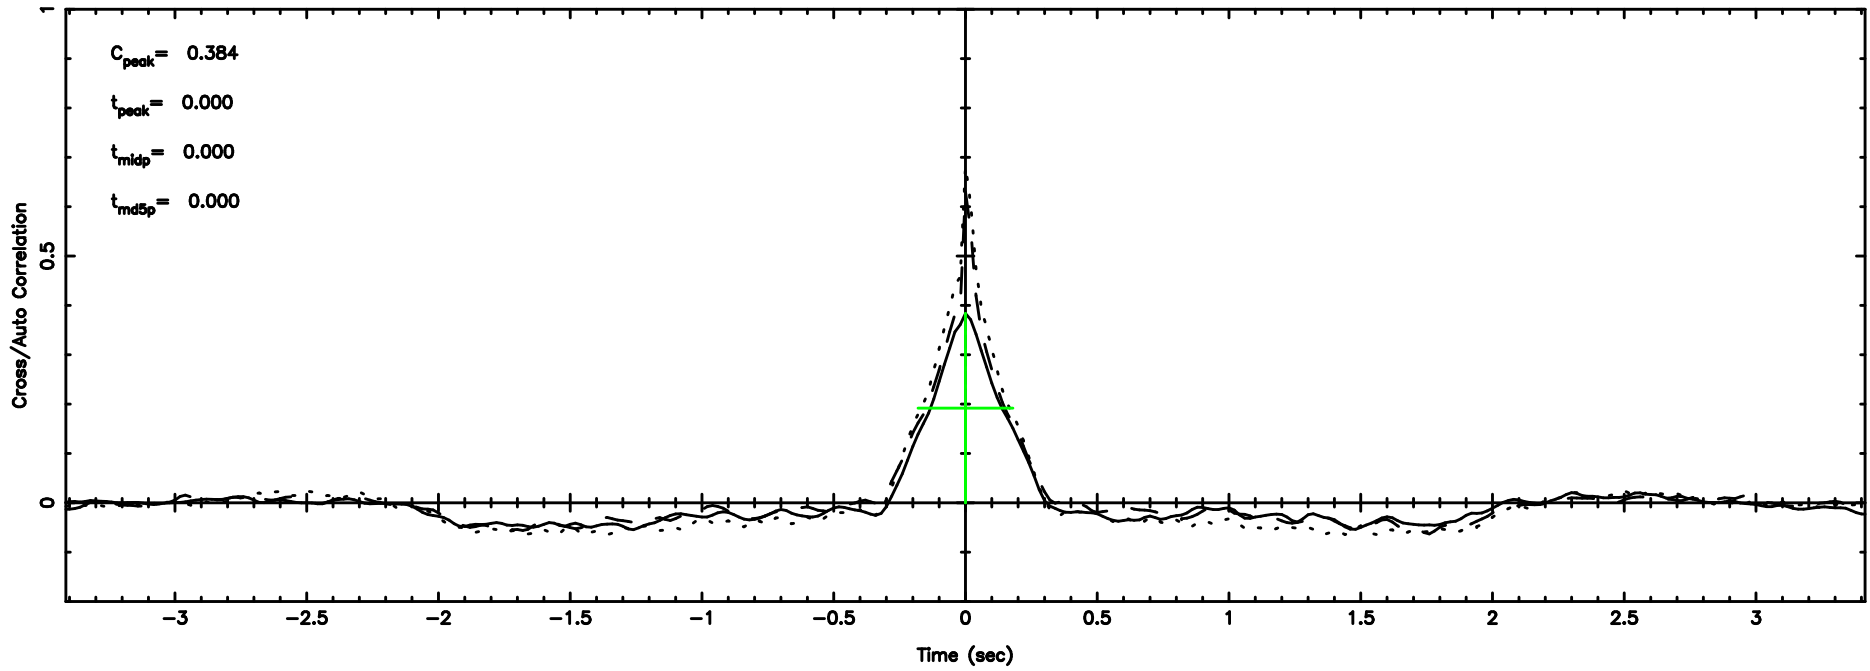

T20240630122140

BLK:20,SNR1: 2.5509 ,SNR2: 11.403

K20240630122137

BLK:20,SNR1: 5.4765 ,SNR2: 13.567

0703+138 2024/06/30 3.39UT TOYOKAWA-KISO