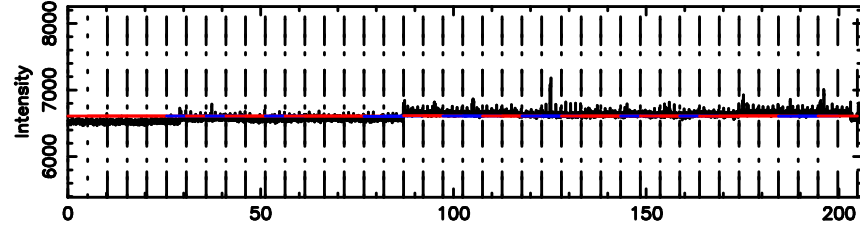

Frequency (Hz)

F20240630161309