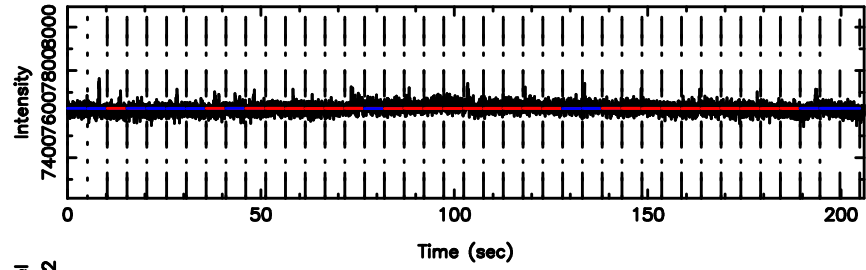

T20240630143704

BLK:12,SNR1: 0.17531 ,SNR2: 1.4677

F20240630143706

BLK:12,SNR1: 0.20816E-01,SNR2: 0.98452

0919-142 2024/06/30 5.65UT TOYOKAWA-FUJI

T20240630143704

BLK:12,SNR1: 0.18820 ,SNR2: 1.5662

K20240630143701