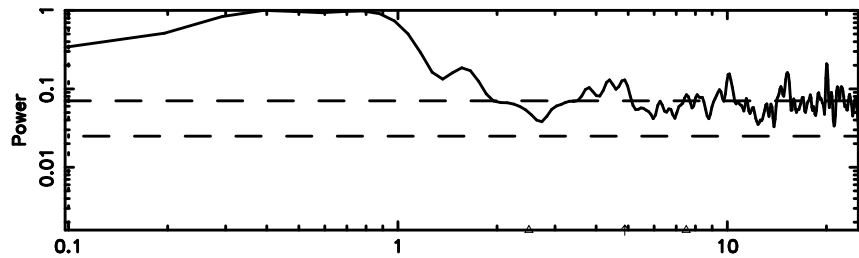

BLK: 5,SNR1: 0.59834 ,SNR2: 2.6023