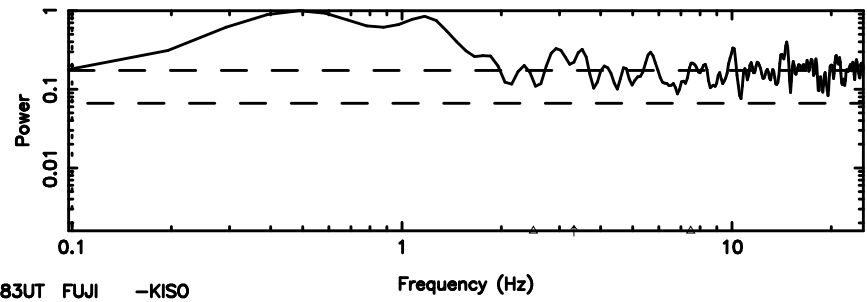

BLK: 5,SNR1: 0.22928 ,SNR2: 1.4646

1031-11 2024/06/30 6.83UT FUJI -KISO