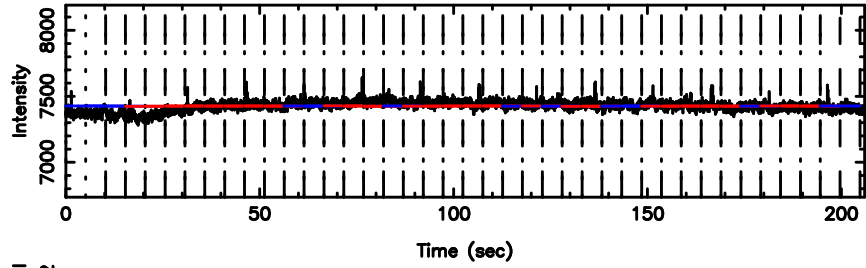

T20240630125931