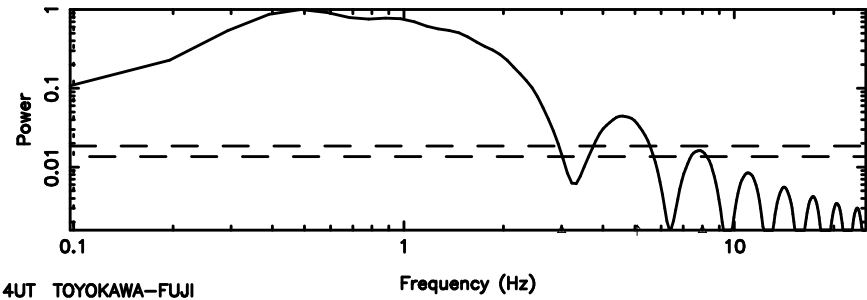

3C230 2024/06/30 6.14UT TOYOKAWA-FUJI