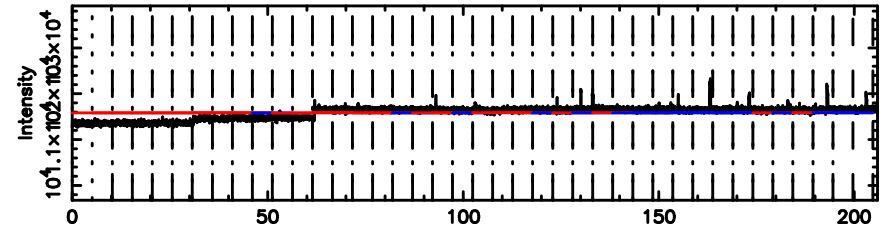

BLK:11,SNR1: 1.4442 ,SNR2: 7.0270

Frequency (Hz)

0128+03 2024/06/29 21.82UT TOYOKAWA-KISO

F20240630064731

BLK:15,SNR1: 2.0083 ,SNR2: 5.2031

Frequency (Hz)

K20240630064726

BLK:15,SNR1: 1.2640 ,SNR2: 6.0969