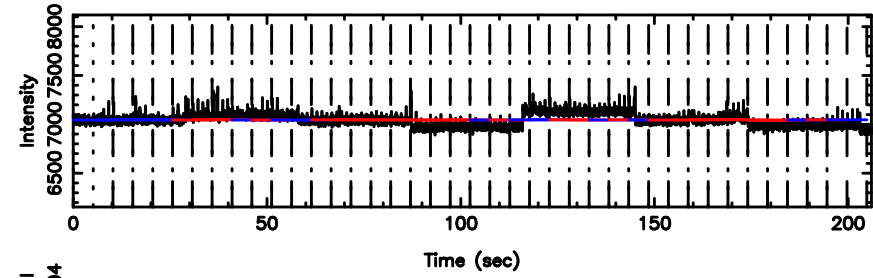

F20240630132917