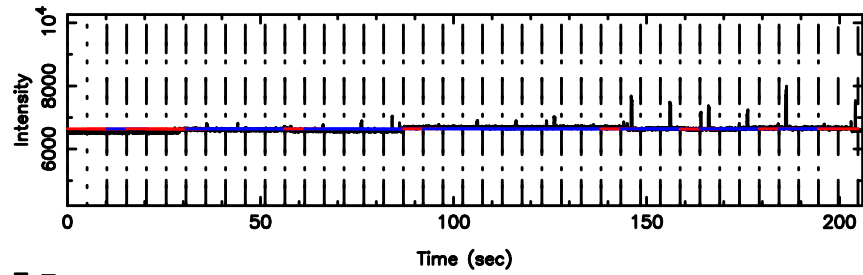

F20240630152908