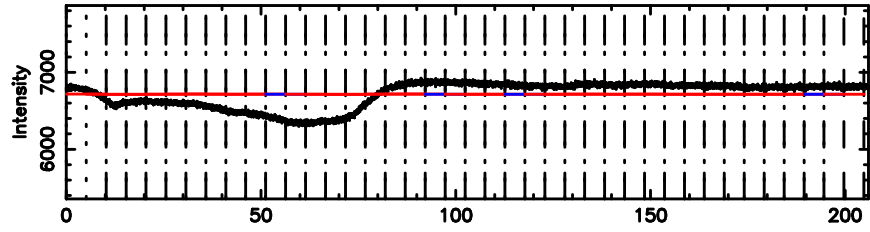

T20240630093720

BLK: 4,SNR1:-0.15348E-01,SNR2: 0.95315