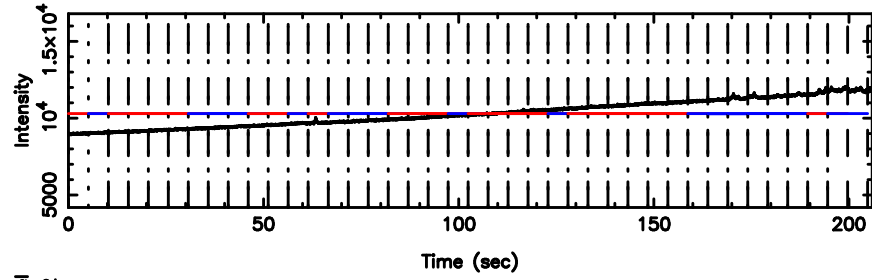

BLK:20,SNR1: 2.5717 ,SNR2: 7.6907

0258+350 2024/06/29 23.33UT TOYOKAWA-FUJI

F20240630081759

BLK:20,SNR1: 1.1453 ,SNR2: 5.4192

T20240630081757

BLK:17,SNR1: 2.4264 ,SNR2: 14.547

Frequency (Hz)

K20240630081755