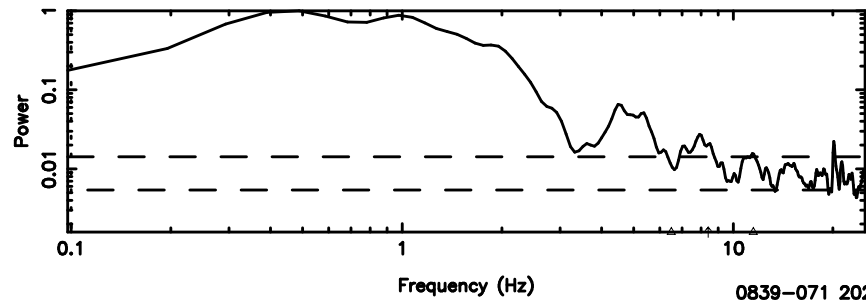

BLK:14,SNR1: 4.6143 ,SNR2: 11.512