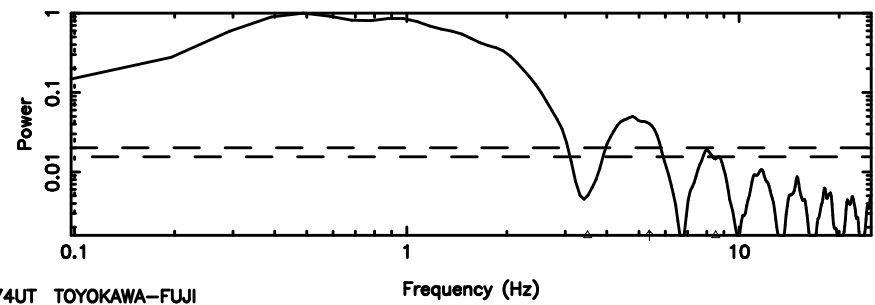

3C161 2024/06/30 2.74UT TOYOKAWA-FUJI