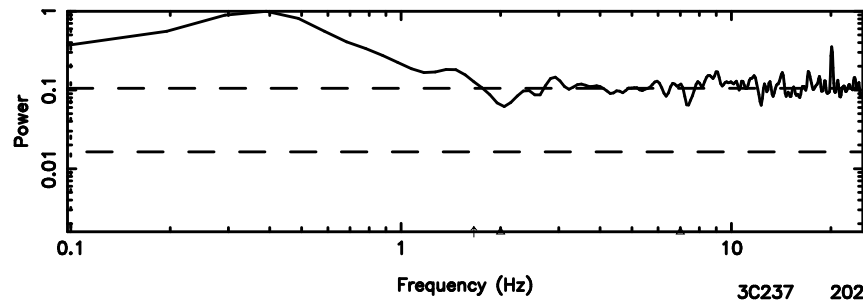

BLK:11,SNR1: 0.27789 ,SNR2: 2.7843