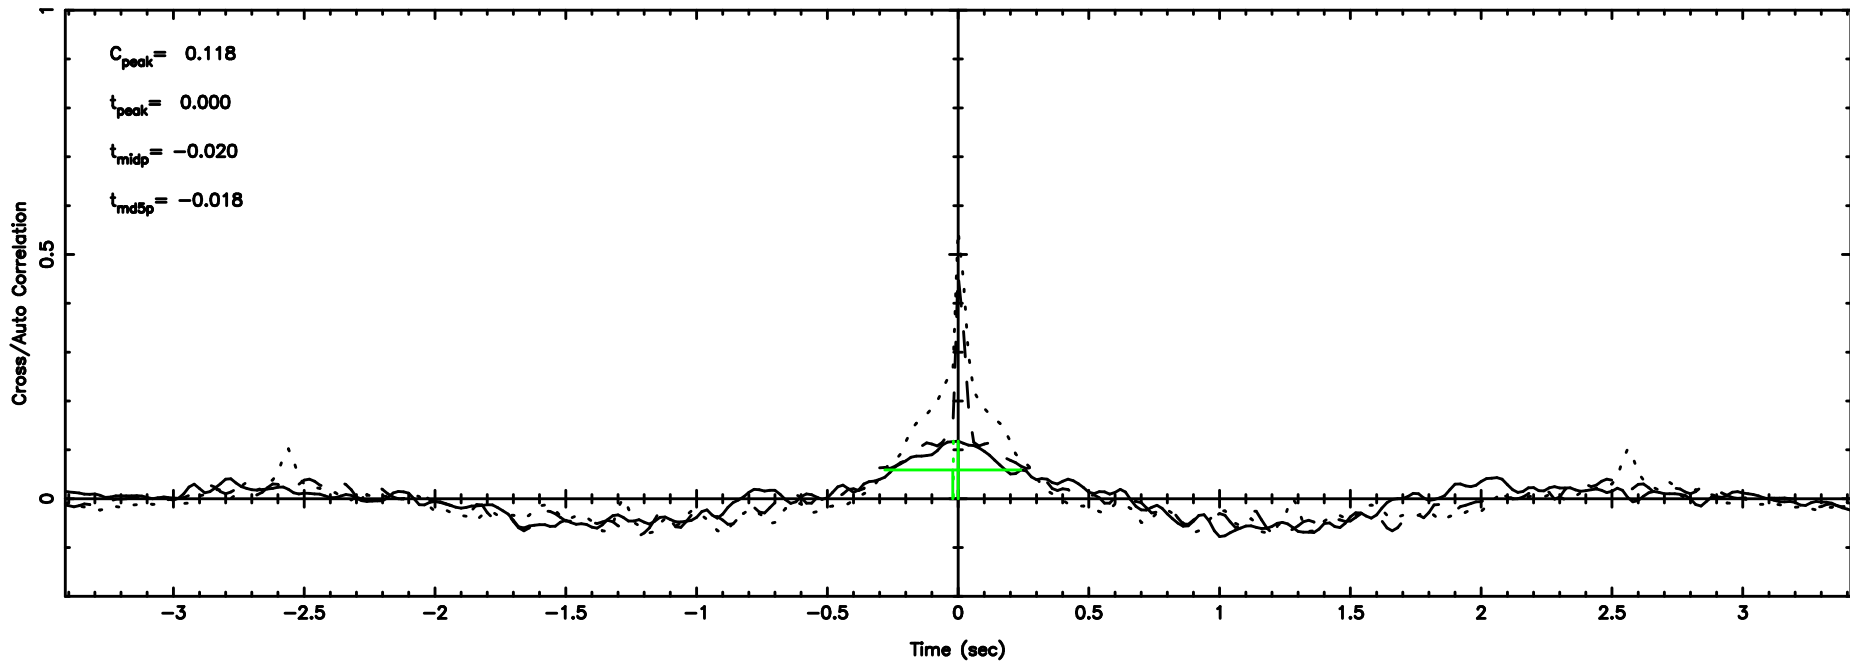

Frequency (Hz)

3C255 2024/06/30 7.60UT TOYOKAWA-FUJI