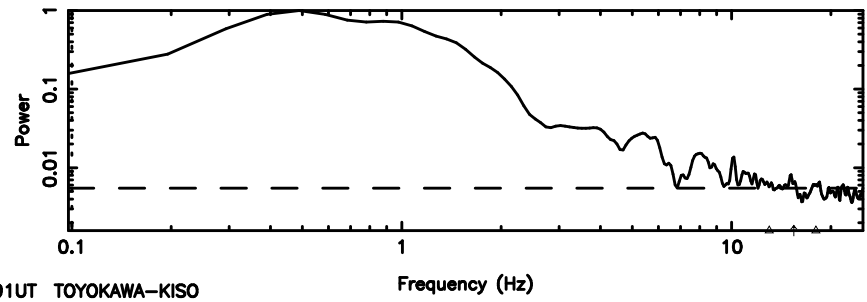

BLK:22,SNR1: 10.370 ,SNR2: 13.436