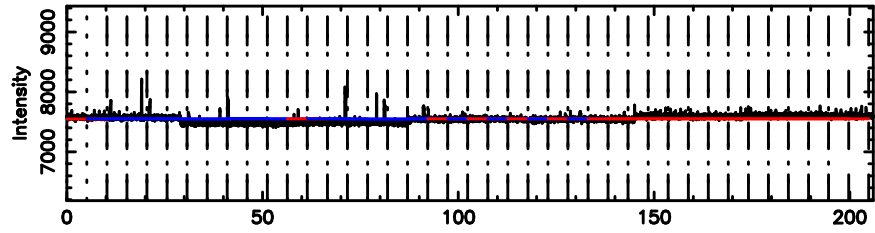

K20240630054438

BLK:15,SNR1: 5.3168 ,SNR2: 13.403

Frequency (Hz)

0025+373 2024/06/29 20.77UT TOYOKAWA-KISO

F20240630054443

BLK:20,SNR1: 3.2452 ,SNR2: 8.3118

Frequency (Hz)

K20240630054438