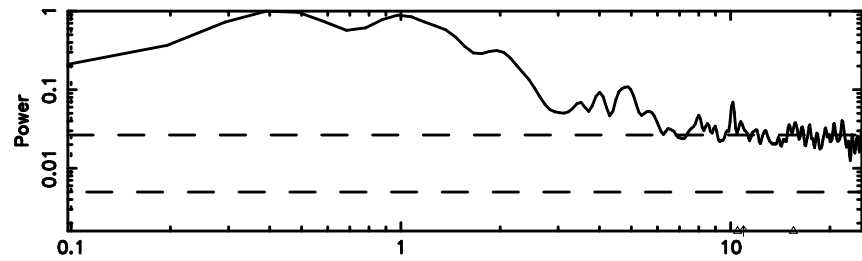

Frequency (Hz)

1055+01 2024/06/30 7.25UT TOYOKAWA-FUJI

T20240630161307

BLK:12,SNR1: 0.78671E-01,SNR2: 0.62519

Frequency (Hz)

K20240630161304

BLK:12,SNR1: 2.5619 ,SNR2: 4.7093

Frequency (Hz)