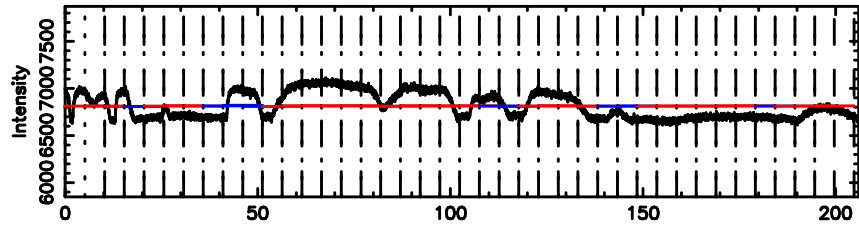

T20240630165800