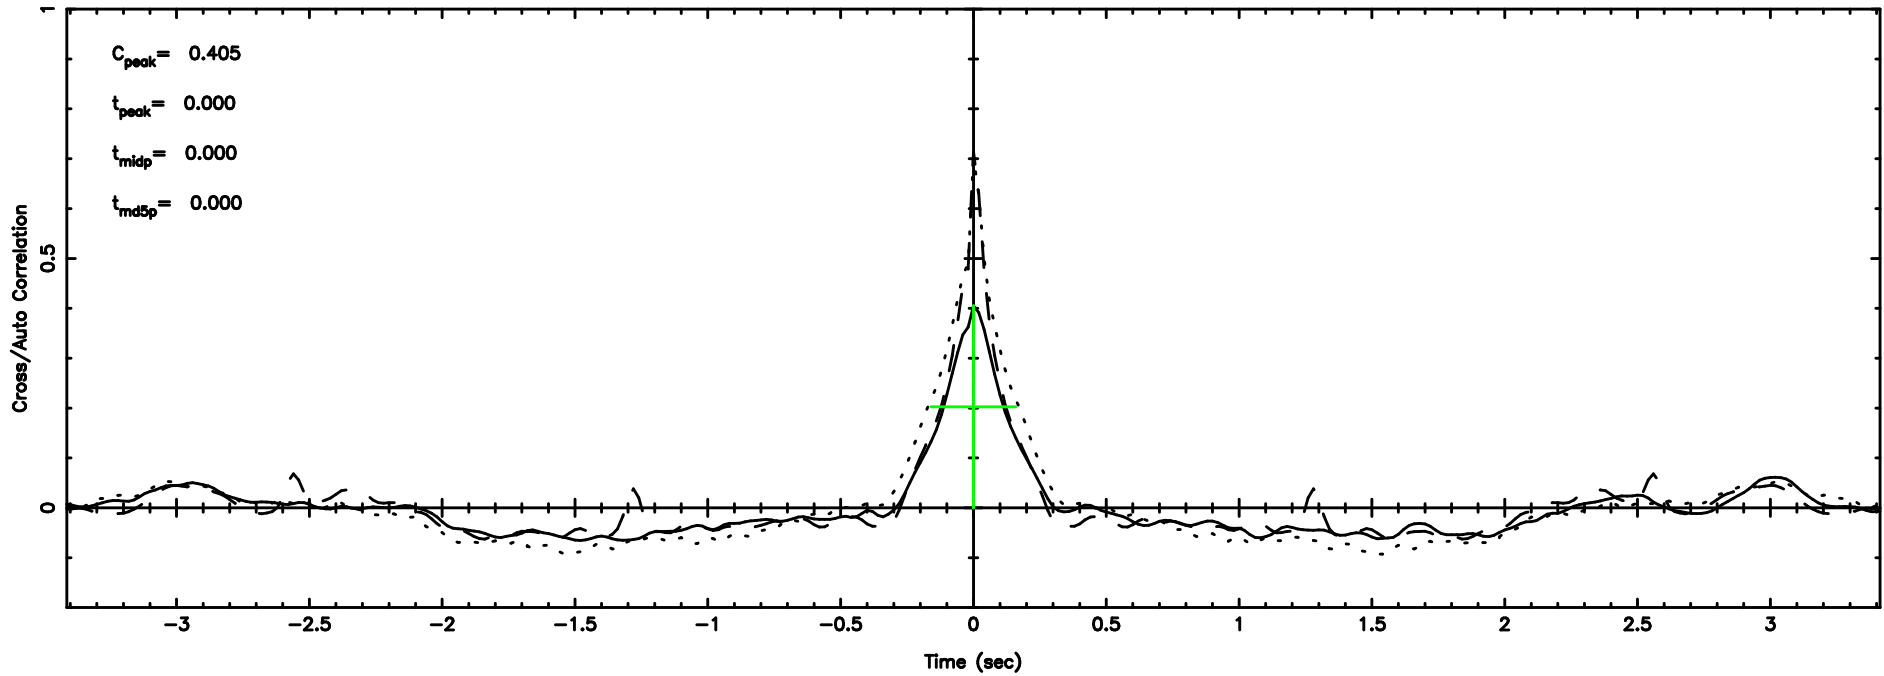

Frequency (Hz)

0100+146 2024/06/29 21.35UT FUJI -KISO