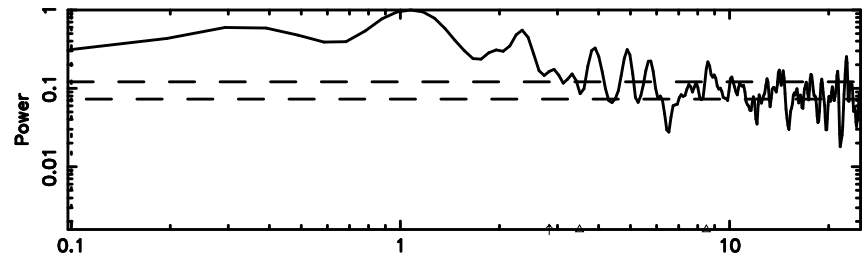

BLK: 2,SNR1: 0.25663 ,SNR2: 2.8913