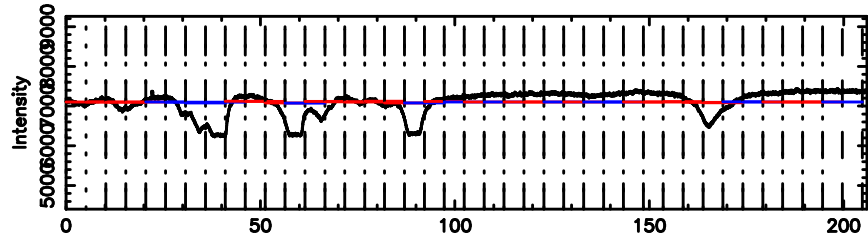

T20240630111110