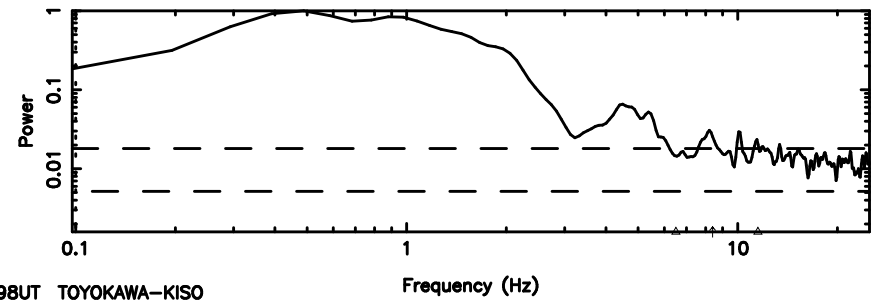

BLK:20,SNR1: 3.5500 ,SNR2: 8.7667