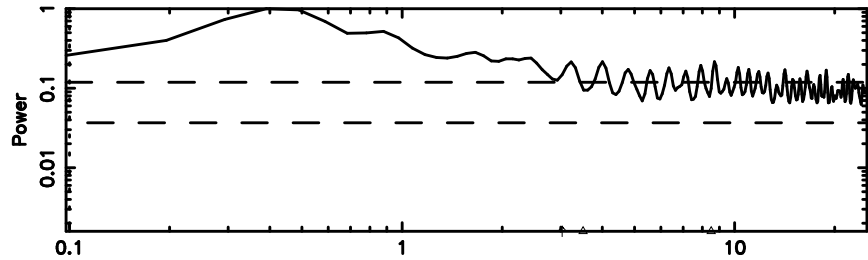

0548+16 2024/06/30 2.14UT TOYOKAWA-KISO

K20240630110656

BLK:20,SNR1: 0.59173 ,SNR2: 3.8826

F20240630110701

BLK:20,SNR1: 0.23018 ,SNR2: 1.9256

K20240630110656

BLK:20,SNR1: 1.3998 ,SNR2: 6.1205

0548+16 2024/06/30 2.14UT FUJI -KISO