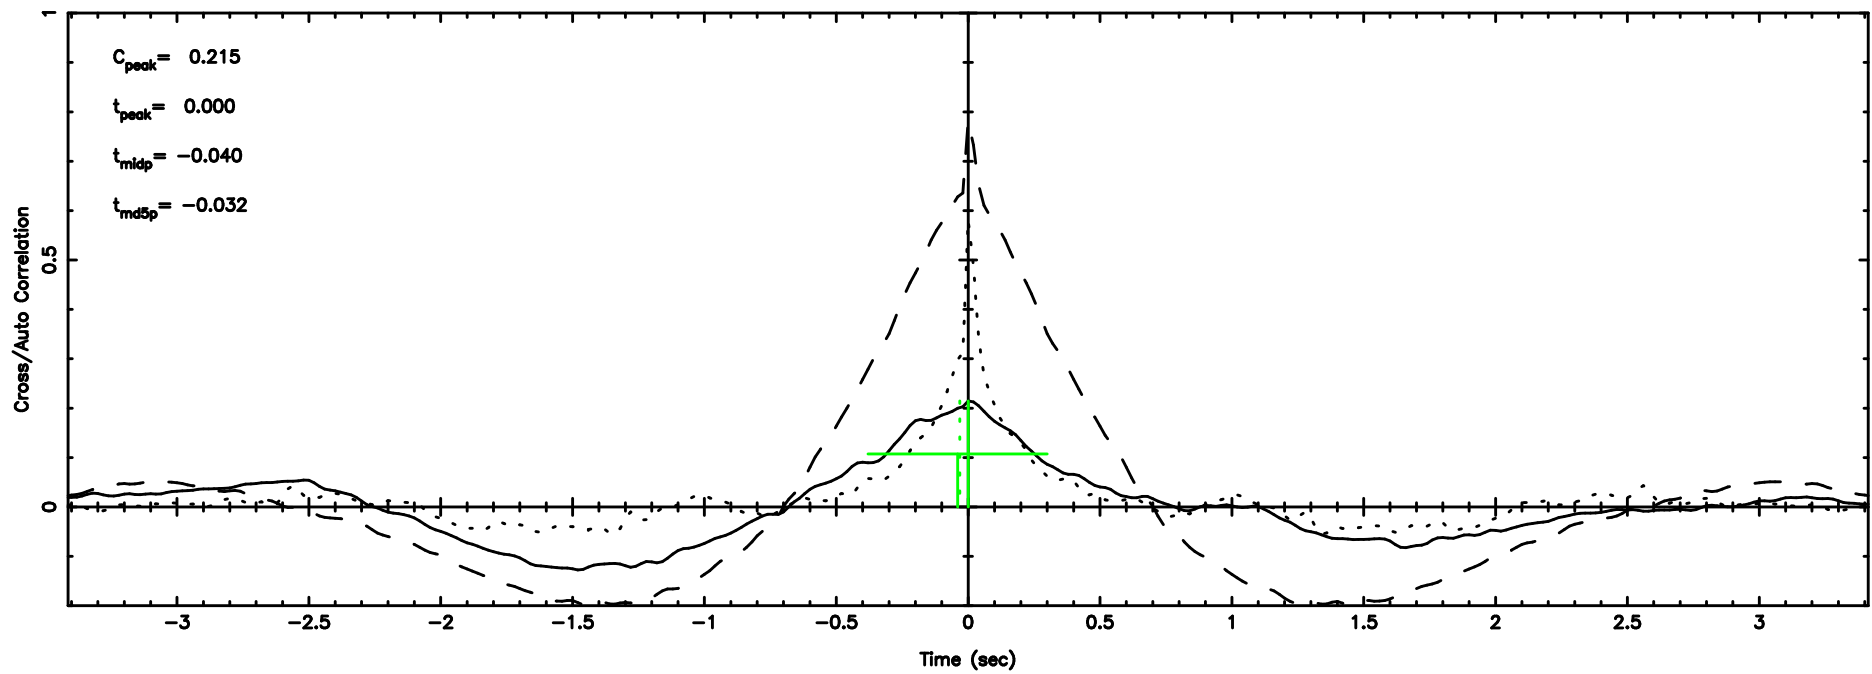

BLK:24,SNR1: 4.8990 ,SNR2: 11.868

Frequency (Hz)

0605-08 2024/06/30 2.42UT FUJI -KISO

3C161 2024/06/30 2.74UT TOYOKAWA-FUJI

3C161 2024/06/30 2.74UT TOYOKAWA-KISO

F20240630114233

BLK:21,SNR1: 2.7425 ,SNR2: 12.267