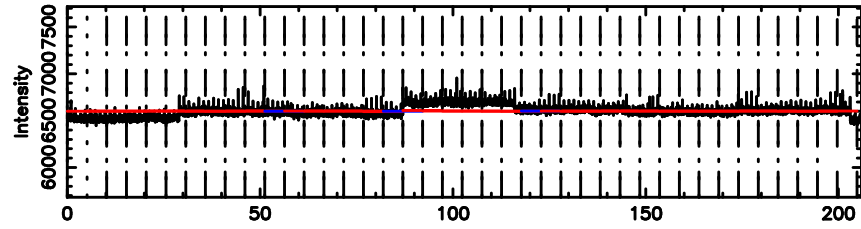

K20240630160200

BLK: 1,SNR1: 0.66264 ,SNR2: 2.8446

Frequency (Hz)

1044-008 2024/06/30 7.06UT TOYOKAWA-KISO

F20240630160205

BLK: 3,SNR1: 0.55062 ,SNR2: 2.8953

Frequency (Hz)

K20240630160200