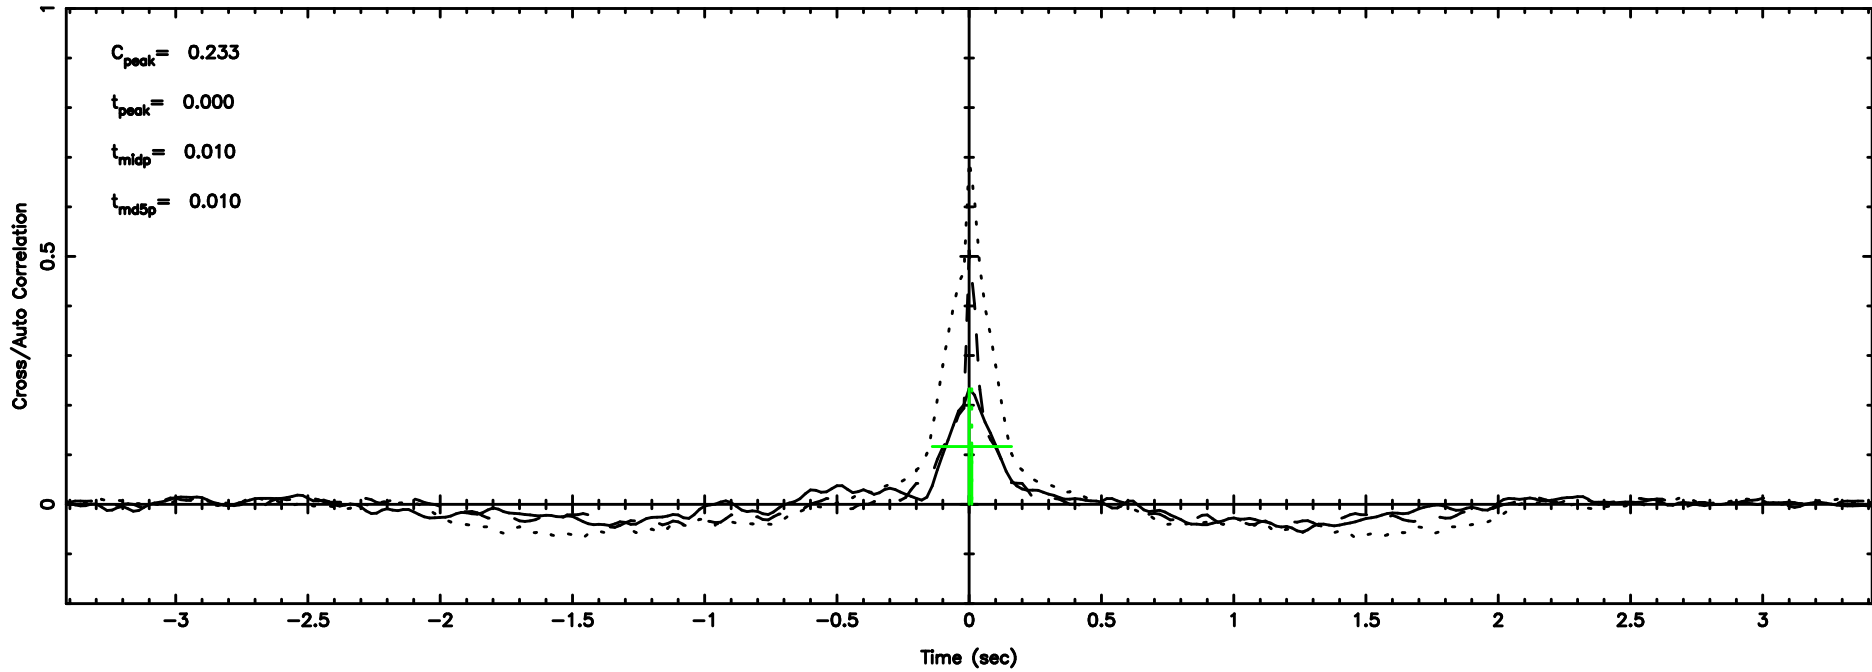

T20240630092116

BLK:18,SNR1: 3.0842 ,SNR2: 13.066

K20240630092114

BLK:18,SNR1: 3.6032 ,SNR2: 15.440

0403-132 2024/06/30 0.38UT TOYOKAWA-KISO