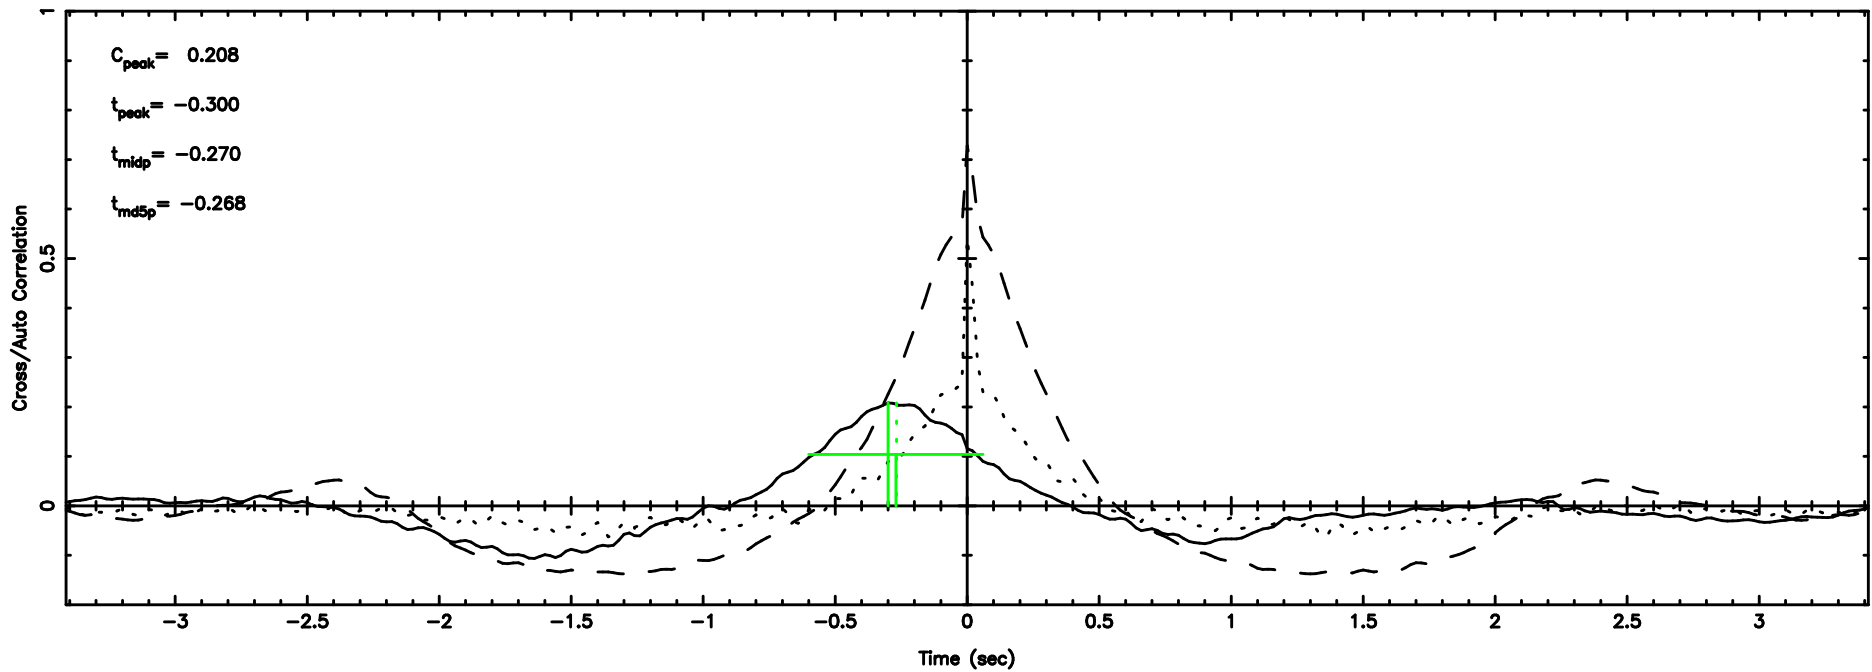

T20240630110659

BLK:20,SNR1: 2.4064 ,SNR2: 14.621

0548+16 2024/06/30 2.14UT TOYOKAWA-KISO

K20240630110656

BLK:20,SNR1: 0.59173 ,SNR2: 3.8826