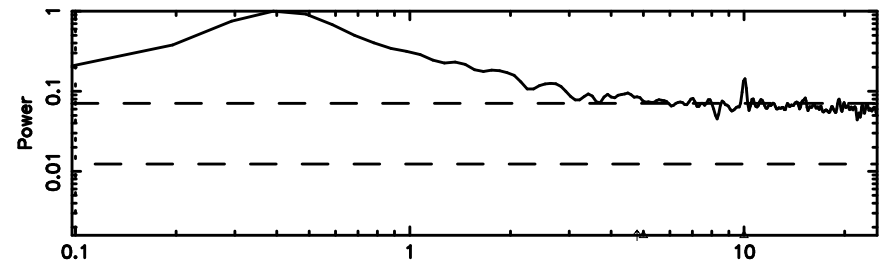

BLK:29,SNR1: 0.45346 ,SNR2: 2.0386