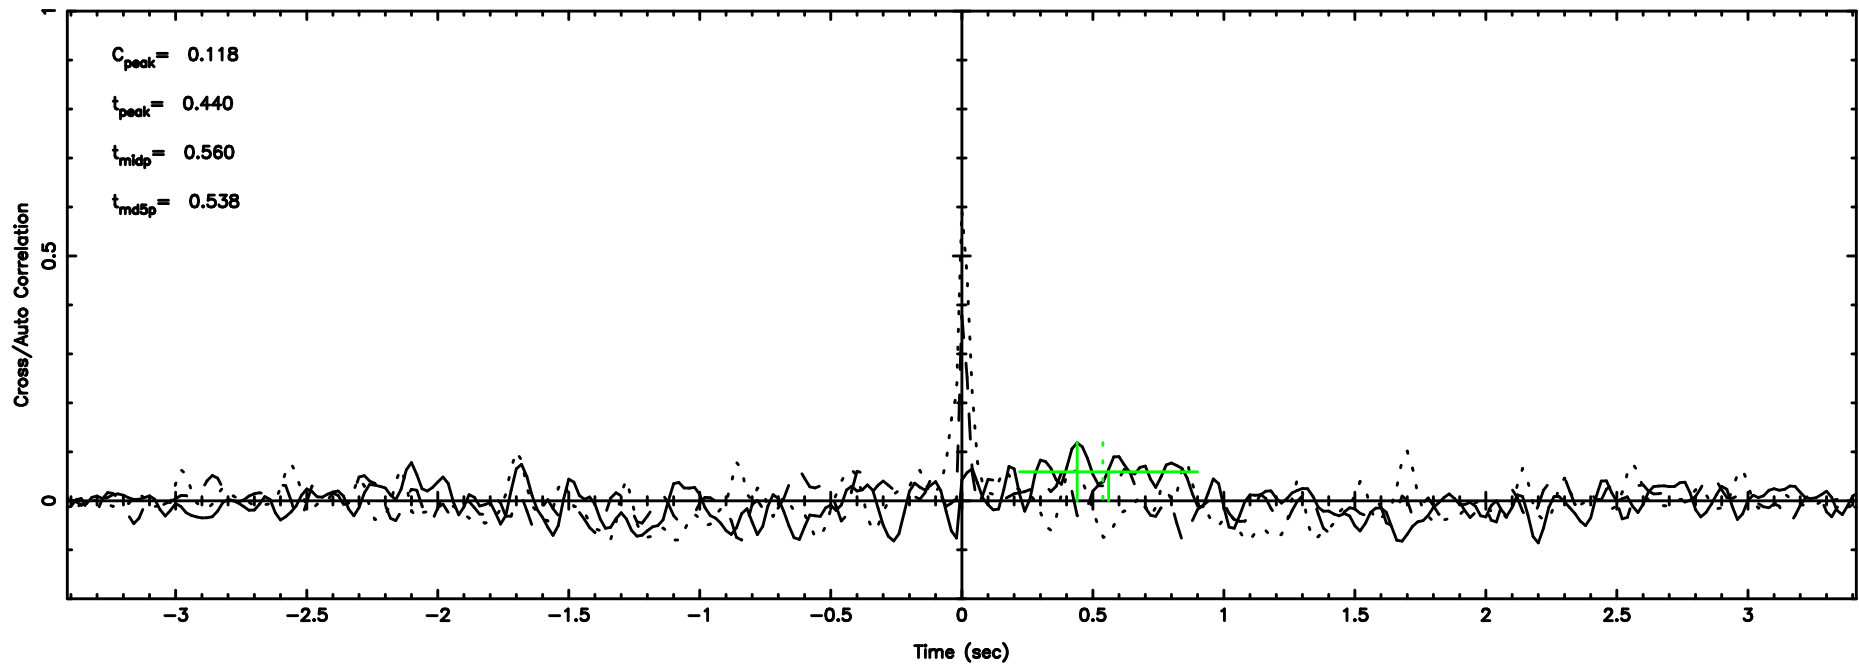

Frequency (Hz)

3C241 2024/06/30 6.64UT TOYOKAWA-FUJI