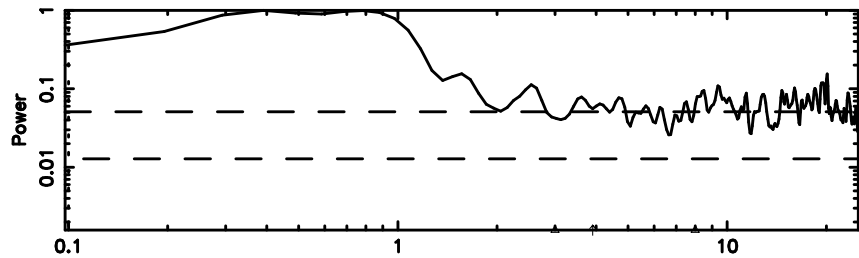

BLK: 5,SNR1: 0.59834 ,SNR2: 2.6023

Frequency (Hz)

F20240630170429

BLK: 5,SNR1: 0.13435 ,SNR2: 2.3762

Frequency (Hz)

3C267 2024/06/30 8.10UT TOYOKAWA-FUJI

T20240630170427

BLK: 4,SNR1: 1.0658 ,SNR2: 4.6587