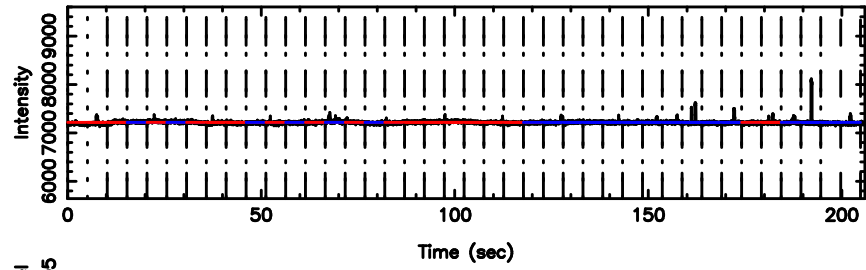

0834-19 2024/06/30 4.90UT FUJI -KISO

T20240630135710

BLK:14,SNR1: 4.6143 ,SNR2: 11.512

F20240630135712

BLK:14,SNR1: 4.0669 ,SNR2: 9.9635

0839-071 2024/06/30 4.98UT TOYOKAWA-FUJI

T20240630135710

BLK:20,SNR1: 4.1707 ,SNR2: 10.450