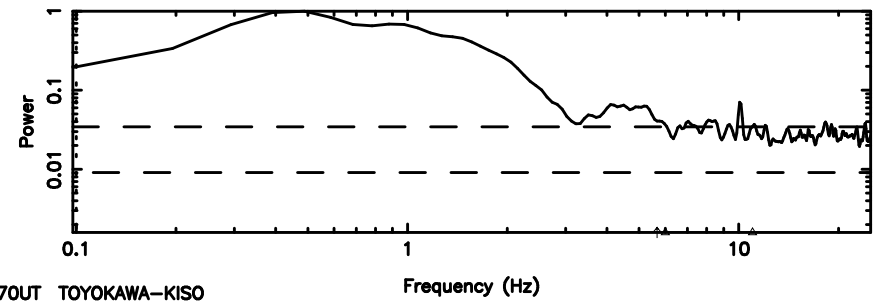

BLK:24,SNR1: 1.5600 ,SNR2: 5.8684

0821+394 2024/06/30 4.70UT TOYOKAWA-KISO