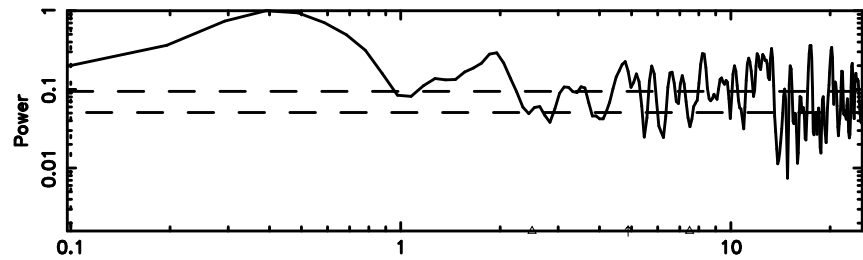

BLK: 1,SNR1: 0.34127 ,SNR2: 1.1779