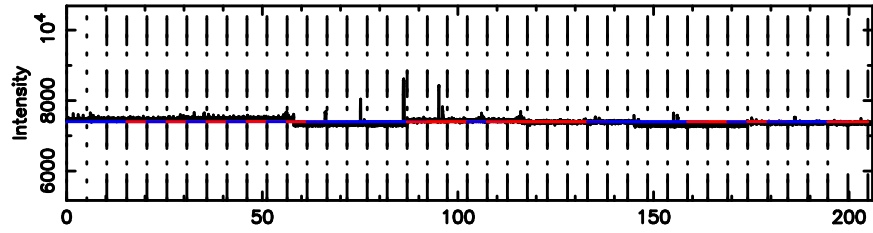

T20240630062846

BLK:18,SNR1: 7.8452 ,SNR2: 19.919

K20240630062843

BLK:18,SNR1: 6.9703 ,SNR2: 17.502

0109+416 2024/06/29 21.51UT TOYOKAWA-KISO

F20240630062848

BLK:22,SNR1: 5.5192 ,SNR2: 13.951

Frequency (Hz)