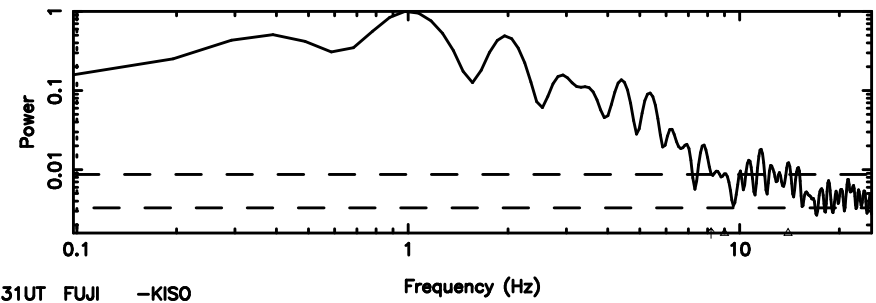

BLK:24,SNR1: 7.1926 ,SNR2: 17.888