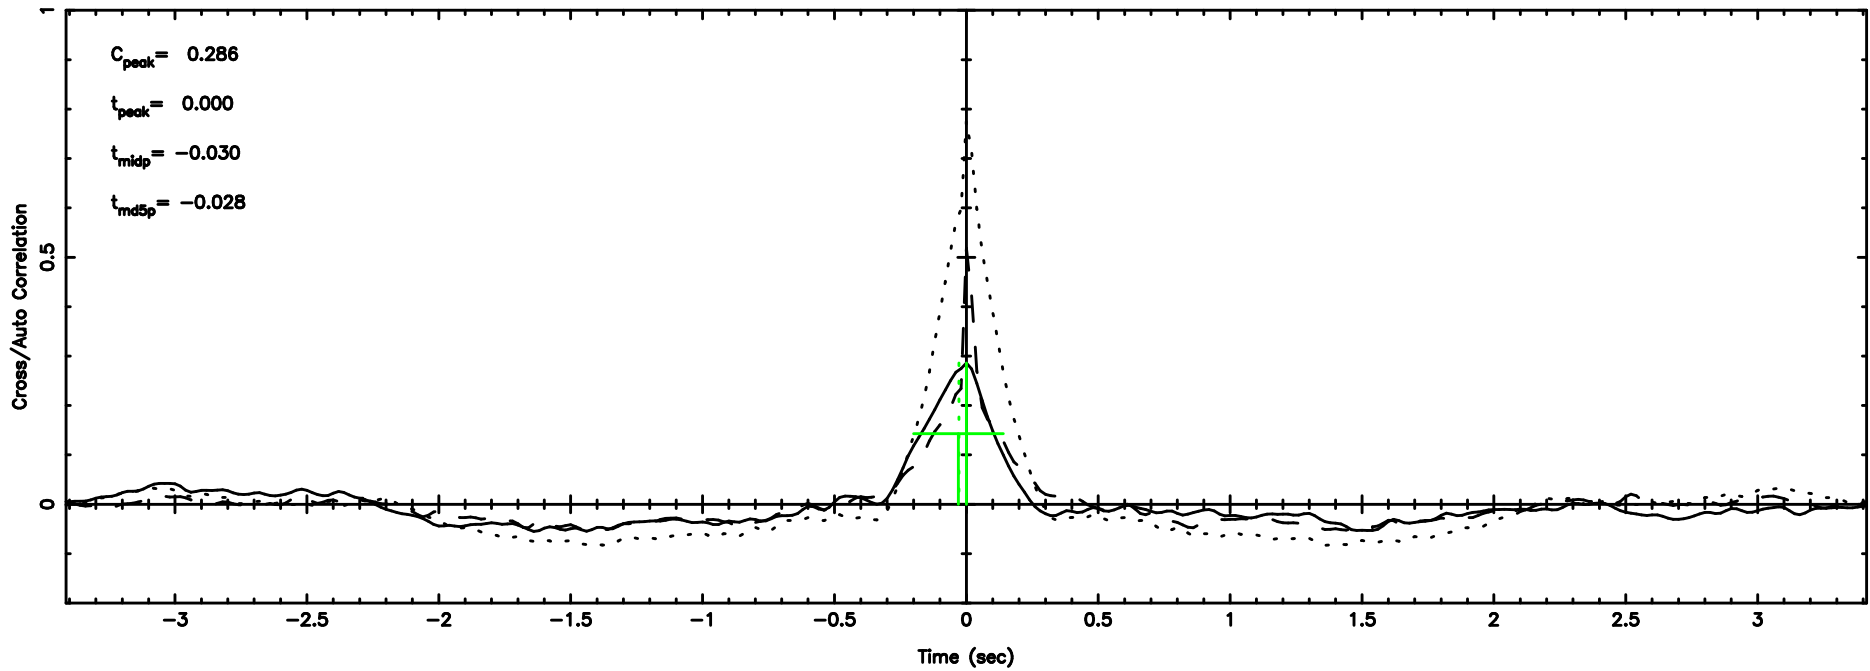

0605-08 2024/06/30 2.42UT TOYOKAWA-KISO

K20240630112320

BLK:17,SNR1: 4.9402 ,SNR2: 11.992

Frequency (Hz)

F20240630112325

BLK:24,SNR1: 1.7294 ,SNR2: 3.9451

Frequency (Hz)

K20240630112320