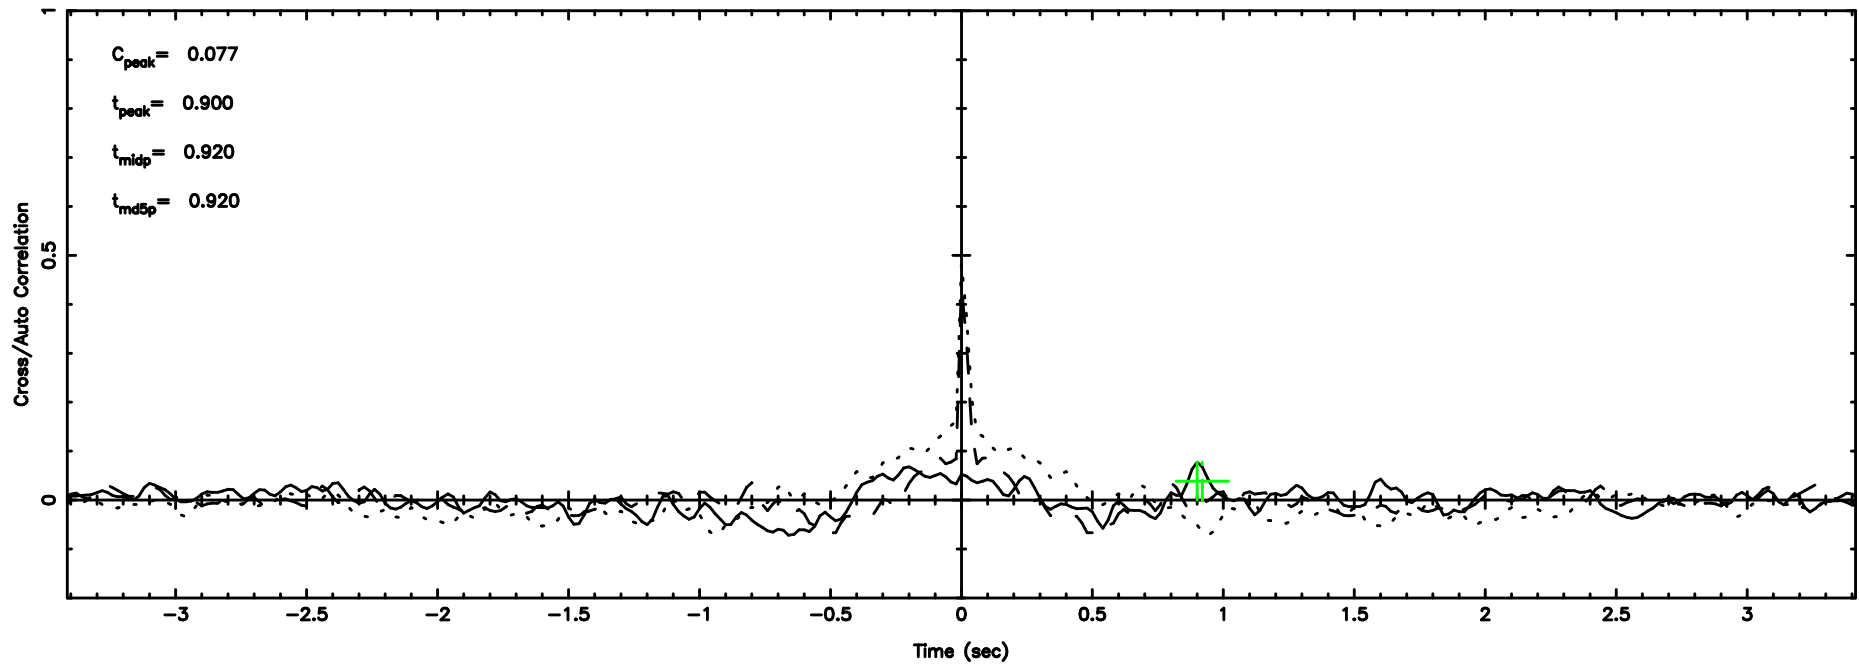

Frequency (Hz)

1031-11 2024/06/30 6.83UT TOYOKAWA-KISO