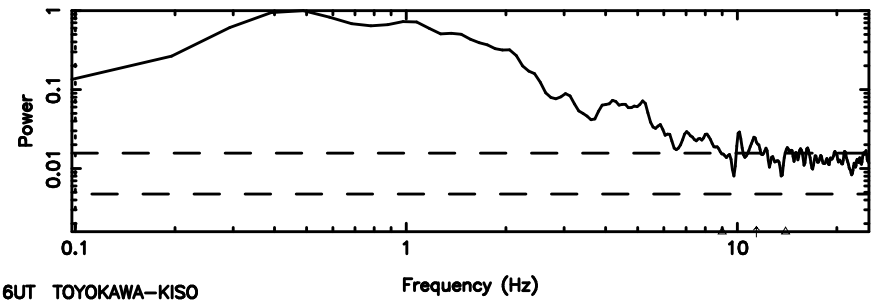

BLK:18,SNR1: 4.2701 ,SNR2: 7.5685

3C208 2024/06/30 5.16UT TOYOKAWA-KISO