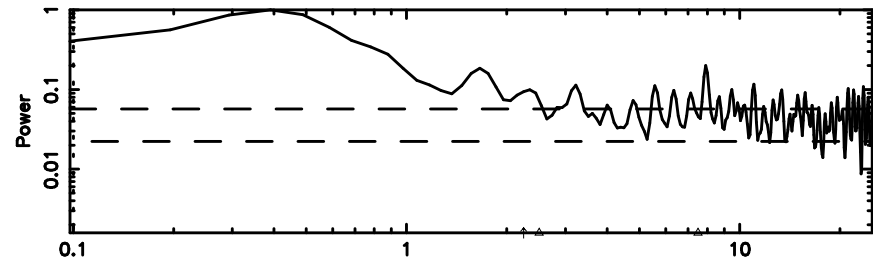

F20240630093722

BLK: 4,SNR1: 0.41177 ,SNR2: 4.3765

Frequency (Hz)

T20240630093720

BLK: 4,SNR1: 0.95581E-01,SNR2: 0.36666

Frequency (Hz)

K20240630093718

BLK: 4,SNR1: 0.49645E-01,SNR2: 0.39329