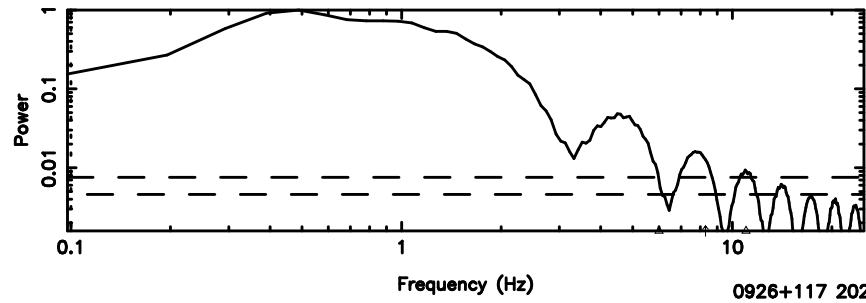

T20240630144343

BLK:36,SNR1: 8.0498 ,SNR2: 20.233

F20240630144345

BLK:36,SNR1: 11.125 ,SNR2: 25.677

0926+117 2024/06/30 5.76UT TOYOKAWA-FUJI

T20240630144343

BLK:38,SNR1: 8.0173 ,SNR2: 20.148

K20240630144340