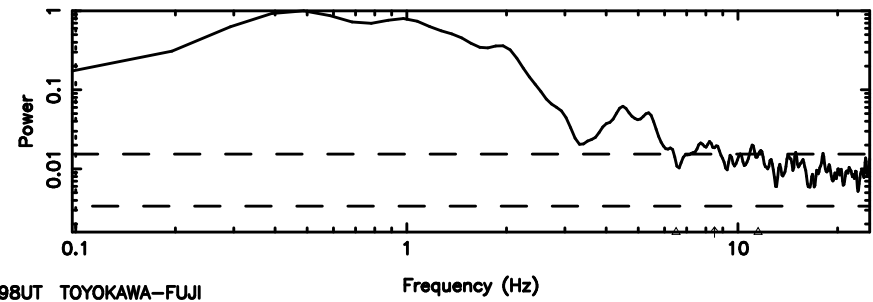

BLK:14,SNR1: 4.0669 ,SNR2: 9.9635

0839-071 2024/06/30 4.98UT TOYOKAWA-FUJI