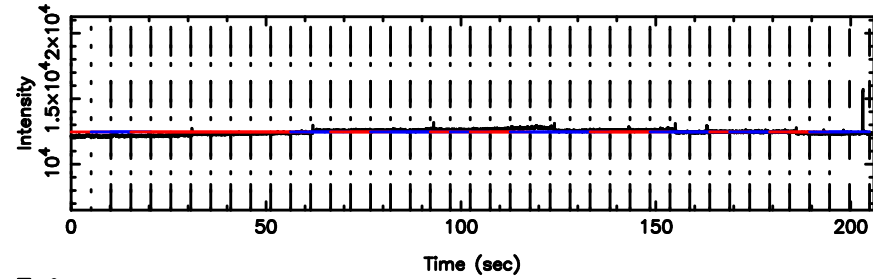

K20240630085237