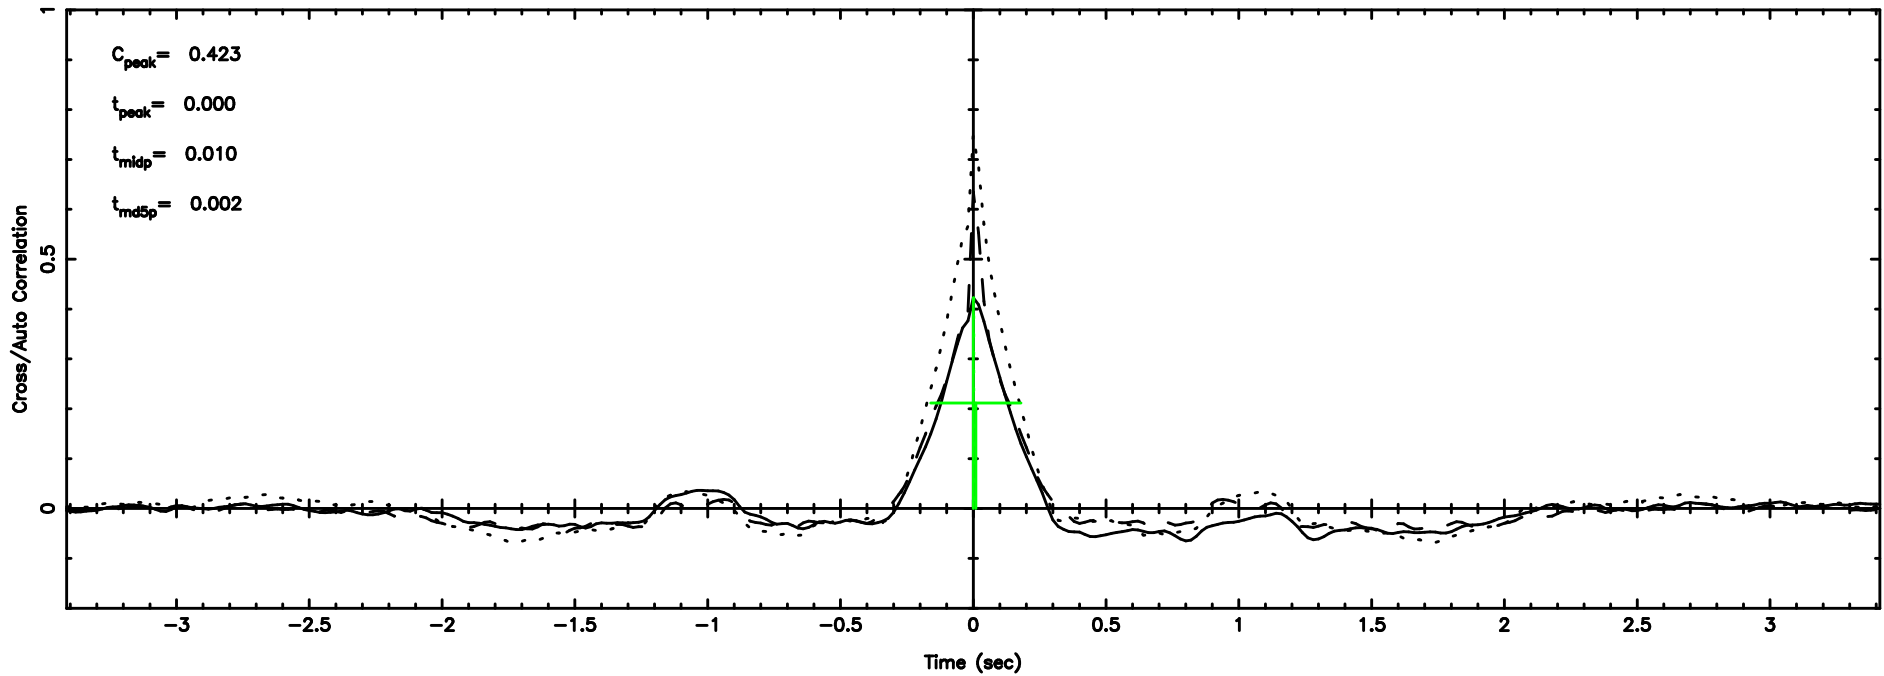

T20240630062846

BLK:18,SNR1: 7.8452 ,SNR2: 19.919

K20240630062843

BLK:18,SNR1: 6.9703 ,SNR2: 17.502

0109+416 2024/06/29 21.51UT TOYOKAWA-KISO

F20240630062848

BLK:22,SNR1: 5.5192 ,SNR2: 13.951

Frequency (Hz)