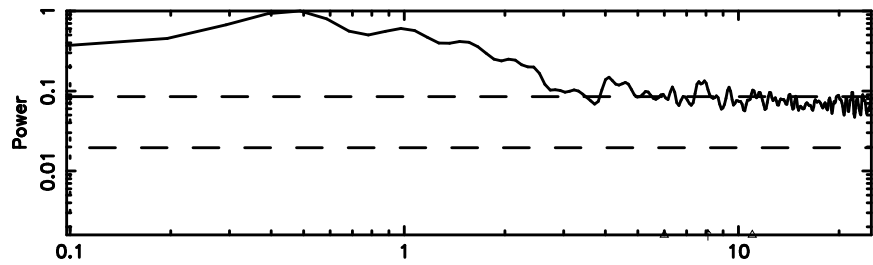

BLK:18,SNR1: 0.49692 ,SNR2: 1.4423