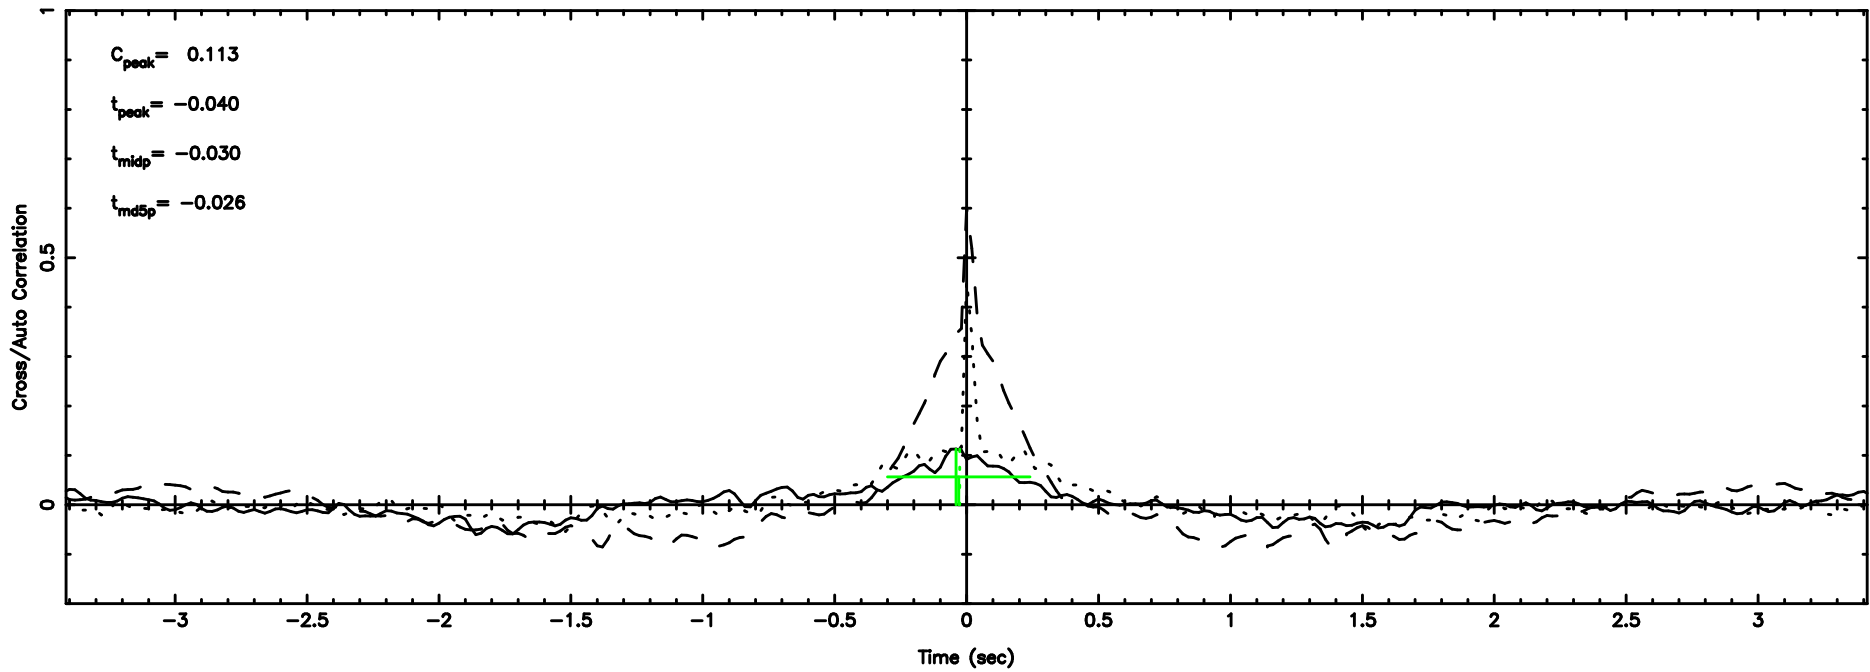

T20240630111537

BLK: 6, SNR1: 0.85415 , SNR2: 6.2118

K20240630111534

BLK: 6, SNR1: 0.15937 , SNR2: 0.94499

0556+191 2024/06/30 2.29UT TOYOKAWA-KISO

Frequency (Hz)