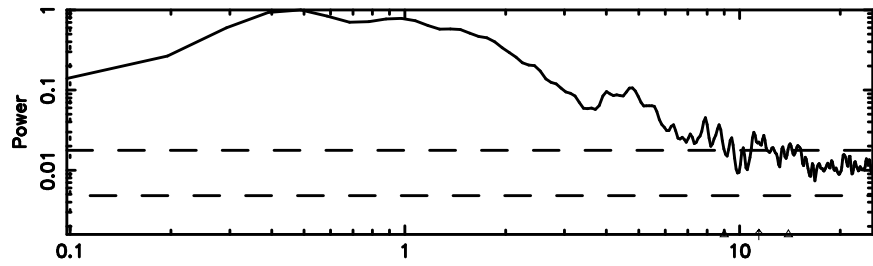

Frequency (Hz)

0100+146 2024/06/29 21.35UT TOYOKAWA-KISO

F20240630061911

BLK:19,SNR1: 4.1732 ,SNR2: 7.4846

Frequency (Hz)

K20240630061907

BLK:19,SNR1: 5.7507 ,SNR2: 10.210

Frequency (Hz)