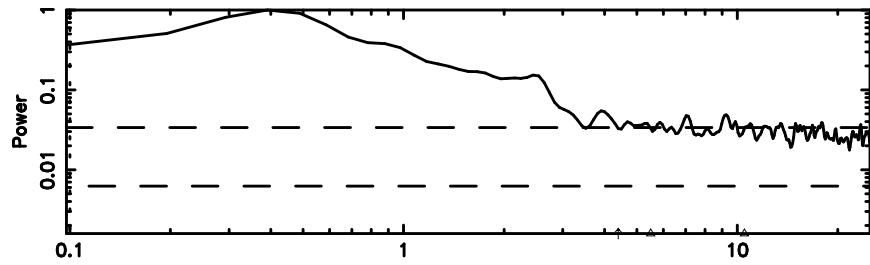

BLK:17,SNR1: 1.7593 ,SNR2: 7.5584

Frequency (Hz)

0258+350 2024/06/29 23.33UT TOYOKAWA-KISO

F20240630081759

BLK:18,SNR1: 1.1004 ,SNR2: 5.3033

Frequency (Hz)

K20240630081755

BLK:18,SNR1: 1.8846 ,SNR2: 6.9851