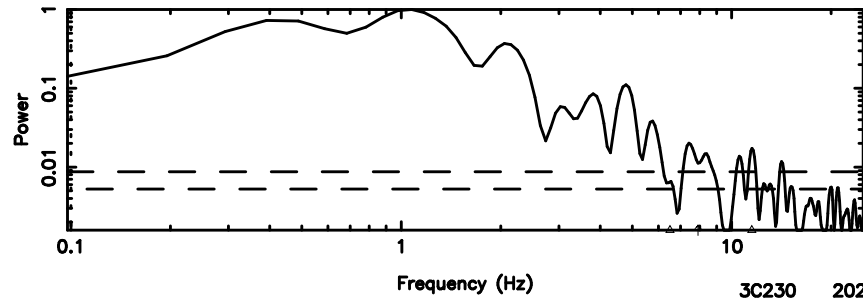

T20240630150649

BLK:26,SNR1: 7.3751 ,SNR2: 19.354

F20240630150651

BLK:26,SNR1: 2.6735 ,SNR2: 12.843

3C230 2024/06/30 6.14UT TOYOKAWA-FUJI