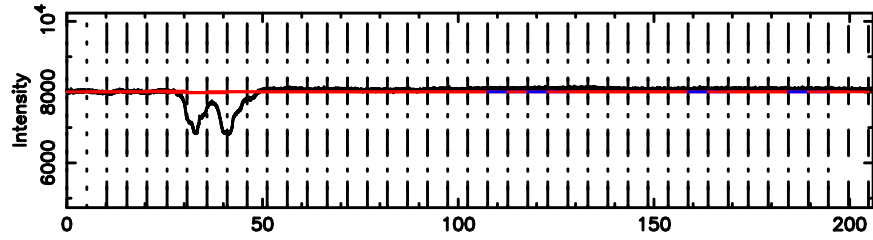

T20240630055721