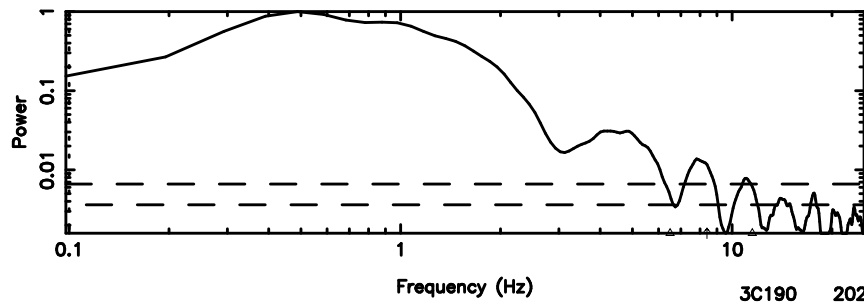

BLK:16,SNR1: 8.4430 ,SNR2: 20.866

3C190 2024/06/30 4.31UT TOYOKAWA-FUJI

F20240630131652