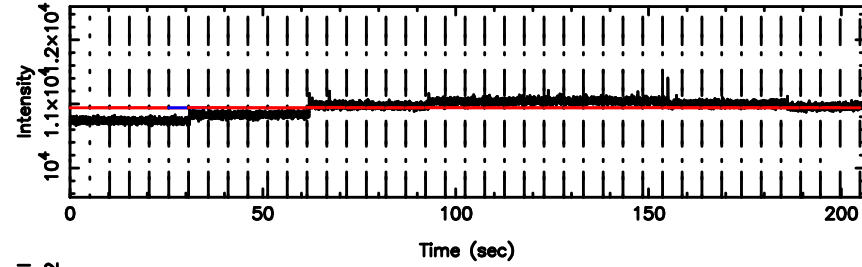

K20240630160200

BLK: 1,SNR1: 0.66264 ,SNR2: 2.8446

Frequency (Hz)

1044-008 2024/06/30 7.06UT TOYOKAWA-KISO

F20240630160205

BLK: 3,SNR1: 0.55062 ,SNR2: 2.8953

Frequency (Hz)

K20240630160200