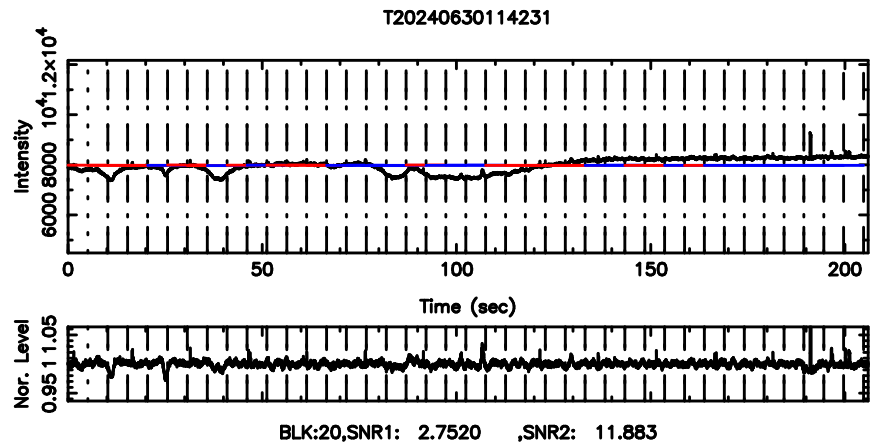

3C161 2024/06/30 2.74UT TOYOKAWA-FUJI