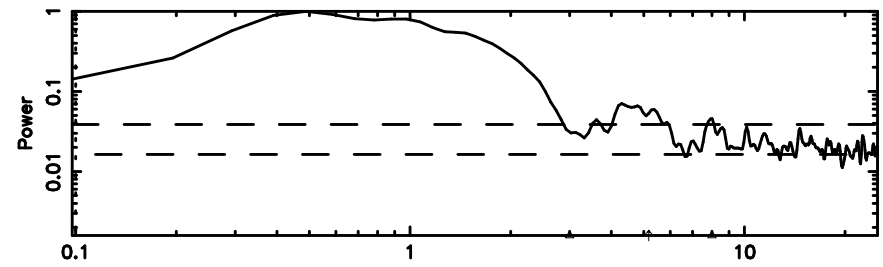

BLK:11,SNR1: 1.4442 ,SNR2: 7.0270

Frequency (Hz)

0128+03 2024/06/29 21.82UT TOYOKAWA-KISO

F20240630064731

BLK:15,SNR1: 2.0083 ,SNR2: 5.2031

Frequency (Hz)

K20240630064726

BLK:15,SNR1: 1.2640 ,SNR2: 6.0969