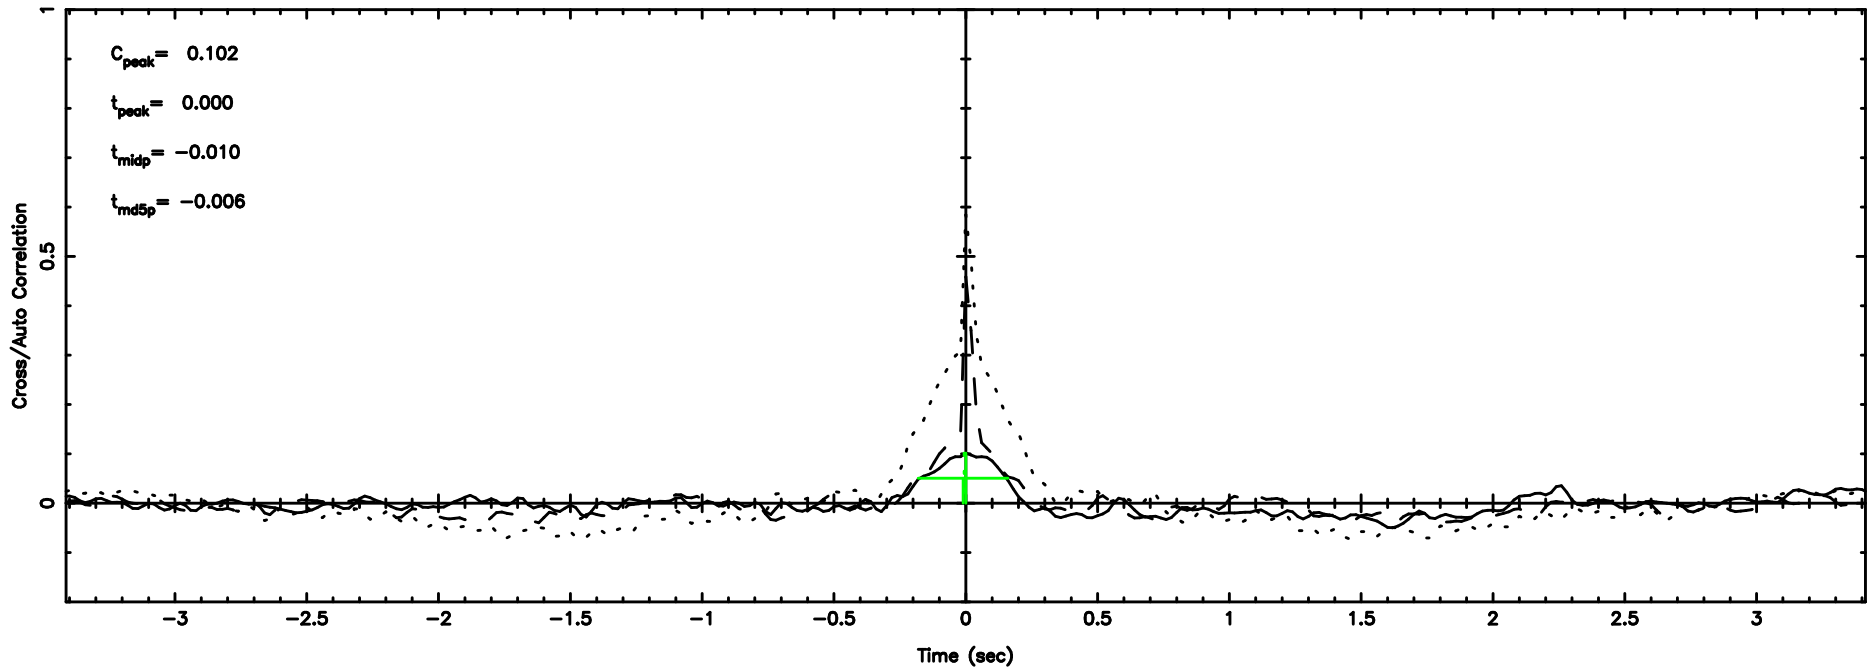

T20240630121004

BLK: 9,SNR1: 0.29285 ,SNR2: 1.4732

0652-130 2024/06/30 3.20UT TOYOKAWA-KISO

K20240630121001

BLK: 9,SNR1: 0.73635 ,SNR2: 3.6931

BLK:10,SNR1: 0.68901 ,SNR2: 3.9557

BLK:10,SNR1: 0.62687 ,SNR2: 2.9459