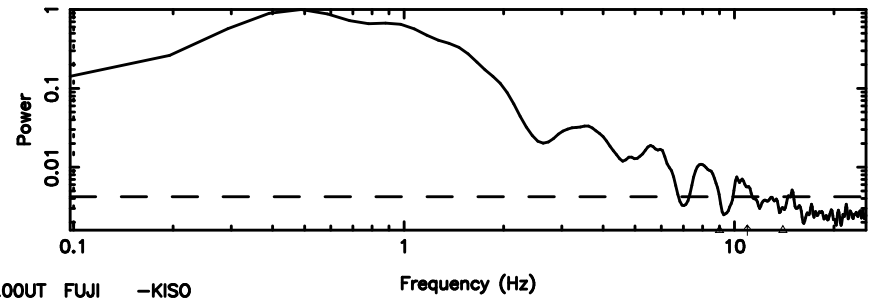

BLK:23,SNR1: 11.808 ,SNR2: 22.017

Frequency (Hz)

0941-08 2024/06/30 6.00UT TOYOKAWA-KISO

F20240630145829

BLK:26,SNR1: 6.5644 ,SNR2: 15.665

K20240630145824

BLK:26,SNR1: 12.012 ,SNR2: 22.199

0941-08 2024/06/30 6.00UT FUJI -KISO