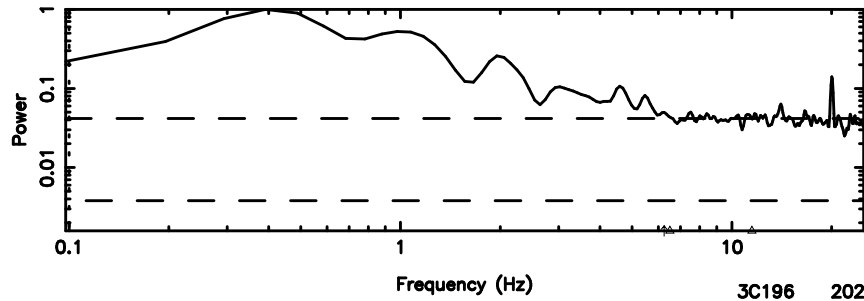

T20240630132915

BLK:15,SNR1: 1.4872 ,SNR2: 4.9719

F20240630132917

BLK:15,SNR1: 0.30472 ,SNR2: 1.5043

3C196 2024/06/30 4.52UT TOYOKAWA-FUJI

T20240630132915

BLK:26,SNR1: 1.1164 ,SNR2: 3.5830

K20240630132913