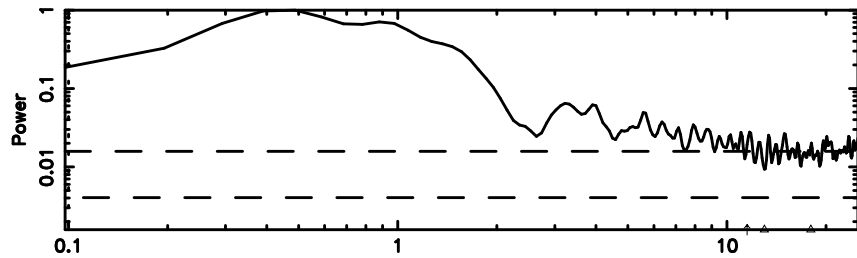

Frequency (Hz)

1206+439 2024/06/30 8.42UT TOYOKAWA-KISO

F20240630172343

BLK:16,SNR1: 3.3661 ,SNR2: 5.8340

Frequency (Hz)

K20240630172338

BLK:16,SNR1: 1.6479 ,SNR2: 7.4113

Frequency (Hz)