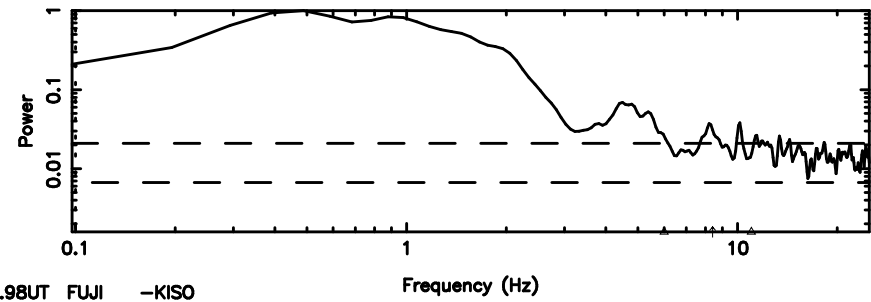

BLK:14,SNR1: 3.0432 ,SNR2: 7.5510

0839-071 2024/06/30 4.98UT FUJI -KISO