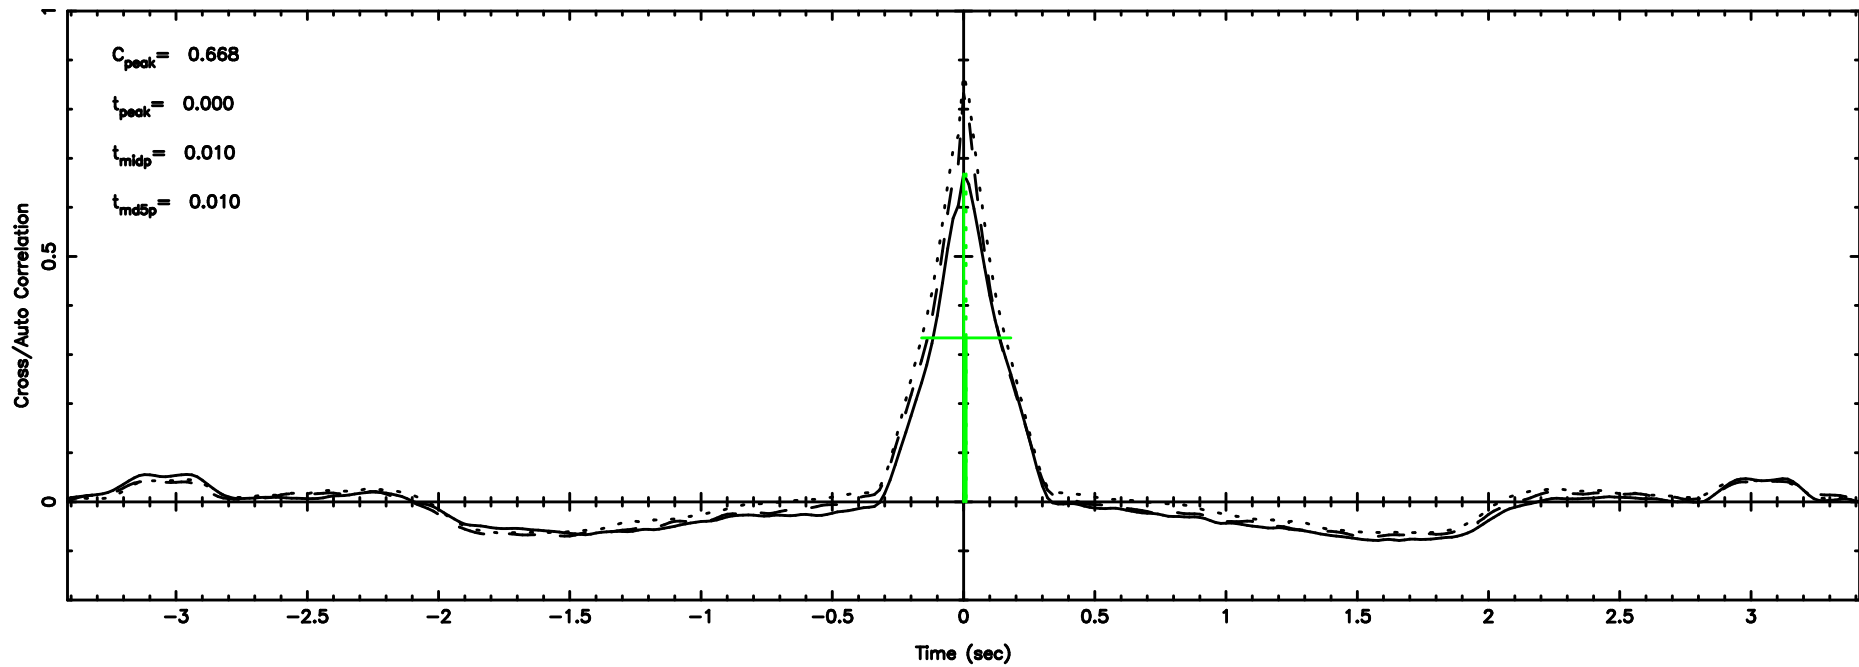

T20240630144343

BLK:36,SNR1: 8.0498 ,SNR2: 20.233

F20240630144345

BLK:36,SNR1: 11.125 ,SNR2: 25.677

0926+117 2024/06/30 5.76UT TOYOKAWA-FUJI

T20240630144343

BLK:38,SNR1: 8.0173 ,SNR2: 20.148

K20240630144340