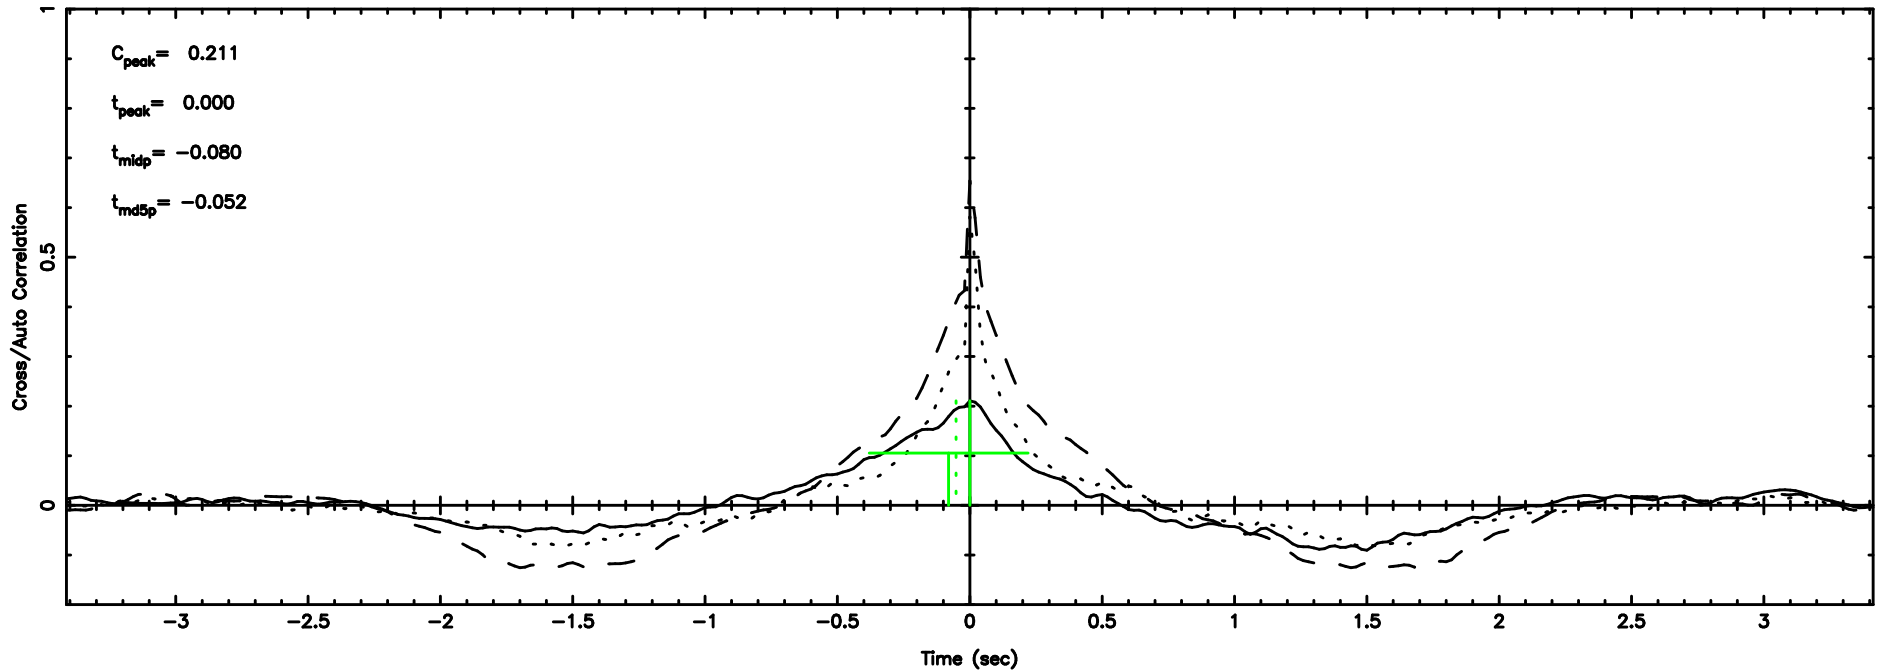

BLK:21,SNR1: 1.7247 ,SNR2: 4.4353

Frequency (Hz)

K20240630085237

BLK:21,SNR1: 1.1086 ,SNR2: 4.3807

Frequency (Hz)

0333+32 2024/06/29 23.91UT TOYOKAWA-KISO

F20240630085241

BLK:19,SNR1: 0.26433 ,SNR2: 1.1442