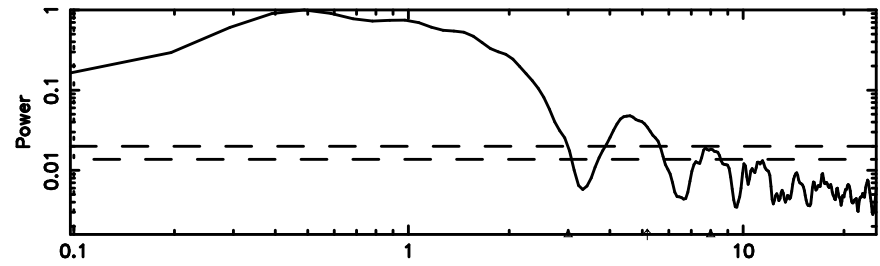

BLK:13,SNR1: 2.3557 ,SNR2: 7.9107

Frequency (Hz)

0100+146 2024/06/29 21.35UT TOYOKAWA-FUJI

T20240630061909

BLK:14,SNR1: 10.545 ,SNR2: 45.833

Frequency (Hz)

K20240630061907

BLK:14,SNR1: 2.5888 ,SNR2: 11.844