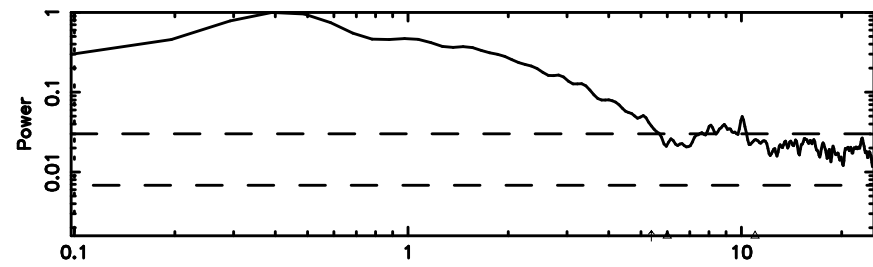

BLK:19,SNR1: 1.8028 ,SNR2: 7.3129