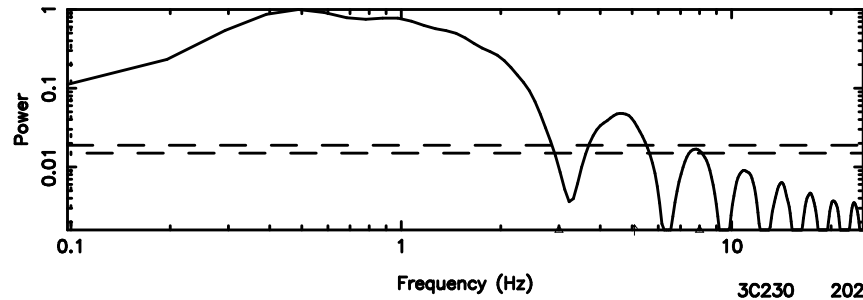

T20240630150649

BLK:29,SNR1: 2.5852 ,SNR2: 12.516

K20240630150647

BLK:29,SNR1: 8.7647 ,SNR2: 22.224

3C230 2024/06/30 6.14UT TOYOKAWA-KISO