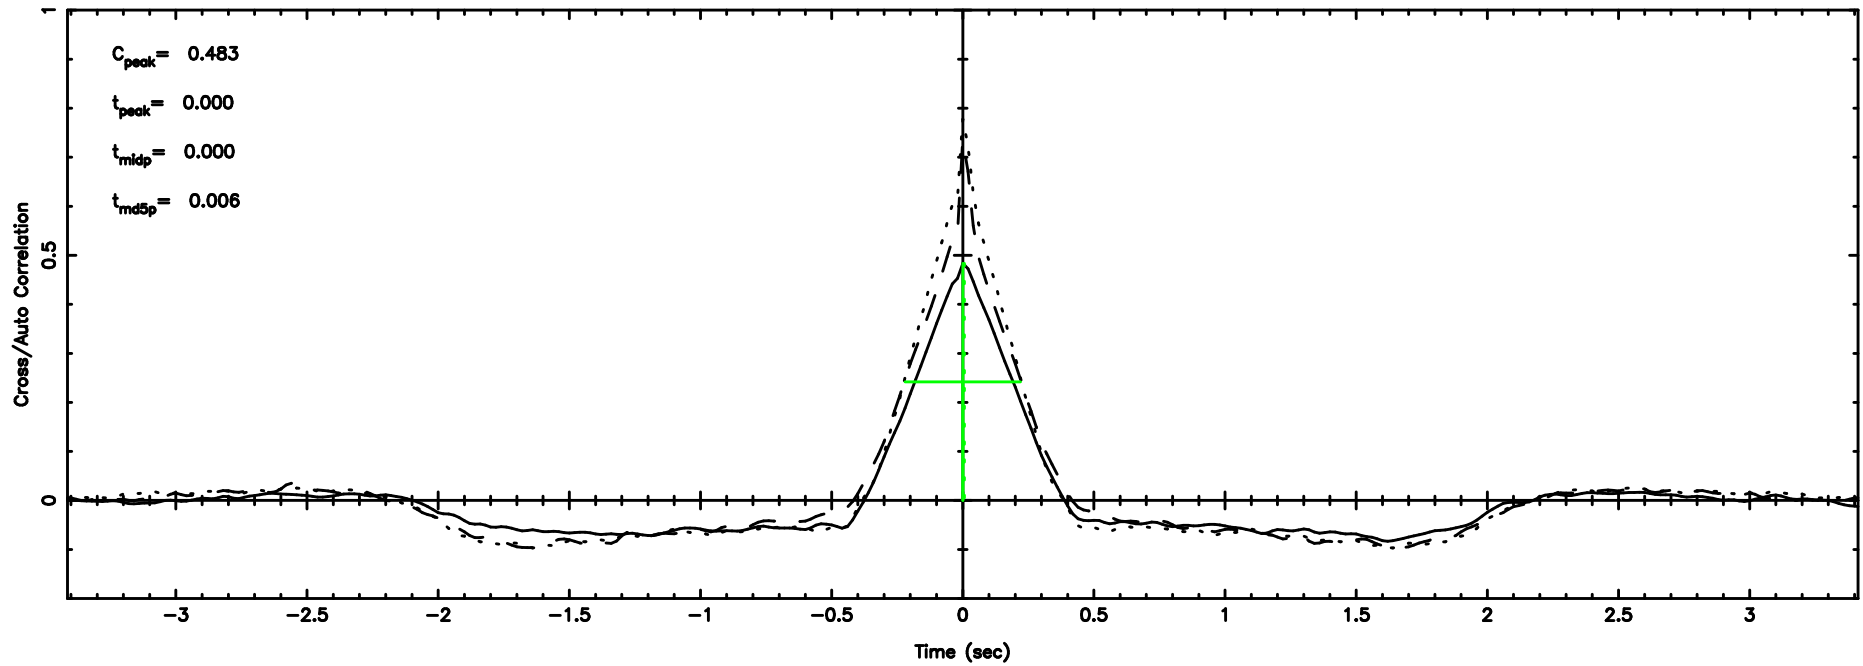

BLK:23,SNR1: 11.808 ,SNR2: 22.017

Frequency (Hz)

0941-08 2024/06/30 6.00UT TOYOKAWA-KISO

F20240630145829

BLK:26,SNR1: 6.5644 ,SNR2: 15.665

K20240630145824

BLK:26,SNR1: 12.012 ,SNR2: 22.199

0941-08 2024/06/30 6.00UT FUJI -KISO