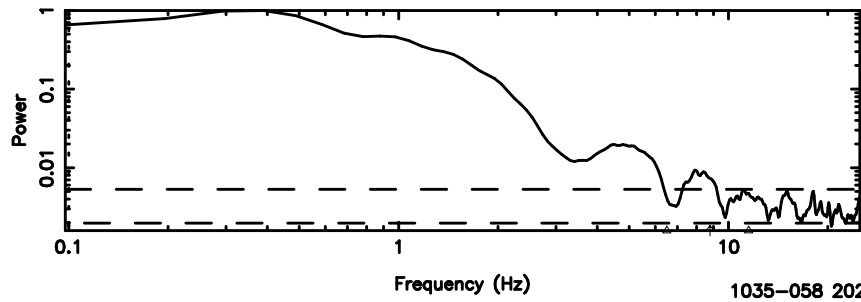

Frequency (Hz)

F20240630155252

BLK:24,SNR1: 5.9139 ,SNR2: 10.932

Frequency (Hz)

1035-058 2024/06/30 6.91UT TOYOKAWA-FUJI

T20240630155250

BLK:22,SNR1: 8.9393 ,SNR2: 20.843

K20240630155247