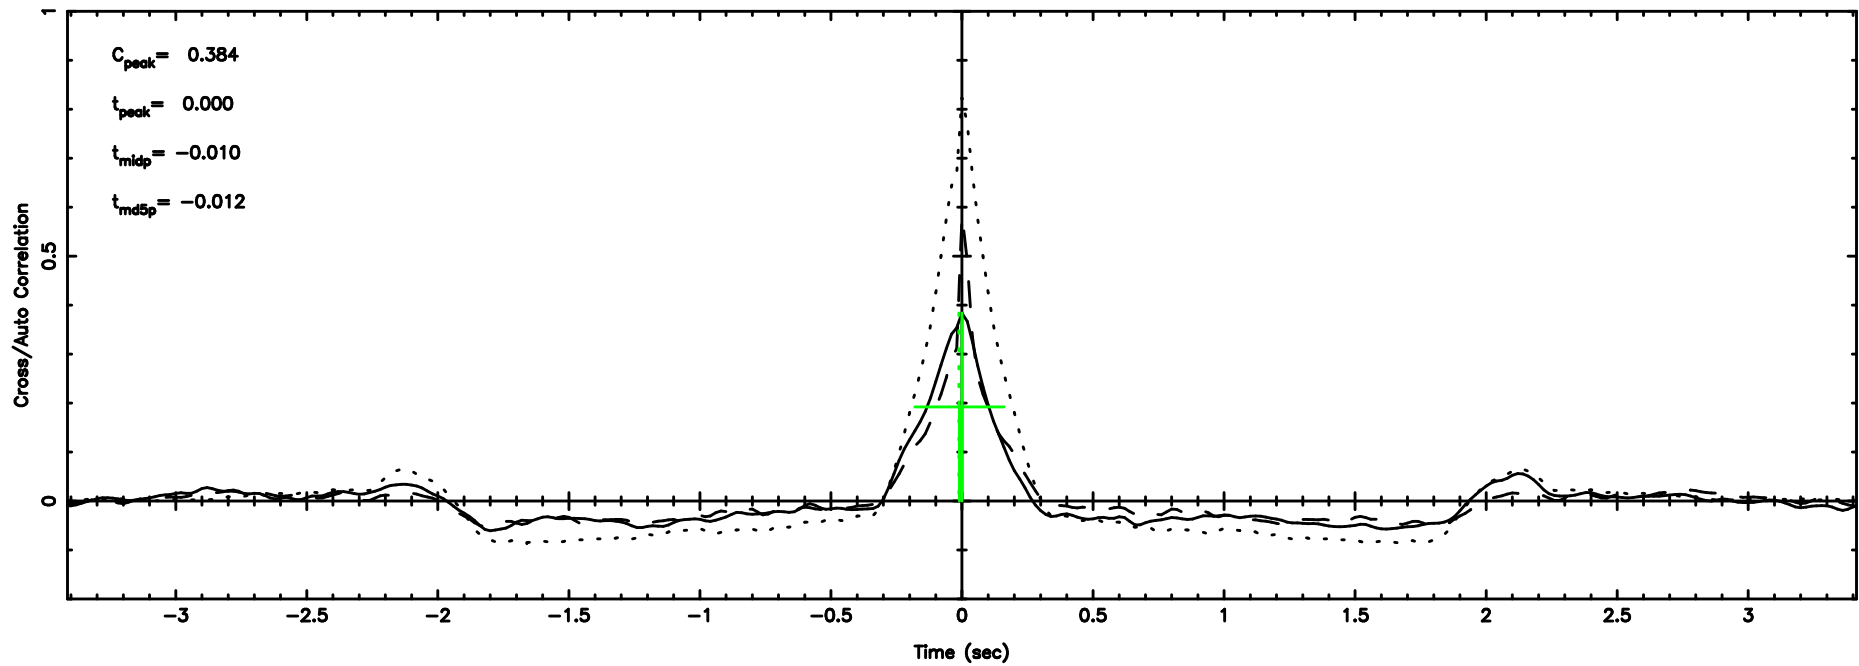

1011+110 2024/06/30 6.51UT TOYOKAWA-KISO