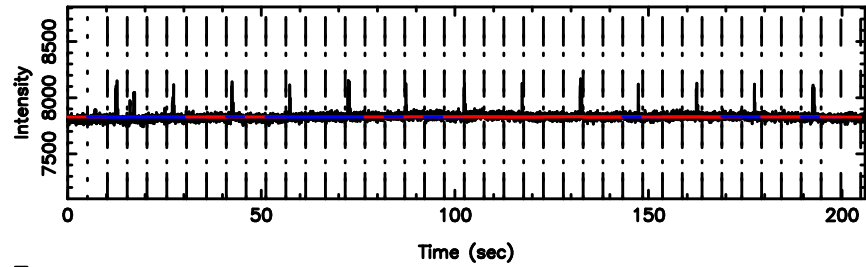

T20240630135205