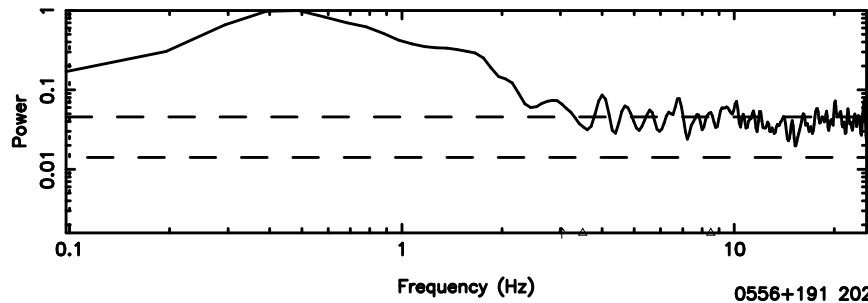

Frequency (Hz)

F20240630111539

BLK:18,SNR1: 0.59243 ,SNR2: 2.3209

Frequency (Hz)

0556+191 2024/06/30 2.29UT TOYOKAWA-FUJI

T20240630111537

BLK: 6, SNR1: 0.85415 , SNR2: 6.2118

K20240630111534