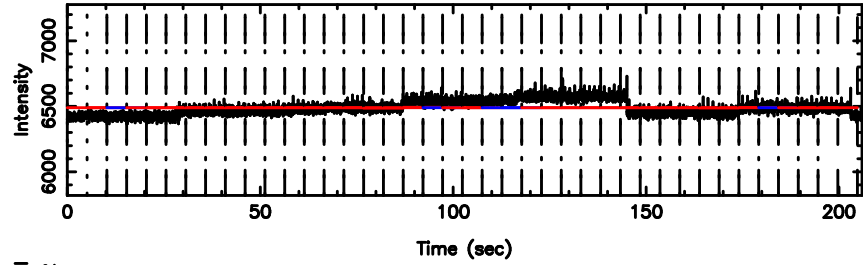

F20240630154818