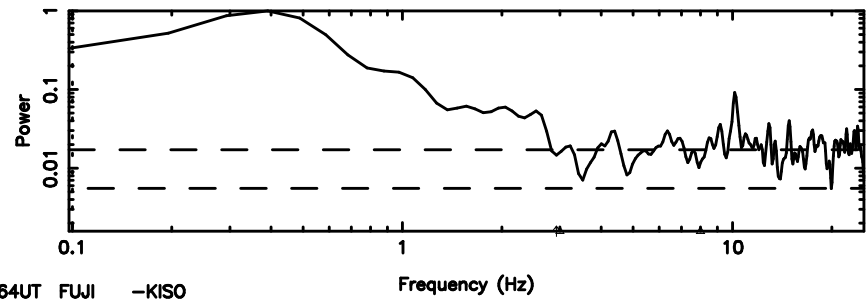

BLK: 3,SNR1: 1.6488 ,SNR2: 10.581