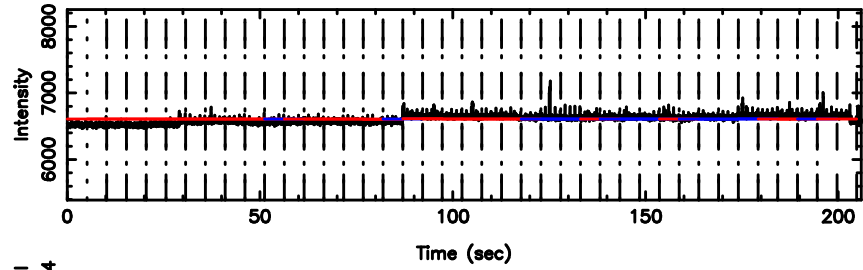

F20240630161309