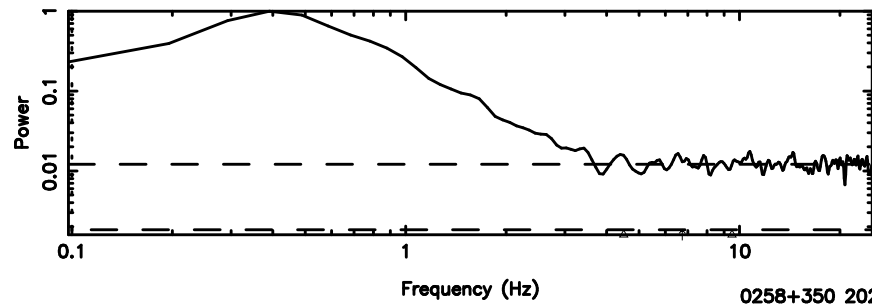

BLK:20,SNR1: 2.5717 ,SNR2: 7.6907

0258+350 2024/06/29 23.33UT TOYOKAWA-FUJI

F20240630081759