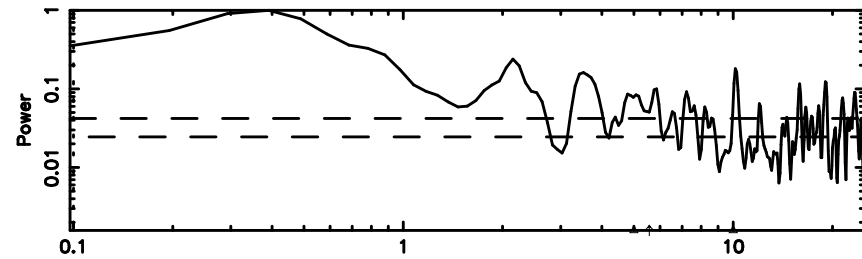

K20240630160200

BLK: 1,SNR1: 0.66264 ,SNR2: 2.8446

Frequency (Hz)

1044-008 2024/06/30 7.06UT TOYOKAWA-KISO

F20240630160205

BLK: 3,SNR1: 0.55062 ,SNR2: 2.8953

Frequency (Hz)

K20240630160200