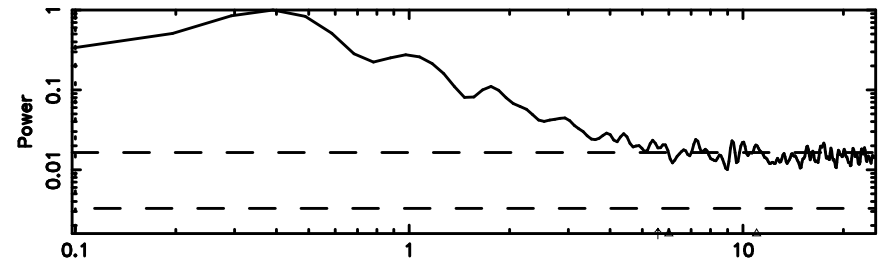

BLK:17,SNR1: 1.7593 ,SNR2: 7.5584

Frequency (Hz)

0258+350 2024/06/29 23.33UT TOYOKAWA-KISO

F20240630081759

BLK:18,SNR1: 1.1004 ,SNR2: 5.3033

Frequency (Hz)

K20240630081755

BLK:18,SNR1: 1.8846 ,SNR2: 6.9851