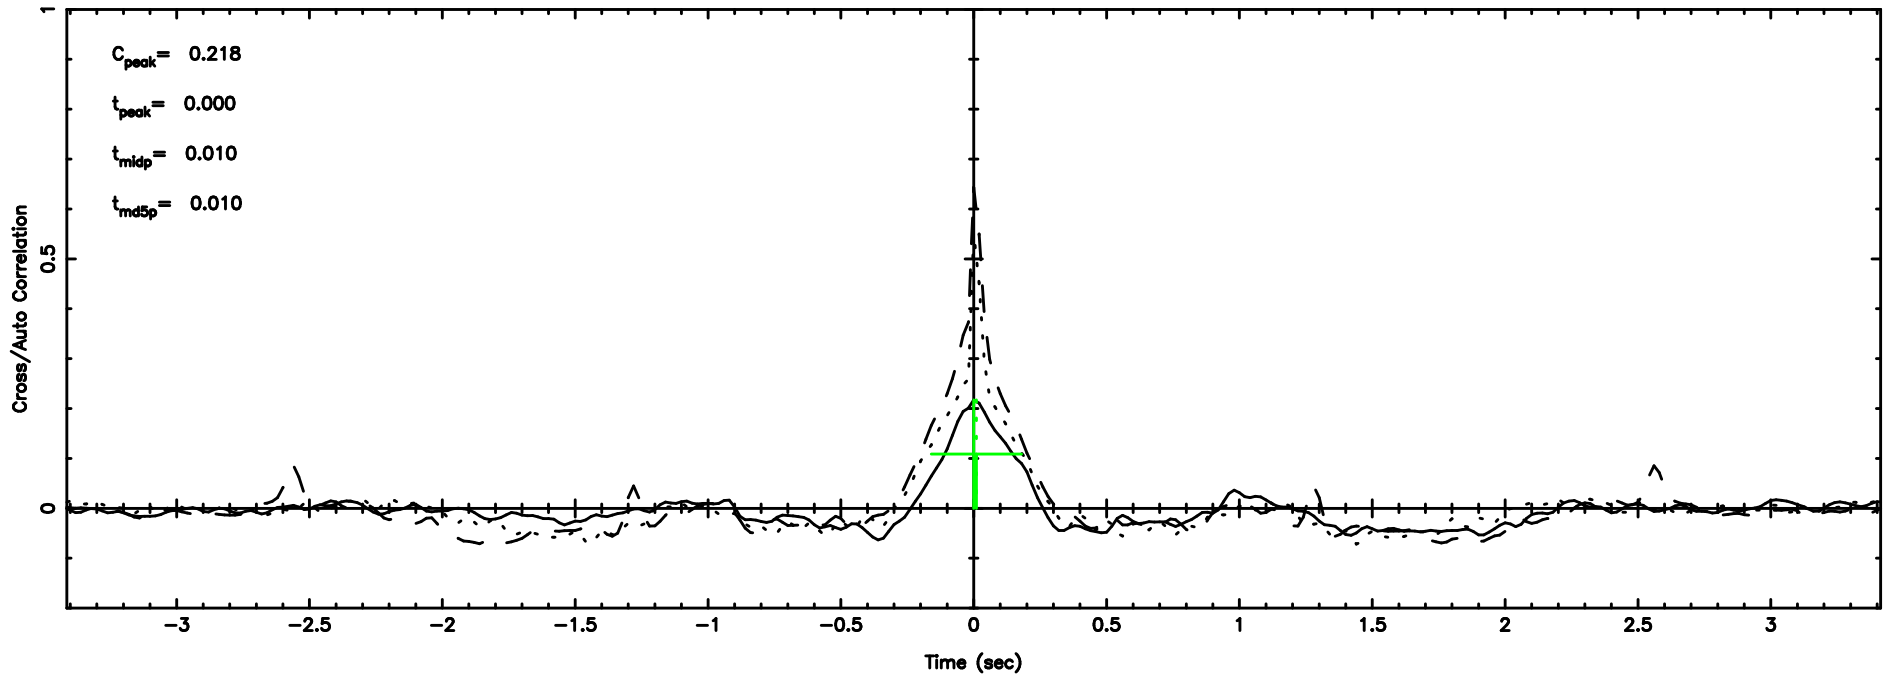

BLK:11,SNR1: 1.6514 ,SNR2: 5.3421

K20240630055719

BLK:11,SNR1: 0.55234 ,SNR2: 2.9164

0038+328 2024/06/29 20.98UT FUJI -KISO

T20240630061909

BLK:13,SNR1: 8.7839 ,SNR2: 40.577

Frequency (Hz)

F20240630061911