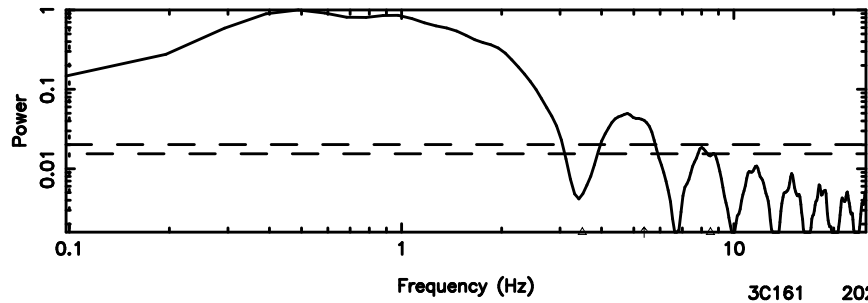

BLK:24,SNR1: 4.8990 ,SNR2: 11.868

Frequency (Hz)

0605-08 2024/06/30 2.42UT FUJI -KISO

3C161 2024/06/30 2.74UT TOYOKAWA-FUJI

3C161 2024/06/30 2.74UT TOYOKAWA-KISO

F20240630114233

BLK:21,SNR1: 2.7425 ,SNR2: 12.267