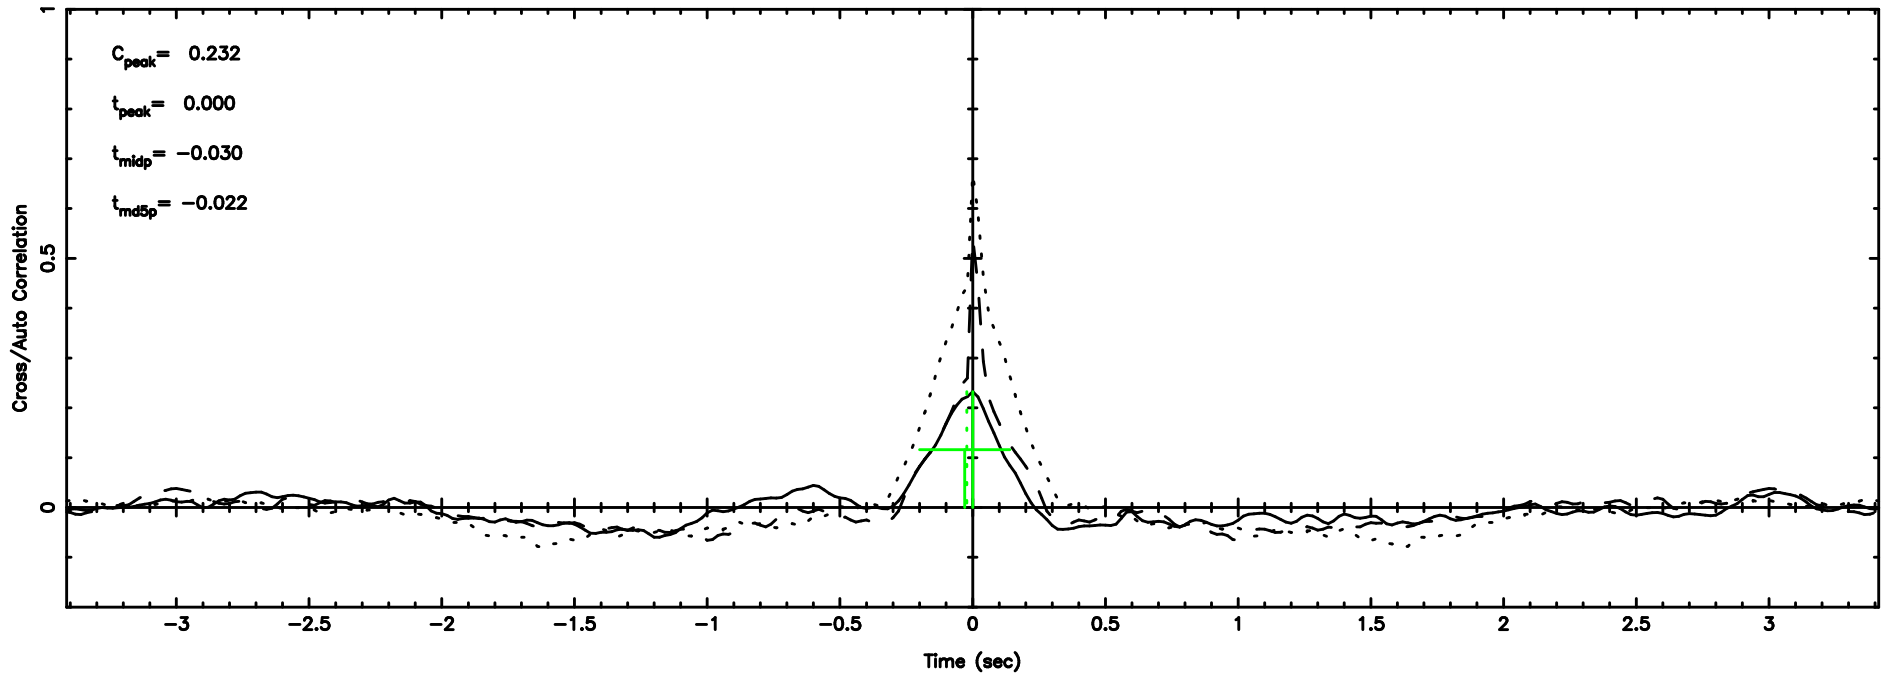

Frequency (Hz)

0128+03 2024/06/29 21.82UT TOYOKAWA-KISO