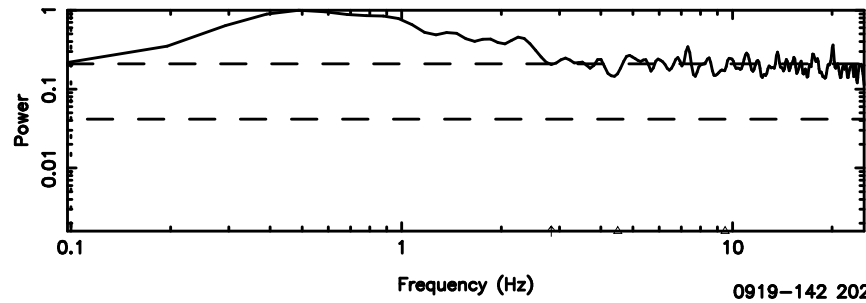

T20240630143704

BLK:12,SNR1: 0.17531 ,SNR2: 1.4677

F20240630143706

BLK:12,SNR1: 0.20816E-01,SNR2: 0.98452

0919-142 2024/06/30 5.65UT TOYOKAWA-FUJI

T20240630143704

BLK:12,SNR1: 0.18820 ,SNR2: 1.5662

K20240630143701