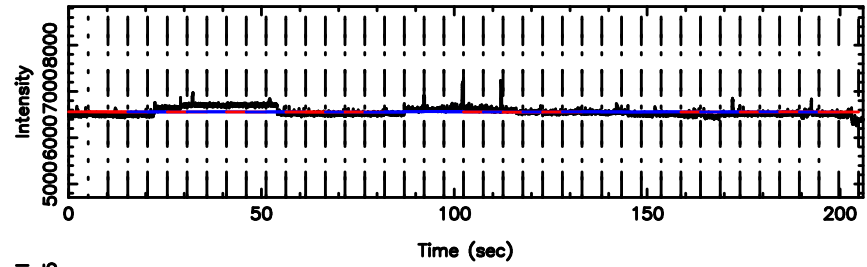

Frequency (Hz)

F20240630155252

BLK:24,SNR1: 5.9139 ,SNR2: 10.932

Frequency (Hz)

1035-058 2024/06/30 6.91UT TOYOKAWA-FUJI

T20240630155250

BLK:22,SNR1: 8.9393 ,SNR2: 20.843

K20240630155247