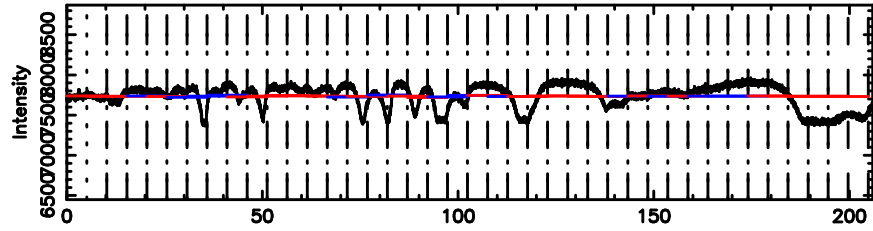

BLK:13,SNR1: 2.3557 ,SNR2: 7.9107

Frequency (Hz)

0100+146 2024/06/29 21.35UT TOYOKAWA-FUJI

T20240630061909

BLK:14,SNR1: 10.545 ,SNR2: 45.833

Frequency (Hz)

K20240630061907

BLK:14,SNR1: 2.5888 ,SNR2: 11.844