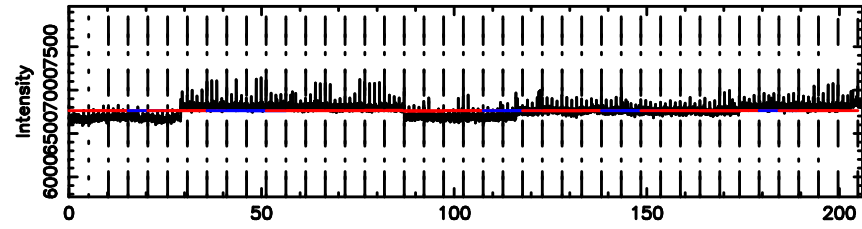

Frequency (Hz)

F20240630165802