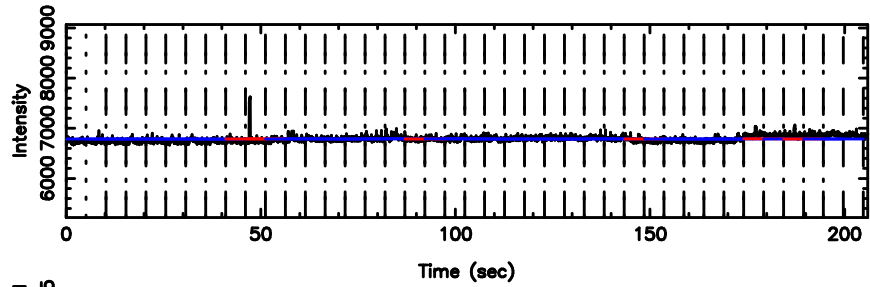

F20240630103657