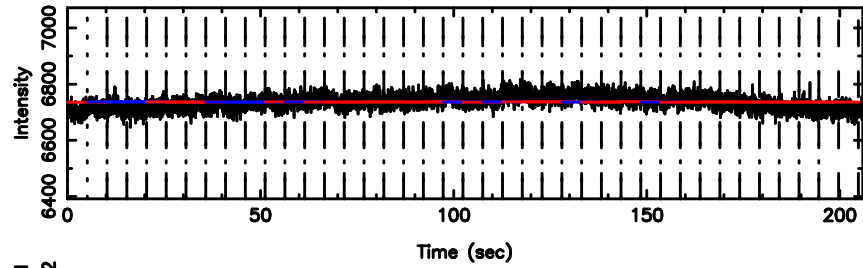

T20240630152250