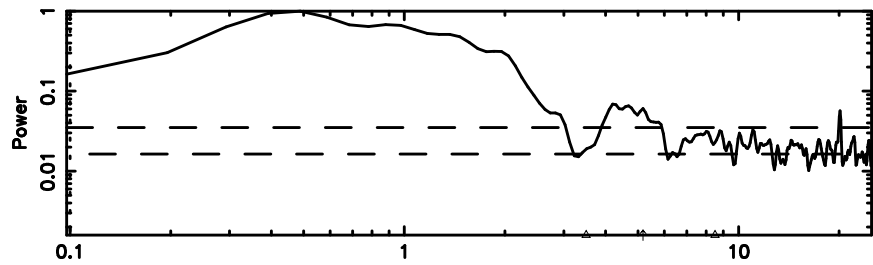

BLK:21,SNR1: 0.52171 ,SNR2: 2.4070

Frequency (Hz)

T20240630071348

BLK:11,SNR1: 1.2633 ,SNR2: 6.1252

Frequency (Hz)

F20240630071350

BLK:11,SNR1: 0.92712 ,SNR2: 2.4168

Frequency (Hz)