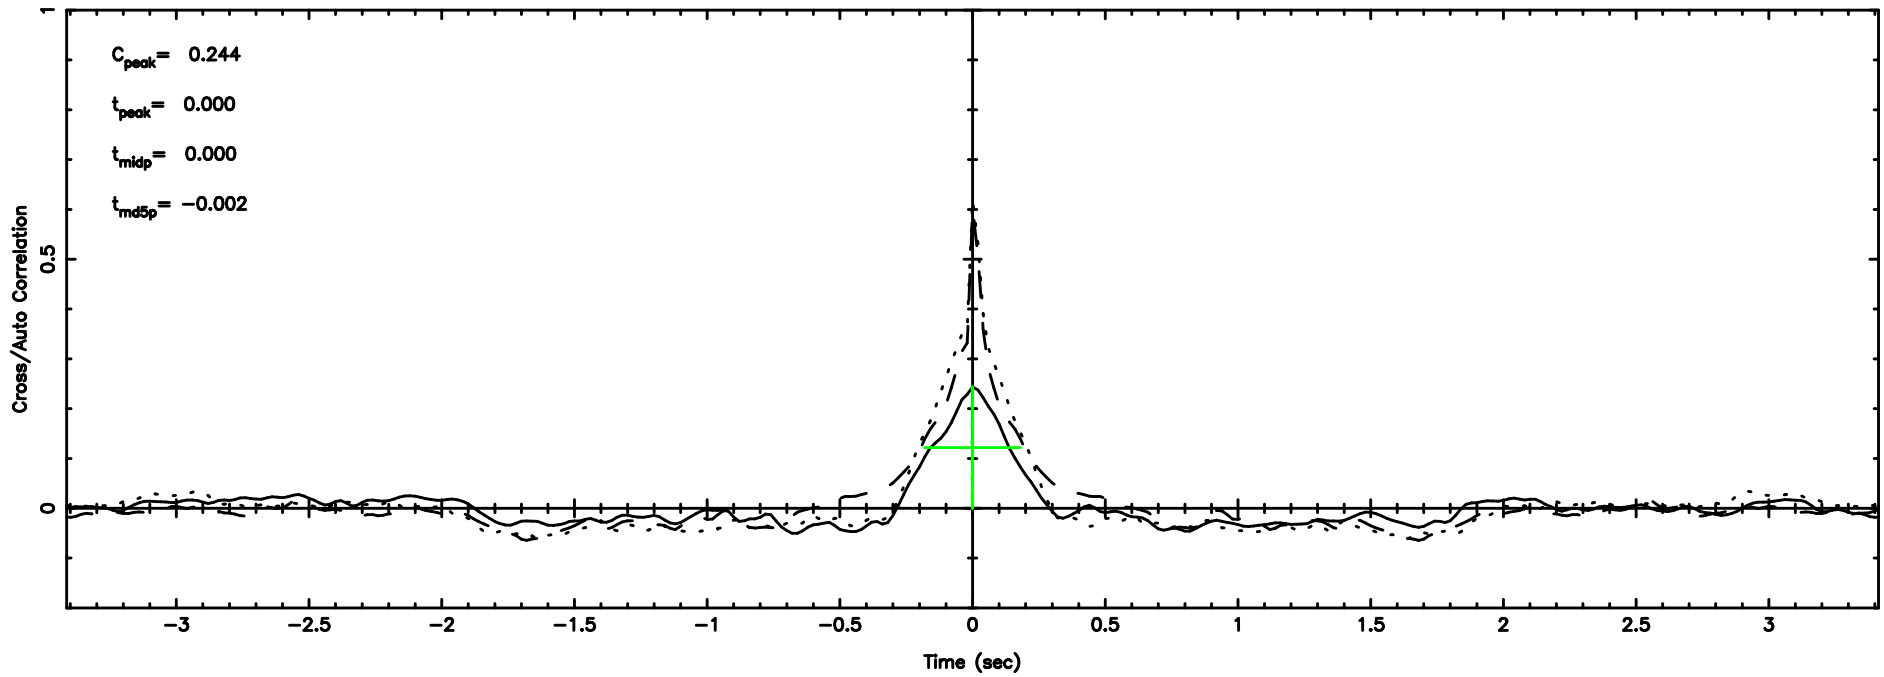

Frequency (Hz)

0128+03 2024/06/29 21.82UT FUJI -KISO