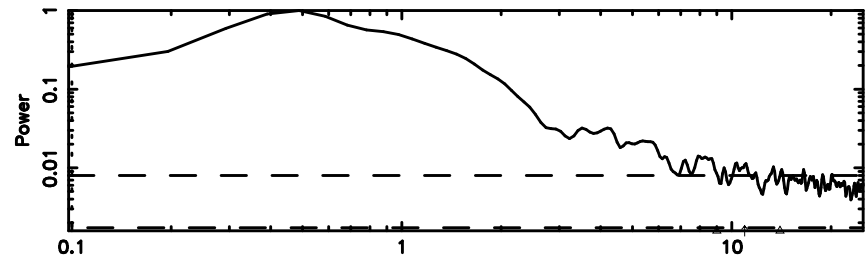

Frequency (Hz)

F20240630155252

BLK:24,SNR1: 5.9139 ,SNR2: 10.932

Frequency (Hz)

1035-058 2024/06/30 6.91UT TOYOKAWA-FUJI

T20240630155250

BLK:22,SNR1: 8.9393 ,SNR2: 20.843

K20240630155247