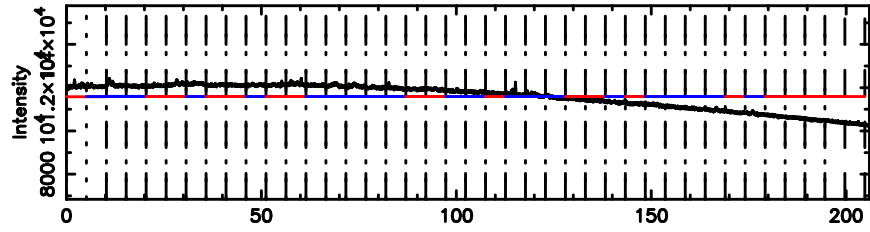

T20240630085239

BLK:14,SNR1: 2.7150 ,SNR2: 6.6736

Frequency (Hz)

F20240630085241

BLK:14,SNR1: 0.87420 ,SNR2: 2.4055

Frequency (Hz)

0333+32 2024/06/29 23.91UT TOYOKAWA-FUJI

T20240630085239