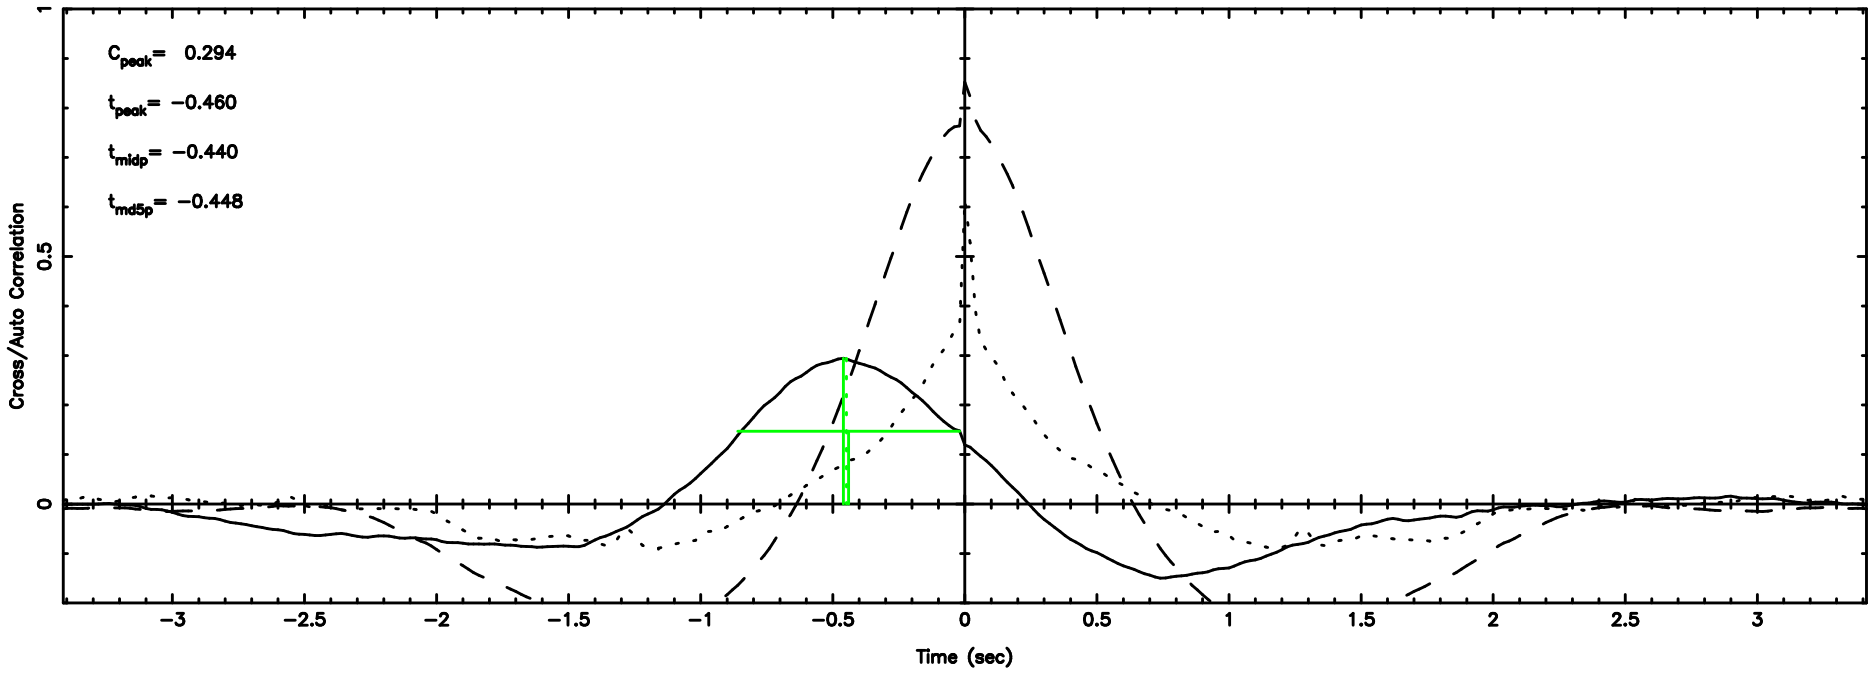

T20240630105028

BLK:27,SNR1: 5.7661 ,SNR2: 20.450

F20240630105030

BLK:27,SNR1: 0.85168 ,SNR2: 3.8323

0531+194 2024/06/30 1.87UT TOYOKAWA-FUJI

T20240630105028

BLK:25,SNR1: 5.5639 ,SNR2: 41.519

Frequency (Hz)