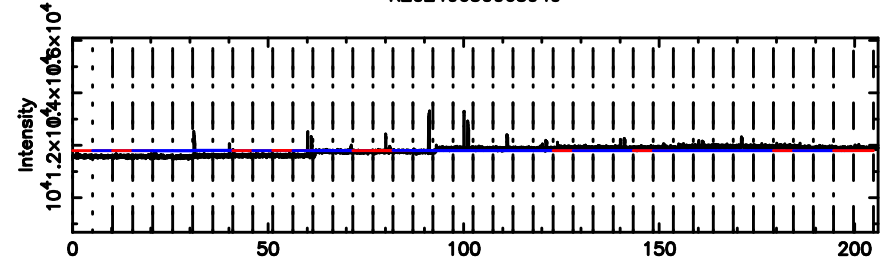

Frequency (Hz)

K20240630063949