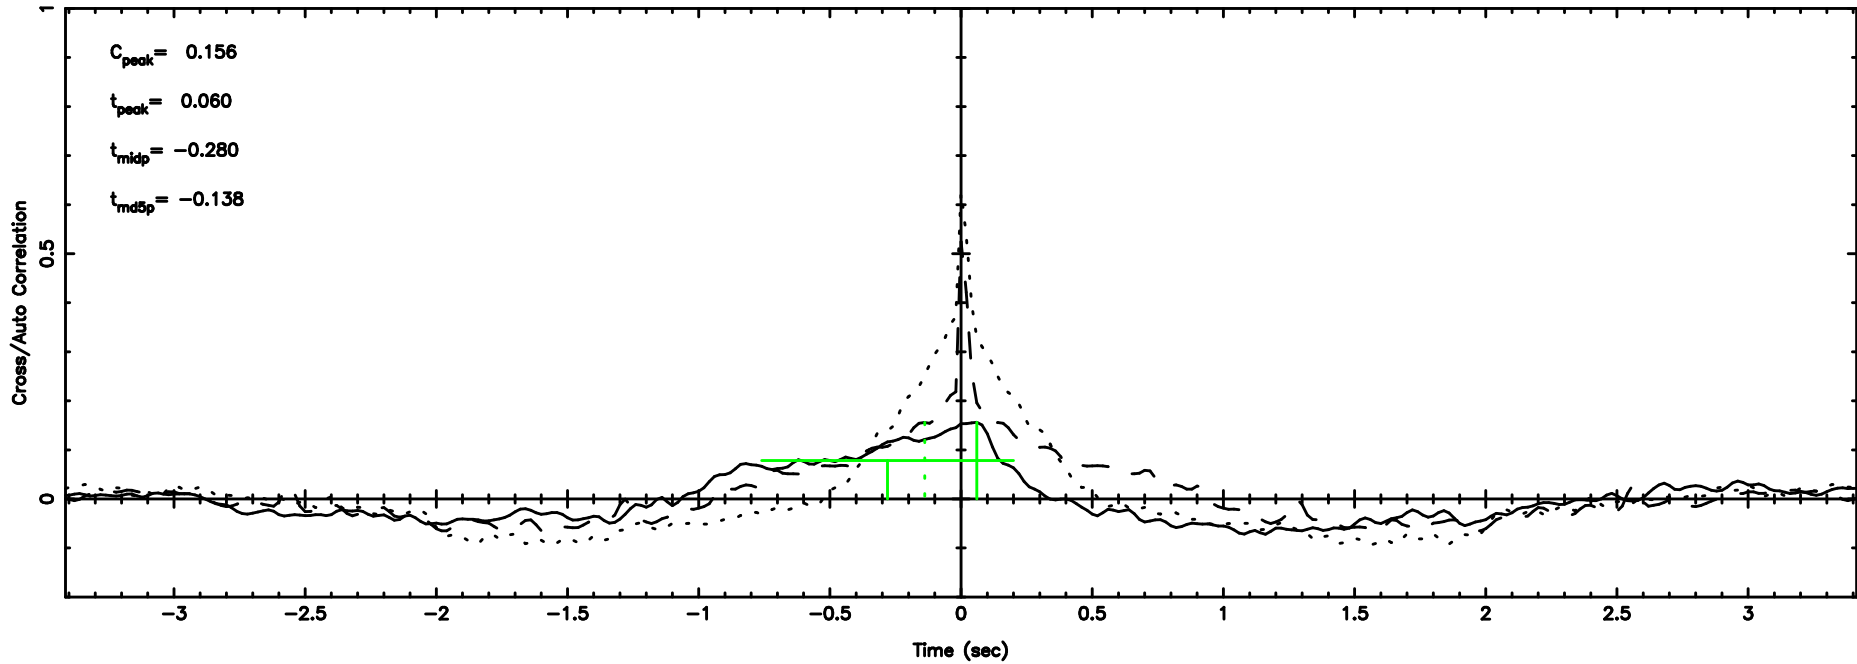

Frequency (Hz)

K20240630145124

BLK:11,SNR1: 0.87366 ,SNR2: 3.1764

Frequency (Hz)

3C222 2024/06/30 5.89UT FUJI -KISO

T20240630145827

BLK:18,SNR1: 0.45159 ,SNR2: 2.8171

Frequency (Hz)