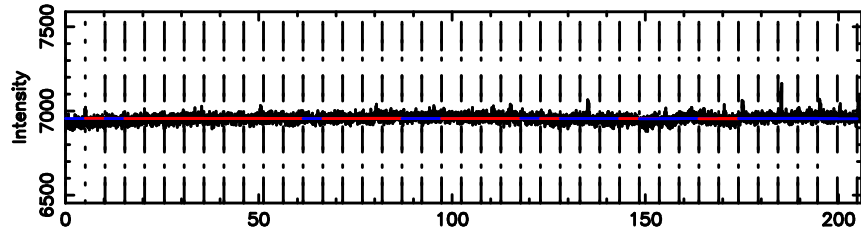

T20240630145127

BLK:14,SNR1: 0.75215 ,SNR2: 5.2866

Frequency (Hz)

F20240630145129

BLK:14,SNR1: 0.25058 ,SNR2: 1.1744

Frequency (Hz)

3C222 2024/06/30 5.89UT TOYOKAWA-FUJI

T20240630145127