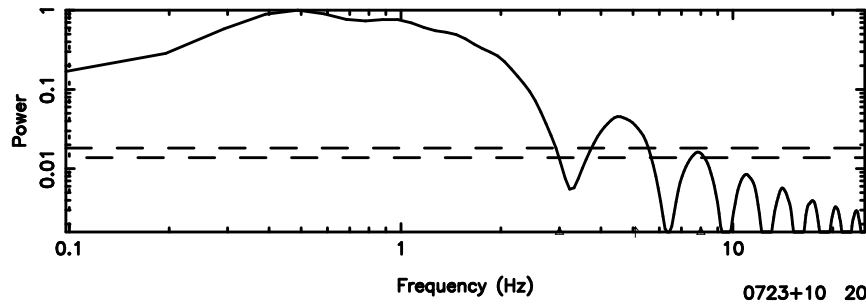

K20240630124111

BLK:32,SNR1: 7.5422 ,SNR2: 19.336

Frequency (Hz)

0723+10 2024/06/30 3.72UT TOYOKAWA-KISO

F20240630124116

BLK:34,SNR1: 2.7004 ,SNR2: 12.962

0723+10 2024/06/30 3.72UT FUJI -KISO

K20240630124111