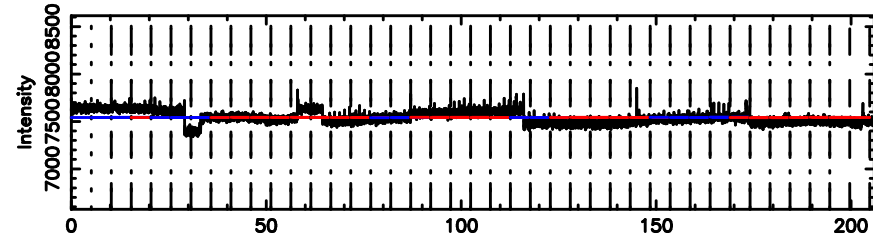

T20240630085239

BLK:14,SNR1: 2.7150 ,SNR2: 6.6736

Frequency (Hz)

F20240630085241

BLK:14,SNR1: 0.87420 ,SNR2: 2.4055

Frequency (Hz)

0333+32 2024/06/29 23.91UT TOYOKAWA-FUJI

T20240630085239