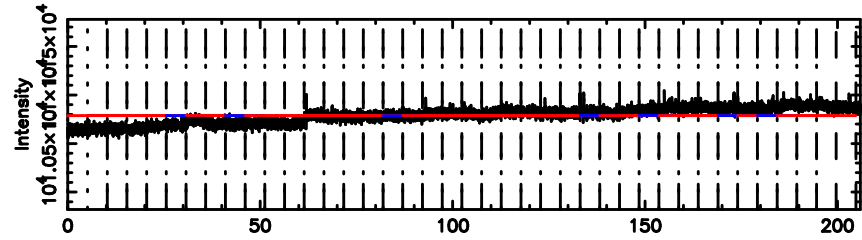

Frequency (Hz)

K20240630175326