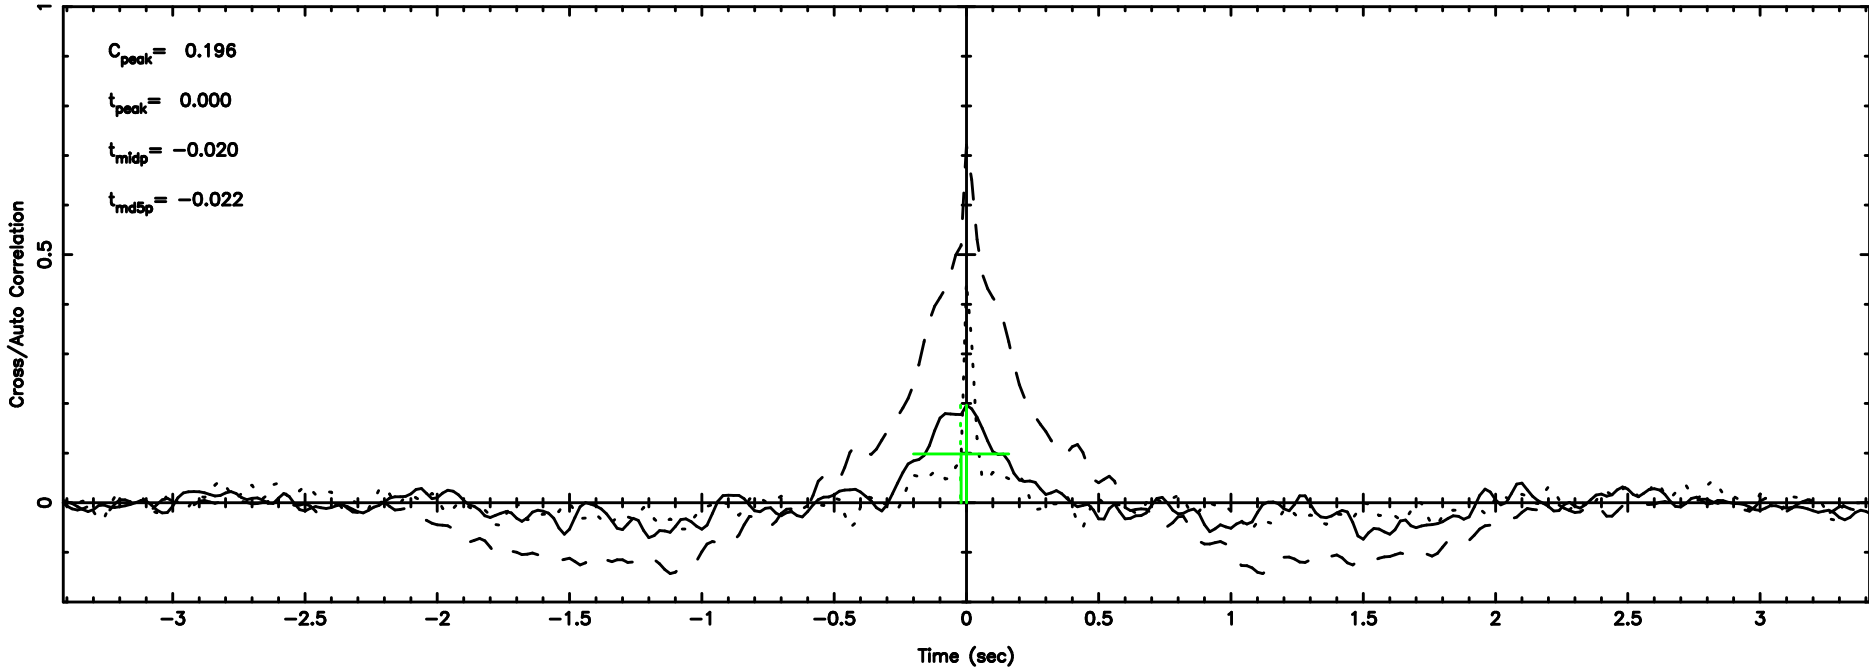

Frequency (Hz)

0347+05 2024/06/30 0.12UT FUJI -KISO