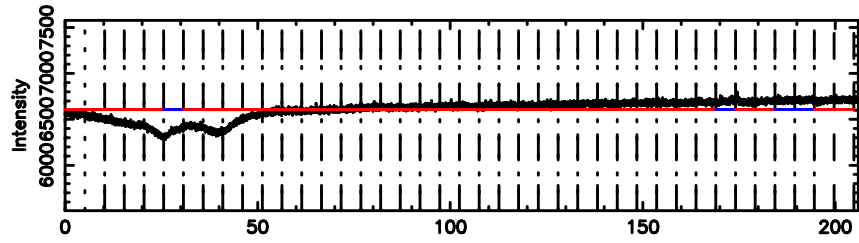

BLK: 5,SNR1: 0.59834 ,SNR2: 2.6023

Frequency (Hz)

F20240630170429

BLK: 5,SNR1: 0.13435 ,SNR2: 2.3762

Frequency (Hz)

3C267 2024/06/30 8.10UT TOYOKAWA-FUJI

T20240630170427

BLK: 4,SNR1: 1.0658 ,SNR2: 4.6587