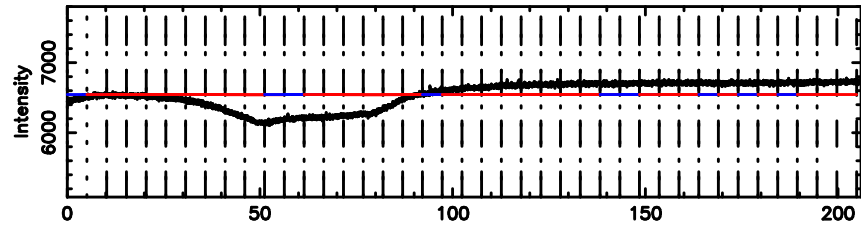

T20240630162425