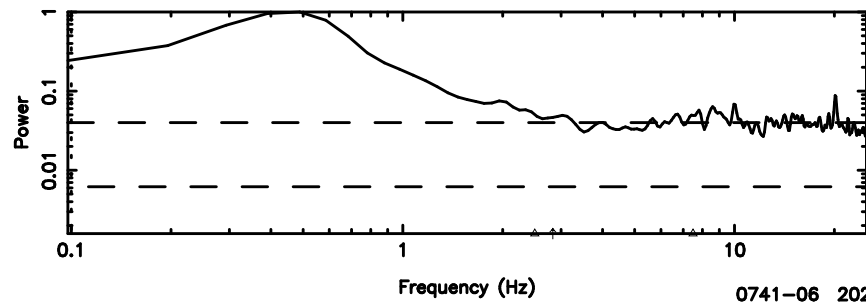

BLK:22,SNR1: 0.69676 ,SNR2: 4.8622