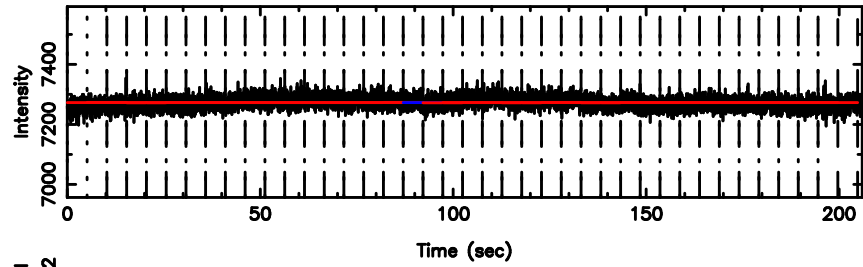

T20240630154816