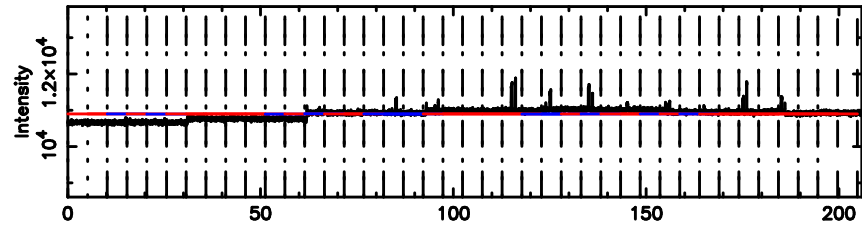

Frequency (Hz)

1055+01 2024/06/30 7.25UT TOYOKAWA-FUJI

T20240630161307

BLK:12,SNR1: 0.78671E-01,SNR2: 0.62519

Frequency (Hz)

K20240630161304

BLK:12,SNR1: 2.5619 ,SNR2: 4.7093

Frequency (Hz)