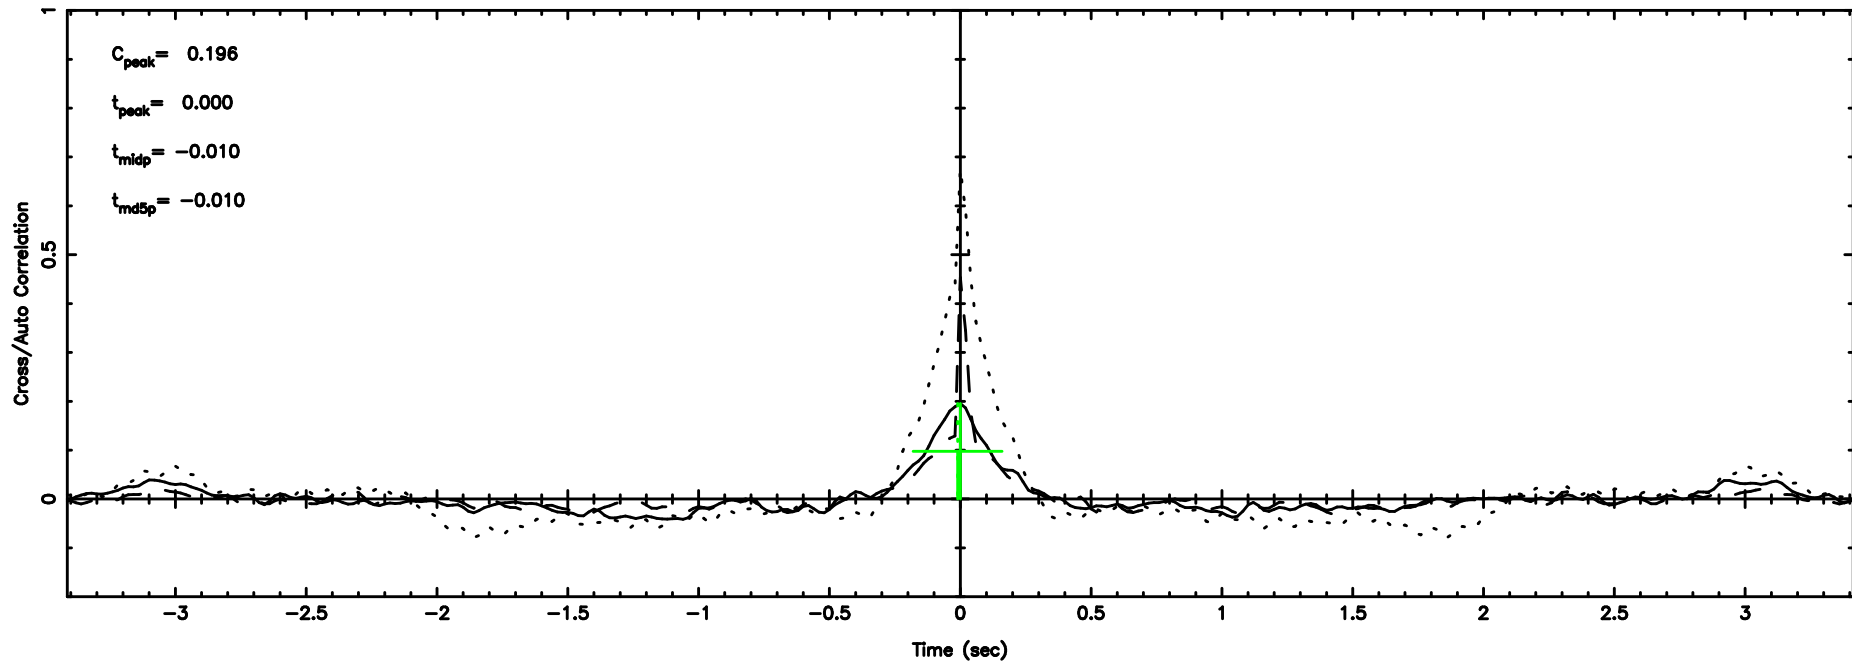

BLK:14,SNR1: 0.14795 ,SNR2: 1.4374

Frequency (Hz)

K20240630162422

BLK:14,SNR1: 4.2928 ,SNR2: 5.9367

Frequency (Hz)

1107+109 2024/06/30 7.44UT TOYOKAWA-KISO

F20240630162427

BLK:15,SNR1: 1.3012 ,SNR2: 3.2613