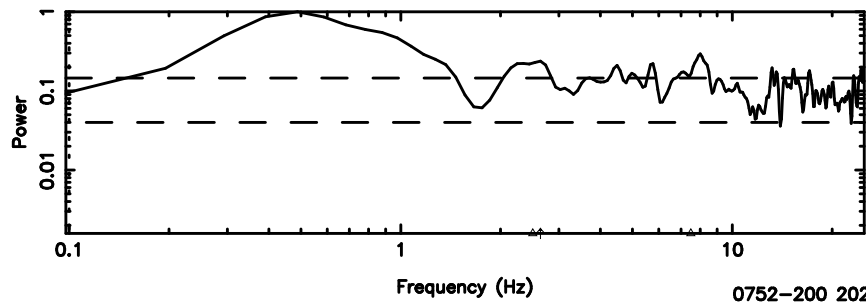

BLK: 5,SNR1: 0.18178E-01,SNR2: 1.4131