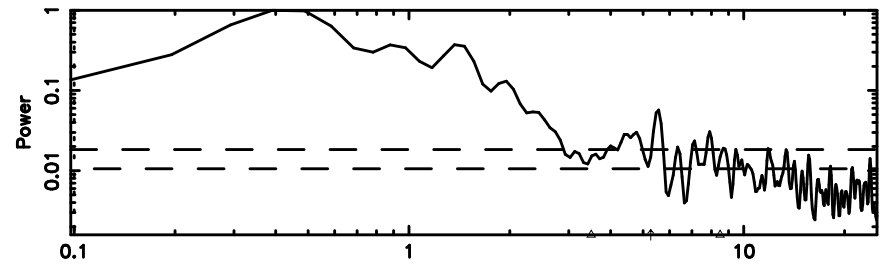

BLK:20,SNR1: 5.6176 ,SNR2: 14.151

Frequency (Hz)

0025+373 2024/06/29 20.77UT FUJI -KISO

T20240630055721

BLK: 2,SNR1: 30.814 ,SNR2: 97.567

Frequency (Hz)

F20240630055723

BLK: 2,SNR1: 1.5674 ,SNR2: 7.2940