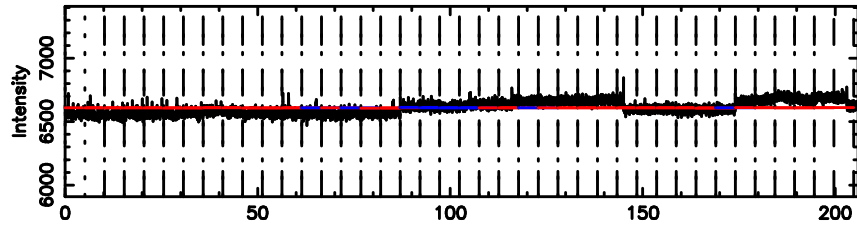

Frequency (Hz)

K20240630170424

BLK: 4,SNR1: 0.25311 ,SNR2: 4.6639

Frequency (Hz)

3C267 2024/06/30 8.10UT TOYOKAWA-KISO

F20240630170429

BLK: 8,SNR1: 0.27289 ,SNR2: 1.3787

Frequency (Hz)