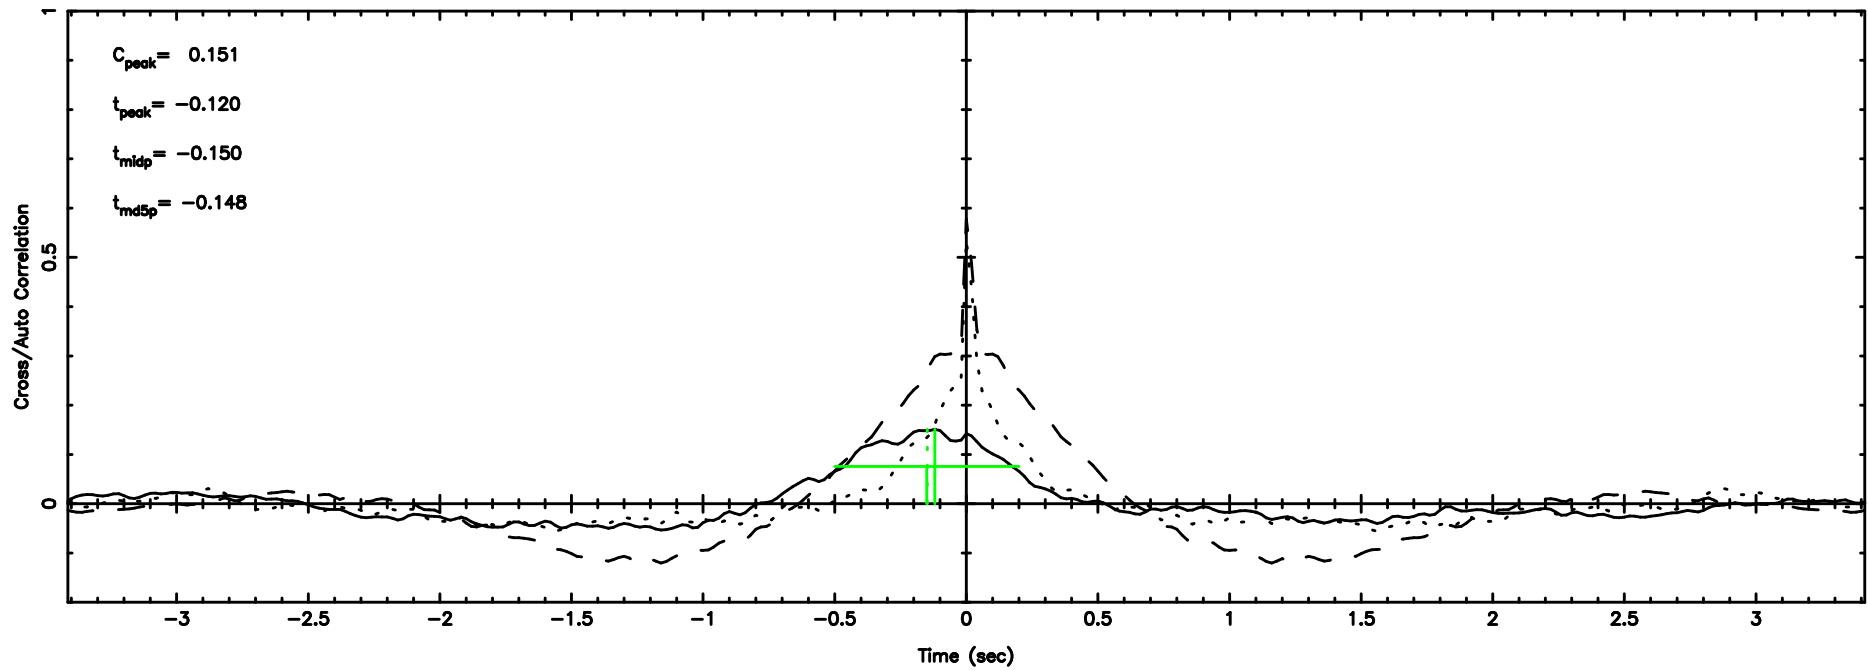

T20240630125931

BLK:22,SNR1: 0.69676 ,SNR2: 4.8622

K20240630125928

BLK:22,SNR1: 1.6245 ,SNR2: 5.9930

0741-06 2024/06/30 4.02UT TOYOKAWA-KISO