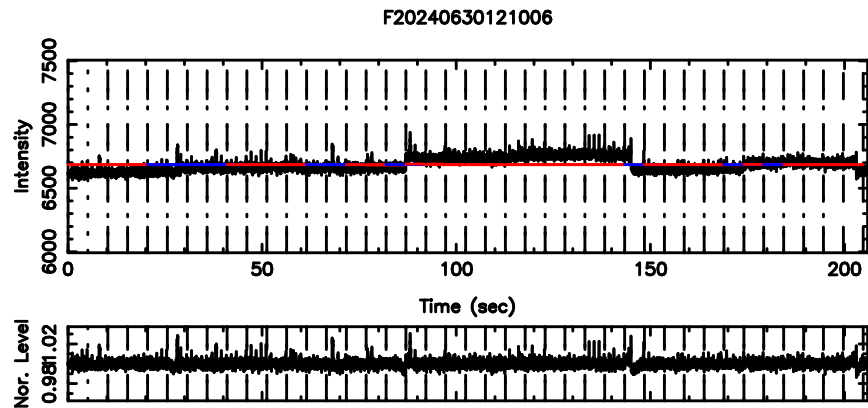

T20240630121004

BLK: 9,SNR1: 0.29285 ,SNR2: 1.4732

0652-130 2024/06/30 3.20UT TOYOKAWA-KISO

K20240630121001

BLK: 9,SNR1: 0.73635 ,SNR2: 3.6931

BLK:10,SNR1: 0.68901 ,SNR2: 3.9557

BLK:10,SNR1: 0.62687 ,SNR2: 2.9459