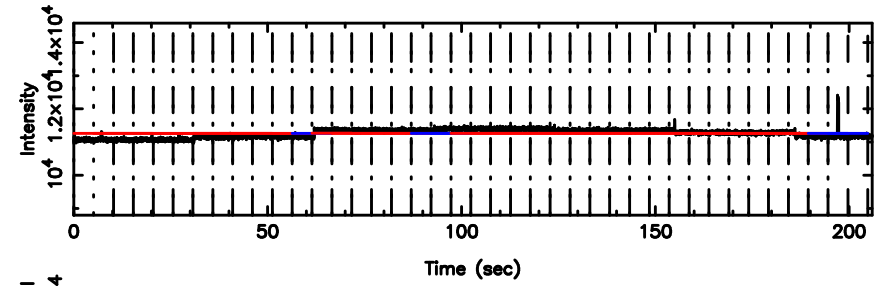

BLK: 5,SNR1: 2.4053 ,SNR2: 10.637

0752-200 2024/06/30 4.18UT TOYOKAWA-KISO

F20240630130917

BLK: 8,SNR1: 2.2346 ,SNR2: 7.7987

Frequency (Hz)

K20240630130912

BLK: 8,SNR1: 0.37993 ,SNR2: 3.0707

Frequency (Hz)