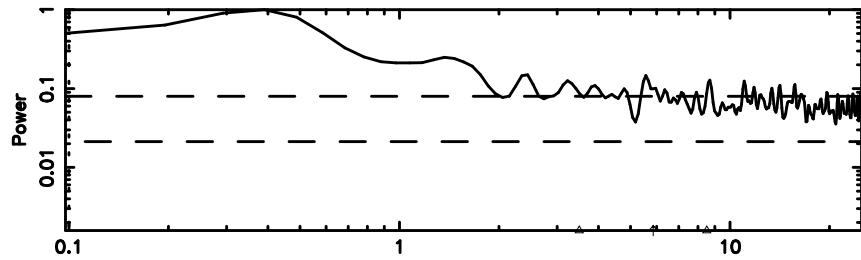

BLK:17,SNR1: 0.53750 ,SNR2: 4.5368

Frequency (Hz)

K20240630145124

BLK:17,SNR1: 0.59432 ,SNR2: 3.5514

Frequency (Hz)

3C222 2024/06/30 5.89UT TOYOKAWA-KISO

F20240630145129

BLK:11,SNR1: 0.26361 ,SNR2: 1.2992