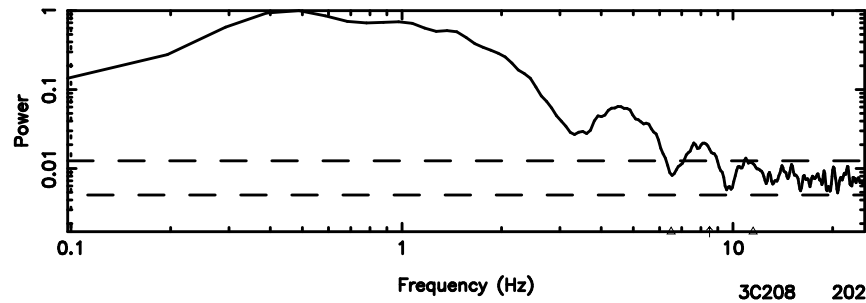

T20240630140811

BLK:16,SNR1: 5.4275 ,SNR2: 13.285

F20240630140813

BLK:16,SNR1: 0.70122 ,SNR2: 3.5567

3C208 2024/06/30 5.16UT TOYOKAWA-FUJI

T20240630140811

BLK:18,SNR1: 5.0166 ,SNR2: 12.300

K20240630140808