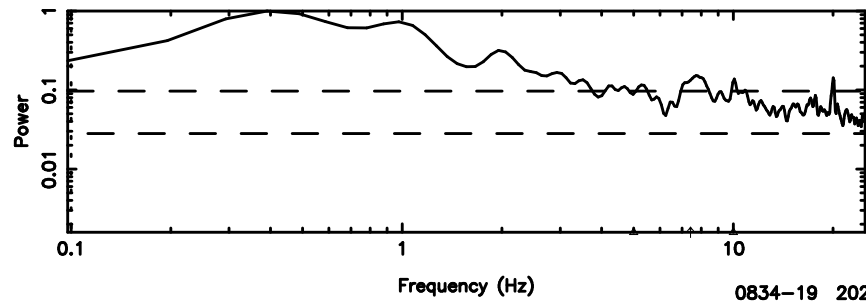

BLK:17,SNR1: 0.30462 ,SNR2: 1.3037