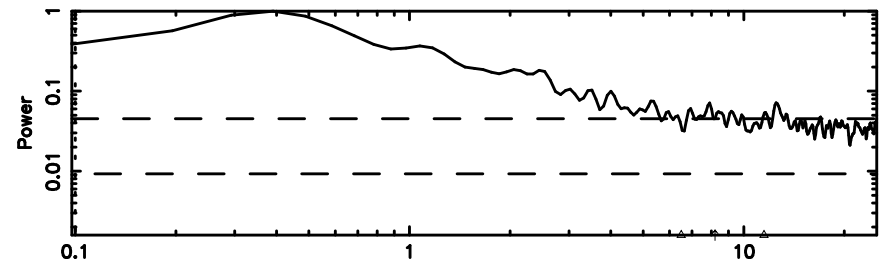

BLK:21,SNR1: 0.52171 ,SNR2: 2.4070

Frequency (Hz)

T20240630071348

BLK:11,SNR1: 1.2633 ,SNR2: 6.1252

Frequency (Hz)

F20240630071350

BLK:11,SNR1: 0.92712 ,SNR2: 2.4168

Frequency (Hz)