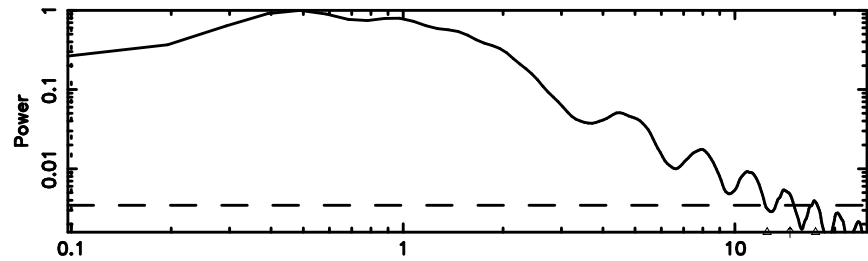

T20240630124114

BLK:35,SNR1: 9.8029 ,SNR2: 17.498

0723+10 2024/06/30 3.72UT TOYOKAWA-FUJI

F20240630124116

BLK:35,SNR1: 2.5896 ,SNR2: 12.527

T20240630124114

BLK:32,SNR1: 21.402 ,SNR2: 29.264

Frequency (Hz)