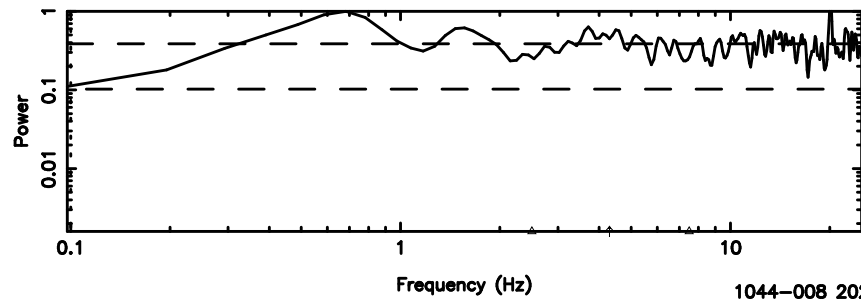

BLK: 4,SNR1:-0.10781E-01,SNR2: 0.25050