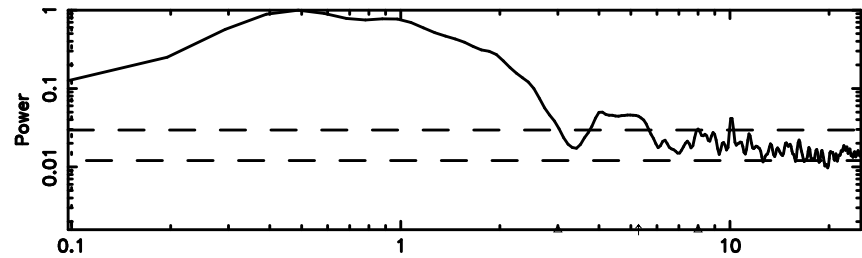

Frequency (Hz)

1206+439 2024/06/30 8.42UT TOYOKAWA-KISO

F20240630172343

BLK:16,SNR1: 3.3661 ,SNR2: 5.8340

Frequency (Hz)

K20240630172338

BLK:16,SNR1: 1.6479 ,SNR2: 7.4113

Frequency (Hz)