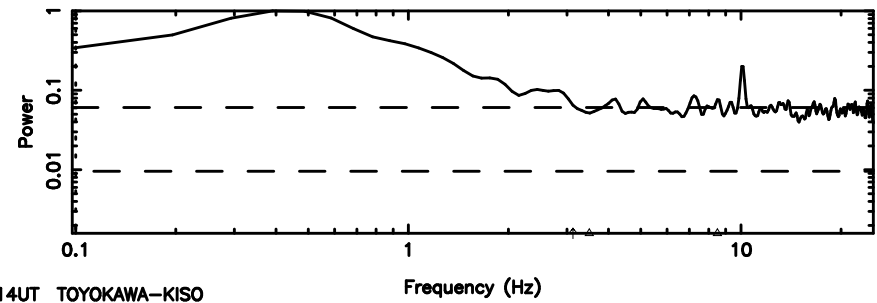

T20240630110659

BLK:20,SNR1: 2.4064 ,SNR2: 14.621

0548+16 2024/06/30 2.14UT TOYOKAWA-KISO

K20240630110656

BLK:20,SNR1: 0.59173 ,SNR2: 3.8826