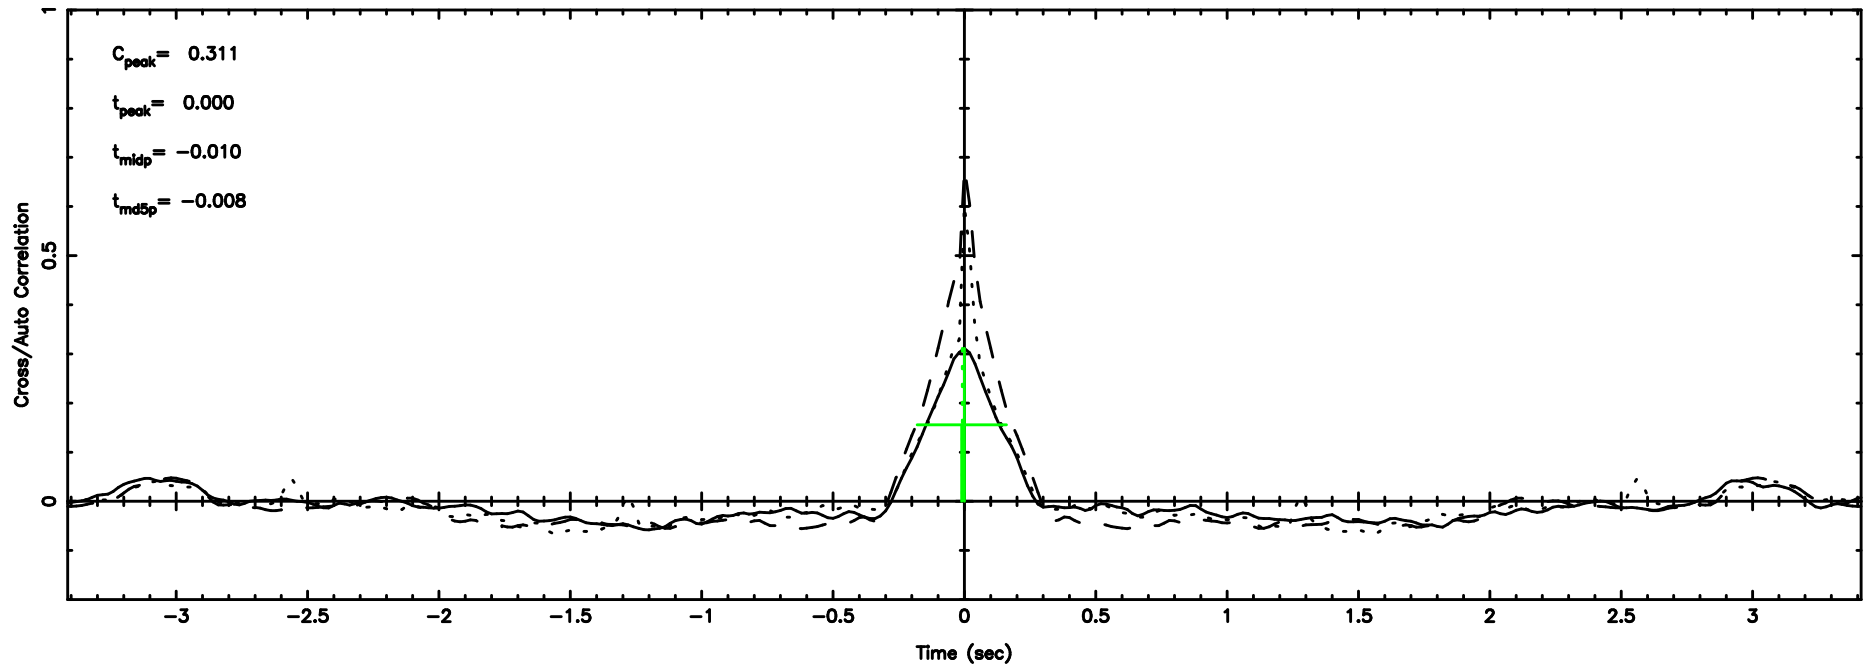

T20240630140811

BLK:16,SNR1: 5.4275 ,SNR2: 13.285

F20240630140813

BLK:16,SNR1: 0.70122 ,SNR2: 3.5567

3C208 2024/06/30 5.16UT TOYOKAWA-FUJI

T20240630140811

BLK:18,SNR1: 5.0166 ,SNR2: 12.300

K20240630140808