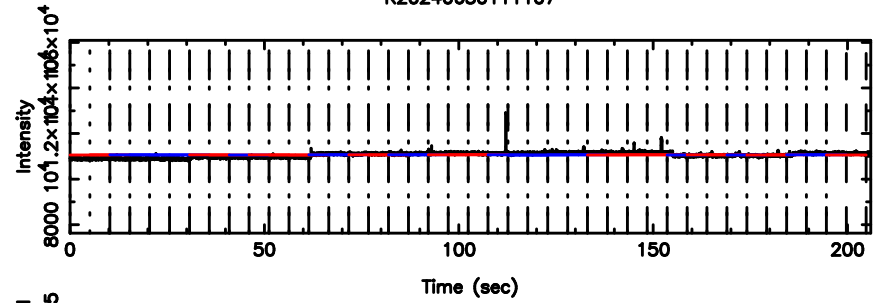

0552+12 2024/06/30 2.21UT TOYOKAWA-KISO

K20240630111107