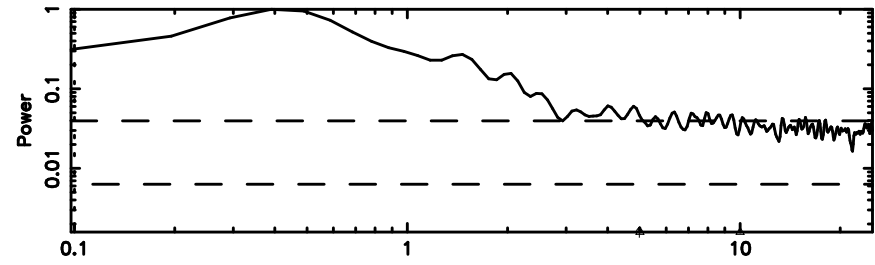

T20240630105028

BLK:27,SNR1: 5.7661 ,SNR2: 20.450

F20240630105030

BLK:27,SNR1: 0.85168 ,SNR2: 3.8323

0531+194 2024/06/30 1.87UT TOYOKAWA-FUJI

T20240630105028

BLK:25,SNR1: 5.5639 ,SNR2: 41.519

Frequency (Hz)