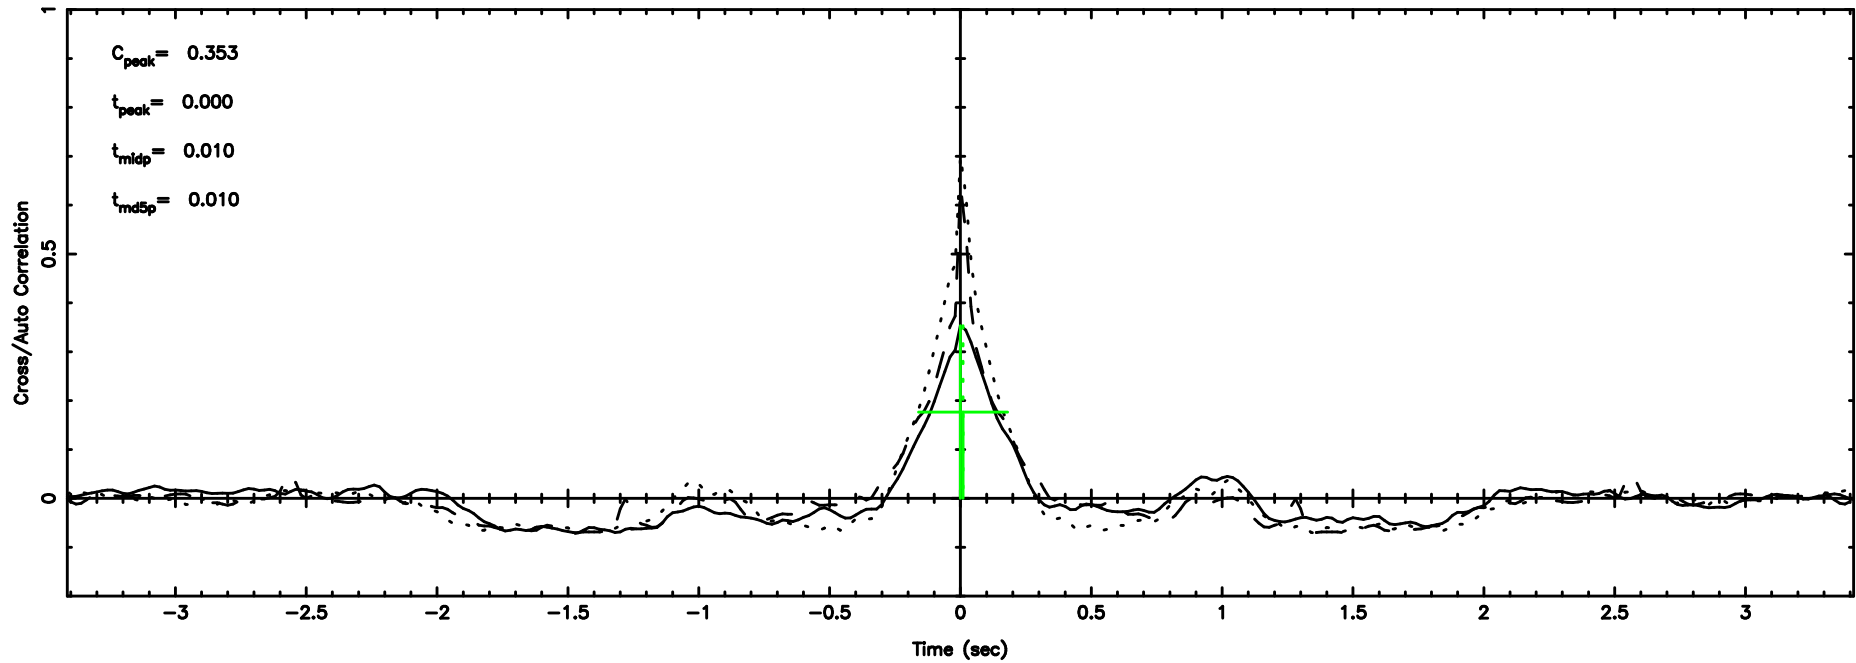

1055+01 2024/06/30 7.25UT TOYOKAWA-KISO

F20240630161309

BLK:13,SNR1: 1.5810 ,SNR2: 5.6148

Frequency (Hz)

K20240630161304

BLK:13,SNR1: 3.0662 ,SNR2: 10.133

Frequency (Hz)

1055+01 2024/06/30 7.25UT FUJI -KISO