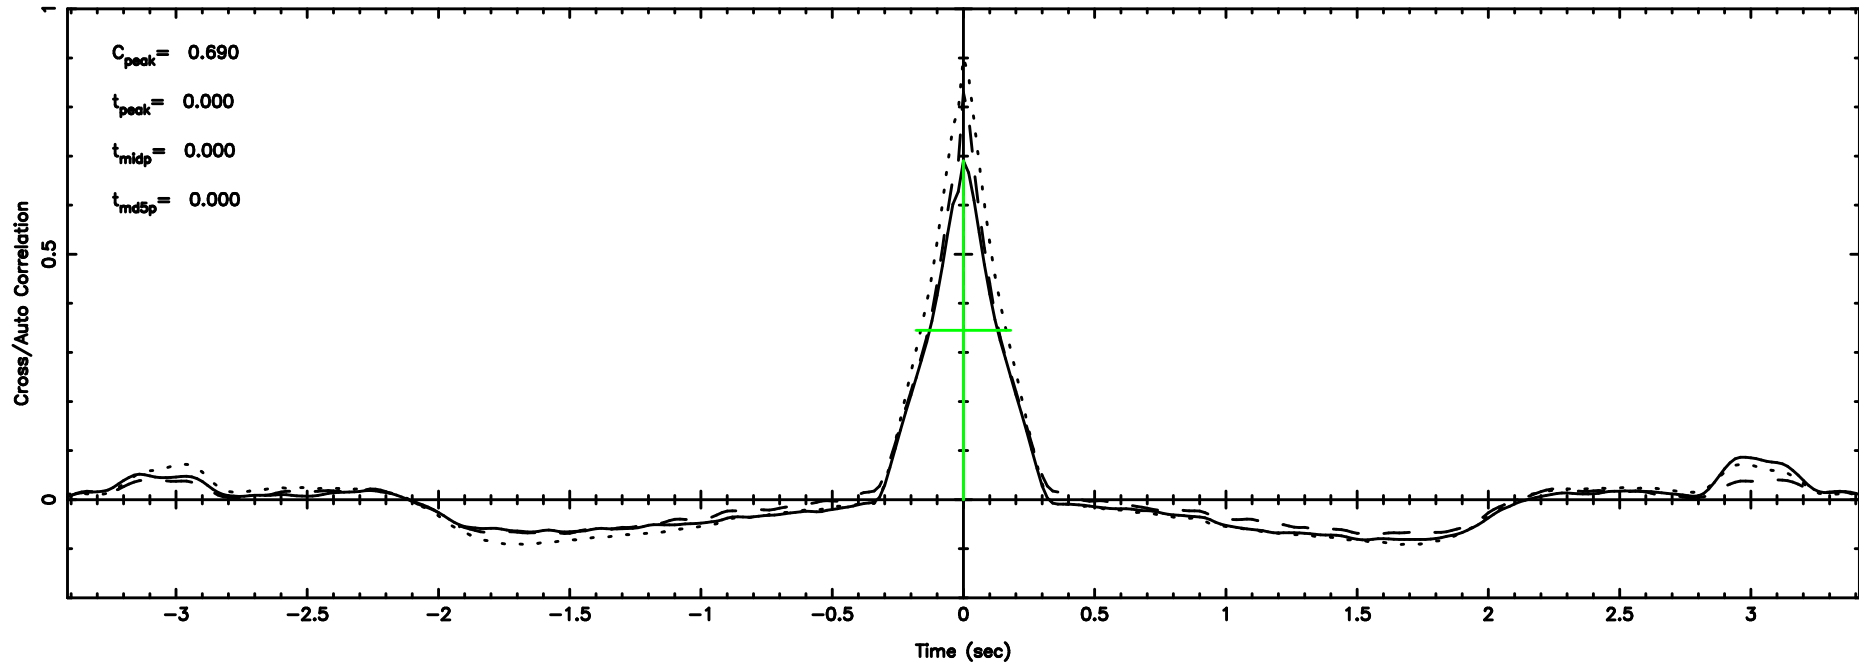

0926+117 2024/06/30 5.76UT TOYOKAWA-KISO