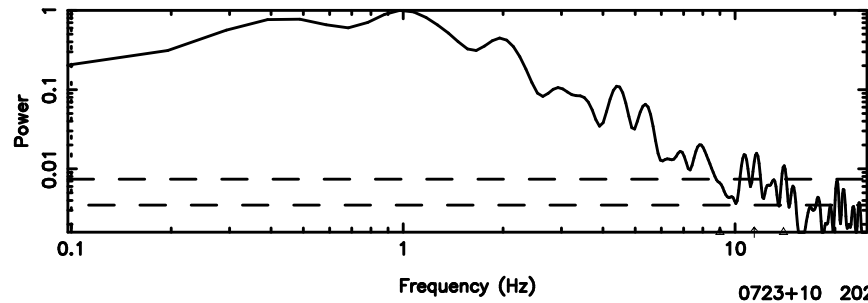

BLK:35,SNR1: 9.8029 ,SNR2: 17.498

0723+10 2024/06/30 3.72UT TOYOKAWA-FUJI

F20240630124116