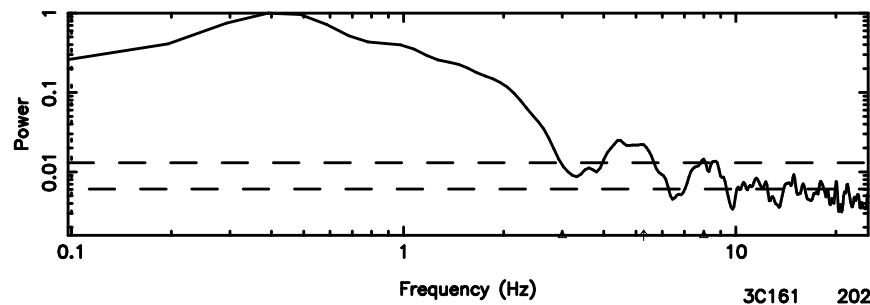

3C161 2024/06/30 2.74UT TOYOKAWA-FUJI