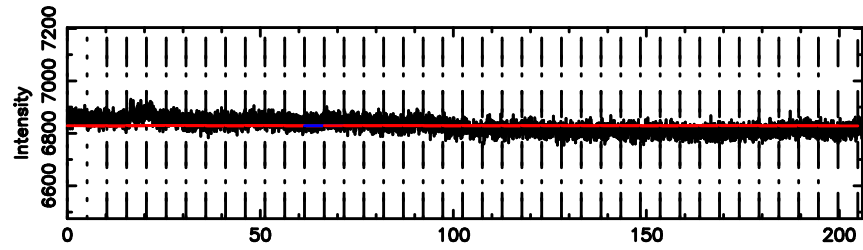

T20240630153647