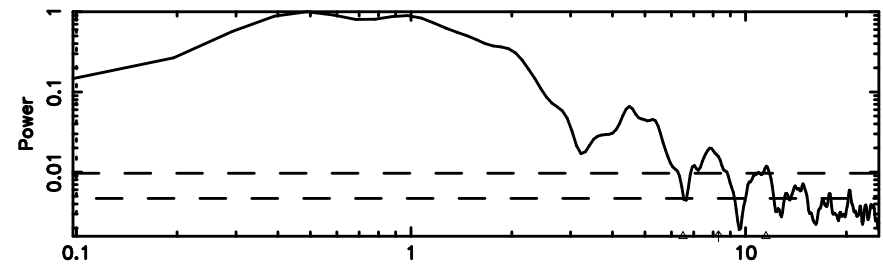

T20240630062846

BLK:18,SNR1: 7.8452 ,SNR2: 19.919

K20240630062843

BLK:18,SNR1: 6.9703 ,SNR2: 17.502

0109+416 2024/06/29 21.51UT TOYOKAWA-KISO

F20240630062848

BLK:22,SNR1: 5.5192 ,SNR2: 13.951

Frequency (Hz)