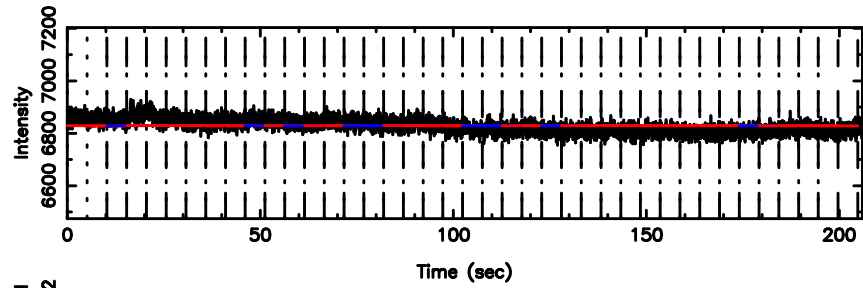

T20240630153647