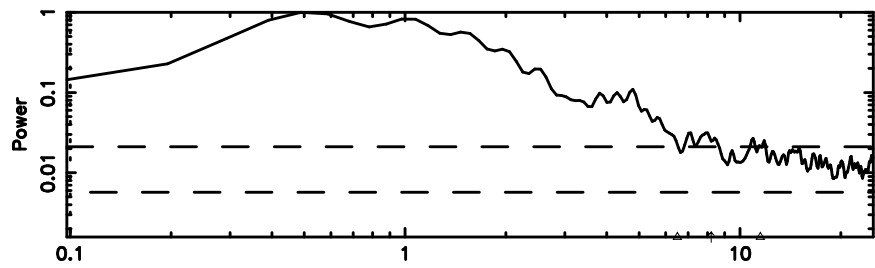

K20240630054438

BLK:15,SNR1: 5.3168 ,SNR2: 13.403

Frequency (Hz)

0025+373 2024/06/29 20.77UT TOYOKAWA-KISO

F20240630054443

BLK:20,SNR1: 3.2452 ,SNR2: 8.3118

Frequency (Hz)

K20240630054438