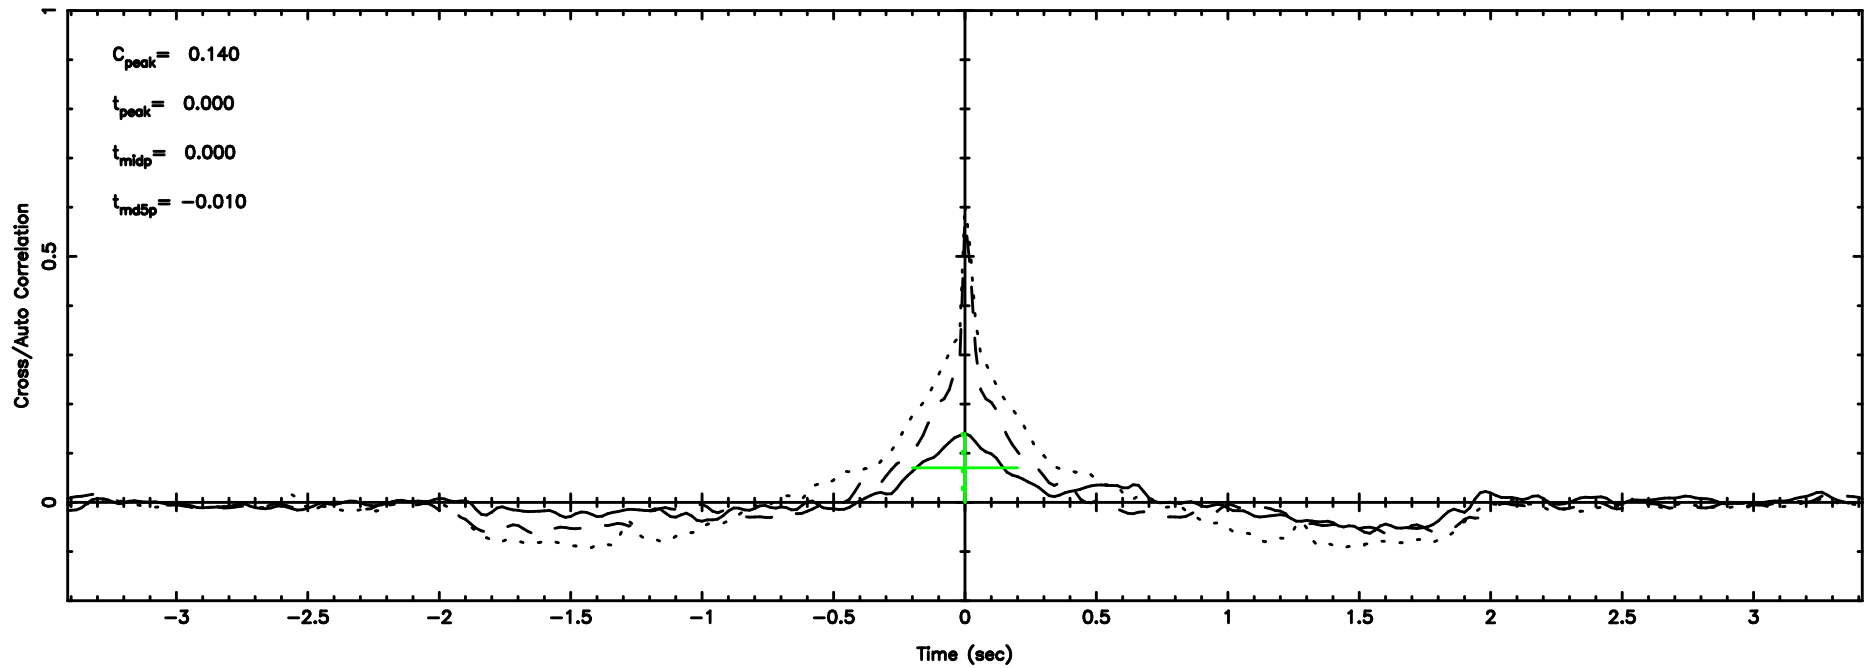

0834-19 2024/06/30 4.90UT TOYOKAWA-FUJI