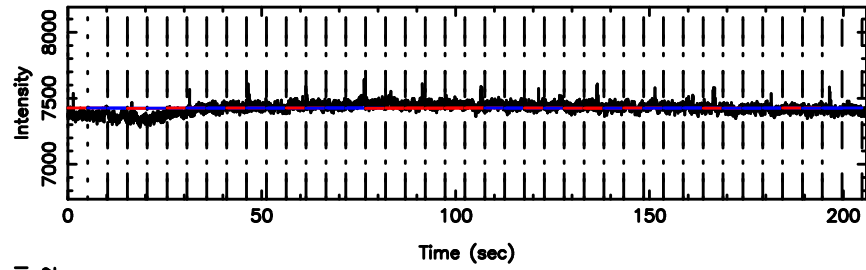

T20240630125931