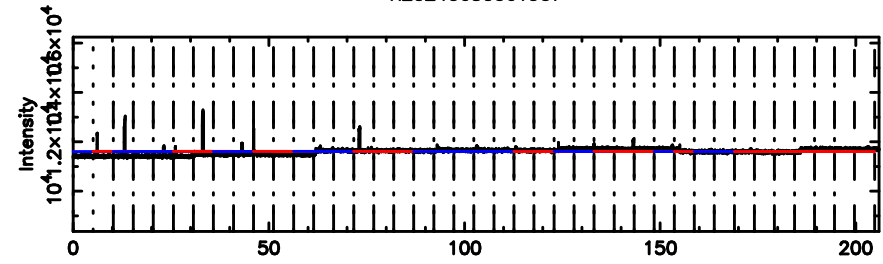

Frequency (Hz)

0100+146 2024/06/29 21.35UT TOYOKAWA-KISO

F20240630061911

BLK:19,SNR1: 4.1732 ,SNR2: 7.4846

Frequency (Hz)

K20240630061907

BLK:19,SNR1: 5.7507 ,SNR2: 10.210

Frequency (Hz)