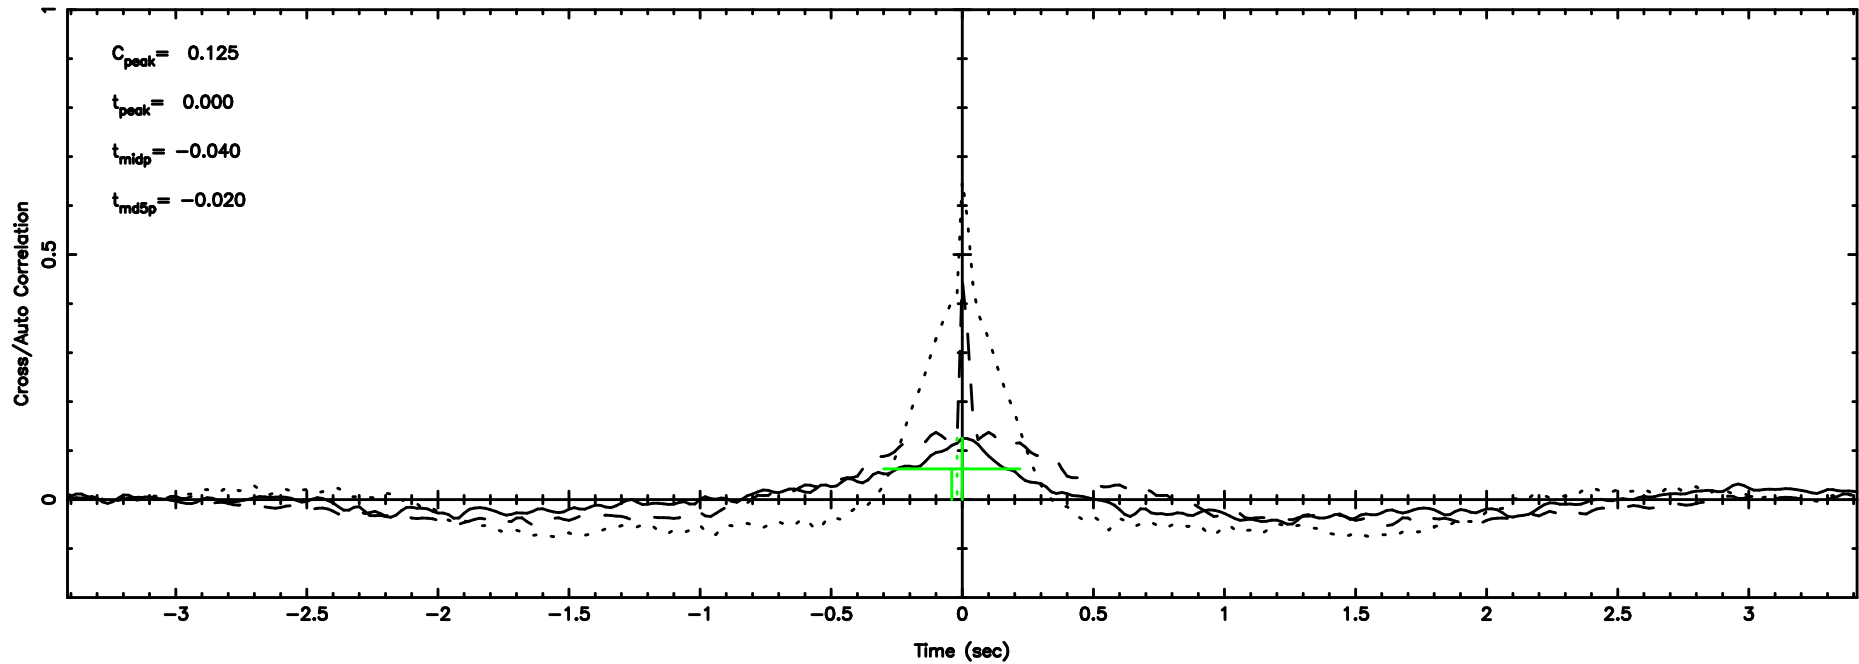

T20240630152250

BLK:11,SNR1: 0.27789 ,SNR2: 2.7843

K20240630152247

BLK:11,SNR1: 3.3385 ,SNR2: 8.1870

3C237 2024/06/30 6.41UT TOYOKAWA-KISO