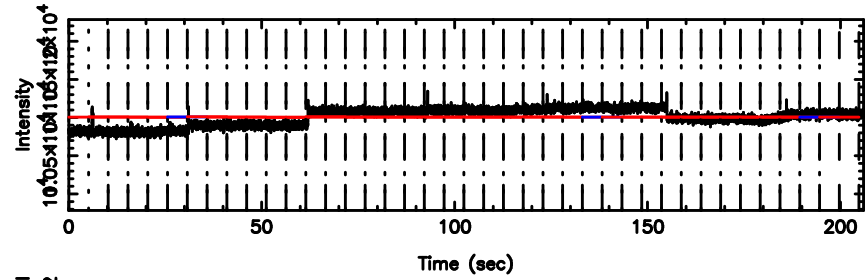

Frequency (Hz)

1031-11 2024/06/30 6.83UT TOYOKAWA-FUJI

T20240630154816

BLK: 3,SNR1: 0.14191 ,SNR2: 1.7776

Frequency (Hz)

K20240630154813

BLK: 3,SNR1: 0.15419 ,SNR2: 2.0305

Frequency (Hz)