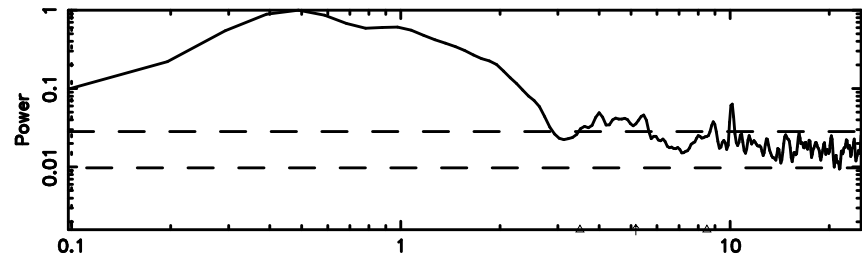

Frequency (Hz)

1206+439 2024/06/30 8.42UT TOYOKAWA-KISO

F20240630172343

BLK:16,SNR1: 3.3661 ,SNR2: 5.8340

Frequency (Hz)

K20240630172338

BLK:16,SNR1: 1.6479 ,SNR2: 7.4113

Frequency (Hz)