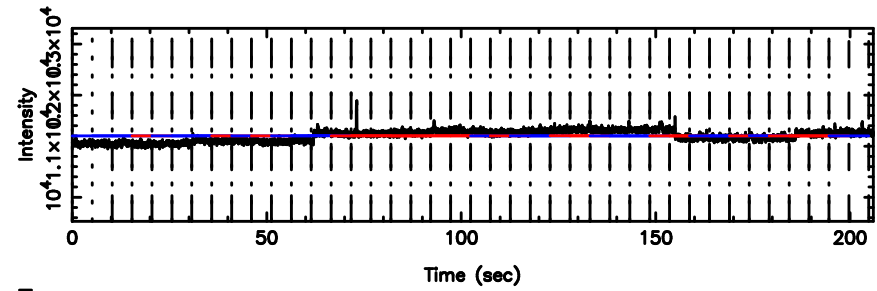

0548+16 2024/06/30 2.14UT TOYOKAWA-KISO

K20240630110656

BLK:20,SNR1: 0.59173 ,SNR2: 3.8826