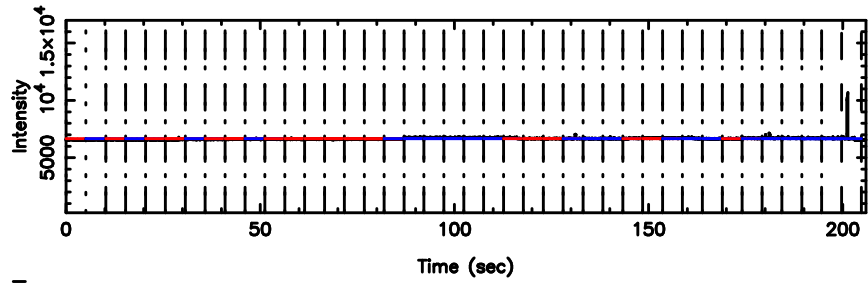

BLK:24,SNR1: 4.8990 ,SNR2: 11.868

Frequency (Hz)

0605-08 2024/06/30 2.42UT FUJI -KISO

3C161 2024/06/30 2.74UT TOYOKAWA-FUJI

3C161 2024/06/30 2.74UT TOYOKAWA-KISO

F20240630114233

BLK:21,SNR1: 2.7425 ,SNR2: 12.267