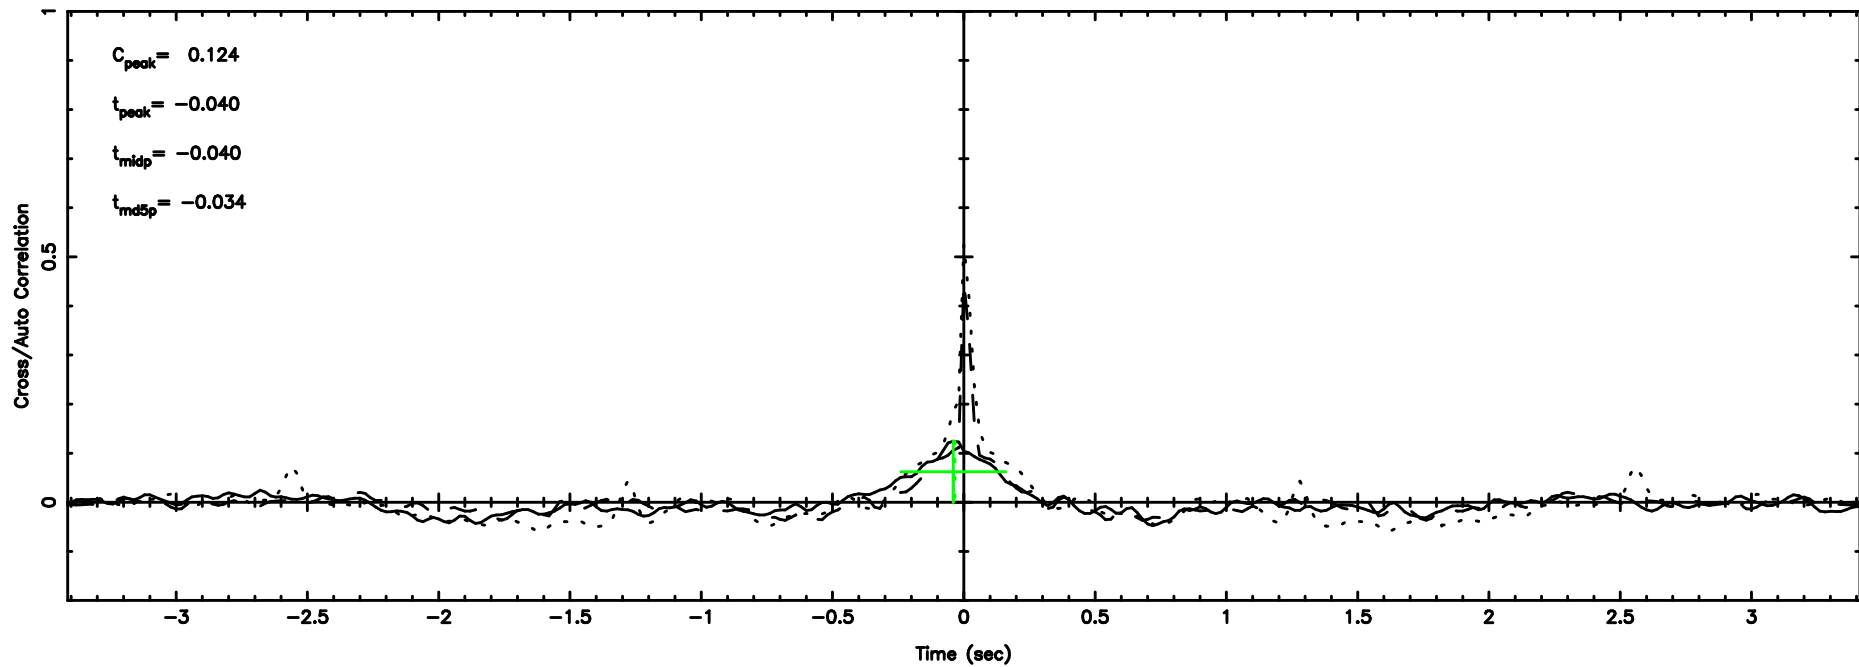

T20240630143704

BLK:12,SNR1: 0.17531 ,SNR2: 1.4677

F20240630143706

BLK:12,SNR1: 0.20816E-01,SNR2: 0.98452

0919-142 2024/06/30 5.65UT TOYOKAWA-FUJI

T20240630143704

BLK:12,SNR1: 0.18820 ,SNR2: 1.5662

K20240630143701