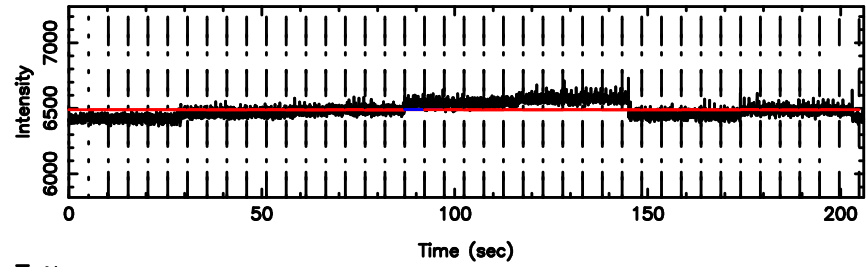

Frequency (Hz)

F20240630154818