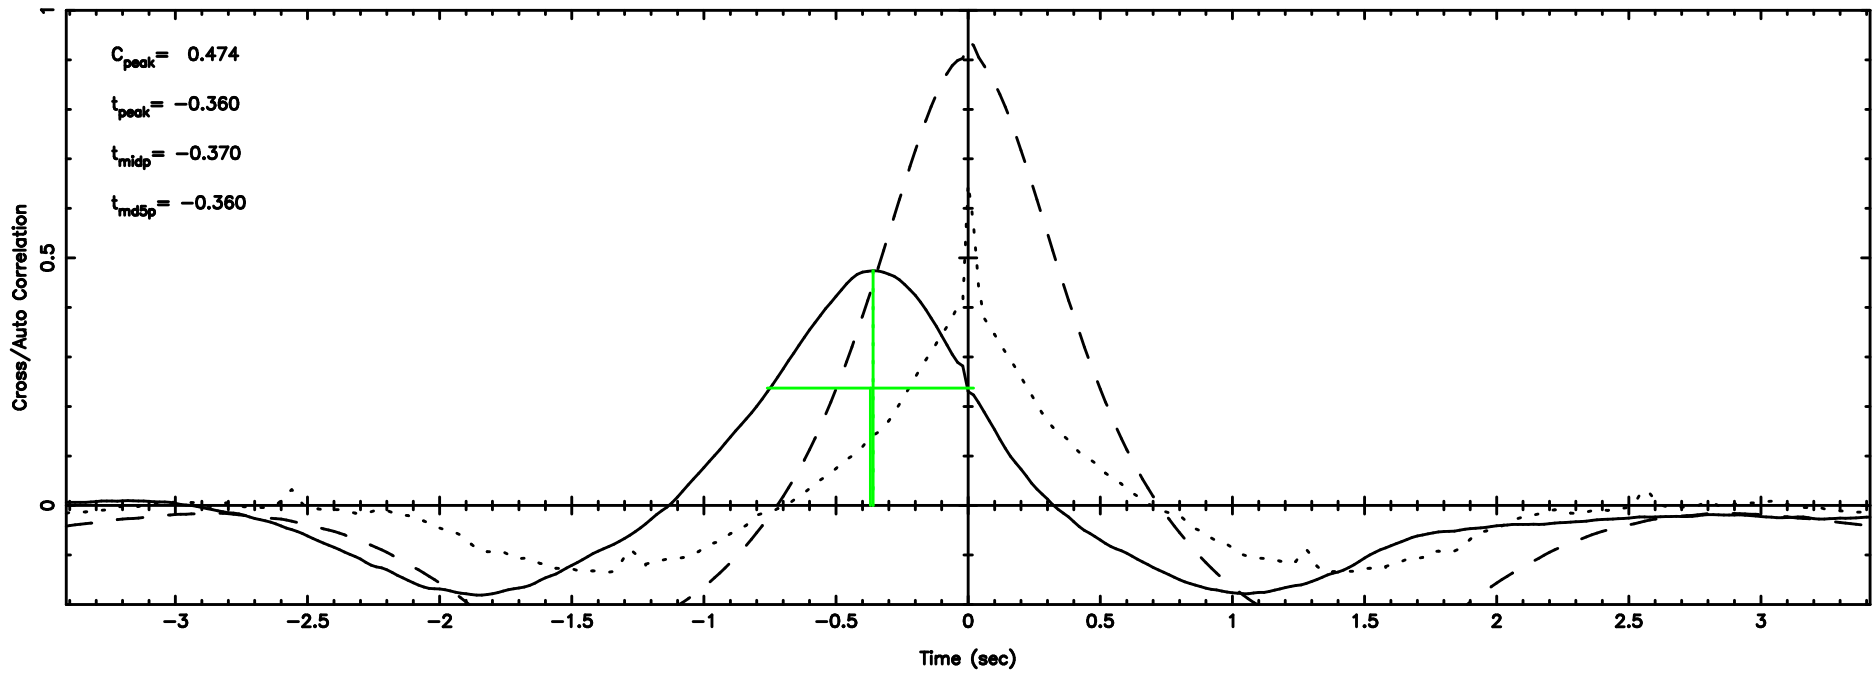

T20240630103655

BLK:32,SNR1: 19.310 ,SNR2: 91.115

F20240630103657

BLK:32,SNR1: 0.68704 ,SNR2: 5.6854

3C138 2024/06/30 1.64UT TOYOKAWA-FUJI