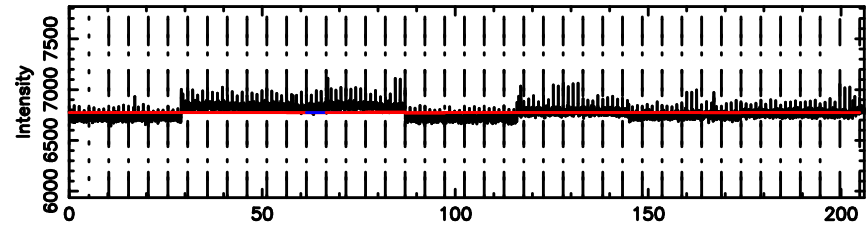

Frequency (Hz)

F20240630153649