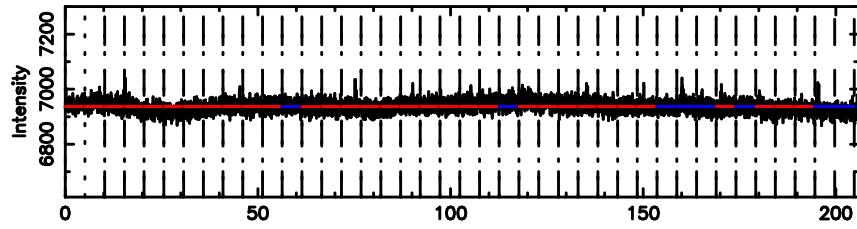

T20240630163402