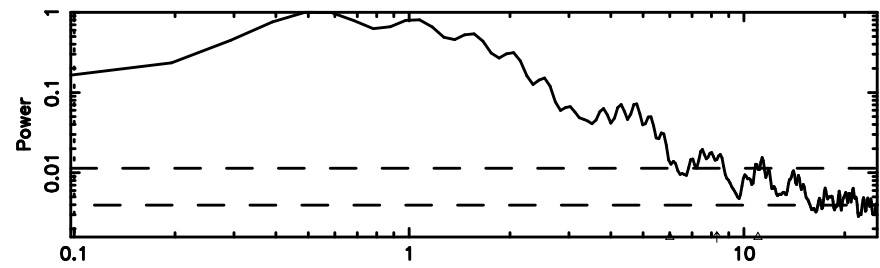

BLK:20,SNR1: 5.6176 ,SNR2: 14.151