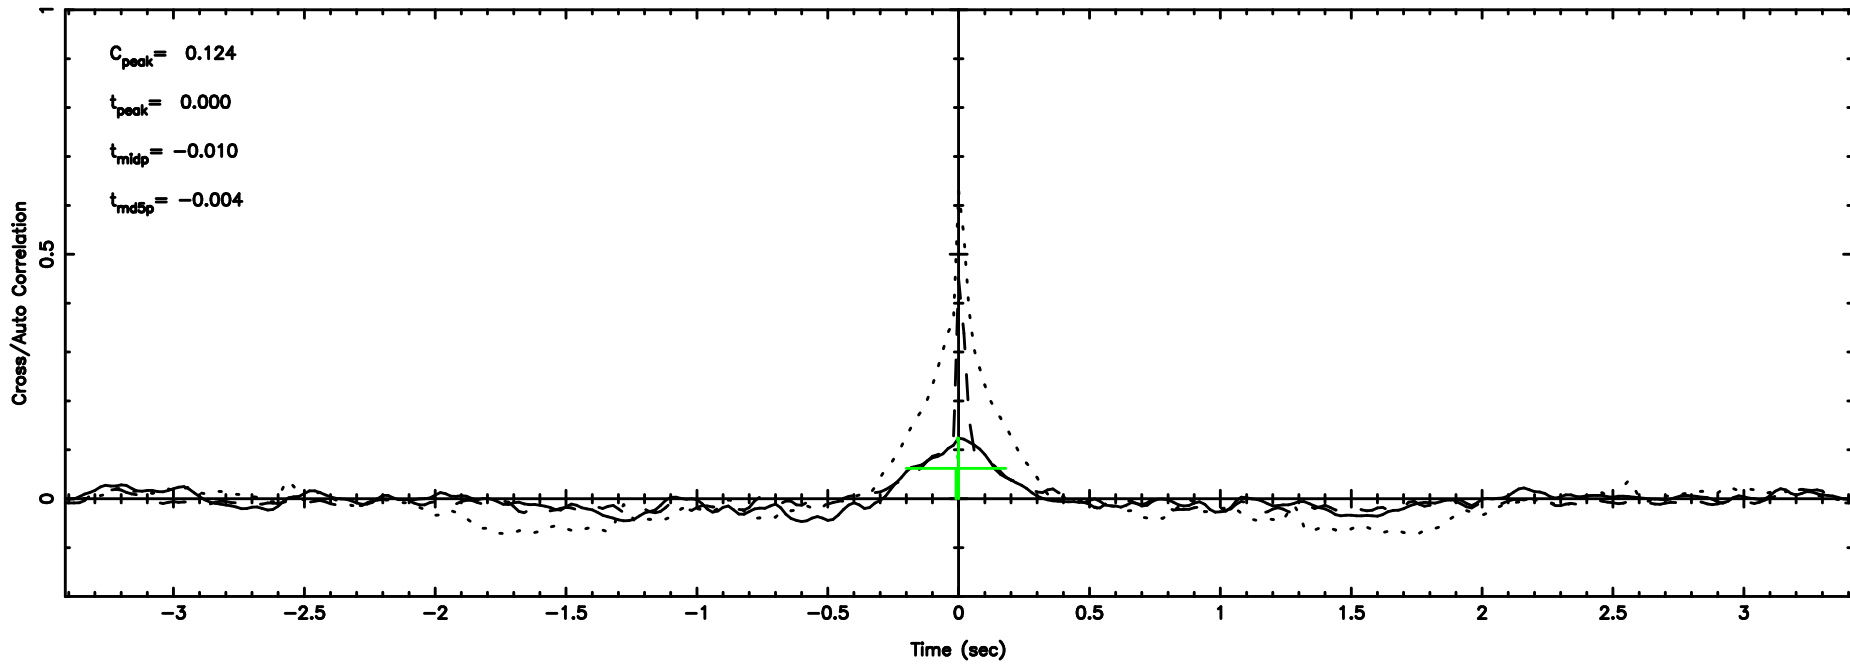

Frequency (Hz)

1055+01 2024/06/30 7.25UT TOYOKAWA-FUJI

T20240630161307

BLK:12,SNR1: 0.78671E-01,SNR2: 0.62519

Frequency (Hz)

K20240630161304

BLK:12,SNR1: 2.5619 ,SNR2: 4.7093

Frequency (Hz)