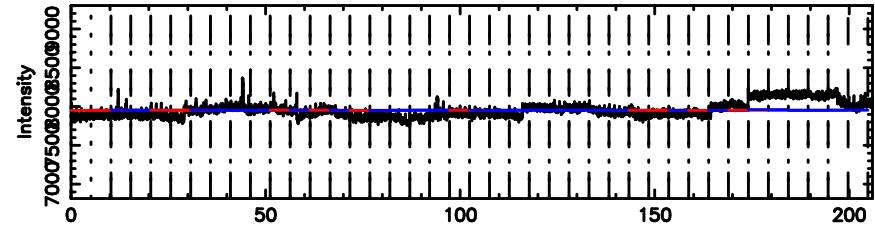

T20240630105028

BLK:27,SNR1: 5.7661 ,SNR2: 20.450

F20240630105030

BLK:27,SNR1: 0.85168 ,SNR2: 3.8323

0531+194 2024/06/30 1.87UT TOYOKAWA-FUJI

T20240630105028

BLK:25,SNR1: 5.5639 ,SNR2: 41.519

Frequency (Hz)