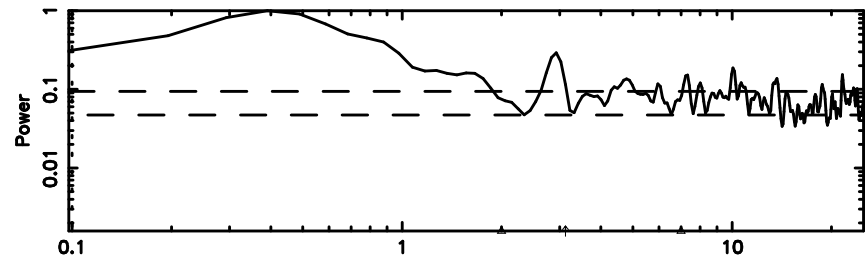

Frequency (Hz)

1031-11 2024/06/30 6.83UT TOYOKAWA-FUJI

T20240630154816

BLK: 3,SNR1: 0.14191 ,SNR2: 1.7776

Frequency (Hz)

K20240630154813

BLK: 3,SNR1: 0.15419 ,SNR2: 2.0305

Frequency (Hz)