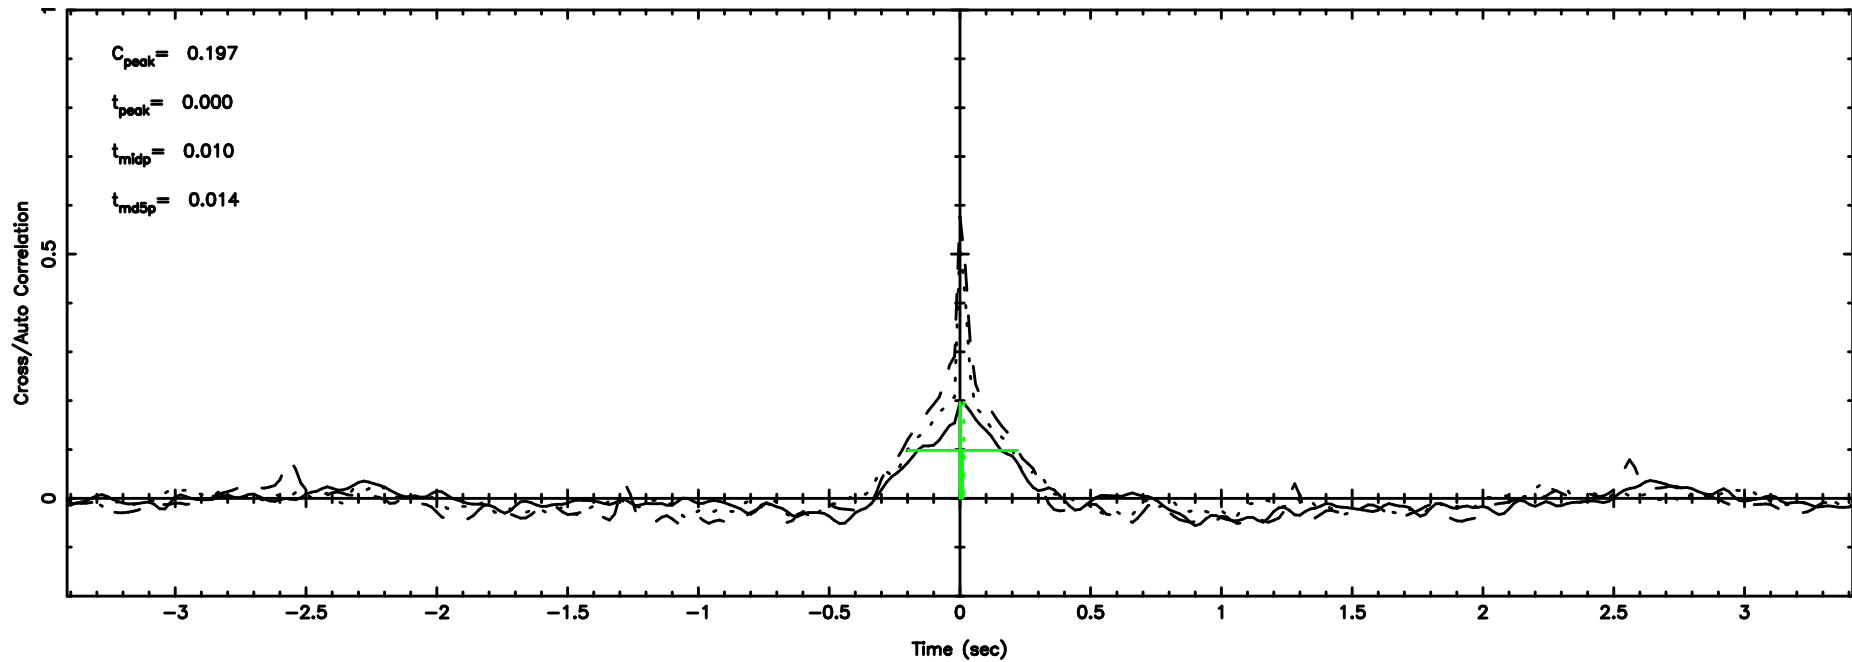

Frequency (Hz)

3C255 2024/06/30 7.60UT FUJI -KISO