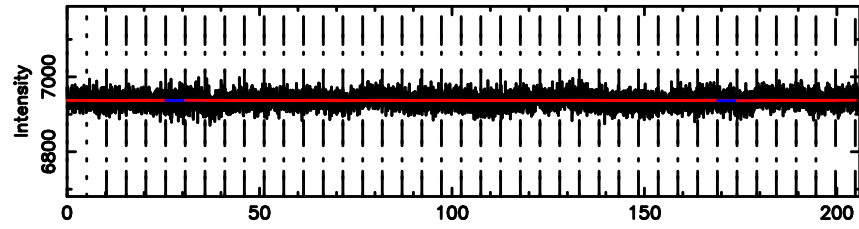

T20240630175329