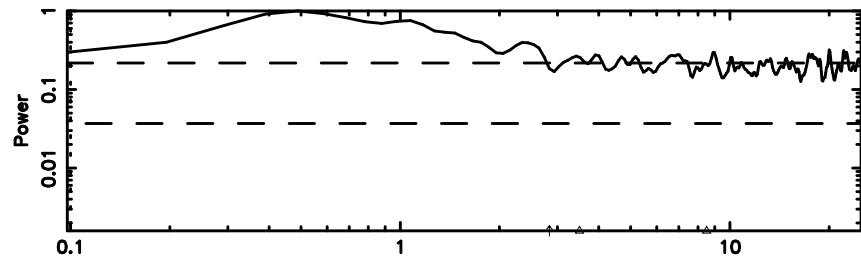

BLK:14,SNR1: 0.14795 ,SNR2: 1.4374

Frequency (Hz)

K20240630162422

BLK:14,SNR1: 4.2928 ,SNR2: 5.9367

Frequency (Hz)

1107+109 2024/06/30 7.44UT TOYOKAWA-KISO

F20240630162427

BLK:15,SNR1: 1.3012 ,SNR2: 3.2613