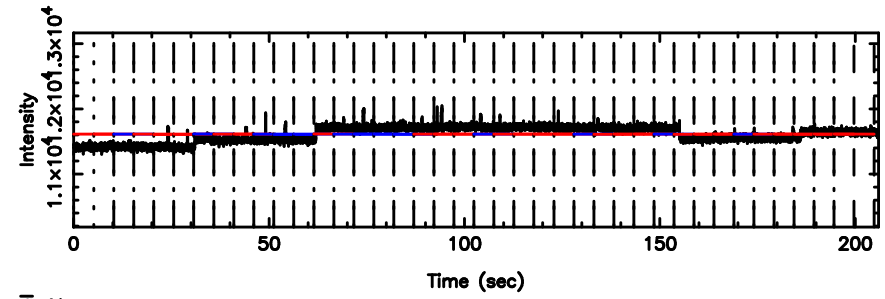

0155-109 2024/06/29 22.26UT TOYOKAWA-FUJI

T20240630071348

BLK:13,SNR1: 1.4578 ,SNR2: 6.6260

Frequency (Hz)

K20240630071345

BLK:13,SNR1: 0.91122 ,SNR2: 3.5791

Frequency (Hz)

0155-109 2024/06/29 22.26UT TOYOKAWA-KISO