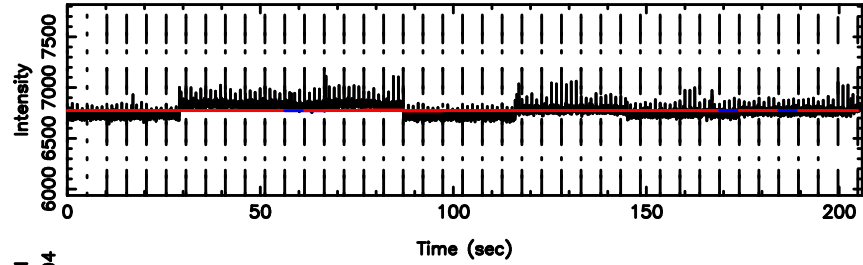

BLK: 9,SNR1: 0.28969 ,SNR2: 2.4765

Frequency (Hz)

K20240630153644

BLK: 9,SNR1: 0.44736 ,SNR2: 1.6196

Frequency (Hz)

3C241 2024/06/30 6.64UT TOYOKAWA-KISO

F20240630153649

BLK: 3,SNR1: 0.76103E-01,SNR2: 0.57069