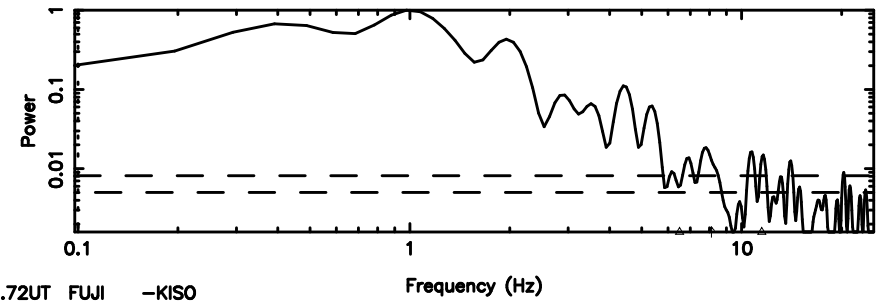

BLK:34,SNR1: 7.5325 ,SNR2: 19.307