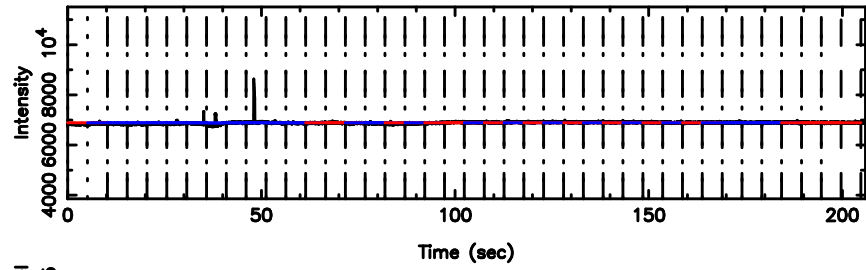

T20240630134024

BLK:16,SNR1: 6.7531 ,SNR2: 16.135

F20240630134026

BLK:16,SNR1: 0.53033 ,SNR2: 1.9393

0821+394 2024/06/30 4.70UT TOYOKAWA-FUJI

T20240630134024

BLK:24,SNR1: 5.8879 ,SNR2: 14.078

K20240630134022