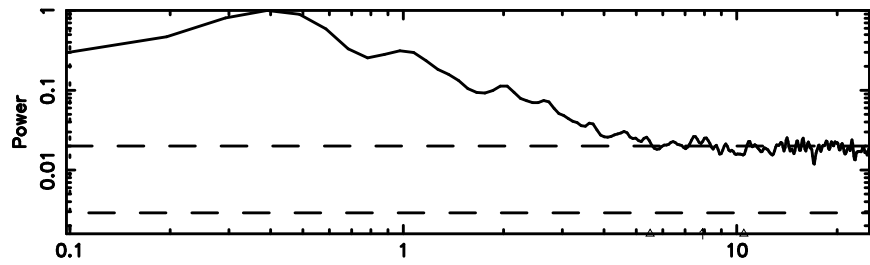

BLK:21,SNR1: 1.7247 ,SNR2: 4.4353