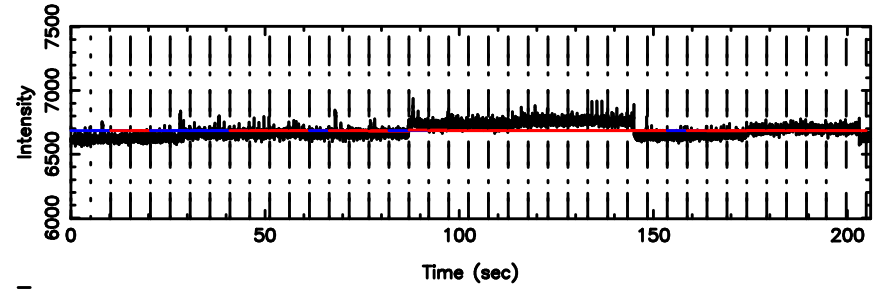

F20240630121006