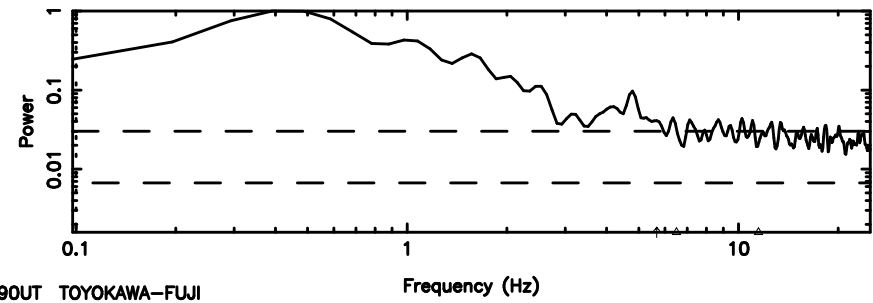

BLK:15,SNR1: 1.4063 ,SNR2: 5.1996