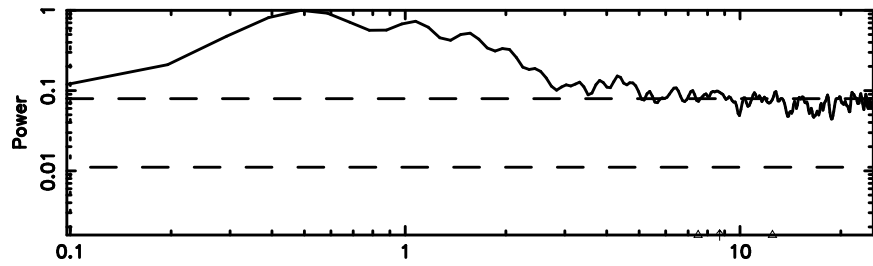

T20240630054441

BLK:12,SNR1: 0.68855 ,SNR2: 1.9055

F20240630054443

BLK:12,SNR1: 3.6049 ,SNR2: 9.1619

0025+373 2024/06/29 20.77UT TOYOKAWA-FUJI

T20240630054441

BLK:15,SNR1: 0.63262 ,SNR2: 1.6194

Frequency (Hz)