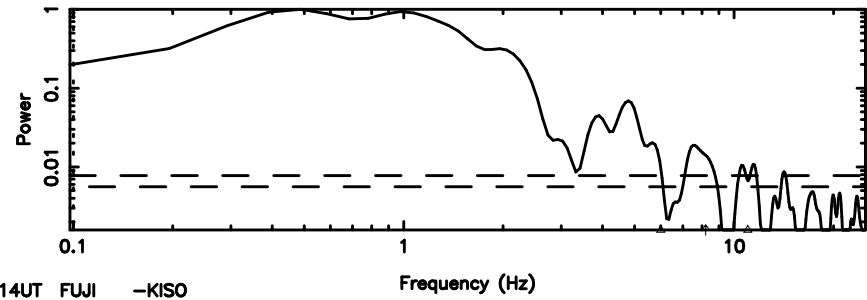

BLK:25,SNR1: 8.7681 ,SNR2: 22.232

3C230 2024/06/30 6.14UT FUJI -KISO