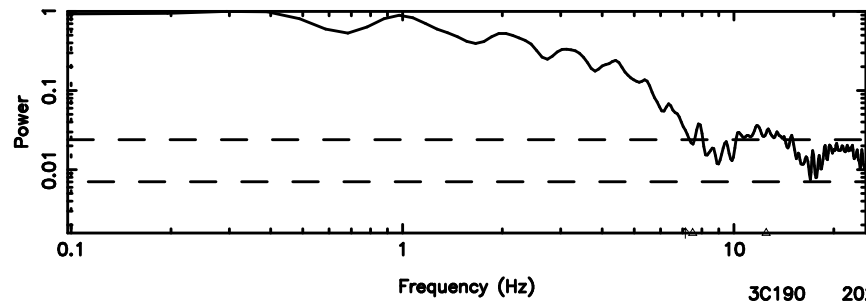

BLK:24,SNR1: 4.3463 ,SNR2: 12.502