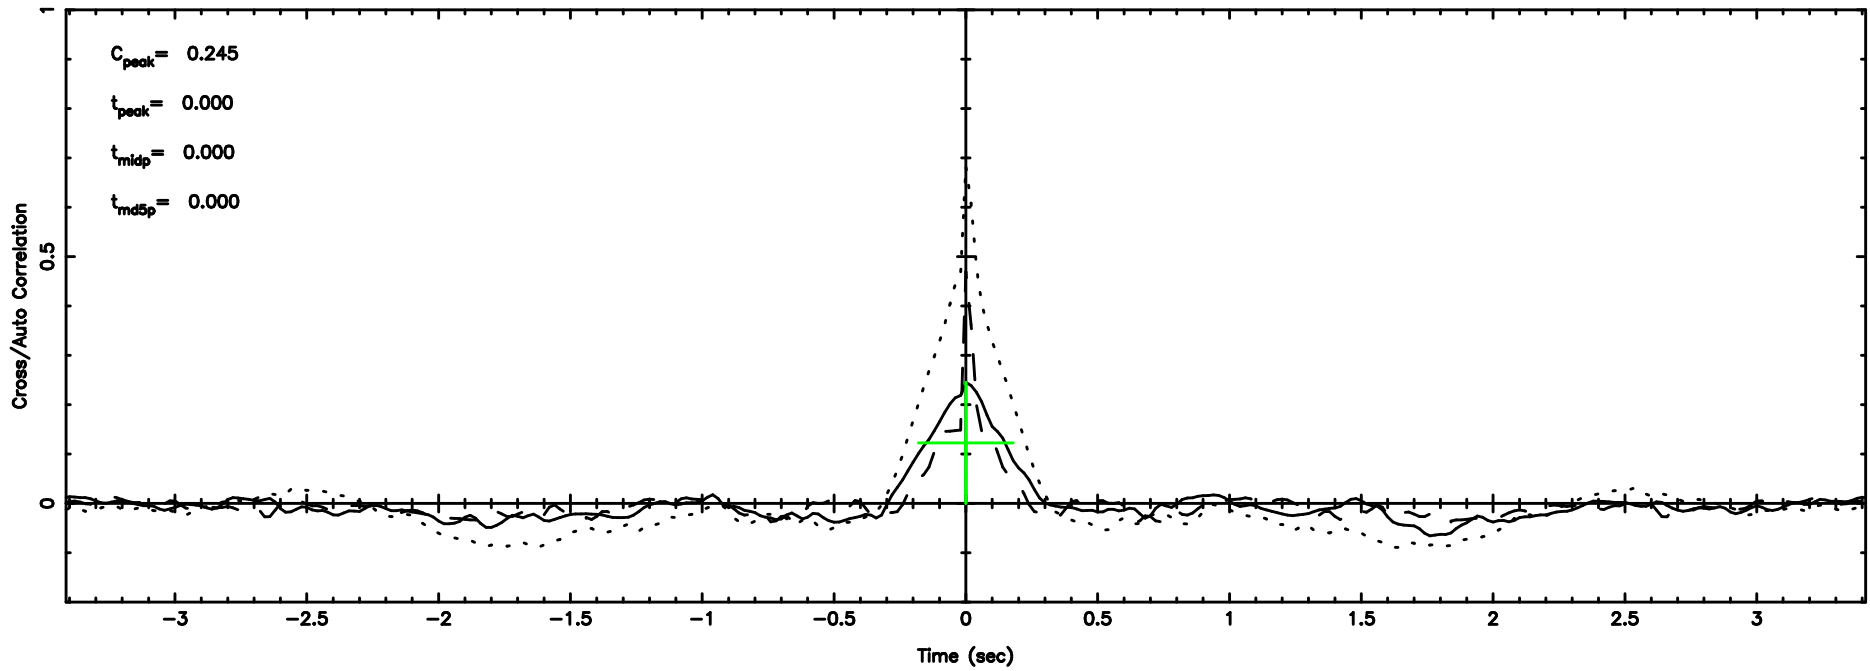

T20240630121004

BLK: 9,SNR1: 0.46867 ,SNR2: 1.4376

F20240630121006

BLK: 9,SNR1: 1.4689 ,SNR2: 3.6137

0652-130 2024/06/30 3.20UT TOYOKAWA-FUJI