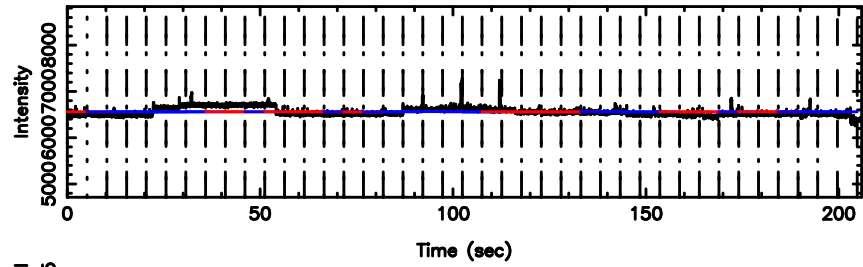

F20240630155252