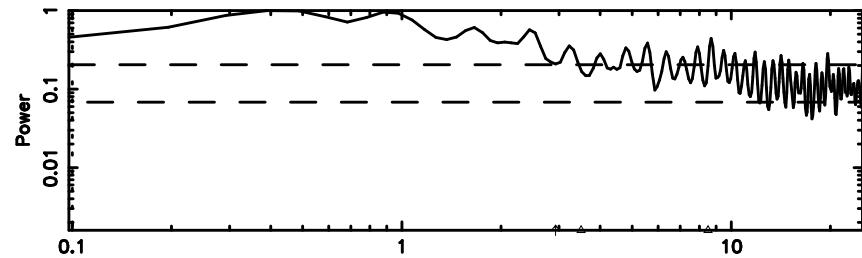

BLK: 9,SNR1: 0.97790E-01,SNR2: 1.8215