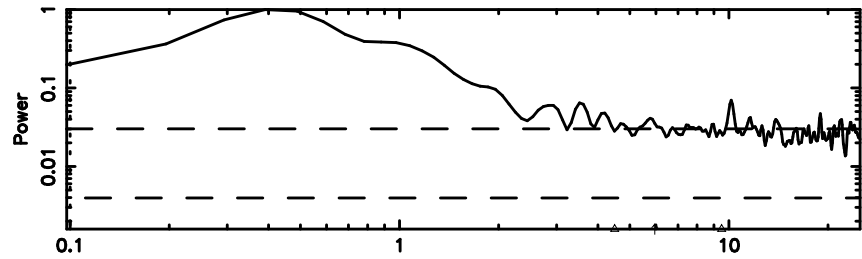

F20240630165802

BLK: 8,SNR1: 0.28704 ,SNR2: 4.5603

Frequency (Hz)

K20240630165757

BLK: 8,SNR1: 1.1388 ,SNR2: 3.9754

Frequency (Hz)

3C263.1 2024/06/30 7.99UT FUJI -KISO