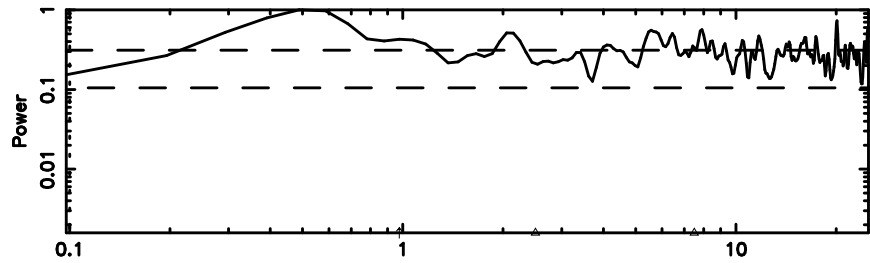

T20240630093720

BLK: 4,SNR1:-0.15348E-01,SNR2: 0.95315

Frequency (Hz)

0418+236 2024/06/30 0.65UT TOYOKAWA-FUJI

F20240630093722

BLK: 4,SNR1: 0.41177 ,SNR2: 4.3765

Frequency (Hz)