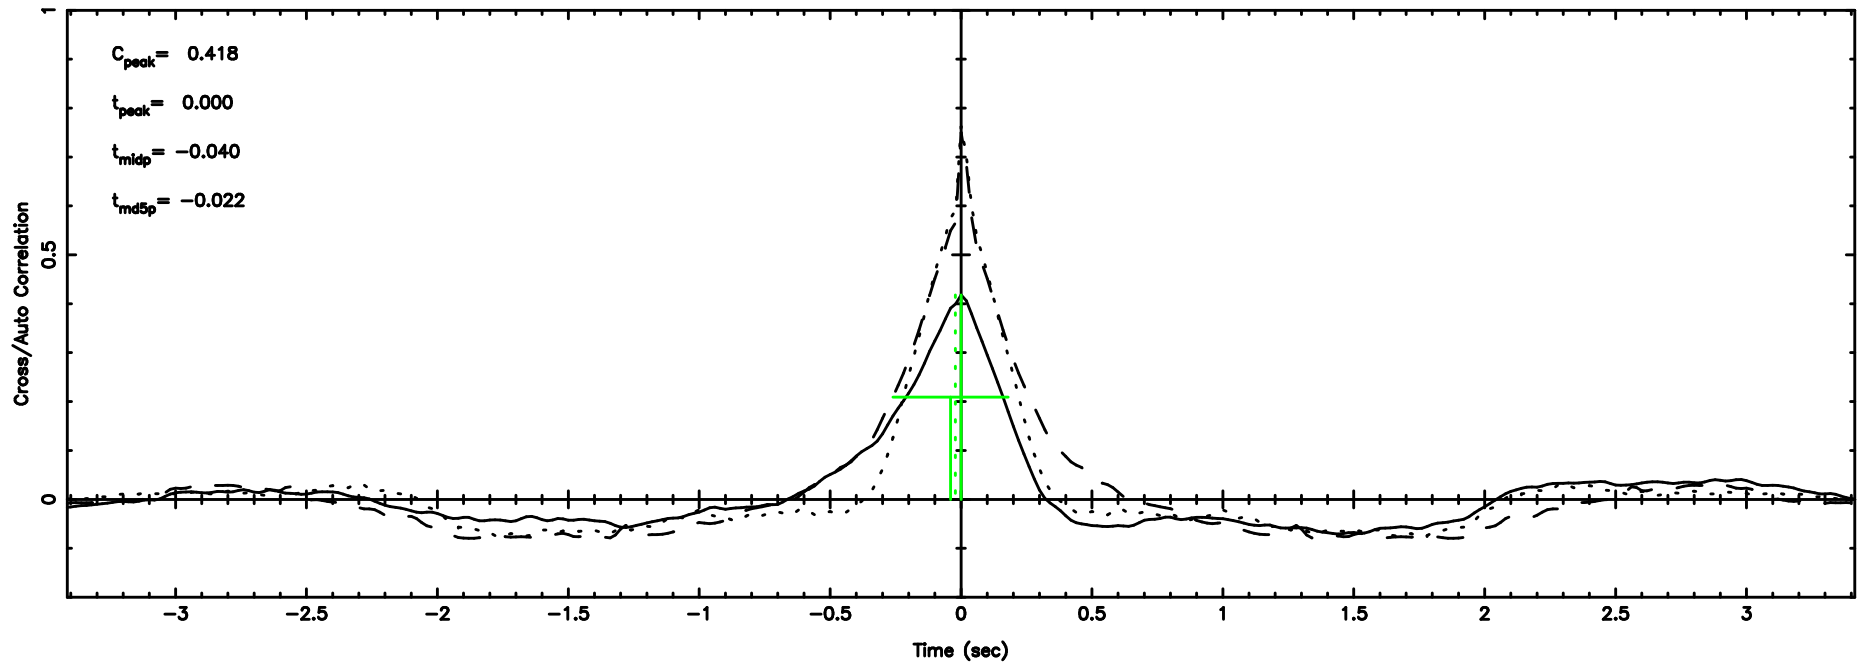

1035-058 2024/06/30 6.91UT FUJI -KISO