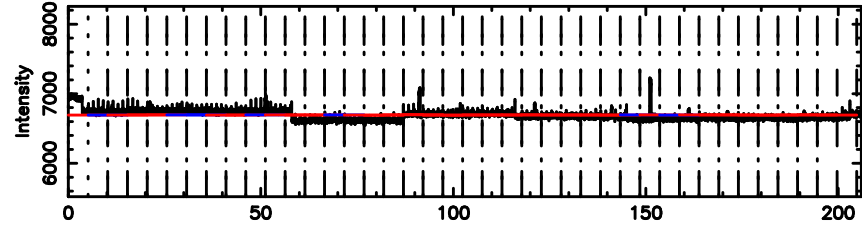

Frequency (Hz)

F20240630172343