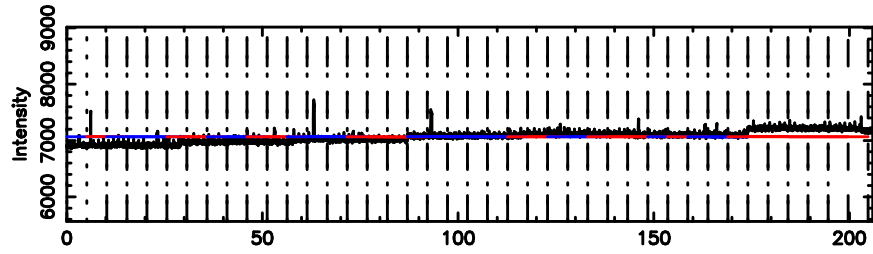

F20240630061911