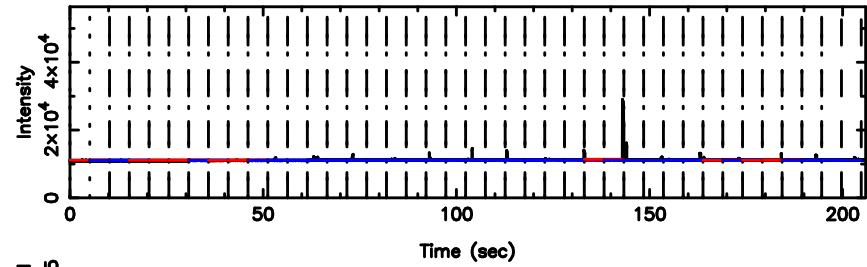

K20240630150647

BLK:29,SNR1: 8.7647 ,SNR2: 22.224