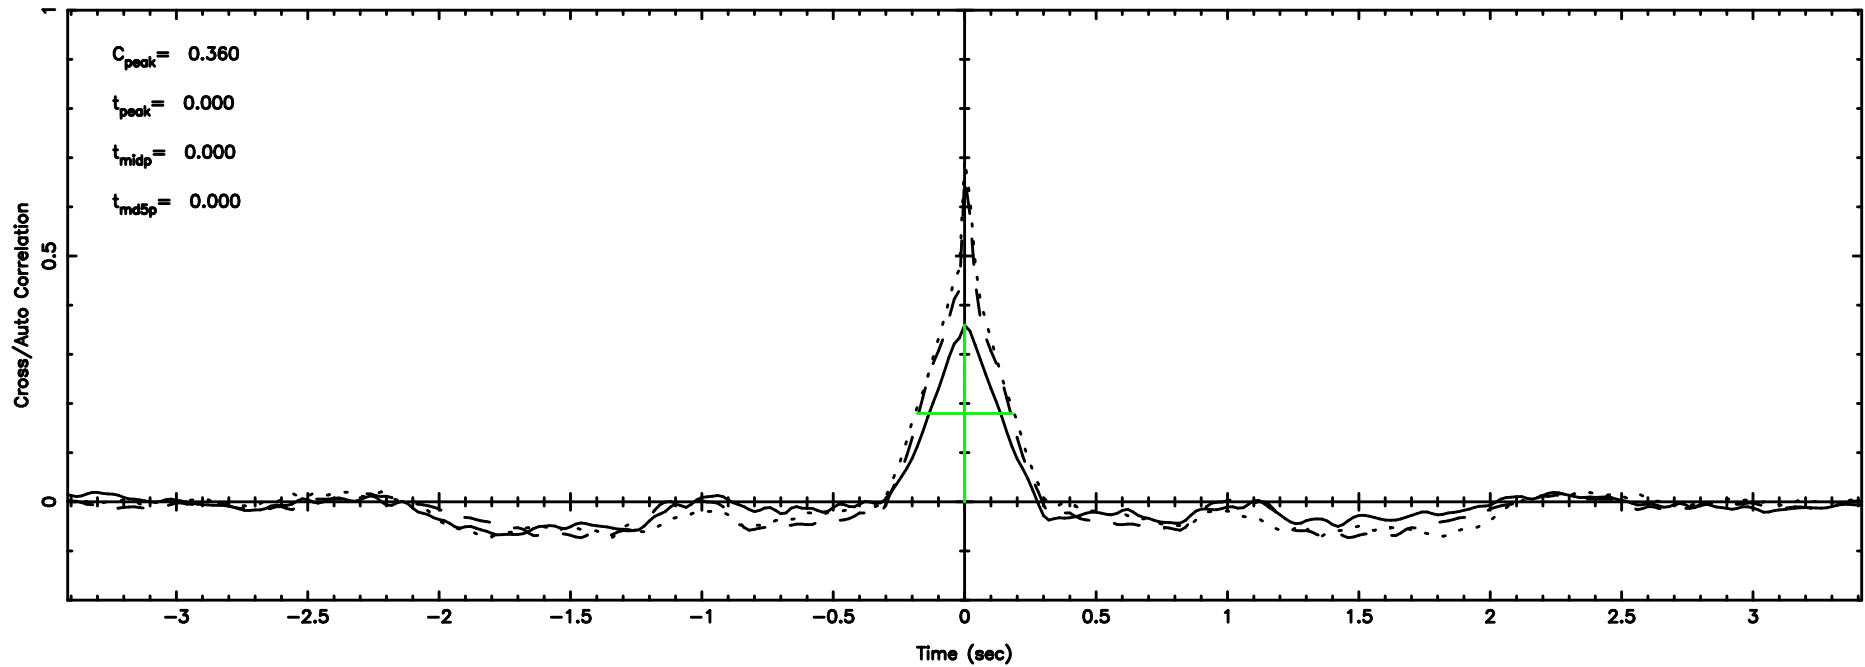

0834-19 2024/06/30 4.90UT FUJI -KISO

T20240630135710

BLK:14,SNR1: 4.6143 ,SNR2: 11.512

F20240630135712

BLK:14,SNR1: 4.0669 ,SNR2: 9.9635

0839-071 2024/06/30 4.98UT TOYOKAWA-FUJI

T20240630135710

BLK:20,SNR1: 4.1707 ,SNR2: 10.450