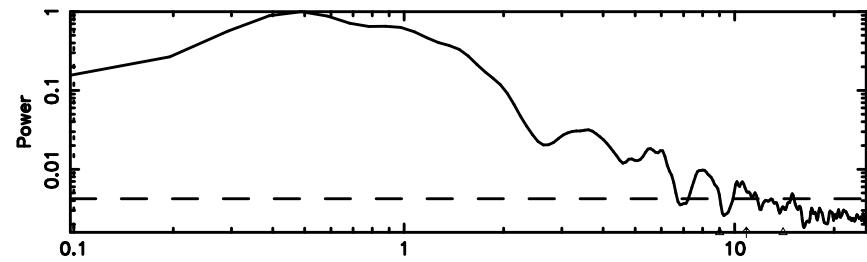

BLK:23,SNR1: 11.808 ,SNR2: 22.017

Frequency (Hz)

0941-08 2024/06/30 6.00UT TOYOKAWA-KISO

F20240630145829

BLK:26,SNR1: 6.5644 ,SNR2: 15.665

K20240630145824

BLK:26,SNR1: 12.012 ,SNR2: 22.199

0941-08 2024/06/30 6.00UT FUJI -KISO