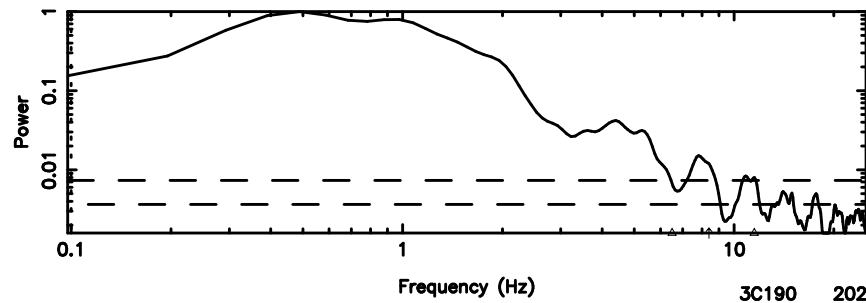

BLK:20,SNR1: 8.0603 ,SNR2: 19.922