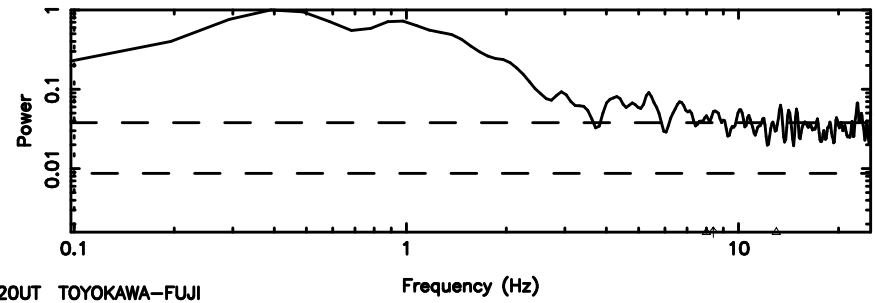

BLK: 9,SNR1: 1.4689 ,SNR2: 3.6137

0652-130 2024/06/30 3.20UT TOYOKAWA-FUJI