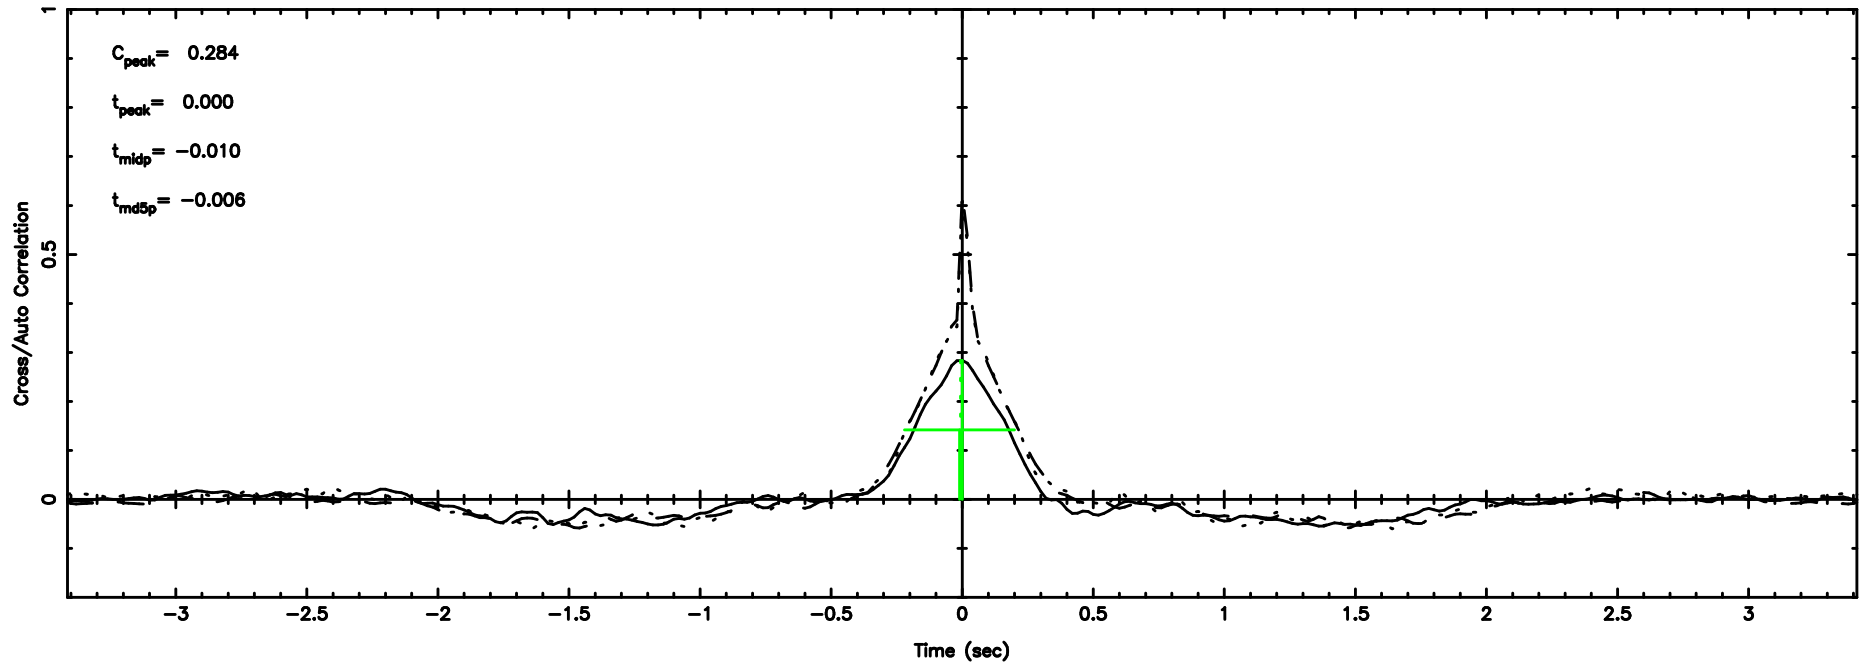

T20240630152906

BLK:22,SNR1: 2.7850 ,SNR2: 12.335

F20240630152908

BLK:22,SNR1: 5.7419 ,SNR2: 14.072

1011+110 2024/06/30 6.51UT TOYOKAWA-FUJI

T20240630152906

BLK:28,SNR1: 7.2907 ,SNR2: 17.328

K20240630152903