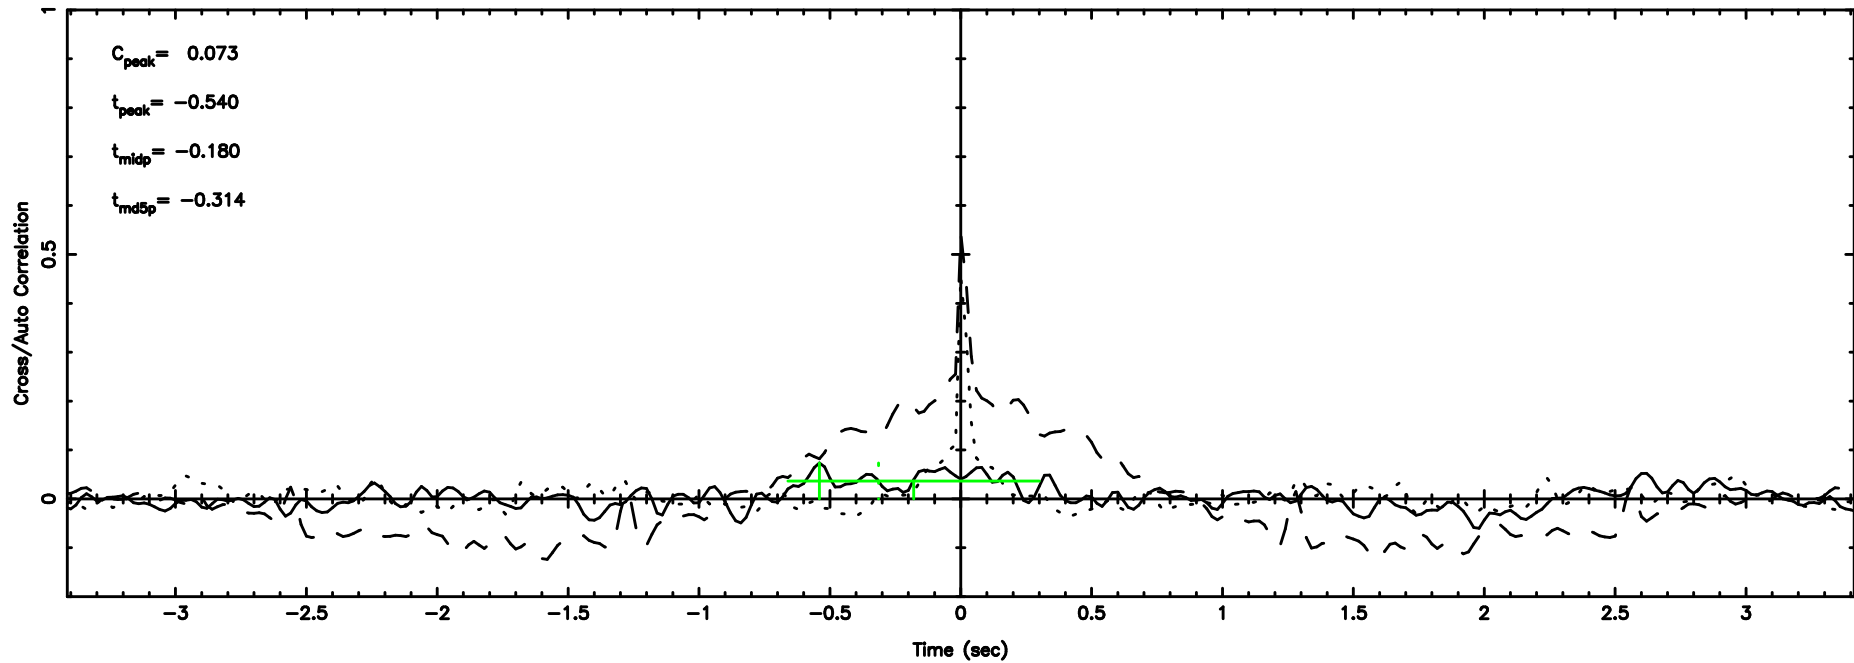

Frequency (Hz)

1044-008 2024/06/30 7.06UT FUJI -KISO