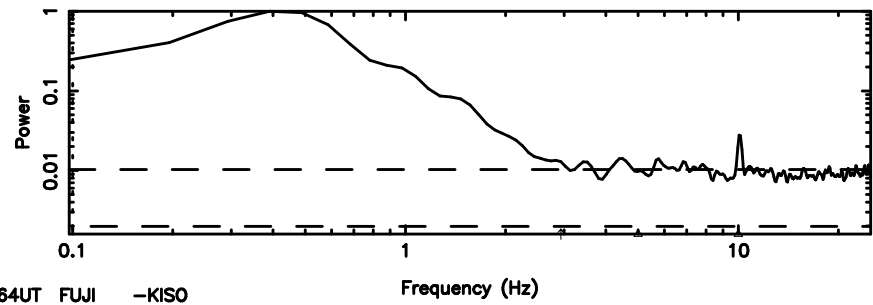

BLK:33,SNR1: 2.6295 ,SNR2: 18.604