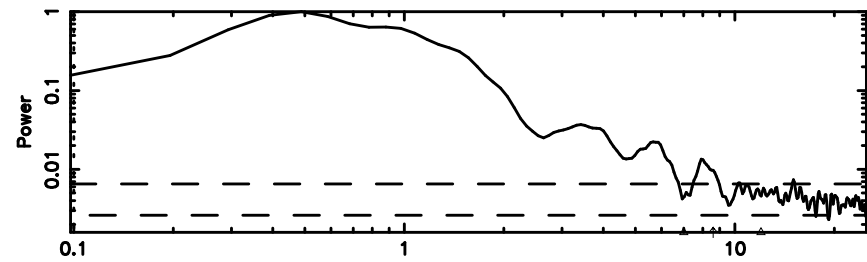

BLK:18,SNR1: 7.3817 ,SNR2: 17.608