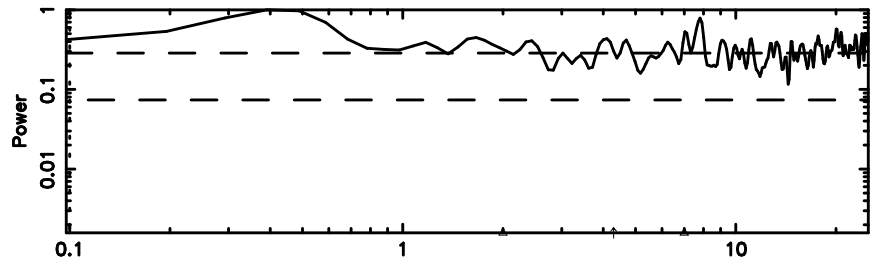

F20240630093722

BLK: 4,SNR1: 0.41177 ,SNR2: 4.3765

Frequency (Hz)

T20240630093720

BLK: 4,SNR1: 0.95581E-01,SNR2: 0.36666

Frequency (Hz)

K20240630093718

BLK: 4,SNR1: 0.49645E-01,SNR2: 0.39329