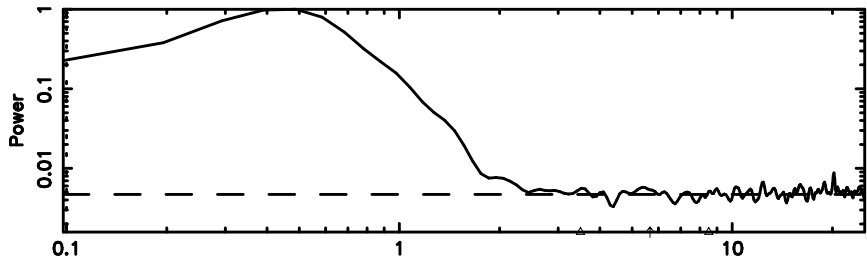

T20240630105028

BLK:27,SNR1: 5.7661 ,SNR2: 20.450

F20240630105030

BLK:27,SNR1: 0.85168 ,SNR2: 3.8323

0531+194 2024/06/30 1.87UT TOYOKAWA-FUJI

T20240630105028

BLK:25,SNR1: 5.5639 ,SNR2: 41.519

Frequency (Hz)