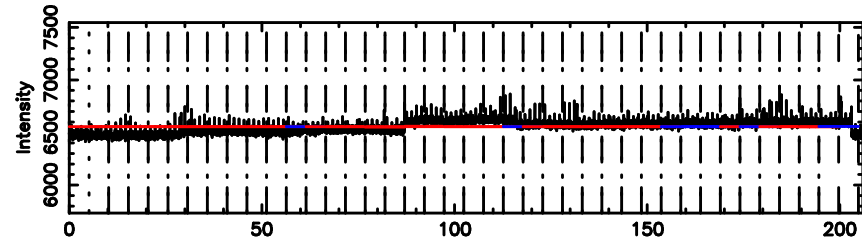

Frequency (Hz)

F20240630163404