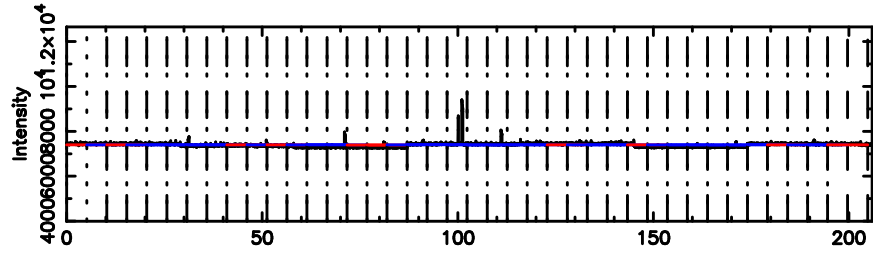

BLK:18,SNR1: 3.1803 ,SNR2: 7.8399

Frequency (Hz)

K20240630063949

BLK:18,SNR1: 7.7642 ,SNR2: 13.777

Frequency (Hz)

0120+405 2024/06/29 21.69UT TOYOKAWA-KISO

F20240630063953

BLK:29,SNR1: 6.2603 ,SNR2: 15.483