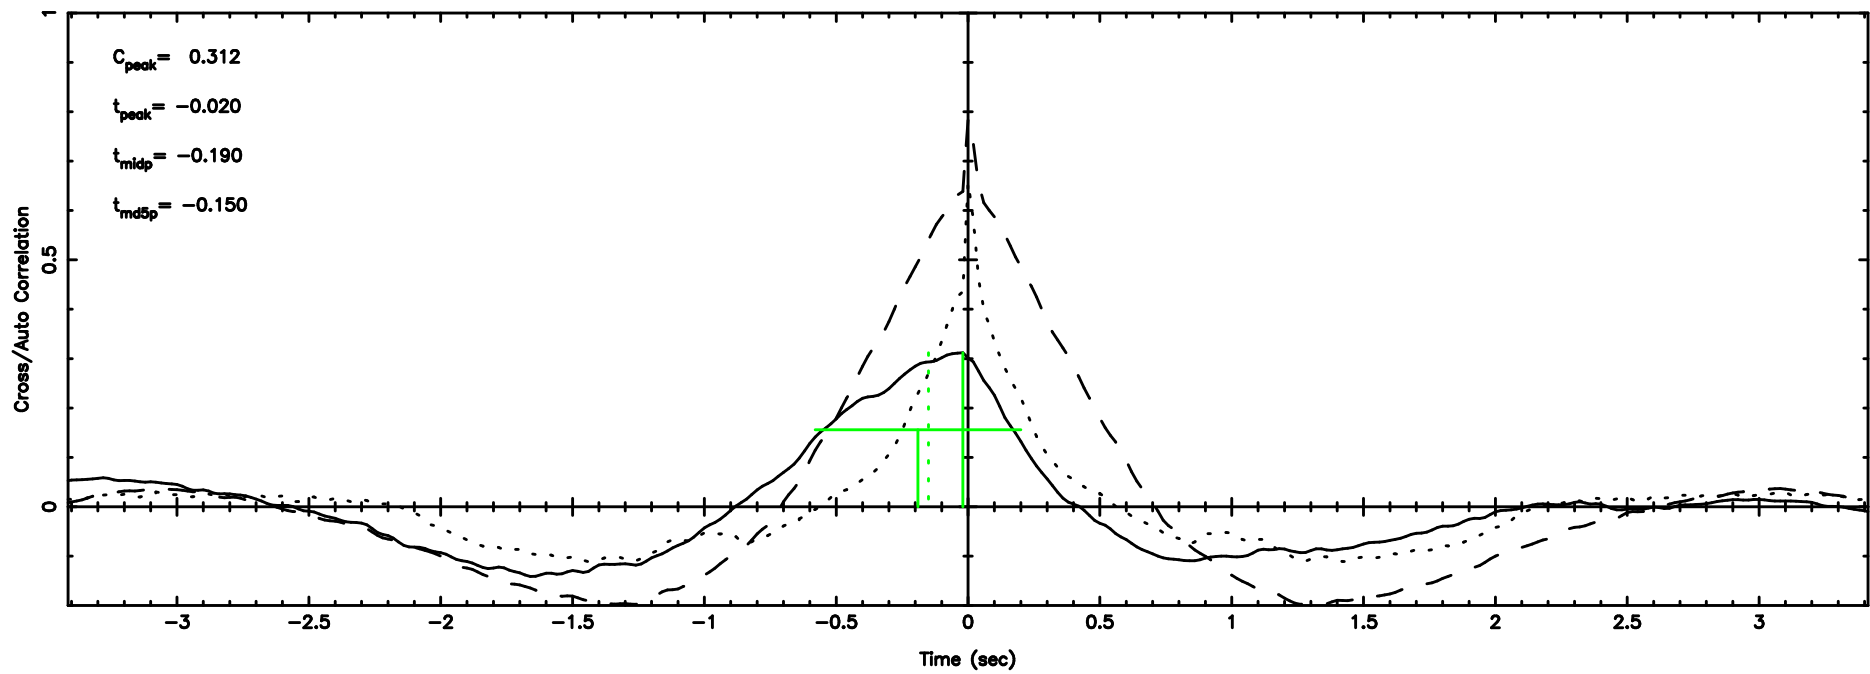

BLK:24,SNR1: 4.8990 ,SNR2: 11.868

Frequency (Hz)

0605-08 2024/06/30 2.42UT FUJI -KISO

3C161 2024/06/30 2.74UT TOYOKAWA-FUJI

3C161 2024/06/30 2.74UT TOYOKAWA-KISO

F20240630114233

BLK:21,SNR1: 2.7425 ,SNR2: 12.267