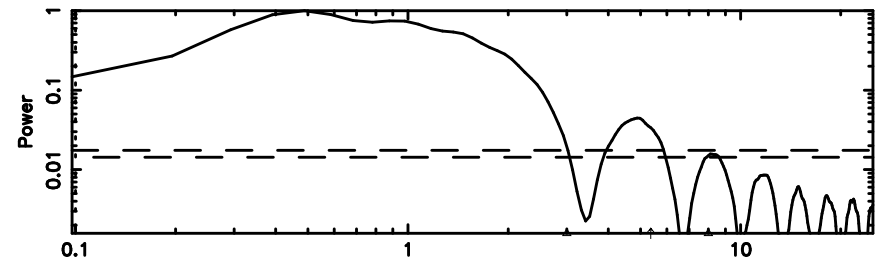

T20240630111110

BLK:14,SNR1: 18.242 ,SNR2: 142.43

Frequency (Hz)

0552+12 2024/06/30 2.21UT TOYOKAWA-FUJI

F20240630111112

BLK:14,SNR1: 2.9135 ,SNR2: 12.938

Frequency (Hz)

T20240630111110