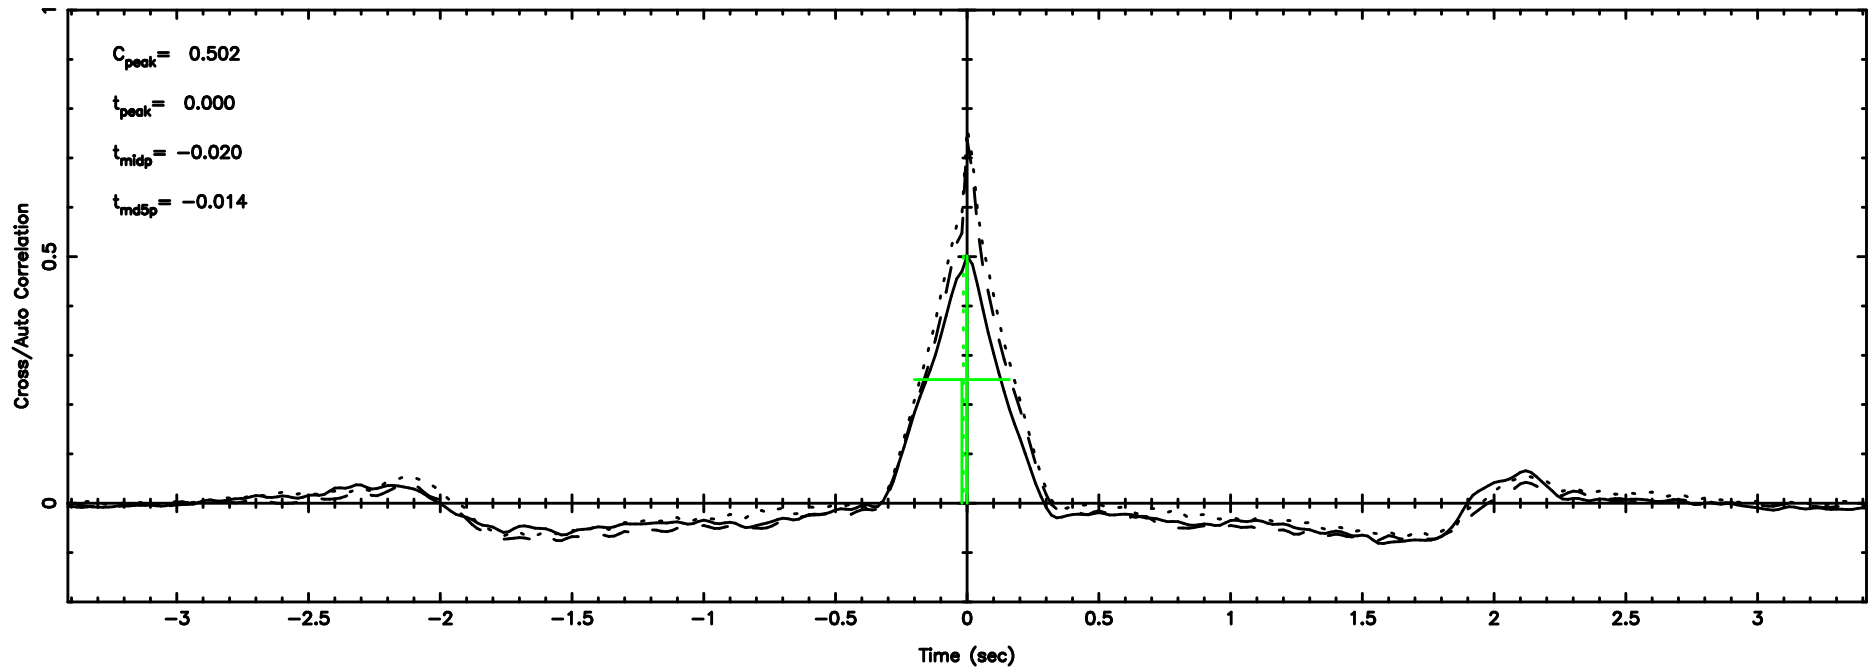

0713-024 2024/06/30 3.55UT TOYOKAWA-KISO