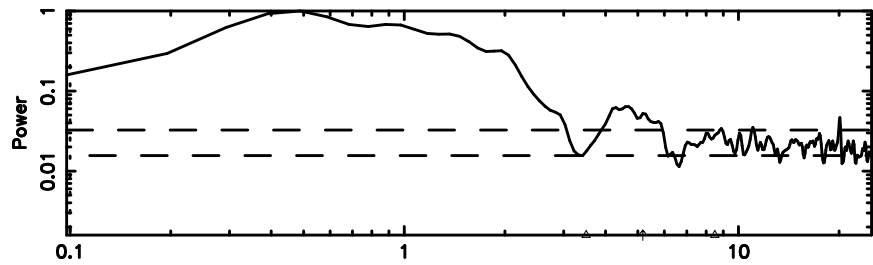

BLK:13,SNR1: 1.4578 ,SNR2: 6.6260