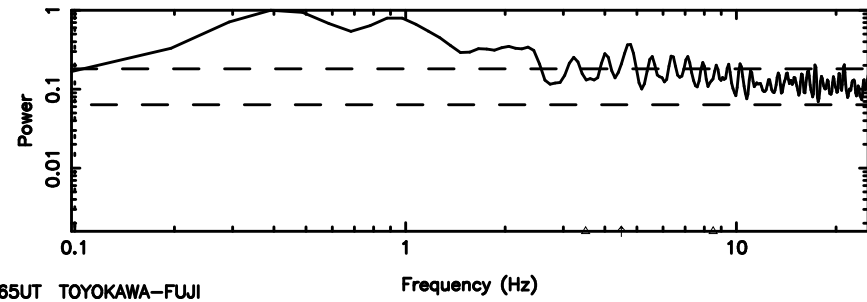

T20240630143704

BLK:12,SNR1: 0.17531 ,SNR2: 1.4677

F20240630143706

BLK:12,SNR1: 0.20816E-01,SNR2: 0.98452

0919-142 2024/06/30 5.65UT TOYOKAWA-FUJI

T20240630143704

BLK:12,SNR1: 0.18820 ,SNR2: 1.5662

K20240630143701