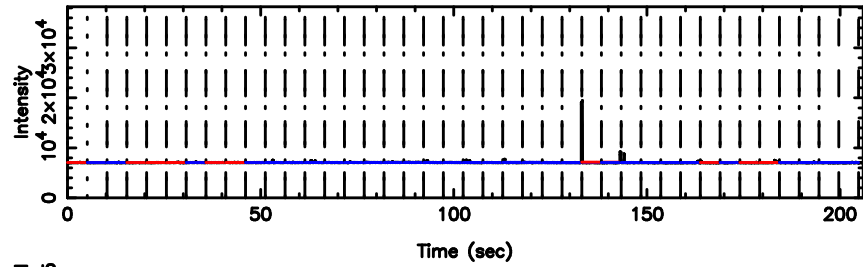

T20240630150649

BLK:29,SNR1: 2.5852 ,SNR2: 12.516