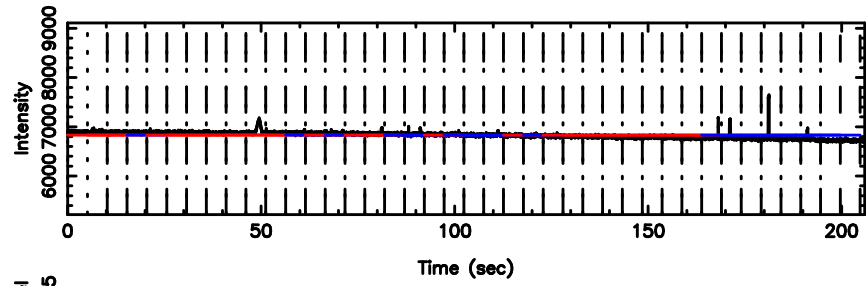

T20240630140811