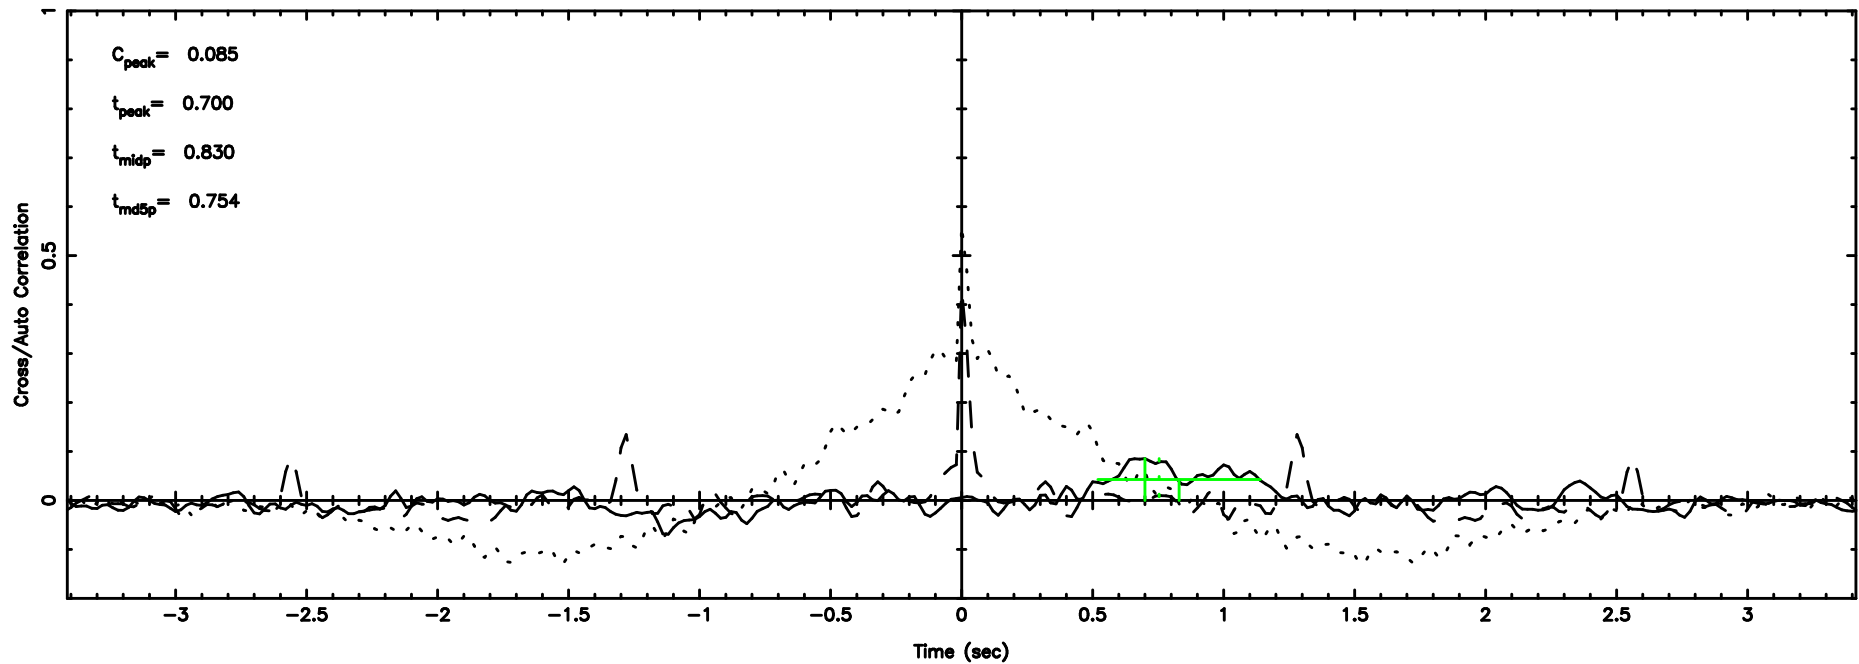

3C241 2024/06/30 6.64UT FUJI -KISO