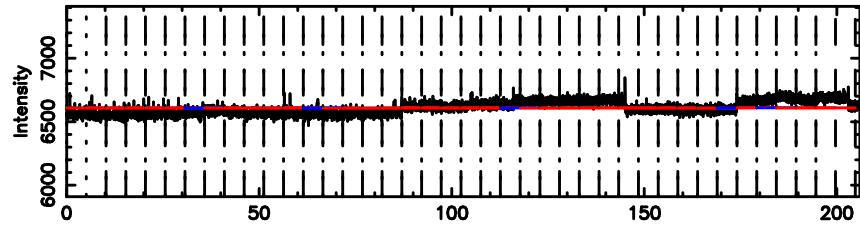

BLK: 5,SNR1: 0.59834 ,SNR2: 2.6023

Frequency (Hz)

F20240630170429

BLK: 5,SNR1: 0.13435 ,SNR2: 2.3762

Frequency (Hz)

3C267 2024/06/30 8.10UT TOYOKAWA-FUJI

T20240630170427

BLK: 4,SNR1: 1.0658 ,SNR2: 4.6587