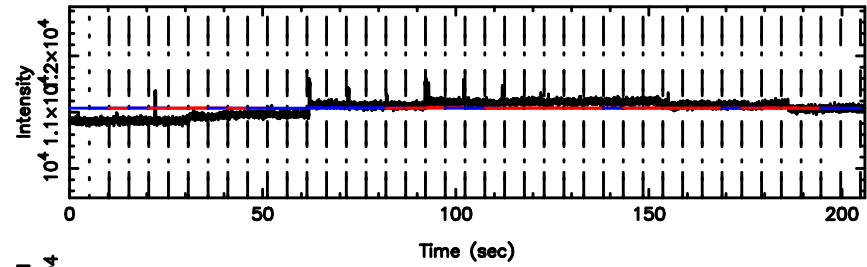

K20240630152247