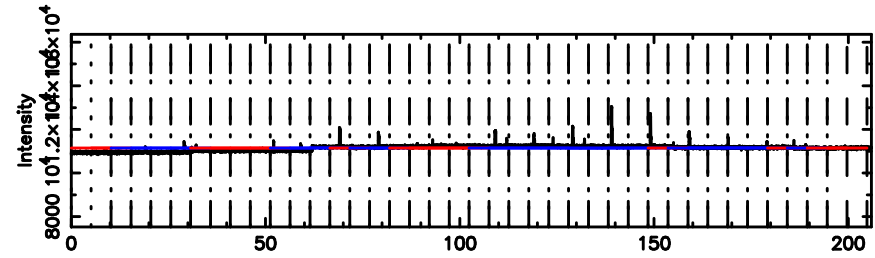

0605-08 2024/06/30 2.42UT TOYOKAWA-KISO

K20240630112320

BLK:17,SNR1: 4.9402 ,SNR2: 11.992

Frequency (Hz)

F20240630112325

BLK:24,SNR1: 1.7294 ,SNR2: 3.9451

Frequency (Hz)

K20240630112320