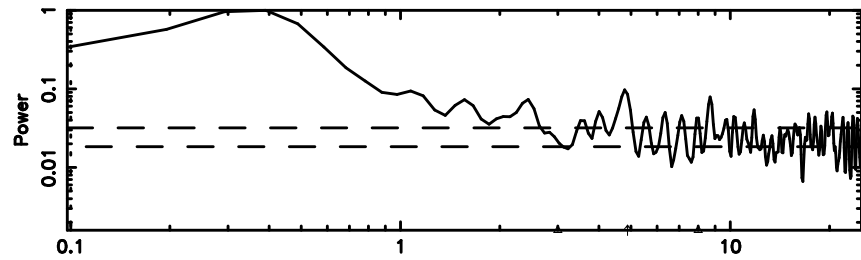

K20240630160200

BLK: 1,SNR1: 0.66264 ,SNR2: 2.8446

Frequency (Hz)

1044-008 2024/06/30 7.06UT TOYOKAWA-KISO

F20240630160205

BLK: 3,SNR1: 0.55062 ,SNR2: 2.8953

Frequency (Hz)

K20240630160200