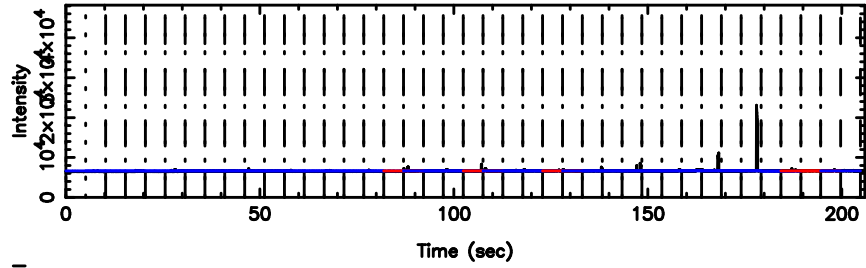

K20240630124111

BLK:32,SNR1: 7.5422 ,SNR2: 19.336

Frequency (Hz)

0723+10 2024/06/30 3.72UT TOYOKAWA-KISO

F20240630124116

BLK:34,SNR1: 2.7004 ,SNR2: 12.962

0723+10 2024/06/30 3.72UT FUJI -KISO

K20240630124111