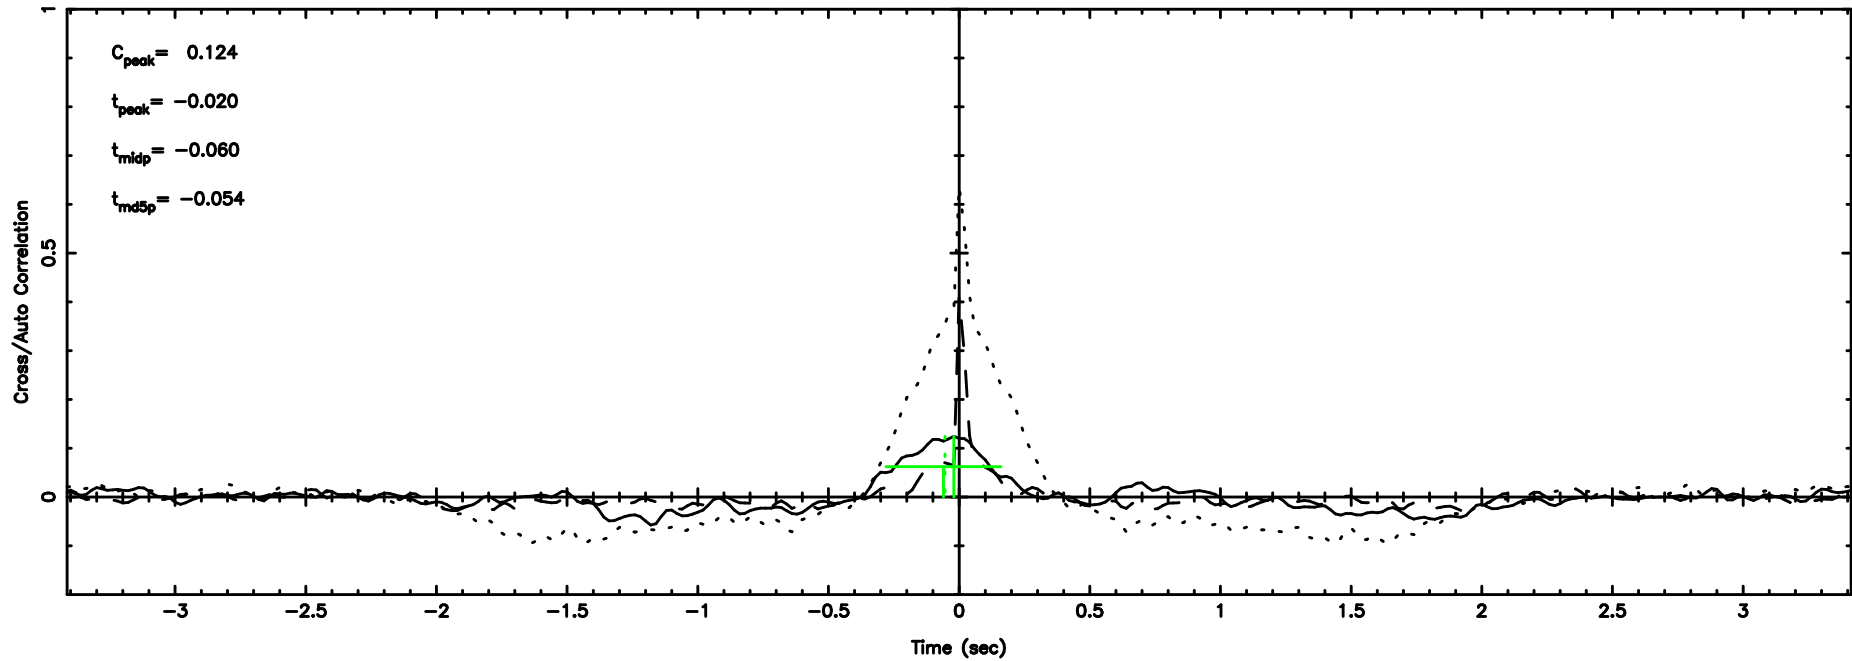

Frequency (Hz)

1206+439 2024/06/30 8.42UT TOYOKAWA-KISO