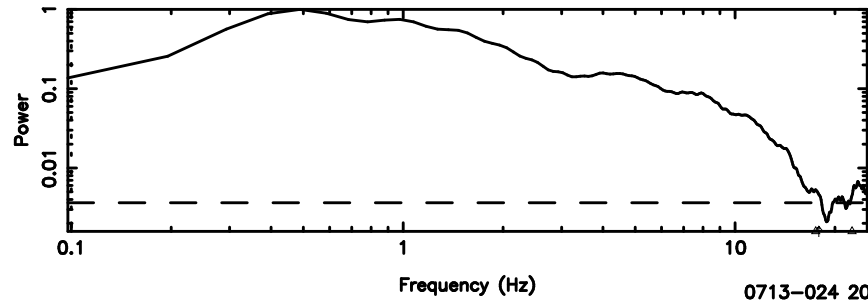

BLK:28,SNR1: 7.6359 ,SNR2: 18.957

0713-024 2024/06/30 3.55UT TOYOKAWA-KISO

F20240630123105

BLK:31,SNR1: 30.306 ,SNR2: 33.821

K20240630123100

BLK:31,SNR1: 11.654 ,SNR2: 20.696

0713-024 2024/06/30 3.55UT FUJI -KISO