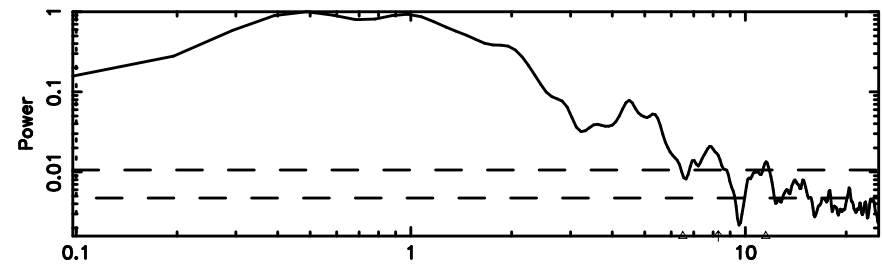

BLK:22,SNR1: 6.6620 ,SNR2: 16.720