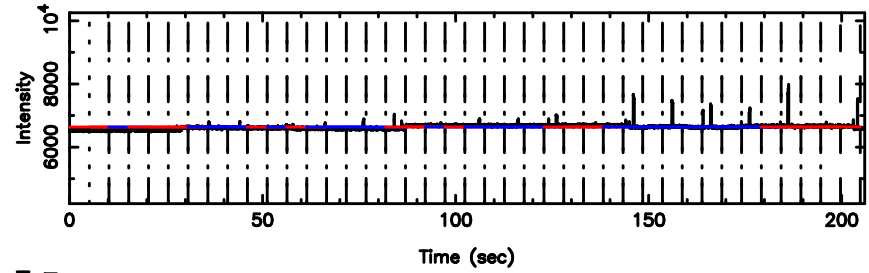

T20240630152906

BLK:22,SNR1: 2.7850 ,SNR2: 12.335

F20240630152908

BLK:22,SNR1: 5.7419 ,SNR2: 14.072

1011+110 2024/06/30 6.51UT TOYOKAWA-FUJI

T20240630152906

BLK:28,SNR1: 7.2907 ,SNR2: 17.328

K20240630152903