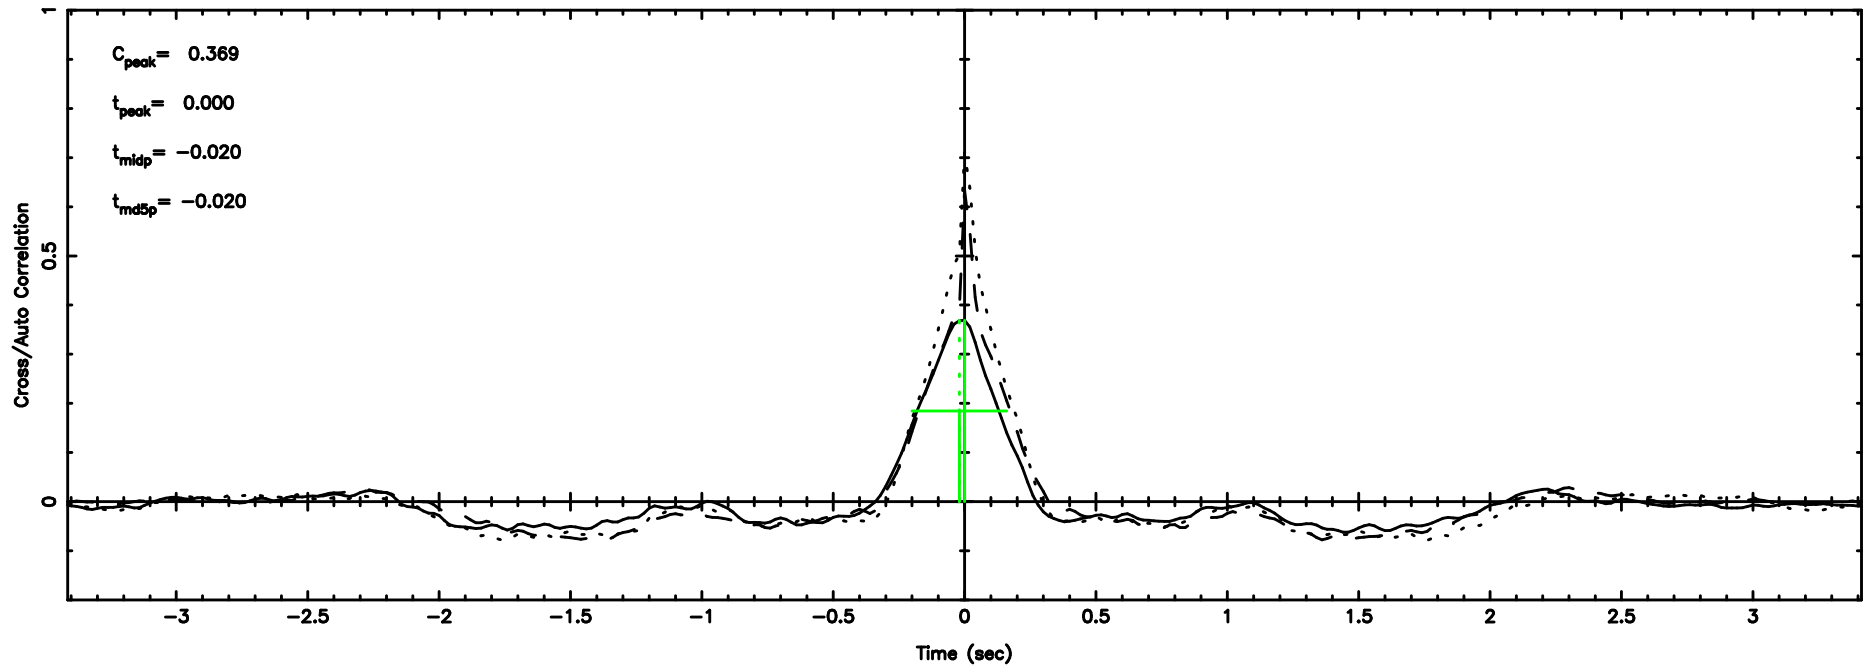

0839-071 2024/06/30 4.98UT TOYOKAWA-KISO