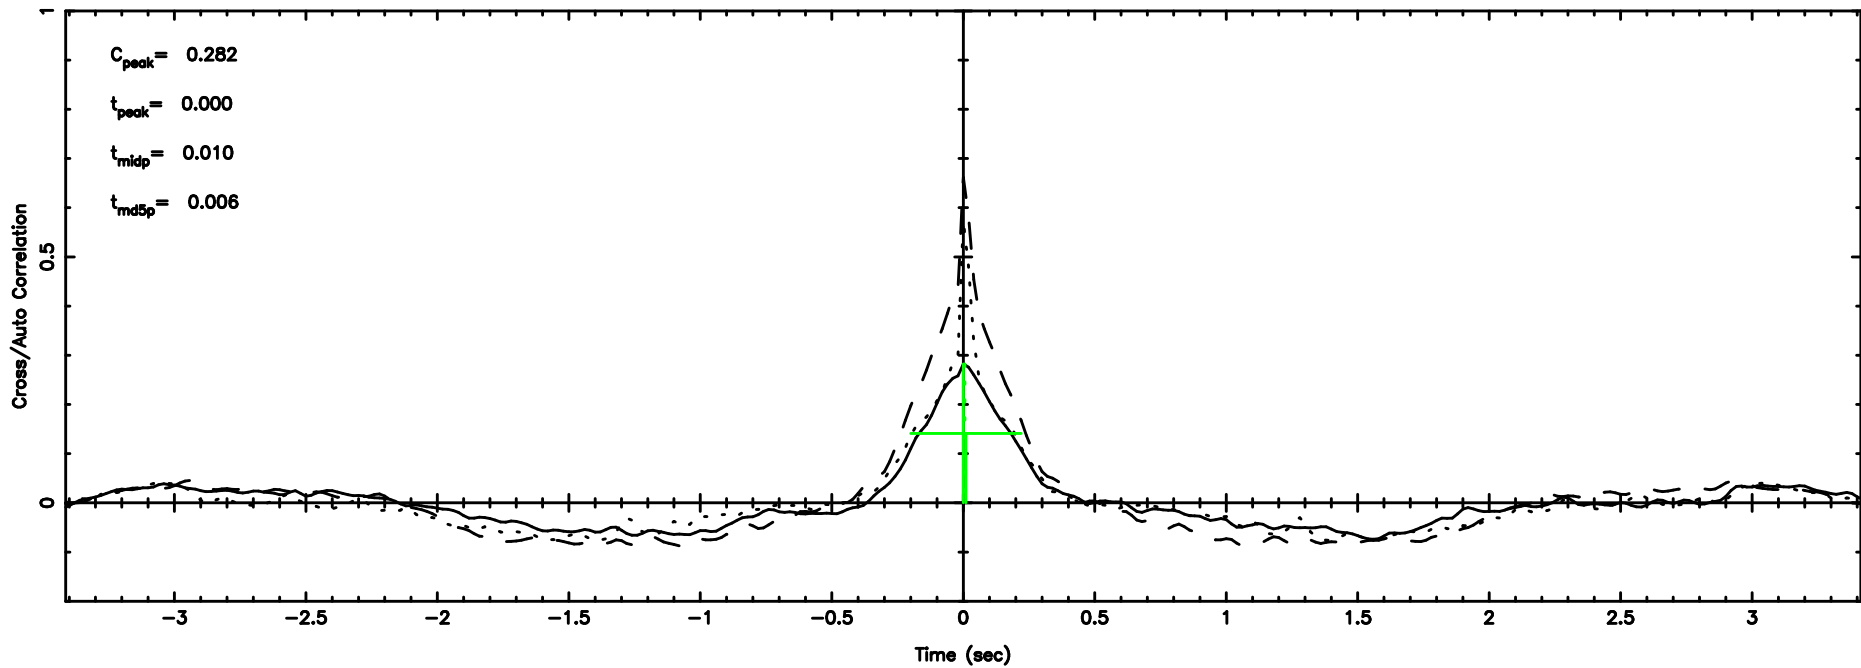

T20240630134024

BLK:16,SNR1: 6.7531 ,SNR2: 16.135

F20240630134026

BLK:16,SNR1: 0.53033 ,SNR2: 1.9393

0821+394 2024/06/30 4.70UT TOYOKAWA-FUJI

T20240630134024

BLK:24,SNR1: 5.8879 ,SNR2: 14.078

K20240630134022