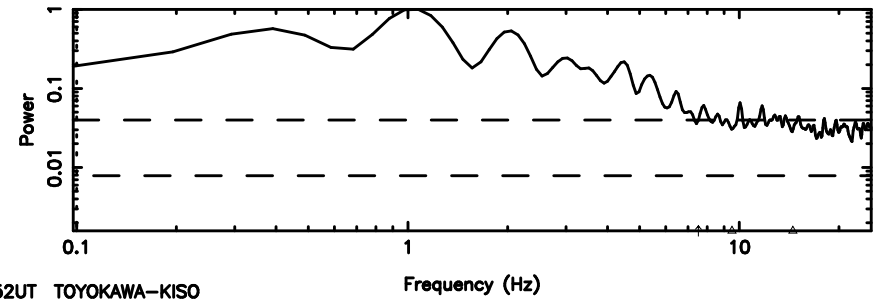

3C196 2024/06/30 4.52UT TOYOKAWA-KISO