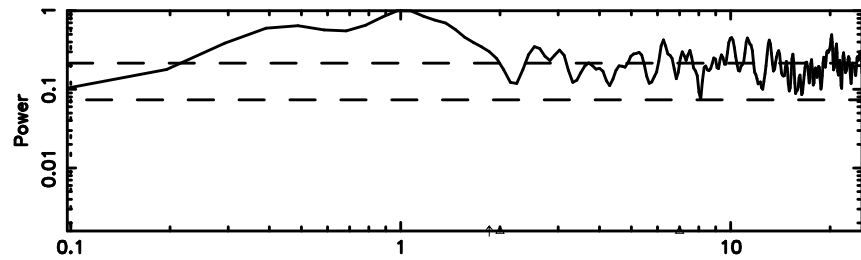

Frequency (Hz)

1031-11 2024/06/30 6.83UT TOYOKAWA-FUJI

T20240630154816

BLK: 3,SNR1: 0.14191 ,SNR2: 1.7776

Frequency (Hz)

K20240630154813

BLK: 3,SNR1: 0.15419 ,SNR2: 2.0305

Frequency (Hz)