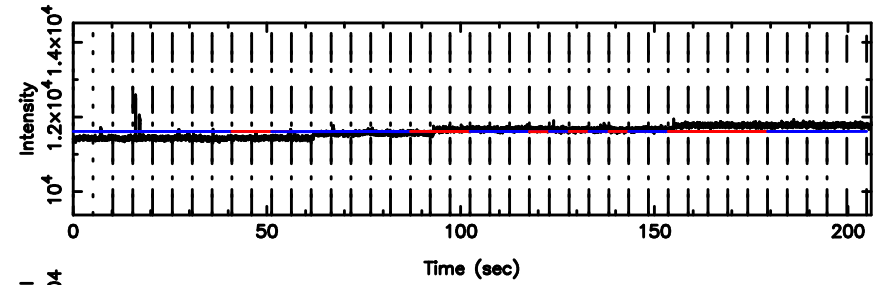

T20240630132915

BLK:15,SNR1: 1.4872 ,SNR2: 4.9719

F20240630132917

BLK:15,SNR1: 0.30472 ,SNR2: 1.5043

3C196 2024/06/30 4.52UT TOYOKAWA-FUJI

T20240630132915

BLK:26,SNR1: 1.1164 ,SNR2: 3.5830

K20240630132913