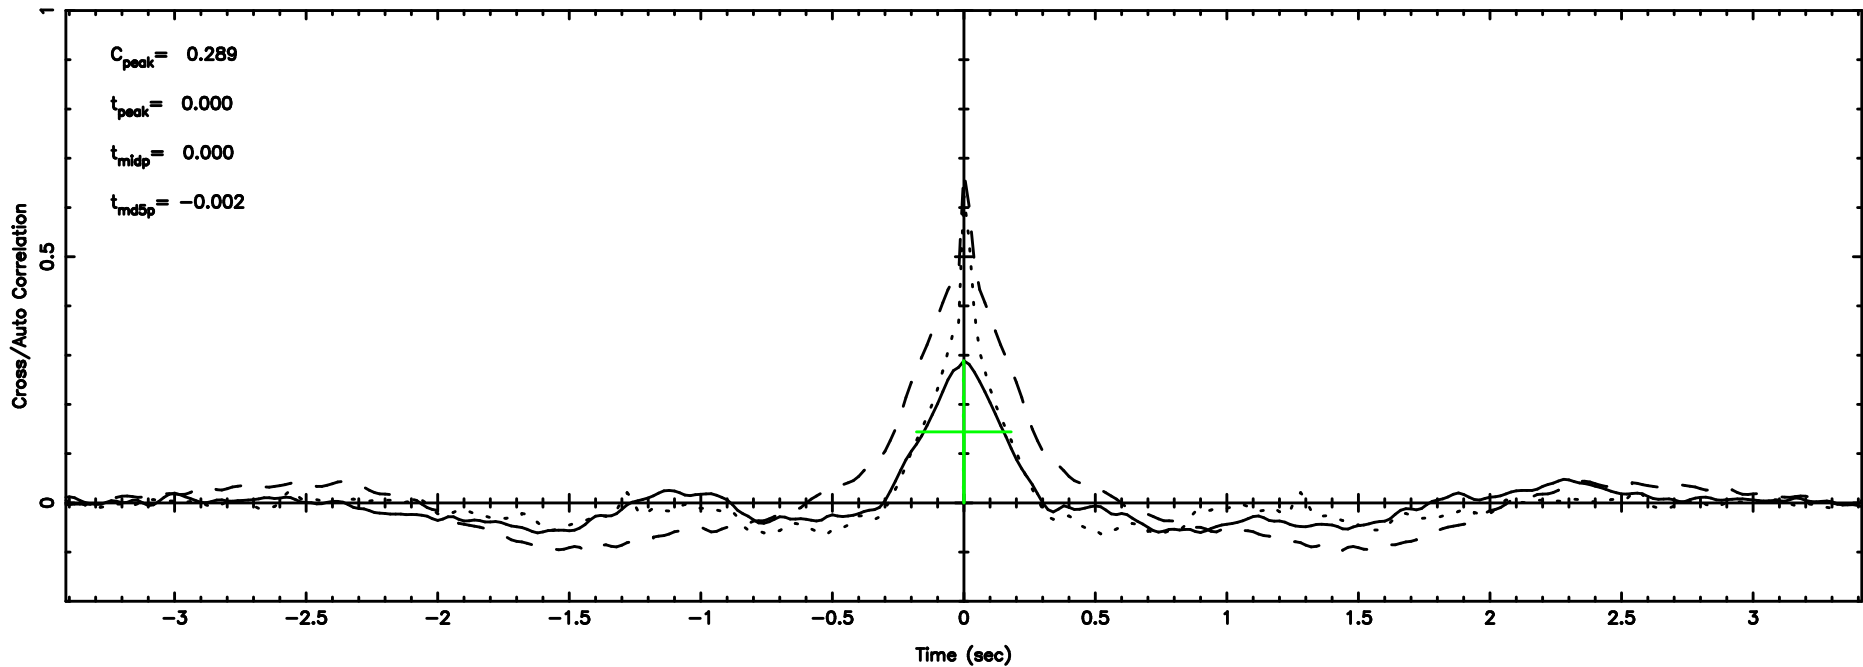

BLK:16,SNR1: 1.8496 ,SNR2: 4.7681