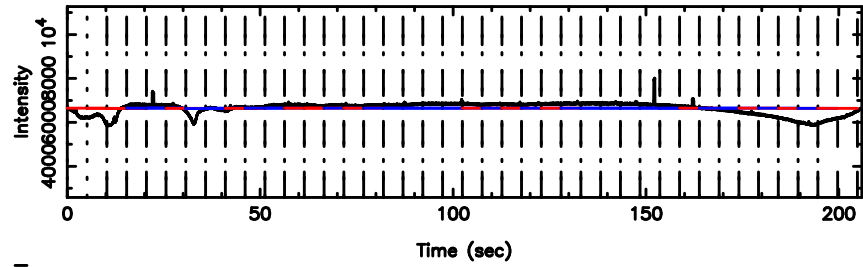

T20240630155250