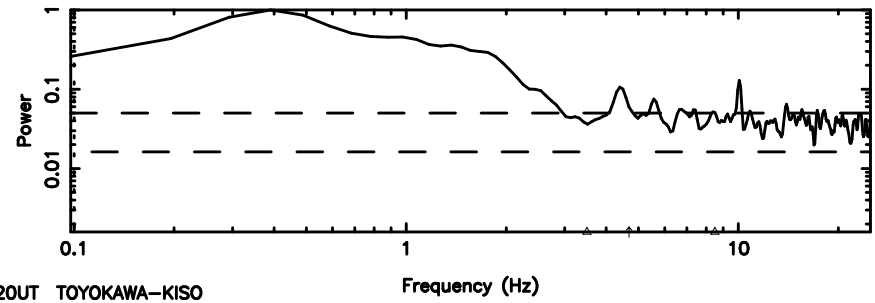

T20240630121004

BLK: 9,SNR1: 0.29285 ,SNR2: 1.4732

0652-130 2024/06/30 3.20UT TOYOKAWA-KISO

K20240630121001

BLK: 9,SNR1: 0.73635 ,SNR2: 3.6931

BLK:10,SNR1: 0.68901 ,SNR2: 3.9557

BLK:10,SNR1: 0.62687 ,SNR2: 2.9459