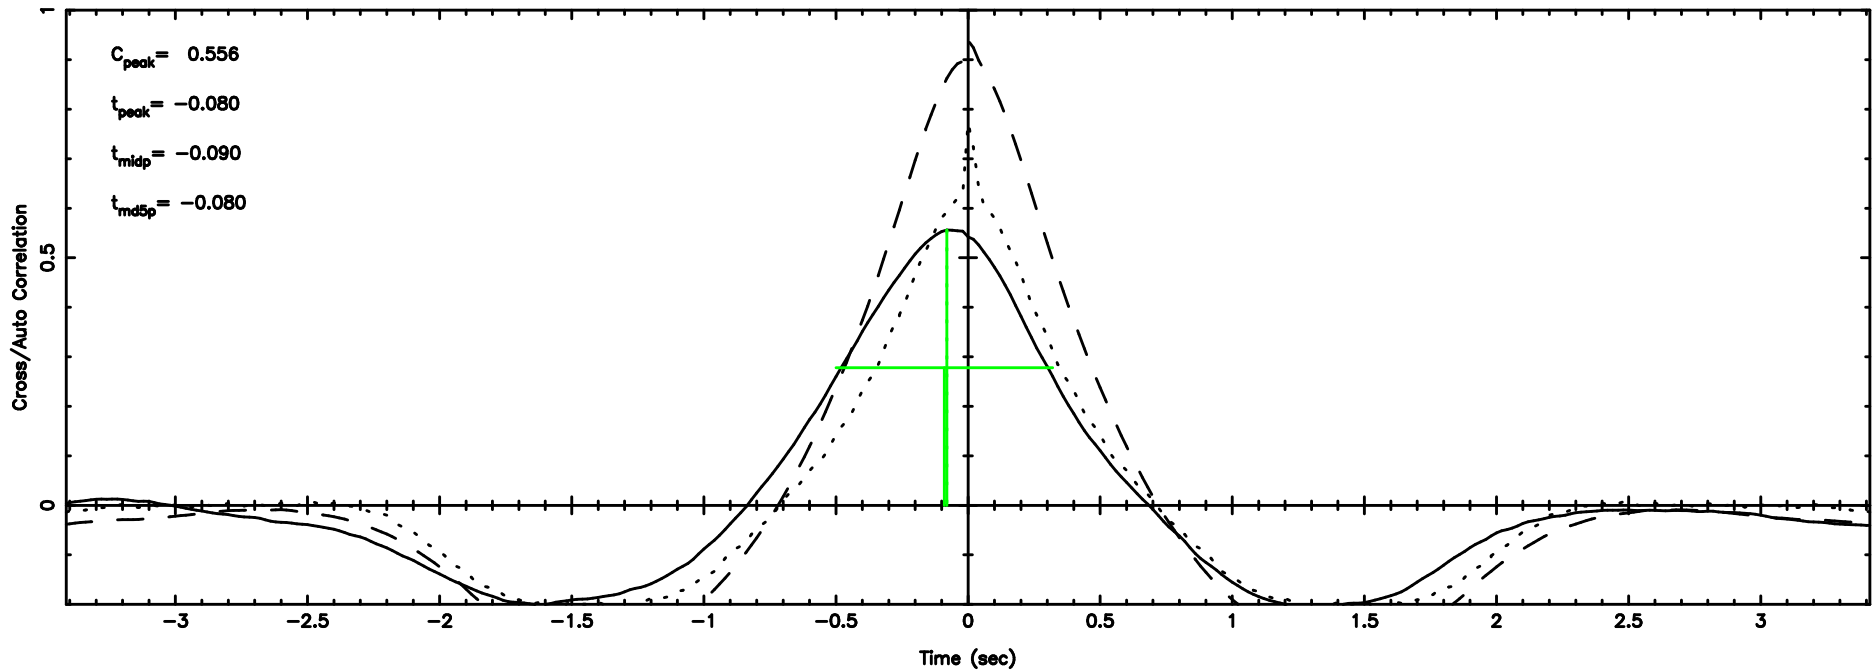

BLK:32,SNR1: 2.5563 ,SNR2: 18.104