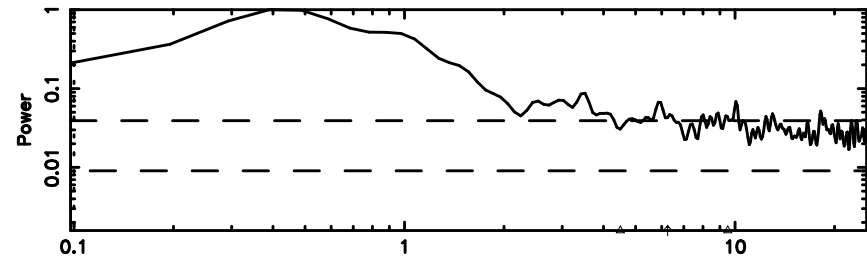

BLK:11,SNR1: 0.87366 ,SNR2: 3.1764