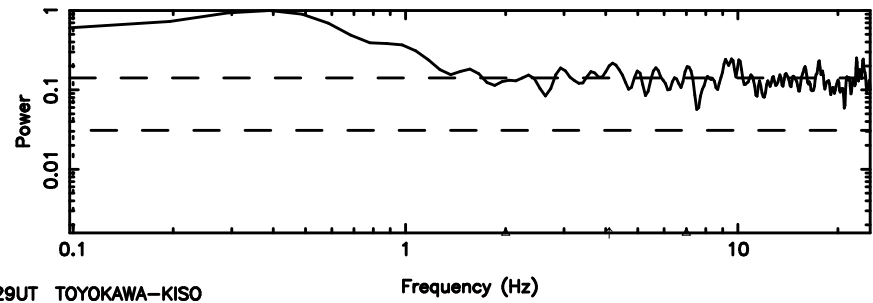

BLK: 6, SNR1: 0.15937 , SNR2: 0.94499

0556+191 2024/06/30 2.29UT TOYOKAWA-KISO

Frequency (Hz)