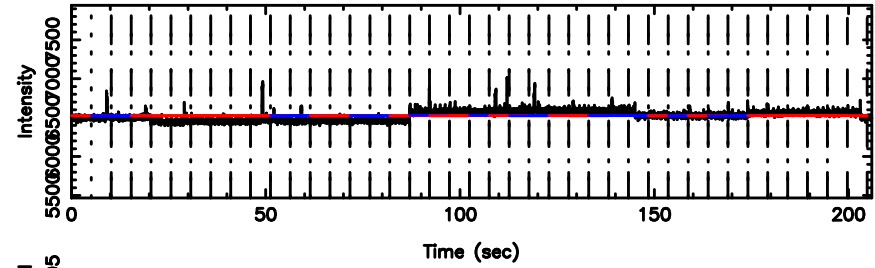

T20240630112323

BLK:16,SNR1: 1.4887 ,SNR2: 3.0286

0605-08 2024/06/30 2.42UT TOYOKAWA-FUJI

F20240630112325

BLK:16,SNR1: 2.1028 ,SNR2: 5.2942

Frequency (Hz)