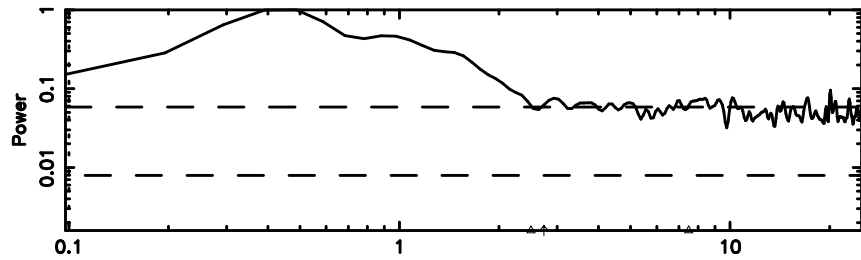

BLK:17,SNR1: 0.53750 ,SNR2: 4.5368