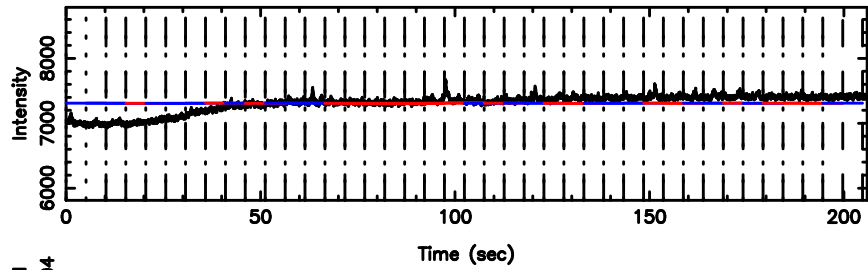

T20240630110659

BLK:18,SNR1: 4.5721 ,SNR2: 27.086

0548+16 2024/06/30 2.14UT TOYOKAWA-FUJI

F20240630110701

BLK:18,SNR1: 0.16275 ,SNR2: 1.6021

Frequency (Hz)

T20240630110659

BLK:20,SNR1: 2.4064 ,SNR2: 14.621