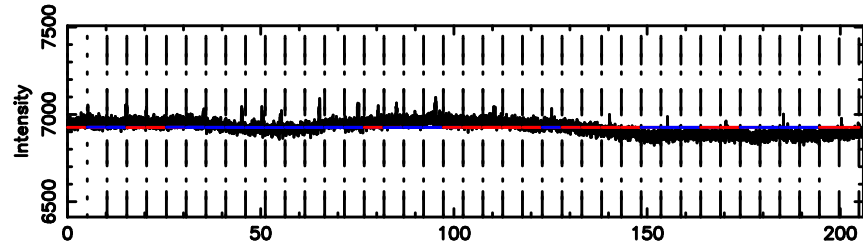

F20240630145829

BLK:18,SNR1: 7.3817 ,SNR2: 17.608

Frequency (Hz)

0941-08 2024/06/30 6.00UT TOYOKAWA-FUJI

T20240630145827

BLK:23,SNR1: 0.38025 ,SNR2: 3.8529

Frequency (Hz)

K20240630145824