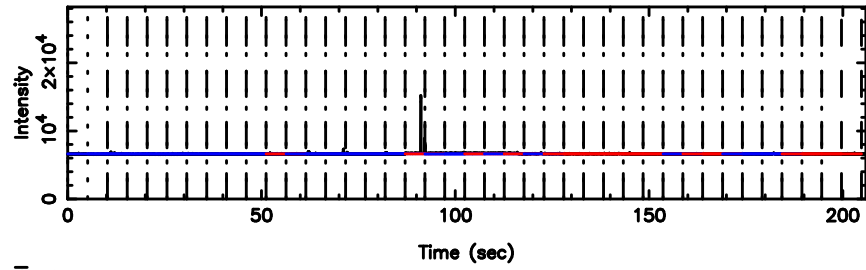

F20240630131652