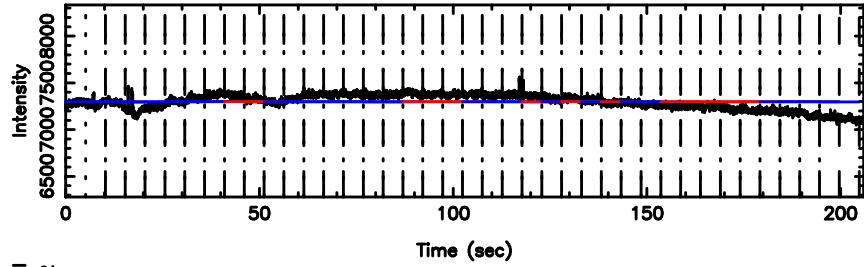

T20240630132915

BLK:15,SNR1: 1.4872 ,SNR2: 4.9719

F20240630132917

BLK:15,SNR1: 0.30472 ,SNR2: 1.5043

3C196 2024/06/30 4.52UT TOYOKAWA-FUJI

T20240630132915

BLK:26,SNR1: 1.1164 ,SNR2: 3.5830

K20240630132913