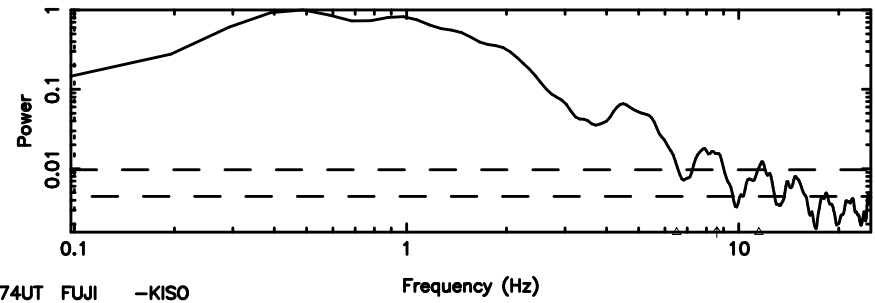

BLK:21,SNR1: 7.0024 ,SNR2: 16.919