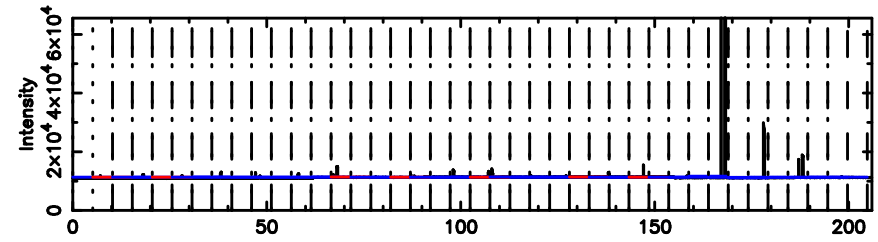

Frequency (Hz)

K20240630124111