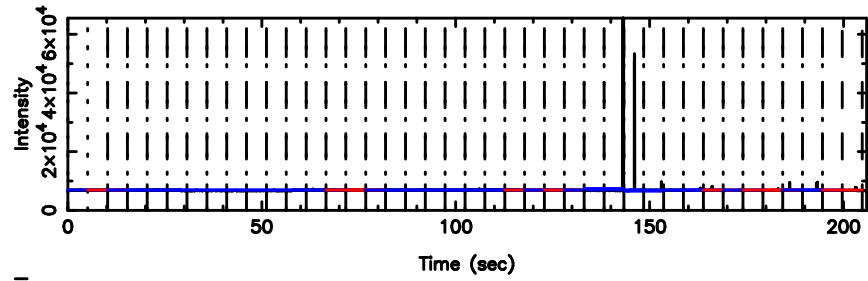

0732+33 2024/06/30 3.89UT TOYOKAWA-KISO

K20240630125126

BLK:34,SNR1: 9.6316 ,SNR2: 24.050

F20240630125131

BLK:30,SNR1: 7.8364 ,SNR2: 20.292

0732+33 2024/06/30 3.89UT FUJI -KISO

K20240630125126

BLK:30,SNR1: 9.6247 ,SNR2: 24.032