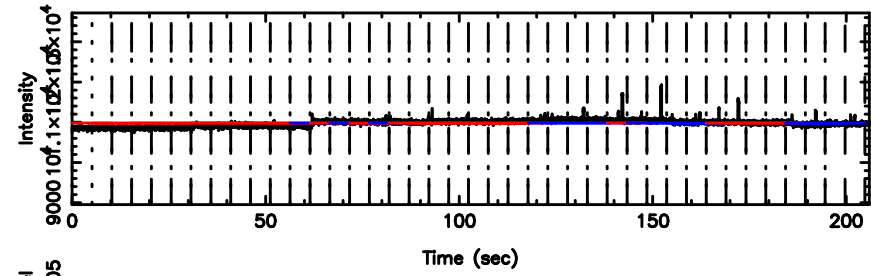

K20240630135708

BLK:20,SNR1: 3.5500 ,SNR2: 8.7667

0839-071 2024/06/30 4.98UT TOYOKAWA-KISO

F20240630135712

BLK:14,SNR1: 4.3104 ,SNR2: 10.403

K20240630135708

BLK:14,SNR1: 3.0432 ,SNR2: 7.5510

0839-071 2024/06/30 4.98UT FUJI -KISO