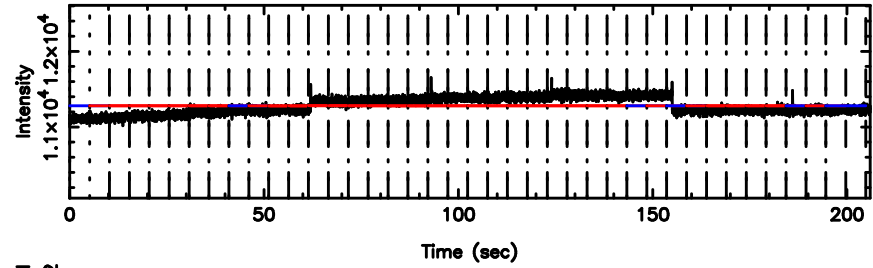

Frequency (Hz)

F20240630111539

BLK:18,SNR1: 0.59243 ,SNR2: 2.3209

Frequency (Hz)

0556+191 2024/06/30 2.29UT TOYOKAWA-FUJI

T20240630111537

BLK: 6, SNR1: 0.85415 , SNR2: 6.2118

K20240630111534