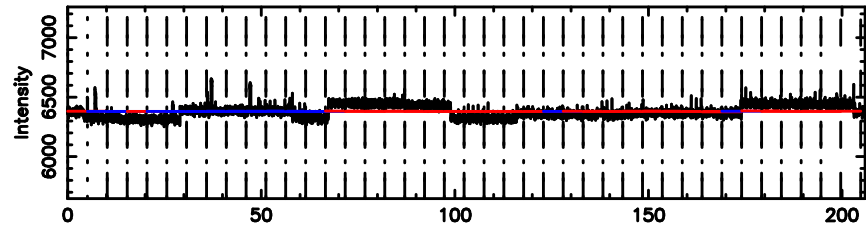

BLK:17,SNR1: 3.0355 ,SNR2: 13.404

0834-19 2024/06/30 4.90UT TOYOKAWA-KISO

F20240630135207

BLK:13,SNR1: 2.1354 ,SNR2: 4.2306

Frequency (Hz)

K20240630135202

BLK:13,SNR1: 3.0367 ,SNR2: 13.412

Frequency (Hz)