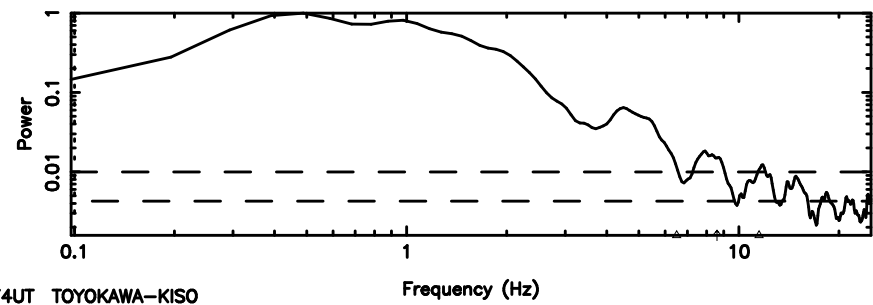

BLK:24,SNR1: 4.8990 ,SNR2: 11.868

Frequency (Hz)

0605-08 2024/06/30 2.42UT FUJI -KISO

3C161 2024/06/30 2.74UT TOYOKAWA-FUJI

3C161 2024/06/30 2.74UT TOYOKAWA-KISO

F20240630114233

BLK:21,SNR1: 2.7425 ,SNR2: 12.267