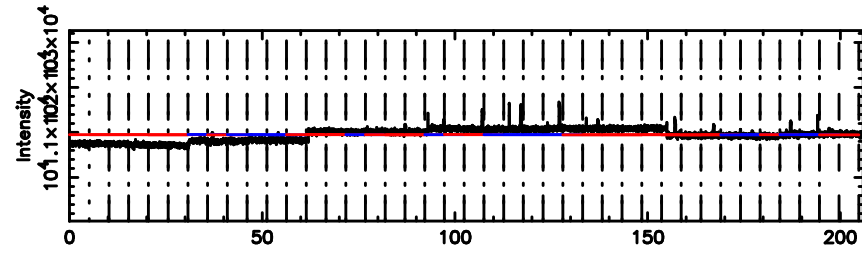

BLK:14,SNR1: 0.14795 ,SNR2: 1.4374

Frequency (Hz)

K20240630162422

BLK:14,SNR1: 4.2928 ,SNR2: 5.9367

Frequency (Hz)

1107+109 2024/06/30 7.44UT TOYOKAWA-KISO

F20240630162427

BLK:15,SNR1: 1.3012 ,SNR2: 3.2613