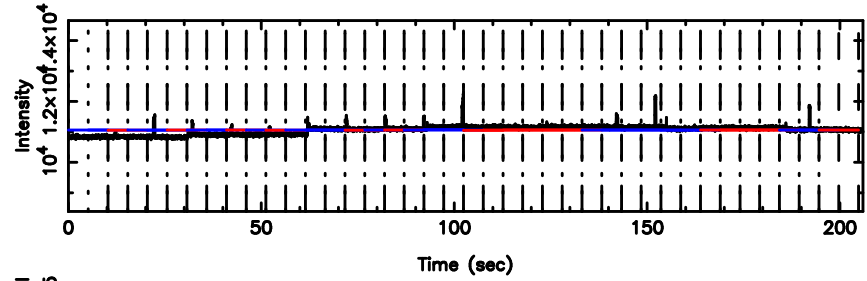

Frequency (Hz)

F20240630155252

BLK:24,SNR1: 5.9139 ,SNR2: 10.932

Frequency (Hz)

1035-058 2024/06/30 6.91UT TOYOKAWA-FUJI

T20240630155250

BLK:22,SNR1: 8.9393 ,SNR2: 20.843

K20240630155247