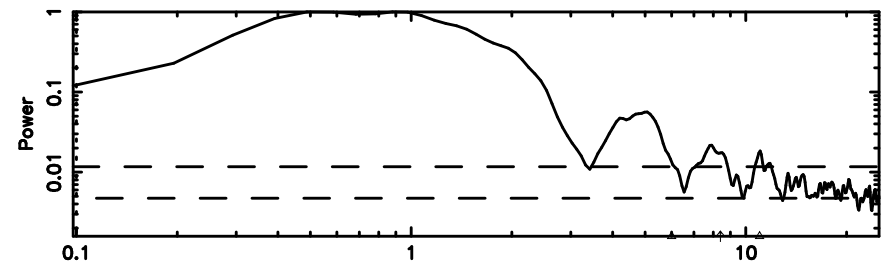

0100+146 2024/06/29 21.35UT FUJI -KISO

T20240630062846

BLK:16,SNR1: 9.0211 ,SNR2: 26.569

Frequency (Hz)

F20240630062848

BLK:16,SNR1: 6.1497 ,SNR2: 15.180

Frequency (Hz)

0109+416 2024/06/29 21.51UT TOYOKAWA-FUJI