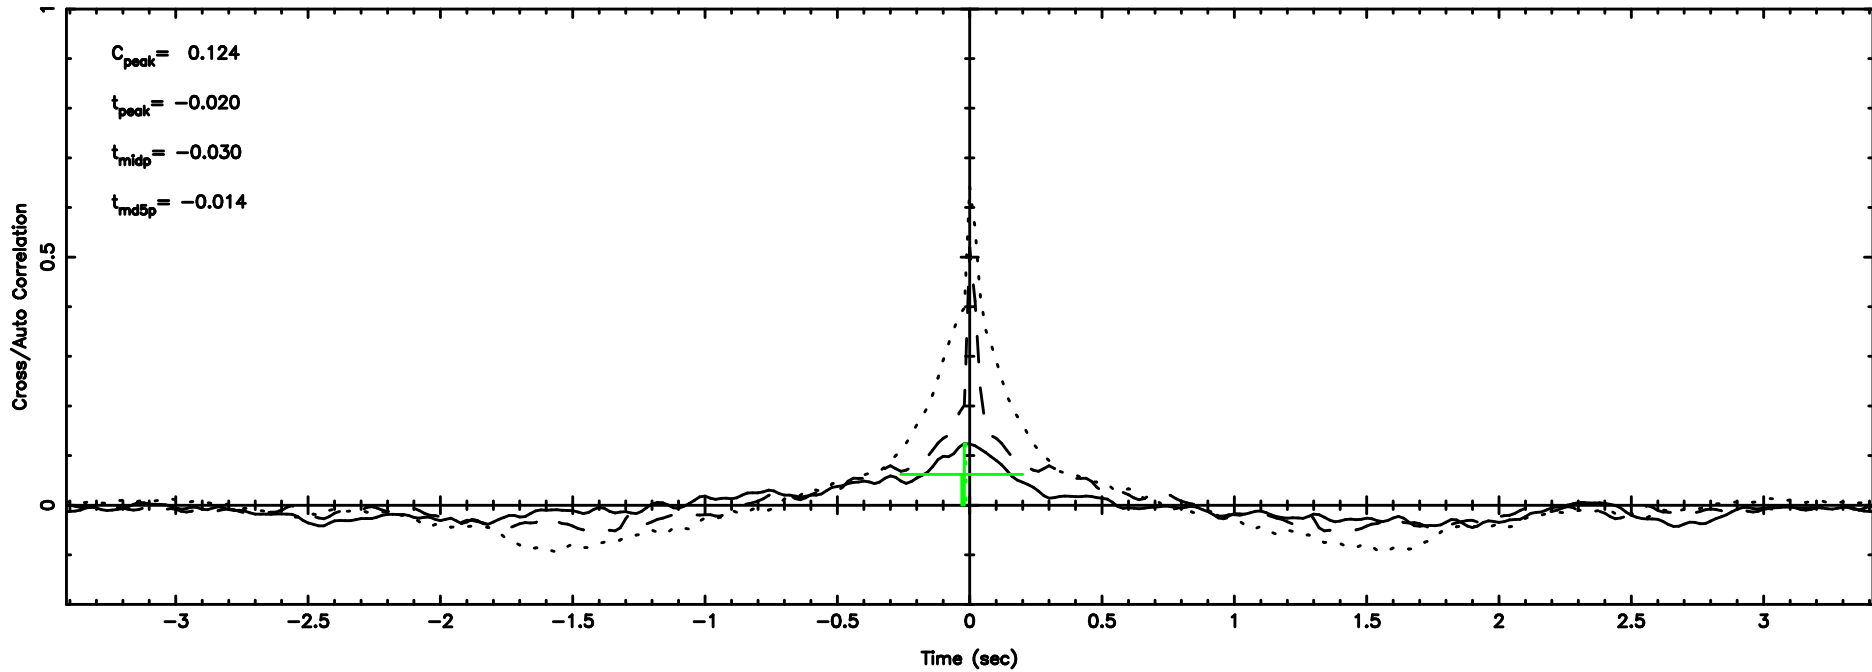

0333+32 2024/06/29 23.91UT FUJI -KISO