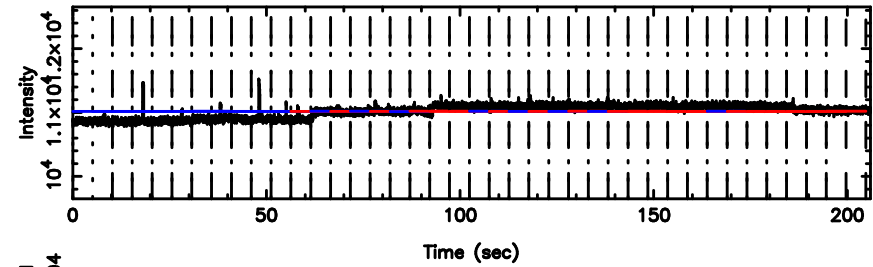

BLK:24,SNR1: 1.5600 ,SNR2: 5.8684

0821+394 2024/06/30 4.70UT TOYOKAWA-KISO

F20240630134026

BLK:19,SNR1: 0.84897 ,SNR2: 2.9218

K20240630134022

BLK:19,SNR1: 1.7935 ,SNR2: 6.7750

0821+394 2024/06/30 4.70UT FUJI -KISO