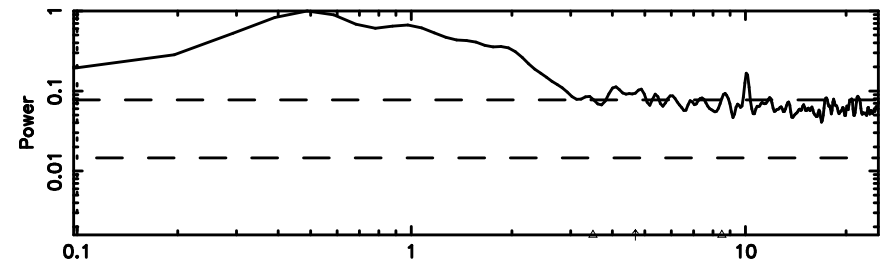

F20240630071350

BLK:18,SNR1: 0.49692 ,SNR2: 1.4423

Frequency (Hz)

K20240630071345

BLK:18,SNR1: 0.54352 ,SNR2: 2.8083

Frequency (Hz)

0155-109 2024/06/29 22.26UT FUJI -KISO

T20240630072055