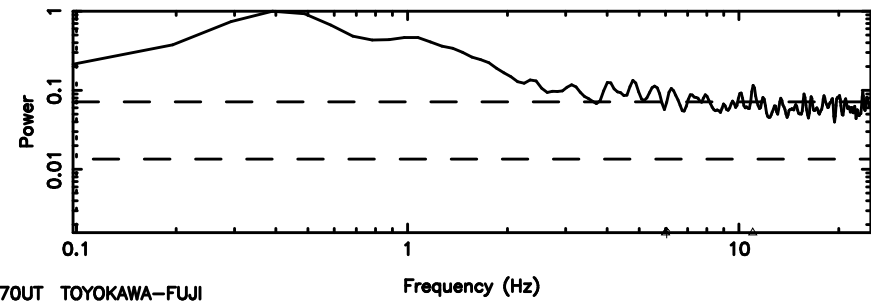

T20240630134024

BLK:16,SNR1: 6.7531 ,SNR2: 16.135

F20240630134026

BLK:16,SNR1: 0.53033 ,SNR2: 1.9393

0821+394 2024/06/30 4.70UT TOYOKAWA-FUJI

T20240630134024

BLK:24,SNR1: 5.8879 ,SNR2: 14.078

K20240630134022