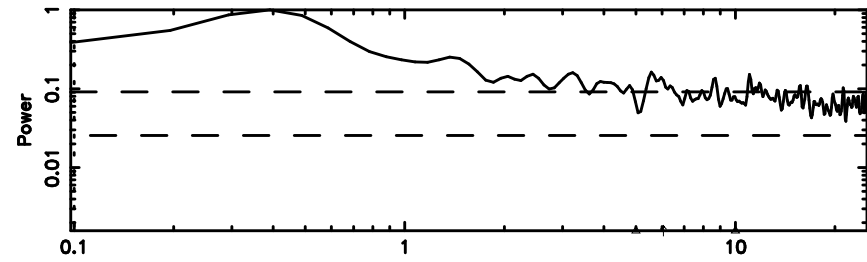

T20240630145127

BLK:14,SNR1: 0.75215 ,SNR2: 5.2866

Frequency (Hz)

F20240630145129

BLK:14,SNR1: 0.25058 ,SNR2: 1.1744

Frequency (Hz)

3C222 2024/06/30 5.89UT TOYOKAWA-FUJI

T20240630145127