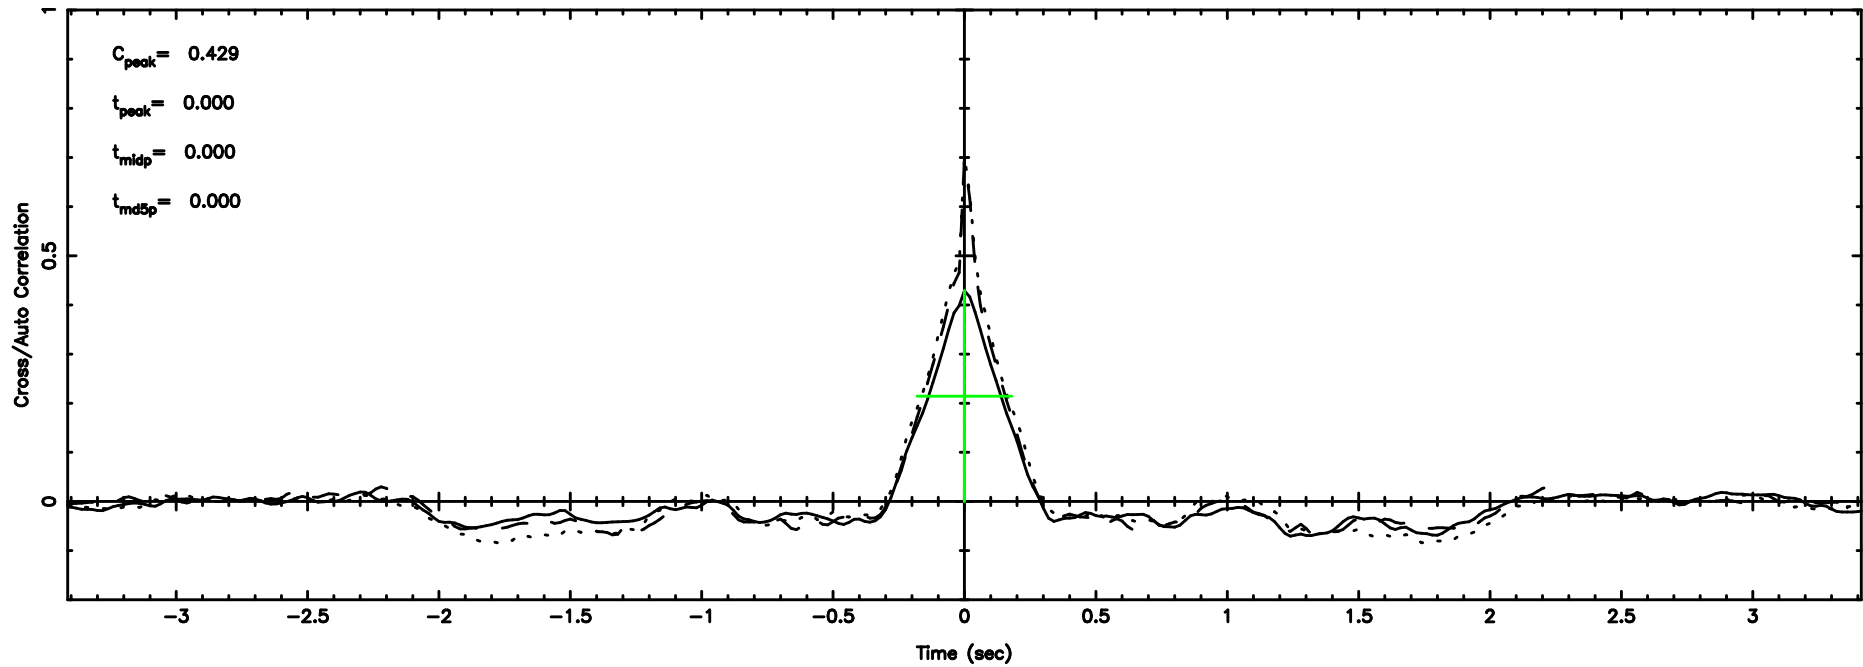

F20240630135712

BLK:14,SNR1: 4.3104 ,SNR2: 10.403

K20240630135708

BLK:14,SNR1: 3.0432 ,SNR2: 7.5510

0839-071 2024/06/30 4.98UT FUJI -KISO