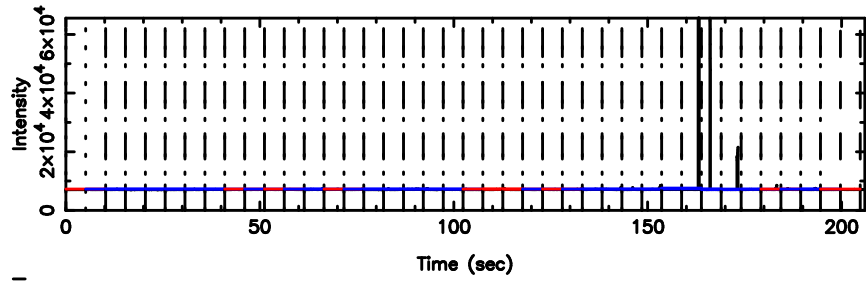

T20240630125129