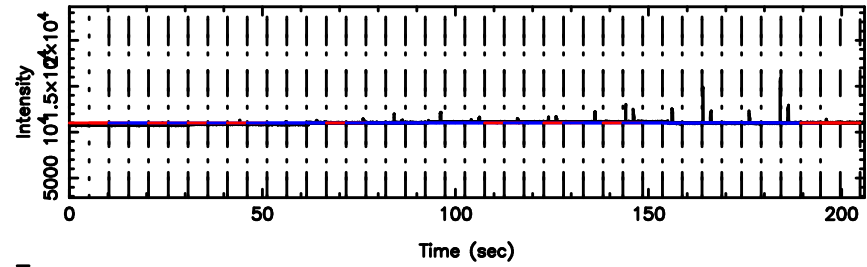

T20240630152906

BLK:22,SNR1: 2.7850 ,SNR2: 12.335

F20240630152908

BLK:22,SNR1: 5.7419 ,SNR2: 14.072

1011+110 2024/06/30 6.51UT TOYOKAWA-FUJI

T20240630152906

BLK:28,SNR1: 7.2907 ,SNR2: 17.328

K20240630152903