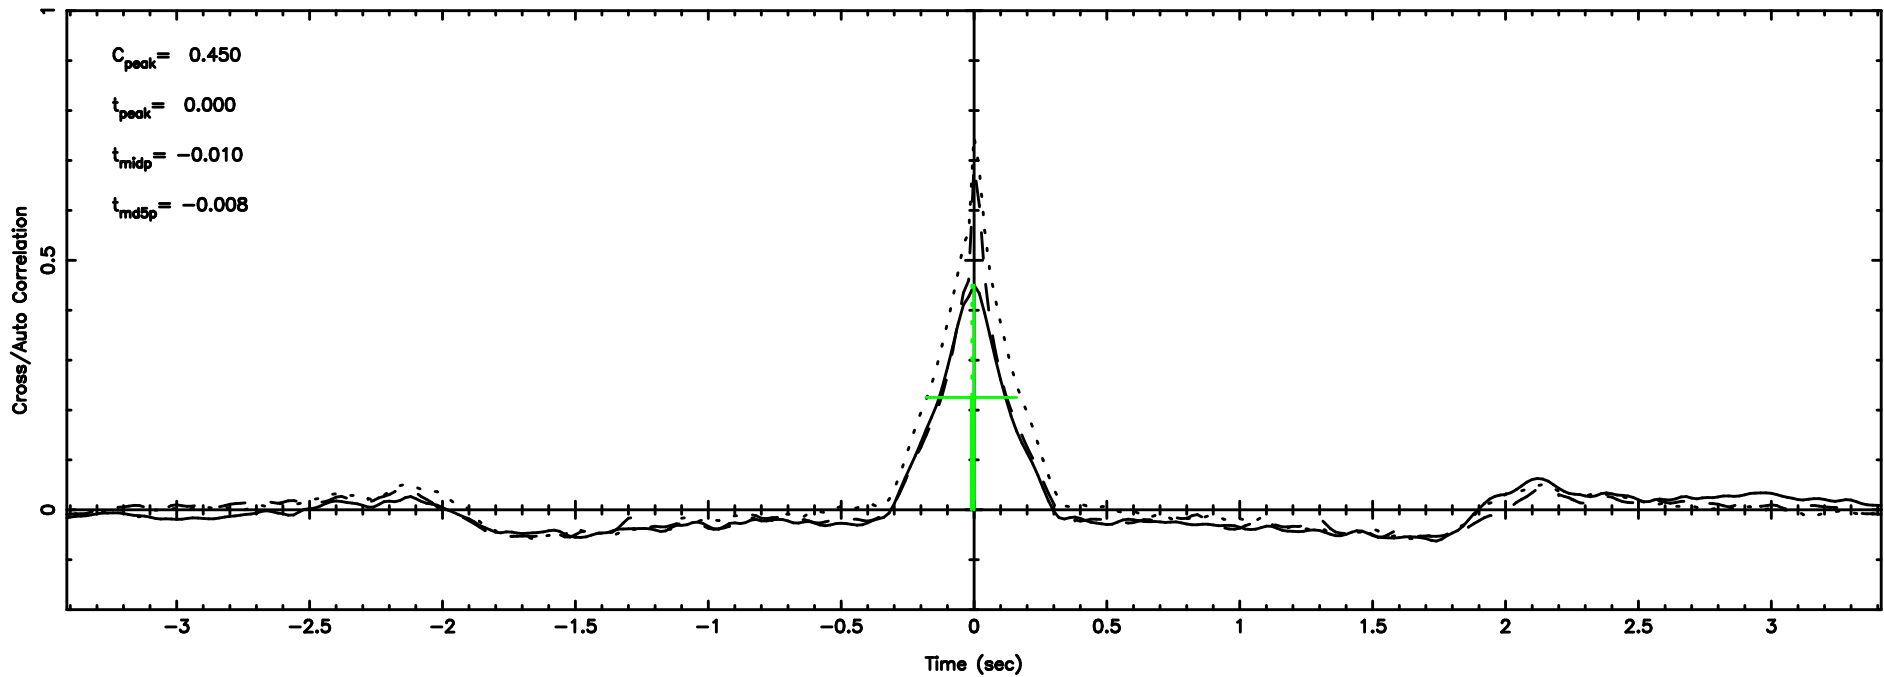

Frequency (Hz)

0025+373 2024/06/29 20.77UT FUJI -KISO