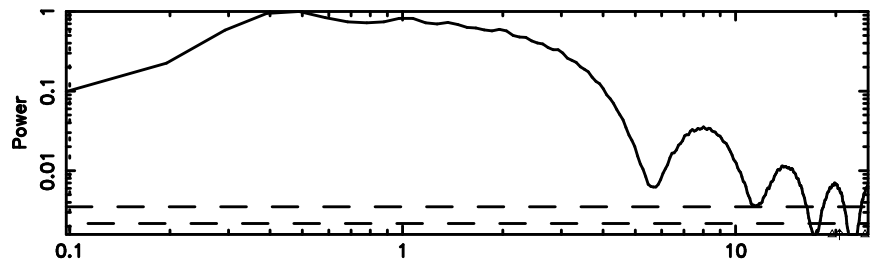

BLK:29,SNR1: 29.698 ,SNR2: 28.906