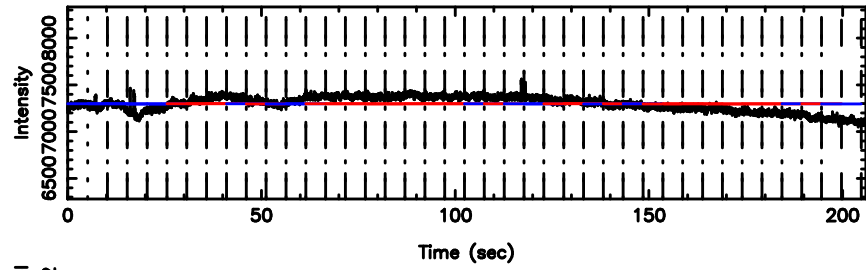

T20240630132915