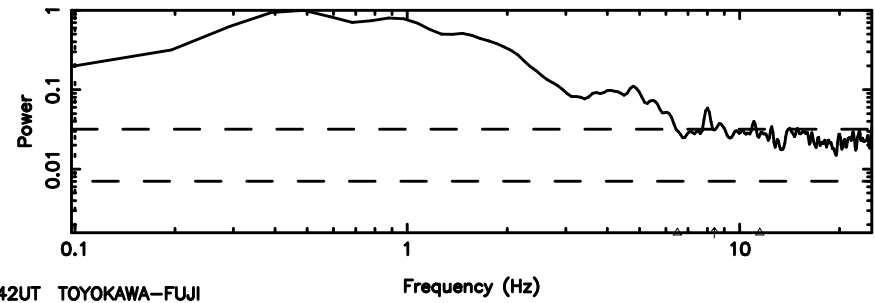

BLK:16,SNR1: 2.1028 ,SNR2: 5.2942

Frequency (Hz)