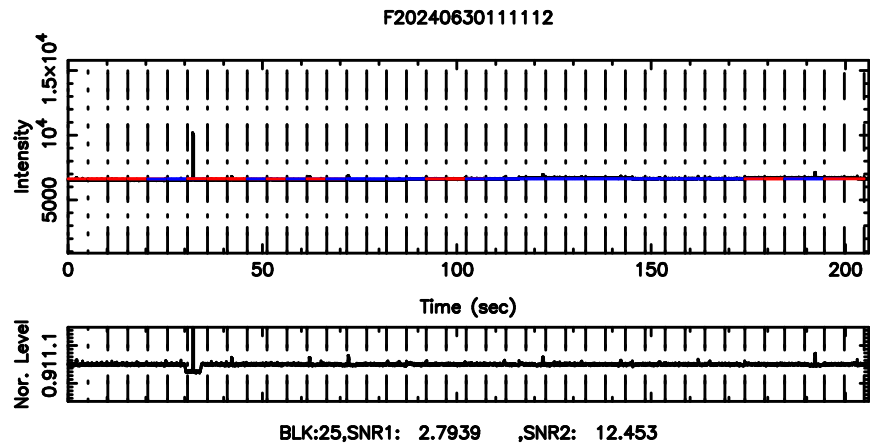

BLK:18,SNR1: 6.7406 ,SNR2: 28.187

0552+12 2024/06/30 2.21UT TOYOKAWA-KISO

K20240630111107

BLK:18,SNR1: 3.0277 ,SNR2: 12.859

0552+12 2024/06/30 2.21UT FUJI -KISO

T20240630111537

BLK:18,SNR1: 0.53039 ,SNR2: 2.9708