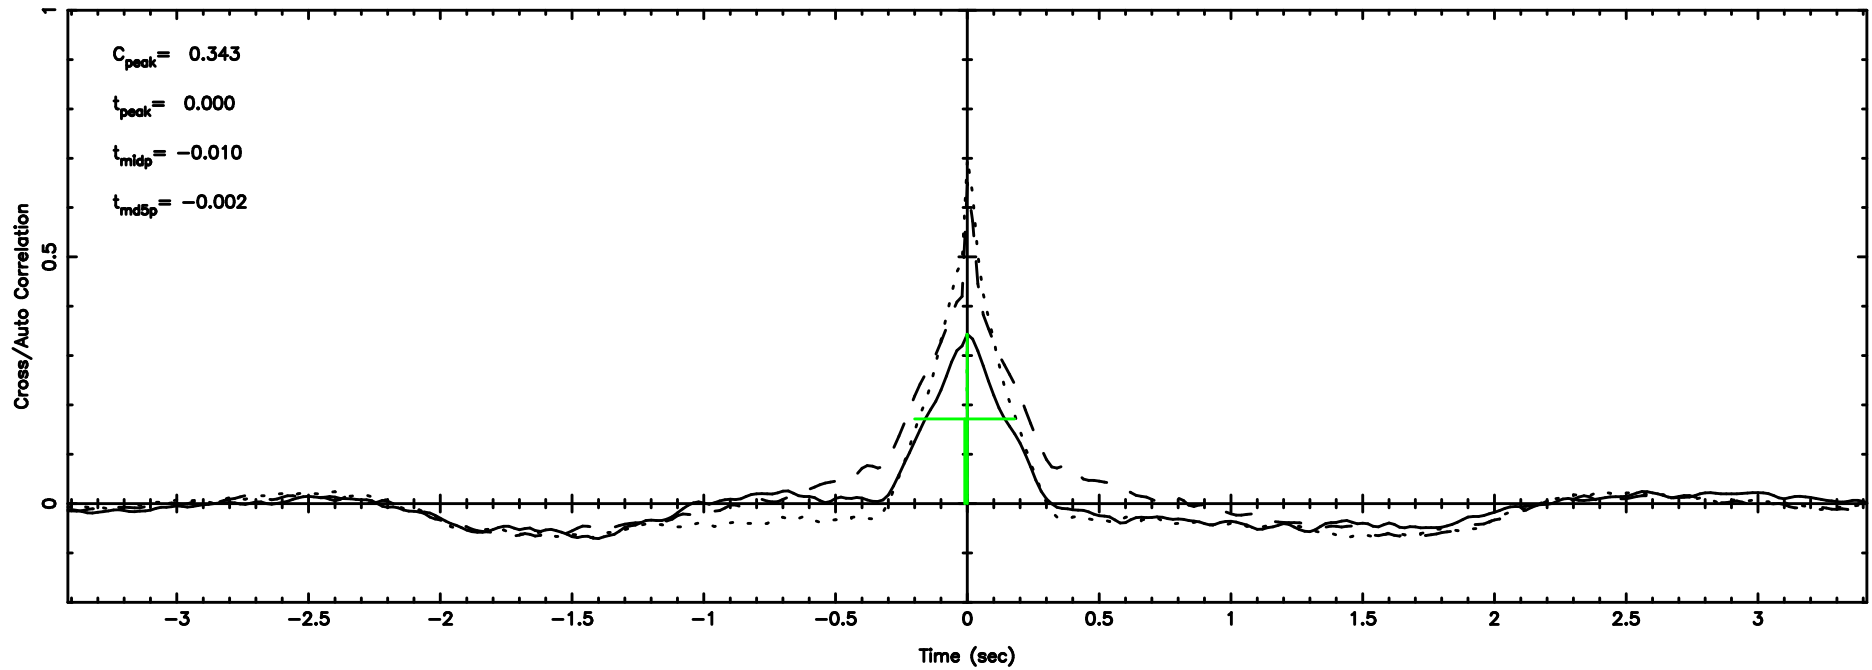

K20240630122137

BLK:20,SNR1: 5.4765 ,SNR2: 13.567

0703+138 2024/06/30 3.39UT TOYOKAWA-KISO

F20240630122142

BLK:20,SNR1: 2.8680 ,SNR2: 13.376

0703+138 2024/06/30 3.39UT FUJI -KISO

K20240630122137

BLK:20,SNR1: 5.6270 ,SNR2: 13.929