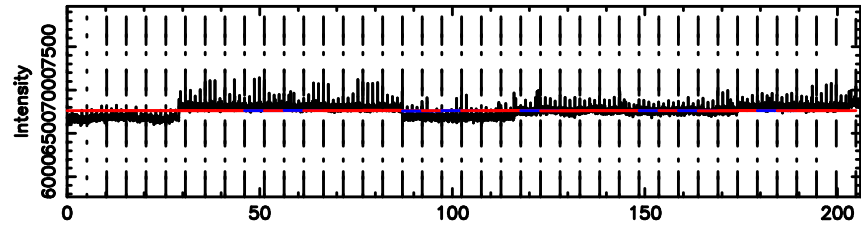

F20240630165802

BLK: 8,SNR1: 0.28704 ,SNR2: 4.5603