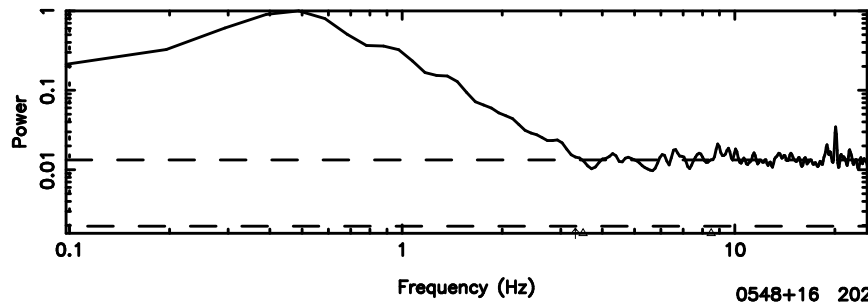

T20240630110659

BLK:18,SNR1: 4.5721 ,SNR2: 27.086

0548+16 2024/06/30 2.14UT TOYOKAWA-FUJI

F20240630110701

BLK:18,SNR1: 0.16275 ,SNR2: 1.6021

Frequency (Hz)

T20240630110659

BLK:20,SNR1: 2.4064 ,SNR2: 14.621