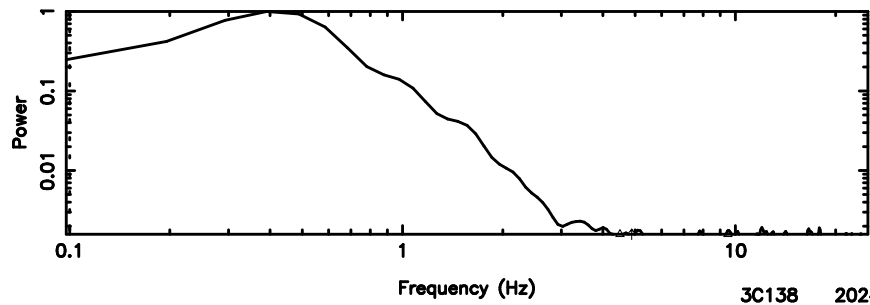

BLK:32,SNR1: 18.018 ,SNR2: 74.631

3C138 2024/06/30 1.64UT TOYOKAWA-KISO

K20240630103652