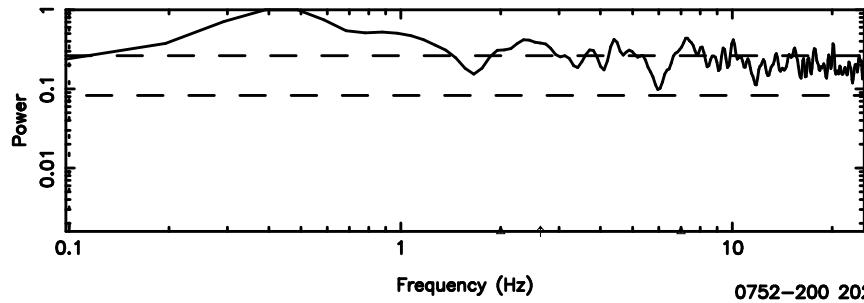

BLK: 8,SNR1:-0.14688E-01,SNR2: 0.70253