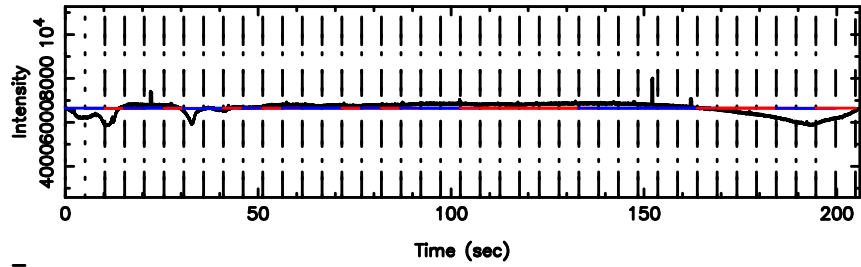

Frequency (Hz)

F20240630155252

BLK:24,SNR1: 5.9139 ,SNR2: 10.932

Frequency (Hz)

1035-058 2024/06/30 6.91UT TOYOKAWA-FUJI

T20240630155250

BLK:22,SNR1: 8.9393 ,SNR2: 20.843

K20240630155247