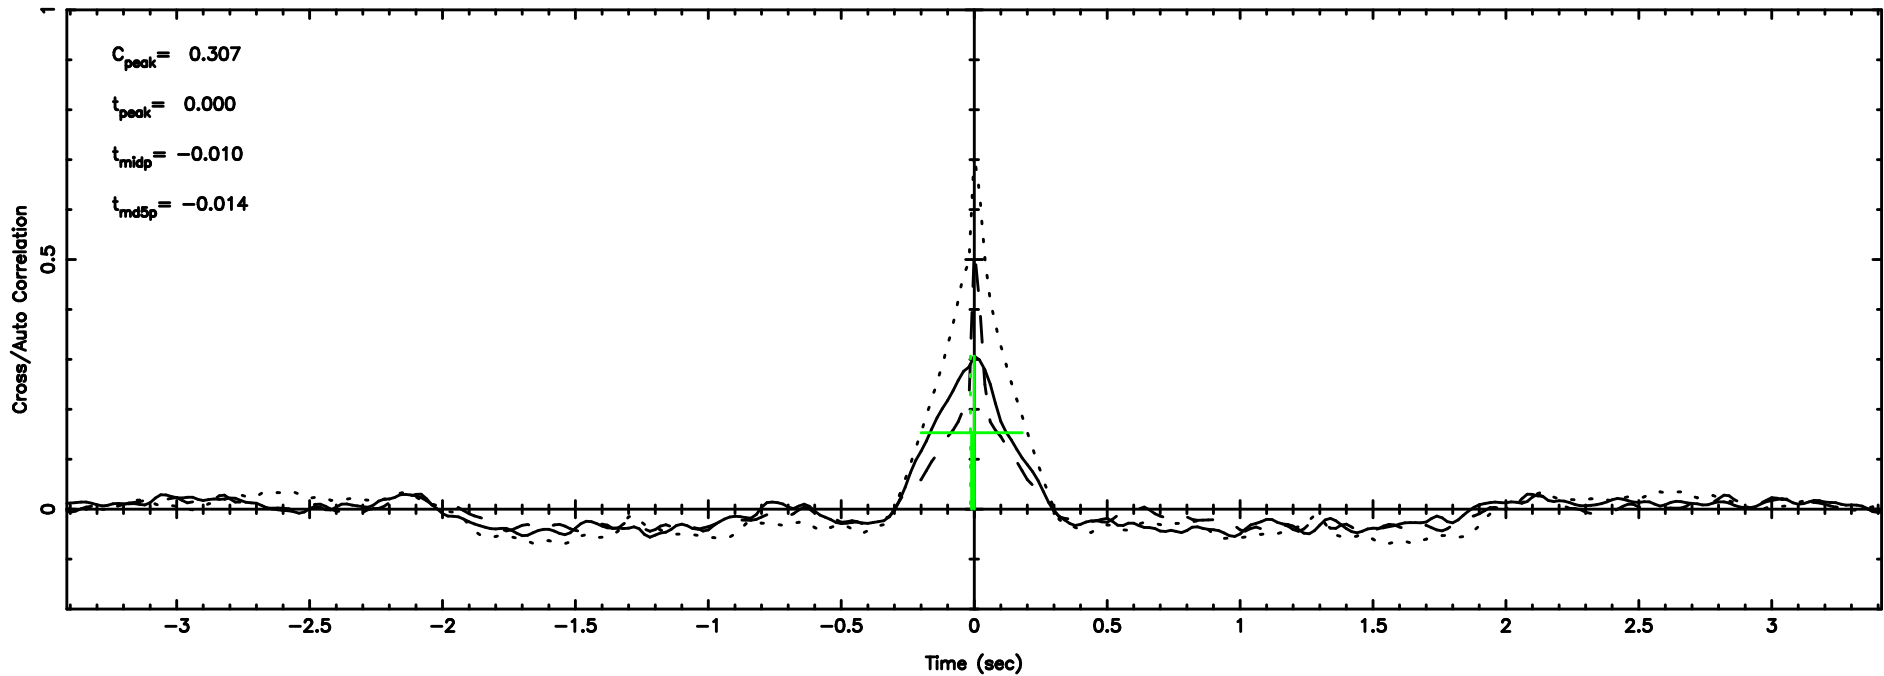

T20240630054441

BLK:12,SNR1: 0.68855 ,SNR2: 1.9055

F20240630054443

BLK:12,SNR1: 3.6049 ,SNR2: 9.1619

0025+373 2024/06/29 20.77UT TOYOKAWA-FUJI

T20240630054441

BLK:15,SNR1: 0.63262 ,SNR2: 1.6194

Frequency (Hz)