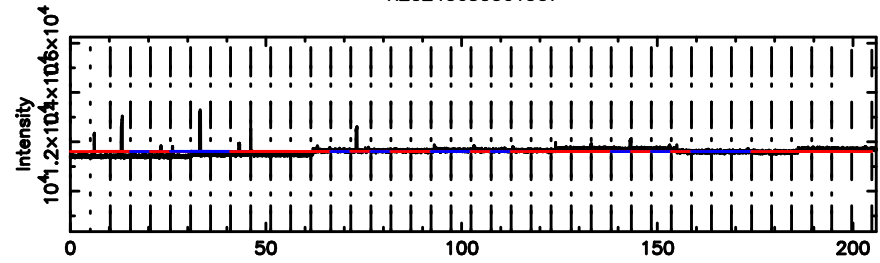

BLK:13,SNR1: 2.3557 ,SNR2: 7.9107

Frequency (Hz)

0100+146 2024/06/29 21.35UT TOYOKAWA-FUJI

T20240630061909

BLK:14,SNR1: 10.545 ,SNR2: 45.833

Frequency (Hz)

K20240630061907

BLK:14,SNR1: 2.5888 ,SNR2: 11.844