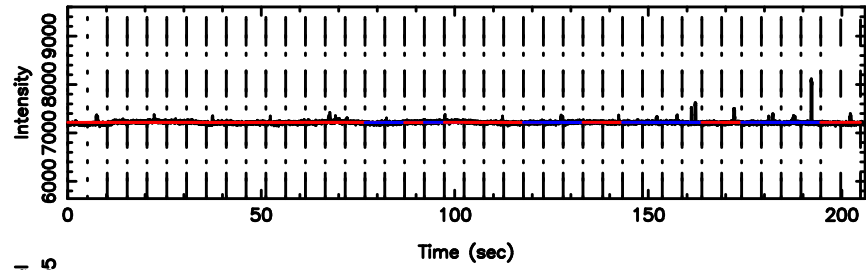

T20240630135710