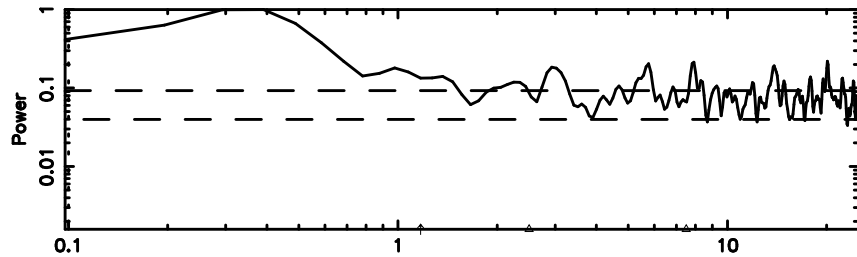

T20240630165800

BLK: 3,SNR1: 0.15395 ,SNR2: 3.7090

Frequency (Hz)

K20240630165757

BLK: 3,SNR1: 1.0226 ,SNR2: 5.5391

Frequency (Hz)

3C263.1 2024/06/30 7.99UT TOYOKAWA-KISO