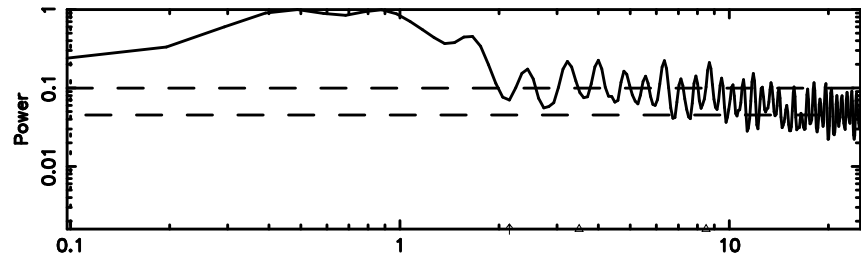

F20240630165802

BLK: 8,SNR1: 0.28704 ,SNR2: 4.5603

Frequency (Hz)

K20240630165757

BLK: 8,SNR1: 1.1388 ,SNR2: 3.9754

Frequency (Hz)

3C263.1 2024/06/30 7.99UT FUJI -KISO