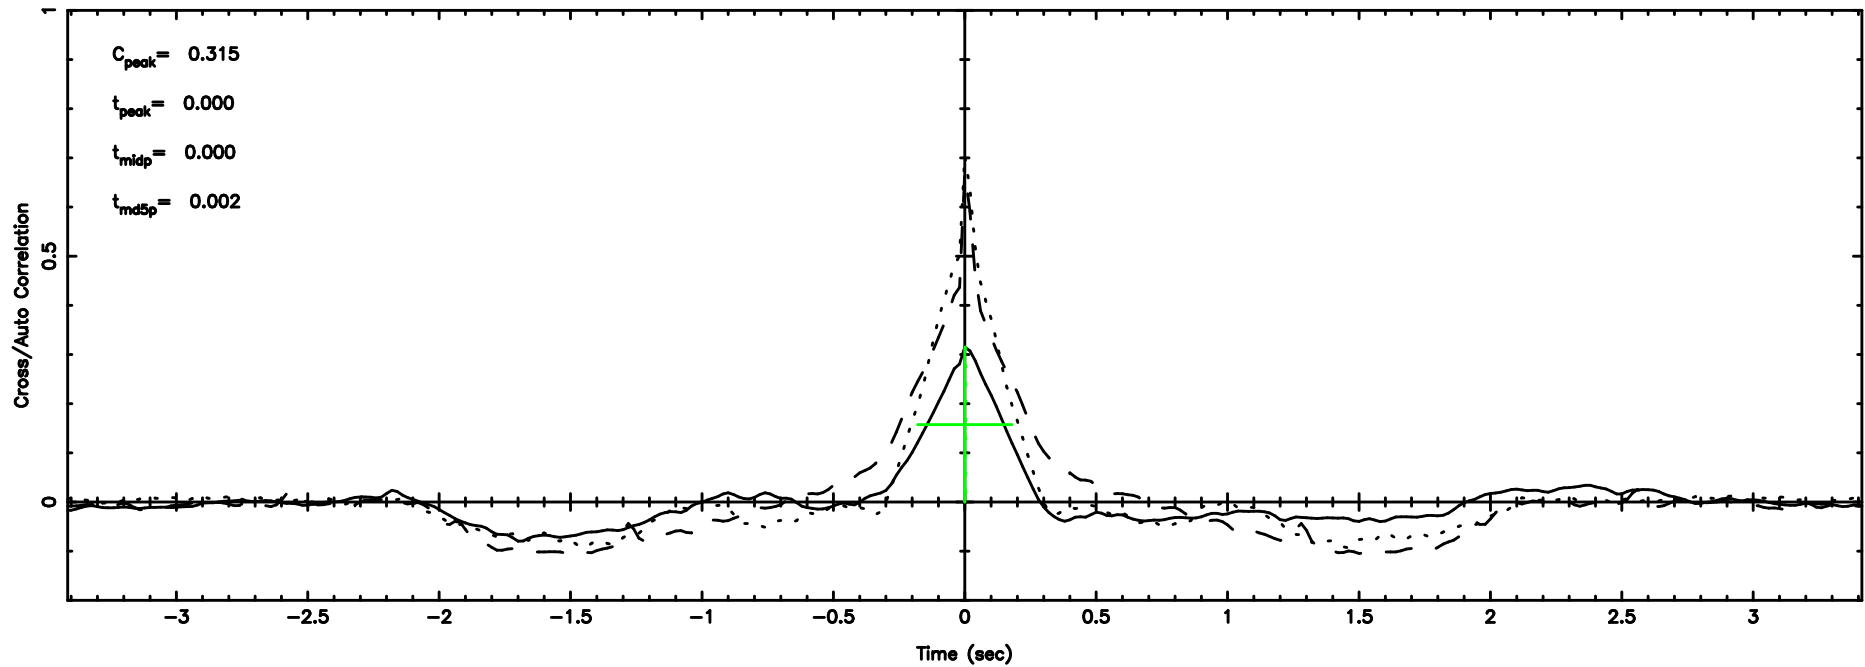

Frequency (Hz)

0834-19 2024/06/30 4.90UT FUJI -KISO