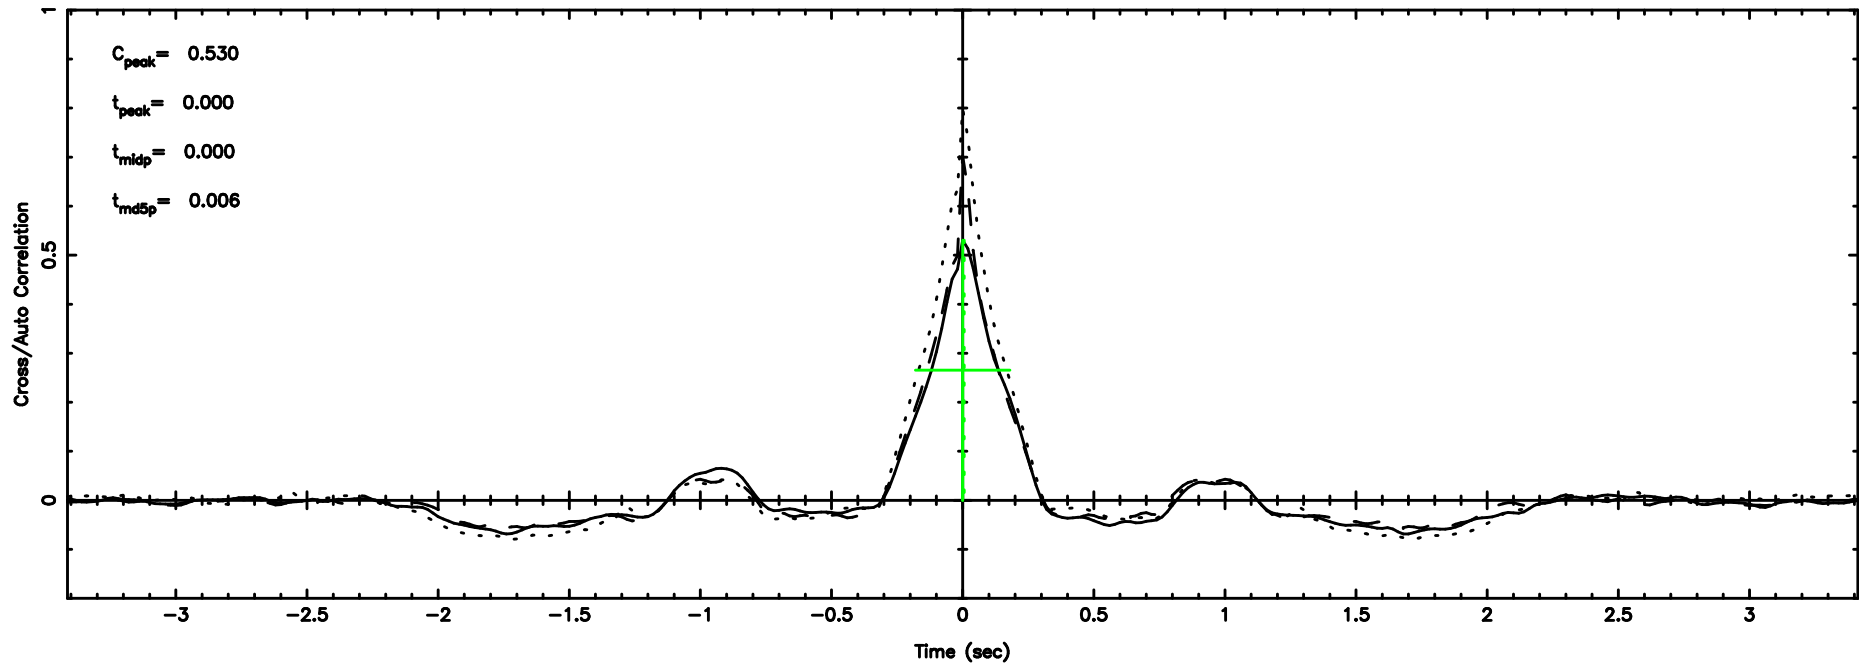

T20240630150649

BLK:26,SNR1: 7.3751 ,SNR2: 19.354

F20240630150651

BLK:26,SNR1: 2.6735 ,SNR2: 12.843

3C230 2024/06/30 6.14UT TOYOKAWA-FUJI