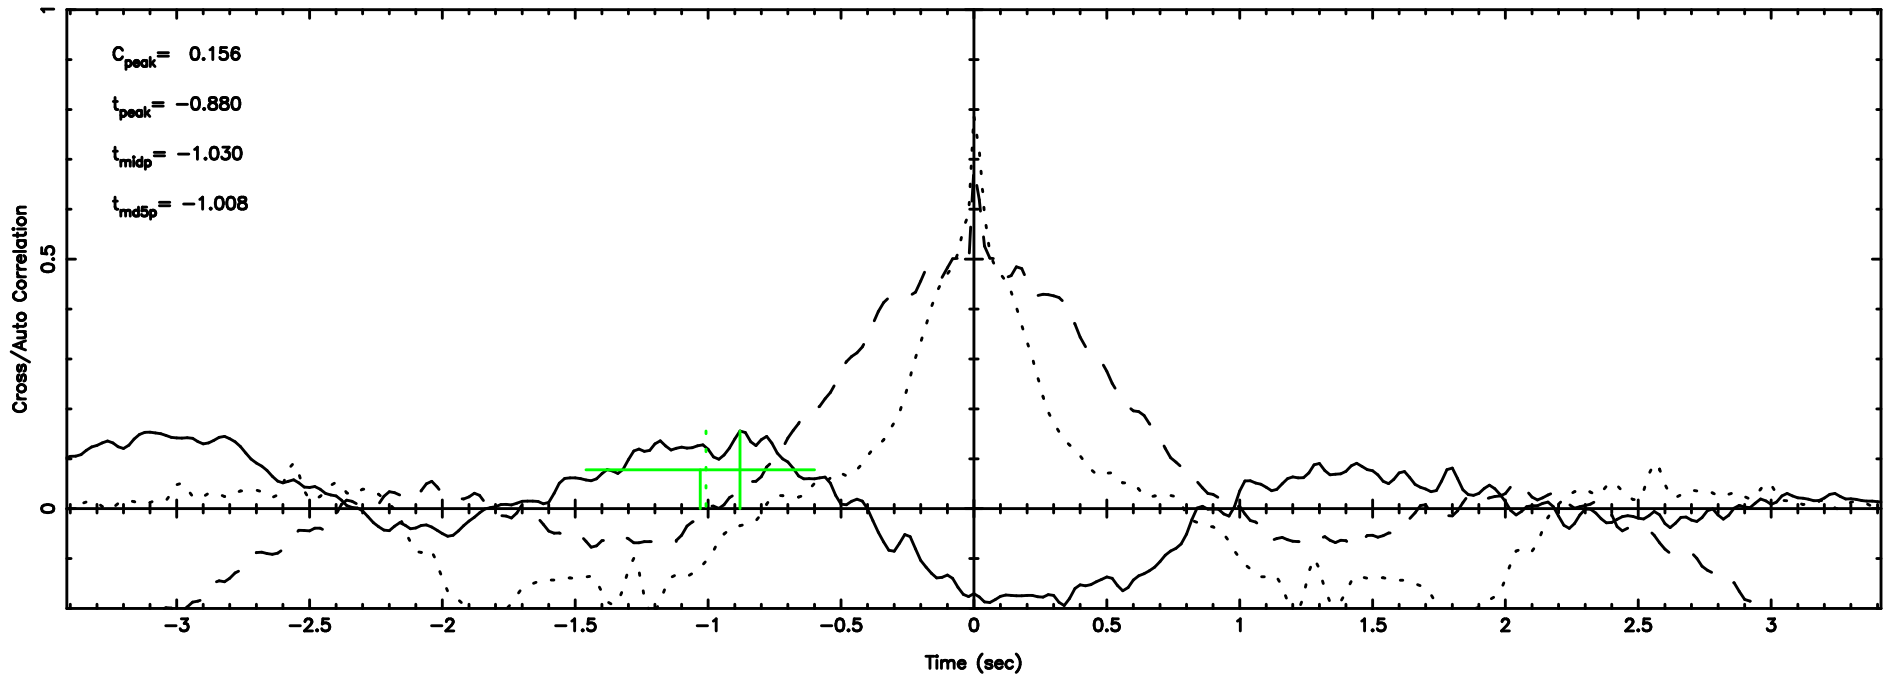

Frequency (Hz)

0038+328 2024/06/29 20.98UT TOYOKAWA-FUJI