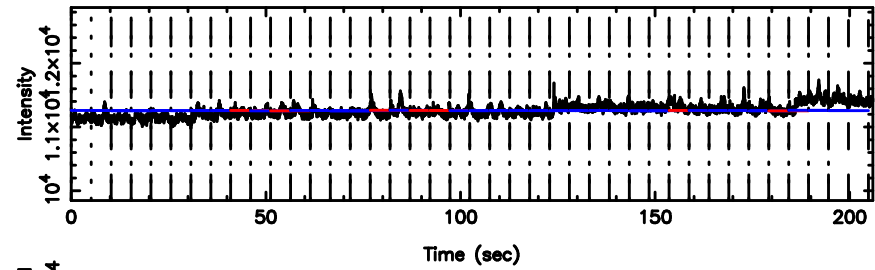

T20240630103655

BLK:32,SNR1: 18.018 ,SNR2: 74.631

3C138 2024/06/30 1.64UT TOYOKAWA-KISO

K20240630103652

BLK:32,SNR1: 2.5563 ,SNR2: 18.104