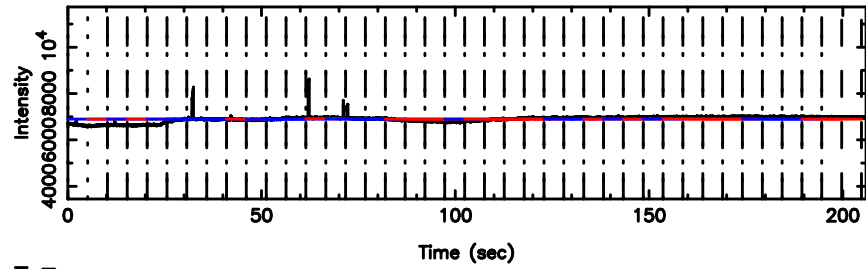

T20240630131650