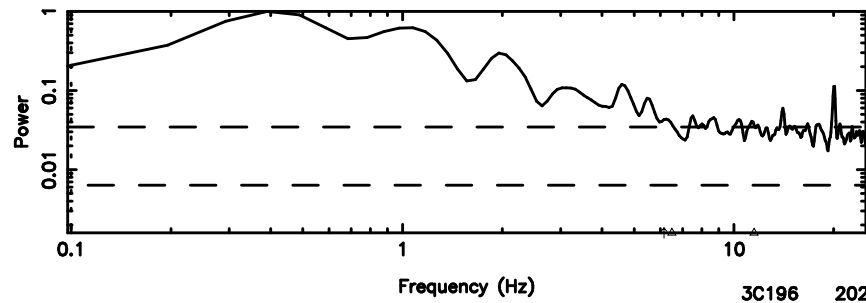

BLK:15,SNR1: 1.4872 ,SNR2: 4.9719