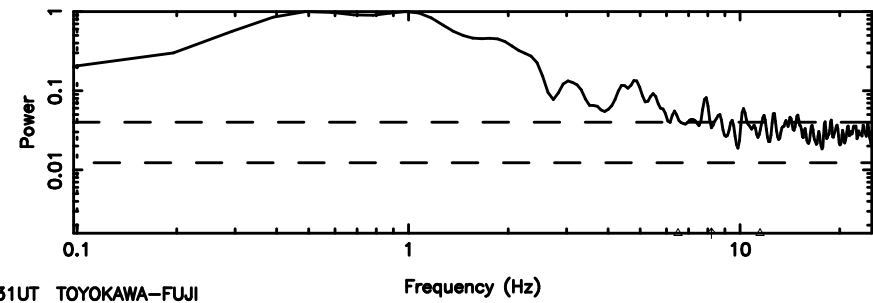

BLK:16,SNR1: 1.8496 ,SNR2: 4.7681