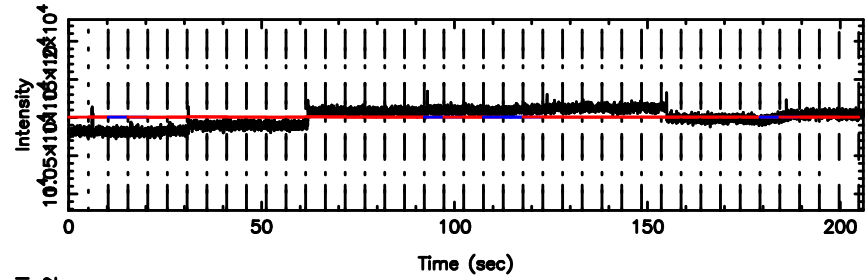

K20240630154813