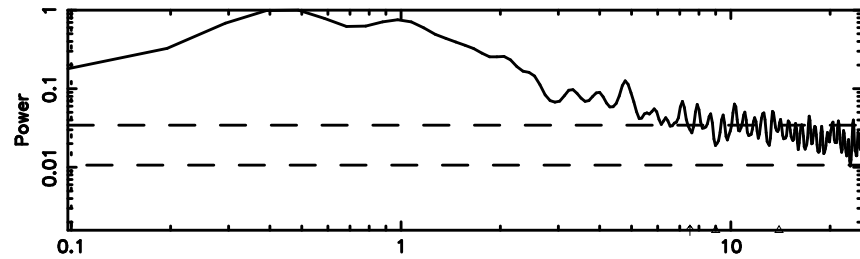

Frequency (Hz)

1055+01 2024/06/30 7.25UT TOYOKAWA-FUJI

T20240630161307

BLK:12,SNR1: 0.78671E-01,SNR2: 0.62519

Frequency (Hz)

K20240630161304

BLK:12,SNR1: 2.5619 ,SNR2: 4.7093

Frequency (Hz)