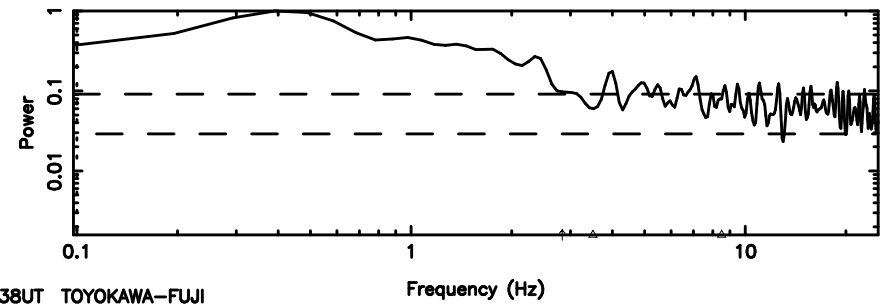

BLK: 6,SNR1: 0.32645 ,SNR2: 3.3970