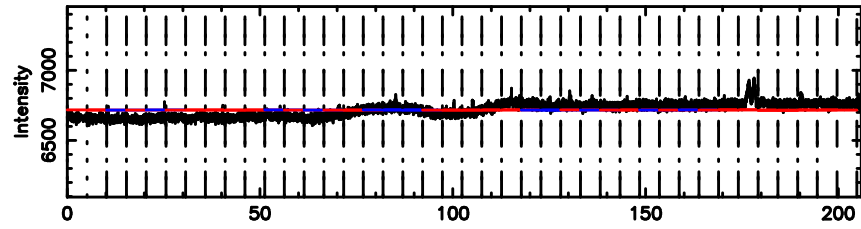

Frequency (Hz)

1055+01 2024/06/30 7.25UT TOYOKAWA-FUJI

T20240630161307

BLK:12,SNR1: 0.78671E-01,SNR2: 0.62519

Frequency (Hz)

K20240630161304

BLK:12,SNR1: 2.5619 ,SNR2: 4.7093

Frequency (Hz)