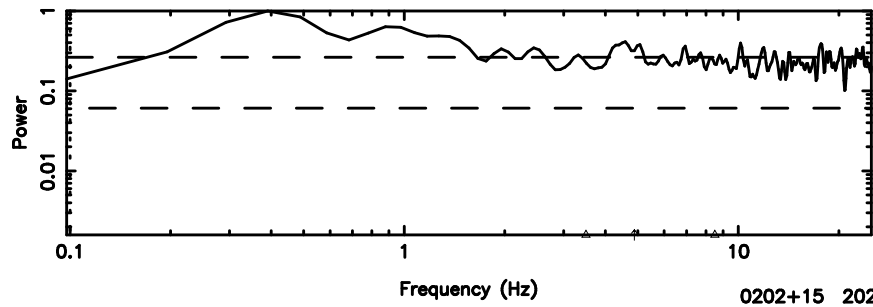

BLK: 6,SNR1: 0.50769E-02,SNR2: 0.42912