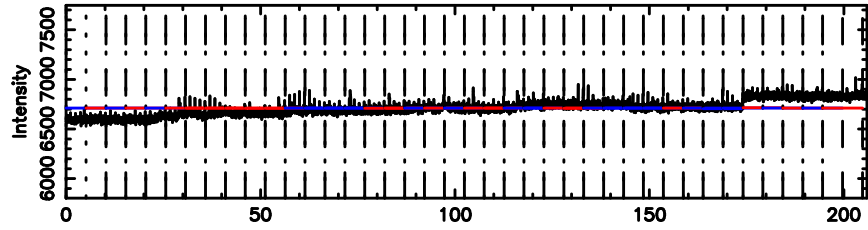

0548+16 2024/06/30 2.14UT TOYOKAWA-KISO

K20240630110656

BLK:20,SNR1: 0.59173 ,SNR2: 3.8826

F20240630110701

BLK:20,SNR1: 0.23018 ,SNR2: 1.9256

K20240630110656

BLK:20,SNR1: 1.3998 ,SNR2: 6.1205

0548+16 2024/06/30 2.14UT FUJI -KISO