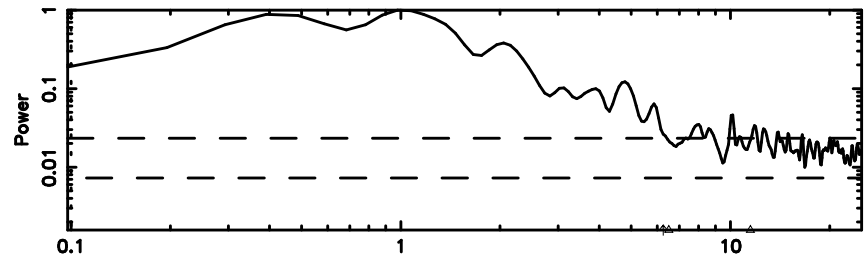

1055+01 2024/06/30 7.25UT TOYOKAWA-KISO

F20240630161309

BLK:13,SNR1: 1.5810 ,SNR2: 5.6148

Frequency (Hz)

K20240630161304

BLK:13,SNR1: 3.0662 ,SNR2: 10.133

Frequency (Hz)

1055+01 2024/06/30 7.25UT FUJI -KISO