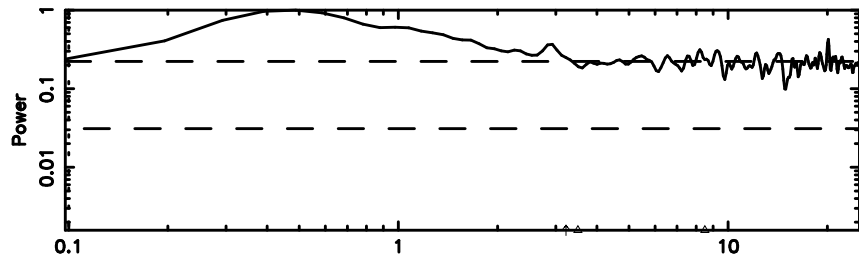

BLK:13,SNR1: 0.13750 ,SNR2: 1.1096