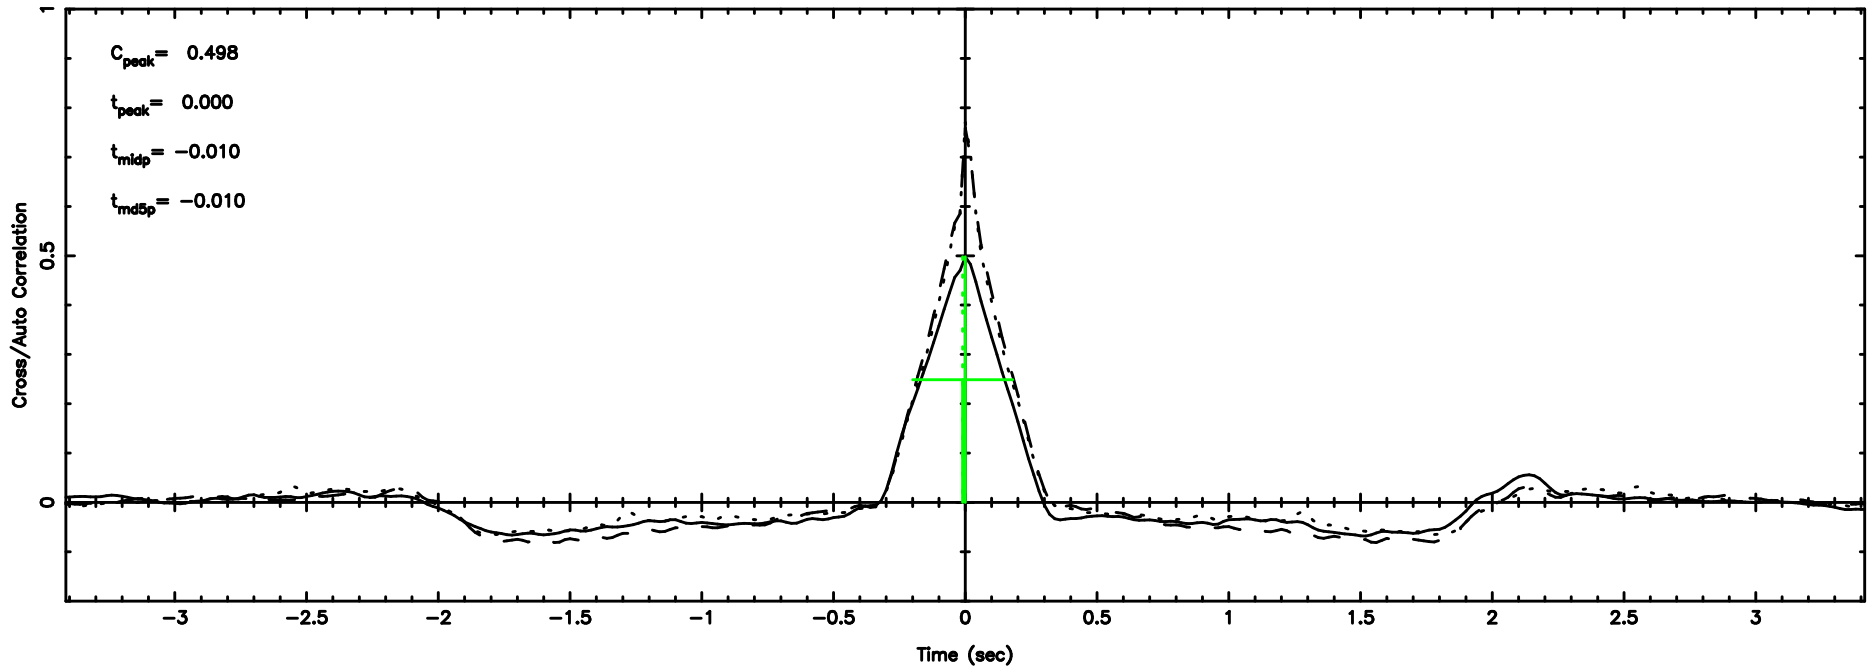

T20240630123103

BLK:26,SNR1: 2.5519 ,SNR2: 12.414

0713-024 2024/06/30 3.55UT TOYOKAWA-FUJI

F20240630123105

BLK:26,SNR1: 30.731 ,SNR2: 34.296

T20240630123103

BLK:28,SNR1: 2.5357 ,SNR2: 12.350

K20240630123100