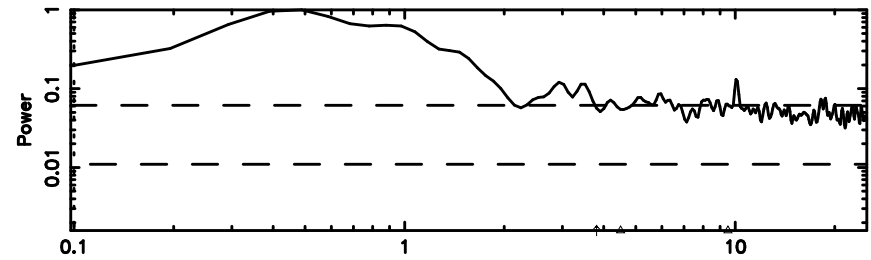

BLK:17,SNR1: 0.53750 ,SNR2: 4.5368

Frequency (Hz)

K20240630145124

BLK:17,SNR1: 0.59432 ,SNR2: 3.5514

Frequency (Hz)

3C222 2024/06/30 5.89UT TOYOKAWA-KISO

F20240630145129

BLK:11,SNR1: 0.26361 ,SNR2: 1.2992