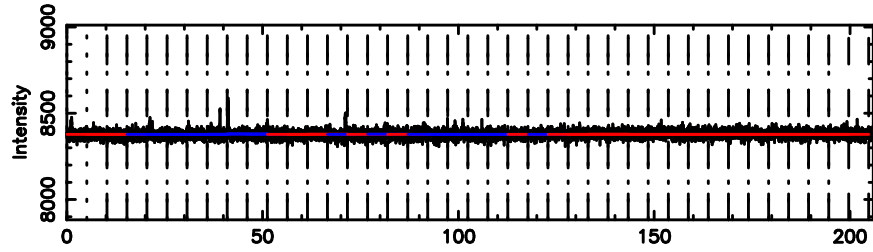

T20240630054441

BLK:12,SNR1: 0.68855 ,SNR2: 1.9055

F20240630054443

BLK:12,SNR1: 3.6049 ,SNR2: 9.1619

0025+373 2024/06/29 20.77UT TOYOKAWA-FUJI

T20240630054441

BLK:15,SNR1: 0.63262 ,SNR2: 1.6194

Frequency (Hz)