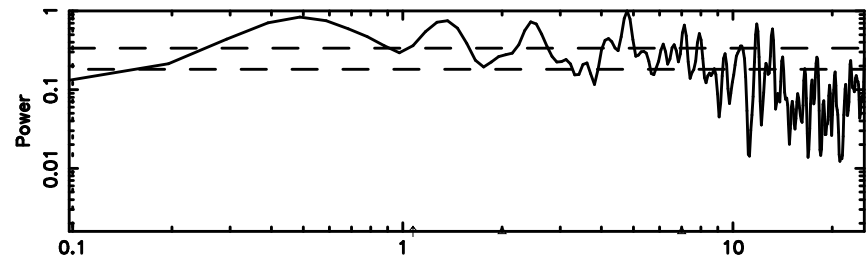

BLK: 1,SNR1:-0.31674 ,SNR2: 0.53845