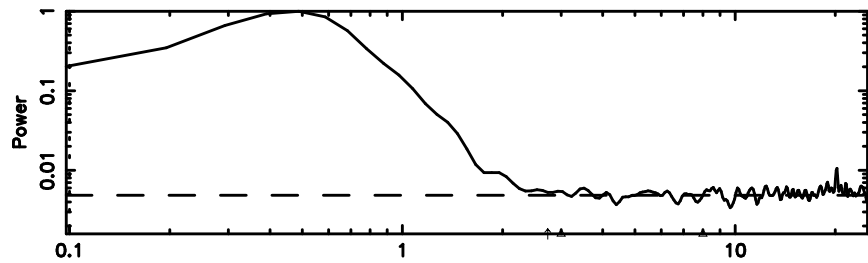

T20240630105028

BLK:27,SNR1: 5.7661 ,SNR2: 20.450

F20240630105030

BLK:27,SNR1: 0.85168 ,SNR2: 3.8323

0531+194 2024/06/30 1.87UT TOYOKAWA-FUJI

T20240630105028

BLK:25,SNR1: 5.5639 ,SNR2: 41.519

Frequency (Hz)