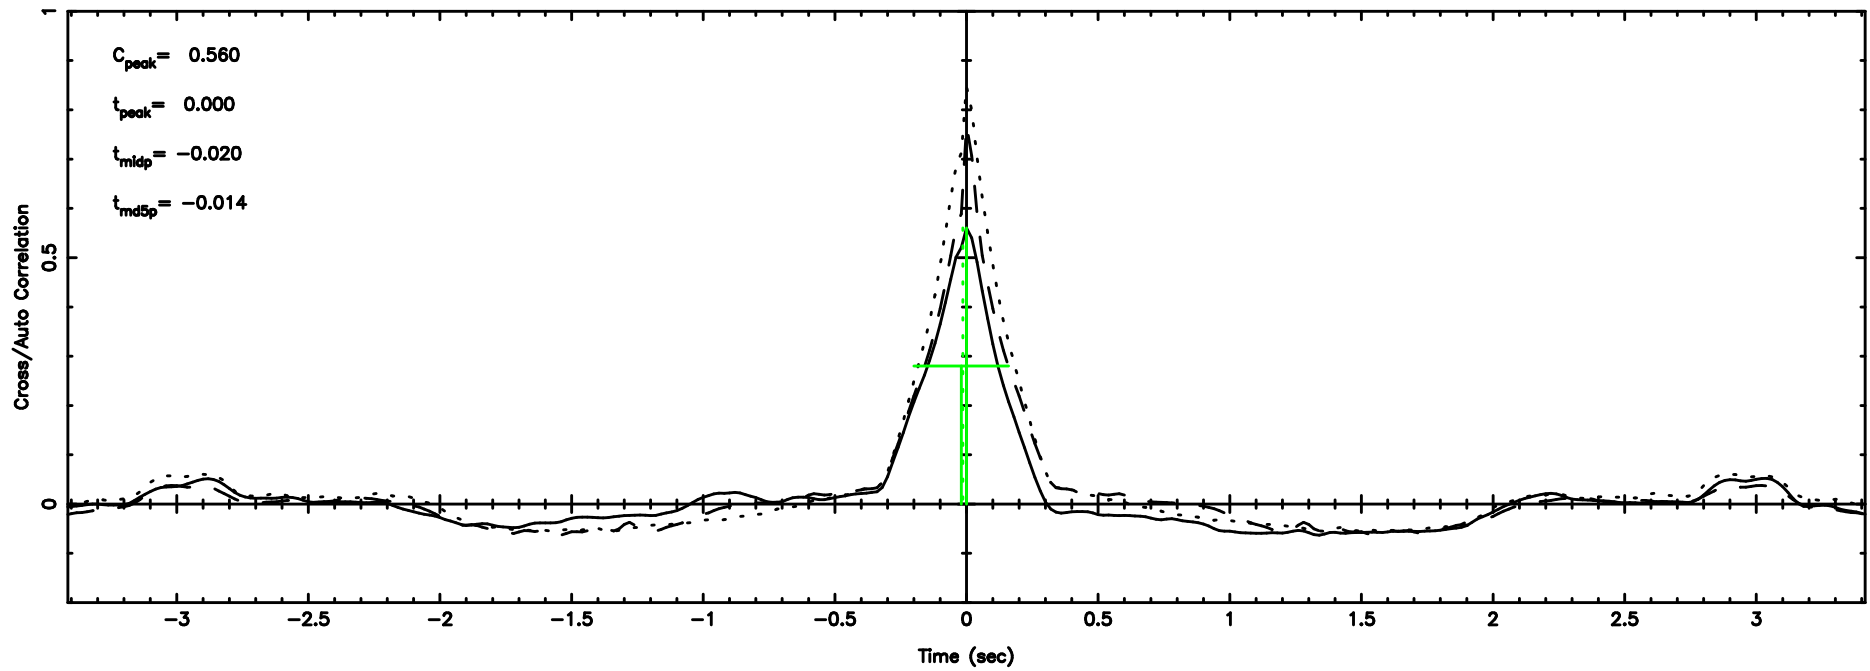

0732+33 2024/06/30 3.89UT TOYOKAWA-KISO

K20240630125126

BLK:34,SNR1: 9.6316 ,SNR2: 24.050

F20240630125131

BLK:30,SNR1: 7.8364 ,SNR2: 20.292

0732+33 2024/06/30 3.89UT FUJI -KISO

K20240630125126

BLK:30,SNR1: 9.6247 ,SNR2: 24.032