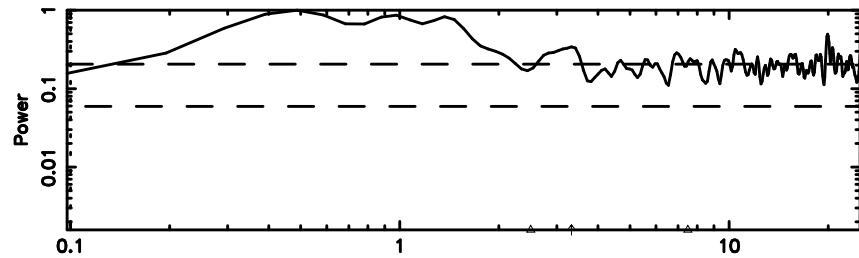

BLK: 7,SNR1: 0.19744 ,SNR2: 1.3616