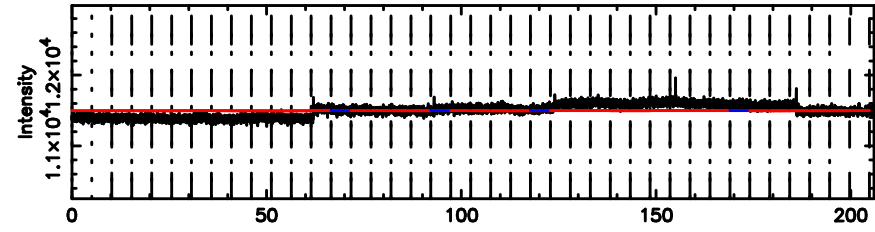

F20240630093722

BLK: 4,SNR1: 0.41177 ,SNR2: 4.3765

Frequency (Hz)

T20240630093720

BLK: 4,SNR1: 0.95581E-01,SNR2: 0.36666

Frequency (Hz)

K20240630093718

BLK: 4,SNR1: 0.49645E-01,SNR2: 0.39329