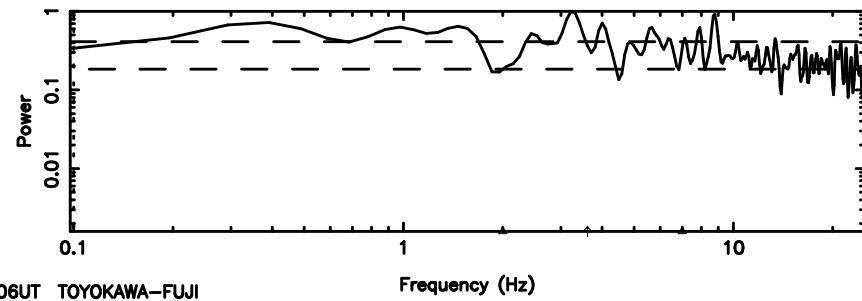

BLK: 4,SNR1:-0.19857 ,SNR2: 0.31103

1044-008 2024/06/30 7.06UT TOYOKAWA-FUJI