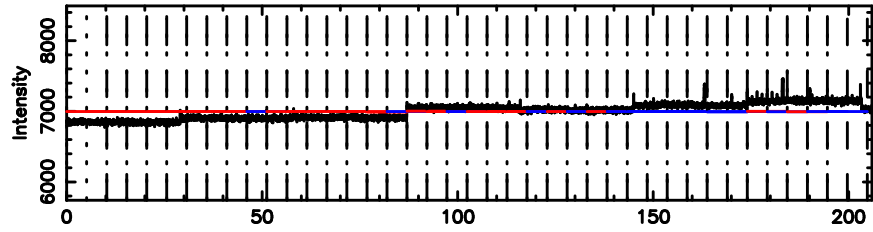

BLK:11,SNR1: 1.4442 ,SNR2: 7.0270

Frequency (Hz)

0128+03 2024/06/29 21.82UT TOYOKAWA-KISO

F20240630064731

BLK:15,SNR1: 2.0083 ,SNR2: 5.2031

Frequency (Hz)

K20240630064726

BLK:15,SNR1: 1.2640 ,SNR2: 6.0969