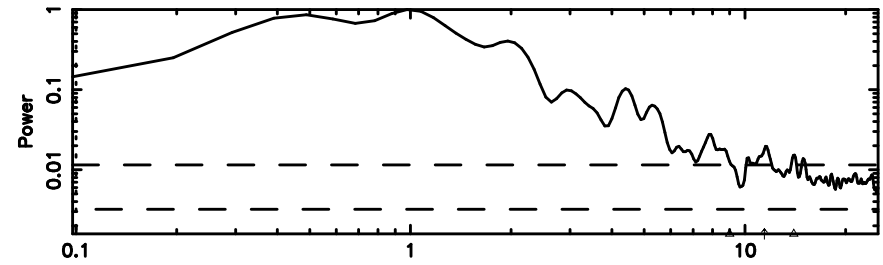

BLK:29,SNR1: 6.2148 ,SNR2: 11.049