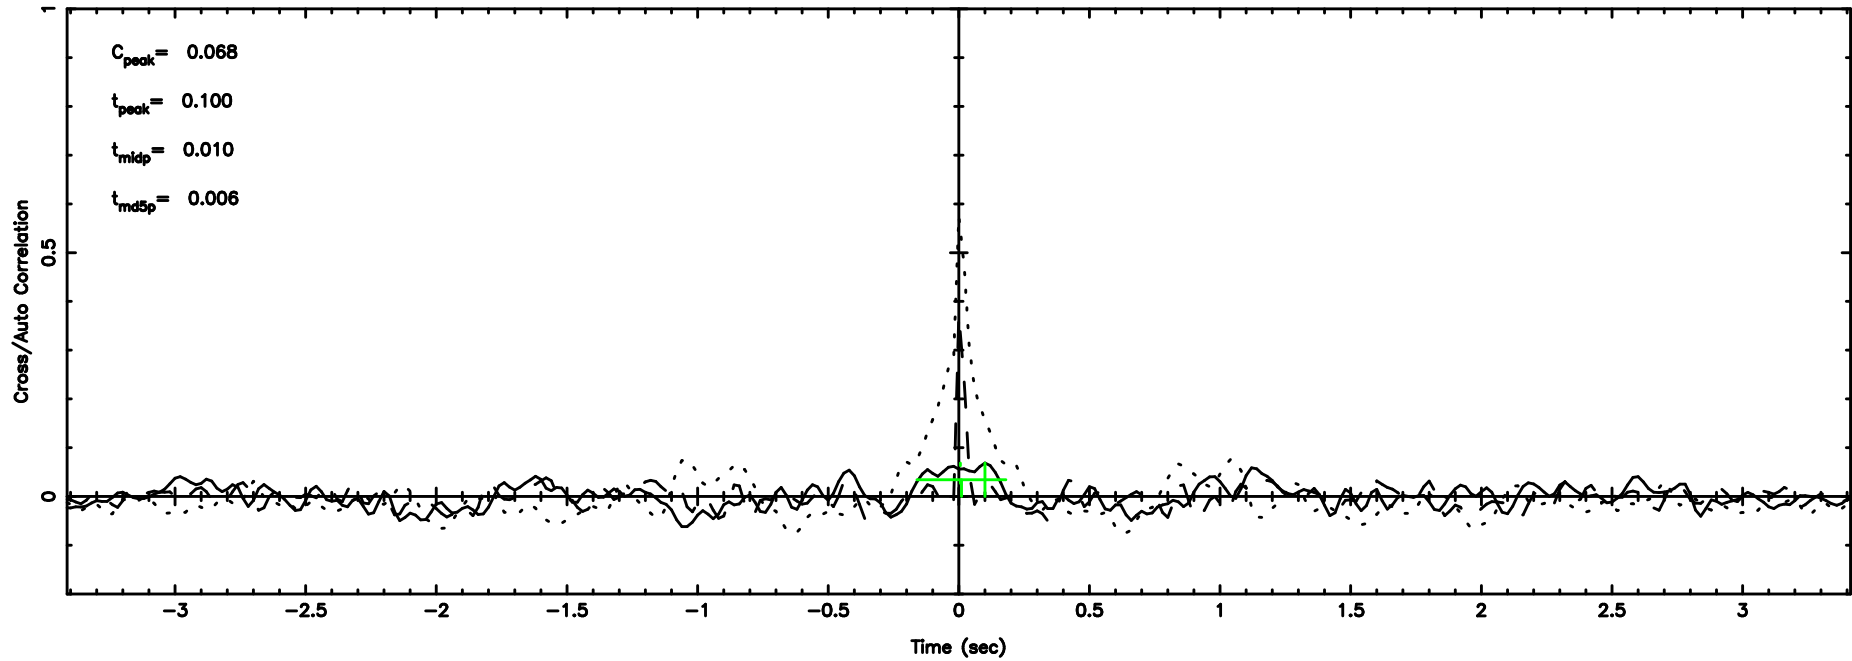

Frequency (Hz)

1236+327 2024/06/30 8.92UT TOYOKAWA-KISO