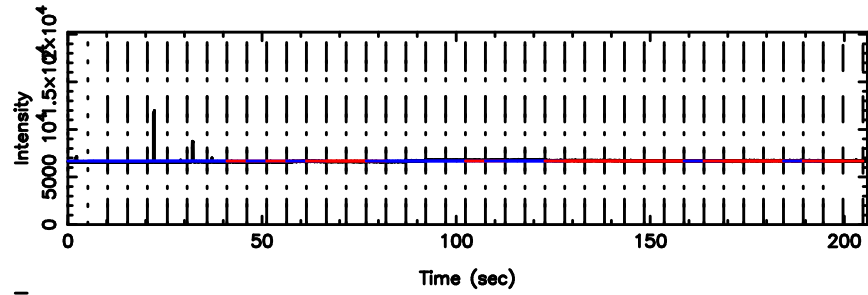

K20240630122137

BLK:20,SNR1: 5.4765 ,SNR2: 13.567

0703+138 2024/06/30 3.39UT TOYOKAWA-KISO

F20240630122142

BLK:20,SNR1: 2.8680 ,SNR2: 13.376

0703+138 2024/06/30 3.39UT FUJI -KISO

K20240630122137

BLK:20,SNR1: 5.6270 ,SNR2: 13.929