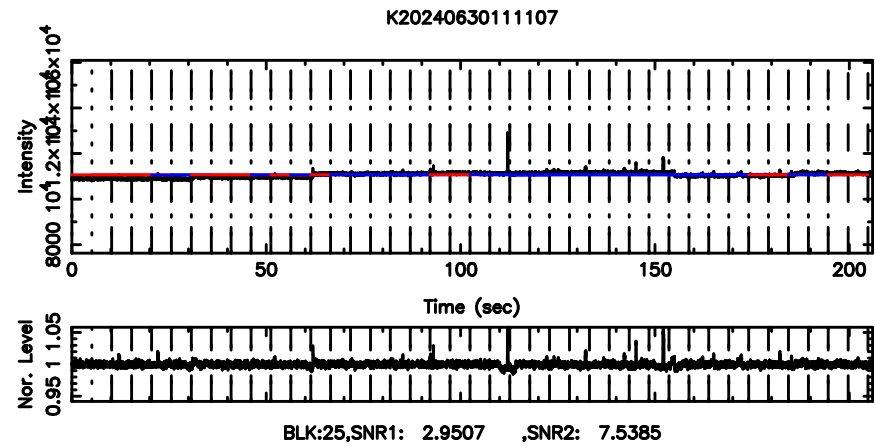

BLK:18,SNR1: 6.7406 ,SNR2: 28.187

0552+12 2024/06/30 2.21UT TOYOKAWA-KISO

K20240630111107

BLK:18,SNR1: 3.0277 ,SNR2: 12.859

0552+12 2024/06/30 2.21UT FUJI -KISO

T20240630111537

BLK:18,SNR1: 0.53039 ,SNR2: 2.9708