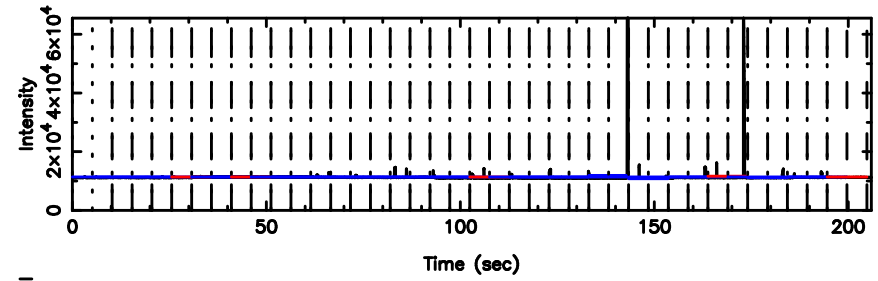

0732+33 2024/06/30 3.89UT TOYOKAWA-KISO

K20240630125126

BLK:34,SNR1: 9.6316 ,SNR2: 24.050

F20240630125131

BLK:30,SNR1: 7.8364 ,SNR2: 20.292

0732+33 2024/06/30 3.89UT FUJI -KISO

K20240630125126

BLK:30,SNR1: 9.6247 ,SNR2: 24.032