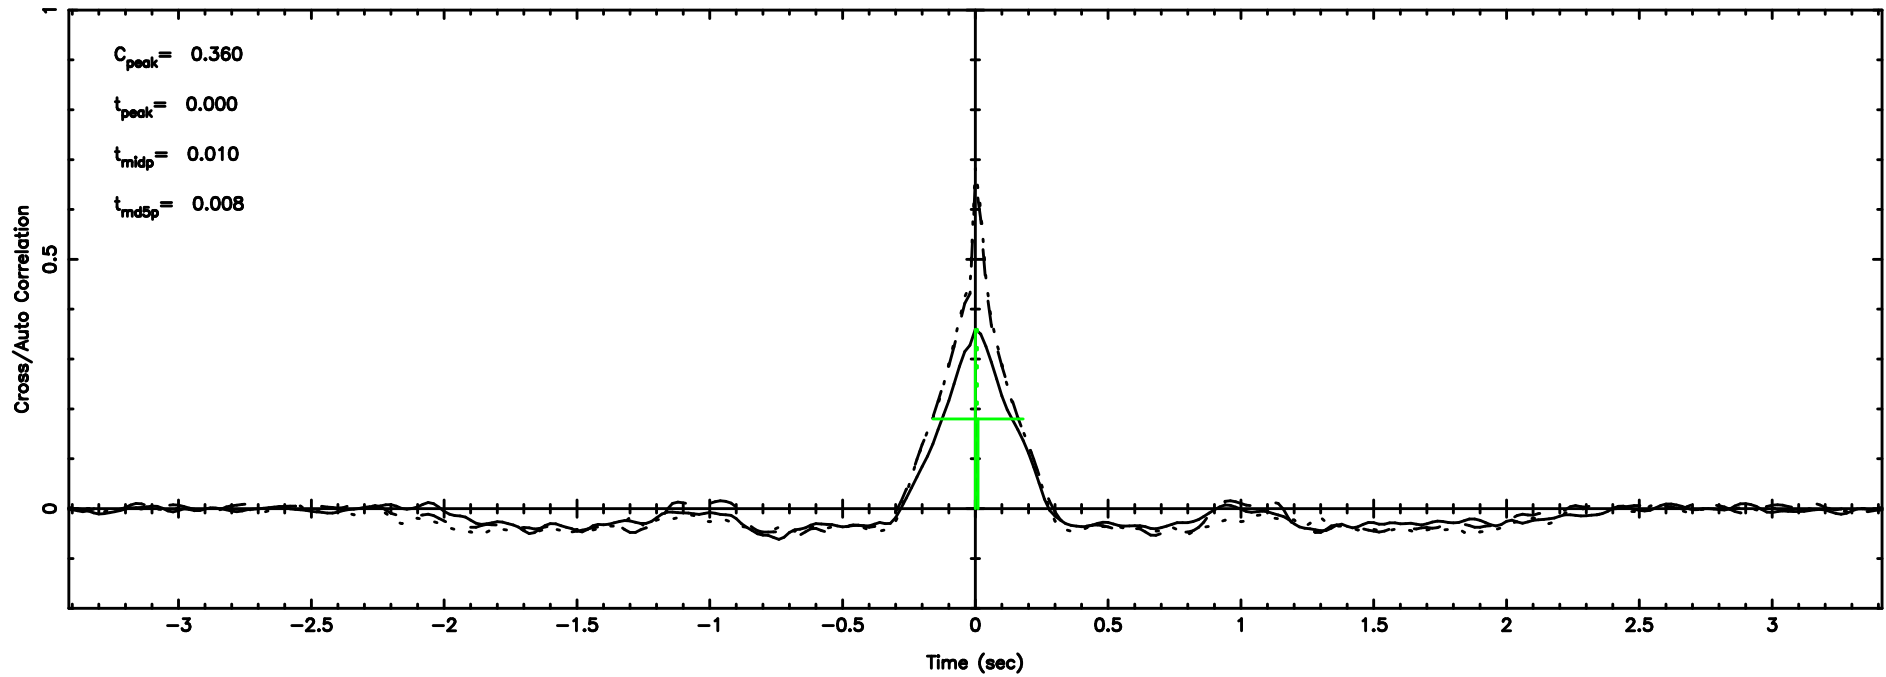

0100+146 2024/06/29 21.35UT FUJI -KISO

T20240630062846

BLK:16,SNR1: 9.0211 ,SNR2: 26.569

Frequency (Hz)

F20240630062848

BLK:16,SNR1: 6.1497 ,SNR2: 15.180

Frequency (Hz)

0109+416 2024/06/29 21.51UT TOYOKAWA-FUJI