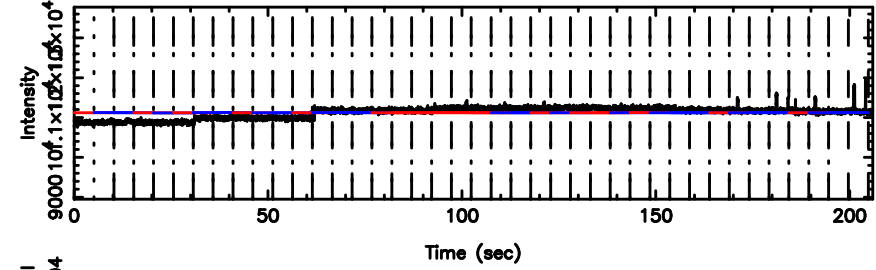

K20240630125928