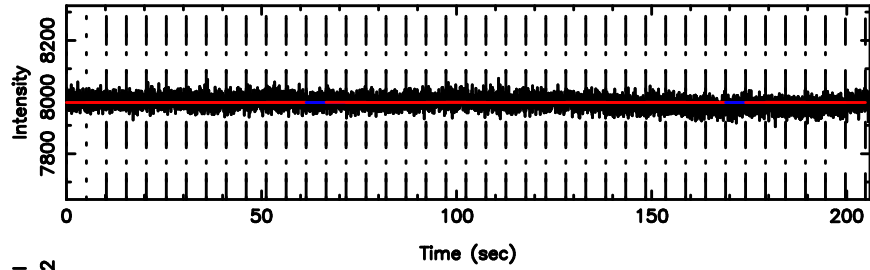

T20240630082746