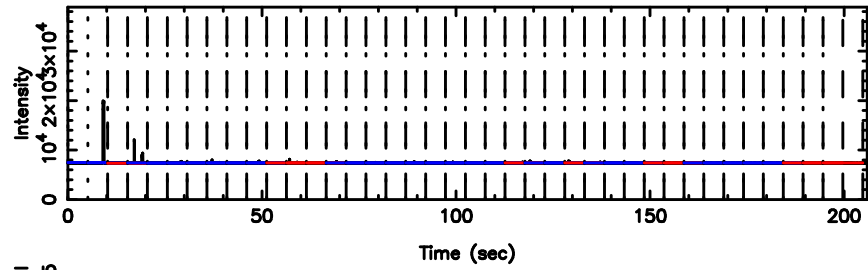

T20240630123103

BLK:26,SNR1: 2.5519 ,SNR2: 12.414

0713-024 2024/06/30 3.55UT TOYOKAWA-FUJI

F20240630123105

BLK:26,SNR1: 30.731 ,SNR2: 34.296

T20240630123103

BLK:28,SNR1: 2.5357 ,SNR2: 12.350

K20240630123100