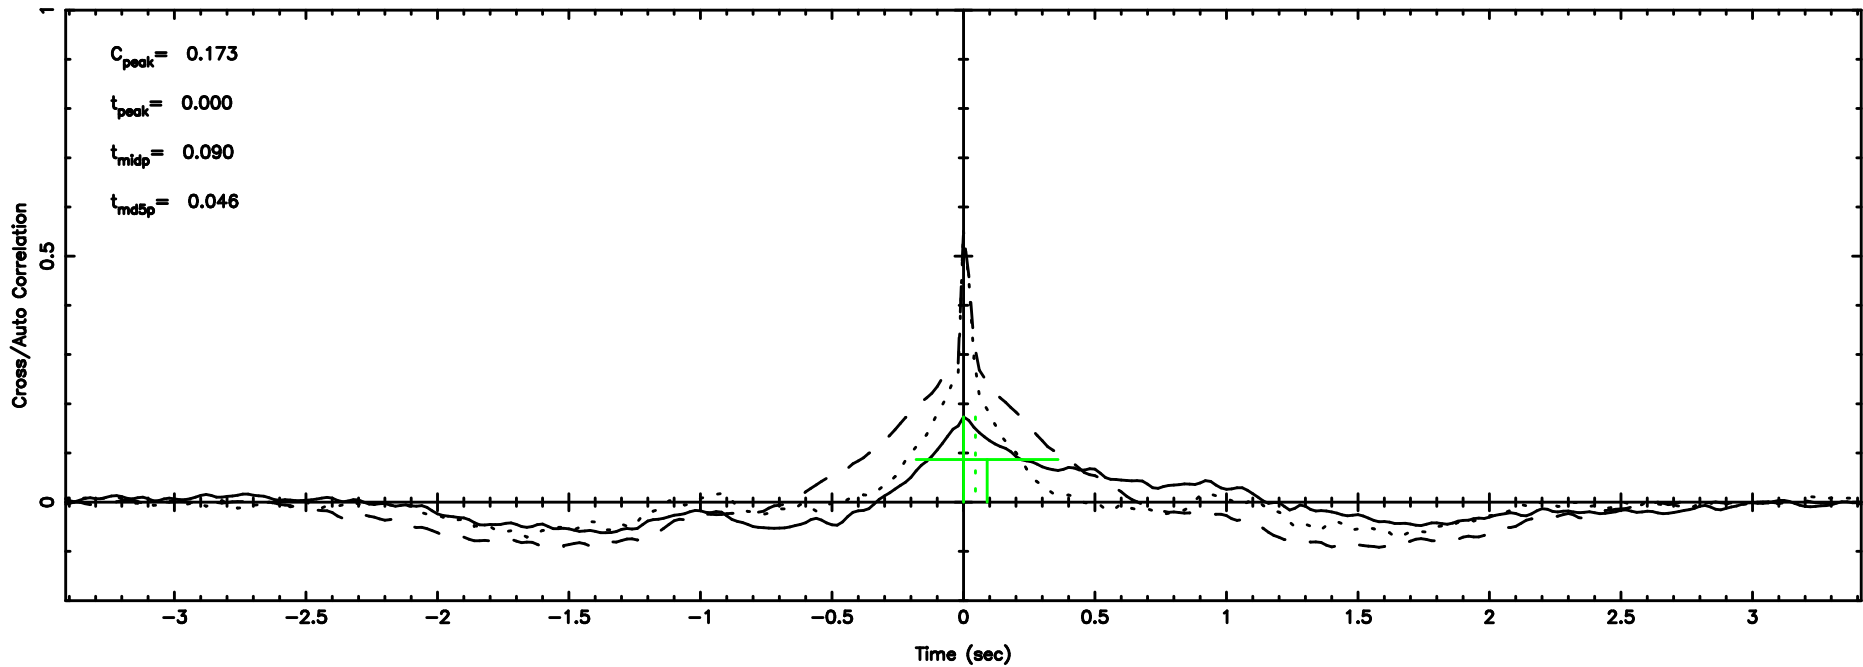

T20240630132915

BLK:26,SNR1: 1.1164 ,SNR2: 3.5830

K20240630132913

BLK:26,SNR1: 1.7590 ,SNR2: 4.8301

3C196 2024/06/30 4.52UT TOYOKAWA-KISO