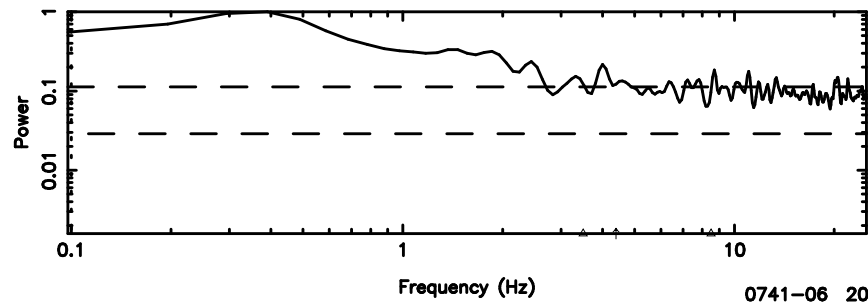

BLK:13,SNR1: 0.24165 ,SNR2: 1.5460