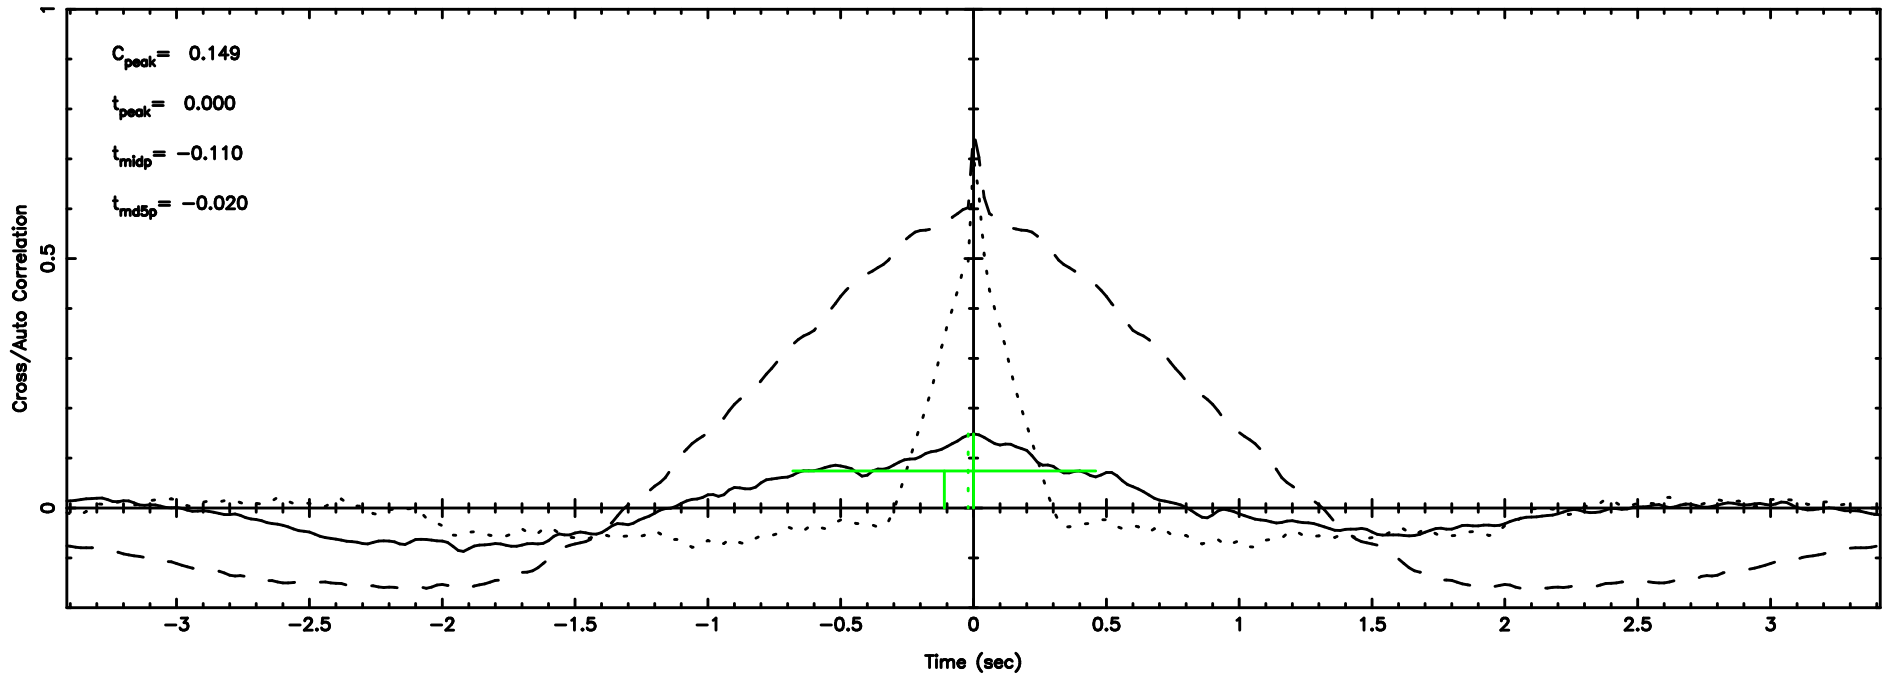

Frequency (Hz)

0100+146 2024/06/29 21.35UT TOYOKAWA-KISO