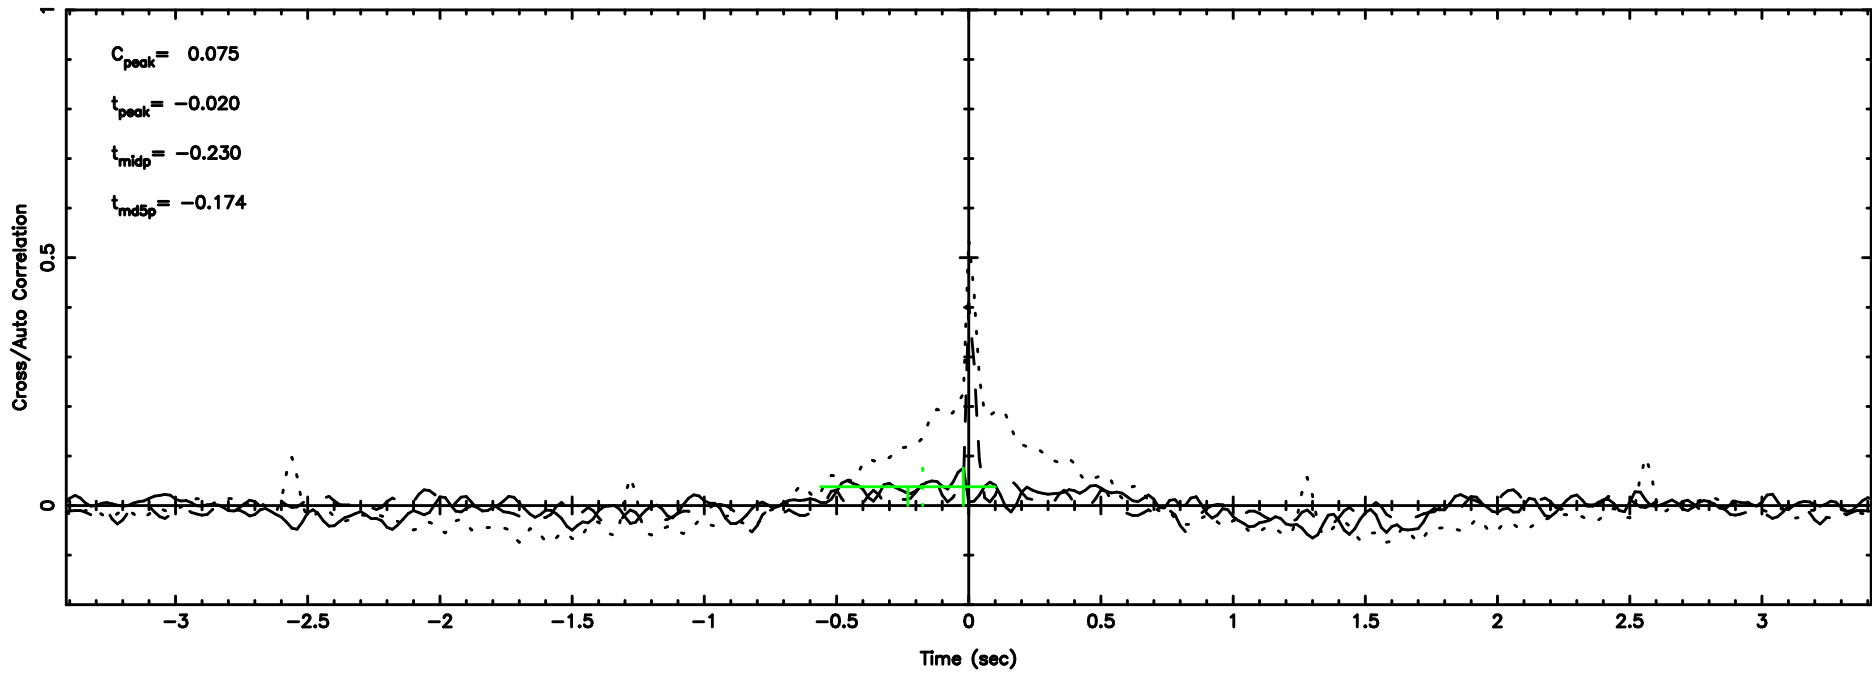

F20240630093722

BLK: 4,SNR1: 0.41177 ,SNR2: 4.3765

Frequency (Hz)

T20240630093720

BLK: 4,SNR1: 0.95581E-01,SNR2: 0.36666

Frequency (Hz)

K20240630093718

BLK: 4,SNR1: 0.49645E-01,SNR2: 0.39329