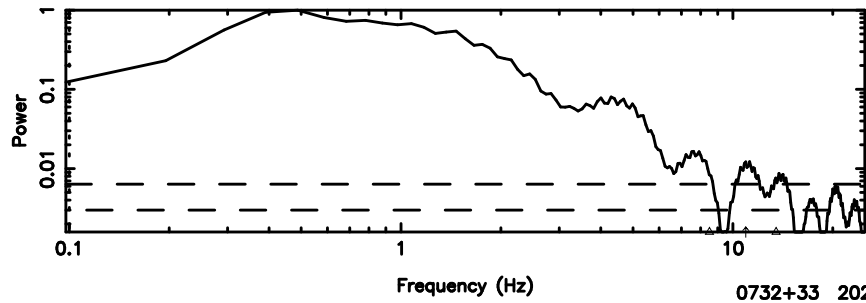

BLK:29,SNR1: 10.650 ,SNR2: 19.791