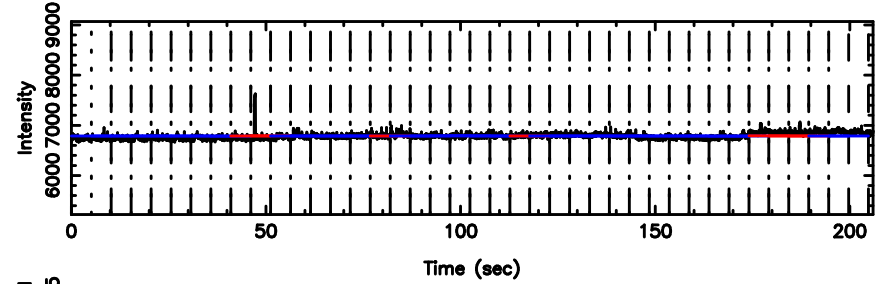

BLK:29,SNR1: 26.109 ,SNR2: 25.298

T20240630103655

BLK:32,SNR1: 19.310 ,SNR2: 91.115

F20240630103657

BLK:32,SNR1: 0.68704 ,SNR2: 5.6854

3C138 2024/06/30 1.64UT TOYOKAWA-FUJI

T20240630103655

BLK:32,SNR1: 18.018 ,SNR2: 74.631