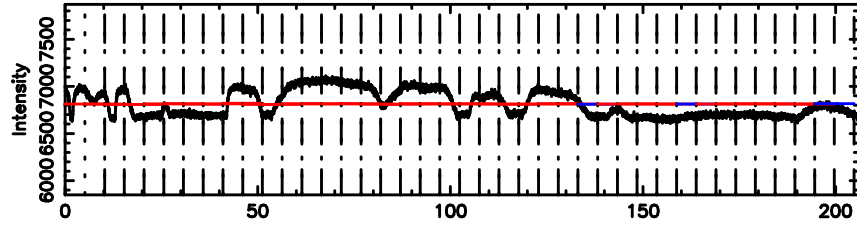

T20240630165800

BLK: 3,SNR1: 0.15395 ,SNR2: 3.7090