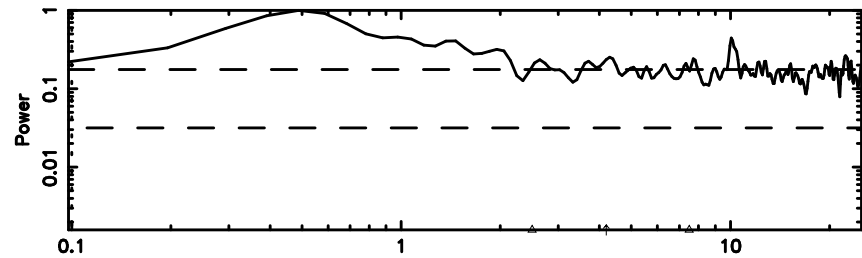

BLK: 8,SNR1: 0.14336 ,SNR2: 0.86751