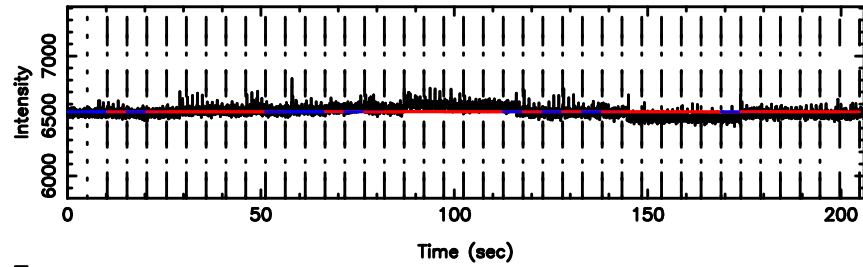

F20240630143706