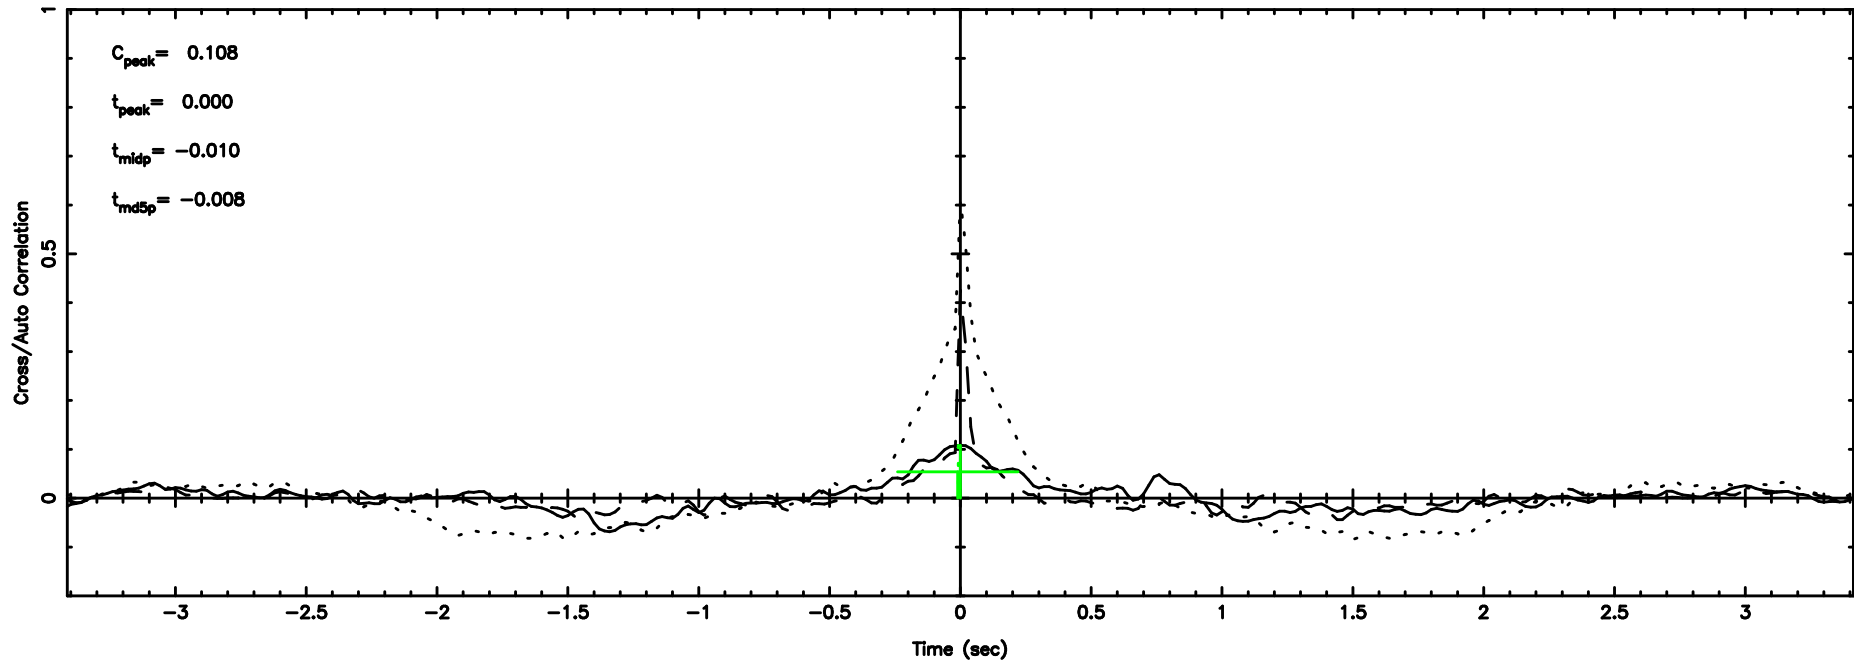

Frequency (Hz)

1107+109 2024/06/30 7.44UT TOYOKAWA-FUJI