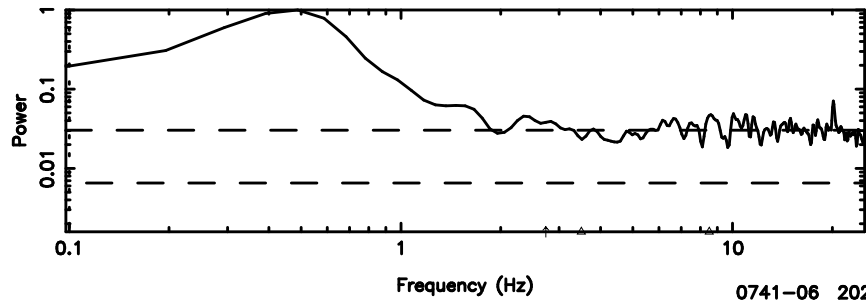

BLK:12,SNR1: 0.81291 ,SNR2: 5.8109