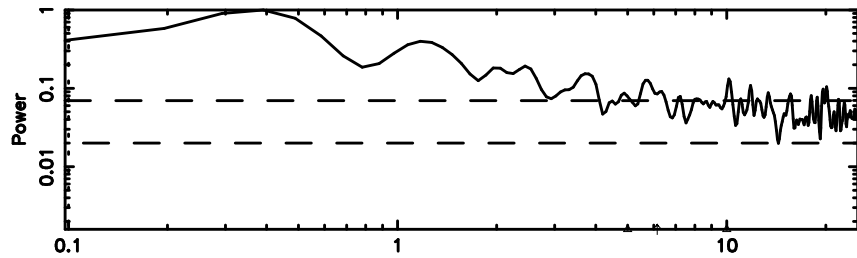

BLK: 7,SNR1: 0.41140 ,SNR2: 1.7687