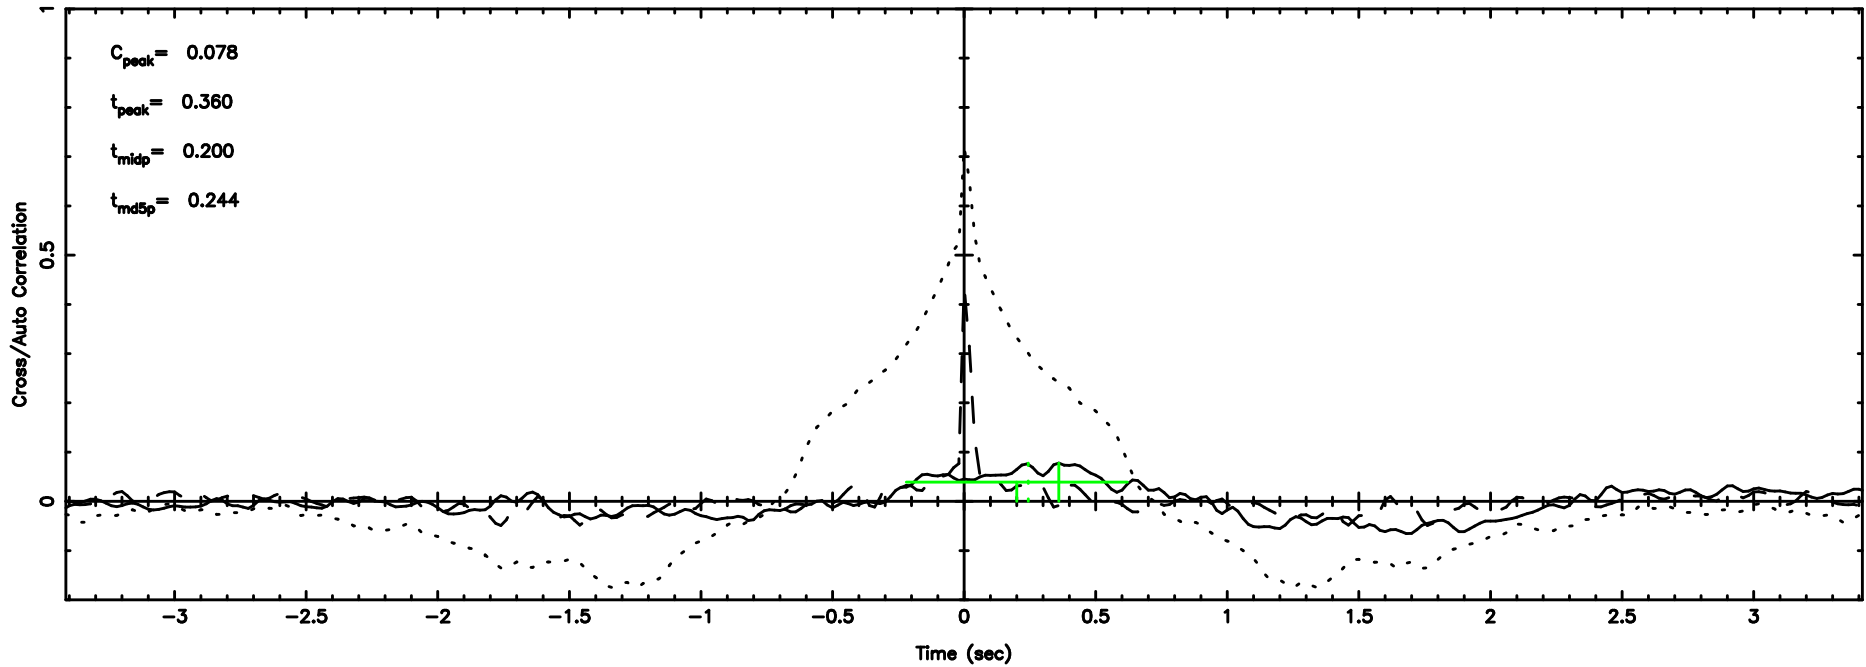

T20240630130915

BLK: 8,SNR1:-0.14688E-01,SNR2: 0.70253

F20240630130917

BLK: 8,SNR1: 3.6813 ,SNR2: 12.948

0752-200 2024/06/30 4.18UT TOYOKAWA-FUJI