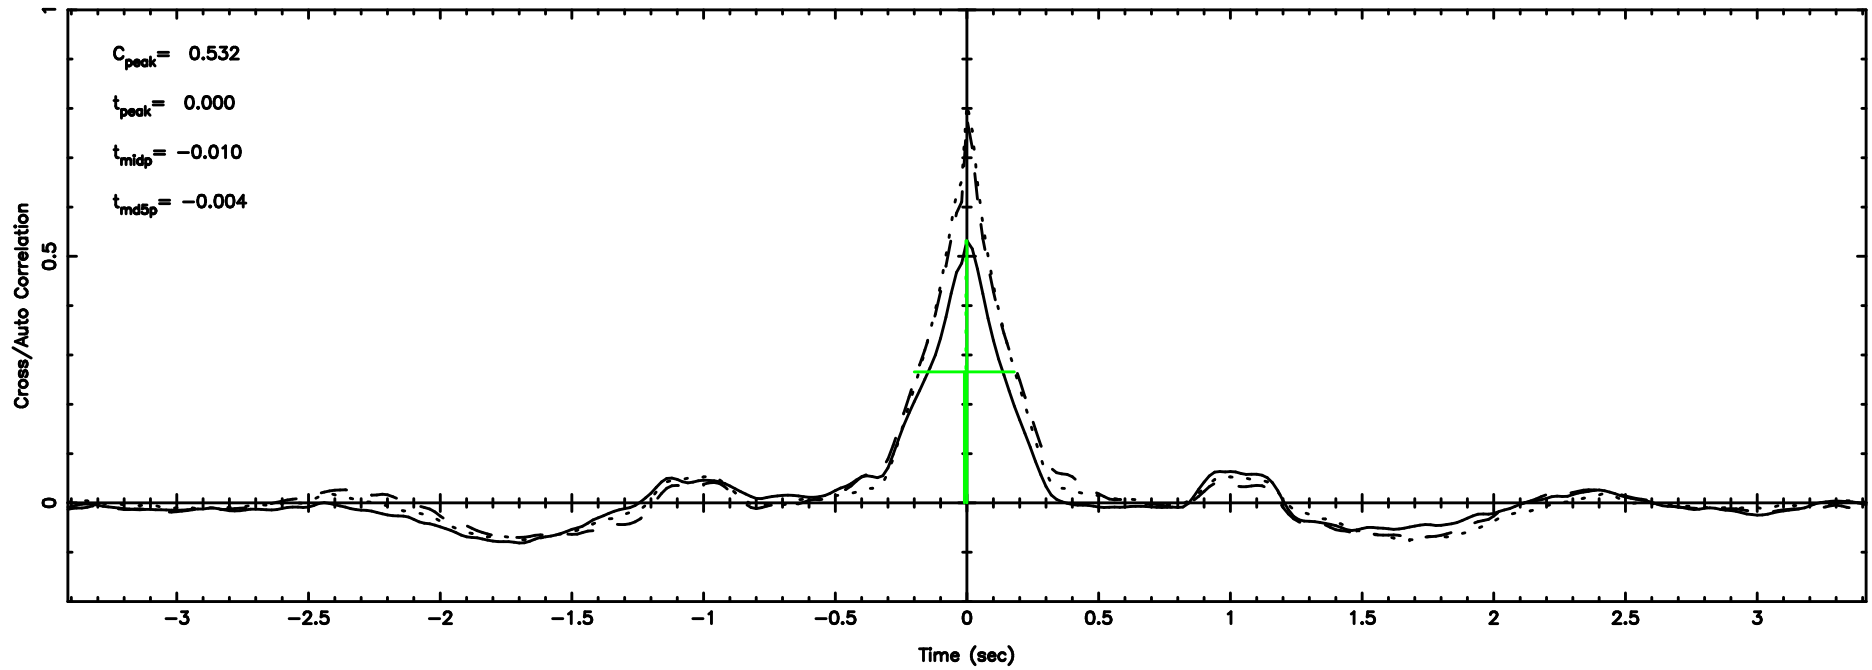

T20240630124114

BLK:35,SNR1: 9.8029 ,SNR2: 17.498

0723+10 2024/06/30 3.72UT TOYOKAWA-FUJI

F20240630124116

BLK:35,SNR1: 2.5896 ,SNR2: 12.527

T20240630124114

BLK:32,SNR1: 21.402 ,SNR2: 29.264

Frequency (Hz)