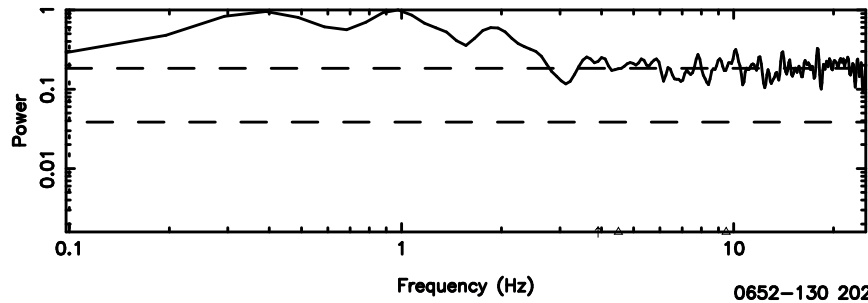

BLK: 9,SNR1: 0.29285 ,SNR2: 1.4732