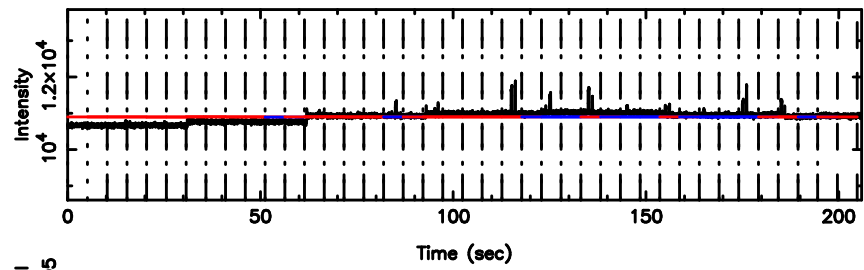

1055+01 2024/06/30 7.25UT TOYOKAWA-KISO

F20240630161309

BLK:13,SNR1: 1.5810 ,SNR2: 5.6148

Frequency (Hz)

K20240630161304

BLK:13,SNR1: 3.0662 ,SNR2: 10.133

Frequency (Hz)

1055+01 2024/06/30 7.25UT FUJI -KISO