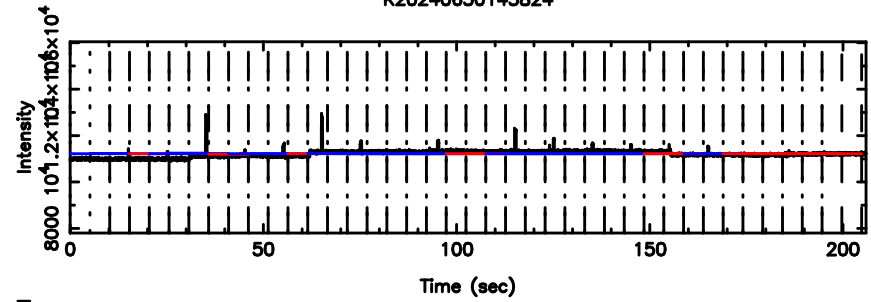

BLK:23,SNR1: 11.808 ,SNR2: 22.017

Frequency (Hz)

0941-08 2024/06/30 6.00UT TOYOKAWA-KISO

F20240630145829

BLK:26,SNR1: 6.5644 ,SNR2: 15.665

K20240630145824

BLK:26,SNR1: 12.012 ,SNR2: 22.199

0941-08 2024/06/30 6.00UT FUJI -KISO