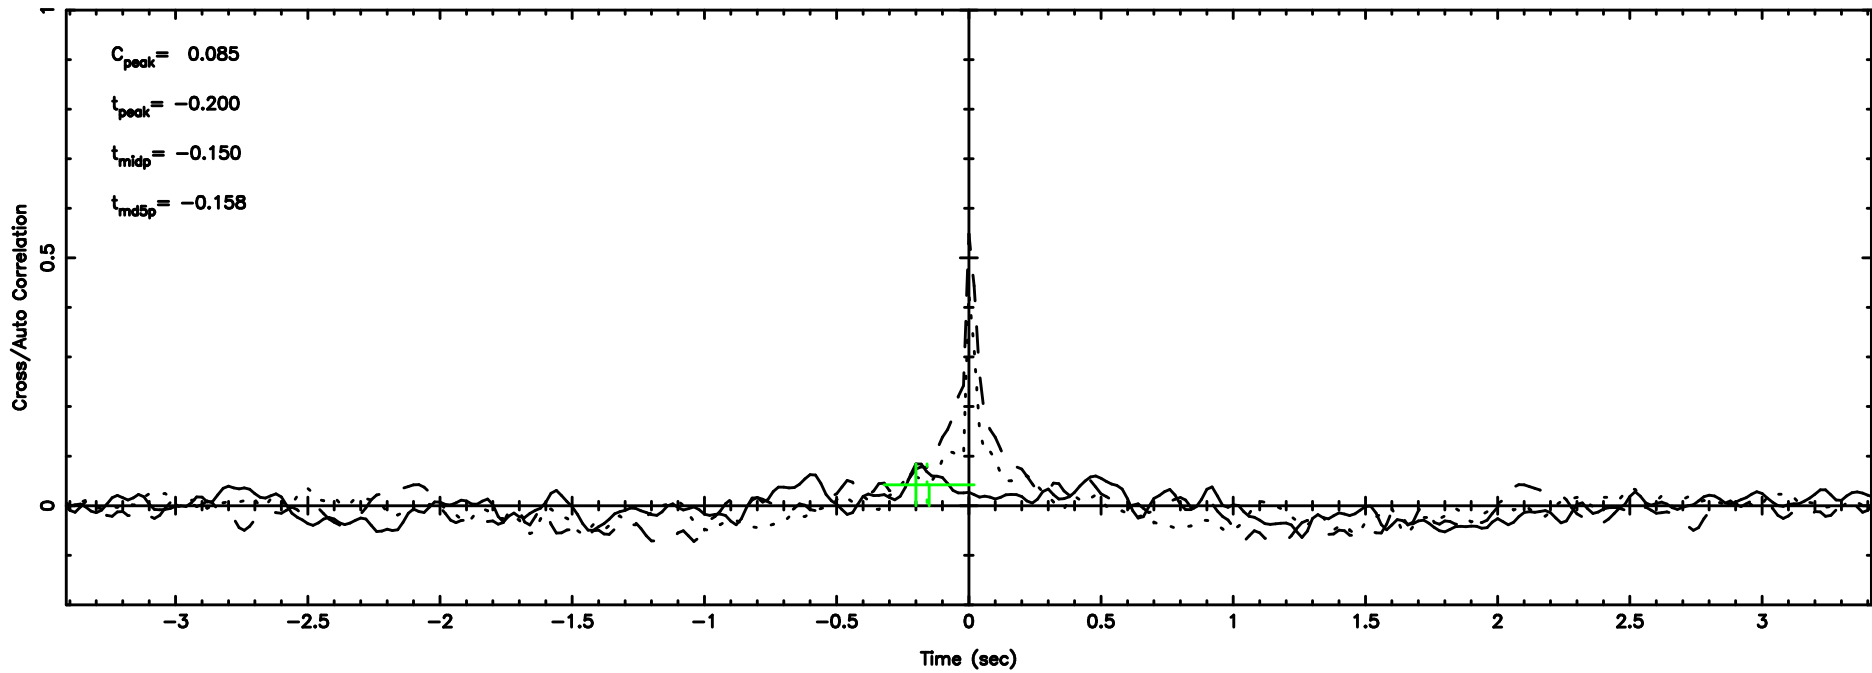

Frequency (Hz)

0411+05 2024/06/30 0.54UT FUJI -KISO