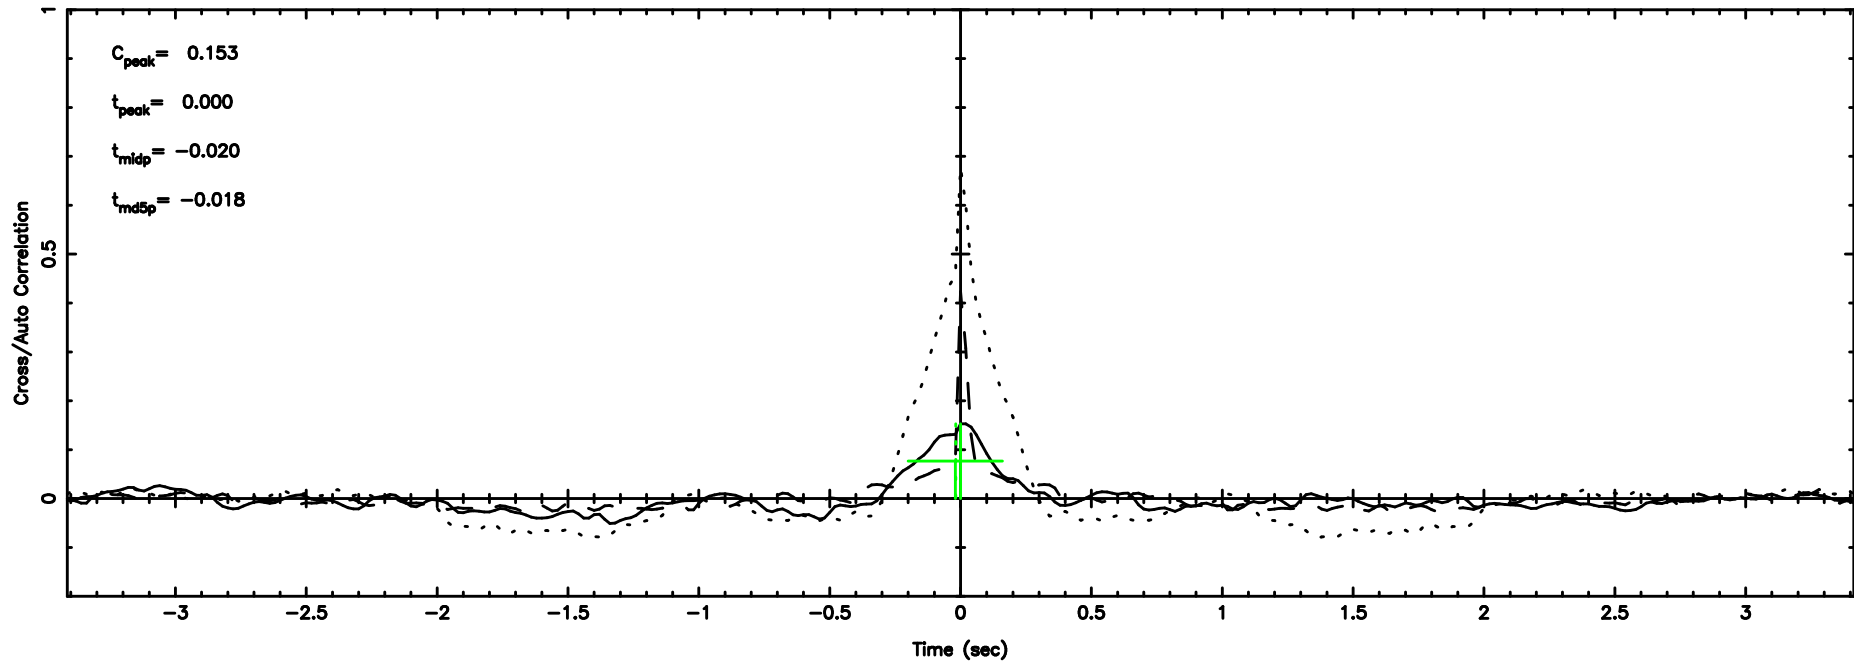

Frequency (Hz)

1055+01 2024/06/30 7.25UT TOYOKAWA-KISO