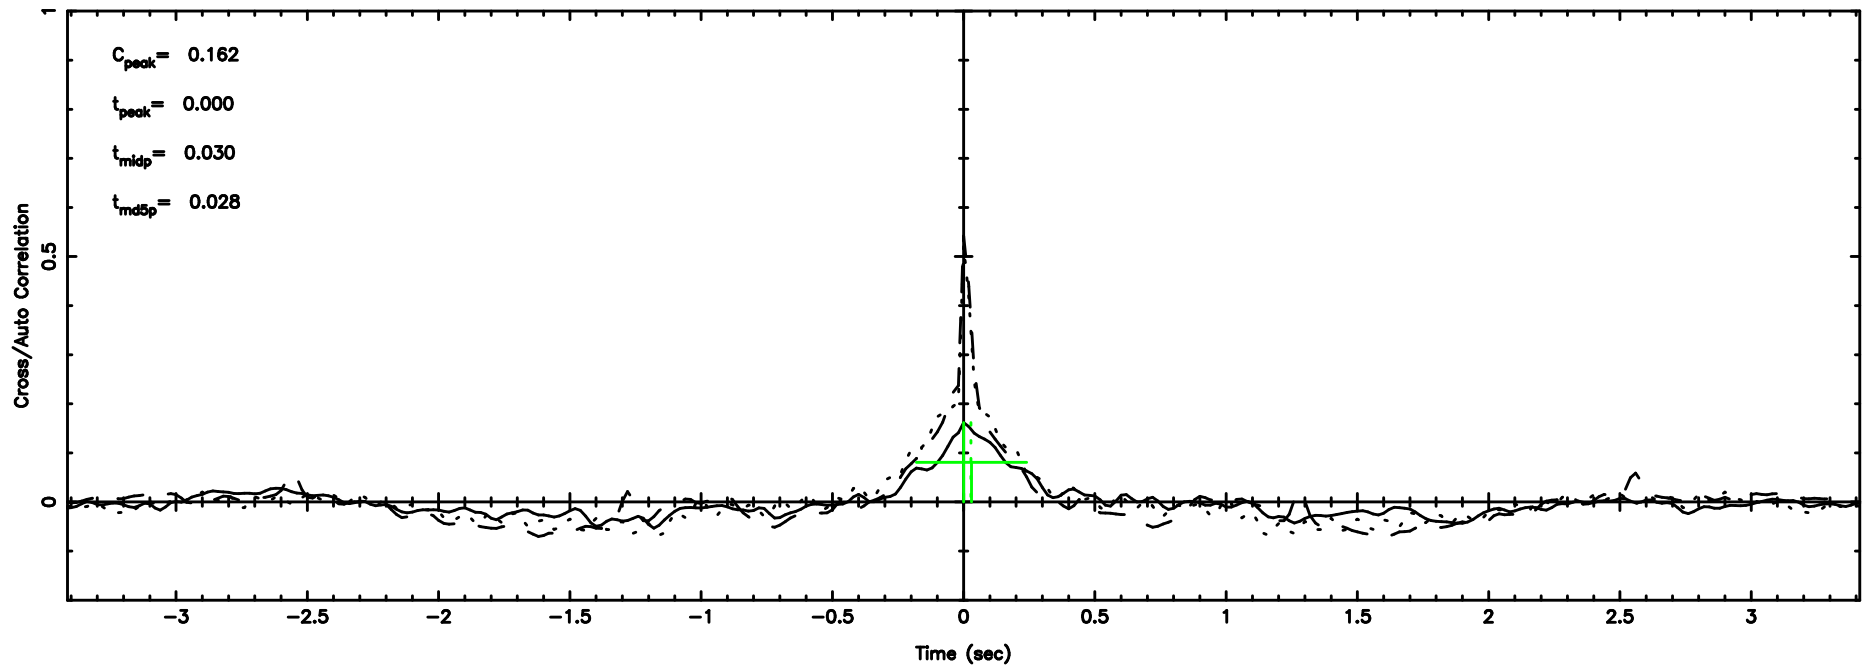

T20240630144343

BLK:36,SNR1: 8.0498 ,SNR2: 20.233

F20240630144345

BLK:36,SNR1: 11.125 ,SNR2: 25.677

0926+117 2024/06/30 5.76UT TOYOKAWA-FUJI

T20240630144343

BLK:38,SNR1: 8.0173 ,SNR2: 20.148

K20240630144340