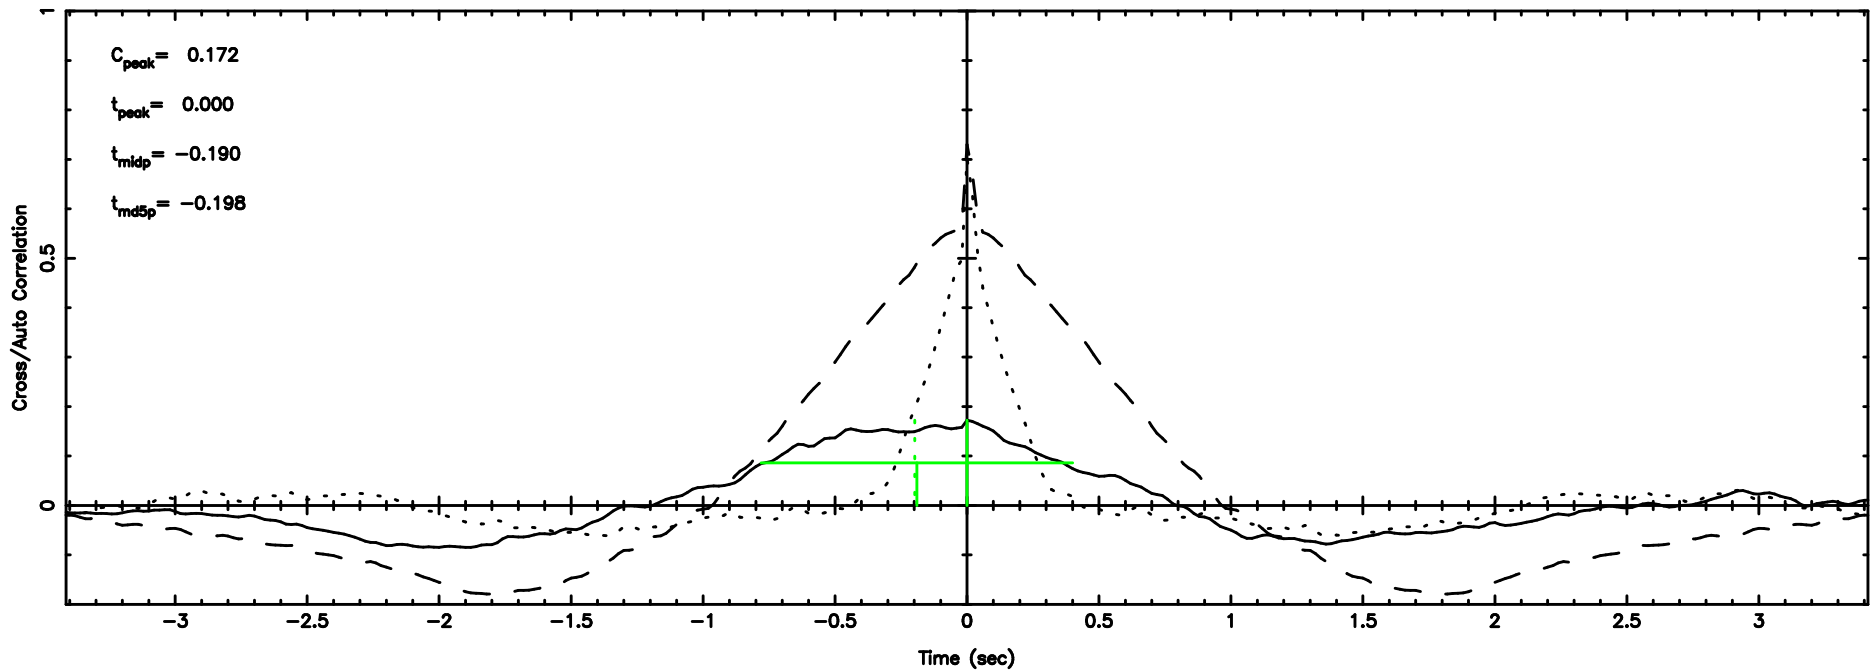

T20240630111110

BLK:14,SNR1: 18.242 ,SNR2: 142.43

Frequency (Hz)

0552+12 2024/06/30 2.21UT TOYOKAWA-FUJI

F20240630111112

BLK:14,SNR1: 2.9135 ,SNR2: 12.938

Frequency (Hz)

T20240630111110