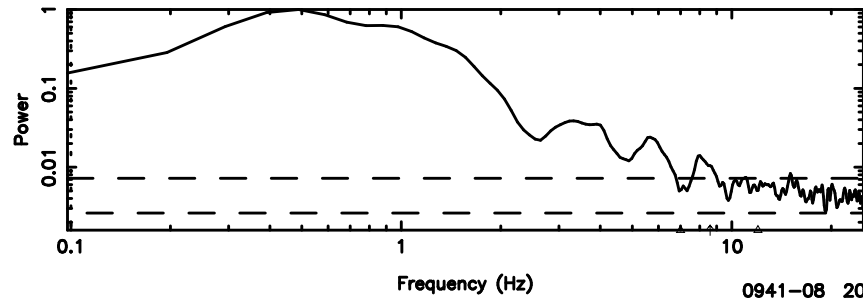

BLK:23,SNR1: 11.808 ,SNR2: 22.017

Frequency (Hz)

0941-08 2024/06/30 6.00UT TOYOKAWA-KISO

F20240630145829

BLK:26,SNR1: 6.5644 ,SNR2: 15.665

K20240630145824

BLK:26,SNR1: 12.012 ,SNR2: 22.199

0941-08 2024/06/30 6.00UT FUJI -KISO