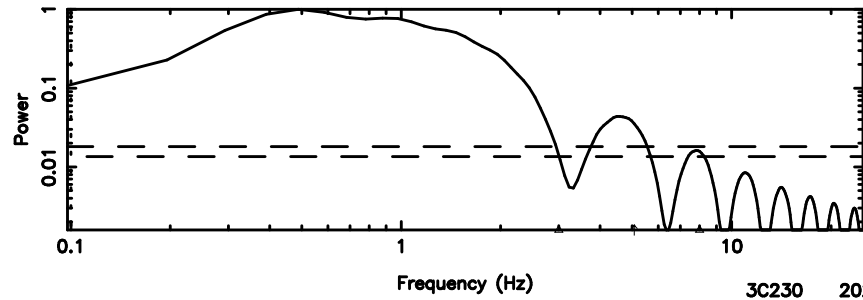

BLK:25,SNR1: 2.7339 ,SNR2: 13.081