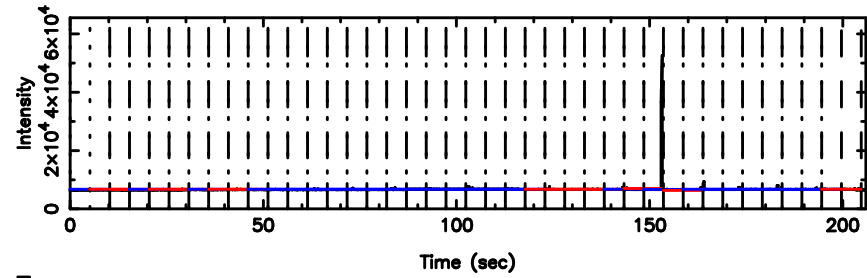

F20240630150651

BLK:26,SNR1: 2.6735 ,SNR2: 12.843