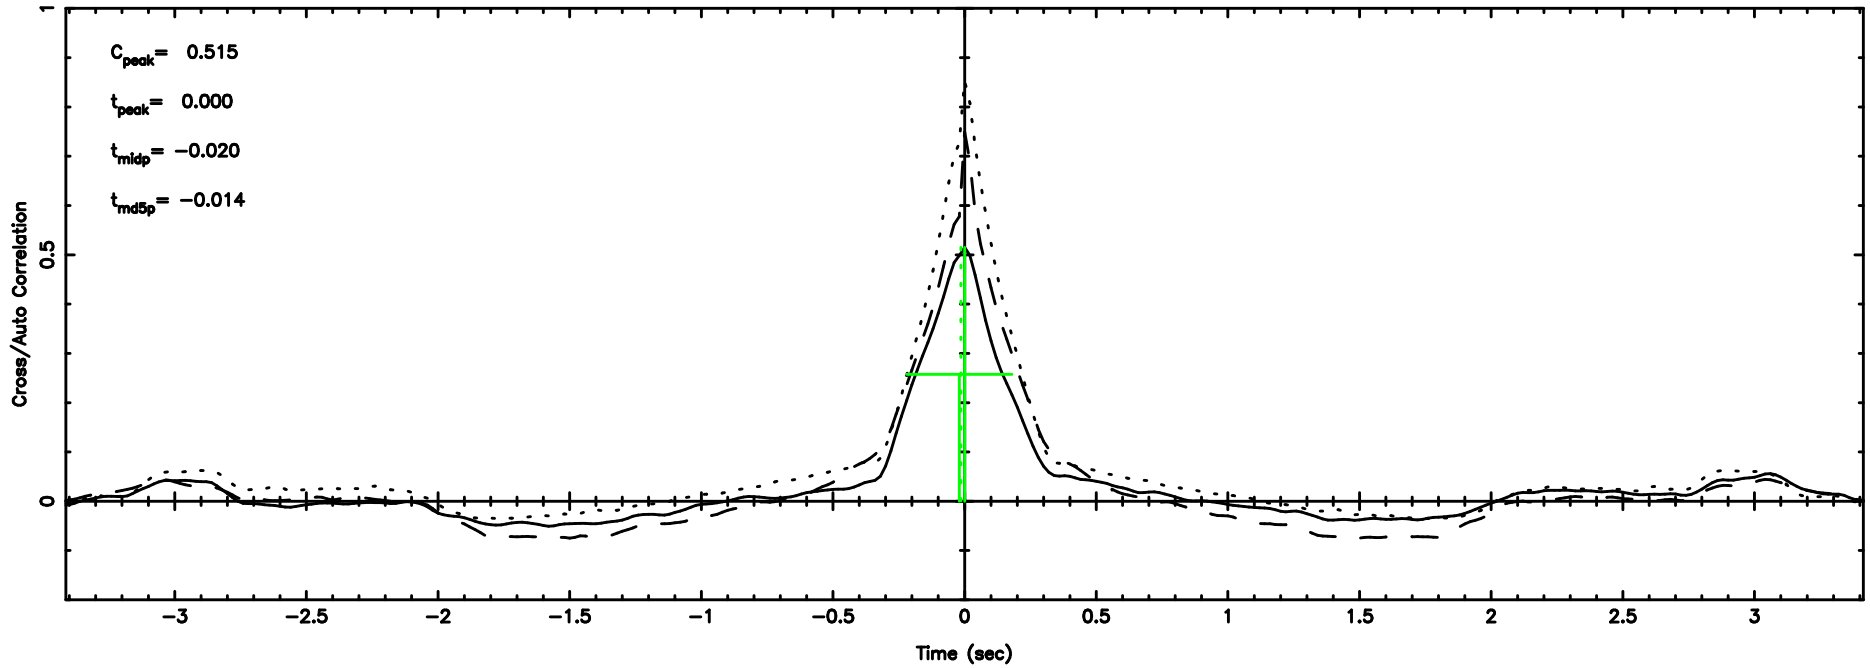

BLK:34,SNR1: 9.6316 ,SNR2: 24.050