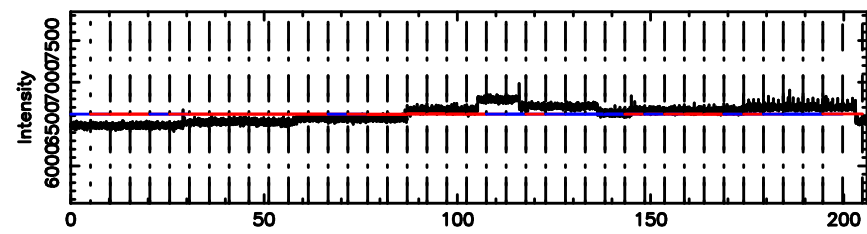

T20240630145127

BLK:14,SNR1: 0.75215 ,SNR2: 5.2866

Frequency (Hz)

F20240630145129

BLK:14,SNR1: 0.25058 ,SNR2: 1.1744

Frequency (Hz)

3C222 2024/06/30 5.89UT TOYOKAWA-FUJI

T20240630145127