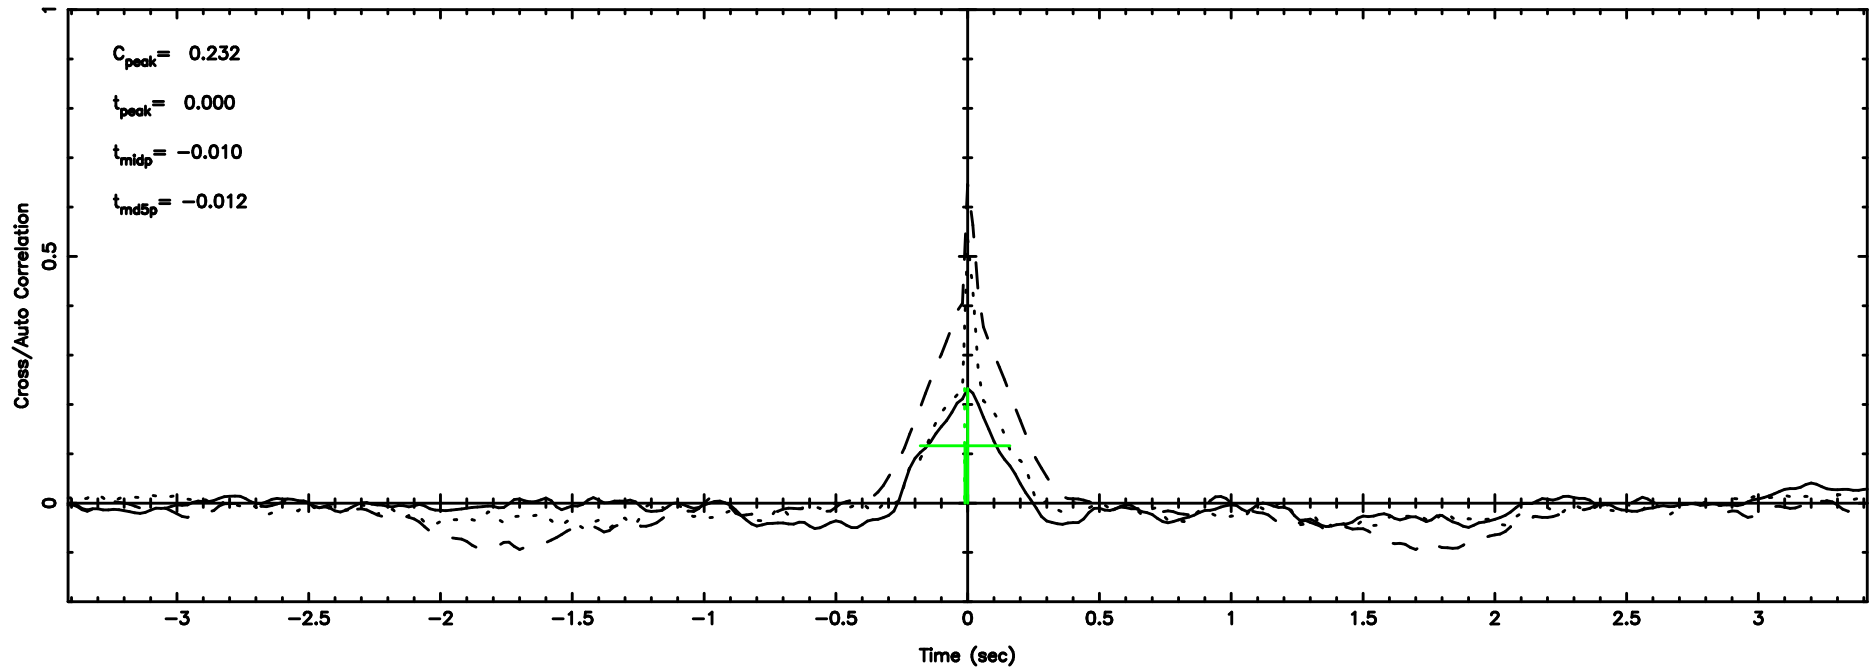

BLK:10,SNR1: 0.68901 ,SNR2: 3.9557

BLK:10,SNR1: 0.62687 ,SNR2: 2.9459

0652-130 2024/06/30 3.20UT FUJI -KISO