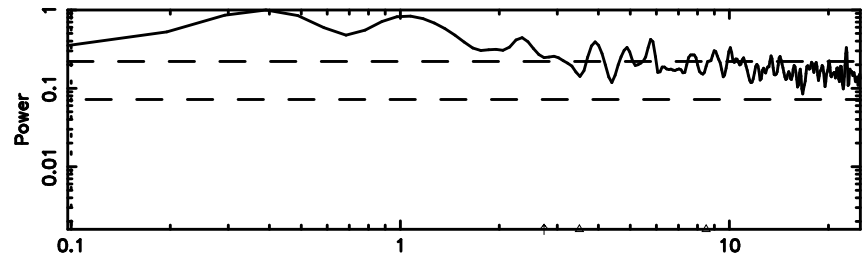

BLK: 7,SNR1: 0.79461E-01,SNR2: 1.3788