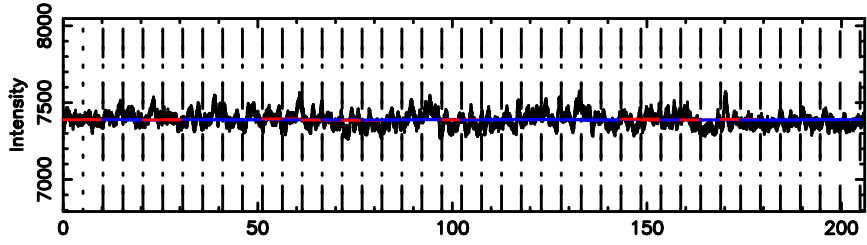

T20240630105028

BLK:27,SNR1: 5.7661 ,SNR2: 20.450

F20240630105030

BLK:27,SNR1: 0.85168 ,SNR2: 3.8323

0531+194 2024/06/30 1.87UT TOYOKAWA-FUJI

T20240630105028

BLK:25,SNR1: 5.5639 ,SNR2: 41.519

Frequency (Hz)