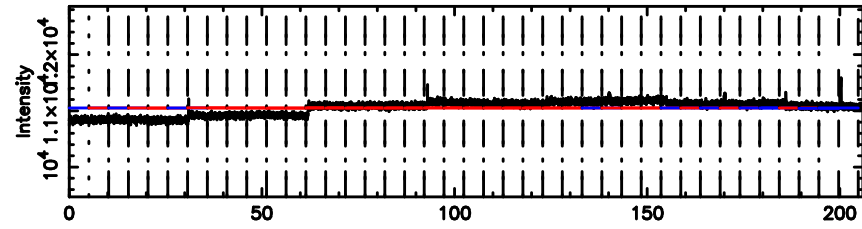

BLK:10,SNR1: 1.6763 ,SNR2: 5.8413

Frequency (Hz)

3C255 2024/06/30 7.60UT TOYOKAWA-KISO

F20240630163404

BLK:11,SNR1: 0.66622 ,SNR2: 3.6927

Frequency (Hz)

K20240630163359

BLK:11,SNR1: 1.5931 ,SNR2: 5.4923