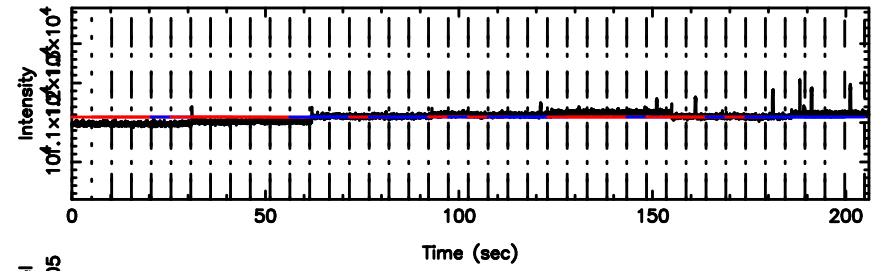

T20240630140811

BLK:16,SNR1: 5.4275 ,SNR2: 13.285

F20240630140813

BLK:16,SNR1: 0.70122 ,SNR2: 3.5567

3C208 2024/06/30 5.16UT TOYOKAWA-FUJI

T20240630140811

BLK:18,SNR1: 5.0166 ,SNR2: 12.300

K20240630140808