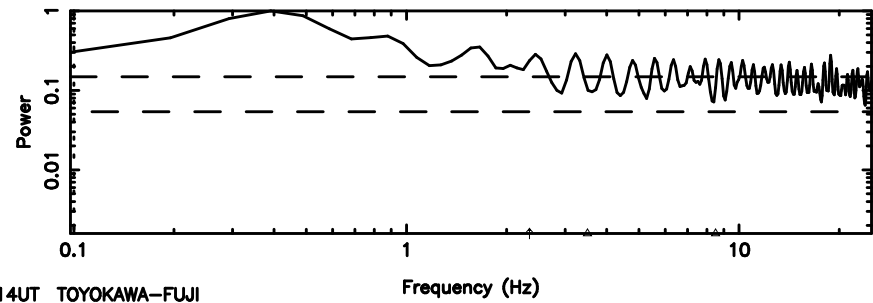

T20240630110659

BLK:18,SNR1: 4.5721 ,SNR2: 27.086

0548+16 2024/06/30 2.14UT TOYOKAWA-FUJI

F20240630110701

BLK:18,SNR1: 0.16275 ,SNR2: 1.6021

Frequency (Hz)

T20240630110659

BLK:20,SNR1: 2.4064 ,SNR2: 14.621