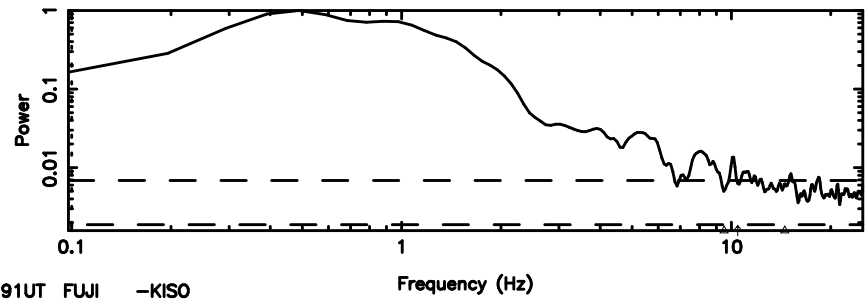

BLK:22,SNR1: 8.2552 ,SNR2: 15.959