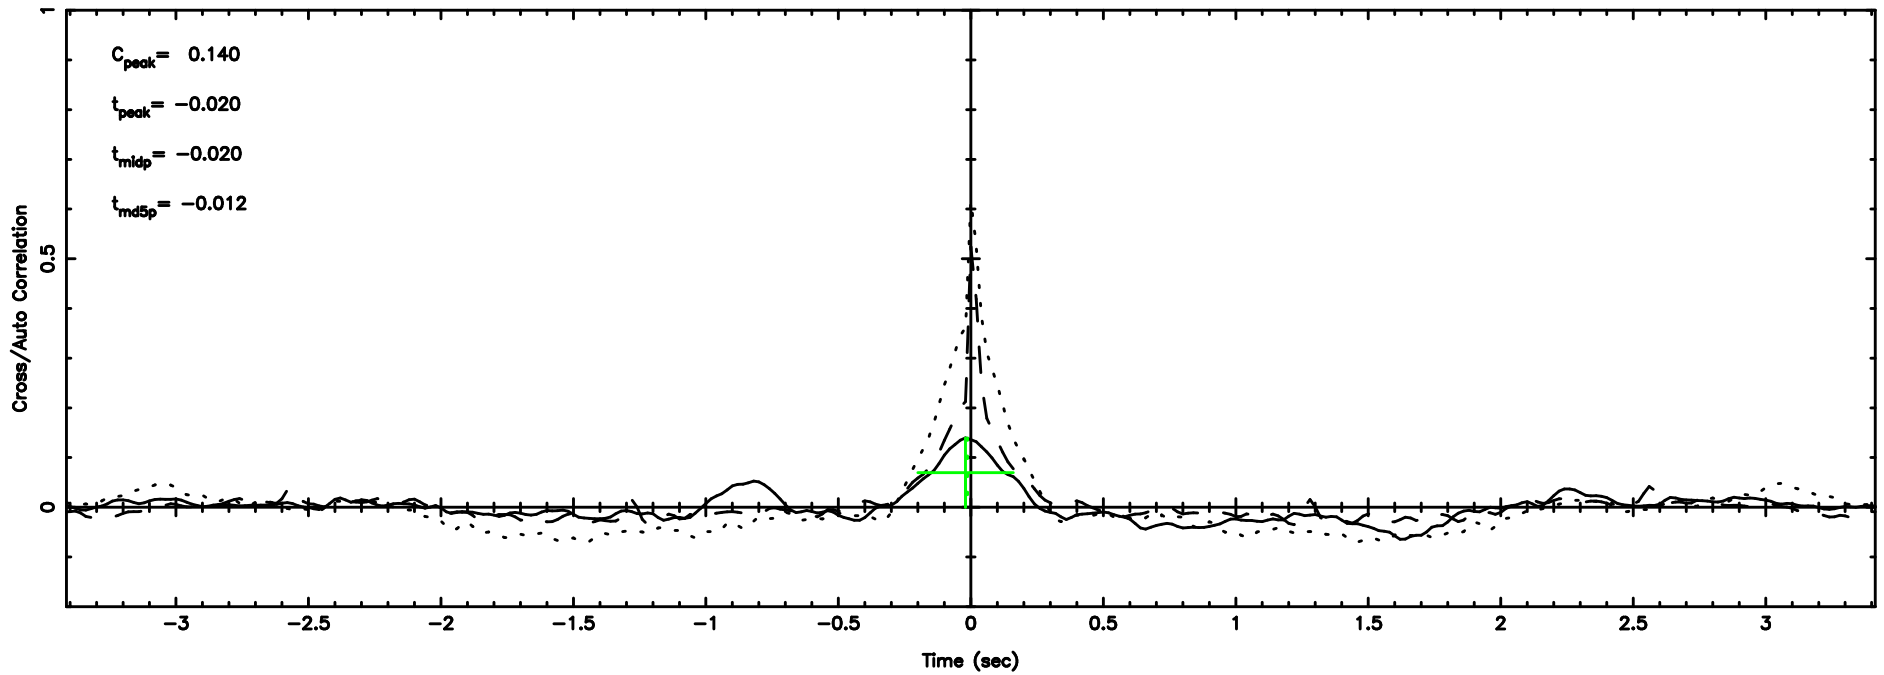

F20240630075844

BLK:16,SNR1: 0.42567 ,SNR2: 1.5863

Frequency (Hz)

3C71 2024/06/29 23.01UT FUJI -KISO

K20240630075840

BLK:16,SNR1: 1.3583 ,SNR2: 5.0129

Frequency (Hz)

T20240630081757