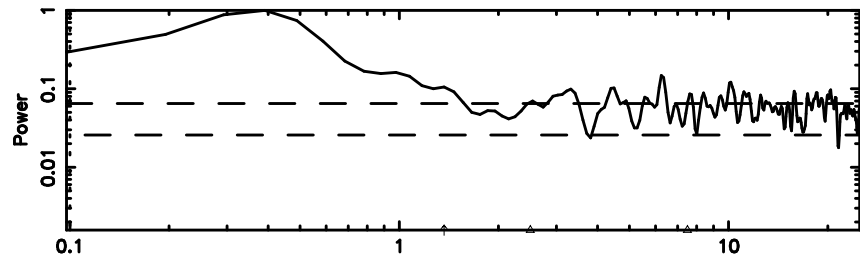

BLK: 4,SNR1: 0.25311 ,SNR2: 4.6639