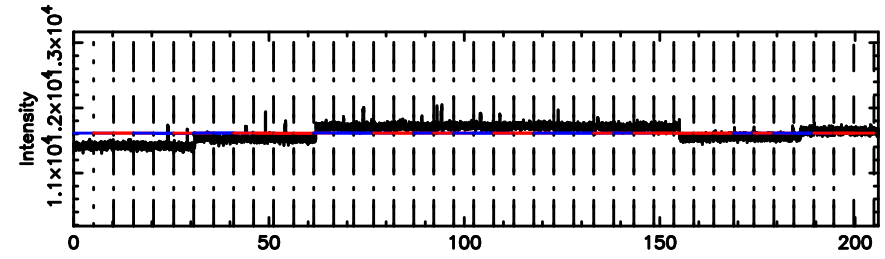

F20240630071350

BLK:18,SNR1: 0.49692 ,SNR2: 1.4423

Frequency (Hz)

K20240630071345

BLK:18,SNR1: 0.54352 ,SNR2: 2.8083

Frequency (Hz)

0155-109 2024/06/29 22.26UT FUJI -KISO

T20240630072055