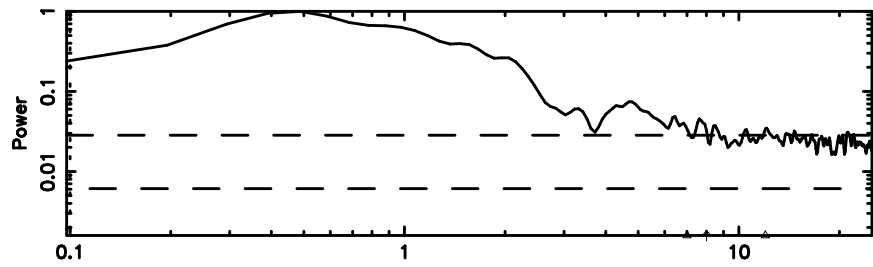

BLK:11,SNR1: 1.4442 ,SNR2: 7.0270

Frequency (Hz)

0128+03 2024/06/29 21.82UT TOYOKAWA-KISO

F20240630064731

BLK:15,SNR1: 2.0083 ,SNR2: 5.2031

Frequency (Hz)

K20240630064726

BLK:15,SNR1: 1.2640 ,SNR2: 6.0969