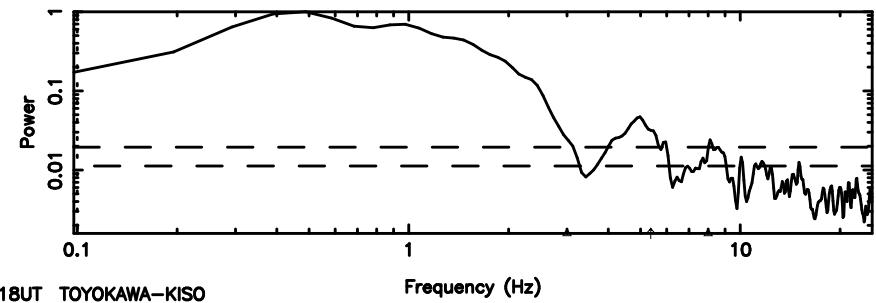

BLK: 5,SNR1: 2.4053 ,SNR2: 10.637

0752-200 2024/06/30 4.18UT TOYOKAWA-KISO

F20240630130917

BLK: 8,SNR1: 2.2346 ,SNR2: 7.7987

Frequency (Hz)

K20240630130912

BLK: 8,SNR1: 0.37993 ,SNR2: 3.0707

Frequency (Hz)