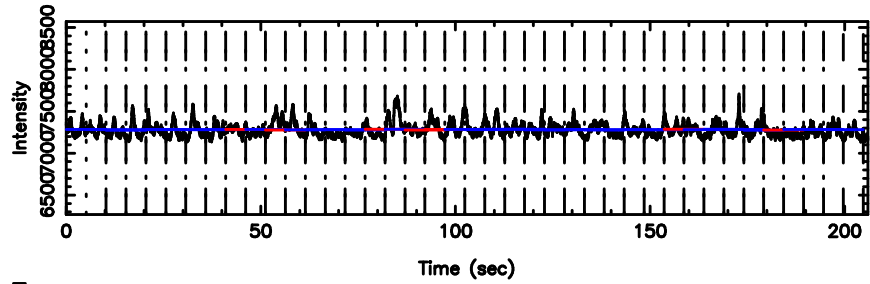

BLK:29,SNR1: 26.109 ,SNR2: 25.298

T20240630103655

BLK:32,SNR1: 19.310 ,SNR2: 91.115

F20240630103657

BLK:32,SNR1: 0.68704 ,SNR2: 5.6854

3C138 2024/06/30 1.64UT TOYOKAWA-FUJI

T20240630103655

BLK:32,SNR1: 18.018 ,SNR2: 74.631