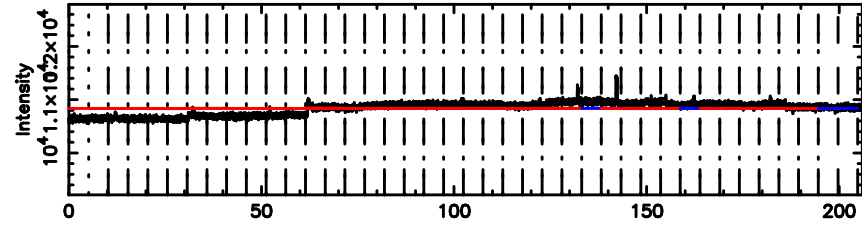

3C263.1 2024/06/30 7.99UT TOYOKAWA-FUJI

T20240630165800

BLK: 3,SNR1: 0.15395 ,SNR2: 3.7090

Frequency (Hz)

K20240630165757

BLK: 3,SNR1: 1.0226 ,SNR2: 5.5391

Frequency (Hz)

3C263.1 2024/06/30 7.99UT TOYOKAWA-KISO