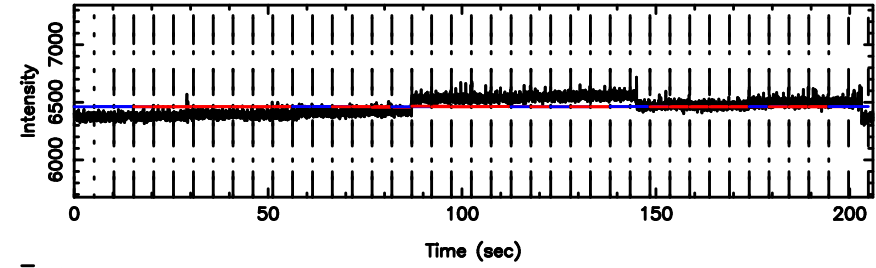

F20240630125933