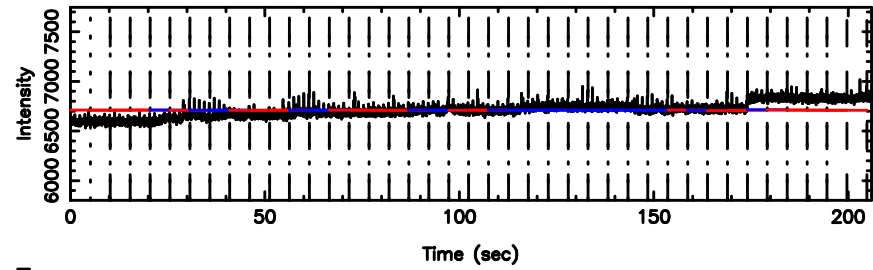

T20240630110659

BLK:18,SNR1: 4.5721 ,SNR2: 27.086

0548+16 2024/06/30 2.14UT TOYOKAWA-FUJI

F20240630110701

BLK:18,SNR1: 0.16275 ,SNR2: 1.6021

Frequency (Hz)

T20240630110659

BLK:20,SNR1: 2.4064 ,SNR2: 14.621