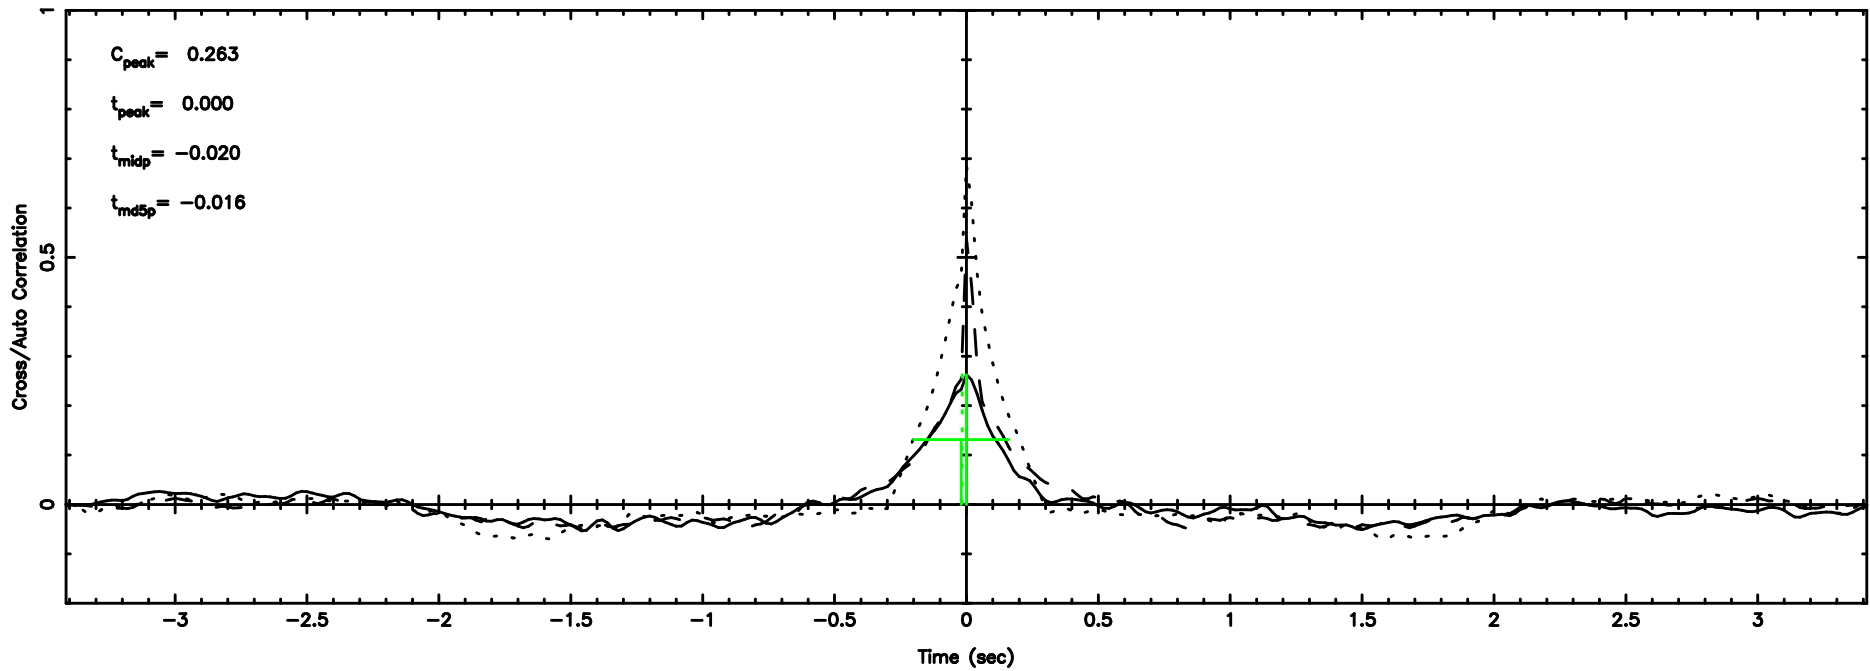

T20240630112323

BLK:16,SNR1: 1.4887 ,SNR2: 3.0286

0605-08 2024/06/30 2.42UT TOYOKAWA-FUJI

F20240630112325

BLK:16,SNR1: 2.1028 ,SNR2: 5.2942

Frequency (Hz)