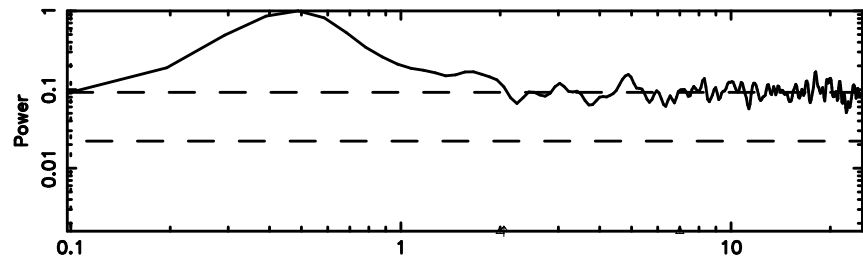

BLK: 9,SNR1: 0.28969 ,SNR2: 2.4765

Frequency (Hz)

K20240630153644

BLK: 9,SNR1: 0.44736 ,SNR2: 1.6196

Frequency (Hz)

3C241 2024/06/30 6.64UT TOYOKAWA-KISO

F20240630153649

BLK: 3,SNR1: 0.76103E-01,SNR2: 0.57069