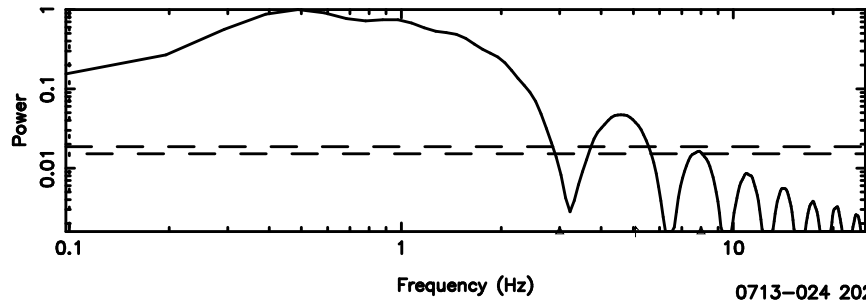

BLK:26,SNR1: 2.5519 ,SNR2: 12.414

0713-024 2024/06/30 3.55UT TOYOKAWA-FUJI

F20240630123105