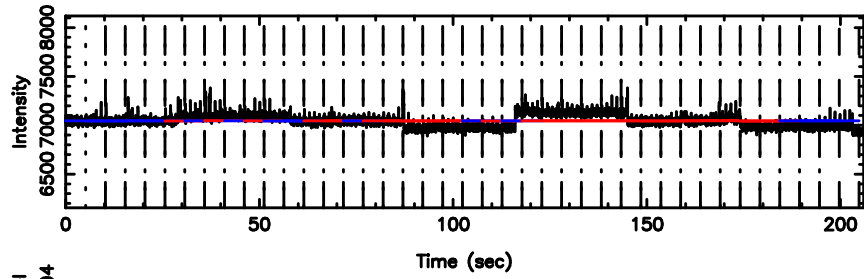

F20240630132917