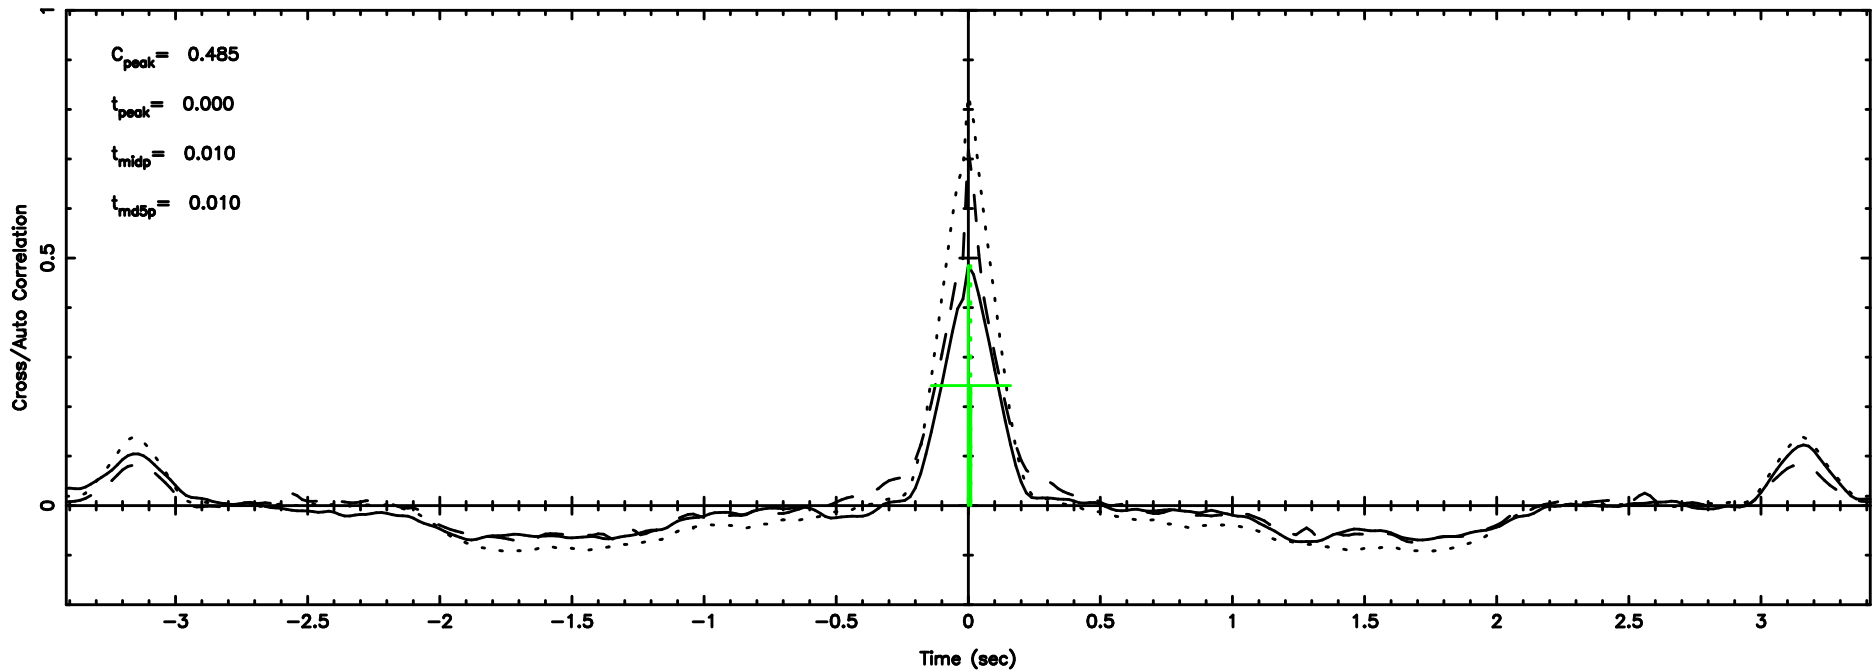

BLK:29,SNR1: 26.109 ,SNR2: 25.298