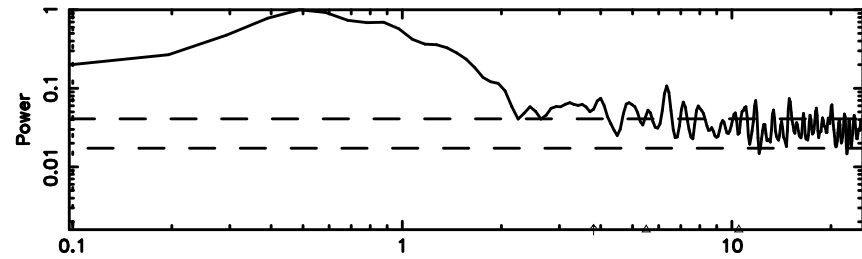

BLK: 7,SNR1: 0.93816 ,SNR2: 5.3451