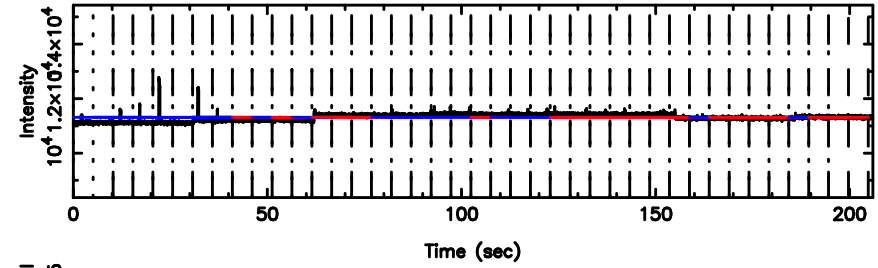

K20240630122137

BLK:20,SNR1: 5.4765 ,SNR2: 13.567

0703+138 2024/06/30 3.39UT TOYOKAWA-KISO

F20240630122142

BLK:20,SNR1: 2.8680 ,SNR2: 13.376

0703+138 2024/06/30 3.39UT FUJI -KISO

K20240630122137

BLK:20,SNR1: 5.6270 ,SNR2: 13.929