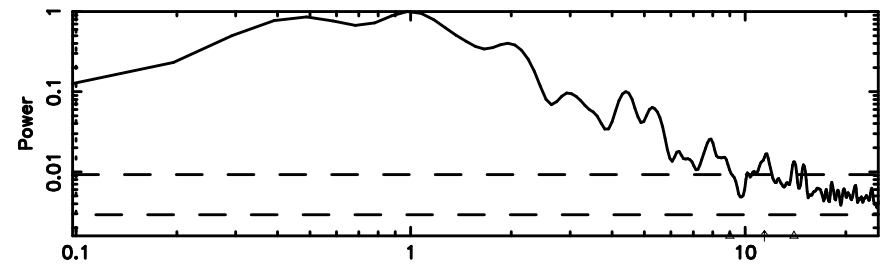

BLK:18,SNR1: 3.1803 ,SNR2: 7.8399

Frequency (Hz)

K20240630063949

BLK:18,SNR1: 7.7642 ,SNR2: 13.777

Frequency (Hz)

0120+405 2024/06/29 21.69UT TOYOKAWA-KISO

F20240630063953

BLK:29,SNR1: 6.2603 ,SNR2: 15.483