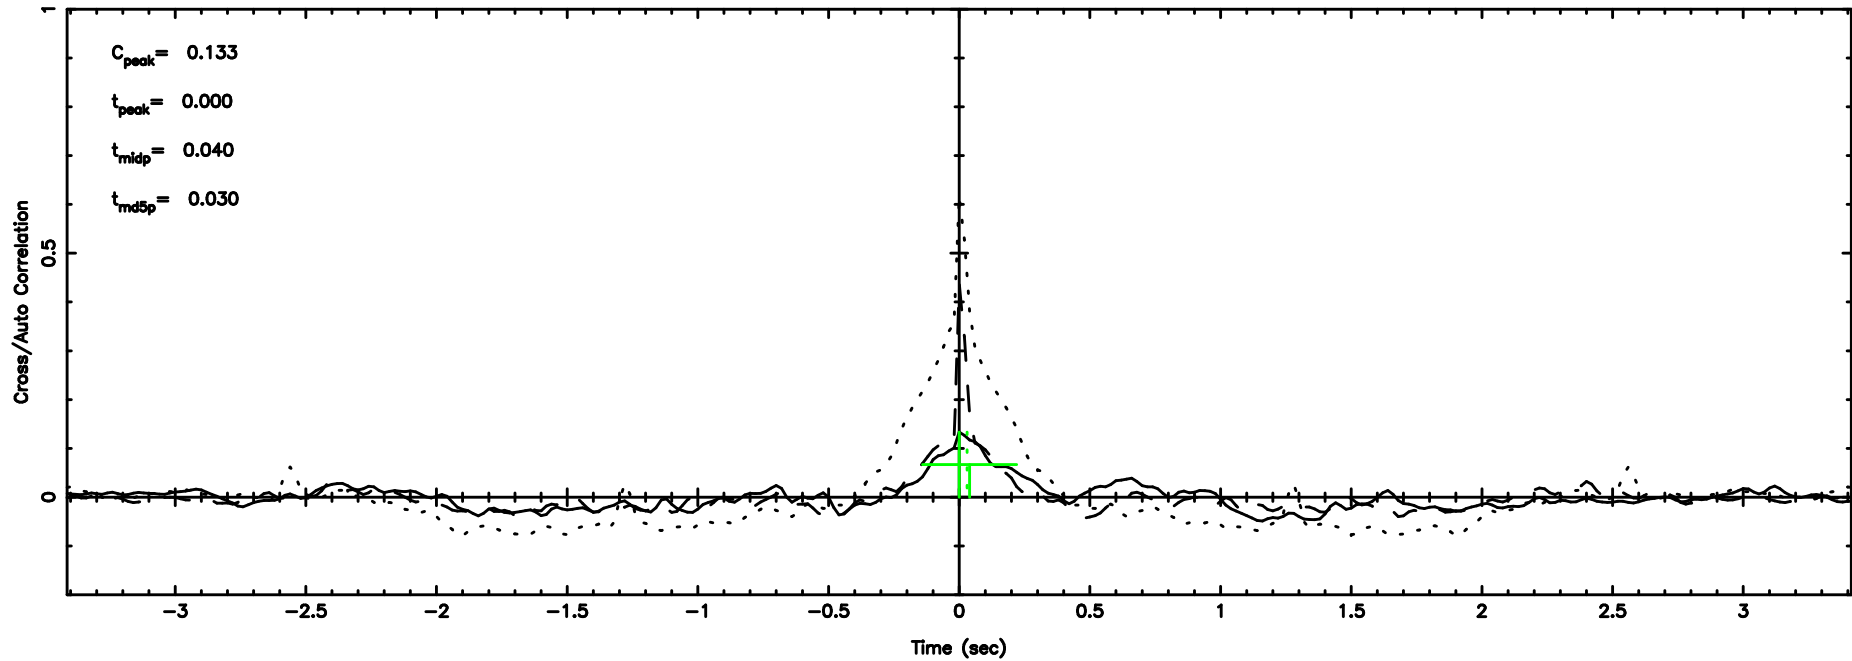

Frequency (Hz)

1206+439 2024/06/30 8.42UT TOYOKAWA-FUJI