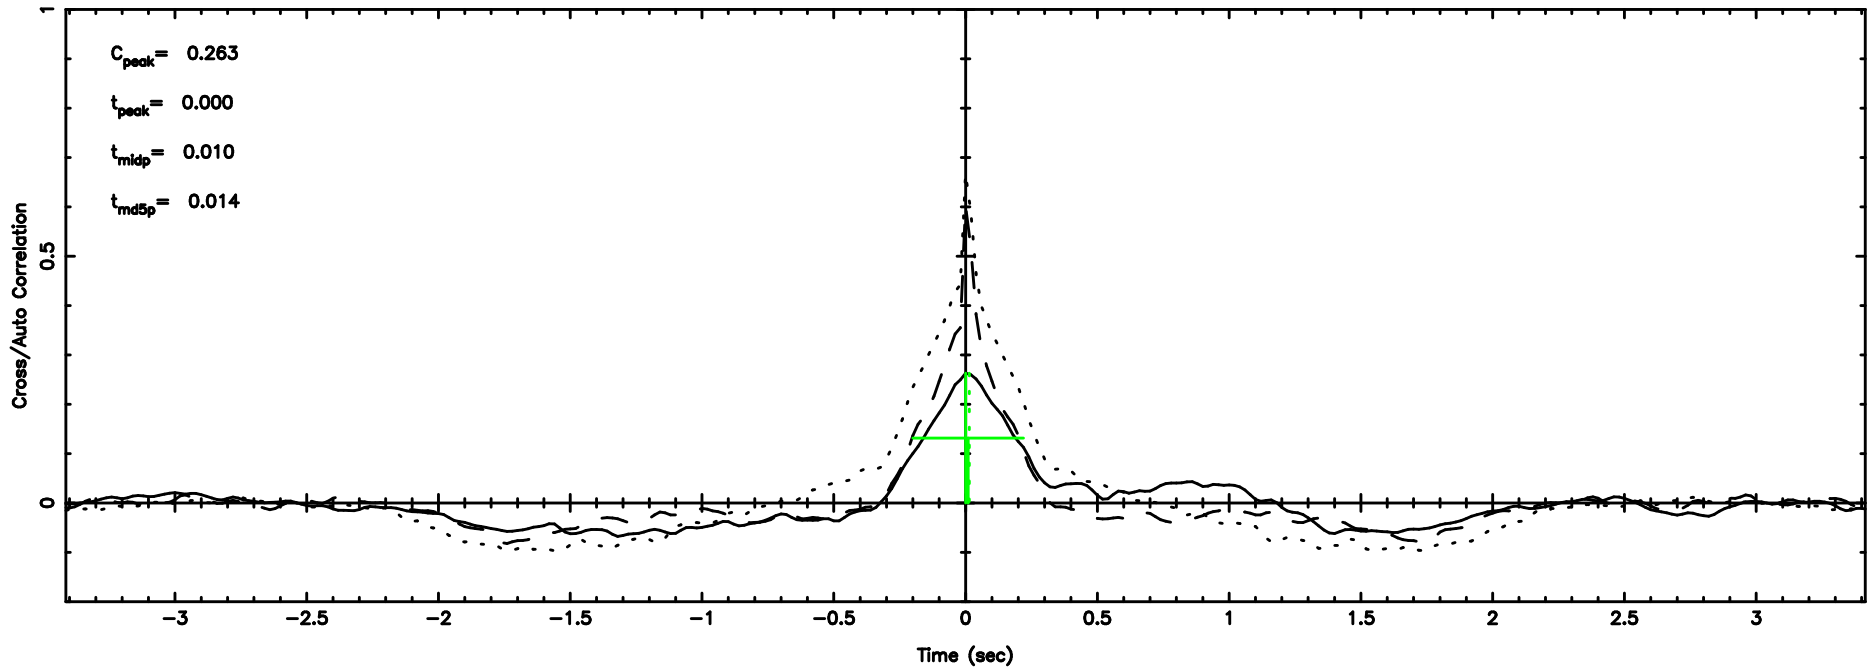

T20240630122140

BLK:13,SNR1: 0.95454 ,SNR2: 3.4373

F20240630122142

BLK:13,SNR1: 2.9064 ,SNR2: 13.536

0703+138 2024/06/30 3.39UT TOYOKAWA-FUJI