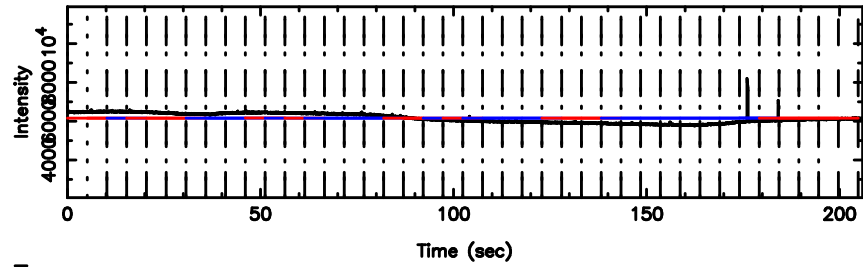

T20240630152906

BLK:22,SNR1: 2.7850 ,SNR2: 12.335

F20240630152908

BLK:22,SNR1: 5.7419 ,SNR2: 14.072

1011+110 2024/06/30 6.51UT TOYOKAWA-FUJI

T20240630152906

BLK:28,SNR1: 7.2907 ,SNR2: 17.328

K20240630152903