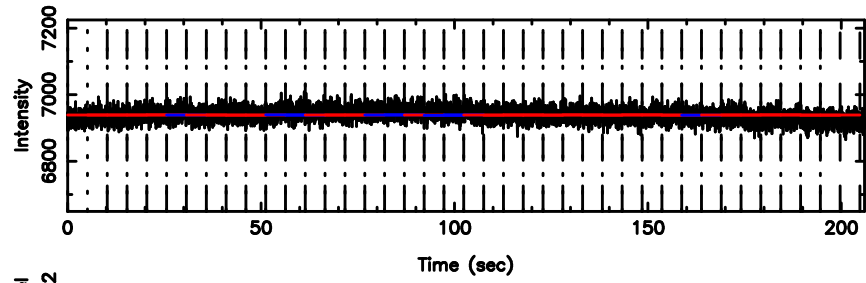

T20240630142452