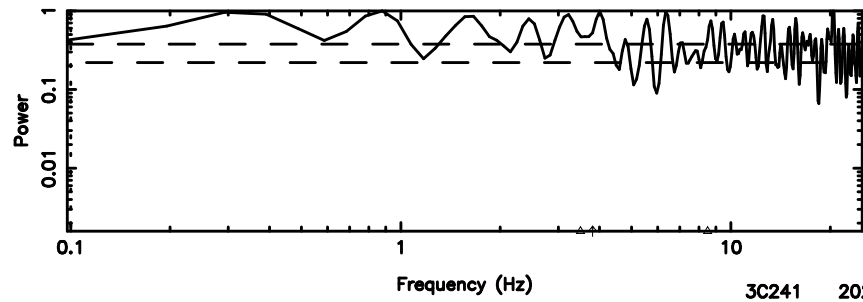

BLK: 9,SNR1: 0.28969 ,SNR2: 2.4765

Frequency (Hz)

K20240630153644

BLK: 9,SNR1: 0.44736 ,SNR2: 1.6196

Frequency (Hz)

3C241 2024/06/30 6.64UT TOYOKAWA-KISO

F20240630153649

BLK: 3,SNR1: 0.76103E-01,SNR2: 0.57069