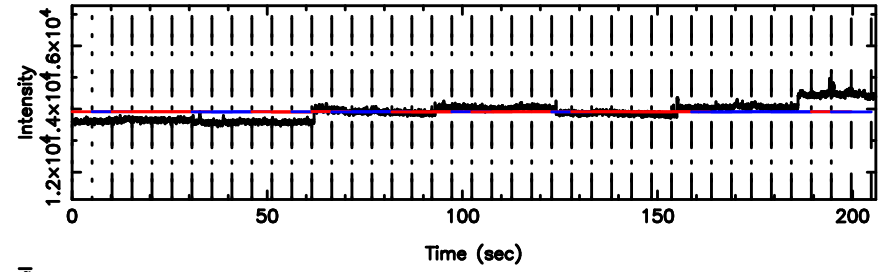

BLK:20,SNR1: 2.5717 ,SNR2: 7.6907

0258+350 2024/06/29 23.33UT TOYOKAWA-FUJI

F20240630081759

BLK:20,SNR1: 1.1453 ,SNR2: 5.4192

T20240630081757

BLK:17,SNR1: 2.4264 ,SNR2: 14.547

Frequency (Hz)

K20240630081755