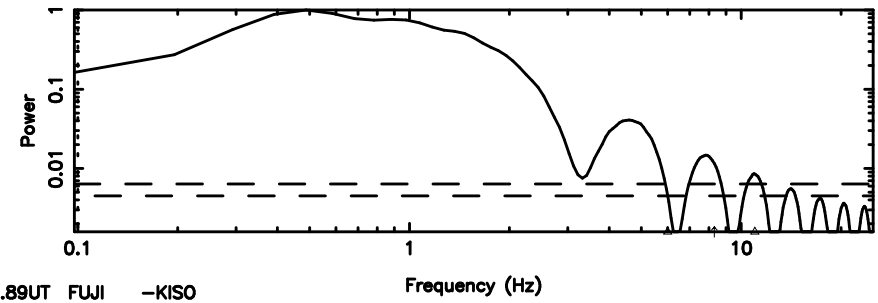

0732+33 2024/06/30 3.89UT TOYOKAWA-KISO

K20240630125126

BLK:34,SNR1: 9.6316 ,SNR2: 24.050

F20240630125131

BLK:30,SNR1: 7.8364 ,SNR2: 20.292

0732+33 2024/06/30 3.89UT FUJI -KISO

K20240630125126

BLK:30,SNR1: 9.6247 ,SNR2: 24.032