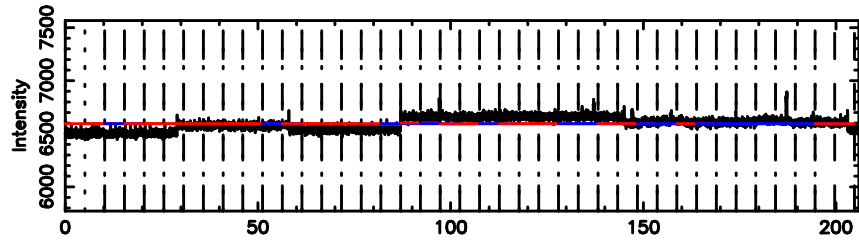

BLK:14,SNR1: 0.14795 ,SNR2: 1.4374

Frequency (Hz)

K20240630162422

BLK:14,SNR1: 4.2928 ,SNR2: 5.9367

Frequency (Hz)

1107+109 2024/06/30 7.44UT TOYOKAWA-KISO

F20240630162427

BLK:15,SNR1: 1.3012 ,SNR2: 3.2613