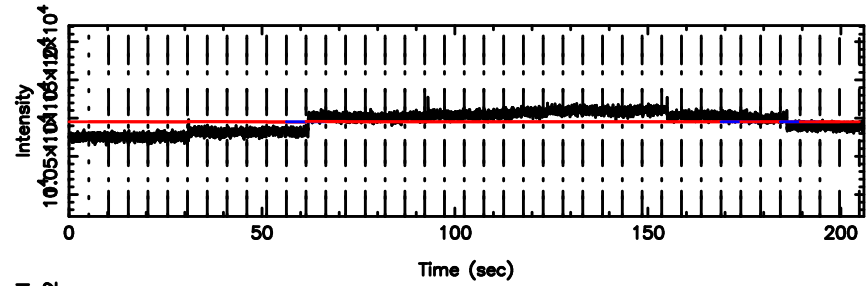

K20240630153644