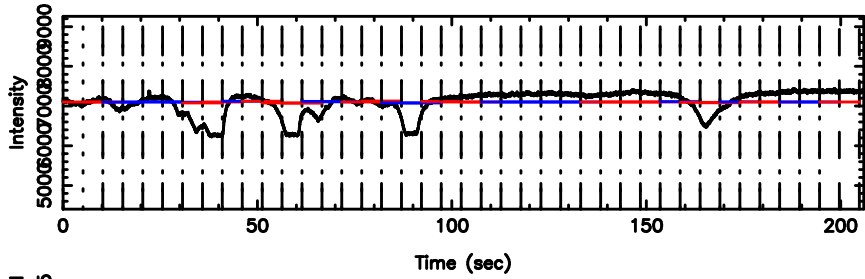

T20240630111110

BLK:14,SNR1: 18.242 ,SNR2: 142.43

Frequency (Hz)

0552+12 2024/06/30 2.21UT TOYOKAWA-FUJI

F20240630111112

BLK:14,SNR1: 2.9135 ,SNR2: 12.938

Frequency (Hz)

T20240630111110