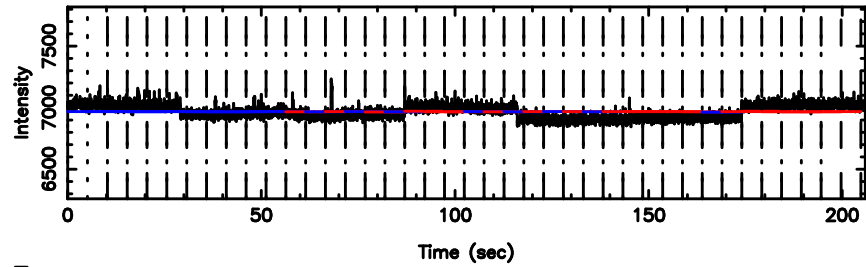

F20240630134026