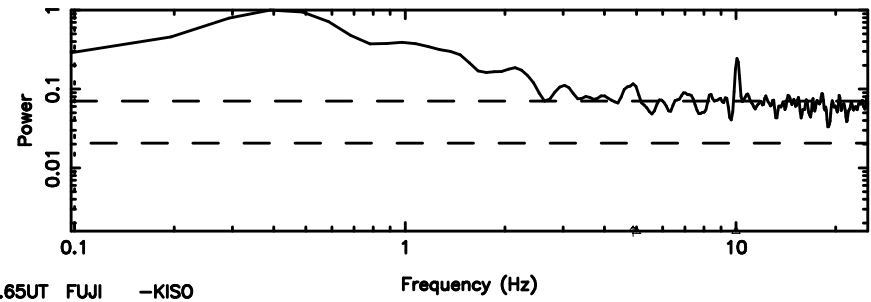

BLK:11,SNR1: 0.51997 ,SNR2: 2.2228