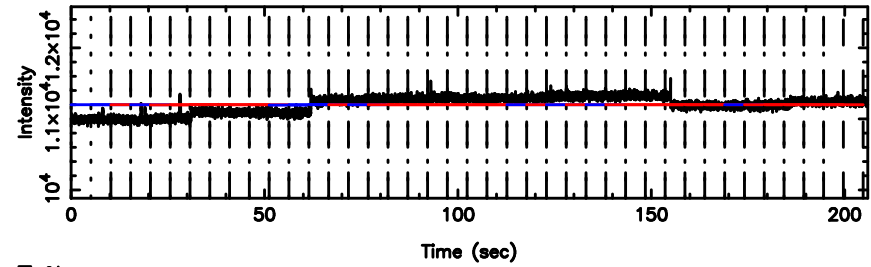

K20240630143701