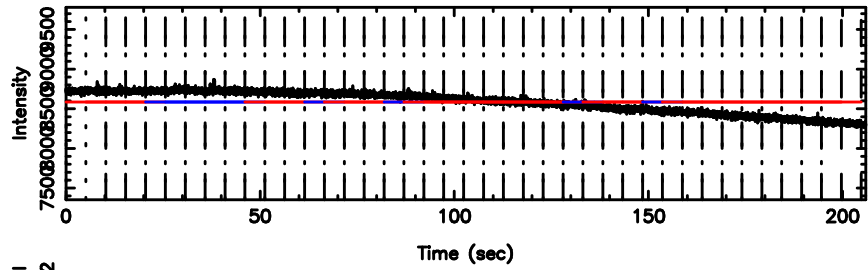

T20240630121004