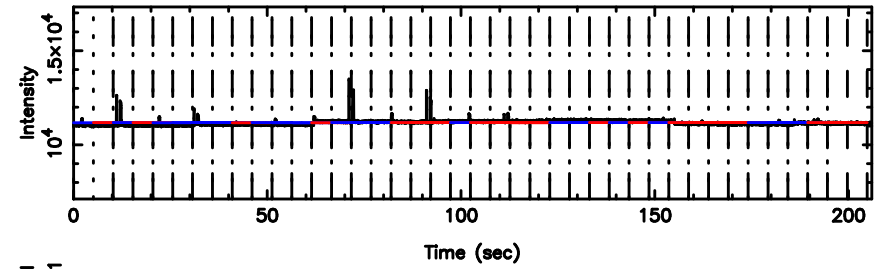

K20240630131647