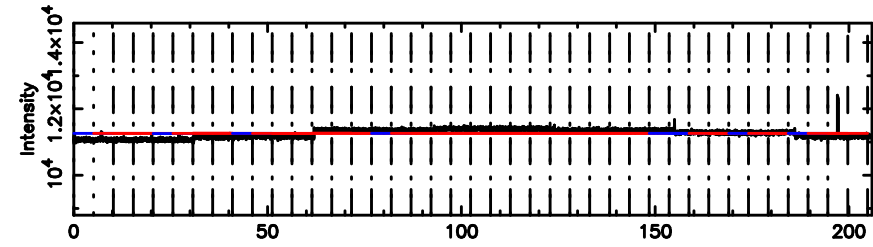

BLK: 5,SNR1: 2.4053 ,SNR2: 10.637

0752-200 2024/06/30 4.18UT TOYOKAWA-KISO

F20240630130917

BLK: 8,SNR1: 2.2346 ,SNR2: 7.7987

Frequency (Hz)

K20240630130912

BLK: 8,SNR1: 0.37993 ,SNR2: 3.0707

Frequency (Hz)