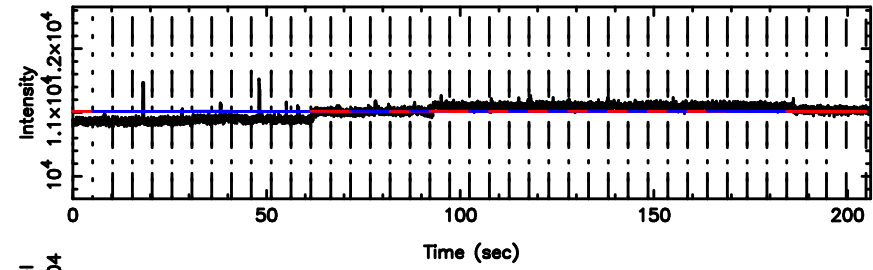

T20240630134024

BLK:16,SNR1: 6.7531 ,SNR2: 16.135

F20240630134026

BLK:16,SNR1: 0.53033 ,SNR2: 1.9393

0821+394 2024/06/30 4.70UT TOYOKAWA-FUJI

T20240630134024

BLK:24,SNR1: 5.8879 ,SNR2: 14.078

K20240630134022