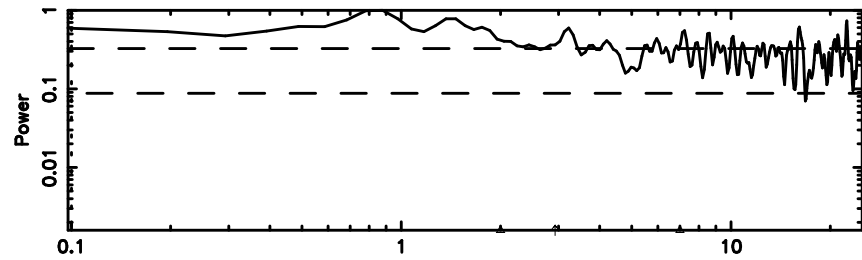

F20240630160205

BLK: 3,SNR1: 0.55062 ,SNR2: 2.8953

Frequency (Hz)

K20240630160200

BLK: 3,SNR1:-0.87143E-02,SNR2: 0.70240

Frequency (Hz)

1044-008 2024/06/30 7.06UT FUJI -KISO