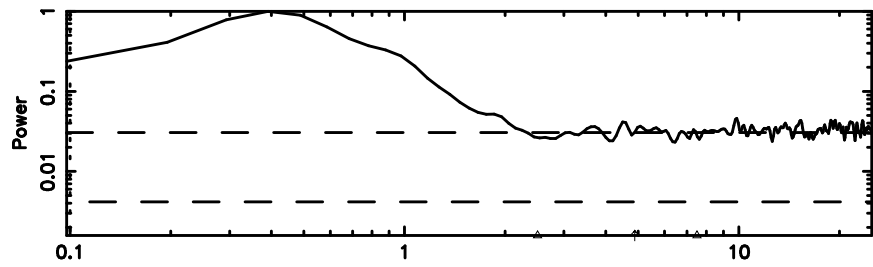

Frequency (Hz)

0128+03 2024/06/29 21.82UT FUJI -KISO

T20240630065403

BLK:18,SNR1: 0.95161 ,SNR2: 3.7615

Frequency (Hz)

3C48

2024/06/29 21.93UT TOYOKAWA-FUJI

F20240630065405