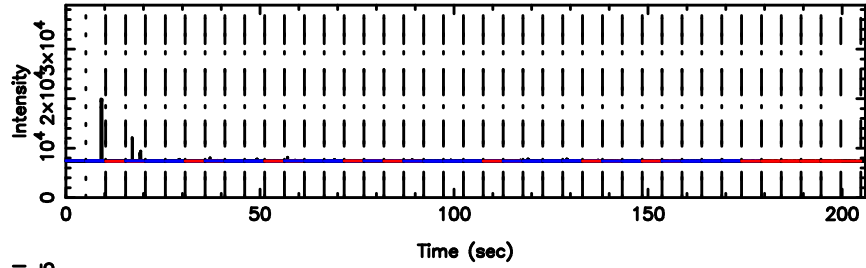

T20240630123103