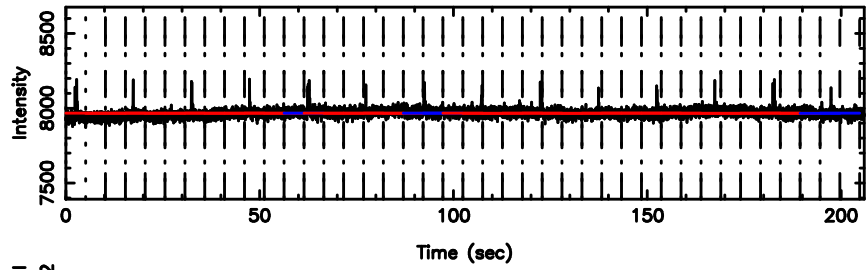

T20240630130915