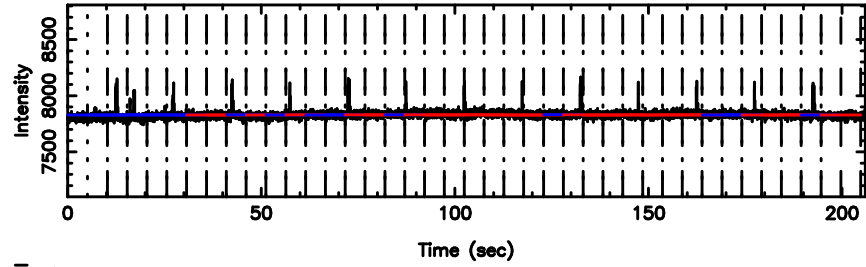

T20240630135205