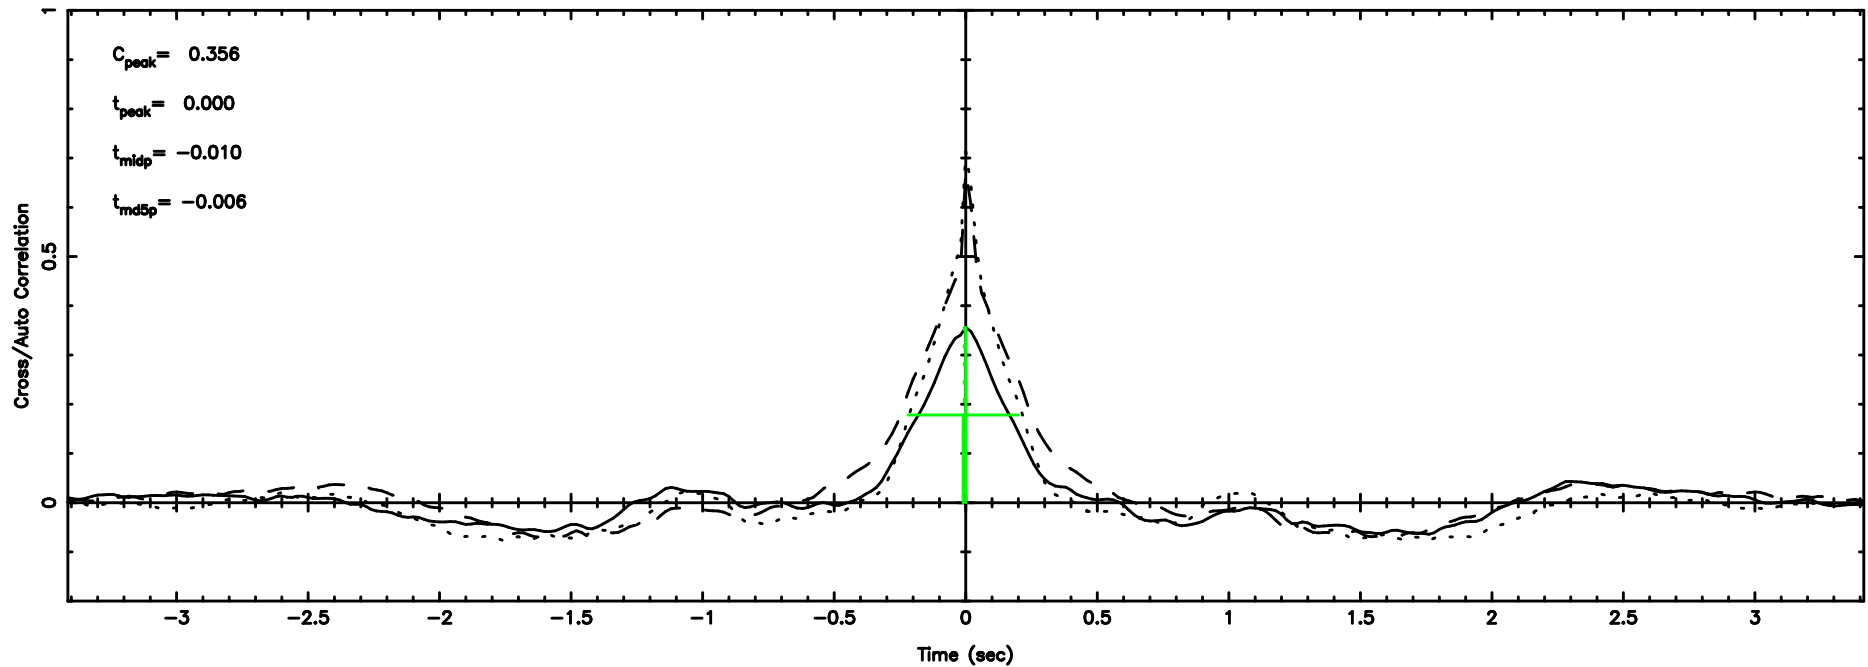

T20240630131650

BLK:20,SNR1: 8.0603 ,SNR2: 19.922

K20240630131647

BLK:20,SNR1: 6.9130 ,SNR2: 12.314

3C190 2024/06/30 4.31UT TOYOKAWA-KISO