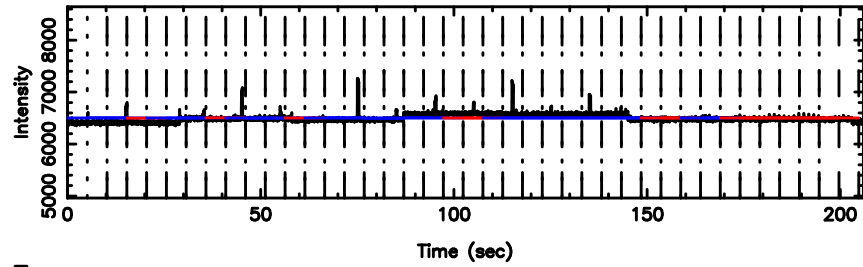

BLK:23,SNR1: 11.808 ,SNR2: 22.017

Frequency (Hz)

0941-08 2024/06/30 6.00UT TOYOKAWA-KISO

F20240630145829

BLK:26,SNR1: 6.5644 ,SNR2: 15.665

K20240630145824

BLK:26,SNR1: 12.012 ,SNR2: 22.199

0941-08 2024/06/30 6.00UT FUJI -KISO