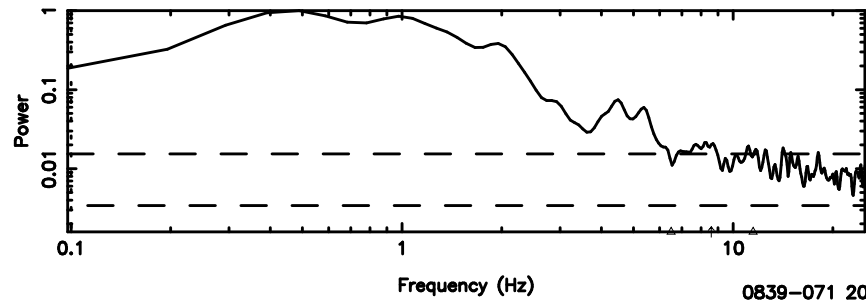

BLK:14,SNR1: 4.3104 ,SNR2: 10.403