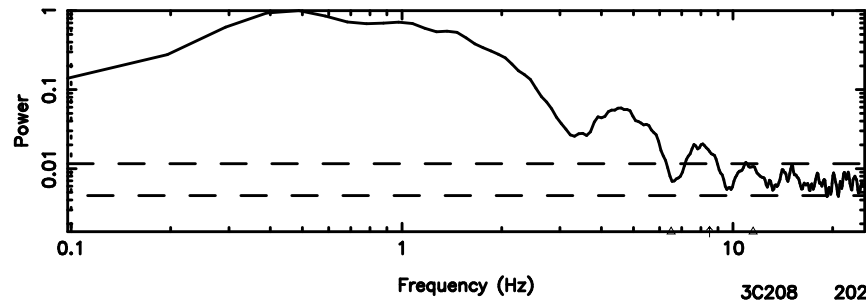

BLK:16,SNR1: 5.4275 ,SNR2: 13.285