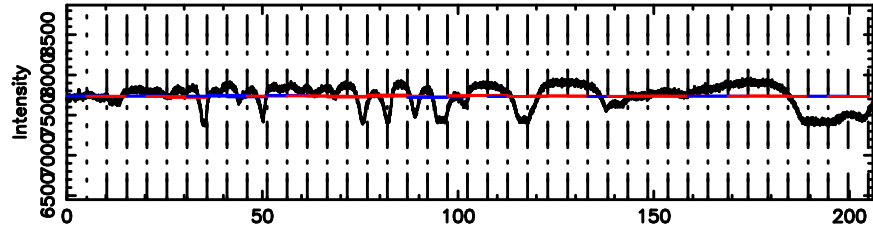

BLK:11,SNR1: 1.6514 ,SNR2: 5.3421

K20240630055719

BLK:11,SNR1: 0.55234 ,SNR2: 2.9164

0038+328 2024/06/29 20.98UT FUJI -KISO

T20240630061909

BLK:13,SNR1: 8.7839 ,SNR2: 40.577

Frequency (Hz)

F20240630061911