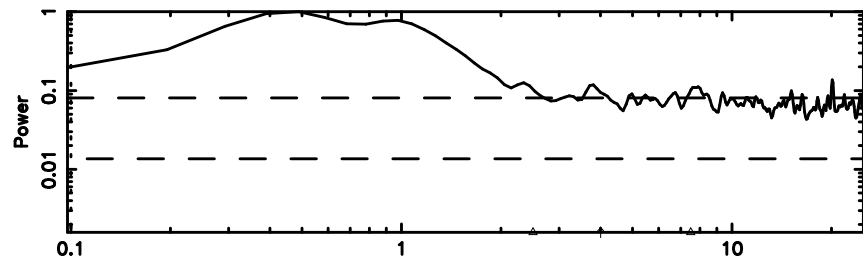

BLK:18,SNR1: 0.45159 ,SNR2: 2.8171