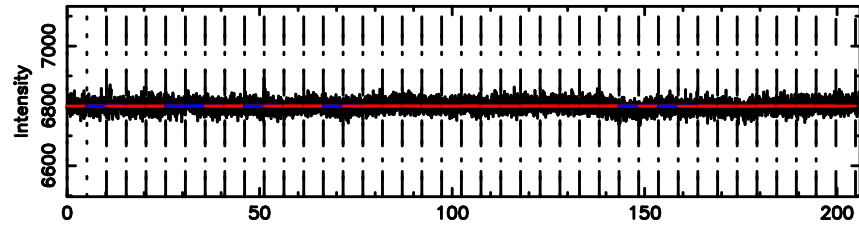

T20240630172341