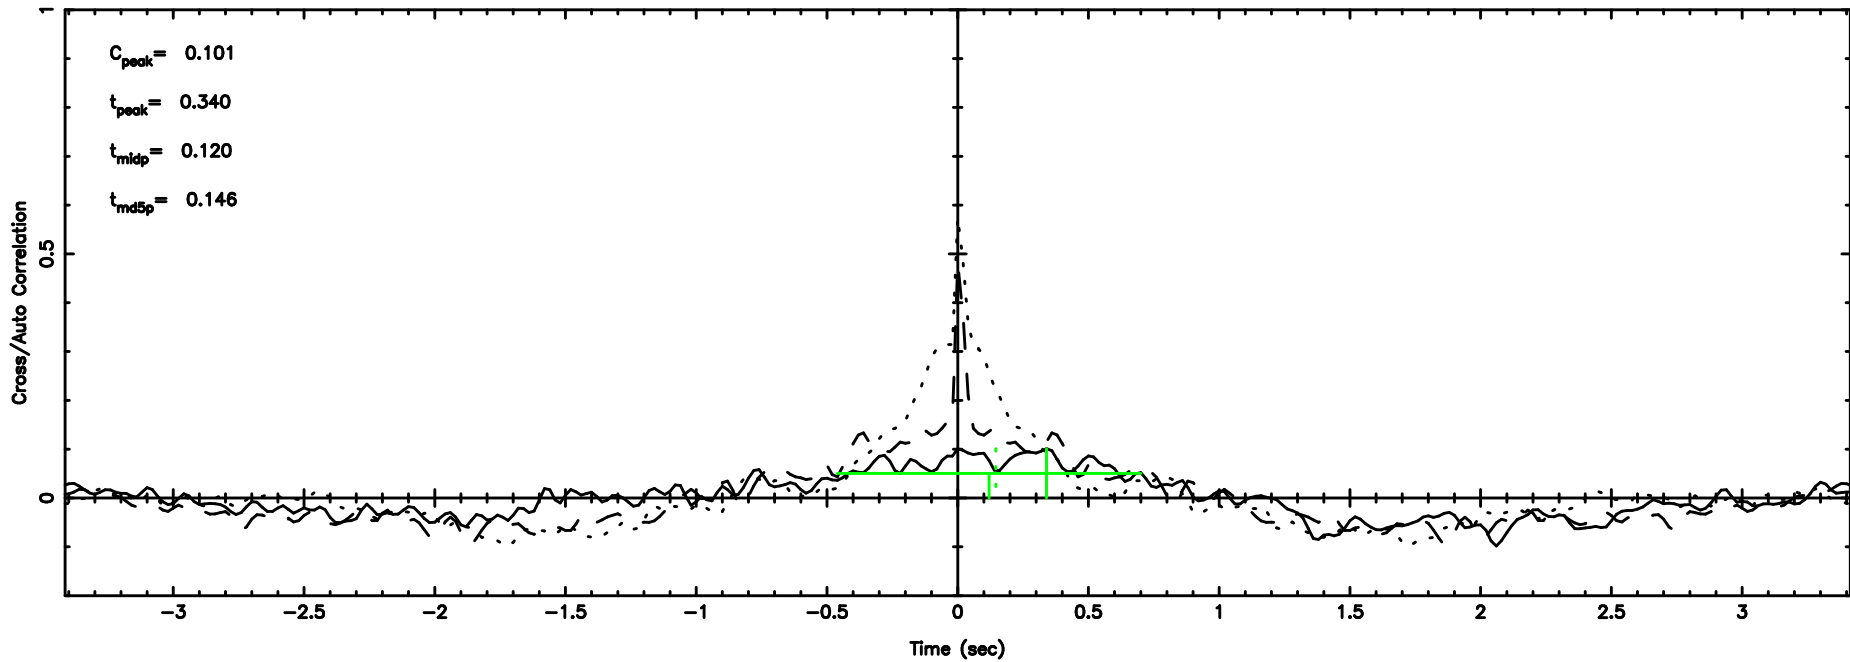

3C263.1 2024/06/30 7.99UT TOYOKAWA-FUJI

T20240630165800

BLK: 3,SNR1: 0.15395 ,SNR2: 3.7090

Frequency (Hz)

K20240630165757

BLK: 3,SNR1: 1.0226 ,SNR2: 5.5391

Frequency (Hz)

3C263.1 2024/06/30 7.99UT TOYOKAWA-KISO