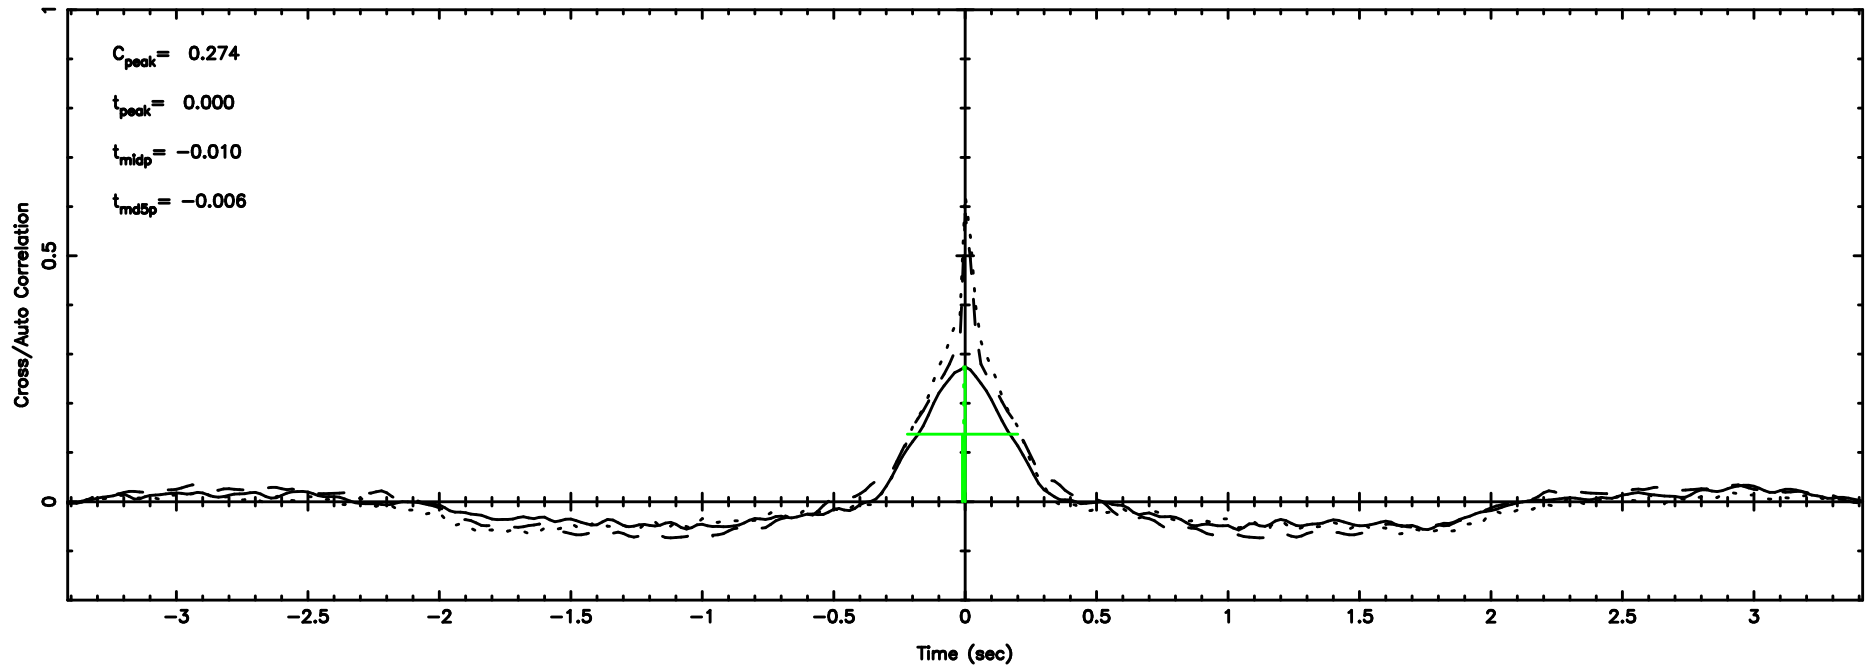

T20240630134024

BLK:24,SNR1: 5.8879 ,SNR2: 14.078

K20240630134022

BLK:24,SNR1: 1.5600 ,SNR2: 5.8684

0821+394 2024/06/30 4.70UT TOYOKAWA-KISO