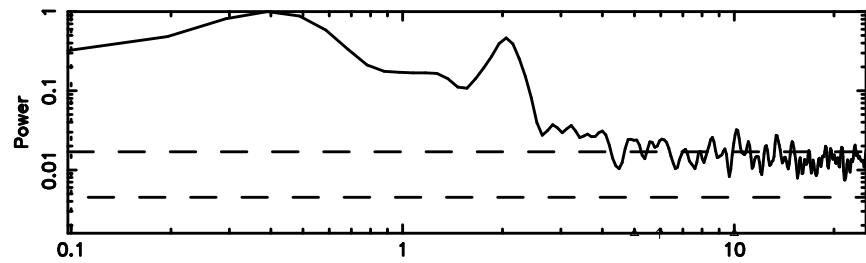

BLK: 5,SNR1: 2.4053 ,SNR2: 10.637

0752-200 2024/06/30 4.18UT TOYOKAWA-KISO

F20240630130917

BLK: 8,SNR1: 2.2346 ,SNR2: 7.7987

Frequency (Hz)

K20240630130912

BLK: 8,SNR1: 0.37993 ,SNR2: 3.0707

Frequency (Hz)