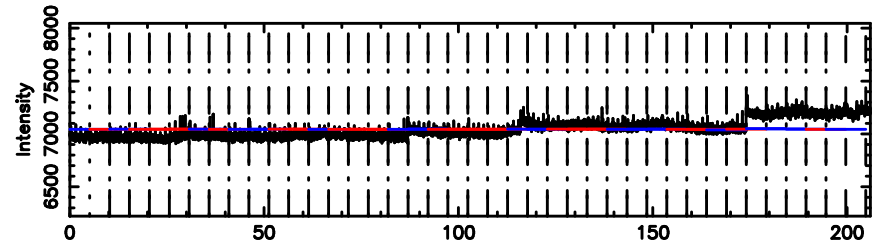

Frequency (Hz)

F20240630111539