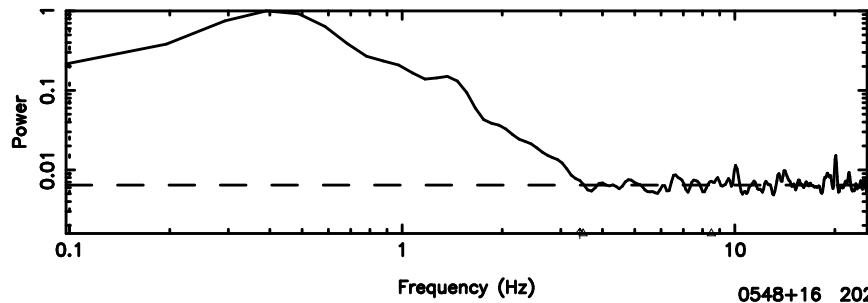

BLK:18,SNR1: 4.5721 ,SNR2: 27.086

0548+16 2024/06/30 2.14UT TOYOKAWA-FUJI

F20240630110701