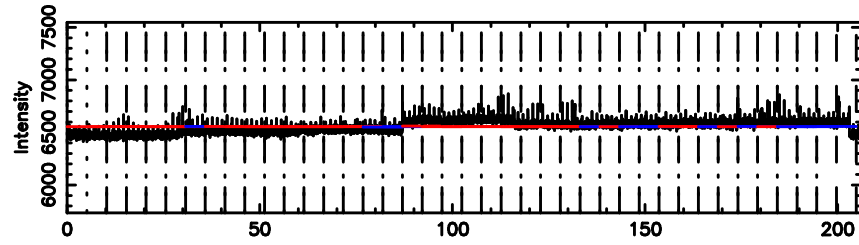

BLK:10,SNR1: 1.6763 ,SNR2: 5.8413

Frequency (Hz)

3C255 2024/06/30 7.60UT TOYOKAWA-KISO

F20240630163404

BLK:11,SNR1: 0.66622 ,SNR2: 3.6927

Frequency (Hz)

K20240630163359

BLK:11,SNR1: 1.5931 ,SNR2: 5.4923