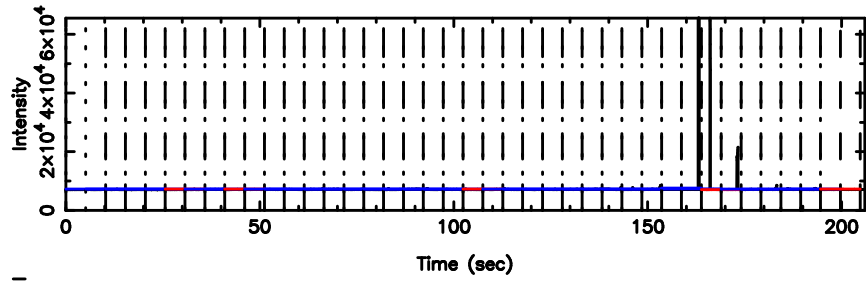

T20240630125129