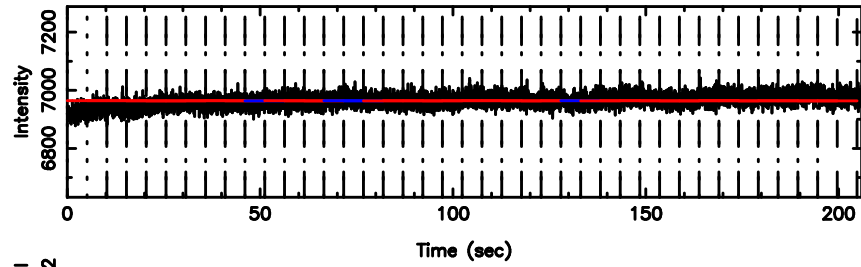

T20240630160203