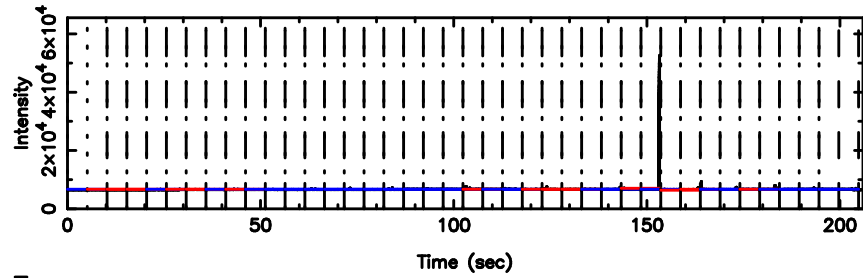

F20240630150651