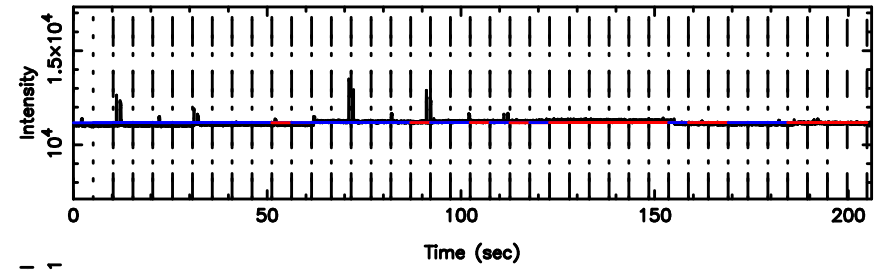

K20240630131647