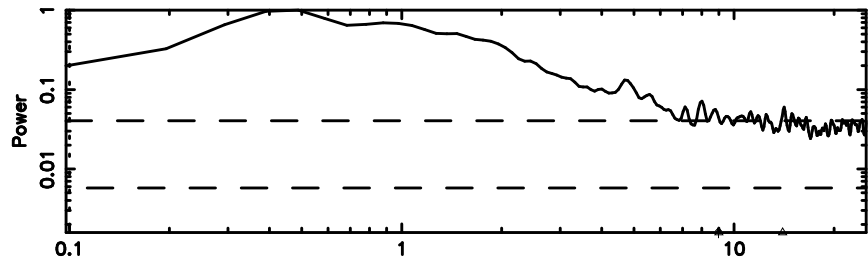

0605-08 2024/06/30 2.42UT TOYOKAWA-KISO

K20240630112320

BLK:17,SNR1: 4.9402 ,SNR2: 11.992

Frequency (Hz)

F20240630112325

BLK:24,SNR1: 1.7294 ,SNR2: 3.9451

Frequency (Hz)

K20240630112320