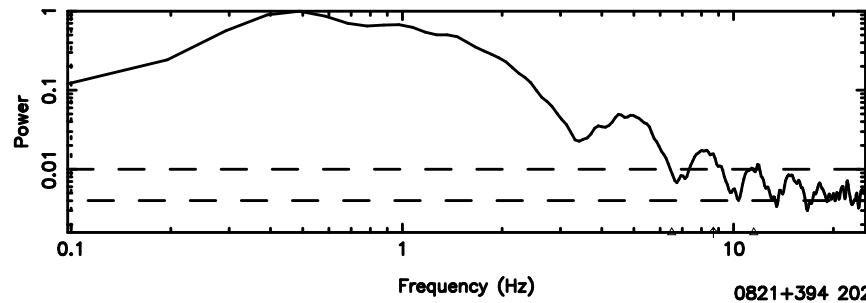

T20240630134024

BLK:16,SNR1: 6.7531 ,SNR2: 16.135

F20240630134026

BLK:16,SNR1: 0.53033 ,SNR2: 1.9393

0821+394 2024/06/30 4.70UT TOYOKAWA-FUJI

T20240630134024

BLK:24,SNR1: 5.8879 ,SNR2: 14.078

K20240630134022