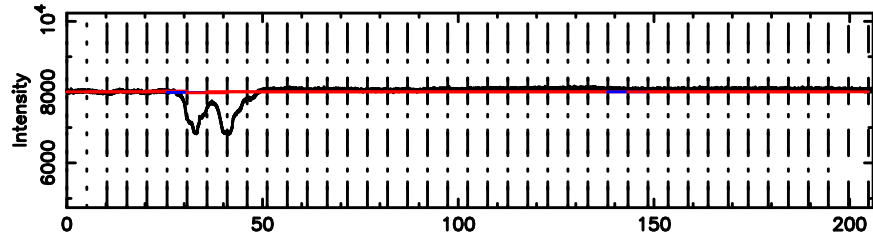

BLK:20,SNR1: 5.6176 ,SNR2: 14.151

Frequency (Hz)

0025+373 2024/06/29 20.77UT FUJI -KISO

T20240630055721

BLK: 2,SNR1: 30.814 ,SNR2: 97.567

Frequency (Hz)

F20240630055723

BLK: 2,SNR1: 1.5674 ,SNR2: 7.2940