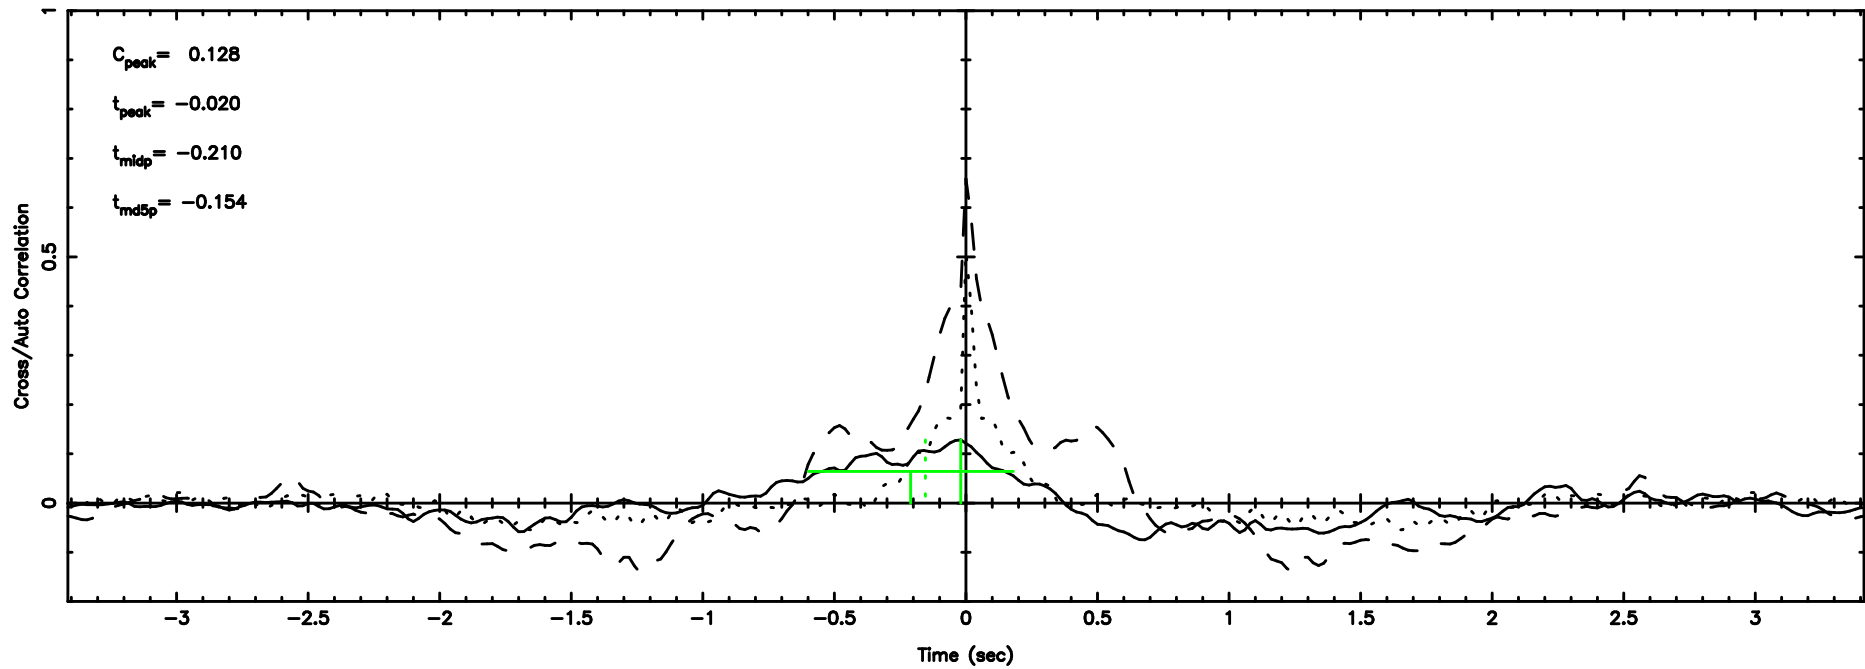

Frequency (Hz)

0752-200 2024/06/30 4.18UT FUJI -KISO