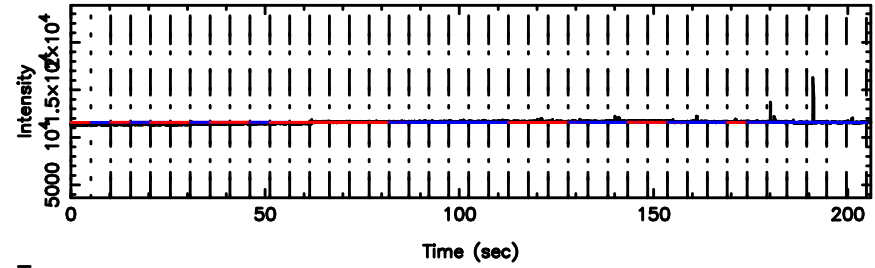

F20240630114233

BLK:21,SNR1: 2.7425 ,SNR2: 12.267

3C161 2024/06/30 2.74UT FUJI -KISO

K20240630114228

BLK:21,SNR1: 7.0024 ,SNR2: 16.919