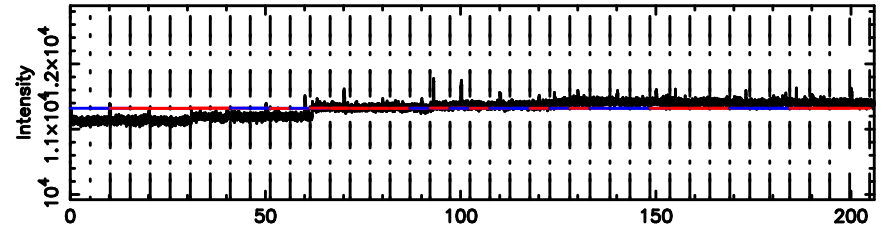

F20240630075844

BLK:16,SNR1: 0.42567 ,SNR2: 1.5863

Frequency (Hz)

3C71 2024/06/29 23.01UT FUJI -KISO

K20240630075840

BLK:16,SNR1: 1.3583 ,SNR2: 5.0129

Frequency (Hz)

T20240630081757