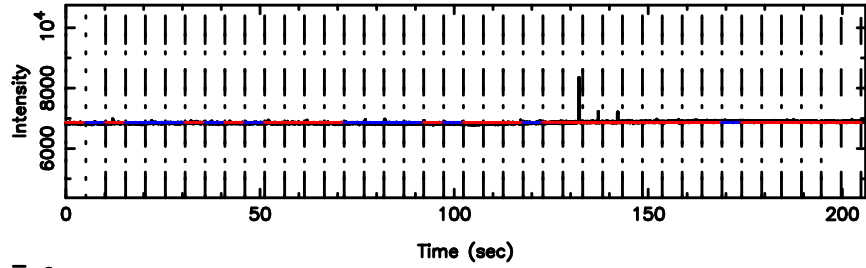

T20240630122140