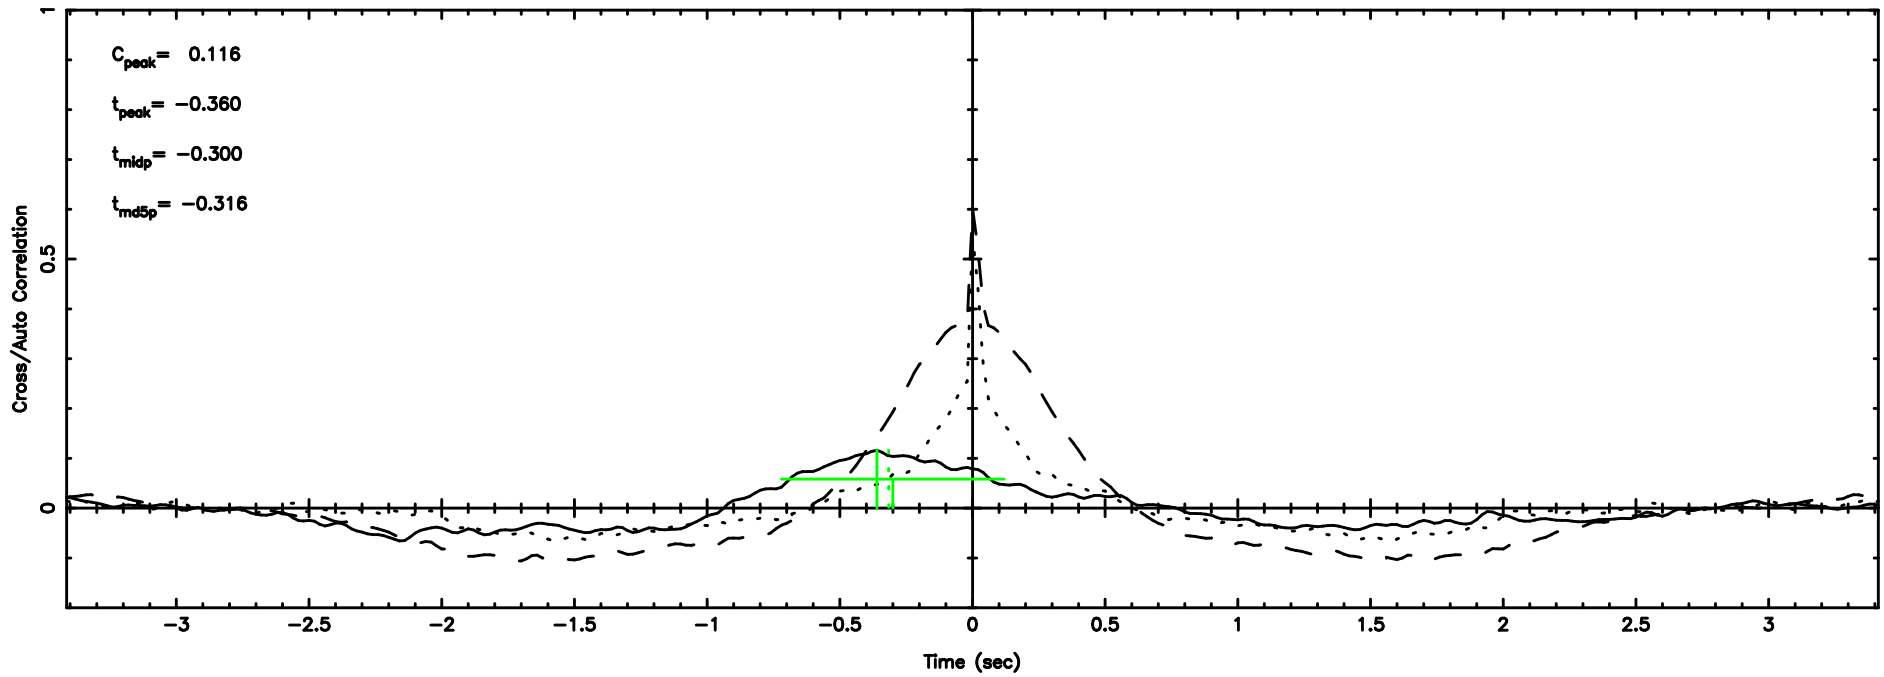

Frequency (Hz)