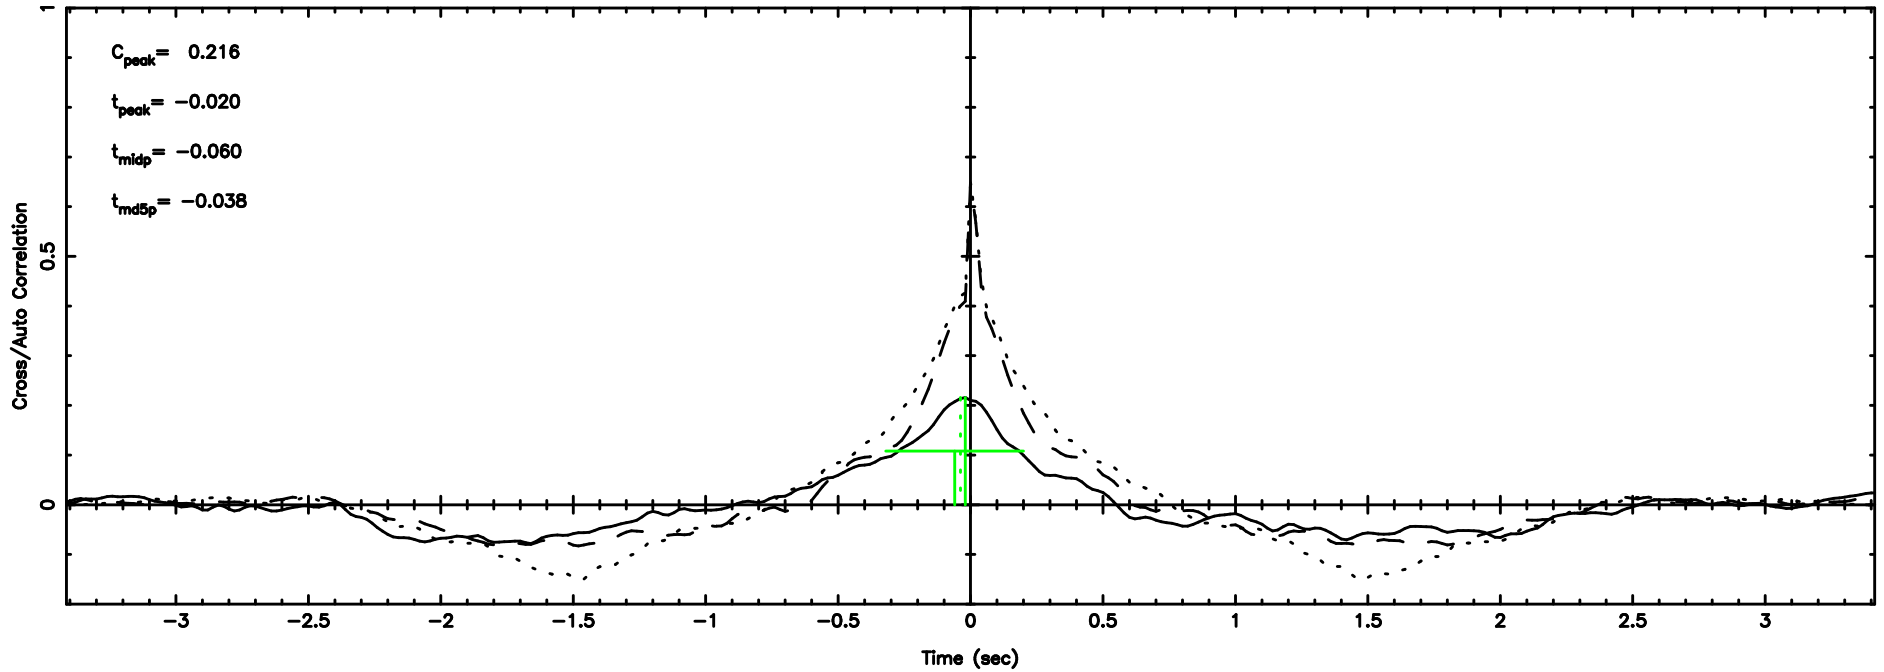

Frequency (Hz)

0258+350 2024/06/29 23.33UT FUJI -KISO