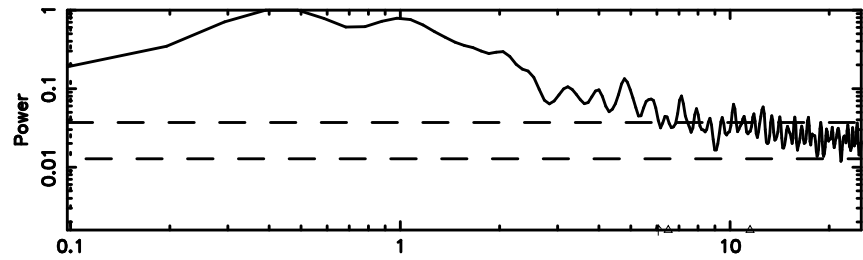

BLK:13,SNR1: 1.5810 ,SNR2: 5.6148