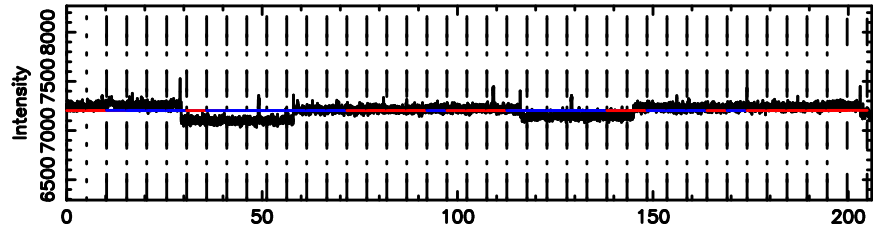

F20240630065405