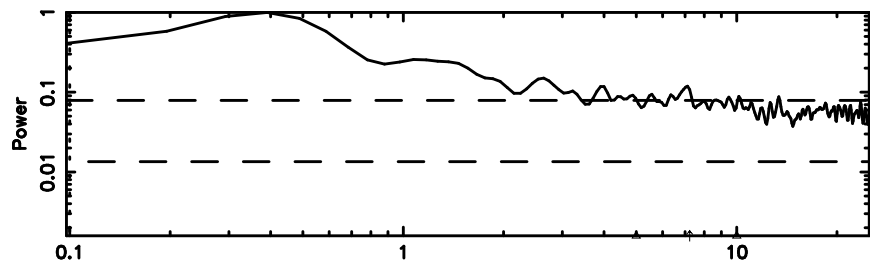

BLK:21,SNR1: 1.7247 ,SNR2: 4.4353

Frequency (Hz)

K20240630085237

BLK:21,SNR1: 1.1086 ,SNR2: 4.3807

Frequency (Hz)

0333+32 2024/06/29 23.91UT TOYOKAWA-KISO

F20240630085241

BLK:19,SNR1: 0.26433 ,SNR2: 1.1442