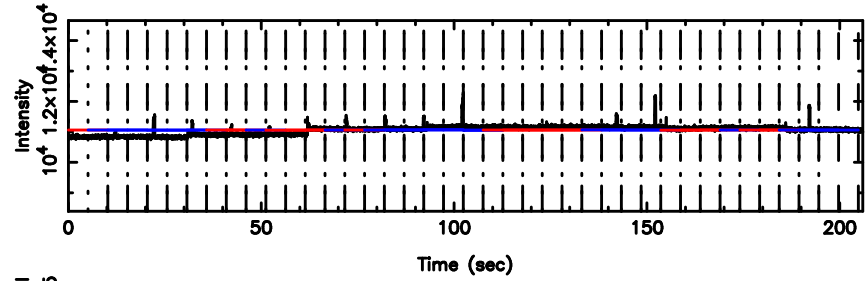

K20240630155247