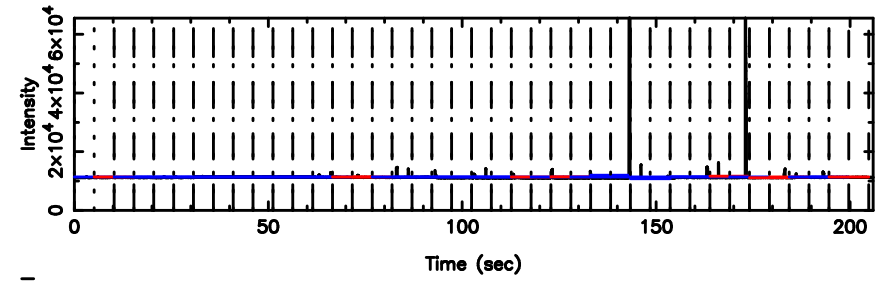

0732+33 2024/06/30 3.89UT TOYOKAWA-KISO

K20240630125126

BLK:34,SNR1: 9.6316 ,SNR2: 24.050

F20240630125131

BLK:30,SNR1: 7.8364 ,SNR2: 20.292

0732+33 2024/06/30 3.89UT FUJI -KISO

K20240630125126

BLK:30,SNR1: 9.6247 ,SNR2: 24.032