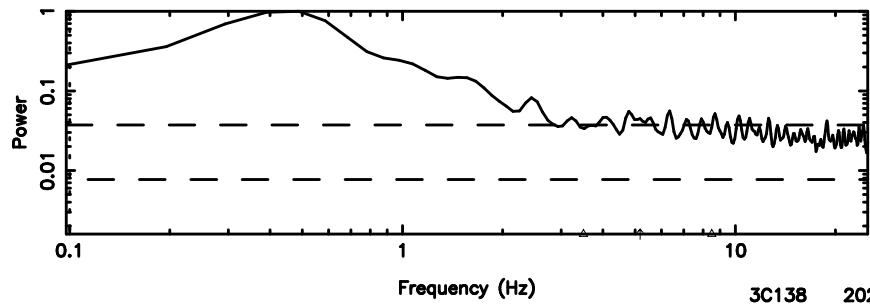

BLK:33,SNR1: 0.66878 ,SNR2: 3.1663