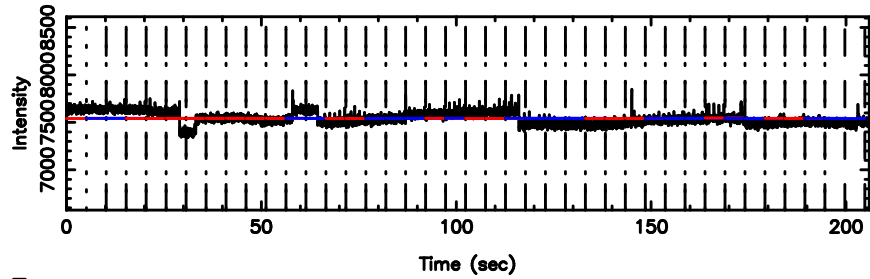

BLK:21,SNR1: 1.7247 ,SNR2: 4.4353

Frequency (Hz)

K20240630085237

BLK:21,SNR1: 1.1086 ,SNR2: 4.3807

Frequency (Hz)

0333+32 2024/06/29 23.91UT TOYOKAWA-KISO

F20240630085241

BLK:19,SNR1: 0.26433 ,SNR2: 1.1442