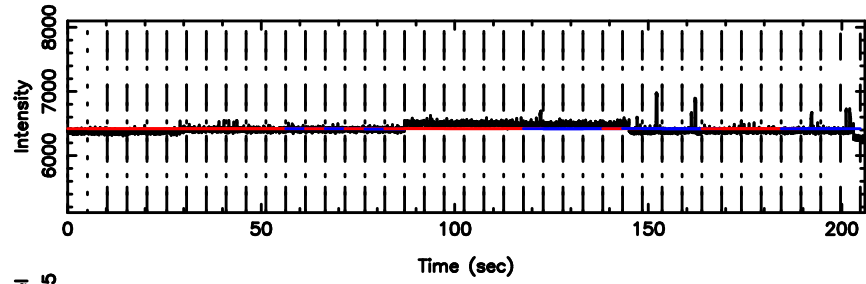

K20240630135708

BLK:20,SNR1: 3.5500 ,SNR2: 8.7667

0839-071 2024/06/30 4.98UT TOYOKAWA-KISO

F20240630135712

BLK:14,SNR1: 4.3104 ,SNR2: 10.403

K20240630135708

BLK:14,SNR1: 3.0432 ,SNR2: 7.5510

0839-071 2024/06/30 4.98UT FUJI -KISO