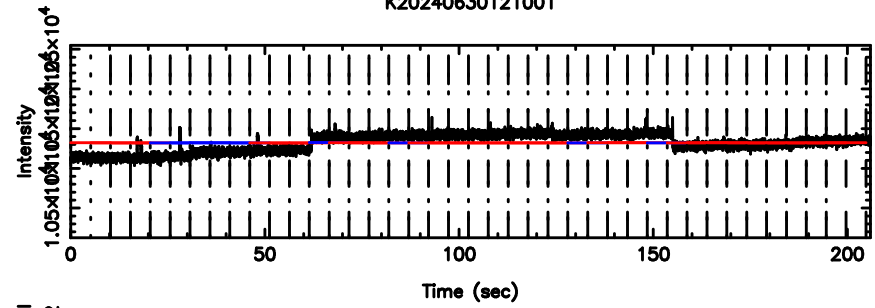

T20240630121004

BLK: 9,SNR1: 0.29285 ,SNR2: 1.4732

0652-130 2024/06/30 3.20UT TOYOKAWA-KISO

K20240630121001

BLK: 9,SNR1: 0.73635 ,SNR2: 3.6931

BLK:10,SNR1: 0.68901 ,SNR2: 3.9557

BLK:10,SNR1: 0.62687 ,SNR2: 2.9459