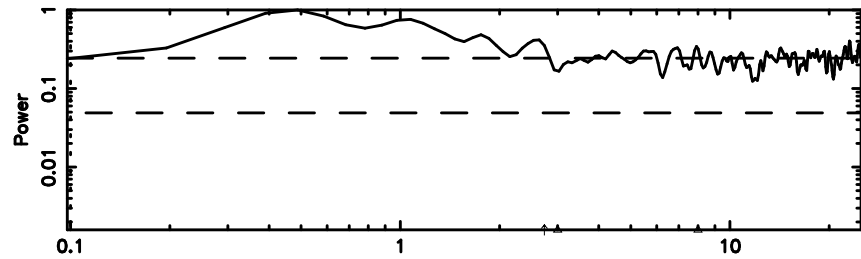

BLK: 9,SNR1: 0.11997 ,SNR2: 1.1275