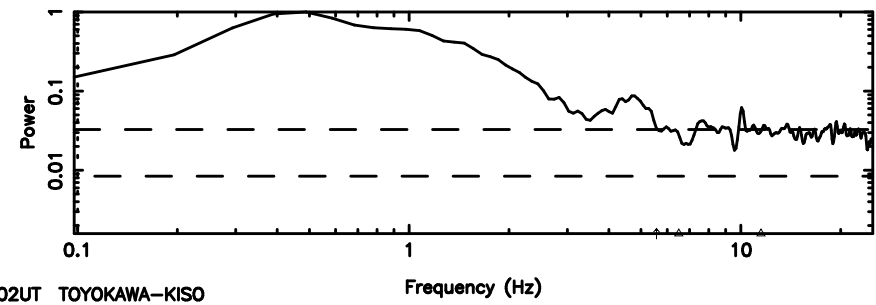

BLK:22,SNR1: 1.6245 ,SNR2: 5.9930

0741-06 2024/06/30 4.02UT TOYOKAWA-KISO