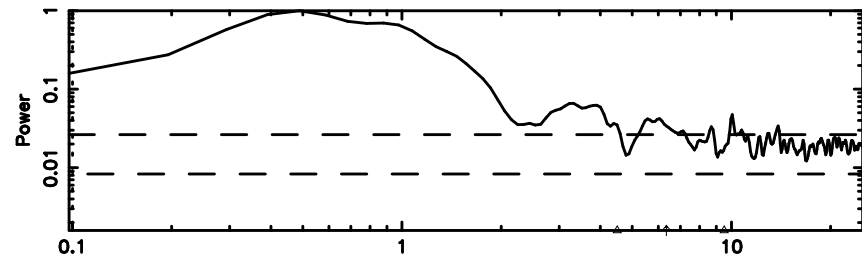

BLK:10,SNR1: 1.6763 ,SNR2: 5.8413

Frequency (Hz)

3C255 2024/06/30 7.60UT TOYOKAWA-KISO

F20240630163404

BLK:11,SNR1: 0.66622 ,SNR2: 3.6927

Frequency (Hz)

K20240630163359

BLK:11,SNR1: 1.5931 ,SNR2: 5.4923