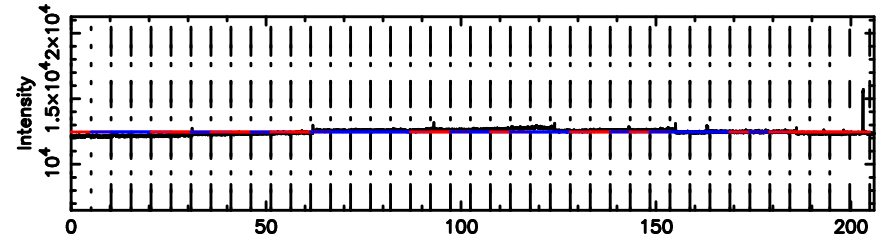

Frequency (Hz)

K20240630085237