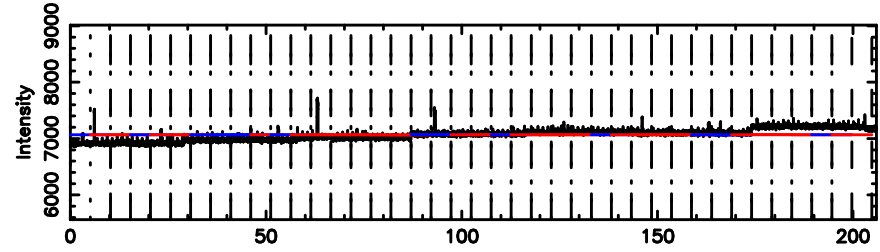

BLK:11,SNR1: 1.6514 ,SNR2: 5.3421

K20240630055719

BLK:11,SNR1: 0.55234 ,SNR2: 2.9164

0038+328 2024/06/29 20.98UT FUJI -KISO

T20240630061909

BLK:13,SNR1: 8.7839 ,SNR2: 40.577

Frequency (Hz)

F20240630061911