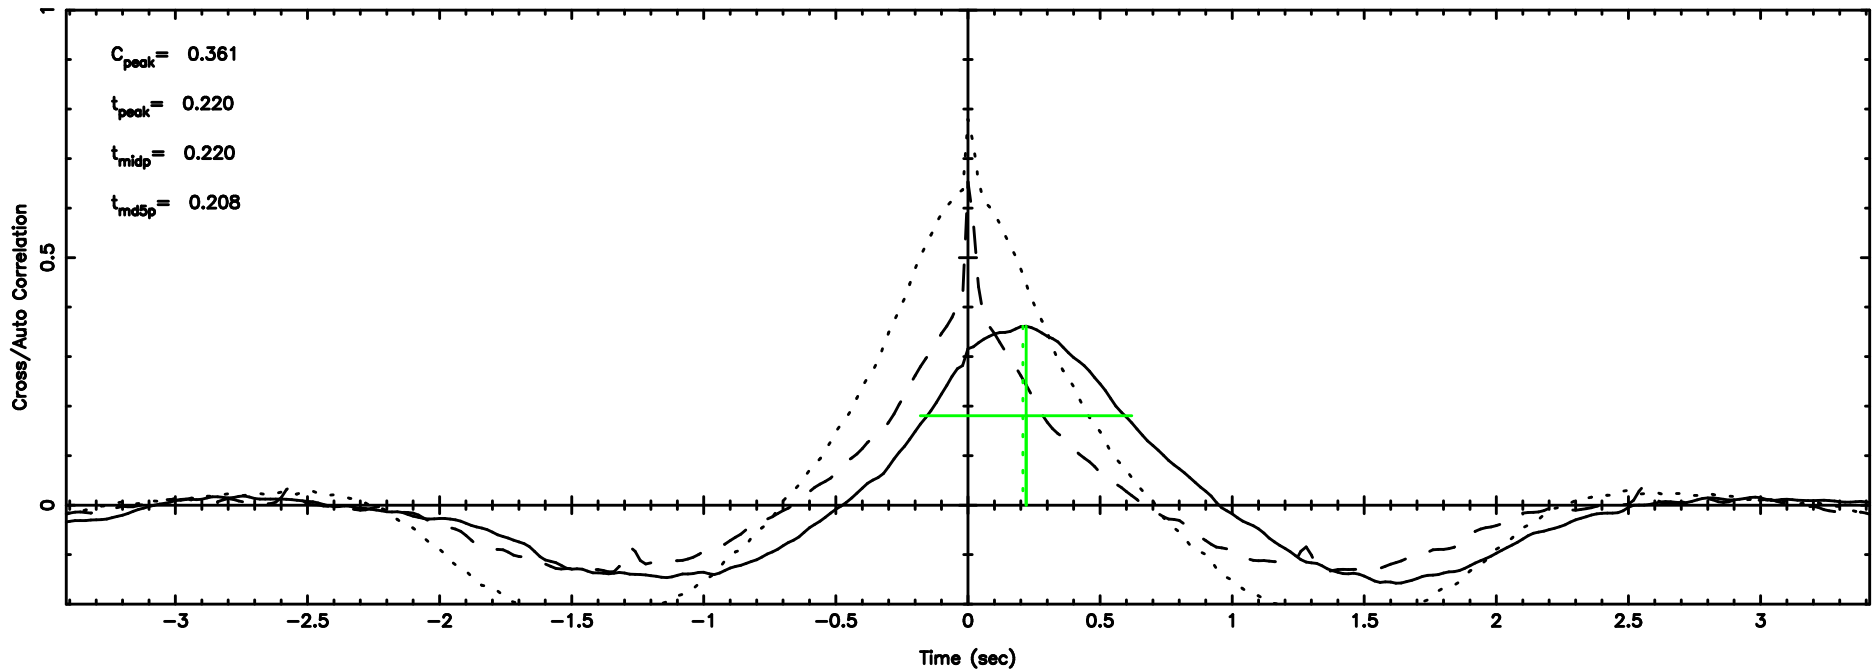

T20240630105028

BLK:27,SNR1: 5.7661 ,SNR2: 20.450

F20240630105030

BLK:27,SNR1: 0.85168 ,SNR2: 3.8323

0531+194 2024/06/30 1.87UT TOYOKAWA-FUJI

T20240630105028

BLK:25,SNR1: 5.5639 ,SNR2: 41.519

Frequency (Hz)