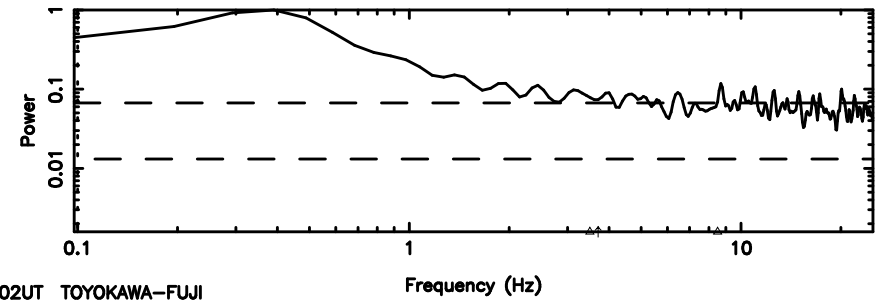

BLK:12,SNR1: 0.35443 ,SNR2: 2.2524

0741-06 2024/06/30 4.02UT TOYOKAWA-FUJI