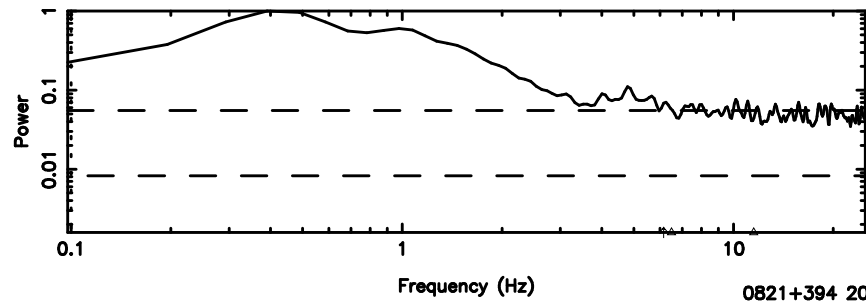

BLK:24,SNR1: 1.5600 ,SNR2: 5.8684

0821+394 2024/06/30 4.70UT TOYOKAWA-KISO

F20240630134026

BLK:19,SNR1: 0.84897 ,SNR2: 2.9218

K20240630134022

BLK:19,SNR1: 1.7935 ,SNR2: 6.7750

0821+394 2024/06/30 4.70UT FUJI -KISO