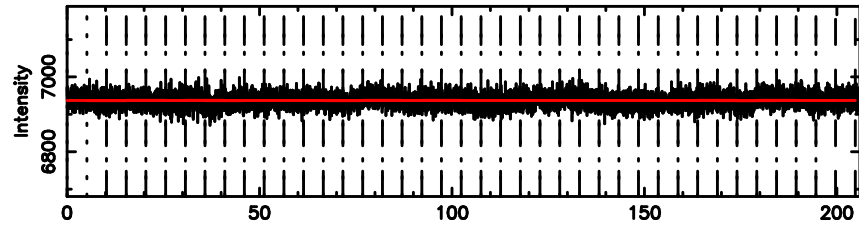

T20240630175329