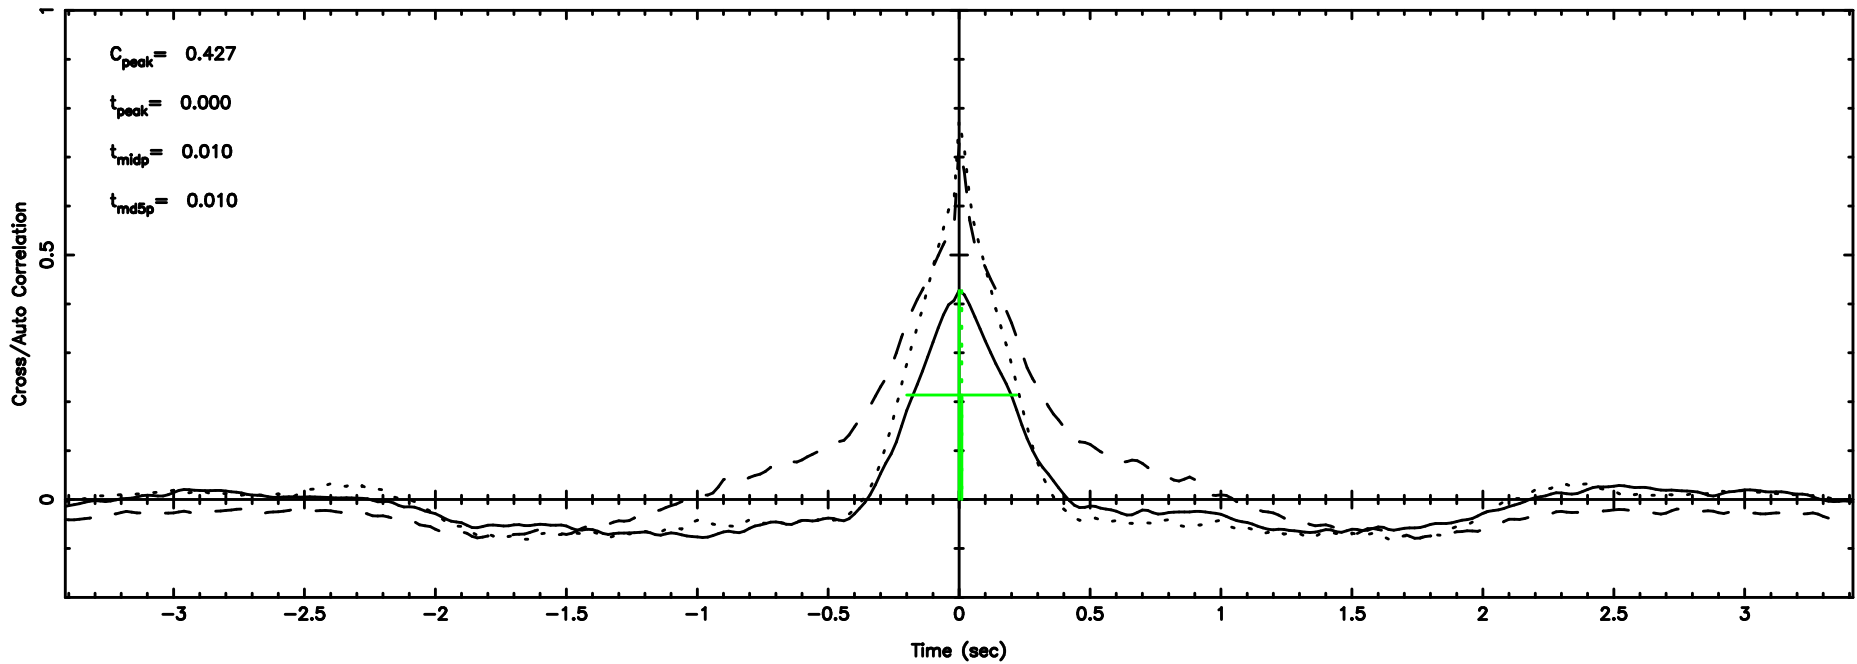

1035-058 2024/06/30 6.91UT TOYOKAWA-KISO