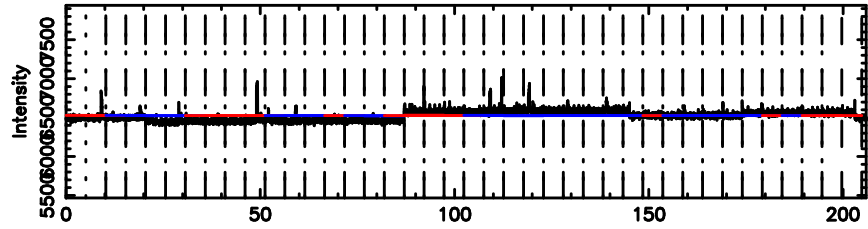

0605-08 2024/06/30 2.42UT TOYOKAWA-KISO

K20240630112320

BLK:17,SNR1: 4.9402 ,SNR2: 11.992

Frequency (Hz)

F20240630112325

BLK:24,SNR1: 1.7294 ,SNR2: 3.9451

Frequency (Hz)

K20240630112320