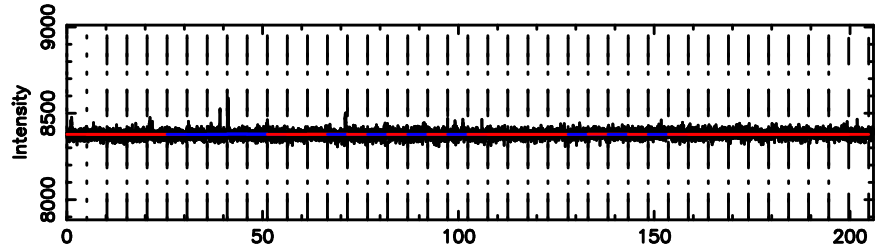

T20240630054441

BLK:12,SNR1: 0.68855 ,SNR2: 1.9055

F20240630054443

BLK:12,SNR1: 3.6049 ,SNR2: 9.1619

0025+373 2024/06/29 20.77UT TOYOKAWA-FUJI

T20240630054441

BLK:15,SNR1: 0.63262 ,SNR2: 1.6194

Frequency (Hz)