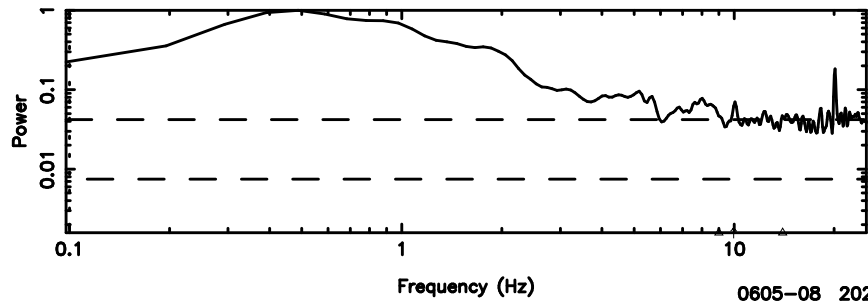

BLK:16,SNR1: 1.4887 ,SNR2: 3.0286

0605-08 2024/06/30 2.42UT TOYOKAWA-FUJI

F20240630112325