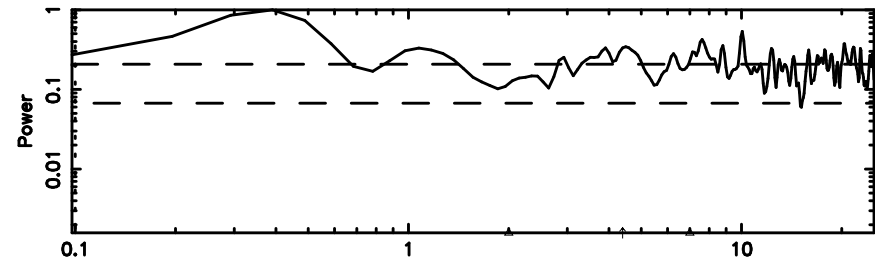

F20240630093722

BLK: 4,SNR1: 0.41177 ,SNR2: 4.3765

Frequency (Hz)

T20240630093720

BLK: 4,SNR1: 0.95581E-01,SNR2: 0.36666

Frequency (Hz)

K20240630093718

BLK: 4,SNR1: 0.49645E-01,SNR2: 0.39329