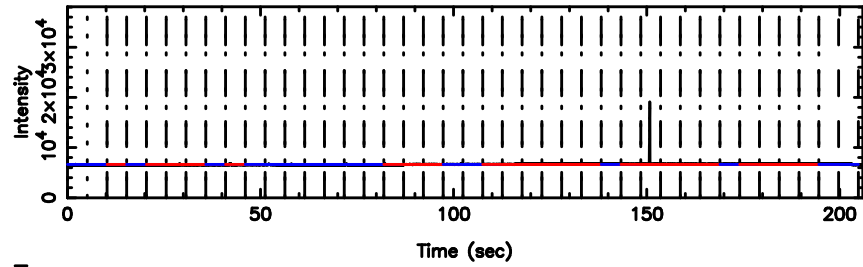

F20240630152252