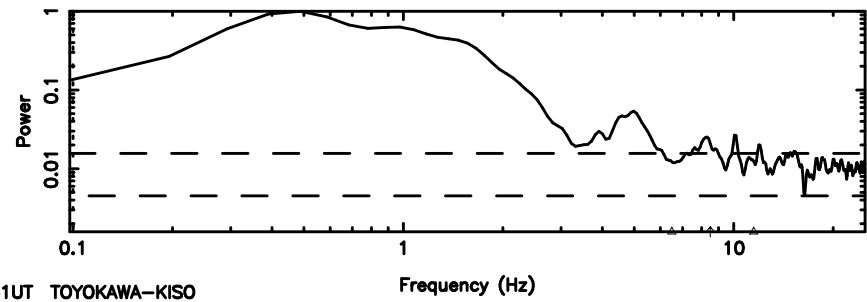

BLK:11,SNR1: 3.3385 ,SNR2: 8.1870

3C237 2024/06/30 6.41UT TOYOKAWA-KISO