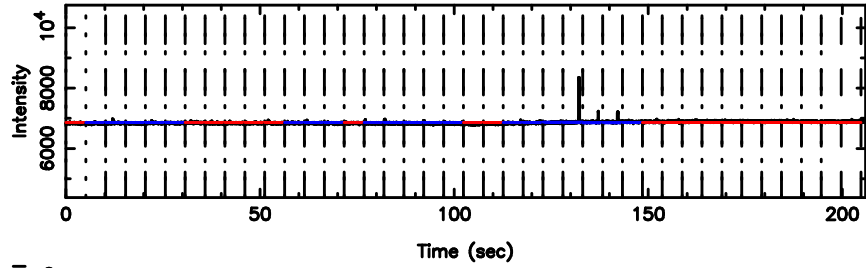

0652-130 2024/06/30 3.20UT FUJI -KISO

T20240630122140

BLK:13,SNR1: 0.95454 ,SNR2: 3.4373

F20240630122142

BLK:13,SNR1: 2.9064 ,SNR2: 13.536

0703+138 2024/06/30 3.39UT TOYOKAWA-FUJI

T20240630122140

BLK:20,SNR1: 2.5509 ,SNR2: 11.403