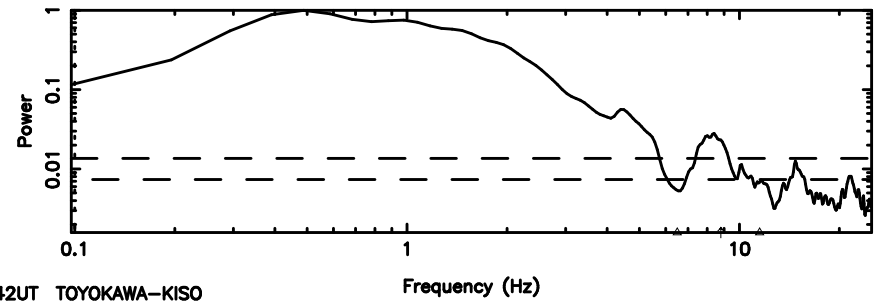

BLK:17,SNR1: 4.9402 ,SNR2: 11.992

Frequency (Hz)