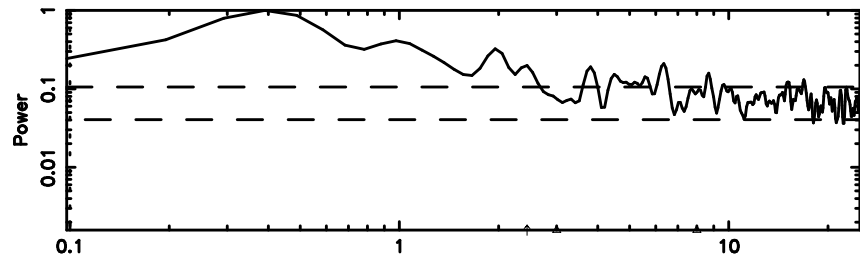

BLK: 5,SNR1: 0.59834 ,SNR2: 2.6023

Frequency (Hz)

F20240630170429

BLK: 5,SNR1: 0.13435 ,SNR2: 2.3762

Frequency (Hz)

3C267 2024/06/30 8.10UT TOYOKAWA-FUJI

T20240630170427

BLK: 4,SNR1: 1.0658 ,SNR2: 4.6587