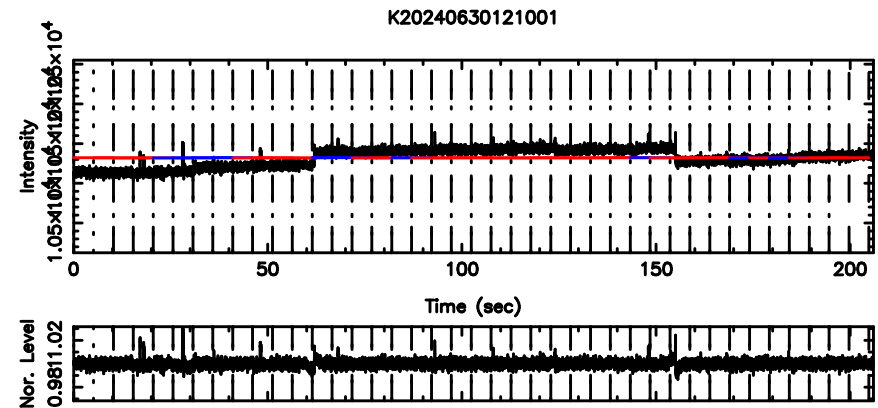

T20240630121004

BLK: 9,SNR1: 0.29285 ,SNR2: 1.4732

0652-130 2024/06/30 3.20UT TOYOKAWA-KISO

K20240630121001

BLK: 9,SNR1: 0.73635 ,SNR2: 3.6931

BLK:10,SNR1: 0.68901 ,SNR2: 3.9557

BLK:10,SNR1: 0.62687 ,SNR2: 2.9459