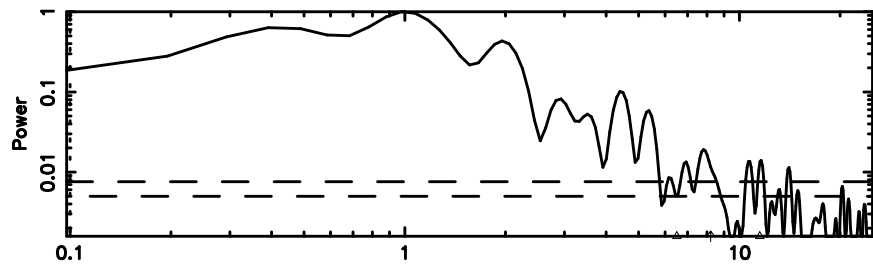

BLK:18,SNR1: 7.8452 ,SNR2: 19.919