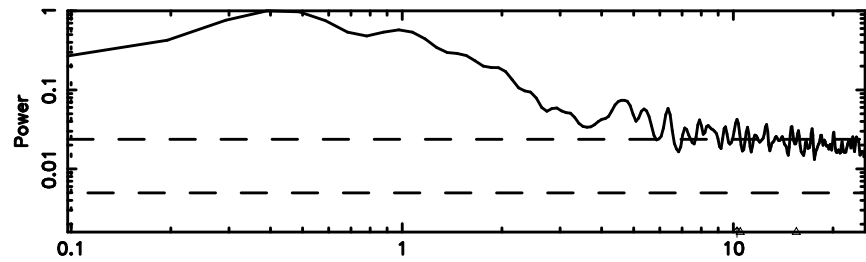

BLK:17,SNR1: 3.0355 ,SNR2: 13.404

0834-19 2024/06/30 4.90UT TOYOKAWA-KISO

F20240630135207

BLK:13,SNR1: 2.1354 ,SNR2: 4.2306

Frequency (Hz)

K20240630135202

BLK:13,SNR1: 3.0367 ,SNR2: 13.412

Frequency (Hz)