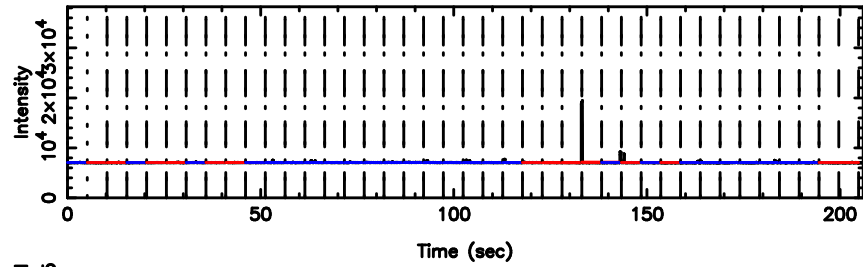

T20240630150649

BLK:26,SNR1: 7.3751 ,SNR2: 19.354