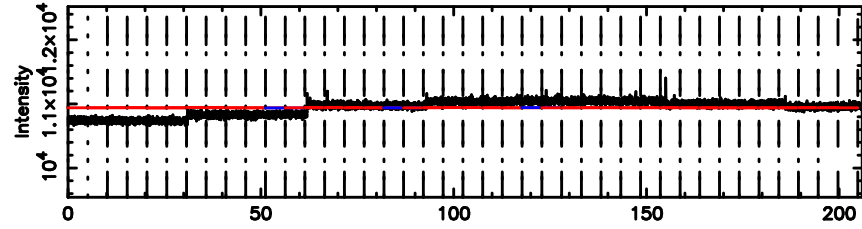

K20240630160200

BLK: 1,SNR1: 0.66264 ,SNR2: 2.8446

Frequency (Hz)

1044-008 2024/06/30 7.06UT TOYOKAWA-KISO

F20240630160205

BLK: 3,SNR1: 0.55062 ,SNR2: 2.8953

Frequency (Hz)

K20240630160200