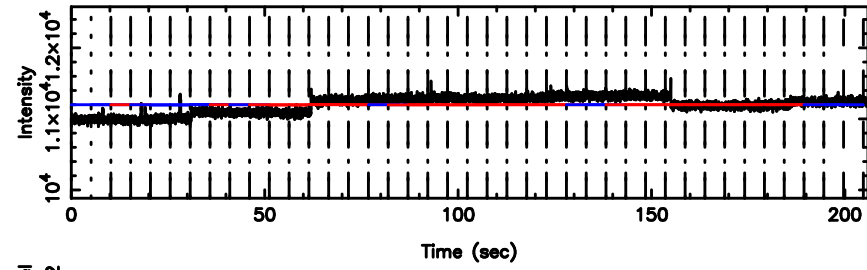

T20240630143704

BLK:12,SNR1: 0.17531 ,SNR2: 1.4677

F20240630143706

BLK:12,SNR1: 0.20816E-01,SNR2: 0.98452

0919-142 2024/06/30 5.65UT TOYOKAWA-FUJI

T20240630143704

BLK:12,SNR1: 0.18820 ,SNR2: 1.5662

K20240630143701