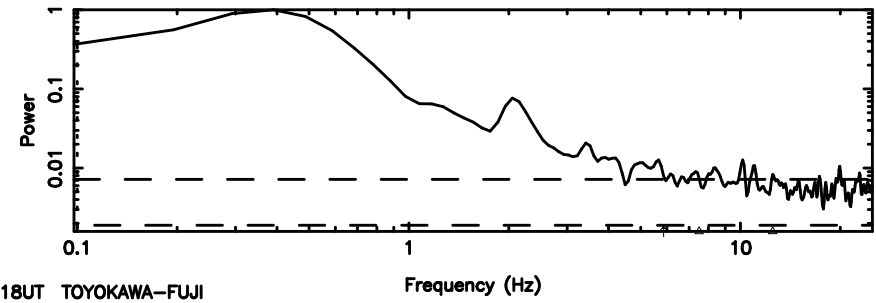

BLK: 8,SNR1: 3.6813 ,SNR2: 12.948

0752-200 2024/06/30 4.18UT TOYOKAWA-FUJI