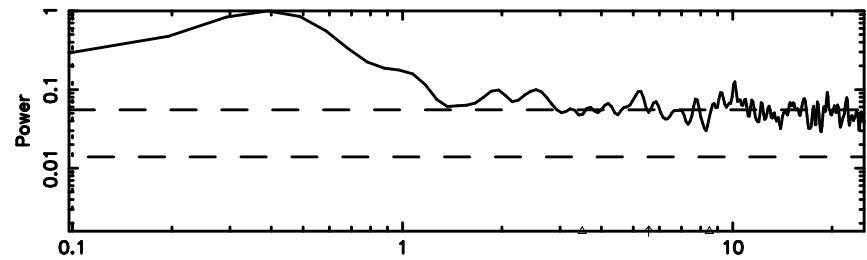

BLK: 9,SNR1: 0.28969 ,SNR2: 2.4765

Frequency (Hz)

K20240630153644

BLK: 9,SNR1: 0.44736 ,SNR2: 1.6196

Frequency (Hz)

3C241 2024/06/30 6.64UT TOYOKAWA-KISO

F20240630153649

BLK: 3,SNR1: 0.76103E-01,SNR2: 0.57069