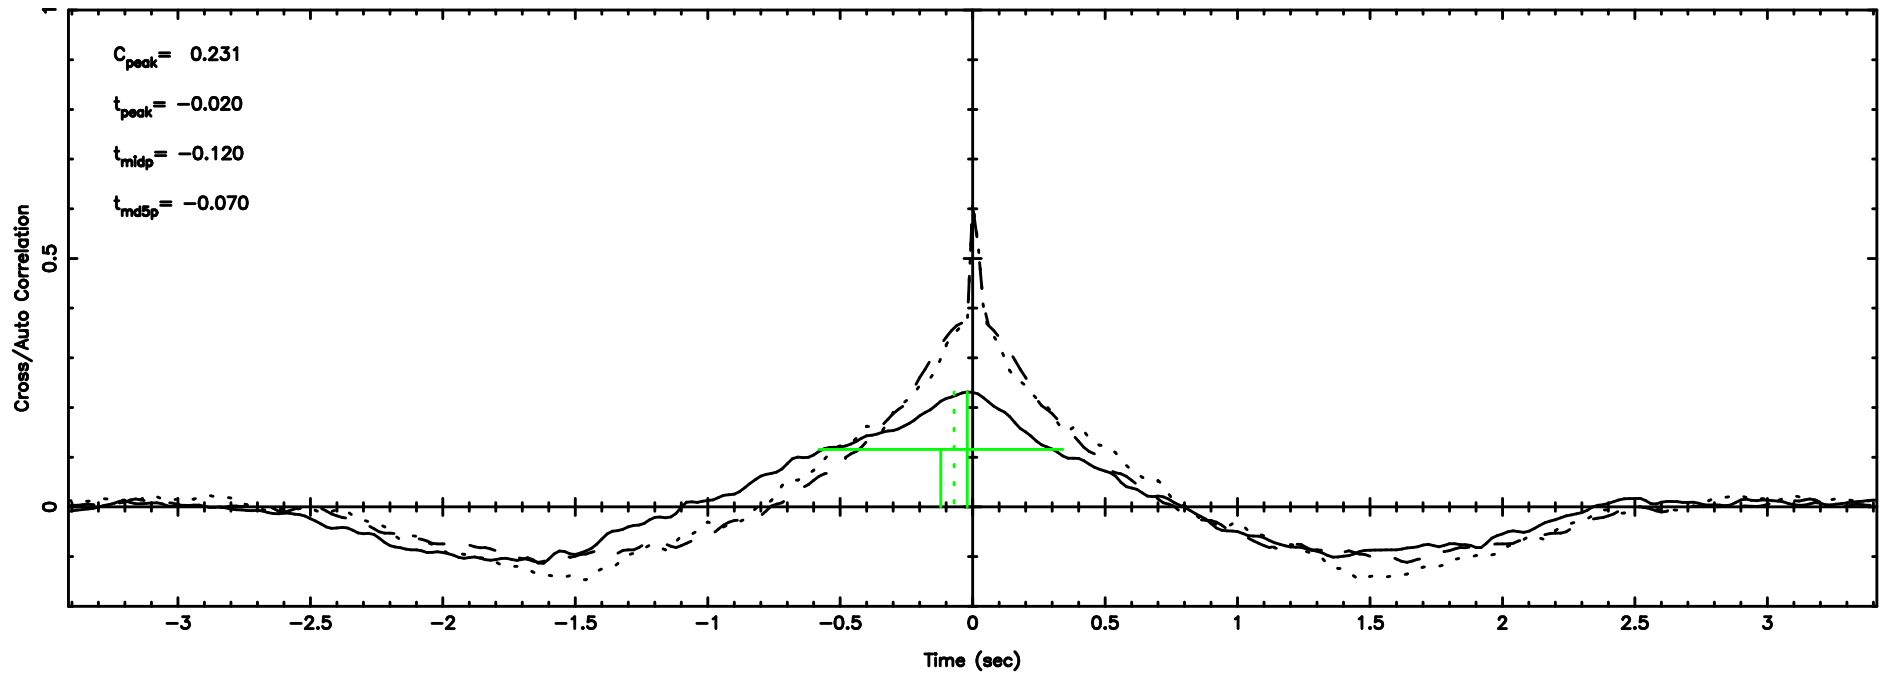

Frequency (Hz)

0258+350 2024/06/29 23.33UT TOYOKAWA-KISO