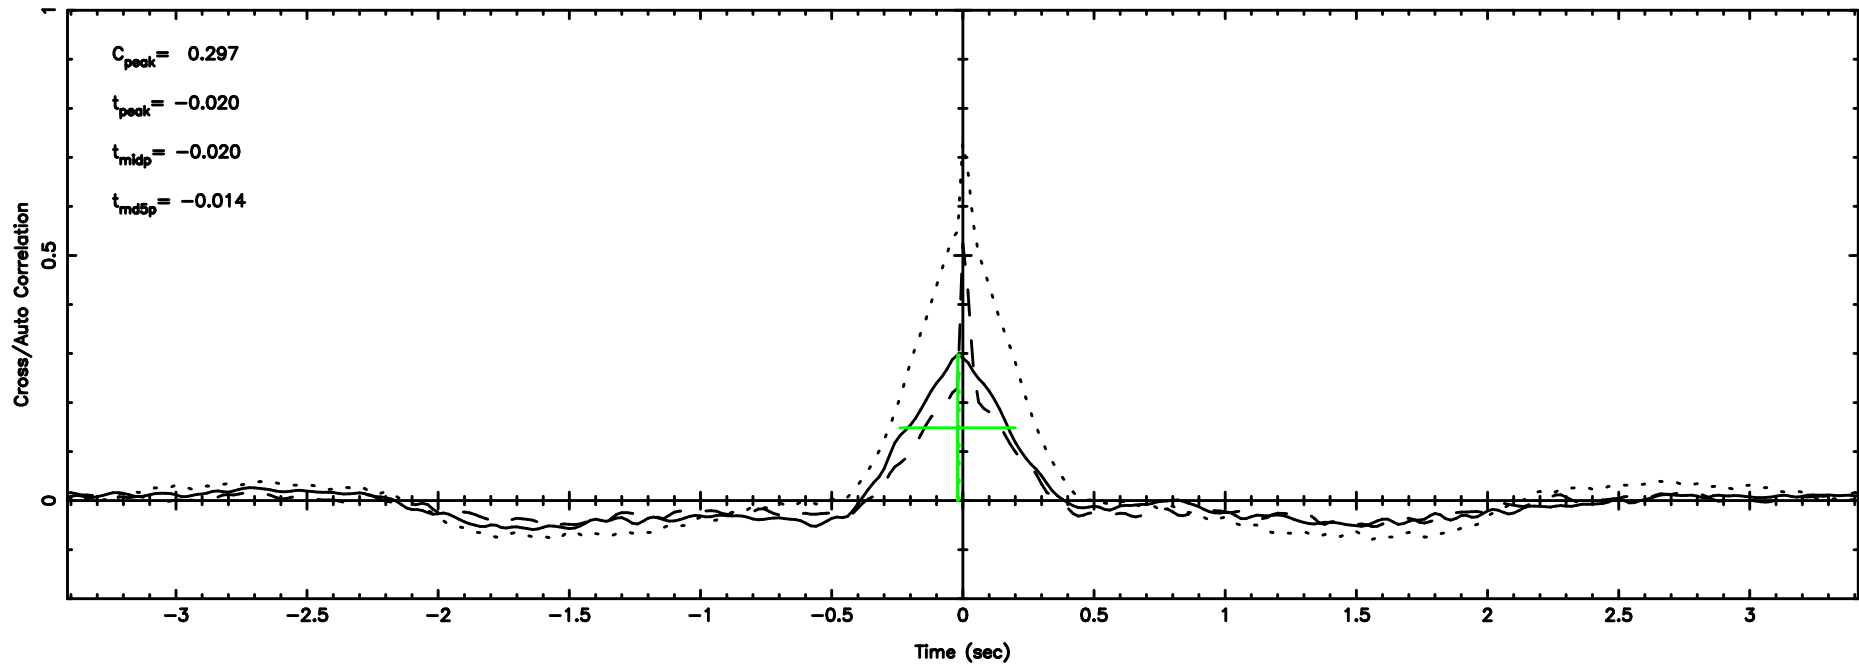

BLK:23,SNR1: 11.808 ,SNR2: 22.017

Frequency (Hz)

0941-08 2024/06/30 6.00UT TOYOKAWA-KISO

F20240630145829

BLK:26,SNR1: 6.5644 ,SNR2: 15.665

K20240630145824

BLK:26,SNR1: 12.012 ,SNR2: 22.199

0941-08 2024/06/30 6.00UT FUJI -KISO