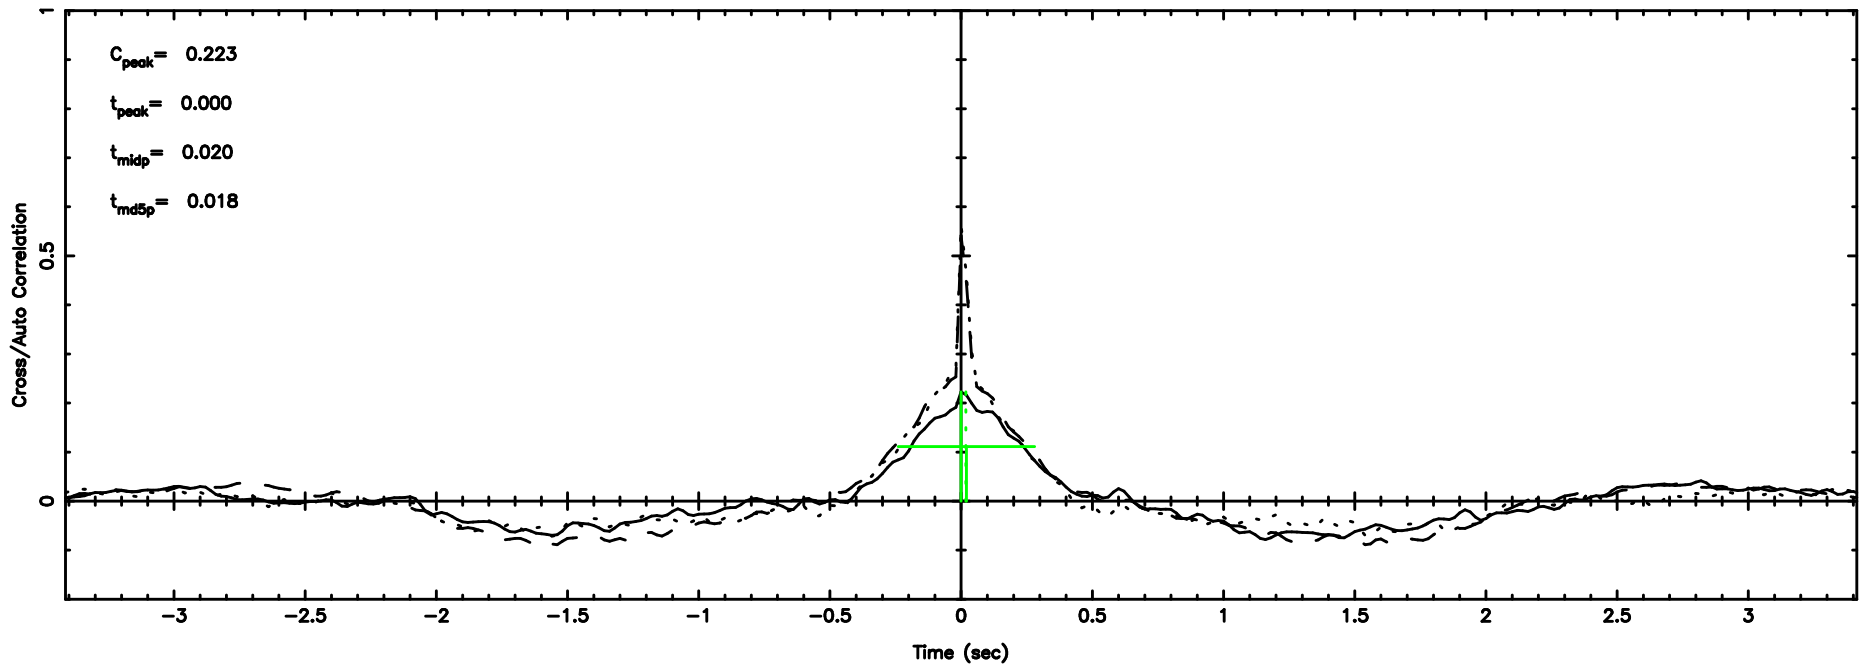

BLK:17,SNR1: 0.53750 ,SNR2: 4.5368

Frequency (Hz)

K20240630145124

BLK:17,SNR1: 0.59432 ,SNR2: 3.5514

Frequency (Hz)

3C222 2024/06/30 5.89UT TOYOKAWA-KISO

F20240630145129

BLK:11,SNR1: 0.26361 ,SNR2: 1.2992