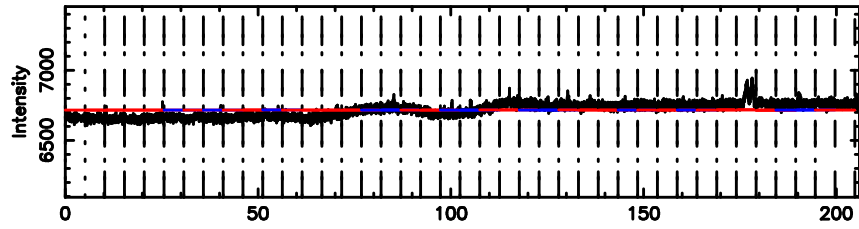

T20240630161307