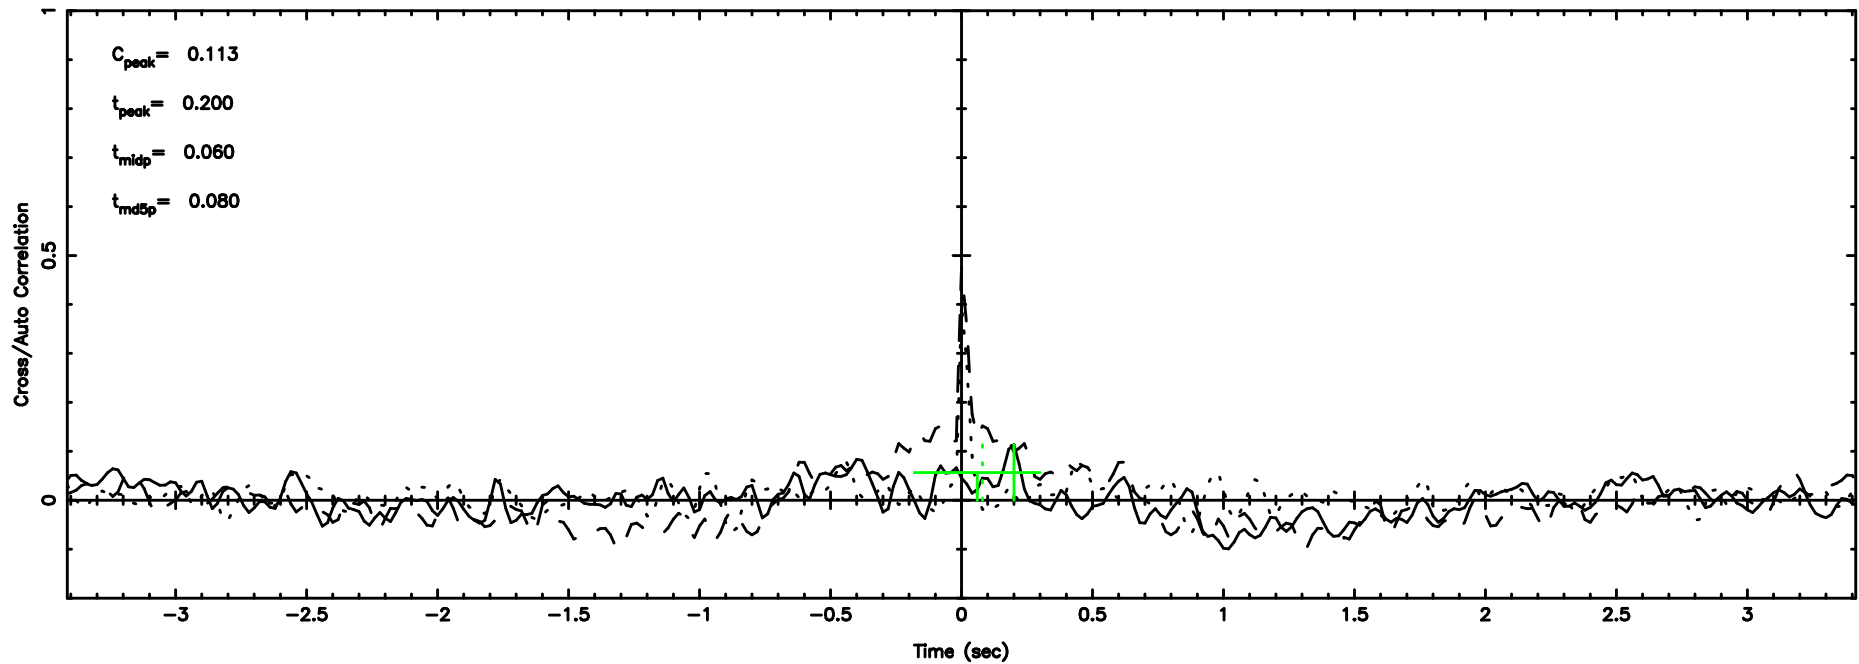

Frequency (Hz)

1031-11 2024/06/30 6.83UT TOYOKAWA-FUJI

T20240630154816

BLK: 3,SNR1: 0.14191 ,SNR2: 1.7776

Frequency (Hz)

K20240630154813

BLK: 3,SNR1: 0.15419 ,SNR2: 2.0305

Frequency (Hz)