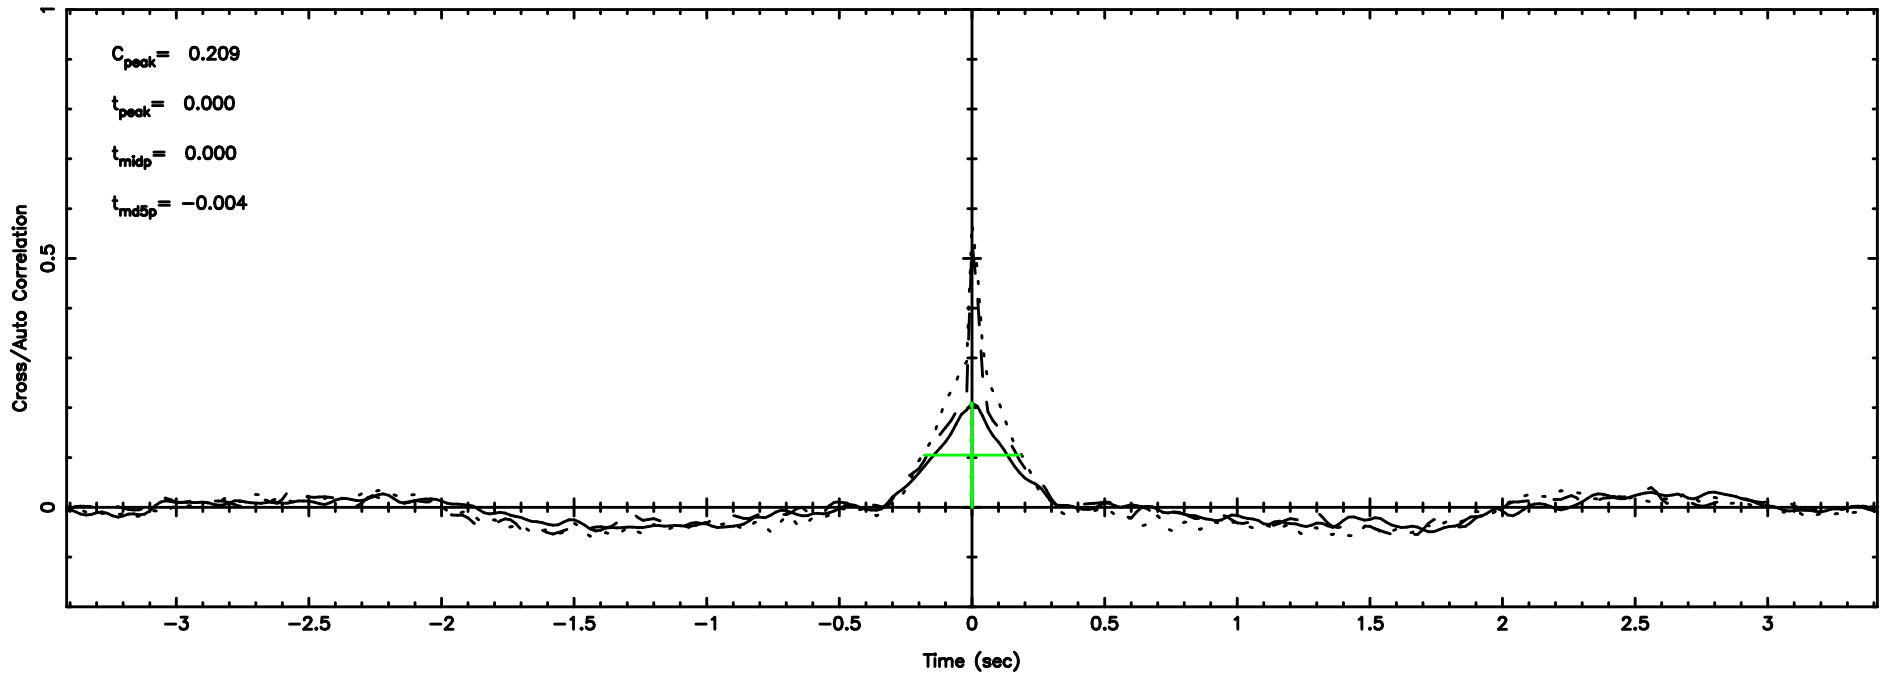

F20240630071350

BLK:18,SNR1: 0.49692 ,SNR2: 1.4423

Frequency (Hz)

K20240630071345

BLK:18,SNR1: 0.54352 ,SNR2: 2.8083

Frequency (Hz)

0155-109 2024/06/29 22.26UT FUJI -KISO

T20240630072055