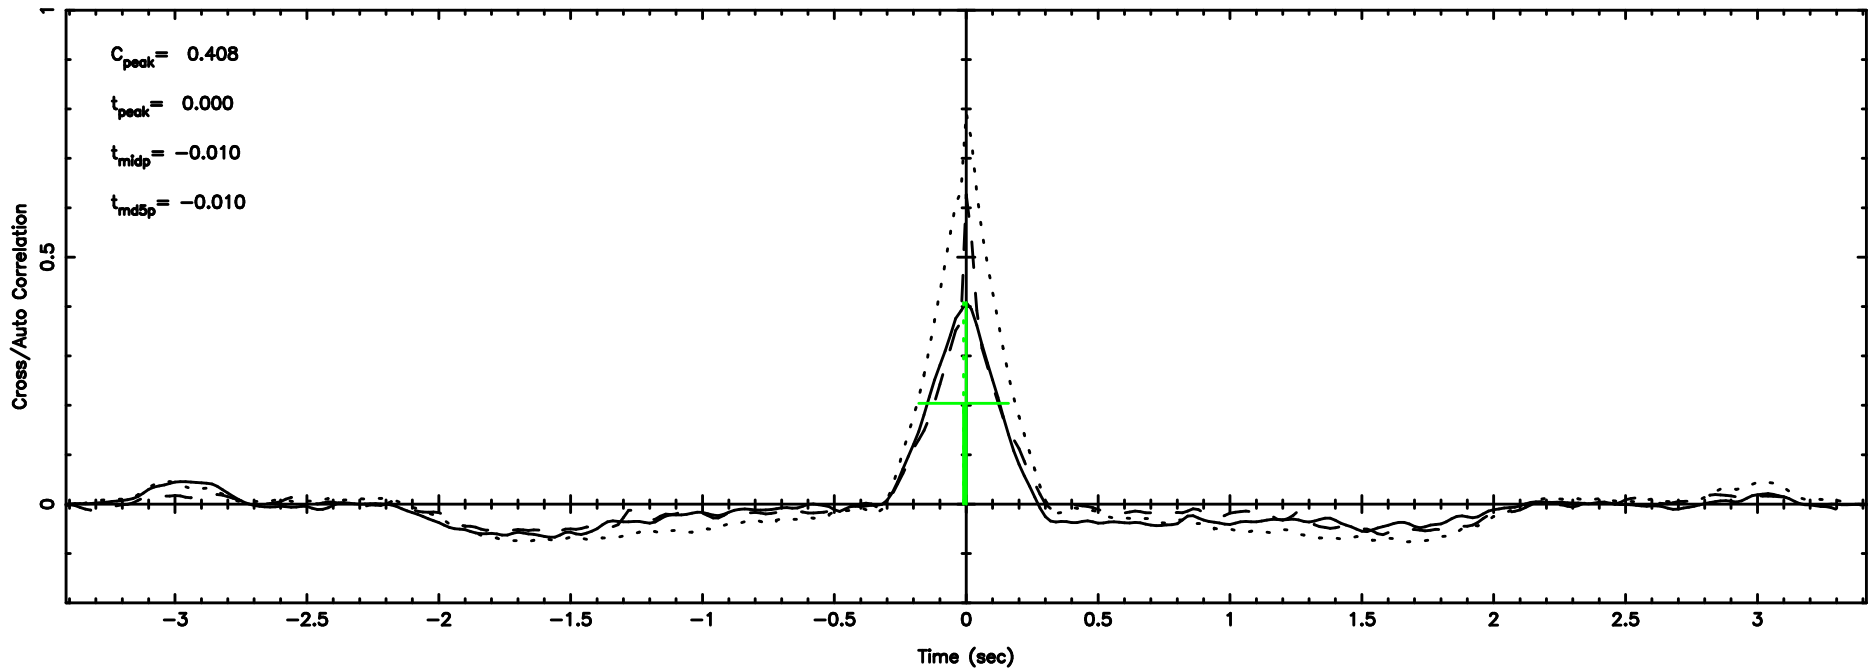

Frequency (Hz)

0605-08 2024/06/30 2.42UT FUJI -KISO