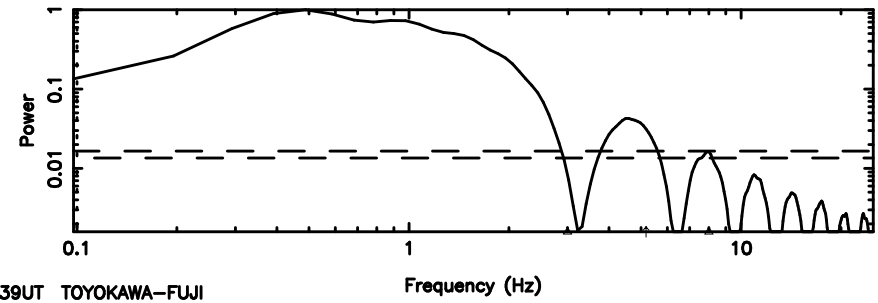

BLK:13,SNR1: 2.9064 ,SNR2: 13.536

0703+138 2024/06/30 3.39UT TOYOKAWA-FUJI