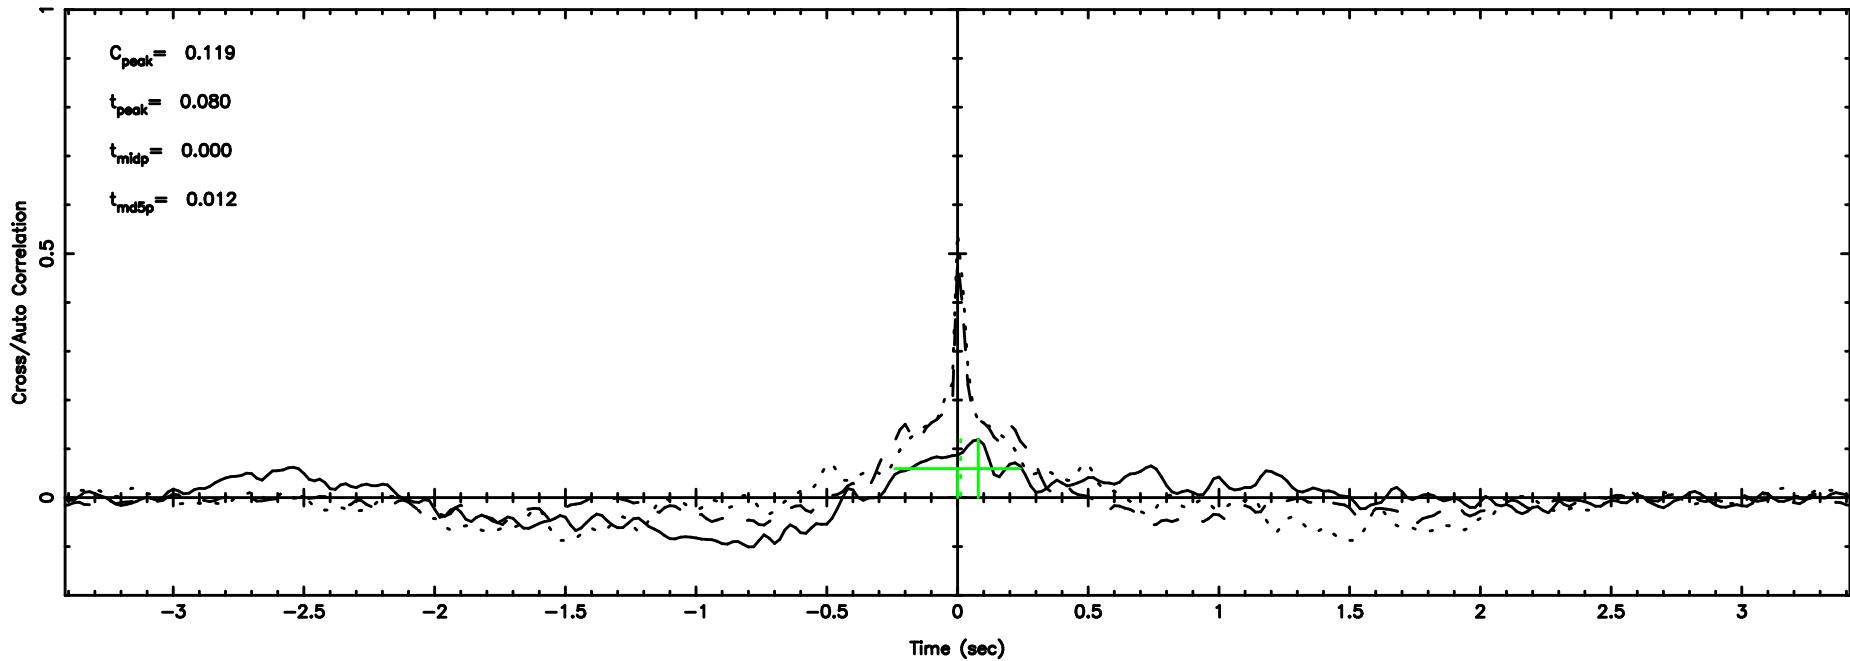

BLK: 5,SNR1: 0.59834 ,SNR2: 2.6023

Frequency (Hz)

F20240630170429

BLK: 5,SNR1: 0.13435 ,SNR2: 2.3762

Frequency (Hz)

3C267 2024/06/30 8.10UT TOYOKAWA-FUJI

T20240630170427

BLK: 4,SNR1: 1.0658 ,SNR2: 4.6587