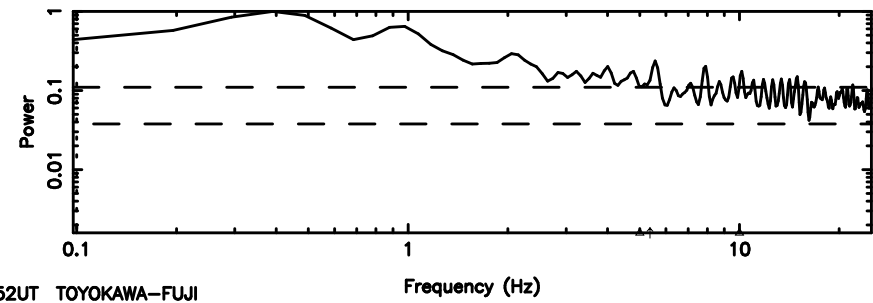

T20240630132915

BLK:15,SNR1: 1.4872 ,SNR2: 4.9719

F20240630132917

BLK:15,SNR1: 0.30472 ,SNR2: 1.5043

3C196 2024/06/30 4.52UT TOYOKAWA-FUJI

T20240630132915

BLK:26,SNR1: 1.1164 ,SNR2: 3.5830

K20240630132913