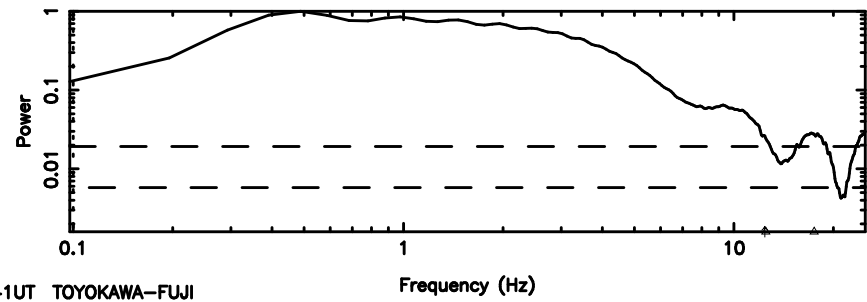

BLK: 9,SNR1: 7.8567 ,SNR2: 12.638