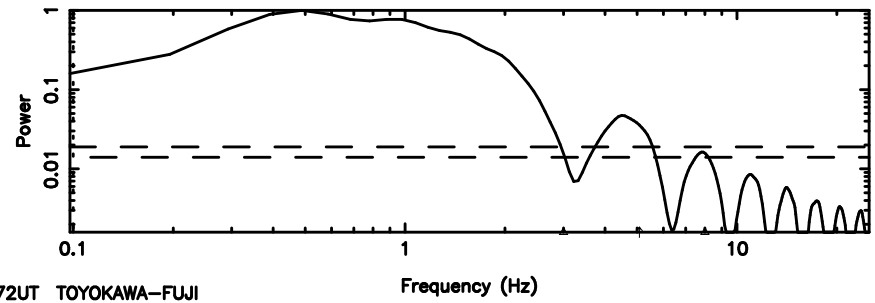

T20240630124114

BLK:35,SNR1: 9.8029 ,SNR2: 17.498

0723+10 2024/06/30 3.72UT TOYOKAWA-FUJI

F20240630124116

BLK:35,SNR1: 2.5896 ,SNR2: 12.527

T20240630124114

BLK:32,SNR1: 21.402 ,SNR2: 29.264

Frequency (Hz)