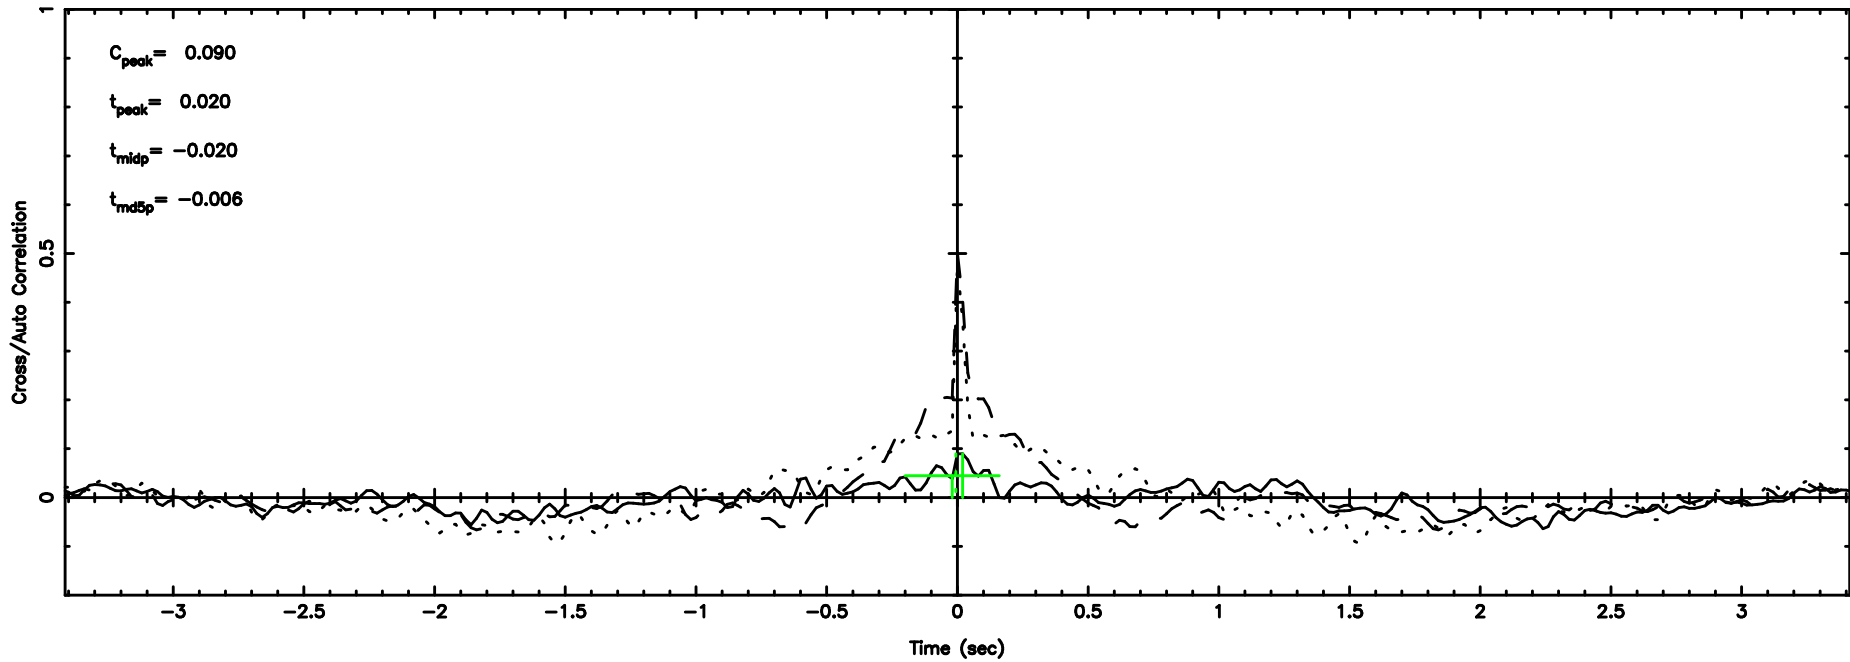

Frequency (Hz)

K20240630170424

BLK: 4,SNR1: 0.25311 ,SNR2: 4.6639

Frequency (Hz)

3C267 2024/06/30 8.10UT TOYOKAWA-KISO

F20240630170429

BLK: 8,SNR1: 0.27289 ,SNR2: 1.3787

Frequency (Hz)