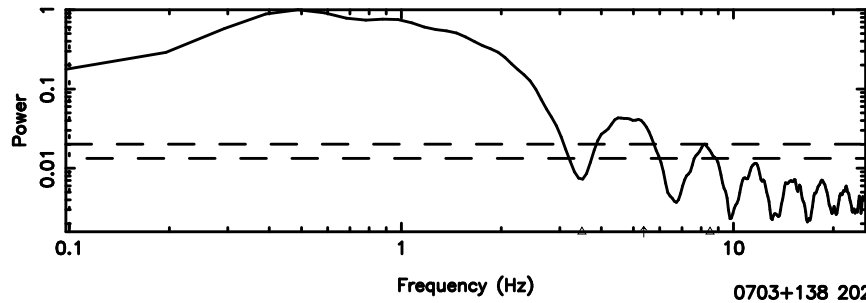

BLK:20,SNR1: 2.5509 ,SNR2: 11.403