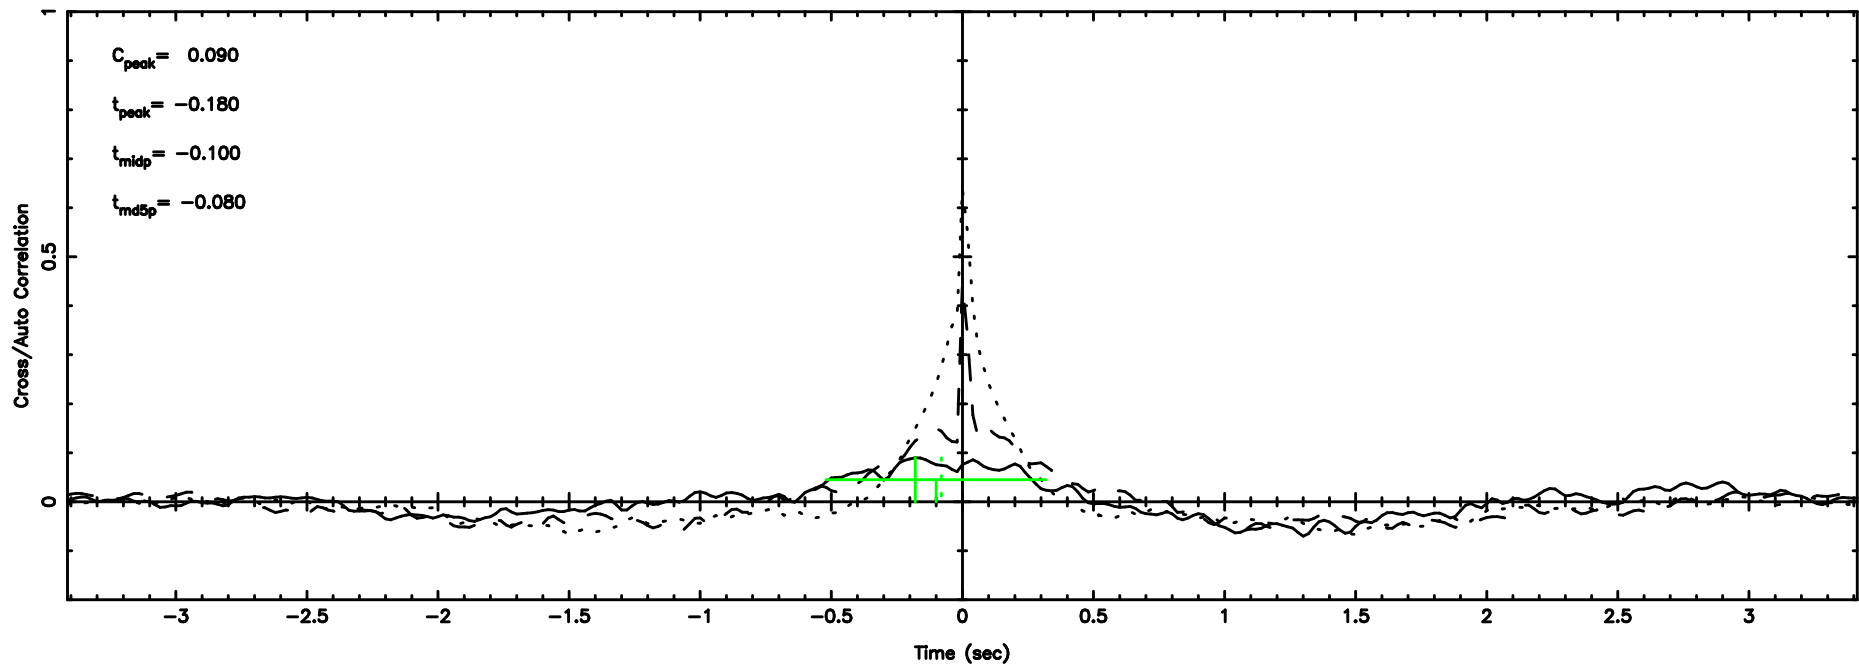

3C237 2024/06/30 6.41UT TOYOKAWA-FUJI