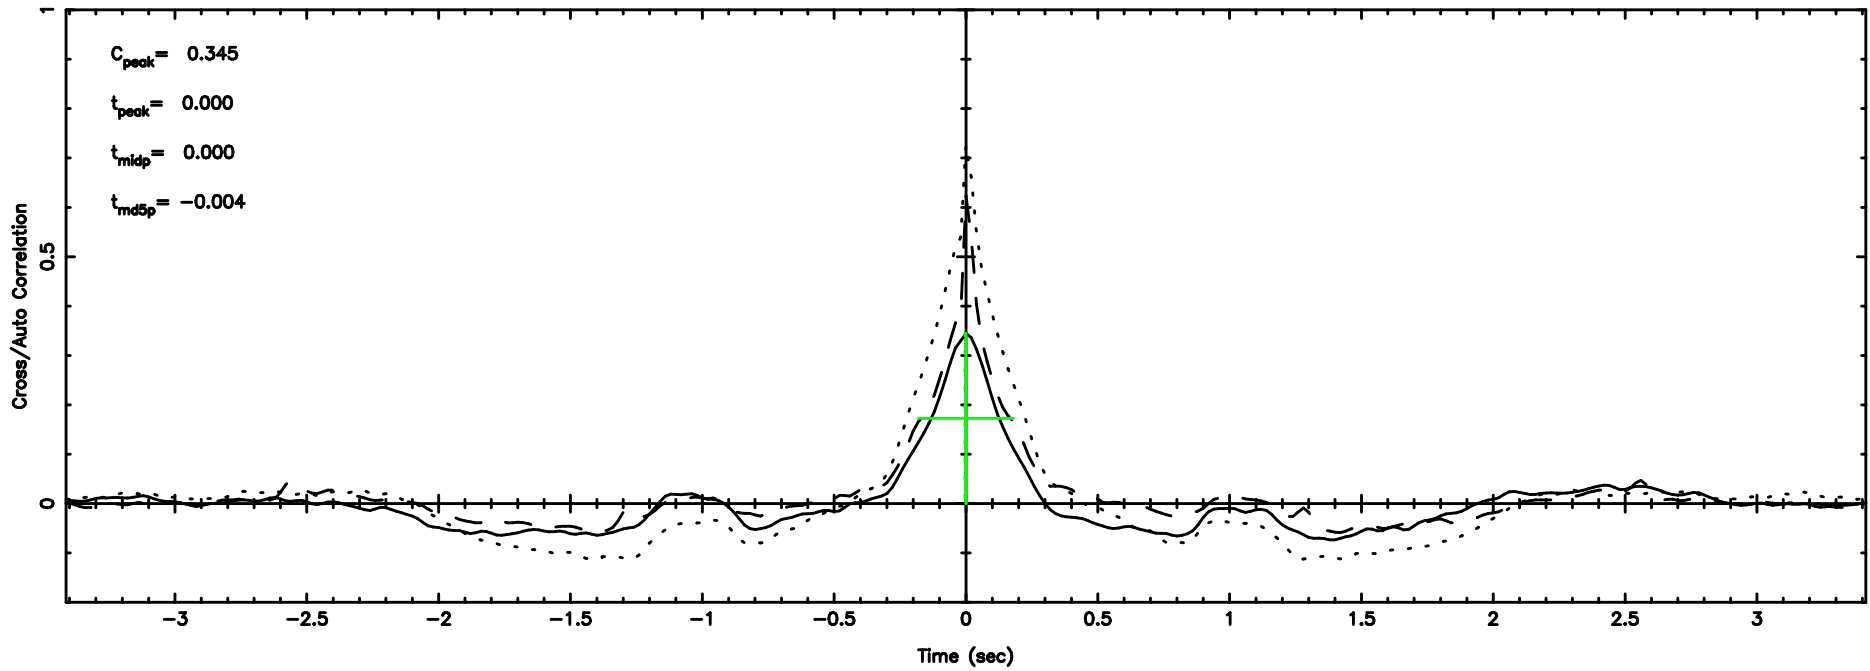

BLK:21,SNR1: 7.0024 ,SNR2: 16.919