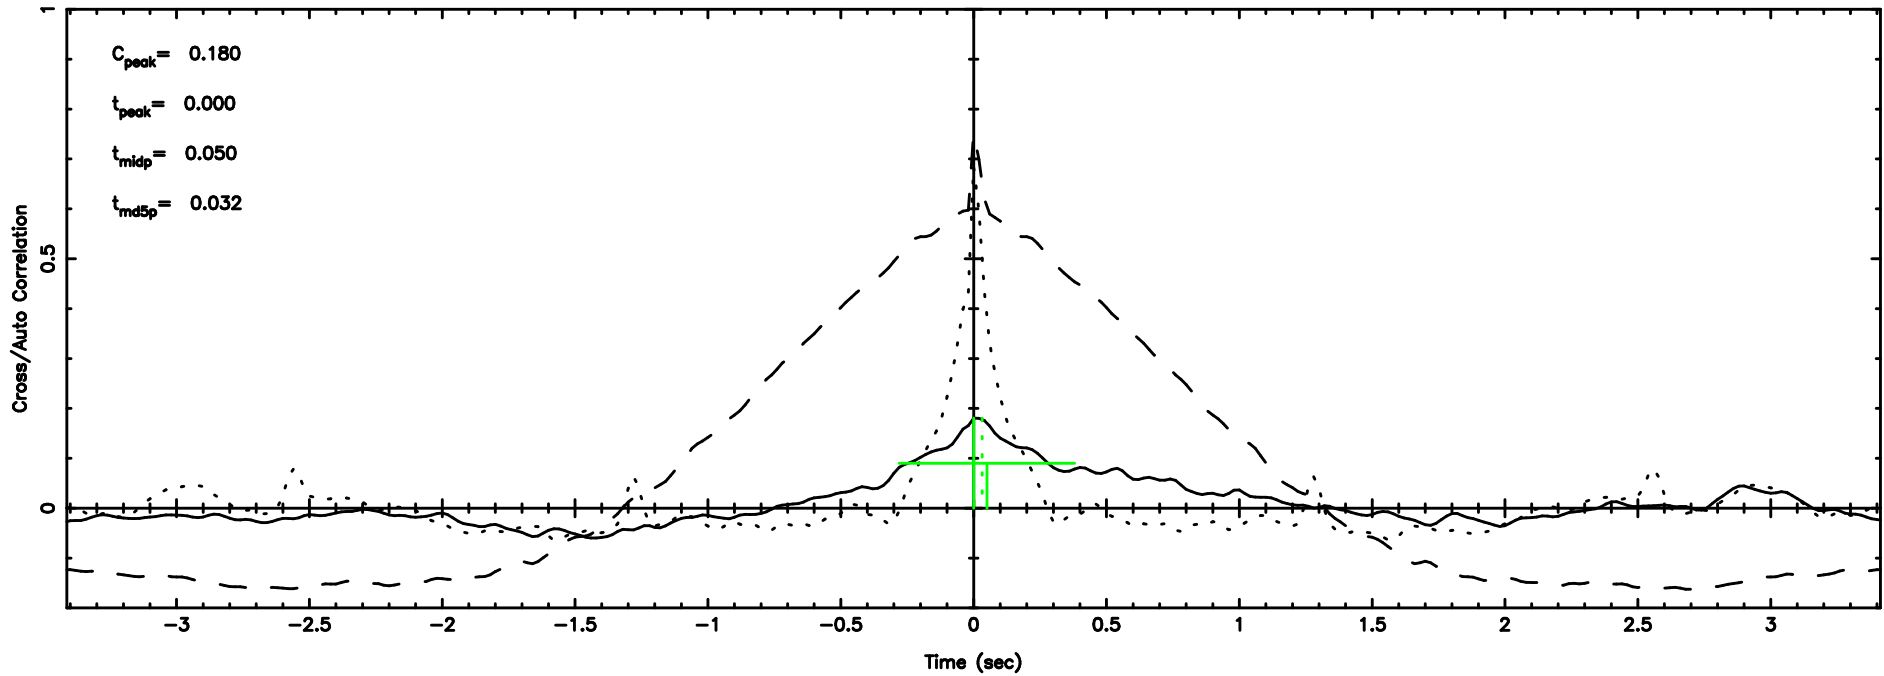

Frequency (Hz)

0100+146 2024/06/29 21.35UT TOYOKAWA-FUJI