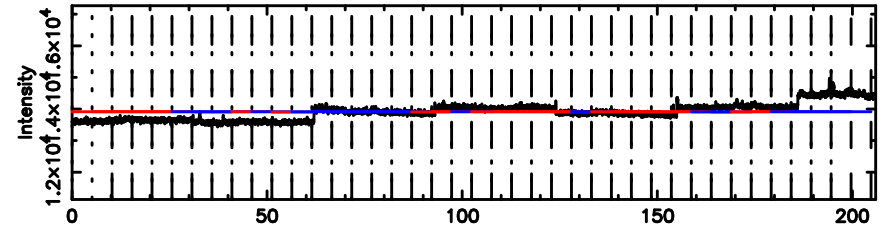

BLK:17,SNR1: 1.7593 ,SNR2: 7.5584

Frequency (Hz)

0258+350 2024/06/29 23.33UT TOYOKAWA-KISO

F20240630081759

BLK:18,SNR1: 1.1004 ,SNR2: 5.3033

Frequency (Hz)

K20240630081755

BLK:18,SNR1: 1.8846 ,SNR2: 6.9851