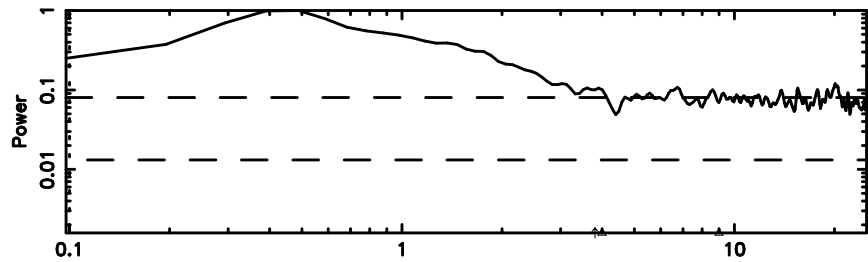

BLK:18,SNR1: 6.7406 ,SNR2: 28.187

0552+12 2024/06/30 2.21UT TOYOKAWA-KISO

K20240630111107

BLK:18,SNR1: 3.0277 ,SNR2: 12.859

0552+12 2024/06/30 2.21UT FUJI -KISO

T20240630111537

BLK:18,SNR1: 0.53039 ,SNR2: 2.9708