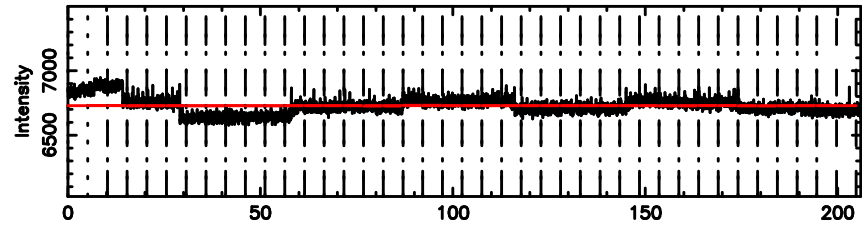

1206+439 2024/06/30 8.42UT FUJI -KISO

T20240630175329

No.Good Data

Frequency (Hz)

F20240630175331

No.Good Data

Frequency (Hz)

1236+327 2024/06/30 8.92UT TOYOKAWA-FUJI