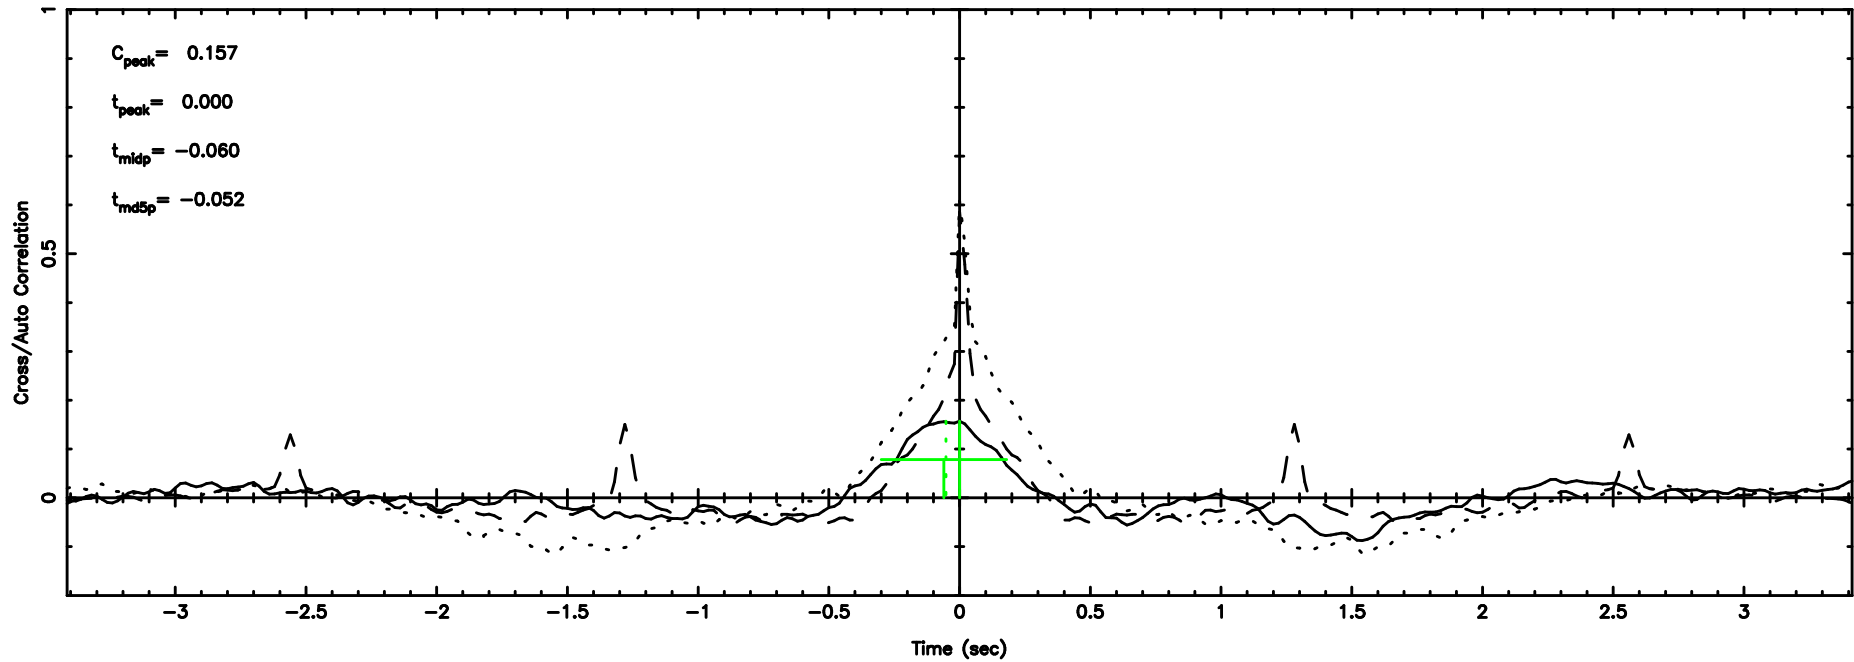

Frequency (Hz)

3C263.1 2024/06/30 7.99UT FUJI -KISO