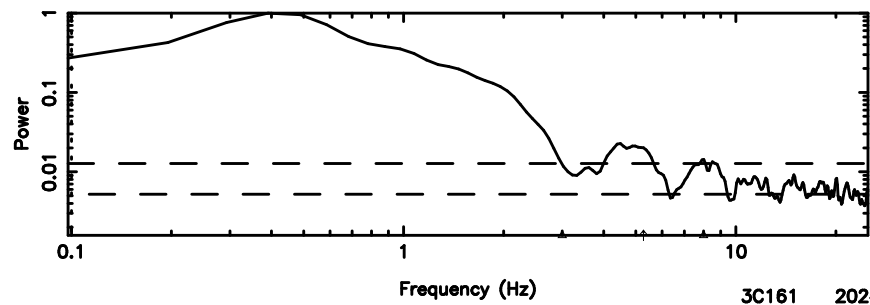

BLK:24,SNR1: 4.8990 ,SNR2: 11.868

Frequency (Hz)

0605-08 2024/06/30 2.42UT FUJI -KISO

3C161 2024/06/30 2.74UT TOYOKAWA-FUJI

3C161 2024/06/30 2.74UT TOYOKAWA-KISO

F20240630114233

BLK:21,SNR1: 2.7425 ,SNR2: 12.267