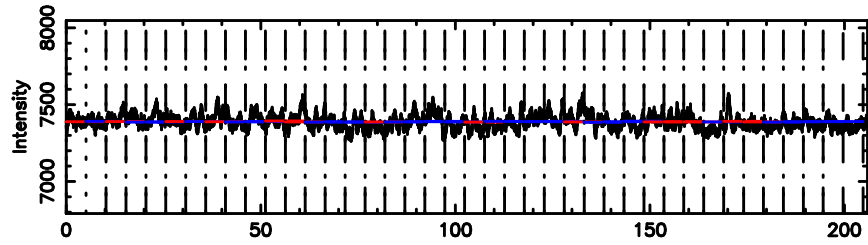

T20240630105028

BLK:27,SNR1: 5.7661 ,SNR2: 20.450

F20240630105030

BLK:27,SNR1: 0.85168 ,SNR2: 3.8323

0531+194 2024/06/30 1.87UT TOYOKAWA-FUJI

T20240630105028

BLK:25,SNR1: 5.5639 ,SNR2: 41.519

Frequency (Hz)