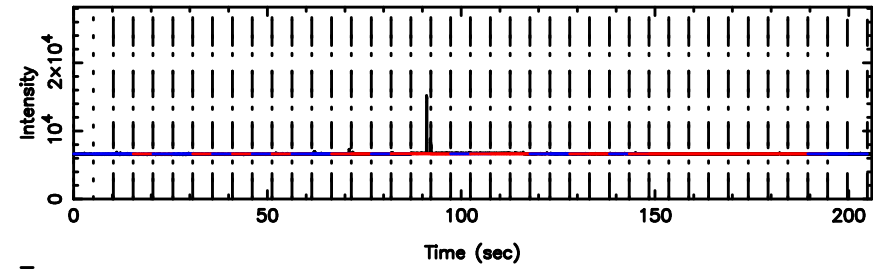

T20240630131650

BLK:16,SNR1: 8.4430 ,SNR2: 20.866

3C190 2024/06/30 4.31UT TOYOKAWA-FUJI

F20240630131652

BLK:16,SNR1: 1.8496 ,SNR2: 4.7681