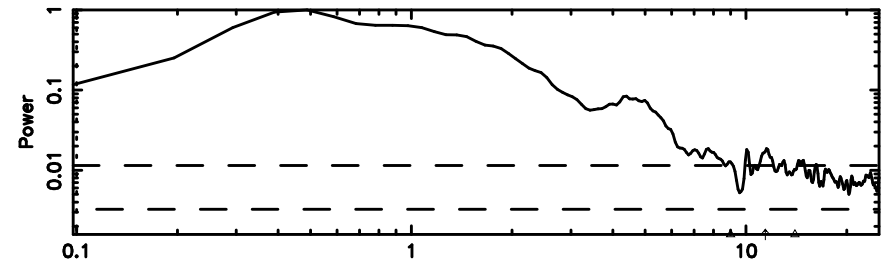

Frequency (Hz)

0100+146 2024/06/29 21.35UT TOYOKAWA-KISO

F20240630061911

BLK:19,SNR1: 4.1732 ,SNR2: 7.4846

Frequency (Hz)

K20240630061907

BLK:19,SNR1: 5.7507 ,SNR2: 10.210

Frequency (Hz)