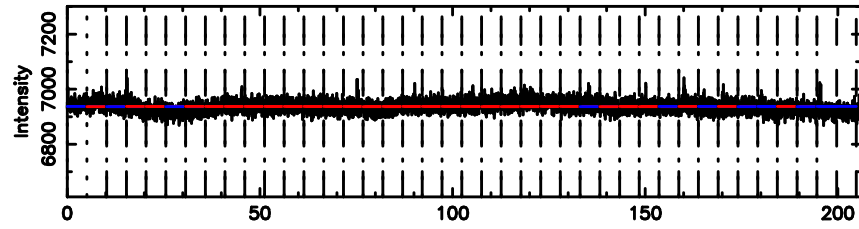

T20240630163402