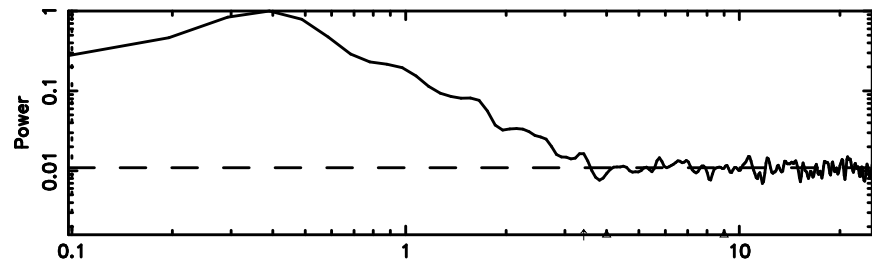

BLK:20,SNR1: 2.5717 ,SNR2: 7.6907

0258+350 2024/06/29 23.33UT TOYOKAWA-FUJI

F20240630081759

BLK:20,SNR1: 1.1453 ,SNR2: 5.4192

T20240630081757

BLK:17,SNR1: 2.4264 ,SNR2: 14.547

Frequency (Hz)

K20240630081755