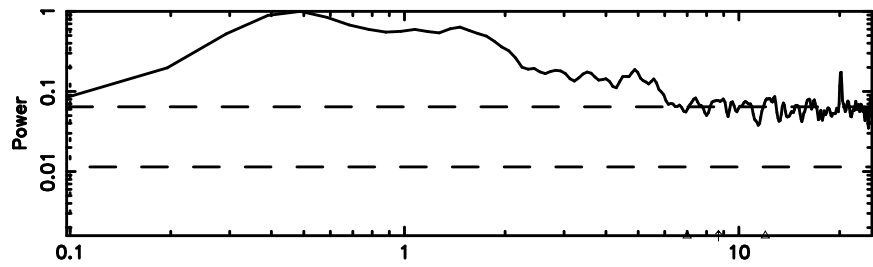

F20240630064731

BLK:12,SNR1: 1.1071 ,SNR2: 5.1966

Frequency (Hz)

0128+03 2024/06/29 21.82UT TOYOKAWA-FUJI

T20240630064729

BLK:11,SNR1: 1.0318 ,SNR2: 2.4570

Frequency (Hz)

K20240630064726