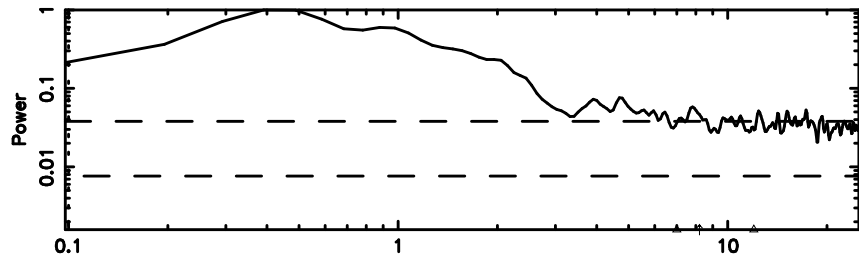

BLK:14,SNR1: 0.14795 ,SNR2: 1.4374

Frequency (Hz)

K20240630162422

BLK:14,SNR1: 4.2928 ,SNR2: 5.9367

Frequency (Hz)

1107+109 2024/06/30 7.44UT TOYOKAWA-KISO

F20240630162427

BLK:15,SNR1: 1.3012 ,SNR2: 3.2613