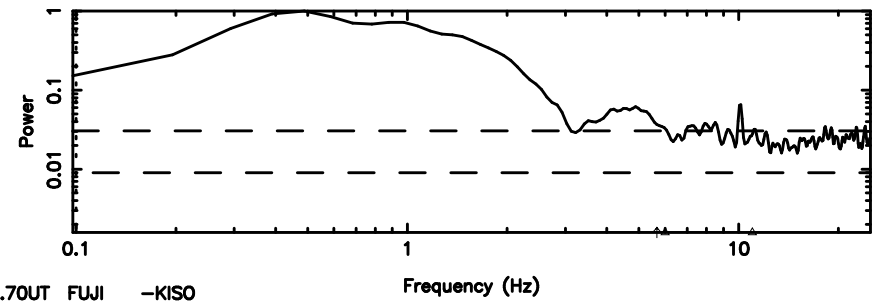

BLK:24,SNR1: 1.5600 ,SNR2: 5.8684

0821+394 2024/06/30 4.70UT TOYOKAWA-KISO

F20240630134026

BLK:19,SNR1: 0.84897 ,SNR2: 2.9218

K20240630134022

BLK:19,SNR1: 1.7935 ,SNR2: 6.7750

0821+394 2024/06/30 4.70UT FUJI -KISO