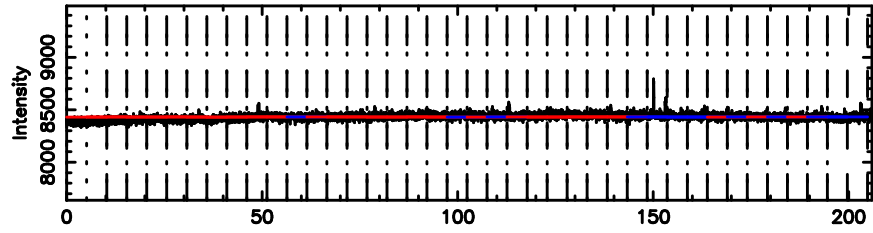

F20240630064731

BLK:12,SNR1: 1.1071 ,SNR2: 5.1966

Frequency (Hz)

0128+03 2024/06/29 21.82UT TOYOKAWA-FUJI

T20240630064729

BLK:11,SNR1: 1.0318 ,SNR2: 2.4570

Frequency (Hz)

K20240630064726