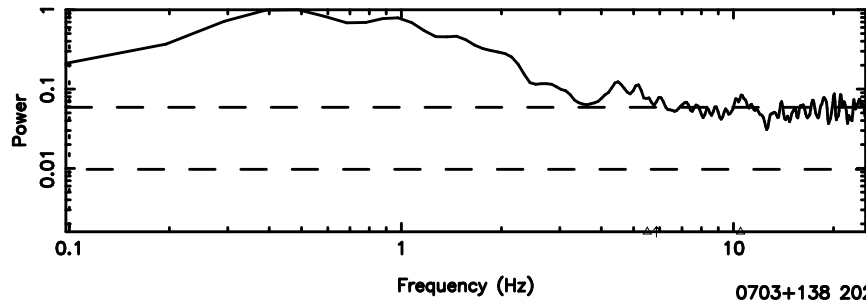

BLK:13,SNR1: 0.95454 ,SNR2: 3.4373