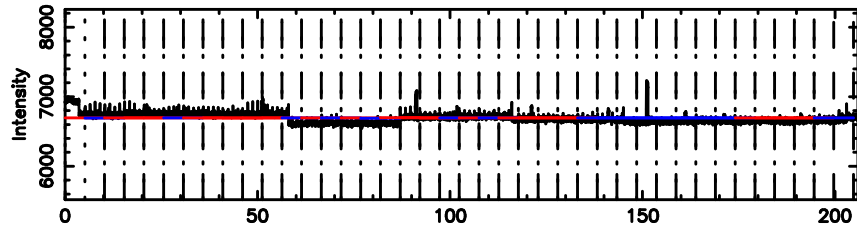

F20240630172343