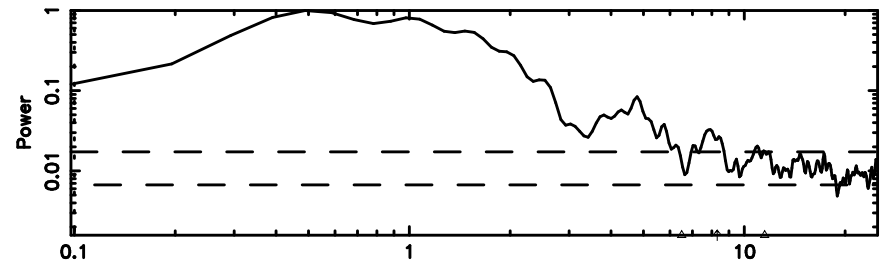

T20240630054441

BLK:12,SNR1: 0.68855 ,SNR2: 1.9055

F20240630054443

BLK:12,SNR1: 3.6049 ,SNR2: 9.1619

0025+373 2024/06/29 20.77UT TOYOKAWA-FUJI

T20240630054441

BLK:15,SNR1: 0.63262 ,SNR2: 1.6194

Frequency (Hz)