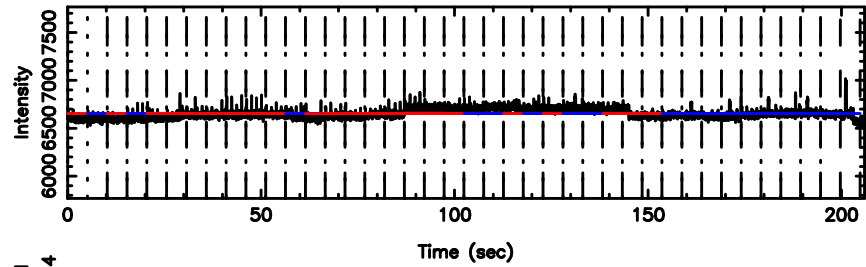

F20240630140813

BLK:17,SNR1: 1.7488 ,SNR2: 3.5552