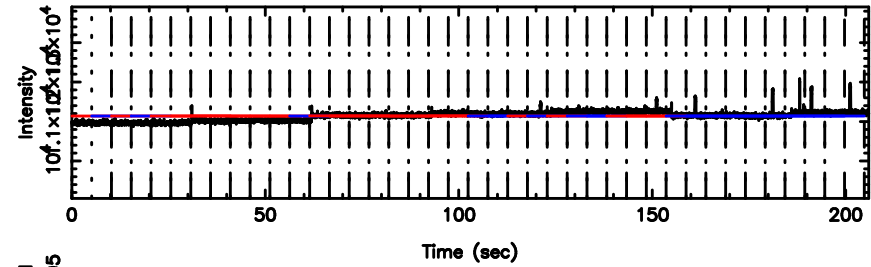

BLK:18,SNR1: 4.2701 ,SNR2: 7.5685

3C208 2024/06/30 5.16UT TOYOKAWA-KISO

F20240630140813

BLK:17,SNR1: 1.7488 ,SNR2: 3.5552

K20240630140808

BLK:17,SNR1: 3.5436 ,SNR2: 9.3329

3C208 2024/06/30 5.16UT FUJI -KISO