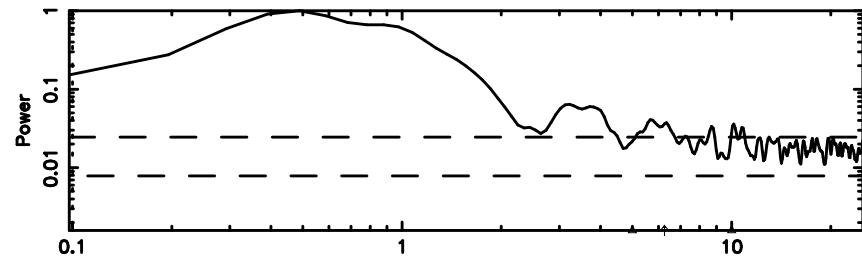

BLK:10,SNR1: 1.6763 ,SNR2: 5.8413

Frequency (Hz)

3C255 2024/06/30 7.60UT TOYOKAWA-KISO

F20240630163404

BLK:11,SNR1: 0.66622 ,SNR2: 3.6927

Frequency (Hz)

K20240630163359

BLK:11,SNR1: 1.5931 ,SNR2: 5.4923