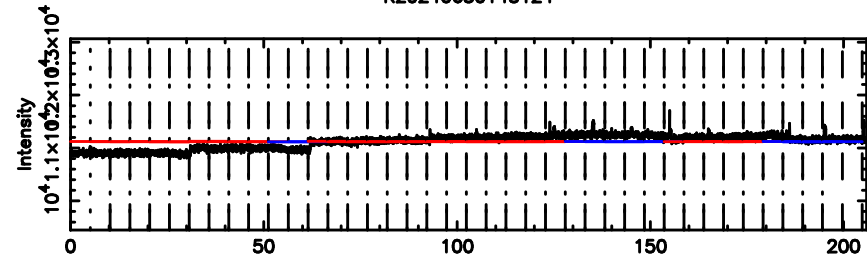

Frequency (Hz)

K20240630145124