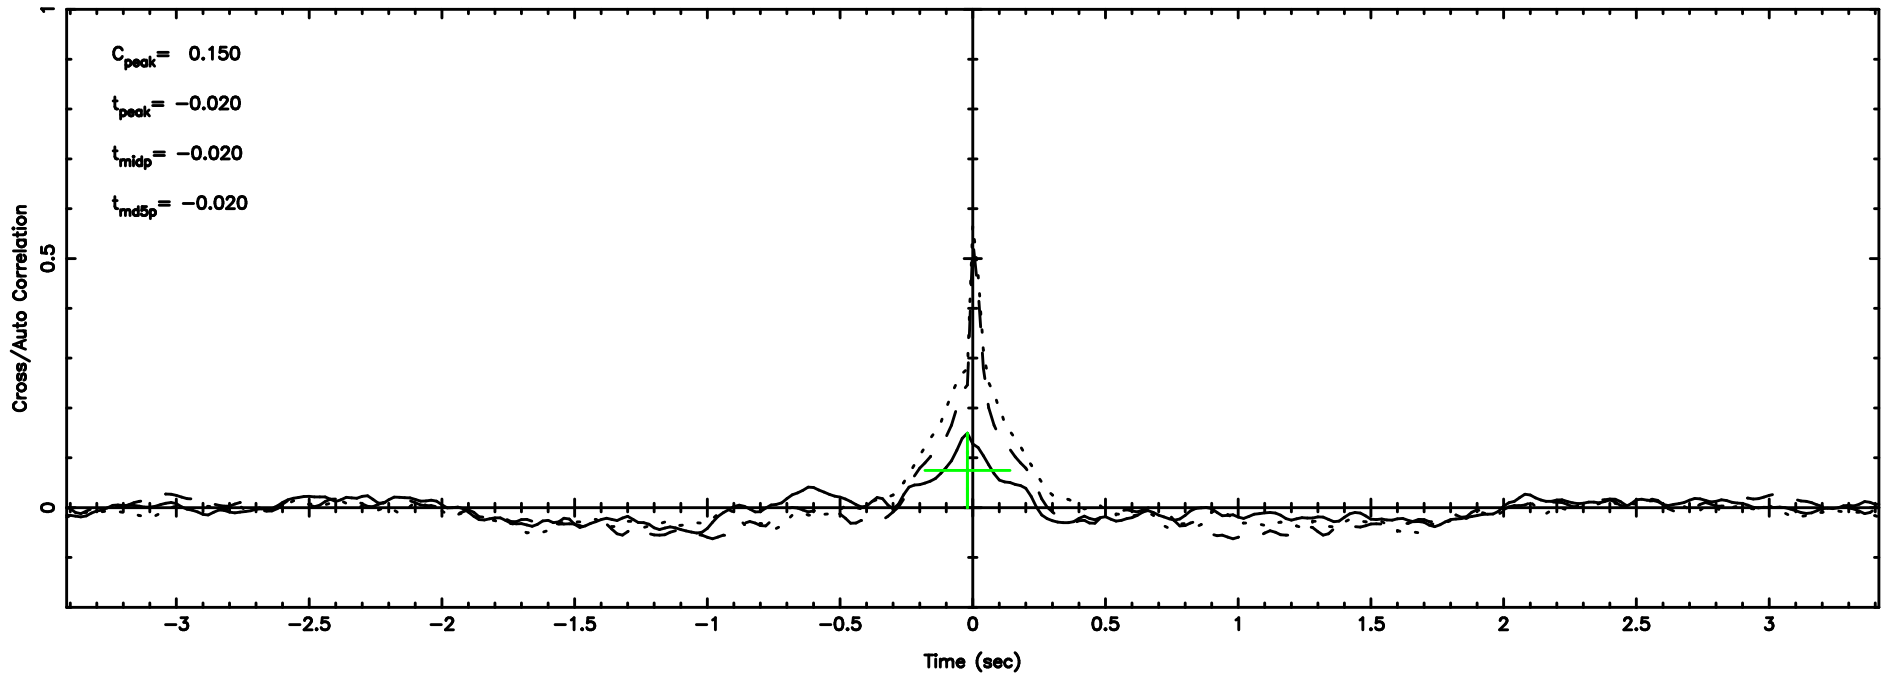

F20240630064731

BLK:12,SNR1: 1.1071 ,SNR2: 5.1966

Frequency (Hz)

0128+03 2024/06/29 21.82UT TOYOKAWA-FUJI

T20240630064729

BLK:11,SNR1: 1.0318 ,SNR2: 2.4570

Frequency (Hz)

K20240630064726