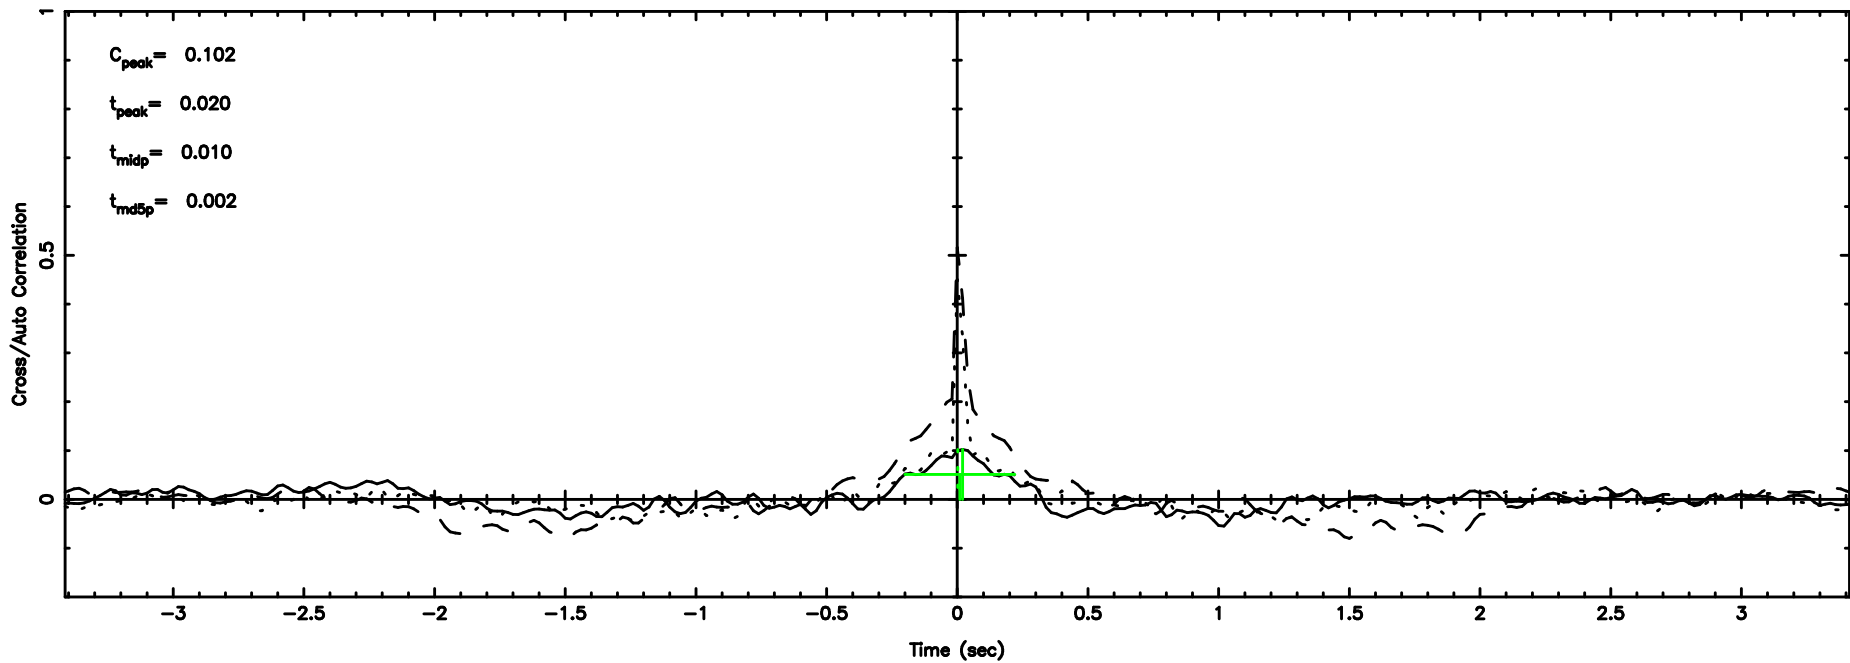

Frequency (Hz)

3C267 2024/06/30 8.10UT FUJI -KISO