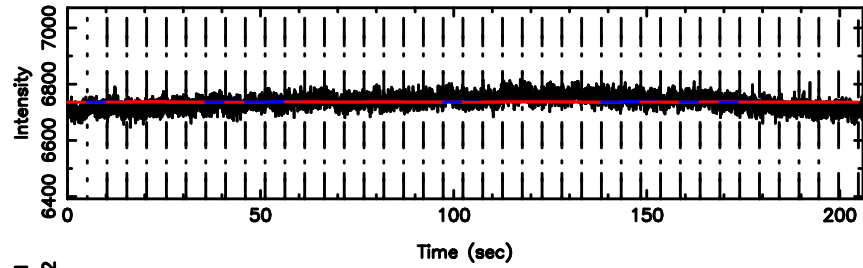

T20240630152250