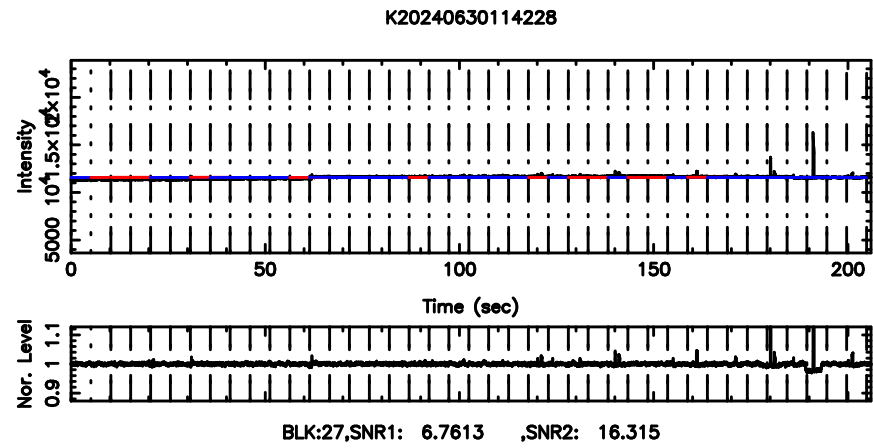

BLK:24,SNR1: 4.8990 ,SNR2: 11.868

Frequency (Hz)

0605-08 2024/06/30 2.42UT FUJI -KISO

3C161 2024/06/30 2.74UT TOYOKAWA-FUJI

3C161 2024/06/30 2.74UT TOYOKAWA-KISO

F20240630114233

BLK:21,SNR1: 2.7425 ,SNR2: 12.267