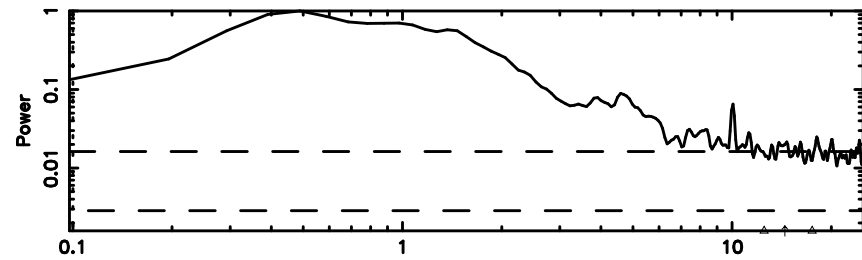

BLK:14,SNR1: 0.14795 ,SNR2: 1.4374

Frequency (Hz)

K20240630162422

BLK:14,SNR1: 4.2928 ,SNR2: 5.9367

Frequency (Hz)

1107+109 2024/06/30 7.44UT TOYOKAWA-KISO

F20240630162427

BLK:15,SNR1: 1.3012 ,SNR2: 3.2613