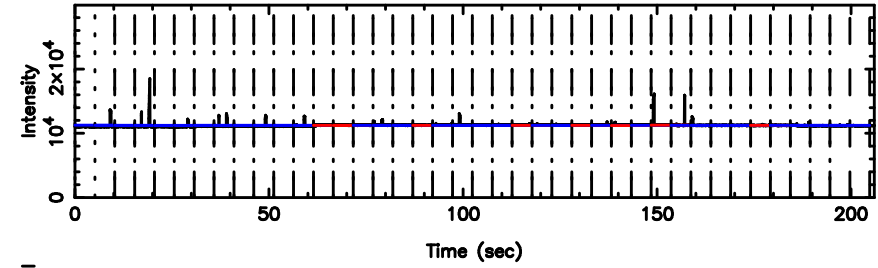

BLK:28,SNR1: 7.6359 ,SNR2: 18.957

0713-024 2024/06/30 3.55UT TOYOKAWA-KISO

F20240630123105

BLK:31,SNR1: 30.306 ,SNR2: 33.821

K20240630123100

BLK:31,SNR1: 11.654 ,SNR2: 20.696

0713-024 2024/06/30 3.55UT FUJI -KISO