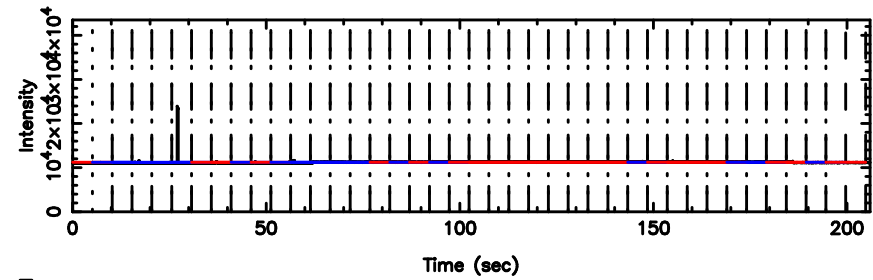

BLK:17,SNR1: 3.0355 ,SNR2: 13.404

0834-19 2024/06/30 4.90UT TOYOKAWA-KISO

F20240630135207

BLK:13,SNR1: 2.1354 ,SNR2: 4.2306

Frequency (Hz)

K20240630135202

BLK:13,SNR1: 3.0367 ,SNR2: 13.412

Frequency (Hz)