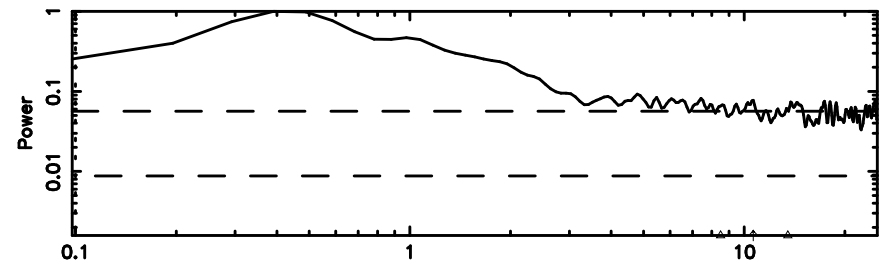

BLK:18,SNR1: 0.80979 ,SNR2: 1.5771