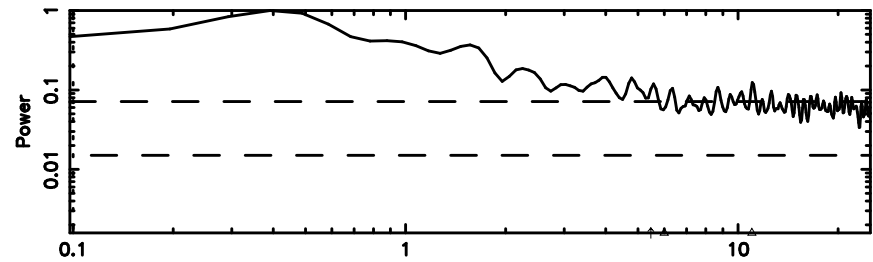

BLK:18,SNR1: 0.59243 ,SNR2: 2.3209