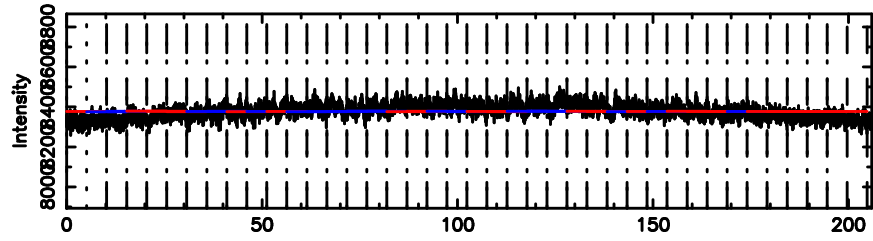

T20240630065403