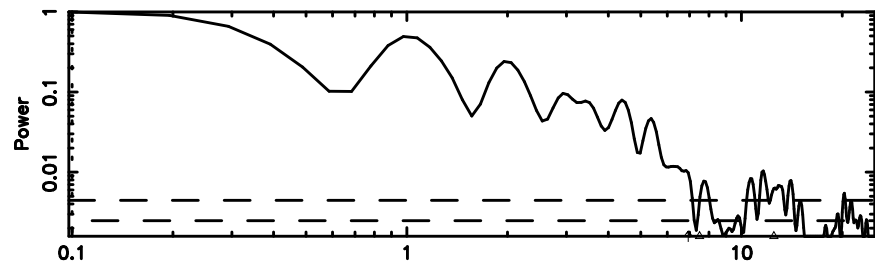

BLK:16,SNR1: 9.0211 ,SNR2: 26.569