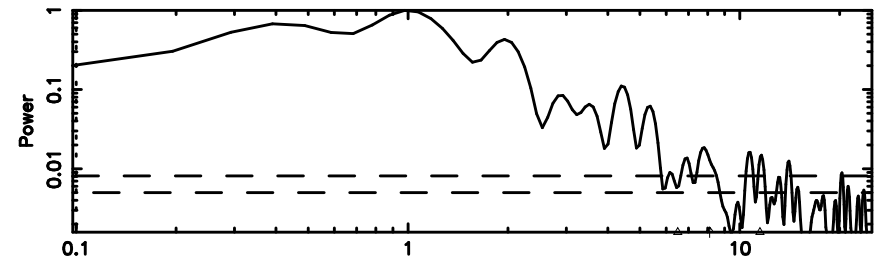

BLK:32,SNR1: 7.5422 ,SNR2: 19.336