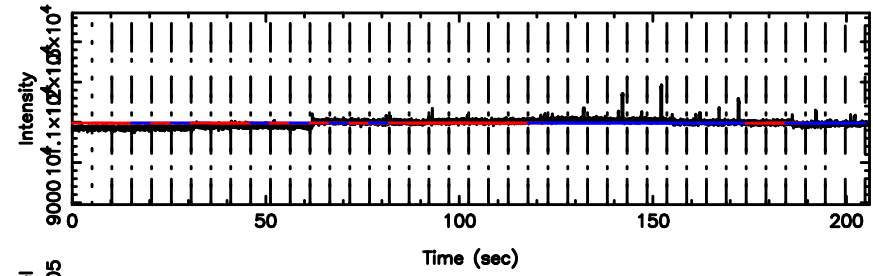

K20240630135708