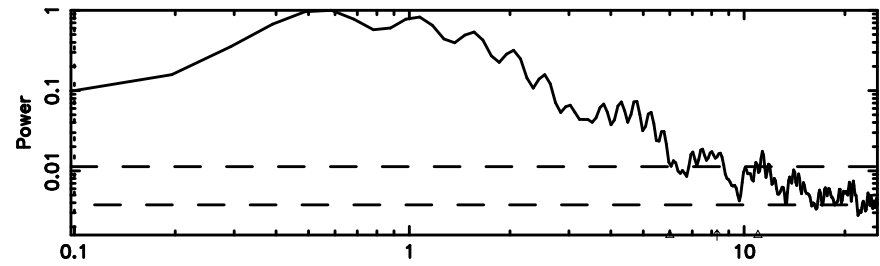

BLK:15,SNR1: 5.3168 ,SNR2: 13.403