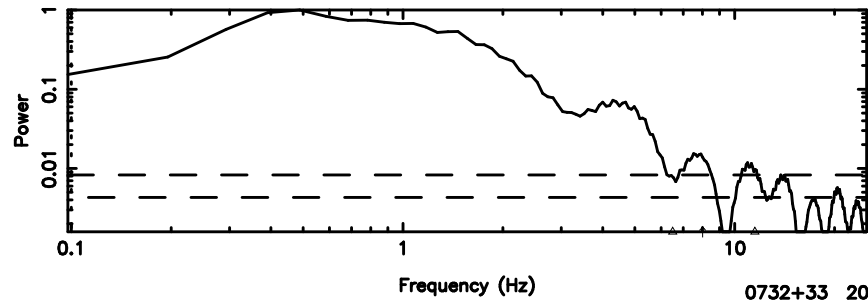

0732+33 2024/06/30 3.89UT TOYOKAWA-KISO

K20240630125126

BLK:34,SNR1: 9.6316 ,SNR2: 24.050

F20240630125131

BLK:30,SNR1: 7.8364 ,SNR2: 20.292

0732+33 2024/06/30 3.89UT FUJI -KISO

K20240630125126

BLK:30,SNR1: 9.6247 ,SNR2: 24.032