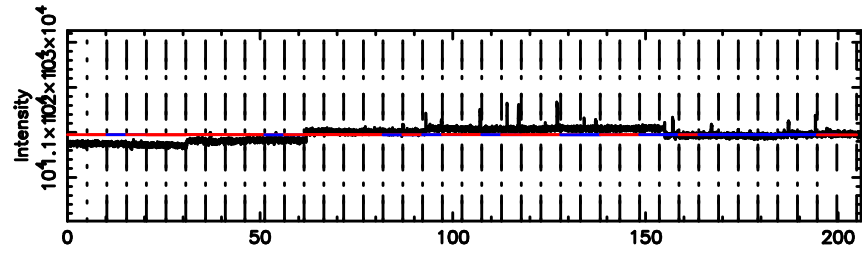

Frequency (Hz)

K20240630162422