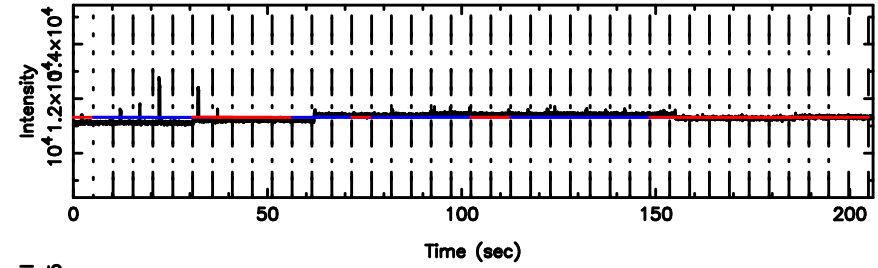

K20240630122137