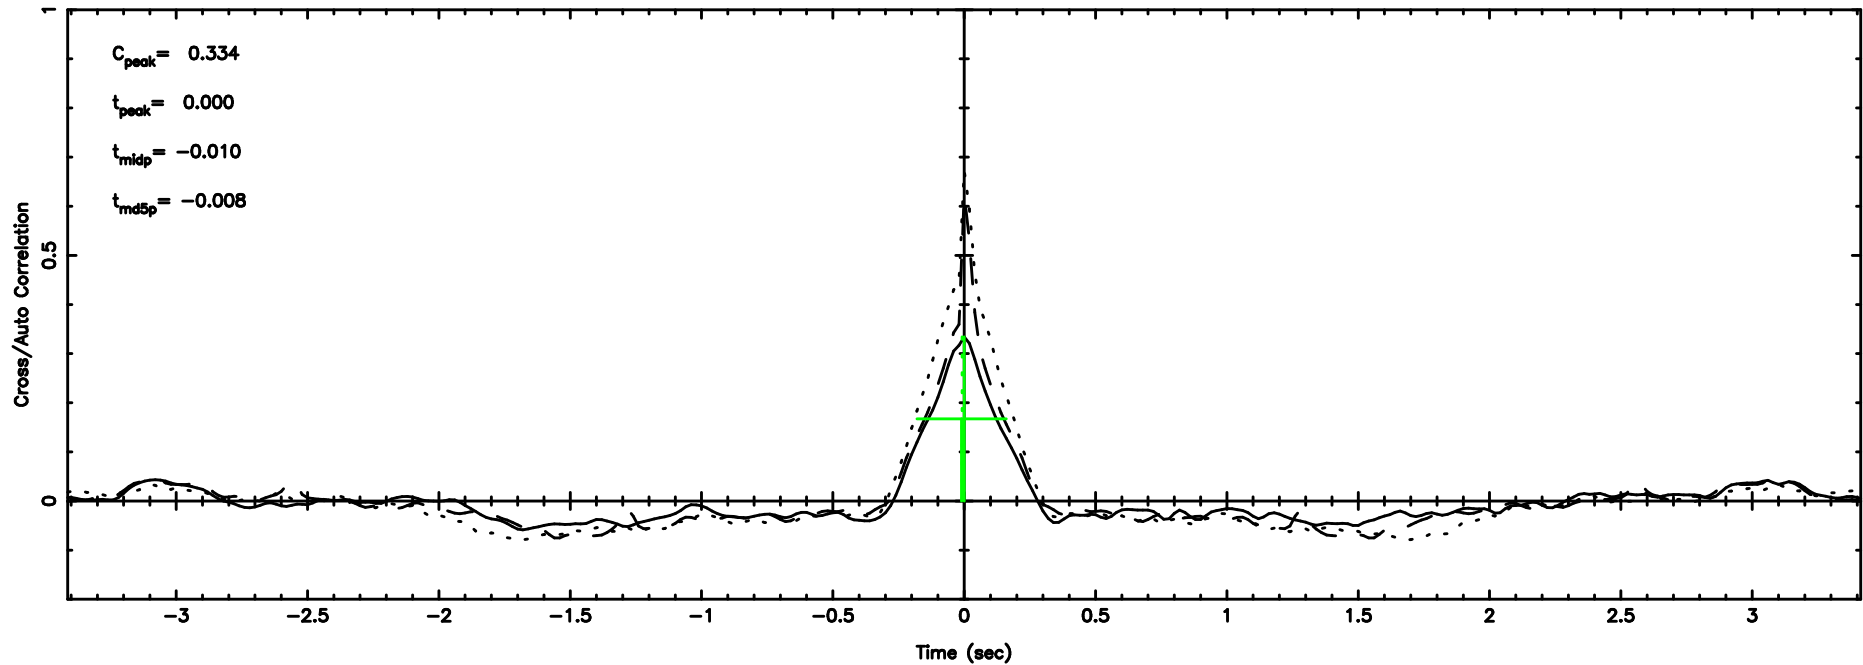

BLK:18,SNR1: 4.2701 ,SNR2: 7.5685

3C208 2024/06/30 5.16UT TOYOKAWA-KISO

F20240630140813

BLK:17,SNR1: 1.7488 ,SNR2: 3.5552

K20240630140808

BLK:17,SNR1: 3.5436 ,SNR2: 9.3329

3C208 2024/06/30 5.16UT FUJI -KISO