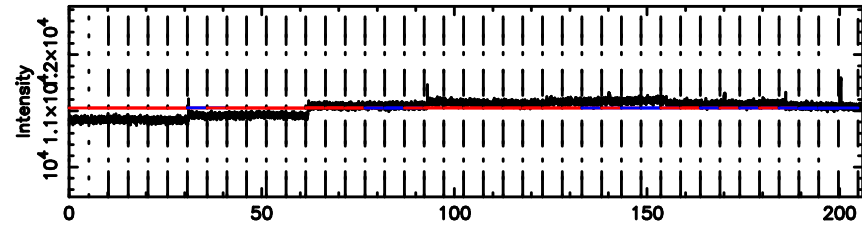

BLK:10,SNR1: 1.6763 ,SNR2: 5.8413

Frequency (Hz)

3C255 2024/06/30 7.60UT TOYOKAWA-KISO

F20240630163404

BLK:11,SNR1: 0.66622 ,SNR2: 3.6927

Frequency (Hz)

K20240630163359

BLK:11,SNR1: 1.5931 ,SNR2: 5.4923