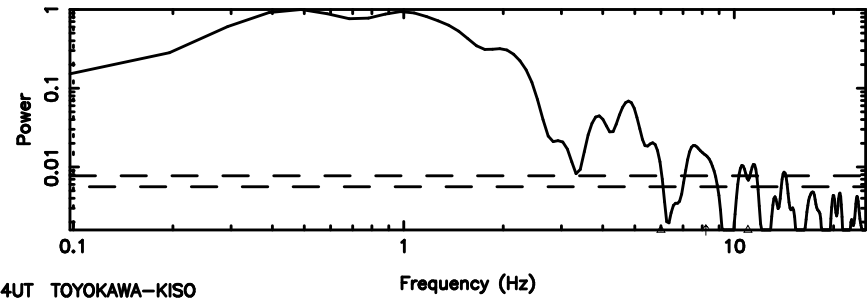

3C230 2024/06/30 6.14UT TOYOKAWA-KISO