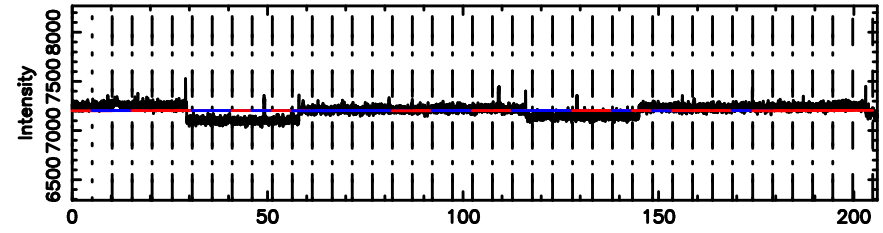

Frequency (Hz)

0128+03 2024/06/29 21.82UT FUJI -KISO

T20240630065403

BLK:18,SNR1: 0.95161 ,SNR2: 3.7615

Frequency (Hz)

3C48

2024/06/29 21.93UT TOYOKAWA-FUJI

F20240630065405