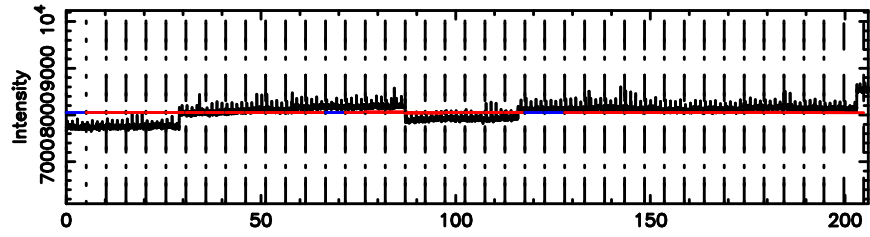

F20240630093722