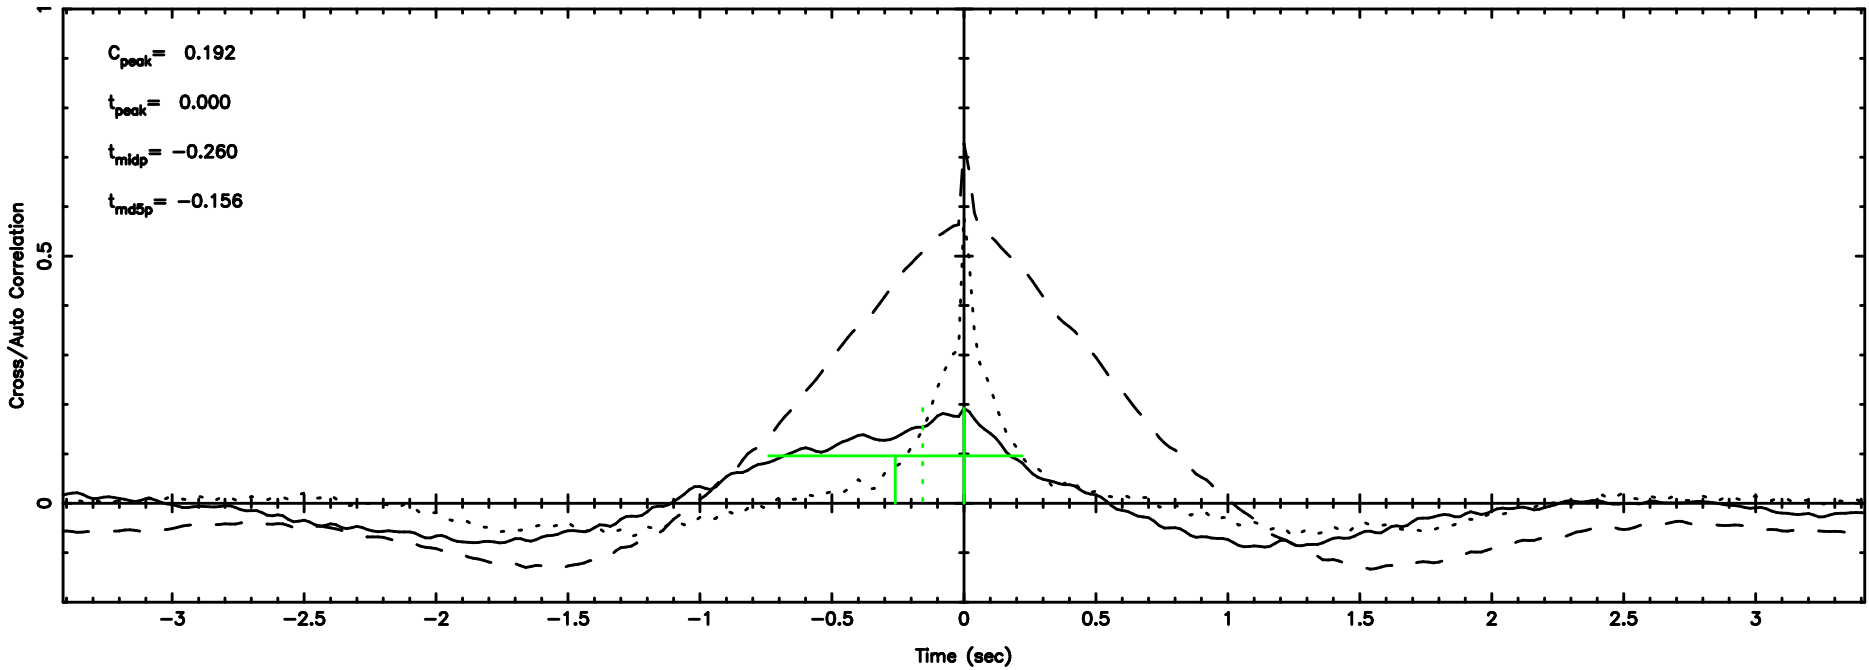

BLK:18,SNR1: 6.7406 ,SNR2: 28.187

0552+12 2024/06/30 2.21UT TOYOKAWA-KISO

K20240630111107

BLK:18,SNR1: 3.0277 ,SNR2: 12.859

0552+12 2024/06/30 2.21UT FUJI -KISO

T20240630111537

BLK:18,SNR1: 0.53039 ,SNR2: 2.9708