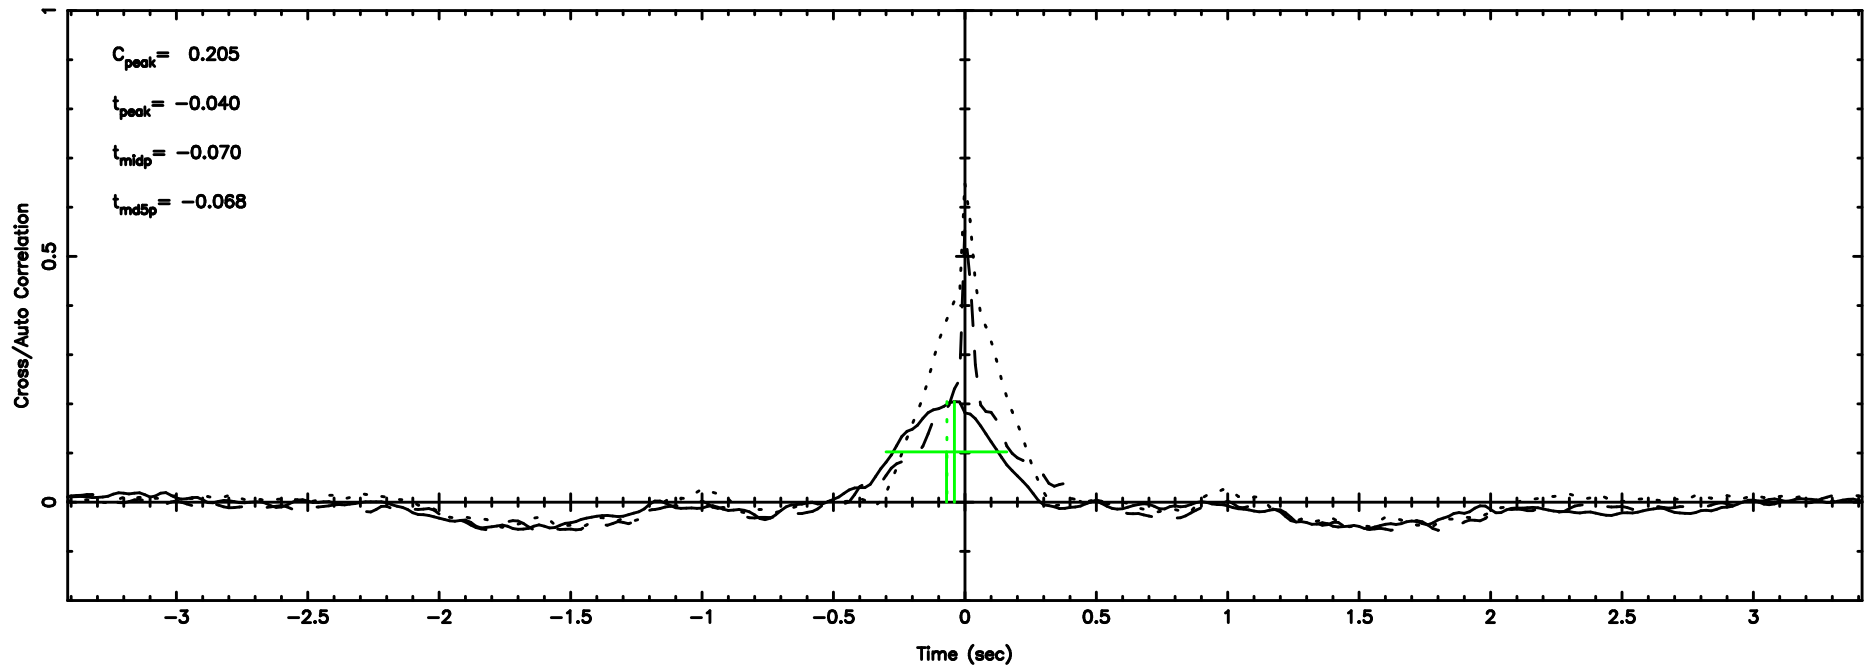

BLK:17,SNR1: 3.0355 ,SNR2: 13.404

0834-19 2024/06/30 4.90UT TOYOKAWA-KISO

F20240630135207

BLK:13,SNR1: 2.1354 ,SNR2: 4.2306

Frequency (Hz)

K20240630135202

BLK:13,SNR1: 3.0367 ,SNR2: 13.412

Frequency (Hz)