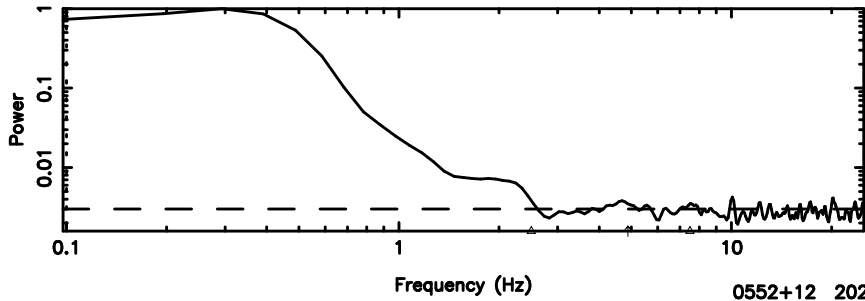

BLK:18,SNR1: 6.7406 ,SNR2: 28.187