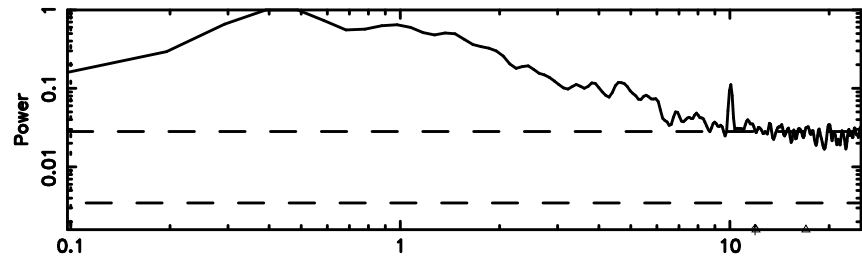

BLK:15,SNR1: 2.4726 ,SNR2: 4.1761