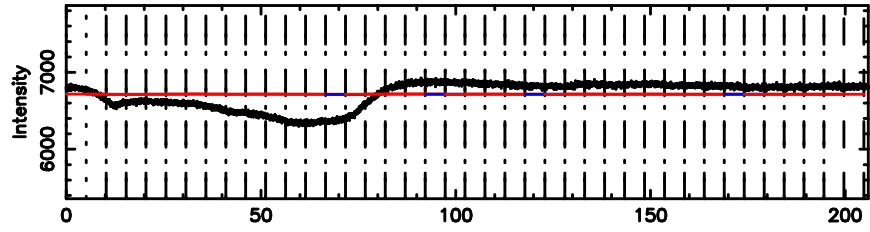

F20240630093722

BLK: 4,SNR1: 0.41177 ,SNR2: 4.3765

Frequency (Hz)

T20240630093720

BLK: 4,SNR1: 0.95581E-01,SNR2: 0.36666

Frequency (Hz)

K20240630093718

BLK: 4,SNR1: 0.49645E-01,SNR2: 0.39329