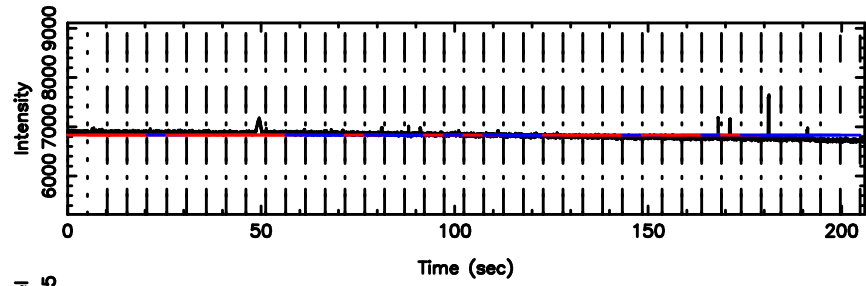

T20240630140811

BLK:16,SNR1: 5.4275 ,SNR2: 13.285

F20240630140813

BLK:16,SNR1: 0.70122 ,SNR2: 3.5567

3C208 2024/06/30 5.16UT TOYOKAWA-FUJI

T20240630140811

BLK:18,SNR1: 5.0166 ,SNR2: 12.300

K20240630140808