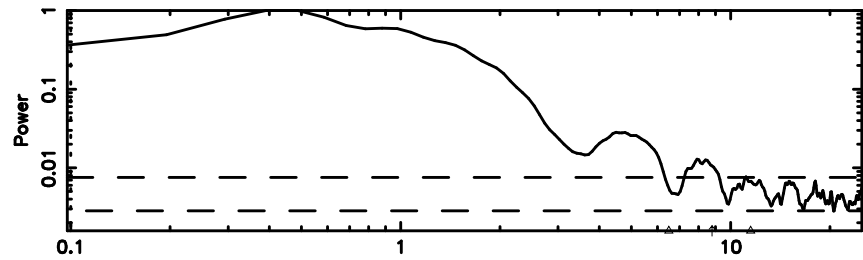

Frequency (Hz)

F20240630155252

BLK:24,SNR1: 5.9139 ,SNR2: 10.932

Frequency (Hz)

1035-058 2024/06/30 6.91UT TOYOKAWA-FUJI

T20240630155250

BLK:22,SNR1: 8.9393 ,SNR2: 20.843

K20240630155247