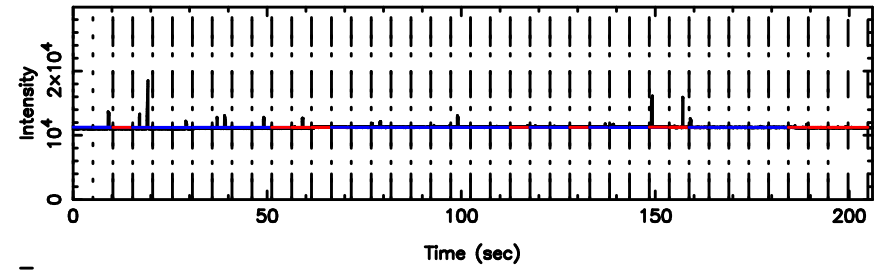

T20240630123103

BLK:26,SNR1: 2.5519 ,SNR2: 12.414

0713-024 2024/06/30 3.55UT TOYOKAWA-FUJI

F20240630123105

BLK:26,SNR1: 30.731 ,SNR2: 34.296

T20240630123103

BLK:28,SNR1: 2.5357 ,SNR2: 12.350

K20240630123100