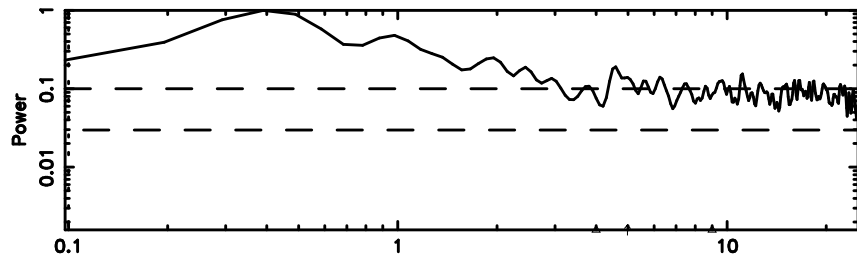

Frequency (Hz)

K20240630170424

BLK: 4,SNR1: 0.25311 ,SNR2: 4.6639

Frequency (Hz)

3C267 2024/06/30 8.10UT TOYOKAWA-KISO

F20240630170429

BLK: 8,SNR1: 0.27289 ,SNR2: 1.3787

Frequency (Hz)