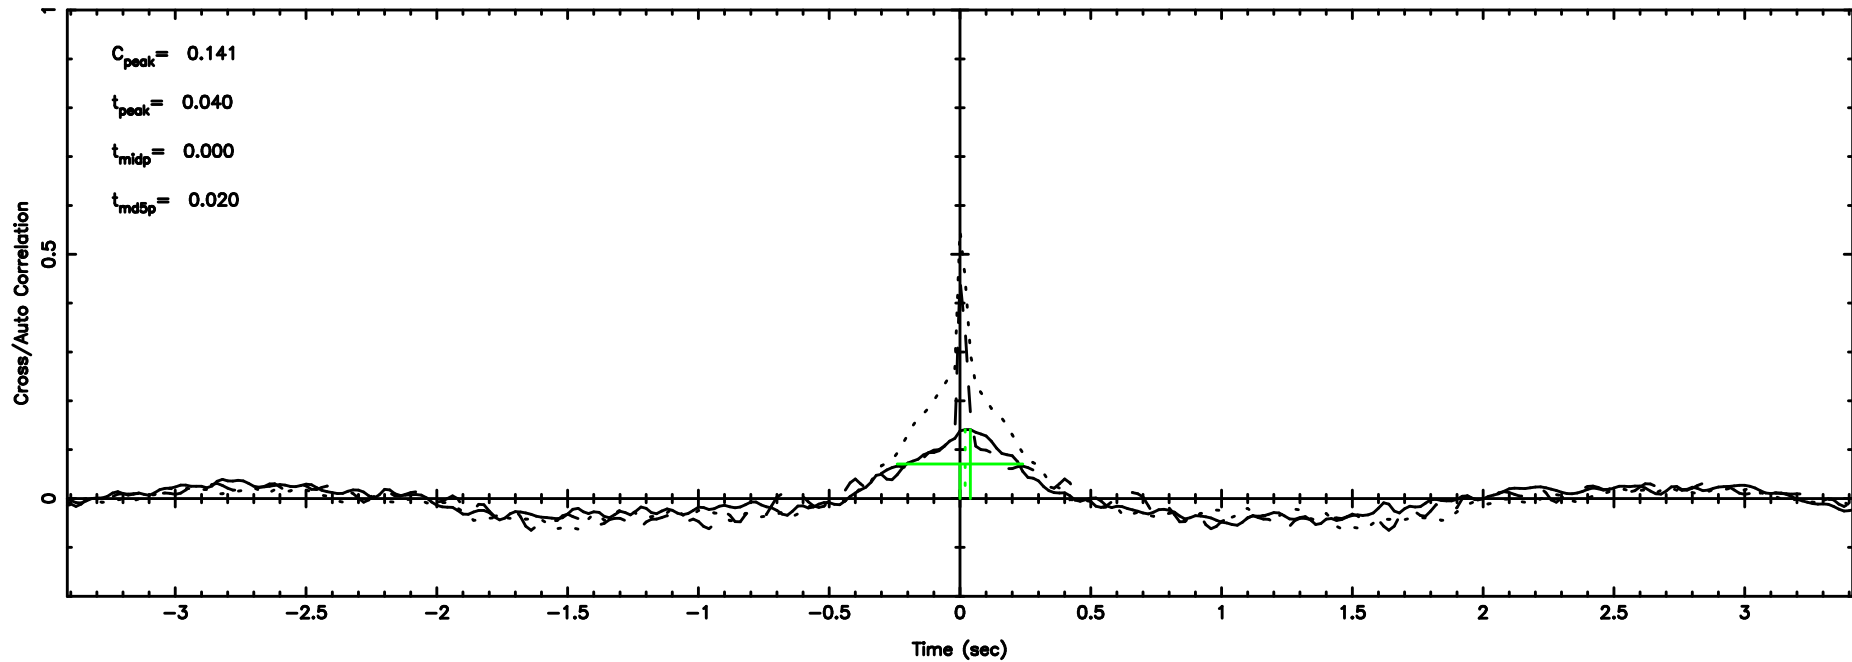

BLK:10,SNR1: 1.6763 ,SNR2: 5.8413

Frequency (Hz)

3C255 2024/06/30 7.60UT TOYOKAWA-KISO

F20240630163404

BLK:11,SNR1: 0.66622 ,SNR2: 3.6927

Frequency (Hz)

K20240630163359

BLK:11,SNR1: 1.5931 ,SNR2: 5.4923