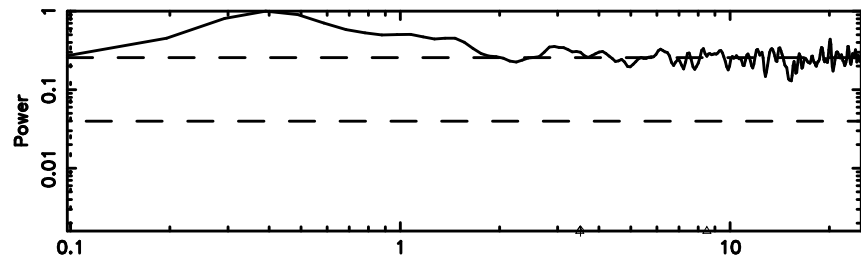

Frequency (Hz)

1055+01 2024/06/30 7.25UT TOYOKAWA-FUJI

T20240630161307

BLK:12,SNR1: 0.78671E-01,SNR2: 0.62519

Frequency (Hz)

K20240630161304

BLK:12,SNR1: 2.5619 ,SNR2: 4.7093

Frequency (Hz)