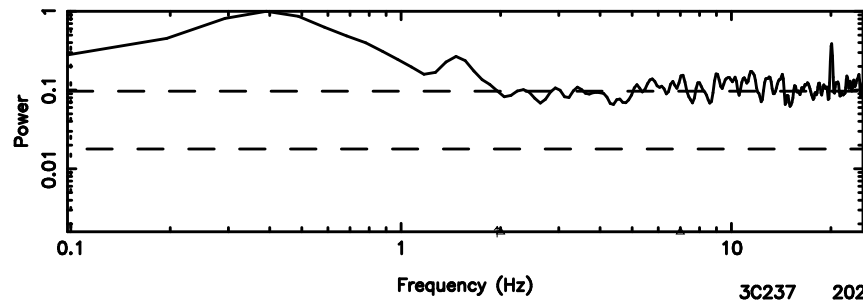

BLK: 9,SNR1: 0.35906 ,SNR2: 2.8424