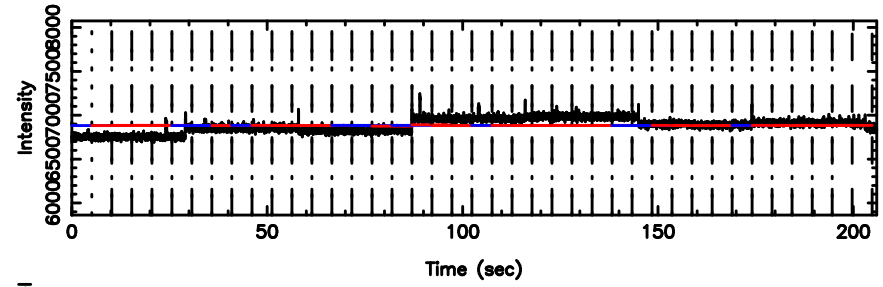

BLK:21,SNR1: 0.52171 ,SNR2: 2.4070

Frequency (Hz)

T20240630071348

BLK:11,SNR1: 1.2633 ,SNR2: 6.1252

Frequency (Hz)

F20240630071350

BLK:11,SNR1: 0.92712 ,SNR2: 2.4168

Frequency (Hz)