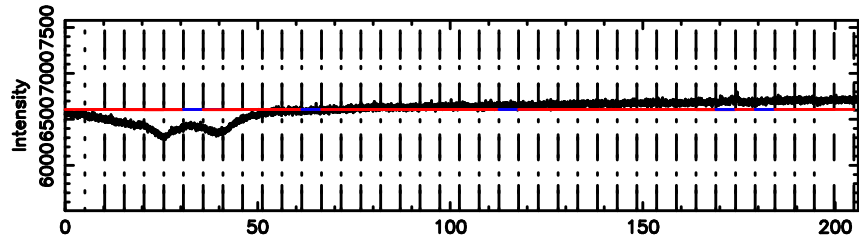

BLK: 5,SNR1: 0.59834 ,SNR2: 2.6023

Frequency (Hz)

F20240630170429

BLK: 5,SNR1: 0.13435 ,SNR2: 2.3762

Frequency (Hz)

3C267 2024/06/30 8.10UT TOYOKAWA-FUJI

T20240630170427

BLK: 4,SNR1: 1.0658 ,SNR2: 4.6587