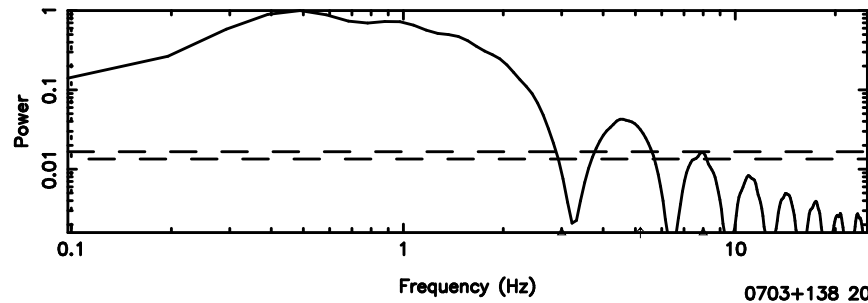

K20240630122137

BLK:20,SNR1: 5.4765 ,SNR2: 13.567

0703+138 2024/06/30 3.39UT TOYOKAWA-KISO

F20240630122142

BLK:20,SNR1: 2.8680 ,SNR2: 13.376

0703+138 2024/06/30 3.39UT FUJI -KISO

K20240630122137

BLK:20,SNR1: 5.6270 ,SNR2: 13.929