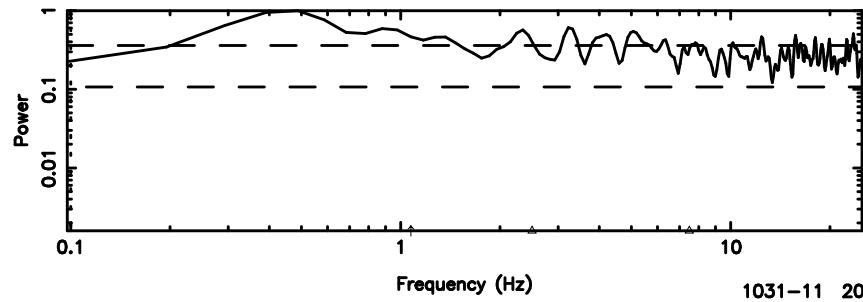

BLK: 5,SNR1:-0.10596 ,SNR2: 0.75910