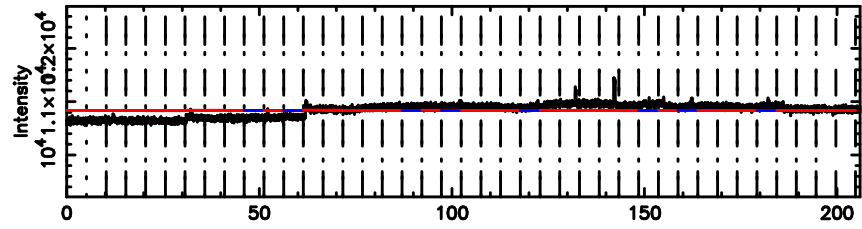

Frequency (Hz)

K20240630165757

BLK: 8,SNR1: 1.1388 ,SNR2: 3.9754