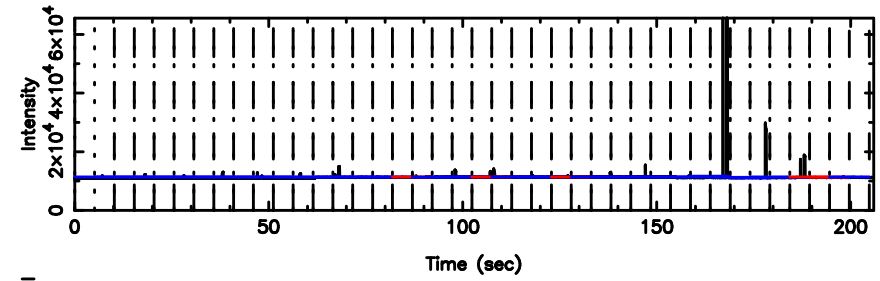

K20240630124111

BLK:32,SNR1: 7.5422 ,SNR2: 19.336

Frequency (Hz)

0723+10 2024/06/30 3.72UT TOYOKAWA-KISO

F20240630124116

BLK:34,SNR1: 2.7004 ,SNR2: 12.962

0723+10 2024/06/30 3.72UT FUJI -KISO

K20240630124111