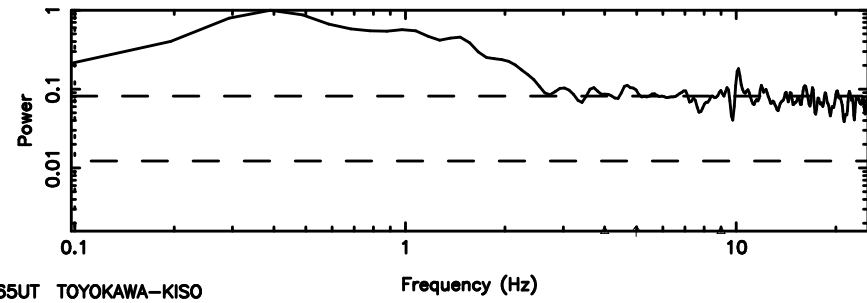

BLK:12,SNR1: 0.51417 ,SNR2: 2.2129