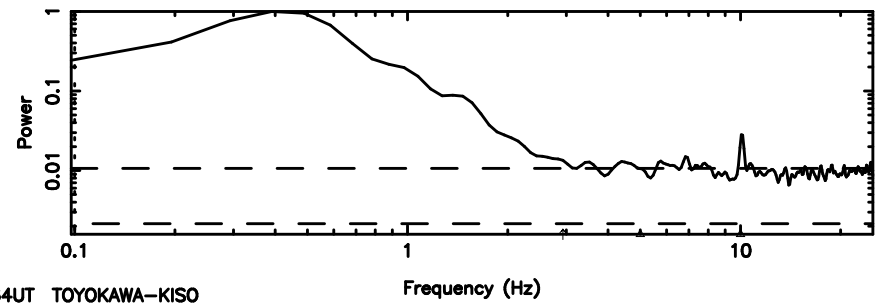

BLK:32,SNR1: 2.5563 ,SNR2: 18.104