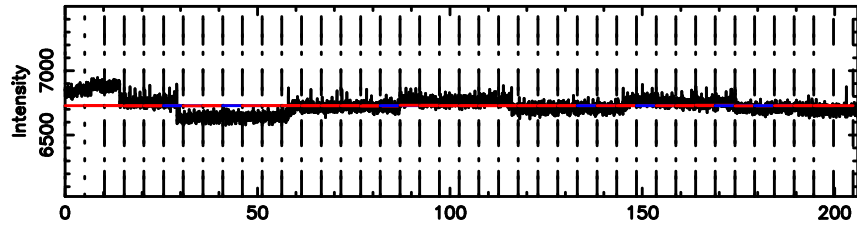

F20240630175331