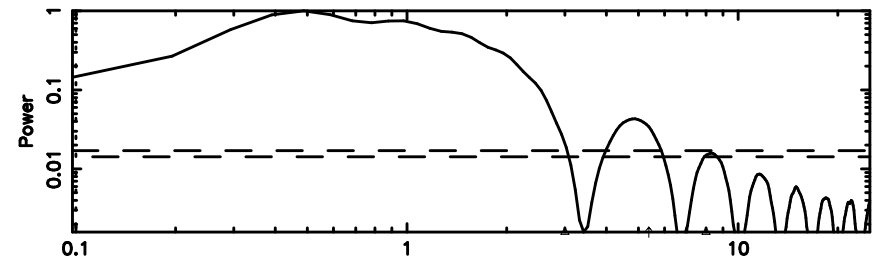

BLK:17,SNR1: 3.0355 ,SNR2: 13.404

0834-19 2024/06/30 4.90UT TOYOKAWA-KISO

F20240630135207

BLK:13,SNR1: 2.1354 ,SNR2: 4.2306

Frequency (Hz)

K20240630135202

BLK:13,SNR1: 3.0367 ,SNR2: 13.412

Frequency (Hz)