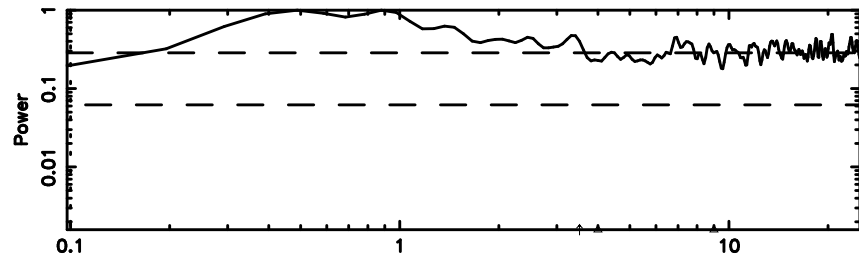

BLK: 9,SNR1: 0.18833 ,SNR2: 0.89748