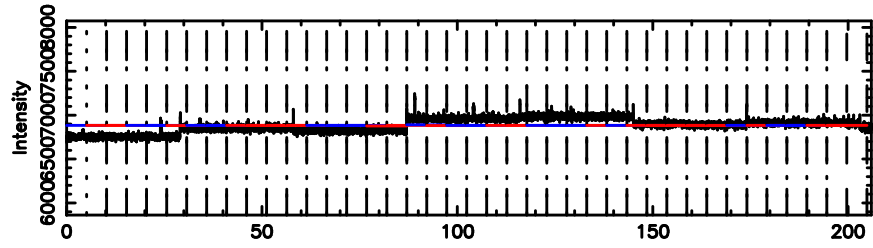

F20240630071350