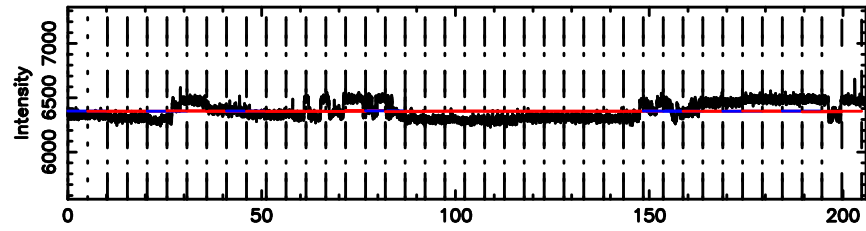

BLK: 5,SNR1: 2.4053 ,SNR2: 10.637

0752-200 2024/06/30 4.18UT TOYOKAWA-KISO

F20240630130917

BLK: 8,SNR1: 2.2346 ,SNR2: 7.7987

Frequency (Hz)

K20240630130912

BLK: 8,SNR1: 0.37993 ,SNR2: 3.0707

Frequency (Hz)