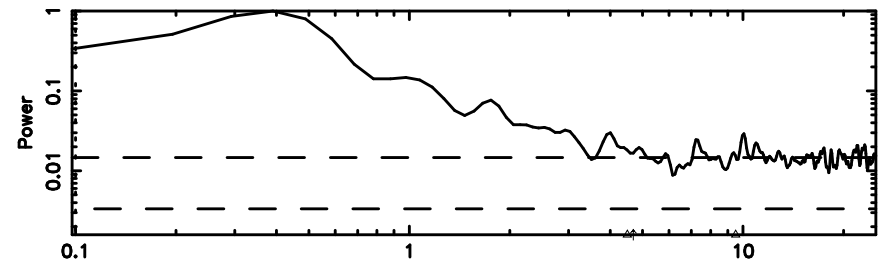

BLK:17,SNR1: 1.7593 ,SNR2: 7.5584