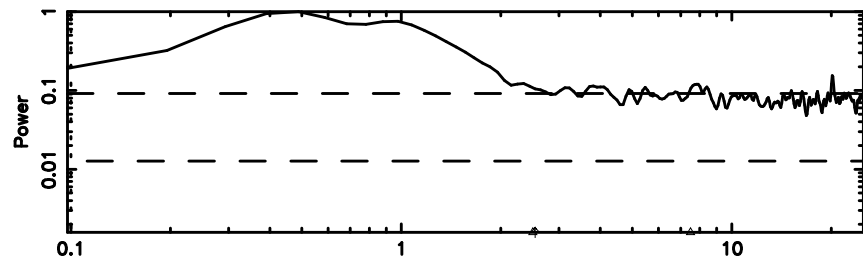

BLK:23,SNR1: 0.38025 ,SNR2: 3.8529