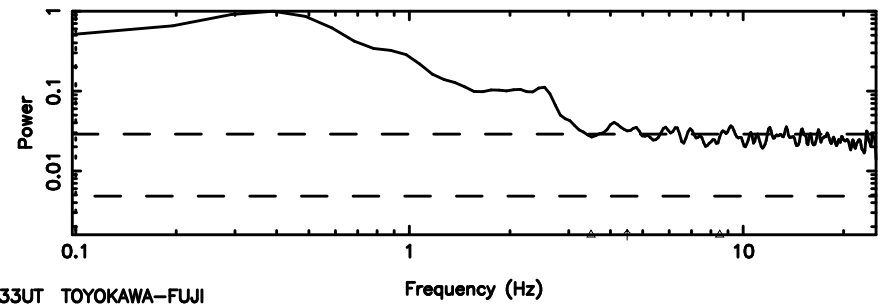

BLK:20,SNR1: 2.5717 ,SNR2: 7.6907

0258+350 2024/06/29 23.33UT TOYOKAWA-FUJI

F20240630081759

BLK:20,SNR1: 1.1453 ,SNR2: 5.4192

T20240630081757

BLK:17,SNR1: 2.4264 ,SNR2: 14.547

Frequency (Hz)

K20240630081755