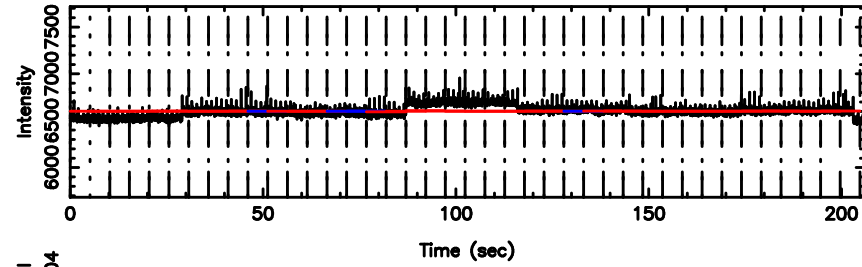

F20240630160205