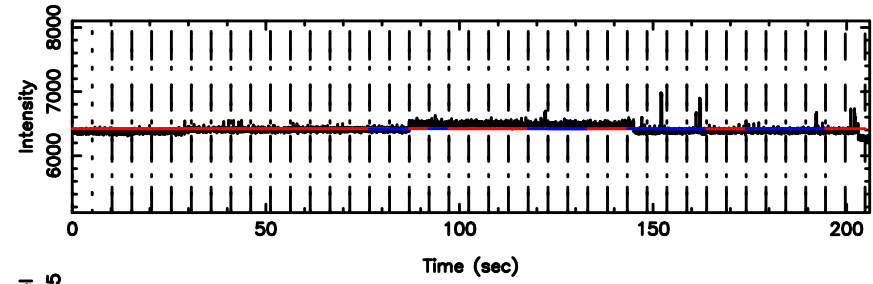

0834-19 2024/06/30 4.90UT FUJI -KISO

T20240630135710

BLK:14,SNR1: 4.6143 ,SNR2: 11.512

F20240630135712

BLK:14,SNR1: 4.0669 ,SNR2: 9.9635

0839-071 2024/06/30 4.98UT TOYOKAWA-FUJI

T20240630135710

BLK:20,SNR1: 4.1707 ,SNR2: 10.450