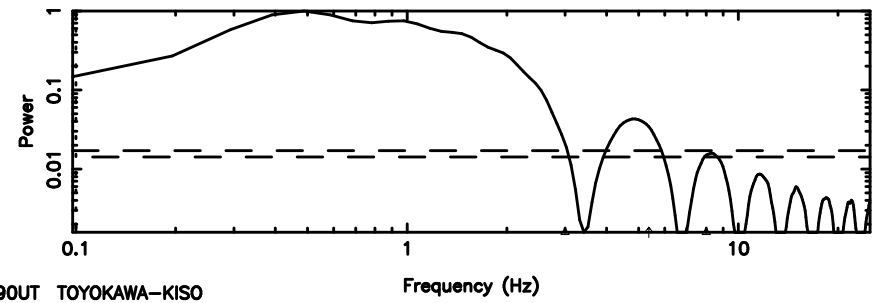

BLK:17,SNR1: 3.0355 ,SNR2: 13.404

0834-19 2024/06/30 4.90UT TOYOKAWA-KISO

F20240630135207

BLK:13,SNR1: 2.1354 ,SNR2: 4.2306

Frequency (Hz)

K20240630135202

BLK:13,SNR1: 3.0367 ,SNR2: 13.412

Frequency (Hz)