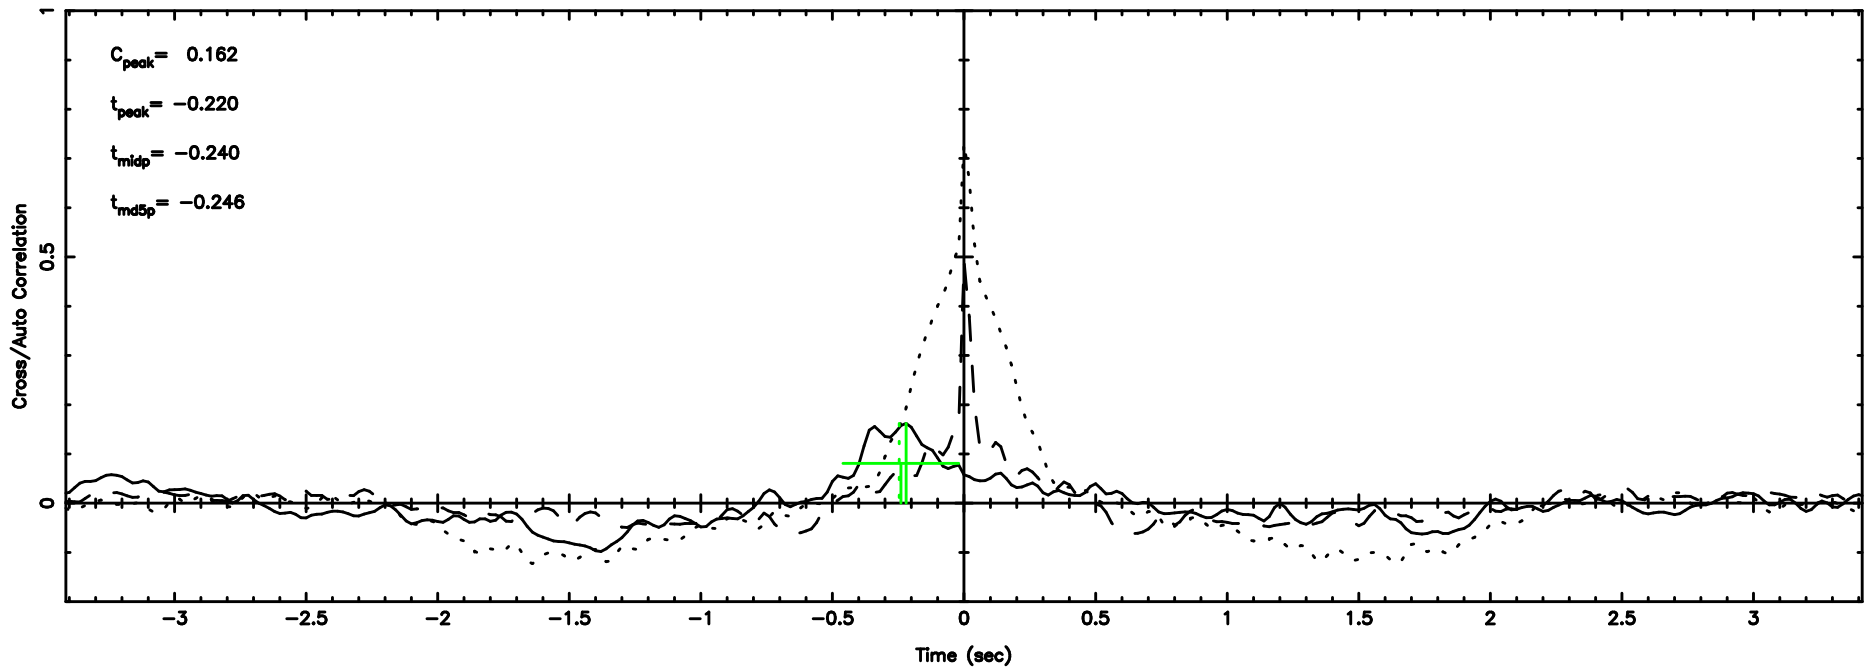

BLK: 5,SNR1: 2.4053 ,SNR2: 10.637

0752-200 2024/06/30 4.18UT TOYOKAWA-KISO

F20240630130917

BLK: 8,SNR1: 2.2346 ,SNR2: 7.7987

Frequency (Hz)

K20240630130912

BLK: 8,SNR1: 0.37993 ,SNR2: 3.0707

Frequency (Hz)