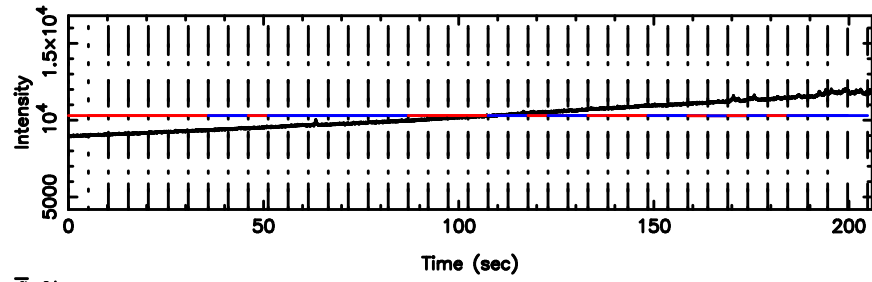

F20240630075844

BLK:16,SNR1: 0.42567 ,SNR2: 1.5863

Frequency (Hz)

3C71 2024/06/29 23.01UT FUJI -KISO

K20240630075840

BLK:16,SNR1: 1.3583 ,SNR2: 5.0129

Frequency (Hz)

T20240630081757