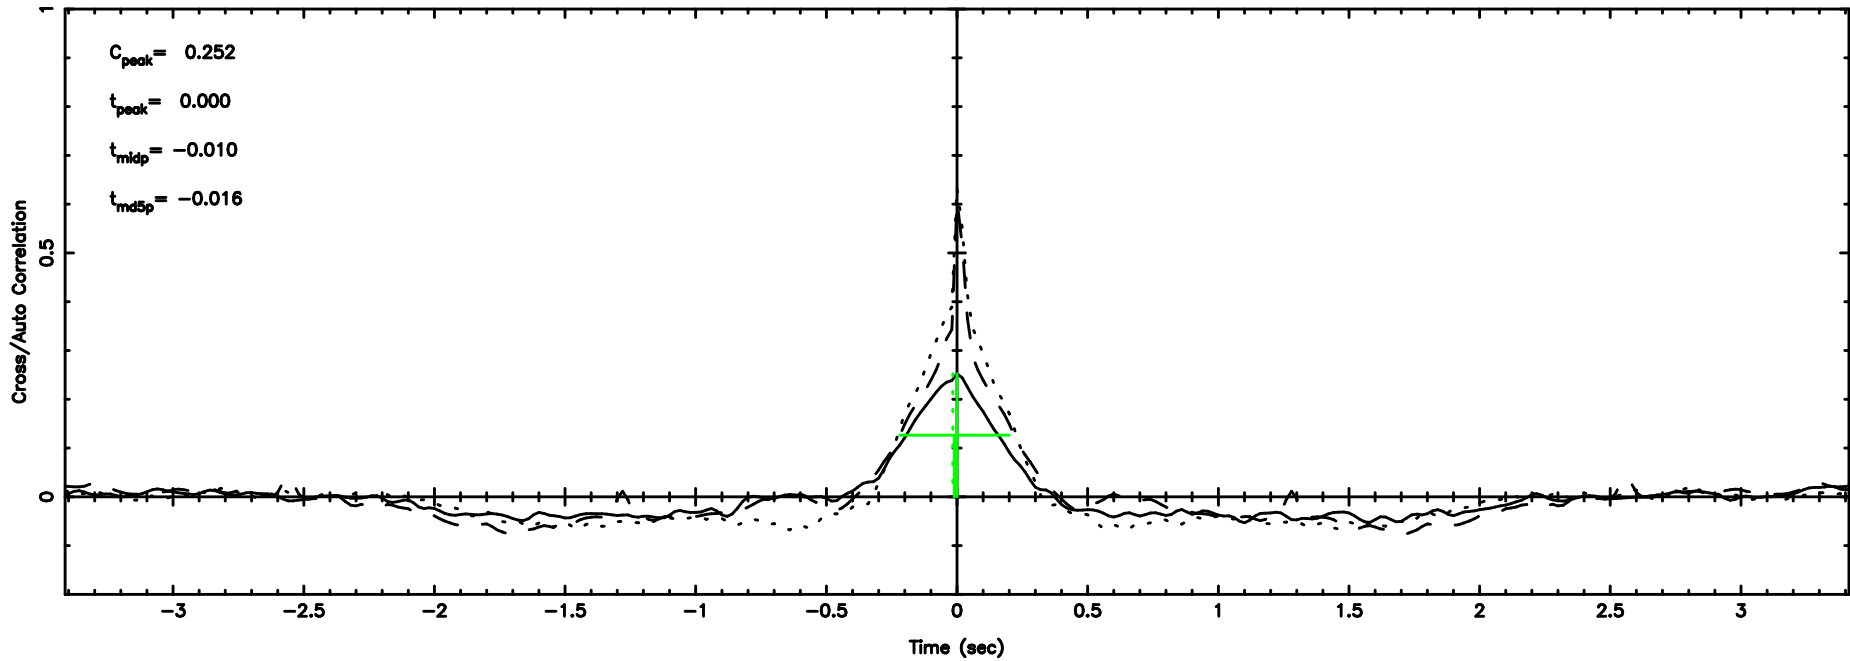

Frequency (Hz)

1206+439 2024/06/30 8.42UT FUJI -KISO