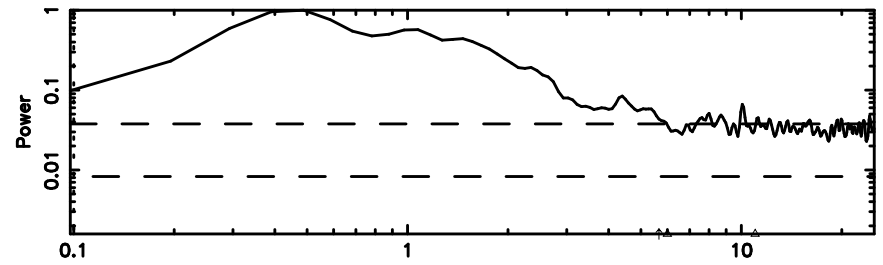

F20240630075844

BLK:16,SNR1: 0.42567 ,SNR2: 1.5863

Frequency (Hz)

3C71 2024/06/29 23.01UT FUJI -KISO

K20240630075840

BLK:16,SNR1: 1.3583 ,SNR2: 5.0129

Frequency (Hz)

T20240630081757