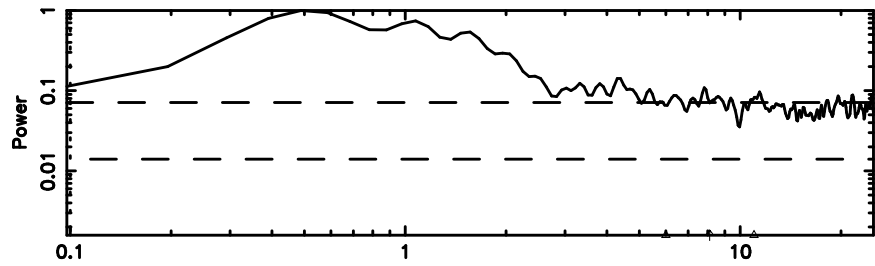

T20240630054441

BLK:12,SNR1: 0.68855 ,SNR2: 1.9055

F20240630054443

BLK:12,SNR1: 3.6049 ,SNR2: 9.1619

0025+373 2024/06/29 20.77UT TOYOKAWA-FUJI

T20240630054441

BLK:15,SNR1: 0.63262 ,SNR2: 1.6194

Frequency (Hz)