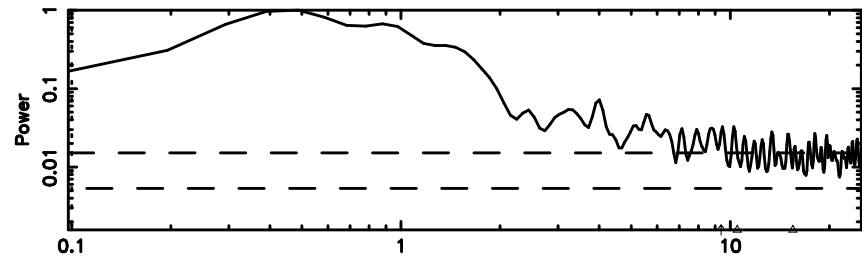

BLK: 7,SNR1: 3.3108 ,SNR2: 7.0639