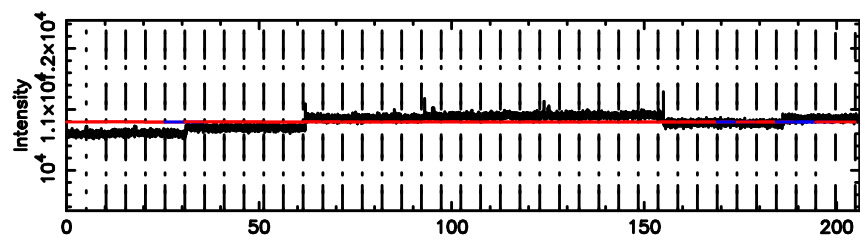

Frequency (Hz)

K20240630170424