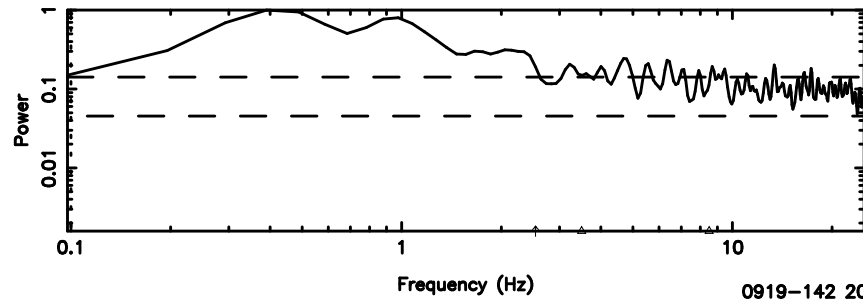

BLK:11,SNR1: 0.14591 ,SNR2: 2.2755