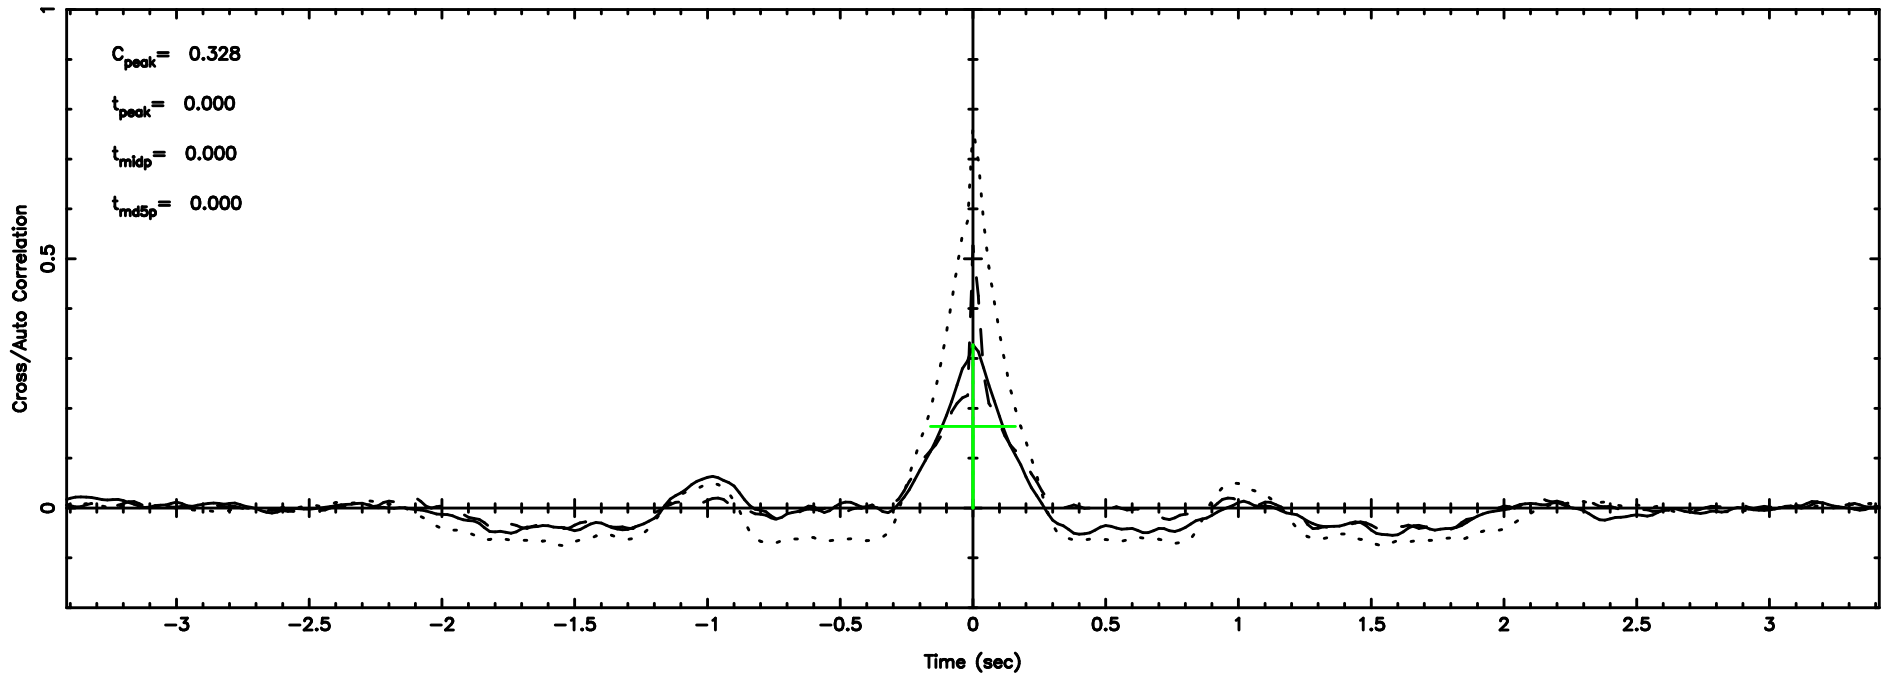

BLK:18,SNR1: 3.1803 ,SNR2: 7.8399

Frequency (Hz)

K20240630063949

BLK:18,SNR1: 7.7642 ,SNR2: 13.777

Frequency (Hz)

0120+405 2024/06/29 21.69UT TOYOKAWA-KISO

F20240630063953

BLK:29,SNR1: 6.2603 ,SNR2: 15.483