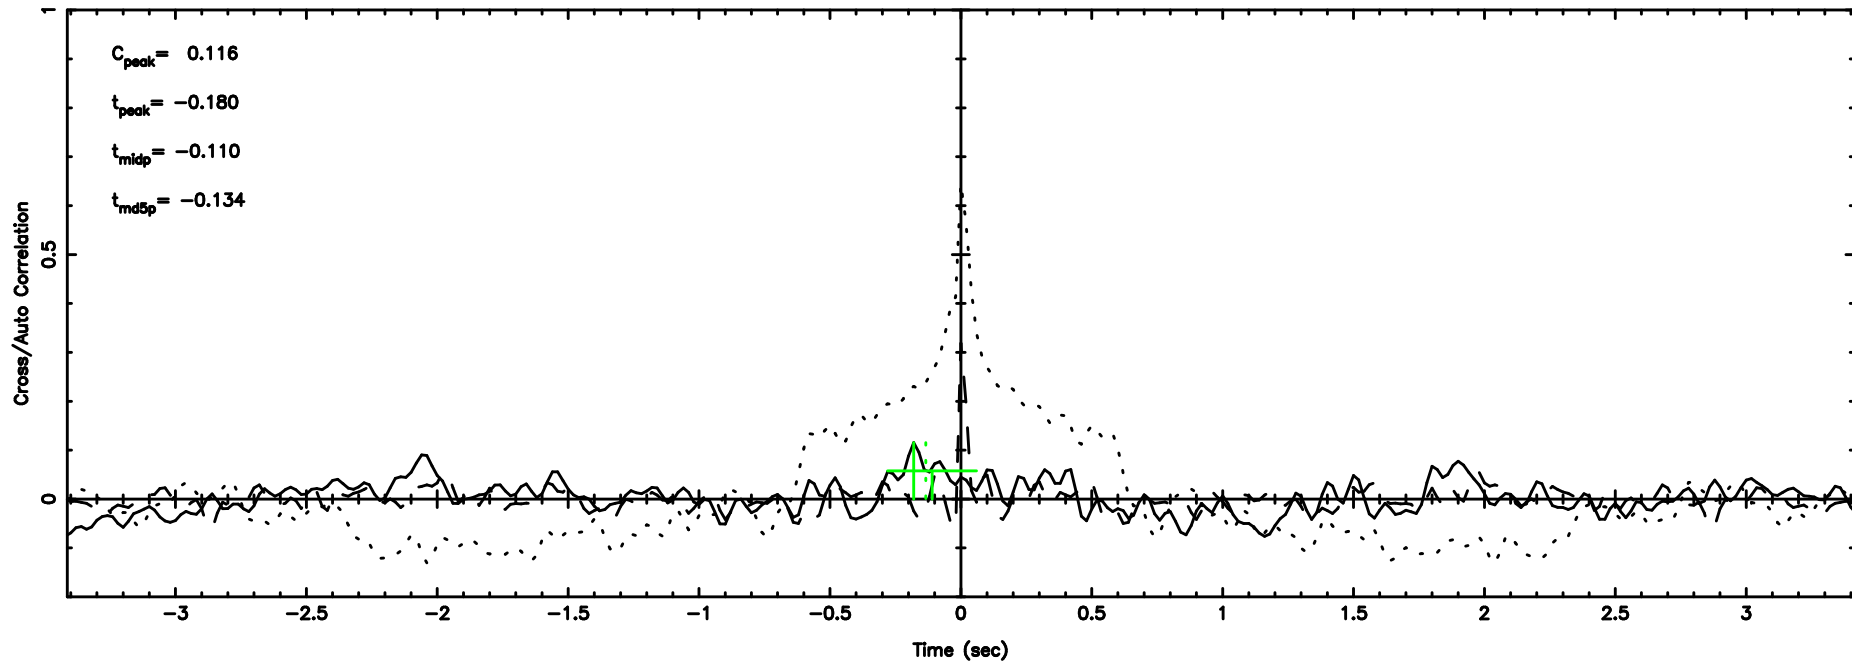

Frequency (Hz)

1044-008 2024/06/30 7.06UT TOYOKAWA-KISO