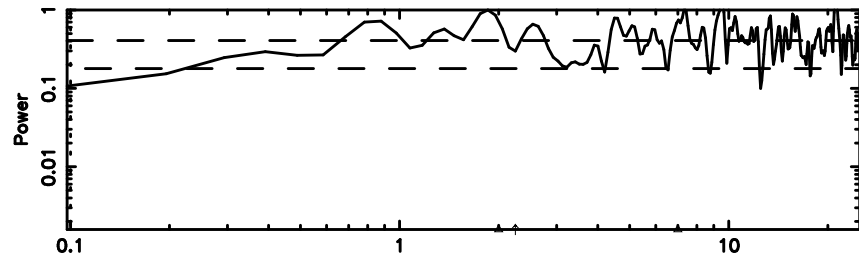

BLK: 2,SNR1: 0.10452 ,SNR2: 0.33249