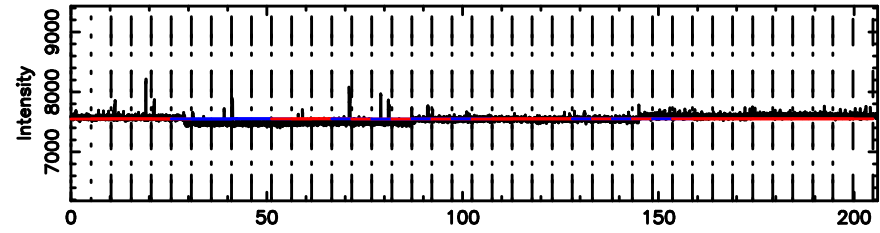

T20240630054441

BLK:12,SNR1: 0.68855 ,SNR2: 1.9055

F20240630054443

BLK:12,SNR1: 3.6049 ,SNR2: 9.1619

0025+373 2024/06/29 20.77UT TOYOKAWA-FUJI

T20240630054441

BLK:15,SNR1: 0.63262 ,SNR2: 1.6194

Frequency (Hz)