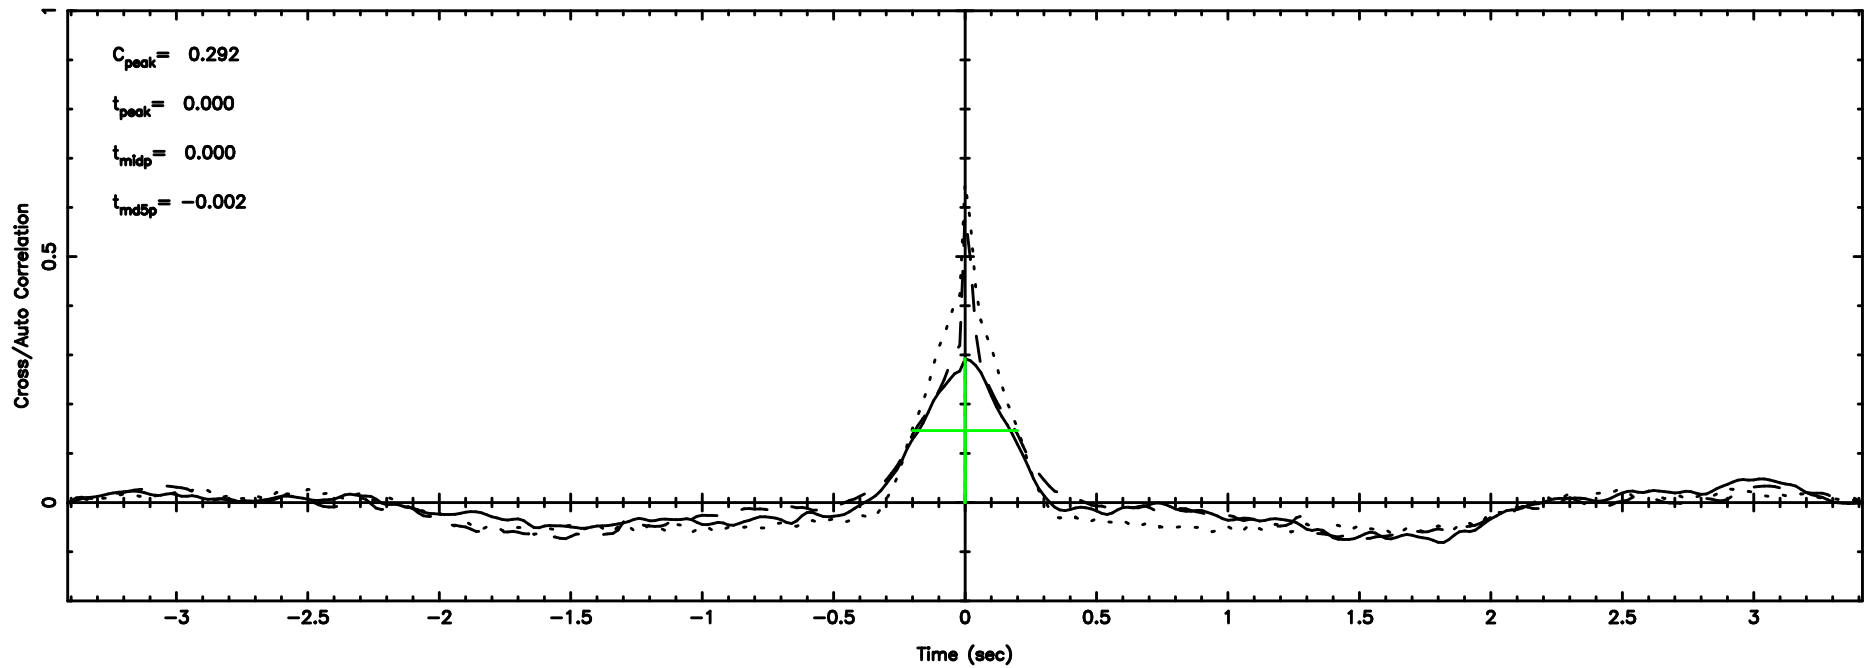

BLK:24,SNR1: 1.5600 ,SNR2: 5.8684

0821+394 2024/06/30 4.70UT TOYOKAWA-KISO

F20240630134026

BLK:19,SNR1: 0.84897 ,SNR2: 2.9218

K20240630134022

BLK:19,SNR1: 1.7935 ,SNR2: 6.7750

0821+394 2024/06/30 4.70UT FUJI -KISO