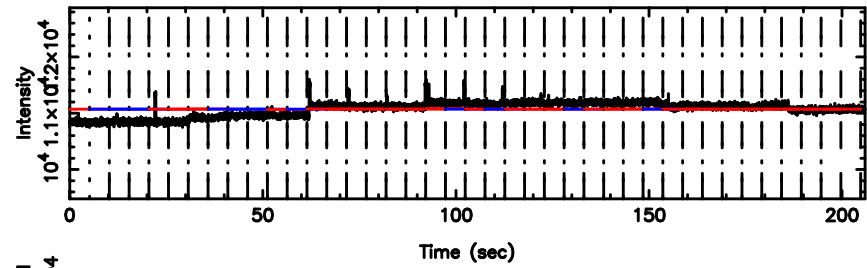

K20240630152247