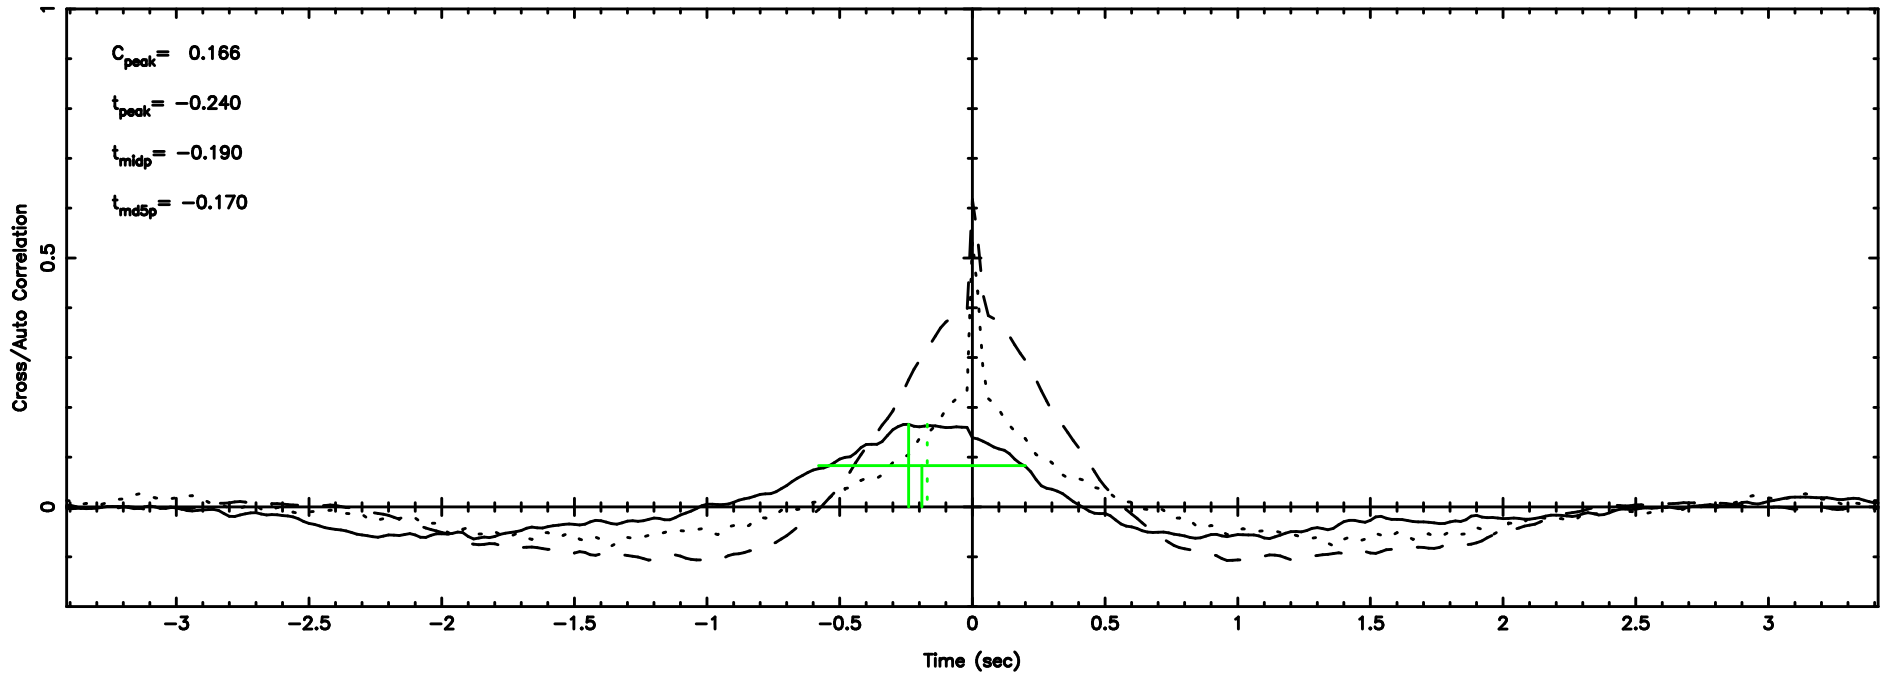

Frequency (Hz)