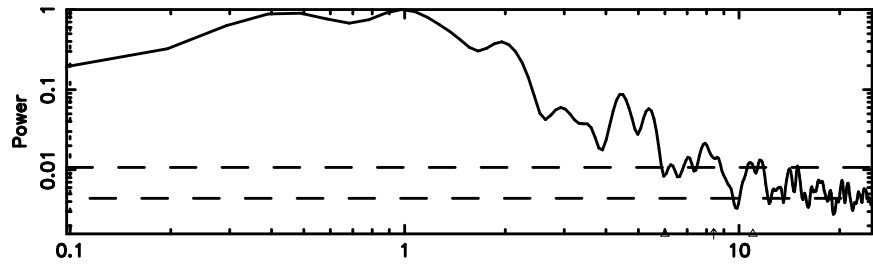

BLK:18,SNR1: 3.1803 ,SNR2: 7.8399

Frequency (Hz)

K20240630063949

BLK:18,SNR1: 7.7642 ,SNR2: 13.777

Frequency (Hz)

0120+405 2024/06/29 21.69UT TOYOKAWA-KISO

F20240630063953

BLK:29,SNR1: 6.2603 ,SNR2: 15.483