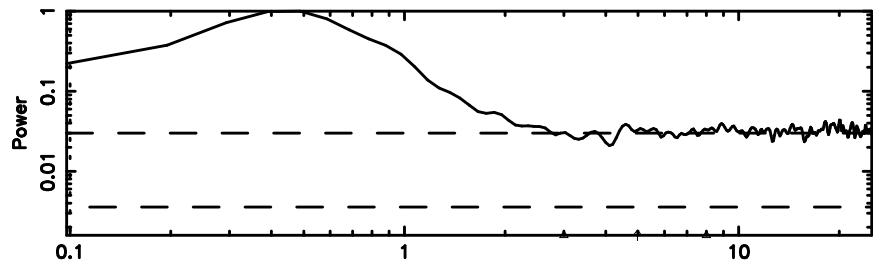

BLK:18,SNR1: 0.80979 ,SNR2: 1.5771

Frequency (Hz)

T20240630065403

BLK:29,SNR1: 1.0509 ,SNR2: 4.0730

Frequency (Hz)

3C48

2024/06/29 21.93UT TOYOKAWA-KISO

K20240630065400