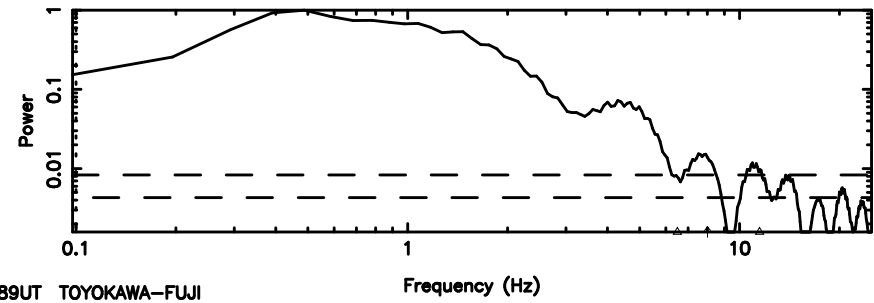

BLK:29,SNR1: 7.8369 ,SNR2: 20.293

0732+33 2024/06/30 3.89UT TOYOKAWA-FUJI