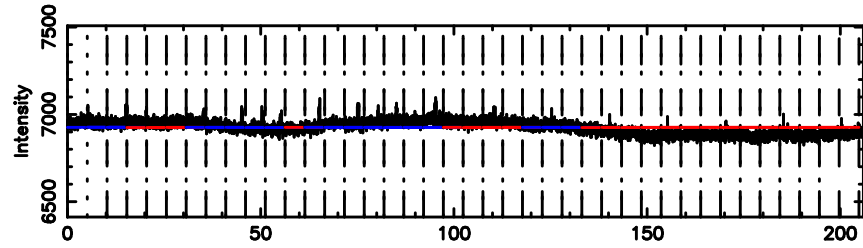

Frequency (Hz)

K20240630145124

BLK:11,SNR1: 0.87366 ,SNR2: 3.1764

Frequency (Hz)

3C222 2024/06/30 5.89UT FUJI -KISO

T20240630145827

BLK:18,SNR1: 0.45159 ,SNR2: 2.8171

Frequency (Hz)