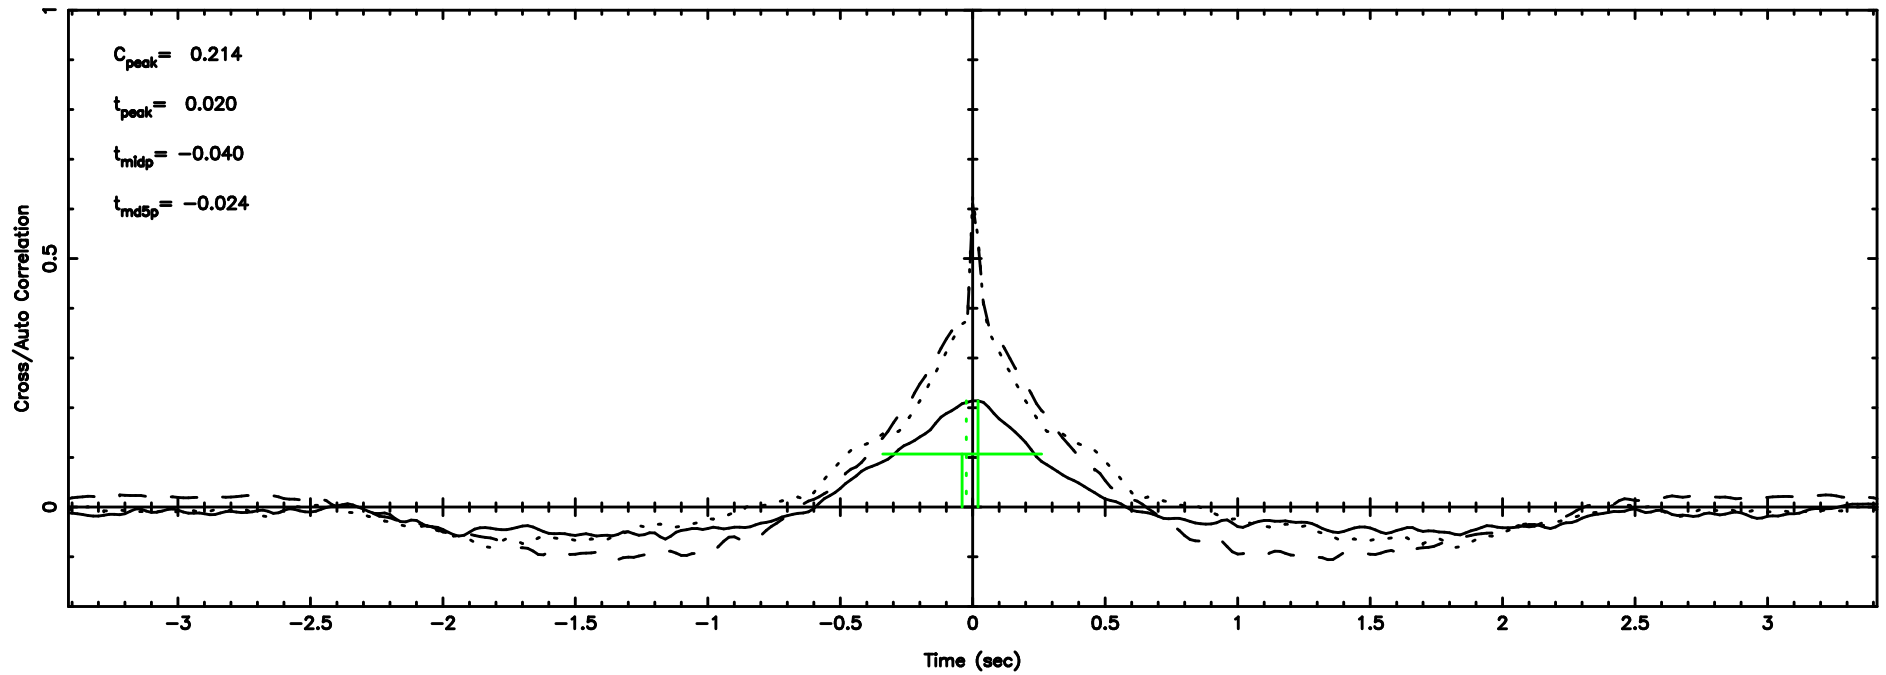

BLK:20,SNR1: 2.5717 ,SNR2: 7.6907

0258+350 2024/06/29 23.33UT TOYOKAWA-FUJI

F20240630081759

BLK:20,SNR1: 1.1453 ,SNR2: 5.4192

T20240630081757

BLK:17,SNR1: 2.4264 ,SNR2: 14.547

Frequency (Hz)

K20240630081755