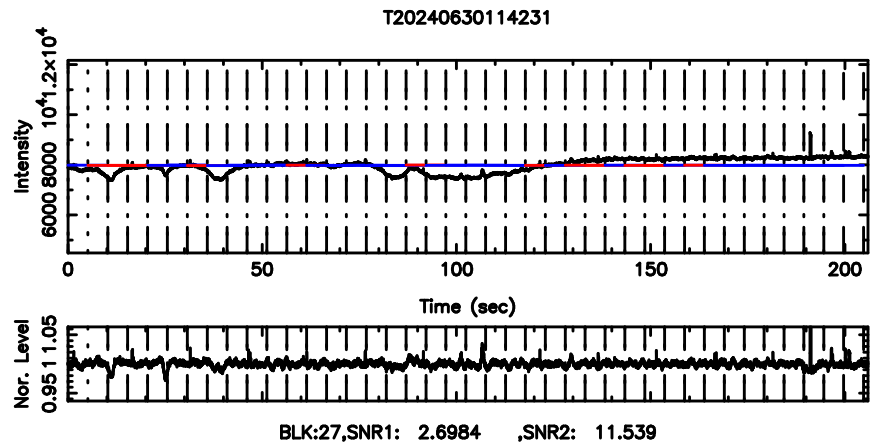

BLK:24,SNR1: 4.8990 ,SNR2: 11.868

Frequency (Hz)

0605-08 2024/06/30 2.42UT FUJI -KISO

3C161 2024/06/30 2.74UT TOYOKAWA-FUJI

3C161 2024/06/30 2.74UT TOYOKAWA-KISO

F20240630114233

BLK:21,SNR1: 2.7425 ,SNR2: 12.267