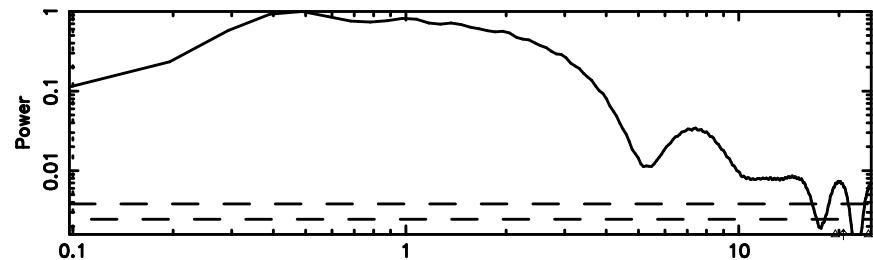

BLK:29,SNR1: 26.109 ,SNR2: 25.298