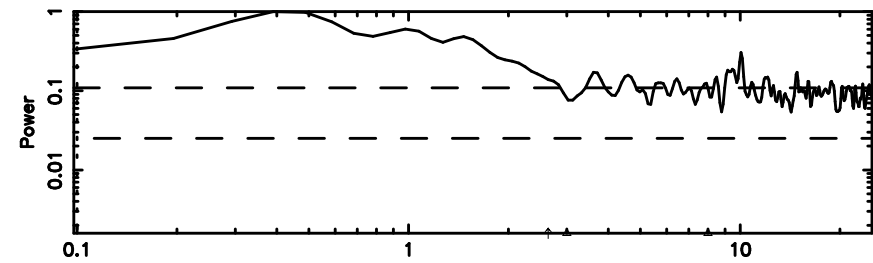

BLK: 5,SNR1: 2.4053 ,SNR2: 10.637

0752-200 2024/06/30 4.18UT TOYOKAWA-KISO

F20240630130917

BLK: 8,SNR1: 2.2346 ,SNR2: 7.7987

Frequency (Hz)

K20240630130912

BLK: 8,SNR1: 0.37993 ,SNR2: 3.0707

Frequency (Hz)