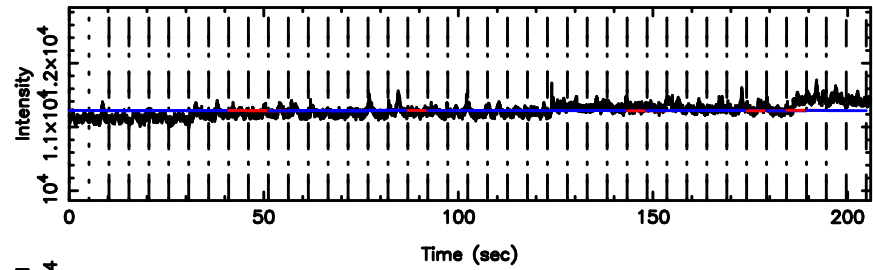

K20240630103652