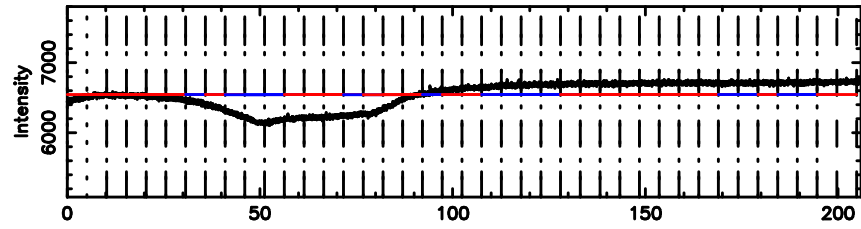

BLK:14,SNR1: 0.14795 ,SNR2: 1.4374

Frequency (Hz)

K20240630162422

BLK:14,SNR1: 4.2928 ,SNR2: 5.9367

Frequency (Hz)

1107+109 2024/06/30 7.44UT TOYOKAWA-KISO

F20240630162427

BLK:15,SNR1: 1.3012 ,SNR2: 3.2613