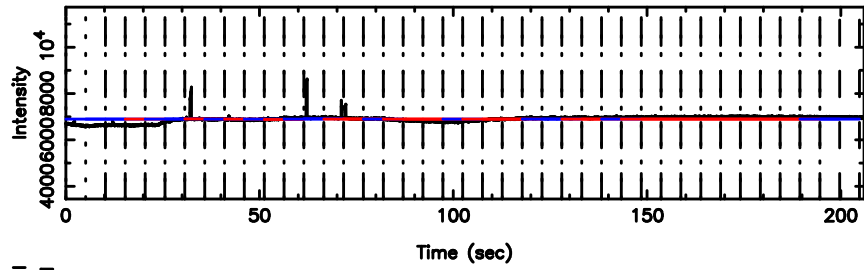

T20240630131650