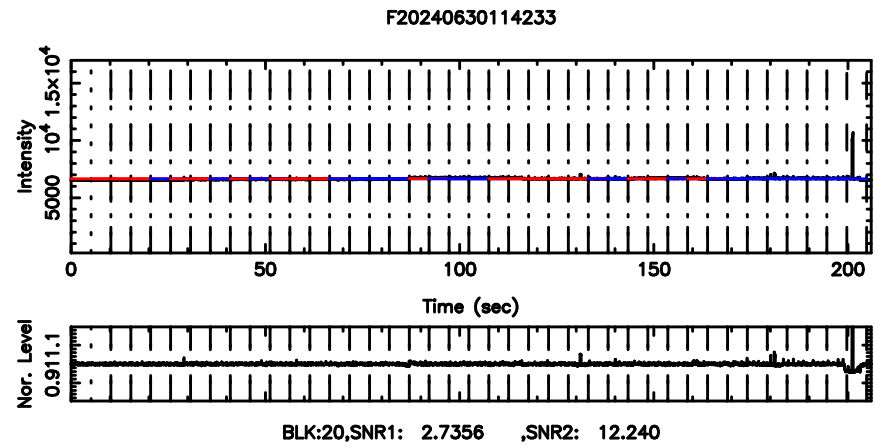

3C161 2024/06/30 2.74UT TOYOKAWA-FUJI