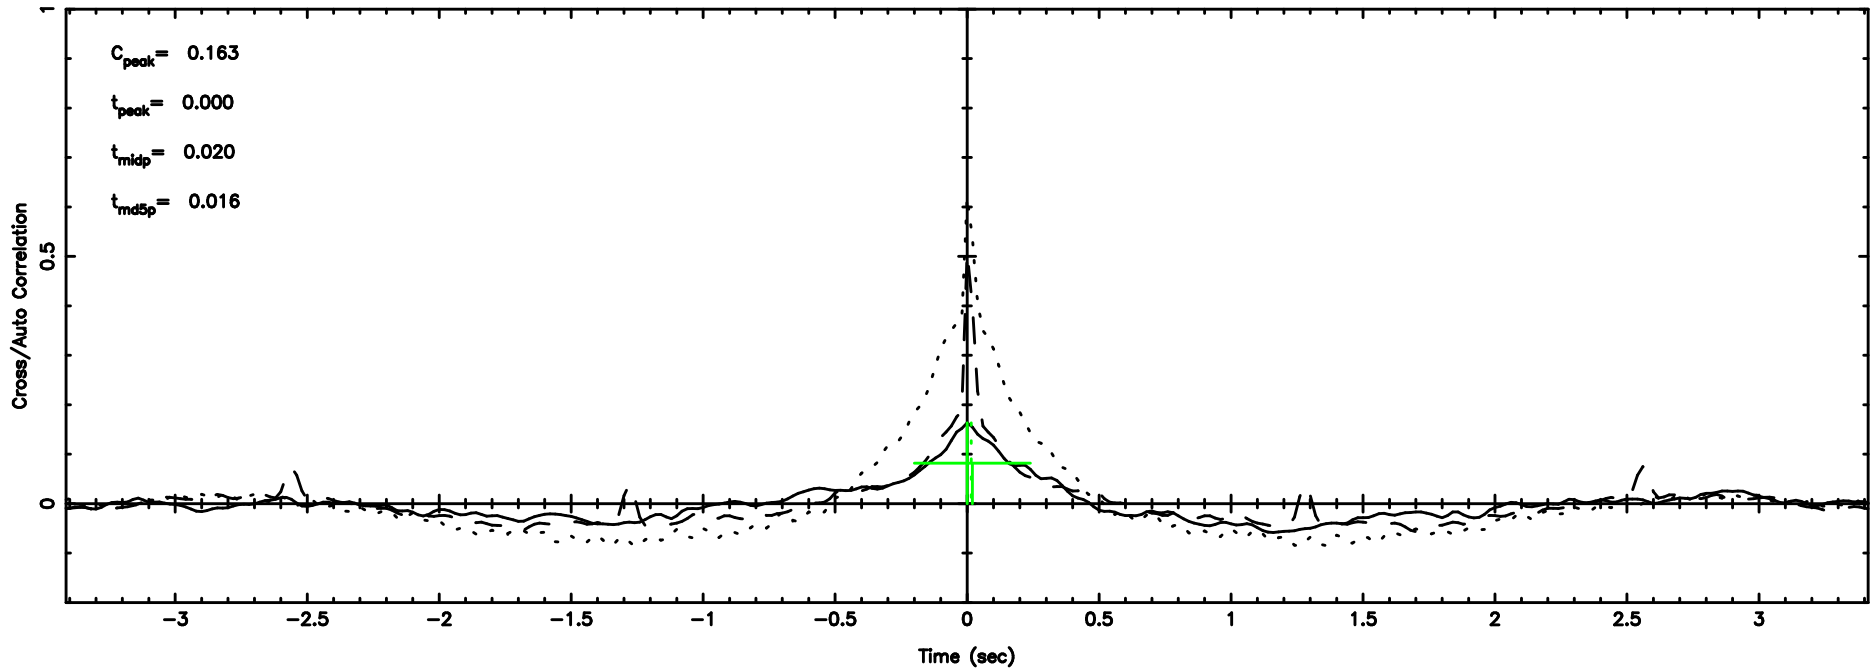

0548+16 2024/06/30 2.14UT TOYOKAWA-KISO

K20240630110656

BLK:20,SNR1: 0.59173 ,SNR2: 3.8826

F20240630110701

BLK:20,SNR1: 0.23018 ,SNR2: 1.9256

K20240630110656

BLK:20,SNR1: 1.3998 ,SNR2: 6.1205

0548+16 2024/06/30 2.14UT FUJI -KISO