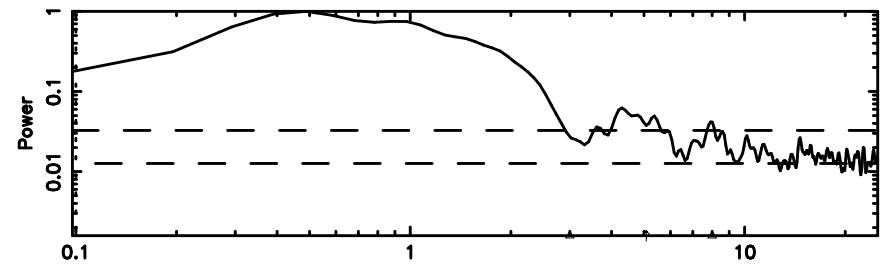

BLK:11,SNR1: 1.4442 ,SNR2: 7.0270