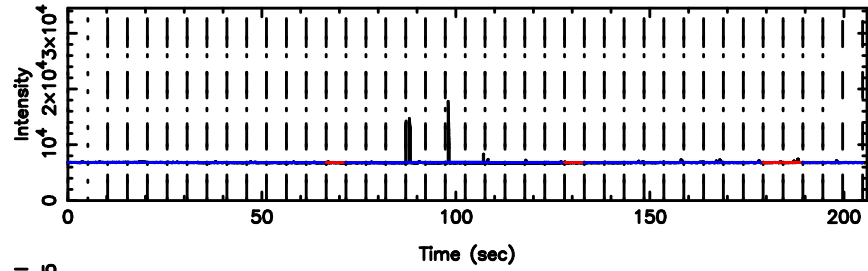

T20240630124114