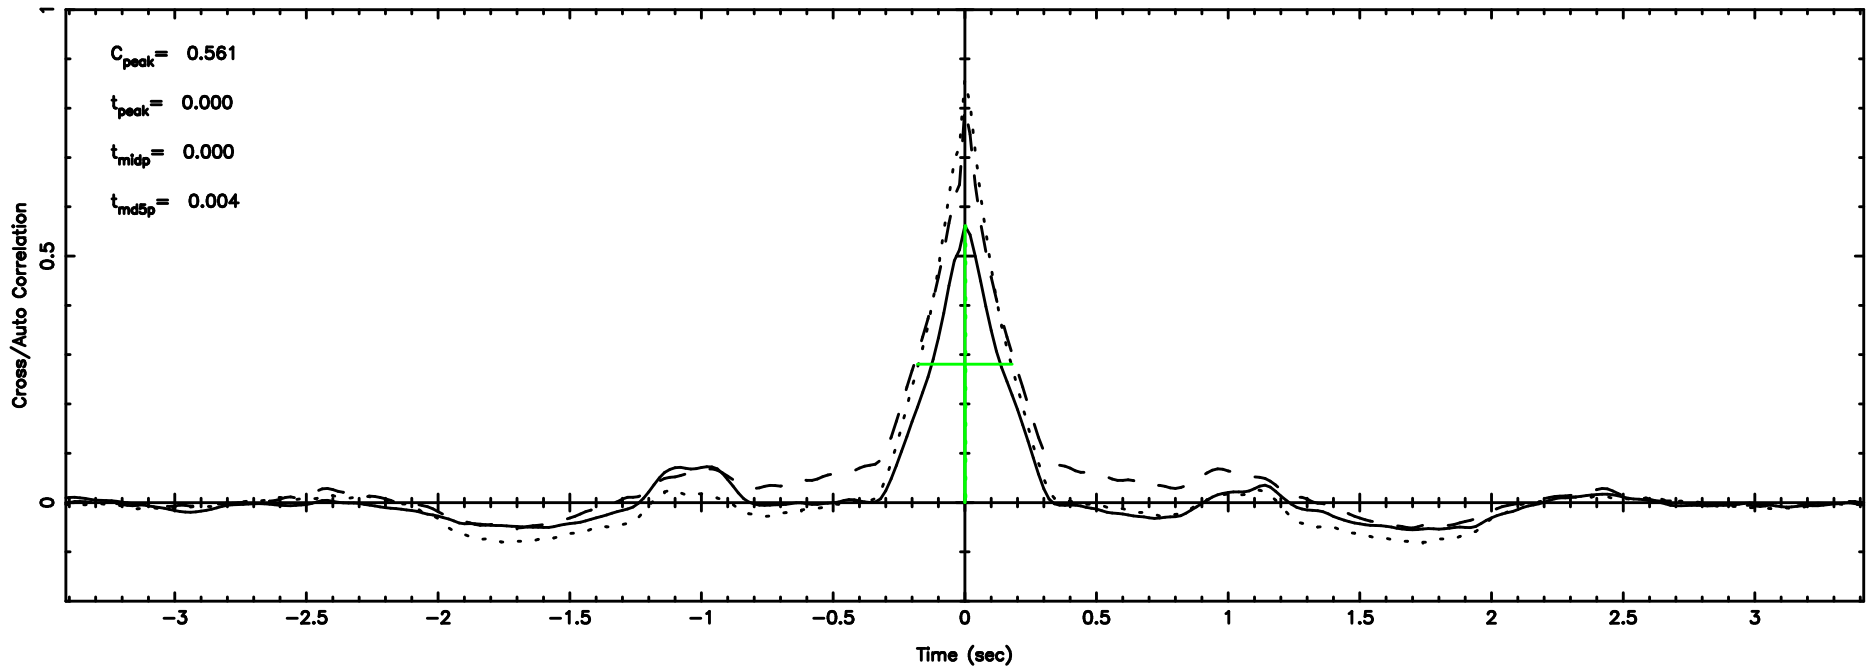

BLK:34,SNR1: 7.5325 ,SNR2: 19.307