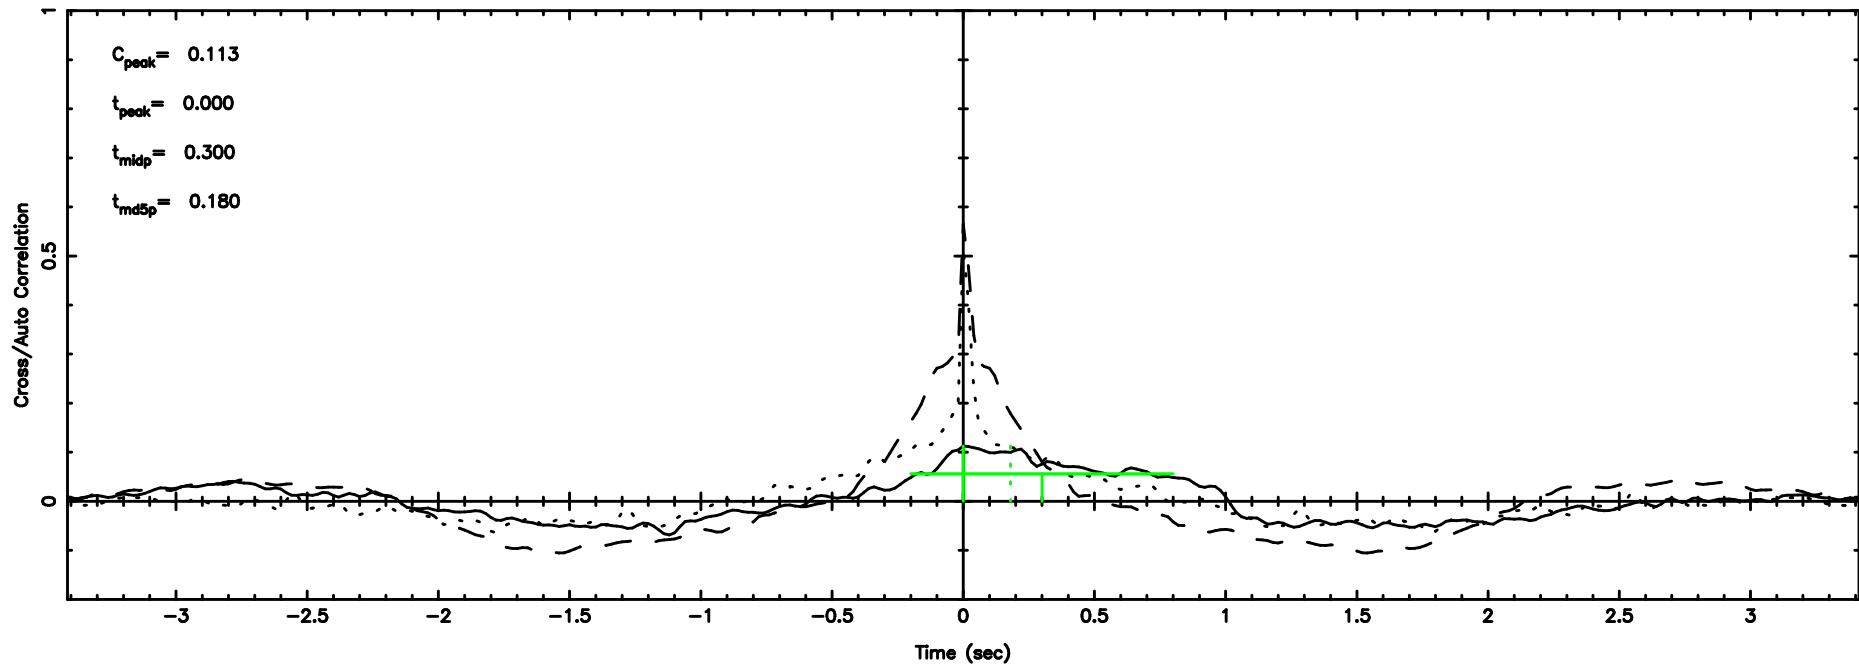

T20240630145127

BLK:14,SNR1: 0.75215 ,SNR2: 5.2866

Frequency (Hz)

F20240630145129

BLK:14,SNR1: 0.25058 ,SNR2: 1.1744

Frequency (Hz)

3C222 2024/06/30 5.89UT TOYOKAWA-FUJI

T20240630145127