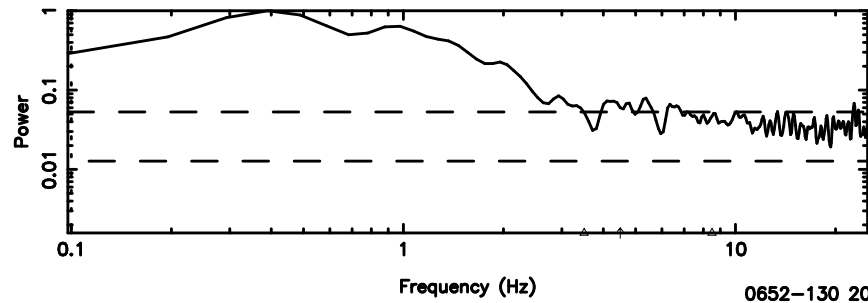

T20240630121004

BLK: 9,SNR1: 0.29285 ,SNR2: 1.4732

0652-130 2024/06/30 3.20UT TOYOKAWA-KISO

K20240630121001

BLK: 9,SNR1: 0.73635 ,SNR2: 3.6931

BLK:10,SNR1: 0.68901 ,SNR2: 3.9557

BLK:10,SNR1: 0.62687 ,SNR2: 2.9459