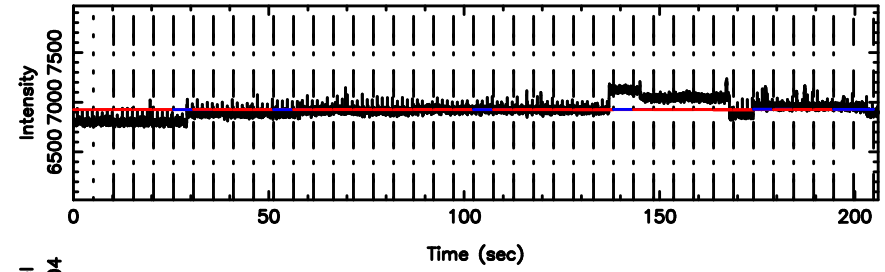

F20240630072057