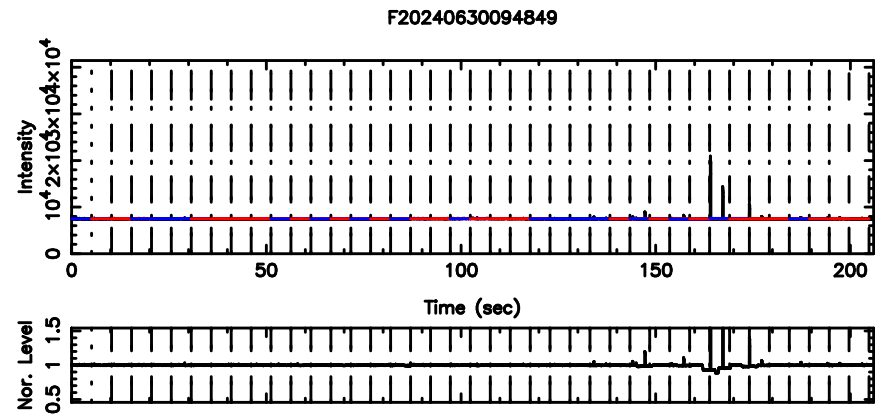

BLK:17,SNR1: 3.8668 ,SNR2: 10.651

3C119 2024/06/30 0.84UT TOYOKAWA-FUJI

BLK:17,SNR1: 12.632 ,SNR2: 21.479