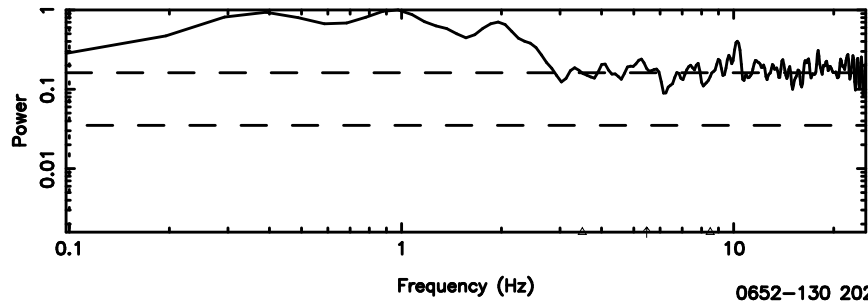

BLK: 9,SNR1: 0.46867 ,SNR2: 1.4376