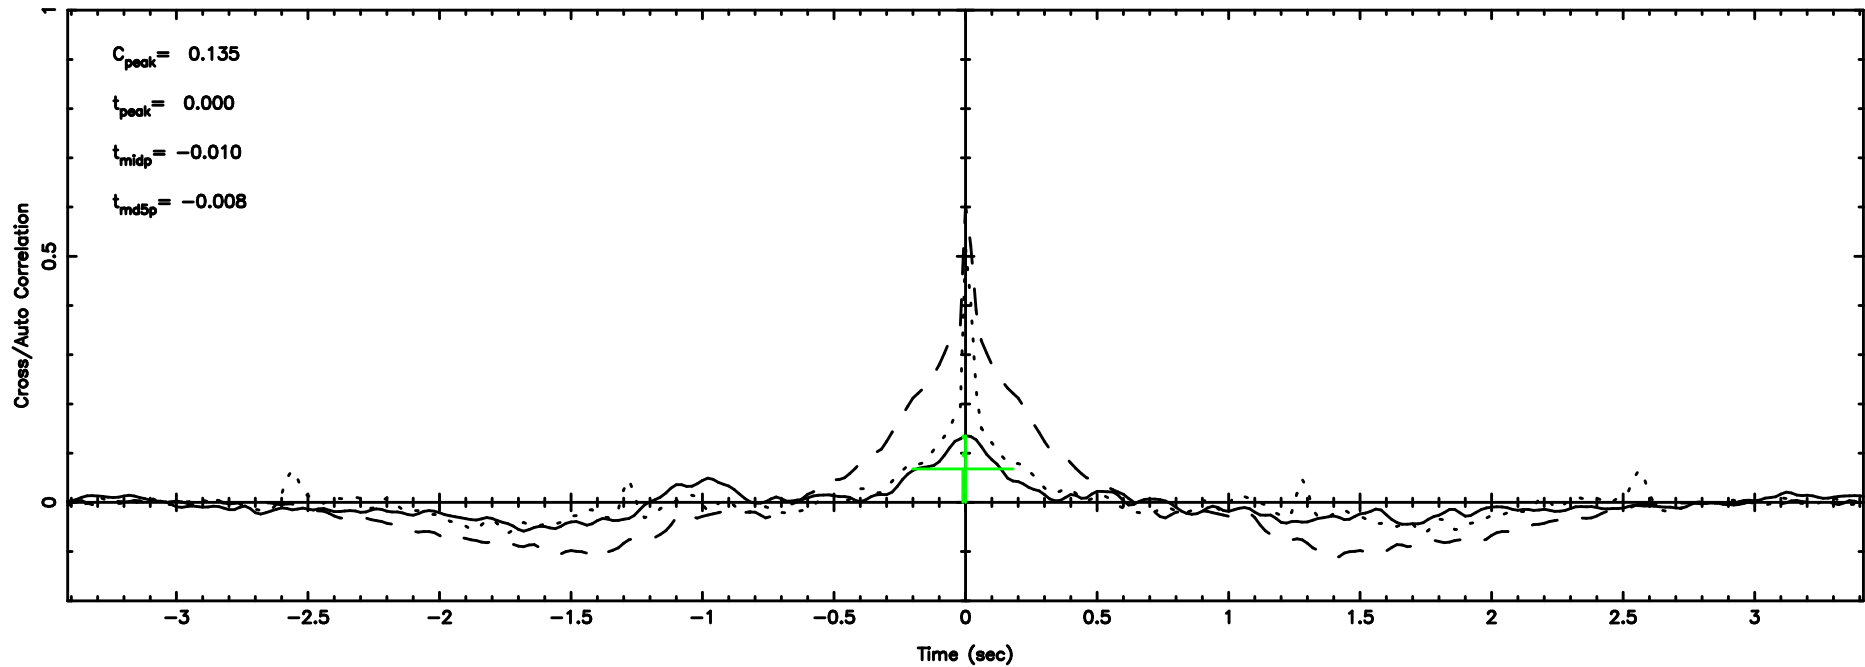

T20240630132915

BLK:15,SNR1: 1.4872 ,SNR2: 4.9719

F20240630132917

BLK:15,SNR1: 0.30472 ,SNR2: 1.5043

3C196 2024/06/30 4.52UT TOYOKAWA-FUJI