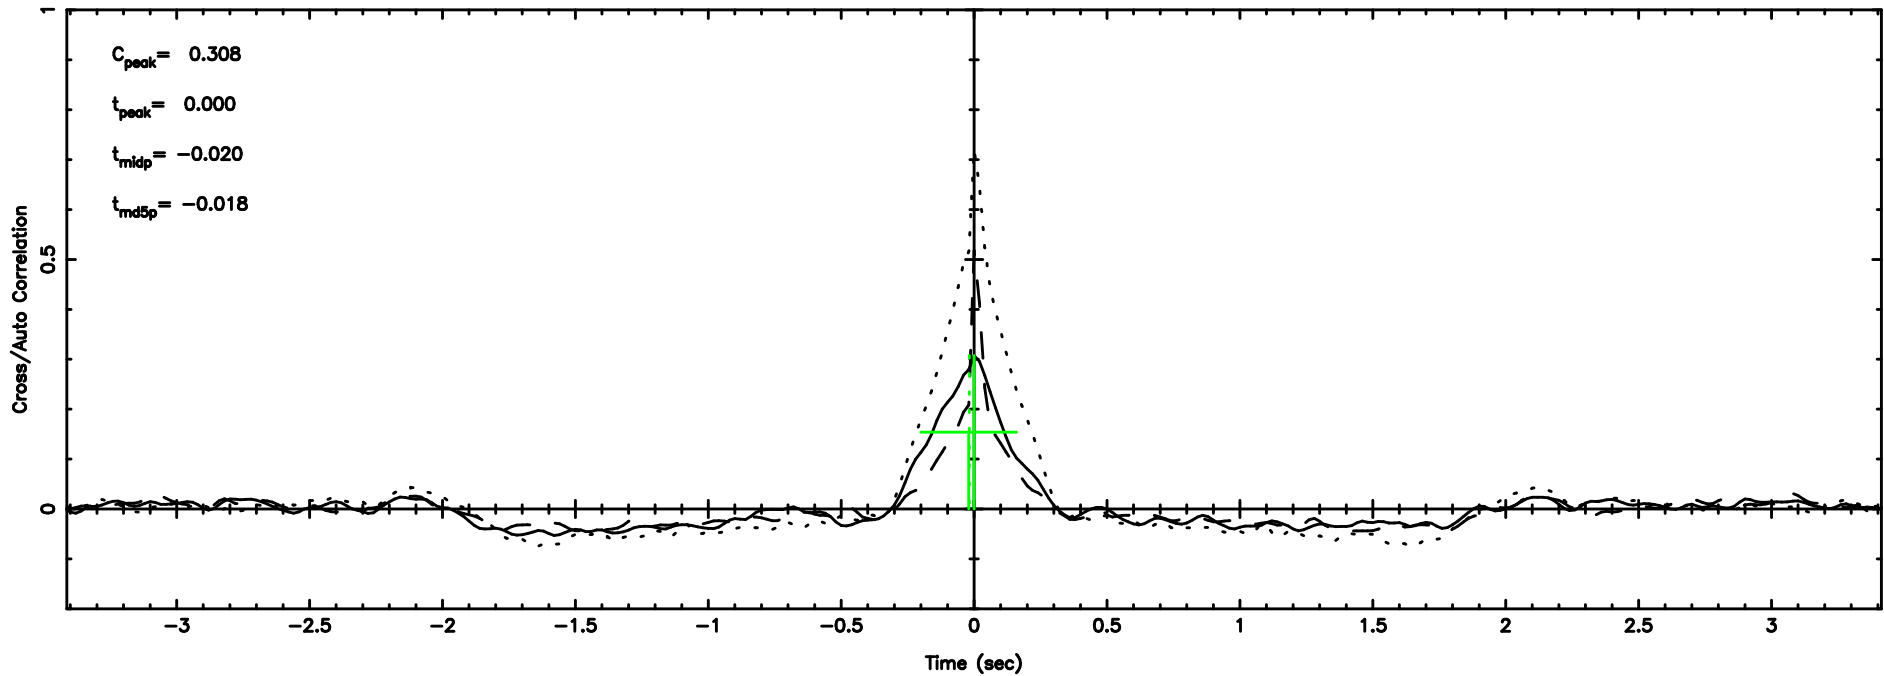

K20240630054438

BLK:15,SNR1: 5.3168 ,SNR2: 13.403

Frequency (Hz)

0025+373 2024/06/29 20.77UT TOYOKAWA-KISO

F20240630054443

BLK:20,SNR1: 3.2452 ,SNR2: 8.3118

Frequency (Hz)

K20240630054438