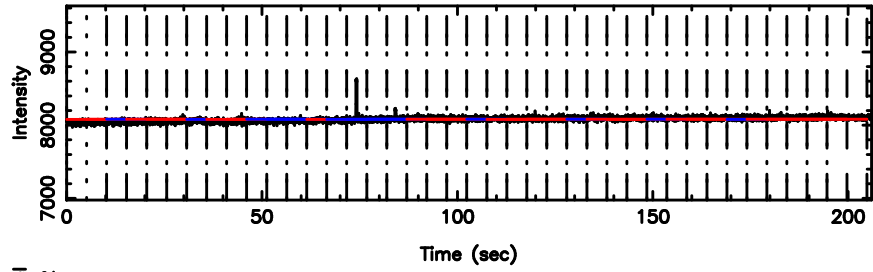

T20240630071348