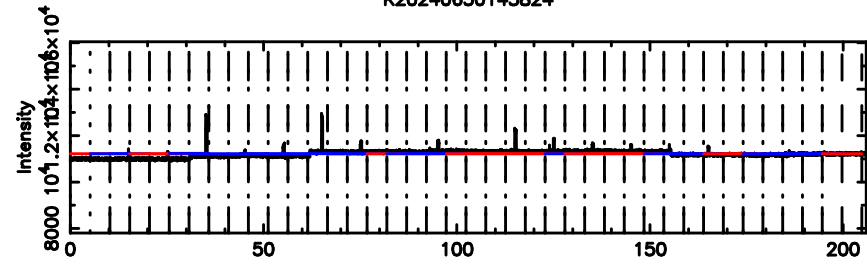

F20240630145829

BLK:18,SNR1: 7.3817 ,SNR2: 17.608

Frequency (Hz)

0941-08 2024/06/30 6.00UT TOYOKAWA-FUJI

T20240630145827

BLK:23,SNR1: 0.38025 ,SNR2: 3.8529

Frequency (Hz)

K20240630145824