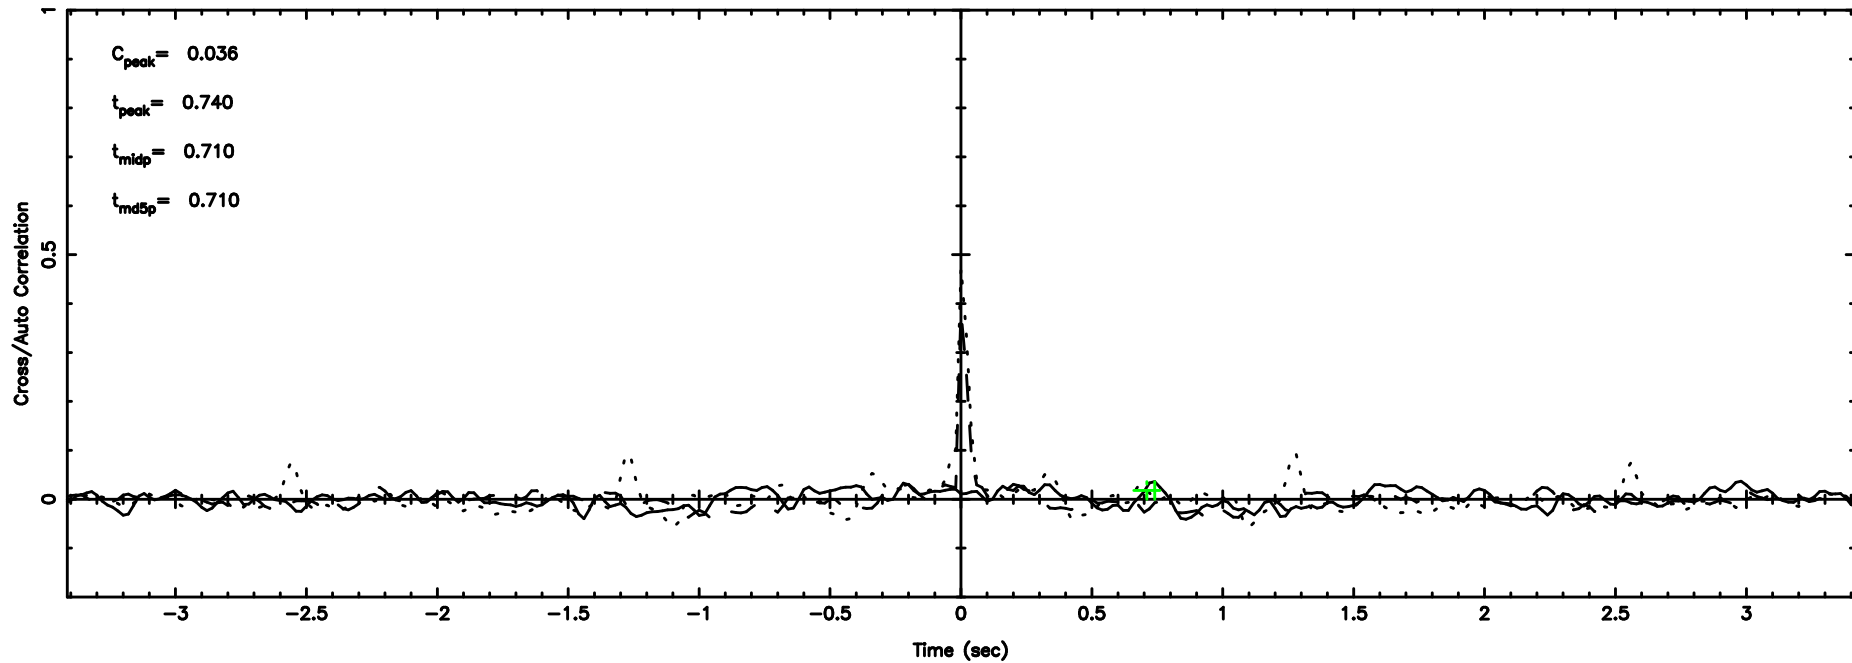

T20240630160203

BLK: 4,SNR1:-0.10781E-01,SNR2: 0.25050

F20240630160205

BLK: 4,SNR1:-0.19857 ,SNR2: 0.31103

1044-008 2024/06/30 7.06UT TOYOKAWA-FUJI