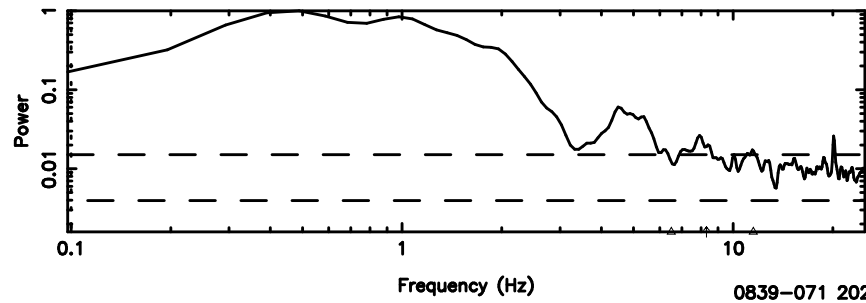

0834-19 2024/06/30 4.90UT FUJI -KISO

T20240630135710

BLK:14,SNR1: 4.6143 ,SNR2: 11.512

F20240630135712

BLK:14,SNR1: 4.0669 ,SNR2: 9.9635

0839-071 2024/06/30 4.98UT TOYOKAWA-FUJI

T20240630135710

BLK:20,SNR1: 4.1707 ,SNR2: 10.450