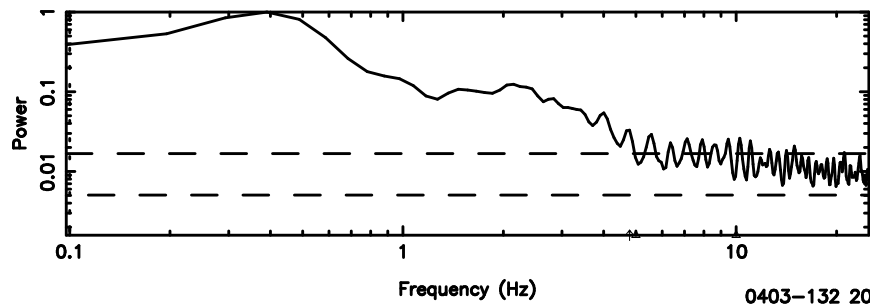

BLK:11,SNR1: 1.8018 ,SNR2: 8.1852