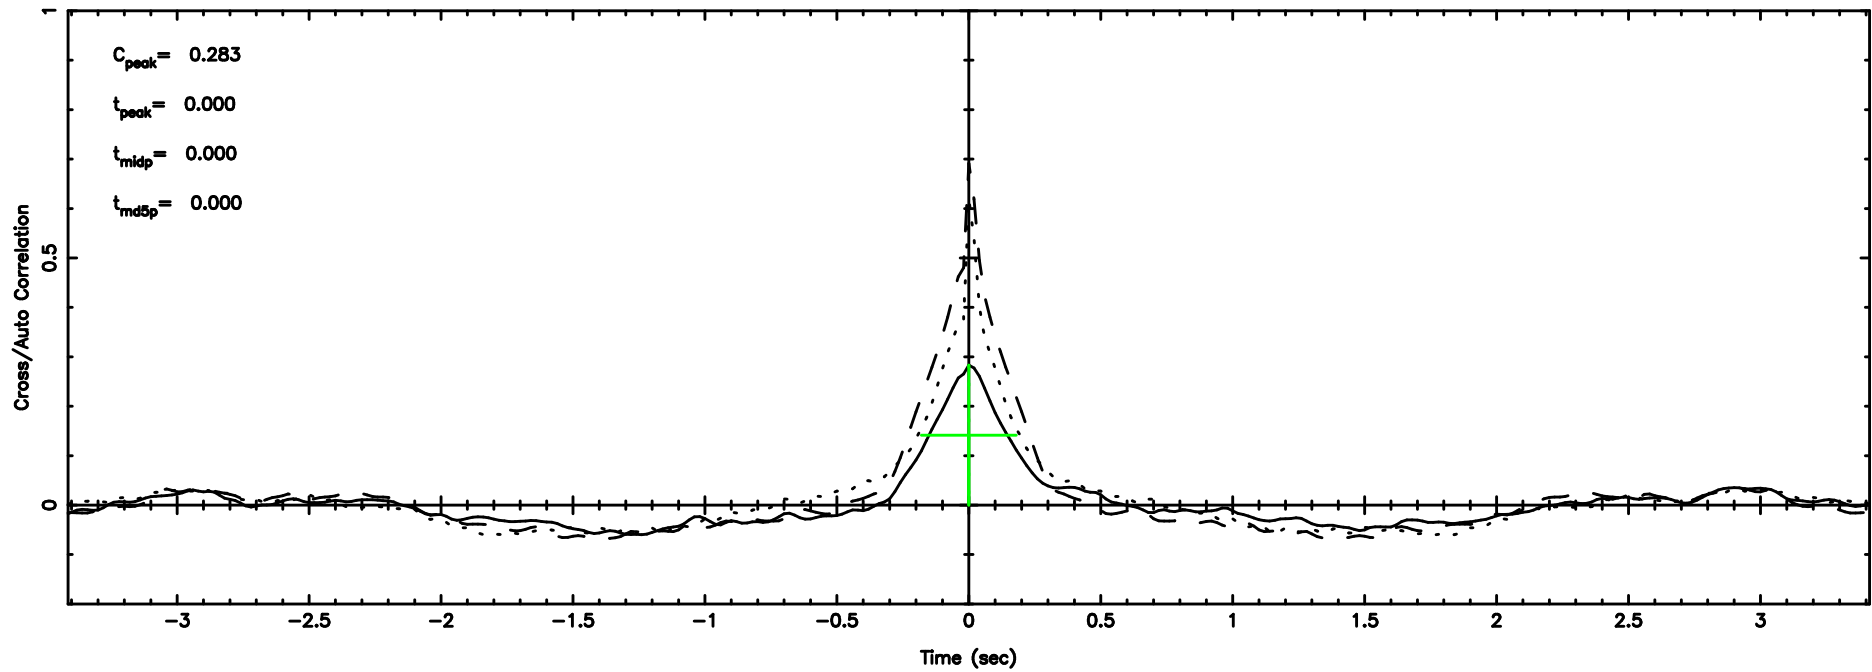

BLK:18,SNR1: 6.7406 ,SNR2: 28.187

0552+12 2024/06/30 2.21UT TOYOKAWA-KISO

K20240630111107

BLK:18,SNR1: 3.0277 ,SNR2: 12.859

0552+12 2024/06/30 2.21UT FUJI -KISO

T20240630111537

BLK:18,SNR1: 0.53039 ,SNR2: 2.9708