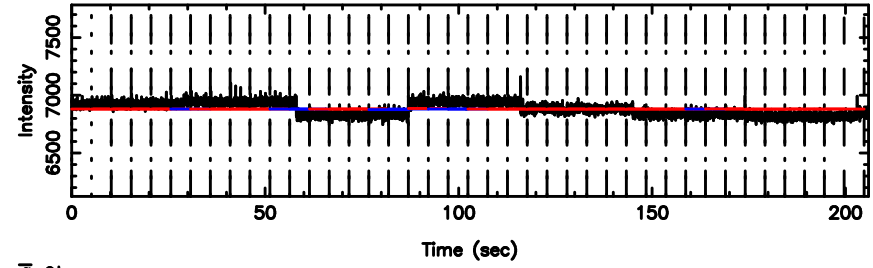

F20240630142454