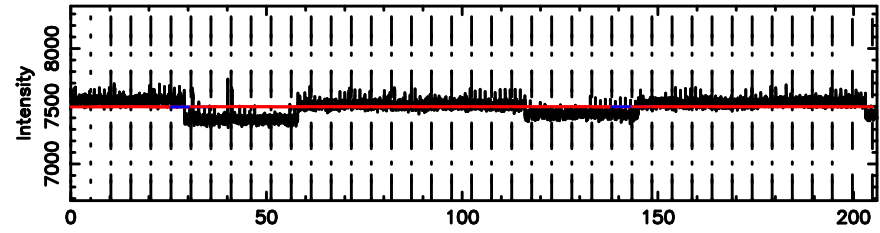

BLK:20,SNR1: 5.6176 ,SNR2: 14.151

Frequency (Hz)

0025+373 2024/06/29 20.77UT FUJI -KISO

T20240630055721

BLK: 2,SNR1: 30.814 ,SNR2: 97.567

Frequency (Hz)

F20240630055723

BLK: 2,SNR1: 1.5674 ,SNR2: 7.2940