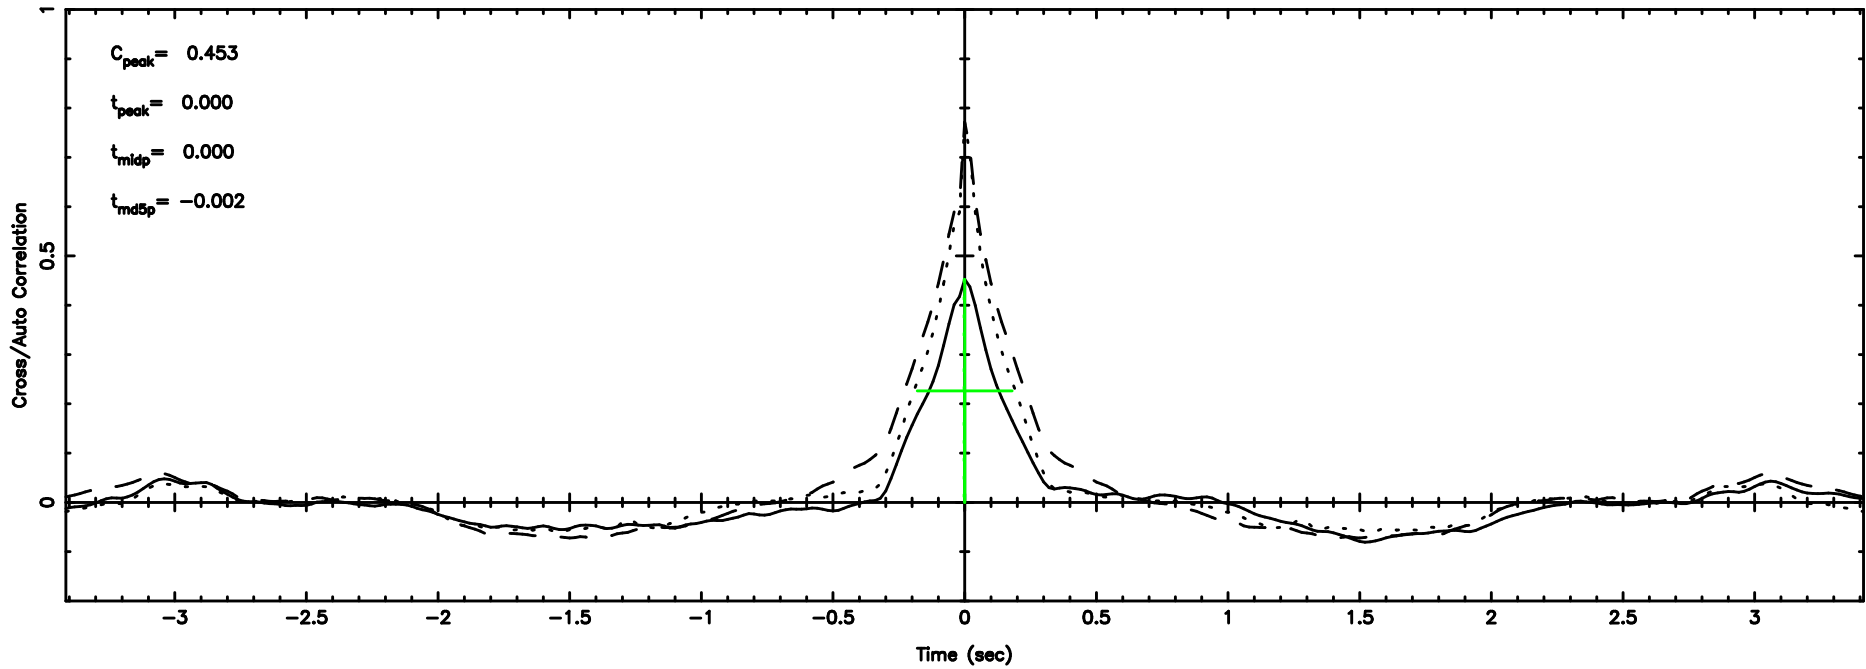

BLK:34,SNR1: 7.5325 ,SNR2: 19.307

T20240630125129

BLK:29,SNR1: 10.650 ,SNR2: 19.791

F20240630125131

BLK:29,SNR1: 7.8369 ,SNR2: 20.293

0732+33 2024/06/30 3.89UT TOYOKAWA-FUJI

T20240630125129

BLK:34,SNR1: 11.695 ,SNR2: 21.698