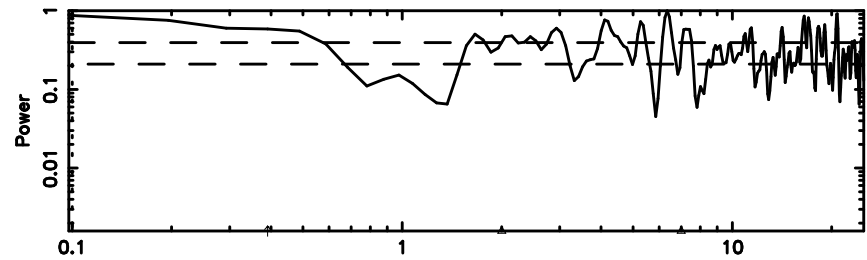

BLK: 1,SNR1:-0.15277 ,SNR2: 0.76593