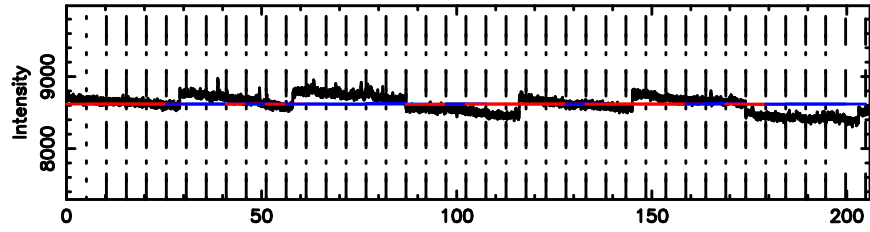

BLK:17,SNR1: 1.7593 ,SNR2: 7.5584

Frequency (Hz)

0258+350 2024/06/29 23.33UT TOYOKAWA-KISO

F20240630081759

BLK:18,SNR1: 1.1004 ,SNR2: 5.3033

Frequency (Hz)

K20240630081755

BLK:18,SNR1: 1.8846 ,SNR2: 6.9851