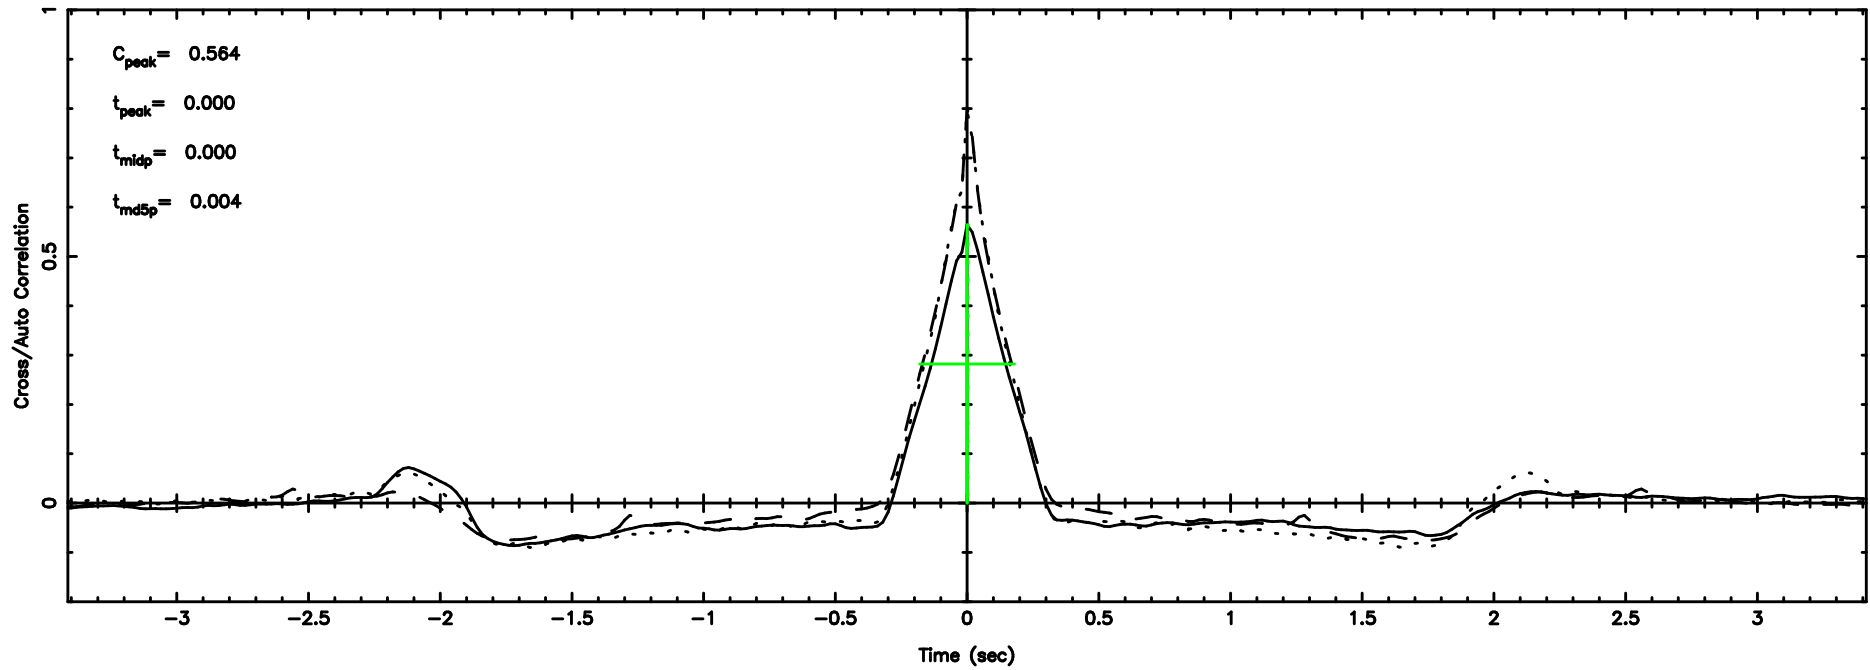

BLK:28,SNR1: 7.6359 ,SNR2: 18.957

0713-024 2024/06/30 3.55UT TOYOKAWA-KISO

F20240630123105

BLK:31,SNR1: 30.306 ,SNR2: 33.821

K20240630123100

BLK:31,SNR1: 11.654 ,SNR2: 20.696

0713-024 2024/06/30 3.55UT FUJI -KISO