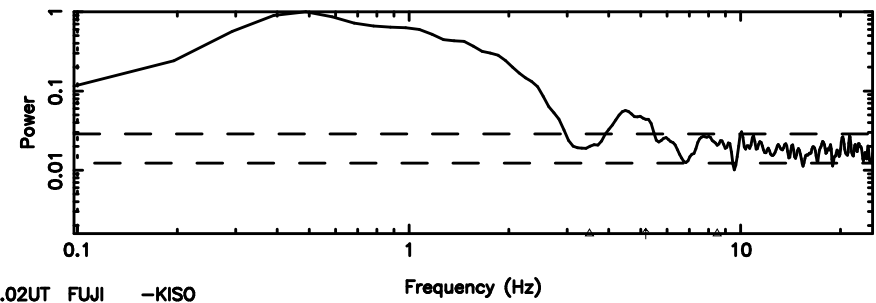

BLK:13,SNR1: 1.5762 ,SNR2: 7.1545

0741-06 2024/06/30 4.02UT FUJI -KISO