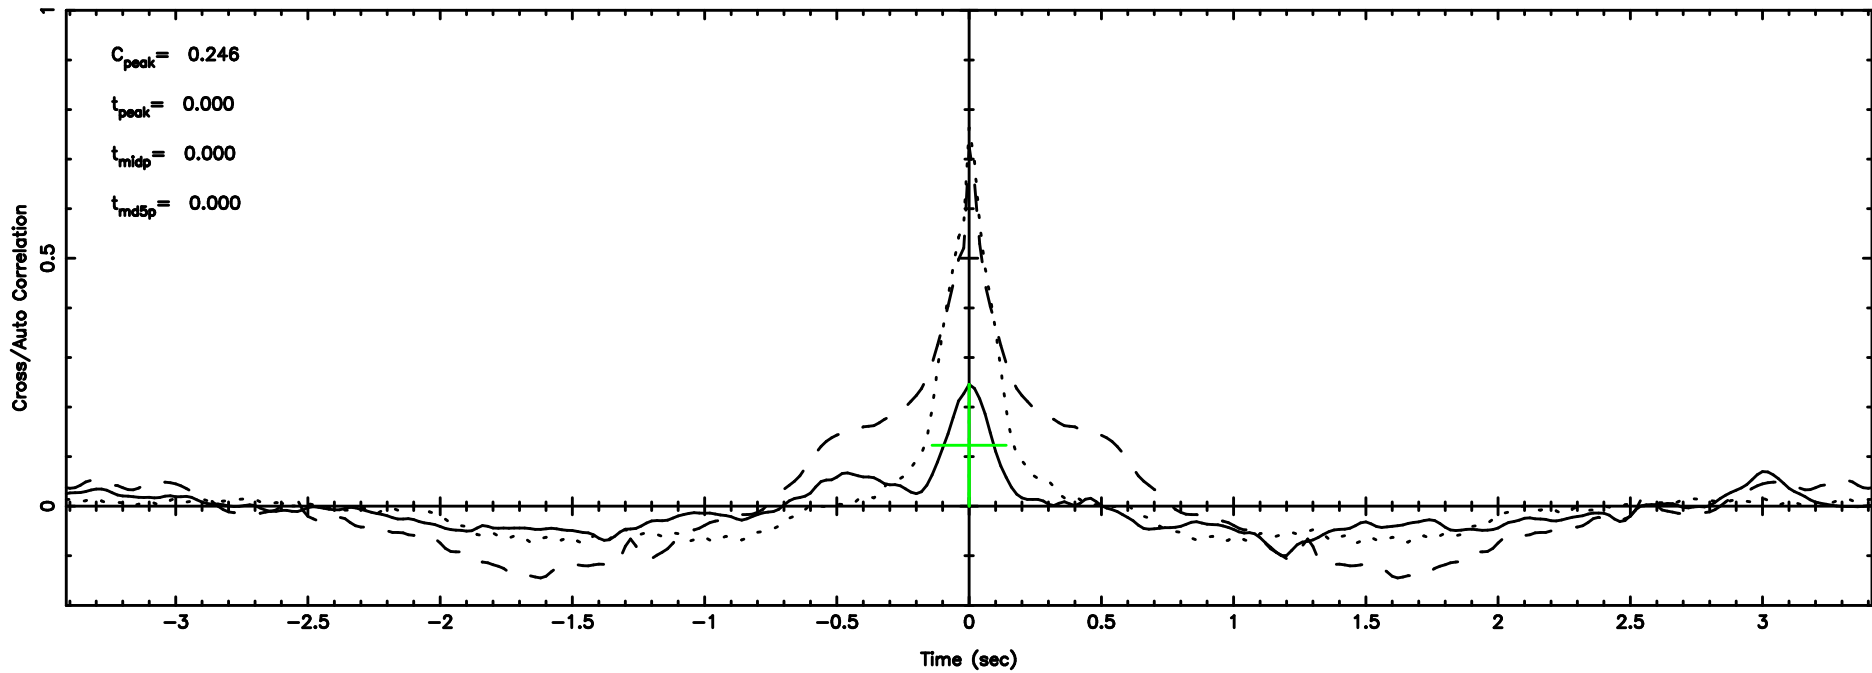

F20240630092118

BLK:11,SNR1: 1.8018 ,SNR2: 8.1852

K20240630092114

BLK:11,SNR1: 3.7747 ,SNR2: 16.197

0403-132 2024/06/30 0.38UT FUJI -KISO