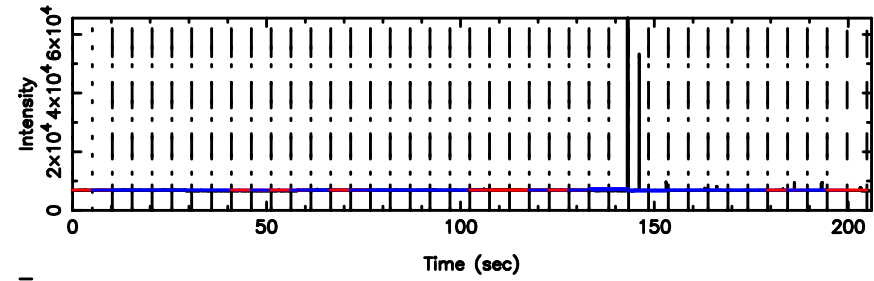

F20240630125131