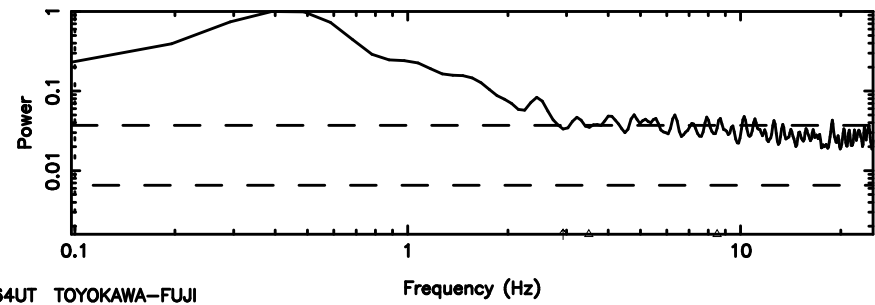

BLK:32,SNR1: 0.68704 ,SNR2: 5.6854

3C138 2024/06/30 1.64UT TOYOKAWA-FUJI