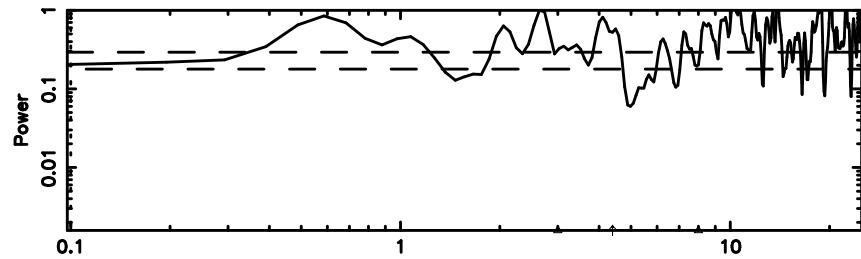

BLK: 1,SNR1: 0.55886 ,SNR2: 0.53742