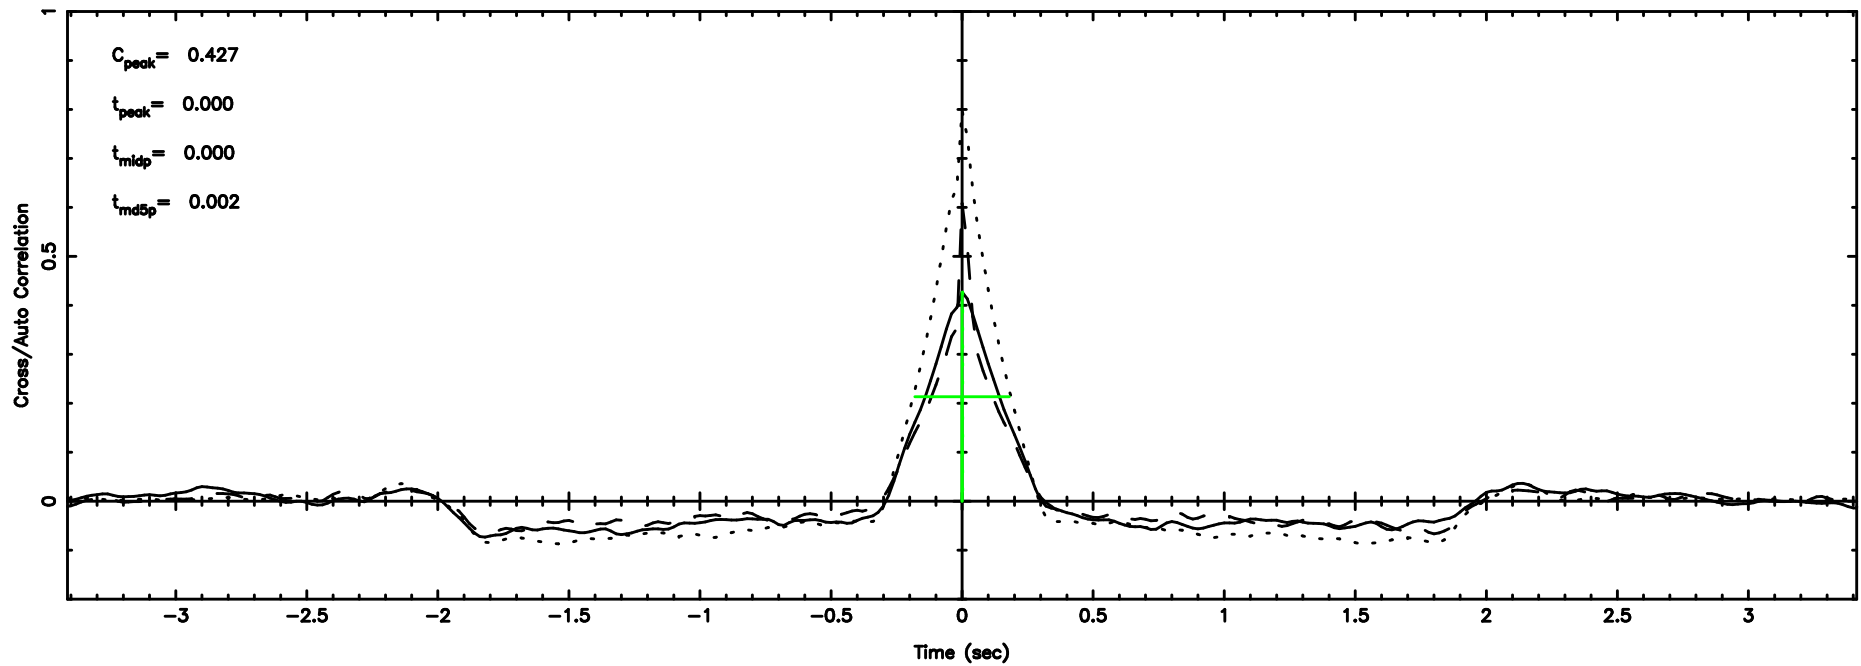

T20240630152906

BLK:22,SNR1: 2.7850 ,SNR2: 12.335

F20240630152908

BLK:22,SNR1: 5.7419 ,SNR2: 14.072

1011+110 2024/06/30 6.51UT TOYOKAWA-FUJI

T20240630152906

BLK:28,SNR1: 7.2907 ,SNR2: 17.328

K20240630152903