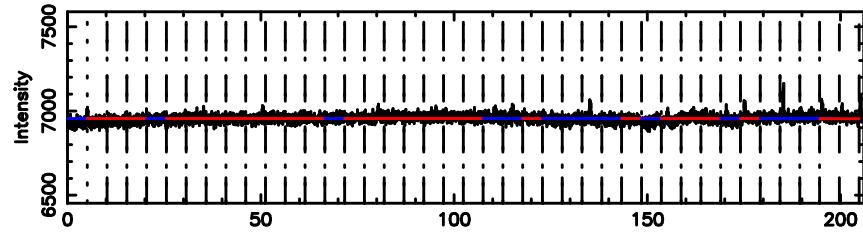

T20240630145127