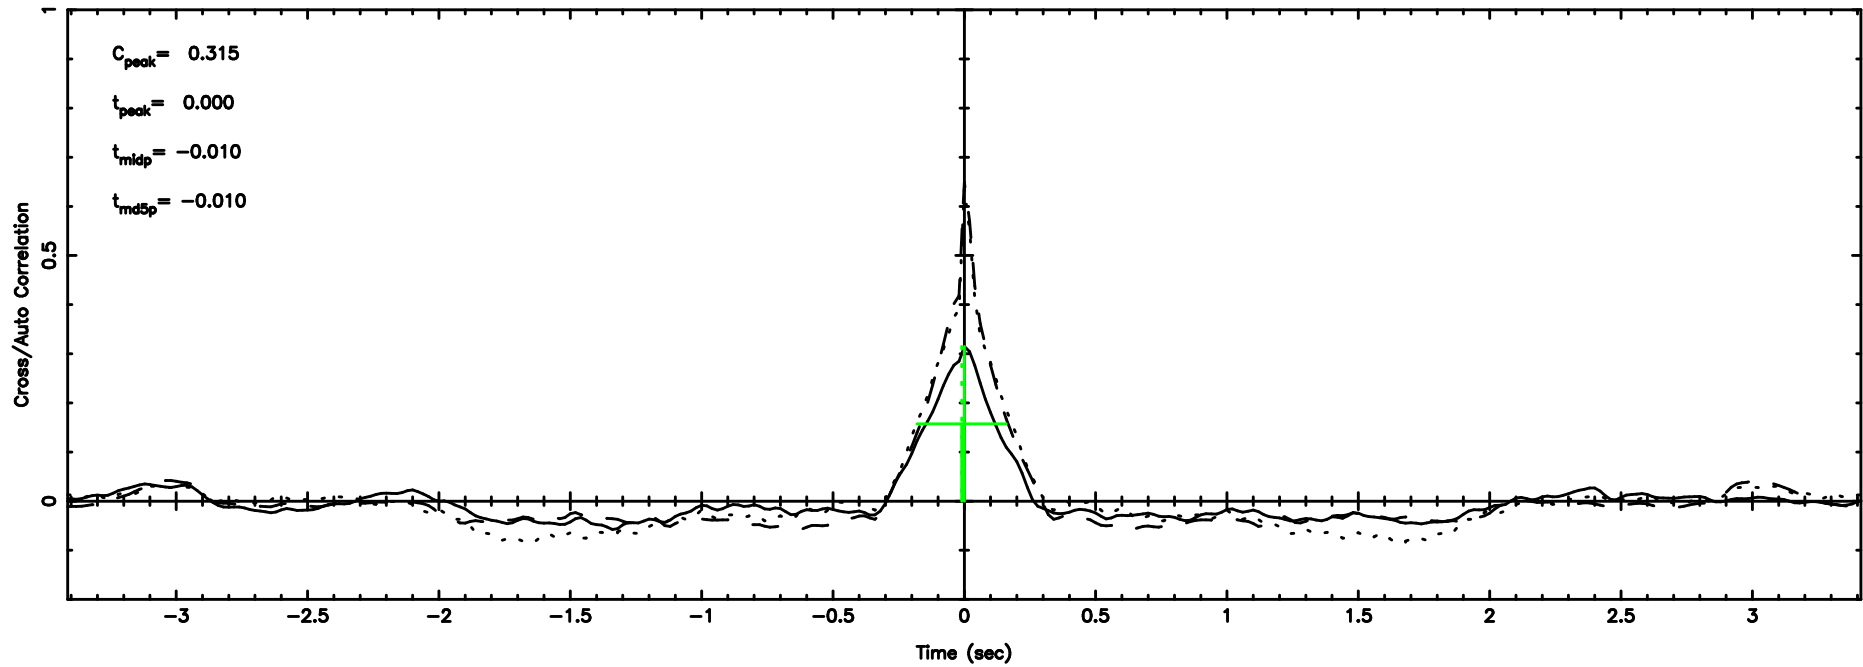

T20240630140811

BLK:18,SNR1: 5.0166 ,SNR2: 12.300

K20240630140808

BLK:18,SNR1: 4.2701 ,SNR2: 7.5685

3C208 2024/06/30 5.16UT TOYOKAWA-KISO