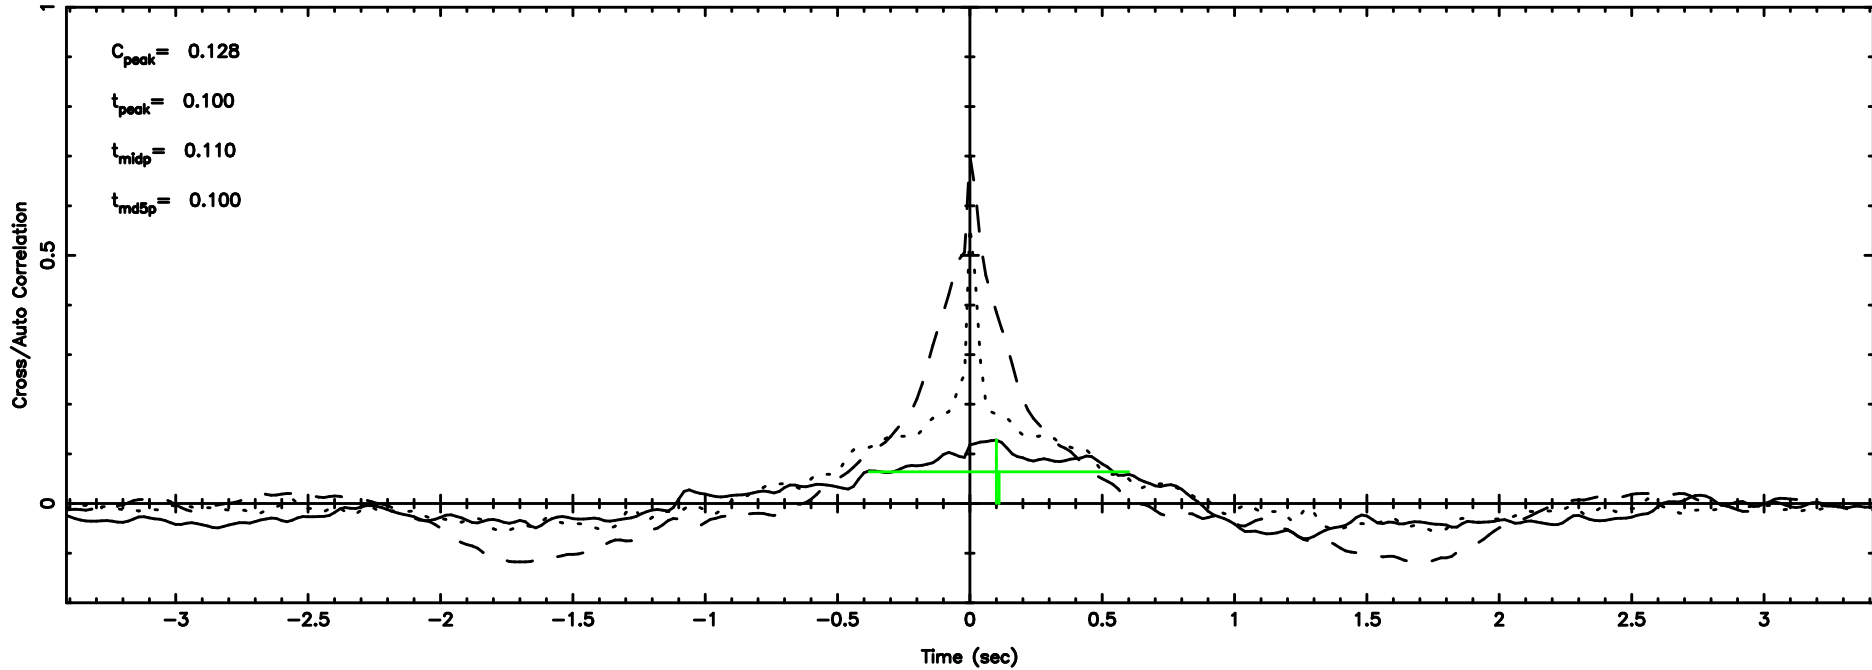

T20240630085239

BLK:14,SNR1: 2.7150 ,SNR2: 6.6736

Frequency (Hz)

F20240630085241

BLK:14,SNR1: 0.87420 ,SNR2: 2.4055

Frequency (Hz)

0333+32 2024/06/29 23.91UT TOYOKAWA-FUJI

T20240630085239