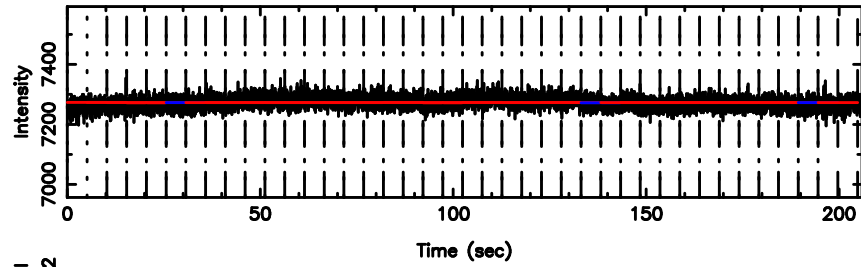

Frequency (Hz)

1031-11 2024/06/30 6.83UT TOYOKAWA-FUJI

T20240630154816

BLK: 3,SNR1: 0.14191 ,SNR2: 1.7776

Frequency (Hz)

K20240630154813

BLK: 3,SNR1: 0.15419 ,SNR2: 2.0305

Frequency (Hz)