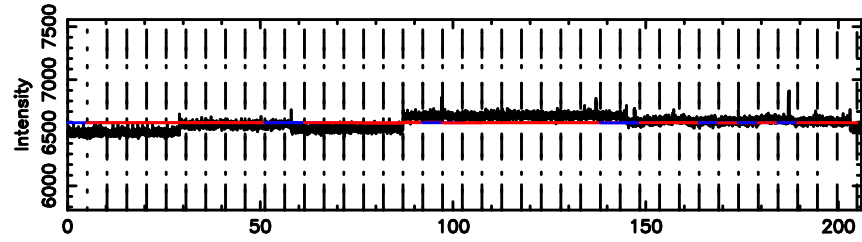

Frequency (Hz)

F20240630162427