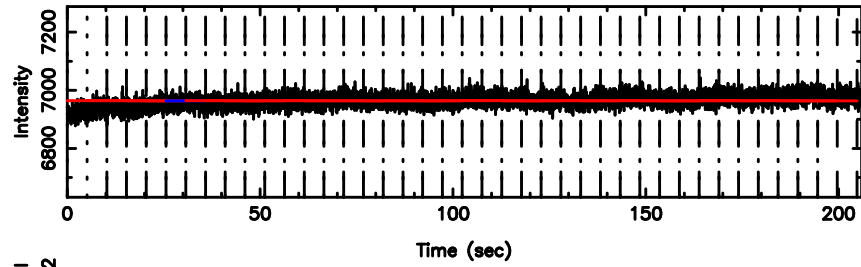

T20240630160203