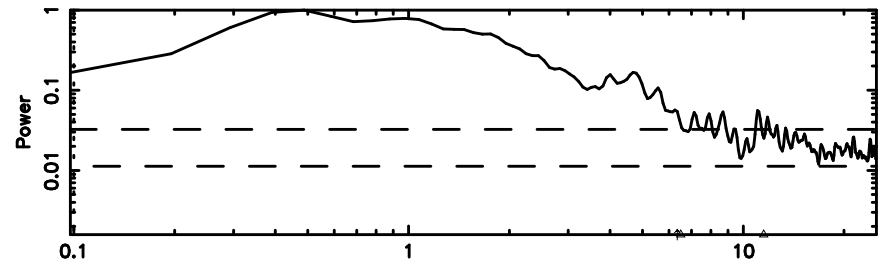

BLK:13,SNR1: 2.3557 ,SNR2: 7.9107