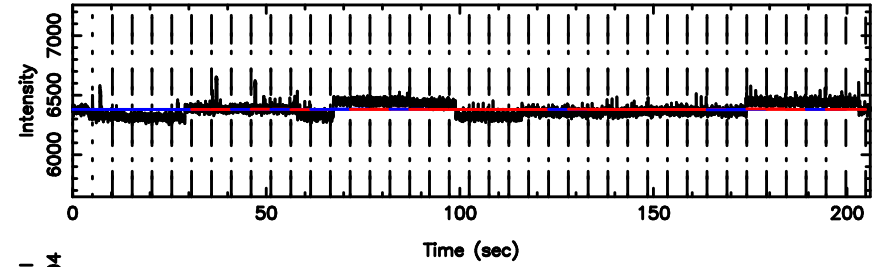

F20240630135207