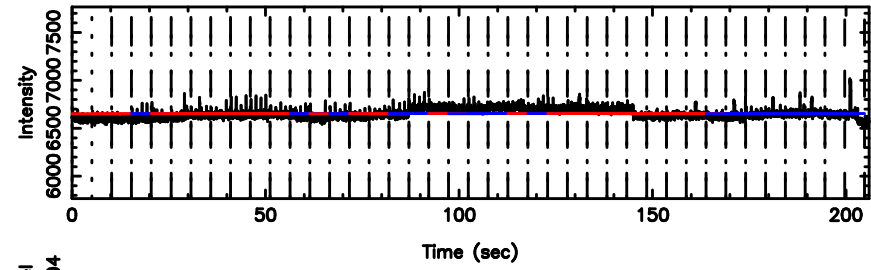

F20240630140813