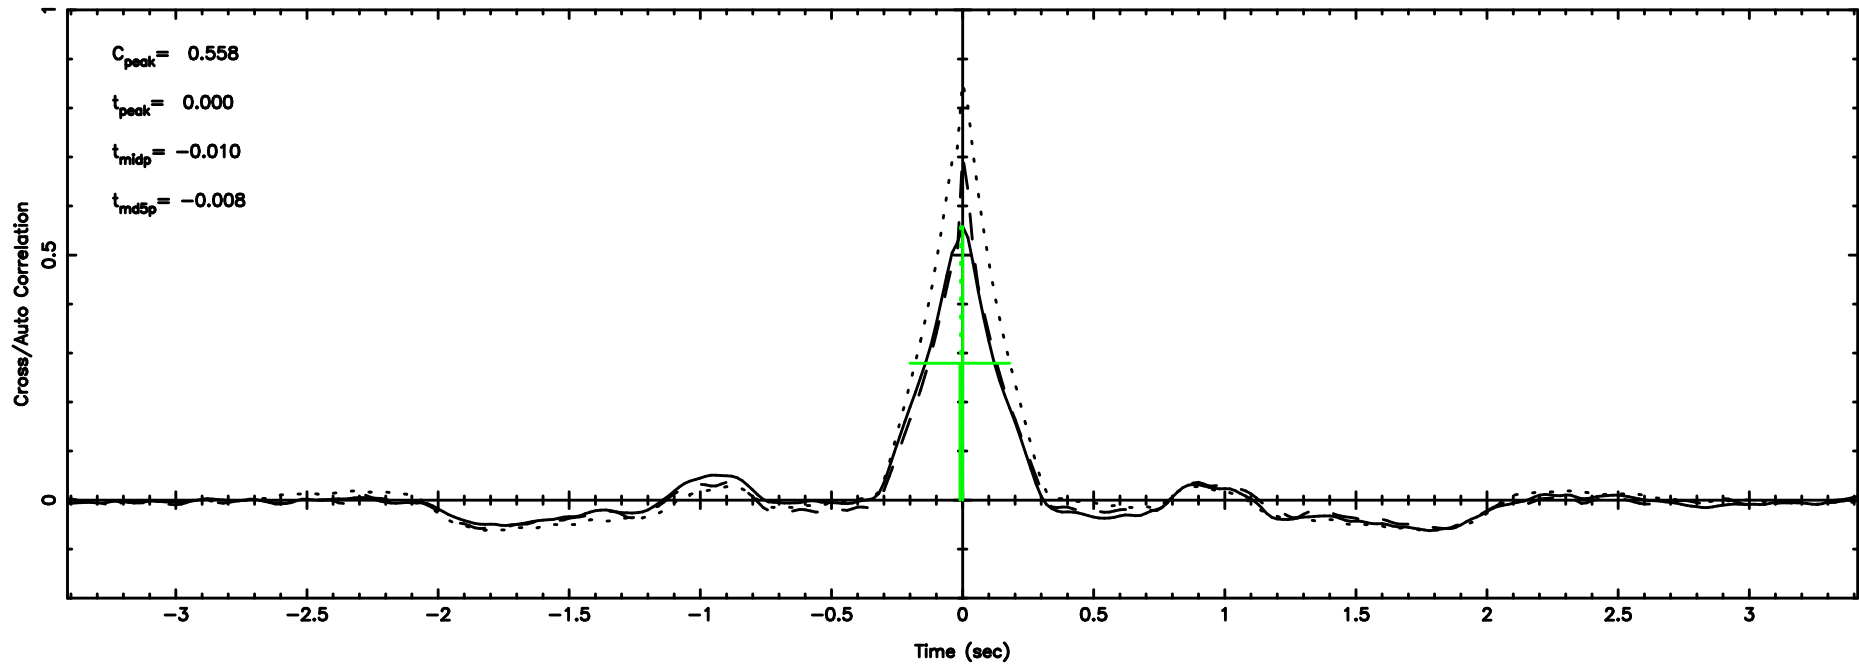

T20240630150649

BLK:29,SNR1: 2.5852 ,SNR2: 12.516

K20240630150647

BLK:29,SNR1: 8.7647 ,SNR2: 22.224

3C230 2024/06/30 6.14UT TOYOKAWA-KISO