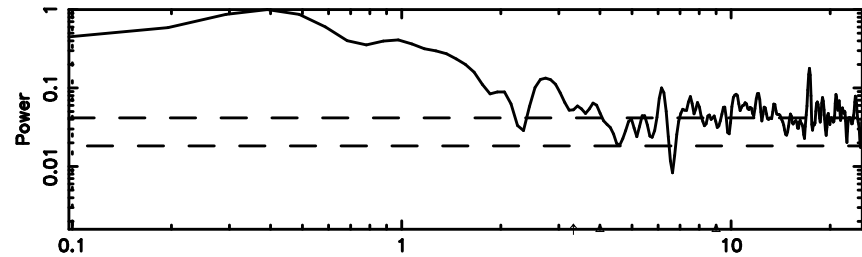

3C263.1 2024/06/30 7.99UT TOYOKAWA-FUJI

T20240630165800

BLK: 3,SNR1: 0.15395 ,SNR2: 3.7090

Frequency (Hz)

K20240630165757

BLK: 3,SNR1: 1.0226 ,SNR2: 5.5391

Frequency (Hz)

3C263.1 2024/06/30 7.99UT TOYOKAWA-KISO