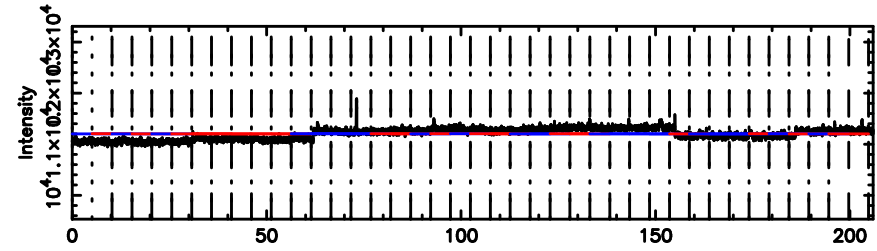

0548+16 2024/06/30 2.14UT TOYOKAWA-KISO

K20240630110656

BLK:20,SNR1: 0.59173 ,SNR2: 3.8826

F20240630110701

BLK:20,SNR1: 0.23018 ,SNR2: 1.9256

K20240630110656

BLK:20,SNR1: 1.3998 ,SNR2: 6.1205

0548+16 2024/06/30 2.14UT FUJI -KISO