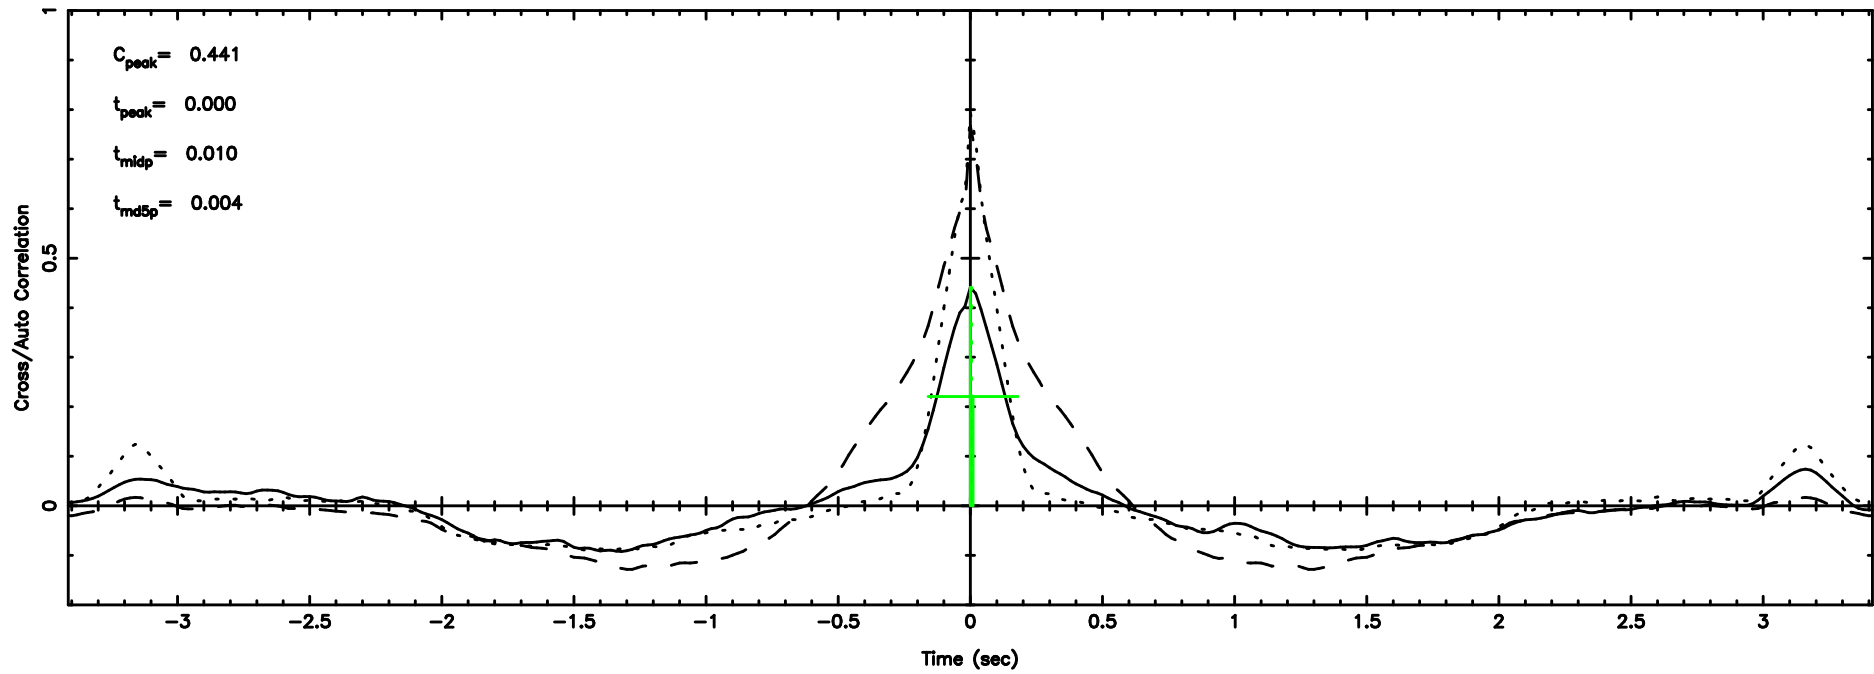

3C119 2024/06/30 0.84UT TOYOKAWA-KISO