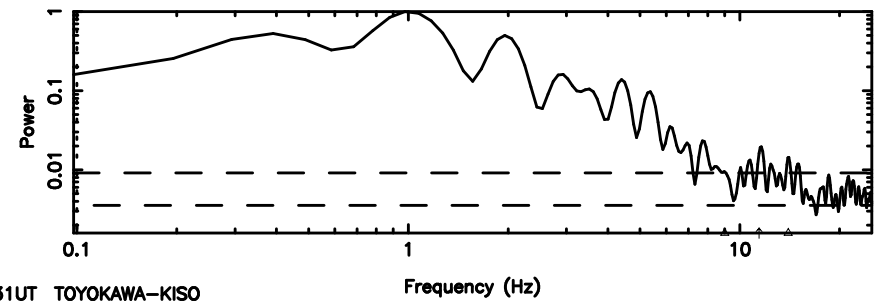

BLK:20,SNR1: 6.9130 ,SNR2: 12.314

3C190 2024/06/30 4.31UT TOYOKAWA-KISO