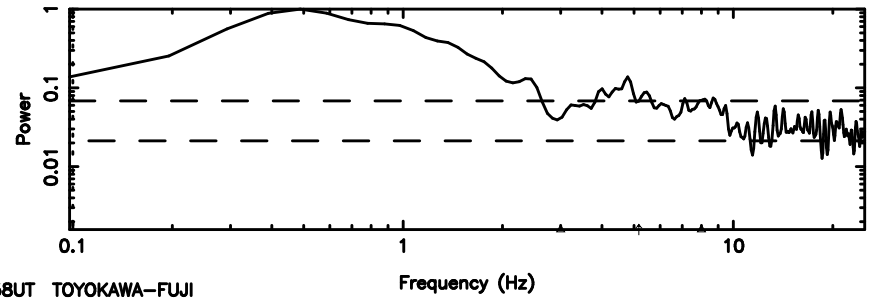

BLK: 9,SNR1: 0.31089 ,SNR2: 2.4687