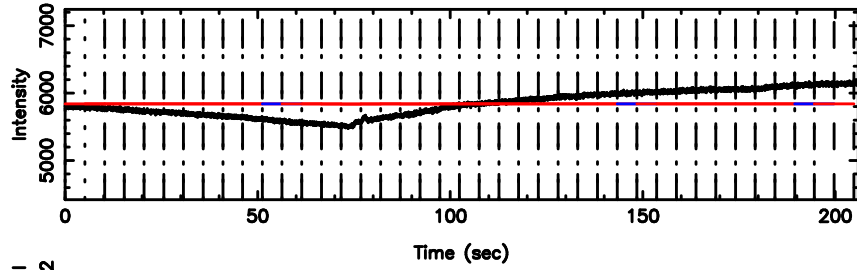

T20240701171945

BLK: 3,SNR1:-0.22620E-01,SNR2: 0.68289