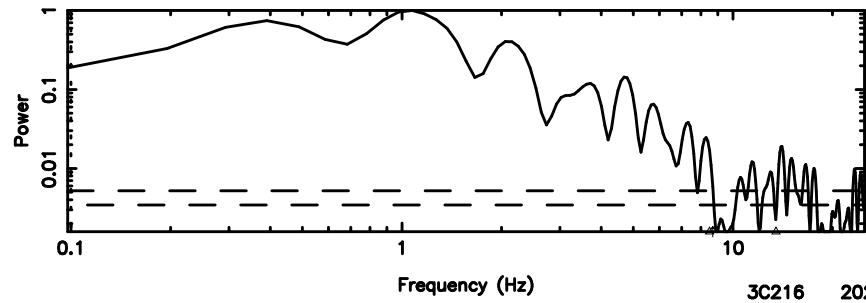

BLK:30,SNR1: 13.834 ,SNR2: 31.854