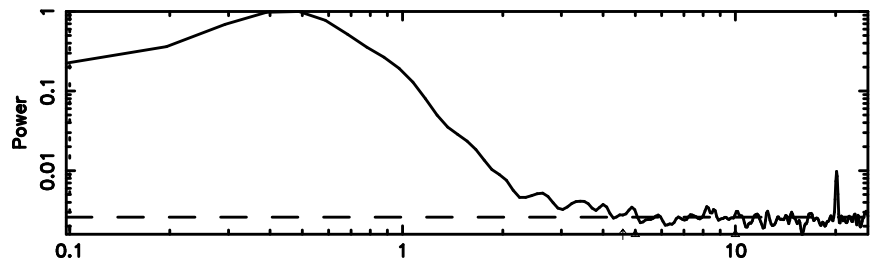

BLK:28,SNR1: 0.30396 ,SNR2: 5.3626

K20240701103256

BLK:28,SNR1: 1.1623 ,SNR2: 3.8787

3C138 2024/07/01 1.58UT FUJI -KISO

T20240701104632

BLK:28,SNR1: 10.636 ,SNR2: 47.073

Frequency (Hz)

0531+194 2024/07/01 1.80UT TOYOKAWA-FUJI