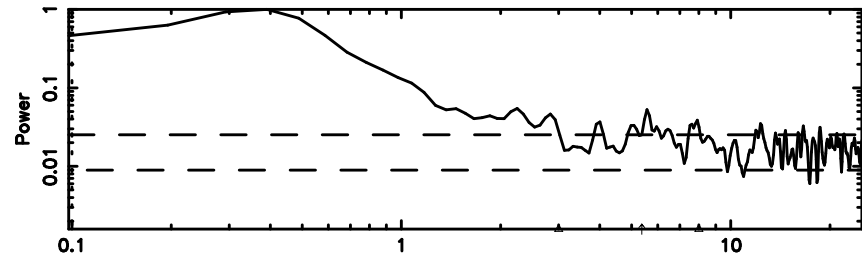

T20240701171945

BLK: 3,SNR1:-0.22620E-01,SNR2: 0.68289

Frequency (Hz)

F20240701171947

BLK: 3,SNR1: 0.81357 ,SNR2: 3.7756

Frequency (Hz)

1206+439 2024/07/01 8.36UT TOYOKAWA-FUJI