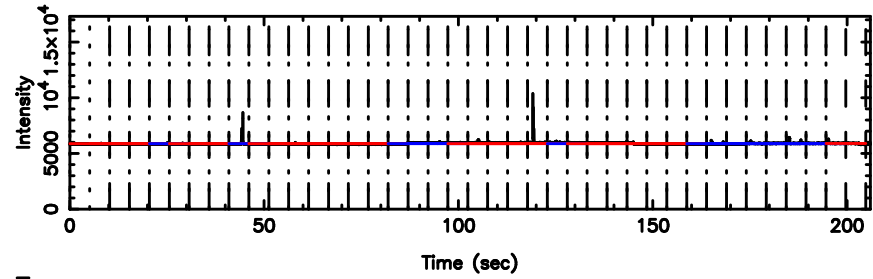

0605-08 2024/07/01 2.35UT TOYOKAWA-FUJI

F20240701111929