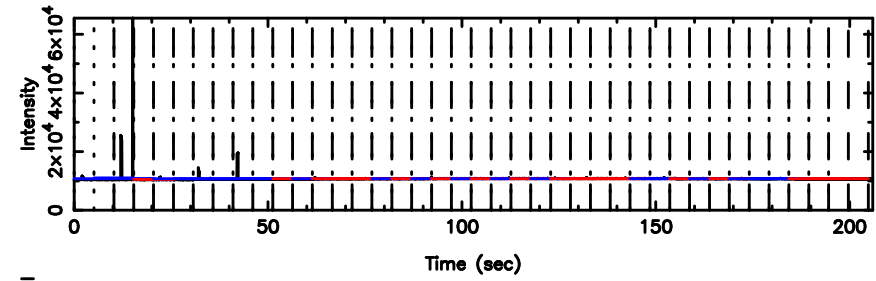

0752-200 2024/07/01 4.12UT TOYOKAWA-KISO

K20240701130517