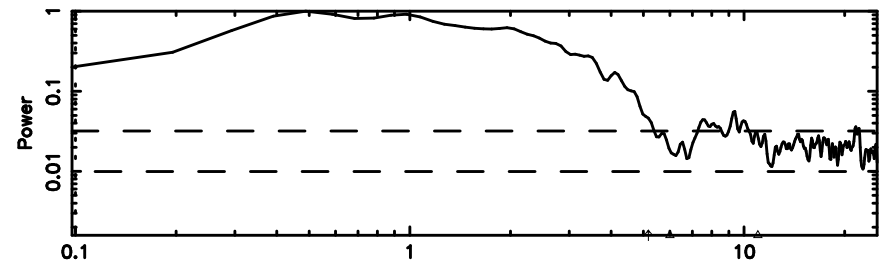

Frequency (Hz)

0155-109 2024/06/30 22.19UT TOYOKAWA-FUJI

T20240701070952

BLK: 6,SNR1: 0.35344E-01,SNR2: 1.0301

Frequency (Hz)

K20240701070949

BLK: 6,SNR1: 2.9899 ,SNR2: 12.307

Frequency (Hz)