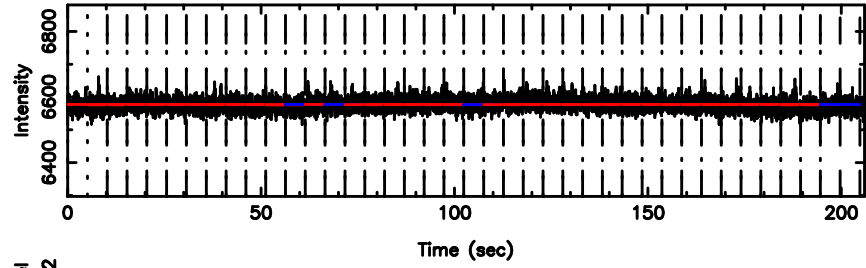

T20240701143308