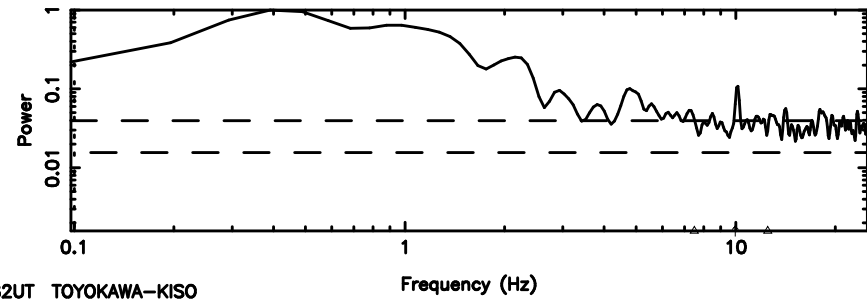

BLK: 9,SNR1: 1.3501 ,SNR2: 2.7899