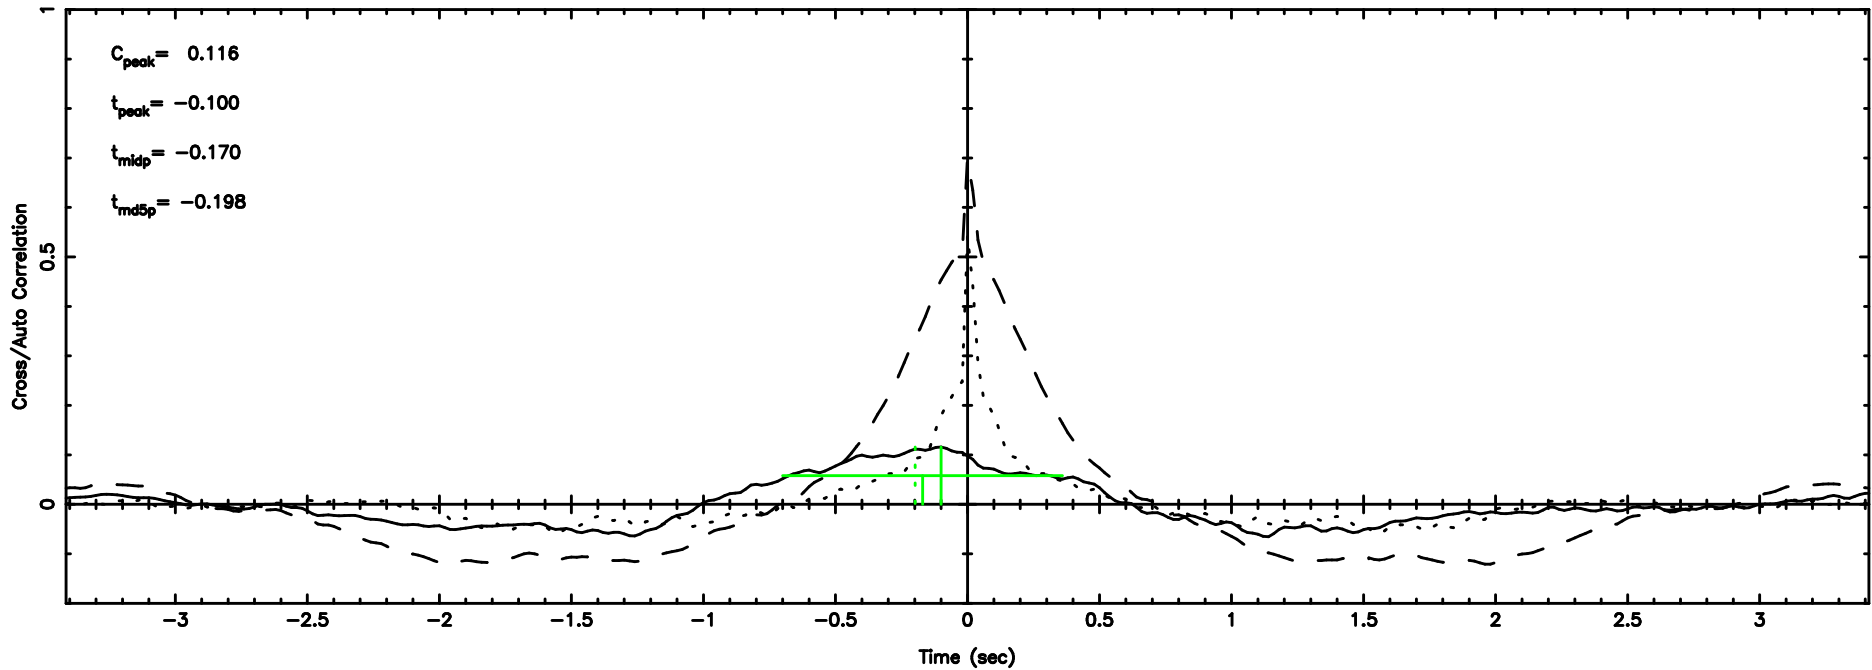

T20240701110303

BLK:24,SNR1: 1.4844 ,SNR2: 8.5427

0548+16 2024/07/01 2.08UT TOYOKAWA-KISO

K20240701110301

BLK:24,SNR1: 0.81187 ,SNR2: 3.5344

Frequency (Hz)