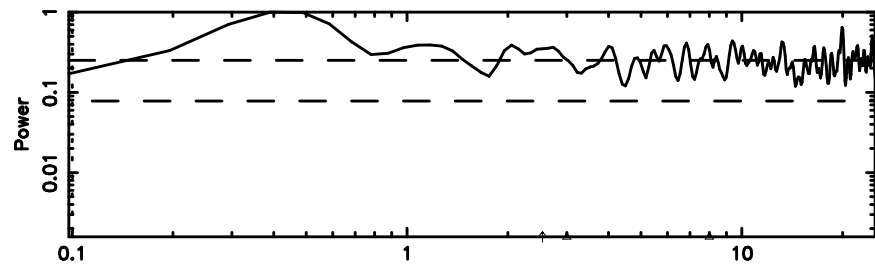

F20240701060820

BLK: 5,SNR1: 0.67070 ,SNR2: 2.8978

Frequency (Hz)

0053+261 2024/06/30 21.17UT TOYOKAWA-FUJI

T20240701060818

BLK: 4,SNR1: 0.57379E-01,SNR2: 0.62345

Frequency (Hz)

K20240701060815