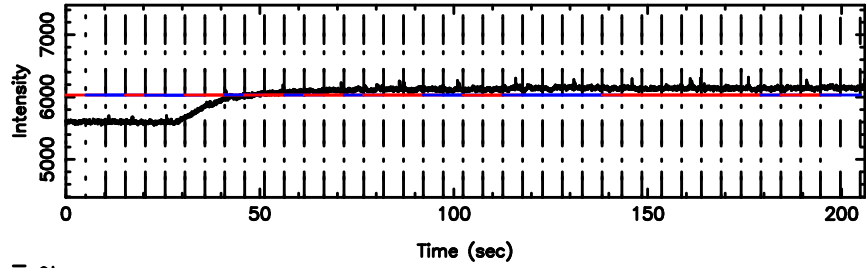

T20240701125535