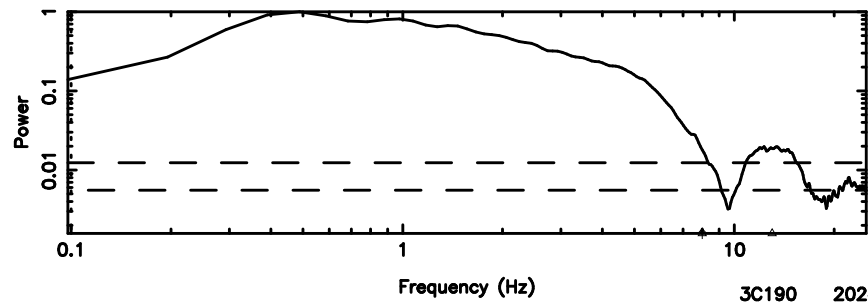

BLK:25,SNR1: 8.9546 ,SNR2: 22.632