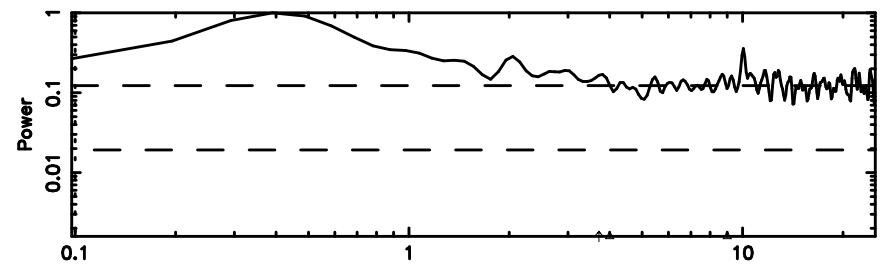

T20240701083522

BLK:10,SNR1: 13.618 ,SNR2: 37.295

Frequency (Hz)

0320+05 2024/06/30 23.62UT TOYOKAWA-KISO

K20240701083519

BLK:10,SNR1: 0.31090 ,SNR2: 1.4104

Frequency (Hz)

F20240701083524