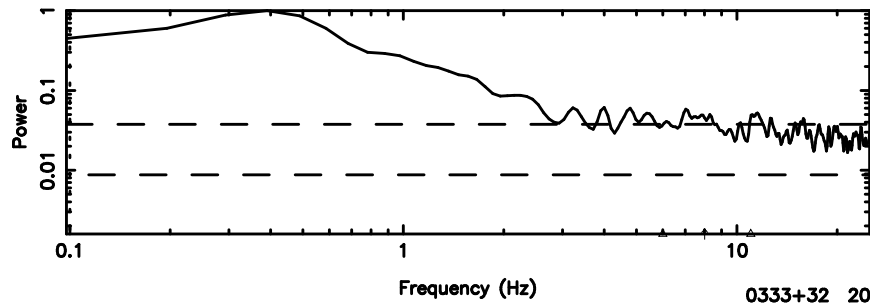

BLK:18,SNR1: 0.43213 ,SNR2: 3.4190

Frequency (Hz)

F20240701084845

BLK:14,SNR1: 0.81203 ,SNR2: 2.2745

K20240701084841

BLK:14,SNR1: 0.43007 ,SNR2: 3.3792

0333+32 2024/06/30 23.84UT FUJI -KISO

T20240701090145