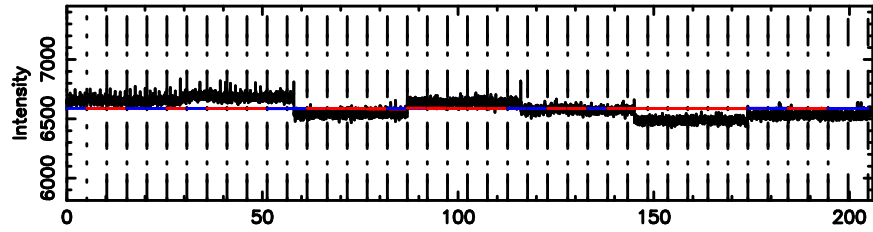

F20240701062452