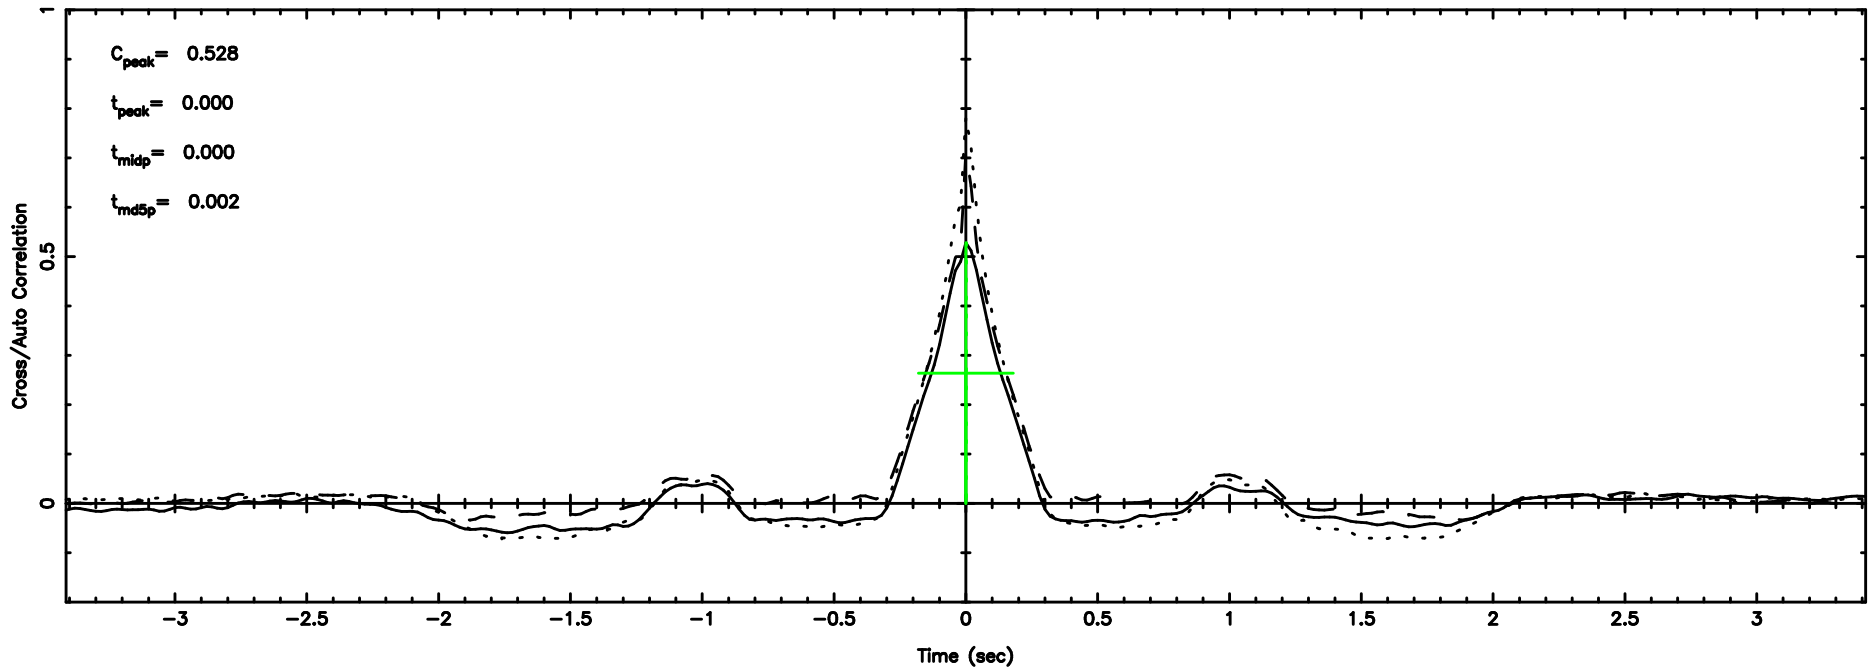

BLK:32,SNR1: 8.2498 ,SNR2: 20.887