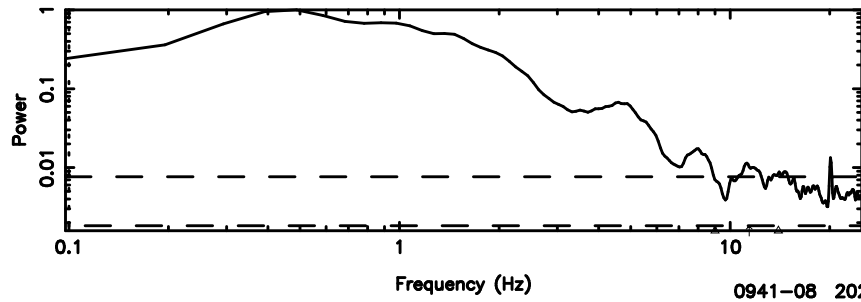

BLK:32,SNR1: 8.8263 ,SNR2: 15.604