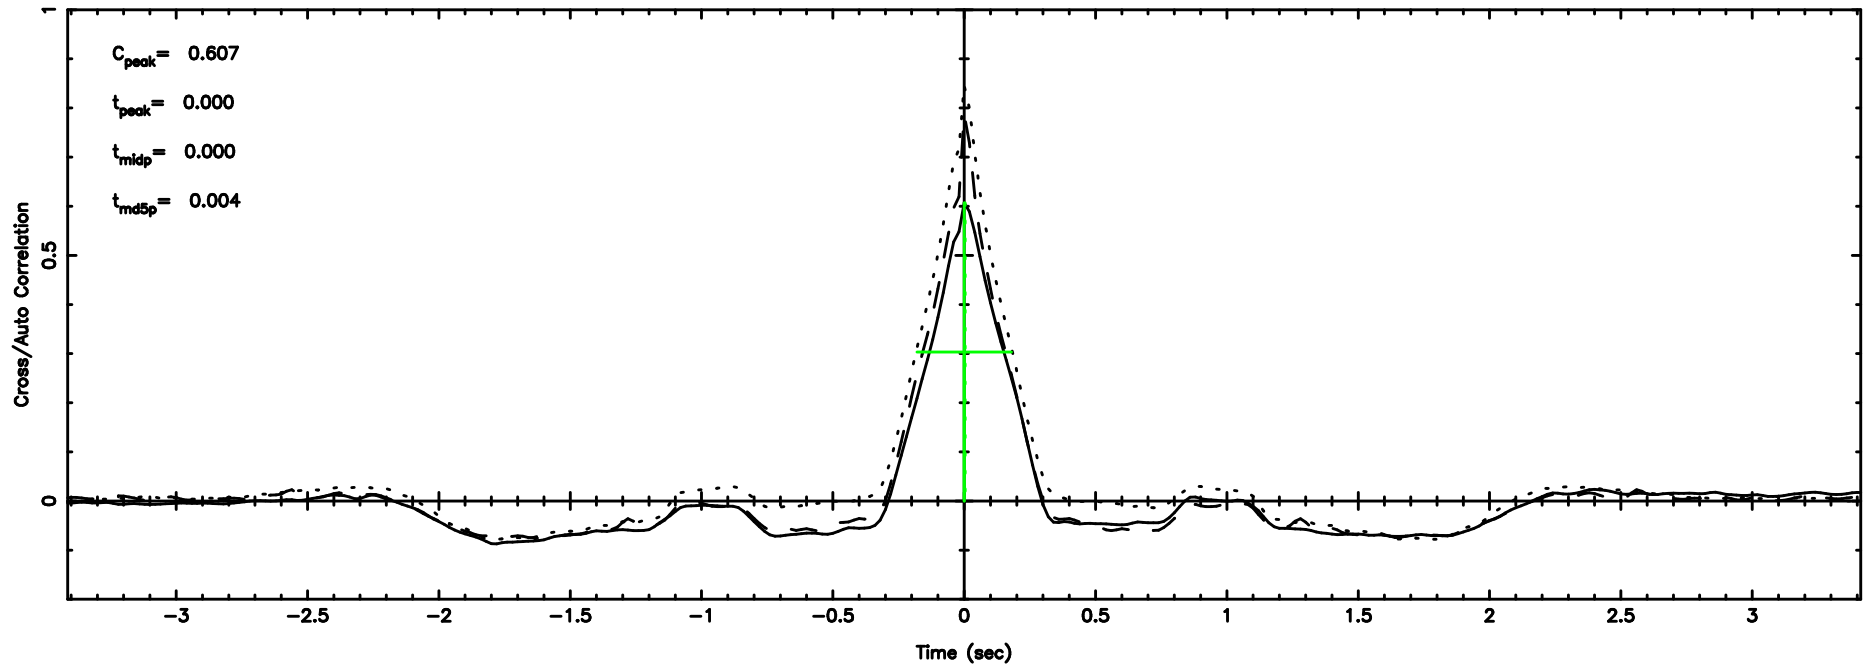

3C216 2024/07/01 5.38UT FUJI -KISO