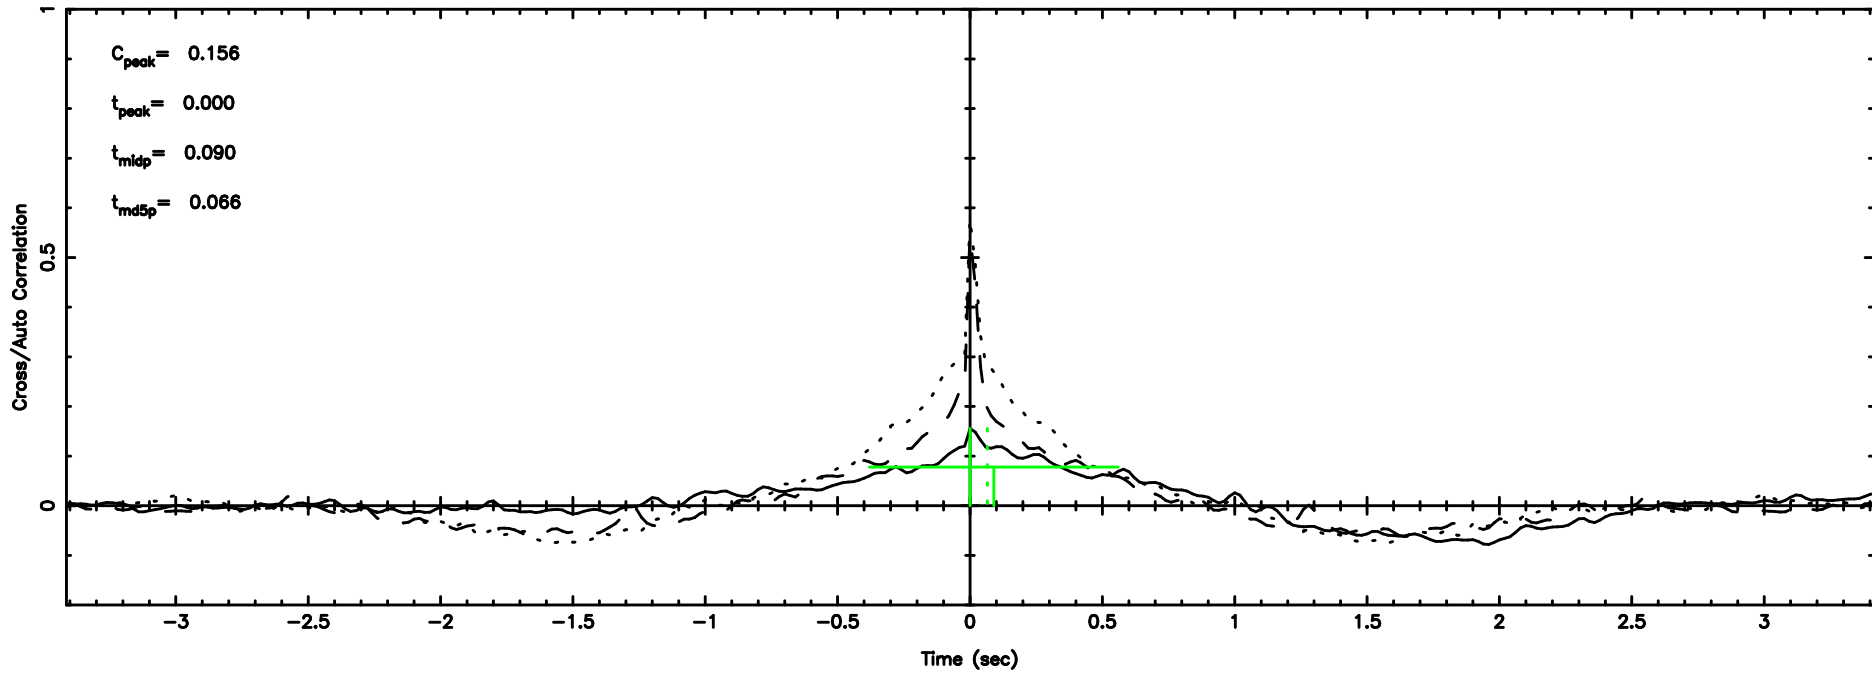

BLK:18,SNR1: 0.43213 ,SNR2: 3.4190

Frequency (Hz)

F20240701084845

BLK:14,SNR1: 0.81203 ,SNR2: 2.2745

K20240701084841

BLK:14,SNR1: 0.43007 ,SNR2: 3.3792

0333+32 2024/06/30 23.84UT FUJI -KISO

T20240701090145