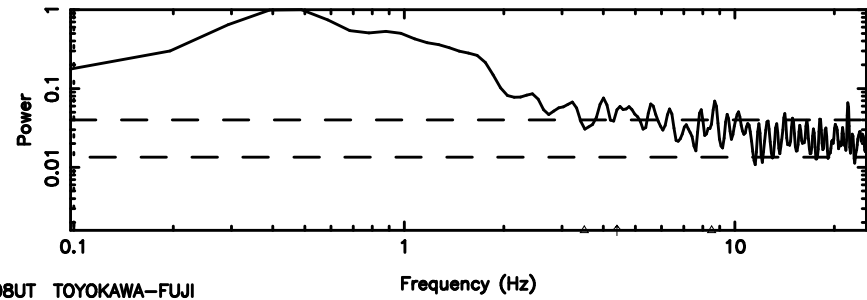

3C230 2024/07/01 6.08UT TOYOKAWA-FUJI