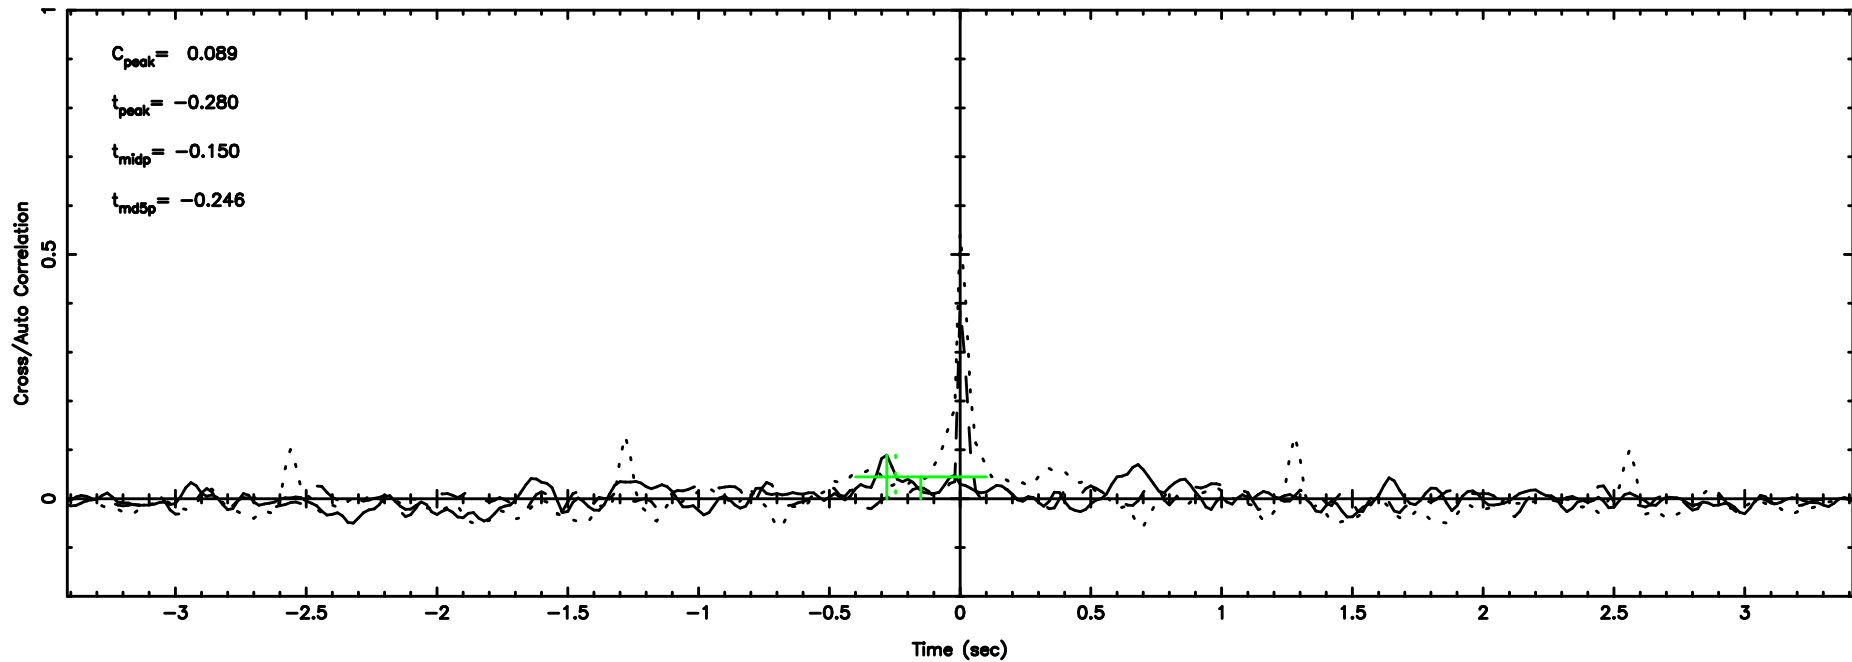

Frequency (Hz)

3C263.1 2024/07/01 7.93UT TOYOKAWA-FUJI