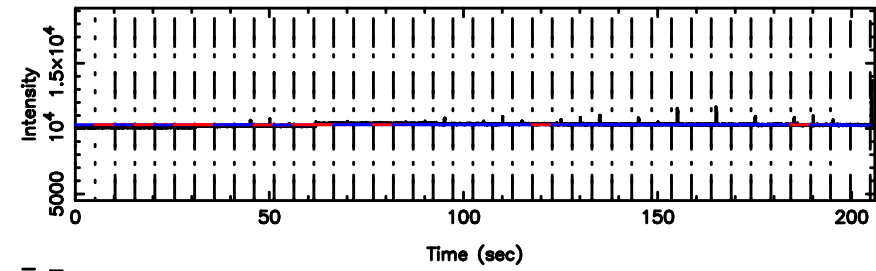

K20240701122705