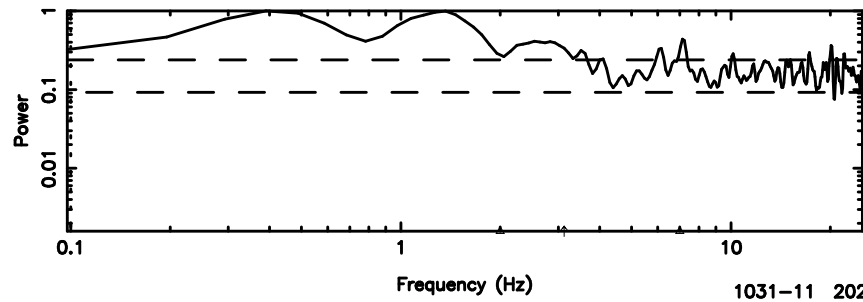

BLK: 6,SNR1:-0.15125E-02,SNR2: 1.3512