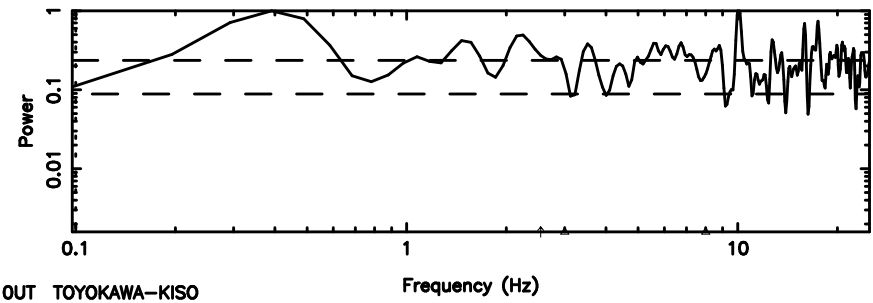

BLK: 2,SNR1: 0.82598E-01,SNR2: 0.56471