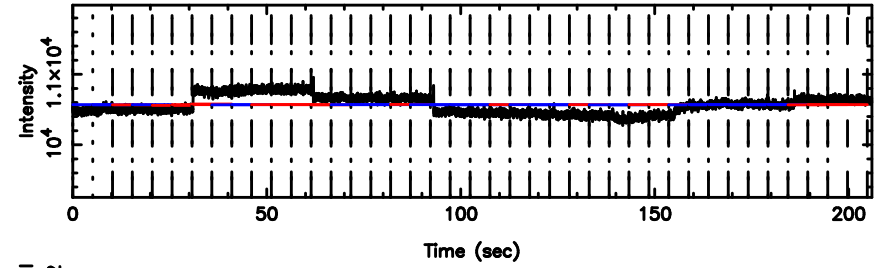

T20240701124733

BLK:23,SNR1: 0.78630 ,SNR2: 6.5869

0732+33 2024/07/01 3.82UT TOYOKAWA-KISO

K20240701124730

BLK:23,SNR1: 0.37536 ,SNR2: 1.0597

F20240701124735

BLK:17,SNR1: 0.39110 ,SNR2: 1.3353

K20240701124730