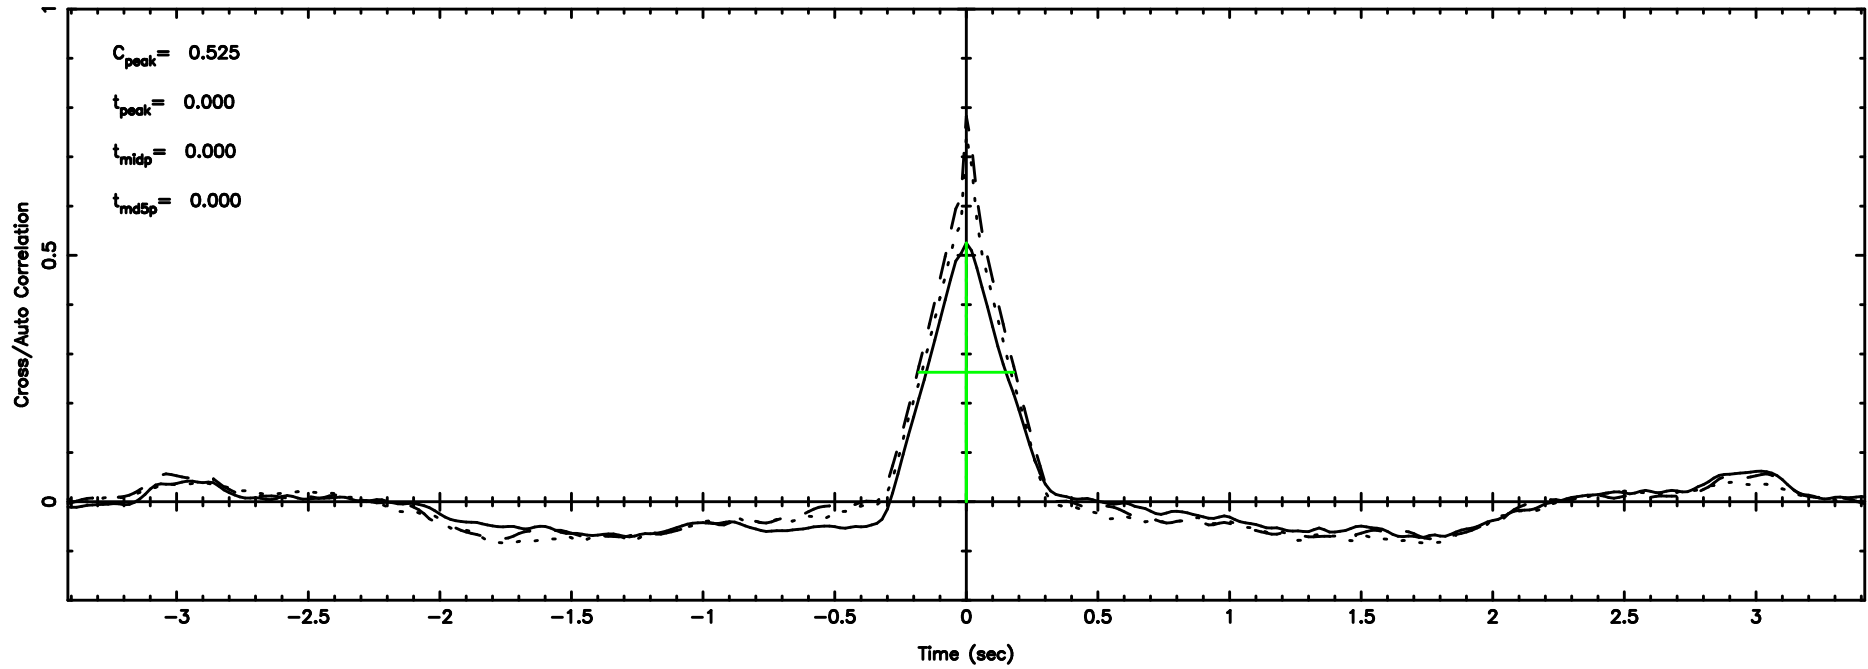

BLK:21,SNR1: 7.1411 ,SNR2: 20.962