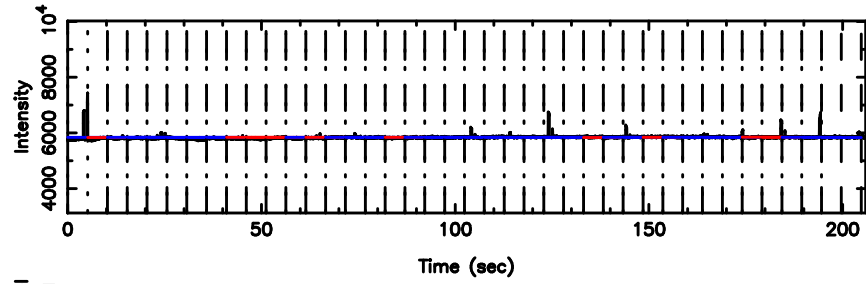

K20240701132517

BLK:33,SNR1: 8.7536 ,SNR2: 16.615

T20240701133628

BLK:28,SNR1: 7.4015 ,SNR2: 19.764

F20240701133630

BLK:28,SNR1: 5.9982 ,SNR2: 14.769

0821+394 2024/07/01 4.64UT TOYOKAWA-FUJI

T20240701133628