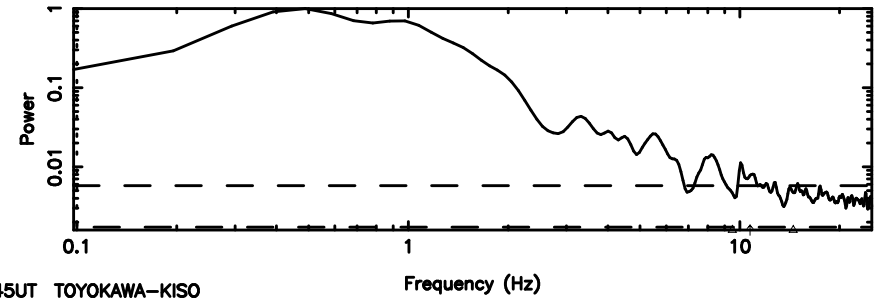

BLK:37,SNR1: 9.1304 ,SNR2: 17.170

3C196 2024/07/01 4.45UT TOYOKAWA-KISO