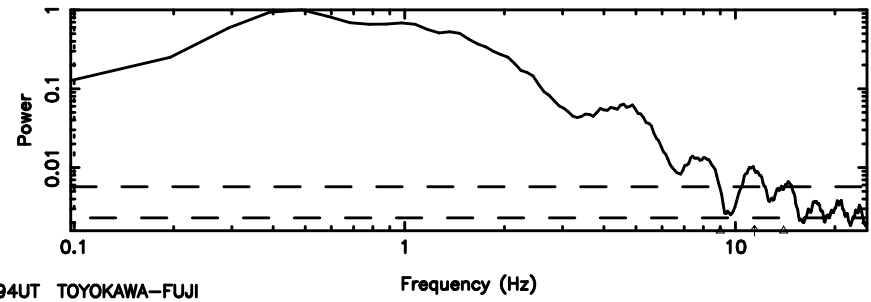

BLK:32,SNR1: 11.485 ,SNR2: 20.361

0941-08 2024/07/01 5.94UT TOYOKAWA-FUJI