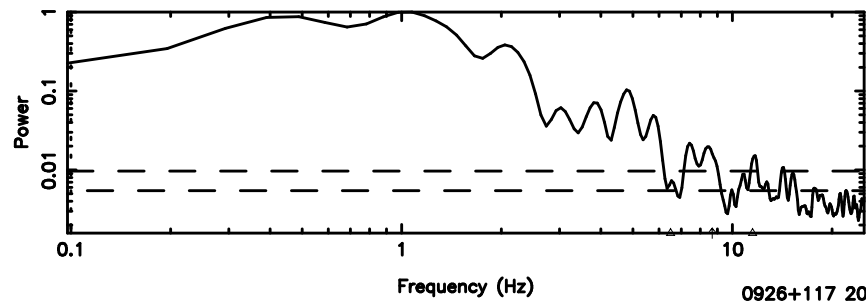

BLK:11,SNR1: 7.4177 ,SNR2: 17.669