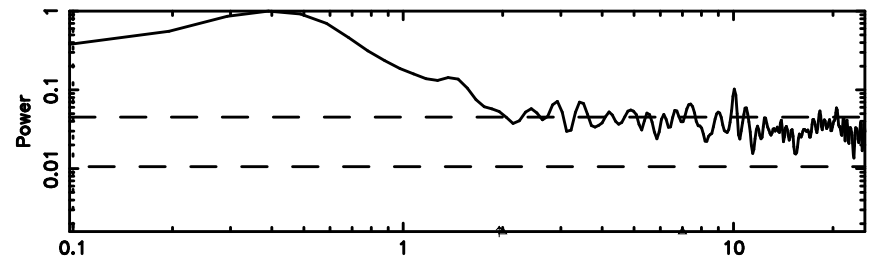

F20240701152512

BLK: 4,SNR1: 0.34153 ,SNR2: 1.4594

Frequency (Hz)

K20240701152507

BLK: 4,SNR1: 0.47364 ,SNR2: 6.5482

Frequency (Hz)

1011+110 2024/07/01 6.45UT FUJI -KISO

T20240701153251