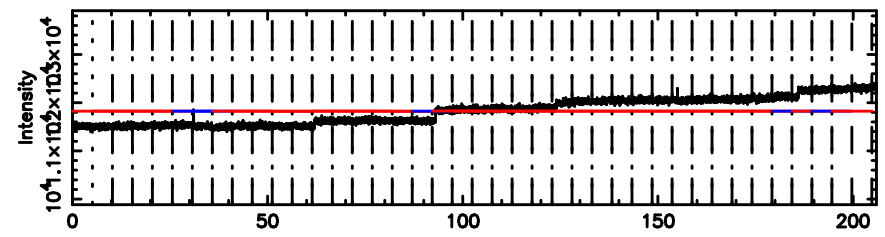

T20240701081401

BLK: 5,SNR1: 2.0226 ,SNR2: 4.5508

Frequency (Hz)

K20240701081358

BLK: 5,SNR1: 1.2775 ,SNR2: 5.6606

Frequency (Hz)

0258+350 2024/06/30 23.26UT TOYOKAWA-KISO

F20240701081403