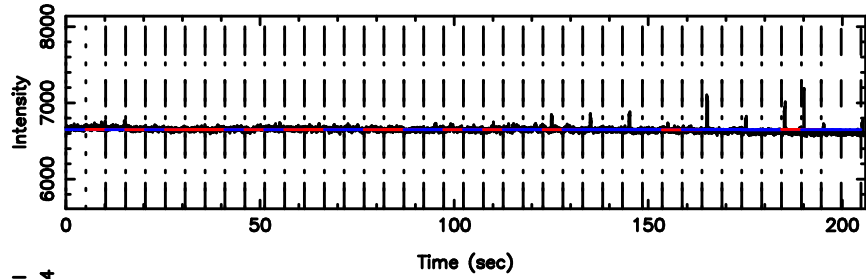

T20240701122707

BLK:24,SNR1: 1.5913 ,SNR2: 7.1826