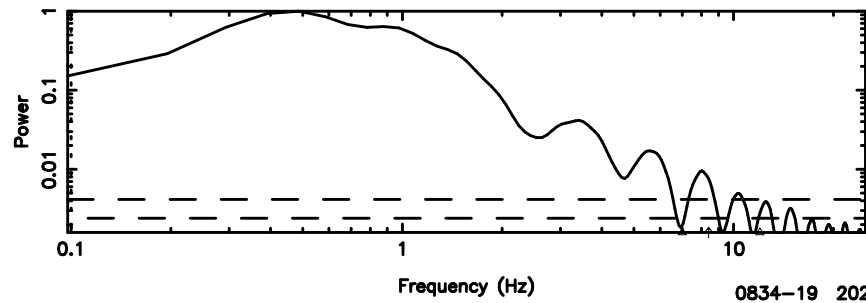

0821+394 2024/07/01 4.64UT FUJI -KISO

T20240701134809

BLK:33,SNR1: 11.340 ,SNR2: 27.745

F20240701134811

BLK:33,SNR1: 19.935 ,SNR2: 36.067

0834-19 2024/07/01 4.83UT TOYOKAWA-FUJI

T20240701134809

BLK:36,SNR1: 11.344 ,SNR2: 27.753