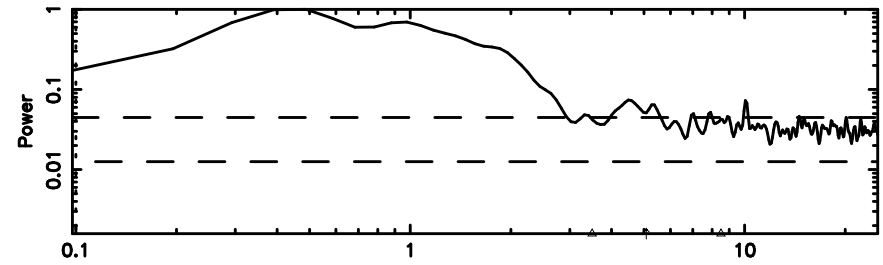

BLK:19,SNR1: 1.0180 ,SNR2: 4.7083