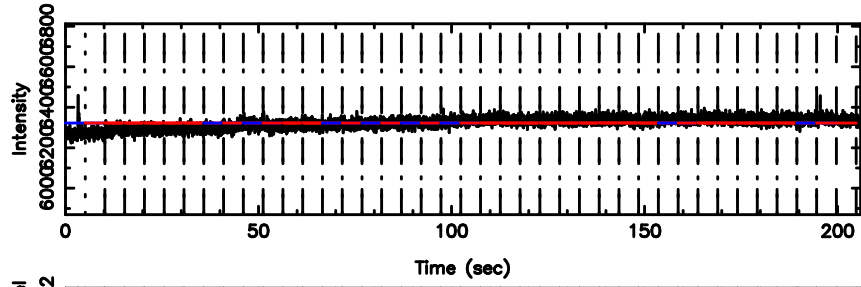

F20240701152512

BLK: 4,SNR1: 0.34153 ,SNR2: 1.4594

Frequency (Hz)

K20240701152507

BLK: 4,SNR1: 0.47364 ,SNR2: 6.5482

Frequency (Hz)

1011+110 2024/07/01 6.45UT FUJI -KISO

T20240701153251