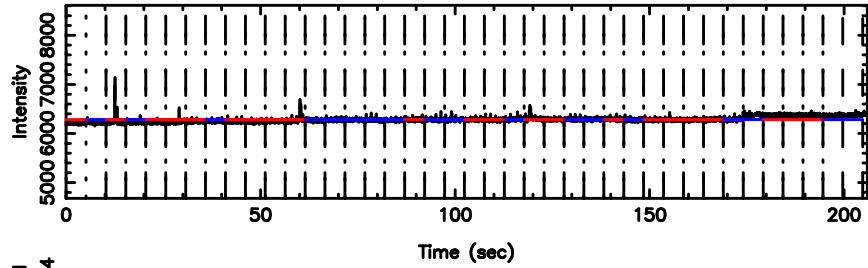

K20240701110301

BLK:24,SNR1: 0.81187 ,SNR2: 3.5344

Frequency (Hz)

F20240701110305

BLK:17,SNR1: 0.91112 ,SNR2: 2.6717

K20240701110301

BLK:17,SNR1: 3.1453 ,SNR2: 14.489

0548+16 2024/07/01 2.08UT FUJI -KISO