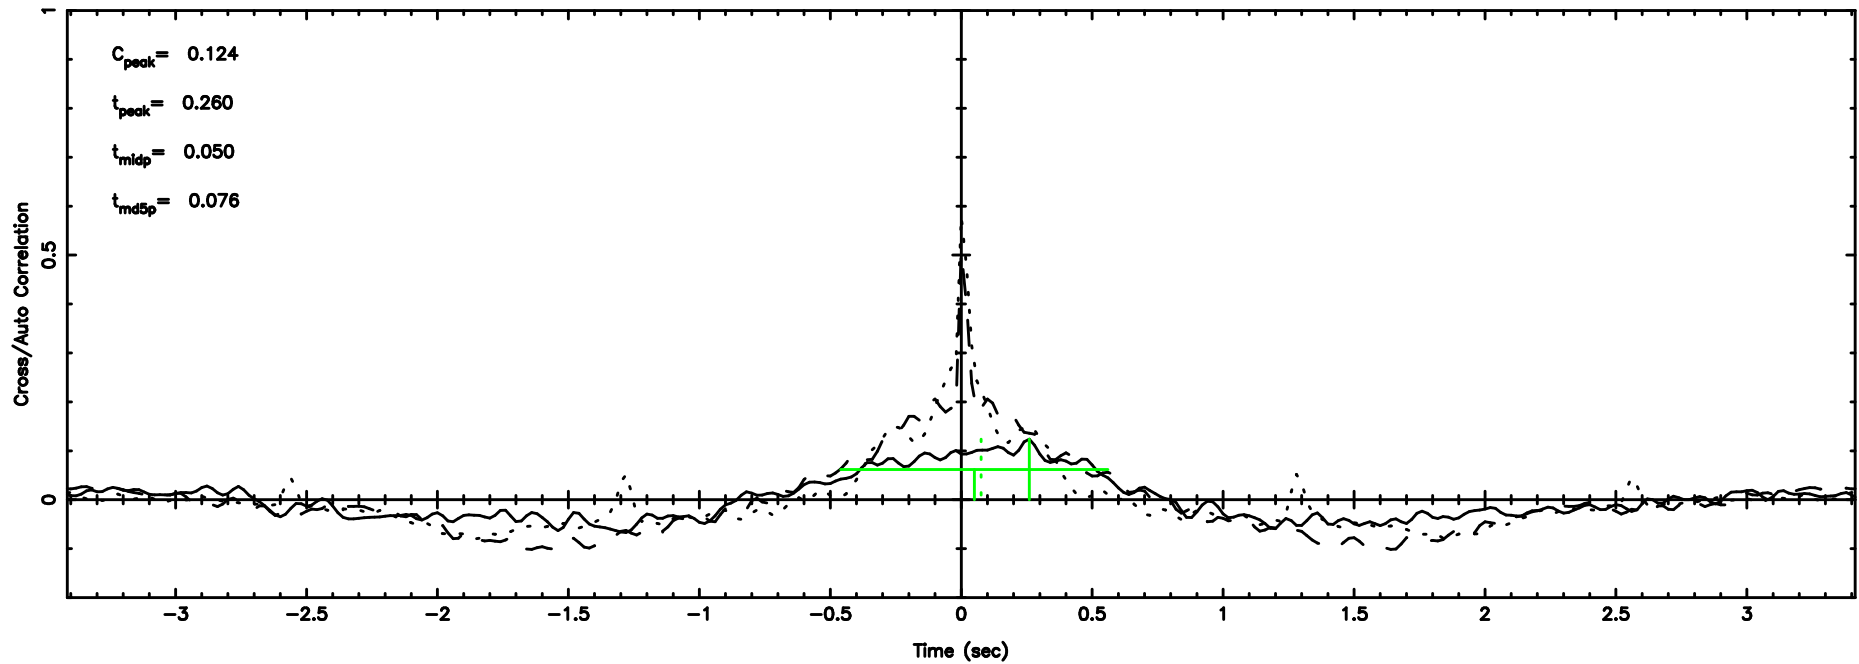

1044-008 2024/07/01 7.00UT TOYOKAWA-FUJI