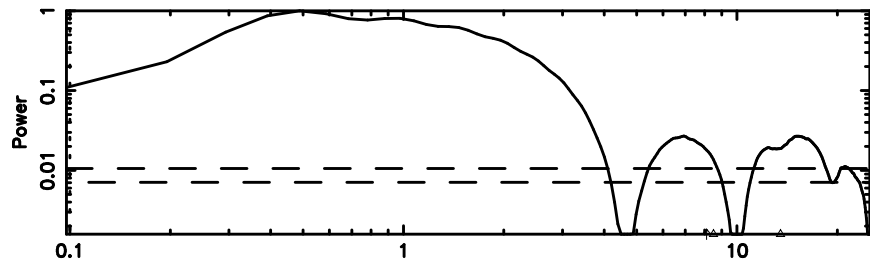

BLK:12,SNR1: 0.45240 ,SNR2: 1.3078

K20240701083519

BLK:12,SNR1: 0.50815 ,SNR2: 2.8038

0320+05 2024/06/30 23.62UT FUJI -KISO

T20240701084843

BLK: 9,SNR1: 7.4843 ,SNR2: 17.998

Frequency (Hz)

0333+32 2024/06/30 23.84UT TOYOKAWA-FUJI