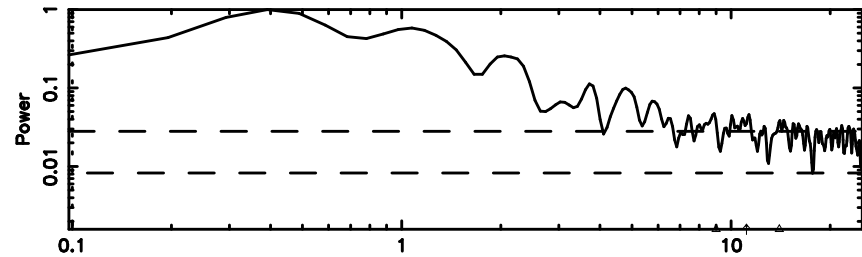

BLK: 5, SNR1: 1.8862 , SNR2: 3.4927

Frequency (Hz)

F20240701170033

BLK:16,SNR1: 6.3746 ,SNR2: 15.219

Frequency (Hz)

K20240701170028

BLK:16,SNR1: 0.88763 ,SNR2: 3.7340

Frequency (Hz)