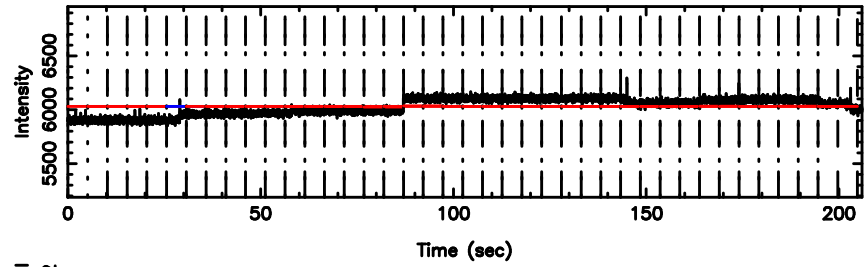

Frequency (Hz)

F20240701162031