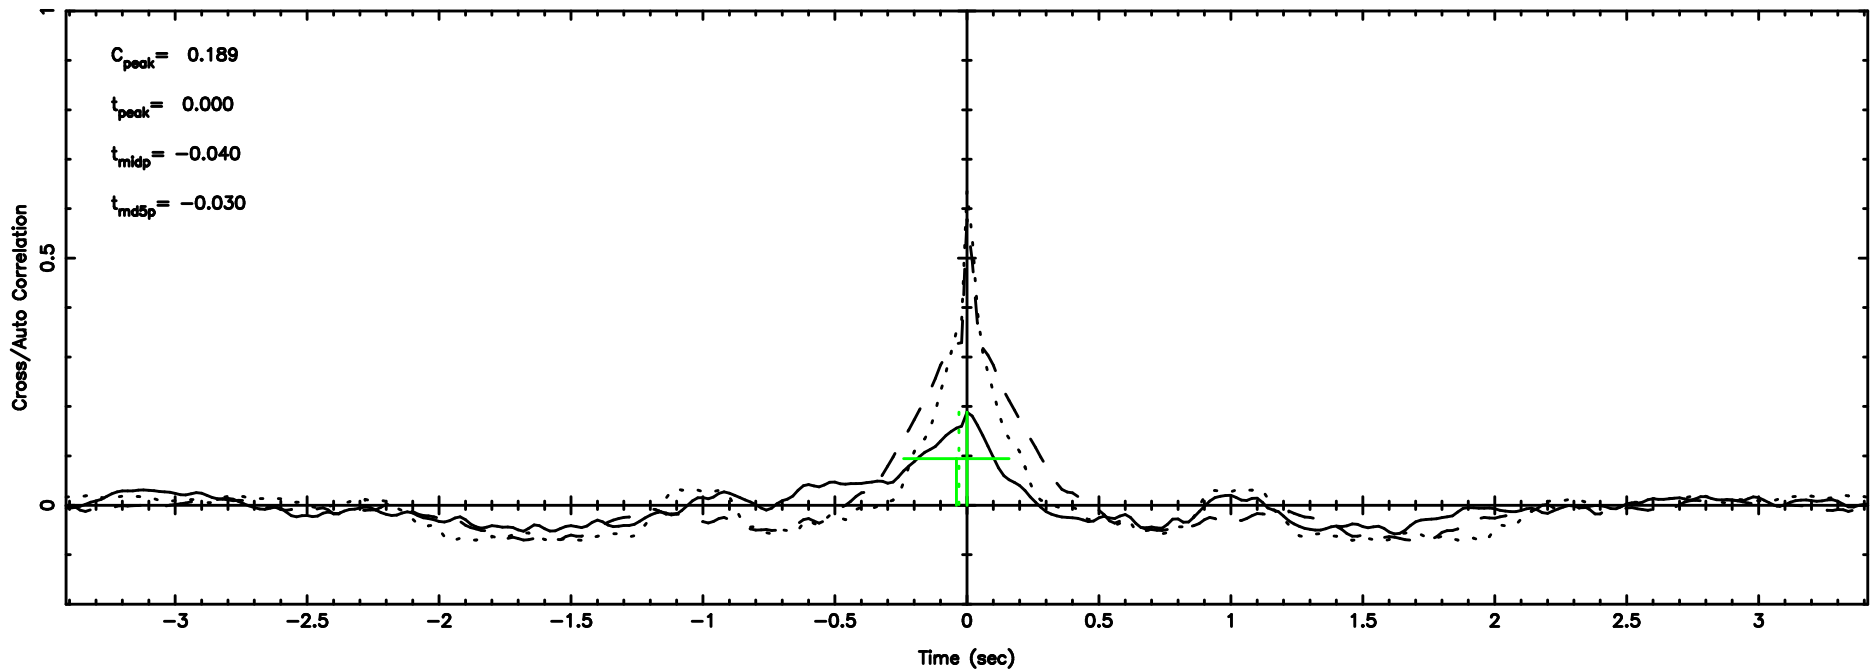

T202407011111141

BLK:13,SNR1: 0.91936 ,SNR2: 3.6079

0556+191 2024/07/01 2.22UT TOYOKAWA-KISO

K202407011111139

BLK:13,SNR1: 11.338 ,SNR2: 26.529

Frequency (Hz)