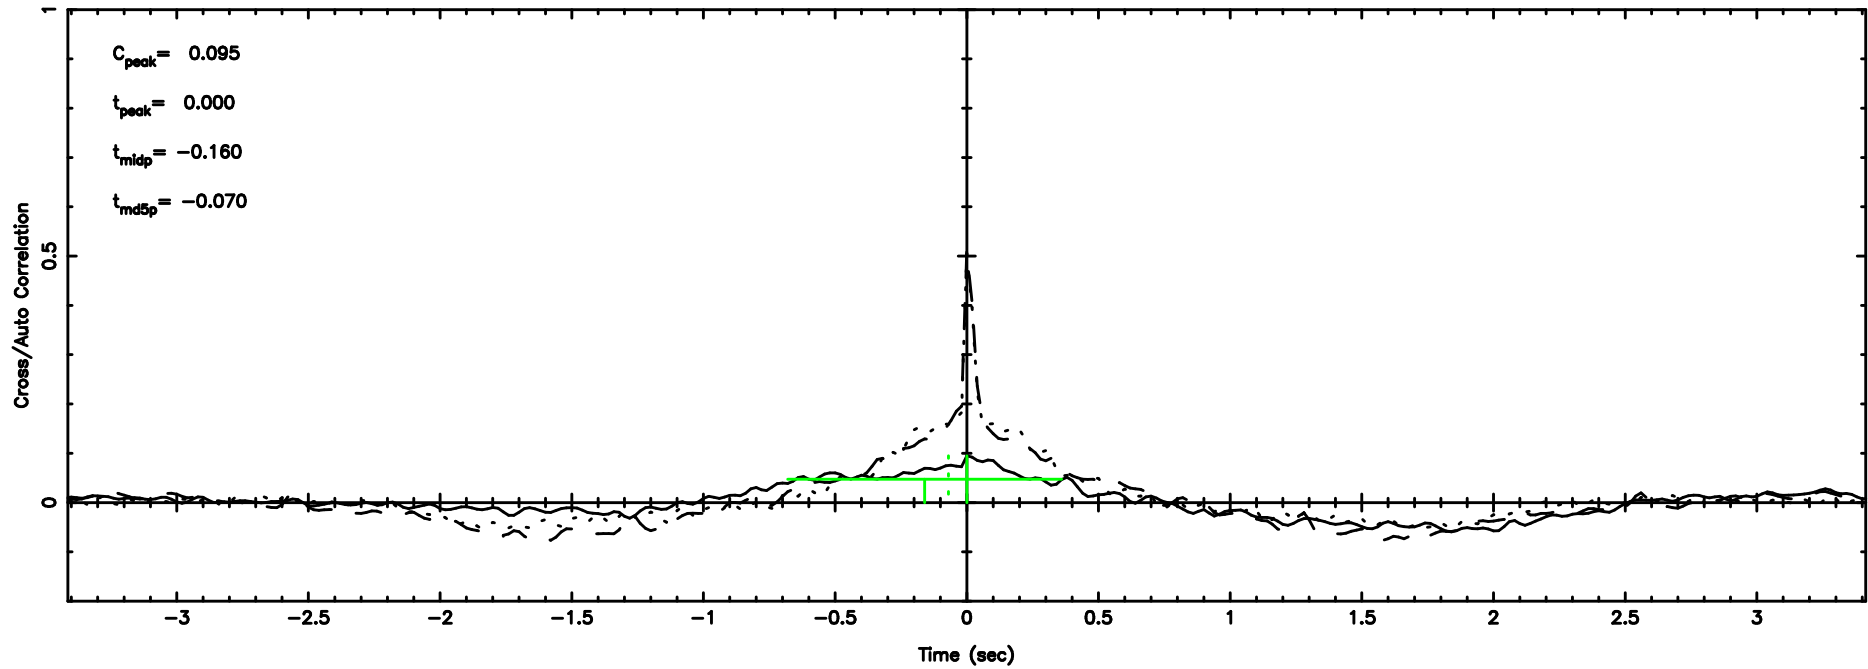

F20240701124735

BLK:17,SNR1: 0.39110 ,SNR2: 1.3353

K20240701124730

BLK:17,SNR1: 0.55156 ,SNR2: 1.9212

0732+33 2024/07/01 3.82UT FUJI -KISO