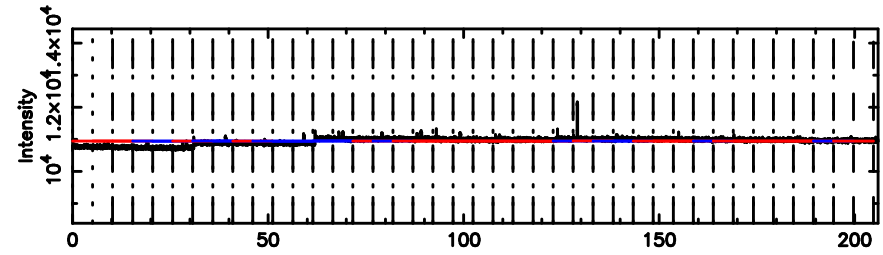

Frequency (Hz)

K20240701064330