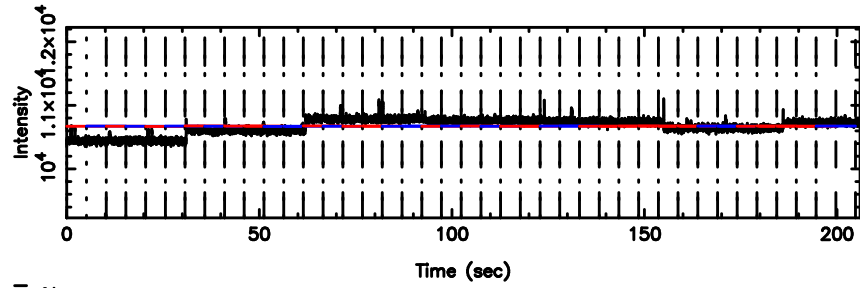

BLK: 5, SNR1: 1.8862 , SNR2: 3.4927

Frequency (Hz)

F20240701170033

BLK:16,SNR1: 6.3746 ,SNR2: 15.219

Frequency (Hz)

K20240701170028

BLK:16,SNR1: 0.88763 ,SNR2: 3.7340

Frequency (Hz)