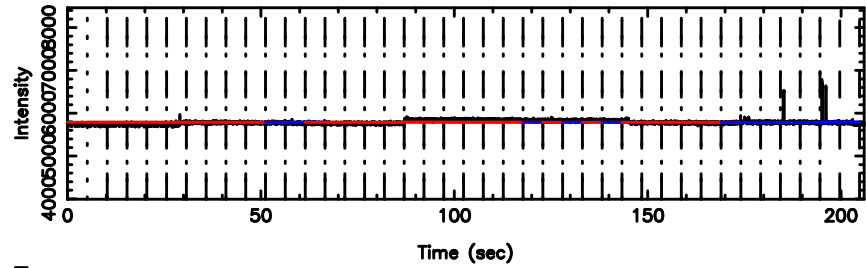

F20240701143949