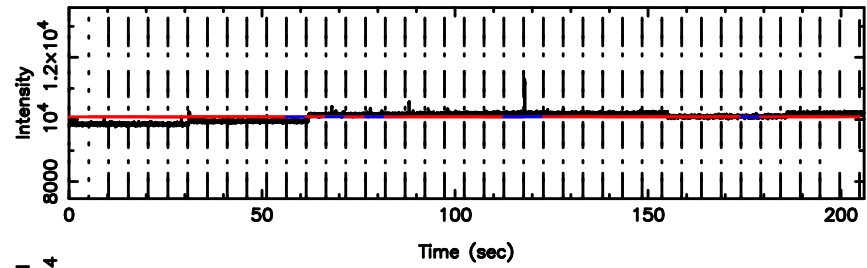

K20240701154418