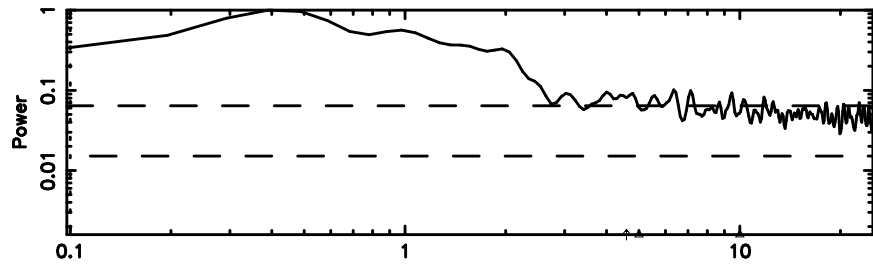

BLK: 4,SNR1: 8.3513 ,SNR2: 14.729

Frequency (Hz)

0053+261 2024/06/30 21.17UT TOYOKAWA-KISO

F20240701060820

BLK:15,SNR1: 0.65963 ,SNR2: 3.3152

Frequency (Hz)

K20240701060815

BLK:15,SNR1: 2.8207 ,SNR2: 7.3636