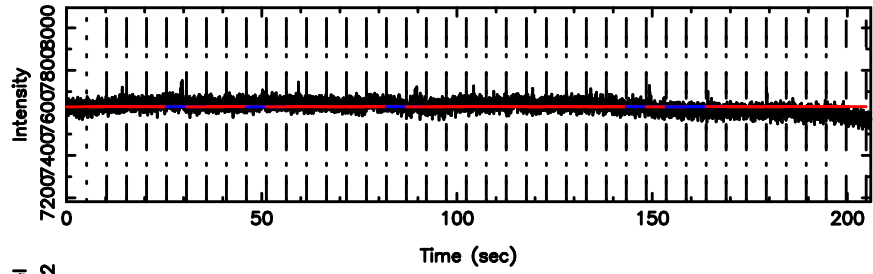

BLK:20,SNR1: 2.9452 ,SNR2: 12.796

Frequency (Hz)

3C67

2024/06/30 22.64UT FUJI -KISO

K20240701073628

BLK:20,SNR1: 15.011 ,SNR2: 24.390

Frequency (Hz)

T20240701075447