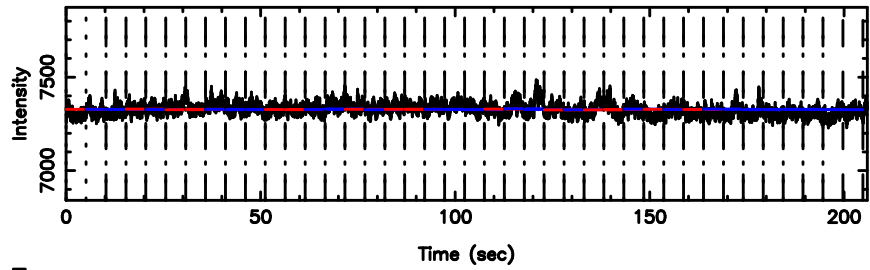

BLK:18,SNR1: 1.6049 ,SNR2: 5.8038

0548+16 2024/07/01 2.08UT TOYOKAWA-FUJI

F20240701110305

BLK:18,SNR1: 1.0191 ,SNR2: 2.7121

T20240701110303

BLK:24,SNR1: 1.4844 ,SNR2: 8.5427

0548+16 2024/07/01 2.08UT TOYOKAWA-KISO