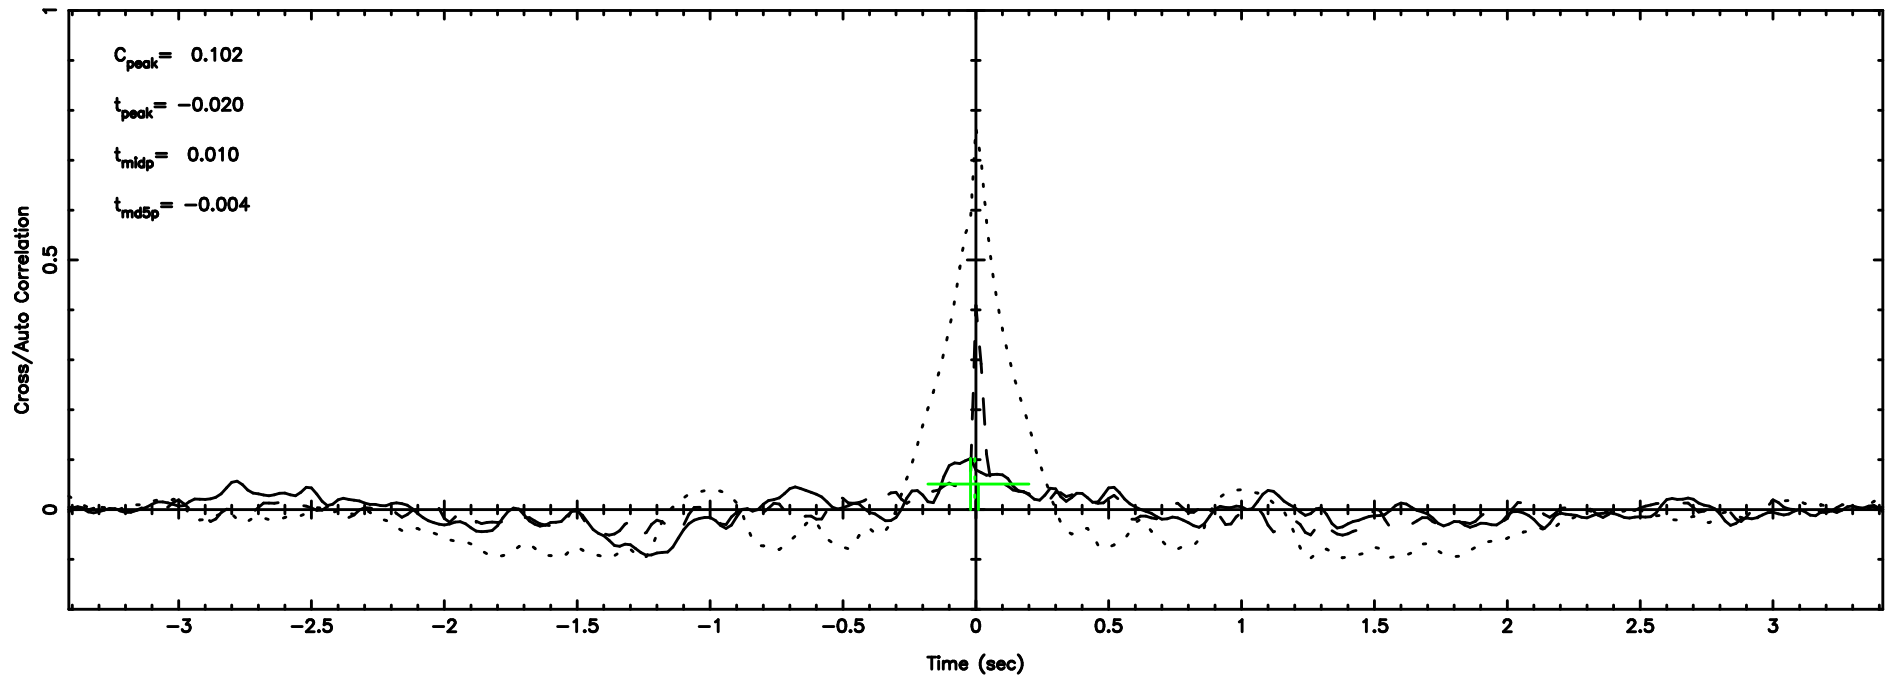

Frequency (Hz)

0053+261 2024/06/30 21.17UT TOYOKAWA-KISO