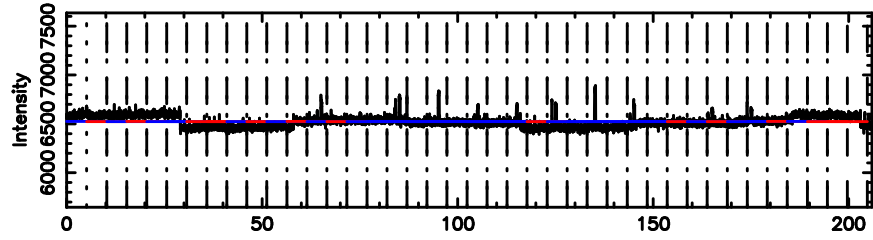

2024/06/30 21.86UT TOYOKAWA-KISO

K20240701065004

BLK:19,SNR1: 1.0180 ,SNR2: 4.7083

Frequency (Hz)

F20240701065009

BLK:26,SNR1: 1.8661 ,SNR2: 4.7398

Frequency (Hz)

K20240701065004