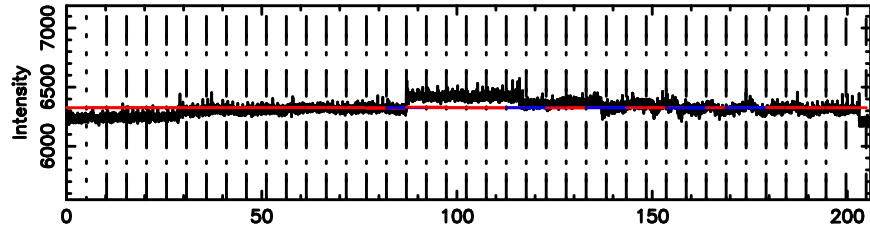

F20240701075449