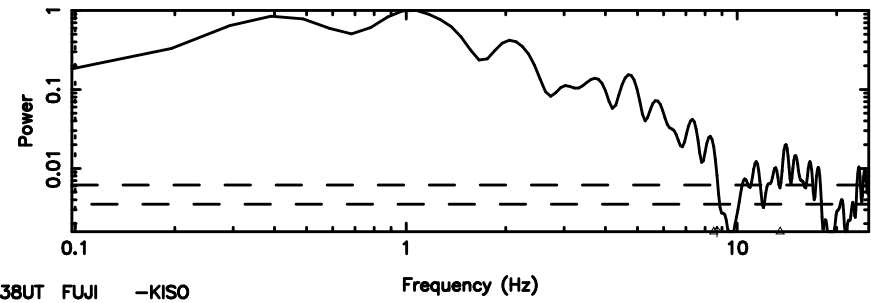

BLK:30,SNR1: 13.463 ,SNR2: 30.965