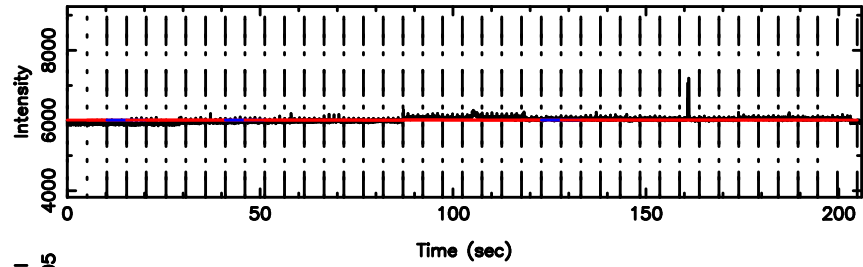

Frequency (Hz)

K20240701155804

BLK: 9,SNR1: 0.73555 ,SNR2: 4.6666

Frequency (Hz)

1044-008 2024/07/01 7.00UT TOYOKAWA-KISO

F20240701155809

BLK: 3,SNR1: 0.28903 ,SNR2: 3.1299

Frequency (Hz)