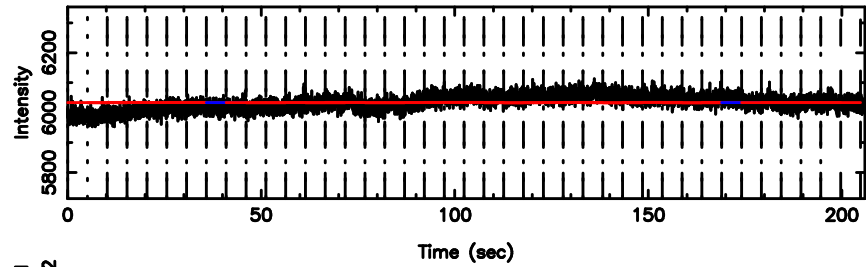

T20240701140415