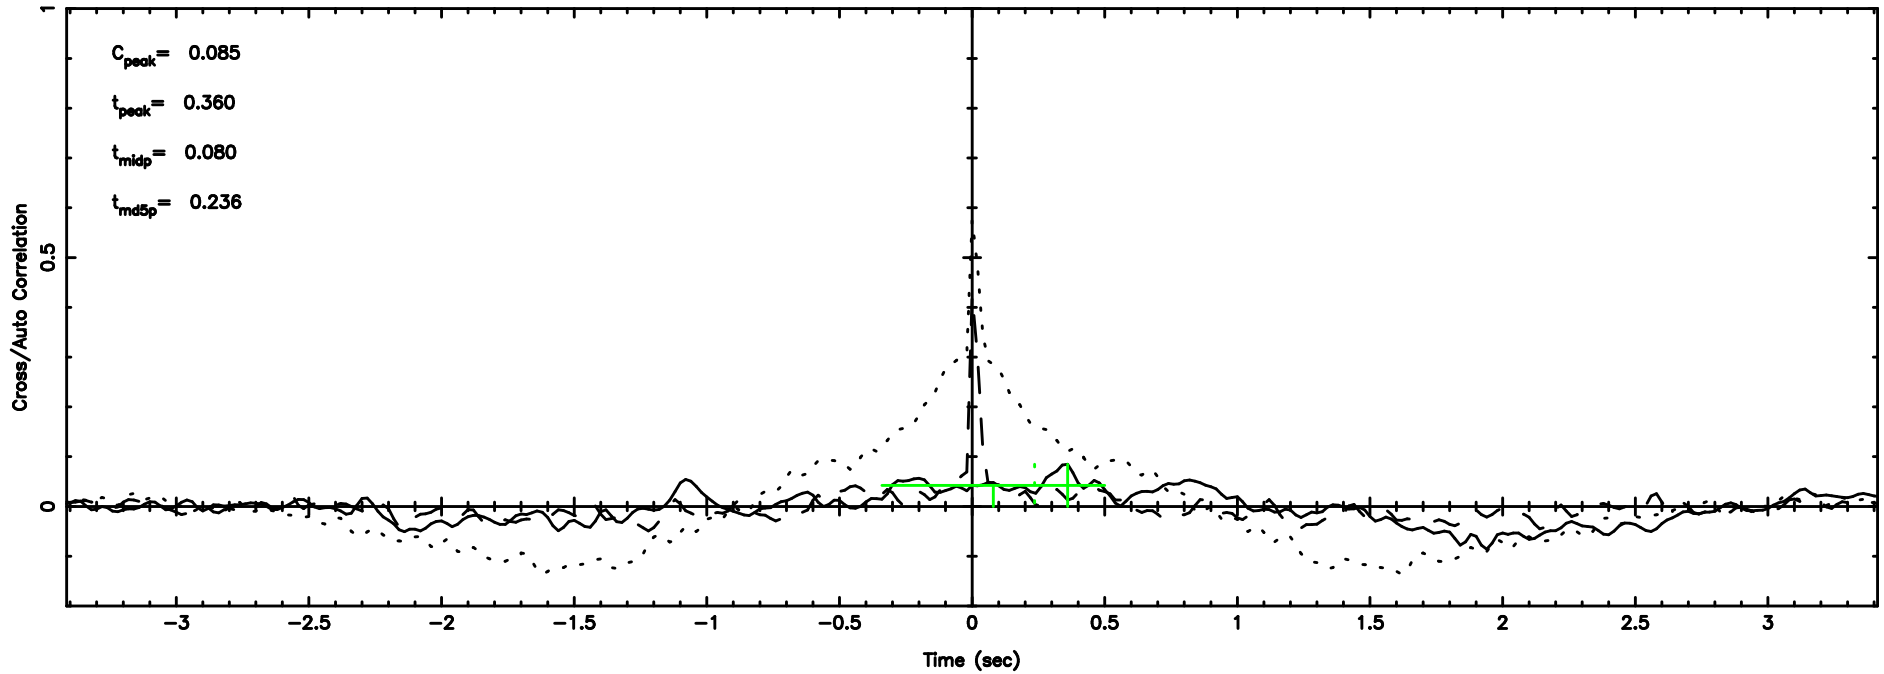

K20240701071656

BLK: 4,SNR1: 1.0463 ,SNR2: 5.1806

Frequency (Hz)

0202+15 2024/06/30 22.31UT TOYOKAWA-KISO

F20240701071701

BLK: 2,SNR1: 0.39362 ,SNR2: 1.2148

Frequency (Hz)

K20240701071656