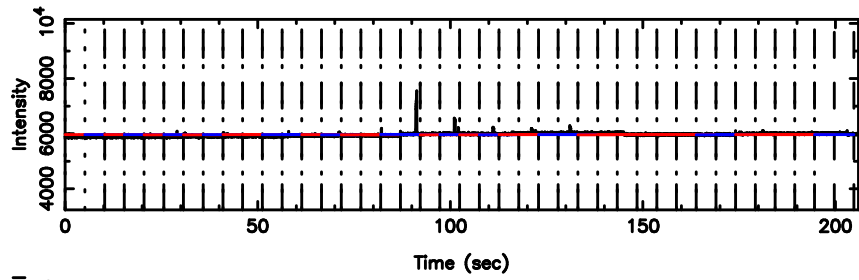

BLK: 5, SNR1: 1.8862 , SNR2: 3.4927

Frequency (Hz)

F20240701170033

BLK:16,SNR1: 6.3746 ,SNR2: 15.219

Frequency (Hz)

K20240701170028

BLK:16,SNR1: 0.88763 ,SNR2: 3.7340

Frequency (Hz)