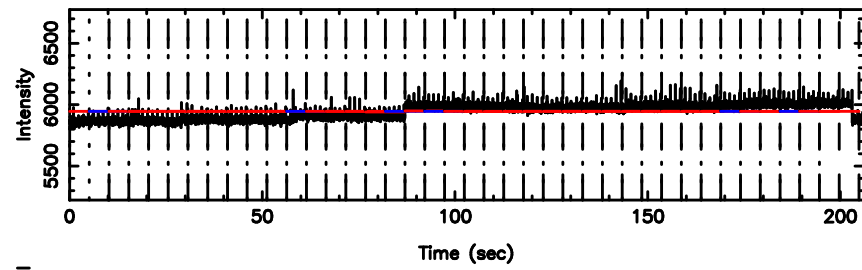

Frequency (Hz)

F20240701163008