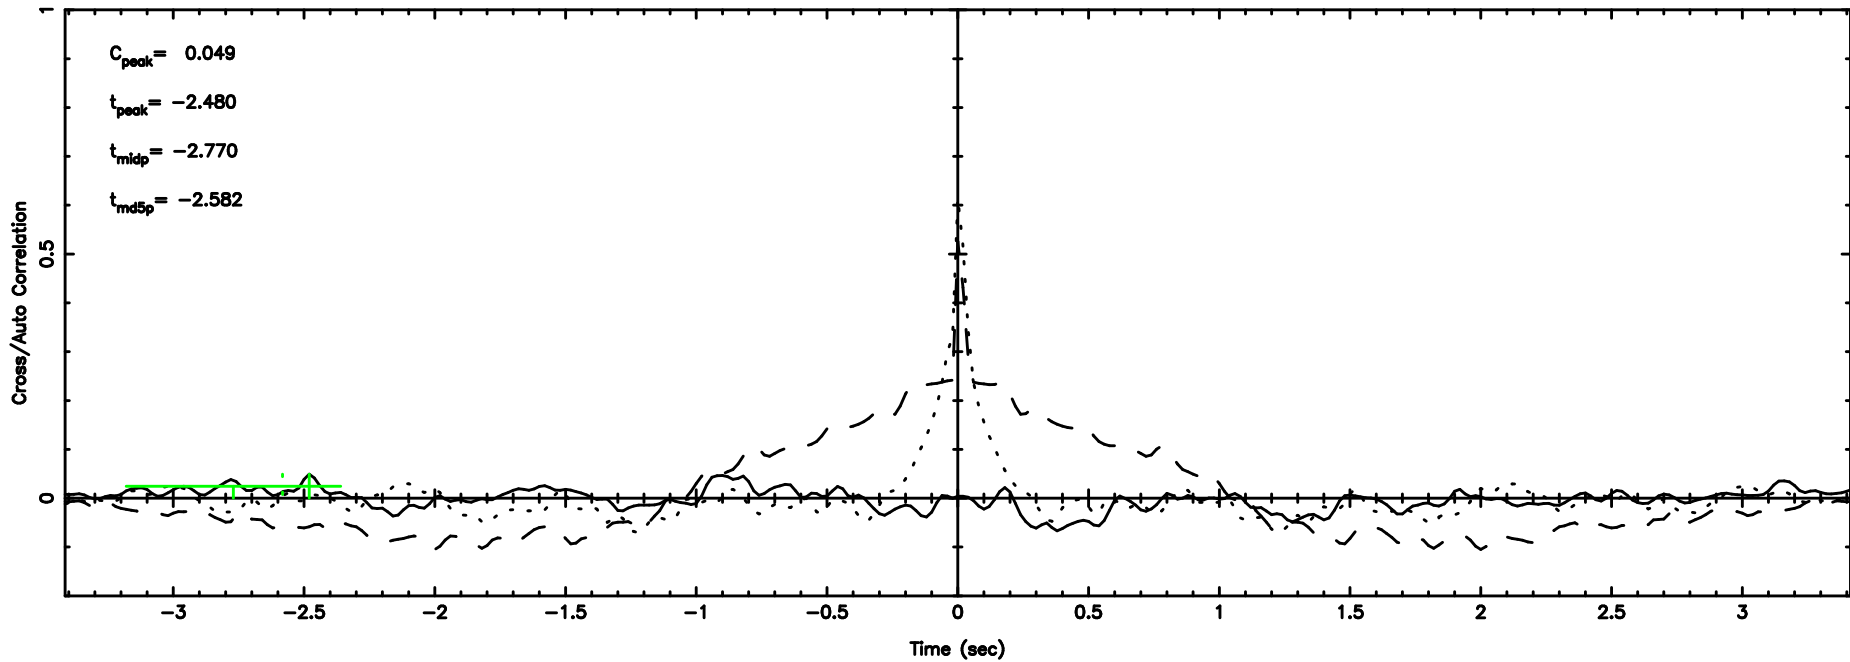

3C267 2024/07/01 8.04UT TOYOKAWA-FUJI