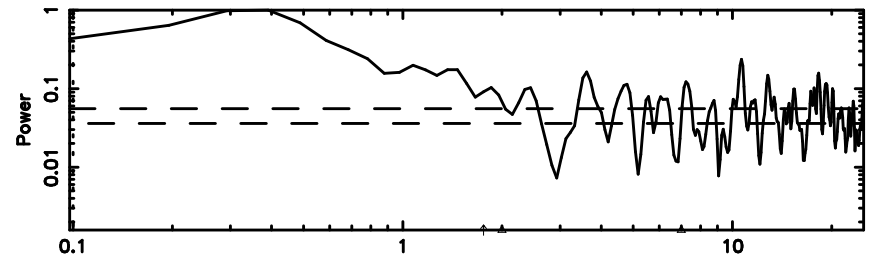

BLK: 1,SNR1: 0.48144 ,SNR2: 5.2590