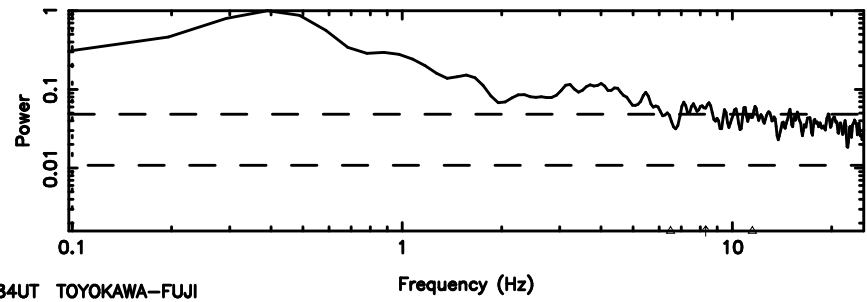

BLK: 8,SNR1: 0.65049 ,SNR2: 1.7952