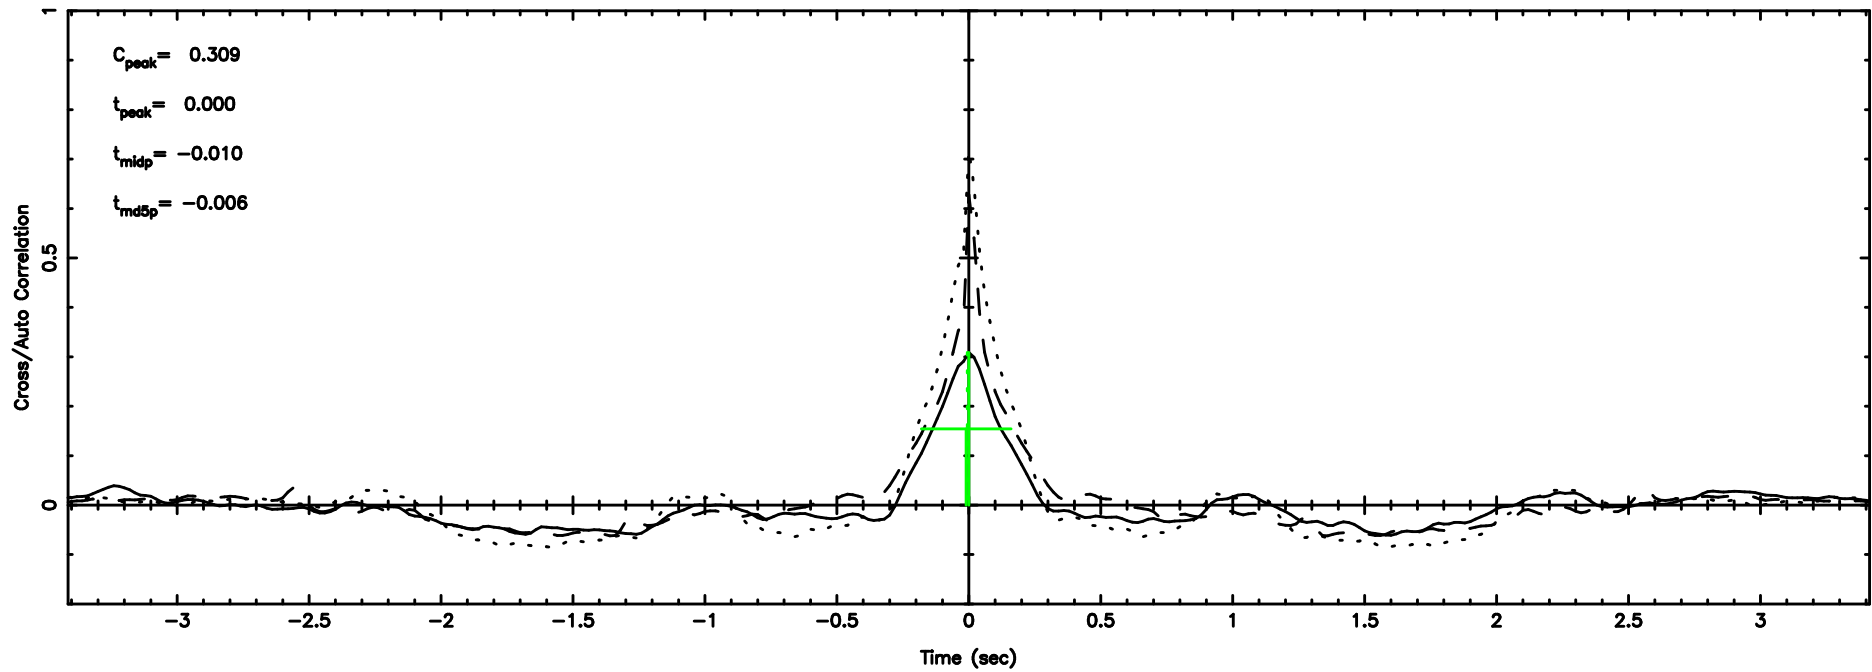

K202407011111139

BLK:13,SNR1: 11.338 ,SNR2: 26.529

Frequency (Hz)

F20240701111143

BLK:19,SNR1: 3.4196 ,SNR2: 7.4756

K20240701111139

BLK:19,SNR1: 10.731 ,SNR2: 25.105

0556+191 2024/07/01 2.22UT FUJI -KISO