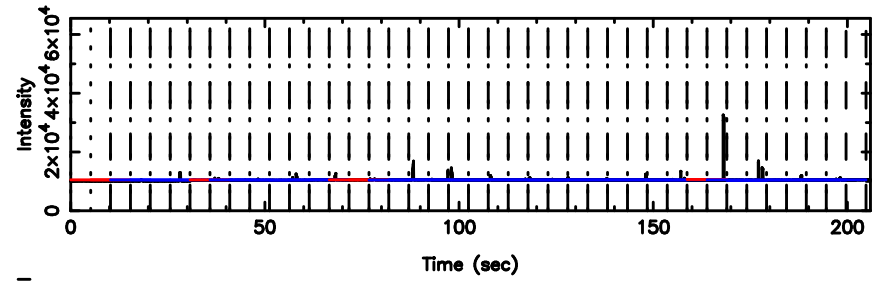

K20240701121741

BLK:33,SNR1: 8.9254 ,SNR2: 22.355

Frequency (Hz)

F20240701121746

BLK:34,SNR1: 8.9063 ,SNR2: 22.295

Frequency (Hz)

K20240701121741

BLK:34,SNR1: 9.2848 ,SNR2: 23.239