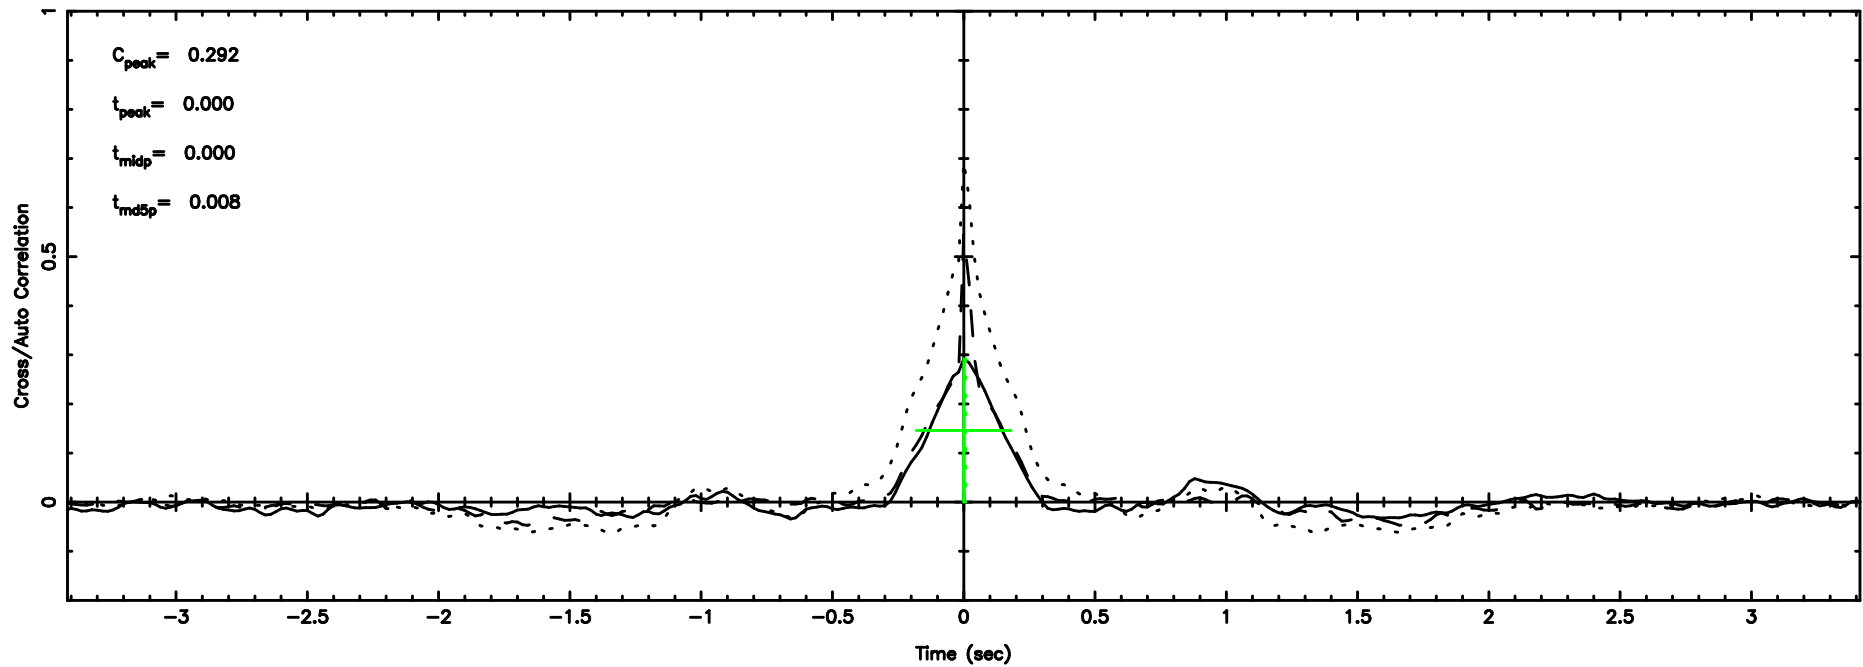

0926+117 2024/07/01 5.69UT TOYOKAWA-KISO