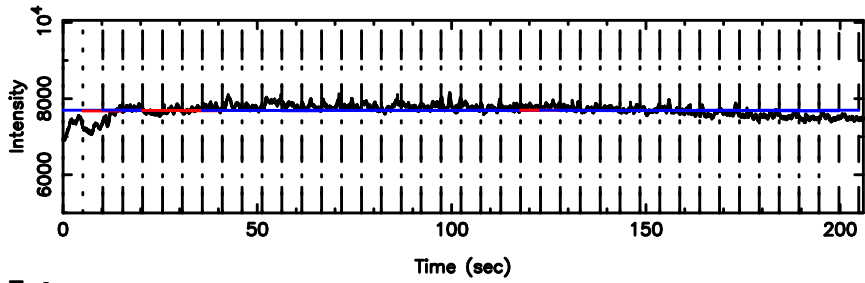

T20240701113835

BLK:26,SNR1: 11.330 ,SNR2: 79.889

3C161 2024/07/01 2.67UT TOYOKAWA-FUJI

F20240701113837

BLK:26,SNR1: 0.38974 ,SNR2: 2.9365

T20240701113835

BLK:34,SNR1: 10.830 ,SNR2: 76.313

K20240701113833