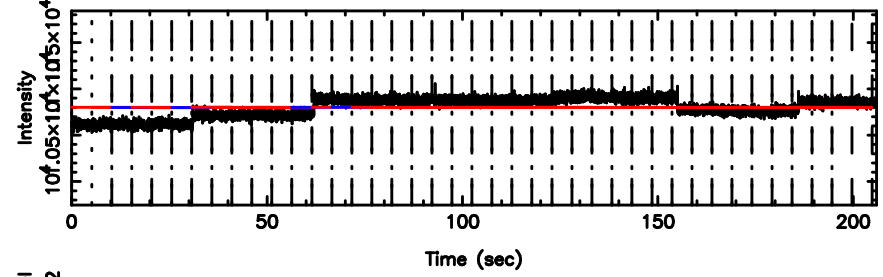

Frequency (Hz)

K20240701071656