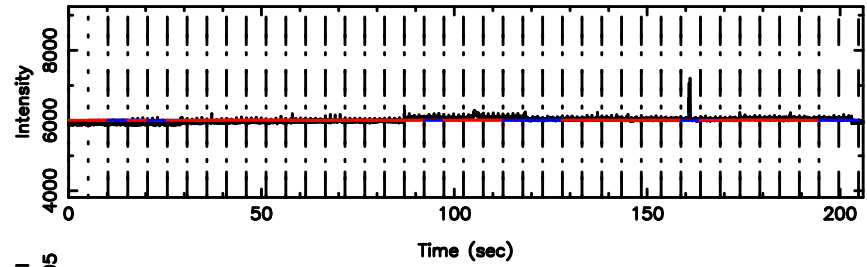

F20240701155809