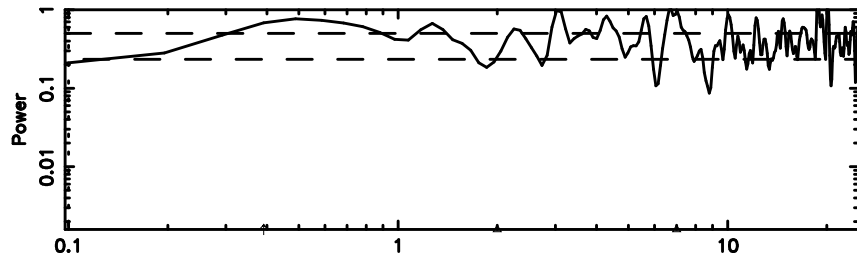

BLK: 2,SNR1:-0.99187E-01,SNR2: 0.60939E-01