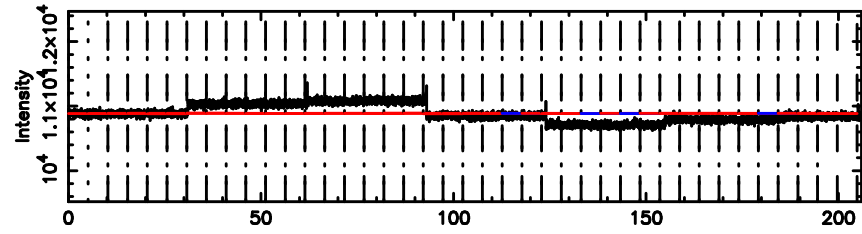

Frequency (Hz)

K20240701171942