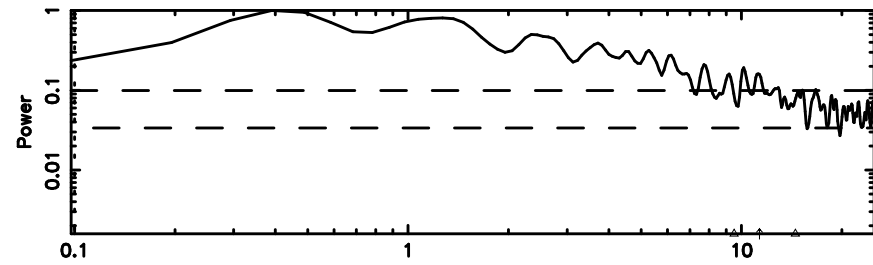

BLK: 8,SNR1: 0.92436 ,SNR2: 1.8544