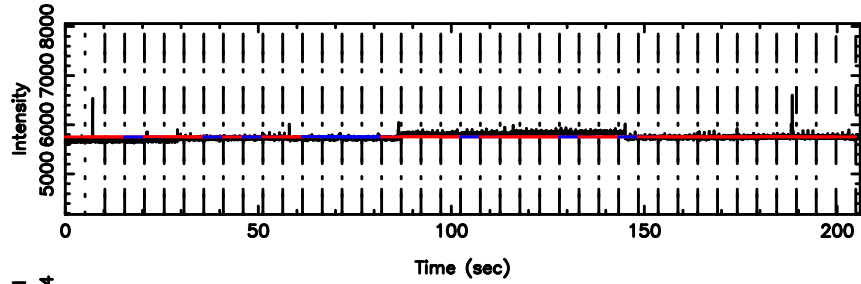

1031-11 2024/07/01 6.77UT TOYOKAWA-KISO

F20240701154423

BLK:10,SNR1: 0.65409 ,SNR2: 2.8677

Frequency (Hz)

K20240701154418

BLK:10,SNR1: 0.66285 ,SNR2: 2.9714

Frequency (Hz)

1031-11 2024/07/01 6.77UT FUJI -KISO