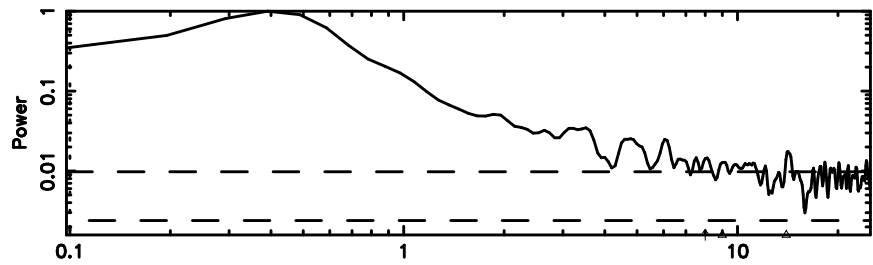

BLK: 5,SNR1: 3.0828 ,SNR2: 7.7938