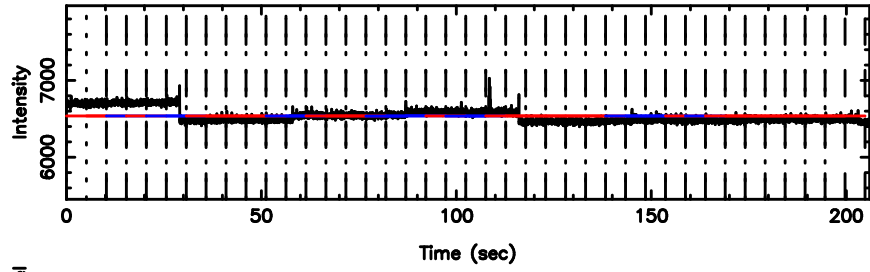

F20240701084845