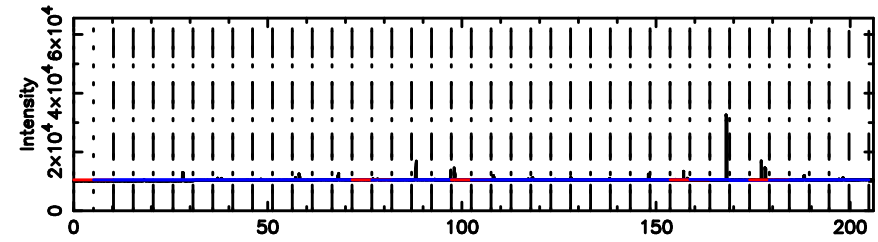

K20240701121741

BLK:33,SNR1: 8.9254 ,SNR2: 22.355

Frequency (Hz)

F20240701121746

BLK:34,SNR1: 8.9063 ,SNR2: 22.295

Frequency (Hz)

K20240701121741

BLK:34,SNR1: 9.2848 ,SNR2: 23.239