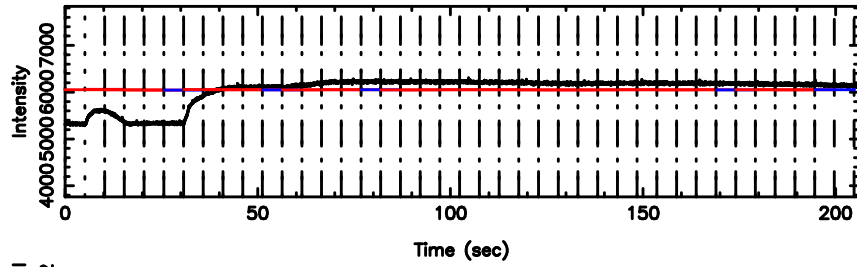

T20240701170031