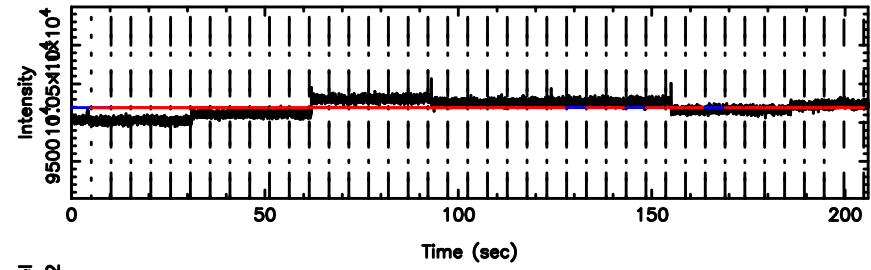

K20240701143305