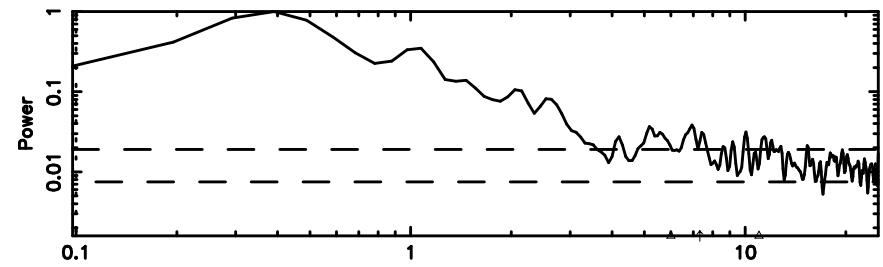

BLK: 4,SNR1: 0.15065 ,SNR2: 0.92685

Frequency (Hz)

K202407010643330

BLK: 4,SNR1: 1.5558 ,SNR2: 4.6754

Frequency (Hz)

0128+03 2024/06/30 21.75UT TOYOKAWA-KISO

F20240701064335

BLK:15,SNR1: 0.49639 ,SNR2: 1.2728