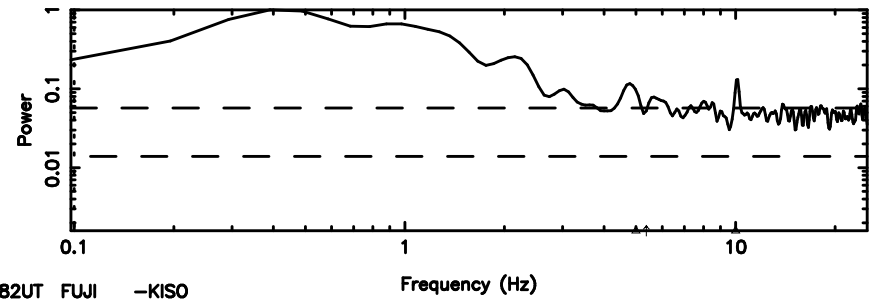

BLK:12,SNR1: 0.84216 ,SNR2: 3.4368