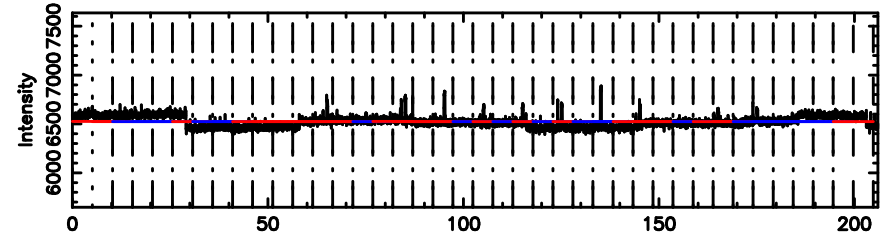

Frequency (Hz)

3C48 2024/06/30 21.86UT TOYOKAWA-FUJI

F20240701065009