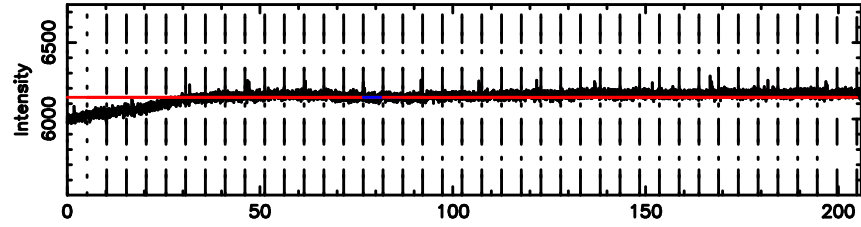

T20240701162029