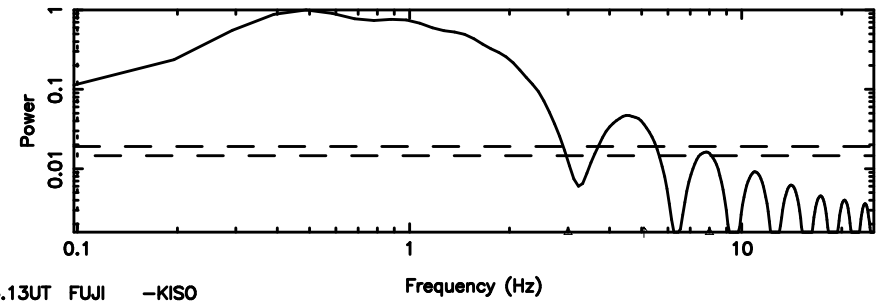

BLK:31,SNR1: 2.5045 ,SNR2: 12.191