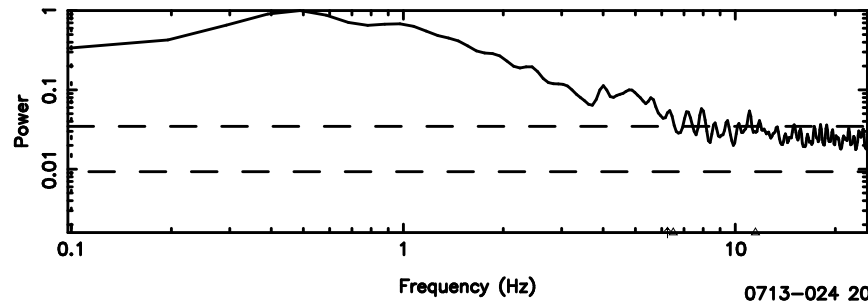

BLK:26,SNR1: 3.8578 ,SNR2: 6.8575

Frequency (Hz)

K20240701122705

BLK:26,SNR1: 5.9301 ,SNR2: 14.441

Frequency (Hz)

0713-024 2024/07/01 3.48UT TOYOKAWA-KISO

F20240701122709

BLK:29,SNR1: 1.7498 ,SNR2: 5.9363