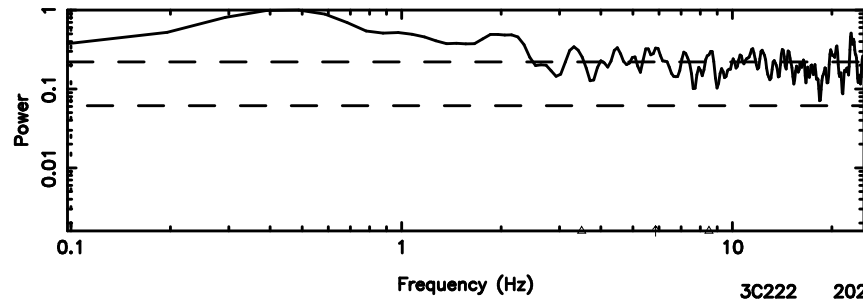

BLK: 5,SNR1: 0.10586 ,SNR2: 0.66349