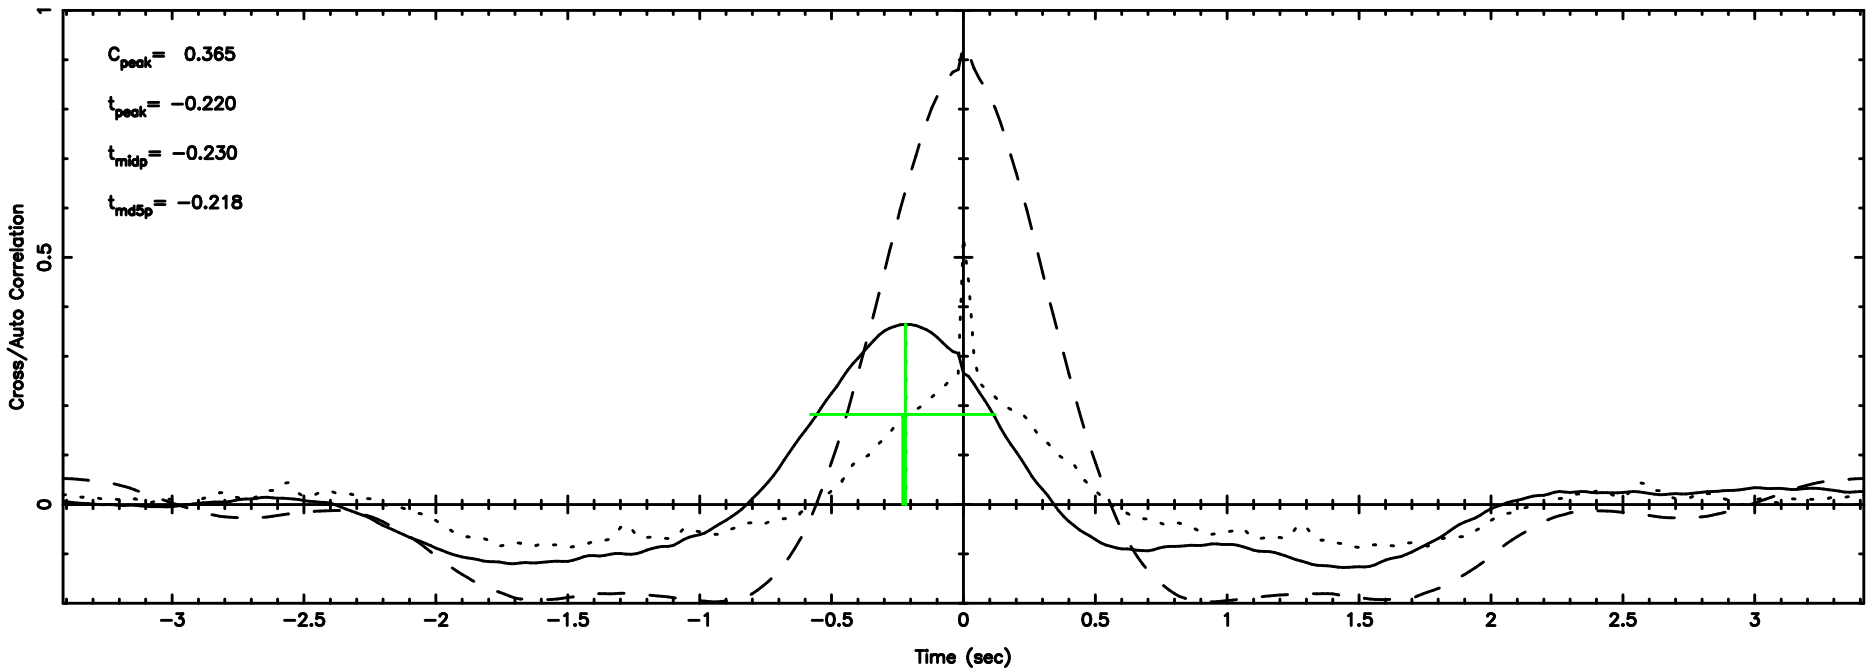

BLK:26,SNR1: 0.38974 ,SNR2: 2.9365