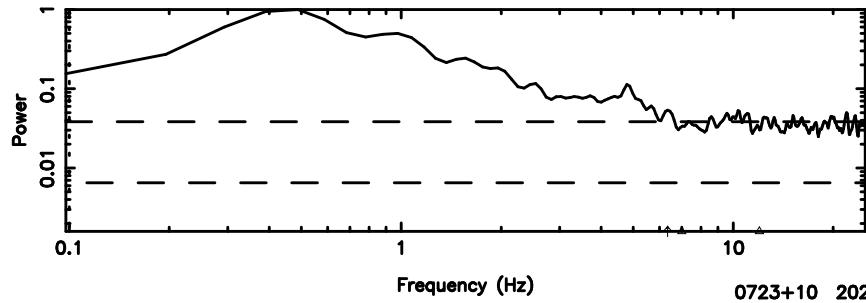

BLK:15,SNR1: 1.1482 ,SNR2: 3.7370