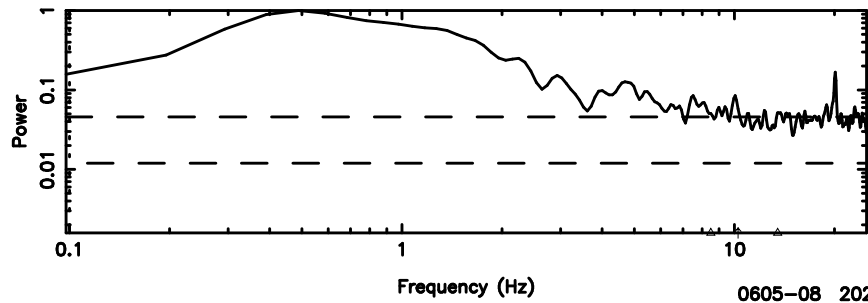

BLK:13,SNR1: 1.4633 ,SNR2: 2.9033