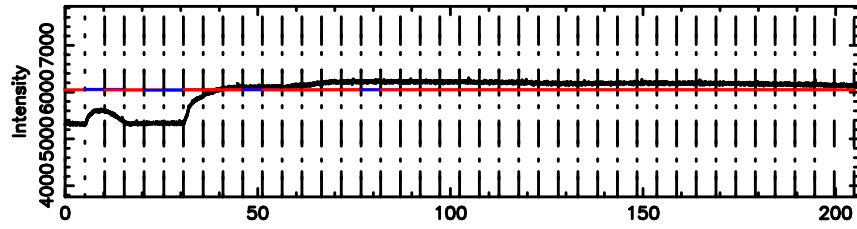

T20240701170031