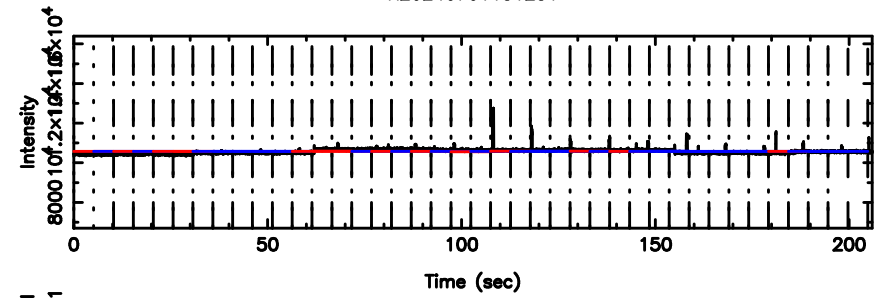

3C190 2024/07/01 4.24UT TOYOKAWA-KISO

K20240701131251