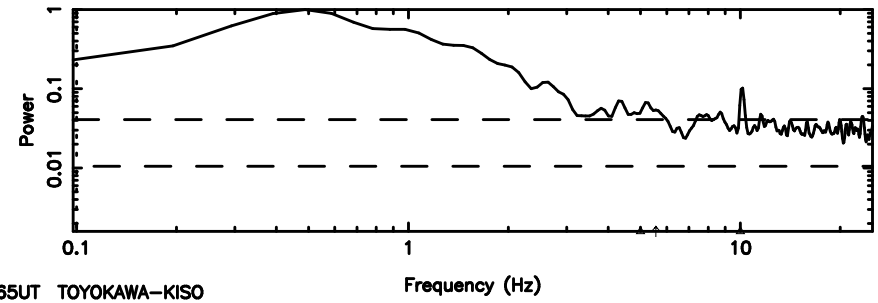

BLK:15,SNR1: 1.0865 ,SNR2: 4.2988