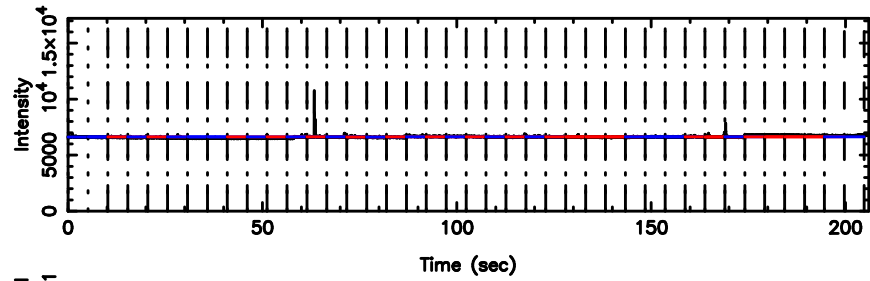

K202407011111139

BLK:13,SNR1: 11.338 ,SNR2: 26.529

Frequency (Hz)

F20240701111143

BLK:19,SNR1: 3.4196 ,SNR2: 7.4756

K20240701111139

BLK:19,SNR1: 10.731 ,SNR2: 25.105

0556+191 2024/07/01 2.22UT FUJI -KISO