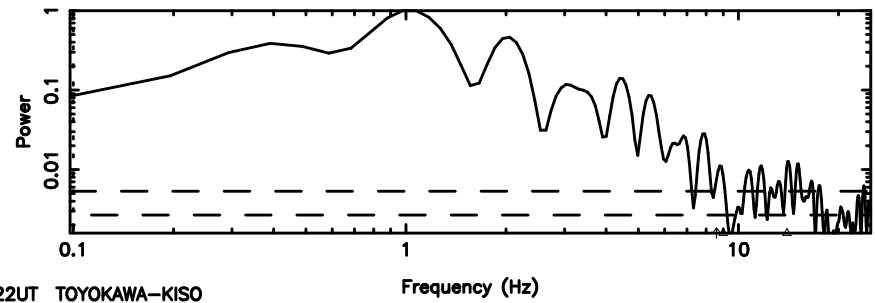

BLK:13,SNR1: 11.338 ,SNR2: 26.529

Frequency (Hz)