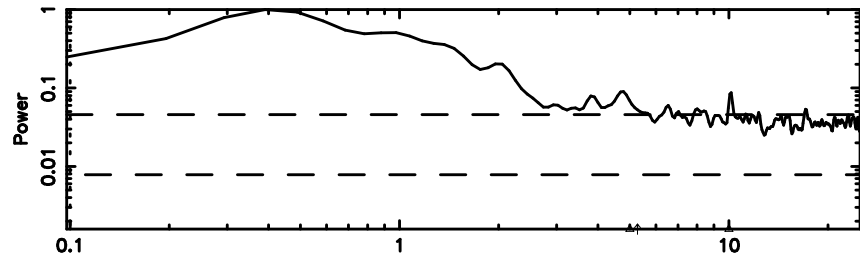

BLK: 5, SNR1: 1.8862 , SNR2: 3.4927

Frequency (Hz)

F20240701170033

BLK:16,SNR1: 6.3746 ,SNR2: 15.219

Frequency (Hz)

K20240701170028

BLK:16,SNR1: 0.88763 ,SNR2: 3.7340

Frequency (Hz)