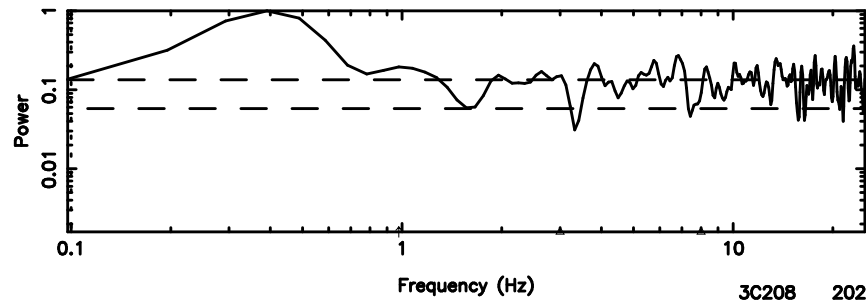

BLK: 2,SNR1: 0.93913E-01,SNR2: 2.3121