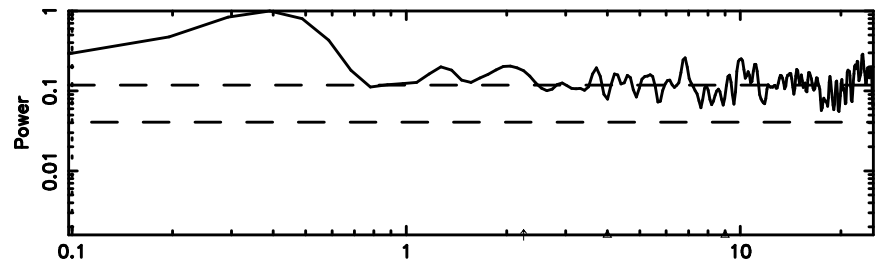

BLK: 2,SNR1: 1.4978 ,SNR2: 5.1375

Frequency (Hz)

0202+15 2024/06/30 22.31UT FUJI -KISO

T20240701072849

BLK: 4,SNR1: 0.18945 ,SNR2: 1.4400

Frequency (Hz)

F20240701072851

BLK: 4,SNR1: 1.2971 ,SNR2: 6.0905