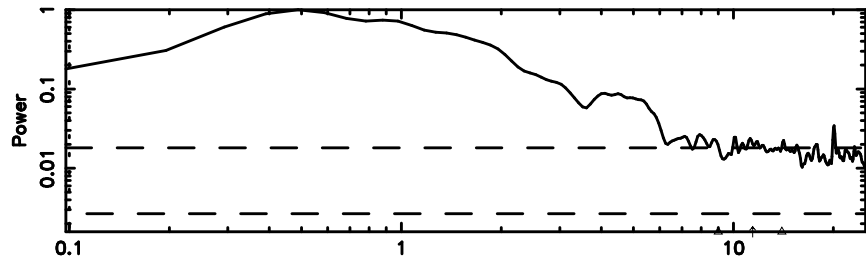

T20240701122707

BLK:26,SNR1: 3.8578 ,SNR2: 6.8575

Frequency (Hz)

K20240701122705

BLK:26,SNR1: 5.9301 ,SNR2: 14.441

Frequency (Hz)

0713-024 2024/07/01 3.48UT TOYOKAWA-KISO