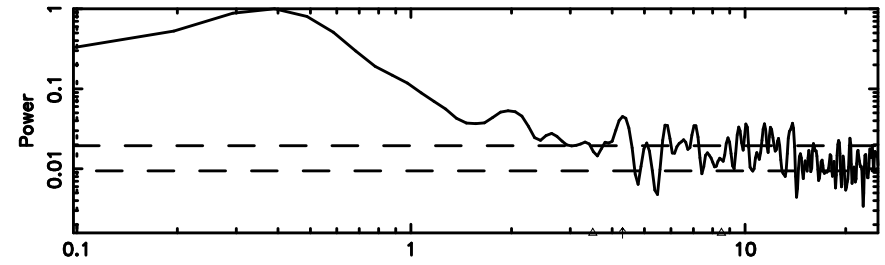

Frequency (Hz)

0213+178 2024/06/30 22.51UT TOYOKAWA-FUJI

T20240701072849

BLK: 2,SNR1: 0.49158 ,SNR2: 1.2447

Frequency (Hz)

K20240701072846

BLK: 2,SNR1: 1.1410 ,SNR2: 5.9194

Frequency (Hz)