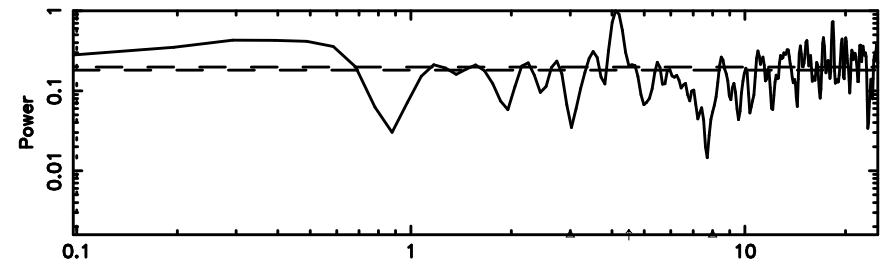

0213+178 2024/06/30 22.51UT TOYOKAWA-KISO

F20240701072851

BLK: 1,SNR1: 0.40341 ,SNR2: 1.8290

Frequency (Hz)

K20240701072846

BLK: 1,SNR1: 0.74358E-01,SNR2: 0.53698

Frequency (Hz)

0213+178 2024/06/30 22.51UT FUJI -KISO