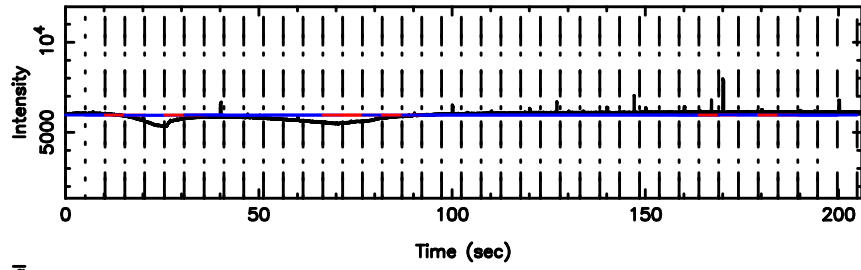

T20240701145432