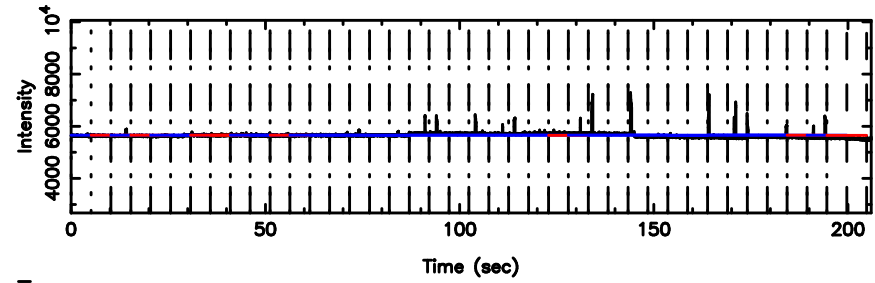

0652-130 2024/07/01 3.13UT TOYOKAWA-FUJI

F20240701120610