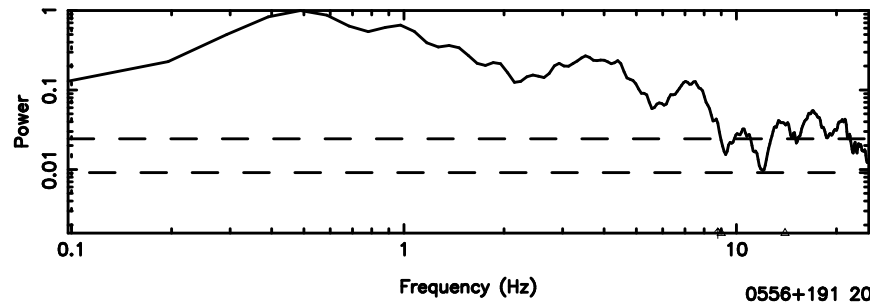

K202407011111139

BLK:13,SNR1: 11.338 ,SNR2: 26.529

Frequency (Hz)

F20240701111143

BLK:19,SNR1: 3.4196 ,SNR2: 7.4756

K20240701111139

BLK:19,SNR1: 10.731 ,SNR2: 25.105

0556+191 2024/07/01 2.22UT FUJI -KISO