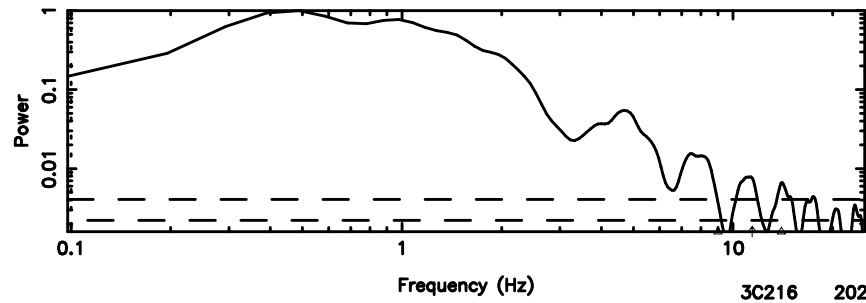

BLK:28,SNR1: 16.193 ,SNR2: 28.576