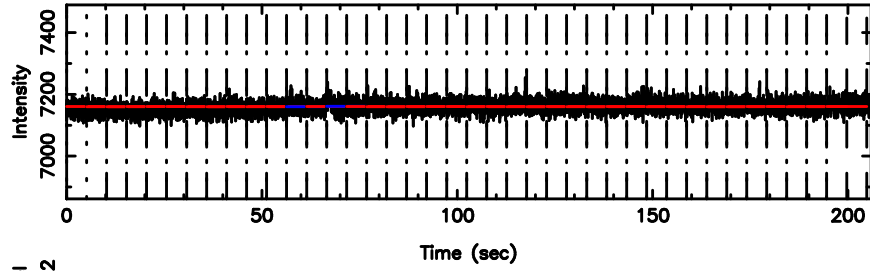

T20240701072849

BLK: 2,SNR1: 0.49158 ,SNR2: 1.2447