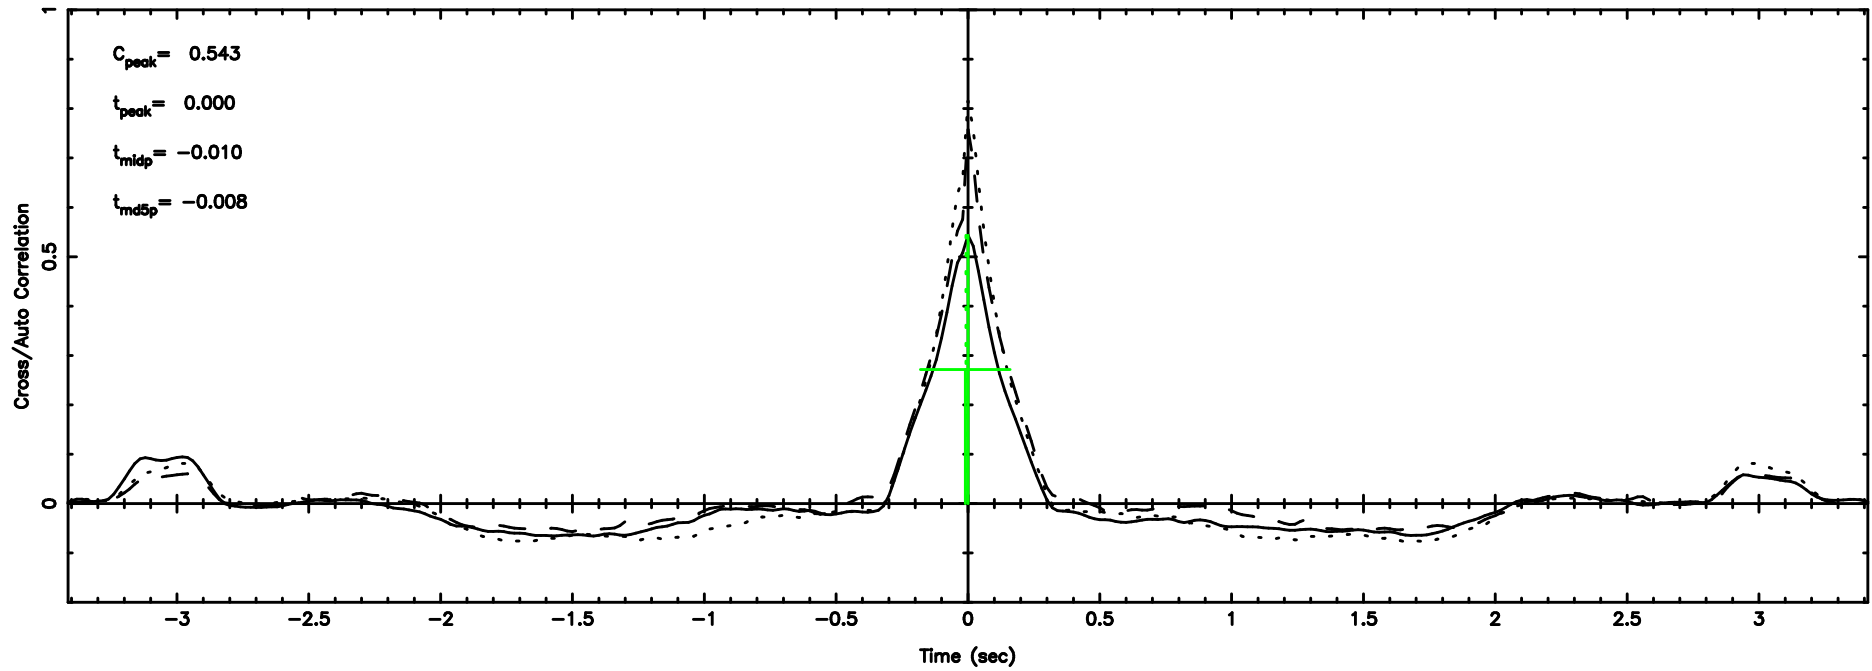

BLK:31,SNR1: 2.5045 ,SNR2: 12.191