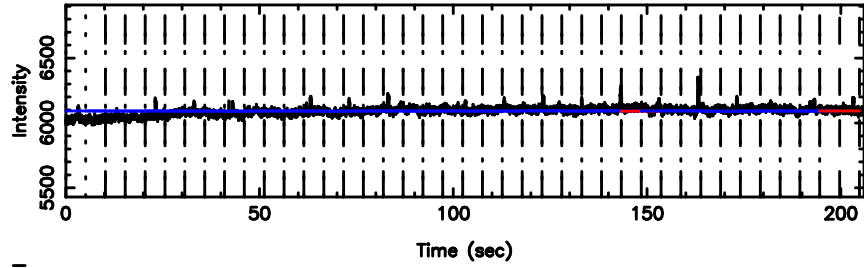

K20240701131251

BLK:25,SNR1: 7.3820 ,SNR2: 18.030

T20240701132519

BLK:27,SNR1: 1.8470 ,SNR2: 4.5316

F20240701132521

BLK:27,SNR1: 7.8427 ,SNR2: 14.853

3C196 2024/07/01 4.45UT TOYOKAWA-FUJI

T20240701132519