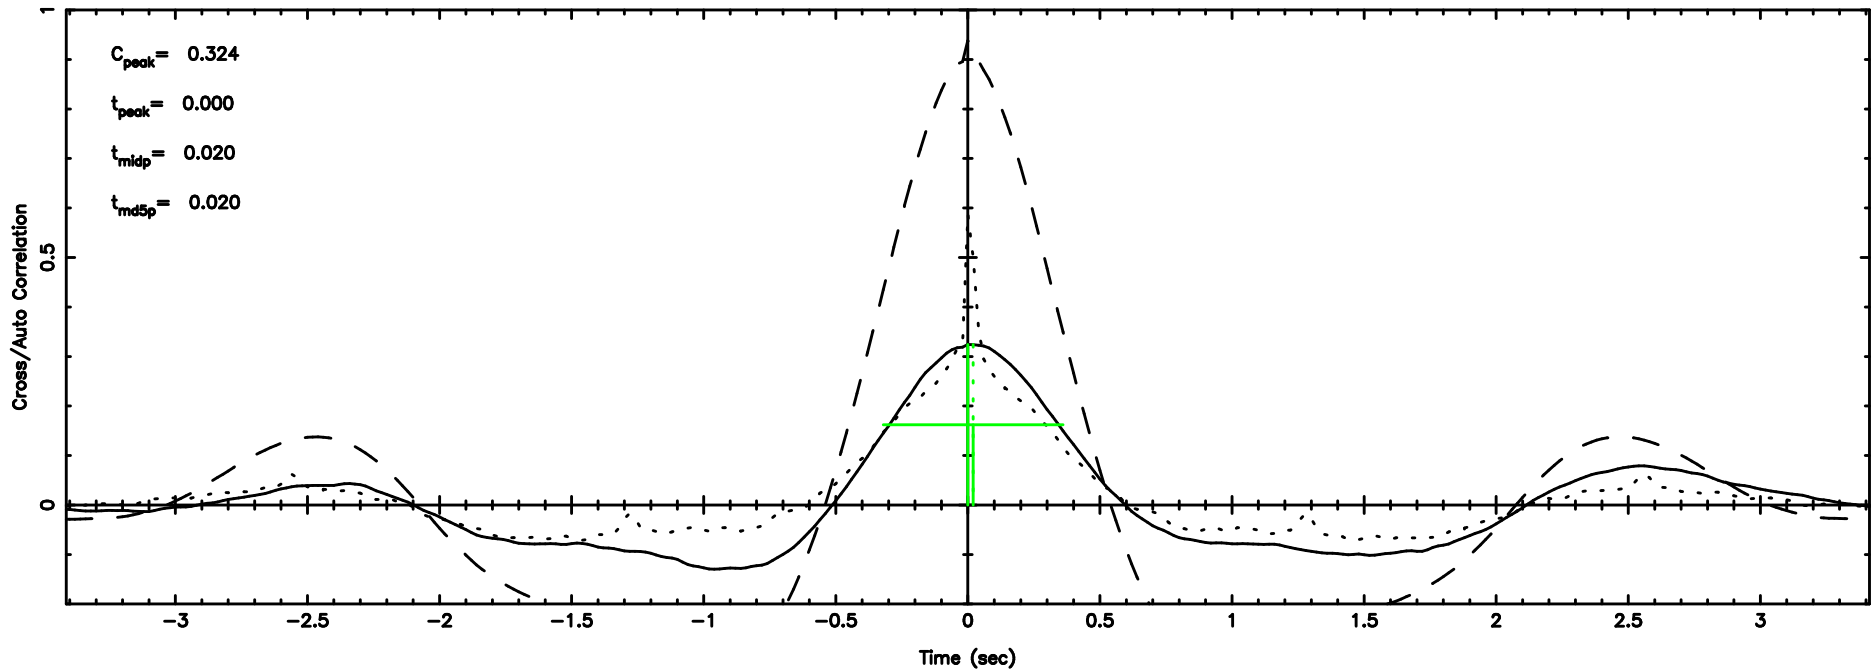

BLK:27,SNR1: 14.692 ,SNR2: 53.166

3C147 2024/07/01 1.94UT TOYOKAWA-FUJI

F20240701105454

BLK:27,SNR1: 0.88438 ,SNR2: 3.0958

T20240701105452

BLK:34,SNR1: 14.944 ,SNR2: 53.204

3C147 2024/07/01 1.94UT TOYOKAWA-KISO