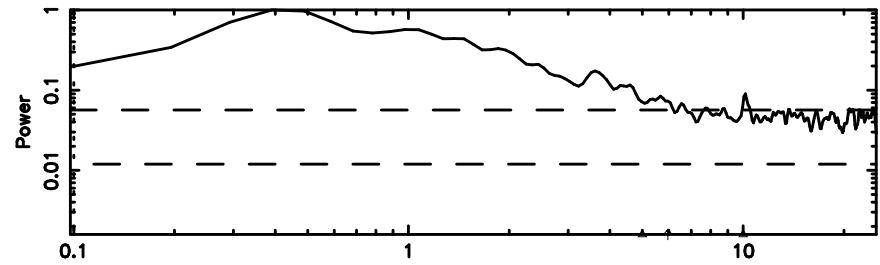

0109+416 2024/06/30 21.44UT TOYOKAWA-FUJI

T20240701062450

BLK:15,SNR1: 0.39492 ,SNR2: 1.4023

Frequency (Hz)

K20240701062447

BLK:15,SNR1: 0.92115 ,SNR2: 3.4814

Frequency (Hz)

0109+416 2024/06/30 21.44UT TOYOKAWA-KISO