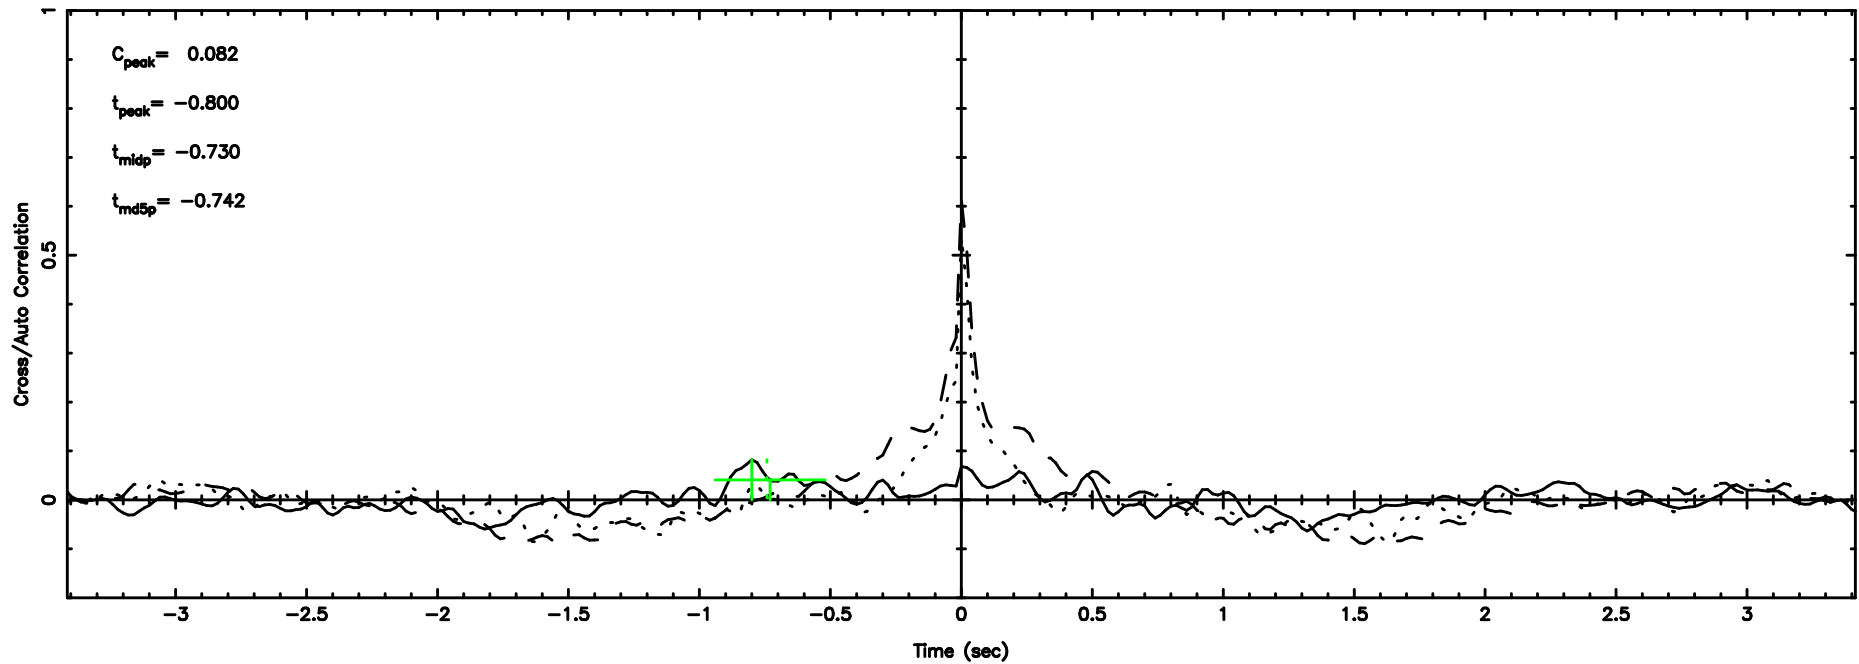

Frequency (Hz)

1035-058 2024/07/01 6.84UT FUJI -KISO