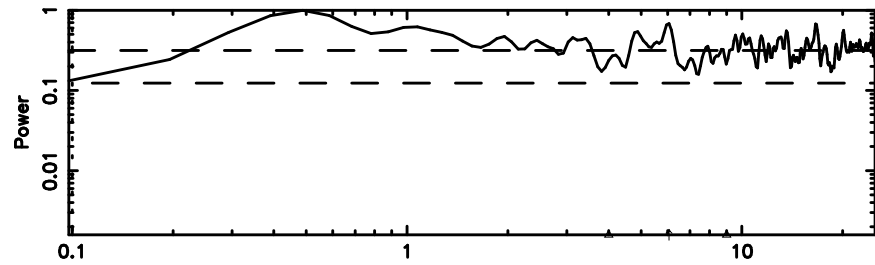

Frequency (Hz)

K20240701055322

BLK:25,SNR1: 7.5676 ,SNR2: 18.856

Frequency (Hz)

0038+328 2024/06/30 20.92UT FUJI -KISO

T20240701060818

BLK: 5,SNR1: 0.11721 ,SNR2: 0.39127

Frequency (Hz)