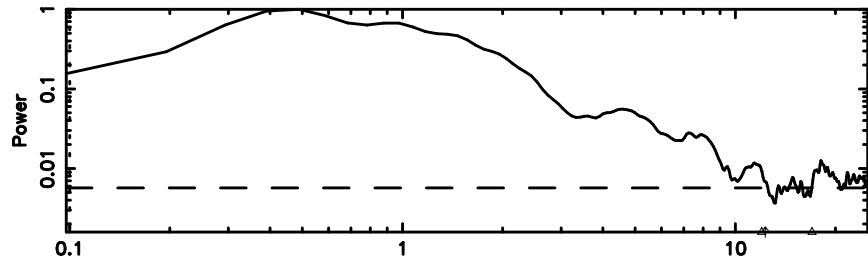

BLK:33,SNR1: 12.014 ,SNR2: 19.372