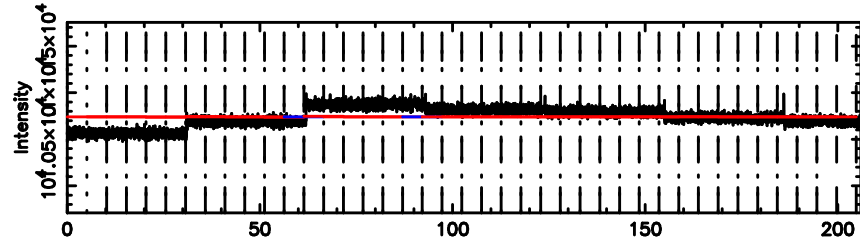

Frequency (Hz)

K20240701165401