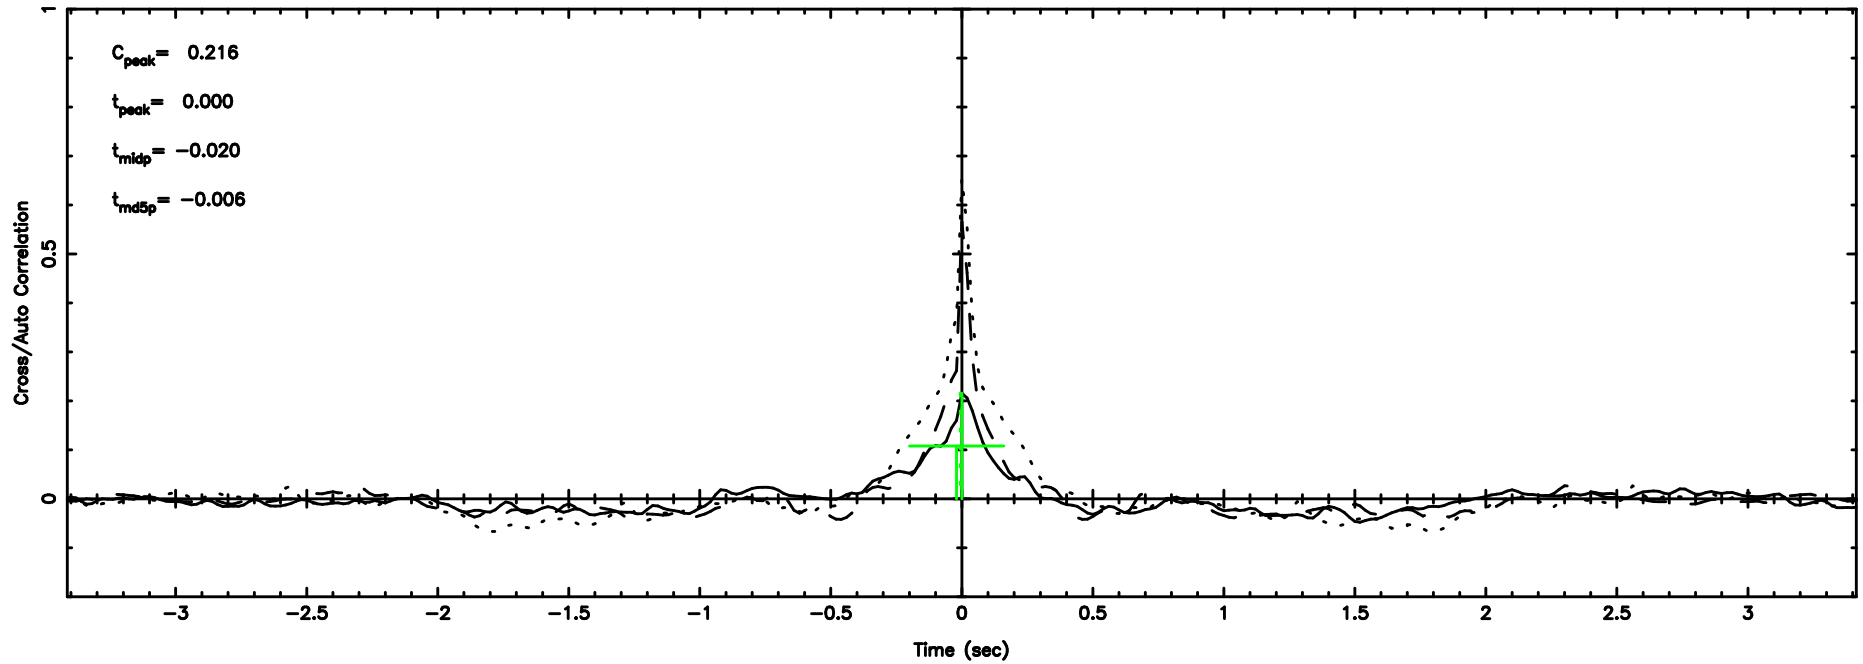

1031-11 2024/07/01 6.77UT TOYOKAWA-FUJI