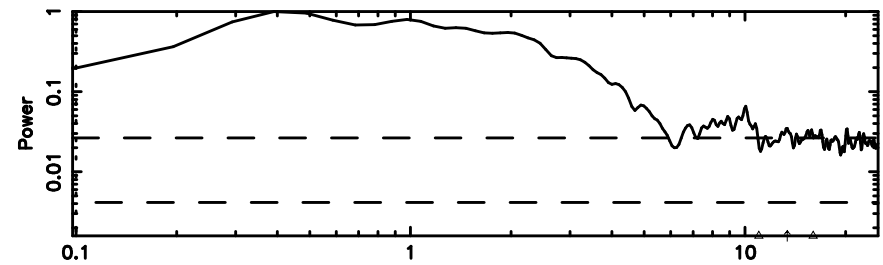

BLK:15,SNR1: 3.5414 ,SNR2: 5.3304