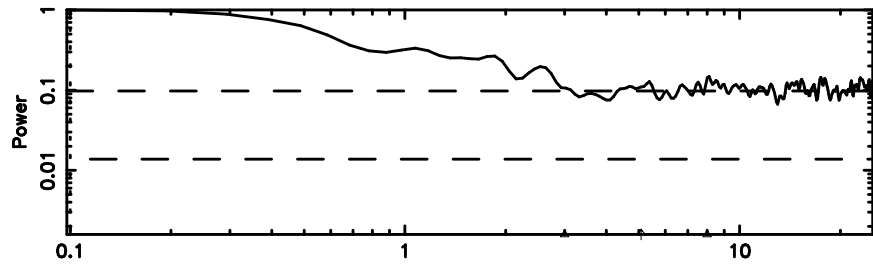

BLK:15,SNR1: 0.39492 ,SNR2: 1.4023