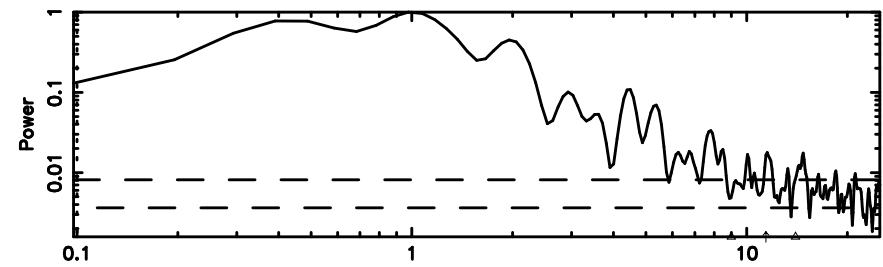

BLK: 4,SNR1: 8.3513 ,SNR2: 14.729