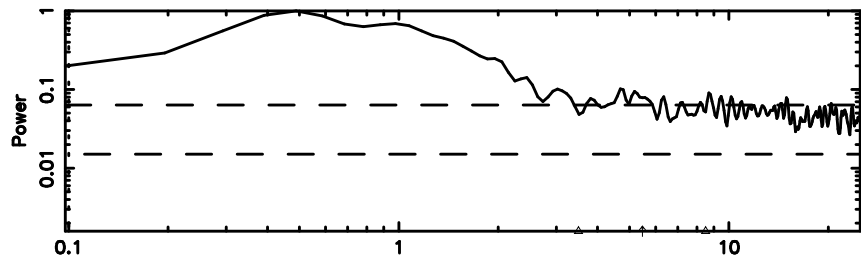

1031-11 2024/07/01 6.77UT TOYOKAWA-KISO

F20240701154423

BLK:10,SNR1: 0.65409 ,SNR2: 2.8677

Frequency (Hz)

K20240701154418

BLK:10,SNR1: 0.66285 ,SNR2: 2.9714

Frequency (Hz)

1031-11 2024/07/01 6.77UT FUJI -KISO