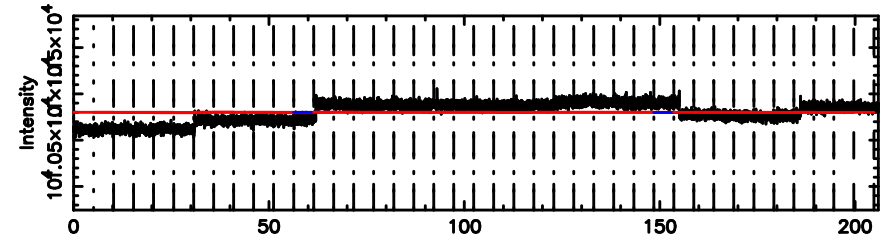

K20240701071656

BLK: 4,SNR1: 1.0463 ,SNR2: 5.1806

Frequency (Hz)

0202+15 2024/06/30 22.31UT TOYOKAWA-KISO

F20240701071701

BLK: 2,SNR1: 0.39362 ,SNR2: 1.2148

Frequency (Hz)

K20240701071656