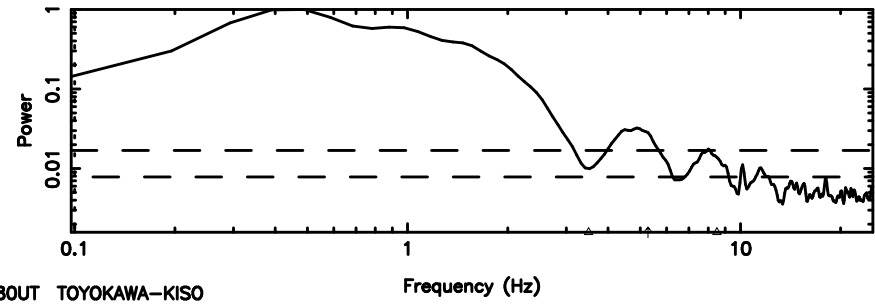

F20240701104634

BLK:28,SNR1: 7.1865 ,SNR2: 11.858

Frequency (Hz)

T20240701104632

BLK:25,SNR1: 9.9926 ,SNR2: 51.176

0531+194 2024/07/01 1.80UT TOYOKAWA-KISO

K20240701104629

BLK:25,SNR1: 2.5794 ,SNR2: 11.456