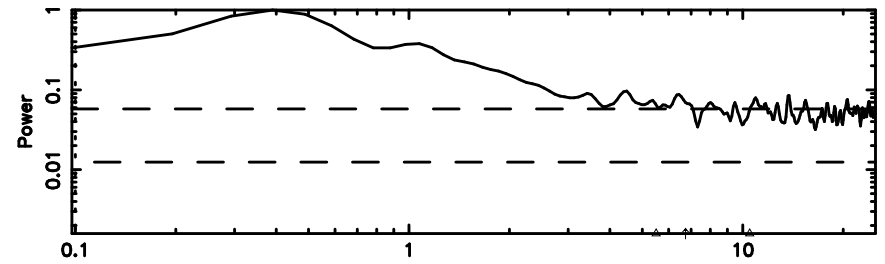

0308+305 2024/06/30 23.43UT FUJI -KISO

T20240701083522

BLK:12,SNR1: 13.025 ,SNR2: 35.230

Frequency (Hz)

0320+05 2024/06/30 23.62UT TOYOKAWA-FUJI

F20240701083524

BLK:12,SNR1: 0.60943 ,SNR2: 2.0038

Frequency (Hz)