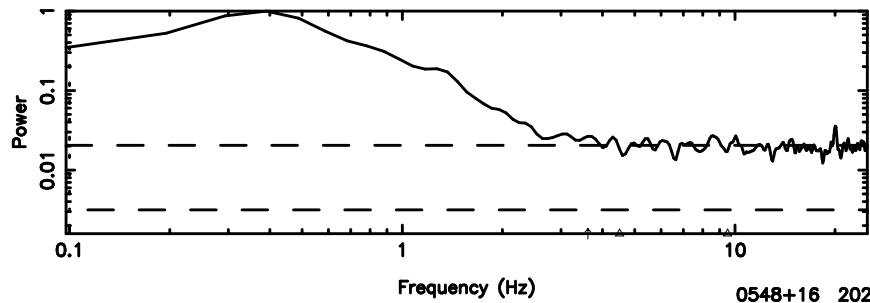

BLK:18,SNR1: 1.6049 ,SNR2: 5.8038

0548+16 2024/07/01 2.08UT TOYOKAWA-FUJI

F20240701110305

BLK:18,SNR1: 1.0191 ,SNR2: 2.7121

T20240701110303

BLK:24,SNR1: 1.4844 ,SNR2: 8.5427

0548+16 2024/07/01 2.08UT TOYOKAWA-KISO