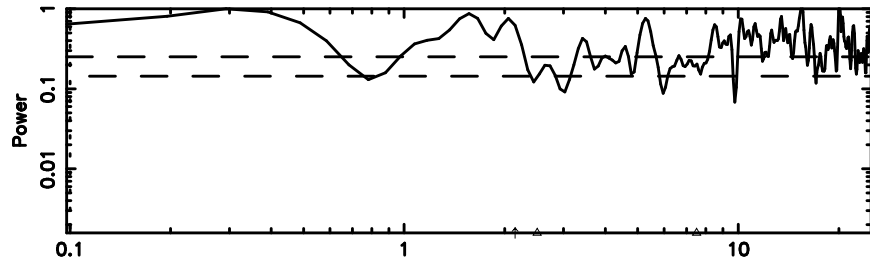

Frequency (Hz)

0213+178 2024/06/30 22.51UT TOYOKAWA-FUJI

T20240701072849

BLK: 2,SNR1: 0.49158 ,SNR2: 1.2447

Frequency (Hz)

K20240701072846

BLK: 2,SNR1: 1.1410 ,SNR2: 5.9194

Frequency (Hz)