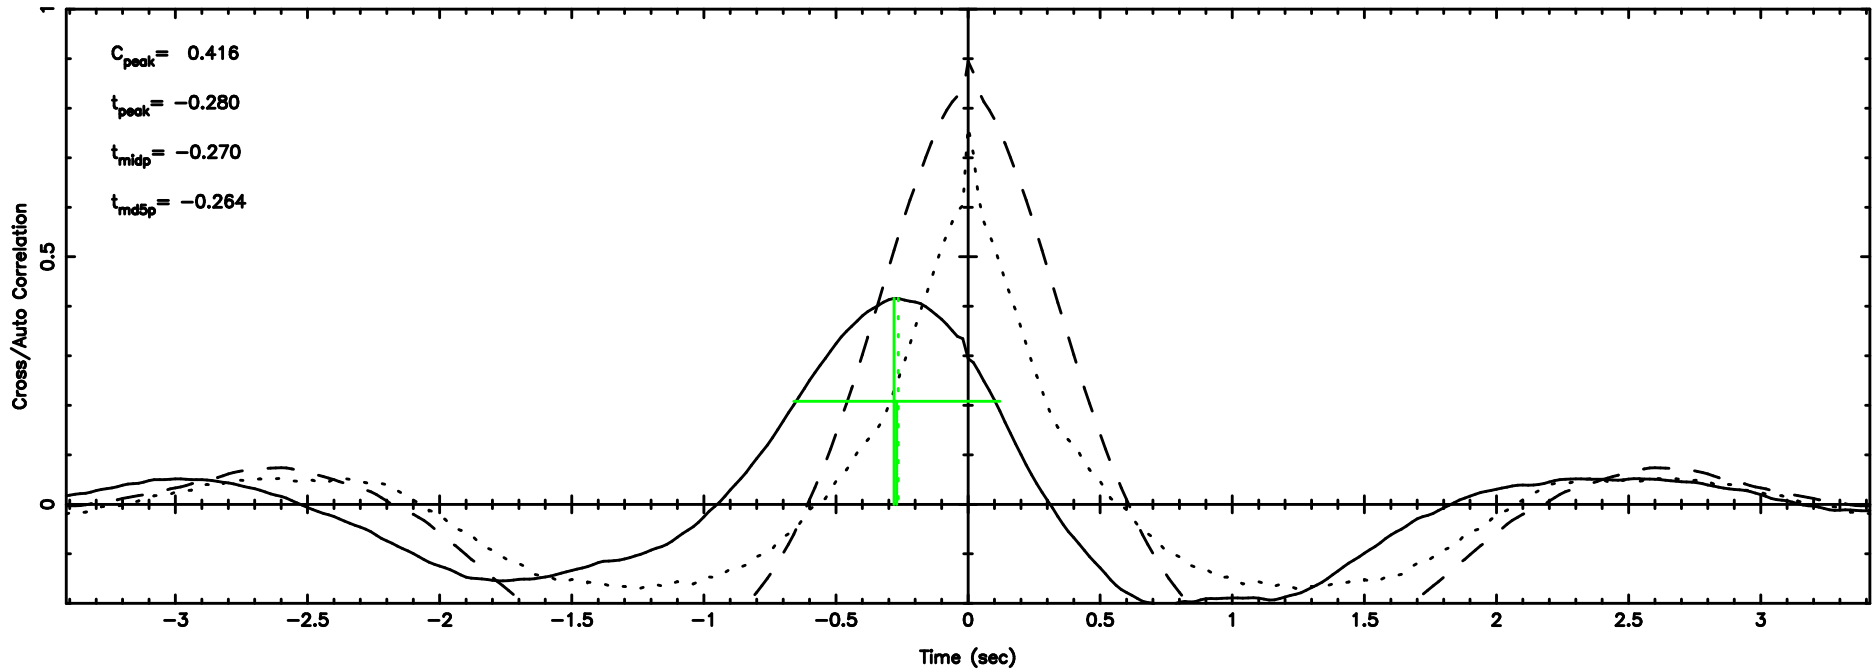

F20240701104634

BLK:28,SNR1: 7.1865 ,SNR2: 11.858

Frequency (Hz)

T20240701104632

BLK:25,SNR1: 9.9926 ,SNR2: 51.176

0531+194 2024/07/01 1.80UT TOYOKAWA-KISO

K20240701104629

BLK:25,SNR1: 2.5794 ,SNR2: 11.456