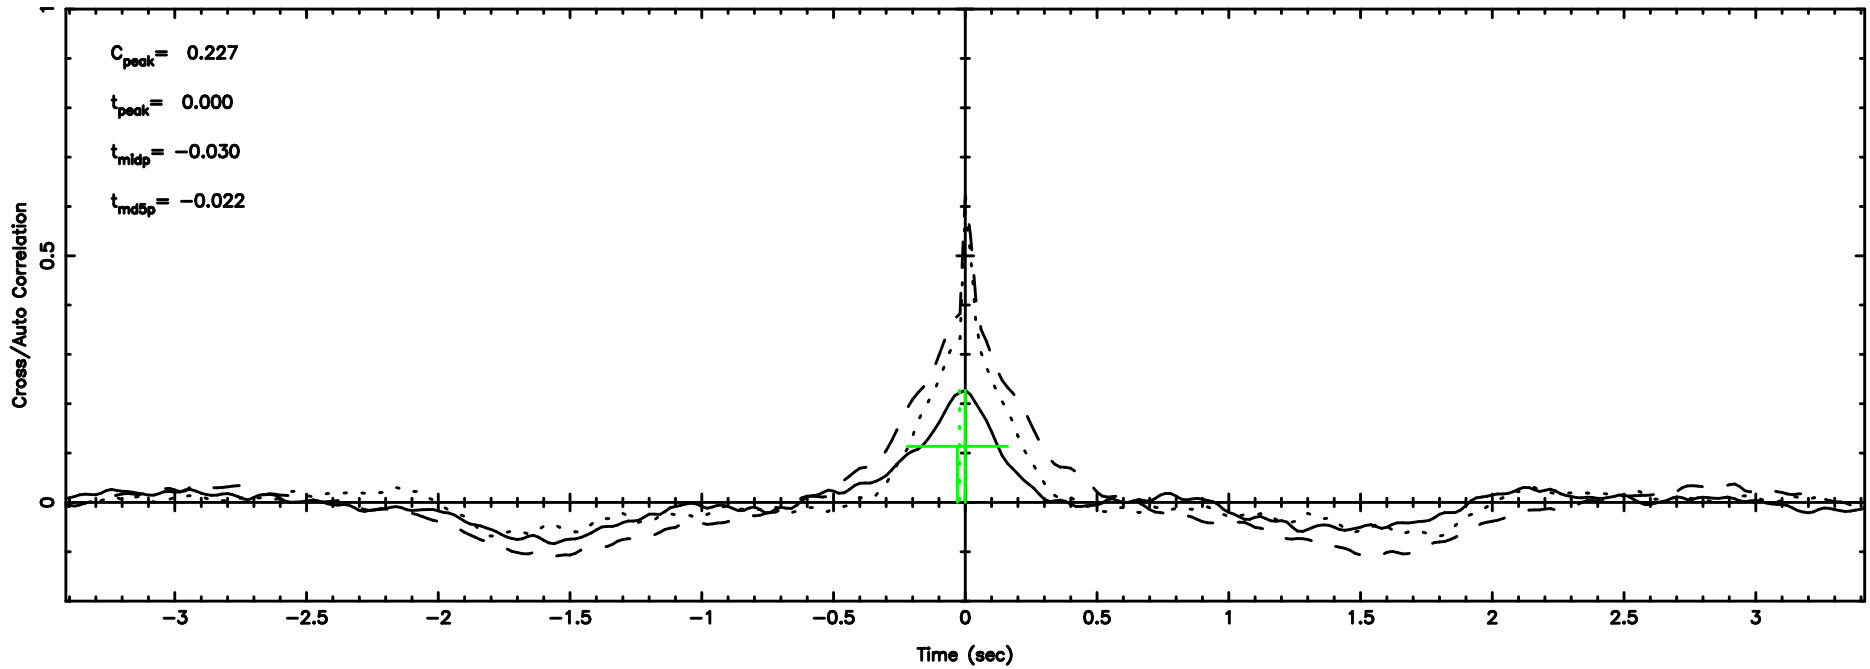

T20240701123718

BLK:14,SNR1: 1.1655 ,SNR2: 3.9532

F20240701123720

BLK:14,SNR1: 1.8097 ,SNR2: 5.1762

0723+10 2024/07/01 3.65UT TOYOKAWA-FUJI