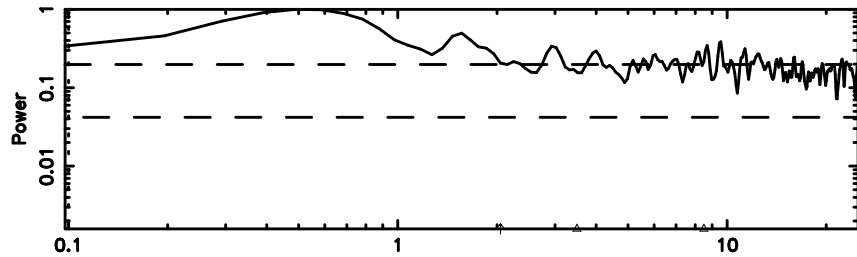

BLK: 4,SNR1: 0.11946 ,SNR2: 1.6404