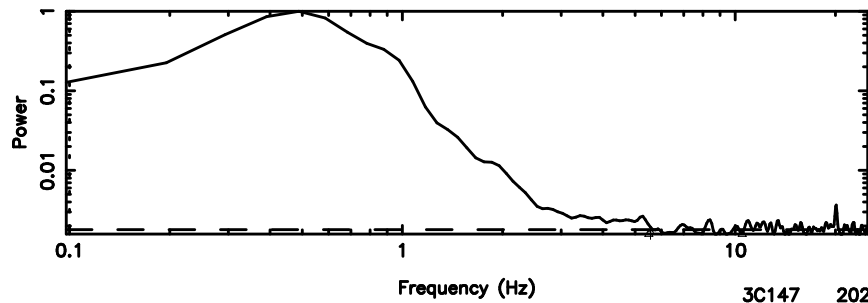

BLK:27,SNR1: 14.692 ,SNR2: 53.166