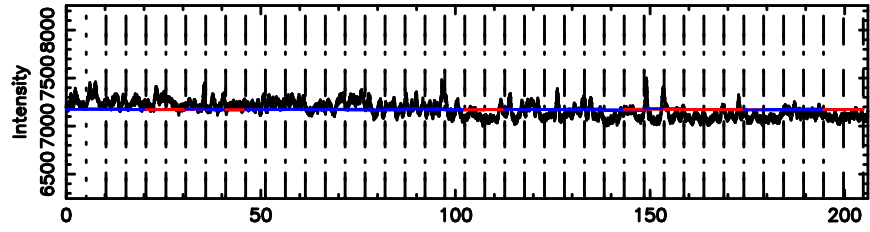

BLK:28,SNR1: 0.30396 ,SNR2: 5.3626

K20240701103256

BLK:28,SNR1: 1.1623 ,SNR2: 3.8787

3C138 2024/07/01 1.58UT FUJI -KISO

T20240701104632

BLK:28,SNR1: 10.636 ,SNR2: 47.073

Frequency (Hz)

0531+194 2024/07/01 1.80UT TOYOKAWA-FUJI