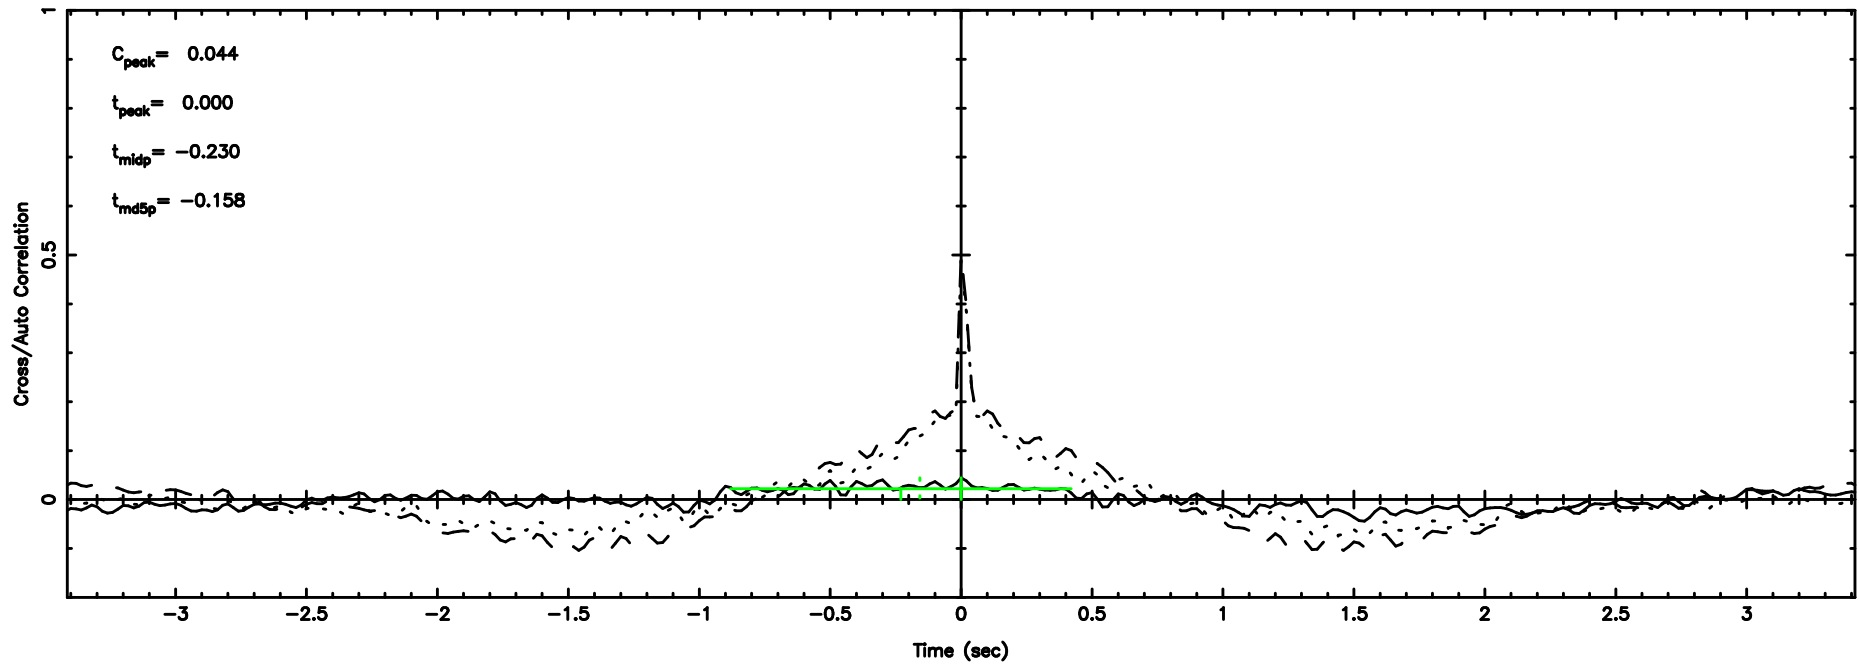

Frequency (Hz)

K20240701155804

BLK: 9,SNR1: 0.73555 ,SNR2: 4.6666

Frequency (Hz)

1044-008 2024/07/01 7.00UT TOYOKAWA-KISO

F20240701155809

BLK: 3,SNR1: 0.28903 ,SNR2: 3.1299

Frequency (Hz)