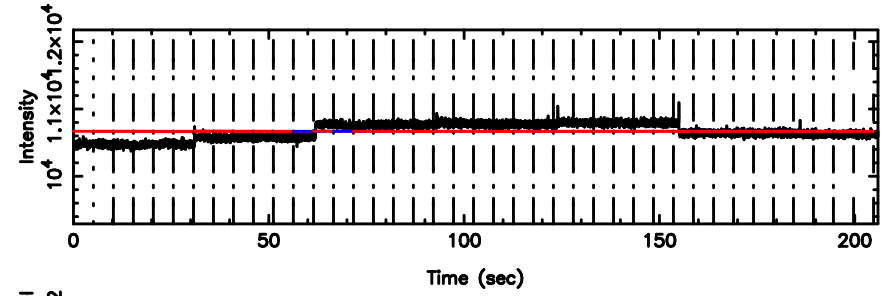

Frequency (Hz)

0213+178 2024/06/30 22.51UT TOYOKAWA-FUJI

T20240701072849

BLK: 2,SNR1: 0.49158 ,SNR2: 1.2447

Frequency (Hz)

K20240701072846

BLK: 2,SNR1: 1.1410 ,SNR2: 5.9194

Frequency (Hz)