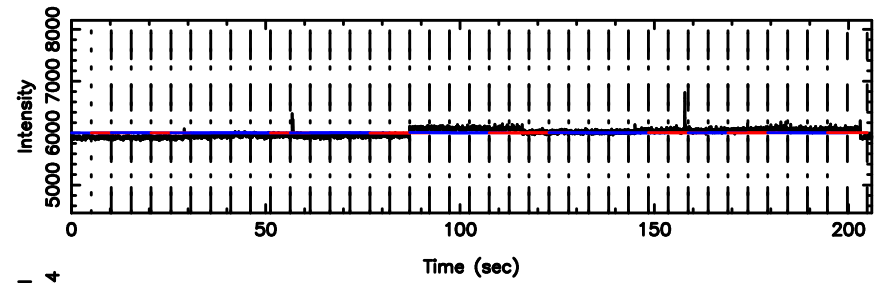

T20240701113835

BLK:26,SNR1: 11.330 ,SNR2: 79.889

3C161 2024/07/01 2.67UT TOYOKAWA-FUJI

F20240701113837

BLK:26,SNR1: 0.38974 ,SNR2: 2.9365

T20240701113835

BLK:34,SNR1: 10.830 ,SNR2: 76.313

K20240701113833