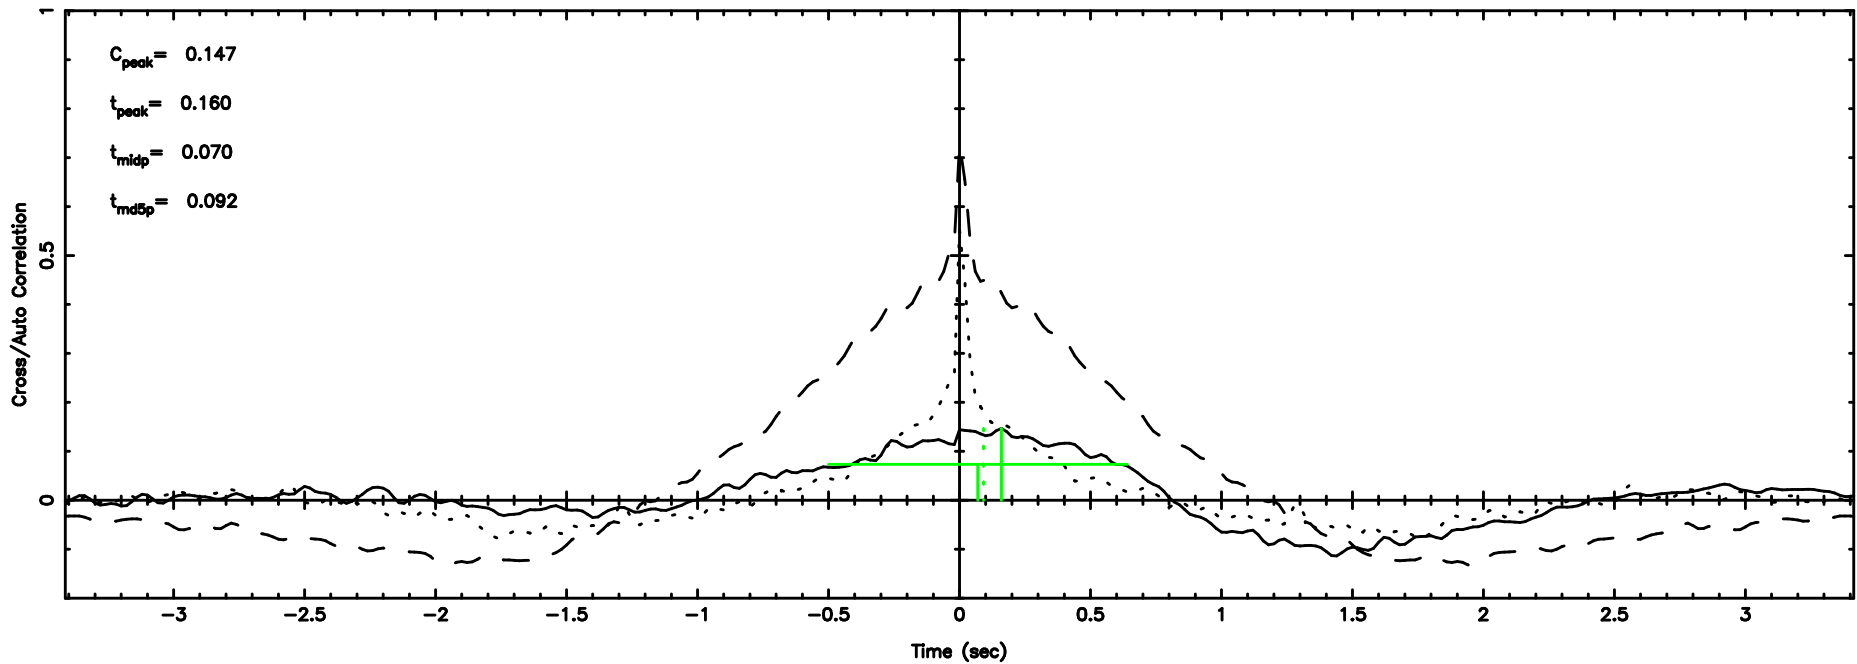

1035-058 2024/07/01 6.84UT TOYOKAWA-FUJI