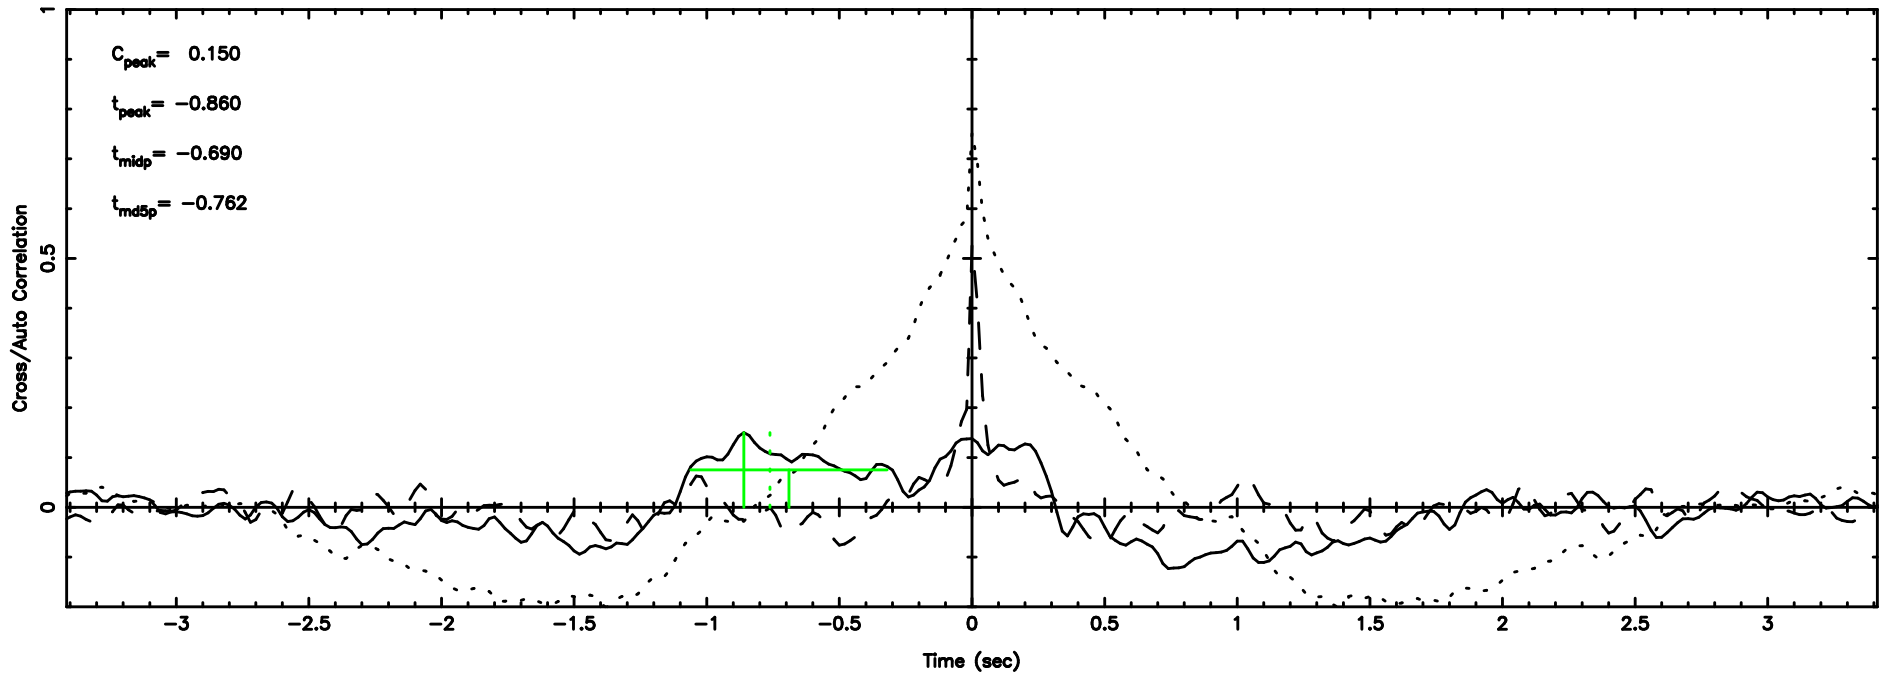

Frequency (Hz)

0202+15 2024/06/30 22.31UT FUJI -KISO