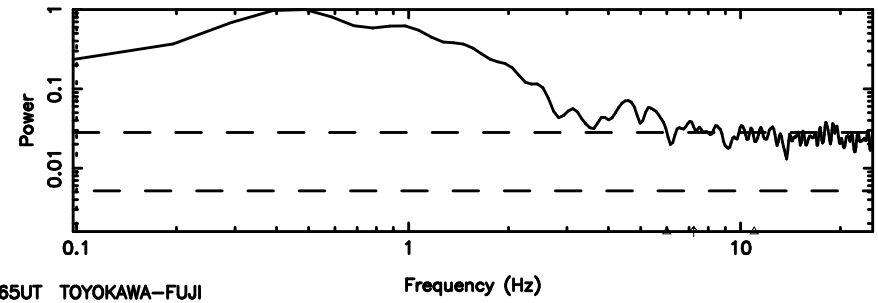

BLK:14,SNR1: 1.8097 ,SNR2: 5.1762

0723+10 2024/07/01 3.65UT TOYOKAWA-FUJI