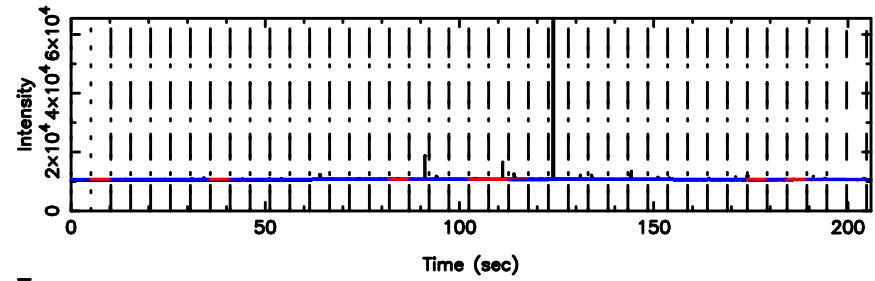

0652-130 2024/07/01 3.13UT TOYOKAWA-KISO

K20240701120605