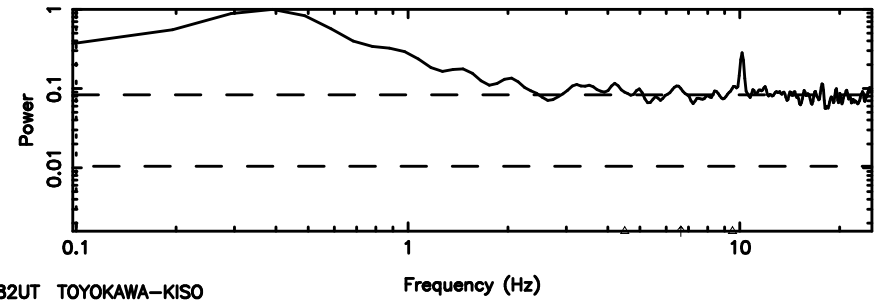

T20240701124733

BLK:23,SNR1: 0.78630 ,SNR2: 6.5869

0732+33 2024/07/01 3.82UT TOYOKAWA-KISO

K20240701124730

BLK:23,SNR1: 0.37536 ,SNR2: 1.0597

F20240701124735

BLK:17,SNR1: 0.39110 ,SNR2: 1.3353

K20240701124730