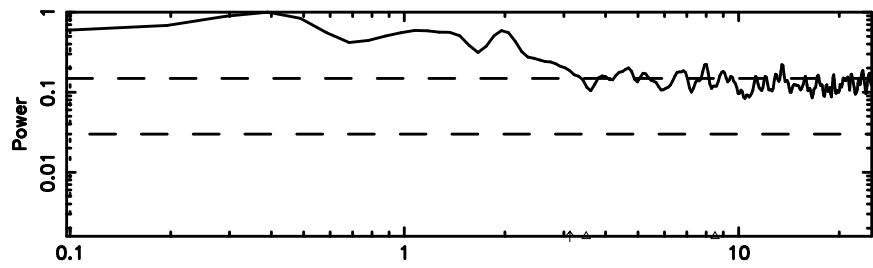

BLK:10,SNR1: 0.23694 ,SNR2: 2.1449