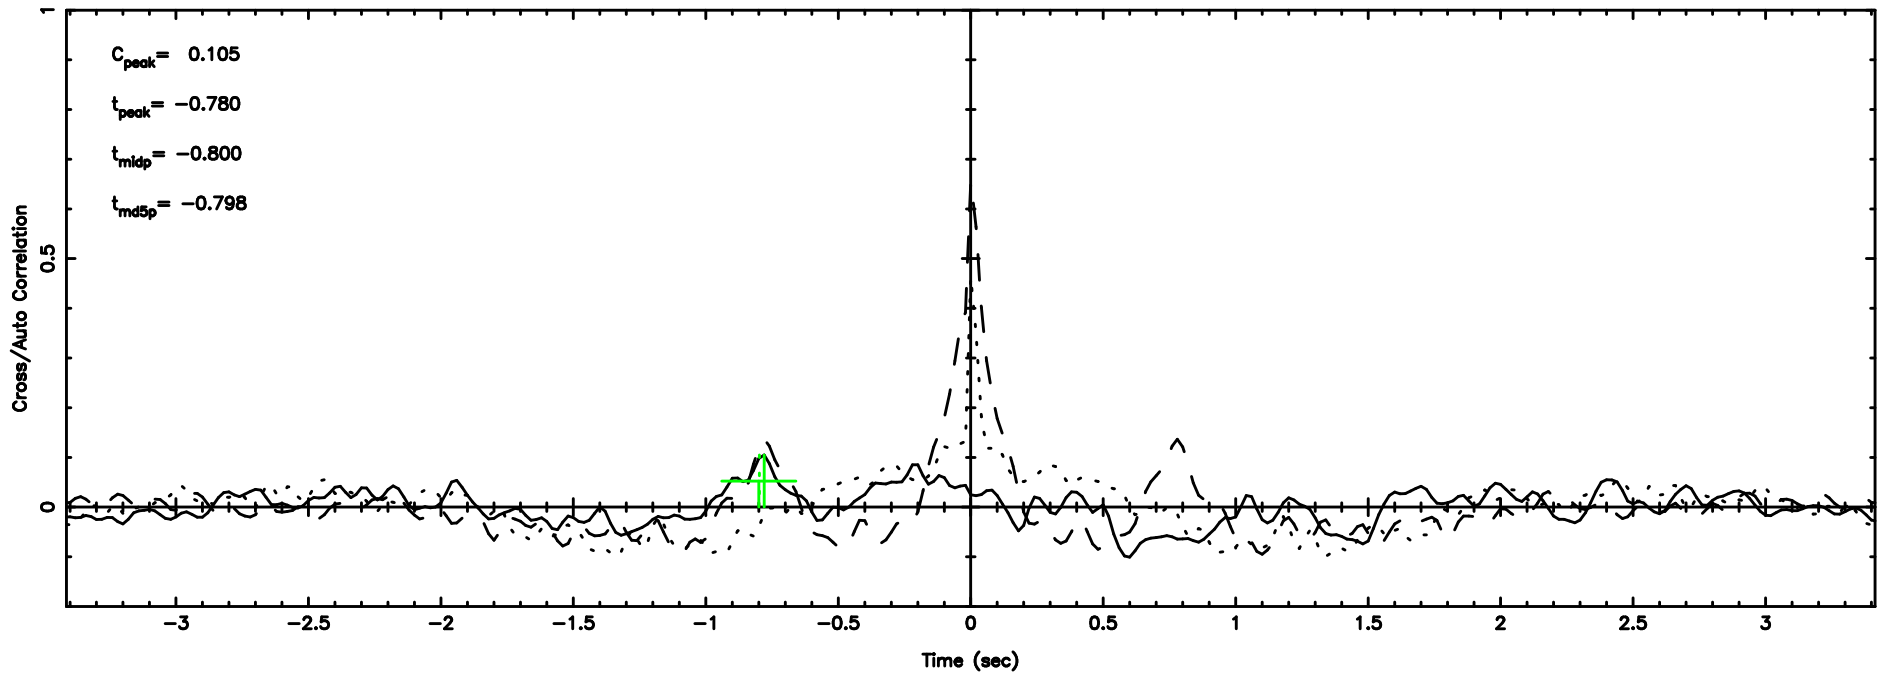

Frequency (Hz)

F20240701082353

BLK: 2,SNR1: 0.28203 ,SNR2: 1.5929

Frequency (Hz)

0308+305 2024/06/30 23.43UT TOYOKAWA-FUJI

T20240701082351

BLK: 4,SNR1: 1.5530 ,SNR2: 5.1011

Frequency (Hz)