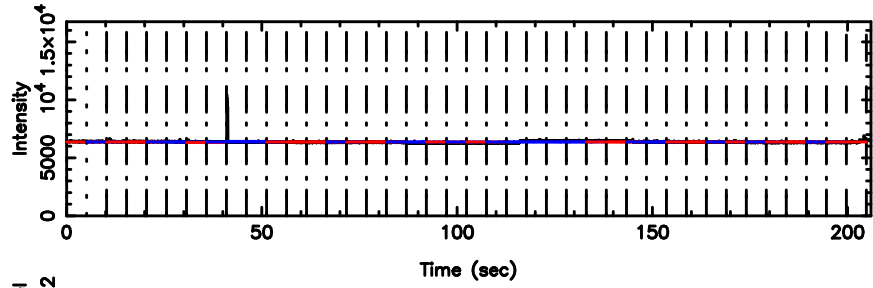

T20240701073631

BLK: 5,SNR1: 0.22749 ,SNR2: 0.44797

Frequency (Hz)

3C67 2024/06/30 22.84UT TOYOKAWA-KISO

K20240701073628

BLK: 5,SNR1: 0.76608 ,SNR2: 2.2033

Frequency (Hz)

F20240701073633