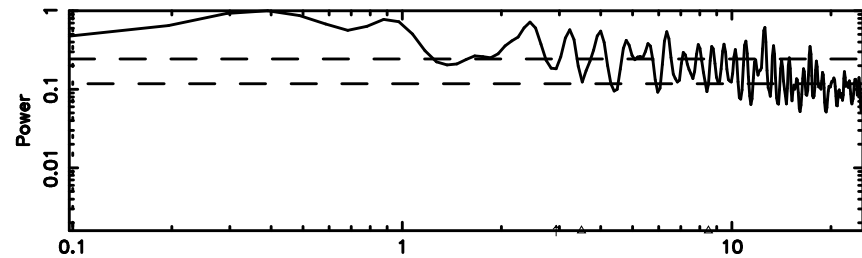

BLK: 4,SNR1:-0.32331E-01,SNR2: 0.99213