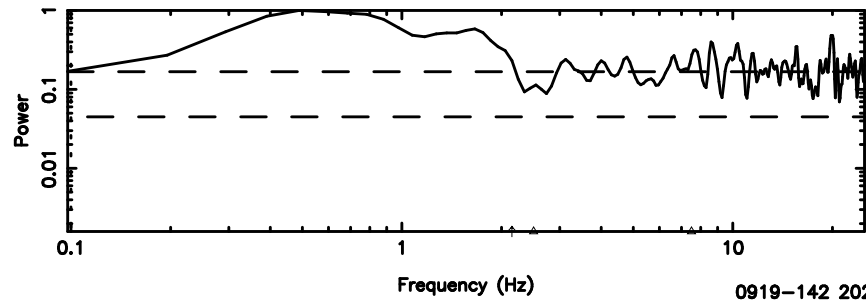

BLK: 4,SNR1: 0.35223 ,SNR2: 2.4776