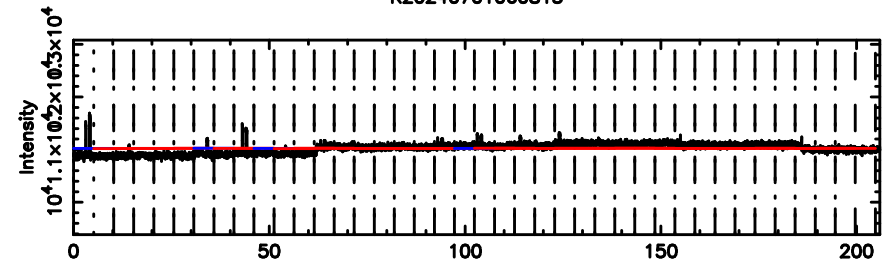

F20240701060820

BLK: 5,SNR1: 0.67070 ,SNR2: 2.8978

Frequency (Hz)

0053+261 2024/06/30 21.17UT TOYOKAWA-FUJI

T20240701060818

BLK: 4,SNR1: 0.57379E-01,SNR2: 0.62345

Frequency (Hz)

K20240701060815