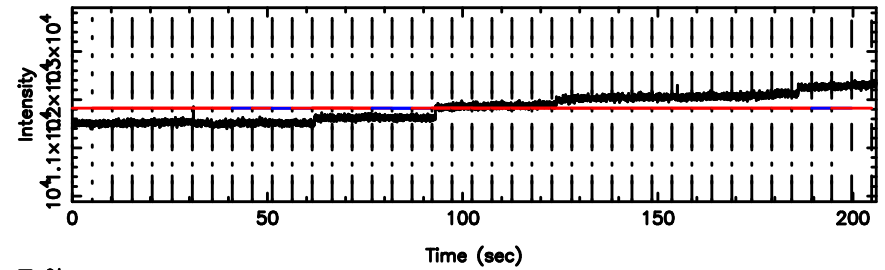

Frequency (Hz)

K20240701081358