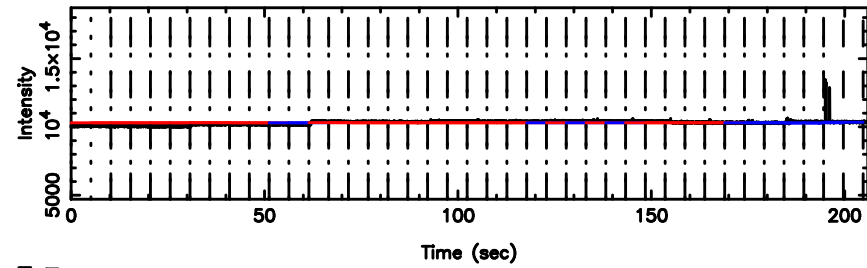

K20240701143945