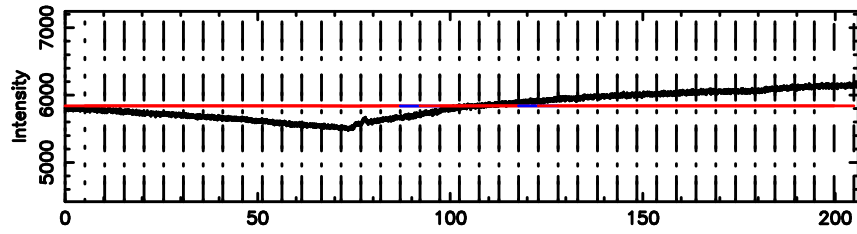

T20240701171945