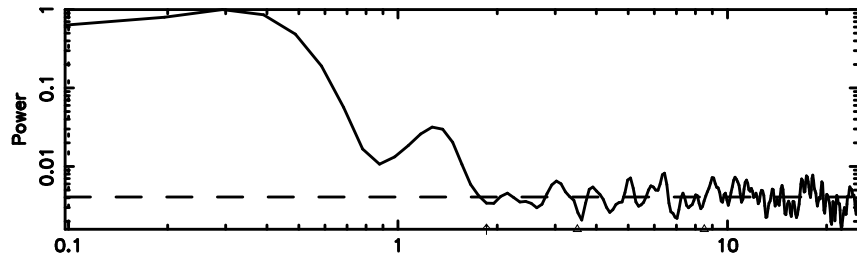

BLK: 5, SNR1: 4.6907 , SNR2: 52.144