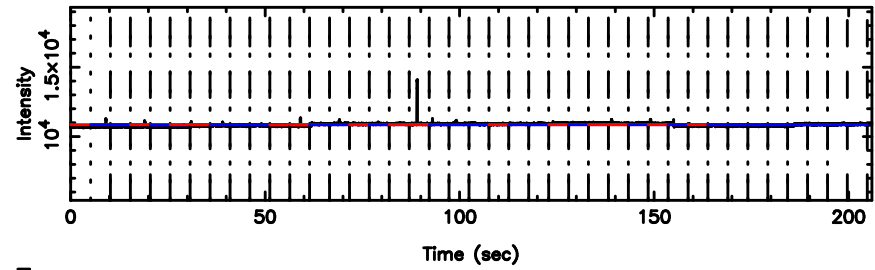

T20240701110303

BLK:24,SNR1: 1.4844 ,SNR2: 8.5427

0548+16 2024/07/01 2.08UT TOYOKAWA-KISO

K20240701110301

BLK:24,SNR1: 0.81187 ,SNR2: 3.5344

Frequency (Hz)