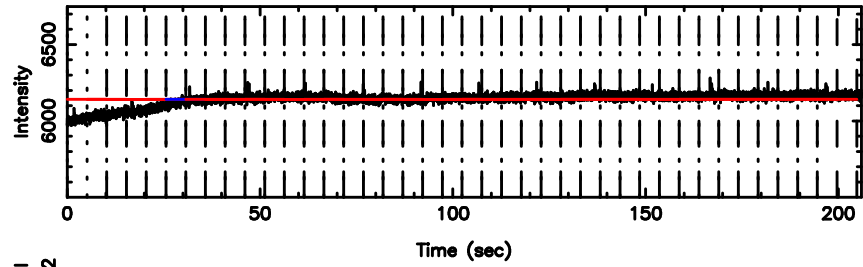

T20240701162029