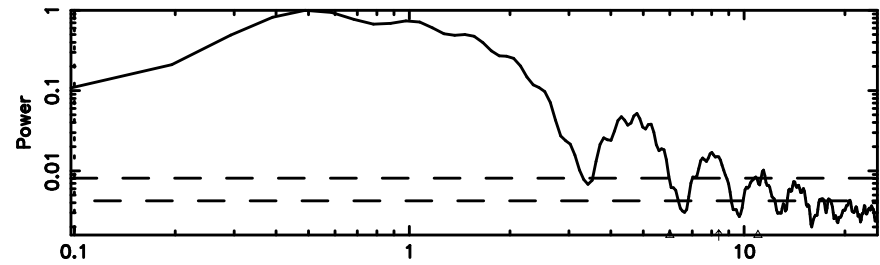

BLK:25,SNR1: 2.3345 ,SNR2: 5.8341

Frequency (Hz)

K20240701055322

BLK:25,SNR1: 7.3292 ,SNR2: 18.106

Frequency (Hz)

0038+328 2024/06/30 20.92UT TOYOKAWA-KISO

F20240701055327

BLK:25,SNR1: 2.9160 ,SNR2: 12.213