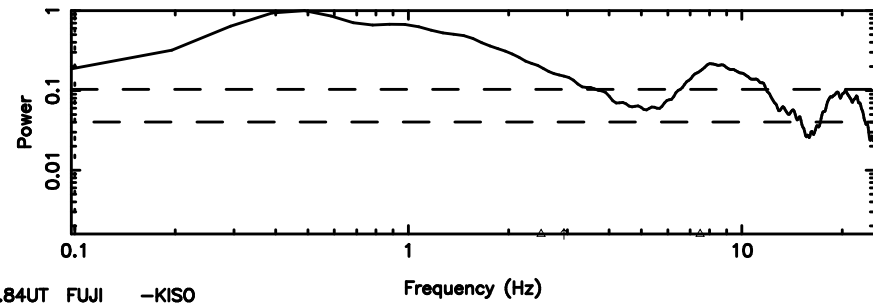

BLK:18,SNR1: 0.43213 ,SNR2: 3.4190

Frequency (Hz)

F20240701084845

BLK:14,SNR1: 0.81203 ,SNR2: 2.2745

K20240701084841

BLK:14,SNR1: 0.43007 ,SNR2: 3.3792

0333+32 2024/06/30 23.84UT FUJI -KISO

T20240701090145