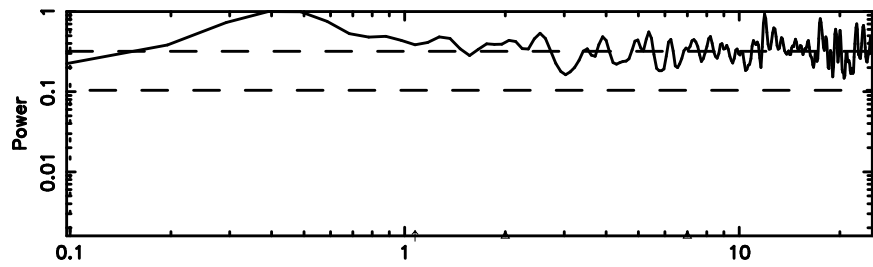

BLK: 4,SNR1: 0.15065 ,SNR2: 0.92685