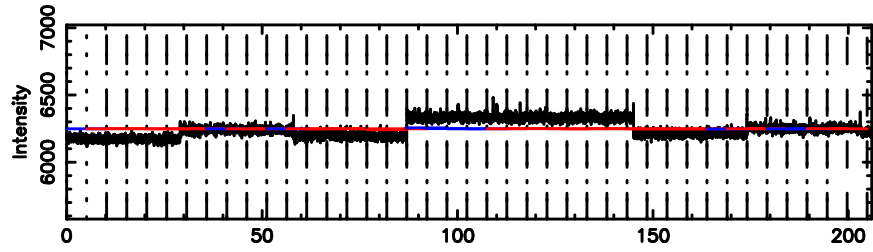

F20240701070954