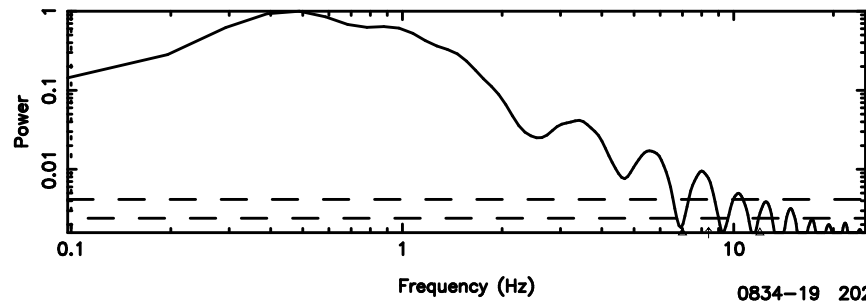

0821+394 2024/07/01 4.64UT FUJI -KISO

T20240701134809

BLK:33,SNR1: 11.340 ,SNR2: 27.745

F20240701134811

BLK:33,SNR1: 19.935 ,SNR2: 36.067

0834-19 2024/07/01 4.83UT TOYOKAWA-FUJI

T20240701134809

BLK:36,SNR1: 11.344 ,SNR2: 27.753