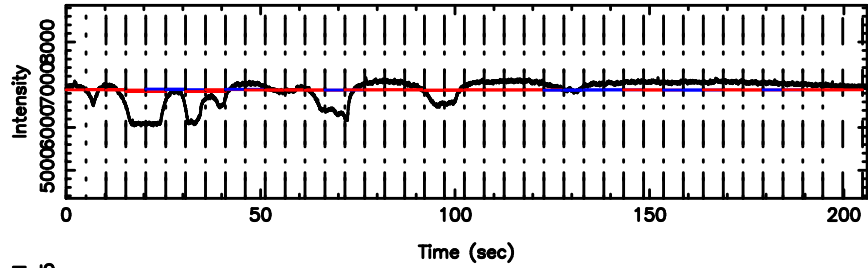

T20240701110714