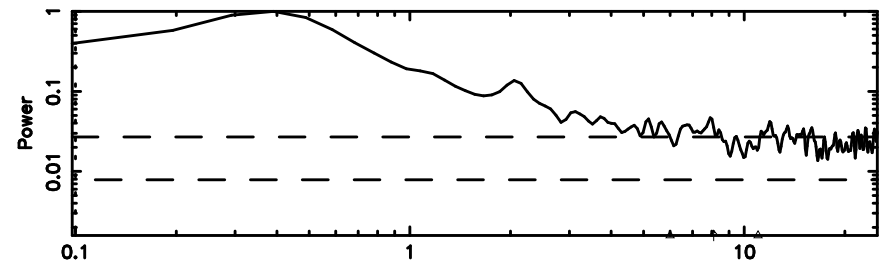

BLK:26,SNR1: 2.6532 ,SNR2: 5.1456

Frequency (Hz)

3C48 2024/06/30 21.86UT FUJI -KISO

T20240701070952

BLK: 8,SNR1: 0.67066E-01,SNR2: 0.77550

Frequency (Hz)

F20240701070954

BLK: 8,SNR1: 1.1997 ,SNR2: 3.1236