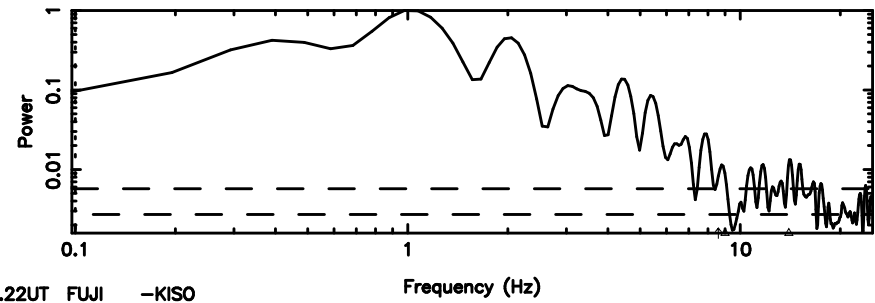

K202407011111139

BLK:13,SNR1: 11.338 ,SNR2: 26.529

Frequency (Hz)

F20240701111143

BLK:19,SNR1: 3.4196 ,SNR2: 7.4756

K20240701111139

BLK:19,SNR1: 10.731 ,SNR2: 25.105

0556+191 2024/07/01 2.22UT FUJI -KISO