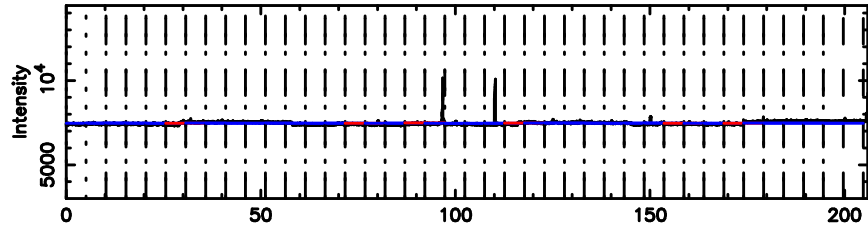

F20240701104634