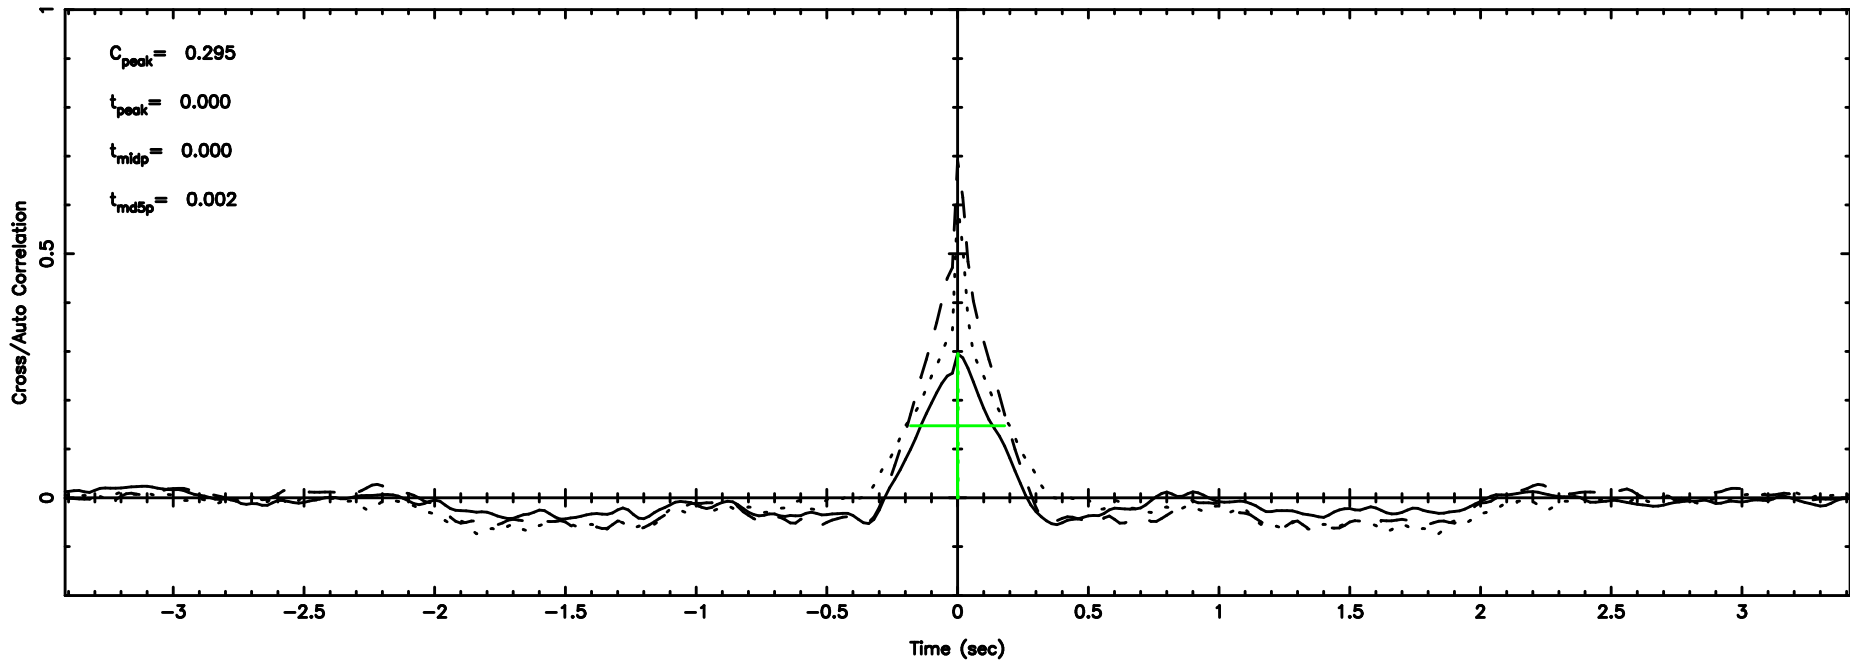

Frequency (Hz)

3C267 2024/07/01 8.04UT FUJI -KISO