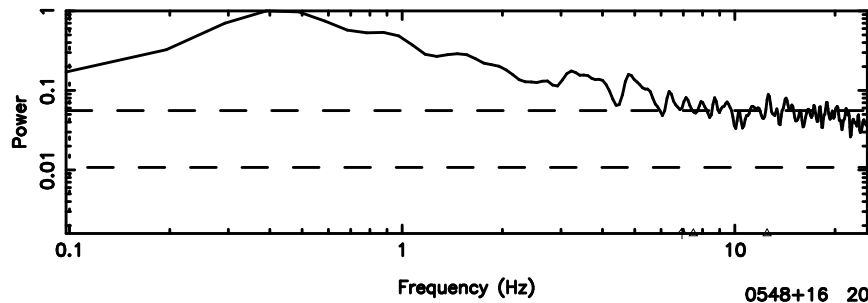

K20240701110301

BLK:24,SNR1: 0.81187 ,SNR2: 3.5344

Frequency (Hz)

F20240701110305

BLK:17,SNR1: 0.91112 ,SNR2: 2.6717

K20240701110301

BLK:17,SNR1: 3.1453 ,SNR2: 14.489

0548+16 2024/07/01 2.08UT FUJI -KISO