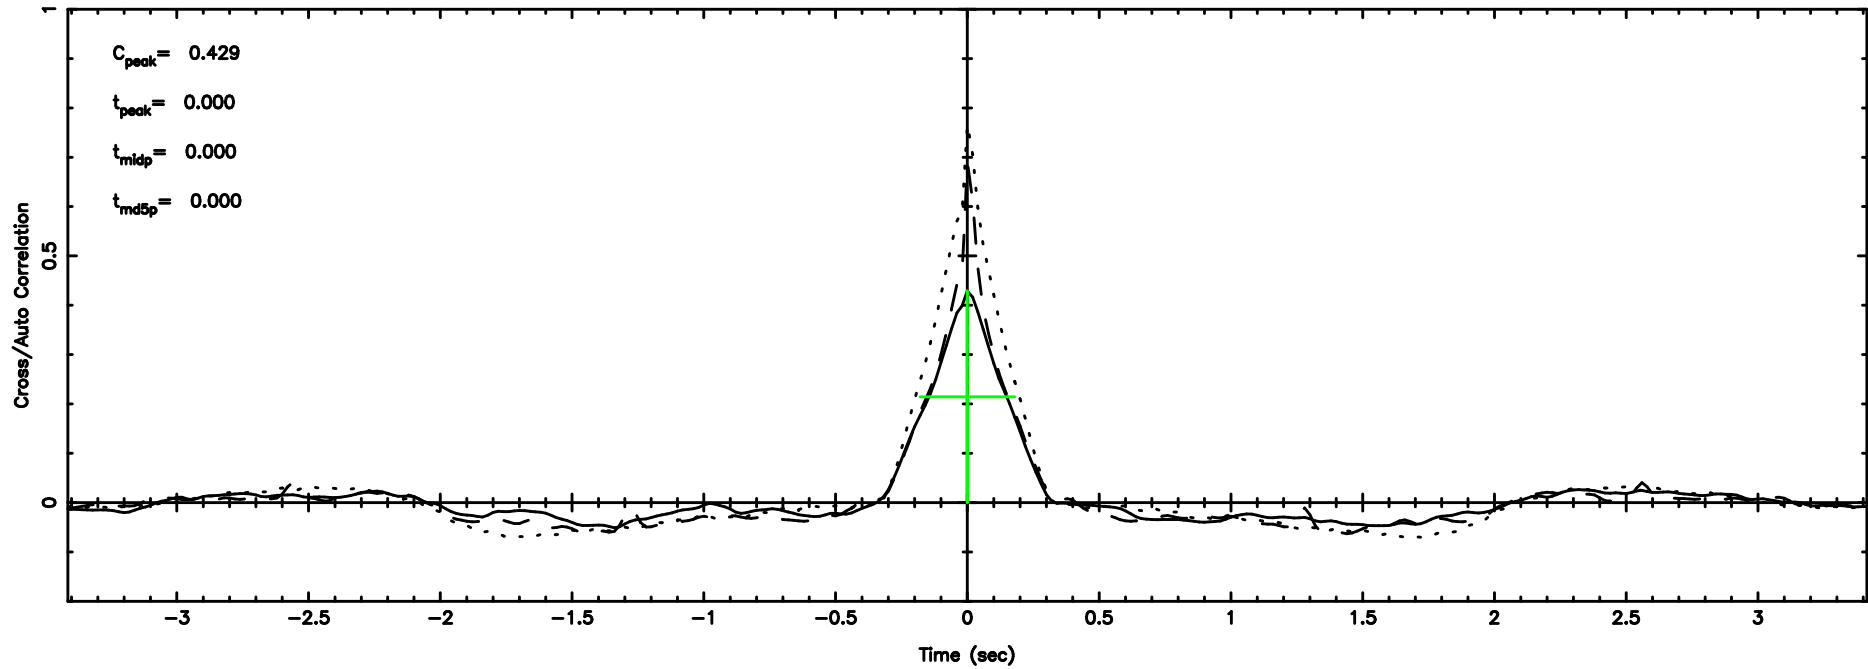

F20240701122709

BLK:29,SNR1: 1.7498 ,SNR2: 5.9363

K20240701122705

BLK:29,SNR1: 5.6173 ,SNR2: 13.711

0713-024 2024/07/01 3.48UT FUJI -KISO