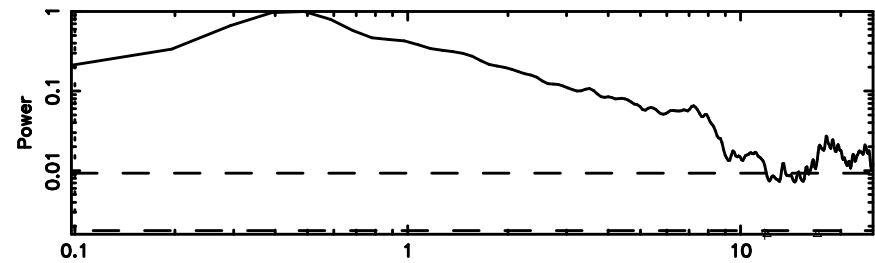

BLK:28,SNR1: 7.1865 ,SNR2: 11.858