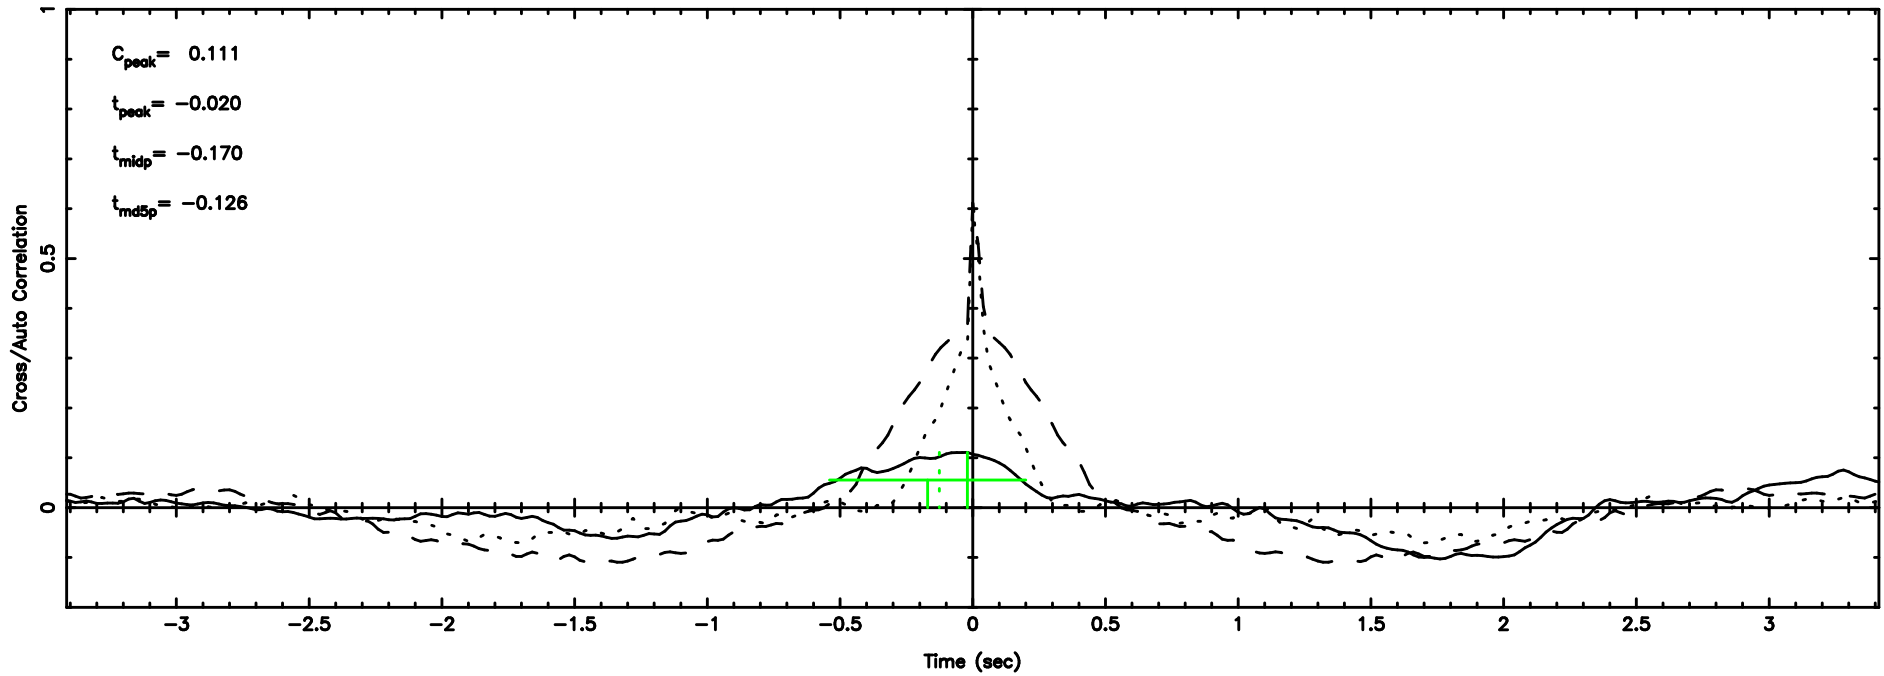

3C48 2024/06/30 21.86UT TOYOKAWA-FUJI

F20240701065009

BLK:17,SNR1: 1.7206 ,SNR2: 4.3895

Frequency (Hz)

T20240701065007

BLK:19,SNR1: 0.67368 ,SNR2: 4.2240

Frequency (Hz)

3C48