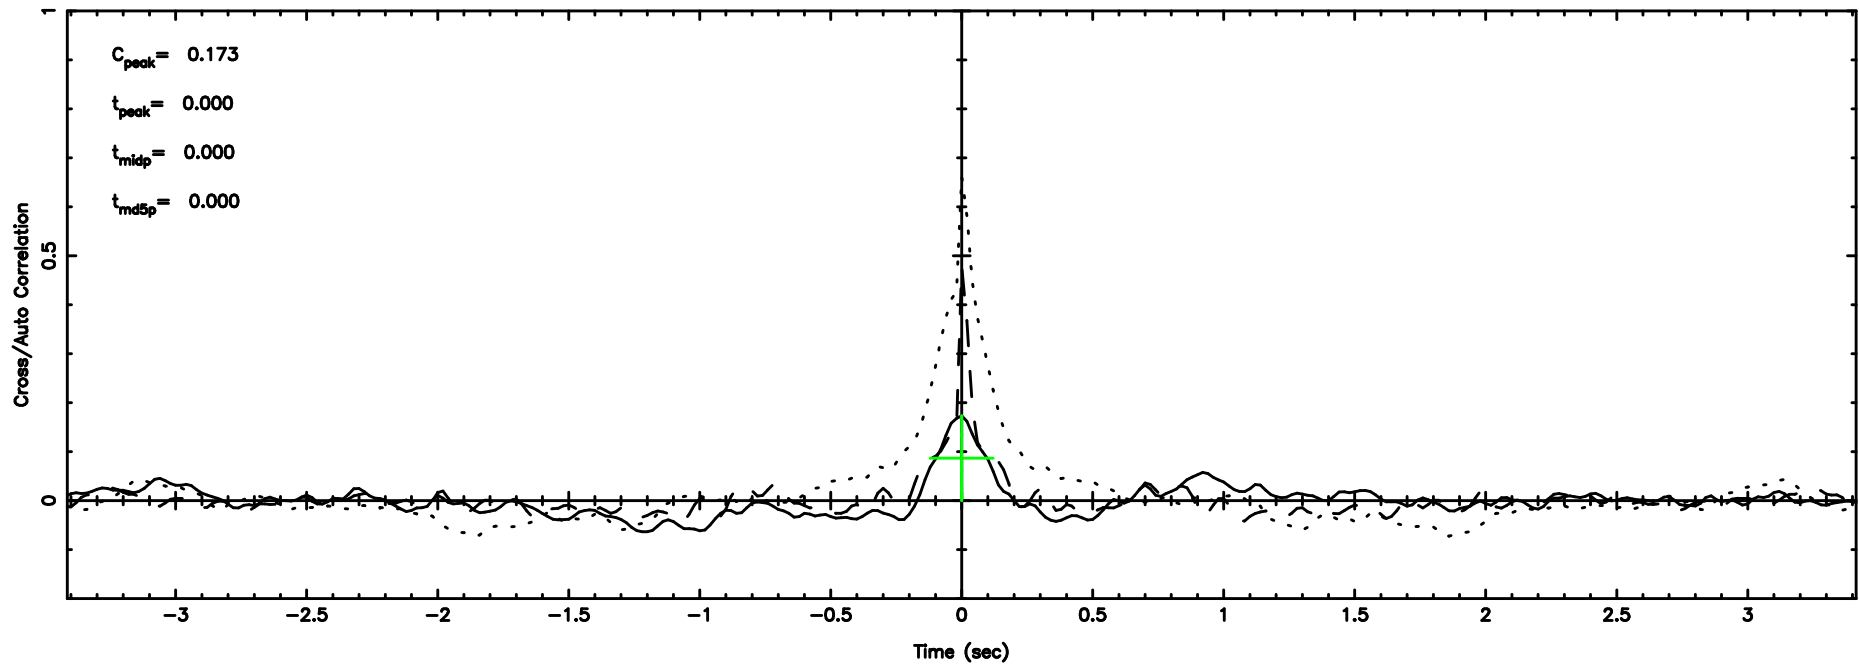

1031-11 2024/07/01 6.77UT TOYOKAWA-KISO

F20240701154423

BLK:10,SNR1: 0.65409 ,SNR2: 2.8677

Frequency (Hz)

K20240701154418

BLK:10,SNR1: 0.66285 ,SNR2: 2.9714

Frequency (Hz)

1031-11 2024/07/01 6.77UT FUJI -KISO