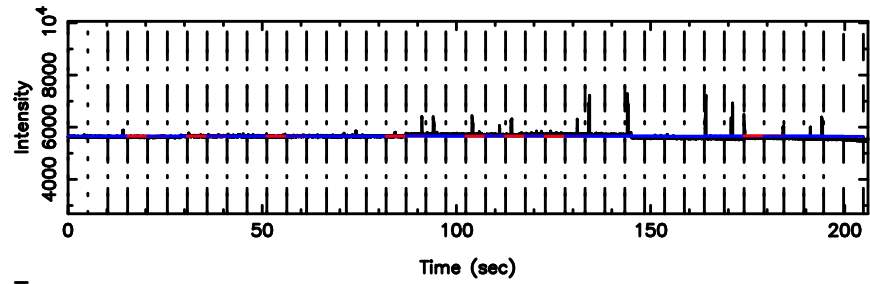

F20240701120610