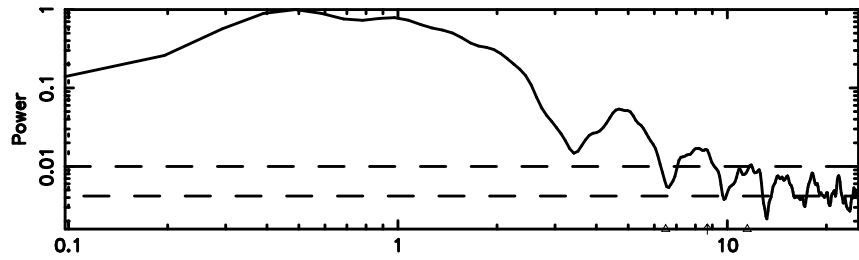

BLK: 5, SNR1: 1.8862 , SNR2: 3.4927

Frequency (Hz)

F20240701170033

BLK:16,SNR1: 6.3746 ,SNR2: 15.219

Frequency (Hz)

K20240701170028

BLK:16,SNR1: 0.88763 ,SNR2: 3.7340

Frequency (Hz)