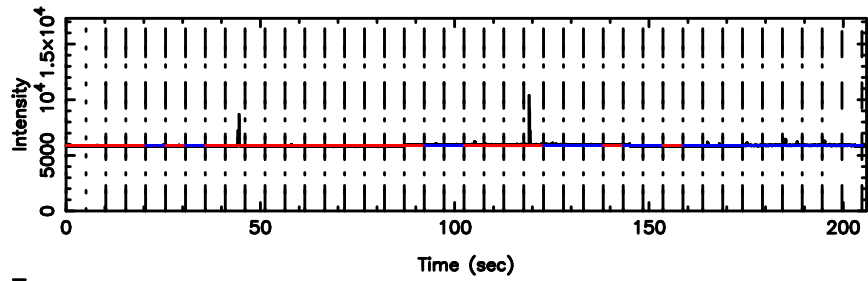

F20240701111929