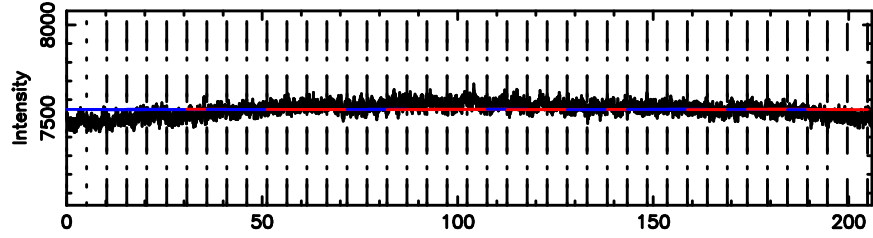

3C48 2024/06/30 21.86UT TOYOKAWA-FUJI

F20240701065009

BLK:17,SNR1: 1.7206 ,SNR2: 4.3895

Frequency (Hz)

T20240701065007

BLK:19,SNR1: 0.67368 ,SNR2: 4.2240

Frequency (Hz)

3C48