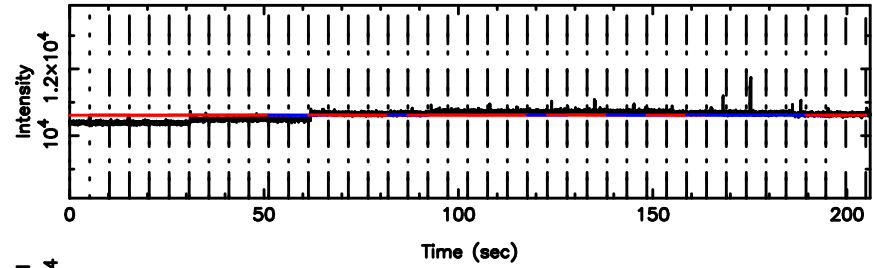

K20240701111924