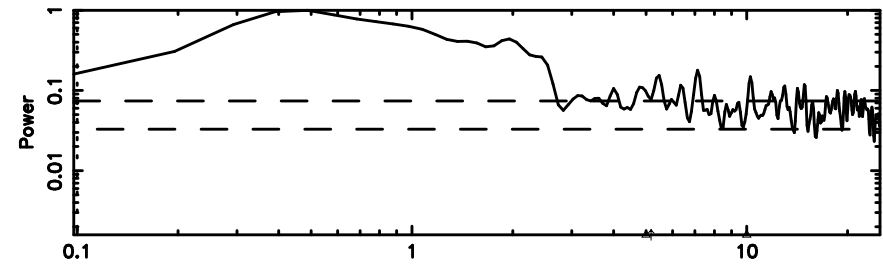

BLK: 5,SNR1: 0.67070 ,SNR2: 2.8978