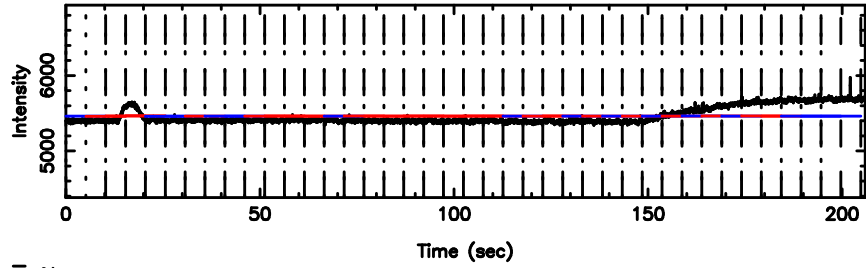

T20240701123718