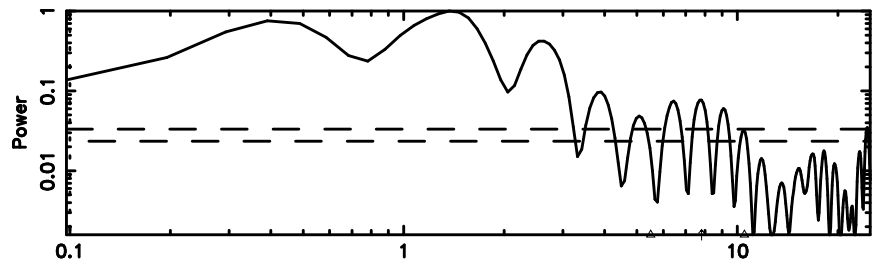

Frequency (Hz)

F20240701082353

BLK: 2,SNR1: 0.28203 ,SNR2: 1.5929

Frequency (Hz)

0308+305 2024/06/30 23.43UT TOYOKAWA-FUJI

T20240701082351

BLK: 4,SNR1: 1.5530 ,SNR2: 5.1011

Frequency (Hz)