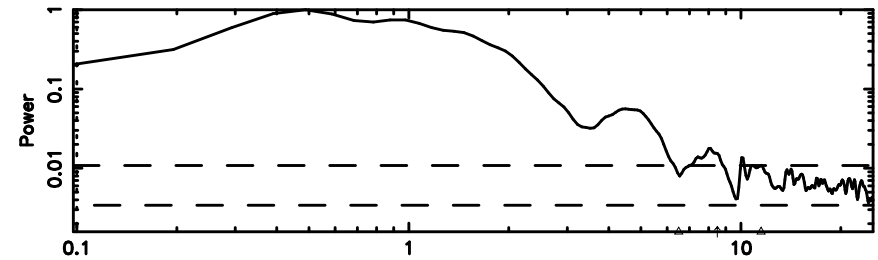

BLK:26,SNR1: 3.8578 ,SNR2: 6.8575

Frequency (Hz)

K20240701122705

BLK:26,SNR1: 5.9301 ,SNR2: 14.441

Frequency (Hz)

0713-024 2024/07/01 3.48UT TOYOKAWA-KISO

F20240701122709

BLK:29,SNR1: 1.7498 ,SNR2: 5.9363