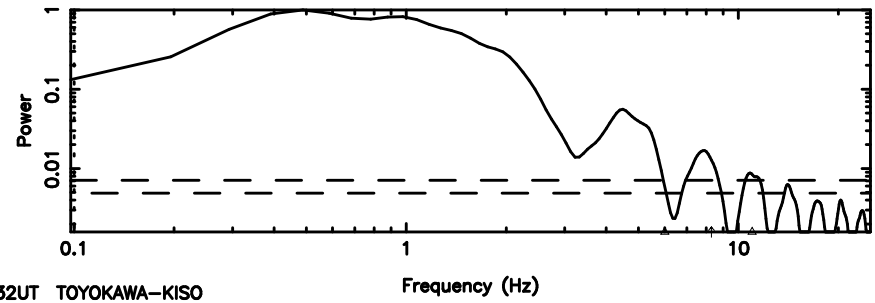

K20240701121741

BLK:33,SNR1: 8.9254 ,SNR2: 22.355

Frequency (Hz)

F20240701121746

BLK:34,SNR1: 8.9063 ,SNR2: 22.295

Frequency (Hz)

K20240701121741

BLK:34,SNR1: 9.2848 ,SNR2: 23.239