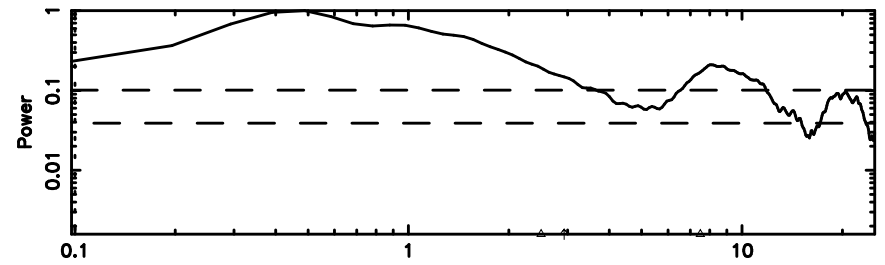

BLK:18,SNR1: 0.43213 ,SNR2: 3.4190