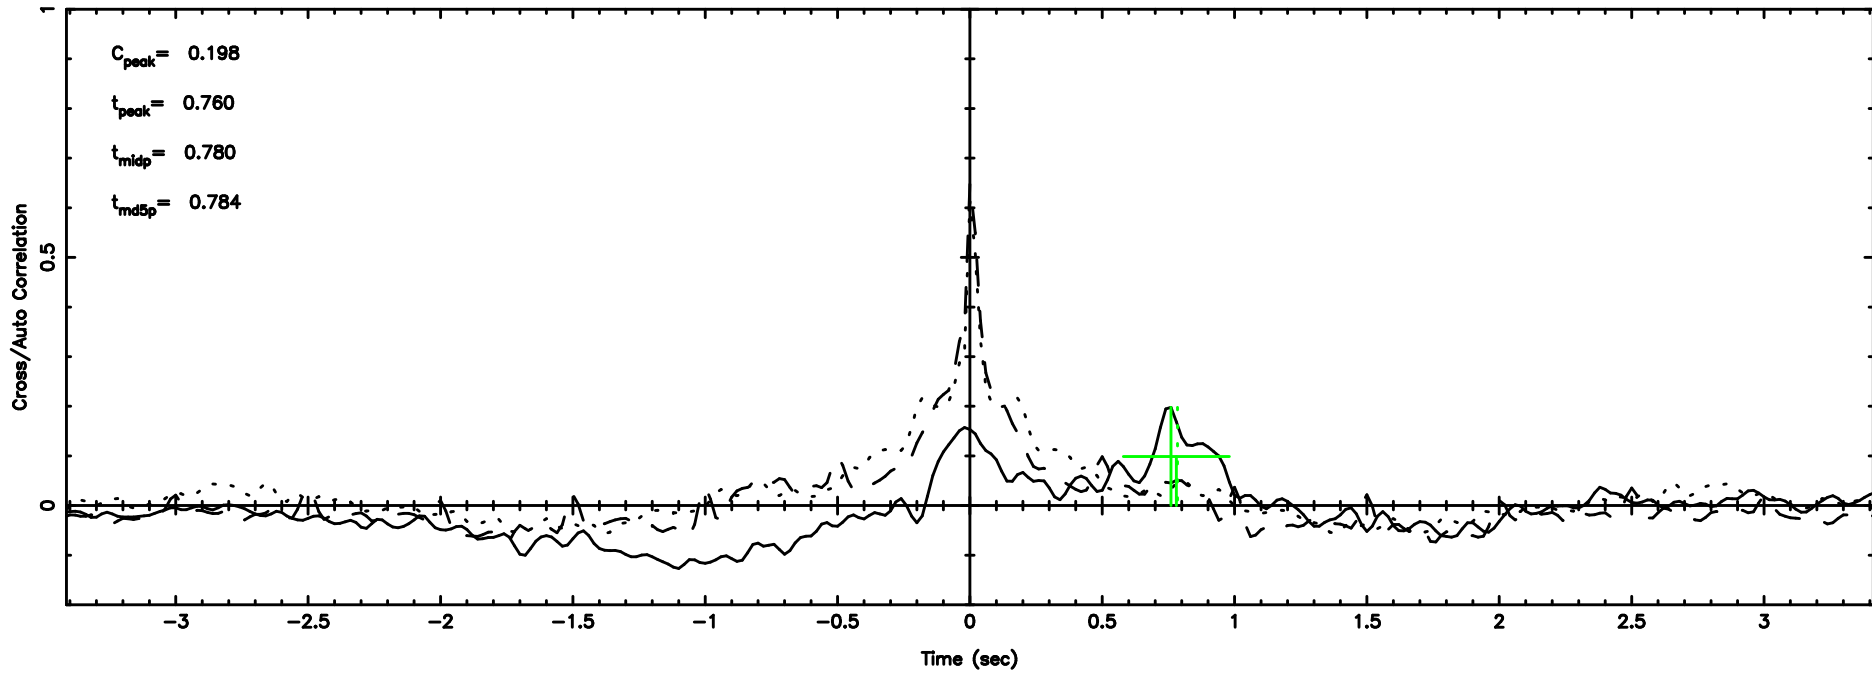

BLK: 4,SNR1: 4.4147 ,SNR2: 9.4341

Frequency (Hz)

0347+05 2024/07/01 0.06UT TOYOKAWA-FUJI

F20240701090147

BLK: 4,SNR1: 0.23740 ,SNR2: 2.3314

Frequency (Hz)

T20240701090145

BLK: 8,SNR1: 4.4167 ,SNR2: 9.4368