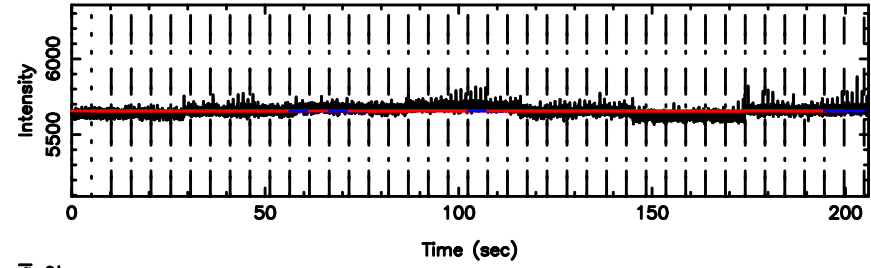

F20240701143310