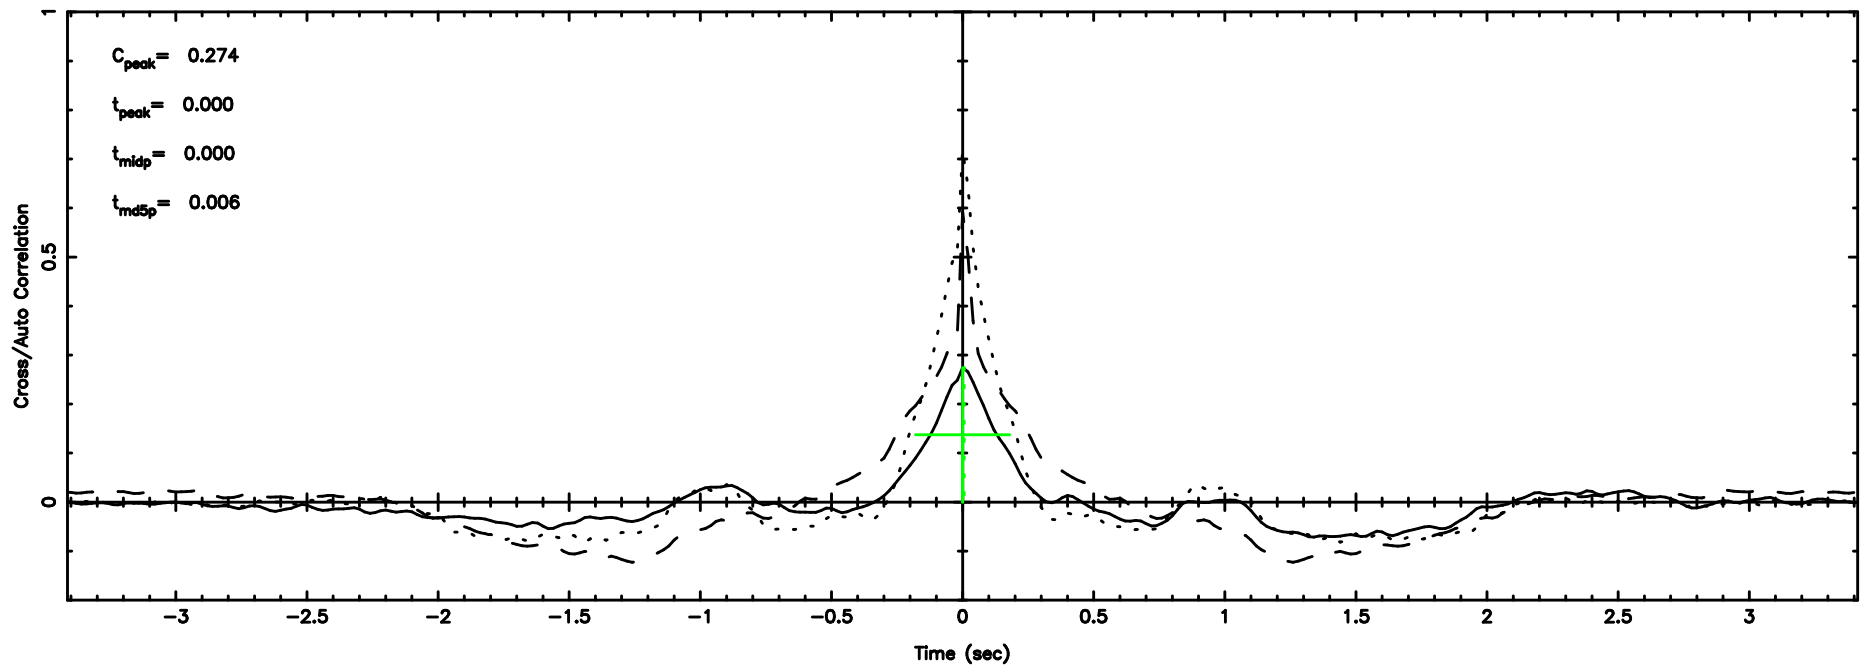

3C237 2024/07/01 6.34UT TOYOKAWA-KISO