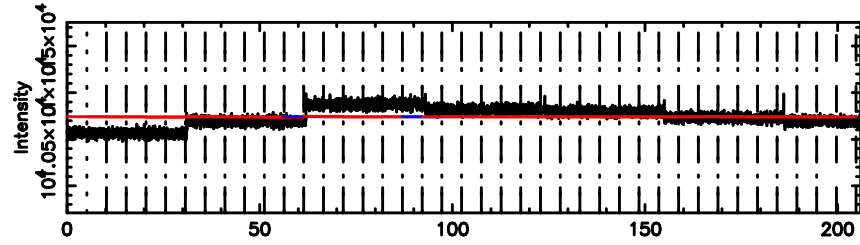

Frequency (Hz)

K20240701165401