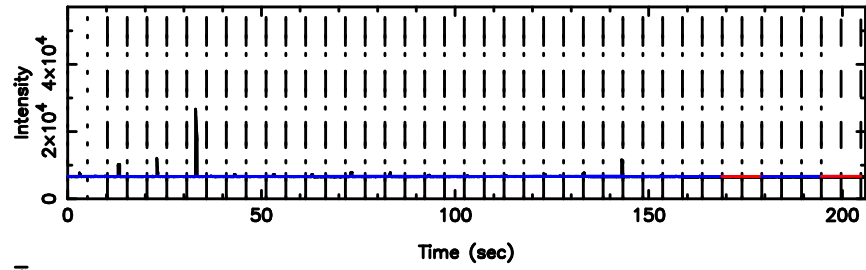

0821+394 2024/07/01 4.64UT FUJI -KISO

T20240701134809

BLK:33,SNR1: 11.340 ,SNR2: 27.745

F20240701134811

BLK:33,SNR1: 19.935 ,SNR2: 36.067

0834-19 2024/07/01 4.83UT TOYOKAWA-FUJI

T20240701134809

BLK:36,SNR1: 11.344 ,SNR2: 27.753