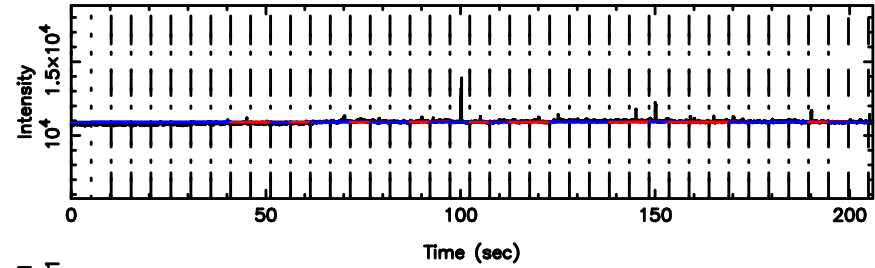

F20240701104634

BLK:28,SNR1: 7.1865 ,SNR2: 11.858

Frequency (Hz)

T20240701104632

BLK:25,SNR1: 9.9926 ,SNR2: 51.176

0531+194 2024/07/01 1.80UT TOYOKAWA-KISO

K20240701104629

BLK:25,SNR1: 2.5794 ,SNR2: 11.456