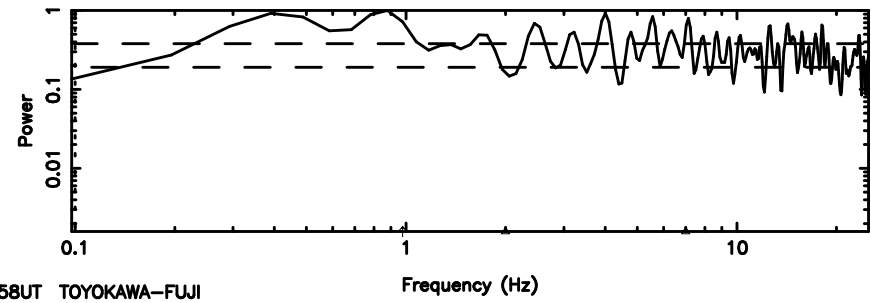

BLK: 4,SNR1:-0.71078E-01,SNR2: 0.84997