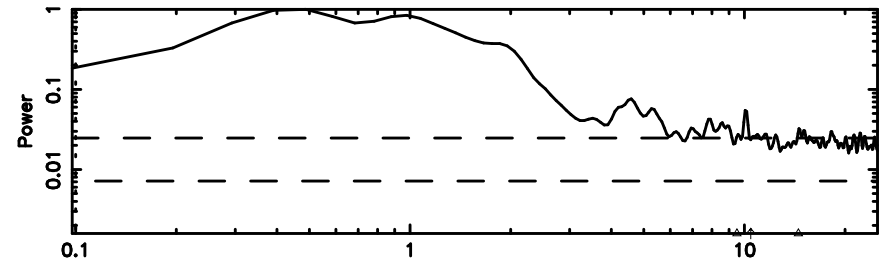

BLK:26,SNR1: 2.6532 ,SNR2: 5.1456