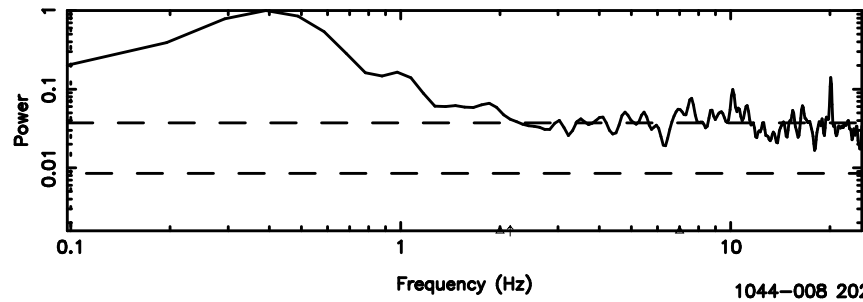

BLK: 8,SNR1: 0.62497 ,SNR2: 5.6593