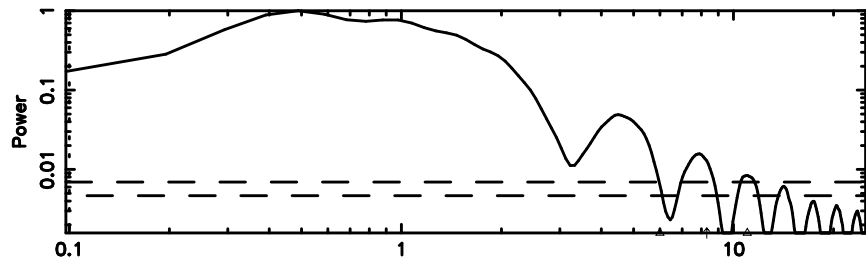

K20240701121741

BLK:33,SNR1: 8.9254 ,SNR2: 22.355

Frequency (Hz)

F20240701121746

BLK:34,SNR1: 8.9063 ,SNR2: 22.295

Frequency (Hz)

K20240701121741

BLK:34,SNR1: 9.2848 ,SNR2: 23.239