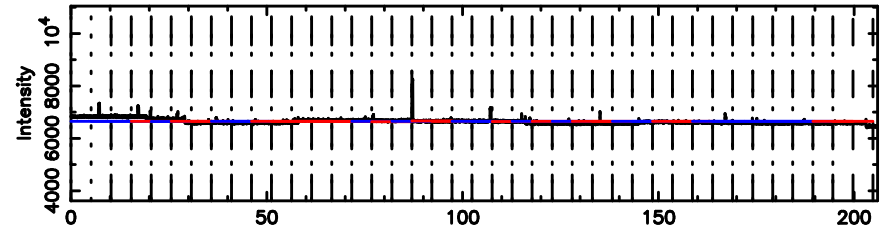

T20240701055325

BLK:20,SNR1: 1.7231 ,SNR2: 4.1670

Frequency (Hz)

F20240701055327

BLK:20,SNR1: 2.9851 ,SNR2: 12.522

Frequency (Hz)

0038+328 2024/06/30 20.92UT TOYOKAWA-FUJI

T20240701055325