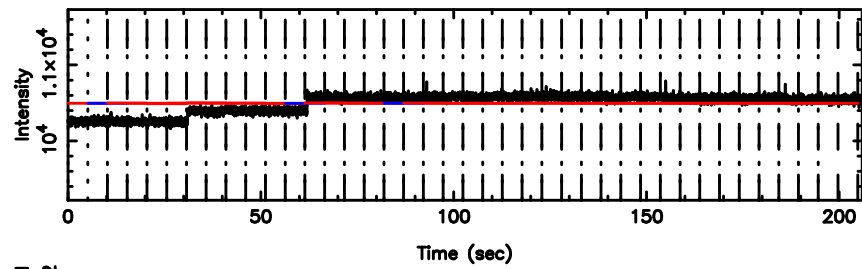

Frequency (Hz)

K20240701160908