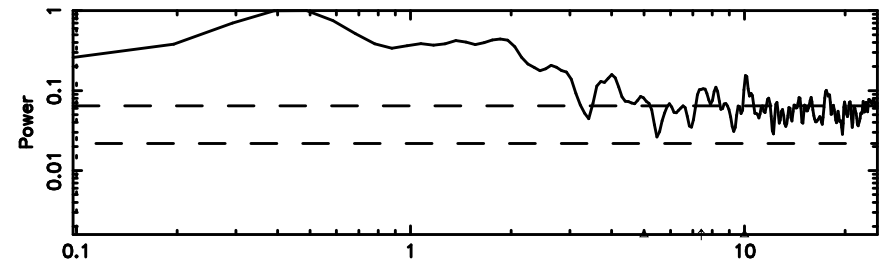

T20240701073631

BLK: 5,SNR1: 0.22749 ,SNR2: 0.44797

Frequency (Hz)

3C67 2024/06/30 22.84UT TOYOKAWA-KISO

K20240701073628

BLK: 5,SNR1: 0.76608 ,SNR2: 2.2033

Frequency (Hz)

F20240701073633