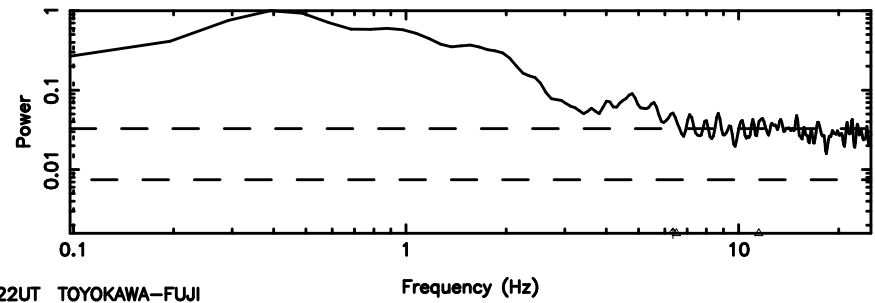

BLK:14,SNR1: 1.6808 ,SNR2: 5.4006

0556+191 2024/07/01 2.22UT TOYOKAWA-FUJI