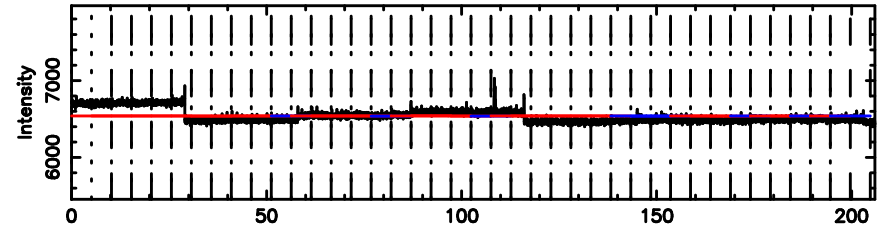

Frequency (Hz)

0333+32 2024/06/30 23.84UT TOYOKAWA-FUJI

F20240701084845