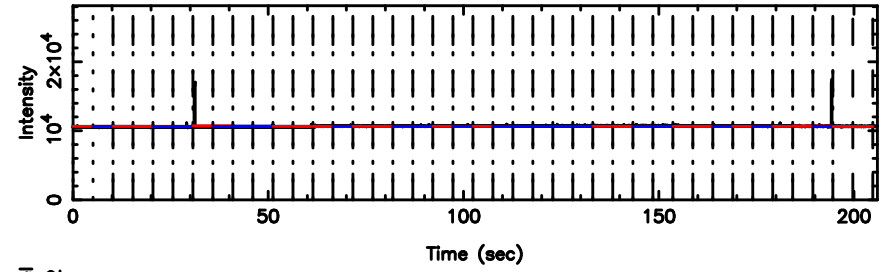

BLK:20,SNR1: 2.9452 ,SNR2: 12.796

Frequency (Hz)

3C67

2024/06/30 22.64UT FUJI -KISO

K20240701073628

BLK:20,SNR1: 15.011 ,SNR2: 24.390

Frequency (Hz)

T20240701075447