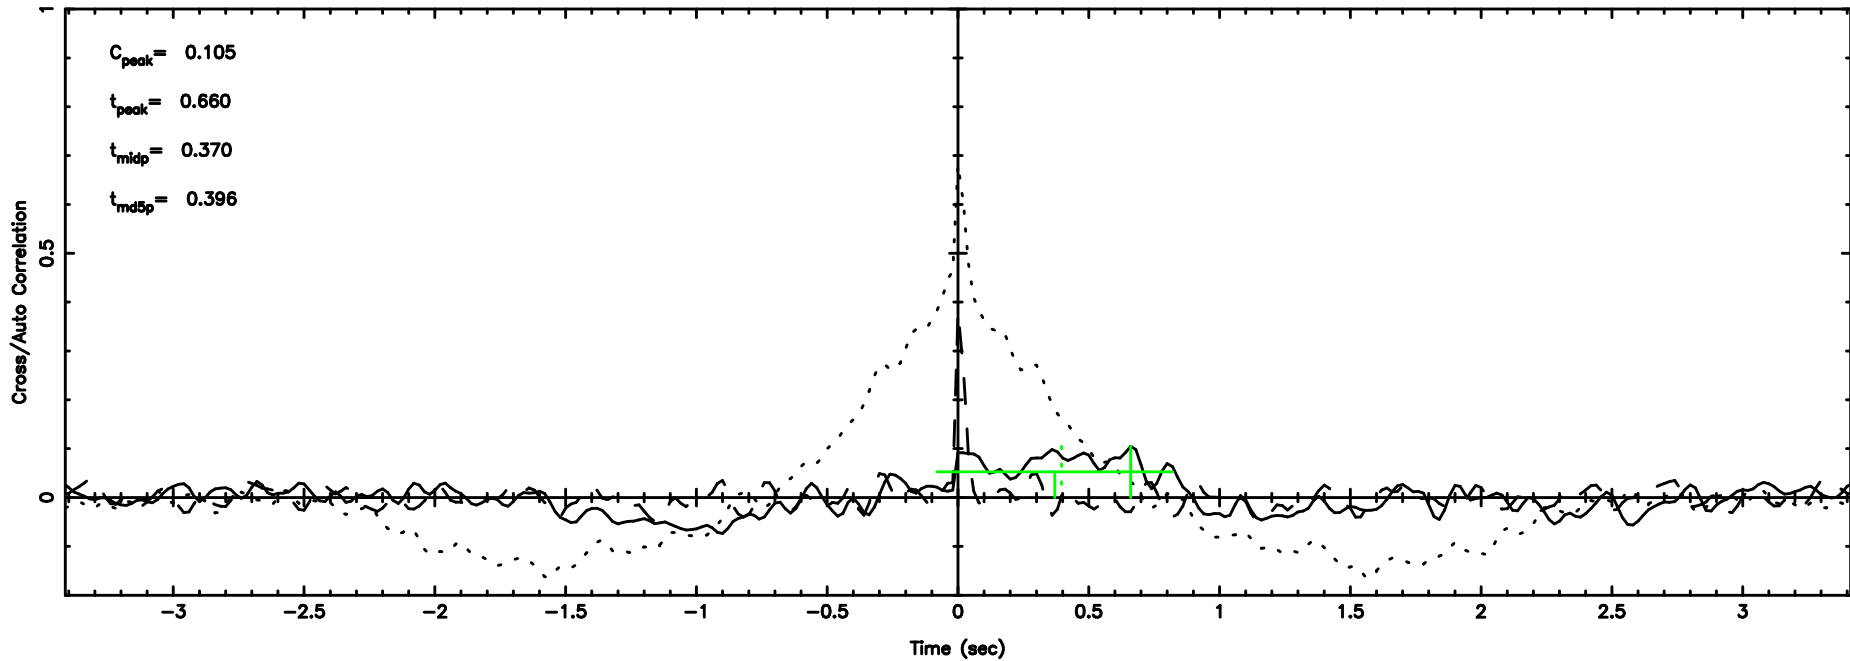

Frequency (Hz)

3C263.1 2024/07/01 7.93UT TOYOKAWA-KISO