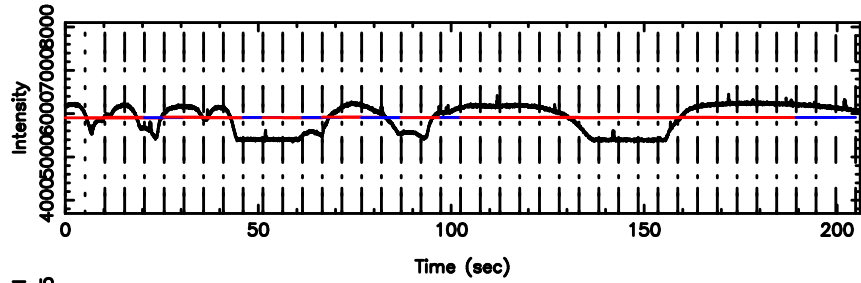

T20240701154854