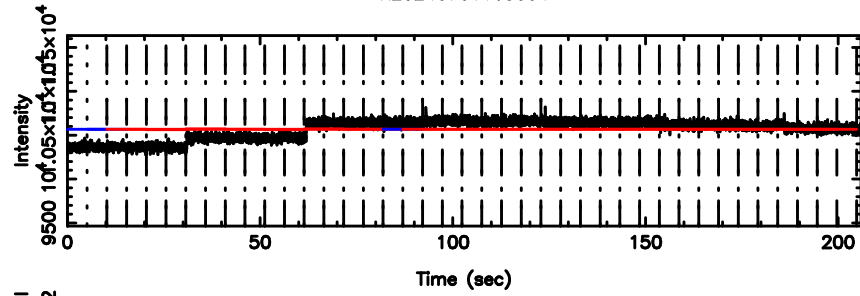

Frequency (Hz)

3C255 2024/07/01 7.53UT TOYOKAWA-KISO

F20240701163008

BLK: 3,SNR1: 0.44866 ,SNR2: 6.6103

Frequency (Hz)

K20240701163004

BLK: 3,SNR1: 0.34021E-01,SNR2: 0.62954

Frequency (Hz)