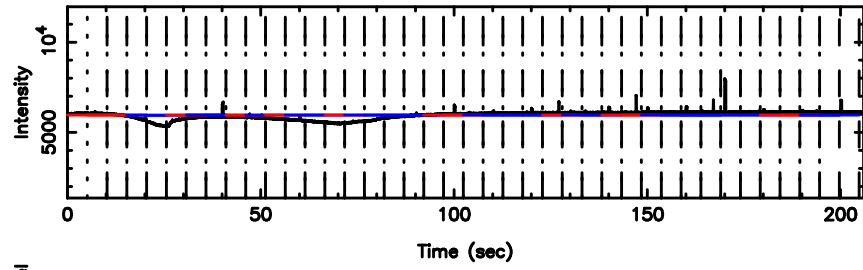

T20240701145432