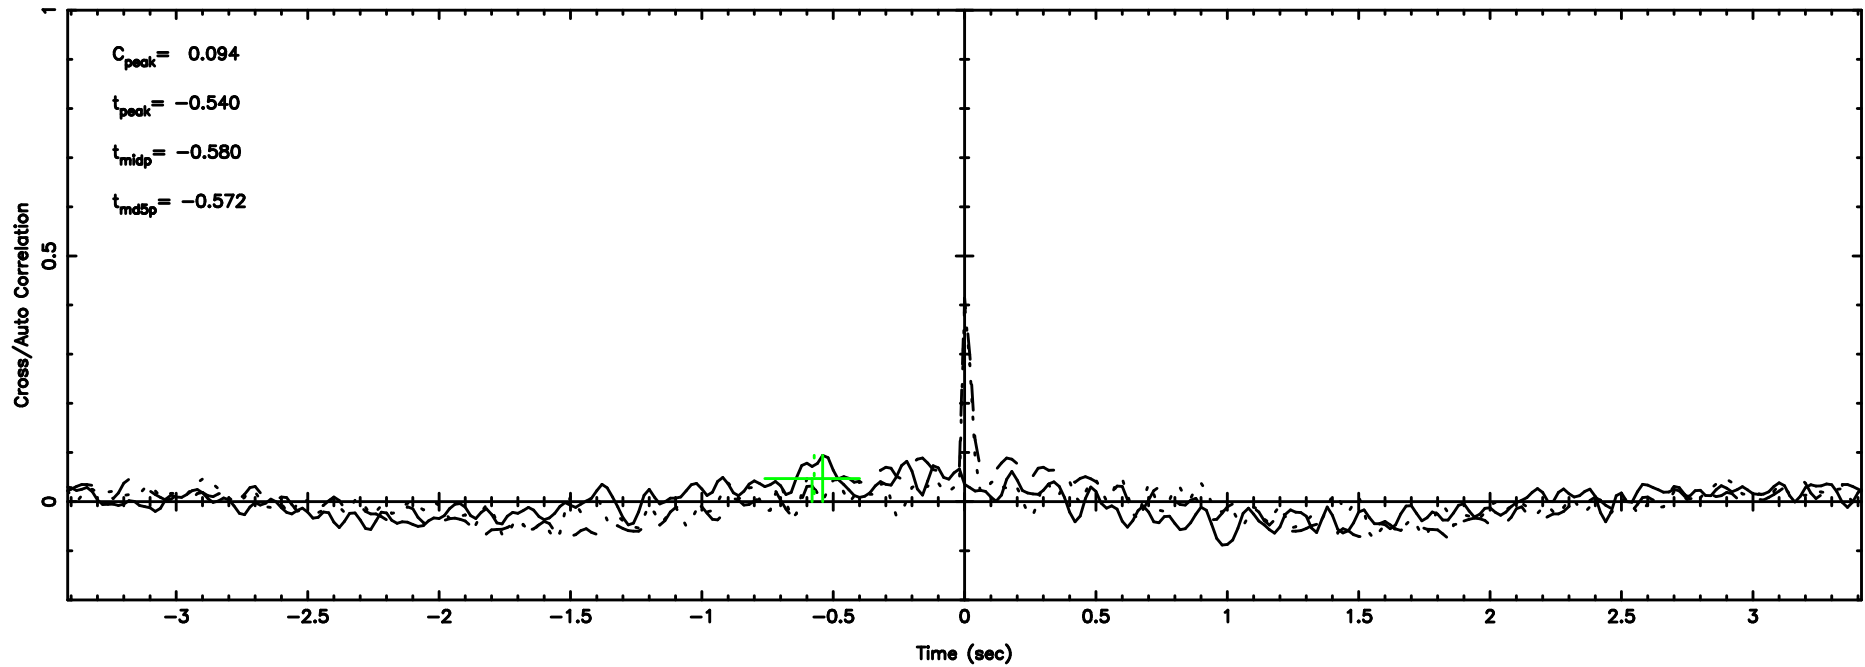

3C208 2024/07/01 5.10UT TOYOKAWA-KISO