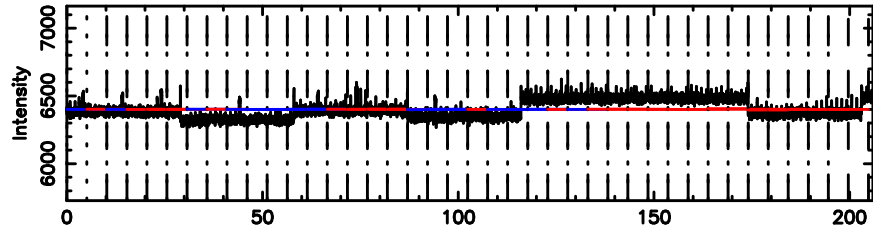

BLK: 4,SNR1: 8.3513 ,SNR2: 14.729

Frequency (Hz)

0053+261 2024/06/30 21.17UT TOYOKAWA-KISO

F20240701060820

BLK:15,SNR1: 0.65963 ,SNR2: 3.3152

Frequency (Hz)

K20240701060815

BLK:15,SNR1: 2.8207 ,SNR2: 7.3636