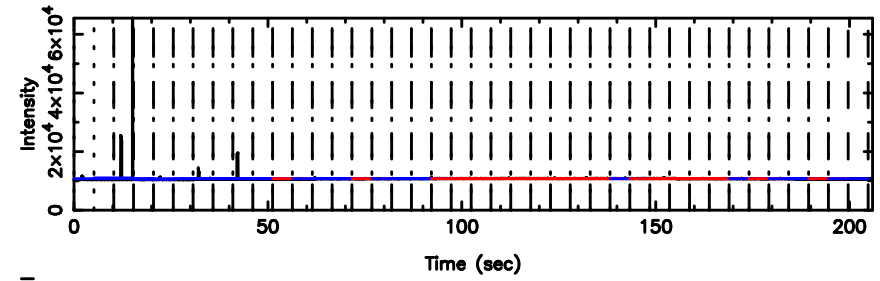

0752-200 2024/07/01 4.12UT FUJI -KISO

K20240701130517