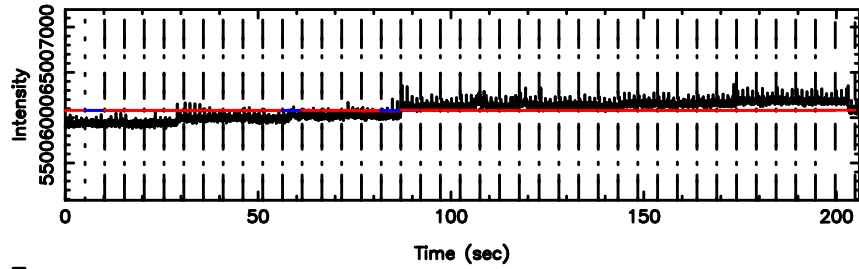

F20240701160913