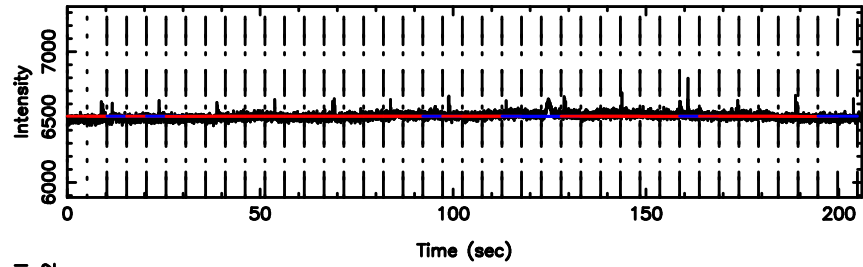

T20240701155807