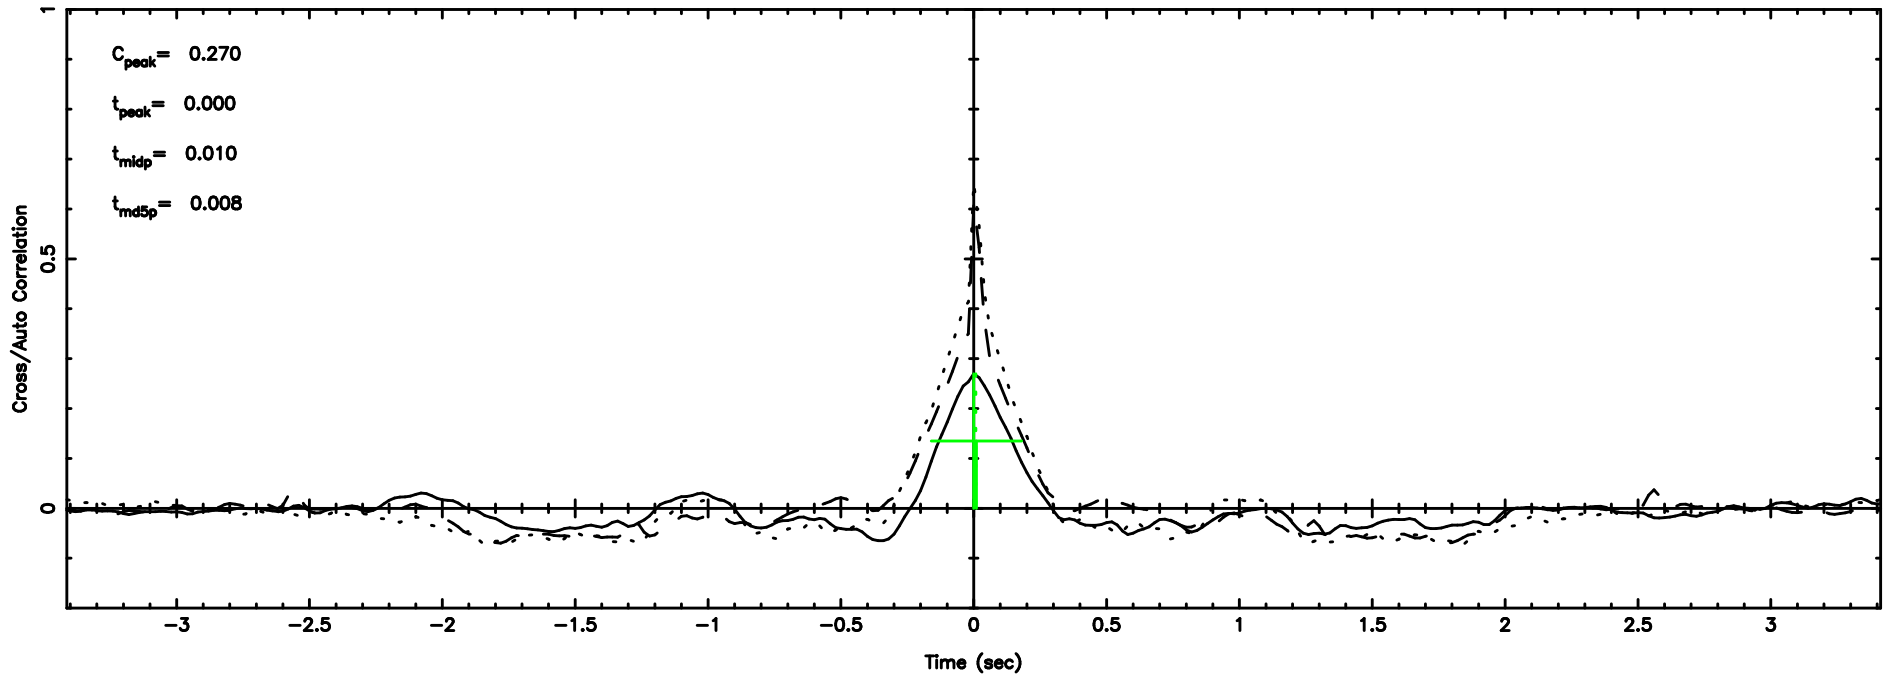

Frequency (Hz)

0053+261 2024/06/30 21.17UT FUJI -KISO