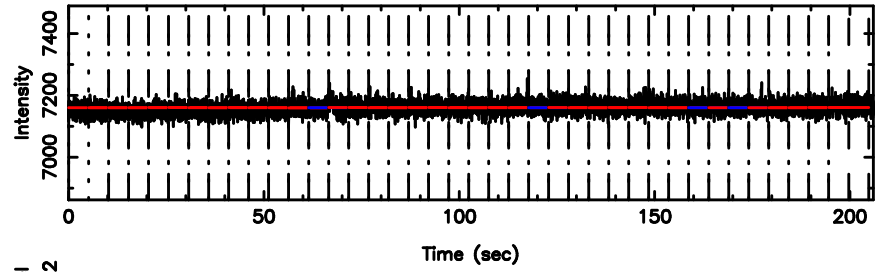

BLK: 2,SNR1: 1.4978 ,SNR2: 5.1375

Frequency (Hz)

0202+15 2024/06/30 22.31UT FUJI -KISO

T20240701072849

BLK: 4,SNR1: 0.18945 ,SNR2: 1.4400

Frequency (Hz)

F20240701072851

BLK: 4,SNR1: 1.2971 ,SNR2: 6.0905