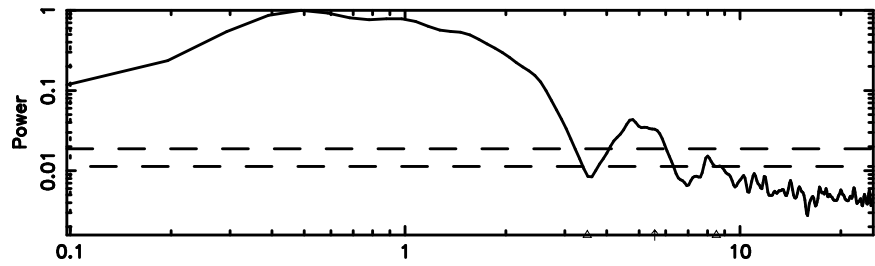

BLK:25,SNR1: 2.3345 ,SNR2: 5.8341

Frequency (Hz)

K20240701055322

BLK:25,SNR1: 7.3292 ,SNR2: 18.106

Frequency (Hz)

0038+328 2024/06/30 20.92UT TOYOKAWA-KISO

F20240701055327

BLK:25,SNR1: 2.9160 ,SNR2: 12.213