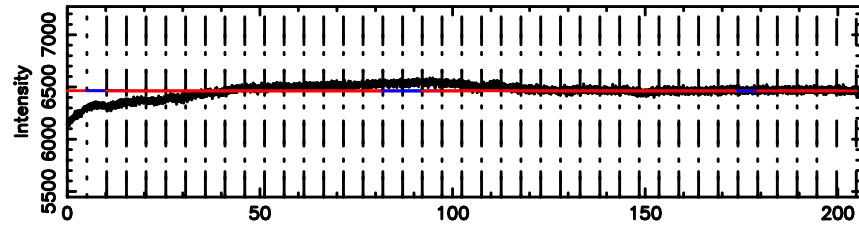

T20240701165404