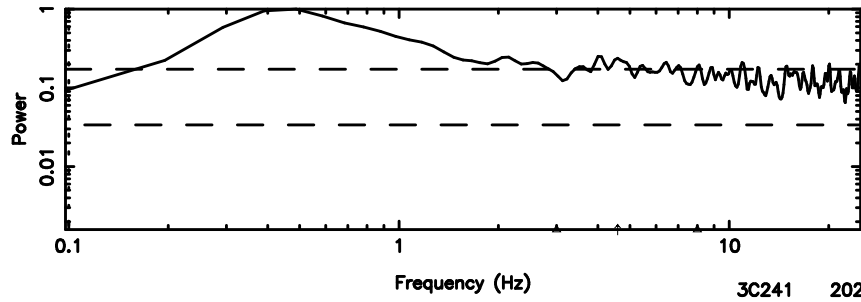

BLK: 9,SNR1: 0.10348E-01,SNR2: 0.75356