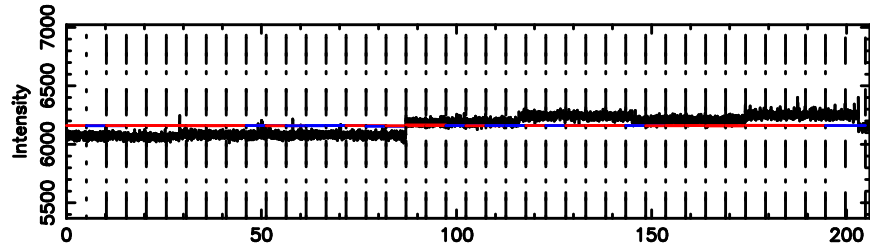

T20240701083522

BLK:10,SNR1: 13.618 ,SNR2: 37.295

Frequency (Hz)

0320+05 2024/06/30 23.62UT TOYOKAWA-KISO

K20240701083519

BLK:10,SNR1: 0.31090 ,SNR2: 1.4104

Frequency (Hz)

F20240701083524