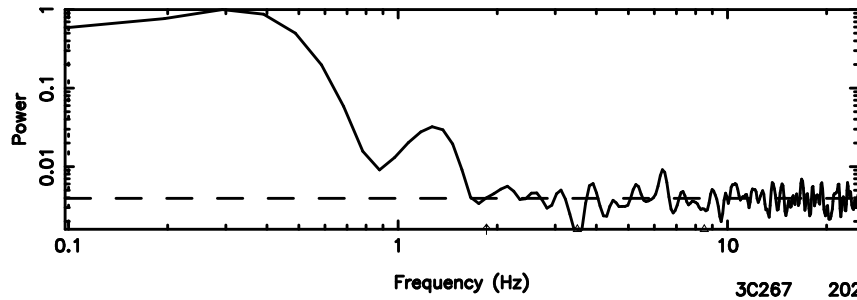

BLK: 5,SNR1: 4.7794 ,SNR2: 53.652