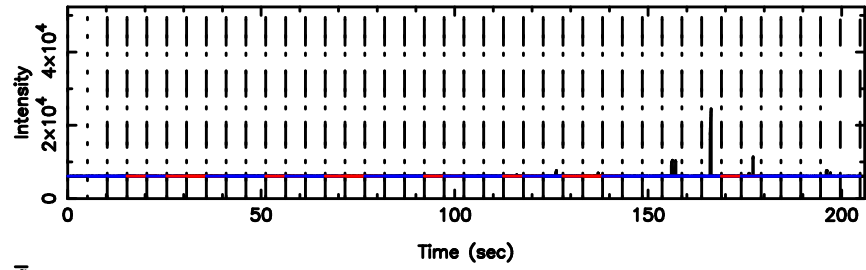

T20240701142056