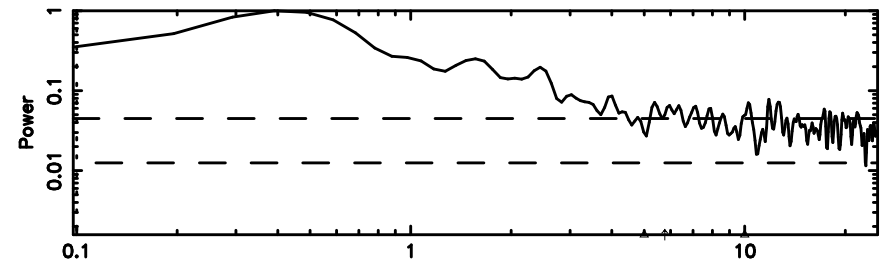

T20240701073631

BLK: 5,SNR1: 0.19352 ,SNR2: 0.32579

Frequency (Hz)

3C67

2024/06/30 22.64UT TOYOKAWA-FUJI

F20240701073633

BLK: 5,SNR1: 0.81124 ,SNR2: 3.1112

Frequency (Hz)