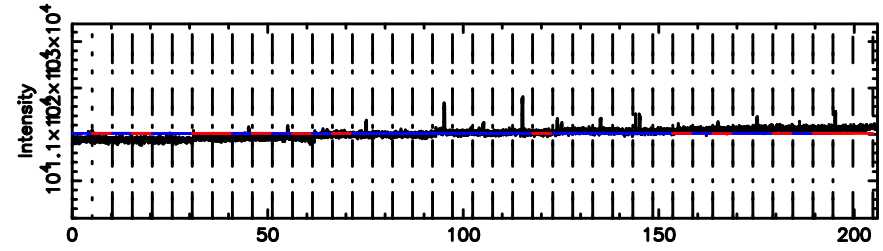

2024/06/30 21.86UT TOYOKAWA-KISO

K20240701065004

BLK:19,SNR1: 1.0180 ,SNR2: 4.7083

Frequency (Hz)

F20240701065009

BLK:26,SNR1: 1.8661 ,SNR2: 4.7398

Frequency (Hz)

K20240701065004