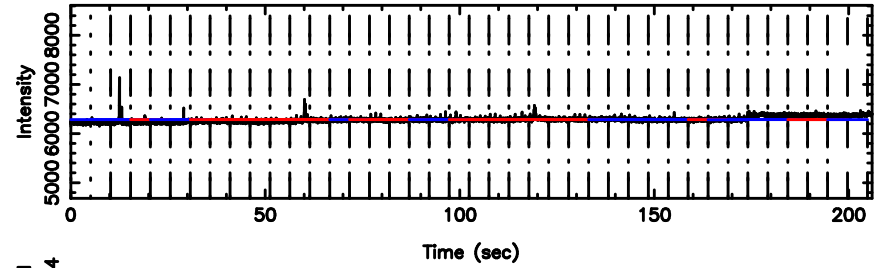

T20240701110303

BLK:18,SNR1: 1.6049 ,SNR2: 5.8038

0548+16 2024/07/01 2.08UT TOYOKAWA-FUJI

F20240701110305

BLK:18,SNR1: 1.0191 ,SNR2: 2.7121