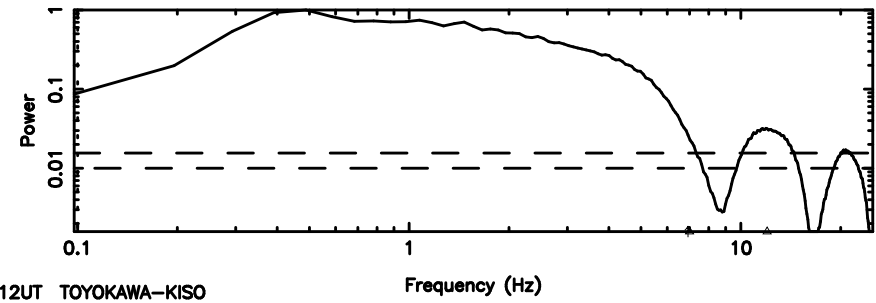

BLK:21,SNR1: 7.1411 ,SNR2: 20.962