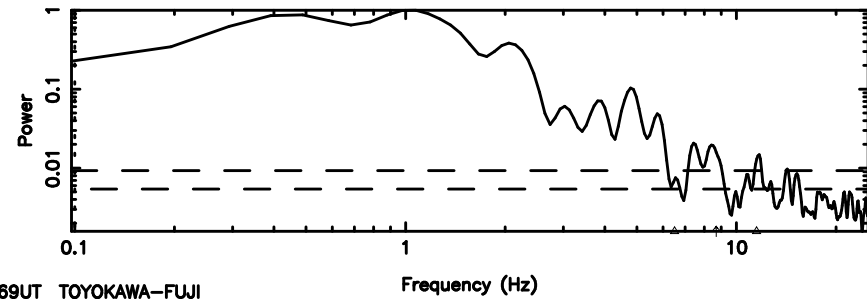

BLK: 9,SNR1: 7.7484 ,SNR2: 18.459