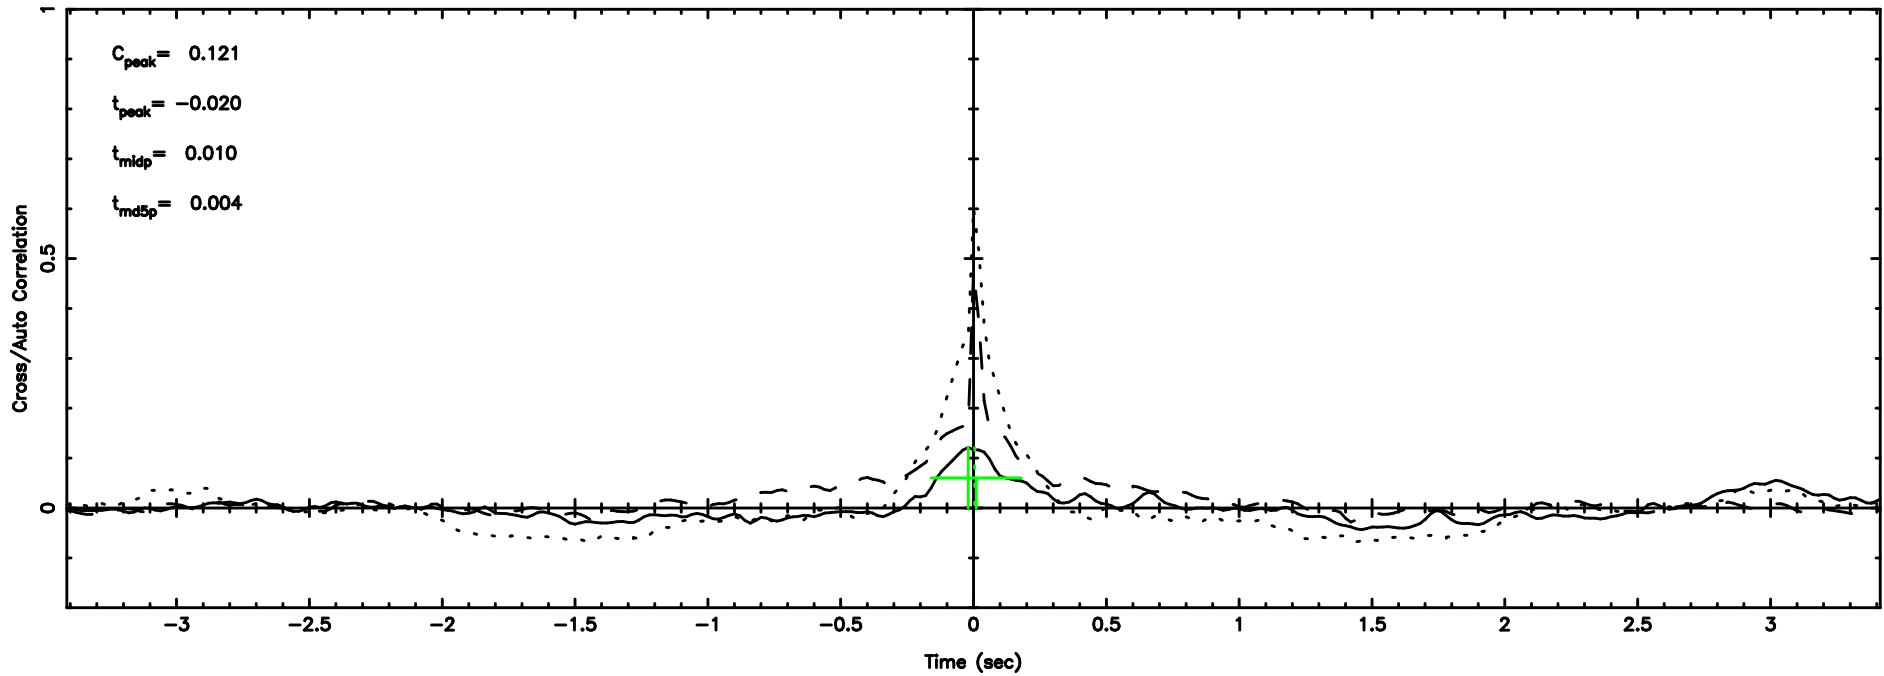

0109+416 2024/06/30 21.44UT TOYOKAWA-FUJI

T20240701062450

BLK:15,SNR1: 0.39492 ,SNR2: 1.4023

Frequency (Hz)

K20240701062447

BLK:15,SNR1: 0.92115 ,SNR2: 3.4814

Frequency (Hz)

0109+416 2024/06/30 21.44UT TOYOKAWA-KISO