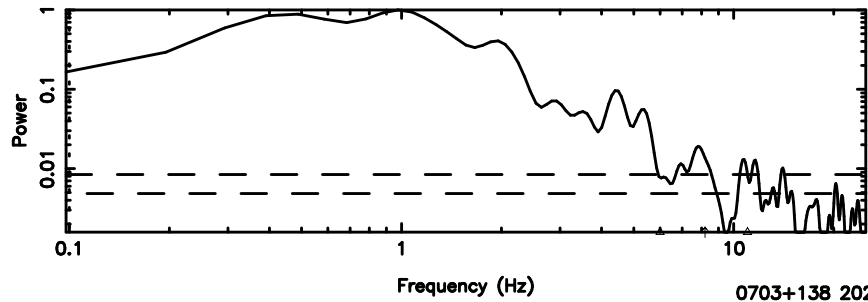

BLK:32,SNR1: 8.2080 ,SNR2: 20.777

0703+138 2024/07/01 3.32UT TOYOKAWA-FUJI

F20240701121746