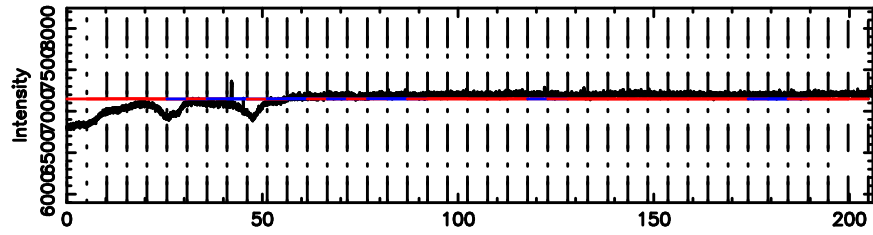

T20240701062450