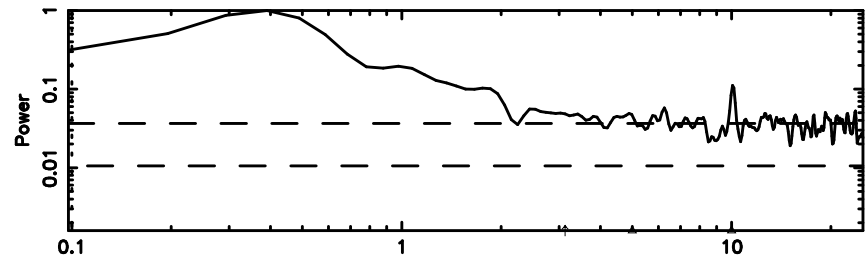

Frequency (Hz)

K20240701155804

BLK: 9,SNR1: 0.73555 ,SNR2: 4.6666

Frequency (Hz)

1044-008 2024/07/01 7.00UT TOYOKAWA-KISO

F20240701155809

BLK: 3,SNR1: 0.28903 ,SNR2: 3.1299

Frequency (Hz)