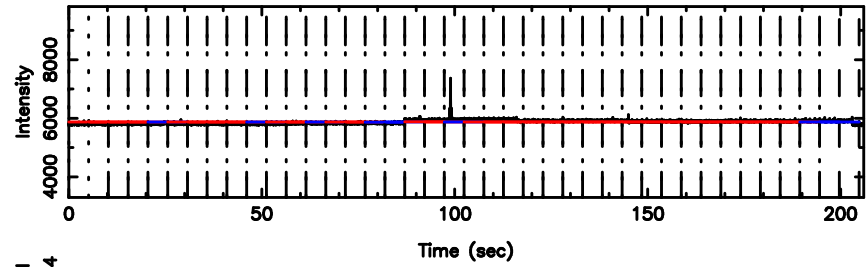

F20240701154856