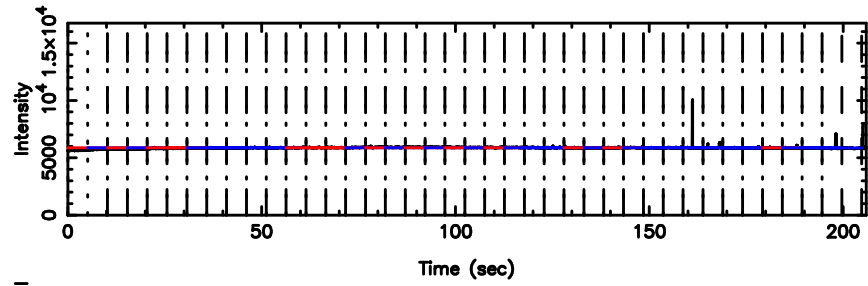

T20240701131254