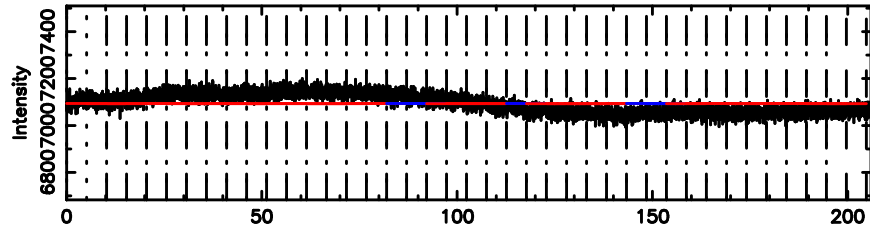

T20240701073631