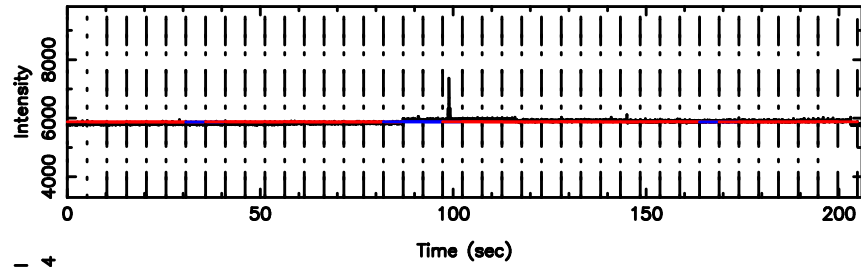

BLK:12,SNR1: 1.3914 ,SNR2: 5.5973

1035-058 2024/07/01 6.84UT TOYOKAWA-KISO

F20240701154856

BLK: 5,SNR1: 0.78040 ,SNR2: 2.2980

Frequency (Hz)

K20240701154851

BLK: 5,SNR1: 0.28657 ,SNR2: 3.1651

Frequency (Hz)