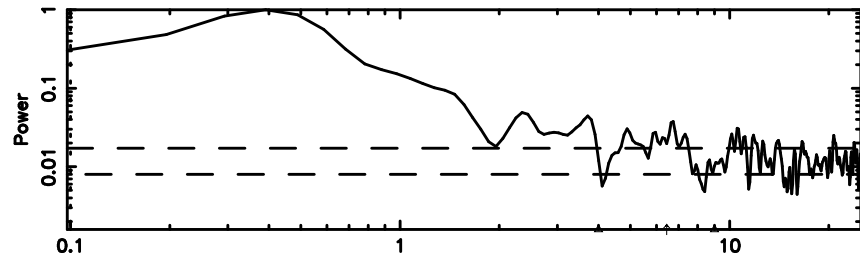

BLK: 2,SNR1: 1.4146 ,SNR2: 4.9002