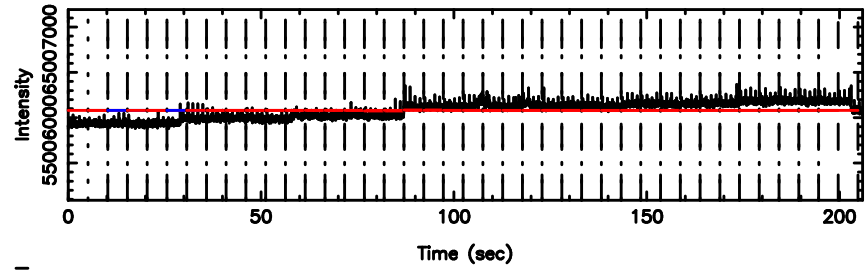

F20240701160913