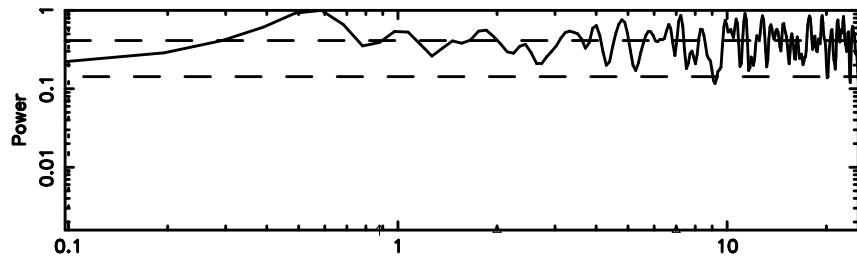

BLK: 2,SNR1: 0.40247E-01,SNR2: 0.46437