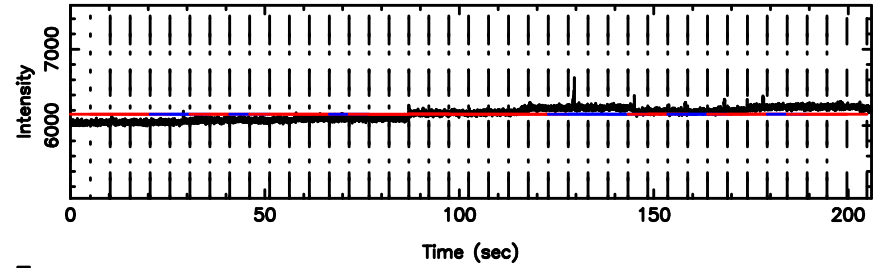

F20240701110716