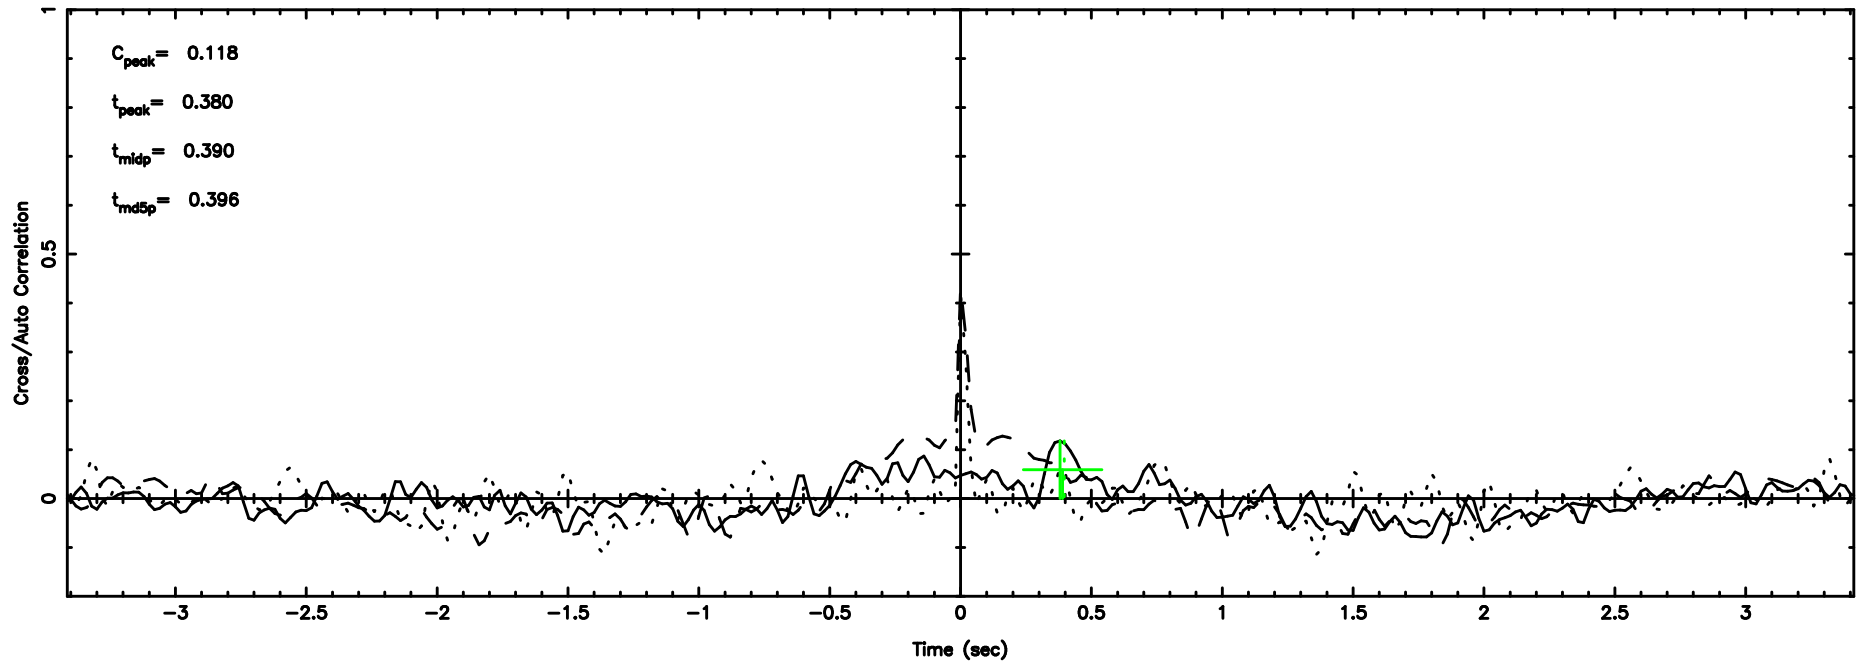

Frequency (Hz)

K20240701162026

BLK: 1,SNR1:-0.49191E-02,SNR2: 0.54032

Frequency (Hz)

1107+109 2024/07/01 7.37UT TOYOKAWA-KISO

F20240701162031

BLK: 1,SNR1:-0.12773 ,SNR2: 0.68671

Frequency (Hz)