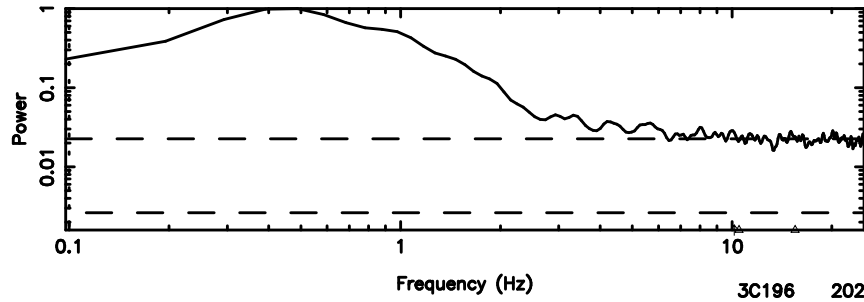

BLK:37,SNR1: 1.9464 ,SNR2: 3.8528