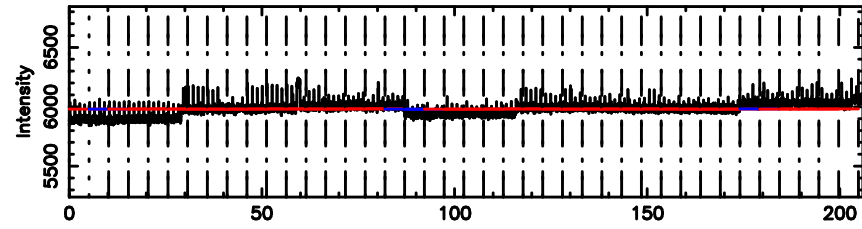

Frequency (Hz)

F20240701165406