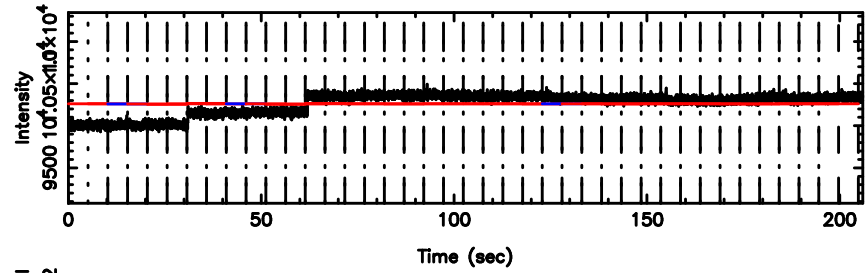

Frequency (Hz)

K20240701155804

BLK: 3,SNR1: 0.18630 ,SNR2: 1.2590