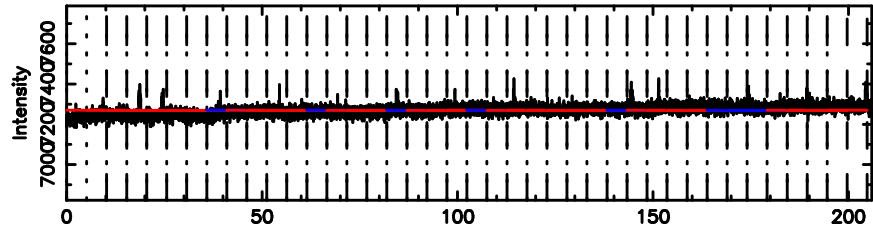

BLK:26,SNR1: 2.6532 ,SNR2: 5.1456

Frequency (Hz)

3C48 2024/06/30 21.86UT FUJI -KISO

T20240701070952

BLK: 8,SNR1: 0.67066E-01,SNR2: 0.77550

Frequency (Hz)

F20240701070954

BLK: 8,SNR1: 1.1997 ,SNR2: 3.1236