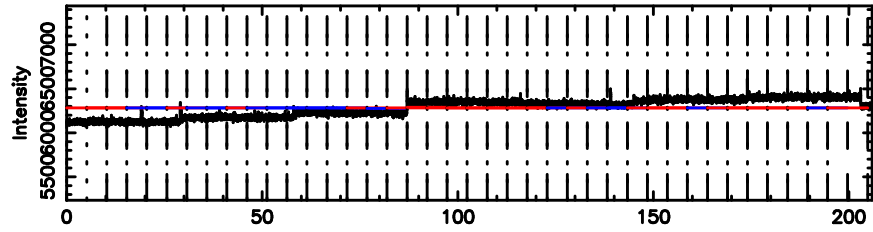

BLK: 4,SNR1: 0.15065 ,SNR2: 0.92685

Frequency (Hz)

K202407010643330

BLK: 4,SNR1: 1.5558 ,SNR2: 4.6754

Frequency (Hz)

0128+03 2024/06/30 21.75UT TOYOKAWA-KISO

F20240701064335

BLK:15,SNR1: 0.49639 ,SNR2: 1.2728