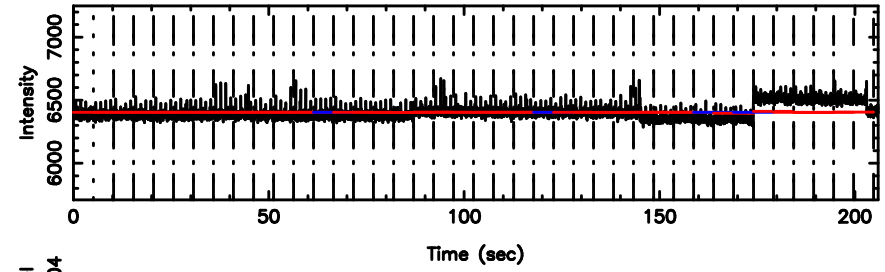

BLK: 2,SNR1: 1.4978 ,SNR2: 5.1375

Frequency (Hz)

0202+15 2024/06/30 22.31UT FUJI -KISO

T20240701072849

BLK: 4,SNR1: 0.18945 ,SNR2: 1.4400

Frequency (Hz)

F20240701072851

BLK: 4,SNR1: 1.2971 ,SNR2: 6.0905