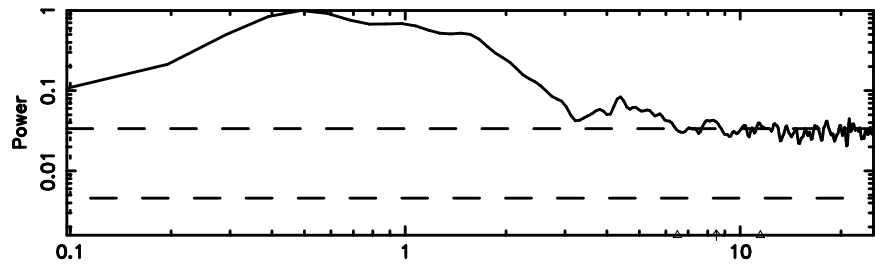

T20240701055325

BLK:20,SNR1: 1.7231 ,SNR2: 4.1670

Frequency (Hz)

F20240701055327

BLK:20,SNR1: 2.9851 ,SNR2: 12.522

Frequency (Hz)

0038+328 2024/06/30 20.92UT TOYOKAWA-FUJI

T20240701055325