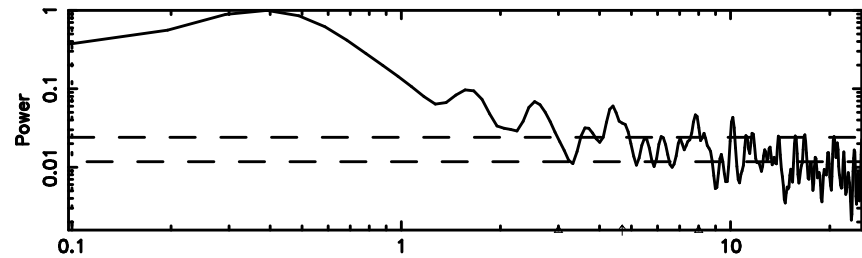

BLK: 2,SNR1: 0.87573 ,SNR2: 5.0939