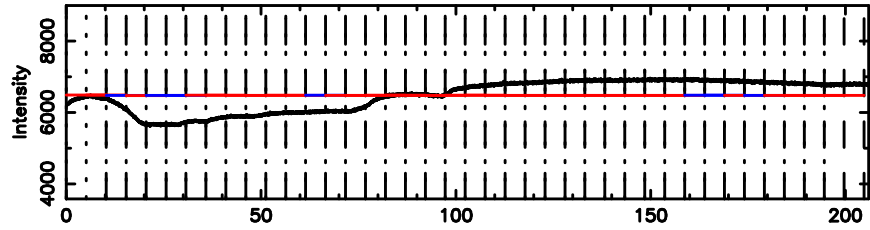

T20240701093324