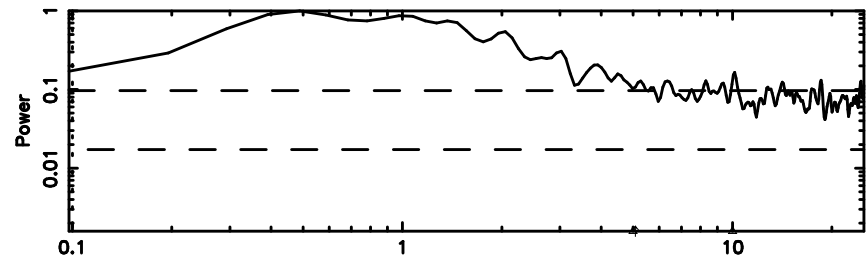

1031-11 2024/07/01 6.77UT TOYOKAWA-KISO

F20240701154423

BLK:10,SNR1: 0.65409 ,SNR2: 2.8677

Frequency (Hz)

K20240701154418

BLK:10,SNR1: 0.66285 ,SNR2: 2.9714

Frequency (Hz)

1031-11 2024/07/01 6.77UT FUJI -KISO