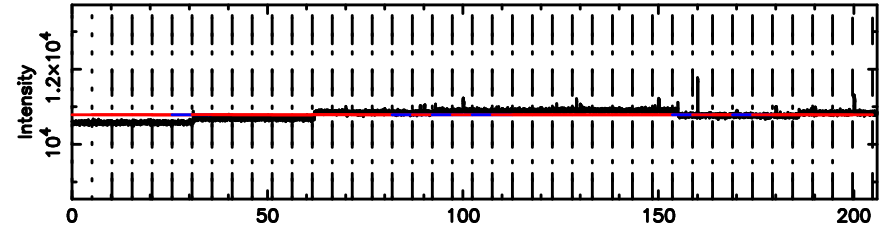

Frequency (Hz)

0155-109 2024/06/30 22.19UT TOYOKAWA-FUJI

T20240701070952

BLK: 6,SNR1: 0.35344E-01,SNR2: 1.0301

Frequency (Hz)

K20240701070949

BLK: 6,SNR1: 2.9899 ,SNR2: 12.307

Frequency (Hz)