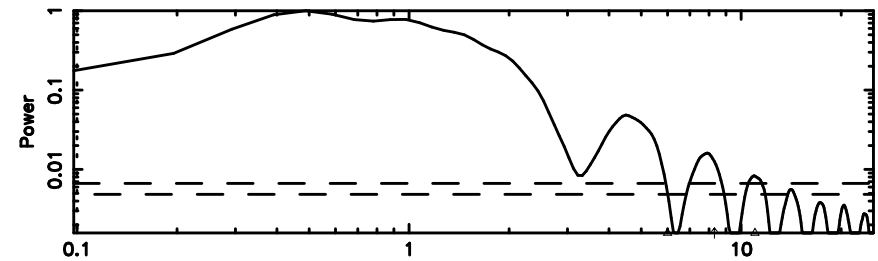

K20240701121741

BLK:33,SNR1: 8.9254 ,SNR2: 22.355

Frequency (Hz)

F20240701121746

BLK:34,SNR1: 8.9063 ,SNR2: 22.295

Frequency (Hz)

K20240701121741

BLK:34,SNR1: 9.2848 ,SNR2: 23.239