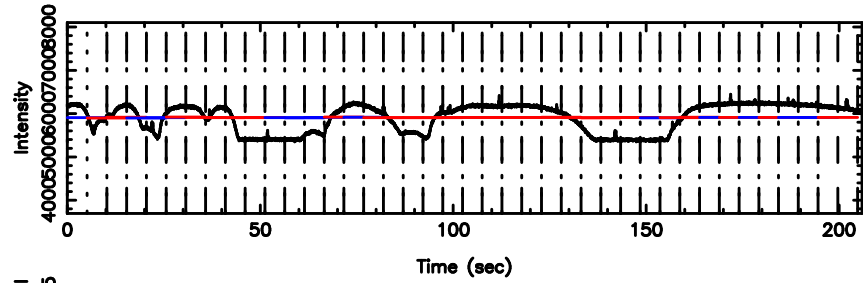

T20240701154854