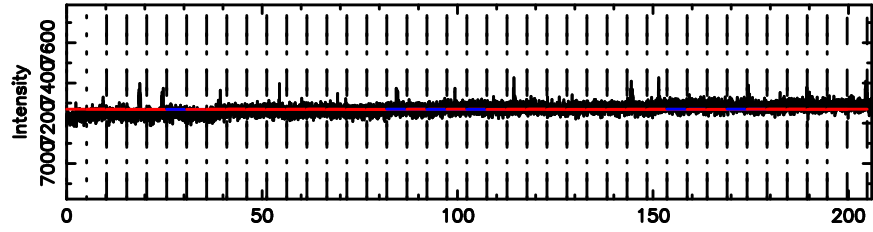

T20240701070952