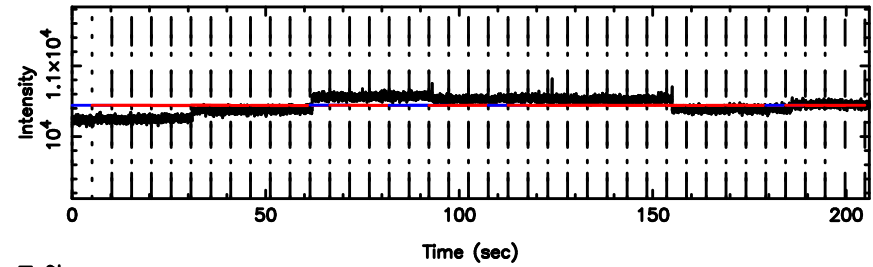

K20240701140412