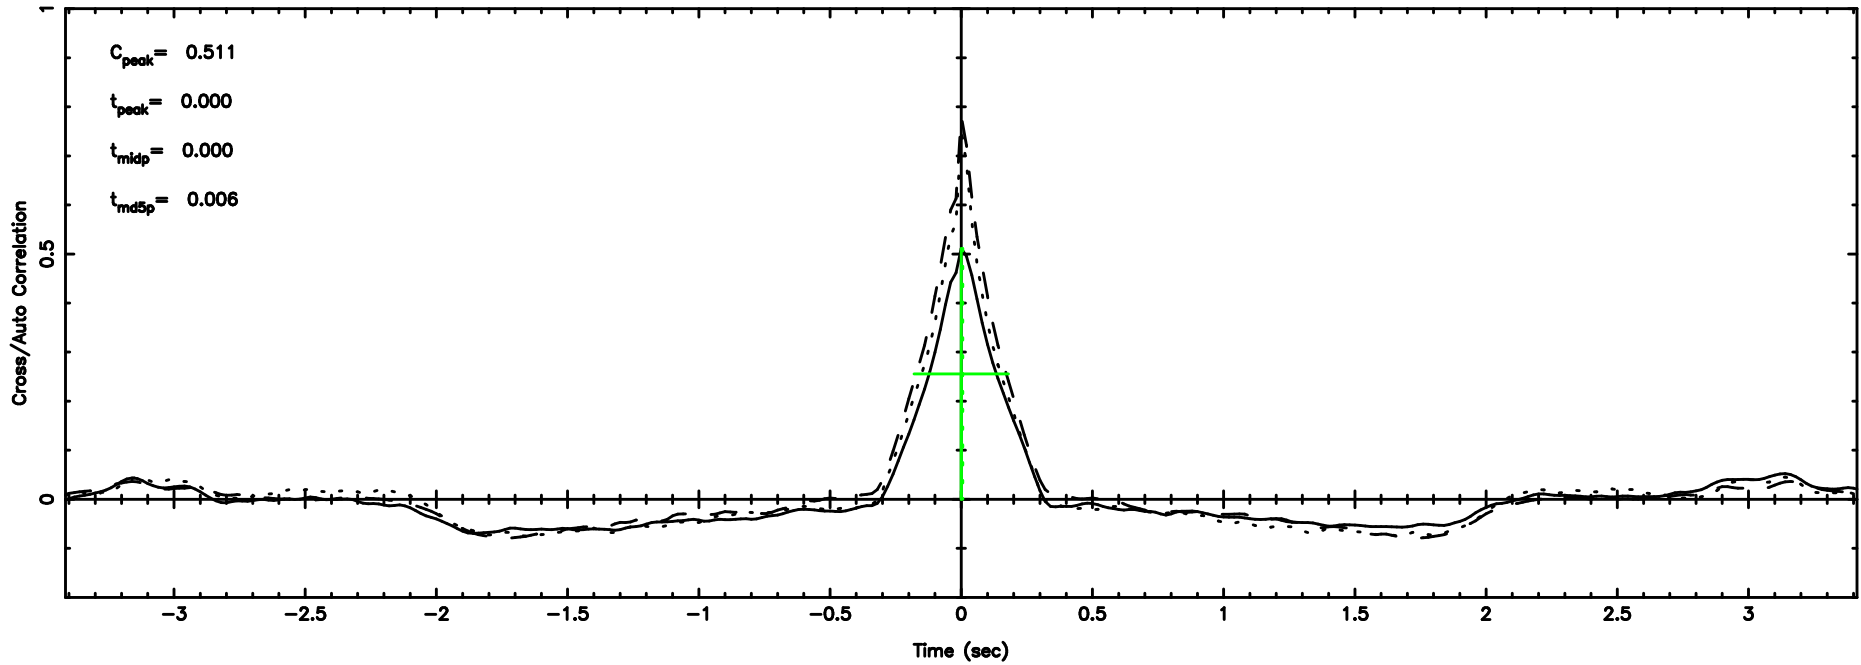

T20240701145432

BLK:32,SNR1: 8.8263 ,SNR2: 15.604

F20240701145434

BLK:32,SNR1: 11.485 ,SNR2: 20.361

0941-08 2024/07/01 5.94UT TOYOKAWA-FUJI