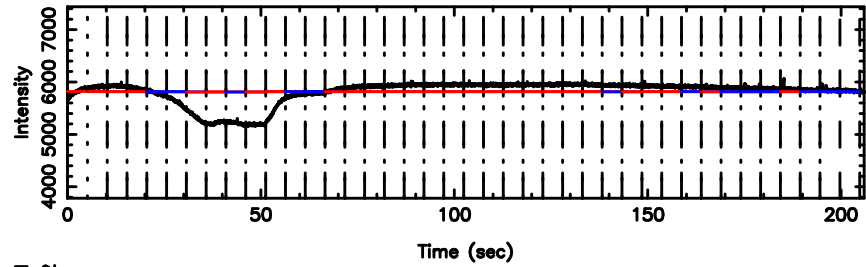

F20240701143949

BLK: 9,SNR1: 7.7484 ,SNR2: 18.459

0926+117 2024/07/01 5.69UT TOYOKAWA-FUJI

T20240701143947

BLK:12,SNR1: 0.74017 ,SNR2: 3.4130

K20240701143945

BLK:12,SNR1: 8.2451 ,SNR2: 21.542

0926+117 2024/07/01 5.69UT TOYOKAWA-KISO