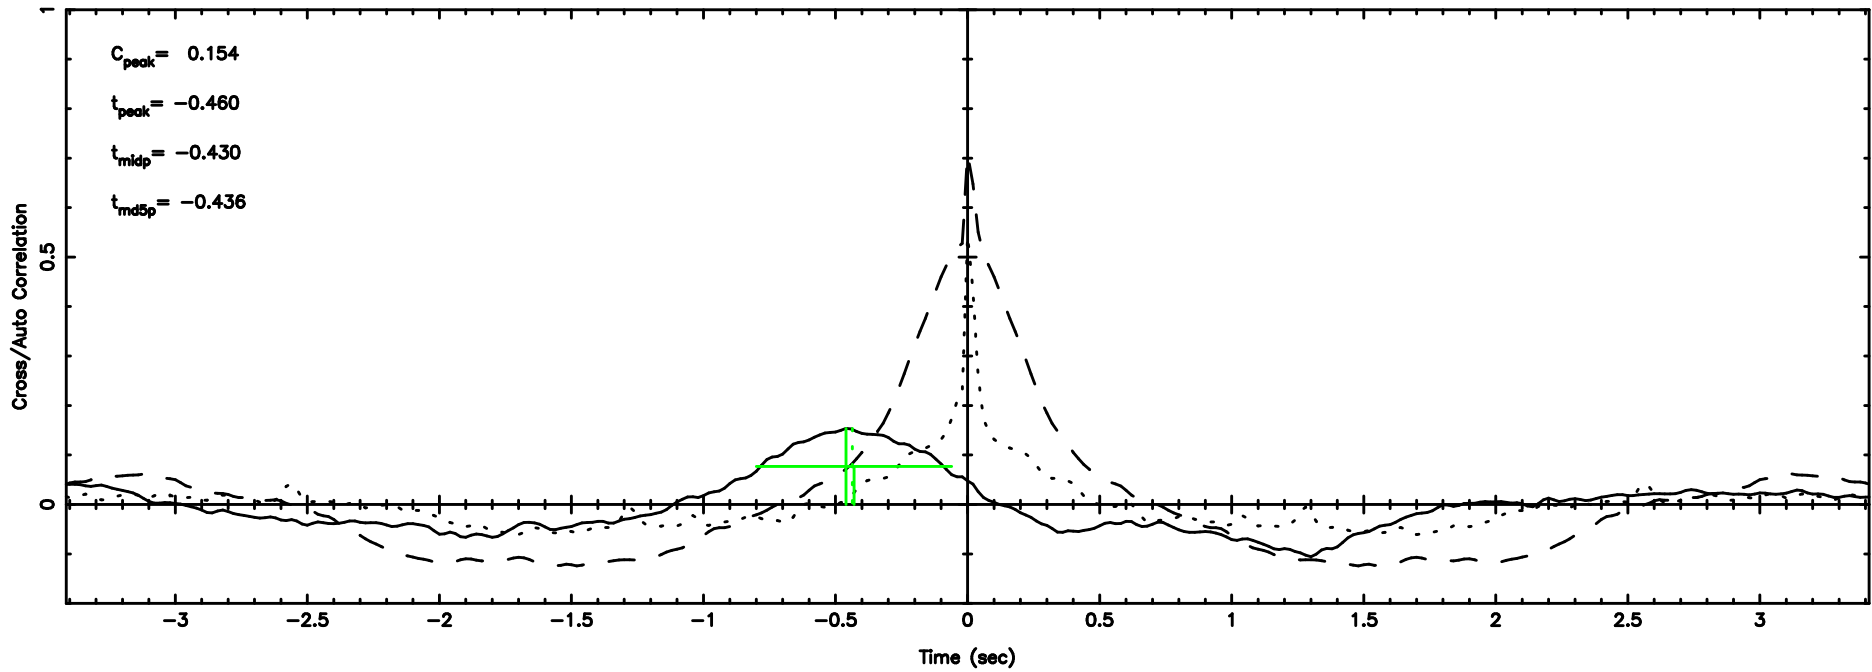

BLK:18,SNR1: 1.6049 ,SNR2: 5.8038

0548+16 2024/07/01 2.08UT TOYOKAWA-FUJI

F20240701110305

BLK:18,SNR1: 1.0191 ,SNR2: 2.7121

T20240701110303

BLK:24,SNR1: 1.4844 ,SNR2: 8.5427

0548+16 2024/07/01 2.08UT TOYOKAWA-KISO