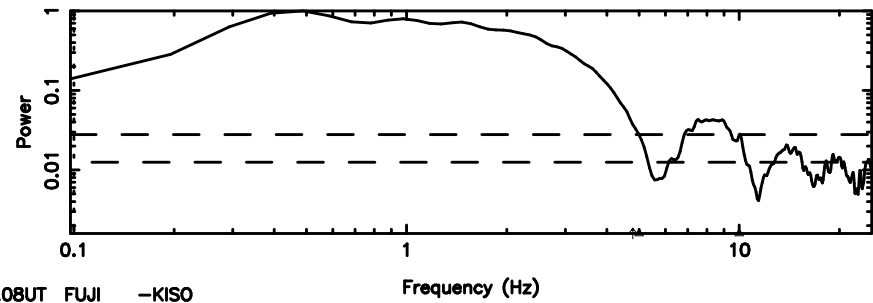

K20240701110301

BLK:24,SNR1: 0.81187 ,SNR2: 3.5344

Frequency (Hz)

F20240701110305

BLK:17,SNR1: 0.91112 ,SNR2: 2.6717

K20240701110301

BLK:17,SNR1: 3.1453 ,SNR2: 14.489

0548+16 2024/07/01 2.08UT FUJI -KISO