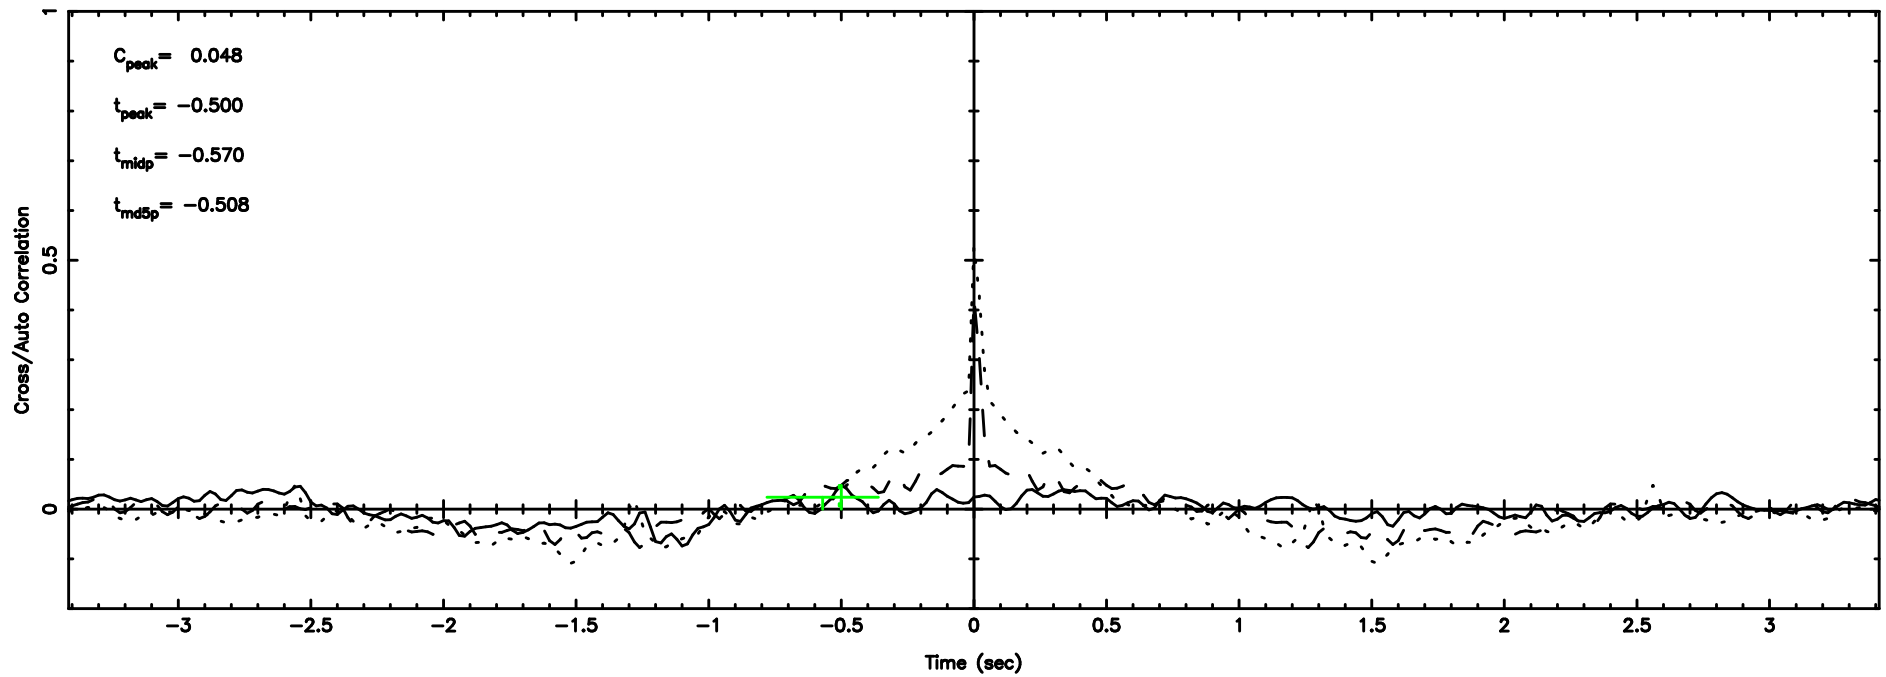

Frequency (Hz)

0213+178 2024/06/30 22.51UT TOYOKAWA-FUJI