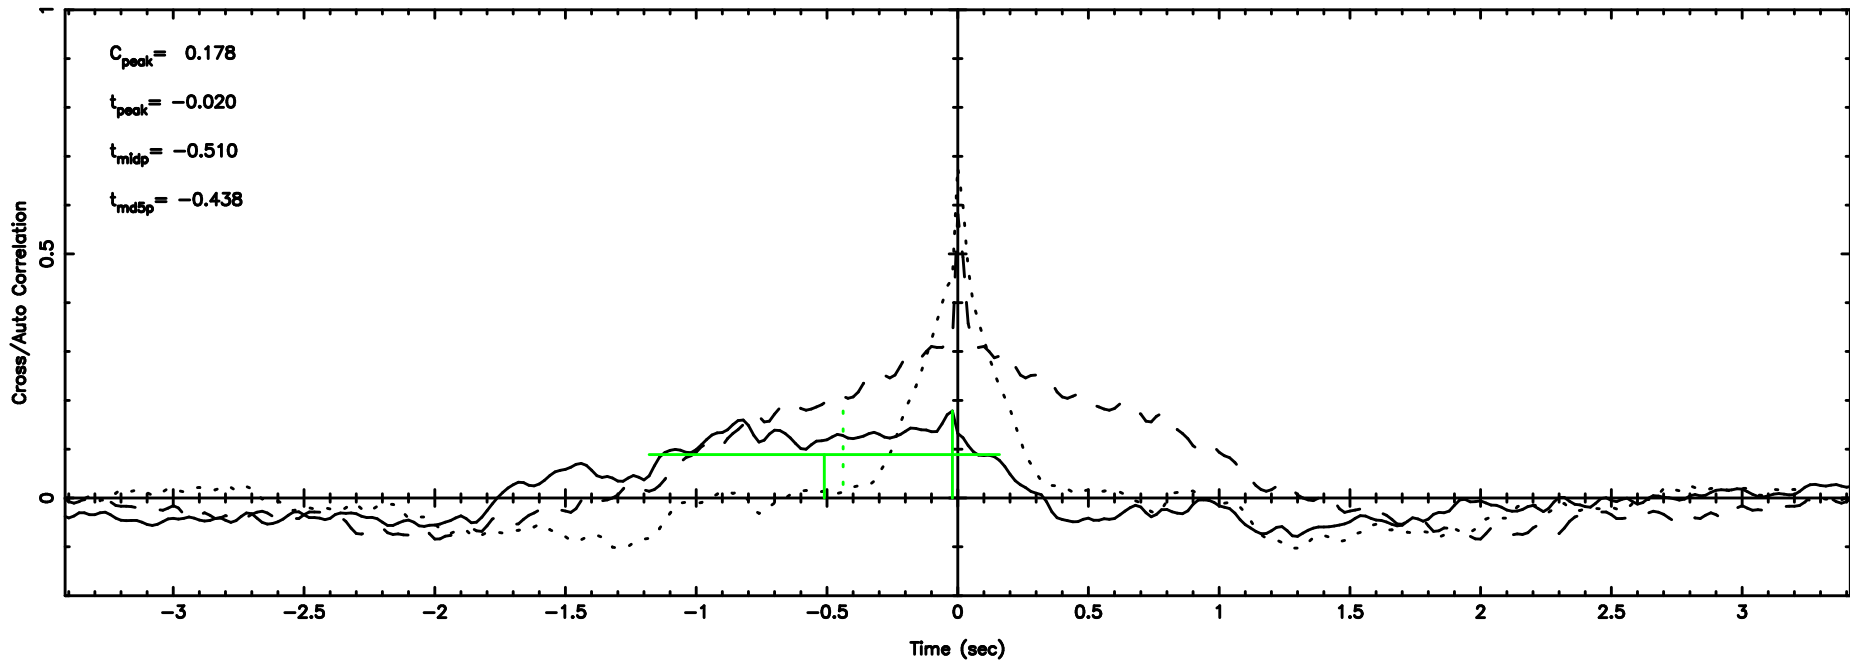

BLK: 5, SNR1: 1.8862 , SNR2: 3.4927

Frequency (Hz)

F20240701170033

BLK:16,SNR1: 6.3746 ,SNR2: 15.219

Frequency (Hz)

K20240701170028

BLK:16,SNR1: 0.88763 ,SNR2: 3.7340

Frequency (Hz)