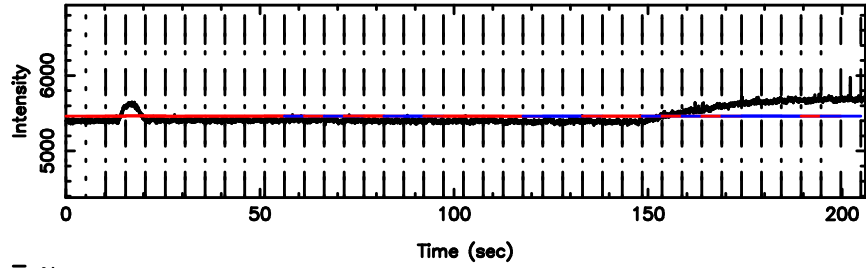

T20240701123718