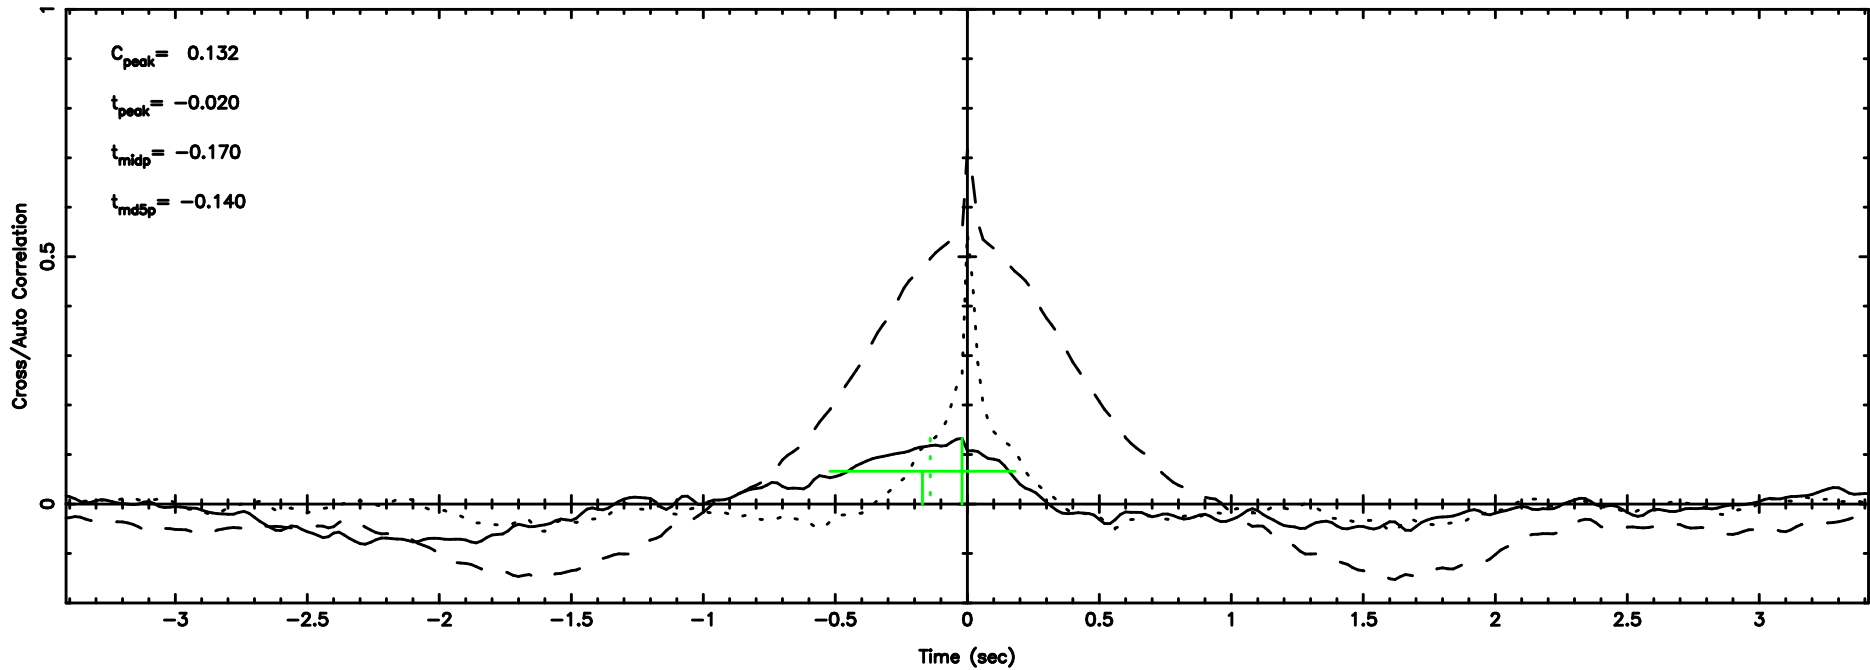

T20240701110714

BLK:11,SNR1: 17.003 ,SNR2: 104.60

F20240701110716

BLK:11,SNR1: 1.0514 ,SNR2: 2.4999

0552+12 2024/07/01 2.15UT TOYOKAWA-FUJI

T20240701110714

BLK:14,SNR1: 5.4006 ,SNR2: 25.138

0552+12 2024/07/01 2.15UT TOYOKAWA-KISO