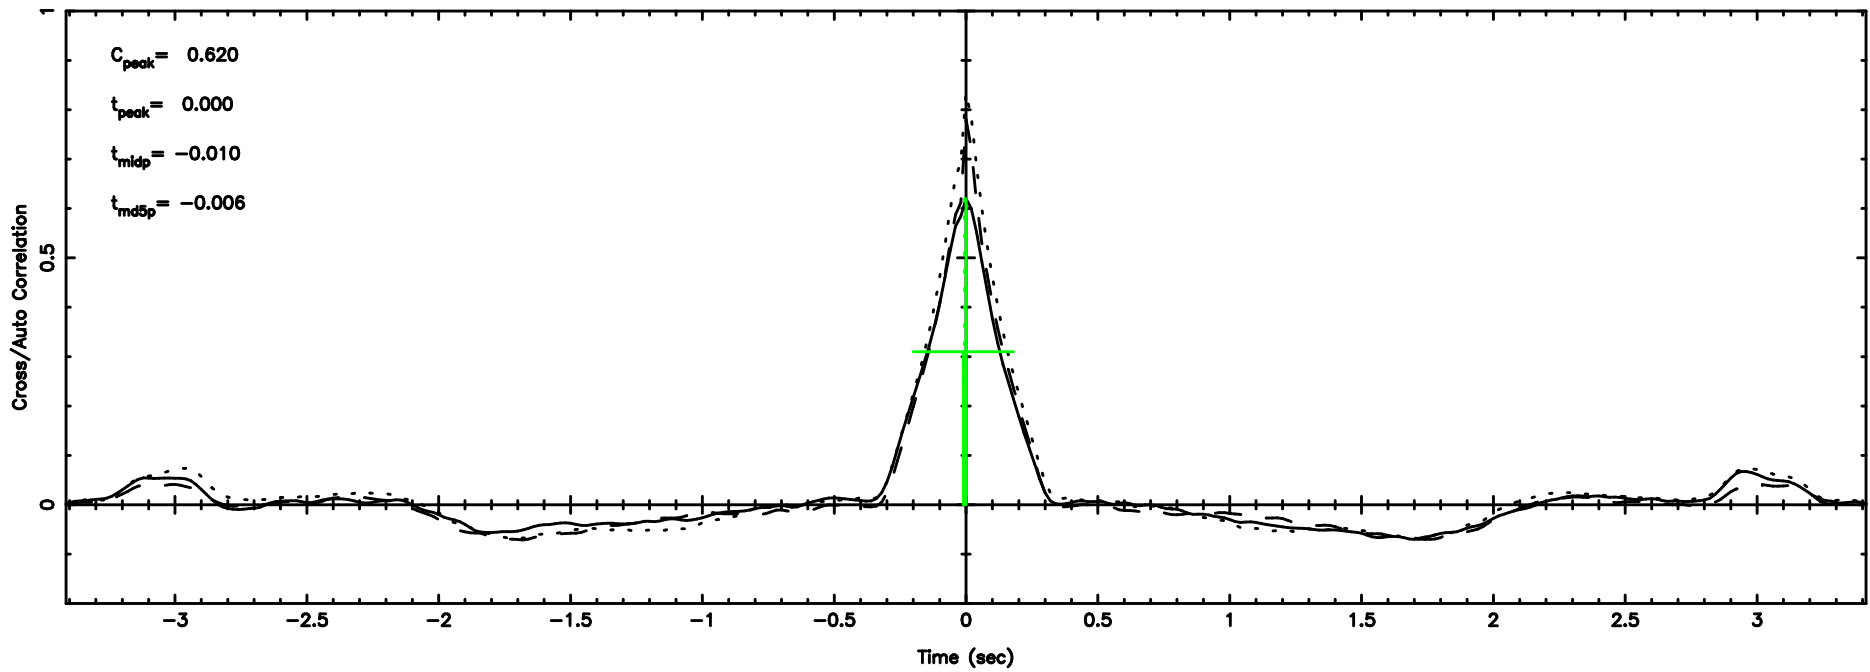

T20240701120608

BLK:32,SNR1: 9.2239 ,SNR2: 23.086

0652-130 2024/07/01 3.13UT TOYOKAWA-KISO

K20240701120605

BLK:32,SNR1: 2.6470 ,SNR2: 12.754

Frequency (Hz)