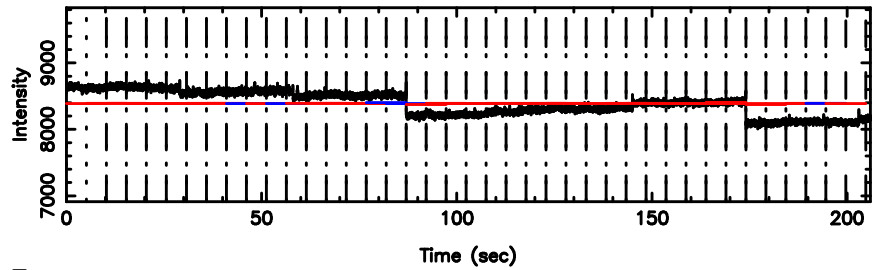

T20240701081401

BLK: 5,SNR1: 2.0226 ,SNR2: 4.5508

Frequency (Hz)

K20240701081358

BLK: 5,SNR1: 1.2775 ,SNR2: 5.6606

Frequency (Hz)

0258+350 2024/06/30 23.26UT TOYOKAWA-KISO

F20240701081403