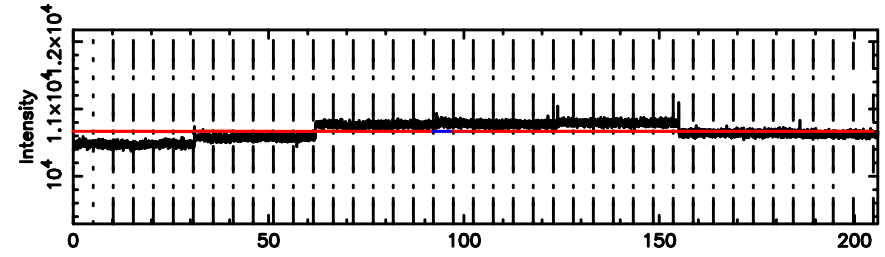

0213+178 2024/06/30 22.51UT TOYOKAWA-KISO

F20240701072851

BLK: 1,SNR1: 0.40341 ,SNR2: 1.8290

Frequency (Hz)

K20240701072846

BLK: 1,SNR1: 0.74358E-01,SNR2: 0.53698

Frequency (Hz)

0213+178 2024/06/30 22.51UT FUJI -KISO