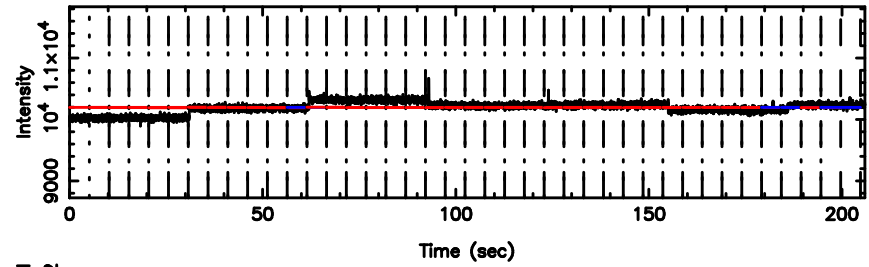

F20240701152512

BLK: 4,SNR1: 0.34153 ,SNR2: 1.4594

Frequency (Hz)

K20240701152507

BLK: 4,SNR1: 0.47364 ,SNR2: 6.5482

Frequency (Hz)

1011+110 2024/07/01 6.45UT FUJI -KISO

T20240701153251