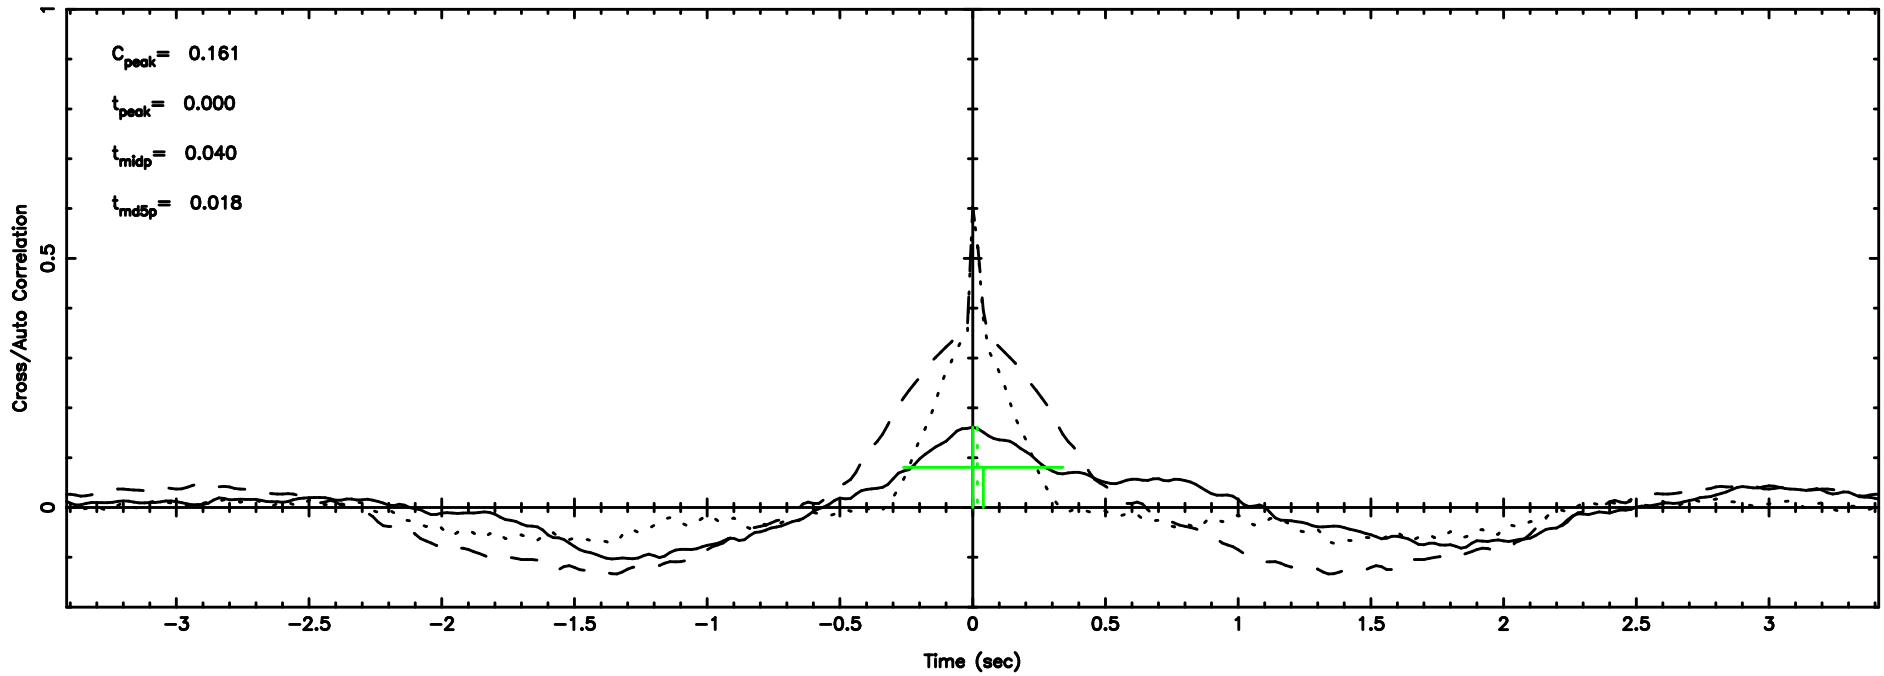

2024/06/30 21.86UT TOYOKAWA-KISO

K20240701065004

BLK:19,SNR1: 1.0180 ,SNR2: 4.7083

Frequency (Hz)

F20240701065009

BLK:26,SNR1: 1.8661 ,SNR2: 4.7398

Frequency (Hz)

K20240701065004