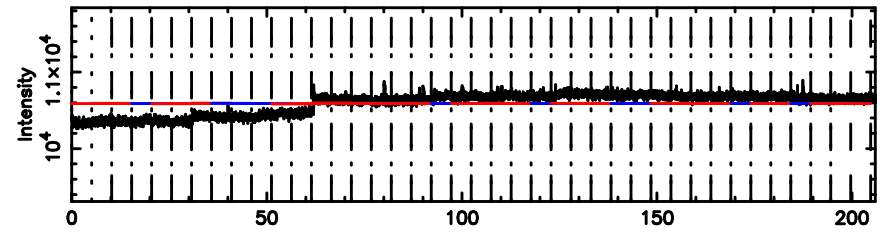

T20240701083522

BLK:10,SNR1: 13.618 ,SNR2: 37.295

Frequency (Hz)

0320+05 2024/06/30 23.62UT TOYOKAWA-KISO

K20240701083519

BLK:10,SNR1: 0.31090 ,SNR2: 1.4104

Frequency (Hz)

F20240701083524