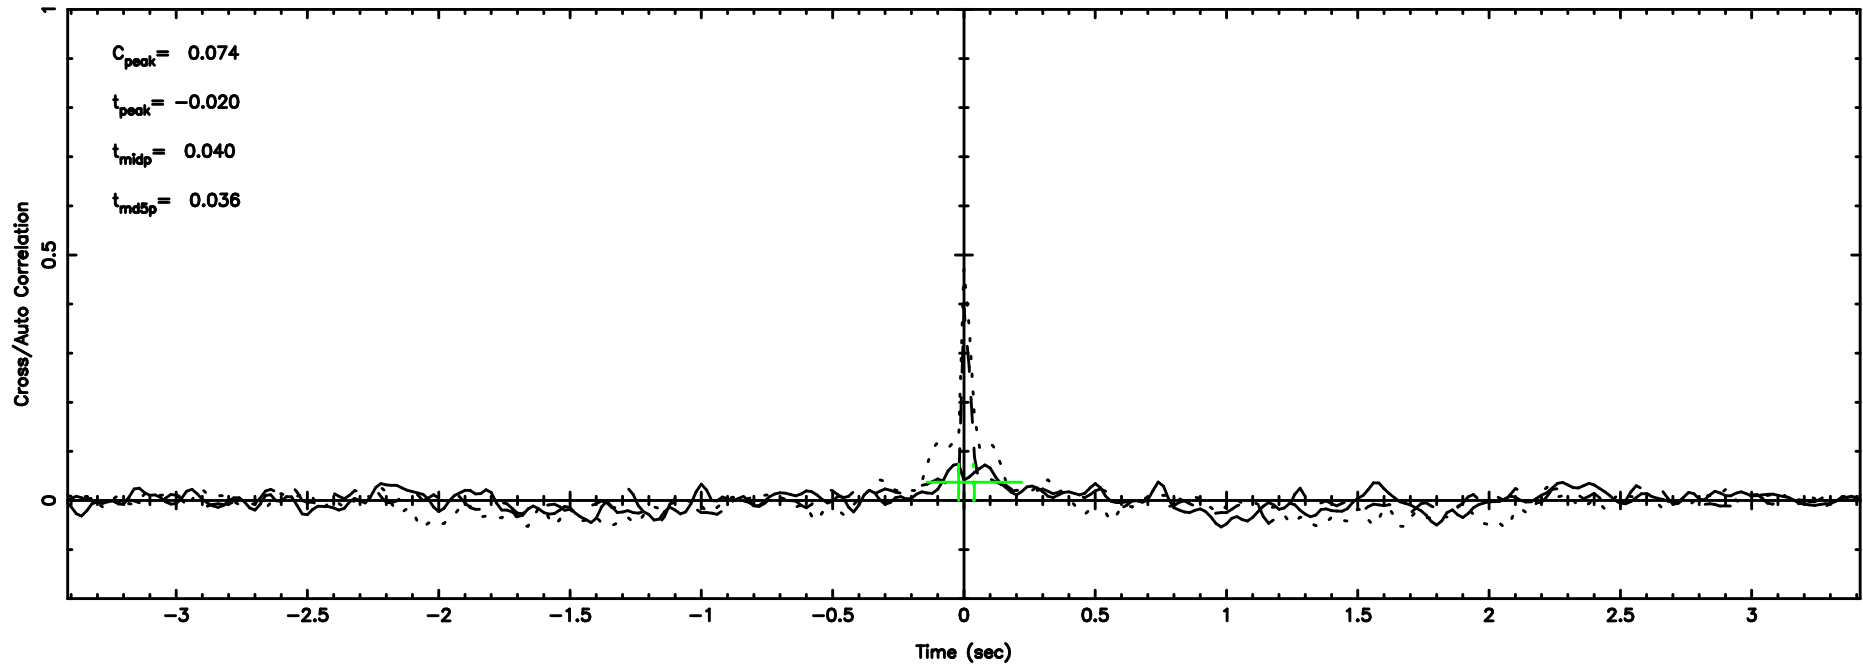

0919-142 2024/07/01 5.58UT FUJI -KISO