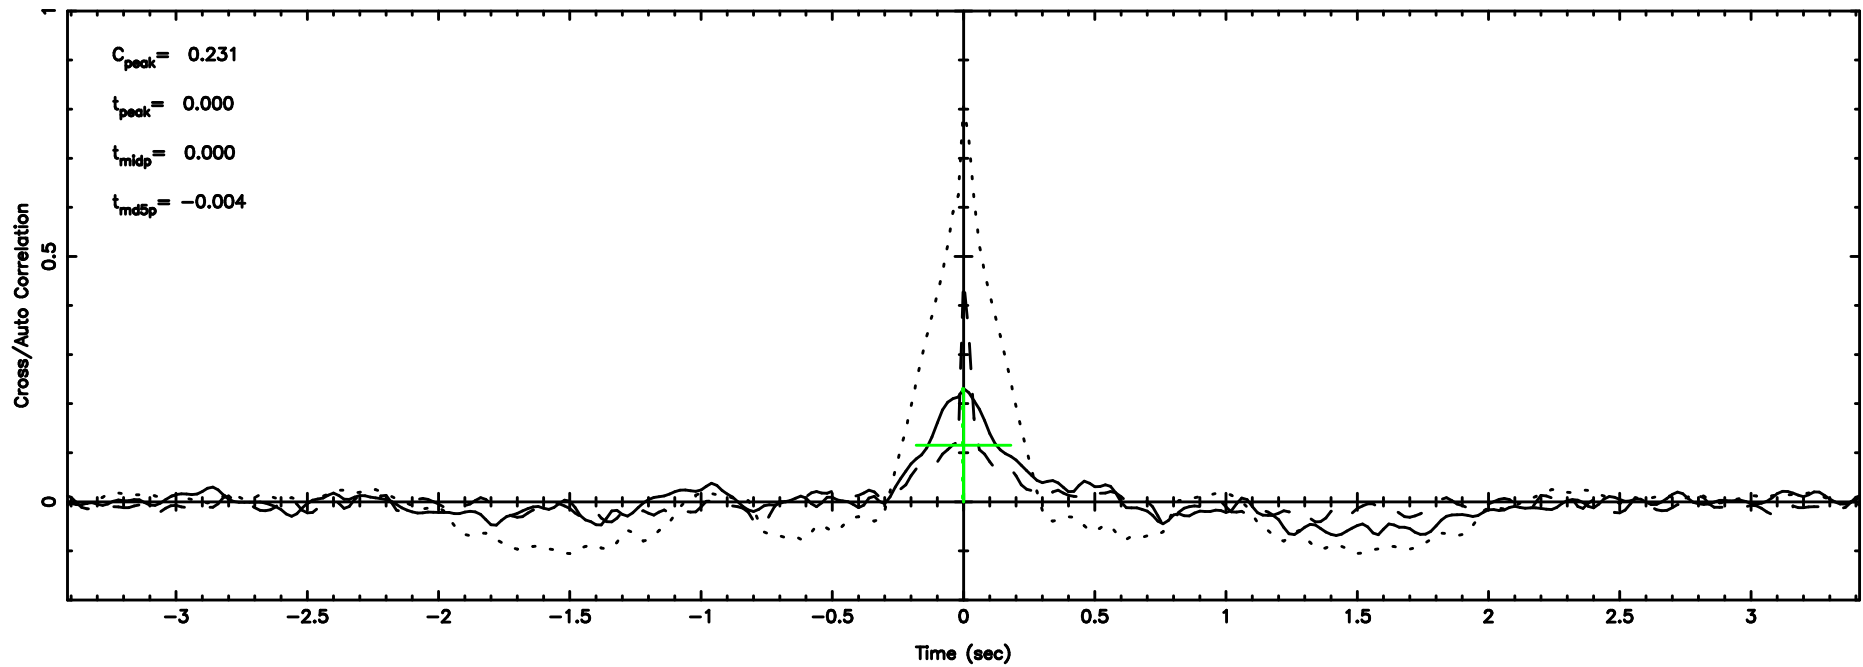

3C222 2024/07/01 5.82UT TOYOKAWA-FUJI