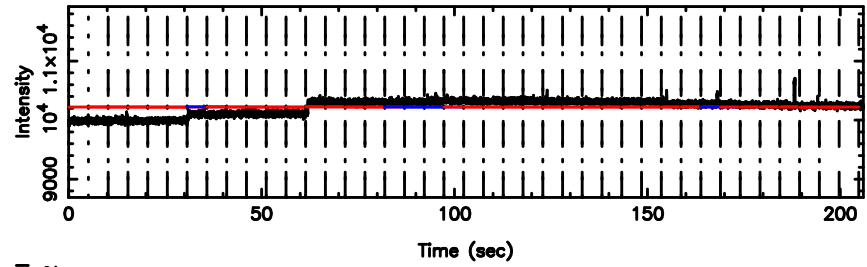

BLK:12,SNR1: 1.3914 ,SNR2: 5.5973

1035-058 2024/07/01 6.84UT TOYOKAWA-KISO

F20240701154856

BLK: 5,SNR1: 0.78040 ,SNR2: 2.2980

Frequency (Hz)

K20240701154851

BLK: 5,SNR1: 0.28657 ,SNR2: 3.1651

Frequency (Hz)