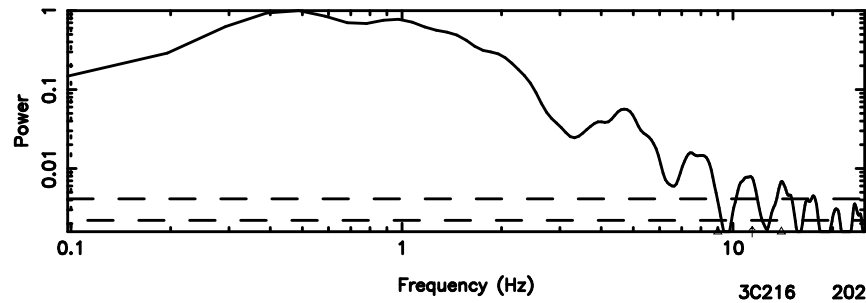

BLK:28,SNR1: 16.067 ,SNR2: 28.345