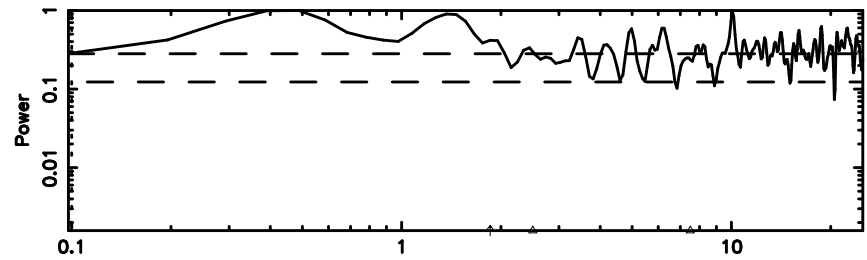

F20240701155809

BLK: 3,SNR1: 0.28903 ,SNR2: 3.1299

Frequency (Hz)

K20240701155804

BLK: 3,SNR1: 0.18630 ,SNR2: 1.2590

Frequency (Hz)

1044-008 2024/07/01 7.00UT FUJI -KISO