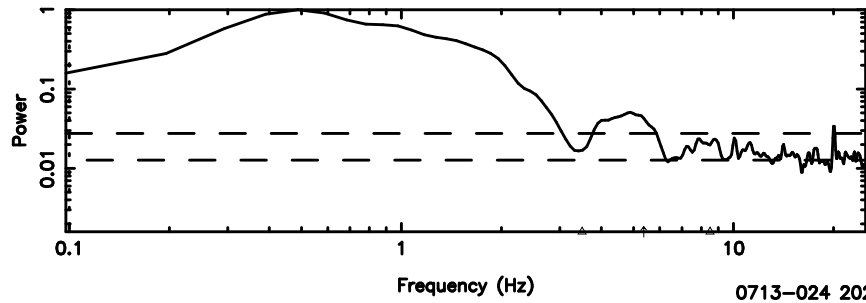

T20240701122707

BLK:24,SNR1: 1.5913 ,SNR2: 7.1826

F20240701122709

BLK:24,SNR1: 1.7565 ,SNR2: 5.9518

0713-024 2024/07/01 3.48UT TOYOKAWA-FUJI