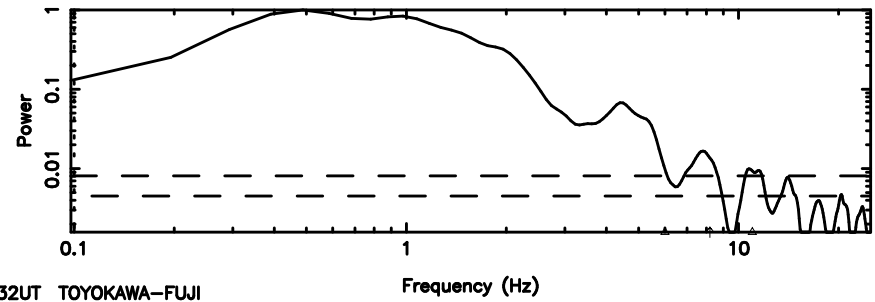

BLK:32,SNR1: 8.2498 ,SNR2: 20.887