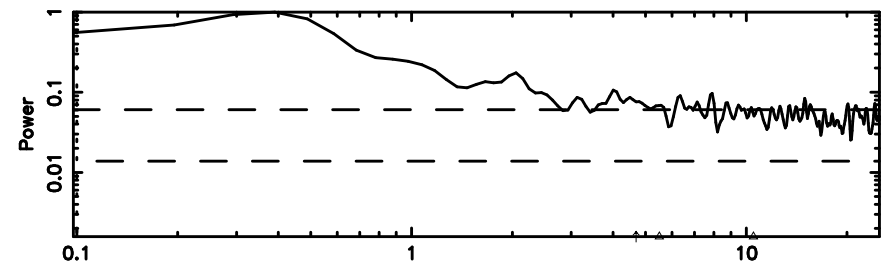

Frequency (Hz)

0053+261 2024/06/30 21.17UT FUJI -KISO

T20240701062450

BLK:11,SNR1: 1.1417 ,SNR2: 6.1496

Frequency (Hz)

F20240701062452

BLK:11,SNR1: 0.43192 ,SNR2: 2.2302

Frequency (Hz)