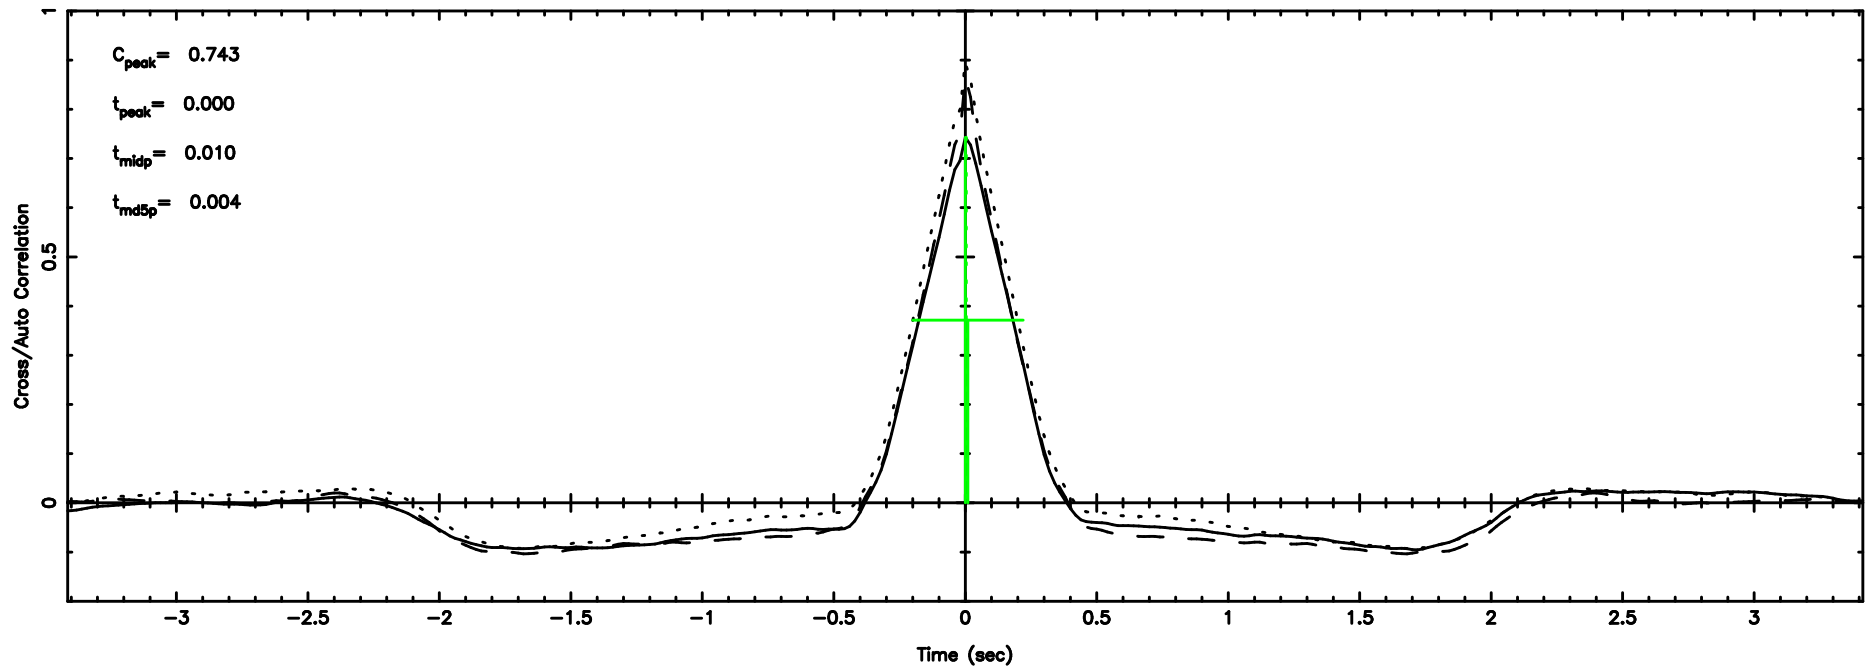

0821+394 2024/07/01 4.64UT FUJI -KISO

T20240701134809

BLK:33,SNR1: 11.340 ,SNR2: 27.745

F20240701134811

BLK:33,SNR1: 19.935 ,SNR2: 36.067

0834-19 2024/07/01 4.83UT TOYOKAWA-FUJI

T20240701134809

BLK:36,SNR1: 11.344 ,SNR2: 27.753