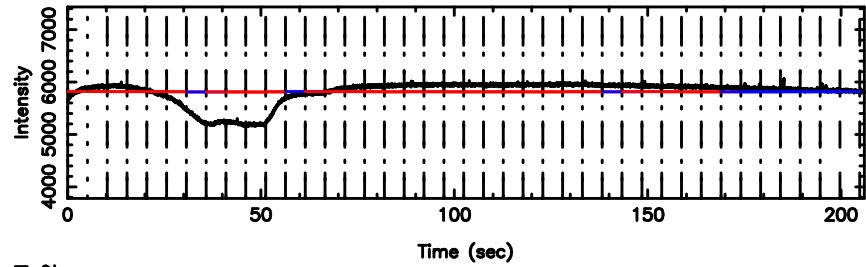

T20240701143947