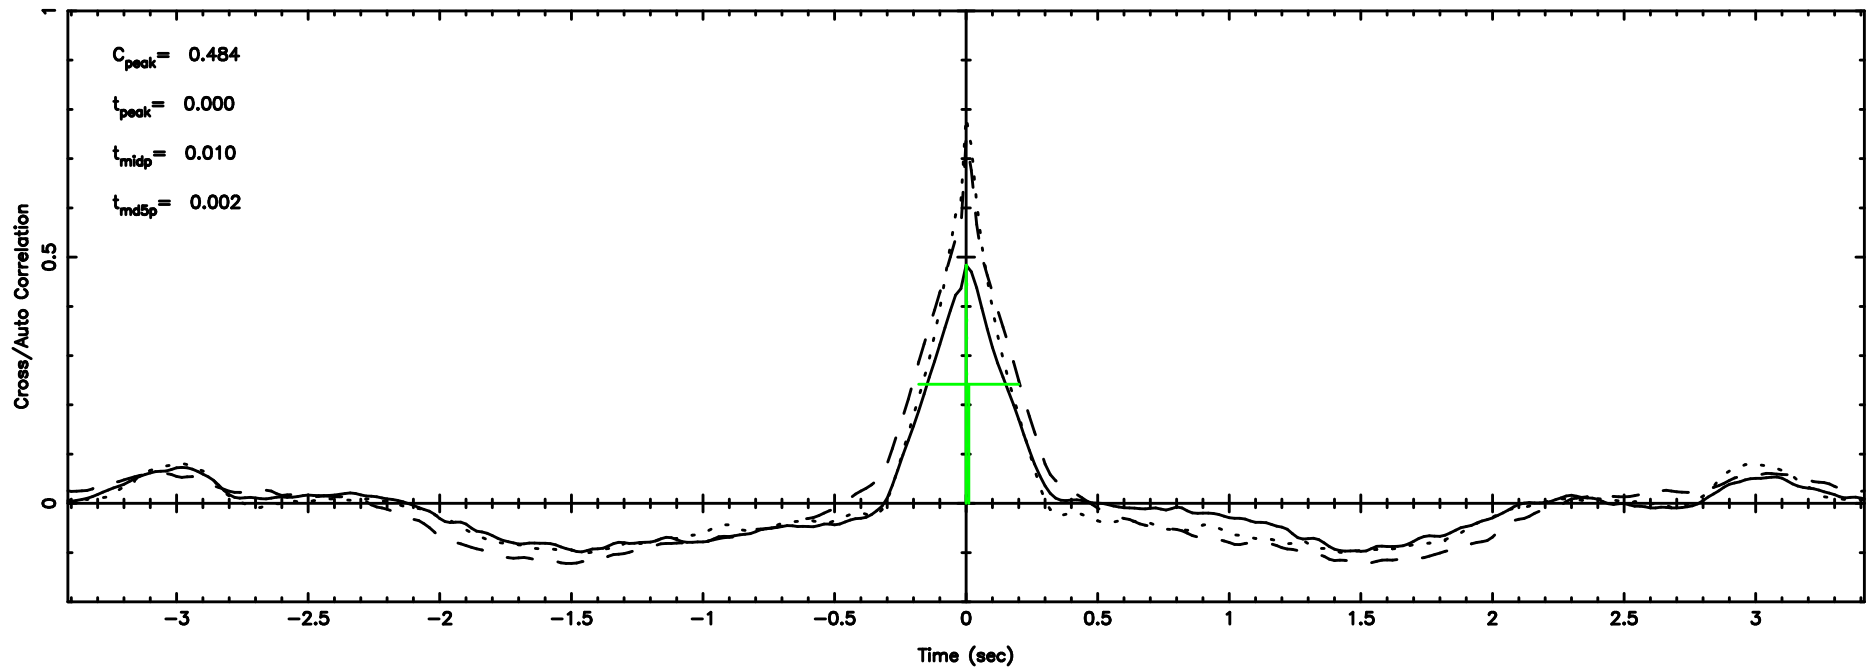

3C190 2024/07/01 4.24UT TOYOKAWA-FUJI