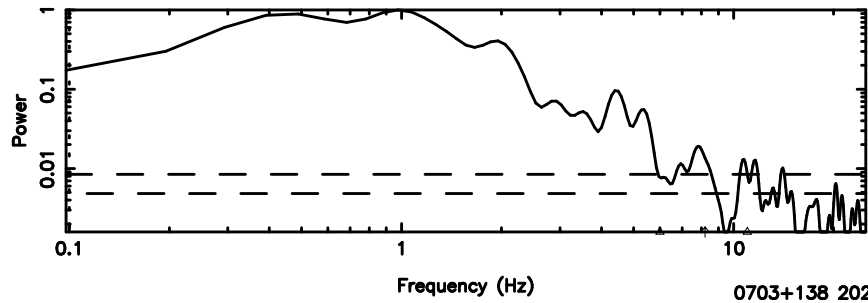

BLK:33,SNR1: 8.2348 ,SNR2: 20.843