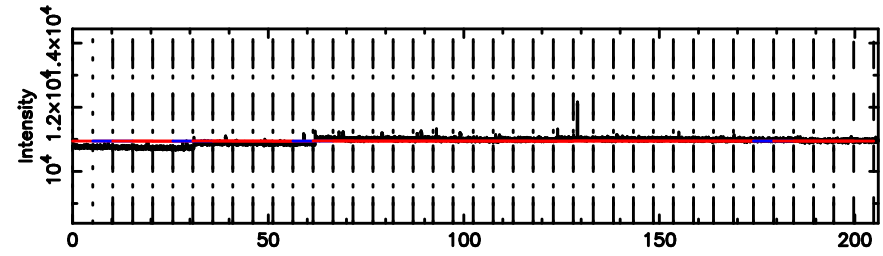

Frequency (Hz)

K202407010643330