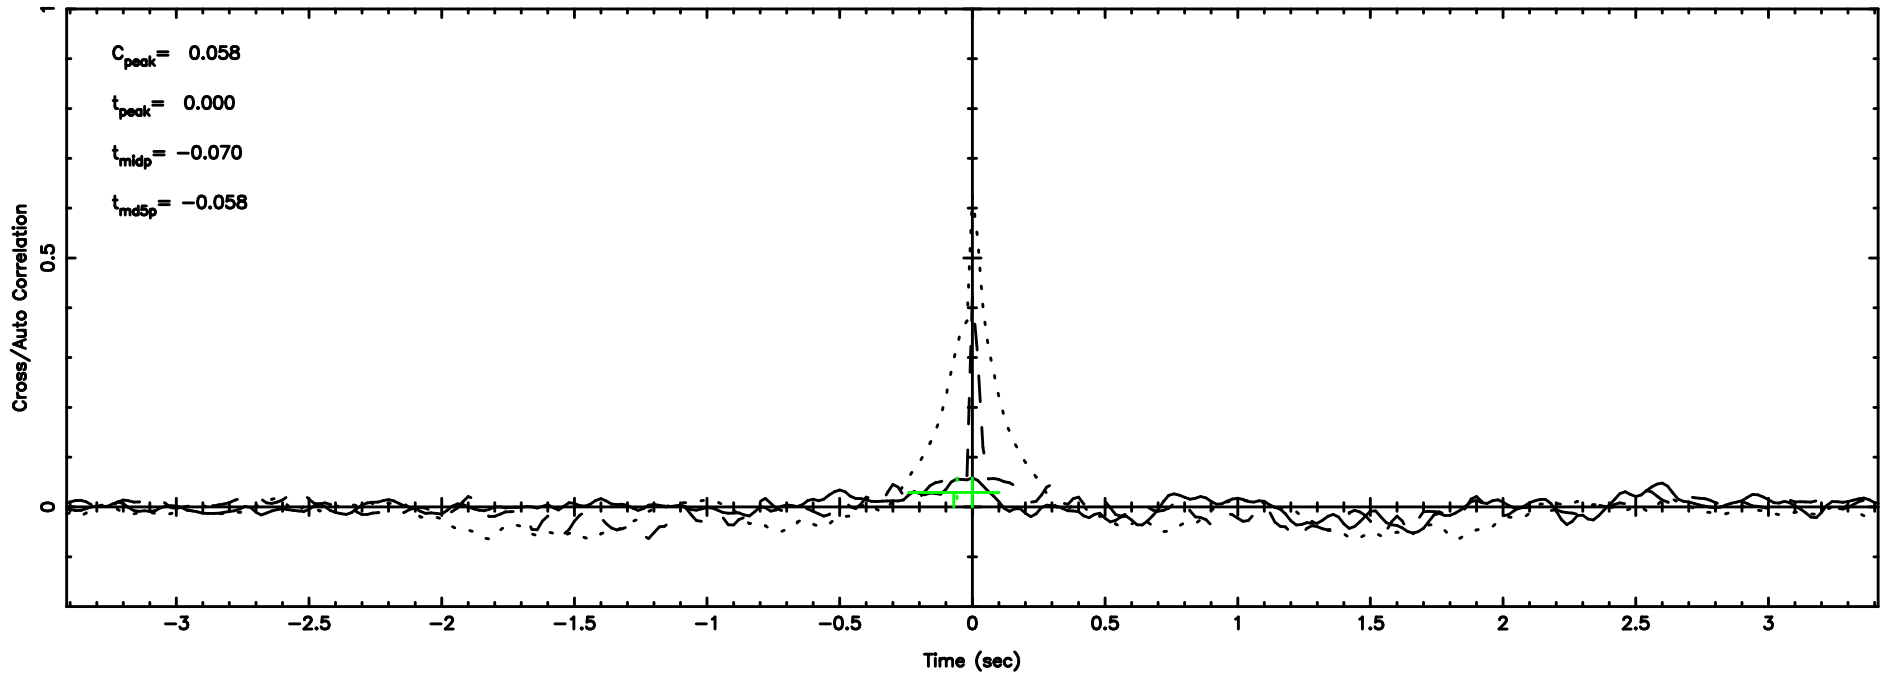

Frequency (Hz)

0155-109 2024/06/30 22.19UT TOYOKAWA-KISO