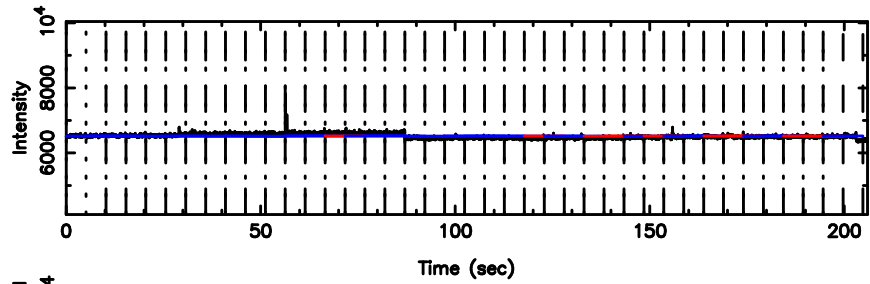

F20240701105454