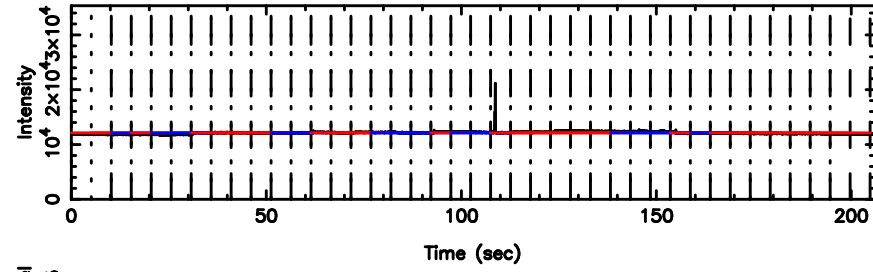

BLK:18,SNR1: 0.43213 ,SNR2: 3.4190

Frequency (Hz)

F20240701084845

BLK:14,SNR1: 0.81203 ,SNR2: 2.2745

K20240701084841

BLK:14,SNR1: 0.43007 ,SNR2: 3.3792

0333+32 2024/06/30 23.84UT FUJI -KISO

T20240701090145