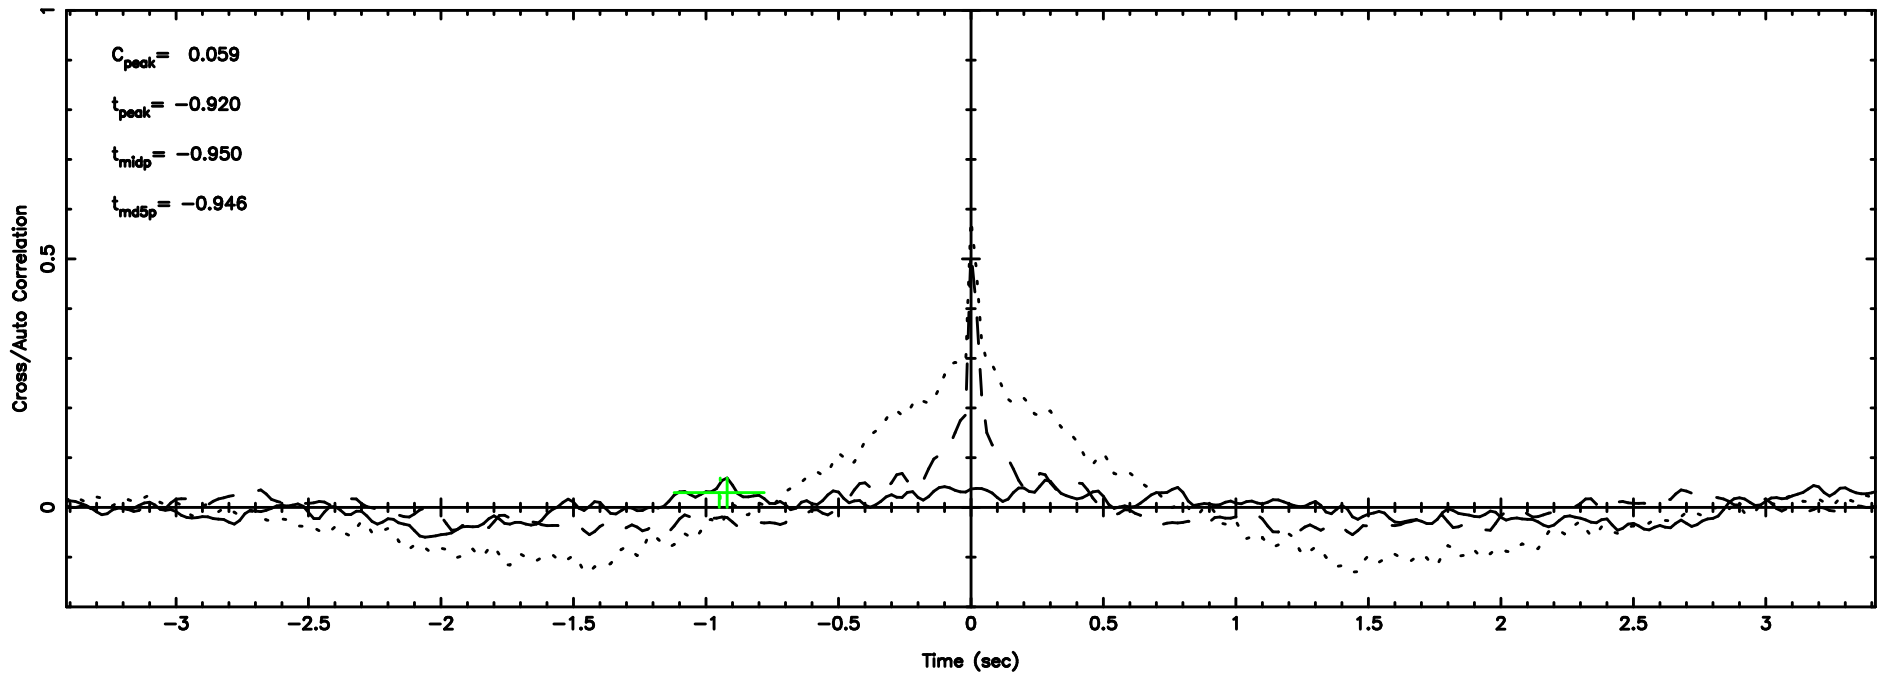

T20240701081401

BLK: 5,SNR1: 2.0226 ,SNR2: 4.5508

Frequency (Hz)

K20240701081358

BLK: 5,SNR1: 1.2775 ,SNR2: 5.6606

Frequency (Hz)

0258+350 2024/06/30 23.26UT TOYOKAWA-KISO

F20240701081403