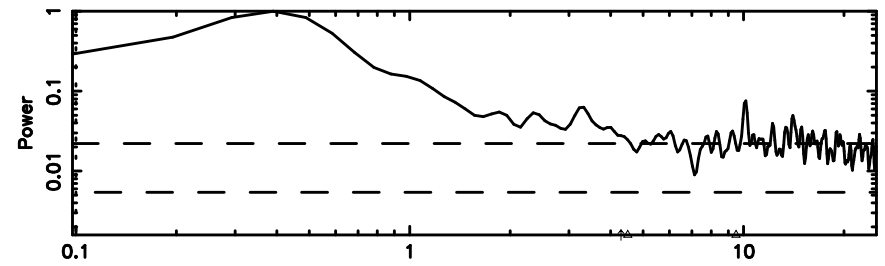

T20240701081401

BLK: 5,SNR1: 2.0226 ,SNR2: 4.5508

Frequency (Hz)

K20240701081358

BLK: 5,SNR1: 1.2775 ,SNR2: 5.6606

Frequency (Hz)

0258+350 2024/06/30 23.26UT TOYOKAWA-KISO

F20240701081403