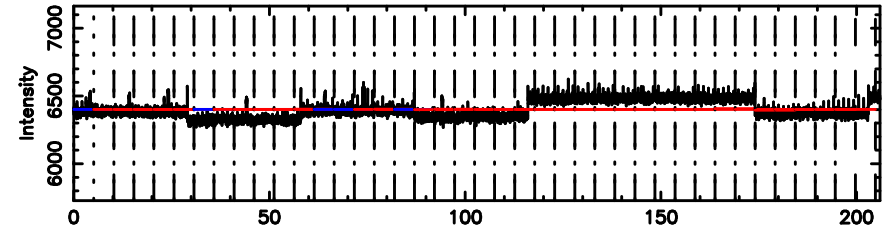

Frequency (Hz)

F20240701060820