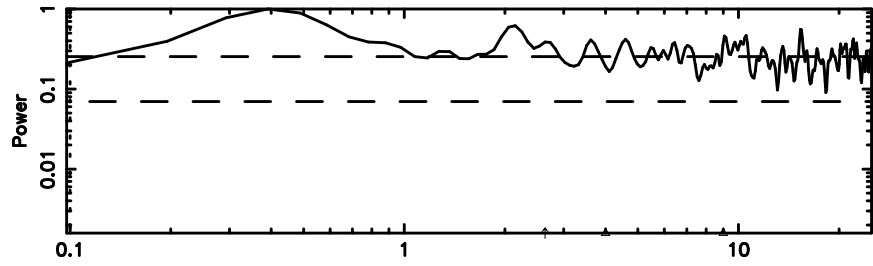

Frequency (Hz)

F20240701071701

BLK: 4,SNR1: 0.53661 ,SNR2: 3.5222

Frequency (Hz)

0202+15 2024/06/30 22.31UT TOYOKAWA-FUJI

T20240701071659

BLK: 4,SNR1: 0.85526E-01,SNR2: 0.70553

Frequency (Hz)