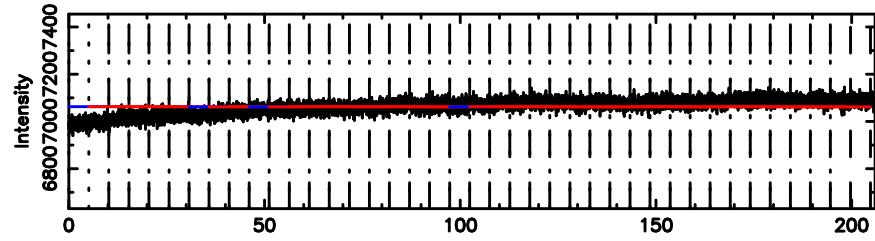

F20240701060820

BLK: 5,SNR1: 0.67070 ,SNR2: 2.8978

Frequency (Hz)

0053+261 2024/06/30 21.17UT TOYOKAWA-FUJI

T20240701060818

BLK: 4,SNR1: 0.57379E-01,SNR2: 0.62345

Frequency (Hz)

K20240701060815