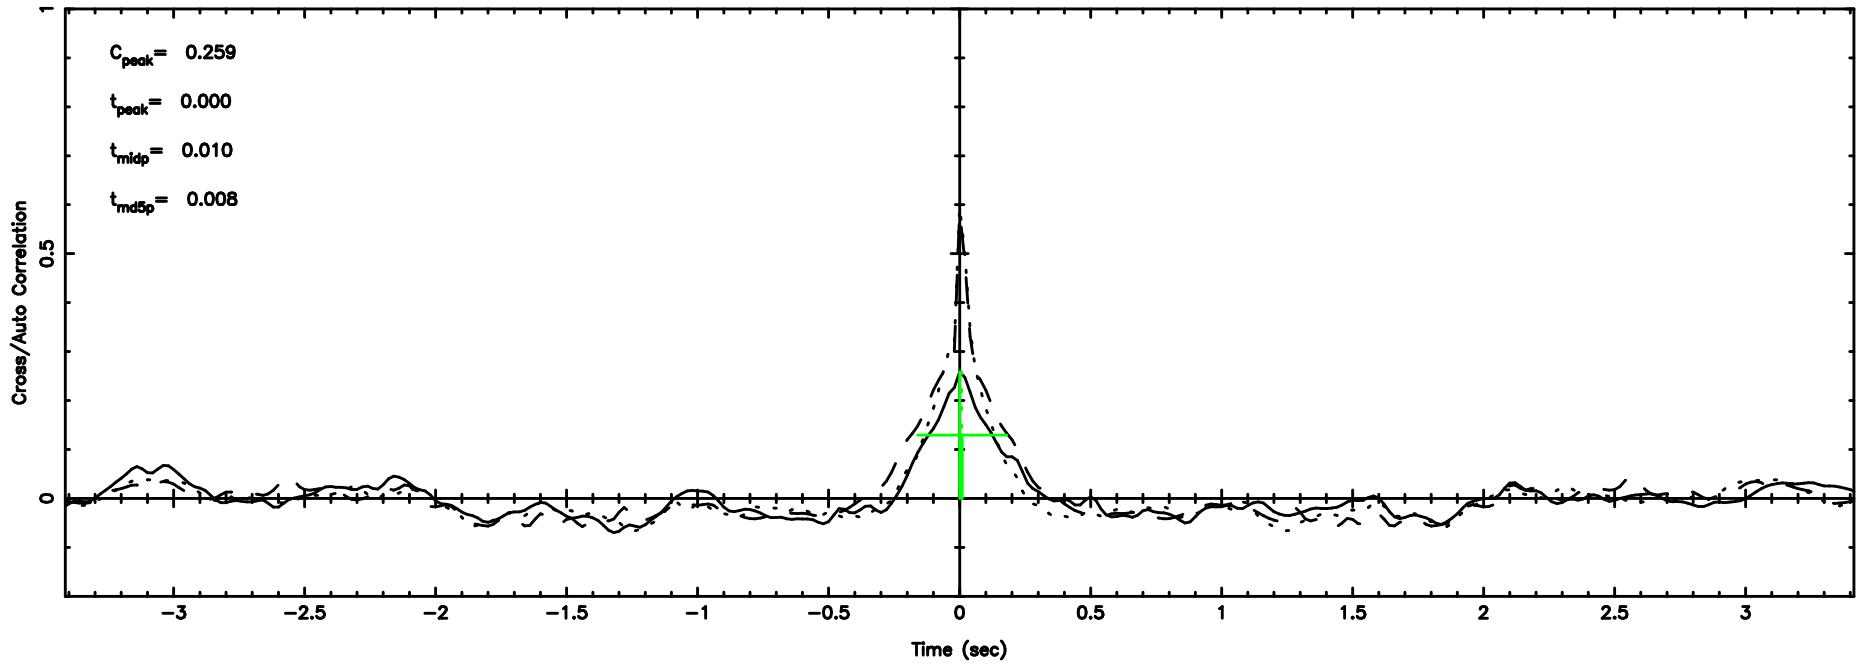

1031-11 2024/07/01 6.77UT TOYOKAWA-KISO

F20240701154423

BLK:10,SNR1: 0.65409 ,SNR2: 2.8677

Frequency (Hz)

K20240701154418

BLK:10,SNR1: 0.66285 ,SNR2: 2.9714

Frequency (Hz)

1031-11 2024/07/01 6.77UT FUJI -KISO