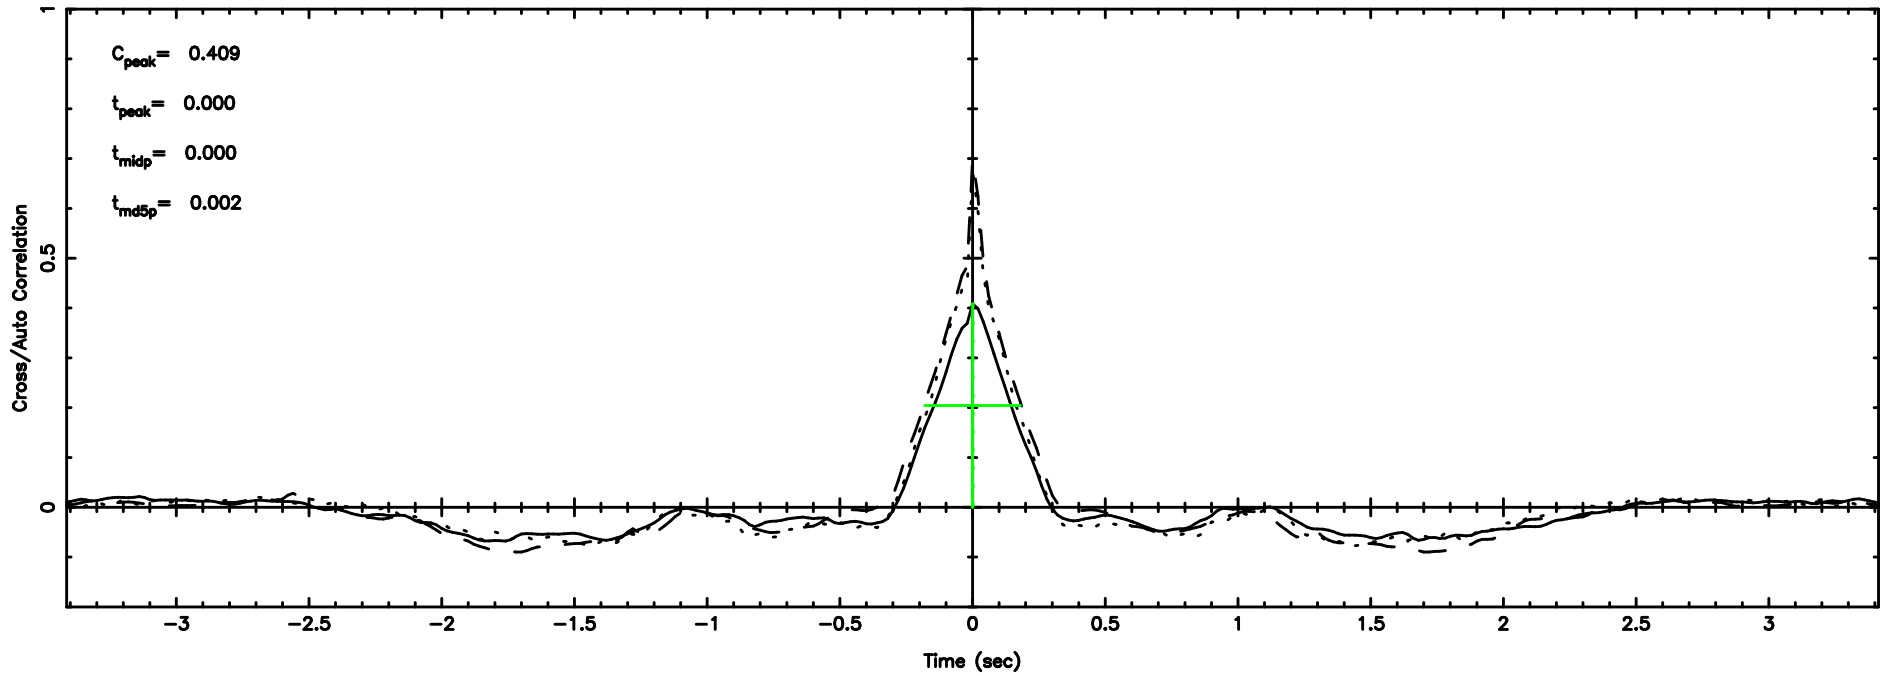

Frequency (Hz)

3C48 2024/06/30 21.86UT FUJI -KISO