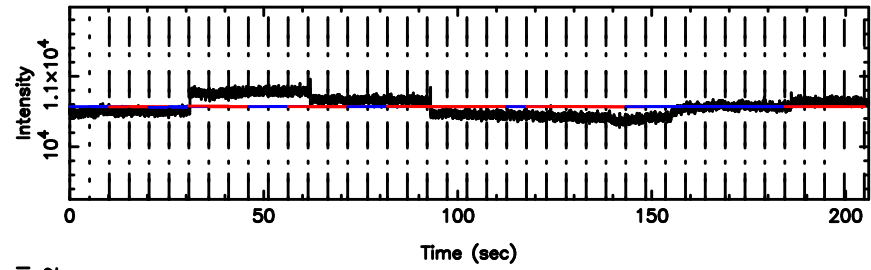

T20240701124733

BLK:23,SNR1: 0.78630 ,SNR2: 6.5869

0732+33 2024/07/01 3.82UT TOYOKAWA-KISO

K20240701124730

BLK:23,SNR1: 0.37536 ,SNR2: 1.0597

F20240701124735

BLK:17,SNR1: 0.39110 ,SNR2: 1.3353

K20240701124730