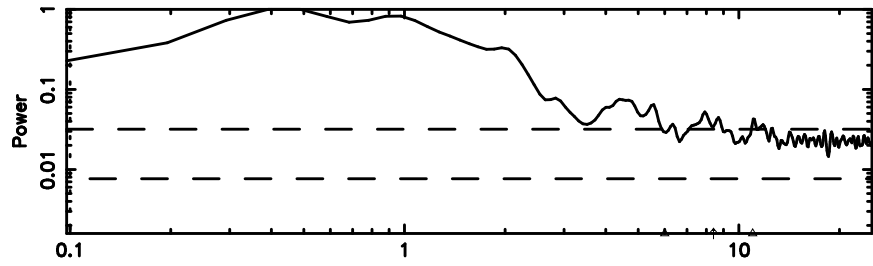

2024/06/30 21.86UT TOYOKAWA-KISO

K20240701065004

BLK:19,SNR1: 1.0180 ,SNR2: 4.7083

Frequency (Hz)

F20240701065009

BLK:26,SNR1: 1.8661 ,SNR2: 4.7398

Frequency (Hz)

K20240701065004