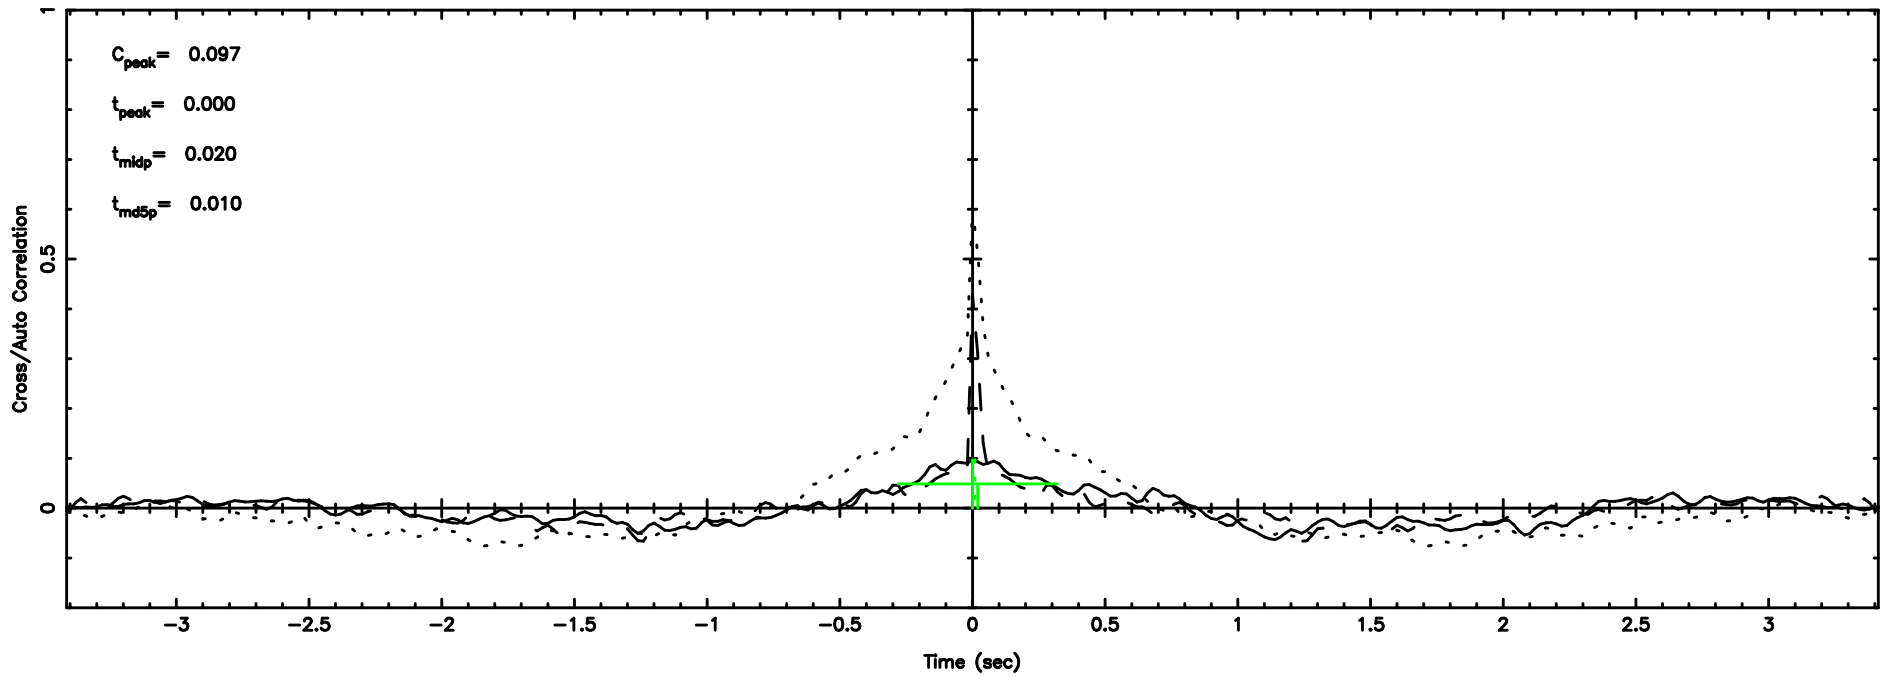

Frequency (Hz)

0155-109 2024/06/30 22.19UT TOYOKAWA-FUJI