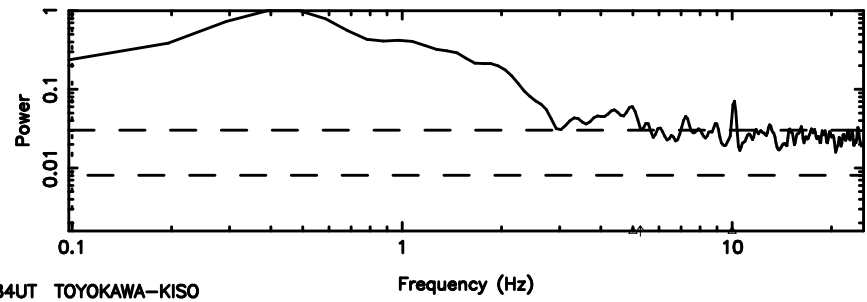

BLK:12,SNR1: 1.3914 ,SNR2: 5.5973

1035-058 2024/07/01 6.84UT TOYOKAWA-KISO

F20240701154856

BLK: 5,SNR1: 0.78040 ,SNR2: 2.2980

Frequency (Hz)

K20240701154851

BLK: 5,SNR1: 0.28657 ,SNR2: 3.1651

Frequency (Hz)