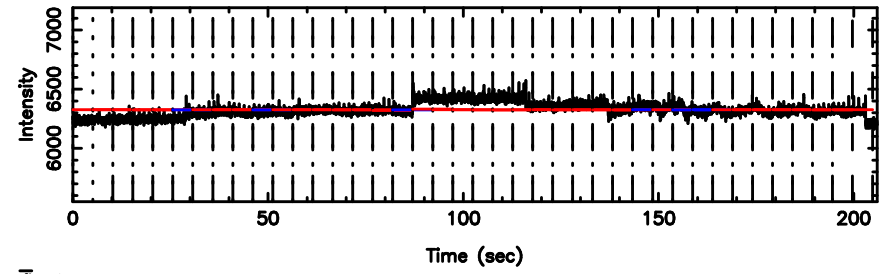

T20240701075447

BLK: 6,SNR1: 0.24644E-01,SNR2: 0.56171

3C71 2024/06/30 22.94UT TOYOKAWA-FUJI

F20240701075449

BLK: 6,SNR1: 0.68737 ,SNR2: 6.7110