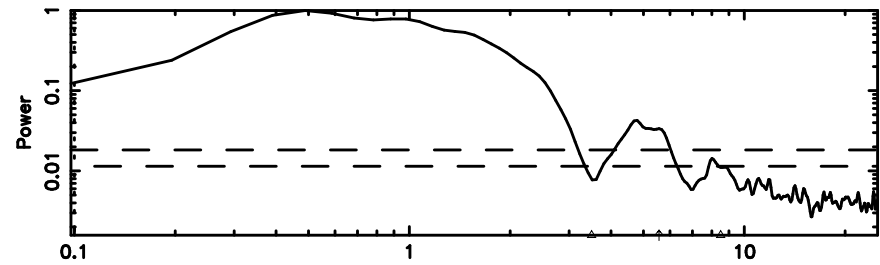

T20240701055325

BLK:20,SNR1: 1.7231 ,SNR2: 4.1670

Frequency (Hz)

F20240701055327

BLK:20,SNR1: 2.9851 ,SNR2: 12.522

Frequency (Hz)

0038+328 2024/06/30 20.92UT TOYOKAWA-FUJI

T20240701055325