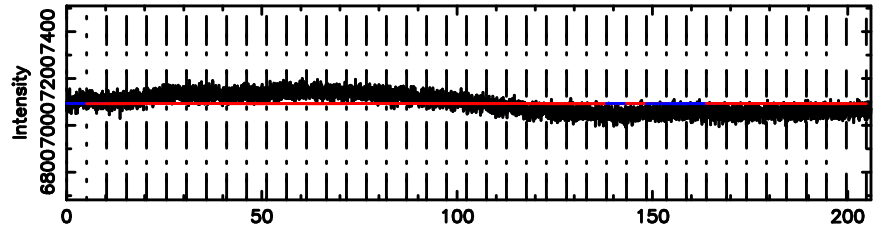

T20240701073631