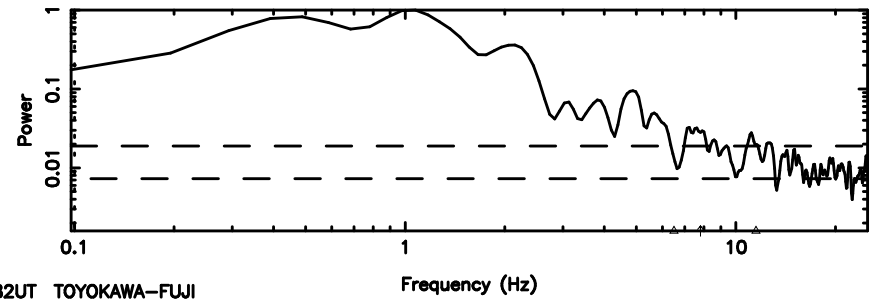

BLK: 5,SNR1: 3.4377 ,SNR2: 9.3260