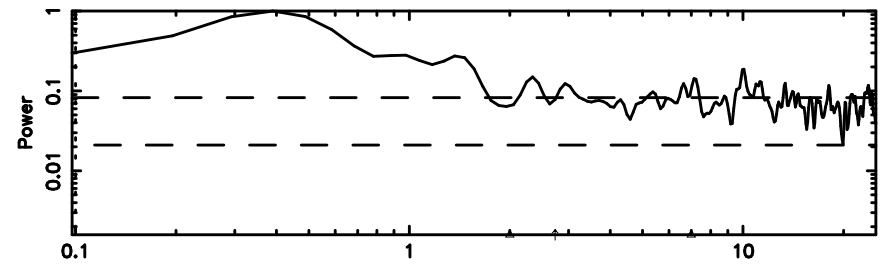

BLK: 4,SNR1: 0.26117 ,SNR2: 2.4461