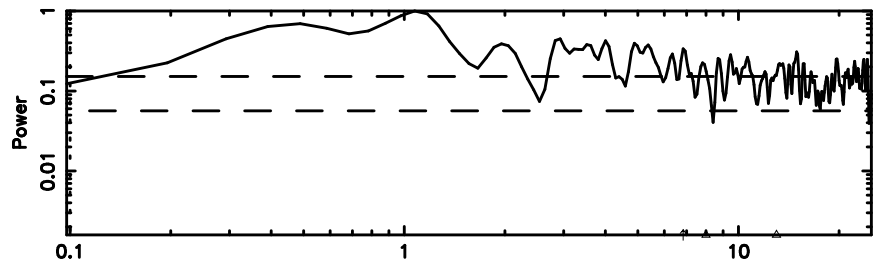

K20240701071656

BLK: 4,SNR1: 1.0463 ,SNR2: 5.1806

Frequency (Hz)

0202+15 2024/06/30 22.31UT TOYOKAWA-KISO

F20240701071701

BLK: 2,SNR1: 0.39362 ,SNR2: 1.2148

Frequency (Hz)

K20240701071656