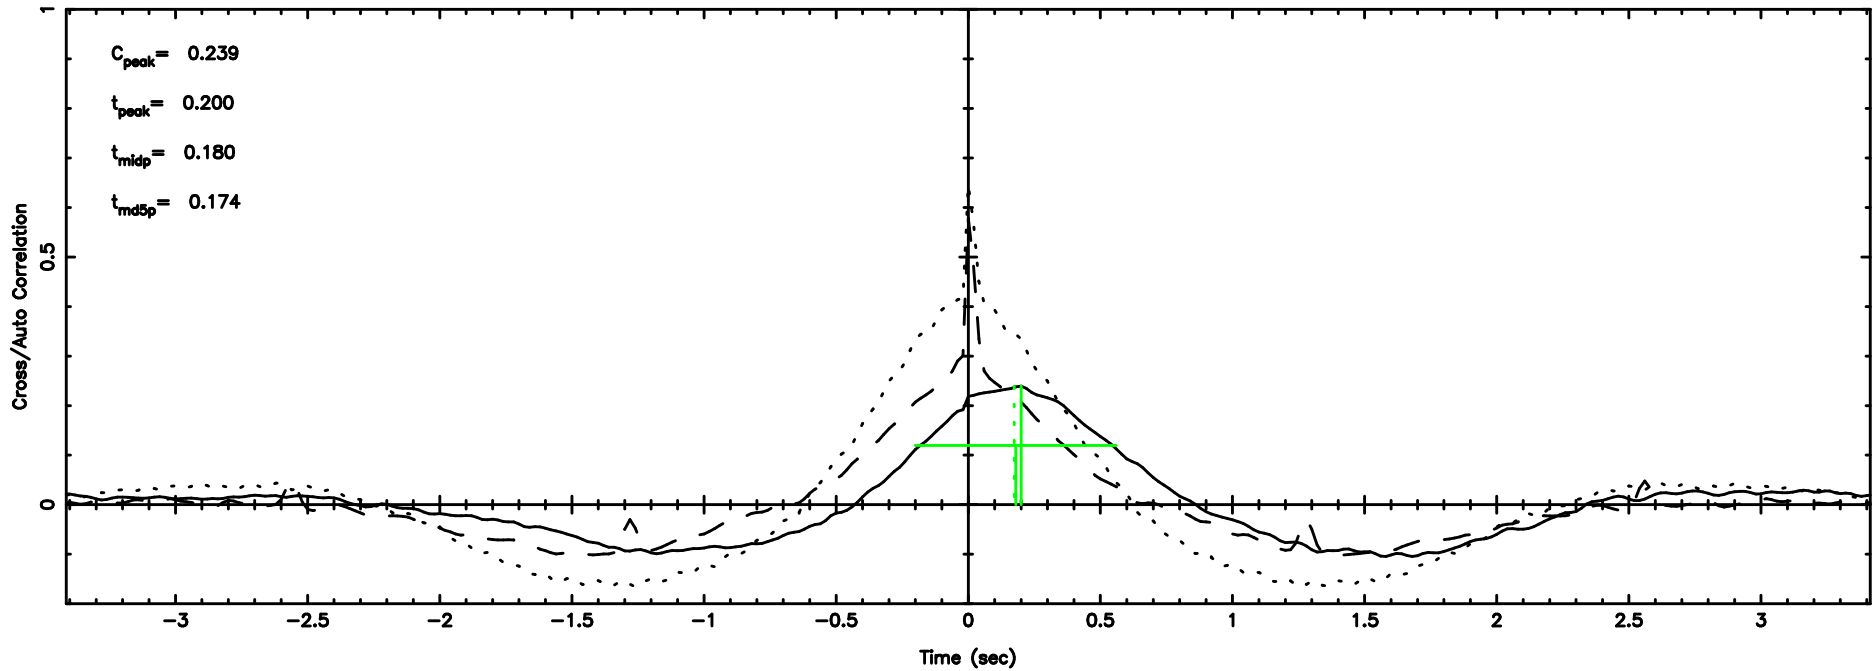

BLK:28,SNR1: 0.30396 ,SNR2: 5.3626

K20240701103256

BLK:28,SNR1: 1.1623 ,SNR2: 3.8787

3C138 2024/07/01 1.58UT FUJI -KISO

T20240701104632

BLK:28,SNR1: 10.636 ,SNR2: 47.073

Frequency (Hz)

0531+194 2024/07/01 1.80UT TOYOKAWA-FUJI