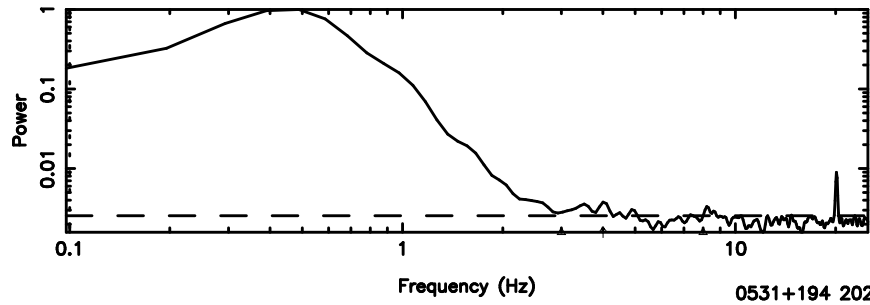

F20240701104634

BLK:28,SNR1: 7.1865 ,SNR2: 11.858

Frequency (Hz)

T20240701104632

BLK:25,SNR1: 9.9926 ,SNR2: 51.176

0531+194 2024/07/01 1.80UT TOYOKAWA-KISO

K20240701104629

BLK:25,SNR1: 2.5794 ,SNR2: 11.456