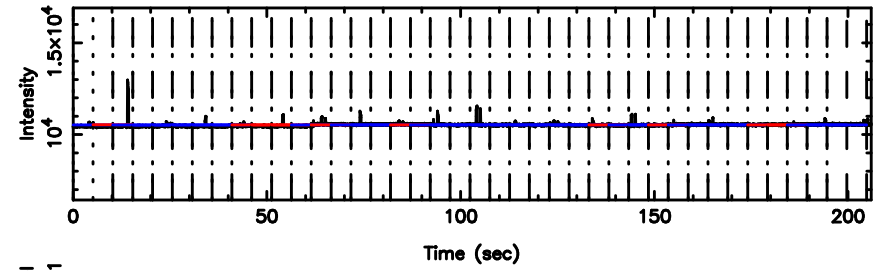

K20240701133625