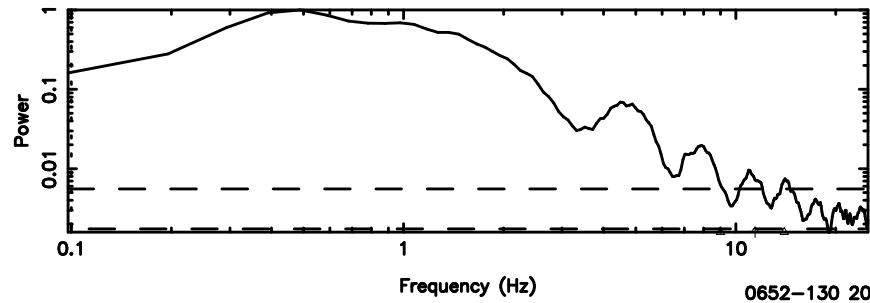

BLK:31,SNR1: 11.952 ,SNR2: 21.158