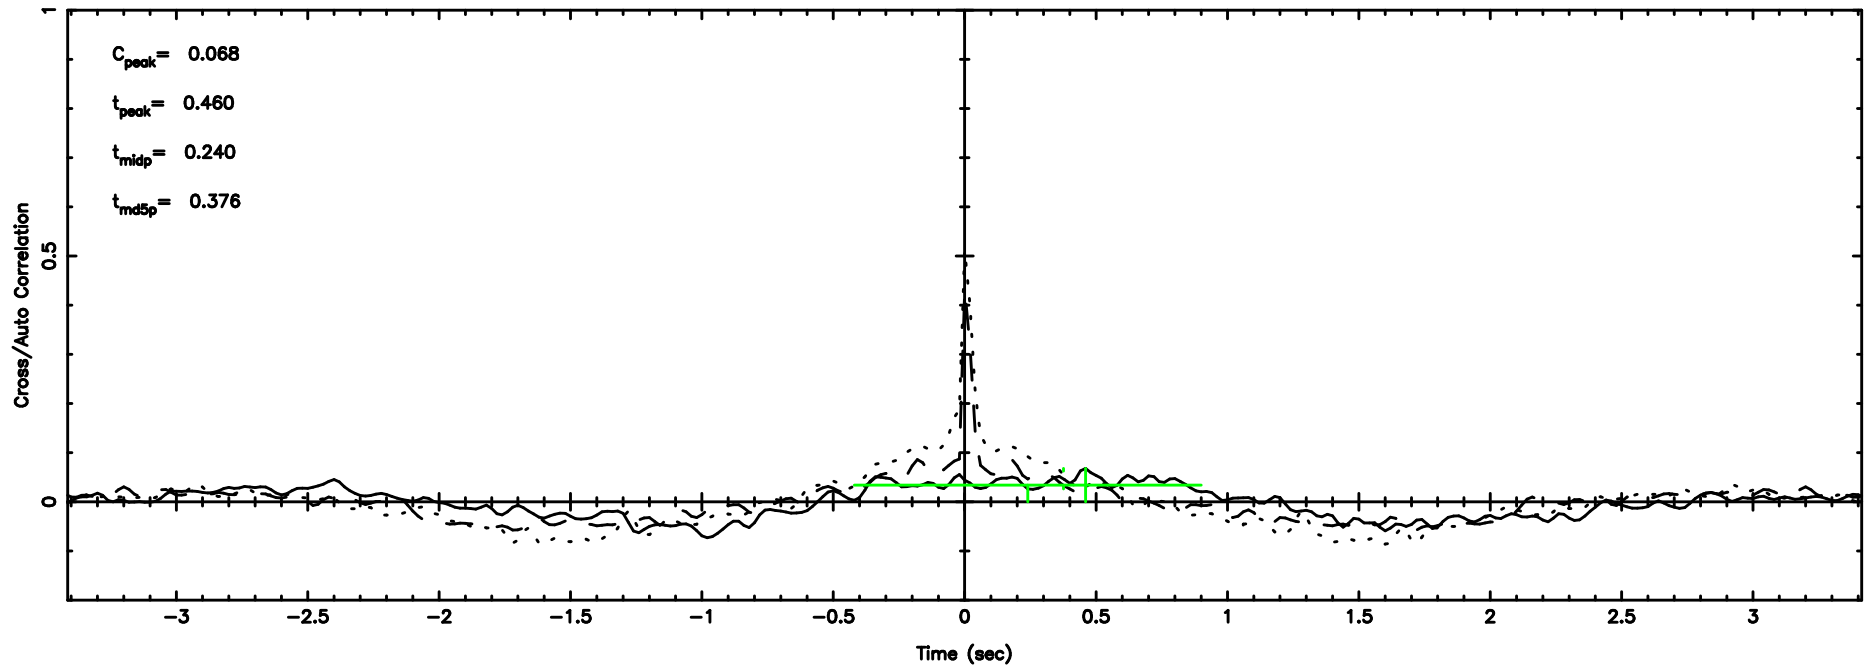

3C208 2024/07/01 5.10UT TOYOKAWA-FUJI