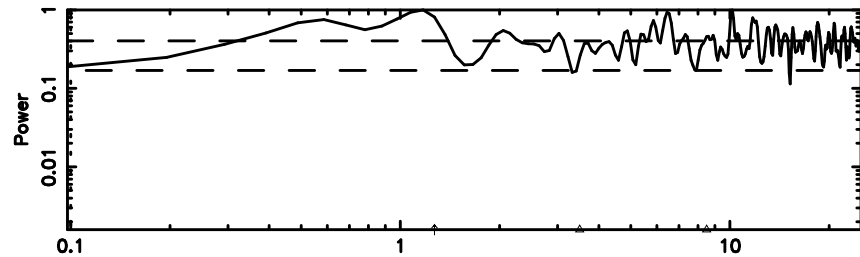

Frequency (Hz)

3C255 2024/07/01 7.53UT TOYOKAWA-KISO

F20240701163008

BLK: 3,SNR1: 0.44866 ,SNR2: 6.6103

Frequency (Hz)

K20240701163004

BLK: 3,SNR1: 0.34021E-01,SNR2: 0.62954

Frequency (Hz)