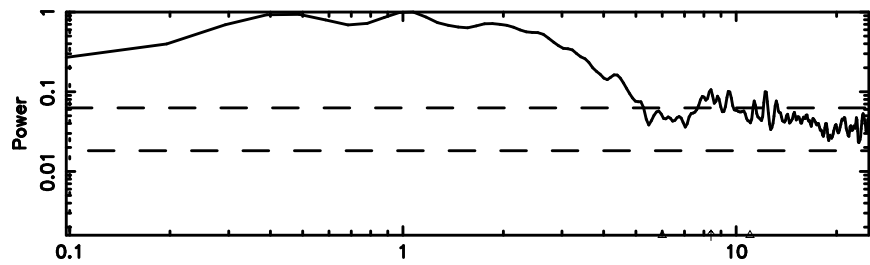

0411+05 2024/07/01 0.47UT TOYOKAWA-KISO

BLK:10,SNR1: 3.0483 ,SNR2: 13.551

F20240701092632

BLK:14,SNR1: 1.4979 ,SNR2: 3.9243

Frequency (Hz)

K20240701092627

BLK:14,SNR1: 3.0812 ,SNR2: 13.680

Frequency (Hz)