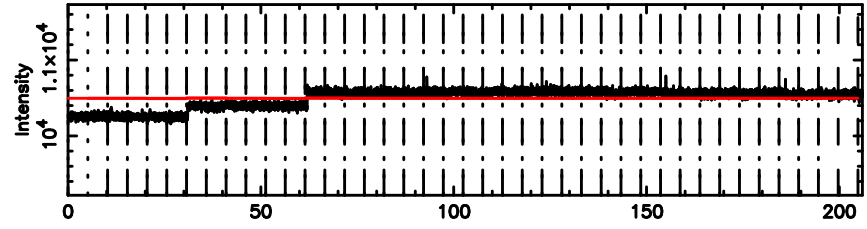

1055+01 2024/07/01 7.18UT TOYOKAWA-FUJI

T20240701160911

No.Good Data

Frequency (Hz)

K20240701160908

No.Good Data

Frequency (Hz)

1055+01 2024/07/01 7.18UT TOYOKAWA-KISO