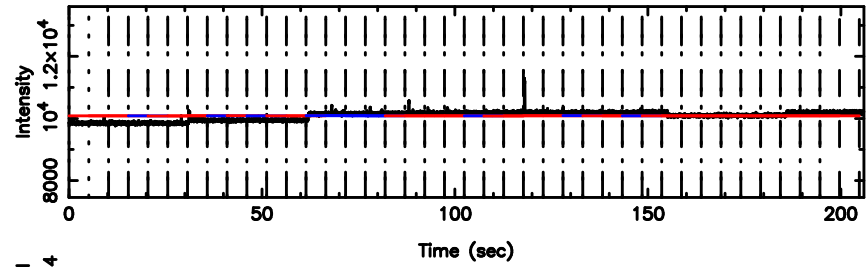

1031-11 2024/07/01 6.77UT TOYOKAWA-KISO

F20240701154423

BLK:10,SNR1: 0.65409 ,SNR2: 2.8677

Frequency (Hz)

K20240701154418

BLK:10,SNR1: 0.66285 ,SNR2: 2.9714

Frequency (Hz)

1031-11 2024/07/01 6.77UT FUJI -KISO