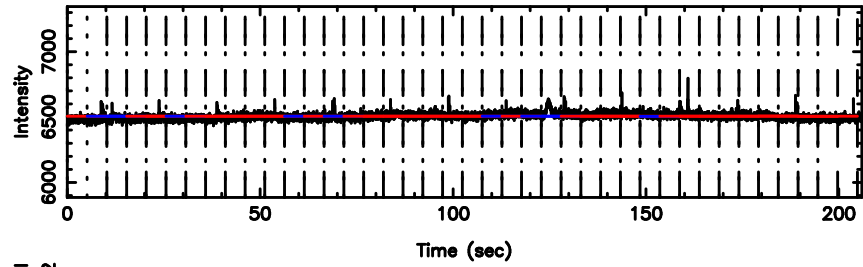

T20240701155807