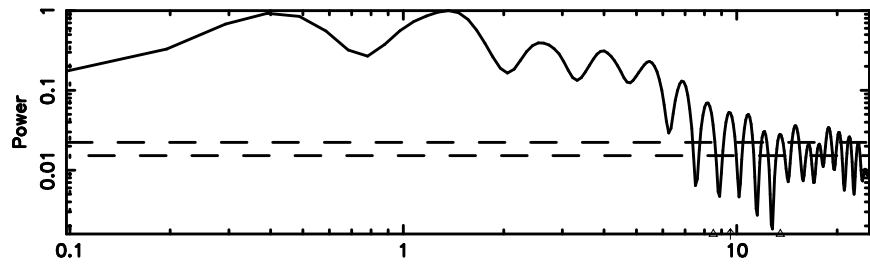

BLK: 4,SNR1: 4.4147 ,SNR2: 9.4341