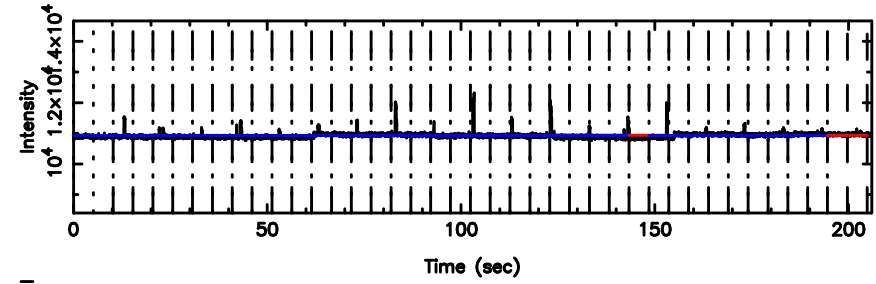

K20240701132517