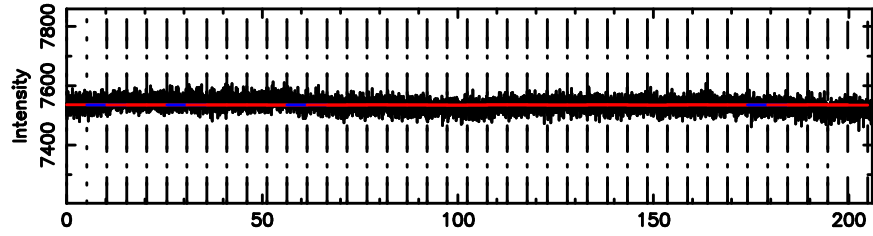

T20240701064333

BLK: 4,SNR1:-0.56845E-02,SNR2: 0.97207

Frequency (Hz)

F20240701064335

BLK: 4,SNR1: 0.19727 ,SNR2: 0.58330

Frequency (Hz)

0128+03 2024/06/30 21.75UT TOYOKAWA-FUJI

T20240701064333