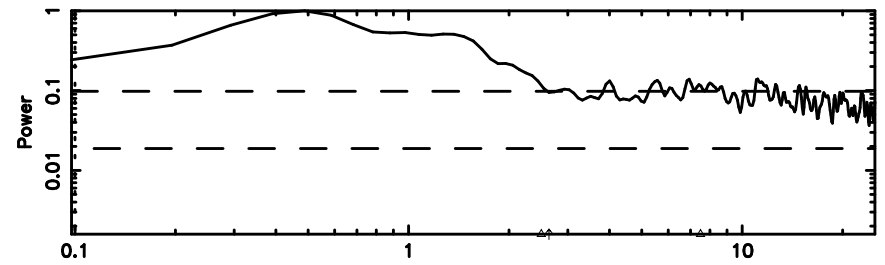

BLK: 9,SNR1: 0.33283 ,SNR2: 3.3701