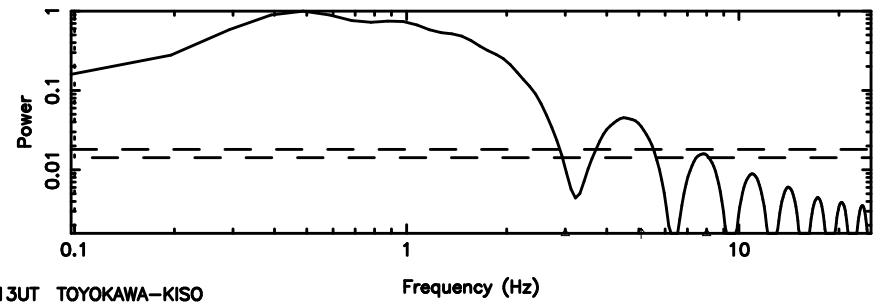

BLK:32,SNR1: 2.6470 ,SNR2: 12.754

Frequency (Hz)