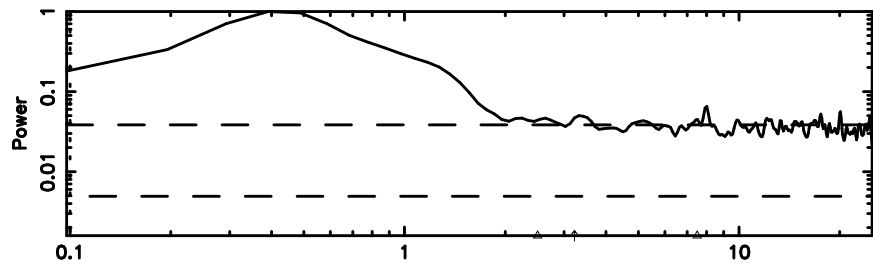

Frequency (Hz)

K20240701064330

BLK:15,SNR1: 3.5414 ,SNR2: 5.3304

Frequency (Hz)

0128+03 2024/06/30 21.75UT FUJI -KISO

T20240701065007

BLK:17,SNR1: 0.73417 ,SNR2: 4.8633

Frequency (Hz)