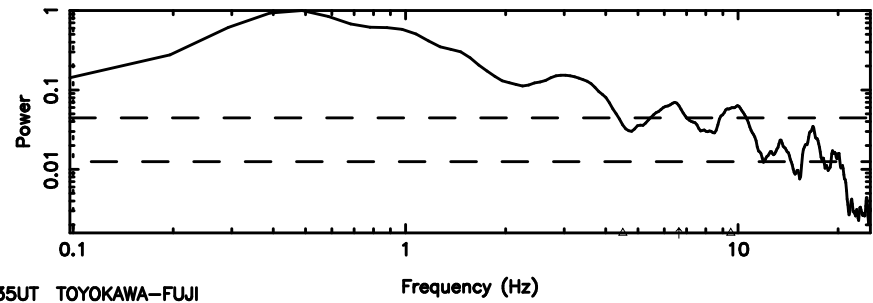

BLK:13,SNR1: 0.83187 ,SNR2: 3.3853