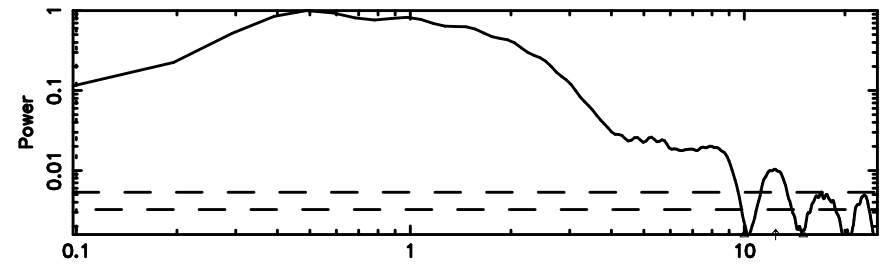

BLK:20,SNR1: 2.9452 ,SNR2: 12.796

Frequency (Hz)

3C67

2024/06/30 22.64UT FUJI -KISO

K20240701073628

BLK:20,SNR1: 15.011 ,SNR2: 24.390

Frequency (Hz)

T20240701075447