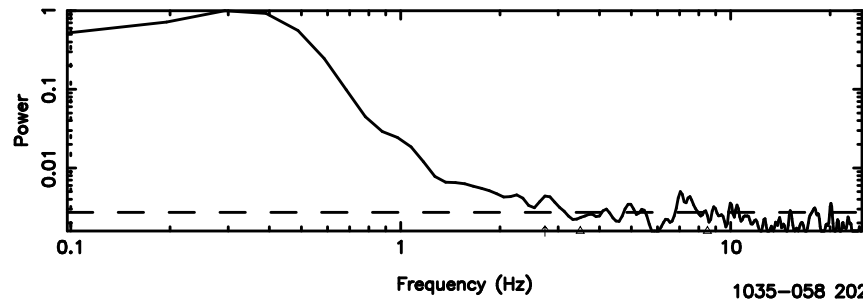

BLK:12,SNR1: 6.9899 ,SNR2: 53.485