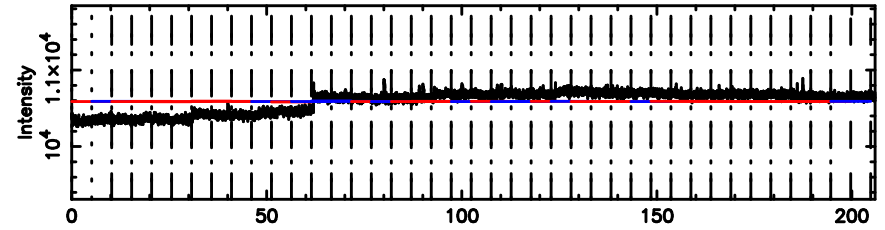

K20240701083519