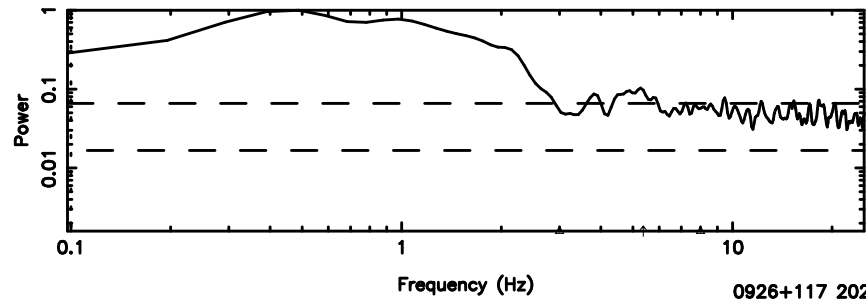

BLK:12,SNR1: 0.74017 ,SNR2: 3.4130