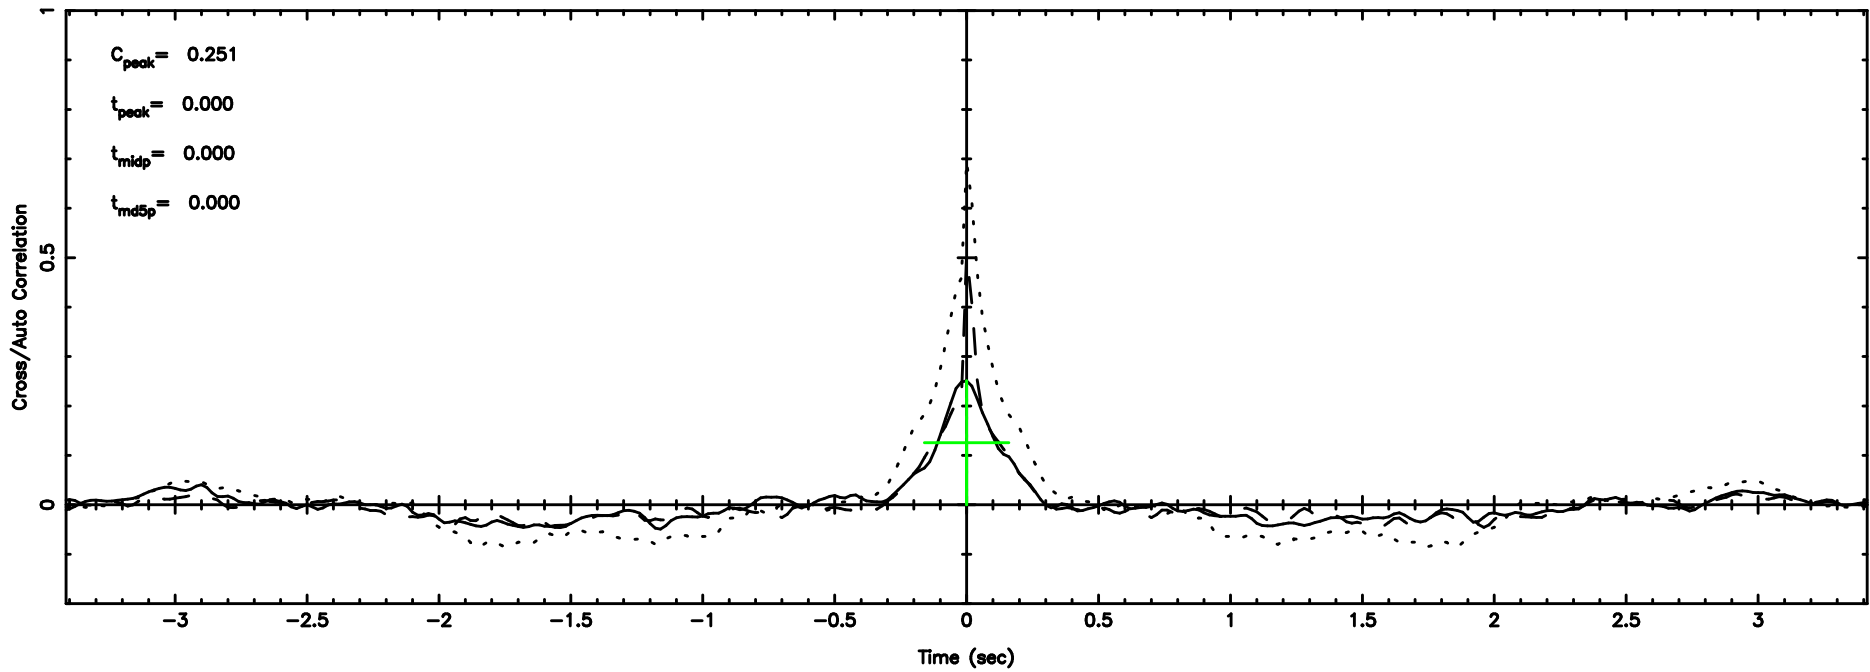

T20240701111927

BLK:12,SNR1: 1.6785 ,SNR2: 3.9250

K20240701111924

BLK:12,SNR1: 3.8070 ,SNR2: 9.0298

0605-08 2024/07/01 2.35UT TOYOKAWA-KISO