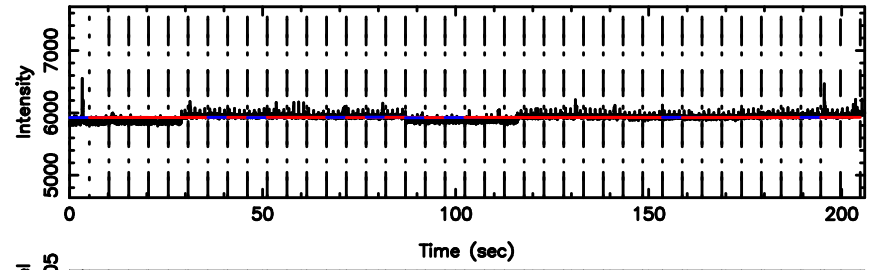

F20240701153253