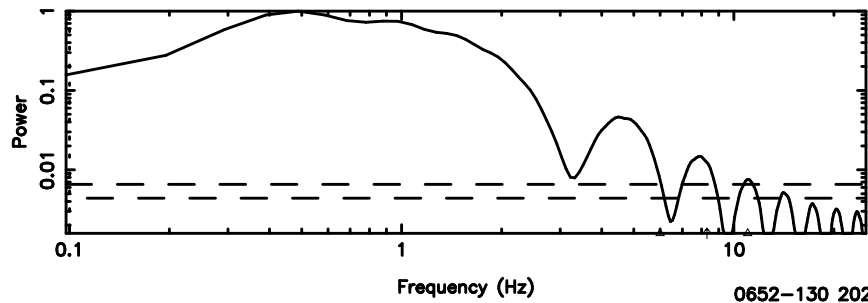

BLK:32,SNR1: 9.2239 ,SNR2: 23.086