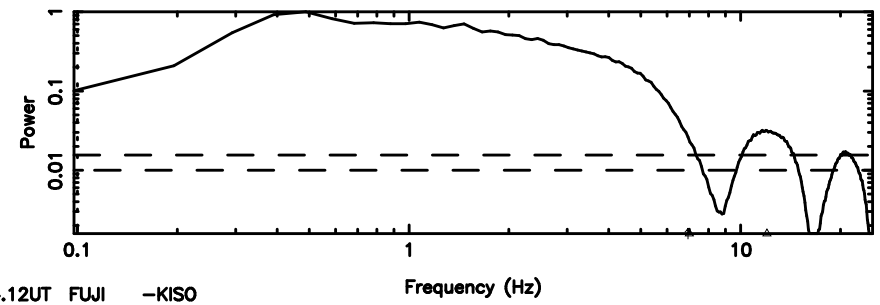

BLK:21,SNR1: 7.1508 ,SNR2: 20.991