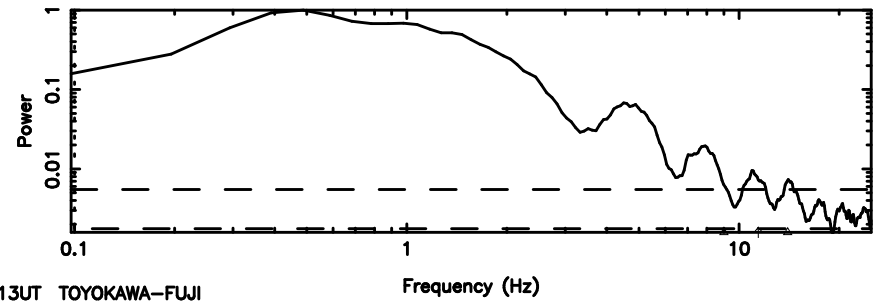

BLK:31,SNR1: 11.998 ,SNR2: 21.242