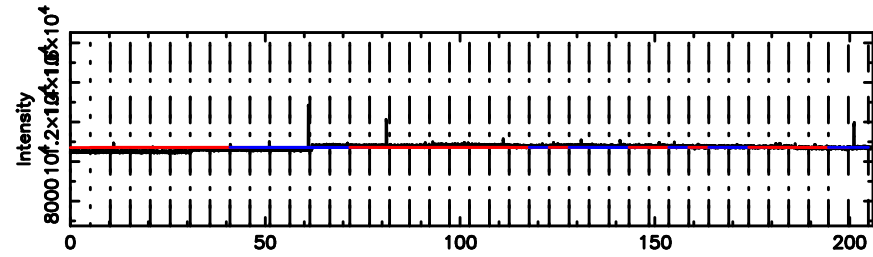

0411+05 2024/07/01 0.47UT TOYOKAWA-KISO

BLK:10,SNR1: 3.0483 ,SNR2: 13.551

F20240701092632

BLK:14,SNR1: 1.4979 ,SNR2: 3.9243

Frequency (Hz)

K20240701092627

BLK:14,SNR1: 3.0812 ,SNR2: 13.680

Frequency (Hz)