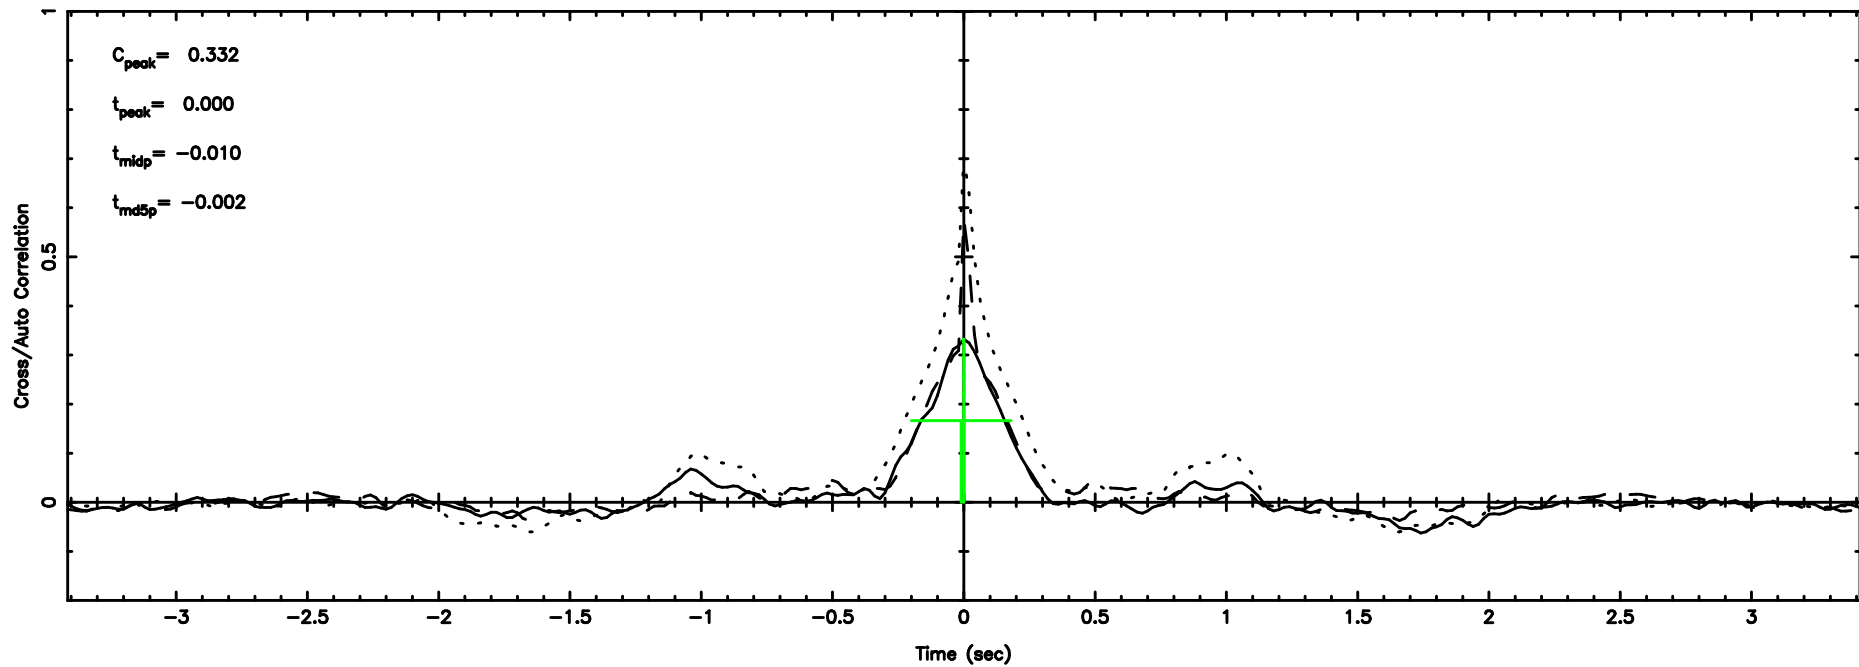

0926+117 2024/07/01 5.69UT TOYOKAWA-FUJI