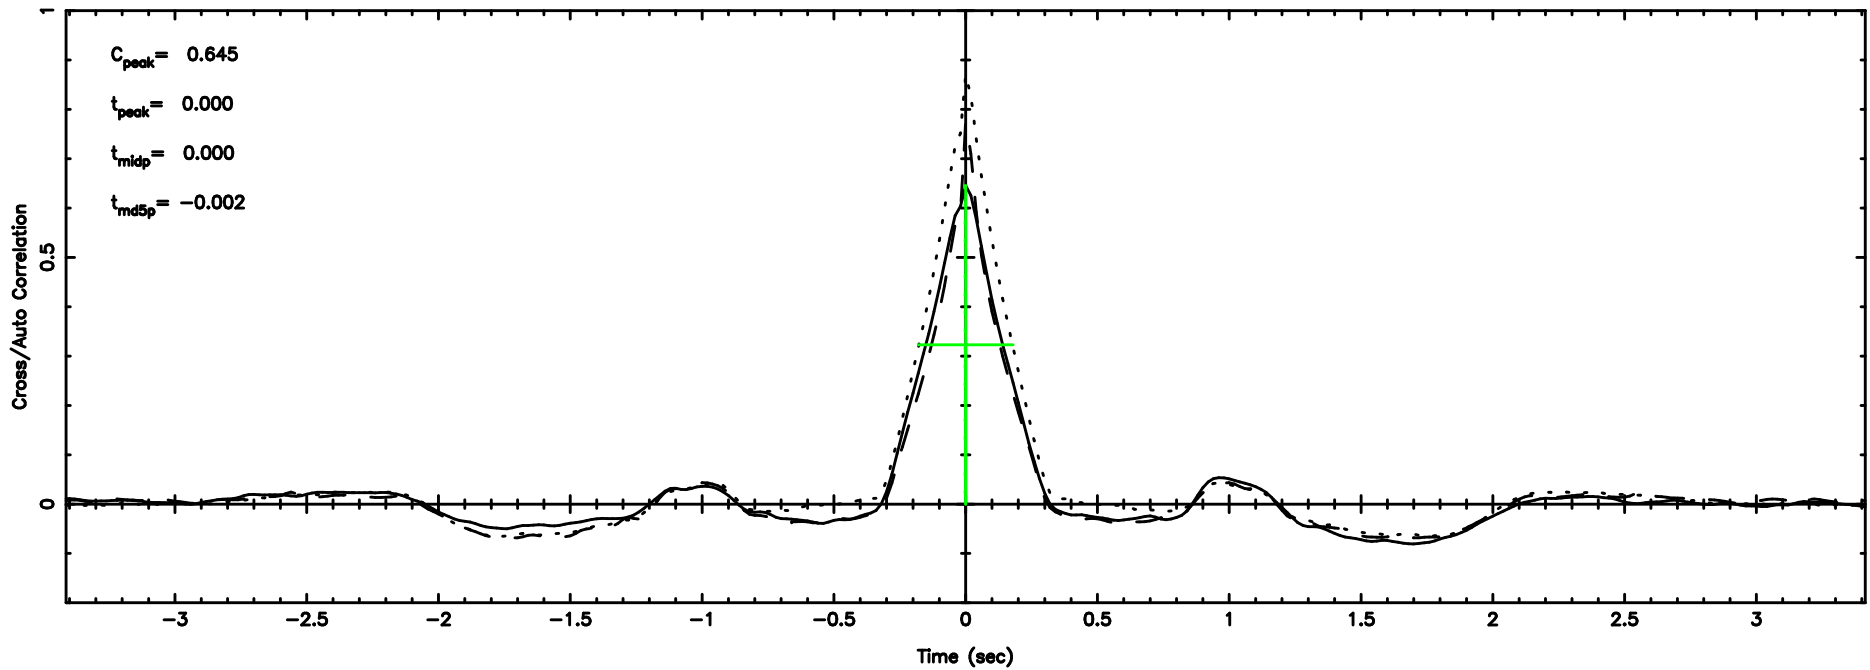

Frequency (Hz)

0703+138 2024/07/01 3.32UT FUJI -KISO