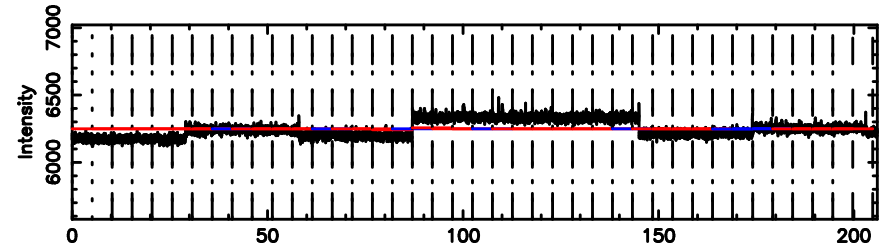

BLK:26,SNR1: 2.6532 ,SNR2: 5.1456

Frequency (Hz)

3C48 2024/06/30 21.86UT FUJI -KISO

T20240701070952

BLK: 8,SNR1: 0.67066E-01,SNR2: 0.77550

Frequency (Hz)

F20240701070954

BLK: 8,SNR1: 1.1997 ,SNR2: 3.1236