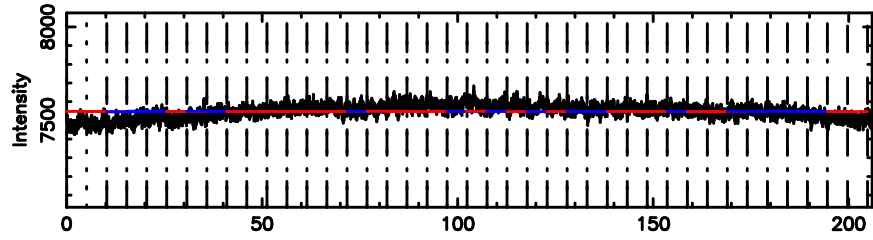

Frequency (Hz)

K20240701064330

BLK:15,SNR1: 3.5414 ,SNR2: 5.3304

Frequency (Hz)

0128+03 2024/06/30 21.75UT FUJI -KISO

T20240701065007

BLK:17,SNR1: 0.73417 ,SNR2: 4.8633

Frequency (Hz)