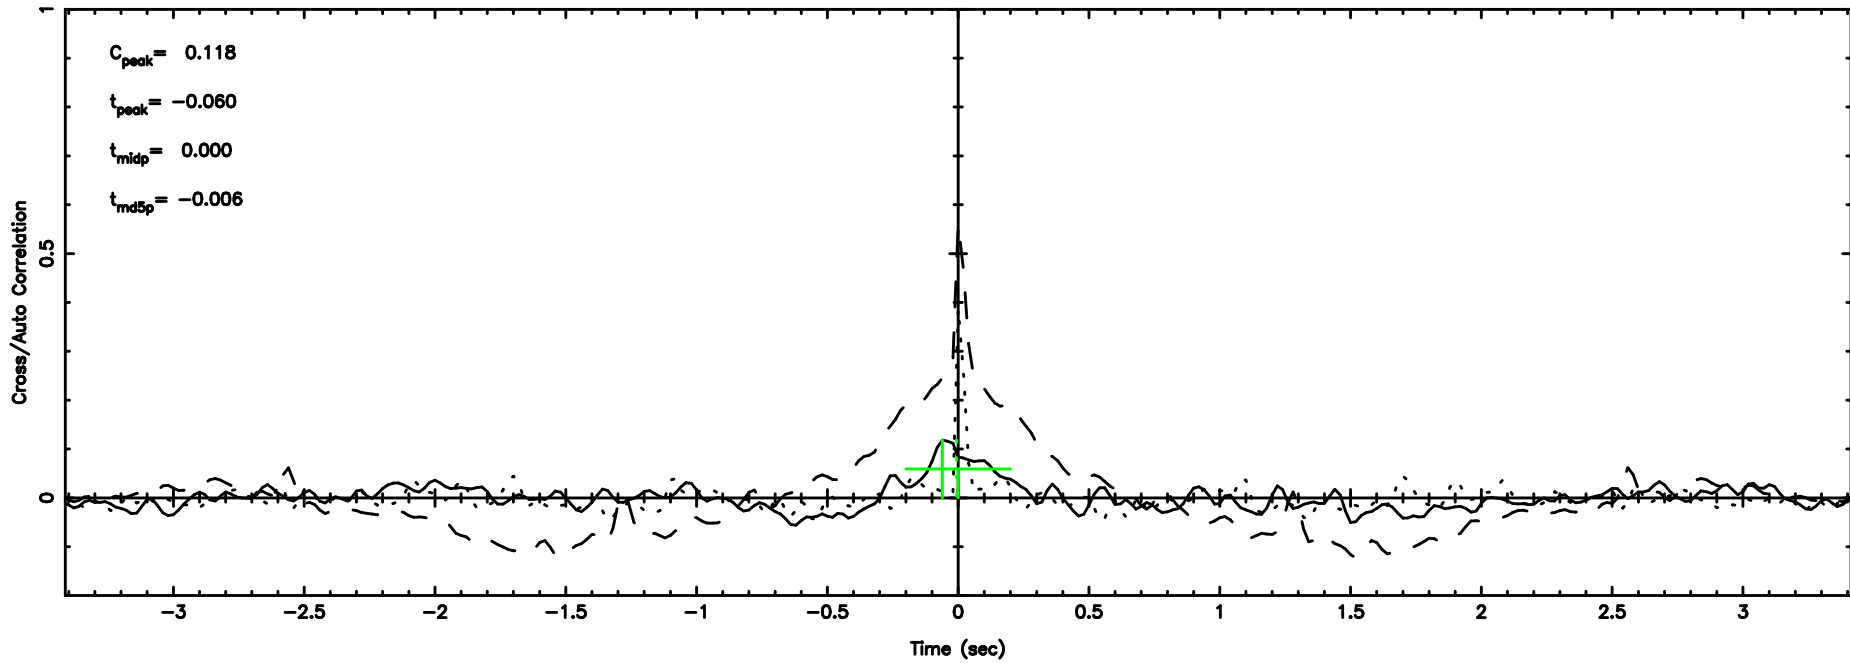

Frequency (Hz)

3C255 2024/07/01 7.53UT FUJI -KISO