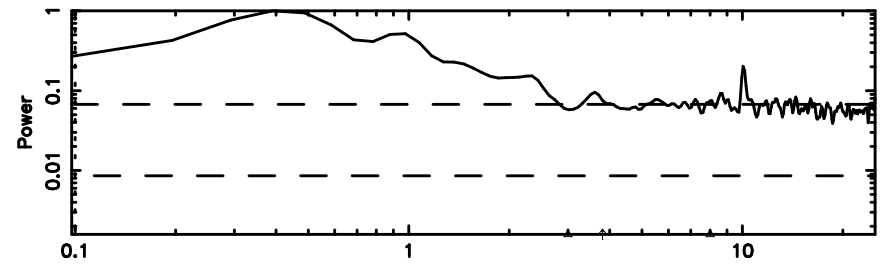

BLK:12,SNR1: 0.50815 ,SNR2: 2.8038