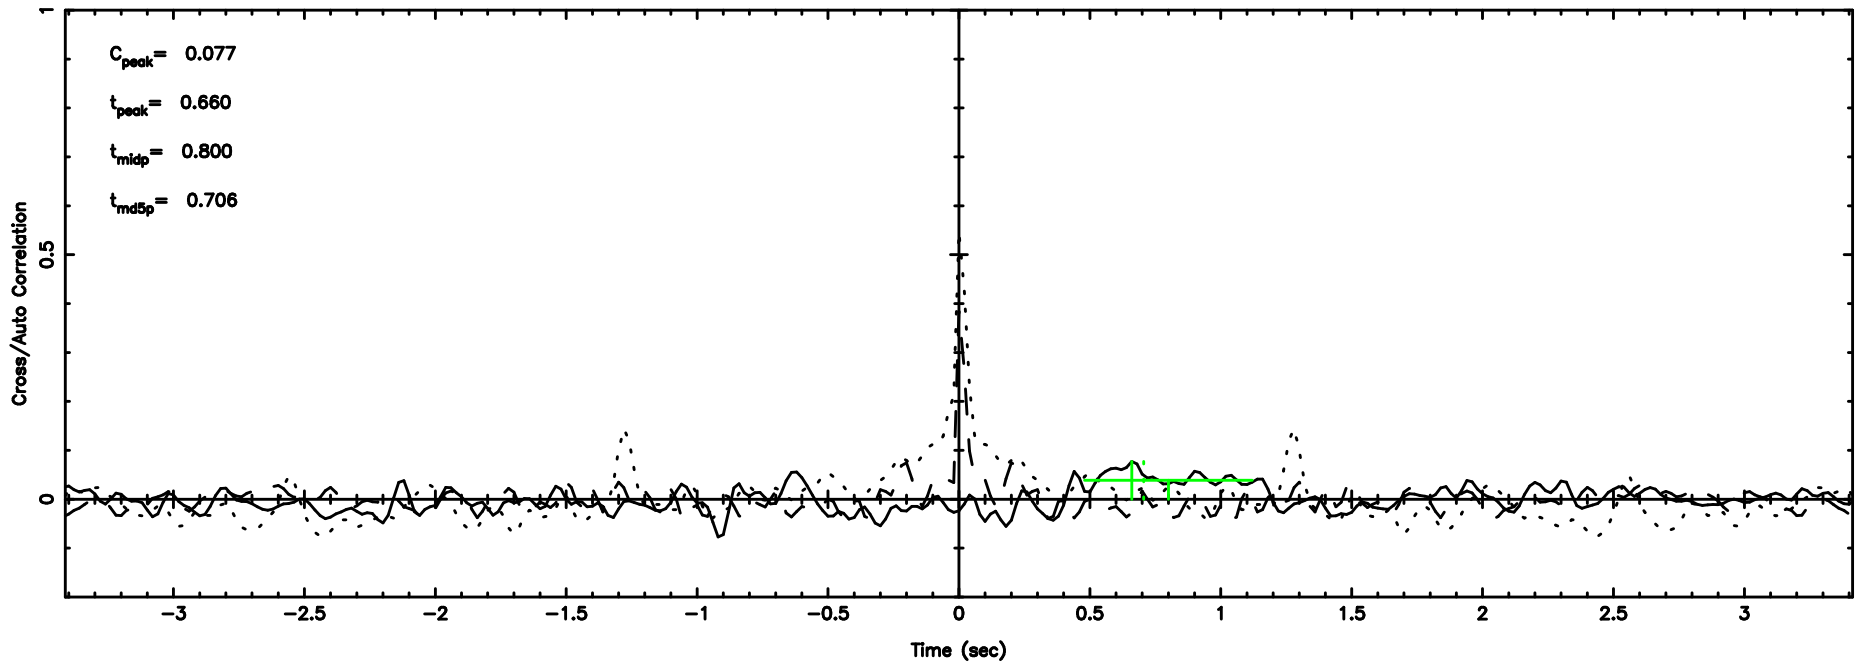

1055+01 2024/07/01 7.18UT TOYOKAWA-FUJI

T20240701160911

No.Good Data

Frequency (Hz)

K20240701160908

No.Good Data

Frequency (Hz)

1055+01 2024/07/01 7.18UT TOYOKAWA-KISO