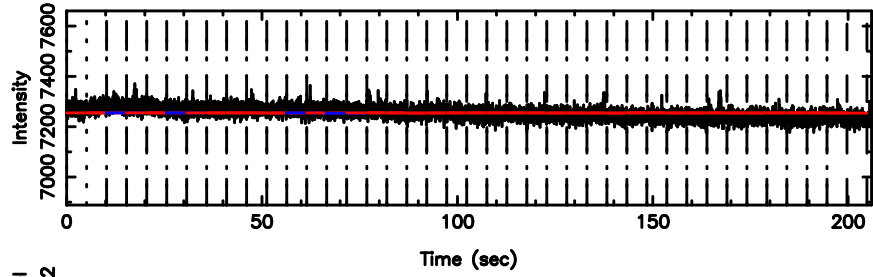

Frequency (Hz)

F20240701071701

BLK: 4,SNR1: 0.53661 ,SNR2: 3.5222

Frequency (Hz)

0202+15 2024/06/30 22.31UT TOYOKAWA-FUJI

T20240701071659

BLK: 4,SNR1: 0.85526E-01,SNR2: 0.70553

Frequency (Hz)