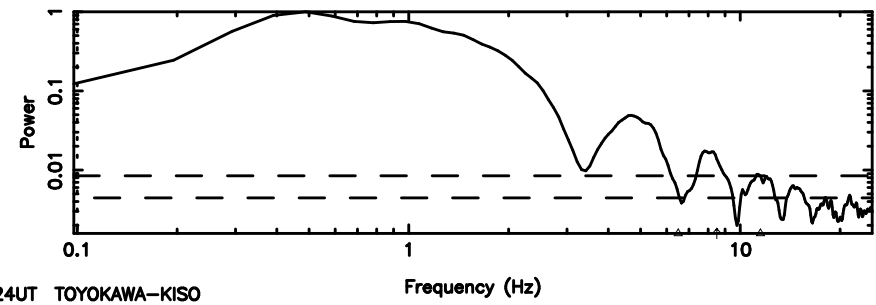

BLK:25,SNR1: 7.3672 ,SNR2: 17.993