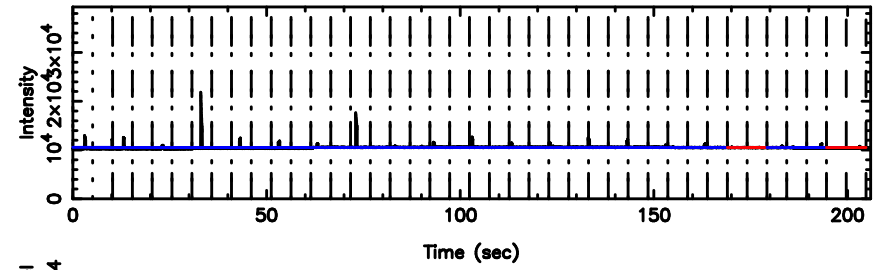

K20240701134806