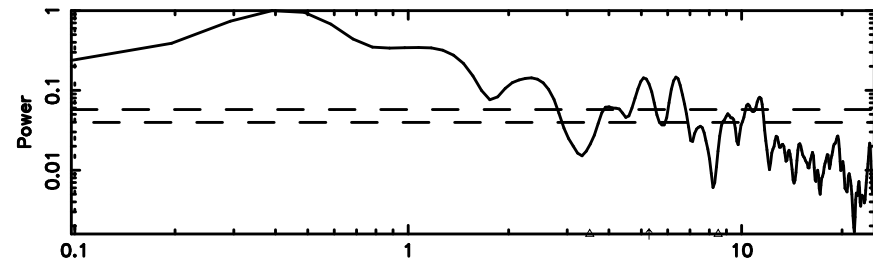

BLK: 4,SNR1: 4.4147 ,SNR2: 9.4341

Frequency (Hz)

0347+05 2024/07/01 0.06UT TOYOKAWA-FUJI

F20240701090147

BLK: 4,SNR1: 0.23740 ,SNR2: 2.3314

Frequency (Hz)

T20240701090145

BLK: 8,SNR1: 4.4167 ,SNR2: 9.4368