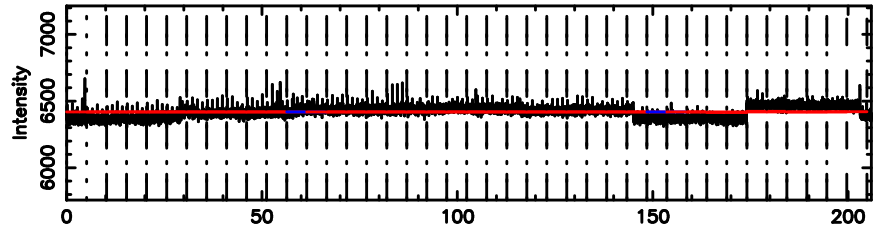

K20240701071656

BLK: 4,SNR1: 1.0463 ,SNR2: 5.1806

Frequency (Hz)

0202+15 2024/06/30 22.31UT TOYOKAWA-KISO

F20240701071701

BLK: 2,SNR1: 0.39362 ,SNR2: 1.2148

Frequency (Hz)

K20240701071656