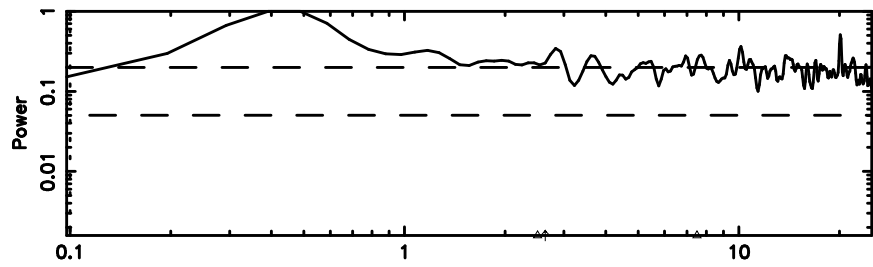

BLK:26,SNR1: 2.6532 ,SNR2: 5.1456

Frequency (Hz)

3C48 2024/06/30 21.86UT FUJI -KISO

T20240701070952

BLK: 8,SNR1: 0.67066E-01,SNR2: 0.77550

Frequency (Hz)

F20240701070954

BLK: 8,SNR1: 1.1997 ,SNR2: 3.1236