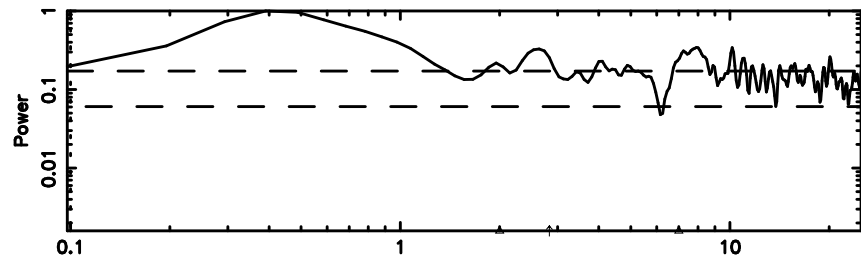

BLK: 6,SNR1: 0.12112 ,SNR2: 1.1249