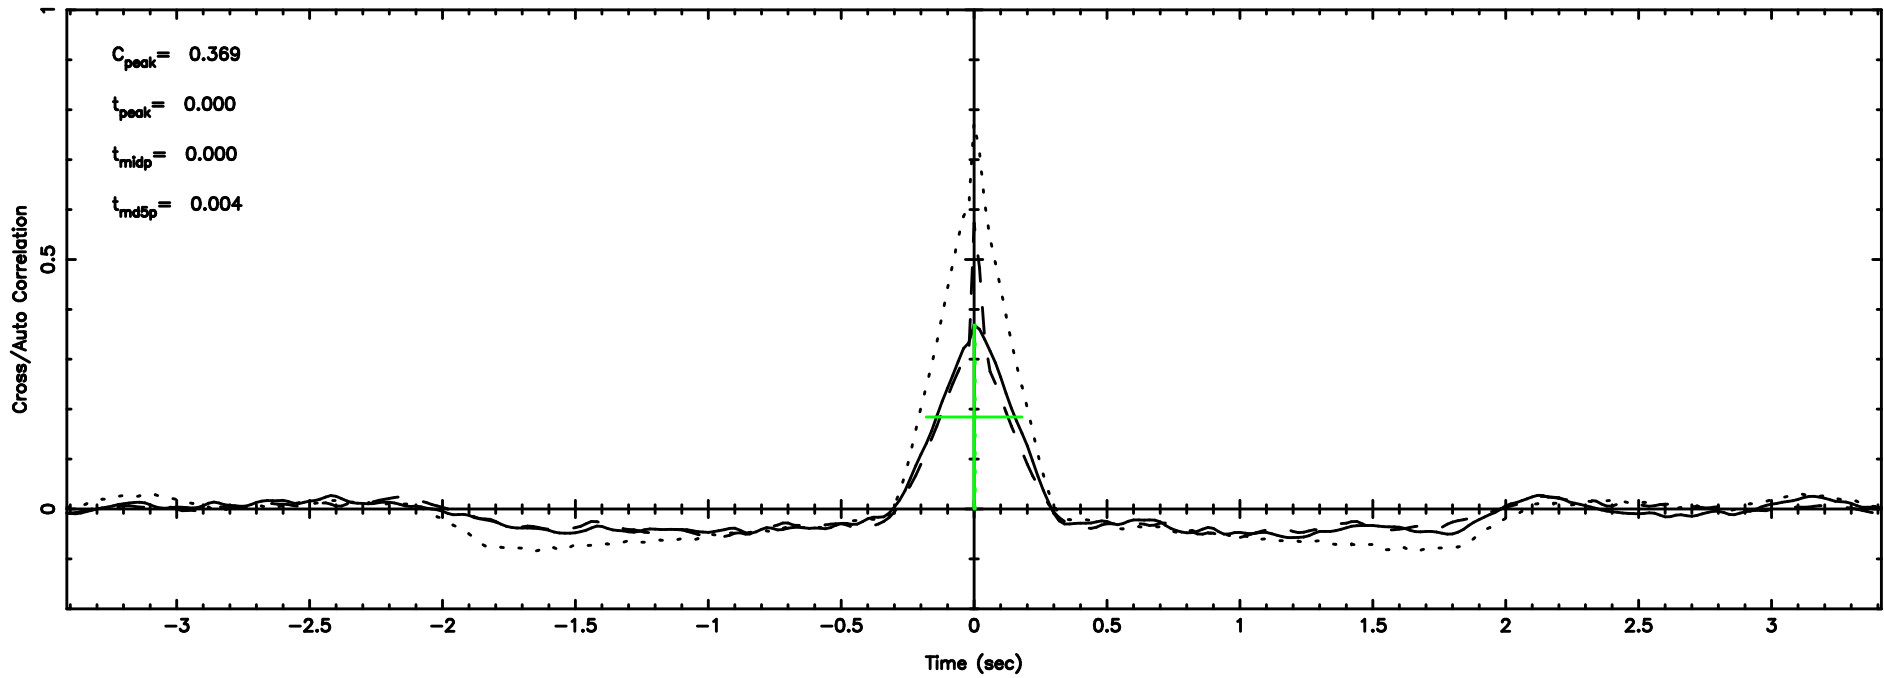

BLK:25,SNR1: 2.3345 ,SNR2: 5.8341

Frequency (Hz)

K20240701055322

BLK:25,SNR1: 7.3292 ,SNR2: 18.106

Frequency (Hz)

0038+328 2024/06/30 20.92UT TOYOKAWA-KISO

F20240701055327

BLK:25,SNR1: 2.9160 ,SNR2: 12.213