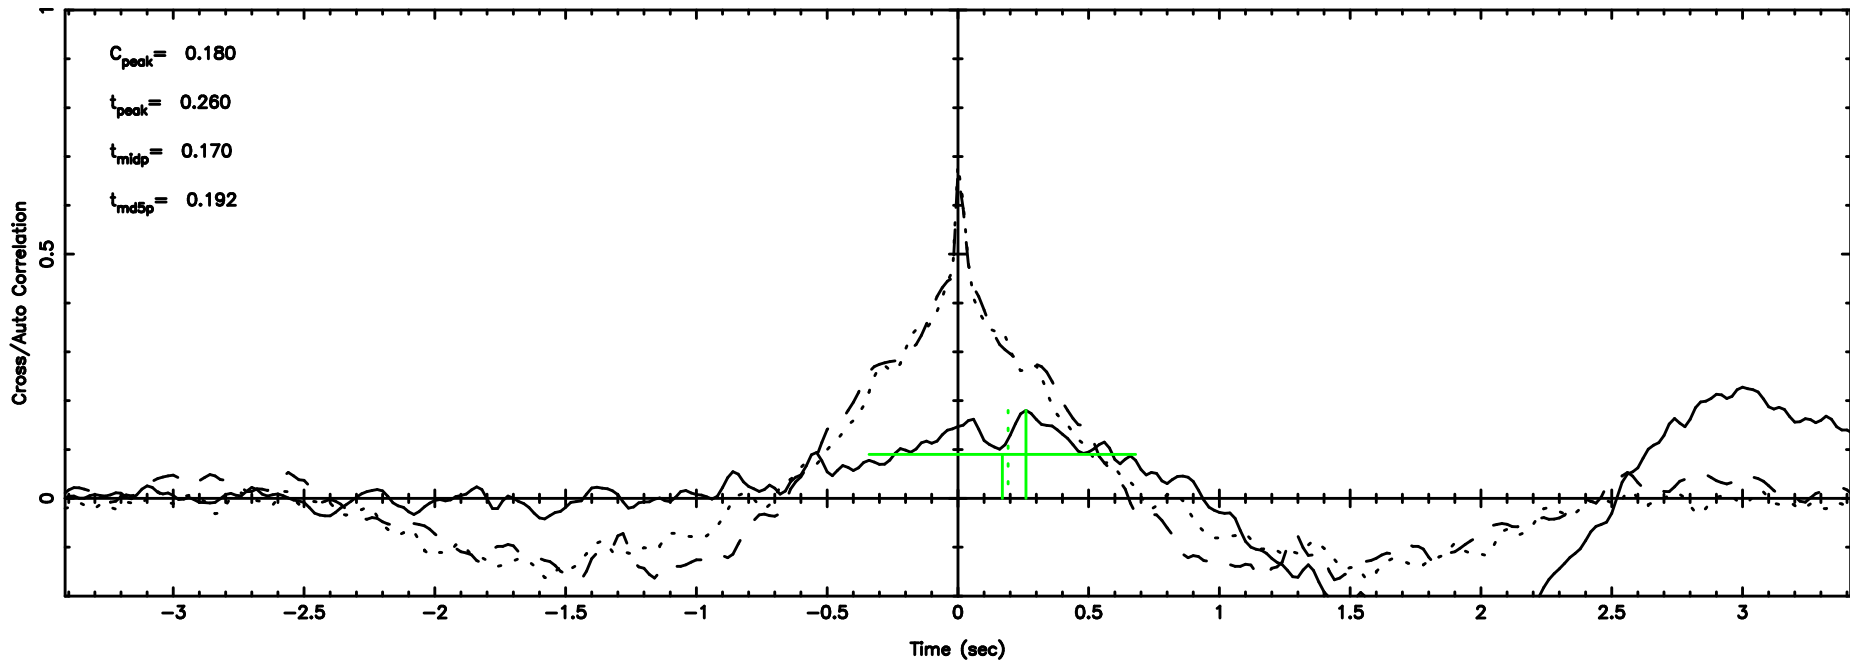

Frequency (Hz)

3C263.1 2024/07/01 7.93UT FUJI -KISO