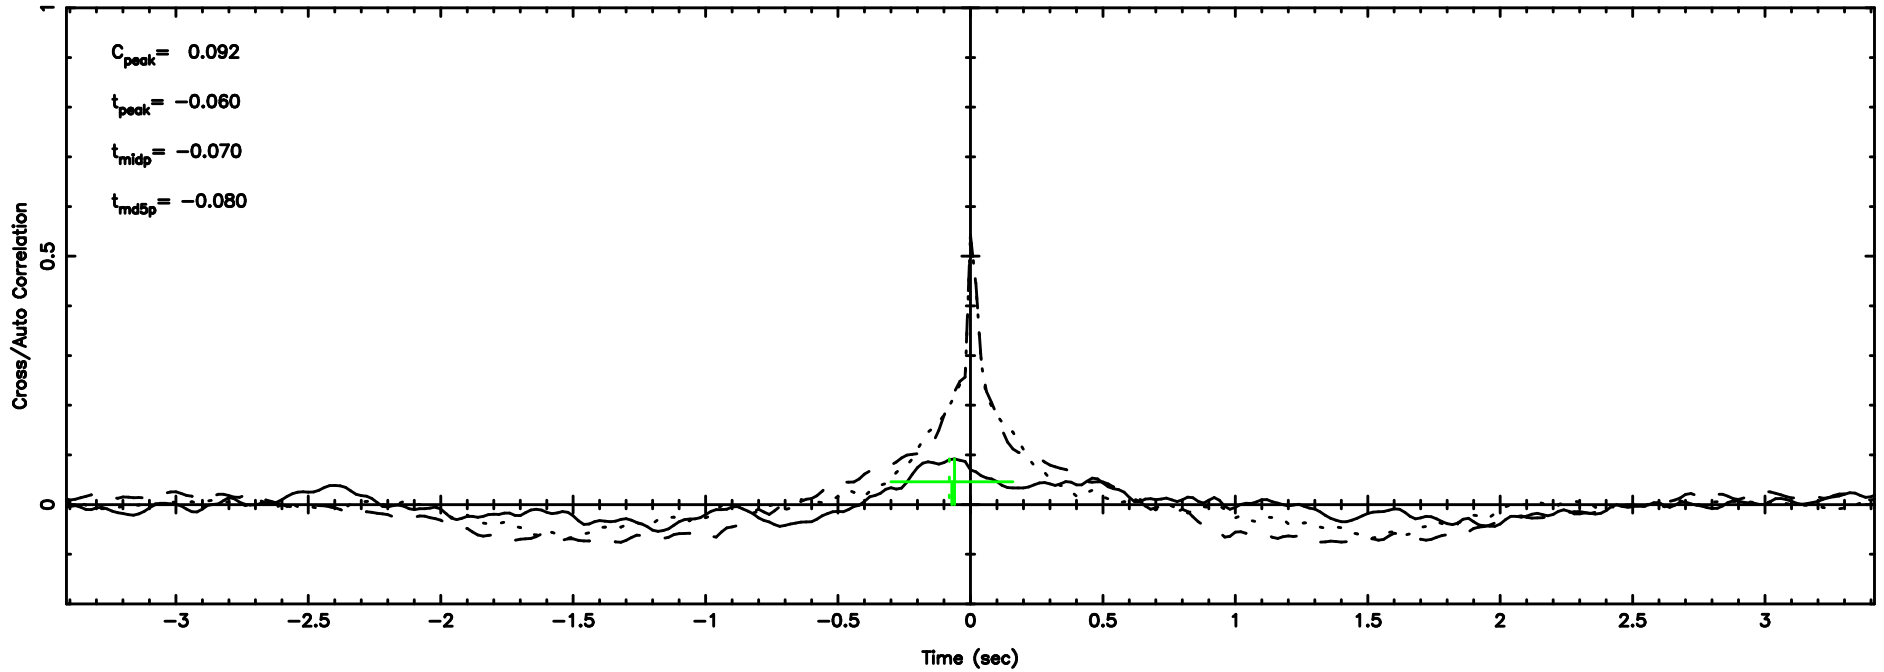

0308+305 2024/06/30 23.43UT FUJI -KISO

T20240701083522

BLK:12,SNR1: 13.025 ,SNR2: 35.230

Frequency (Hz)

0320+05 2024/06/30 23.62UT TOYOKAWA-FUJI

F20240701083524

BLK:12,SNR1: 0.60943 ,SNR2: 2.0038

Frequency (Hz)