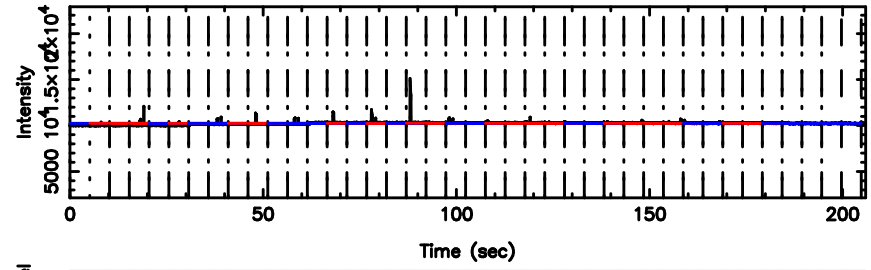

BLK:14,SNR1: 1.0279 ,SNR2: 2.6613

F20240701151856

BLK:14,SNR1: 4.8288 ,SNR2: 11.715

3C237 2024/07/01 6.34UT TOYOKAWA-FUJI

T20240701151854

BLK:19,SNR1: 1.2482 ,SNR2: 2.7129

K20240701151851

BLK:19,SNR1: 7.6611 ,SNR2: 18.339