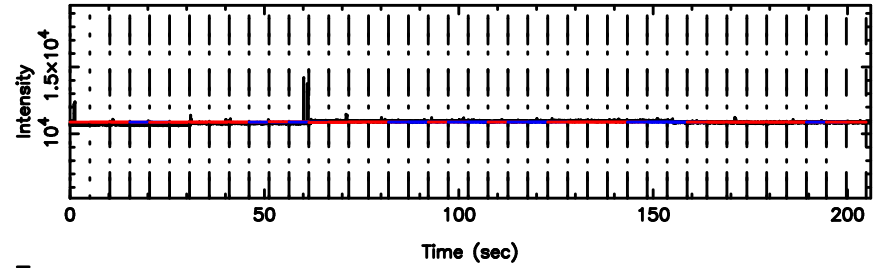

T202407011111141

BLK:13,SNR1: 0.91936 ,SNR2: 3.6079

0556+191 2024/07/01 2.22UT TOYOKAWA-KISO

K202407011111139

BLK:13,SNR1: 11.338 ,SNR2: 26.529

Frequency (Hz)