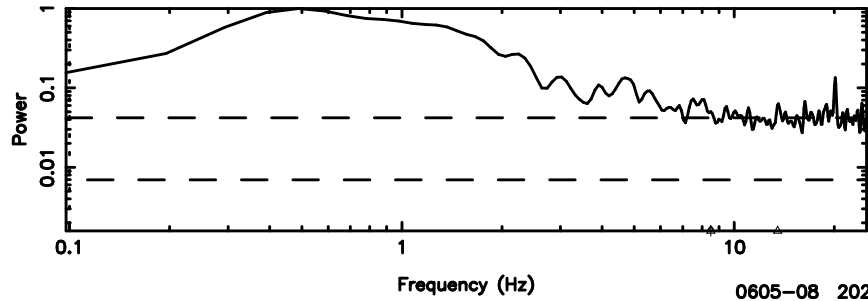

BLK:12,SNR1: 1.6785 ,SNR2: 3.9250