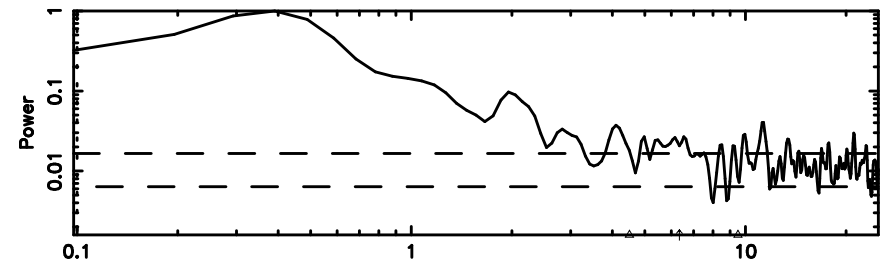

BLK: 2,SNR1: 1.4978 ,SNR2: 5.1375