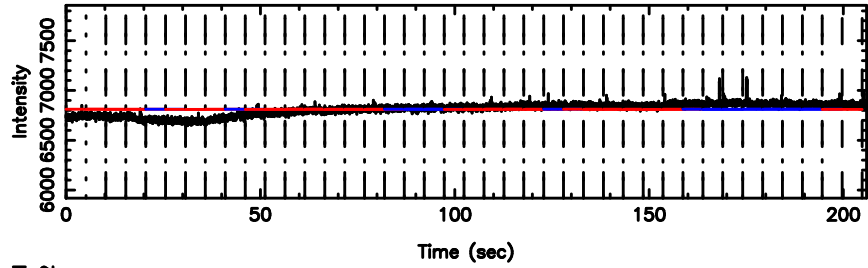

T20240701111927