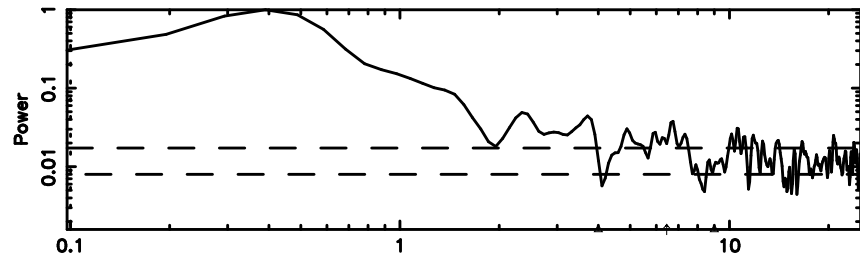

BLK: 2,SNR1: 1.4146 ,SNR2: 4.9002