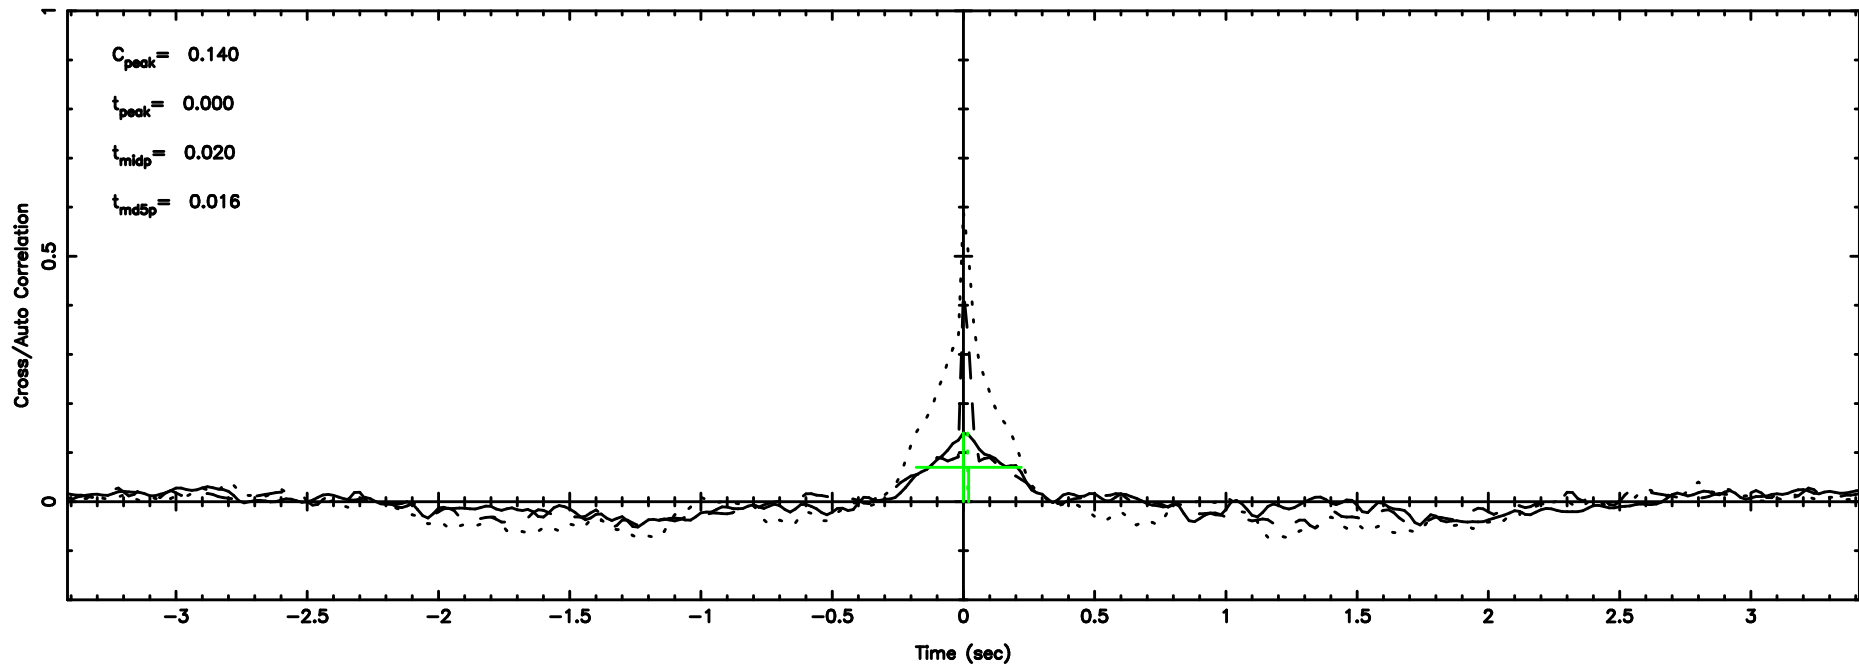

3C222 2024/07/01 5.82UT TOYOKAWA-KISO