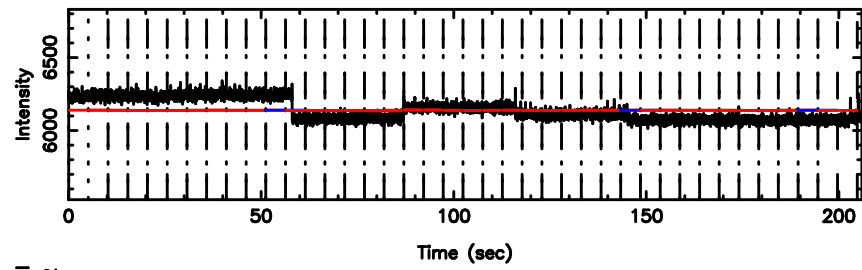

Frequency (Hz)

F20240701171947

BLK: 3,SNR1: 0.81357 ,SNR2: 3.7756