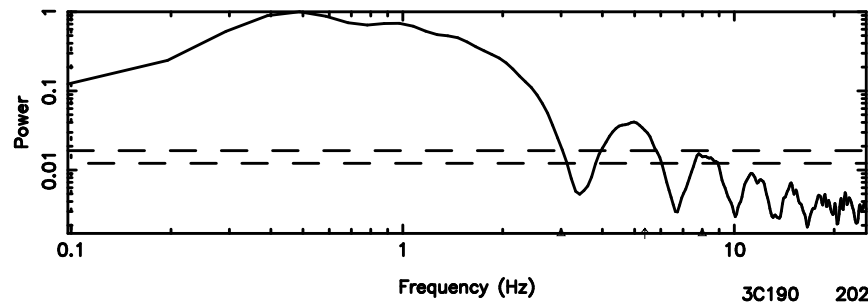

BLK:21,SNR1: 2.7683 ,SNR2: 12.236