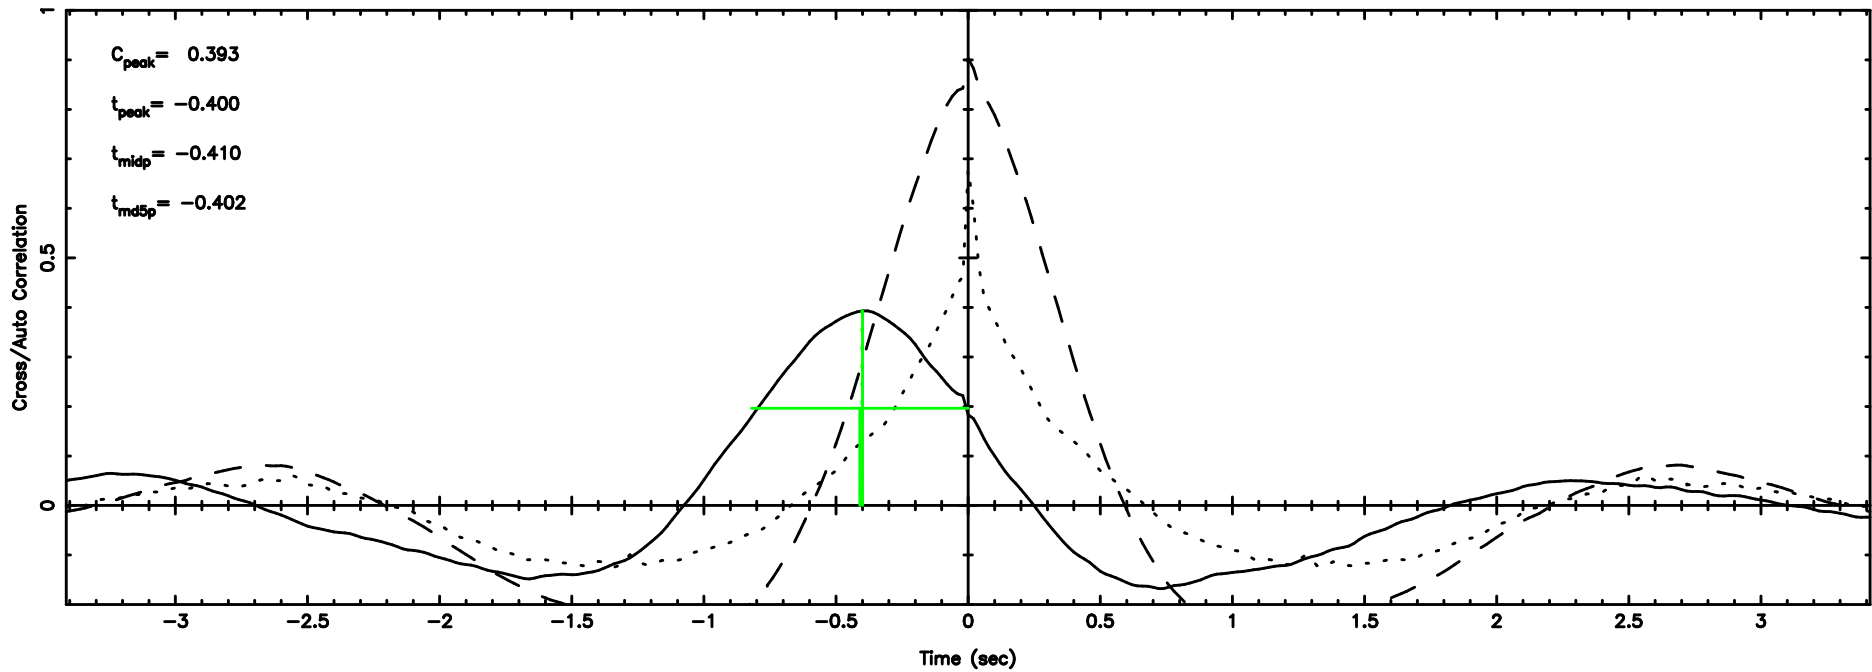

Frequency (Hz)