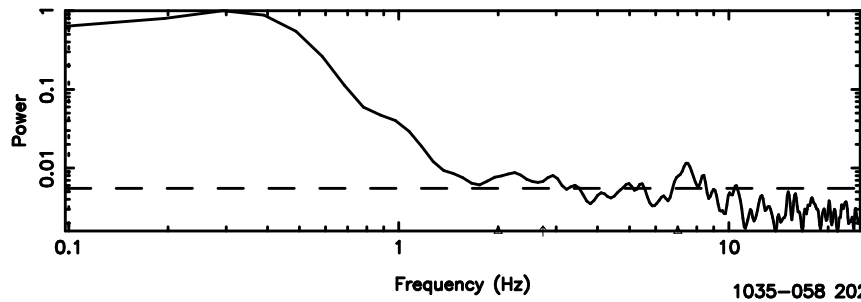

BLK: 8,SNR1: 3.4189 ,SNR2: 27.364