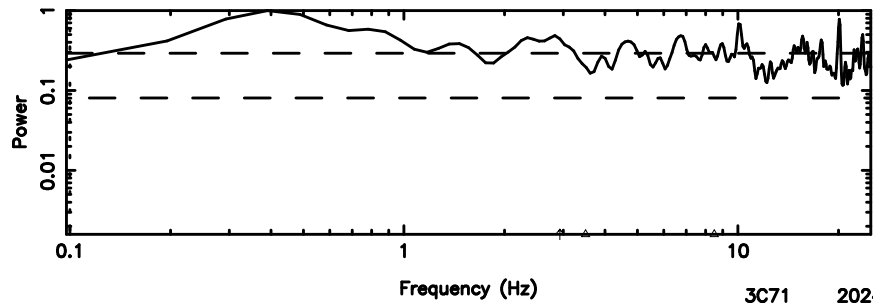

BLK: 6,SNR1: 0.24644E-01,SNR2: 0.56171

3C71 2024/06/30 22.94UT TOYOKAWA-FUJI

F20240701075449