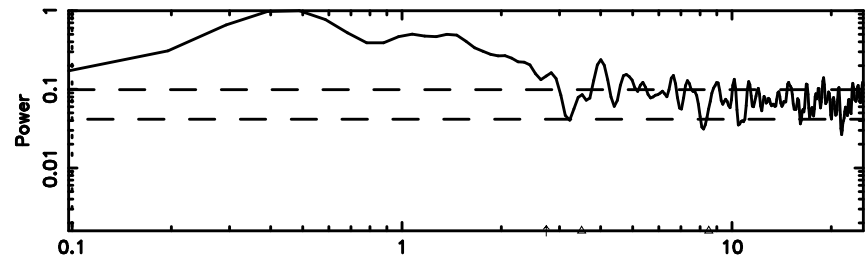

BLK:12,SNR1: 1.3914 ,SNR2: 5.5973

1035-058 2024/07/01 6.84UT TOYOKAWA-KISO

F20240701154856

BLK: 5,SNR1: 0.78040 ,SNR2: 2.2980

Frequency (Hz)

K20240701154851

BLK: 5,SNR1: 0.28657 ,SNR2: 3.1651

Frequency (Hz)