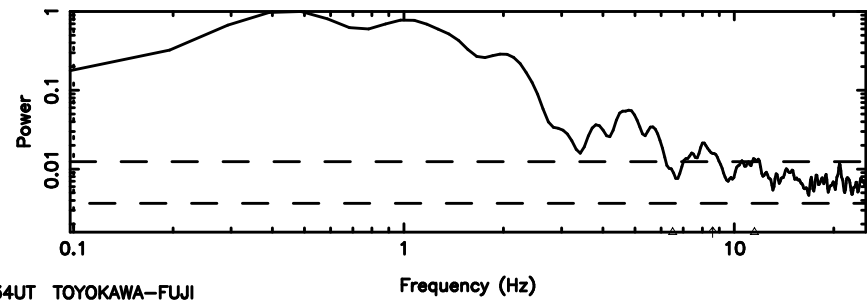

BLK:14,SNR1: 4.8288 ,SNR2: 11.715

3C237 2024/07/01 6.34UT TOYOKAWA-FUJI