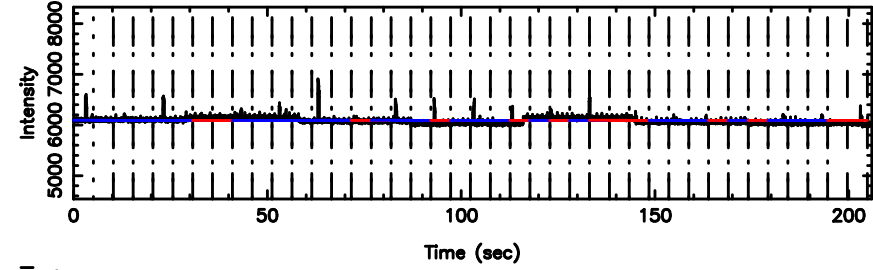

K20240701131251

BLK:25,SNR1: 7.3820 ,SNR2: 18.030

T20240701132519

BLK:27,SNR1: 1.8470 ,SNR2: 4.5316

F20240701132521

BLK:27,SNR1: 7.8427 ,SNR2: 14.853

3C196 2024/07/01 4.45UT TOYOKAWA-FUJI

T20240701132519