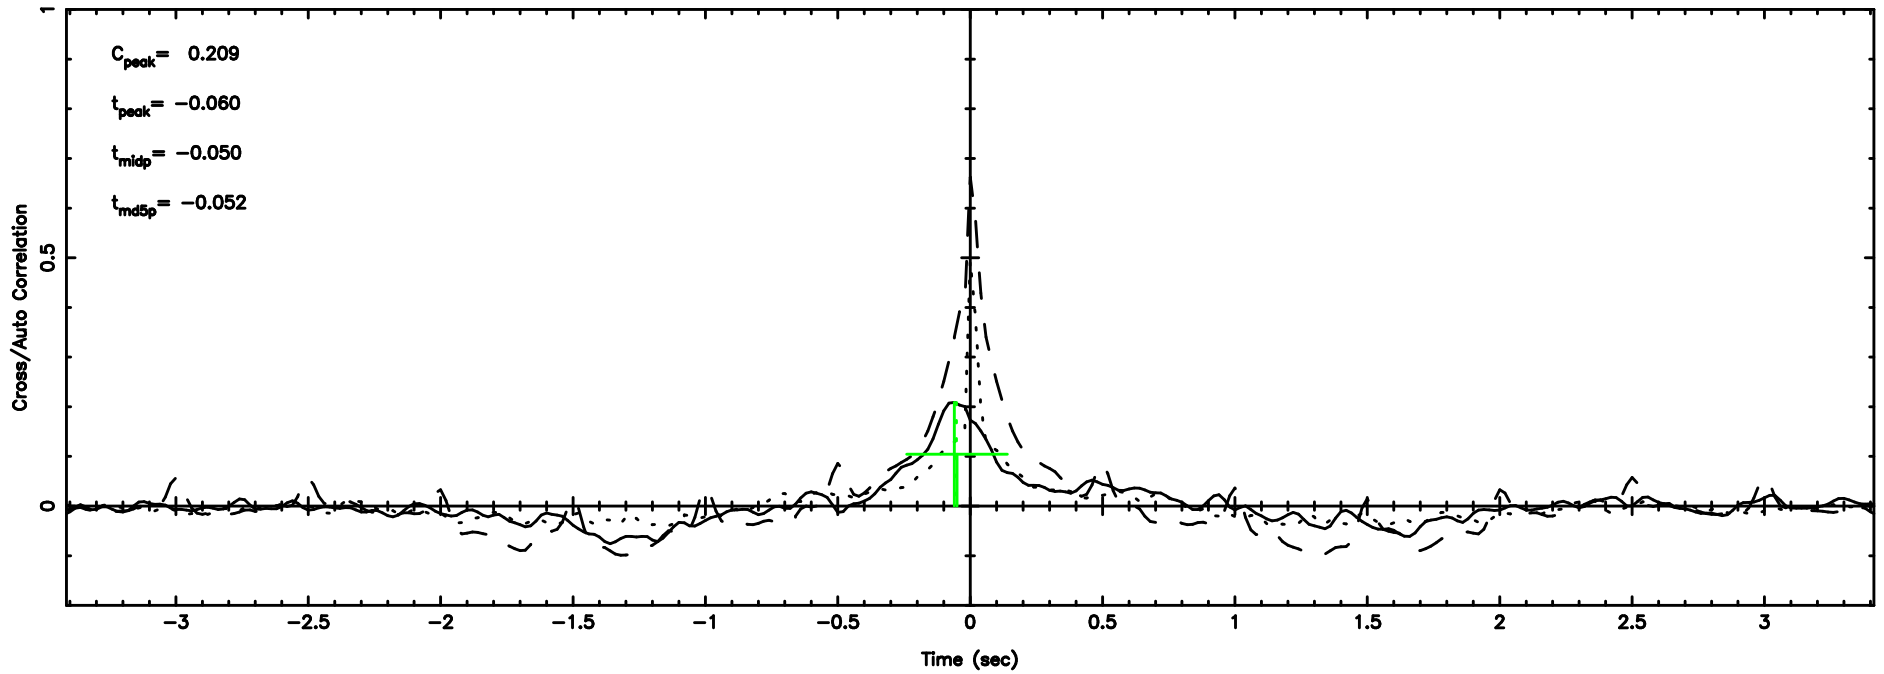

Frequency (Hz)