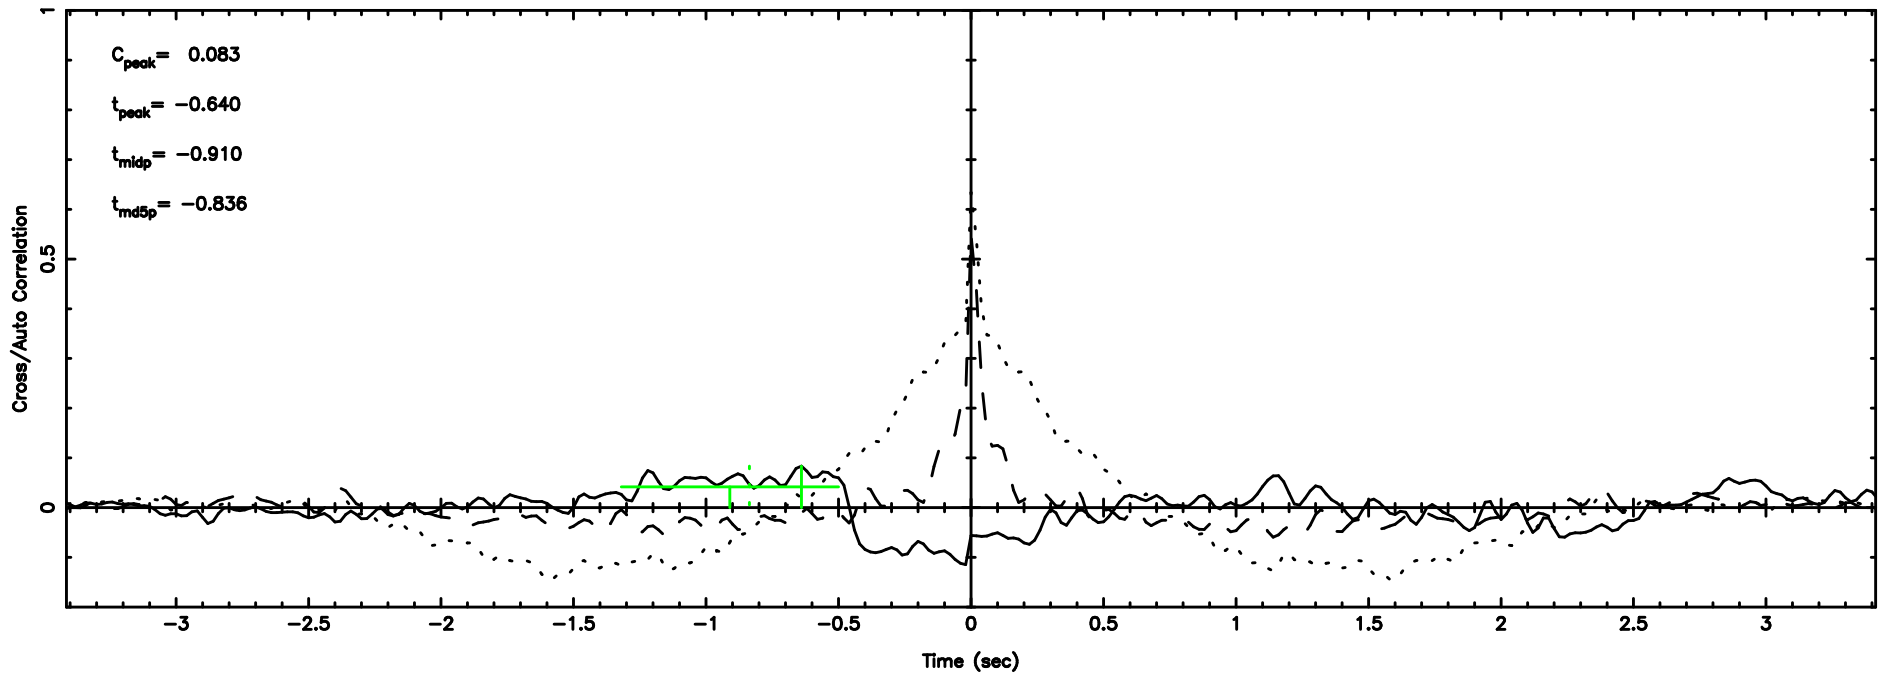

Frequency (Hz)

T20240701081401

BLK: 3,SNR1: 0.93660 ,SNR2: 1.9983

Frequency (Hz)

F20240701081403

BLK: 3,SNR1: 2.3618 ,SNR2: 8.2077

Frequency (Hz)

0258+350 2024/06/30 23.26UT TOYOKAWA-FUJI