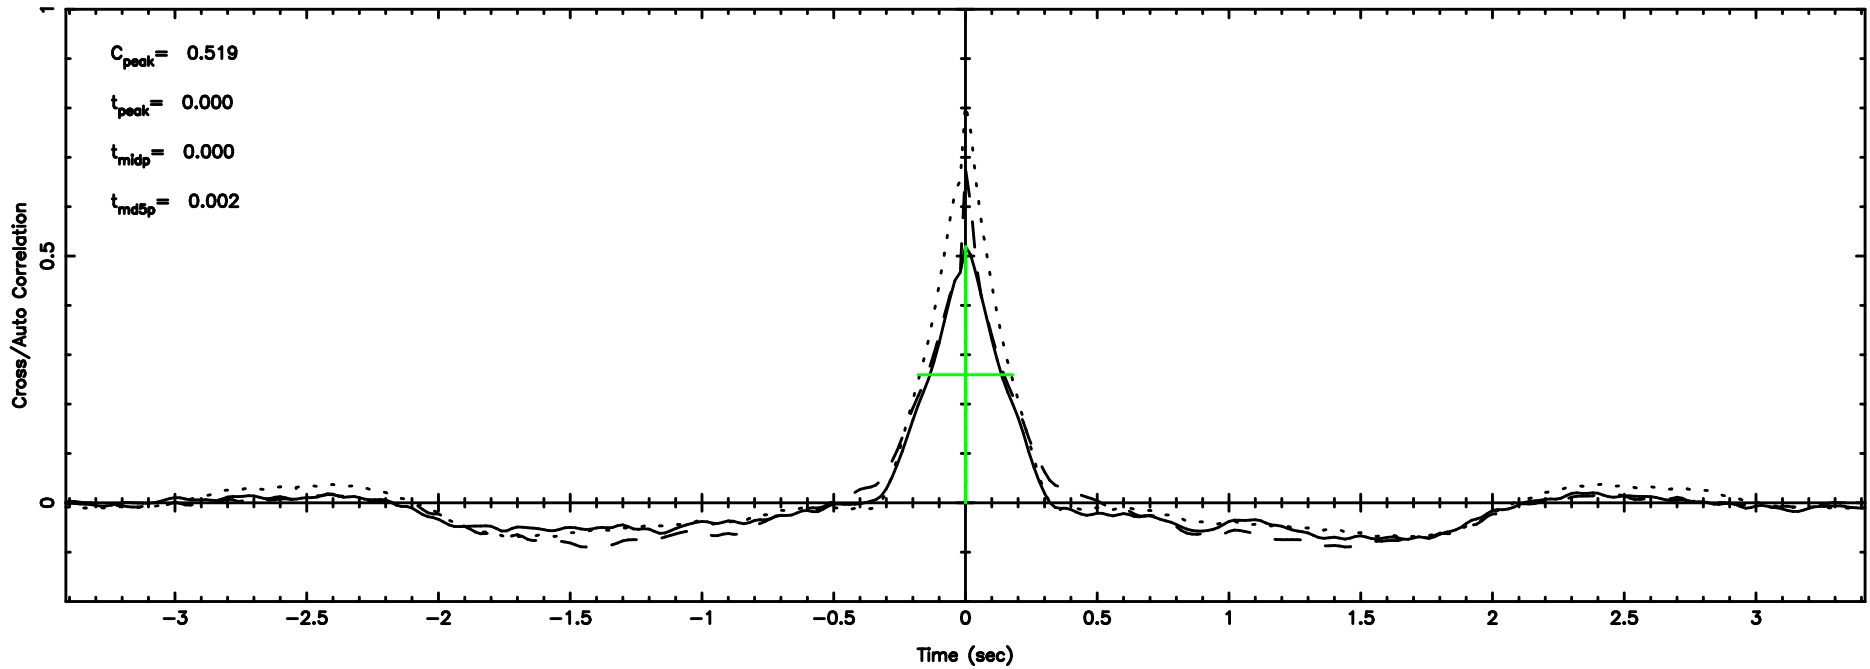

BLK:26,SNR1: 3.8578 ,SNR2: 6.8575

Frequency (Hz)

K20240701122705

BLK:26,SNR1: 5.9301 ,SNR2: 14.441

Frequency (Hz)

0713-024 2024/07/01 3.48UT TOYOKAWA-KISO

F20240701122709

BLK:29,SNR1: 1.7498 ,SNR2: 5.9363