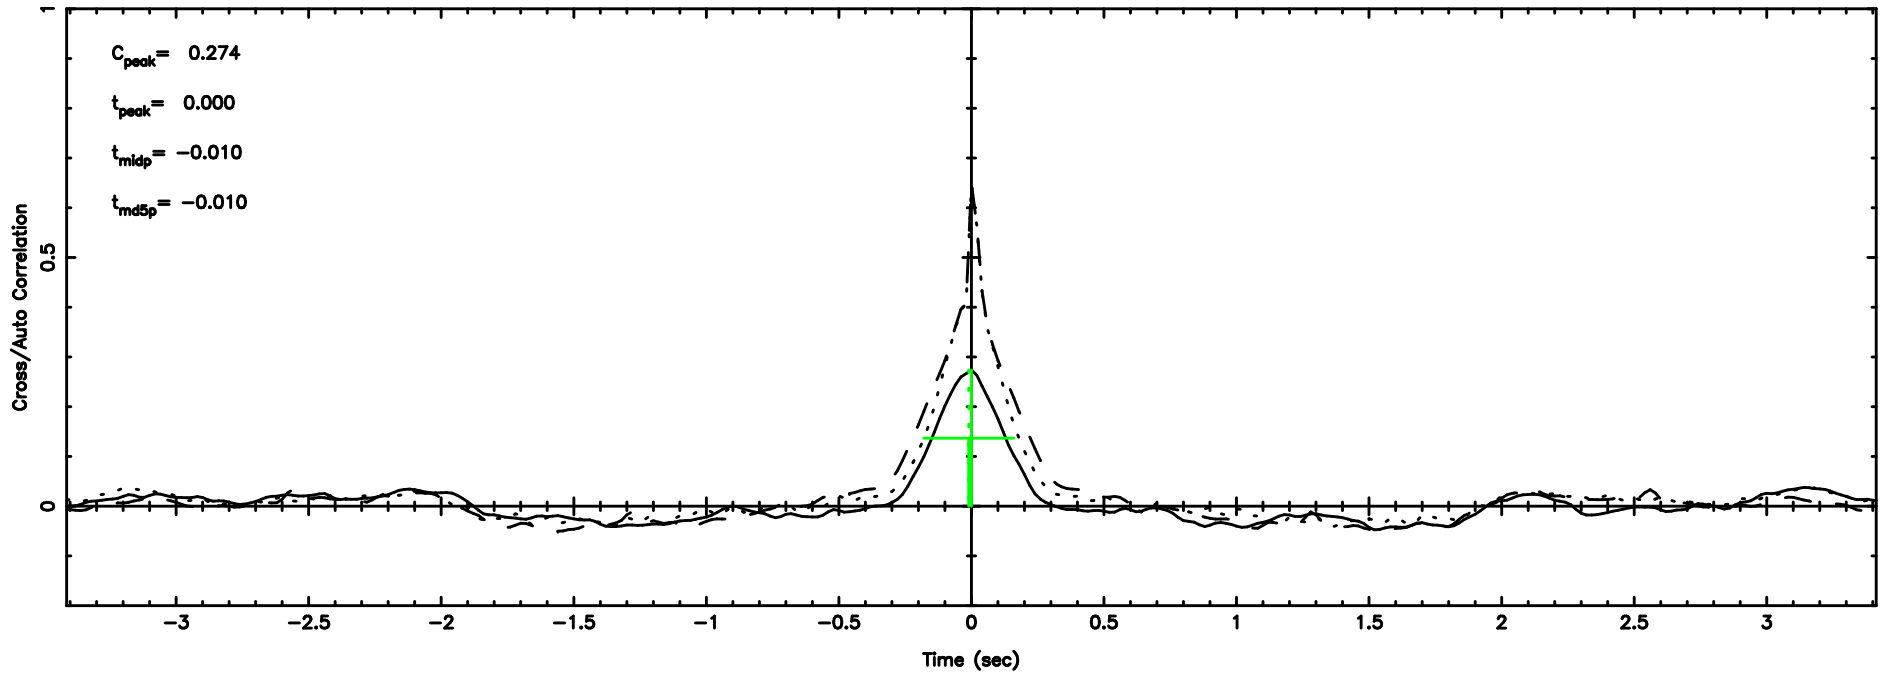

BLK:20,SNR1: 2.9452 ,SNR2: 12.796

Frequency (Hz)

3C67

2024/06/30 22.64UT FUJI -KISO

K20240701073628

BLK:20,SNR1: 15.011 ,SNR2: 24.390

Frequency (Hz)

T20240701075447