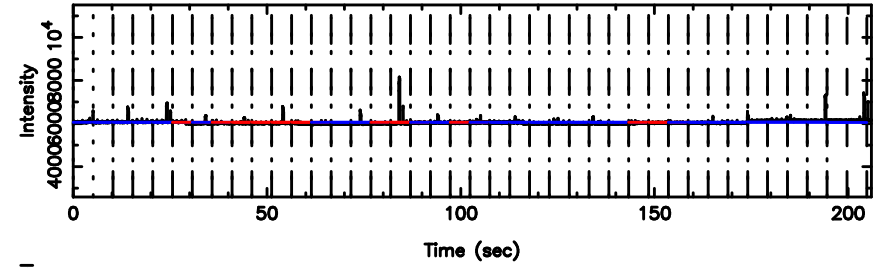

K20240701132517

BLK:33,SNR1: 8.7536 ,SNR2: 16.615

T20240701133628

BLK:28,SNR1: 7.4015 ,SNR2: 19.764

F20240701133630

BLK:28,SNR1: 5.9982 ,SNR2: 14.769

0821+394 2024/07/01 4.64UT TOYOKAWA-FUJI

T20240701133628