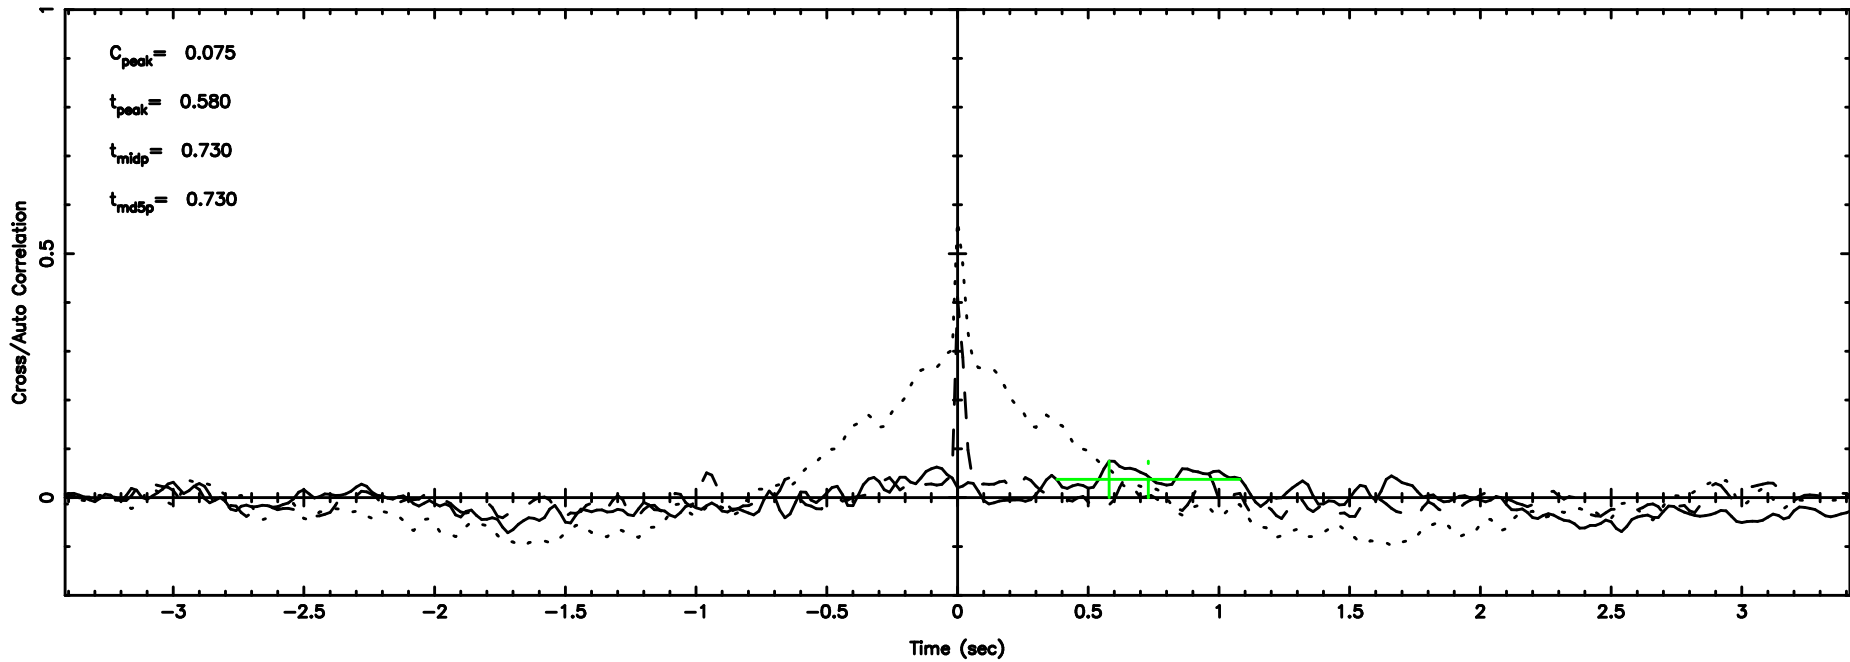

Frequency (Hz)

1206+439 2024/07/01 8.36UT TOYOKAWA-FUJI