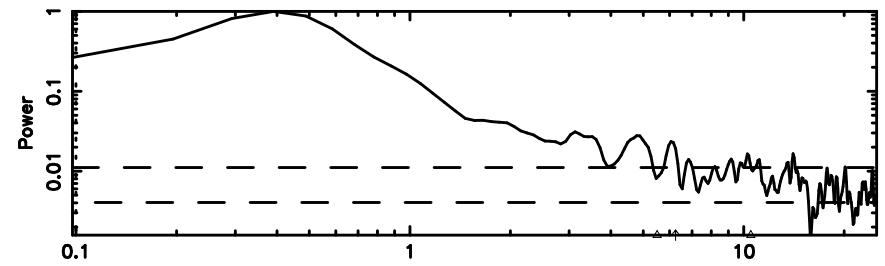

Frequency (Hz)

T20240701081401

BLK: 3,SNR1: 0.93660 ,SNR2: 1.9983

Frequency (Hz)

F20240701081403

BLK: 3,SNR1: 2.3618 ,SNR2: 8.2077

Frequency (Hz)

0258+350 2024/06/30 23.26UT TOYOKAWA-FUJI