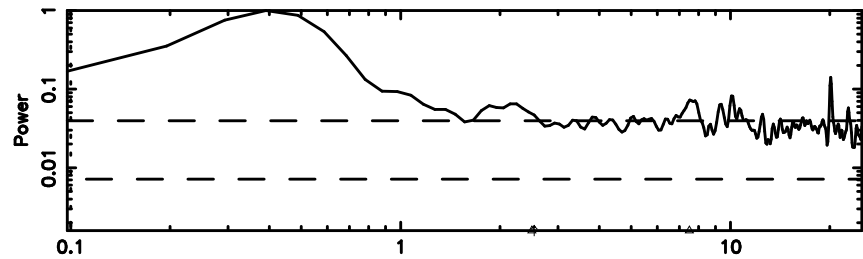

Frequency (Hz)

K20240701155804

BLK: 9,SNR1: 0.73555 ,SNR2: 4.6666

Frequency (Hz)

1044-008 2024/07/01 7.00UT TOYOKAWA-KISO

F20240701155809

BLK: 3,SNR1: 0.28903 ,SNR2: 3.1299

Frequency (Hz)