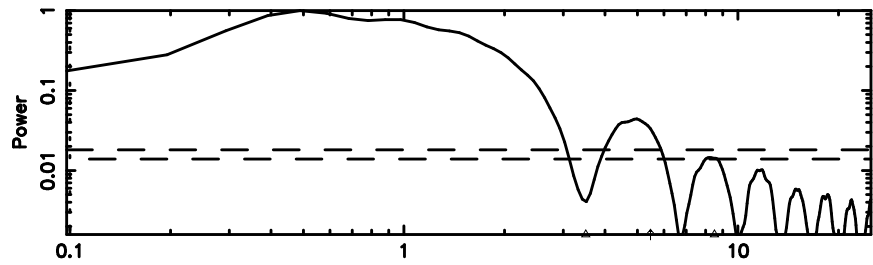

BLK:20,SNR1: 2.9452 ,SNR2: 12.796