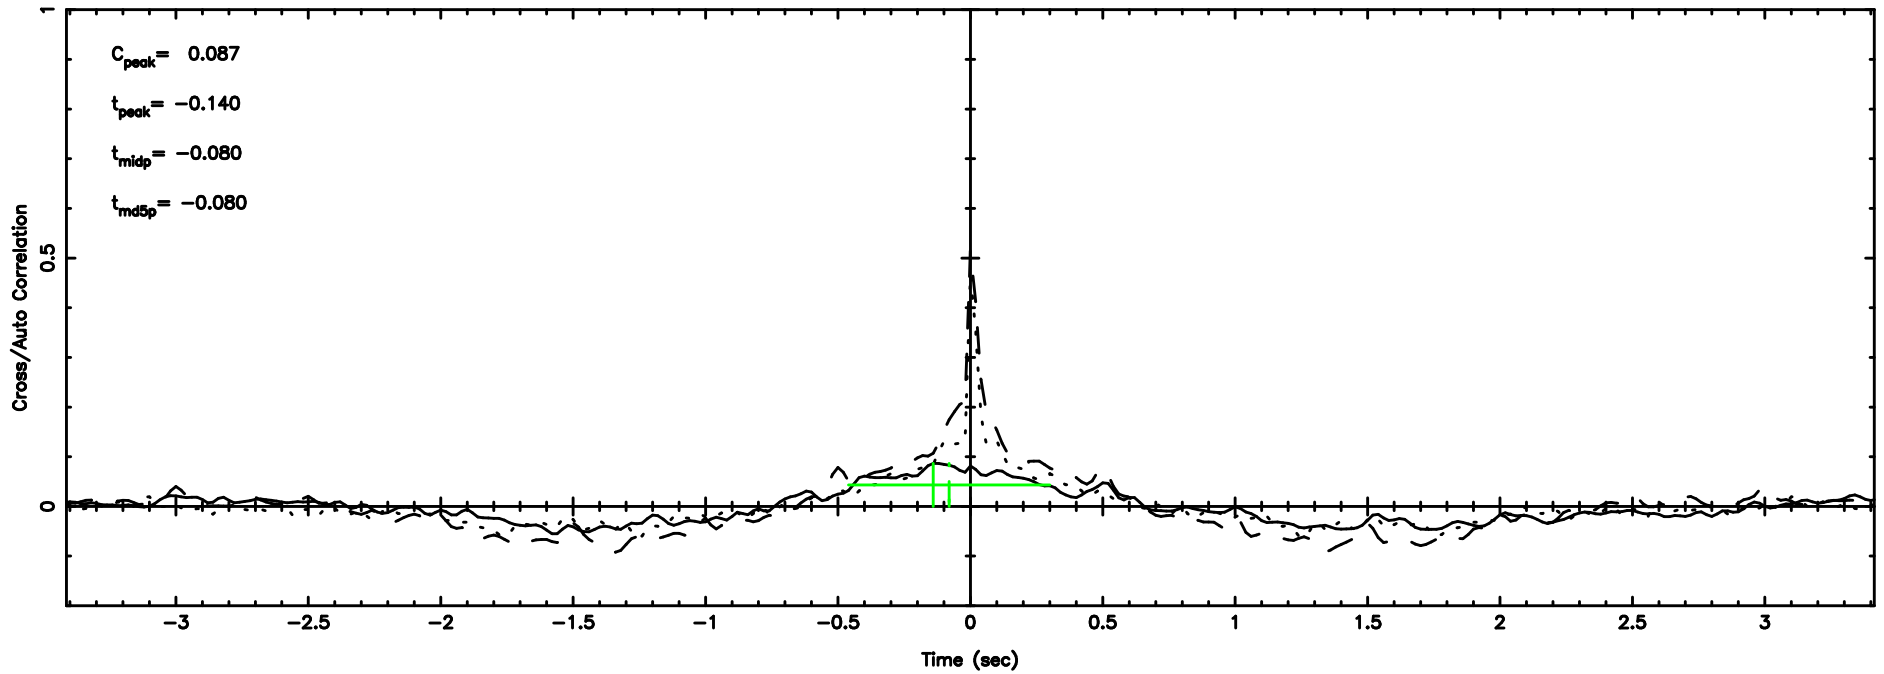

T20240701083522

BLK:10,SNR1: 13.618 ,SNR2: 37.295

Frequency (Hz)

0320+05 2024/06/30 23.62UT TOYOKAWA-KISO

K20240701083519

BLK:10,SNR1: 0.31090 ,SNR2: 1.4104

Frequency (Hz)

F20240701083524