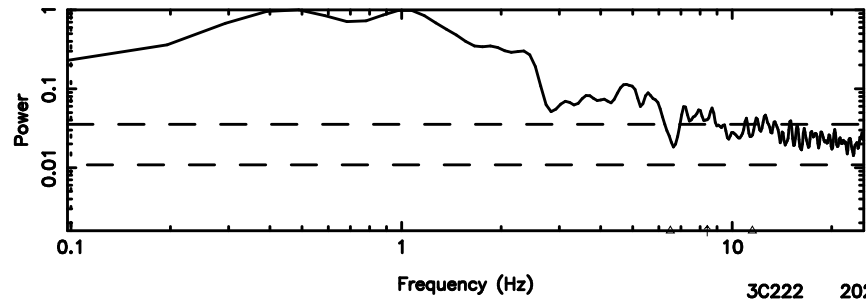

BLK:12,SNR1: 1.9675 ,SNR2: 4.9892