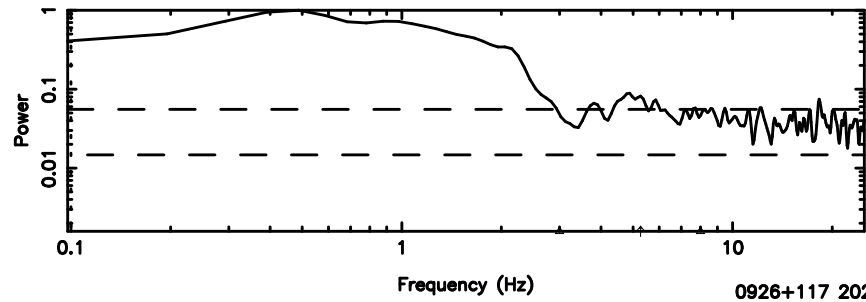

BLK: 9,SNR1: 0.89691 ,SNR2: 4.1648