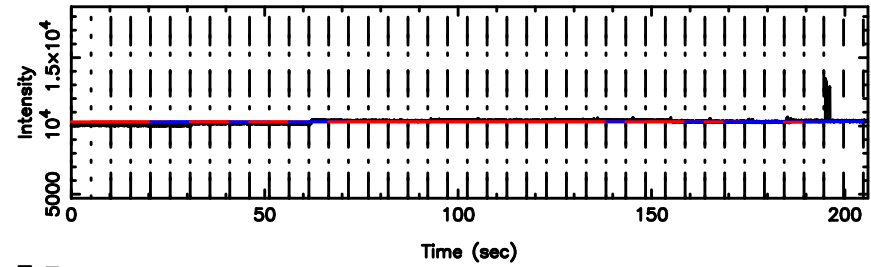

F20240701143949

BLK: 9,SNR1: 7.7484 ,SNR2: 18.459

0926+117 2024/07/01 5.69UT TOYOKAWA-FUJI

T20240701143947

BLK:12,SNR1: 0.74017 ,SNR2: 3.4130

K20240701143945

BLK:12,SNR1: 8.2451 ,SNR2: 21.542

0926+117 2024/07/01 5.69UT TOYOKAWA-KISO