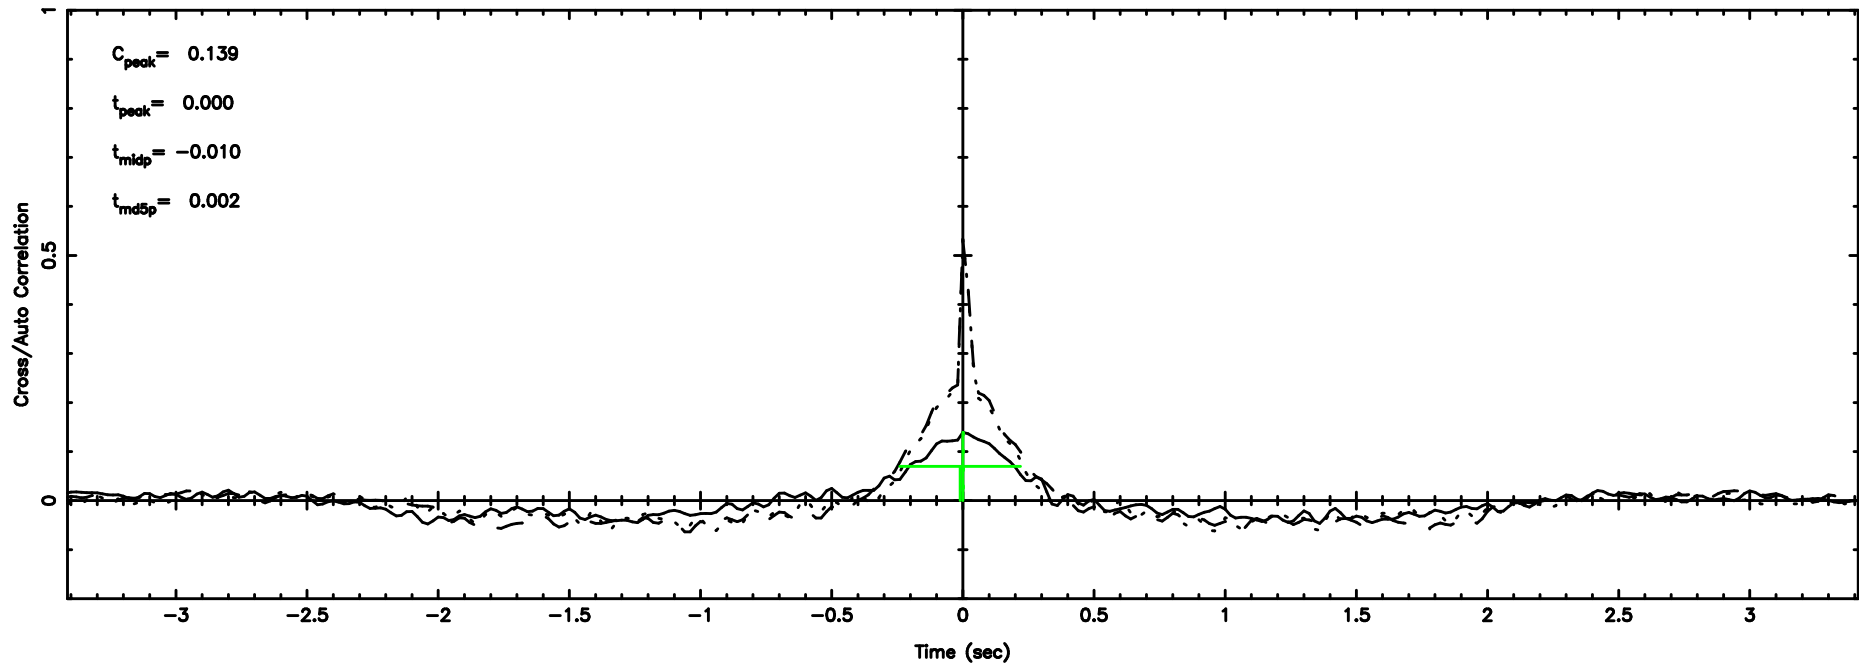

BLK: 7,SNR1: 0.82383 ,SNR2: 4.7496

3C230 2024/07/01 6.08UT TOYOKAWA-FUJI

T20240701150253

BLK:13,SNR1: 1.0632 ,SNR2: 3.8263

K20240701150250

BLK:13,SNR1: 0.59561 ,SNR2: 2.4925

3C230 2024/07/01 6.08UT TOYOKAWA-KISO