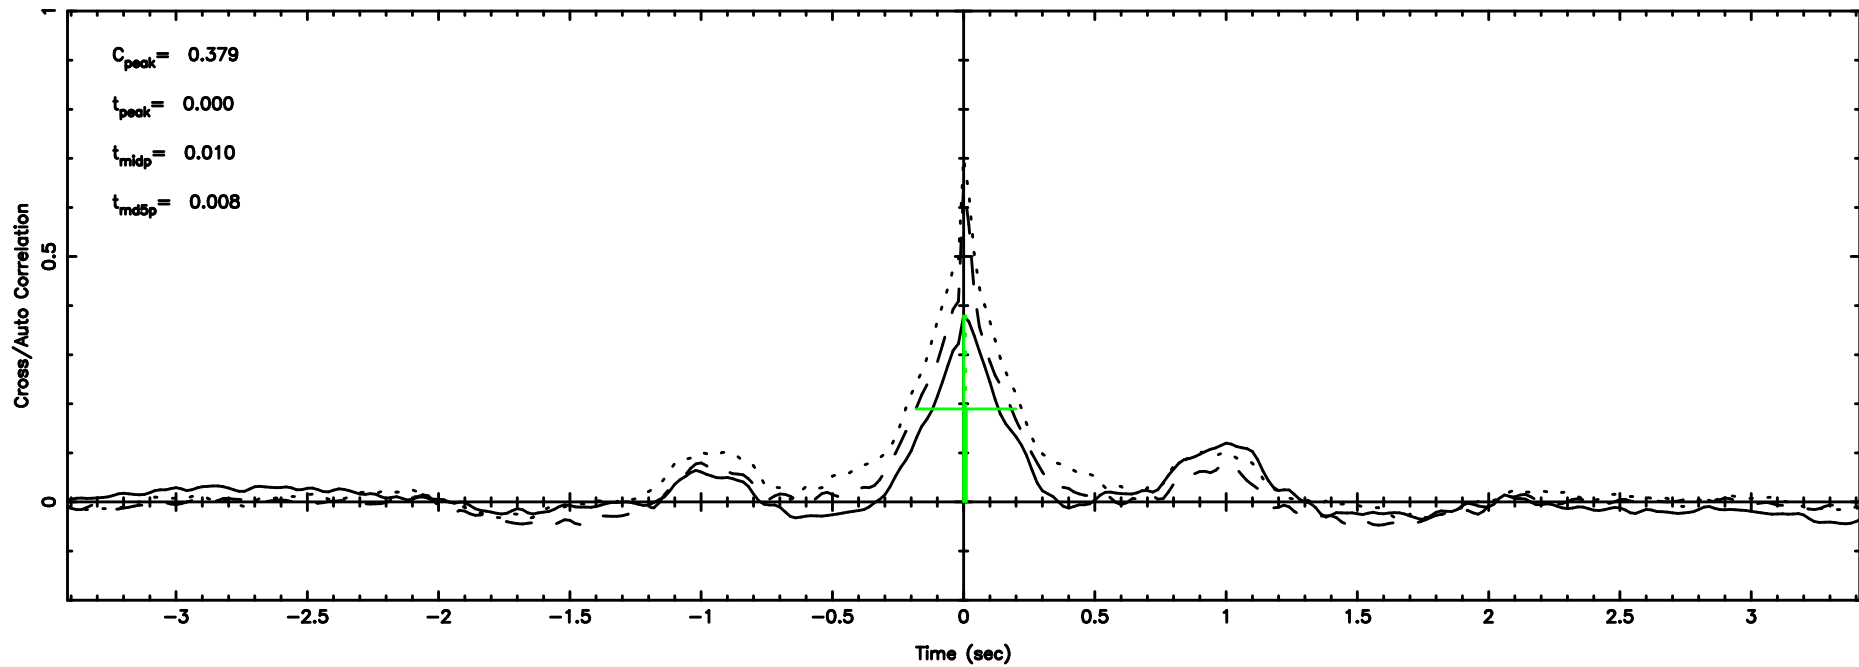

F20240701143949

BLK:11,SNR1: 7.4177 ,SNR2: 17.669

K20240701143945

BLK:11,SNR1: 8.3167 ,SNR2: 21.998

0926+117 2024/07/01 5.69UT FUJI -KISO