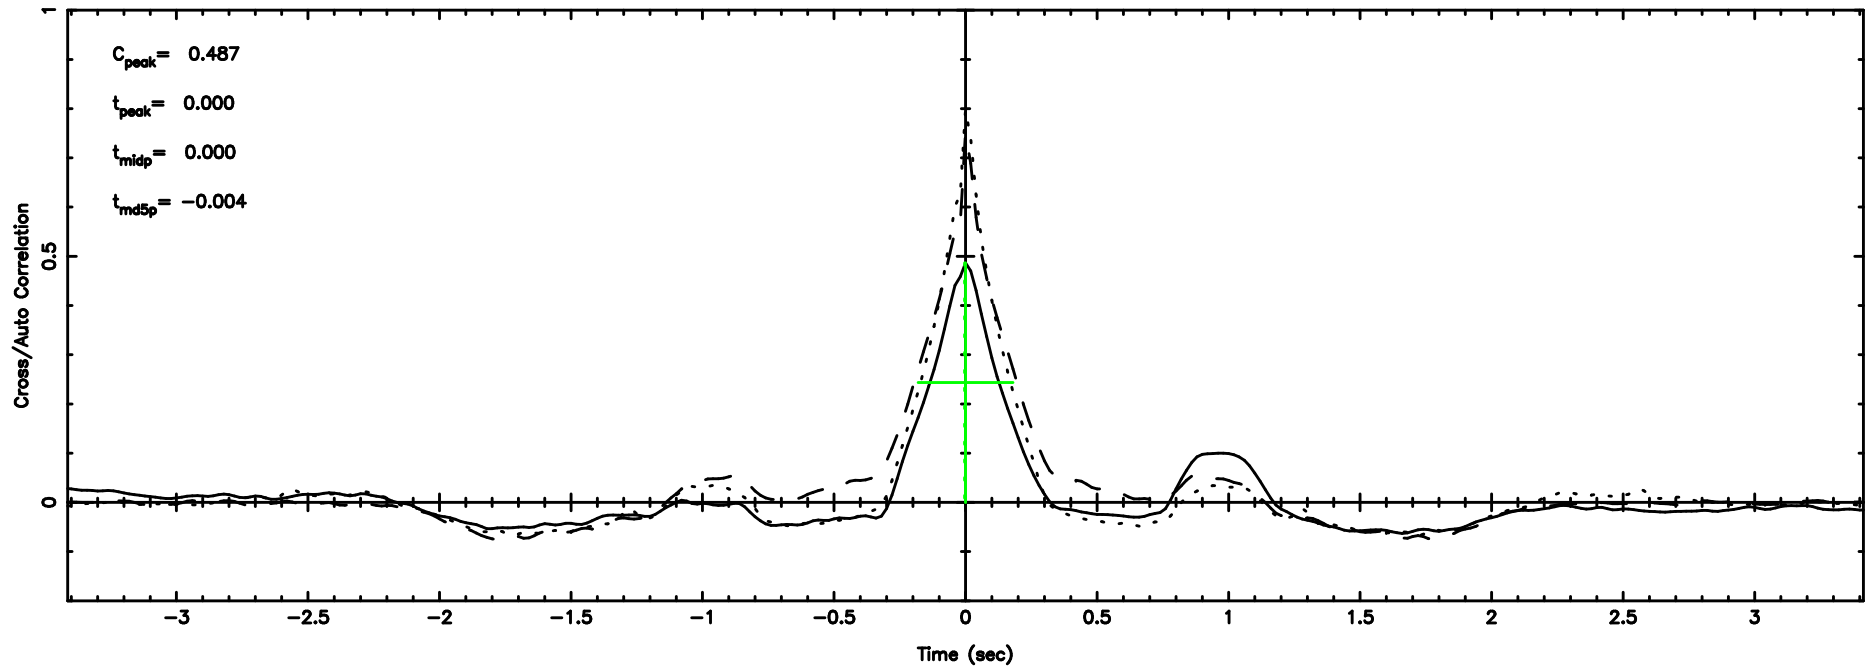

K20240701132517

BLK:33,SNR1: 8.7536 ,SNR2: 16.615

T20240701133628

BLK:28,SNR1: 7.4015 ,SNR2: 19.764

F20240701133630

BLK:28,SNR1: 5.9982 ,SNR2: 14.769

0821+394 2024/07/01 4.64UT TOYOKAWA-FUJI

T20240701133628