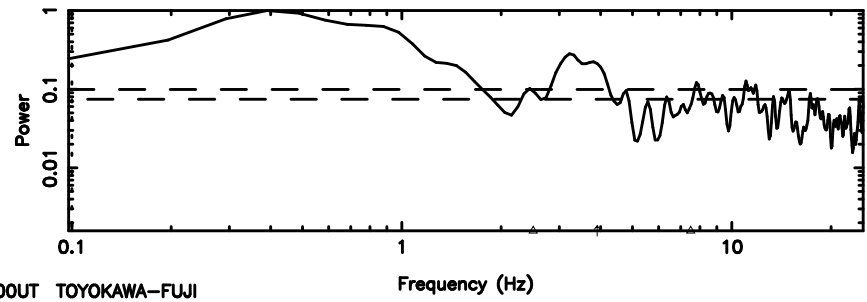

BLK: 8,SNR1: 0.57244E-01,SNR2: 2.0055