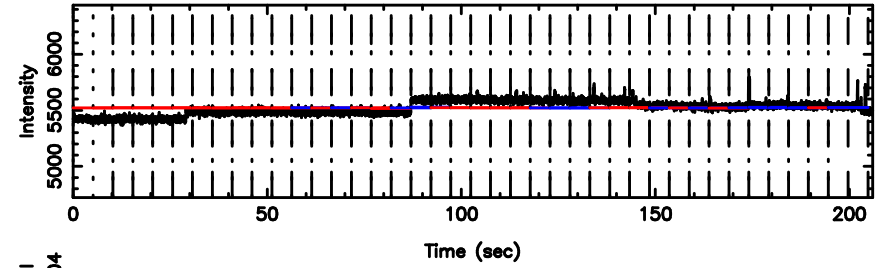

F20240701123720