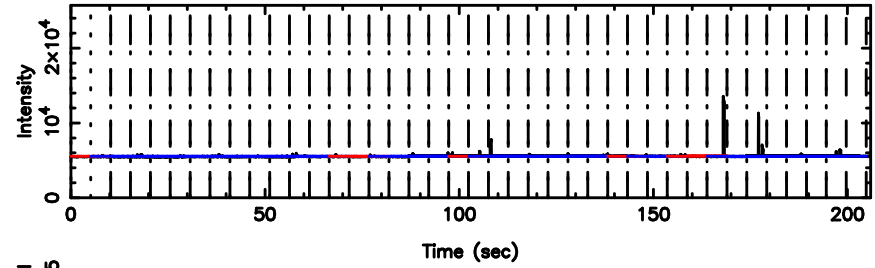

T20240701121744

BLK:32,SNR1: 8.2080 ,SNR2: 20.777

0703+138 2024/07/01 3.32UT TOYOKAWA-FUJI

F20240701121746

BLK:32,SNR1: 8.2498 ,SNR2: 20.887