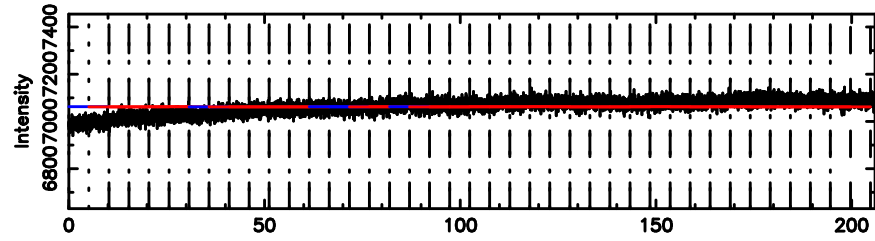

Frequency (Hz)

K20240701055322

BLK:25,SNR1: 7.5676 ,SNR2: 18.856

Frequency (Hz)

0038+328 2024/06/30 20.92UT FUJI -KISO

T20240701060818

BLK: 5,SNR1: 0.11721 ,SNR2: 0.39127

Frequency (Hz)