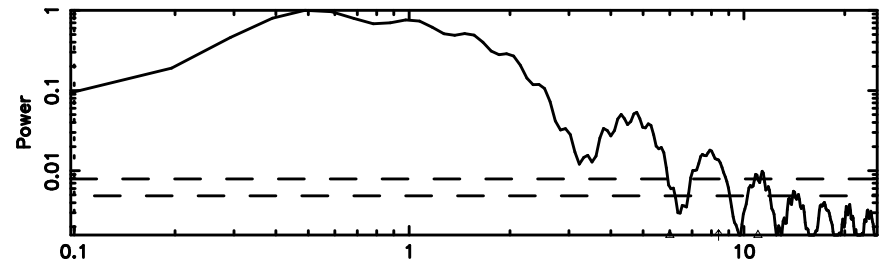

BLK:25,SNR1: 7.5676 ,SNR2: 18.856