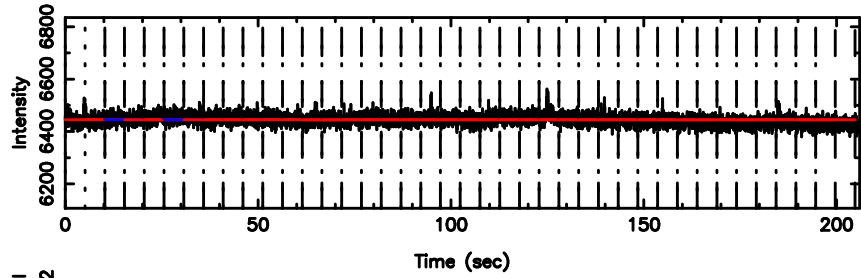

T20240701160911