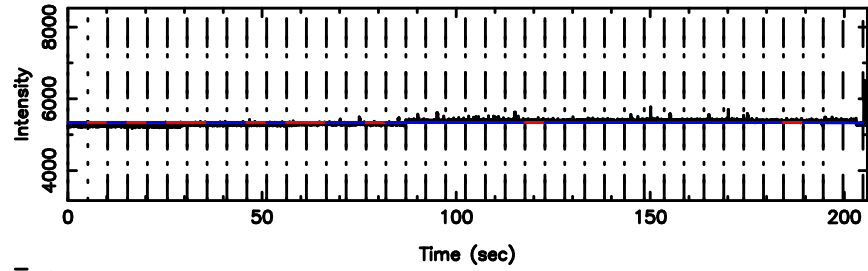

BLK:26,SNR1: 3.8578 ,SNR2: 6.8575

Frequency (Hz)

K20240701122705

BLK:26,SNR1: 5.9301 ,SNR2: 14.441

Frequency (Hz)

0713-024 2024/07/01 3.48UT TOYOKAWA-KISO

F20240701122709

BLK:29,SNR1: 1.7498 ,SNR2: 5.9363