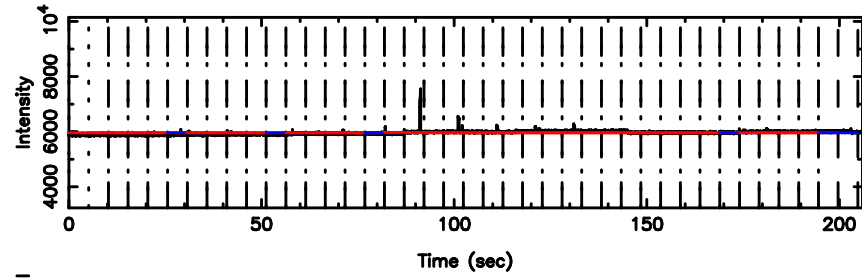

F20240701170033