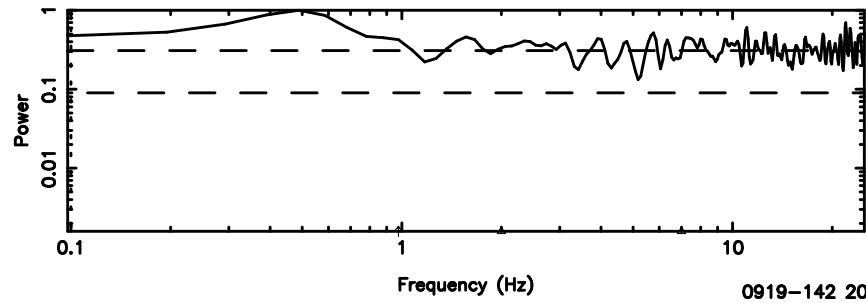

BLK: 4,SNR1: 0.92527E-01,SNR2: 1.1247