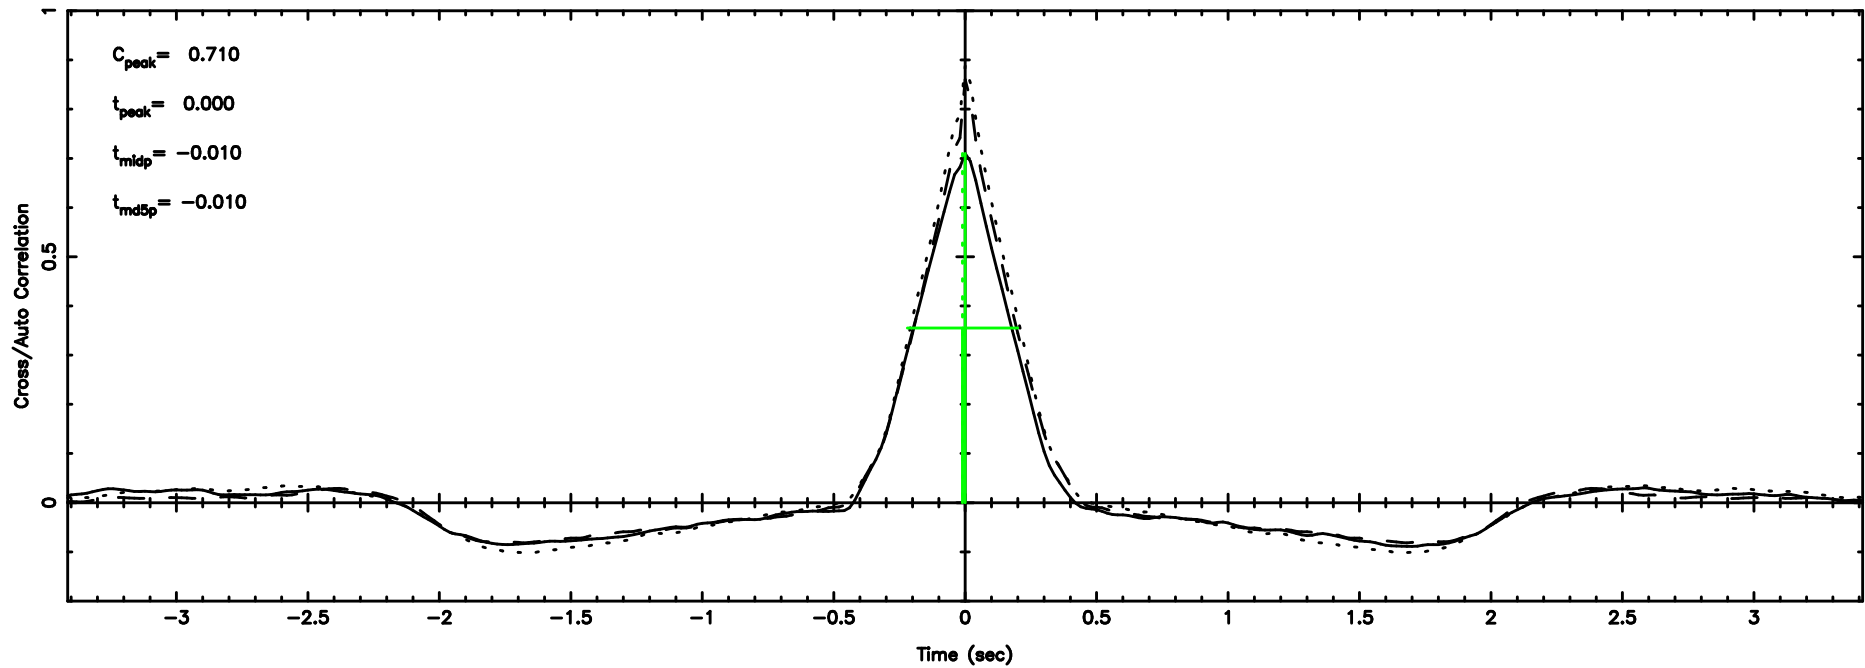

0834-19 2024/07/01 4.83UT TOYOKAWA-KISO