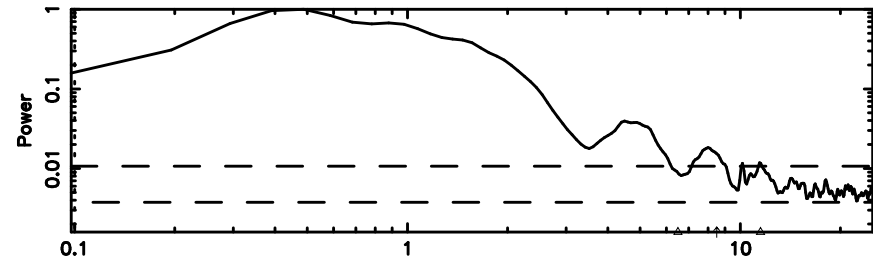

F20240701104634

BLK:33,SNR1: 12.014 ,SNR2: 19.372

Frequency (Hz)

K20240701104629

BLK:33,SNR1: 5.1483 ,SNR2: 12.674

Frequency (Hz)

0531+194 2024/07/01 1.80UT FUJI -KISO

T20240701105452