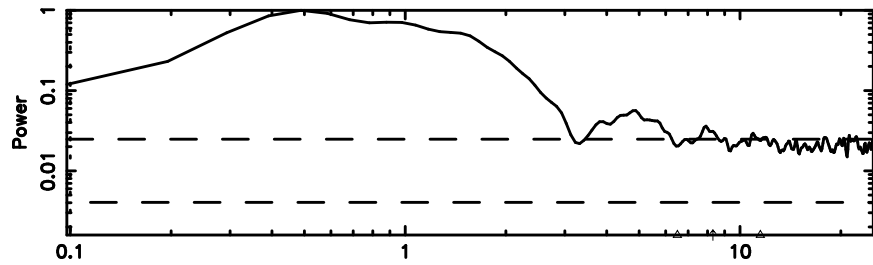

BLK:25,SNR1: 2.3345 ,SNR2: 5.8341