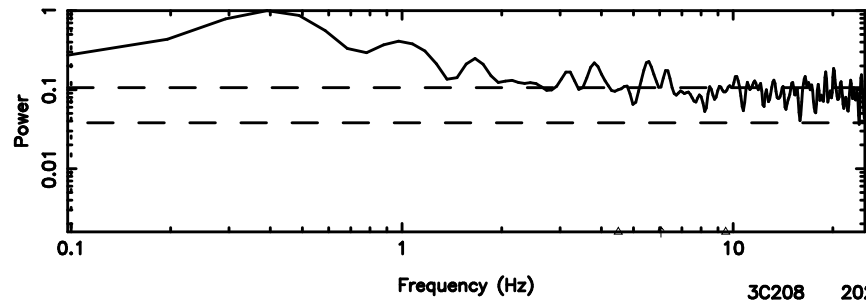

BLK: 6,SNR1: 0.22384 ,SNR2: 0.99349