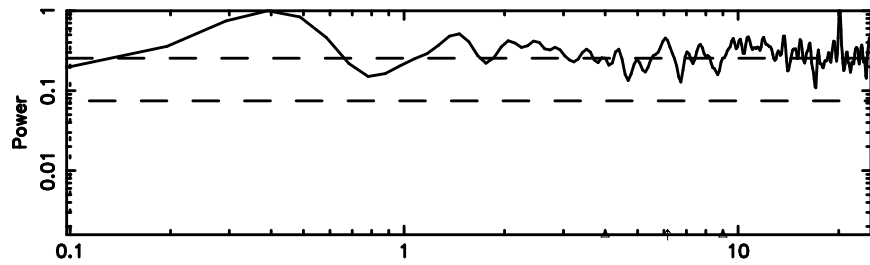

BLK: 5,SNR1: 0.19352 ,SNR2: 0.32579