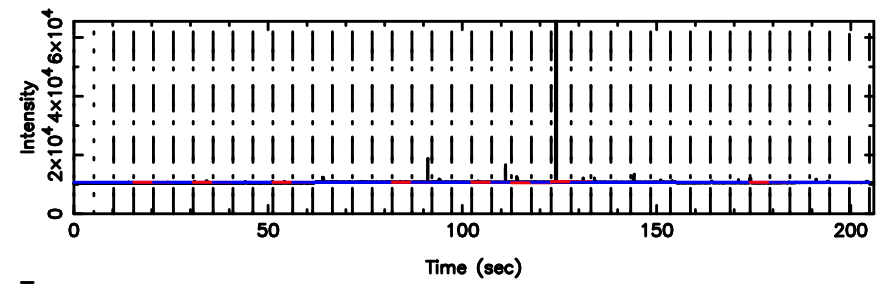

0652-130 2024/07/01 3.13UT FUJI -KISO

K20240701120605