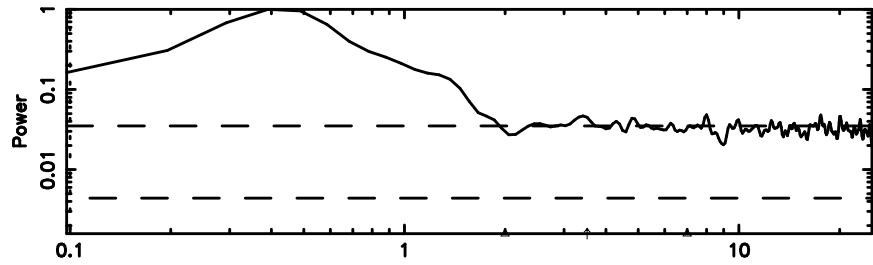

3C48 2024/06/30 21.86UT TOYOKAWA-FUJI

F20240701065009

BLK:17,SNR1: 1.7206 ,SNR2: 4.3895

Frequency (Hz)

T20240701065007

BLK:19,SNR1: 0.67368 ,SNR2: 4.2240

Frequency (Hz)

3C48