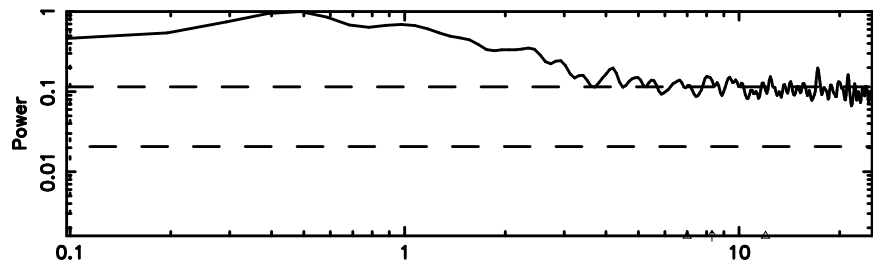

BLK: 4,SNR1: 0.15065 ,SNR2: 0.92685

Frequency (Hz)

K202407010643330

BLK: 4,SNR1: 1.5558 ,SNR2: 4.6754

Frequency (Hz)

0128+03 2024/06/30 21.75UT TOYOKAWA-KISO

F20240701064335

BLK:15,SNR1: 0.49639 ,SNR2: 1.2728