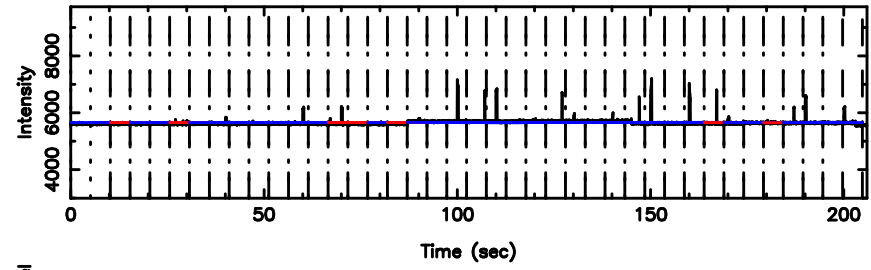

F20240701145434