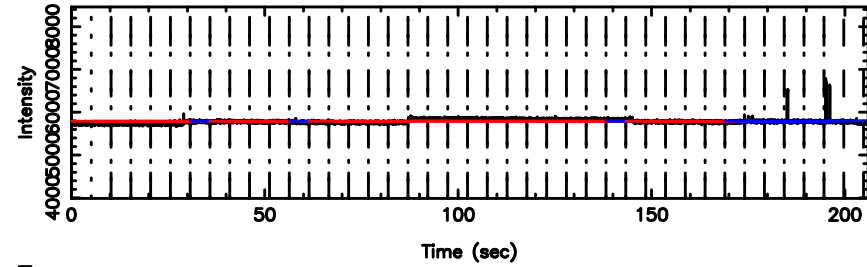

F20240701143949