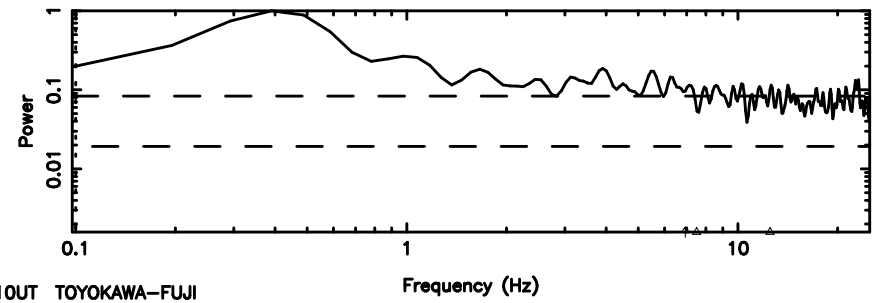

BLK: 7,SNR1: 0.34559 ,SNR2: 1.1313