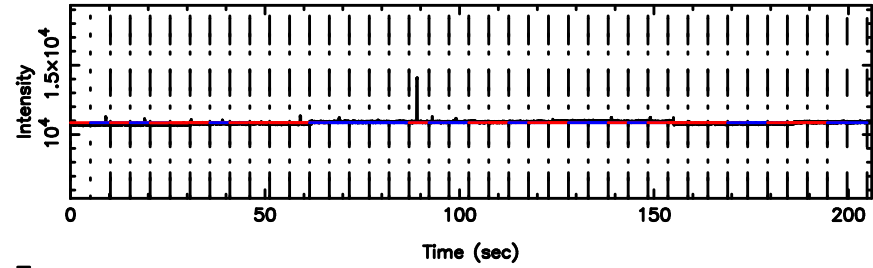

K20240701110301

BLK:24,SNR1: 0.81187 ,SNR2: 3.5344

Frequency (Hz)

F20240701110305

BLK:17,SNR1: 0.91112 ,SNR2: 2.6717

K20240701110301

BLK:17,SNR1: 3.1453 ,SNR2: 14.489

0548+16 2024/07/01 2.08UT FUJI -KISO