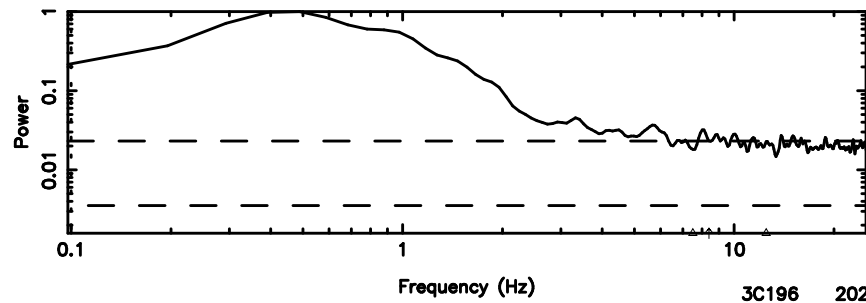

BLK:27,SNR1: 1.8470 ,SNR2: 4.5316