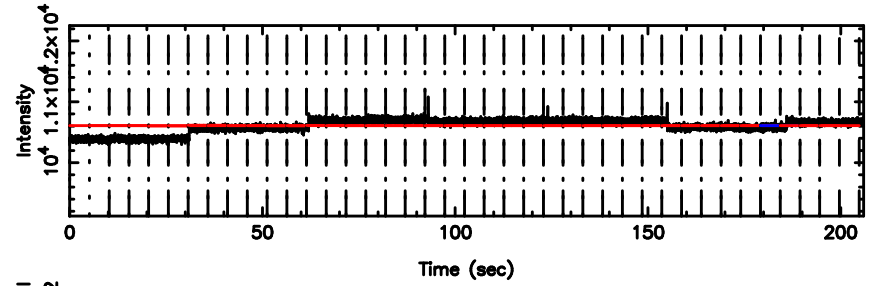

Frequency (Hz)

K20240701162026