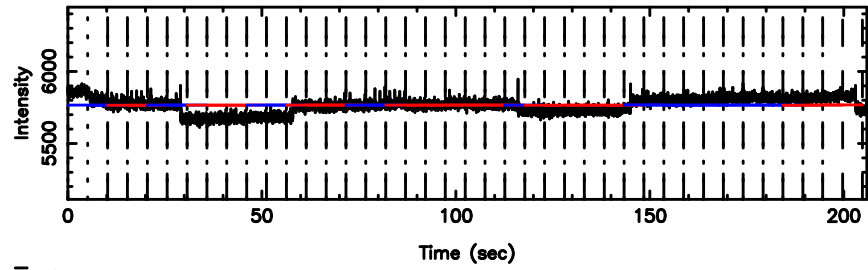

T20240701124733

BLK:23,SNR1: 0.78630 ,SNR2: 6.5869

0732+33 2024/07/01 3.82UT TOYOKAWA-KISO

K20240701124730

BLK:23,SNR1: 0.37536 ,SNR2: 1.0597

F20240701124735

BLK:17,SNR1: 0.39110 ,SNR2: 1.3353

K20240701124730