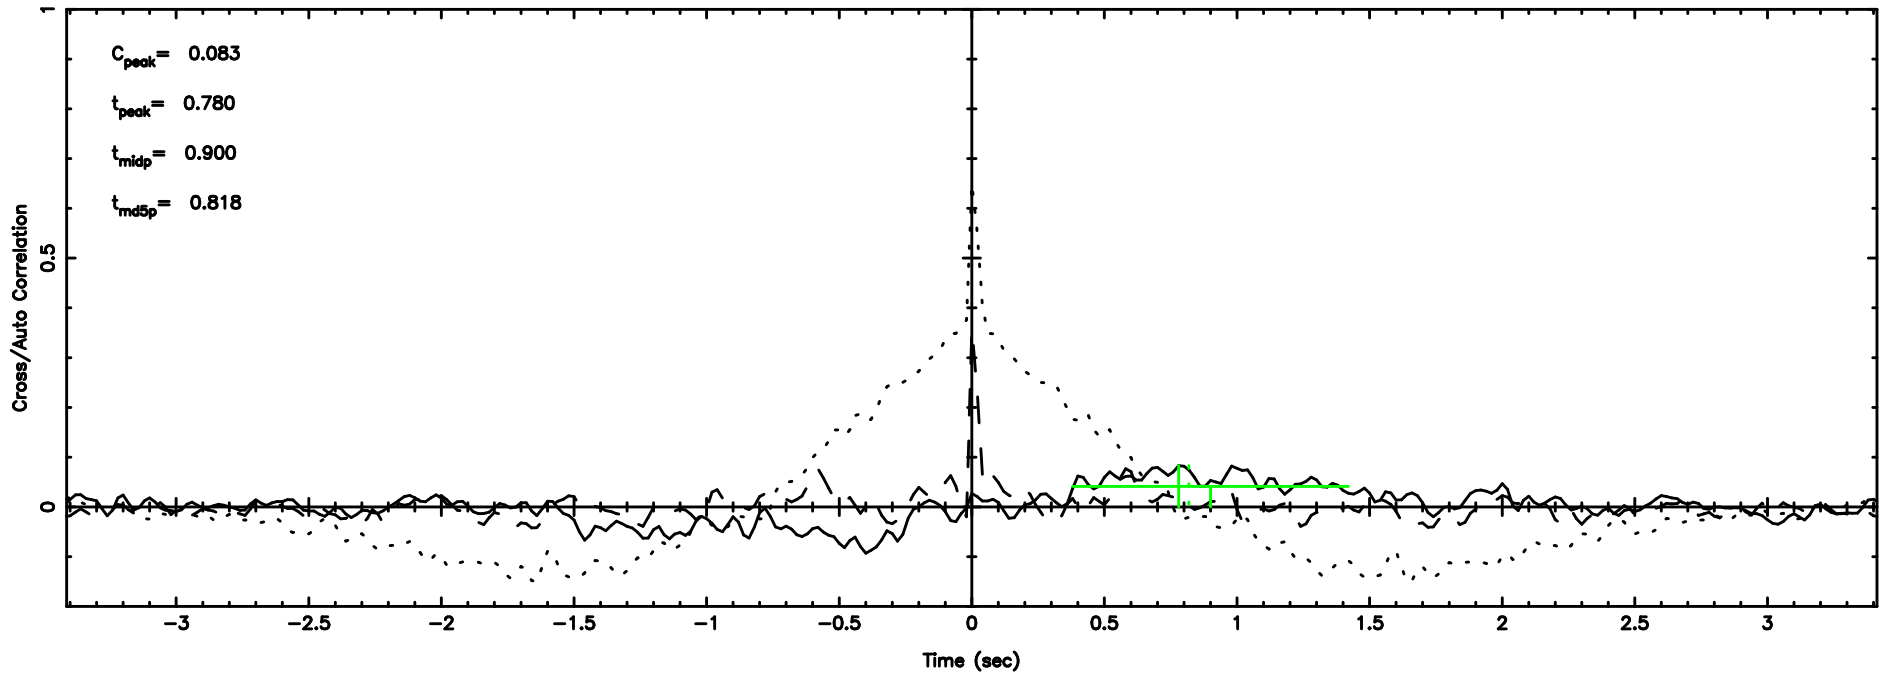

Frequency (Hz)

0213+178 2024/06/30 22.51UT TOYOKAWA-KISO