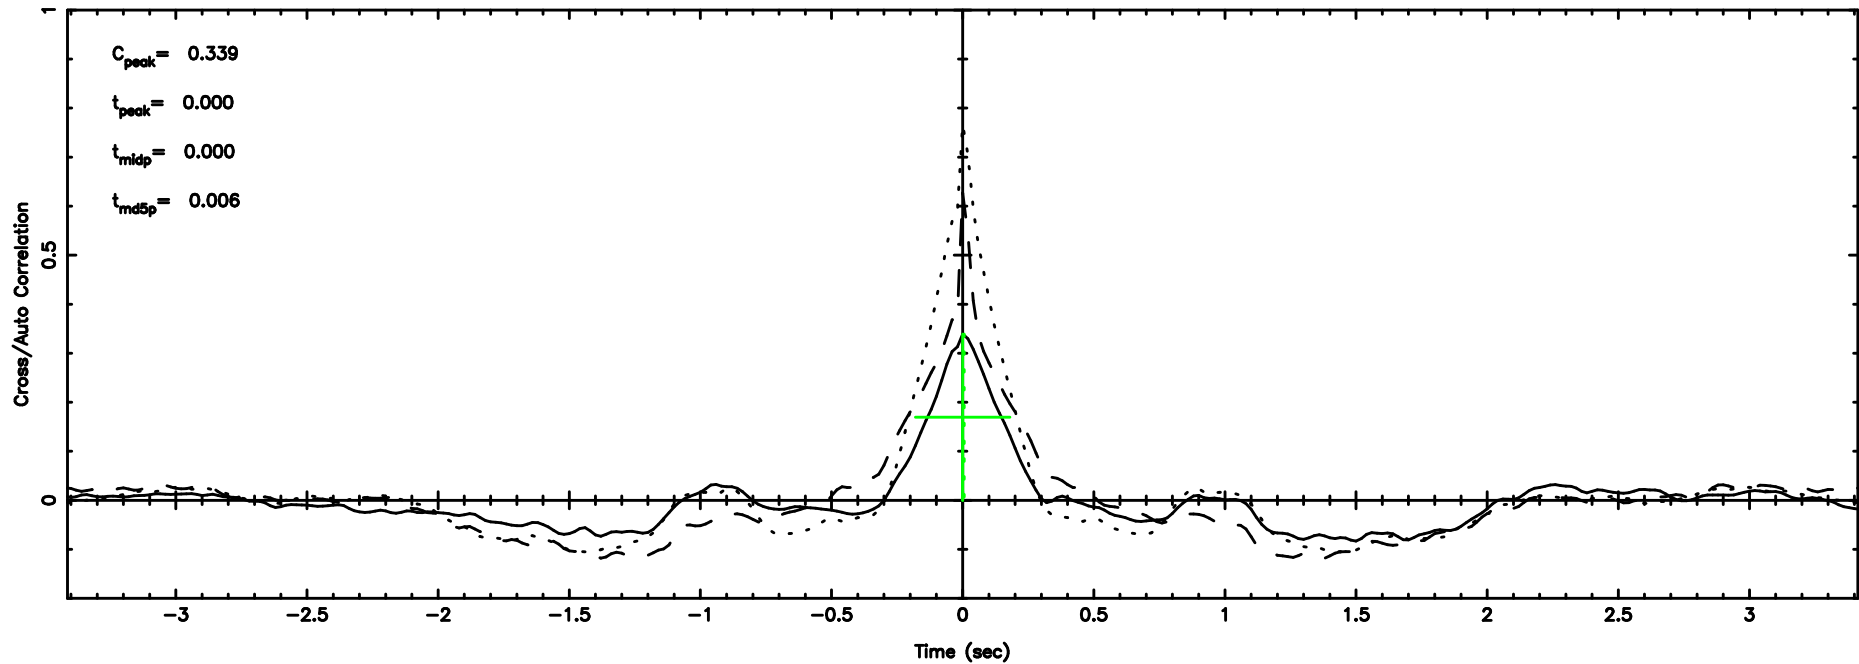

BLK:14,SNR1: 1.0279 ,SNR2: 2.6613

F20240701151856

BLK:14,SNR1: 4.8288 ,SNR2: 11.715

3C237 2024/07/01 6.34UT TOYOKAWA-FUJI

T20240701151854

BLK:19,SNR1: 1.2482 ,SNR2: 2.7129

K20240701151851

BLK:19,SNR1: 7.6611 ,SNR2: 18.339