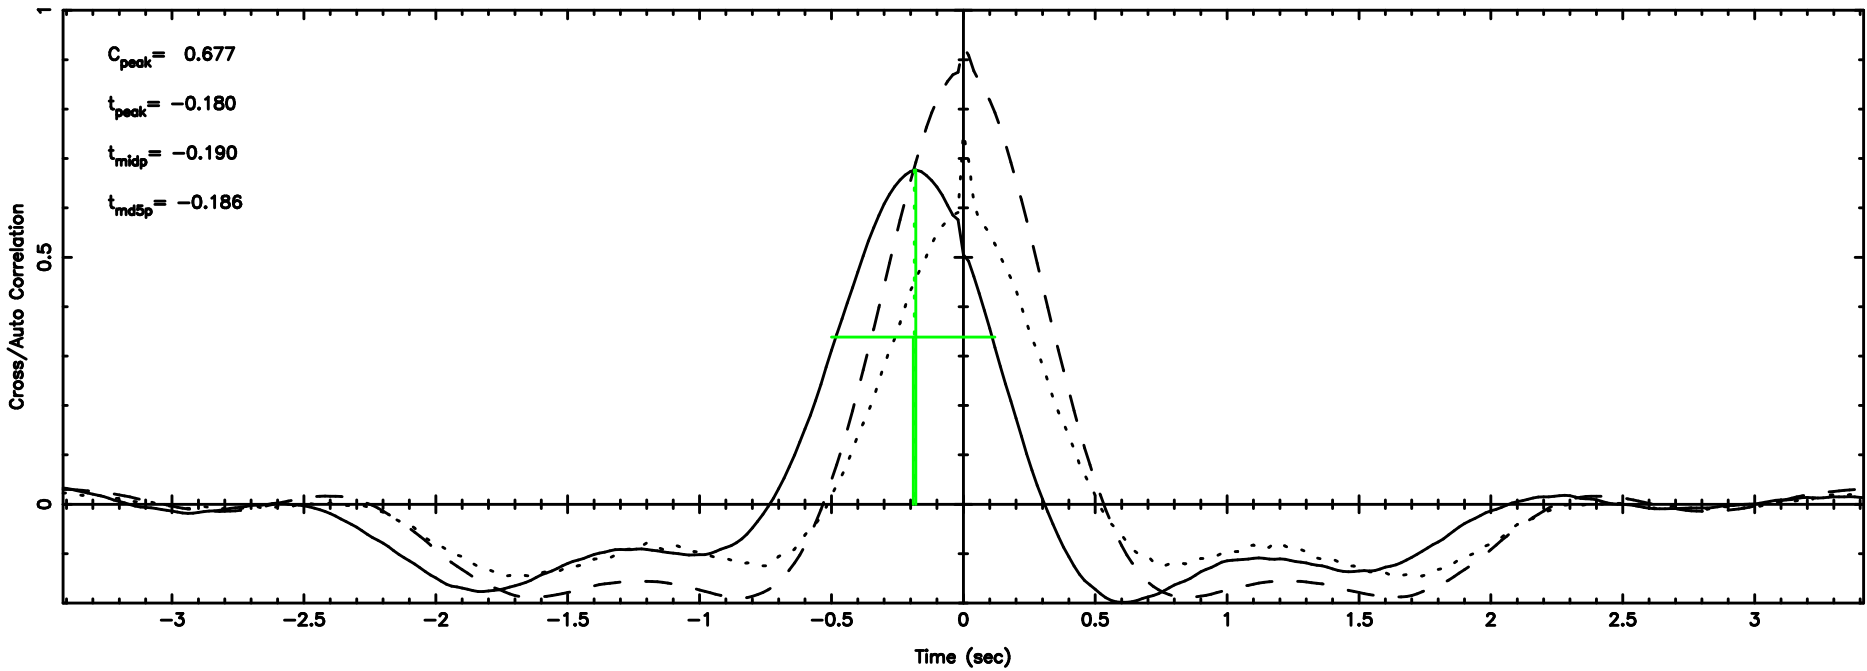

T20240701113835

BLK:34,SNR1: 10.830 ,SNR2: 76.313

K20240701113833

BLK:34,SNR1: 2.1537 ,SNR2: 9.1648

3C161 2024/07/01 2.67UT TOYOKAWA-KISO