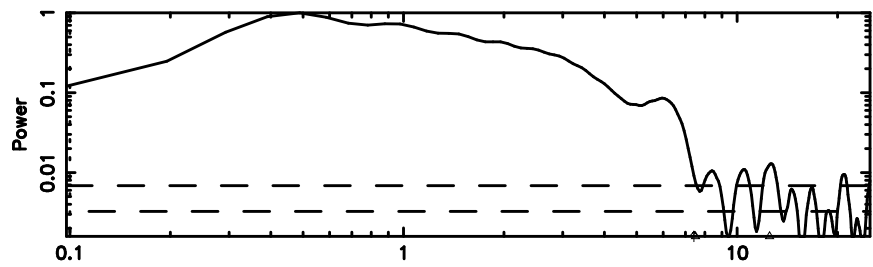

BLK:10,SNR1: 13.618 ,SNR2: 37.295