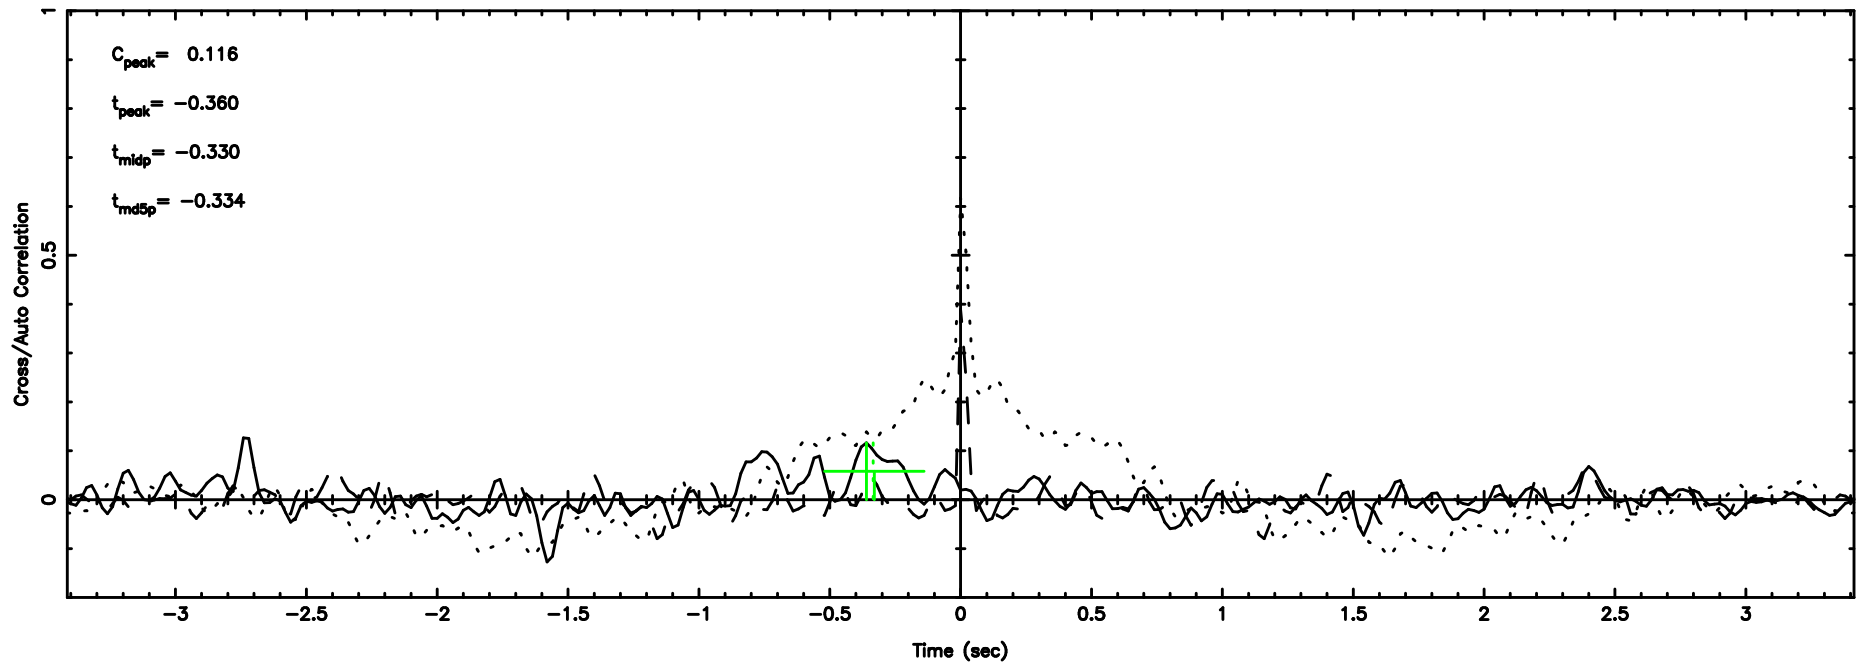

Frequency (Hz)

1107+109 2024/07/01 7.37UT TOYOKAWA-FUJI