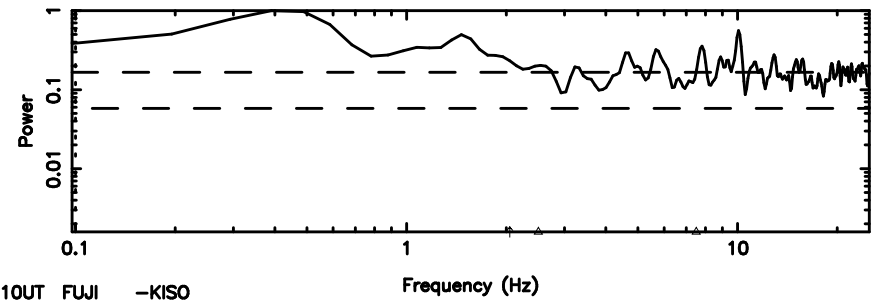

BLK: 6,SNR1: 0.21322 ,SNR2: 1.7017

3C208 2024/07/01 5.10UT FUJI -KISO