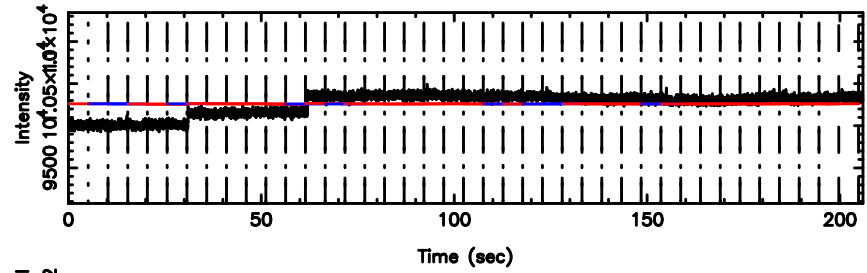

Frequency (Hz)

K20240701155804

BLK: 9,SNR1: 0.73555 ,SNR2: 4.6666

Frequency (Hz)

1044-008 2024/07/01 7.00UT TOYOKAWA-KISO

F20240701155809

BLK: 3,SNR1: 0.28903 ,SNR2: 3.1299

Frequency (Hz)