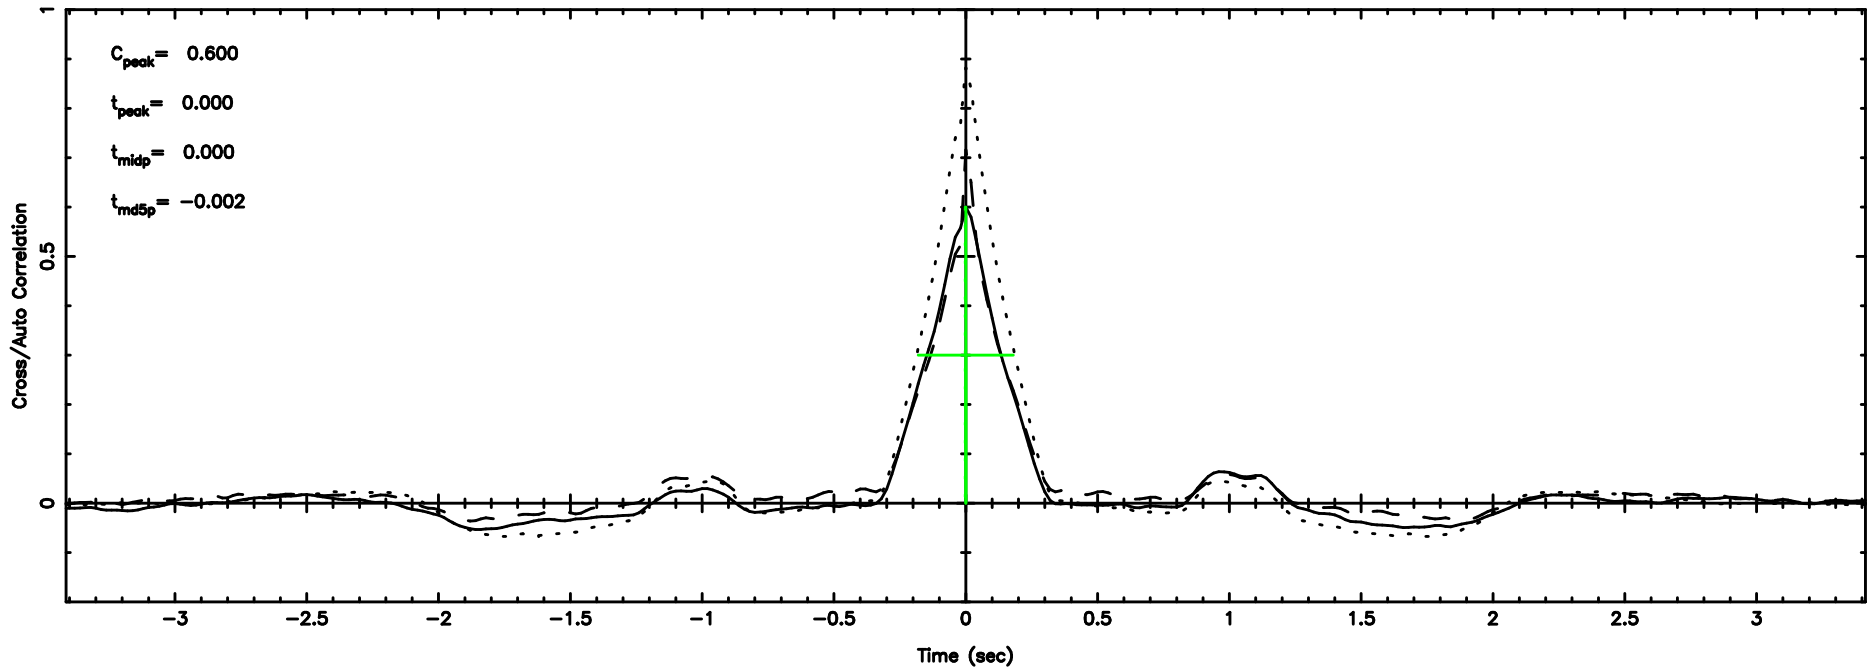

K20240701121741

BLK:33,SNR1: 8.9254 ,SNR2: 22.355

Frequency (Hz)

F20240701121746

BLK:34,SNR1: 8.9063 ,SNR2: 22.295

Frequency (Hz)

K20240701121741

BLK:34,SNR1: 9.2848 ,SNR2: 23.239