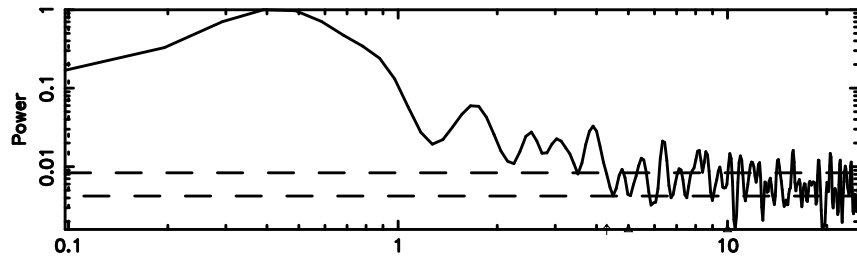

BLK: 2,SNR1: 3.0805 ,SNR2: 15.132