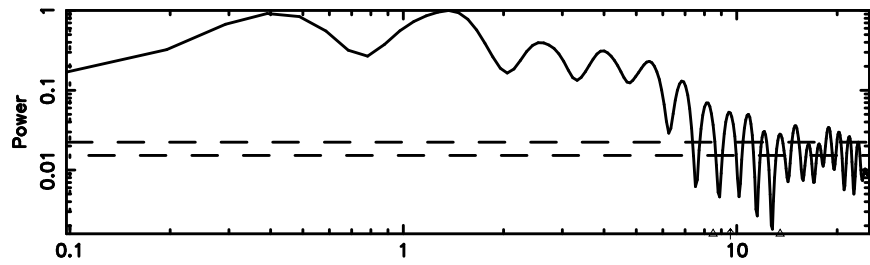

BLK: 4,SNR1: 4.4147 ,SNR2: 9.4341

Frequency (Hz)

0347+05 2024/07/01 0.06UT TOYOKAWA-FUJI

F20240701090147

BLK: 4,SNR1: 0.23740 ,SNR2: 2.3314

Frequency (Hz)

T20240701090145

BLK: 8,SNR1: 4.4167 ,SNR2: 9.4368