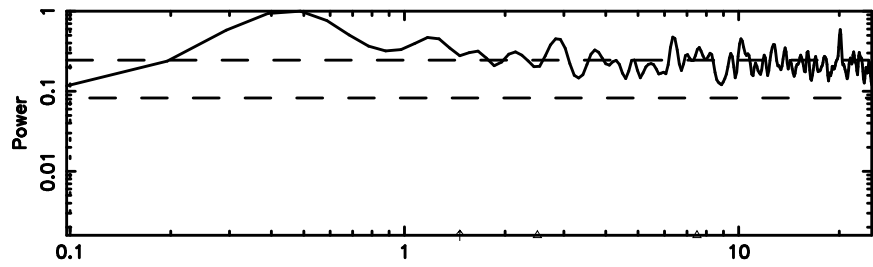

Frequency (Hz)

0155-109 2024/06/30 22.19UT TOYOKAWA-FUJI

T20240701070952

BLK: 6,SNR1: 0.35344E-01,SNR2: 1.0301

Frequency (Hz)

K20240701070949

BLK: 6,SNR1: 2.9899 ,SNR2: 12.307

Frequency (Hz)