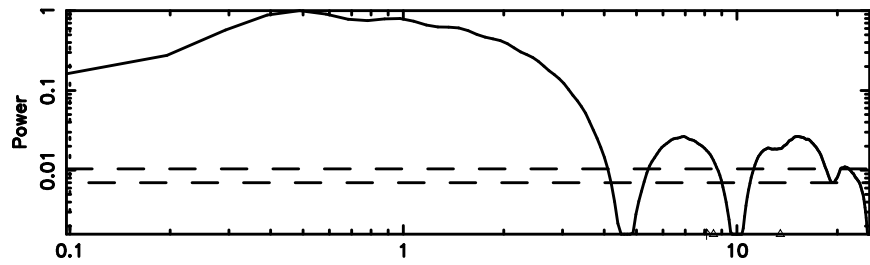

F20240701084845

BLK: 9,SNR1: 0.33283 ,SNR2: 3.3701

Frequency (Hz)

T20240701084843

BLK:18,SNR1: 7.5262 ,SNR2: 18.100

Frequency (Hz)

0333+32 2024/06/30 23.84UT TOYOKAWA-KISO

K20240701084841