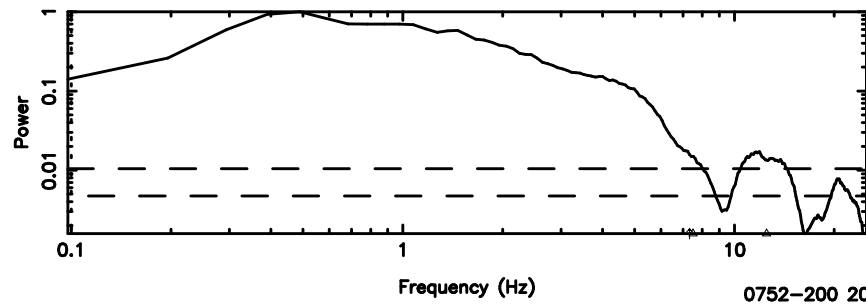

BLK:21,SNR1: 8.1867 ,SNR2: 22.890