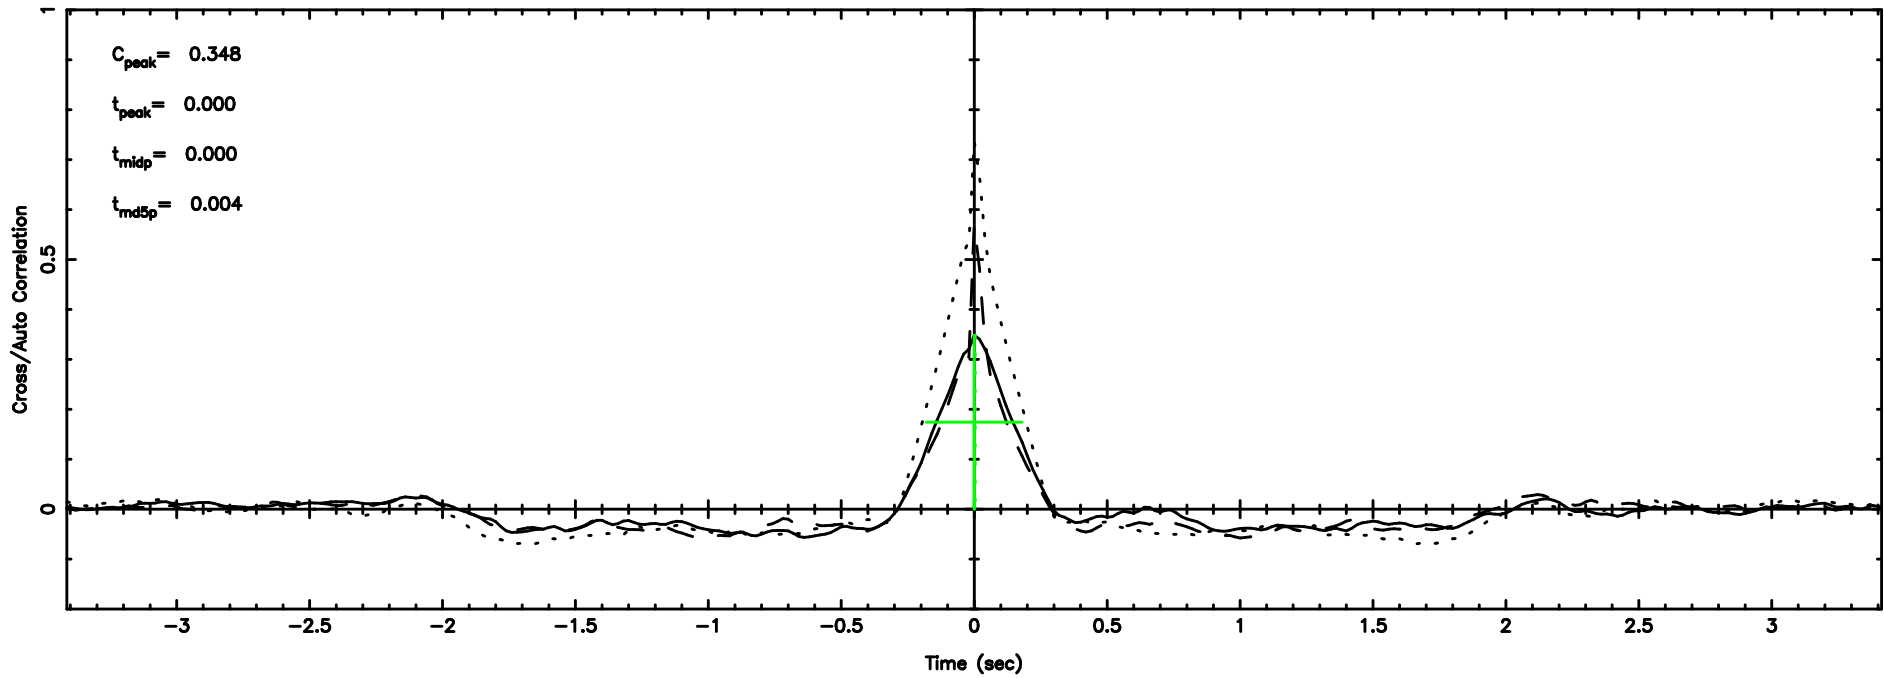

T20240701055325

BLK:20,SNR1: 1.7231 ,SNR2: 4.1670

Frequency (Hz)

F20240701055327

BLK:20,SNR1: 2.9851 ,SNR2: 12.522

Frequency (Hz)

0038+328 2024/06/30 20.92UT TOYOKAWA-FUJI

T20240701055325