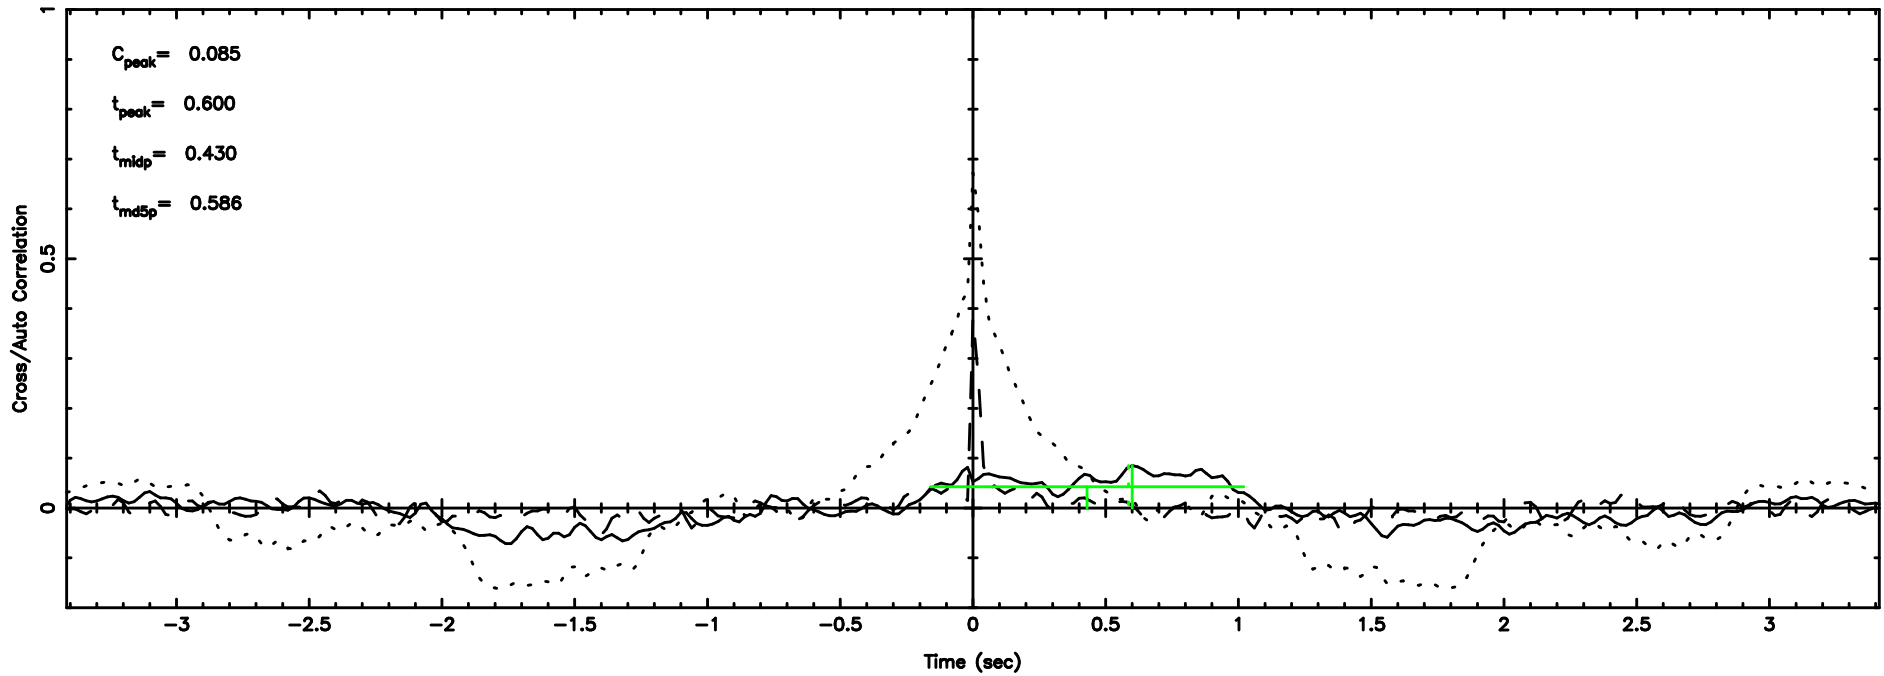

BLK: 4,SNR1: 0.15065 ,SNR2: 0.92685

Frequency (Hz)

K202407010643330

BLK: 4,SNR1: 1.5558 ,SNR2: 4.6754

Frequency (Hz)

0128+03 2024/06/30 21.75UT TOYOKAWA-KISO

F20240701064335

BLK:15,SNR1: 0.49639 ,SNR2: 1.2728