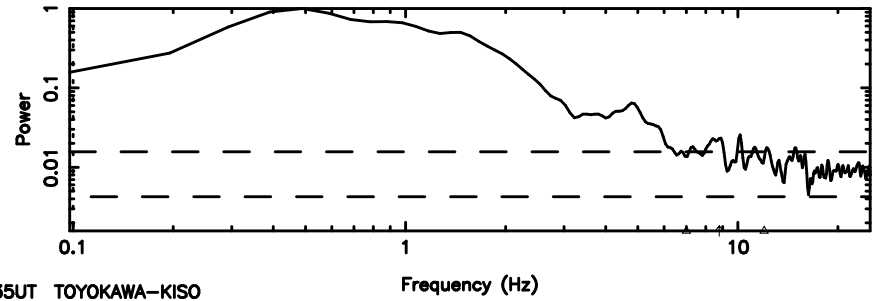

BLK:12,SNR1: 3.8070 ,SNR2: 9.0298

0605-08 2024/07/01 2.35UT TOYOKAWA-KISO