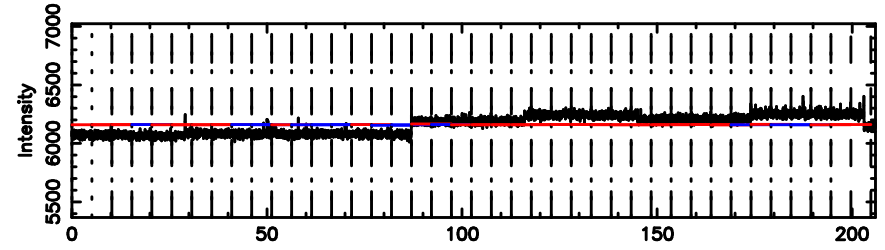

0308+305 2024/06/30 23.43UT FUJI -KISO

T20240701083522

BLK:12,SNR1: 13.025 ,SNR2: 35.230

Frequency (Hz)

0320+05 2024/06/30 23.62UT TOYOKAWA-FUJI

F20240701083524

BLK:12,SNR1: 0.60943 ,SNR2: 2.0038

Frequency (Hz)