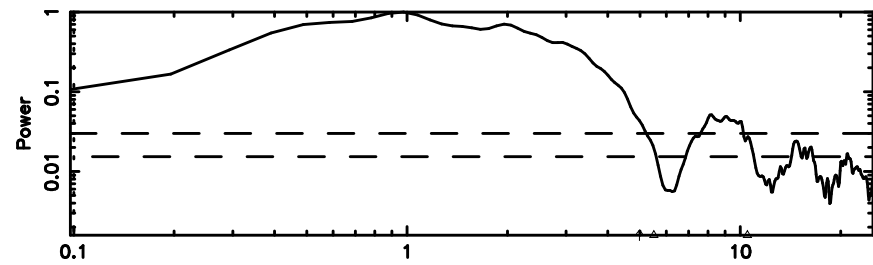

0411+05 2024/07/01 0.47UT TOYOKAWA-KISO

BLK:10,SNR1: 3.0483 ,SNR2: 13.551

F20240701092632

BLK:14,SNR1: 1.4979 ,SNR2: 3.9243

Frequency (Hz)

K20240701092627

BLK:14,SNR1: 3.0812 ,SNR2: 13.680

Frequency (Hz)