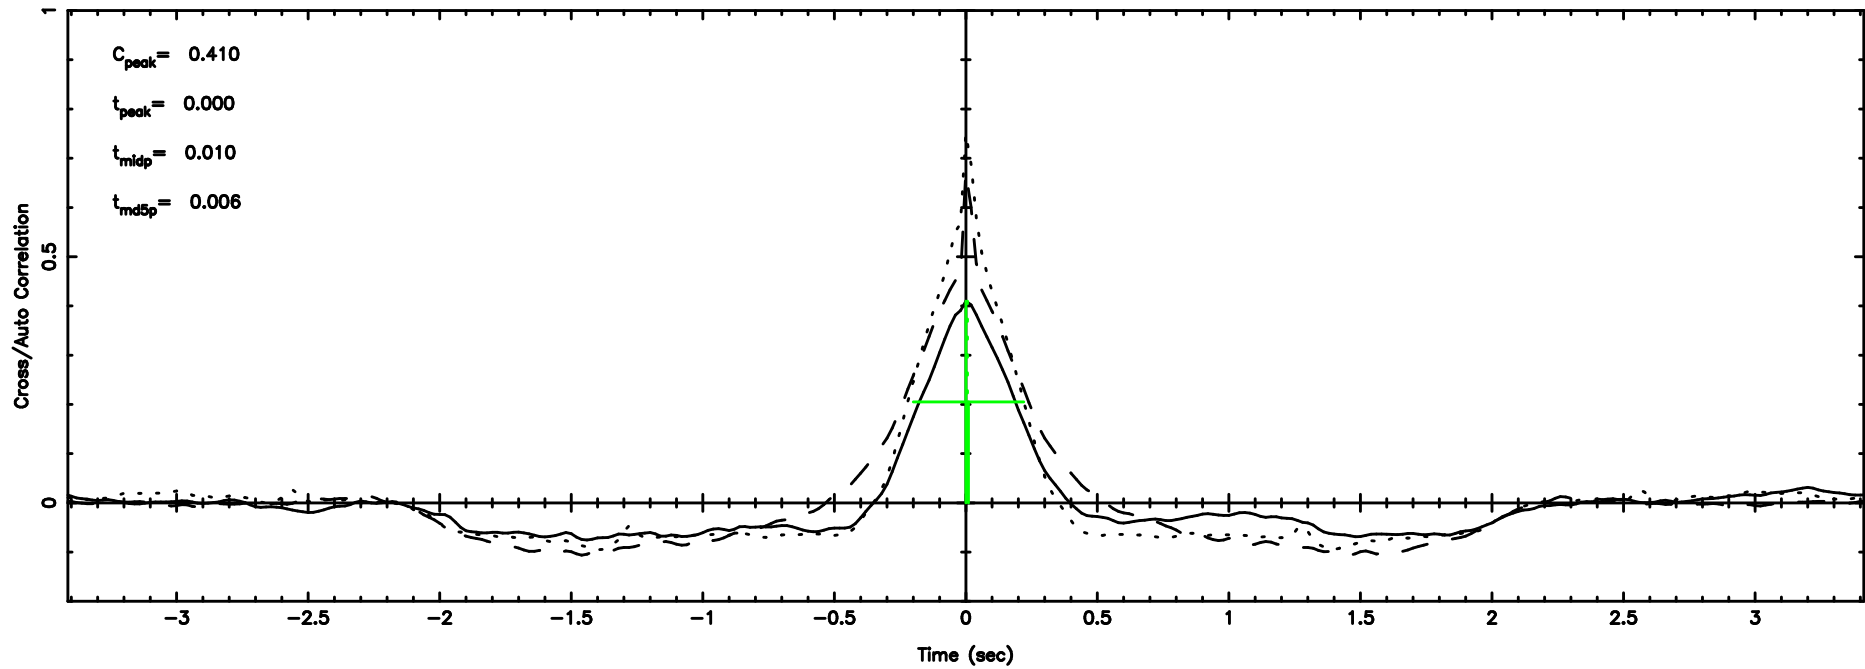

3C196 2024/07/01 4.45UT TOYOKAWA-FUJI