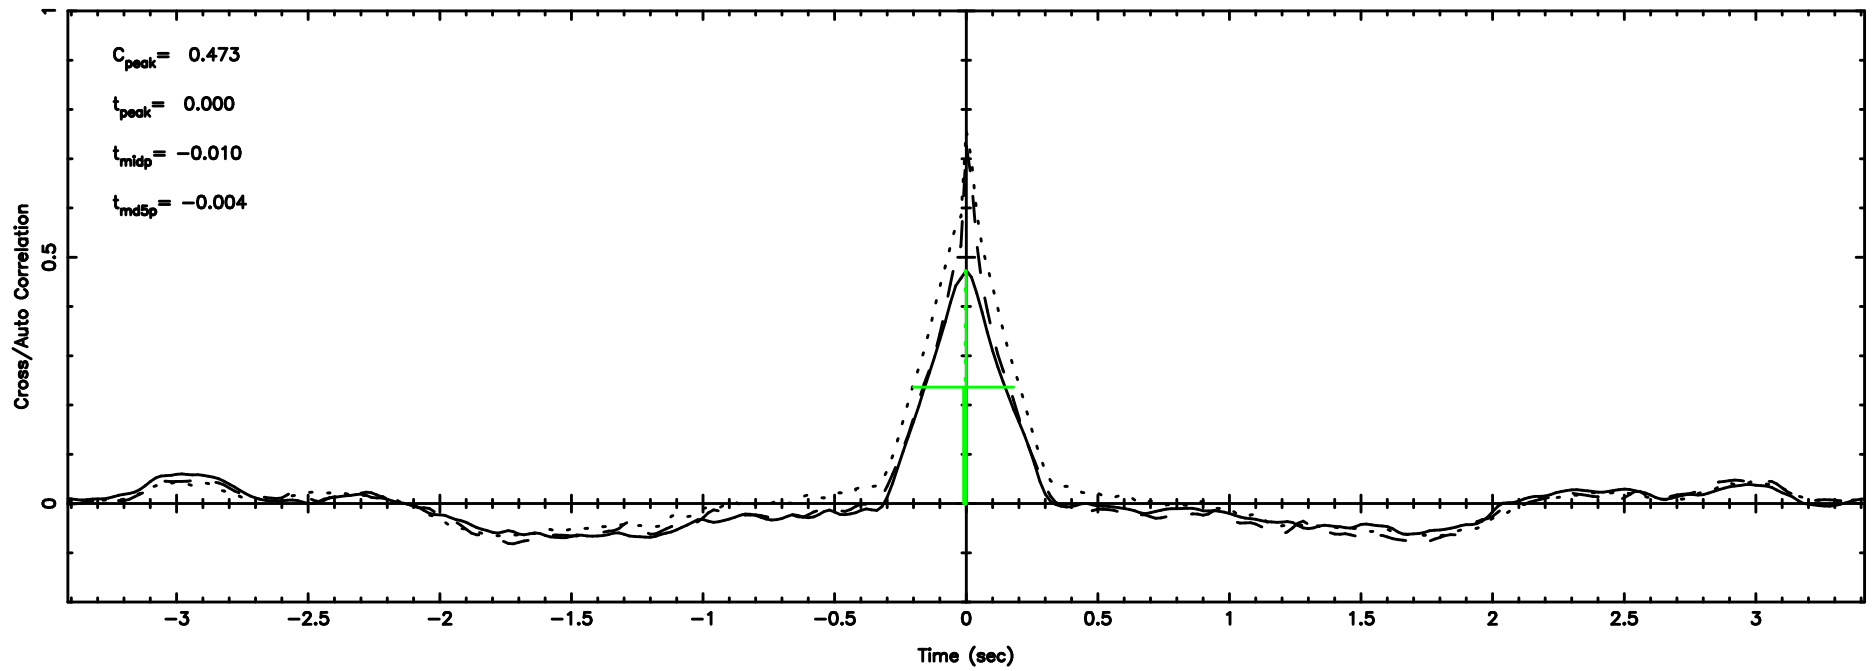

BLK:21,SNR1: 7.1508 ,SNR2: 20.991