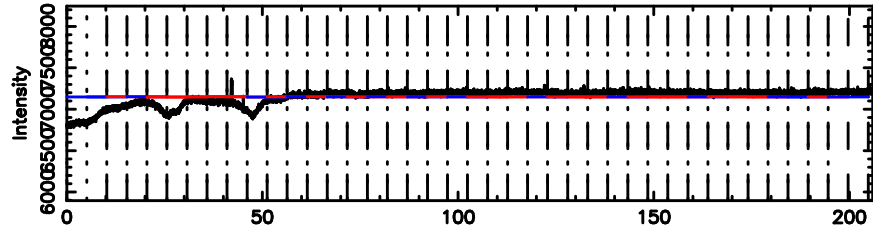

T20240701062450