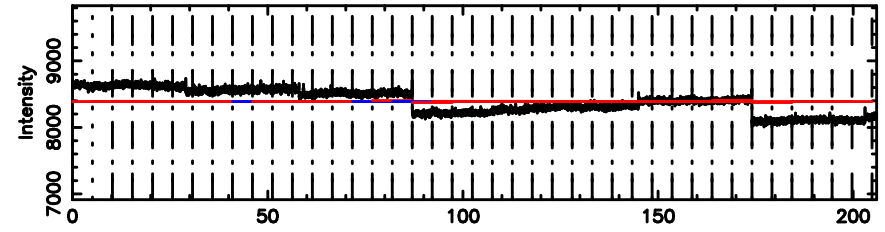

Frequency (Hz)

T20240701081401

BLK: 3,SNR1: 0.93660 ,SNR2: 1.9983

Frequency (Hz)

F20240701081403

BLK: 3,SNR1: 2.3618 ,SNR2: 8.2077

Frequency (Hz)

0258+350 2024/06/30 23.26UT TOYOKAWA-FUJI