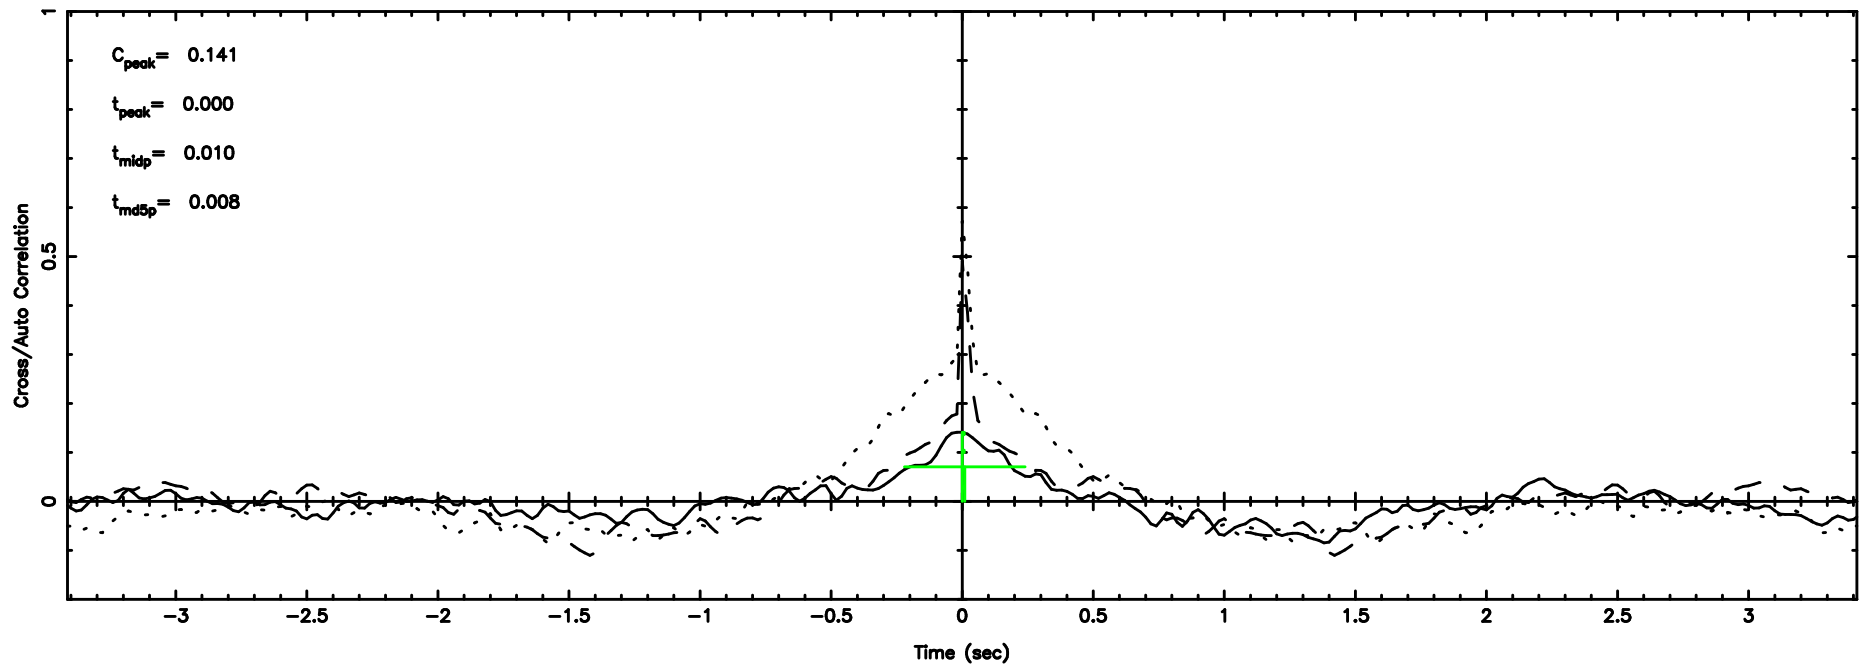

F20240701152512

BLK: 4,SNR1: 0.34153 ,SNR2: 1.4594

Frequency (Hz)

K20240701152507

BLK: 4,SNR1: 0.47364 ,SNR2: 6.5482

Frequency (Hz)

1011+110 2024/07/01 6.45UT FUJI -KISO

T20240701153251