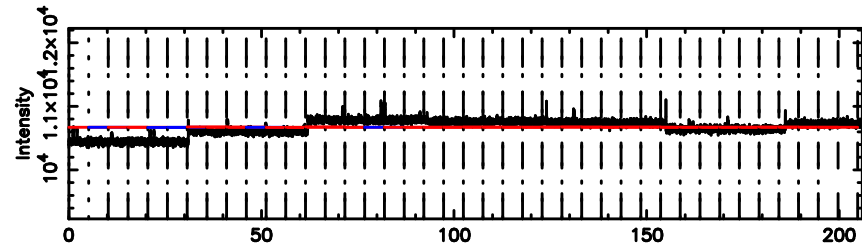

BLK: 5, SNR1: 1.8862 , SNR2: 3.4927

Frequency (Hz)

F20240701170033

BLK:16,SNR1: 6.3746 ,SNR2: 15.219

Frequency (Hz)

K20240701170028

BLK:16,SNR1: 0.88763 ,SNR2: 3.7340

Frequency (Hz)