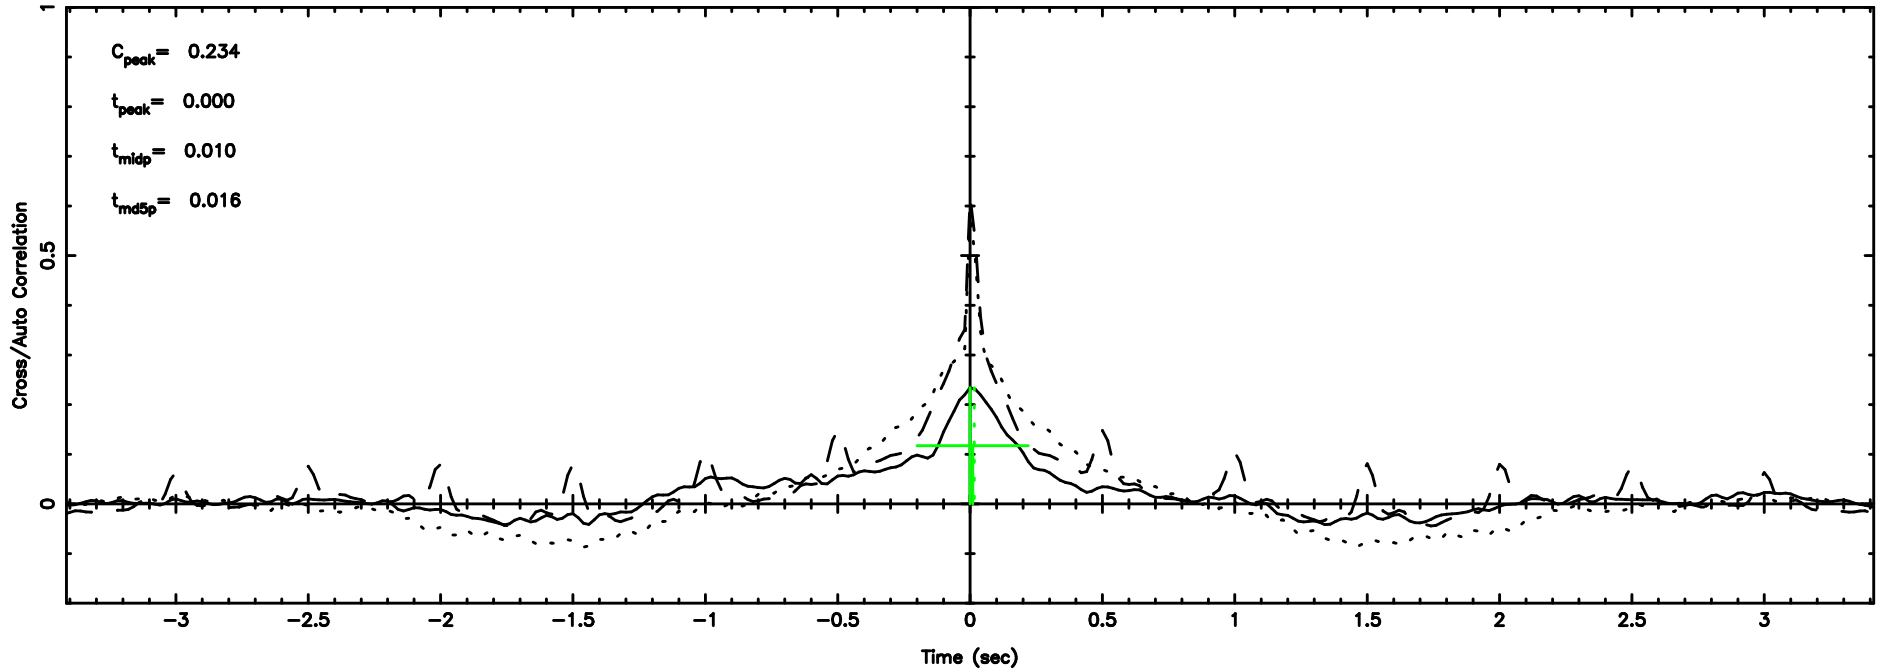

Frequency (Hz)