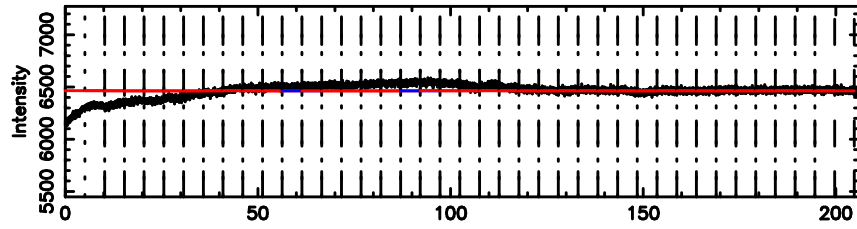

T20240701165404