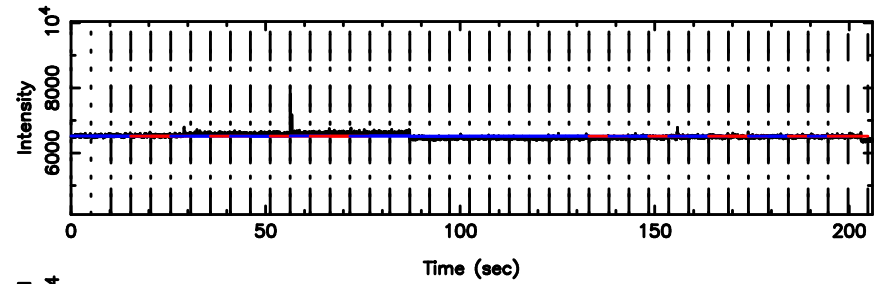

3C147 2024/07/01 1.94UT TOYOKAWA-FUJI

F20240701105454