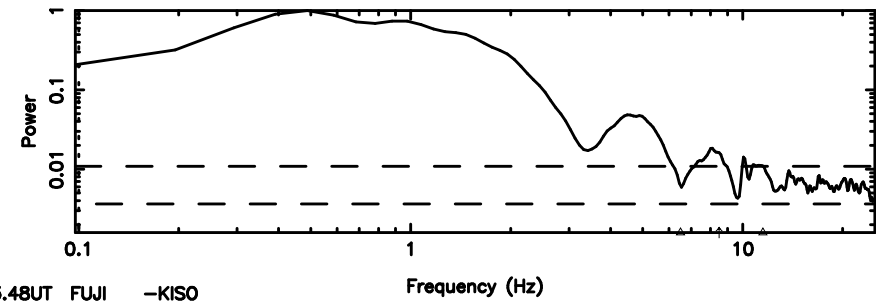

BLK:29,SNR1: 5.6173 ,SNR2: 13.711

0713-024 2024/07/01 3.48UT FUJI -KISO