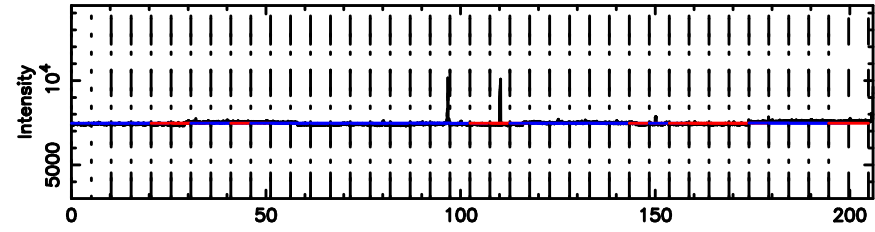

Frequency (Hz)

0531+194 2024/07/01 1.80UT TOYOKAWA-FUJI

F20240701104634