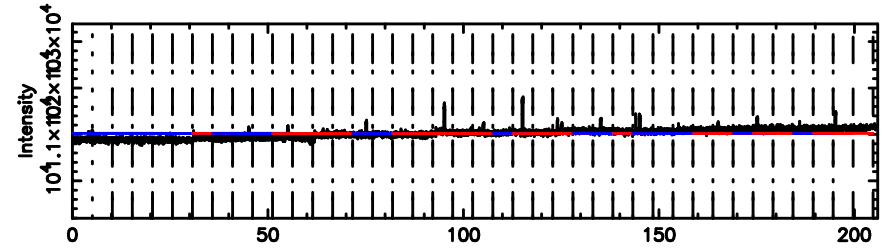

Frequency (Hz)

3C48

2024/06/30 21.86UT TOYOKAWA-KISO

K20240701065004