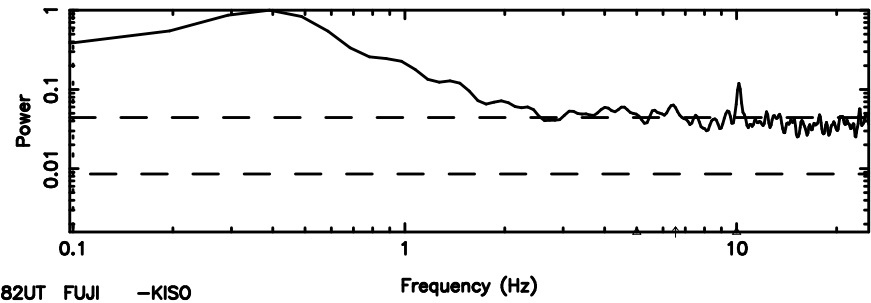

BLK:17,SNR1: 0.55156 ,SNR2: 1.9212

0732+33 2024/07/01 3.82UT FUJI -KISO