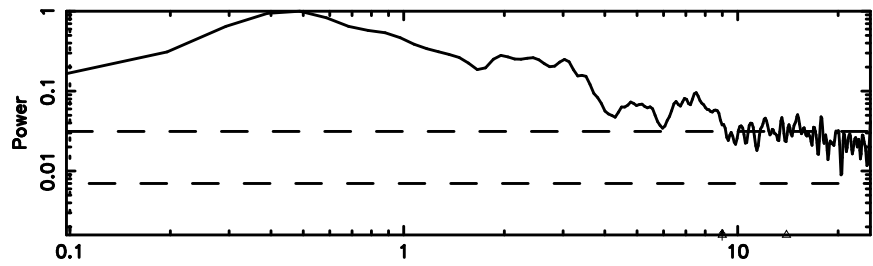

BLK: 5,SNR1: 2.0226 ,SNR2: 4.5508