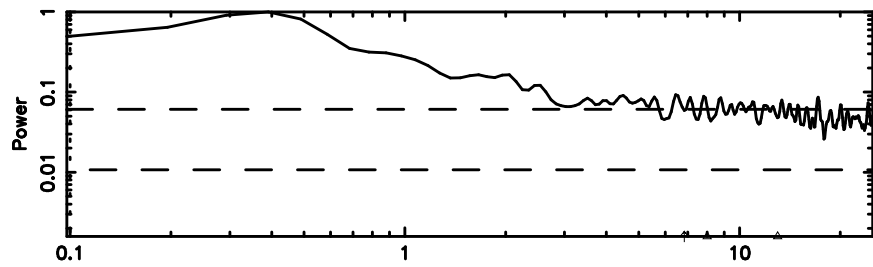

BLK:13,SNR1: 0.49934 ,SNR2: 1.6523