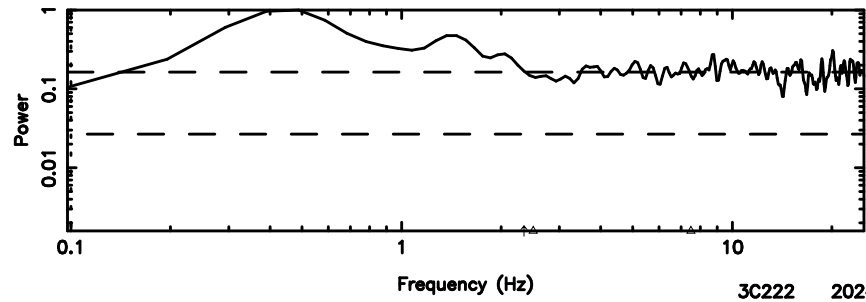

BLK: 9,SNR1: 0.18162 ,SNR2: 1.5438