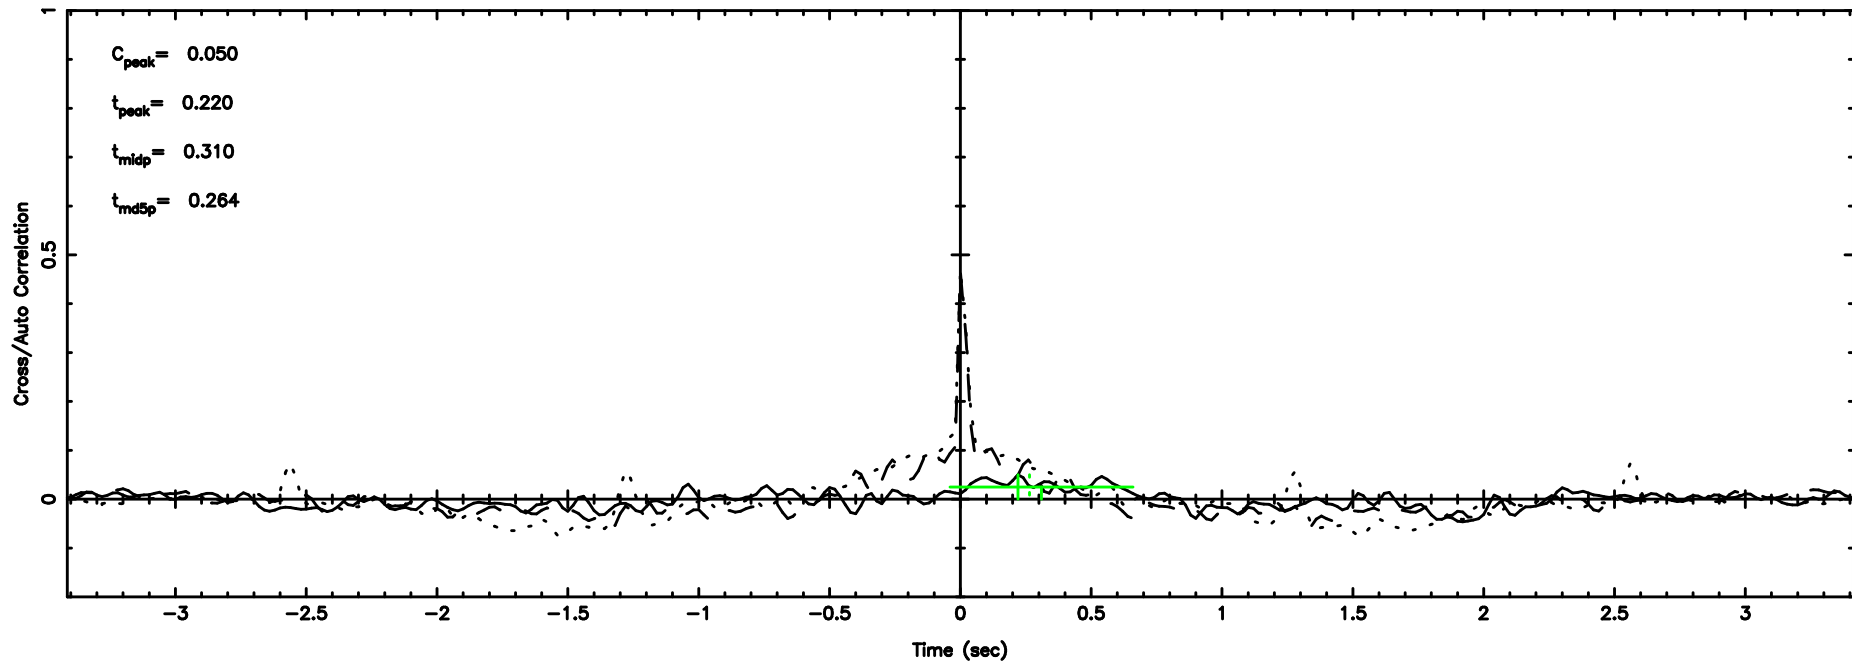

Frequency (Hz)

3C255 2024/07/01 7.53UT TOYOKAWA-FUJI