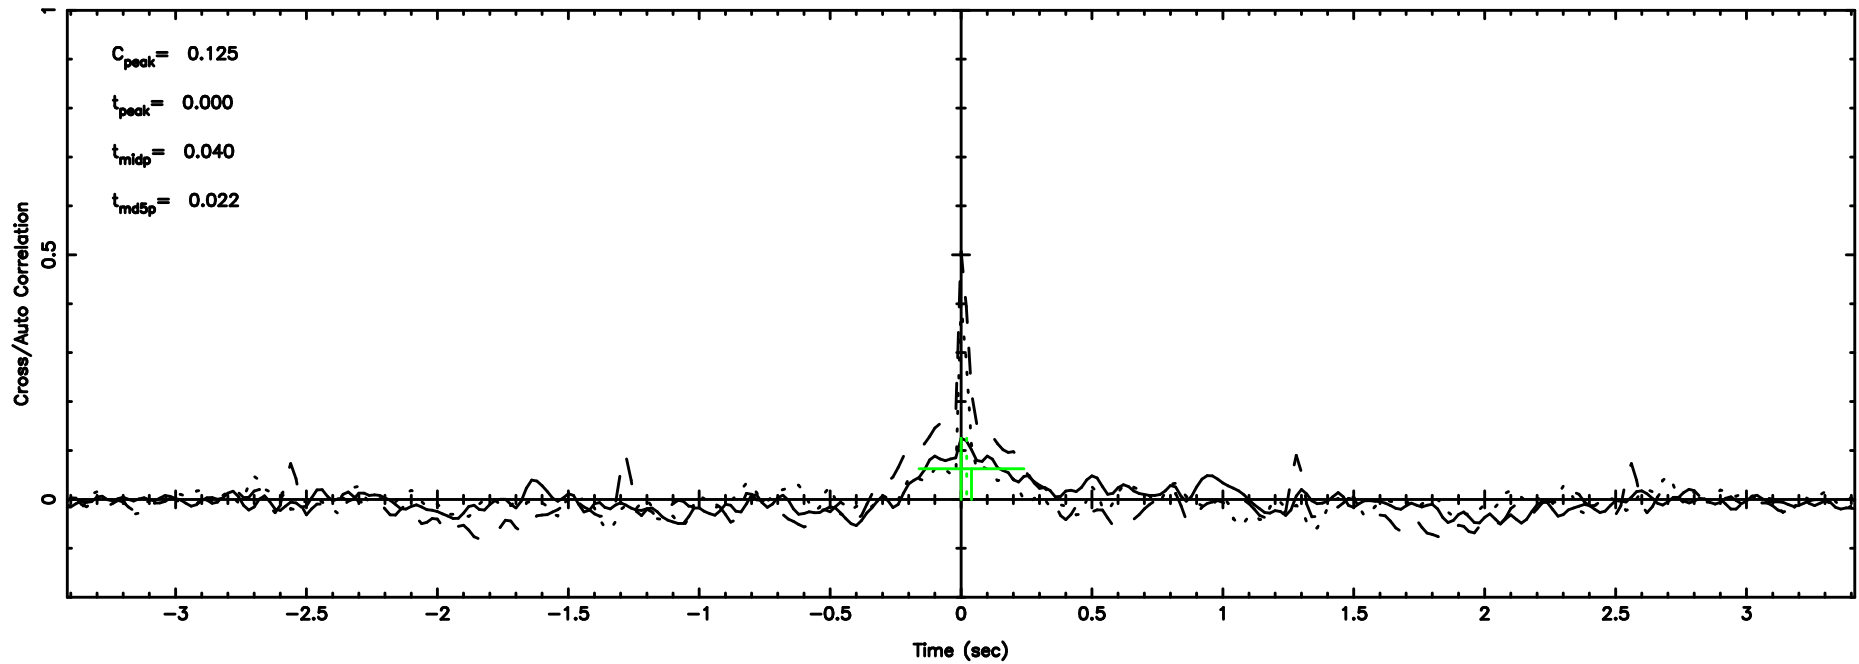

Frequency (Hz)

1044-008 2024/07/01 7.00UT FUJI -KISO