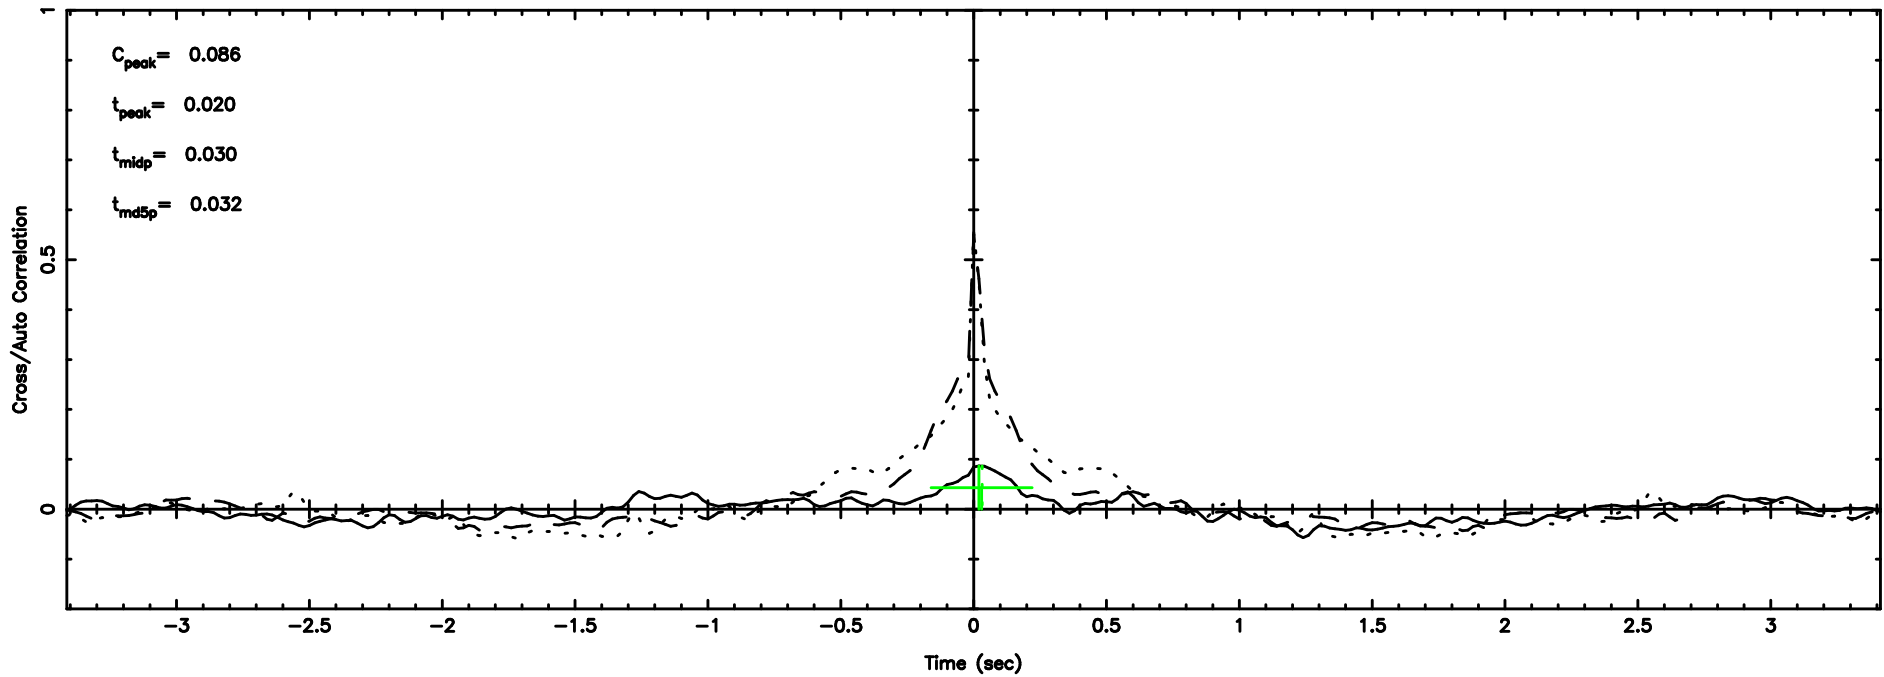

Frequency (Hz)

0109+416 2024/06/30 21.44UT TOYOKAWA-FUJI