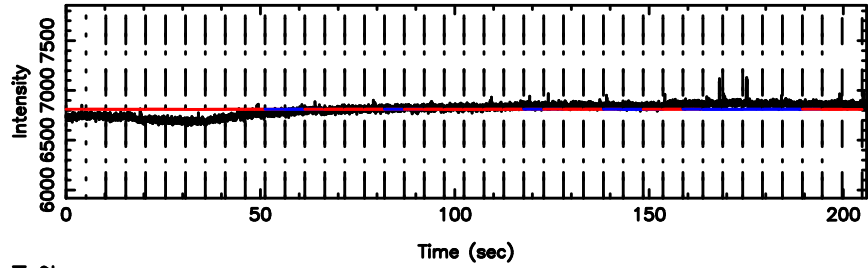

T20240701111927