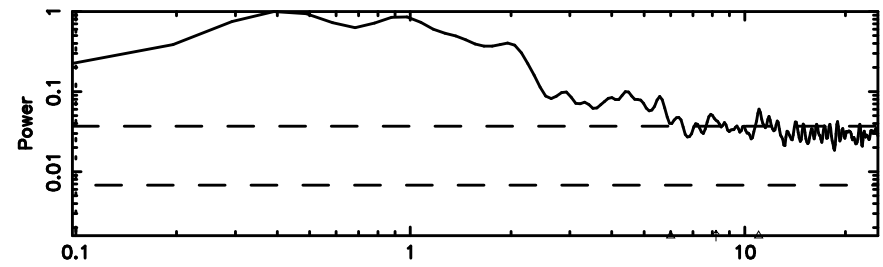

BLK:17,SNR1: 1.7206 ,SNR2: 4.3895