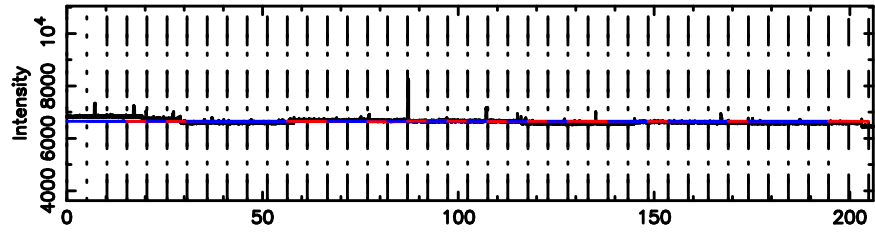

BLK:25,SNR1: 2.3345 ,SNR2: 5.8341

Frequency (Hz)

K20240701055322

BLK:25,SNR1: 7.3292 ,SNR2: 18.106

Frequency (Hz)

0038+328 2024/06/30 20.92UT TOYOKAWA-KISO

F20240701055327

BLK:25,SNR1: 2.9160 ,SNR2: 12.213