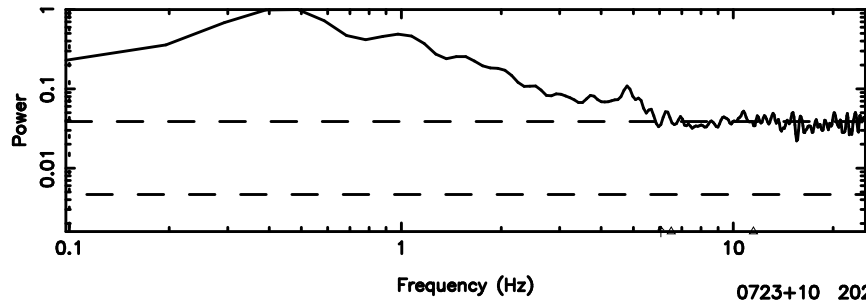

BLK:14,SNR1: 1.1655 ,SNR2: 3.9532