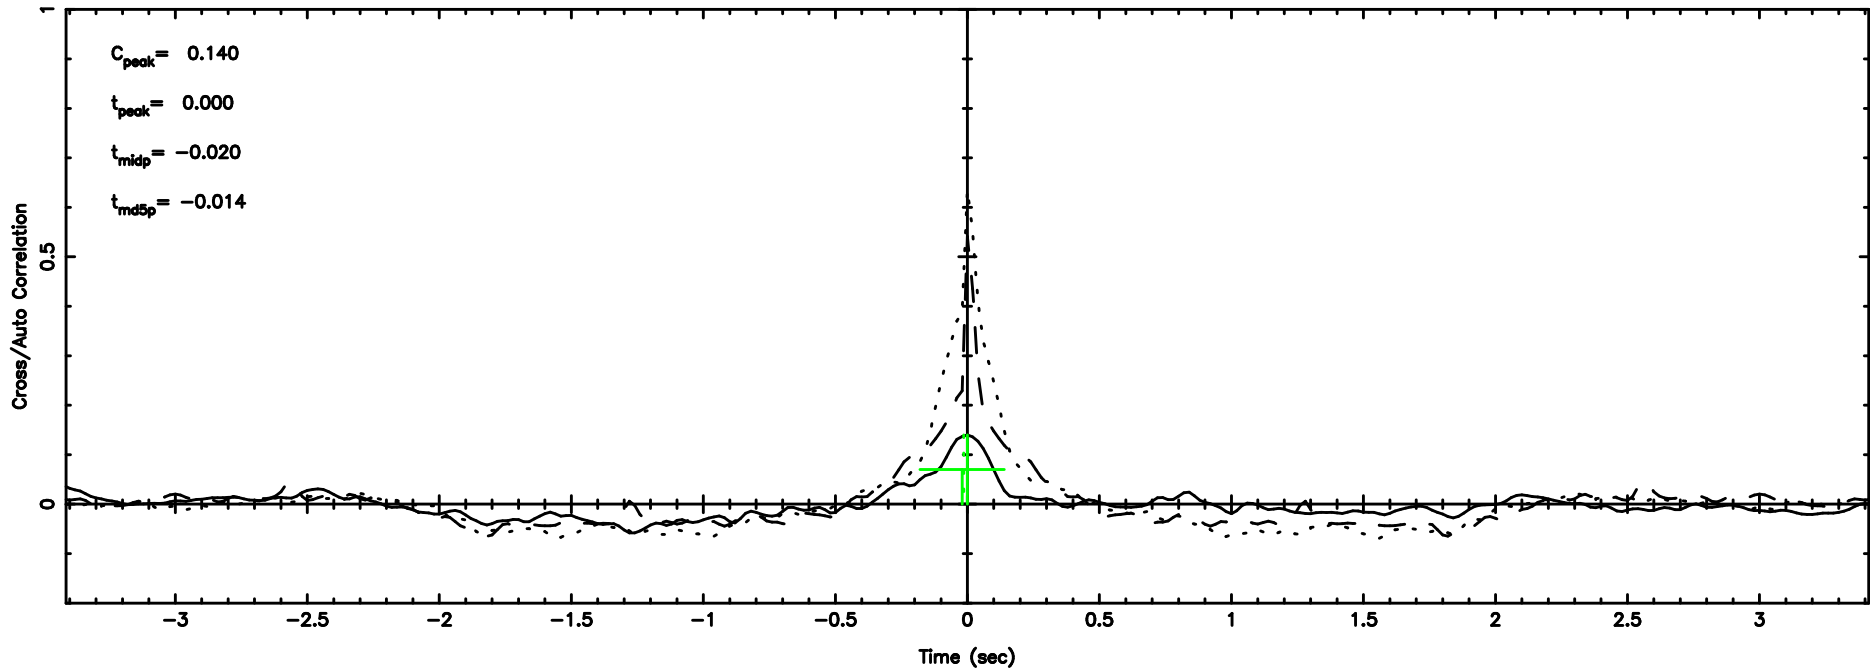

K20240701110301

BLK:24,SNR1: 0.81187 ,SNR2: 3.5344

Frequency (Hz)

F20240701110305

BLK:17,SNR1: 0.91112 ,SNR2: 2.6717

K20240701110301

BLK:17,SNR1: 3.1453 ,SNR2: 14.489

0548+16 2024/07/01 2.08UT FUJI -KISO