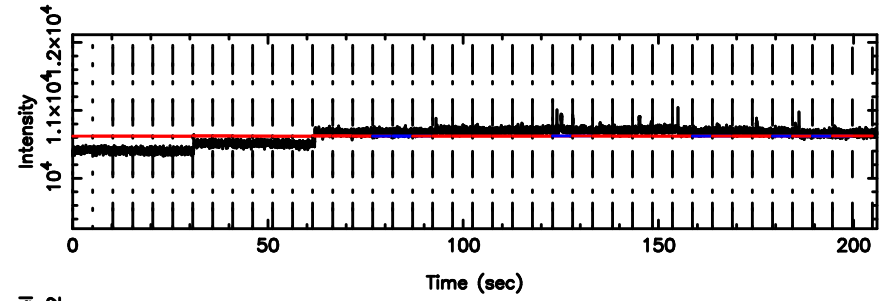

K20240701075444