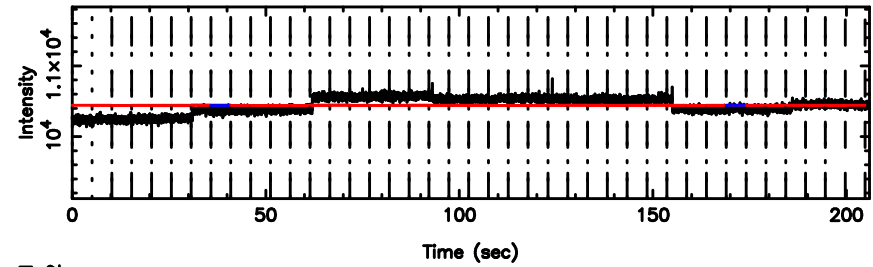

K20240701140412