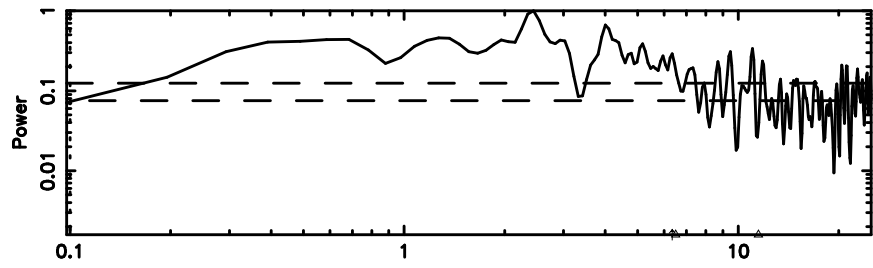

0213+178 2024/06/30 22.51UT TOYOKAWA-KISO

F20240701072851

BLK: 1,SNR1: 0.40341 ,SNR2: 1.8290

Frequency (Hz)

K20240701072846

BLK: 1,SNR1: 0.74358E-01,SNR2: 0.53698

Frequency (Hz)

0213+178 2024/06/30 22.51UT FUJI -KISO