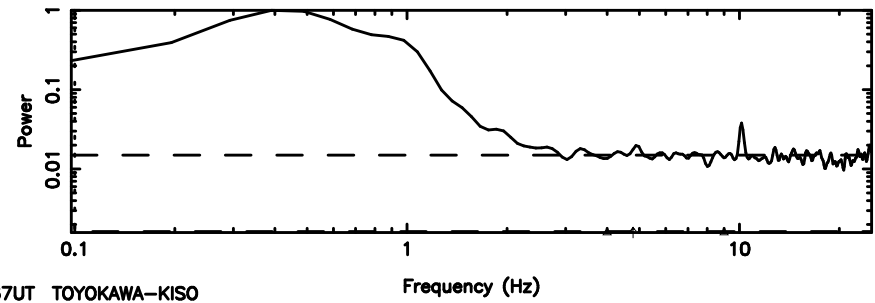

BLK:34,SNR1: 2.1537 ,SNR2: 9.1648

3C161 2024/07/01 2.67UT TOYOKAWA-KISO