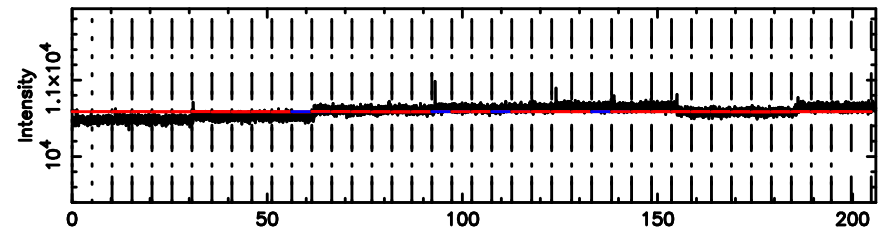

Frequency (Hz)

K20240701082348