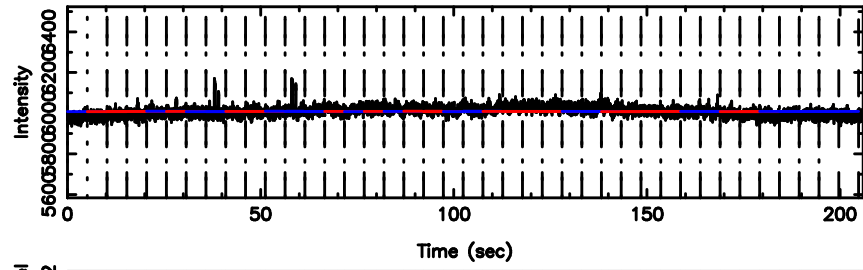

BLK:14,SNR1: 1.0279 ,SNR2: 2.6613

F20240701151856

BLK:14,SNR1: 4.8288 ,SNR2: 11.715

3C237 2024/07/01 6.34UT TOYOKAWA-FUJI

T20240701151854

BLK:19,SNR1: 1.2482 ,SNR2: 2.7129

K20240701151851

BLK:19,SNR1: 7.6611 ,SNR2: 18.339