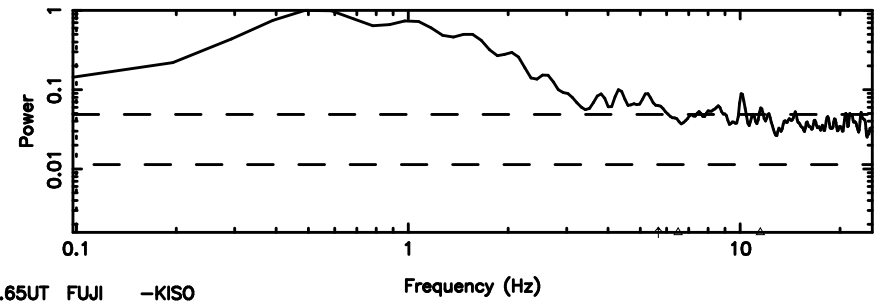

BLK:18,SNR1: 1.0873 ,SNR2: 4.2153

0723+10 2024/07/01 3.65UT FUJI -KISO