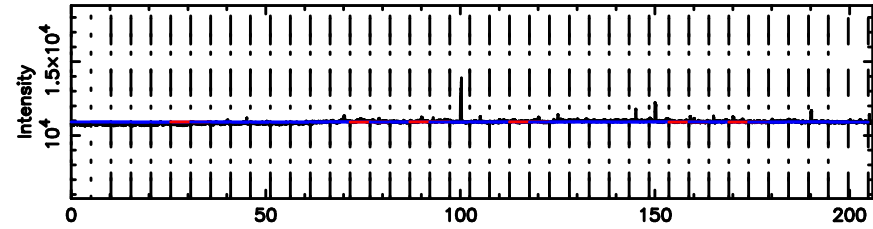

F20240701104634

BLK:33,SNR1: 12.014 ,SNR2: 19.372

Frequency (Hz)

K20240701104629

BLK:33,SNR1: 5.1483 ,SNR2: 12.674

Frequency (Hz)

0531+194 2024/07/01 1.80UT FUJI -KISO

T20240701105452