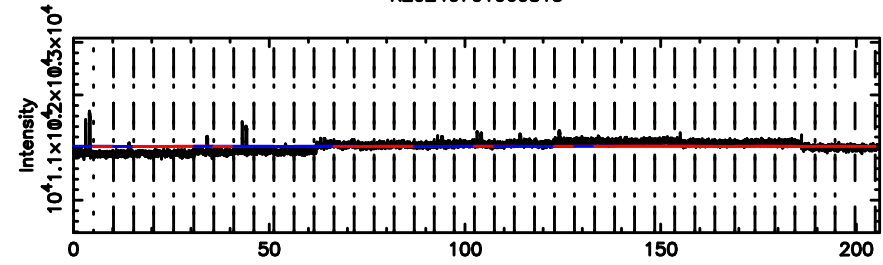

BLK: 4,SNR1: 8.3513 ,SNR2: 14.729

Frequency (Hz)

0053+261 2024/06/30 21.17UT TOYOKAWA-KISO

F20240701060820

BLK:15,SNR1: 0.65963 ,SNR2: 3.3152

Frequency (Hz)

K20240701060815

BLK:15,SNR1: 2.8207 ,SNR2: 7.3636