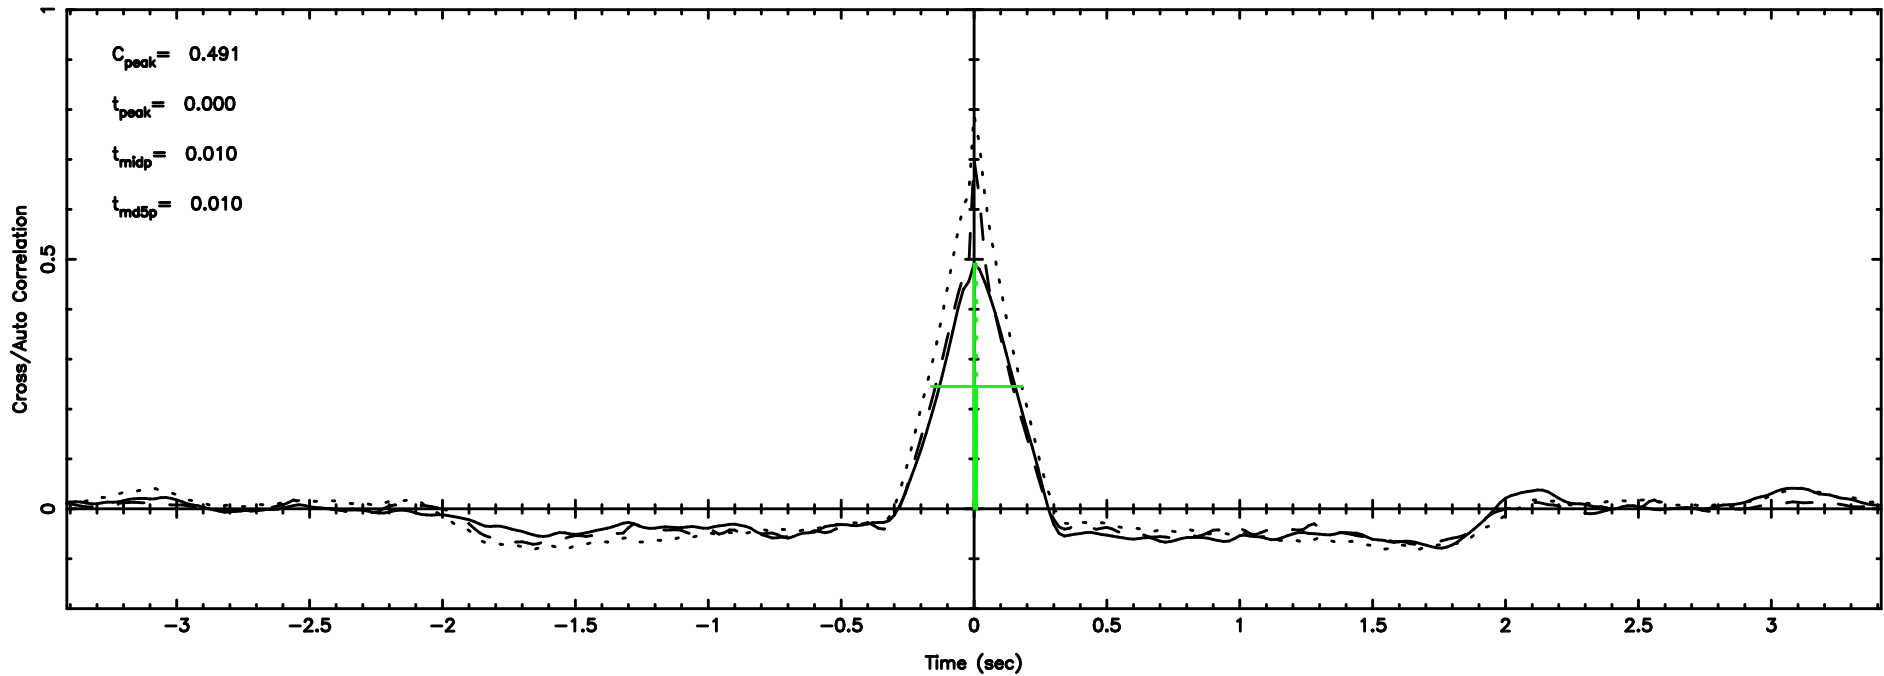

Frequency (Hz)

K20240701055322

BLK:25,SNR1: 7.5676 ,SNR2: 18.856

Frequency (Hz)

0038+328 2024/06/30 20.92UT FUJI -KISO

T20240701060818

BLK: 5,SNR1: 0.11721 ,SNR2: 0.39127

Frequency (Hz)