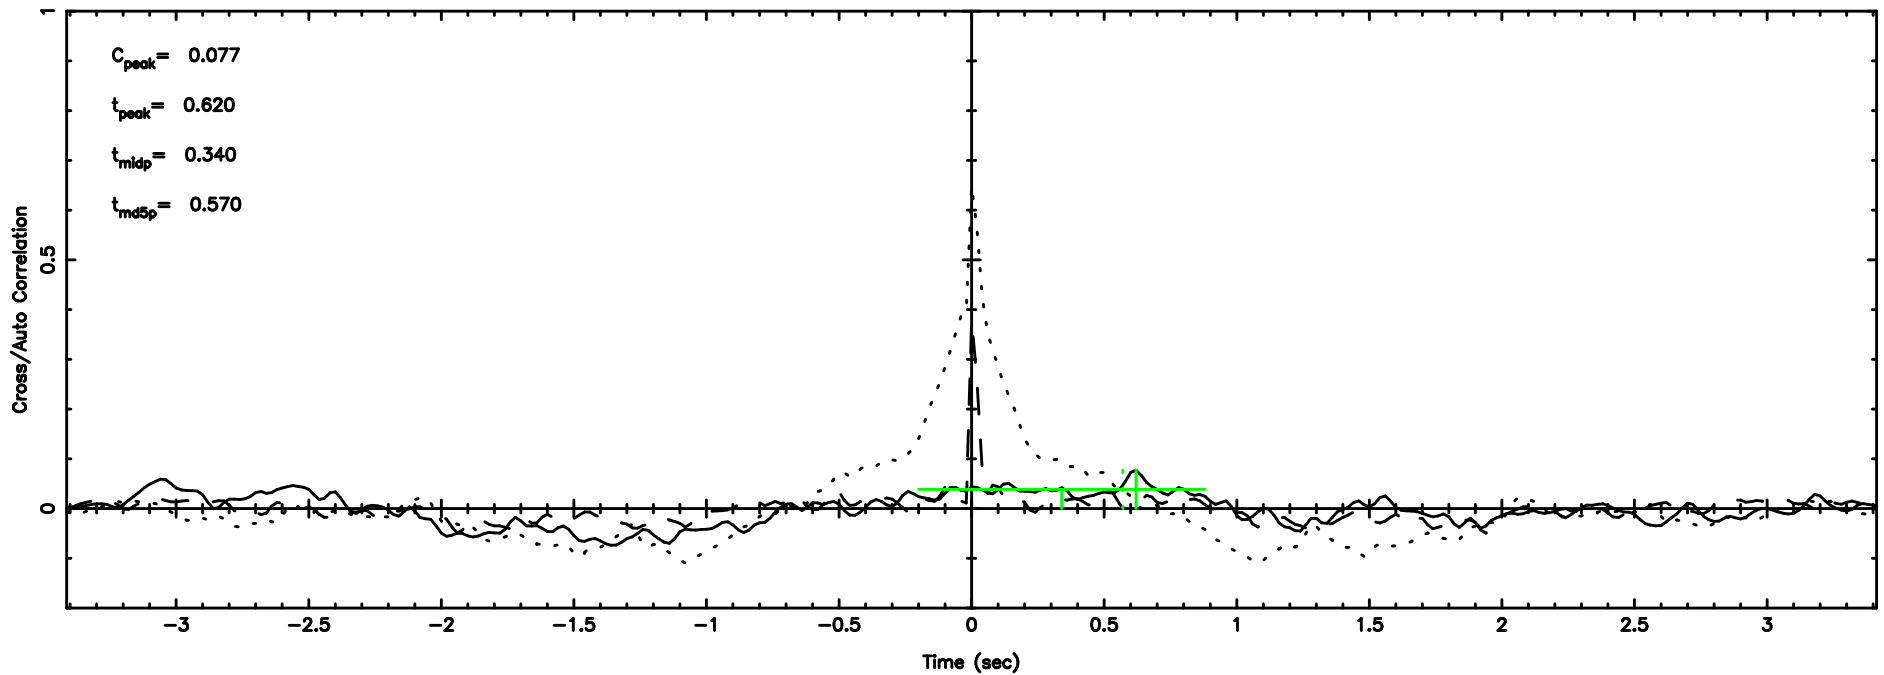

T20240701073631

BLK: 5,SNR1: 0.19352 ,SNR2: 0.32579

Frequency (Hz)

3C67

2024/06/30 22.64UT TOYOKAWA-FUJI

F20240701073633

BLK: 5,SNR1: 0.81124 ,SNR2: 3.1112

Frequency (Hz)