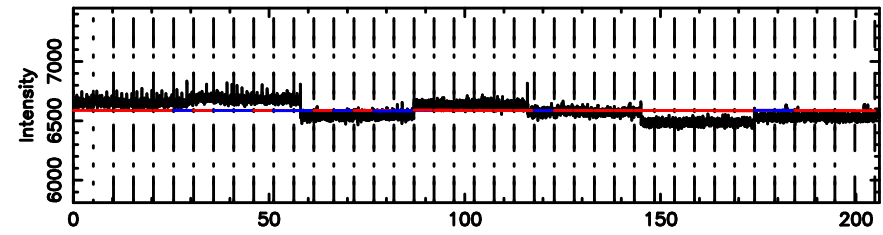

Frequency (Hz)

0053+261 2024/06/30 21.17UT FUJI -KISO

T20240701062450

BLK:11,SNR1: 1.1417 ,SNR2: 6.1496

Frequency (Hz)

F20240701062452

BLK:11,SNR1: 0.43192 ,SNR2: 2.2302

Frequency (Hz)