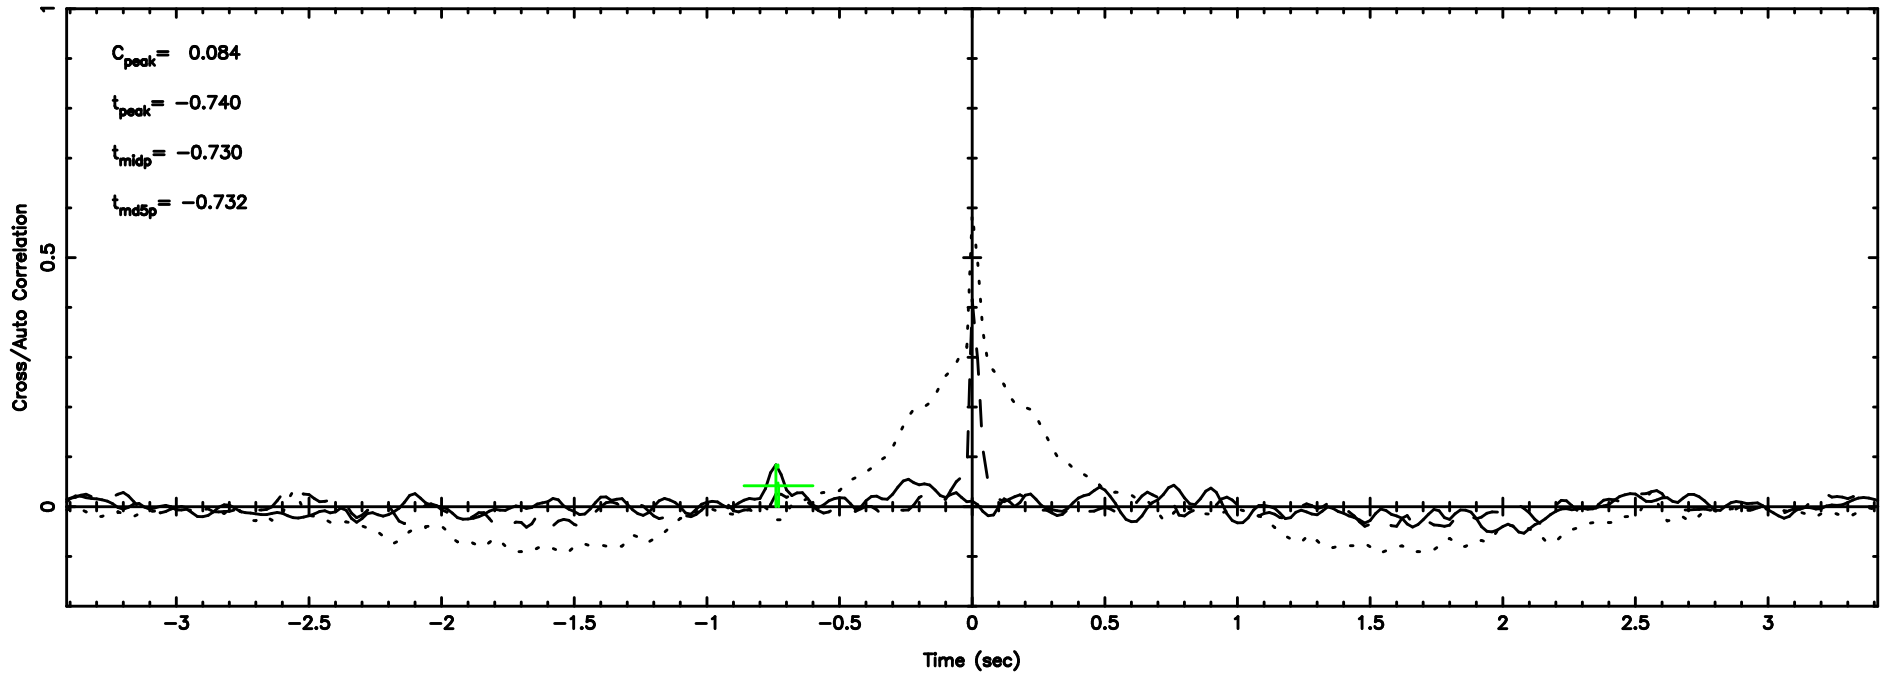

Frequency (Hz)

F20240701071701

BLK: 4,SNR1: 0.53661 ,SNR2: 3.5222

Frequency (Hz)

0202+15 2024/06/30 22.31UT TOYOKAWA-FUJI

T20240701071659

BLK: 4,SNR1: 0.85526E-01,SNR2: 0.70553

Frequency (Hz)