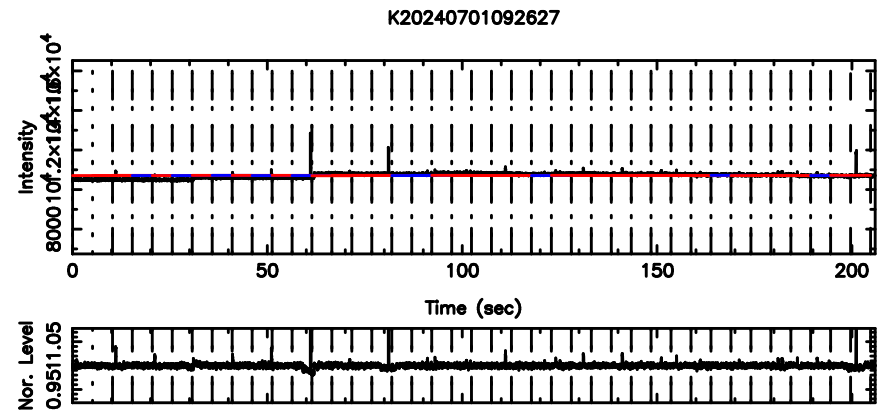

BLK:10,SNR1: 4.5787 ,SNR2: 18.656

0411+05 2024/07/01 0.47UT TOYOKAWA-KISO

BLK:10,SNR1: 3.0483 ,SNR2: 13.551