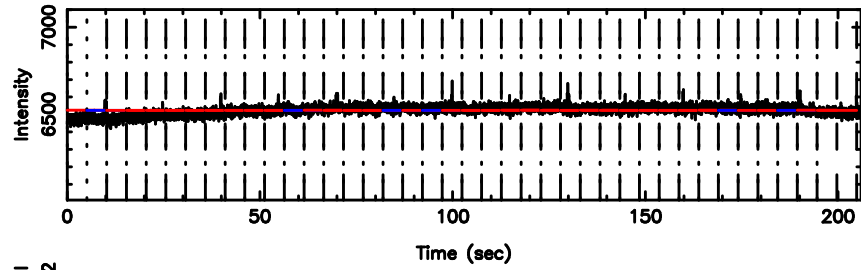

T20240701163006