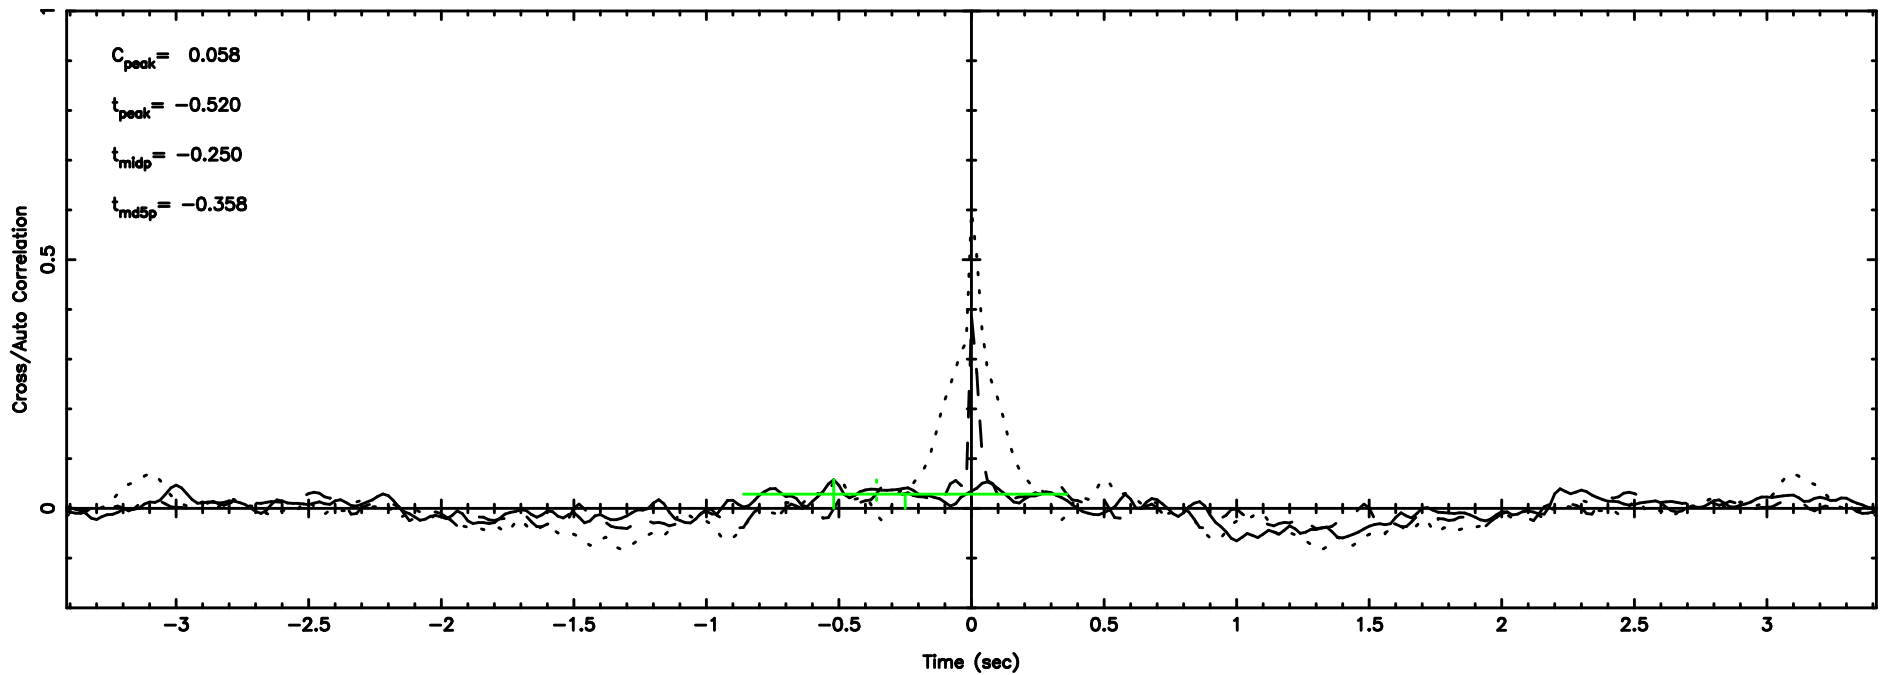

T20240701073631

BLK: 5,SNR1: 0.22749 ,SNR2: 0.44797

Frequency (Hz)

3C67 2024/06/30 22.84UT TOYOKAWA-KISO

K20240701073628

BLK: 5,SNR1: 0.76608 ,SNR2: 2.2033

Frequency (Hz)

F20240701073633