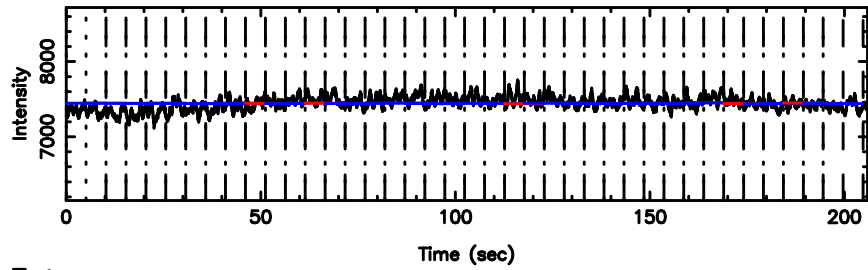

BLK:27,SNR1: 14.692 ,SNR2: 53.166

3C147 2024/07/01 1.94UT TOYOKAWA-FUJI

F20240701105454

BLK:27,SNR1: 0.88438 ,SNR2: 3.0958

T20240701105452

BLK:34,SNR1: 14.944 ,SNR2: 53.204

3C147 2024/07/01 1.94UT TOYOKAWA-KISO