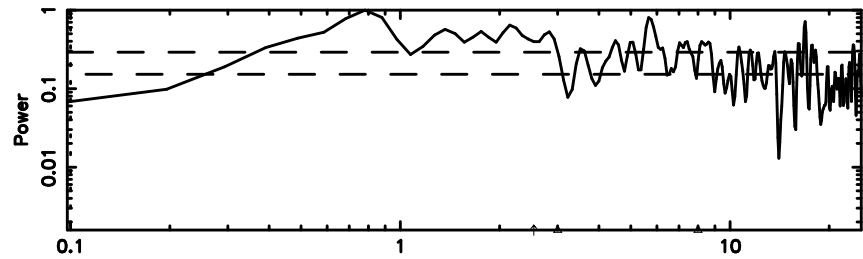

Frequency (Hz)

K20240701162026

BLK: 1,SNR1:-0.49191E-02,SNR2: 0.54032

Frequency (Hz)

1107+109 2024/07/01 7.37UT TOYOKAWA-KISO

F20240701162031

BLK: 1,SNR1:-0.12773 ,SNR2: 0.68671

Frequency (Hz)