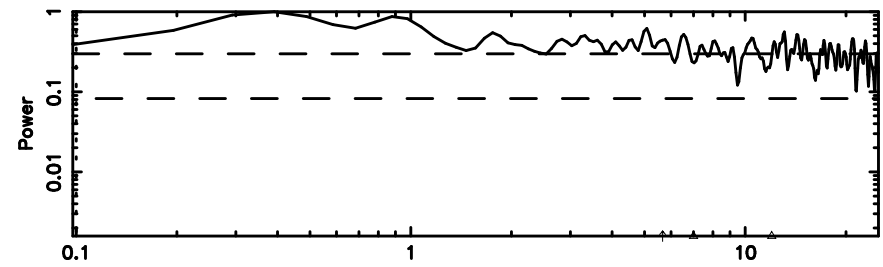

T20240701064333

BLK: 4,SNR1:-0.56845E-02,SNR2: 0.97207

Frequency (Hz)

F20240701064335

BLK: 4,SNR1: 0.19727 ,SNR2: 0.58330

Frequency (Hz)

0128+03 2024/06/30 21.75UT TOYOKAWA-FUJI

T20240701064333