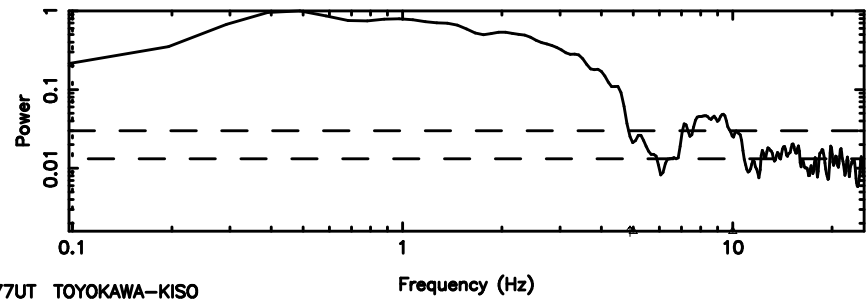

1031-11 2024/07/01 6.77UT TOYOKAWA-KISO

F20240701154423

BLK:10,SNR1: 0.65409 ,SNR2: 2.8677

Frequency (Hz)

K20240701154418

BLK:10,SNR1: 0.66285 ,SNR2: 2.9714

Frequency (Hz)

1031-11 2024/07/01 6.77UT FUJI -KISO