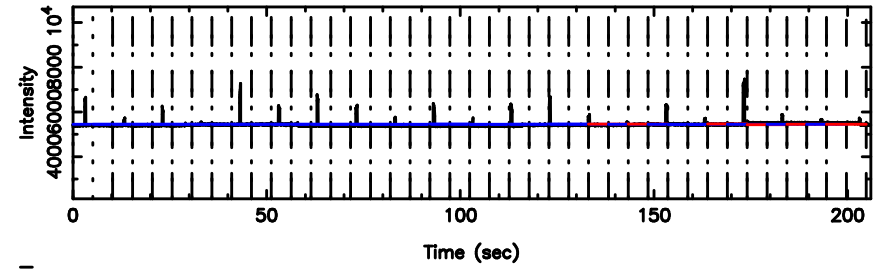

0821+394 2024/07/01 4.64UT FUJI -KISO

T20240701134809

BLK:33,SNR1: 11.340 ,SNR2: 27.745

F20240701134811

BLK:33,SNR1: 19.935 ,SNR2: 36.067

0834-19 2024/07/01 4.83UT TOYOKAWA-FUJI

T20240701134809

BLK:36,SNR1: 11.344 ,SNR2: 27.753