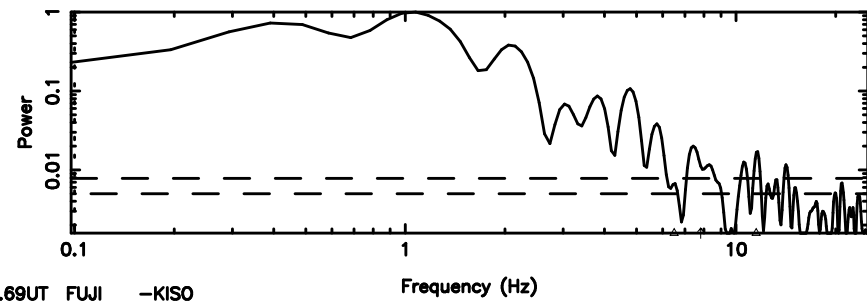

BLK:11,SNR1: 8.3167 ,SNR2: 21.998

0926+117 2024/07/01 5.69UT FUJI -KISO