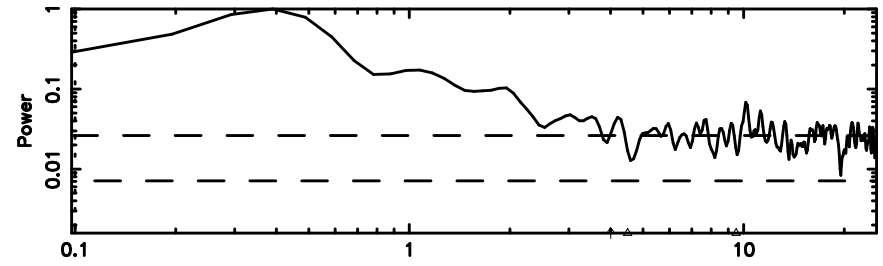

BLK: 4,SNR1: 1.0463 ,SNR2: 5.1806