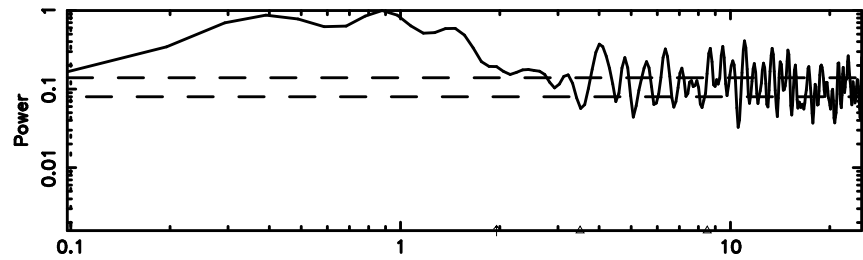

Frequency (Hz)

K20240701155804

BLK: 9,SNR1: 0.73555 ,SNR2: 4.6666

Frequency (Hz)

1044-008 2024/07/01 7.00UT TOYOKAWA-KISO

F20240701155809

BLK: 3,SNR1: 0.28903 ,SNR2: 3.1299

Frequency (Hz)