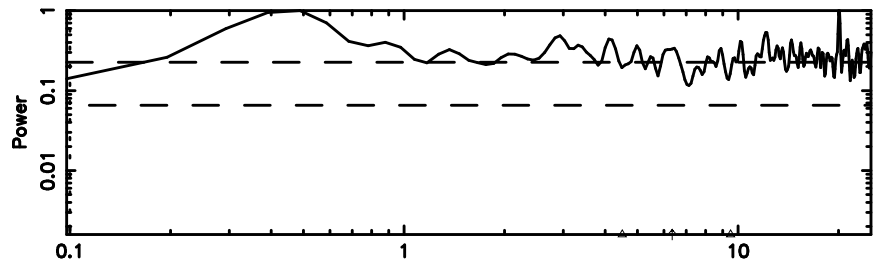

BLK: 5,SNR1: 0.22749 ,SNR2: 0.44797