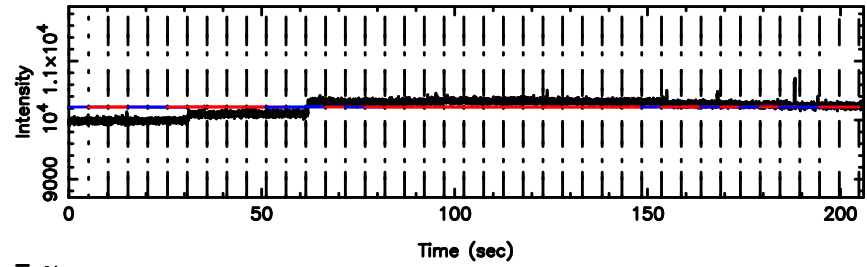

BLK:12,SNR1: 1.3914 ,SNR2: 5.5973

1035-058 2024/07/01 6.84UT TOYOKAWA-KISO

F20240701154856

BLK: 5,SNR1: 0.78040 ,SNR2: 2.2980

Frequency (Hz)

K20240701154851

BLK: 5,SNR1: 0.28657 ,SNR2: 3.1651

Frequency (Hz)