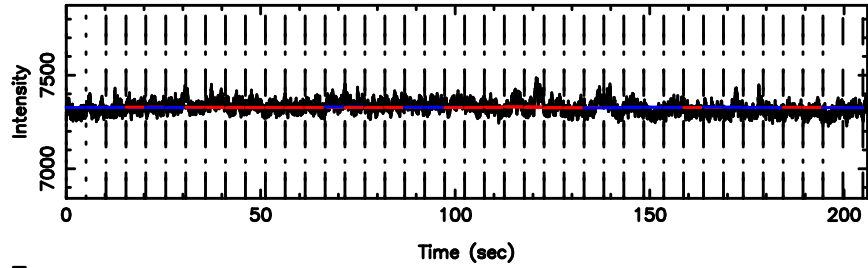

T20240701110303