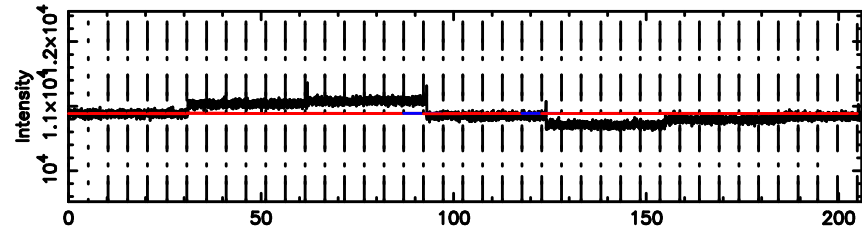

Frequency (Hz)

K20240701171942