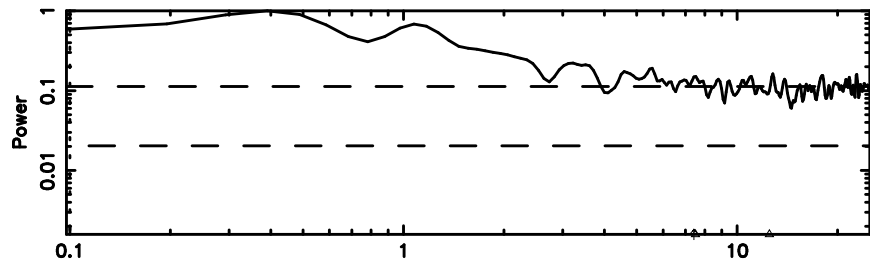

BLK:12,SNR1: 0.45240 ,SNR2: 1.3078