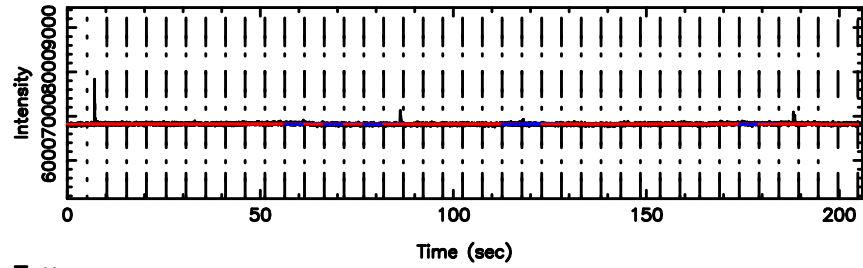

T20240701154421