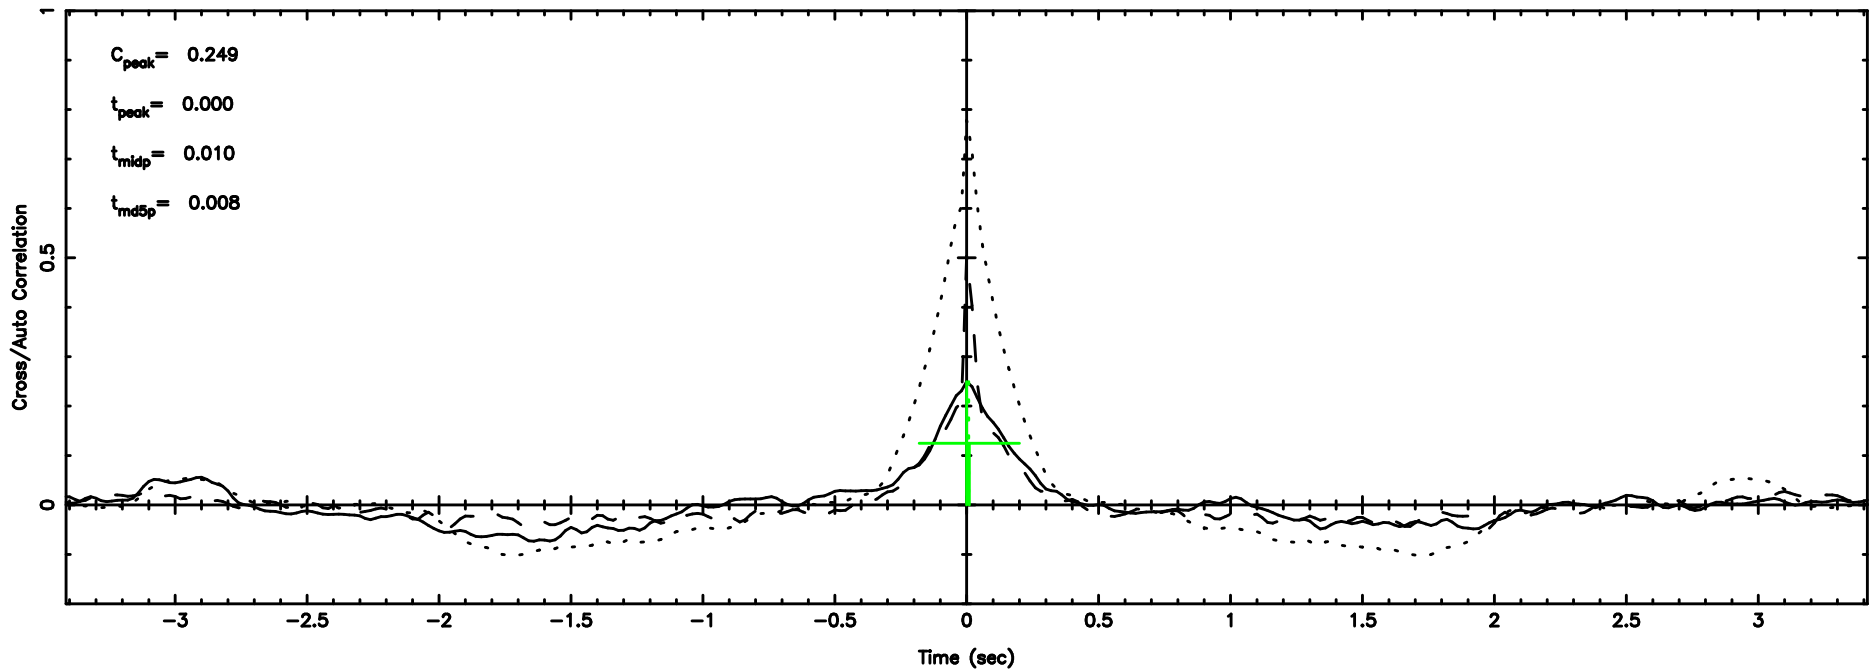

BLK:13,SNR1: 0.83187 ,SNR2: 3.3853