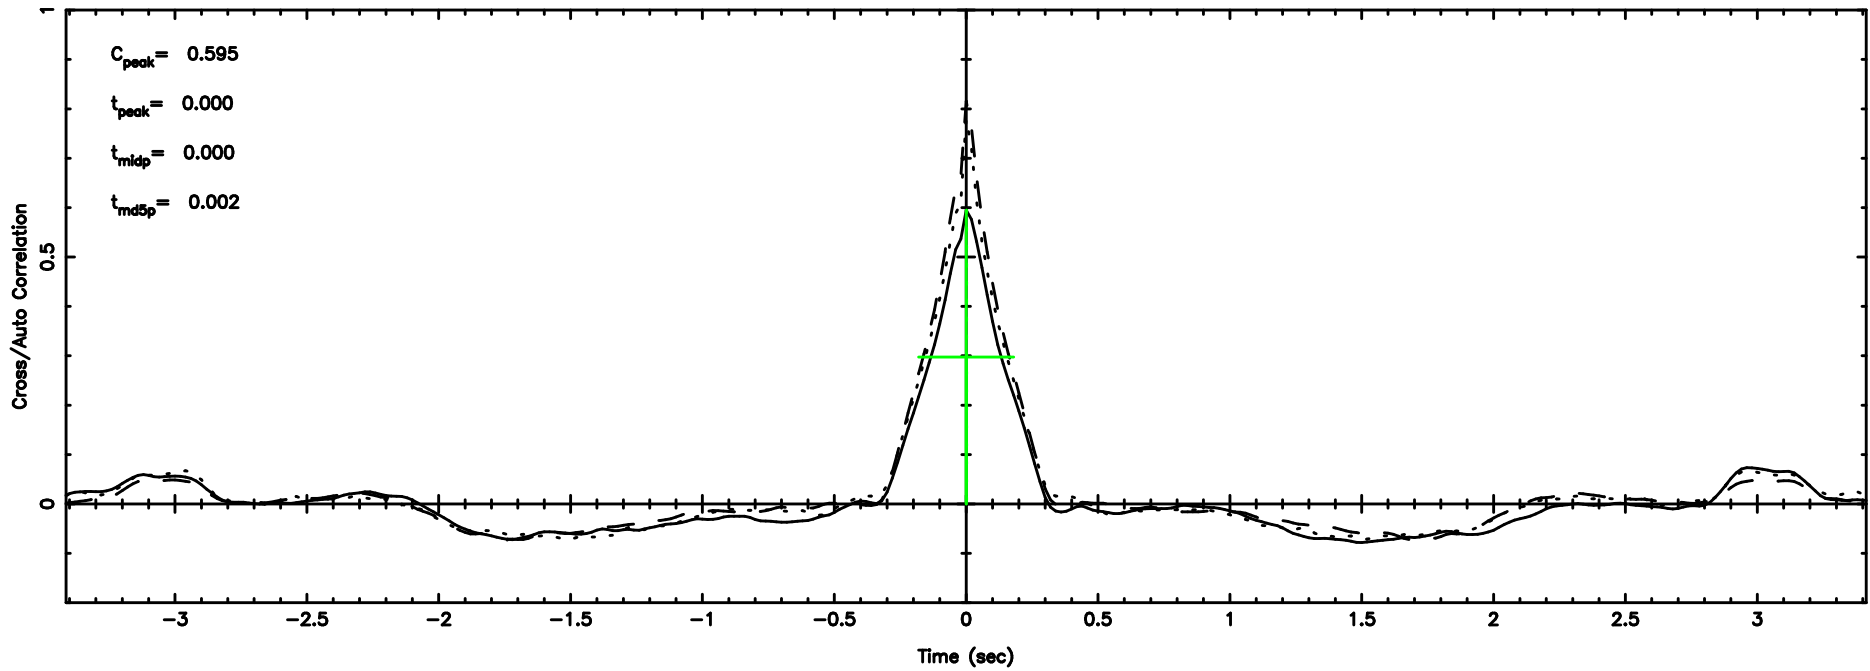

BLK:31,SNR1: 11.998 ,SNR2: 21.242