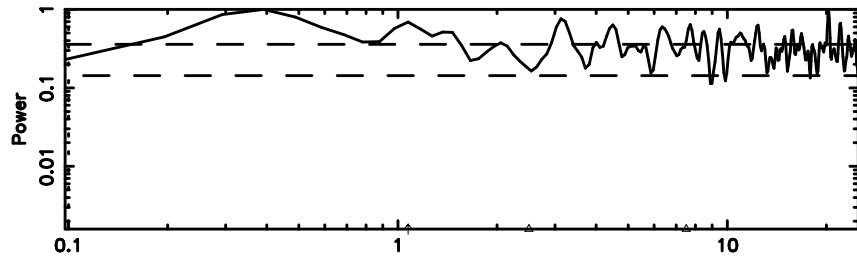

T20240701171945

BLK: 3,SNR1:-0.22620E-01,SNR2: 0.68289

Frequency (Hz)

F20240701171947

BLK: 3,SNR1: 0.81357 ,SNR2: 3.7756

Frequency (Hz)

1206+439 2024/07/01 8.36UT TOYOKAWA-FUJI