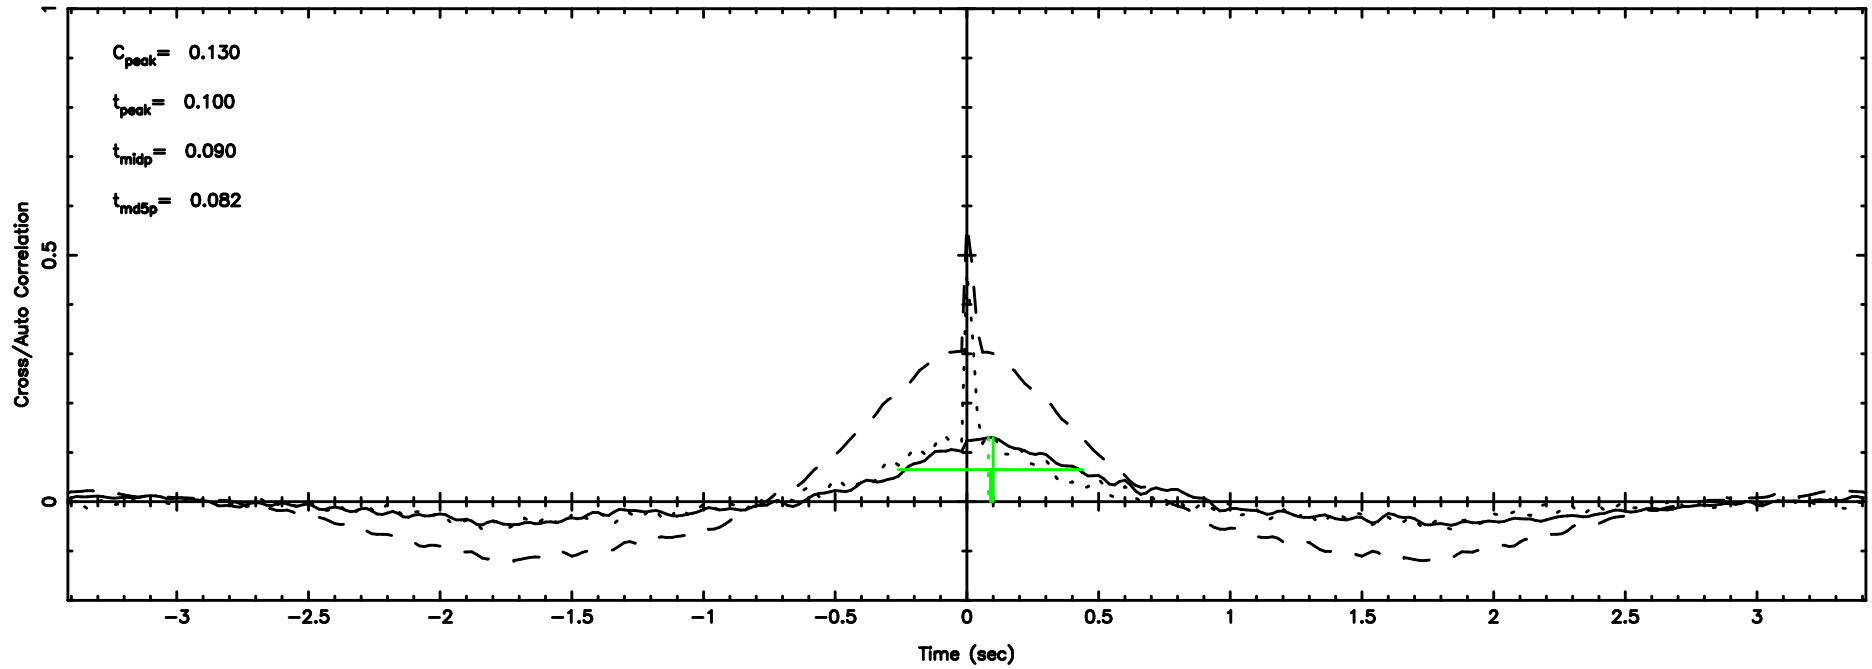

T20240701124733

BLK:23,SNR1: 0.78630 ,SNR2: 6.5869

0732+33 2024/07/01 3.82UT TOYOKAWA-KISO

K20240701124730

BLK:23,SNR1: 0.37536 ,SNR2: 1.0597

F20240701124735

BLK:17,SNR1: 0.39110 ,SNR2: 1.3353

K20240701124730