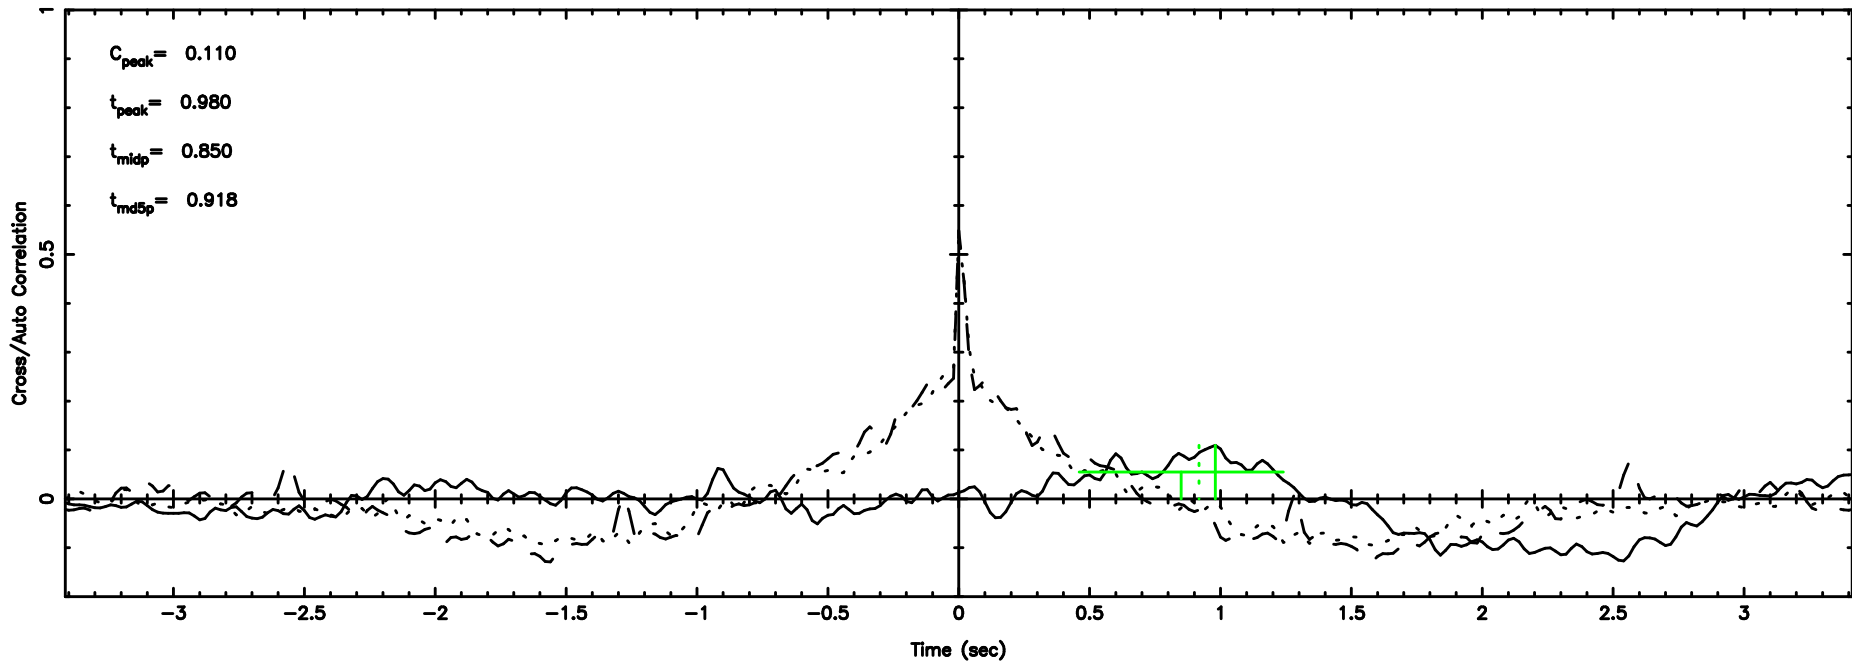

Frequency (Hz)

1055+01 2024/07/01 7.18UT FUJI -KISO