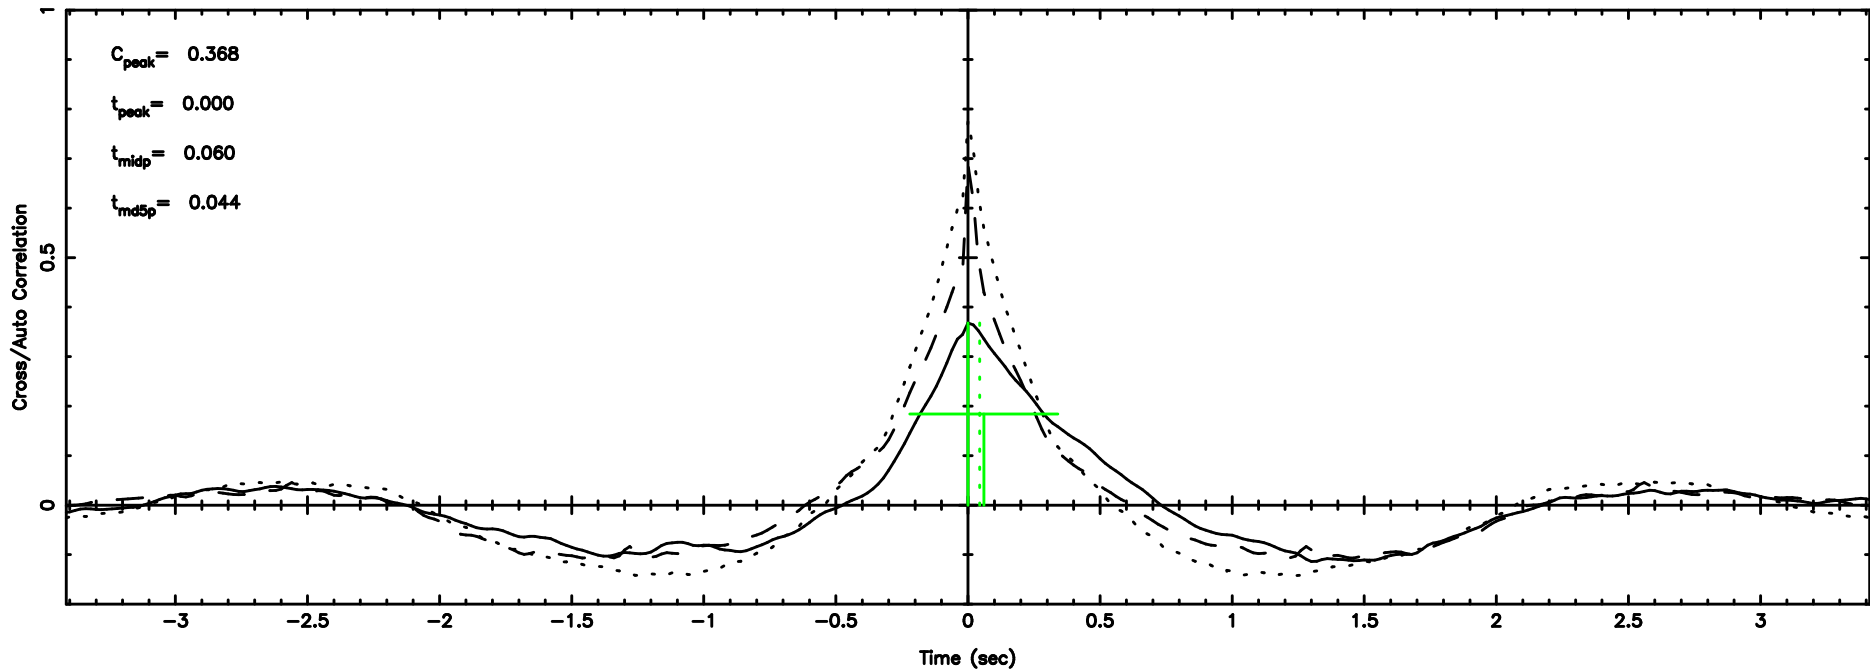

F20240701104634

BLK:33,SNR1: 12.014 ,SNR2: 19.372

Frequency (Hz)

K20240701104629

BLK:33,SNR1: 5.1483 ,SNR2: 12.674

Frequency (Hz)

0531+194 2024/07/01 1.80UT FUJI -KISO

T20240701105452