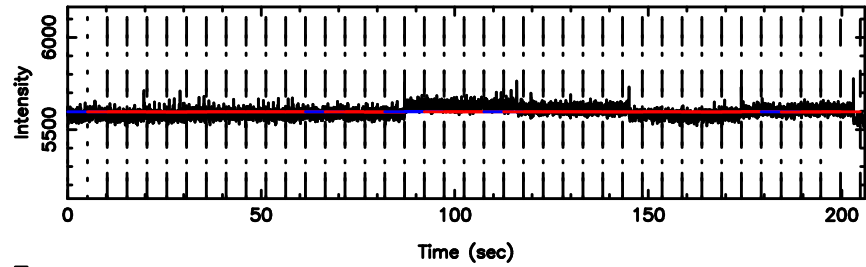

F20240701140417