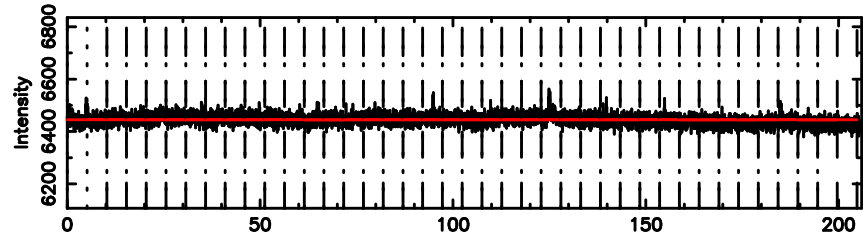

1055+01 2024/07/01 7.18UT TOYOKAWA-FUJI

T20240701160911

No.Good Data

Frequency (Hz)

K20240701160908

No.Good Data

Frequency (Hz)

1055+01 2024/07/01 7.18UT TOYOKAWA-KISO