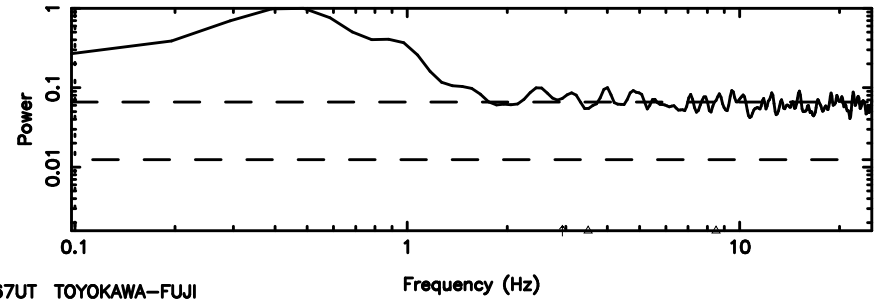

BLK:26,SNR1: 0.38974 ,SNR2: 2.9365