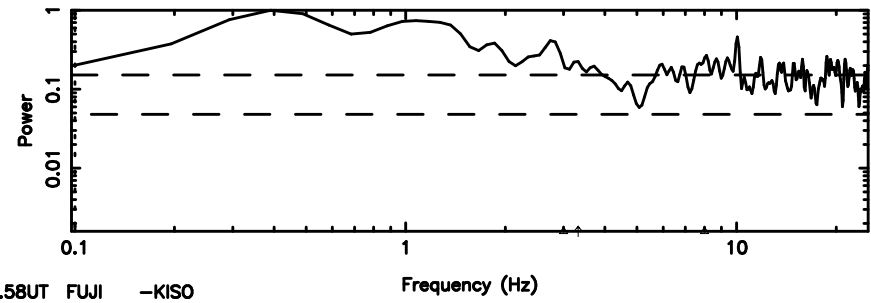

BLK: 4,SNR1: 0.33741,SNR2: 1.9494