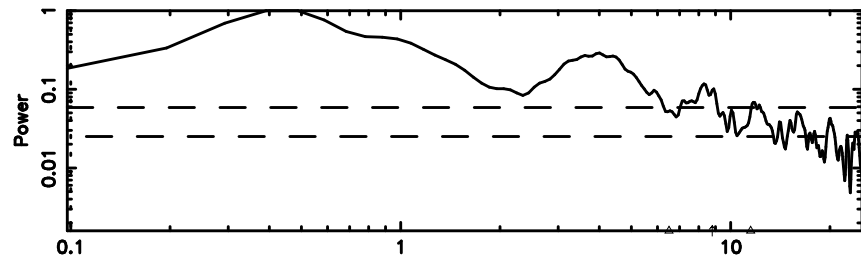

BLK:12,SNR1: 1.3914 ,SNR2: 5.5973

1035-058 2024/07/01 6.84UT TOYOKAWA-KISO

F20240701154856

BLK: 5,SNR1: 0.78040 ,SNR2: 2.2980

Frequency (Hz)

K20240701154851

BLK: 5,SNR1: 0.28657 ,SNR2: 3.1651

Frequency (Hz)