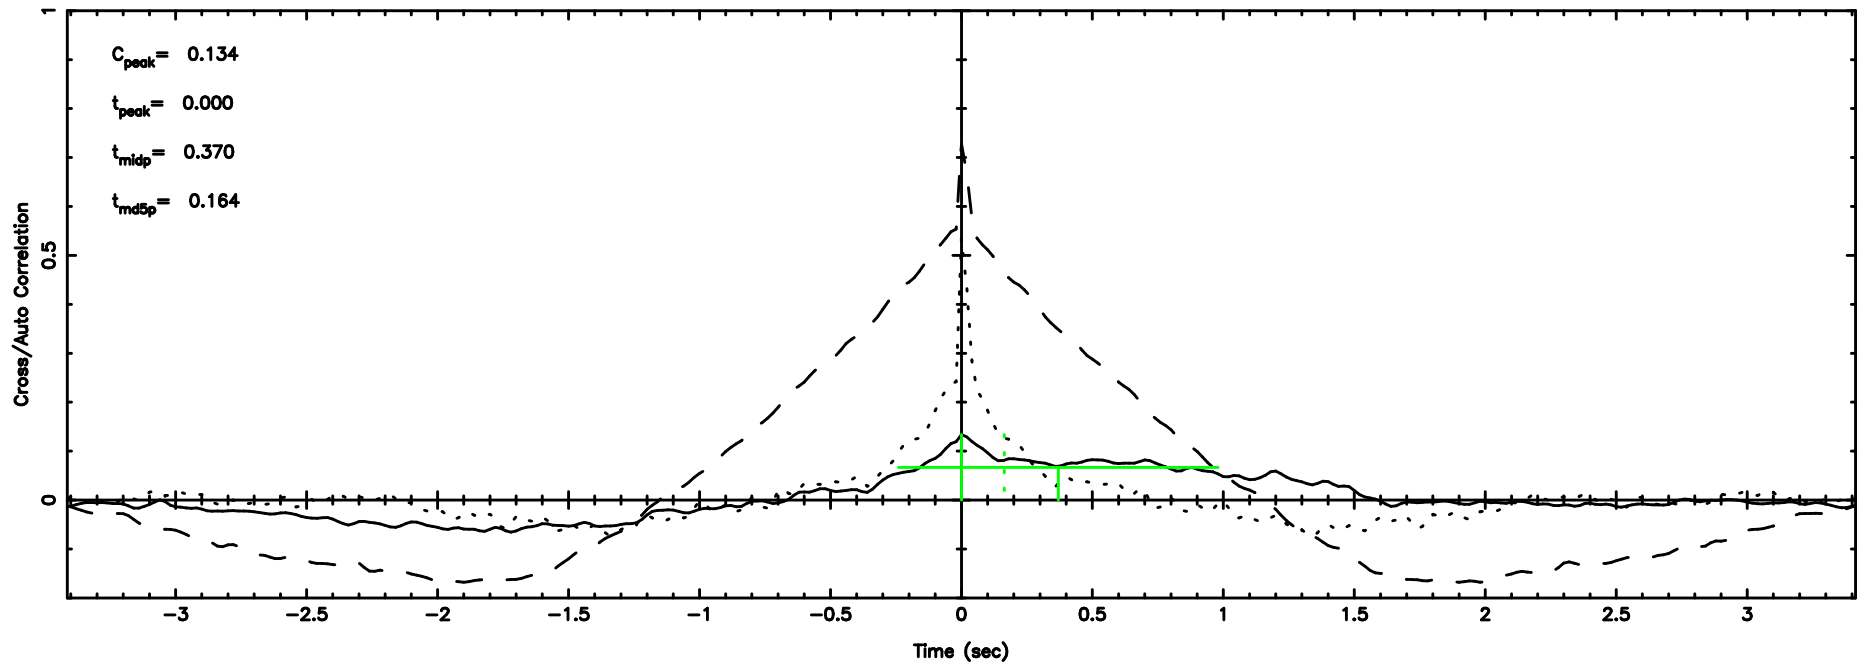

BLK:12,SNR1: 1.3914 ,SNR2: 5.5973

1035-058 2024/07/01 6.84UT TOYOKAWA-KISO

F20240701154856

BLK: 5,SNR1: 0.78040 ,SNR2: 2.2980

Frequency (Hz)

K20240701154851

BLK: 5,SNR1: 0.28657 ,SNR2: 3.1651

Frequency (Hz)