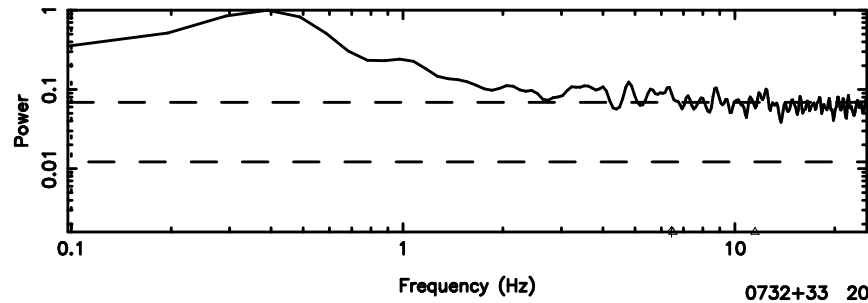

T20240701124733

BLK:23,SNR1: 0.78630 ,SNR2: 6.5869

0732+33 2024/07/01 3.82UT TOYOKAWA-KISO

K20240701124730

BLK:23,SNR1: 0.37536 ,SNR2: 1.0597

F20240701124735

BLK:17,SNR1: 0.39110 ,SNR2: 1.3353

K20240701124730