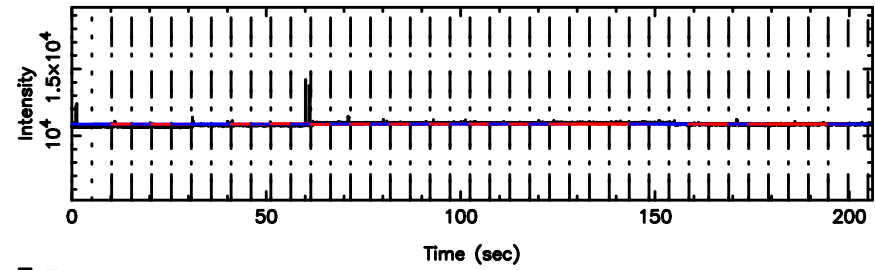

K202407011111139

BLK:13,SNR1: 11.338 ,SNR2: 26.529

Frequency (Hz)

F20240701111143

BLK:19,SNR1: 3.4196 ,SNR2: 7.4756

K20240701111139

BLK:19,SNR1: 10.731 ,SNR2: 25.105

0556+191 2024/07/01 2.22UT FUJI -KISO