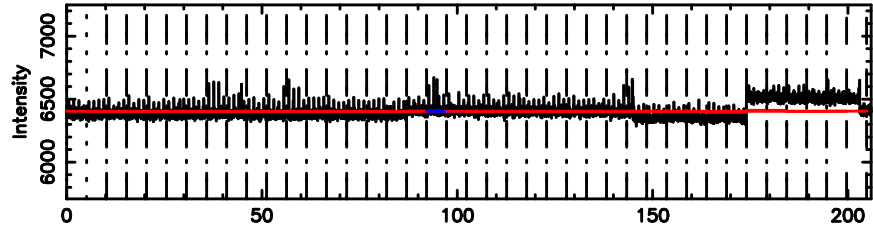

F20240701072851