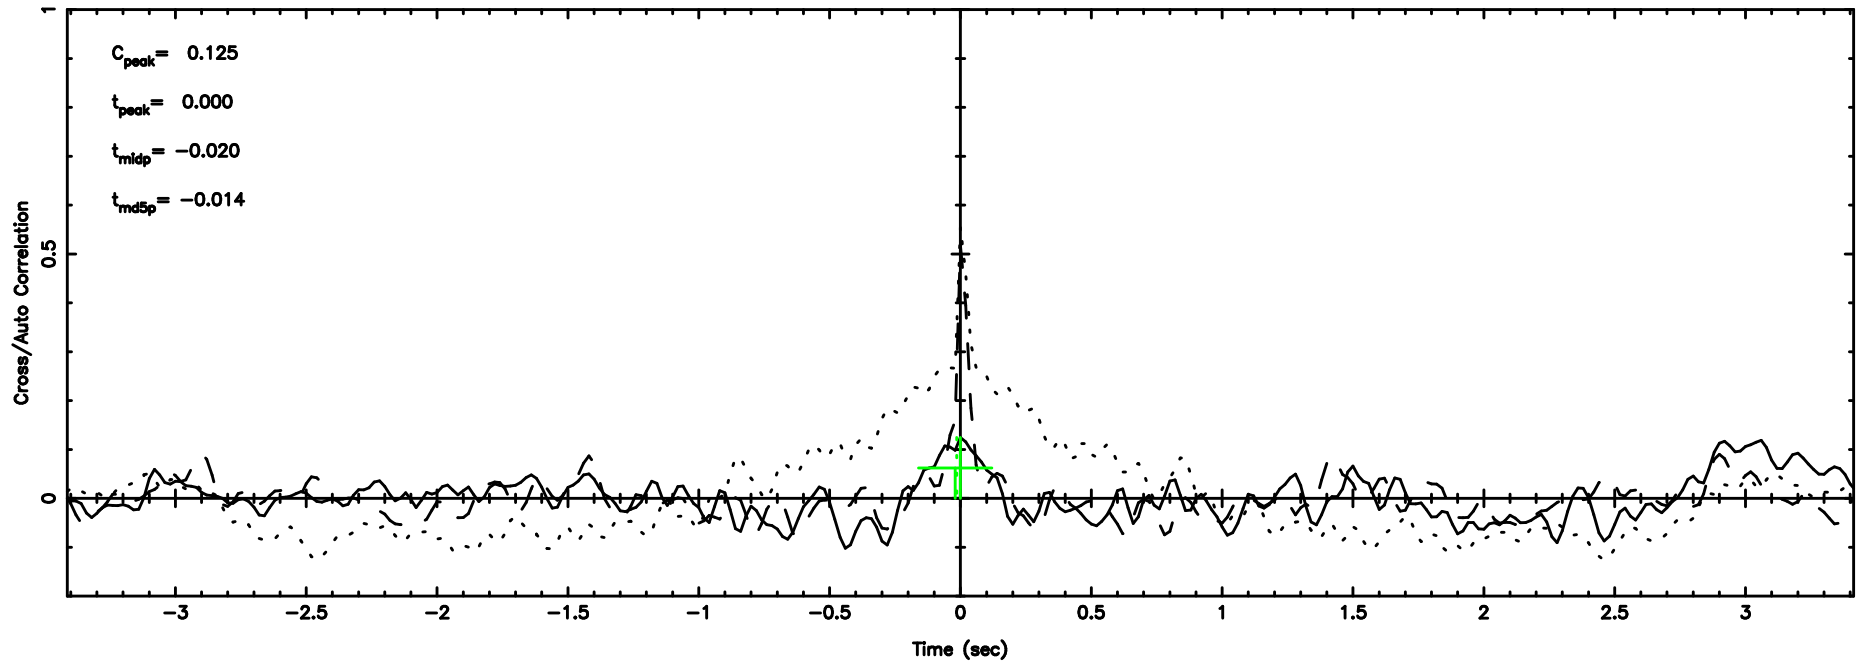

Frequency (Hz)

1107+109 2024/07/01 7.37UT FUJI -KISO