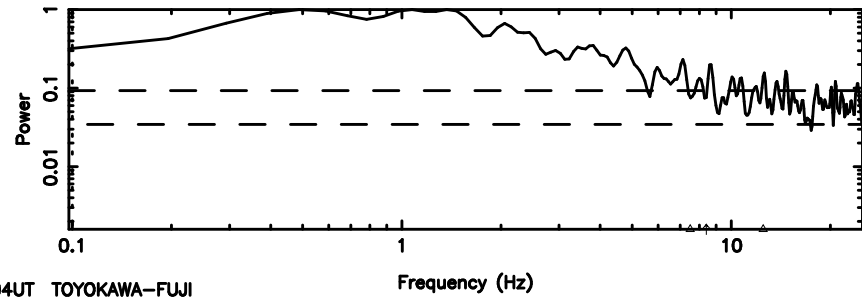

BLK: 5,SNR1: 1.0763 ,SNR2: 2.8050