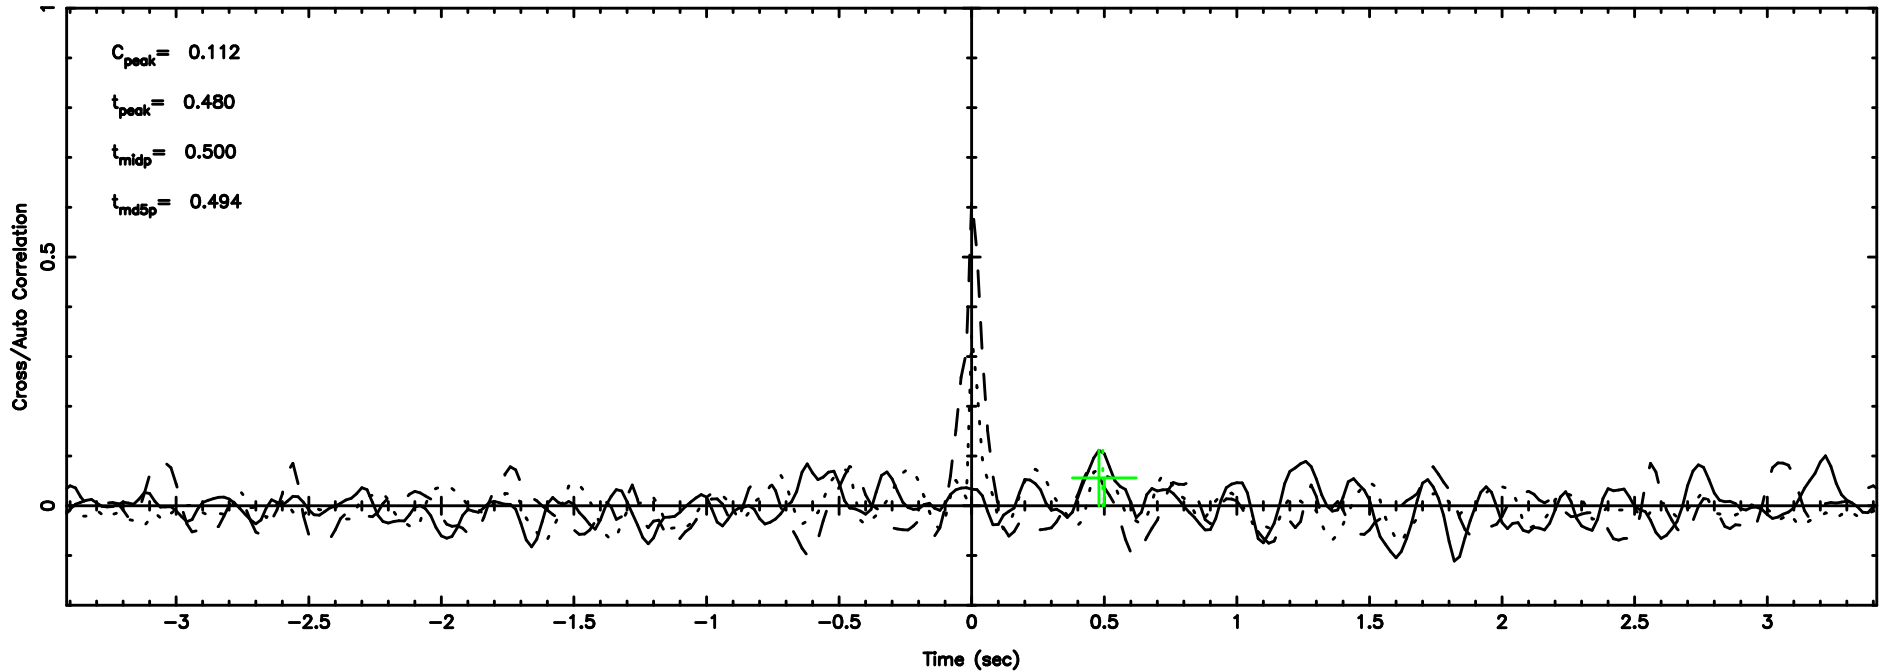

0213+178 2024/06/30 22.51UT TOYOKAWA-KISO

F20240701072851

BLK: 1,SNR1: 0.40341 ,SNR2: 1.8290

Frequency (Hz)

K20240701072846

BLK: 1,SNR1: 0.74358E-01,SNR2: 0.53698

Frequency (Hz)

0213+178 2024/06/30 22.51UT FUJI -KISO