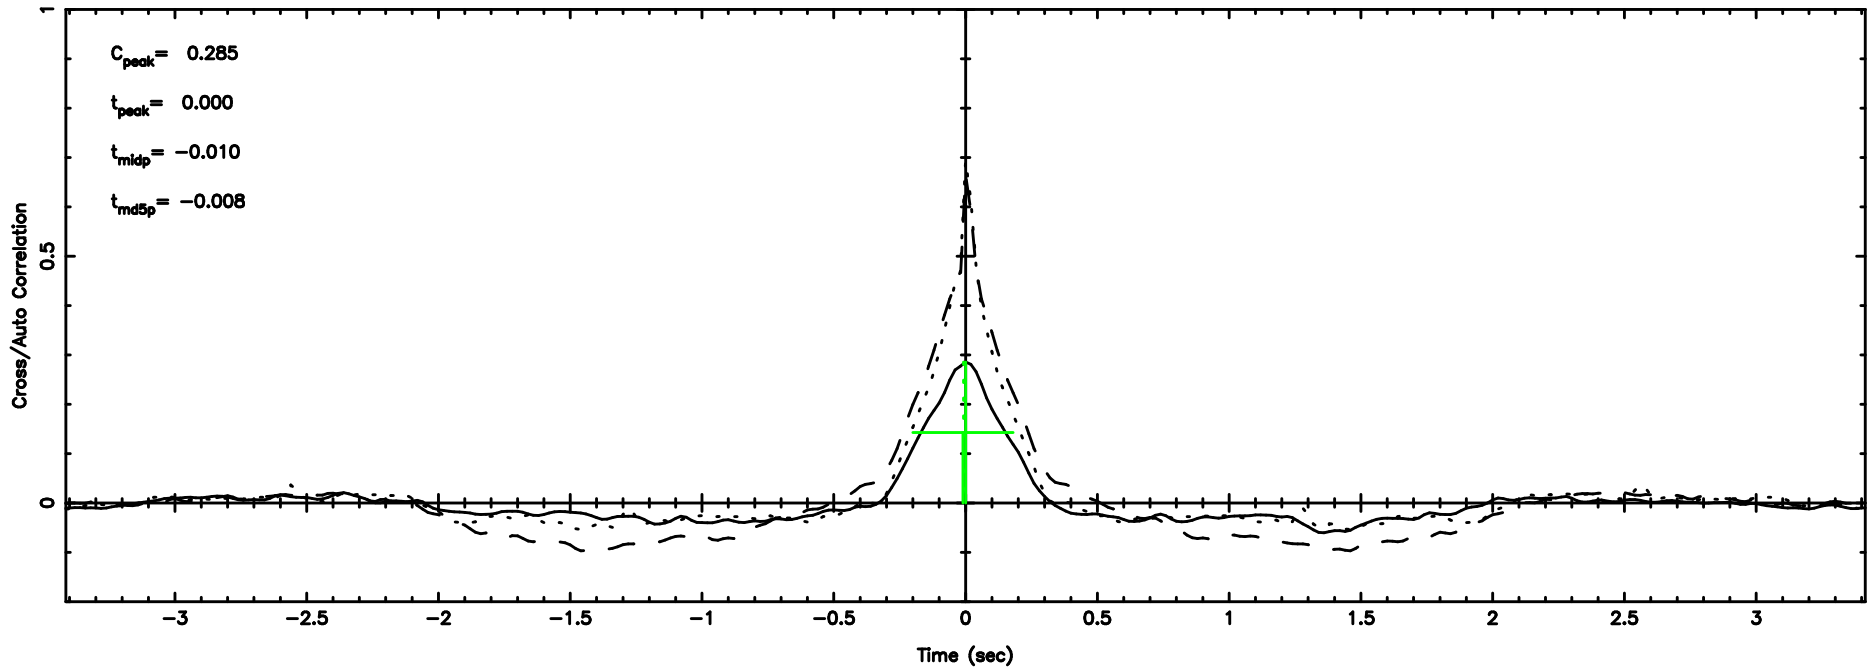

T20240701122707

BLK:24,SNR1: 1.5913 ,SNR2: 7.1826

F20240701122709

BLK:24,SNR1: 1.7565 ,SNR2: 5.9518

0713-024 2024/07/01 3.48UT TOYOKAWA-FUJI