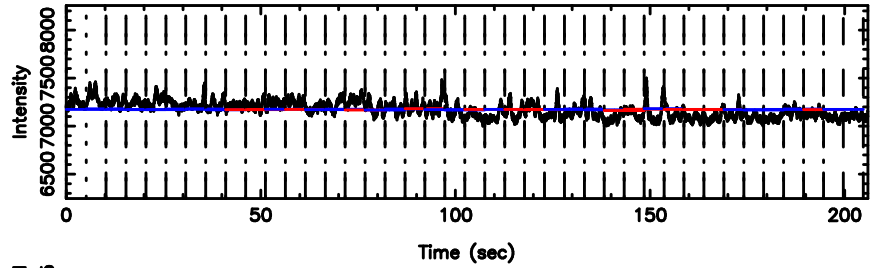

F20240701104634

BLK:28,SNR1: 7.1865 ,SNR2: 11.858

Frequency (Hz)

T20240701104632

BLK:25,SNR1: 9.9926 ,SNR2: 51.176

0531+194 2024/07/01 1.80UT TOYOKAWA-KISO

K20240701104629

BLK:25,SNR1: 2.5794 ,SNR2: 11.456