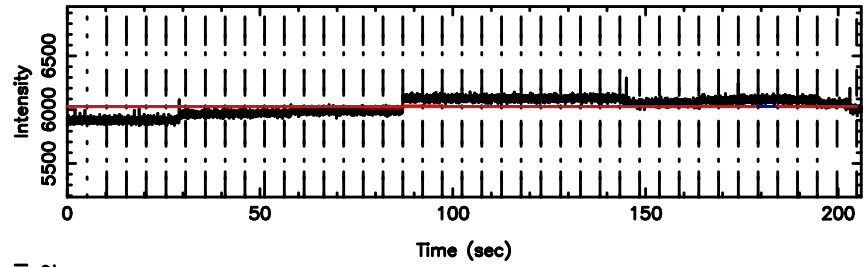

Frequency (Hz)

K20240701162026

BLK: 1,SNR1:-0.49191E-02,SNR2: 0.54032

Frequency (Hz)

1107+109 2024/07/01 7.37UT TOYOKAWA-KISO

F20240701162031

BLK: 1,SNR1:-0.12773 ,SNR2: 0.68671

Frequency (Hz)