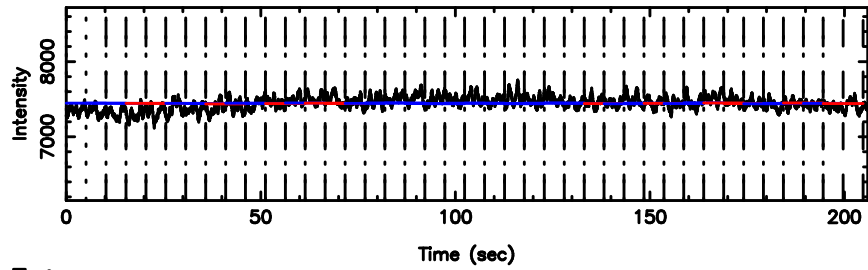

F20240701104634

BLK:33,SNR1: 12.014 ,SNR2: 19.372

Frequency (Hz)

K20240701104629

BLK:33,SNR1: 5.1483 ,SNR2: 12.674

Frequency (Hz)

0531+194 2024/07/01 1.80UT FUJI -KISO

T20240701105452