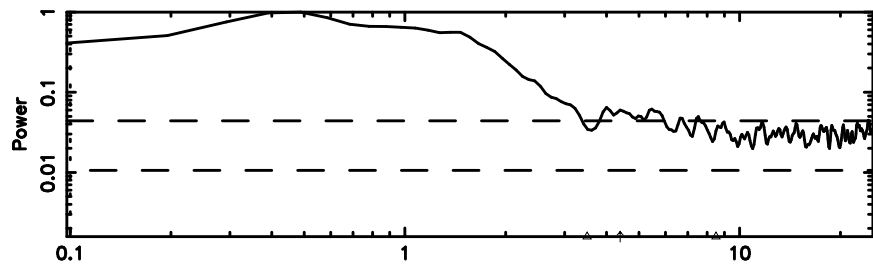

Frequency (Hz)

0053+261 2024/06/30 21.17UT FUJI -KISO

T20240701062450

BLK:11,SNR1: 1.1417 ,SNR2: 6.1496

Frequency (Hz)

F20240701062452

BLK:11,SNR1: 0.43192 ,SNR2: 2.2302

Frequency (Hz)