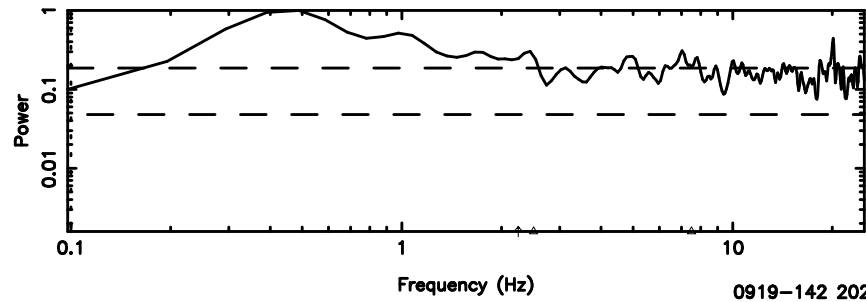

T20240701143308

BLK: 6,SNR1: 0.43519E-01,SNR2: 1.2447

K20240701143305

BLK: 6,SNR1: 0.92377 ,SNR2: 5.8760

0919-142 2024/07/01 5.58UT TOYOKAWA-KISO