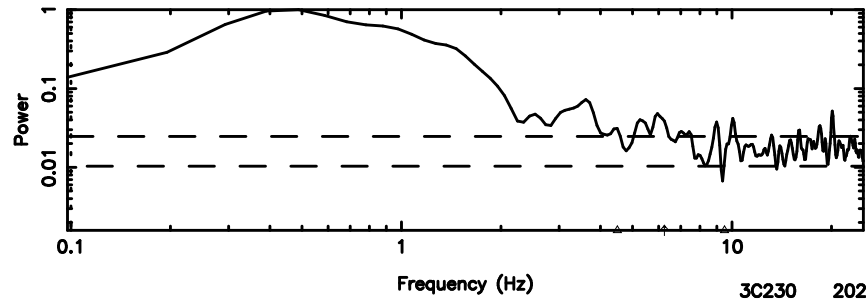

T20240701150253

BLK: 7,SNR1: 1.7168 ,SNR2: 6.0401

F20240701150255

BLK: 7,SNR1: 0.82383 ,SNR2: 4.7496

3C230 2024/07/01 6.08UT TOYOKAWA-FUJI