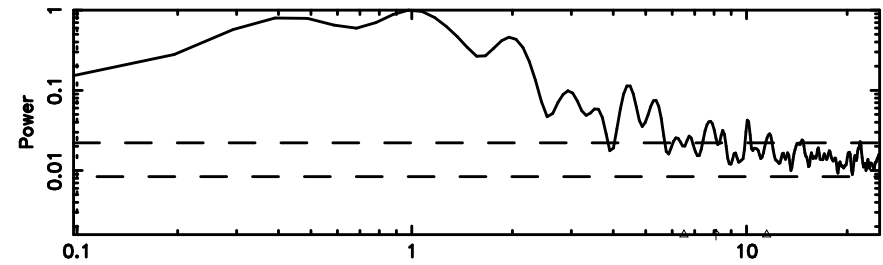

BLK: 4,SNR1: 8.3513 ,SNR2: 14.729

Frequency (Hz)

0053+261 2024/06/30 21.17UT TOYOKAWA-KISO

F20240701060820

BLK:15,SNR1: 0.65963 ,SNR2: 3.3152

Frequency (Hz)

K20240701060815

BLK:15,SNR1: 2.8207 ,SNR2: 7.3636