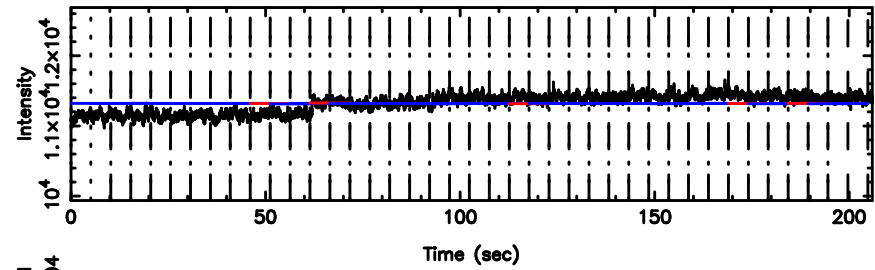

T20240701105452

BLK:34,SNR1: 14.944 ,SNR2: 53.204

3C147 2024/07/01 1.94UT TOYOKAWA-KISO

K20240701105450

BLK:34,SNR1: 1.7576 ,SNR2: 6.2072