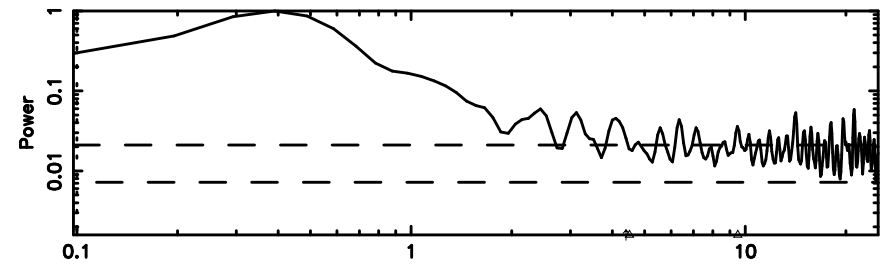

BLK: 2,SNR1: 1.4978 ,SNR2: 5.1375

Frequency (Hz)

0202+15 2024/06/30 22.31UT FUJI -KISO

T20240701072849

BLK: 4,SNR1: 0.18945 ,SNR2: 1.4400

Frequency (Hz)

F20240701072851

BLK: 4,SNR1: 1.2971 ,SNR2: 6.0905