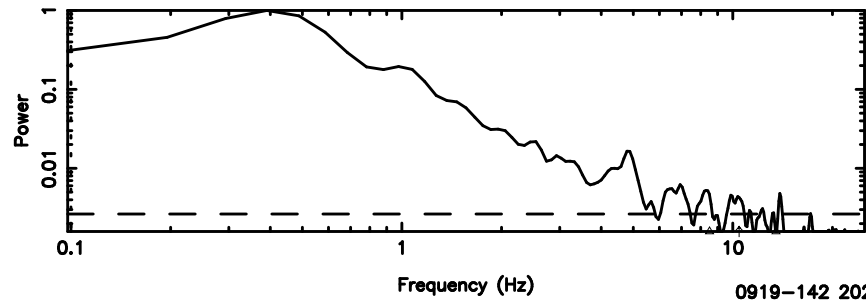

BLK:10,SNR1: 10.523 ,SNR2: 20.478