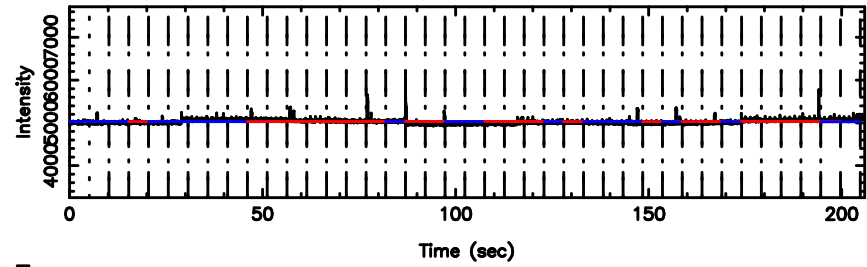

F20240702152857