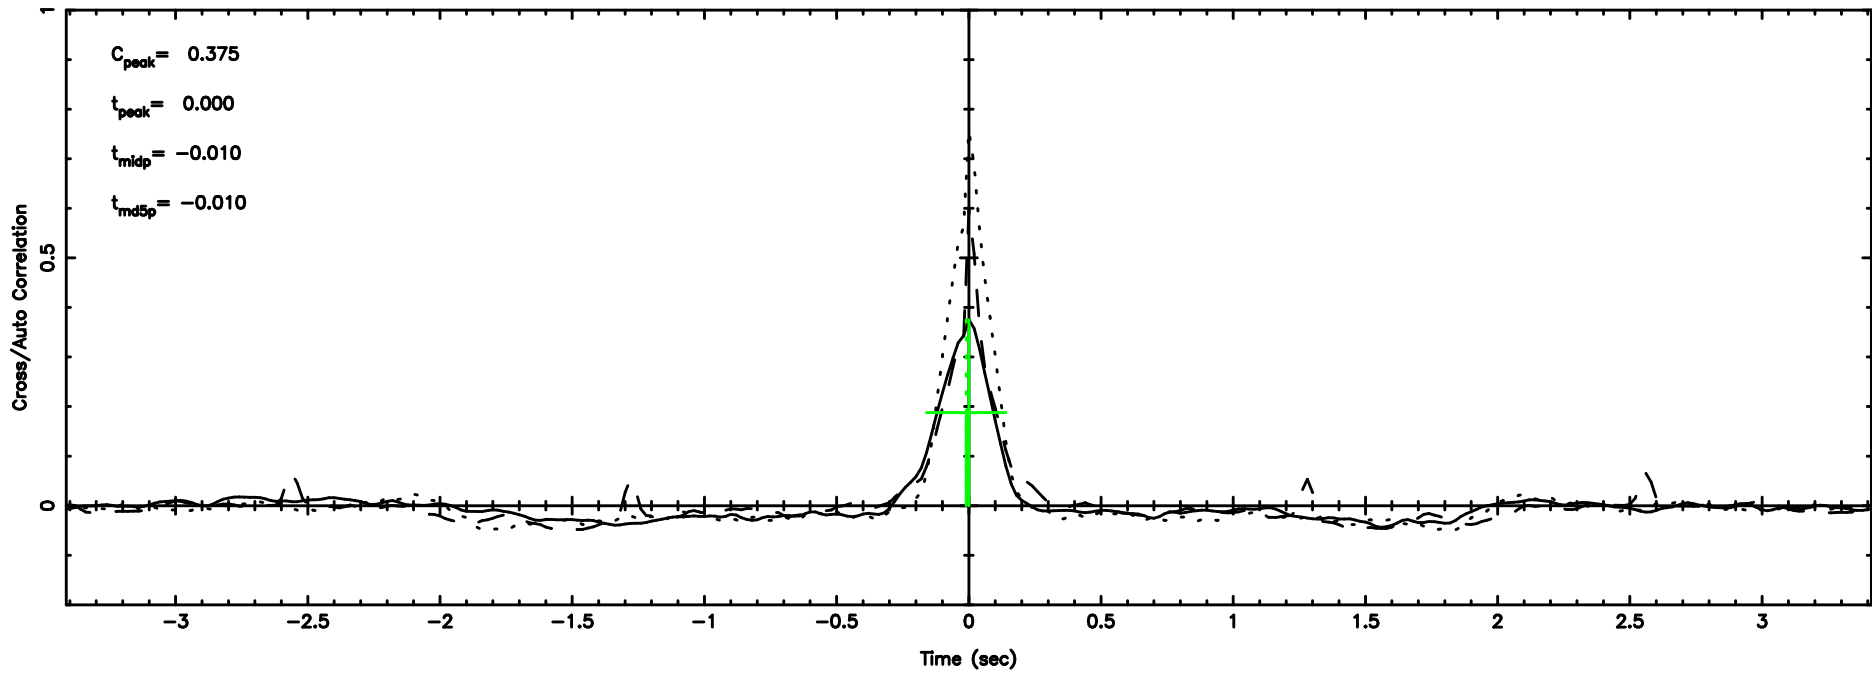

F20240702092930

BLK:21,SNR1: 1.1167 ,SNR2: 5.6623

K20240702092925

BLK:21,SNR1: 4.0522 ,SNR2: 17.020

0418+236 2024/07/02 0.52UT FUJI -KISO