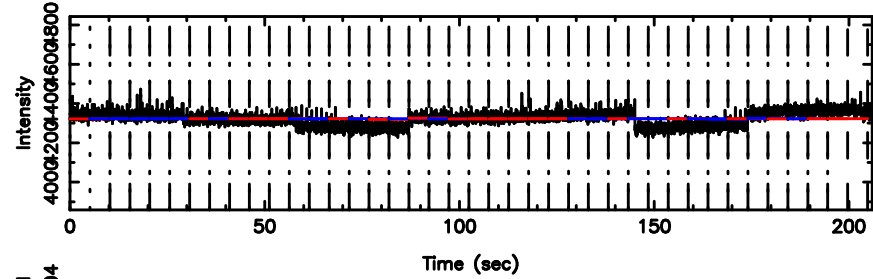

F20240702094058