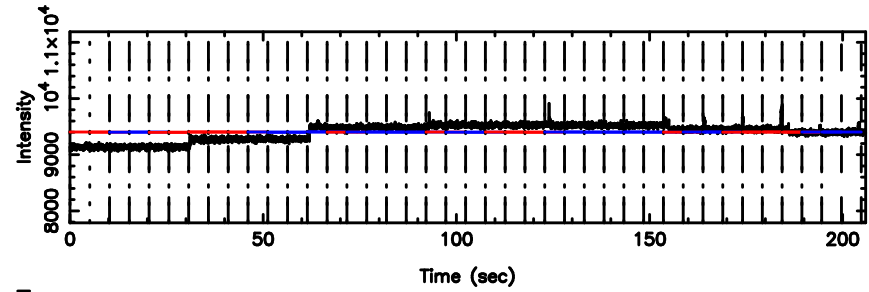

Frequency (Hz)

3C237 2024/07/02 6.28UT TOYOKAWA-FUJI

T20240702151458

BLK:22,SNR1: 1.2359 ,SNR2: 2.7181

K20240702151456

BLK:22,SNR1: 0.53909 ,SNR2: 3.1770

3C237 2024/07/02 6.28UT TOYOKAWA-KISO

F20240702151500