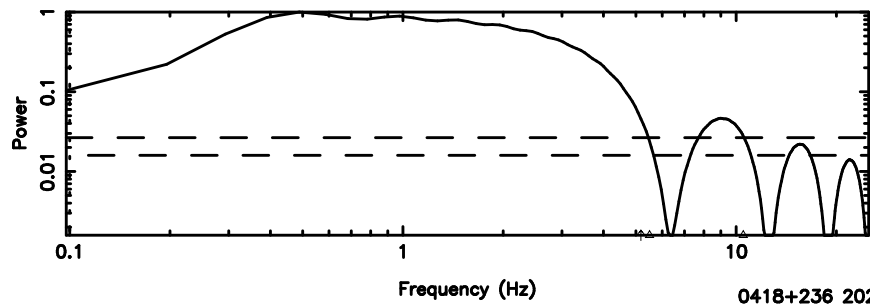

BLK: 7,SNR1: 4.0305 ,SNR2: 16.876