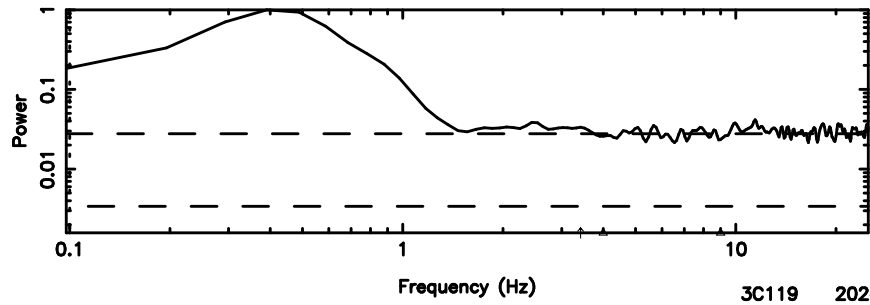

BLK:26,SNR1: 0.87120 ,SNR2: 4.9353

3C119 2024/07/02 0.71UT TOYOKAWA-KISO

K20240702094053