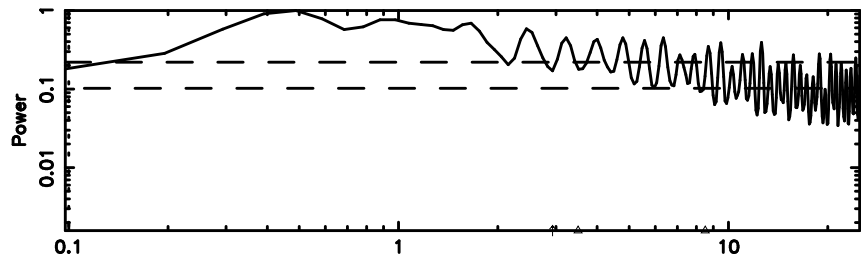

Frequency (Hz)

1044-008 2024/07/02 6.93UT TOYOKAWA-KISO

F20240702155413

BLK: 6,SNR1:-0.33186E-01,SNR2: 1.3969

Frequency (Hz)

K20240702155408

BLK: 6,SNR1: 0.45783 ,SNR2: 2.9058

Frequency (Hz)