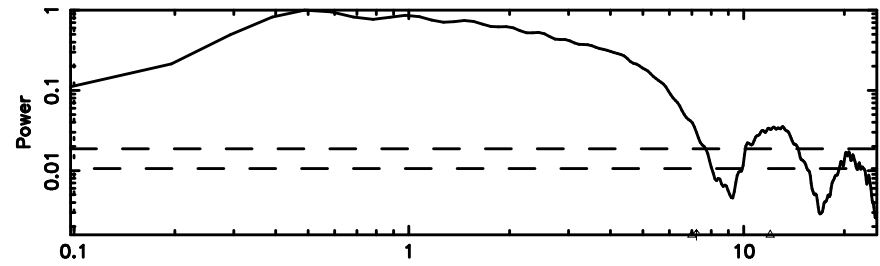

BLK:18,SNR1: 6.7460 ,SNR2: 19.023