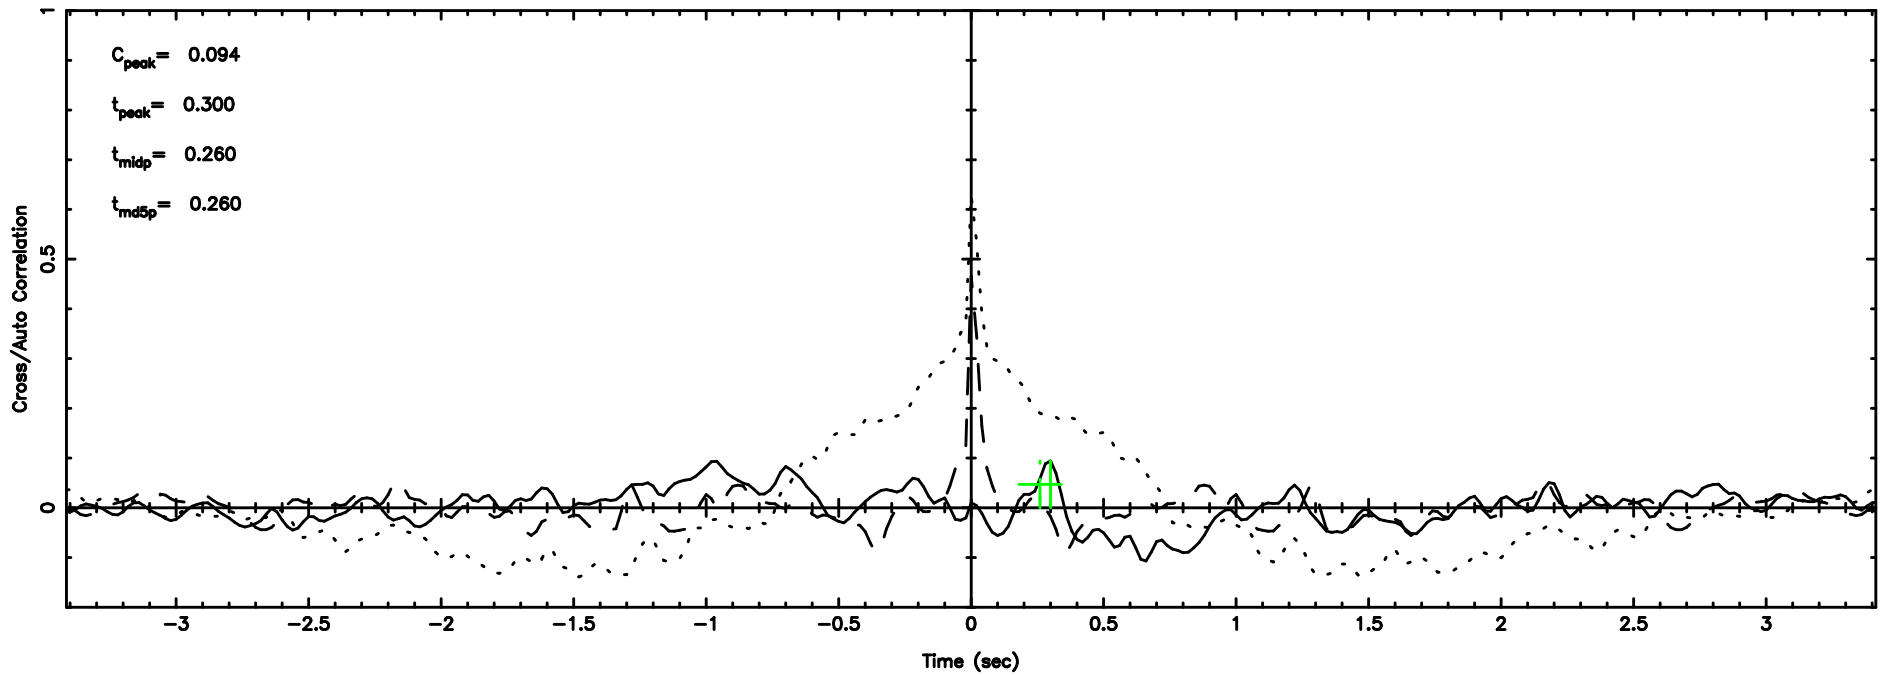

Frequency (Hz)