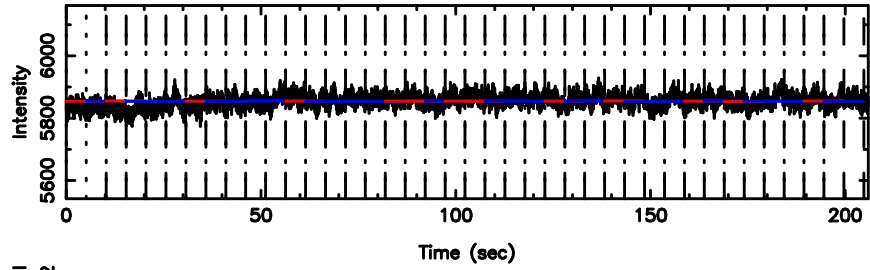

F20240702094058

BLK:19,SNR1: 0.35358 ,SNR2: 1.4475

3C119 2024/07/02 0.71UT TOYOKAWA-FUJI

T20240702094056

BLK:26,SNR1: 0.87120 ,SNR2: 4.9353

3C119 2024/07/02 0.71UT TOYOKAWA-KISO

K20240702094053

BLK:26,SNR1: 0.51728 ,SNR2: 2.6573