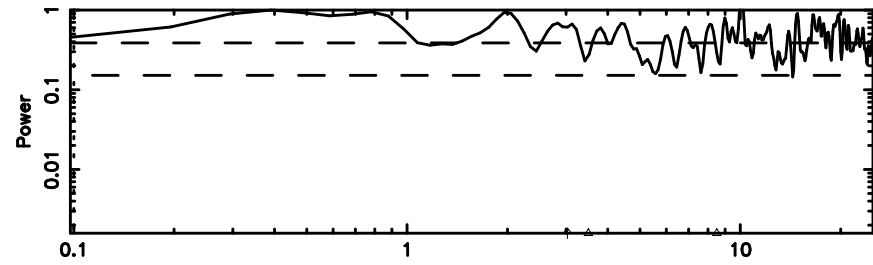

BLK: 3,SNR1: 0.25576 ,SNR2: 0.64944