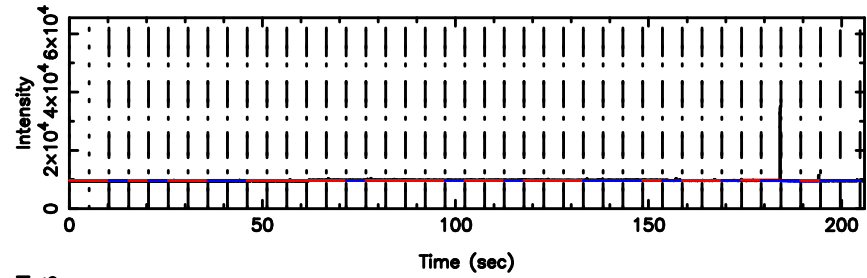

BLK:18,SNR1: 0.22283 ,SNR2: 2.0251

F20240702152857

BLK:18,SNR1: 3.8335 ,SNR2: 6.8518

3C241 2024/07/02 6.51UT TOYOKAWA-FUJI

T20240702152855

BLK:15,SNR1: 0.25977 ,SNR2: 1.6184

K20240702152853

BLK:15,SNR1: 3.9925 ,SNR2: 11.087