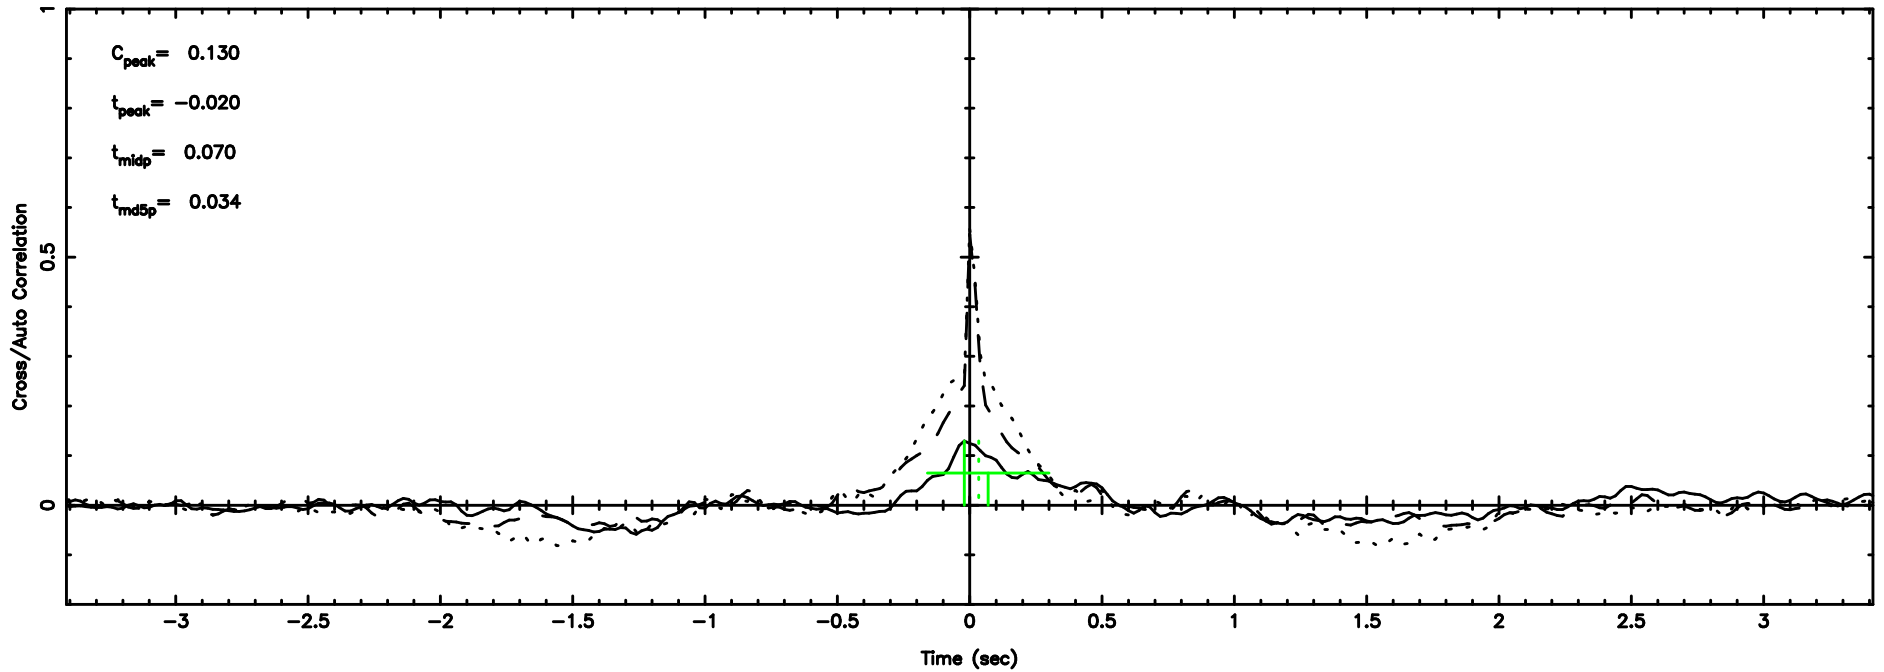

Frequency (Hz)

K20240702085310

BLK:10,SNR1: 1.7910 ,SNR2: 8.0999

Frequency (Hz)

0342-111 2024/07/01 23.91UT FUJI -KISO

T20240702091324

BLK: 4,SNR1: 0.26217 ,SNR2: 2.1651

Frequency (Hz)