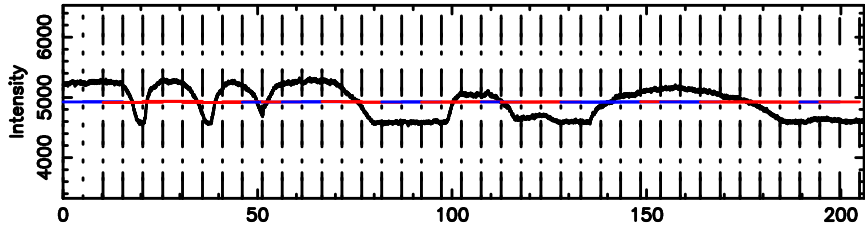

F20240702105909

BLK:22,SNR1: 3.3120 ,SNR2: 8.1895

0548+16 2024/07/02 2.01UT FUJI -KISO

K20240702105904

BLK:22,SNR1: 5.4642 ,SNR2: 14.945

T20240702110318

BLK:15,SNR1: 4.2440 ,SNR2: 15.766

Frequency (Hz)