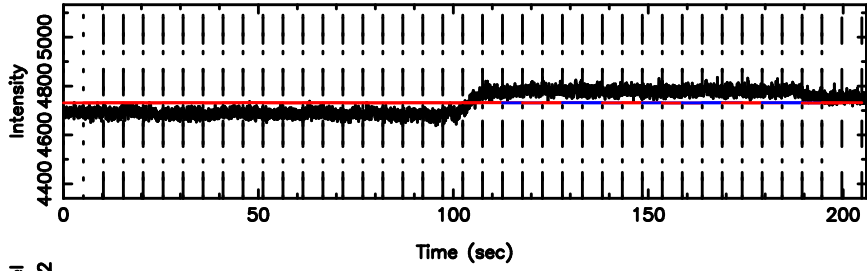

T20240702085312

BLK: 8,SNR1: 0.49609E-01,SNR2: 0.94195