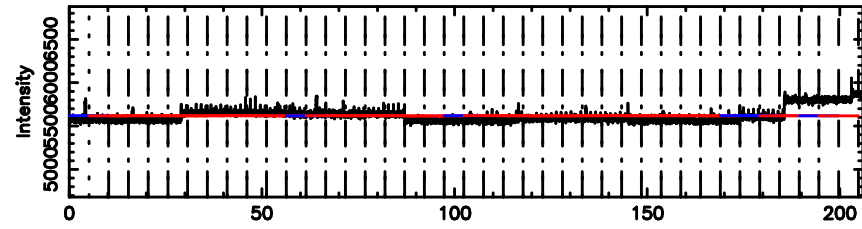

BLK: 6,SNR1: 0.78675 ,SNR2: 4.0179

Frequency (Hz)

3C263.1 2024/07/02 7.86UT TOYOKAWA-FUJI

T20240702165008

BLK: 5,SNR1: 0.60949 ,SNR2: 3.9198

Frequency (Hz)

K20240702165006

BLK: 5,SNR1: 0.30797 ,SNR2: 2.6602