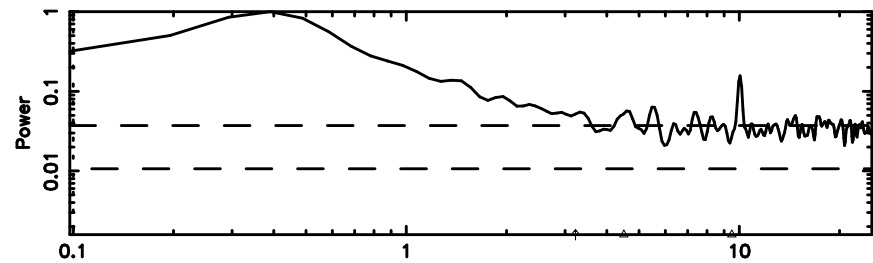

F20240702094058

BLK:13,SNR1: 0.27839 ,SNR2: 1.7153

K20240702094053

BLK:13,SNR1: 0.78122 ,SNR2: 4.8014

3C119 2024/07/02 0.71UT FUJI -KISO

T20240702102903

BLK:38,SNR1: 7.0466 ,SNR2: 43.428

Frequency (Hz)