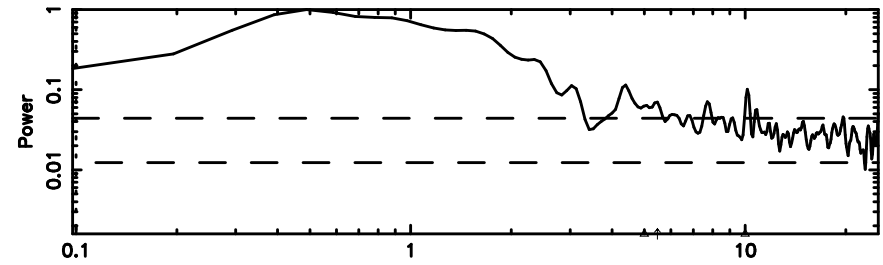

BLK: 6,SNR1: 1.2947 ,SNR2: 5.3481