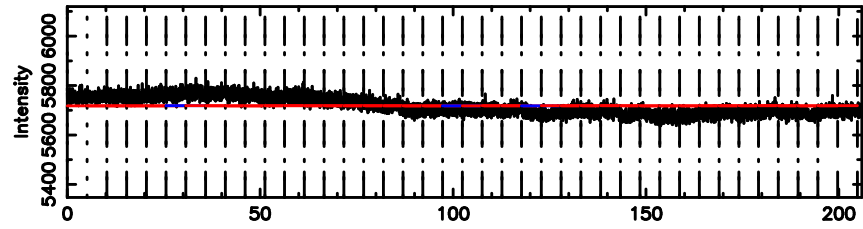

T20240702155411