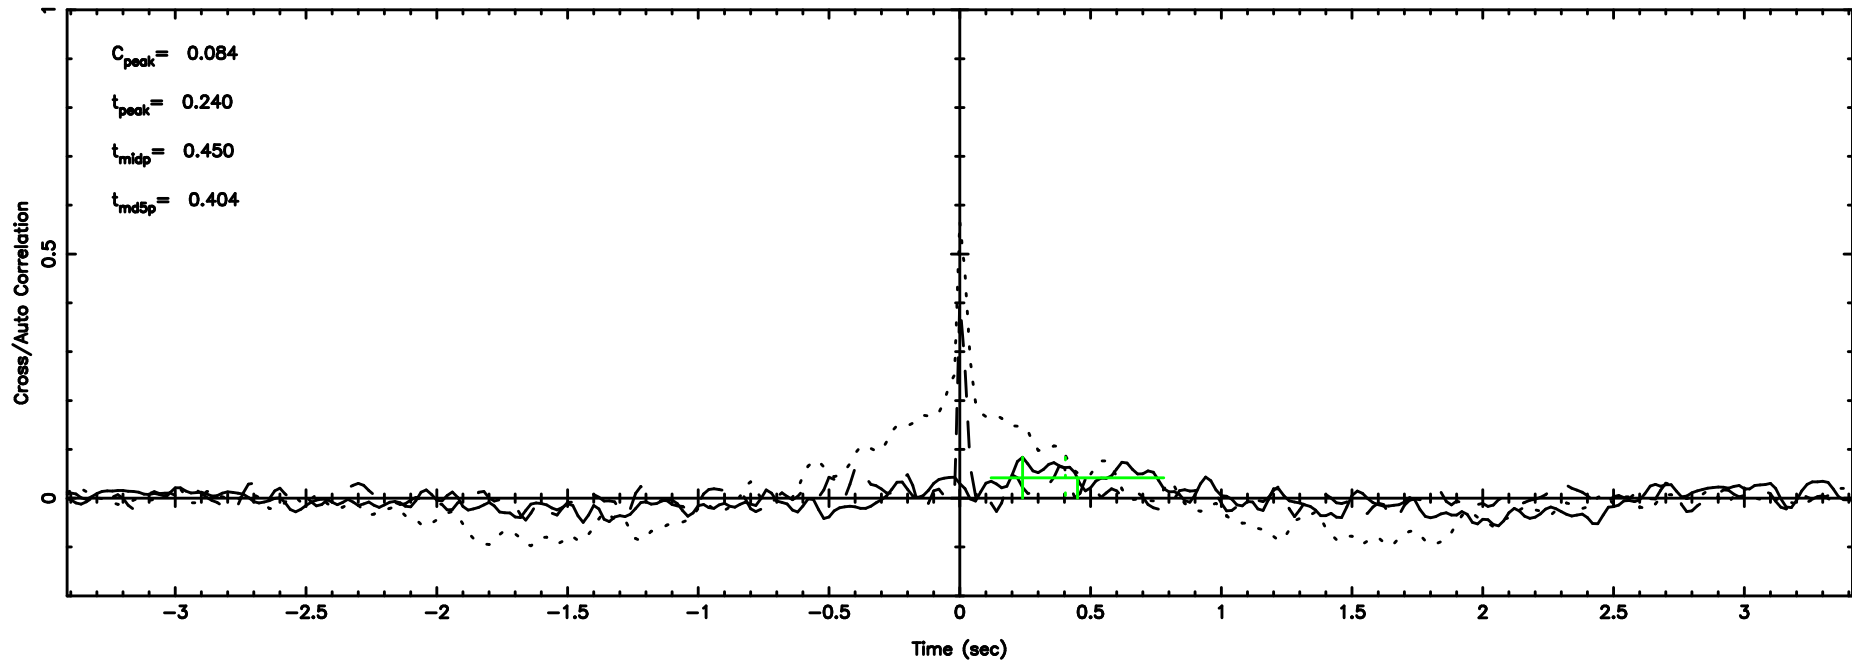

T20240702165635

BLK: 4, SNR1: 0.66039 , SNR2: 3.7253

Frequency (Hz)

K20240702165632

BLK: 4, SNR1: 0.93050 , SNR2: 3.9860

Frequency (Hz)

3C267 2024/07/02 7.97UT TOYOKAWA-KISO

F20240702165637