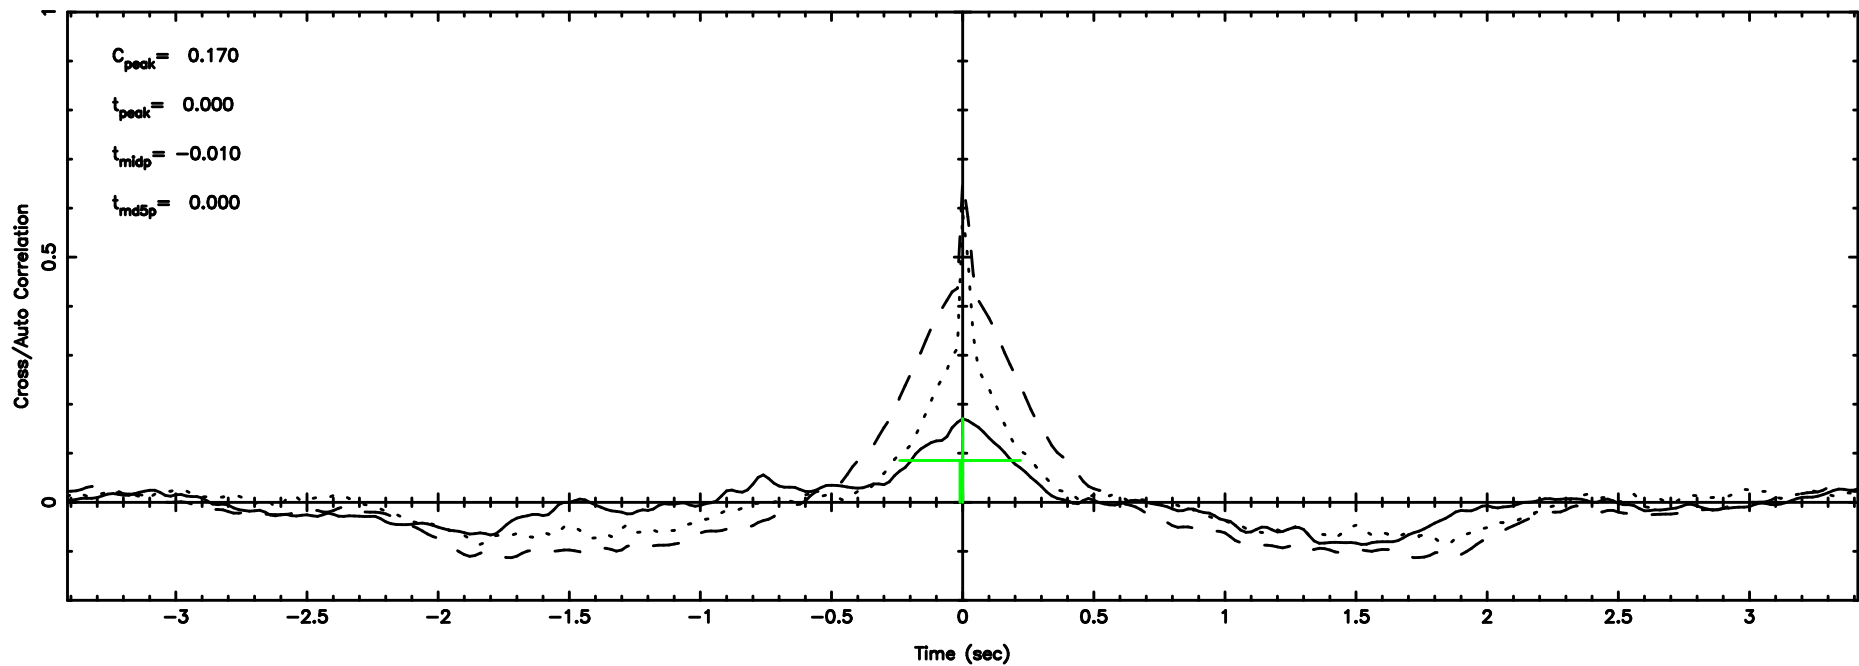

Frequency (Hz)

3C237 2024/07/02 6.28UT TOYOKAWA-FUJI

T20240702151458

BLK:22,SNR1: 1.2359 ,SNR2: 2.7181

K20240702151456

BLK:22,SNR1: 0.53909 ,SNR2: 3.1770

3C237 2024/07/02 6.28UT TOYOKAWA-KISO

F20240702151500