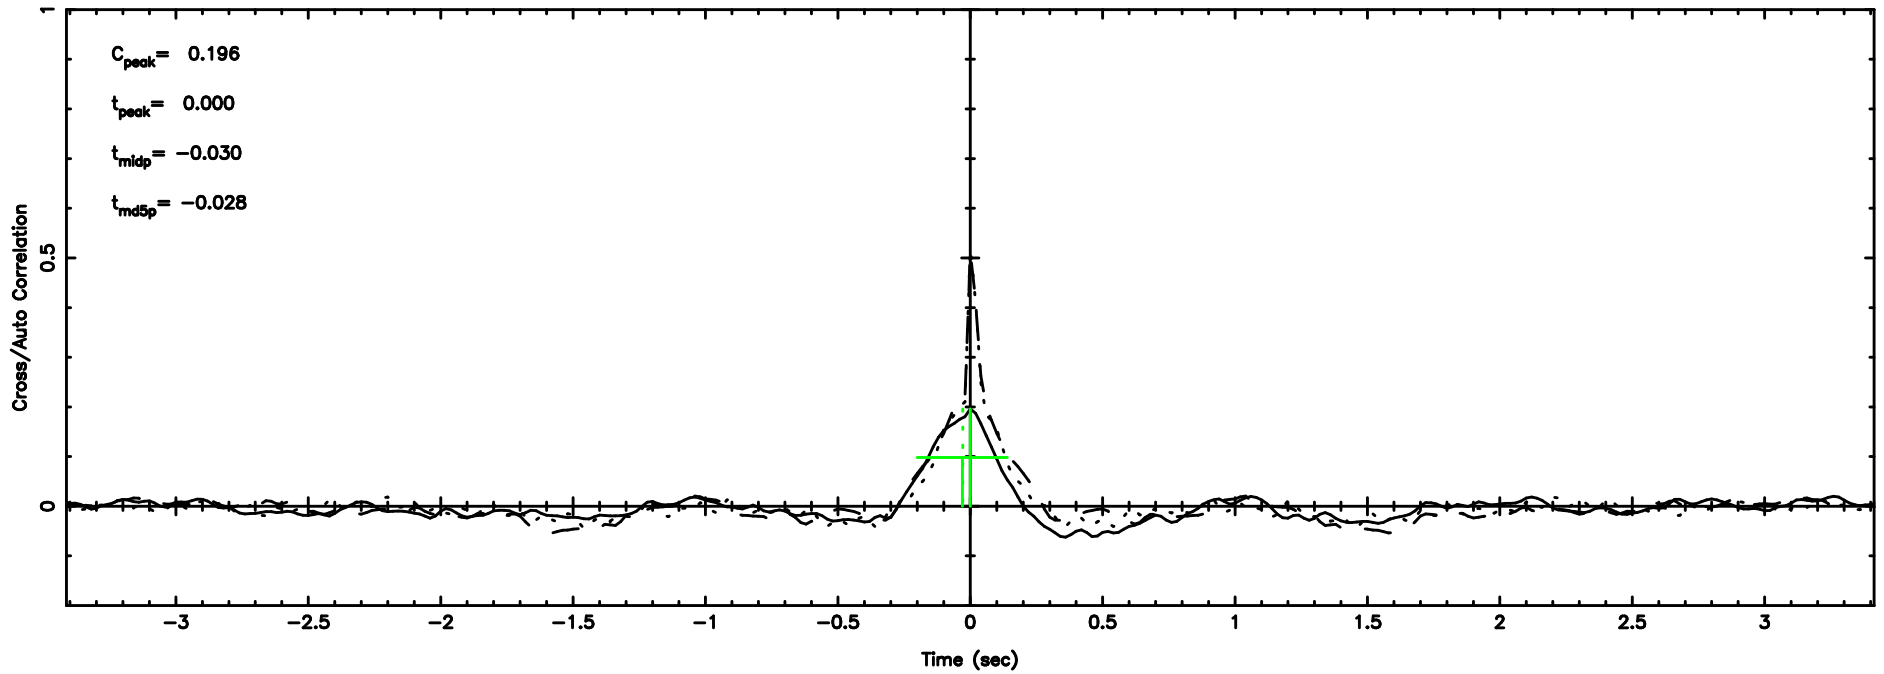

Frequency (Hz)

K20240702083124

BLK:11,SNR1: 0.47663 ,SNR2: 2.0369

Frequency (Hz)

0320+05 2024/07/01 23.55UT FUJI -KISO

T20240702084447

BLK: 4,SNR1: 0.94797E-01,SNR2: 0.63029

Frequency (Hz)