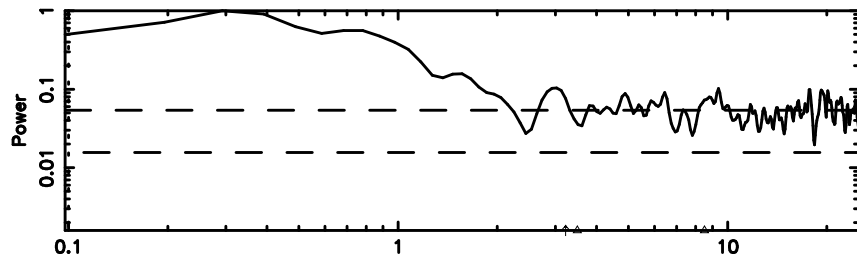

BLK: 6,SNR1: 0.78675 ,SNR2: 4.0179

Frequency (Hz)

3C263.1 2024/07/02 7.86UT TOYOKAWA-FUJI

T20240702165008

BLK: 5,SNR1: 0.60949 ,SNR2: 3.9198

Frequency (Hz)

K20240702165006

BLK: 5,SNR1: 0.30797 ,SNR2: 2.6602