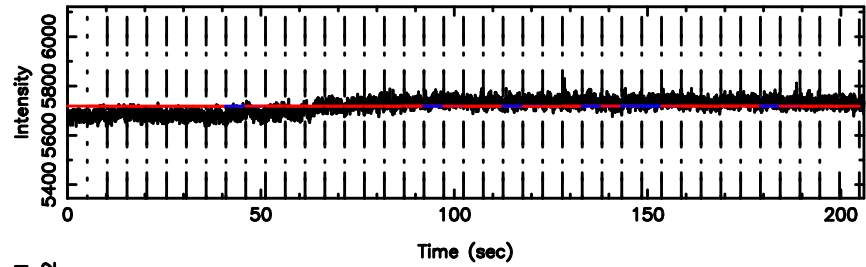

F20240702143553

BLK:14,SNR1: 2.5473 ,SNR2: 11.701

Frequency (Hz)

K20240702143549

BLK:14,SNR1: 0.67491 ,SNR2: 2.8110

Frequency (Hz)

0926+117 2024/07/02 5.63UT FUJI -KISO

T20240702144336