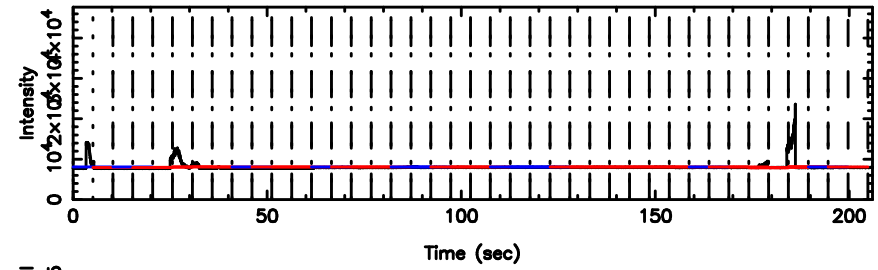

T20240702123323

BLK:11,SNR1: 0.60871 ,SNR2: 2.6645

0723+10 2024/07/02 3.58UT TOYOKAWA-KISO

K20240702123320

BLK:11,SNR1: 44.505 ,SNR2: 71.859