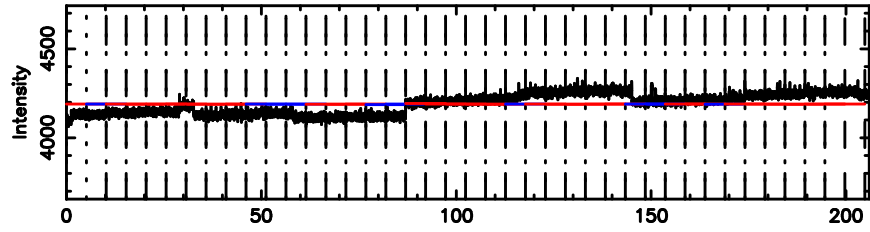

BLK: 7,SNR1: 0.91639E-01,SNR2: 0.40992

Frequency (Hz)

K20240702085310

BLK: 7,SNR1: 2.3090 ,SNR2: 10.337

Frequency (Hz)

0342-111 2024/07/01 23.91UT TOYOKAWA-KISO

F20240702085314

BLK:10,SNR1: 0.54455 ,SNR2: 2.4156