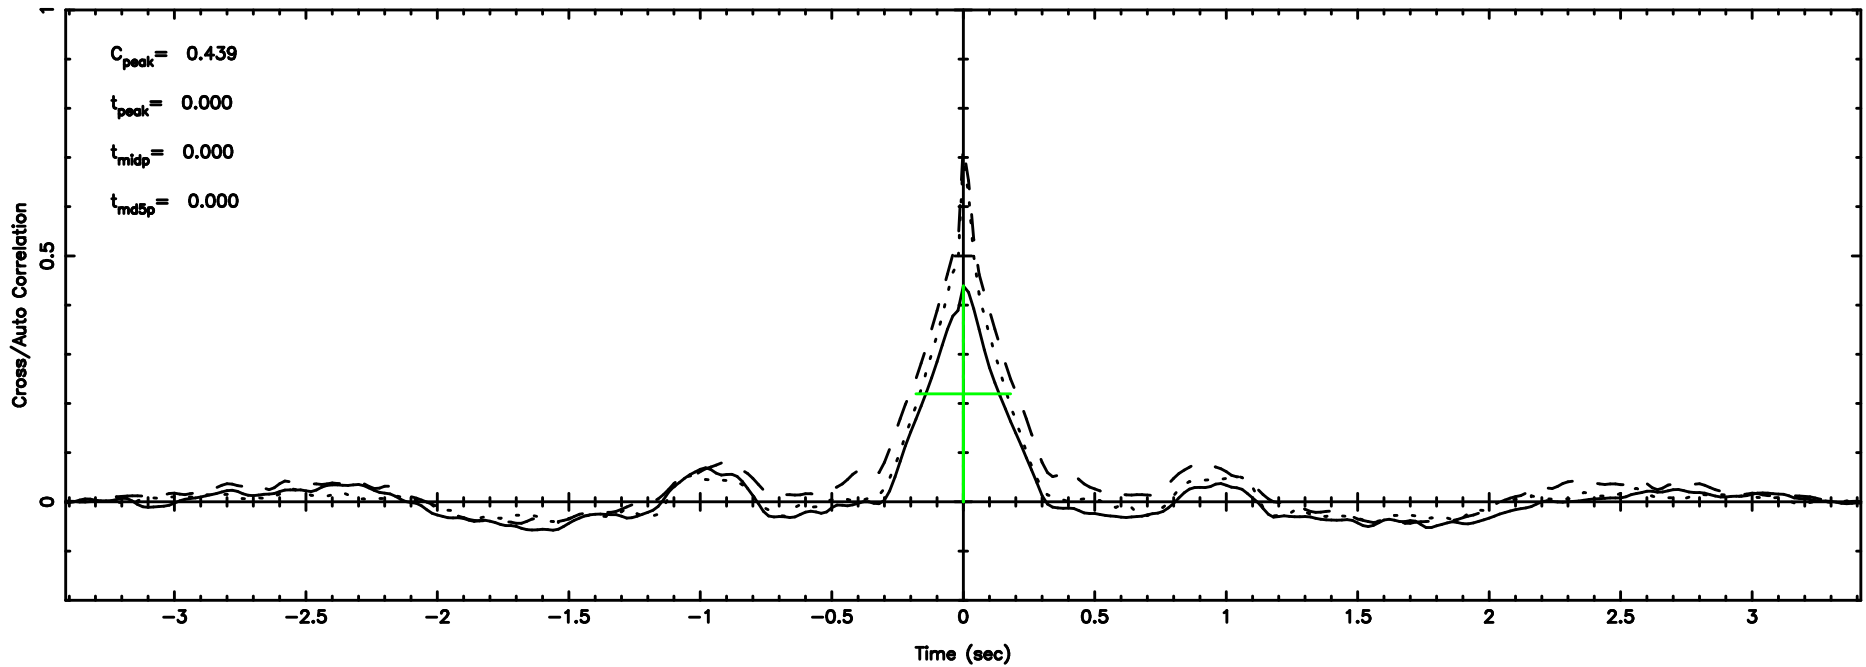

T20240702134413

BLK:23,SNR1: 8.3065 ,SNR2: 20.831

F20240702134415

BLK:23,SNR1: 8.6559 ,SNR2: 20.351

0834-19 2024/07/02 4.77UT TOYOKAWA-FUJI