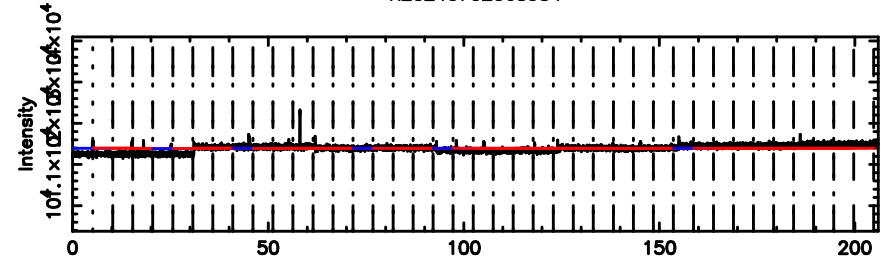

Frequency (Hz)

K20240702063934