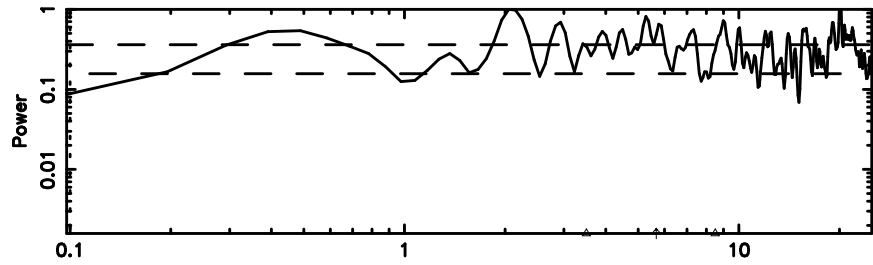

BLK: 2,SNR1:-0.62840E-01,SNR2: 0.26002