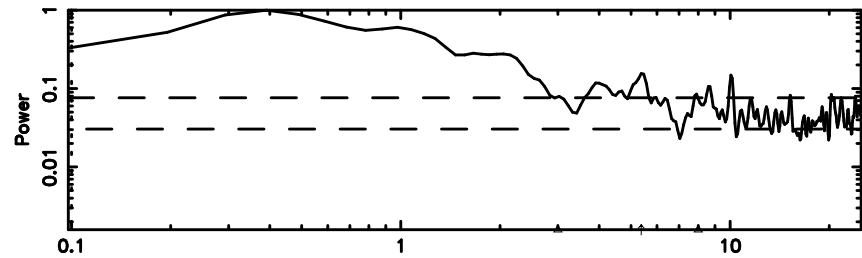

Frequency (Hz)

1236+327 2024/07/02 8.79UT TOYOKAWA-FUJI

T20240702174537

BLK: 5,SNR1: 0.15594 ,SNR2: 0.41792

Frequency (Hz)

K20240702174534

BLK: 5,SNR1: 0.36502 ,SNR2: 2.3800

Frequency (Hz)