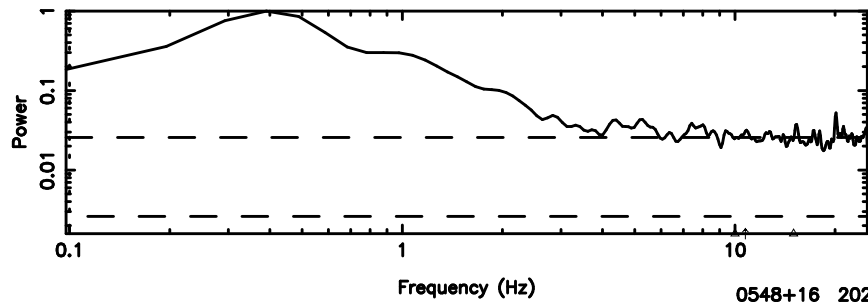

0548+16 2024/07/02 2.01UT TOYOKAWA-FUJI

F20240702105909

BLK:17,SNR1: 3.8355 ,SNR2: 9.4669

T20240702105907

BLK:22,SNR1: 1.2706 ,SNR2: 2.4075

0548+16 2024/07/02 2.01UT TOYOKAWA-KISO

K20240702105904

BLK:22,SNR1: 5.0909 ,SNR2: 14.098