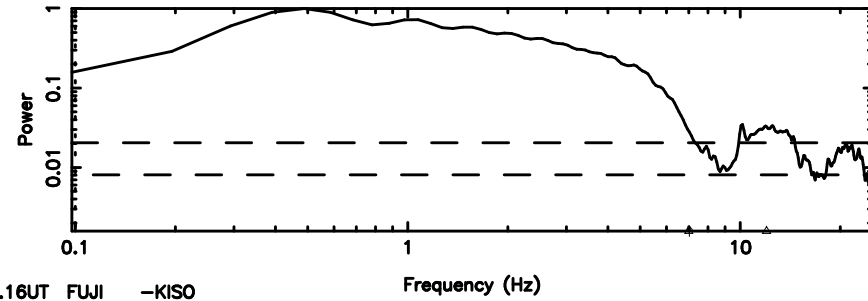

0556+191 2024/07/02 2.16UT FUJI -KISO