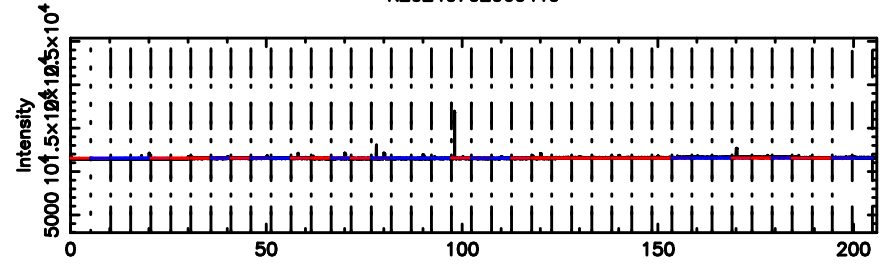

F20240702060424

BLK:12,SNR1: 2.1505 ,SNR2: 9.6217

Frequency (Hz)

0053+261 2024/07/01 21.10UT TOYOKAWA-FUJI

T20240702060422

BLK:18,SNR1: 2.7034 ,SNR2: 6.9567

Frequency (Hz)

K20240702060419