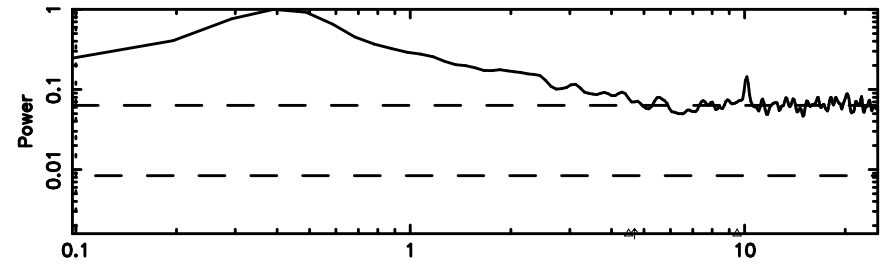

BLK:19,SNR1: 1.2667 ,SNR2: 3.4561

Frequency (Hz)

T20240702064611

BLK:30,SNR1: 0.93938 ,SNR2: 3.1450

Frequency (Hz)

3C48 2024/07/01 21.80UT TOYOKAWA-KISO

K20240702064608

BLK:30,SNR1: 0.59625 ,SNR2: 2.4465