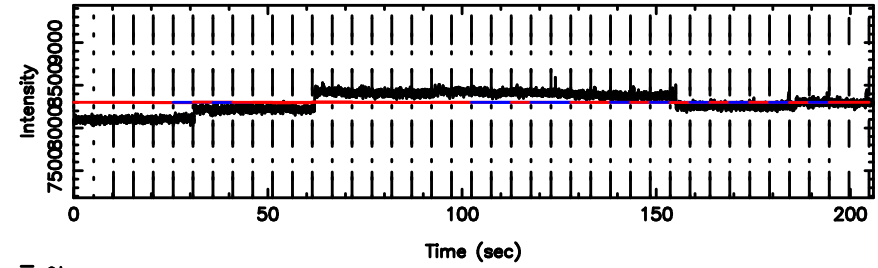

Frequency (Hz)

0703+138 2024/07/02 3.26UT TOYOKAWA-FUJI

T20240702121348

BLK:12,SNR1: 0.69432 ,SNR2: 1.7223

K20240702121345

BLK:12,SNR1: 0.62759 ,SNR2: 3.0614

0703+138 2024/07/02 3.26UT TOYOKAWA-KISO

F20240702121350