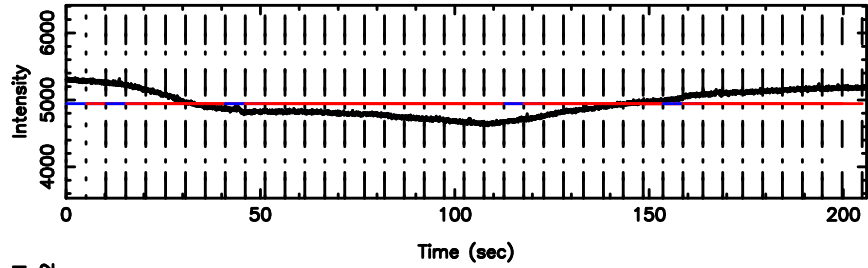

T20240702111531