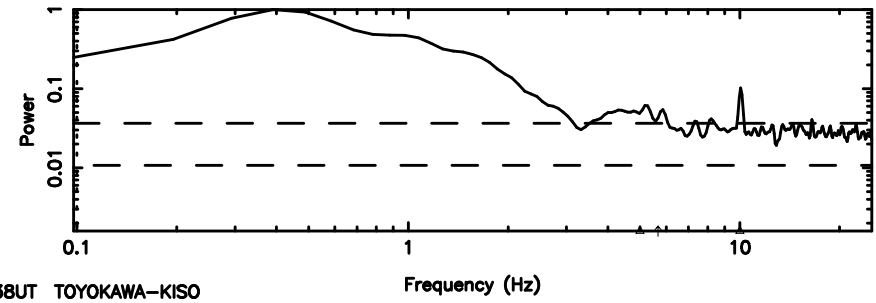

BLK:25,SNR1: 1.0763 ,SNR2: 4.1952