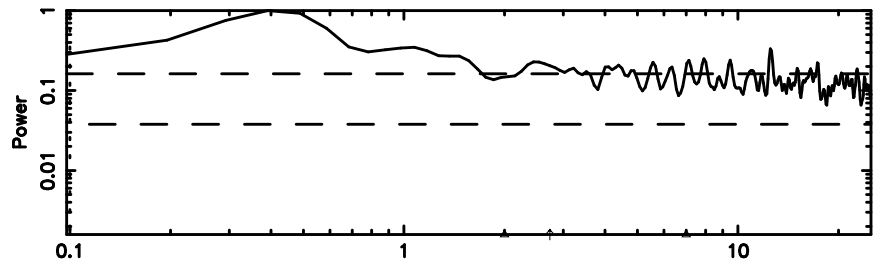

K20240702073233

BLK: 2,SNR1: 0.54897 ,SNR2: 7.4757

Frequency (Hz)

F20240702073237

BLK:11,SNR1: 0.35376E-01,SNR2: 1.0634

Frequency (Hz)

3C67

2024/07/01 22.57UT FUJI -KISO