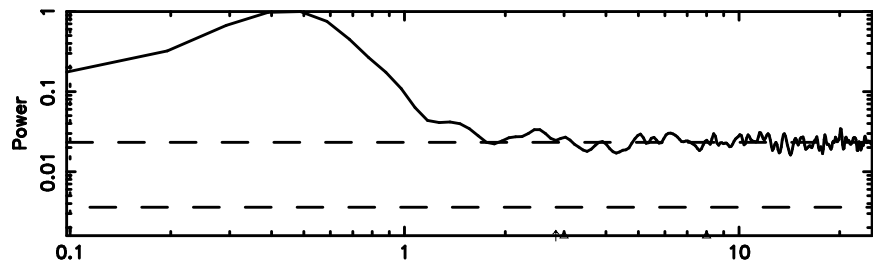

BLK:12,SNR1: 1.5712 ,SNR2: 3.0987

Frequency (Hz)

0128+03 2024/07/01 21.69UT FUJI -KISO

T20240702064611

BLK:19,SNR1: 1.0142 ,SNR2: 7.3224

Frequency (Hz)

3C48 2024/07/01 21.80UT TOYOKAWA-FUJI

F20240702064613