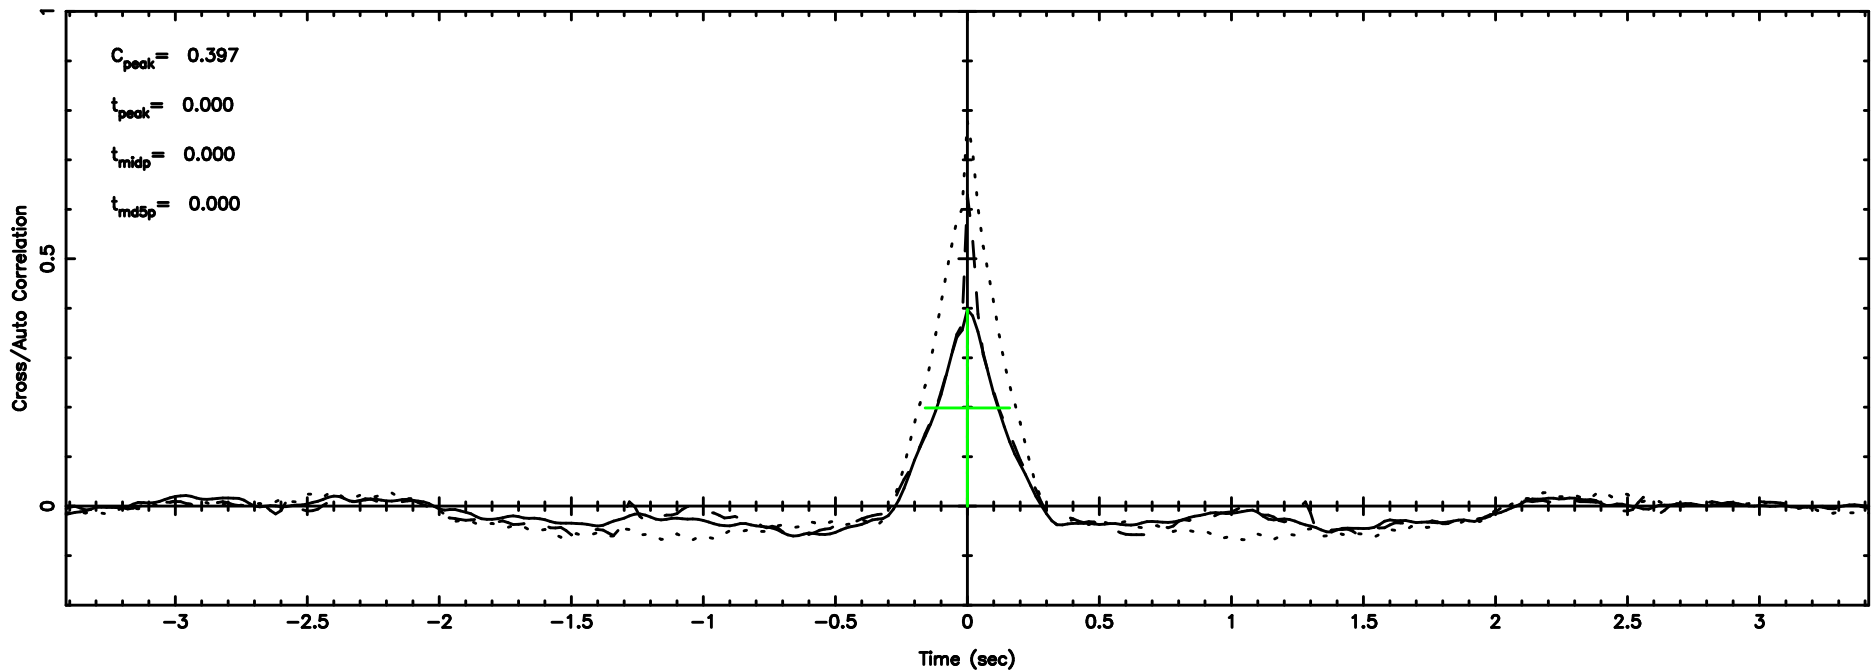

F20240702105909

BLK:22,SNR1: 3.3120 ,SNR2: 8.1895

0548+16 2024/07/02 2.01UT FUJI -KISO

K20240702105904

BLK:22,SNR1: 5.4642 ,SNR2: 14.945

T20240702110318

BLK:15,SNR1: 4.2440 ,SNR2: 15.766

Frequency (Hz)