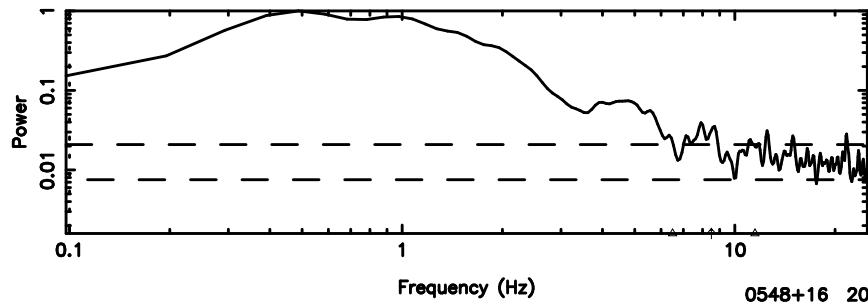

BLK:22,SNR1: 3.3120 ,SNR2: 8.1895