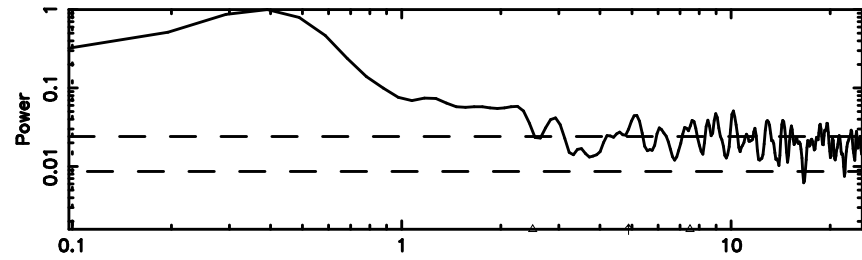

T20240702165635

BLK: 4, SNR1: 0.66039 , SNR2: 3.7253

Frequency (Hz)

K20240702165632

BLK: 4, SNR1: 0.93050 , SNR2: 3.9860

Frequency (Hz)

3C267 2024/07/02 7.97UT TOYOKAWA-KISO

F20240702165637