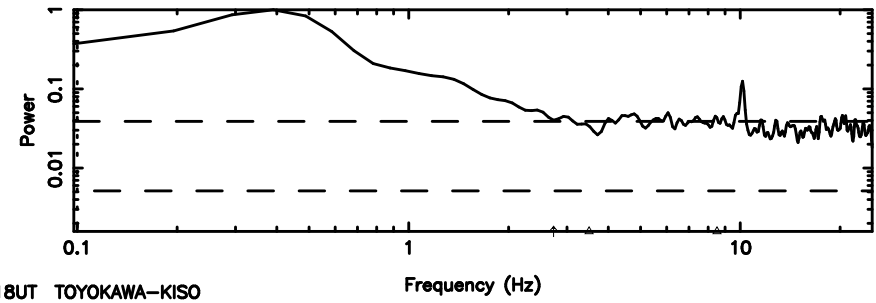

BLK:18,SNR1: 0.60239 ,SNR2: 5.0094