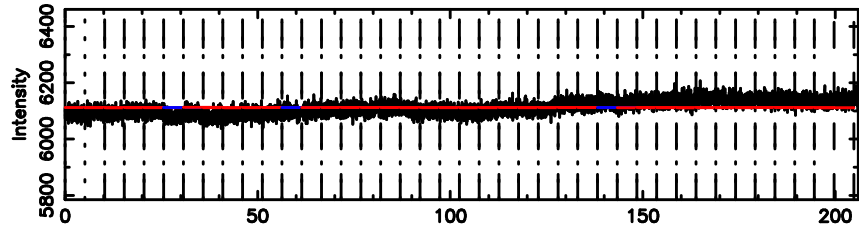

Frequency (Hz)

F20240702171551

BLK: 1,SNR1: 0.63207 ,SNR2: 7.8959

Frequency (Hz)

1206+439 2024/07/02 8.29UT TOYOKAWA-FUJI

T20240702171549

BLK: 3,SNR1:-0.38398E-01,SNR2: 1.4093

Frequency (Hz)