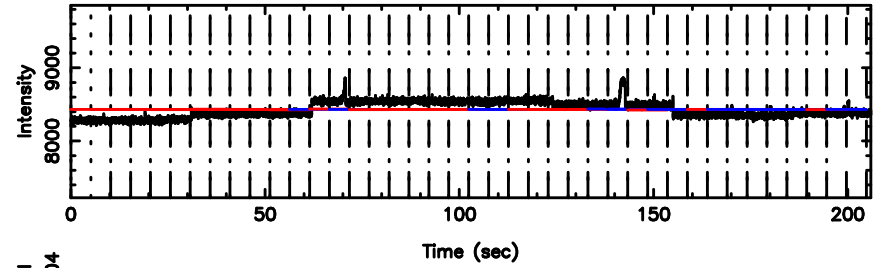

K20240702120209