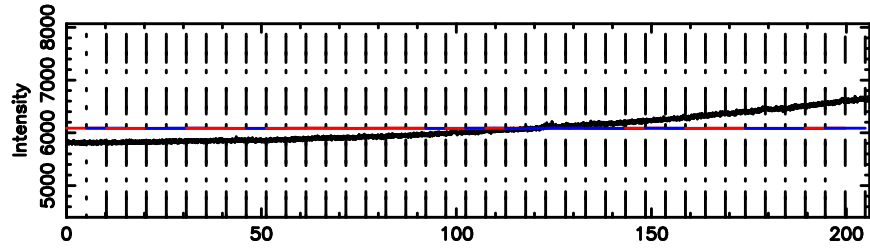

F20240702084449

BLK: 4,SNR1: 3.7582 ,SNR2: 10.937

Frequency (Hz)

0333+32 2024/07/01 23.77UT TOYOKAWA-FUJI

T20240702084447

BLK:18,SNR1: 0.19280 ,SNR2: 1.1636

Frequency (Hz)

K20240702084445