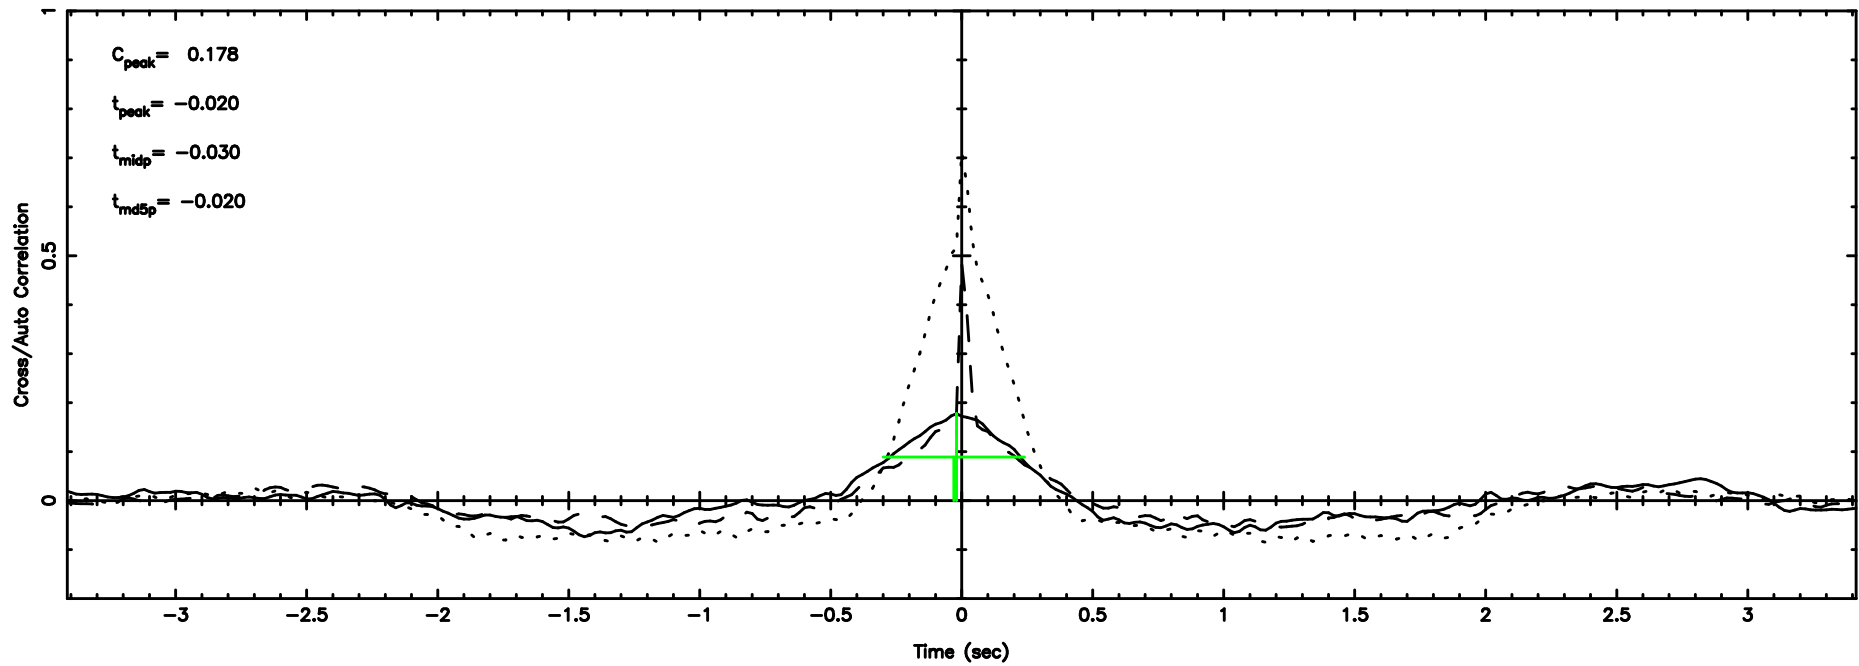

1031-11 2024/07/02 6.70UT TOYOKAWA-KISO