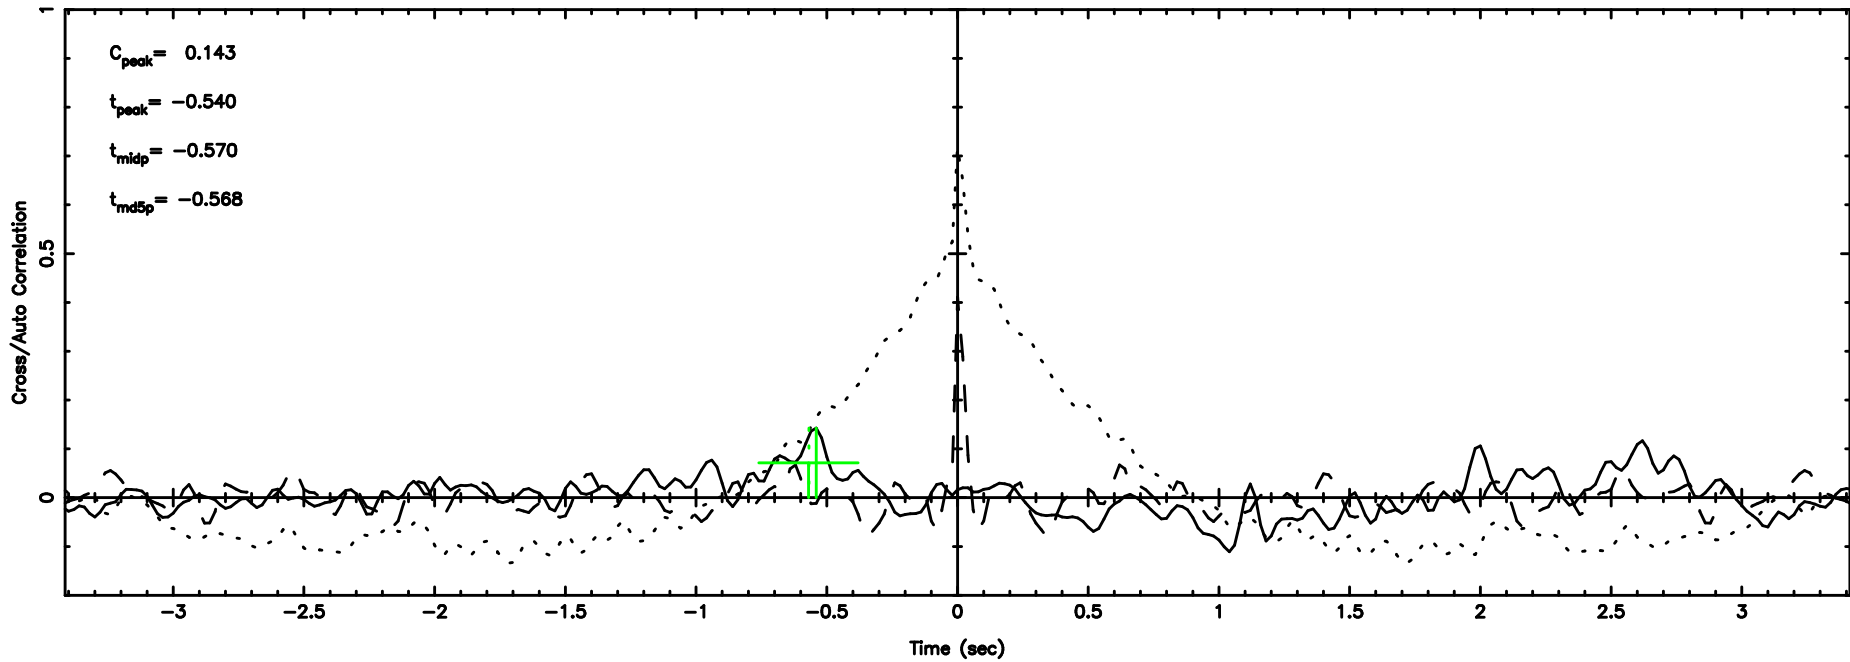

Frequency (Hz)

F20240702171551

BLK: 1,SNR1: 0.63207 ,SNR2: 7.8959

Frequency (Hz)

1206+439 2024/07/02 8.29UT TOYOKAWA-FUJI

T20240702171549

BLK: 3,SNR1:-0.38398E-01,SNR2: 1.4093

Frequency (Hz)