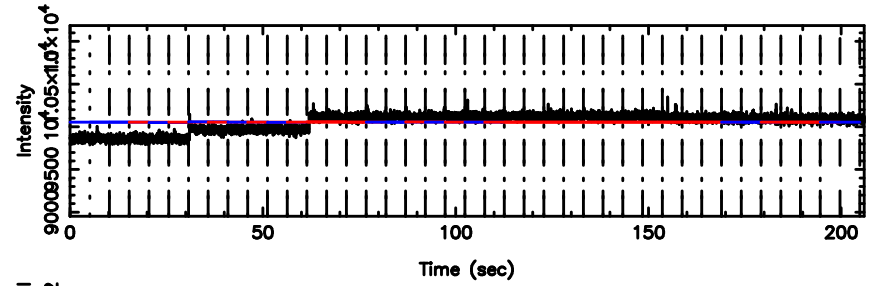

Frequency (Hz)

K20240702160513