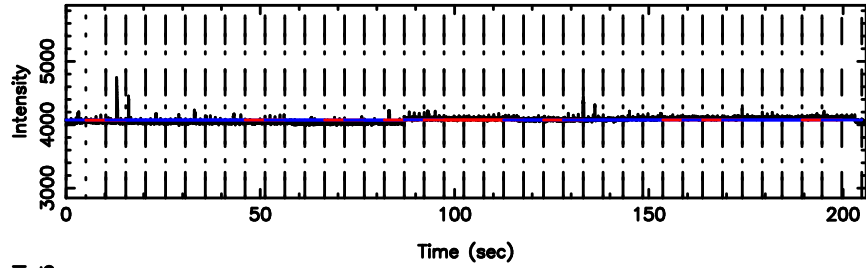

3C161 2024/07/02 2.61UT TOYOKAWA-FUJI

F20240702113441

BLK:26,SNR1: 3.4153 ,SNR2: 7.9807

Frequency (Hz)

3C161 2024/07/02 2.61UT TOYOKAWA-KISO

F20240702113441

BLK:27,SNR1: 3.7445 ,SNR2: 8.5719

K20240702113436