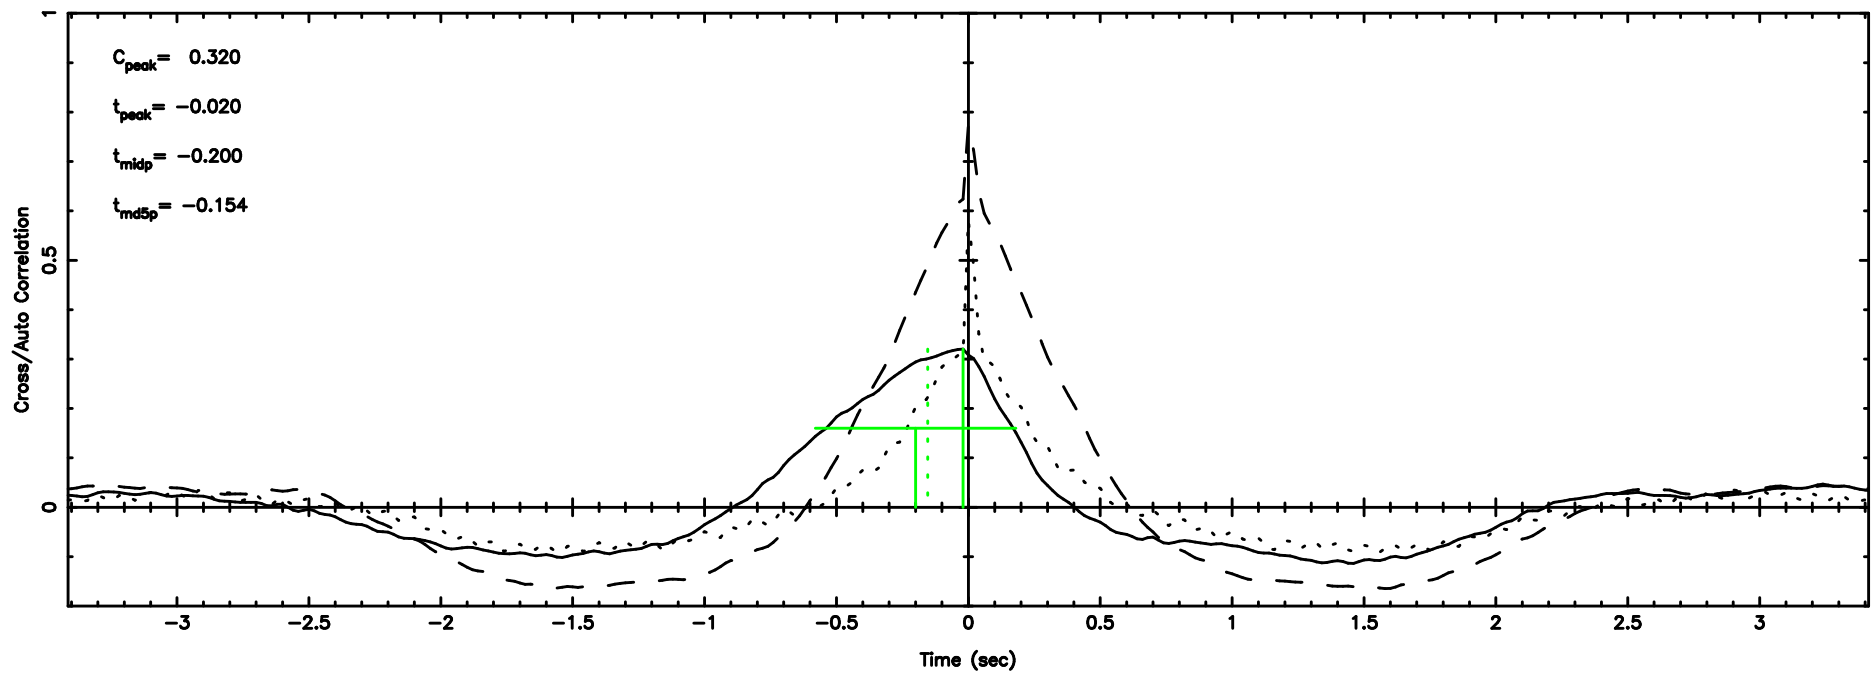

3C161 2024/07/02 2.61UT TOYOKAWA-KISO