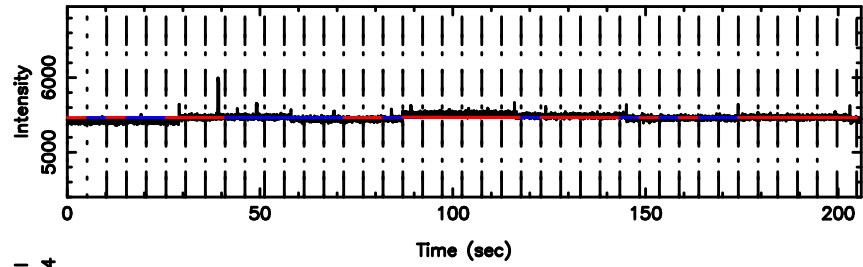

K20240702161631

BLK: 7,SNR1: 0.90540 ,SNR2: 5.3633

Frequency (Hz)

1107+109 2024/07/02 7.30UT TOYOKAWA-KISO

F20240702161635

BLK:15,SNR1: 0.72818 ,SNR2: 1.8182

K20240702161631

BLK:15,SNR1: 0.70286 ,SNR2: 3.5457