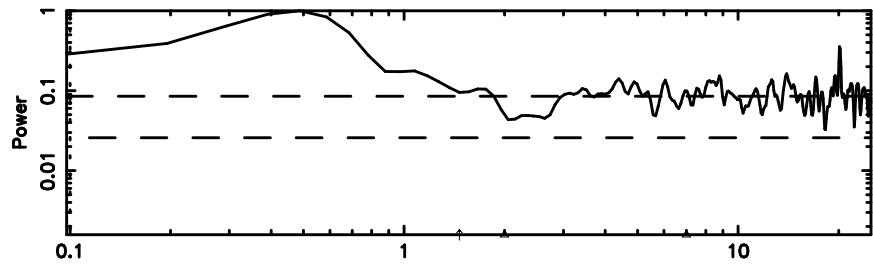

BLK: 7,SNR1: 0.69922 ,SNR2: 2.5569

Frequency (Hz)

0213+178 2024/07/01 22.44UT FUJI -KISO

T20240702073235

BLK: 4,SNR1: 0.30171 ,SNR2: 3.7796

Frequency (Hz)

3C67

2024/07/01 22.57UT TOYOKAWA-FUJI