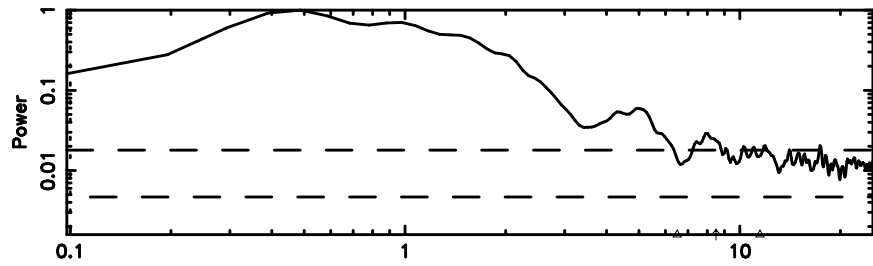

BLK:18,SNR1: 6.7460 ,SNR2: 19.023

Frequency (Hz)

0053+261 2024/07/01 21.10UT TOYOKAWA-KISO

F20240702060424

BLK:24,SNR1: 3.3523 ,SNR2: 8.2199

Frequency (Hz)

K20240702060419

BLK:24,SNR1: 5.7338 ,SNR2: 13.206