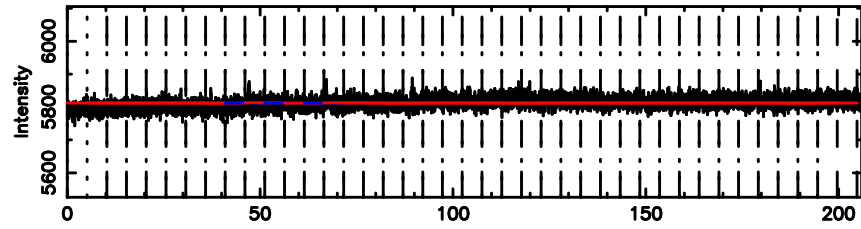

T20240702160515