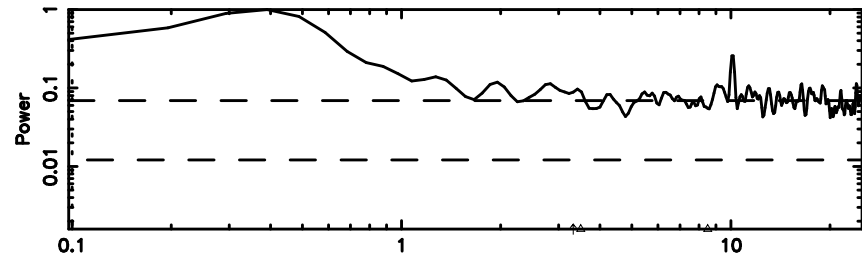

BLK: 7,SNR1: 0.44455 ,SNR2: 2.1299