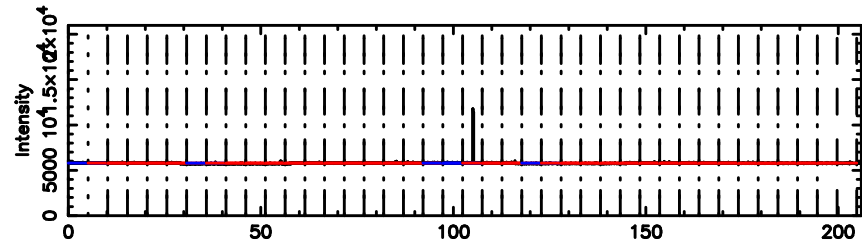

Frequency (Hz)

F20240702174539