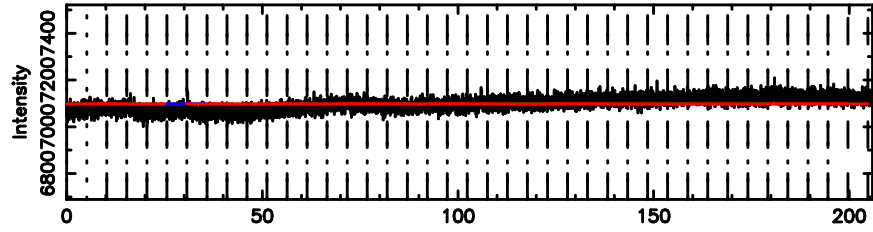

T20240702063159