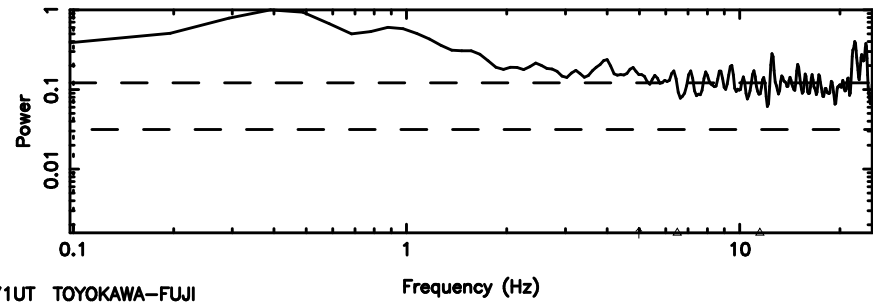

BLK:19,SNR1: 0.35358 ,SNR2: 1.4475

3C119 2024/07/02 0.71UT TOYOKAWA-FUJI