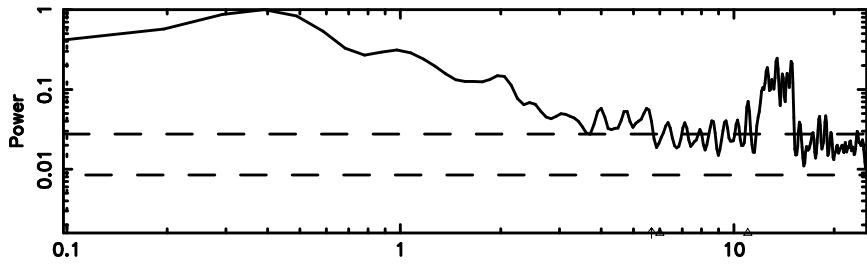

BLK:18,SNR1: 6.2332 ,SNR2: 11.742

Frequency (Hz)

0333+32 2024/07/01 23.77UT TOYOKAWA-KISO

F20240702084449

BLK:12,SNR1: 1.8703 ,SNR2: 4.5702

Frequency (Hz)

K20240702084445

BLK:12,SNR1: 8.4884 ,SNR2: 16.361