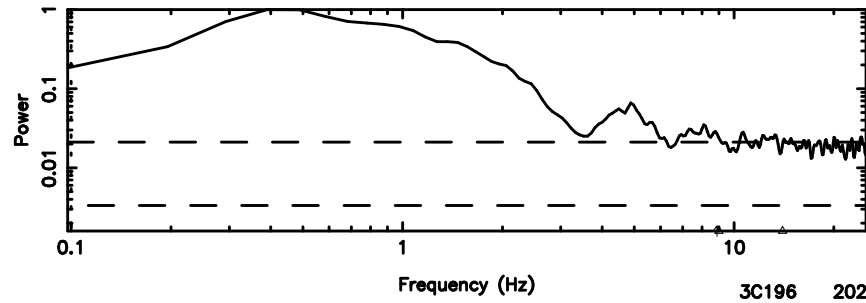

BLK:25,SNR1: 2.5959 ,SNR2: 5.9204

3C196 2024/07/02 4.38UT TOYOKAWA-KISO

K20240702132120