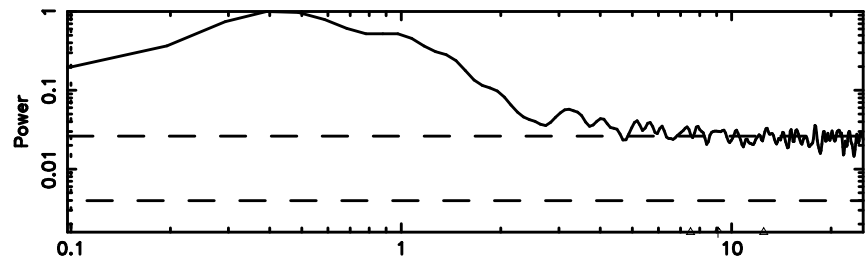

BLK:14,SNR1: 1.5907 ,SNR2: 3.5774