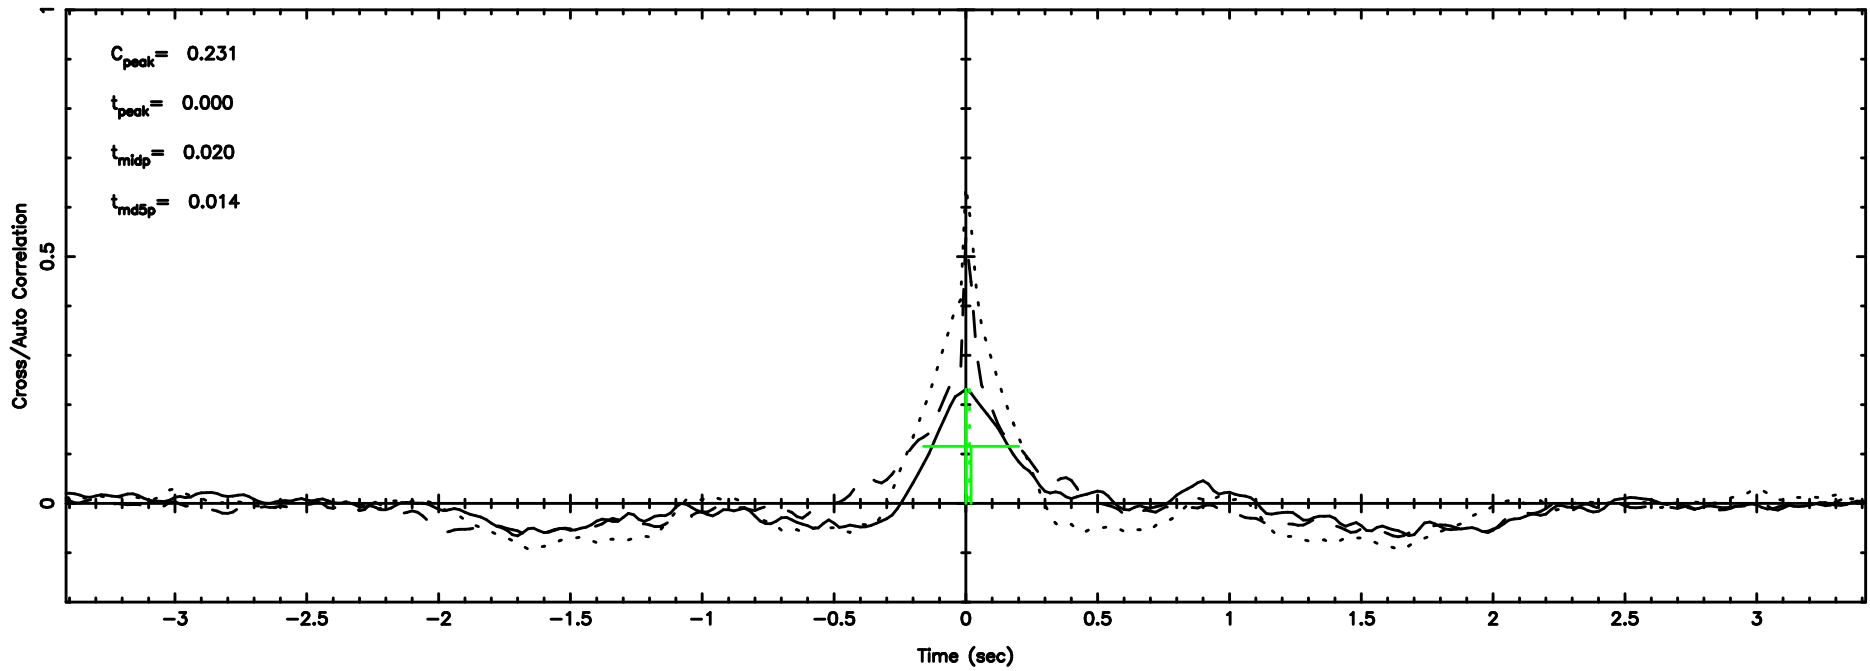

Frequency (Hz)

0703+138 2024/07/02 3.26UT TOYOKAWA-FUJI

T20240702121348

BLK:12,SNR1: 0.69432 ,SNR2: 1.7223

K20240702121345

BLK:12,SNR1: 0.62759 ,SNR2: 3.0614

0703+138 2024/07/02 3.26UT TOYOKAWA-KISO

F20240702121350