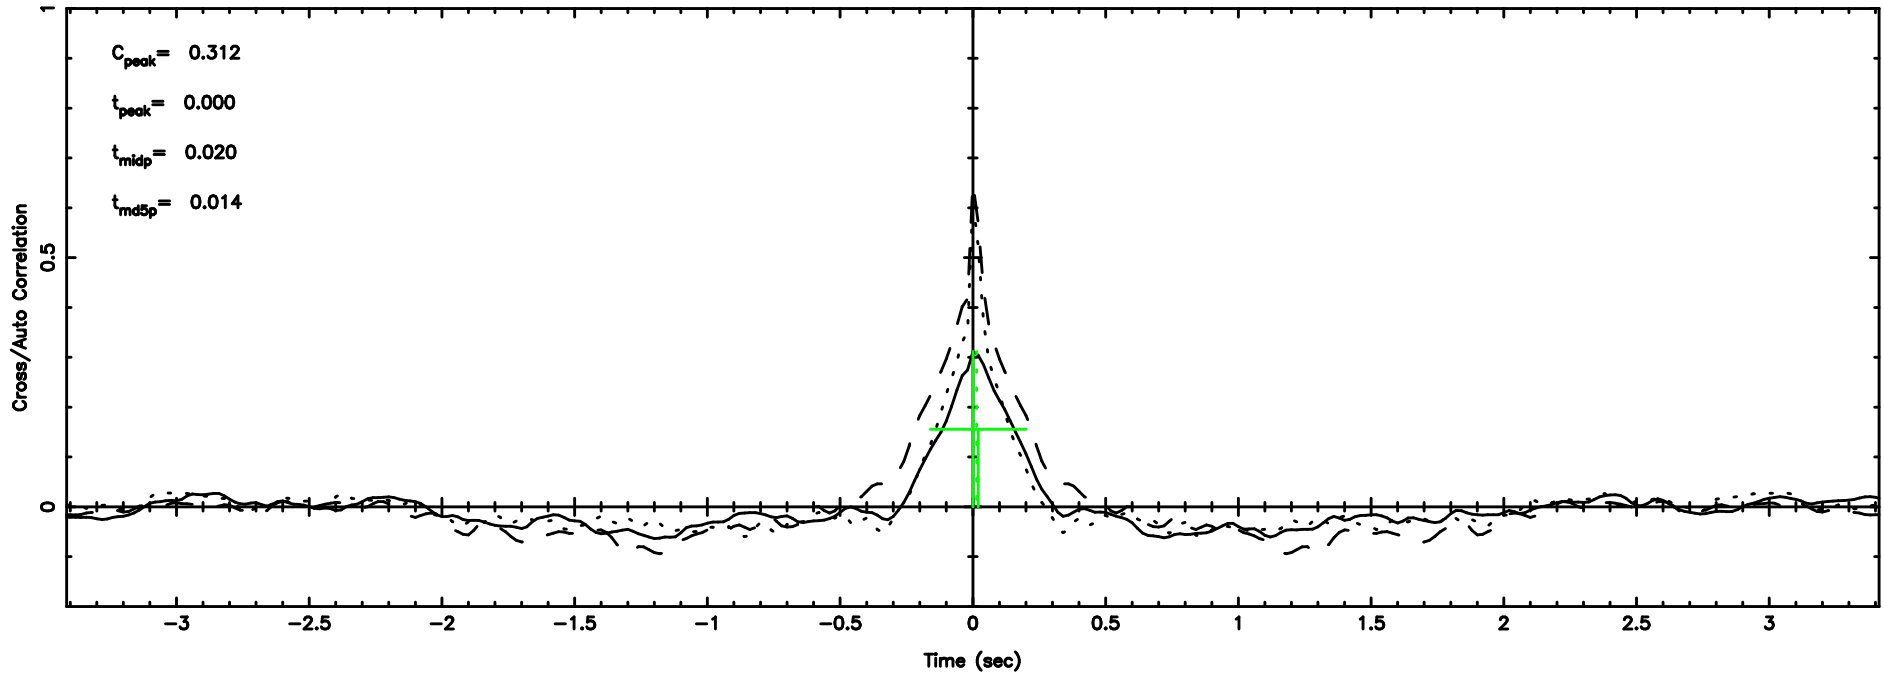

Frequency (Hz)

0128+03 2024/07/01 21.69UT FUJI -KISO