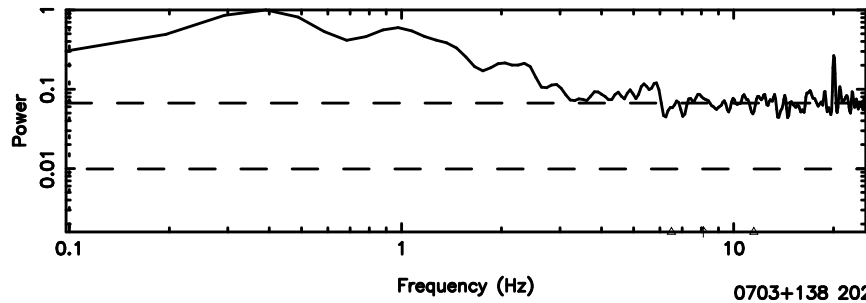

Frequency (Hz)

0703+138 2024/07/02 3.26UT TOYOKAWA-FUJI

T20240702121348

BLK:12,SNR1: 0.69432 ,SNR2: 1.7223

K20240702121345

BLK:12,SNR1: 0.62759 ,SNR2: 3.0614

0703+138 2024/07/02 3.26UT TOYOKAWA-KISO

F20240702121350