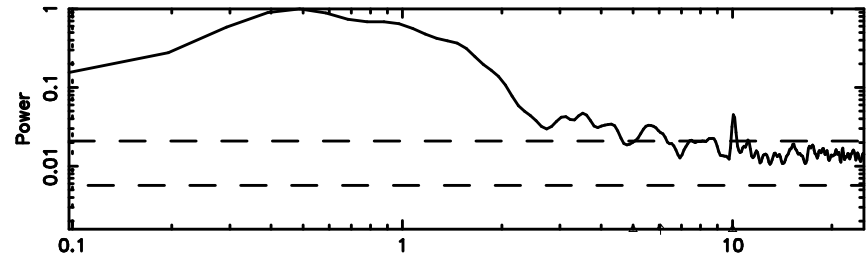

BLK:12,SNR1: 5.8274 ,SNR2: 10.272

1031-11 2024/07/02 6.70UT TOYOKAWA-KISO

F20240702154027

BLK:25,SNR1: 0.80595 ,SNR2: 2.9818

Frequency (Hz)

K20240702154023

BLK:25,SNR1: 2.2028 ,SNR2: 7.8470

Frequency (Hz)