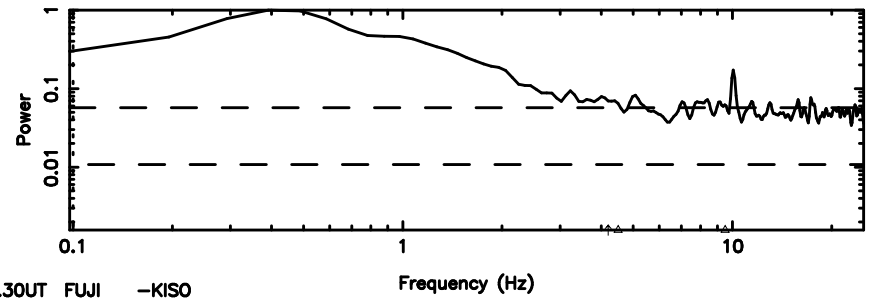

K20240702161631

BLK: 7,SNR1: 0.90540 ,SNR2: 5.3633

Frequency (Hz)

1107+109 2024/07/02 7.30UT TOYOKAWA-KISO

F20240702161635

BLK:15,SNR1: 0.72818 ,SNR2: 1.8182

K20240702161631

BLK:15,SNR1: 0.70286 ,SNR2: 3.5457