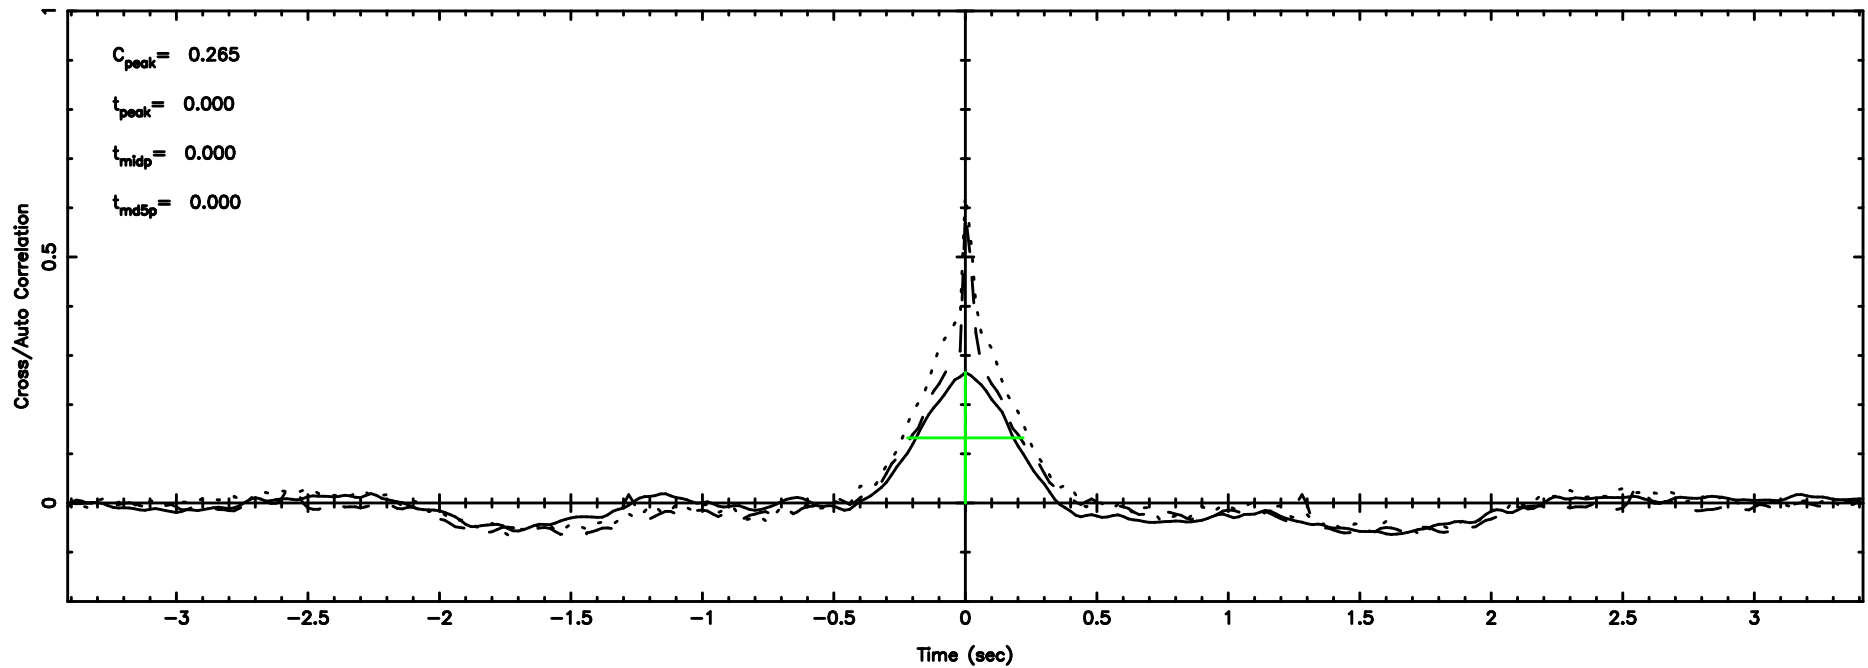

0821+394 2024/07/02 4.57UT TOYOKAWA-KISO

F20240702133235

BLK:19,SNR1: 0.58475 ,SNR2: 5.0415

K20240702133230

BLK:19,SNR1: 3.4695 ,SNR2: 12.265

0821+394 2024/07/02 4.57UT FUJI -KISO

T20240702134413

BLK:23,SNR1: 8.3065 ,SNR2: 20.831