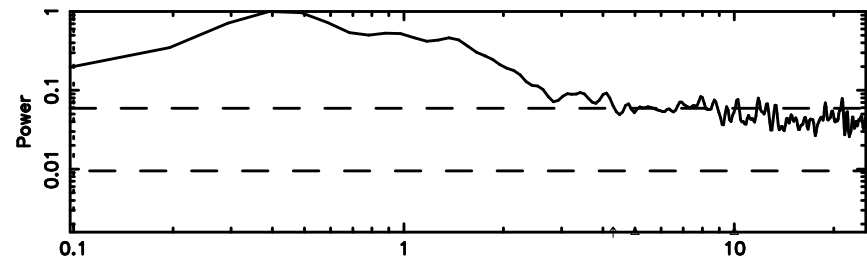

Frequency (Hz)

3C237 2024/07/02 6.28UT TOYOKAWA-FUJI

T20240702151458

BLK:22,SNR1: 1.2359 ,SNR2: 2.7181

K20240702151456

BLK:22,SNR1: 0.53909 ,SNR2: 3.1770

3C237 2024/07/02 6.28UT TOYOKAWA-KISO

F20240702151500