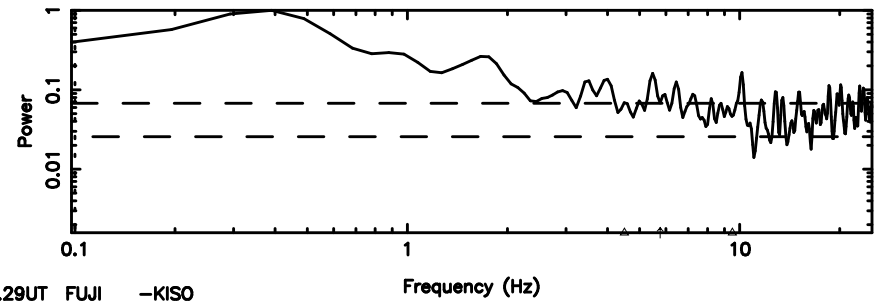

BLK: 3,SNR1: 0.35023 ,SNR2: 1.7413