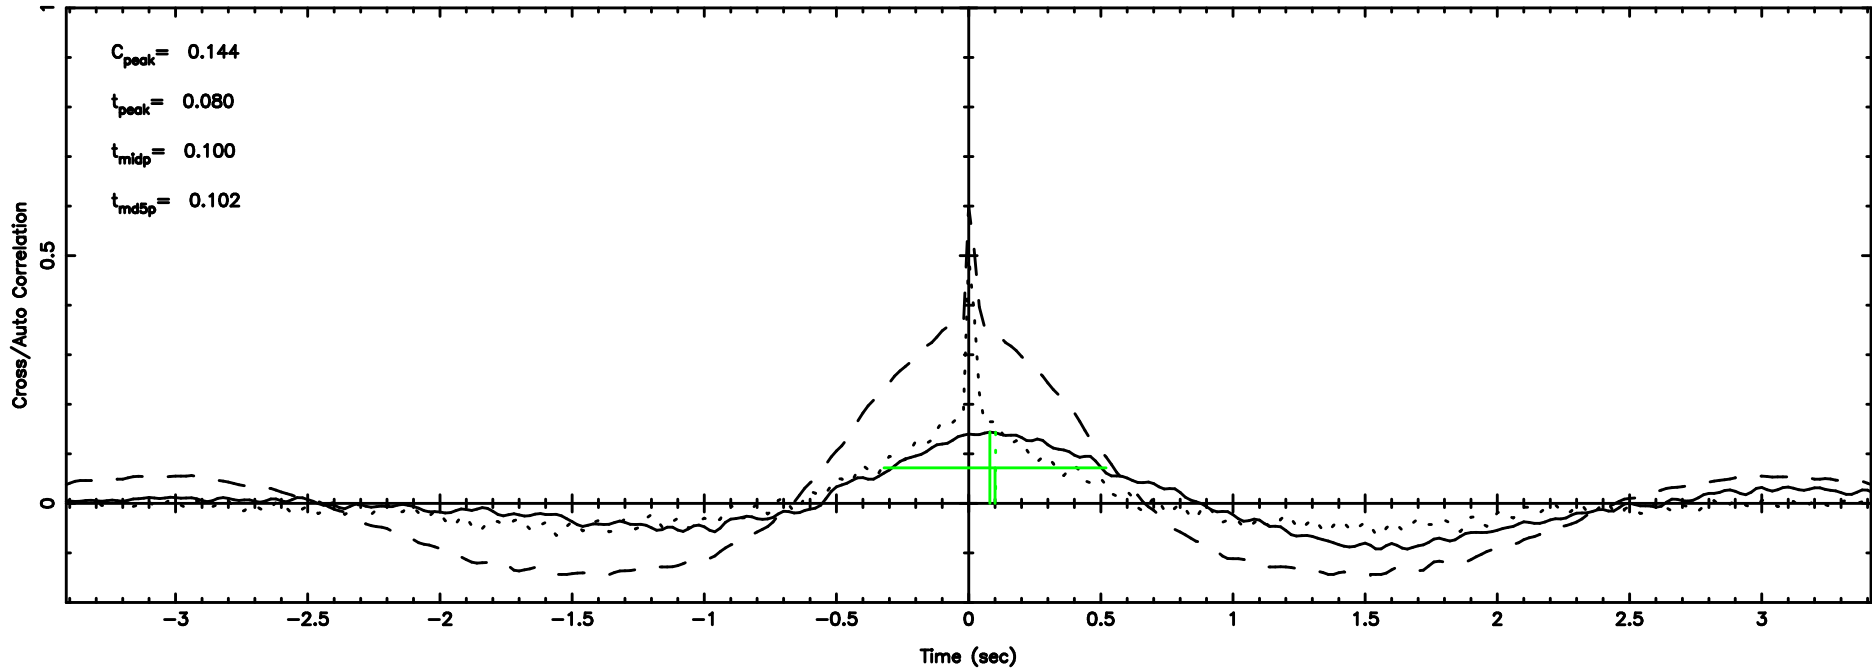

BLK:26,SNR1: 0.51728 ,SNR2: 2.6573