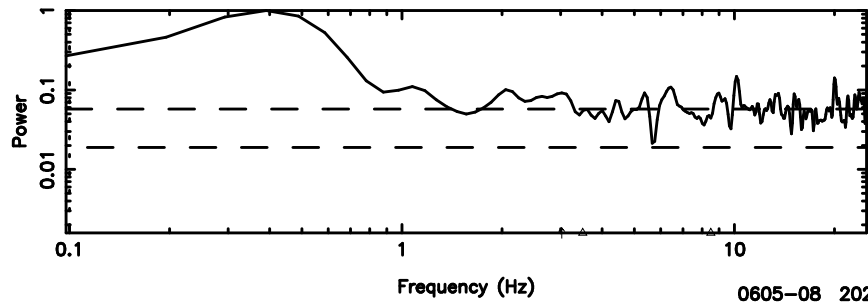

BLK: 5,SNR1: 0.38885 ,SNR2: 2.4809

0605-08 2024/07/02 2.29UT TOYOKAWA-FUJI

F20240702111533