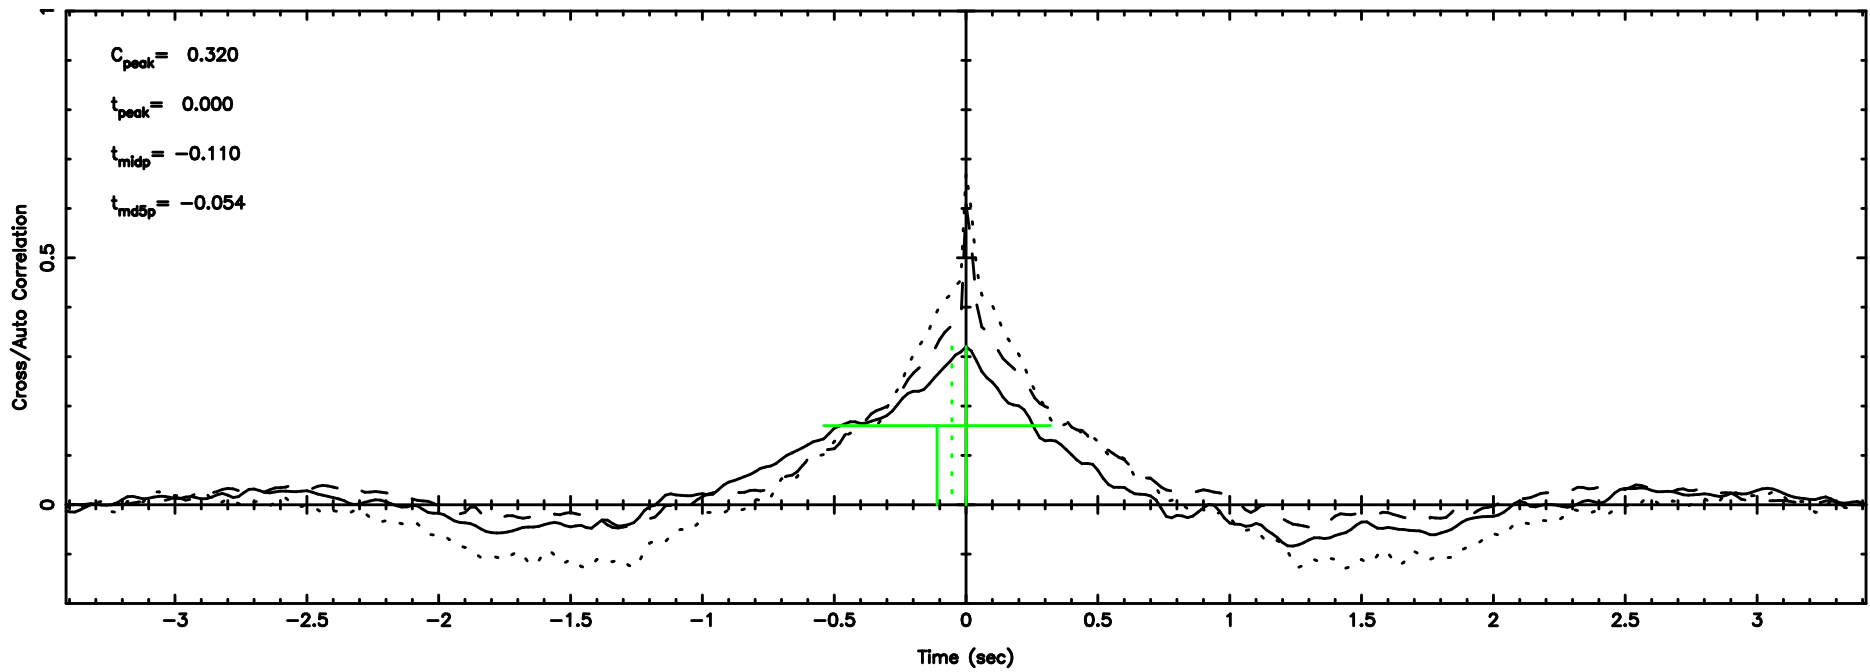

Frequency (Hz)

T20240702120212

BLK: 9,SNR1: 29.092 ,SNR2: 42.504

K20240702120209

BLK: 9,SNR1: 4.1245 ,SNR2: 15.741

0652-130 2024/07/02 3.06UT TOYOKAWA-KISO

F20240702120214

BLK:14,SNR1: 1.2174 ,SNR2: 3.5063