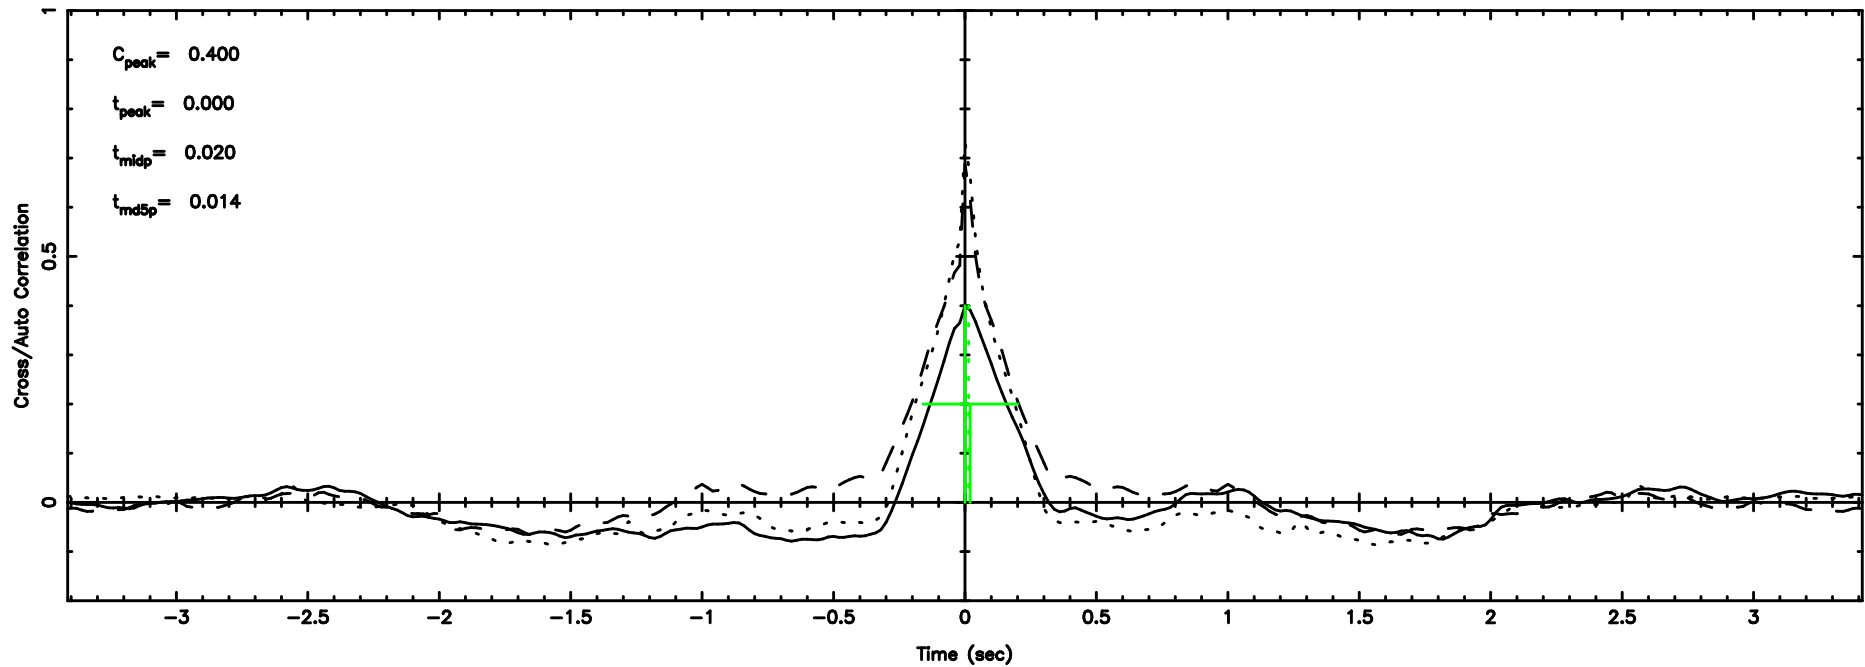

T20240702134918

BLK:24,SNR1: 3.7470 ,SNR2: 9.3735

F20240702134920

BLK:24,SNR1: 2.8776 ,SNR2: 13.349

0839-071 2024/07/02 4.85UT TOYOKAWA-FUJI