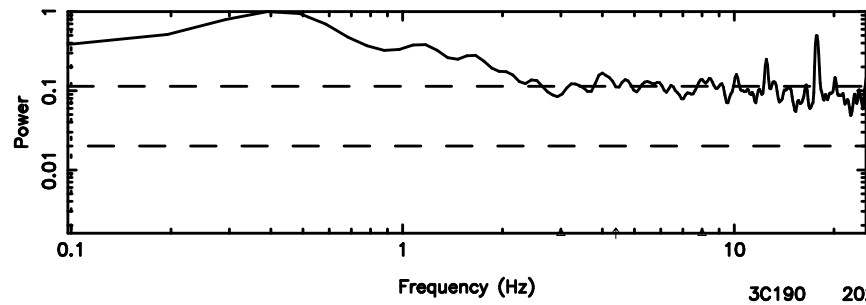

BLK:13,SNR1: 0.28035 ,SNR2: 1.3166