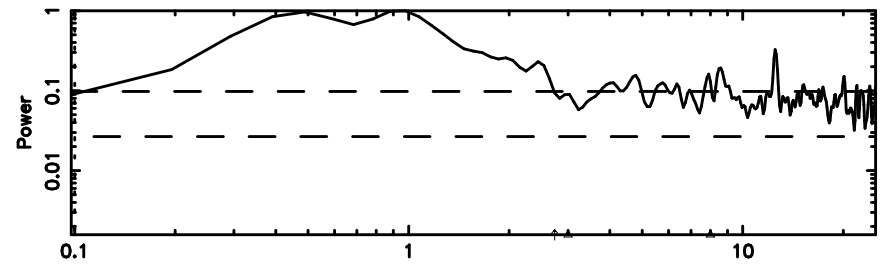

BLK: 4,SNR1: 0.43108 ,SNR2: 3.6748