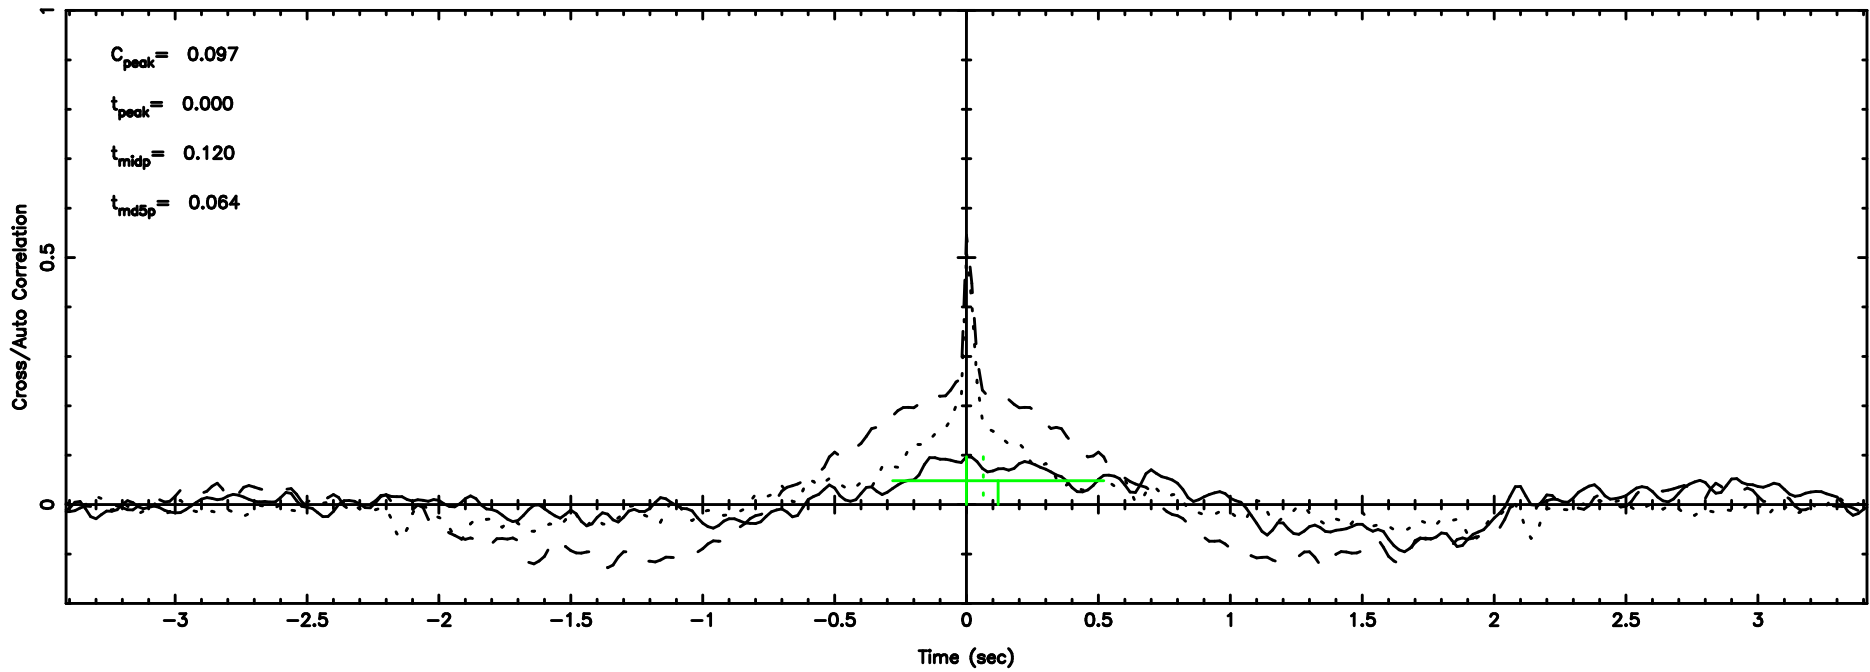

0605-08 2024/07/02 2.29UT FUJI -KISO