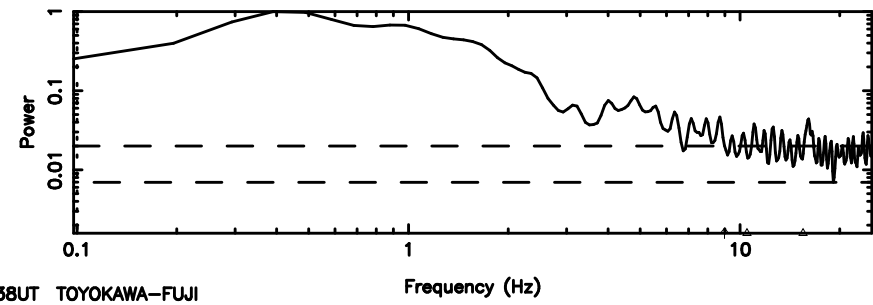

BLK:19,SNR1: 3.1973 ,SNR2: 7.1312