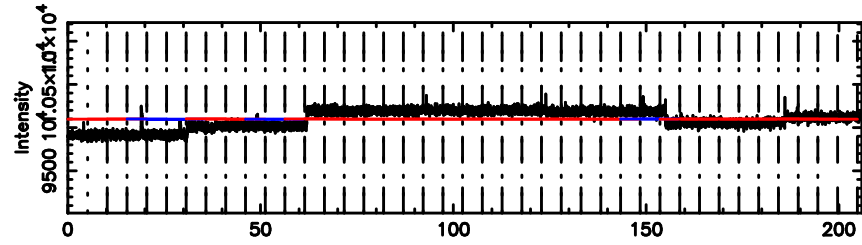

Frequency (Hz)

K20240702161631