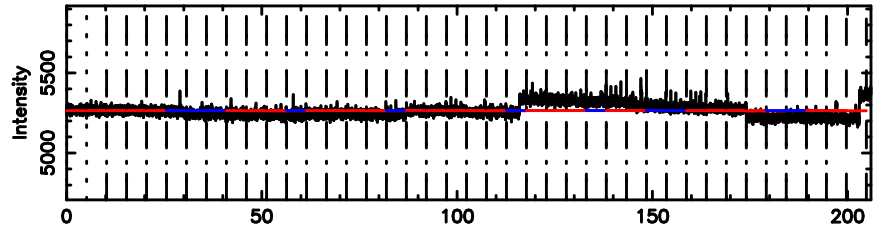

K20240702073233

BLK: 2,SNR1: 0.54897 ,SNR2: 7.4757

Frequency (Hz)

F20240702073237

BLK:11,SNR1: 0.35376E-01,SNR2: 1.0634

Frequency (Hz)

3C67

2024/07/01 22.57UT FUJI -KISO