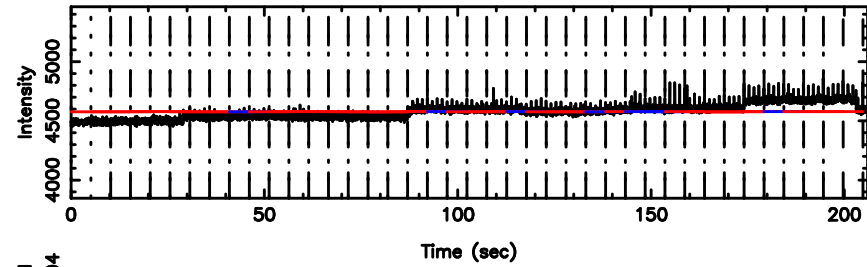

F20240702144338