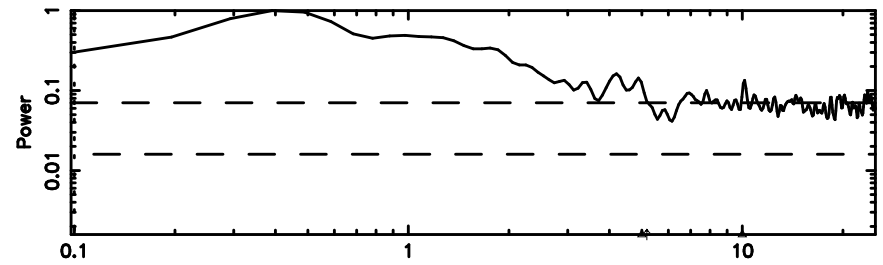

BLK:11,SNR1: 0.69931 ,SNR2: 2.8540