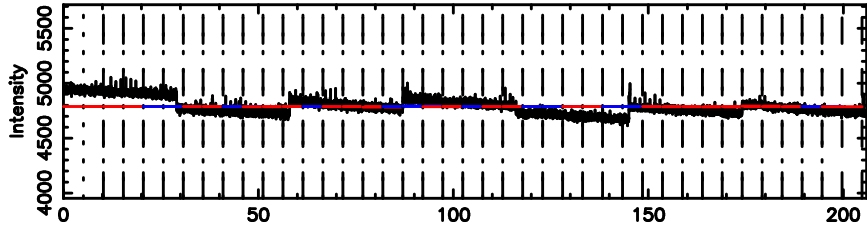

BLK:18,SNR1: 6.2332 ,SNR2: 11.742

Frequency (Hz)

0333+32 2024/07/01 23.77UT TOYOKAWA-KISO

F20240702084449

BLK:12,SNR1: 1.8703 ,SNR2: 4.5702

Frequency (Hz)

K20240702084445

BLK:12,SNR1: 8.4884 ,SNR2: 16.361