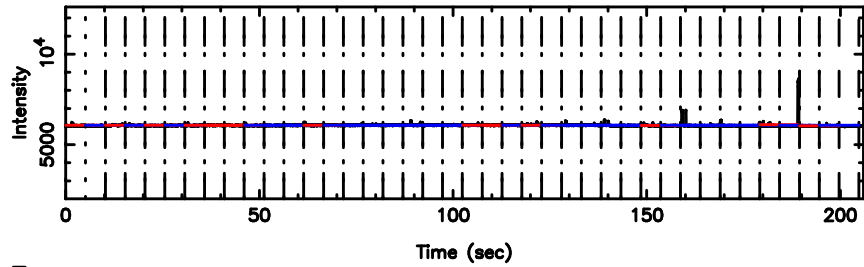

T20240702134413