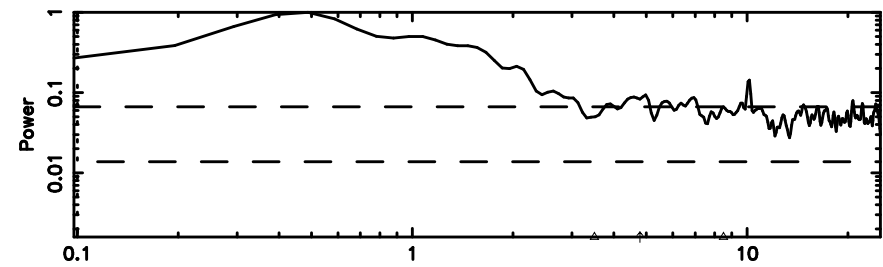

BLK:10,SNR1: 0.29026 ,SNR2: 2.3402

Frequency (Hz)

K20240702054926

BLK:10,SNR1: 0.53470 ,SNR2: 2.7991

Frequency (Hz)

0038+328 2024/07/01 20.85UT TOYOKAWA-KISO

F20240702054931

BLK:10,SNR1: 0.29740 ,SNR2: 2.2452