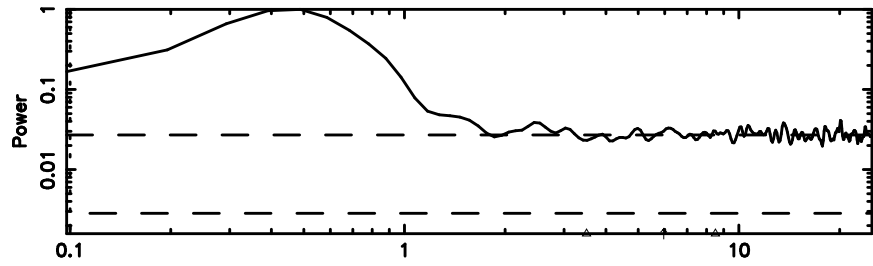

BLK:19,SNR1: 1.2667 ,SNR2: 3.4561

Frequency (Hz)

T20240702064611

BLK:30,SNR1: 0.93938 ,SNR2: 3.1450

Frequency (Hz)

3C48 2024/07/01 21.80UT TOYOKAWA-KISO

K20240702064608

BLK:30,SNR1: 0.59625 ,SNR2: 2.4465