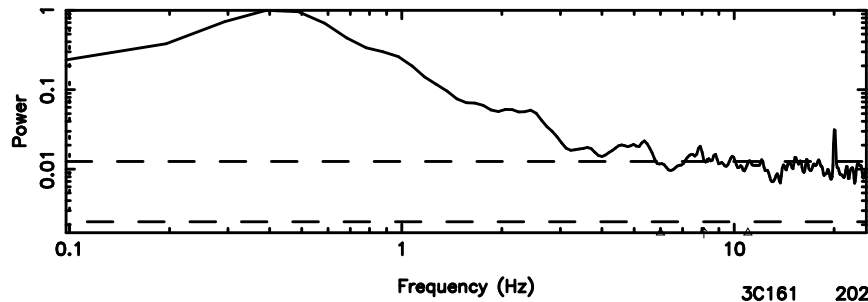

BLK:26,SNR1: 2.4551 ,SNR2: 6.2900

3C161 2024/07/02 2.61UT TOYOKAWA-FUJI

F20240702113441