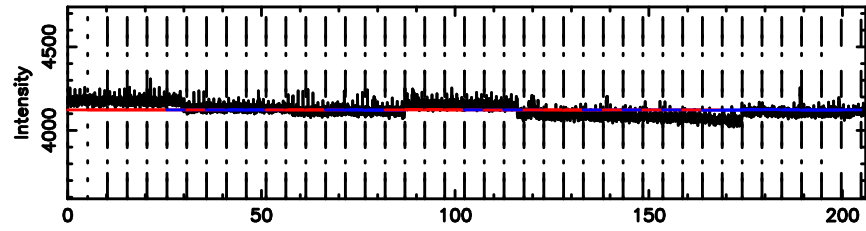

0821+394 2024/07/02 4.57UT TOYOKAWA-KISO

F20240702133235

BLK:19,SNR1: 0.58475 ,SNR2: 5.0415

K20240702133230

BLK:19,SNR1: 3.4695 ,SNR2: 12.265

0821+394 2024/07/02 4.57UT FUJI -KISO

T20240702134413

BLK:23,SNR1: 8.3065 ,SNR2: 20.831