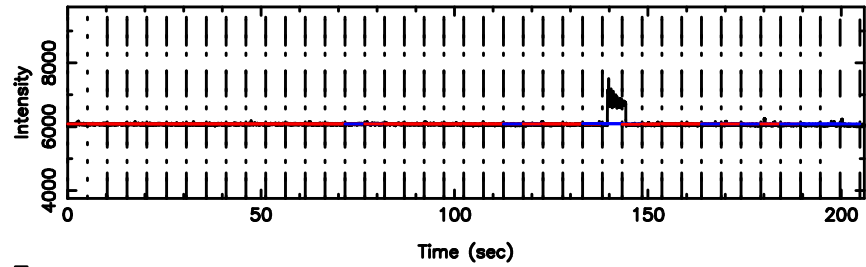

T20240702142912