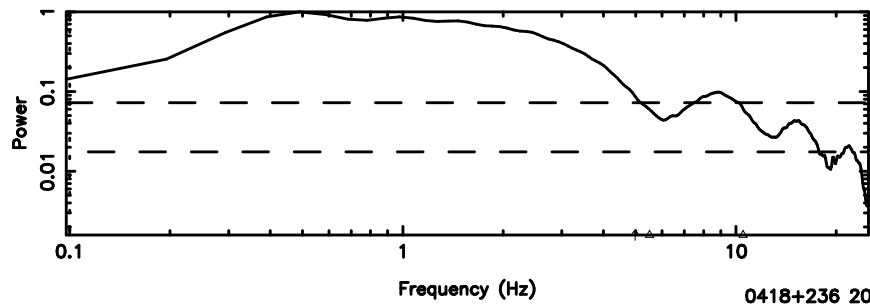

BLK:21,SNR1: 1.1167 ,SNR2: 5.6623