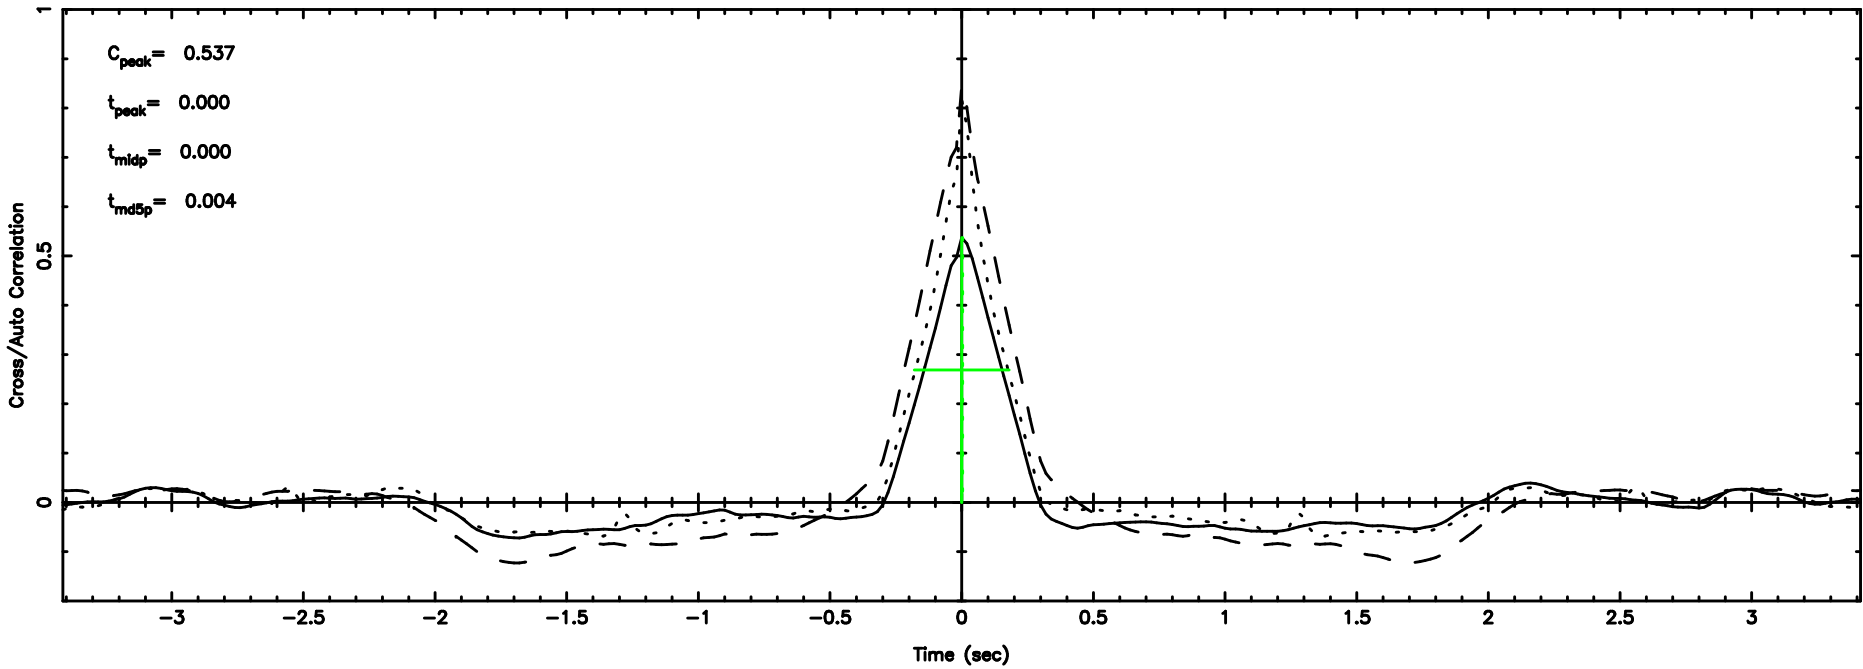

BLK:28,SNR1: 6.3760 ,SNR2: 15.283

F20240702125141

BLK:28,SNR1: 2.5864 ,SNR2: 11.755

0741-06 2024/07/02 3.89UT TOYOKAWA-FUJI

T20240702125139

BLK:32,SNR1: 6.3805 ,SNR2: 15.311

K20240702125136

BLK:32,SNR1: 7.1004 ,SNR2: 17.443