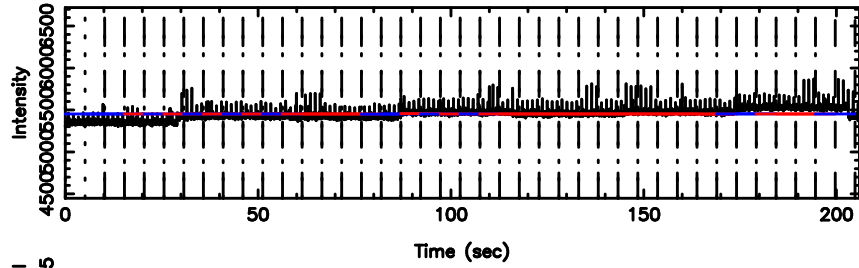

T20240702160515

BLK: 9,SNR1: 0.95496E-01,SNR2: 0.75132

Frequency (Hz)

K20240702160513

BLK: 9,SNR1: 0.52022 ,SNR2: 2.3841

Frequency (Hz)

1055+01 2024/07/02 7.12UT TOYOKAWA-KISO

F20240702160517