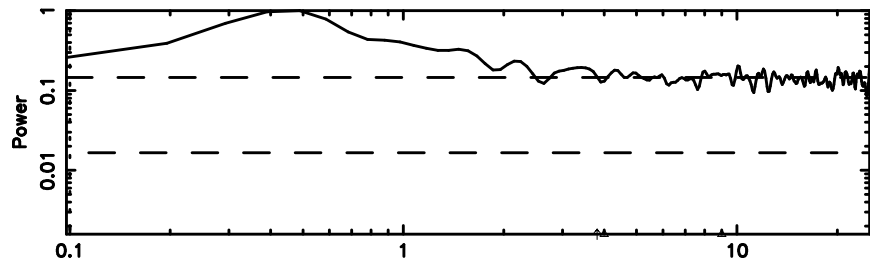

F20240702084449

BLK: 4,SNR1: 3.7582 ,SNR2: 10.937

Frequency (Hz)

0333+32 2024/07/01 23.77UT TOYOKAWA-FUJI

T20240702084447

BLK:18,SNR1: 0.19280 ,SNR2: 1.1636

Frequency (Hz)

K20240702084445