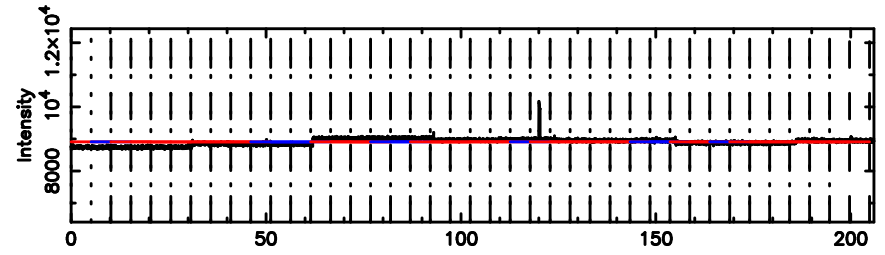

Frequency (Hz)

K20240702085310