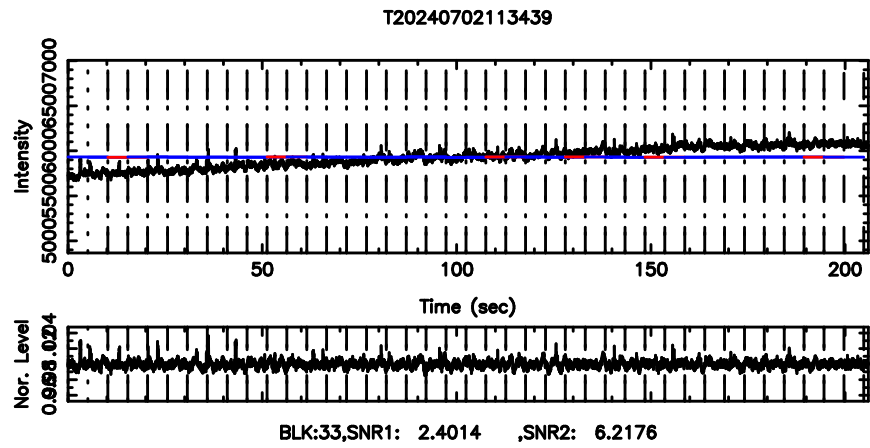

3C161 2024/07/02 2.61UT TOYOKAWA-FUJI

F20240702113441

BLK:26,SNR1: 3.4153 ,SNR2: 7.9807

Frequency (Hz)

3C161 2024/07/02 2.61UT TOYOKAWA-KISO

F20240702113441

BLK:27,SNR1: 3.7445 ,SNR2: 8.5719

K20240702113436