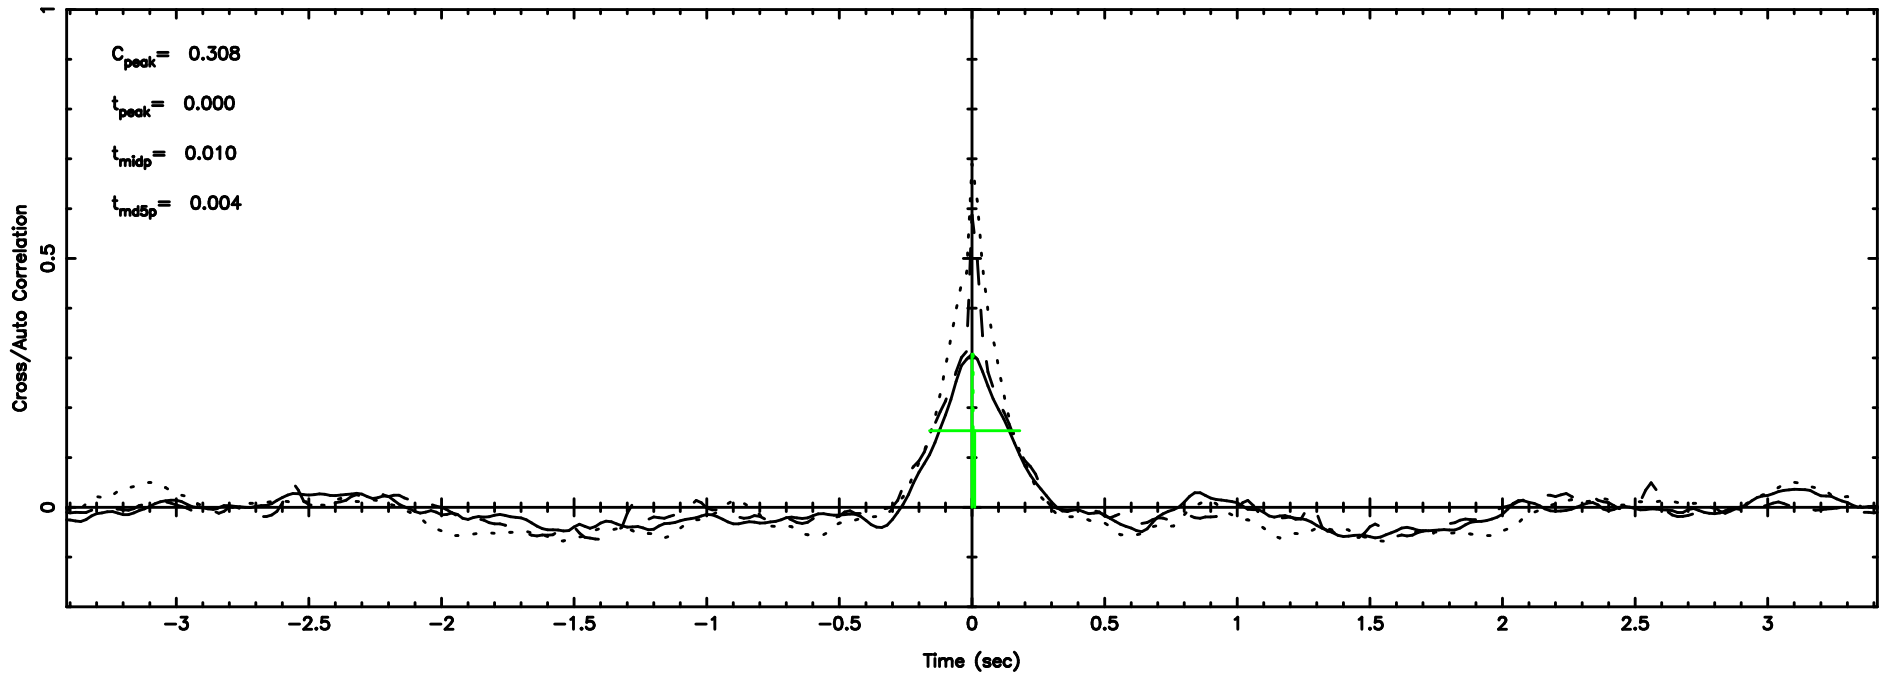

0202+15 2024/07/01 22.25UT TOYOKAWA-KISO

F20240702071305

BLK:12,SNR1: 3.1375 ,SNR2: 13.571

Frequency (Hz)

0202+15 2024/07/01 22.25UT FUJI -KISO

K20240702071300

BLK:12,SNR1: 3.6886 ,SNR2: 15.571

Frequency (Hz)