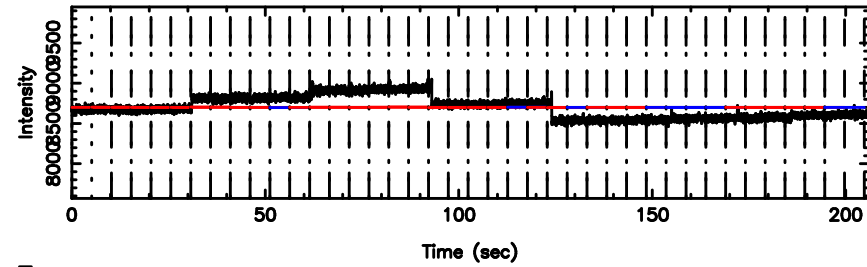

K20240702141657