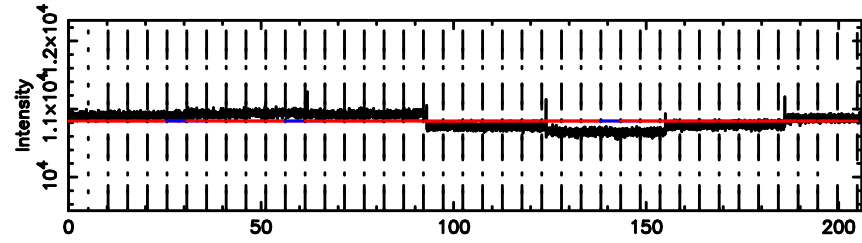

Frequency (Hz)

K20240702171546