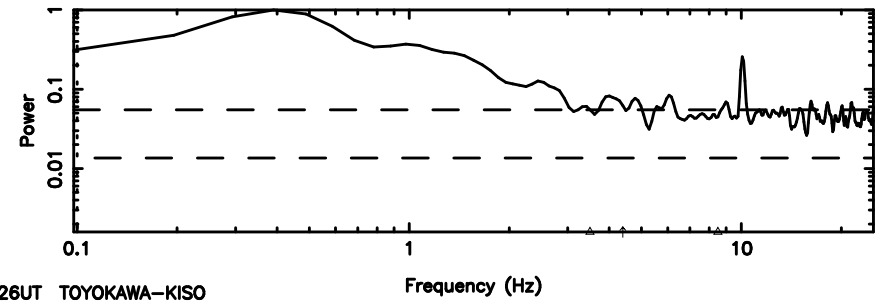

Frequency (Hz)

0703+138 2024/07/02 3.26UT TOYOKAWA-FUJI

T20240702121348

BLK:12,SNR1: 0.69432 ,SNR2: 1.7223

K20240702121345

BLK:12,SNR1: 0.62759 ,SNR2: 3.0614

0703+138 2024/07/02 3.26UT TOYOKAWA-KISO

F20240702121350