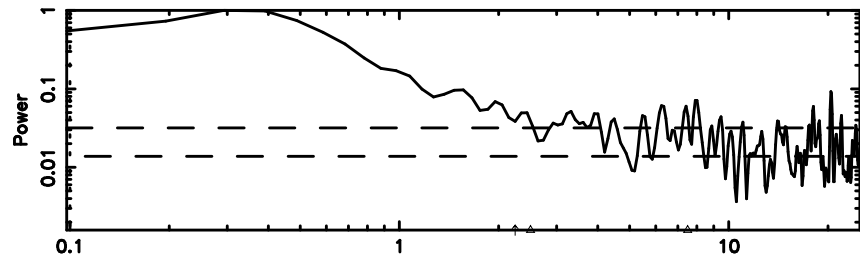

Frequency (Hz)

F20240702171551

BLK: 1,SNR1: 0.63207 ,SNR2: 7.8959

Frequency (Hz)

1206+439 2024/07/02 8.29UT TOYOKAWA-FUJI

T20240702171549

BLK: 3,SNR1:-0.38398E-01,SNR2: 1.4093

Frequency (Hz)