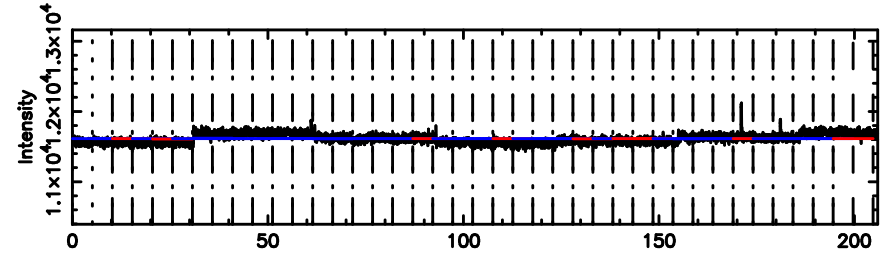

BLK:19,SNR1: 1.2667 ,SNR2: 3.4561

Frequency (Hz)

T20240702064611

BLK:30,SNR1: 0.93938 ,SNR2: 3.1450

Frequency (Hz)

3C48 2024/07/01 21.80UT TOYOKAWA-KISO

K20240702064608

BLK:30,SNR1: 0.59625 ,SNR2: 2.4465