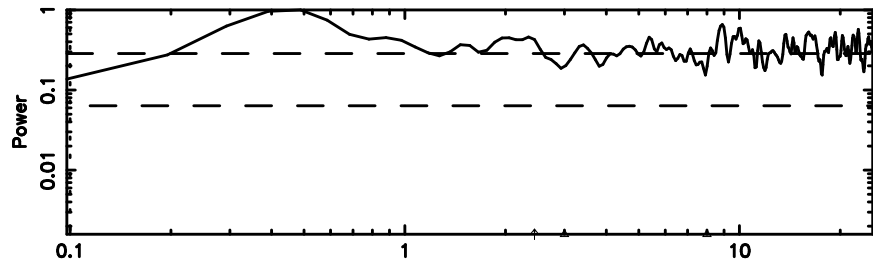

BLK: 6,SNR1: 0.19938 ,SNR2: 0.59541