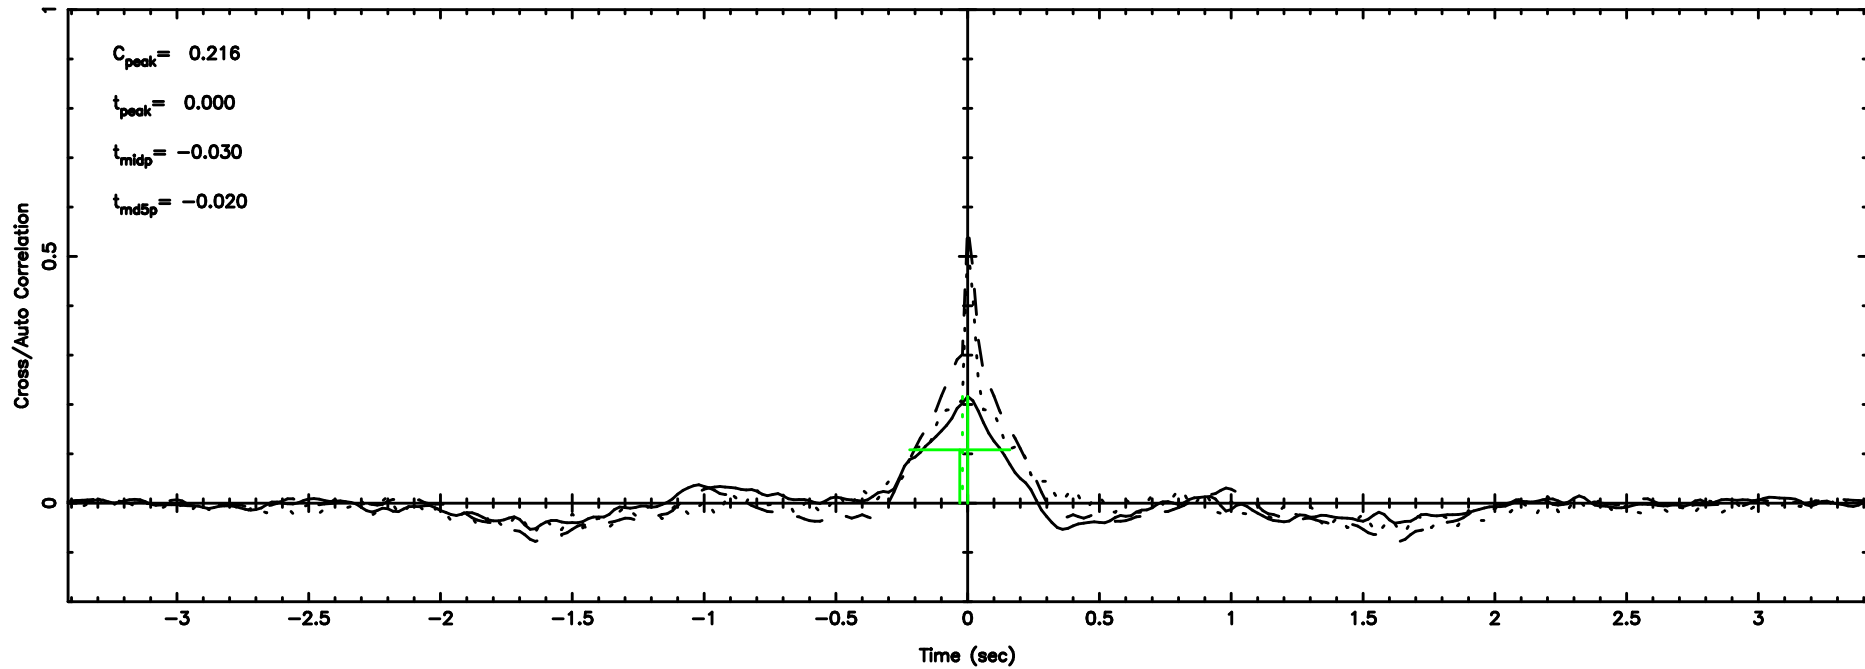

BLK:17,SNR1: 0.77280 ,SNR2: 2.0964

Frequency (Hz)

K20240702121345

BLK:17,SNR1: 0.47282 ,SNR2: 2.1311

Frequency (Hz)

0703+138 2024/07/02 3.26UT FUJI -KISO

T20240702122311

BLK: 8,SNR1: 0.21929 ,SNR2: 1.7340