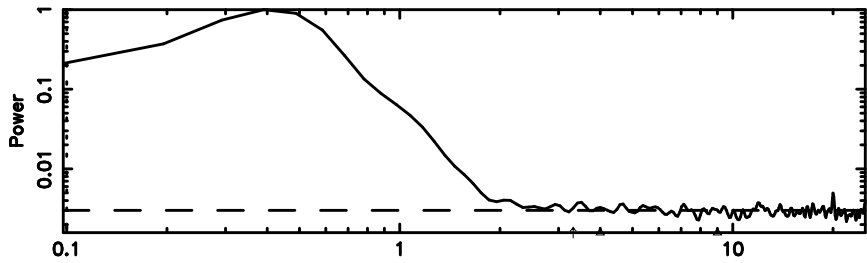

F20240702094058

BLK:13,SNR1: 0.27839 ,SNR2: 1.7153

K20240702094053

BLK:13,SNR1: 0.78122 ,SNR2: 4.8014

3C119 2024/07/02 0.71UT FUJI -KISO

T20240702102903

BLK:38,SNR1: 7.0466 ,SNR2: 43.428

Frequency (Hz)