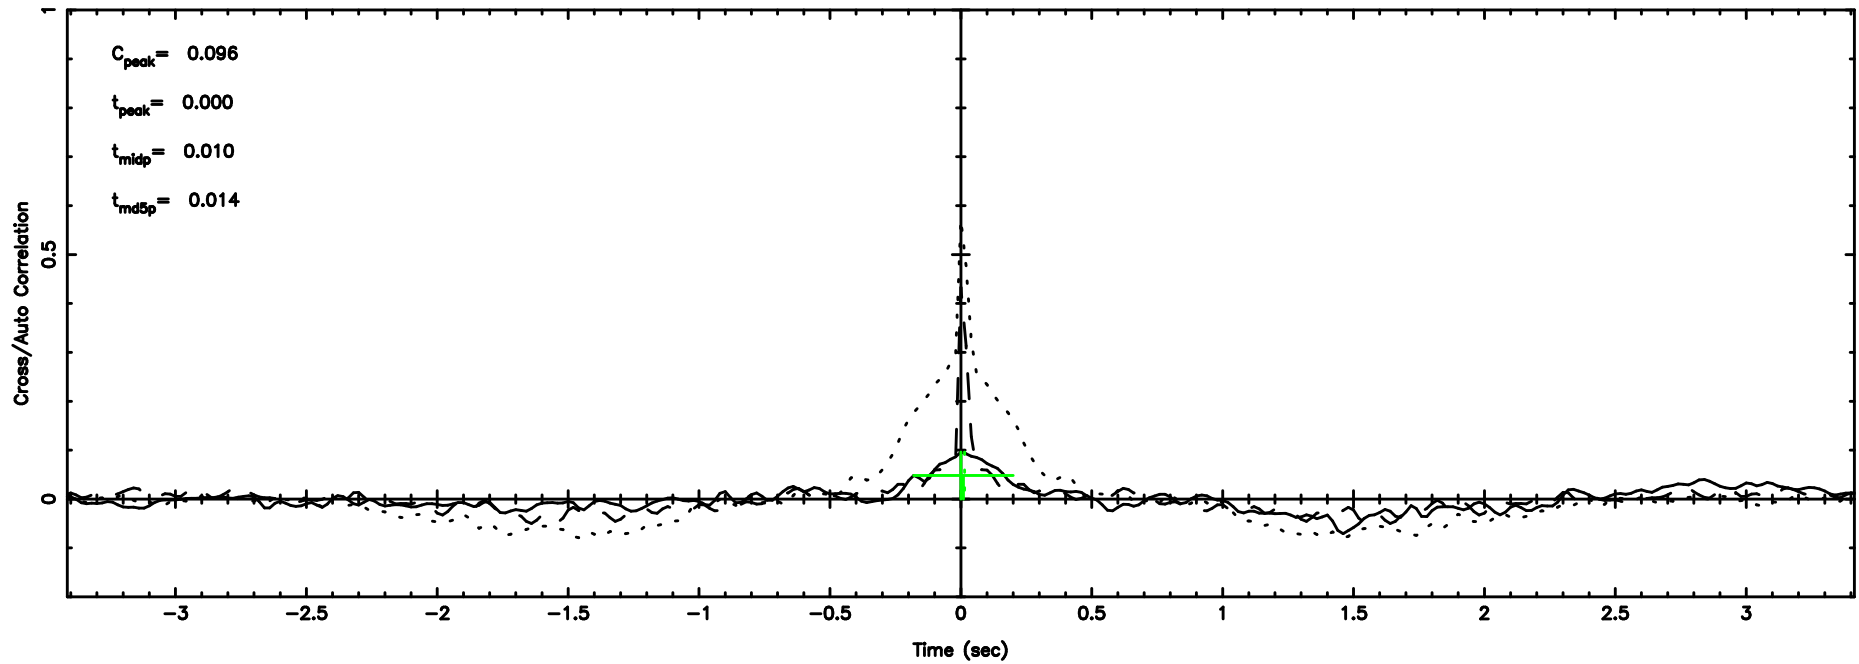

T20240702160515

BLK: 9,SNR1: 0.95496E-01,SNR2: 0.75132

Frequency (Hz)

K20240702160513

BLK: 9,SNR1: 0.52022 ,SNR2: 2.3841

Frequency (Hz)

1055+01 2024/07/02 7.12UT TOYOKAWA-KISO

F20240702160517