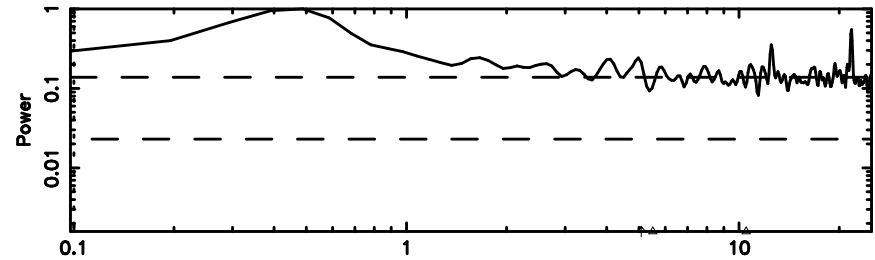

BLK:15,SNR1: 0.24608 ,SNR2: 0.87830