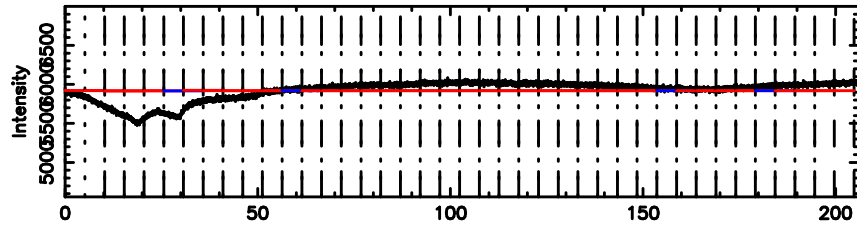

T20240702165635

BLK: 4, SNR1: 0.66039 , SNR2: 3.7253

Frequency (Hz)

K20240702165632

BLK: 4, SNR1: 0.93050 , SNR2: 3.9860

Frequency (Hz)

3C267 2024/07/02 7.97UT TOYOKAWA-KISO

F20240702165637