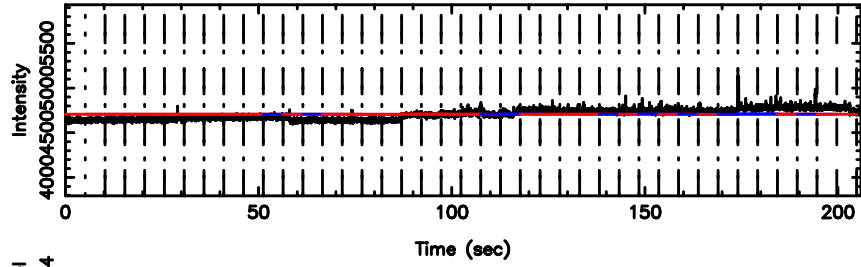

Frequency (Hz)

3C237 2024/07/02 6.28UT TOYOKAWA-FUJI

T20240702151458

BLK:22,SNR1: 1.2359 ,SNR2: 2.7181

K20240702151456

BLK:22,SNR1: 0.53909 ,SNR2: 3.1770

3C237 2024/07/02 6.28UT TOYOKAWA-KISO

F20240702151500