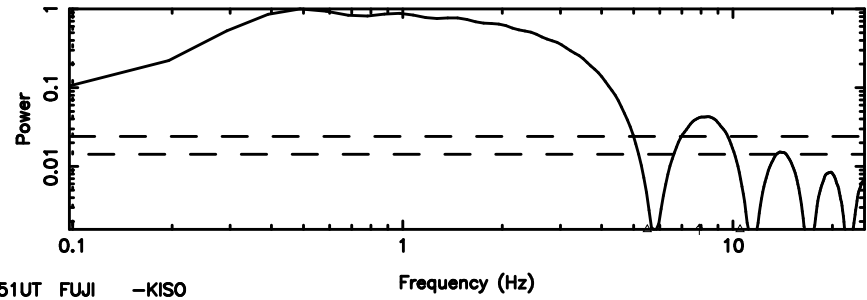

BLK:23,SNR1: 3.9812 ,SNR2: 11.057

3C241 2024/07/02 6.51UT FUJI -KISO