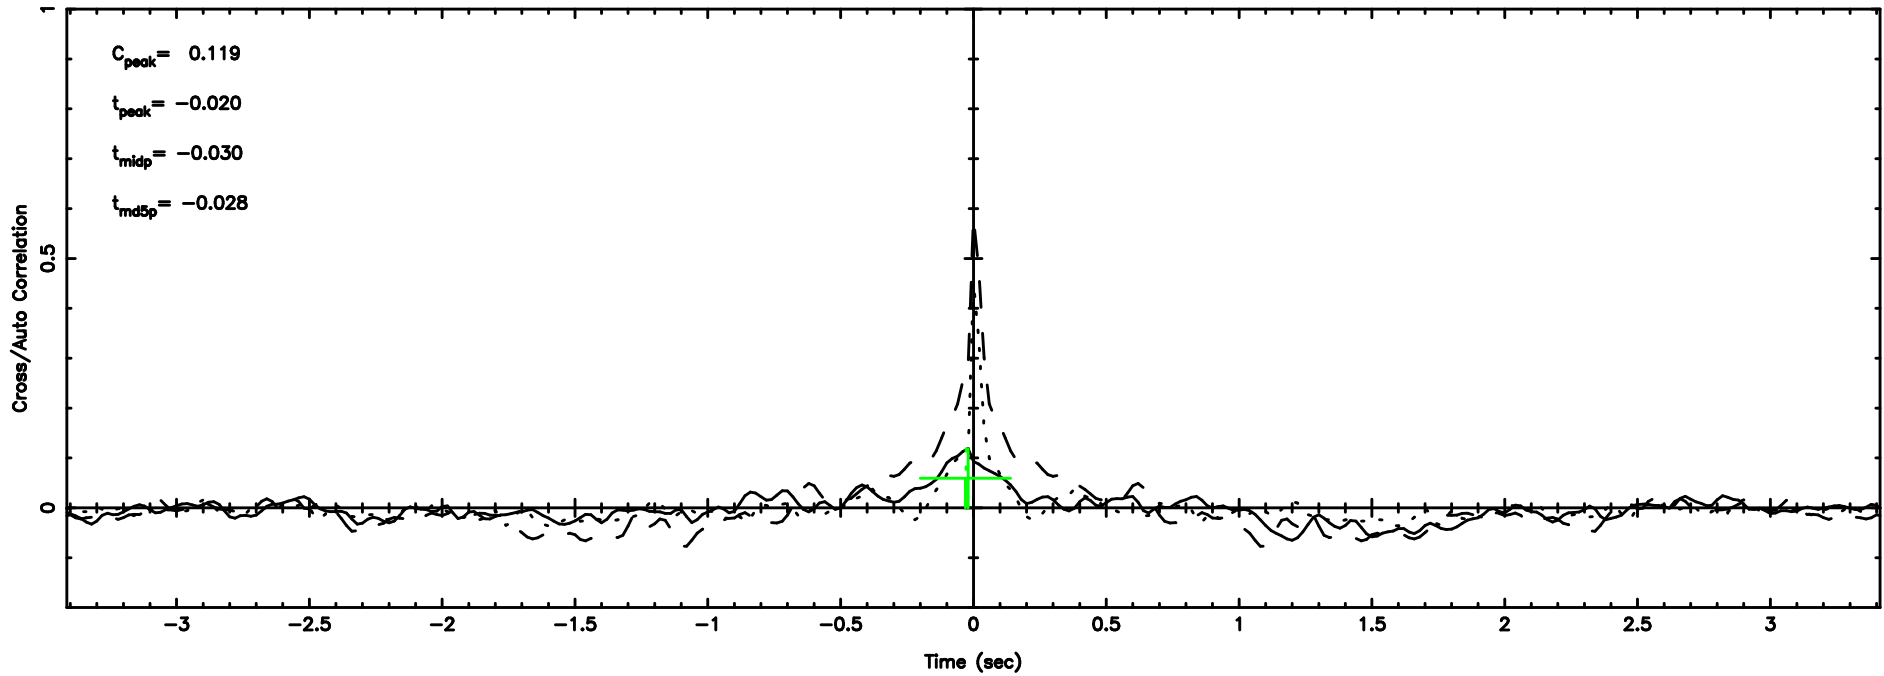

Frequency (Hz)

0109+416 2024/07/01 21.38UT FUJI -KISO