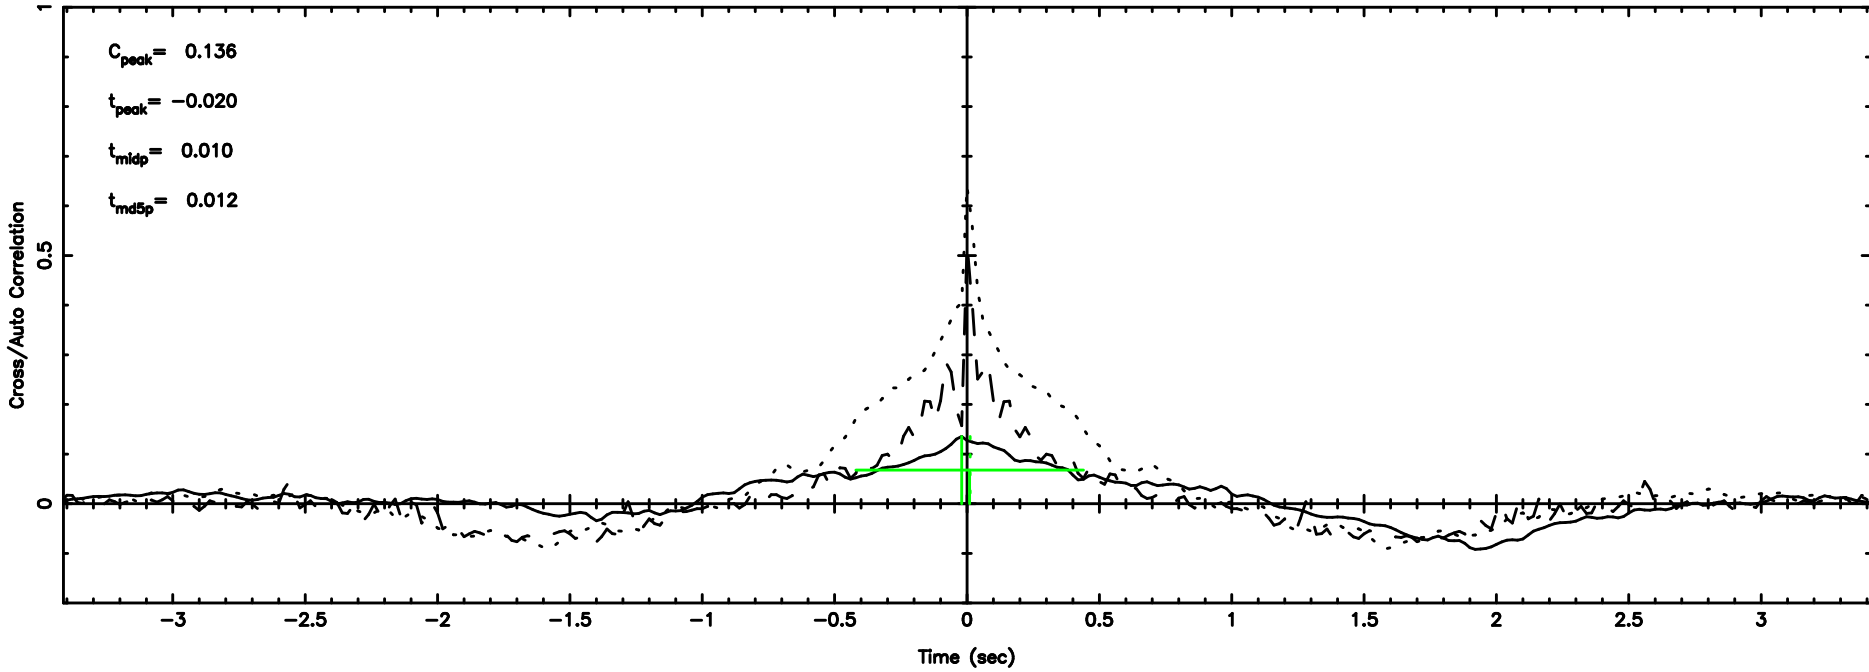

Frequency (Hz)

0333+32 2024/07/01 23.77UT FUJI -KISO