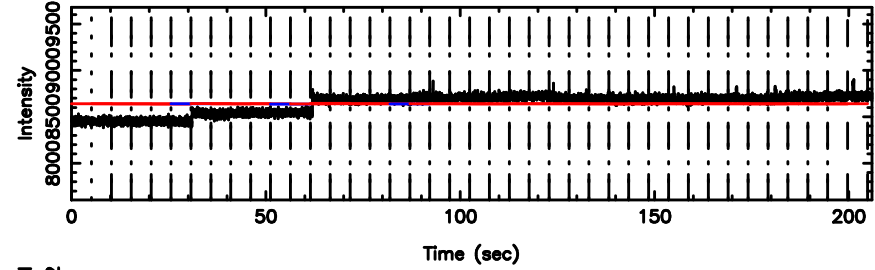

K20240702111528