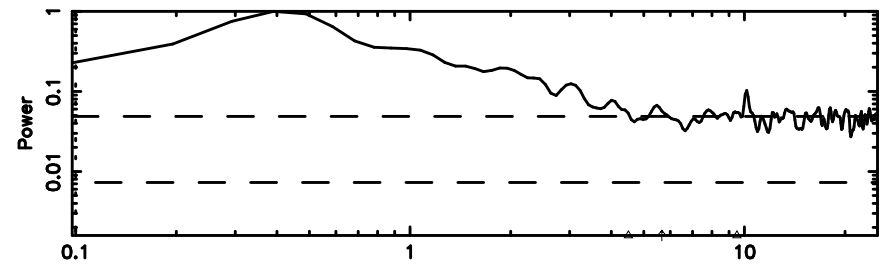

Frequency (Hz)

F20240702064613

BLK:16,SNR1: 1.2460 ,SNR2: 3.8639

Frequency (Hz)

3C48 2024/07/01 21.80UT FUJI -KISO

K20240702064608

BLK:16,SNR1: 0.78678 ,SNR2: 2.8393

Frequency (Hz)