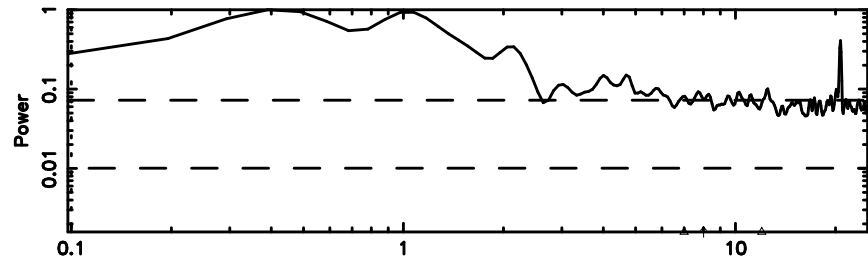

F20240702121350

BLK:17,SNR1: 0.77280 ,SNR2: 2.0964

Frequency (Hz)

K20240702121345

BLK:17,SNR1: 0.47282 ,SNR2: 2.1311

Frequency (Hz)

0703+138 2024/07/02 3.26UT FUJI -KISO