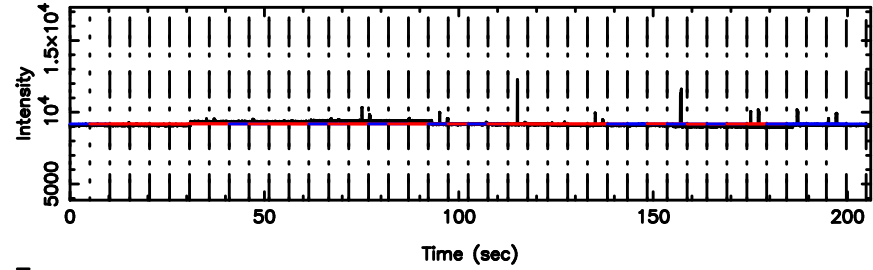

0556+191 2024/07/02 2.16UT TOYOKAWA-FUJI

F20240702110747

BLK:11,SNR1: 1.3525 ,SNR2: 6.5821

T20240702110745

BLK:14,SNR1: 6.4616 ,SNR2: 15.641

0556+191 2024/07/02 2.16UT TOYOKAWA-KISO

K20240702110742

BLK:14,SNR1: 7.7708 ,SNR2: 19.458