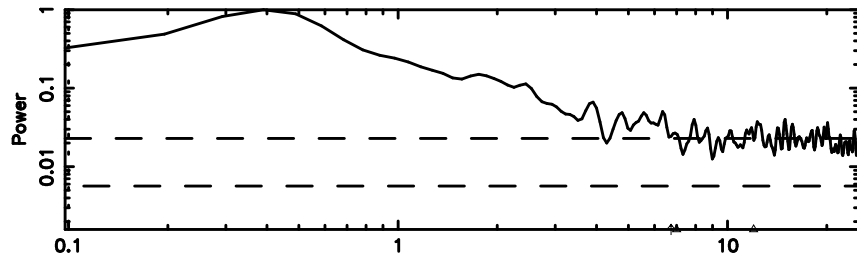

Frequency (Hz)

3C263.1 2024/07/02 7.86UT TOYOKAWA-KISO

F20240702165010

BLK: 9,SNR1: 1.6705 ,SNR2: 4.9320

Frequency (Hz)

K20240702165006

BLK: 9,SNR1: 0.19440 ,SNR2: 1.4524

Frequency (Hz)