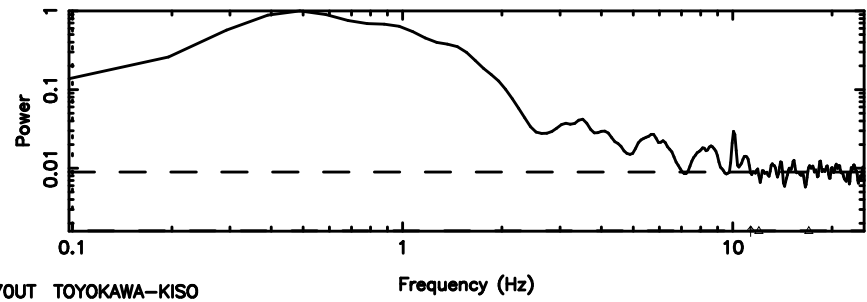

BLK:12,SNR1: 5.8274 ,SNR2: 10.272