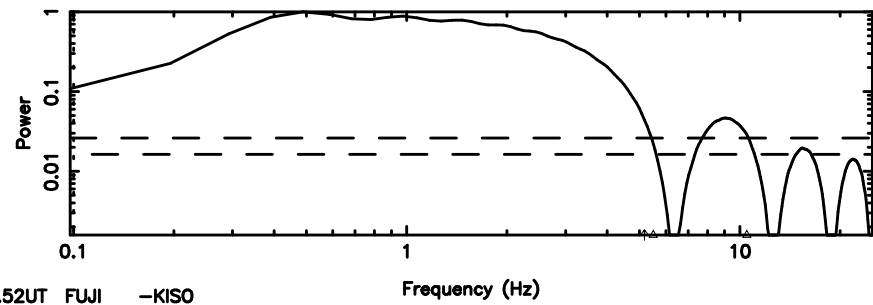

BLK:21,SNR1: 4.0522 ,SNR2: 17.020

0418+236 2024/07/02 0.52UT FUJI -KISO