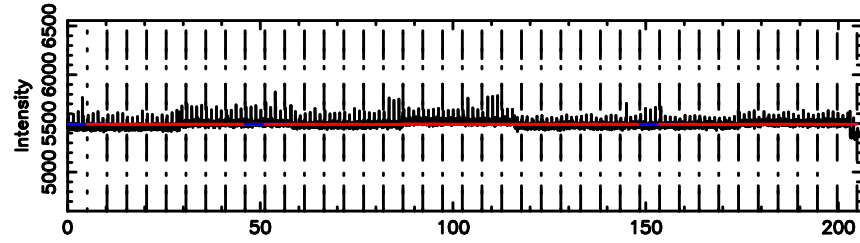

Frequency (Hz)

F20240702162612