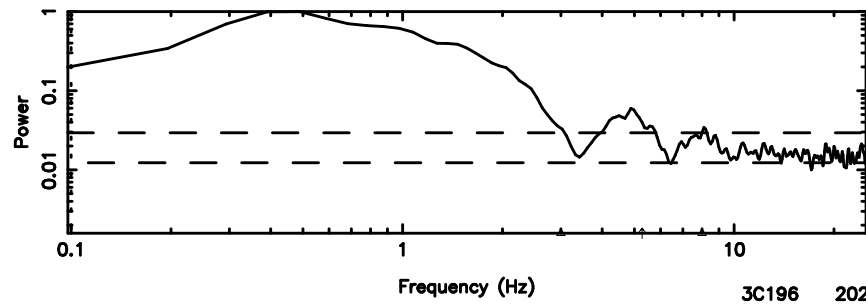

BLK:19,SNR1: 1.4614 ,SNR2: 6.7286