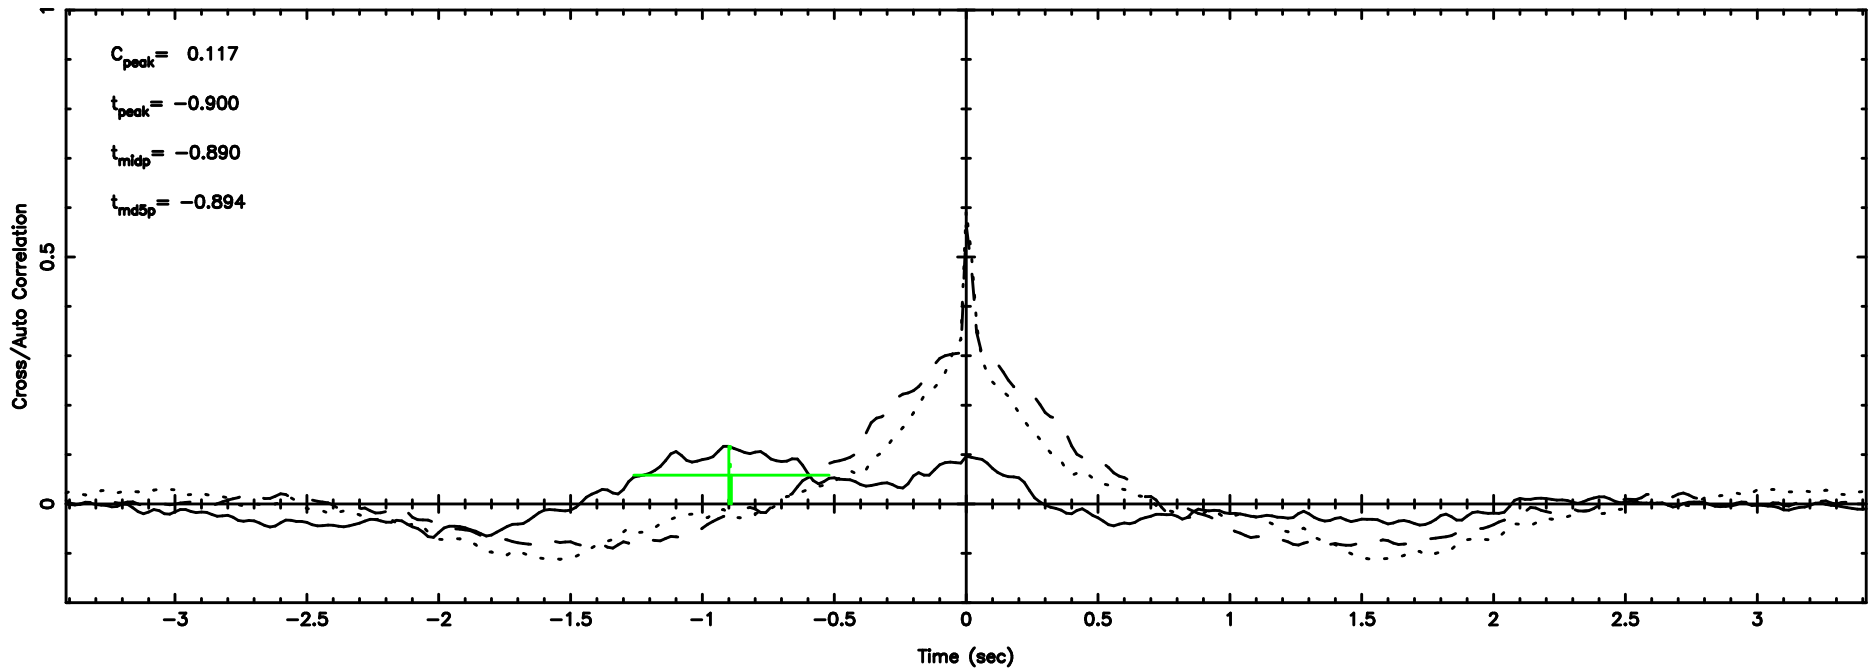

Frequency (Hz)

T20240702120212

BLK: 9,SNR1: 29.092 ,SNR2: 42.504

K20240702120209

BLK: 9,SNR1: 4.1245 ,SNR2: 15.741

0652-130 2024/07/02 3.06UT TOYOKAWA-KISO

F20240702120214

BLK:14,SNR1: 1.2174 ,SNR2: 3.5063