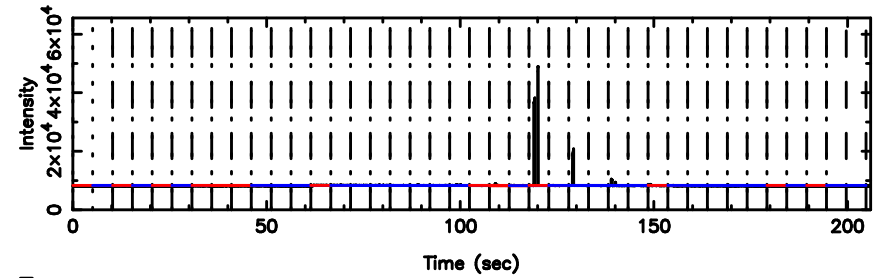

K20240702134410