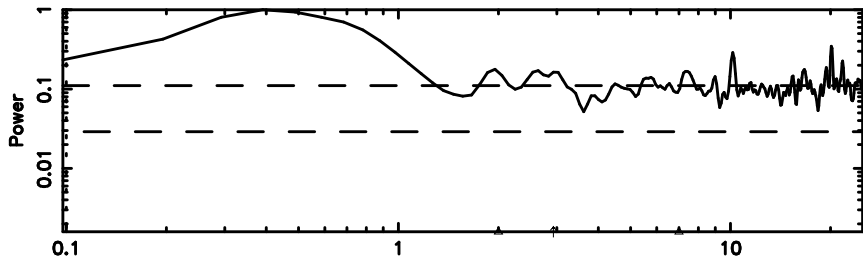

BLK:17,SNR1: 0.77280 ,SNR2: 2.0964

Frequency (Hz)

K20240702121345

BLK:17,SNR1: 0.47282 ,SNR2: 2.1311

Frequency (Hz)

0703+138 2024/07/02 3.26UT FUJI -KISO

T20240702122311

BLK: 8,SNR1: 0.21929 ,SNR2: 1.7340