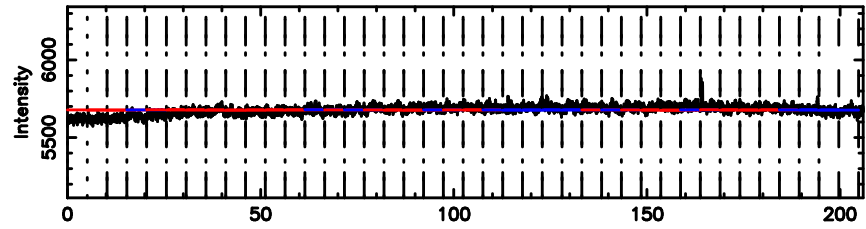

T20240702151458