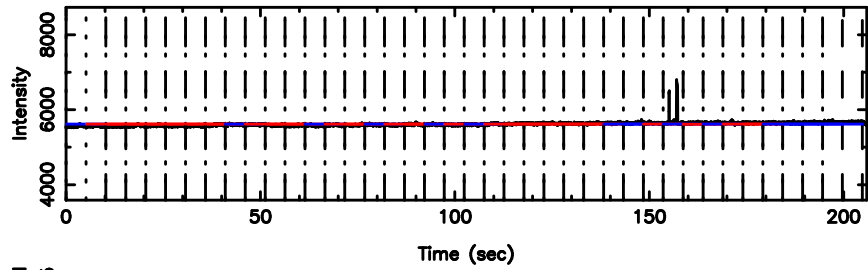

0556+191 2024/07/02 2.16UT TOYOKAWA-FUJI

F20240702110747

BLK:11,SNR1: 1.3525 ,SNR2: 6.5821

T20240702110745

BLK:14,SNR1: 6.4616 ,SNR2: 15.641

0556+191 2024/07/02 2.16UT TOYOKAWA-KISO

K20240702110742

BLK:14,SNR1: 7.7708 ,SNR2: 19.458