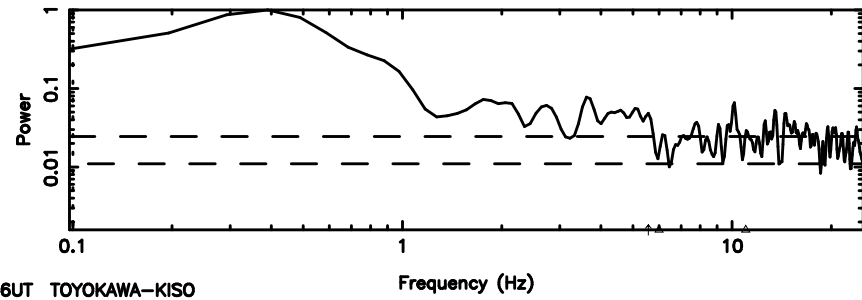

BLK: 3,SNR1: 1.1856 ,SNR2: 4.2482