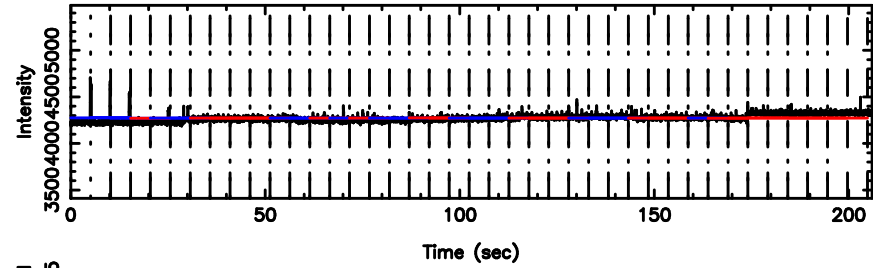

T20240702105907

BLK:17,SNR1: 0.72290 ,SNR2: 3.2040

0548+16 2024/07/02 2.01UT TOYOKAWA-FUJI

F20240702105909

BLK:17,SNR1: 3.8355 ,SNR2: 9.4669