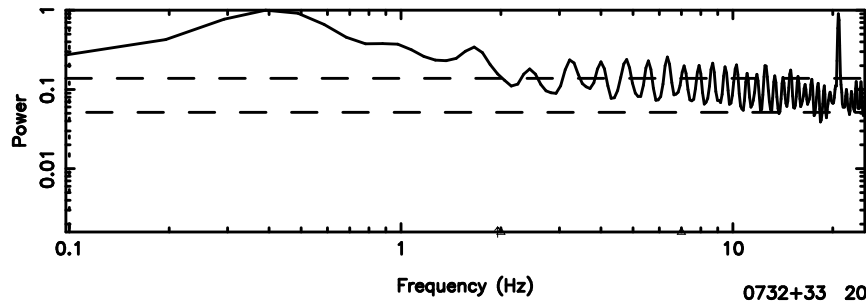

BLK:19,SNR1: 0.63599E-02,SNR2: 2.0576