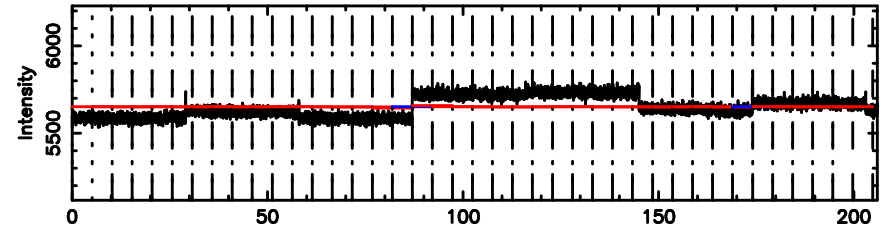

T20240702070556

BLK: 2,SNR1:-0.62840E-01,SNR2: 0.26002

Frequency (Hz)

F20240702070558

BLK: 2,SNR1: 2.5390 ,SNR2: 9.7729

Frequency (Hz)

0155-109 2024/07/01 22.13UT TOYOKAWA-FUJI

T20240702070556