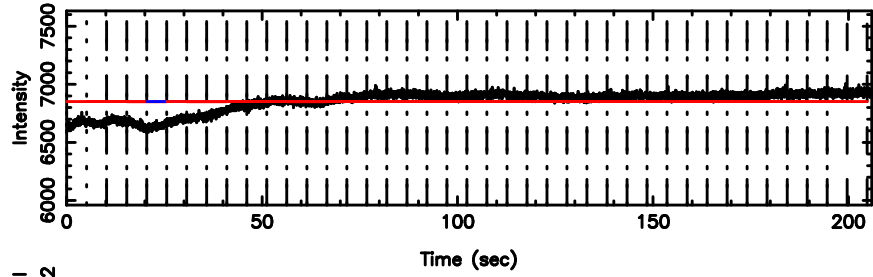

T20240702070556

BLK: 2,SNR1:-0.62840E-01,SNR2: 0.26002

Frequency (Hz)

F20240702070558

BLK: 2,SNR1: 2.5390 ,SNR2: 9.7729

Frequency (Hz)

0155-109 2024/07/01 22.13UT TOYOKAWA-FUJI

T20240702070556