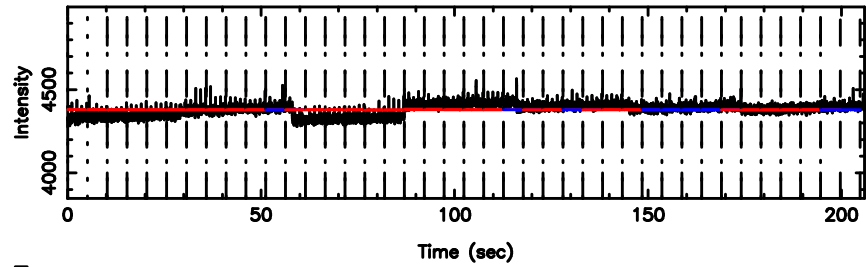

F20240702141702