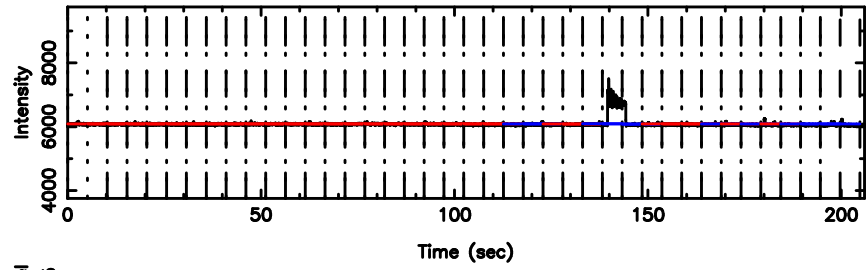

T20240702142912