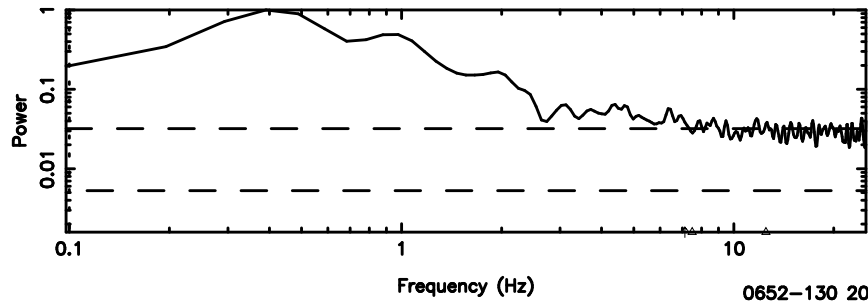

Frequency (Hz)

T20240702120212

BLK: 9,SNR1: 29.092 ,SNR2: 42.504

K20240702120209

BLK: 9,SNR1: 4.1245 ,SNR2: 15.741

0652-130 2024/07/02 3.06UT TOYOKAWA-KISO

F20240702120214

BLK:14,SNR1: 1.2174 ,SNR2: 3.5063