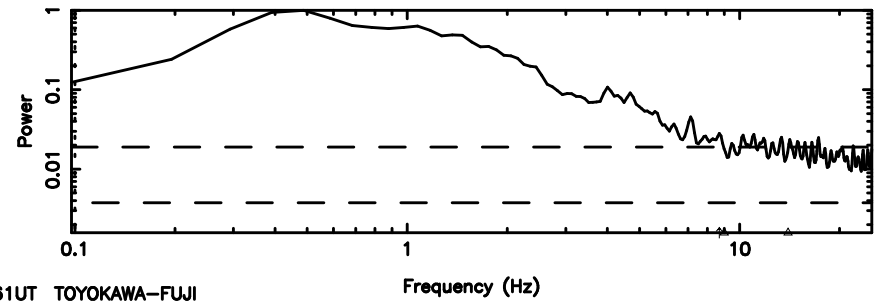

BLK:26,SNR1: 3.4153 ,SNR2: 7.9807

Frequency (Hz)