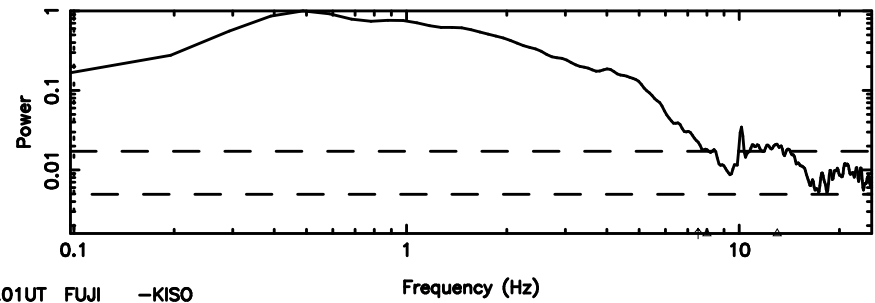

F20240702105909

BLK:22,SNR1: 3.3120 ,SNR2: 8.1895

0548+16 2024/07/02 2.01UT FUJI -KISO

K20240702105904

BLK:22,SNR1: 5.4642 ,SNR2: 14.945

T20240702110318

BLK:15,SNR1: 4.2440 ,SNR2: 15.766

Frequency (Hz)