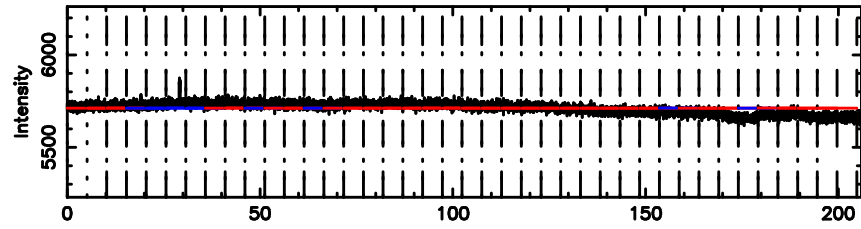

BLK:14,SNR1: 0.15949 ,SNR2: 2.6763

Frequency (Hz)

K20240702160513

BLK:14,SNR1: 0.24625 ,SNR2: 1.2323

Frequency (Hz)

1055+01 2024/07/02 7.12UT FUJI -KISO

T20240702161633

BLK: 8,SNR1: 0.38461 ,SNR2: 3.0876