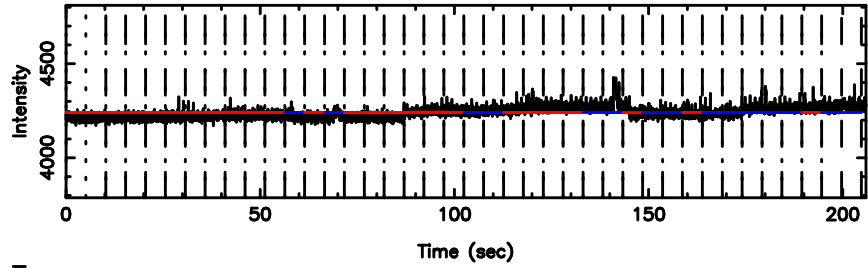

Frequency (Hz)

T20240702120212

BLK: 9,SNR1: 29.092 ,SNR2: 42.504

K20240702120209

BLK: 9,SNR1: 4.1245 ,SNR2: 15.741

0652-130 2024/07/02 3.06UT TOYOKAWA-KISO

F20240702120214

BLK:14,SNR1: 1.2174 ,SNR2: 3.5063