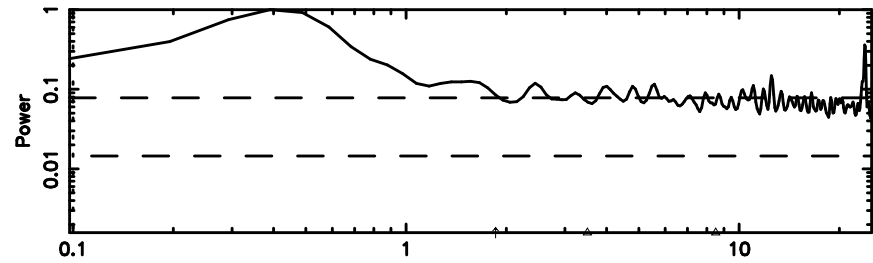

BLK:38,SNR1: 0.21641 ,SNR2: 3.0640