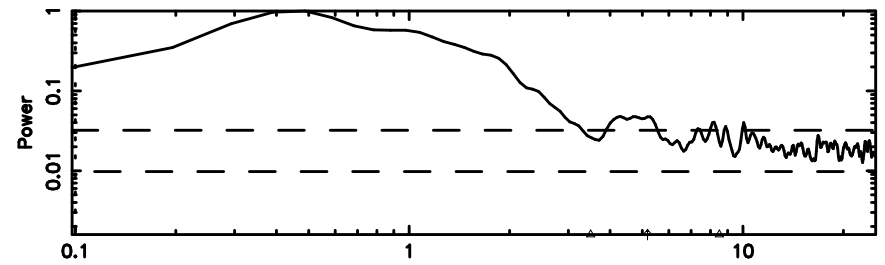

BLK:16,SNR1: 1.3022 ,SNR2: 5.9955