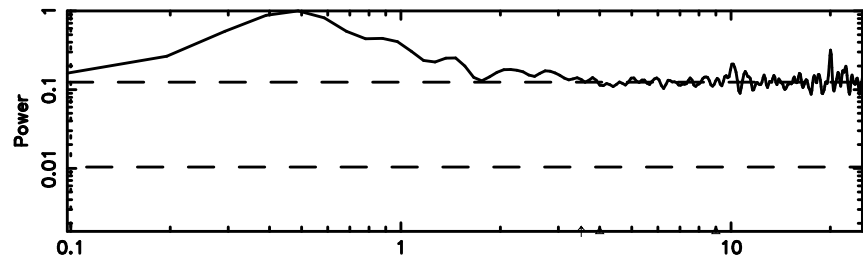

BLK:15,SNR1: 0.24686 ,SNR2: 1.2870