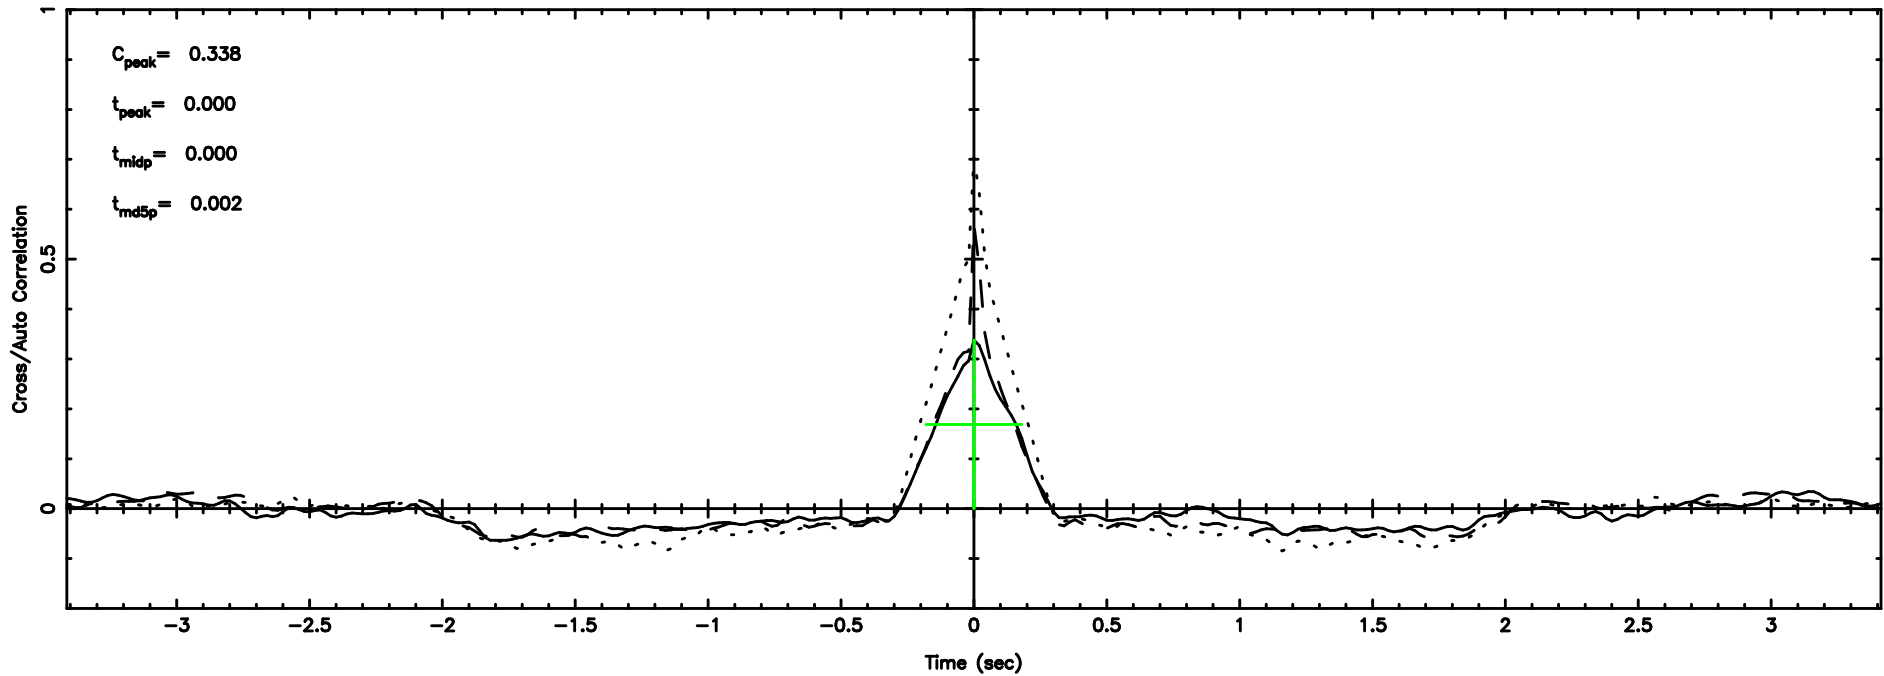

F20240702060424

BLK:12,SNR1: 2.1505 ,SNR2: 9.6217

Frequency (Hz)

0053+261 2024/07/01 21.10UT TOYOKAWA-FUJI

T20240702060422

BLK:18,SNR1: 2.7034 ,SNR2: 6.9567

Frequency (Hz)

K20240702060419