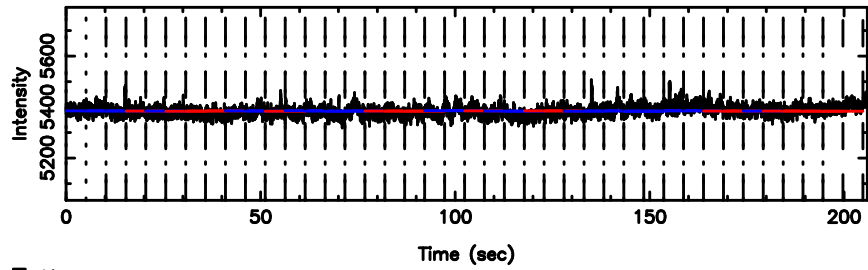

0548+16 2024/07/02 2.01UT TOYOKAWA-FUJI

F20240702105909

BLK:17,SNR1: 3.8355 ,SNR2: 9.4669

T20240702105907

BLK:22,SNR1: 1.2706 ,SNR2: 2.4075

0548+16 2024/07/02 2.01UT TOYOKAWA-KISO

K20240702105904

BLK:22,SNR1: 5.0909 ,SNR2: 14.098