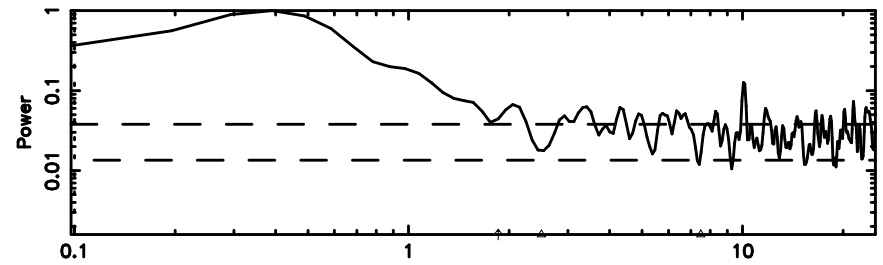

BLK: 2,SNR1: 0.54897 ,SNR2: 7.4757