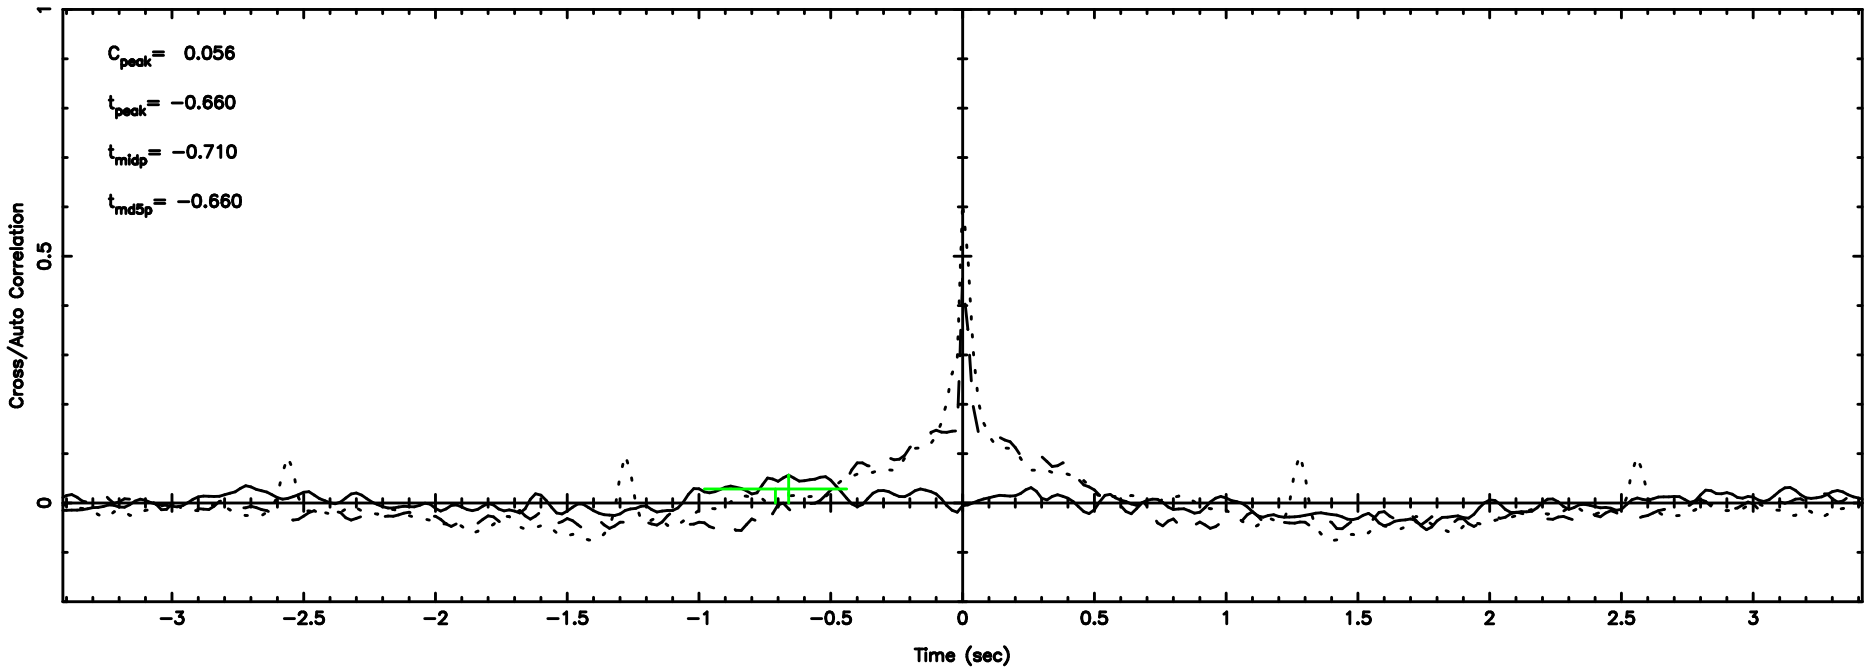

Frequency (Hz)

F20240702122313

BLK: 8,SNR1: 0.84651 ,SNR2: 2.7880

Frequency (Hz)

0713-024 2024/07/02 3.41UT TOYOKAWA-FUJI

T20240702122311

BLK:13,SNR1: 0.21875 ,SNR2: 3.5957

K20240702122308