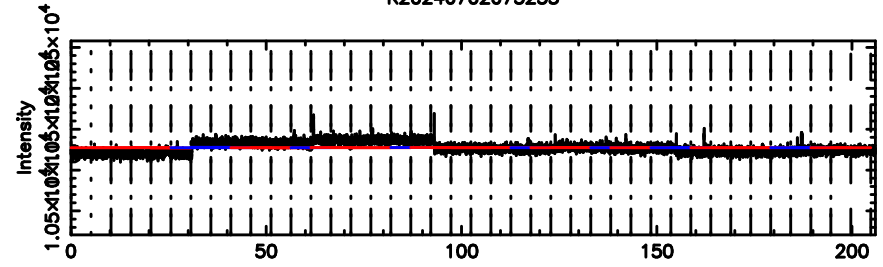

Frequency (Hz)

3C67

2024/07/01 22.57UT FUJI -KISO

K20240702073233