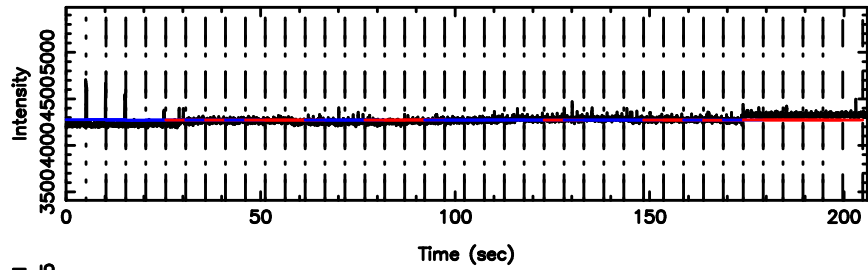

F20240702105909