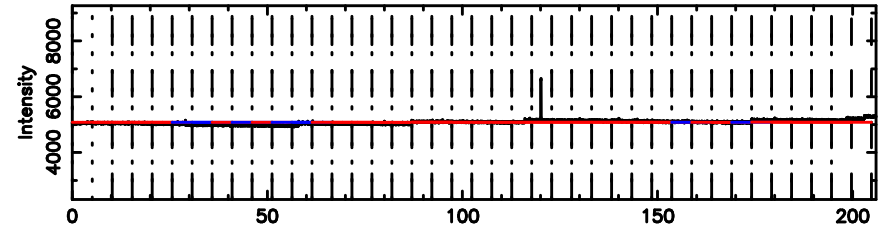

Frequency (Hz)

F20240702081957

BLK: 7,SNR1: 1.3808 ,SNR2: 3.7249