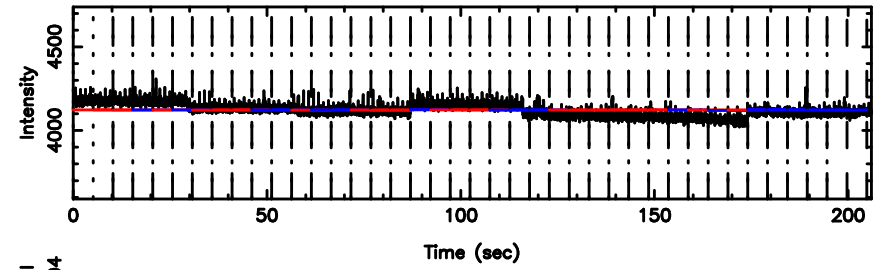

F20240702133235