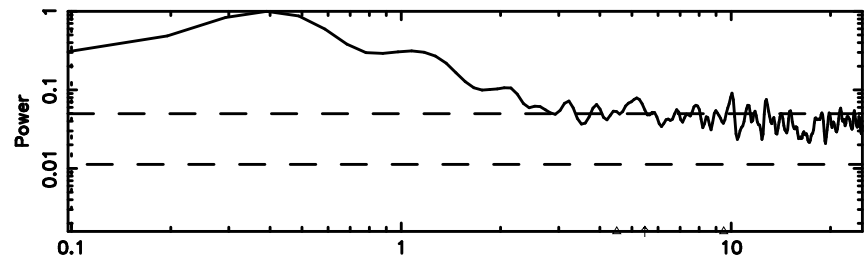

T20240702160515

BLK: 9,SNR1: 0.95496E-01,SNR2: 0.75132

Frequency (Hz)

K20240702160513

BLK: 9,SNR1: 0.52022 ,SNR2: 2.3841

Frequency (Hz)

1055+01 2024/07/02 7.12UT TOYOKAWA-KISO

F20240702160517