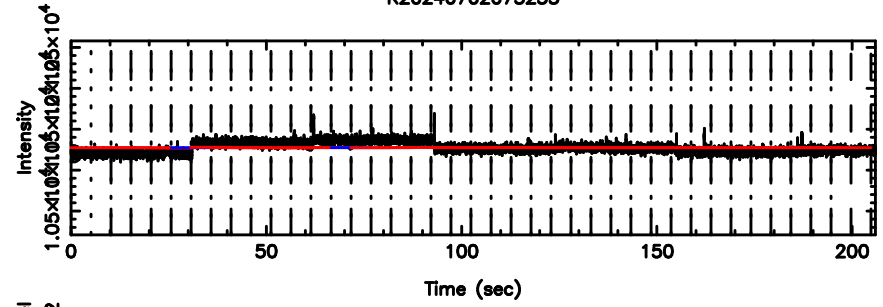

Frequency (Hz)

3C67

2024/07/01 22.57UT TOYOKAWA-KISO

K20240702073233