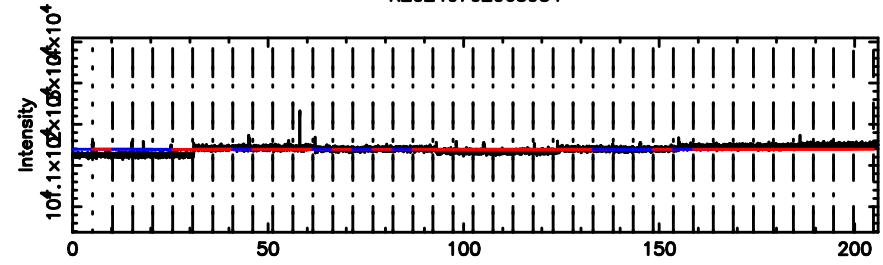

K20240702063934

BLK: 6,SNR1: 1.2947 ,SNR2: 5.3481

Frequency (Hz)

0128+03 2024/07/01 21.69UT TOYOKAWA-KISO

F20240702063939

BLK:12,SNR1: 2.0673 ,SNR2: 9.5207

Frequency (Hz)

K20240702063934