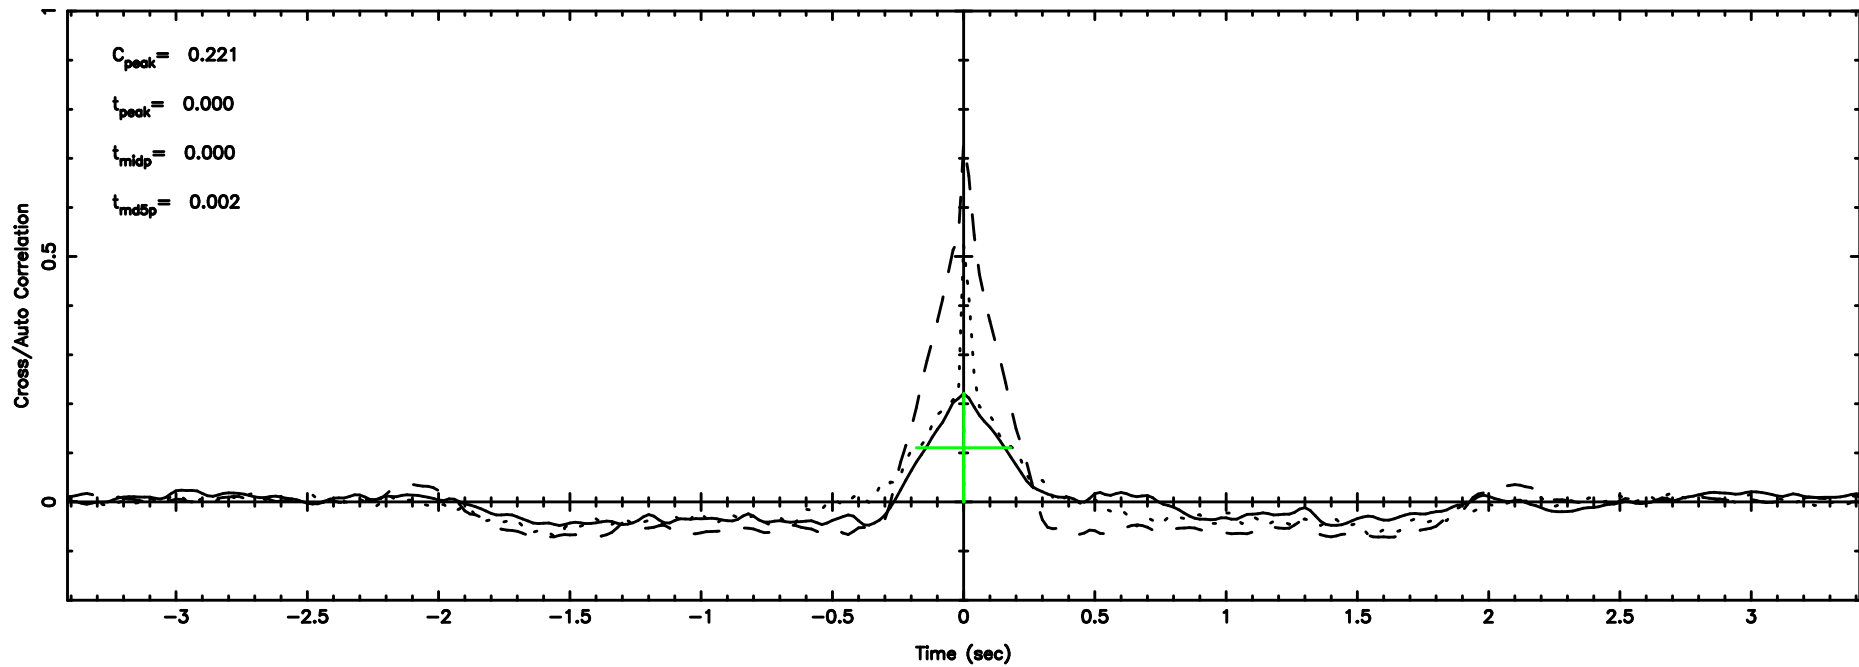

F20240702143553

BLK:14,SNR1: 2.5473 ,SNR2: 11.701

Frequency (Hz)

K20240702143549

BLK:14,SNR1: 0.67491 ,SNR2: 2.8110

Frequency (Hz)

0926+117 2024/07/02 5.63UT FUJI -KISO

T20240702144336