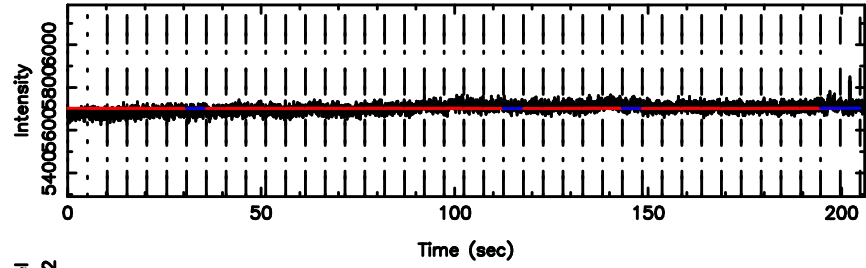

T20240702141700