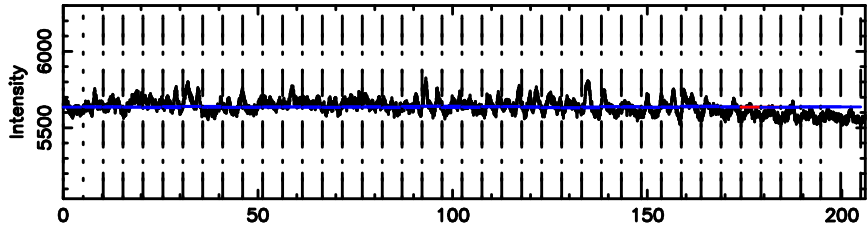

F20240702094058

BLK:13,SNR1: 0.27839 ,SNR2: 1.7153

K20240702094053

BLK:13,SNR1: 0.78122 ,SNR2: 4.8014

3C119 2024/07/02 0.71UT FUJI -KISO

T20240702102903

BLK:38,SNR1: 7.0466 ,SNR2: 43.428

Frequency (Hz)