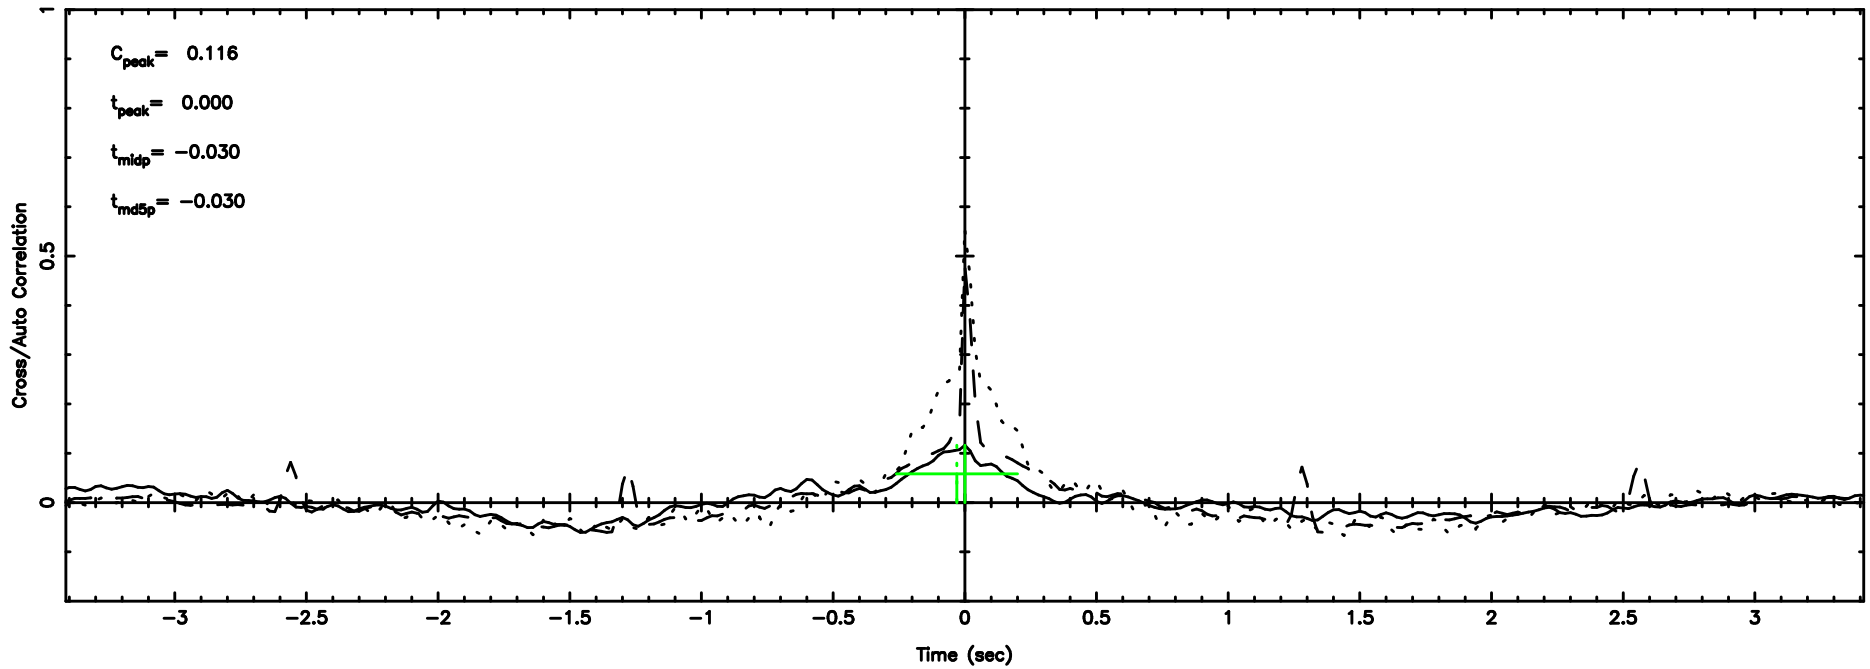

F20240702124339

BLK:19,SNR1: 0.63599E-02,SNR2: 2.0576

K20240702124334

BLK:19,SNR1: 0.78304 ,SNR2: 3.3041

0732+33 2024/07/02 3.76UT FUJI -KISO