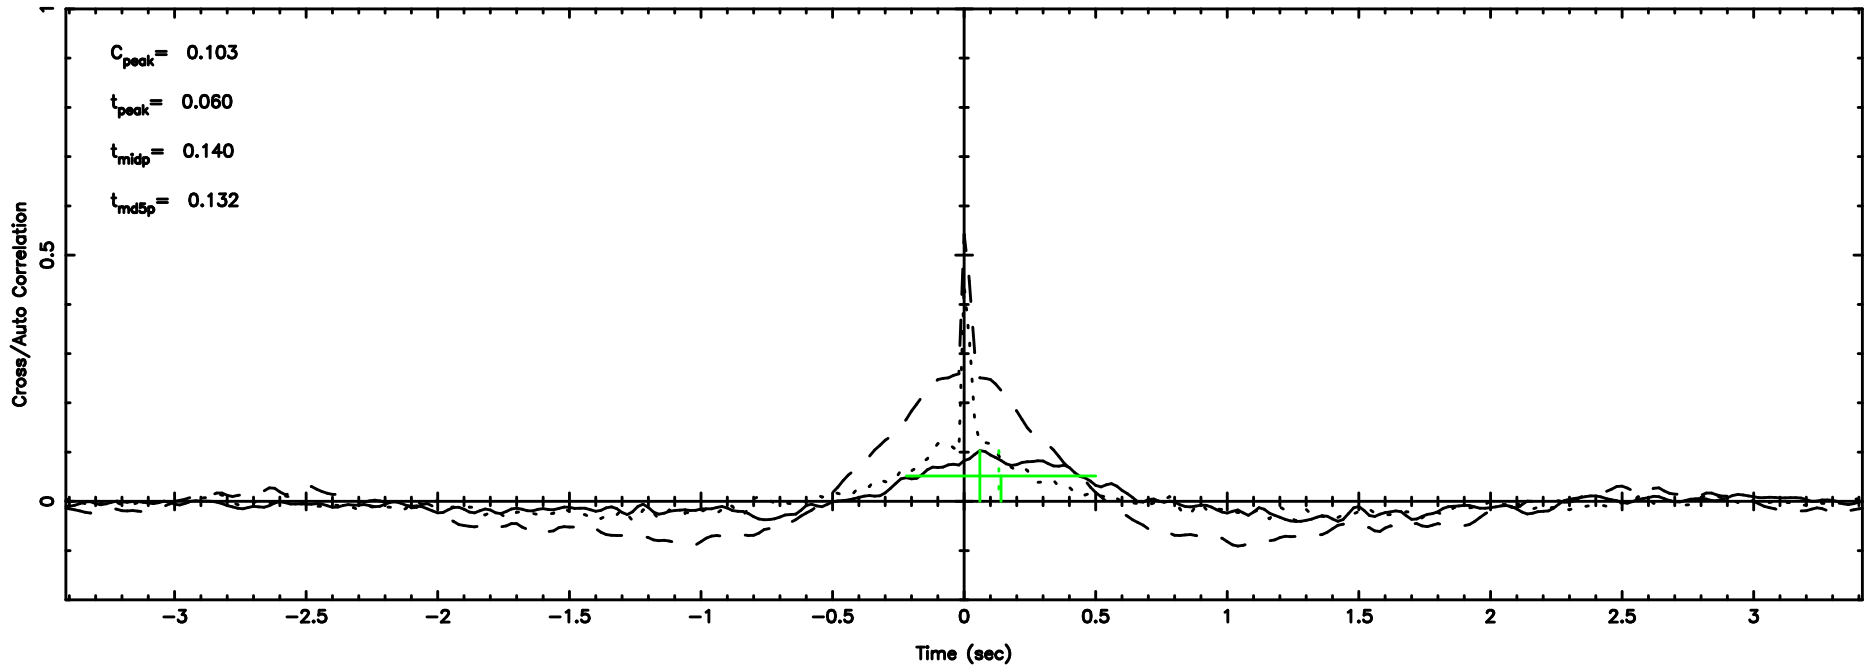

T20240702130858

BLK:18,SNR1: 0.51623 ,SNR2: 3.8021

F20240702130900

BLK:18,SNR1: 0.36223 ,SNR2: 1.6448

3C190 2024/07/02 4.18UT TOYOKAWA-FUJI