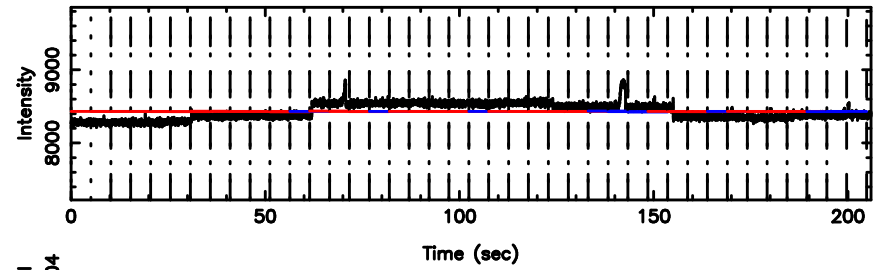

Frequency (Hz)

T20240702120212

BLK: 9,SNR1: 29.092 ,SNR2: 42.504

K20240702120209

BLK: 9,SNR1: 4.1245 ,SNR2: 15.741

0652-130 2024/07/02 3.06UT TOYOKAWA-KISO

F20240702120214

BLK:14,SNR1: 1.2174 ,SNR2: 3.5063