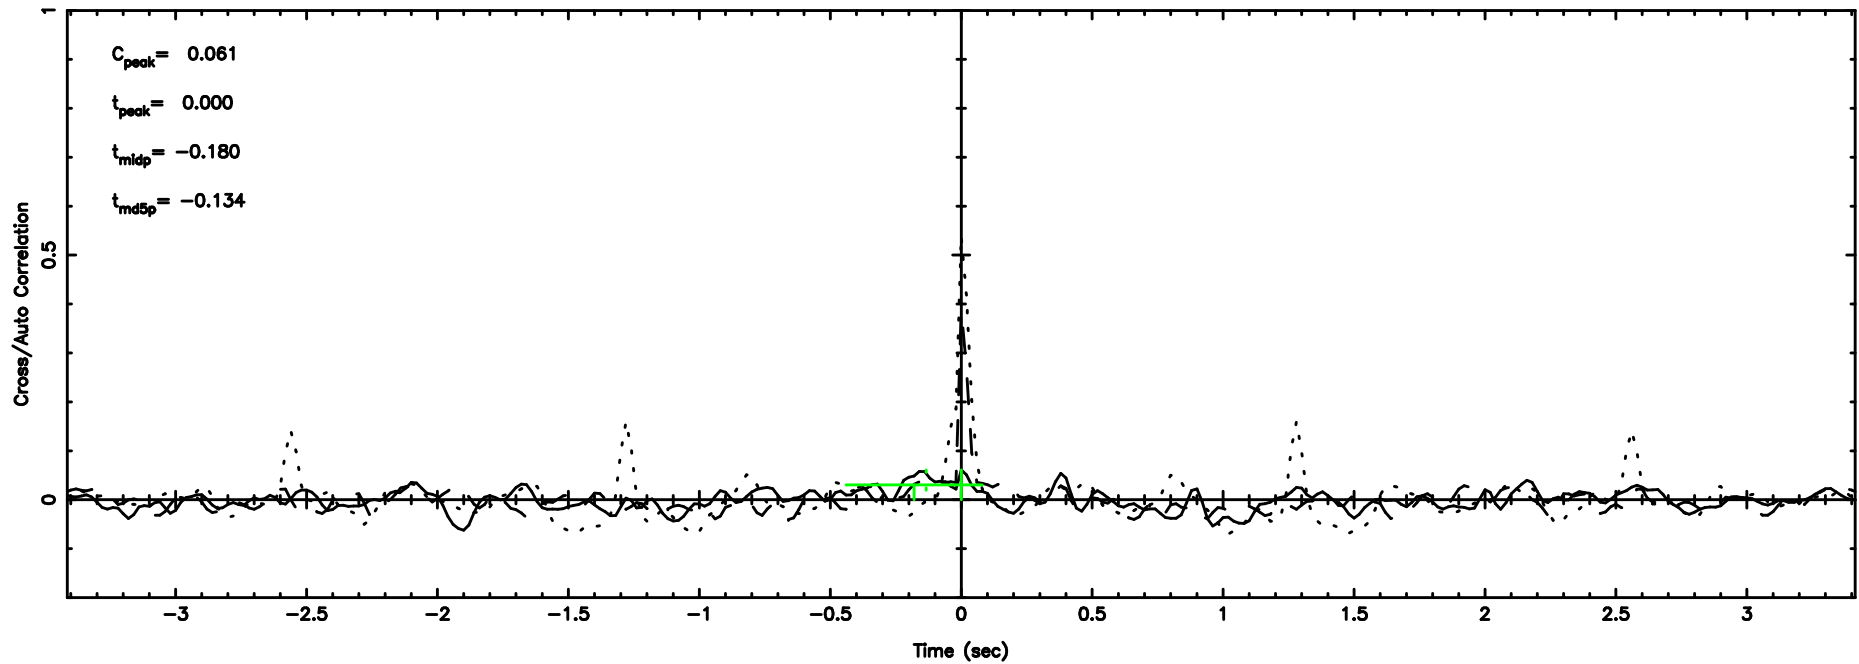

Frequency (Hz)

1044-008 2024/07/02 6.93UT TOYOKAWA-FUJI