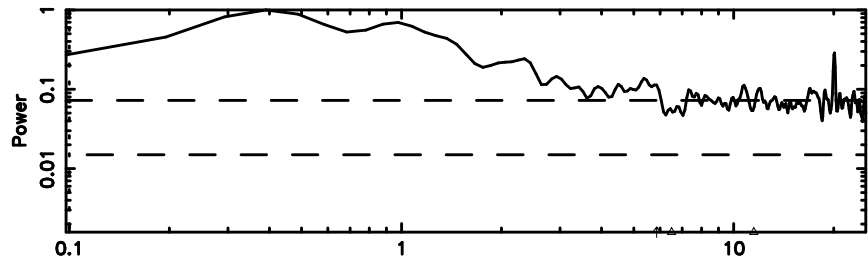

BLK:10,SNR1: 0.71390 ,SNR2: 2.4713