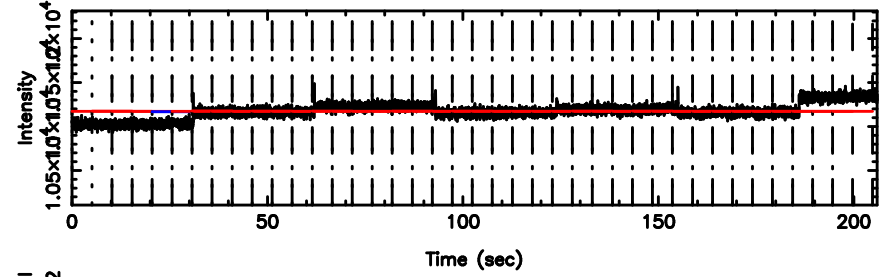

Frequency (Hz)

K20240702070553

BLK: 1,SNR1: 0.20260 ,SNR2: 0.84834