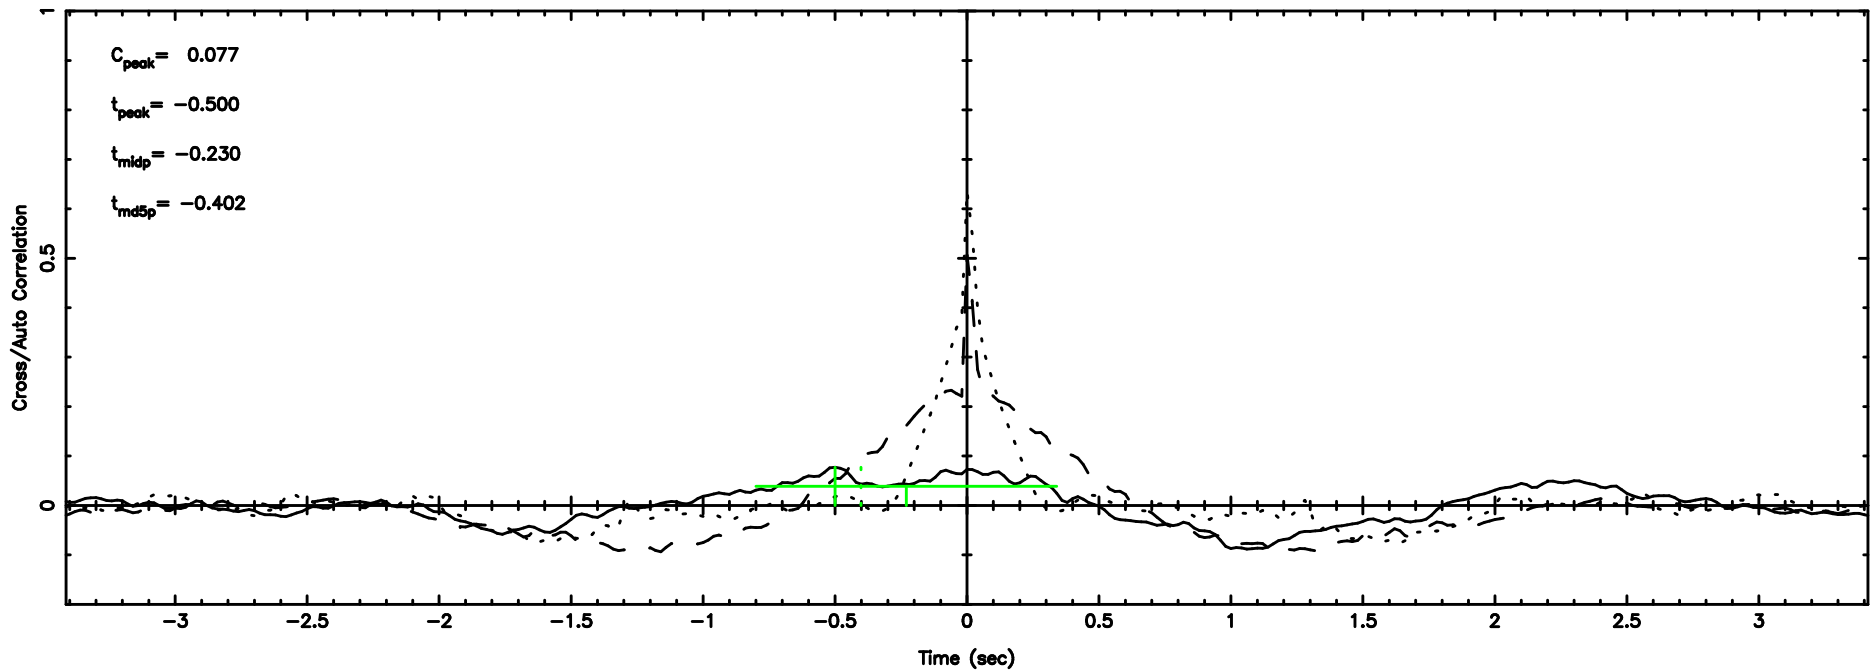

0556+191 2024/07/02 2.16UT TOYOKAWA-FUJI

F20240702110747

BLK:11,SNR1: 1.3525 ,SNR2: 6.5821

T20240702110745

BLK:14,SNR1: 6.4616 ,SNR2: 15.641

0556+191 2024/07/02 2.16UT TOYOKAWA-KISO

K20240702110742

BLK:14,SNR1: 7.7708 ,SNR2: 19.458