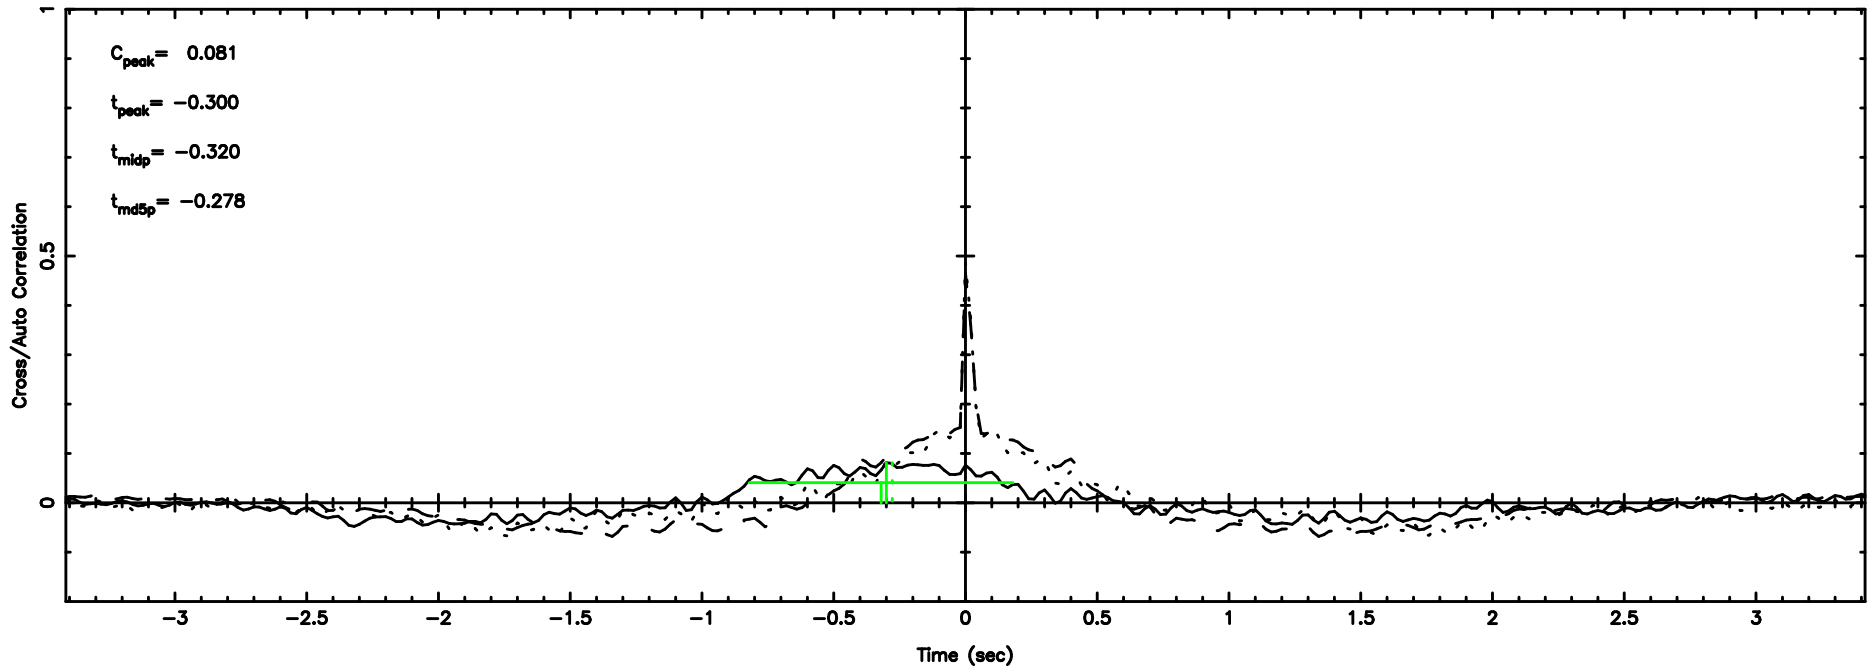

T20240702122311

BLK:13,SNR1: 0.21875 ,SNR2: 3.5957

K20240702122308

BLK:13,SNR1: 0.22451 ,SNR2: 2.0621

0713-024 2024/07/02 3.41UT TOYOKAWA-KISO