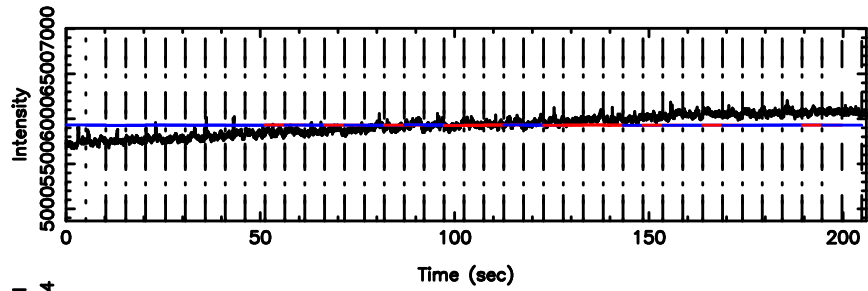

T20240702113439