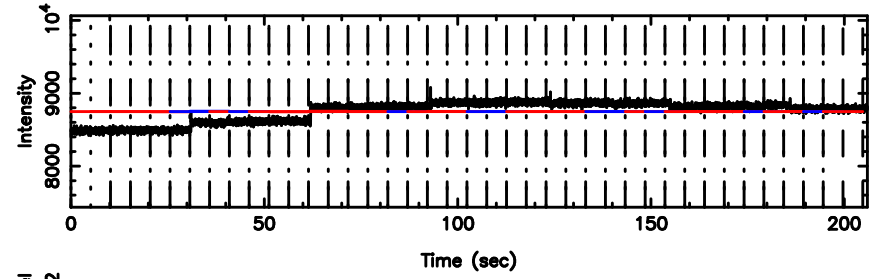

K20240702144334