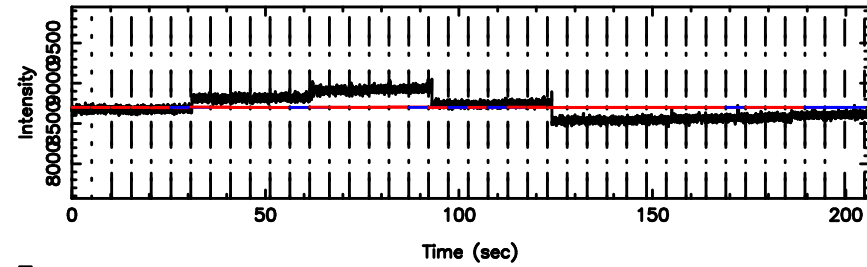

BLK: 4,SNR1:-0.11643 ,SNR2: 1.0141

3C216 2024/07/02 5.31UT TOYOKAWA-FUJI

T20240702141700

BLK: 8,SNR1: 0.38939 ,SNR2: 1.5679

K20240702141657

BLK: 8,SNR1: 1.5653 ,SNR2: 6.5543

3C216 2024/07/02 5.31UT TOYOKAWA-KISO