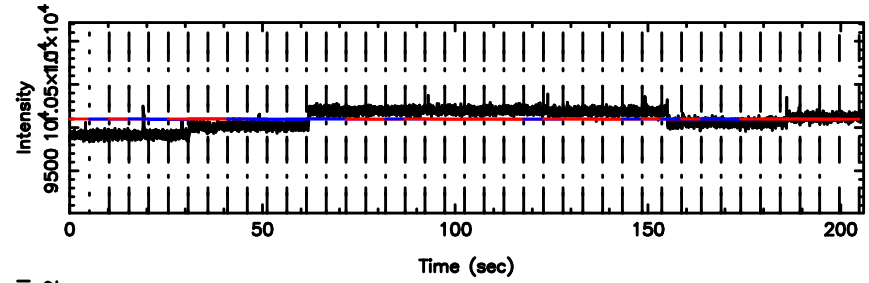

K20240702161631

BLK: 7,SNR1: 0.90540 ,SNR2: 5.3633

Frequency (Hz)

1107+109 2024/07/02 7.30UT TOYOKAWA-KISO

F20240702161635

BLK:15,SNR1: 0.72818 ,SNR2: 1.8182

K20240702161631

BLK:15,SNR1: 0.70286 ,SNR2: 3.5457