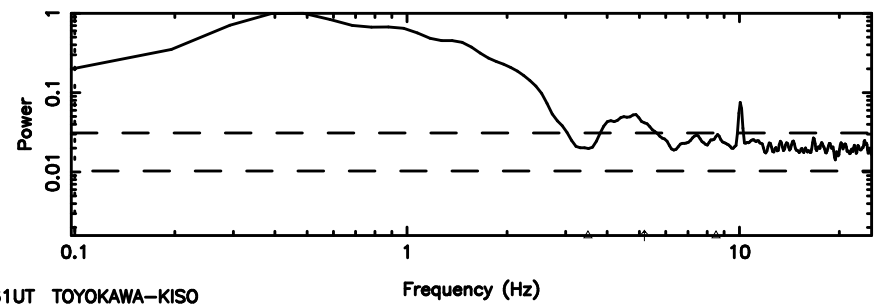

3C161 2024/07/02 2.61UT TOYOKAWA-FUJI

F20240702113441

BLK:26,SNR1: 3.4153 ,SNR2: 7.9807

Frequency (Hz)

3C161 2024/07/02 2.61UT TOYOKAWA-KISO

F20240702113441

BLK:27,SNR1: 3.7445 ,SNR2: 8.5719

K20240702113436