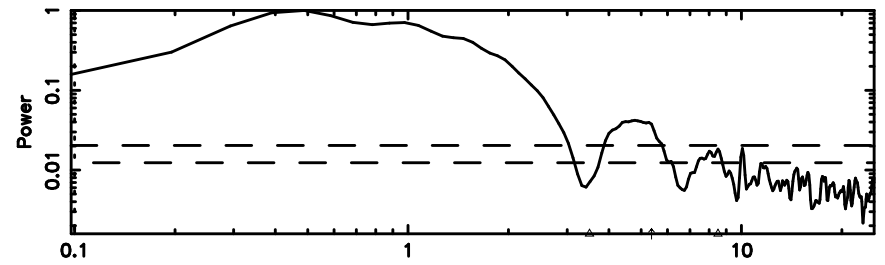

BLK: 7,SNR1: 0.91639E-01,SNR2: 0.40992

Frequency (Hz)

K20240702085310

BLK: 7,SNR1: 2.3090 ,SNR2: 10.337

Frequency (Hz)

0342-111 2024/07/01 23.91UT TOYOKAWA-KISO

F20240702085314

BLK:10,SNR1: 0.54455 ,SNR2: 2.4156