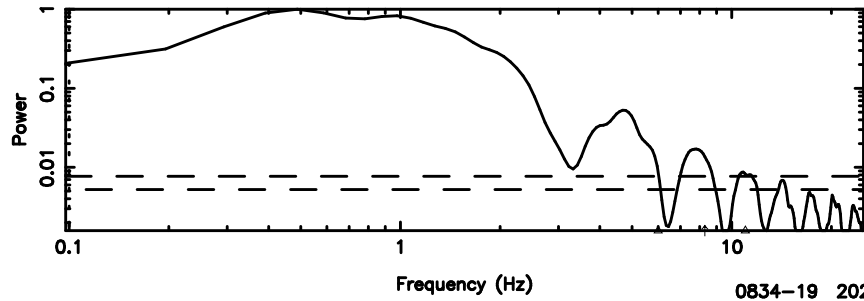

0821+394 2024/07/02 4.57UT TOYOKAWA-KISO

F20240702133235

BLK:19,SNR1: 0.58475 ,SNR2: 5.0415

K20240702133230

BLK:19,SNR1: 3.4695 ,SNR2: 12.265

0821+394 2024/07/02 4.57UT FUJI -KISO

T20240702134413

BLK:23,SNR1: 8.3065 ,SNR2: 20.831