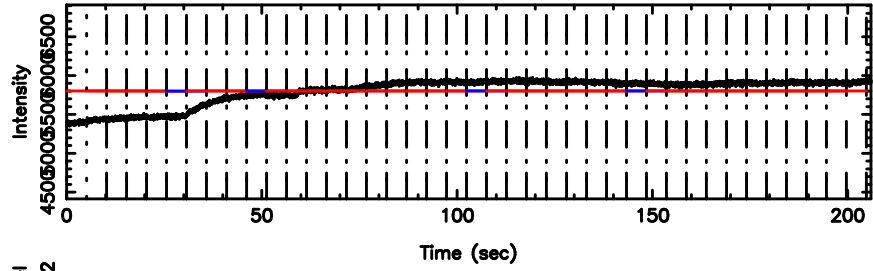

BLK: 7,SNR1: 0.69922 ,SNR2: 2.5569

Frequency (Hz)

0213+178 2024/07/01 22.44UT FUJI -KISO

T20240702073235

BLK: 4,SNR1: 0.30171 ,SNR2: 3.7796

Frequency (Hz)

3C67

2024/07/01 22.57UT TOYOKAWA-FUJI