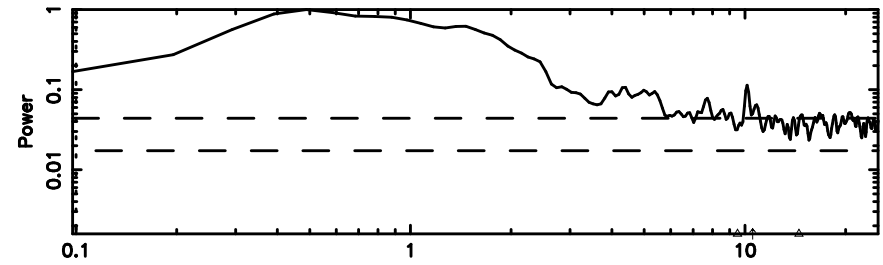

BLK:12,SNR1: 1.5712 ,SNR2: 3.0987