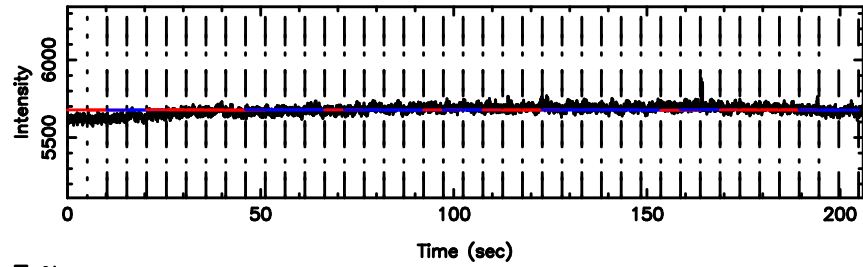

Frequency (Hz)

3C237 2024/07/02 6.28UT TOYOKAWA-FUJI

T20240702151458

BLK:22,SNR1: 1.2359 ,SNR2: 2.7181

K20240702151456

BLK:22,SNR1: 0.53909 ,SNR2: 3.1770

3C237 2024/07/02 6.28UT TOYOKAWA-KISO

F20240702151500