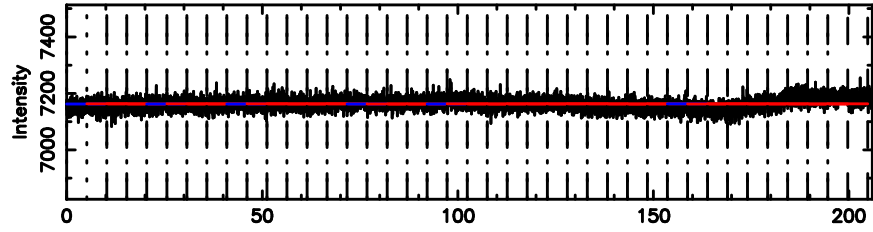

Frequency (Hz)

F20240702063939

BLK: 8,SNR1: 1.3060 ,SNR2: 5.5662

Frequency (Hz)

0128+03 2024/07/01 21.69UT TOYOKAWA-FUJI

T20240702063937

BLK: 6,SNR1:-0.81280E-01,SNR2: 0.46047

Frequency (Hz)