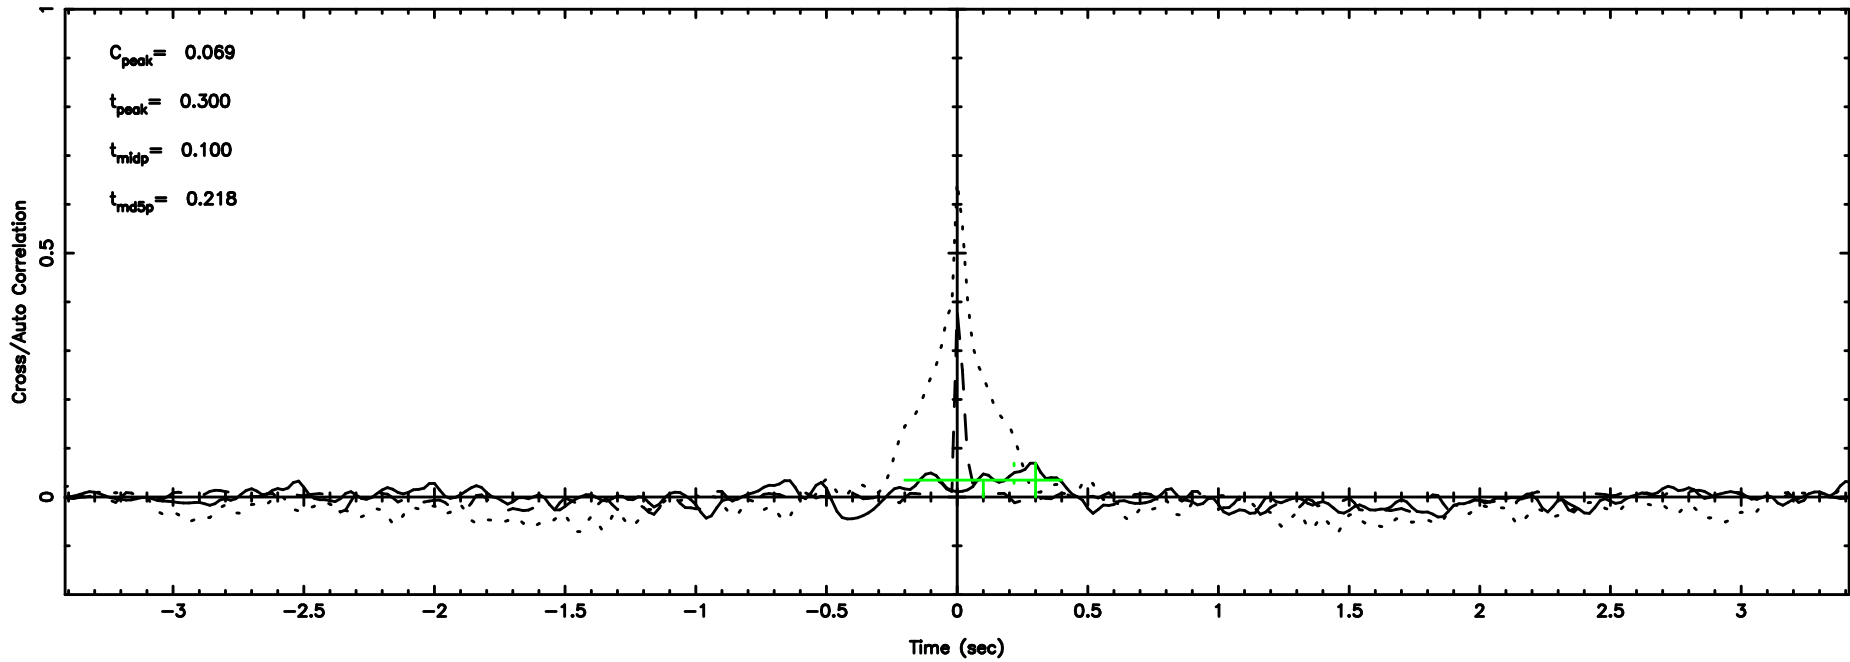

Frequency (Hz)

1236+327 2024/07/02 8.79UT TOYOKAWA-KISO