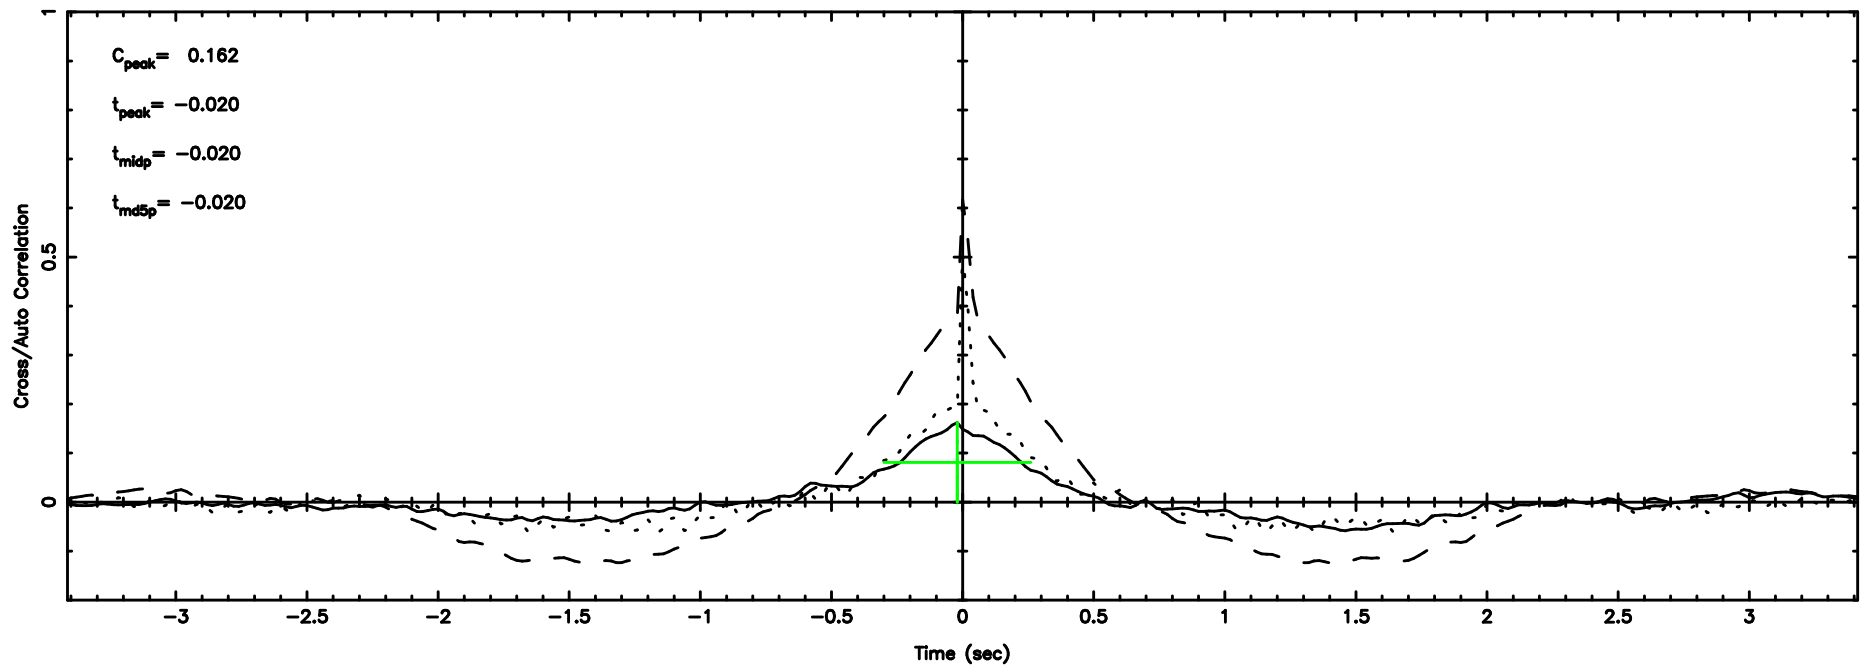

Frequency (Hz)

3C237 2024/07/02 6.28UT TOYOKAWA-FUJI

T20240702151458

BLK:22,SNR1: 1.2359 ,SNR2: 2.7181

K20240702151456

BLK:22,SNR1: 0.53909 ,SNR2: 3.1770

3C237 2024/07/02 6.28UT TOYOKAWA-KISO

F20240702151500