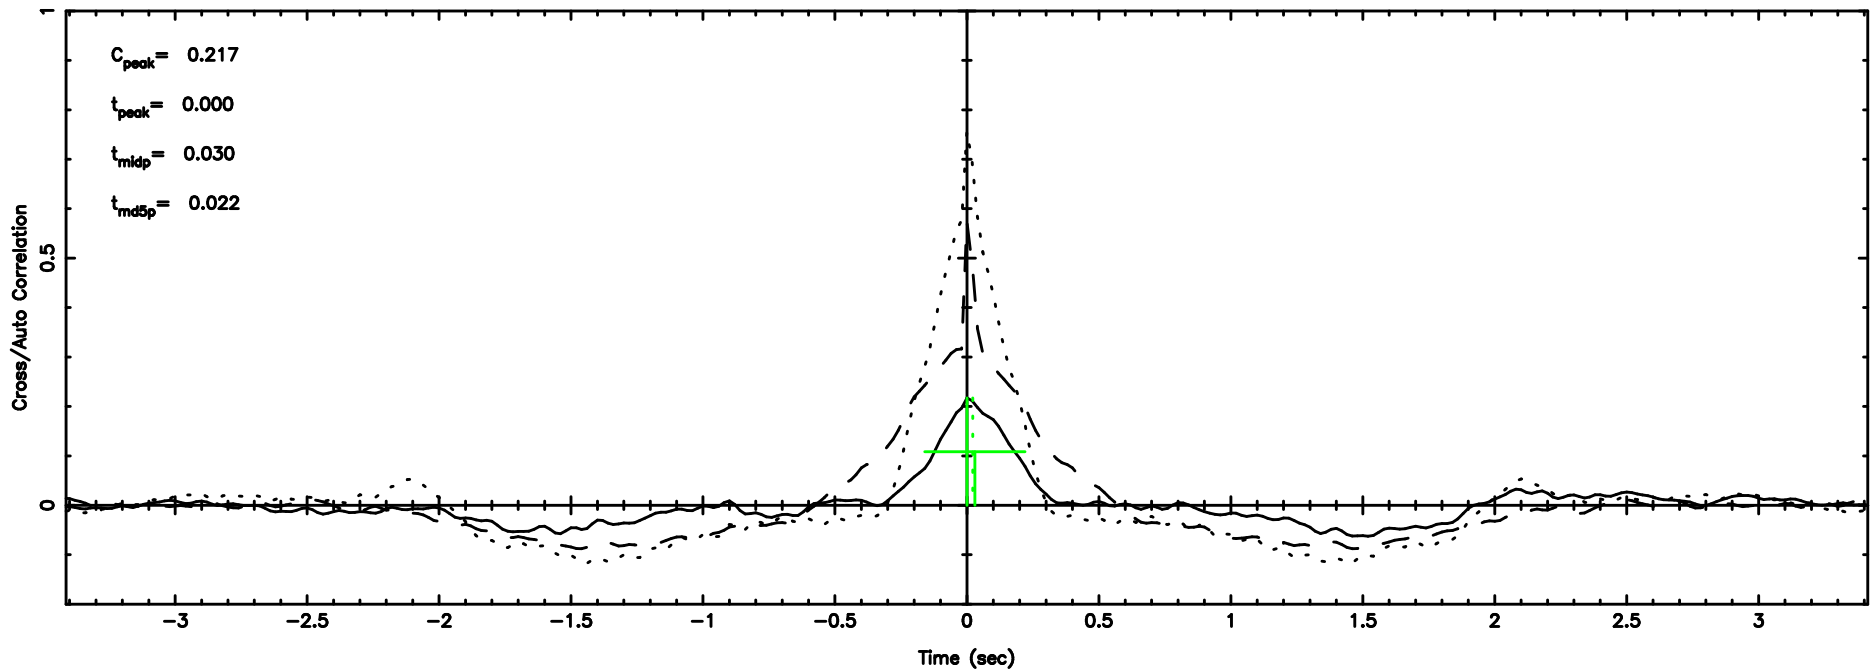

0556+191 2024/07/02 2.16UT TOYOKAWA-FUJI

F20240702110747

BLK:11,SNR1: 1.3525 ,SNR2: 6.5821

T20240702110745

BLK:14,SNR1: 6.4616 ,SNR2: 15.641

0556+191 2024/07/02 2.16UT TOYOKAWA-KISO

K20240702110742

BLK:14,SNR1: 7.7708 ,SNR2: 19.458