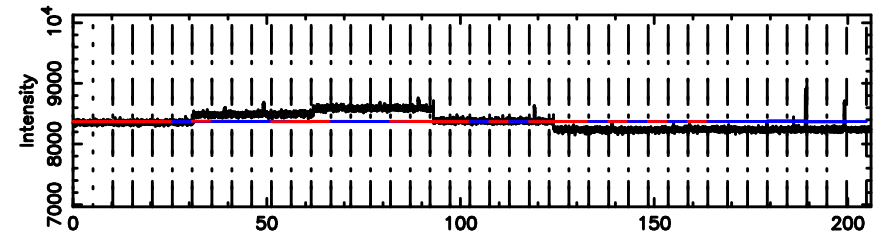

0821+394 2024/07/02 4.57UT TOYOKAWA-KISO

F20240702133235

BLK:19,SNR1: 0.58475 ,SNR2: 5.0415

K20240702133230

BLK:19,SNR1: 3.4695 ,SNR2: 12.265

0821+394 2024/07/02 4.57UT FUJI -KISO

T20240702134413

BLK:23,SNR1: 8.3065 ,SNR2: 20.831