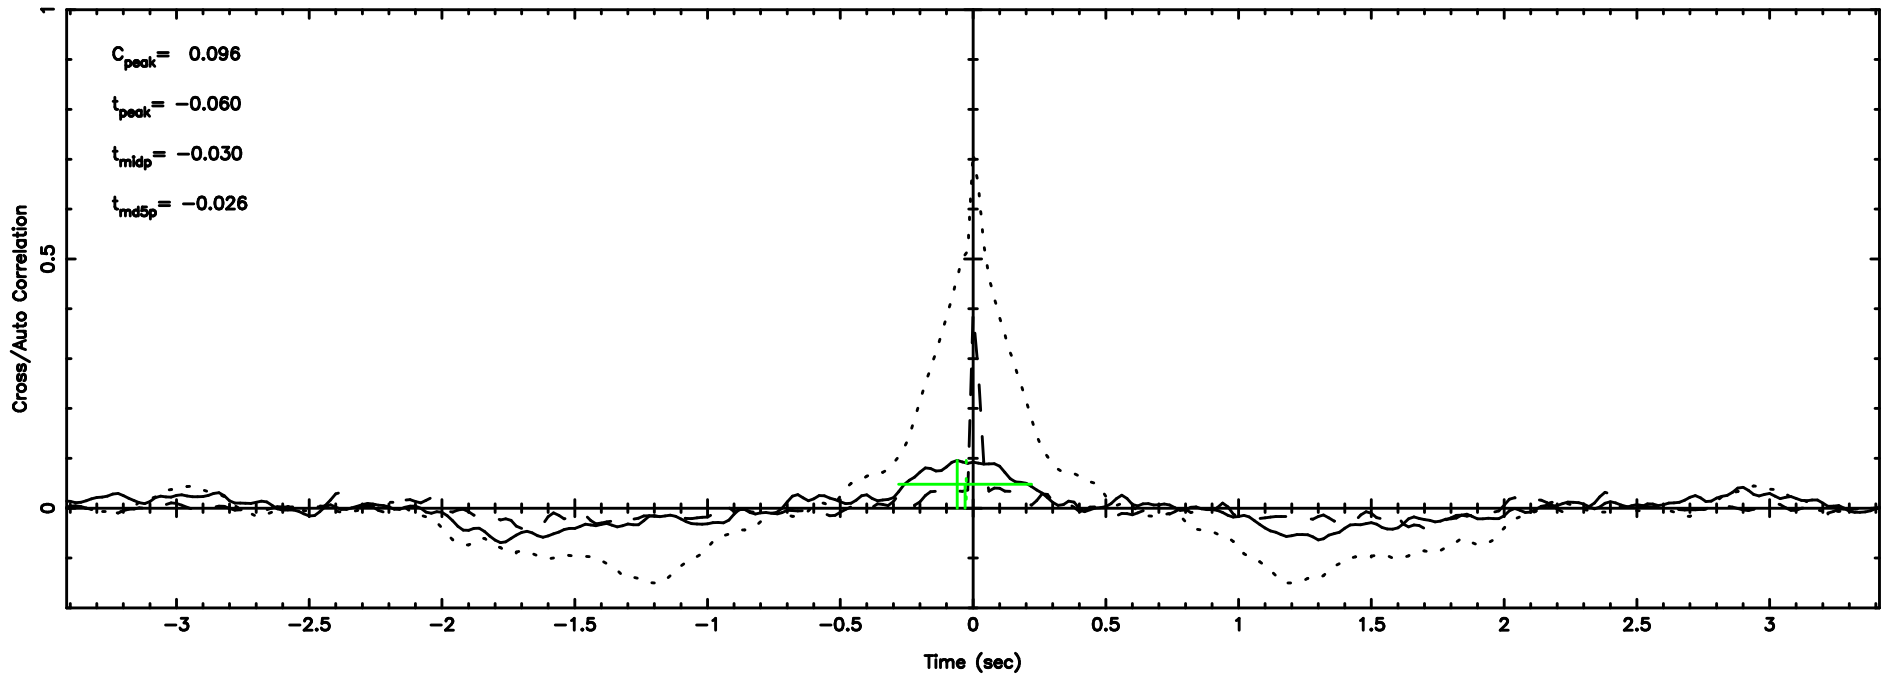

Frequency (Hz)

F20240702063939

BLK: 8,SNR1: 1.3060 ,SNR2: 5.5662

Frequency (Hz)

0128+03 2024/07/01 21.69UT TOYOKAWA-FUJI

T20240702063937

BLK: 6,SNR1:-0.81280E-01,SNR2: 0.46047

Frequency (Hz)