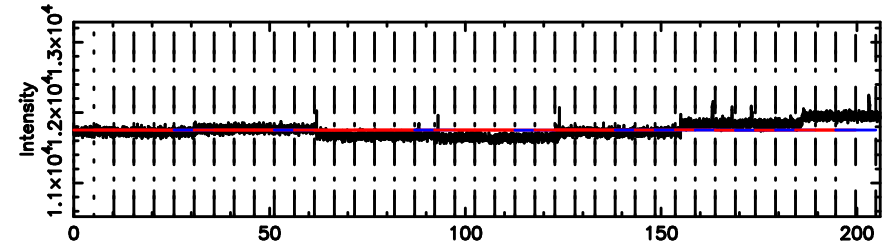

Frequency (Hz)

K20240702054926