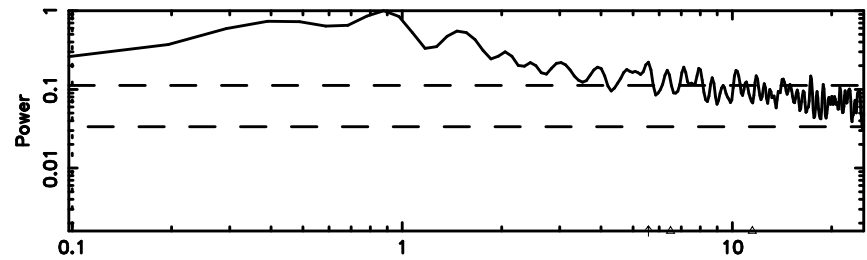

BLK:10,SNR1: 0.35974 ,SNR2: 1.6815