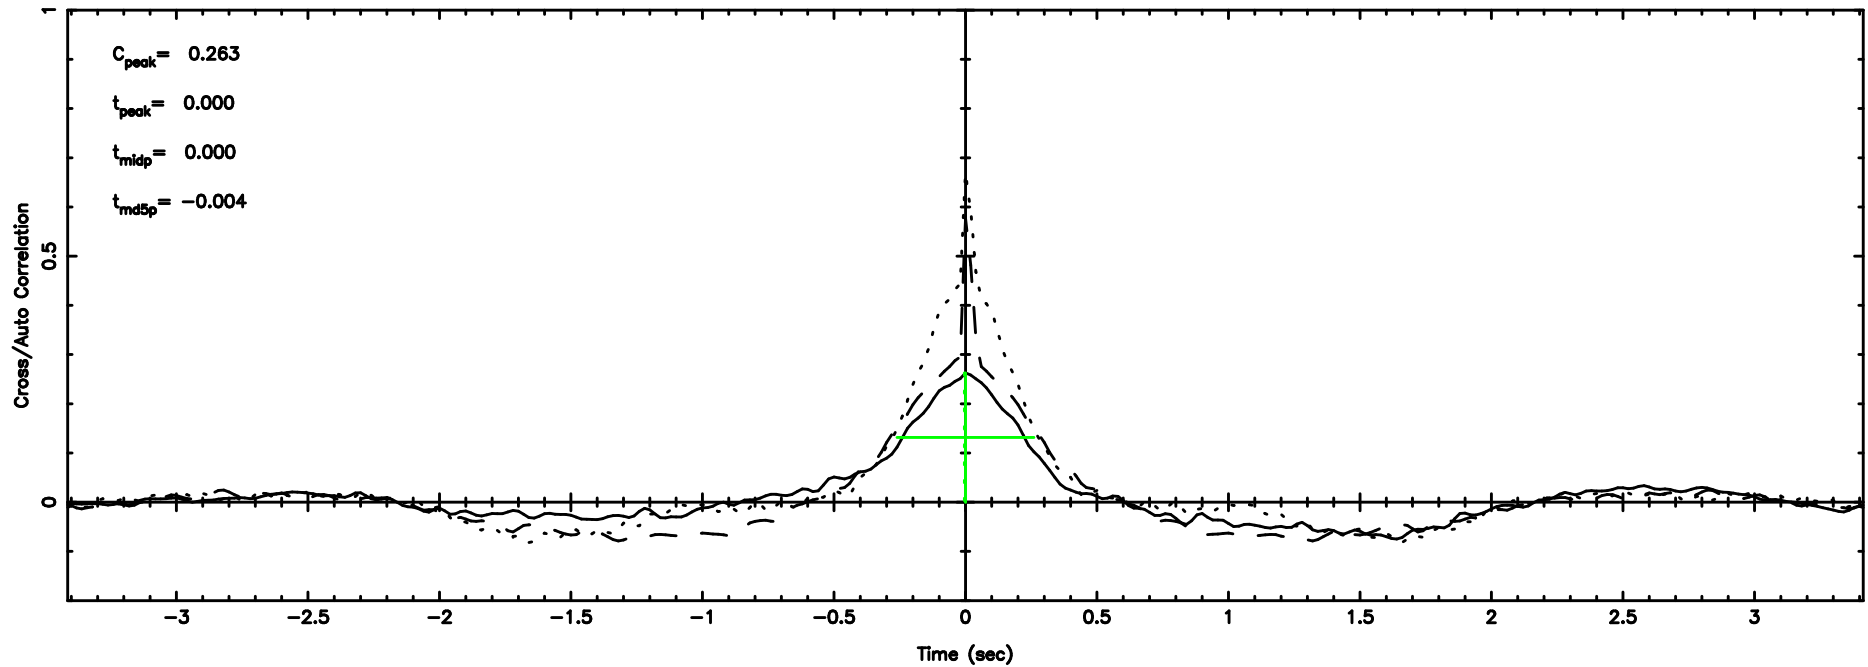

0821+394 2024/07/02 4.57UT TOYOKAWA-KISO

F20240702133235

BLK:19,SNR1: 0.58475 ,SNR2: 5.0415

K20240702133230

BLK:19,SNR1: 3.4695 ,SNR2: 12.265

0821+394 2024/07/02 4.57UT FUJI -KISO

T20240702134413

BLK:23,SNR1: 8.3065 ,SNR2: 20.831