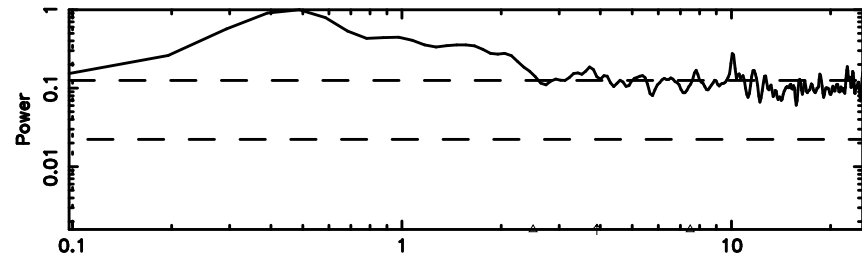

Frequency (Hz)

3C263.1 2024/07/02 7.86UT TOYOKAWA-KISO

F20240702165010

BLK: 9,SNR1: 1.6705 ,SNR2: 4.9320

Frequency (Hz)

K20240702165006

BLK: 9,SNR1: 0.19440 ,SNR2: 1.4524

Frequency (Hz)