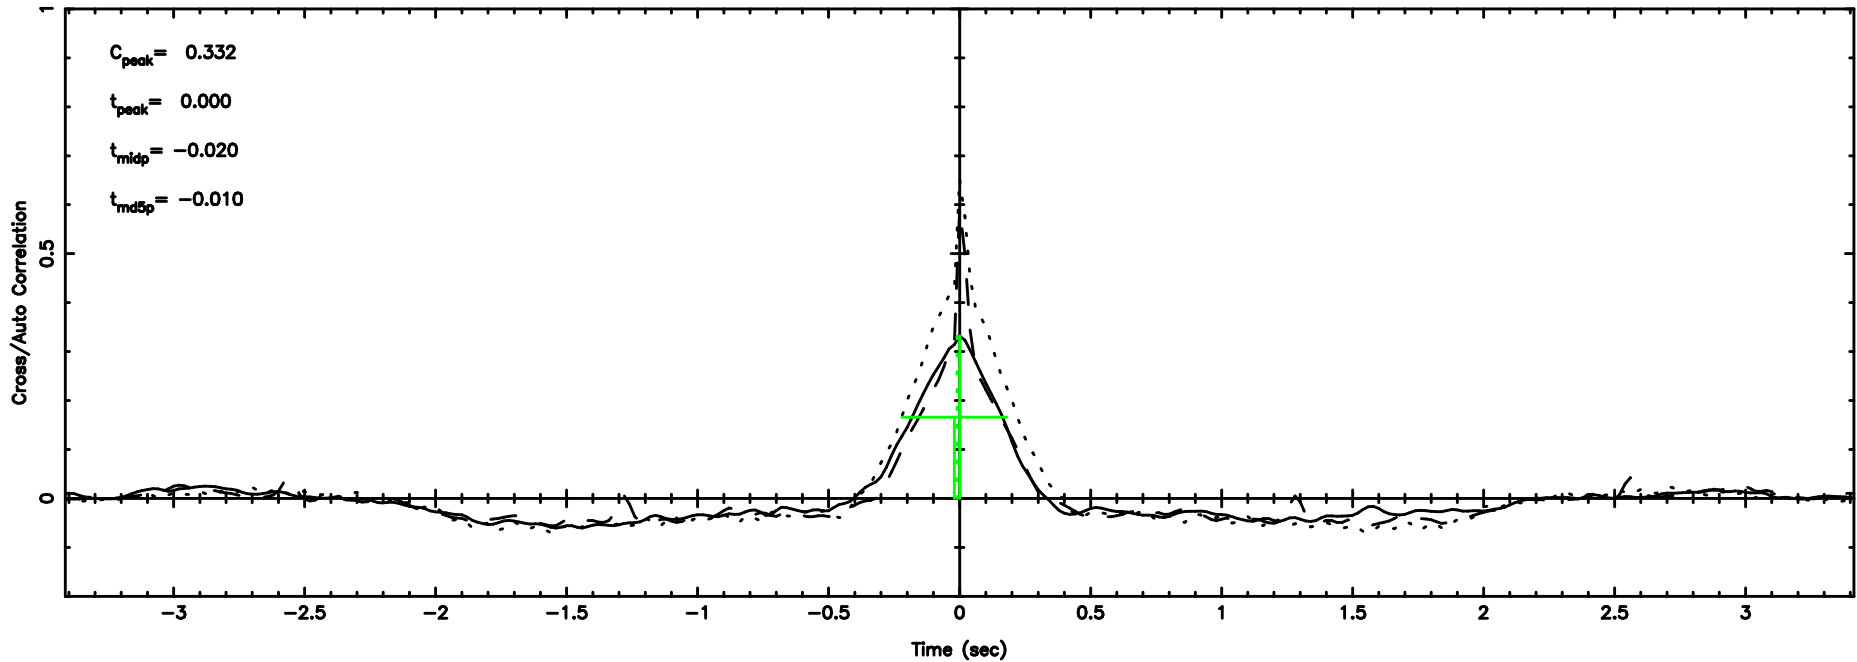

Frequency (Hz)

1031-11 2024/07/02 6.70UT FUJI -KISO