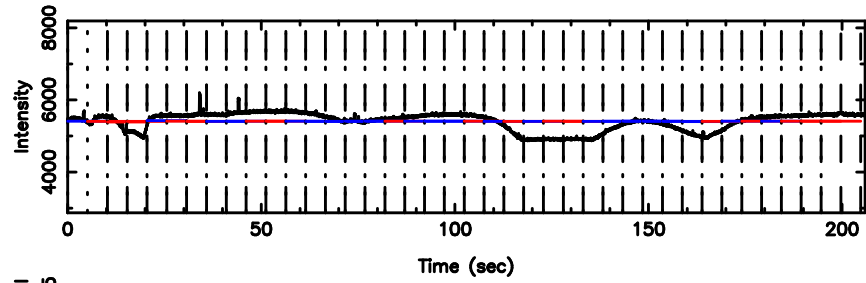

T20240702134918