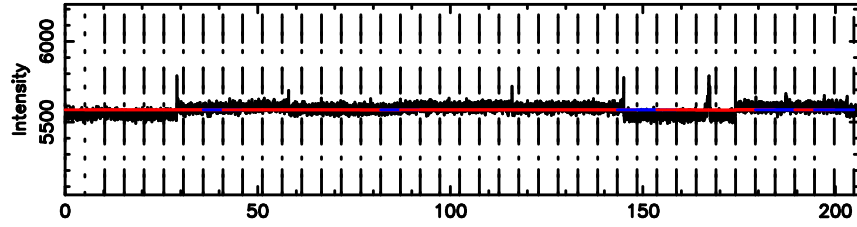

T20240702165635

BLK: 4, SNR1: 0.66039 , SNR2: 3.7253

Frequency (Hz)

K20240702165632

BLK: 4, SNR1: 0.93050 , SNR2: 3.9860

Frequency (Hz)

3C267 2024/07/02 7.97UT TOYOKAWA-KISO

F20240702165637