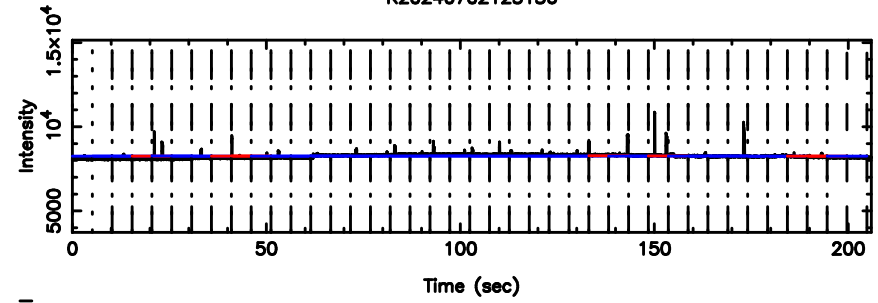

BLK:28,SNR1: 6.3760 ,SNR2: 15.283

F20240702125141

BLK:28,SNR1: 2.5864 ,SNR2: 11.755

0741-06 2024/07/02 3.89UT TOYOKAWA-FUJI

T20240702125139

BLK:32,SNR1: 6.3805 ,SNR2: 15.311

K20240702125136

BLK:32,SNR1: 7.1004 ,SNR2: 17.443