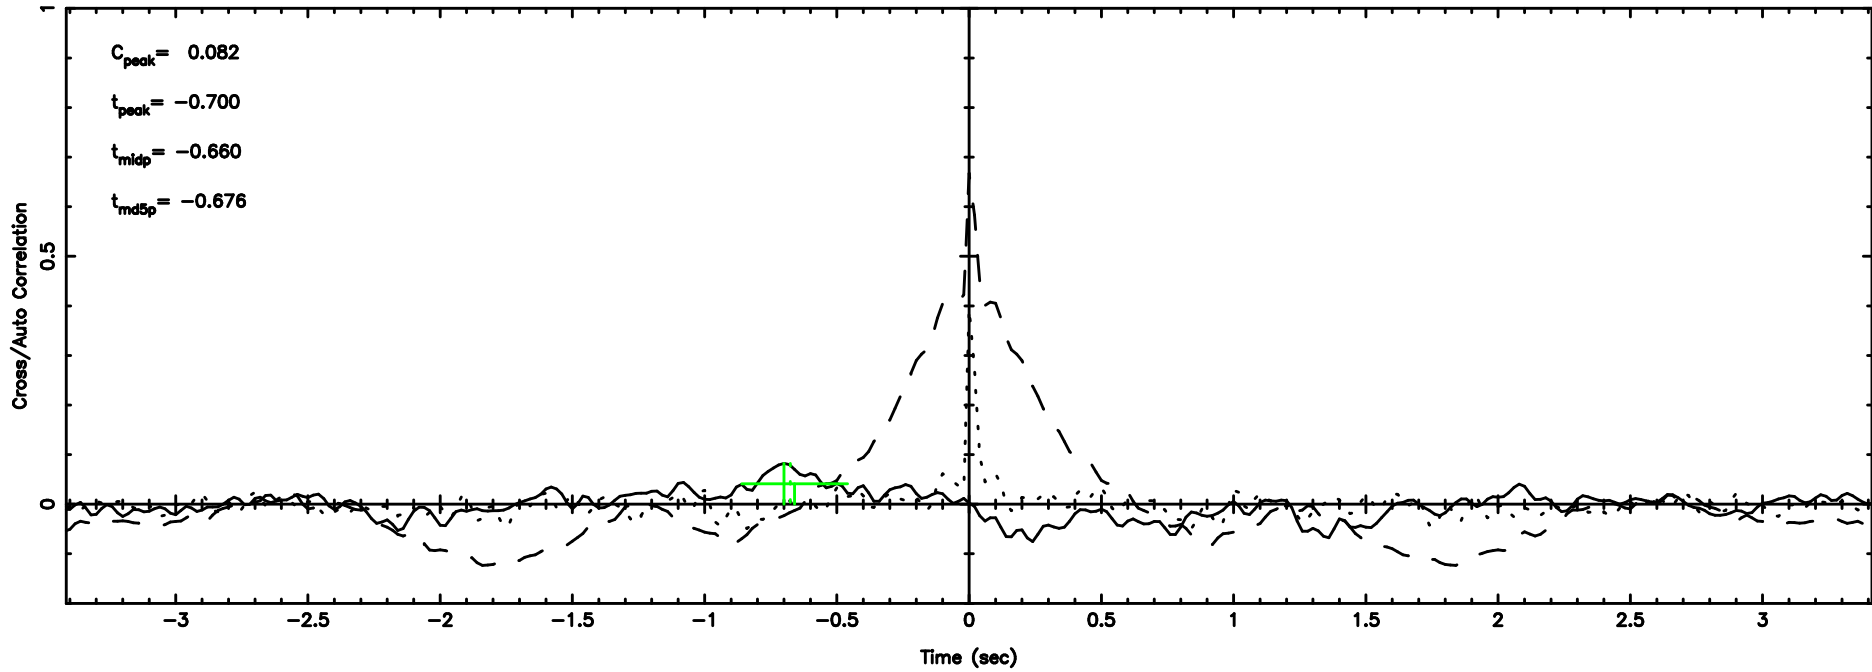

0411+05 2024/07/02 0.40UT FUJI -KISO