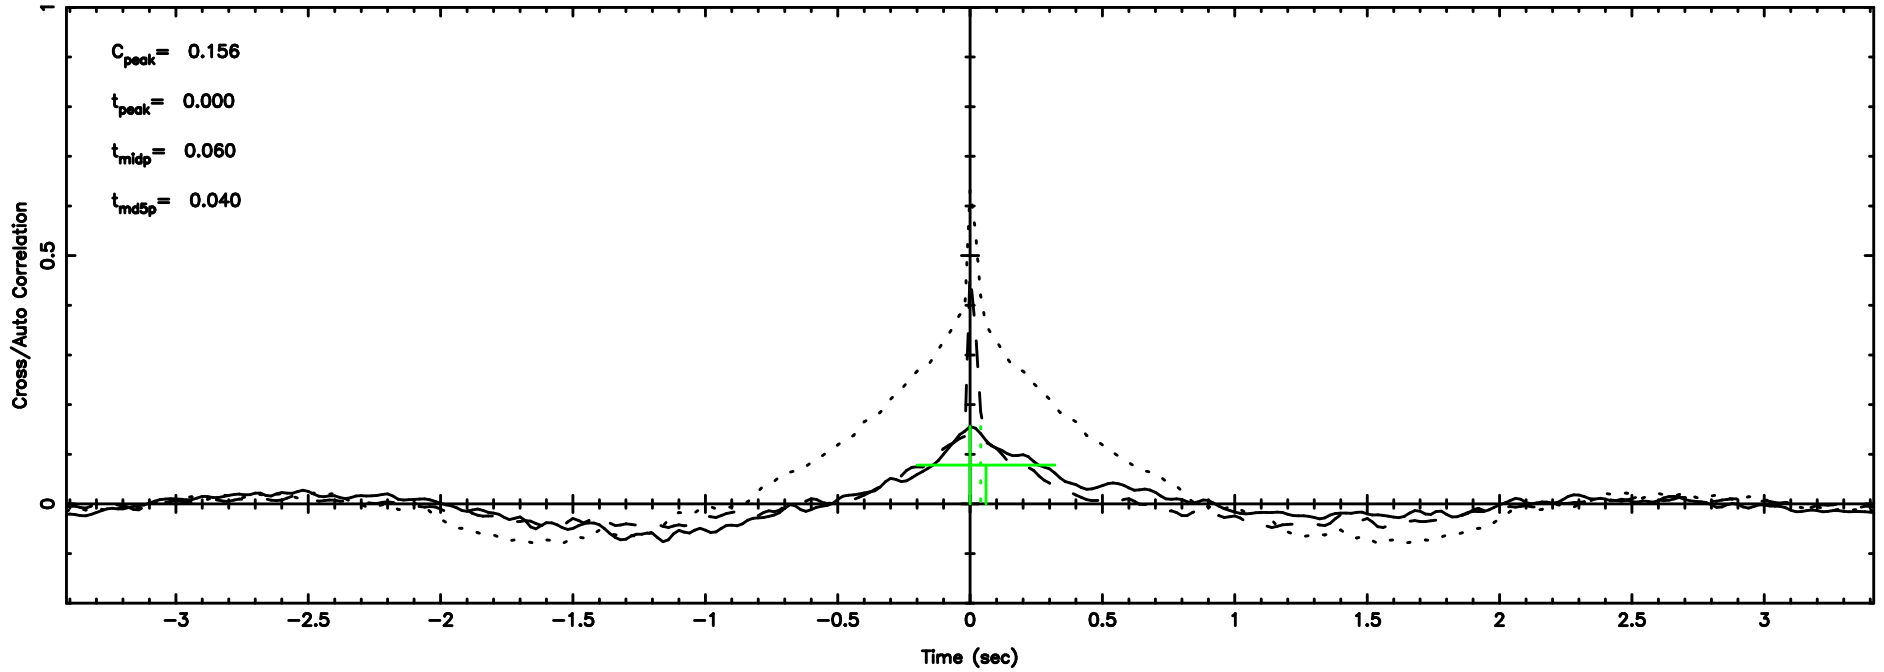

Frequency (Hz)

0333+32 2024/07/01 23.77UT TOYOKAWA-KISO