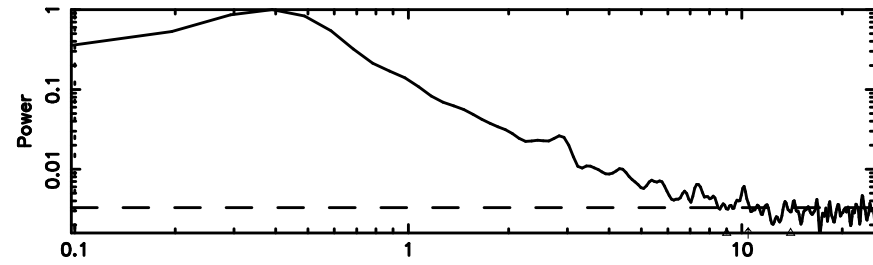

BLK:18,SNR1: 6.2332 ,SNR2: 11.742

Frequency (Hz)

0333+32 2024/07/01 23.77UT TOYOKAWA-KISO

F20240702084449

BLK:12,SNR1: 1.8703 ,SNR2: 4.5702

Frequency (Hz)

K20240702084445

BLK:12,SNR1: 8.4884 ,SNR2: 16.361