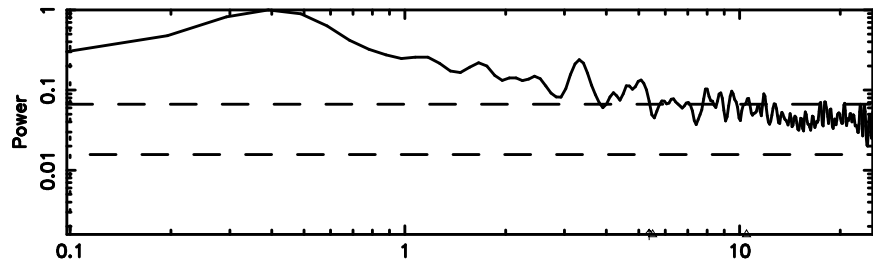

F20240702062056

Time (sec)

BLK: 6,SNR1: 0.43794 ,SNR2: 2.1376

Frequency (Hz)

K20240702062051

Time (sec)

BLK: 6,SNR1: 0.24860 ,SNR2: 0.69346

Frequency (Hz)