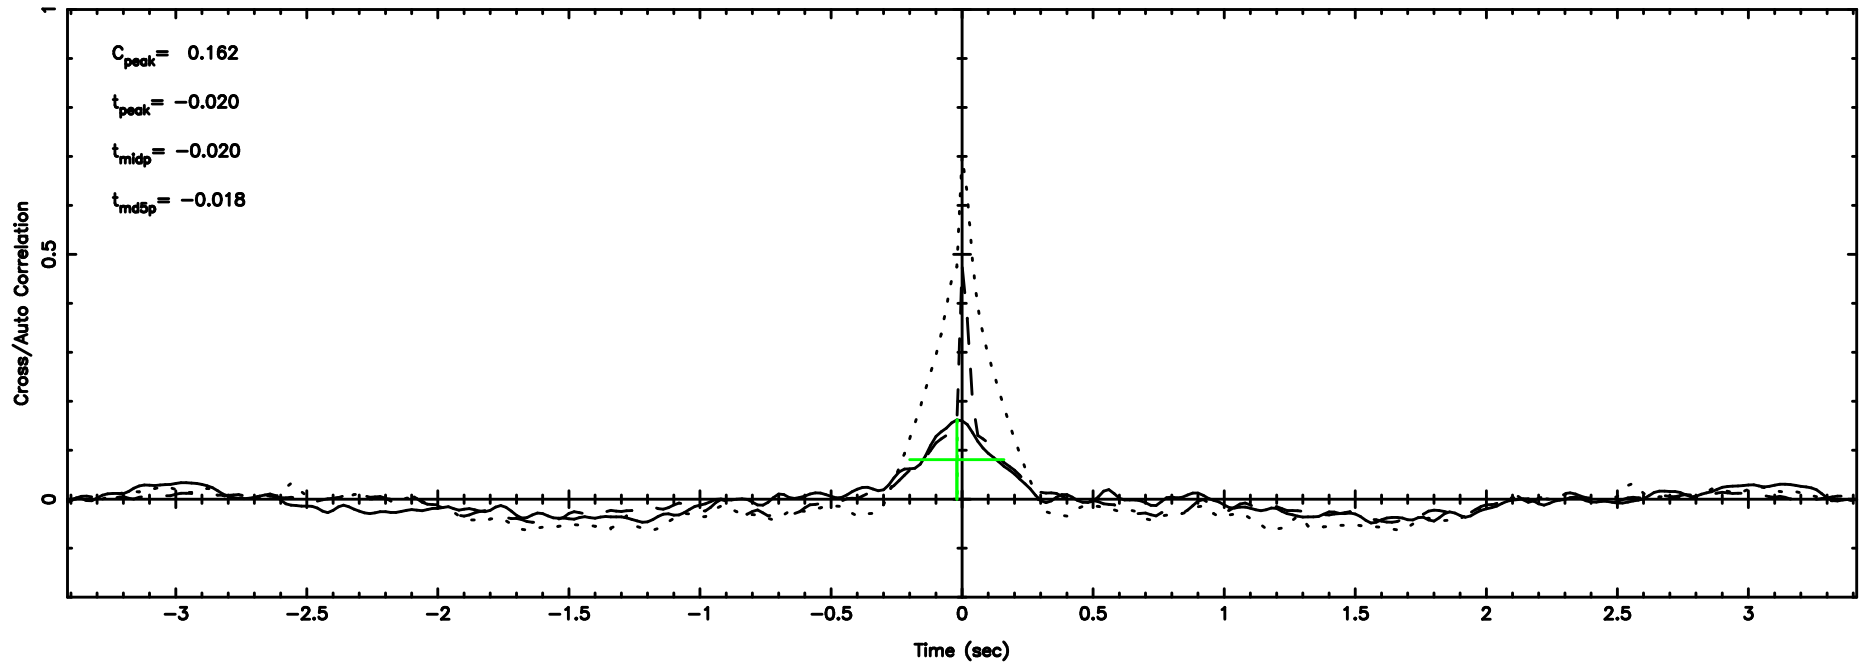

BLK:18,SNR1: 0.22283 ,SNR2: 2.0251

F20240702152857

BLK:18,SNR1: 3.8335 ,SNR2: 6.8518

3C241 2024/07/02 6.51UT TOYOKAWA-FUJI

T20240702152855

BLK:15,SNR1: 0.25977 ,SNR2: 1.6184

K20240702152853

BLK:15,SNR1: 3.9925 ,SNR2: 11.087