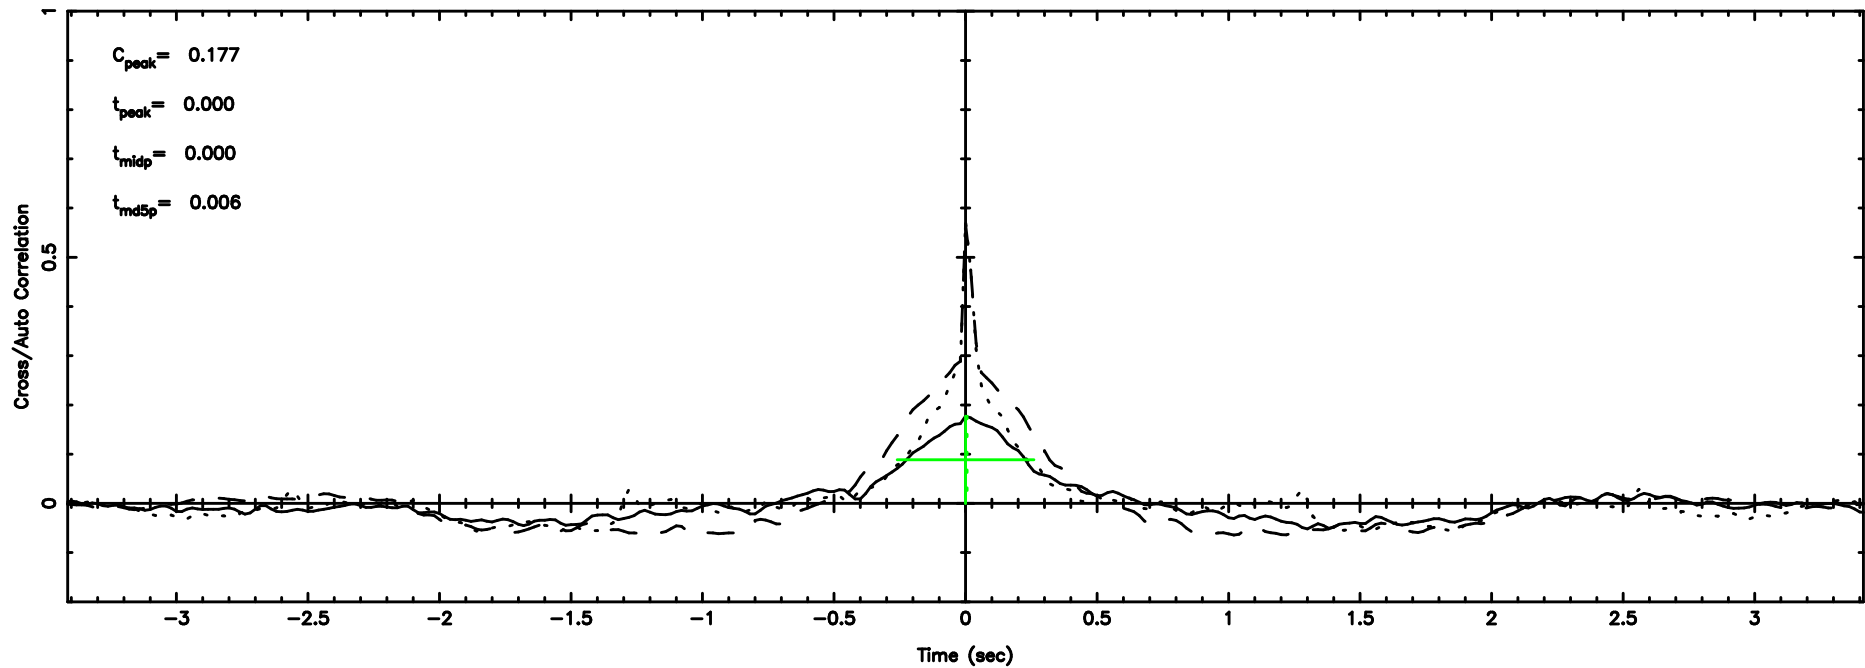

0821+394 2024/07/02 4.57UT TOYOKAWA-FUJI