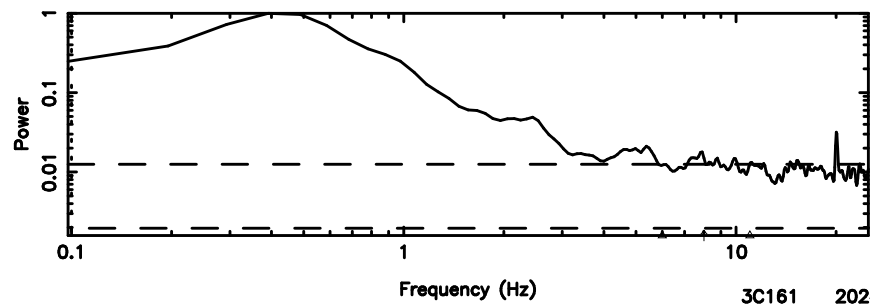

3C161 2024/07/02 2.61UT TOYOKAWA-FUJI

F20240702113441

BLK:26,SNR1: 3.4153 ,SNR2: 7.9807

Frequency (Hz)

3C161 2024/07/02 2.61UT TOYOKAWA-KISO

F20240702113441

BLK:27,SNR1: 3.7445 ,SNR2: 8.5719

K20240702113436