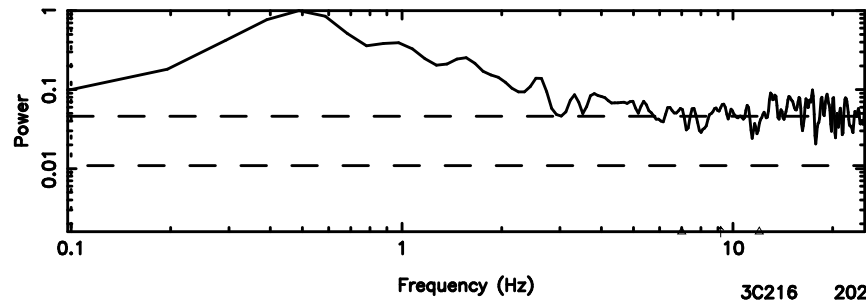

BLK: 4,SNR1: 0.90901 ,SNR2: 1.7581