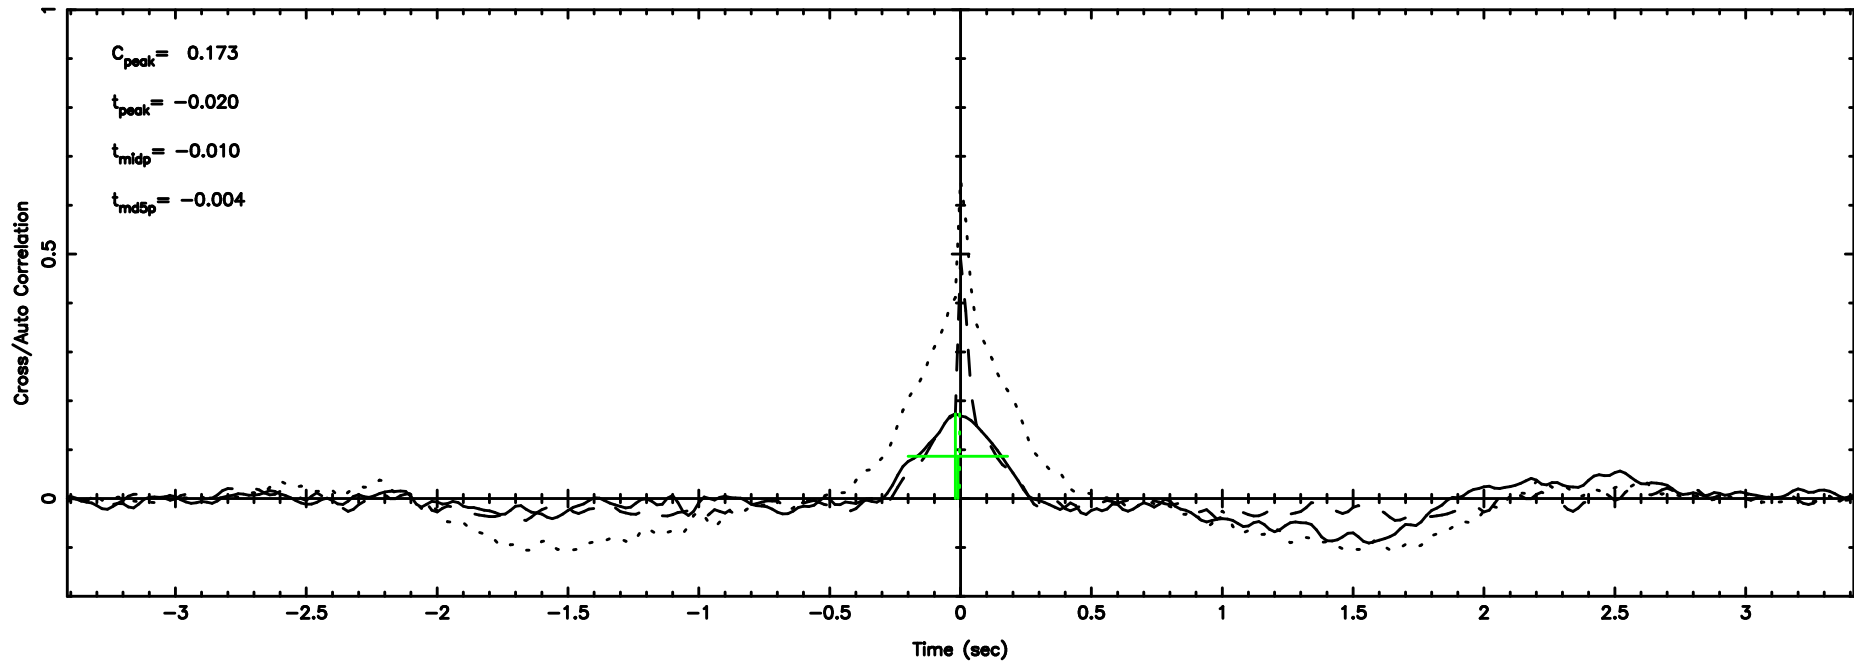

K20240702161631

BLK: 7,SNR1: 0.90540 ,SNR2: 5.3633

Frequency (Hz)

1107+109 2024/07/02 7.30UT TOYOKAWA-KISO

F20240702161635

BLK:15,SNR1: 0.72818 ,SNR2: 1.8182

K20240702161631

BLK:15,SNR1: 0.70286 ,SNR2: 3.5457