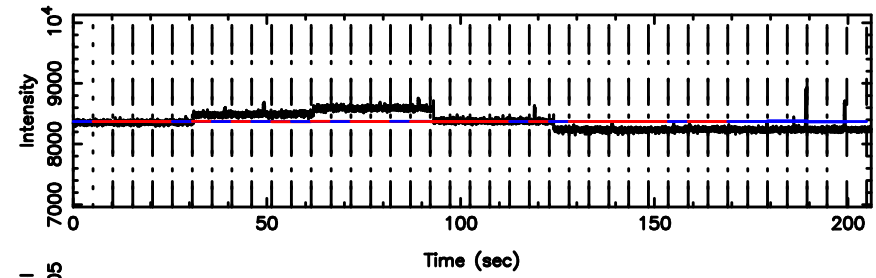

K20240702133230