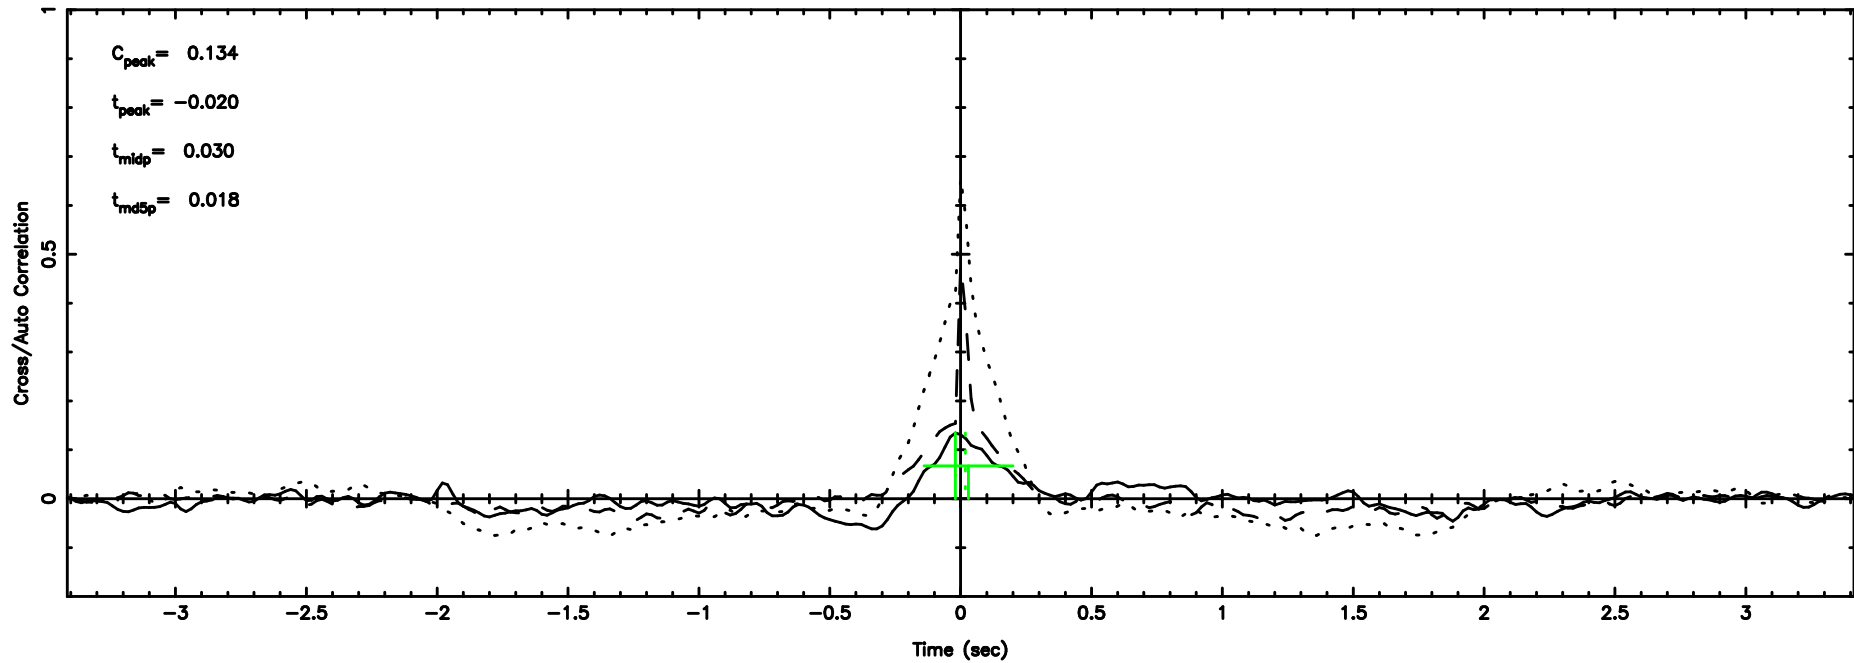

Frequency (Hz)

F20240702161635

BLK: 8,SNR1: 1.4625 ,SNR2: 3.7715

Frequency (Hz)

1107+109 2024/07/02 7.30UT TOYOKAWA-FUJI

T20240702161633

BLK: 7,SNR1: 0.40278 ,SNR2: 3.1750

Frequency (Hz)