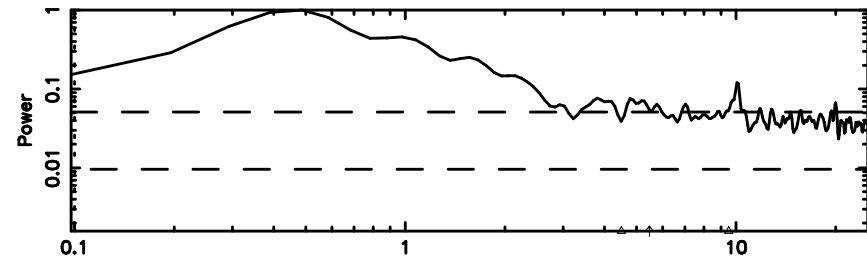

F20240702143553

BLK:14,SNR1: 2.5473 ,SNR2: 11.701

Frequency (Hz)

K20240702143549

BLK:14,SNR1: 0.67491 ,SNR2: 2.8110

Frequency (Hz)

0926+117 2024/07/02 5.63UT FUJI -KISO

T20240702144336