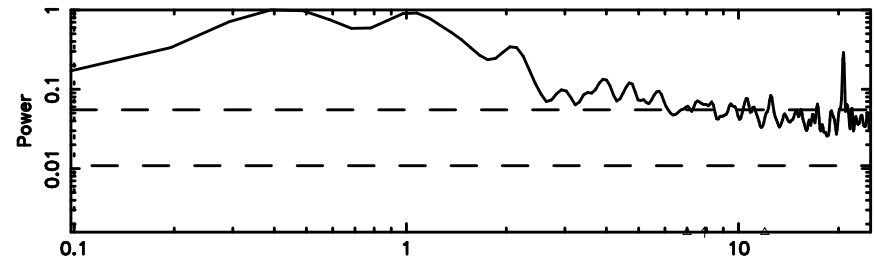

BLK:10,SNR1: 1.0161 ,SNR2: 2.8318