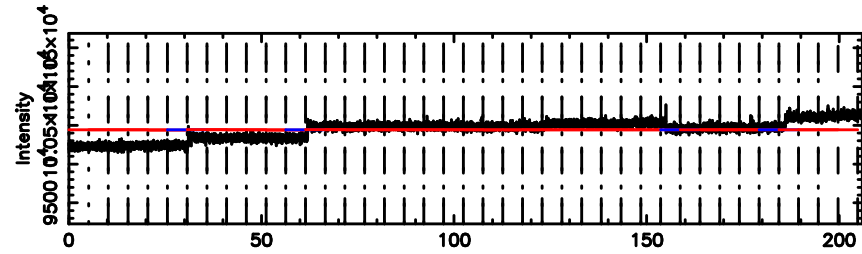

T20240702165635

BLK: 4, SNR1: 0.66039 , SNR2: 3.7253

Frequency (Hz)

K20240702165632

BLK: 4, SNR1: 0.93050 , SNR2: 3.9860

Frequency (Hz)

3C267 2024/07/02 7.97UT TOYOKAWA-KISO

F20240702165637