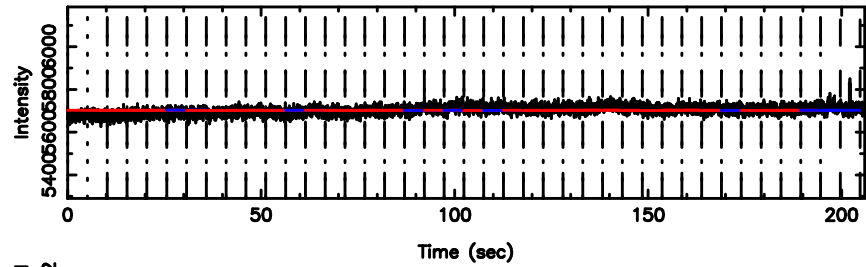

T20240702141700