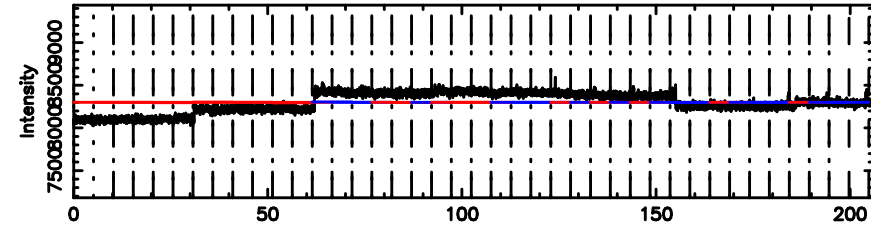

Frequency (Hz)

K20240702121345

BLK:17,SNR1: 0.47282 ,SNR2: 2.1311