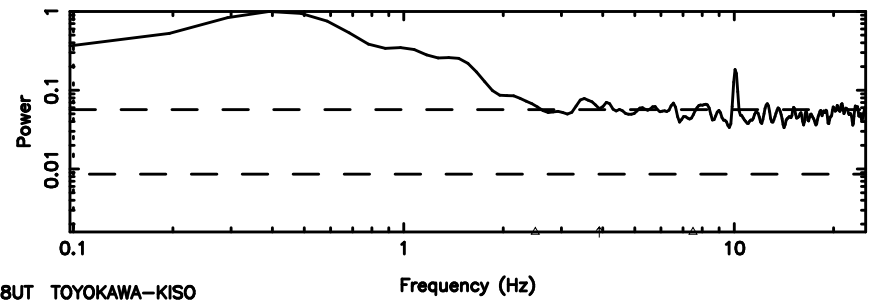

Frequency (Hz)

3C237 2024/07/02 6.28UT TOYOKAWA-FUJI

T20240702151458

BLK:22,SNR1: 1.2359 ,SNR2: 2.7181

K20240702151456

BLK:22,SNR1: 0.53909 ,SNR2: 3.1770

3C237 2024/07/02 6.28UT TOYOKAWA-KISO

F20240702151500