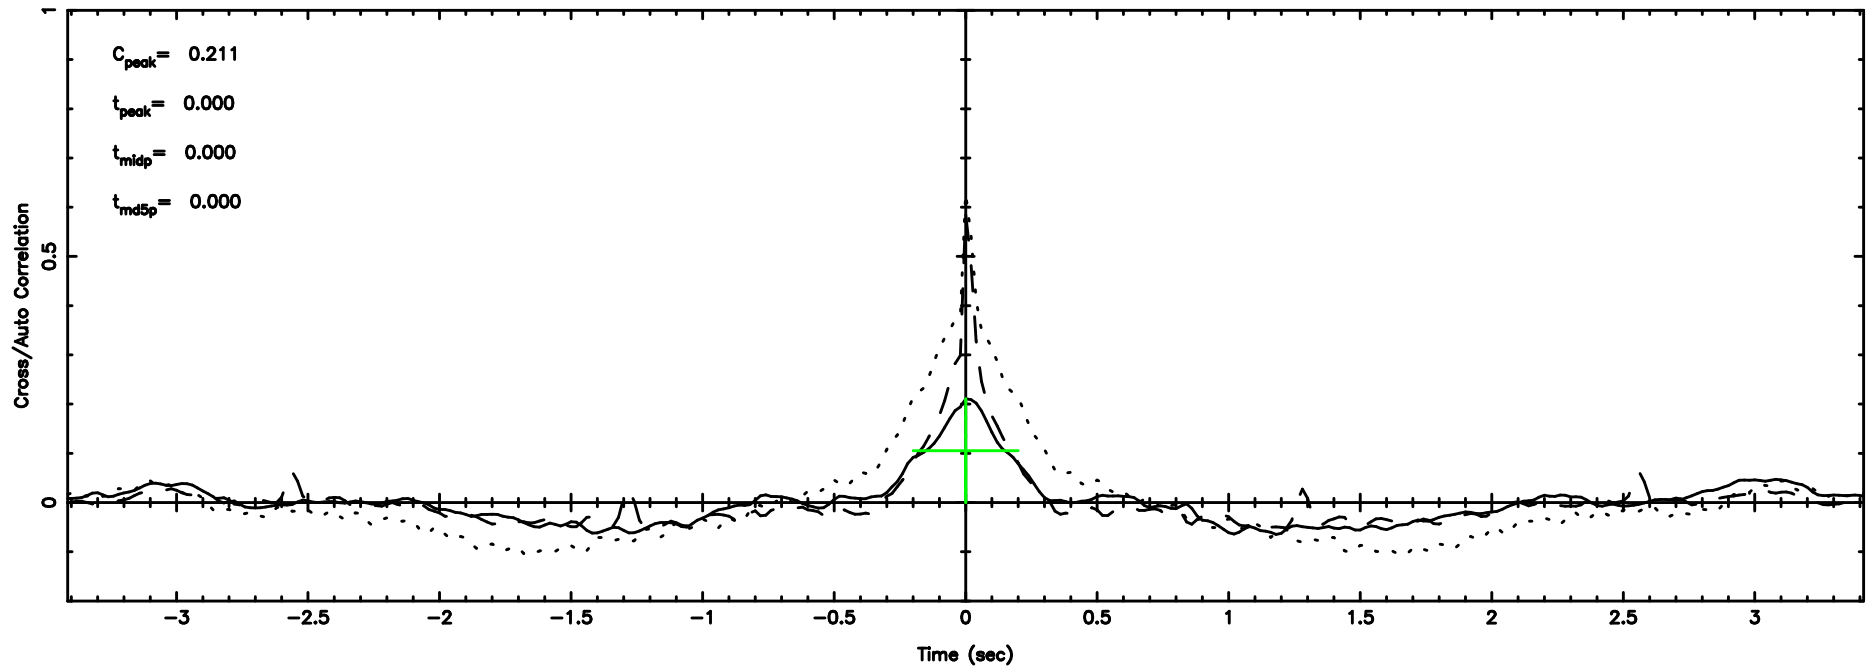

BLK:14,SNR1: 1.2128 ,SNR2: 5.6739