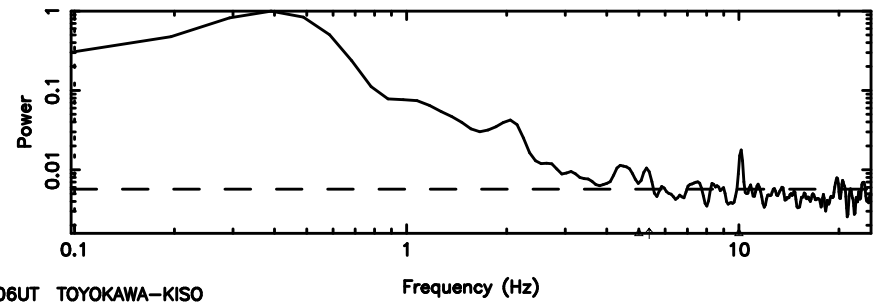

Frequency (Hz)

T20240702120212

BLK: 9,SNR1: 29.092 ,SNR2: 42.504

K20240702120209

BLK: 9,SNR1: 4.1245 ,SNR2: 15.741

0652-130 2024/07/02 3.06UT TOYOKAWA-KISO

F20240702120214

BLK:14,SNR1: 1.2174 ,SNR2: 3.5063