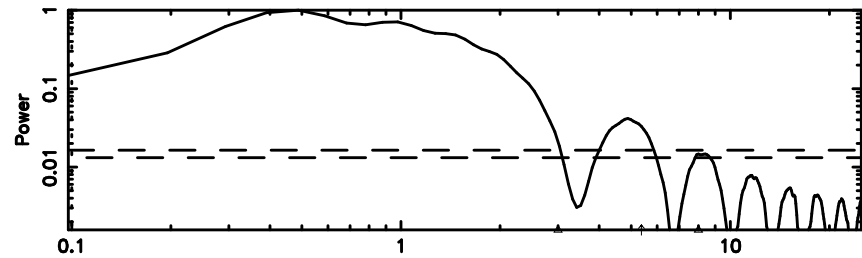

Frequency (Hz)

1236+327 2024/07/02 8.79UT TOYOKAWA-FUJI

T20240702174537

BLK: 5,SNR1: 0.15594 ,SNR2: 0.41792

Frequency (Hz)

K20240702174534

BLK: 5,SNR1: 0.36502 ,SNR2: 2.3800

Frequency (Hz)