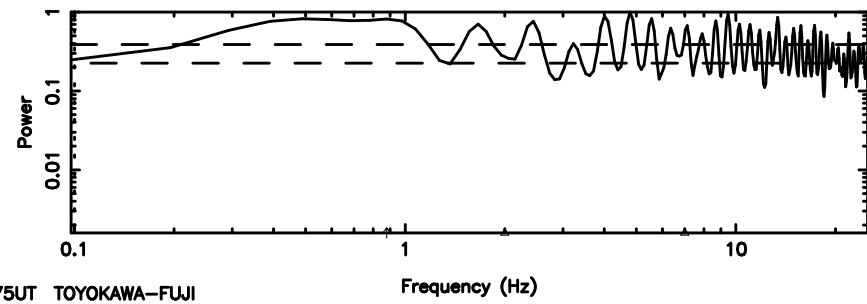

BLK: 7,SNR1:-0.23564E-01,SNR2: 0.78413