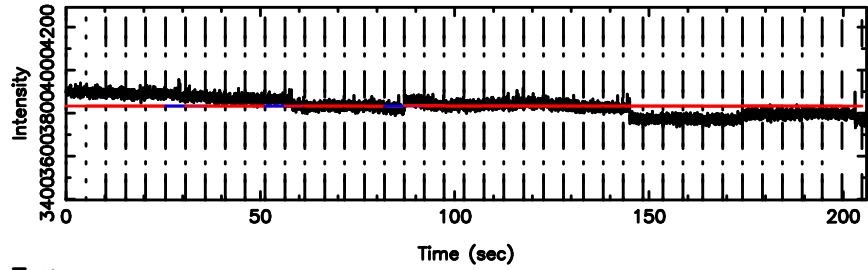

F20240702111533