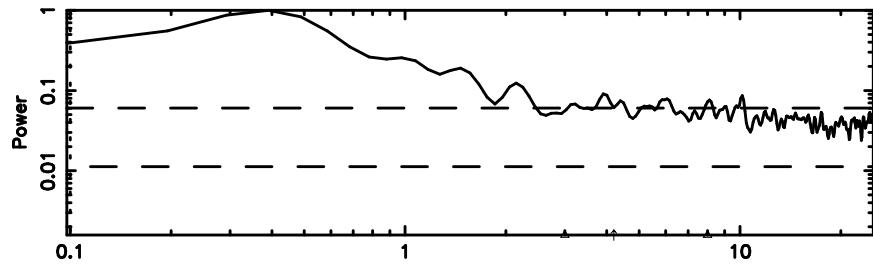

BLK:10,SNR1: 0.29026 ,SNR2: 2.3402

Frequency (Hz)

K20240702054926

BLK:10,SNR1: 0.53470 ,SNR2: 2.7991

Frequency (Hz)

0038+328 2024/07/01 20.85UT TOYOKAWA-KISO

F20240702054931

BLK:10,SNR1: 0.29740 ,SNR2: 2.2452