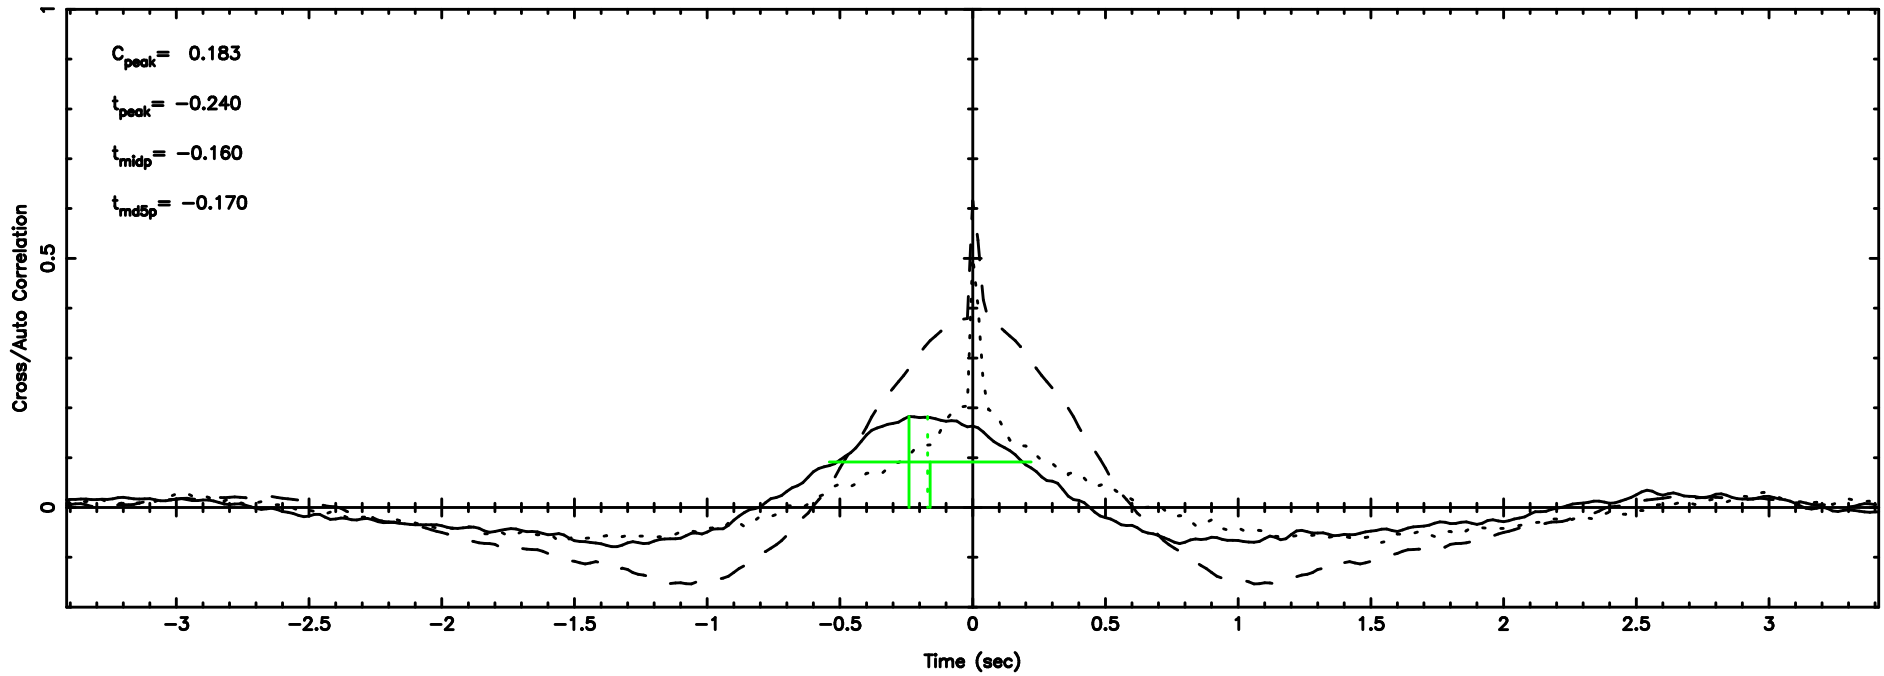

Frequency (Hz)