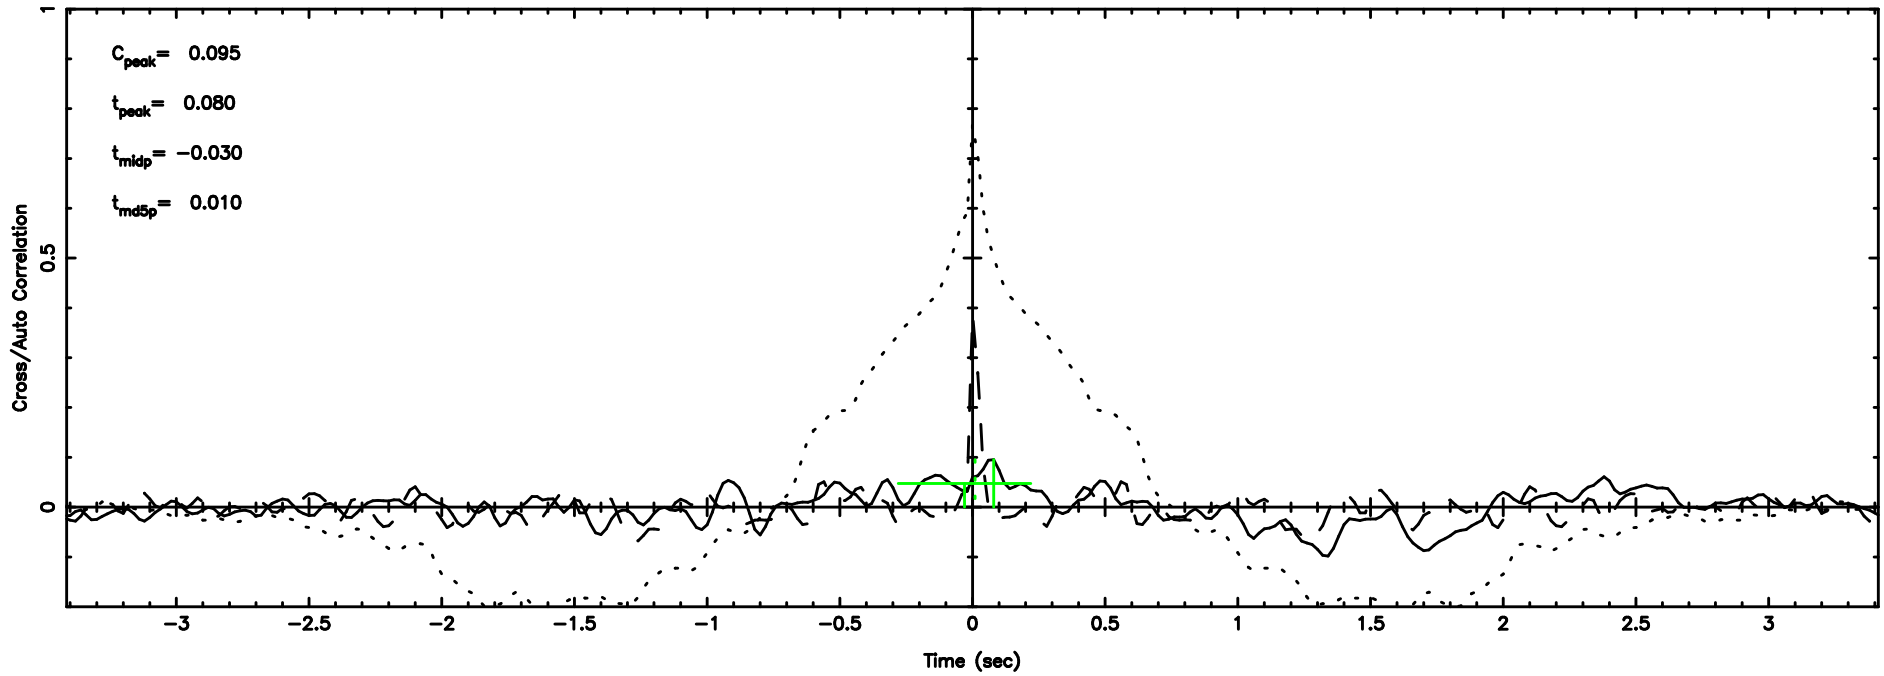

T20240702070556

BLK: 2,SNR1:-0.62840E-01,SNR2: 0.26002

Frequency (Hz)

F20240702070558

BLK: 2,SNR1: 2.5390 ,SNR2: 9.7729

Frequency (Hz)

0155-109 2024/07/01 22.13UT TOYOKAWA-FUJI

T20240702070556