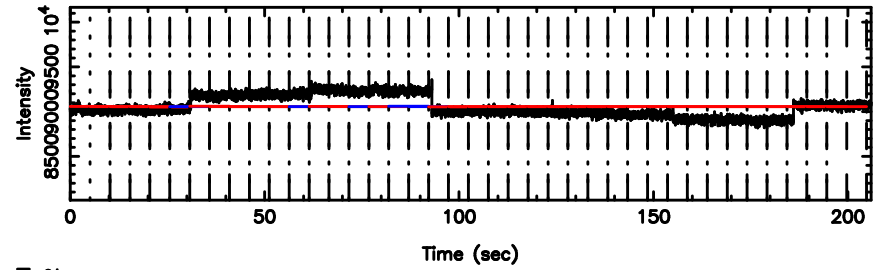

F20240702110320

BLK: 5,SNR1: 0.19962 ,SNR2: 2.4744

0552+12 2024/07/02 2.08UT FUJI -KISO

K20240702110315

BLK: 5,SNR1: 1.9170 ,SNR2: 13.052