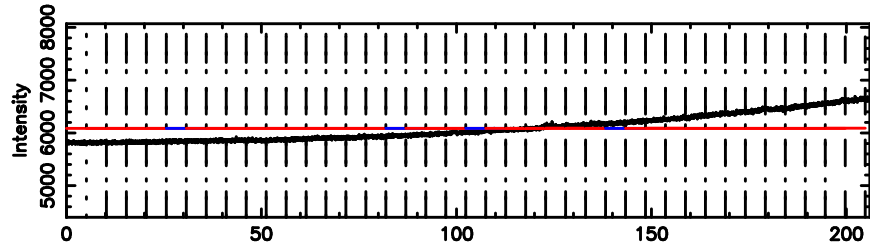

Frequency (Hz)

K20240702083124

BLK:11,SNR1: 0.47663 ,SNR2: 2.0369

Frequency (Hz)

0320+05 2024/07/01 23.55UT FUJI -KISO

T20240702084447

BLK: 4,SNR1: 0.94797E-01,SNR2: 0.63029

Frequency (Hz)