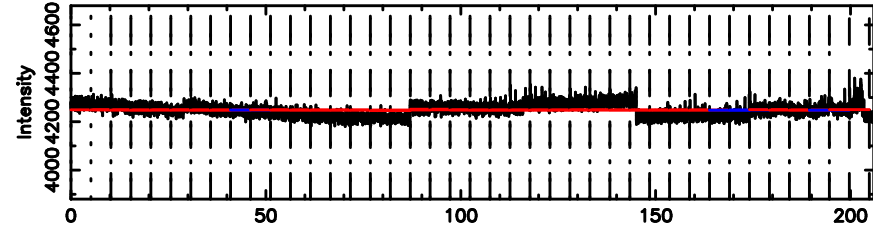

Frequency (Hz)

F20240702091326