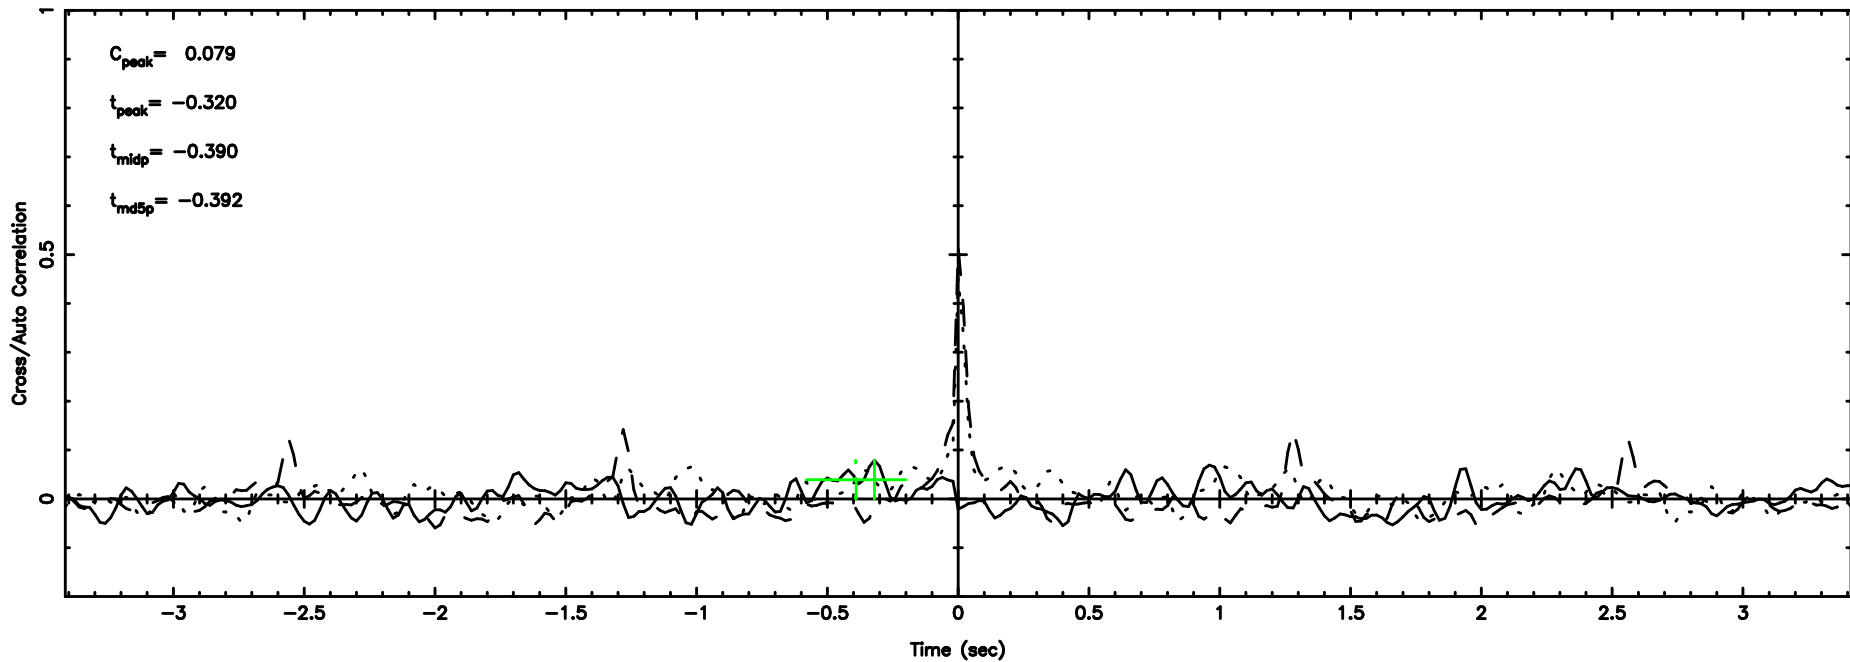

Frequency (Hz)

3C255 2024/07/02 7.46UT FUJI -KISO