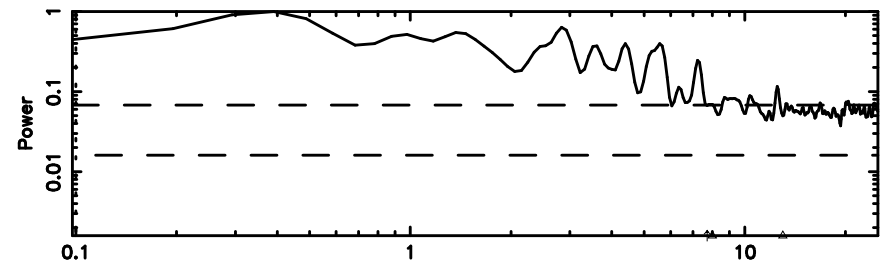

BLK:19,SNR1: 1.2667 ,SNR2: 3.4561