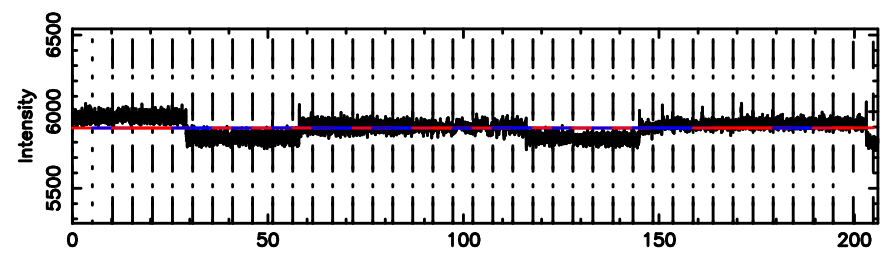

BLK:12,SNR1: 1.5712 ,SNR2: 3.0987

Frequency (Hz)

0128+03 2024/07/01 21.69UT FUJI -KISO

T20240702064611

BLK:19,SNR1: 1.0142 ,SNR2: 7.3224

Frequency (Hz)

3C48 2024/07/01 21.80UT TOYOKAWA-FUJI

F20240702064613