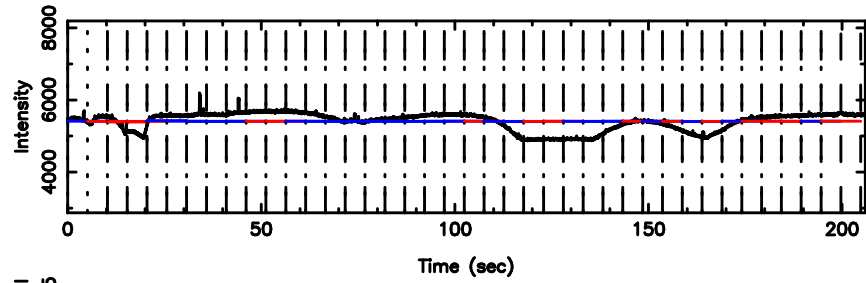

F20240702134415

BLK:28,SNR1: 8.4327 ,SNR2: 20.046

K20240702134410

BLK:28,SNR1: 8.4002 ,SNR2: 22.248

0834-19 2024/07/02 4.77UT FUJI -KISO

T20240702134918

BLK:24,SNR1: 3.7470 ,SNR2: 9.3735

F20240702134920