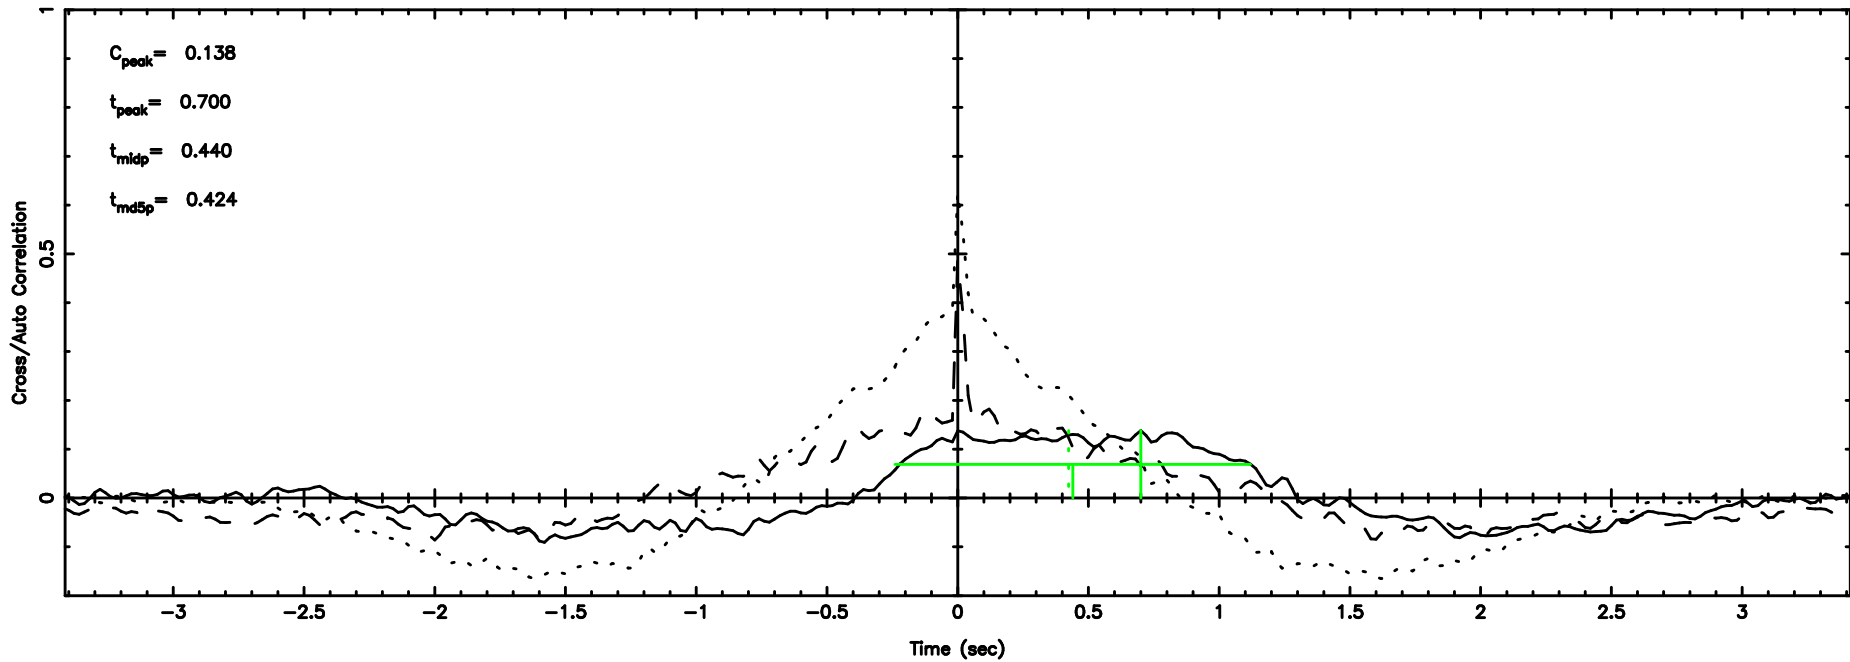

T20240702165635

BLK: 4, SNR1: 0.66039 , SNR2: 3.7253

Frequency (Hz)

K20240702165632

BLK: 4, SNR1: 0.93050 , SNR2: 3.9860

Frequency (Hz)

3C267 2024/07/02 7.97UT TOYOKAWA-KISO

F20240702165637