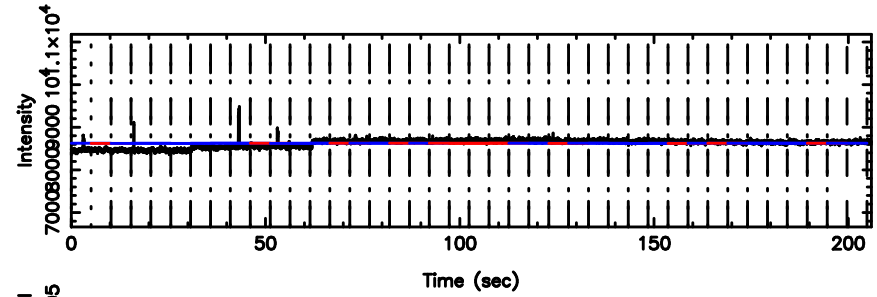

3C161 2024/07/02 2.61UT TOYOKAWA-FUJI

F20240702113441

BLK:26,SNR1: 3.4153 ,SNR2: 7.9807

Frequency (Hz)

3C161 2024/07/02 2.61UT TOYOKAWA-KISO

F20240702113441

BLK:27,SNR1: 3.7445 ,SNR2: 8.5719

K20240702113436