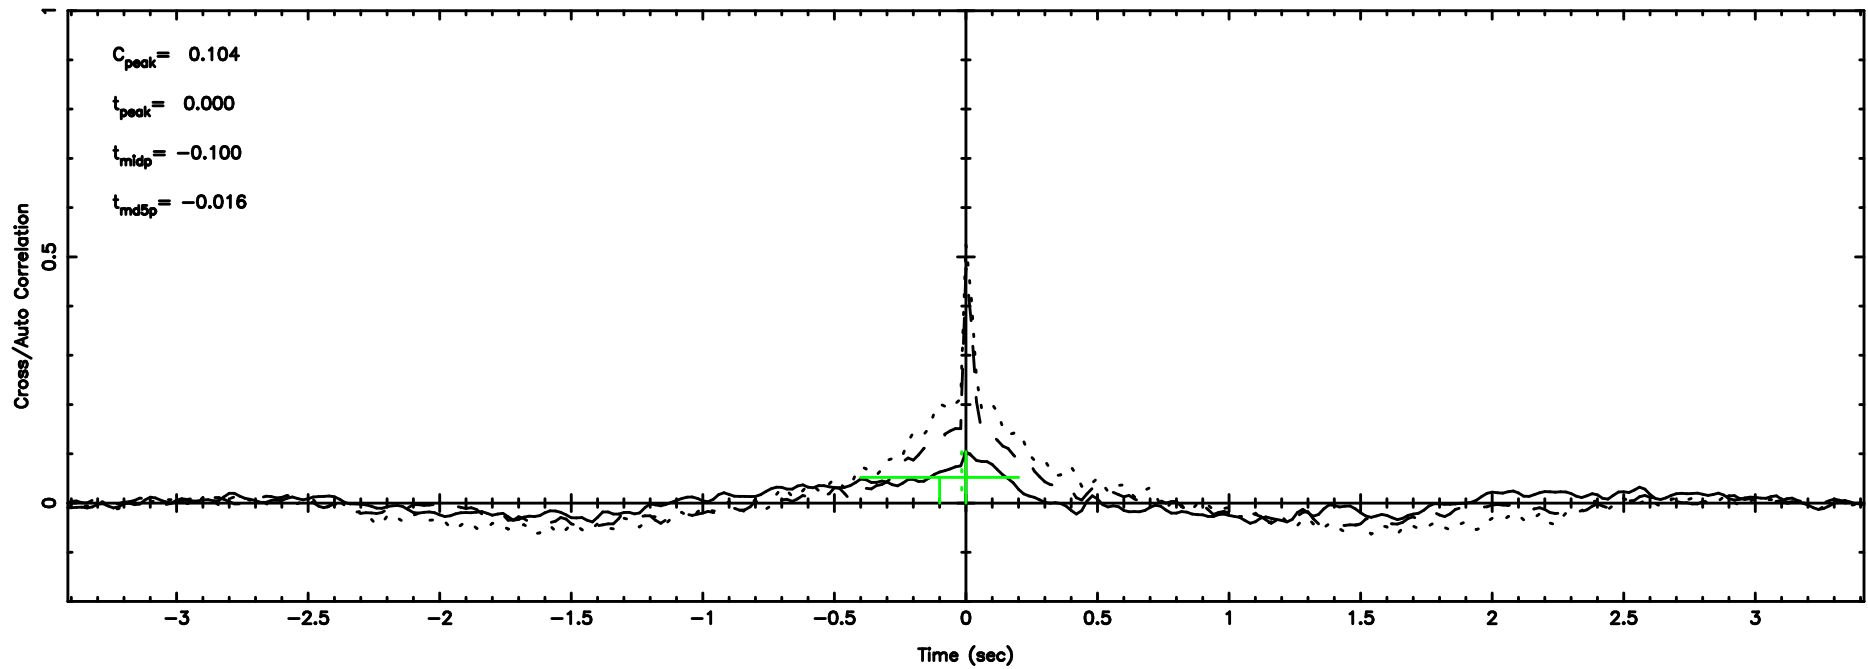

3C190 2024/07/02 4.18UT FUJI -KISO