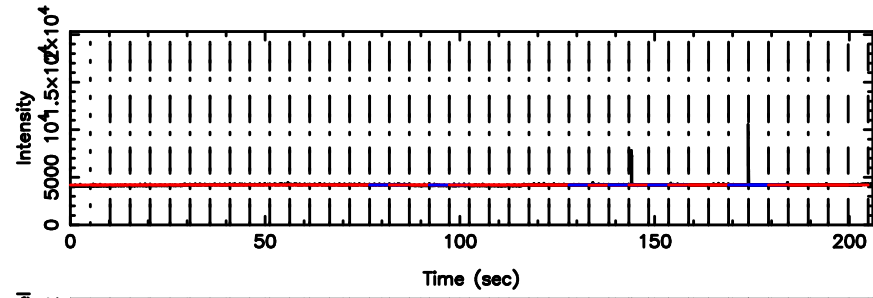

F20240702092930

BLK: 7,SNR1: 1.1079 ,SNR2: 5.7512

T20240702092928

BLK:15,SNR1: 4.0635 ,SNR2: 17.001

Frequency (Hz)

K20240702092925

BLK:15,SNR1: 4.0797 ,SNR2: 17.129

Frequency (Hz)