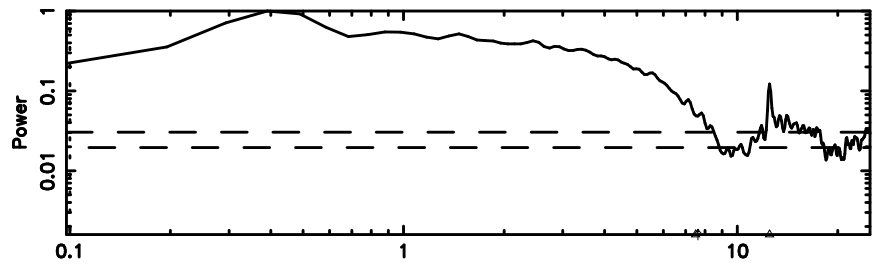

Frequency (Hz)

K20240702081953

BLK: 7,SNR1: 1.1692 ,SNR2: 5.2676

Frequency (Hz)

0308+305 2024/07/01 23.36UT TOYOKAWA-KISO

F20240702081957

BLK:16,SNR1: 3.3123 ,SNR2: 8.7019

Frequency (Hz)