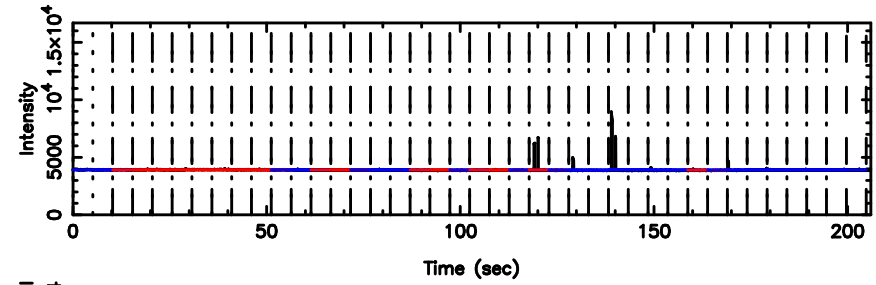

F20240702134415