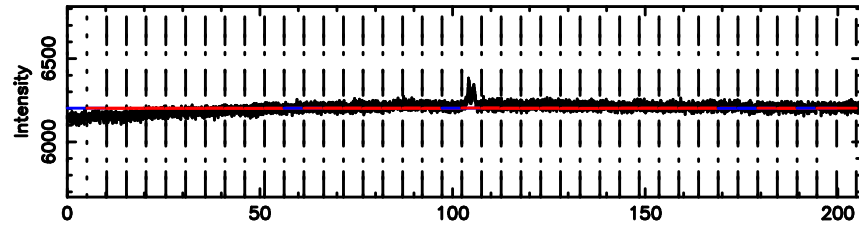

T20240702165008