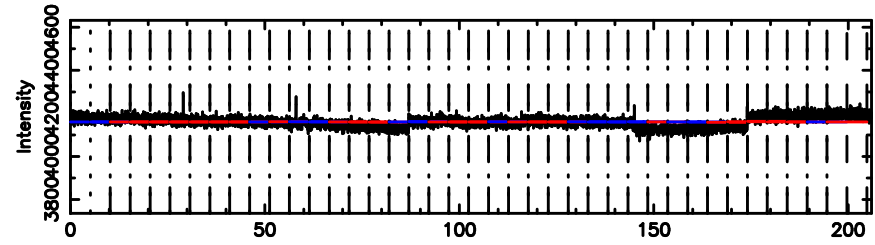

Frequency (Hz)

0552+12 2024/07/02 2.08UT TOYOKAWA-FUJI

F20240702110320