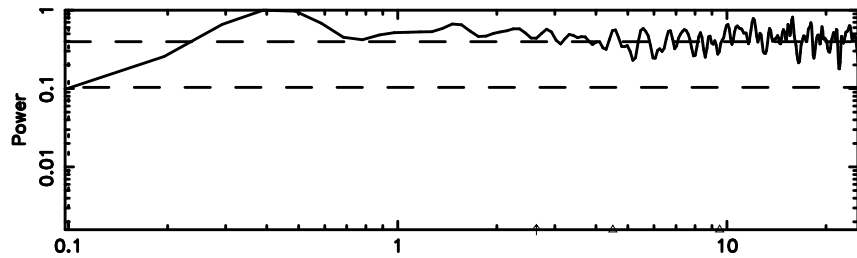

Frequency (Hz)

1236+327 2024/07/02 8.79UT TOYOKAWA-FUJI

T20240702174537

BLK: 5,SNR1: 0.15594 ,SNR2: 0.41792

Frequency (Hz)

K20240702174534

BLK: 5,SNR1: 0.36502 ,SNR2: 2.3800

Frequency (Hz)