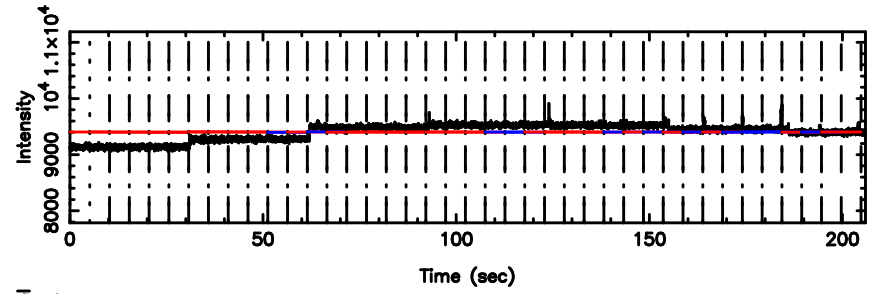

K20240702151456