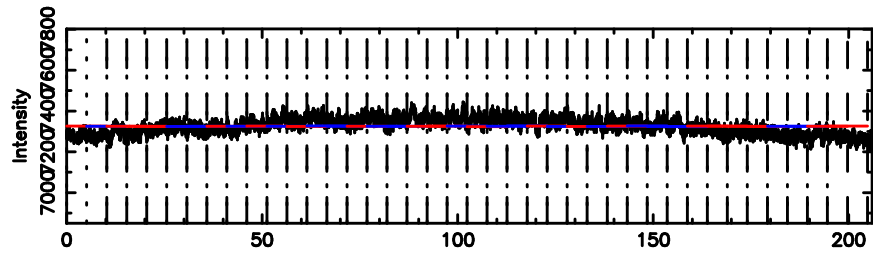

BLK:12,SNR1: 1.5712 ,SNR2: 3.0987

Frequency (Hz)

0128+03 2024/07/01 21.69UT FUJI -KISO

T20240702064611

BLK:19,SNR1: 1.0142 ,SNR2: 7.3224

Frequency (Hz)

3C48 2024/07/01 21.80UT TOYOKAWA-FUJI

F20240702064613