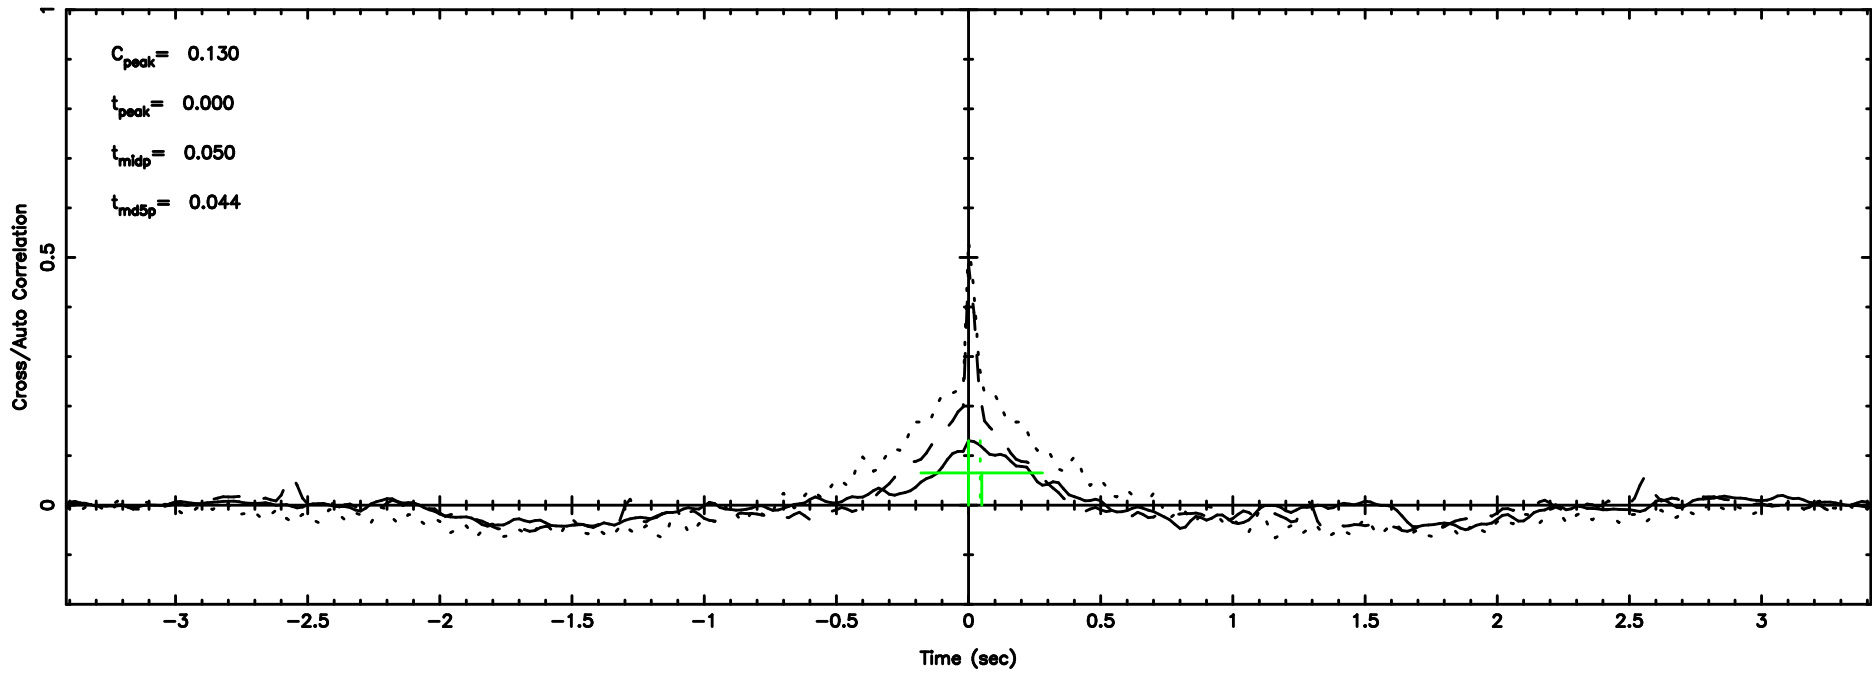

F20240702094058

BLK:13,SNR1: 0.27839 ,SNR2: 1.7153

K20240702094053

BLK:13,SNR1: 0.78122 ,SNR2: 4.8014

3C119 2024/07/02 0.71UT FUJI -KISO

T20240702102903

BLK:38,SNR1: 7.0466 ,SNR2: 43.428

Frequency (Hz)