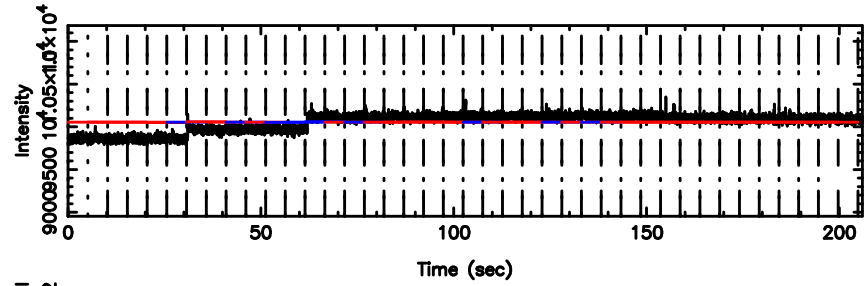

T20240702160515

BLK: 9,SNR1: 0.95496E-01,SNR2: 0.75132

Frequency (Hz)

K20240702160513

BLK: 9,SNR1: 0.52022 ,SNR2: 2.3841

Frequency (Hz)

1055+01 2024/07/02 7.12UT TOYOKAWA-KISO

F20240702160517