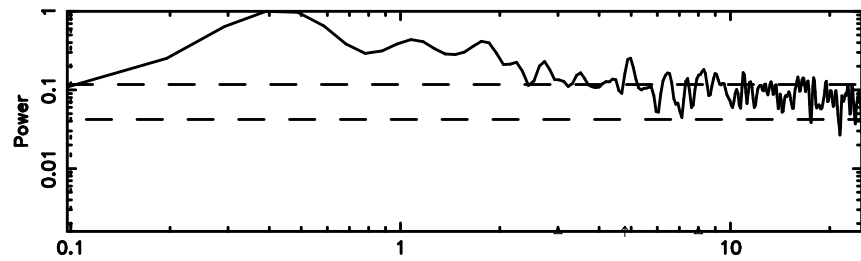

BLK: 3,SNR1: 0.18441 ,SNR2: 1.2476