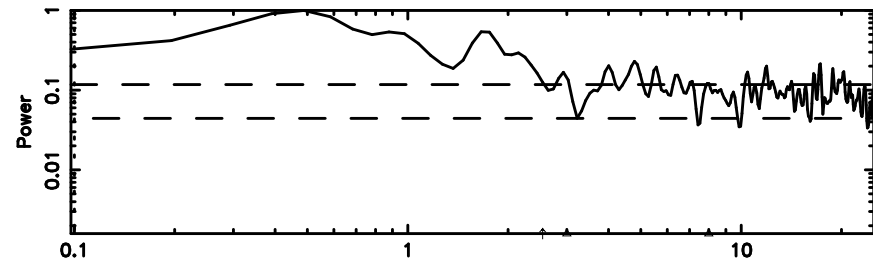

BLK: 4,SNR1: 0.22652 ,SNR2: 2.6679