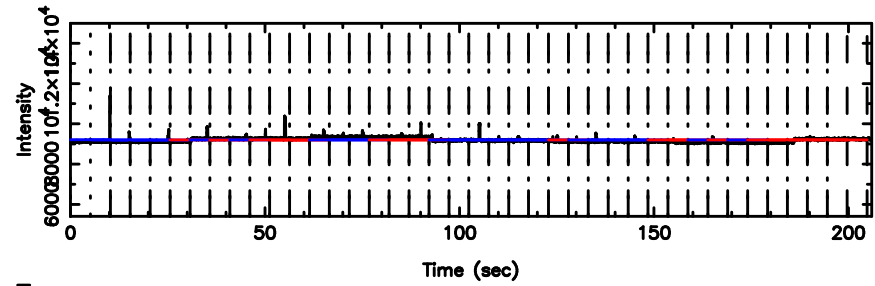

F20240702105909

BLK:22,SNR1: 3.3120 ,SNR2: 8.1895

0548+16 2024/07/02 2.01UT FUJI -KISO

K20240702105904

BLK:22,SNR1: 5.4642 ,SNR2: 14.945

T20240702110318

BLK:15,SNR1: 4.2440 ,SNR2: 15.766

Frequency (Hz)