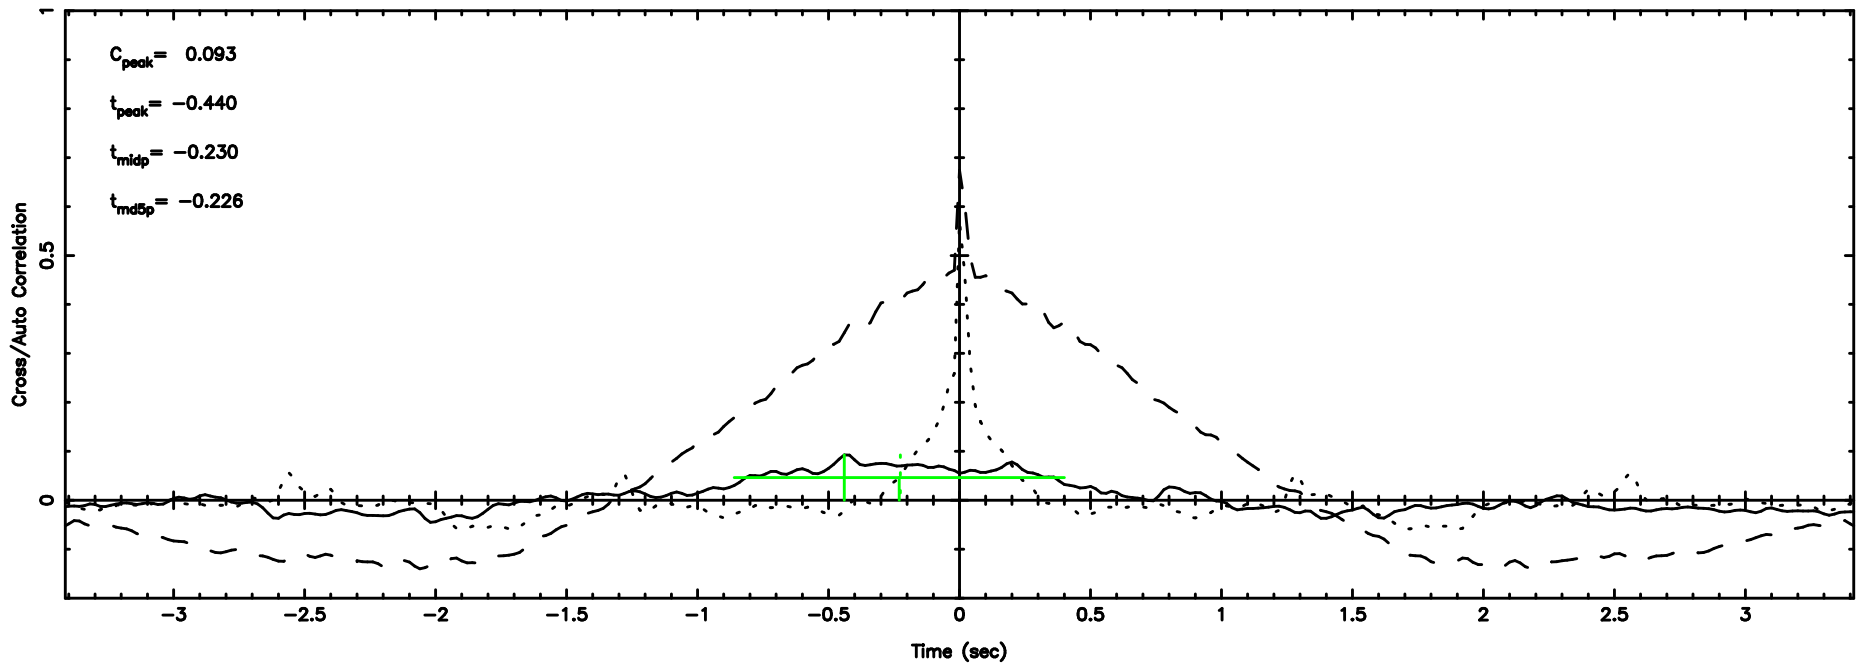

1031-11 2024/07/02 6.70UT FUJI -KISO

T20240702154458

BLK:10,SNR1: 7.7627 ,SNR2: 64.076

Frequency (Hz)

F20240702154500

BLK:10,SNR1: 0.35974 ,SNR2: 1.6815

Frequency (Hz)

1035-058 2024/07/02 6.78UT TOYOKAWA-FUJI