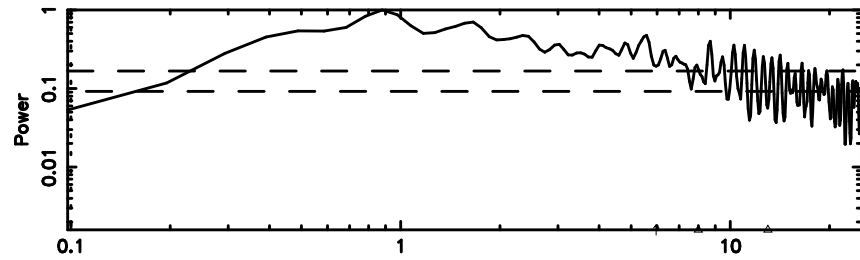

BLK: 3,SNR1: 0.33389 ,SNR2: 1.4530