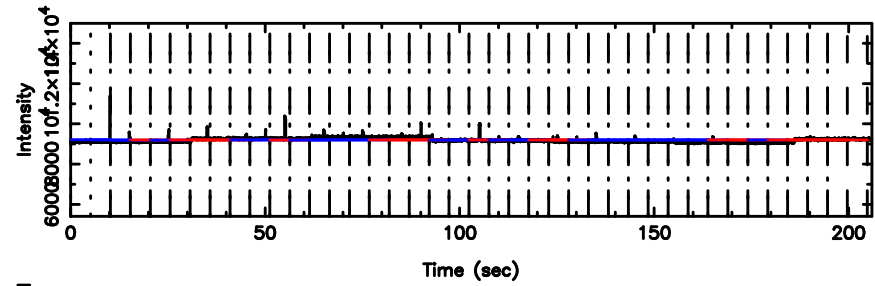

0548+16 2024/07/02 2.01UT TOYOKAWA-FUJI

F20240702105909

BLK:17,SNR1: 3.8355 ,SNR2: 9.4669

T20240702105907

BLK:22,SNR1: 1.2706 ,SNR2: 2.4075

0548+16 2024/07/02 2.01UT TOYOKAWA-KISO

K20240702105904

BLK:22,SNR1: 5.0909 ,SNR2: 14.098