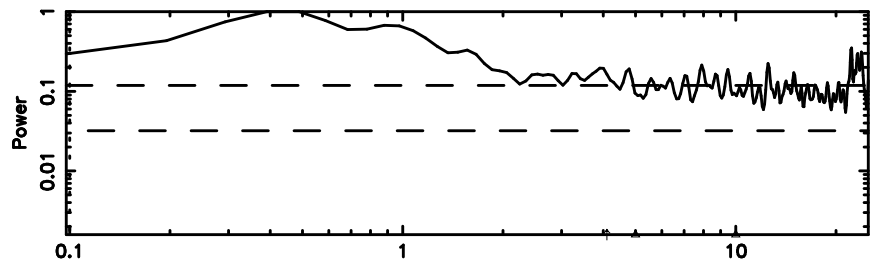

BLK:13,SNR1: 0.27839 ,SNR2: 1.7153