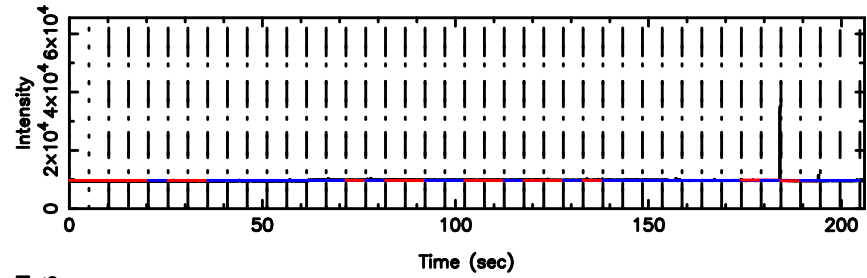

K20240702152853