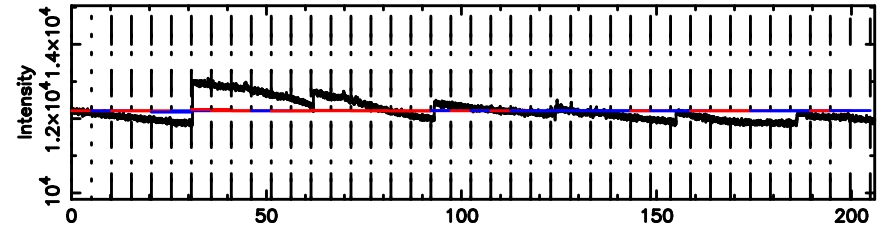

F20240702084449

BLK: 4,SNR1: 3.7582 ,SNR2: 10.937

Frequency (Hz)

0333+32 2024/07/01 23.77UT TOYOKAWA-FUJI

T20240702084447

BLK:18,SNR1: 0.19280 ,SNR2: 1.1636

Frequency (Hz)

K20240702084445