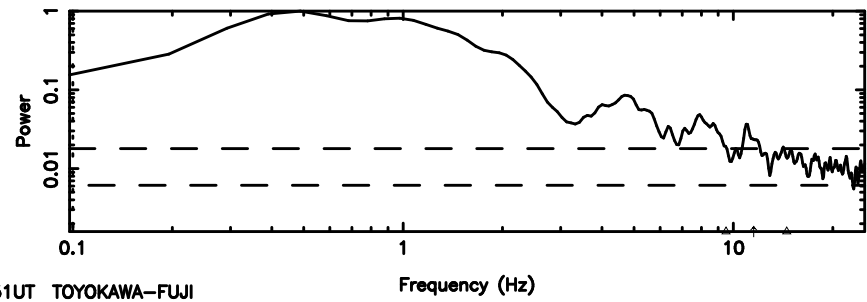

BLK:18,SNR1: 3.8335 ,SNR2: 6.8518

3C241 2024/07/02 6.51UT TOYOKAWA-FUJI