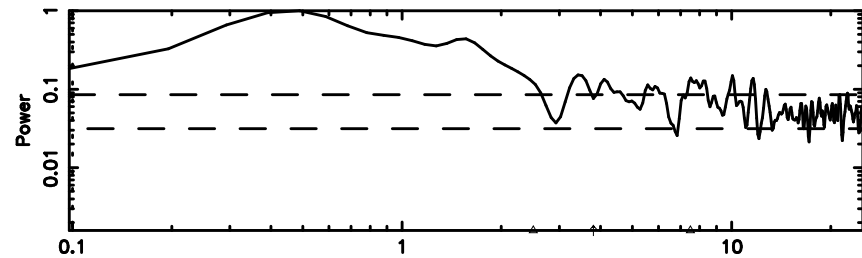

BLK: 6,SNR1: 0.78675 ,SNR2: 4.0179

Frequency (Hz)

3C263.1 2024/07/02 7.86UT TOYOKAWA-FUJI

T20240702165008

BLK: 5,SNR1: 0.60949 ,SNR2: 3.9198

Frequency (Hz)

K20240702165006

BLK: 5,SNR1: 0.30797 ,SNR2: 2.6602