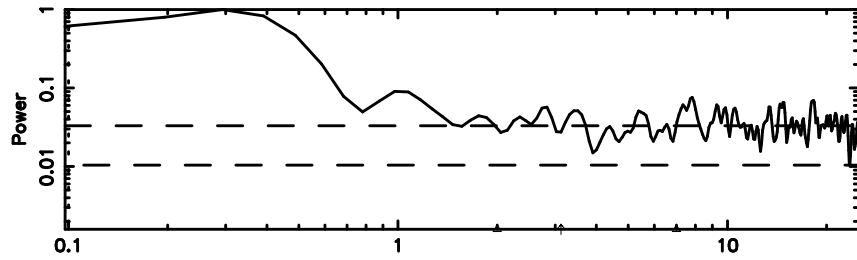

BLK: 4, SNR1: 0.66039 , SNR2: 3.7253