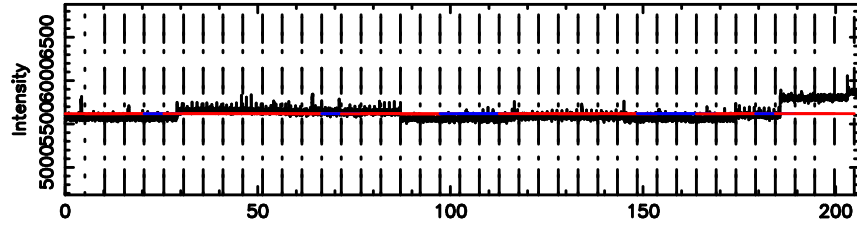

F20240702165010