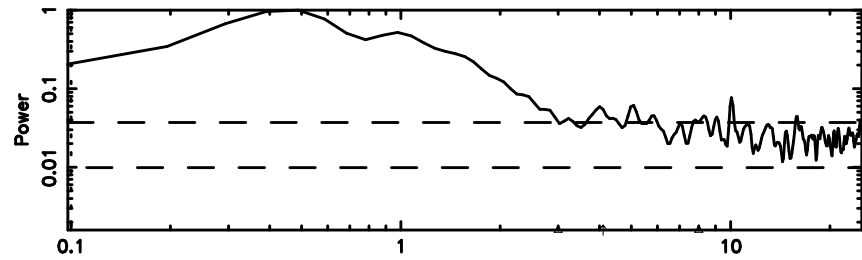

K20240702161631

BLK: 7,SNR1: 0.90540 ,SNR2: 5.3633

Frequency (Hz)

1107+109 2024/07/02 7.30UT TOYOKAWA-KISO

F20240702161635

BLK:15,SNR1: 0.72818 ,SNR2: 1.8182

K20240702161631

BLK:15,SNR1: 0.70286 ,SNR2: 3.5457