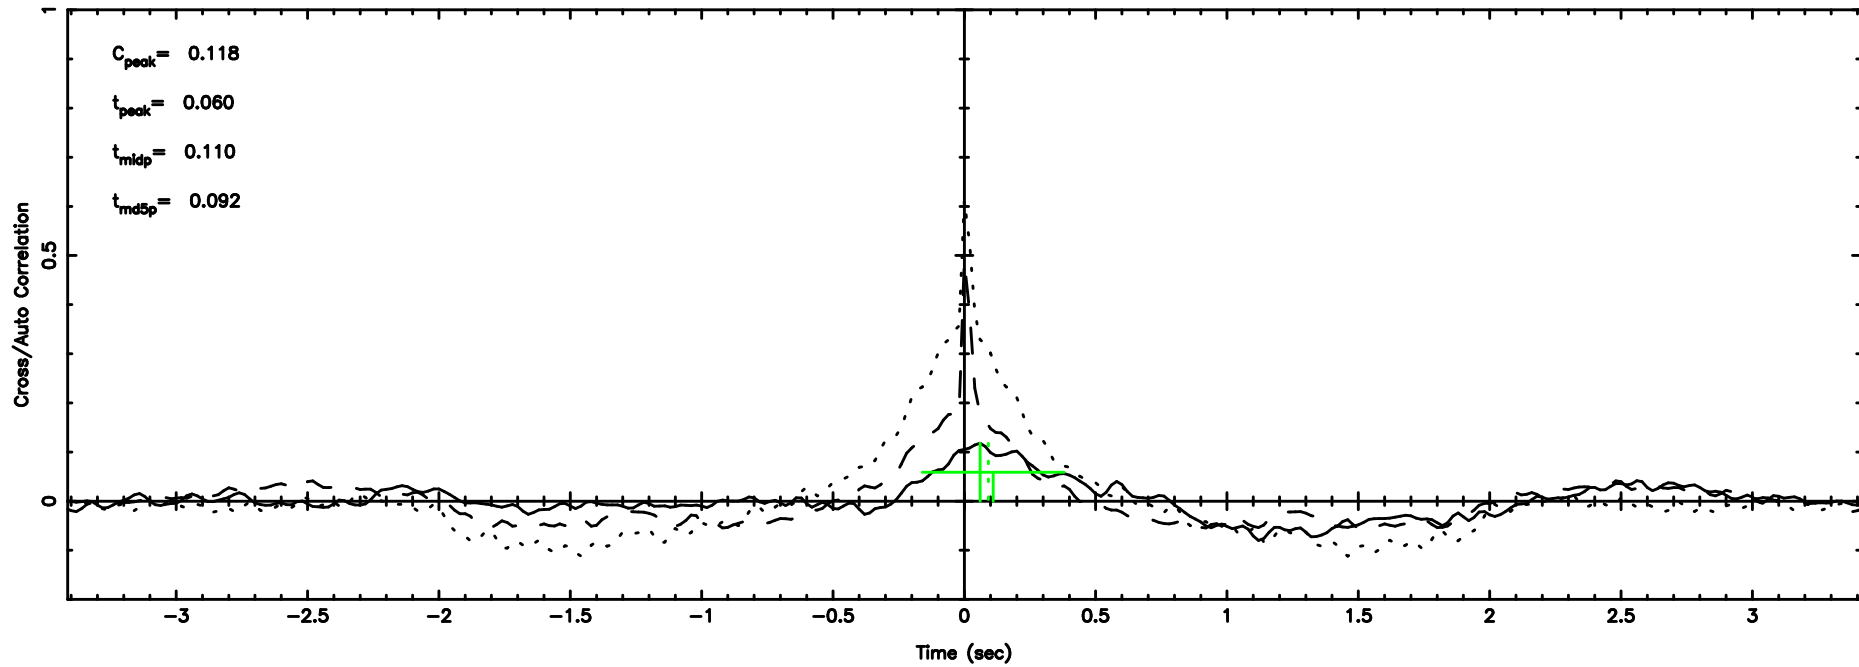

BLK: 4,SNR1:-0.11643 ,SNR2: 1.0141

3C216 2024/07/02 5.31UT TOYOKAWA-FUJI

T20240702141700

BLK: 8,SNR1: 0.38939 ,SNR2: 1.5679

K20240702141657

BLK: 8,SNR1: 1.5653 ,SNR2: 6.5543

3C216 2024/07/02 5.31UT TOYOKAWA-KISO