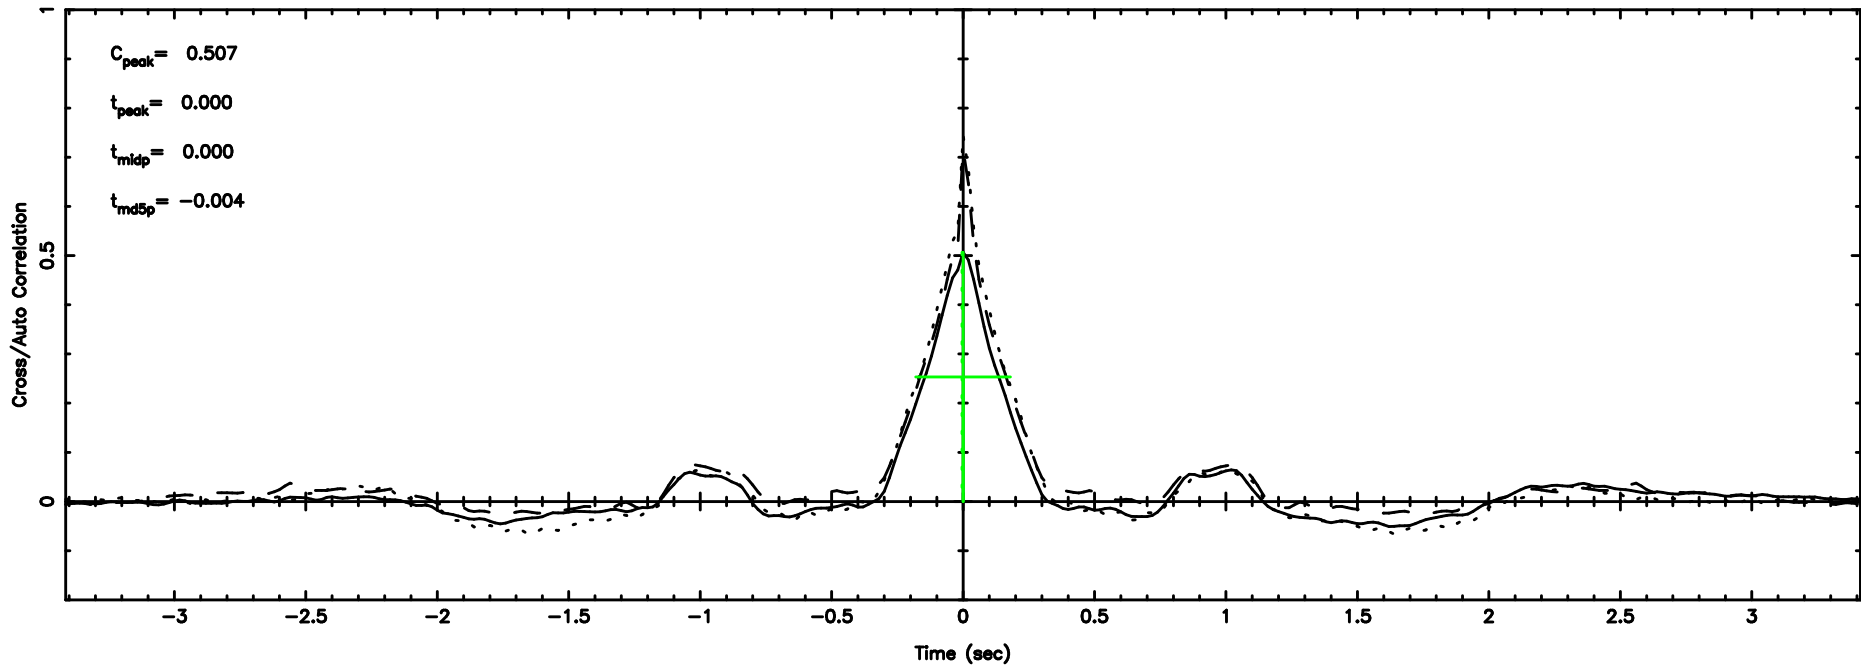

F20240702134415

BLK:28,SNR1: 8.4327 ,SNR2: 20.046

K20240702134410

BLK:28,SNR1: 8.4002 ,SNR2: 22.248

0834-19 2024/07/02 4.77UT FUJI -KISO

T20240702134918

BLK:24,SNR1: 3.7470 ,SNR2: 9.3735

F20240702134920