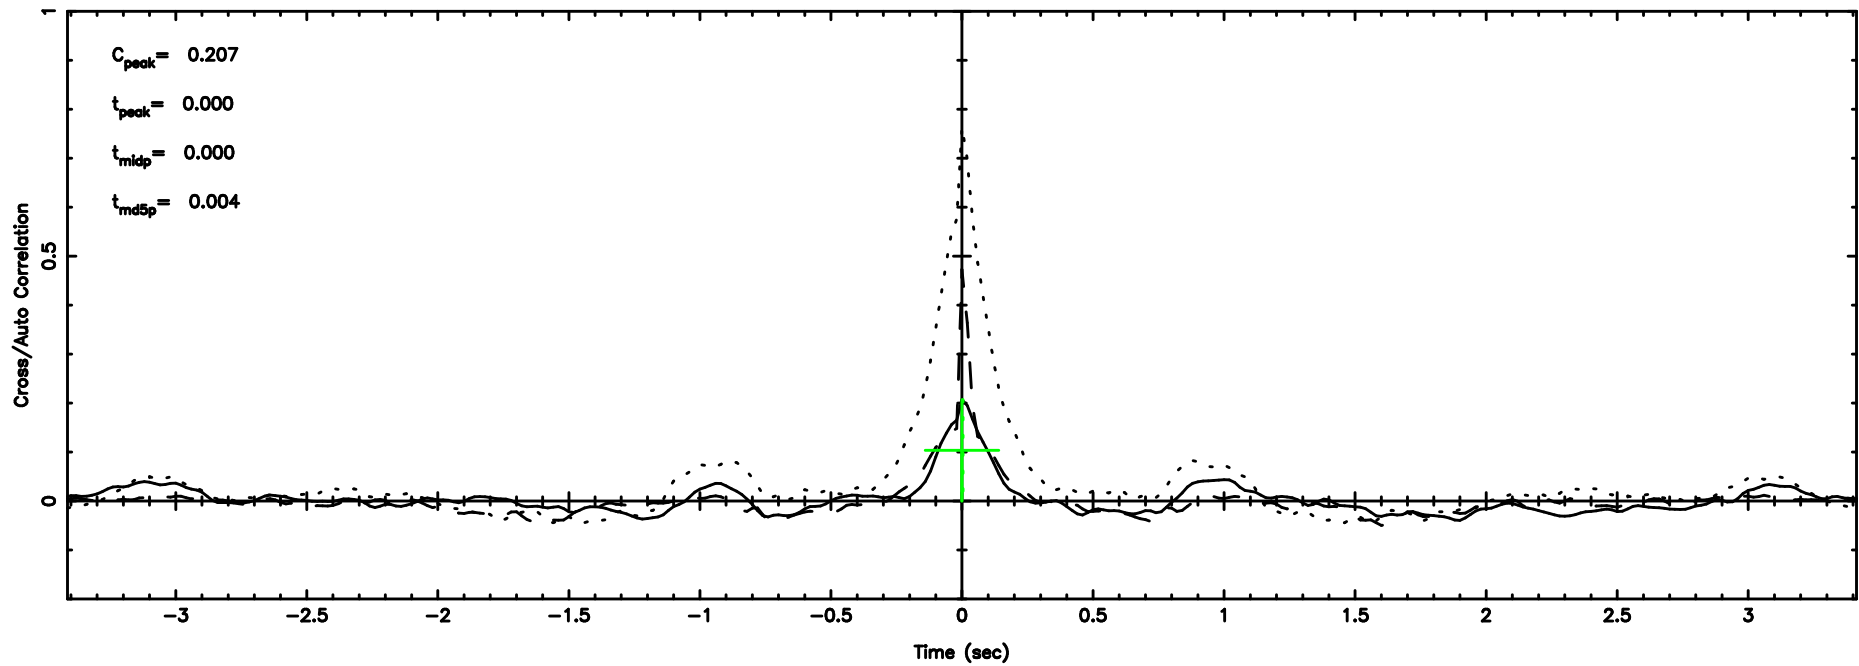

3C241 2024/07/02 6.51UT TOYOKAWA-KISO