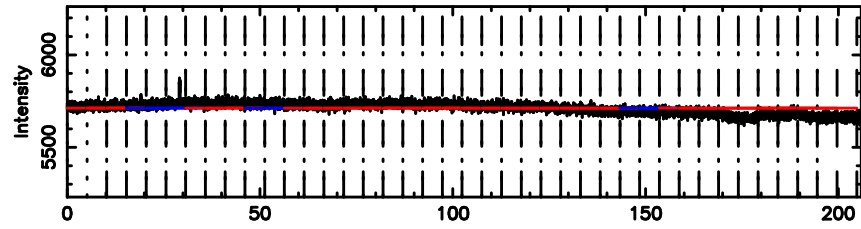

Frequency (Hz)

F20240702161635

BLK: 8,SNR1: 1.4625 ,SNR2: 3.7715

Frequency (Hz)

1107+109 2024/07/02 7.30UT TOYOKAWA-FUJI

T20240702161633

BLK: 7,SNR1: 0.40278 ,SNR2: 3.1750

Frequency (Hz)