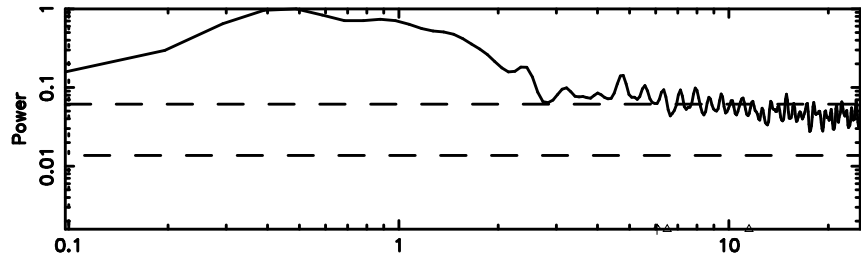

BLK:12,SNR1: 5.8274 ,SNR2: 10.272

1031-11 2024/07/02 6.70UT TOYOKAWA-KISO

F20240702154027

BLK:25,SNR1: 0.80595 ,SNR2: 2.9818

Frequency (Hz)

K20240702154023

BLK:25,SNR1: 2.2028 ,SNR2: 7.8470

Frequency (Hz)