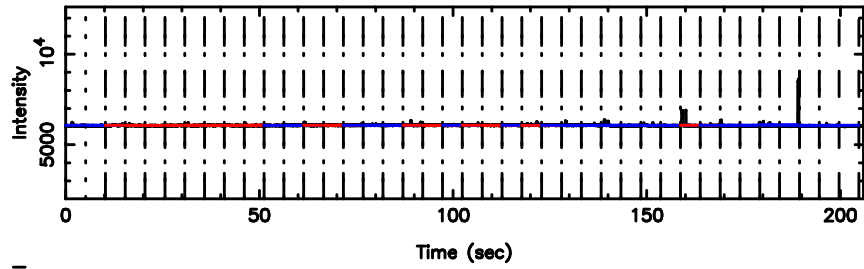

0821+394 2024/07/02 4.57UT TOYOKAWA-KISO

F20240702133235

BLK:19,SNR1: 0.58475 ,SNR2: 5.0415

K20240702133230

BLK:19,SNR1: 3.4695 ,SNR2: 12.265

0821+394 2024/07/02 4.57UT FUJI -KISO

T20240702134413

BLK:23,SNR1: 8.3065 ,SNR2: 20.831