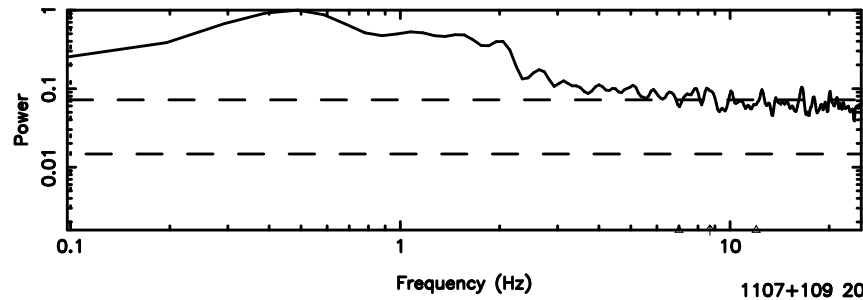

K20240702161631

BLK: 7,SNR1: 0.90540 ,SNR2: 5.3633

Frequency (Hz)

1107+109 2024/07/02 7.30UT TOYOKAWA-KISO

F20240702161635

BLK:15,SNR1: 0.72818 ,SNR2: 1.8182

K20240702161631

BLK:15,SNR1: 0.70286 ,SNR2: 3.5457