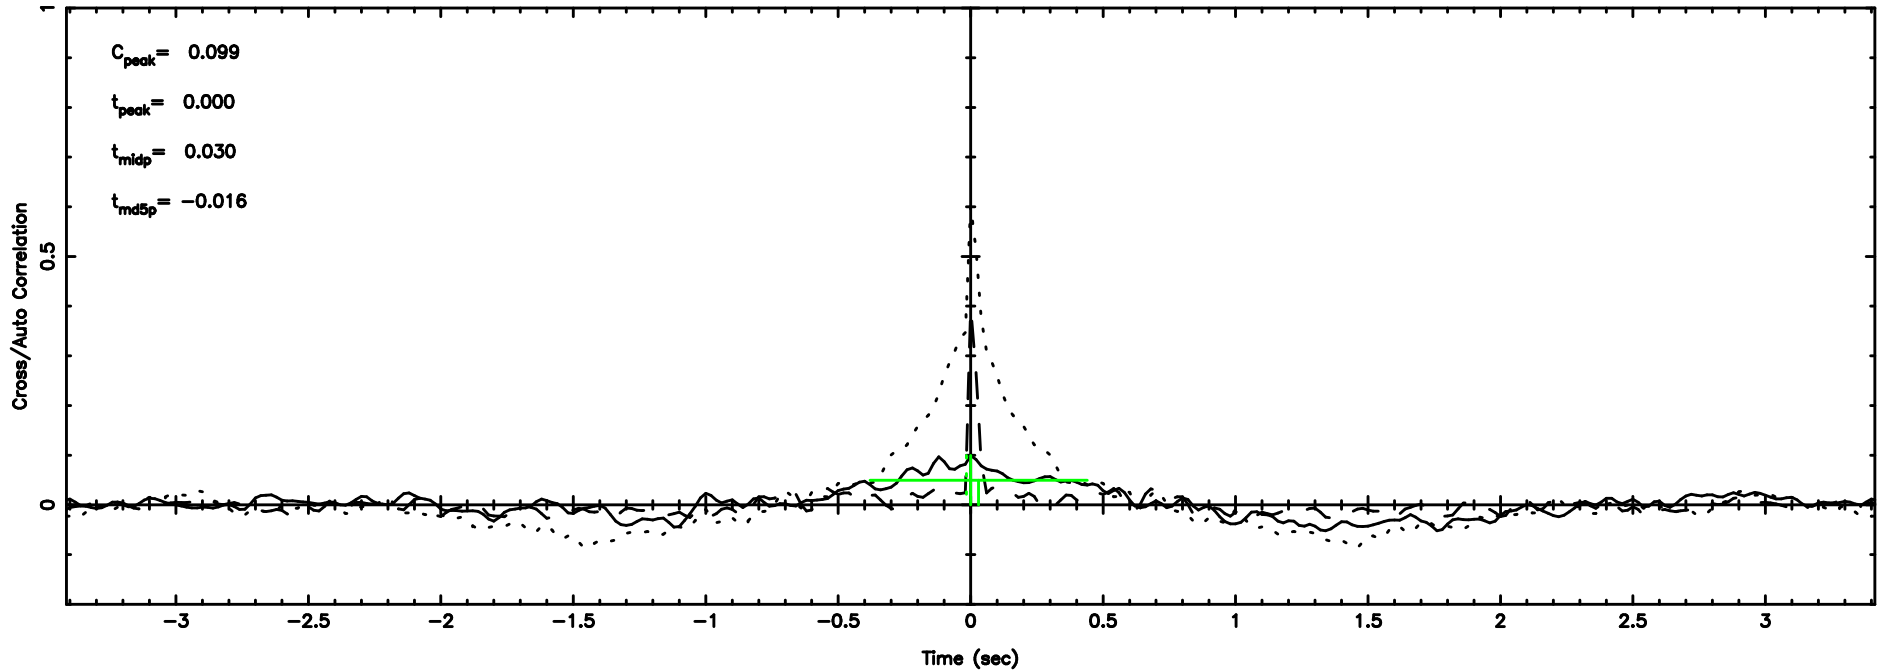

Frequency (Hz)

K20240702081953

BLK: 7,SNR1: 1.1692 ,SNR2: 5.2676

Frequency (Hz)

0308+305 2024/07/01 23.36UT TOYOKAWA-KISO

F20240702081957

BLK:16,SNR1: 3.3123 ,SNR2: 8.7019

Frequency (Hz)