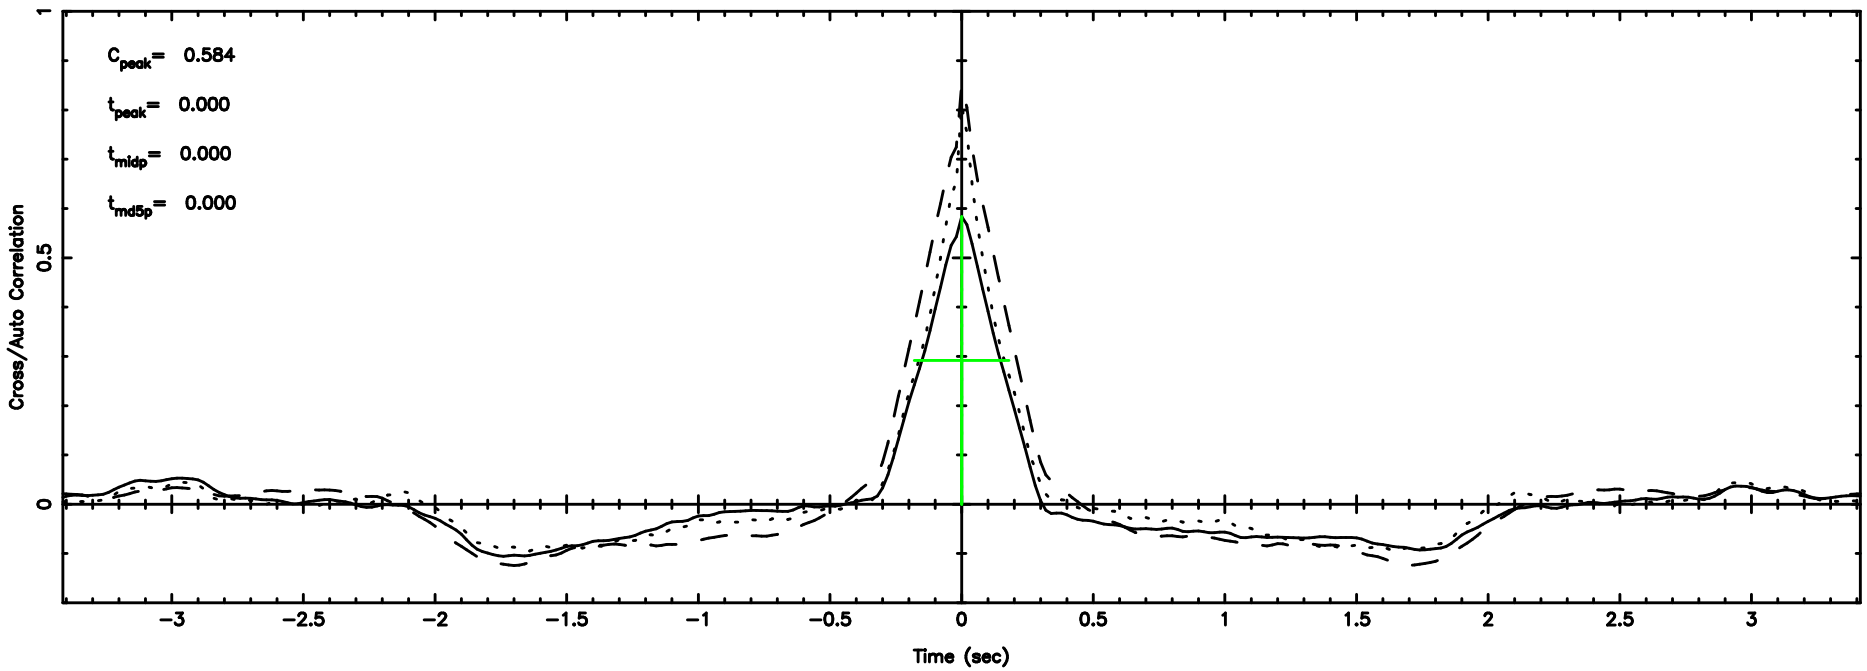

0741-06 2024/07/02 3.89UT TOYOKAWA-KISO