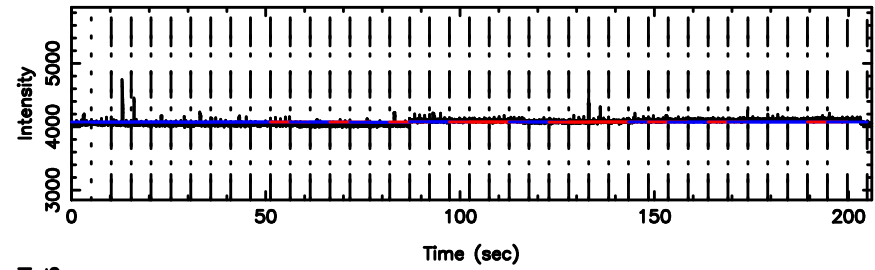

T20240702113439

BLK:26,SNR1: 2.4551 ,SNR2: 6.2900

3C161 2024/07/02 2.61UT TOYOKAWA-FUJI

F20240702113441

BLK:26,SNR1: 3.4153 ,SNR2: 7.9807

Frequency (Hz)