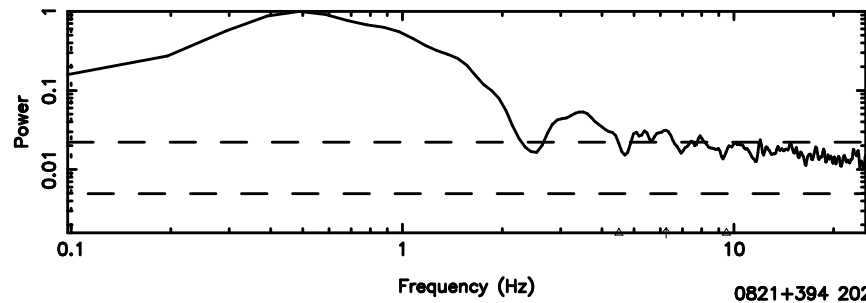

BLK:16,SNR1: 1.7857 ,SNR2: 6.2402