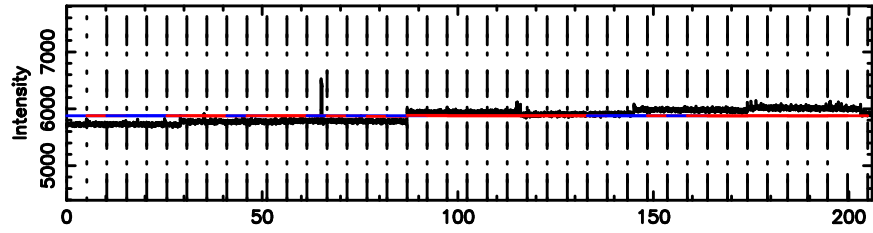

K20240702063934

BLK: 6,SNR1: 1.2947 ,SNR2: 5.3481

Frequency (Hz)

0128+03 2024/07/01 21.69UT TOYOKAWA-KISO

F20240702063939

BLK:12,SNR1: 2.0673 ,SNR2: 9.5207

Frequency (Hz)

K20240702063934