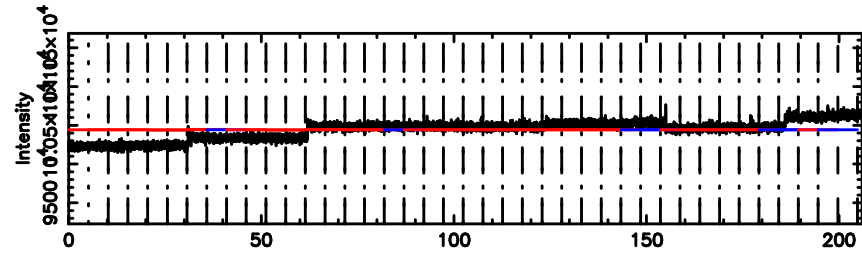

Frequency (Hz)

K20240702165632