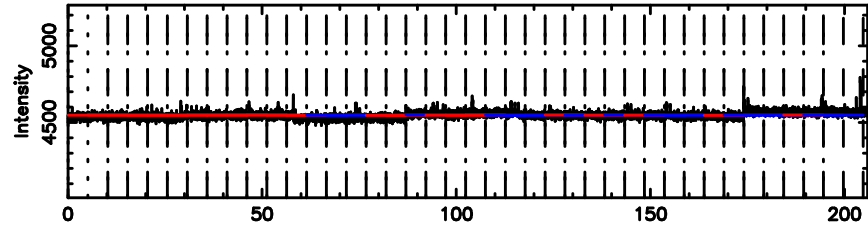

Frequency (Hz)

0703+138 2024/07/02 3.26UT TOYOKAWA-FUJI

T20240702121348

BLK:12,SNR1: 0.69432 ,SNR2: 1.7223

K20240702121345

BLK:12,SNR1: 0.62759 ,SNR2: 3.0614

0703+138 2024/07/02 3.26UT TOYOKAWA-KISO

F20240702121350