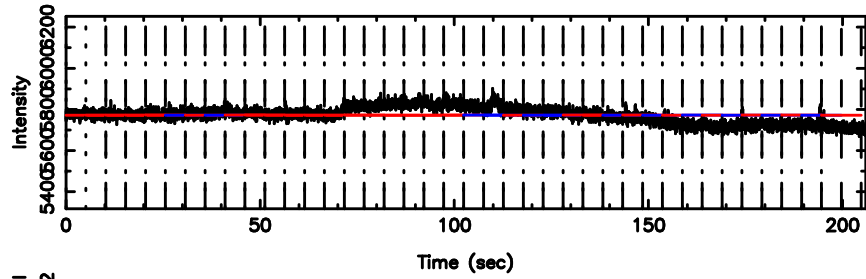

Frequency (Hz)

0703+138 2024/07/02 3.26UT TOYOKAWA-FUJI

T20240702121348

BLK:12,SNR1: 0.69432 ,SNR2: 1.7223

K20240702121345

BLK:12,SNR1: 0.62759 ,SNR2: 3.0614

0703+138 2024/07/02 3.26UT TOYOKAWA-KISO

F20240702121350