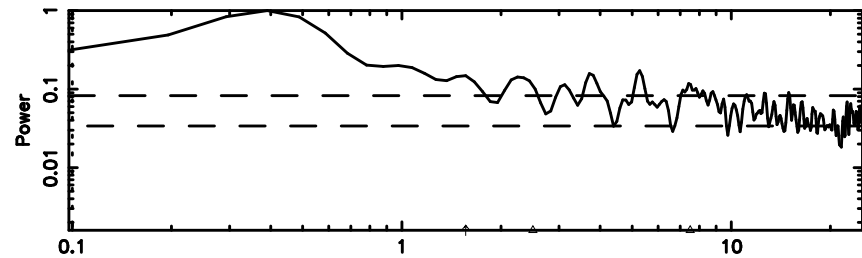

BLK: 3,SNR1: 0.51664E-01,SNR2: 3.4897