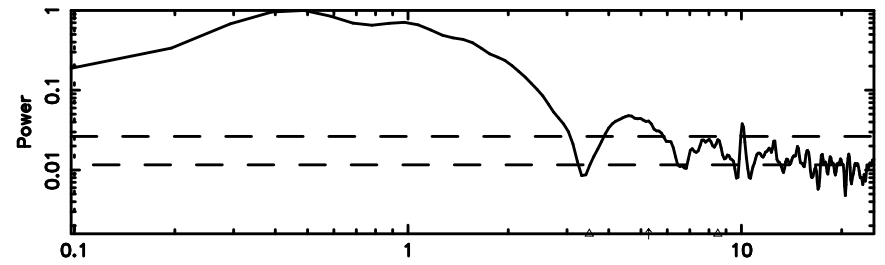

BLK:10,SNR1: 1.7910 ,SNR2: 8.0999