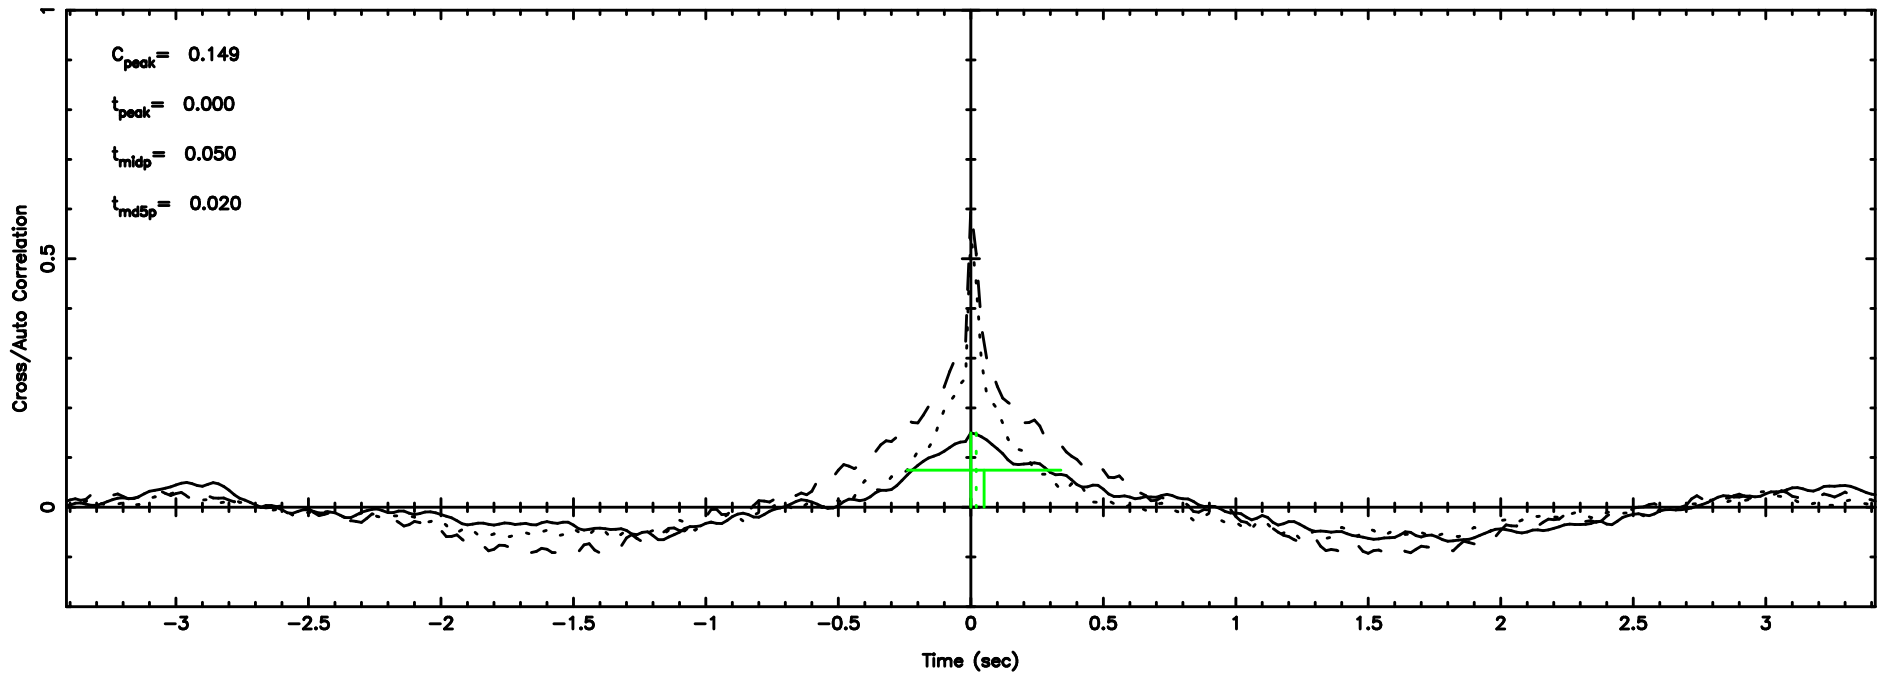

K20240702081002

BLK:10,SNR1: 1.0249 ,SNR2: 4.4260

F20240702081007

BLK:17,SNR1: 3.1751 ,SNR2: 8.2823

K20240702081002

BLK:17,SNR1: 0.54730 ,SNR2: 2.5584

0258+350 2024/07/01 23.20UT FUJI -KISO

T20240702081955