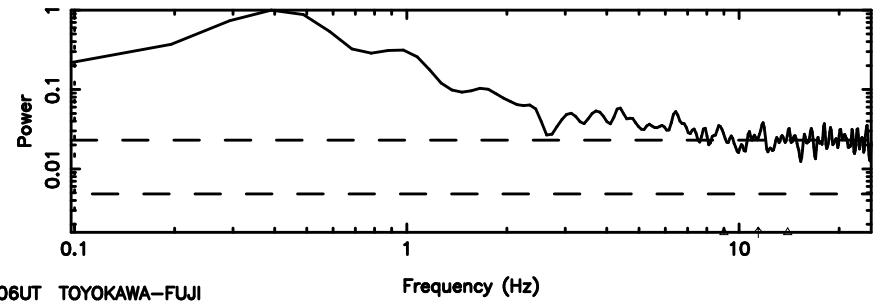

Frequency (Hz)

T20240702120212

BLK: 9,SNR1: 29.092 ,SNR2: 42.504

K20240702120209

BLK: 9,SNR1: 4.1245 ,SNR2: 15.741

0652-130 2024/07/02 3.06UT TOYOKAWA-KISO

F20240702120214

BLK:14,SNR1: 1.2174 ,SNR2: 3.5063