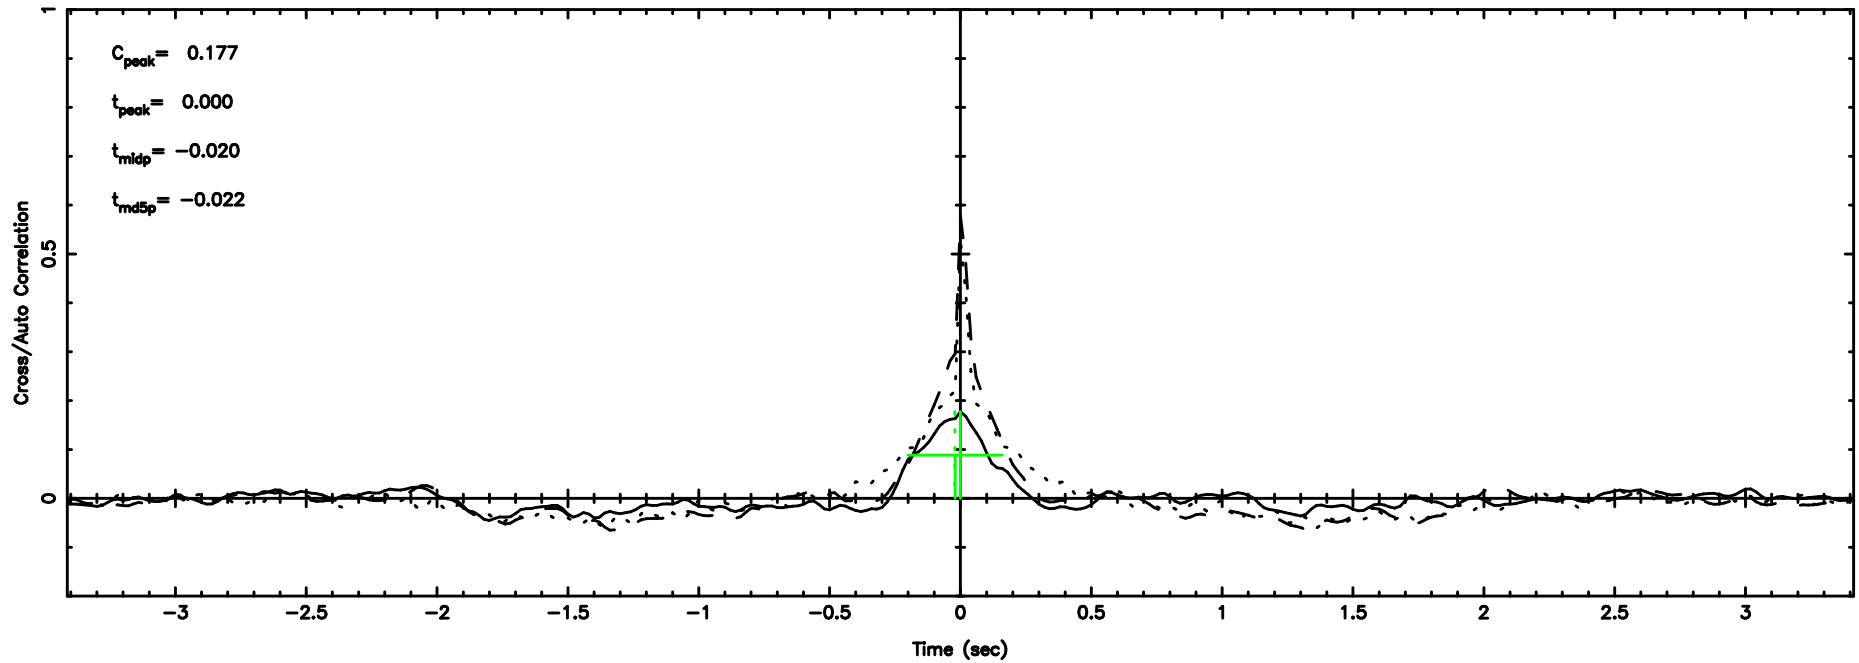

F20240702161635

BLK:15,SNR1: 0.72818 ,SNR2: 1.8182

K20240702161631

BLK:15,SNR1: 0.70286 ,SNR2: 3.5457

1107+109 2024/07/02 7.30UT FUJI -KISO