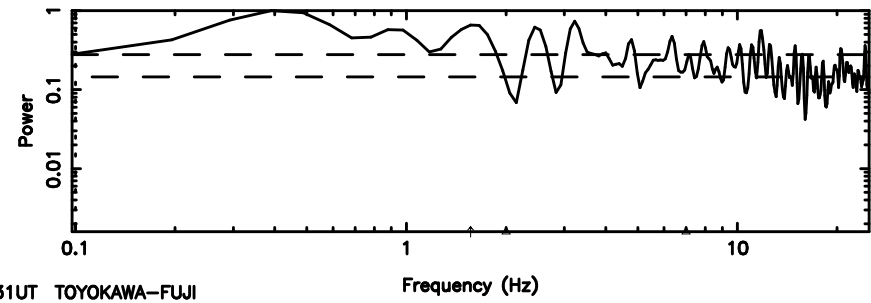

BLK: 4,SNR1:-0.11643 ,SNR2: 1.0141