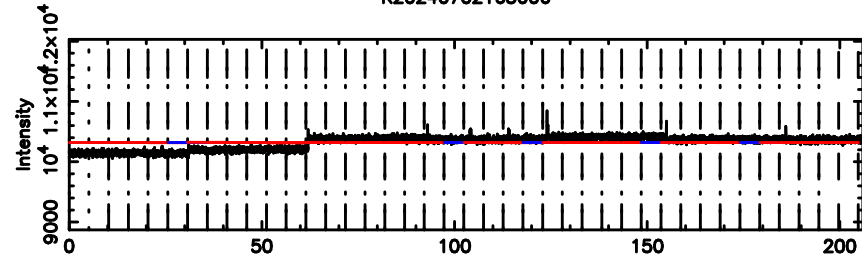

BLK: 6,SNR1: 0.78675 ,SNR2: 4.0179

Frequency (Hz)

3C263.1 2024/07/02 7.86UT TOYOKAWA-FUJI

T20240702165008

BLK: 5,SNR1: 0.60949 ,SNR2: 3.9198

Frequency (Hz)

K20240702165006

BLK: 5,SNR1: 0.30797 ,SNR2: 2.6602