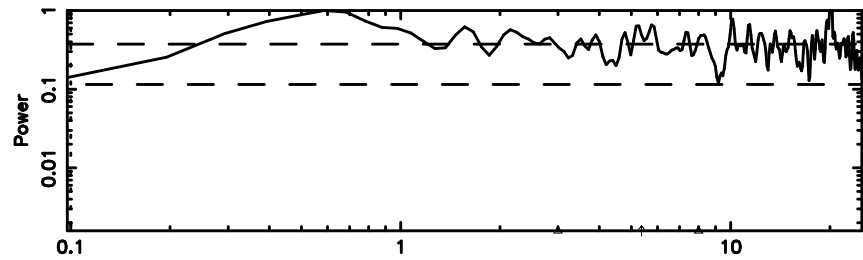

BLK: 3,SNR1: 0.40200E-01,SNR2: 0.27904