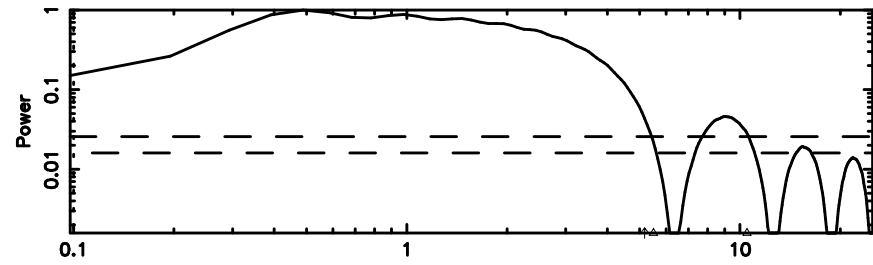

F20240702092930

BLK: 7,SNR1: 1.1079 ,SNR2: 5.7512

T20240702092928

BLK:15,SNR1: 4.0635 ,SNR2: 17.001

Frequency (Hz)

K20240702092925

BLK:15,SNR1: 4.0797 ,SNR2: 17.129

Frequency (Hz)