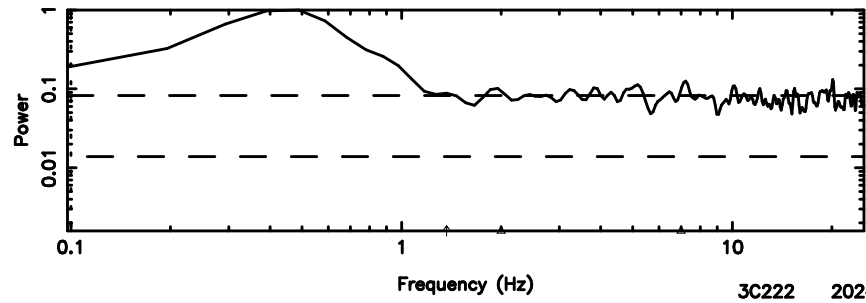

BLK:11,SNR1: 0.20987 ,SNR2: 4.0085