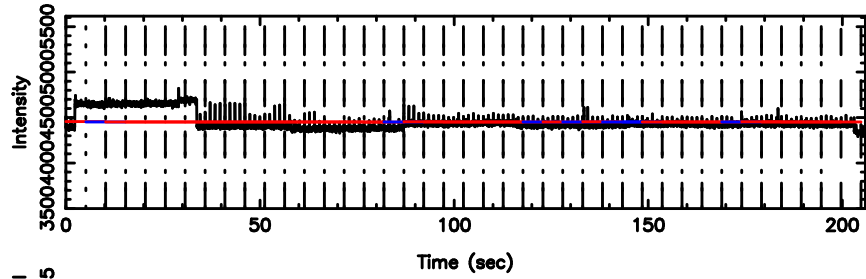

F20240702122313

BLK: 7,SNR1: 0.59502 ,SNR2: 1.9158