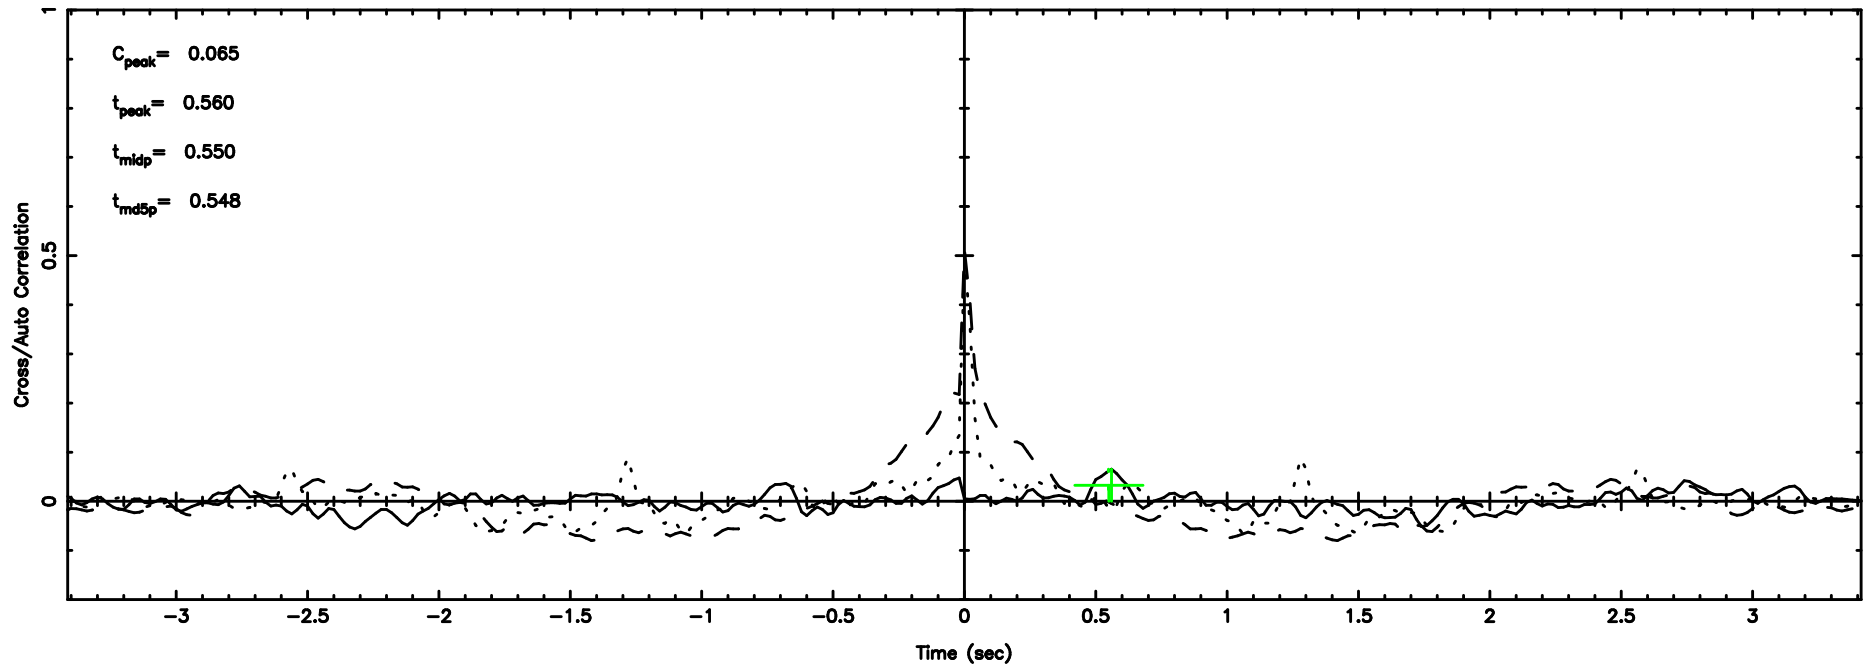

3C216 2024/07/02 5.31UT TOYOKAWA-FUJI