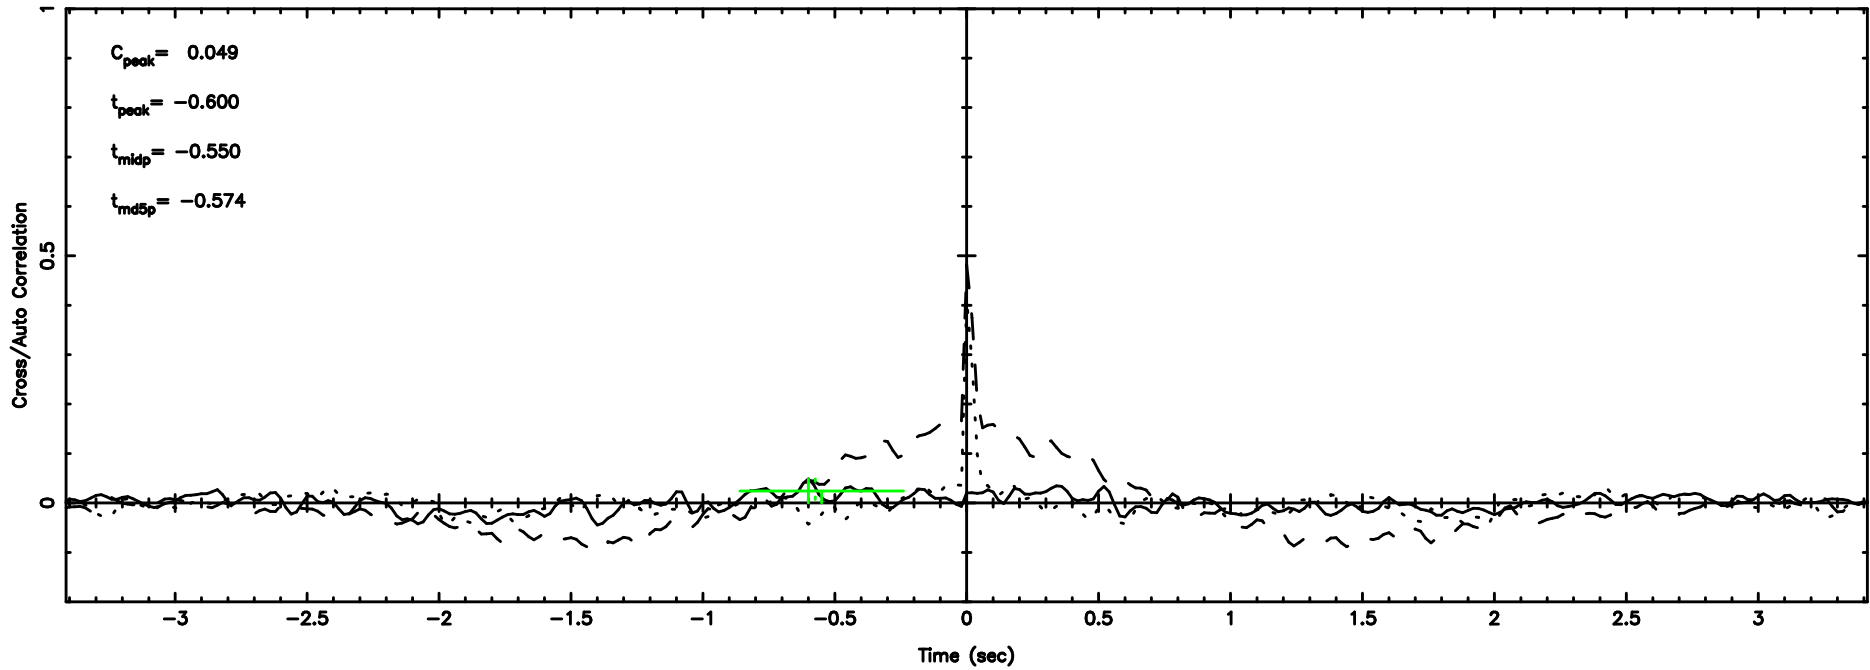

F20240702111533

BLK: 5,SNR1: 0.45399E-01,SNR2: 0.68664

T20240702111531

BLK: 4,SNR1: 0.43445 ,SNR2: 1.8596

Frequency (Hz)

K20240702111528

BLK: 4,SNR1: 0.37700 ,SNR2: 1.7011

Frequency (Hz)