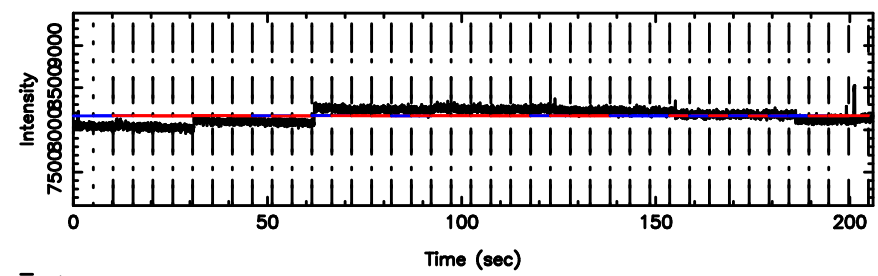

Frequency (Hz)

F20240702122313

BLK: 8,SNR1: 0.84651 ,SNR2: 2.7880

Frequency (Hz)

0713-024 2024/07/02 3.41UT TOYOKAWA-FUJI

T20240702122311

BLK:13,SNR1: 0.21875 ,SNR2: 3.5957

K20240702122308