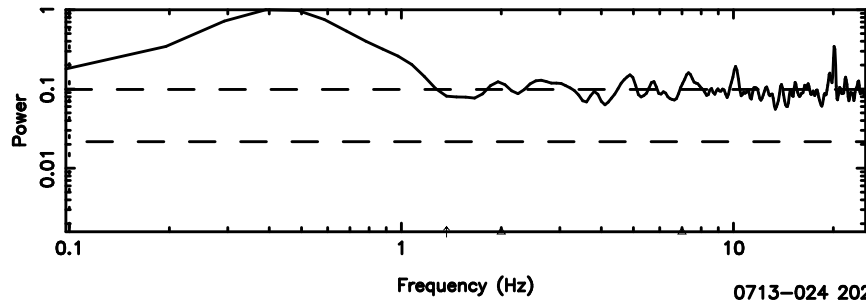

Frequency (Hz)

F20240702122313

BLK: 8,SNR1: 0.84651 ,SNR2: 2.7880

Frequency (Hz)

0713-024 2024/07/02 3.41UT TOYOKAWA-FUJI

T20240702122311

BLK:13,SNR1: 0.21875 ,SNR2: 3.5957

K20240702122308