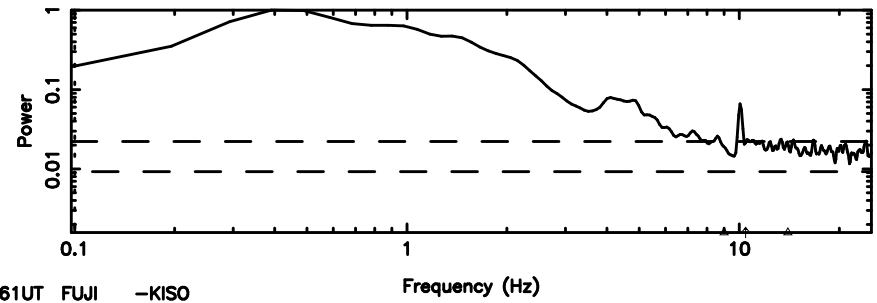

BLK:27,SNR1: 2.7620 ,SNR2: 5.4685