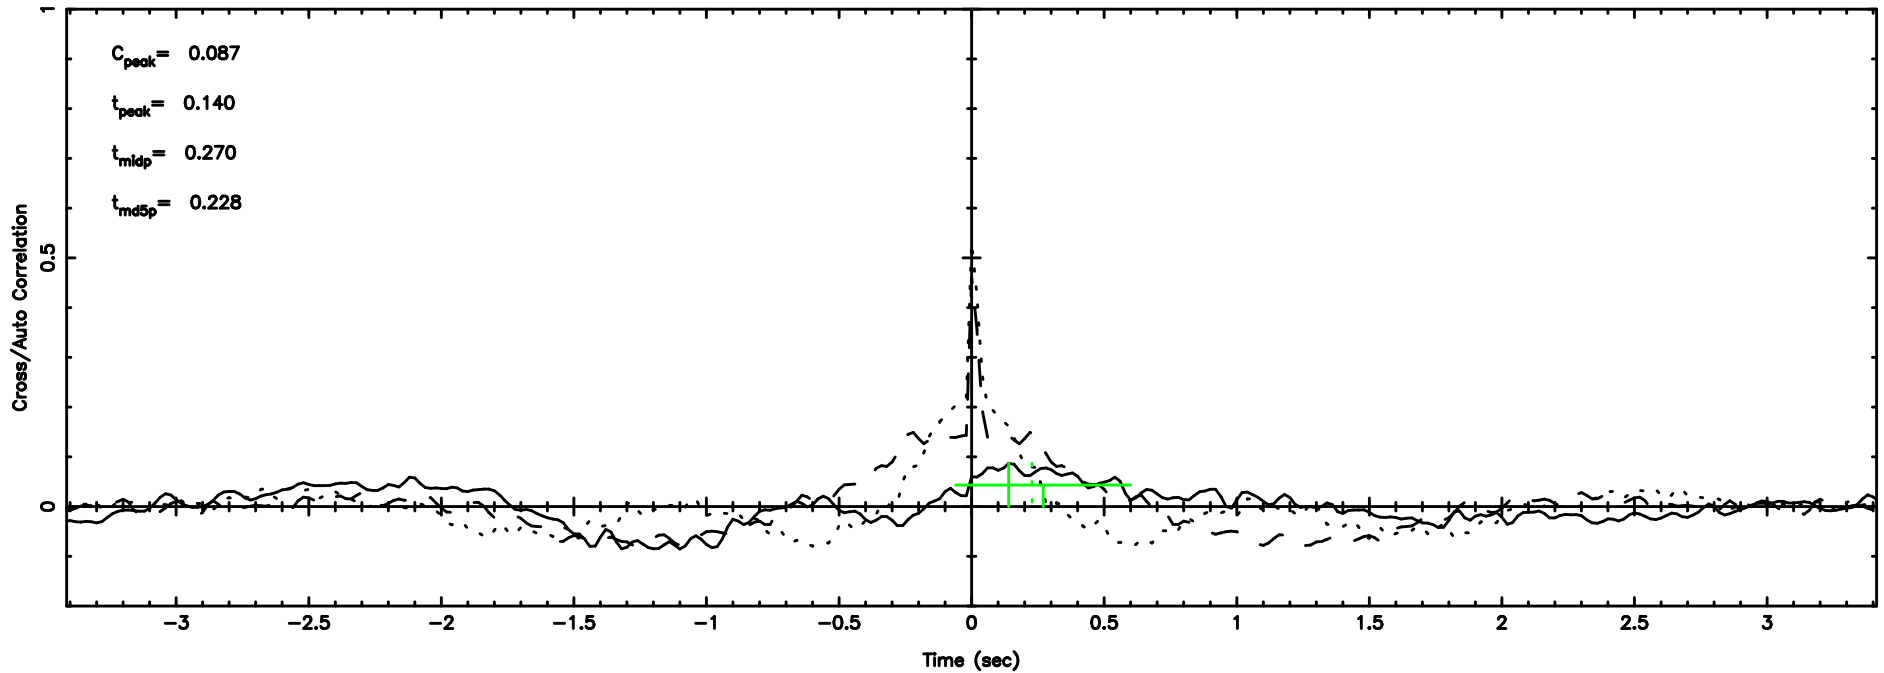

Frequency (Hz)