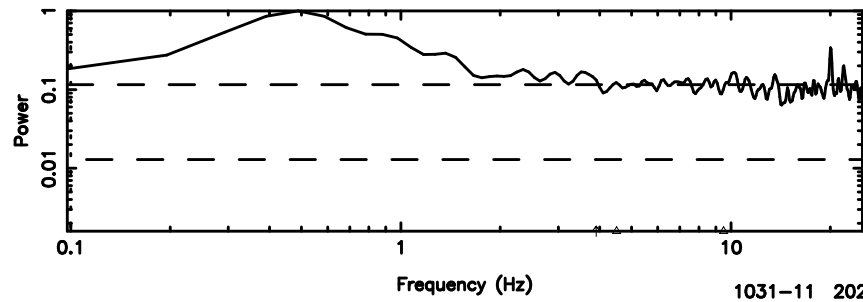

Frequency (Hz)

F20240702154027

BLK:15,SNR1: 1.1715 ,SNR2: 4.0465

Frequency (Hz)

1031-11 2024/07/02 6.70UT TOYOKAWA-FUJI

T20240702154025

BLK:12,SNR1: 0.22181 ,SNR2: 1.4006

K20240702154023