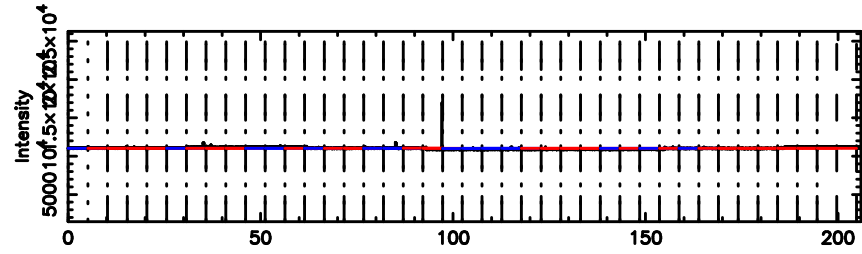

1236+327 2024/07/02 8.79UT TOYOKAWA-KISO

F20240702174539

BLK:14,SNR1: 3.0175 ,SNR2: 13.318

Frequency (Hz)

K20240702174534

BLK:14,SNR1: 1.4855 ,SNR2: 6.6932

Frequency (Hz)

1236+327 2024/07/02 8.79UT FUJI -KISO