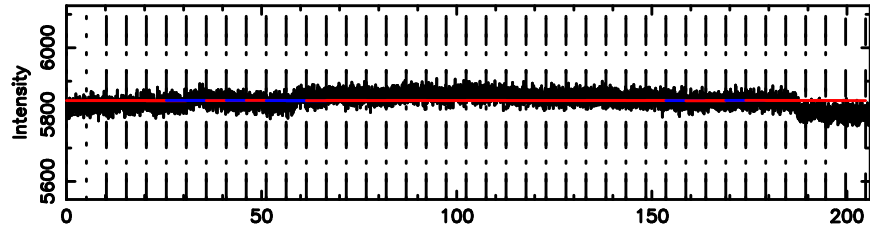

K20240702081002

BLK:10,SNR1: 1.0249 ,SNR2: 4.4260

F20240702081007

BLK:17,SNR1: 3.1751 ,SNR2: 8.2823

K20240702081002

BLK:17,SNR1: 0.54730 ,SNR2: 2.5584

0258+350 2024/07/01 23.20UT FUJI -KISO

T20240702081955