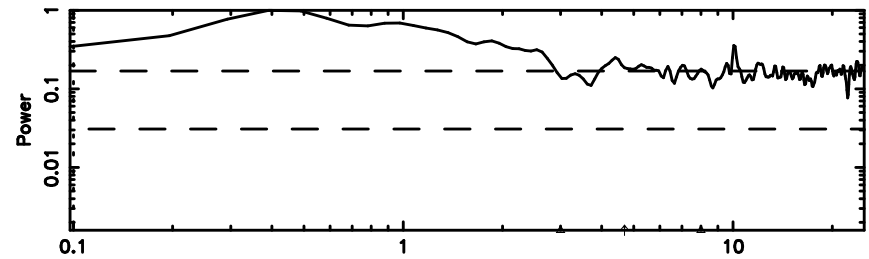

BLK:14,SNR1: 0.15949 ,SNR2: 2.6763

Frequency (Hz)

K20240702160513

BLK:14,SNR1: 0.24625 ,SNR2: 1.2323

Frequency (Hz)

1055+01 2024/07/02 7.12UT FUJI -KISO

T20240702161633

BLK: 8,SNR1: 0.38461 ,SNR2: 3.0876