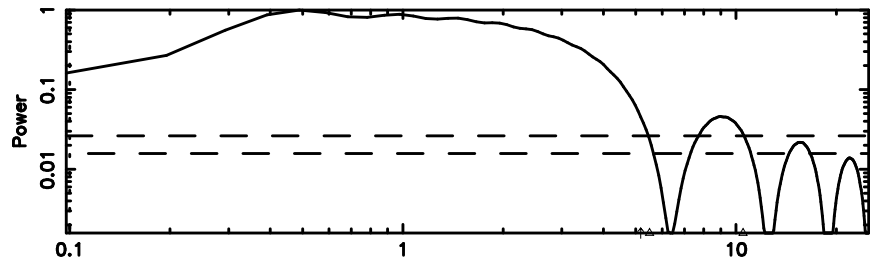

F20240702092930

BLK: 7,SNR1: 1.1079 ,SNR2: 5.7512

T20240702092928

BLK:15,SNR1: 4.0635 ,SNR2: 17.001

Frequency (Hz)

K20240702092925

BLK:15,SNR1: 4.0797 ,SNR2: 17.129

Frequency (Hz)