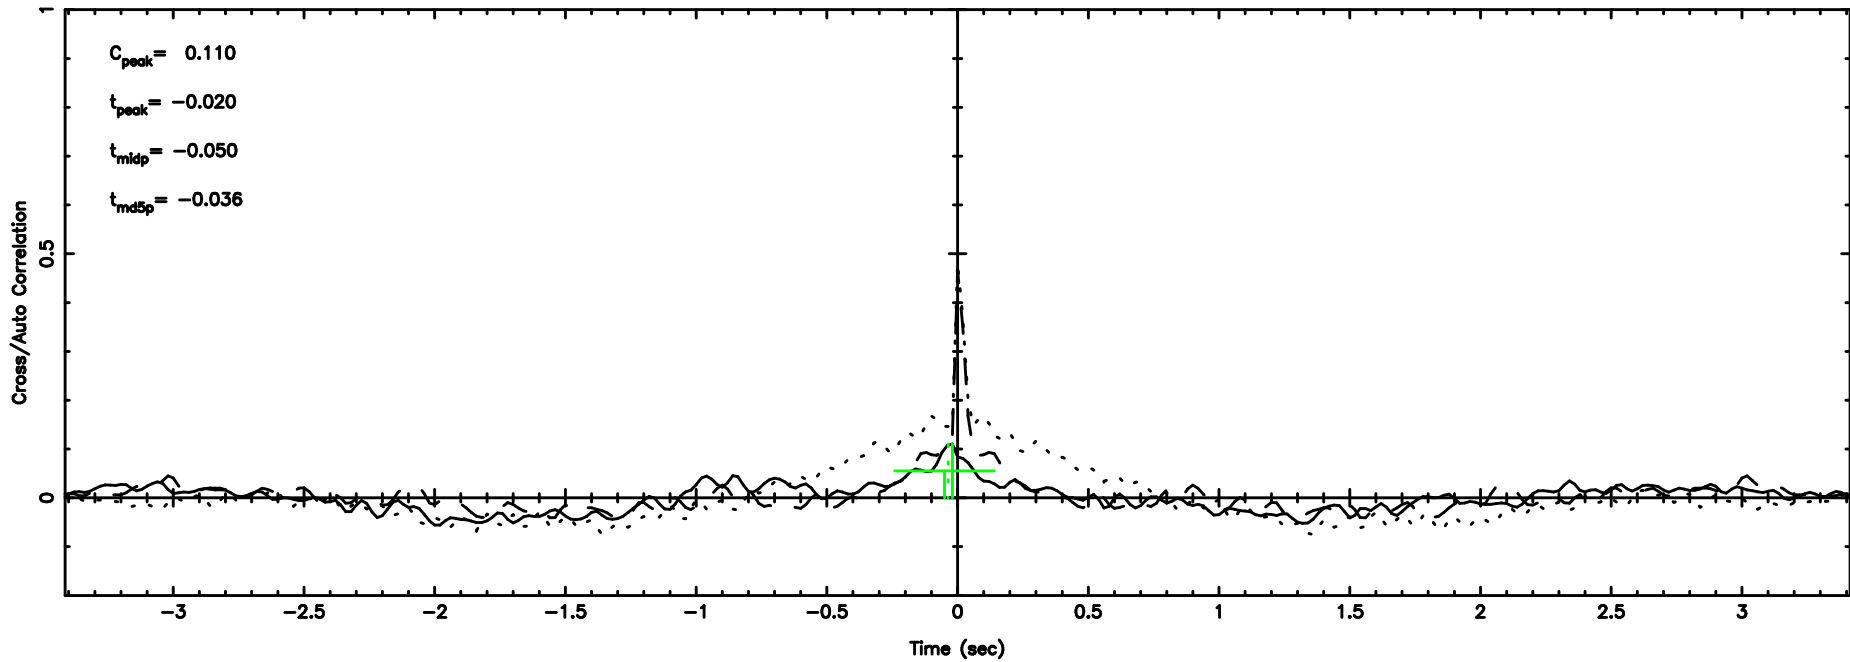

Frequency (Hz)

3C267 2024/07/02 7.97UT FUJI -KISO