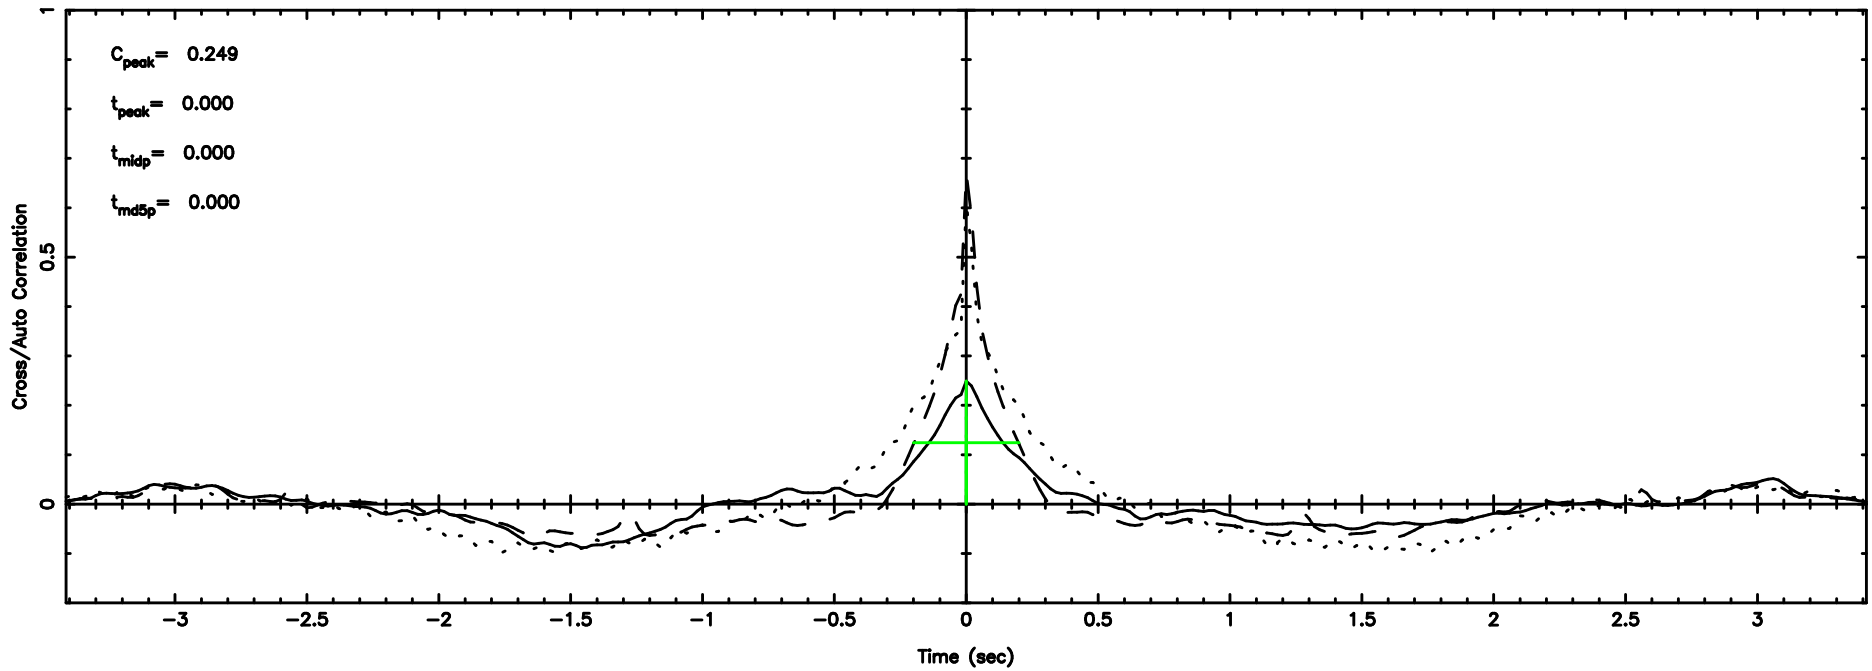

3C161 2024/07/02 2.61UT FUJI -KISO