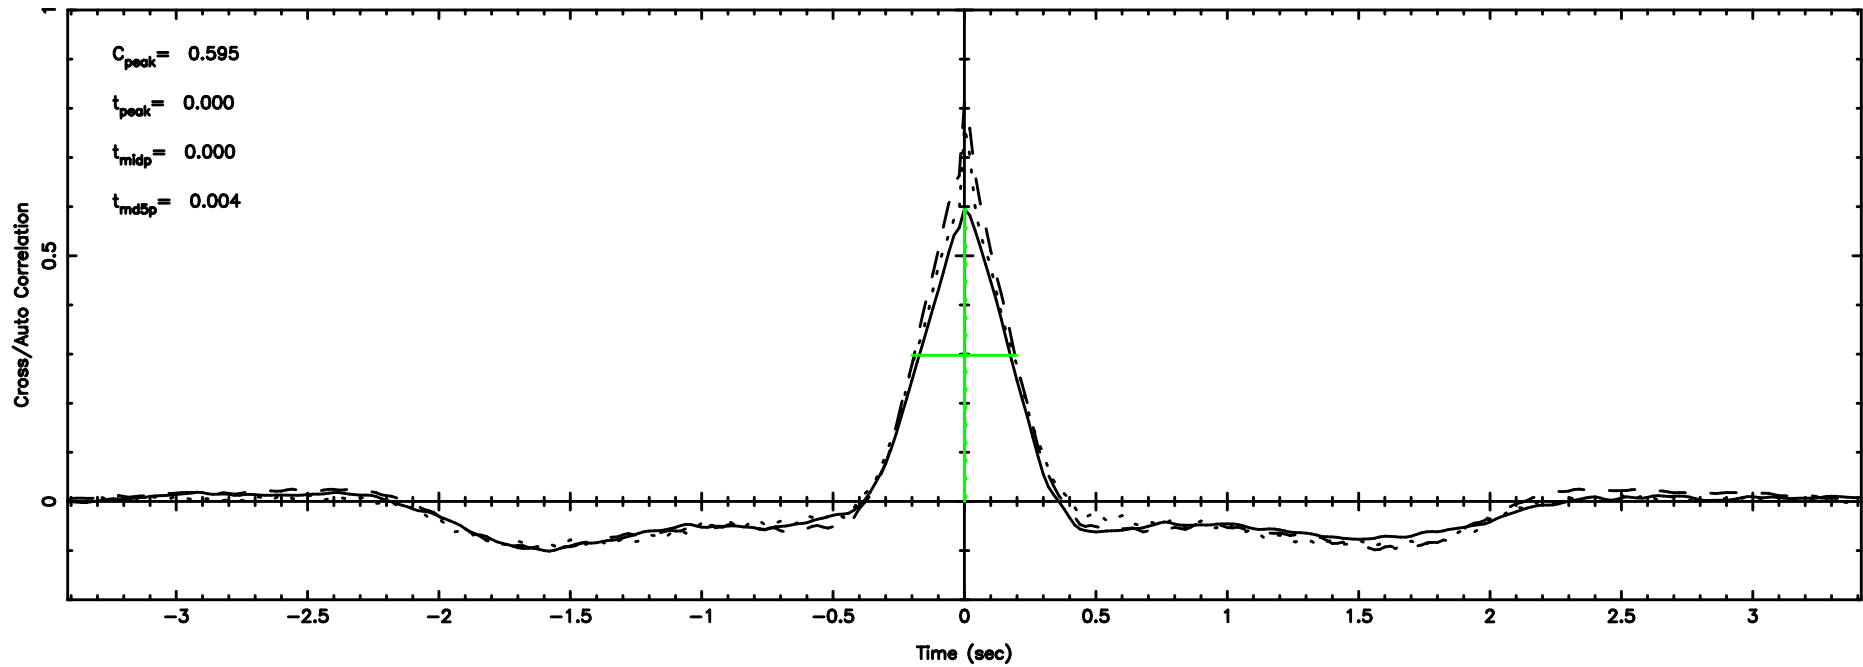

BLK:35,SNR1: 15.850 ,SNR2: 30.083