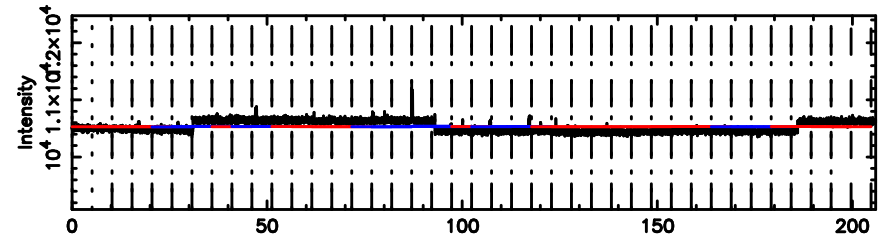

Frequency (Hz)

K20240702081953