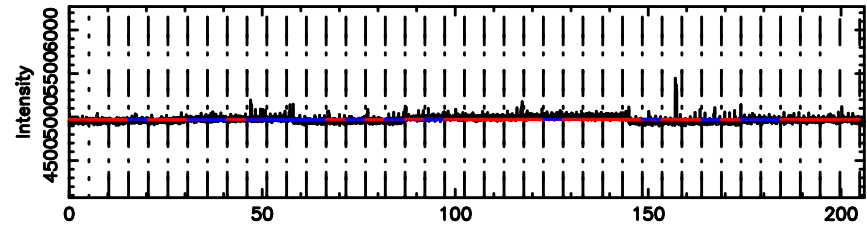

Frequency (Hz)

F20240702154027

BLK:15,SNR1: 1.1715 ,SNR2: 4.0465

Frequency (Hz)

1031-11 2024/07/02 6.70UT TOYOKAWA-FUJI

T20240702154025

BLK:12,SNR1: 0.22181 ,SNR2: 1.4006

K20240702154023