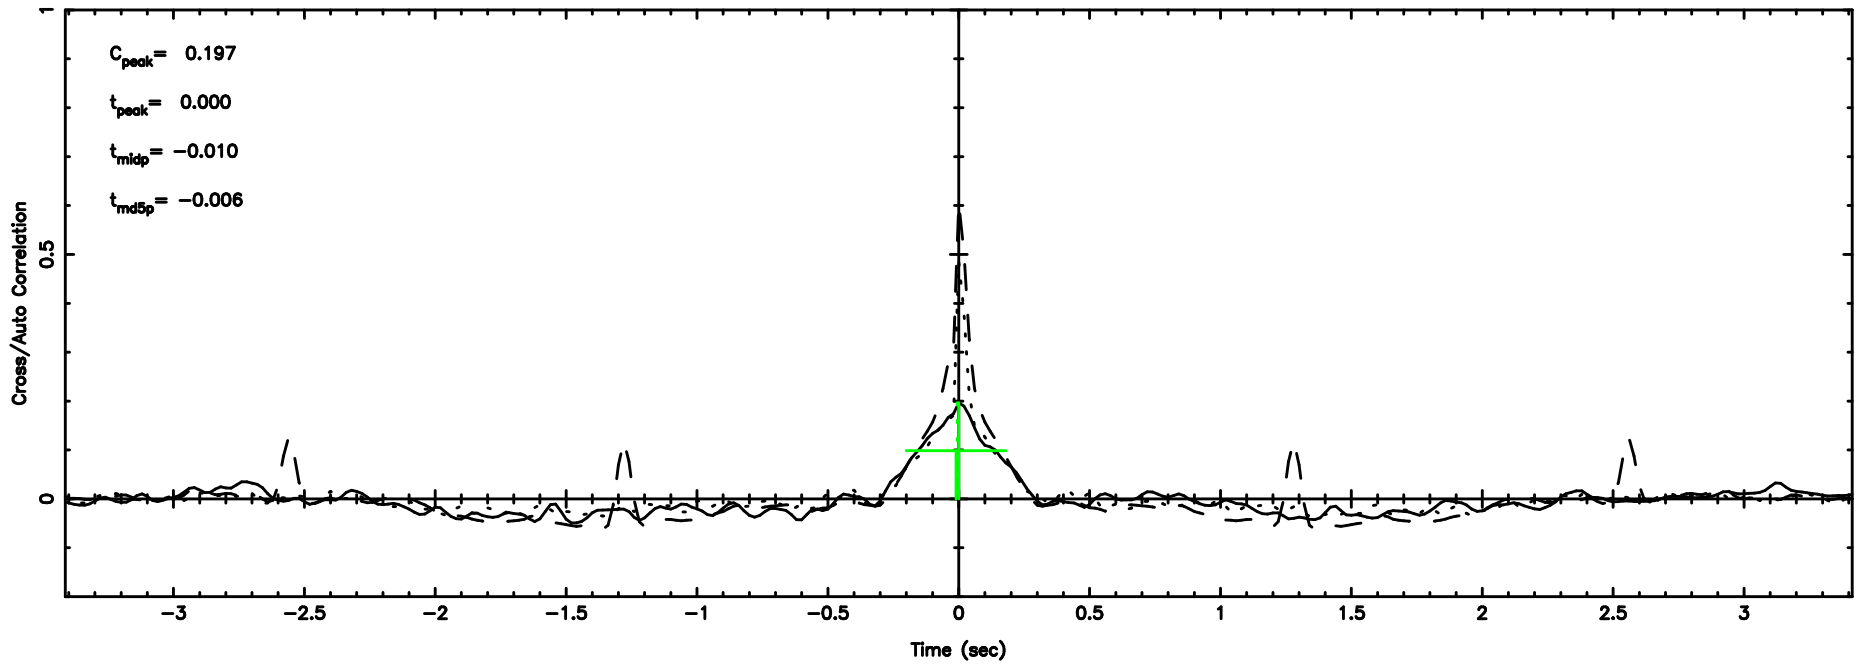

BLK:14,SNR1: 0.15949 ,SNR2: 2.6763

Frequency (Hz)

K20240702160513

BLK:14,SNR1: 0.24625 ,SNR2: 1.2323

Frequency (Hz)

1055+01 2024/07/02 7.12UT FUJI -KISO

T20240702161633

BLK: 8,SNR1: 0.38461 ,SNR2: 3.0876