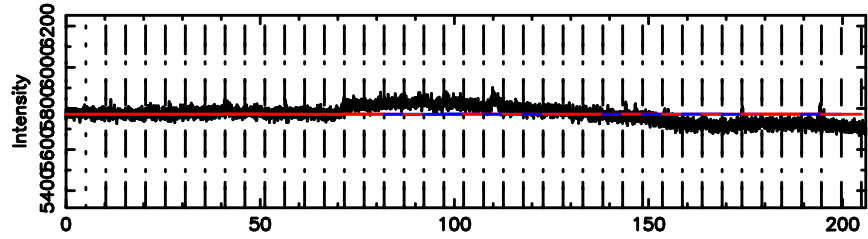

T20240702121348