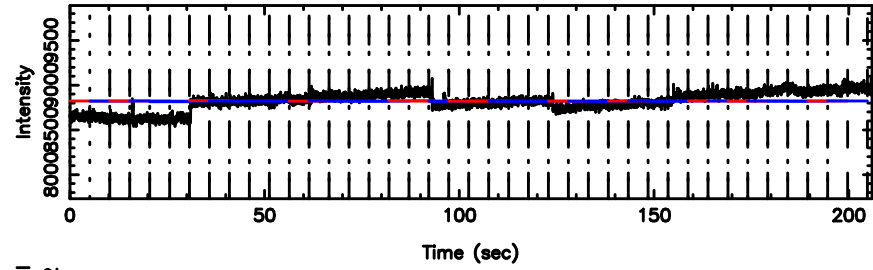

F20240702094058

BLK:19,SNR1: 0.35358 ,SNR2: 1.4475

3C119 2024/07/02 0.71UT TOYOKAWA-FUJI

T20240702094056

BLK:26,SNR1: 0.87120 ,SNR2: 4.9353

3C119 2024/07/02 0.71UT TOYOKAWA-KISO

K20240702094053

BLK:26,SNR1: 0.51728 ,SNR2: 2.6573