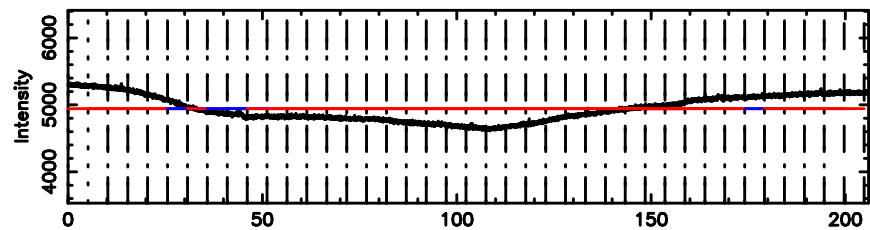

F20240702111533

BLK: 5,SNR1: 0.45399E-01,SNR2: 0.68664

T20240702111531

BLK: 4,SNR1: 0.43445 ,SNR2: 1.8596

Frequency (Hz)

K20240702111528

BLK: 4,SNR1: 0.37700 ,SNR2: 1.7011

Frequency (Hz)