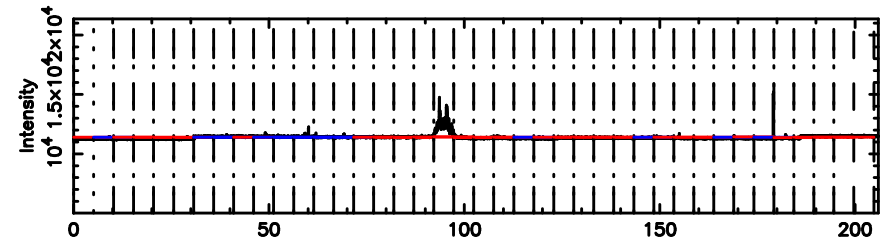

0202+15 2024/07/01 22.25UT TOYOKAWA-KISO

F20240702071305

BLK:12,SNR1: 3.1375 ,SNR2: 13.571

Frequency (Hz)

0202+15 2024/07/01 22.25UT FUJI -KISO

K20240702071300

BLK:12,SNR1: 3.6886 ,SNR2: 15.571

Frequency (Hz)