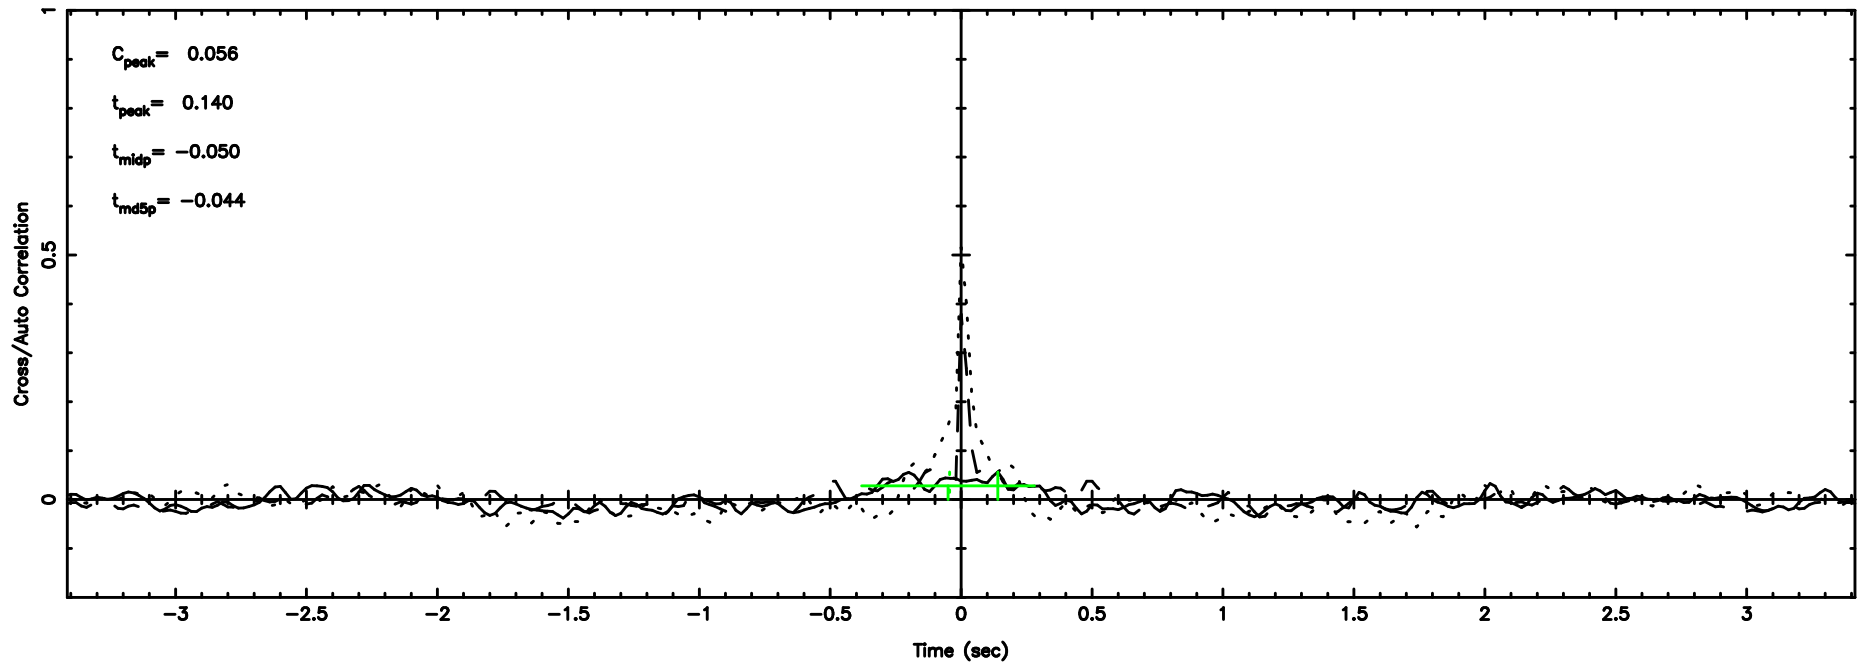

Frequency (Hz)

1044-008 2024/07/02 6.93UT TOYOKAWA-KISO