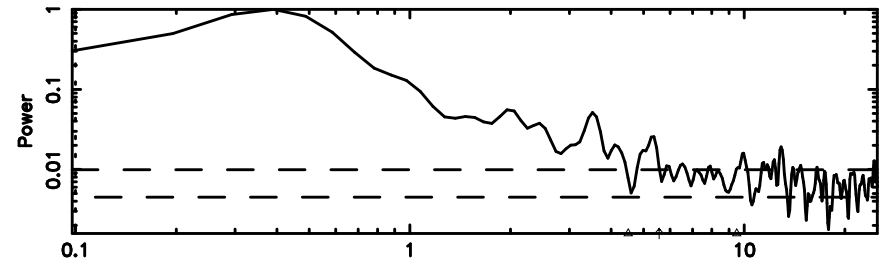

T20240702070556

BLK: 2,SNR1:-0.62840E-01,SNR2: 0.26002

Frequency (Hz)

F20240702070558

BLK: 2,SNR1: 2.5390 ,SNR2: 9.7729

Frequency (Hz)

0155-109 2024/07/01 22.13UT TOYOKAWA-FUJI

T20240702070556