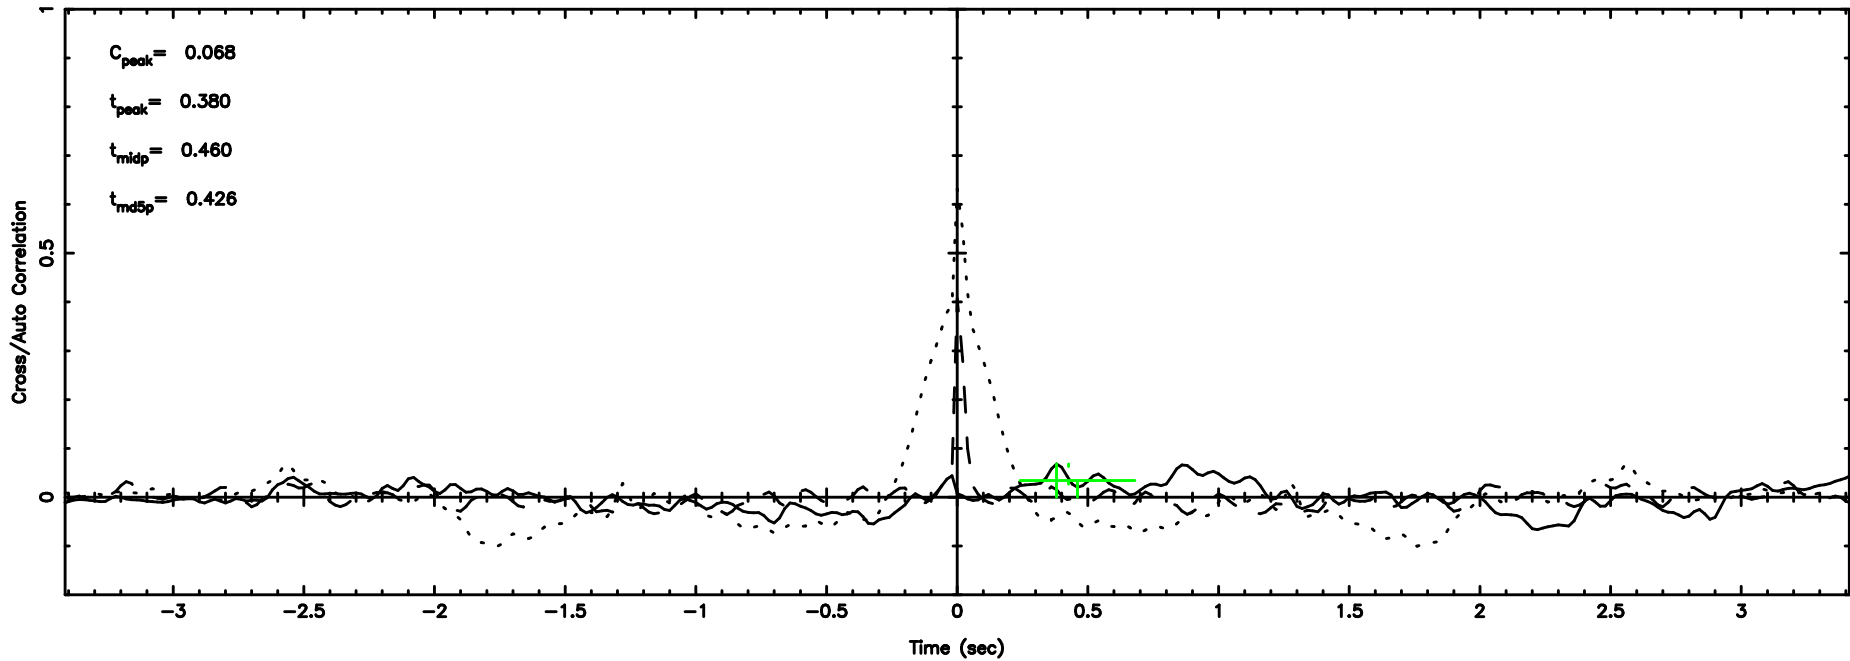

Frequency (Hz)

1236+327 2024/07/02 8.79UT TOYOKAWA-FUJI

T20240702174537

BLK: 5,SNR1: 0.15594 ,SNR2: 0.41792

Frequency (Hz)

K20240702174534

BLK: 5,SNR1: 0.36502 ,SNR2: 2.3800

Frequency (Hz)