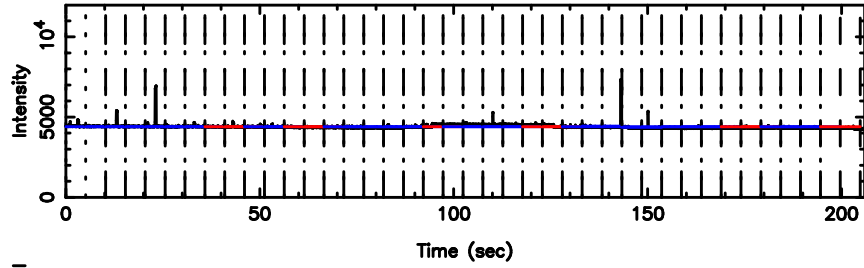

F20240702125141