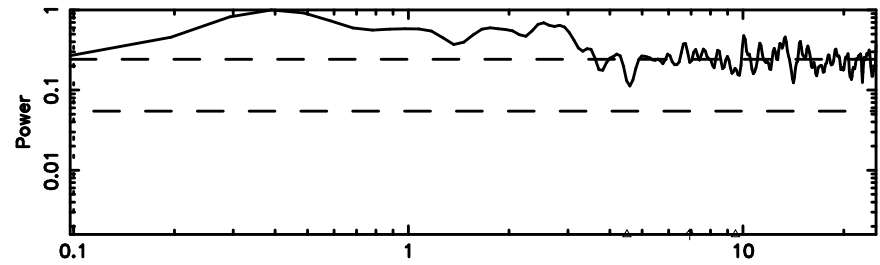

F20240702062056

Time (sec)

BLK: 6,SNR1: 0.43794 ,SNR2: 2.1376

Frequency (Hz)

K20240702062051

Time (sec)

BLK: 6,SNR1: 0.24860 ,SNR2: 0.69346

Frequency (Hz)