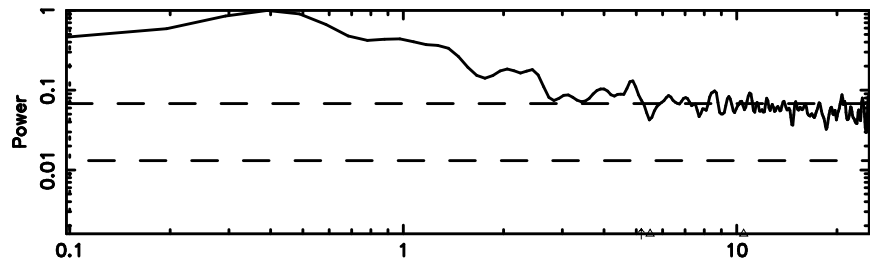

BLK: 7,SNR1: 0.91639E-01,SNR2: 0.40992

Frequency (Hz)

K20240702085310

BLK: 7,SNR1: 2.3090 ,SNR2: 10.337

Frequency (Hz)

0342-111 2024/07/01 23.91UT TOYOKAWA-KISO

F20240702085314

BLK:10,SNR1: 0.54455 ,SNR2: 2.4156