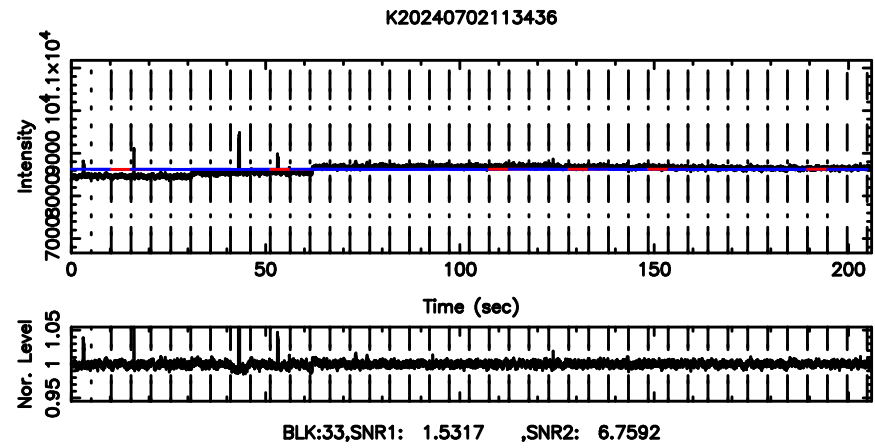

3C161 2024/07/02 2.61UT TOYOKAWA-FUJI

F20240702113441

BLK:26,SNR1: 3.4153 ,SNR2: 7.9807

Frequency (Hz)

3C161 2024/07/02 2.61UT TOYOKAWA-KISO

F20240702113441

BLK:27,SNR1: 3.7445 ,SNR2: 8.5719

K20240702113436