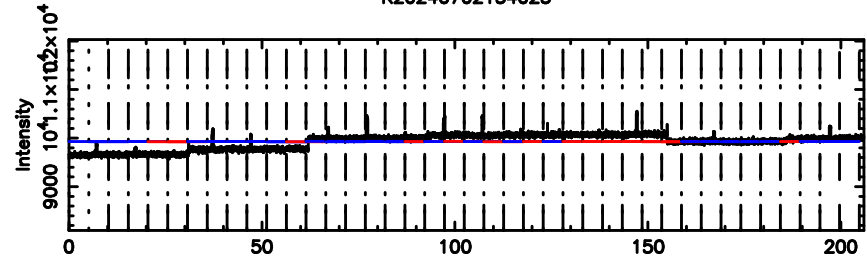

BLK:12,SNR1: 5.8274 ,SNR2: 10.272

1031-11 2024/07/02 6.70UT TOYOKAWA-KISO

F20240702154027

BLK:25,SNR1: 0.80595 ,SNR2: 2.9818

Frequency (Hz)

K20240702154023

BLK:25,SNR1: 2.2028 ,SNR2: 7.8470

Frequency (Hz)