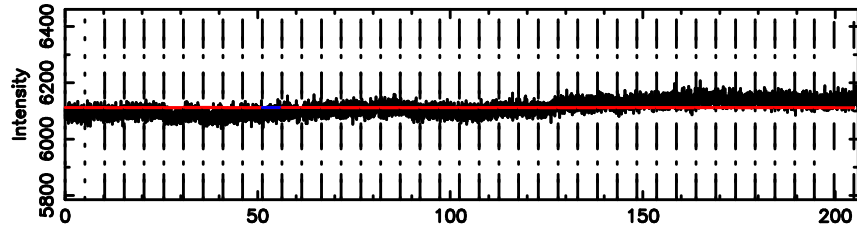

T20240702171549