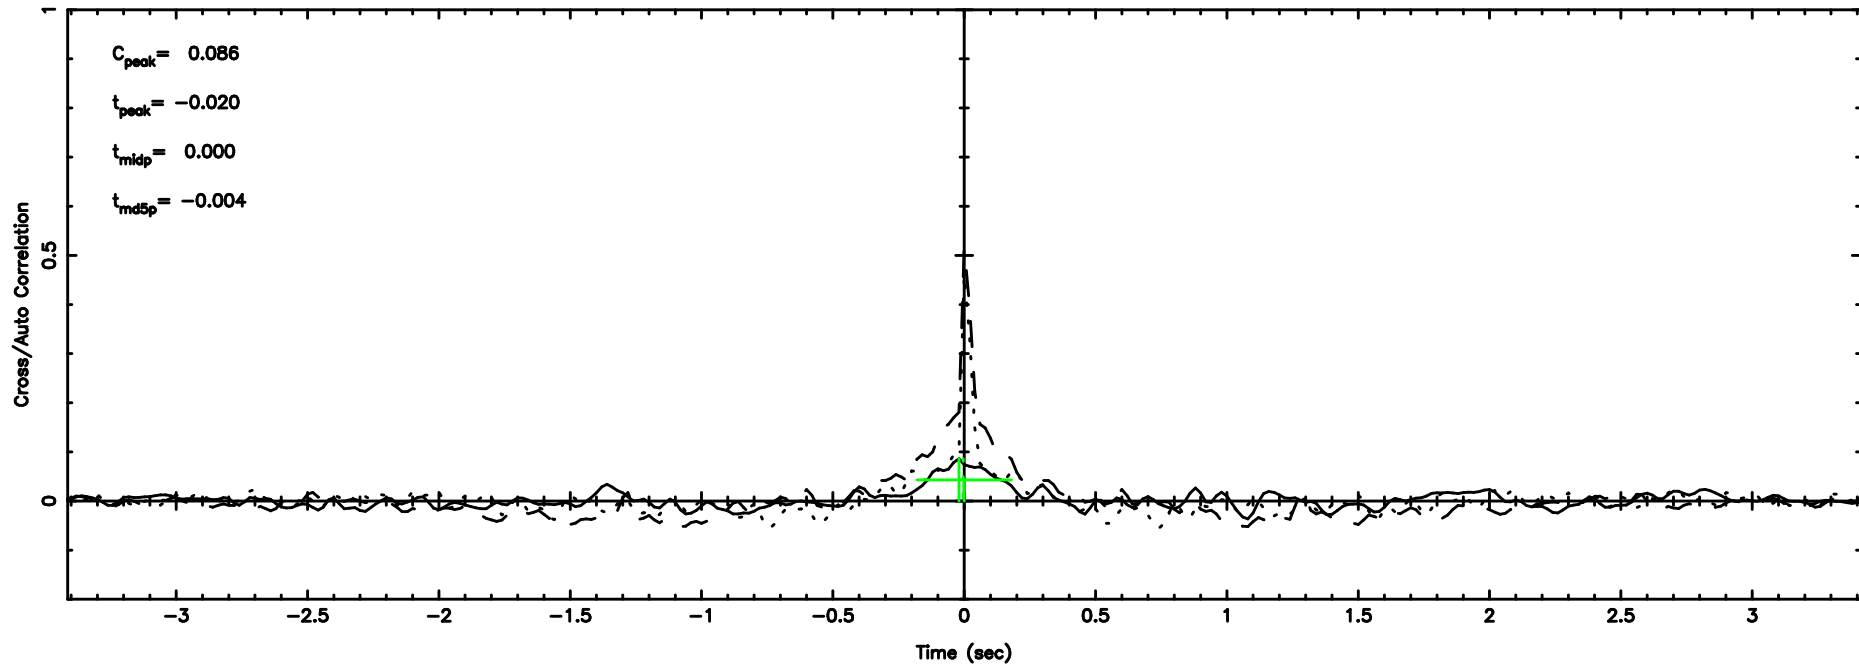

F20240702141702

BLK: 8,SNR1: 0.31311 ,SNR2: 1.1172

K20240702141657

BLK: 8,SNR1: 0.13302 ,SNR2: 0.51950

3C216 2024/07/02 5.31UT FUJI -KISO