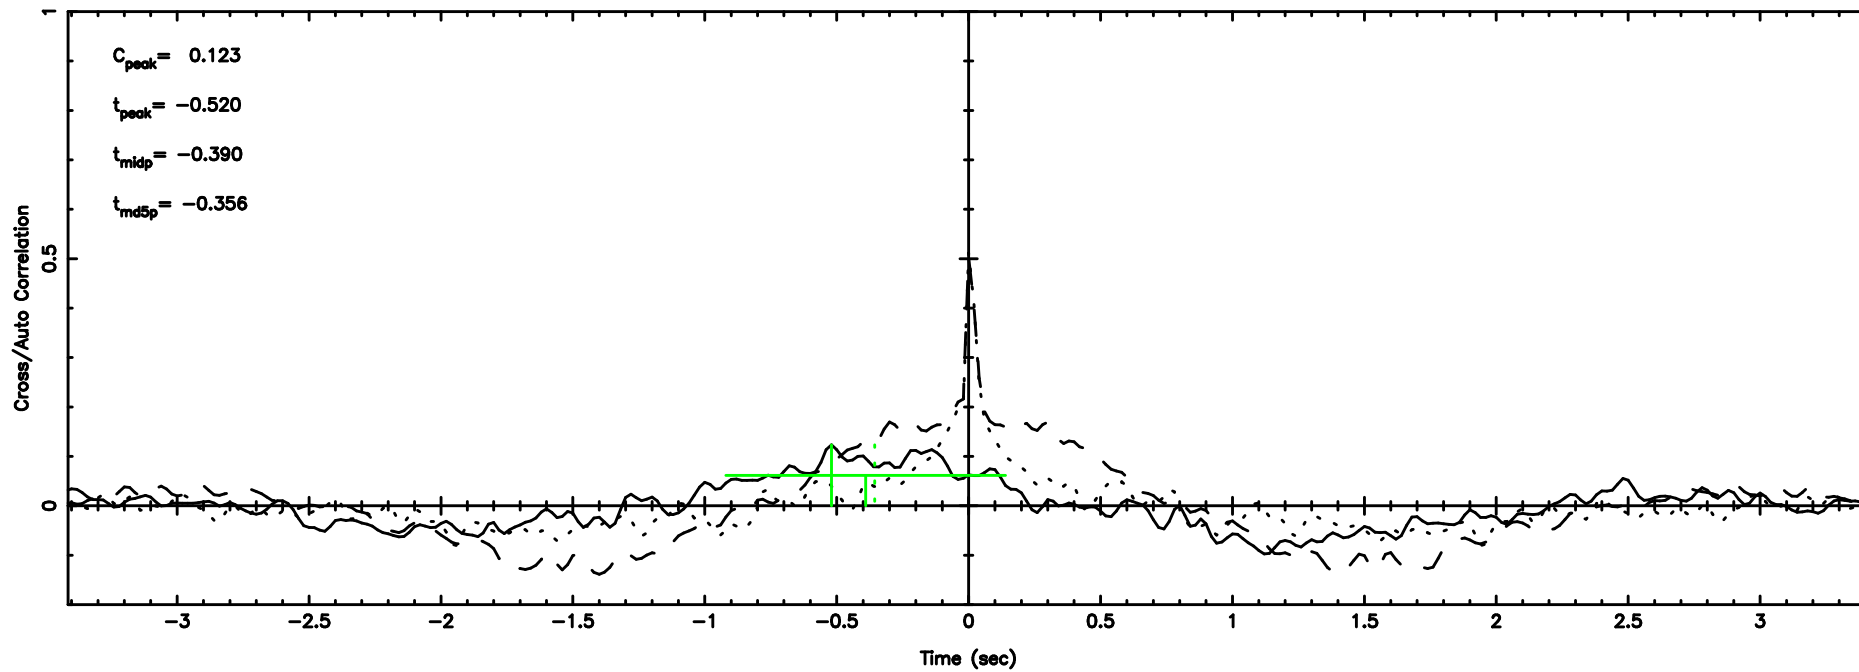

Frequency (Hz)

0605-08 2024/07/02 2.29UT TOYOKAWA-KISO