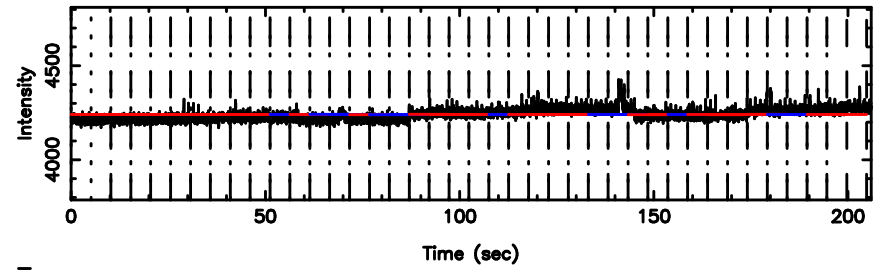

BLK:27,SNR1: 2.7620 ,SNR2: 5.4685

3C161 2024/07/02 2.61UT FUJI -KISO

T20240702120212

BLK:11,SNR1: 24.828 ,SNR2: 36.039

0652-130 2024/07/02 3.06UT TOYOKAWA-FUJI

F20240702120214

BLK:11,SNR1: 1.4368 ,SNR2: 2.5279