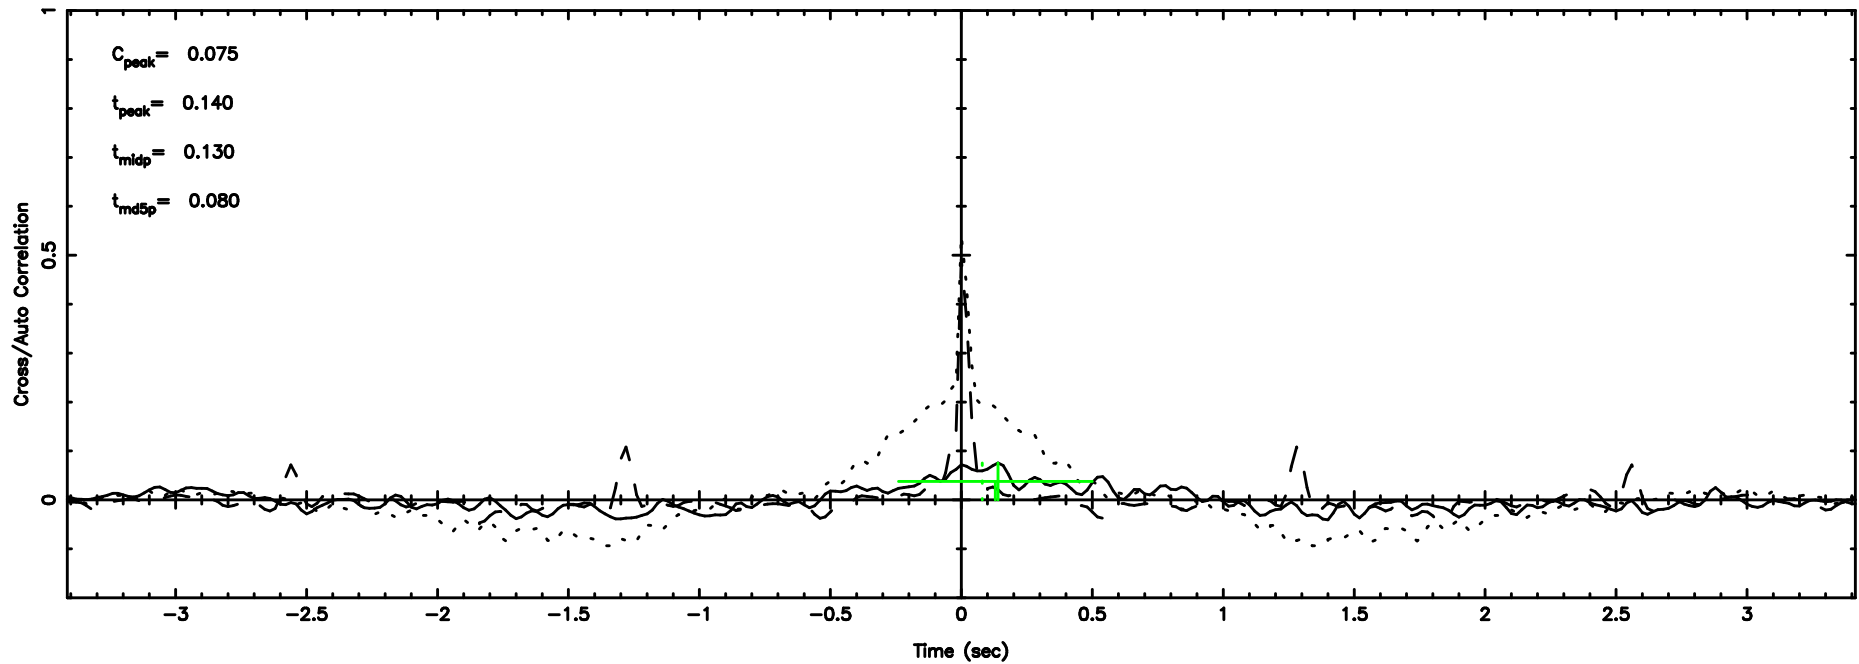

Frequency (Hz)

1035-058 2024/07/02 6.78UT FUJI -KISO