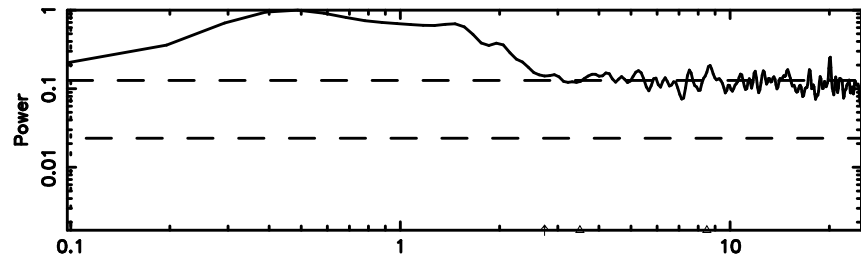

BLK:14,SNR1: 0.15949 ,SNR2: 2.6763

Frequency (Hz)

K20240702160513

BLK:14,SNR1: 0.24625 ,SNR2: 1.2323

Frequency (Hz)

1055+01 2024/07/02 7.12UT FUJI -KISO

T20240702161633

BLK: 8,SNR1: 0.38461 ,SNR2: 3.0876