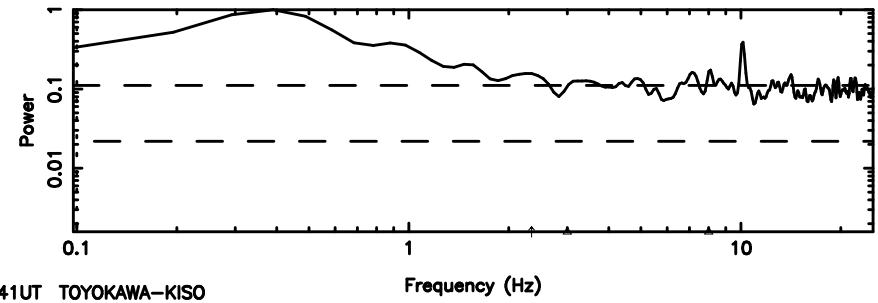

BLK:13,SNR1: 0.22451 ,SNR2: 2.0621

0713-024 2024/07/02 3.41UT TOYOKAWA-KISO