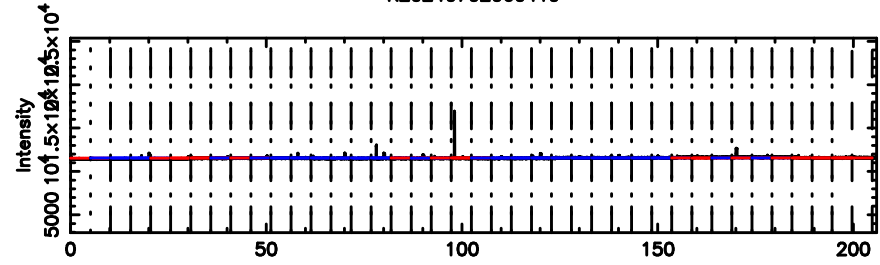

BLK:18,SNR1: 6.7460 ,SNR2: 19.023

Frequency (Hz)

0053+261 2024/07/01 21.10UT TOYOKAWA-KISO

F20240702060424

BLK:24,SNR1: 3.3523 ,SNR2: 8.2199

Frequency (Hz)

K20240702060419

BLK:24,SNR1: 5.7338 ,SNR2: 13.206