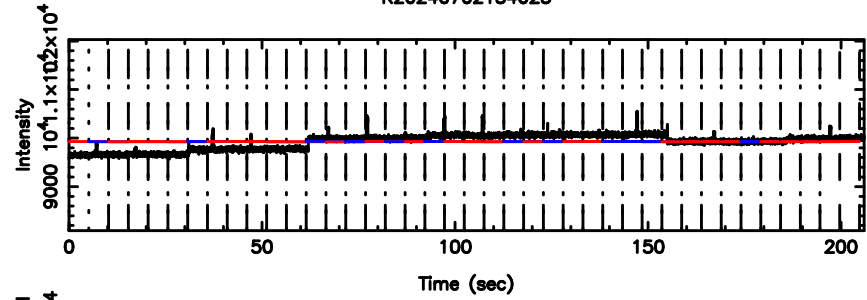

Frequency (Hz)

F20240702154027

BLK:15,SNR1: 1.1715 ,SNR2: 4.0465

Frequency (Hz)

1031-11 2024/07/02 6.70UT TOYOKAWA-FUJI

T20240702154025

BLK:12,SNR1: 0.22181 ,SNR2: 1.4006

K20240702154023