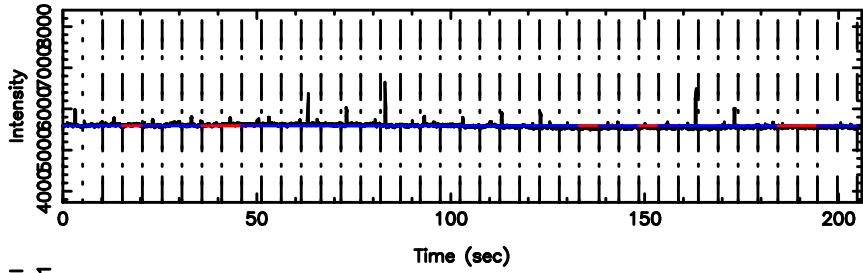

BLK:28,SNR1: 6.3760 ,SNR2: 15.283

F20240702125141

BLK:28,SNR1: 2.5864 ,SNR2: 11.755

0741-06 2024/07/02 3.89UT TOYOKAWA-FUJI

T20240702125139

BLK:32,SNR1: 6.3805 ,SNR2: 15.311

K20240702125136

BLK:32,SNR1: 7.1004 ,SNR2: 17.443