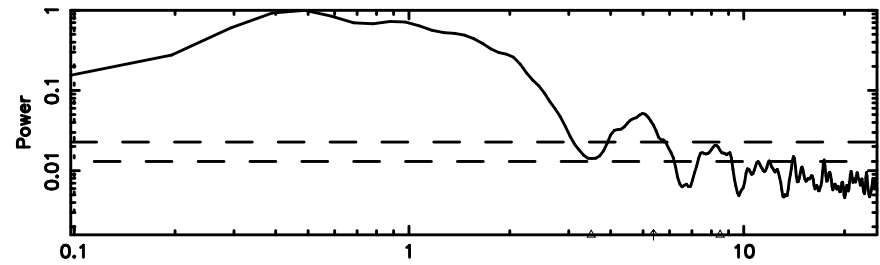

BLK:12,SNR1: 2.1505 ,SNR2: 9.6217