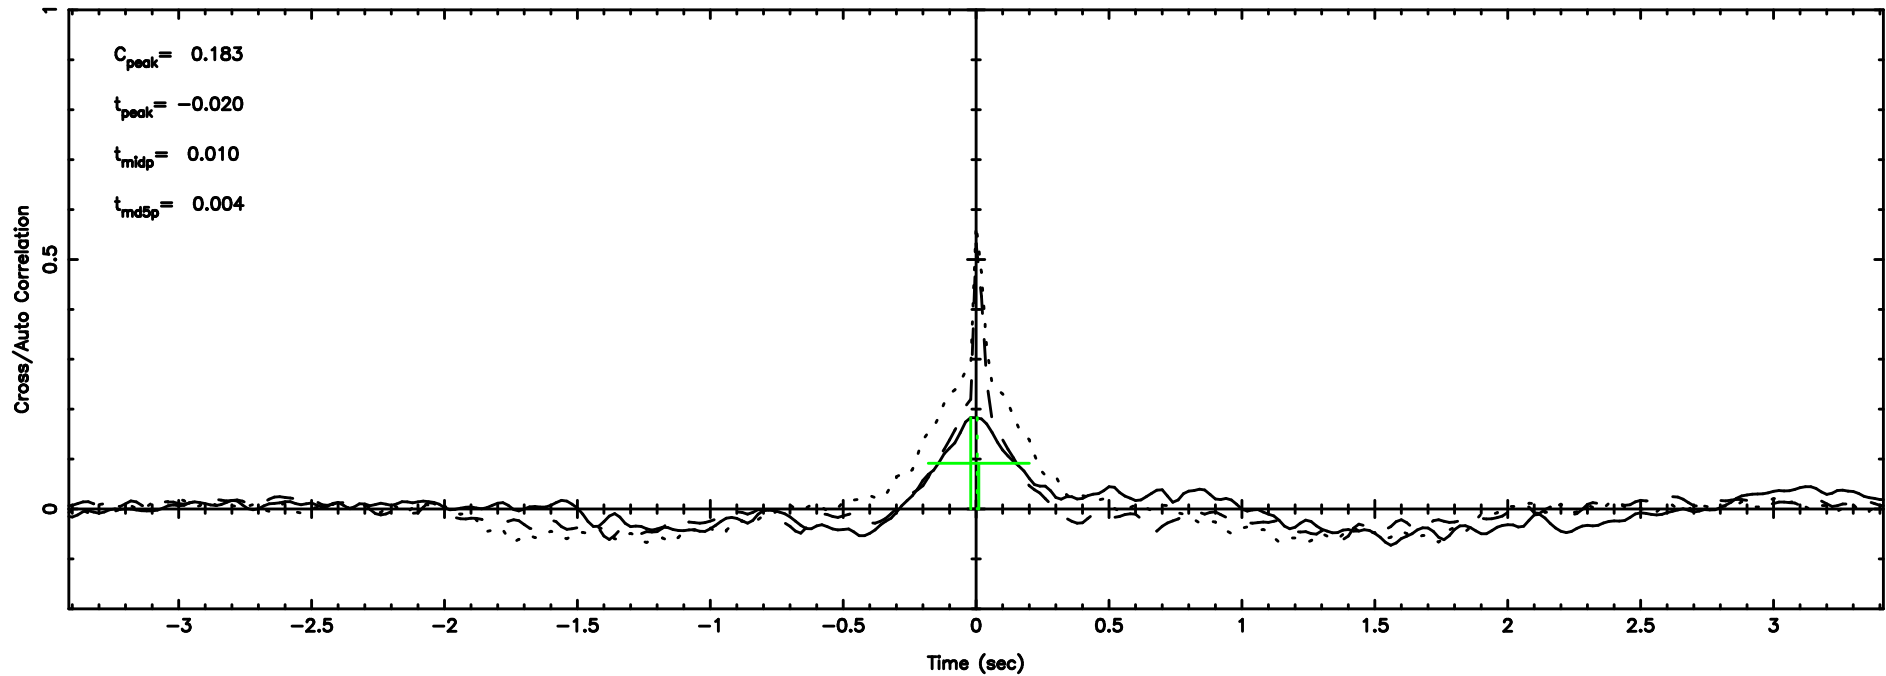

BLK:10,SNR1: 0.29026 ,SNR2: 2.3402

Frequency (Hz)

K20240702054926

BLK:10,SNR1: 0.53470 ,SNR2: 2.7991

Frequency (Hz)

0038+328 2024/07/01 20.85UT TOYOKAWA-KISO

F20240702054931

BLK:10,SNR1: 0.29740 ,SNR2: 2.2452