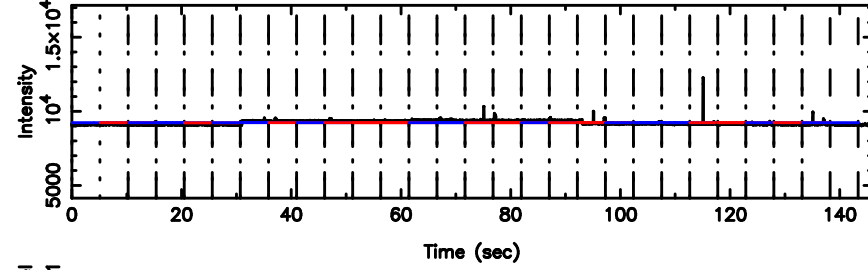

K20240702110742

BLK:14,SNR1: 5.2045 ,SNR2: 15.093