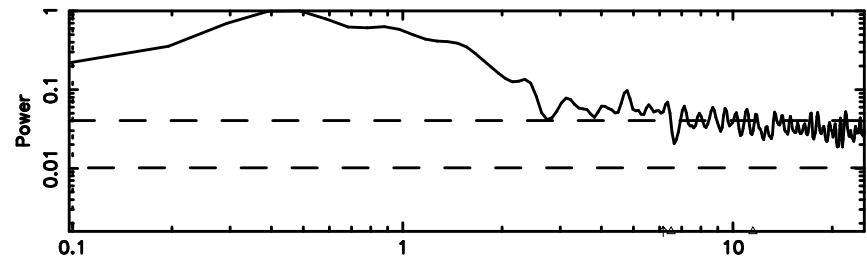

BLK:15,SNR1: 1.1715 ,SNR2: 4.0465