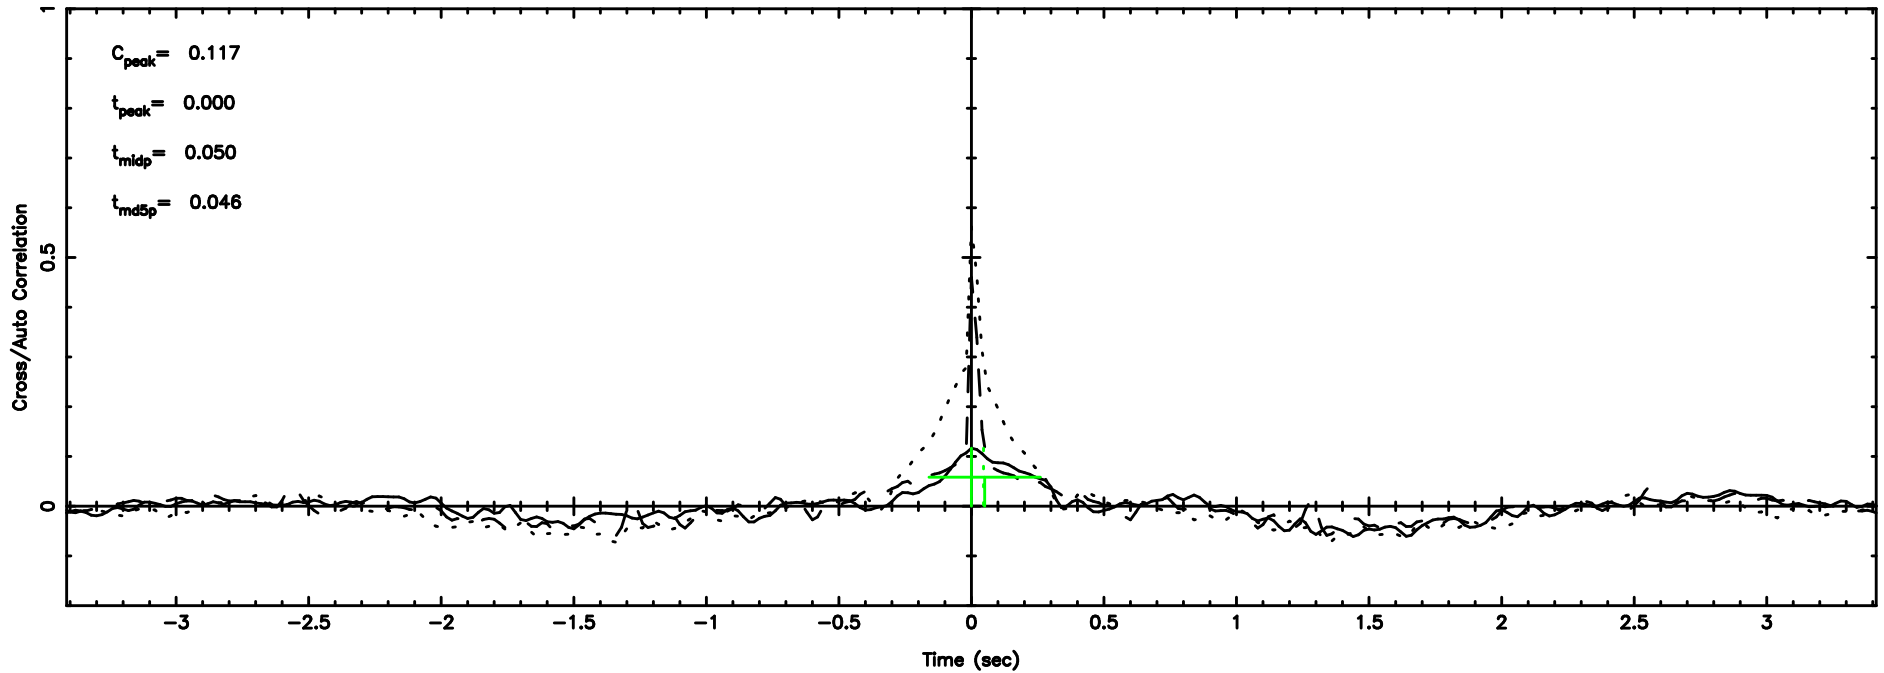

Frequency (Hz)