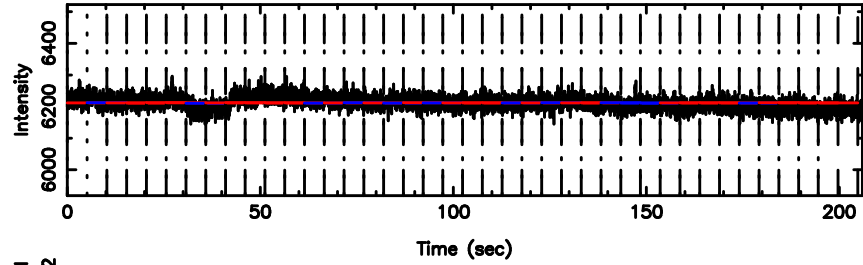

Frequency (Hz)

F20240702154027

BLK:15,SNR1: 1.1715 ,SNR2: 4.0465

Frequency (Hz)

1031-11 2024/07/02 6.70UT TOYOKAWA-FUJI

T20240702154025

BLK:12,SNR1: 0.22181 ,SNR2: 1.4006

K20240702154023