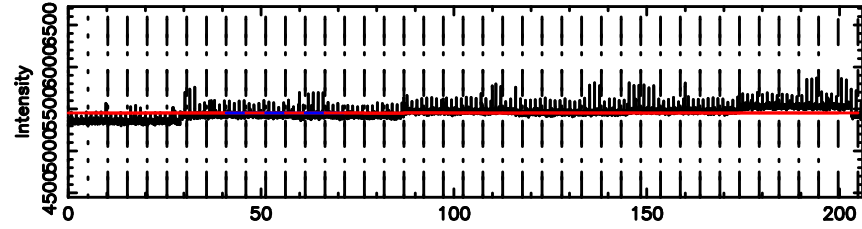

Frequency (Hz)

F20240702160517