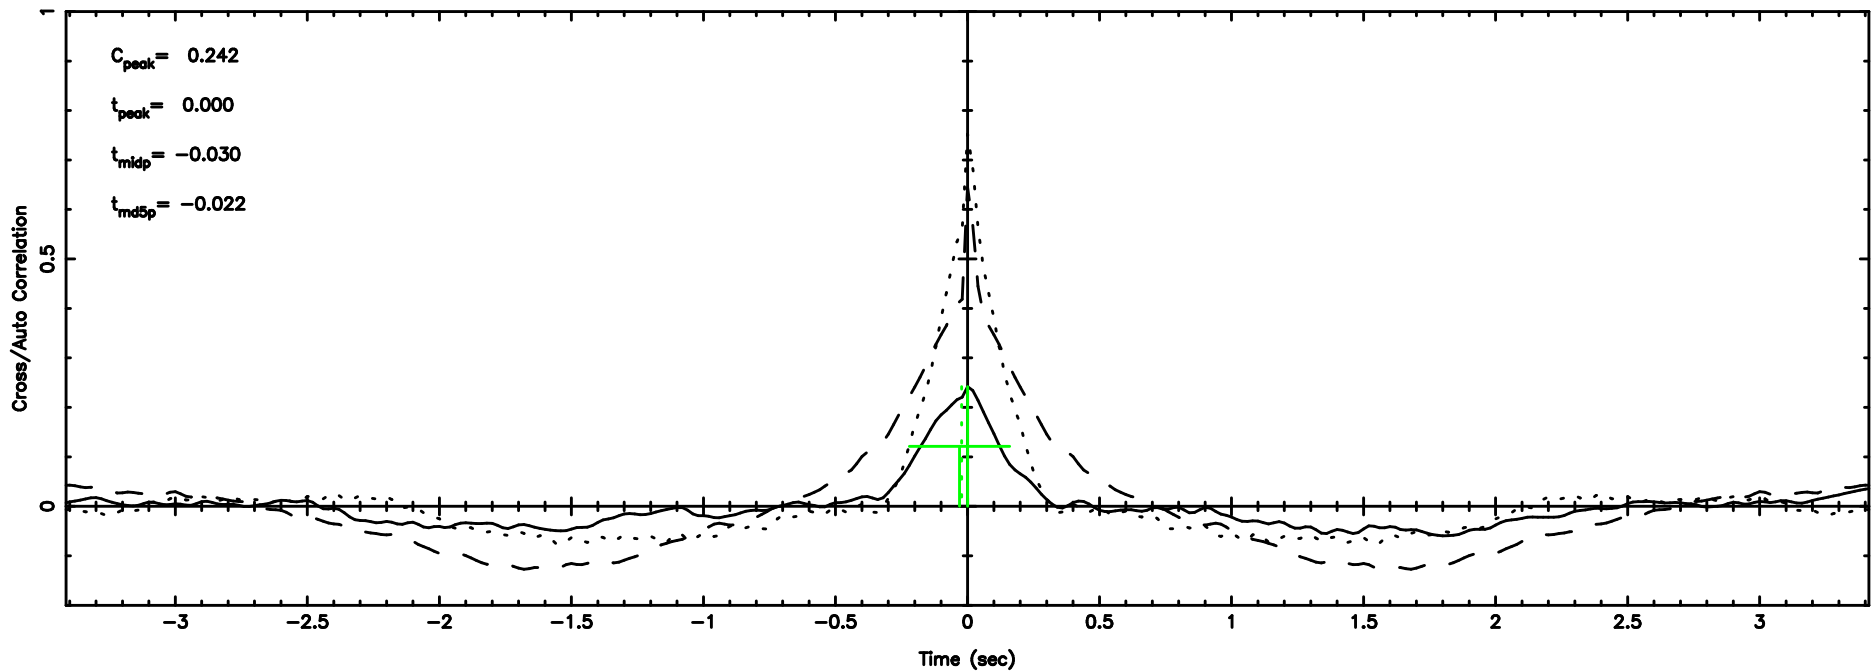

0548+16 2024/07/02 2.01UT TOYOKAWA-FUJI

F20240702105909

BLK:17,SNR1: 3.8355 ,SNR2: 9.4669

T20240702105907

BLK:22,SNR1: 1.2706 ,SNR2: 2.4075

0548+16 2024/07/02 2.01UT TOYOKAWA-KISO

K20240702105904

BLK:22,SNR1: 5.0909 ,SNR2: 14.098