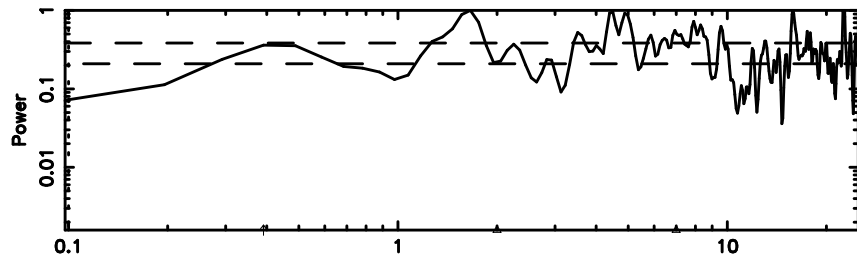

Frequency (Hz)

F20240702171551

BLK: 1,SNR1: 0.63207 ,SNR2: 7.8959

Frequency (Hz)

1206+439 2024/07/02 8.29UT TOYOKAWA-FUJI

T20240702171549

BLK: 3,SNR1:-0.38398E-01,SNR2: 1.4093

Frequency (Hz)