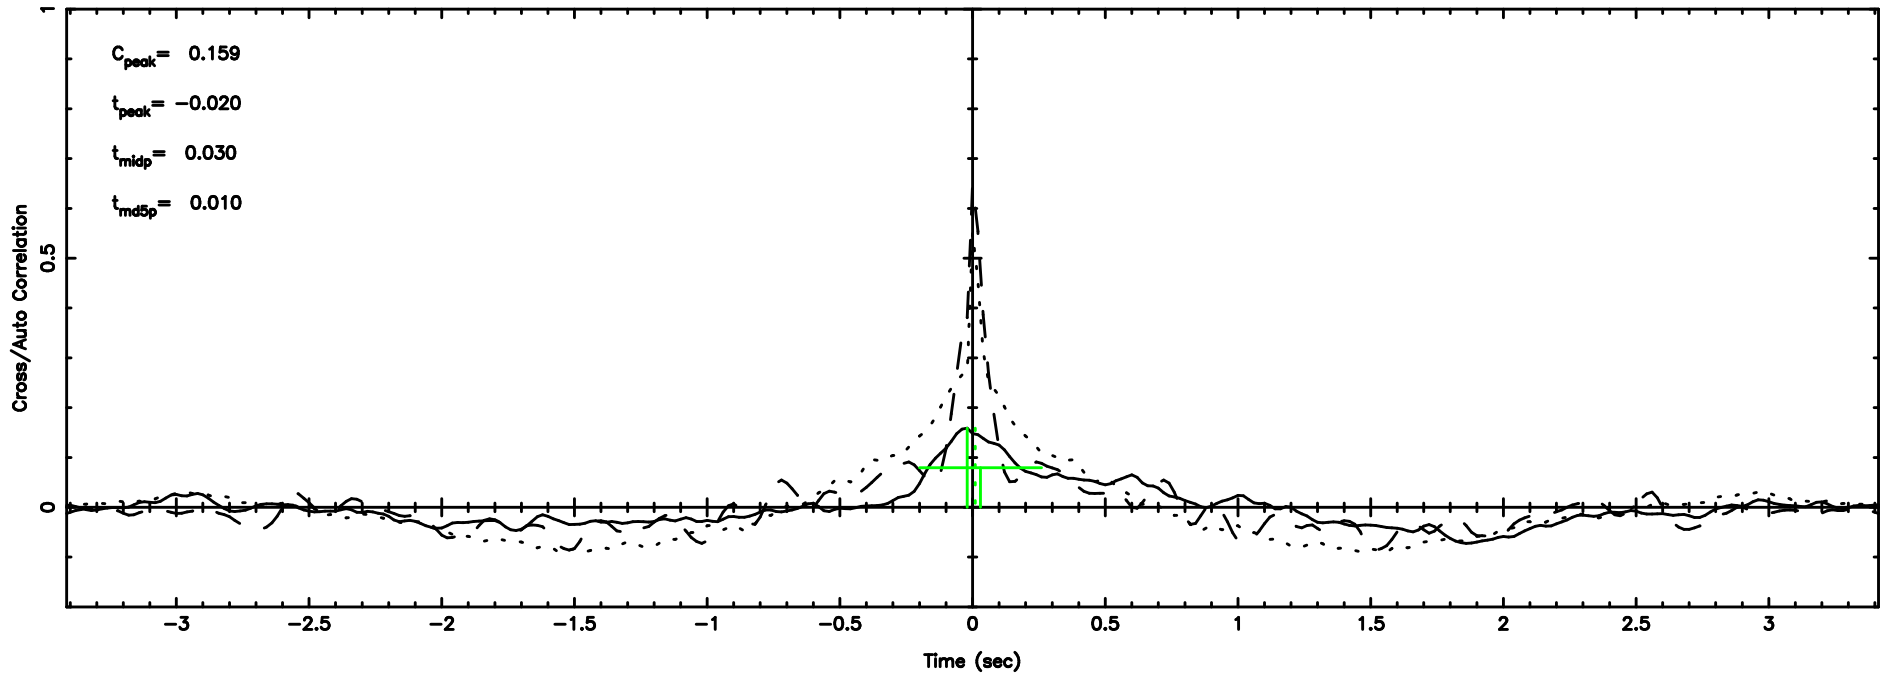

Frequency (Hz)

F20240702064613

BLK:16,SNR1: 1.2460 ,SNR2: 3.8639

Frequency (Hz)

3C48 2024/07/01 21.80UT FUJI -KISO

K20240702064608

BLK:16,SNR1: 0.78678 ,SNR2: 2.8393

Frequency (Hz)