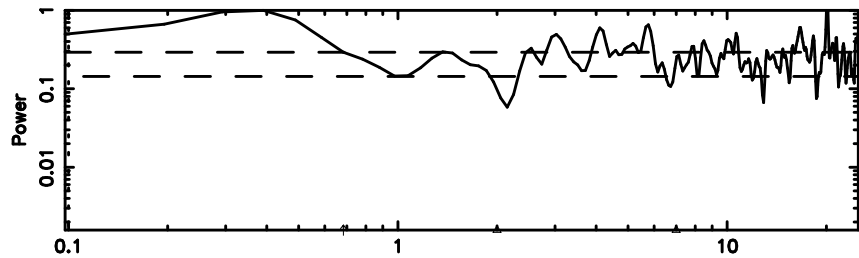

Frequency (Hz)

F20240702171551

BLK: 1,SNR1: 0.63207 ,SNR2: 7.8959

Frequency (Hz)

1206+439 2024/07/02 8.29UT TOYOKAWA-FUJI

T20240702171549

BLK: 3,SNR1:-0.38398E-01,SNR2: 1.4093

Frequency (Hz)