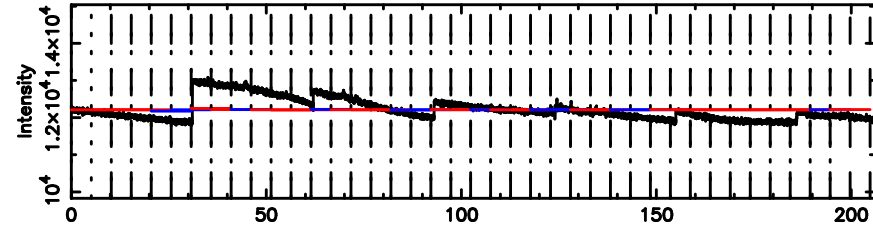

BLK:18,SNR1: 6.2332 ,SNR2: 11.742

Frequency (Hz)

0333+32 2024/07/01 23.77UT TOYOKAWA-KISO

F20240702084449

BLK:12,SNR1: 1.8703 ,SNR2: 4.5702

Frequency (Hz)

K20240702084445

BLK:12,SNR1: 8.4884 ,SNR2: 16.361