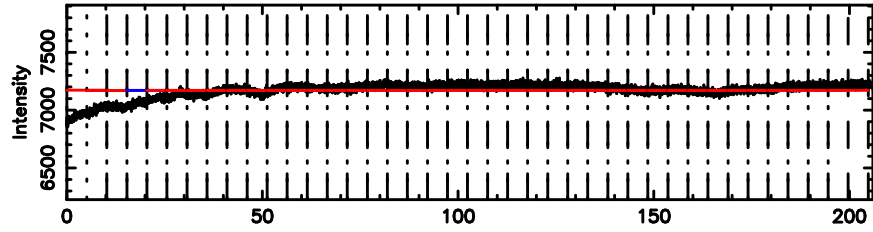

T20240702062054