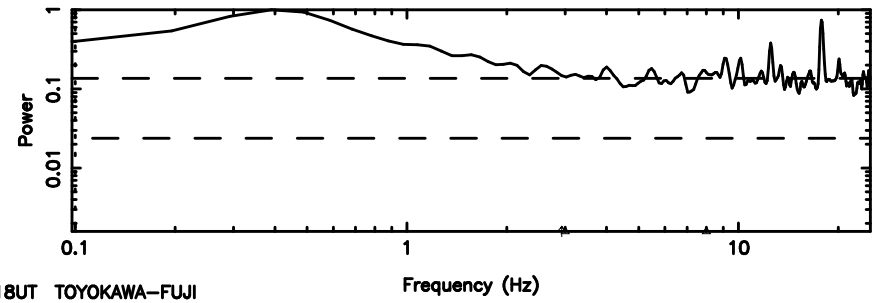

BLK:18,SNR1: 0.36223 ,SNR2: 1.6448

3C190 2024/07/02 4.18UT TOYOKAWA-FUJI