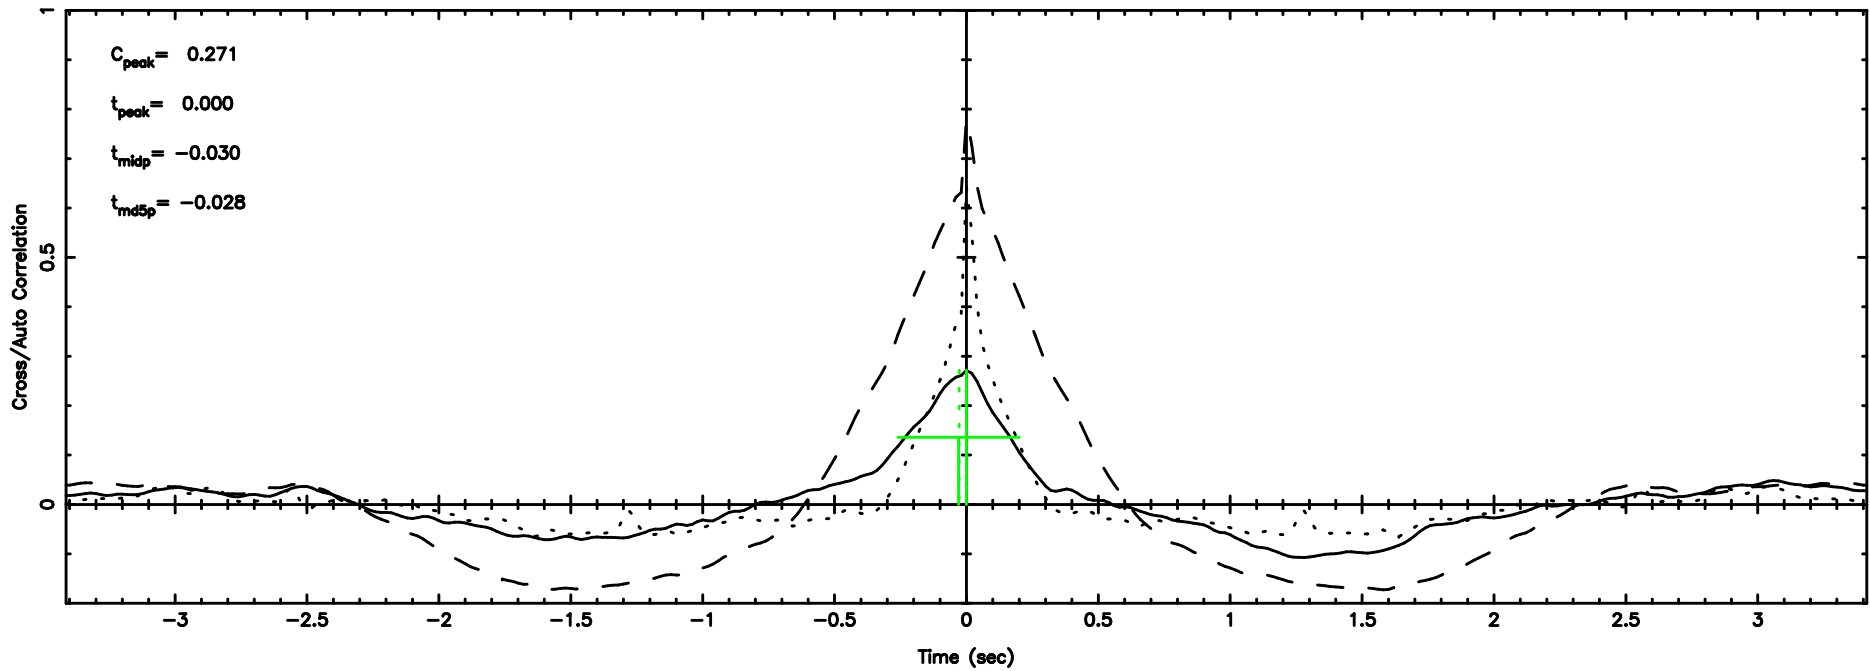

T20240702113439

BLK:26,SNR1: 2.4551 ,SNR2: 6.2900

3C161 2024/07/02 2.61UT TOYOKAWA-FUJI

F20240702113441

BLK:26,SNR1: 3.4153 ,SNR2: 7.9807

Frequency (Hz)