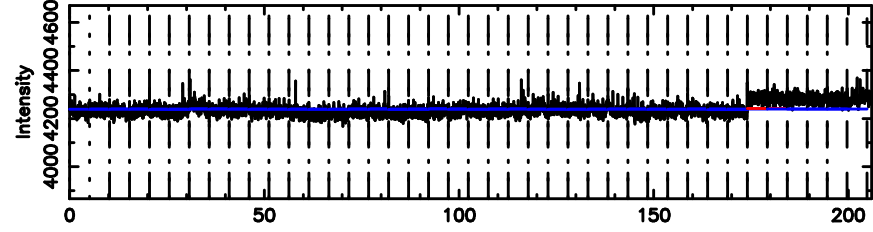

Frequency (Hz)

3C138 2024/07/02 1.51UT TOYOKAWA-FUJI

F20240702102905