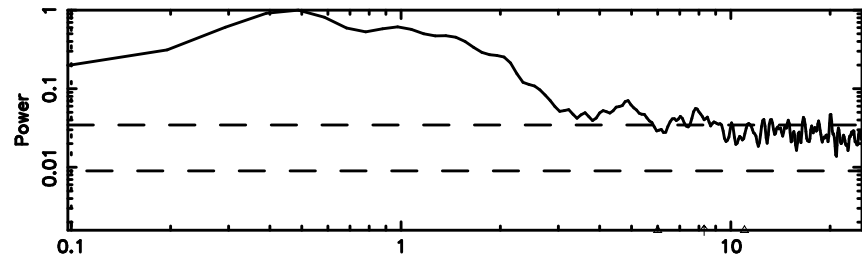

BLK: 8,SNR1: 1.4625 ,SNR2: 3.7715