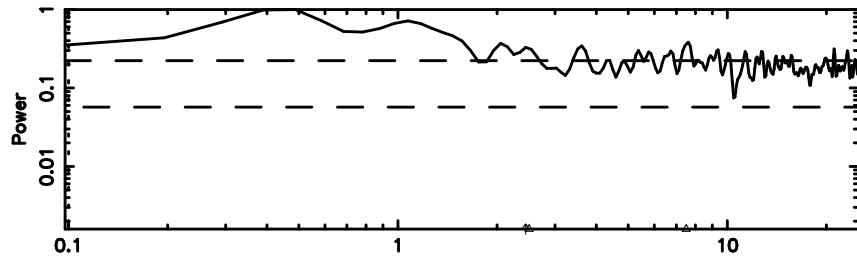

BLK: 7,SNR1: 0.70240E-01,SNR2: 1.2647