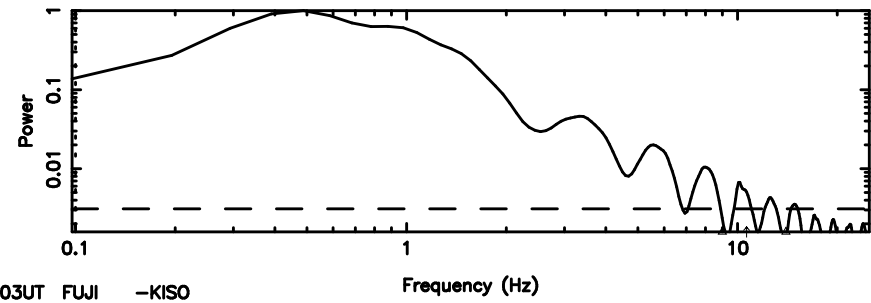

BLK:35,SNR1: 15.850 ,SNR2: 30.083