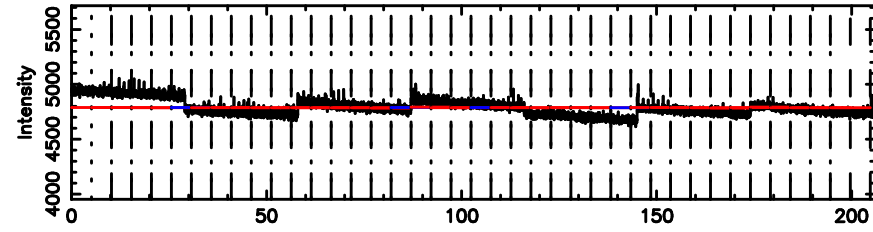

Frequency (Hz)

F20240702084449