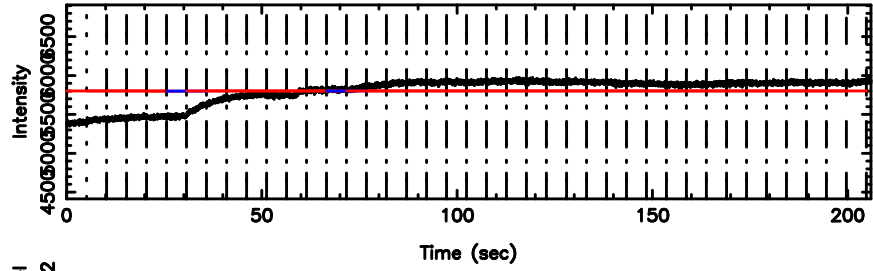

F20240702073237

BLK: 4,SNR1: 0.43108 ,SNR2: 3.6748

Frequency (Hz)

T20240702073235

BLK: 2,SNR1: 0.99013E-01,SNR2: 5.2890

Frequency (Hz)

3C67

2024/07/01 22.57UT TOYOKAWA-KISO