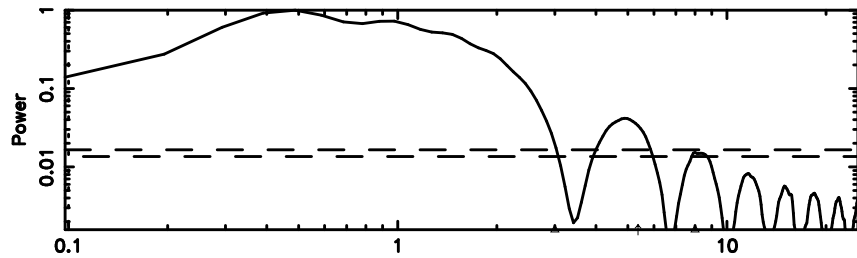

BLK:14,SNR1: 3.0175 ,SNR2: 13.318