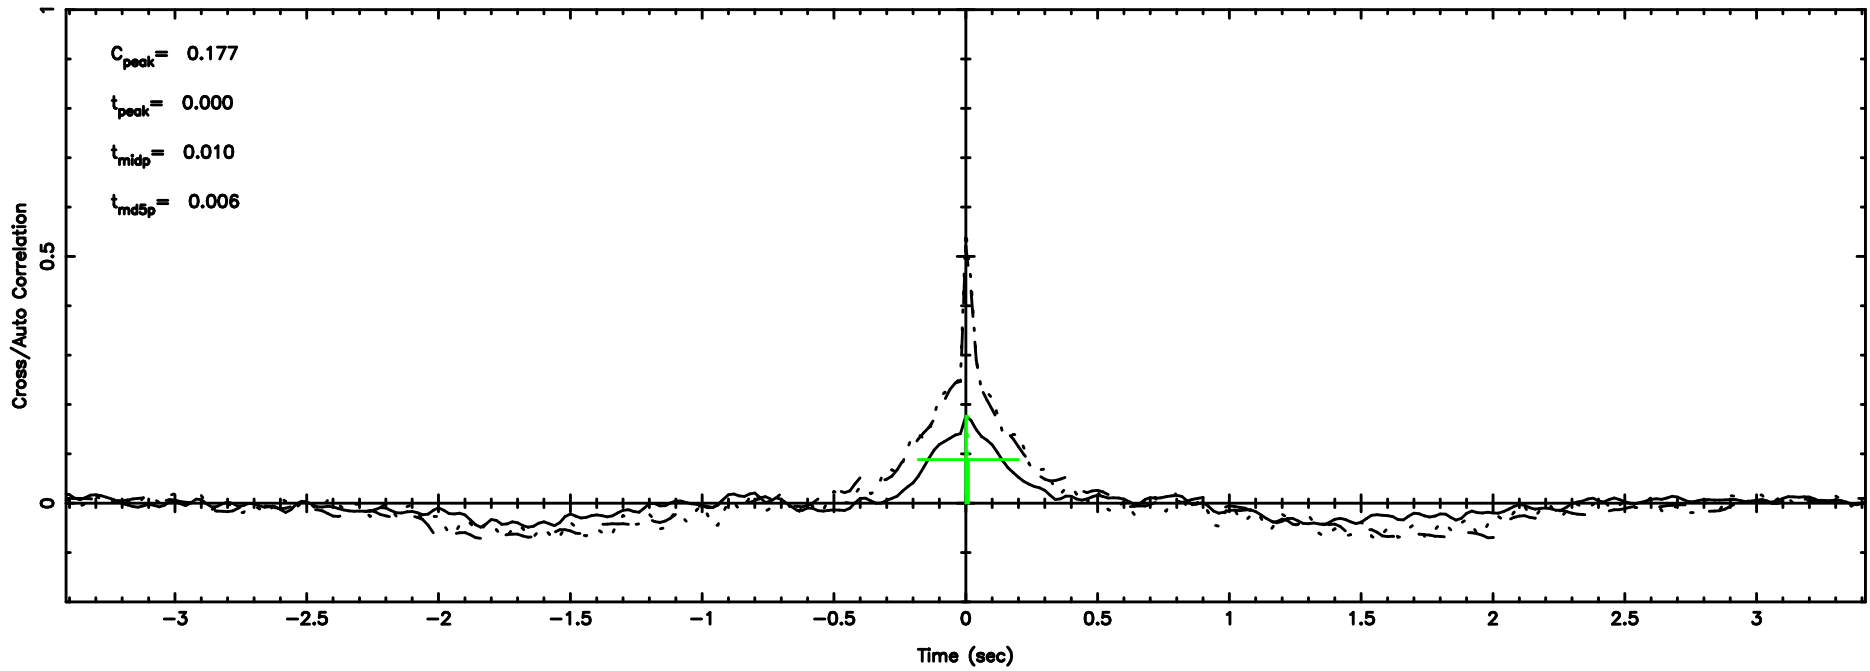

Frequency (Hz)

0703+138 2024/07/02 3.26UT TOYOKAWA-FUJI

T20240702121348

BLK:12,SNR1: 0.69432 ,SNR2: 1.7223

K20240702121345

BLK:12,SNR1: 0.62759 ,SNR2: 3.0614

0703+138 2024/07/02 3.26UT TOYOKAWA-KISO

F20240702121350