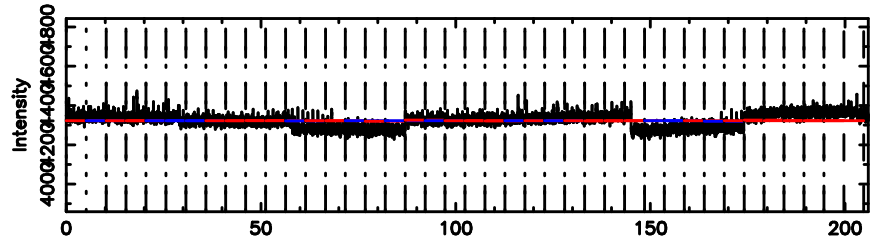

F20240702094058