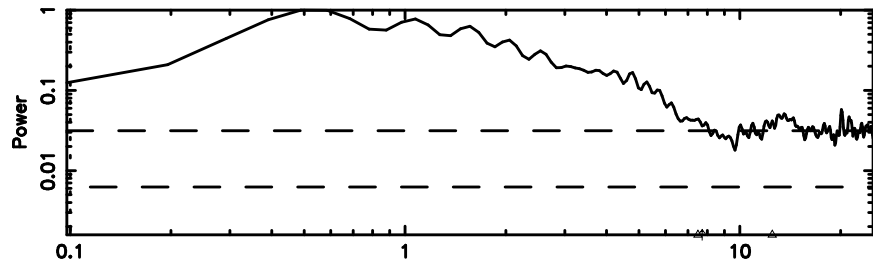

F20240702060424

BLK:12,SNR1: 2.1505 ,SNR2: 9.6217

Frequency (Hz)

0053+261 2024/07/01 21.10UT TOYOKAWA-FUJI

T20240702060422

BLK:18,SNR1: 2.7034 ,SNR2: 6.9567

Frequency (Hz)

K20240702060419