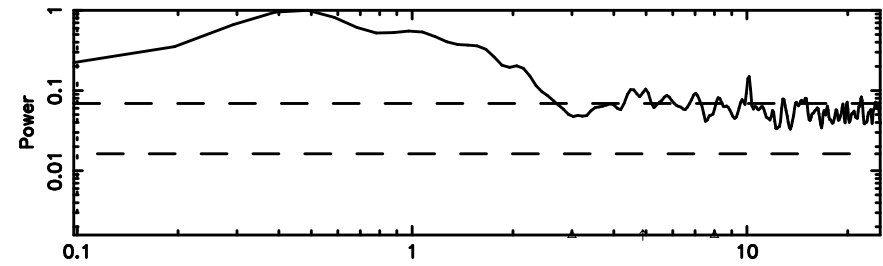

BLK:10,SNR1: 0.52053 ,SNR2: 2.6199