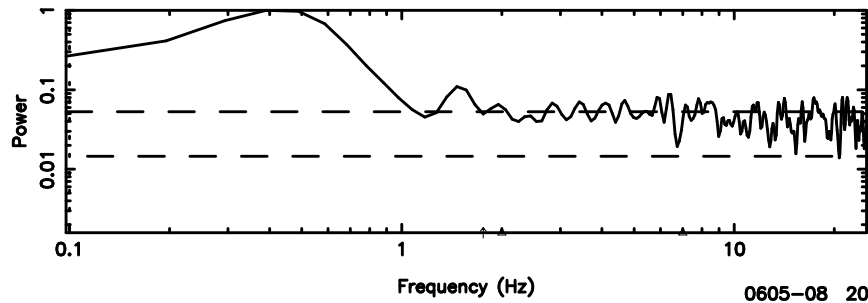

BLK: 3,SNR1: 0.31020 ,SNR2: 4.8362