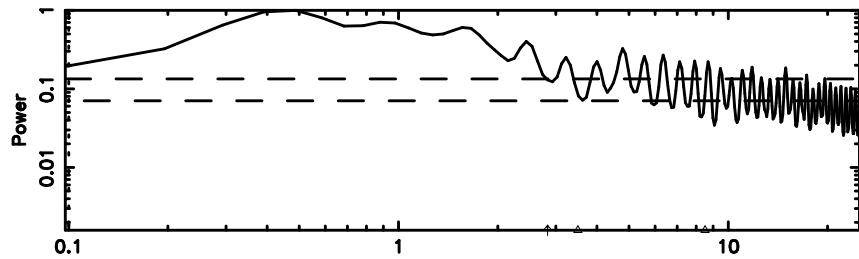

BLK:14,SNR1: 0.15949 ,SNR2: 2.6763