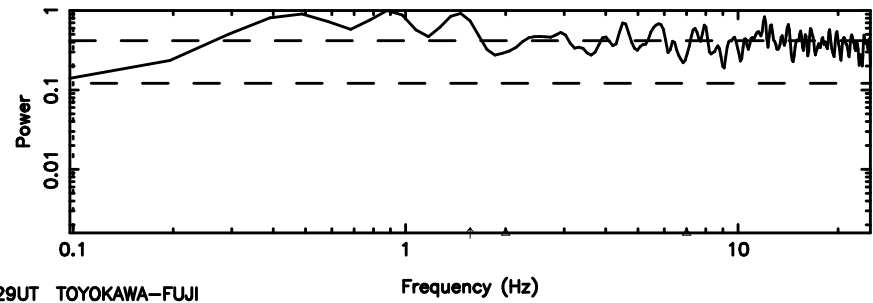

F20240702111533

BLK: 5,SNR1: 0.45399E-01,SNR2: 0.68664

T20240702111531

BLK: 4,SNR1: 0.43445 ,SNR2: 1.8596

Frequency (Hz)

K20240702111528

BLK: 4,SNR1: 0.37700 ,SNR2: 1.7011

Frequency (Hz)