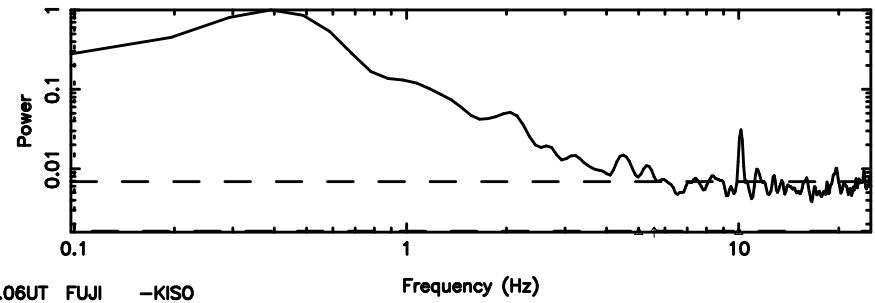

BLK:14,SNR1: 3.8265 ,SNR2: 13.949