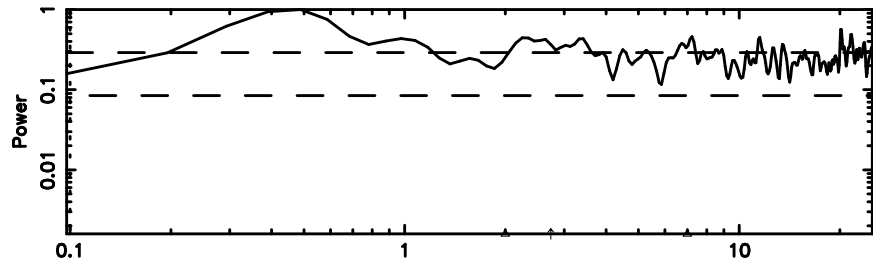

Frequency (Hz)

F20240702063939

BLK: 8,SNR1: 1.3060 ,SNR2: 5.5662

Frequency (Hz)

0128+03 2024/07/01 21.69UT TOYOKAWA-FUJI

T20240702063937

BLK: 6,SNR1:-0.81280E-01,SNR2: 0.46047

Frequency (Hz)