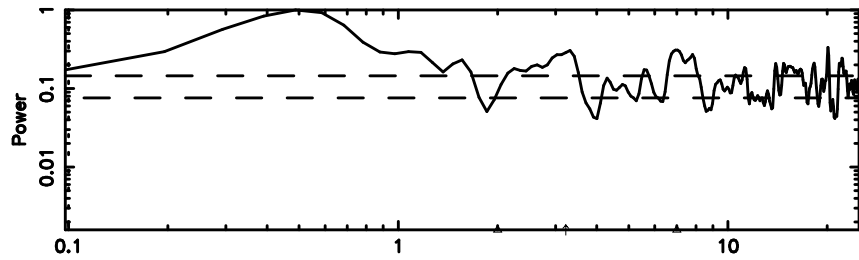

BLK: 3,SNR1: 0.73991E-01,SNR2: 1.1179