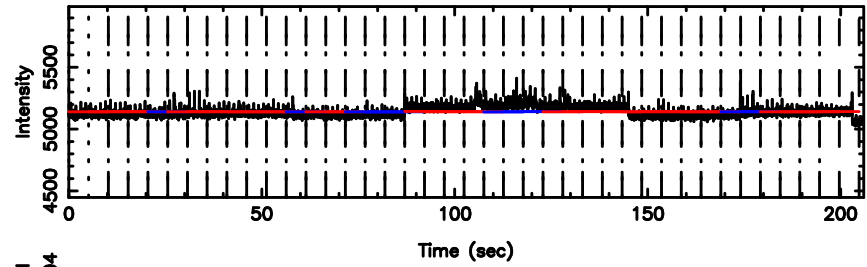

1031-11 2024/07/02 6.70UT FUJI -KISO

T20240702154458

BLK:10,SNR1: 7.7627 ,SNR2: 64.076

Frequency (Hz)

F20240702154500

BLK:10,SNR1: 0.35974 ,SNR2: 1.6815

Frequency (Hz)

1035-058 2024/07/02 6.78UT TOYOKAWA-FUJI