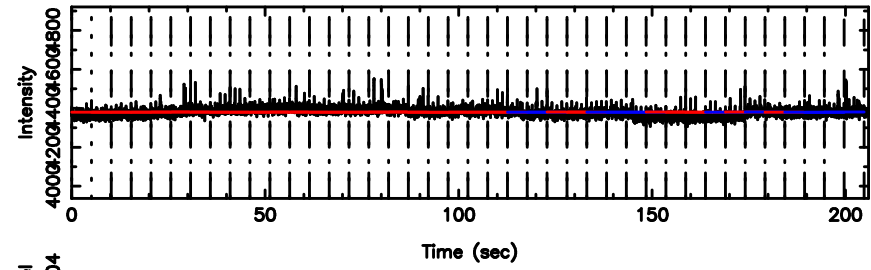

F20240702142914