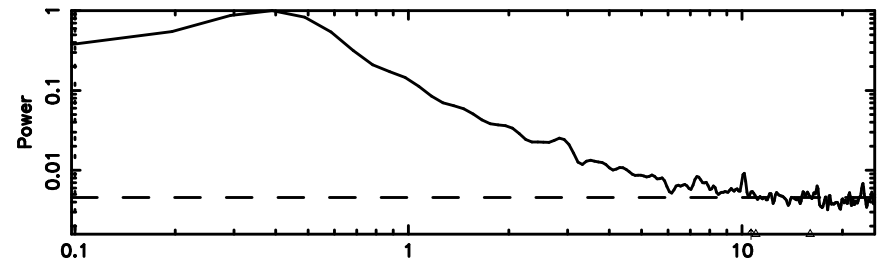

BLK:18,SNR1: 6.2332 ,SNR2: 11.742