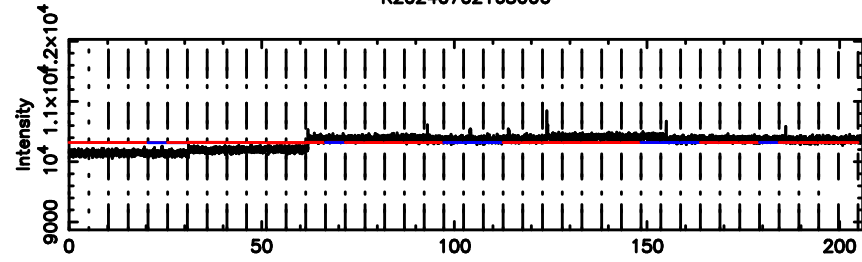

Frequency (Hz)

3C263.1 2024/07/02 7.86UT TOYOKAWA-KISO

F20240702165010

BLK: 9,SNR1: 1.6705 ,SNR2: 4.9320

Frequency (Hz)

K20240702165006

BLK: 9,SNR1: 0.19440 ,SNR2: 1.4524

Frequency (Hz)