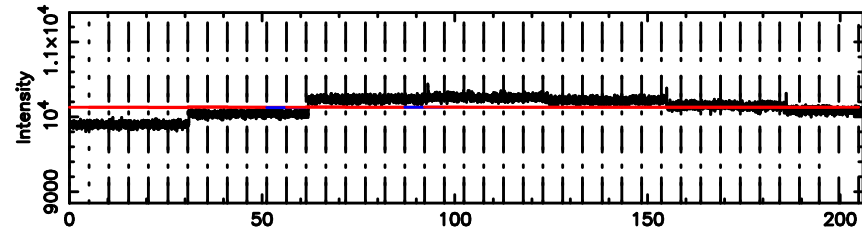

Frequency (Hz)

K20240702162608

BLK: 2,SNR1:-0.34067E-01,SNR2: 0.43470