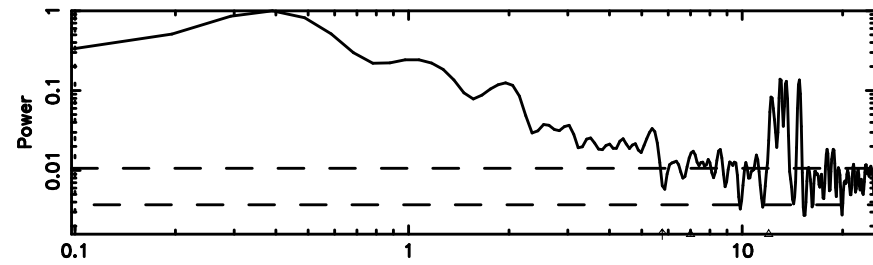

BLK: 4,SNR1: 3.7582 ,SNR2: 10.937