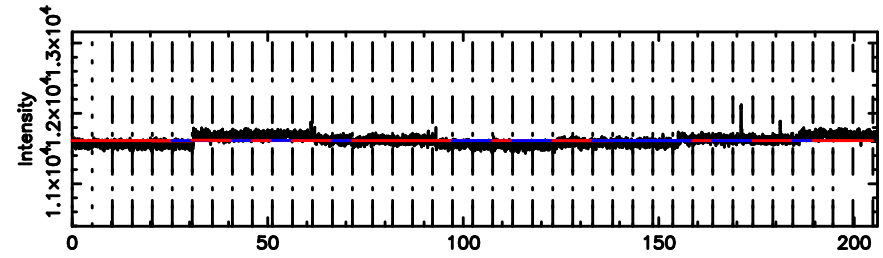

Frequency (Hz)

F20240702064613

BLK:16,SNR1: 1.2460 ,SNR2: 3.8639

Frequency (Hz)

3C48 2024/07/01 21.80UT FUJI -KISO

K20240702064608

BLK:16,SNR1: 0.78678 ,SNR2: 2.8393

Frequency (Hz)