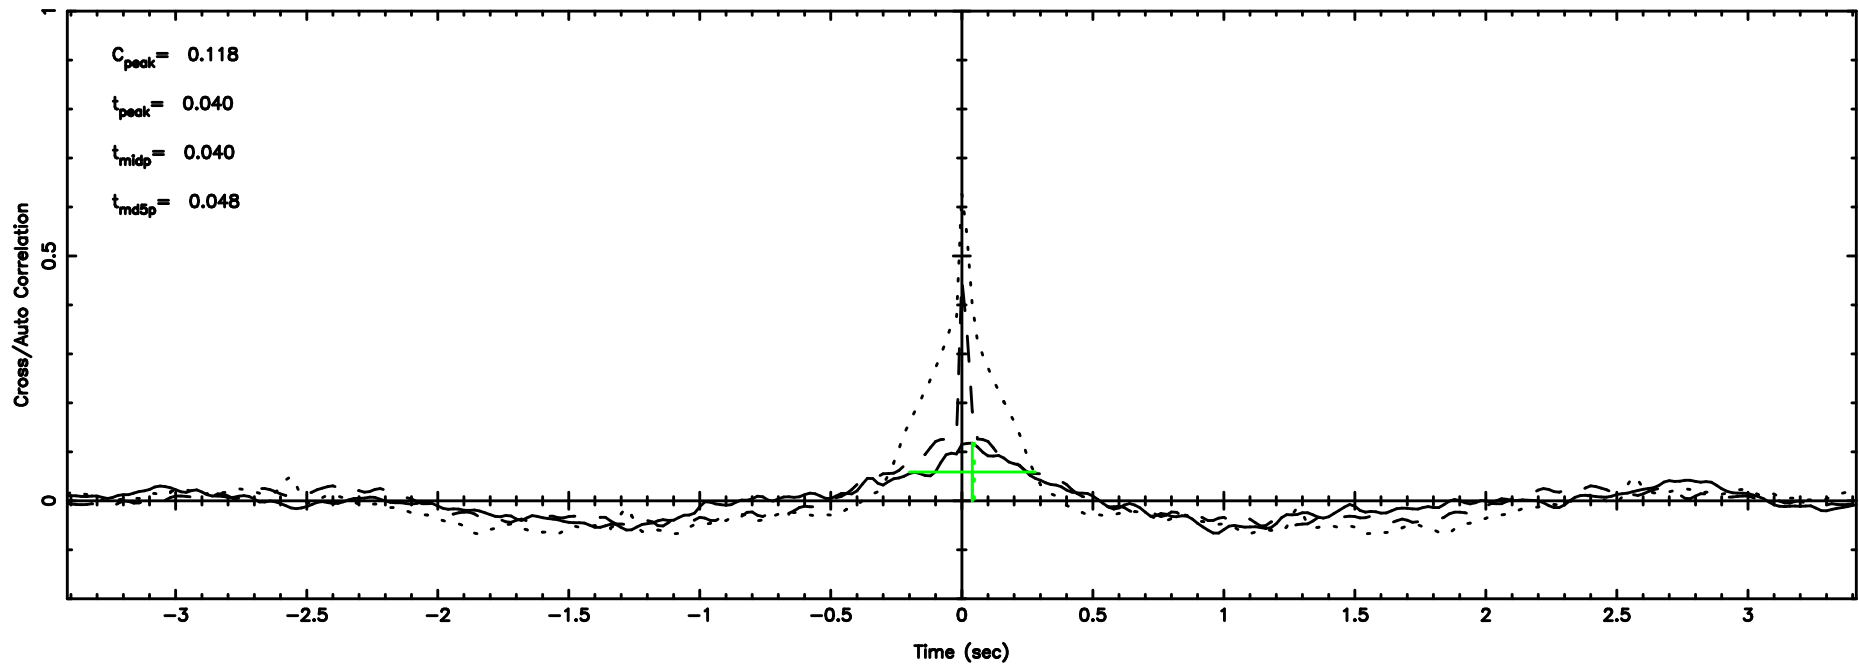

Frequency (Hz)

F20240702154027

BLK:15,SNR1: 1.1715 ,SNR2: 4.0465

Frequency (Hz)

1031-11 2024/07/02 6.70UT TOYOKAWA-FUJI

T20240702154025

BLK:12,SNR1: 0.22181 ,SNR2: 1.4006

K20240702154023