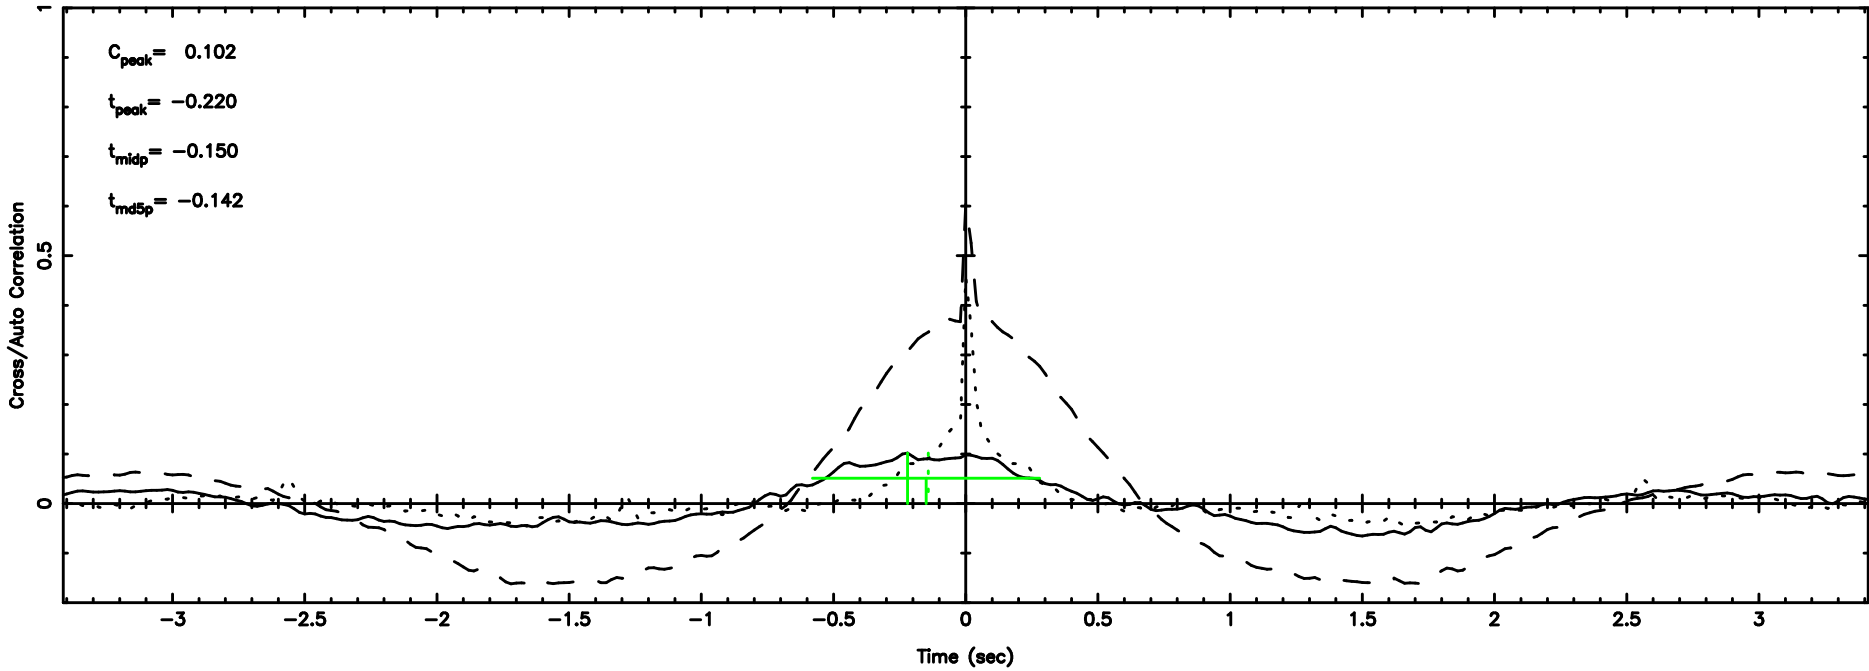

T20240702094056

BLK:19,SNR1: 0.94901 ,SNR2: 11.252

F20240702094058

BLK:19,SNR1: 0.35358 ,SNR2: 1.4475

3C119 2024/07/02 0.71UT TOYOKAWA-FUJI