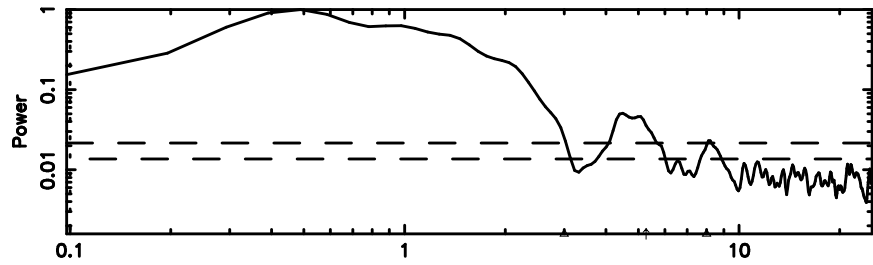

K20240702063934

BLK: 6,SNR1: 1.2947 ,SNR2: 5.3481

Frequency (Hz)

0128+03 2024/07/01 21.69UT TOYOKAWA-KISO

F20240702063939

BLK:12,SNR1: 2.0673 ,SNR2: 9.5207

Frequency (Hz)

K20240702063934