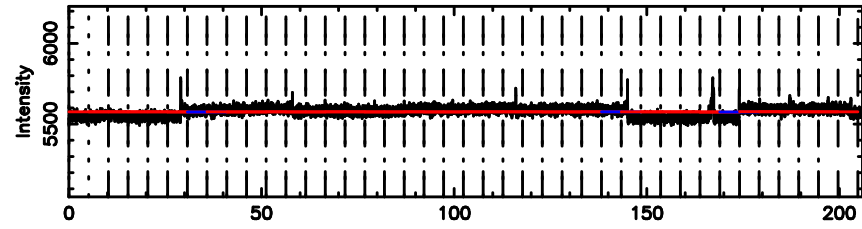

Frequency (Hz)

F20240702165637