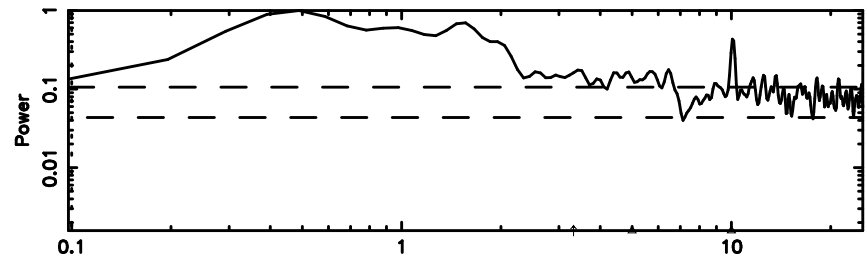

Frequency (Hz)

1044-008 2024/07/02 6.93UT TOYOKAWA-KISO

F20240702155413

BLK: 6,SNR1:-0.33186E-01,SNR2: 1.3969

Frequency (Hz)

K20240702155408

BLK: 6,SNR1: 0.45783 ,SNR2: 2.9058

Frequency (Hz)