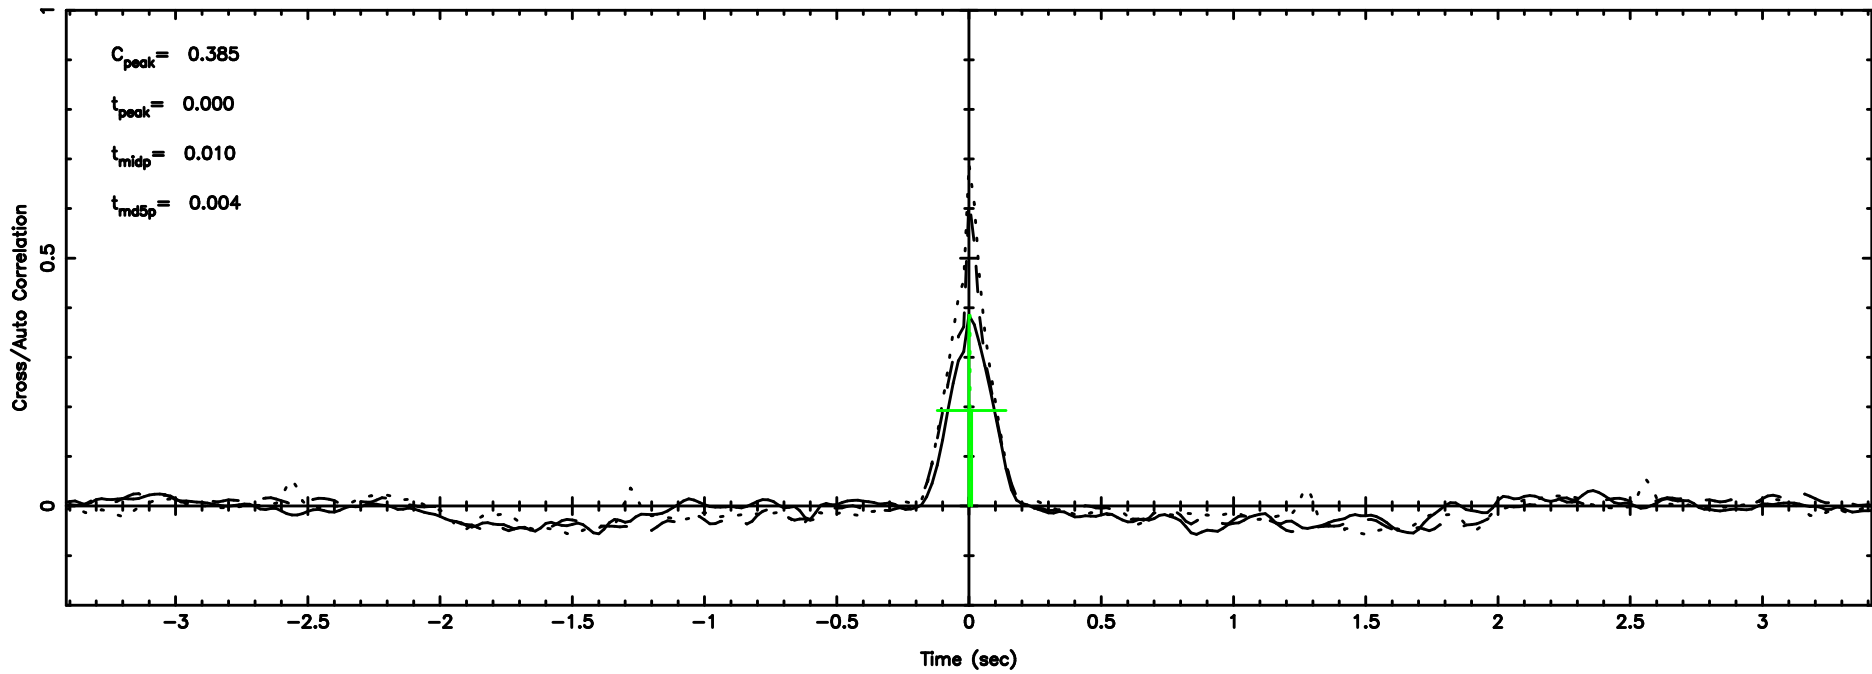

F20240702092930

BLK: 7,SNR1: 1.1079 ,SNR2: 5.7512

T20240702092928

BLK:15,SNR1: 4.0635 ,SNR2: 17.001

Frequency (Hz)

K20240702092925

BLK:15,SNR1: 4.0797 ,SNR2: 17.129

Frequency (Hz)