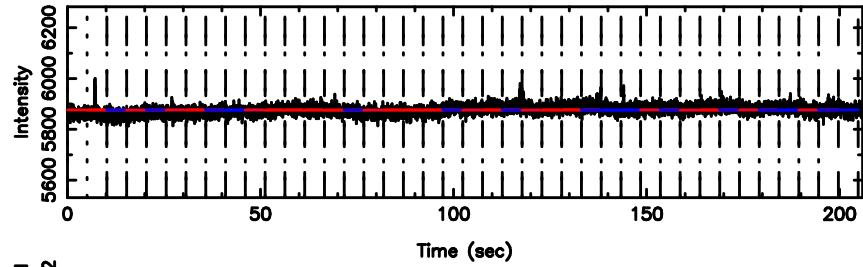

BLK:18,SNR1: 0.22283 ,SNR2: 2.0251

F20240702152857

BLK:18,SNR1: 3.8335 ,SNR2: 6.8518

3C241 2024/07/02 6.51UT TOYOKAWA-FUJI

T20240702152855

BLK:15,SNR1: 0.25977 ,SNR2: 1.6184

K20240702152853

BLK:15,SNR1: 3.9925 ,SNR2: 11.087