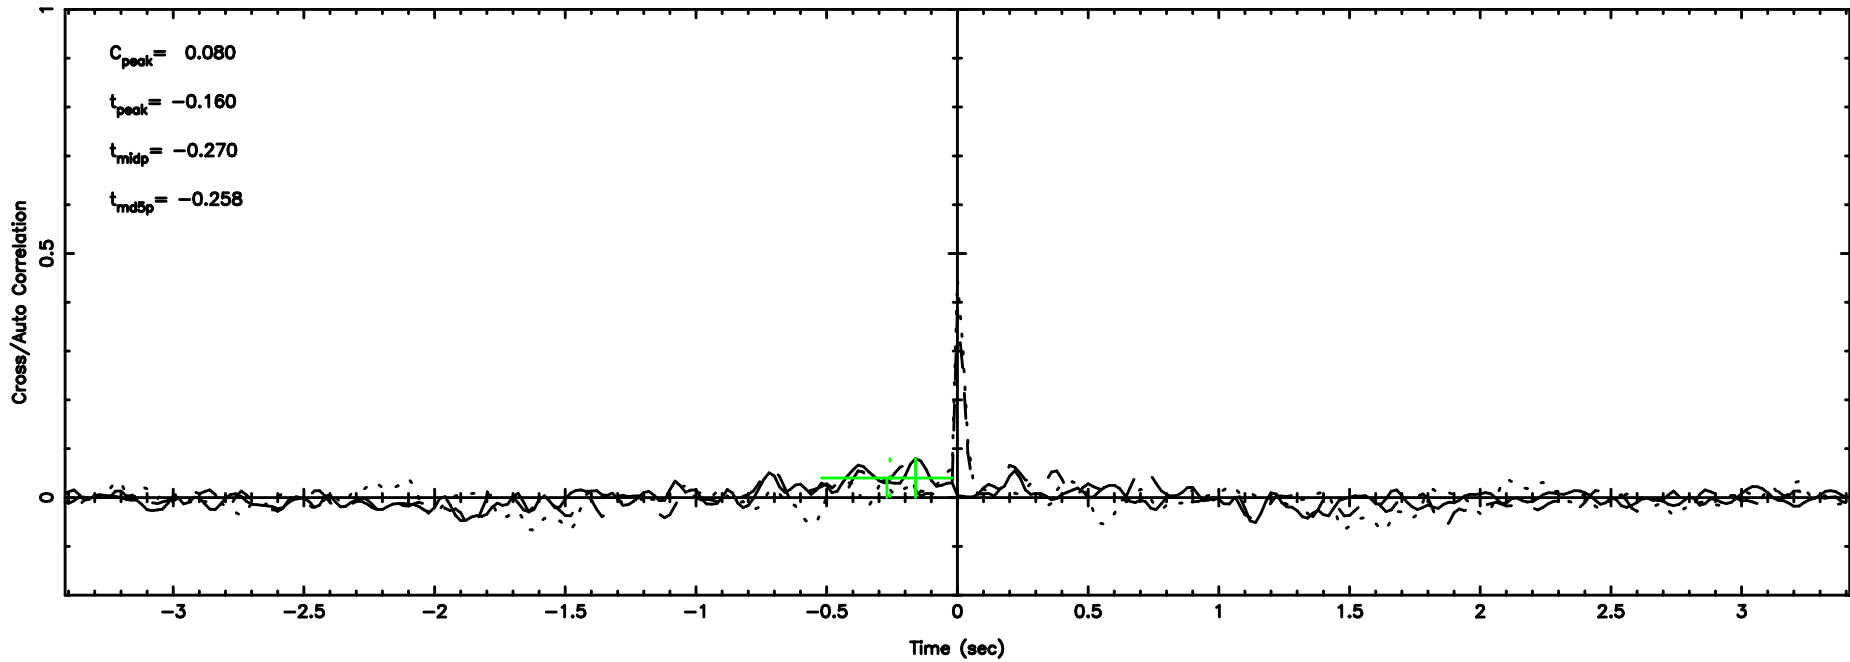

Frequency (Hz)

1206+439 2024/07/02 8.29UT TOYOKAWA-KISO