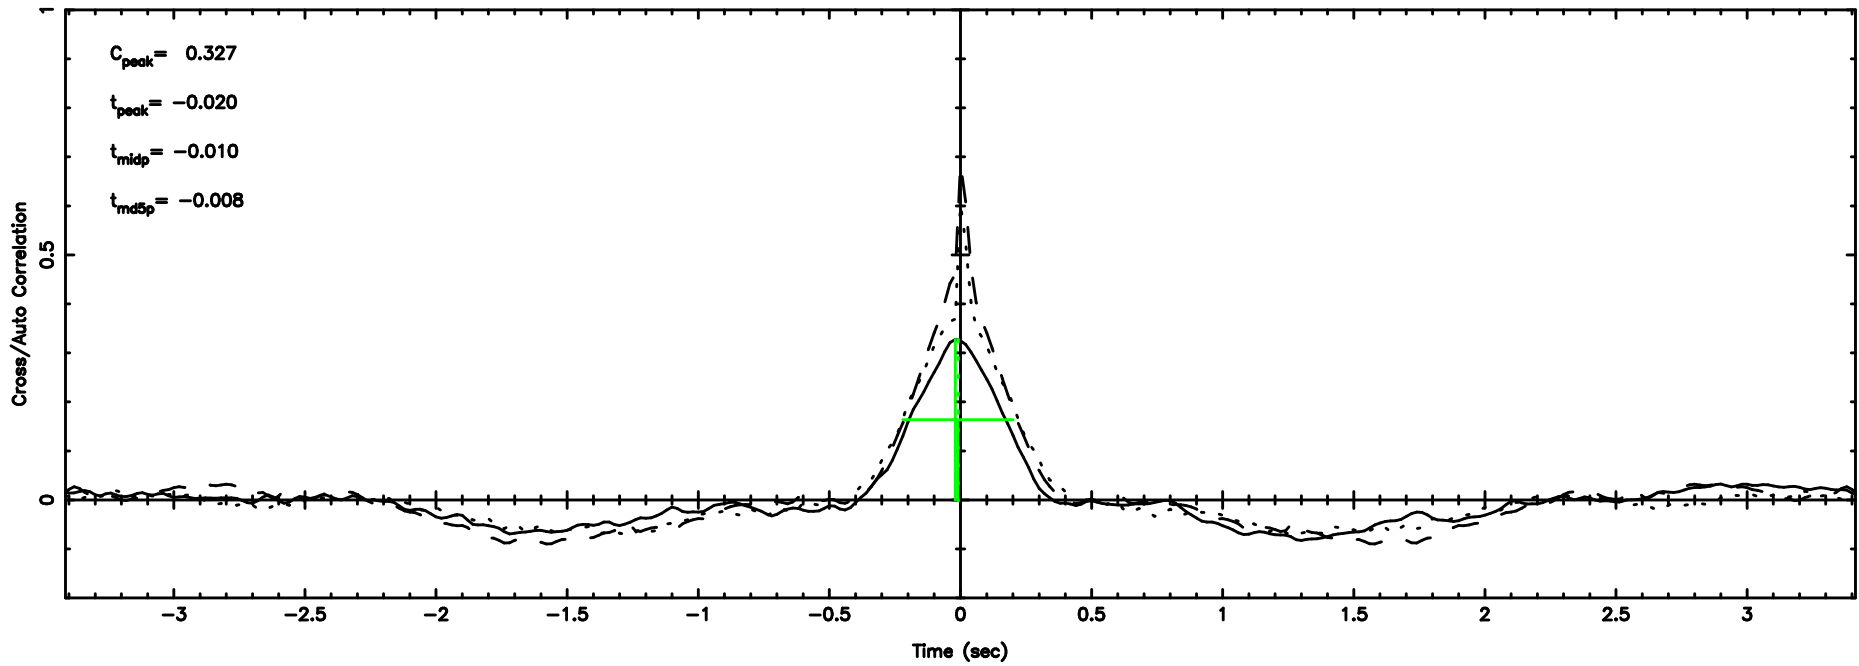

F20240702151500

BLK:11,SNR1: 1.4552 ,SNR2: 6.8847

K20240702151456

BLK:11,SNR1: 2.0839 ,SNR2: 7.1629

3C237 2024/07/02 6.28UT FUJI -KISO