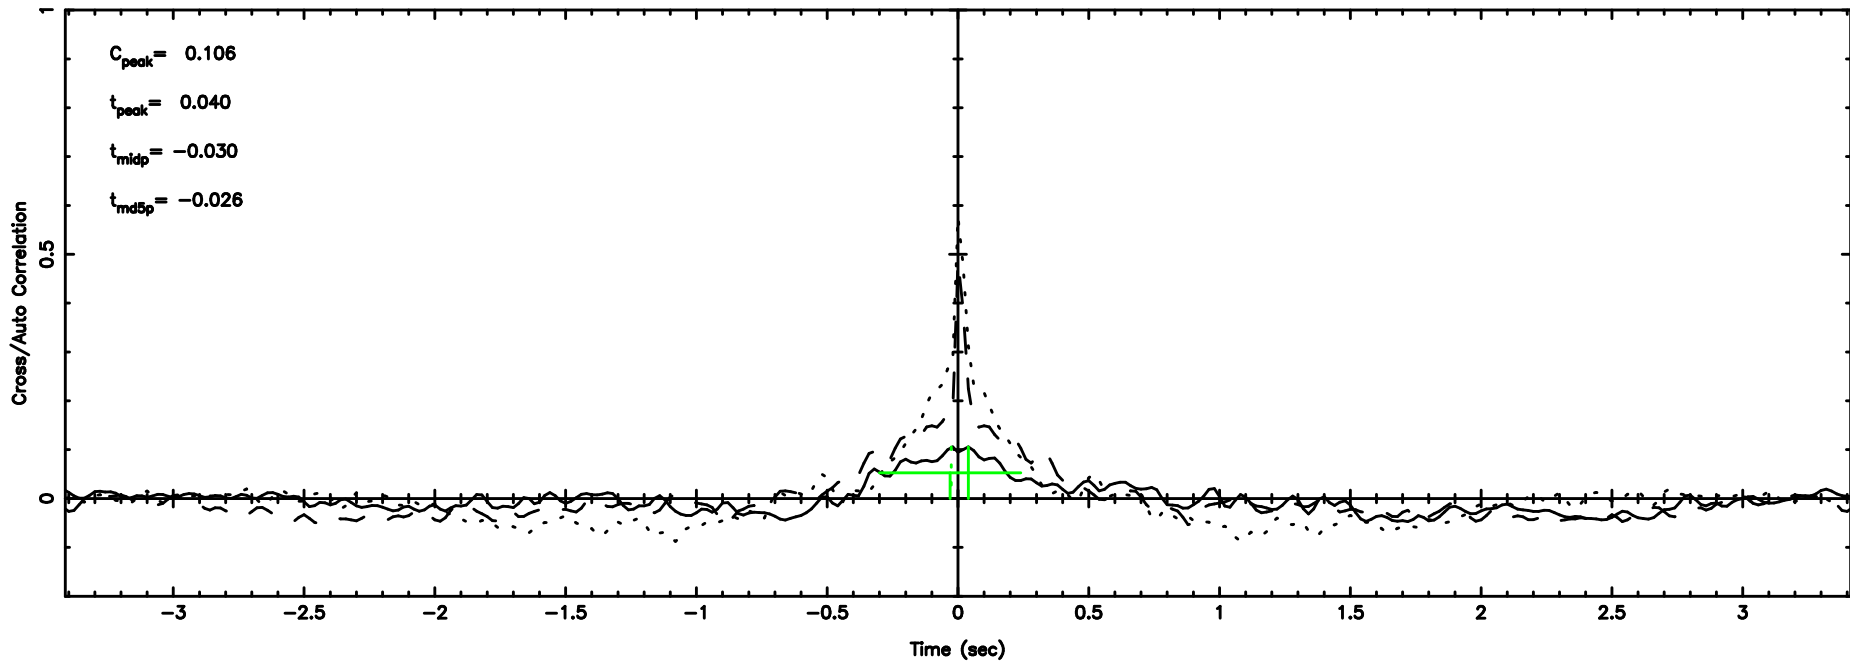

Frequency (Hz)

3C263.1 2024/07/02 7.86UT TOYOKAWA-KISO