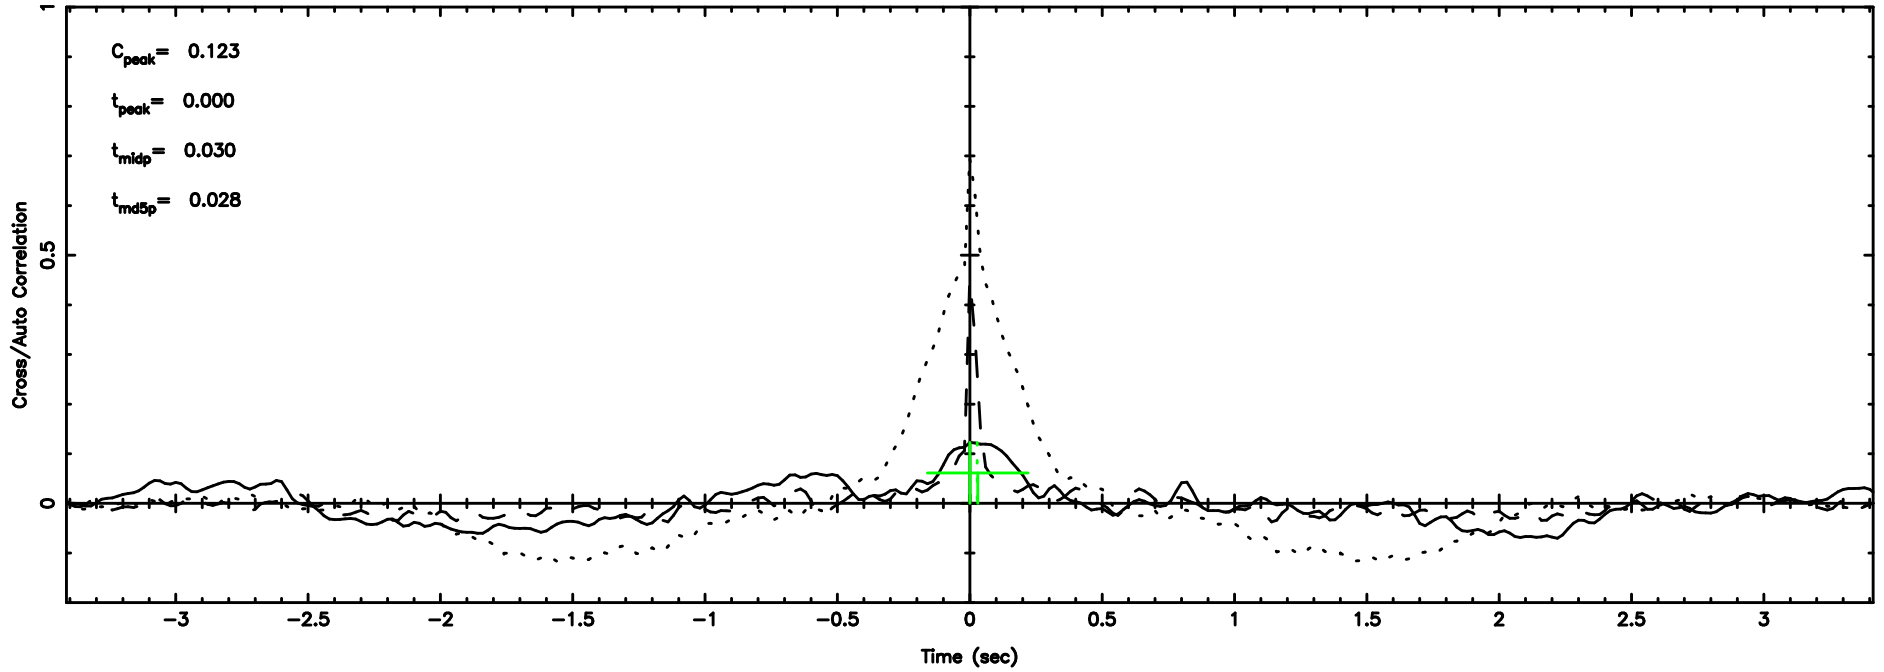

BLK: 7,SNR1: 0.91639E-01,SNR2: 0.40992

Frequency (Hz)

K20240702085310

BLK: 7,SNR1: 2.3090 ,SNR2: 10.337

Frequency (Hz)

0342-111 2024/07/01 23.91UT TOYOKAWA-KISO

F20240702085314

BLK:10,SNR1: 0.54455 ,SNR2: 2.4156