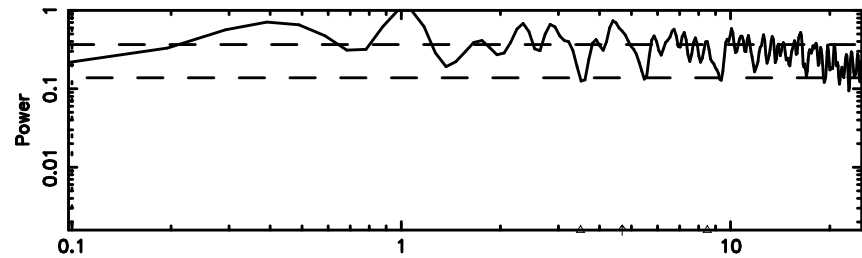

BLK: 3,SNR1:-0.55229E-01,SNR2: 0.33102