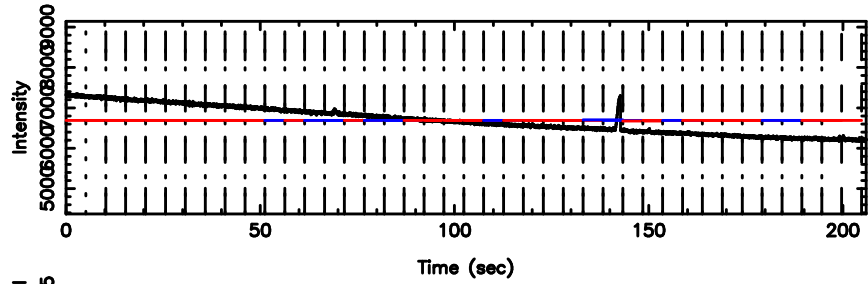

T20240702120212