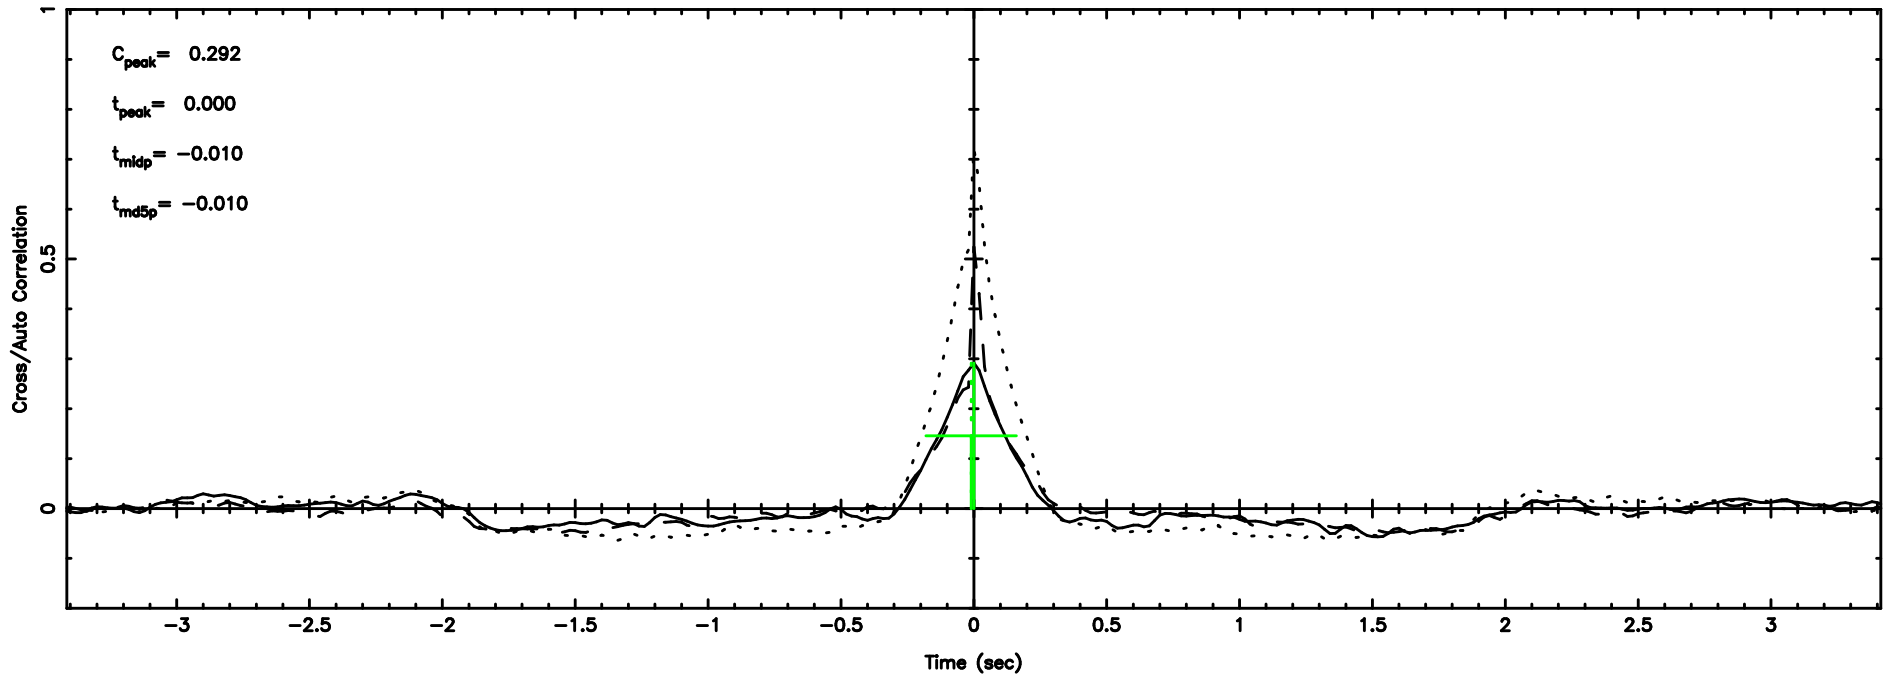

Frequency (Hz)

0053+261 2024/07/01 21.10UT TOYOKAWA-KISO