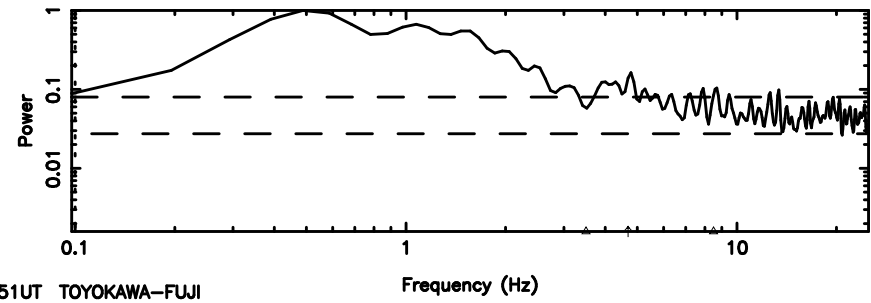

BLK:10,SNR1: 0.40126 ,SNR2: 2.7021