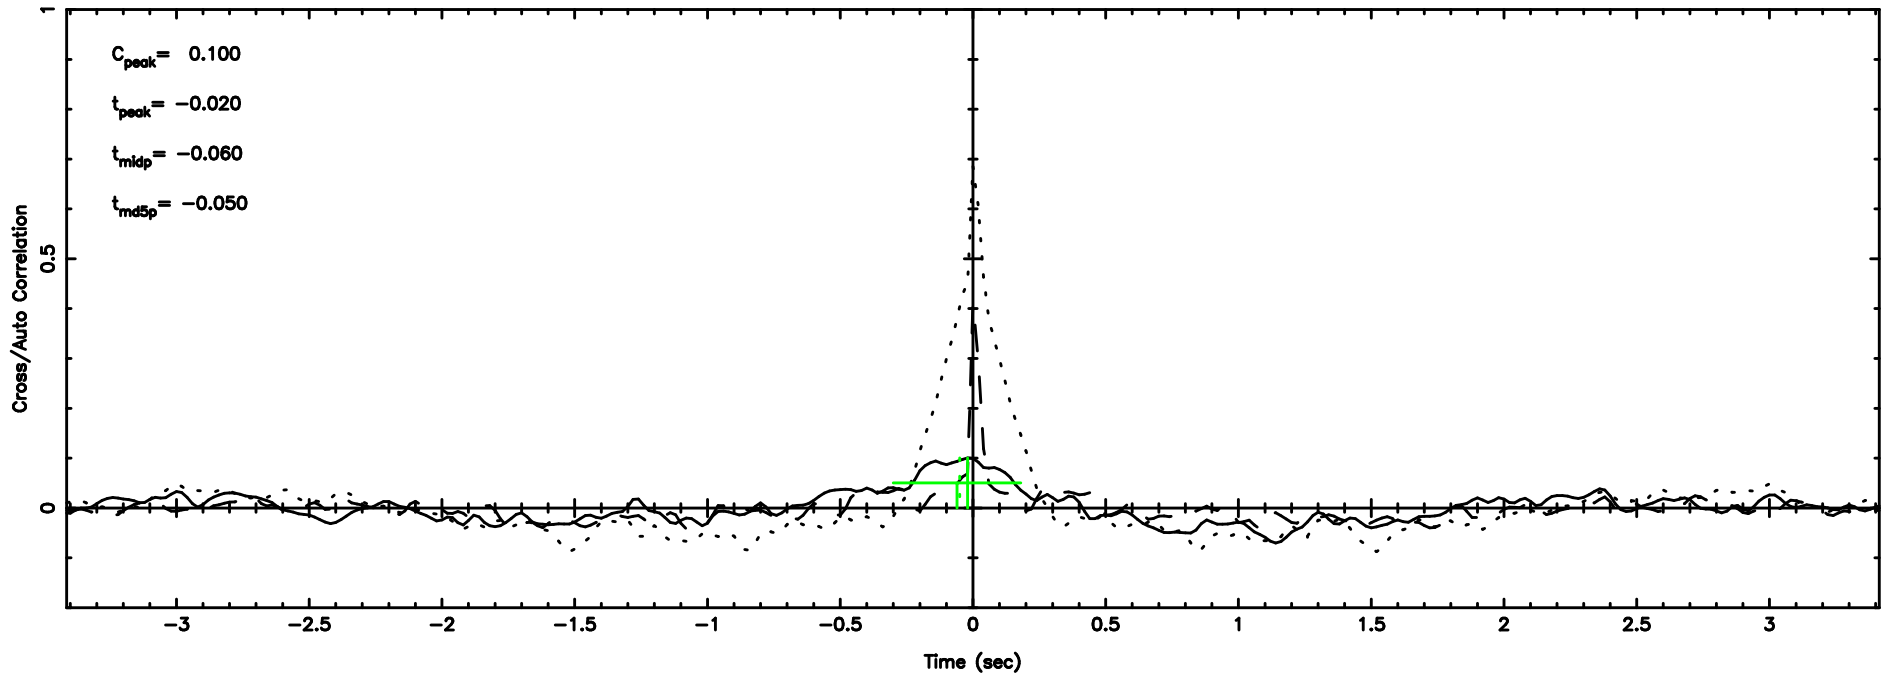

K20240702063934

BLK: 6,SNR1: 1.2947 ,SNR2: 5.3481

Frequency (Hz)

0128+03 2024/07/01 21.69UT TOYOKAWA-KISO

F20240702063939

BLK:12,SNR1: 2.0673 ,SNR2: 9.5207

Frequency (Hz)

K20240702063934