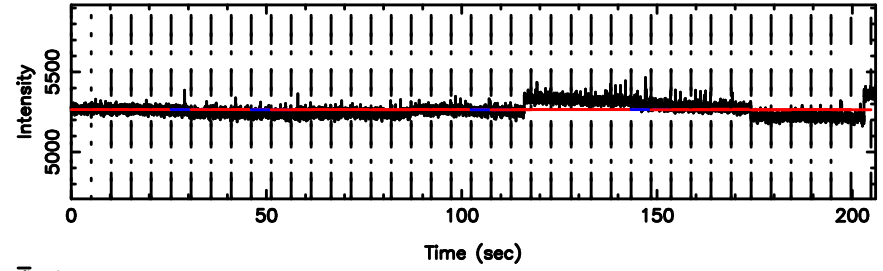

Frequency (Hz)

3C67

2024/07/01 22.57UT TOYOKAWA-FUJI

F20240702073237