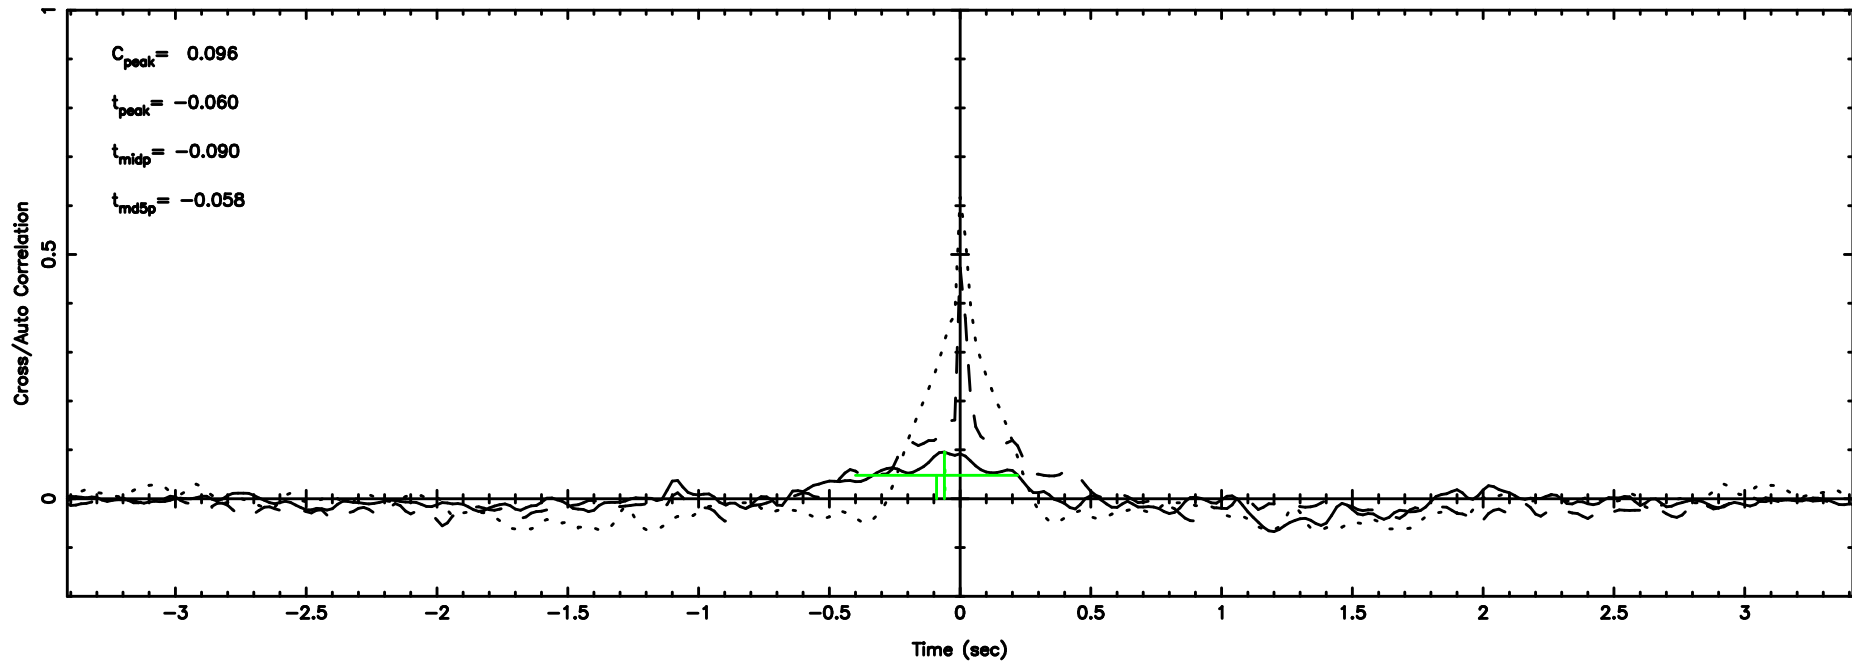

BLK: 6,SNR1: 0.78675 ,SNR2: 4.0179

Frequency (Hz)

3C263.1 2024/07/02 7.86UT TOYOKAWA-FUJI

T20240702165008

BLK: 5,SNR1: 0.60949 ,SNR2: 3.9198

Frequency (Hz)

K20240702165006

BLK: 5,SNR1: 0.30797 ,SNR2: 2.6602