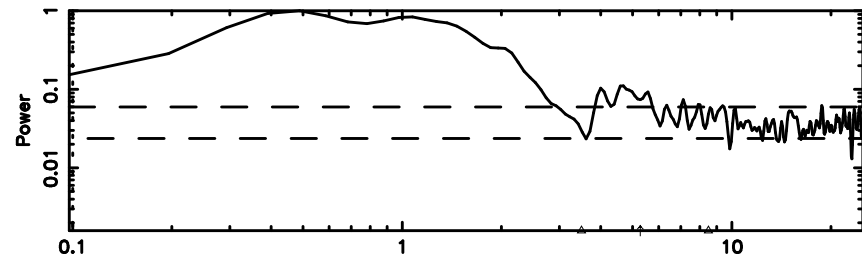

BLK: 6,SNR1: 0.78675 ,SNR2: 4.0179