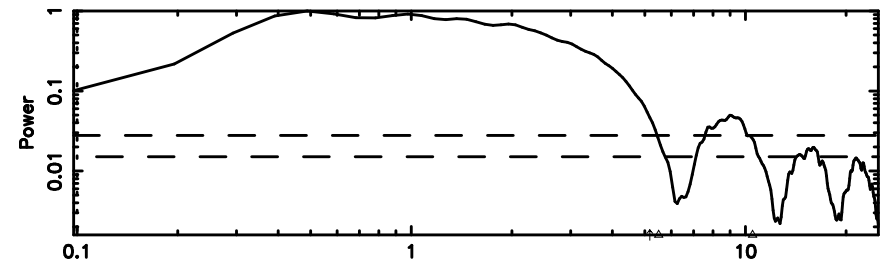

0202+15 2024/07/01 22.25UT TOYOKAWA-KISO

F20240702071305

BLK:12,SNR1: 3.1375 ,SNR2: 13.571

Frequency (Hz)

0202+15 2024/07/01 22.25UT FUJI -KISO

K20240702071300

BLK:12,SNR1: 3.6886 ,SNR2: 15.571

Frequency (Hz)