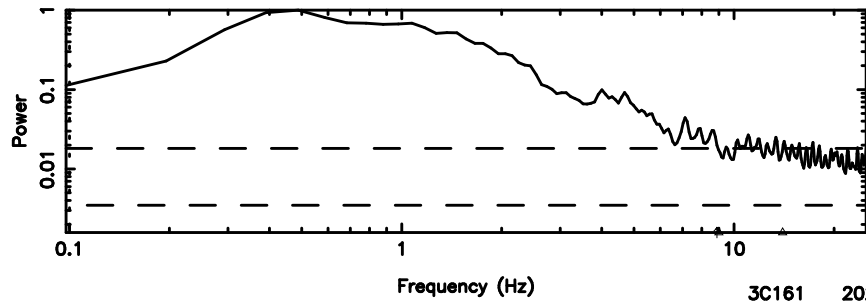

3C161 2024/07/02 2.61UT TOYOKAWA-FUJI

F20240702113441

BLK:26,SNR1: 3.4153 ,SNR2: 7.9807

Frequency (Hz)

3C161 2024/07/02 2.61UT TOYOKAWA-KISO

F20240702113441

BLK:27,SNR1: 3.7445 ,SNR2: 8.5719

K20240702113436