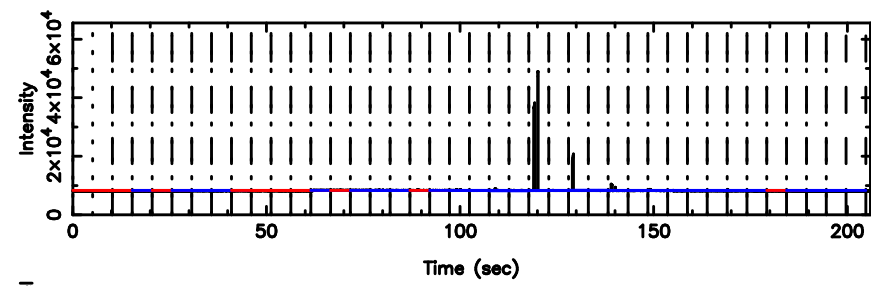

K20240702134410