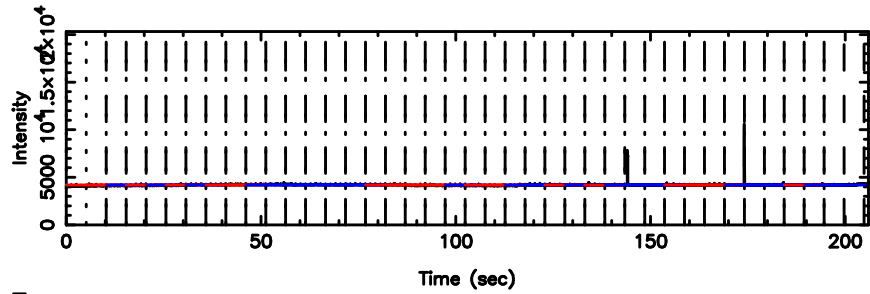

F20240702092930