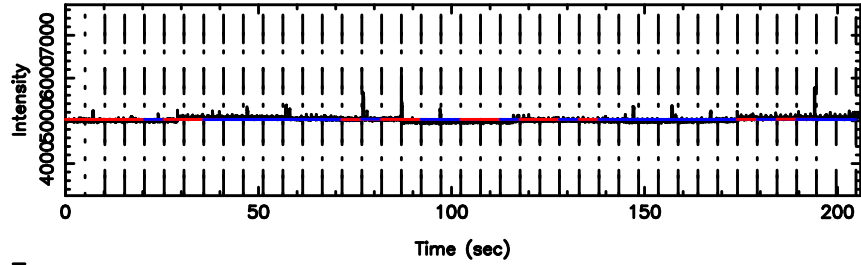

F20240702152857