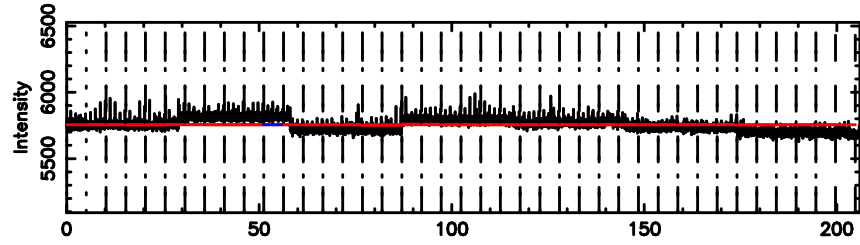

Frequency (Hz)

F20240702171551

BLK: 1,SNR1: 0.63207 ,SNR2: 7.8959

Frequency (Hz)

1206+439 2024/07/02 8.29UT TOYOKAWA-FUJI

T20240702171549

BLK: 3,SNR1:-0.38398E-01,SNR2: 1.4093

Frequency (Hz)