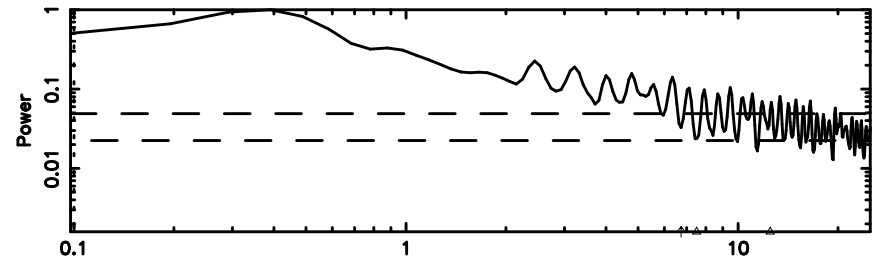

BLK: 8,SNR1: 0.84651 ,SNR2: 2.7880