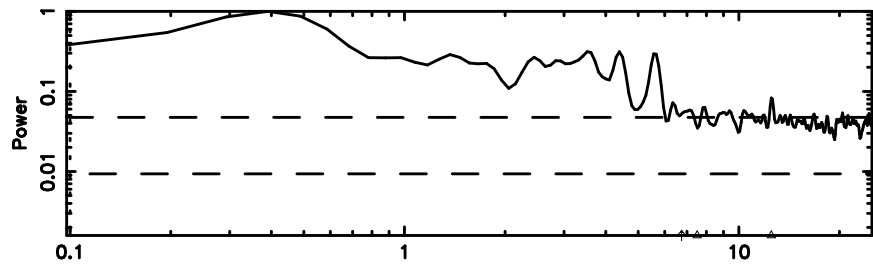

BLK:16,SNR1: 1.2460 ,SNR2: 3.8639