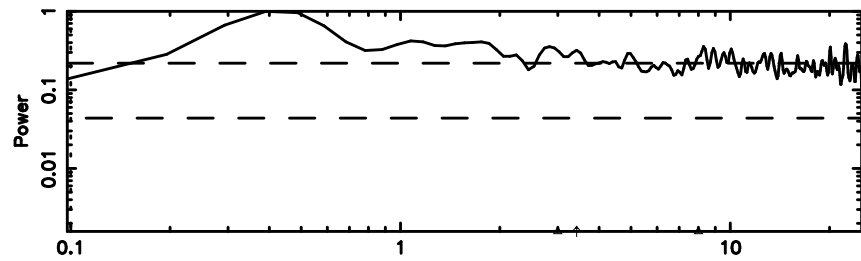

BLK: 9,SNR1: 0.95496E-01,SNR2: 0.75132