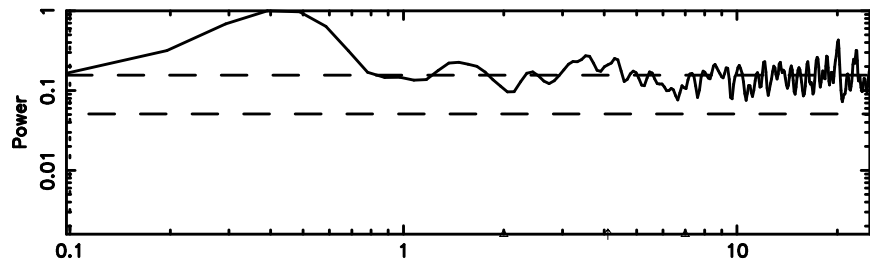

Frequency (Hz)

K20240702083124

BLK:11,SNR1: 0.47663 ,SNR2: 2.0369

Frequency (Hz)

0320+05 2024/07/01 23.55UT FUJI -KISO

T20240702084447

BLK: 4,SNR1: 0.94797E-01,SNR2: 0.63029

Frequency (Hz)