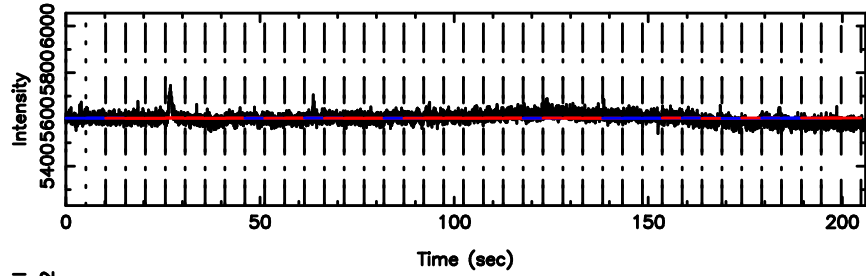

Frequency (Hz)

F20240702122313

BLK: 8,SNR1: 0.84651 ,SNR2: 2.7880

Frequency (Hz)

0713-024 2024/07/02 3.41UT TOYOKAWA-FUJI

T20240702122311

BLK:13,SNR1: 0.21875 ,SNR2: 3.5957

K20240702122308