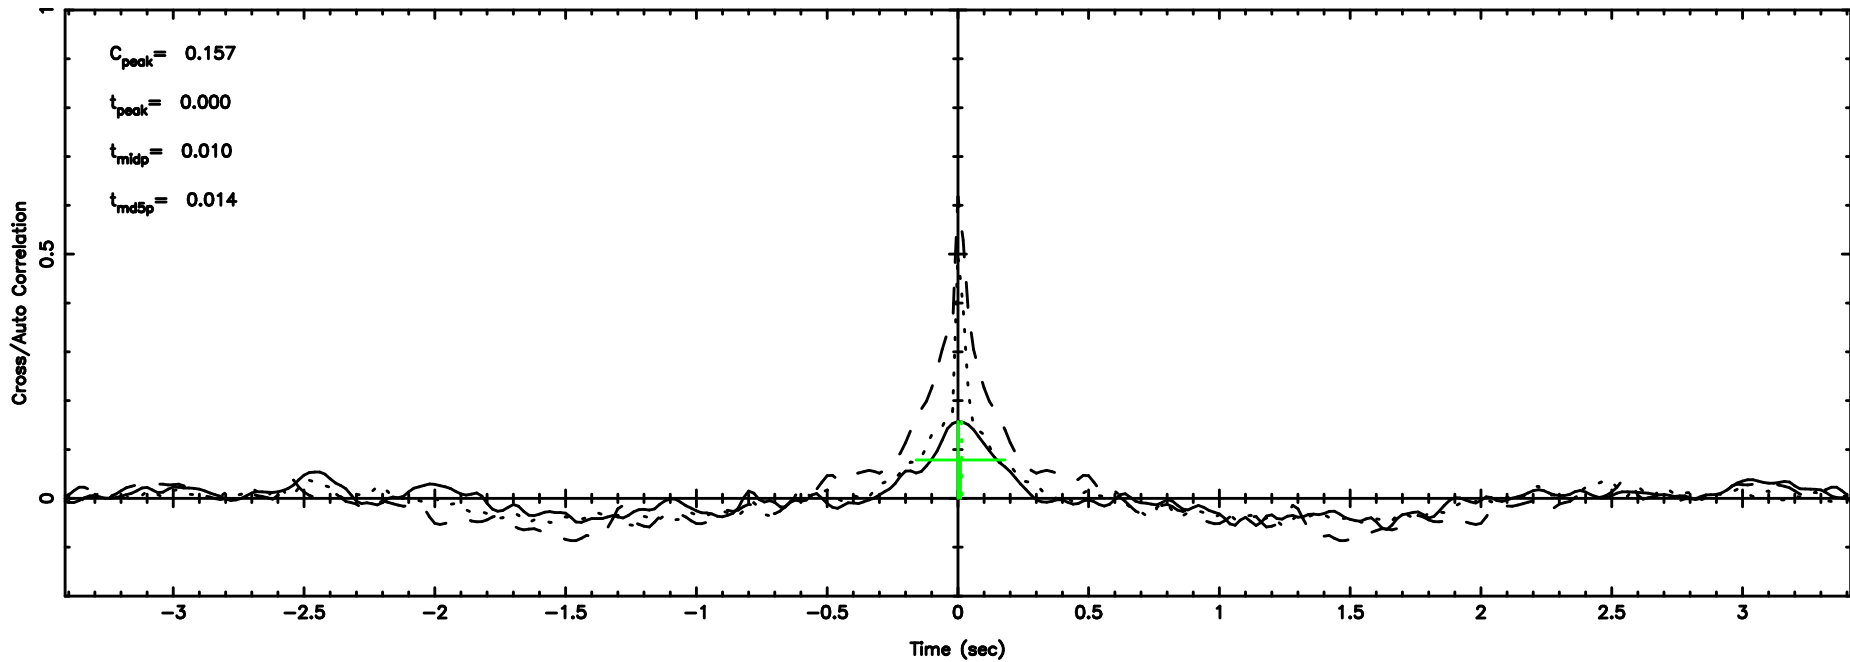

Frequency (Hz)

3C263.1 2024/07/02 7.86UT FUJI -KISO