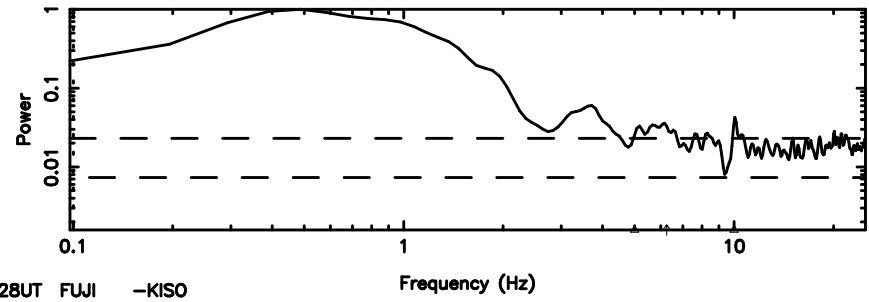

BLK:11,SNR1: 2.0839 ,SNR2: 7.1629

3C237 2024/07/02 6.28UT FUJI -KISO