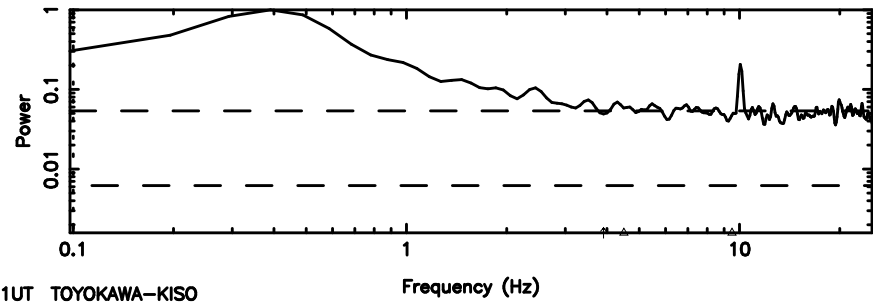

BLK:26,SNR1: 0.51728 ,SNR2: 2.6573