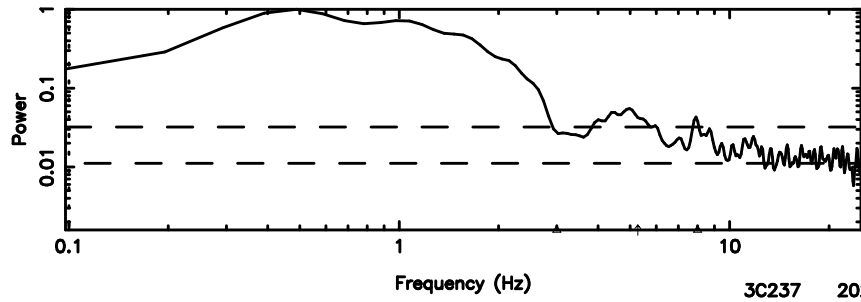

BLK:11,SNR1: 1.4552 ,SNR2: 6.8847