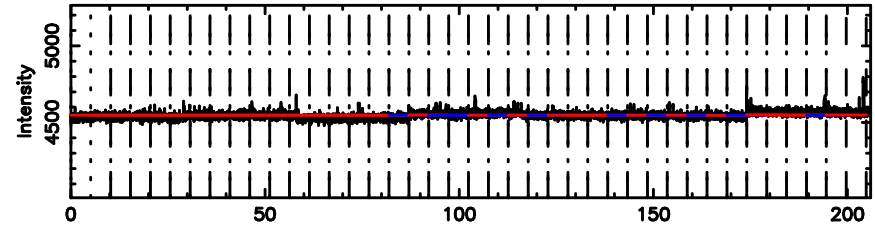

Frequency (Hz)

F20240702121350