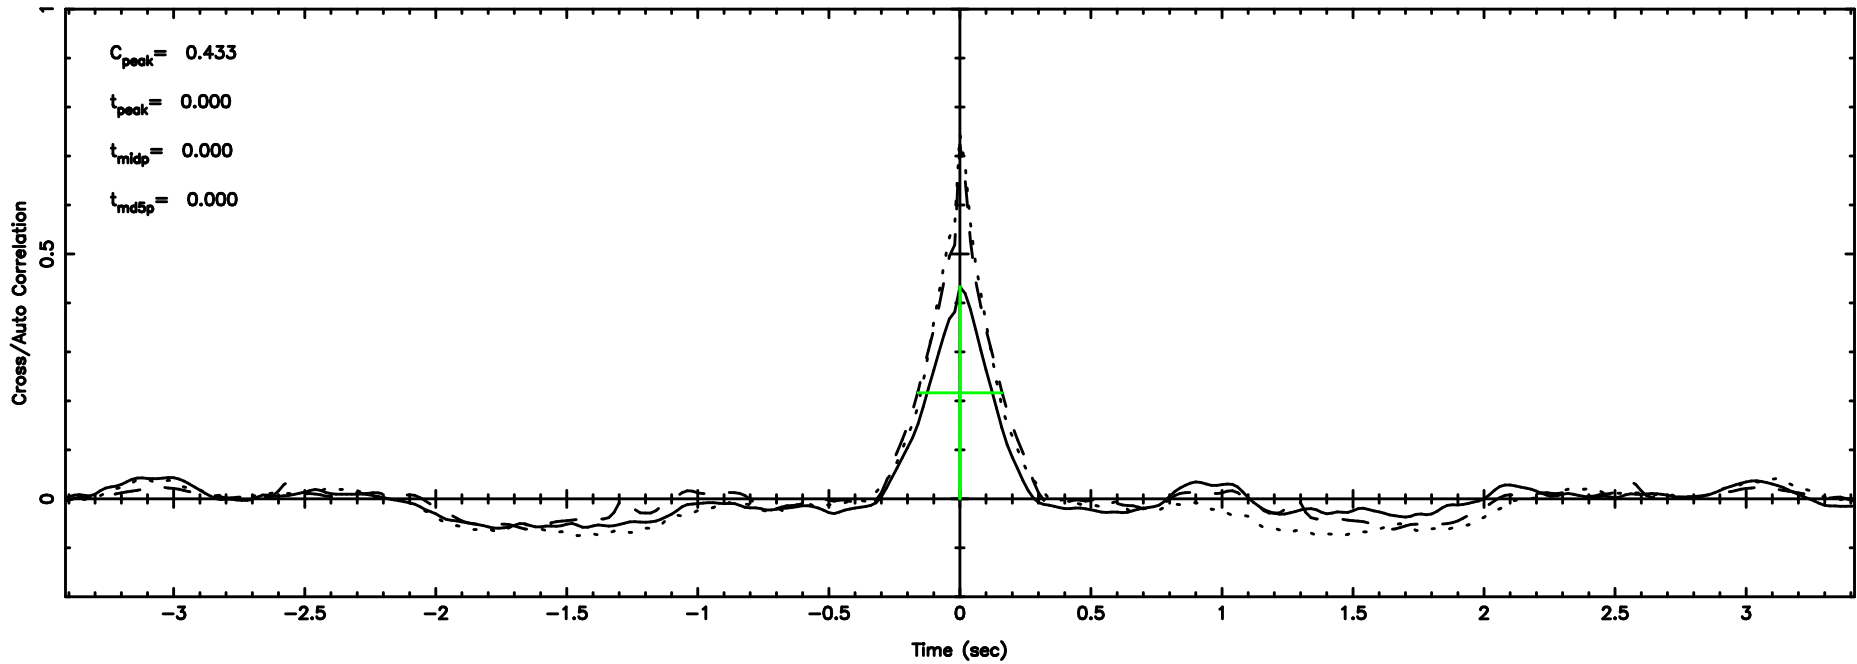

F20240702152857

BLK:23,SNR1: 2.9046 ,SNR2: 7.4725

K20240702152853

BLK:23,SNR1: 3.9812 ,SNR2: 11.057

3C241 2024/07/02 6.51UT FUJI -KISO