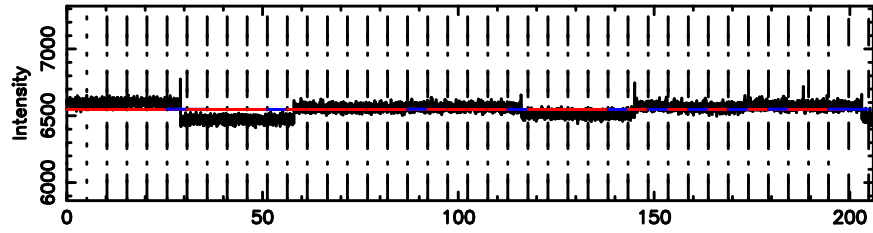

BLK:10,SNR1: 0.29026 ,SNR2: 2.3402

Frequency (Hz)

K20240702054926

BLK:10,SNR1: 0.53470 ,SNR2: 2.7991

Frequency (Hz)

0038+328 2024/07/01 20.85UT TOYOKAWA-KISO

F20240702054931

BLK:10,SNR1: 0.29740 ,SNR2: 2.2452