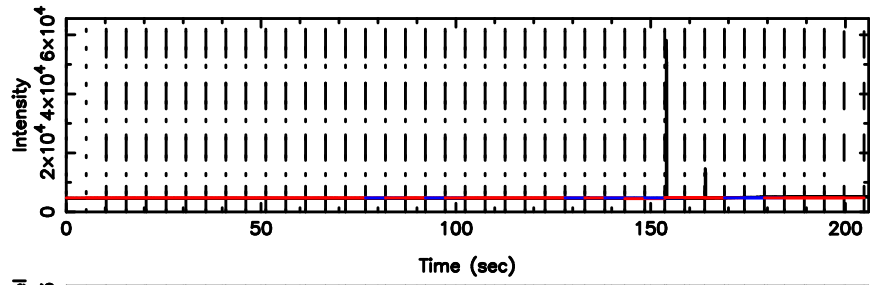

T20240702092928