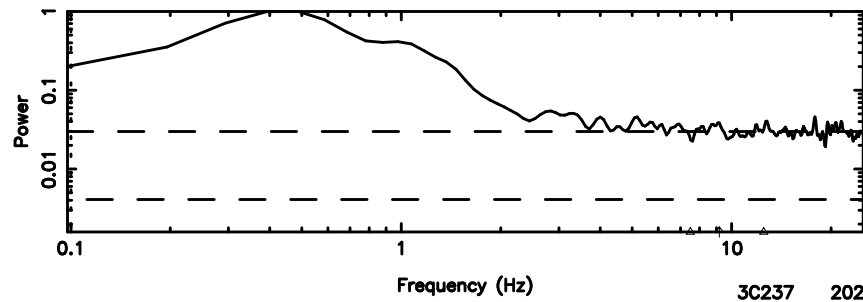

Frequency (Hz)

3C237 2024/07/02 6.28UT TOYOKAWA-FUJI

T20240702151458

BLK:22,SNR1: 1.2359 ,SNR2: 2.7181

K20240702151456

BLK:22,SNR1: 0.53909 ,SNR2: 3.1770

3C237 2024/07/02 6.28UT TOYOKAWA-KISO

F20240702151500