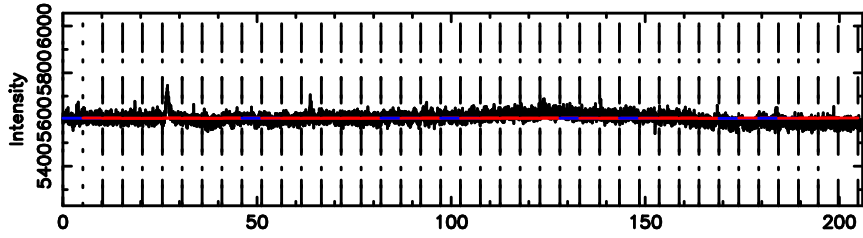

BLK:17,SNR1: 0.77280 ,SNR2: 2.0964

Frequency (Hz)

K20240702121345

BLK:17,SNR1: 0.47282 ,SNR2: 2.1311

Frequency (Hz)

0703+138 2024/07/02 3.26UT FUJI -KISO

T20240702122311

BLK: 8,SNR1: 0.21929 ,SNR2: 1.7340