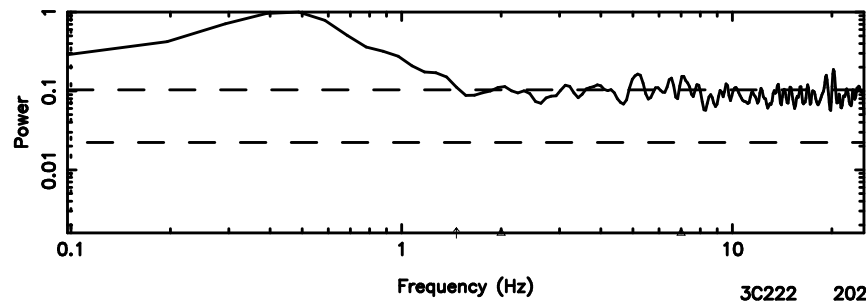

BLK: 7,SNR1: 0.13950 ,SNR2: 3.3072