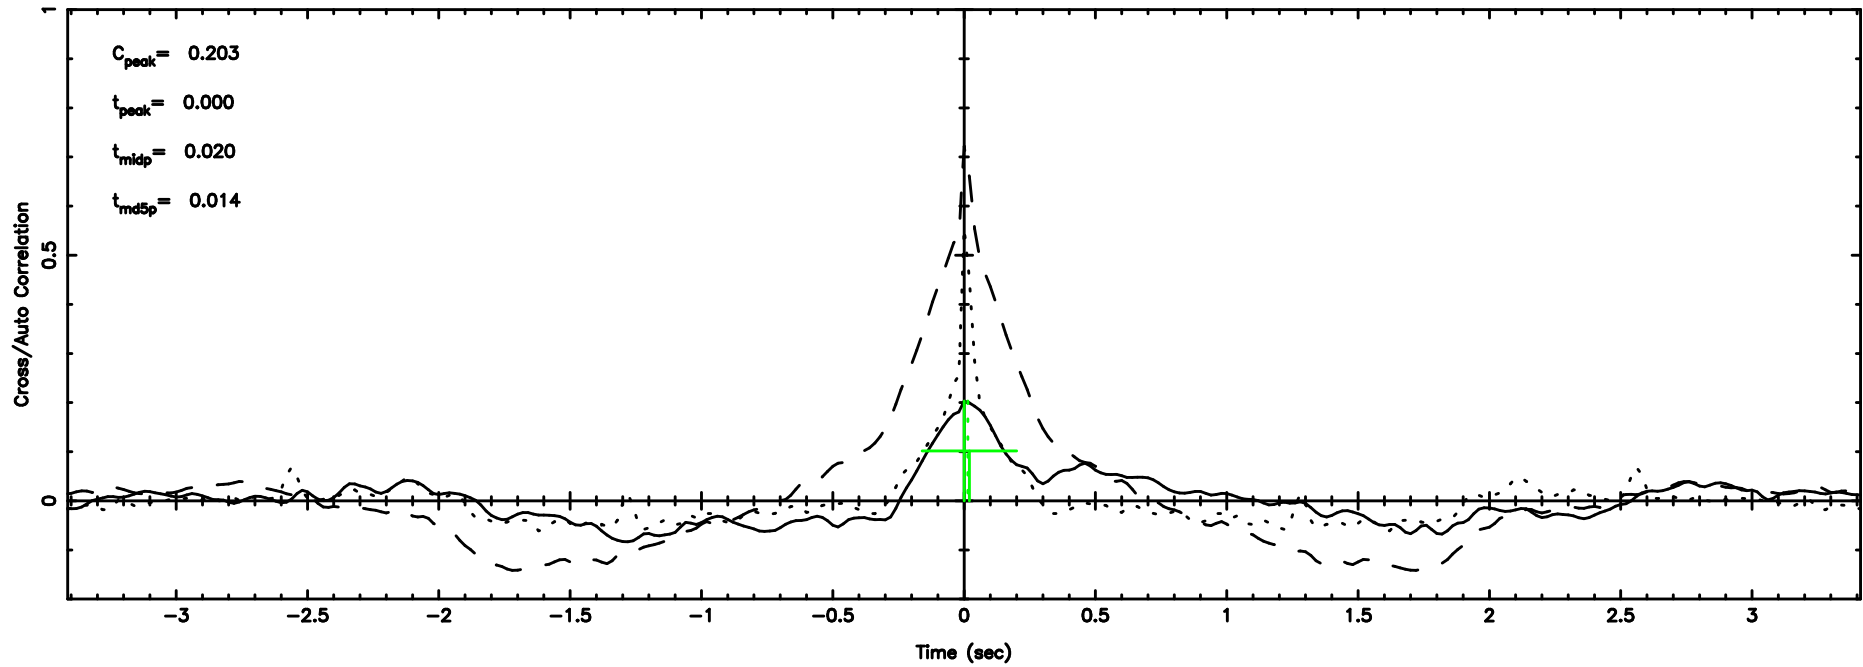

0919-142 2024/07/02 5.51UT TOYOKAWA-FUJI