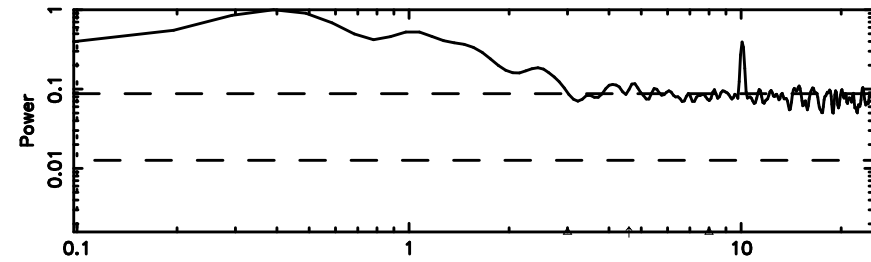

BLK:17,SNR1: 0.77280 ,SNR2: 2.0964

Frequency (Hz)

K20240702121345

BLK:17,SNR1: 0.47282 ,SNR2: 2.1311

Frequency (Hz)

0703+138 2024/07/02 3.26UT FUJI -KISO

T20240702122311

BLK: 8,SNR1: 0.21929 ,SNR2: 1.7340