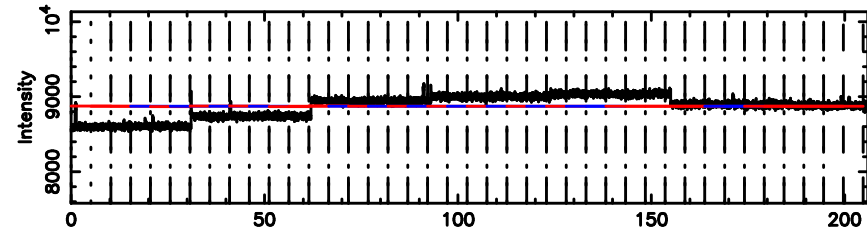

F20240702143553

BLK:14,SNR1: 2.5473 ,SNR2: 11.701

Frequency (Hz)

K20240702143549

BLK:14,SNR1: 0.67491 ,SNR2: 2.8110

Frequency (Hz)

0926+117 2024/07/02 5.63UT FUJI -KISO

T20240702144336