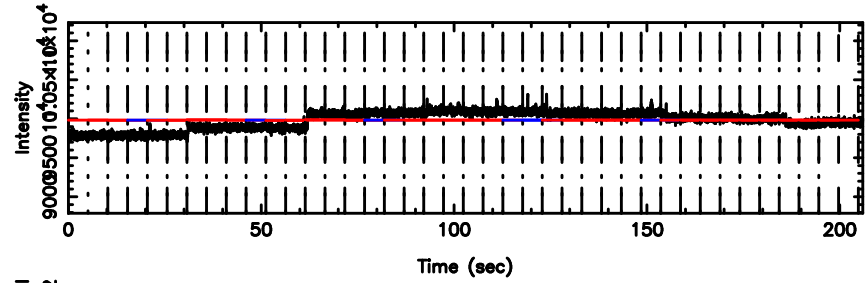

Frequency (Hz)

1044-008 2024/07/02 6.93UT TOYOKAWA-KISO

F20240702155413

BLK: 6,SNR1:-0.33186E-01,SNR2: 1.3969

Frequency (Hz)

K20240702155408

BLK: 6,SNR1: 0.45783 ,SNR2: 2.9058

Frequency (Hz)