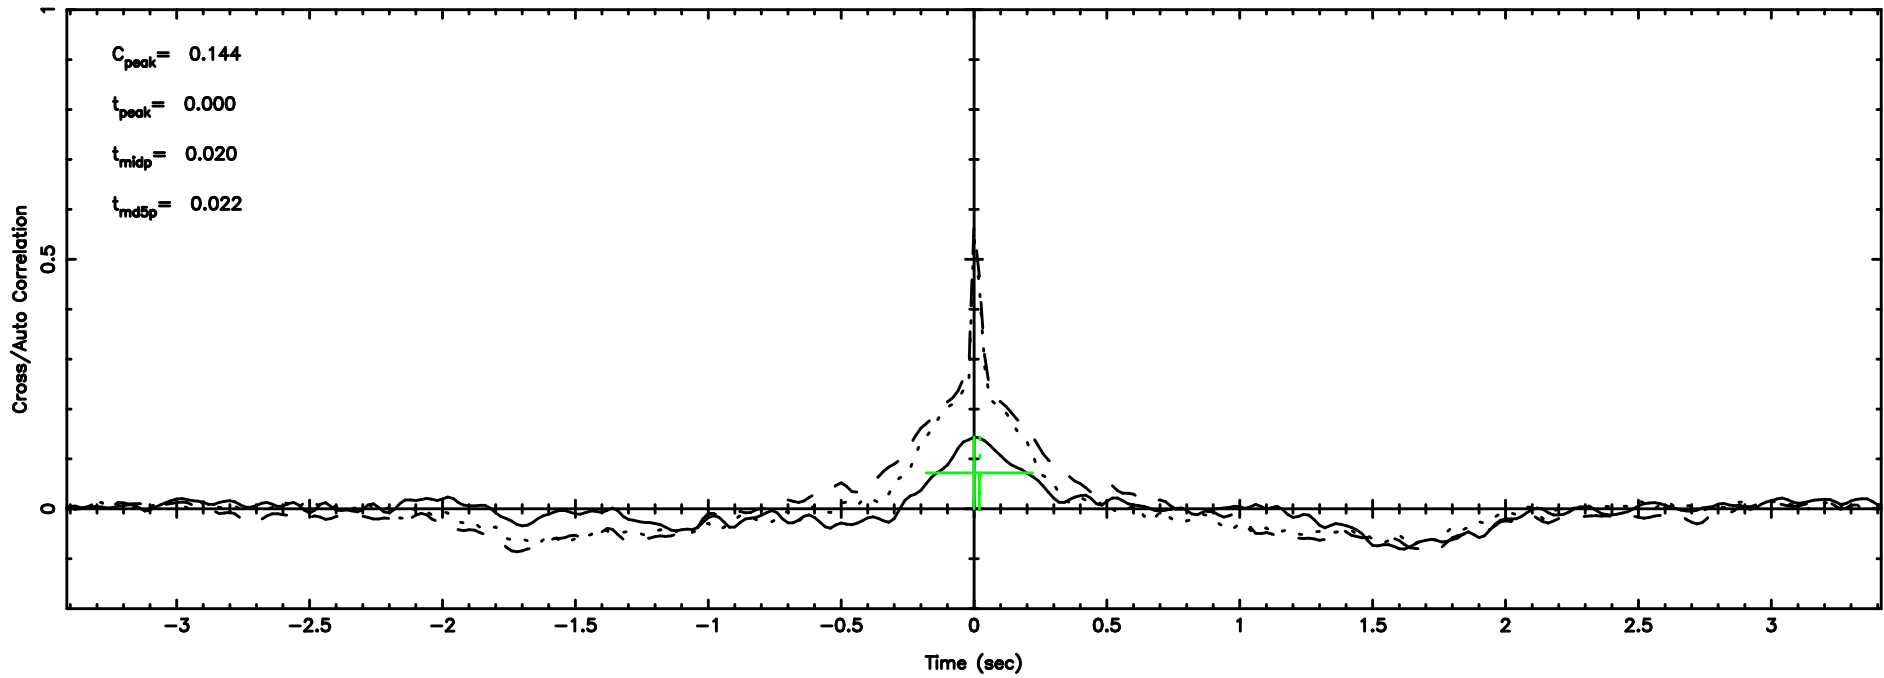

Frequency (Hz)

K20240702054926

BLK:10,SNR1: 0.52053 ,SNR2: 2.6199

Frequency (Hz)

0038+328 2024/07/01 20.85UT FUJI -KISO

T20240702060422

BLK:12,SNR1: 2.2964 ,SNR2: 5.8807

Frequency (Hz)