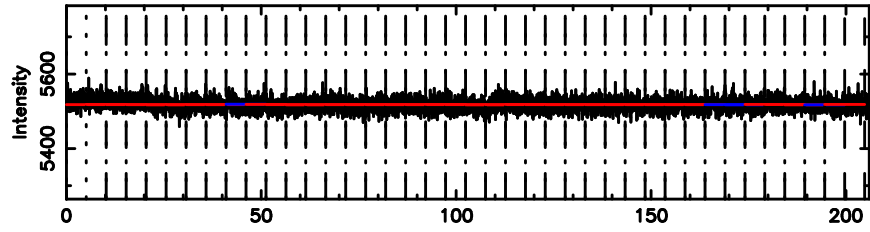

Frequency (Hz)

K20240702085310

BLK:10,SNR1: 1.7910 ,SNR2: 8.0999

Frequency (Hz)

0342-111 2024/07/01 23.91UT FUJI -KISO

T20240702091324

BLK: 4,SNR1: 0.26217 ,SNR2: 2.1651

Frequency (Hz)