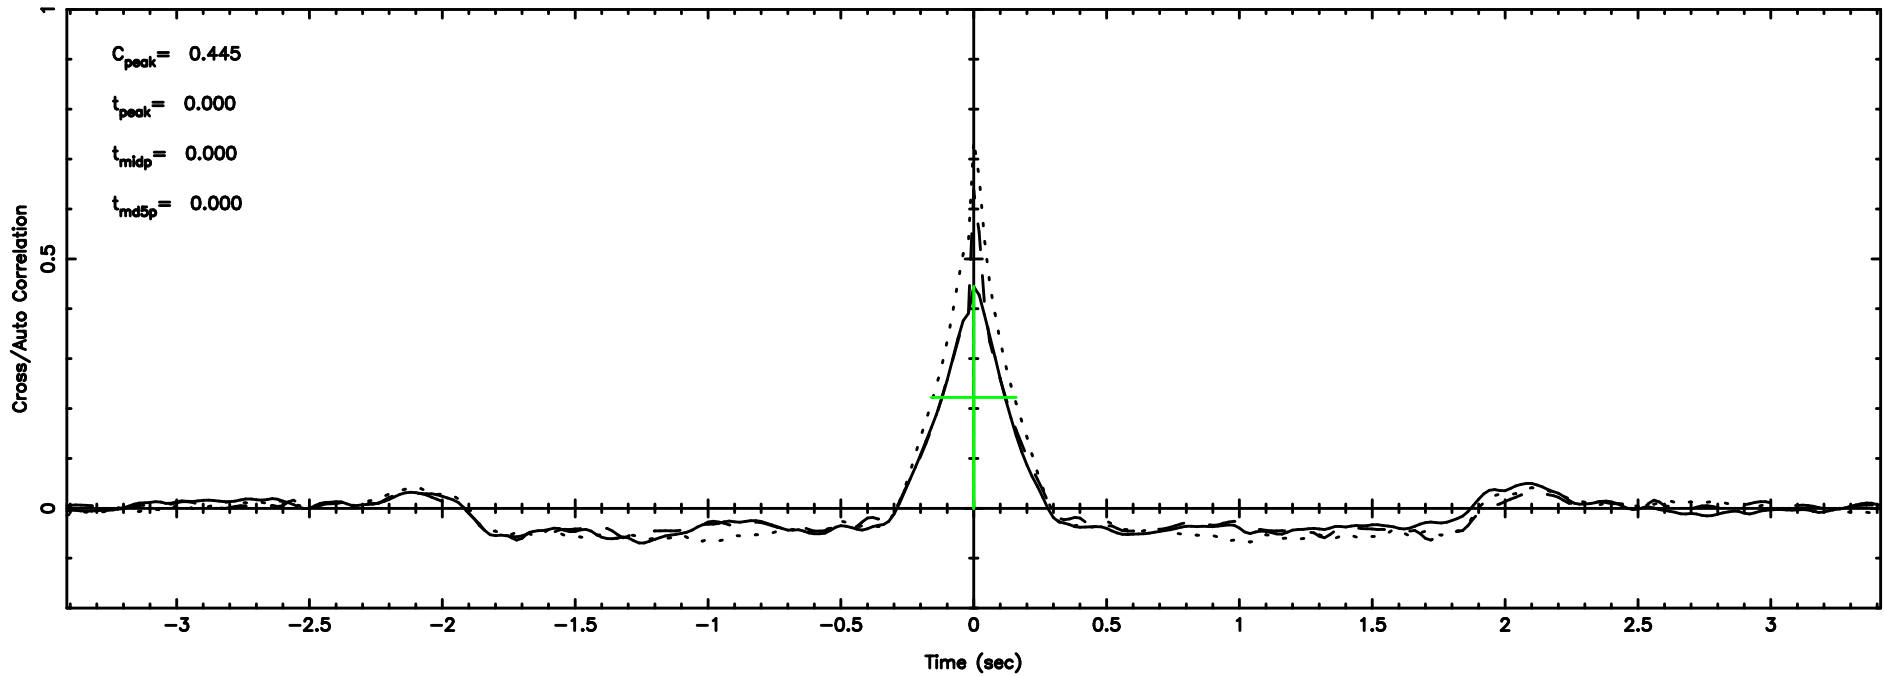

Frequency (Hz)

0053+261 2024/07/01 21.10UT FUJI -KISO