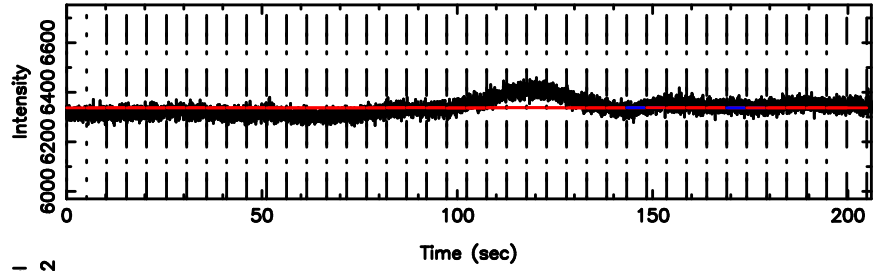

T20240702072453