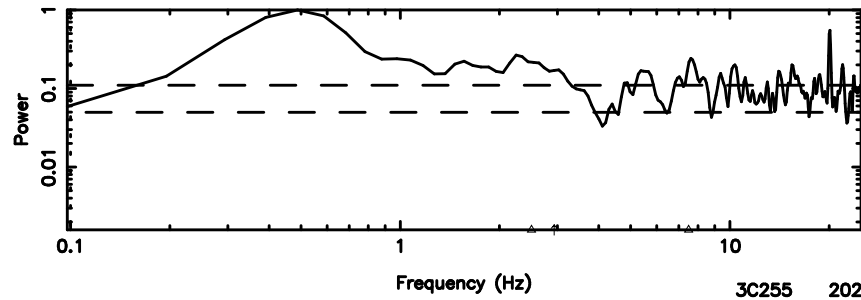

BLK: 3,SNR1: 0.19589 ,SNR2: 1.6382