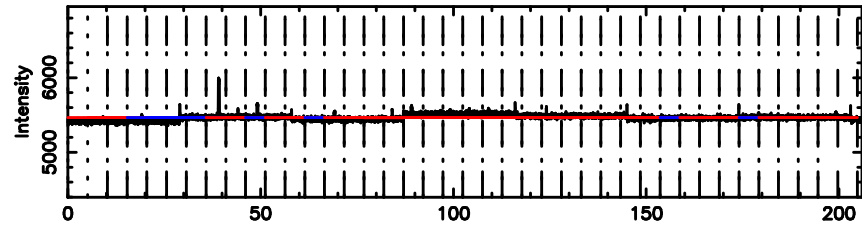

Frequency (Hz)

F20240702161635