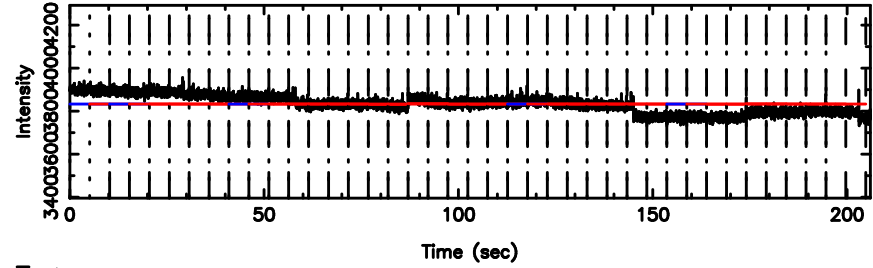

F20240702111533

BLK: 5,SNR1: 0.45399E-01,SNR2: 0.68664

T20240702111531

BLK: 4,SNR1: 0.43445 ,SNR2: 1.8596

Frequency (Hz)

K20240702111528

BLK: 4,SNR1: 0.37700 ,SNR2: 1.7011

Frequency (Hz)