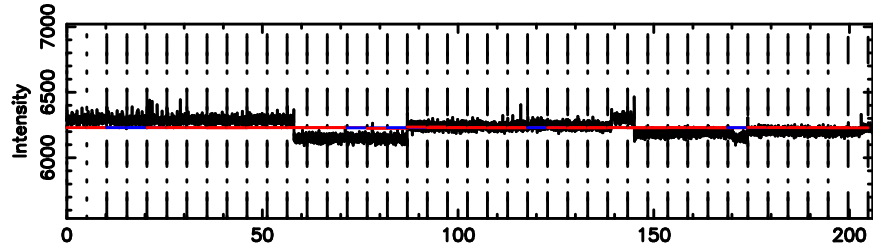

F20240702062056

Time (sec)

BLK: 6,SNR1: 0.43794 ,SNR2: 2.1376

Frequency (Hz)

K20240702062051

Time (sec)

BLK: 6,SNR1: 0.24860 ,SNR2: 0.69346

Frequency (Hz)