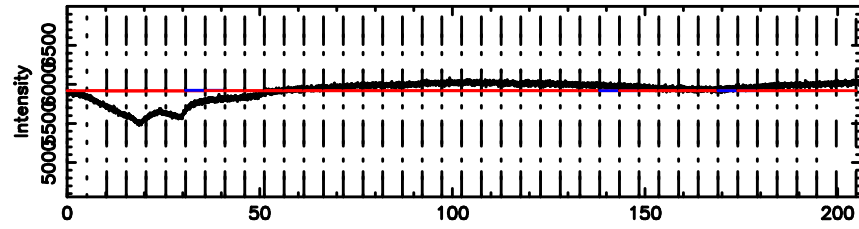

T20240702165635