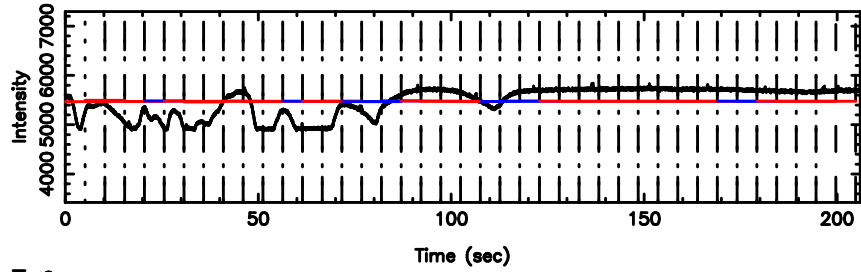

T20240702154458