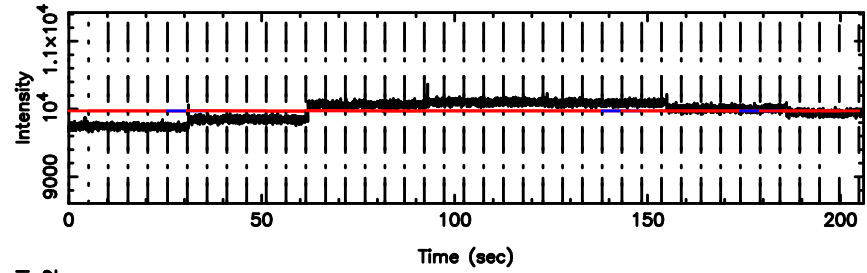

K20240702154456