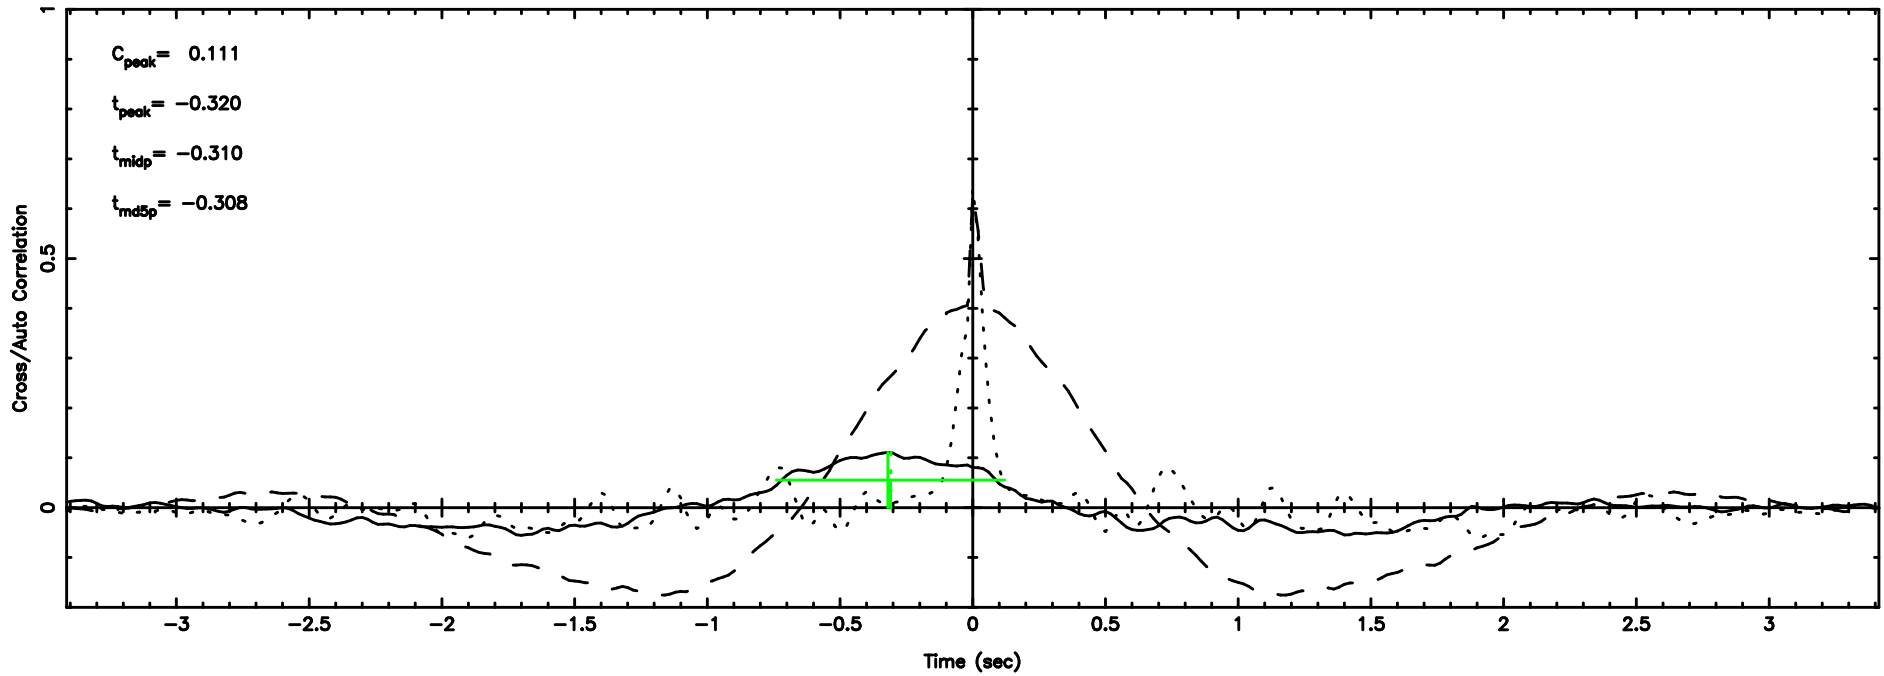

Frequency (Hz)