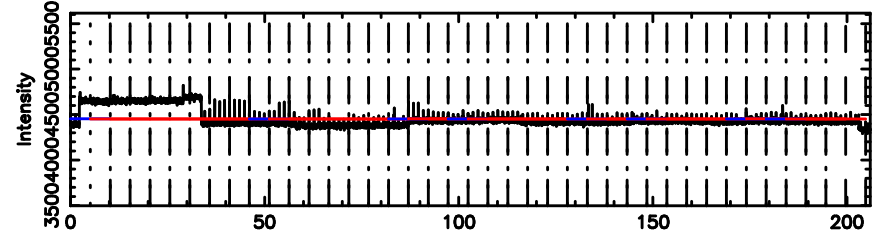

Frequency (Hz)

F20240702122313