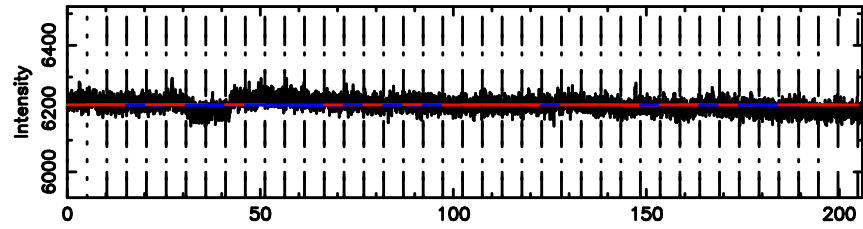

T20240702154025