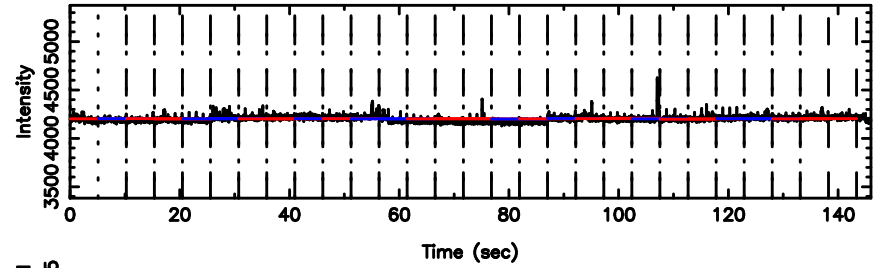

0556+191 2024/07/02 2.16UT TOYOKAWA-FUJI

F20240702110747

BLK:11,SNR1: 1.3525 ,SNR2: 6.5821

T20240702110745

BLK:14,SNR1: 6.4616 ,SNR2: 15.641

0556+191 2024/07/02 2.16UT TOYOKAWA-KISO

K20240702110742

BLK:14,SNR1: 7.7708 ,SNR2: 19.458