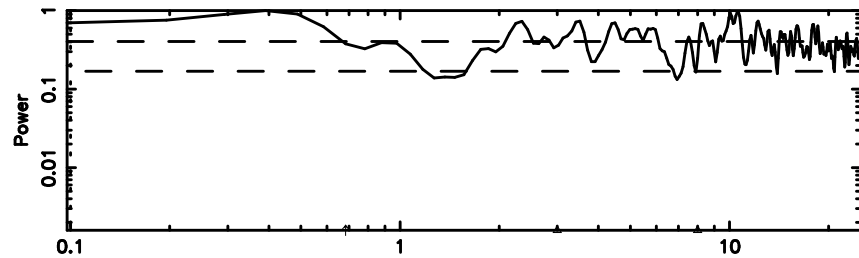

BLK: 3,SNR1: 0.72535E-01,SNR2: 0.95082