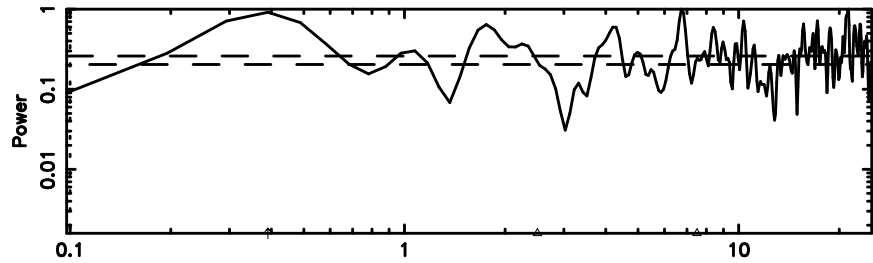

T20240702070556

BLK: 1,SNR1: 0.58304E-01,SNR2: 1.0210

Frequency (Hz)

K20240702070553

BLK: 1,SNR1: 0.20260 ,SNR2: 0.84834

Frequency (Hz)

0155-109 2024/07/01 22.13UT TOYOKAWA-KISO