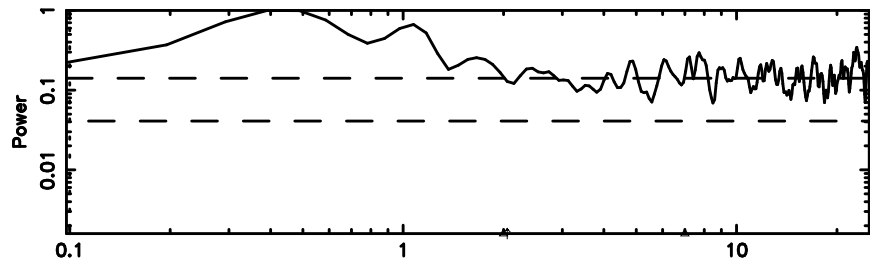

Frequency (Hz)

K20240702085310

BLK:10,SNR1: 1.7910 ,SNR2: 8.0999

Frequency (Hz)

0342-111 2024/07/01 23.91UT FUJI -KISO

T20240702091324

BLK: 4,SNR1: 0.26217 ,SNR2: 2.1651

Frequency (Hz)