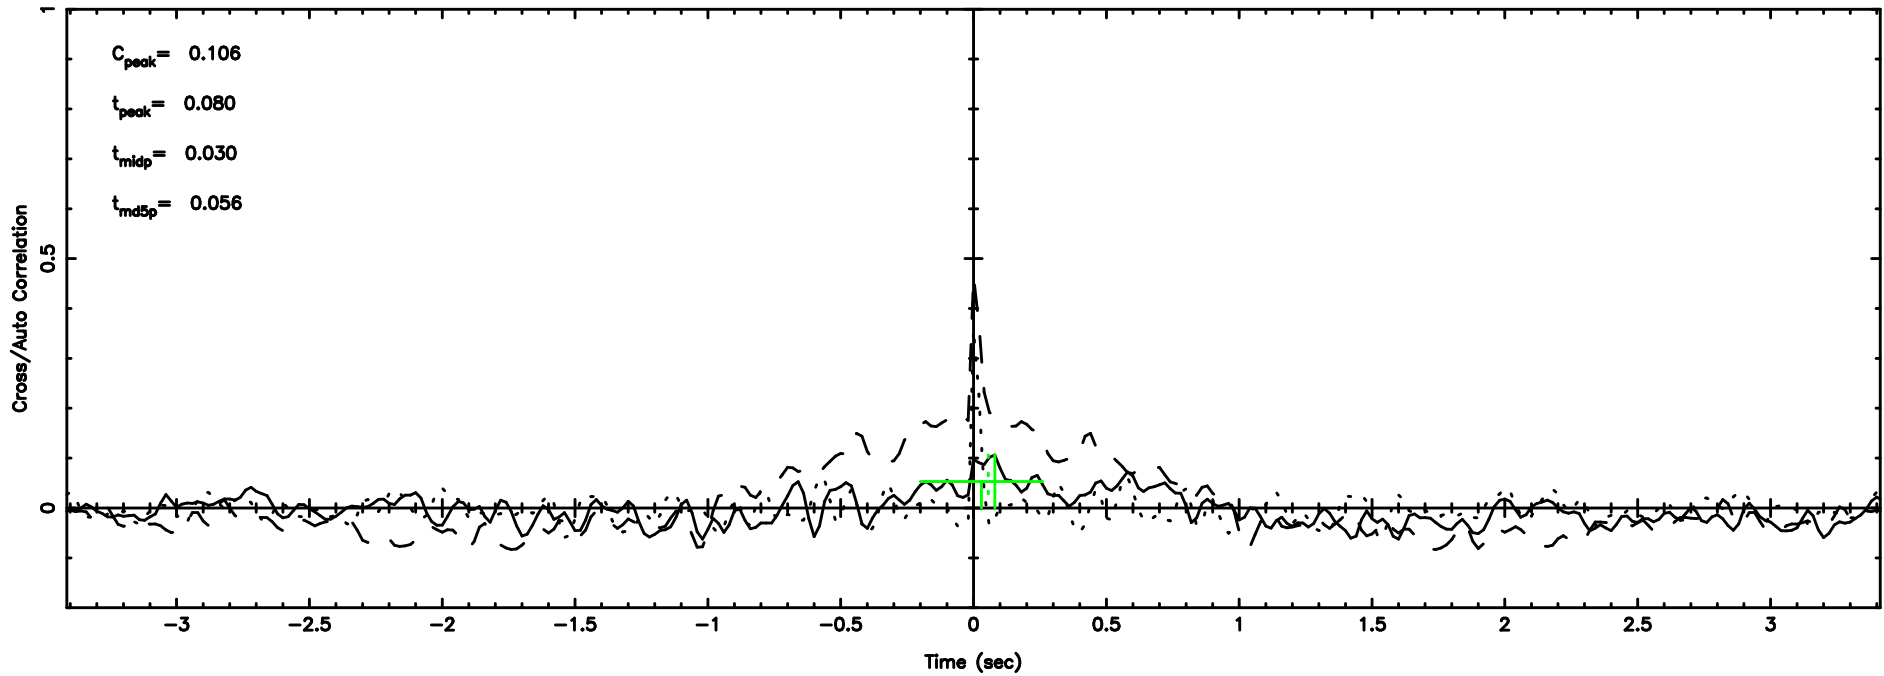

F20240702062056

Time (sec)

BLK: 6,SNR1: 0.43794 ,SNR2: 2.1376

Frequency (Hz)

K20240702062051

Time (sec)

BLK: 6,SNR1: 0.24860 ,SNR2: 0.69346

Frequency (Hz)