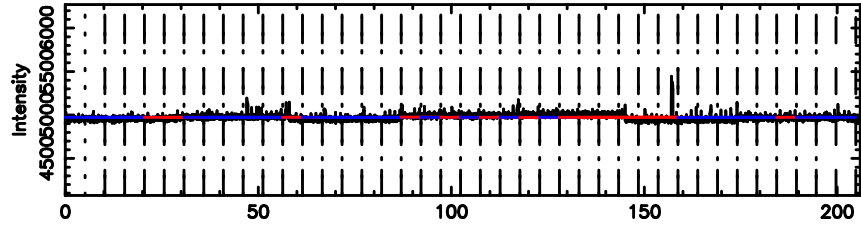

F20240702154027

BLK:25,SNR1: 0.80595 ,SNR2: 2.9818