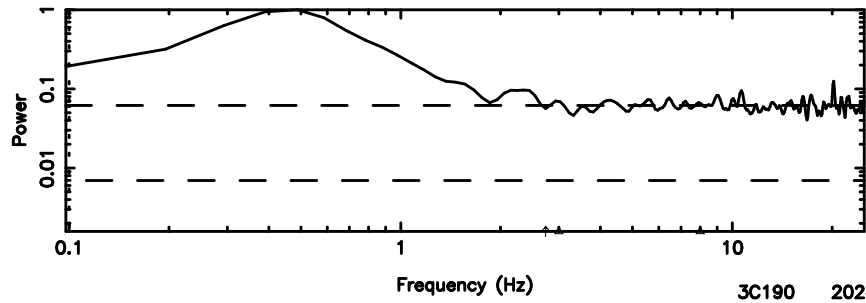

BLK:18,SNR1: 0.43544 ,SNR2: 3.3178