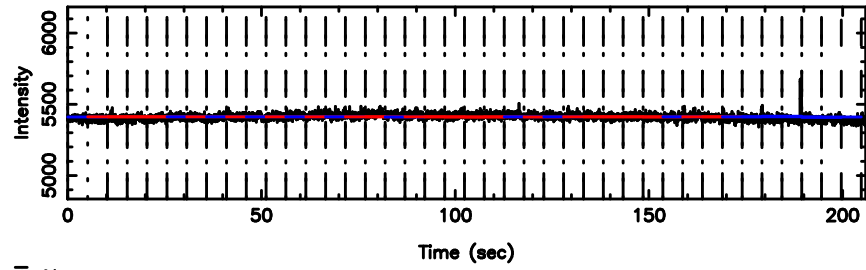

T20240702133233