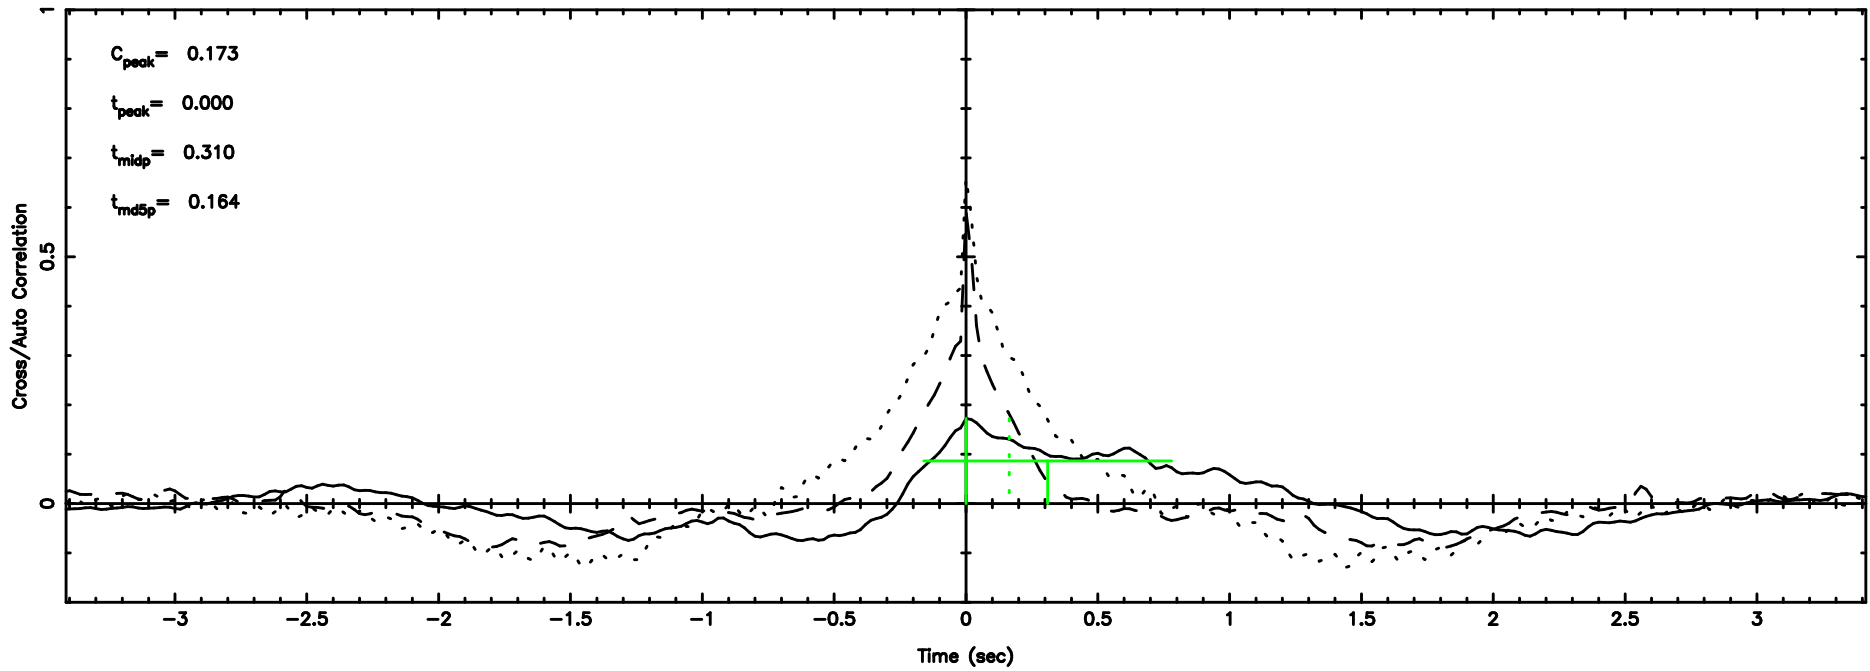

0652-130 2024/07/02 3.06UT FUJI -KISO