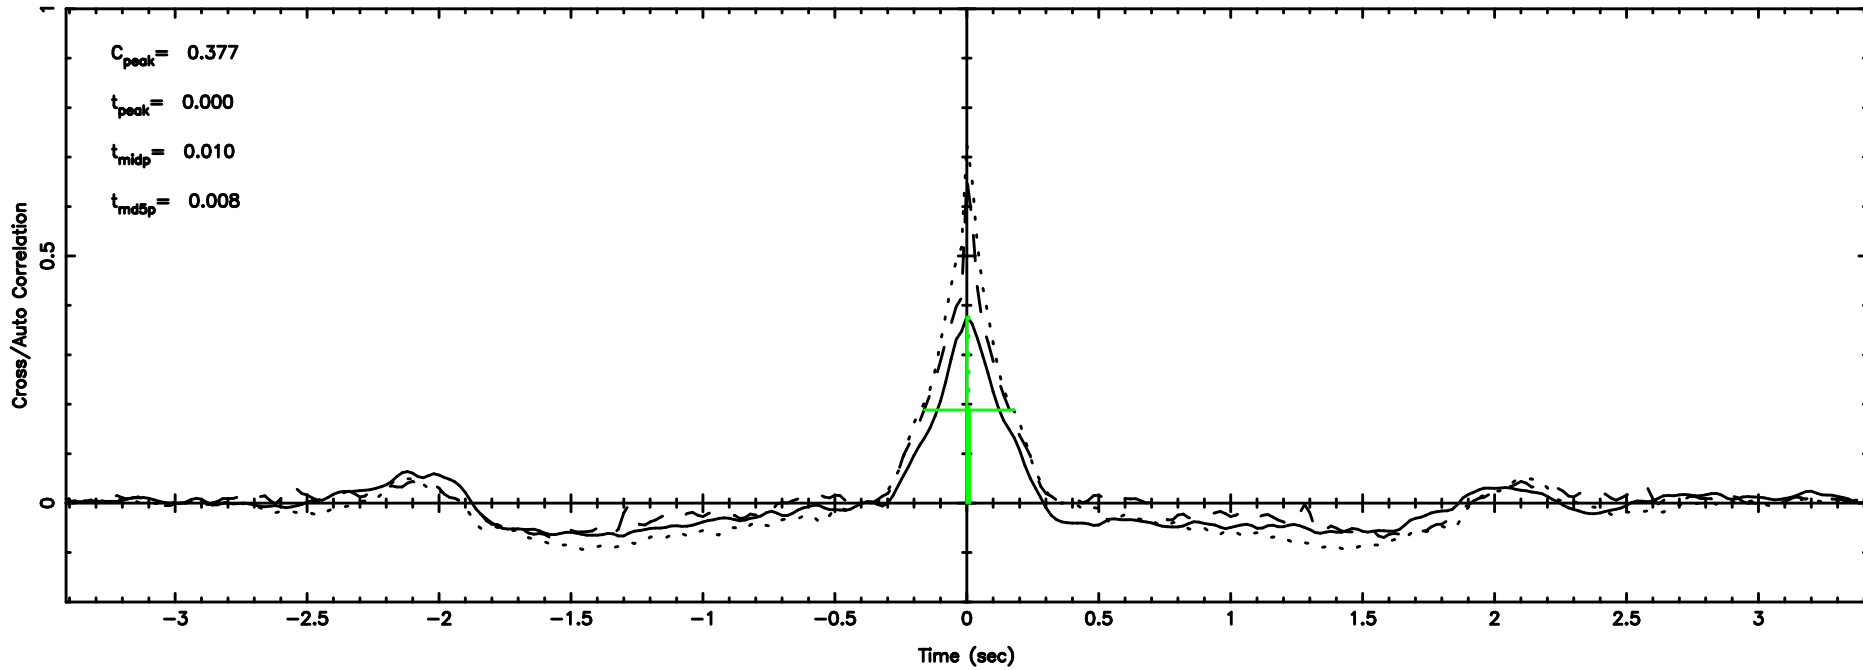

F20240702110747

BLK:14,SNR1: 2.8653 ,SNR2: 6.9966

K20240702110742

BLK:14,SNR1: 5.2045 ,SNR2: 15.093

0556+191 2024/07/02 2.16UT FUJI -KISO