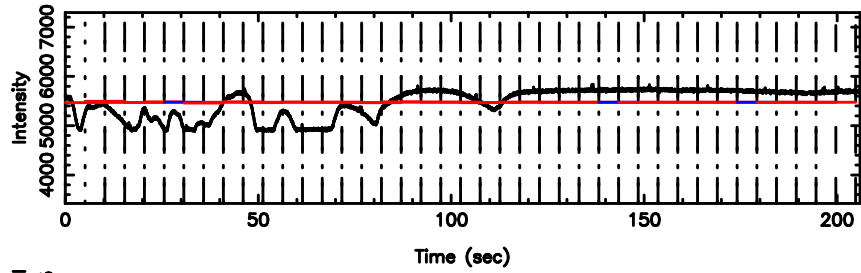

T20240702154458