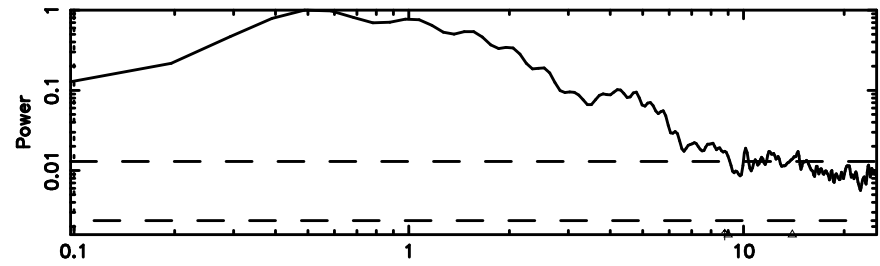

BLK:18,SNR1: 6.7460 ,SNR2: 19.023

Frequency (Hz)

0053+261 2024/07/01 21.10UT TOYOKAWA-KISO

F20240702060424

BLK:24,SNR1: 3.3523 ,SNR2: 8.2199

Frequency (Hz)

K20240702060419

BLK:24,SNR1: 5.7338 ,SNR2: 13.206