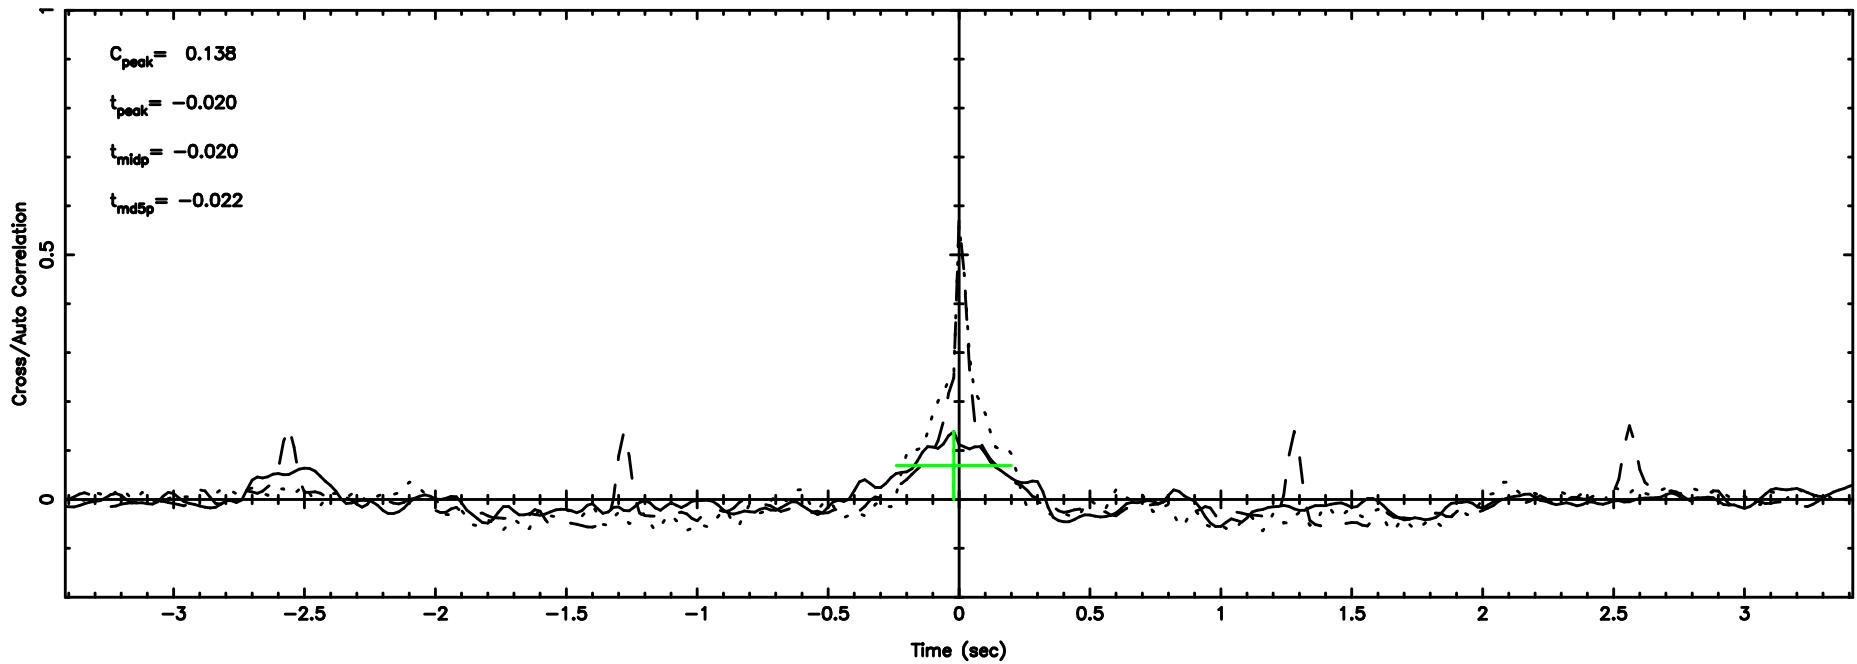

Frequency (Hz)

1044-008 2024/07/02 6.93UT FUJI -KISO