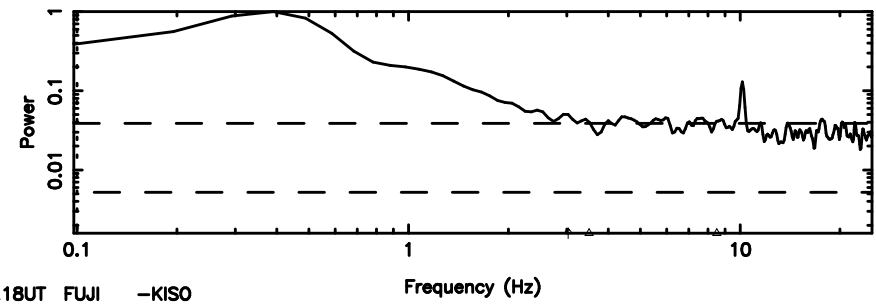

BLK:13,SNR1: 0.63166 ,SNR2: 4.7615