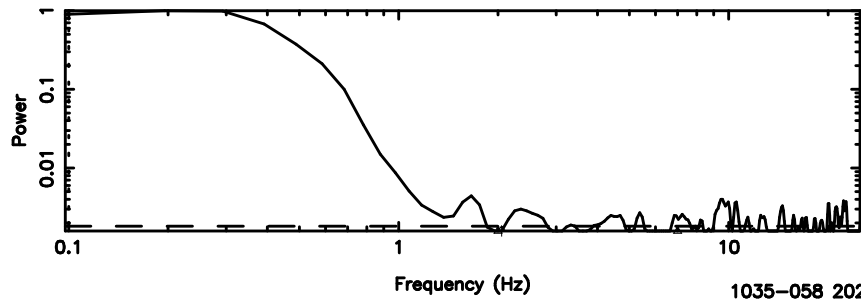

BLK: 3,SNR1: 10.482 ,SNR2: 106.02