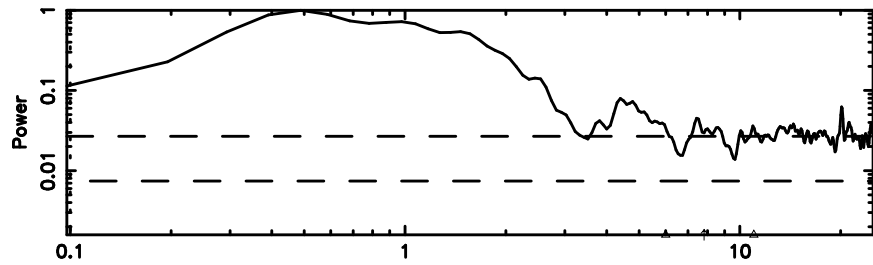

Frequency (Hz)

K20240702054926

BLK:10,SNR1: 0.52053 ,SNR2: 2.6199

Frequency (Hz)

0038+328 2024/07/01 20.85UT FUJI -KISO

T20240702060422

BLK:12,SNR1: 2.2964 ,SNR2: 5.8807

Frequency (Hz)