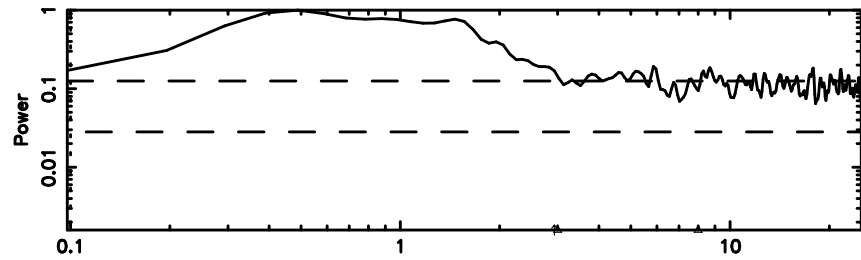

BLK: 7,SNR1: 0.40278 ,SNR2: 3.1750