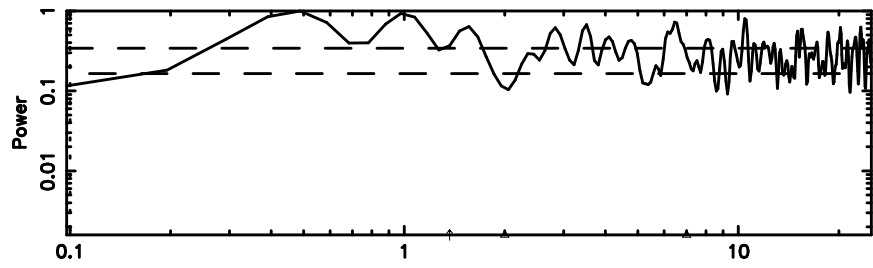

BLK: 2,SNR1:-0.66031E-01,SNR2: 0.75675