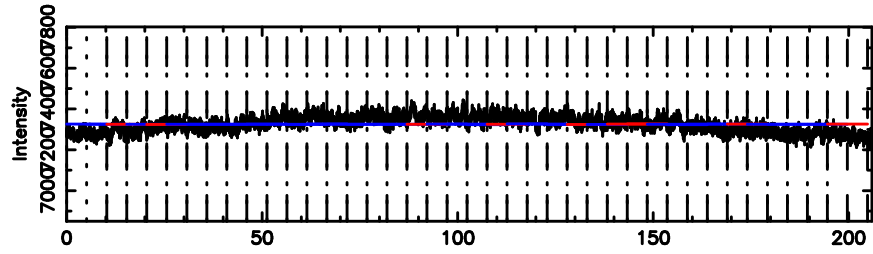

T20240702064611