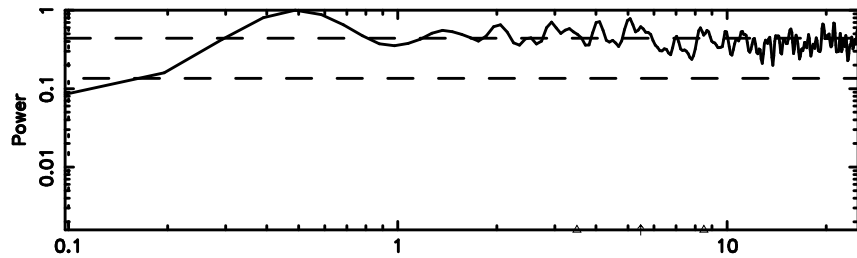

BLK: 5,SNR1:-0.38578E-01,SNR2: 0.22888