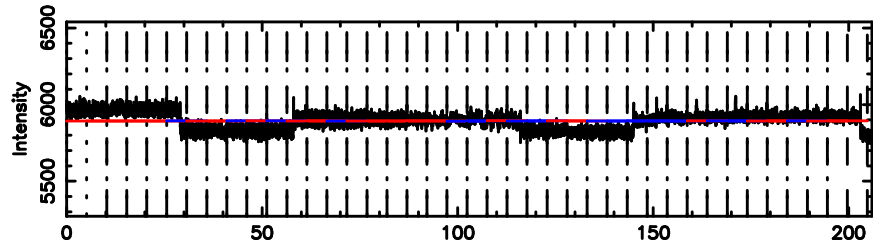

F20240702064613