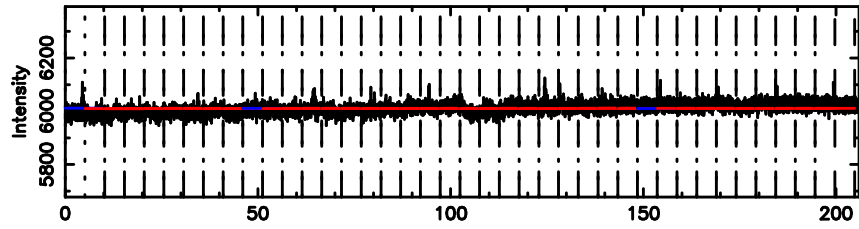

T20240702162610