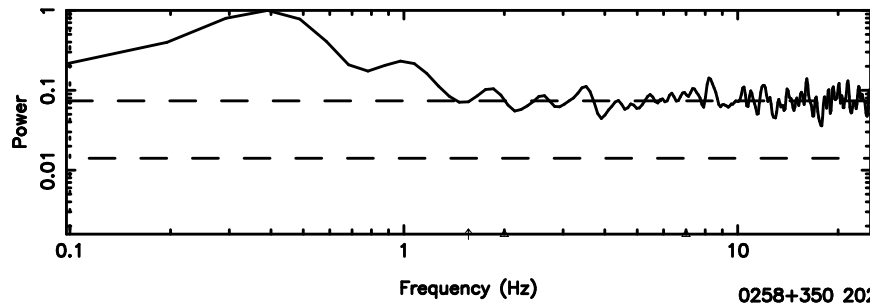

0258+350 2024/07/01 23.20UT TOYOKAWA-FUJI

F20240702081007