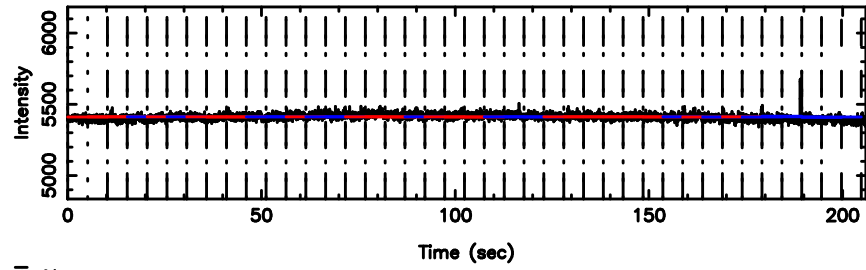

T20240702133233