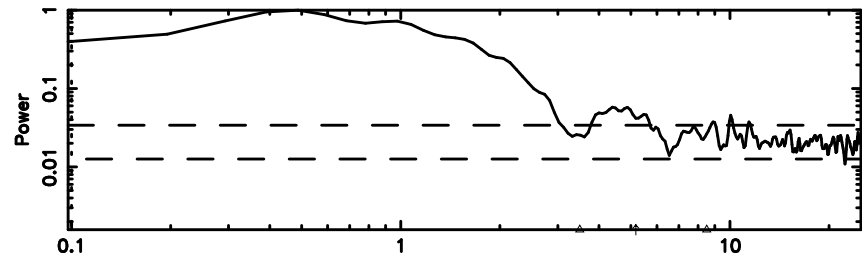

1236+327 2024/07/02 8.79UT TOYOKAWA-KISO

F20240702174539

BLK:14,SNR1: 3.0175 ,SNR2: 13.318

Frequency (Hz)

K20240702174534

BLK:14,SNR1: 1.4855 ,SNR2: 6.6932

Frequency (Hz)

1236+327 2024/07/02 8.79UT FUJI -KISO