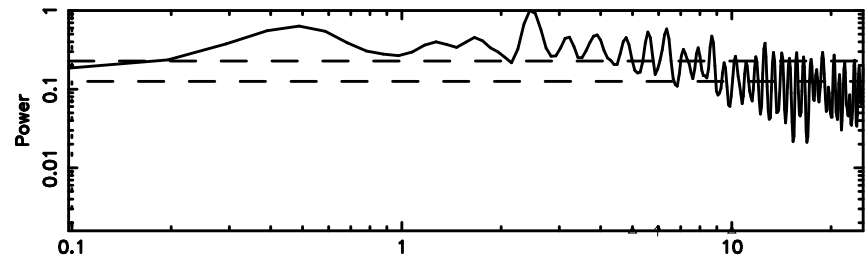

BLK: 3,SNR1:-0.39986E-01,SNR2: 0.62746