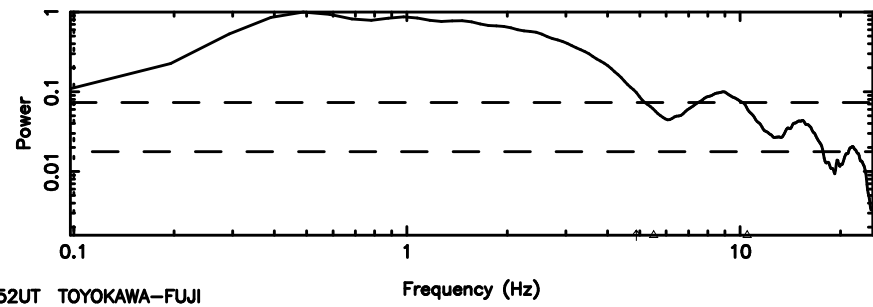

F20240702092930

BLK: 7,SNR1: 1.1079 ,SNR2: 5.7512

T20240702092928

BLK:15,SNR1: 4.0635 ,SNR2: 17.001

Frequency (Hz)

K20240702092925

BLK:15,SNR1: 4.0797 ,SNR2: 17.129

Frequency (Hz)