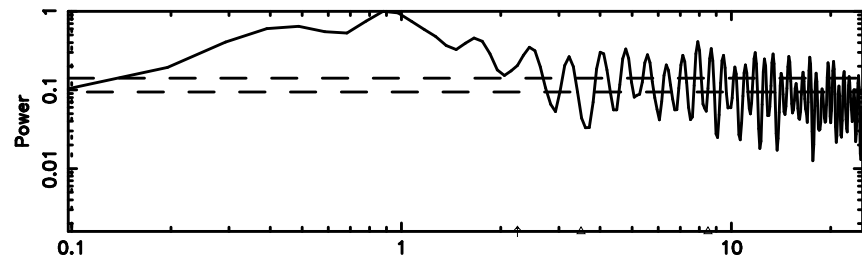

BLK: 3,SNR1: 0.14275 ,SNR2: 2.3442