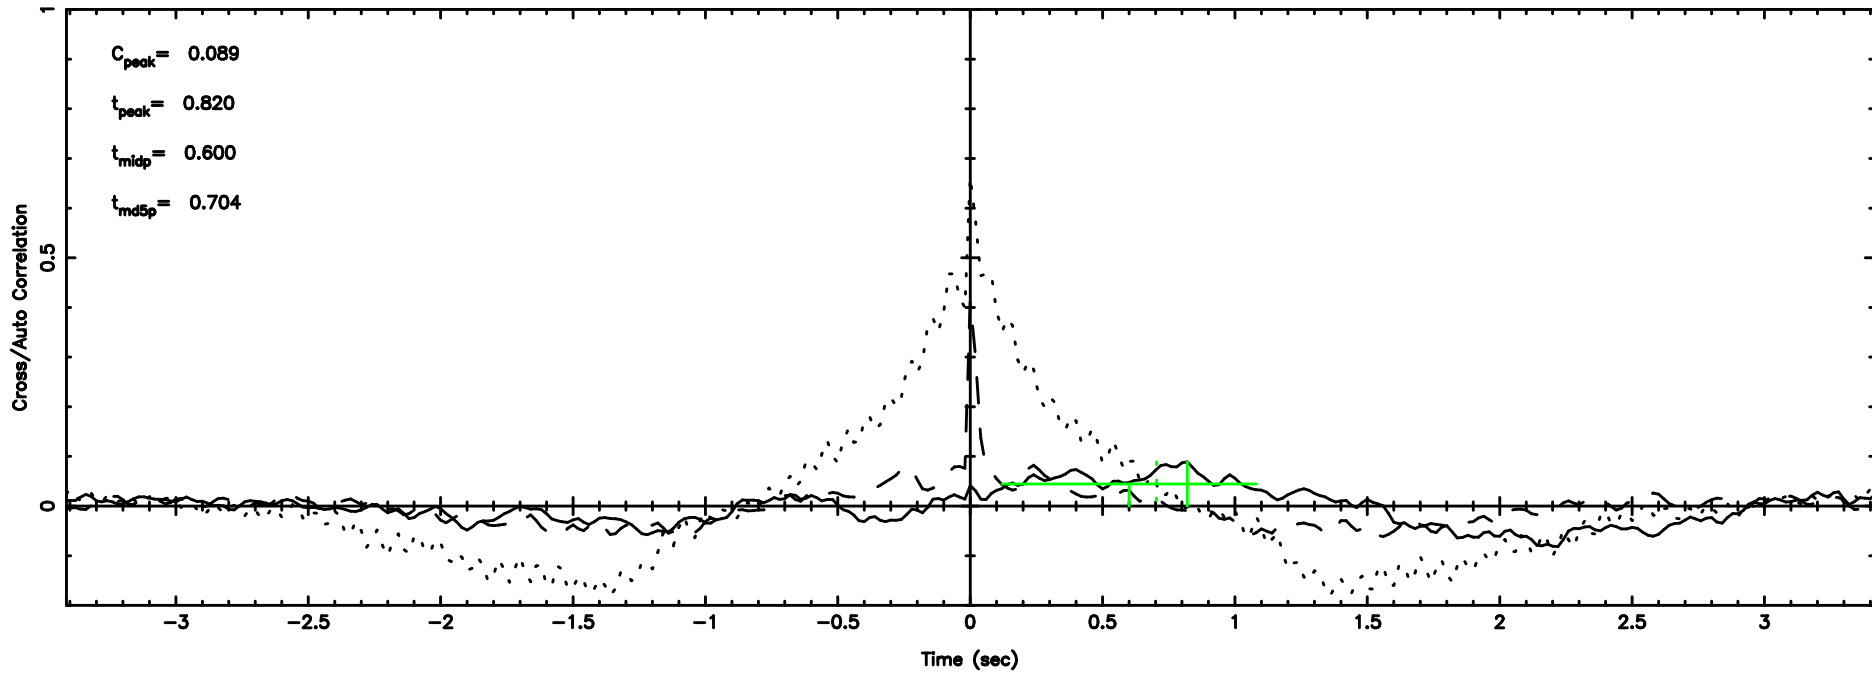

F20240702084449

BLK: 4,SNR1: 3.7582 ,SNR2: 10.937

Frequency (Hz)

0333+32 2024/07/01 23.77UT TOYOKAWA-FUJI

T20240702084447

BLK:18,SNR1: 0.19280 ,SNR2: 1.1636

Frequency (Hz)

K20240702084445