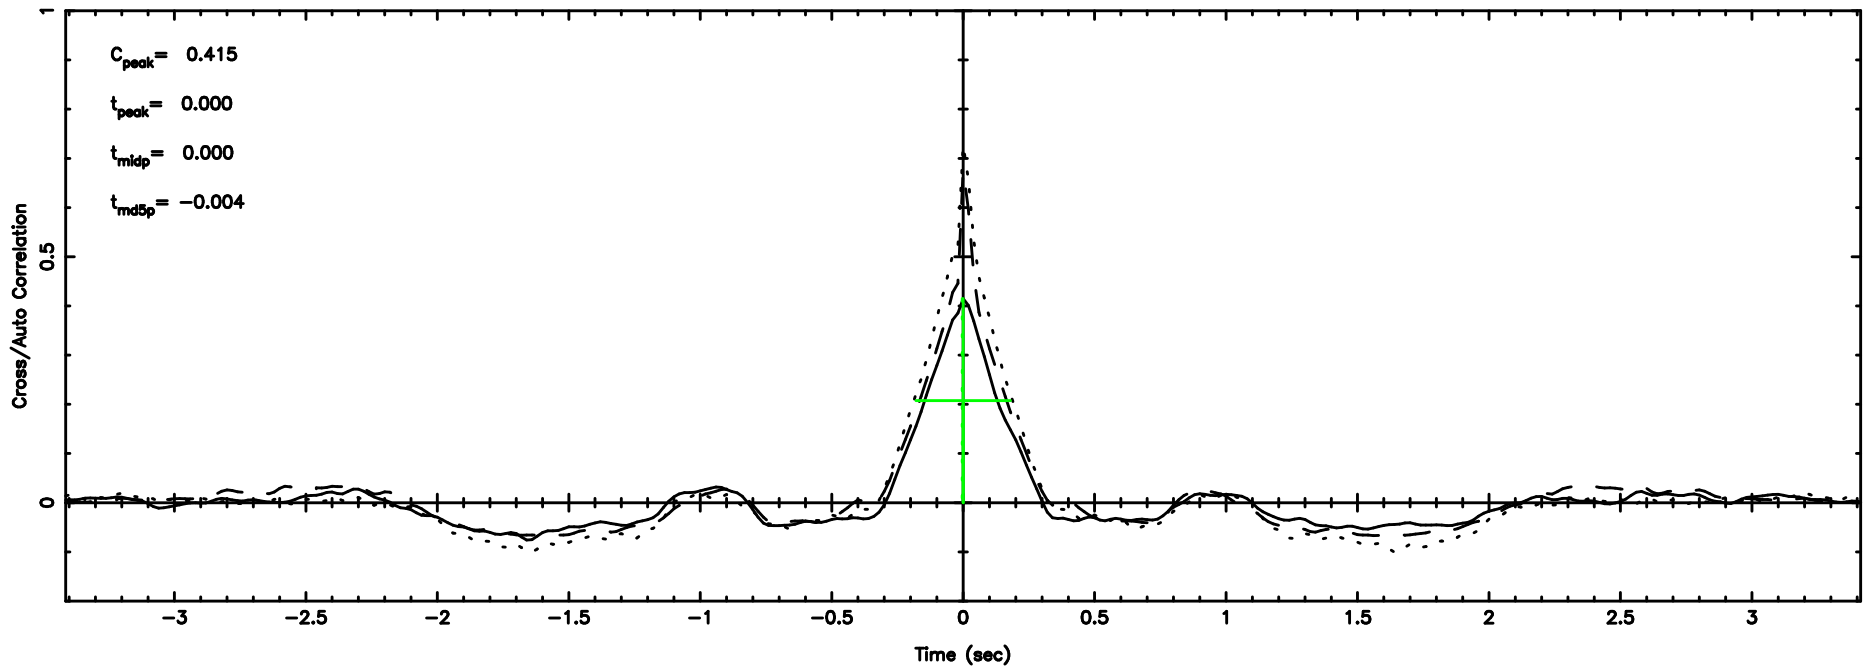

F20240702134415

BLK:23,SNR1: 8.6559 ,SNR2: 20.351

0834-19 2024/07/02 4.77UT TOYOKAWA-FUJI

T20240702134413

BLK:26,SNR1: 8.0794 ,SNR2: 20.273

K20240702134410

BLK:26,SNR1: 8.5761 ,SNR2: 21.678

0834-19 2024/07/02 4.77UT TOYOKAWA-KISO