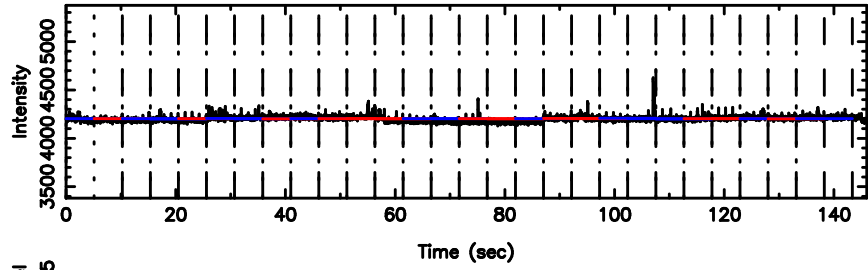

F20240702110747

BLK:14,SNR1: 2.8653 ,SNR2: 6.9966