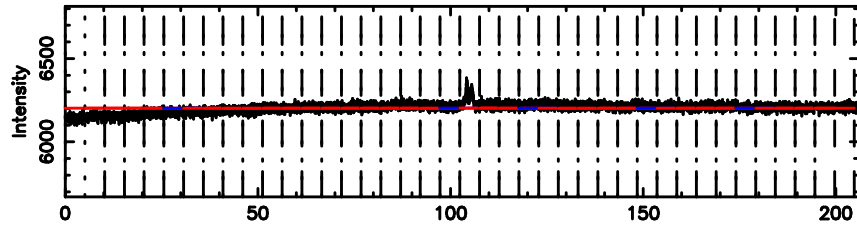

BLK: 6,SNR1: 0.78675 ,SNR2: 4.0179

Frequency (Hz)

3C263.1 2024/07/02 7.86UT TOYOKAWA-FUJI

T20240702165008

BLK: 5,SNR1: 0.60949 ,SNR2: 3.9198

Frequency (Hz)

K20240702165006

BLK: 5,SNR1: 0.30797 ,SNR2: 2.6602