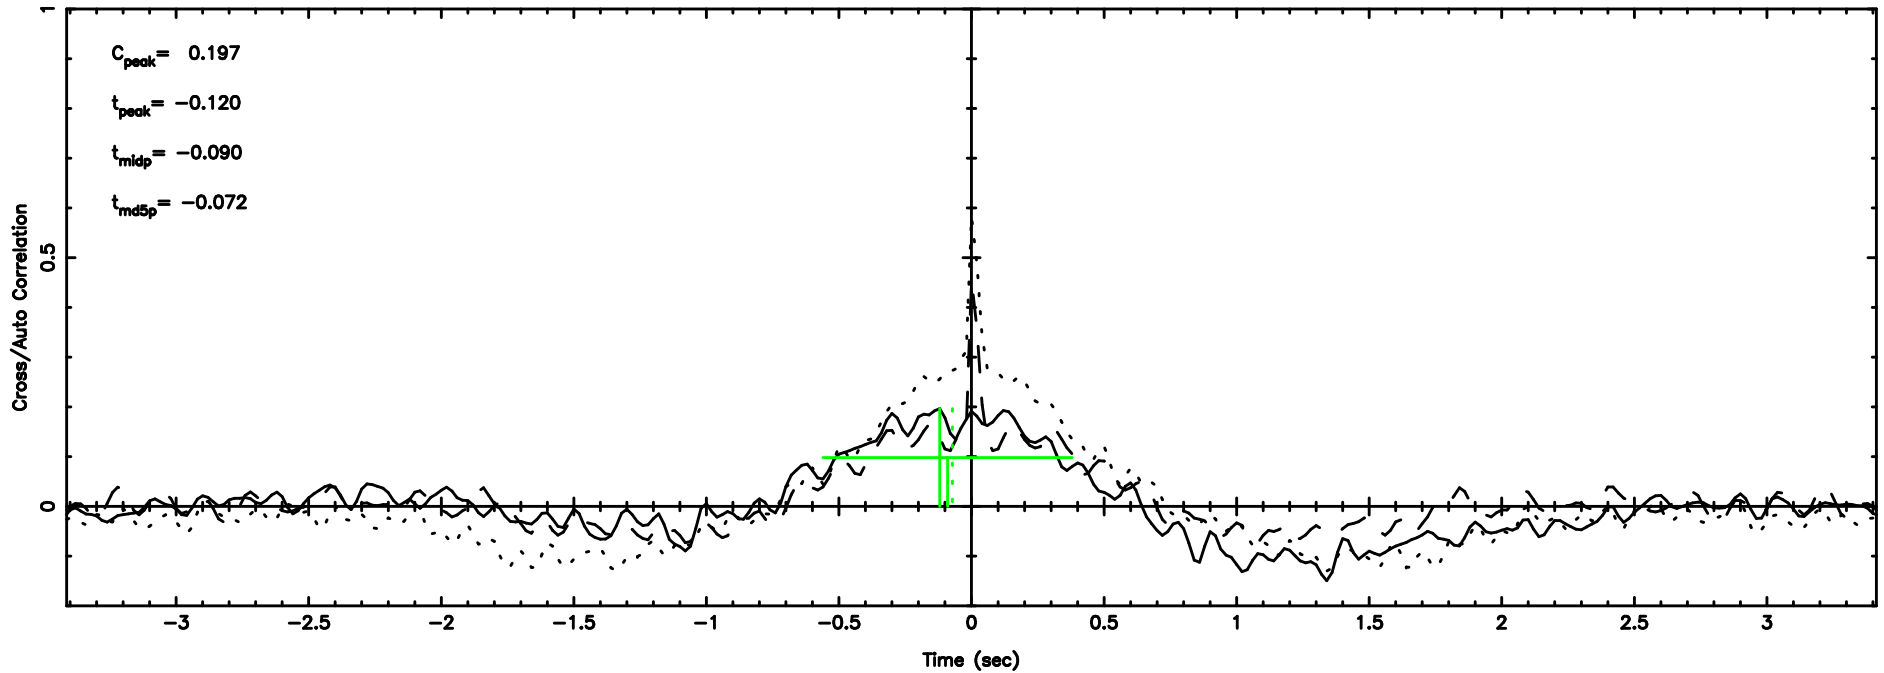

Frequency (Hz)