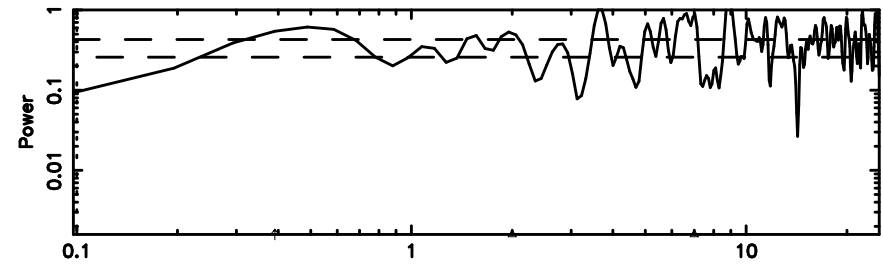

BLK: 1,SNR1:-0.71138E-02,SNR2: 0.44320E-01