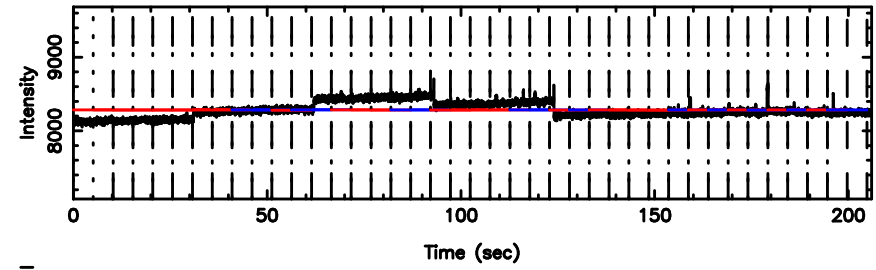

F20240702132125

BLK:14,SNR1: 3.5556 ,SNR2: 7.7970

3C196 2024/07/02 4.38UT FUJI -KISO

K20240702132120

BLK:14,SNR1: 1.2128 ,SNR2: 5.6739