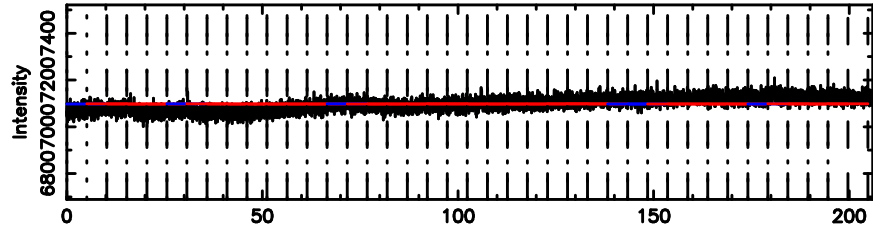

T20240702063159