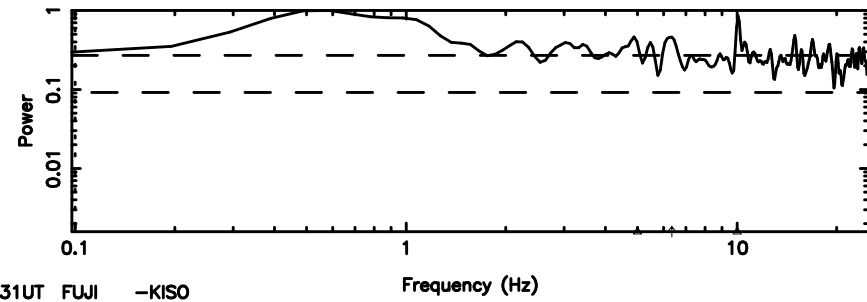

BLK: 8,SNR1: 0.13302 ,SNR2: 0.51950

3C216 2024/07/02 5.31UT FUJI -KISO