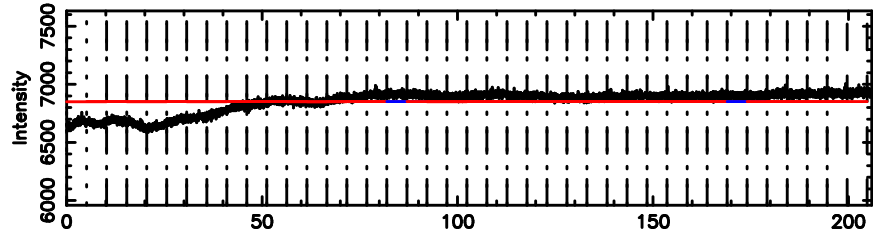

T20240702070556