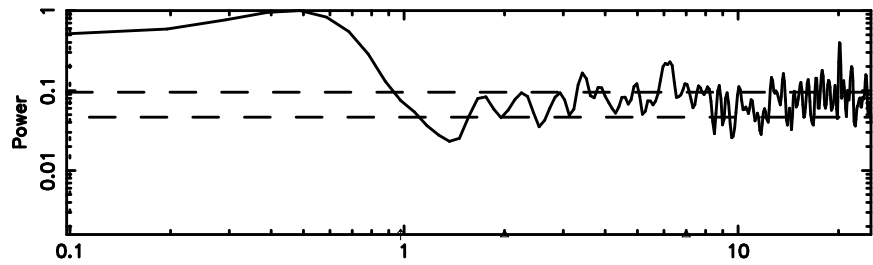

F20240702073237

BLK: 4,SNR1: 0.43108 ,SNR2: 3.6748

Frequency (Hz)

T20240702073235

BLK: 2,SNR1: 0.99013E-01,SNR2: 5.2890

Frequency (Hz)

3C67

2024/07/01 22.57UT TOYOKAWA-KISO