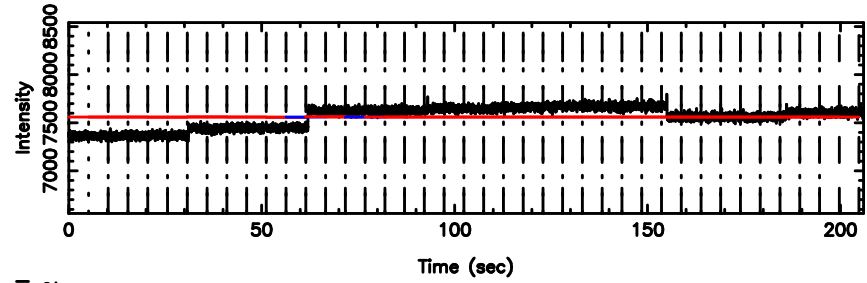

Frequency (Hz)

K20240707155650

BLK: 2,SNR1: 2.5717 ,SNR2: 10.461