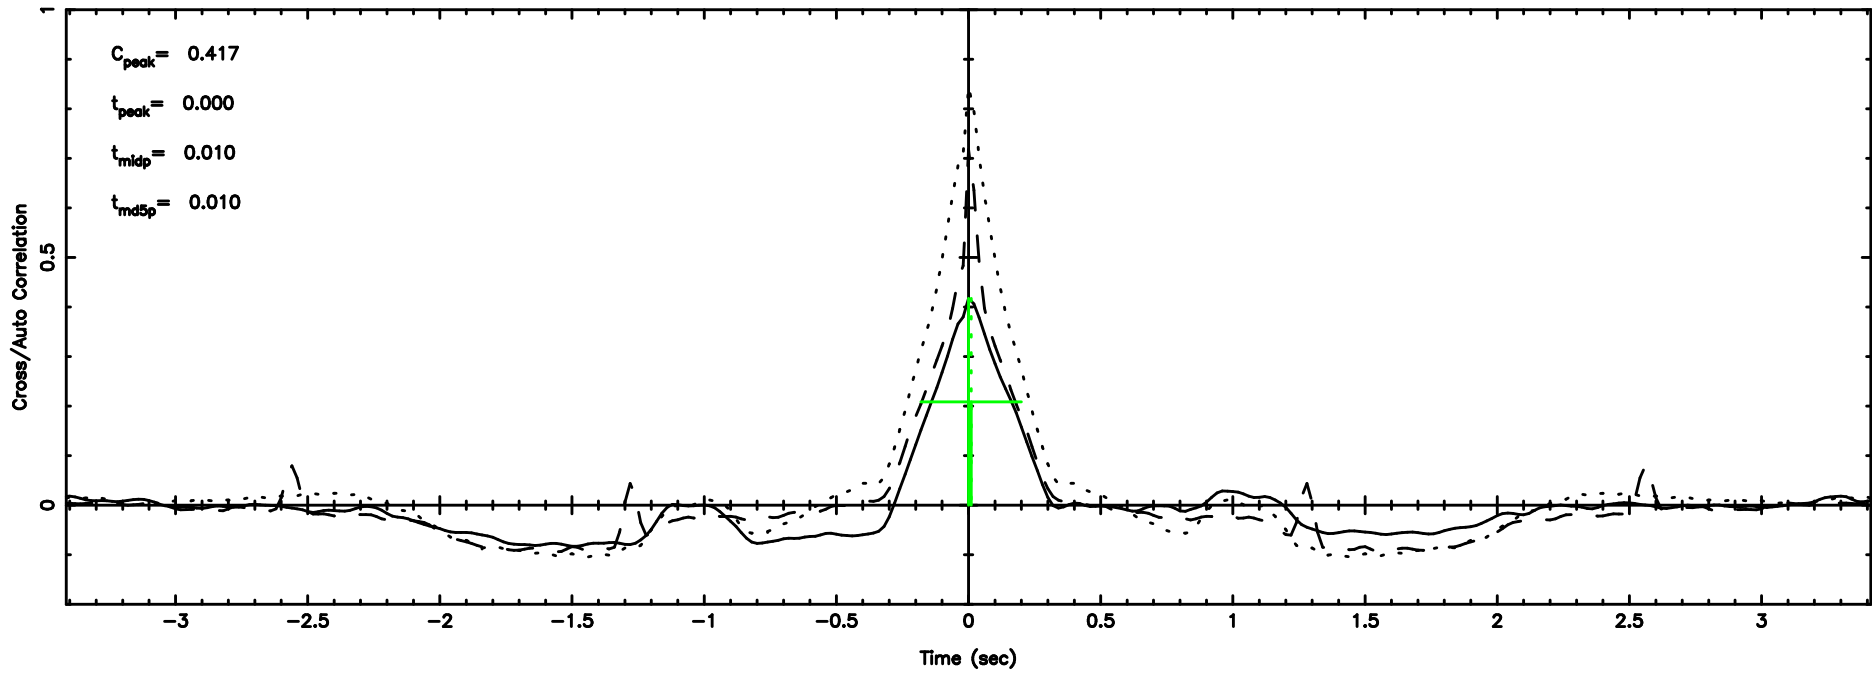

F20240707103118

BLK:27,SNR1: 0.82902 ,SNR2: 5.1813

K20240707103113

BLK:27,SNR1: 8.1364 ,SNR2: 20.429

3C147 2024/07/07 1.55UT FUJI -KISO