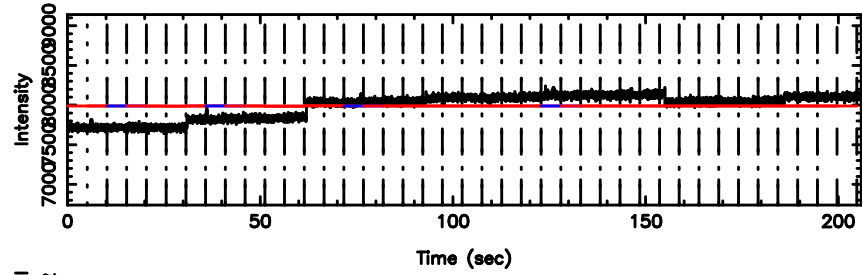

BLK: 4,SNR1: 0.32960 ,SNR2: 0.85305

K20240707163653

BLK: 4,SNR1: 0.40284 ,SNR2: 1.3840

3C267 2024/07/07 7.64UT TOYOKAWA-KISO

F20240707163658

BLK: 7,SNR1: 1.1102 ,SNR2: 5.1670

Frequency (Hz)

K20240707163653