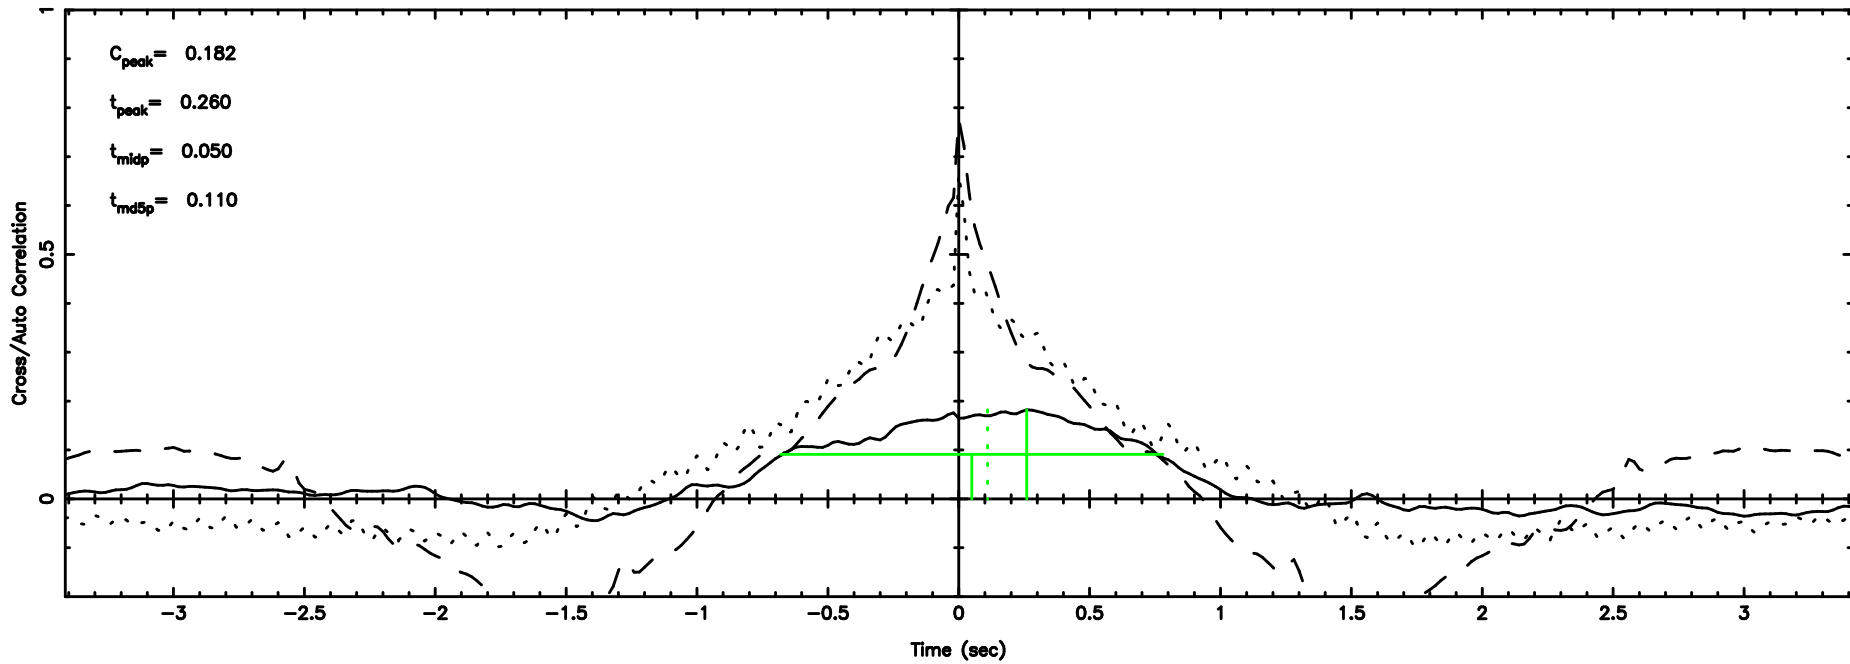

Frequency (Hz)

K20240707161705

BLK: 8,SNR1: 11.713 ,SNR2: 33.989

Frequency (Hz)

1127-14 2024/07/07 7.31UT FUJI -KISO

T20240707163029

BLK: 1,SNR1: 0.43951 ,SNR2: 0.79220

Frequency (Hz)