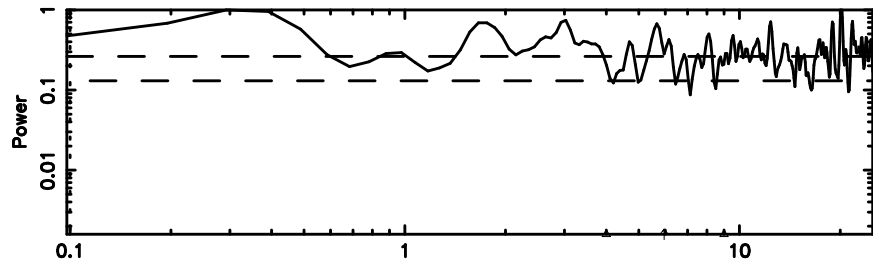

BLK: 2,SNR1: 0.16879 ,SNR2: 0.56040