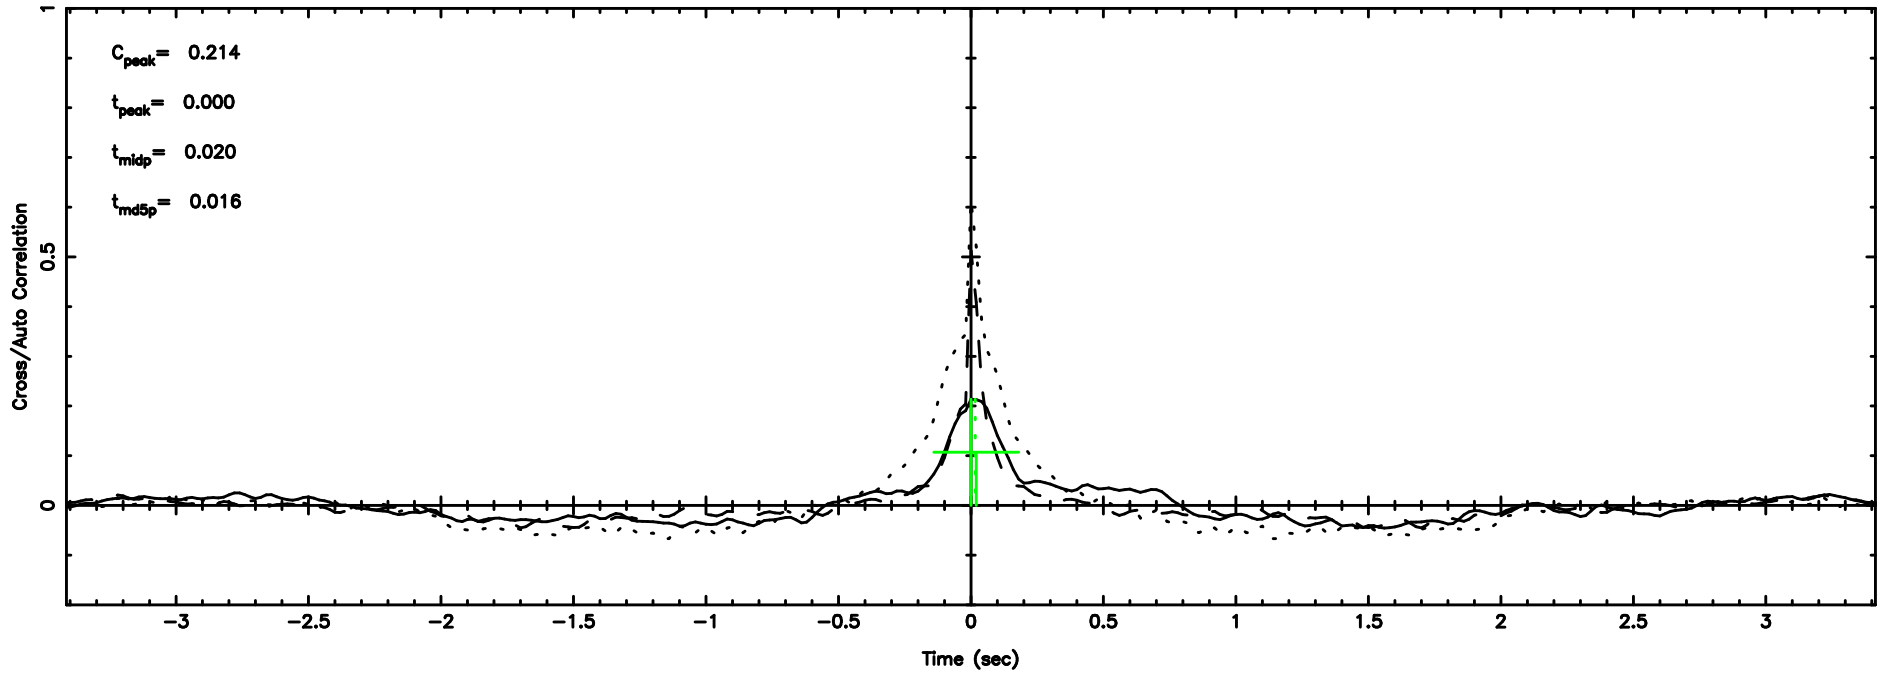

0333+32 2024/07/06 23.45UT TOYOKAWA-FUJI

T20240707082508

BLK:16,SNR1: 7.9507 ,SNR2: 13.920

Frequency (Hz)

K20240707082505

BLK:16,SNR1: 2.9352 ,SNR2: 13.012

Frequency (Hz)

0333+32 2024/07/06 23.45UT TOYOKAWA-KISO