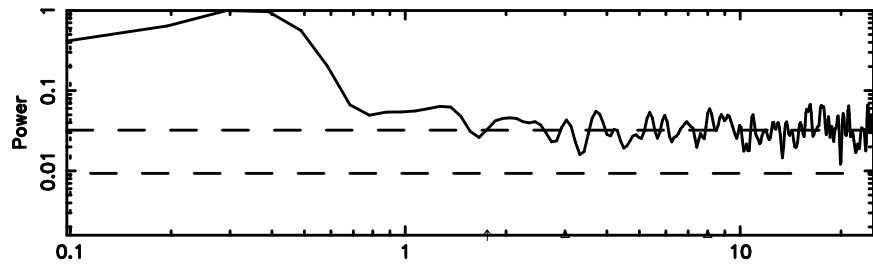

T20240707055538

BLK: 3,SNR1: 0.63026 ,SNR2: 6.6235

Frequency (Hz)

F20240707055540

BLK: 3,SNR1:-0.13722 ,SNR2: 1.5191

Frequency (Hz)

0103+422 2024/07/06 20.96UT TOYOKAWA-FUJI

T20240707055538