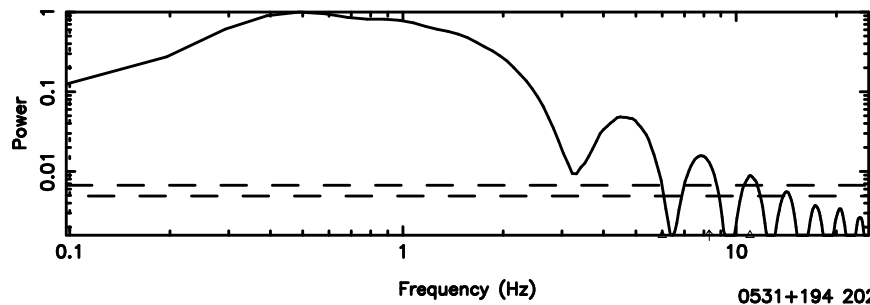

BLK:19,SNR1: 9.7578 ,SNR2: 24.379

0531+194 2024/07/07 1.41UT TOYOKAWA-FUJI

F20240707102259