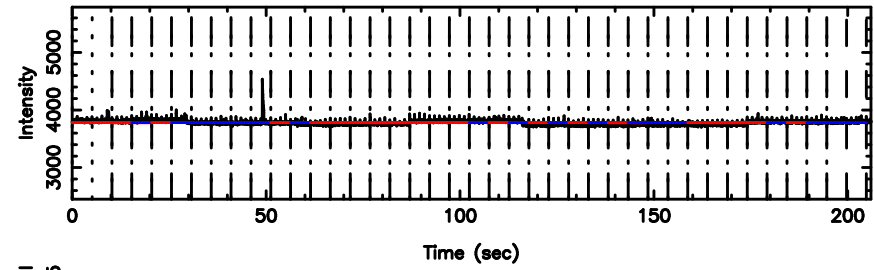

BLK:17,SNR1: 3.1100 ,SNR2: 7.2587

0821+394 2024/07/07 4.24UT TOYOKAWA-FUJI

T20240707131253

BLK:25,SNR1: 8.1349 ,SNR2: 14.930

K20240707131250

BLK:25,SNR1: 0.82780 ,SNR2: 2.4807

0821+394 2024/07/07 4.24UT TOYOKAWA-KISO