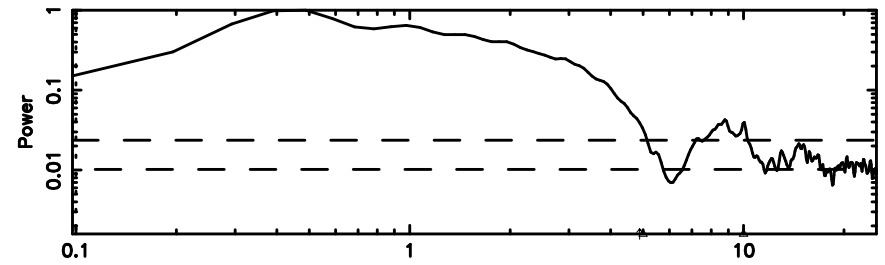

0333+32 2024/07/06 23.45UT TOYOKAWA-FUJI

T20240707082508

BLK:16,SNR1: 7.9507 ,SNR2: 13.920

Frequency (Hz)

K20240707082505

BLK:16,SNR1: 2.9352 ,SNR2: 13.012

Frequency (Hz)

0333+32 2024/07/06 23.45UT TOYOKAWA-KISO