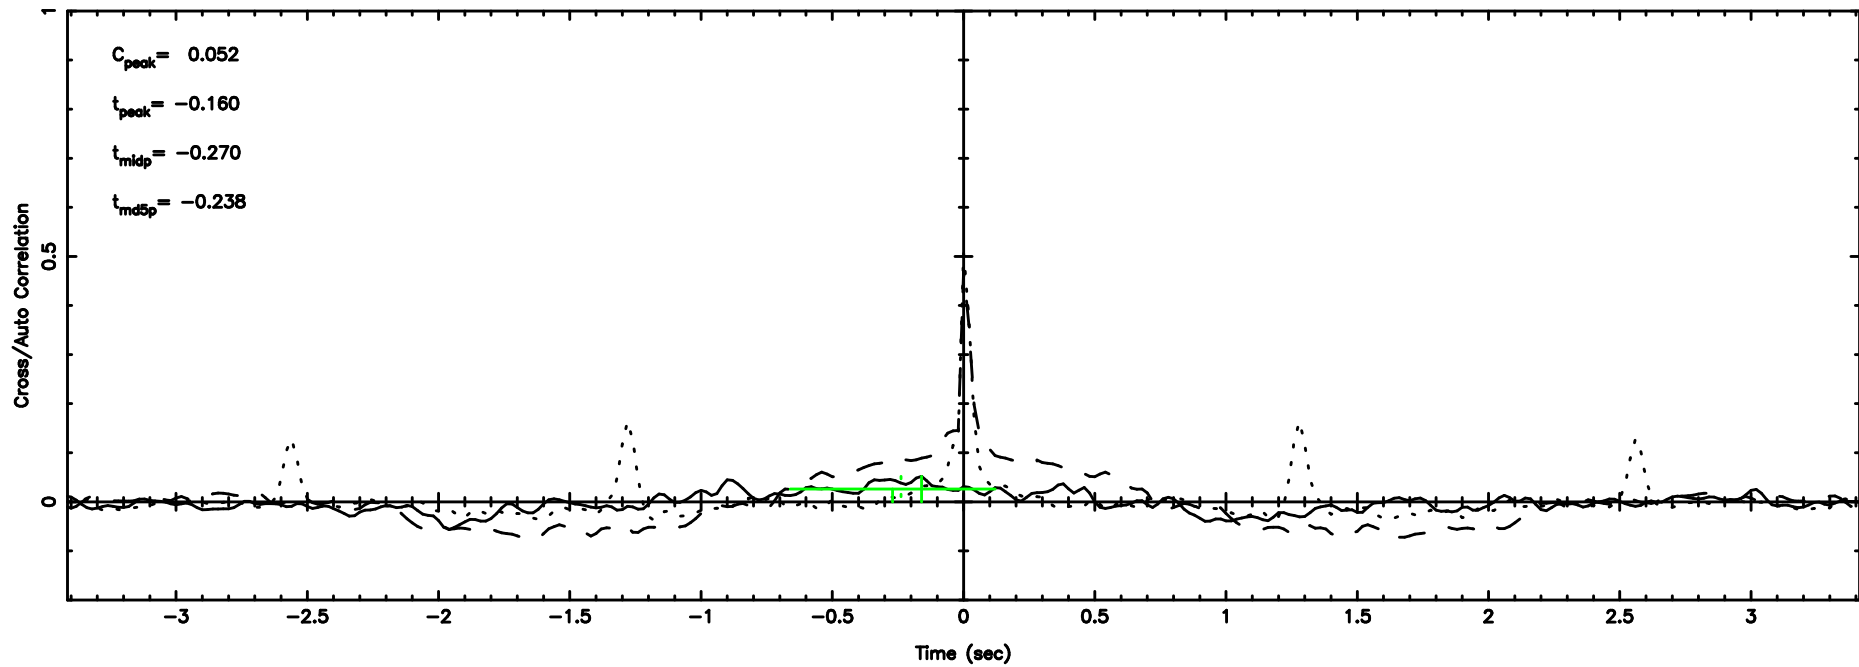

3C237 2024/07/07 5.95UT TOYOKAWA-FUJI