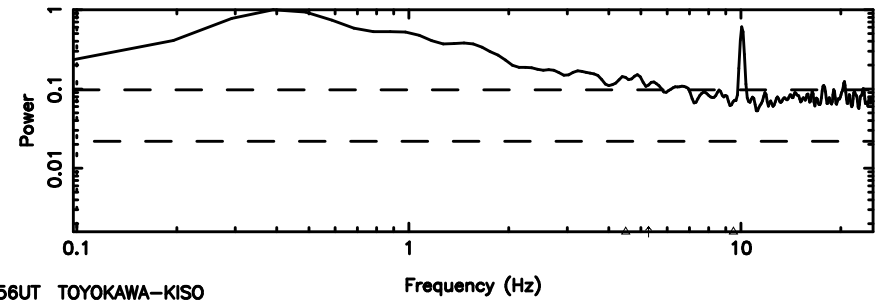

BLK:24,SNR1: 0.43057 ,SNR2: 1.8406

0741-06 2024/07/07 3.56UT TOYOKAWA-KISO