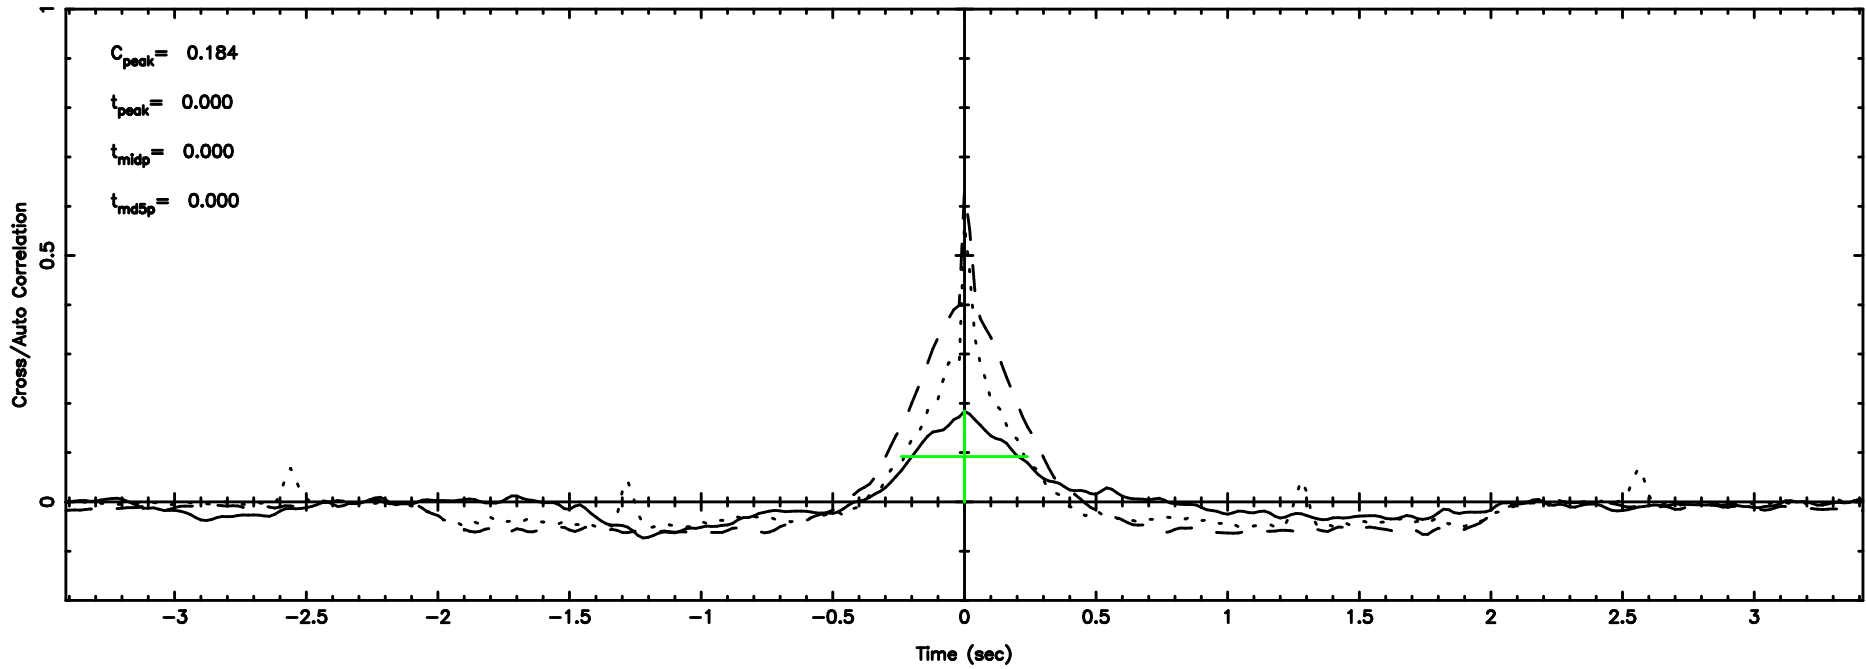

BLK:17,SNR1: 3.1100 ,SNR2: 7.2587

0821+394 2024/07/07 4.24UT TOYOKAWA-FUJI

T20240707131253

BLK:25,SNR1: 8.1349 ,SNR2: 14.930

K20240707131250

BLK:25,SNR1: 0.82780 ,SNR2: 2.4807

0821+394 2024/07/07 4.24UT TOYOKAWA-KISO