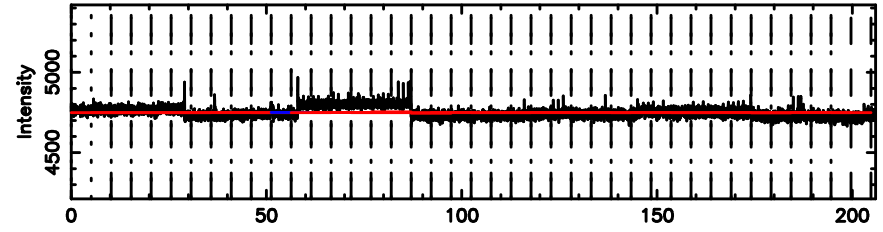

T20240707080015

BLK: 1,SNR1: 0.42408E-01,SNR2: 0.75179

Frequency (Hz)

F20240707080017

BLK: 1,SNR1: 0.36849 ,SNR2: 2.1612

Frequency (Hz)

0308+305 2024/07/06 23.03UT TOYOKAWA-FUJI

T20240707080015