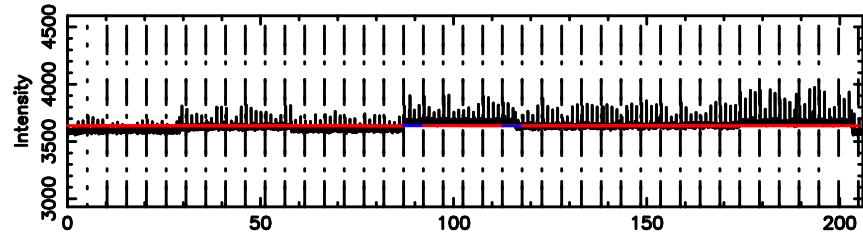

BLK: 3,SNR1: 0.95980E-01,SNR2: 1.3921

Frequency (Hz)

K20240707152516

BLK: 3,SNR1: 1.3564 ,SNR2: 8.4821

Frequency (Hz)

1035-058 2024/07/07 6.45UT TOYOKAWA-KISO

F20240707152521

BLK: 2,SNR1:-0.14120 ,SNR2: 1.7783