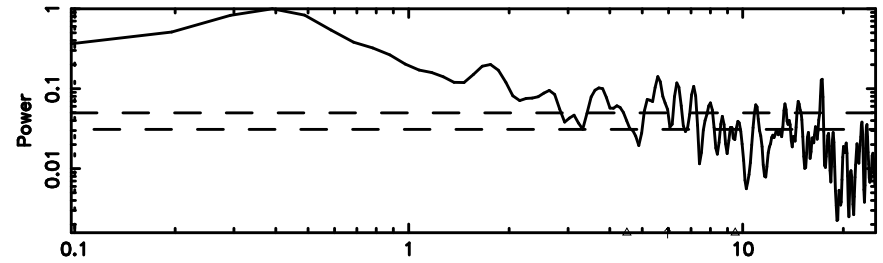

T20240707080015

BLK: 1,SNR1: 0.42408E-01,SNR2: 0.75179

Frequency (Hz)

F20240707080017

BLK: 1,SNR1: 0.36849 ,SNR2: 2.1612

Frequency (Hz)

0308+305 2024/07/06 23.03UT TOYOKAWA-FUJI

T20240707080015