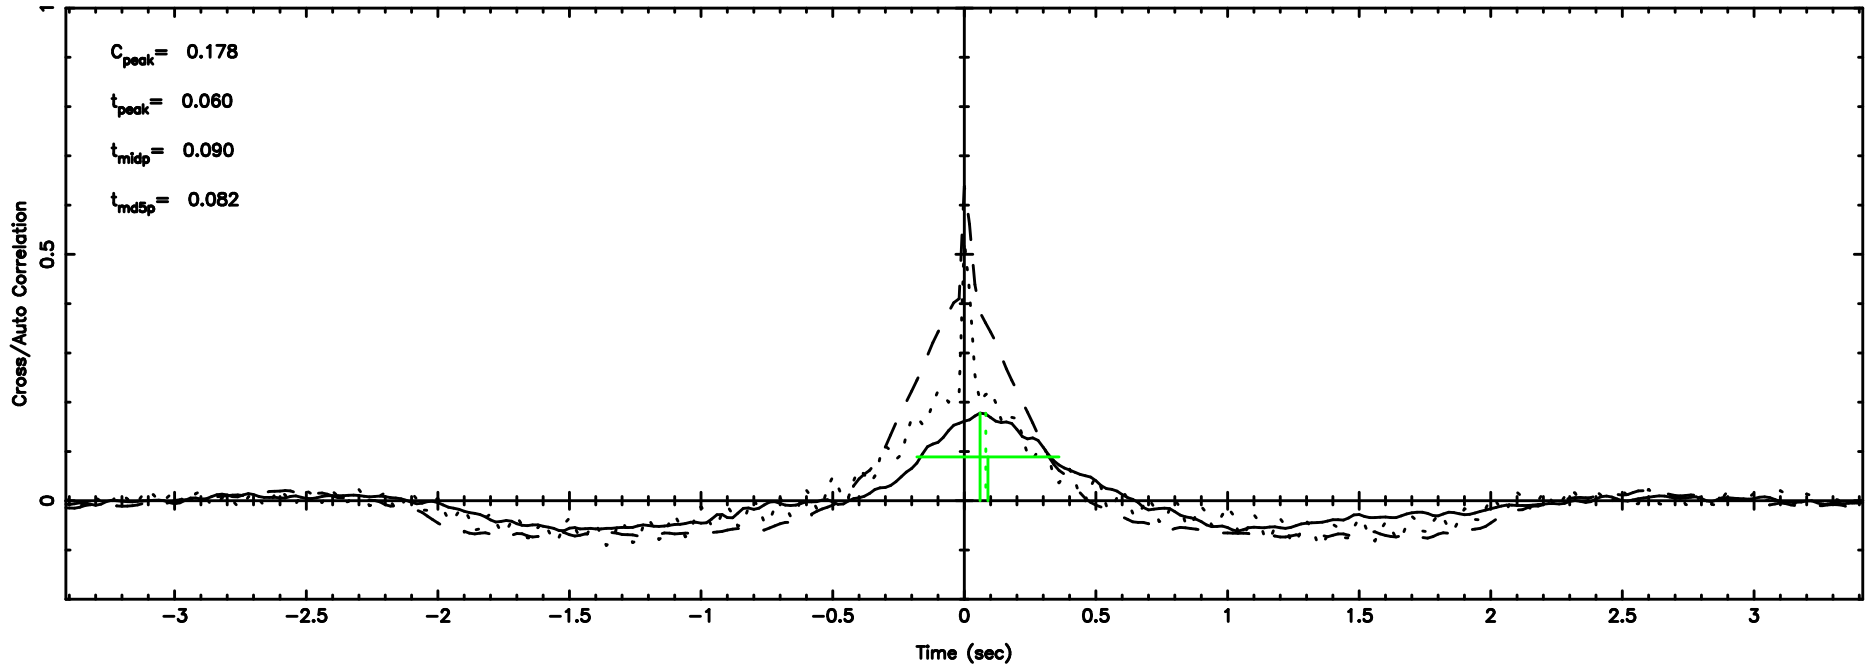

BLK:17,SNR1: 3.1100 ,SNR2: 7.2587

0821+394 2024/07/07 4.24UT TOYOKAWA-FUJI

T20240707131253

BLK:25,SNR1: 8.1349 ,SNR2: 14.930

K20240707131250

BLK:25,SNR1: 0.82780 ,SNR2: 2.4807

0821+394 2024/07/07 4.24UT TOYOKAWA-KISO