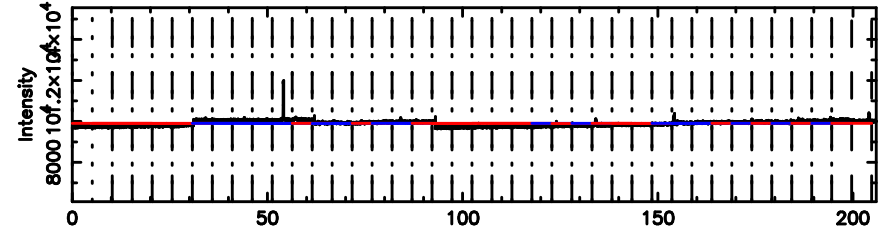

K20240707082505