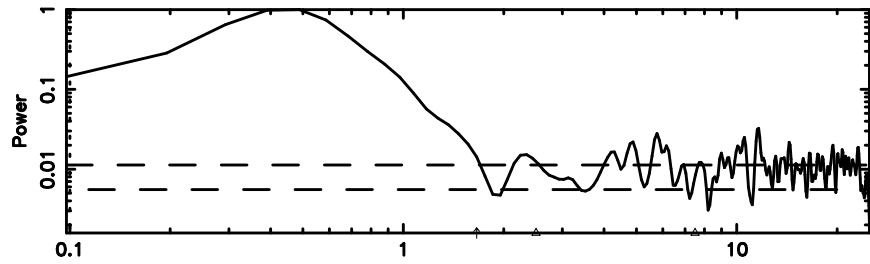

T20240707090949

BLK: 2,SNR1: 2.1732 ,SNR2: 27.457

Frequency (Hz)

F20240707090951

BLK: 2,SNR1: 0.74597 ,SNR2: 4.6619

Frequency (Hz)

0418+236 2024/07/07 0.19UT TOYOKAWA-FUJI