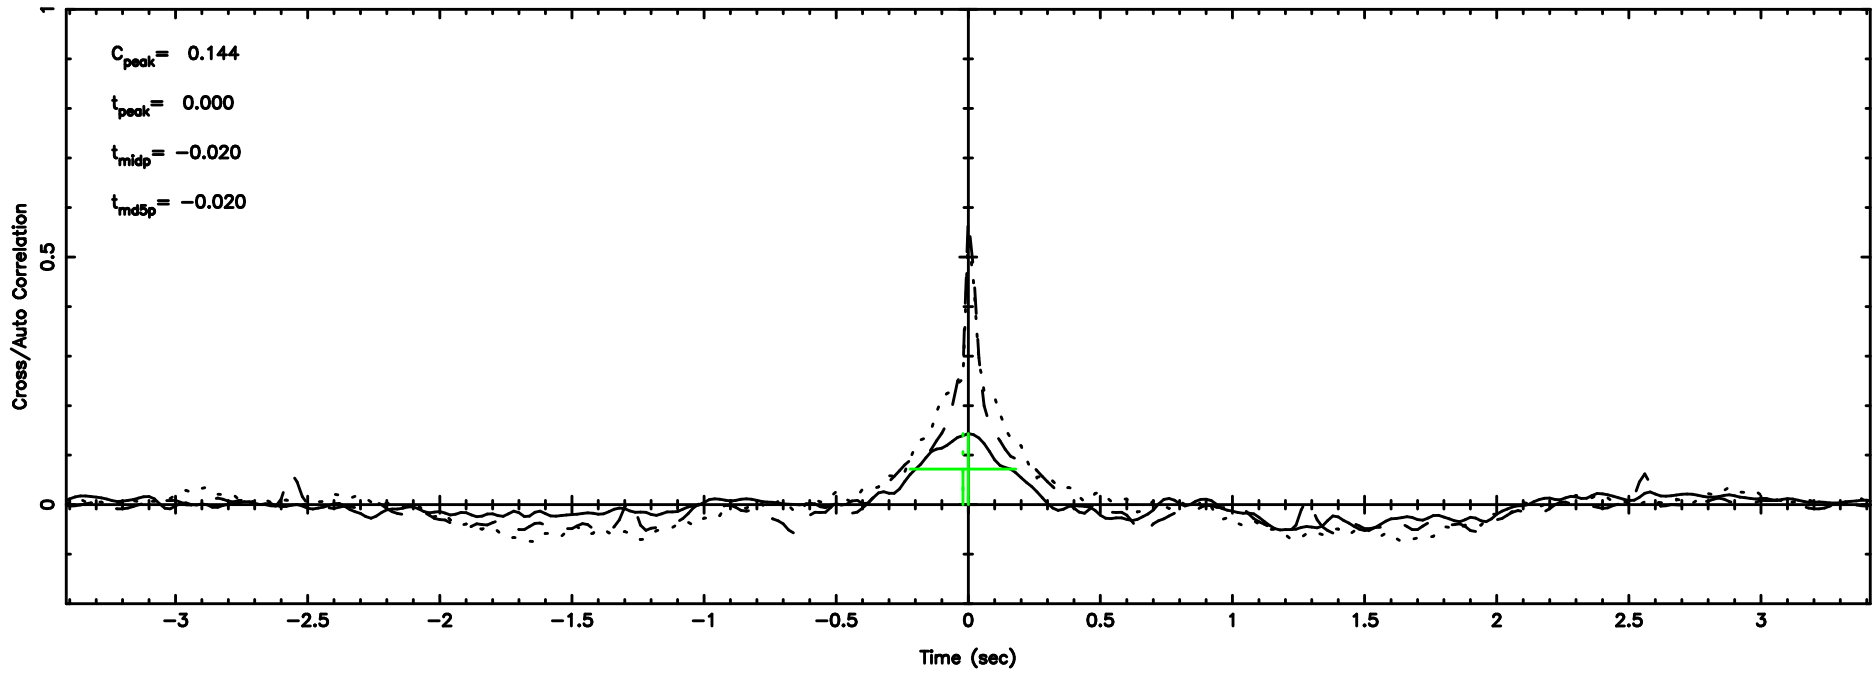

K20240707103925

BLK:15,SNR1: 0.48896 ,SNR2: 1.6147

F20240707103930

BLK:13,SNR1: 0.79053 ,SNR2: 1.8101

K20240707103925

BLK:13,SNR1: 0.69028 ,SNR2: 2.4635

0548+16 2024/07/07 1.69UT FUJI -KISO

T20240707104339