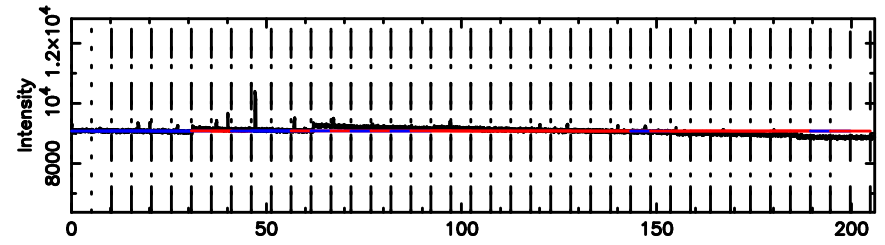

F20240707090257

BLK:19,SNR1: 2.7007 ,SNR2: 6.7047

Frequency (Hz)

0411+05 2024/07/07 0.08UT TOYOKAWA-FUJI

T20240707090255

BLK:14,SNR1: 0.27355 ,SNR2: 2.3564

Frequency (Hz)

K20240707090252