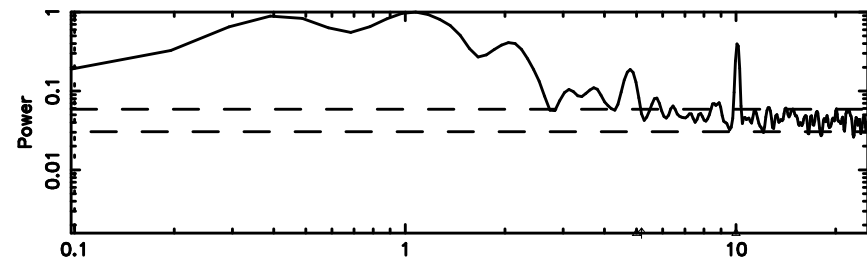

3C230 2024/07/07 5.68UT TOYOKAWA-KISO

F20240707143920

BLK:10,SNR1: 0.53491 ,SNR2: 2.8209

Frequency (Hz)

K20240707143915

BLK:10,SNR1: 1.0481 ,SNR2: 4.3344

Frequency (Hz)

3C230 2024/07/07 5.68UT FUJI -KISO