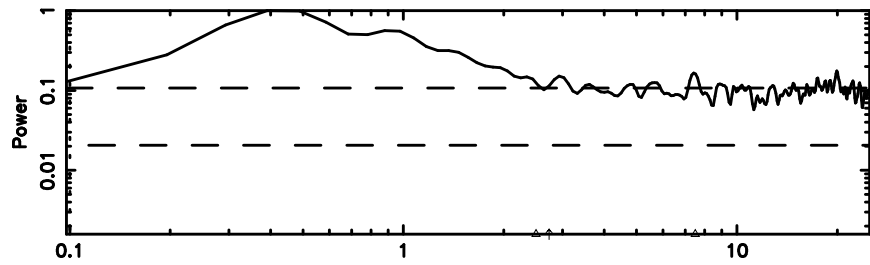

F20240707090257

BLK:19,SNR1: 2.7007 ,SNR2: 6.7047

Frequency (Hz)

0411+05 2024/07/07 0.08UT TOYOKAWA-FUJI

T20240707090255

BLK:14,SNR1: 0.27355 ,SNR2: 2.3564

Frequency (Hz)

K20240707090252