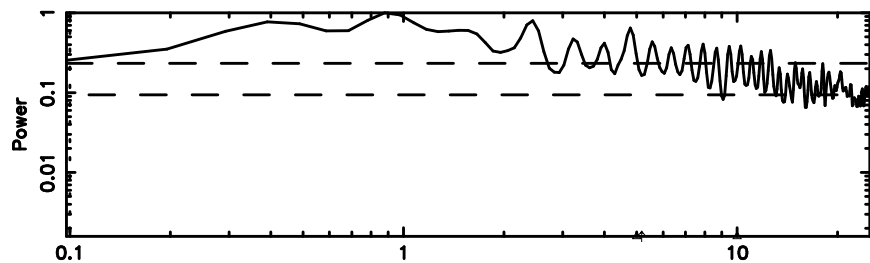

BLK:12,SNR1: 0.17652 ,SNR2: 0.90683

Frequency (Hz)

K20240707085341

BLK:12,SNR1: 1.5089 ,SNR2: 7.2072

Frequency (Hz)

0403-132 2024/07/06 23.92UT TOYOKAWA-KISO

F20240707085346

BLK:13,SNR1: 0.53214E-01,SNR2: 0.95458