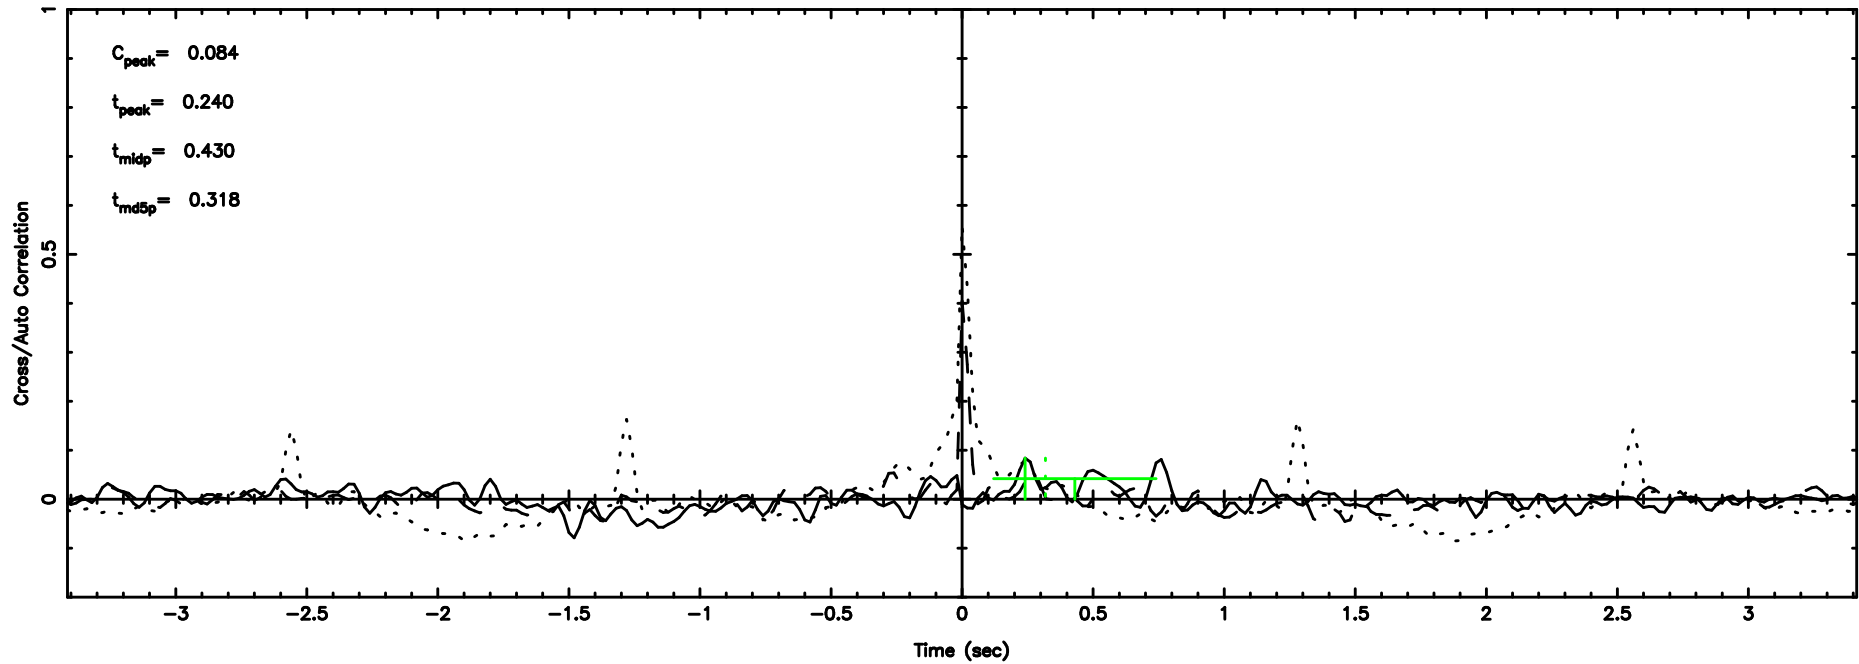

T20240707153431

BLK: 3,SNR1: 0.67952E-01,SNR2: 0.28201

F20240707153433

BLK: 3,SNR1:-0.65524E-01,SNR2: 0.75644

1044-008 2024/07/07 6.60UT TOYOKAWA-FUJI