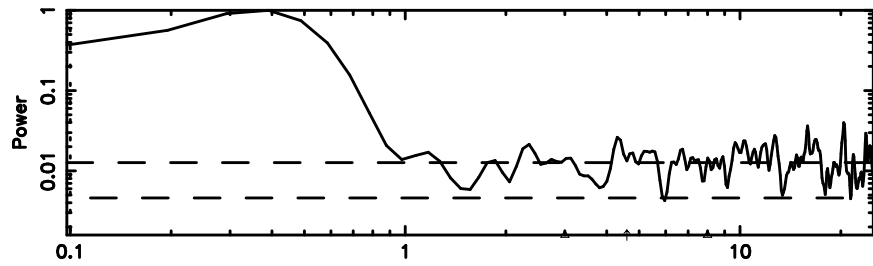

BLK: 3,SNR1: 1.6034 ,SNR2: 6.8391