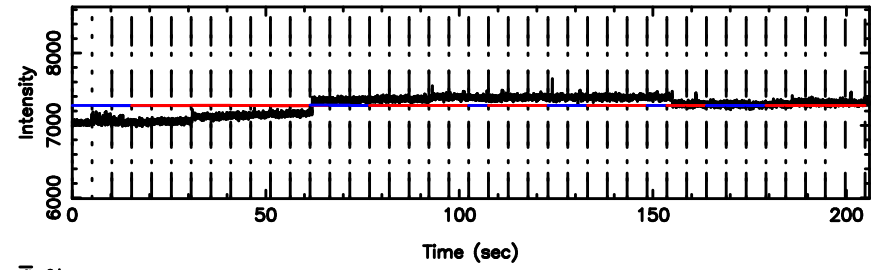

BLK:19,SNR1: 99.313 ,SNR2: 119.29

0926+117 2024/07/07 5.30UT TOYOKAWA-FUJI

T20240707141611

BLK:13,SNR1: 28.374 ,SNR2: 53.500

K20240707141608

BLK:13,SNR1: 0.14200 ,SNR2: 1.2030

0926+117 2024/07/07 5.30UT TOYOKAWA-KISO