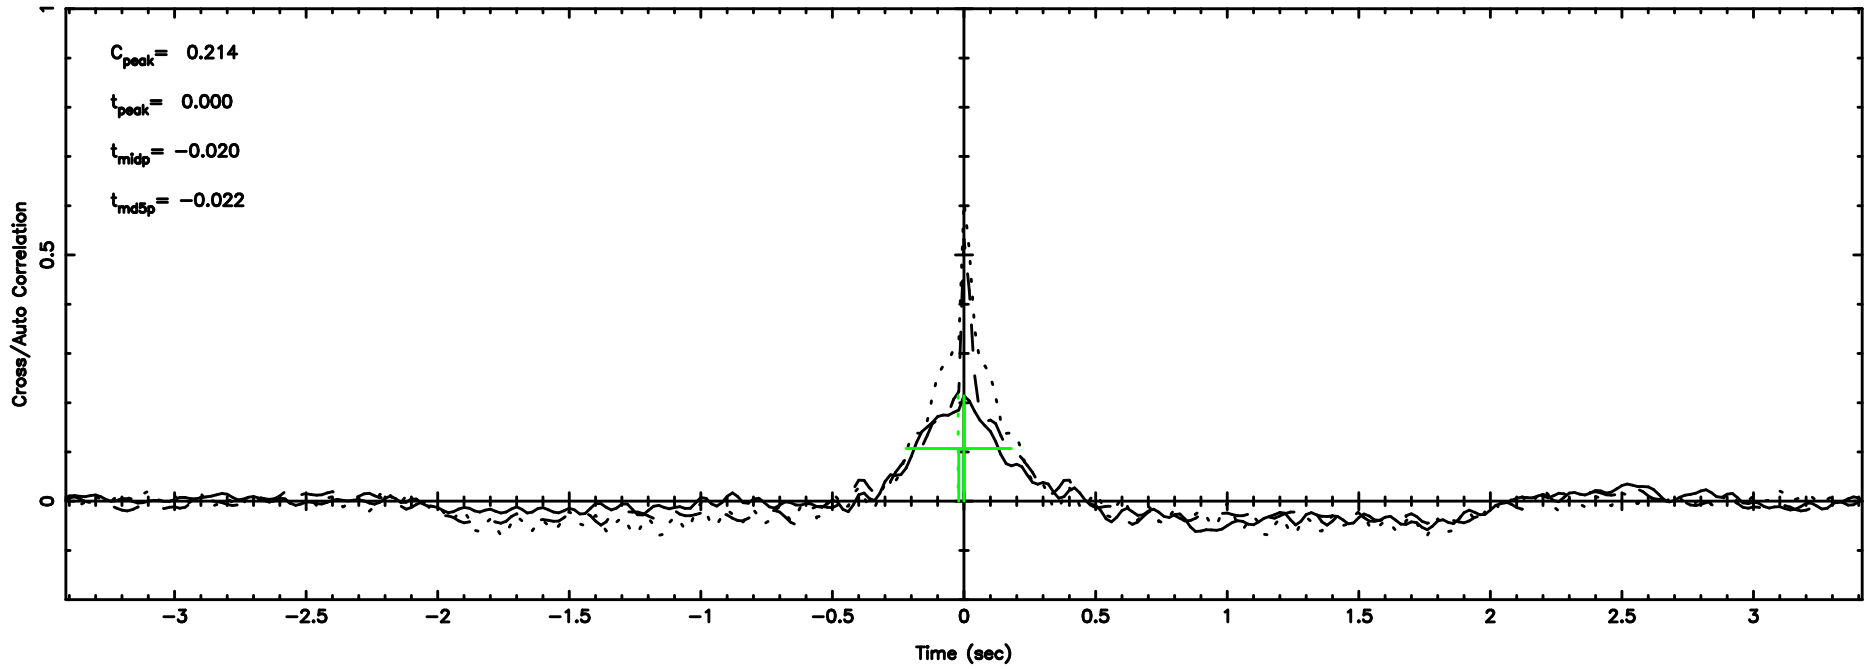

BLK: 7,SNR1: 0.63289 ,SNR2: 1.7814

0834-19 2024/07/07 4.44UT TOYOKAWA-FUJI

T20240707132433

BLK:13,SNR1: 0.40171 ,SNR2: 2.2620

K20240707132430

BLK:13,SNR1: 1.5137 ,SNR2: 6.1840

0834-19 2024/07/07 4.44UT TOYOKAWA-KISO