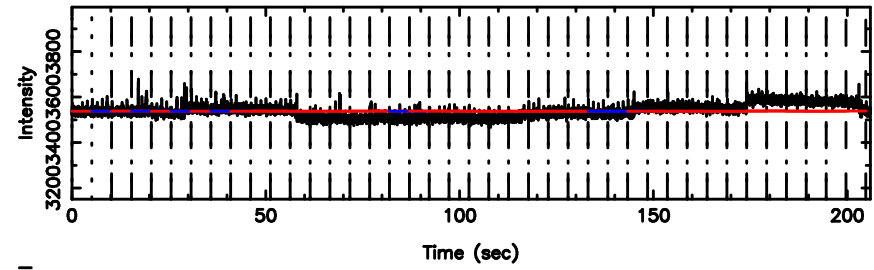

F20240707132435