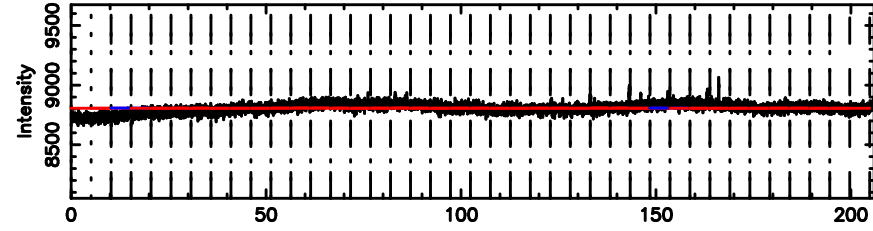

Frequency (Hz)

K20240707090946

BLK: 2,SNR1: 0.64728 ,SNR2: 1.8835