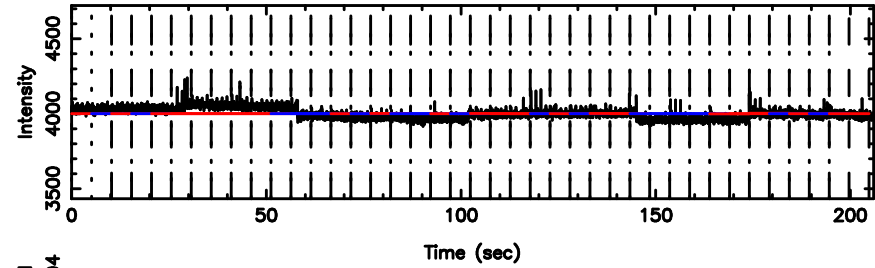

F20240707103930