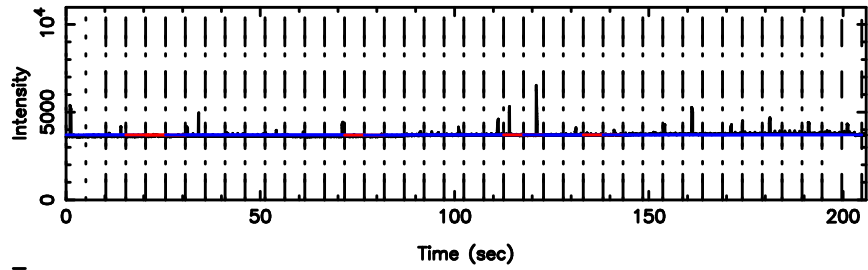

F20240707120333