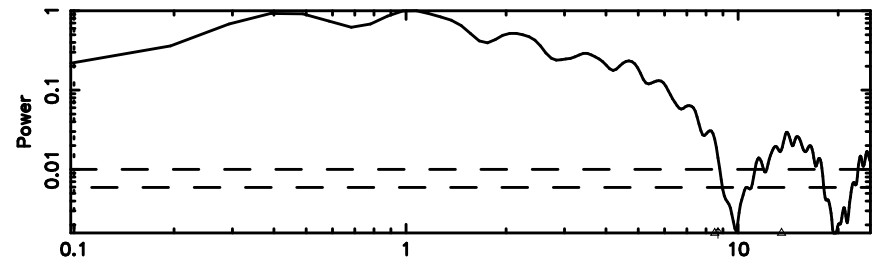

Frequency (Hz)

F20240707122400

BLK:32,SNR1: 8.2994 ,SNR2: 14.712

Frequency (Hz)

K20240707122355

BLK:32,SNR1: 11.867 ,SNR2: 27.077

Frequency (Hz)

0732+33 2024/07/07 3.43UT FUJI -KISO