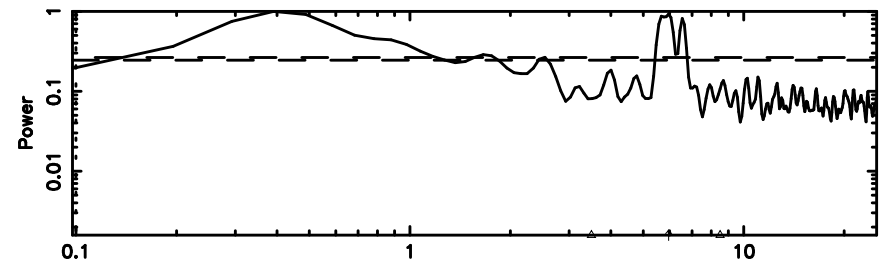

Frequency (Hz)

0320+05 2024/07/06 23.22UT FWJ -KISO

T20240707082508

BLK: 8,SNR1: 5.1728 ,SNR2: 9.6860

Frequency (Hz)

F20240707082510

BLK: 8,SNR1:-0.35406 ,SNR2: 0.42687

Frequency (Hz)