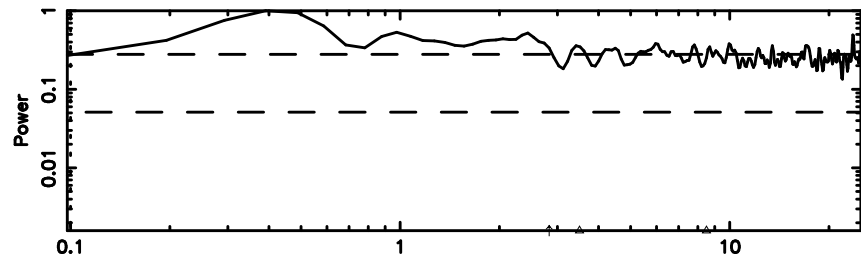

BLK: 7,SNR1: 0.44976E-01,SNR2: 0.71705