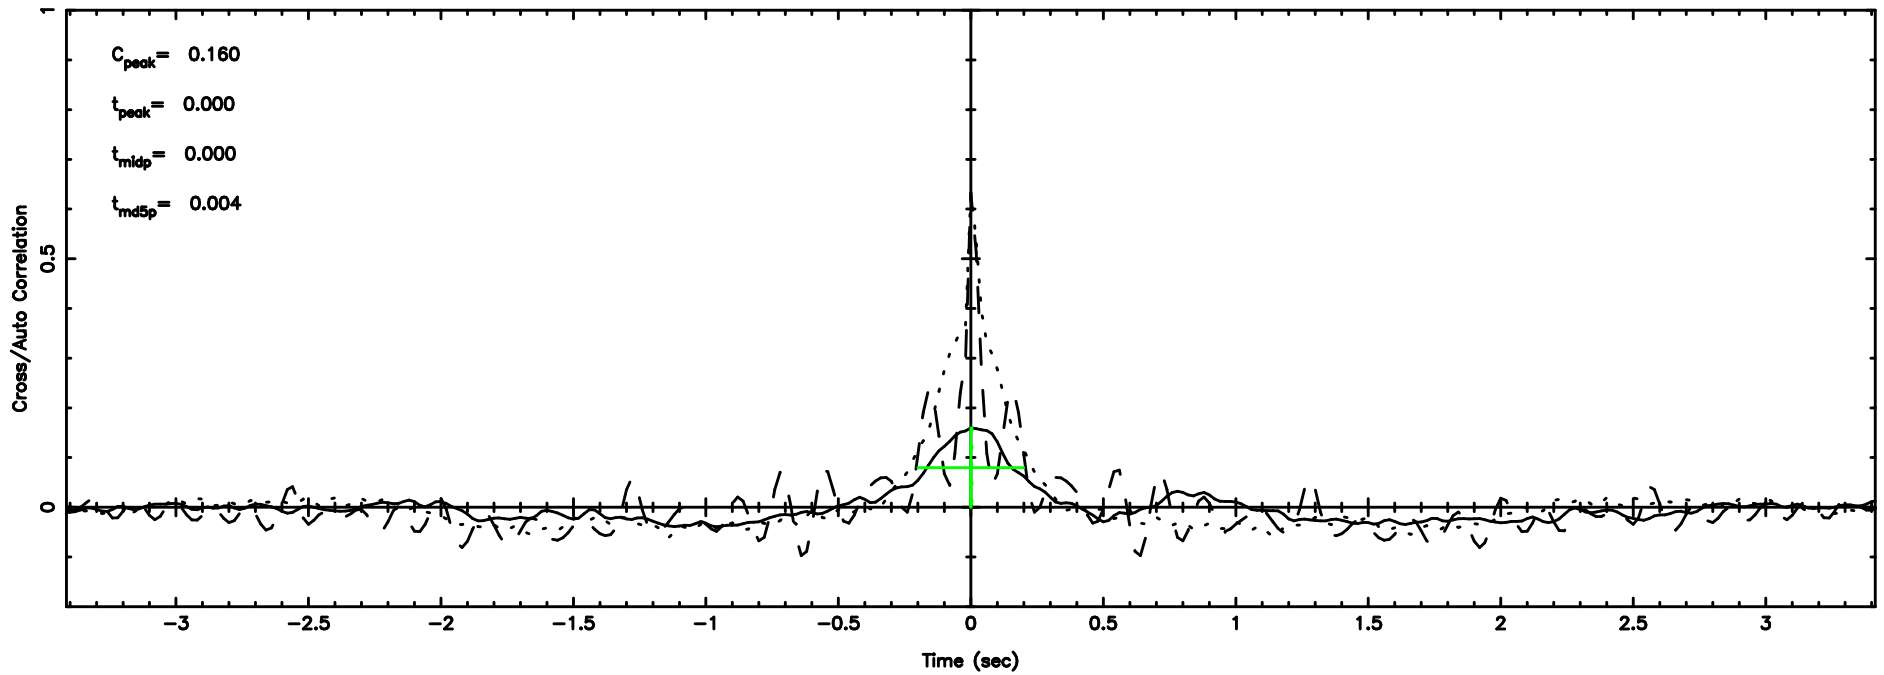

F20240707082510

BLK:17,SNR1:-0.20587 ,SNR2: 2.4638

K20240707082505

BLK:17,SNR1: 2.8406 ,SNR2: 12.180

0333+32 2024/07/06 23.45UT FUJI -KISO

T20240707083810

BLK:15,SNR1: 0.46904 ,SNR2: 2.2869

Frequency (Hz)