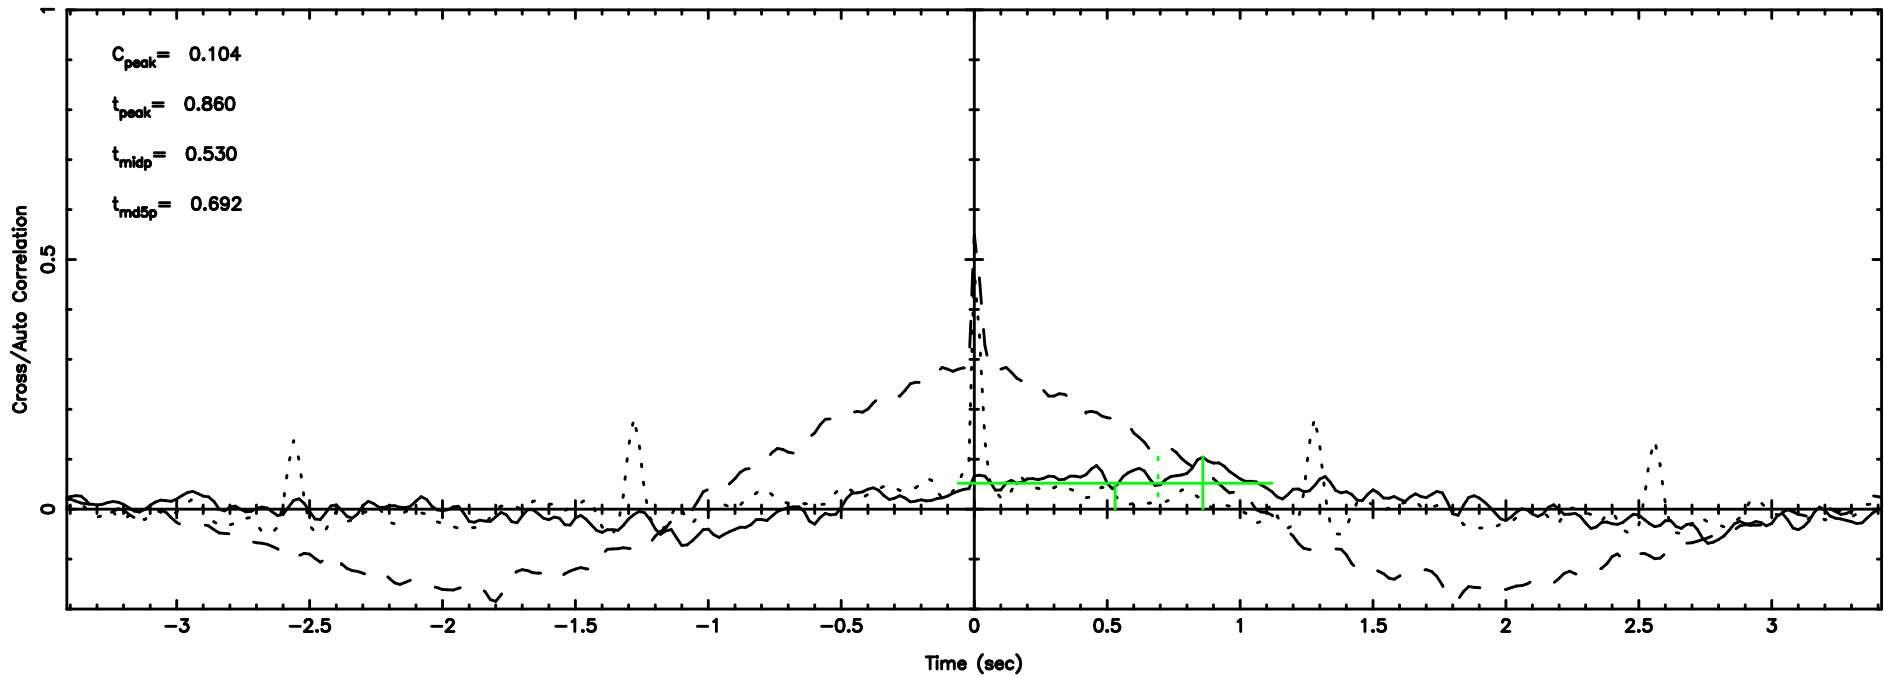

T20240707055538

BLK: 3,SNR1: 0.63026 ,SNR2: 6.6235

Frequency (Hz)

F20240707055540

BLK: 3,SNR1:-0.13722 ,SNR2: 1.5191

Frequency (Hz)

0103+422 2024/07/06 20.96UT TOYOKAWA-FUJI

T20240707055538