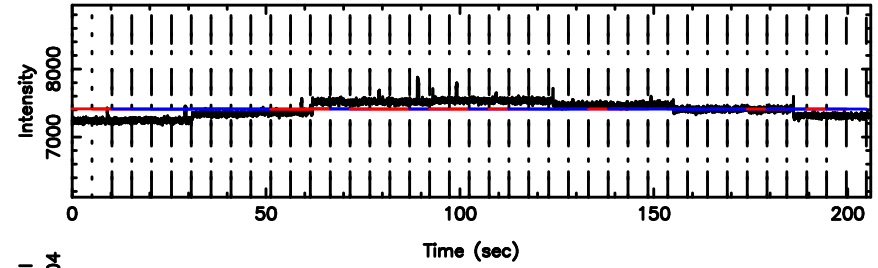

BLK:17,SNR1: 3.1100 ,SNR2: 7.2587

0821+394 2024/07/07 4.24UT TOYOKAWA-FUJI

T20240707131253

BLK:25,SNR1: 8.1349 ,SNR2: 14.930

K20240707131250

BLK:25,SNR1: 0.82780 ,SNR2: 2.4807

0821+394 2024/07/07 4.24UT TOYOKAWA-KISO