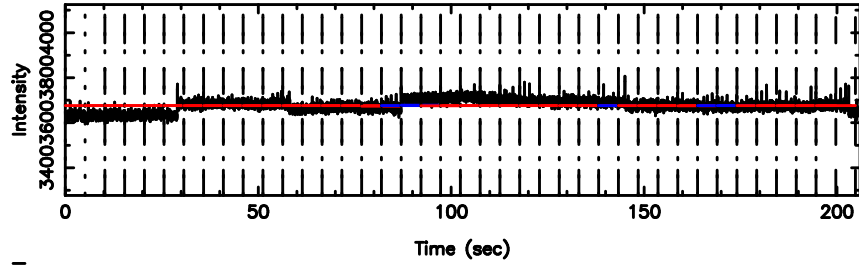

K20240707155650

BLK: 2,SNR1: 2.5717 ,SNR2: 10.461

Frequency (Hz)

1107+109 2024/07/07 6.98UT TOYOKAWA-KISO

F20240707155655

BLK: 5,SNR1: 0.87604E-01,SNR2: 2.5748

Frequency (Hz)

K20240707155650