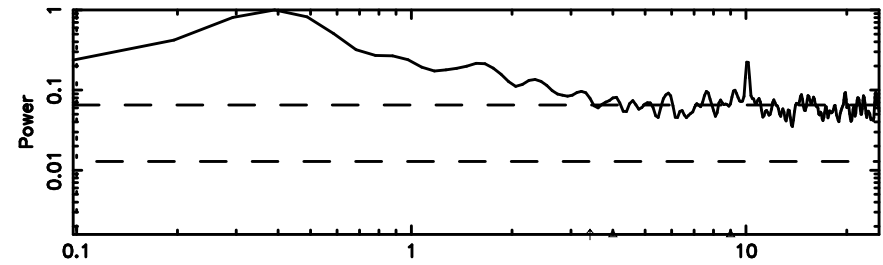

BLK:11,SNR1: 0.33598 ,SNR2: 1.6227

Frequency (Hz)

F20240707062633

BLK:10,SNR1: 0.26543 ,SNR2: 3.8364

Frequency (Hz)

3C48 2024/07/06 21.47UT FUJI -KISO

K20240707062628

BLK:10,SNR1: 0.45843 ,SNR2: 2.6614