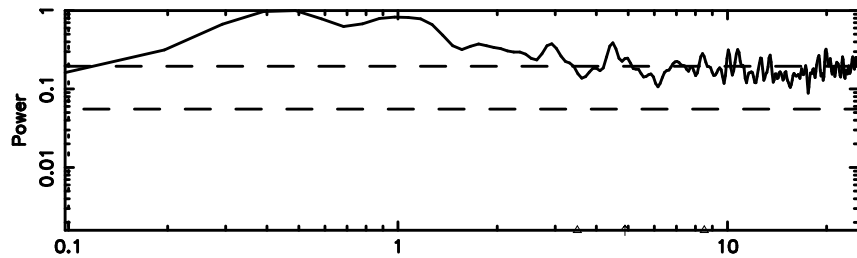

BLK: 7,SNR1: 0.16428 ,SNR2: 1.0232

Frequency (Hz)

K20240707180245

BLK: 7,SNR1: 1.7902 ,SNR2: 9.7714

Frequency (Hz)

1313+453 2024/07/07 9.07UT TOYOKAWA-KISO

F20240707180250

BLK:15,SNR1: 1.4462 ,SNR2: 5.0306