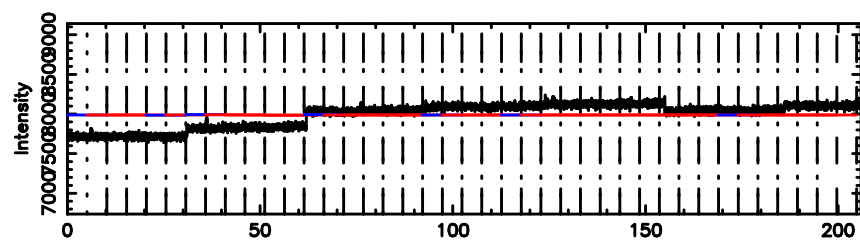

BLK: 4,SNR1: 0.32960 ,SNR2: 0.85305

K20240707163653

BLK: 4,SNR1: 0.40284 ,SNR2: 1.3840

3C267 2024/07/07 7.64UT TOYOKAWA-KISO

F20240707163658

BLK: 7,SNR1: 1.1102 ,SNR2: 5.1670

Frequency (Hz)

K20240707163653