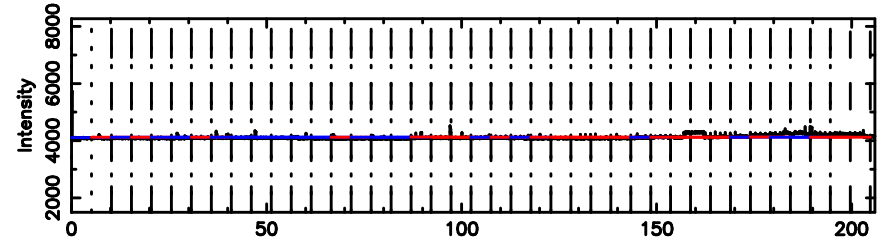

Frequency (Hz)

F20240707090257