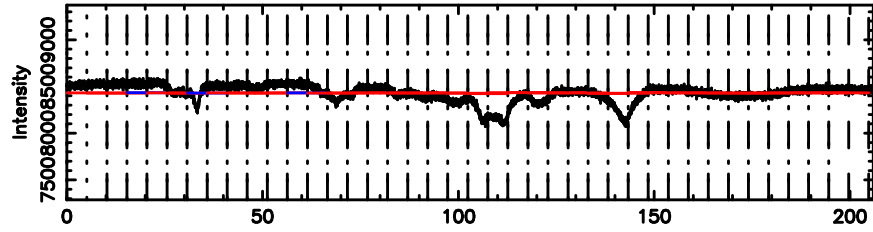

T20240707055538

BLK: 3,SNR1: 0.63026 ,SNR2: 6.6235

Frequency (Hz)

F20240707055540

BLK: 3,SNR1:-0.13722 ,SNR2: 1.5191

Frequency (Hz)

0103+422 2024/07/06 20.96UT TOYOKAWA-FUJI

T20240707055538