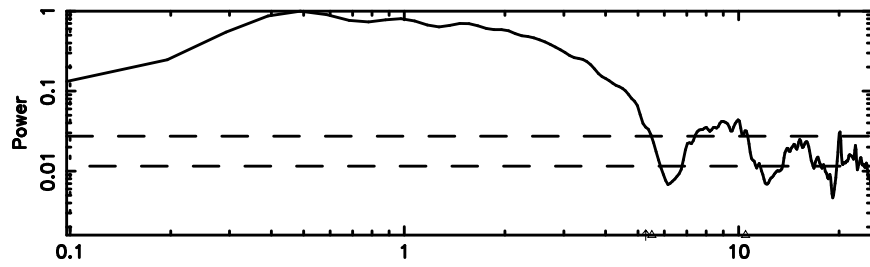

BLK:16,SNR1: 3.3317 ,SNR2: 13.651