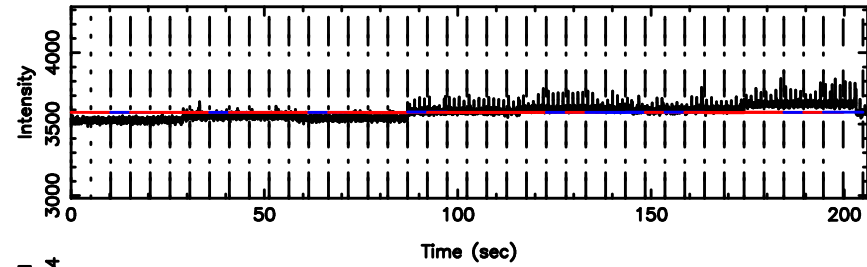

F20240707145521