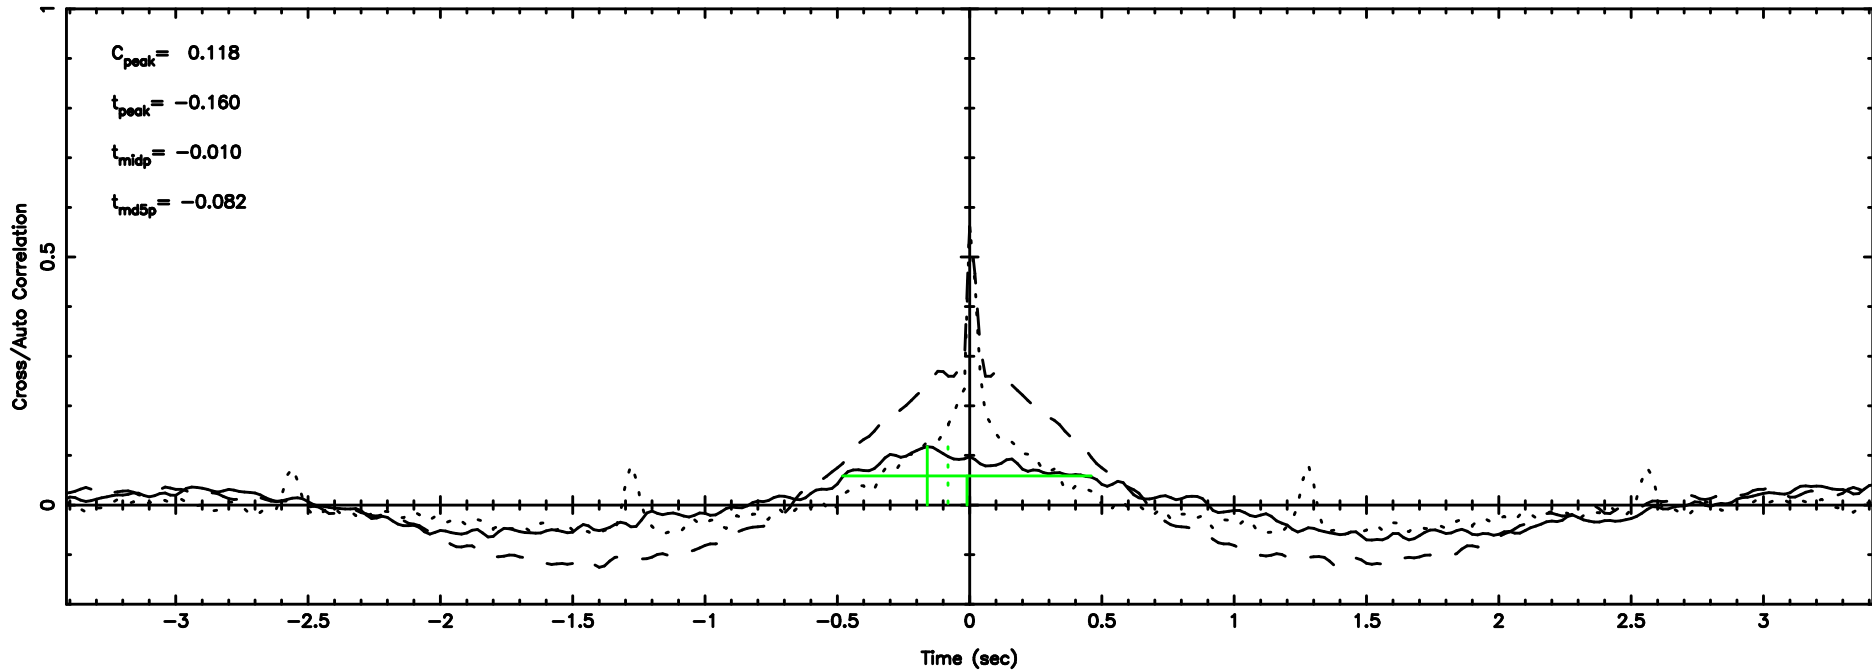

T20240707092116

BLK:12,SNR1: 0.44438 ,SNR2: 4.5884

F20240707092118

BLK:12,SNR1:-0.92904E-01,SNR2: 2.1423

3C119 2024/07/07 0.38UT TOYOKAWA-FUJI