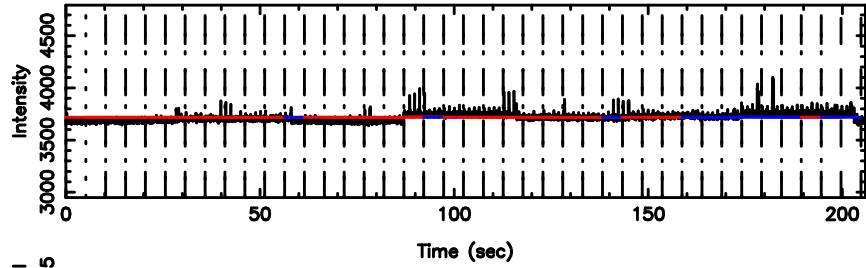

F20240707123202

BLK:10,SNR1: 1.9276 ,SNR2: 6.2823