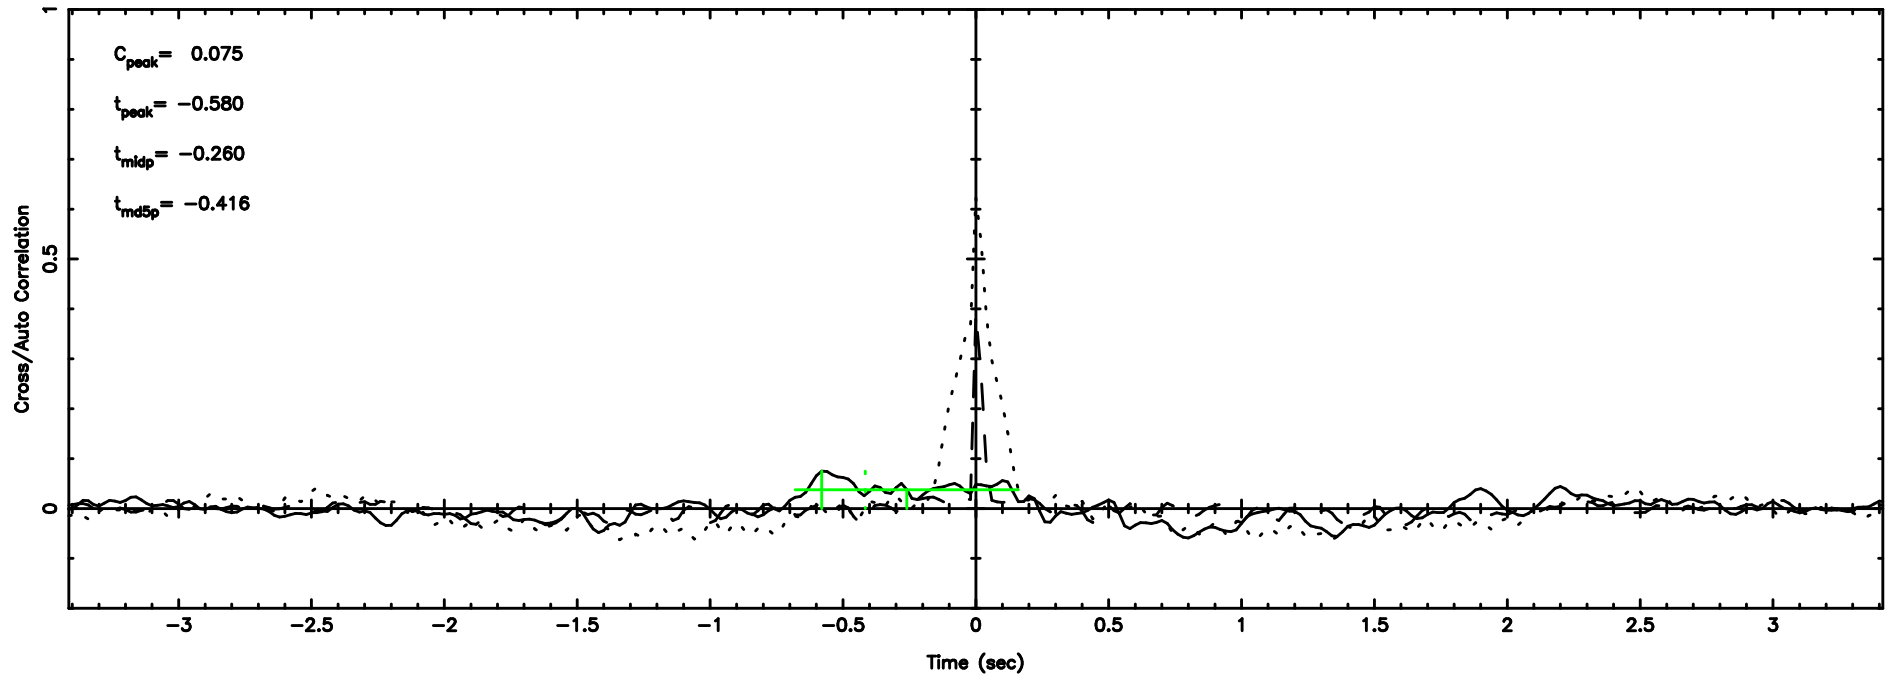

Frequency (Hz)

0116+31 2024/07/06 21.17UT TOYOKAWA-KISO