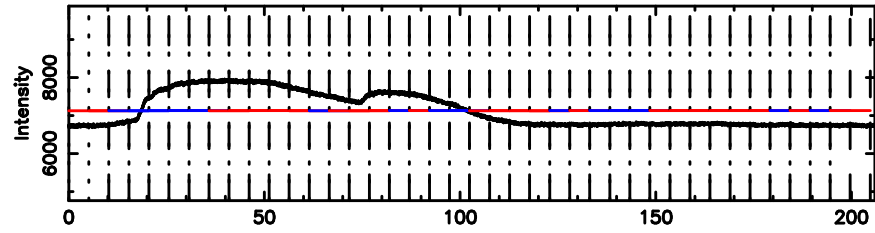

T20240707062631