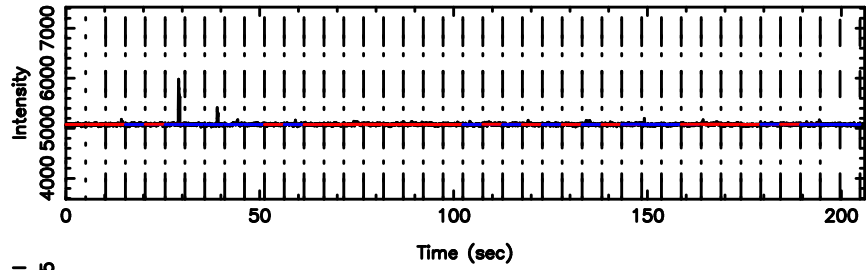

T20240707131253