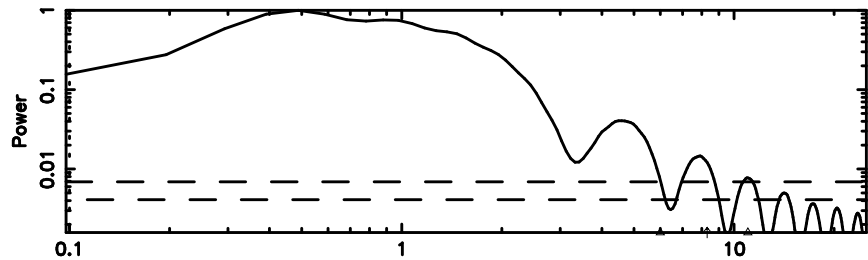

BLK:32,SNR1: 9.7670 ,SNR2: 17.403

Frequency (Hz)

0713-024 2024/07/07 3.09UT TOYOKAWA-FUJI

T20240707120331

BLK:34,SNR1: 8.8909 ,SNR2: 22.282

Frequency (Hz)

0713-024 2024/07/07 3.09UT TOYOKAWA-KISO

K20240707120328