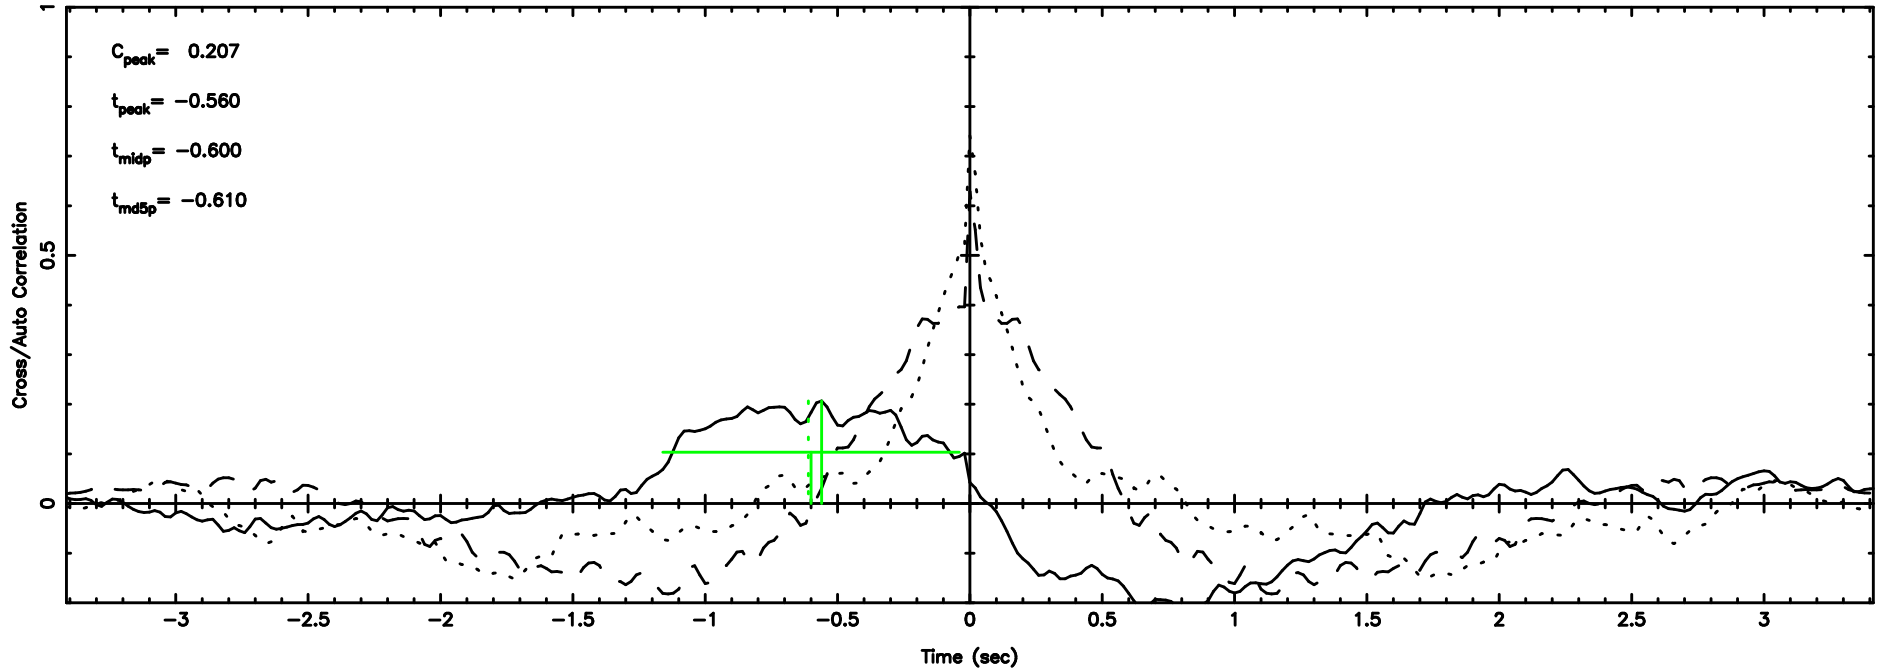

T20240707090949

BLK: 2,SNR1: 2.1732 ,SNR2: 27.457

Frequency (Hz)

F20240707090951

BLK: 2,SNR1: 0.74597 ,SNR2: 4.6619

Frequency (Hz)

0418+236 2024/07/07 0.19UT TOYOKAWA-FUJI

T20240707090949