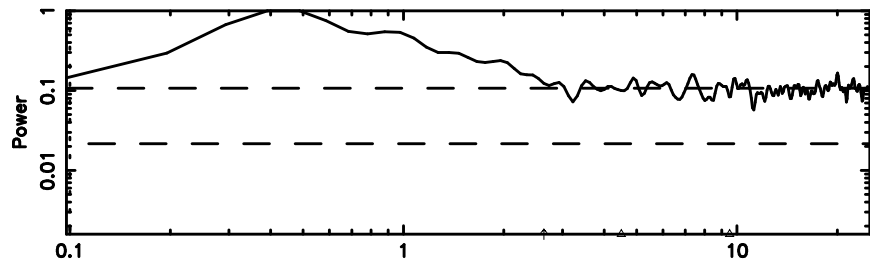

Frequency (Hz)

K20240707085341

BLK:13,SNR1: 4.1293 ,SNR2: 17.301

Frequency (Hz)

0403-132 2024/07/06 23.92UT FUJI -KISO

T20240707090255

BLK:19,SNR1: 0.31050 ,SNR2: 2.5502

Frequency (Hz)