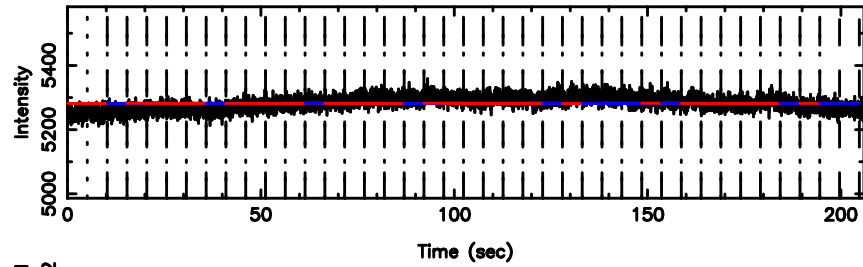

T20240707145519