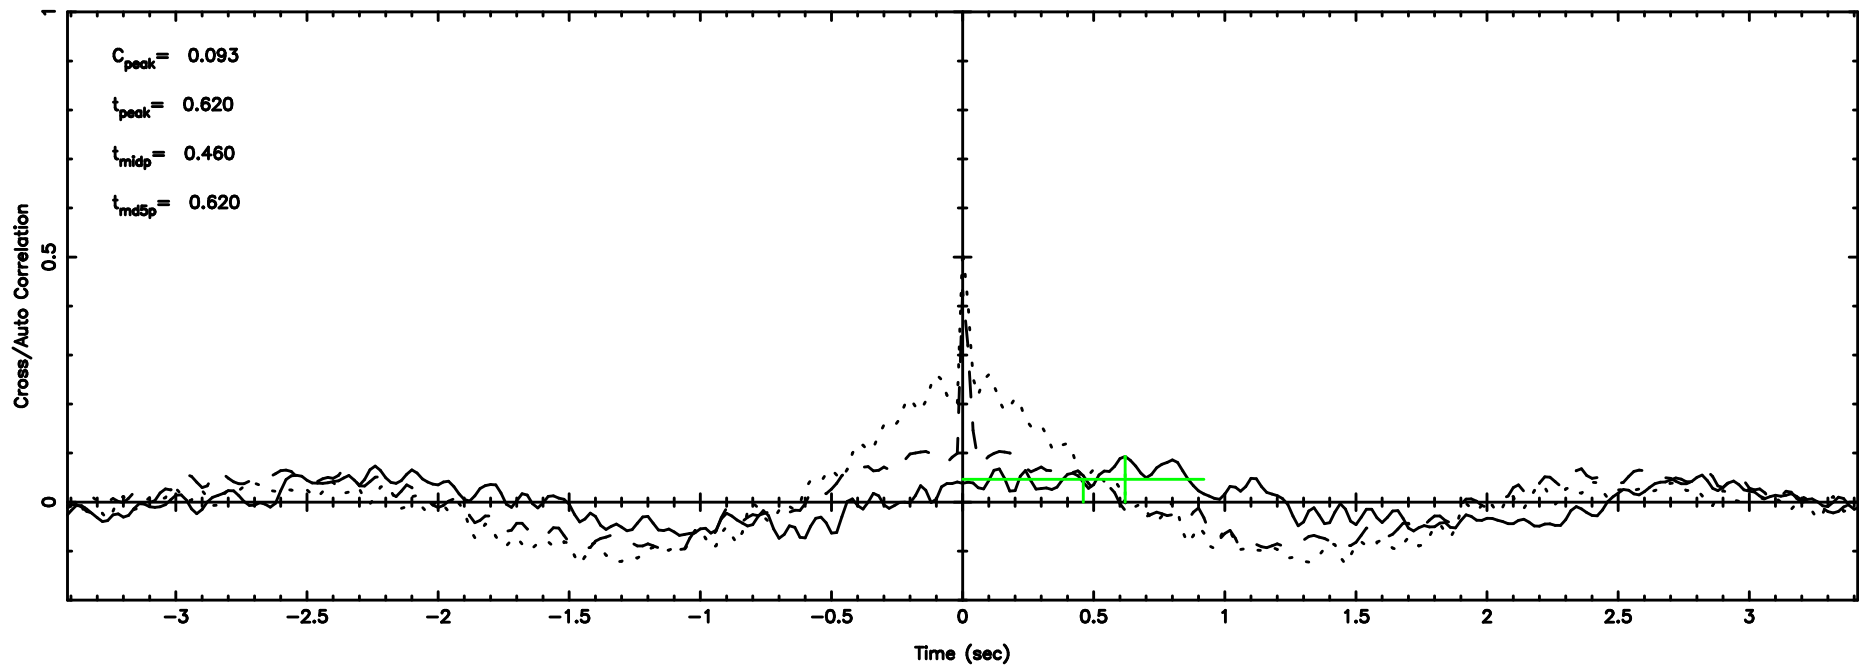

Frequency (Hz)

1031-11 2024/07/07 6.37UT TOYOKAWA-KISO