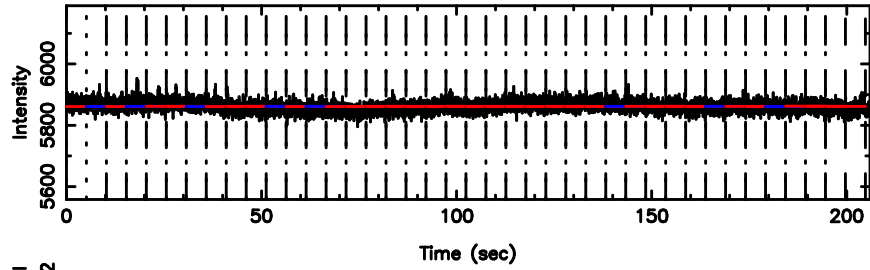

T20240707085344