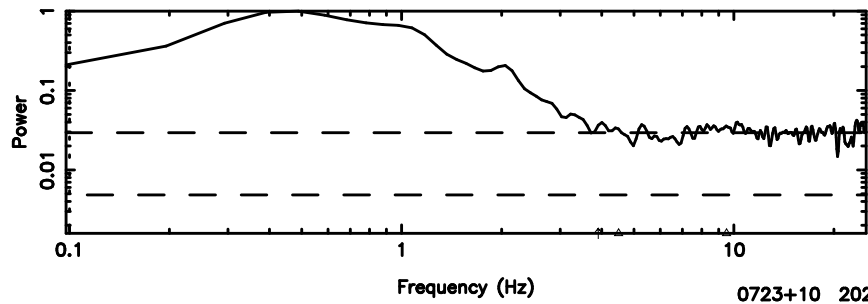

BLK:17,SNR1: 1.7188 ,SNR2: 8.8751