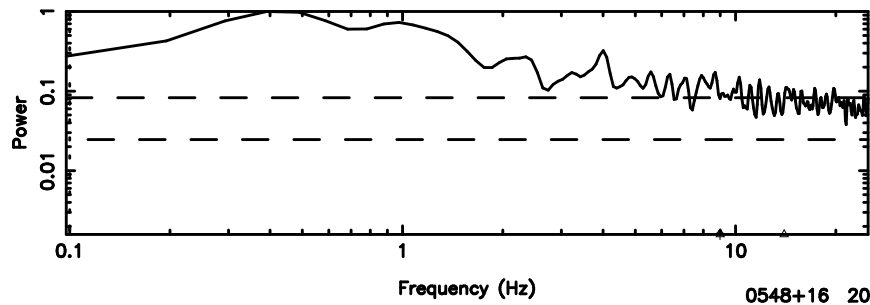

K20240707103925

BLK:15,SNR1: 0.48896 ,SNR2: 1.6147

F20240707103930

BLK:13,SNR1: 0.79053 ,SNR2: 1.8101

K20240707103925

BLK:13,SNR1: 0.69028 ,SNR2: 2.4635

0548+16 2024/07/07 1.69UT FUJI -KISO

T20240707104339