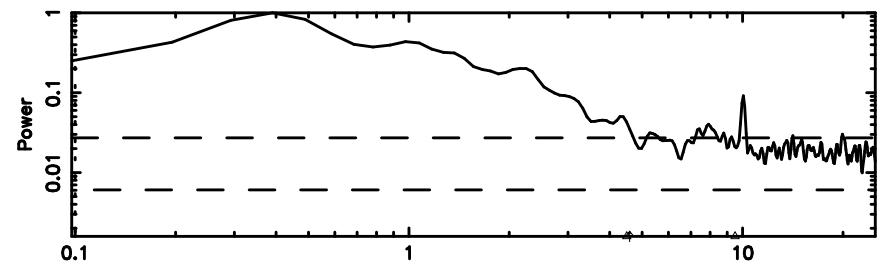

BLK:12,SNR1: 0.17652 ,SNR2: 0.90683

Frequency (Hz)

K20240707085341

BLK:12,SNR1: 1.5089 ,SNR2: 7.2072

Frequency (Hz)

0403-132 2024/07/06 23.92UT TOYOKAWA-KISO

F20240707085346

BLK:13,SNR1: 0.53214E-01,SNR2: 0.95458