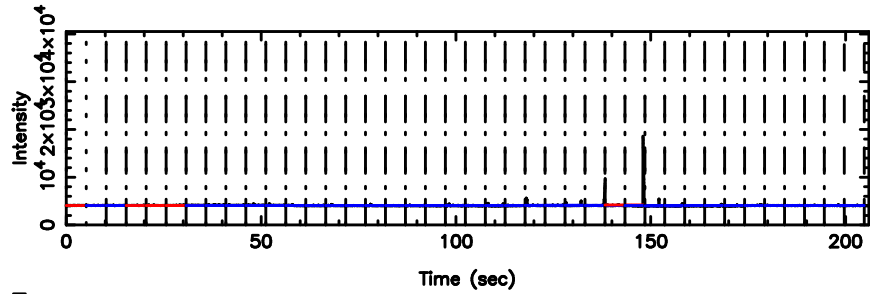

3C138 2024/07/07 1.18UT TOYOKAWA-KISO

K20240707100921

BLK:32,SNR1: 2.7955 ,SNR2: 13.338

Frequency (Hz)

F20240707100926

BLK:34,SNR1: 18.516 ,SNR2: 25.493

3C138 2024/07/07 1.18UT FUJI -KISO

K20240707100921