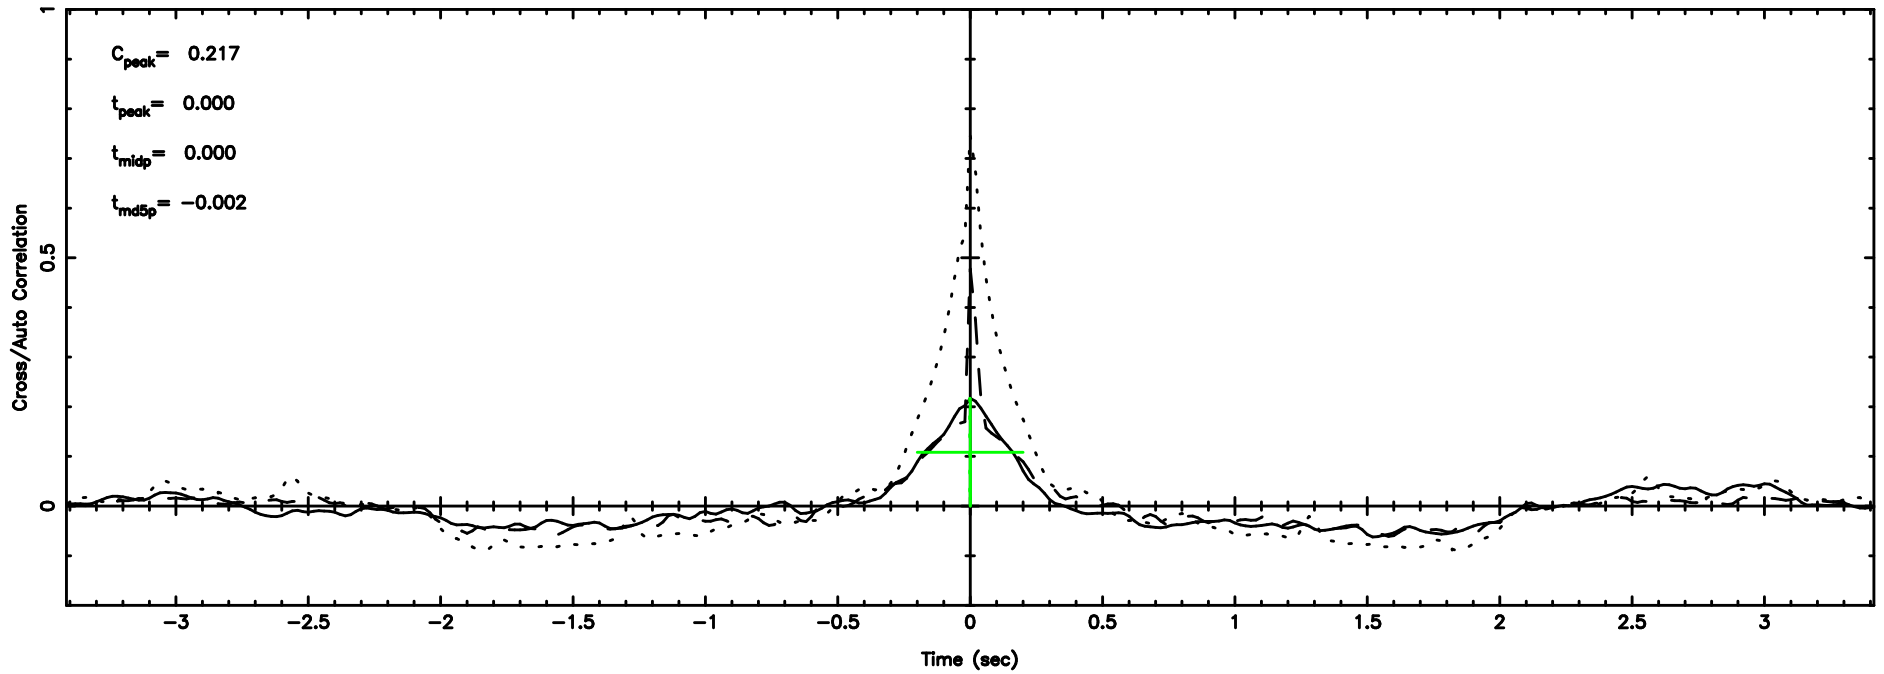

F20240707090257

BLK:19,SNR1: 2.7007 ,SNR2: 6.7047

Frequency (Hz)

0411+05 2024/07/07 0.08UT TOYOKAWA-FUJI

T20240707090255

BLK:14,SNR1: 0.27355 ,SNR2: 2.3564

Frequency (Hz)

K20240707090252