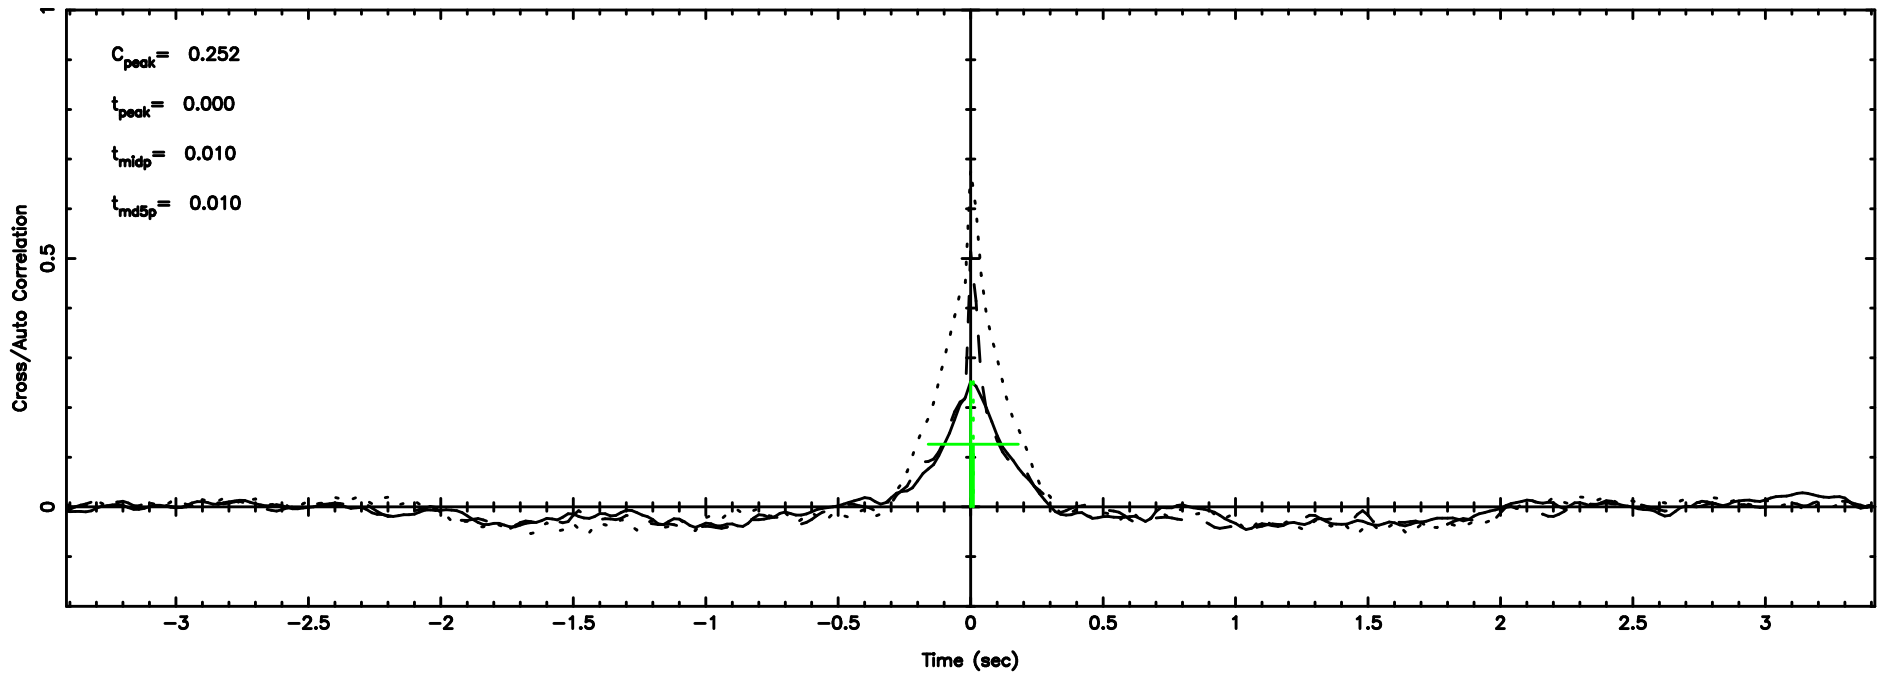

Frequency (Hz)

0347+05 2024/07/06 23.66UT TOYOKAWA-KISO