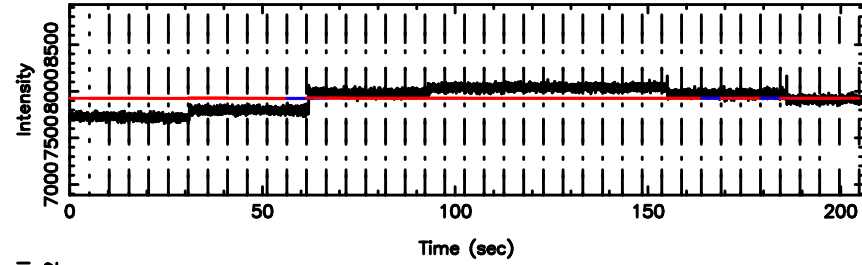

3C263.1 2024/07/07 7.54UT TOYOKAWA-KISO

F20240707163031

BLK: 3,SNR1:-0.23480 ,SNR2: 0.0000

Frequency (Hz)

K20240707163026

BLK: 3,SNR1: 1.4039 ,SNR2: 7.2829

Frequency (Hz)

3C263.1 2024/07/07 7.54UT FUJI -KISO