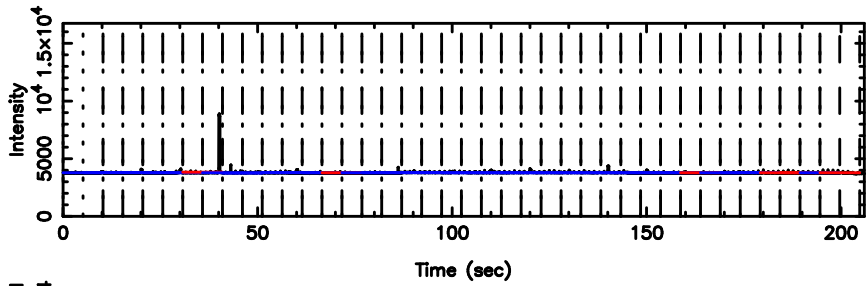

T20240707105552

F20240707105554

T20240707105552

BLK:36,SNR1: 2.9856 ,SNR2: 13.230

0605-08 2024/07/07 1.96UT TOYOKAWA-KISO

K20240707105549

BLK:36,SNR1: 8.3786 ,SNR2: 20.970

F20240707105554