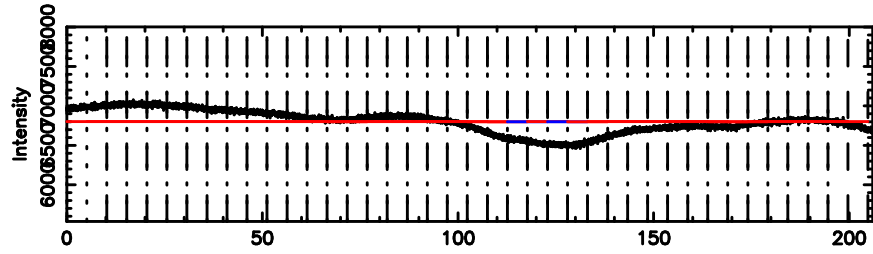

T20240707064015