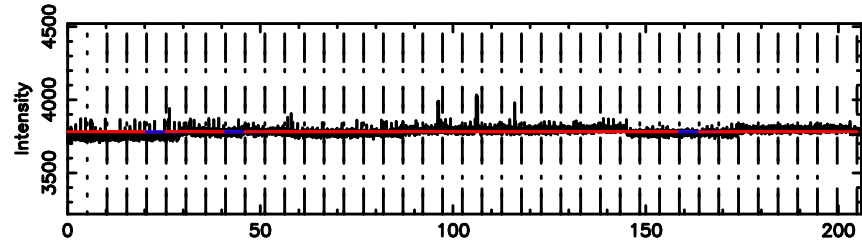

Frequency (Hz)

F20240707163658