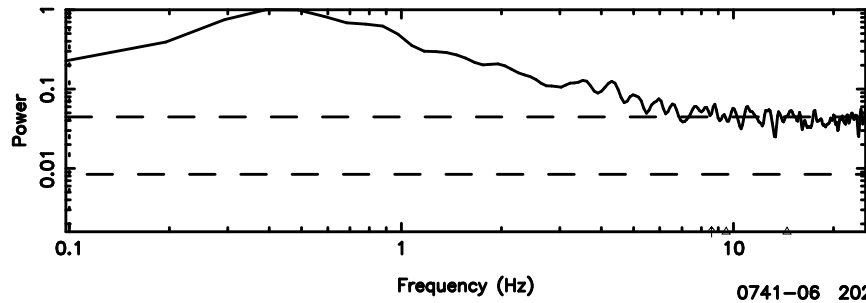

BLK:14,SNR1: 1.1831 ,SNR2: 2.8082