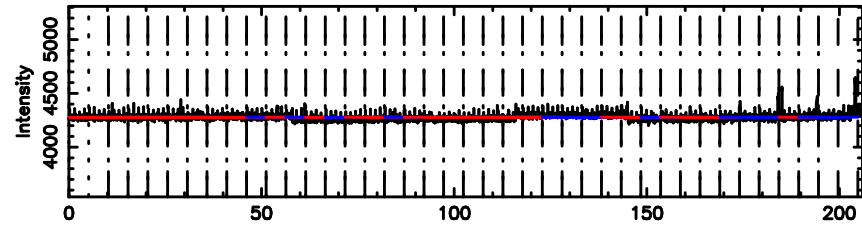

Frequency (Hz)

F20240707180250