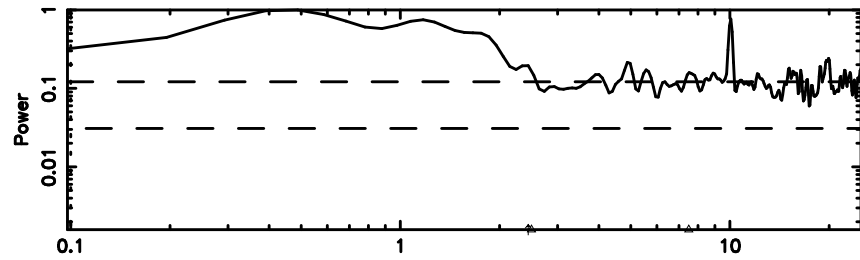

BLK: 7,SNR1: 0.49614 ,SNR2: 3.5600