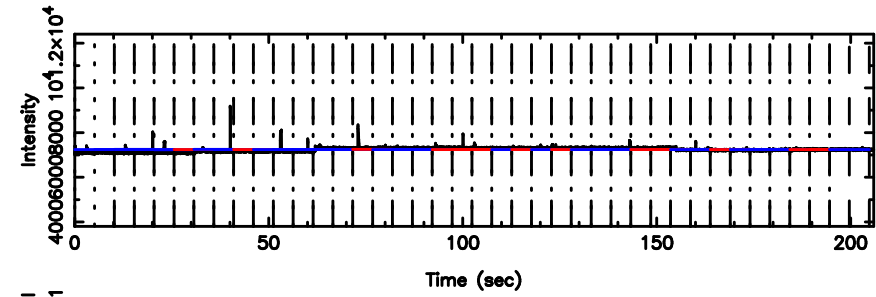

3C190 2024/07/07 3.85UT TOYOKAWA-KISO

F20240707124921

BLK:26,SNR1: 8.1896 ,SNR2: 20.193

K20240707124916

BLK:26,SNR1: 6.8575 ,SNR2: 16.537

3C190 2024/07/07 3.85UT FUJI -KISO

T20240707130143

BLK:19,SNR1: 7.4248 ,SNR2: 20.935