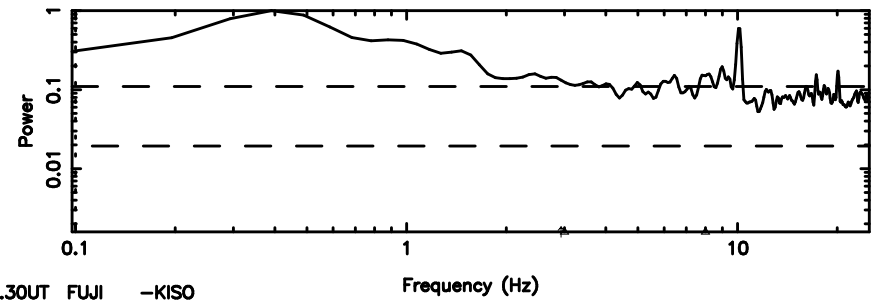

BLK:19,SNR1: 0.26268 ,SNR2: 1.9851