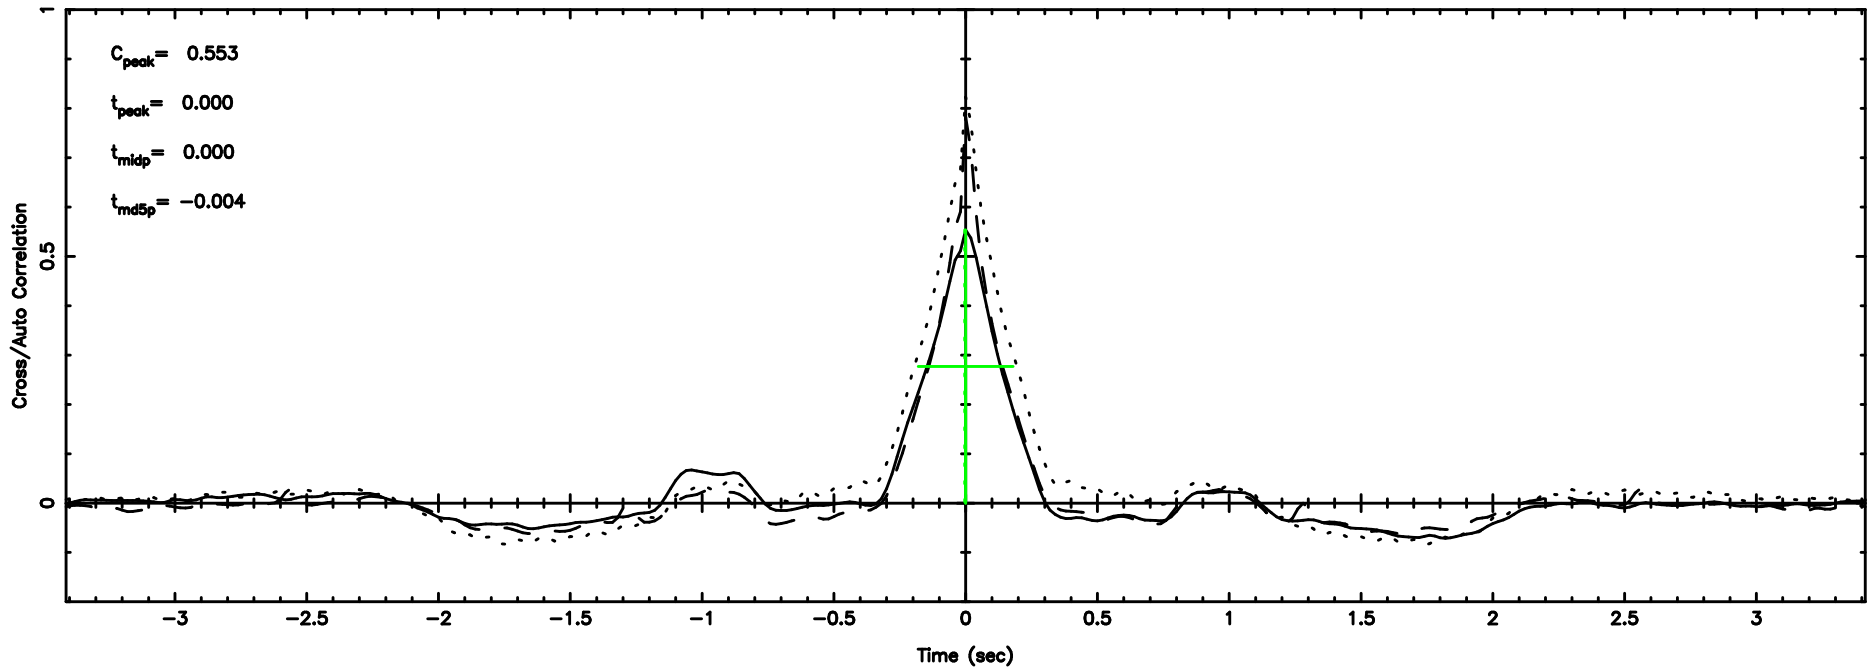

Frequency (Hz)

F20240707122400

BLK:32,SNR1: 8.2994 ,SNR2: 14.712

Frequency (Hz)

K20240707122355

BLK:32,SNR1: 11.867 ,SNR2: 27.077

Frequency (Hz)

0732+33 2024/07/07 3.43UT FUJI -KISO