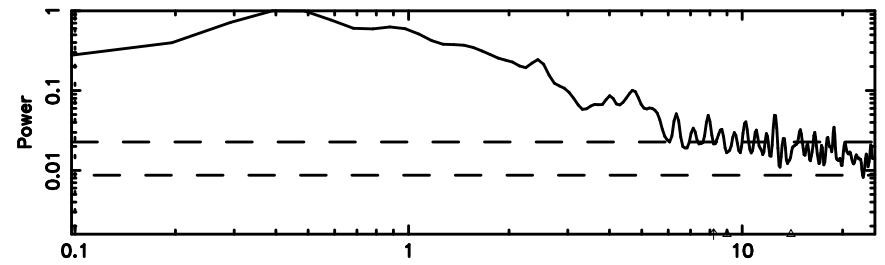

BLK:19,SNR1: 2.7007 ,SNR2: 6.7047