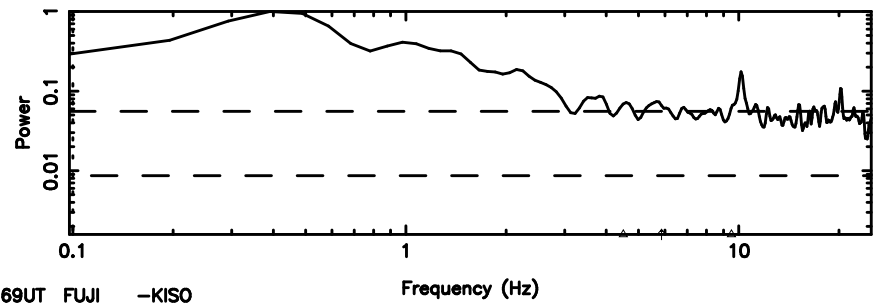

K20240707103925

BLK:15,SNR1: 0.48896 ,SNR2: 1.6147

F20240707103930

BLK:13,SNR1: 0.79053 ,SNR2: 1.8101

K20240707103925

BLK:13,SNR1: 0.69028 ,SNR2: 2.4635

0548+16 2024/07/07 1.69UT FUJI -KISO

T20240707104339