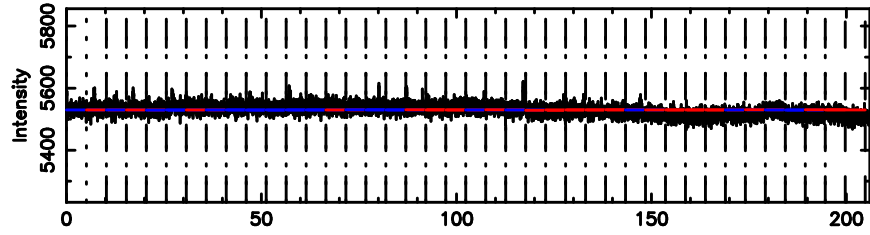

Frequency (Hz)

K20240707085341

BLK:13,SNR1: 4.1293 ,SNR2: 17.301

Frequency (Hz)

0403-132 2024/07/06 23.92UT FUJI -KISO

T20240707090255

BLK:19,SNR1: 0.31050 ,SNR2: 2.5502

Frequency (Hz)