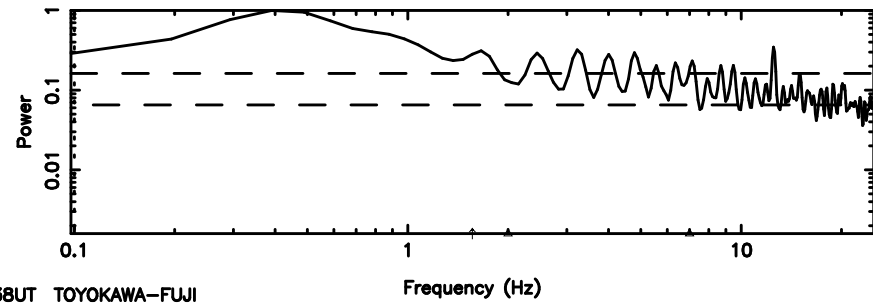

BLK:12,SNR1:-0.92904E-01,SNR2: 2.1423

3C119 2024/07/07 0.38UT TOYOKAWA-FUJI