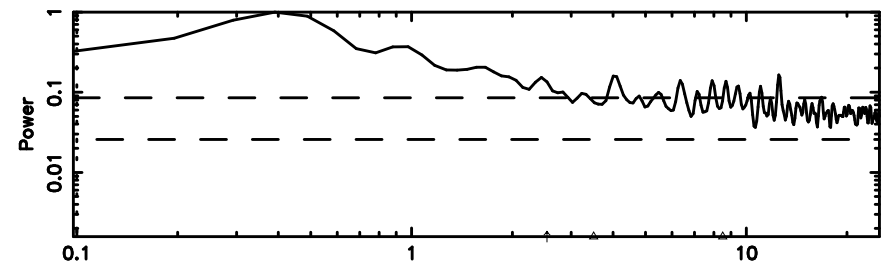

BLK:15,SNR1: 0.21892 ,SNR2: 2.7576