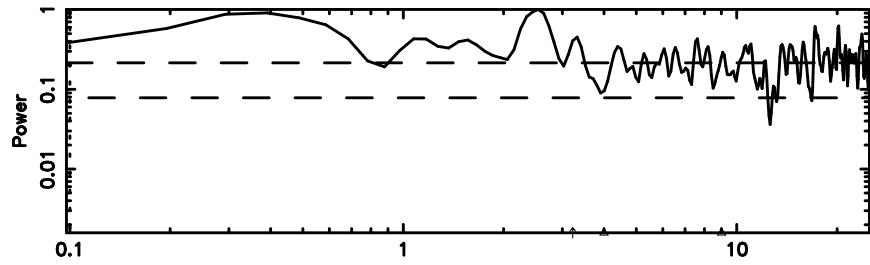

T20240707090949

BLK: 2,SNR1: 0.21854 ,SNR2: 1.2416

Frequency (Hz)

K20240707090946

BLK: 2,SNR1: 0.64728 ,SNR2: 1.8835

Frequency (Hz)

0418+236 2024/07/07 0.19UT TOYOKAWA-KISO