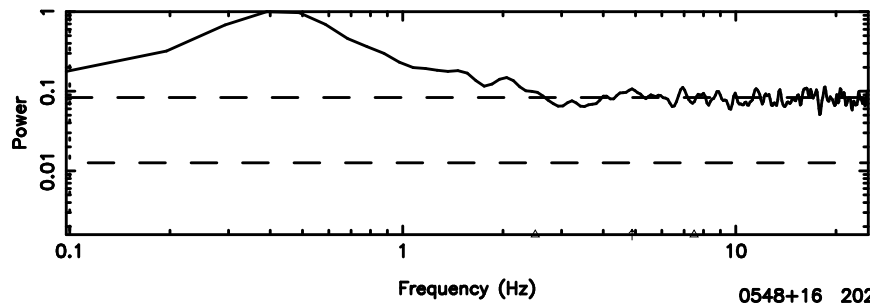

BLK:17,SNR1: 0.30038 ,SNR2: 1.3181