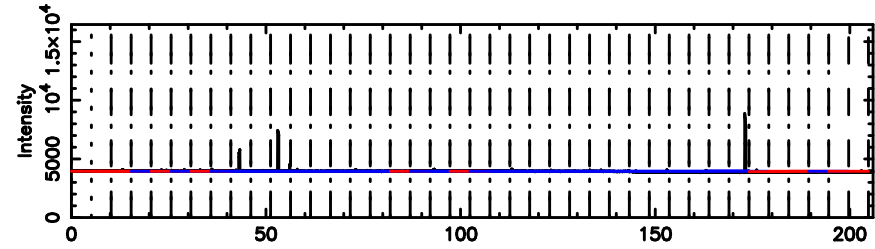

0552+12 2024/07/07 1.76UT TOYOKAWA-FUJI

F20240707104341