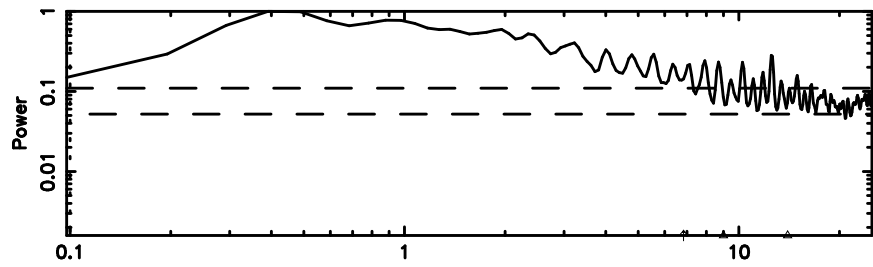

Frequency (Hz)

K202407070511

BLK: 9,SNR1: 2.3922 ,SNR2: 7.6393

Frequency (Hz)

0213+178 2024/07/06 22.12UT TOYOKAWA-KISO

F202407070516

BLK:17,SNR1: 0.76776 ,SNR2: 2.3625

K202407070511