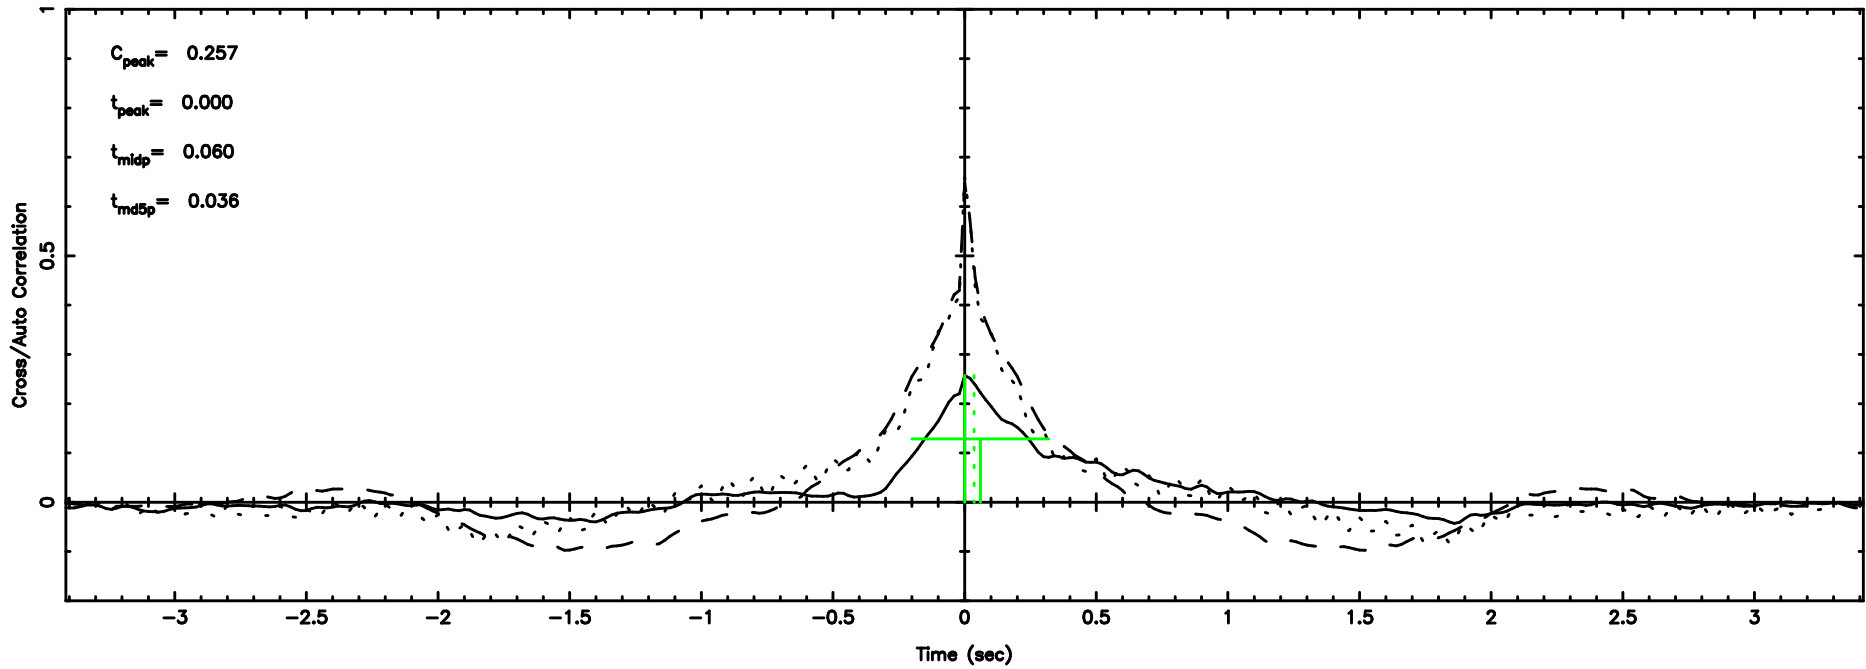

3C196 2024/07/07 4.06UT TOYOKAWA-FUJI

F20240707130145

BLK:19,SNR1: 4.1679 ,SNR2: 9.3292

T20240707130143

BLK:23,SNR1: 7.0862 ,SNR2: 19.971

3C196 2024/07/07 4.06UT TOYOKAWA-KISO

K20240707130140

BLK:23,SNR1: 4.6946 ,SNR2: 18.488