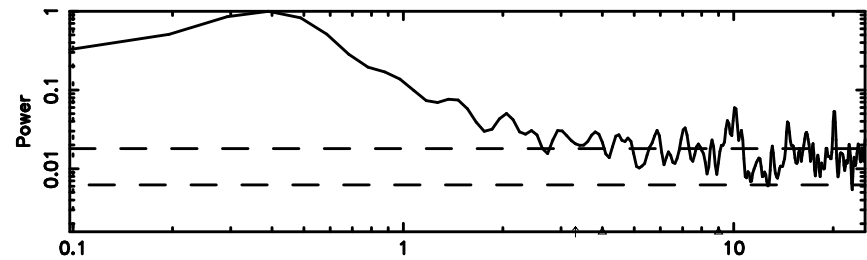

BLK: 3,SNR1: 0.95980E-01,SNR2: 1.3921

Frequency (Hz)

K20240707152516

BLK: 3,SNR1: 1.3564 ,SNR2: 8.4821

Frequency (Hz)

1035-058 2024/07/07 6.45UT TOYOKAWA-KISO

F20240707152521

BLK: 2,SNR1:-0.14120 ,SNR2: 1.7783