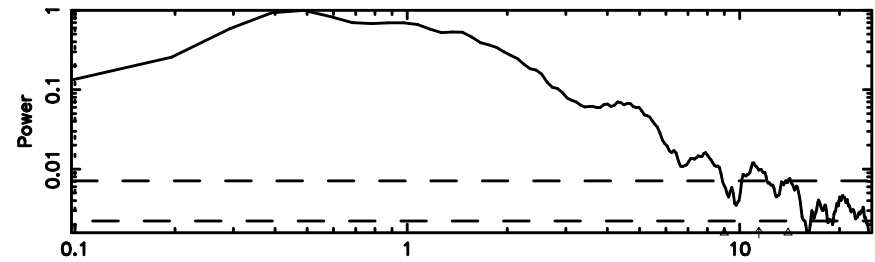

BLK:32,SNR1: 9.7670 ,SNR2: 17.403