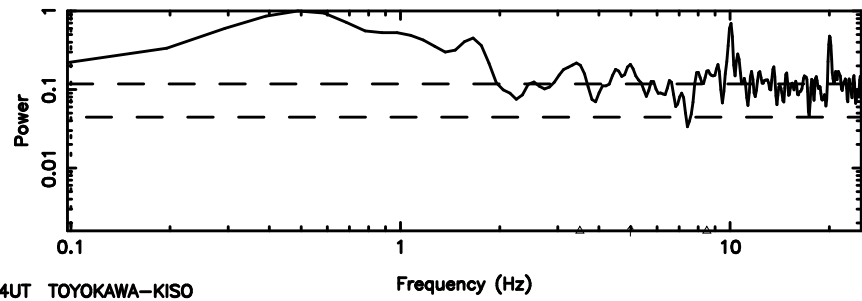

BLK: 4,SNR1: 0.32960 ,SNR2: 0.85305

K20240707163653

BLK: 4,SNR1: 0.40284 ,SNR2: 1.3840

3C267 2024/07/07 7.64UT TOYOKAWA-KISO

F20240707163658

BLK: 7,SNR1: 1.1102 ,SNR2: 5.1670

Frequency (Hz)

K20240707163653