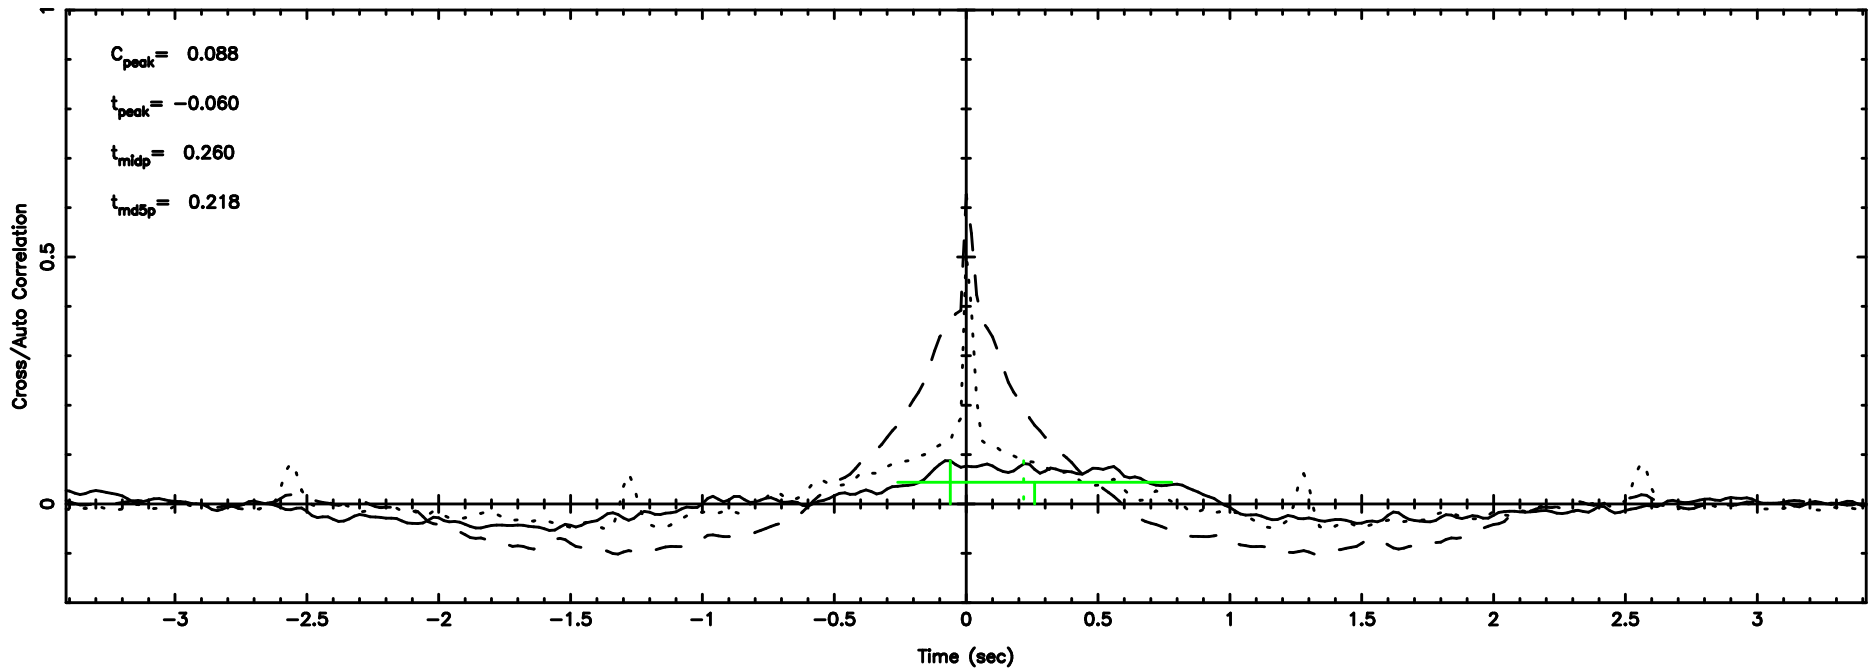

T20240707121343

BLK:17,SNR1: 1.7188 ,SNR2: 8.8751

F20240707121345

BLK:17,SNR1: 0.39616E-01,SNR2: 2.7951

0723+10 2024/07/07 3.26UT TOYOKAWA-FUJI