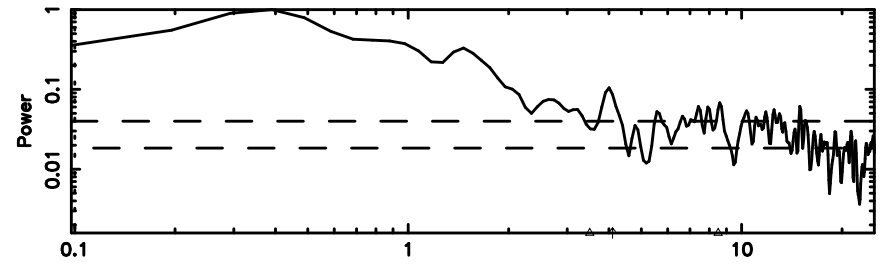

T20240707090949

BLK: 2,SNR1: 2.1732 ,SNR2: 27.457

Frequency (Hz)

F20240707090951

BLK: 2,SNR1: 0.74597 ,SNR2: 4.6619

Frequency (Hz)

0418+236 2024/07/07 0.19UT TOYOKAWA-FUJI

T20240707090949