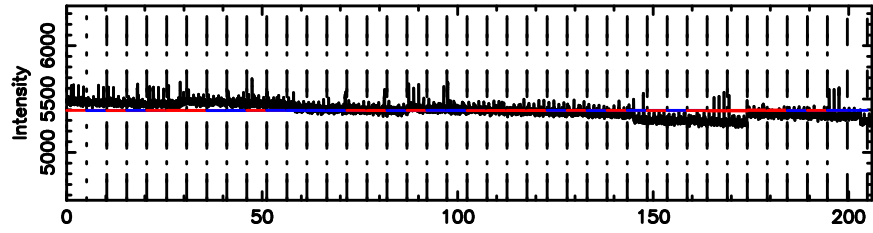

Frequency (Hz)

K202407070511

BLK: 9,SNR1: 2.3922 ,SNR2: 7.6393

Frequency (Hz)

0213+178 2024/07/06 22.12UT TOYOKAWA-KISO

F202407070516

BLK:17,SNR1: 0.76776 ,SNR2: 2.3625

K202407070511