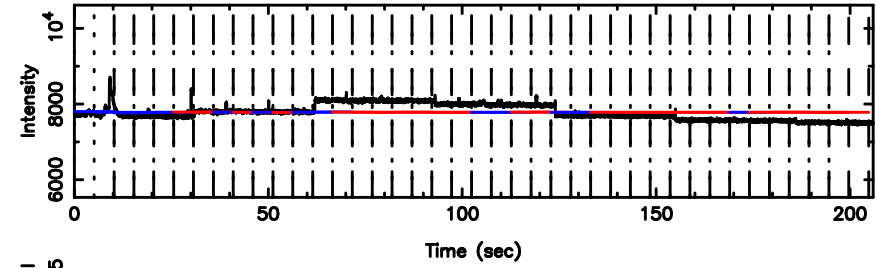

K20240707130140