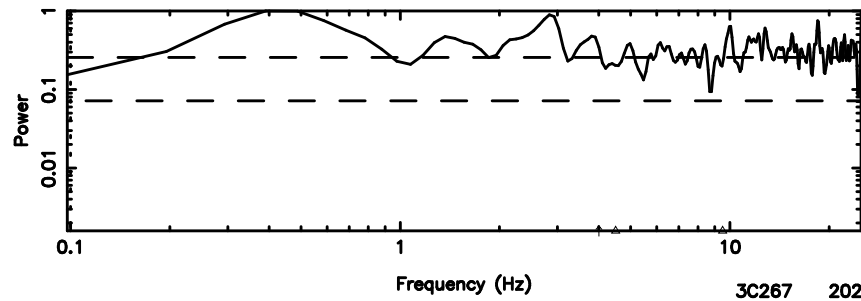

BLK: 4,SNR1: 0.32960 ,SNR2: 0.85305

K20240707163653

BLK: 4,SNR1: 0.40284 ,SNR2: 1.3840

3C267 2024/07/07 7.64UT TOYOKAWA-KISO

F20240707163658

BLK: 7,SNR1: 1.1102 ,SNR2: 5.1670

Frequency (Hz)

K20240707163653