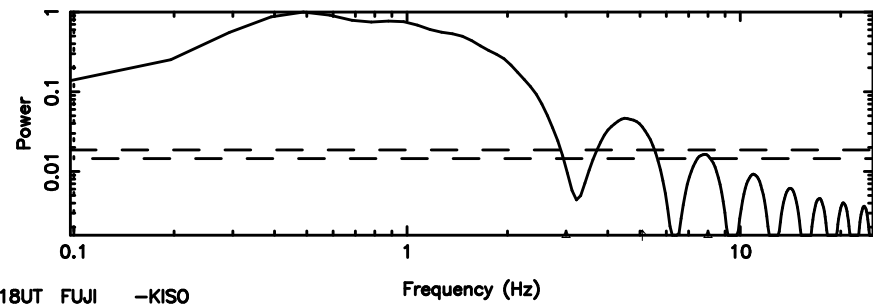

BLK:34,SNR1: 2.6155 ,SNR2: 12.627