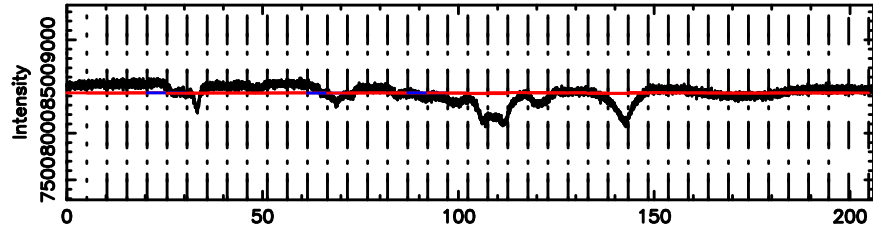

T20240707055538

BLK: 3,SNR1: 0.63026 ,SNR2: 6.6235

Frequency (Hz)

F20240707055540

BLK: 3,SNR1:-0.13722 ,SNR2: 1.5191

Frequency (Hz)

0103+422 2024/07/06 20.96UT TOYOKAWA-FUJI

T20240707055538