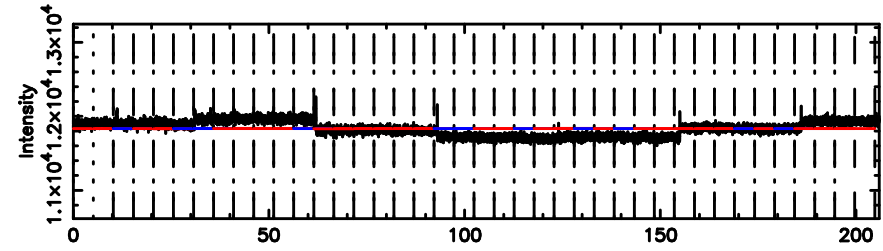

BLK:15,SNR1: 0.21892 ,SNR2: 2.7576

Frequency (Hz)

T20240707062631

BLK:11,SNR1: 0.63337 ,SNR2: 7.7546

Frequency (Hz)

3C48

2024/07/06 21.47UT TOYOKAWA-KISO

K20240707062628