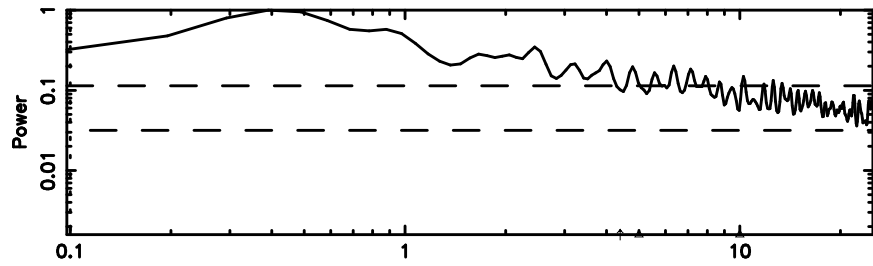

BLK: 6,SNR1: 1.6941 ,SNR2: 7.8476

Frequency (Hz)

0116+31 2024/07/06 21.17UT TOYOKAWA-KISO

F20240707060827

BLK:14,SNR1: 0.21983 ,SNR2: 1.7763

Frequency (Hz)

K20240707060822

BLK:14,SNR1: 0.49385 ,SNR2: 1.9475