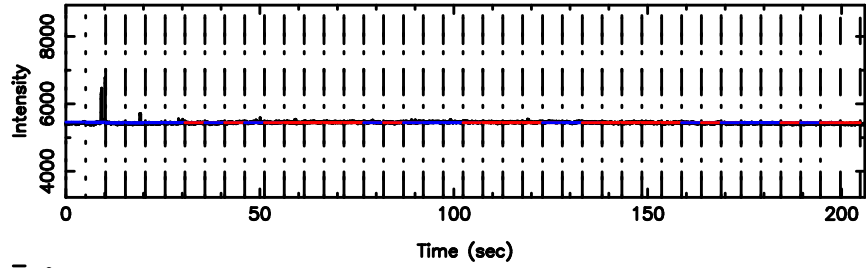

T20240707130143