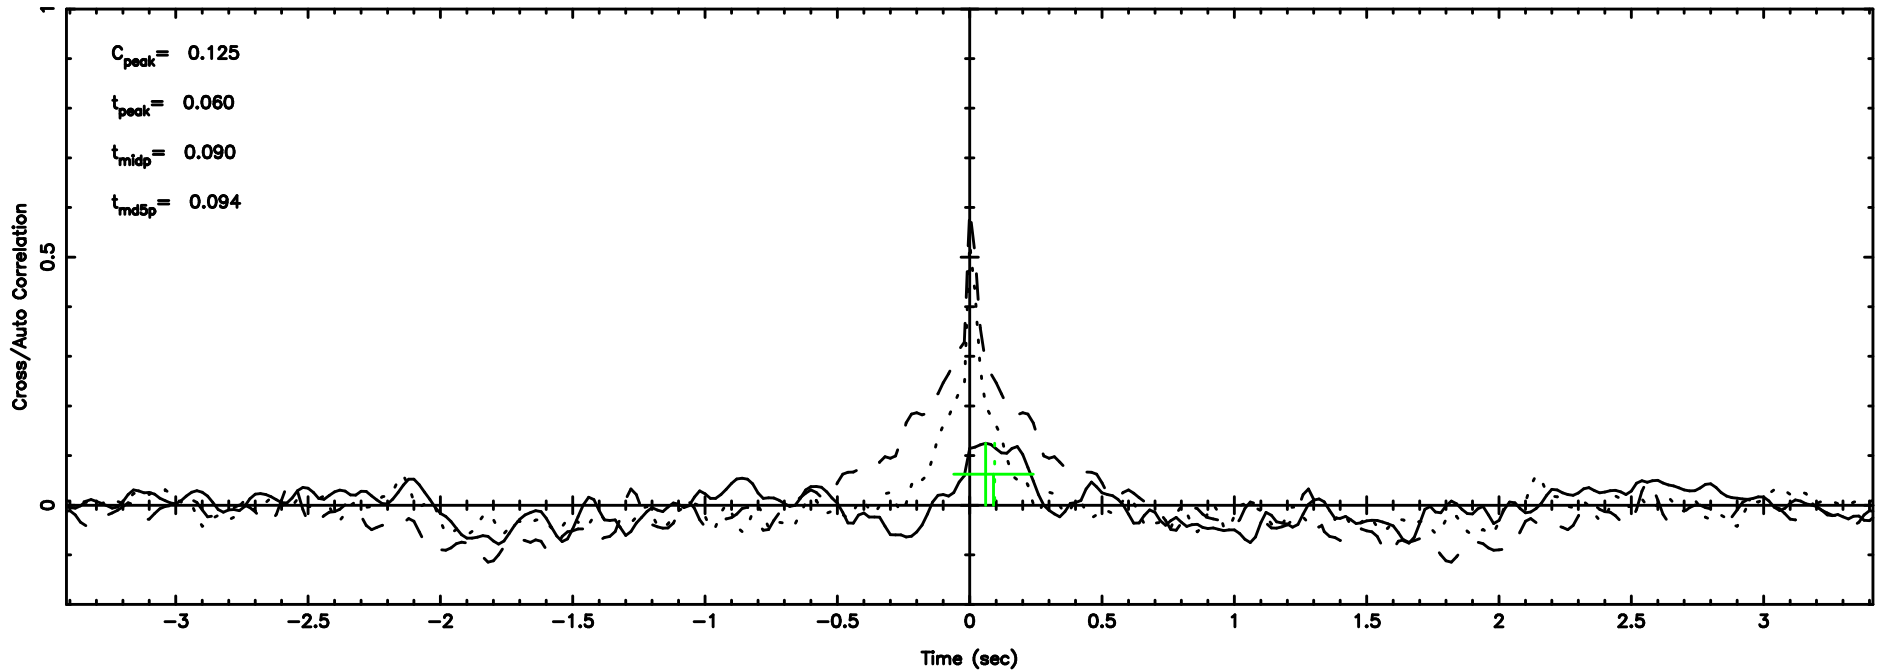

Frequency (Hz)

K20240707090946

BLK: 2,SNR1: 0.43484 ,SNR2: 2.5939

Frequency (Hz)

0418+236 2024/07/07 0.19UT FUJI -KISO

T20240707092116

BLK:12,SNR1: 0.44438 ,SNR2: 4.5884

F20240707092118