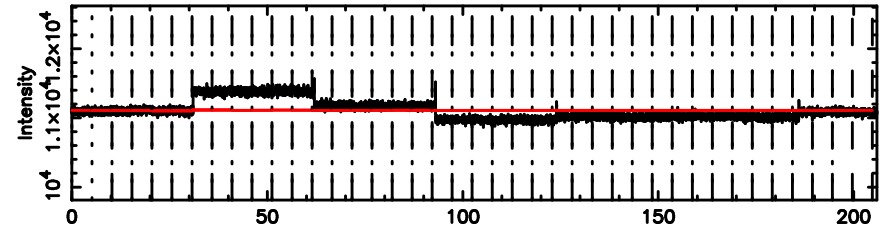

BLK: 4,SNR1: 0.76913 ,SNR2: 3.7721

Frequency (Hz)

F20240707071258

No.Good Data

K20240707071253

No.Good Data

3C67 2024/07/06 22.24UT FUJI -KISO

T20240707073111