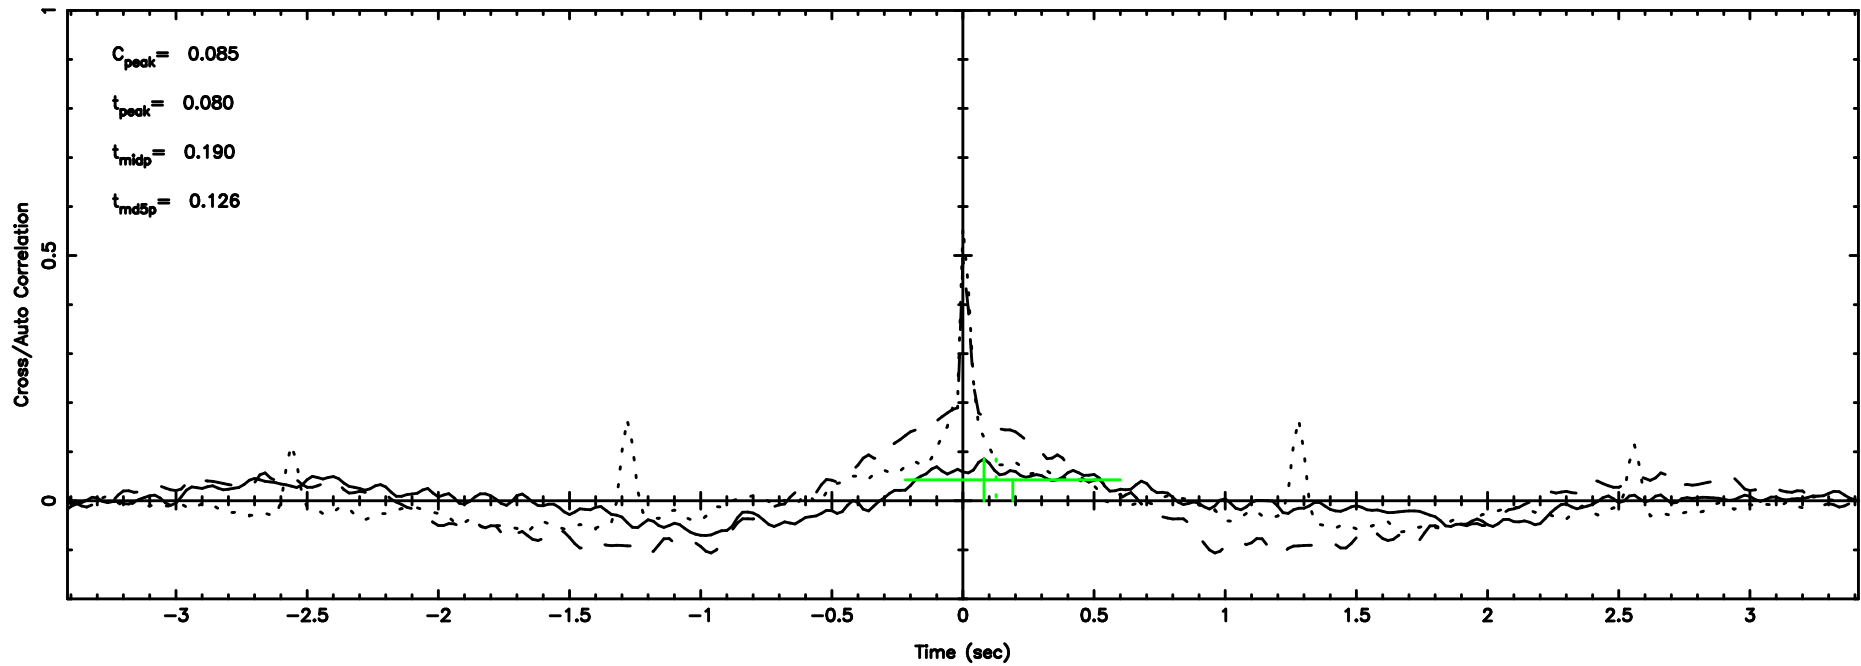

Frequency (Hz)

3C241 2024/07/07 6.18UT TOYOKAWA-FUJI