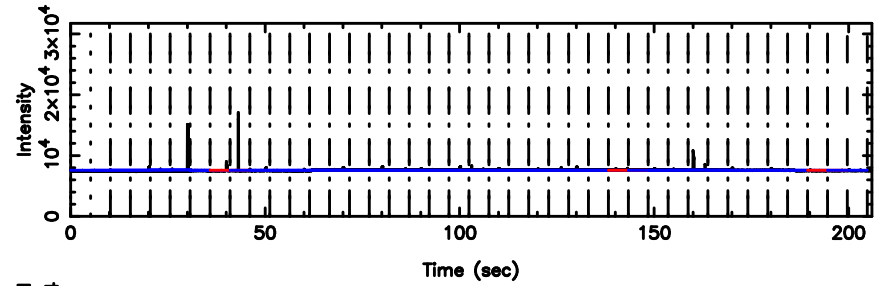

T20240707105552

F20240707105554

T20240707105552

BLK:36,SNR1: 2.9856 ,SNR2: 13.230

0605-08 2024/07/07 1.96UT TOYOKAWA-KISO

K20240707105549

BLK:36,SNR1: 8.3786 ,SNR2: 20.970

F20240707105554