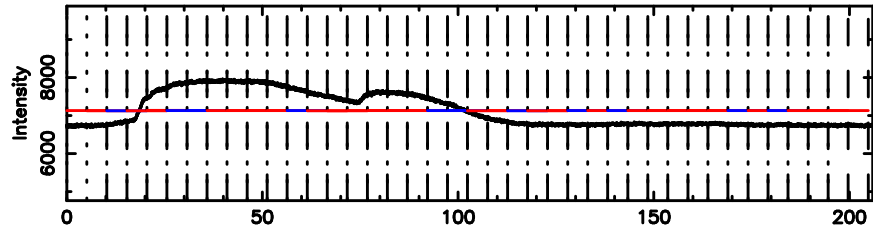

T20240707062631