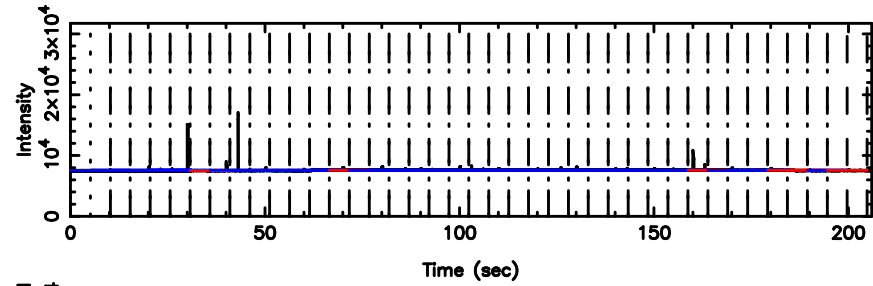

K20240707105549