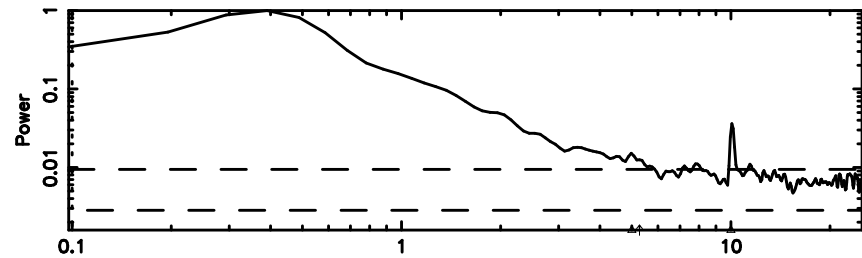

BLK:15,SNR1: 2.9054 ,SNR2: 11.482