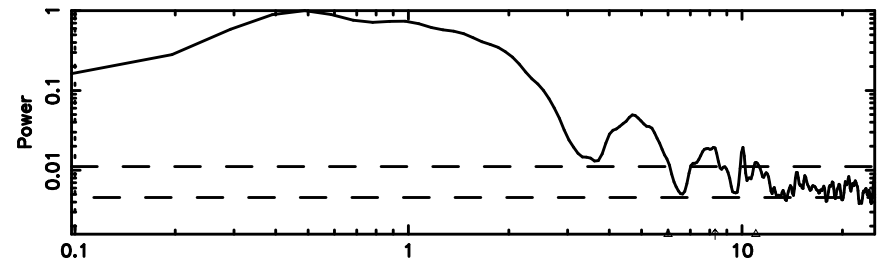

BLK:14,SNR1: 5.5360 ,SNR2: 13.918