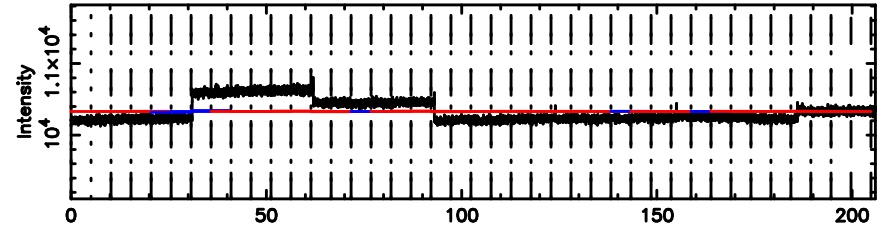

Frequency (Hz)

K20240707080012