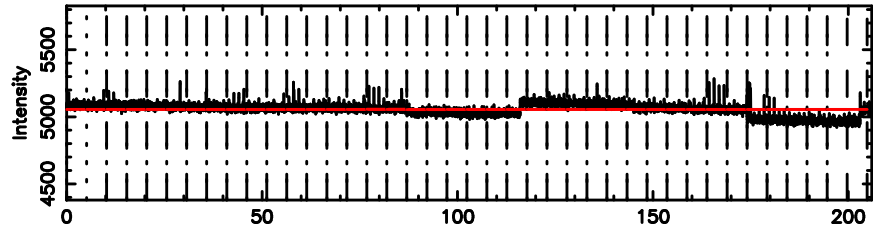

F20240707071258