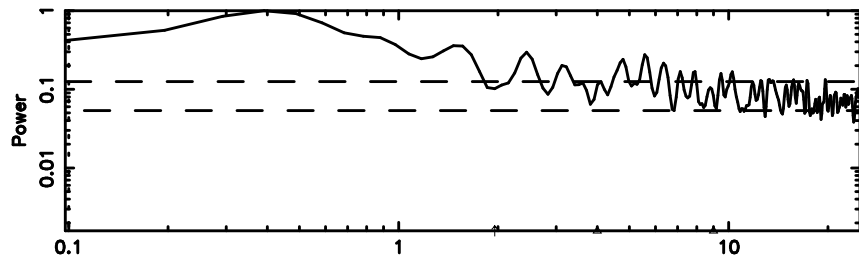

K20240707155650

BLK: 2,SNR1: 2.5717 ,SNR2: 10.461

Frequency (Hz)

1107+109 2024/07/07 6.98UT TOYOKAWA-KISO

F20240707155655

BLK: 5,SNR1: 0.87604E-01,SNR2: 2.5748

Frequency (Hz)

K20240707155650