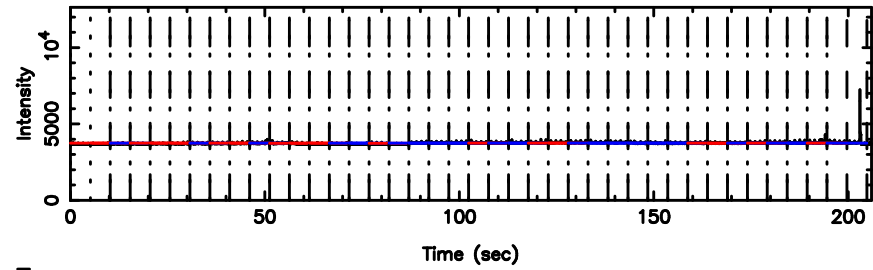

BLK:33,SNR1: 2.9659 ,SNR2: 13.128

K20240707105549

BLK:33,SNR1: 10.511 ,SNR2: 19.542

0605-08 2024/07/07 1.96UT FUJI -KISO

T20240707111459

BLK:21,SNR1: 10.838 ,SNR2: 19.006

F20240707111501

BLK:21,SNR1: 0.58167 ,SNR2: 2.7676