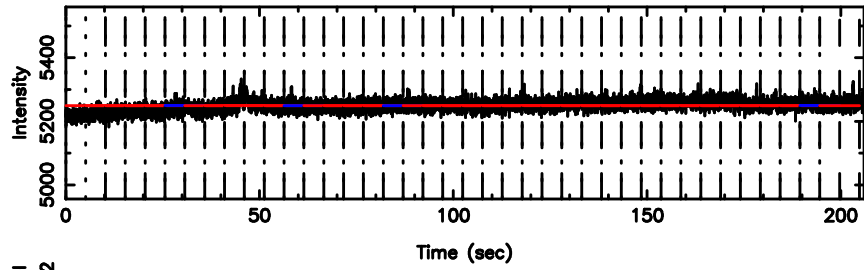

T20240707132939

BLK: 4,SNR1: 0.18193E-01,SNR2: 0.55103