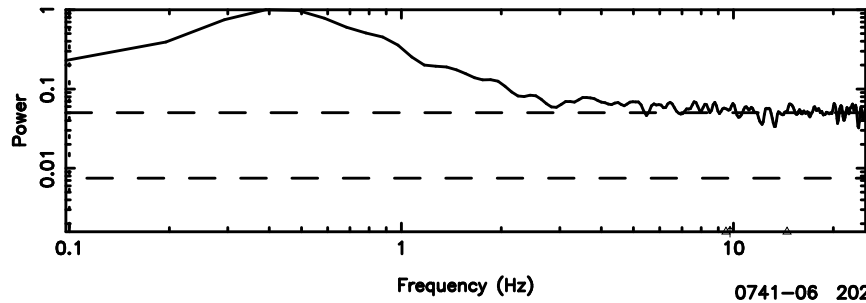

BLK:24,SNR1: 0.76621 ,SNR2: 1.5538