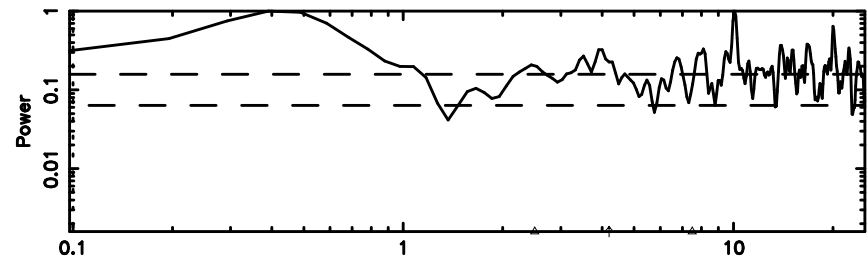

BLK: 2,SNR1: 0.28672 ,SNR2: 0.71425