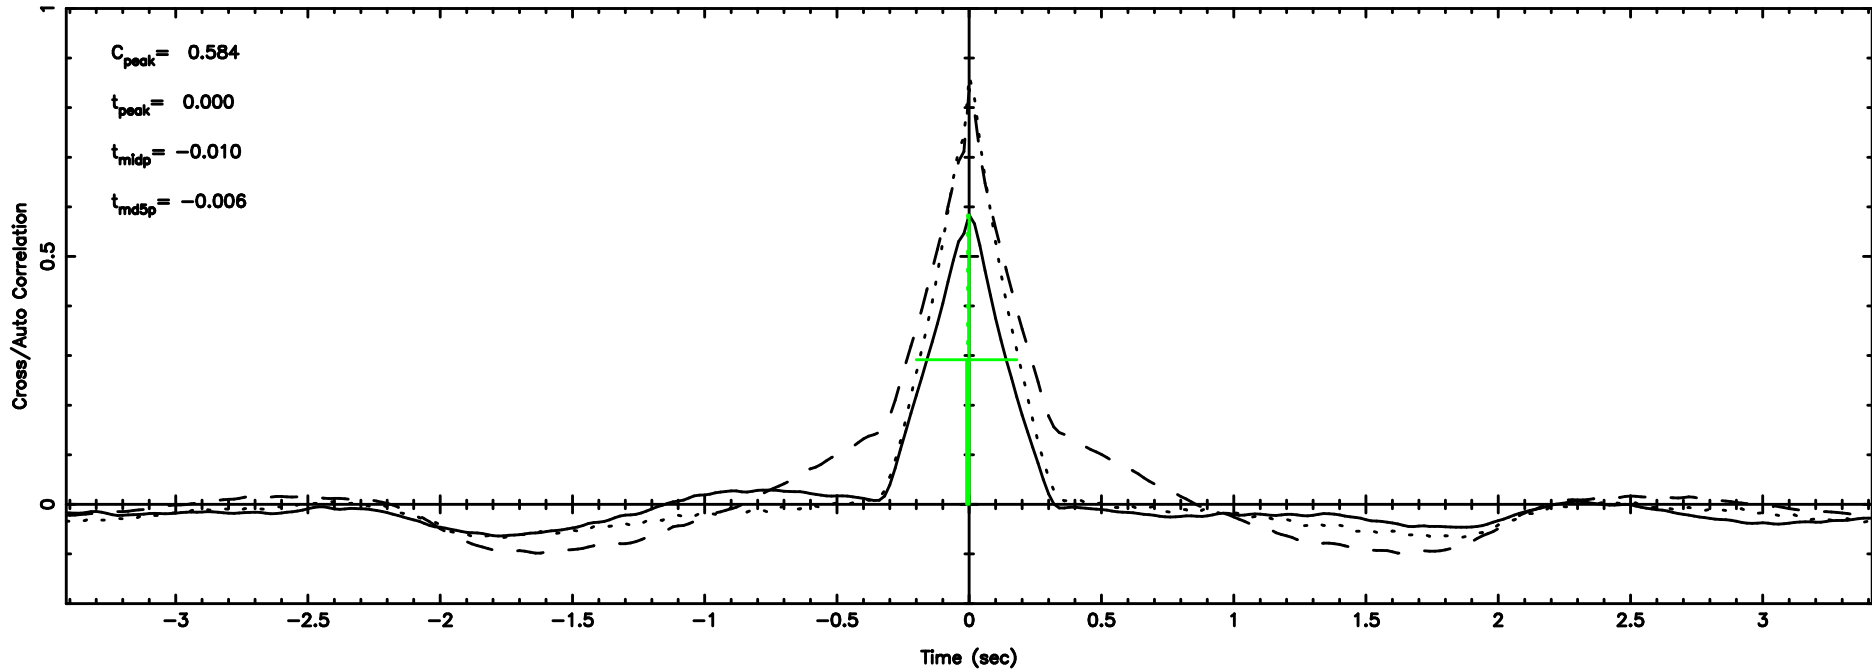

3C138 2024/07/07 1.18UT TOYOKAWA-KISO

K20240707100921

BLK:32,SNR1: 2.7955 ,SNR2: 13.338

Frequency (Hz)

F20240707100926

BLK:34,SNR1: 18.516 ,SNR2: 25.493

3C138 2024/07/07 1.18UT FUJI -KISO

K20240707100921