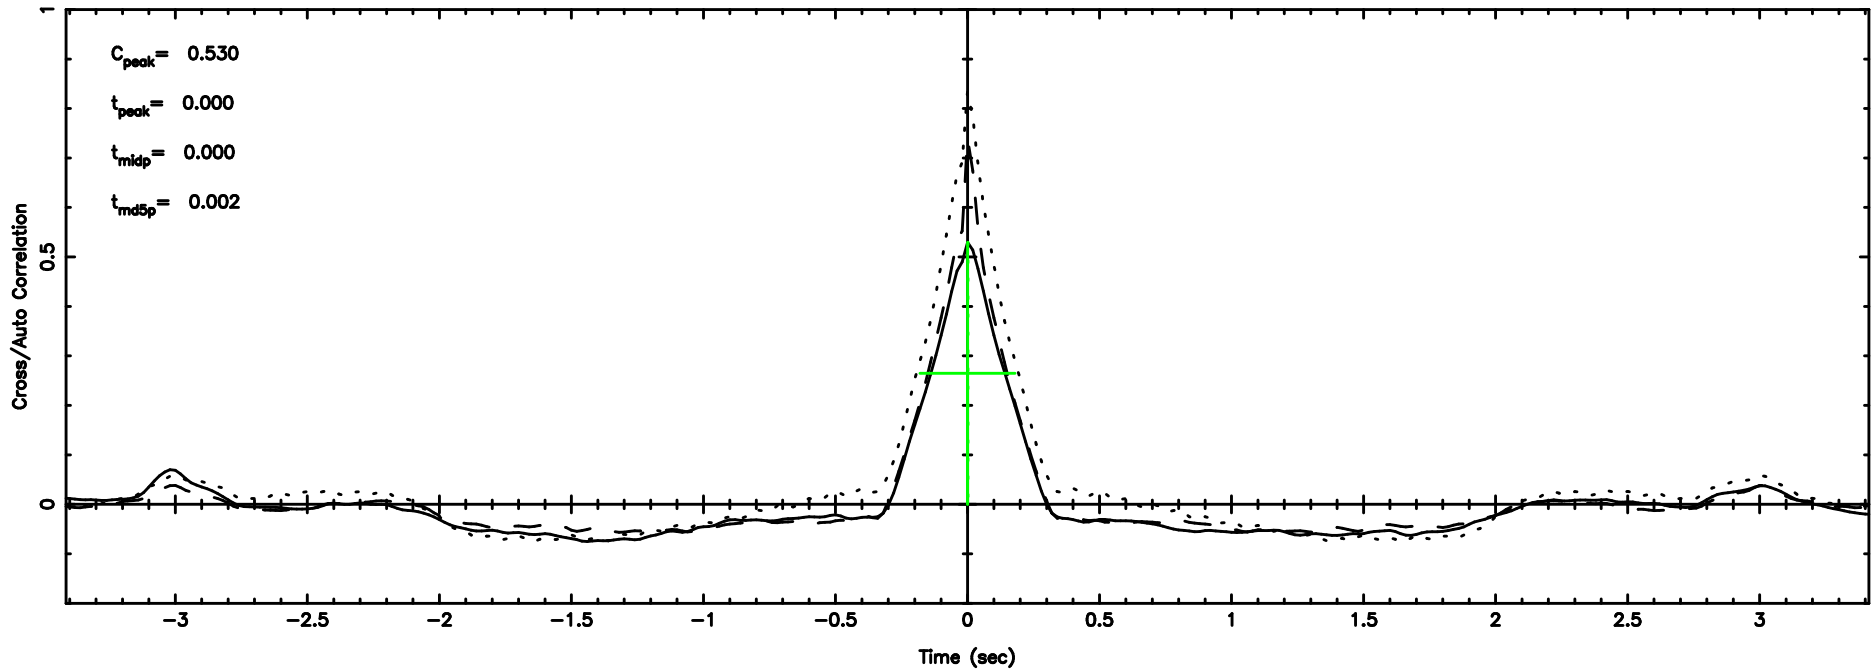

T20240707105552

F20240707105554

T20240707105552

BLK:36,SNR1: 2.9856 ,SNR2: 13.230

0605-08 2024/07/07 1.96UT TOYOKAWA-KISO

K20240707105549

BLK:36,SNR1: 8.3786 ,SNR2: 20.970

F20240707105554