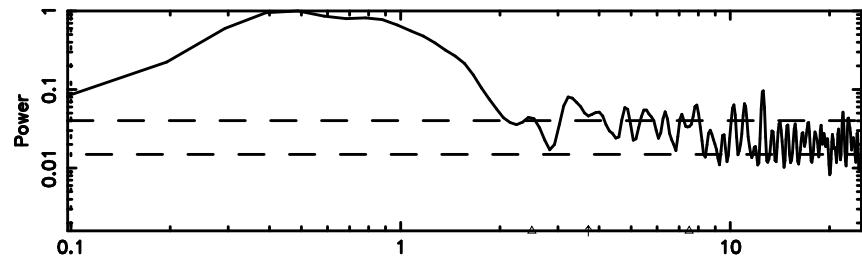

BLK: 3,SNR1: 0.83103 ,SNR2: 5.8753