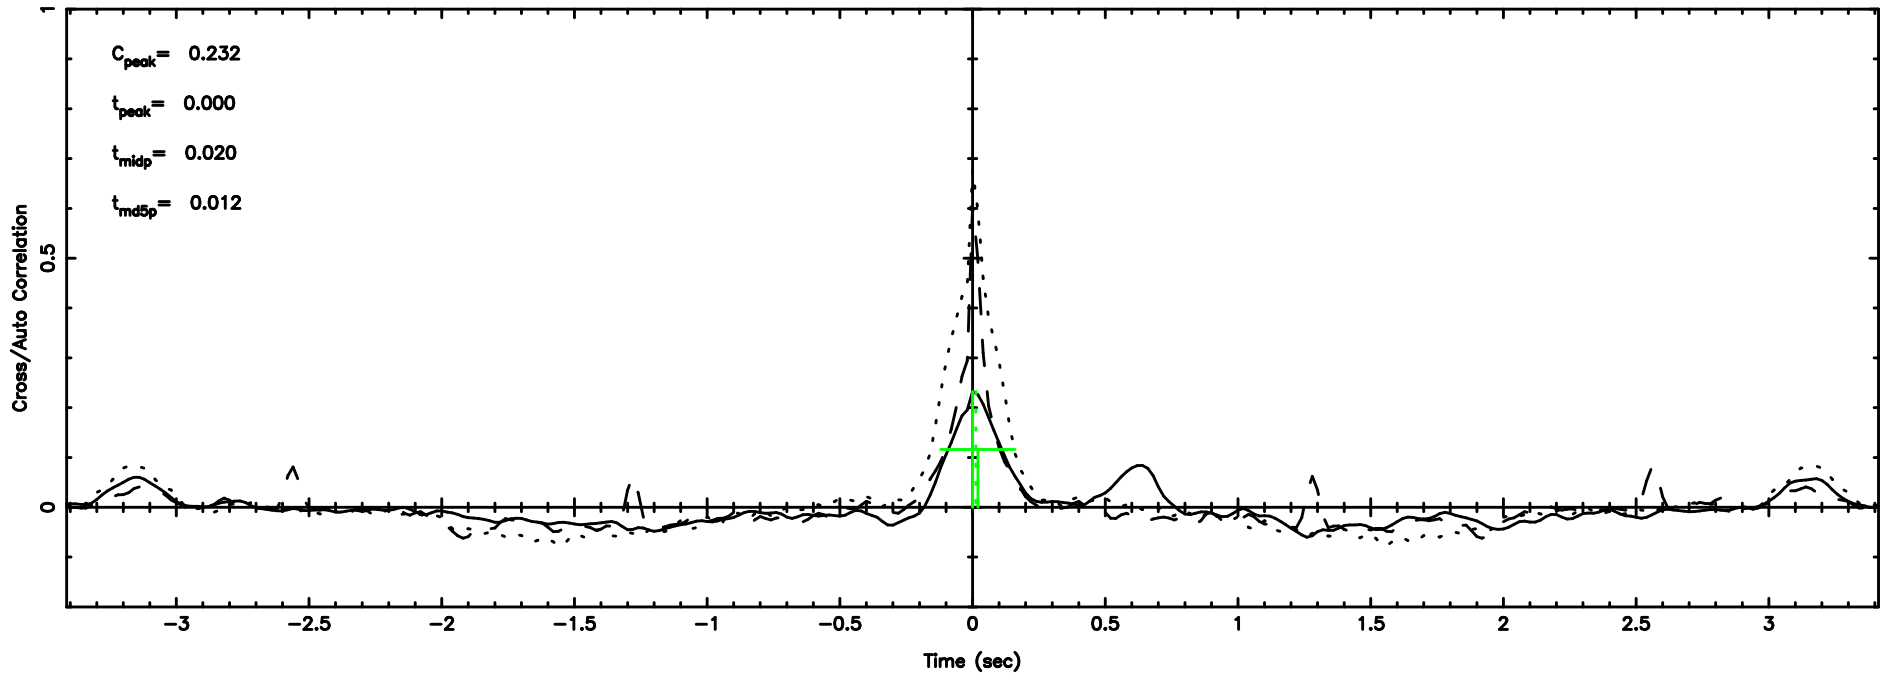

0213+178 2024/07/06 22.12UT FUJI -KISO