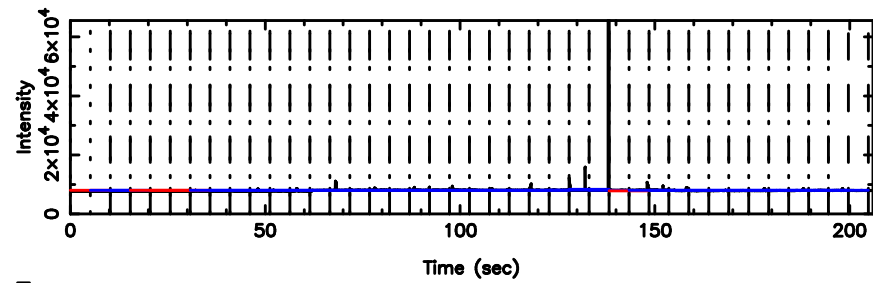

3C138 2024/07/07 1.18UT TOYOKAWA-KISO

K20240707100921

BLK:32,SNR1: 2.7955 ,SNR2: 13.338

Frequency (Hz)

F20240707100926

BLK:34,SNR1: 18.516 ,SNR2: 25.493

3C138 2024/07/07 1.18UT FUJI -KISO

K20240707100921