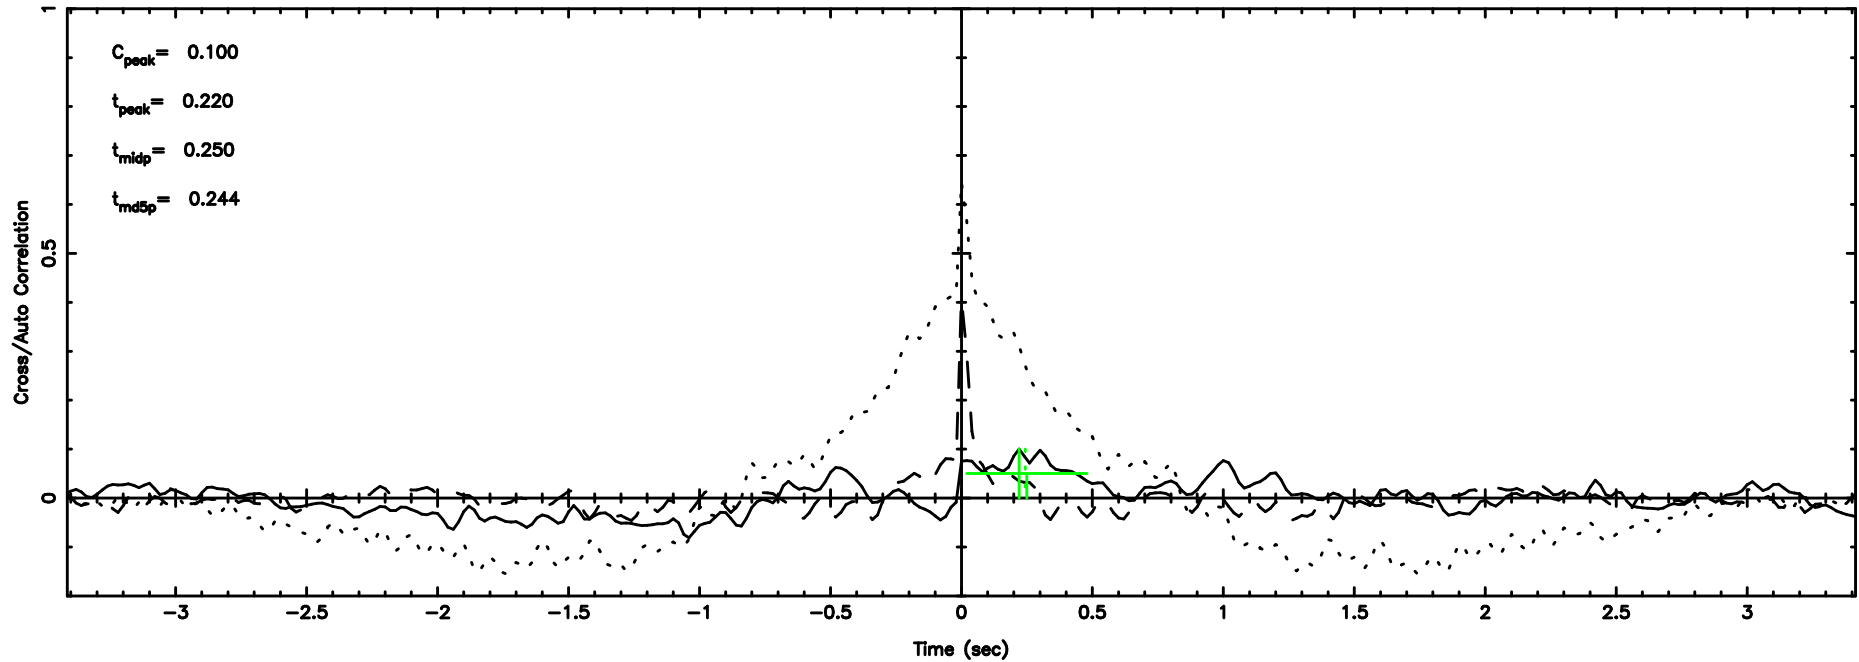

K20240707155650

BLK: 2,SNR1: 2.5717 ,SNR2: 10.461

Frequency (Hz)

1107+109 2024/07/07 6.98UT TOYOKAWA-KISO

F20240707155655

BLK: 5,SNR1: 0.87604E-01,SNR2: 2.5748

Frequency (Hz)

K20240707155650