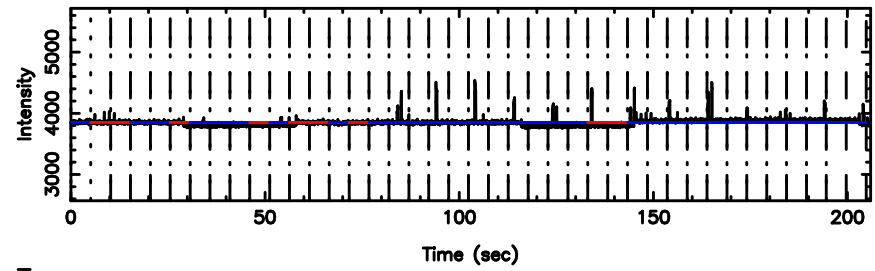

T20240707122358

BLK:30,SNR1: 14.959 ,SNR2: 26.365

0732+33 2024/07/07 3.43UT TOYOKAWA-FUJI

F20240707122400

BLK:30,SNR1: 5.8600 ,SNR2: 14.737