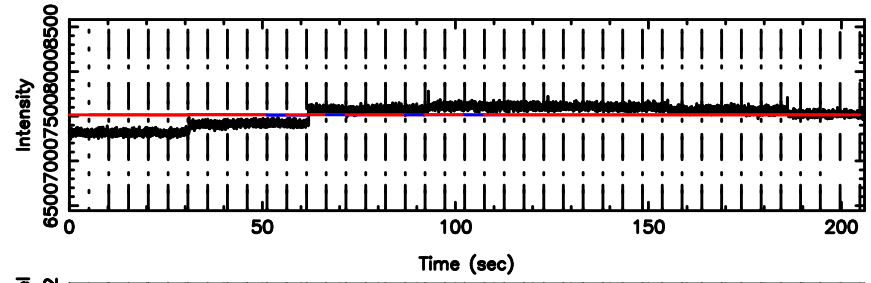

K20240707153429