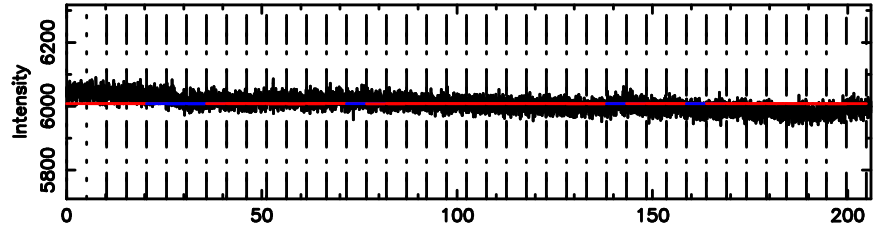

T20240707080015

BLK: 1,SNR1: 0.42408E-01,SNR2: 0.75179

Frequency (Hz)

F20240707080017

BLK: 1,SNR1: 0.36849 ,SNR2: 2.1612

Frequency (Hz)

0308+305 2024/07/06 23.03UT TOYOKAWA-FUJI

T20240707080015