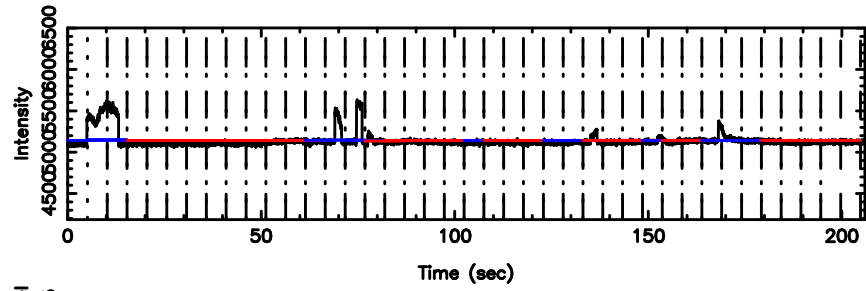

BLK:19,SNR1: 99.313 ,SNR2: 119.29

0926+117 2024/07/07 5.30UT TOYOKAWA-FUJI

T20240707141611

BLK:13,SNR1: 28.374 ,SNR2: 53.500

K20240707141608

BLK:13,SNR1: 0.14200 ,SNR2: 1.2030

0926+117 2024/07/07 5.30UT TOYOKAWA-KISO