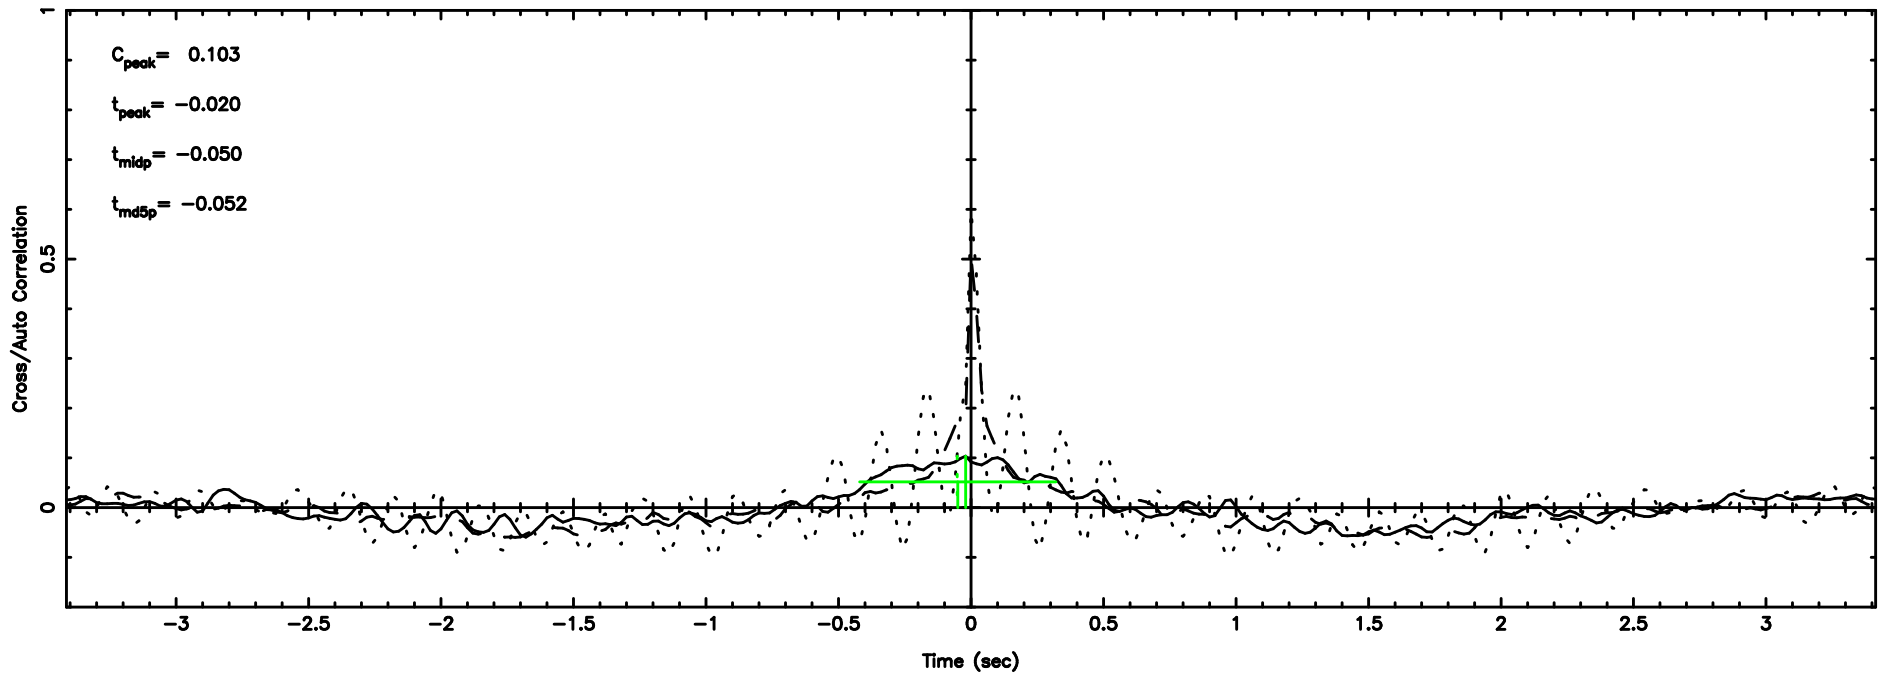

Frequency (Hz)

0333+32 2024/07/06 23.45UT TOYOKAWA-FUJI