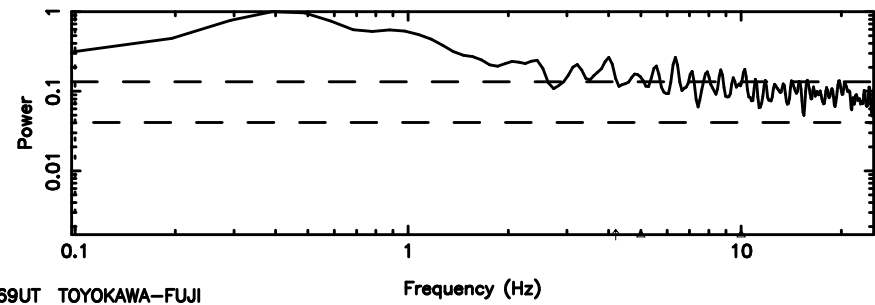

BLK:17,SNR1: 0.19190 ,SNR2: 1.5026

0548+16 2024/07/07 1.69UT TOYOKAWA-FUJI