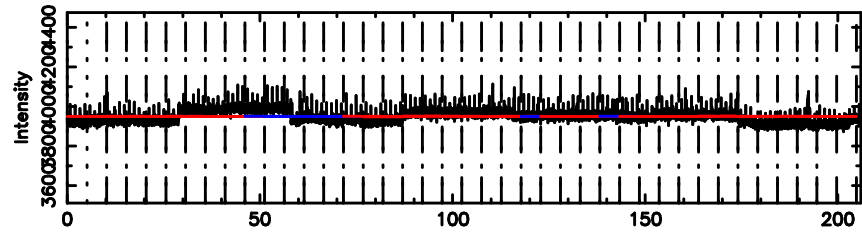

Frequency (Hz)

F20240707165612