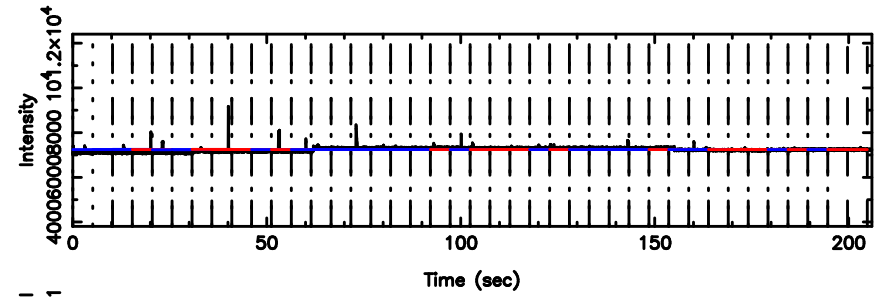

BLK:30,SNR1: 4.8573 ,SNR2: 12.393

F20240707124921

BLK:30,SNR1: 7.8831 ,SNR2: 19.220

3C190 2024/07/07 3.85UT TOYOKAWA-FUJI

T20240707124919

BLK:23,SNR1: 5.4320 ,SNR2: 13.862

K20240707124916

BLK:23,SNR1: 5.7456 ,SNR2: 11.244