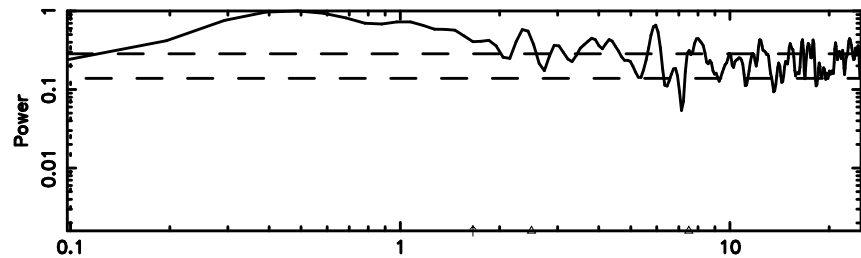

BLK: 3,SNR1: 0.82721E-02,SNR2: 1.4008