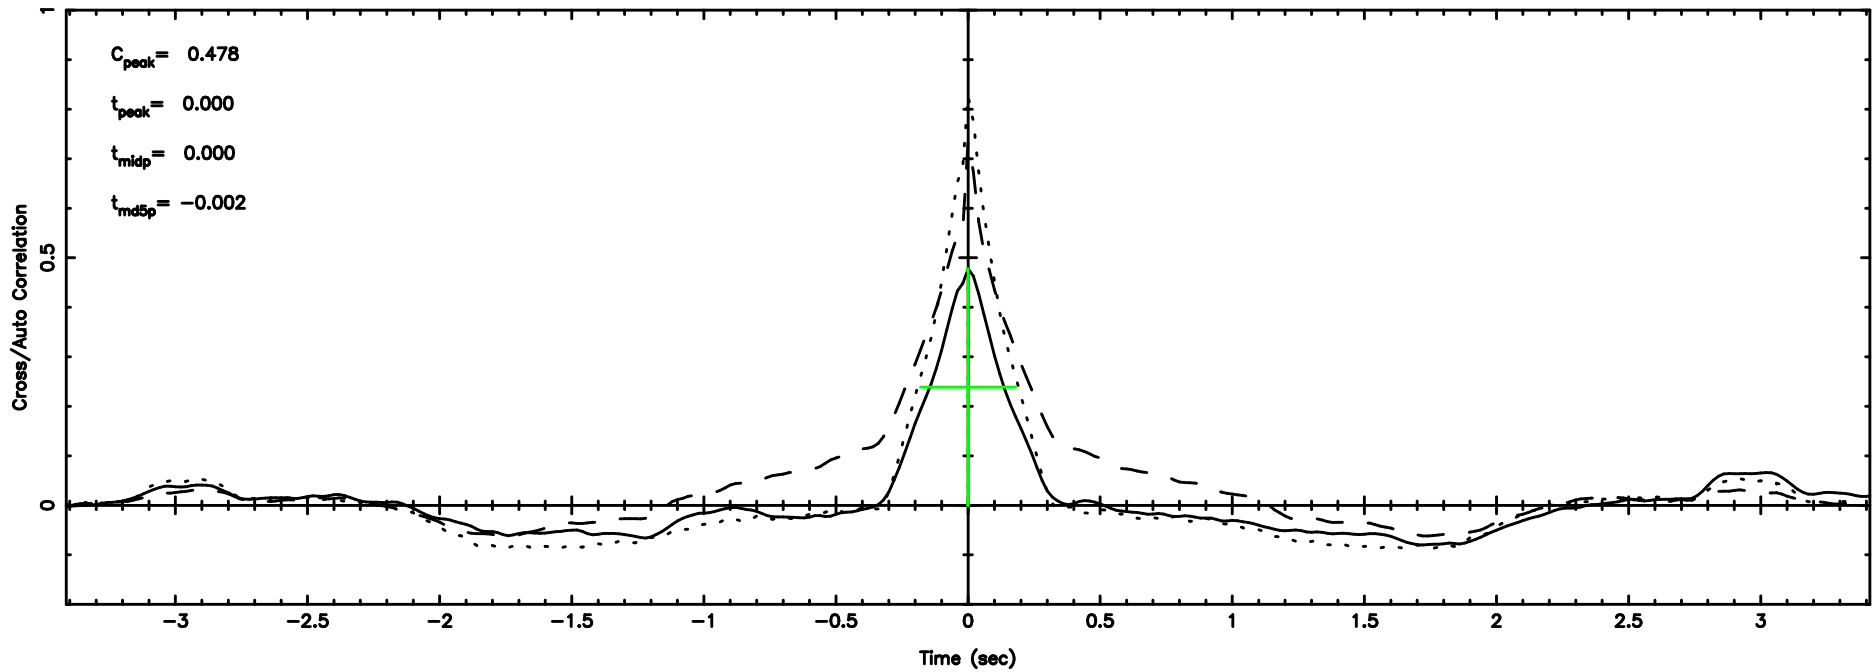

BLK:34,SNR1: 8.0458 ,SNR2: 15.060