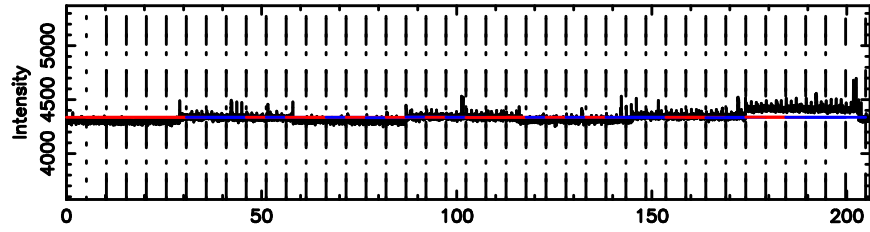

BLK:16,SNR1: 6.1861 ,SNR2: 17.755

Frequency (Hz)

0347+05 2024/07/06 23.66UT TOYOKAWA-KISO

F20240707083812

BLK:18,SNR1: 0.94589 ,SNR2: 3.6833

Frequency (Hz)

K20240707083807

BLK:18,SNR1: 0.73413 ,SNR2: 3.9350