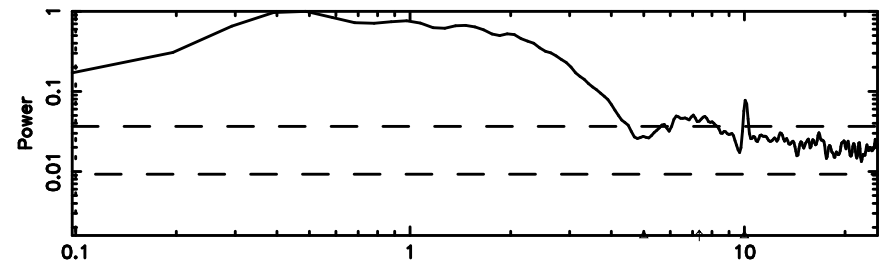

BLK:17,SNR1: 2.0085 ,SNR2: 6.0414