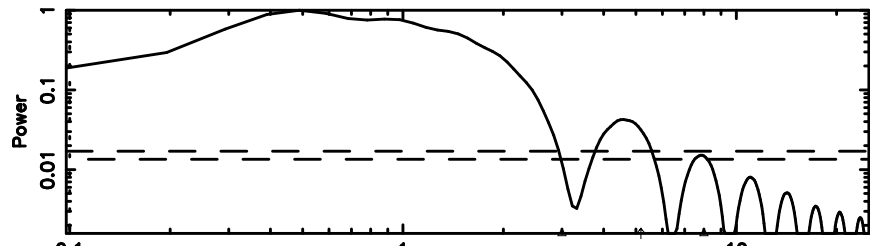

Frequency (Hz)

3C138 2024/07/07 1.18UT TOYOKAWA-FUJI

F20240707100926

BLK:33,SNR1: 18.535 ,SNR2: 25.519

Frequency (Hz)

T20240707100924

BLK:32,SNR1: 2.9856 ,SNR2: 13.865

Frequency (Hz)