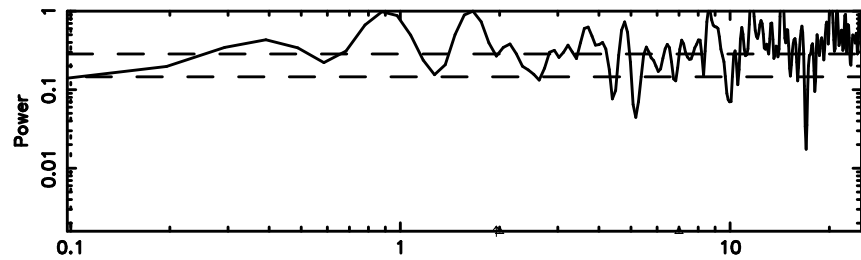

Frequency (Hz)

K20240707161705

BLK: 8,SNR1: 11.713 ,SNR2: 33.989

Frequency (Hz)

1127-14 2024/07/07 7.31UT FUJI -KISO

T20240707163029

BLK: 1,SNR1: 0.43951 ,SNR2: 0.79220

Frequency (Hz)