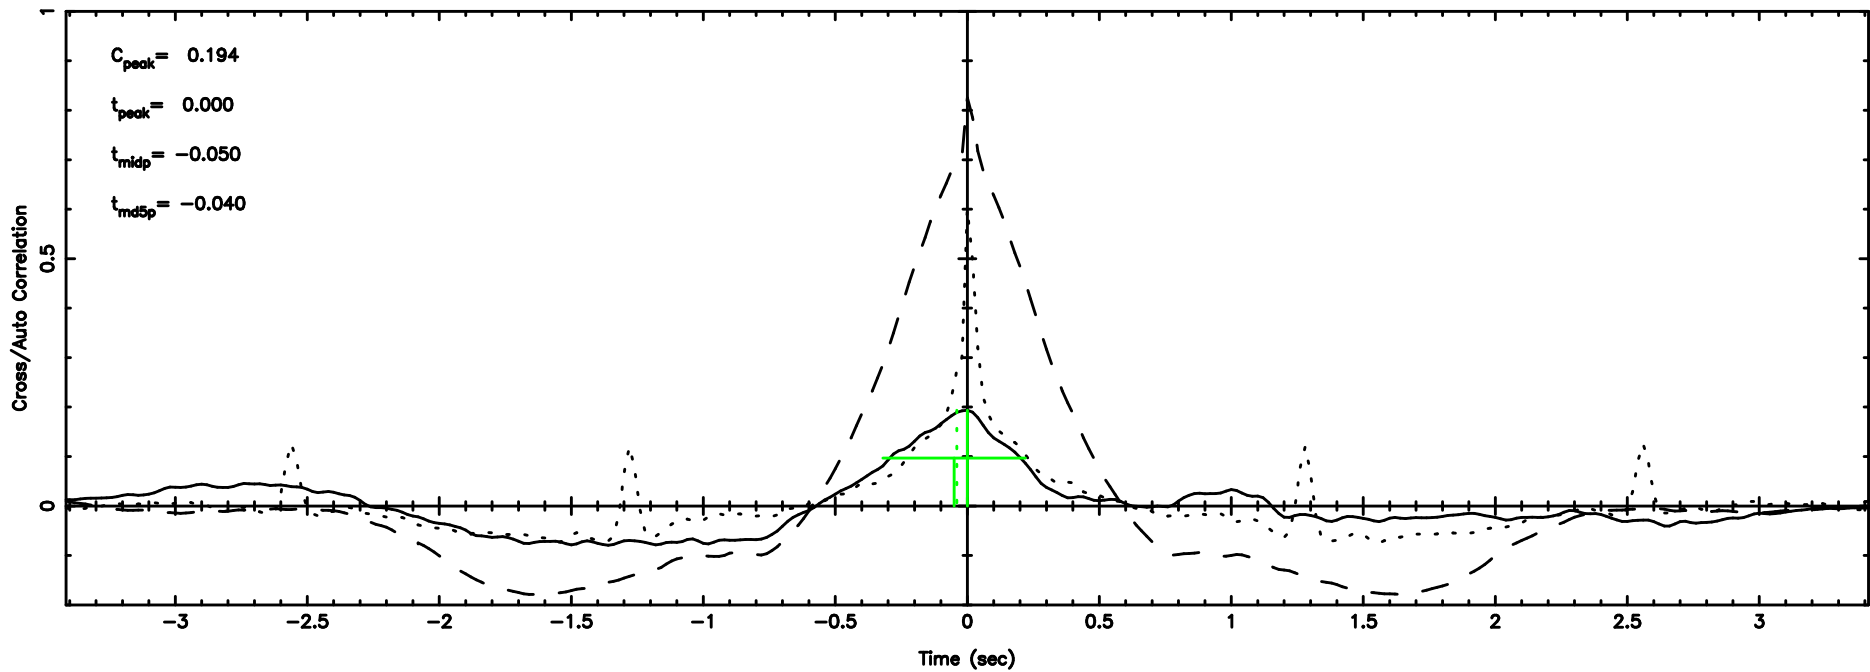

3C161 2024/07/07 2.28UT TOYOKAWA-FUJI