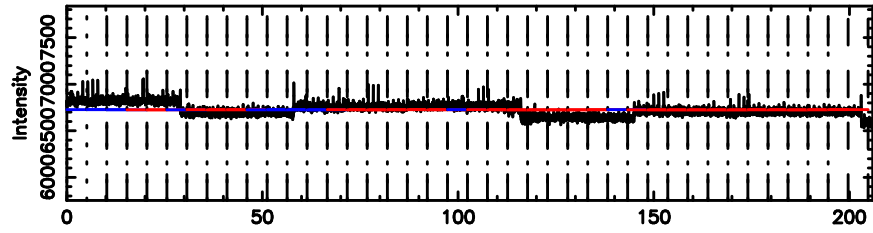

F20240707062633