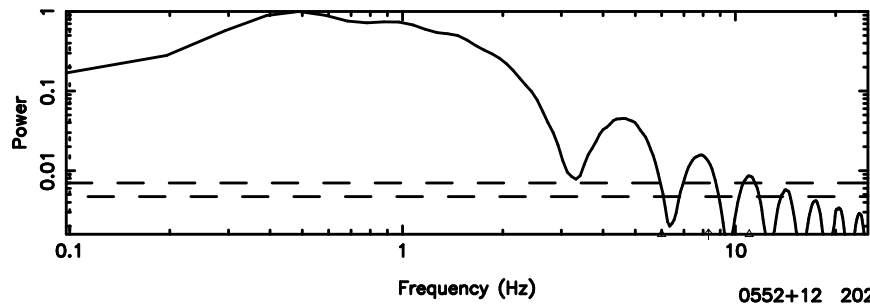

BLK:28,SNR1: 8.5908 ,SNR2: 21.548