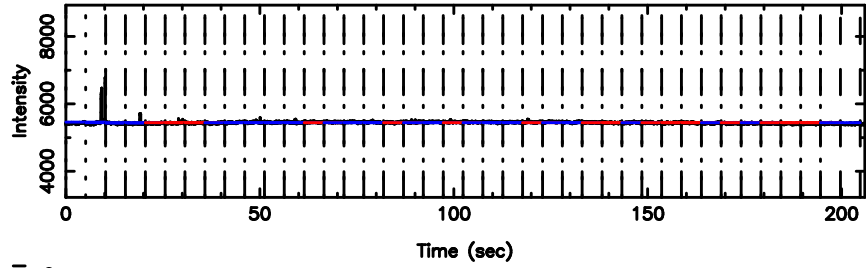

3C196 2024/07/07 4.06UT TOYOKAWA-FUJI

F20240707130145

BLK:19,SNR1: 4.1679 ,SNR2: 9.3292

T20240707130143

BLK:23,SNR1: 7.0862 ,SNR2: 19.971

3C196 2024/07/07 4.06UT TOYOKAWA-KISO

K20240707130140

BLK:23,SNR1: 4.6946 ,SNR2: 18.488