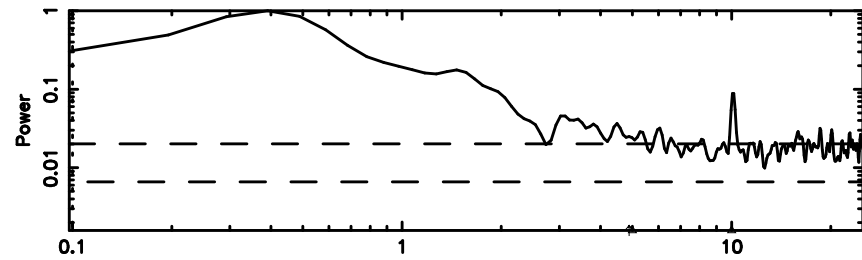

Frequency (Hz)

1206+439 2024/07/07 7.96UT TOYOKAWA-FUJI

T20240707165610

BLK: 8,SNR1: 0.14725 ,SNR2: 0.52517

Frequency (Hz)

K20240707165607

BLK: 8,SNR1: 1.5811 ,SNR2: 6.5504

Frequency (Hz)