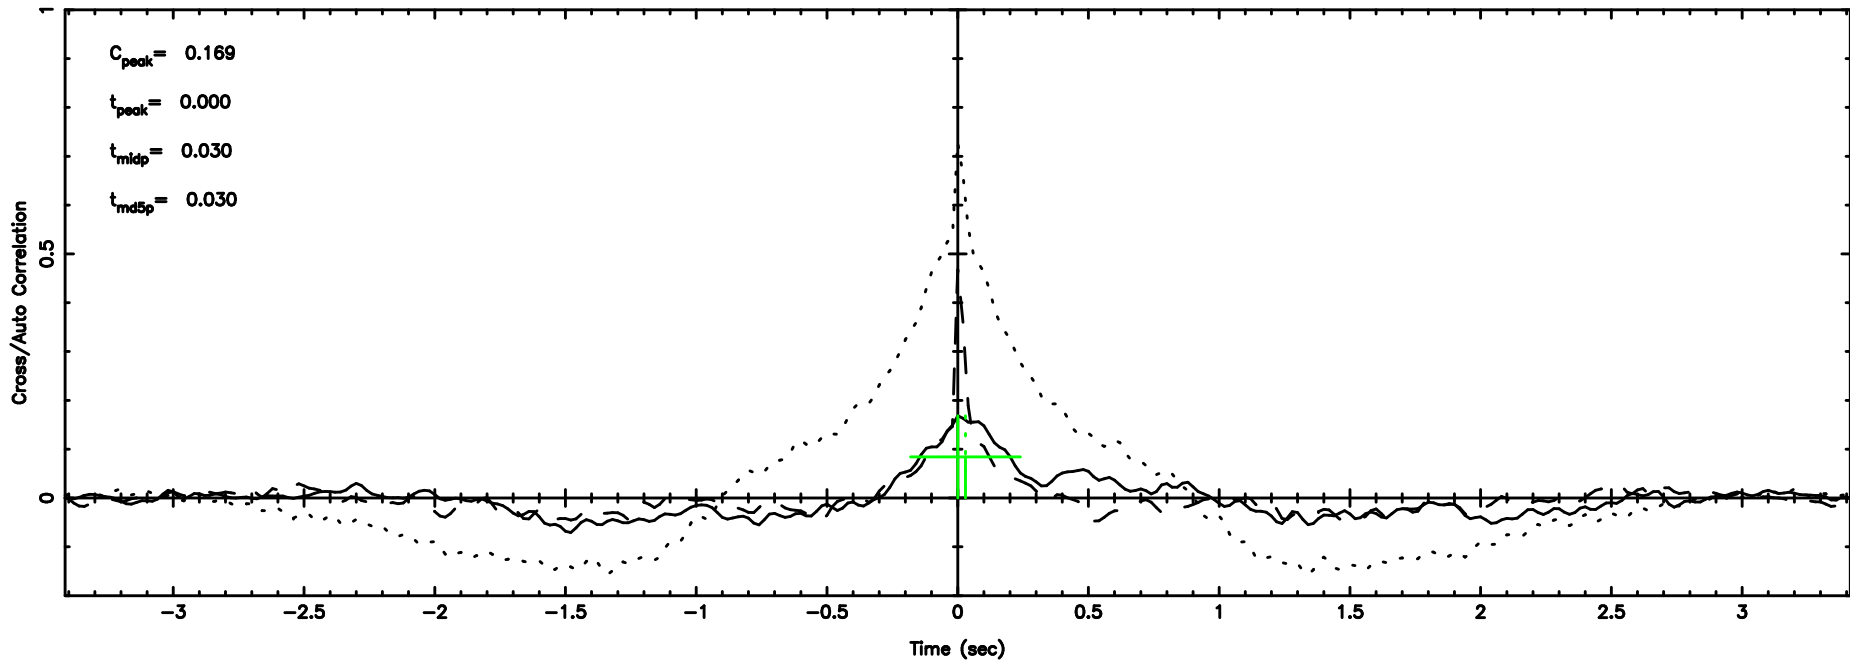

BLK: 7,SNR1: 0.16428 ,SNR2: 1.0232

Frequency (Hz)

K20240707180245

BLK: 7,SNR1: 1.7902 ,SNR2: 9.7714

Frequency (Hz)

1313+453 2024/07/07 9.07UT TOYOKAWA-KISO

F20240707180250

BLK:15,SNR1: 1.4462 ,SNR2: 5.0306