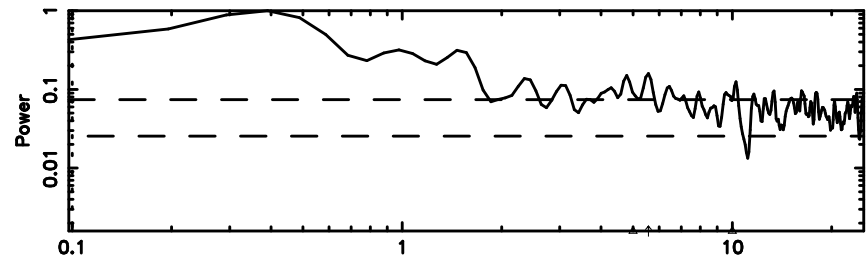

Frequency (Hz)

F20240707155655

BLK: 4,SNR1: 0.29591 ,SNR2: 1.5528

Frequency (Hz)

1107+109 2024/07/07 6.98UT TOYOKAWA-FUJI

T20240707155653

BLK: 2,SNR1: 0.91897E-01,SNR2: 0.56616

Frequency (Hz)