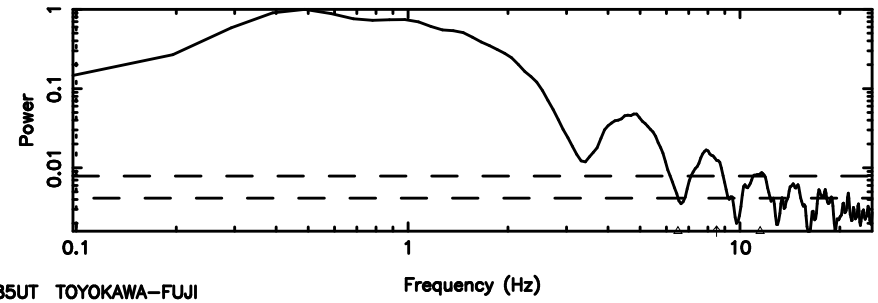

BLK:30,SNR1: 7.8831 ,SNR2: 19.220

3C190 2024/07/07 3.85UT TOYOKAWA-FUJI