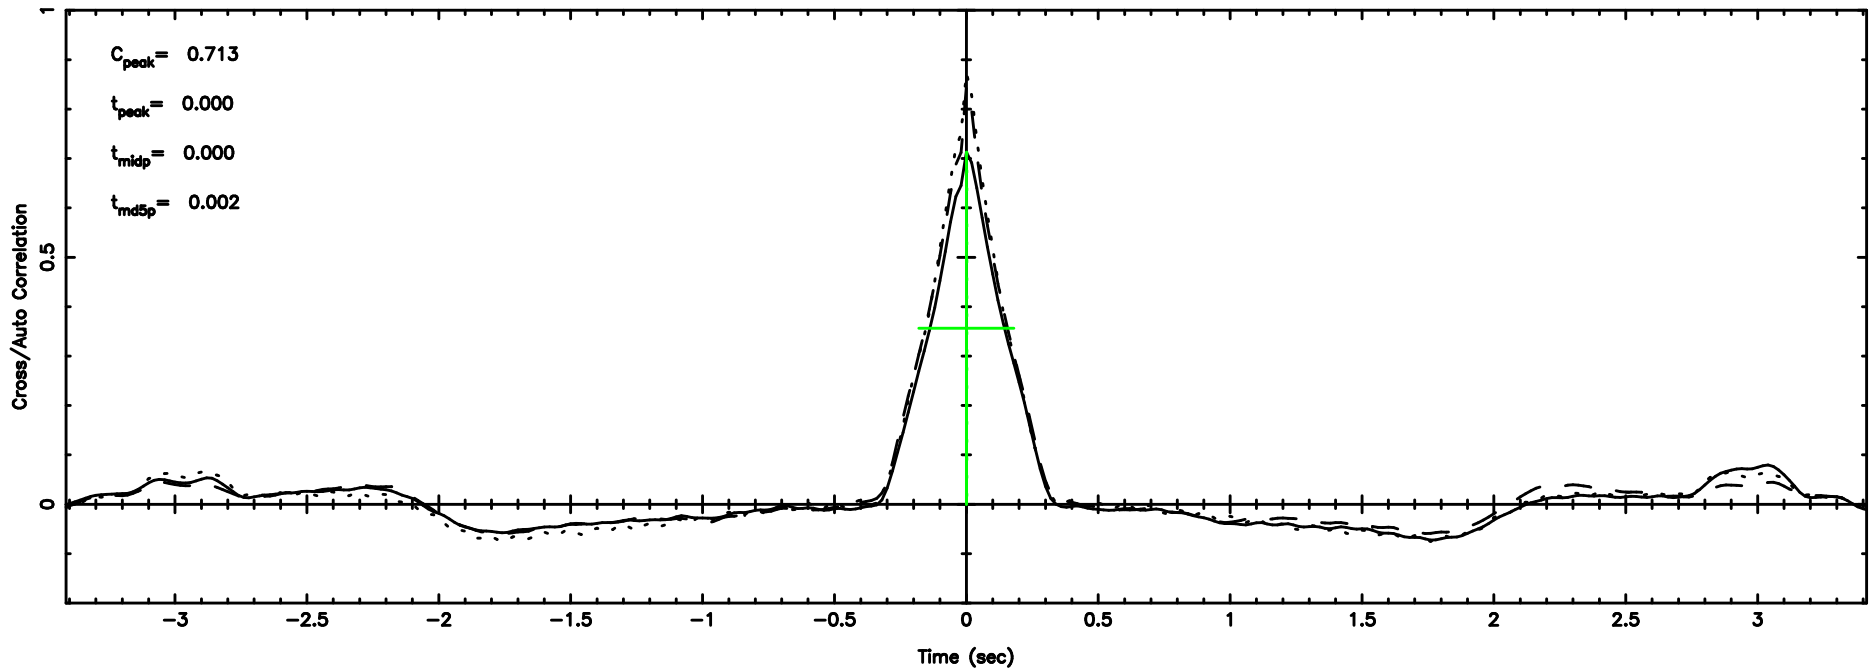

Frequency (Hz)