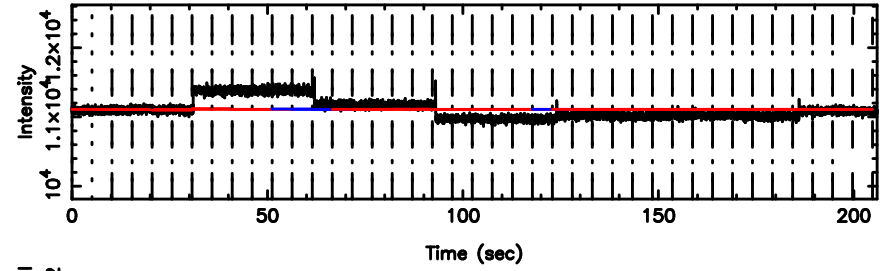

BLK: 2,SNR1:-0.75380E-01,SNR2: 2.2725

Frequency (Hz)

T20240707071256

BLK: 4,SNR1: 0.13654 ,SNR2: 0.79096

Frequency (Hz)

3C67

2024/07/06 22.24UT TOYOKAWA-KISO

K20240707071253