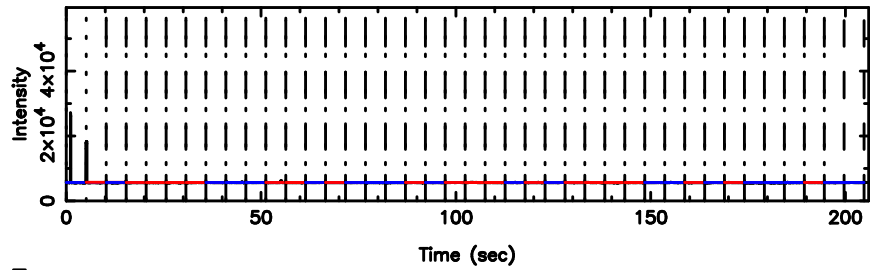

T20240707102257