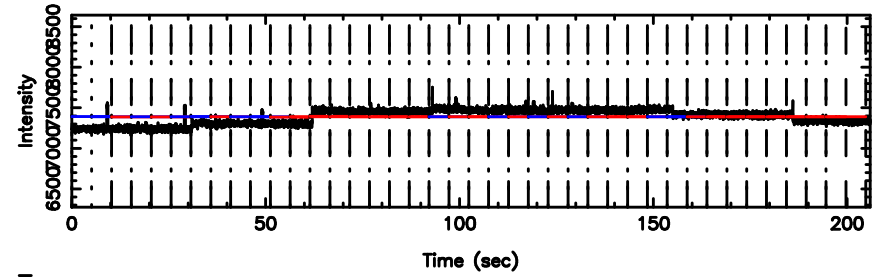

BLK: 7,SNR1: 0.63289 ,SNR2: 1.7814

0834-19 2024/07/07 4.44UT TOYOKAWA-FUJI

T20240707132433

BLK:13,SNR1: 0.40171 ,SNR2: 2.2620

K20240707132430

BLK:13,SNR1: 1.5137 ,SNR2: 6.1840

0834-19 2024/07/07 4.44UT TOYOKAWA-KISO