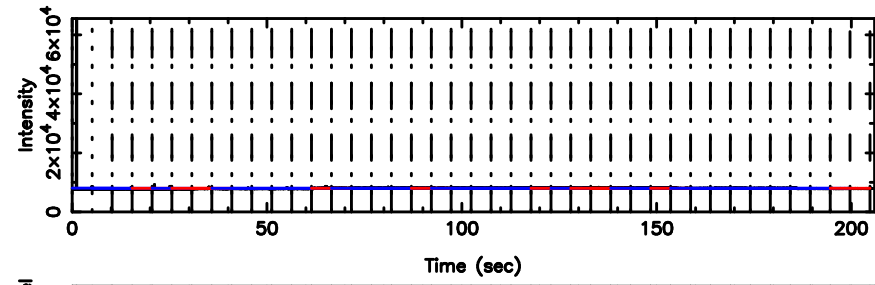

0531+194 2024/07/07 1.41UT TOYOKAWA-KISO

K20240707102254