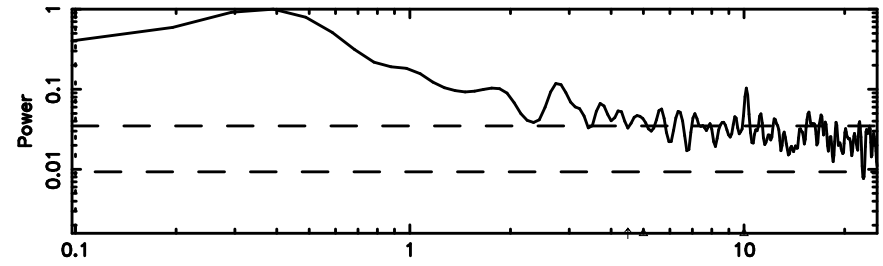

BLK: 4,SNR1: 0.76913 ,SNR2: 3.7721