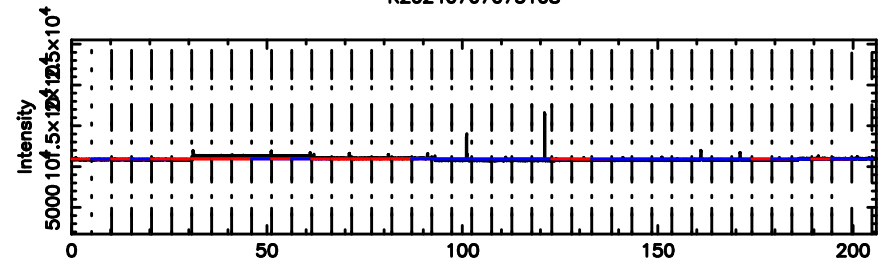

Frequency (Hz)

3C71 2024/07/06 22.55UT FUJI -KISO

K20240707073108