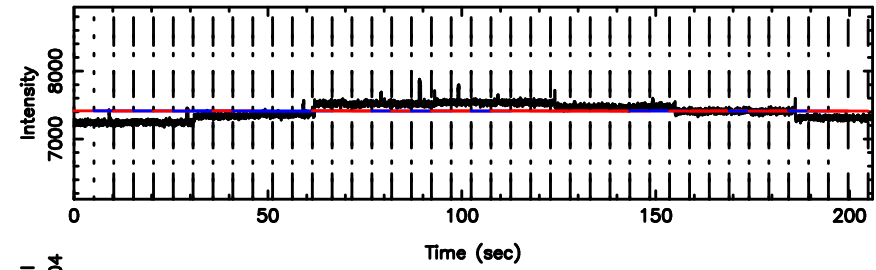

K20240707131250