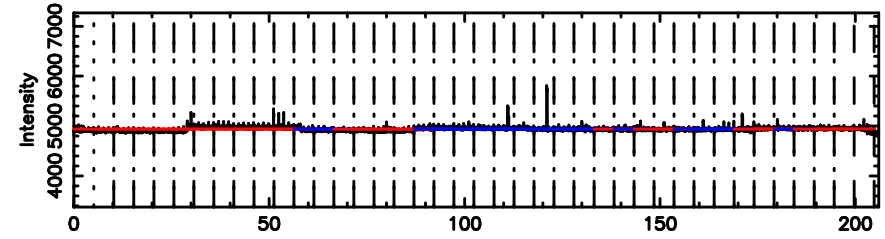

BLK:16,SNR1: 3.3317 ,SNR2: 13.651

Frequency (Hz)

3C71

2024/07/06 22.55UT TOYOKAWA-FUJI

F20240707073113

BLK:16,SNR1: 4.1231 ,SNR2: 7.8823

Frequency (Hz)

T20240707073111