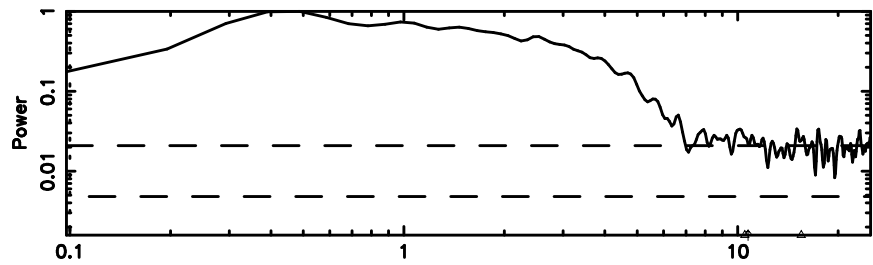

Frequency (Hz)

0320+05 2024/07/06 23.22UT FWJ -KISO

T20240707082508

BLK: 8,SNR1: 5.1728 ,SNR2: 9.6860

Frequency (Hz)

F20240707082510

BLK: 8,SNR1:-0.35406 ,SNR2: 0.42687

Frequency (Hz)