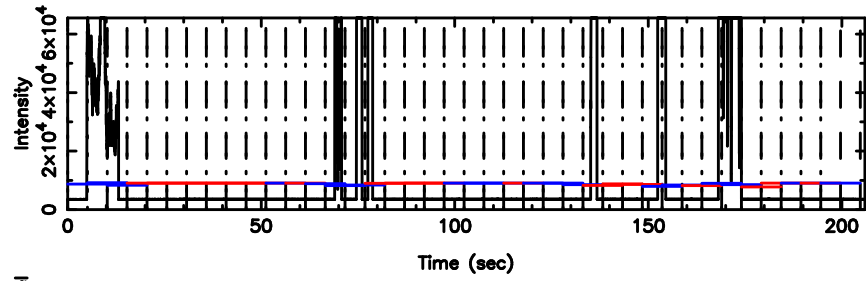

F20240707141613