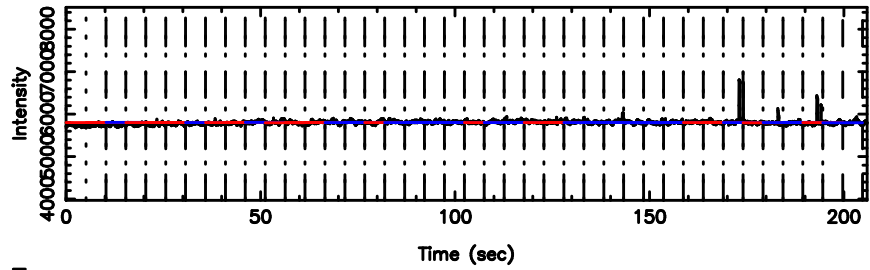

BLK:33,SNR1: 2.9659 ,SNR2: 13.128

K20240707105549

BLK:33,SNR1: 10.511 ,SNR2: 19.542

0605-08 2024/07/07 1.96UT FUJI -KISO

T20240707111459

BLK:21,SNR1: 10.838 ,SNR2: 19.006

F20240707111501

BLK:21,SNR1: 0.58167 ,SNR2: 2.7676