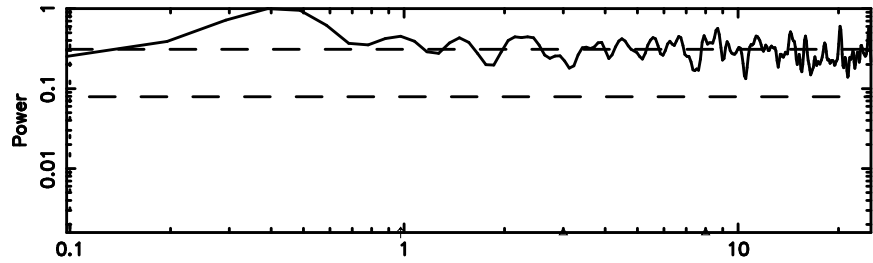

BLK: 6,SNR1: 0.11014E-01,SNR2: 0.86427