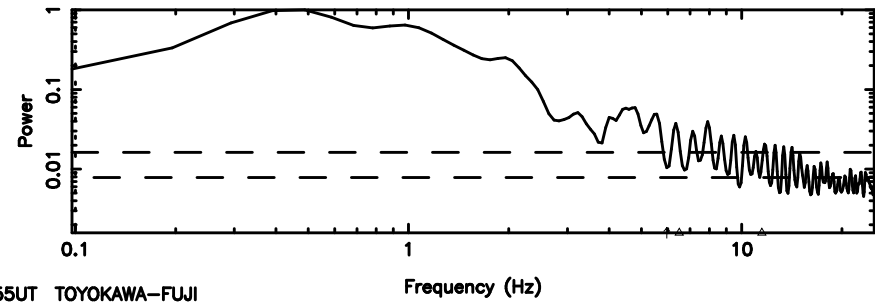

T20240707103116

BLK:23,SNR1: 8.4319 ,SNR2: 21.065

3C147 2024/07/07 1.55UT TOYOKAWA-FUJI

F20240707103118

BLK:23,SNR1: 3.2057 ,SNR2: 11.446