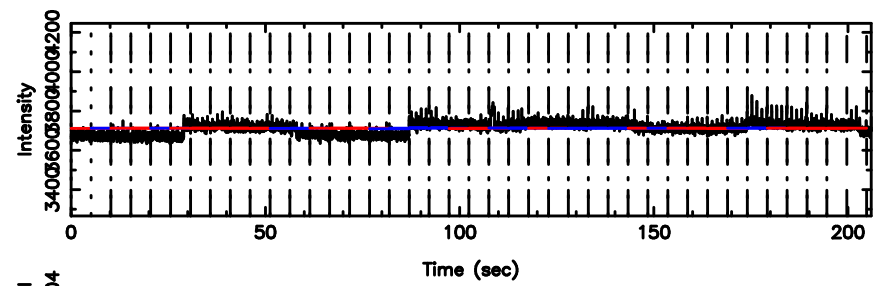

F20240707121345