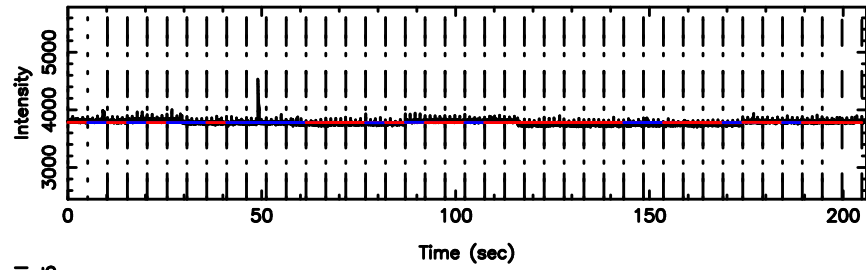

F20240707131255