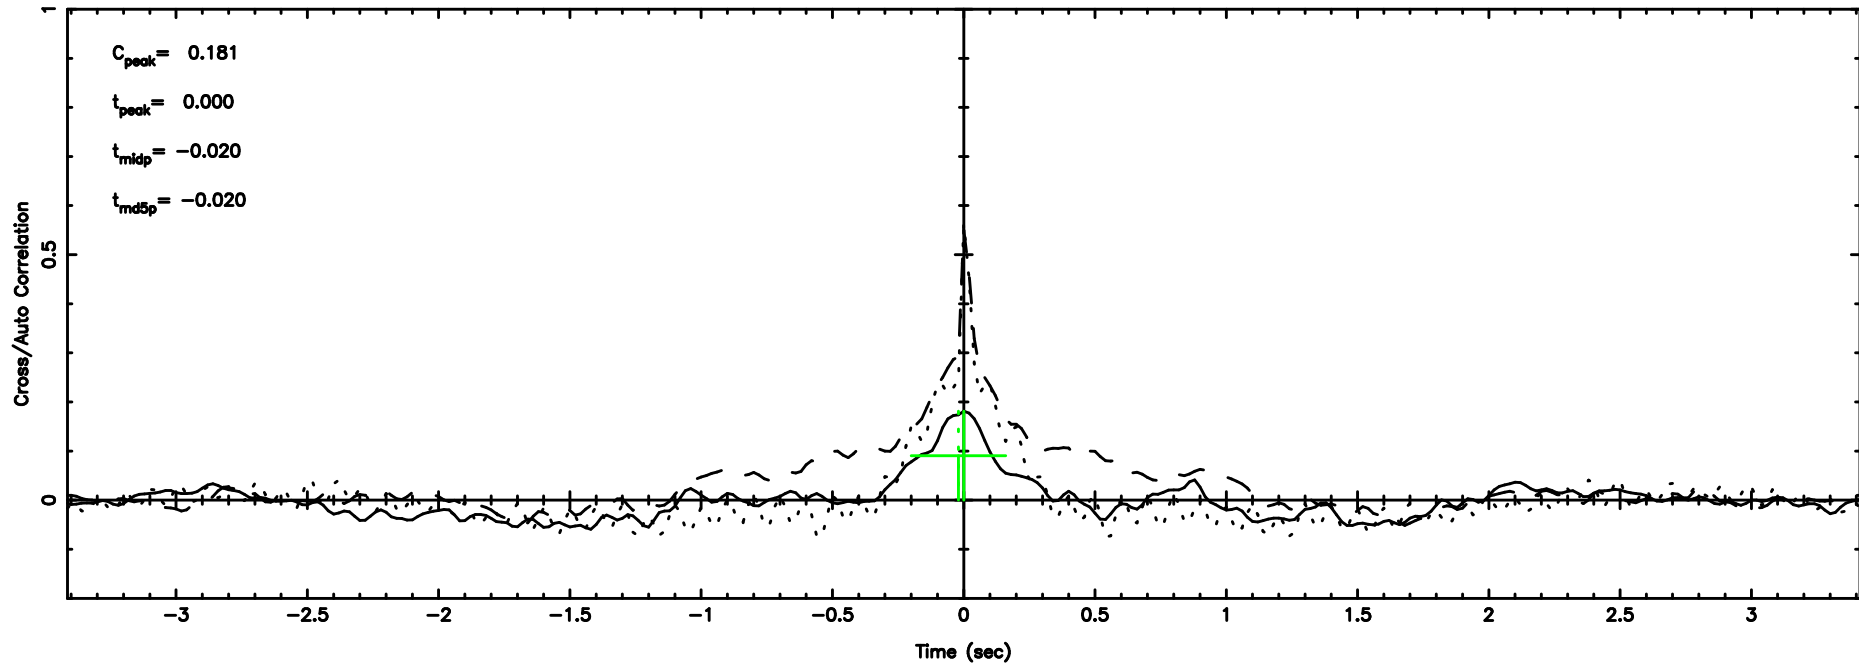

T20240707143918

BLK: 6,SNR1: 0.88854 ,SNR2: 5.2091

K20240707143915

BLK: 6,SNR1: 0.50715 ,SNR2: 2.2347

3C230 2024/07/07 5.68UT TOYOKAWA-KISO