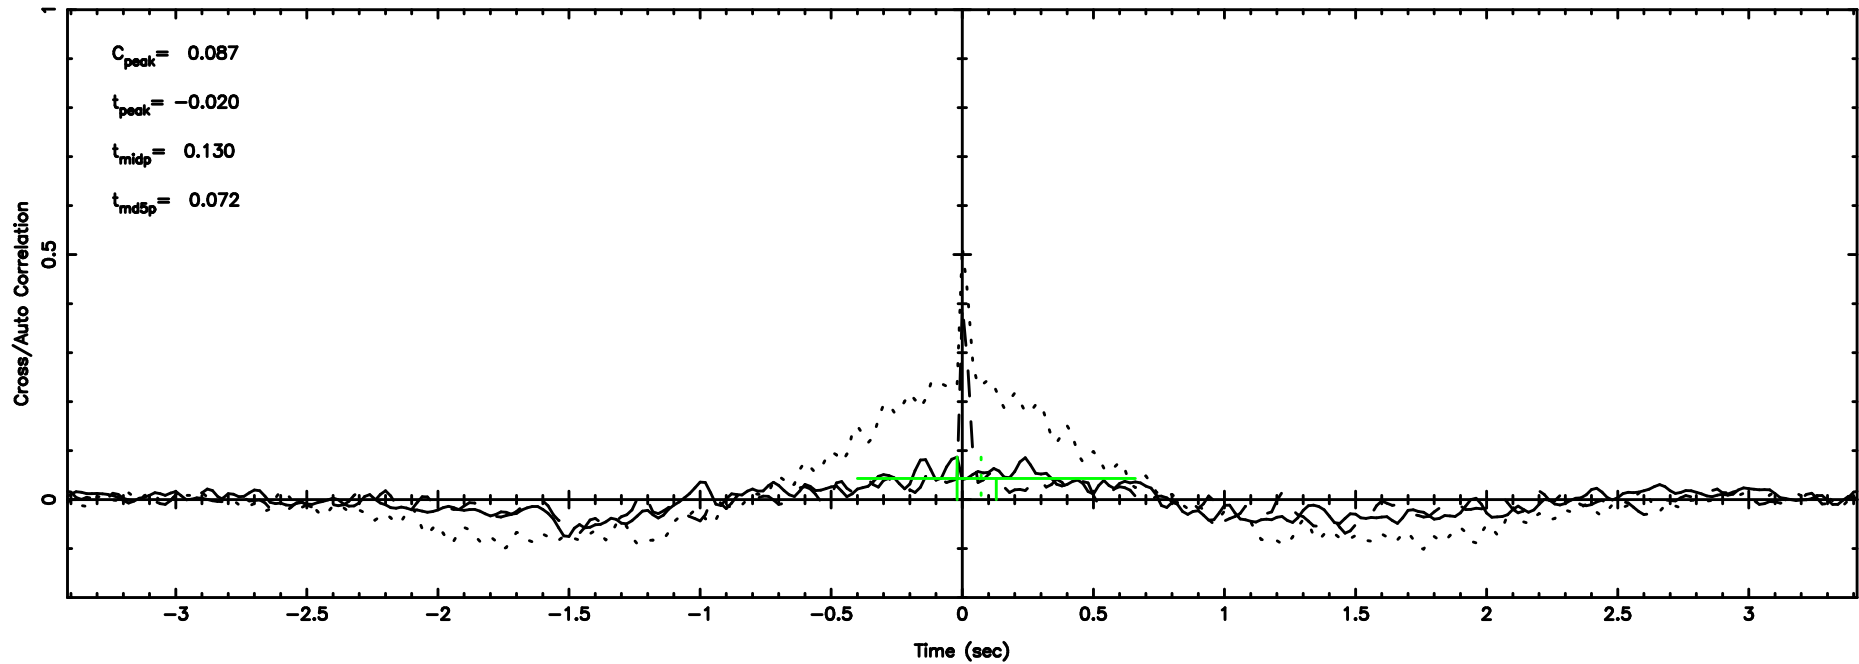

BLK: 3,SNR1: 0.95980E-01,SNR2: 1.3921

Frequency (Hz)

K20240707152516

BLK: 3,SNR1: 1.3564 ,SNR2: 8.4821

Frequency (Hz)

1035-058 2024/07/07 6.45UT TOYOKAWA-KISO

F20240707152521

BLK: 2,SNR1:-0.14120 ,SNR2: 1.7783