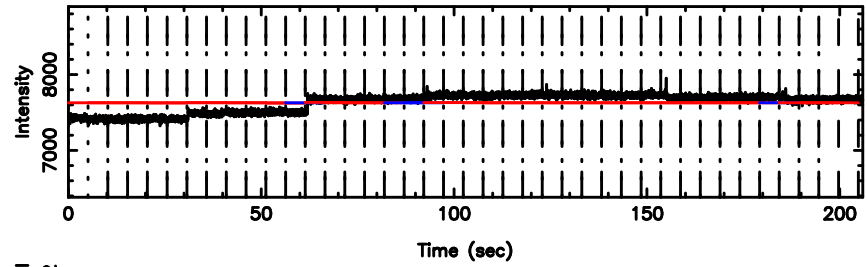

Frequency (Hz)

K20240707160628

BLK: 4,SNR1: 1.3564 ,SNR2: 7.7182