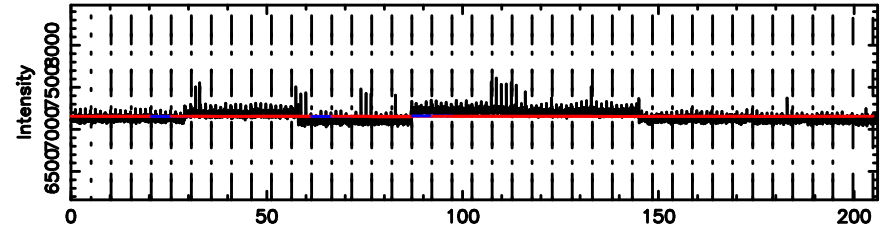

T20240707055538

BLK: 3,SNR1: 0.63026 ,SNR2: 6.6235

Frequency (Hz)

F20240707055540

BLK: 3,SNR1:-0.13722 ,SNR2: 1.5191

Frequency (Hz)

0103+422 2024/07/06 20.96UT TOYOKAWA-FUJI

T20240707055538