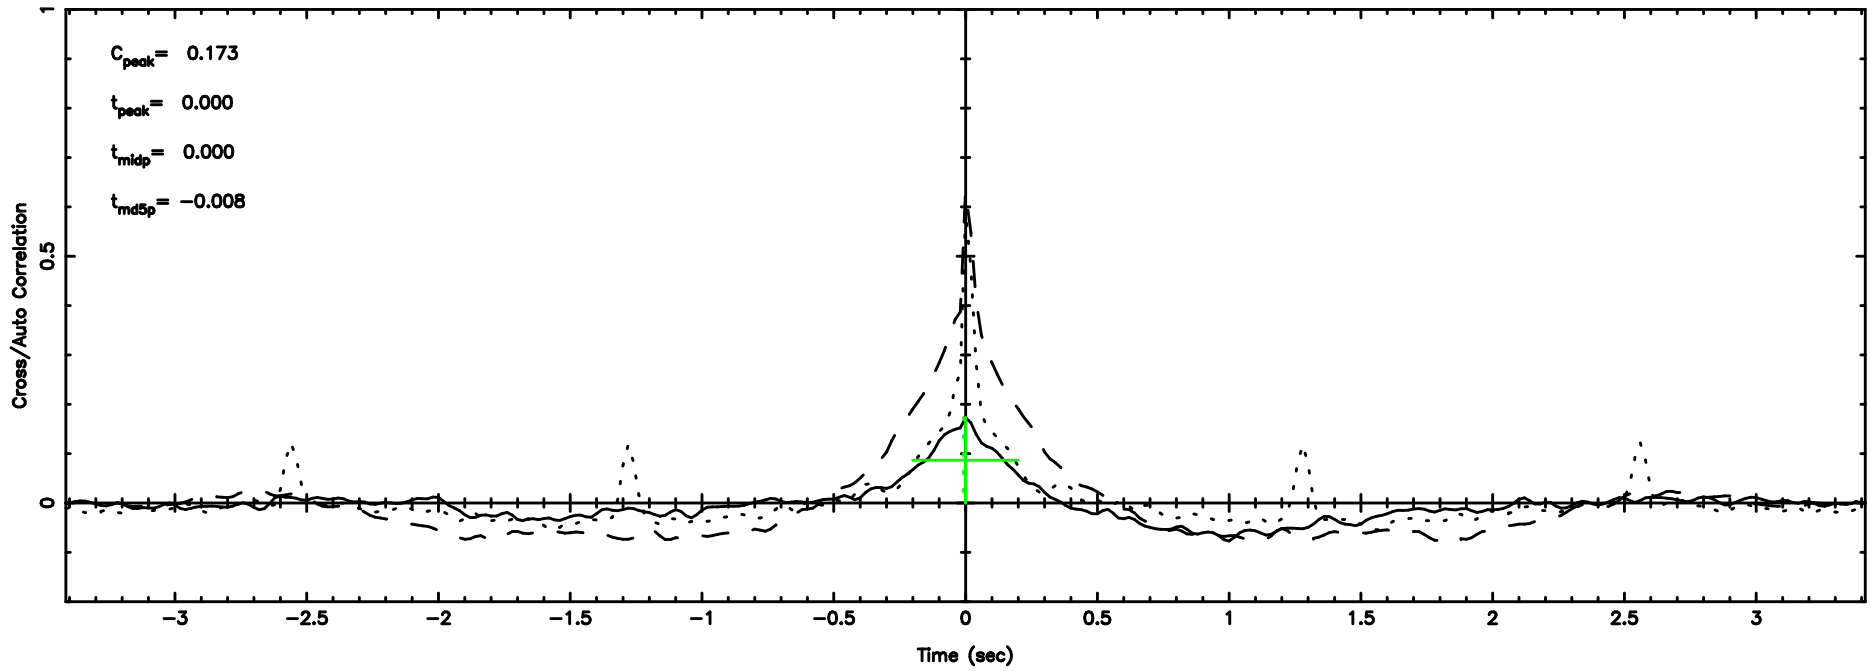

T20240707123200

BLK:14,SNR1: 1.1831 ,SNR2: 2.8082

F20240707123202

BLK:14,SNR1: 1.2178 ,SNR2: 4.3667

0741-06 2024/07/07 3.56UT TOYOKAWA-FUJI