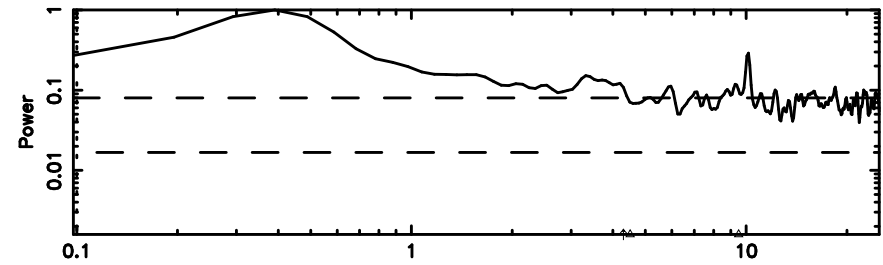

BLK:11,SNR1: 0.33598 ,SNR2: 1.6227