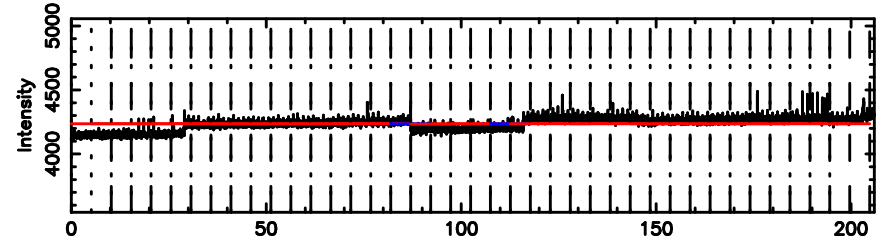

T20240707090949

BLK: 2,SNR1: 2.1732 ,SNR2: 27.457

Frequency (Hz)

F20240707090951

BLK: 2,SNR1: 0.74597 ,SNR2: 4.6619

Frequency (Hz)

0418+236 2024/07/07 0.19UT TOYOKAWA-FUJI

T20240707090949