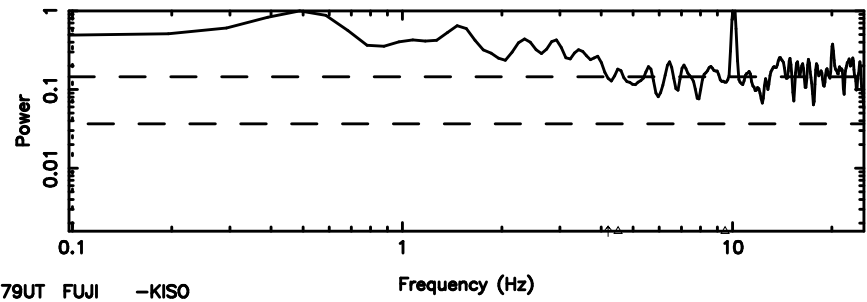

BLK: 4,SNR1: 0.50937 ,SNR2: 1.7586