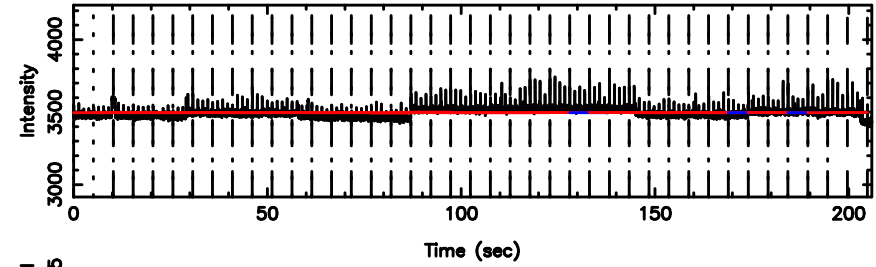

F20240707132941