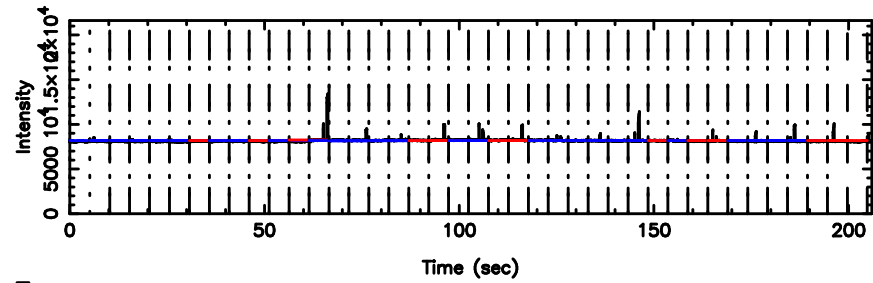

K20240707103113

BLK:32,SNR1: 7.8220 ,SNR2: 19.834

F20240707103118

BLK:27,SNR1: 0.82902 ,SNR2: 5.1813

K20240707103113

BLK:27,SNR1: 8.1364 ,SNR2: 20.429

3C147 2024/07/07 1.55UT FUJI -KISO

T20240707103928