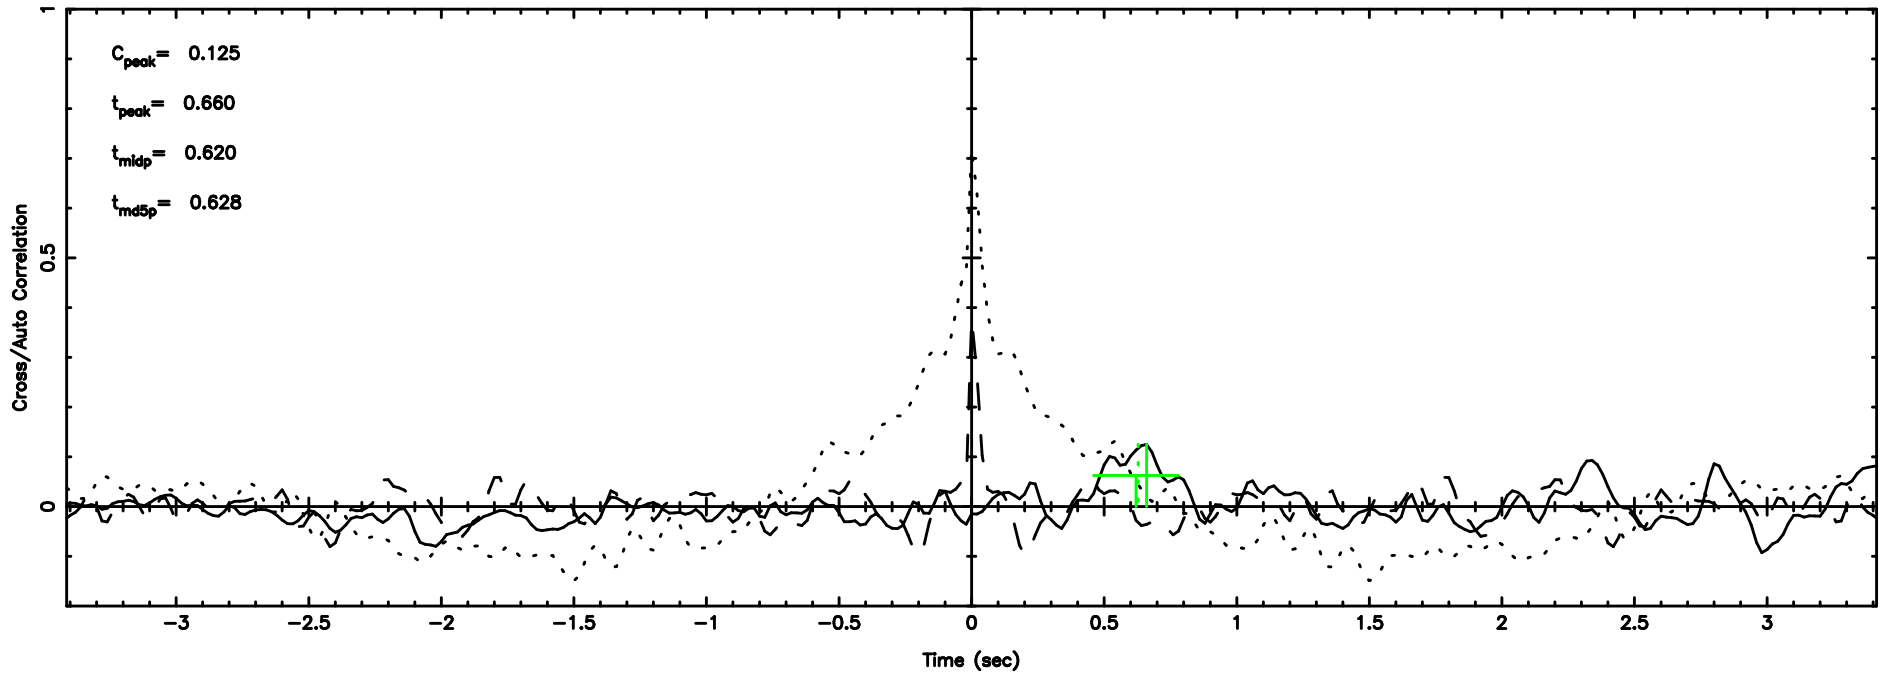

T20240707080015

BLK: 1,SNR1: 0.42408E-01,SNR2: 0.75179

Frequency (Hz)

F20240707080017

BLK: 1,SNR1: 0.36849 ,SNR2: 2.1612

Frequency (Hz)

0308+305 2024/07/06 23.03UT TOYOKAWA-FUJI

T20240707080015