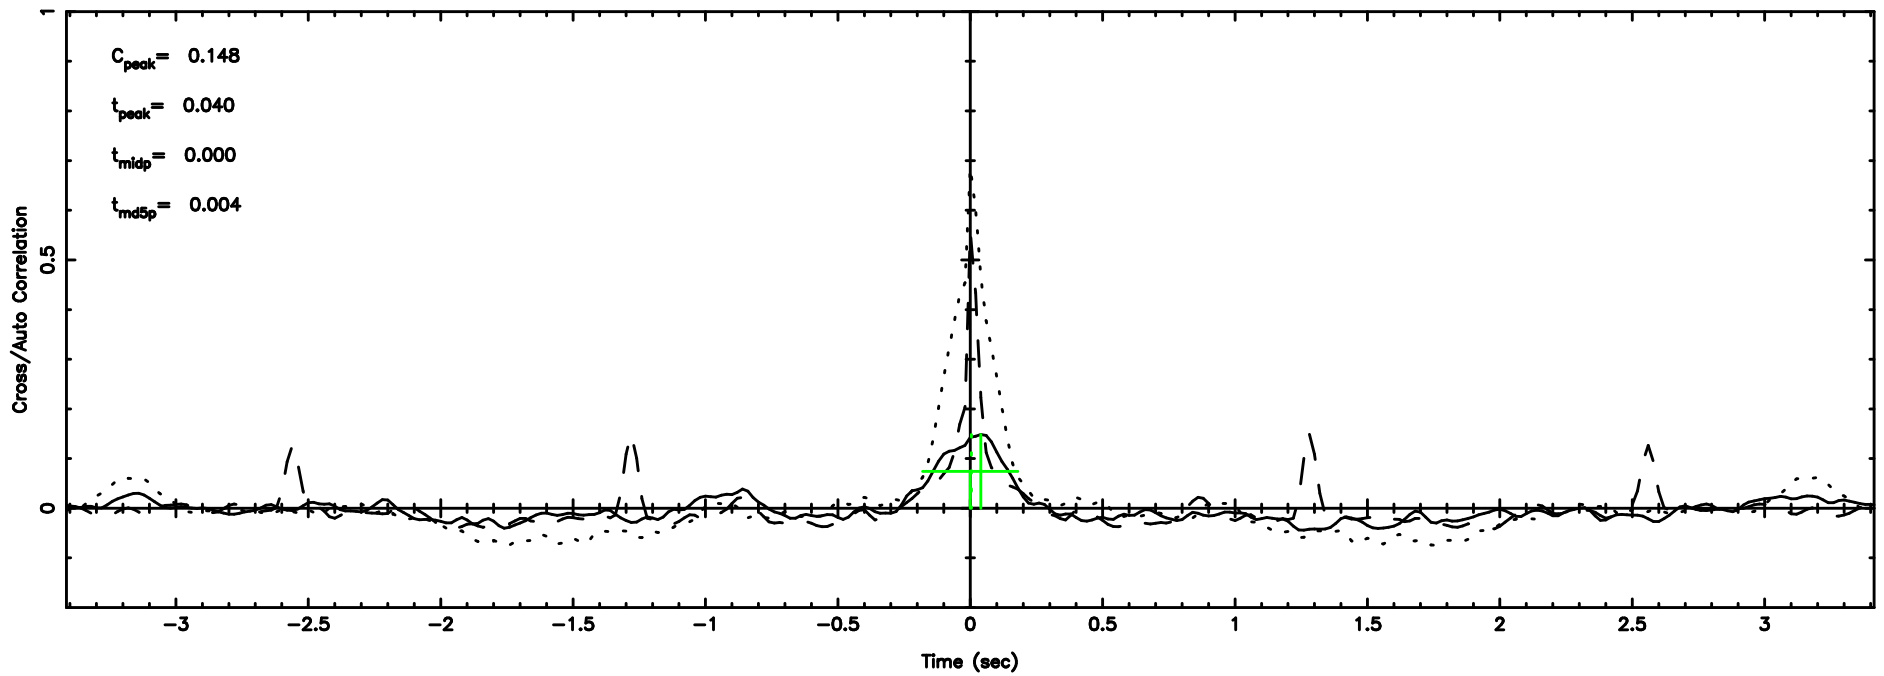

Frequency (Hz)

K20240707085341

BLK:13,SNR1: 4.1293 ,SNR2: 17.301

Frequency (Hz)

0403-132 2024/07/06 23.92UT FUJI -KISO

T20240707090255

BLK:19,SNR1: 0.31050 ,SNR2: 2.5502

Frequency (Hz)