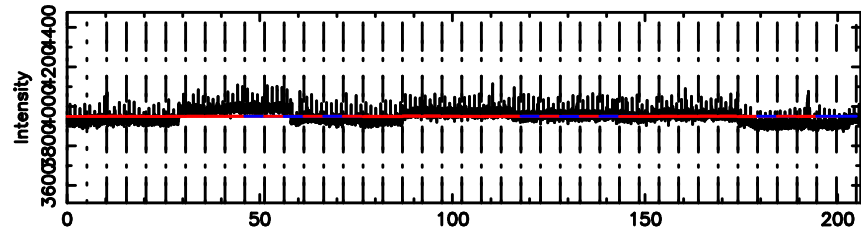

F20240707165612