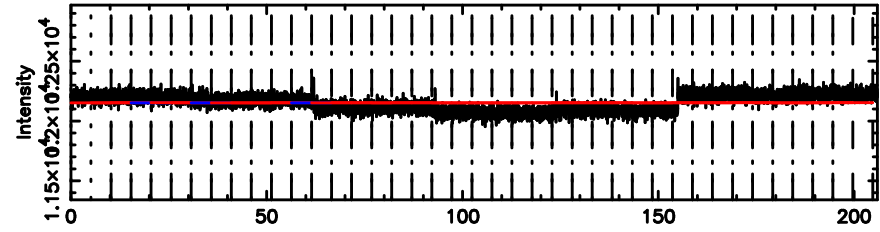

Frequency (Hz)

K20240707055535