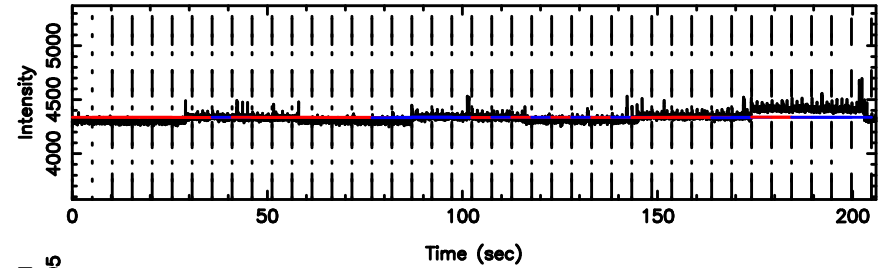

Frequency (Hz)

F20240707083812