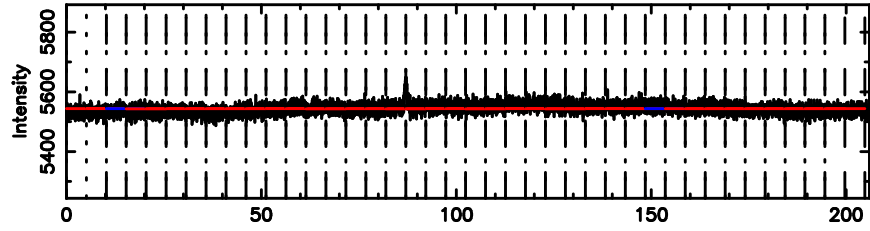

T20240707090949

BLK: 2,SNR1: 2.1732 ,SNR2: 27.457

Frequency (Hz)

F20240707090951

BLK: 2,SNR1: 0.74597 ,SNR2: 4.6619

Frequency (Hz)

0418+236 2024/07/07 0.19UT TOYOKAWA-FUJI

T20240707090949