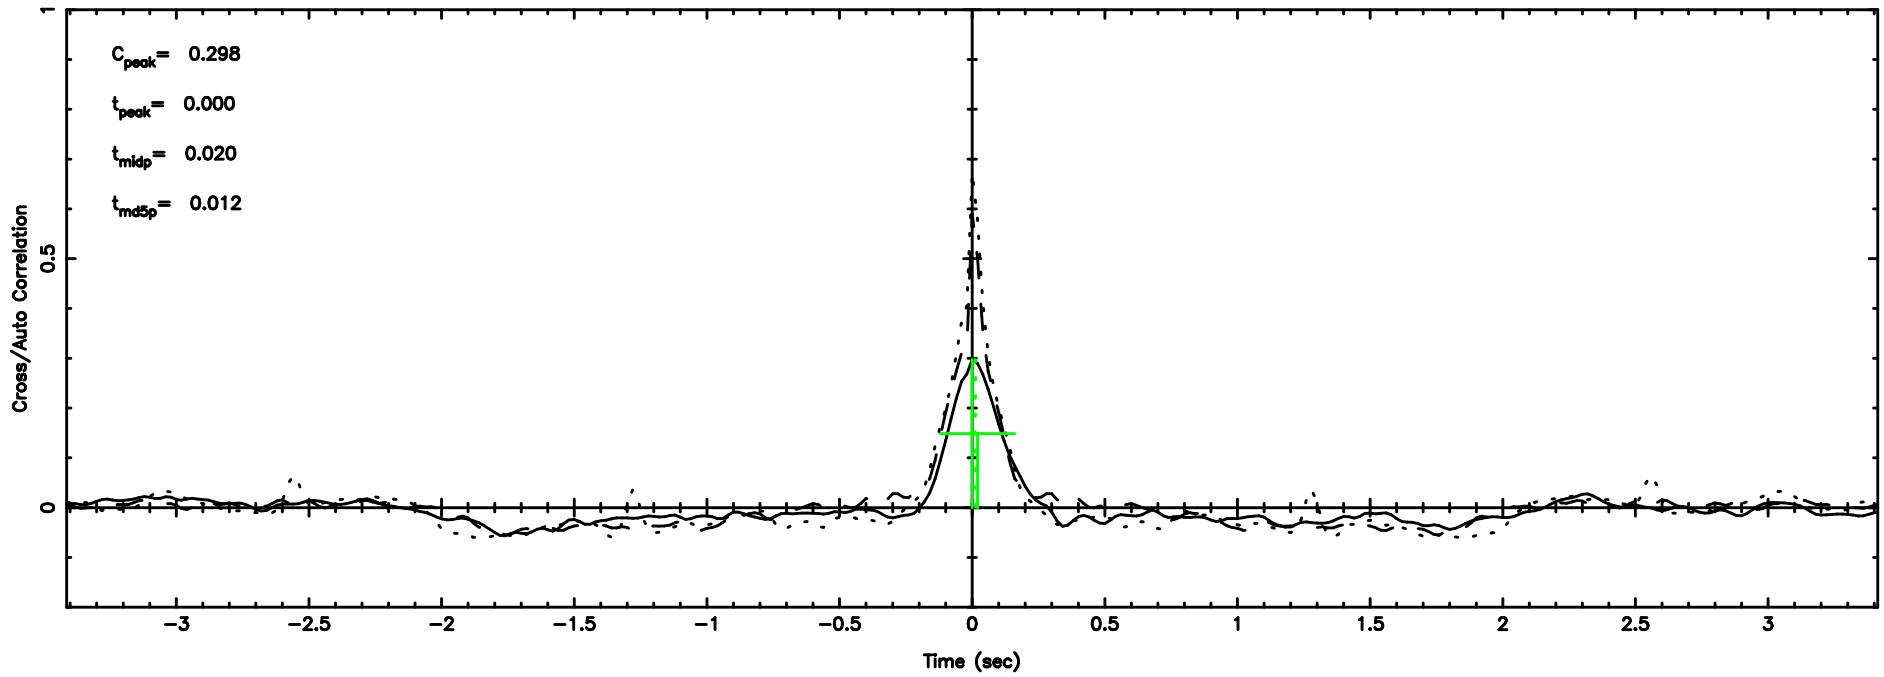

BLK:16,SNR1: 3.3317 ,SNR2: 13.651

Frequency (Hz)

3C71

2024/07/06 22.55UT TOYOKAWA-FUJI

F20240707073113

BLK:16,SNR1: 4.1231 ,SNR2: 7.8823

Frequency (Hz)

T20240707073111