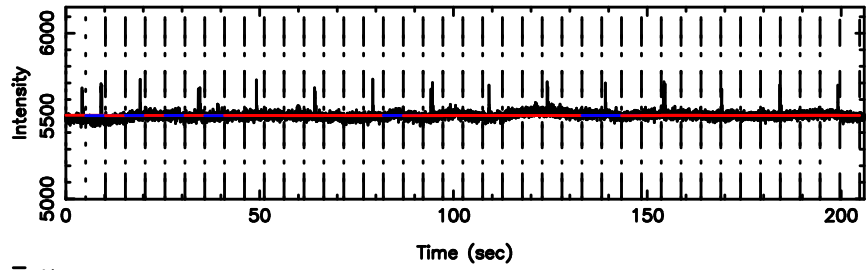

T20240707132433