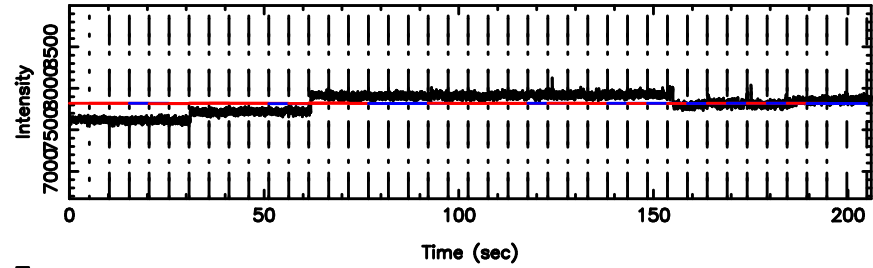

K20240707103925

BLK:15,SNR1: 0.48896 ,SNR2: 1.6147

F20240707103930

BLK:13,SNR1: 0.79053 ,SNR2: 1.8101

K20240707103925

BLK:13,SNR1: 0.69028 ,SNR2: 2.4635

0548+16 2024/07/07 1.69UT FUJI -KISO

T20240707104339