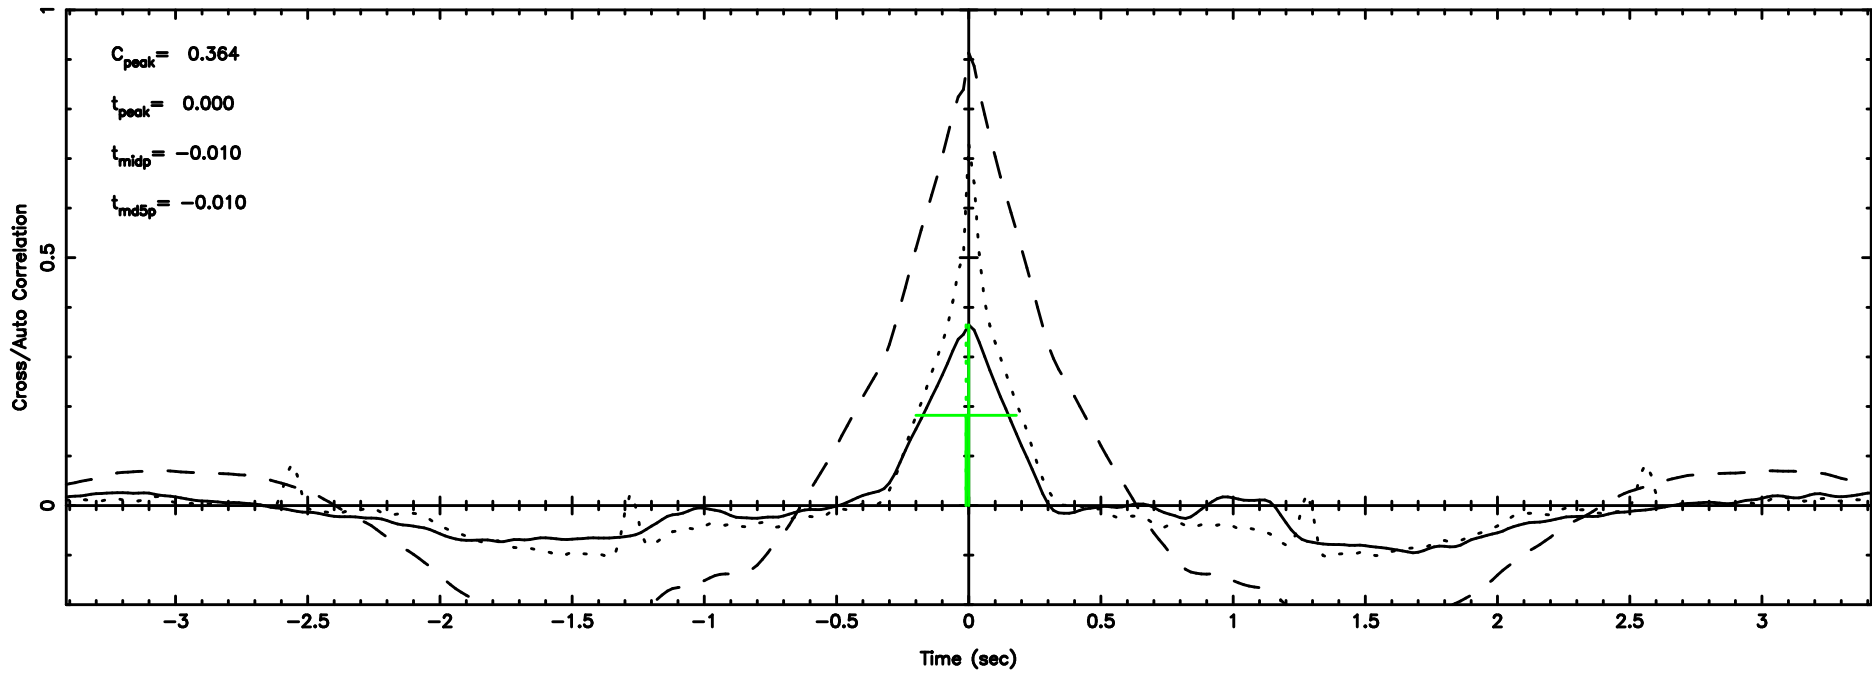

T20240707103116

BLK:23,SNR1: 8.4319 ,SNR2: 21.065

3C147 2024/07/07 1.55UT TOYOKAWA-FUJI

F20240707103118

BLK:23,SNR1: 3.2057 ,SNR2: 11.446