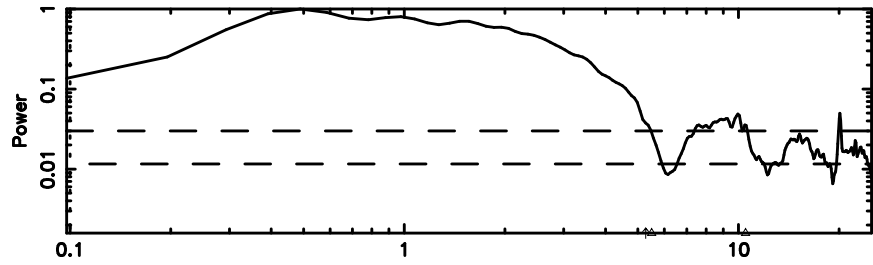

BLK:21,SNR1: 3.0525 ,SNR2: 12.519