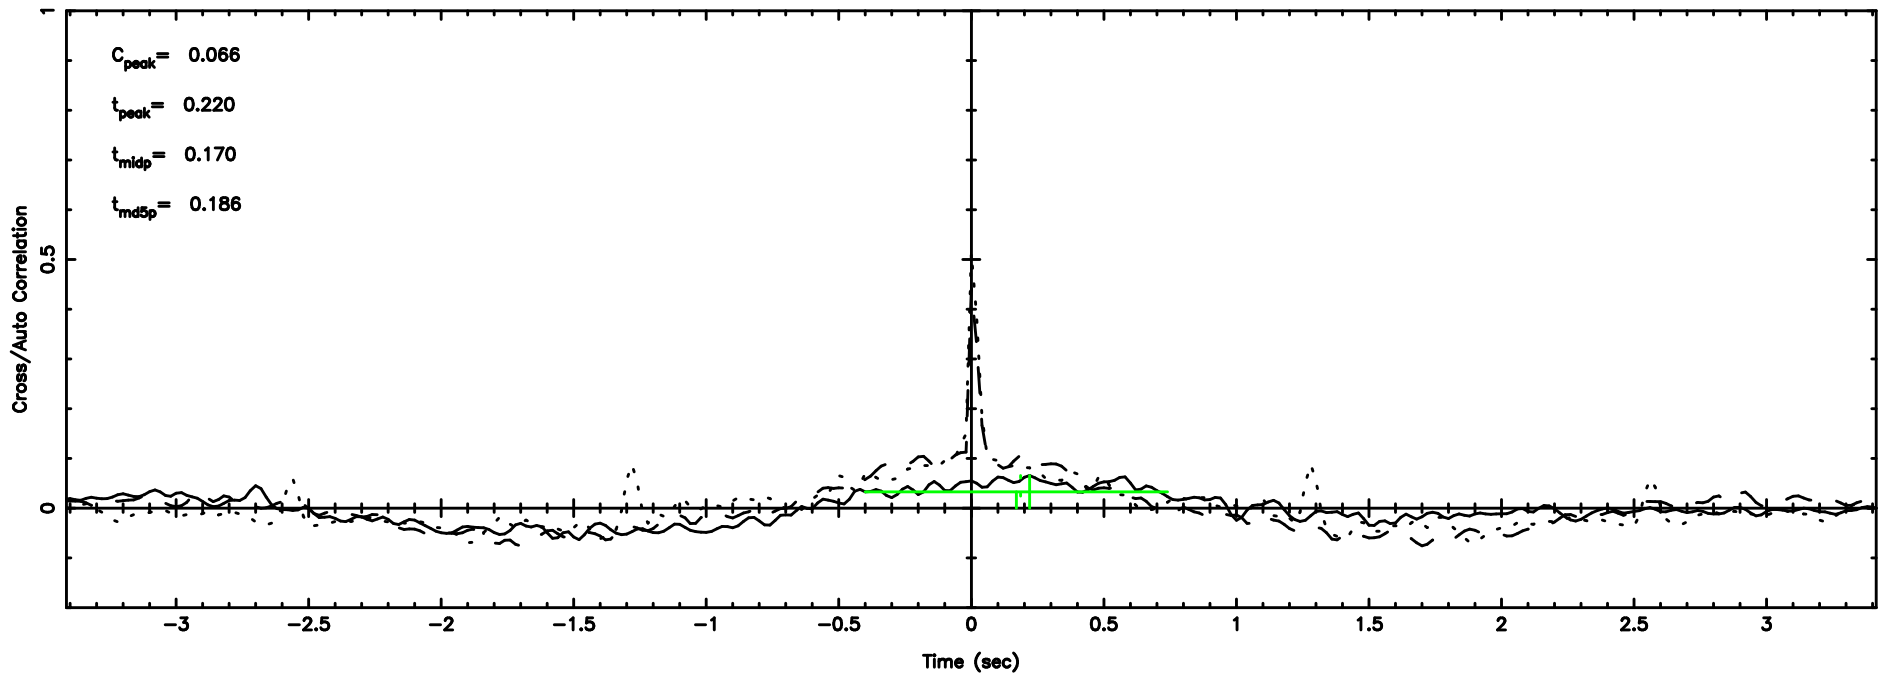

Frequency (Hz)

0320+05 2024/07/06 23.22UT TOYOKAWA-FUJI