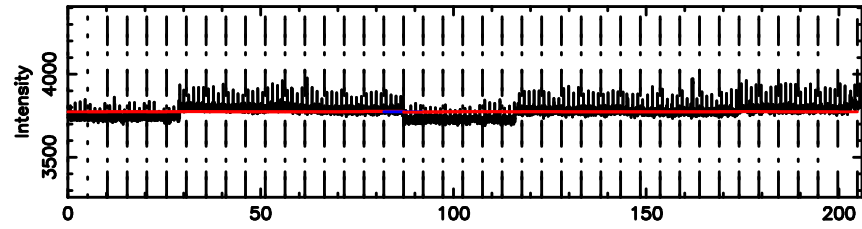

Frequency (Hz)

F20240707163031