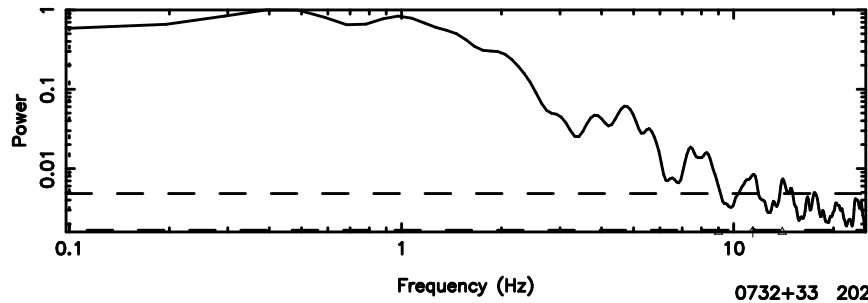

0732+33 2024/07/07 3.43UT TOYOKAWA-FUJI

F20240707122400

BLK:30,SNR1: 5.8600 ,SNR2: 14.737

T20240707122358

BLK:33,SNR1: 14.855 ,SNR2: 26.175

0732+33 2024/07/07 3.43UT TOYOKAWA-KISO

K20240707122355

BLK:33,SNR1: 3.0804 ,SNR2: 14.427