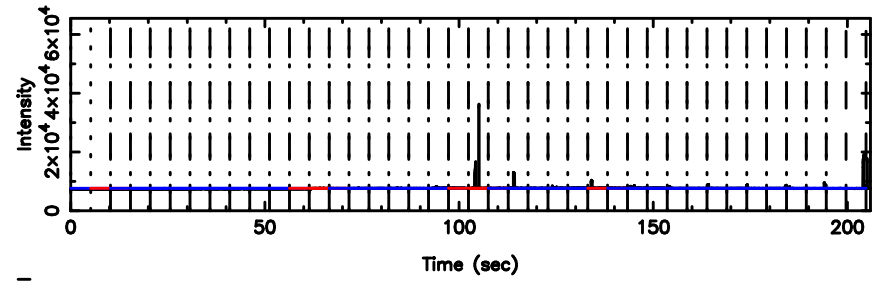

0732+33 2024/07/07 3.43UT TOYOKAWA-FUJI

F20240707122400

BLK:30,SNR1: 5.8600 ,SNR2: 14.737

T20240707122358

BLK:33,SNR1: 14.855 ,SNR2: 26.175

0732+33 2024/07/07 3.43UT TOYOKAWA-KISO

K20240707122355

BLK:33,SNR1: 3.0804 ,SNR2: 14.427