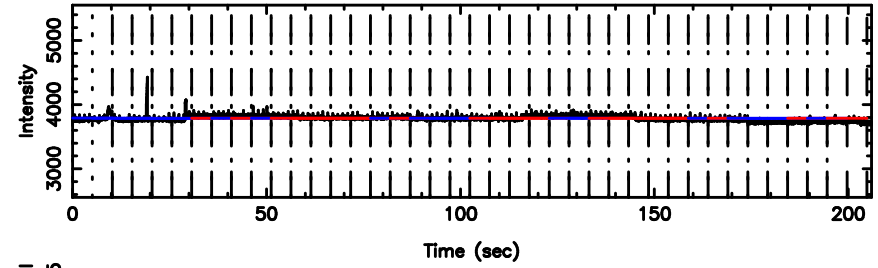

3C196 2024/07/07 4.06UT TOYOKAWA-FUJI

F20240707130145

BLK:19,SNR1: 4.1679 ,SNR2: 9.3292

T20240707130143

BLK:23,SNR1: 7.0862 ,SNR2: 19.971

3C196 2024/07/07 4.06UT TOYOKAWA-KISO

K20240707130140

BLK:23,SNR1: 4.6946 ,SNR2: 18.488