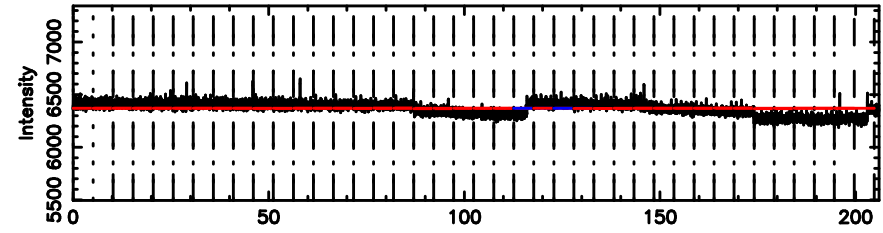

Frequency (Hz)

T20240707064015

BLK: 2,SNR1: 0.16879 ,SNR2: 0.56040

Frequency (Hz)

F20240707064017

BLK: 2,SNR1: 0.40292 ,SNR2: 3.5665

Frequency (Hz)

0148+274 2024/07/06 21.70UT TOYOKAWA-FUJI