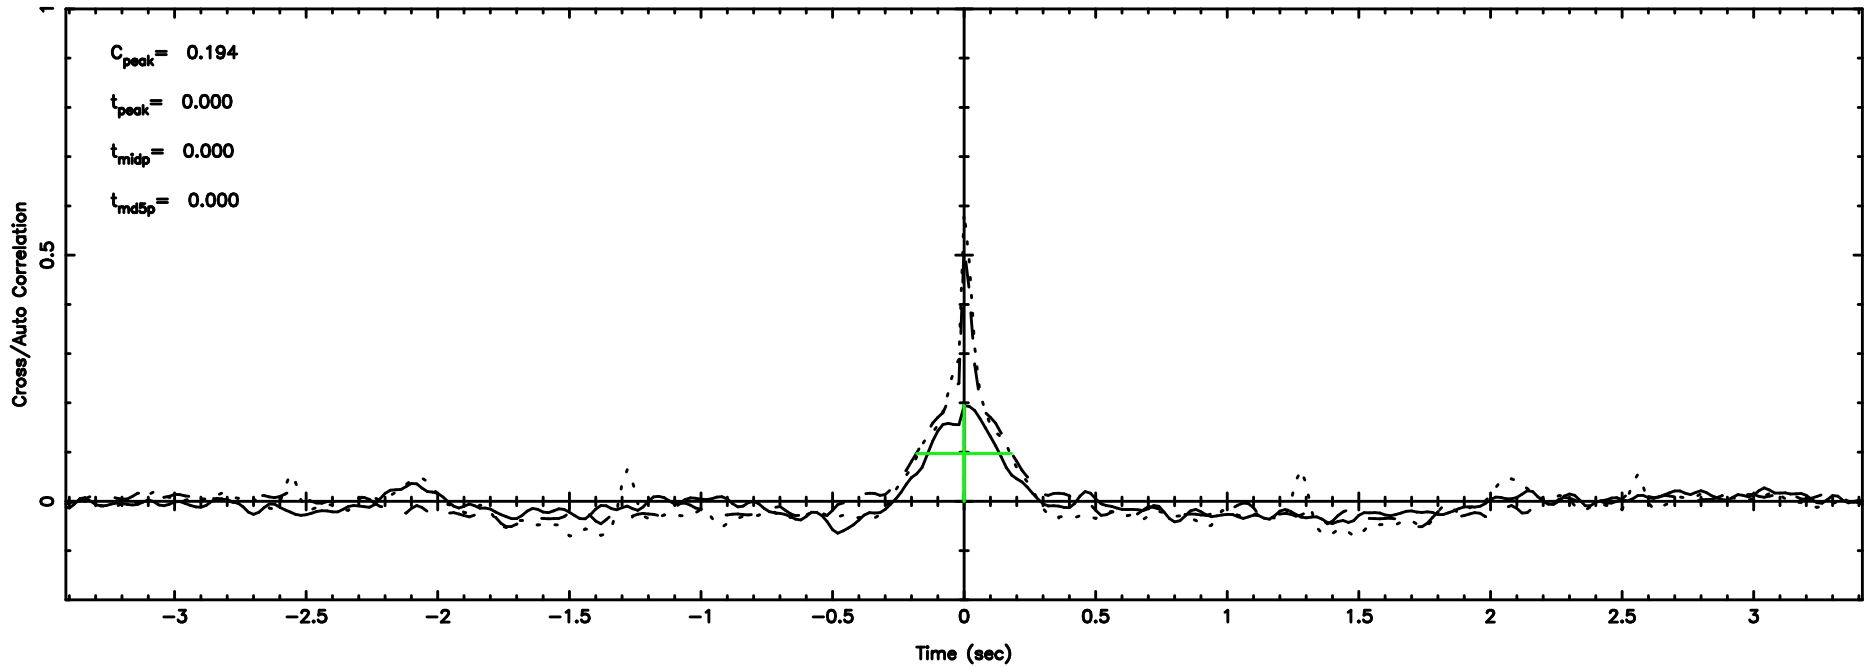

T20240707132433

BLK: 7,SNR1: 0.85703 ,SNR2: 4.1262

F20240707132435

BLK: 7,SNR1: 0.63289 ,SNR2: 1.7814

0834-19 2024/07/07 4.44UT TOYOKAWA-FUJI