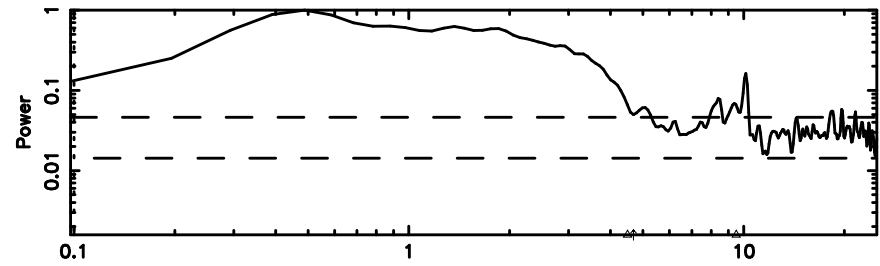

BLK: 6,SNR1: 1.6941 ,SNR2: 7.8476