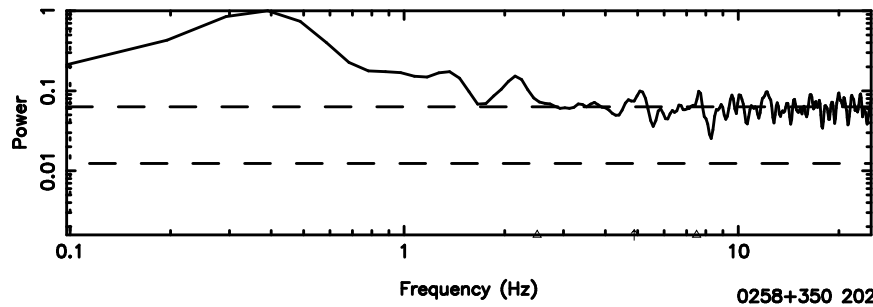

Frequency (Hz)

F20240707075028

BLK: 6,SNR1: 0.54849 ,SNR2: 5.2477

Frequency (Hz)

0258+350 2024/07/06 22.87UT TOYOKAWA-FUJI

T20240707075026

BLK: 6,SNR1: 0.34089 ,SNR2: 1.5028

K20240707075023