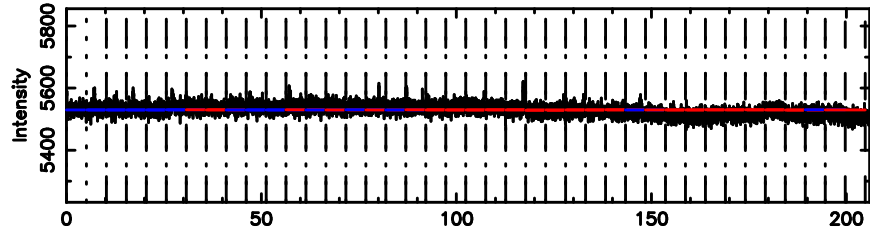

F20240707090257

BLK:19,SNR1: 2.7007 ,SNR2: 6.7047

Frequency (Hz)

0411+05 2024/07/07 0.08UT TOYOKAWA-FUJI

T20240707090255

BLK:14,SNR1: 0.27355 ,SNR2: 2.3564

Frequency (Hz)

K20240707090252