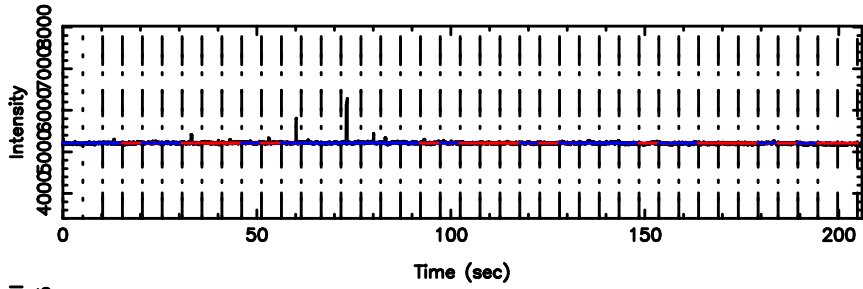

BLK:30,SNR1: 4.8573 ,SNR2: 12.393

F20240707124921

BLK:30,SNR1: 7.8831 ,SNR2: 19.220

3C190 2024/07/07 3.85UT TOYOKAWA-FUJI

T20240707124919

BLK:23,SNR1: 5.4320 ,SNR2: 13.862

K20240707124916

BLK:23,SNR1: 5.7456 ,SNR2: 11.244