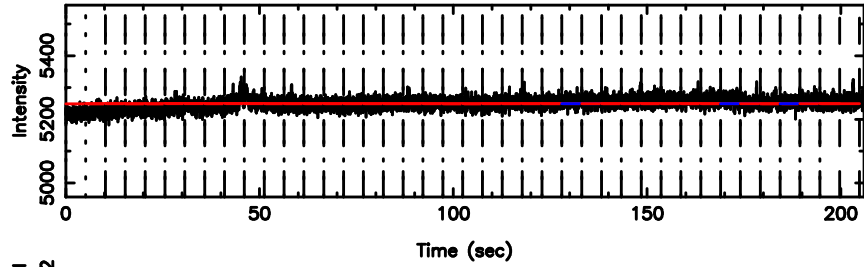

T20240707132939