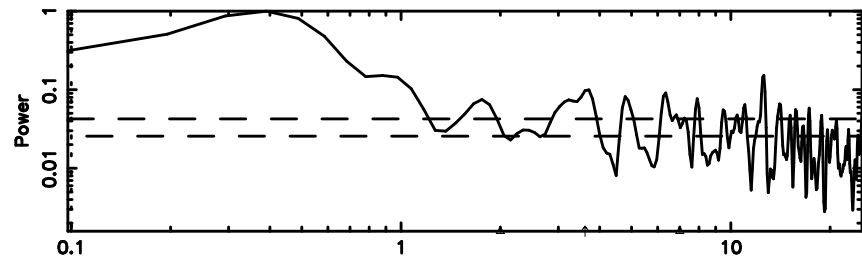

BLK: 1,SNR1: 0.27075 ,SNR2: 2.9103