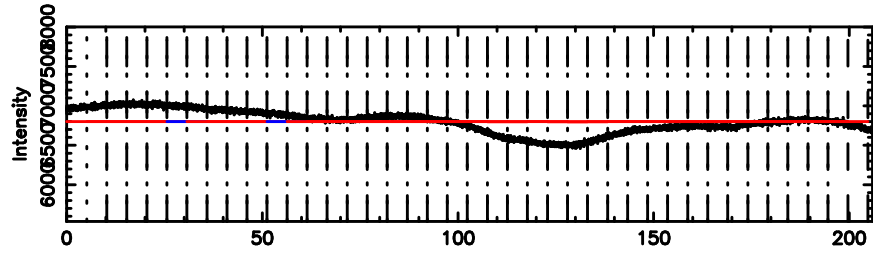

T20240707064015