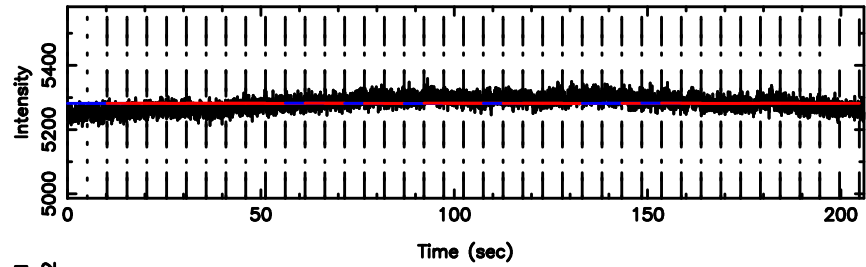

T20240707145519