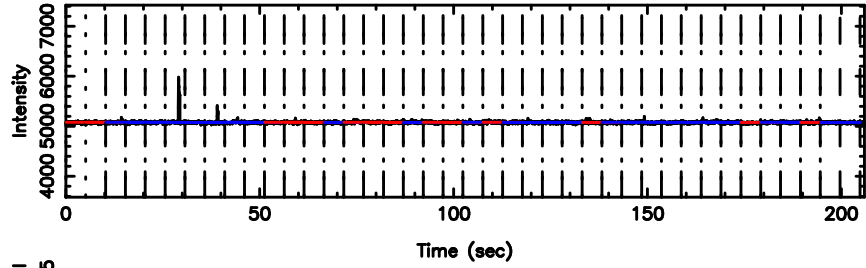

BLK:17,SNR1: 3.1100 ,SNR2: 7.2587

0821+394 2024/07/07 4.24UT TOYOKAWA-FUJI

T20240707131253

BLK:25,SNR1: 8.1349 ,SNR2: 14.930

K20240707131250

BLK:25,SNR1: 0.82780 ,SNR2: 2.4807

0821+394 2024/07/07 4.24UT TOYOKAWA-KISO