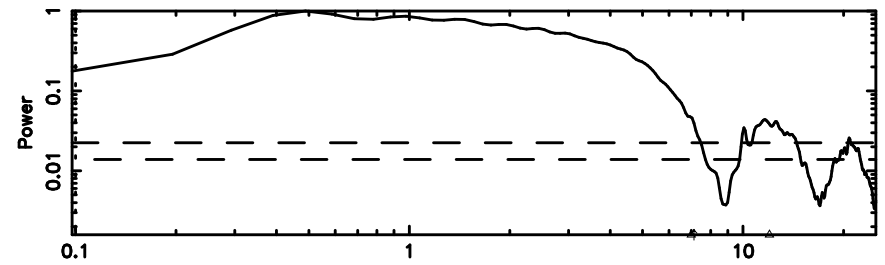

BLK:16,SNR1: 6.1861 ,SNR2: 17.755