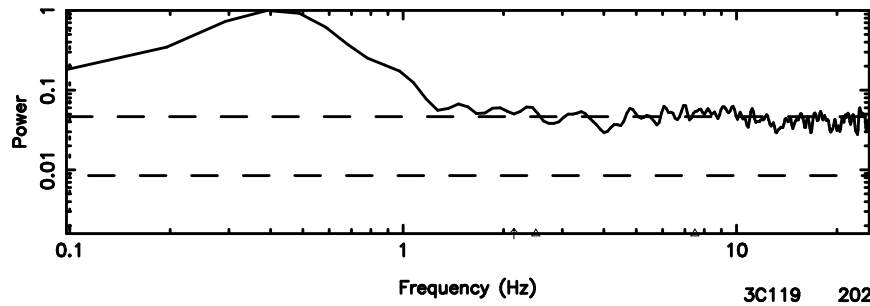

Frequency (Hz)

K20240707090946

BLK: 2,SNR1: 0.43484 ,SNR2: 2.5939

Frequency (Hz)

0418+236 2024/07/07 0.19UT FUJI -KISO

T20240707092116

BLK:12,SNR1: 0.44438 ,SNR2: 4.5884

F20240707092118