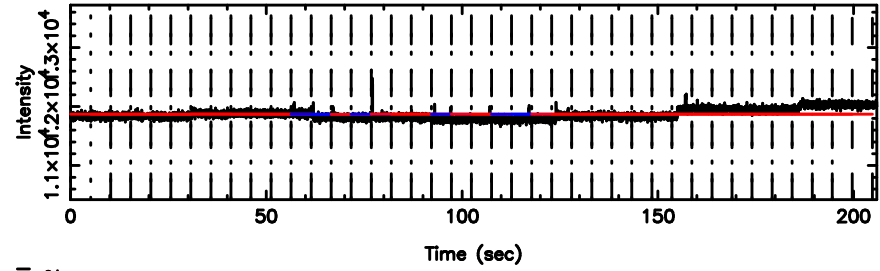

F20240707060827

BLK: 1,SNR1: 0.83855 ,SNR2: 4.4097

Frequency (Hz)

0116+31 2024/07/06 21.17UT TOYOKAWA-FUJI

T20240707060825

BLK: 6,SNR1: 0.39017E-01,SNR2: 0.41070

Frequency (Hz)

K20240707060822