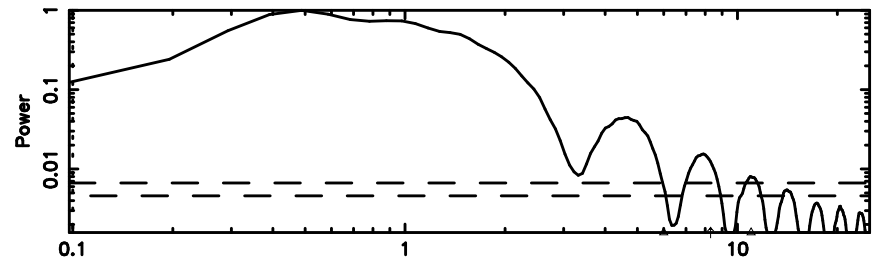

BLK:34,SNR1: 9.0112 ,SNR2: 22.566