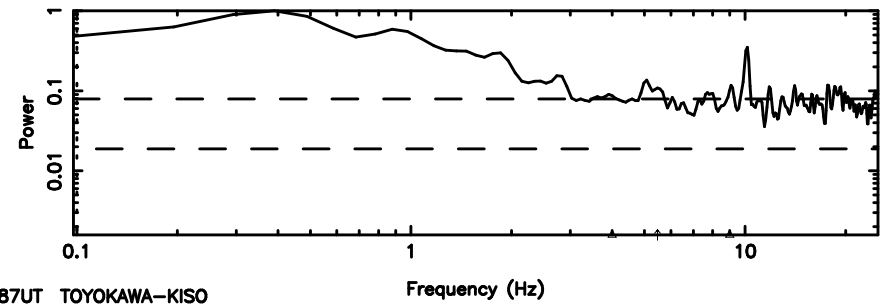

BLK: 6,SNR1: 0.56004 ,SNR2: 2.0197