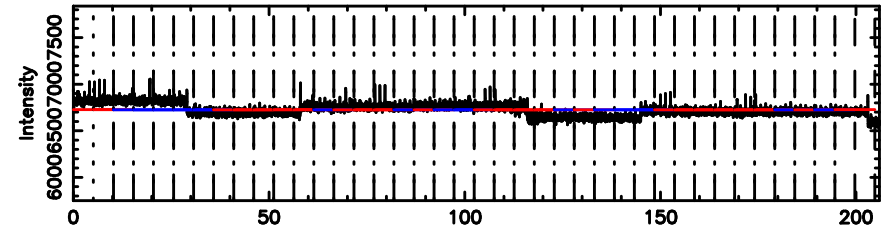

Frequency (Hz)

0116+31 2024/07/06 21.17UT FUJI -KISO

T20240707062631

BLK:15,SNR1: 1.1245 ,SNR2: 14.522

Frequency (Hz)

3C48

2024/07/06 21.47UT TOYOKAWA-FUJI

F20240707062633