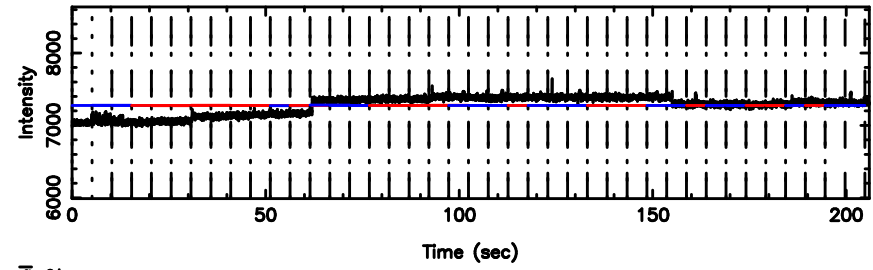

K20240707141608