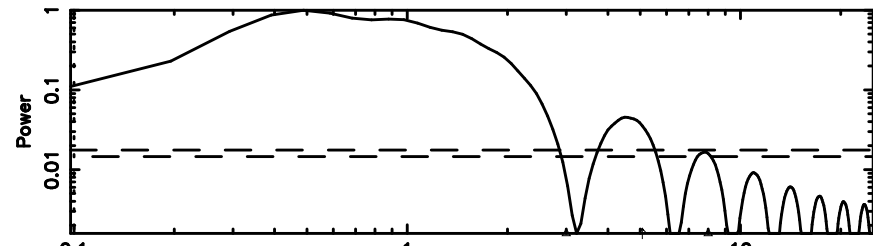

BLK:32,SNR1: 2.7955 ,SNR2: 13.338