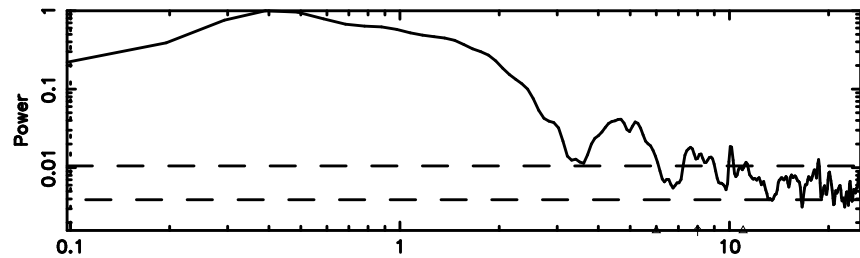

1206+439 2024/07/07 7.96UT TOYOKAWA-KISO

F20240707165612

BLK: 8,SNR1: 0.98614E-01,SNR2: 1.1602

Frequency (Hz)

K20240707165607

BLK: 8,SNR1: 5.1880 ,SNR2: 13.462

Frequency (Hz)

1206+439 2024/07/07 7.96UT FUJI -KISO