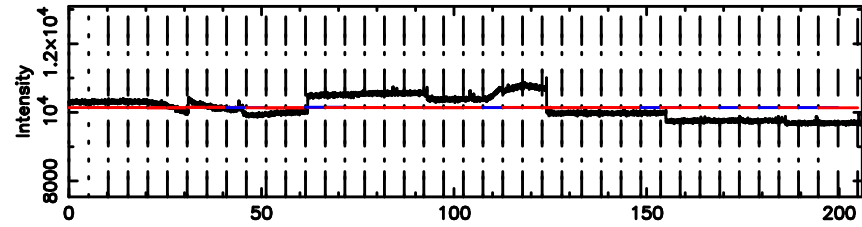

BLK: 7,SNR1: 0.16428 ,SNR2: 1.0232

Frequency (Hz)

K20240707180245

BLK: 7,SNR1: 1.7902 ,SNR2: 9.7714

Frequency (Hz)

1313+453 2024/07/07 9.07UT TOYOKAWA-KISO

F20240707180250

BLK:15,SNR1: 1.4462 ,SNR2: 5.0306