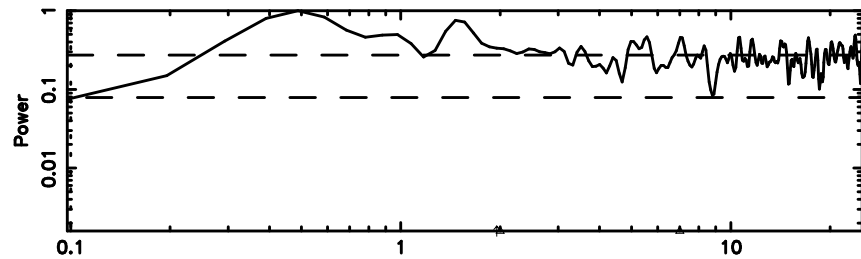

Frequency (Hz)

F20240707155655

BLK: 4,SNR1: 0.29591 ,SNR2: 1.5528

Frequency (Hz)

1107+109 2024/07/07 6.98UT TOYOKAWA-FUJI

T20240707155653

BLK: 2,SNR1: 0.91897E-01,SNR2: 0.56616

Frequency (Hz)