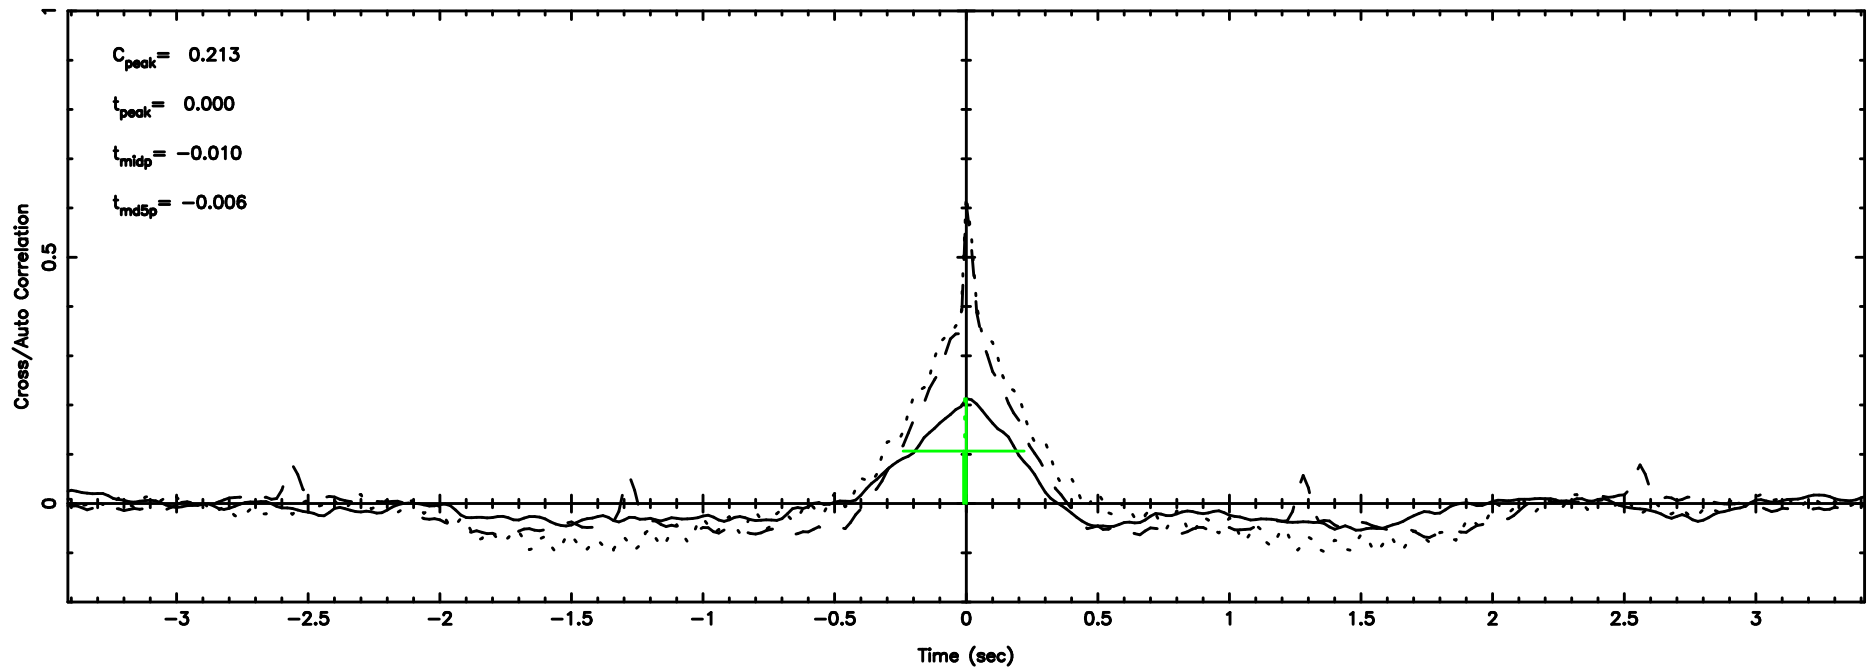

0821+394 2024/07/07 4.24UT FUJI -KISO