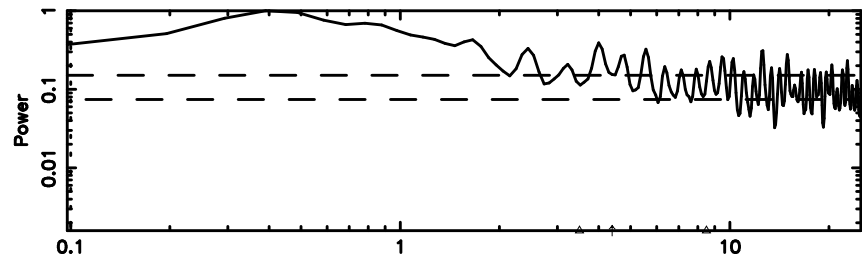

Frequency (Hz)

1206+439 2024/07/07 7.96UT TOYOKAWA-FUJI

T20240707165610

BLK: 8,SNR1: 0.14725 ,SNR2: 0.52517

Frequency (Hz)

K20240707165607

BLK: 8,SNR1: 1.5811 ,SNR2: 6.5504

Frequency (Hz)