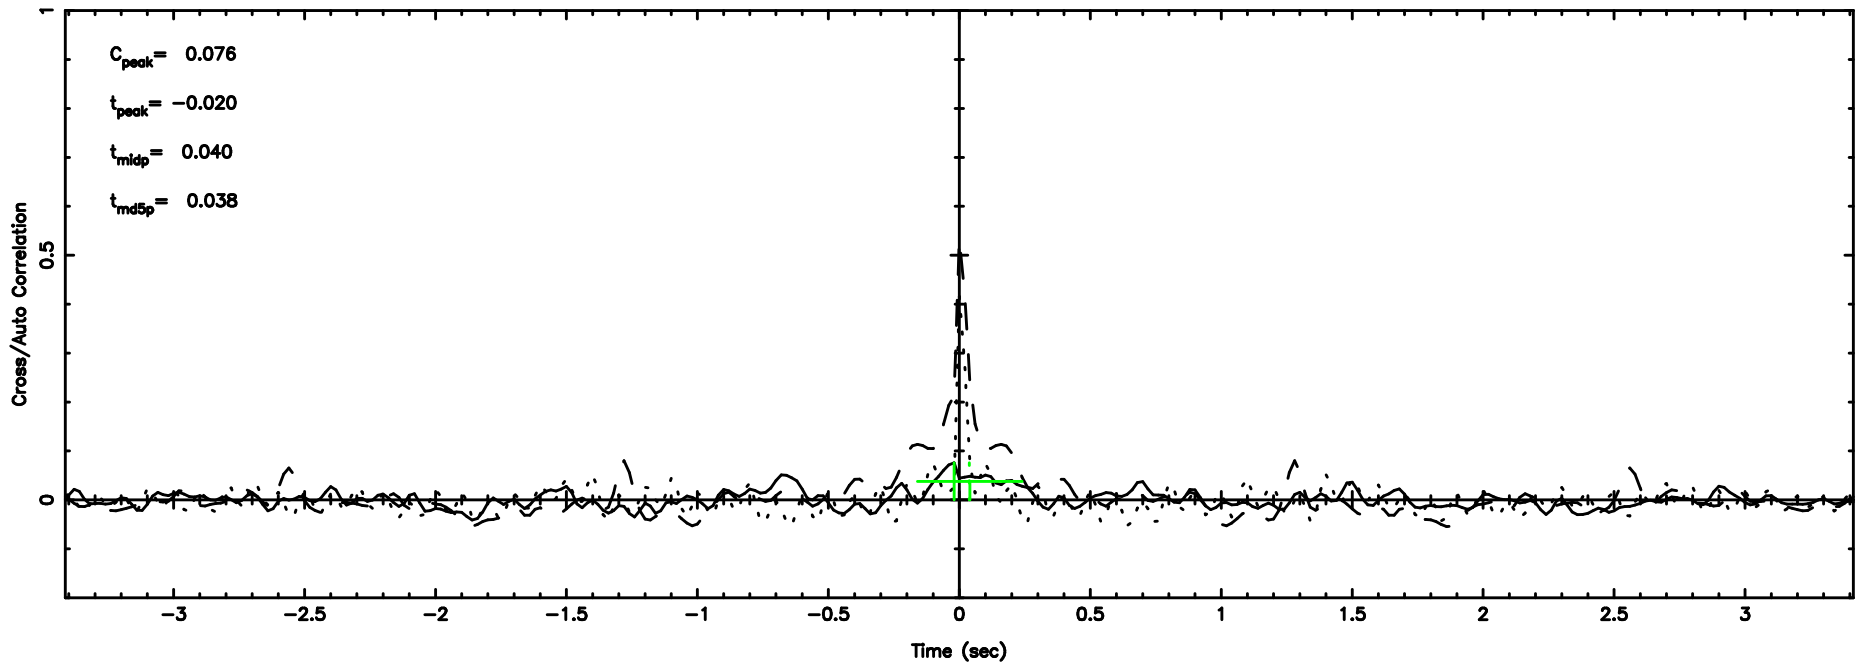

Frequency (Hz)

1107+109 2024/07/07 6.98UT FUJI -KISO