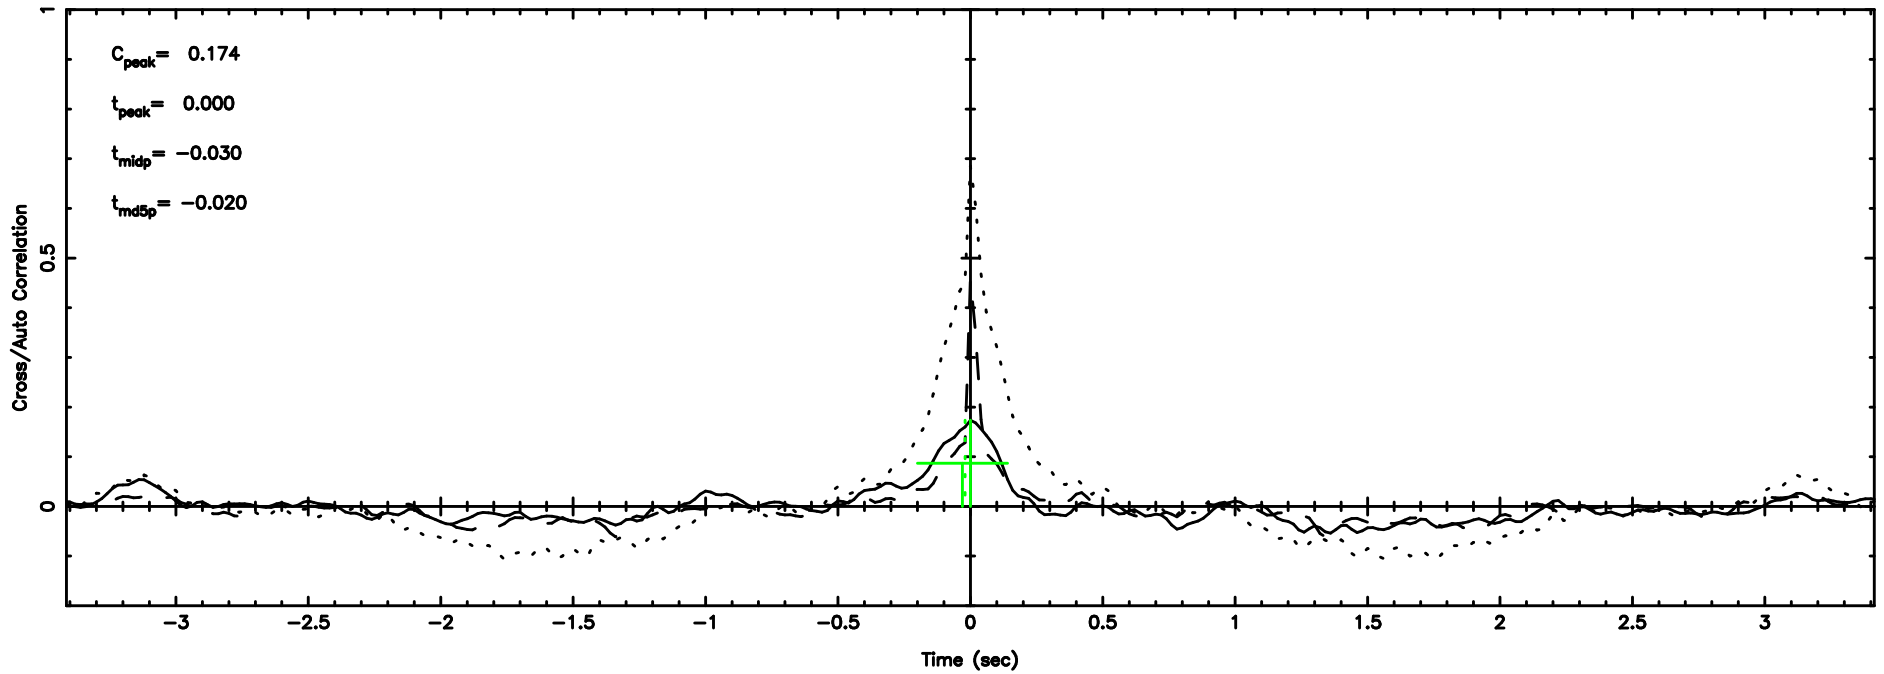

BLK:12,SNR1: 0.17652 ,SNR2: 0.90683

Frequency (Hz)

K20240707085341

BLK:12,SNR1: 1.5089 ,SNR2: 7.2072

Frequency (Hz)

0403-132 2024/07/06 23.92UT TOYOKAWA-KISO

F20240707085346

BLK:13,SNR1: 0.53214E-01,SNR2: 0.95458