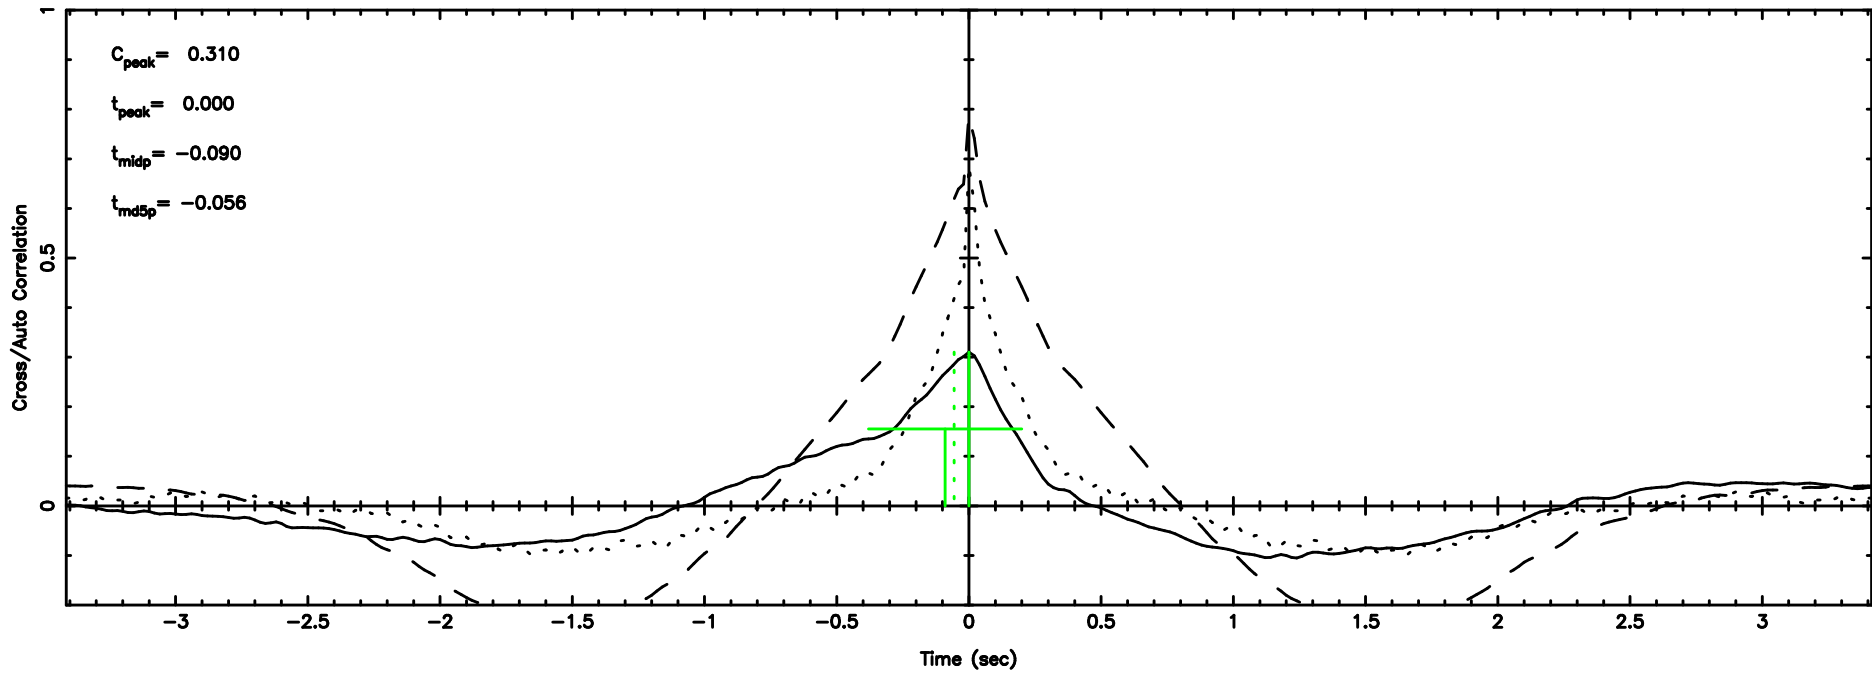

BLK:29,SNR1: 7.1306 ,SNR2: 20.892