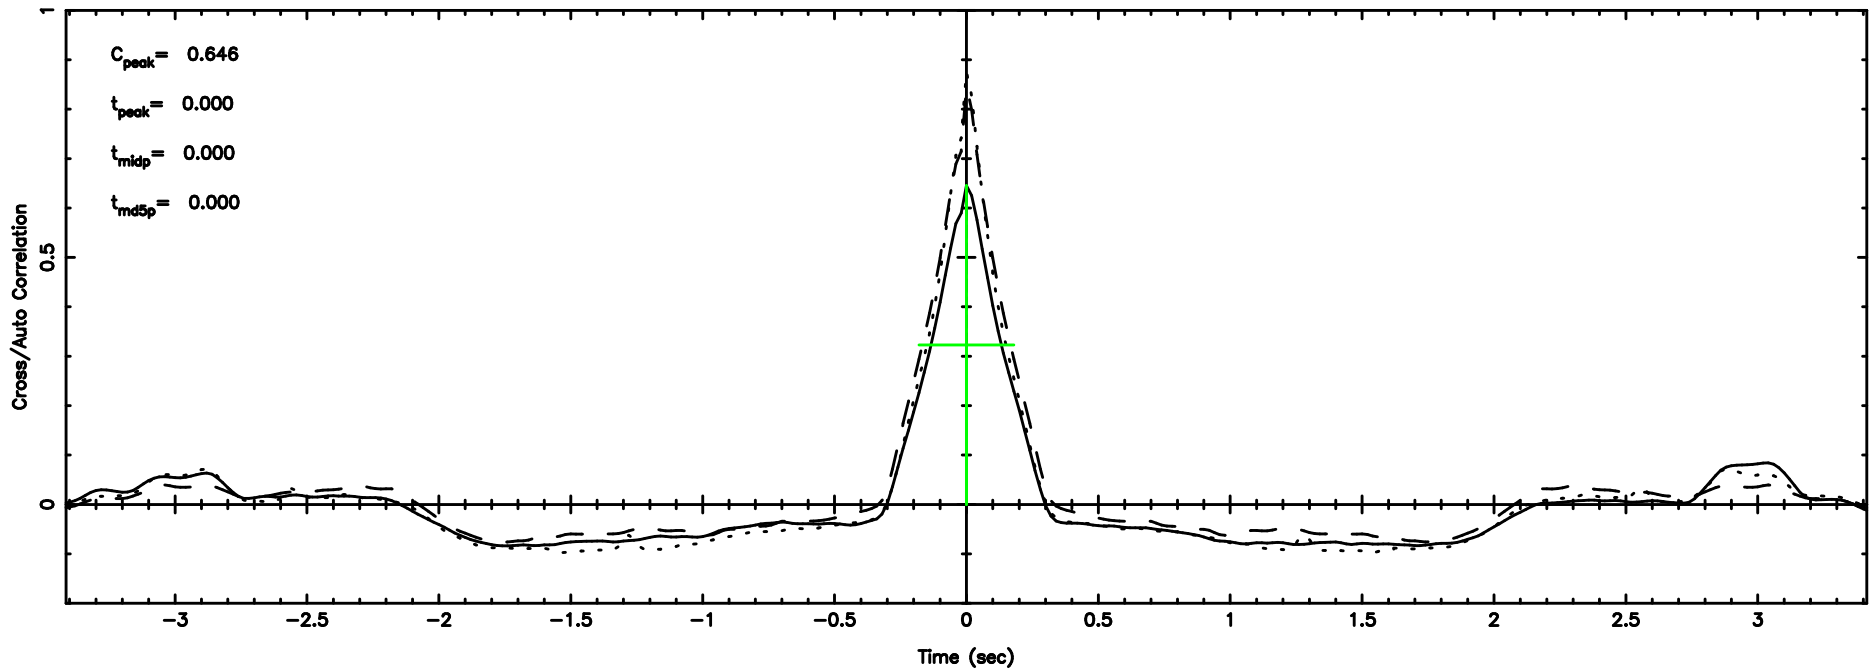

Frequency (Hz)

0713-024 2024/07/07 3.09UT TOYOKAWA-FUJI