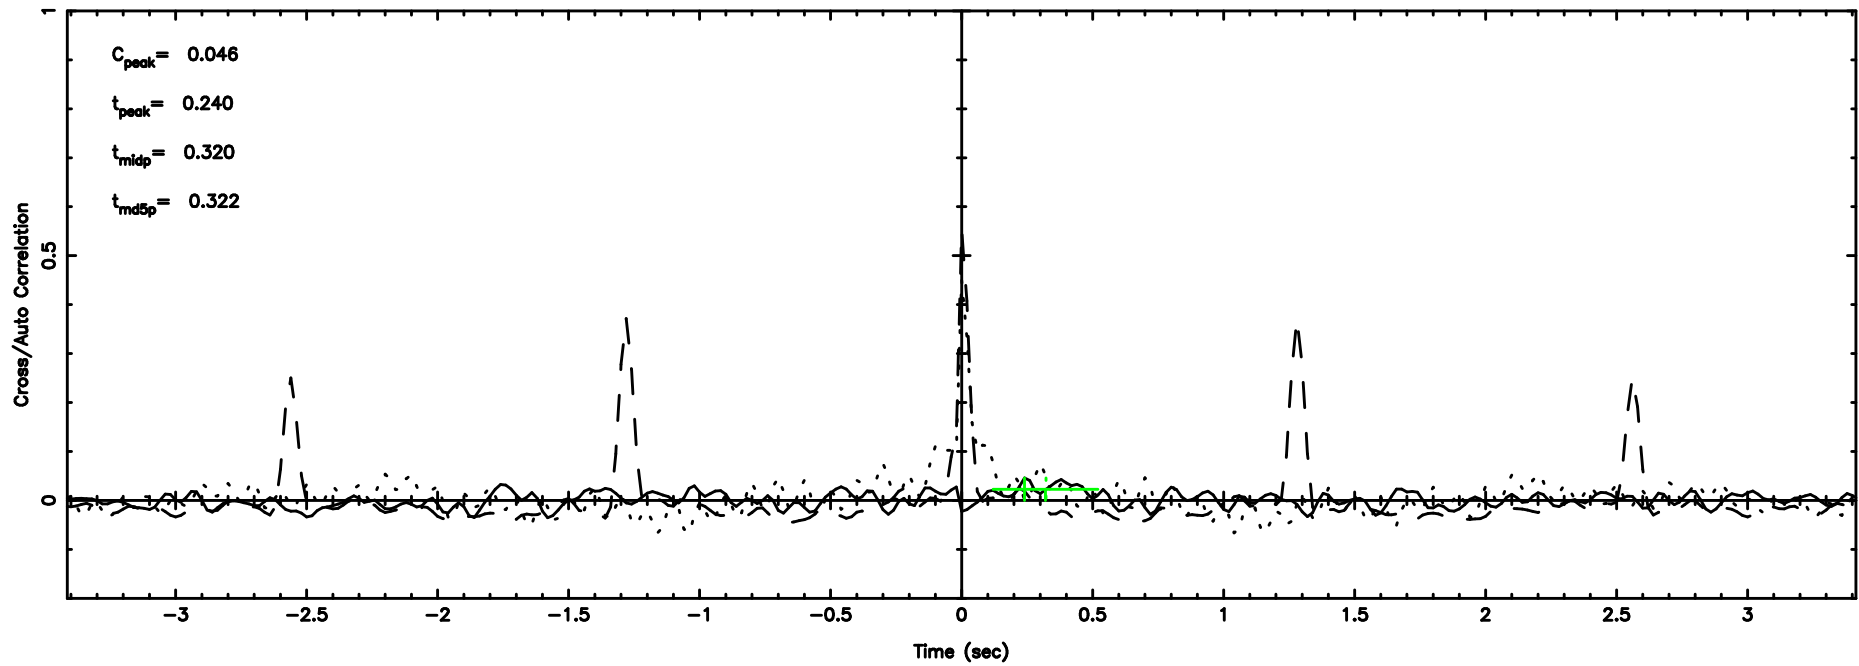

1055+01 2024/07/07 6.79UT FUJI -KISO