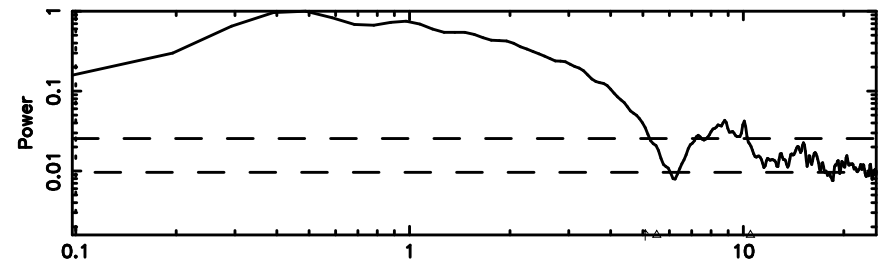

F20240707082510

BLK:17,SNR1:-0.20587 ,SNR2: 2.4638

K20240707082505

BLK:17,SNR1: 2.8406 ,SNR2: 12.180

0333+32 2024/07/06 23.45UT FUJI -KISO

T20240707083810

BLK:15,SNR1: 0.46904 ,SNR2: 2.2869

Frequency (Hz)