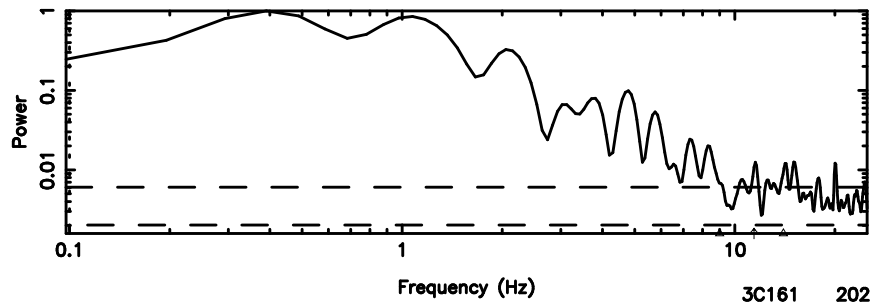

BLK:33,SNR1: 2.9659 ,SNR2: 13.128

K20240707105549

BLK:33,SNR1: 10.511 ,SNR2: 19.542

0605-08 2024/07/07 1.96UT FUJI -KISO

T20240707111459

BLK:21,SNR1: 10.838 ,SNR2: 19.006

F20240707111501

BLK:21,SNR1: 0.58167 ,SNR2: 2.7676