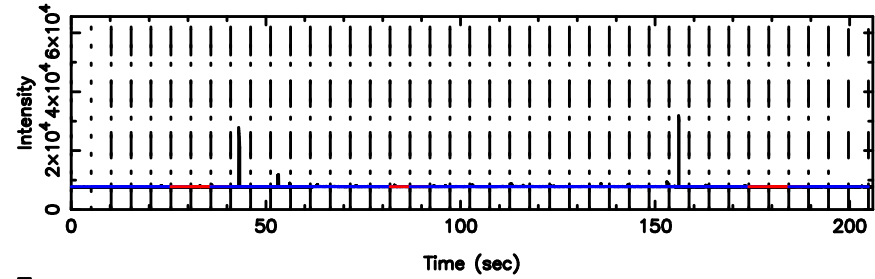

0552+12 2024/07/07 1.76UT TOYOKAWA-KISO

K20240707104336