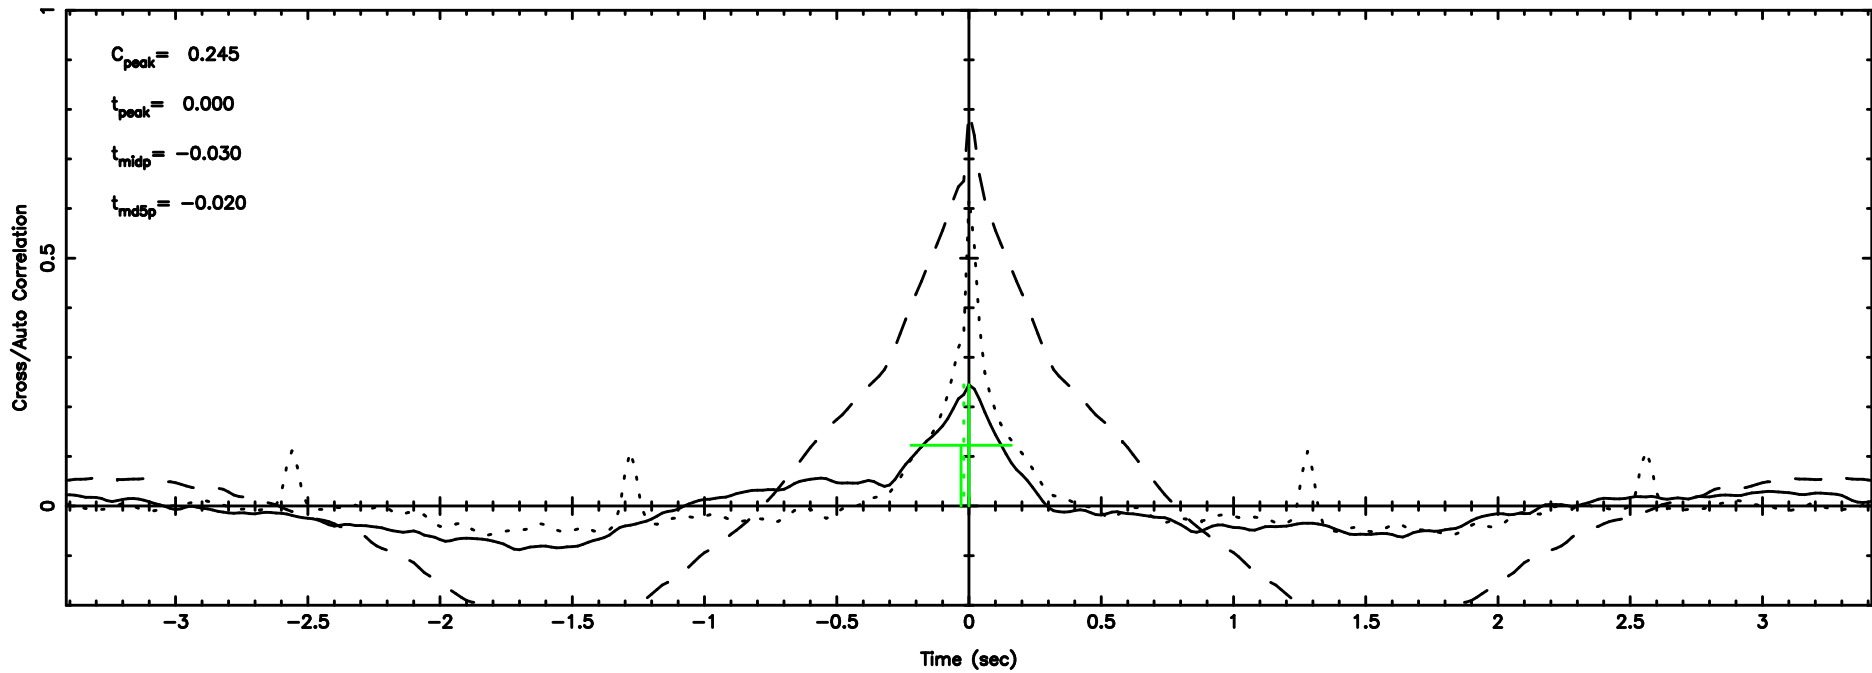

BLK:34,SNR1: 2.6155 ,SNR2: 12.627

T20240707102257

BLK:19,SNR1: 9.7578 ,SNR2: 24.379

0531+194 2024/07/07 1.41UT TOYOKAWA-FUJI

F20240707102259

BLK:19,SNR1: 2.2313 ,SNR2: 7.8139

T20240707102257

BLK:29,SNR1: 9.7312 ,SNR2: 24.314