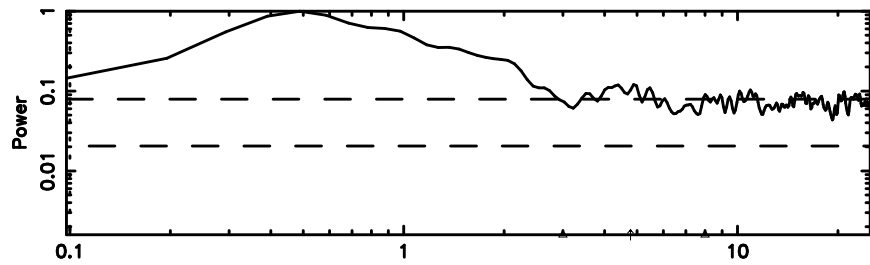

F20240707082510

BLK:17,SNR1:-0.20587 ,SNR2: 2.4638

K20240707082505

BLK:17,SNR1: 2.8406 ,SNR2: 12.180

0333+32 2024/07/06 23.45UT FUJI -KISO

T20240707083810

BLK:15,SNR1: 0.46904 ,SNR2: 2.2869

Frequency (Hz)