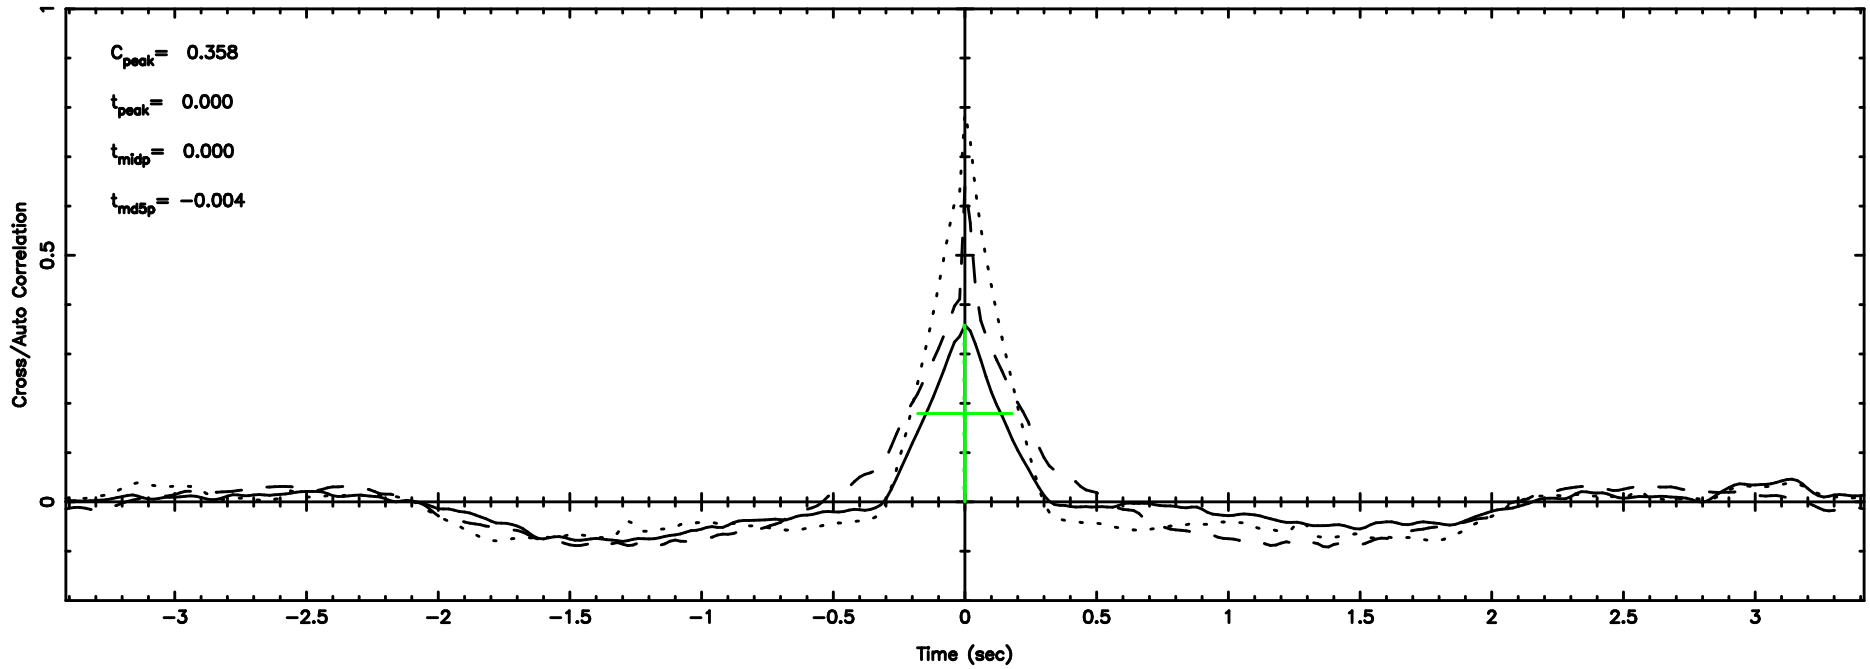

BLK:30,SNR1: 4.8573 ,SNR2: 12.393

F20240707124921

BLK:30,SNR1: 7.8831 ,SNR2: 19.220

3C190 2024/07/07 3.85UT TOYOKAWA-FUJI

T20240707124919

BLK:23,SNR1: 5.4320 ,SNR2: 13.862

K20240707124916

BLK:23,SNR1: 5.7456 ,SNR2: 11.244