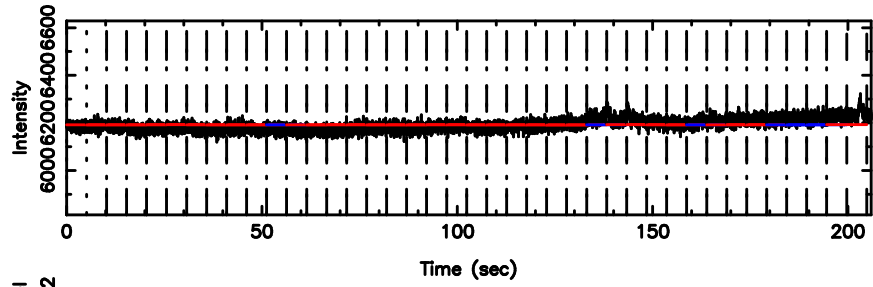

Frequency (Hz)

F20240707075028

BLK: 6,SNR1: 0.54849 ,SNR2: 5.2477

Frequency (Hz)

0258+350 2024/07/06 22.87UT TOYOKAWA-FUJI

T20240707075026

BLK: 6,SNR1: 0.34089 ,SNR2: 1.5028

K20240707075023