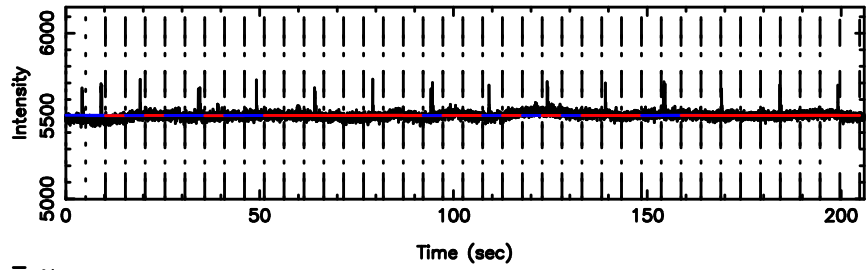

BLK: 7,SNR1: 0.63289 ,SNR2: 1.7814

0834-19 2024/07/07 4.44UT TOYOKAWA-FUJI

T20240707132433

BLK:13,SNR1: 0.40171 ,SNR2: 2.2620

K20240707132430

BLK:13,SNR1: 1.5137 ,SNR2: 6.1840

0834-19 2024/07/07 4.44UT TOYOKAWA-KISO