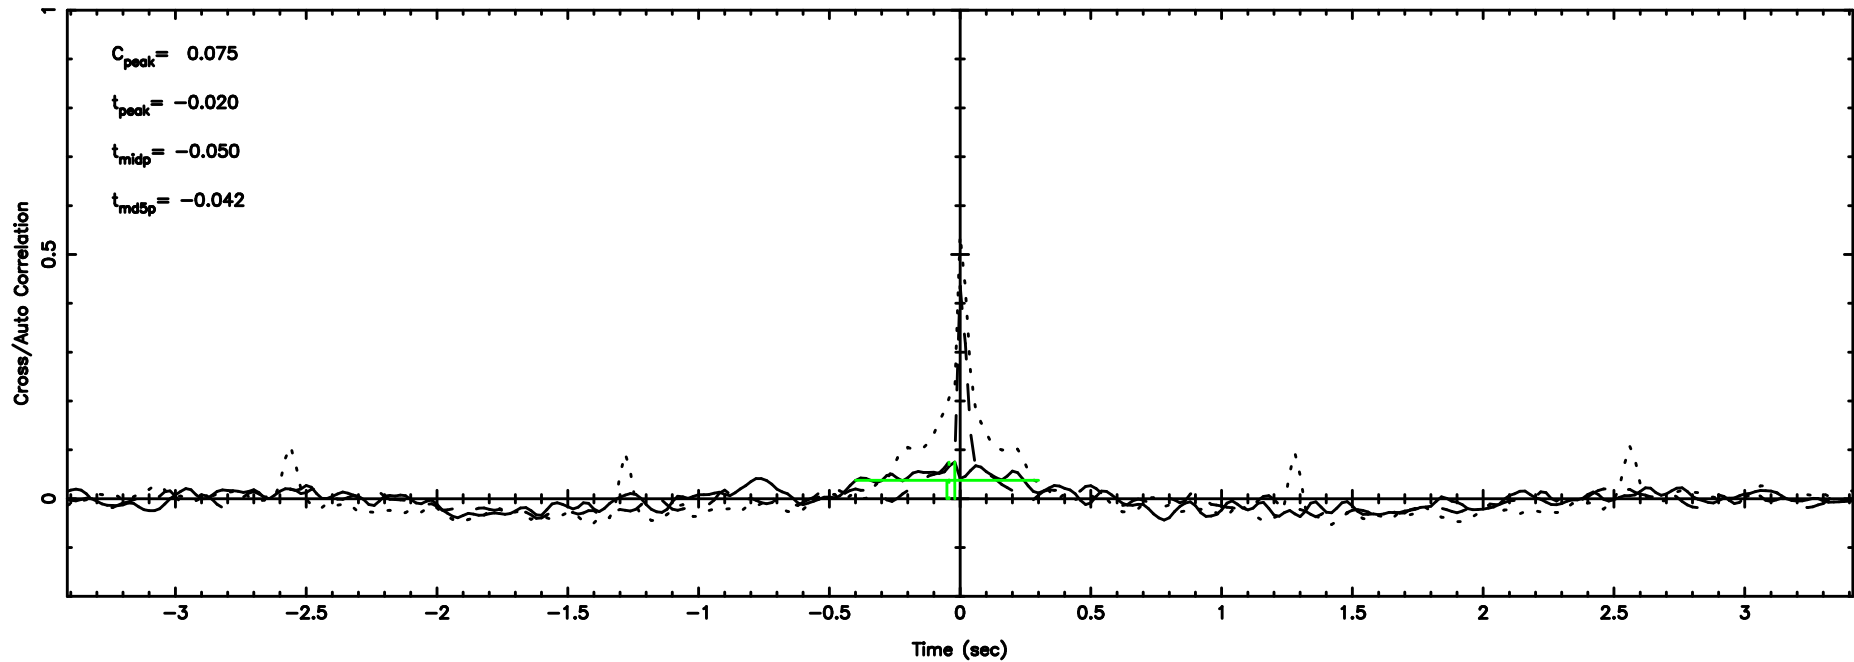

Frequency (Hz)

1206+439 2024/07/07 7.96UT TOYOKAWA-FUJI

T20240707165610

BLK: 8,SNR1: 0.14725 ,SNR2: 0.52517

Frequency (Hz)

K20240707165607

BLK: 8,SNR1: 1.5811 ,SNR2: 6.5504

Frequency (Hz)