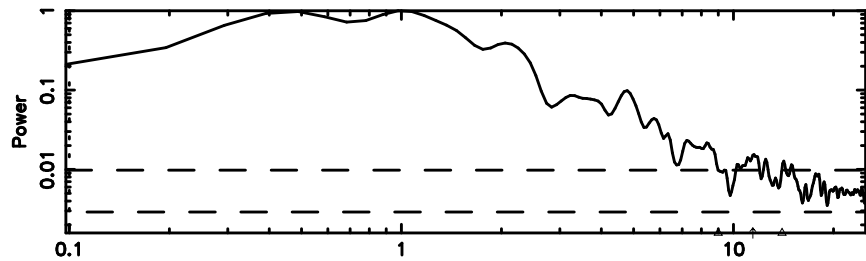

BLK:32,SNR1: 8.2994 ,SNR2: 14.712