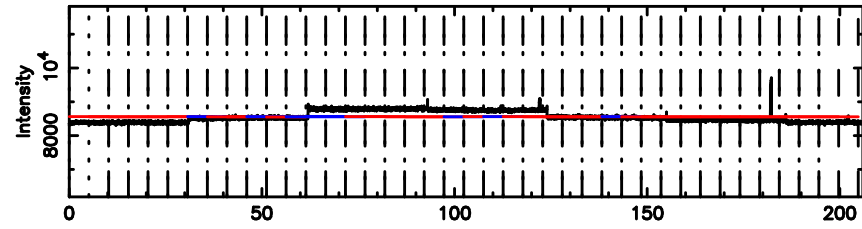

Frequency (Hz)

1206+439 2024/07/07 7.96UT TOYOKAWA-FUJI

T20240707165610

BLK: 8,SNR1: 0.14725 ,SNR2: 0.52517

Frequency (Hz)

K20240707165607

BLK: 8,SNR1: 1.5811 ,SNR2: 6.5504

Frequency (Hz)