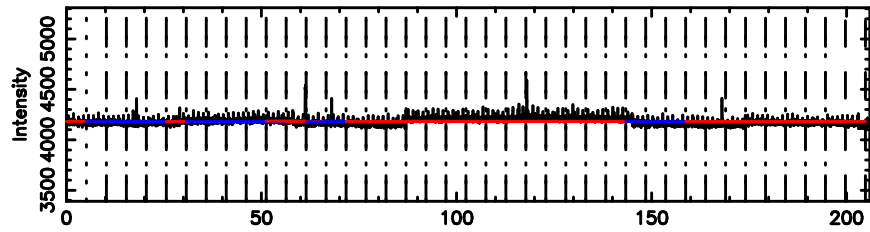

BLK:12,SNR1: 0.17652 ,SNR2: 0.90683

Frequency (Hz)

K20240707085341

BLK:12,SNR1: 1.5089 ,SNR2: 7.2072

Frequency (Hz)

0403-132 2024/07/06 23.92UT TOYOKAWA-KISO

F20240707085346

BLK:13,SNR1: 0.53214E-01,SNR2: 0.95458