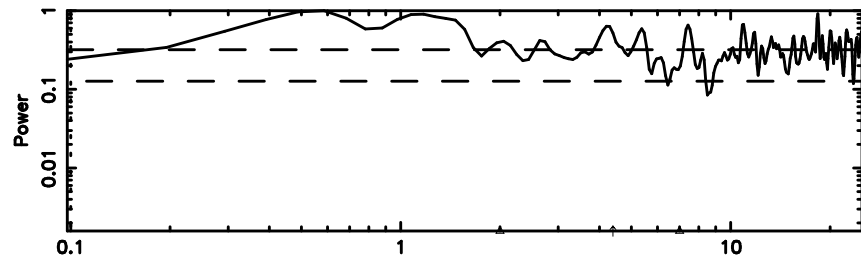

Frequency (Hz)

F20240707155655

BLK: 4,SNR1: 0.29591 ,SNR2: 1.5528

Frequency (Hz)

1107+109 2024/07/07 6.98UT TOYOKAWA-FUJI

T20240707155653

BLK: 2,SNR1: 0.91897E-01,SNR2: 0.56616

Frequency (Hz)