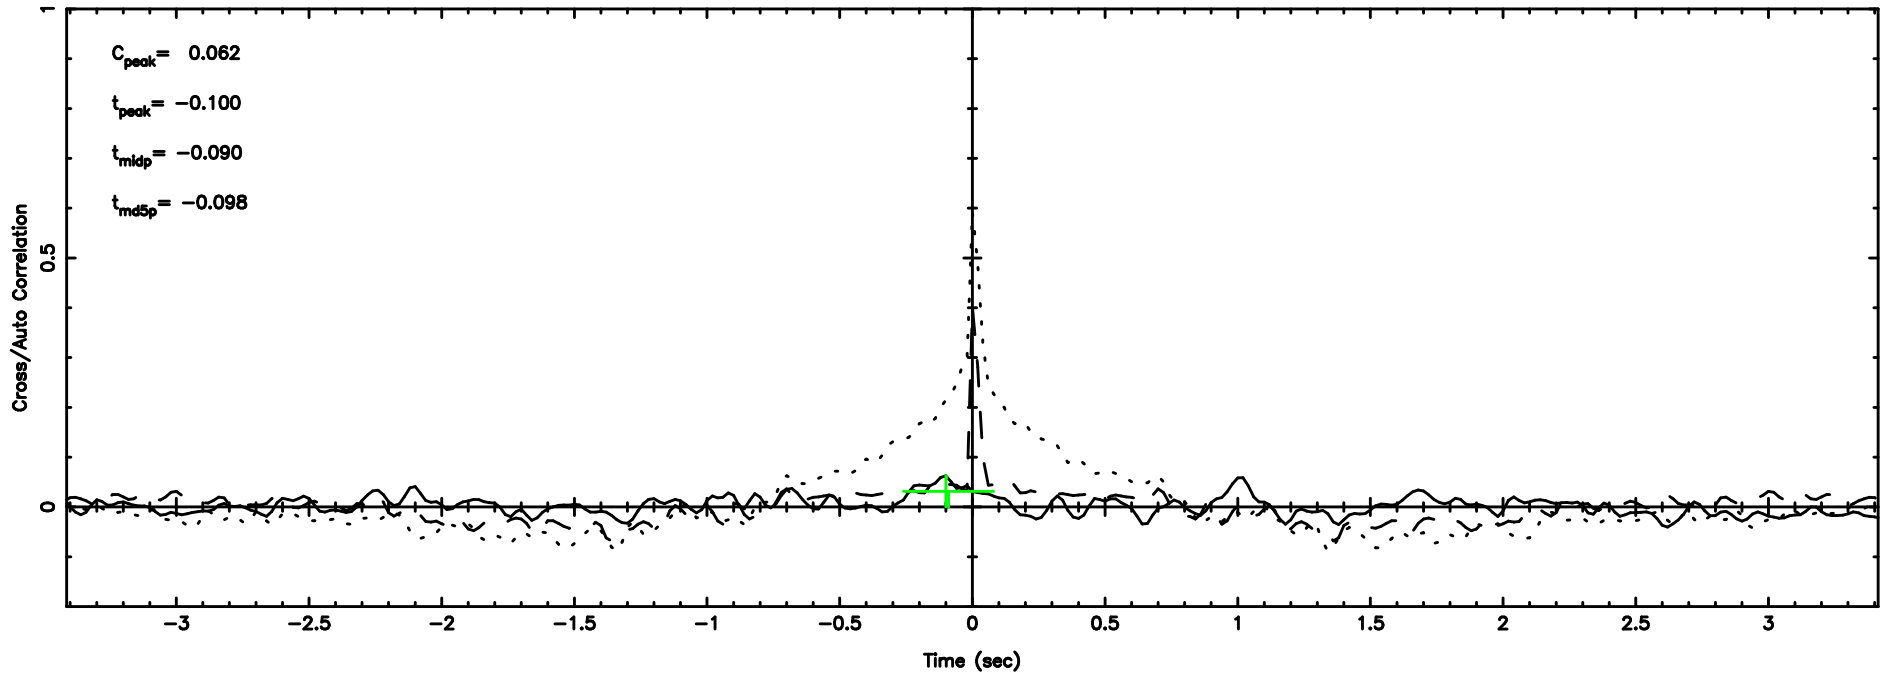

Frequency (Hz)