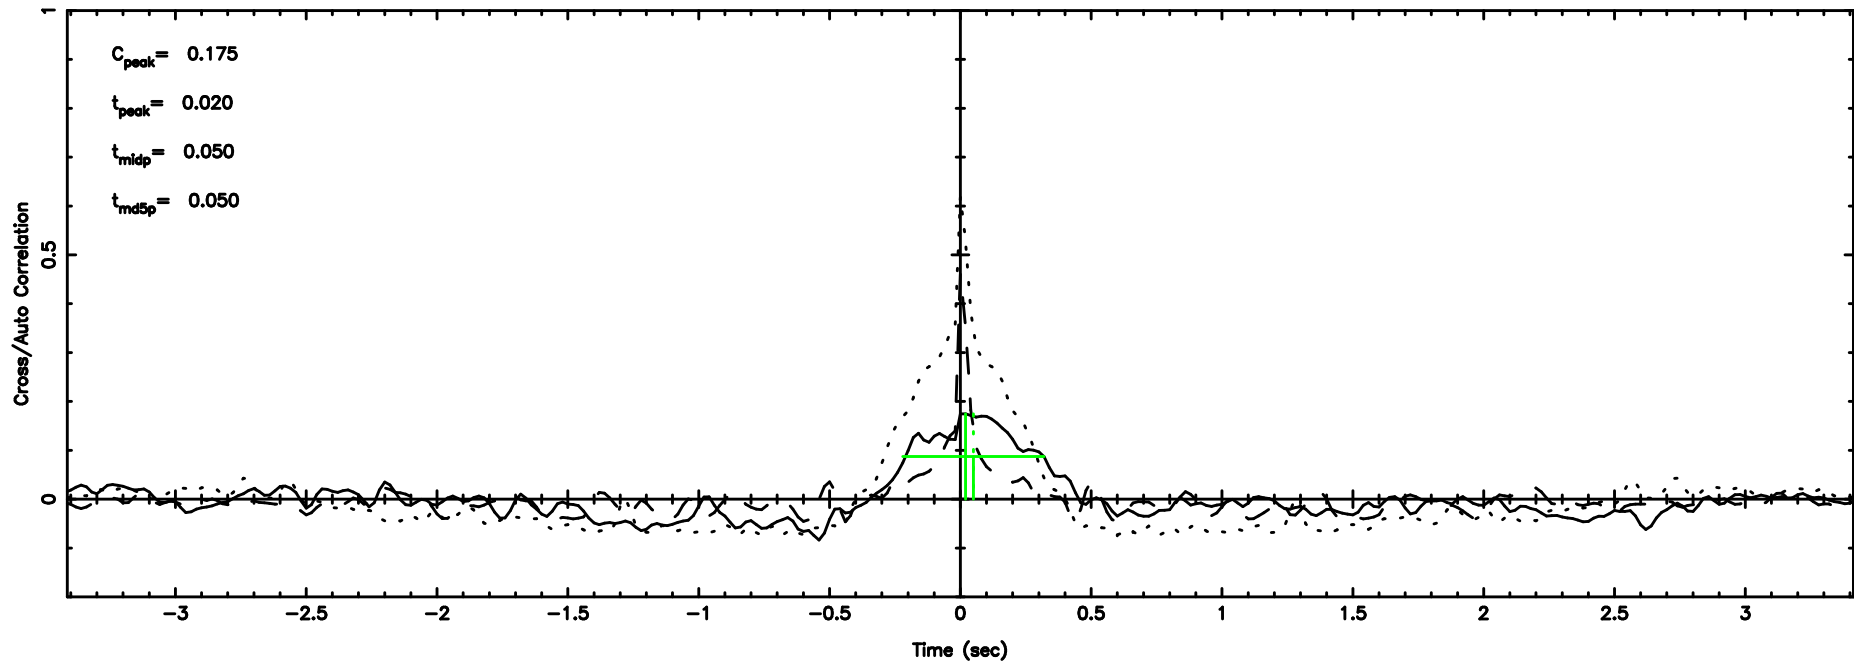

Frequency (Hz)

3C267 2024/07/07 7.64UT TOYOKAWA-FUJI