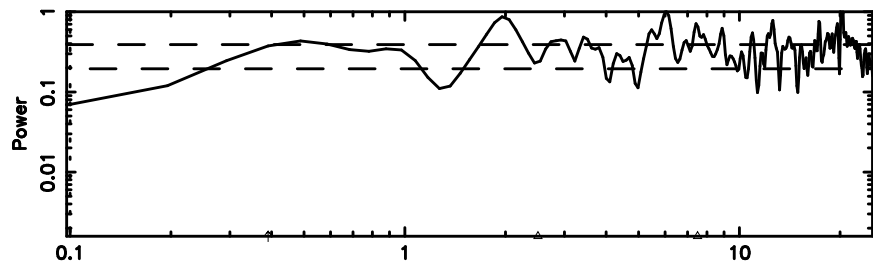

BLK: 2,SNR1:-0.65158E-01,SNR2: 0.0000