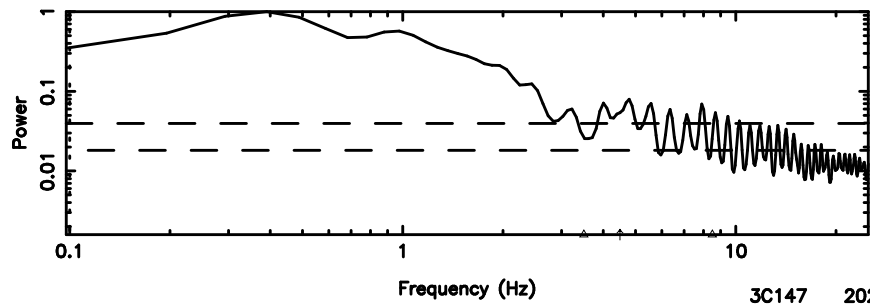

K20240707103113

BLK:32,SNR1: 7.8220 ,SNR2: 19.834

F20240707103118

BLK:27,SNR1: 0.82902 ,SNR2: 5.1813

K20240707103113

BLK:27,SNR1: 8.1364 ,SNR2: 20.429

3C147 2024/07/07 1.55UT FUJI -KISO

T20240707103928