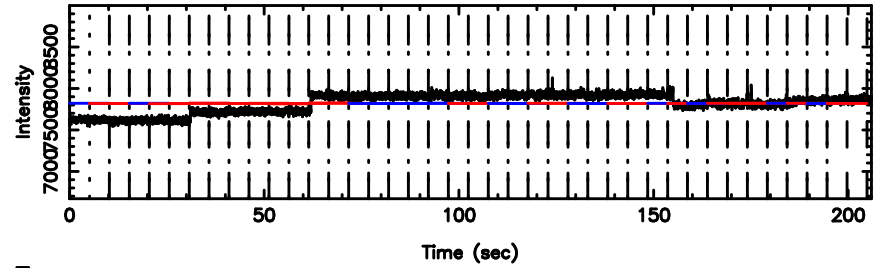

T20240707103928

BLK:15,SNR1: 0.28300 ,SNR2: 1.1939

0548+16 2024/07/07 1.69UT TOYOKAWA-KISO

K20240707103925

BLK:15,SNR1: 0.48896 ,SNR2: 1.6147