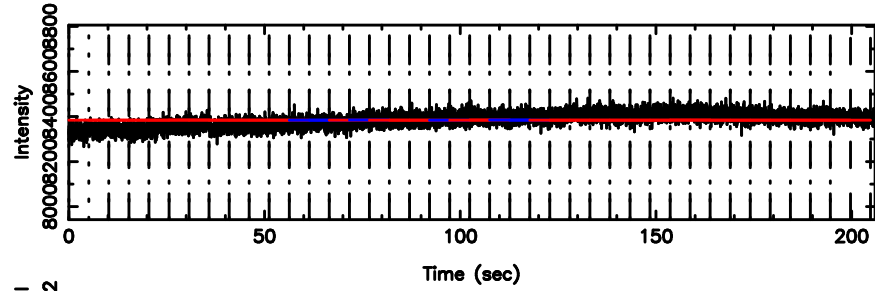

F20240707060827

BLK: 1,SNR1: 0.83855 ,SNR2: 4.4097

Frequency (Hz)

0116+31 2024/07/06 21.17UT TOYOKAWA-FUJI

T20240707060825

BLK: 6,SNR1: 0.39017E-01,SNR2: 0.41070

Frequency (Hz)

K20240707060822