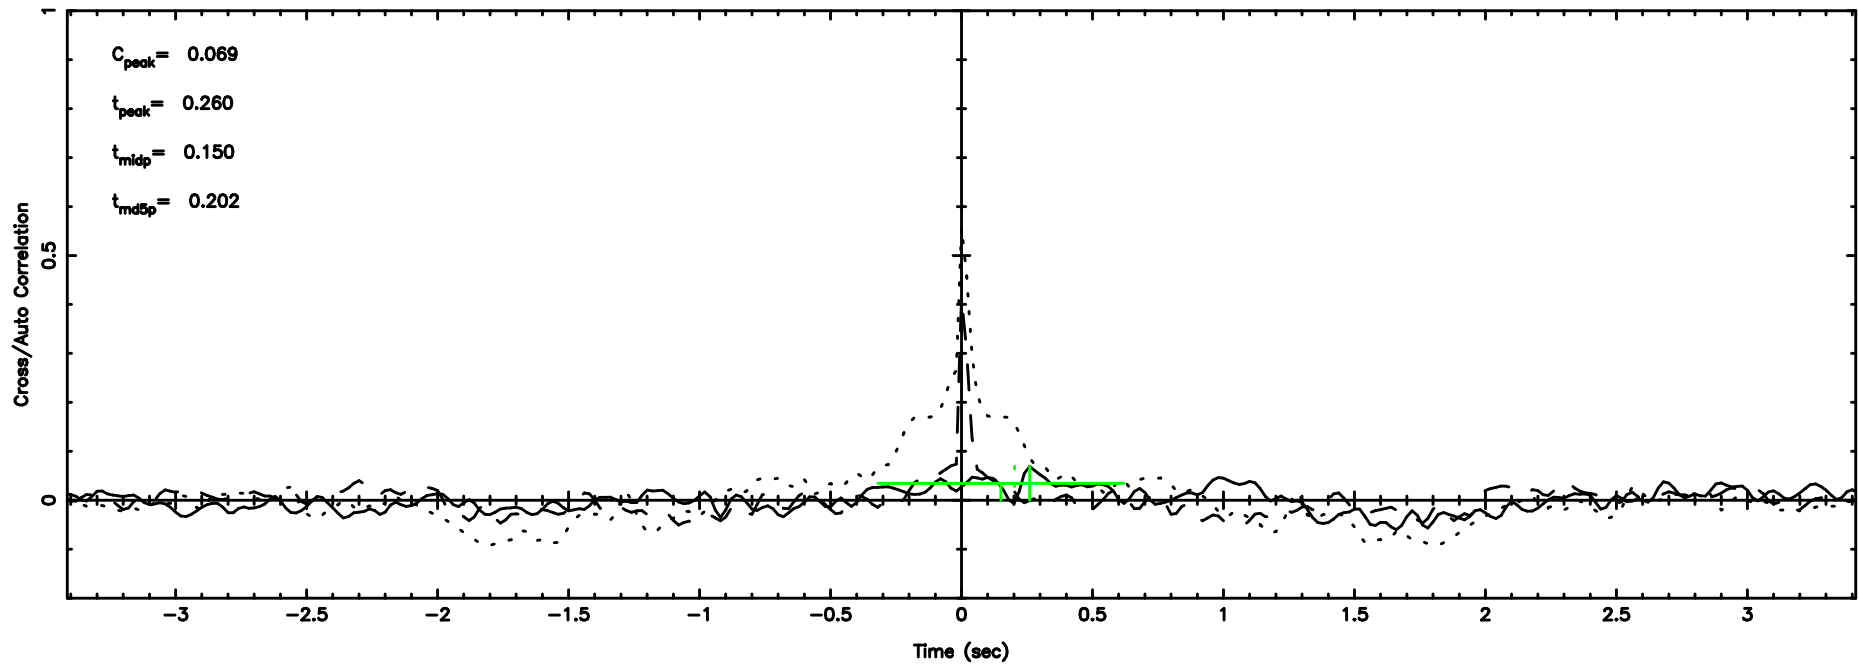

Frequency (Hz)

F20240707155655

BLK: 4,SNR1: 0.29591 ,SNR2: 1.5528

Frequency (Hz)

1107+109 2024/07/07 6.98UT TOYOKAWA-FUJI

T20240707155653

BLK: 2,SNR1: 0.91897E-01,SNR2: 0.56616

Frequency (Hz)