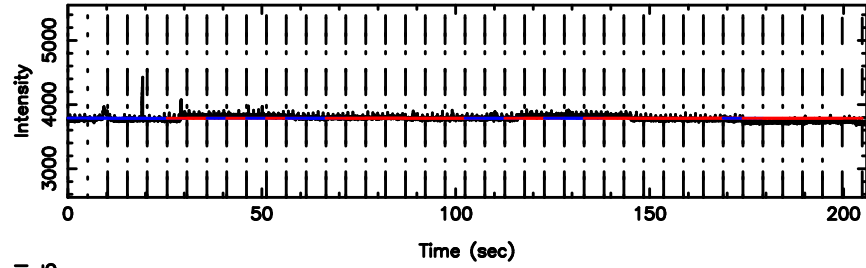

F20240707130145