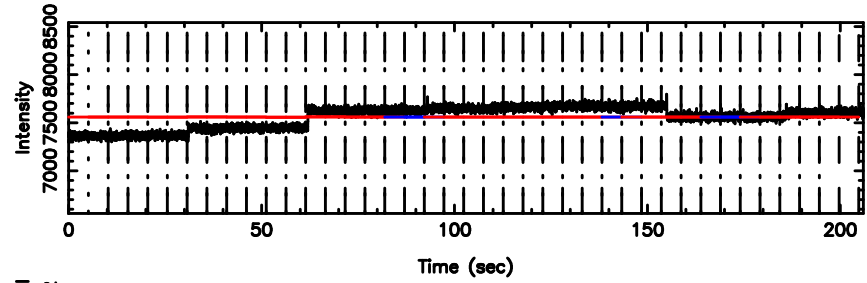

K20240707155650

BLK: 2,SNR1: 2.5717 ,SNR2: 10.461

Frequency (Hz)

1107+109 2024/07/07 6.98UT TOYOKAWA-KISO

F20240707155655

BLK: 5,SNR1: 0.87604E-01,SNR2: 2.5748

Frequency (Hz)

K20240707155650