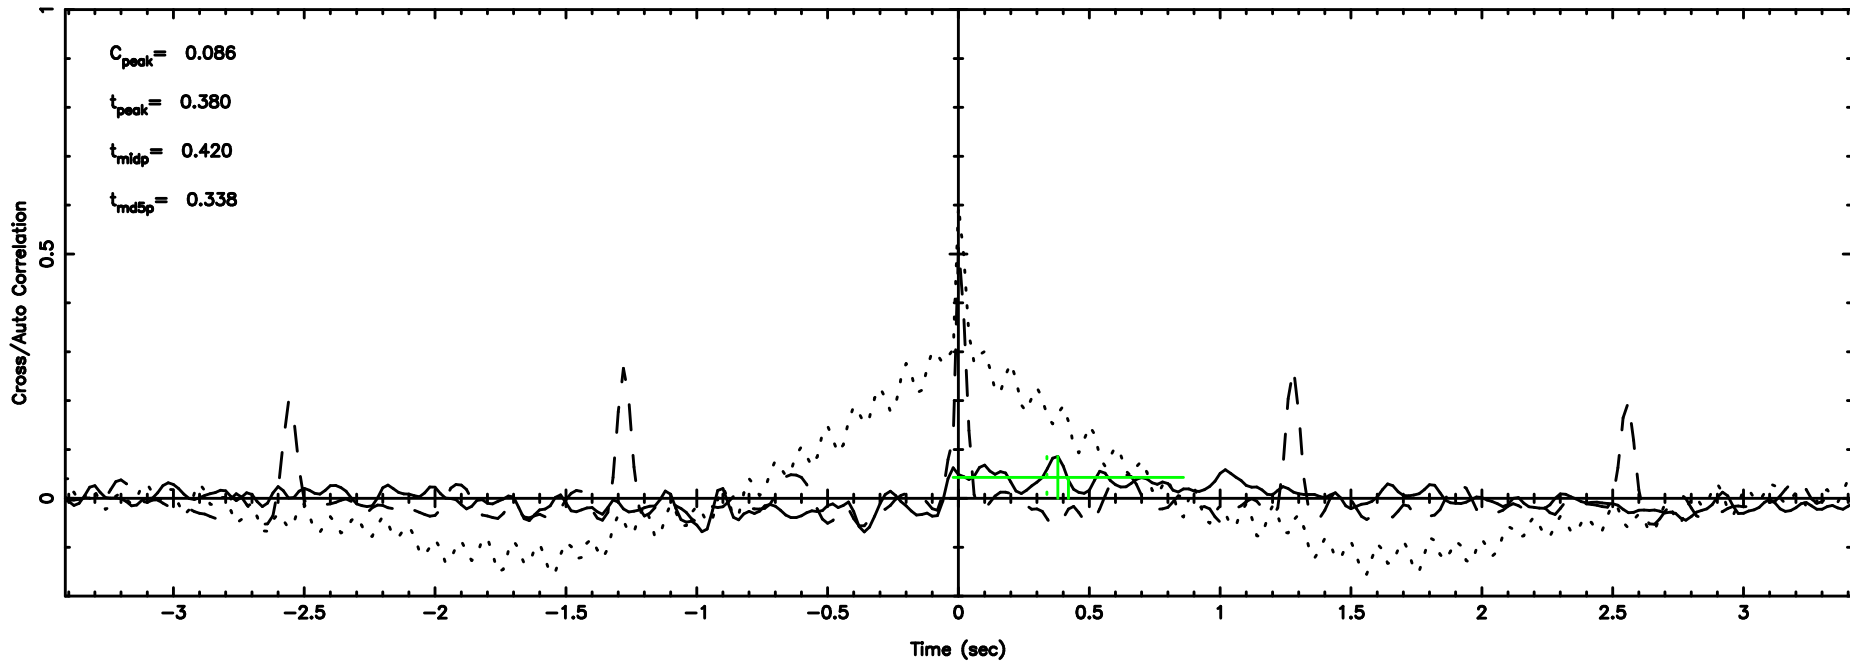

3C263.1 2024/07/07 7.54UT TOYOKAWA-KISO

F20240707163031

BLK: 3,SNR1:-0.23480 ,SNR2: 0.0000

Frequency (Hz)

K20240707163026

BLK: 3,SNR1: 1.4039 ,SNR2: 7.2829

Frequency (Hz)

3C263.1 2024/07/07 7.54UT FUJI -KISO