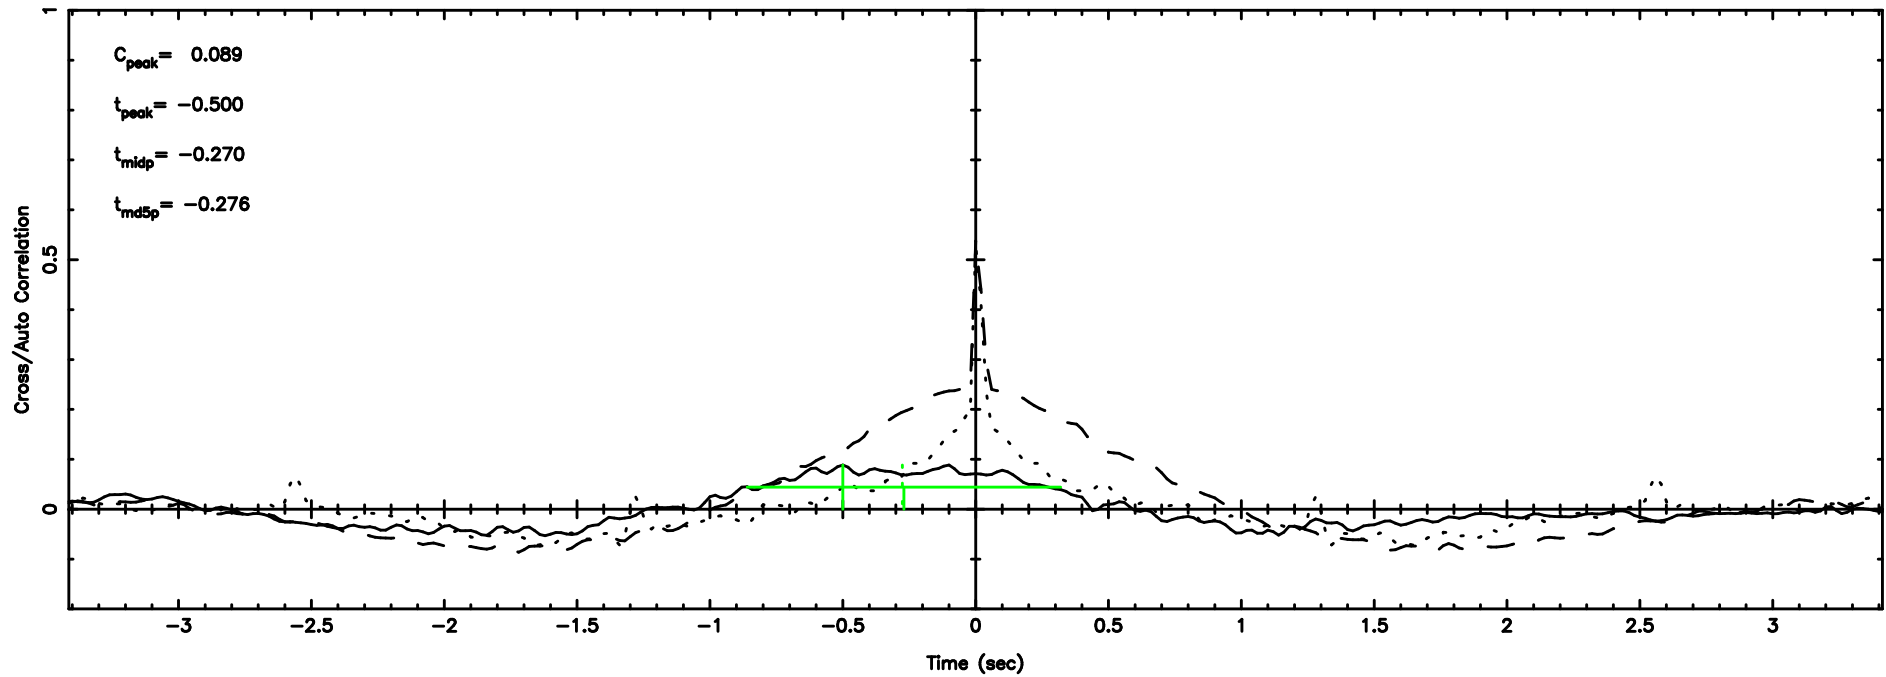

Frequency (Hz)