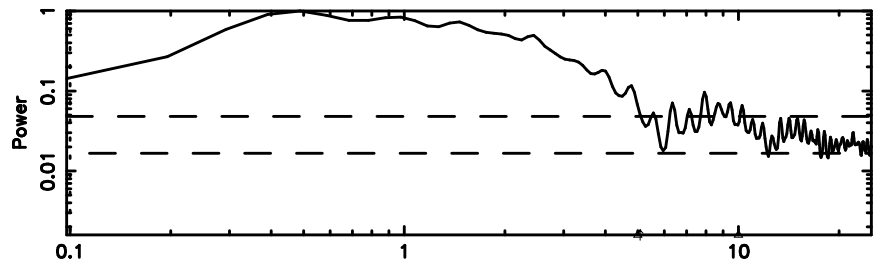

BLK:22,SNR1: 1.6429 ,SNR2: 7.3649