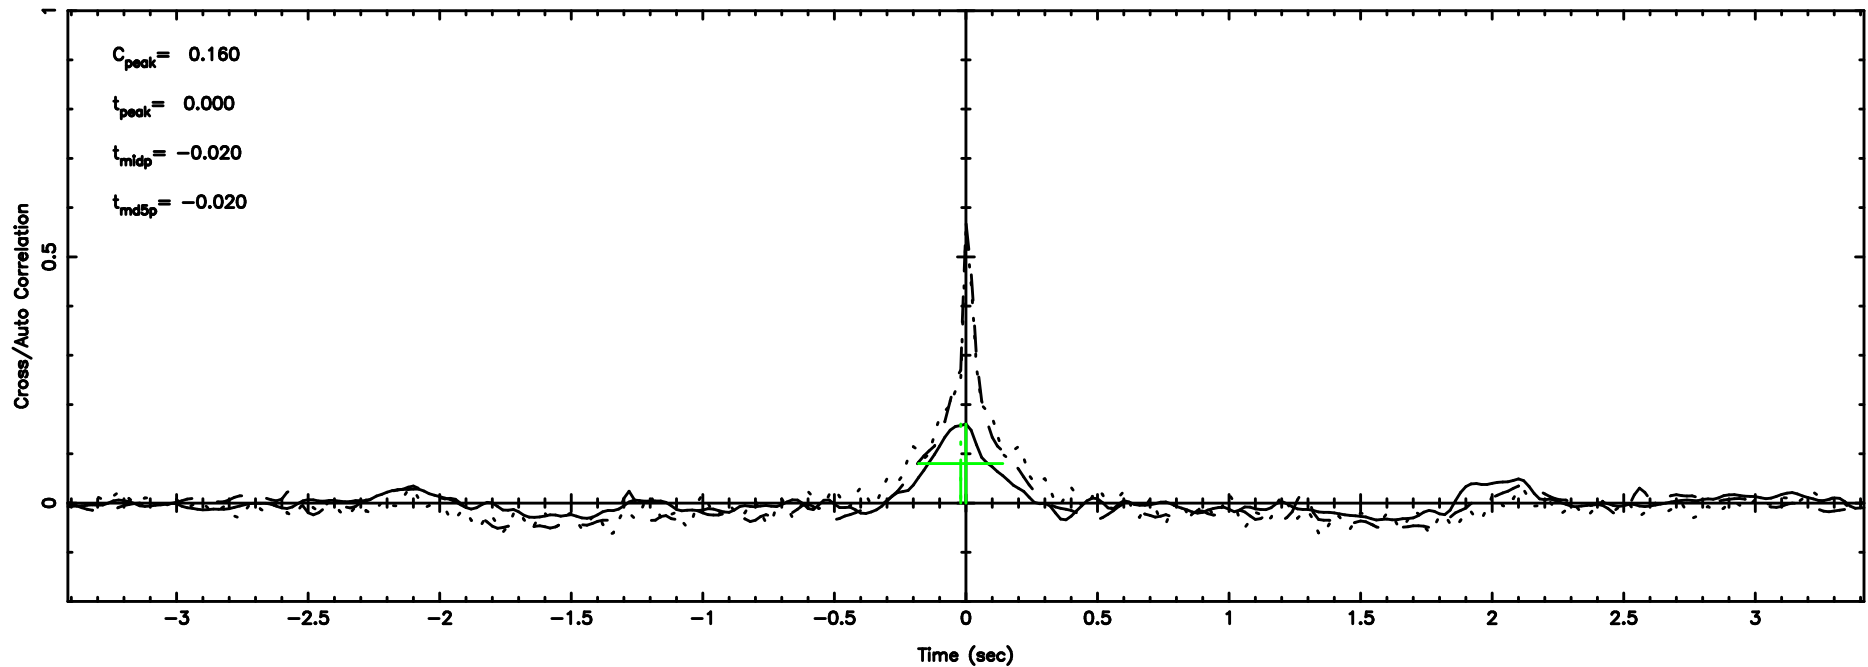

F20240707132435

BLK:14,SNR1: 0.71245 ,SNR2: 2.0132

K20240707132430

BLK:14,SNR1: 1.2730 ,SNR2: 5.2482

0834-19 2024/07/07 4.44UT FUJI -KISO