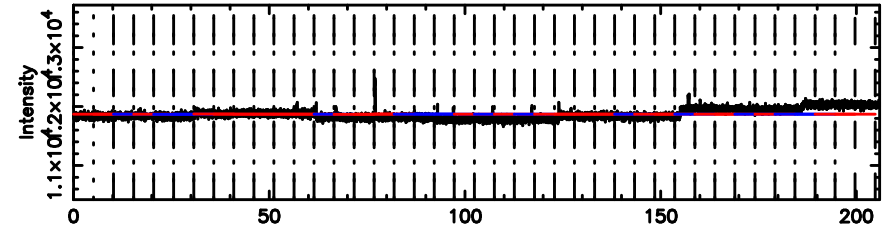

BLK: 6,SNR1: 1.6941 ,SNR2: 7.8476

Frequency (Hz)

0116+31 2024/07/06 21.17UT TOYOKAWA-KISO

F20240707060827

BLK:14,SNR1: 0.21983 ,SNR2: 1.7763

Frequency (Hz)

K20240707060822

BLK:14,SNR1: 0.49385 ,SNR2: 1.9475