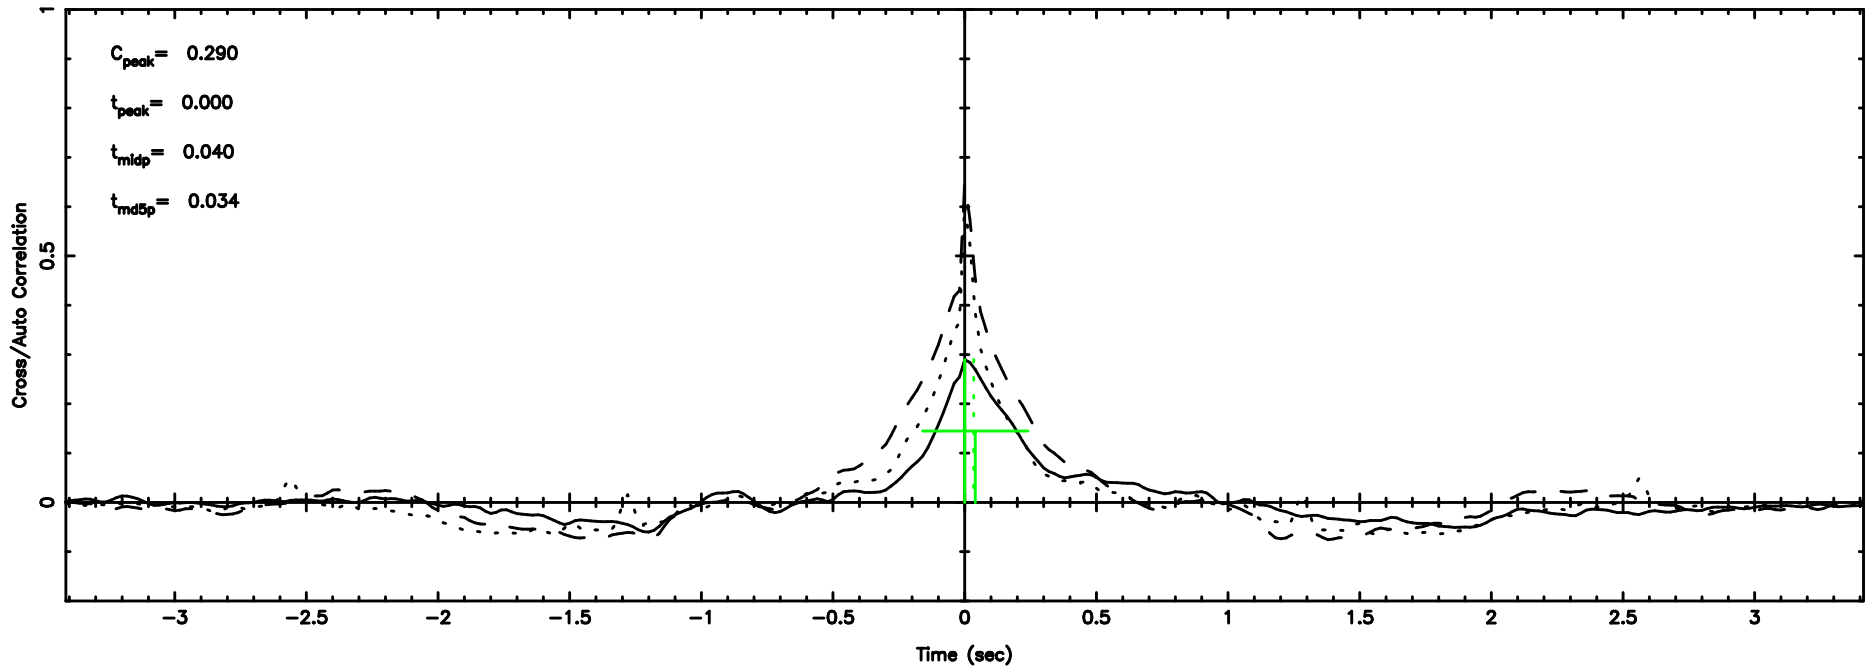

3C196 2024/07/07 4.06UT TOYOKAWA-FUJI

F20240707130145

BLK:19,SNR1: 4.1679 ,SNR2: 9.3292

T20240707130143

BLK:23,SNR1: 7.0862 ,SNR2: 19.971

3C196 2024/07/07 4.06UT TOYOKAWA-KISO

K20240707130140

BLK:23,SNR1: 4.6946 ,SNR2: 18.488