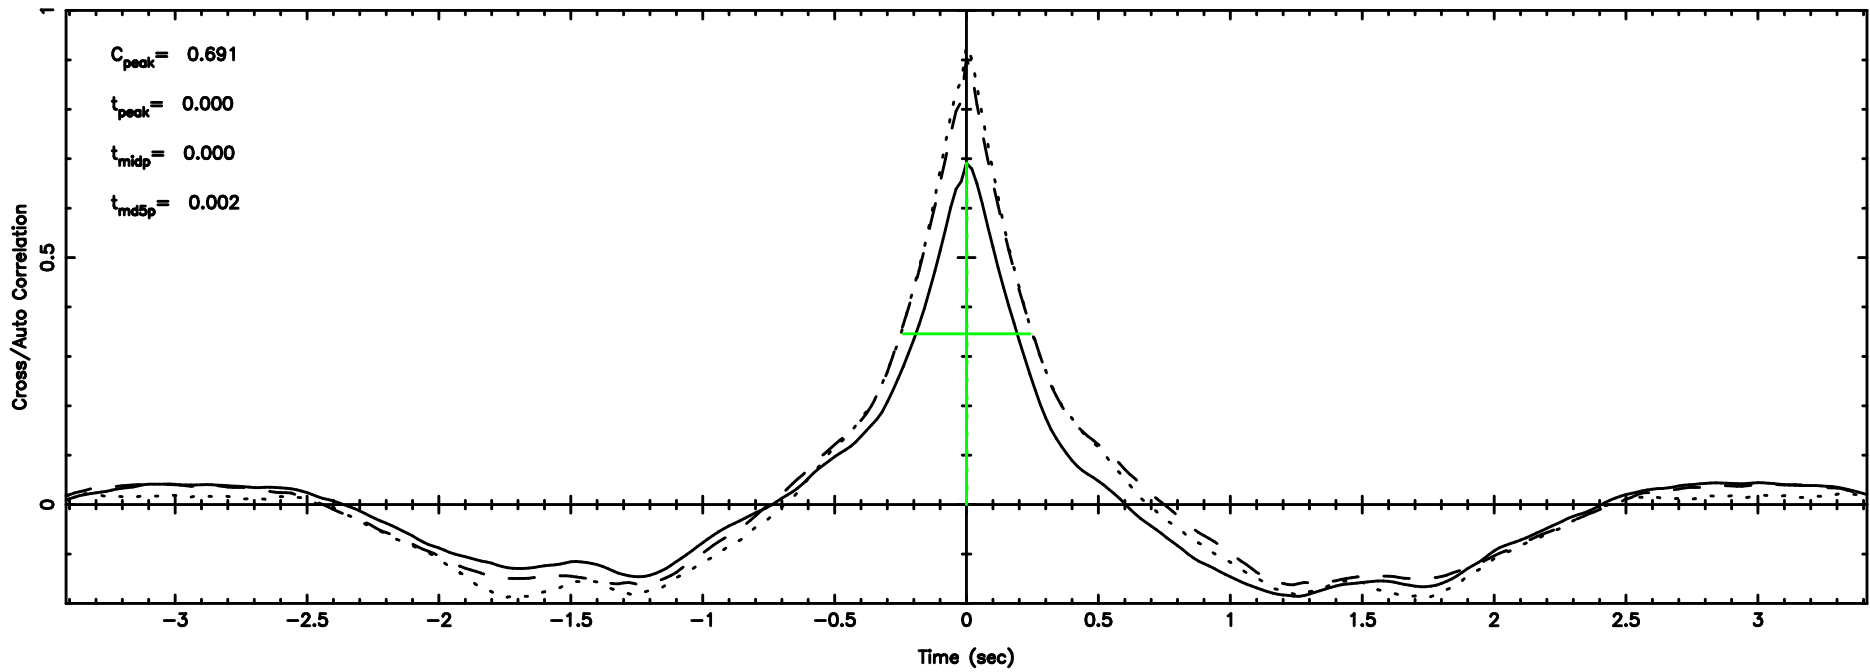

BLK:33,SNR1: 16.968 ,SNR2: 29.911

K20240707115406

BLK:33,SNR1: 12.631 ,SNR2: 31.299

0703+138 2024/07/07 2.93UT FUJI -KISO

T20240707120331

BLK:32,SNR1: 8.8907 ,SNR2: 22.281

Frequency (Hz)

F20240707120333