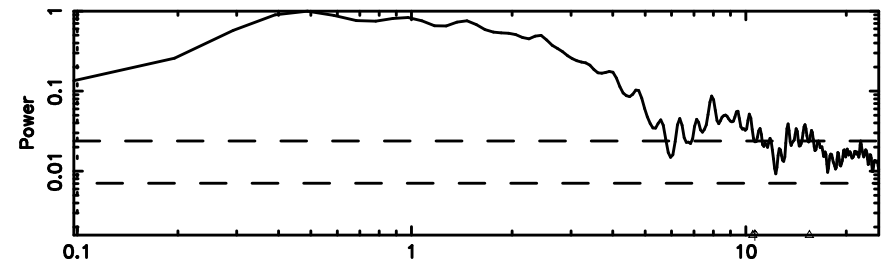

BLK:16,SNR1: 3.3317 ,SNR2: 13.651

Frequency (Hz)

3C71

2024/07/06 22.55UT TOYOKAWA-FUJI

F20240707073113

BLK:16,SNR1: 4.1231 ,SNR2: 7.8823

Frequency (Hz)

T20240707073111