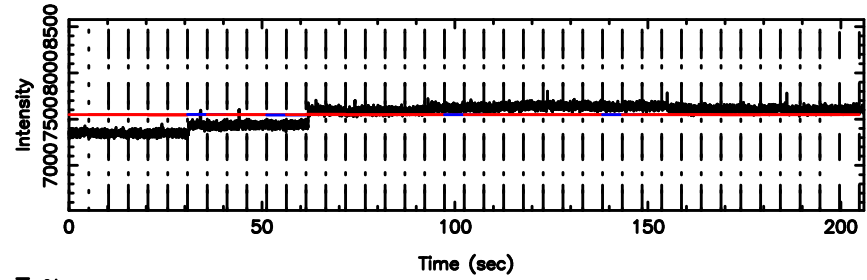

K20240707154533