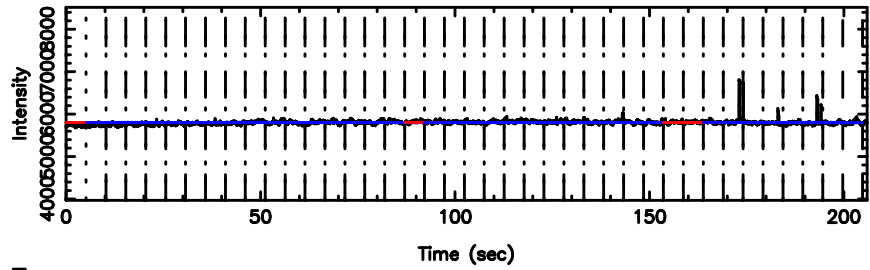

T20240707111459