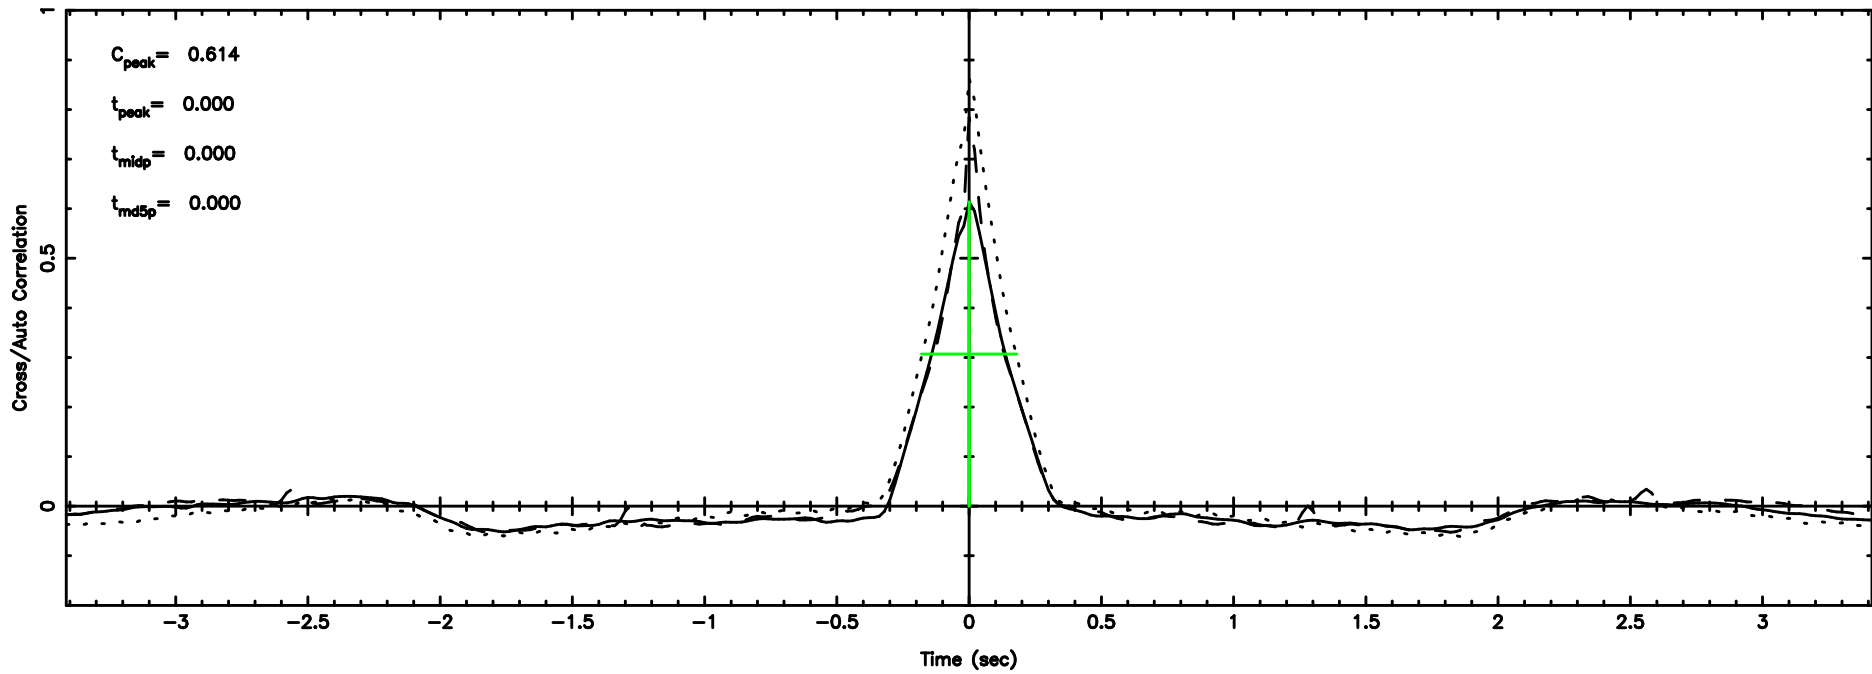

BLK:34,SNR1: 2.6155 ,SNR2: 12.627