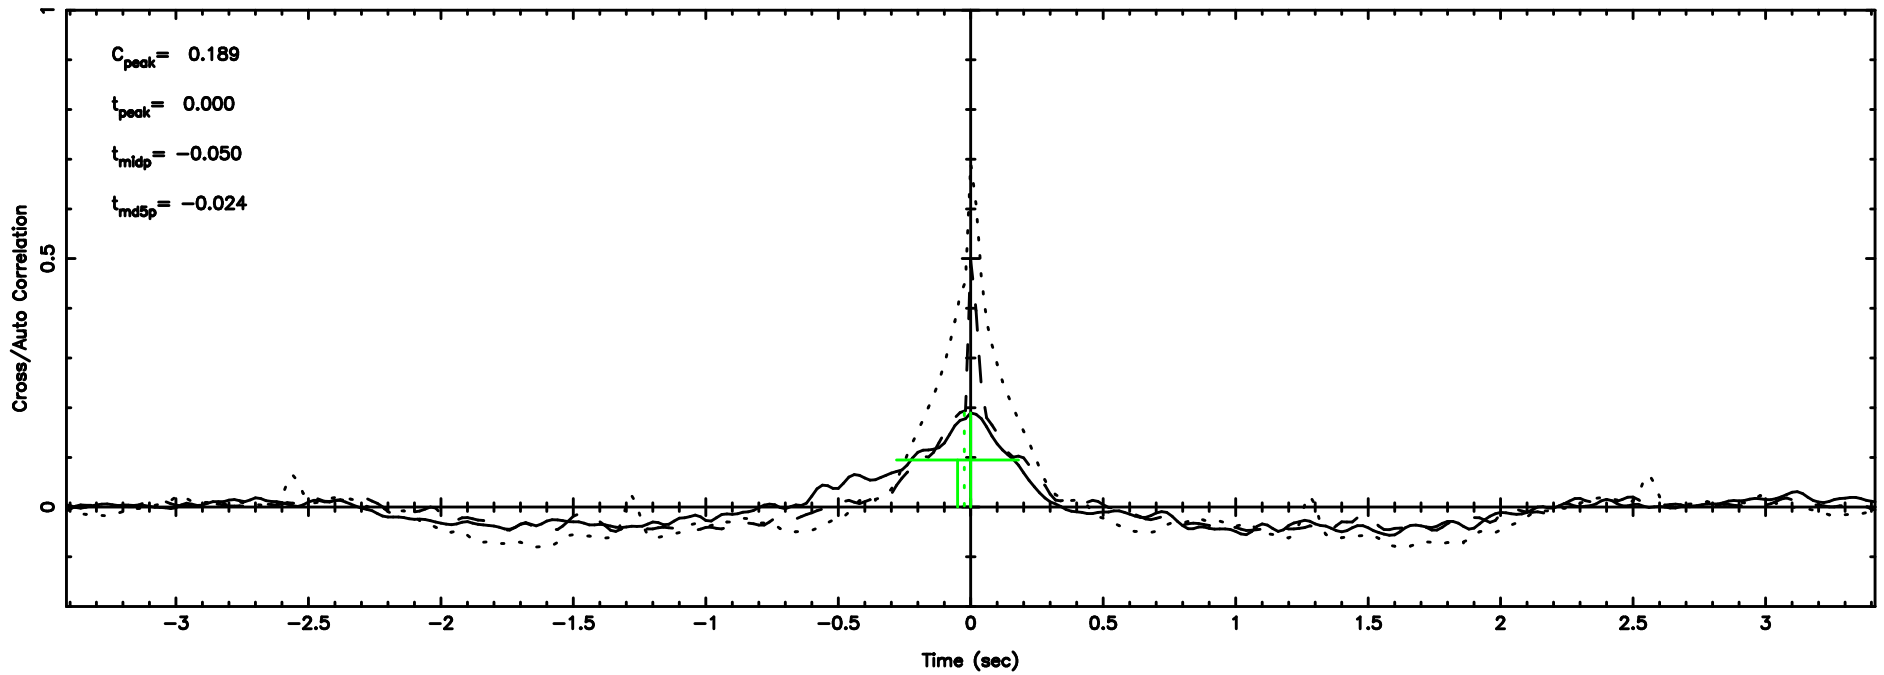

F20240707083812

BLK:15,SNR1: 1.1797 ,SNR2: 4.4293

Frequency (Hz)

0347+05 2024/07/06 23.66UT TOYOKAWA-FUJI

T20240707083810

BLK:16,SNR1: 0.72753 ,SNR2: 2.5036

Frequency (Hz)

K20240707083807