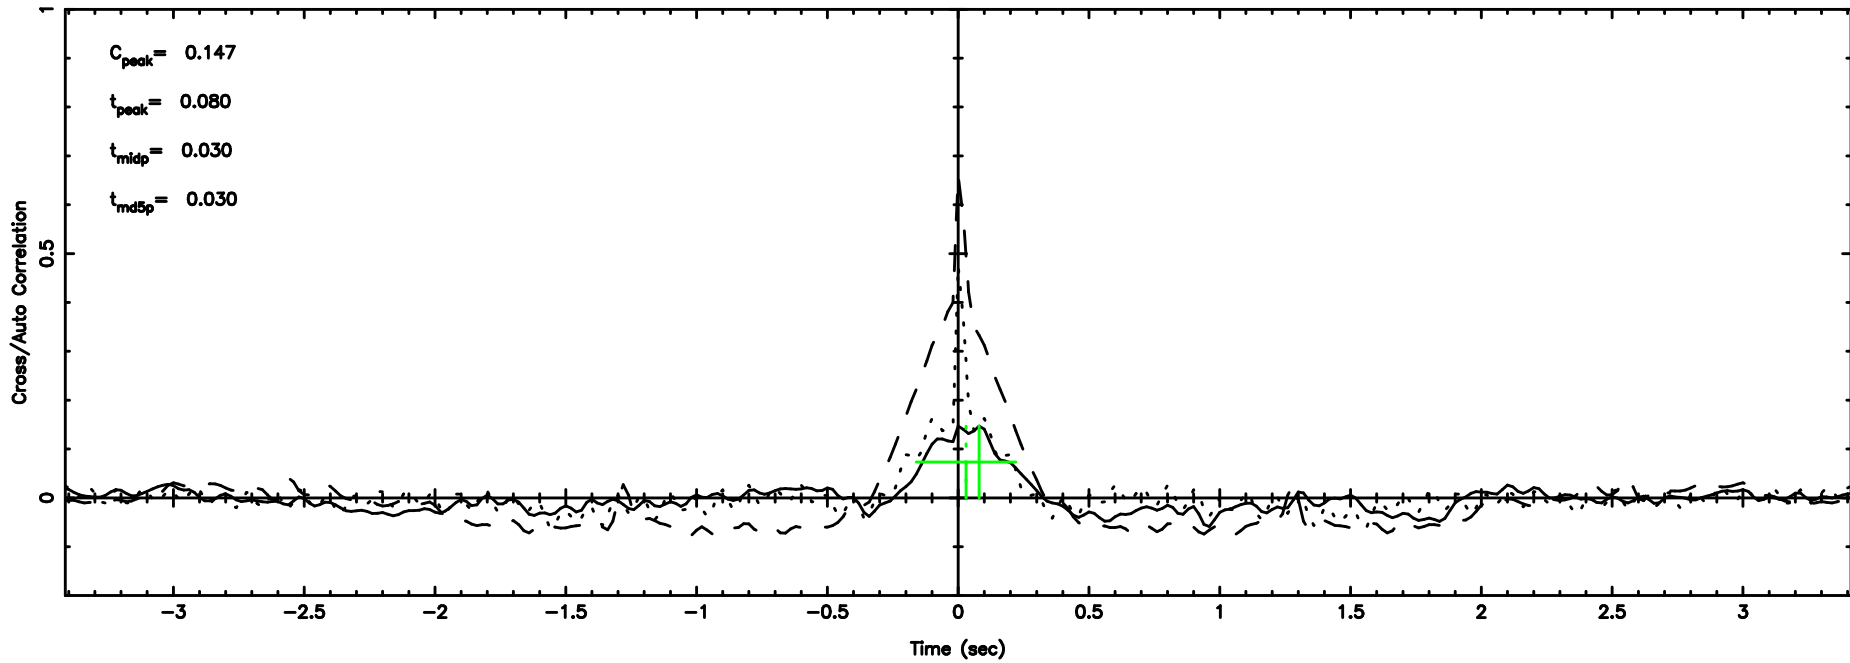

Frequency (Hz)

3C267 2024/07/07 7.64UT FUJI -KISO