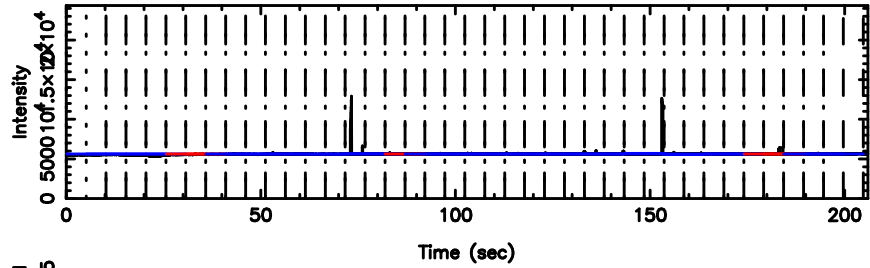

BLK:28,SNR1: 8.5908 ,SNR2: 21.548

0552+12 2024/07/07 1.76UT TOYOKAWA-FUJI

F20240707104341

BLK:28,SNR1: 2.9701 ,SNR2: 13.798

T20240707104339

BLK:34,SNR1: 8.5760 ,SNR2: 21.510

0552+12 2024/07/07 1.76UT TOYOKAWA-KISO