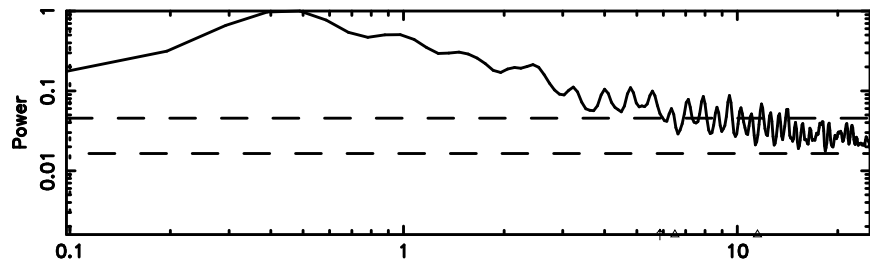

BLK:16,SNR1: 6.1861 ,SNR2: 17.755

Frequency (Hz)

0347+05 2024/07/06 23.66UT TOYOKAWA-KISO

F20240707083812

BLK:18,SNR1: 0.94589 ,SNR2: 3.6833

Frequency (Hz)

K20240707083807

BLK:18,SNR1: 0.73413 ,SNR2: 3.9350