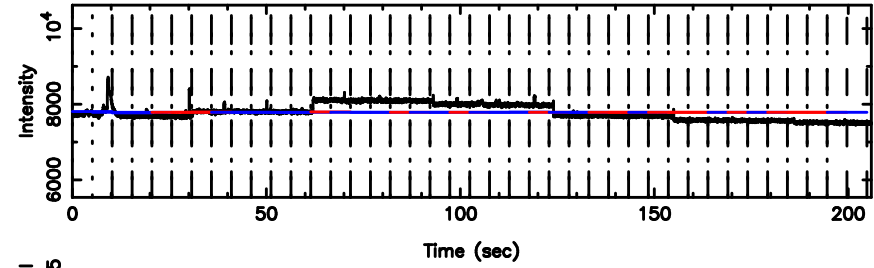

3C196 2024/07/07 4.06UT TOYOKAWA-FUJI

F20240707130145

BLK:19,SNR1: 4.1679 ,SNR2: 9.3292

T20240707130143

BLK:23,SNR1: 7.0862 ,SNR2: 19.971

3C196 2024/07/07 4.06UT TOYOKAWA-KISO

K20240707130140

BLK:23,SNR1: 4.6946 ,SNR2: 18.488