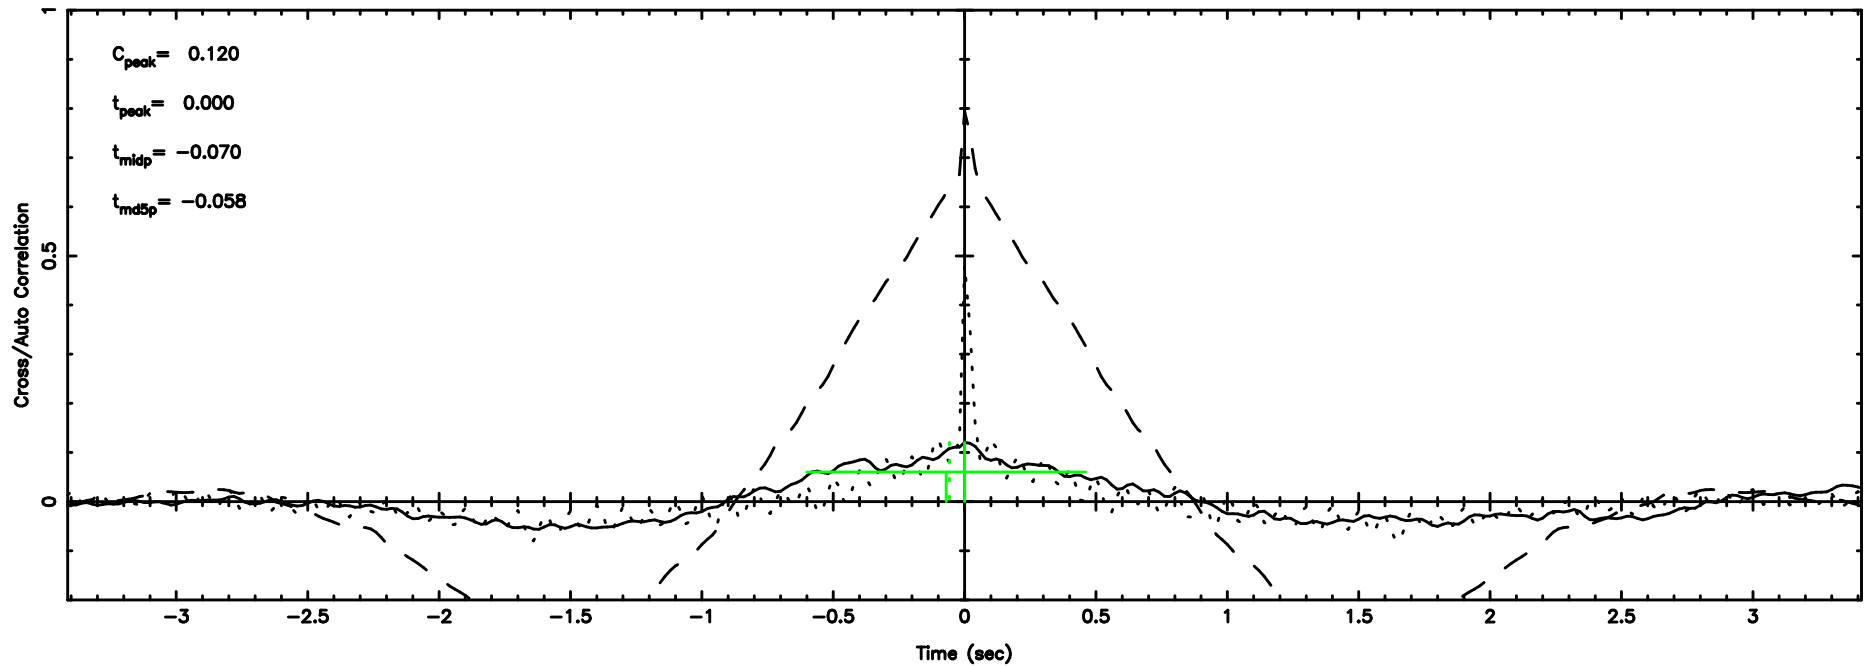

BLK:19,SNR1: 99.313 ,SNR2: 119.29

0926+117 2024/07/07 5.30UT TOYOKAWA-FUJI

T20240707141611

BLK:13,SNR1: 28.374 ,SNR2: 53.500

K20240707141608

BLK:13,SNR1: 0.14200 ,SNR2: 1.2030

0926+117 2024/07/07 5.30UT TOYOKAWA-KISO