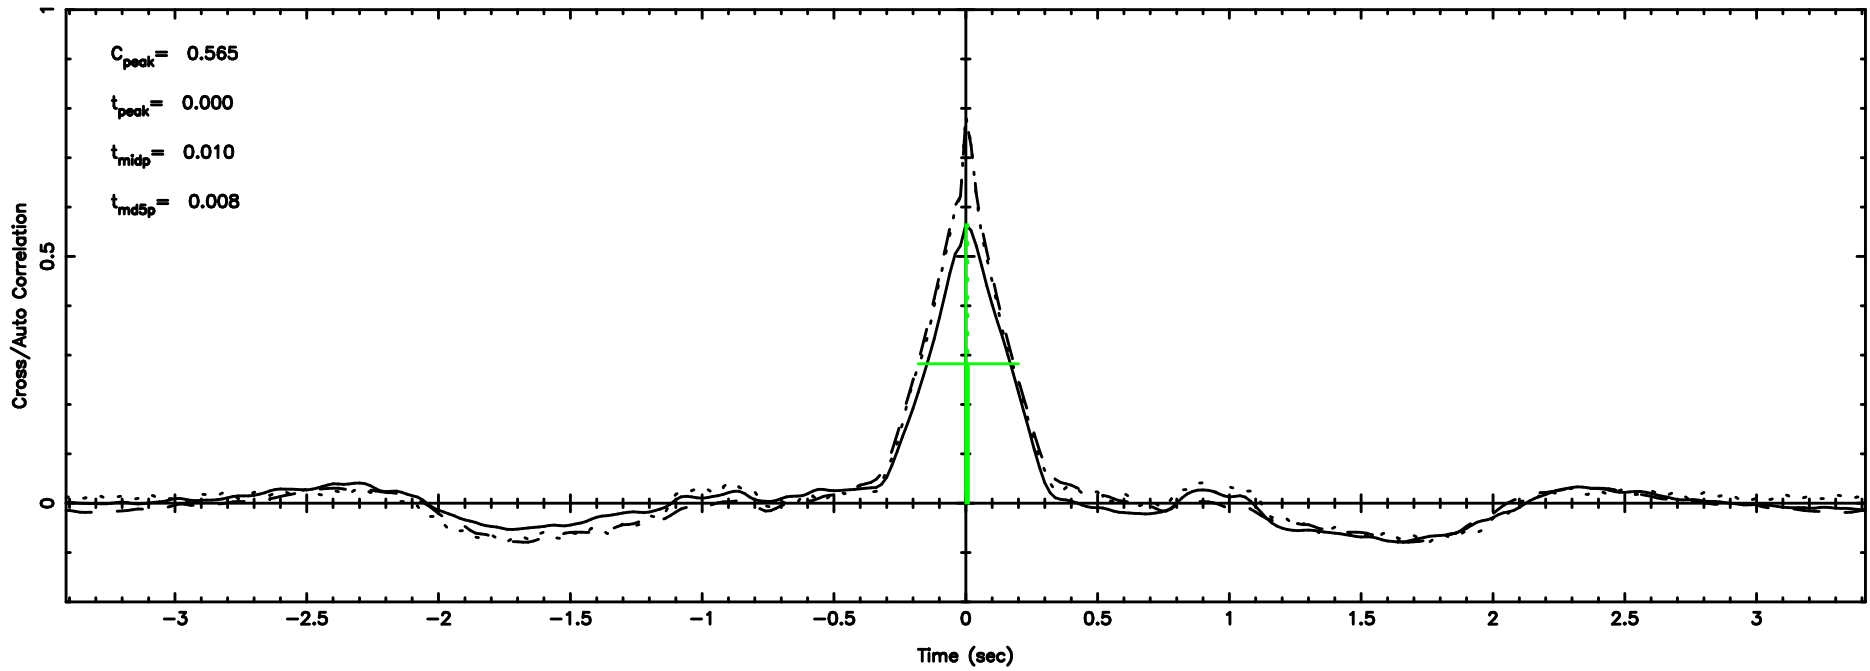

T20240707122358

BLK:33,SNR1: 14.855 ,SNR2: 26.175

0732+33 2024/07/07 3.43UT TOYOKAWA-KISO

K20240707122355

BLK:33,SNR1: 3.0804 ,SNR2: 14.427

Frequency (Hz)