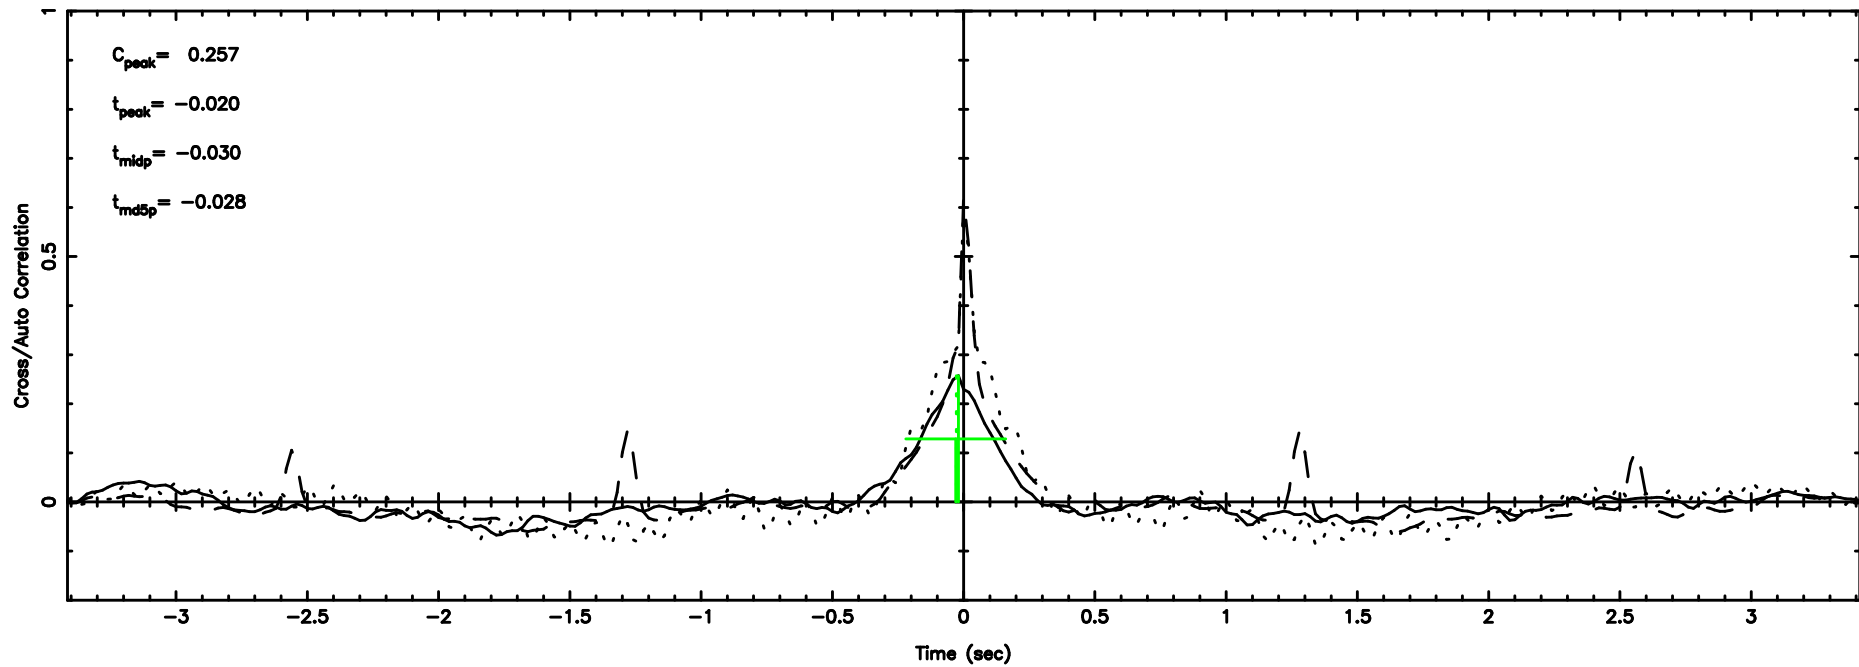

3C230 2024/07/07 5.68UT TOYOKAWA-KISO

F20240707143920

BLK:10,SNR1: 0.53491 ,SNR2: 2.8209

Frequency (Hz)

K20240707143915

BLK:10,SNR1: 1.0481 ,SNR2: 4.3344

Frequency (Hz)

3C230 2024/07/07 5.68UT FUJI -KISO