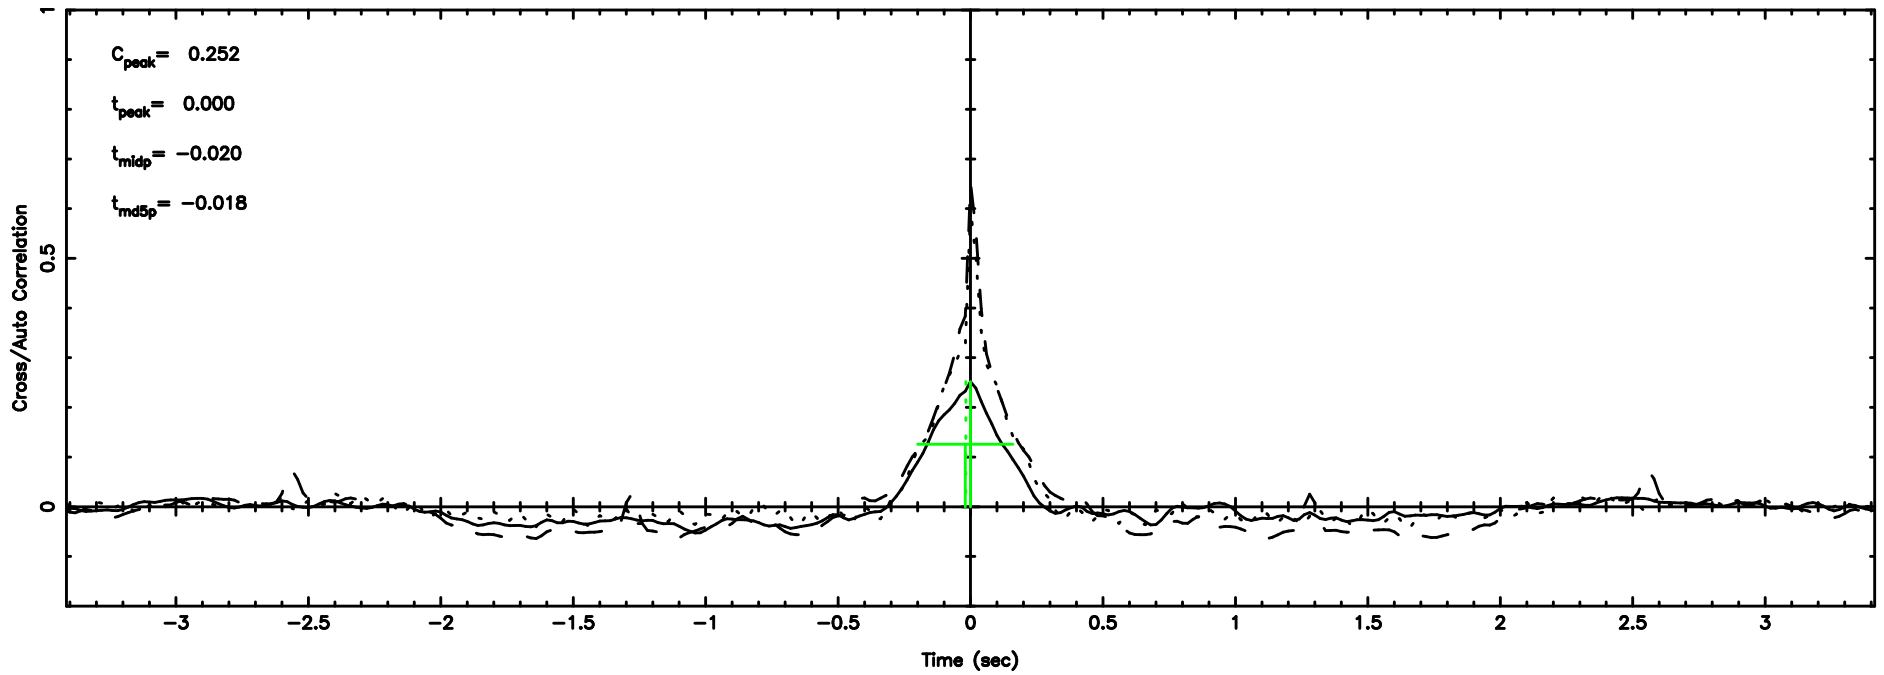

Frequency (Hz)

0347+05 2024/07/06 23.66UT FUJI -KISO