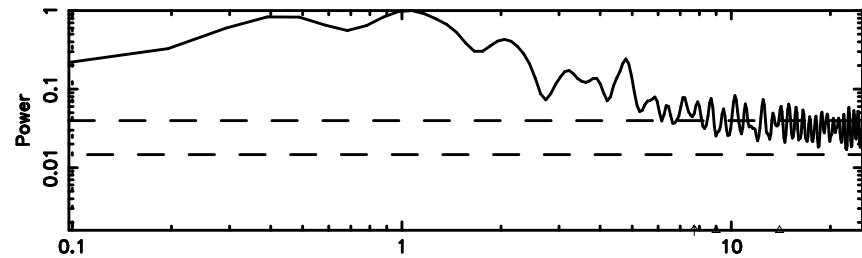

BLK:13,SNR1: 1.9352 ,SNR2: 5.0742