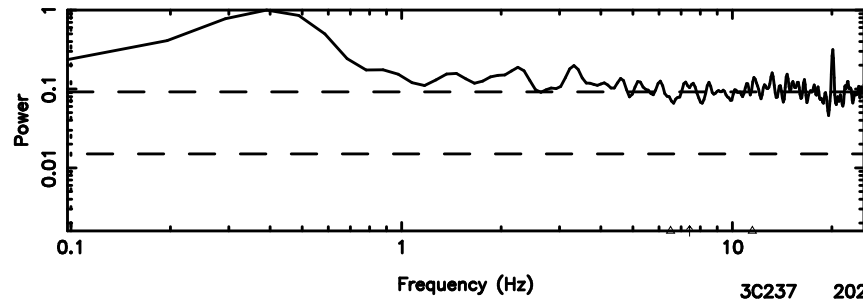

BLK:11,SNR1: 0.30804 ,SNR2: 0.77240