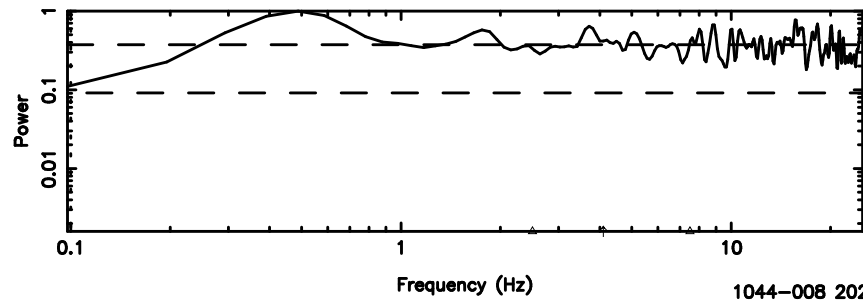

BLK: 5,SNR1: 0.72432E-01,SNR2: 0.25506