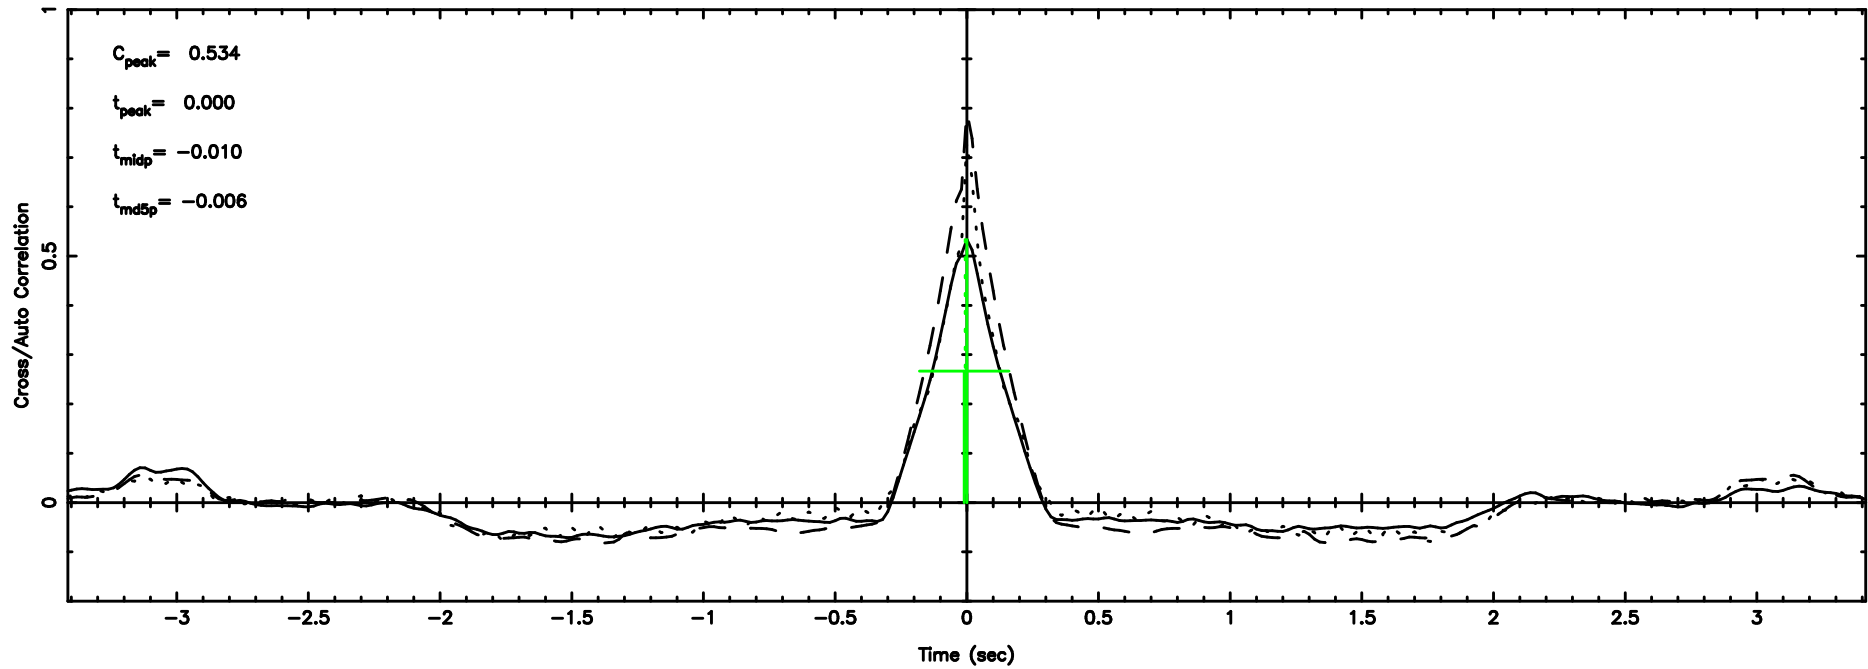

F20240707124921

BLK:26,SNR1: 8.1896 ,SNR2: 20.193

K20240707124916

BLK:26,SNR1: 6.8575 ,SNR2: 16.537

3C190 2024/07/07 3.85UT FUJI -KISO