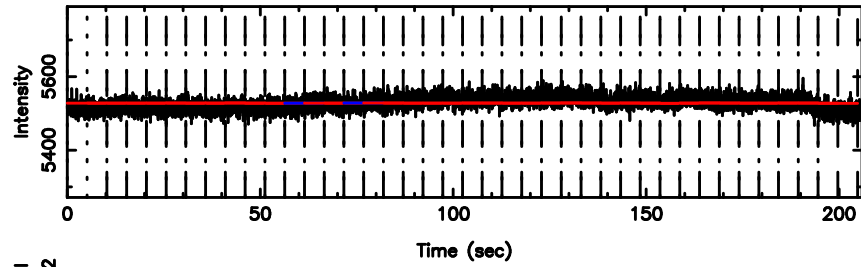

Frequency (Hz)

F20240707155655

BLK: 4,SNR1: 0.29591 ,SNR2: 1.5528

Frequency (Hz)

1107+109 2024/07/07 6.98UT TOYOKAWA-FUJI

T20240707155653

BLK: 2,SNR1: 0.91897E-01,SNR2: 0.56616

Frequency (Hz)