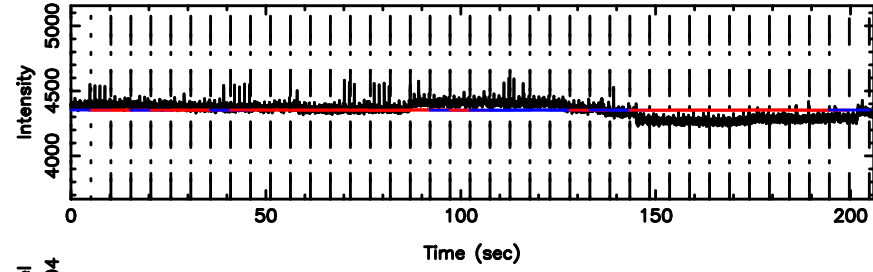

Frequency (Hz)

K20240707090946

BLK: 2,SNR1: 0.43484 ,SNR2: 2.5939

Frequency (Hz)

0418+236 2024/07/07 0.19UT FUJI -KISO

T20240707092116

BLK:12,SNR1: 0.44438 ,SNR2: 4.5884

F20240707092118