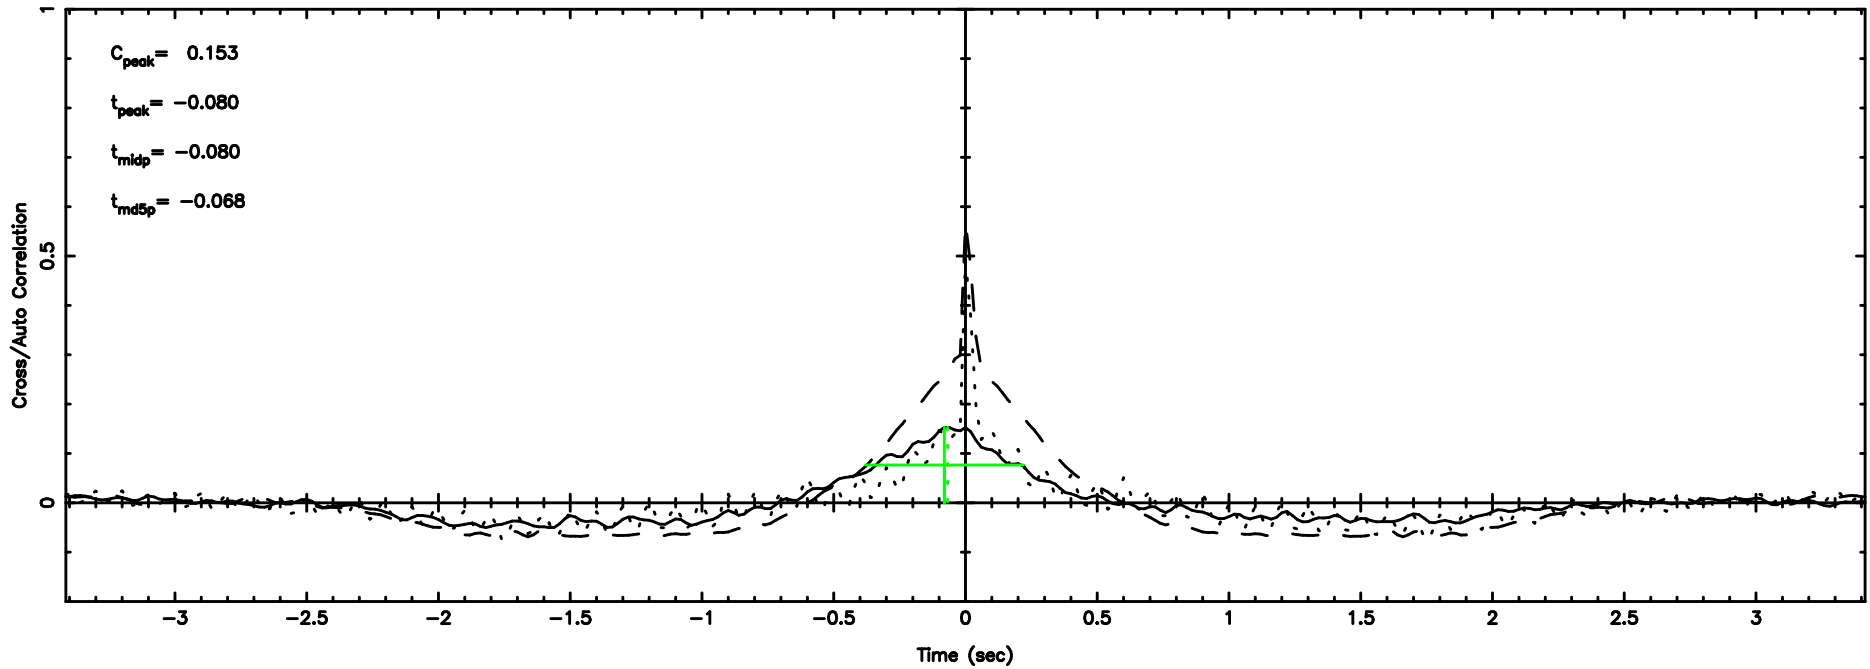

T20240707123200

BLK:24,SNR1: 0.76621 ,SNR2: 1.5538

K20240707123157

BLK:24,SNR1: 0.43057 ,SNR2: 1.8406

0741-06 2024/07/07 3.56UT TOYOKAWA-KISO