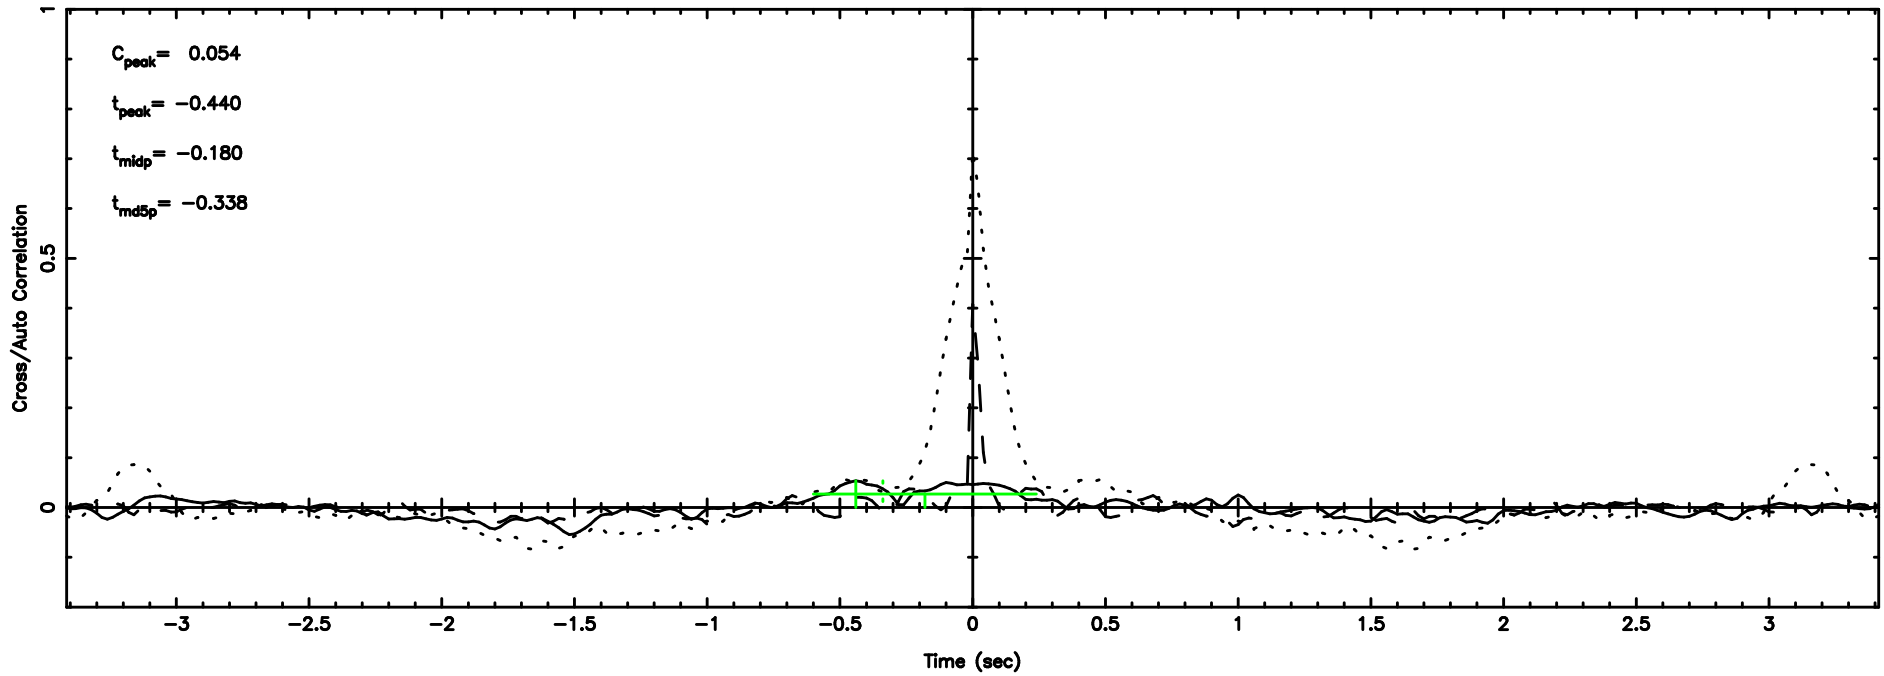

Frequency (Hz)

K202407070511

BLK: 9,SNR1: 2.3922 ,SNR2: 7.6393

Frequency (Hz)

0213+178 2024/07/06 22.12UT TOYOKAWA-KISO

F202407070516

BLK:17,SNR1: 0.76776 ,SNR2: 2.3625

K202407070511