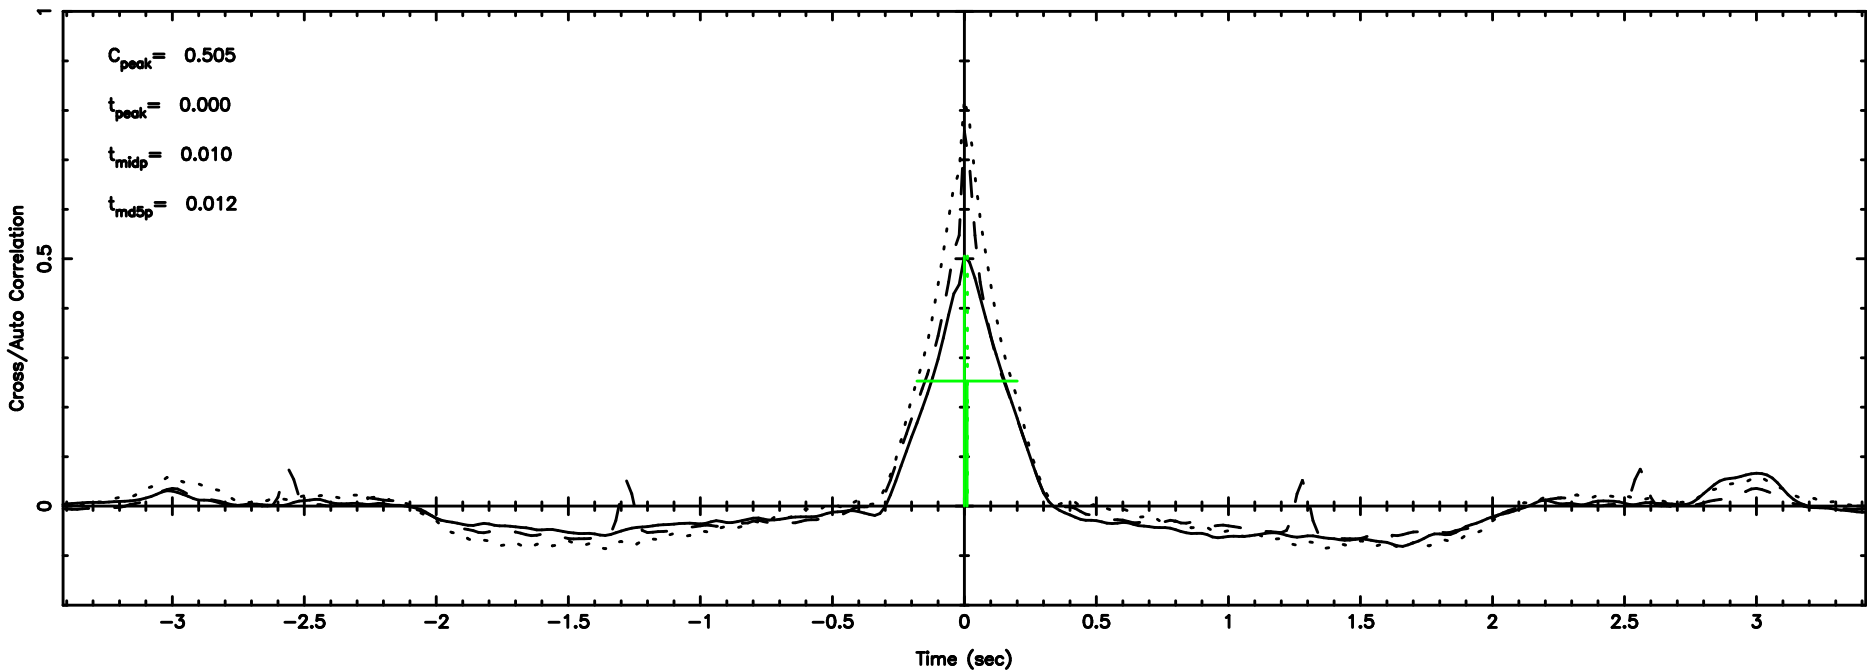

BLK:33,SNR1: 2.9659 ,SNR2: 13.128

K20240707105549

BLK:33,SNR1: 10.511 ,SNR2: 19.542

0605-08 2024/07/07 1.96UT FUJI -KISO

T20240707111459

BLK:21,SNR1: 10.838 ,SNR2: 19.006

F20240707111501

BLK:21,SNR1: 0.58167 ,SNR2: 2.7676