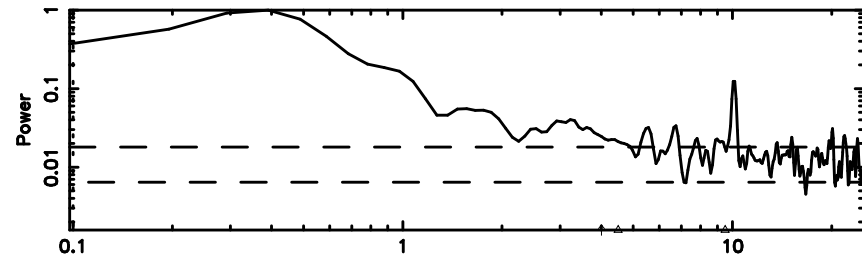

3C263.1 2024/07/07 7.54UT TOYOKAWA-KISO

F20240707163031

BLK: 3,SNR1:-0.23480 ,SNR2: 0.0000

Frequency (Hz)

K20240707163026

BLK: 3,SNR1: 1.4039 ,SNR2: 7.2829

Frequency (Hz)

3C263.1 2024/07/07 7.54UT FUJI -KISO