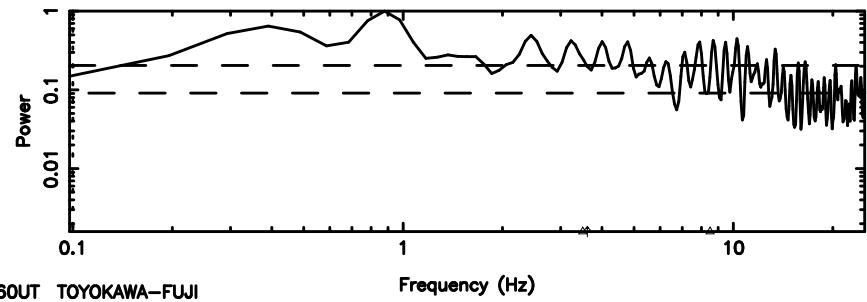

BLK: 3,SNR1:-0.65524E-01,SNR2: 0.75644

1044-008 2024/07/07 6.60UT TOYOKAWA-FUJI