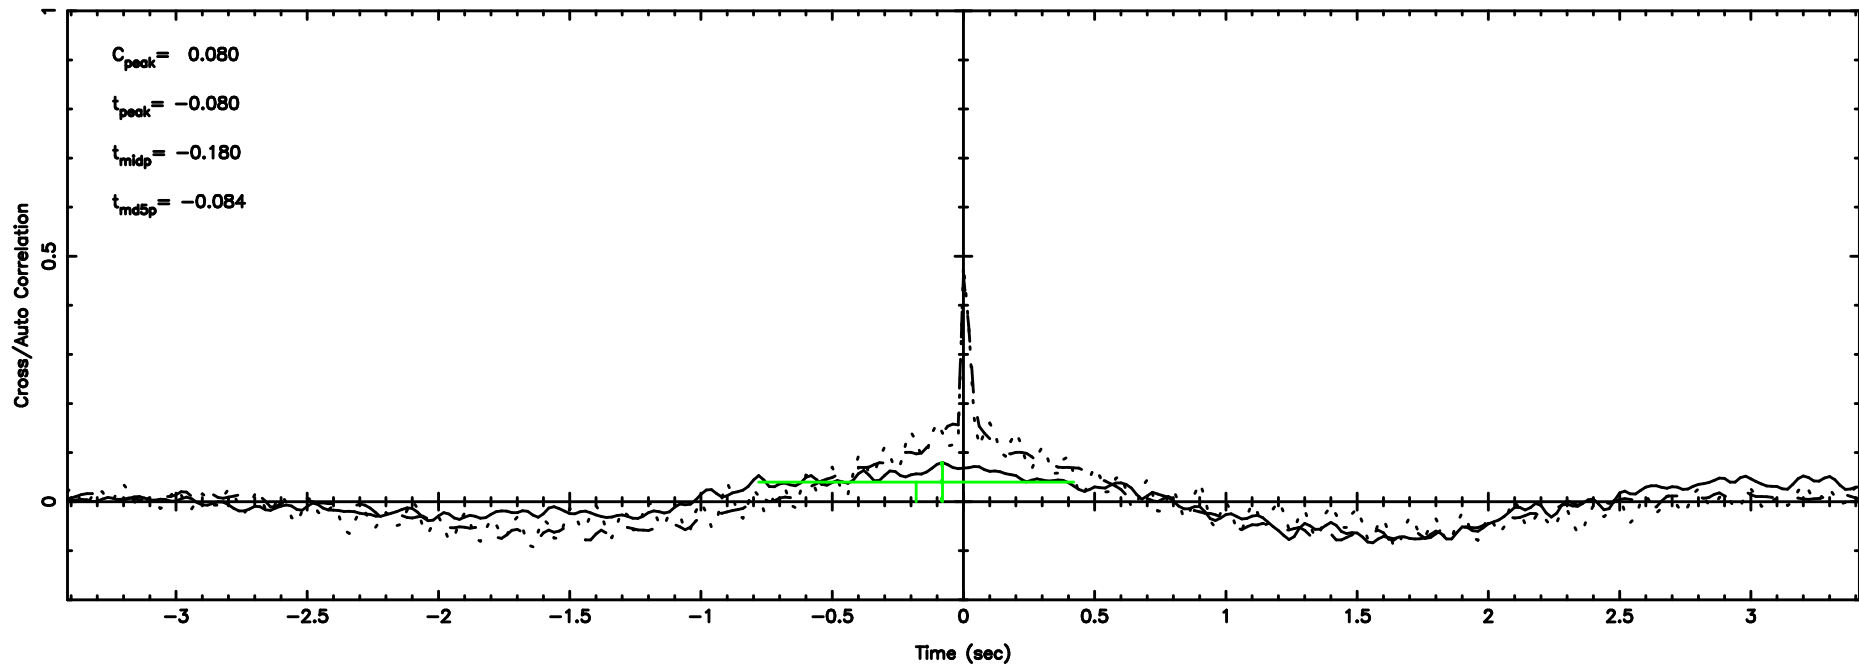

3C237 2024/07/07 5.95UT TOYOKAWA-KISO