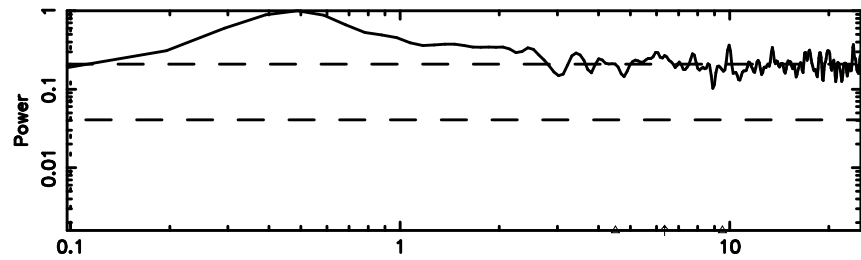

Frequency (Hz)

1206+439 2024/07/07 7.96UT TOYOKAWA-FUJI

T20240707165610

BLK: 8,SNR1: 0.14725 ,SNR2: 0.52517

Frequency (Hz)

K20240707165607

BLK: 8,SNR1: 1.5811 ,SNR2: 6.5504

Frequency (Hz)