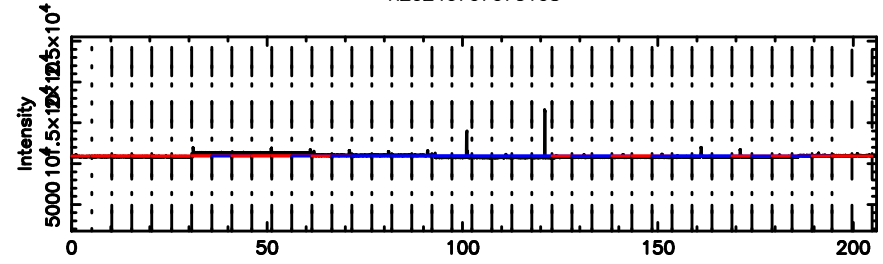

BLK:21,SNR1: 3.0525 ,SNR2: 12.519

Frequency (Hz)

3C71

2024/07/06 22.55UT TOYOKAWA-KISO

K20240707073108

BLK:21,SNR1: 3.9473 ,SNR2: 16.937

Frequency (Hz)

F20240707073113