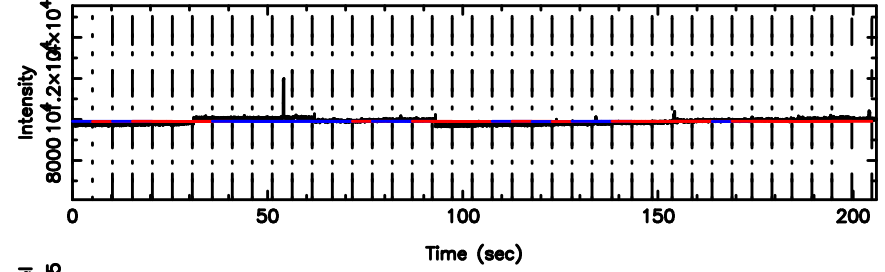

0333+32 2024/07/06 23.45UT TOYOKAWA-FUJI

T20240707082508

BLK:16,SNR1: 7.9507 ,SNR2: 13.920

Frequency (Hz)

K20240707082505

BLK:16,SNR1: 2.9352 ,SNR2: 13.012

Frequency (Hz)

0333+32 2024/07/06 23.45UT TOYOKAWA-KISO