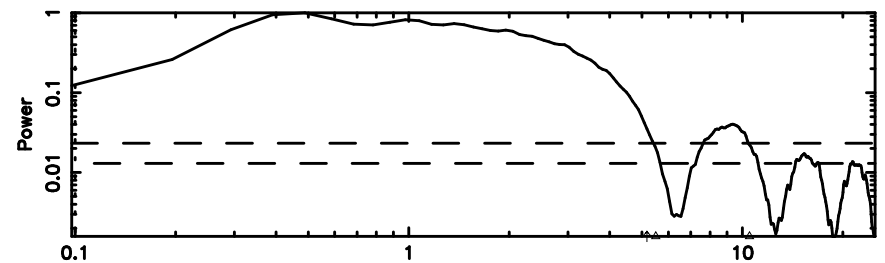

BLK:13,SNR1: 4.1293 ,SNR2: 17.301