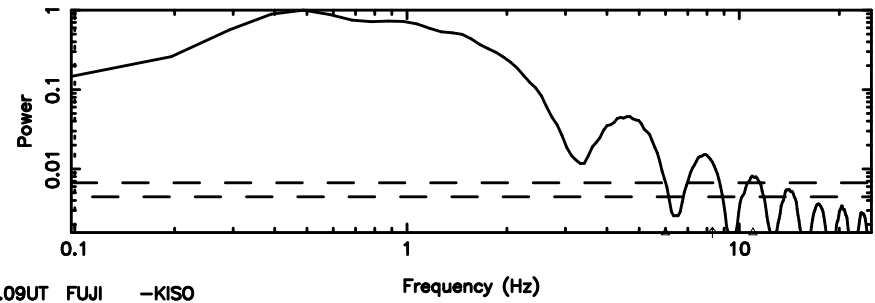

BLK:34,SNR1: 9.0112 ,SNR2: 22.566

Frequency (Hz)

F20240707120333

BLK:34,SNR1: 9.8647 ,SNR2: 17.570

K20240707120328

BLK:34,SNR1: 8.9705 ,SNR2: 22.454

0713-024 2024/07/07 3.09UT FUJI -KISO

T20240707121343