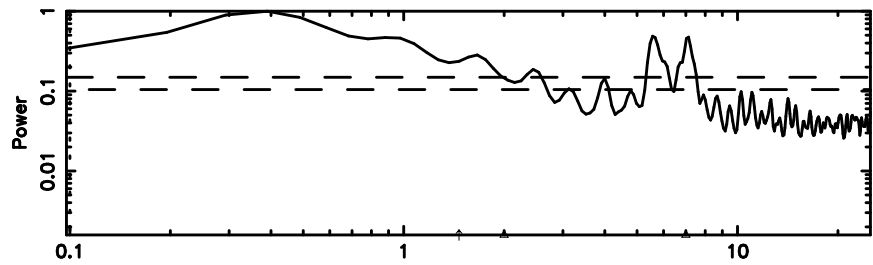

BLK:17,SNR1:-0.20587 ,SNR2: 2.4638