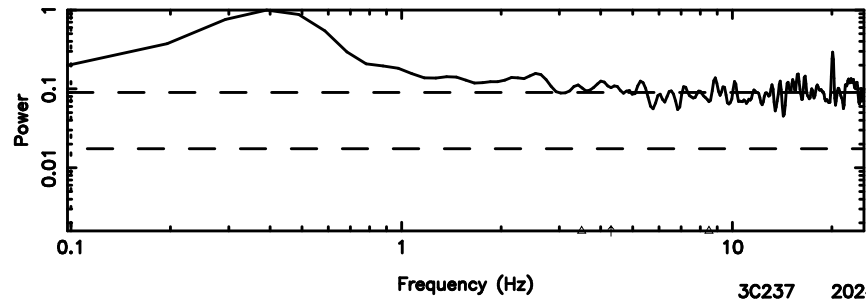

BLK: 9,SNR1: 0.24956 ,SNR2: 1.2219