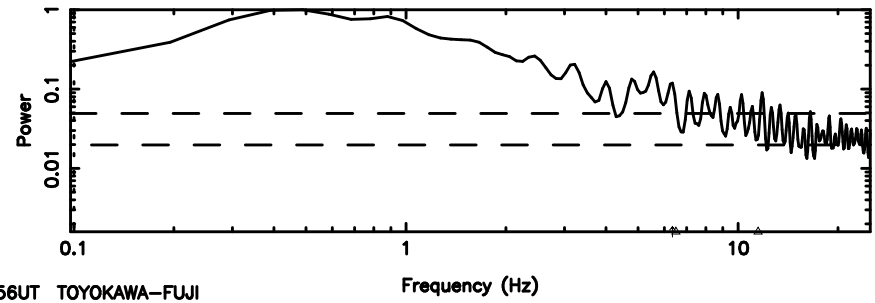

BLK:14,SNR1: 1.2178 ,SNR2: 4.3667

0741-06 2024/07/07 3.56UT TOYOKAWA-FUJI