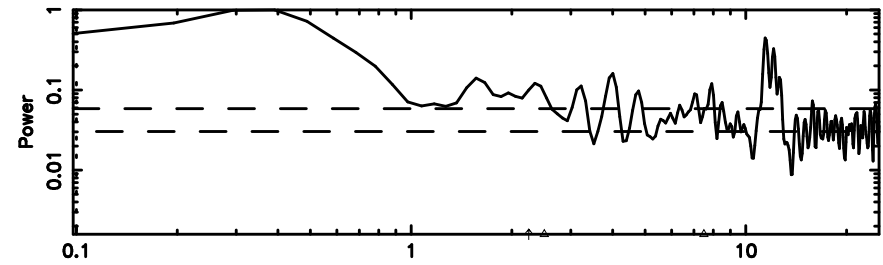

Frequency (Hz)

T20240707064015

BLK: 2,SNR1: 0.16879 ,SNR2: 0.56040

Frequency (Hz)

F20240707064017

BLK: 2,SNR1: 0.40292 ,SNR2: 3.5665

Frequency (Hz)

0148+274 2024/07/06 21.70UT TOYOKAWA-FUJI