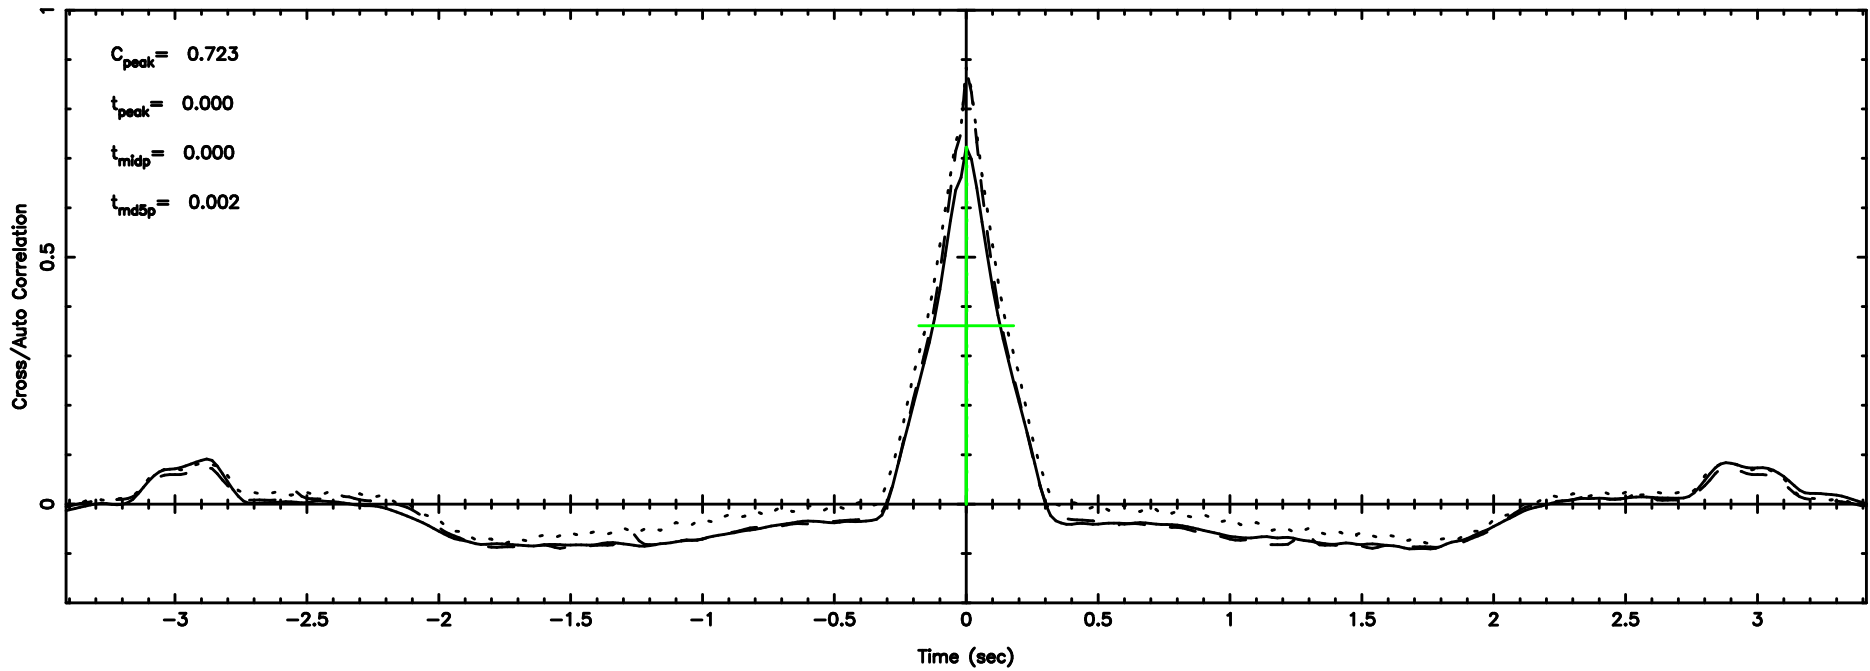

BLK:34,SNR1: 9.0112 ,SNR2: 22.566

Frequency (Hz)

F20240707120333

BLK:34,SNR1: 9.8647 ,SNR2: 17.570

K20240707120328

BLK:34,SNR1: 8.9705 ,SNR2: 22.454

0713-024 2024/07/07 3.09UT FUJI -KISO

T20240707121343