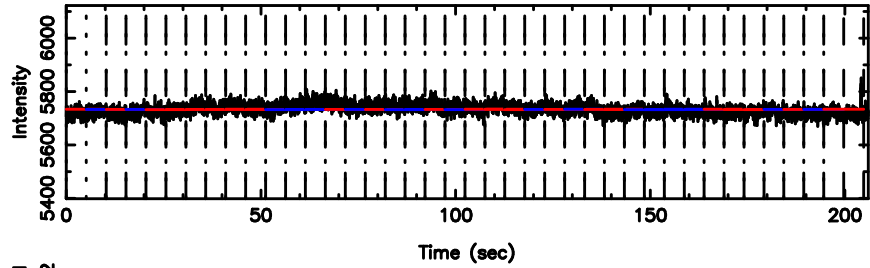

K20240707103113

BLK:32,SNR1: 7.8220 ,SNR2: 19.834

F20240707103118

BLK:27,SNR1: 0.82902 ,SNR2: 5.1813

K20240707103113

BLK:27,SNR1: 8.1364 ,SNR2: 20.429

3C147 2024/07/07 1.55UT FUJI -KISO

T20240707103928