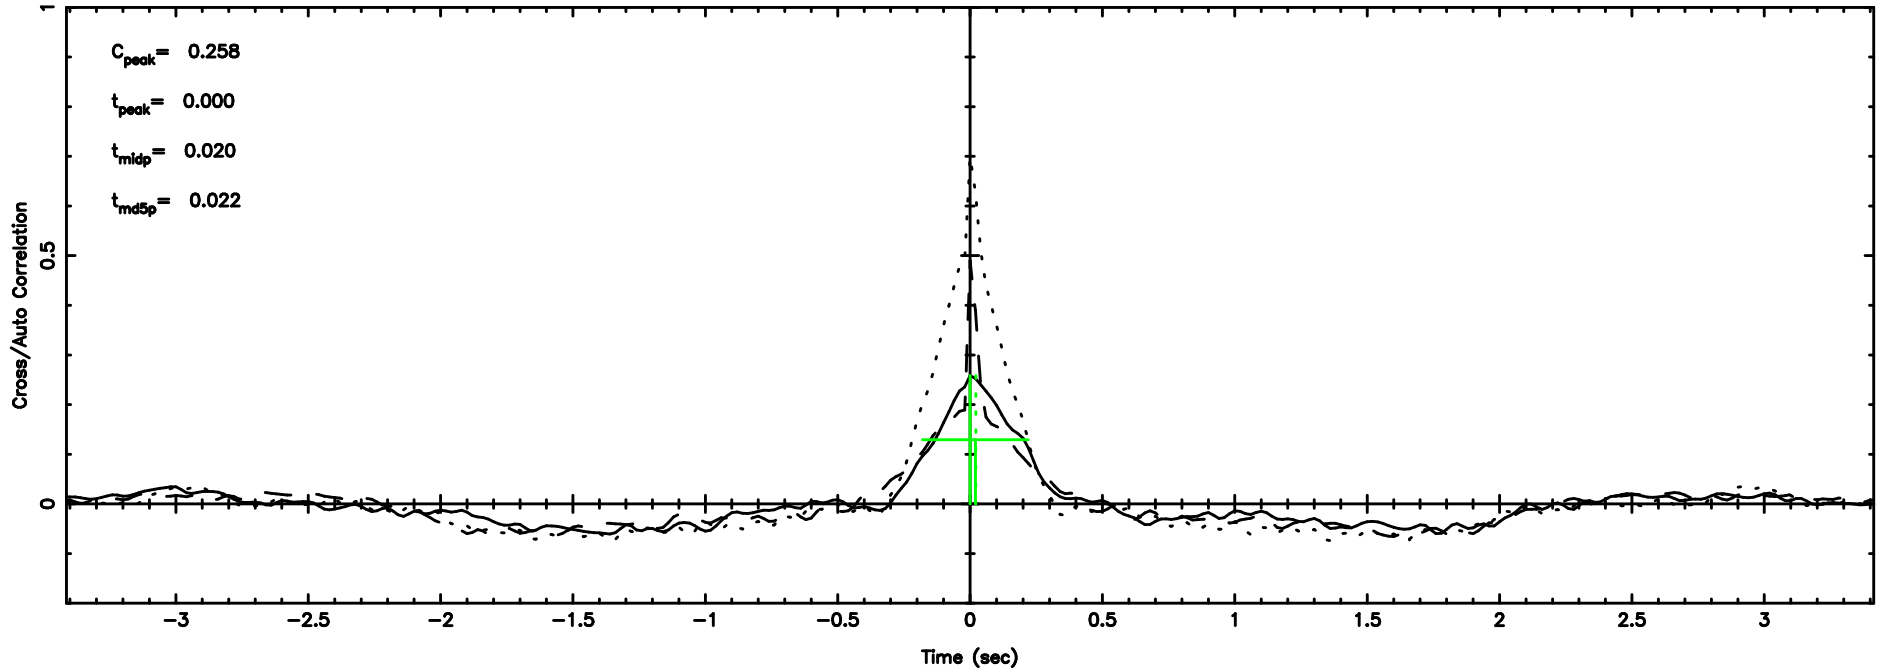

Frequency (Hz)

0411+05 2024/07/07 0.08UT TOYOKAWA-KISO