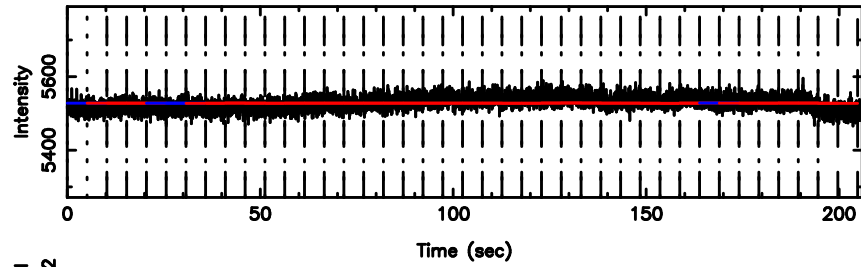

T20240707155653

BLK: 4,SNR1: 0.16578E-01,SNR2: 0.90206