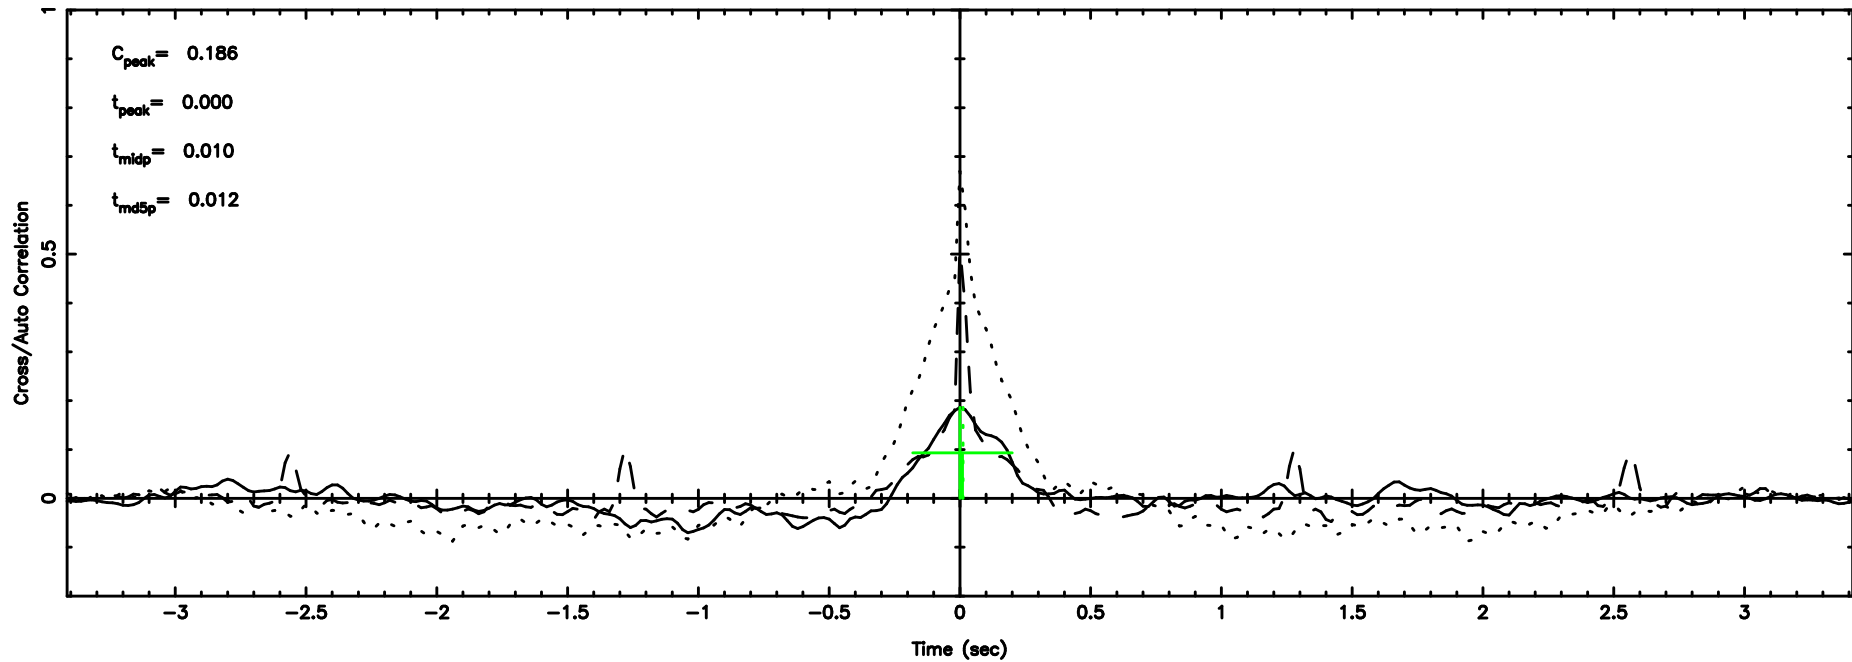

1206+439 2024/07/07 7.96UT TOYOKAWA-KISO

F20240707165612

BLK: 8,SNR1: 0.98614E-01,SNR2: 1.1602

Frequency (Hz)

K20240707165607

BLK: 8,SNR1: 5.1880 ,SNR2: 13.462

Frequency (Hz)

1206+439 2024/07/07 7.96UT FUJI -KISO