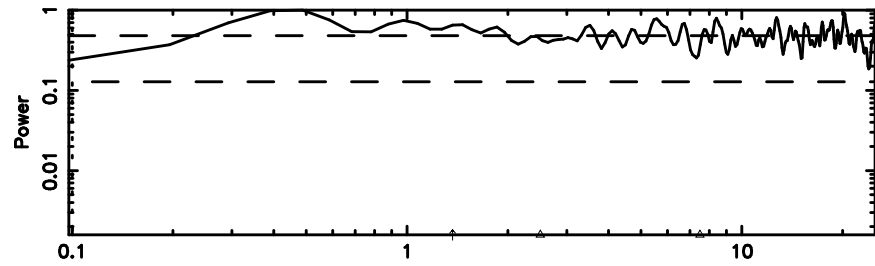

F20240707060827

BLK: 1,SNR1: 0.83855 ,SNR2: 4.4097

Frequency (Hz)

0116+31 2024/07/06 21.17UT TOYOKAWA-FUJI

T20240707060825

BLK: 6,SNR1: 0.39017E-01,SNR2: 0.41070

Frequency (Hz)

K20240707060822