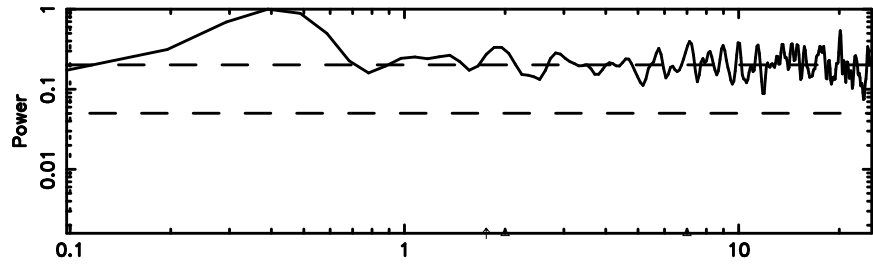

BLK: 2,SNR1:-0.75380E-01,SNR2: 2.2725

Frequency (Hz)

T20240707071256

BLK: 4,SNR1: 0.13654 ,SNR2: 0.79096

Frequency (Hz)

3C67

2024/07/06 22.24UT TOYOKAWA-KISO

K20240707071253