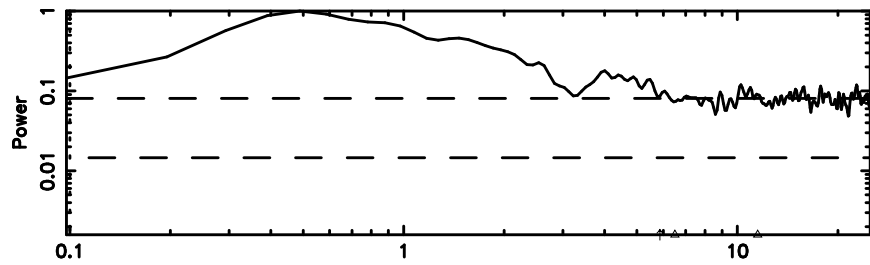

F20240707083812

BLK:15,SNR1: 1.1797 ,SNR2: 4.4293

Frequency (Hz)

0347+05 2024/07/06 23.66UT TOYOKAWA-FUJI

T20240707083810

BLK:16,SNR1: 0.72753 ,SNR2: 2.5036

Frequency (Hz)

K20240707083807