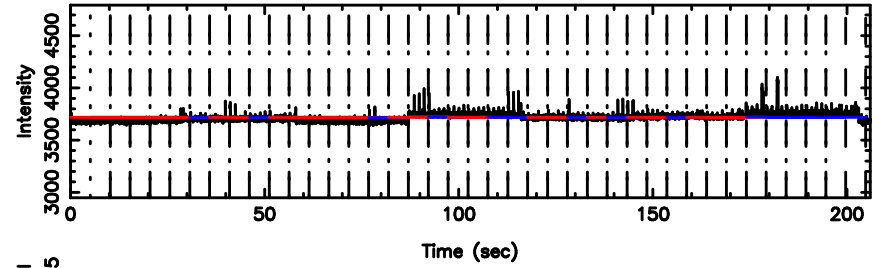

F20240707123202