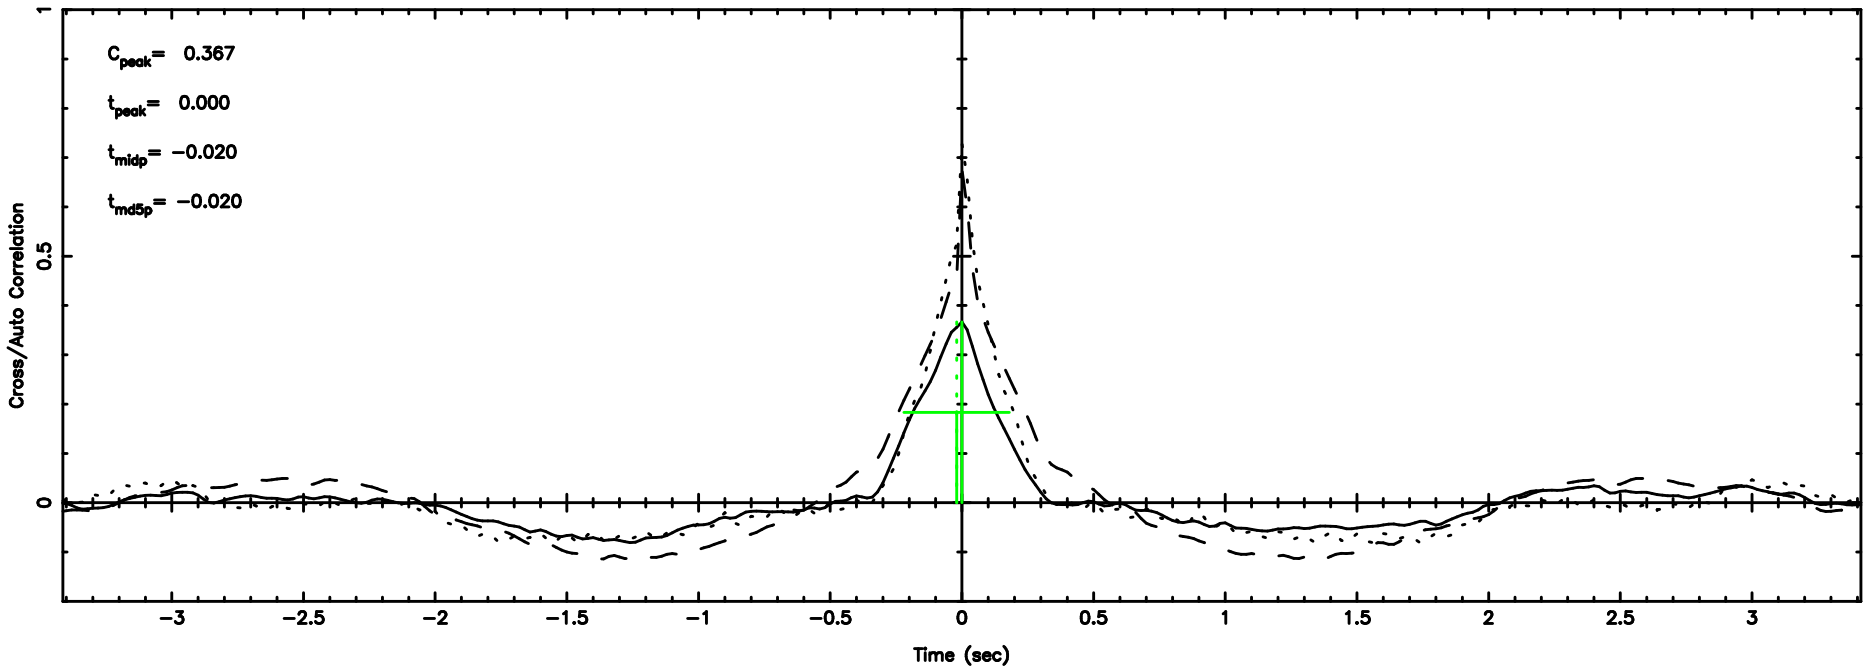

T20240707124919

BLK:23,SNR1: 5.4320 ,SNR2: 13.862

K20240707124916

BLK:23,SNR1: 5.7456 ,SNR2: 11.244

3C190 2024/07/07 3.85UT TOYOKAWA-KISO