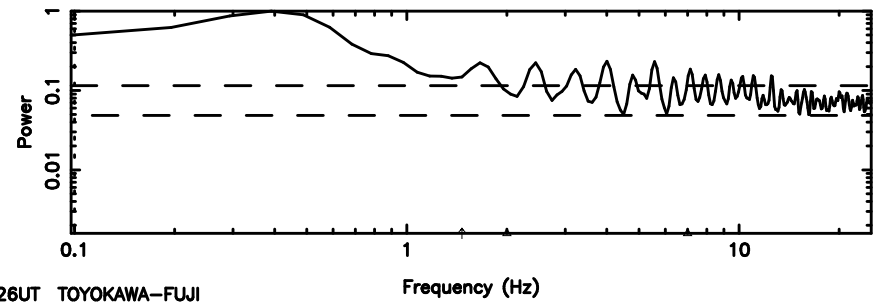

BLK:17,SNR1: 0.39616E-01,SNR2: 2.7951

0723+10 2024/07/07 3.26UT TOYOKAWA-FUJI