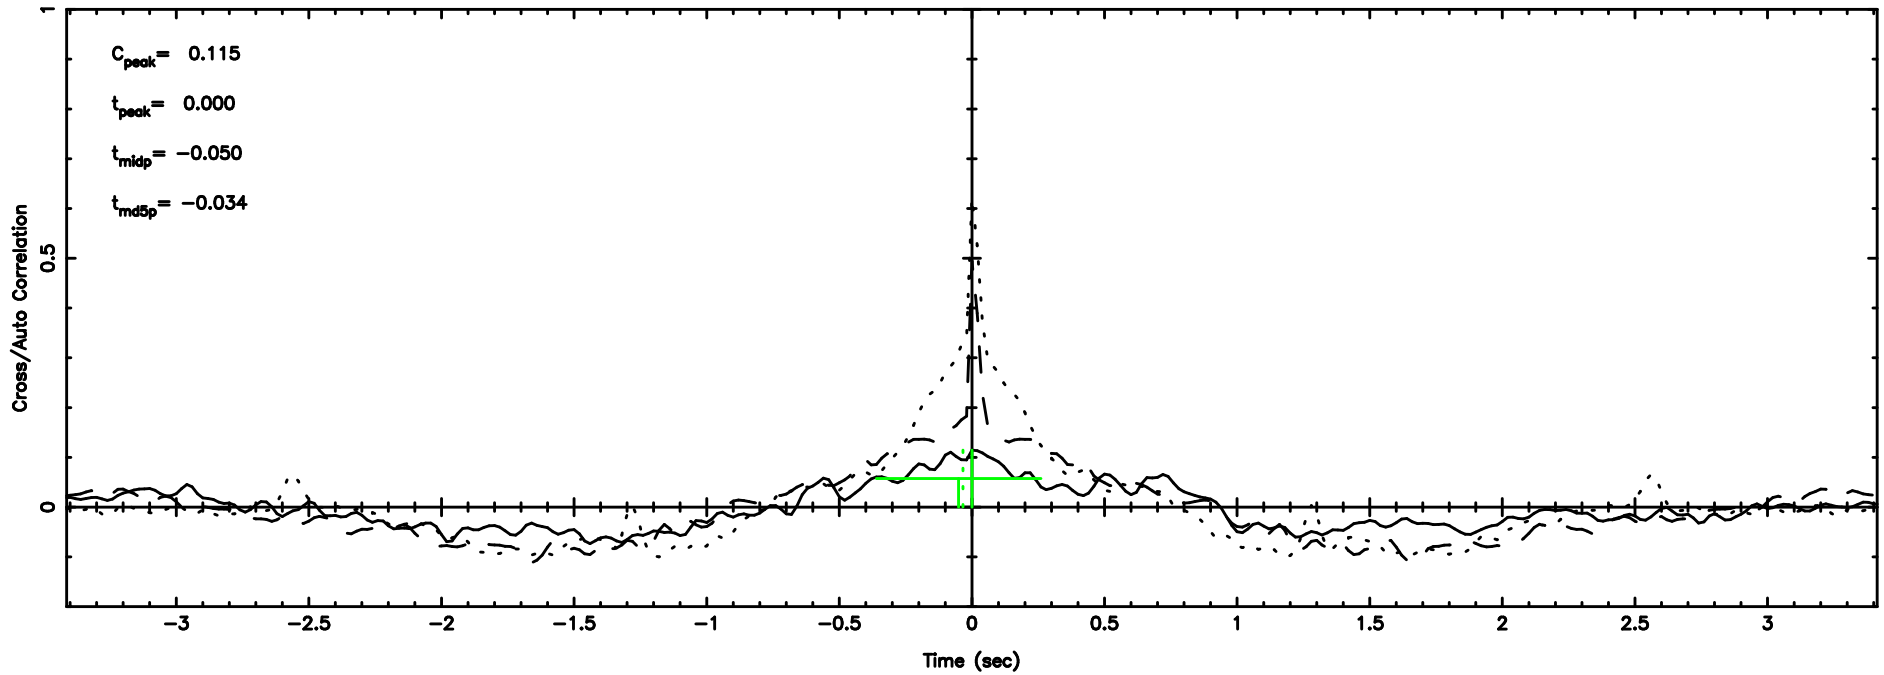

Frequency (Hz)

F20240707075028

BLK: 6,SNR1: 0.54849 ,SNR2: 5.2477

Frequency (Hz)

0258+350 2024/07/06 22.87UT TOYOKAWA-FUJI

T20240707075026

BLK: 6,SNR1: 0.34089 ,SNR2: 1.5028

K20240707075023