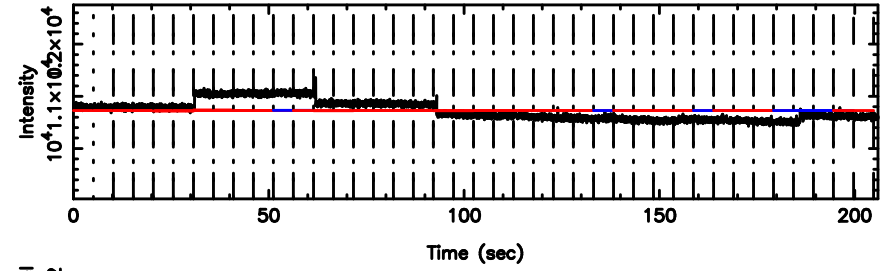

Frequency (Hz)

F20240707075028

BLK: 6,SNR1: 0.54849 ,SNR2: 5.2477

Frequency (Hz)

0258+350 2024/07/06 22.87UT TOYOKAWA-FUJI

T20240707075026

BLK: 6,SNR1: 0.34089 ,SNR2: 1.5028

K20240707075023