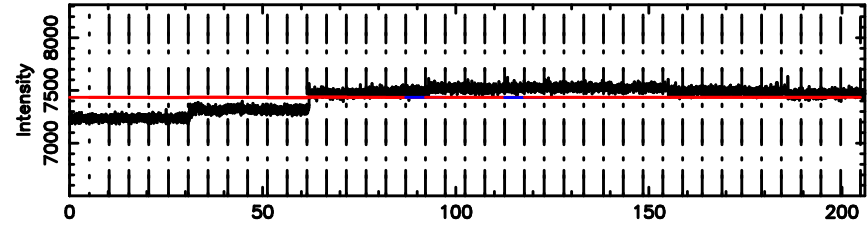

Frequency (Hz)

K20240707152516