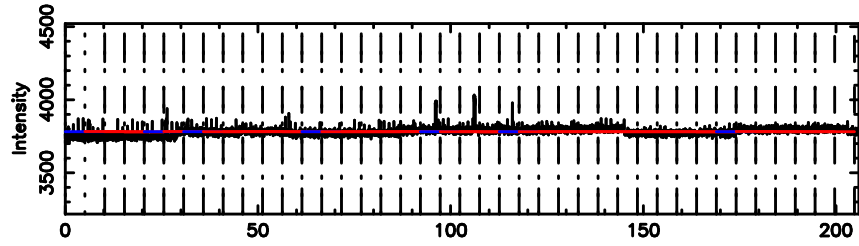

BLK: 4,SNR1: 0.32960 ,SNR2: 0.85305

K20240707163653

BLK: 4,SNR1: 0.40284 ,SNR2: 1.3840

3C267 2024/07/07 7.64UT TOYOKAWA-KISO

F20240707163658

BLK: 7,SNR1: 1.1102 ,SNR2: 5.1670

Frequency (Hz)

K20240707163653