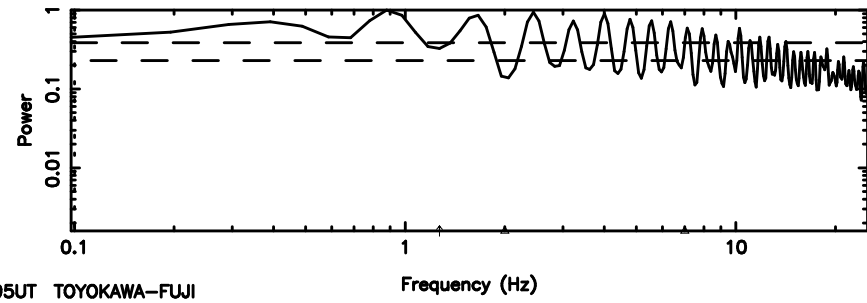

BLK:11,SNR1:-0.21449 ,SNR2: 0.58880