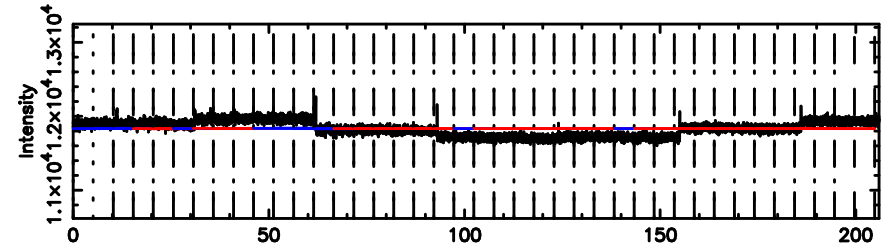

BLK:11,SNR1: 0.33598 ,SNR2: 1.6227

Frequency (Hz)

F20240707062633

BLK:10,SNR1: 0.26543 ,SNR2: 3.8364

Frequency (Hz)

3C48 2024/07/06 21.47UT FUJI -KISO

K20240707062628

BLK:10,SNR1: 0.45843 ,SNR2: 2.6614