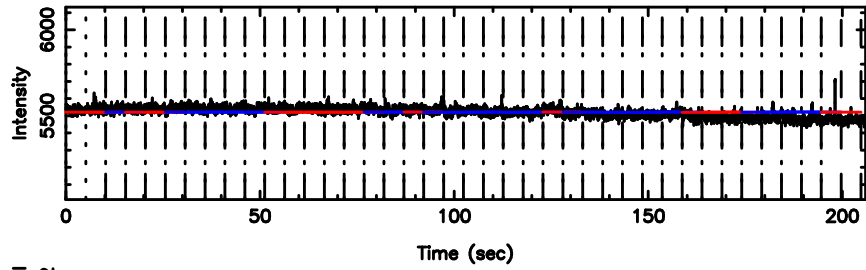

T20240707123200