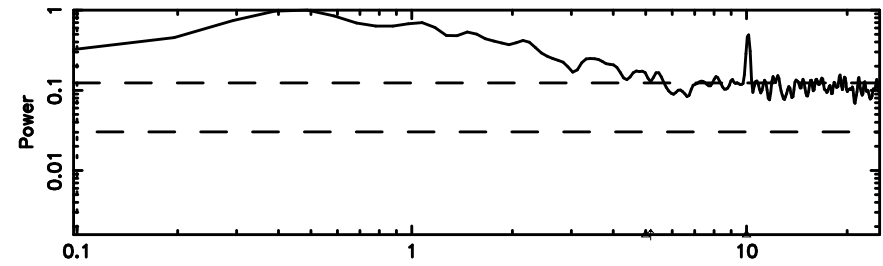

BLK: 6,SNR1: 1.6941 ,SNR2: 7.8476

Frequency (Hz)

0116+31 2024/07/06 21.17UT TOYOKAWA-KISO

F20240707060827

BLK:14,SNR1: 0.21983 ,SNR2: 1.7763

Frequency (Hz)

K20240707060822

BLK:14,SNR1: 0.49385 ,SNR2: 1.9475