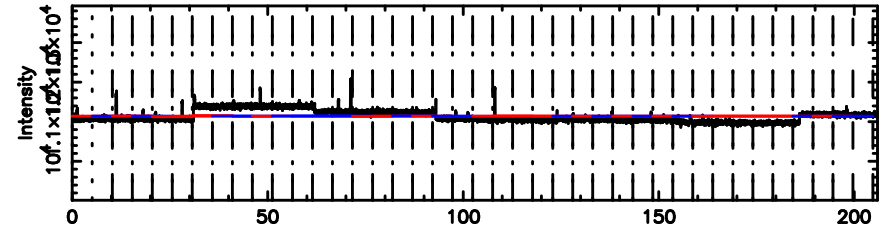

Frequency (Hz)

K202407070511

BLK: 9,SNR1: 2.3922 ,SNR2: 7.6393

Frequency (Hz)

0213+178 2024/07/06 22.12UT TOYOKAWA-KISO

F202407070516

BLK:17,SNR1: 0.76776 ,SNR2: 2.3625

K202407070511