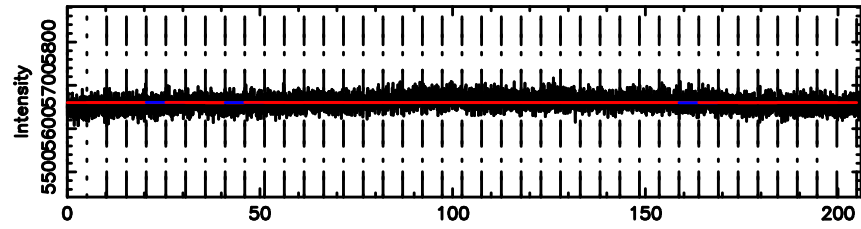

T20240707163656