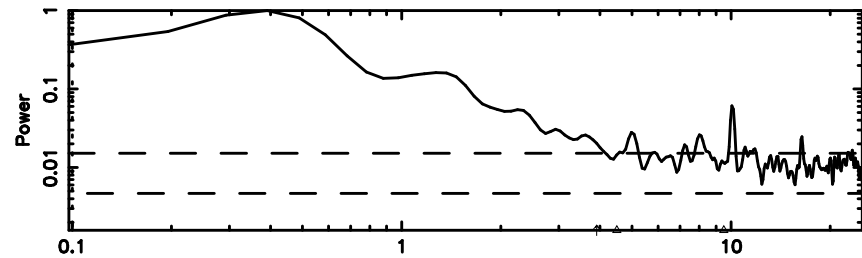

BLK: 7,SNR1: 0.16428 ,SNR2: 1.0232

Frequency (Hz)

K20240707180245

BLK: 7,SNR1: 1.7902 ,SNR2: 9.7714

Frequency (Hz)

1313+453 2024/07/07 9.07UT TOYOKAWA-KISO

F20240707180250

BLK:15,SNR1: 1.4462 ,SNR2: 5.0306