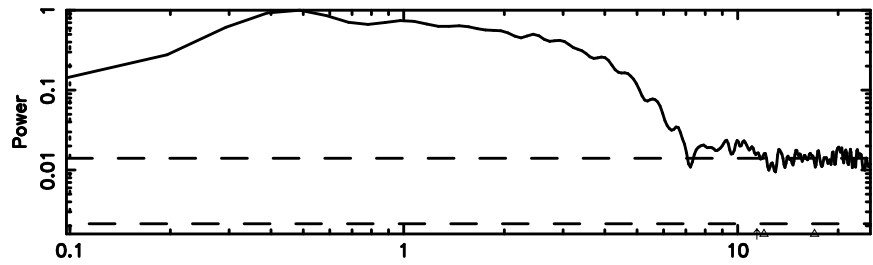

T20240707082508

BLK:16,SNR1: 7.9507 ,SNR2: 13.920

Frequency (Hz)

K20240707082505

BLK:16,SNR1: 2.9352 ,SNR2: 13.012

Frequency (Hz)

0333+32 2024/07/06 23.45UT TOYOKAWA-KISO