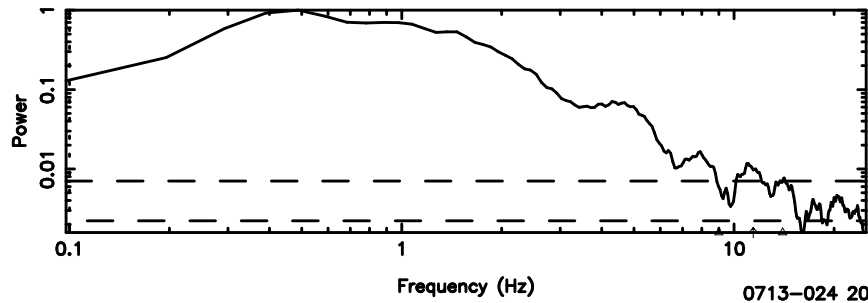

BLK:34,SNR1: 9.0112 ,SNR2: 22.566

Frequency (Hz)

F20240707120333

BLK:34,SNR1: 9.8647 ,SNR2: 17.570

K20240707120328

BLK:34,SNR1: 8.9705 ,SNR2: 22.454

0713-024 2024/07/07 3.09UT FUJI -KISO

T20240707121343