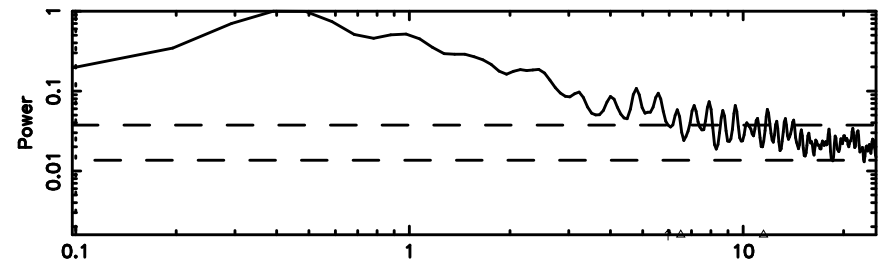

BLK:15,SNR1: 1.1797 ,SNR2: 4.4293