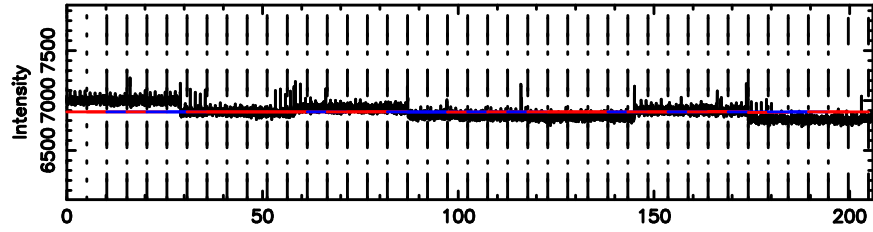

BLK: 6,SNR1: 1.6941 ,SNR2: 7.8476

Frequency (Hz)

0116+31 2024/07/06 21.17UT TOYOKAWA-KISO

F20240707060827

BLK:14,SNR1: 0.21983 ,SNR2: 1.7763

Frequency (Hz)

K20240707060822

BLK:14,SNR1: 0.49385 ,SNR2: 1.9475