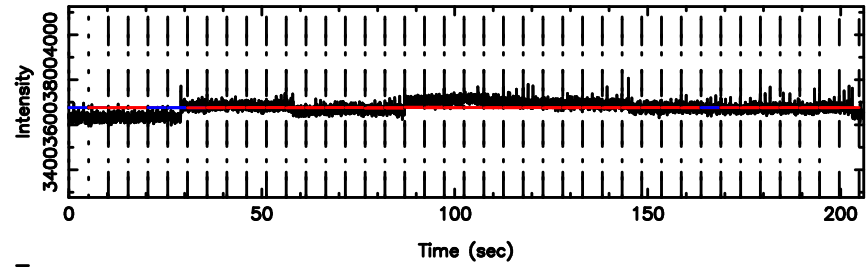

Frequency (Hz)

F20240707155655

BLK: 4,SNR1: 0.29591 ,SNR2: 1.5528

Frequency (Hz)

1107+109 2024/07/07 6.98UT TOYOKAWA-FUJI

T20240707155653

BLK: 2,SNR1: 0.91897E-01,SNR2: 0.56616

Frequency (Hz)