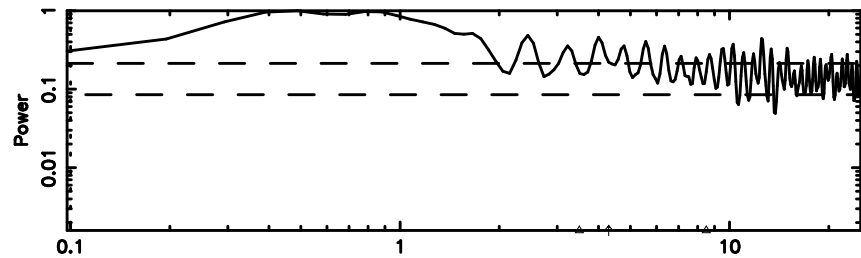

1206+439 2024/07/07 7.96UT TOYOKAWA-KISO

F20240707165612

BLK: 8,SNR1: 0.98614E-01,SNR2: 1.1602

Frequency (Hz)

K20240707165607

BLK: 8,SNR1: 5.1880 ,SNR2: 13.462

Frequency (Hz)

1206+439 2024/07/07 7.96UT FUJI -KISO