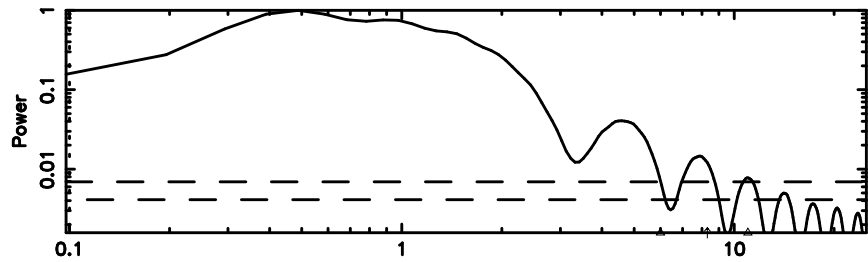

BLK:33,SNR1: 16.968 ,SNR2: 29.911

K20240707115406

BLK:33,SNR1: 12.631 ,SNR2: 31.299

0703+138 2024/07/07 2.93UT FUJI -KISO

T20240707120331

BLK:32,SNR1: 8.8907 ,SNR2: 22.281

Frequency (Hz)

F20240707120333