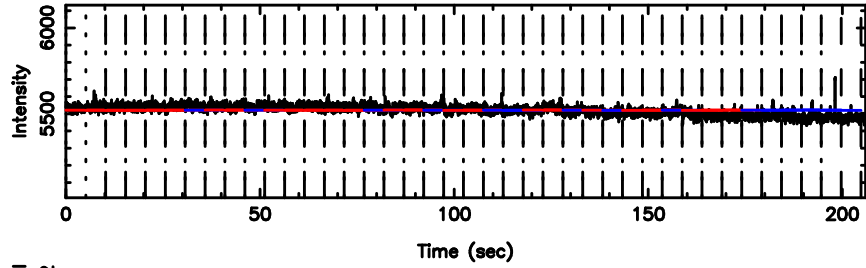

T20240707123200