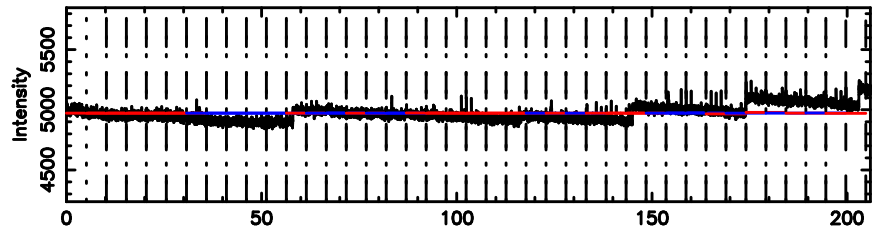

F20240707082510