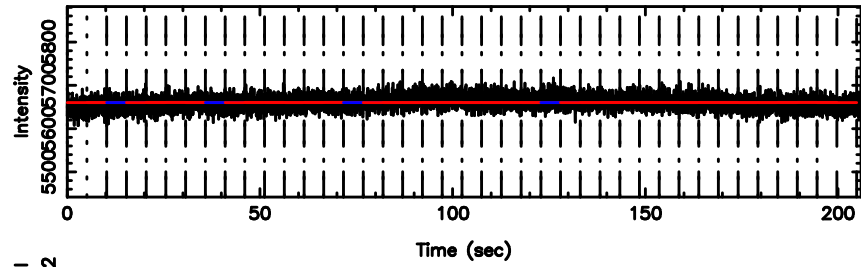

BLK: 4,SNR1: 0.32960 ,SNR2: 0.85305

K20240707163653

BLK: 4,SNR1: 0.40284 ,SNR2: 1.3840

3C267 2024/07/07 7.64UT TOYOKAWA-KISO

F20240707163658

BLK: 7,SNR1: 1.1102 ,SNR2: 5.1670

Frequency (Hz)

K20240707163653