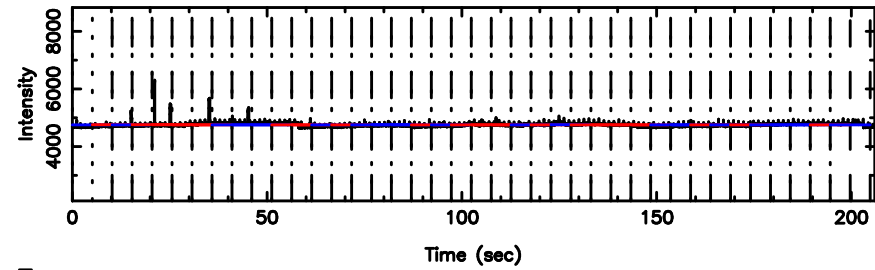

BLK:34,SNR1: 2.6155 ,SNR2: 12.627

T20240707102257

BLK:19,SNR1: 9.7578 ,SNR2: 24.379

0531+194 2024/07/07 1.41UT TOYOKAWA-FUJI

F20240707102259

BLK:19,SNR1: 2.2313 ,SNR2: 7.8139

T20240707102257

BLK:29,SNR1: 9.7312 ,SNR2: 24.314