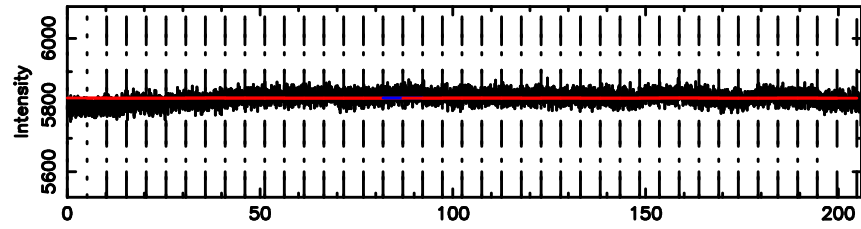

Frequency (Hz)

K20240707161705

BLK: 8,SNR1: 11.713 ,SNR2: 33.989

Frequency (Hz)

1127-14 2024/07/07 7.31UT FUJI -KISO

T20240707163029

BLK: 1,SNR1: 0.43951 ,SNR2: 0.79220

Frequency (Hz)