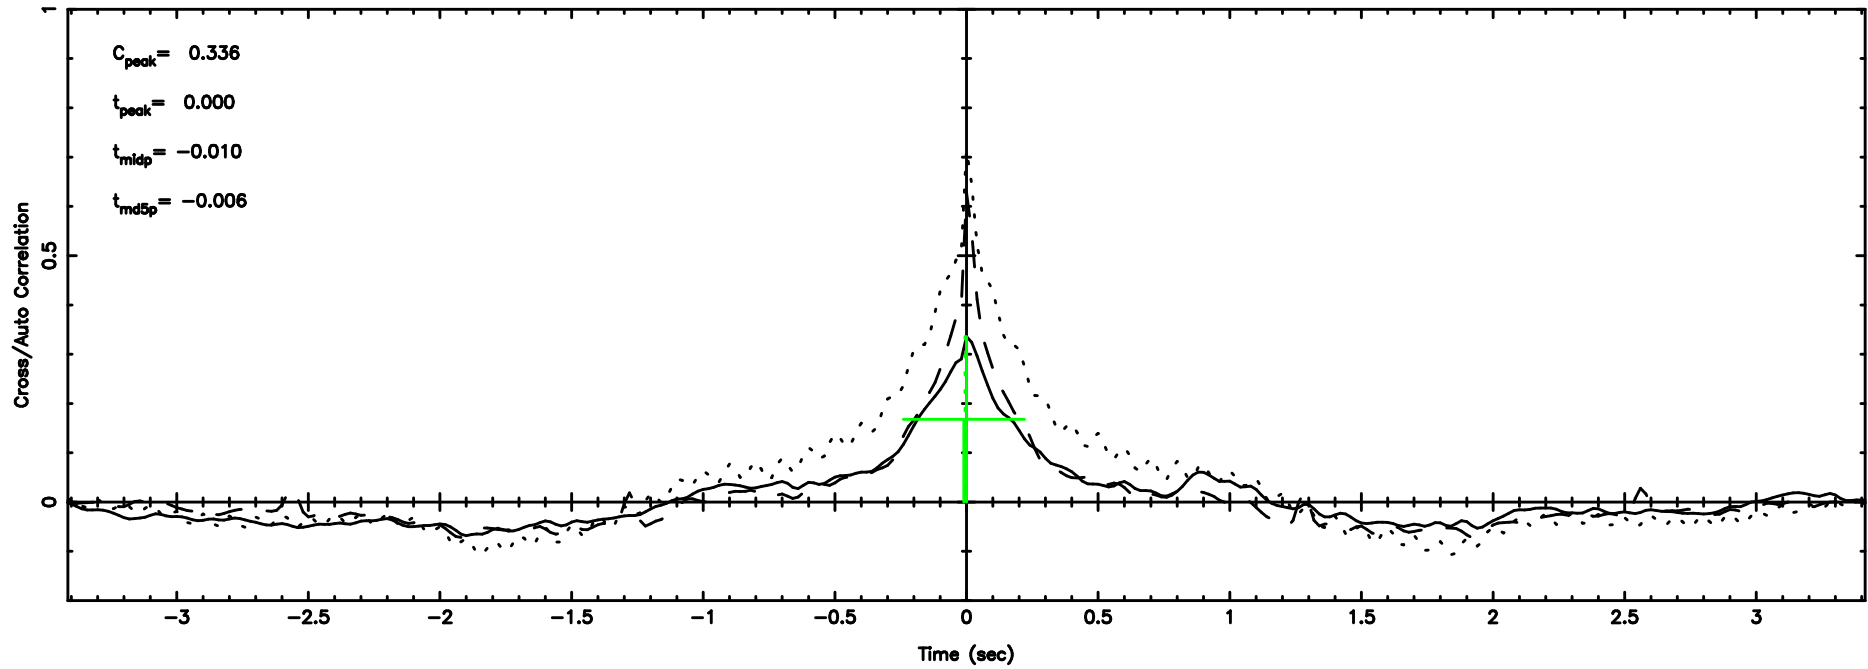

F20240707130145

BLK:14,SNR1: 4.2604 ,SNR2: 9.5621

K20240707130140

BLK:14,SNR1: 7.0757 ,SNR2: 27.201

3C196 2024/07/07 4.06UT FUJI -KISO