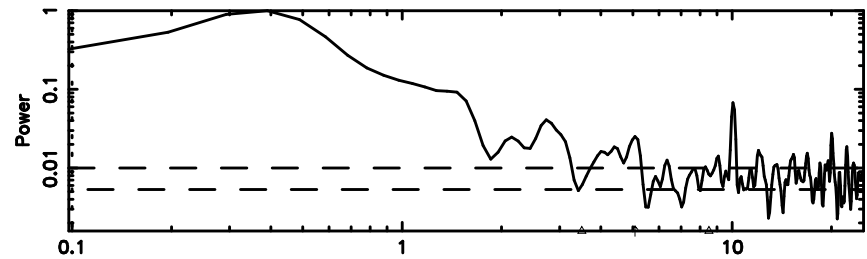

T20240707155653

BLK: 2,SNR1: 0.91897E-01,SNR2: 0.56616

Frequency (Hz)

K20240707155650

BLK: 2,SNR1: 2.5717 ,SNR2: 10.461

Frequency (Hz)

1107+109 2024/07/07 6.98UT TOYOKAWA-KISO