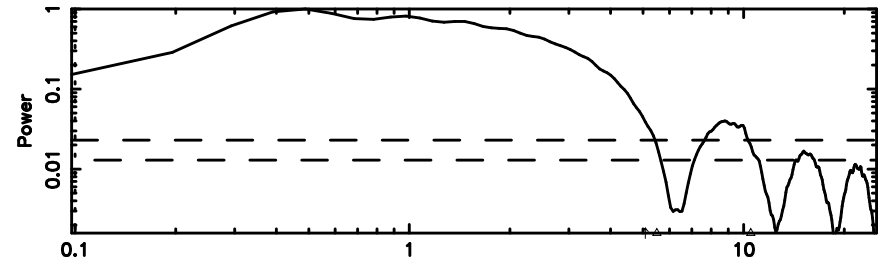

BLK:21,SNR1: 3.0525 ,SNR2: 12.519

Frequency (Hz)

3C71

2024/07/06 22.55UT TOYOKAWA-KISO

K20240707073108

BLK:21,SNR1: 3.9473 ,SNR2: 16.937

Frequency (Hz)

F20240707073113