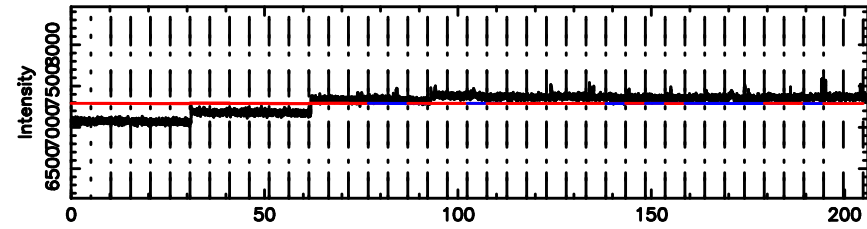

3C230 2024/07/07 5.68UT TOYOKAWA-KISO

F20240707143920

BLK:10,SNR1: 0.53491 ,SNR2: 2.8209

Frequency (Hz)

K20240707143915

BLK:10,SNR1: 1.0481 ,SNR2: 4.3344

Frequency (Hz)

3C230 2024/07/07 5.68UT FUJI -KISO