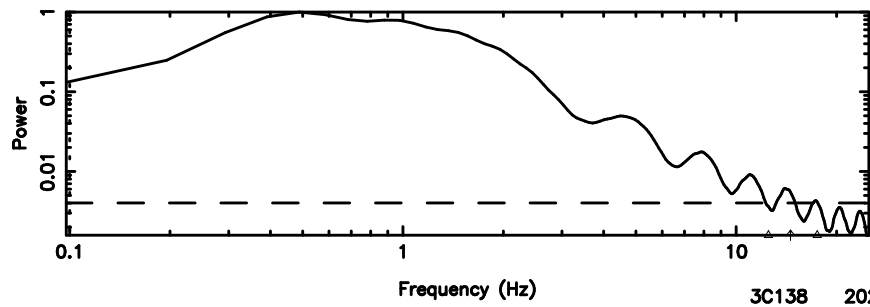

3C138 2024/07/07 1.18UT TOYOKAWA-KISO

K20240707100921

BLK:32,SNR1: 2.7955 ,SNR2: 13.338

Frequency (Hz)

F20240707100926

BLK:34,SNR1: 18.516 ,SNR2: 25.493

3C138 2024/07/07 1.18UT FUJI -KISO

K20240707100921