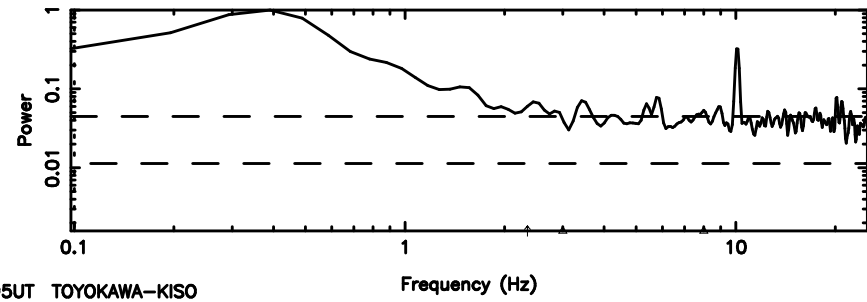

BLK: 9,SNR1: 0.57934 ,SNR2: 4.6927