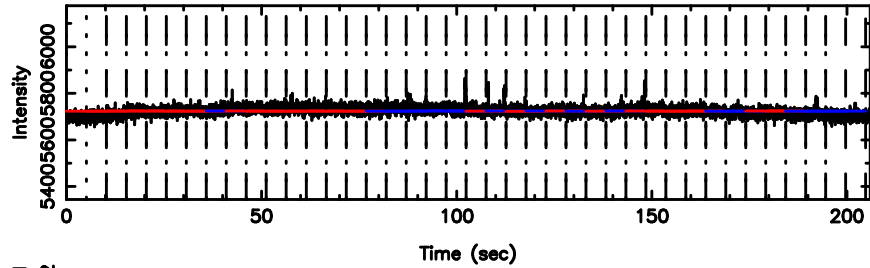

F20240707082510

BLK:17,SNR1:-0.20587 ,SNR2: 2.4638

K20240707082505

BLK:17,SNR1: 2.8406 ,SNR2: 12.180

0333+32 2024/07/06 23.45UT FUJI -KISO

T20240707083810

BLK:15,SNR1: 0.46904 ,SNR2: 2.2869

Frequency (Hz)