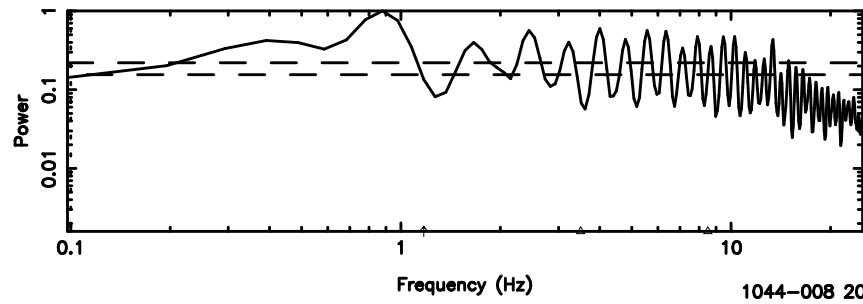

BLK: 4,SNR1:-0.17056 ,SNR2: 1.1610