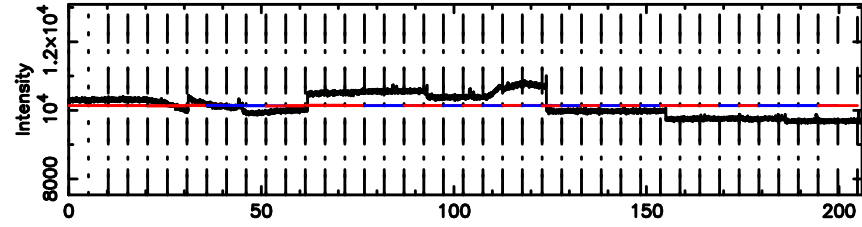

Frequency (Hz)

K20240707180245