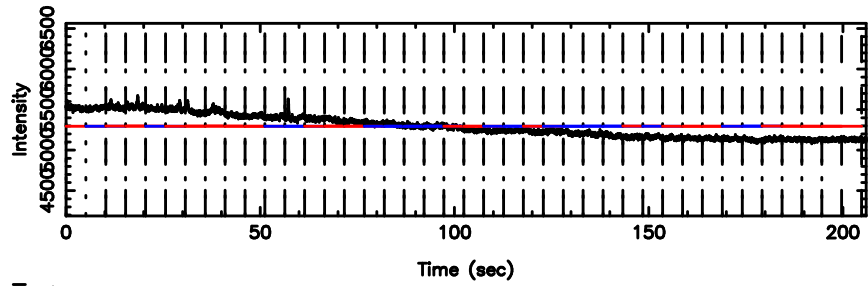

BLK:34,SNR1: 9.0112 ,SNR2: 22.566

Frequency (Hz)

F20240707120333

BLK:34,SNR1: 9.8647 ,SNR2: 17.570

K20240707120328

BLK:34,SNR1: 8.9705 ,SNR2: 22.454

0713-024 2024/07/07 3.09UT FUJI -KISO

T20240707121343