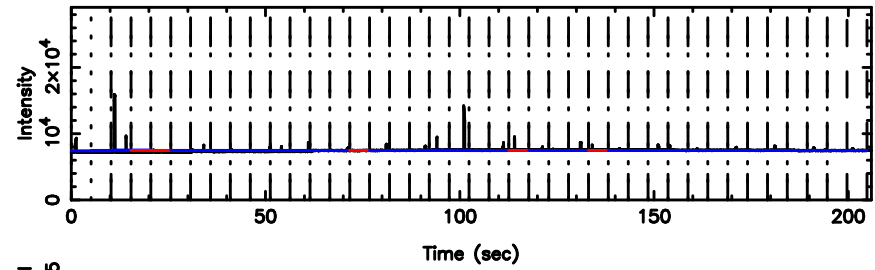

BLK:34,SNR1: 9.0112 ,SNR2: 22.566

Frequency (Hz)

F20240707120333

BLK:34,SNR1: 9.8647 ,SNR2: 17.570

K20240707120328

BLK:34,SNR1: 8.9705 ,SNR2: 22.454

0713-024 2024/07/07 3.09UT FUJI -KISO

T20240707121343