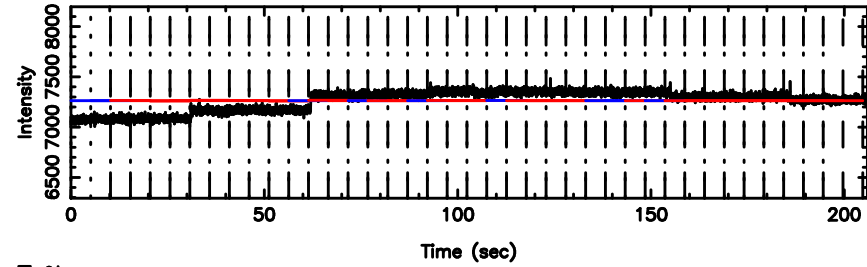

K20240707145516