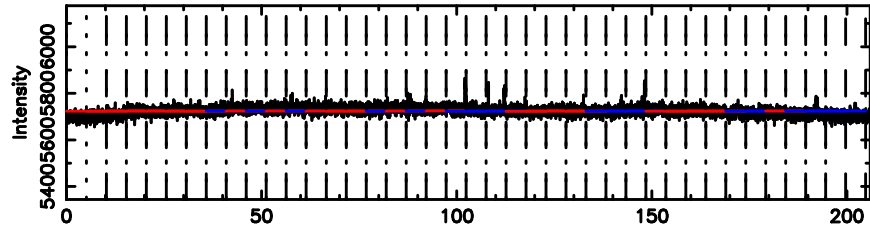

F20240707083812

BLK:15,SNR1: 1.1797 ,SNR2: 4.4293

Frequency (Hz)

0347+05 2024/07/06 23.66UT TOYOKAWA-FUJI

T20240707083810

BLK:16,SNR1: 0.72753 ,SNR2: 2.5036

Frequency (Hz)

K20240707083807