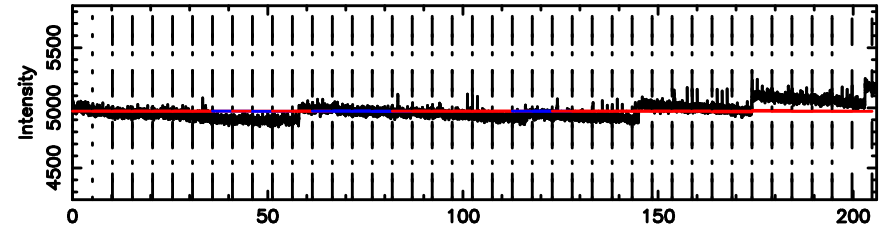

Frequency (Hz)

0320+05 2024/07/06 23.22UT FWJ -KISO

T20240707082508

BLK: 8,SNR1: 5.1728 ,SNR2: 9.6860

Frequency (Hz)

F20240707082510

BLK: 8,SNR1:-0.35406 ,SNR2: 0.42687

Frequency (Hz)