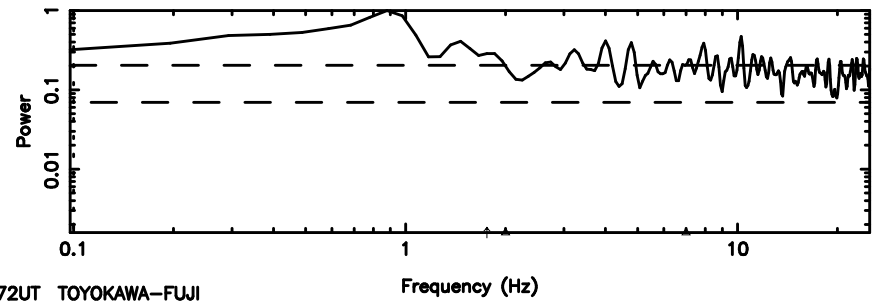

BLK: 6,SNR1: 0.54314E-01,SNR2: 1.4630

0752-200 2024/07/07 3.72UT TOYOKAWA-FUJI