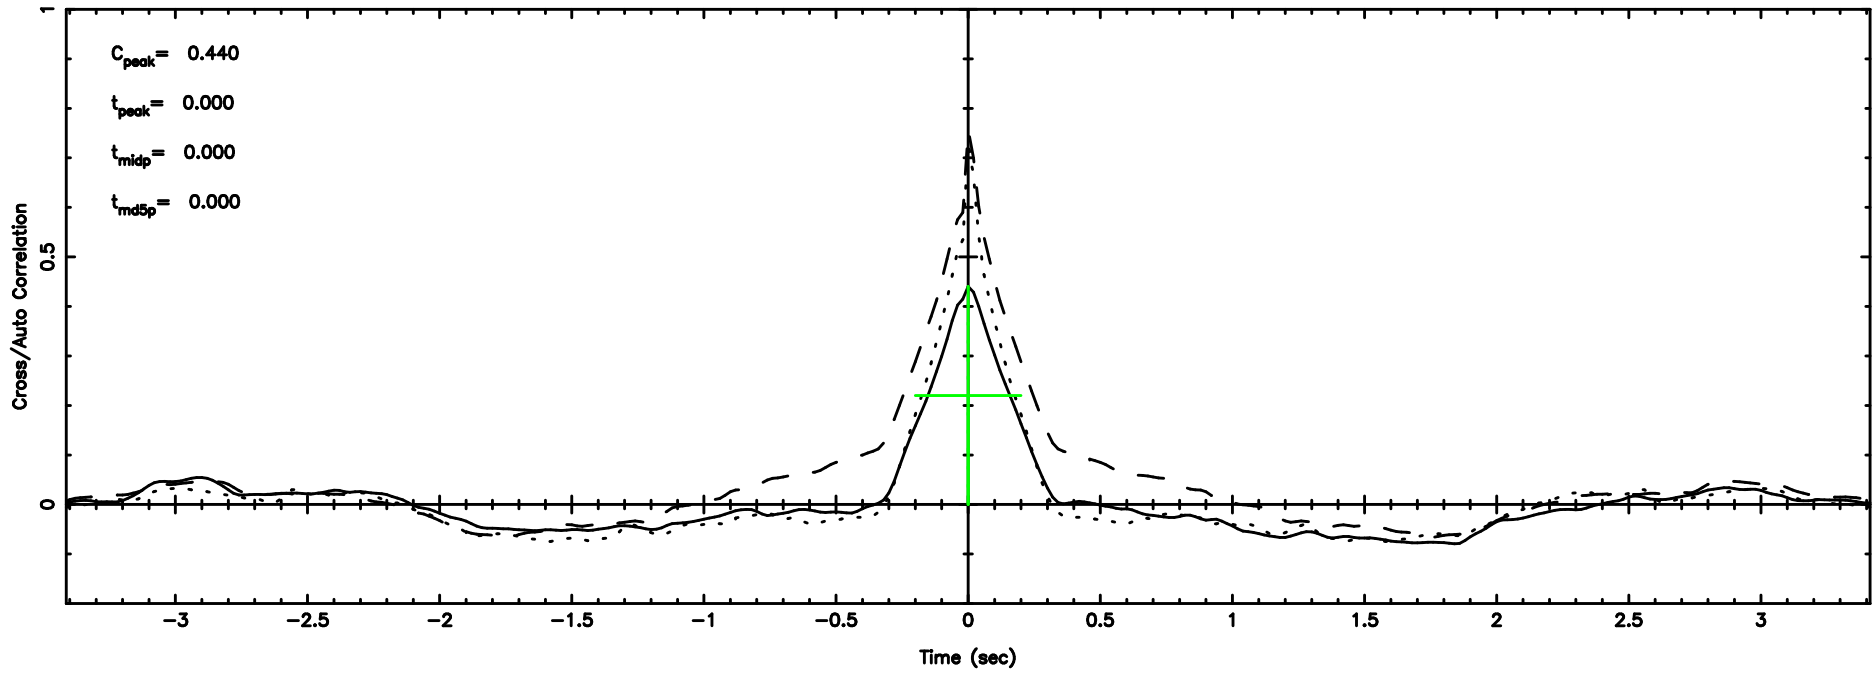

BLK:28,SNR1: 8.5908 ,SNR2: 21.548

0552+12 2024/07/07 1.76UT TOYOKAWA-FUJI

F20240707104341

BLK:28,SNR1: 2.9701 ,SNR2: 13.798

T20240707104339

BLK:34,SNR1: 8.5760 ,SNR2: 21.510

0552+12 2024/07/07 1.76UT TOYOKAWA-KISO