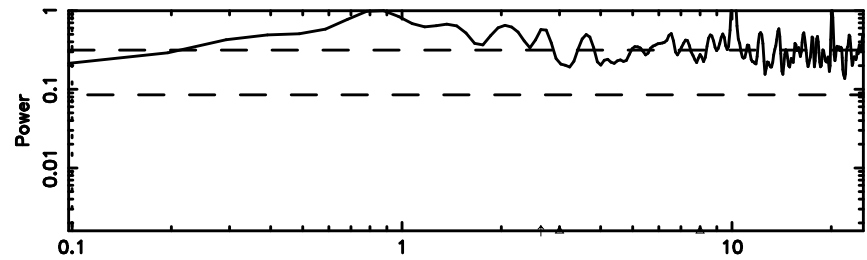

BLK: 5,SNR1: 0.21152 ,SNR2: 0.82455