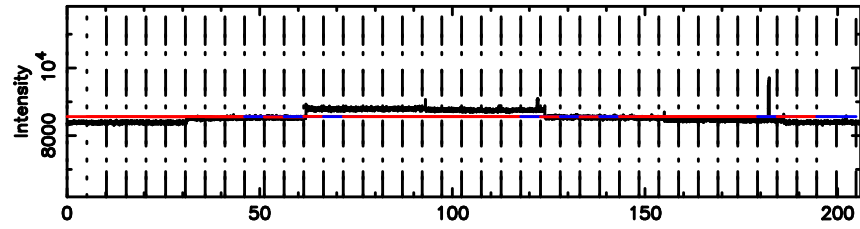

1206+439 2024/07/07 7.96UT TOYOKAWA-KISO

F20240707165612

BLK: 8,SNR1: 0.98614E-01,SNR2: 1.1602

Frequency (Hz)

K20240707165607

BLK: 8,SNR1: 5.1880 ,SNR2: 13.462

Frequency (Hz)

1206+439 2024/07/07 7.96UT FUJI -KISO