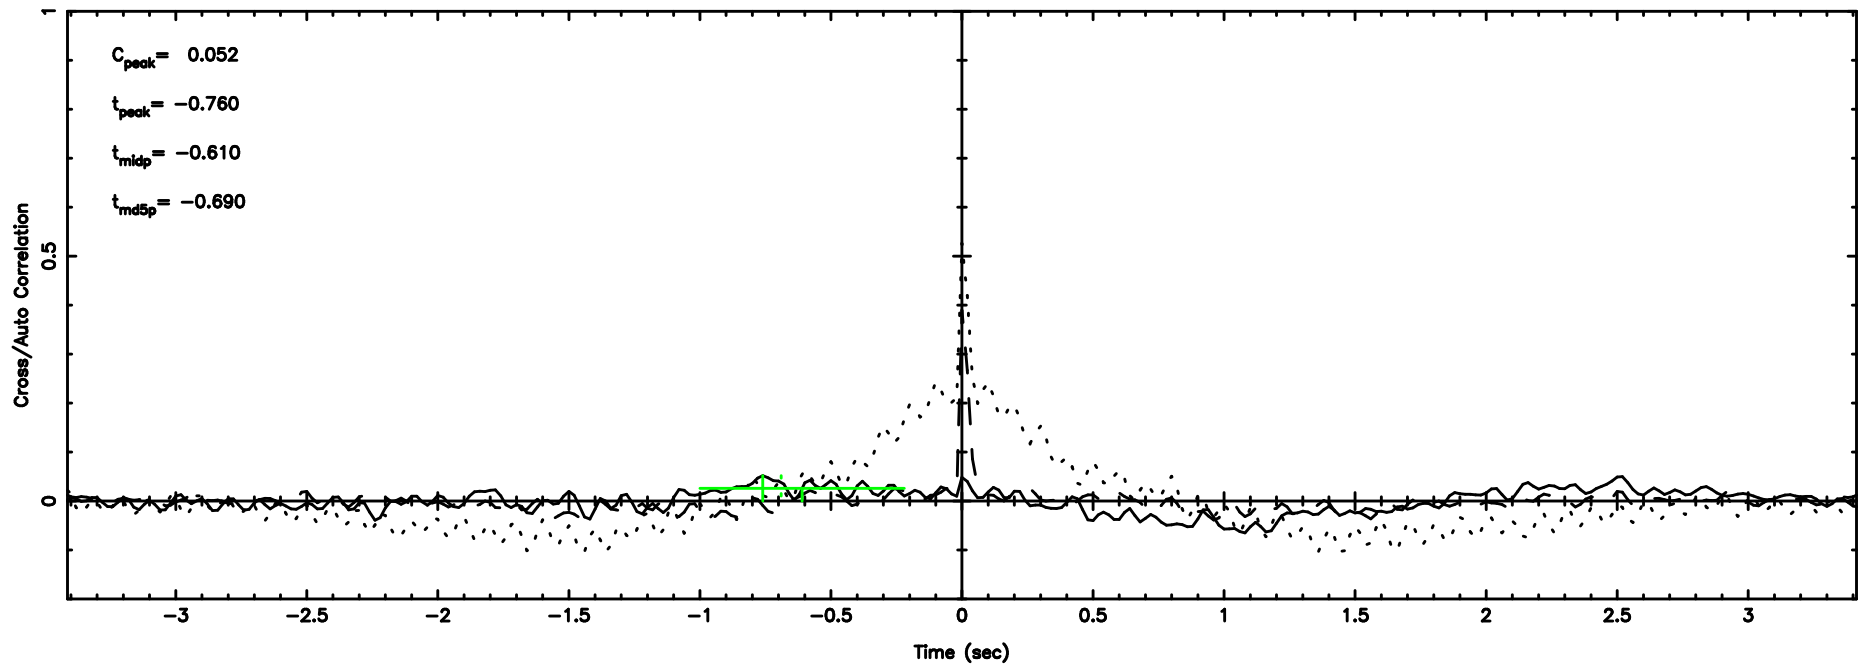

BLK: 3,SNR1:-0.65524E-01,SNR2: 0.75644

1044-008 2024/07/07 6.60UT TOYOKAWA-FUJI

T20240707153431

BLK: 5,SNR1: 0.72432E-01,SNR2: 0.25506

K20240707153429

BLK: 5,SNR1: 1.1726 ,SNR2: 5.6414

1044-008 2024/07/07 6.60UT TOYOKAWA-KISO