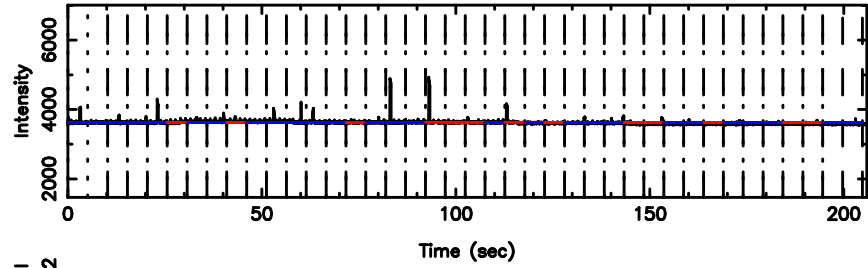

F20240707124921