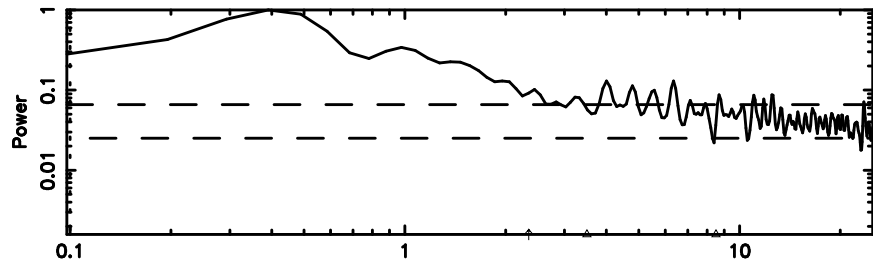

BLK:11,SNR1: 0.33598 ,SNR2: 1.6227

Frequency (Hz)

F20240707062633

BLK:10,SNR1: 0.26543 ,SNR2: 3.8364

Frequency (Hz)

3C48 2024/07/06 21.47UT FUJI -KISO

K20240707062628

BLK:10,SNR1: 0.45843 ,SNR2: 2.6614