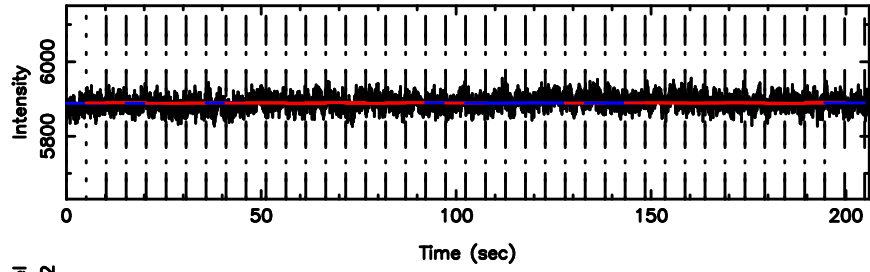

Frequency (Hz)

K20240707090946

BLK: 2,SNR1: 0.43484 ,SNR2: 2.5939

Frequency (Hz)

0418+236 2024/07/07 0.19UT FUJI -KISO

T20240707092116

BLK:12,SNR1: 0.44438 ,SNR2: 4.5884

F20240707092118