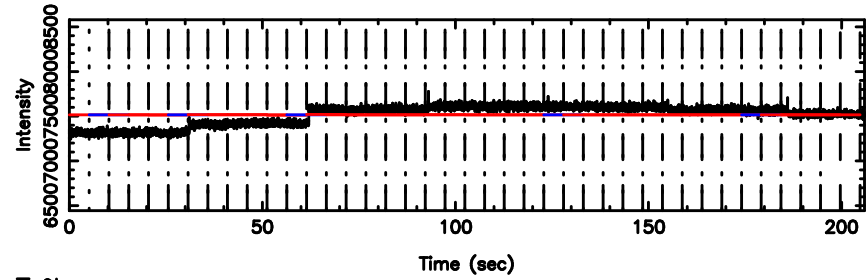

BLK: 3,SNR1:-0.65524E-01,SNR2: 0.75644

1044-008 2024/07/07 6.60UT TOYOKAWA-FUJI

T20240707153431

BLK: 5,SNR1: 0.72432E-01,SNR2: 0.25506

K20240707153429

BLK: 5,SNR1: 1.1726 ,SNR2: 5.6414

1044-008 2024/07/07 6.60UT TOYOKAWA-KISO