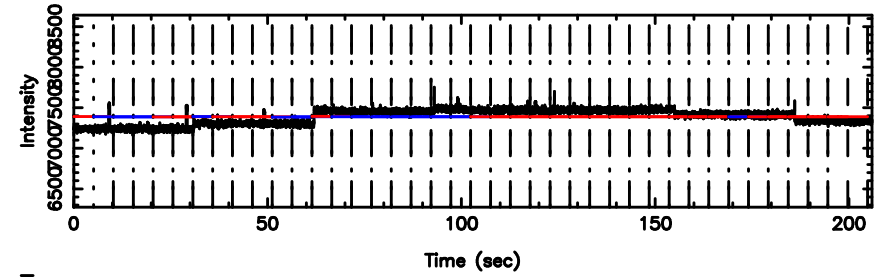

K20240707132430