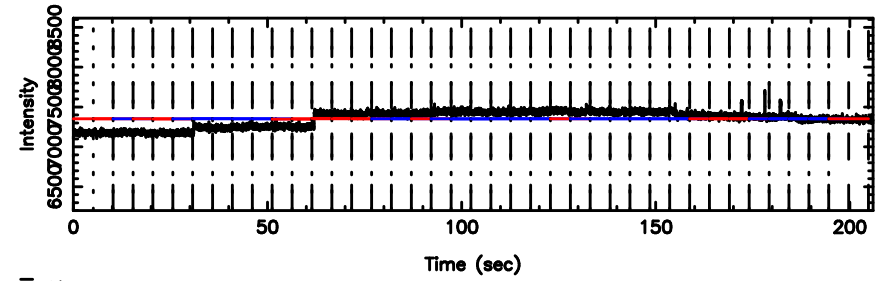

K20240707123157