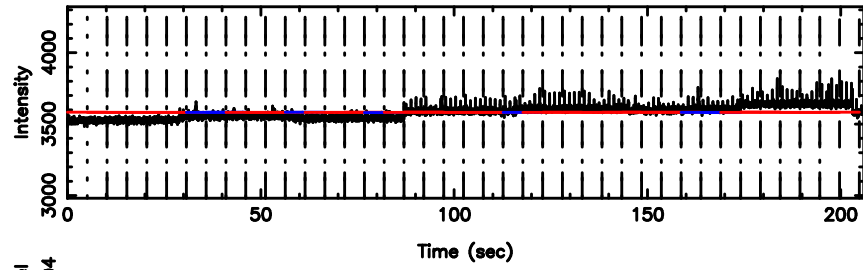

F20240707145521