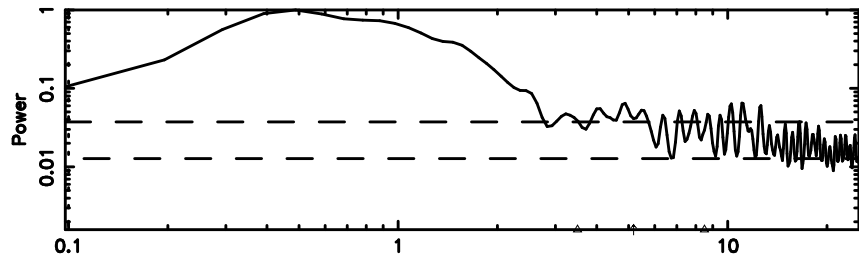

BLK: 4,SNR1: 0.32960 ,SNR2: 0.85305

K20240707163653

BLK: 4,SNR1: 0.40284 ,SNR2: 1.3840

3C267 2024/07/07 7.64UT TOYOKAWA-KISO

F20240707163658

BLK: 7,SNR1: 1.1102 ,SNR2: 5.1670

Frequency (Hz)

K20240707163653