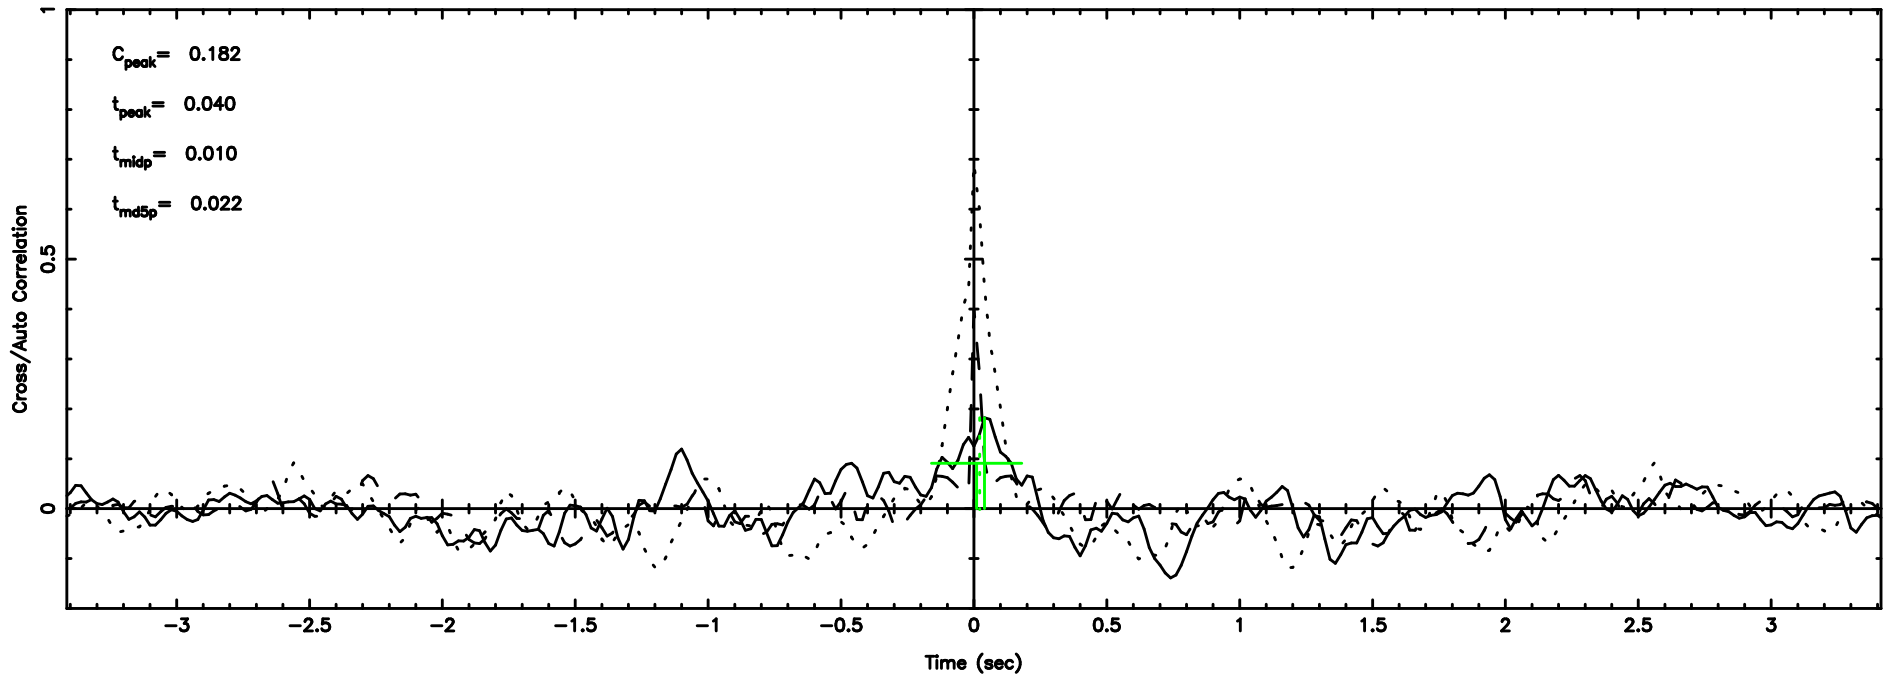

F20240707060827

BLK: 1,SNR1: 0.83855 ,SNR2: 4.4097

Frequency (Hz)

0116+31 2024/07/06 21.17UT TOYOKAWA-FUJI

T20240707060825

BLK: 6,SNR1: 0.39017E-01,SNR2: 0.41070

Frequency (Hz)

K20240707060822