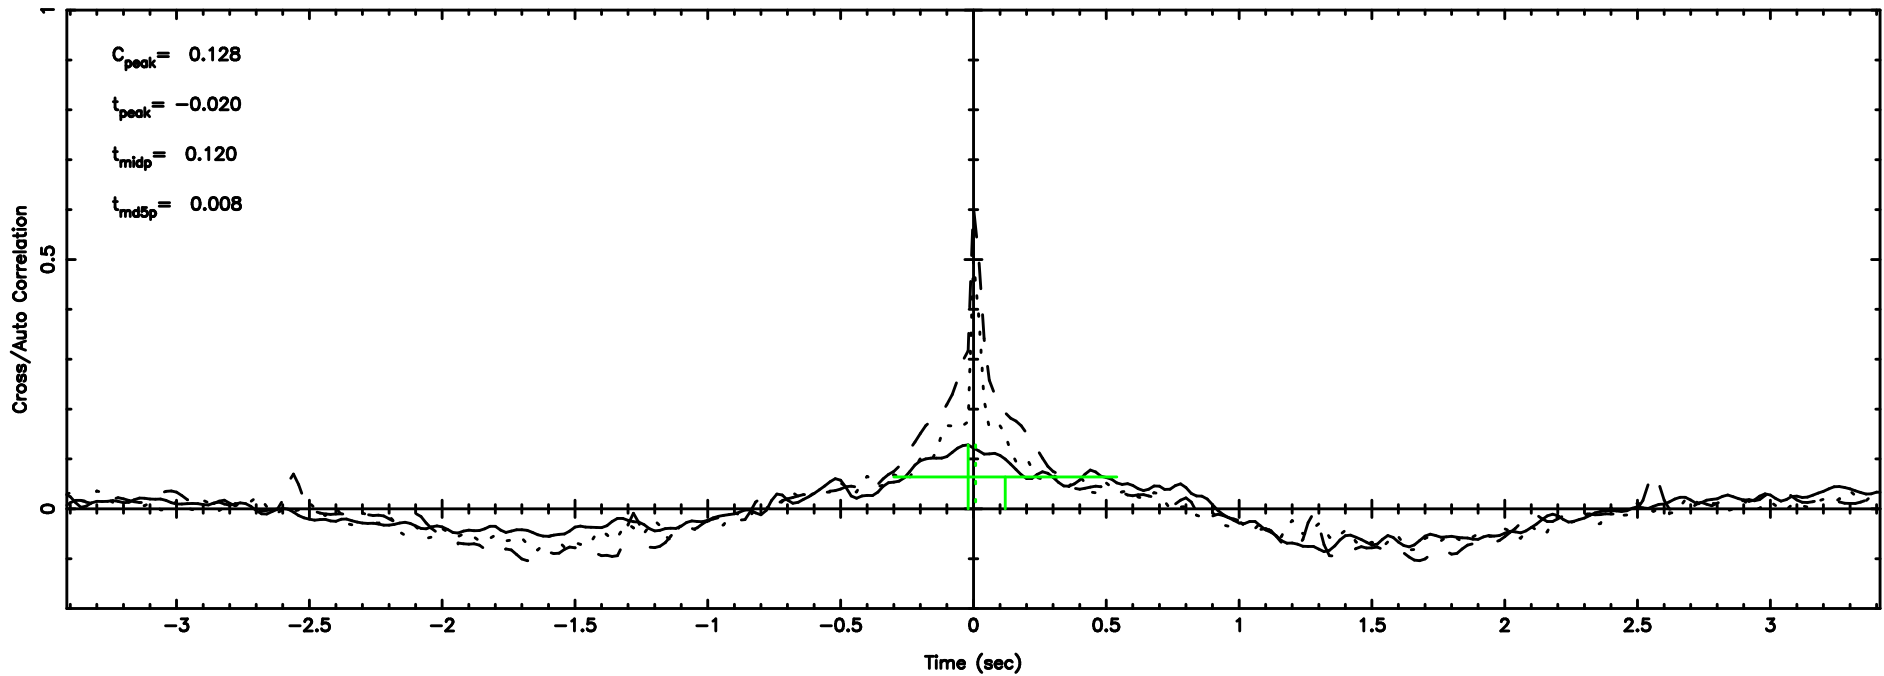

Frequency (Hz)