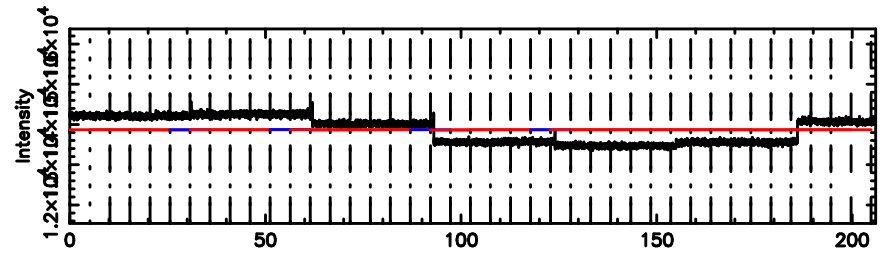

BLK: 4,SNR1: 2.1407 ,SNR2: 13.617

Frequency (Hz)

0308+305 2024/07/31 21.39UT TOYOKAWA-KISO

F20240801062158

BLK: 4,SNR1: 0.49631E-01,SNR2: 2.7079

Frequency (Hz)

K20240801062155

BLK: 4,SNR1: 1.6366 ,SNR2: 7.4153