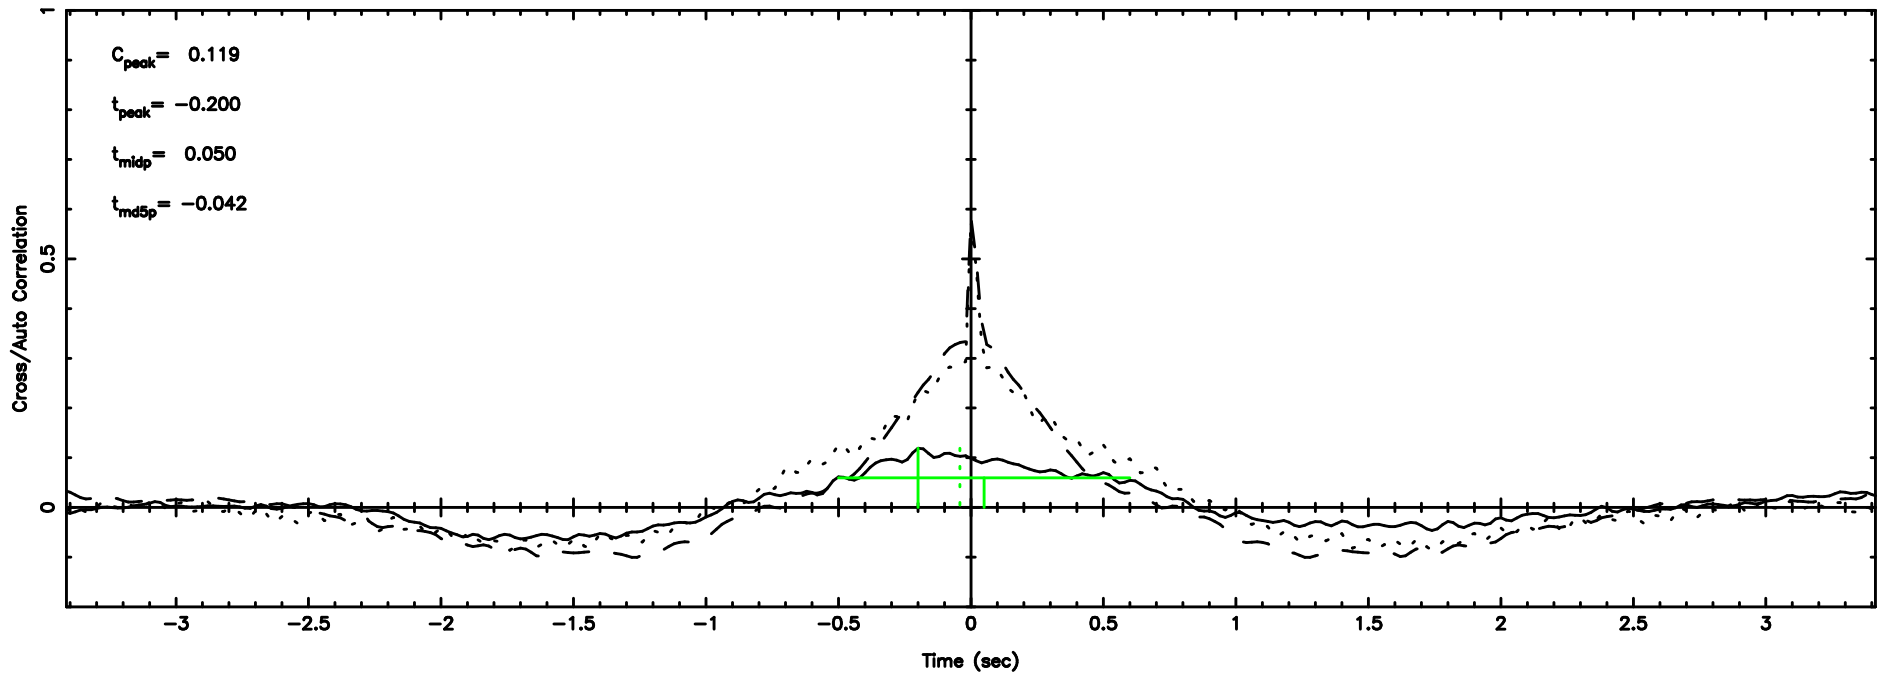

T20240801083106

BLK:17,SNR1: 0.83674 ,SNR2: 4.2287

K20240801083104

BLK:17,SNR1: 42.387 ,SNR2: 57.368

3C138 2024/07/31 23.55UT TOYOKAWA-KISO