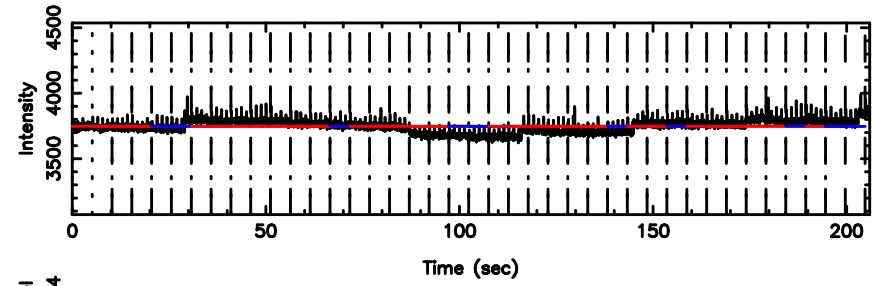

T20240801133058

BLK: 9,SNR1: 1.2203 ,SNR2: 7.2455

3C241 2024/08/01 4.54UT TOYOKAWA-FUJI

F20240801133058

BLK: 9,SNR1: 0.31869 ,SNR2: 1.5828

T20240801133058

BLK:10,SNR1: 1.4205 ,SNR2: 8.5334

K20240801133055