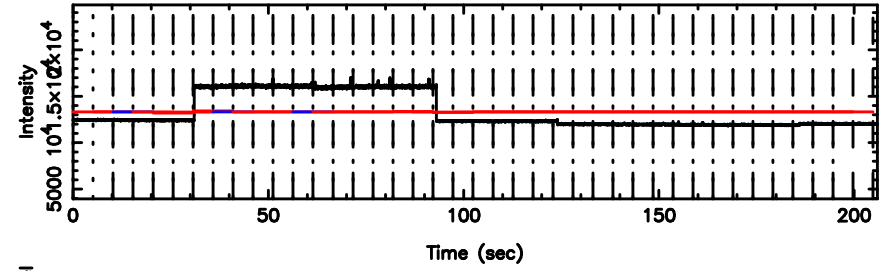

Frequency (Hz)

0418+236 2024/07/31 22.55UT TOYOKAWA-FUJI

T20240801073131

BLK: 3,SNR1: 0.12256 ,SNR2: 0.65893

Frequency (Hz)

K20240801073129

BLK: 3,SNR1: 0.33252 ,SNR2: 1.5129

Frequency (Hz)