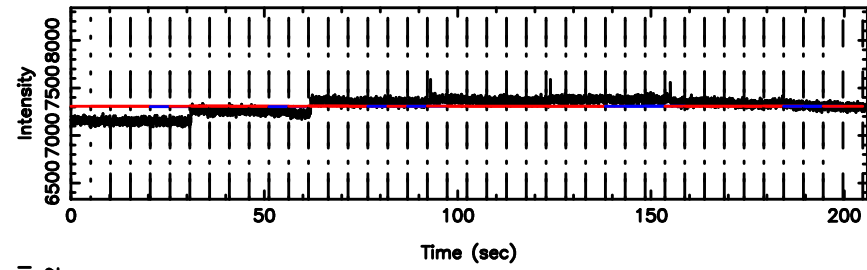

BLK: 9,SNR1: 0.89414E-01,SNR2: 0.84118

1055+01 2024/08/01 5.15UT TOYOKAWA-KISO

F20240801140718

BLK: 4,SNR1: 0.46775 ,SNR2: 1.5512

Frequency (Hz)

K20240801140715

BLK: 4,SNR1: 0.23233 ,SNR2: 1.3431

Frequency (Hz)