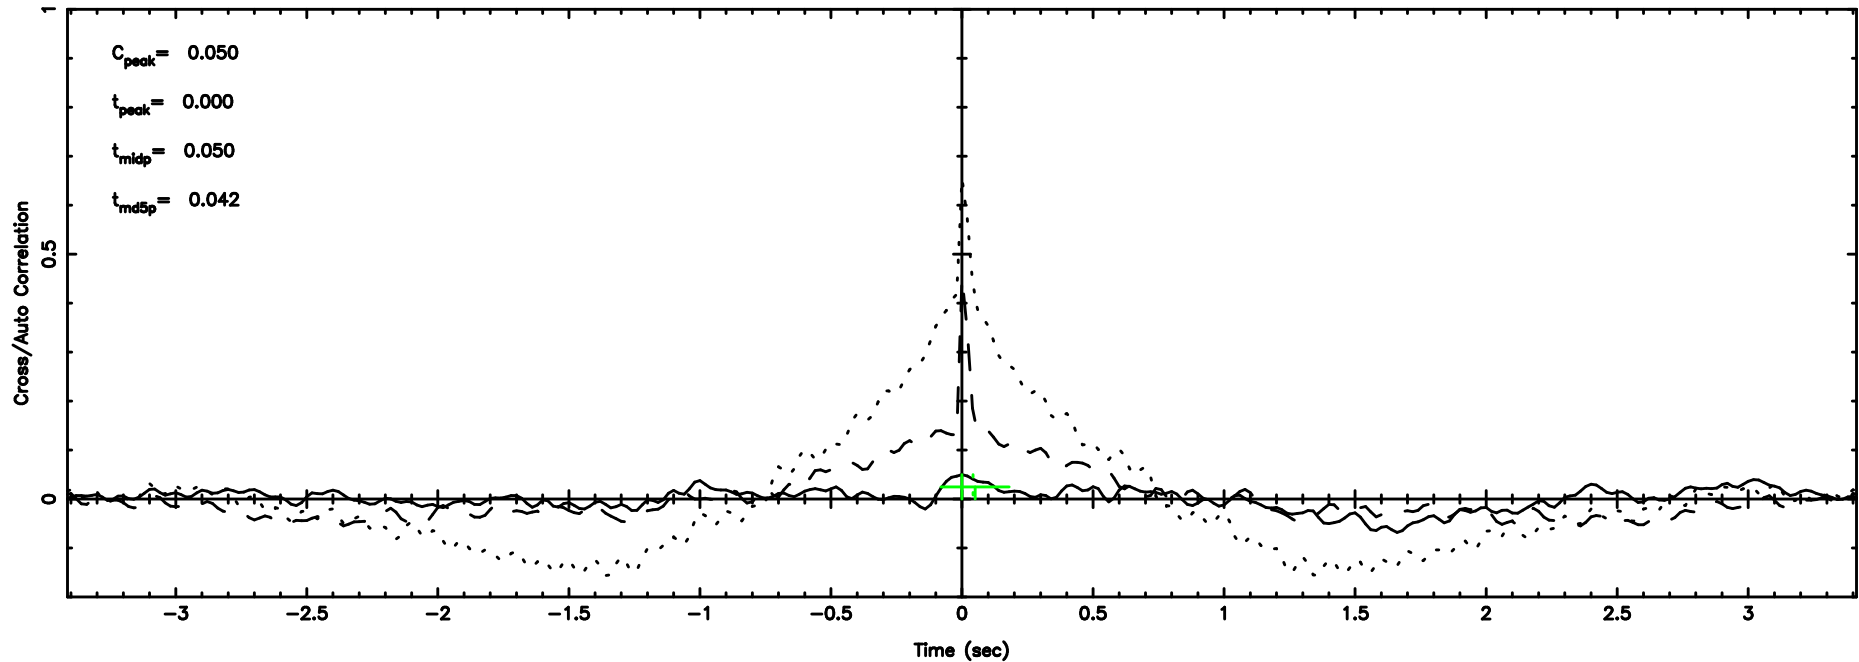

T20240801145838

BLK: 5,SNR1: 0.47251 ,SNR2: 1.6989

K20240801145835

BLK: 5,SNR1: 1.5073 ,SNR2: 6.6744

3C267 2024/08/01 6.01UT TOYOKAWA-KISO