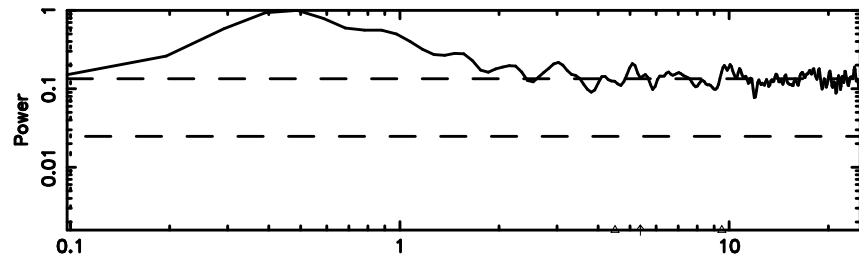

BLK:14,SNR1: 0.23919 ,SNR2: 0.91229

Frequency (Hz)

K20240801165551

BLK:14,SNR1: 4.3756 ,SNR2: 17.300

Frequency (Hz)

1345+12 2024/08/01 7.96UT TOYOKAWA-KISO

F20240801165554

BLK:18,SNR1: 0.36296 ,SNR2: 1.2615