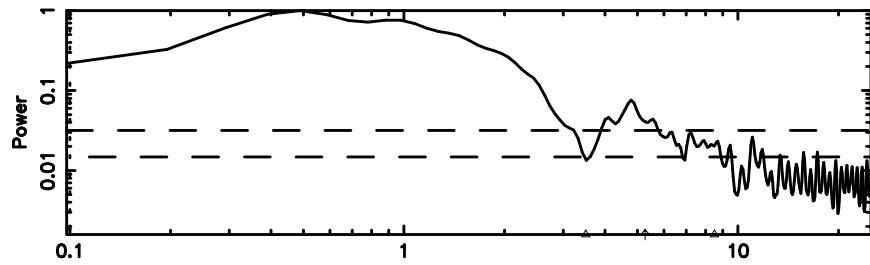

BLK:15,SNR1: 1.4413 ,SNR2: 7.2192