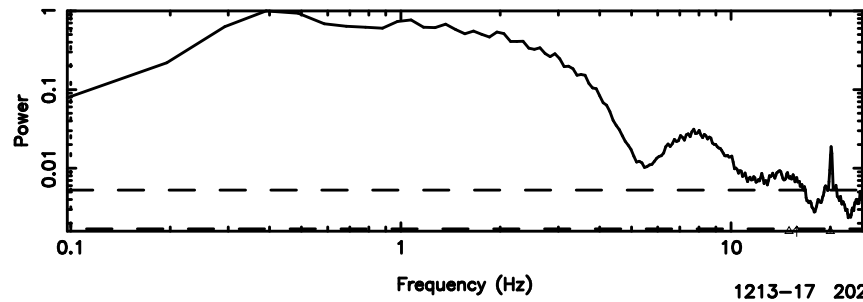

BLK:20,SNR1: 17.002 ,SNR2: 21.466