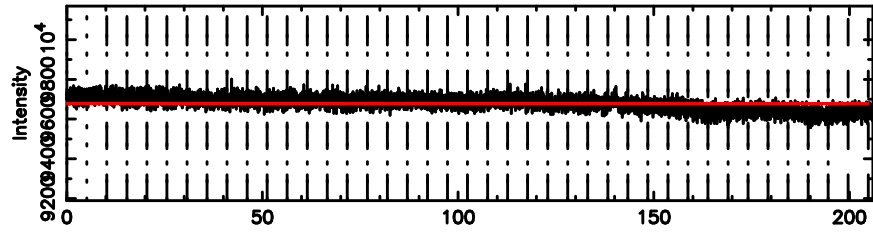

K20240801061206

BLK:11,SNR1: 3.0457 ,SNR2: 13.449

Frequency (Hz)

0258+350 2024/07/31 21.23UT FUJI -KISO

T20240801061604

No.Good Data

F20240801061605

No.Good Data