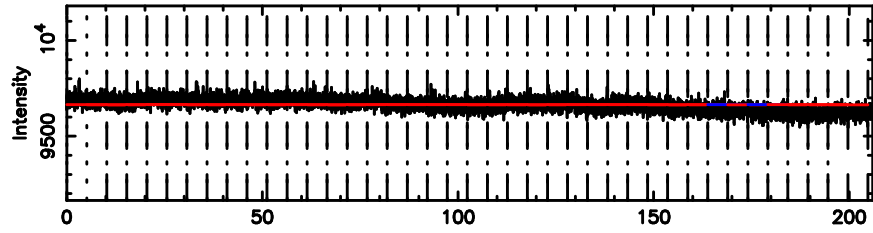

F20240801061605

No.Good Data

K20240801061601

No.Good Data

0302+341 2024/07/31 21.30UT FUJI -KISO

T20240801062158

BLK: 2,SNR1: 0.39230E-01,SNR2: 0.33506

Frequency (Hz)