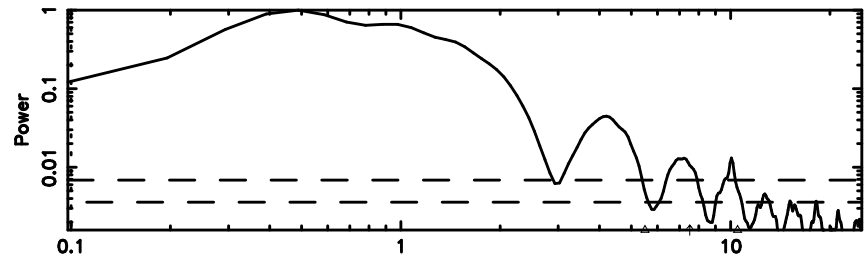

BLK: 6,SNR1: 1.5479 ,SNR2: 12.894

Frequency (Hz)

3C279 2024/08/01 7.11UT TOYOKAWA-FUJI

T20240801160443

BLK:21,SNR1: 3.0398 ,SNR2: 13.407

Frequency (Hz)

K20240801160441

BLK:21,SNR1: 7.3785 ,SNR2: 20.639