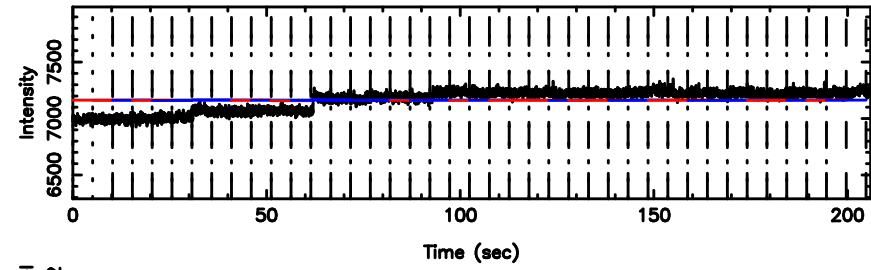

BLK:22,SNR1: 0.88400 ,SNR2: 7.8420

K20240801131505

BLK:22,SNR1: 0.45018 ,SNR2: 4.5826

3C236 2024/08/01 4.28UT TOYOKAWA-KISO

F20240801131508

BLK: 9,SNR1: 0.91909E-01,SNR2: 2.2193

K20240801131505

BLK: 9,SNR1: 0.37255 ,SNR2: 1.3442