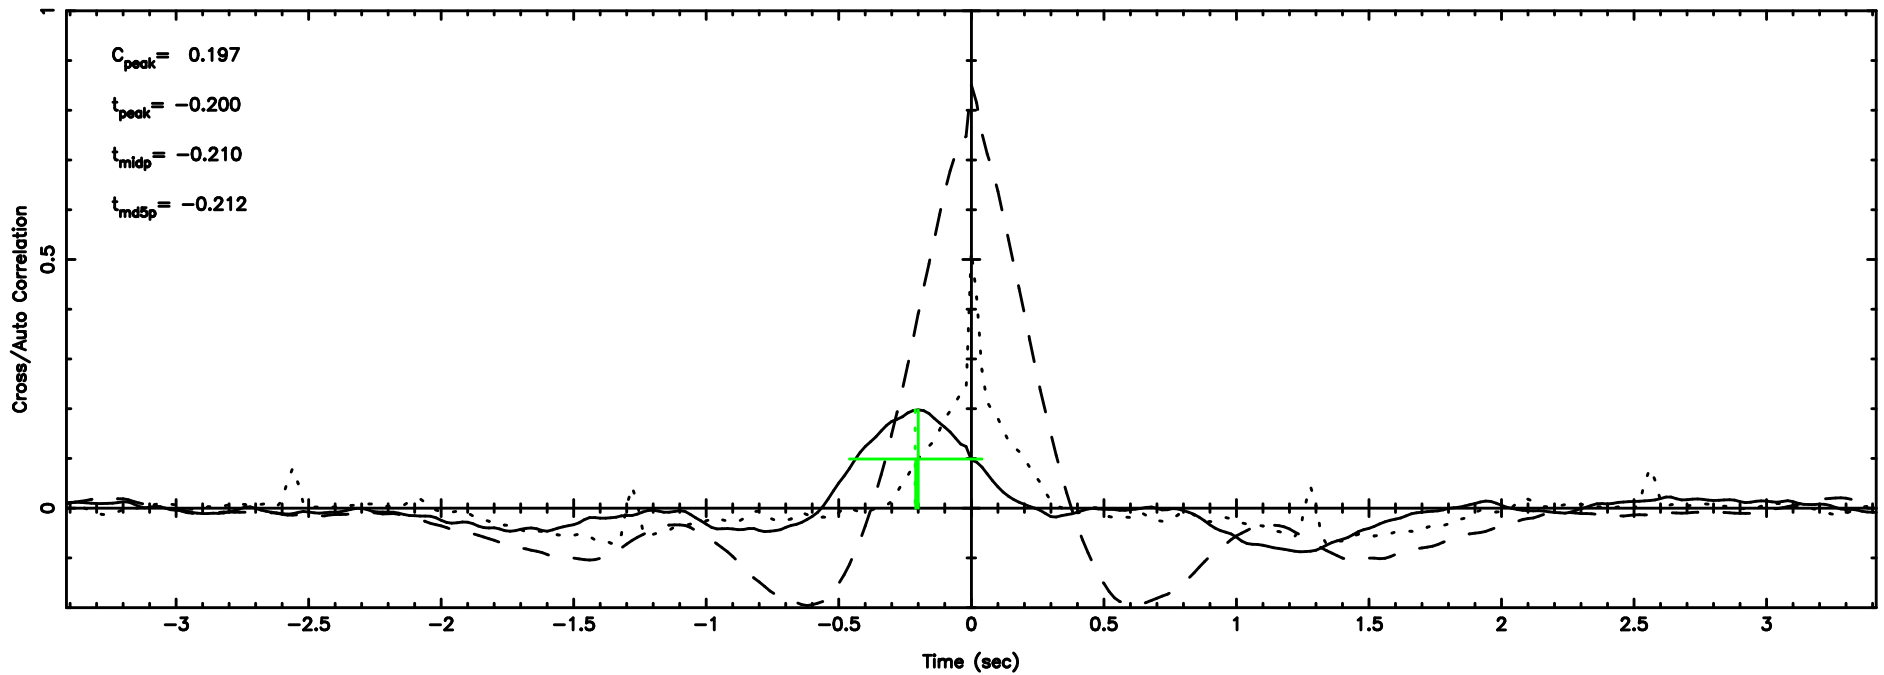

T20240801074259

BLK:20,SNR1: 4.8967 ,SNR2: 19.505

Frequency (Hz)

F20240801074259

BLK:20,SNR1: 0.93243 ,SNR2: 4.2357

Frequency (Hz)

3C119 2024/07/31 22.74UT TOYOKAWA-FUJI

T20240801074259