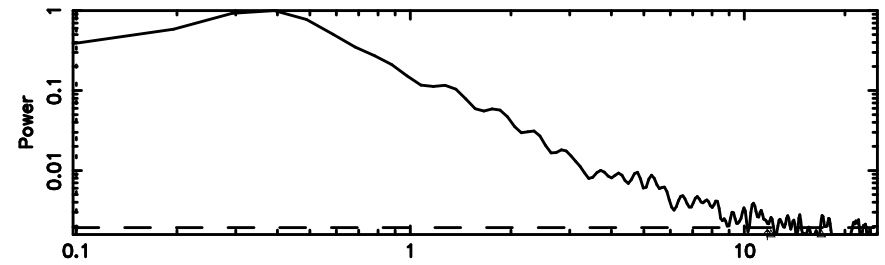

0418+236 2024/07/31 22.55UT TOYOKAWA-KISO

F20240801073131

BLK:15,SNR1: 1.4413 ,SNR2: 7.2192

Frequency (Hz)

K20240801073129

BLK:15,SNR1: 15.913 ,SNR2: 27.172

Frequency (Hz)

0418+236 2024/07/31 22.55UT FUJI -KISO