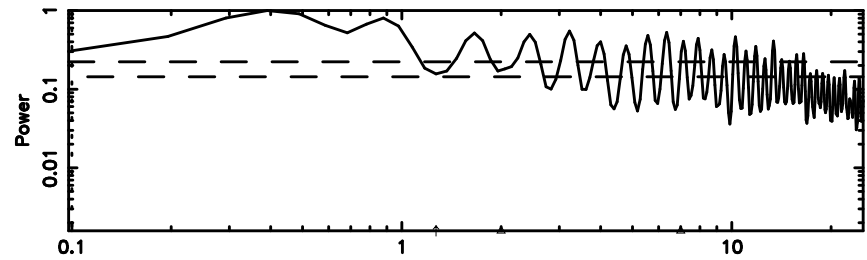

BLK:14,SNR1: 2.1477 ,SNR2: 8.9232

3C273 2024/08/01 6.66UT FUJI -KISO

T20240801155054

BLK: 6,SNR1: 3.2458 ,SNR2: 15.043

Frequency (Hz)

F20240801155054

BLK: 6,SNR1:-0.11991 ,SNR2: 1.7188

Frequency (Hz)