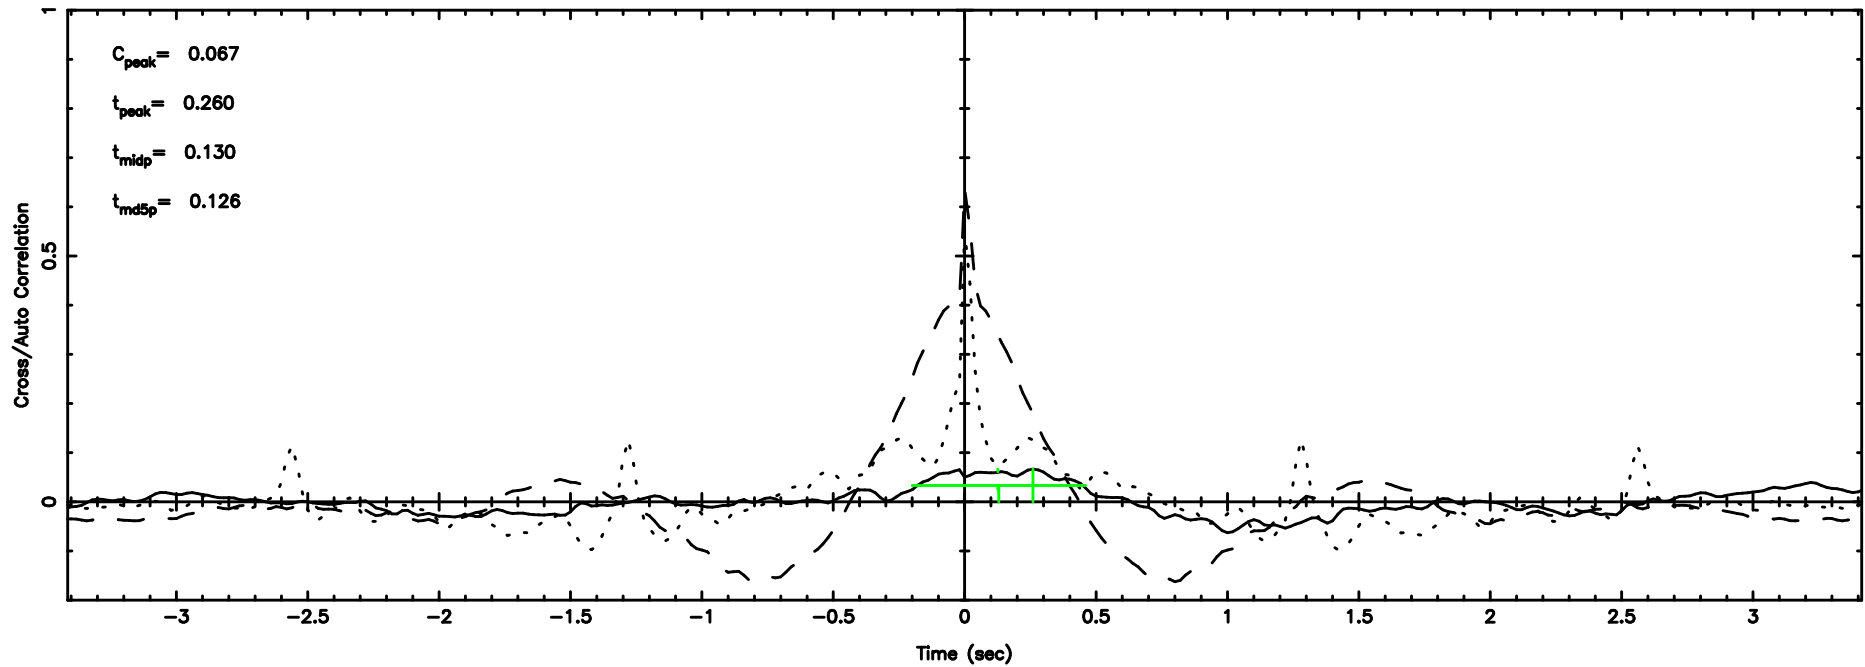

T20240801133058

BLK: 9,SNR1: 1.2203 ,SNR2: 7.2455

3C241 2024/08/01 4.54UT TOYOKAWA-FUJI

F20240801133058

BLK: 9,SNR1: 0.31869 ,SNR2: 1.5828

T20240801133058

BLK:10,SNR1: 1.4205 ,SNR2: 8.5334

K20240801133055