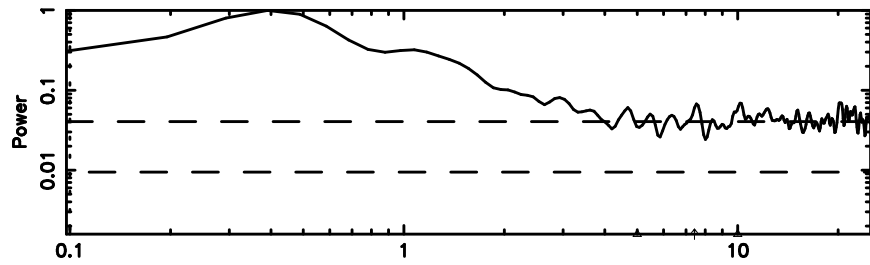

Frequency (Hz)

3C119 2024/07/31 22.74UT FUJI -KISO

K20240801074257

BLK:20,SNR1: 2.7505 ,SNR2: 7.4212

Frequency (Hz)

T20240801083106

BLK:15,SNR1: 0.91062 ,SNR2: 2.3976

Frequency (Hz)