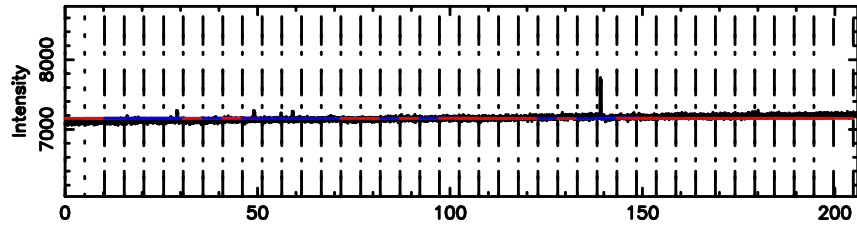

BLK:17,SNR1: 3.0165 ,SNR2: 8.2117

Frequency (Hz)

F20240801174903

BLK:17,SNR1: 0.88034 ,SNR2: 5.2971

Frequency (Hz)

1438+357 2024/08/01 8.85UT TOYOKAWA-FUJI

T20240801174903

BLK:15,SNR1: 3.2915 ,SNR2: 9.2294