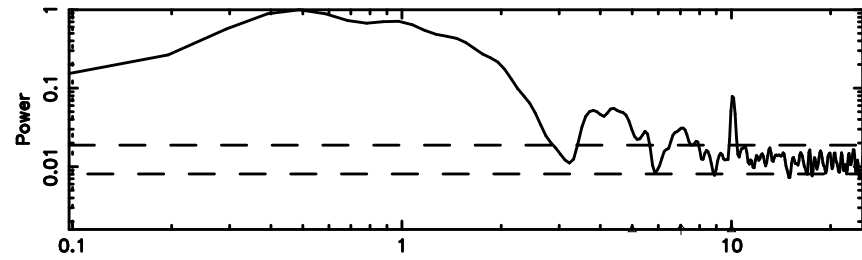

BLK:10,SNR1: 2.7577 ,SNR2: 8.3341