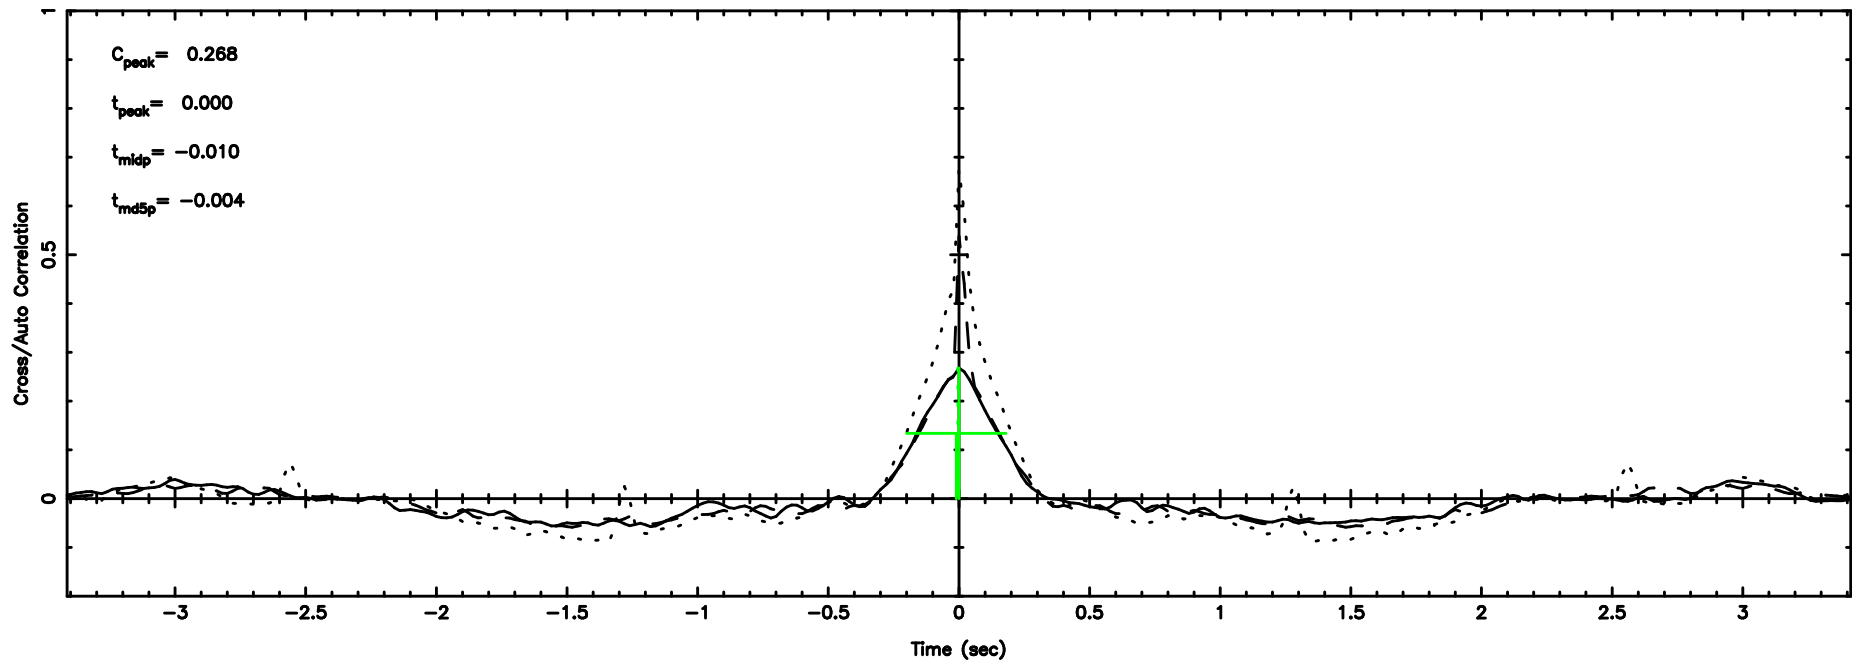

BLK:17,SNR1: 3.0165 ,SNR2: 8.2117

Frequency (Hz)

F20240801174903

BLK:17,SNR1: 0.88034 ,SNR2: 5.2971

Frequency (Hz)

1438+357 2024/08/01 8.85UT TOYOKAWA-FUJI

T20240801174903

BLK:15,SNR1: 3.2915 ,SNR2: 9.2294