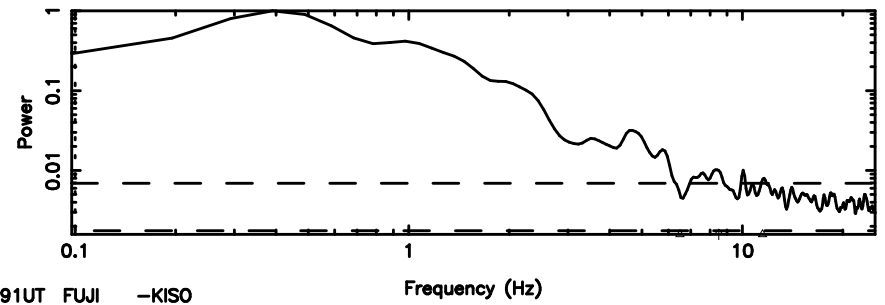

BLK:25,SNR1: 6.1524 ,SNR2: 14.902

3C147 2024/07/31 23.91UT FUJI -KISO