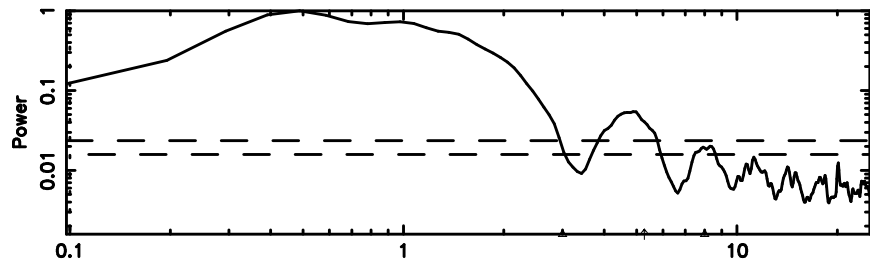

BLK:25,SNR1: 1.1659 ,SNR2: 5.7795

K20240801085256

BLK:25,SNR1: 6.1524 ,SNR2: 14.902

3C147 2024/07/31 23.91UT FUJI -KISO

T20240801090110

BLK:24,SNR1: 1.9992 ,SNR2: 9.4260

Frequency (Hz)

F20240801090110