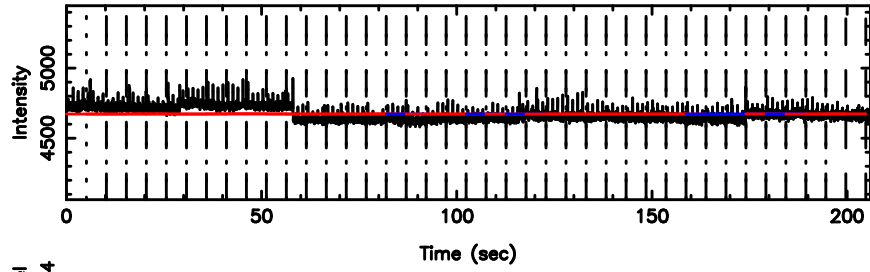

F20240801083106