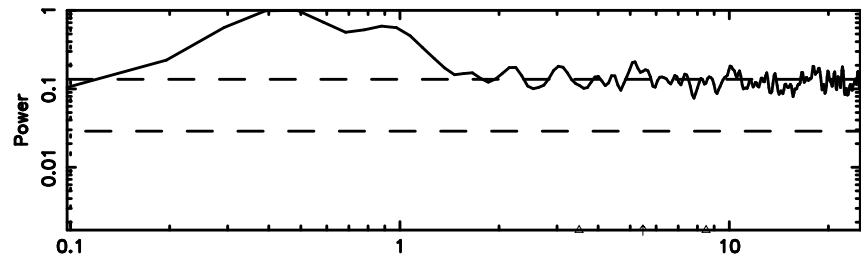

BLK: 9,SNR1: 0.18600 ,SNR2: 0.84950