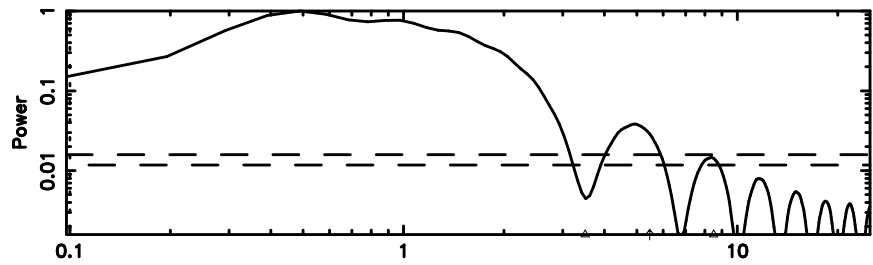

BLK: 6,SNR1: 0.14909 ,SNR2: 1.1626

Frequency (Hz)

0531+194 2024/07/31 23.77UT FUJI -KISO

T20240801085259

BLK:20,SNR1: 3.4481 ,SNR2: 14.649

Frequency (Hz)

3C147 2024/07/31 23.91UT TOYOKAWA-FUJI

F20240801085259