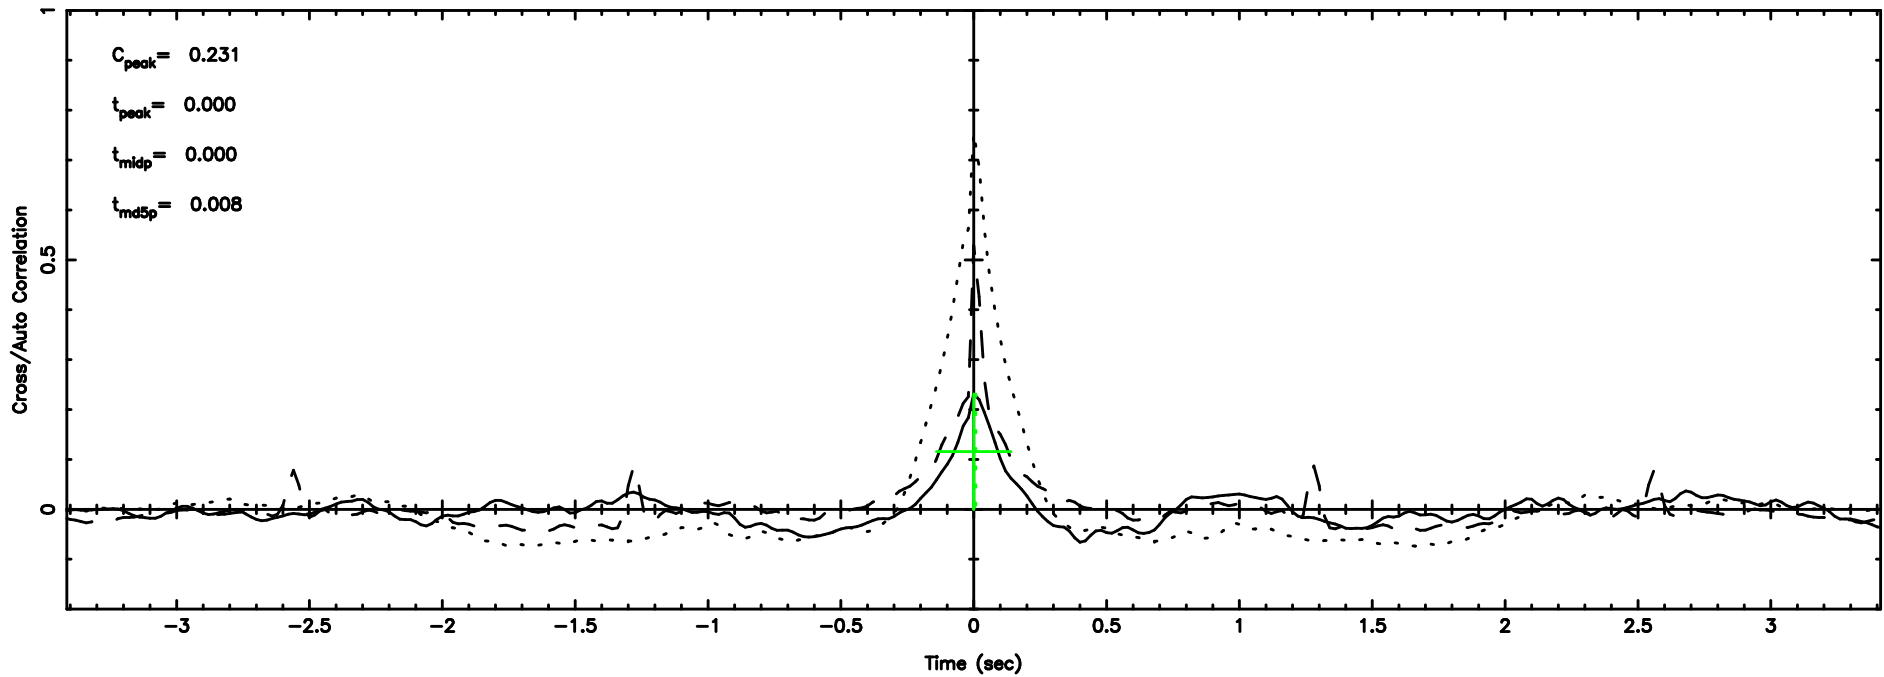

K20240801061206

BLK:11,SNR1: 3.0457 ,SNR2: 13.449

Frequency (Hz)

0258+350 2024/07/31 21.23UT FUJI -KISO

T20240801061604

No.Good Data

F20240801061605

No.Good Data