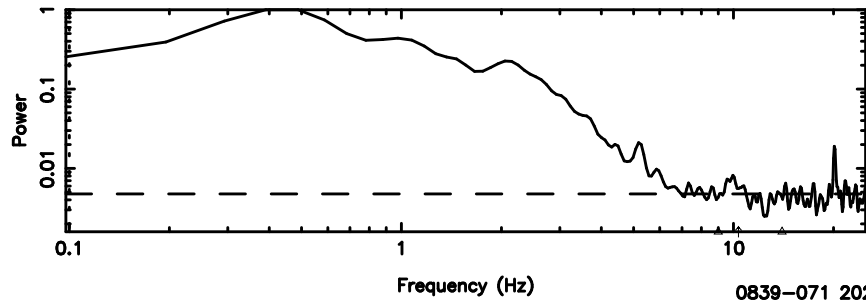

BLK:10,SNR1: 10.660 ,SNR2: 20.708

0839-071 2024/08/01 2.88UT TOYOKAWA-FUJI

F20240801115121