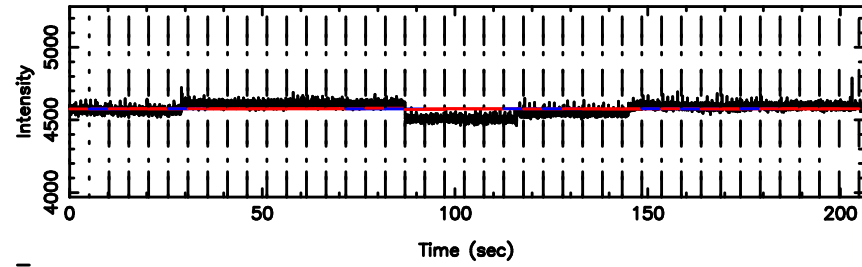

Frequency (Hz)

F20240801162012