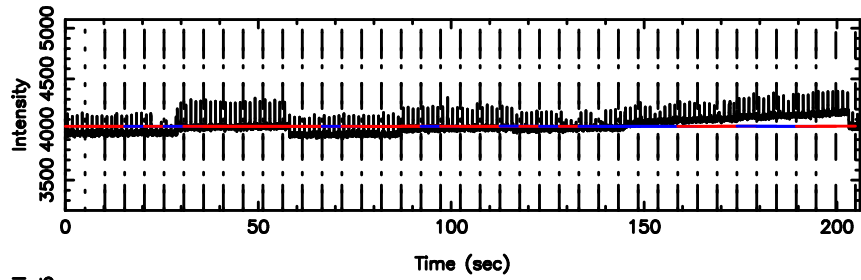

T20240801153743

BLK:23,SNR1: 2.5365 ,SNR2: 10.000

K20240801153741

BLK:23,SNR1: 1.4568 ,SNR2: 5.8255

3C273 2024/08/01 6.66UT TOYOKAWA-KISO

F20240801153743

BLK:14,SNR1:-0.68778E-01,SNR2: 1.2796

K20240801153741