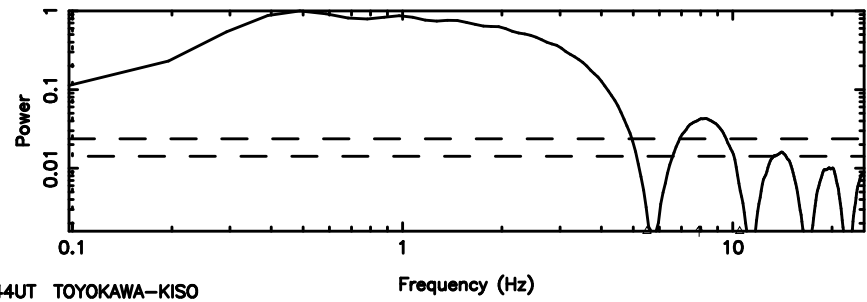

BLK:20,SNR1: 3.9360 ,SNR2: 10.923

1213-17 2024/08/01 6.44UT TOYOKAWA-KISO

F20240801152426

BLK:21,SNR1: 1.3999 ,SNR2: 7.0326

Frequency (Hz)

K20240801152423

BLK:21,SNR1: 3.0804 ,SNR2: 9.1174

Frequency (Hz)