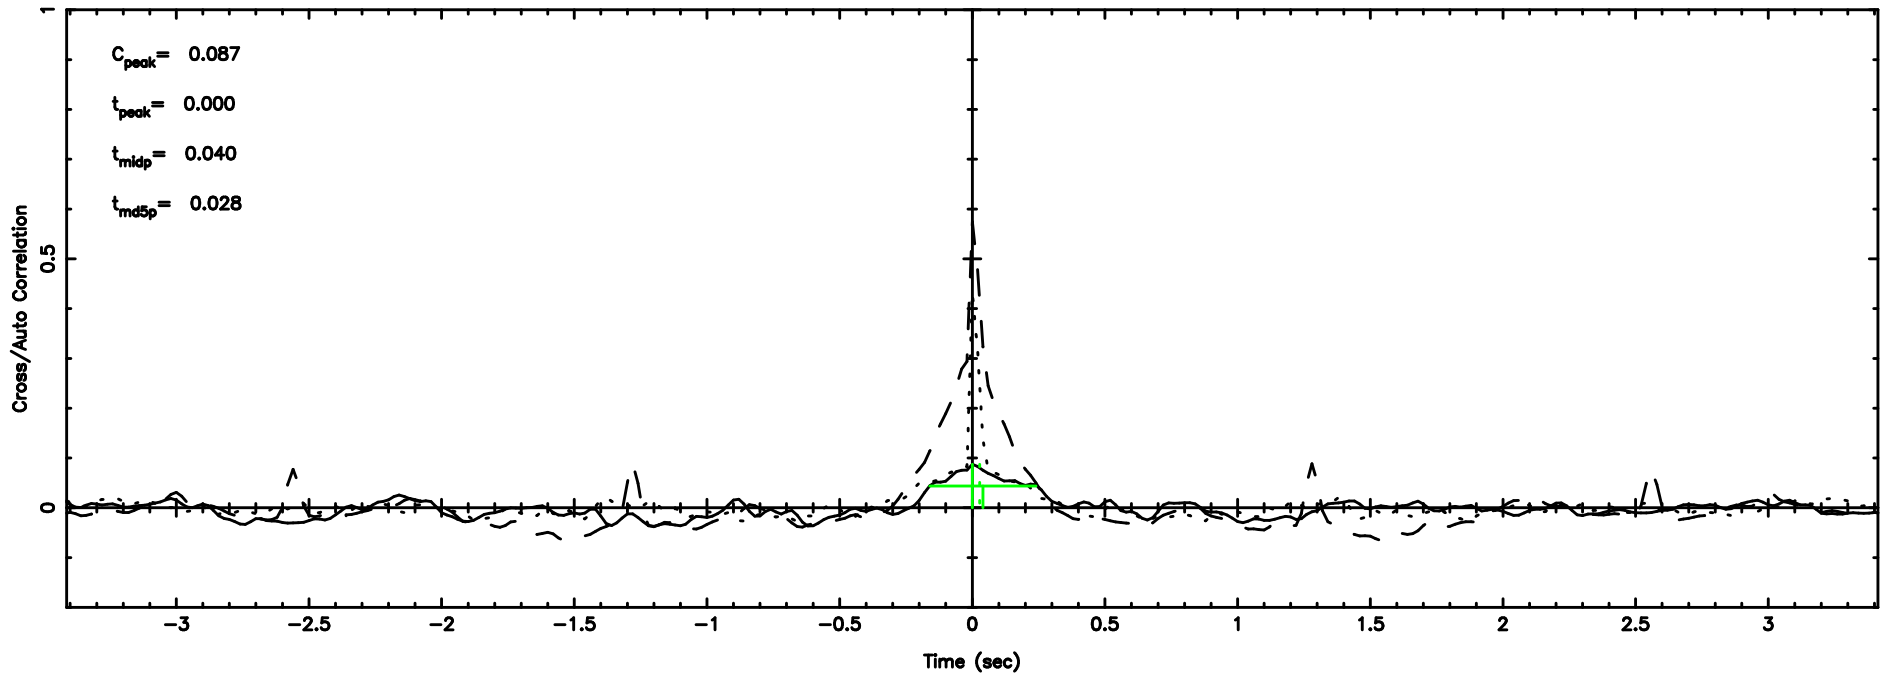

Frequency (Hz)

K20240801065950

BLK:12,SNR1: 0.75725E-01,SNR2: 1.0679

Frequency (Hz)

0347+05 2024/07/31 22.03UT FUJI -KISO

T20240801071527

BLK: 4,SNR1: 0.11535 ,SNR2: 0.93288

Frequency (Hz)