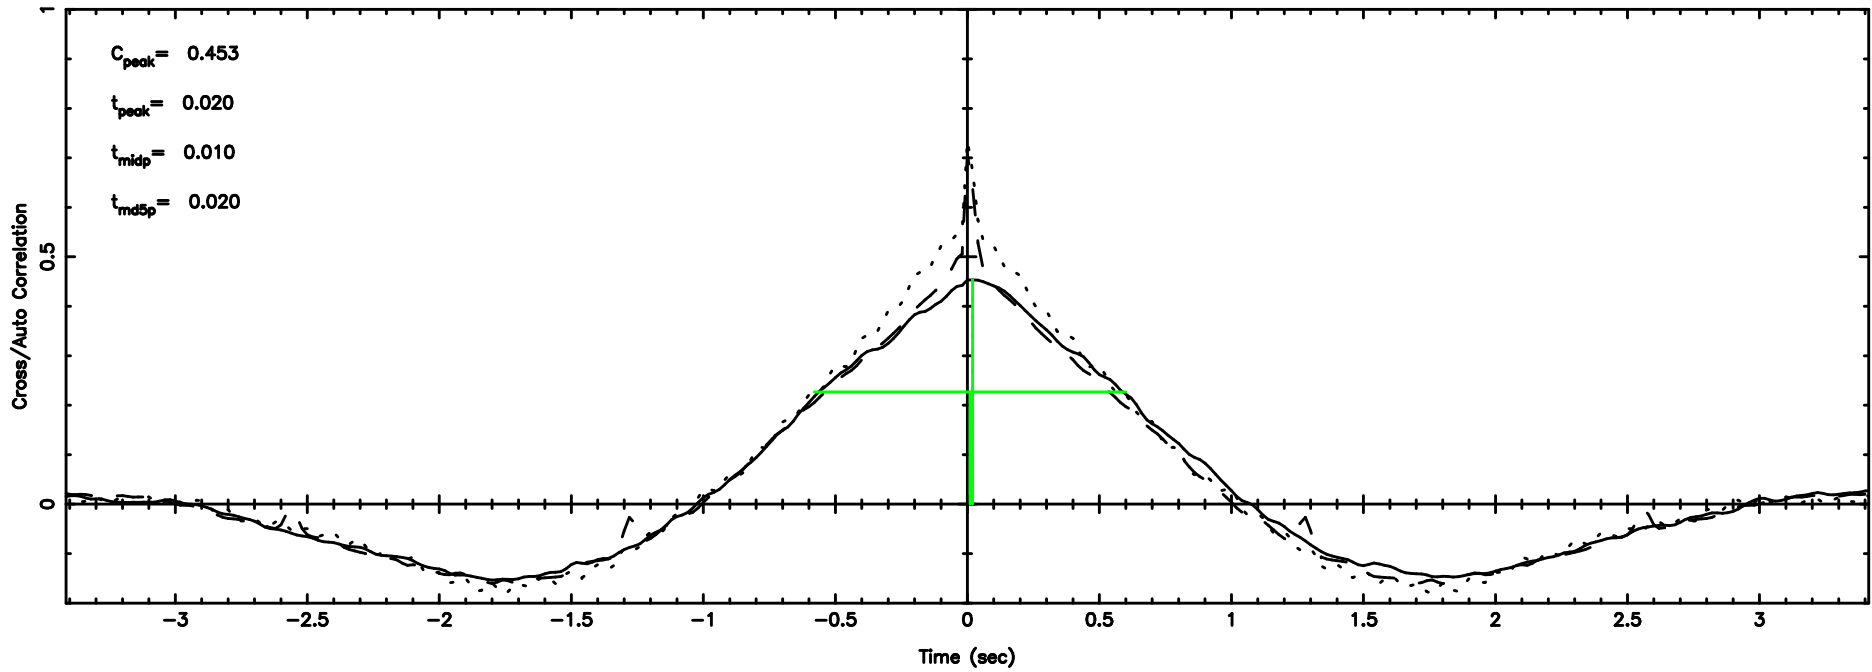

Frequency (Hz)

0732+33 2024/08/01 1.79UT FUJI -KISO