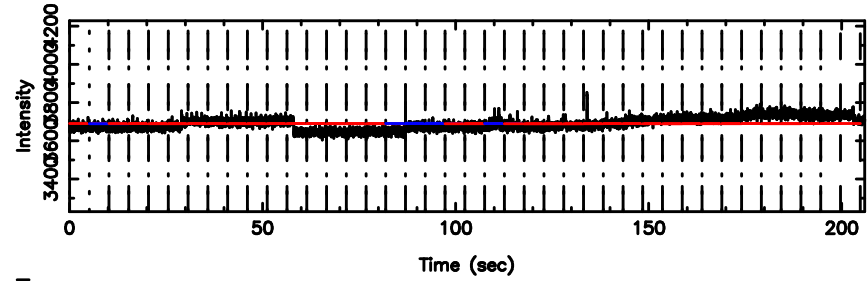

F20240801145838