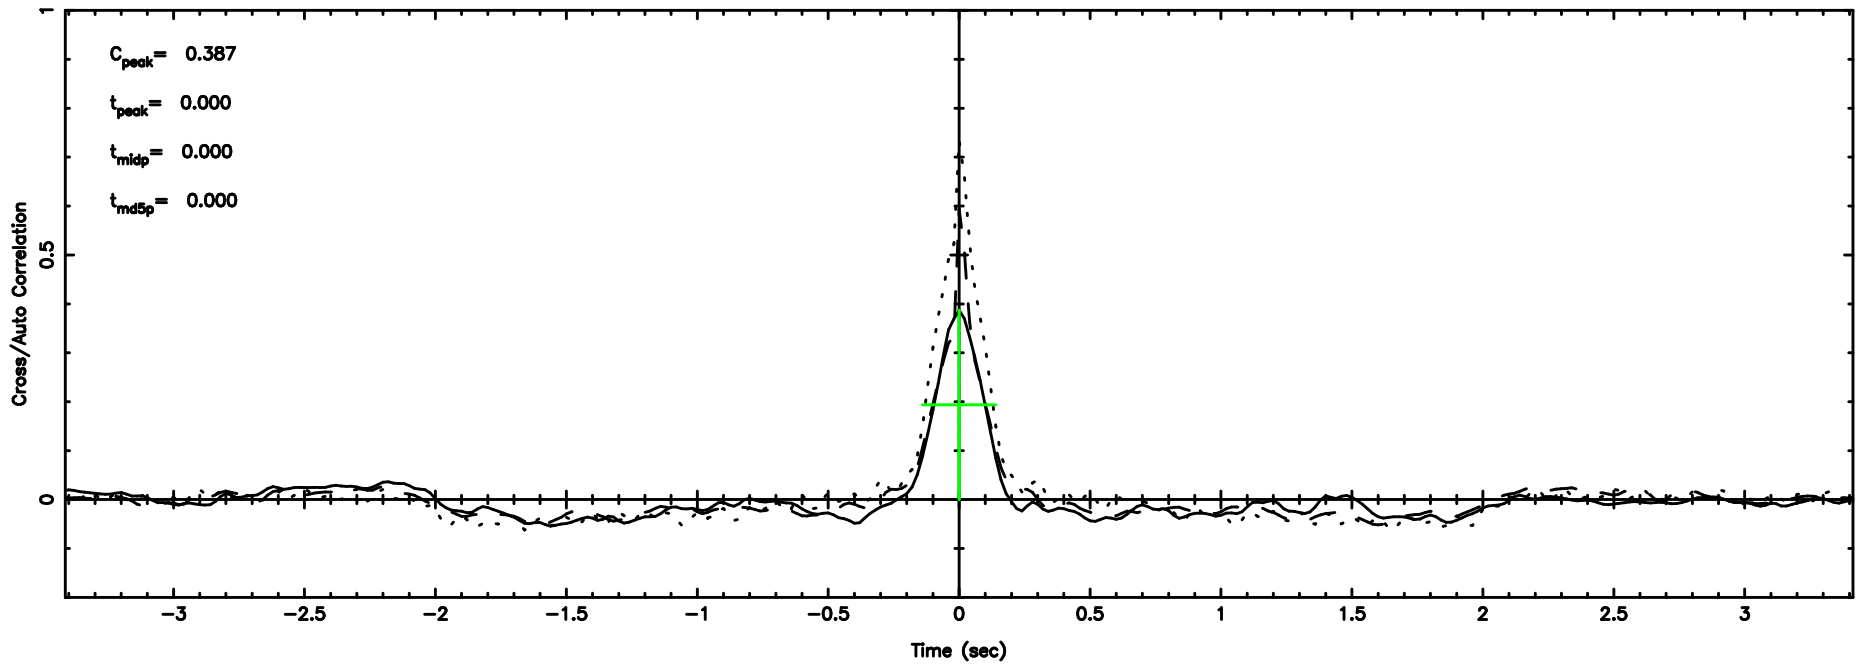

3C275 2024/08/01 6.88UT TOYOKAWA-FUJI

T20240801155054

BLK:11,SNR1: 2.9438 ,SNR2: 13.603

Frequency (Hz)

3C275 2024/08/01 6.88UT TOYOKAWA-KISO

K20240801155051

BLK:11,SNR1: 3.6114 ,SNR2: 16.313

Frequency (Hz)