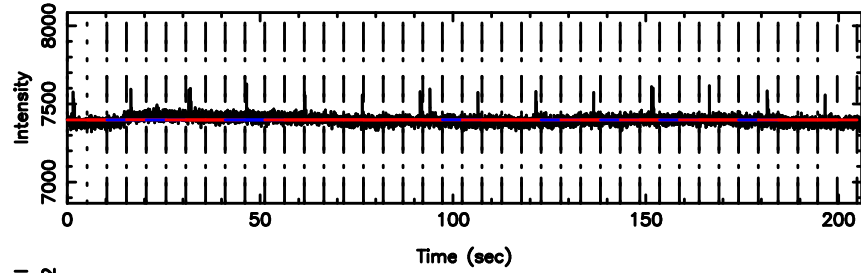

BLK: 9,SNR1: 0.18244 ,SNR2: 1.1298

Frequency (Hz)

F20240801155659

BLK: 9,SNR1: 0.69094 ,SNR2: 2.4528

Frequency (Hz)

1245-19 2024/08/01 6.98UT TOYOKAWA-FUJI

T20240801155659

BLK: 5,SNR1: 0.13731 ,SNR2: 1.1802