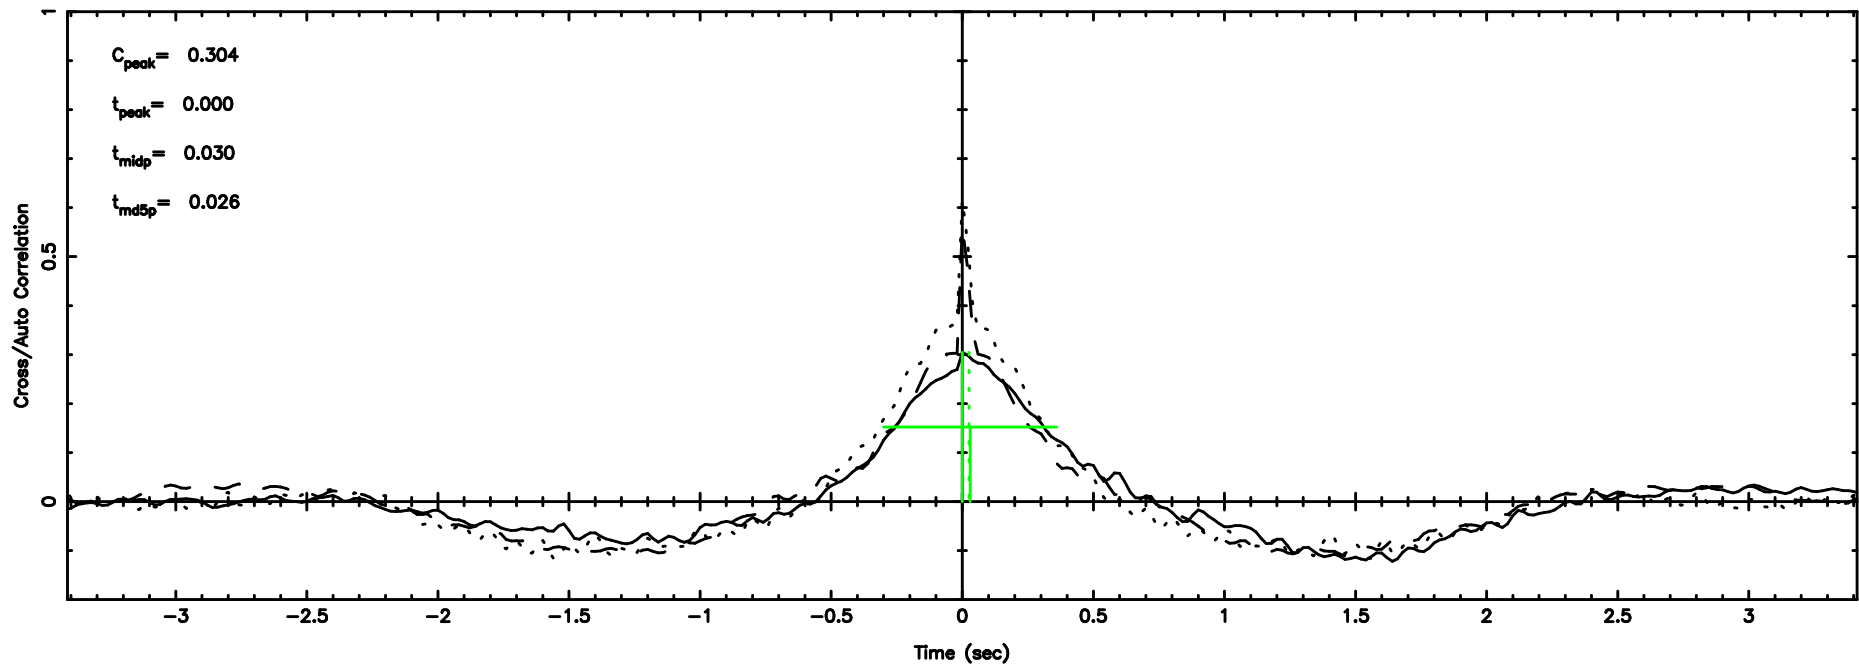

3C263.1 2024/08/01 5.90UT TOYOKAWA-KISO