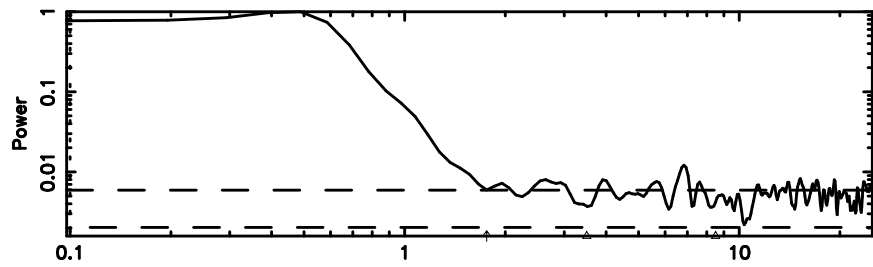

Frequency (Hz)

0308+305 2024/07/31 21.39UT FUJI -KISO

T20240801063734

BLK: 7,SNR1: 4.5241 ,SNR2: 54.730

Frequency (Hz)

F20240801063735

BLK: 7,SNR1: 1.0815 ,SNR2: 4.3360

Frequency (Hz)