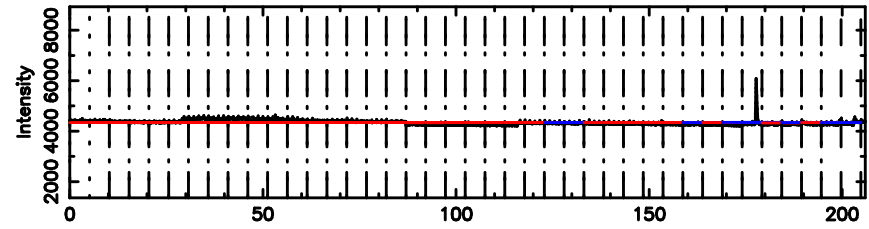

Frequency (Hz)

F20240801145211

BLK: 7,SNR1: 79.972 ,SNR2: 368.51

Frequency (Hz)

3C263.1 2024/08/01 5.90UT TOYOKAWA-FUJI

T20240801145211

BLK: 8,SNR1: 2.8720 ,SNR2: 19.088

K20240801145208