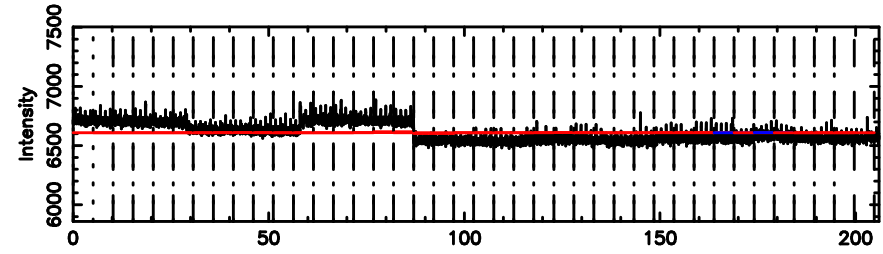

Frequency (Hz)

F20240801062158

BLK: 2,SNR1: 0.68374 ,SNR2: 2.6273