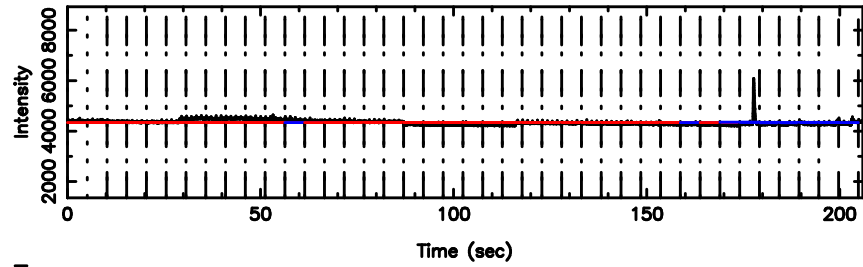

F20240801145211