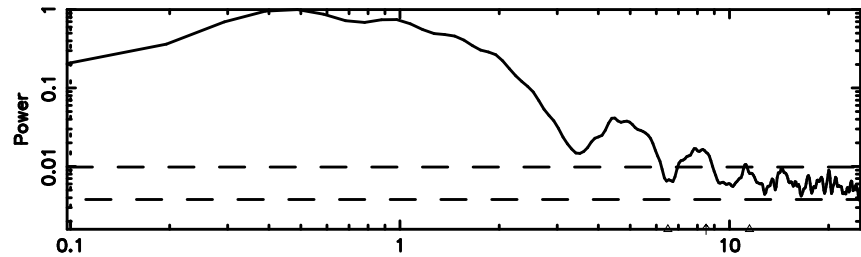

Frequency (Hz)

3C286 2024/08/01 7.69UT TOYOKAWA-FUJI

T20240801163927

BLK:25,SNR1: 6.0887 ,SNR2: 14.821

Frequency (Hz)

K20240801163924

BLK:25,SNR1: 7.5233 ,SNR2: 17.967

Frequency (Hz)