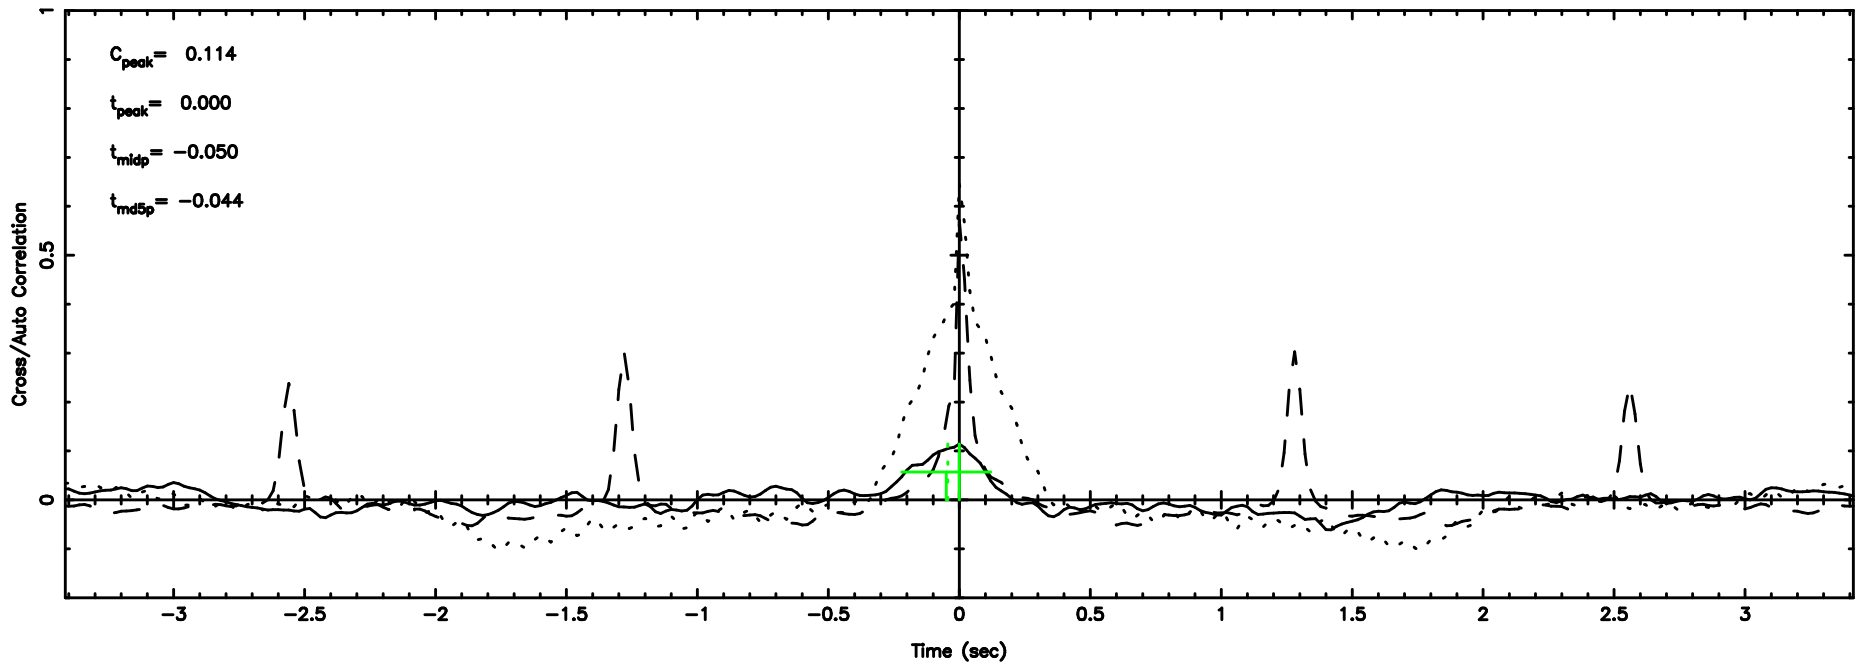

3C273 2024/08/01 6.66UT FUJI -KISO