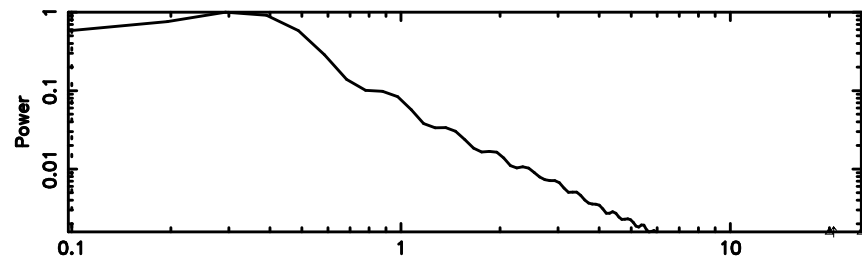

BLK:17,SNR1: 115.63 ,SNR2: 111.78