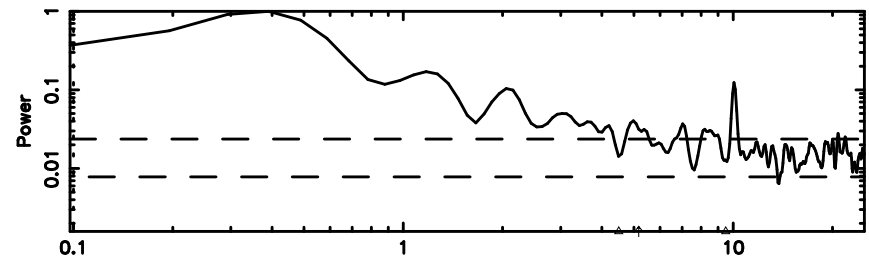

BLK: 5,SNR1: 1.0396 ,SNR2: 4.5623