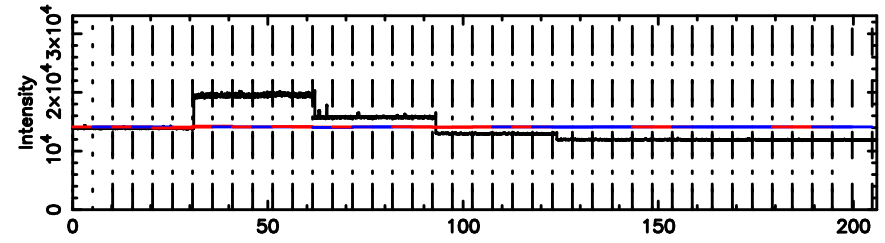

Frequency (Hz)

3C119 2024/07/31 22.74UT FUJI -KISO

K20240801074257