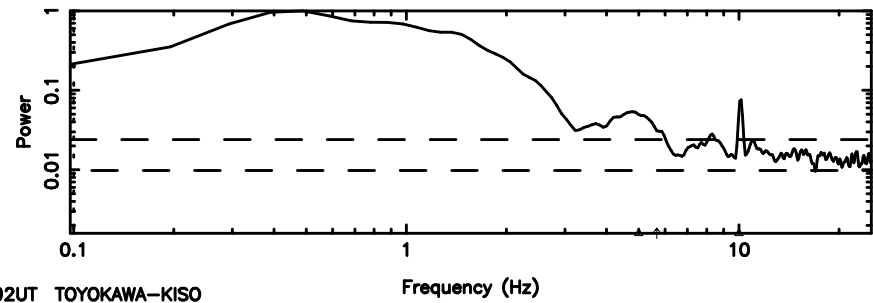

BLK:17,SNR1:-0.15955 ,SNR2: 1.4729

Frequency (Hz)

T20240801105342

BLK:32,SNR1: 2.8939 ,SNR2: 12.861

0741-06 2024/08/01 1.92UT TOYOKAWA-KISO

K20240801105339

BLK:32,SNR1: 2.3617 ,SNR2: 9.0295

F20240801105342