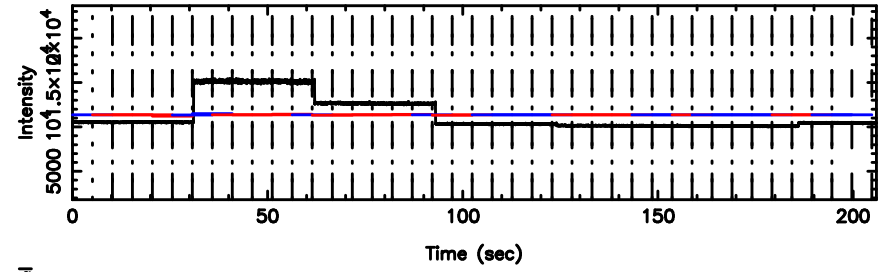

F20240801083106

BLK:15,SNR1:-0.12835 ,SNR2: 0.94539

Frequency (Hz)

3C138 2024/07/31 23.55UT TOYOKAWA-FUJI

T20240801083106

BLK:17,SNR1: 0.83674 ,SNR2: 4.2287

K20240801083104

BLK:17,SNR1: 42.387 ,SNR2: 57.368