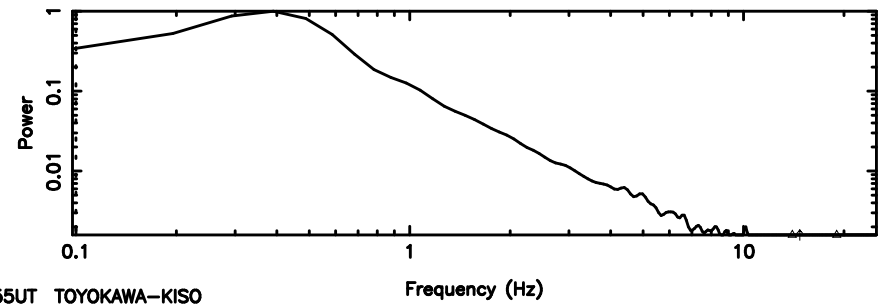

F20240801083106

BLK:15,SNR1:-0.12835 ,SNR2: 0.94539

Frequency (Hz)

3C138 2024/07/31 23.55UT TOYOKAWA-FUJI

T20240801083106

BLK:17,SNR1: 0.83674 ,SNR2: 4.2287

K20240801083104

BLK:17,SNR1: 42.387 ,SNR2: 57.368