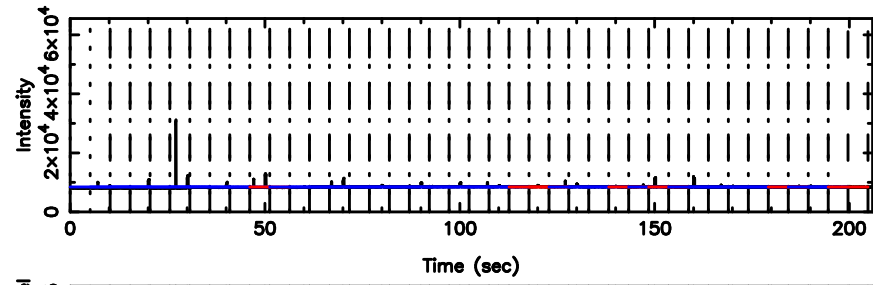

3C161 2024/08/01 0.64UT TOYOKAWA-KISO

K20240801093639