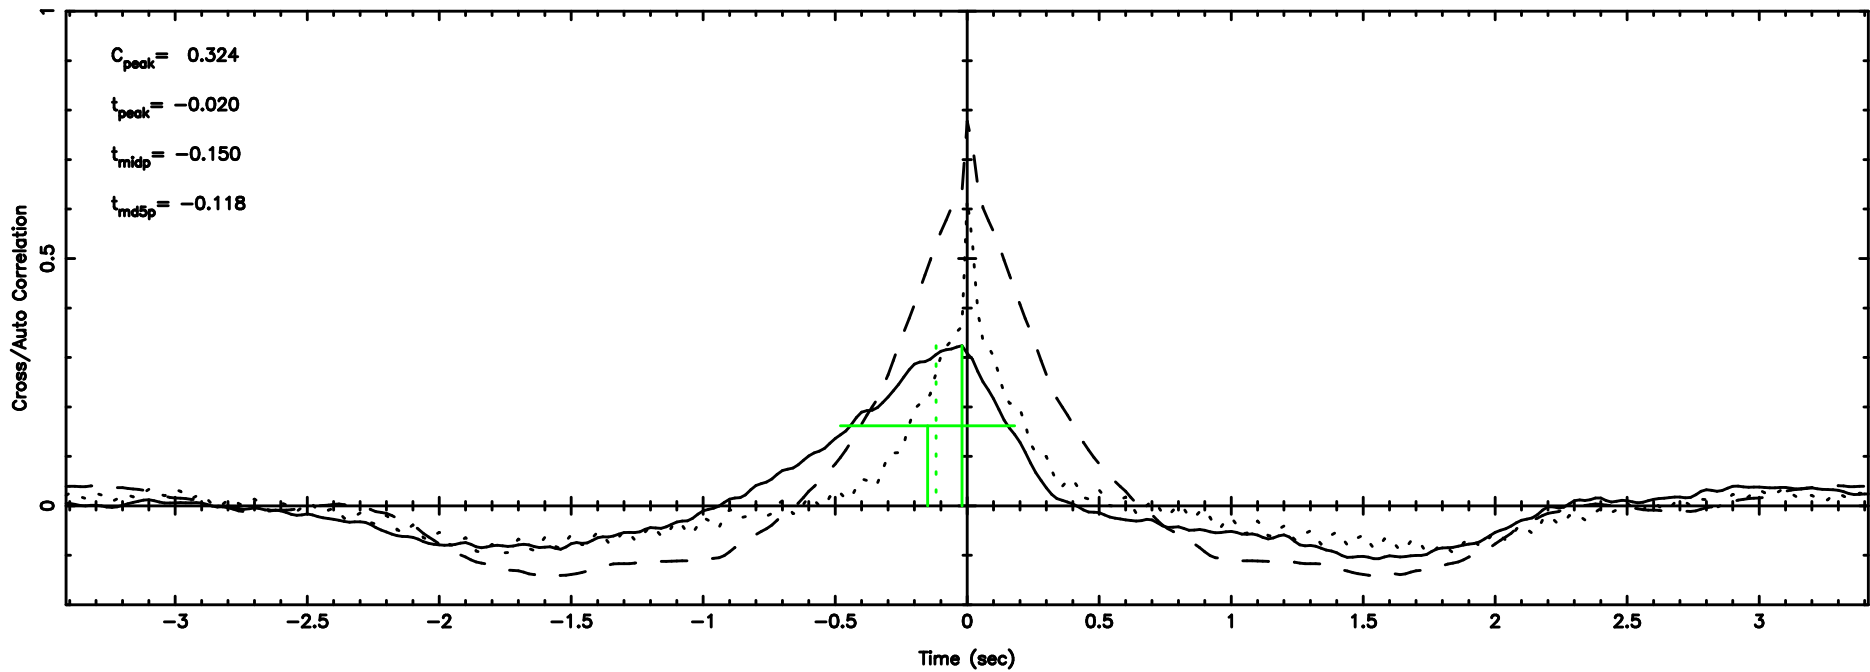

BLK:17,SNR1:-0.15955 ,SNR2: 1.4729

Frequency (Hz)

T20240801105342

BLK:32,SNR1: 2.8939 ,SNR2: 12.861

0741-06 2024/08/01 1.92UT TOYOKAWA-KISO

K20240801105339

BLK:32,SNR1: 2.3617 ,SNR2: 9.0295

F20240801105342