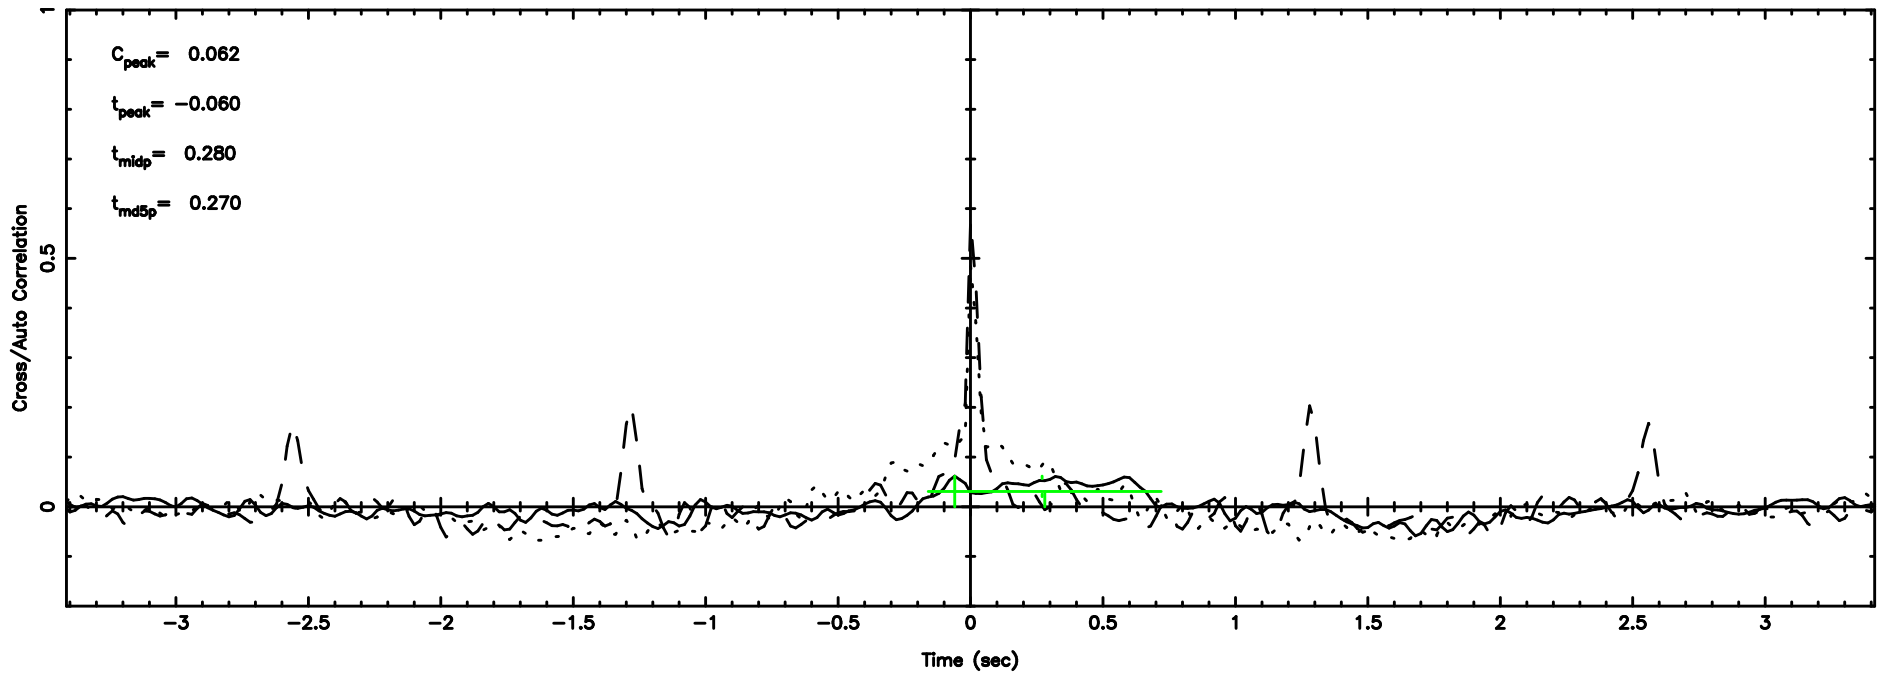

Frequency (Hz)

0531+194 2024/07/31 23.77UT FUJI -KISO