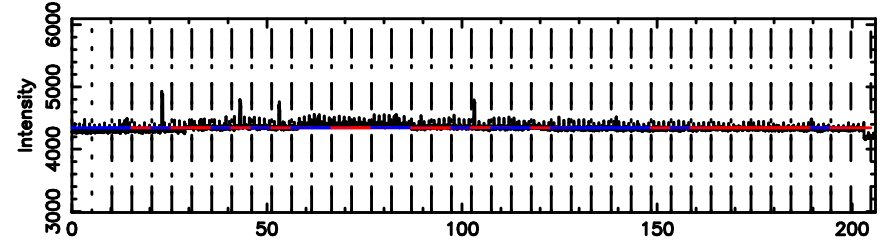

BLK: 6,SNR1: 0.14909 ,SNR2: 1.1626

Frequency (Hz)

0531+194 2024/07/31 23.77UT FUJI -KISO

T20240801085259

BLK:20,SNR1: 3.4481 ,SNR2: 14.649

Frequency (Hz)

3C147 2024/07/31 23.91UT TOYOKAWA-FUJI

F20240801085259