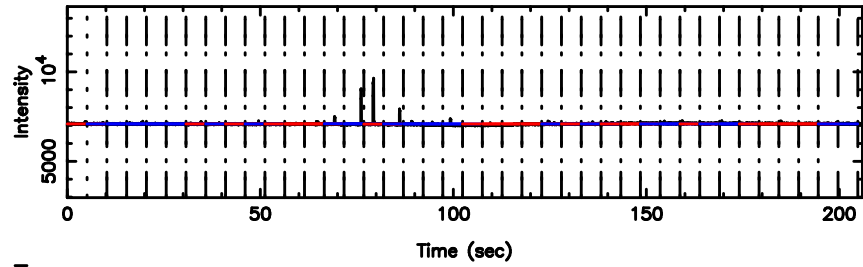

T20240801152426