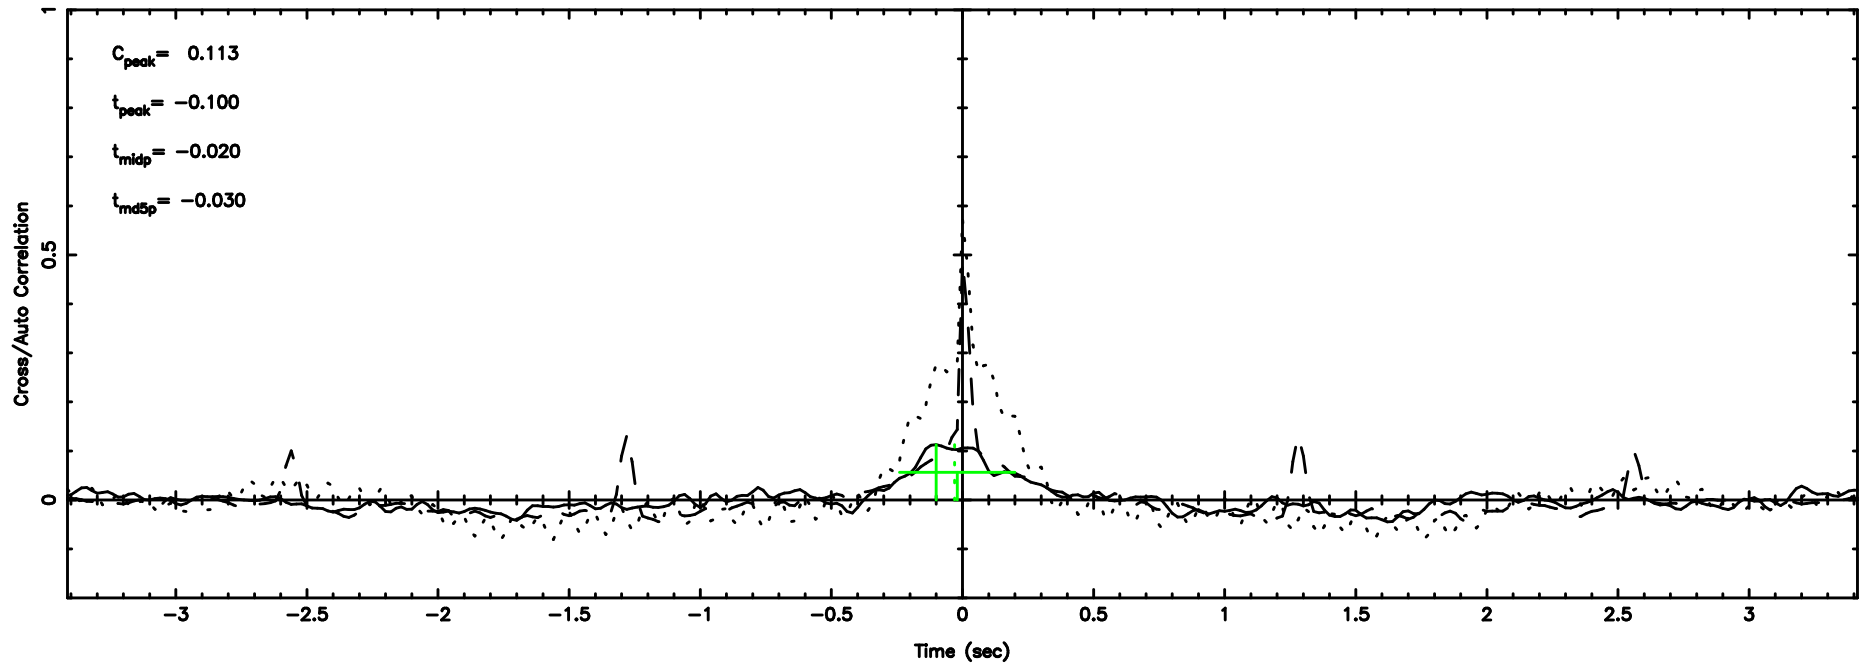

F20240801143851

BLK: 8,SNR1:-0.36008E-02,SNR2: 1.6200

K20240801143848

BLK: 8,SNR1: 0.82576 ,SNR2: 3.8536

1127-14 2024/08/01 5.68UT FUJI -KISO