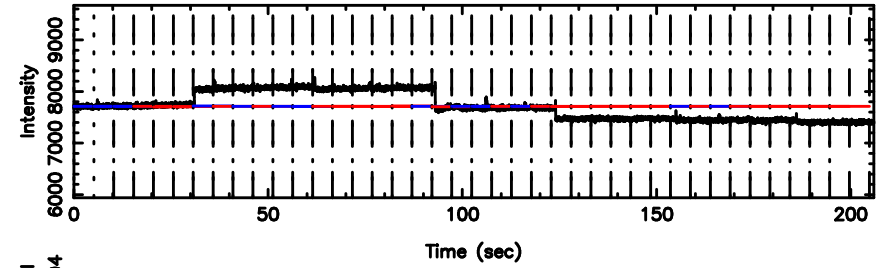

T20240801113436

BLK:24,SNR1: 0.93730 ,SNR2: 6.3379

0821+394 2024/08/01 2.60UT TOYOKAWA-KISO

K20240801113433

BLK:24,SNR1: 1.5944 ,SNR2: 6.4337

F20240801113436

BLK:13,SNR1: 0.34615 ,SNR2: 2.0862

K20240801113433