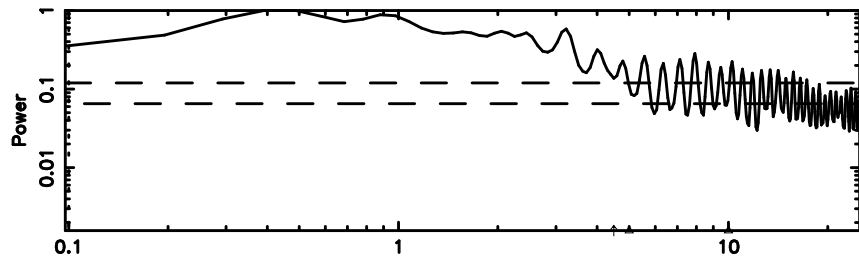

BLK:18,SNR1: 0.52553 ,SNR2: 3.0225