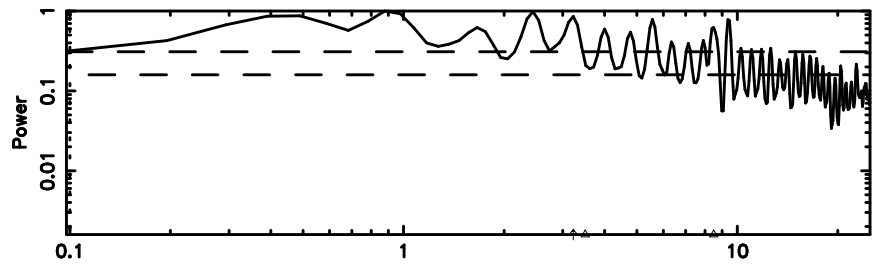

K20240801084437

BLK:21,SNR1: 2.5407 ,SNR2: 9.8037

Frequency (Hz)

0531+194 2024/07/31 23.77UT TOYOKAWA-KISO

F20240801084439

BLK: 6,SNR1:-0.11976 ,SNR2: 0.85150

Frequency (Hz)

K20240801084437