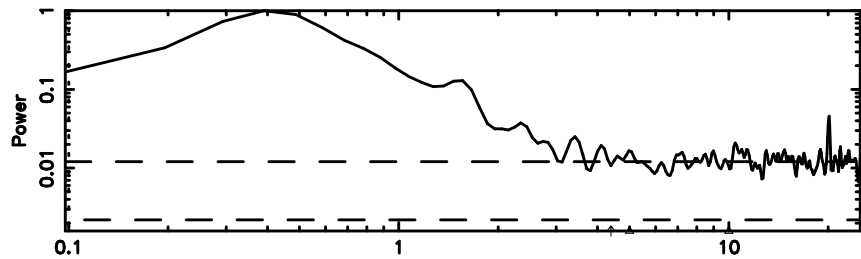

BLK: 6,SNR1: 2.3999 ,SNR2: 10.946