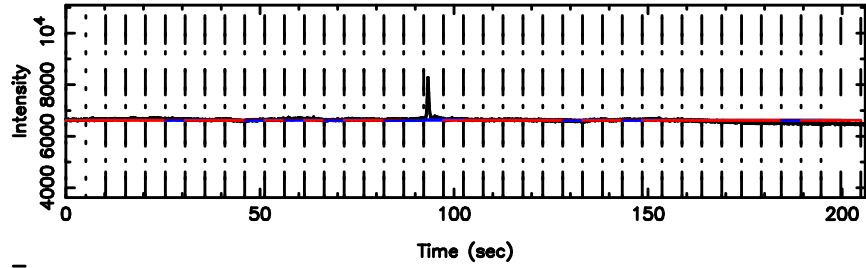

K20240801115118

BLK: 2,SNR1: 0.34990 ,SNR2: 1.7988

T20240801120222

BLK:24,SNR1: 29.371 ,SNR2: 175.34

F20240801120222

BLK:24,SNR1: 24.469 ,SNR2: 95.666

3C208 2024/08/01 3.07UT TOYOKAWA-FUJI

T20240801120222