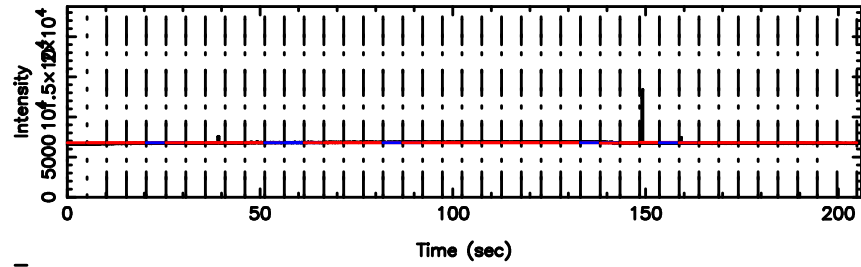

T20240801160443