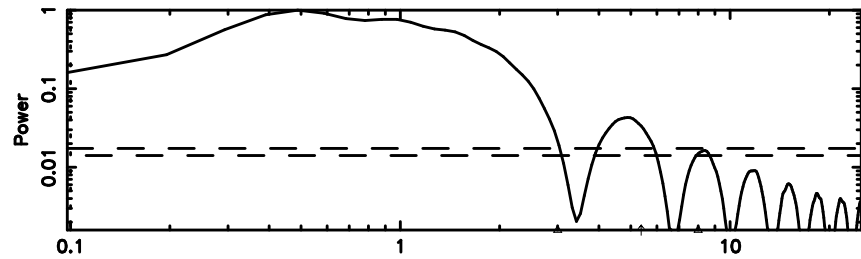

BLK: 6,SNR1: 1.5479 ,SNR2: 12.894

Frequency (Hz)

3C279 2024/08/01 7.11UT TOYOKAWA-FUJI

T20240801160443

BLK:21,SNR1: 3.0398 ,SNR2: 13.407

Frequency (Hz)

K20240801160441

BLK:21,SNR1: 7.3785 ,SNR2: 20.639