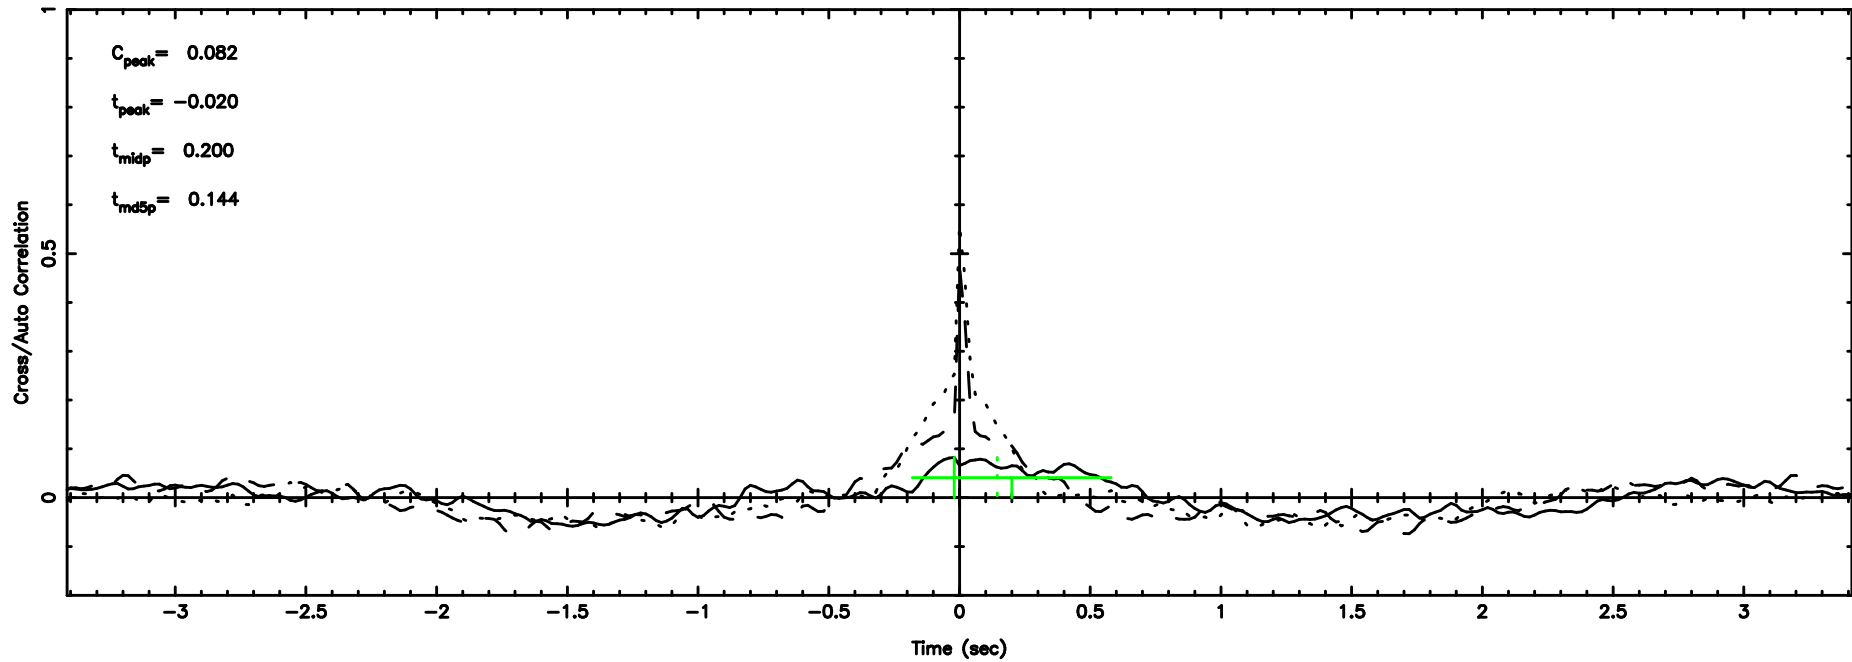

Frequency (Hz)

1345+12 2024/08/01 7.96UT TOYOKAWA-FUJI