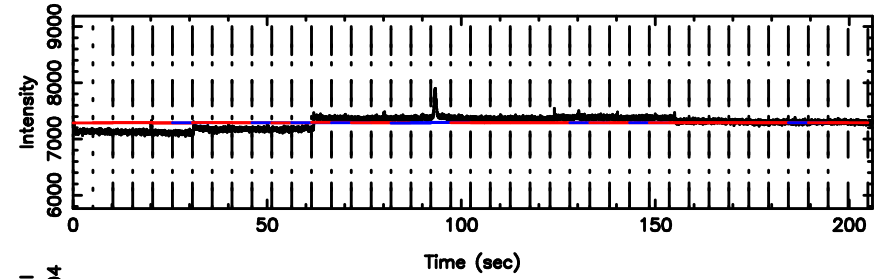

K20240801120219