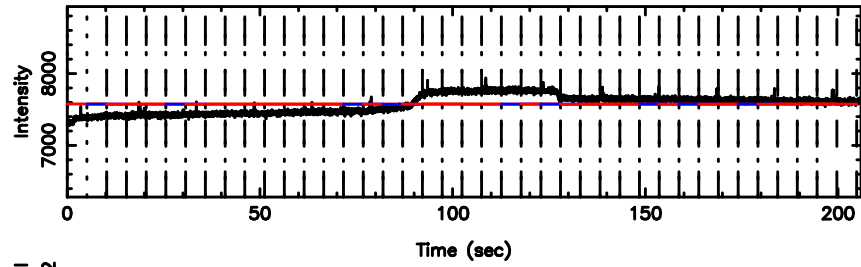

T20240801162012