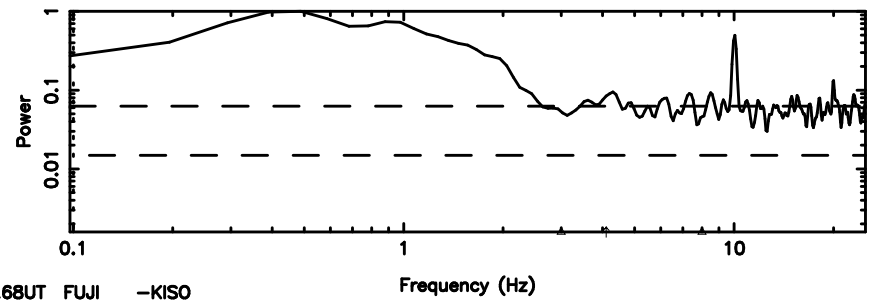

BLK: 8,SNR1: 0.82576 ,SNR2: 3.8536

1127-14 2024/08/01 5.68UT FUJI -KISO