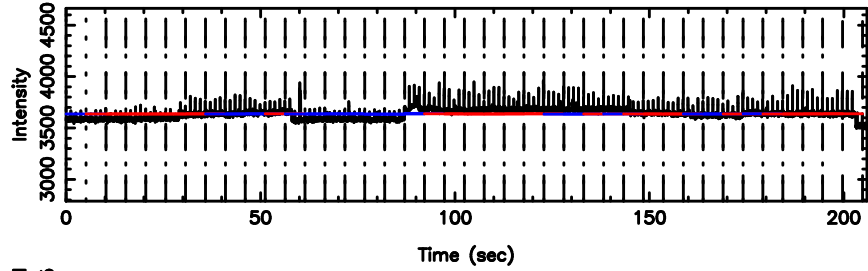

BLK:17,SNR1:-0.15955 ,SNR2: 1.4729

Frequency (Hz)

T20240801105342

BLK:32,SNR1: 2.8939 ,SNR2: 12.861

0741-06 2024/08/01 1.92UT TOYOKAWA-KISO

K20240801105339

BLK:32,SNR1: 2.3617 ,SNR2: 9.0295

F20240801105342