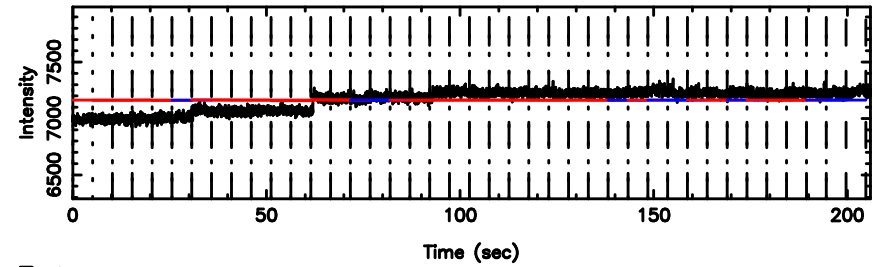

BLK:22,SNR1: 0.88400 ,SNR2: 7.8420

K20240801131505

BLK:22,SNR1: 0.45018 ,SNR2: 4.5826

3C236 2024/08/01 4.28UT TOYOKAWA-KISO

F20240801131508

BLK: 9,SNR1: 0.91909E-01,SNR2: 2.2193

K20240801131505

BLK: 9,SNR1: 0.37255 ,SNR2: 1.3442