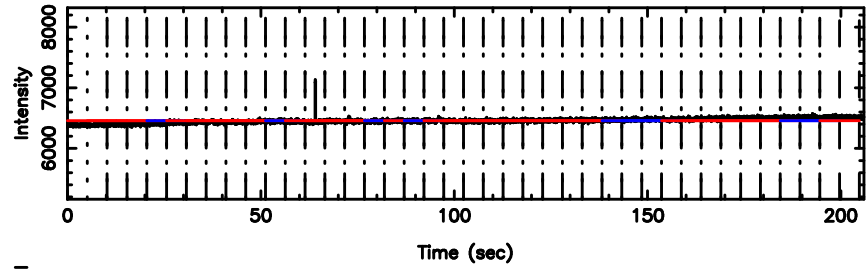

T20240801140718