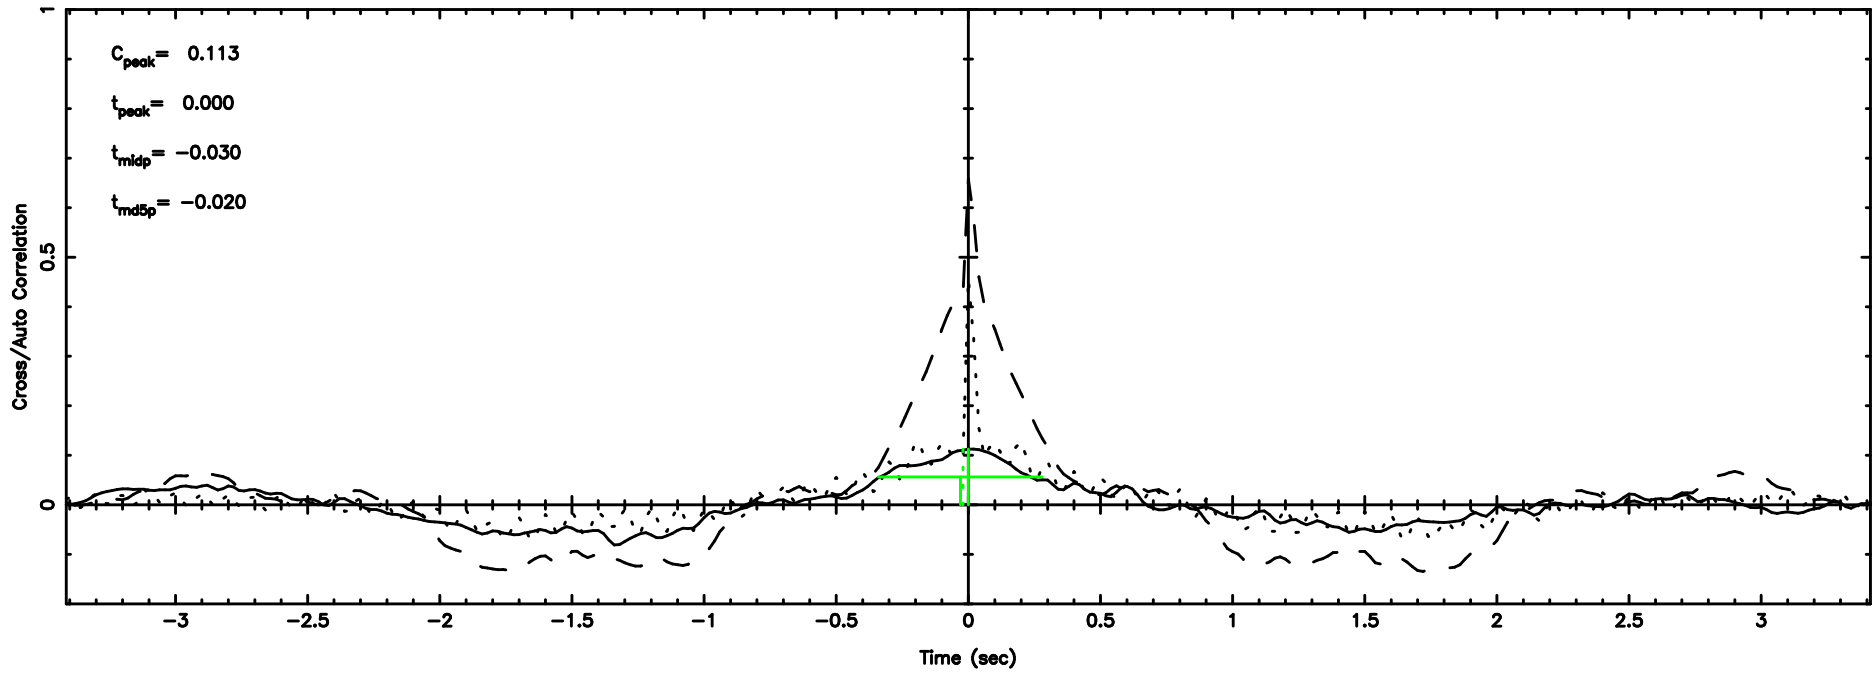

0703+138 2024/08/01 1.29UT TOYOKAWA-KISO

K20240801101548

BLK:11,SNR1: 0.33052 ,SNR2: 2.7044

F20240801101551

BLK:11,SNR1:-0.77684E-01,SNR2: 1.8122

Frequency (Hz)

K20240801101548

BLK:11,SNR1: 0.43967 ,SNR2: 1.3021