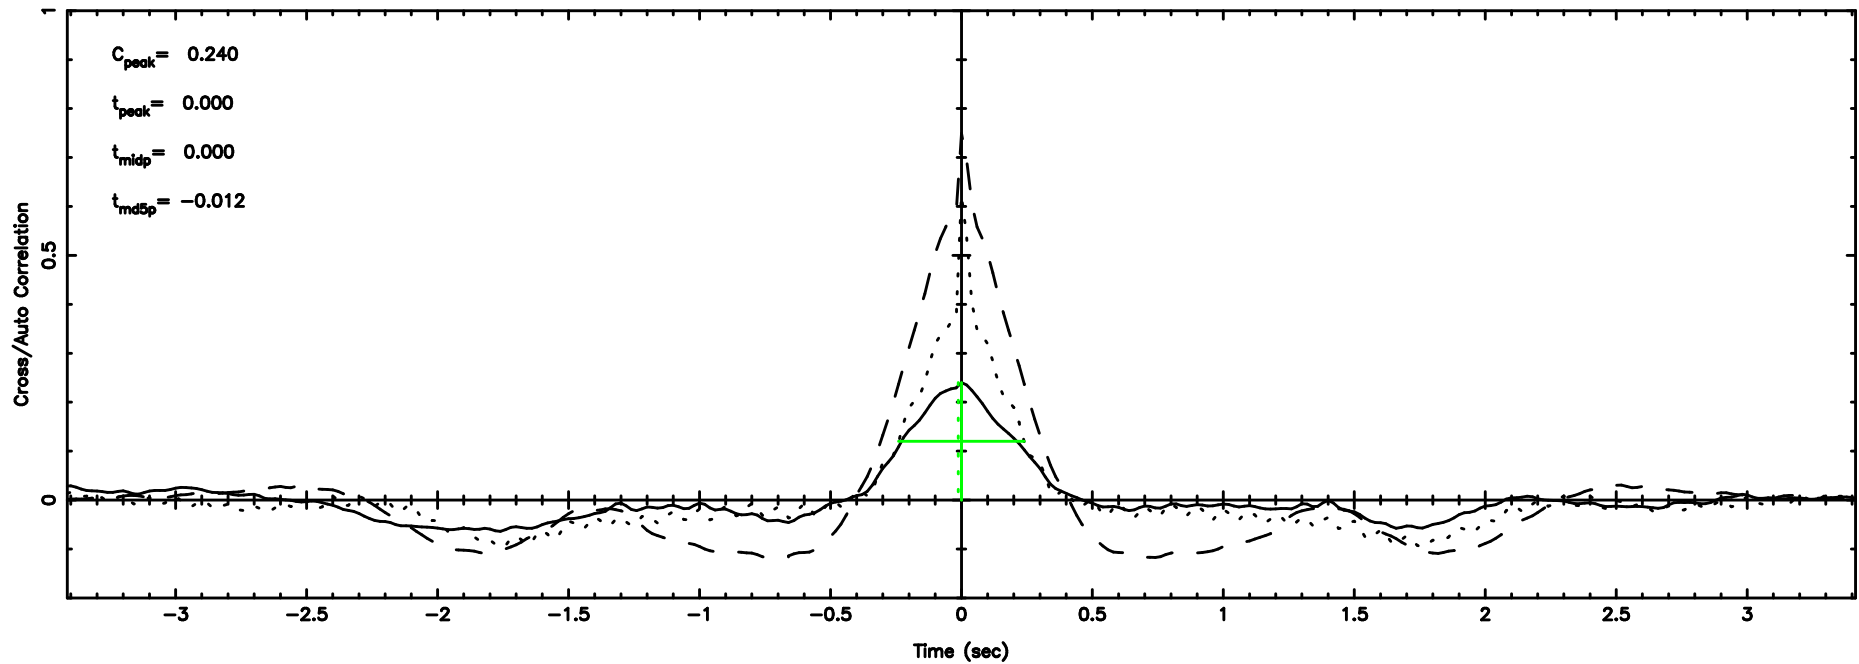

T20240801153743

BLK:23,SNR1: 2.5365 ,SNR2: 10.000

K20240801153741

BLK:23,SNR1: 1.4568 ,SNR2: 5.8255

3C273 2024/08/01 6.66UT TOYOKAWA-KISO

F20240801153743

BLK:14,SNR1:-0.68778E-01,SNR2: 1.2796

K20240801153741