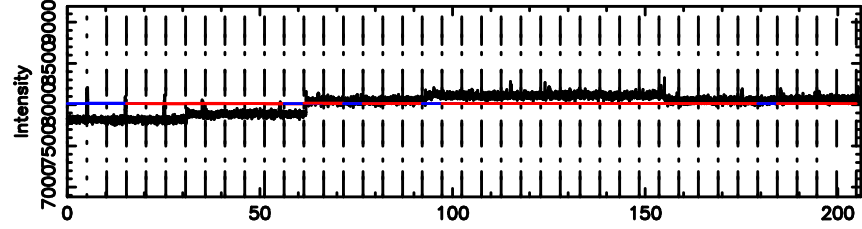

Frequency (Hz)

K20240801163434