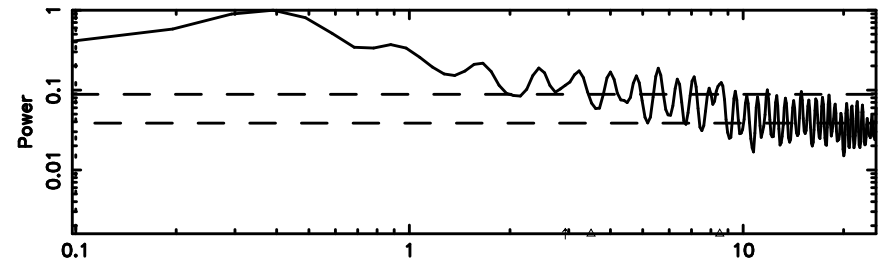

Frequency (Hz)

F20240801084439

BLK:11,SNR1: 0.65195E-01,SNR2: 2.2361

Frequency (Hz)

0531+194 2024/07/31 23.77UT TOYOKAWA-FUJI

T20240801084439

BLK:21,SNR1: 0.46828 ,SNR2: 3.9600

Frequency (Hz)