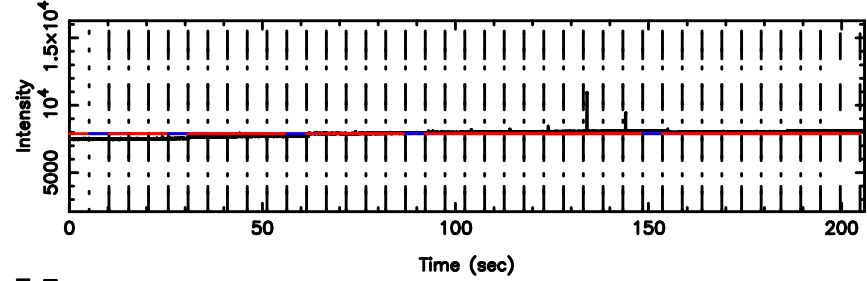

K20240801145835