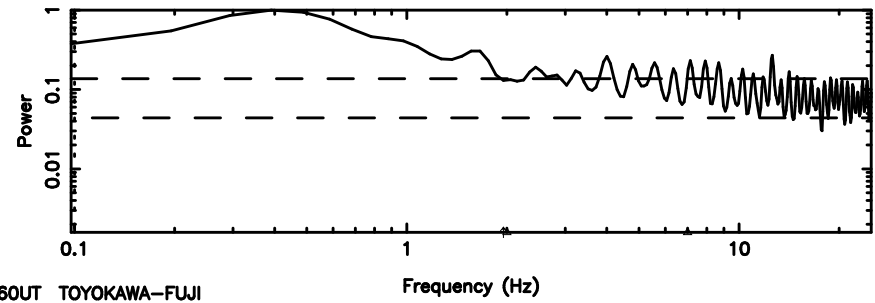

BLK:15,SNR1: 0.28277E-01,SNR2: 2.3150

0821+394 2024/08/01 2.60UT TOYOKAWA-FUJI