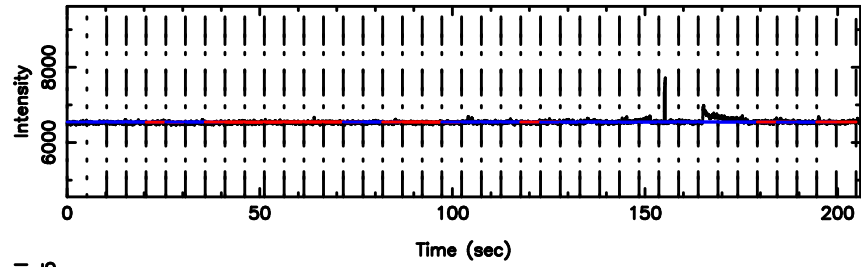

T20240801163927