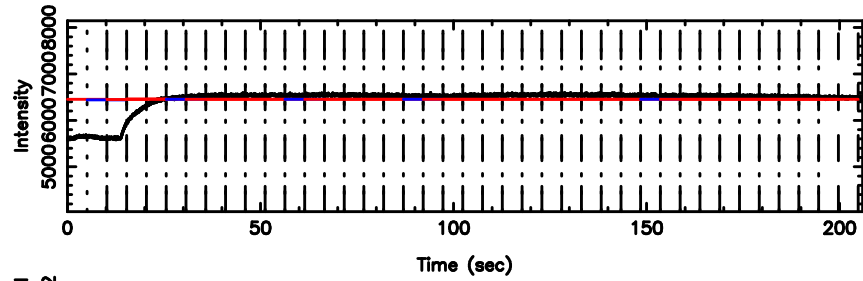

T20240801145838