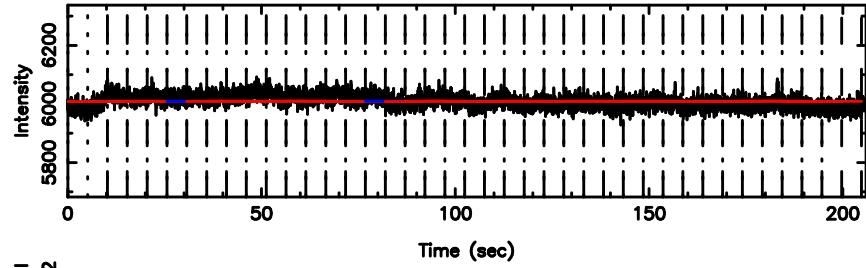

T20240801125239