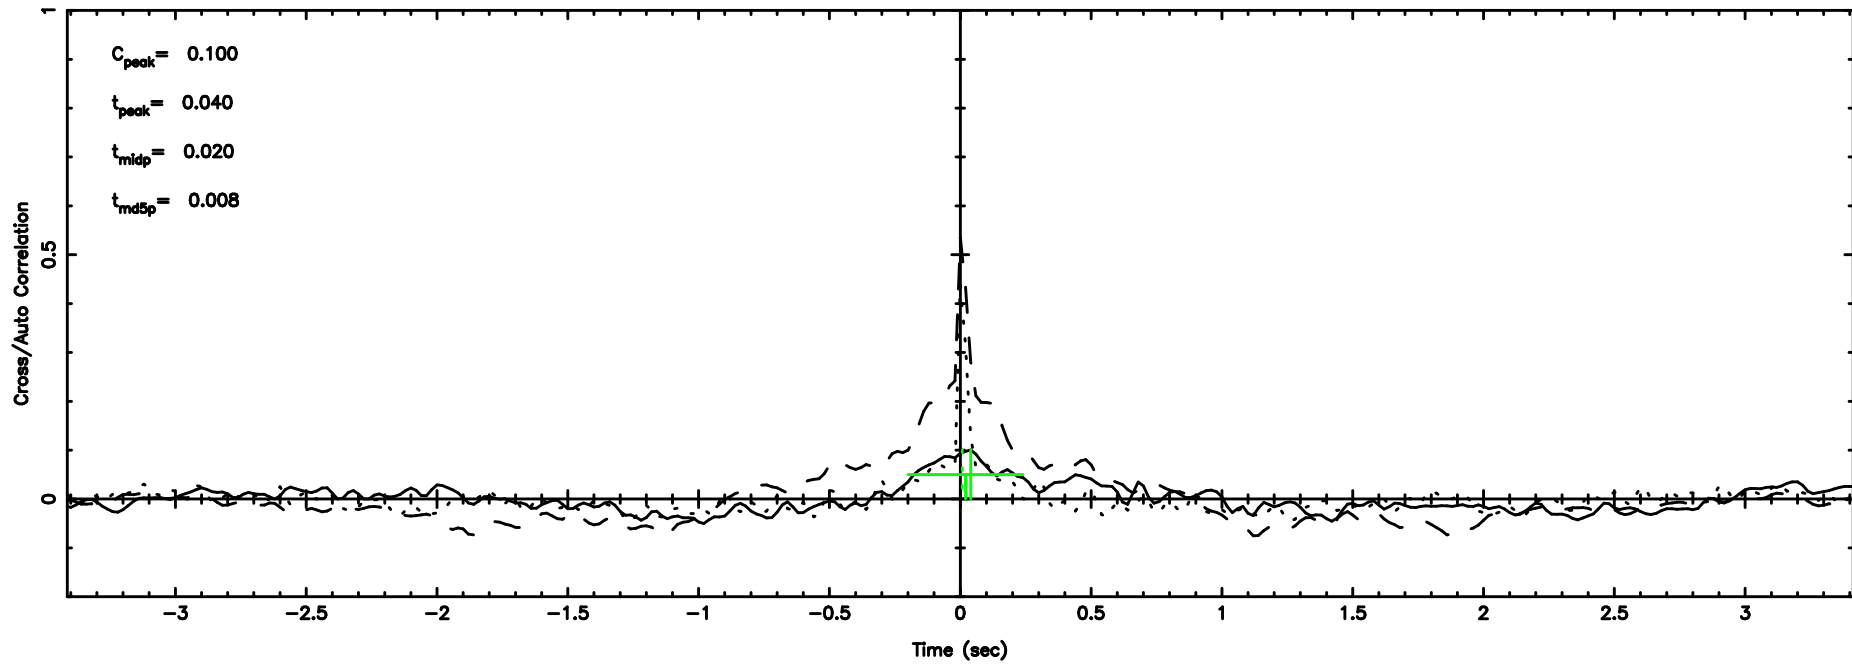

Frequency (Hz)