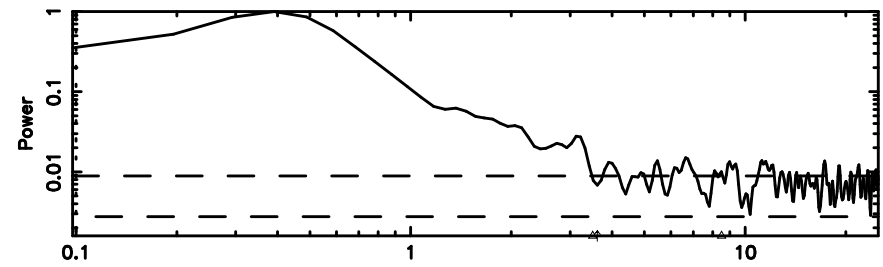

0324+119 2024/07/31 21.65UT TOYOKAWA-FUJI

T20240801063734

BLK: 3,SNR1: 24.455 ,SNR2: 112.99

Frequency (Hz)

K20240801063731

BLK: 3,SNR1: 2.9542 ,SNR2: 17.093

Frequency (Hz)

0324+119 2024/07/31 21.65UT TOYOKAWA-KISO