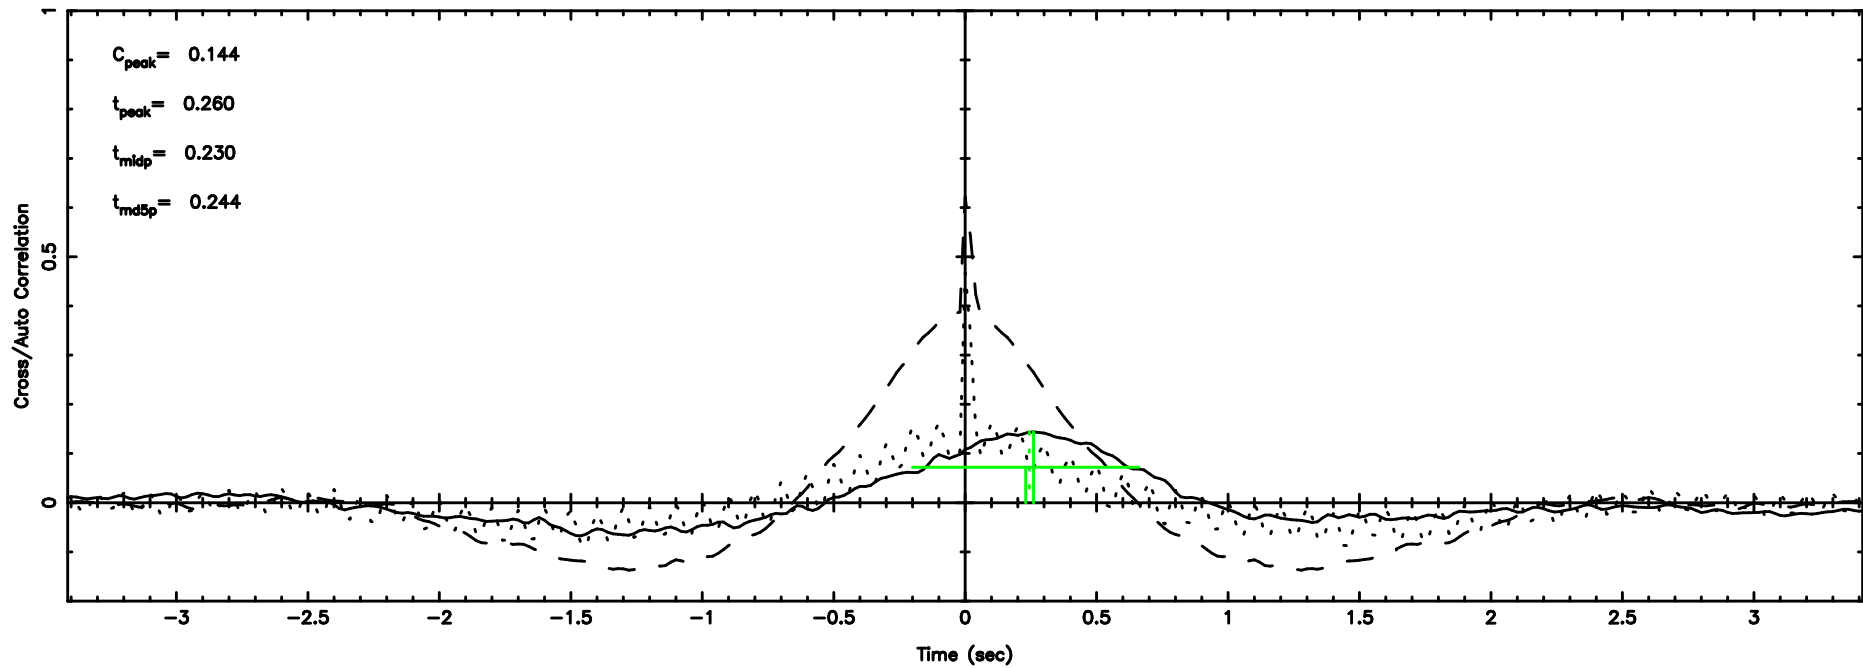

BLK:22,SNR1: 0.88400 ,SNR2: 7.8420

K20240801131505

BLK:22,SNR1: 0.45018 ,SNR2: 4.5826

3C236 2024/08/01 4.28UT TOYOKAWA-KISO

F20240801131508

BLK: 9,SNR1: 0.91909E-01,SNR2: 2.2193

K20240801131505

BLK: 9,SNR1: 0.37255 ,SNR2: 1.3442