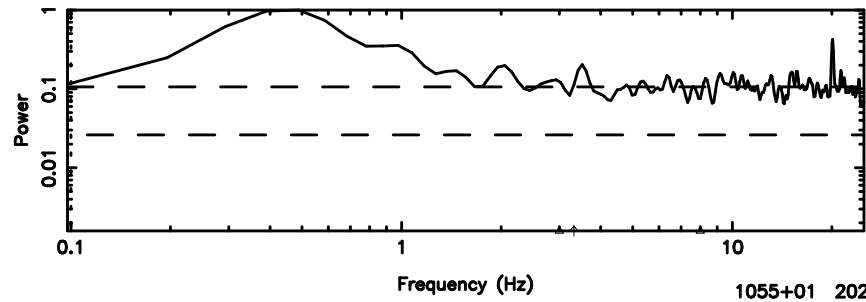

BLK: 9,SNR1: 0.24593 ,SNR2: 1.4327