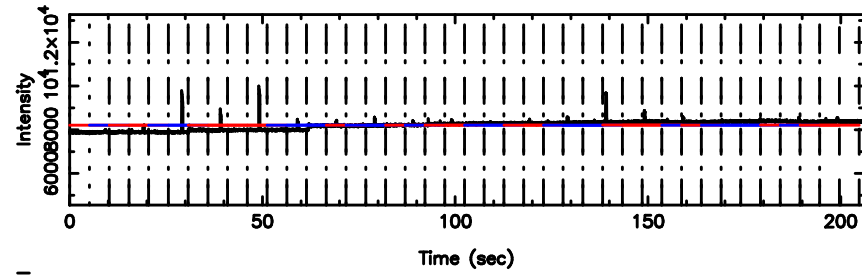

Frequency (Hz)

3C279 2024/08/01 7.11UT TOYOKAWA-KISO

F20240801160443

BLK:19,SNR1: 0.40323 ,SNR2: 5.3967

Frequency (Hz)

K20240801160441

BLK:19,SNR1: 20.965 ,SNR2: 27.157

Frequency (Hz)