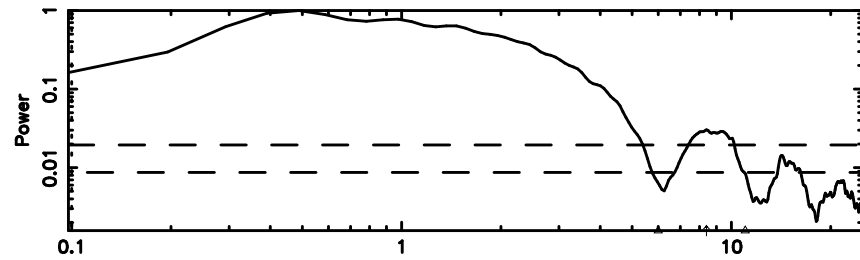

BLK:18,SNR1: 4.1637 ,SNR2: 10.736