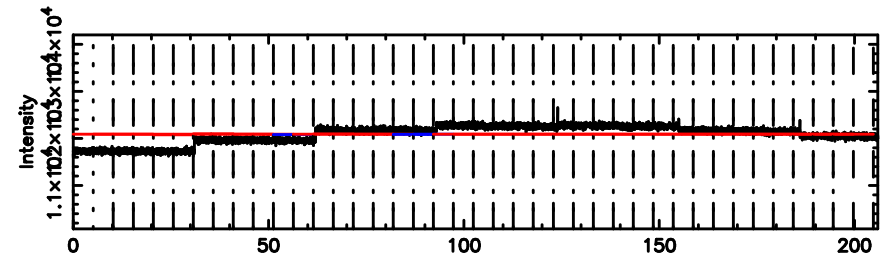

K20240801072434