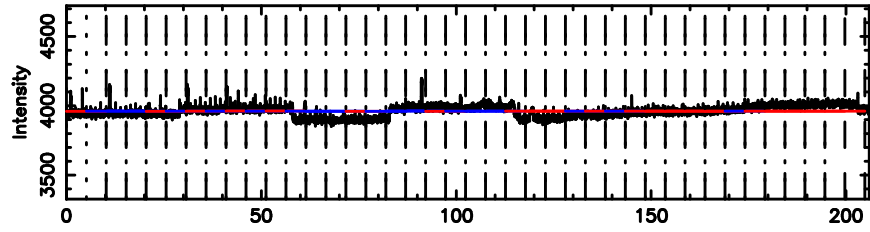

F20240801090521

BLK:14,SNR1: 3.1889 ,SNR2: 7.8798

T20240801090521

BLK:13,SNR1: 0.96724 ,SNR2: 4.8889

K20240801090518

BLK:13,SNR1: 32.281 ,SNR2: 35.627

0552+12 2024/08/01 0.12UT TOYOKAWA-KISO

F20240801090521