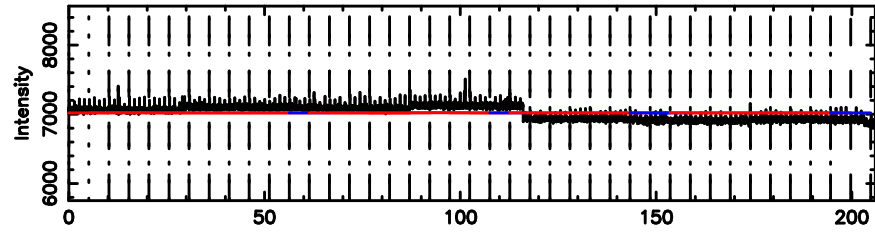

F20240801055802