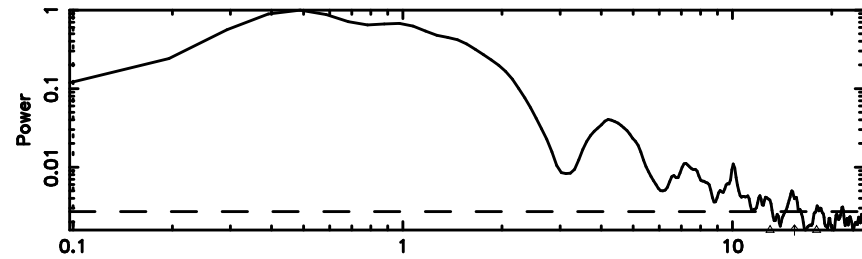

Frequency (Hz)

3C279 2024/08/01 7.11UT TOYOKAWA-KISO

F20240801160443

BLK:19,SNR1: 0.40323 ,SNR2: 5.3967

Frequency (Hz)

K20240801160441

BLK:19,SNR1: 20.965 ,SNR2: 27.157

Frequency (Hz)