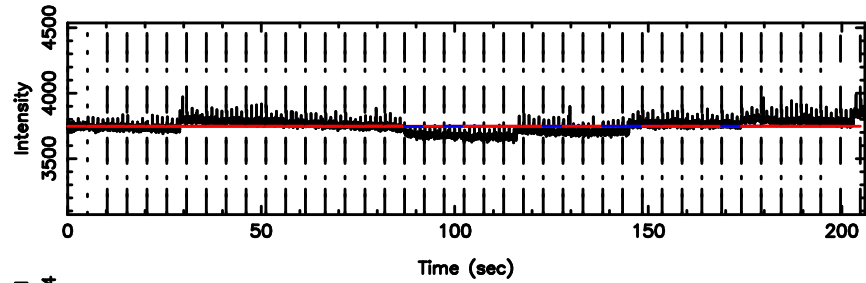

F20240801133058

BLK: 6,SNR1: 0.53560 ,SNR2: 2.6161