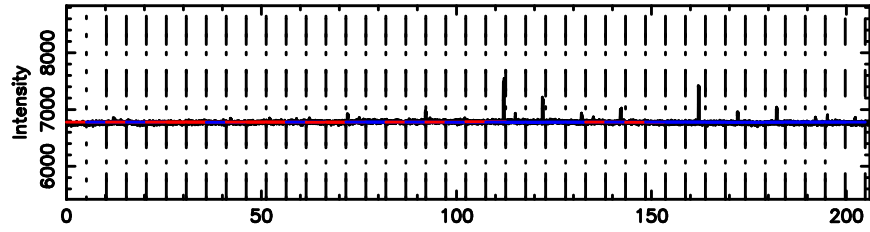

BLK:25,SNR1: 1.1659 ,SNR2: 5.7795

K20240801085256

BLK:25,SNR1: 6.1524 ,SNR2: 14.902

3C147 2024/07/31 23.91UT FUJI -KISO

T20240801090110

BLK:24,SNR1: 1.9992 ,SNR2: 9.4260

Frequency (Hz)

F20240801090110