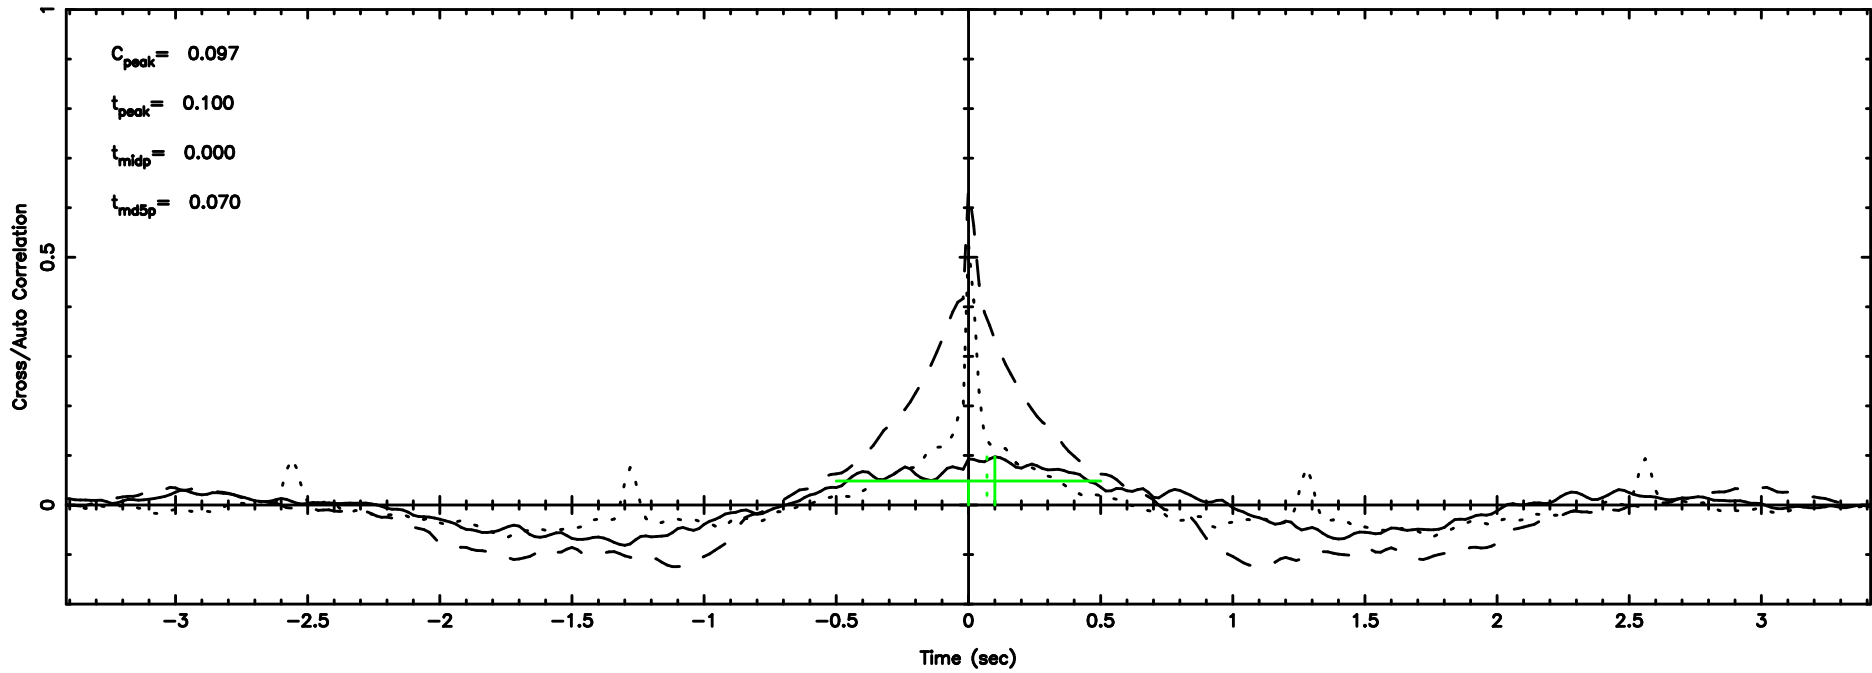

T20240801101551

BLK:15,SNR1: 2.2959 ,SNR2: 9.2110

F20240801101551

BLK:15,SNR1:-0.58550E-02,SNR2: 2.0006

0703+138 2024/08/01 1.29UT TOYOKAWA-FUJI