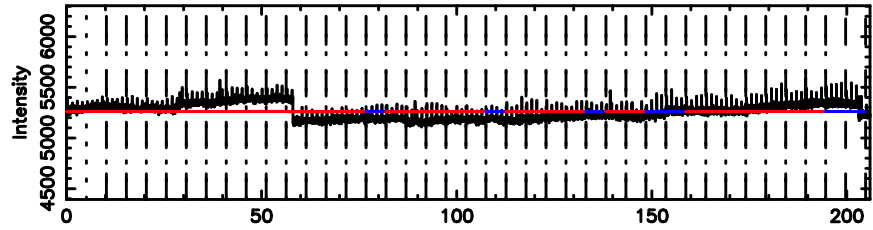

K20240801084437

BLK:21,SNR1: 2.5407 ,SNR2: 9.8037

Frequency (Hz)

0531+194 2024/07/31 23.77UT TOYOKAWA-KISO

F20240801084439

BLK: 6,SNR1:-0.11976 ,SNR2: 0.85150

Frequency (Hz)

K20240801084437