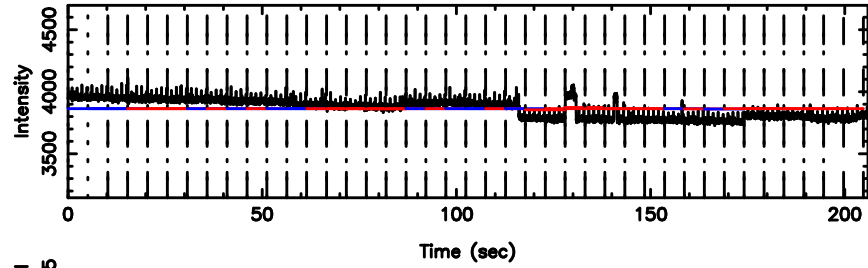

T20240801113436

BLK:24,SNR1: 0.93730 ,SNR2: 6.3379

0821+394 2024/08/01 2.60UT TOYOKAWA-KISO

K20240801113433

BLK:24,SNR1: 1.5944 ,SNR2: 6.4337

F20240801113436

BLK:13,SNR1: 0.34615 ,SNR2: 2.0862

K20240801113433