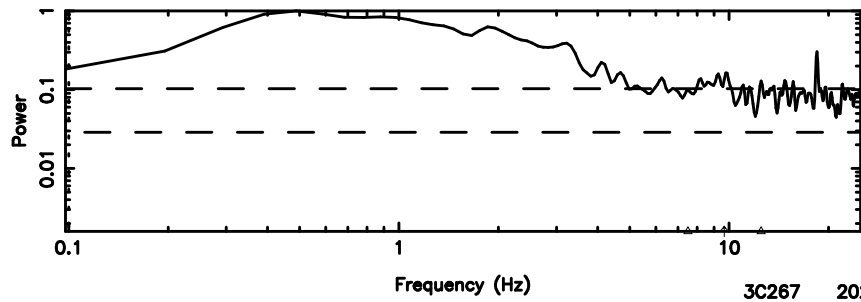

BLK: 9,SNR1: 0.76742 ,SNR2: 1.7007