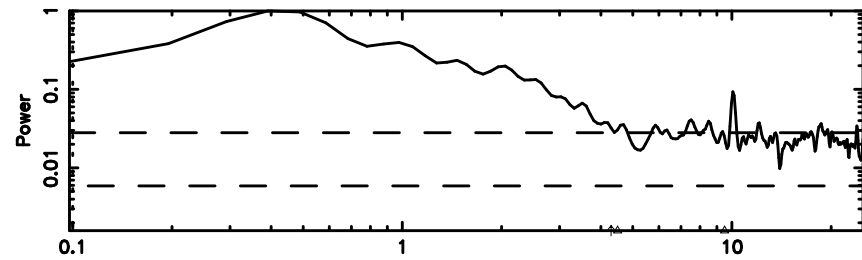

BLK: 8,SNR1: 1.4474 ,SNR2: 7.0365