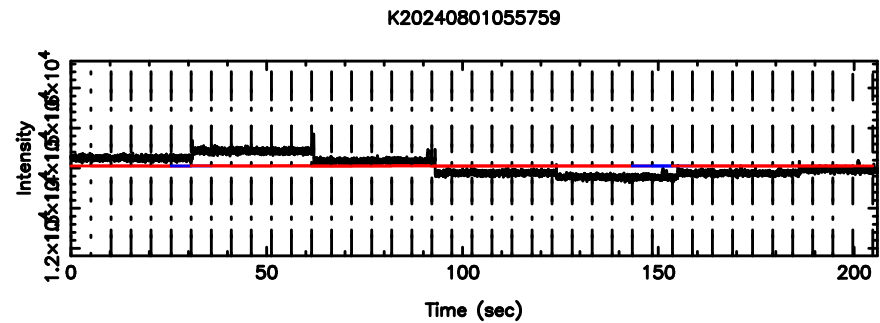

T20240801055801

BLK: 4,SNR1: 0.24239 ,SNR2: 0.77340

Frequency (Hz)

F20240801055802

BLK: 4,SNR1: 0.42574 ,SNR2: 2.8274

Frequency (Hz)

0244+377 2024/07/31 21.00UT TOYOKAWA-FUJI

BLK: 3,SNR1:-0.40554E-01,SNR2: 0.61033