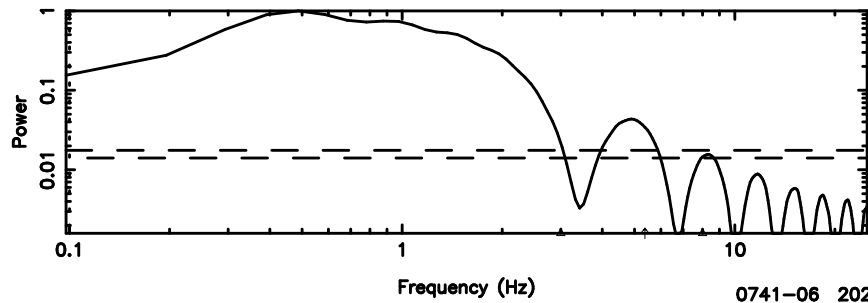

BLK:17,SNR1:-0.15955 ,SNR2: 1.4729

Frequency (Hz)

T20240801105342

BLK:32,SNR1: 2.8939 ,SNR2: 12.861

0741-06 2024/08/01 1.92UT TOYOKAWA-KISO

K20240801105339

BLK:32,SNR1: 2.3617 ,SNR2: 9.0295

F20240801105342