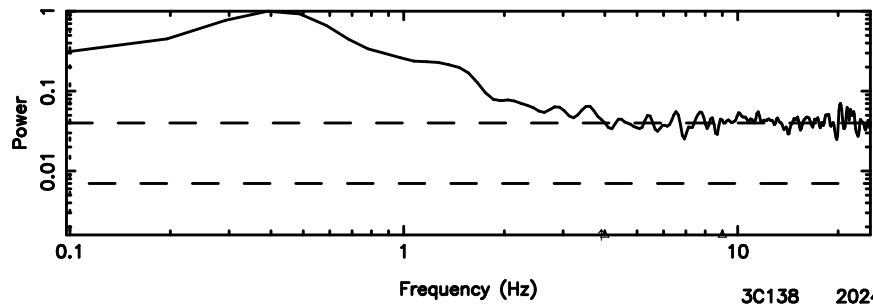

F20240801083106

BLK:15,SNR1:-0.12835 ,SNR2: 0.94539

Frequency (Hz)

3C138 2024/07/31 23.55UT TOYOKAWA-FUJI

T20240801083106

BLK:17,SNR1: 0.83674 ,SNR2: 4.2287

K20240801083104

BLK:17,SNR1: 42.387 ,SNR2: 57.368