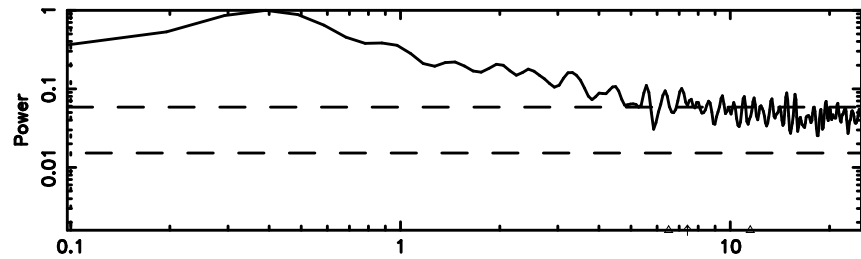

Frequency (Hz)

K20240801155656

BLK: 5,SNR1: 1.0396 ,SNR2: 4.5623

Frequency (Hz)

1245-19 2024/08/01 6.98UT TOYOKAWA-KISO

F20240801155659

BLK: 9,SNR1: 0.63682 ,SNR2: 1.9874

Frequency (Hz)