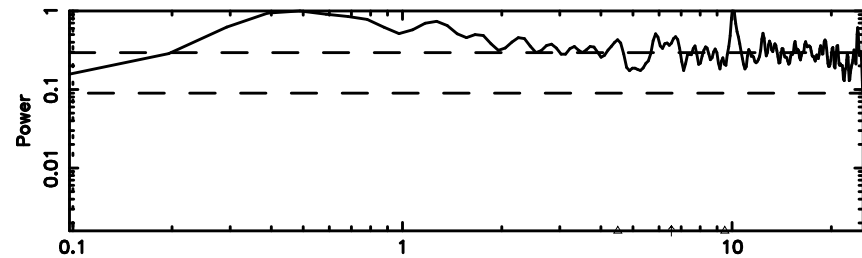

BLK: 5,SNR1: 0.17771 ,SNR2: 0.44029