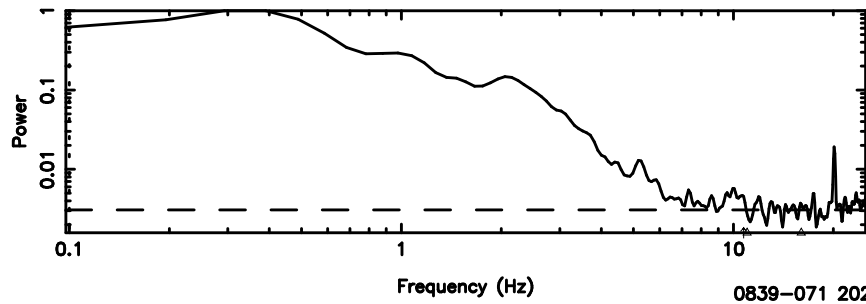

BLK:11,SNR1: 13.713 ,SNR2: 25.527

0839-071 2024/08/01 2.88UT TOYOKAWA-KISO

K20240801115118