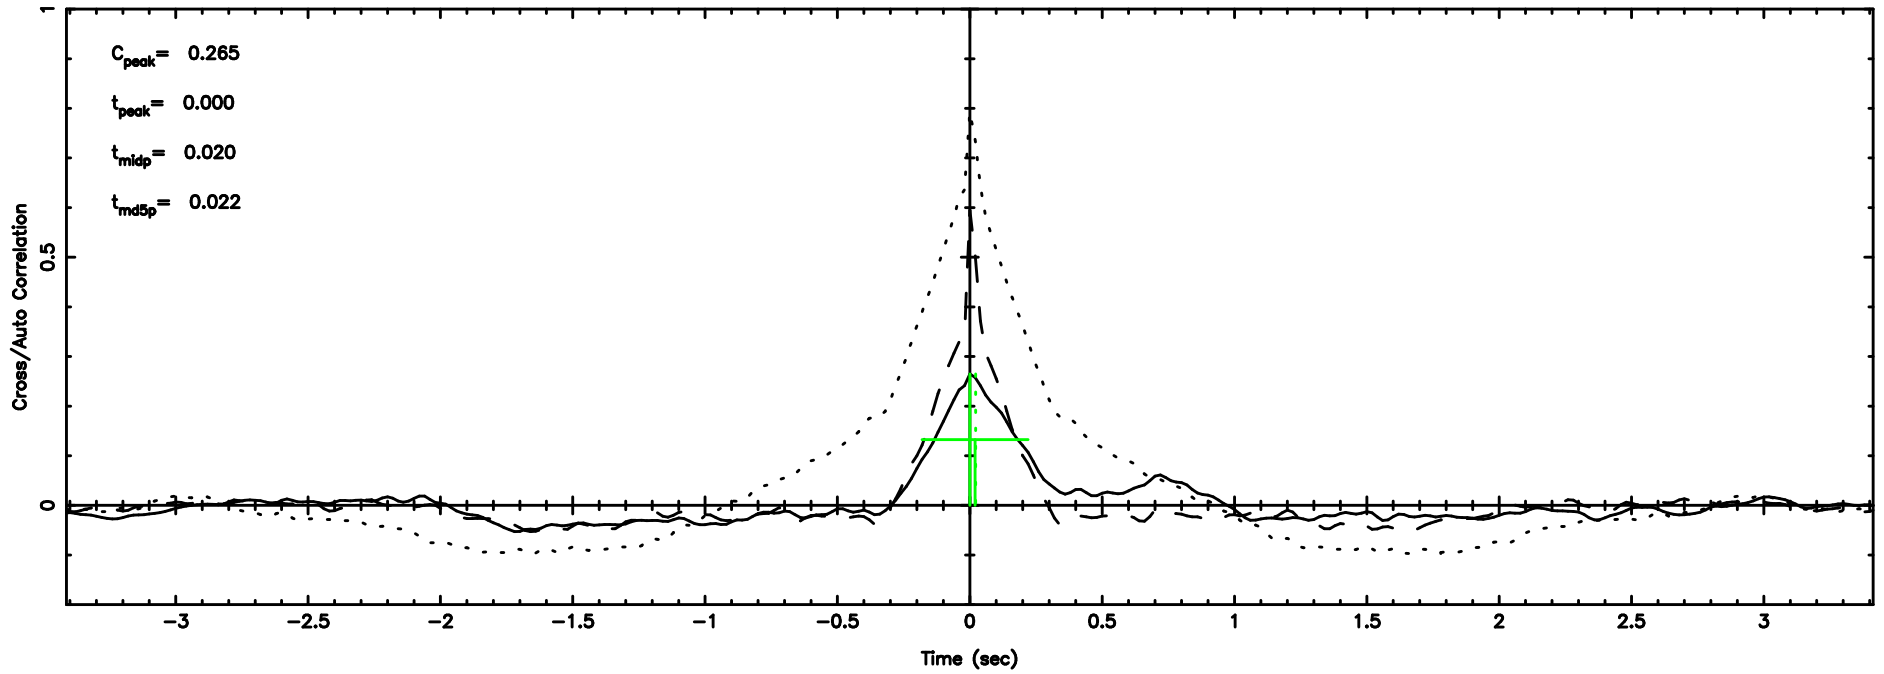

F20240801090521

BLK:14,SNR1: 3.1889 ,SNR2: 7.8798

T20240801090521

BLK:13,SNR1: 0.96724 ,SNR2: 4.8889

K20240801090518

BLK:13,SNR1: 32.281 ,SNR2: 35.627

0552+12 2024/08/01 0.12UT TOYOKAWA-KISO

F20240801090521