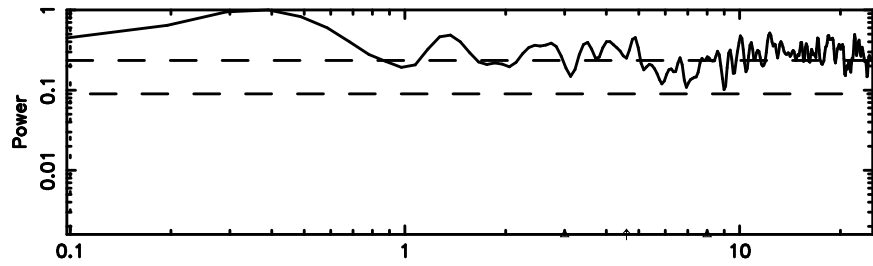

BLK: 3,SNR1: 0.27270 ,SNR2: 0.56126