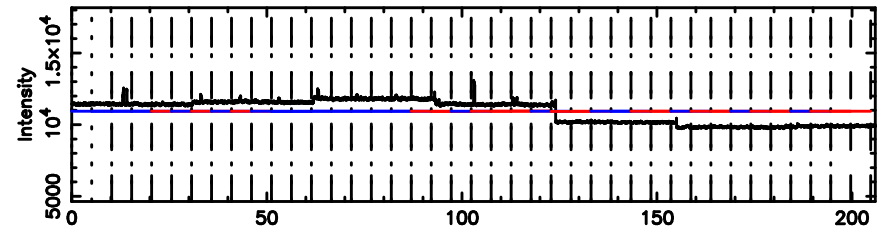

BLK:20,SNR1: 2.2784 ,SNR2: 8.7393

Frequency (Hz)

T20240801085259

BLK:21,SNR1: 3.4521 ,SNR2: 14.663

K20240801085256

BLK:21,SNR1: 6.1842 ,SNR2: 15.023

3C147 2024/07/31 23.91UT TOYOKAWA-KISO

F20240801085259