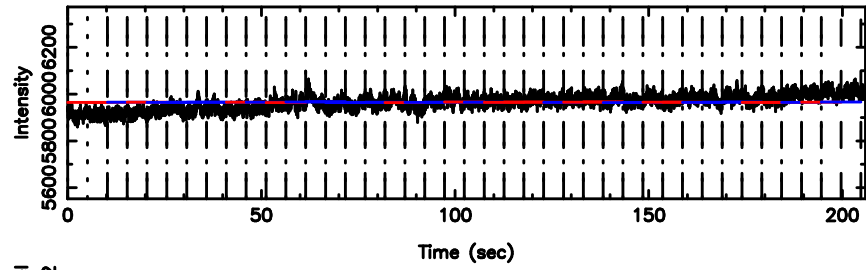

BLK:22,SNR1: 0.88400 ,SNR2: 7.8420

K20240801131505

BLK:22,SNR1: 0.45018 ,SNR2: 4.5826

3C236 2024/08/01 4.28UT TOYOKAWA-KISO

F20240801131508

BLK: 9,SNR1: 0.91909E-01,SNR2: 2.2193

K20240801131505

BLK: 9,SNR1: 0.37255 ,SNR2: 1.3442