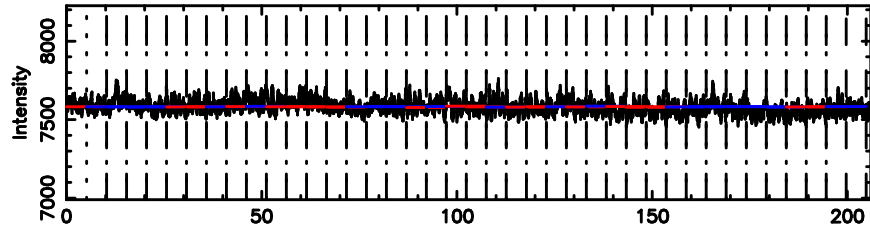

T20240801074259