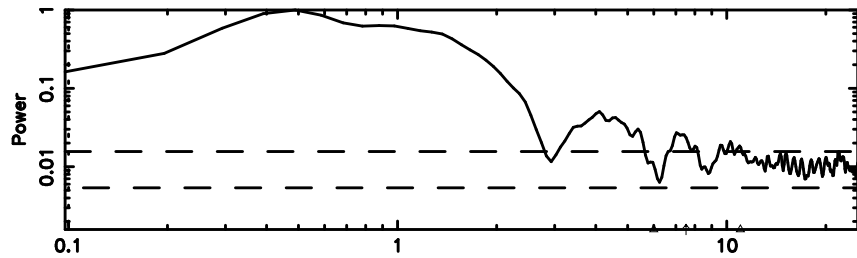

BLK:17,SNR1: 3.0165 ,SNR2: 8.2117

Frequency (Hz)

F20240801174903

BLK:17,SNR1: 0.88034 ,SNR2: 5.2971

Frequency (Hz)

1438+357 2024/08/01 8.85UT TOYOKAWA-FUJI

T20240801174903

BLK:15,SNR1: 3.2915 ,SNR2: 9.2294