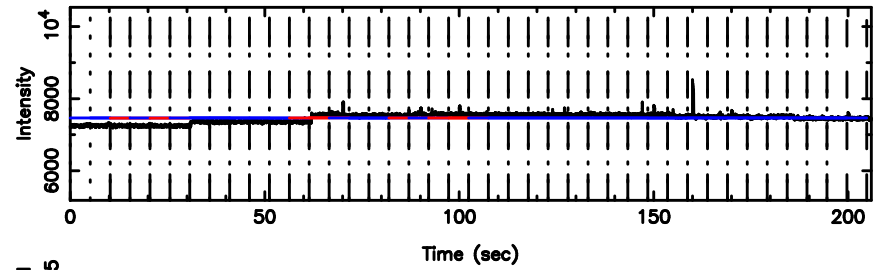

BLK:17,SNR1:-0.15955 ,SNR2: 1.4729

Frequency (Hz)

T20240801105342

BLK:32,SNR1: 2.8939 ,SNR2: 12.861

0741-06 2024/08/01 1.92UT TOYOKAWA-KISO

K20240801105339

BLK:32,SNR1: 2.3617 ,SNR2: 9.0295

F20240801105342