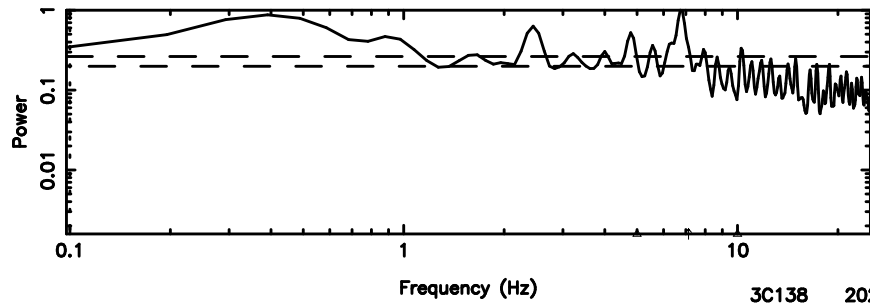

BLK: 7,SNR1:-0.19663 ,SNR2: 0.42336

3C138 2024/07/31 23.55UT FUJI -KISO

K20240801083104