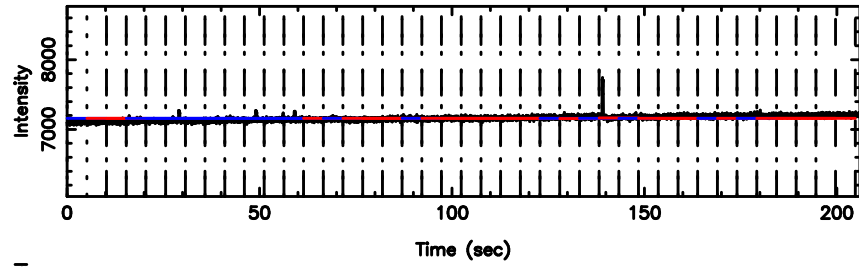

BLK:14,SNR1: 11.358 ,SNR2: 11.886

Frequency (Hz)

1355+01 2024/08/01 8.13UT TOYOKAWA-KISO

BLK:14,SNR1: 112.96 ,SNR2: 108.68

BLK:14,SNR1: 8.9689 ,SNR2: 9.4341

1355+01 2024/08/01 8.13UT FUJI -KISO

T20240801174903