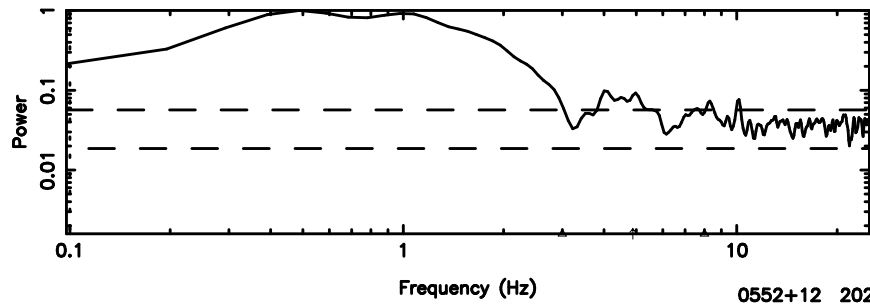

F20240801090521

BLK:14,SNR1: 3.1889 ,SNR2: 7.8798

T20240801090521

BLK:13,SNR1: 0.96724 ,SNR2: 4.8889

K20240801090518

BLK:13,SNR1: 32.281 ,SNR2: 35.627

0552+12 2024/08/01 0.12UT TOYOKAWA-KISO

F20240801090521