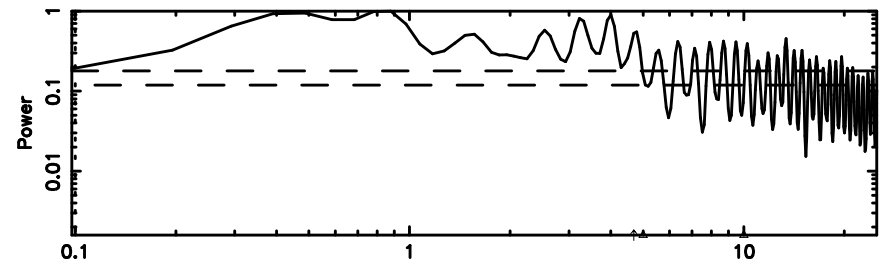

BLK: 4,SNR1: 0.28767 ,SNR2: 1.6841