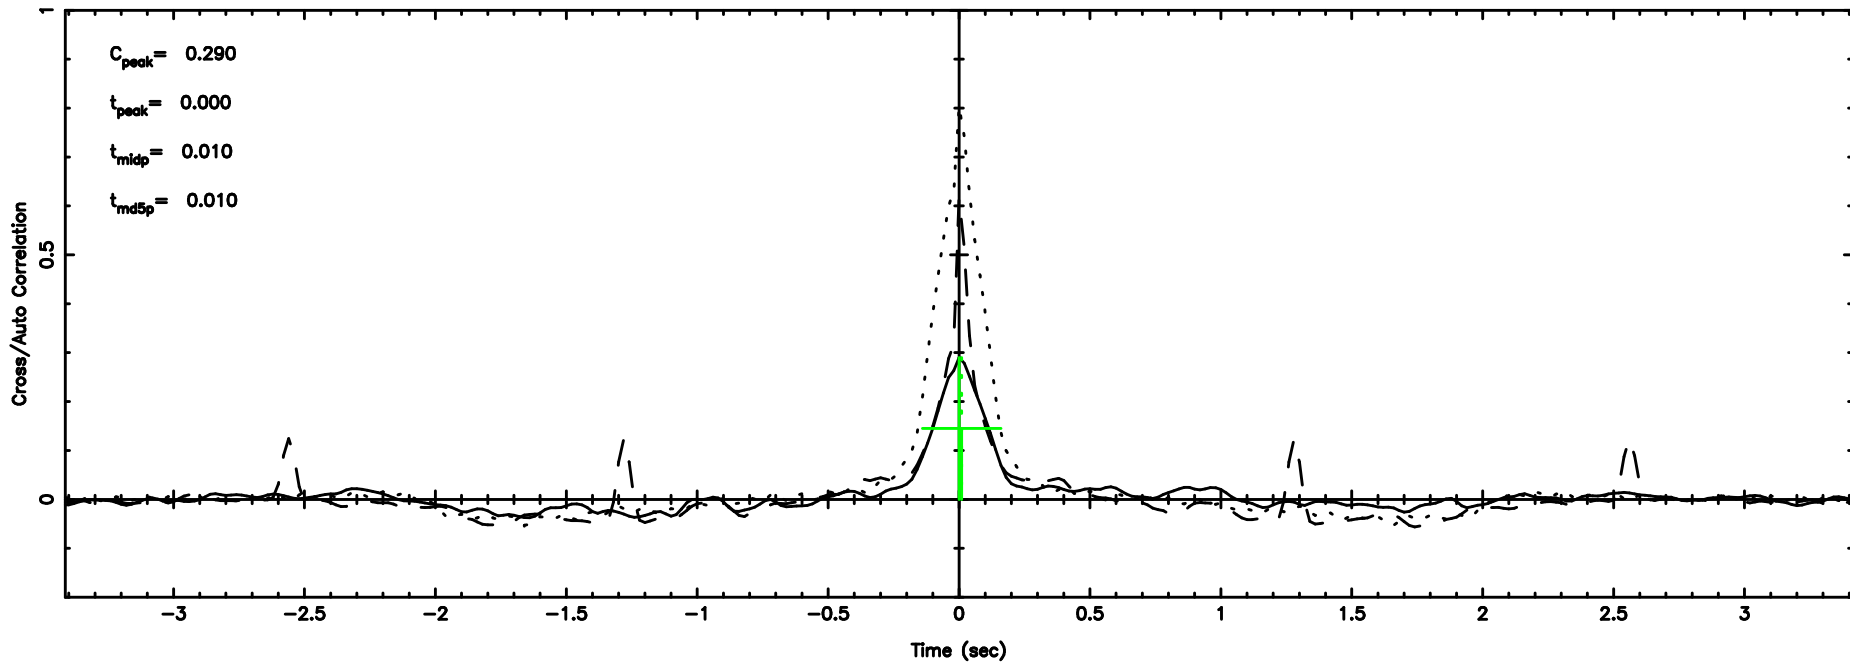

Frequency (Hz)

3C275 2024/08/01 6.88UT FUJI -KISO