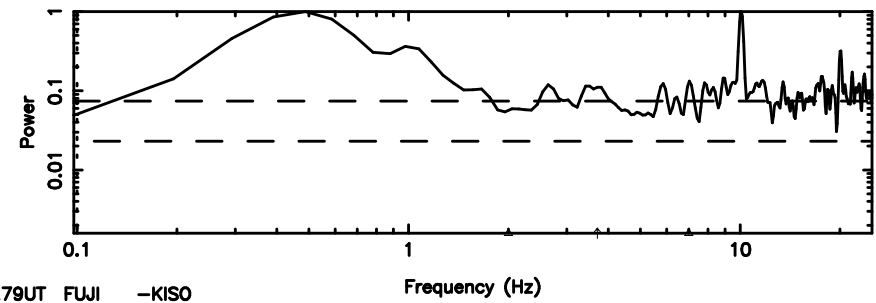

BLK: 4,SNR1: 0.65318 ,SNR2: 1.8054

3C222 2024/08/01 3.79UT FUJI -KISO