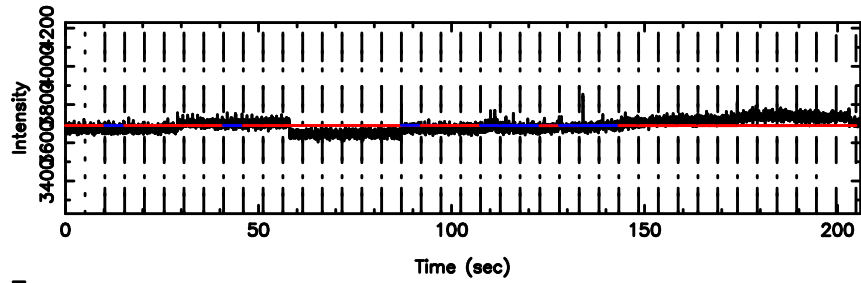

F20240801145838