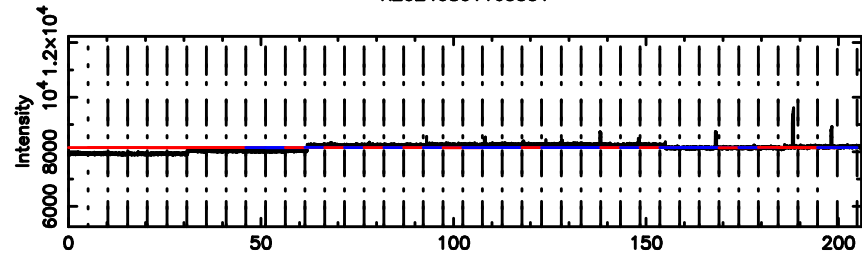

Frequency (Hz)

K20240801165551