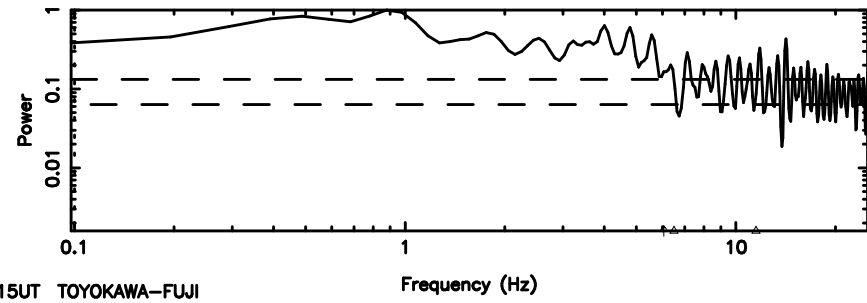

BLK: 5,SNR1: 0.63244 ,SNR2: 2.2530