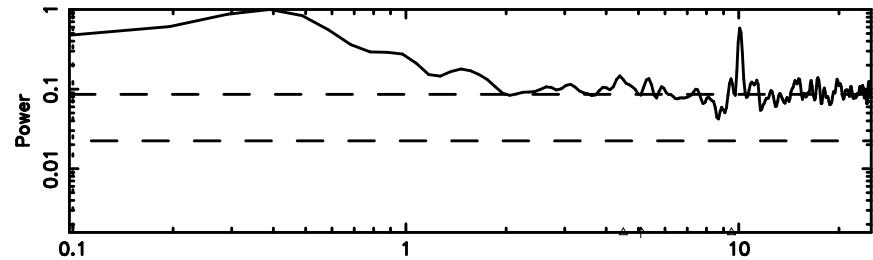

0703+138 2024/08/01 1.29UT TOYOKAWA-KISO

K20240801101548

BLK:11,SNR1: 0.33052 ,SNR2: 2.7044

F20240801101551

BLK:11,SNR1:-0.77684E-01,SNR2: 1.8122

Frequency (Hz)

K20240801101548

BLK:11,SNR1: 0.43967 ,SNR2: 1.3021