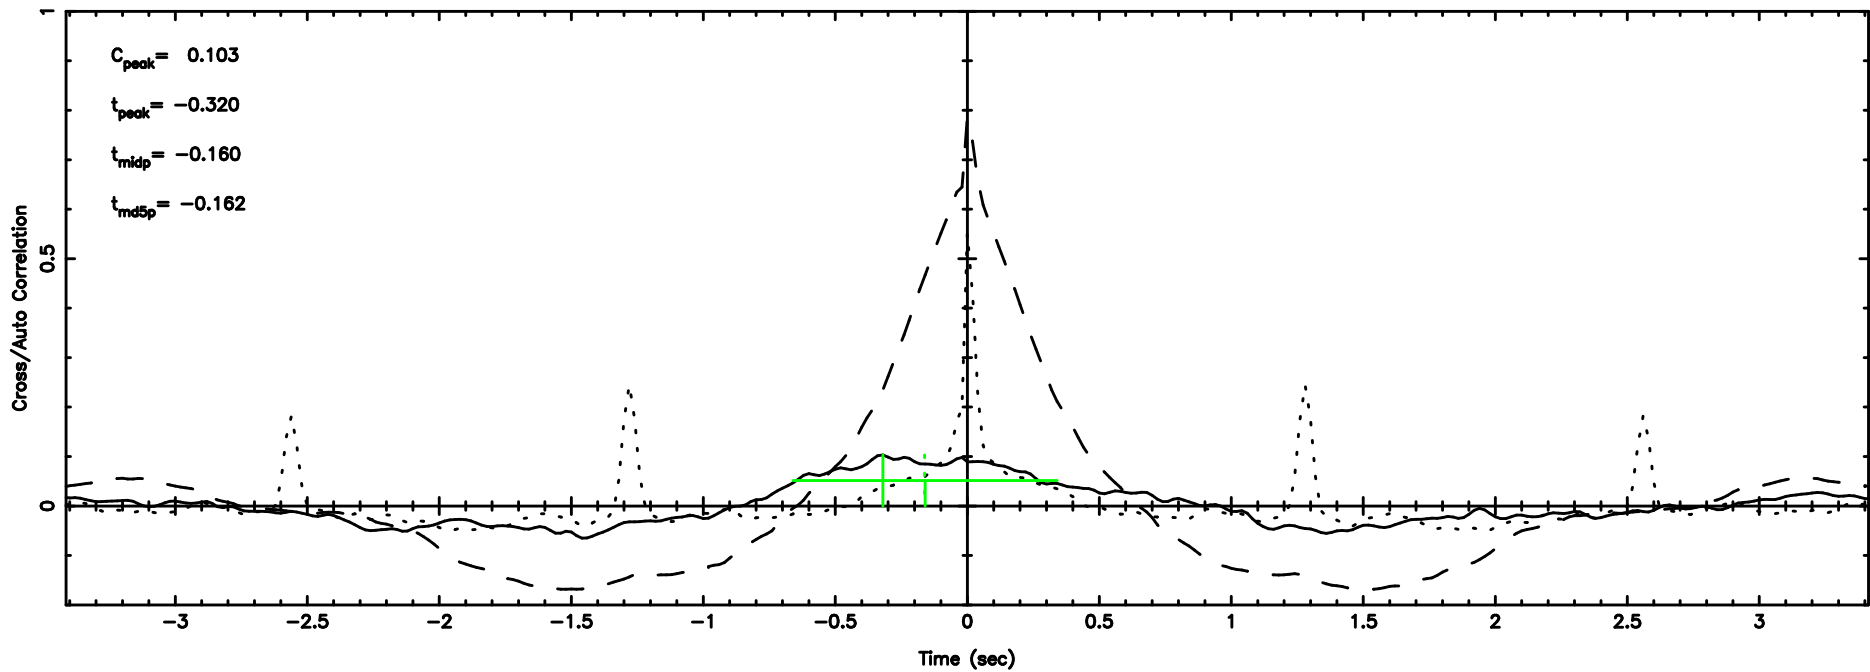

T20240801105342

BLK:17,SNR1: 3.4754 ,SNR2: 14.945

0741-06 2024/08/01 1.92UT TOYOKAWA-FUJI

F20240801105342

BLK:17,SNR1:-0.15955 ,SNR2: 1.4729

Frequency (Hz)