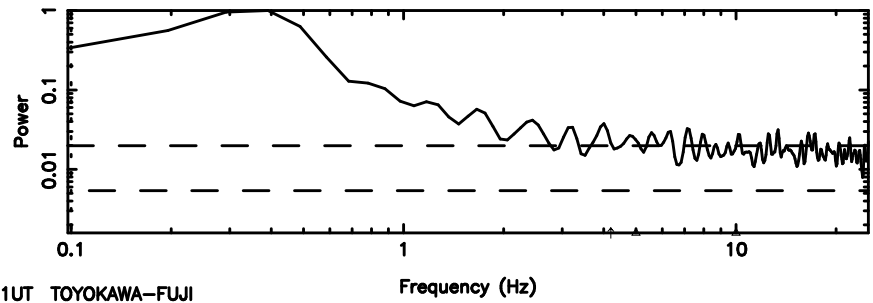

BLK:13,SNR1: 1.0125 ,SNR2: 5.1402