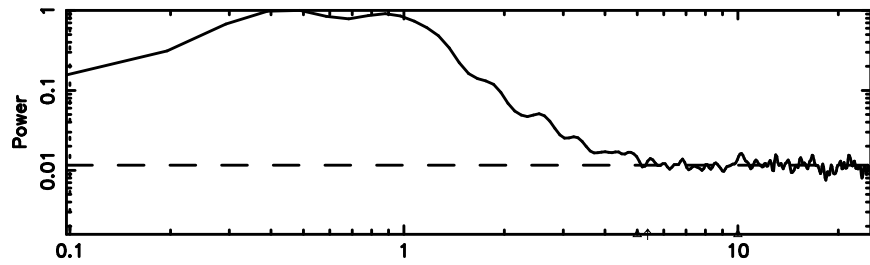

BLK:22,SNR1: 4.5123 ,SNR2: 16.966