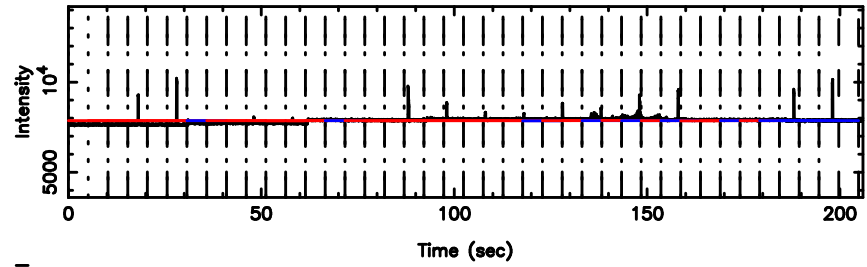

3C275 2024/08/01 6.88UT TOYOKAWA-FUJI

T20240801155054

BLK:11,SNR1: 2.9438 ,SNR2: 13.603

Frequency (Hz)

3C275 2024/08/01 6.88UT TOYOKAWA-KISO

K20240801155051

BLK:11,SNR1: 3.6114 ,SNR2: 16.313

Frequency (Hz)