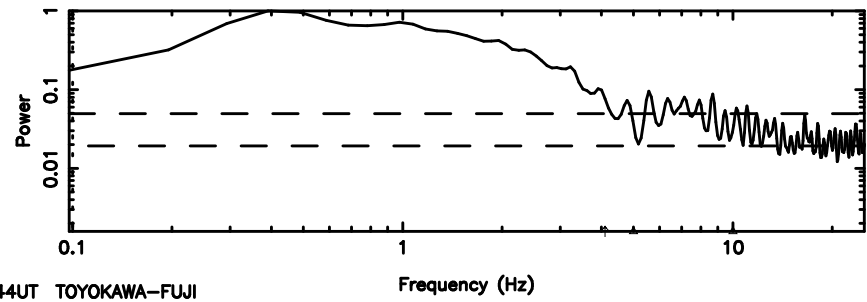

BLK:15,SNR1: 1.1428 ,SNR2: 6.7646