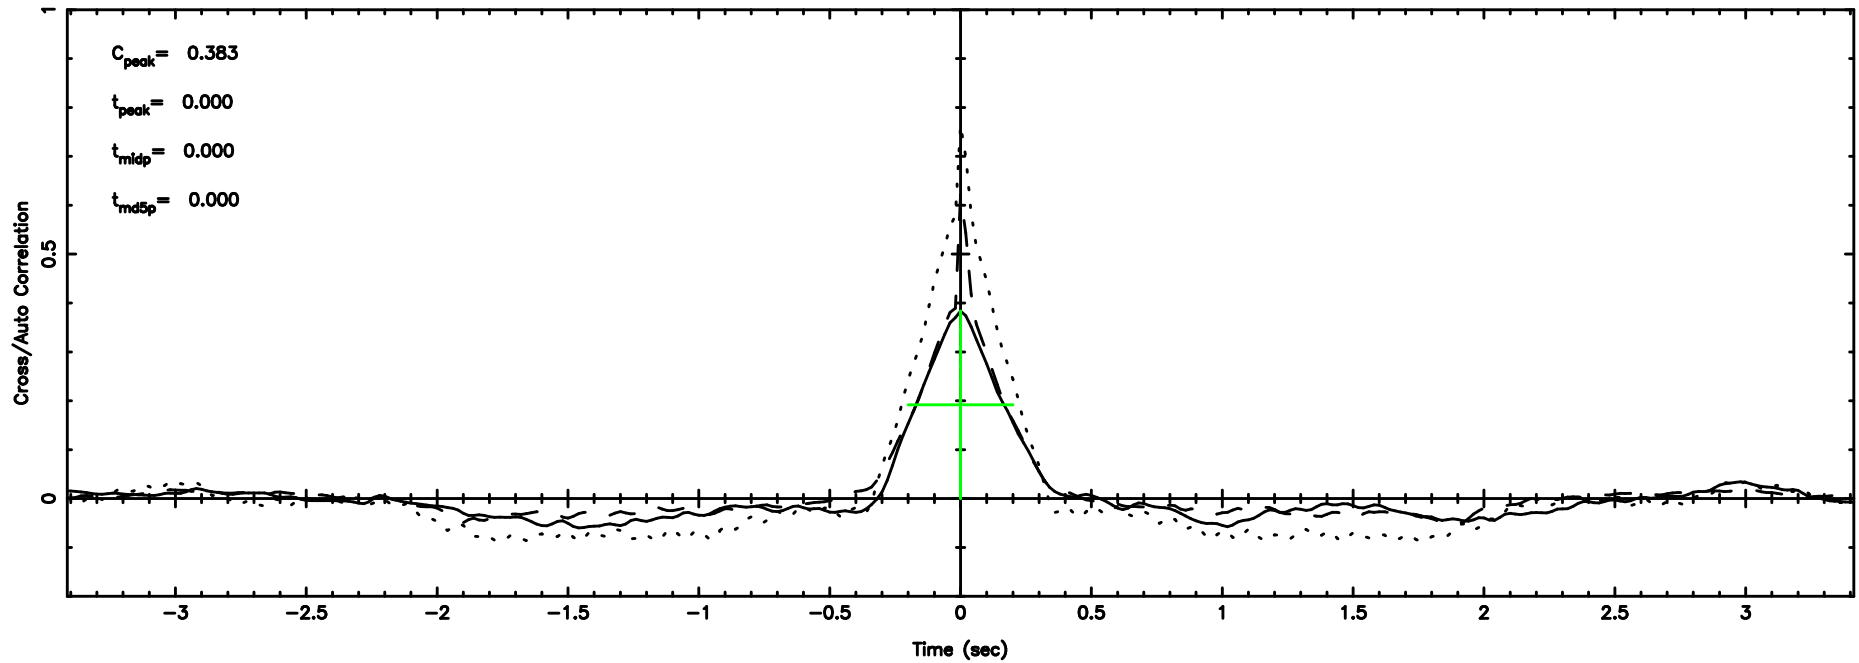

Frequency (Hz)

3C279 2024/08/01 7.11UT TOYOKAWA-KISO