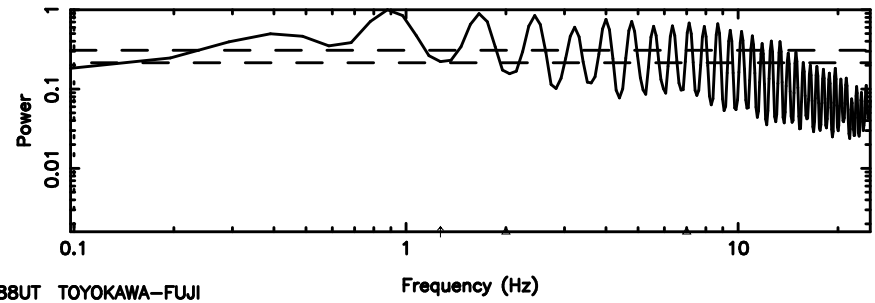

BLK:10,SNR1:-0.24312 ,SNR2: 0.63475