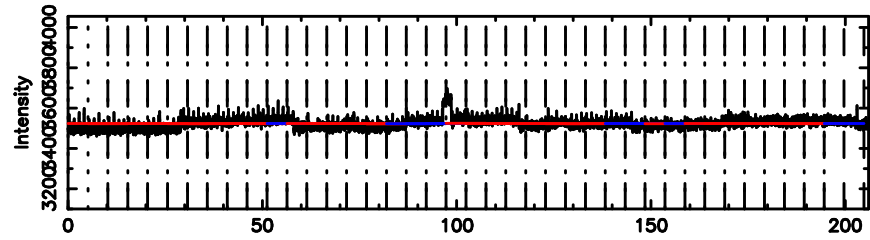

T202408011111101

BLK:17,SNR1: 0.46289 ,SNR2: 3.8458

K202408011111058

BLK:17,SNR1: 0.55107 ,SNR2: 4.6063

3C190 2024/08/01 2.21UT TOYOKAWA-KISO

F20240801111101

BLK: 8,SNR1: 1.4615 ,SNR2: 10.773

K202408011111058