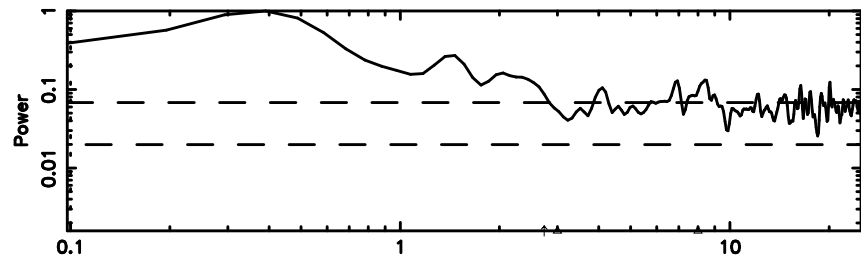

BLK: 5,SNR1: 0.37536 ,SNR2: 3.2088