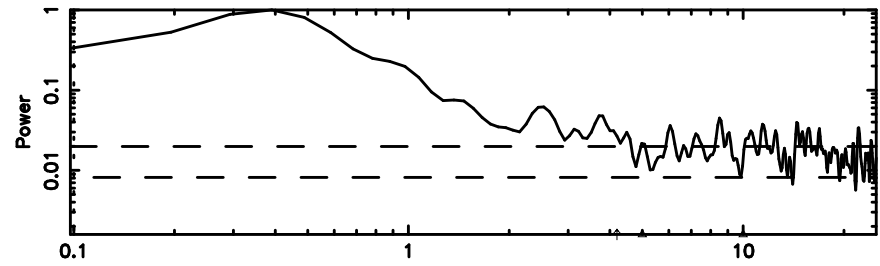

0302+341 2024/07/31 21.30UT TOYOKAWA-FUJI

T20240801061604

BLK: 3,SNR1: 0.27270 ,SNR2: 0.56126

Frequency (Hz)

K20240801061601

BLK: 3,SNR1: 1.3913 ,SNR2: 6.7245

Frequency (Hz)

0302+341 2024/07/31 21.30UT TOYOKAWA-KISO