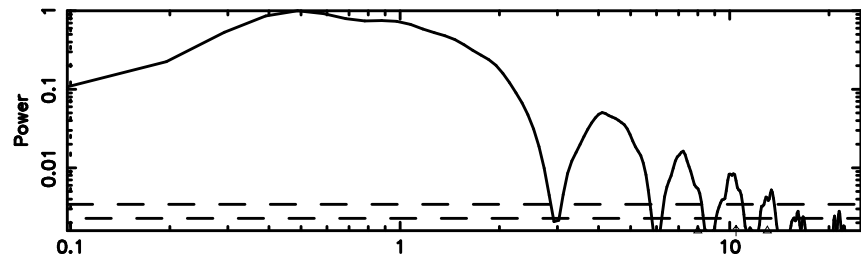

Frequency (Hz)

F20240801163437

BLK: 3,SNR1: 1.0074 ,SNR2: 3.4763

Frequency (Hz)

1323+32 2024/08/01 7.61UT TOYOKAWA-FUJI

T20240801163437

BLK: 7,SNR1: 12.753 ,SNR2: 24.807

Frequency (Hz)