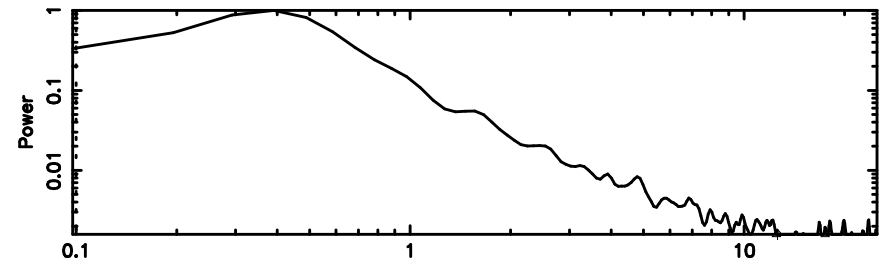

BLK:22,SNR1: 4.5123 ,SNR2: 16.966

Frequency (Hz)

3C119 2024/07/31 22.74UT TOYOKAWA-KISO

K20240801074257

BLK:22,SNR1: 20.775 ,SNR2: 32.936

Frequency (Hz)

F20240801074259

BLK:20,SNR1: 1.1694 ,SNR2: 5.1611