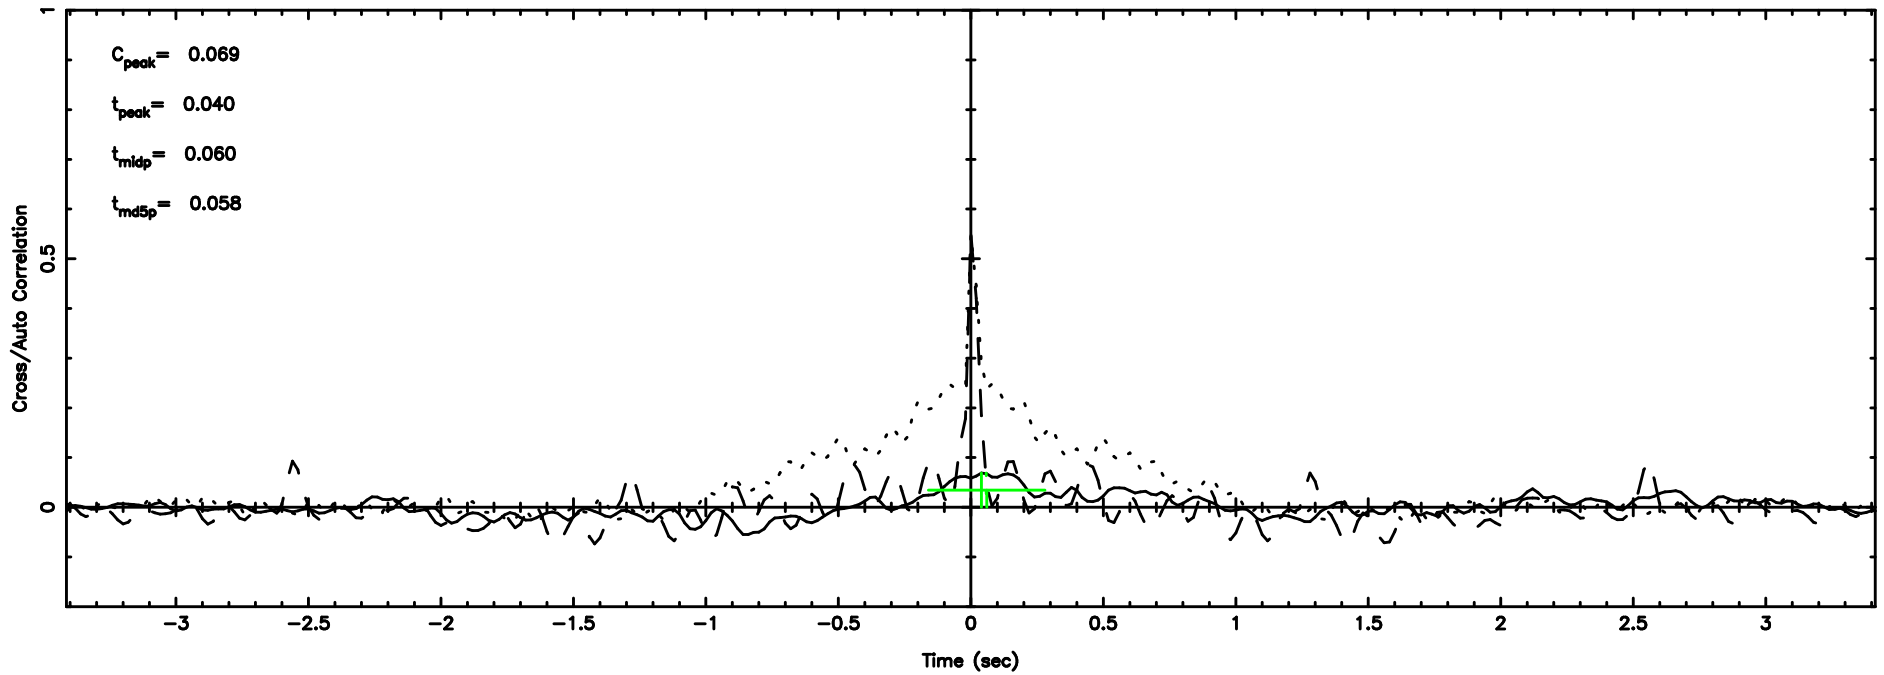

BLK: 7,SNR1: 2.0547 ,SNR2: 6.9593