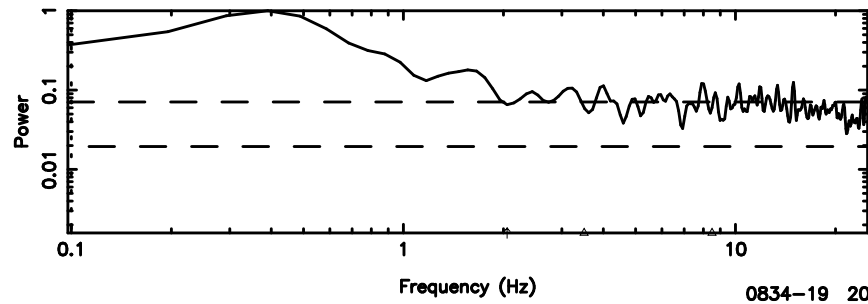

Frequency (Hz)

T20240801114616

BLK:20,SNR1: 4.2628 ,SNR2: 8.0394

0834-19 2024/08/01 2.80UT TOYOKAWA-KISO

K20240801114613

BLK:20,SNR1: 0.39485 ,SNR2: 1.0522

F20240801114616

BLK: 8,SNR1: 0.34359 ,SNR2: 3.7664