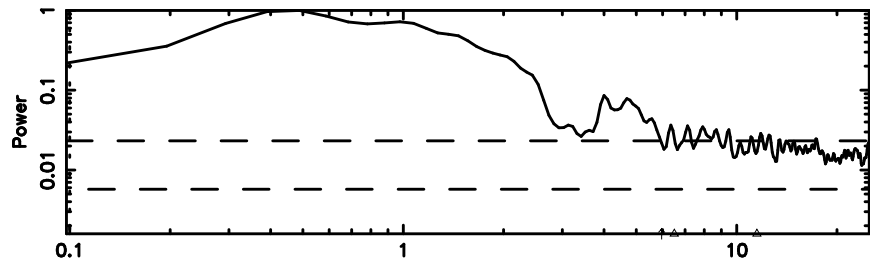

BLK:18,SNR1: 2.6000 ,SNR2: 9.0885