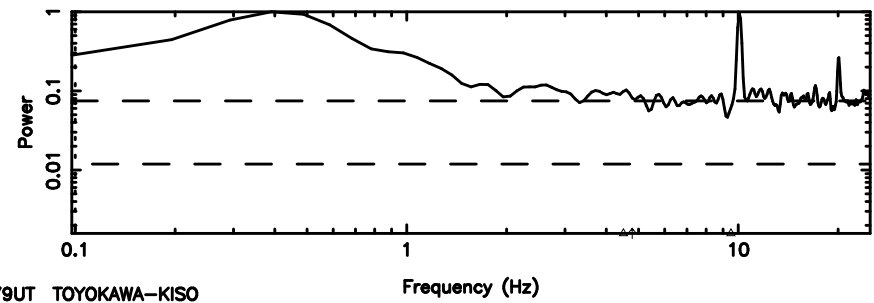

T20240801124538

BLK:20,SNR1: 1.3847 ,SNR2: 4.1678

3C222 2024/08/01 3.79UT TOYOKAWA-KISO

K20240801124536

BLK:20,SNR1: 0.61492 ,SNR2: 1.6875

F20240801124538

BLK: 4,SNR1:-0.15673 ,SNR2: 0.62978

K20240801124536