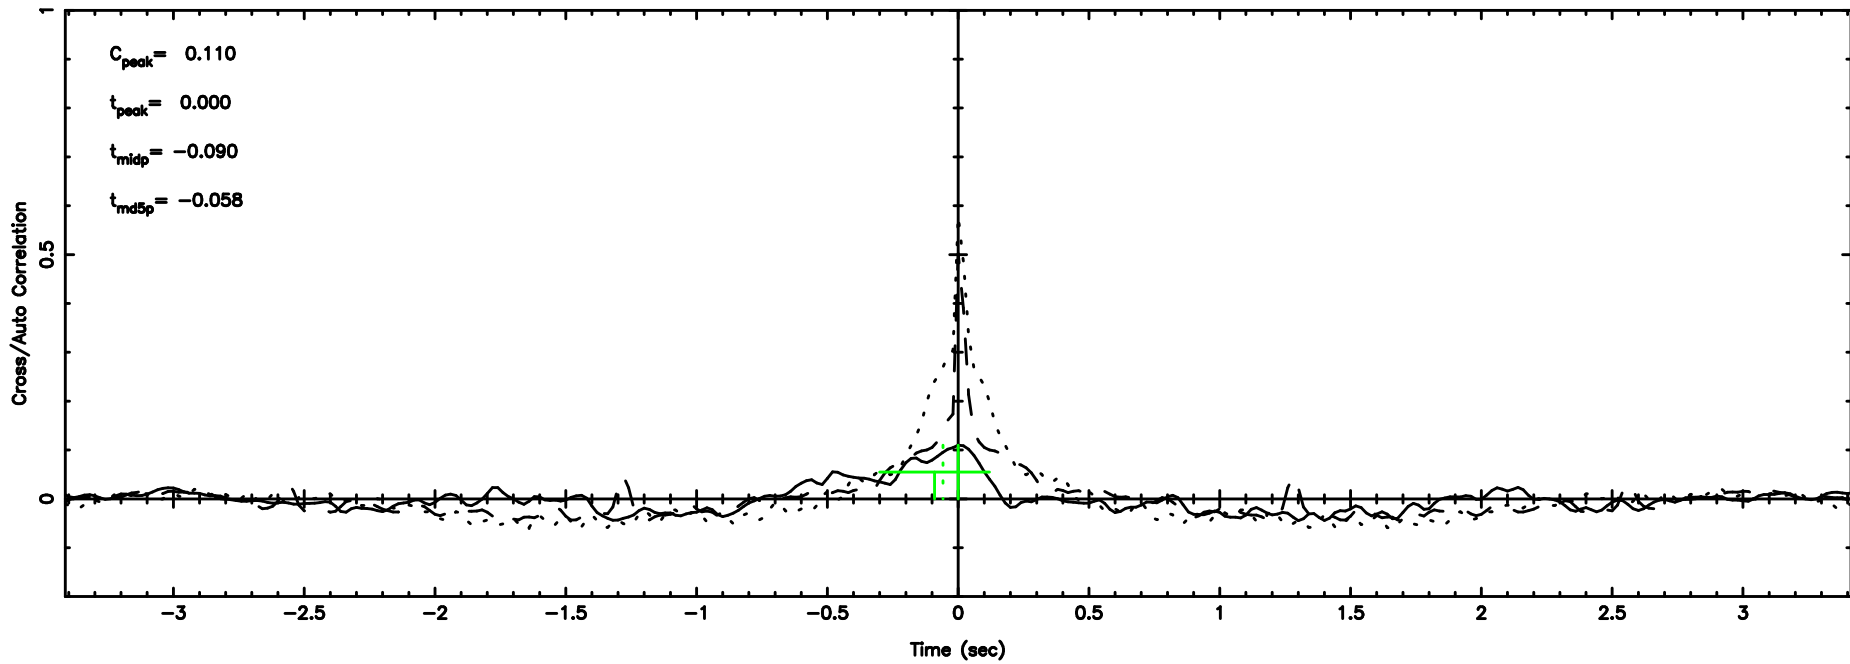

Frequency (Hz)

3C283 2024/08/01 7.36UT FUJI -KISO