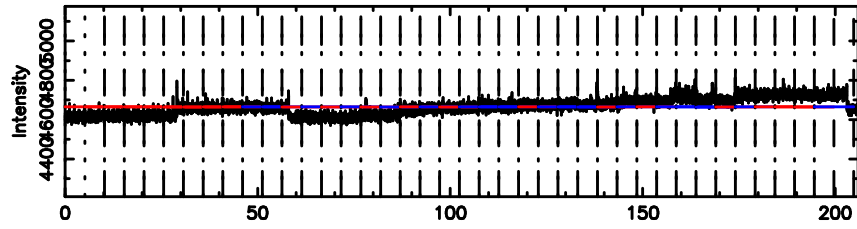

BLK:14,SNR1: 0.23919 ,SNR2: 0.91229

Frequency (Hz)

K20240801165551

BLK:14,SNR1: 4.3756 ,SNR2: 17.300

Frequency (Hz)

1345+12 2024/08/01 7.96UT TOYOKAWA-KISO

F20240801165554

BLK:18,SNR1: 0.36296 ,SNR2: 1.2615