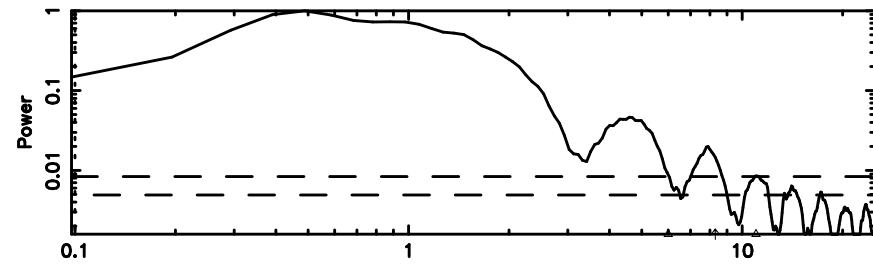

BLK:24,SNR1: 7.1673 ,SNR2: 18.074