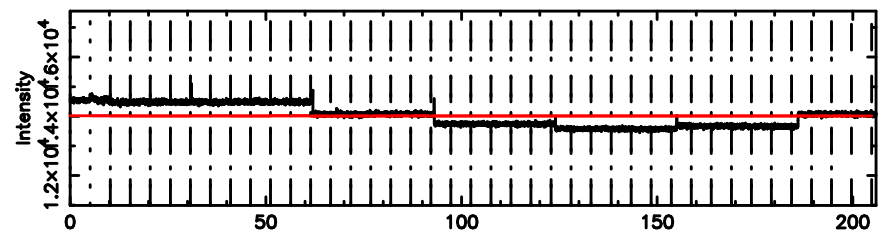

K20240801061601