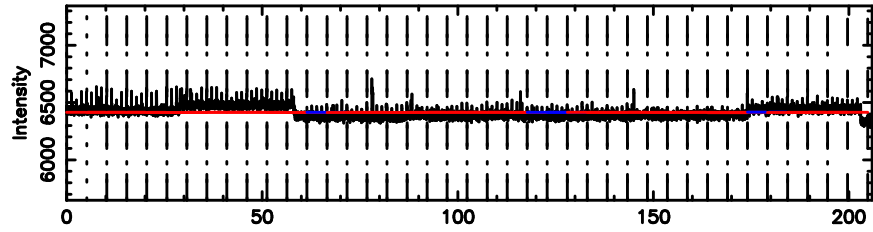

F20240801063735