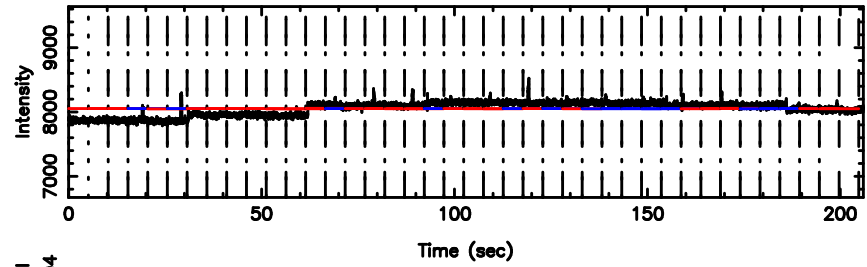

T20240801153743

BLK:23,SNR1: 2.5365 ,SNR2: 10.000

K20240801153741

BLK:23,SNR1: 1.4568 ,SNR2: 5.8255

3C273 2024/08/01 6.66UT TOYOKAWA-KISO

F20240801153743

BLK:14,SNR1:-0.68778E-01,SNR2: 1.2796

K20240801153741