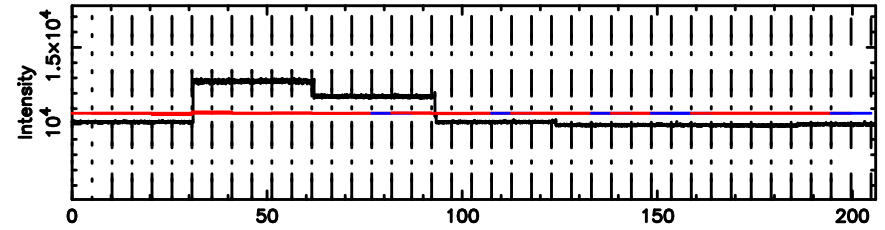

K20240801084437

BLK:21,SNR1: 2.5407 ,SNR2: 9.8037

Frequency (Hz)

0531+194 2024/07/31 23.77UT TOYOKAWA-KISO

F20240801084439

BLK: 6,SNR1:-0.11976 ,SNR2: 0.85150

Frequency (Hz)

K20240801084437