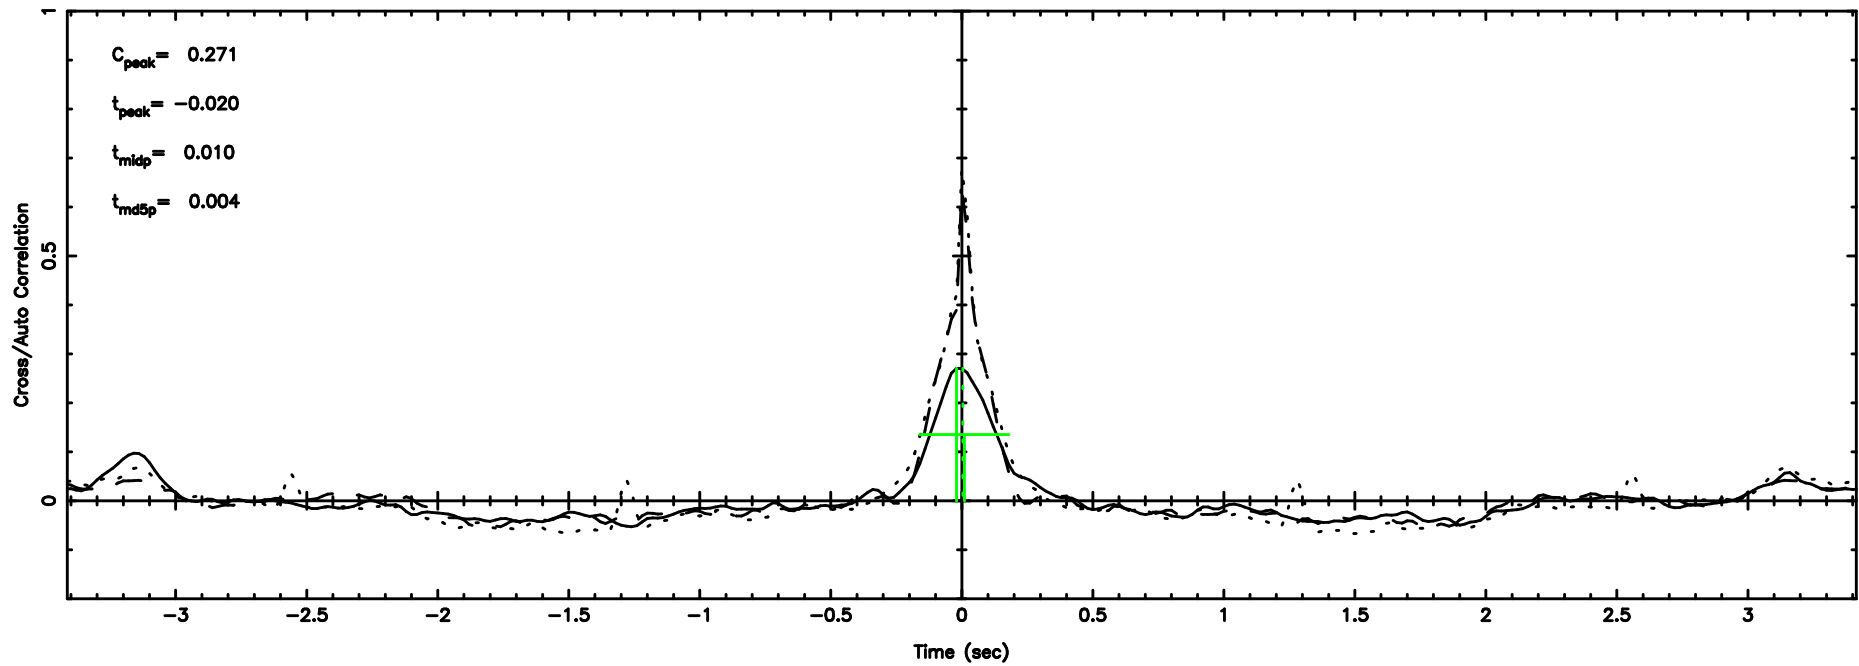

1213-17 2024/08/01 6.44UT TOYOKAWA-FUJI