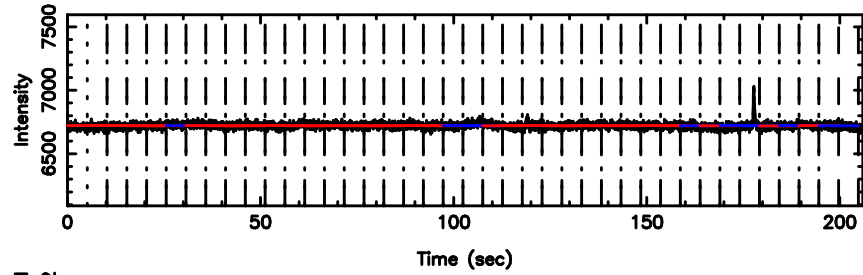

Frequency (Hz)

F20240801145211

BLK: 7,SNR1: 79.972 ,SNR2: 368.51

Frequency (Hz)

3C263.1 2024/08/01 5.90UT TOYOKAWA-FUJI

T20240801145211

BLK: 8,SNR1: 2.8720 ,SNR2: 19.088

K20240801145208