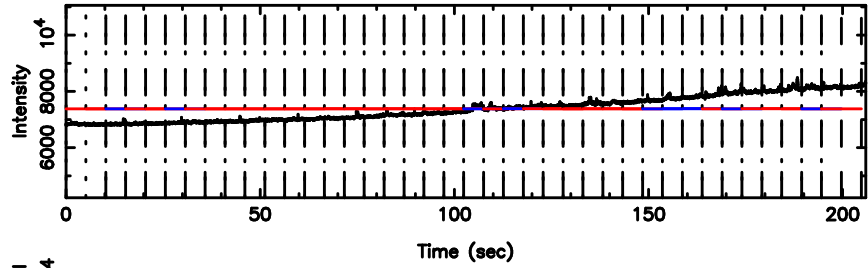

T20240801114616

BLK: 9,SNR1: 4.7688 ,SNR2: 9.1351