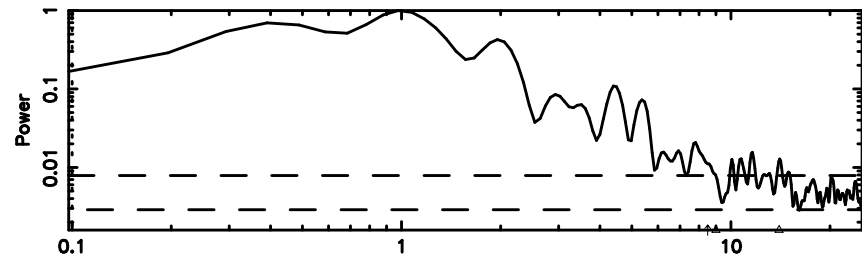

BLK:22,SNR1: 8.1595 ,SNR2: 19.479