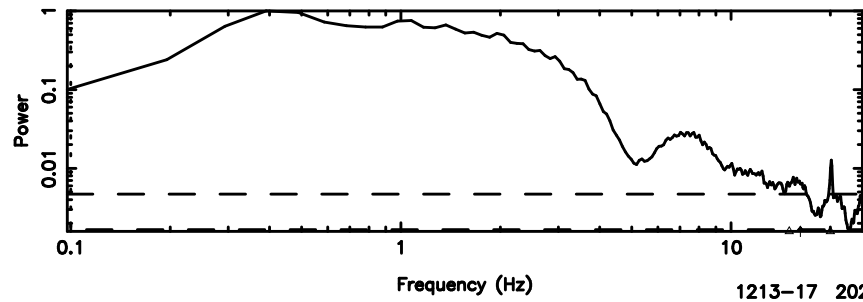

BLK:15,SNR1: 18.715 ,SNR2: 23.062