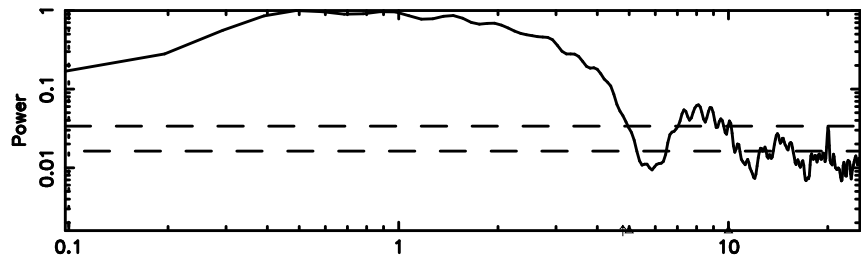

BLK:11,SNR1: 2.9438 ,SNR2: 13.603