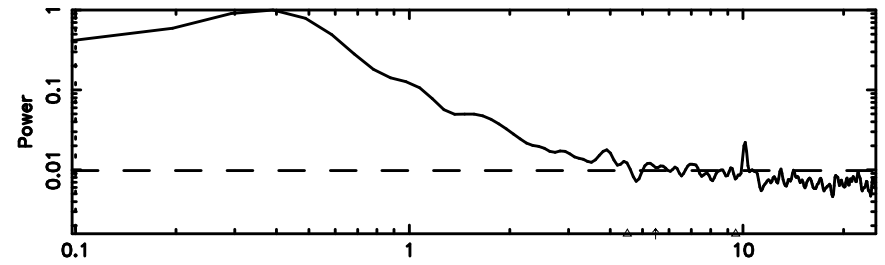

BLK:21,SNR1: 2.5407 ,SNR2: 9.8037