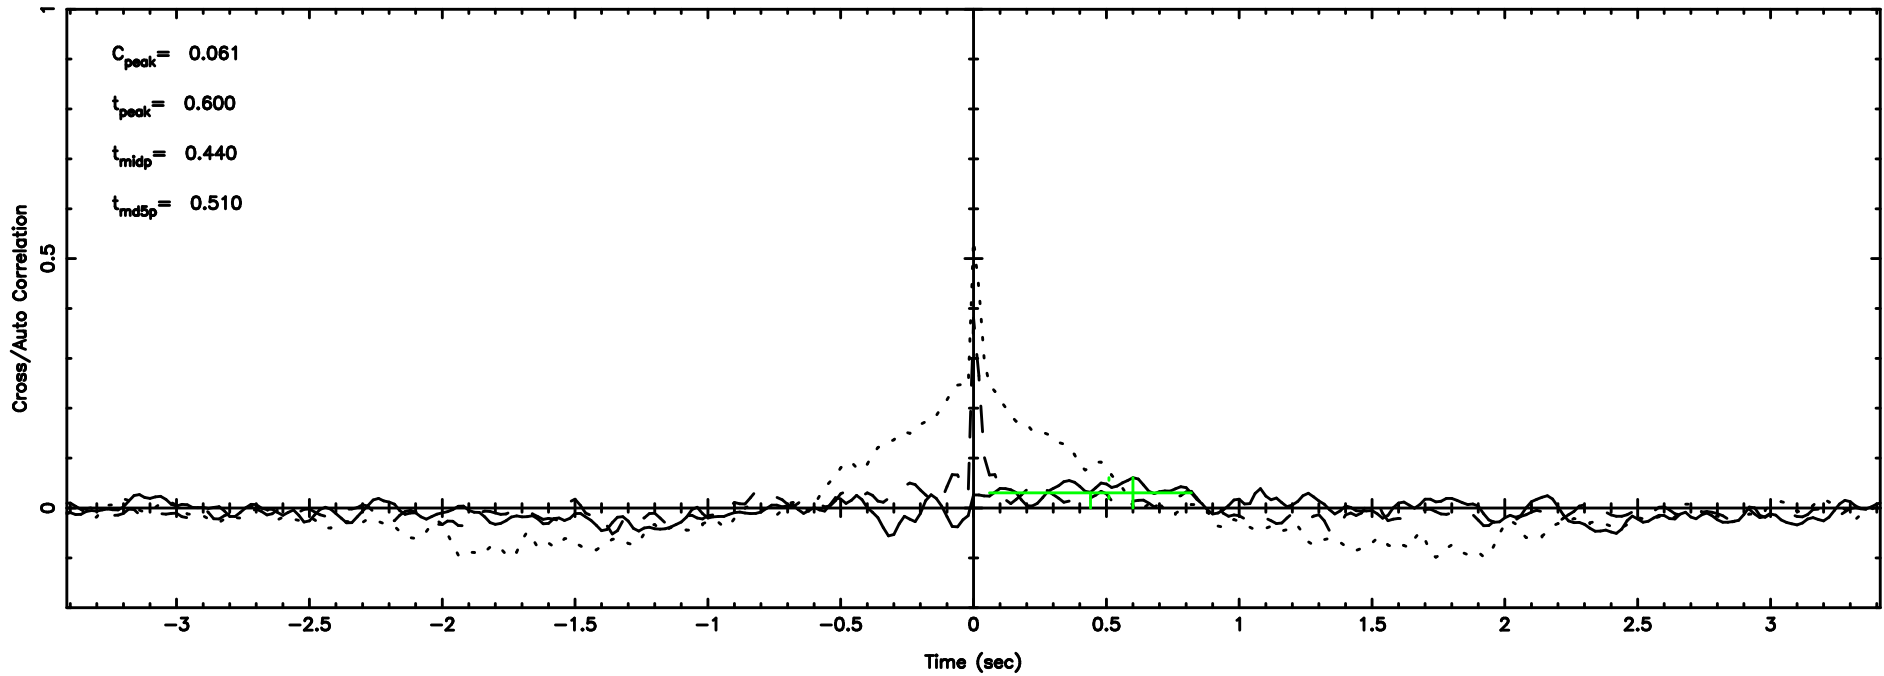

0302+341 2024/07/31 21.30UT TOYOKAWA-FUJI

T20240801061604

BLK: 3,SNR1: 0.27270 ,SNR2: 0.56126

Frequency (Hz)

K20240801061601

BLK: 3,SNR1: 1.3913 ,SNR2: 6.7245

Frequency (Hz)

0302+341 2024/07/31 21.30UT TOYOKAWA-KISO