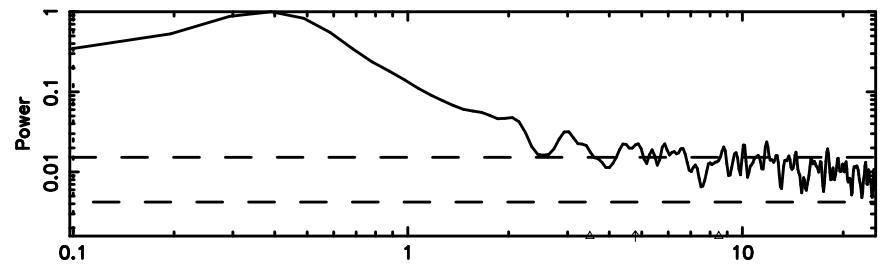

BLK: 4,SNR1: 2.1407 ,SNR2: 13.617

Frequency (Hz)

0308+305 2024/07/31 21.39UT TOYOKAWA-KISO

F20240801062158

BLK: 4,SNR1: 0.49631E-01,SNR2: 2.7079

Frequency (Hz)

K20240801062155

BLK: 4,SNR1: 1.6366 ,SNR2: 7.4153