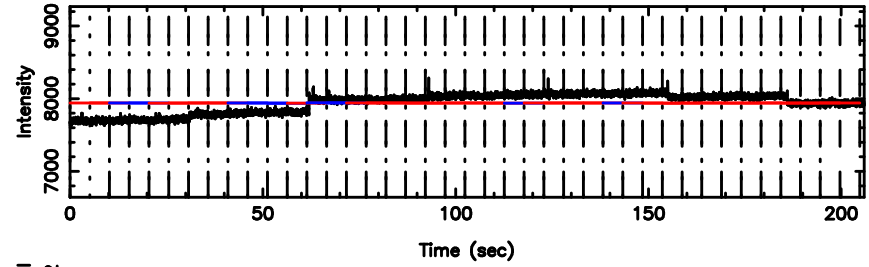

Frequency (Hz)

K20240801155656