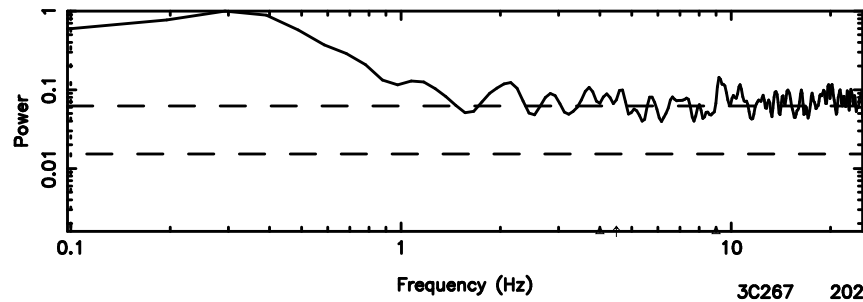

BLK: 5,SNR1: 0.47251 ,SNR2: 1.6989