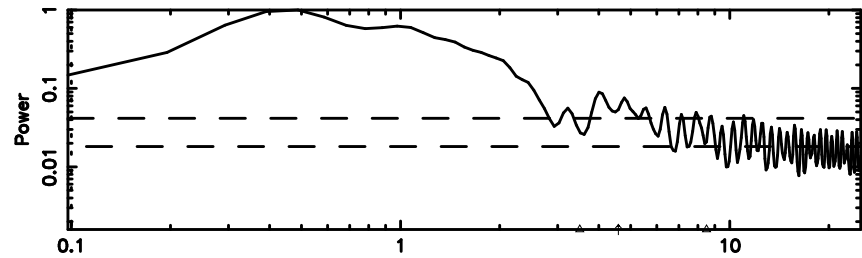

BLK:17,SNR1: 3.0165 ,SNR2: 8.2117

Frequency (Hz)

F20240801174903

BLK:17,SNR1: 0.88034 ,SNR2: 5.2971

Frequency (Hz)

1438+357 2024/08/01 8.85UT TOYOKAWA-FUJI

T20240801174903

BLK:15,SNR1: 3.2915 ,SNR2: 9.2294