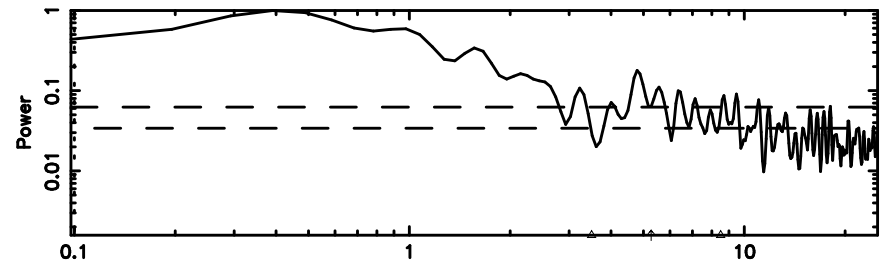

T20240801055801

BLK: 4,SNR1: 0.24239 ,SNR2: 0.77340

Frequency (Hz)

F20240801055802

BLK: 4,SNR1: 0.42574 ,SNR2: 2.8274

Frequency (Hz)

0244+377 2024/07/31 21.00UT TOYOKAWA-FUJI

BLK: 3,SNR1:-0.40554E-01,SNR2: 0.61033