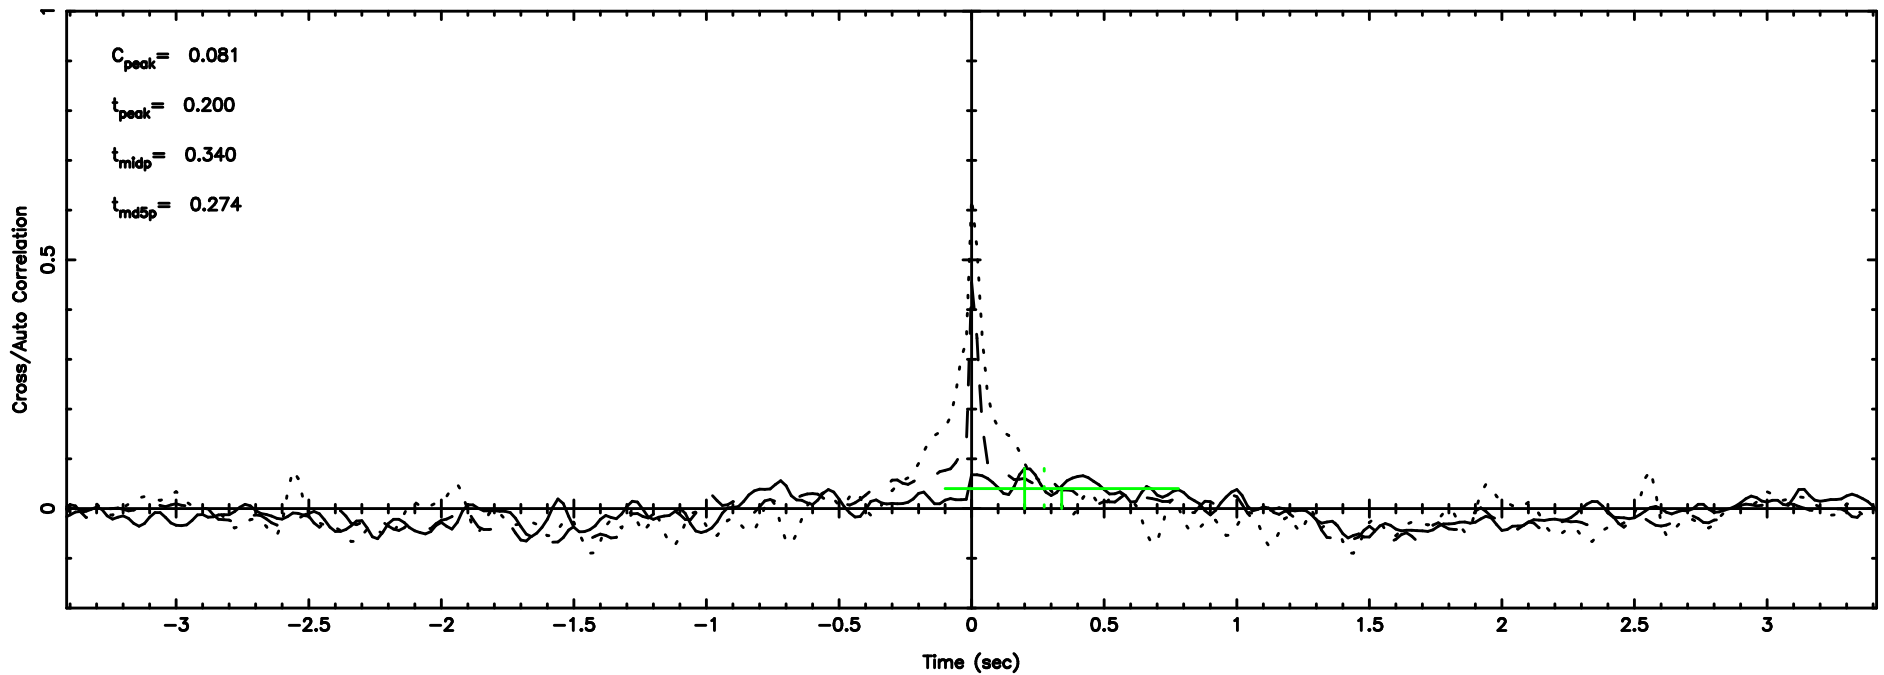

Frequency (Hz)

0418+236 2024/07/31 22.55UT TOYOKAWA-FUJI