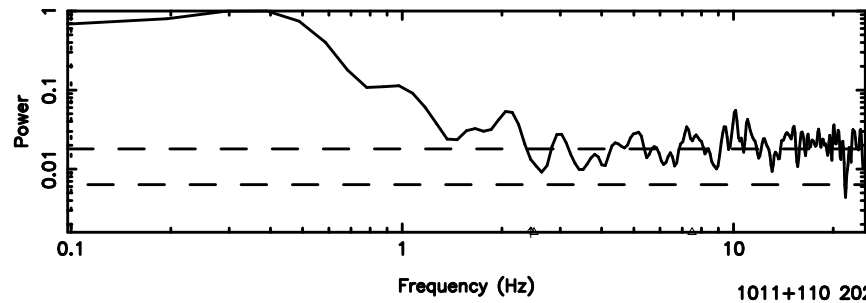

BLK: 4,SNR1: 1.4971 ,SNR2: 11.388