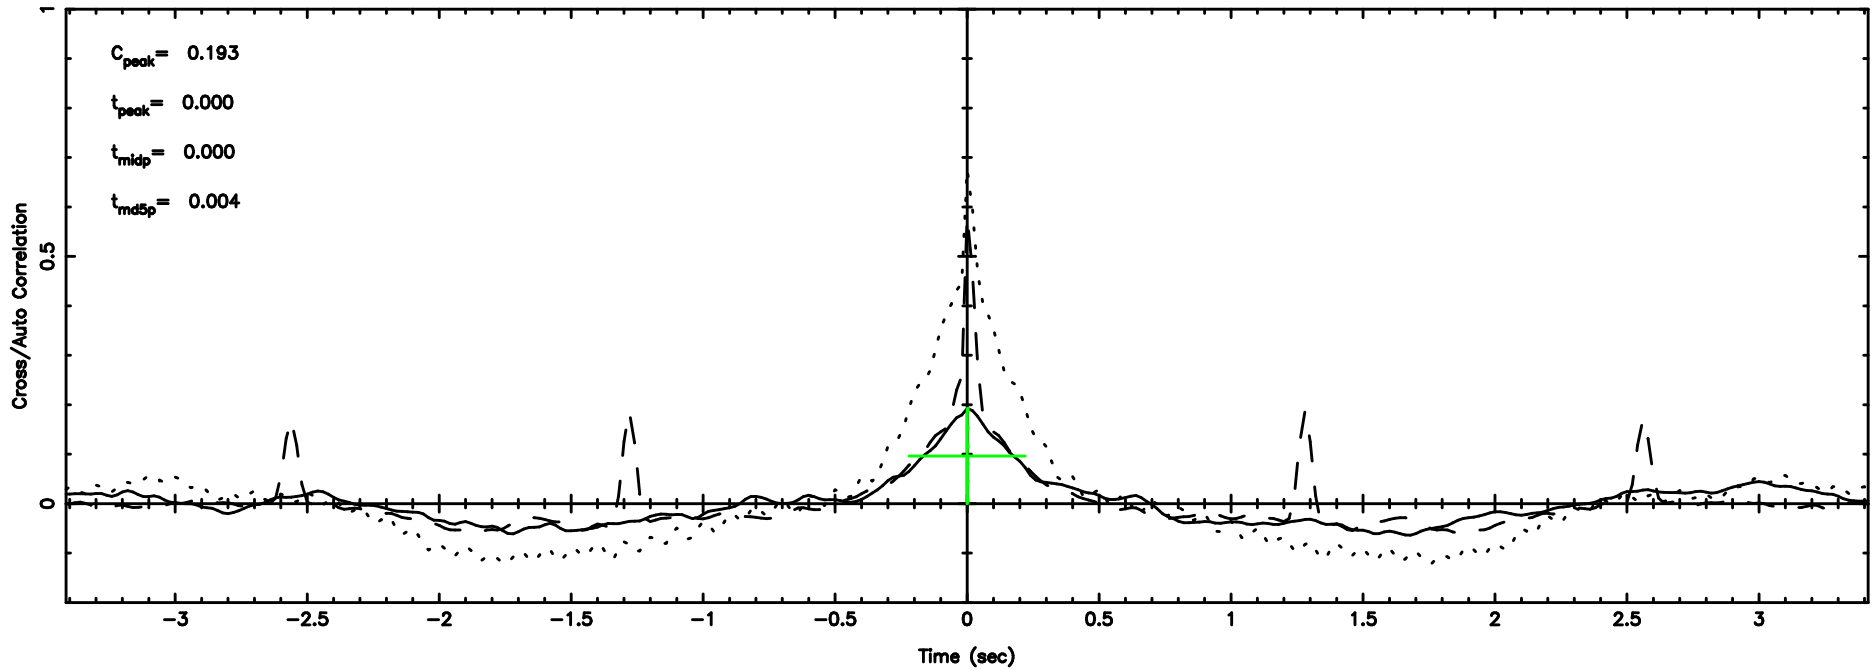

0741-06 2024/08/01 1.92UT FUJI -KISO