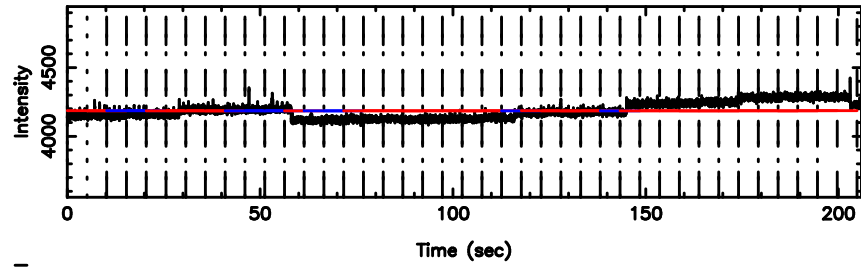

Frequency (Hz)

K20240801155656

BLK: 5,SNR1: 1.0396 ,SNR2: 4.5623

Frequency (Hz)

1245-19 2024/08/01 6.98UT TOYOKAWA-KISO

F20240801155659

BLK: 9,SNR1: 0.63682 ,SNR2: 1.9874

Frequency (Hz)