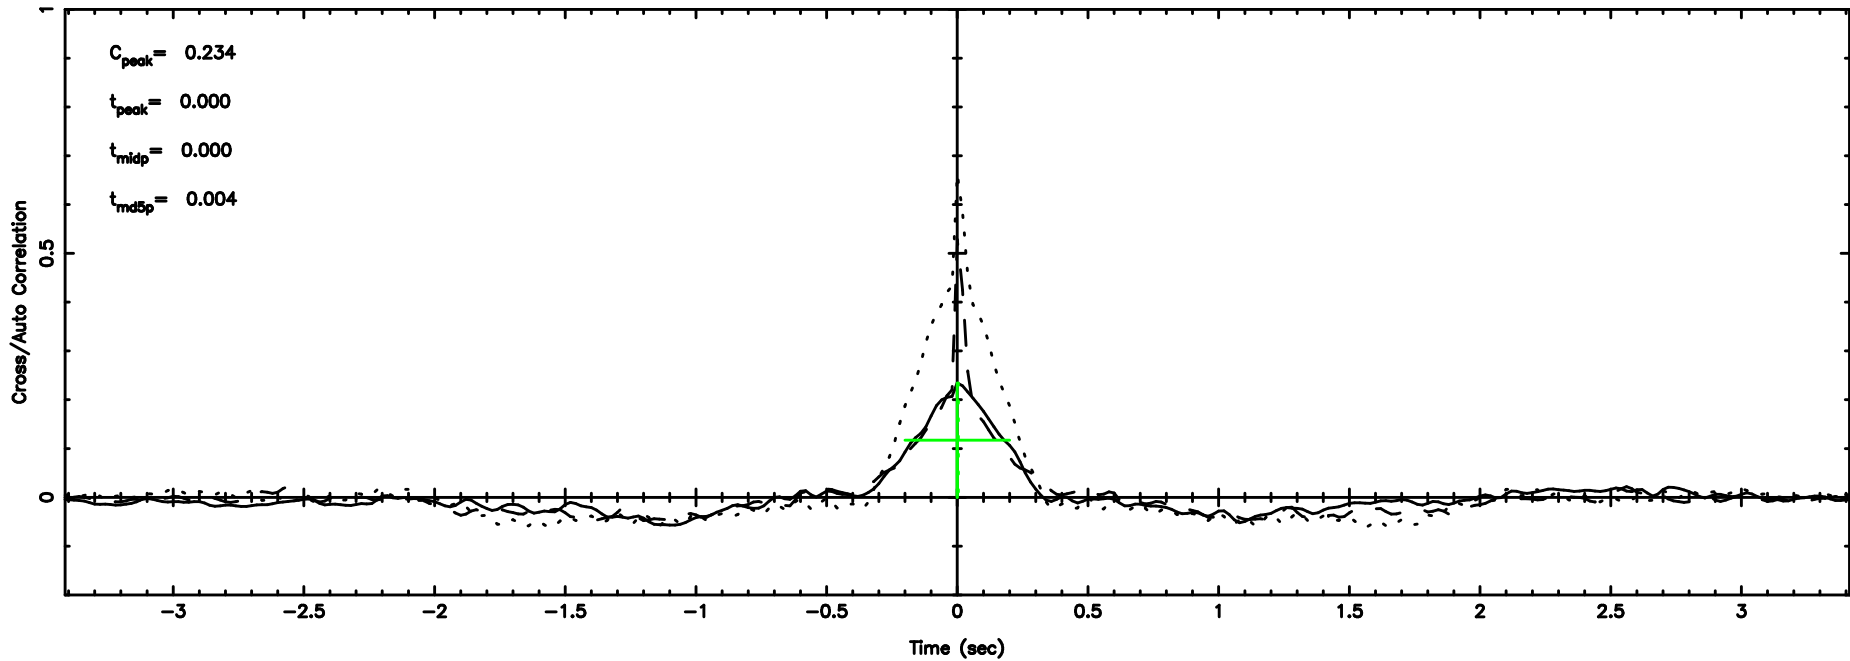

Frequency (Hz)

1345+12 2024/08/01 7.96UT FUJI -KISO