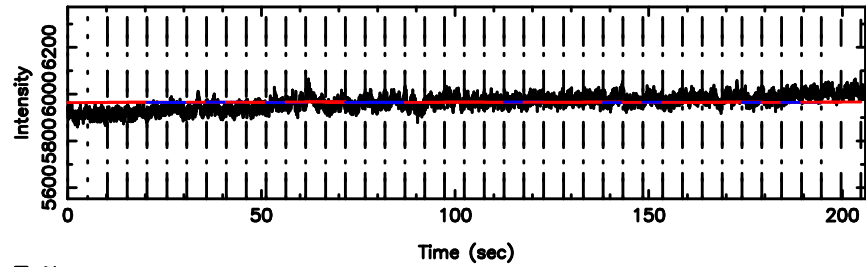

T20240801131508