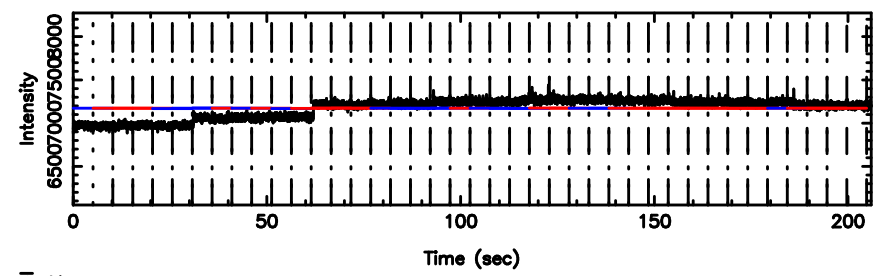

T20240801130100

BLK:16,SNR1: 0.71770 ,SNR2: 4.2805

3C230 2024/08/01 4.04UT TOYOKAWA-KISO

K20240801130057

BLK:16,SNR1: 0.38494 ,SNR2: 0.75653

F20240801130100

BLK: 4,SNR1: 0.68426 ,SNR2: 8.9296

3C230 2024/08/01 4.04UT FUJI -KISO