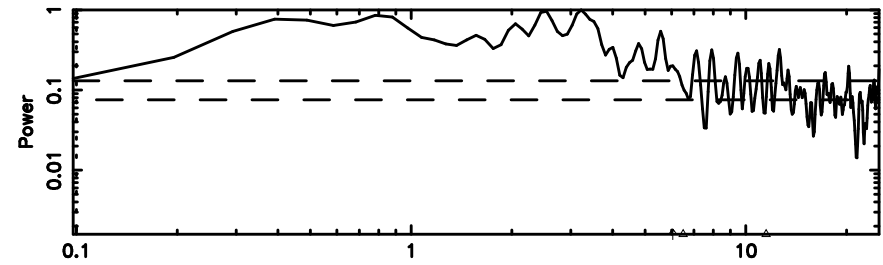

T20240801062158

BLK: 2,SNR1: 0.39230E-01,SNR2: 0.33506

Frequency (Hz)

F20240801062158

BLK: 2,SNR1: 0.68374 ,SNR2: 2.6273

Frequency (Hz)

0308+305 2024/07/31 21.39UT TOYOKAWA-FUJI