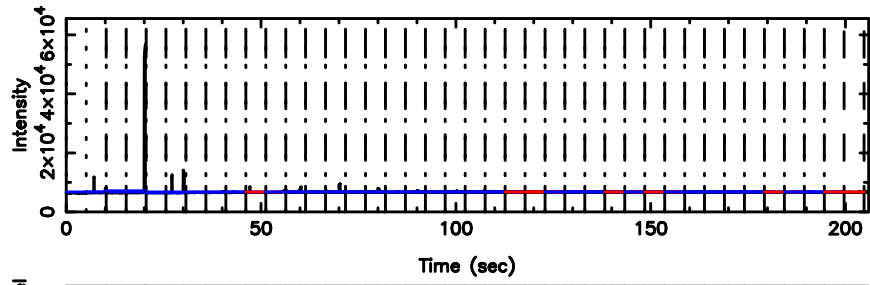

K20240801091418

BLK:28,SNR1: 17.450 ,SNR2: 30.777

T20240801093642

BLK:28,SNR1: 2.6056 ,SNR2: 12.595

3C161 2024/08/01 0.64UT TOYOKAWA-FUJI

F20240801093642

BLK:28,SNR1: 7.3981 ,SNR2: 18.603

T20240801093642