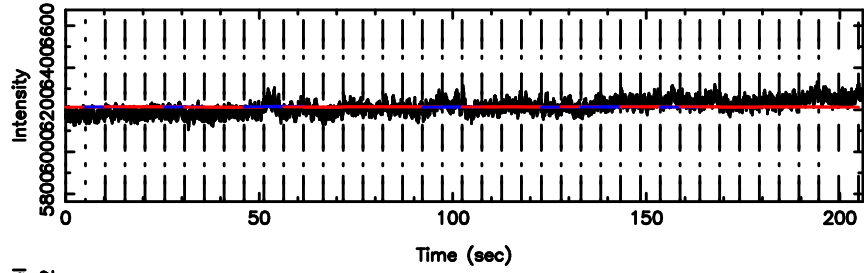

T20240801133058

BLK: 9,SNR1: 1.2203 ,SNR2: 7.2455

3C241 2024/08/01 4.54UT TOYOKAWA-FUJI

F20240801133058

BLK: 9,SNR1: 0.31869 ,SNR2: 1.5828

T20240801133058

BLK:10,SNR1: 1.4205 ,SNR2: 8.5334

K20240801133055