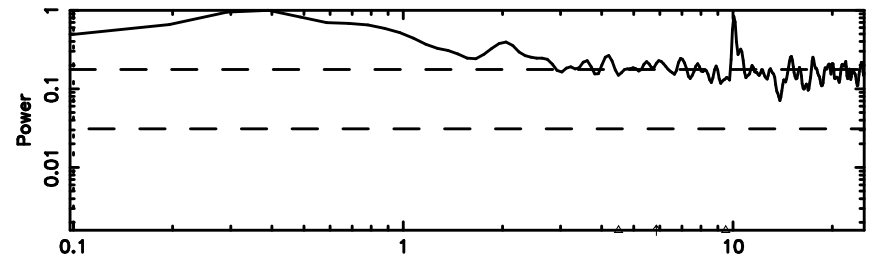

BLK: 9,SNR1: 0.22549 ,SNR2: 0.77390