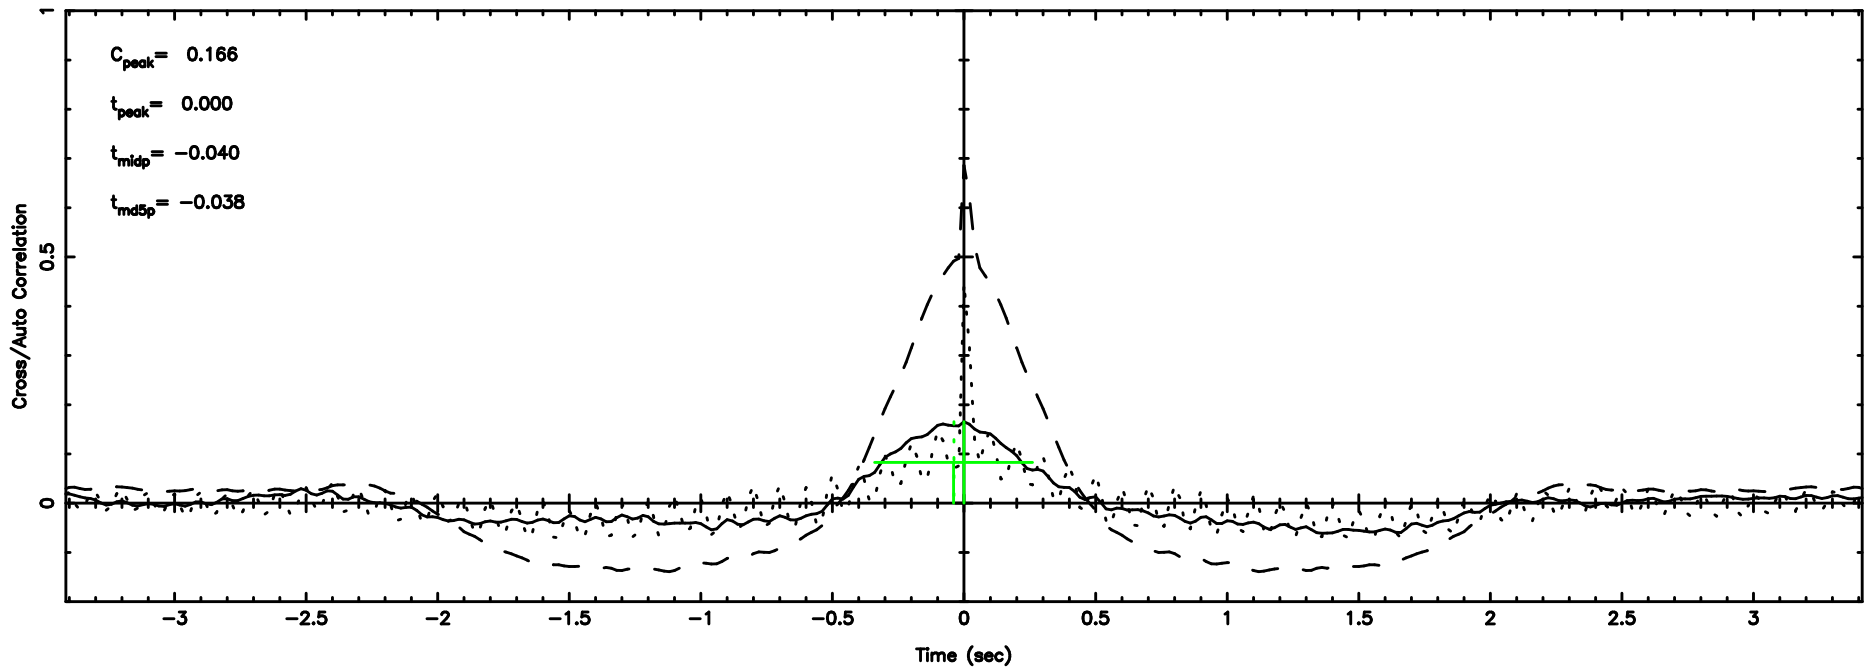

T20240801124538

BLK:20,SNR1: 1.3847 ,SNR2: 4.1678

3C222 2024/08/01 3.79UT TOYOKAWA-KISO

K20240801124536

BLK:20,SNR1: 0.61492 ,SNR2: 1.6875

F20240801124538

BLK: 4,SNR1:-0.15673 ,SNR2: 0.62978

K20240801124536