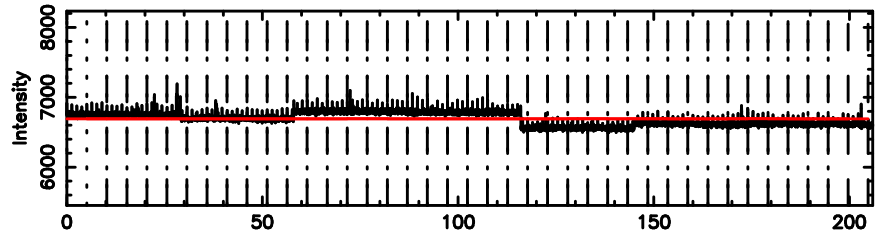

F20240801061605