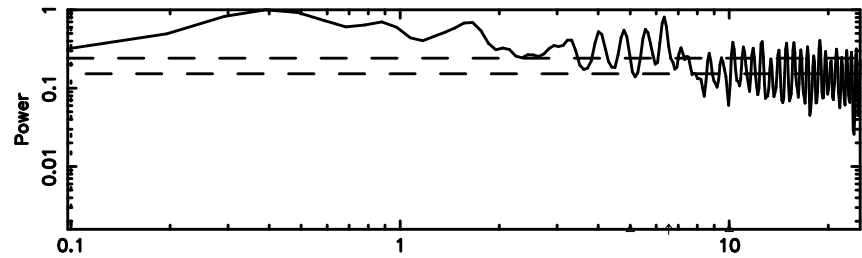

BLK: 4,SNR1: 0.46166E-01,SNR2: 0.75278