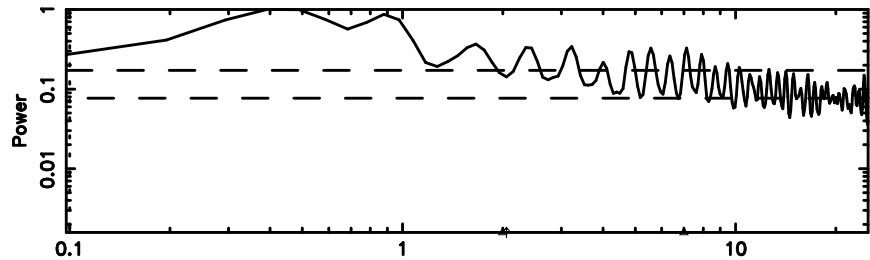

0703+138 2024/08/01 1.29UT TOYOKAWA-KISO

K20240801101548

BLK:11,SNR1: 0.33052 ,SNR2: 2.7044

F20240801101551

BLK:11,SNR1:-0.77684E-01,SNR2: 1.8122

Frequency (Hz)

K20240801101548

BLK:11,SNR1: 0.43967 ,SNR2: 1.3021