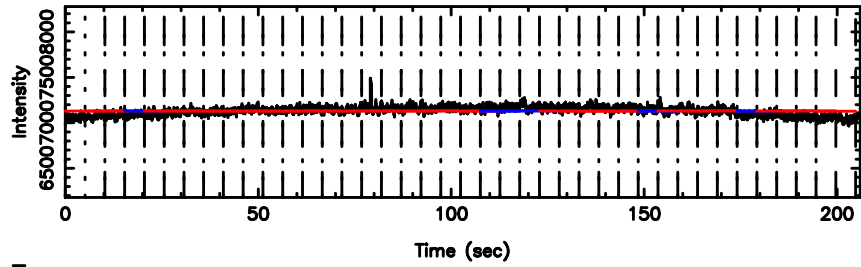

T20240801153743