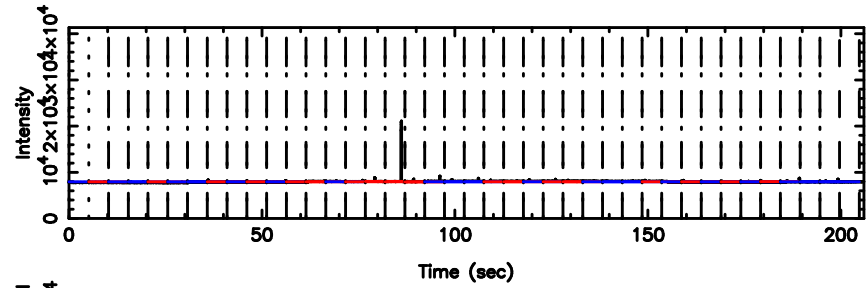

BLK:20,SNR1: 3.9360 ,SNR2: 10.923

1213-17 2024/08/01 6.44UT TOYOKAWA-KISO

F20240801152426

BLK:21,SNR1: 1.3999 ,SNR2: 7.0326

Frequency (Hz)

K20240801152423

BLK:21,SNR1: 3.0804 ,SNR2: 9.1174

Frequency (Hz)