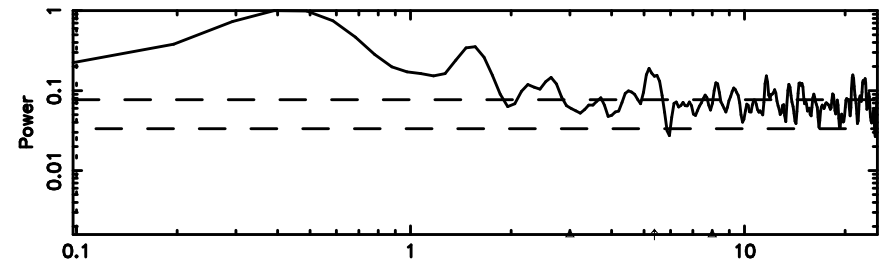

Frequency (Hz)

0418+236 2024/07/31 22.55UT TOYOKAWA-FUJI

T20240801073131

BLK: 3,SNR1: 0.12256 ,SNR2: 0.65893

Frequency (Hz)

K20240801073129

BLK: 3,SNR1: 0.33252 ,SNR2: 1.5129

Frequency (Hz)