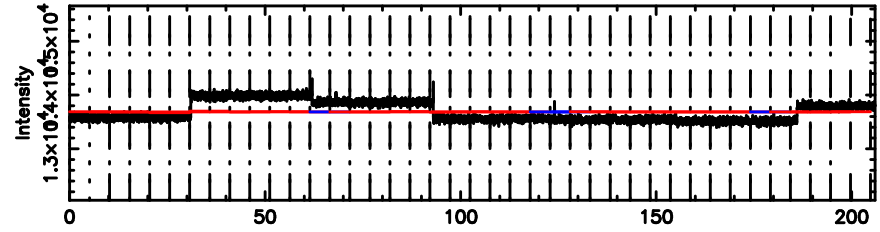

K20240801063731