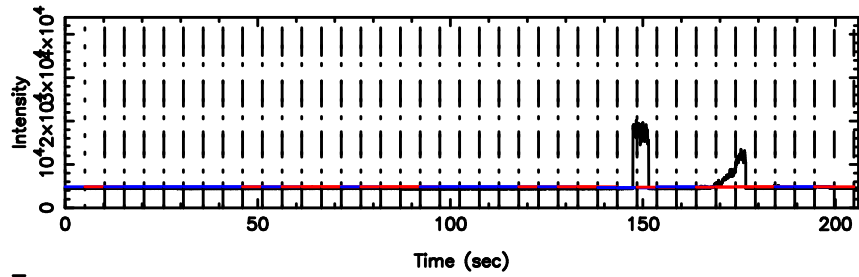

F20240801163927