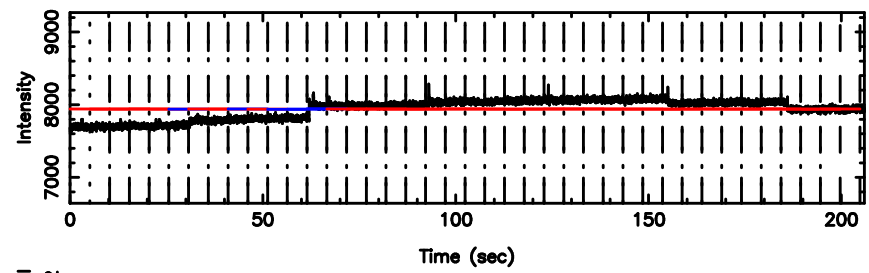

Frequency (Hz)

K20240801155656