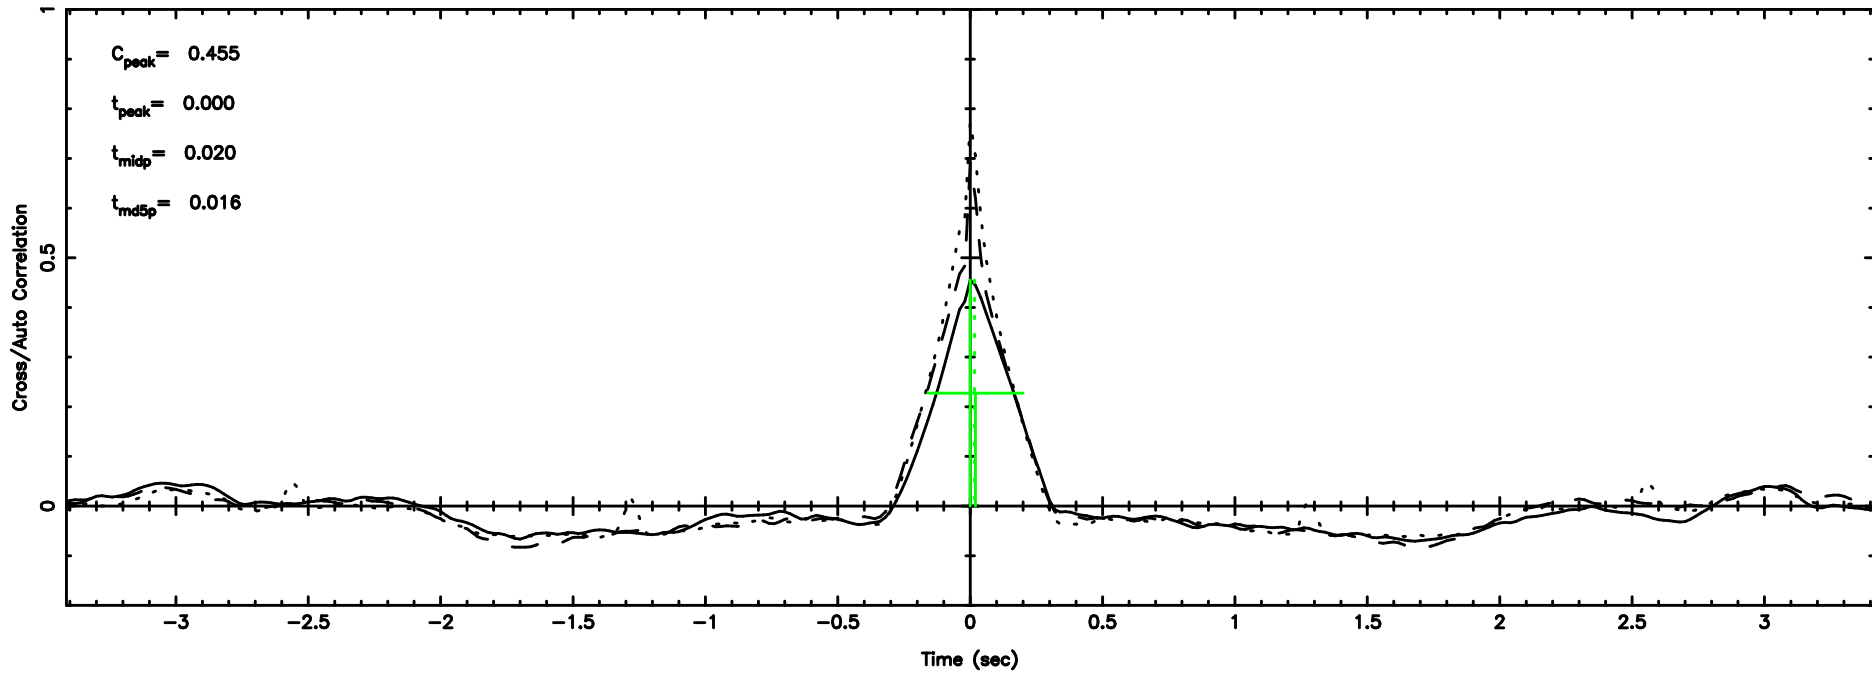

Frequency (Hz)

0548+16 2024/08/01 0.05UT TOYOKAWA-FUJI