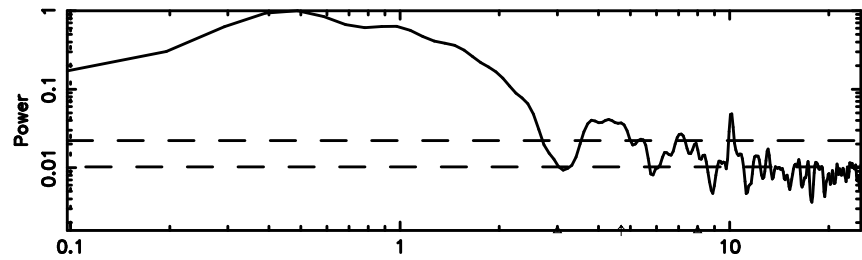

BLK: 7,SNR1: 1.8201 ,SNR2: 9.4078