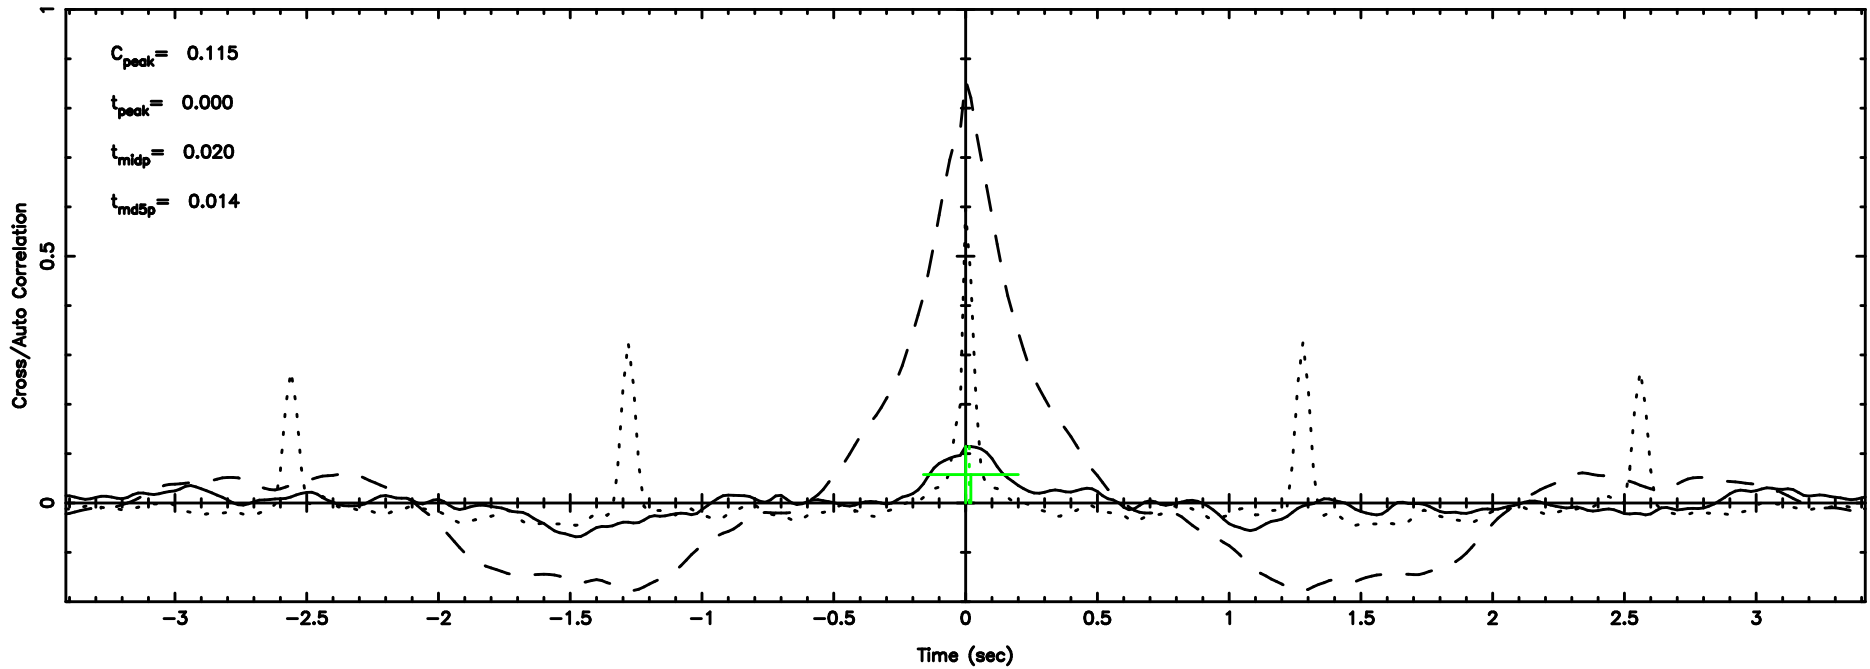

BLK:10,SNR1:-0.24312 ,SNR2: 0.63475