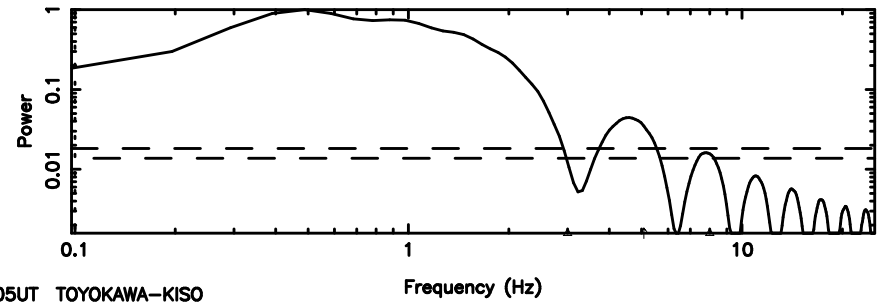

BLK:24,SNR1: 7.1673 ,SNR2: 18.074

Frequency (Hz)

0548+16 2024/08/01 0.05UT TOYOKAWA-FUJI

T20240801090110

BLK:24,SNR1: 2.0259 ,SNR2: 9.5141

0548+16 2024/08/01 0.05UT TOYOKAWA-KISO

K20240801090107

BLK:24,SNR1: 2.6619 ,SNR2: 12.810