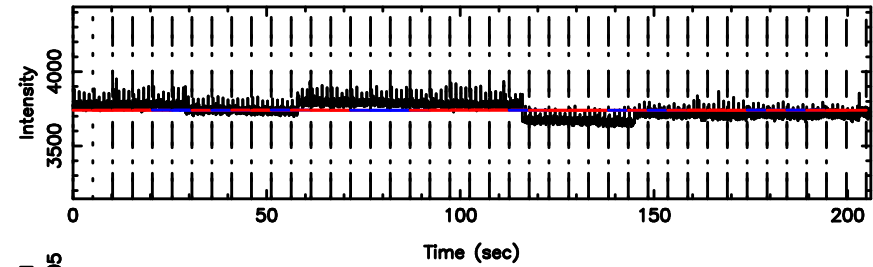

F20240801131508