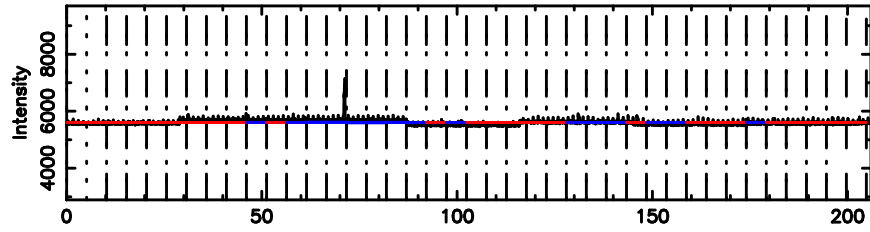

F20240801073131