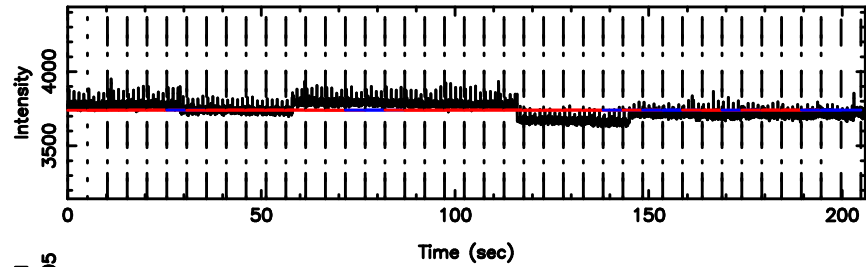

BLK:22,SNR1: 0.88400 ,SNR2: 7.8420

K20240801131505

BLK:22,SNR1: 0.45018 ,SNR2: 4.5826

3C236 2024/08/01 4.28UT TOYOKAWA-KISO

F20240801131508

BLK: 9,SNR1: 0.91909E-01,SNR2: 2.2193

K20240801131505

BLK: 9,SNR1: 0.37255 ,SNR2: 1.3442