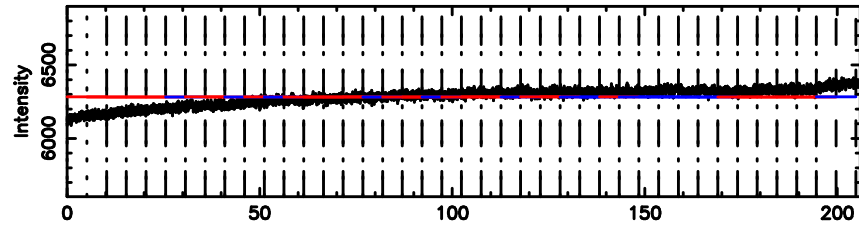

BLK:14,SNR1: 0.23919 ,SNR2: 0.91229

Frequency (Hz)

K20240801165551

BLK:14,SNR1: 4.3756 ,SNR2: 17.300

Frequency (Hz)

1345+12 2024/08/01 7.96UT TOYOKAWA-KISO

F20240801165554

BLK:18,SNR1: 0.36296 ,SNR2: 1.2615