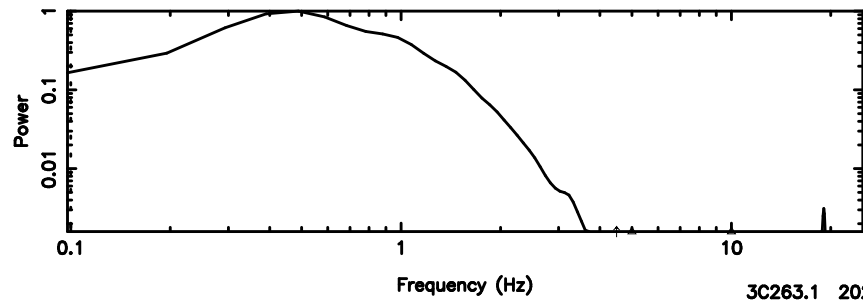

BLK: 8,SNR1: 71.056 ,SNR2: 320.01