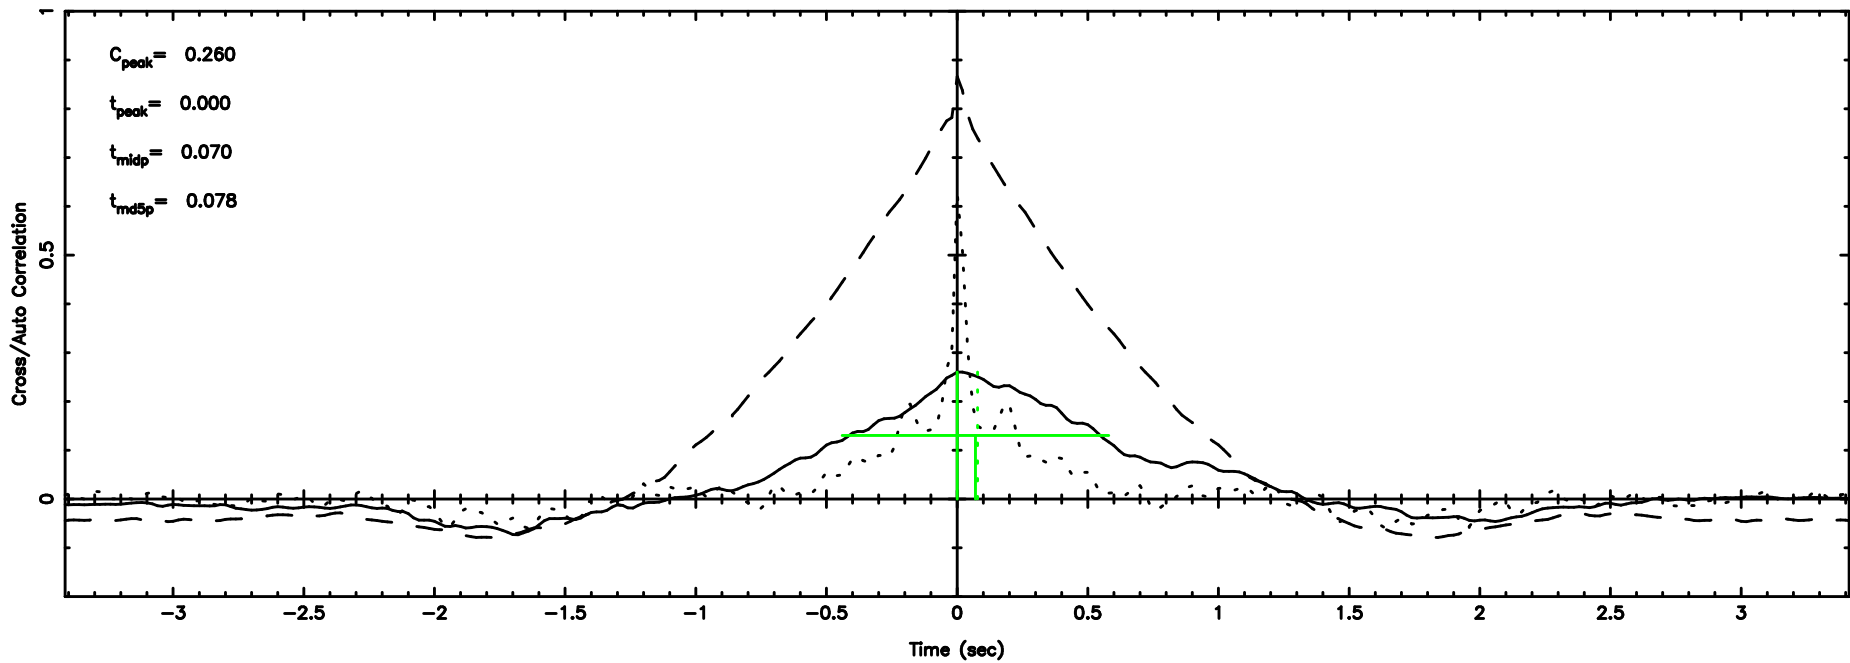

BLK:14,SNR1: 11.358 ,SNR2: 11.886

Frequency (Hz)

1355+01 2024/08/01 8.13UT TOYOKAWA-KISO

BLK:14,SNR1: 112.96 ,SNR2: 108.68

BLK:14,SNR1: 8.9689 ,SNR2: 9.4341

1355+01 2024/08/01 8.13UT FUJI -KISO

T20240801174903