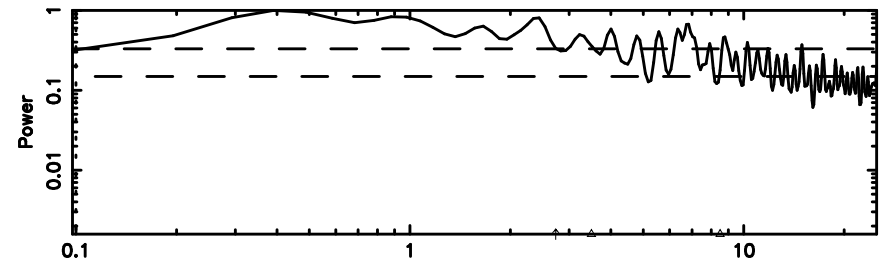

BLK:15,SNR1:-0.12835 ,SNR2: 0.94539