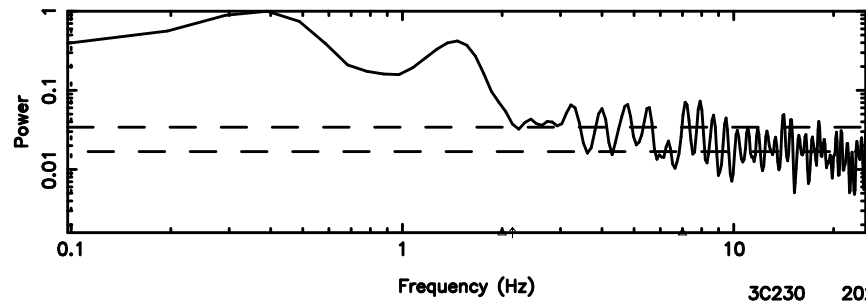

BLK: 4,SNR1: 0.68426 ,SNR2: 8.9296

3C230 2024/08/01 4.04UT FUJI -KISO

K20240801130057