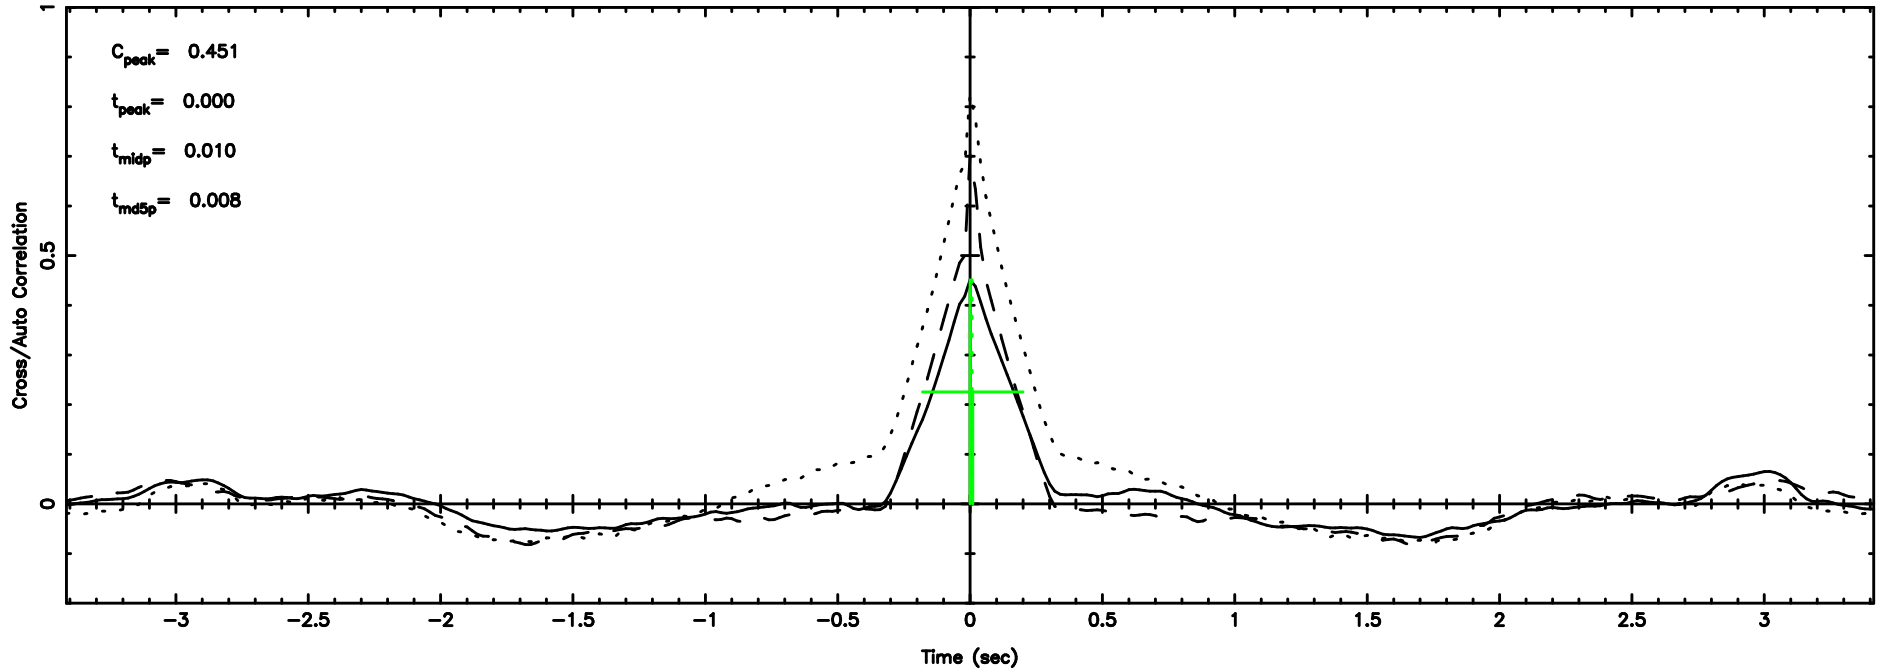

BLK:24,SNR1: 7.1673 ,SNR2: 18.074

Frequency (Hz)

0548+16 2024/08/01 0.05UT TOYOKAWA-FUJI

T20240801090110

BLK:24,SNR1: 2.0259 ,SNR2: 9.5141

0548+16 2024/08/01 0.05UT TOYOKAWA-KISO

K20240801090107

BLK:24,SNR1: 2.6619 ,SNR2: 12.810