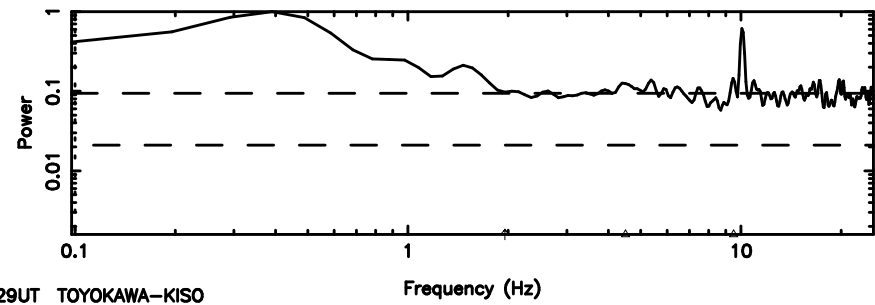

0703+138 2024/08/01 1.29UT TOYOKAWA-KISO

K20240801101548

BLK:11,SNR1: 0.33052 ,SNR2: 2.7044

F20240801101551

BLK:11,SNR1:-0.77684E-01,SNR2: 1.8122

Frequency (Hz)

K20240801101548

BLK:11,SNR1: 0.43967 ,SNR2: 1.3021