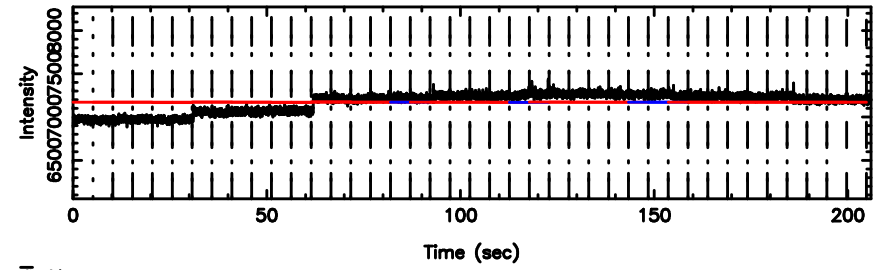

F20240801130100

BLK: 4,SNR1: 0.68426 ,SNR2: 8.9296

3C230 2024/08/01 4.04UT FUJI -KISO

K20240801130057

BLK: 4,SNR1: 0.21181 ,SNR2: 1.1672