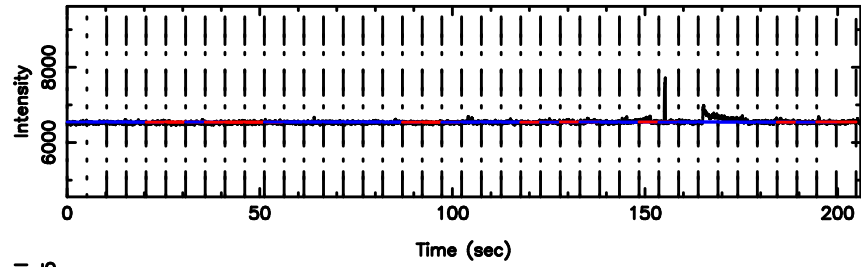

BLK:10,SNR1: 2.7577 ,SNR2: 8.3341

Frequency (Hz)

1323+32 2024/08/01 7.61UT FUJI -KISO

T20240801163927

BLK:27,SNR1: 4.6793 ,SNR2: 9.1320

Frequency (Hz)

F20240801163927

BLK:27,SNR1: 36.816 ,SNR2: 77.299