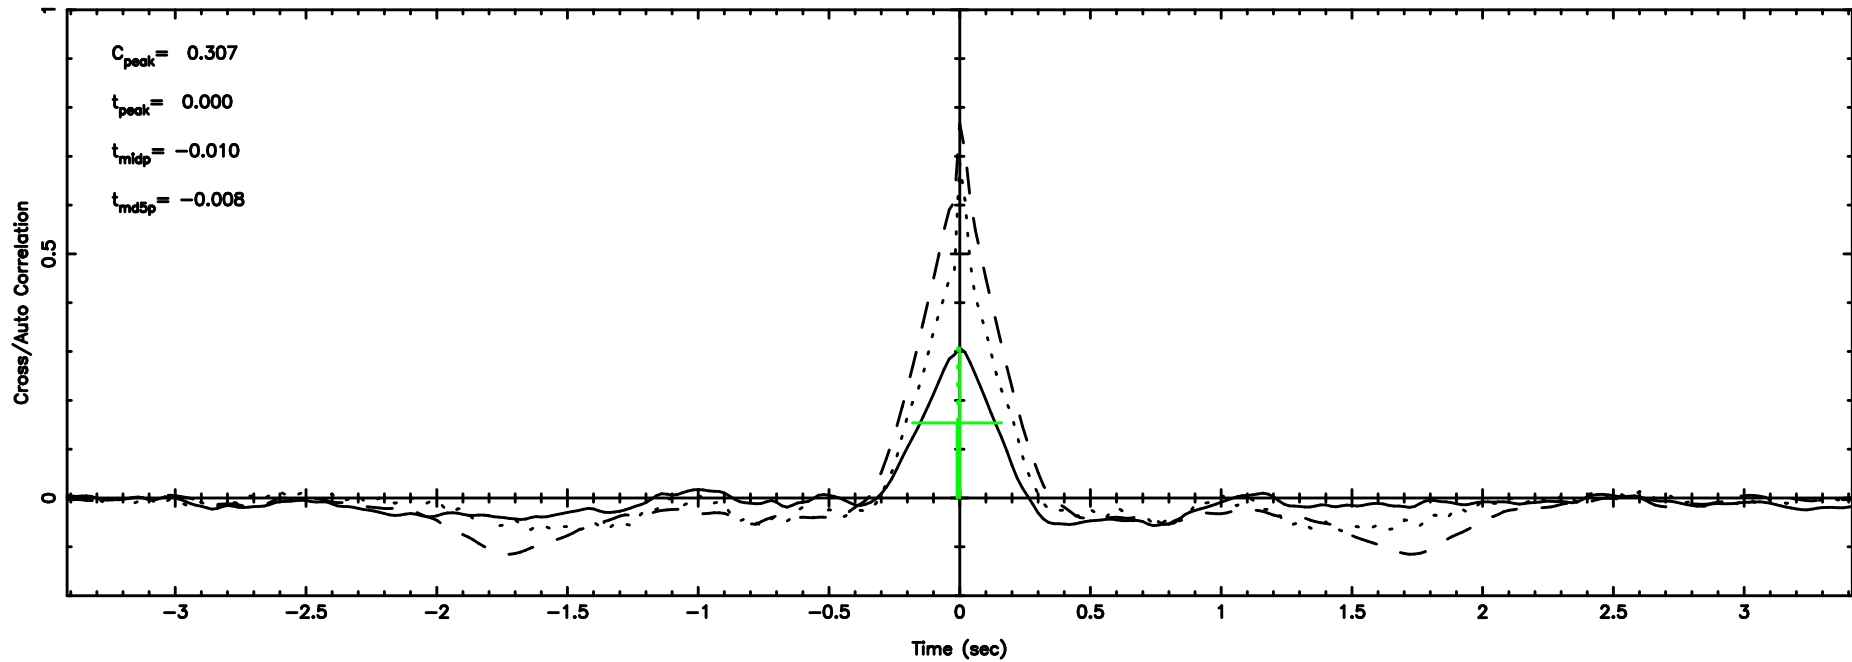

Frequency (Hz)

3C286 2024/08/01 7.69UT TOYOKAWA-KISO