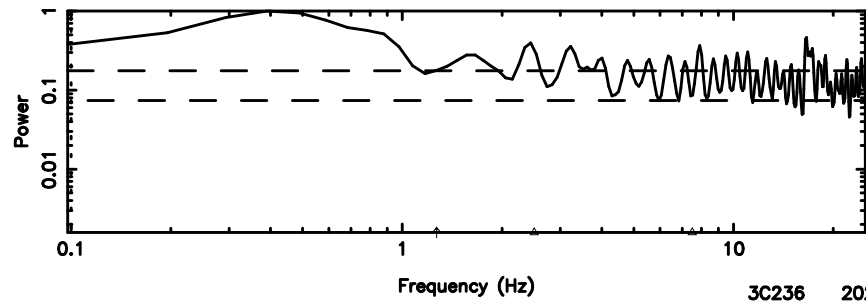

BLK:22,SNR1: 0.88400 ,SNR2: 7.8420

K20240801131505

BLK:22,SNR1: 0.45018 ,SNR2: 4.5826

3C236 2024/08/01 4.28UT TOYOKAWA-KISO

F20240801131508

BLK: 9,SNR1: 0.91909E-01,SNR2: 2.2193

K20240801131505

BLK: 9,SNR1: 0.37255 ,SNR2: 1.3442