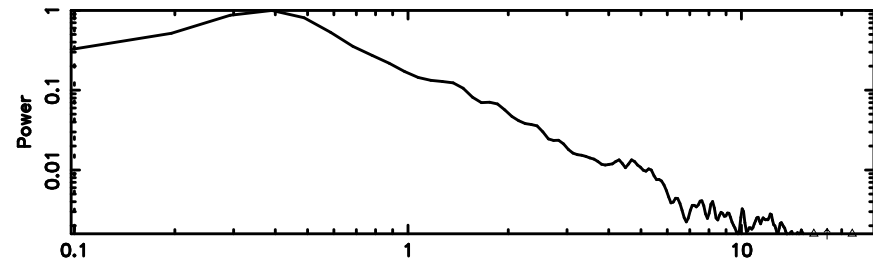

BLK:18,SNR1: 30.238 ,SNR2: 33.371