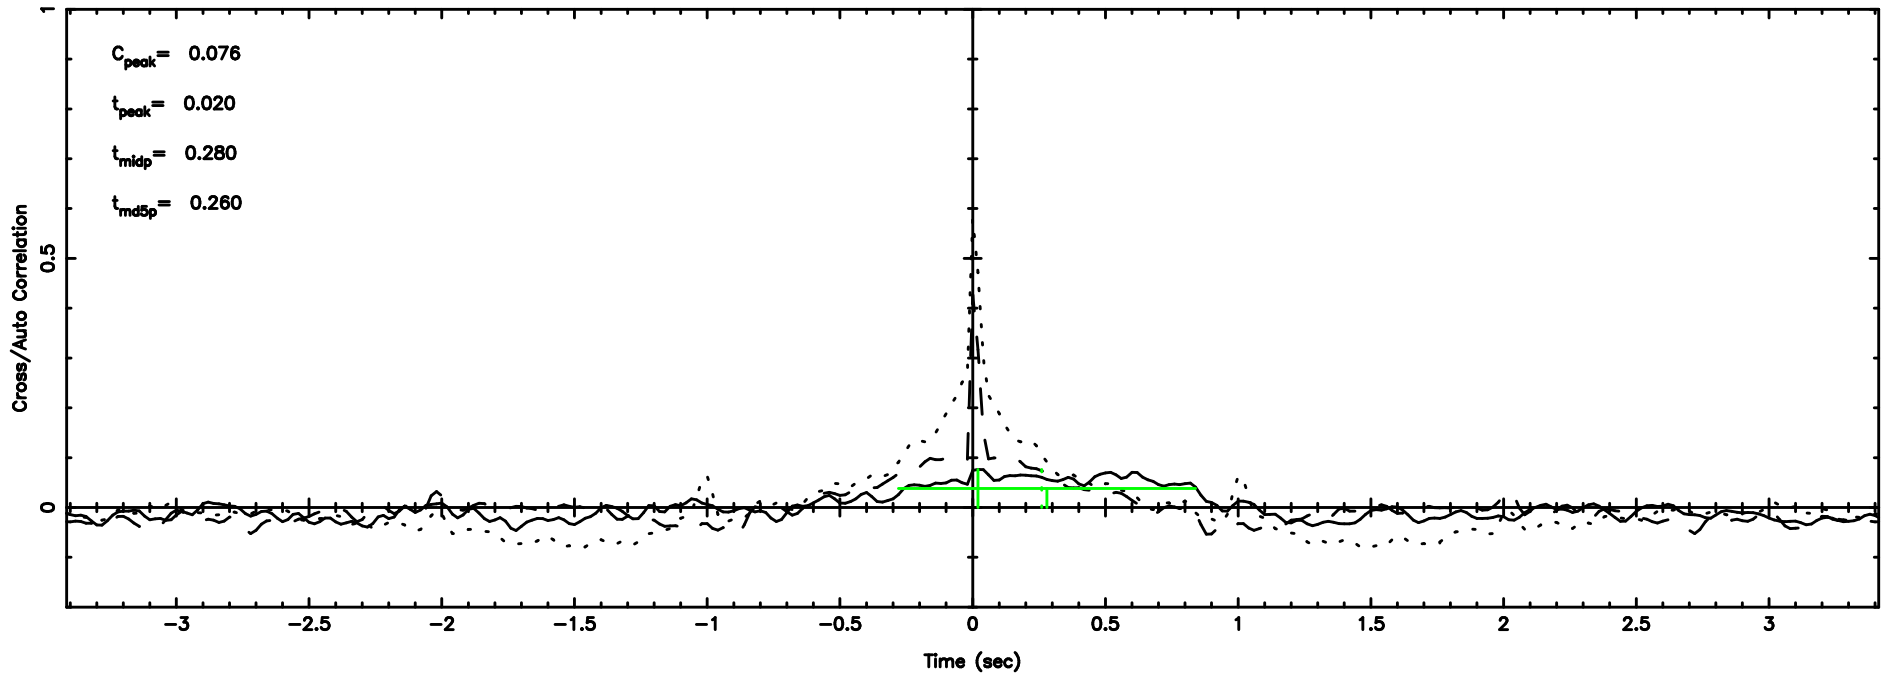

Frequency (Hz)

0333+32 2024/07/31 21.81UT TOYOKAWA-KISO