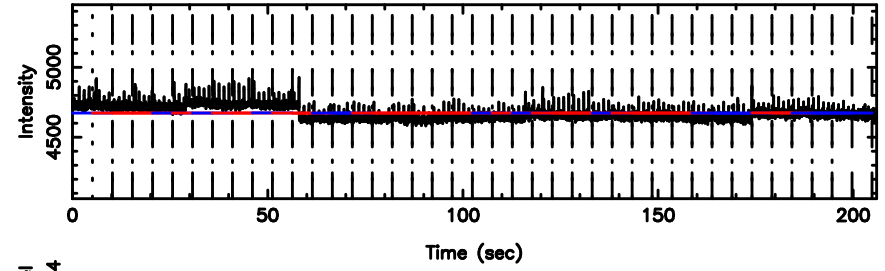

Frequency (Hz)

F20240801083106