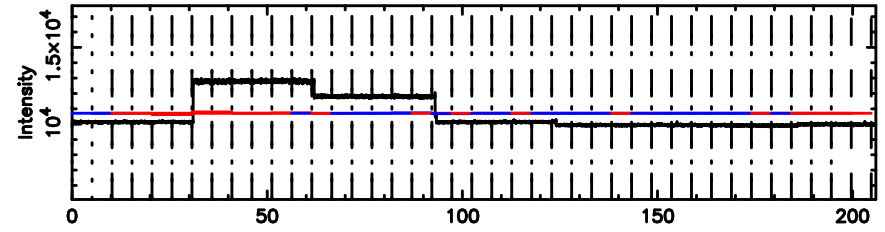

Frequency (Hz)

K20240801084437