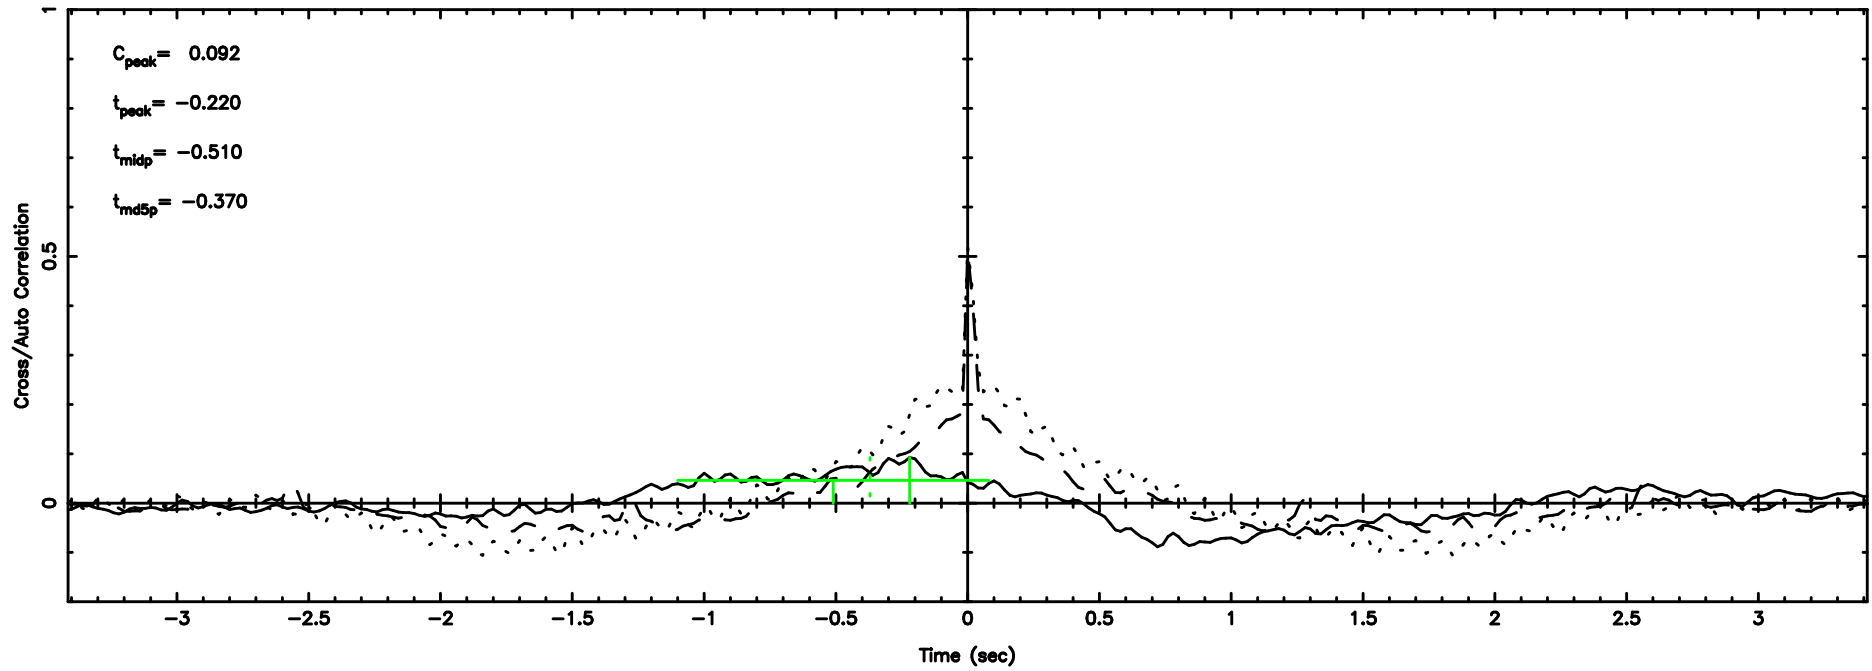

F20240801114616

BLK: 8,SNR1: 0.34359 ,SNR2: 3.7664

K20240801114613

BLK: 8,SNR1: 0.60988 ,SNR2: 5.3682

0834-19 2024/08/01 2.80UT FUJI -KISO