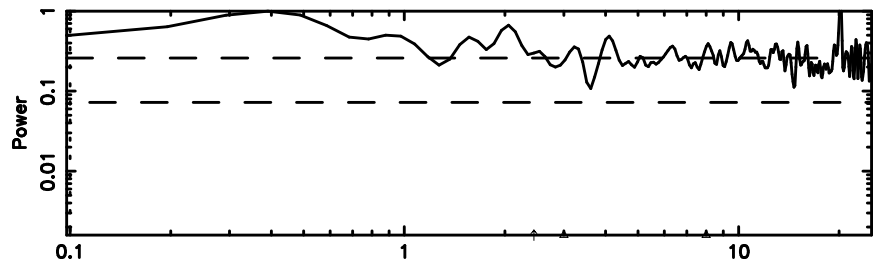

Frequency (Hz)

K20240801065950

BLK:12,SNR1: 0.75725E-01,SNR2: 1.0679

Frequency (Hz)

0347+05 2024/07/31 22.03UT FUJI -KISO

T20240801071527

BLK: 4,SNR1: 0.11535 ,SNR2: 0.93288

Frequency (Hz)