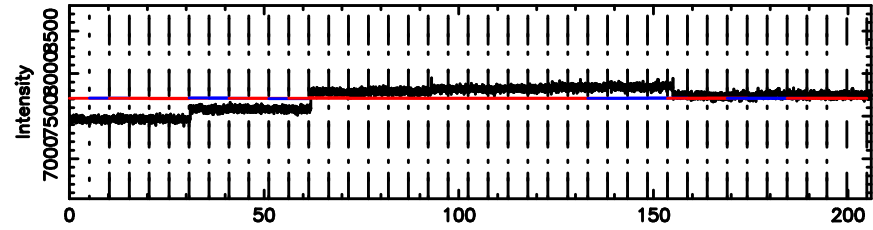

0703+138 2024/08/01 1.29UT TOYOKAWA-KISO

K20240801101548

BLK:11,SNR1: 0.33052 ,SNR2: 2.7044

F20240801101551

BLK:11,SNR1:-0.77684E-01,SNR2: 1.8122

Frequency (Hz)

K20240801101548

BLK:11,SNR1: 0.43967 ,SNR2: 1.3021