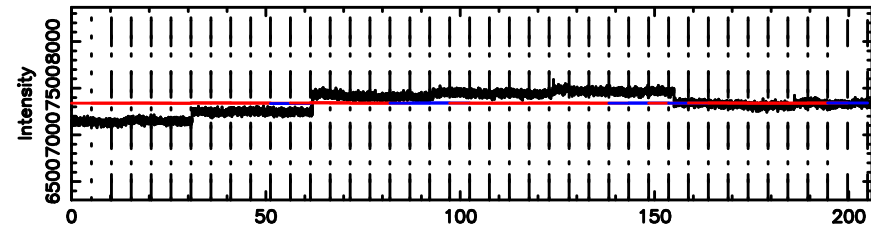

T202408011111101

BLK:17,SNR1: 0.46289 ,SNR2: 3.8458

K202408011111058

BLK:17,SNR1: 0.55107 ,SNR2: 4.6063

3C190 2024/08/01 2.21UT TOYOKAWA-KISO

F20240801111101

BLK: 8,SNR1: 1.4615 ,SNR2: 10.773

K202408011111058