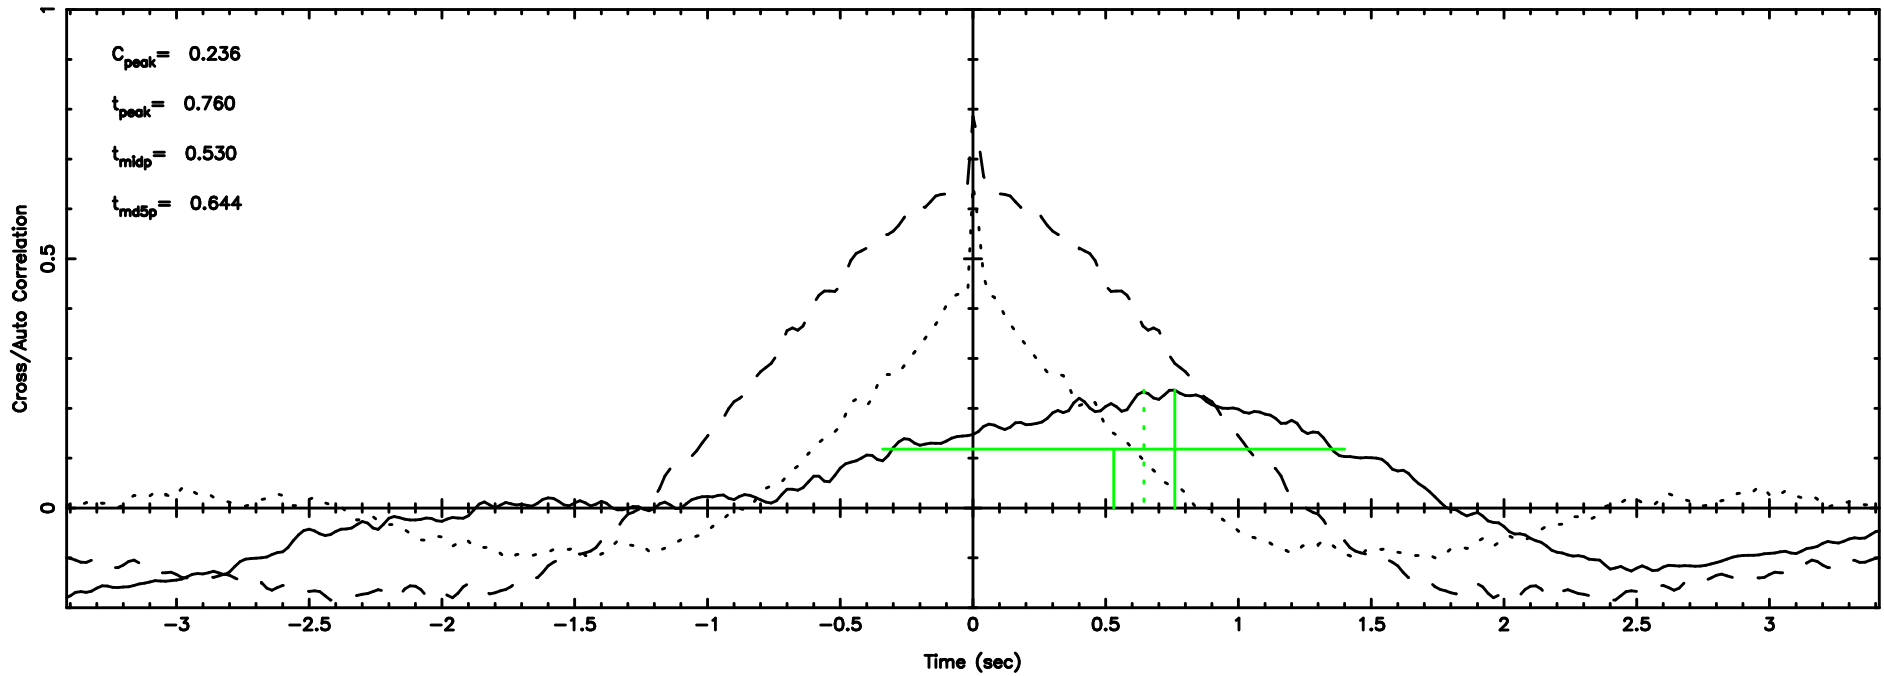

0324+119 2024/07/31 21.65UT TOYOKAWA-FUJI

T20240801063734

BLK: 3,SNR1: 24.455 ,SNR2: 112.99

Frequency (Hz)

K20240801063731

BLK: 3,SNR1: 2.9542 ,SNR2: 17.093

Frequency (Hz)

0324+119 2024/07/31 21.65UT TOYOKAWA-KISO