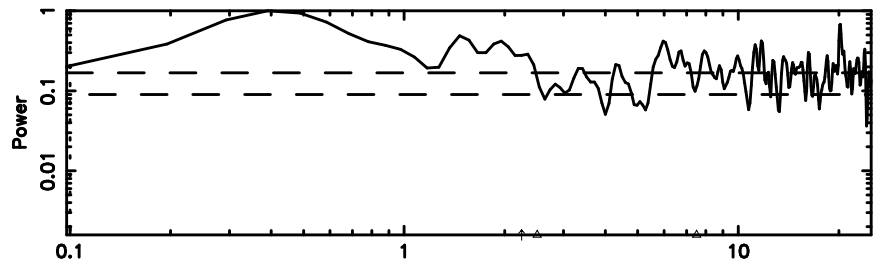

T20240801072437

BLK: 2,SNR1: 0.20512 ,SNR2: 1.6108

Frequency (Hz)

K20240801072434

BLK: 2,SNR1: 1.4425 ,SNR2: 11.752

Frequency (Hz)

0411+05 2024/07/31 22.44UT TOYOKAWA-KISO