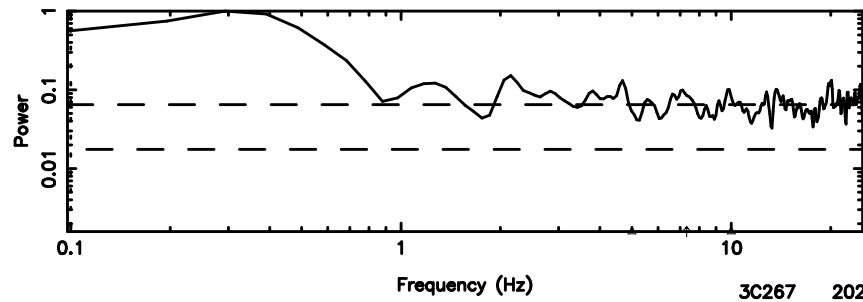

BLK: 5,SNR1: 0.34574 ,SNR2: 1.0457