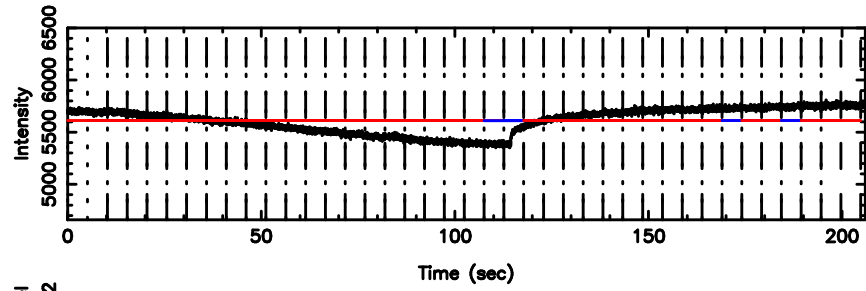

T20240801132317