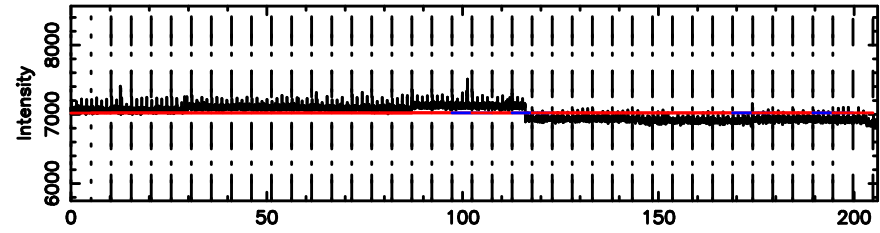

T20240801055801

BLK: 4,SNR1: 0.24239 ,SNR2: 0.77340

Frequency (Hz)

F20240801055802

BLK: 4,SNR1: 0.42574 ,SNR2: 2.8274

Frequency (Hz)

0244+377 2024/07/31 21.00UT TOYOKAWA-FUJI

BLK: 3,SNR1:-0.40554E-01,SNR2: 0.61033