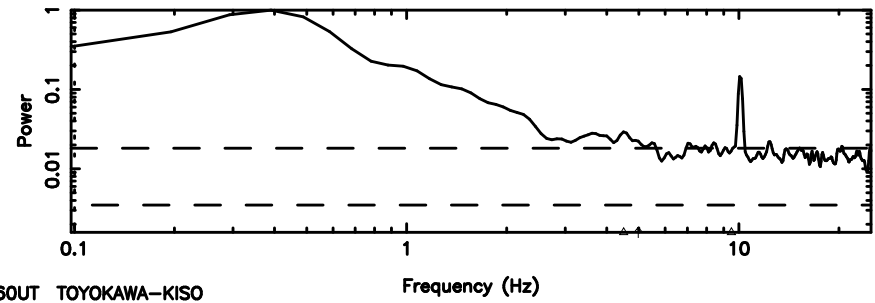

T20240801113436

BLK:24,SNR1: 0.93730 ,SNR2: 6.3379

0821+394 2024/08/01 2.60UT TOYOKAWA-KISO

K20240801113433

BLK:24,SNR1: 1.5944 ,SNR2: 6.4337

F20240801113436

BLK:13,SNR1: 0.34615 ,SNR2: 2.0862

K20240801113433