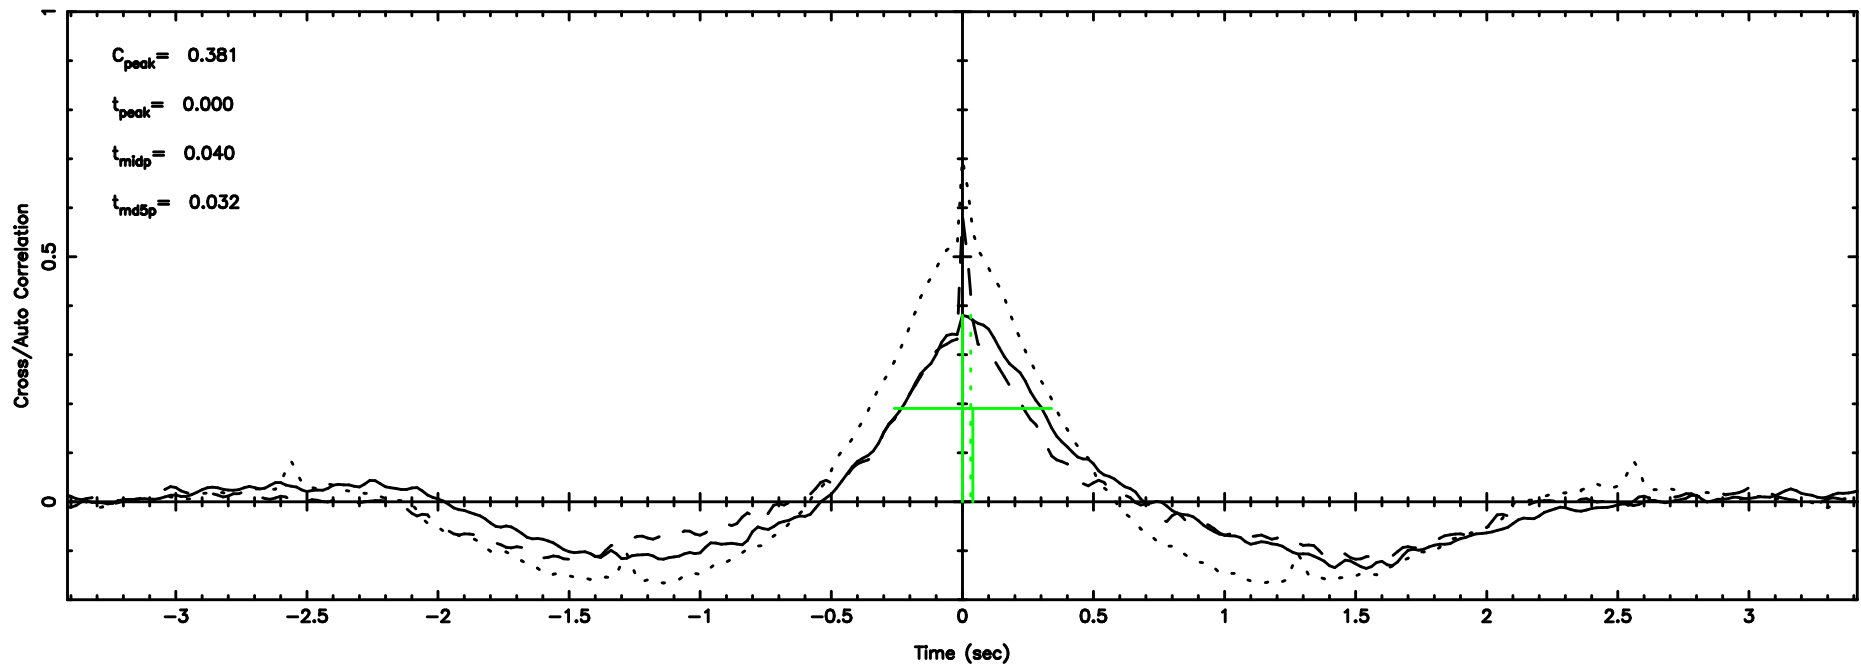

Frequency (Hz)

F20240801145211

BLK: 7,SNR1: 79.972 ,SNR2: 368.51

Frequency (Hz)

3C263.1 2024/08/01 5.90UT TOYOKAWA-FUJI

T20240801145211

BLK: 8,SNR1: 2.8720 ,SNR2: 19.088

K20240801145208