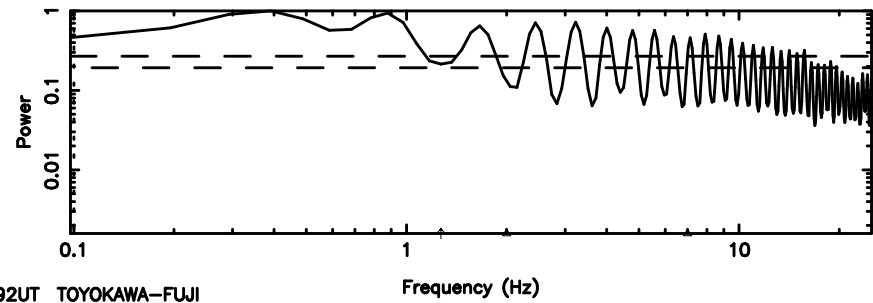

BLK:17,SNR1:-0.15955 ,SNR2: 1.4729

Frequency (Hz)