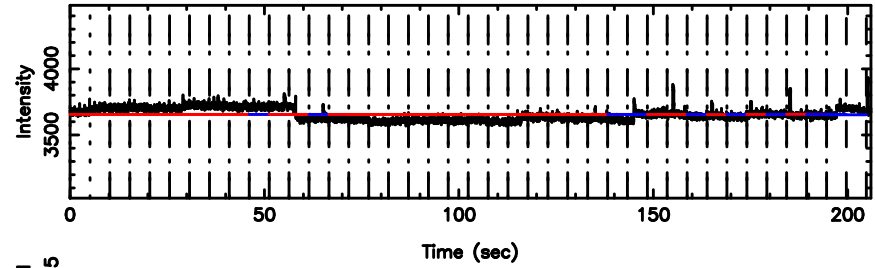

F20240801110327