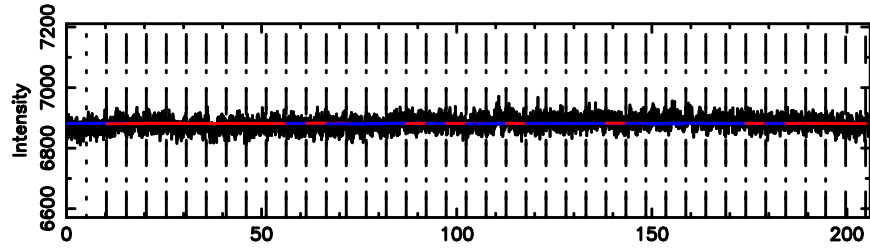

Frequency (Hz)

F20240801084439

BLK:11,SNR1: 0.65195E-01,SNR2: 2.2361

Frequency (Hz)

0531+194 2024/07/31 23.77UT TOYOKAWA-FUJI

T20240801084439

BLK:21,SNR1: 0.46828 ,SNR2: 3.9600

Frequency (Hz)