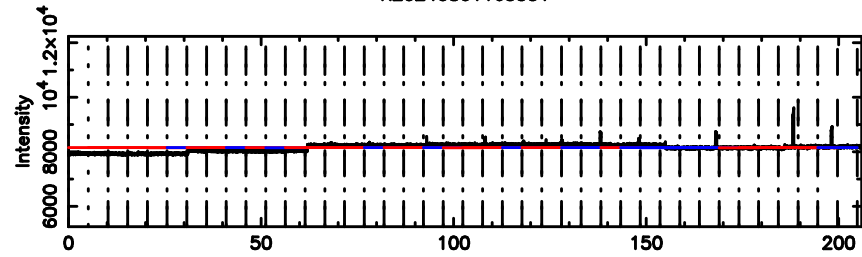

BLK:14,SNR1: 0.23919 ,SNR2: 0.91229

Frequency (Hz)

K20240801165551

BLK:14,SNR1: 4.3756 ,SNR2: 17.300

Frequency (Hz)

1345+12 2024/08/01 7.96UT TOYOKAWA-KISO

F20240801165554

BLK:18,SNR1: 0.36296 ,SNR2: 1.2615