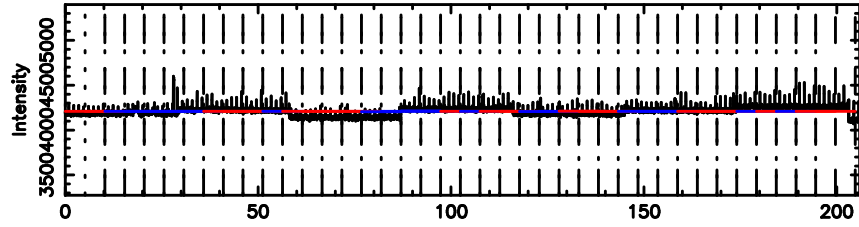

F20240801155054