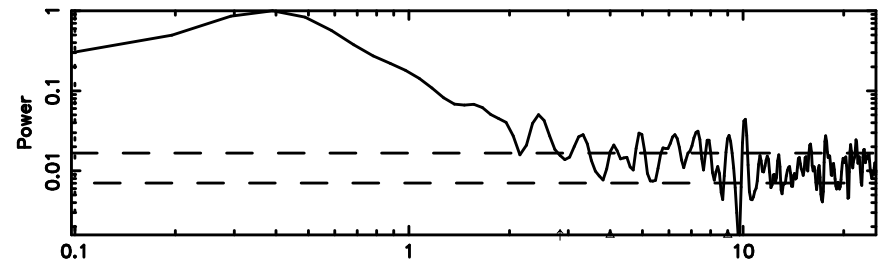

BLK: 2,SNR1: 0.20512 ,SNR2: 1.6108

Frequency (Hz)

K20240801072434

BLK: 2,SNR1: 1.4425 ,SNR2: 11.752

Frequency (Hz)

0411+05 2024/07/31 22.44UT TOYOKAWA-KISO

F20240801072438

BLK: 3,SNR1: 0.18692 ,SNR2: 2.2268