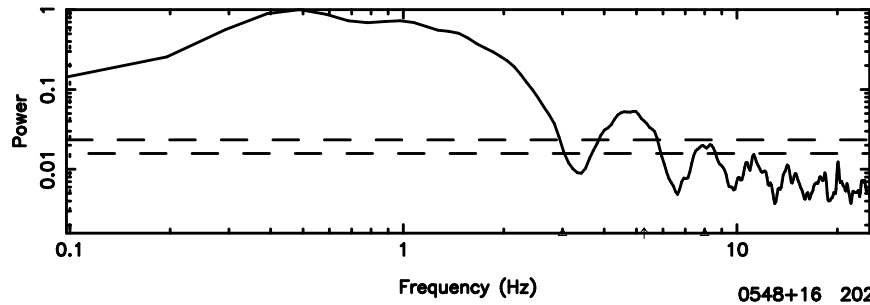

BLK:24,SNR1: 7.1673 ,SNR2: 18.074

Frequency (Hz)

0548+16 2024/08/01 0.05UT TOYOKAWA-FUJI

T20240801090110

BLK:24,SNR1: 2.0259 ,SNR2: 9.5141

0548+16 2024/08/01 0.05UT TOYOKAWA-KISO

K20240801090107

BLK:24,SNR1: 2.6619 ,SNR2: 12.810