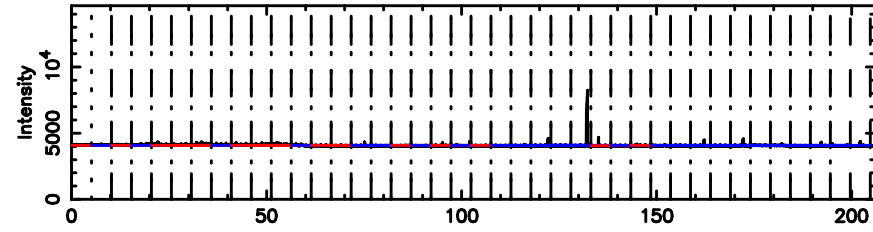

BLK:25,SNR1: 1.1659 ,SNR2: 5.7795

K20240801085256

BLK:25,SNR1: 6.1524 ,SNR2: 14.902

3C147 2024/07/31 23.91UT FUJI -KISO

T20240801090110

BLK:24,SNR1: 1.9992 ,SNR2: 9.4260

Frequency (Hz)

F20240801090110