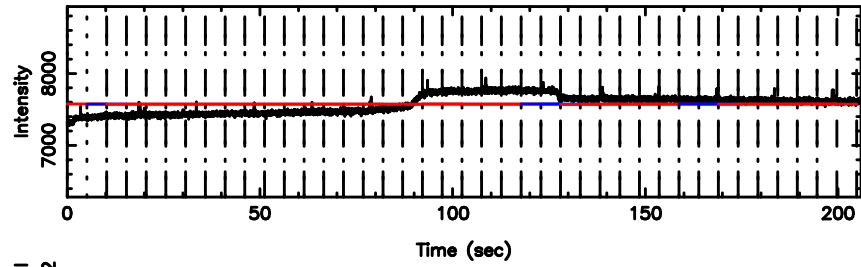

T20240801162012