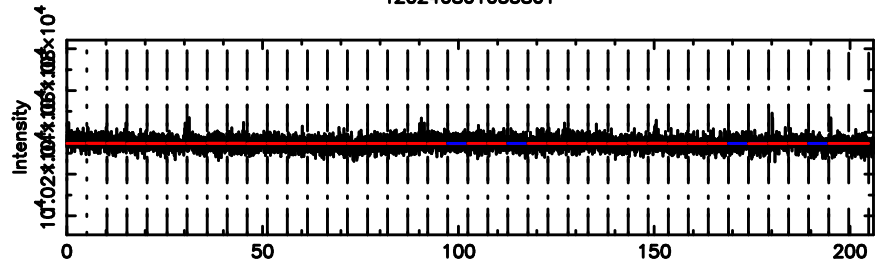

T20240801055801

BLK: 4,SNR1: 0.24239 ,SNR2: 0.77340

Frequency (Hz)

F20240801055802

BLK: 4,SNR1: 0.42574 ,SNR2: 2.8274

Frequency (Hz)

0244+377 2024/07/31 21.00UT TOYOKAWA-FUJI

BLK: 3,SNR1:-0.40554E-01,SNR2: 0.61033