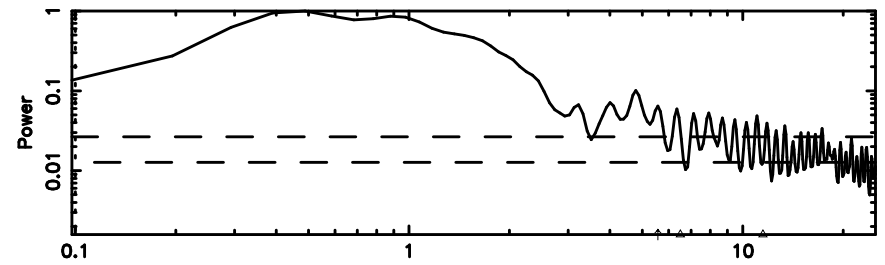

BLK:20,SNR1: 2.2784 ,SNR2: 8.7393