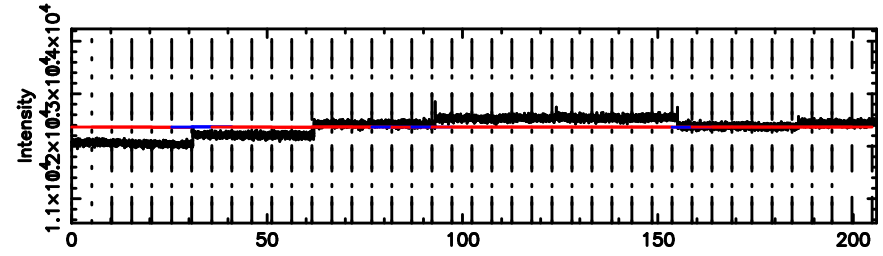

F20240801071528

BLK: 4,SNR1: 0.28767 ,SNR2: 1.6841

Frequency (Hz)

0403-132 2024/07/31 22.29UT TOYOKAWA-FUJI

T20240801071527

BLK: 5,SNR1: 0.37052 ,SNR2: 2.0498

Frequency (Hz)

K20240801071524