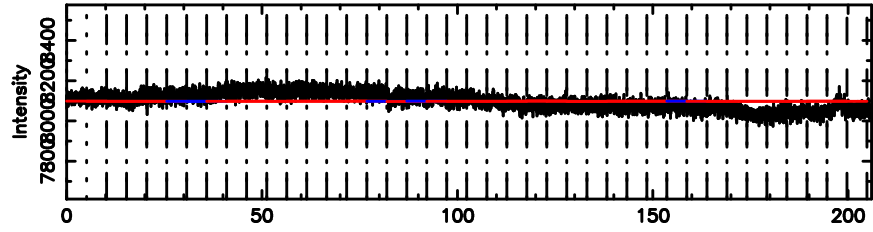

F20240801071528

BLK: 4,SNR1: 0.28767 ,SNR2: 1.6841

Frequency (Hz)

0403-132 2024/07/31 22.29UT TOYOKAWA-FUJI

T20240801071527

BLK: 5,SNR1: 0.37052 ,SNR2: 2.0498

Frequency (Hz)

K20240801071524