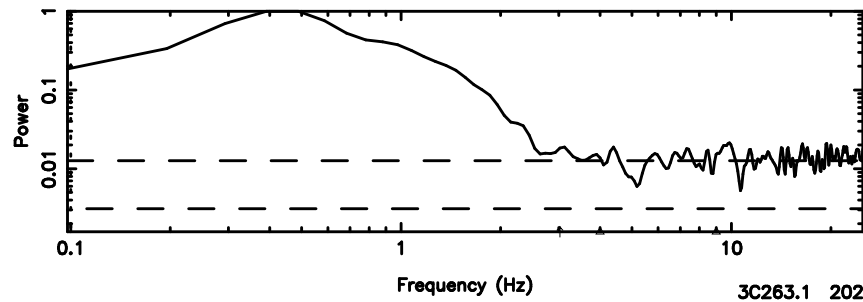

Frequency (Hz)

F20240801145211

BLK: 7,SNR1: 79.972 ,SNR2: 368.51

Frequency (Hz)

3C263.1 2024/08/01 5.90UT TOYOKAWA-FUJI

T20240801145211

BLK: 8,SNR1: 2.8720 ,SNR2: 19.088

K20240801145208