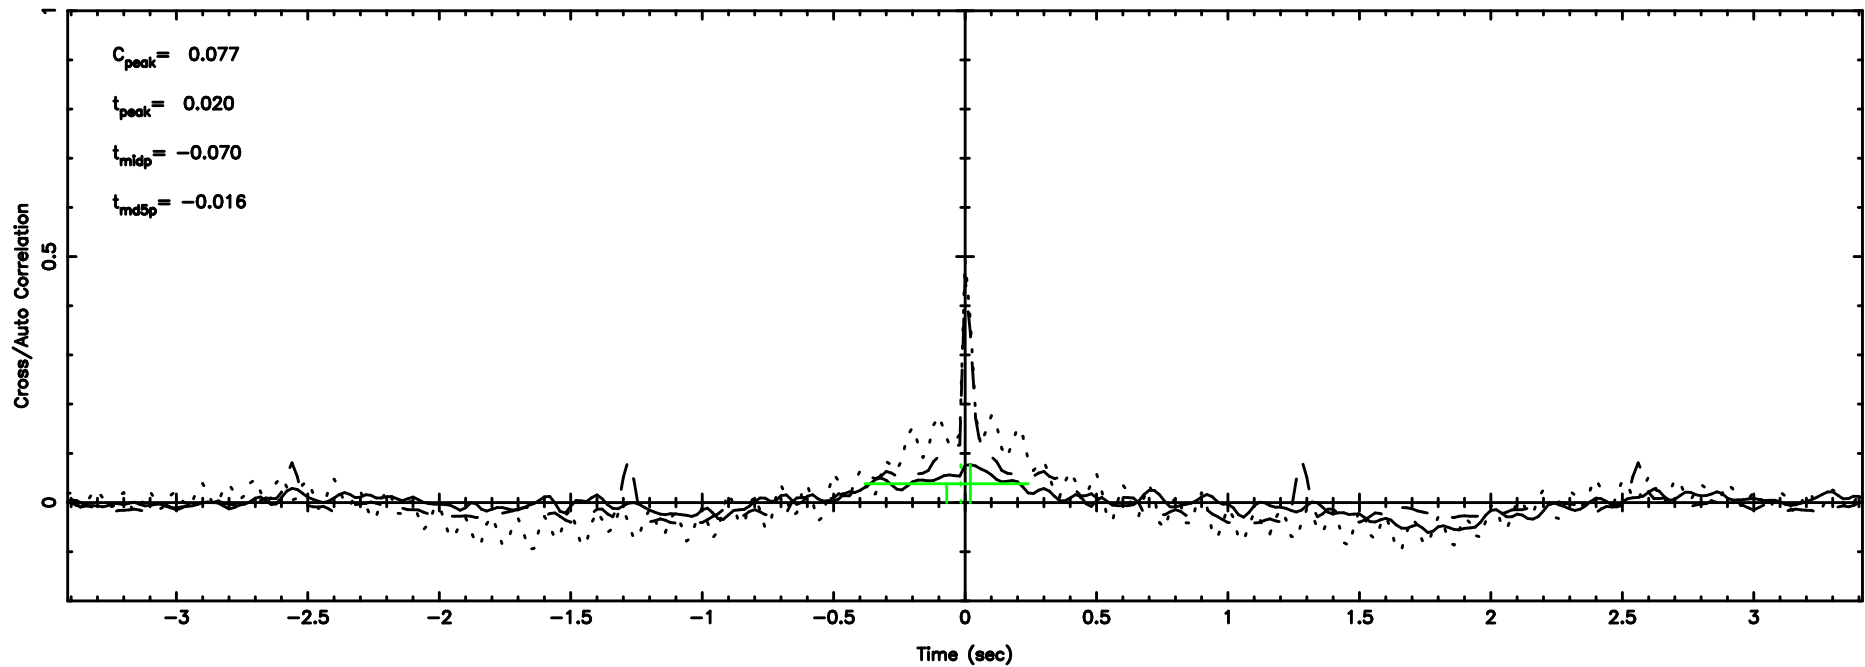

3C236 2024/08/01 4.28UT FUJI -KISO