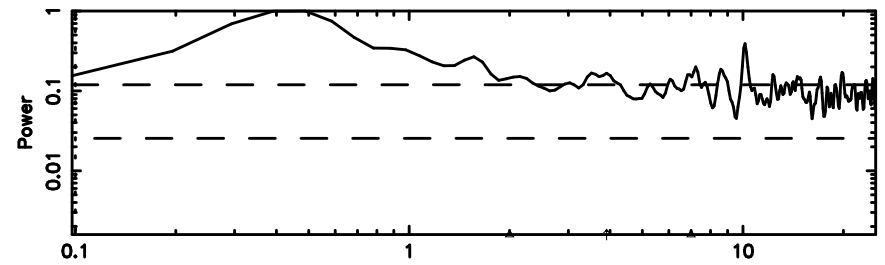

BLK: 6,SNR1: 0.14909 ,SNR2: 1.1626