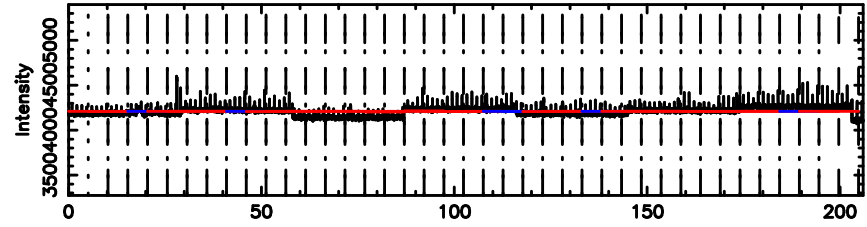

BLK:14,SNR1: 2.1477 ,SNR2: 8.9232

3C273 2024/08/01 6.66UT FUJI -KISO

T20240801155054

BLK: 6,SNR1: 3.2458 ,SNR2: 15.043

Frequency (Hz)

F20240801155054

BLK: 6,SNR1:-0.11991 ,SNR2: 1.7188

Frequency (Hz)