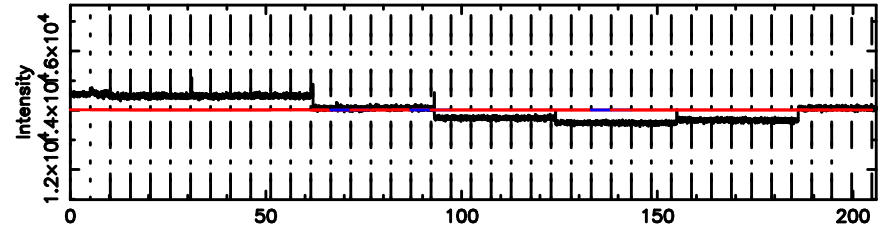

0302+341 2024/07/31 21.30UT TOYOKAWA-FUJI

T20240801061604

BLK: 3,SNR1: 0.27270 ,SNR2: 0.56126

Frequency (Hz)

K20240801061601

BLK: 3,SNR1: 1.3913 ,SNR2: 6.7245

Frequency (Hz)

0302+341 2024/07/31 21.30UT TOYOKAWA-KISO