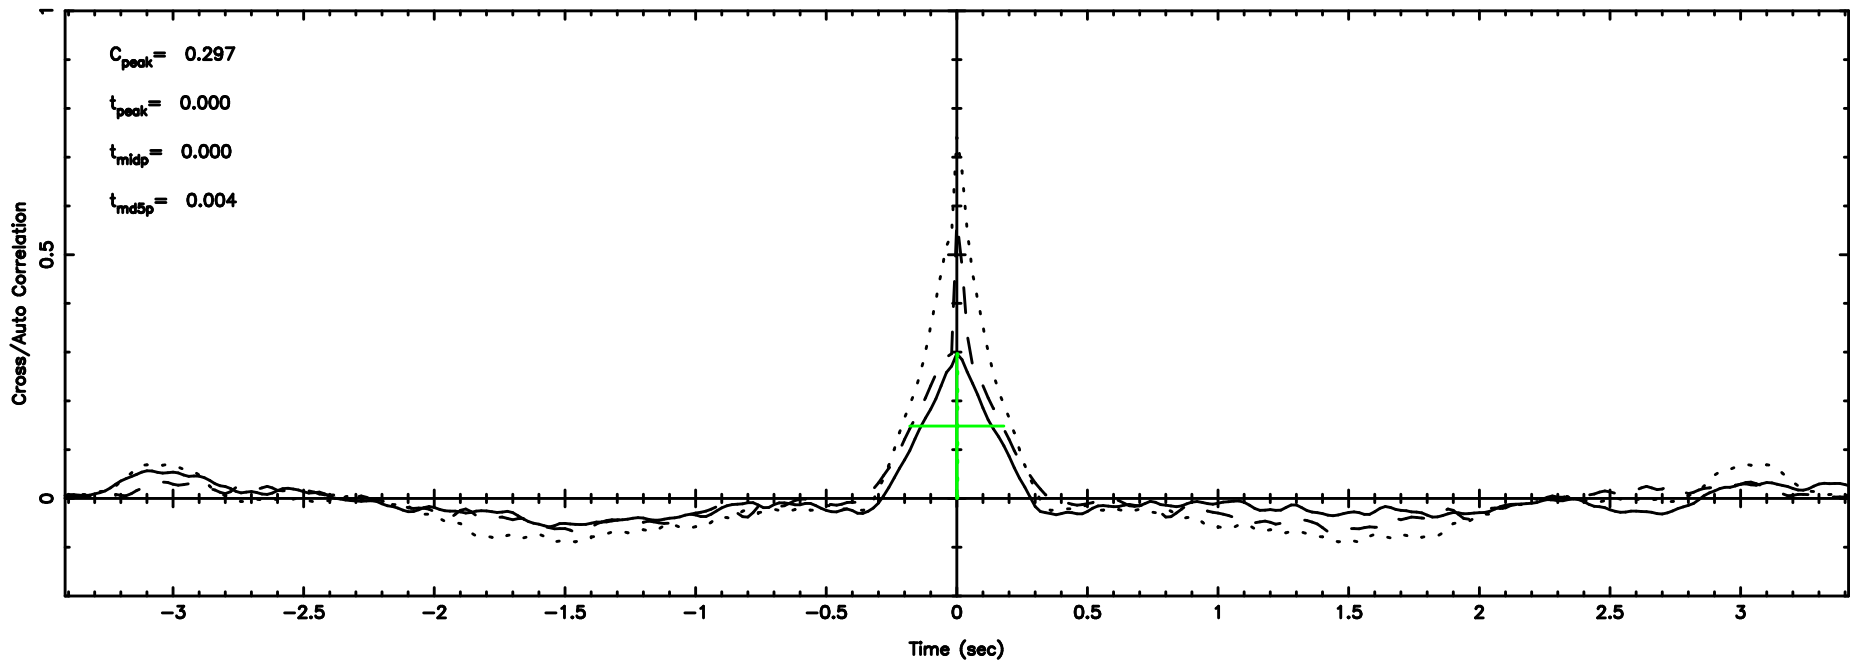

Frequency (Hz)

K20240801174900

BLK:15,SNR1: 4.0985 ,SNR2: 8.1254

Frequency (Hz)

1438+357 2024/08/01 8.85UT TOYOKAWA-KISO

F20240801174903

BLK:23,SNR1: 1.7480 ,SNR2: 6.3526

Frequency (Hz)