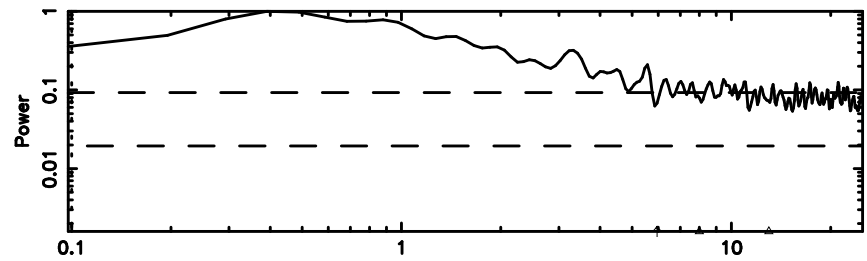

BLK: 9,SNR1: 0.18244 ,SNR2: 1.1298

Frequency (Hz)

F20240801155659

BLK: 9,SNR1: 0.69094 ,SNR2: 2.4528

Frequency (Hz)

1245-19 2024/08/01 6.98UT TOYOKAWA-FUJI

T20240801155659

BLK: 5,SNR1: 0.13731 ,SNR2: 1.1802