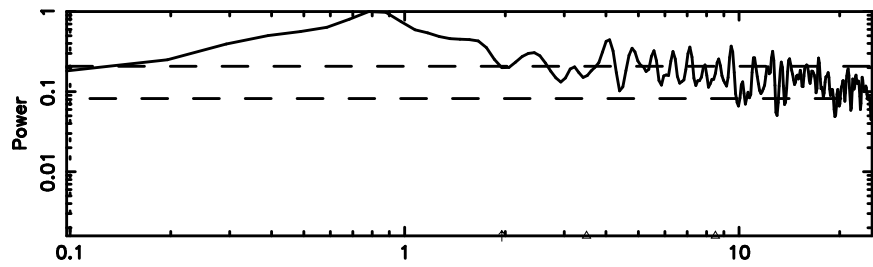

BLK: 4,SNR1:-0.15792E-01,SNR2: 1.5580