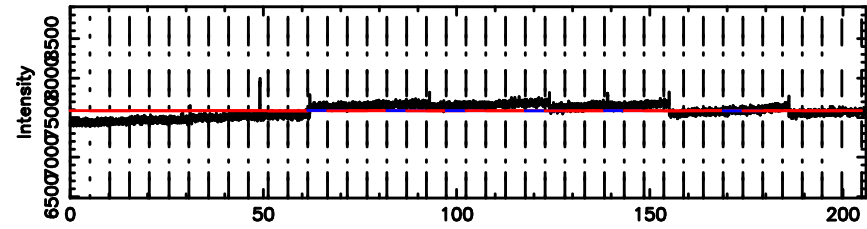

Frequency (Hz)

K20240801142810

BLK: 6,SNR1: 0.51924 ,SNR2: 2.3862