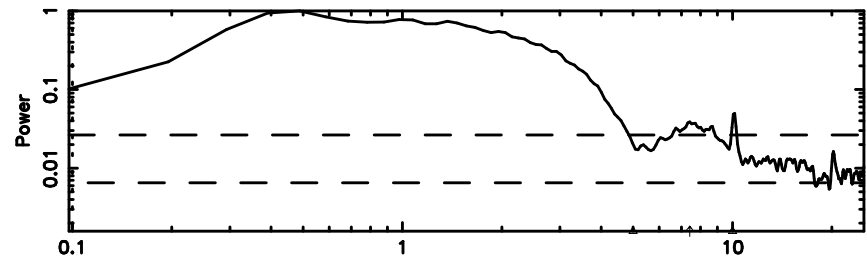

BLK:20,SNR1: 3.9360 ,SNR2: 10.923

1213-17 2024/08/01 6.44UT TOYOKAWA-KISO

F20240801152426

BLK:21,SNR1: 1.3999 ,SNR2: 7.0326

Frequency (Hz)

K20240801152423

BLK:21,SNR1: 3.0804 ,SNR2: 9.1174

Frequency (Hz)