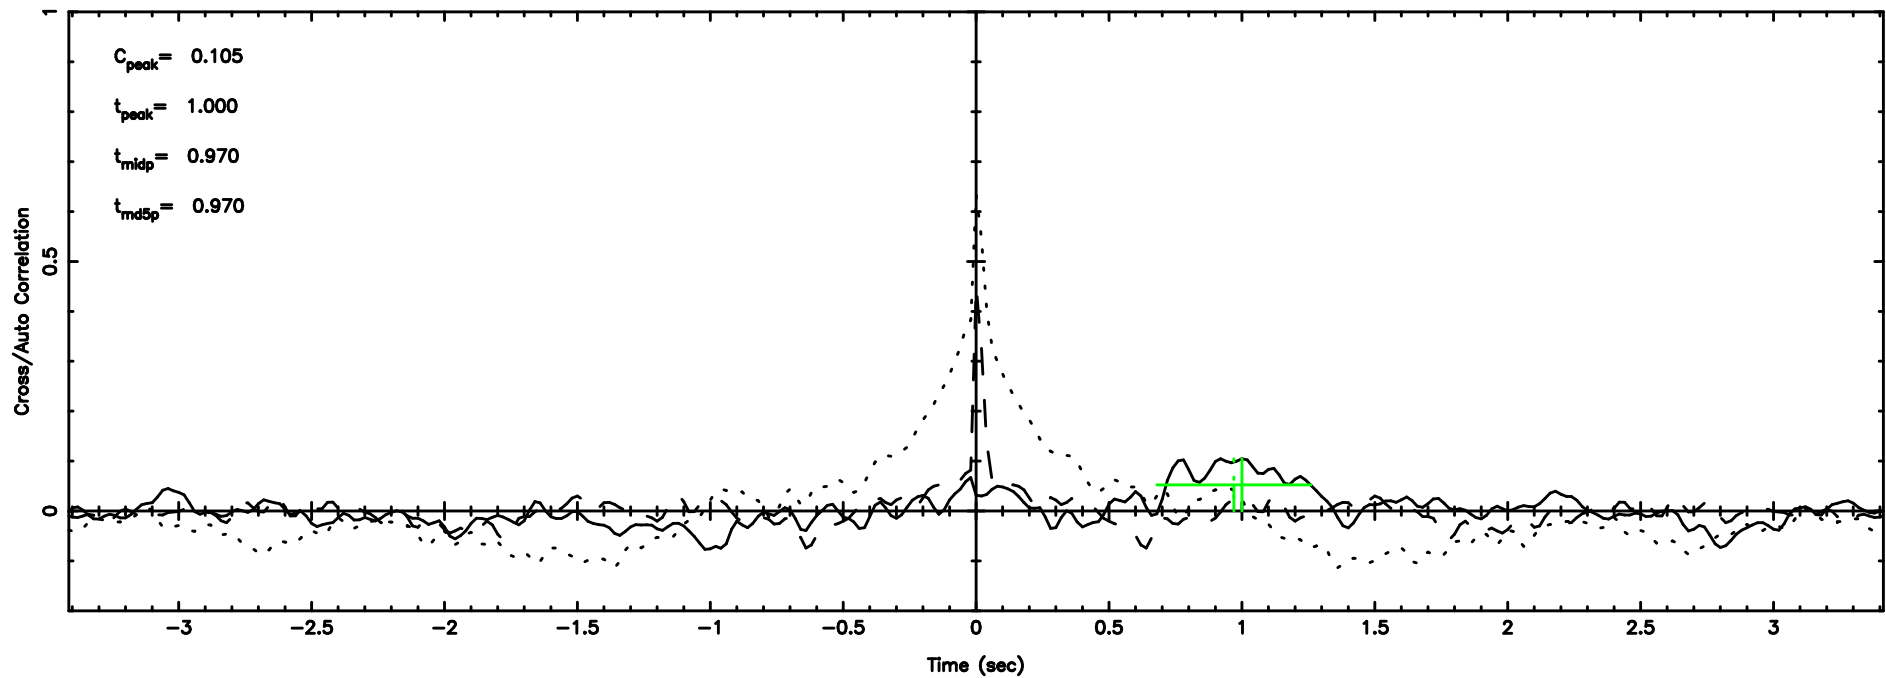

0244+377 2024/07/31 21.00UT TOYOKAWA-KISO