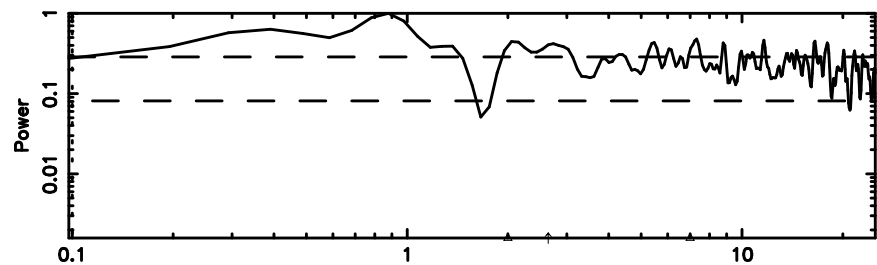

T20240801055801

BLK: 4,SNR1: 0.24239 ,SNR2: 0.77340

Frequency (Hz)

F20240801055802

BLK: 4,SNR1: 0.42574 ,SNR2: 2.8274

Frequency (Hz)

0244+377 2024/07/31 21.00UT TOYOKAWA-FUJI

BLK: 3,SNR1:-0.40554E-01,SNR2: 0.61033