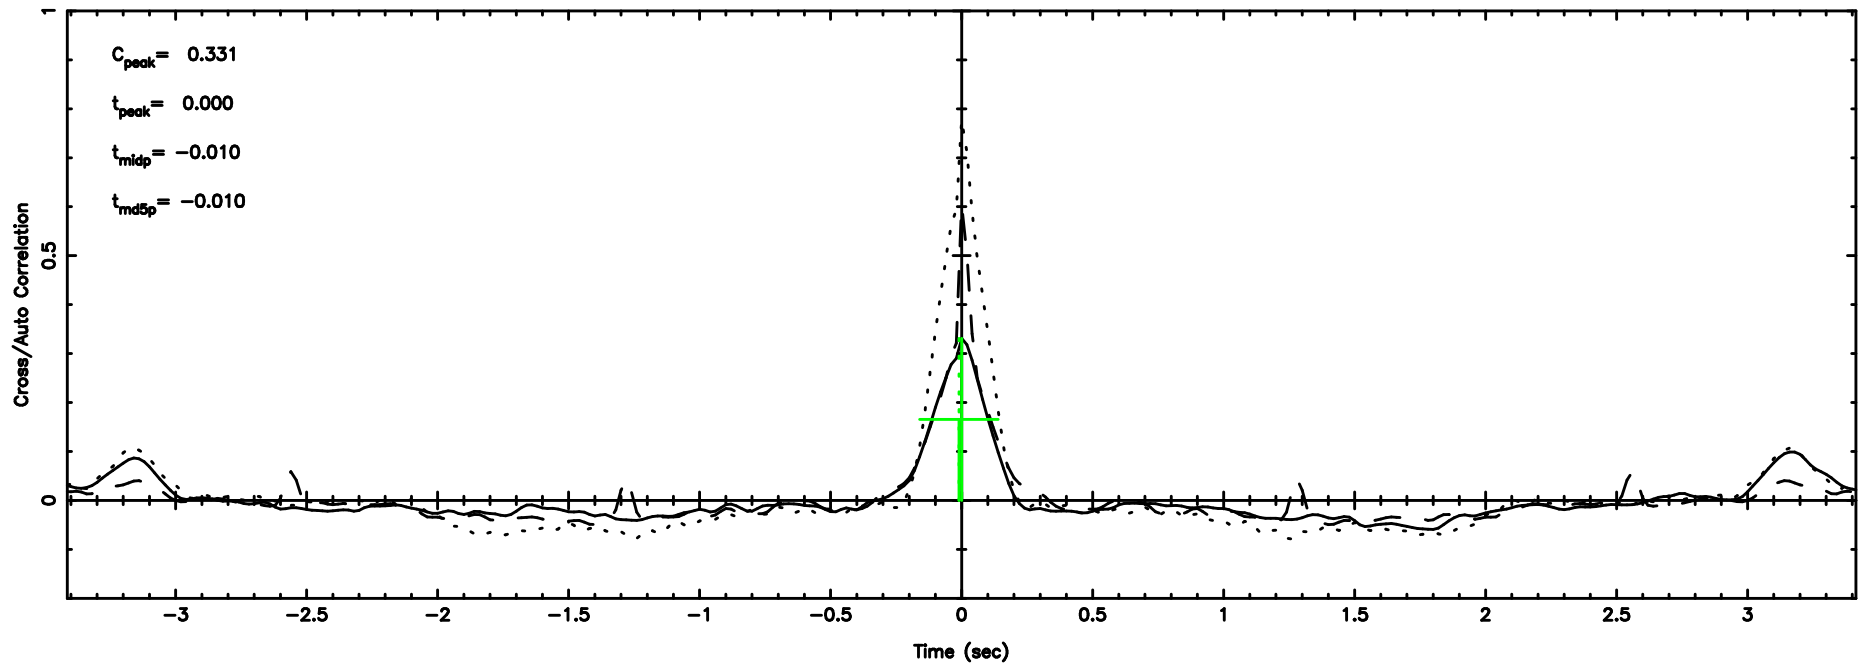

Frequency (Hz)

1213-17 2024/08/01 6.44UT FUJI -KISO