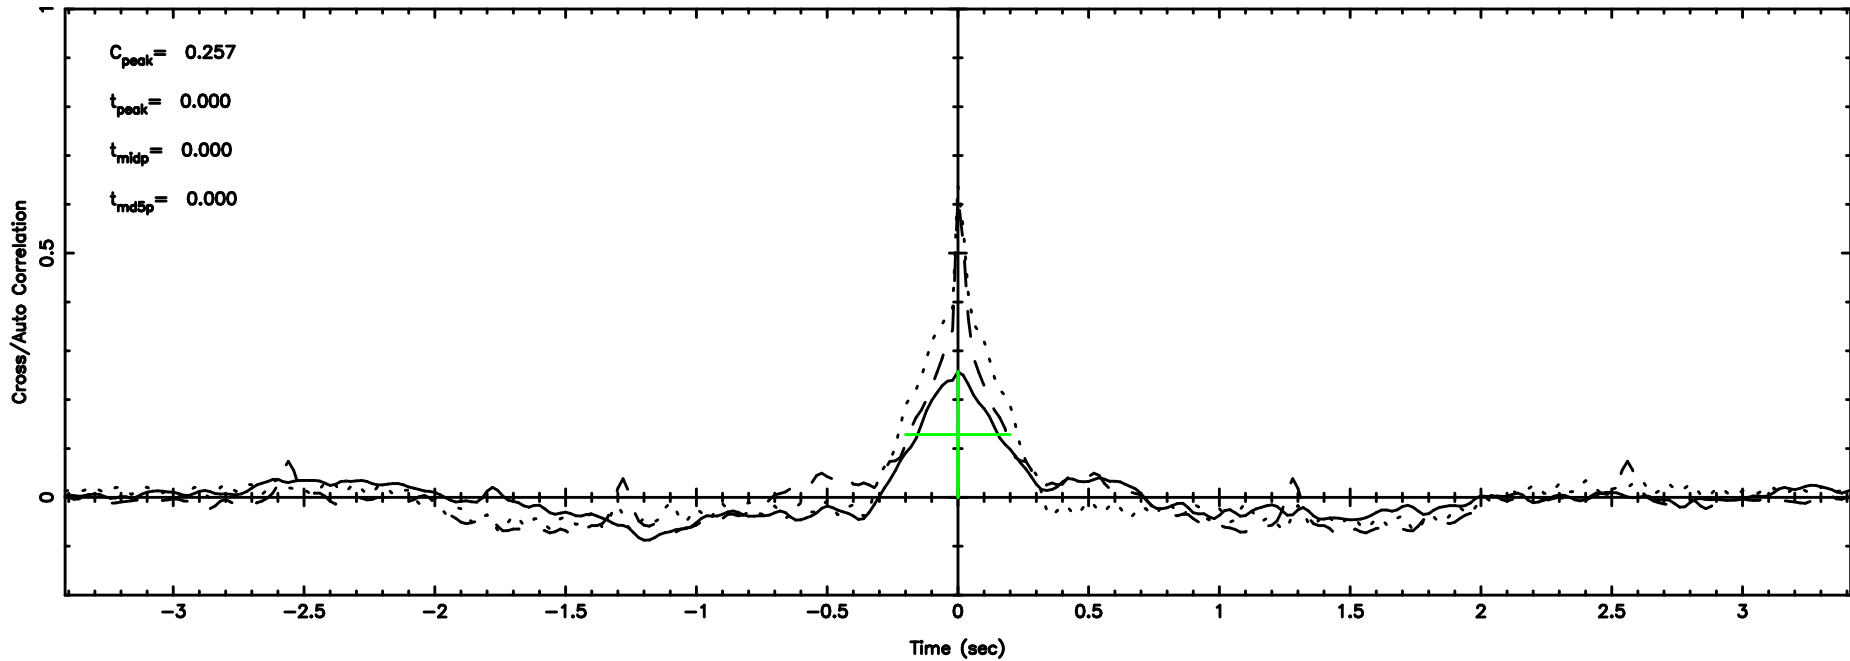

Frequency (Hz)

1323+32 2024/08/01 7.61UT FUJI -KISO