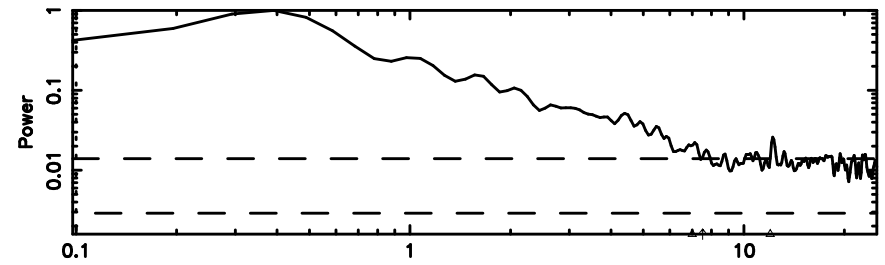

BLK:20,SNR1: 2.7505 ,SNR2: 7.4212