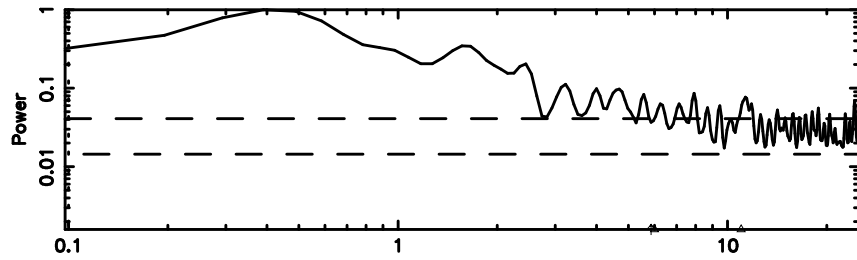

K20240801163434

BLK: 7,SNR1: 1.8201 ,SNR2: 9.4078

Frequency (Hz)

1323+32 2024/08/01 7.61UT TOYOKAWA-KISO

F20240801163437

BLK:10,SNR1: 1.0139 ,SNR2: 3.7370

Frequency (Hz)

K20240801163434