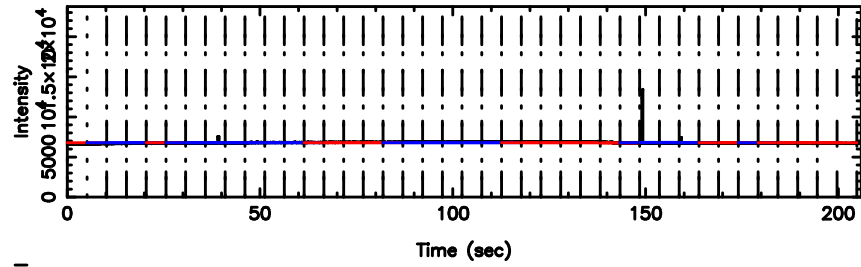

BLK: 6,SNR1: 1.5479 ,SNR2: 12.894

Frequency (Hz)

3C279 2024/08/01 7.11UT TOYOKAWA-FUJI

T20240801160443

BLK:21,SNR1: 3.0398 ,SNR2: 13.407

Frequency (Hz)

K20240801160441

BLK:21,SNR1: 7.3785 ,SNR2: 20.639