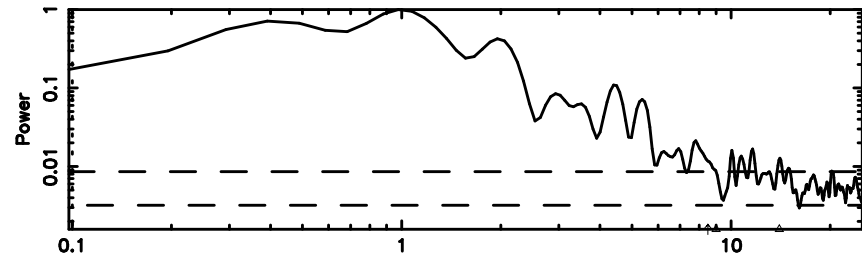

Frequency (Hz)

3C286 2024/08/01 7.69UT TOYOKAWA-FUJI

T20240801163927

BLK:25,SNR1: 6.0887 ,SNR2: 14.821

Frequency (Hz)

K20240801163924

BLK:25,SNR1: 7.5233 ,SNR2: 17.967

Frequency (Hz)