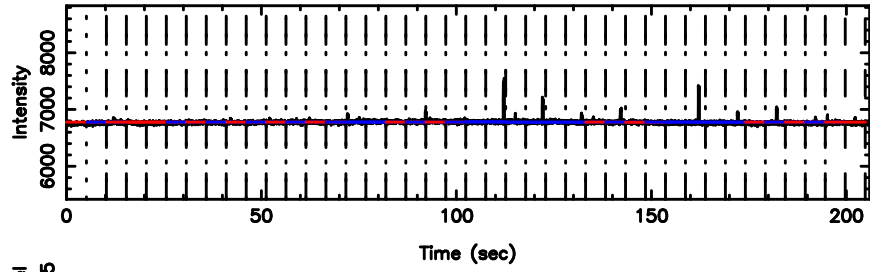

BLK:24,SNR1: 7.1673 ,SNR2: 18.074

Frequency (Hz)

0548+16 2024/08/01 0.05UT TOYOKAWA-FUJI

T20240801090110

BLK:24,SNR1: 2.0259 ,SNR2: 9.5141

0548+16 2024/08/01 0.05UT TOYOKAWA-KISO

K20240801090107

BLK:24,SNR1: 2.6619 ,SNR2: 12.810