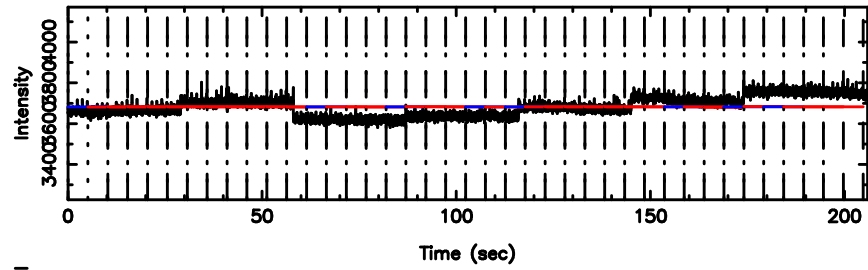

Frequency (Hz)

T20240801114616

BLK:20,SNR1: 4.2628 ,SNR2: 8.0394

0834-19 2024/08/01 2.80UT TOYOKAWA-KISO

K20240801114613

BLK:20,SNR1: 0.39485 ,SNR2: 1.0522

F20240801114616

BLK: 8,SNR1: 0.34359 ,SNR2: 3.7664