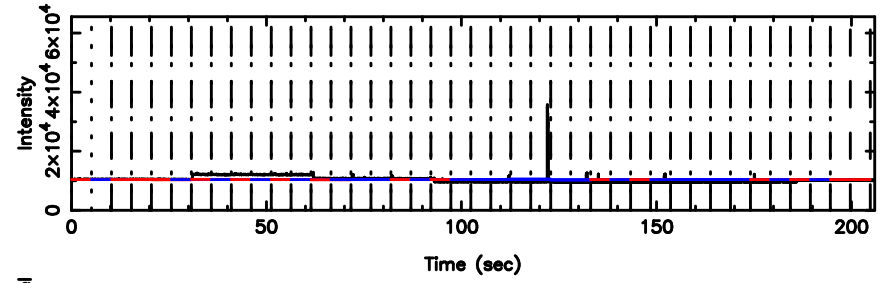

BLK:24,SNR1: 7.1673 ,SNR2: 18.074

Frequency (Hz)

0548+16 2024/08/01 0.05UT TOYOKAWA-FUJI

T20240801090110

BLK:24,SNR1: 2.0259 ,SNR2: 9.5141

0548+16 2024/08/01 0.05UT TOYOKAWA-KISO

K20240801090107

BLK:24,SNR1: 2.6619 ,SNR2: 12.810