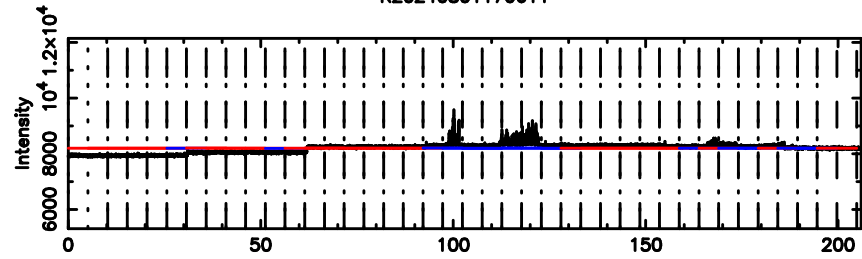

BLK:14,SNR1: 11.358 ,SNR2: 11.886

Frequency (Hz)

1355+01 2024/08/01 8.13UT TOYOKAWA-KISO

BLK:14,SNR1: 112.96 ,SNR2: 108.68

BLK:14,SNR1: 8.9689 ,SNR2: 9.4341

1355+01 2024/08/01 8.13UT FUJI -KISO

T20240801174903