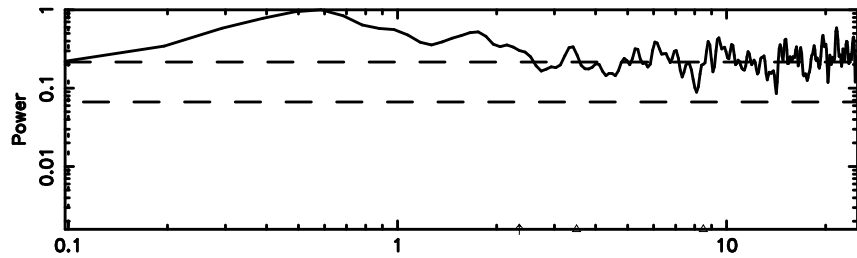

BLK: 4,SNR1: 0.23922 ,SNR2: 1.4077