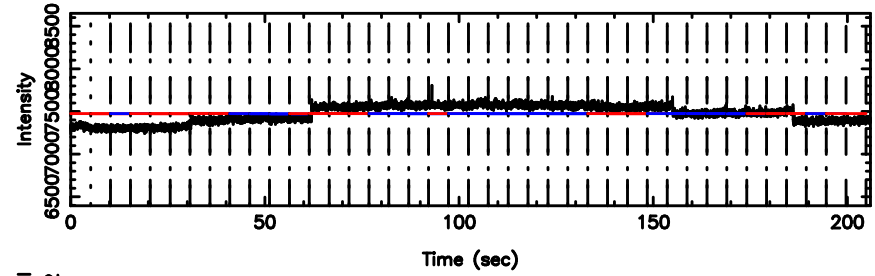

Frequency (Hz)

T20240801114616

BLK:20,SNR1: 4.2628 ,SNR2: 8.0394

0834-19 2024/08/01 2.80UT TOYOKAWA-KISO

K20240801114613

BLK:20,SNR1: 0.39485 ,SNR2: 1.0522

F20240801114616

BLK: 8,SNR1: 0.34359 ,SNR2: 3.7664