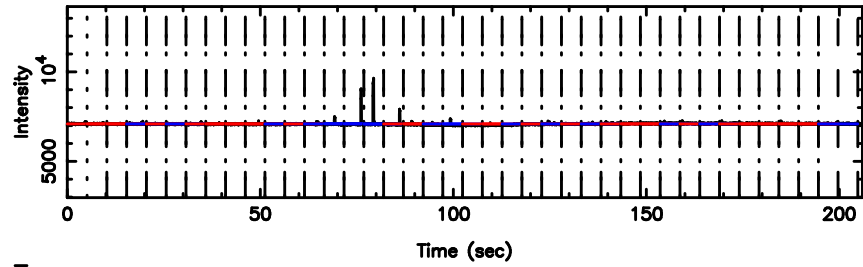

T20240801152426