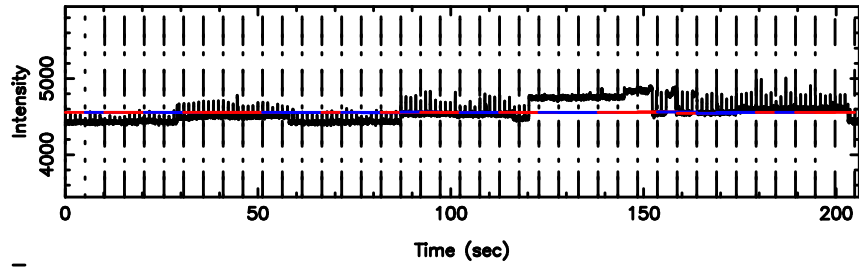

F20240801160443