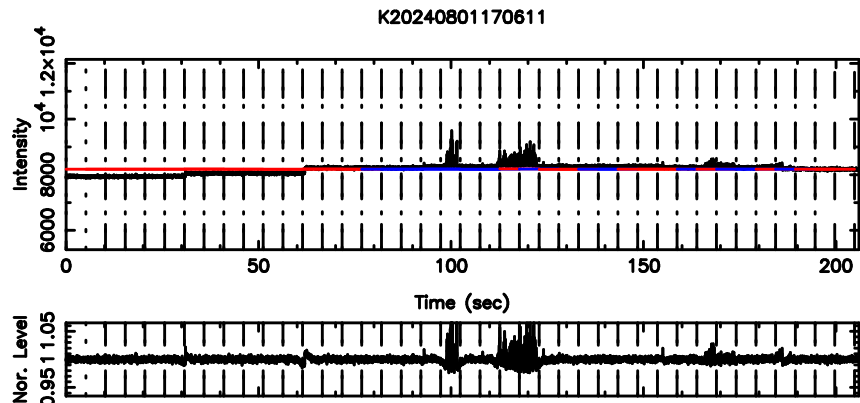

BLK:14,SNR1: 11.358 ,SNR2: 11.886

Frequency (Hz)

1355+01 2024/08/01 8.13UT TOYOKAWA-KISO

BLK:14,SNR1: 112.96 ,SNR2: 108.68

BLK:14,SNR1: 8.9689 ,SNR2: 9.4341

1355+01 2024/08/01 8.13UT FUJI -KISO

T20240801174903