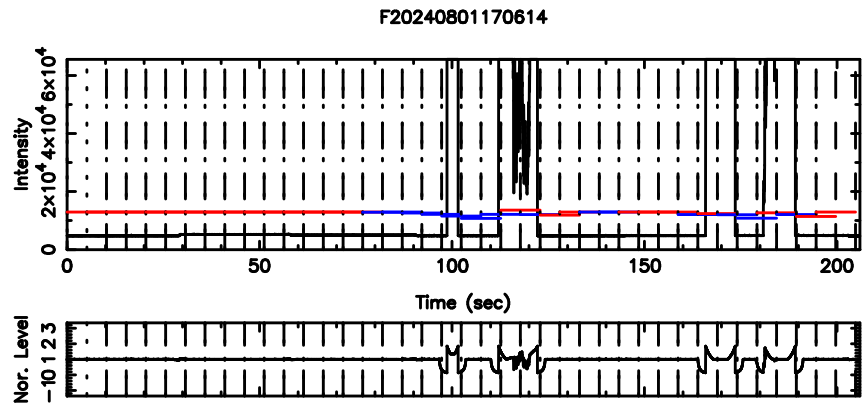

BLK:14,SNR1: 11.358 ,SNR2: 11.886

Frequency (Hz)

1355+01 2024/08/01 8.13UT TOYOKAWA-KISO

BLK:14,SNR1: 112.96 ,SNR2: 108.68

BLK:14,SNR1: 8.9689 ,SNR2: 9.4341

1355+01 2024/08/01 8.13UT FUJI -KISO

T20240801174903