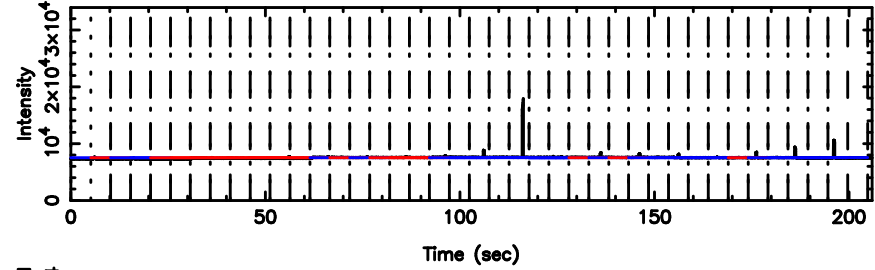

K20240801103523

BLK:25,SNR1: 8.4278 ,SNR2: 23.902

F20240801103526

BLK:23,SNR1: 9.1968 ,SNR2: 24.572

K20240801103523

BLK:23,SNR1: 8.5360 ,SNR2: 24.201

0723+10 2024/08/01 1.62UT FUJI -KISO

T20240801104540