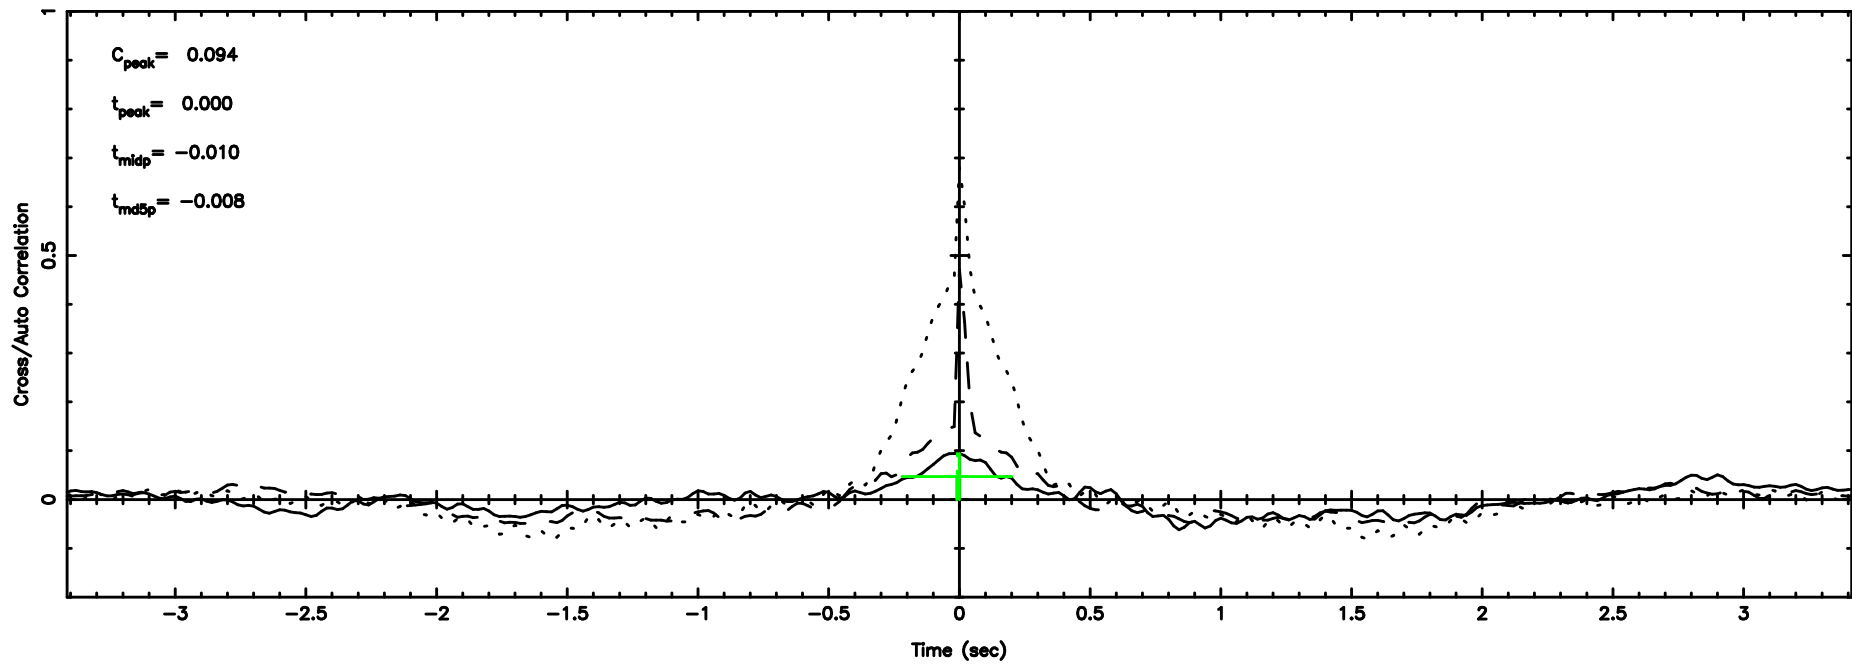

BLK:14,SNR1: 0.23919 ,SNR2: 0.91229

Frequency (Hz)

K20240801165551

BLK:14,SNR1: 4.3756 ,SNR2: 17.300

Frequency (Hz)

1345+12 2024/08/01 7.96UT TOYOKAWA-KISO

F20240801165554

BLK:18,SNR1: 0.36296 ,SNR2: 1.2615