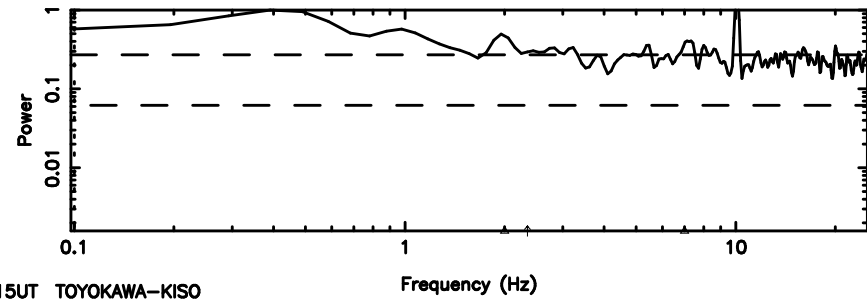

BLK: 9,SNR1: 0.89414E-01,SNR2: 0.84118

1055+01 2024/08/01 5.15UT TOYOKAWA-KISO

F20240801140718

BLK: 4,SNR1: 0.46775 ,SNR2: 1.5512

Frequency (Hz)

K20240801140715

BLK: 4,SNR1: 0.23233 ,SNR2: 1.3431

Frequency (Hz)