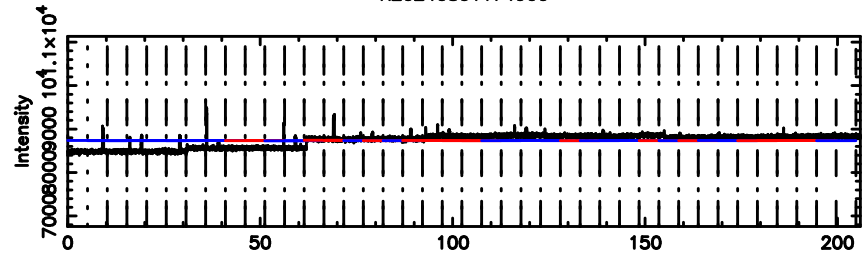

Frequency (Hz)

K20240801174900