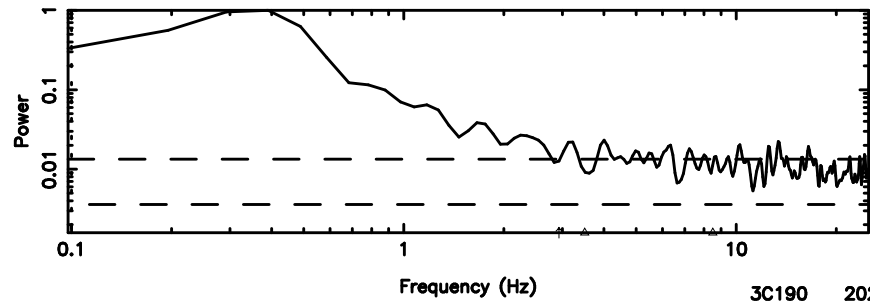

T202408011111101

BLK:17,SNR1: 0.46289 ,SNR2: 3.8458

K202408011111058

BLK:17,SNR1: 0.55107 ,SNR2: 4.6063

3C190 2024/08/01 2.21UT TOYOKAWA-KISO

F20240801111101

BLK: 8,SNR1: 1.4615 ,SNR2: 10.773

K202408011111058