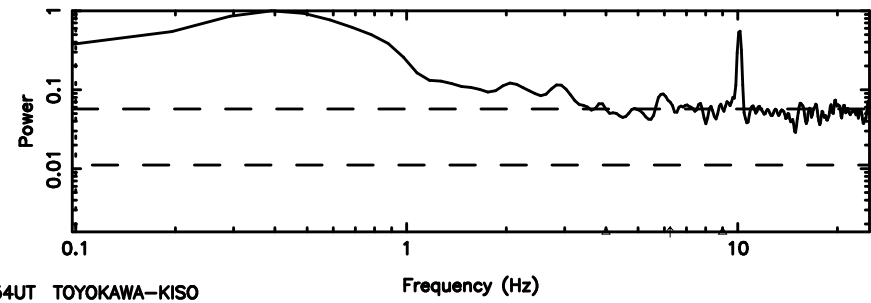

BLK:10,SNR1: 0.66615 ,SNR2: 1.8900