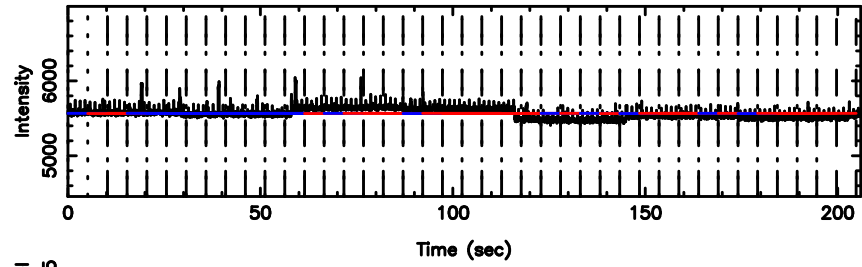

Frequency (Hz)

F20240801174903