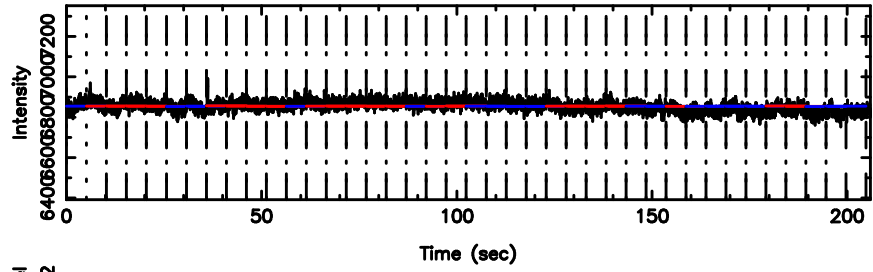

F20240801083106

BLK:15,SNR1:-0.12835 ,SNR2: 0.94539

Frequency (Hz)

3C138 2024/07/31 23.55UT TOYOKAWA-FUJI

T20240801083106

BLK:17,SNR1: 0.83674 ,SNR2: 4.2287

K20240801083104

BLK:17,SNR1: 42.387 ,SNR2: 57.368