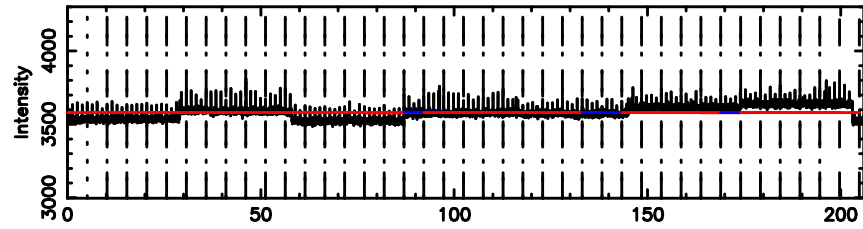

BLK: 9,SNR1: 0.89414E-01,SNR2: 0.84118

1055+01 2024/08/01 5.15UT TOYOKAWA-KISO

F20240801140718

BLK: 4,SNR1: 0.46775 ,SNR2: 1.5512

Frequency (Hz)

K20240801140715

BLK: 4,SNR1: 0.23233 ,SNR2: 1.3431

Frequency (Hz)