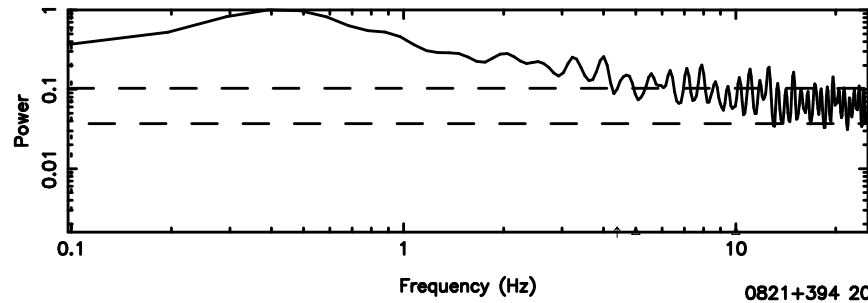

T20240801113436

BLK:24,SNR1: 0.93730 ,SNR2: 6.3379

0821+394 2024/08/01 2.60UT TOYOKAWA-KISO

K20240801113433

BLK:24,SNR1: 1.5944 ,SNR2: 6.4337

F20240801113436

BLK:13,SNR1: 0.34615 ,SNR2: 2.0862

K20240801113433