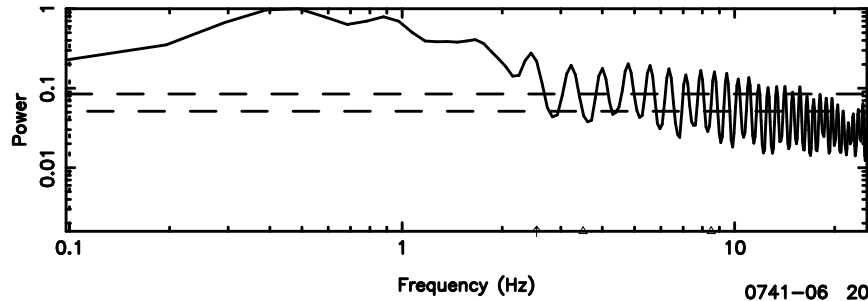

BLK:17,SNR1: 0.33979 ,SNR2: 4.4475