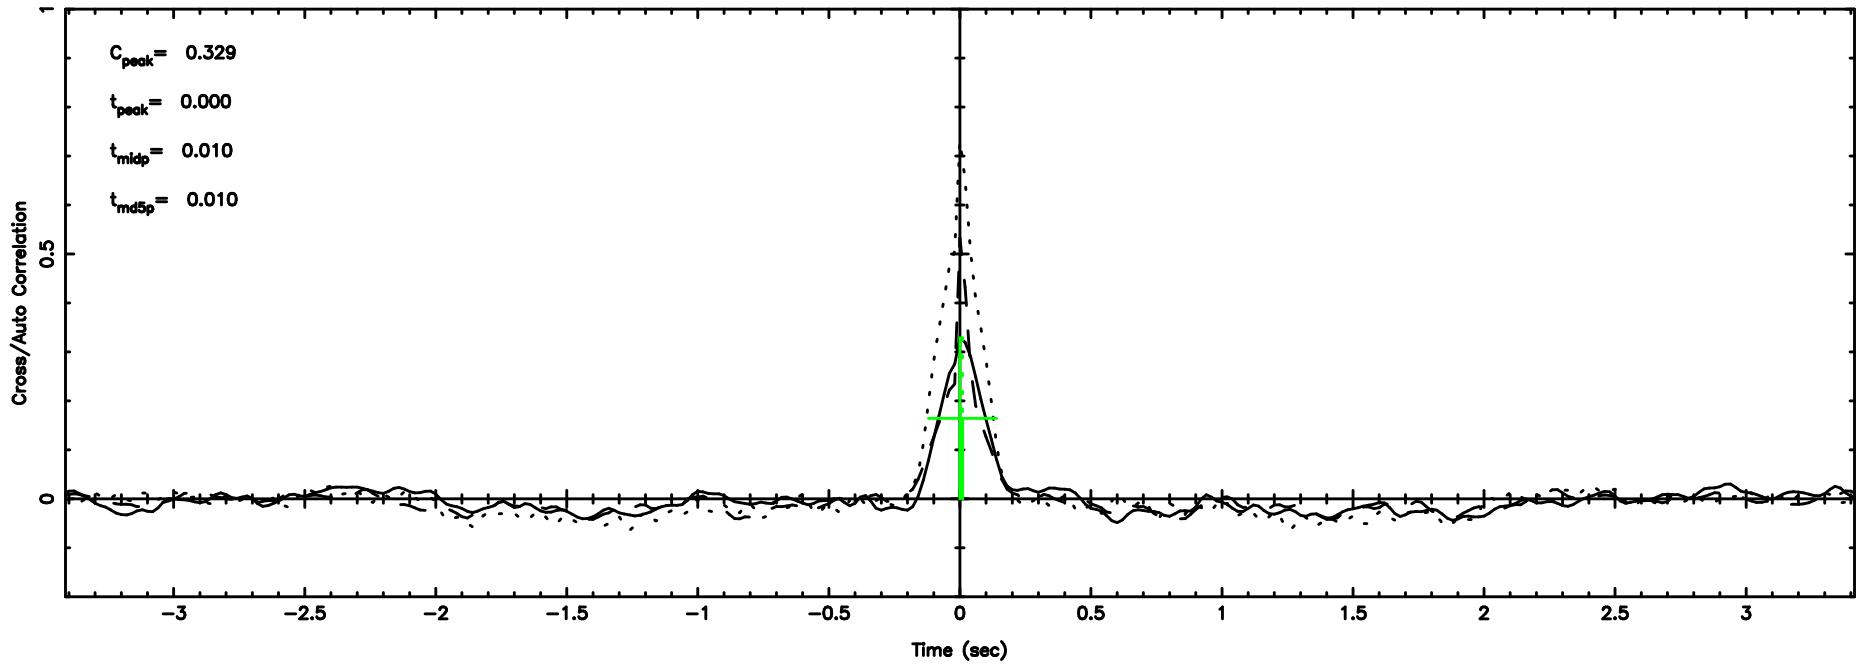

F20240801145838

BLK: 9,SNR1: 0.76742 ,SNR2: 1.7007

K20240801145835

BLK: 9,SNR1: 4.0146 ,SNR2: 18.005

3C267 2024/08/01 6.01UT FUJI -KISO