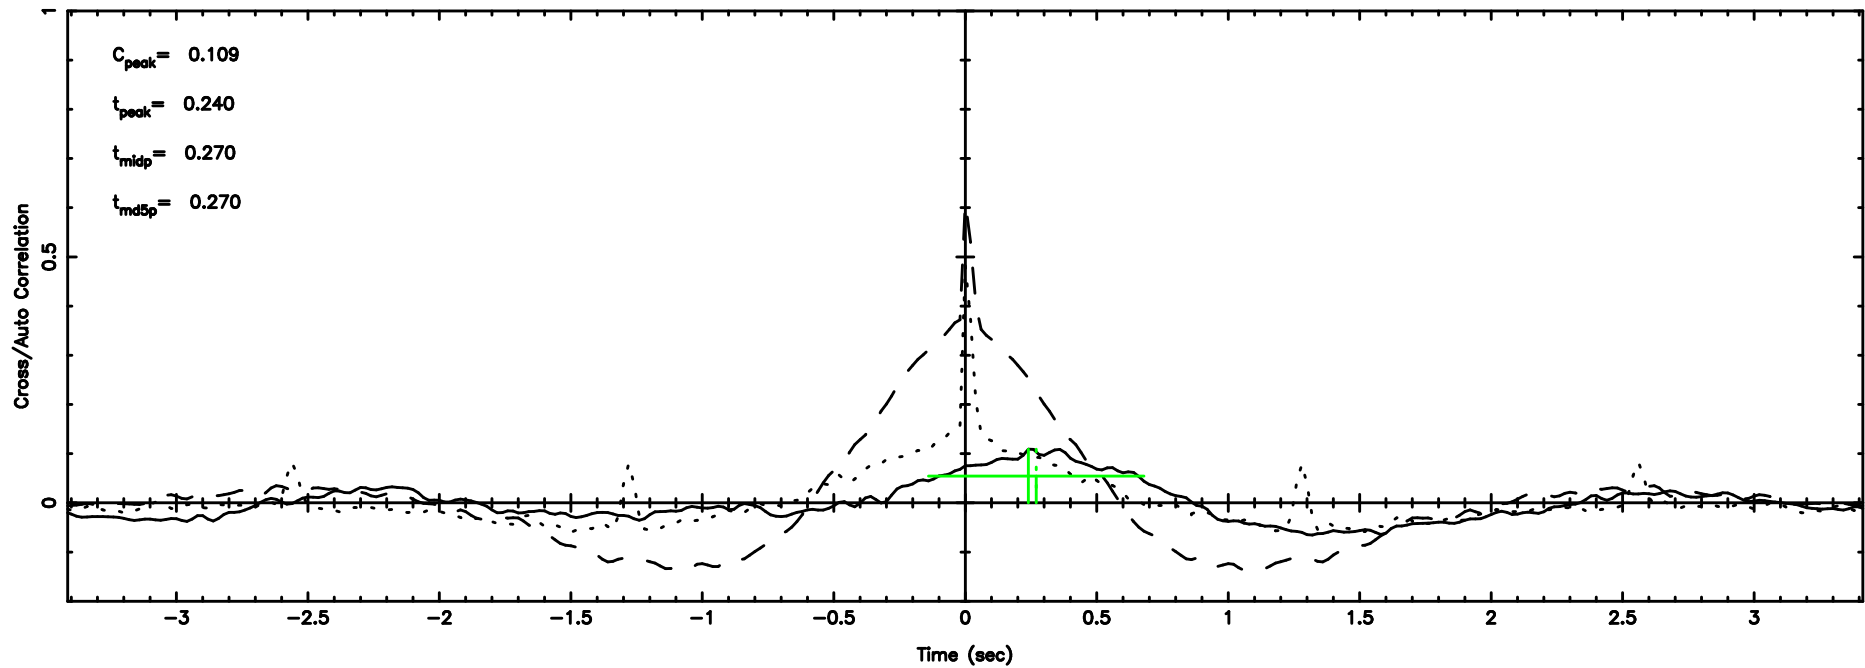

3C236 2024/08/01 4.28UT TOYOKAWA-FUJI