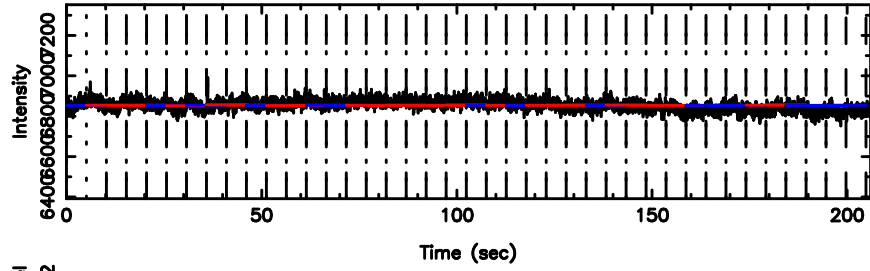

Frequency (Hz)

3C119 2024/07/31 22.74UT FUJI -KISO

K20240801074257

BLK:20,SNR1: 2.7505 ,SNR2: 7.4212

Frequency (Hz)

T20240801083106

BLK:15,SNR1: 0.91062 ,SNR2: 2.3976

Frequency (Hz)