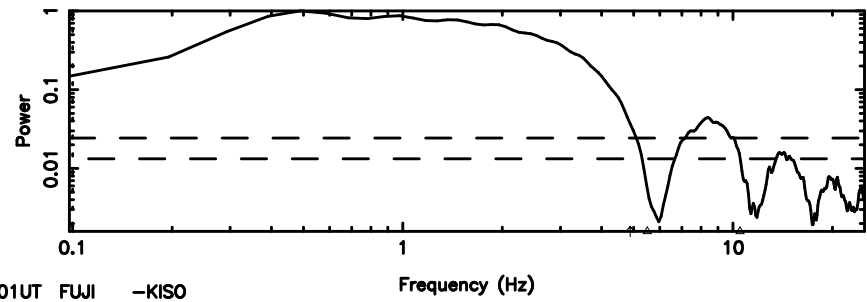

BLK: 9,SNR1: 4.0146 ,SNR2: 18.005

3C267 2024/08/01 6.01UT FUJI -KISO