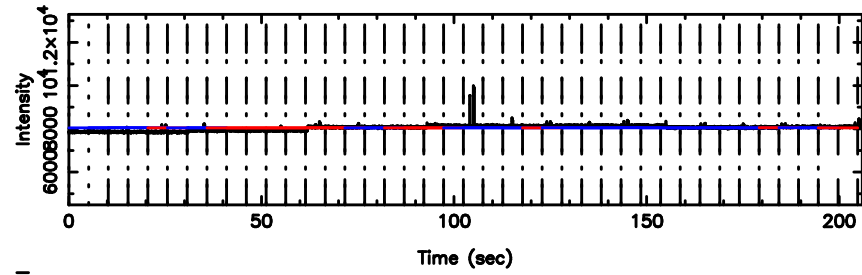

Frequency (Hz)

3C286 2024/08/01 7.69UT TOYOKAWA-FUJI

T20240801163927

BLK:25,SNR1: 6.0887 ,SNR2: 14.821

Frequency (Hz)

K20240801163924

BLK:25,SNR1: 7.5233 ,SNR2: 17.967

Frequency (Hz)