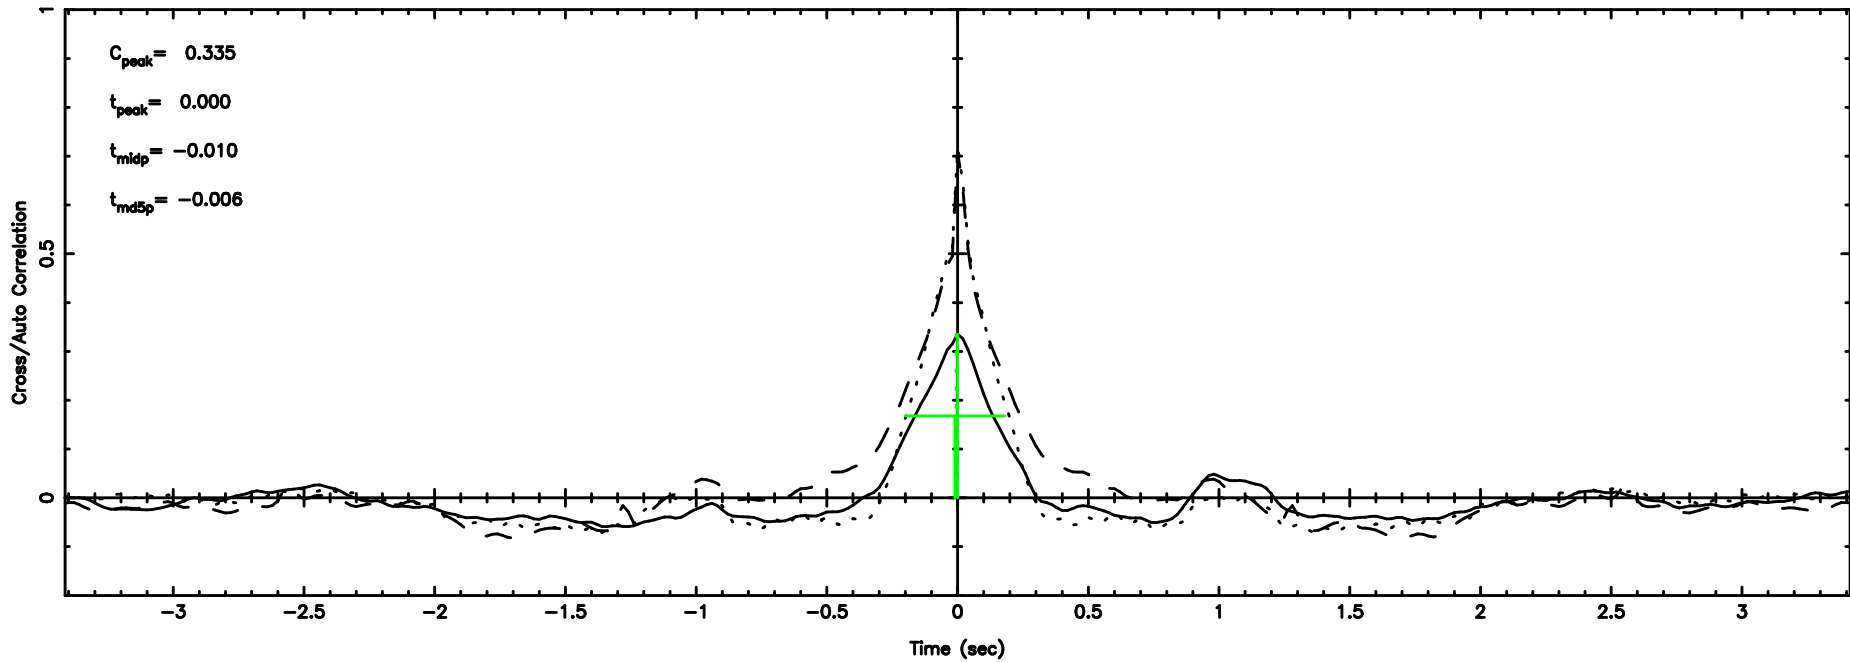

3C286 2024/08/01 7.69UT TOYOKAWA-KISO

F20240801163927

BLK:22,SNR1: 31.917 ,SNR2: 65.033

Frequency (Hz)

K20240801163924

BLK:22,SNR1: 8.1595 ,SNR2: 19.479

Frequency (Hz)

3C286 2024/08/01 7.69UT FUJI -KISO