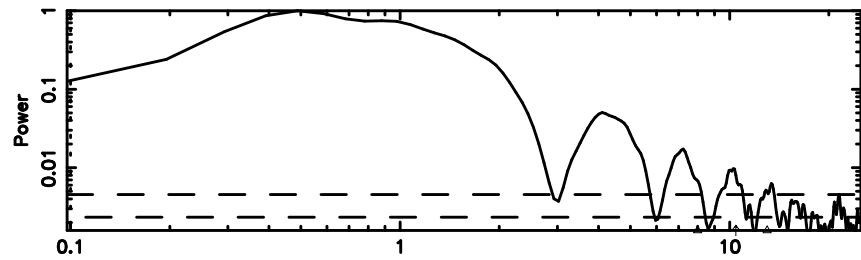

Frequency (Hz)

F20240801163437

BLK: 3,SNR1: 1.0074 ,SNR2: 3.4763

Frequency (Hz)

1323+32 2024/08/01 7.61UT TOYOKAWA-FUJI

T20240801163437

BLK: 7,SNR1: 12.753 ,SNR2: 24.807

Frequency (Hz)