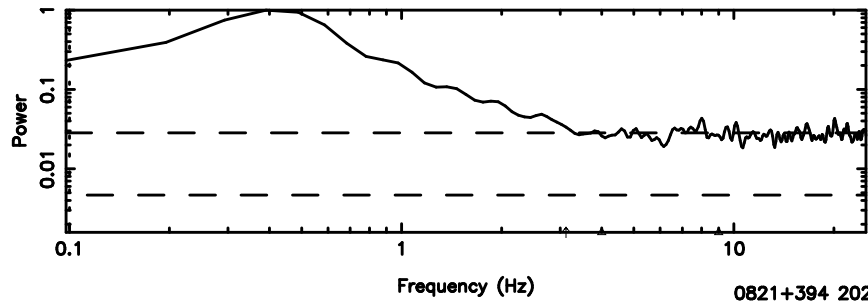

T20240801113436

BLK:24,SNR1: 0.93730 ,SNR2: 6.3379

0821+394 2024/08/01 2.60UT TOYOKAWA-KISO

K20240801113433

BLK:24,SNR1: 1.5944 ,SNR2: 6.4337

F20240801113436

BLK:13,SNR1: 0.34615 ,SNR2: 2.0862

K20240801113433