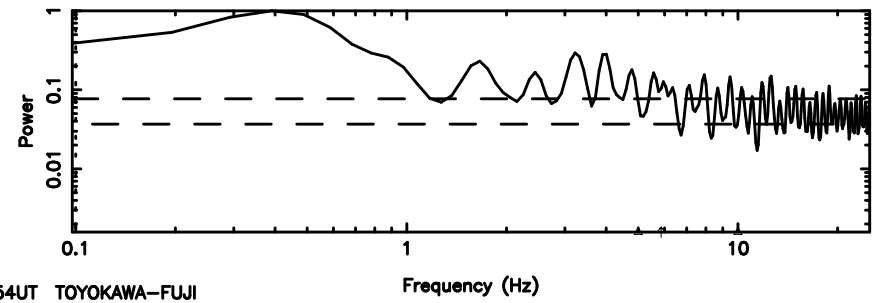

T20240801133058

BLK: 9,SNR1: 1.2203 ,SNR2: 7.2455

3C241 2024/08/01 4.54UT TOYOKAWA-FUJI

F20240801133058

BLK: 9,SNR1: 0.31869 ,SNR2: 1.5828

T20240801133058

BLK:10,SNR1: 1.4205 ,SNR2: 8.5334

K20240801133055