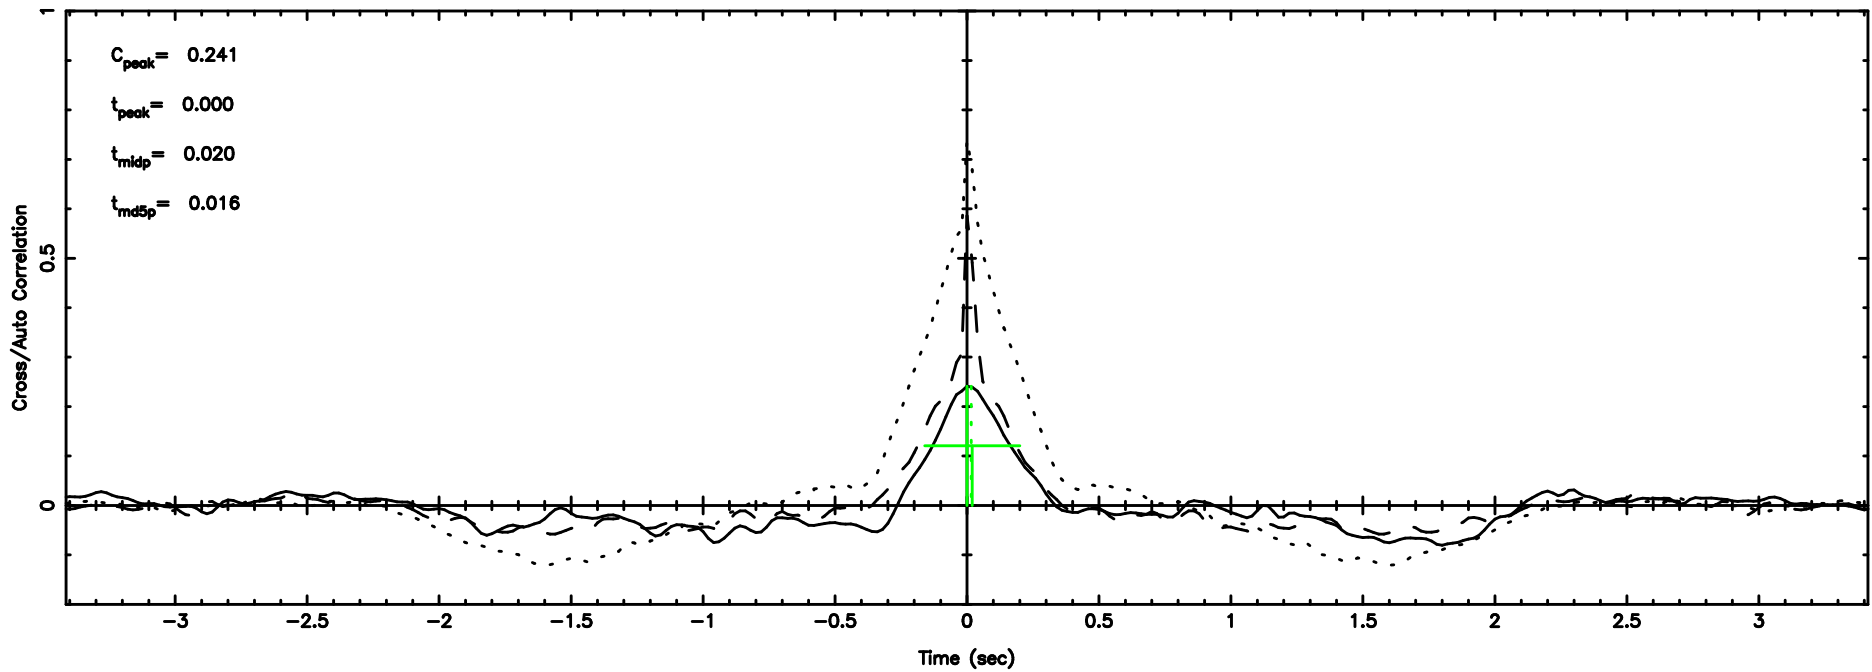

T20240801110327

BLK: 9,SNR1: 0.66074 ,SNR2: 4.1585

F20240801110327

BLK: 9,SNR1: 2.7004 ,SNR2: 10.528

0752-200 2024/08/01 2.09UT TOYOKAWA-FUJI