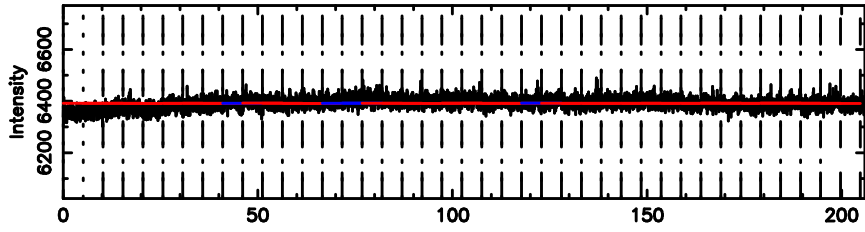

T20240801102514