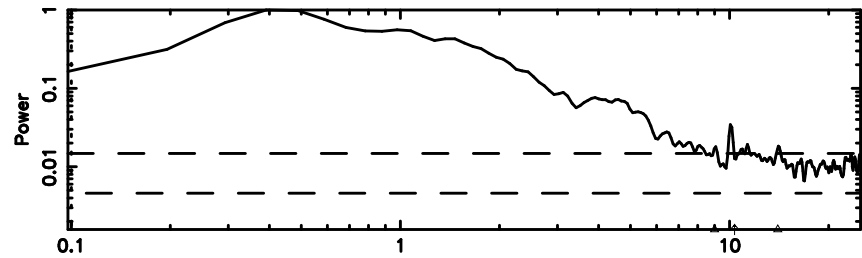

BLK:15,SNR1: 4.0985 ,SNR2: 8.1254