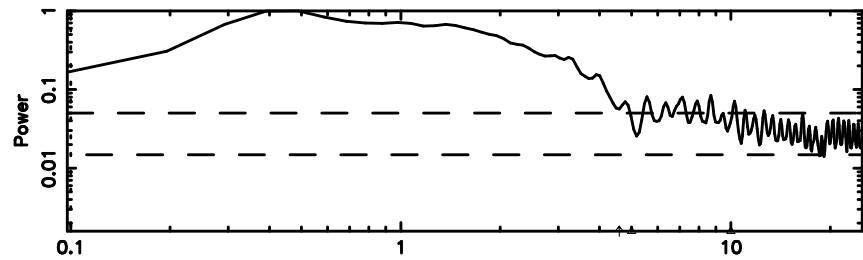

BLK:20,SNR1: 3.9360 ,SNR2: 10.923

1213-17 2024/08/01 6.44UT TOYOKAWA-KISO

F20240801152426

BLK:21,SNR1: 1.3999 ,SNR2: 7.0326

Frequency (Hz)

K20240801152423

BLK:21,SNR1: 3.0804 ,SNR2: 9.1174

Frequency (Hz)