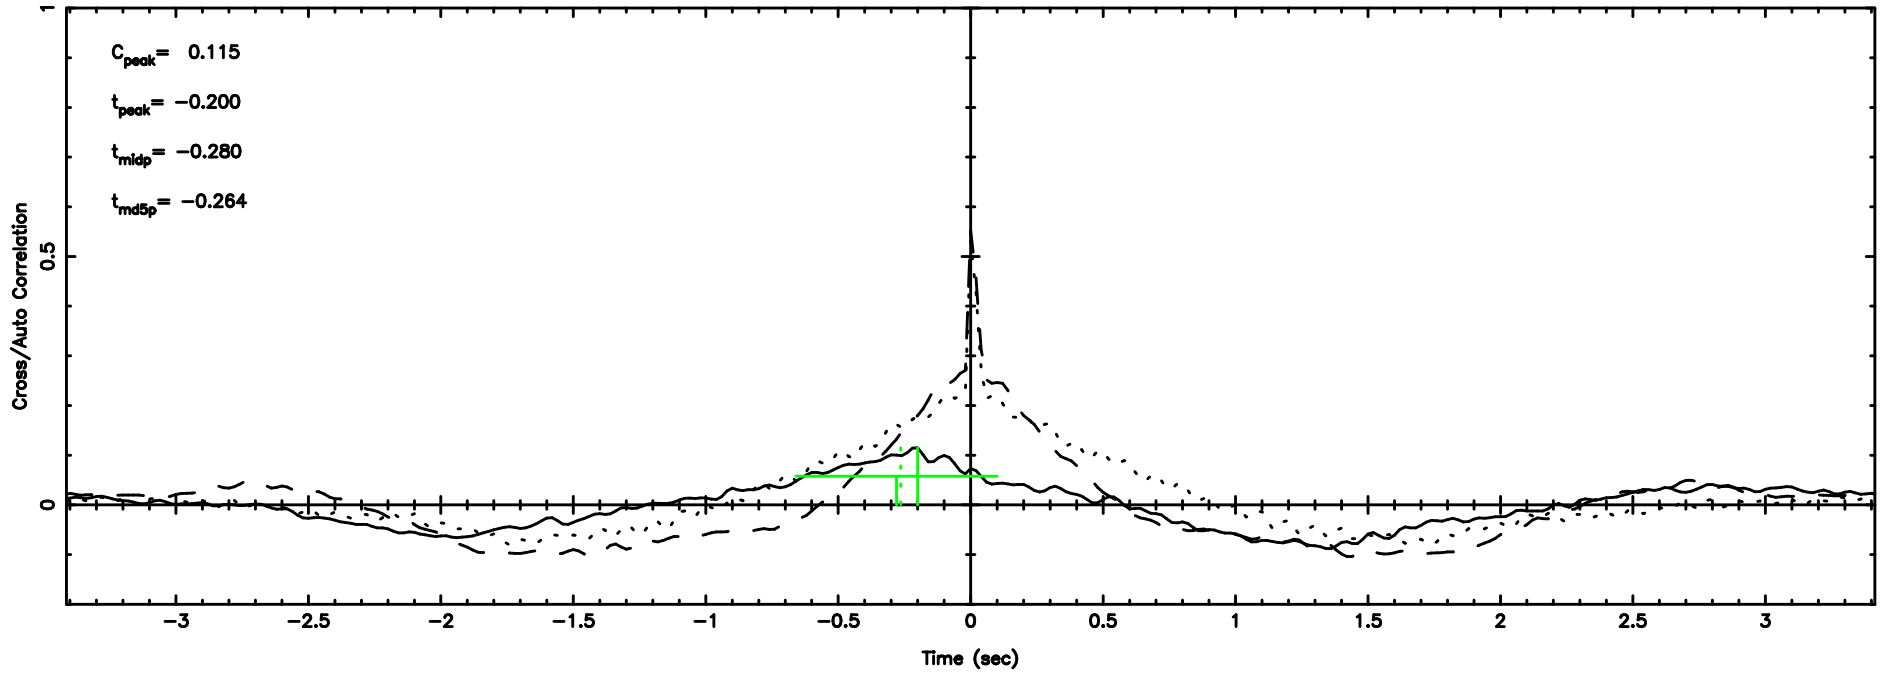

K20240801084437

BLK:21,SNR1: 2.5407 ,SNR2: 9.8037

Frequency (Hz)

0531+194 2024/07/31 23.77UT TOYOKAWA-KISO

F20240801084439

BLK: 6,SNR1:-0.11976 ,SNR2: 0.85150

Frequency (Hz)

K20240801084437