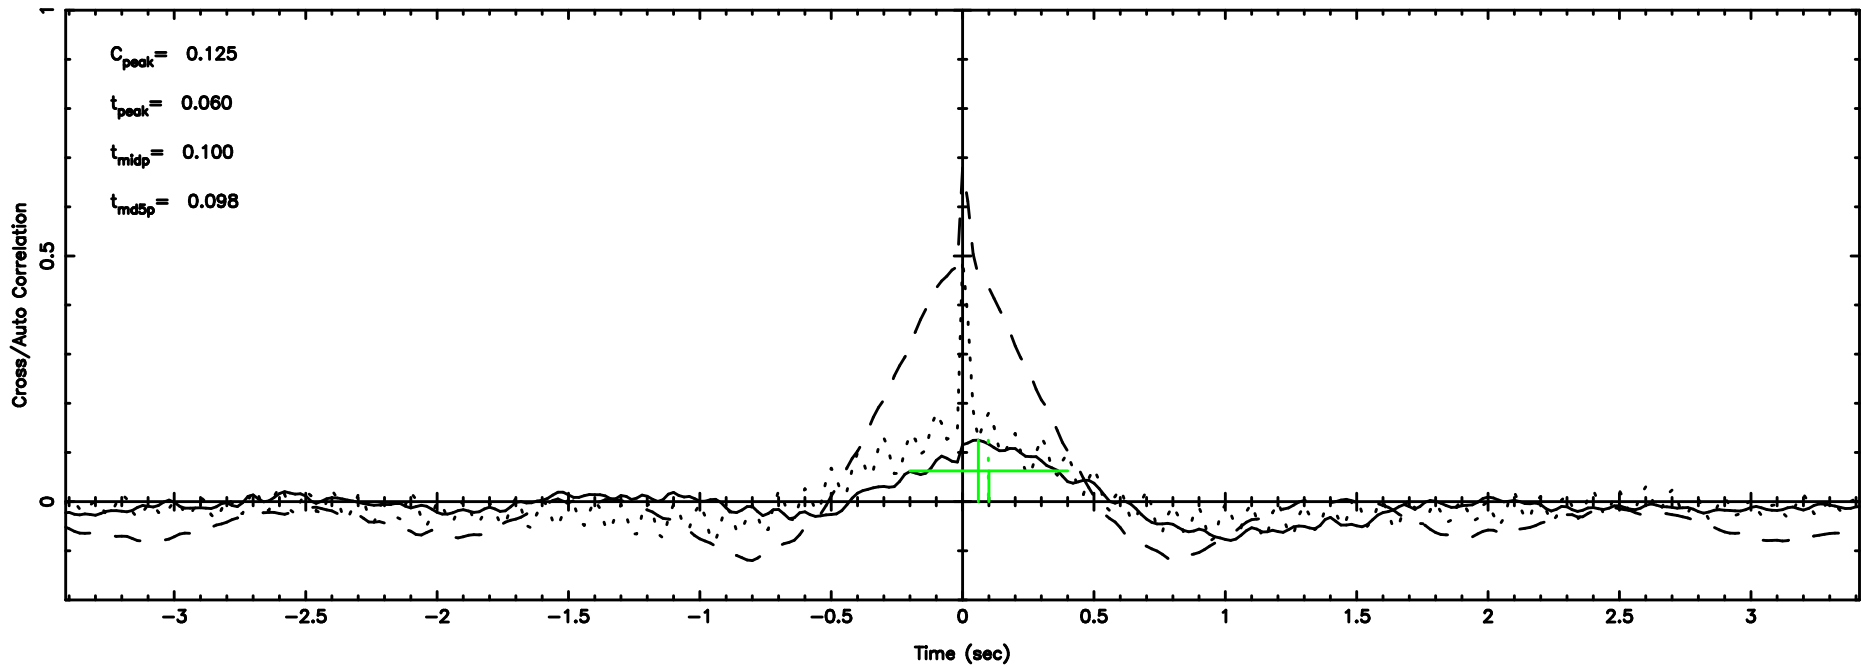

3C241 2024/08/01 4.54UT TOYOKAWA-KISO