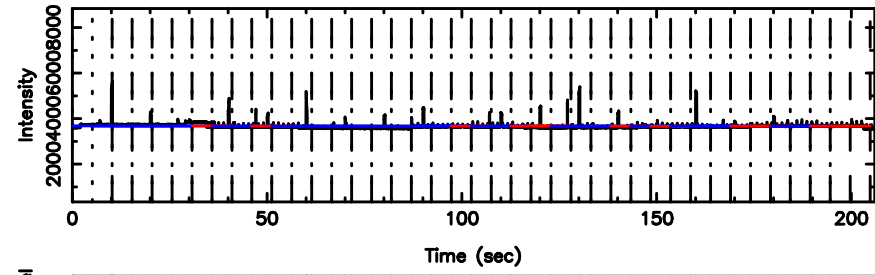

K20240801091418

BLK:28,SNR1: 17.450 ,SNR2: 30.777

T20240801093642

BLK:28,SNR1: 2.6056 ,SNR2: 12.595

3C161 2024/08/01 0.64UT TOYOKAWA-FUJI

F20240801093642

BLK:28,SNR1: 7.3981 ,SNR2: 18.603

T20240801093642