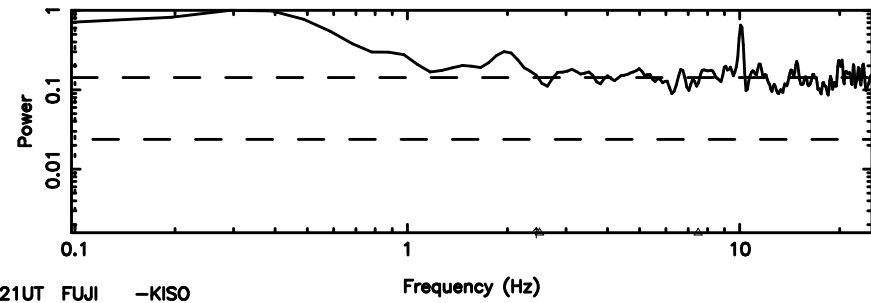

3C190 2024/08/01 2.21UT FUJI -KISO