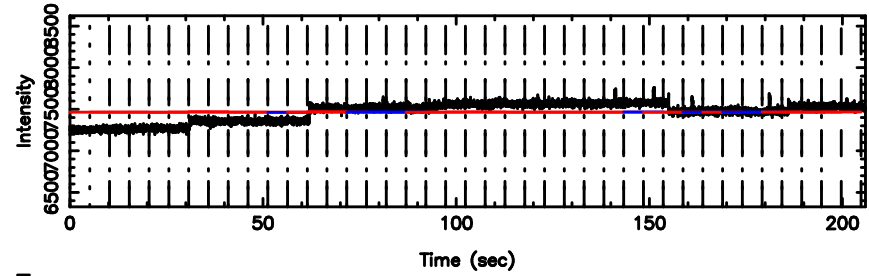

K20240801143848