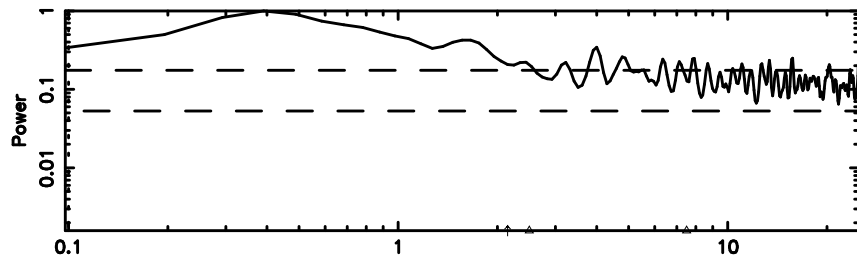

BLK: 8,SNR1: 0.39774E-01,SNR2: 1.8623