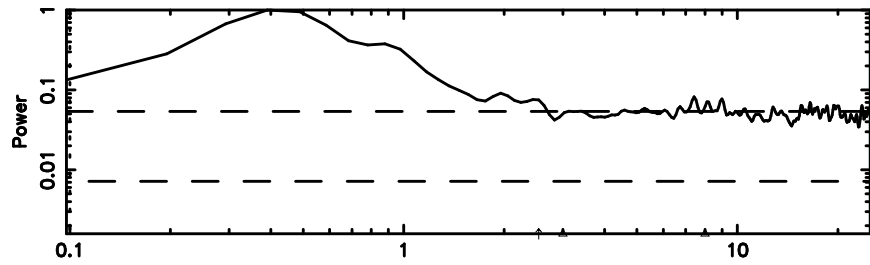

Frequency (Hz)

F20240801084439

BLK:11,SNR1: 0.65195E-01,SNR2: 2.2361

Frequency (Hz)

0531+194 2024/07/31 23.77UT TOYOKAWA-FUJI

T20240801084439

BLK:21,SNR1: 0.46828 ,SNR2: 3.9600

Frequency (Hz)