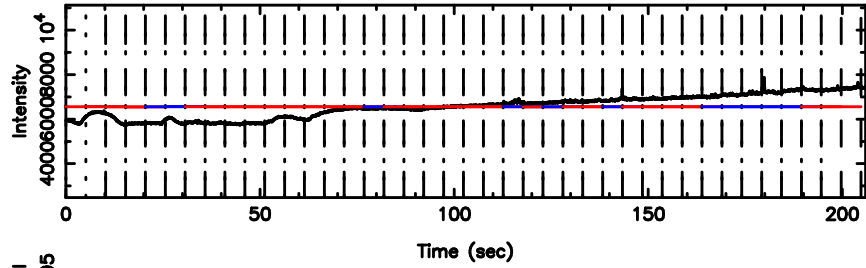

T20240801115121