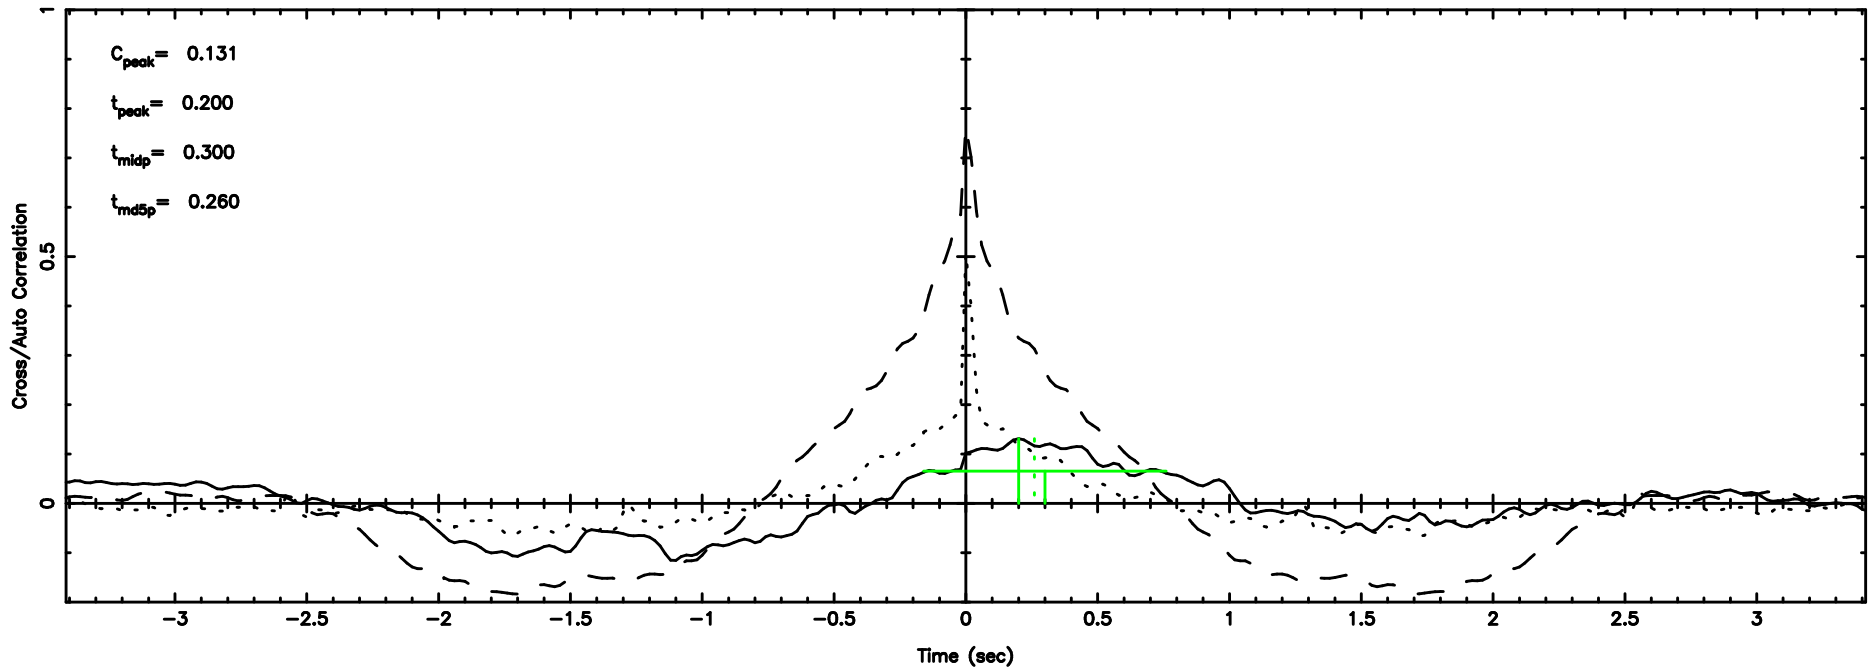

T20240801114616

BLK: 9,SNR1: 4.7688 ,SNR2: 9.1351

0834-19 2024/08/01 2.80UT TOYOKAWA-FUJI

F20240801114616

BLK: 9,SNR1: 0.22889 ,SNR2: 3.8805

Frequency (Hz)