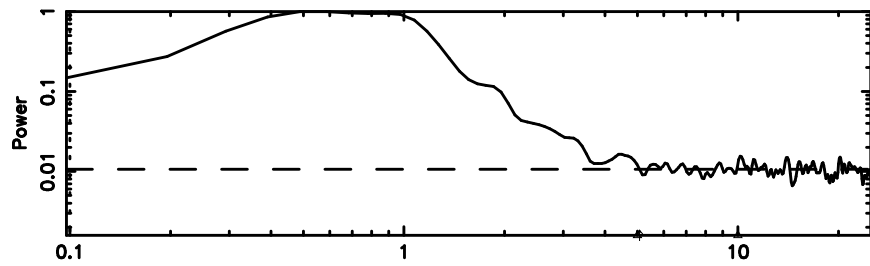

BLK:20,SNR1: 4.8967 ,SNR2: 19.505