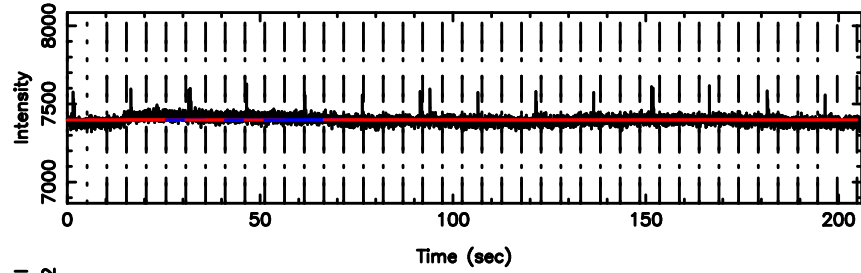

BLK: 9,SNR1: 0.18244 ,SNR2: 1.1298

Frequency (Hz)

F20240801155659

BLK: 9,SNR1: 0.69094 ,SNR2: 2.4528

Frequency (Hz)

1245-19 2024/08/01 6.98UT TOYOKAWA-FUJI

T20240801155659

BLK: 5,SNR1: 0.13731 ,SNR2: 1.1802