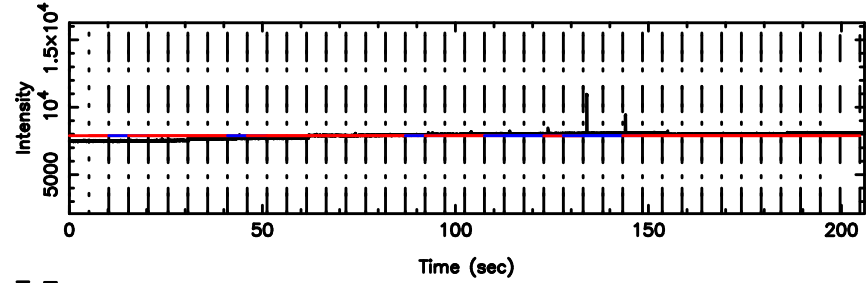

K20240801145835