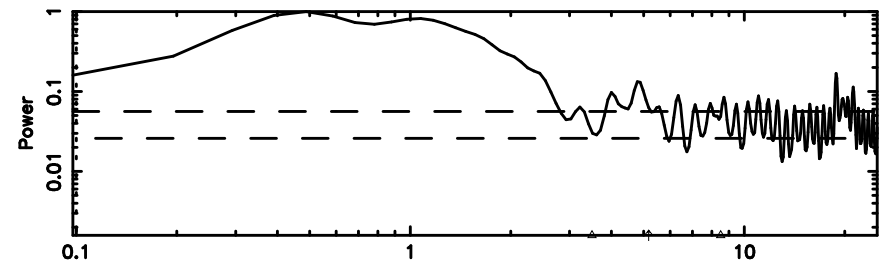

T20240801074259

BLK:20,SNR1: 4.8967 ,SNR2: 19.505

Frequency (Hz)

F20240801074259

BLK:20,SNR1: 0.93243 ,SNR2: 4.2357

Frequency (Hz)

3C119 2024/07/31 22.74UT TOYOKAWA-FUJI

T20240801074259