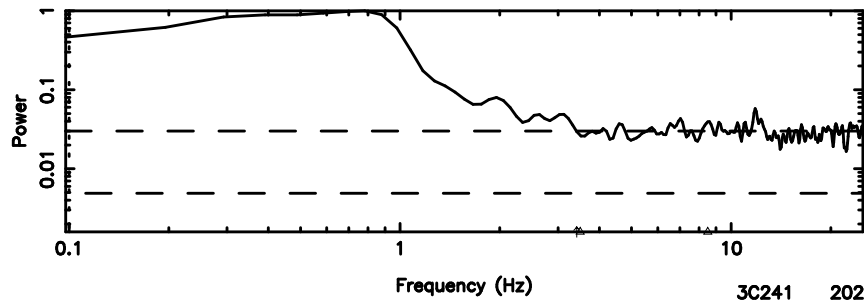

T20240801133058

BLK: 9,SNR1: 1.2203 ,SNR2: 7.2455

3C241 2024/08/01 4.54UT TOYOKAWA-FUJI

F20240801133058

BLK: 9,SNR1: 0.31869 ,SNR2: 1.5828

T20240801133058

BLK:10,SNR1: 1.4205 ,SNR2: 8.5334

K20240801133055