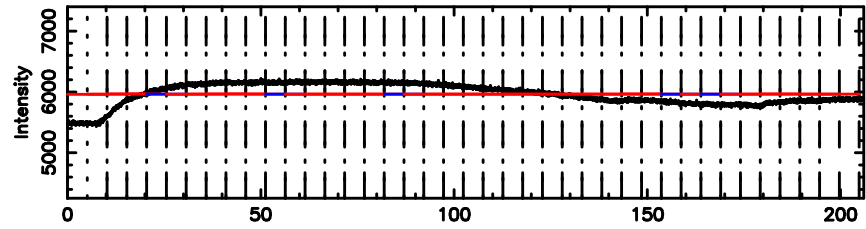

T20240801141836

BLK: 5,SNR1: 0.26725 ,SNR2: 0.64530