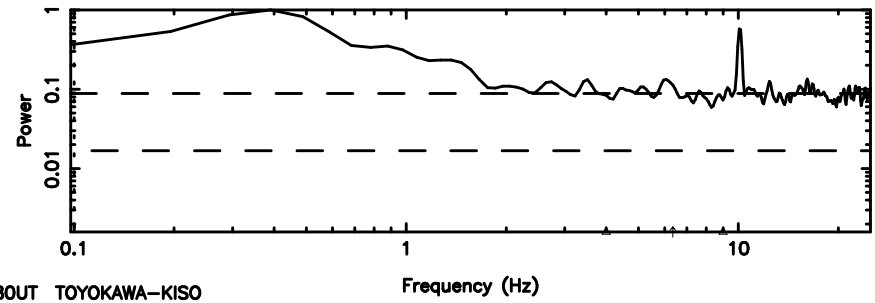

Frequency (Hz)

T20240801114616

BLK:20,SNR1: 4.2628 ,SNR2: 8.0394

0834-19 2024/08/01 2.80UT TOYOKAWA-KISO

K20240801114613

BLK:20,SNR1: 0.39485 ,SNR2: 1.0522

F20240801114616

BLK: 8,SNR1: 0.34359 ,SNR2: 3.7664