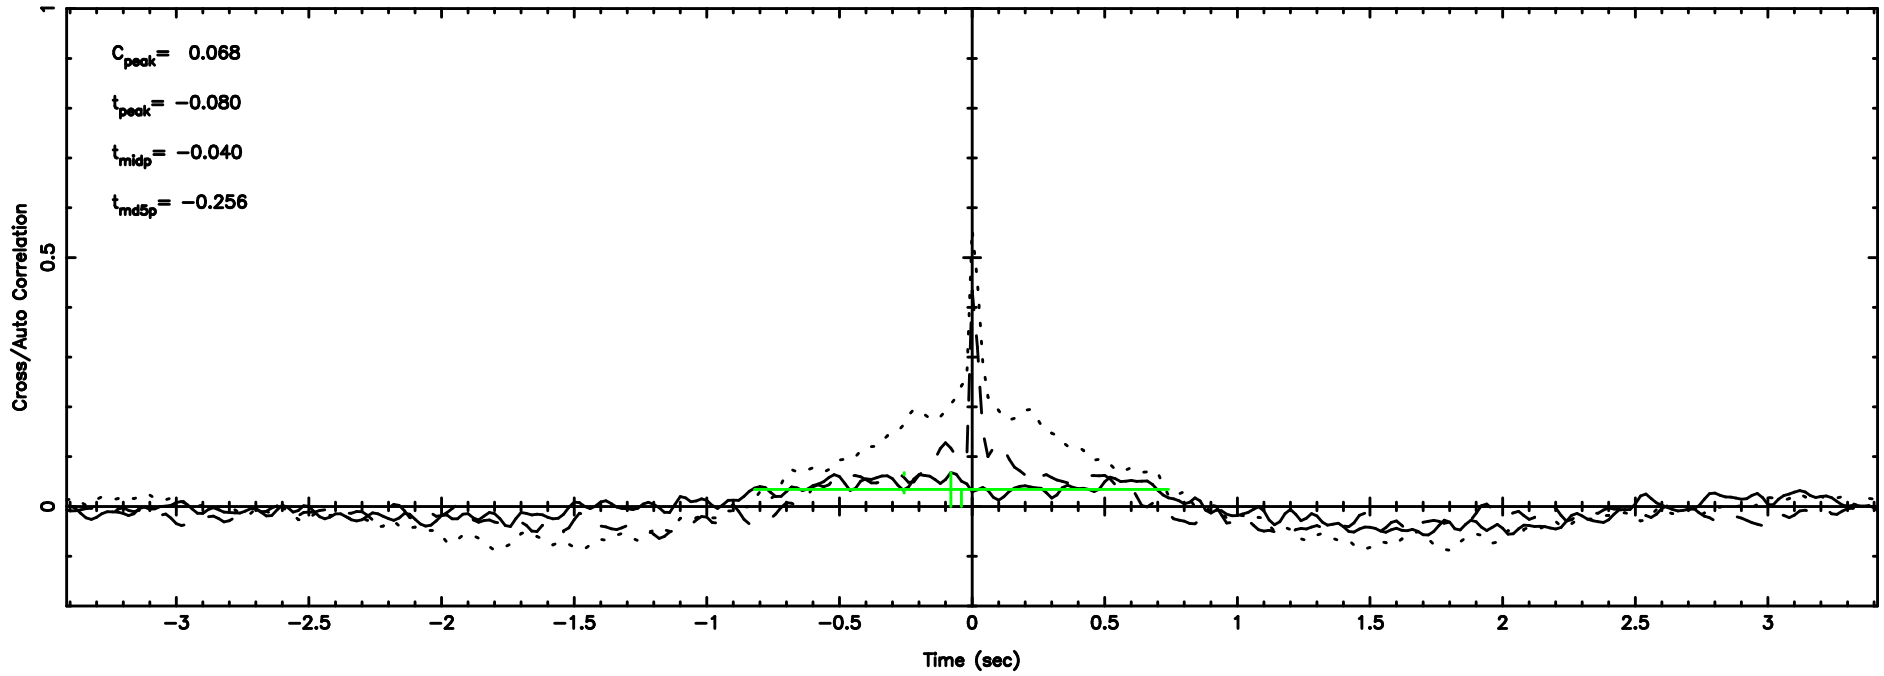

Frequency (Hz)

0403-132 2024/07/31 22.29UT TOYOKAWA-KISO