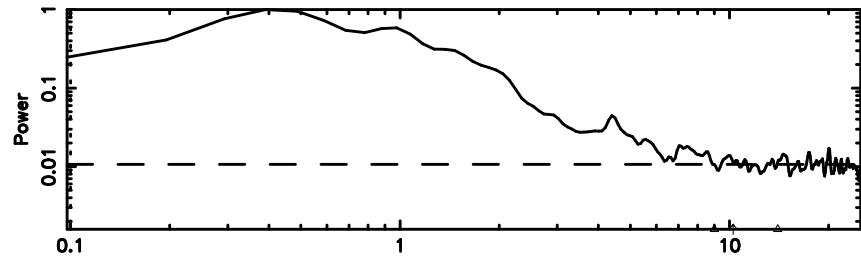

BLK:10,SNR1: 2.7577 ,SNR2: 8.3341

Frequency (Hz)

1323+32 2024/08/01 7.61UT FUJI -KISO

T20240801163927

BLK:27,SNR1: 4.6793 ,SNR2: 9.1320

Frequency (Hz)

F20240801163927

BLK:27,SNR1: 36.816 ,SNR2: 77.299