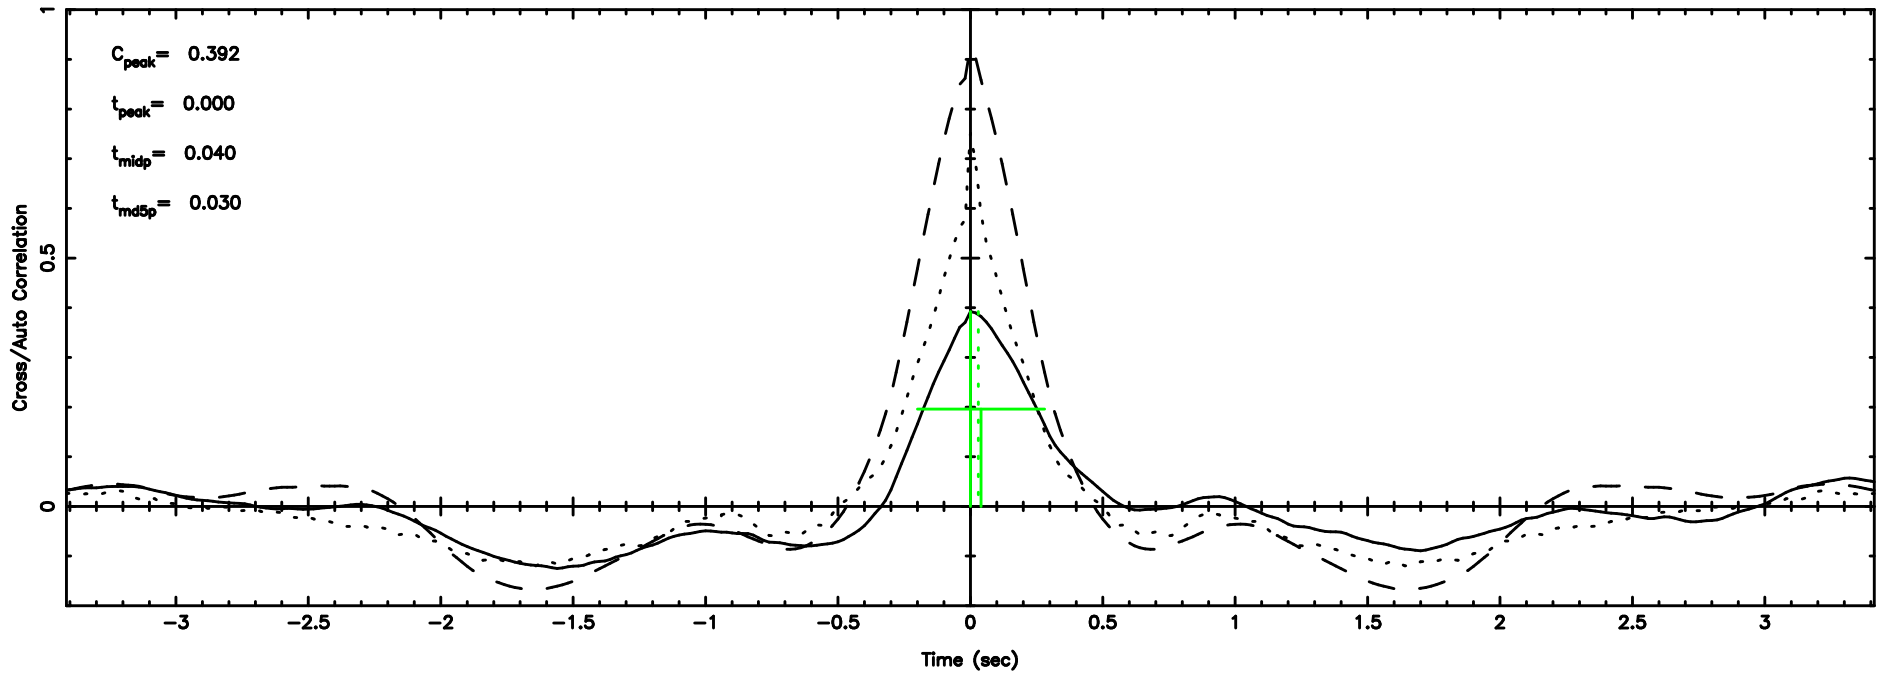

BLK:20,SNR1: 2.2784 ,SNR2: 8.7393

Frequency (Hz)

T20240801085259

BLK:21,SNR1: 3.4521 ,SNR2: 14.663

K20240801085256

BLK:21,SNR1: 6.1842 ,SNR2: 15.023

3C147 2024/07/31 23.91UT TOYOKAWA-KISO

F20240801085259