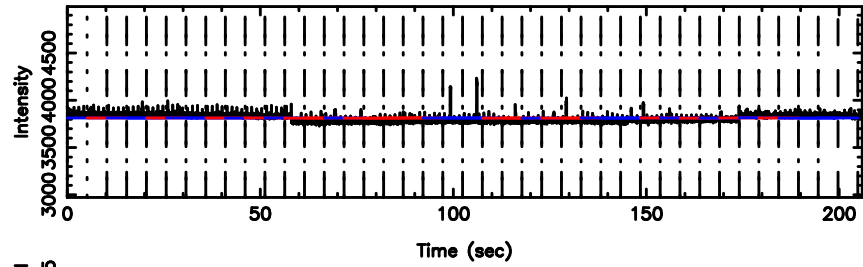

BLK:20,SNR1: 3.9360 ,SNR2: 10.923

1213-17 2024/08/01 6.44UT TOYOKAWA-KISO

F20240801152426

BLK:21,SNR1: 1.3999 ,SNR2: 7.0326

Frequency (Hz)

K20240801152423

BLK:21,SNR1: 3.0804 ,SNR2: 9.1174

Frequency (Hz)