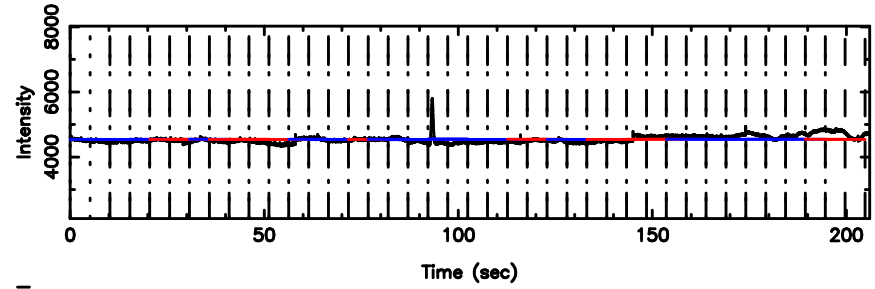

K20240801115118

BLK: 2,SNR1: 0.34990 ,SNR2: 1.7988

T20240801120222

BLK:24,SNR1: 29.371 ,SNR2: 175.34

F20240801120222

BLK:24,SNR1: 24.469 ,SNR2: 95.666

3C208 2024/08/01 3.07UT TOYOKAWA-FUJI

T20240801120222