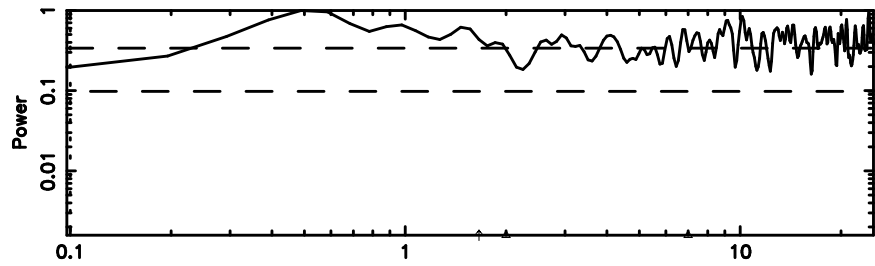

T20240801055801

BLK: 4,SNR1: 0.24239 ,SNR2: 0.77340

Frequency (Hz)

F20240801055802

BLK: 4,SNR1: 0.42574 ,SNR2: 2.8274

Frequency (Hz)

0244+377 2024/07/31 21.00UT TOYOKAWA-FUJI

BLK: 3,SNR1:-0.40554E-01,SNR2: 0.61033