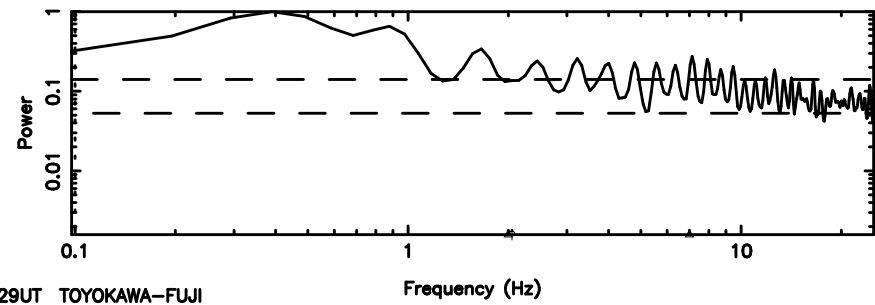

BLK:15,SNR1:-0.58550E-02,SNR2: 2.0006

0703+138 2024/08/01 1.29UT TOYOKAWA-FUJI