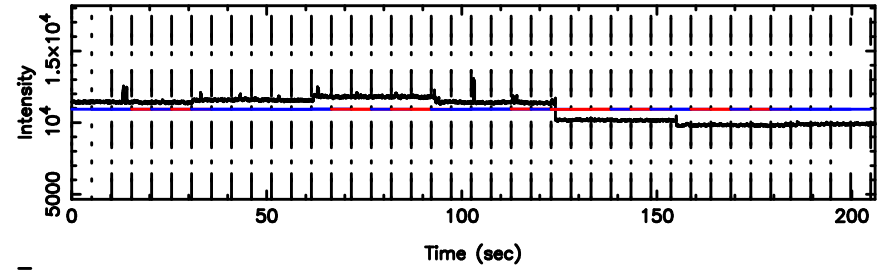

K20240801085256