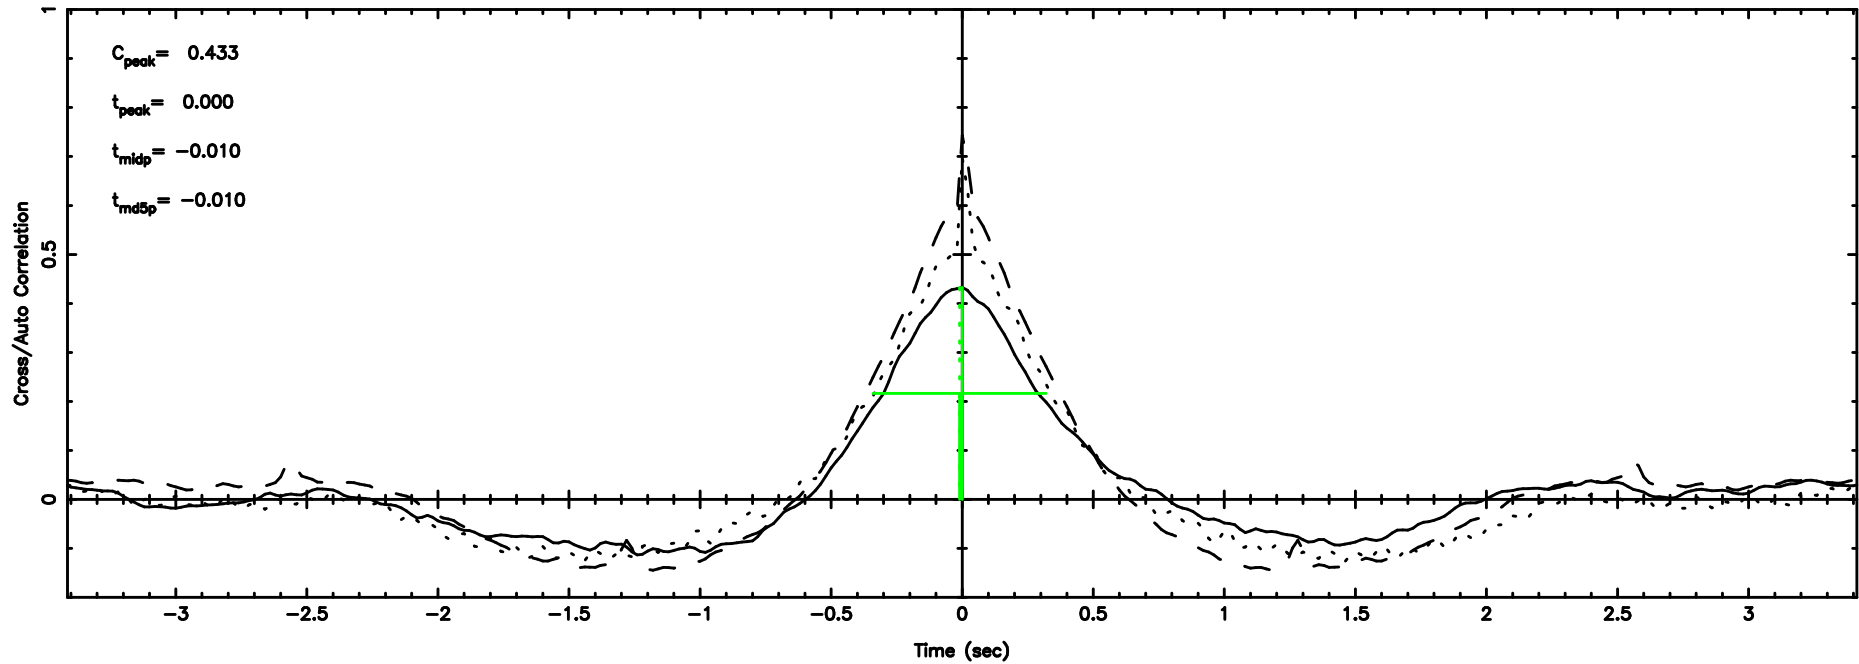

F20240801145211

BLK: 8,SNR1: 71.056 ,SNR2: 320.01

K20240801145208

BLK: 8,SNR1: 15.196 ,SNR2: 88.013

3C263.1 2024/08/01 5.90UT FUJI -KISO