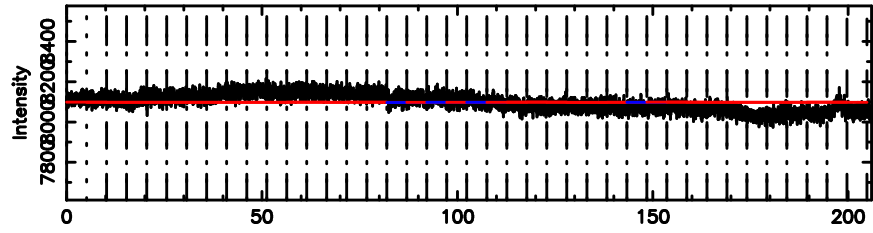

Frequency (Hz)

K20240801065950

BLK:12,SNR1: 0.75725E-01,SNR2: 1.0679

Frequency (Hz)

0347+05 2024/07/31 22.03UT FUJI -KISO

T20240801071527

BLK: 4,SNR1: 0.11535 ,SNR2: 0.93288

Frequency (Hz)