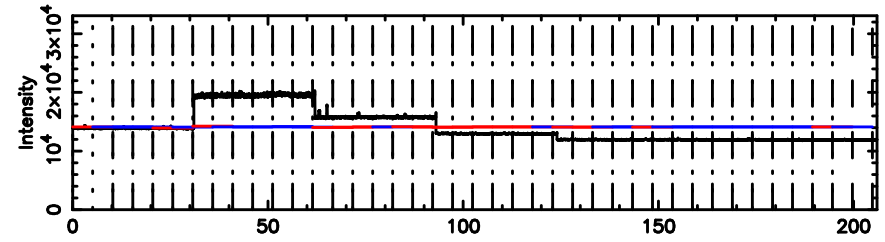

Frequency (Hz)

3C119 2024/07/31 22.74UT TOYOKAWA-KISO

K20240801074257