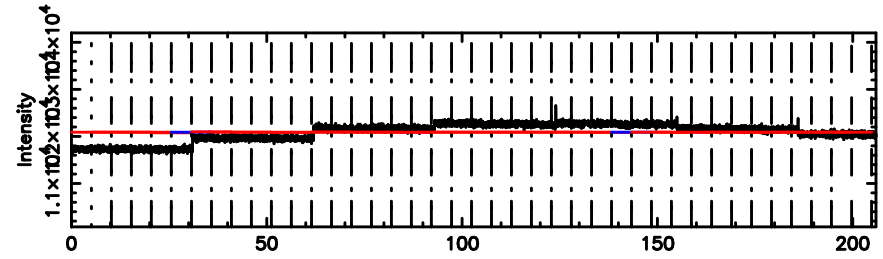

Frequency (Hz)

K20240801072434

BLK: 2,SNR1: 1.4425 ,SNR2: 11.752