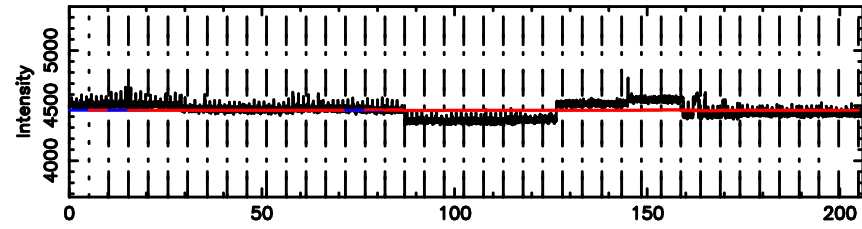

Frequency (Hz)

F20240801163437

BLK: 3,SNR1: 1.0074 ,SNR2: 3.4763

Frequency (Hz)

1323+32 2024/08/01 7.61UT TOYOKAWA-FUJI

T20240801163437

BLK: 7,SNR1: 12.753 ,SNR2: 24.807

Frequency (Hz)