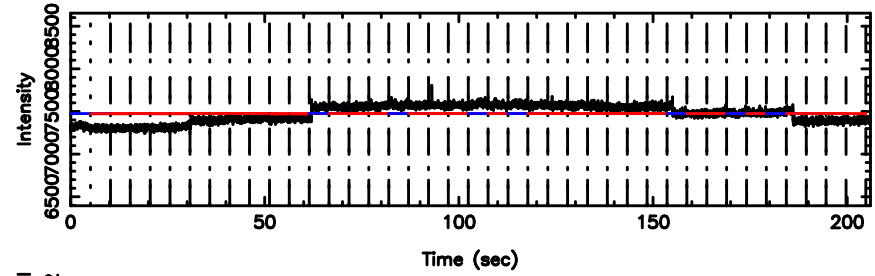

K20240801114613