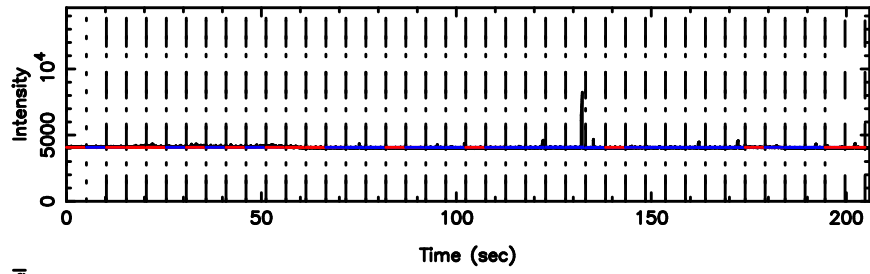

F20240801090110