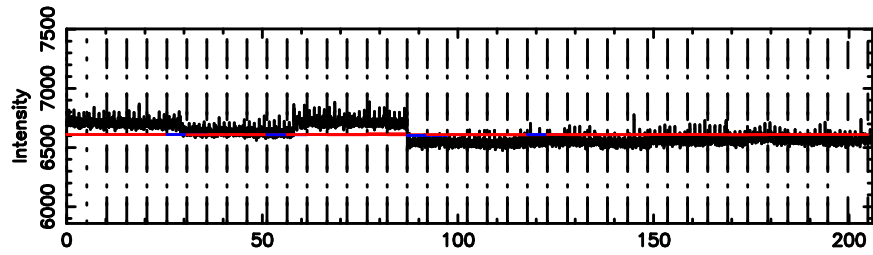

BLK: 4,SNR1: 2.1407 ,SNR2: 13.617

Frequency (Hz)

0308+305 2024/07/31 21.39UT TOYOKAWA-KISO

F20240801062158

BLK: 4,SNR1: 0.49631E-01,SNR2: 2.7079

Frequency (Hz)

K20240801062155

BLK: 4,SNR1: 1.6366 ,SNR2: 7.4153