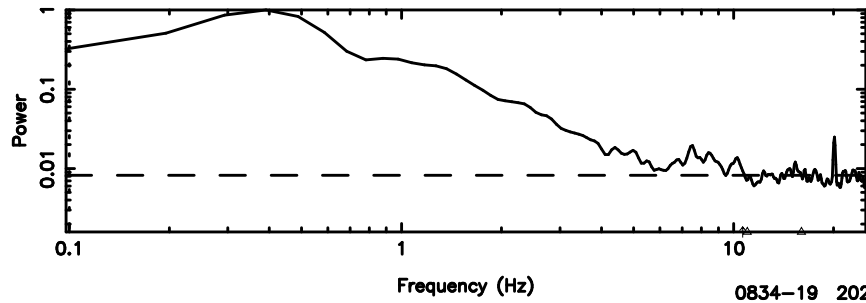

Frequency (Hz)

T20240801114616

BLK:20,SNR1: 4.2628 ,SNR2: 8.0394

0834-19 2024/08/01 2.80UT TOYOKAWA-KISO

K20240801114613

BLK:20,SNR1: 0.39485 ,SNR2: 1.0522

F20240801114616

BLK: 8,SNR1: 0.34359 ,SNR2: 3.7664