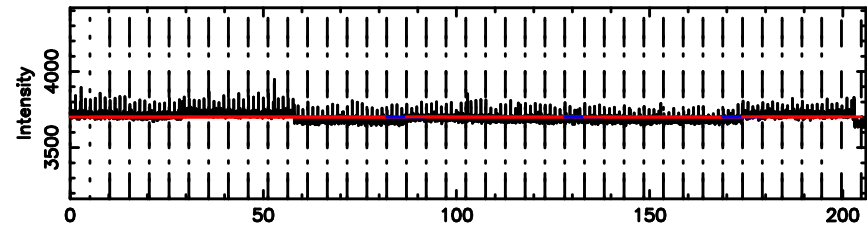

Frequency (Hz)

F20240801143851