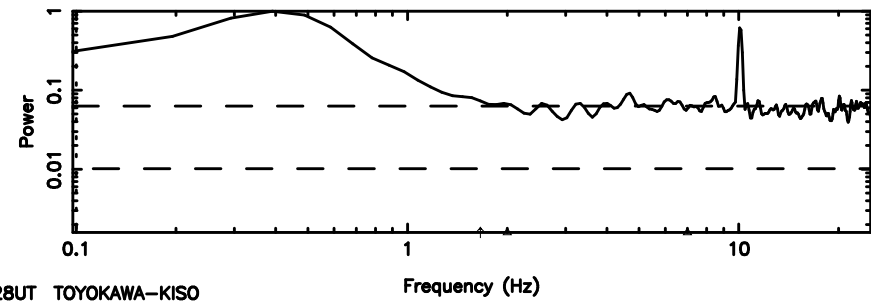

BLK:22,SNR1: 0.45018 ,SNR2: 4.5826