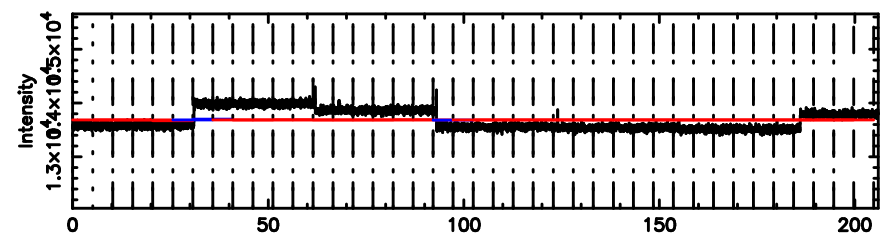

0324+119 2024/07/31 21.65UT TOYOKAWA-FUJI

T20240801063734

BLK: 3,SNR1: 24.455 ,SNR2: 112.99

Frequency (Hz)

K20240801063731

BLK: 3,SNR1: 2.9542 ,SNR2: 17.093

Frequency (Hz)

0324+119 2024/07/31 21.65UT TOYOKAWA-KISO