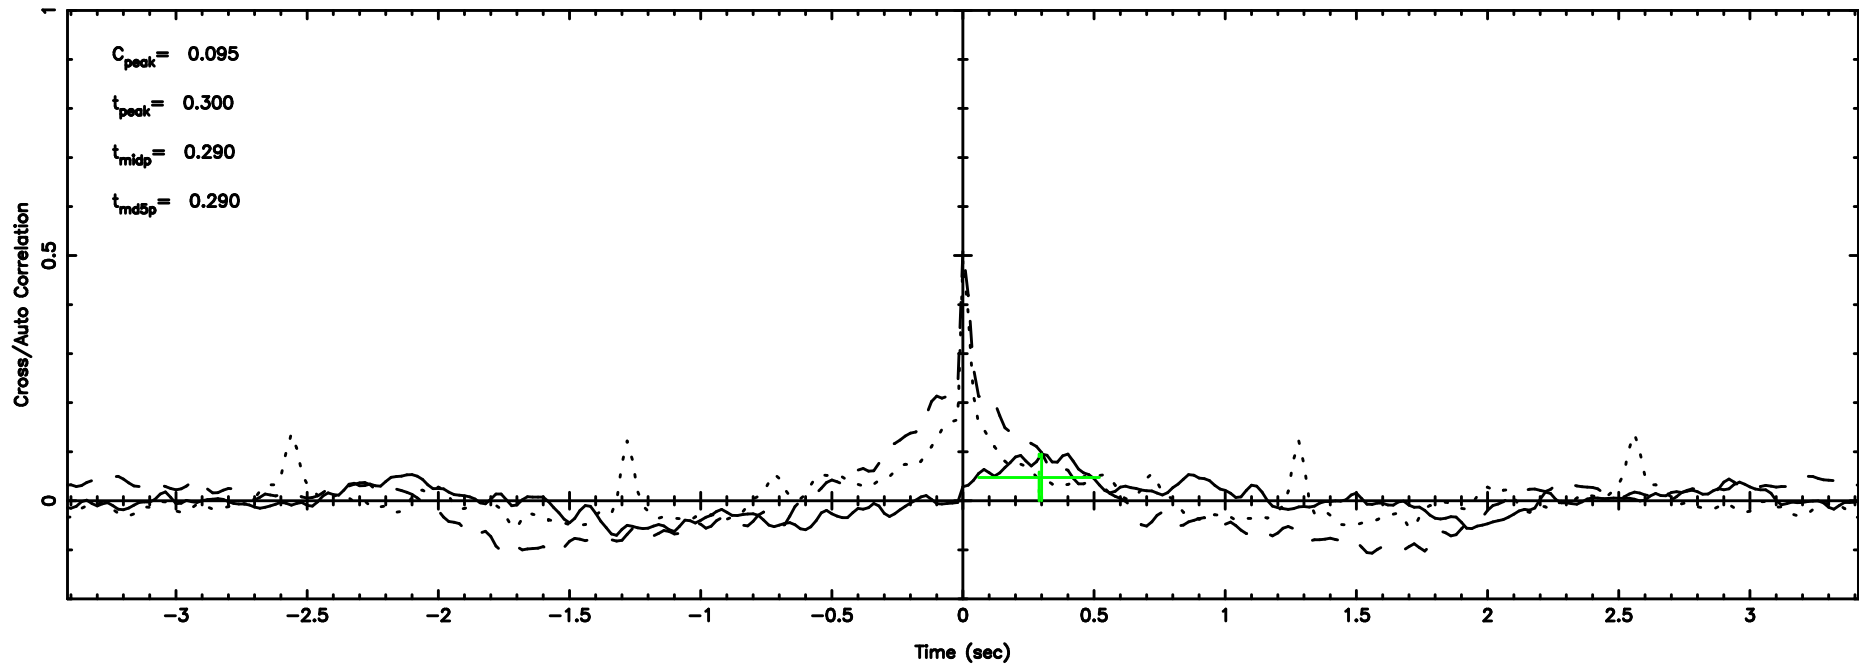

Frequency (Hz)

3C255 2024/08/01 5.50UT TOYOKAWA-FUJI