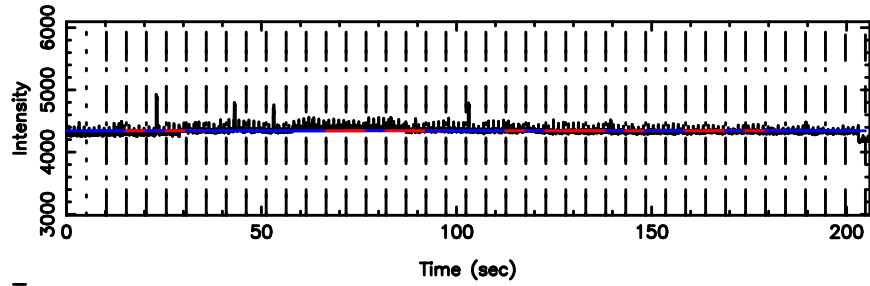

BLK:20,SNR1: 2.2784 ,SNR2: 8.7393

Frequency (Hz)

T20240801085259

BLK:21,SNR1: 3.4521 ,SNR2: 14.663

K20240801085256

BLK:21,SNR1: 6.1842 ,SNR2: 15.023

3C147 2024/07/31 23.91UT TOYOKAWA-KISO

F20240801085259