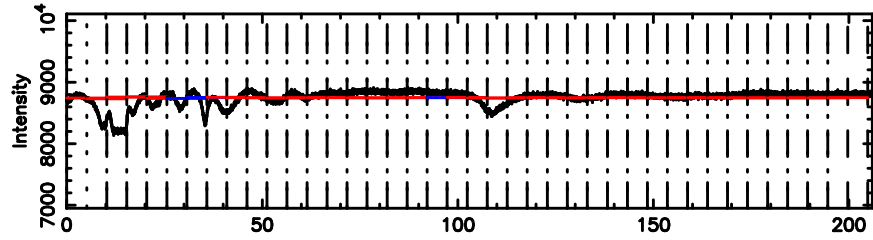

T20240801063734