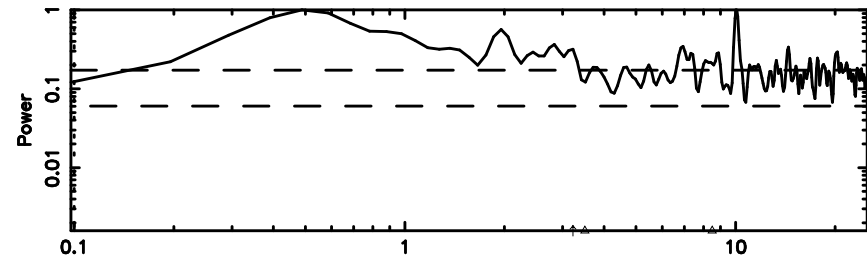

BLK: 9,SNR1: 0.89414E-01,SNR2: 0.84118

1055+01 2024/08/01 5.15UT TOYOKAWA-KISO

F20240801140718

BLK: 4,SNR1: 0.46775 ,SNR2: 1.5512

Frequency (Hz)

K20240801140715

BLK: 4,SNR1: 0.23233 ,SNR2: 1.3431

Frequency (Hz)