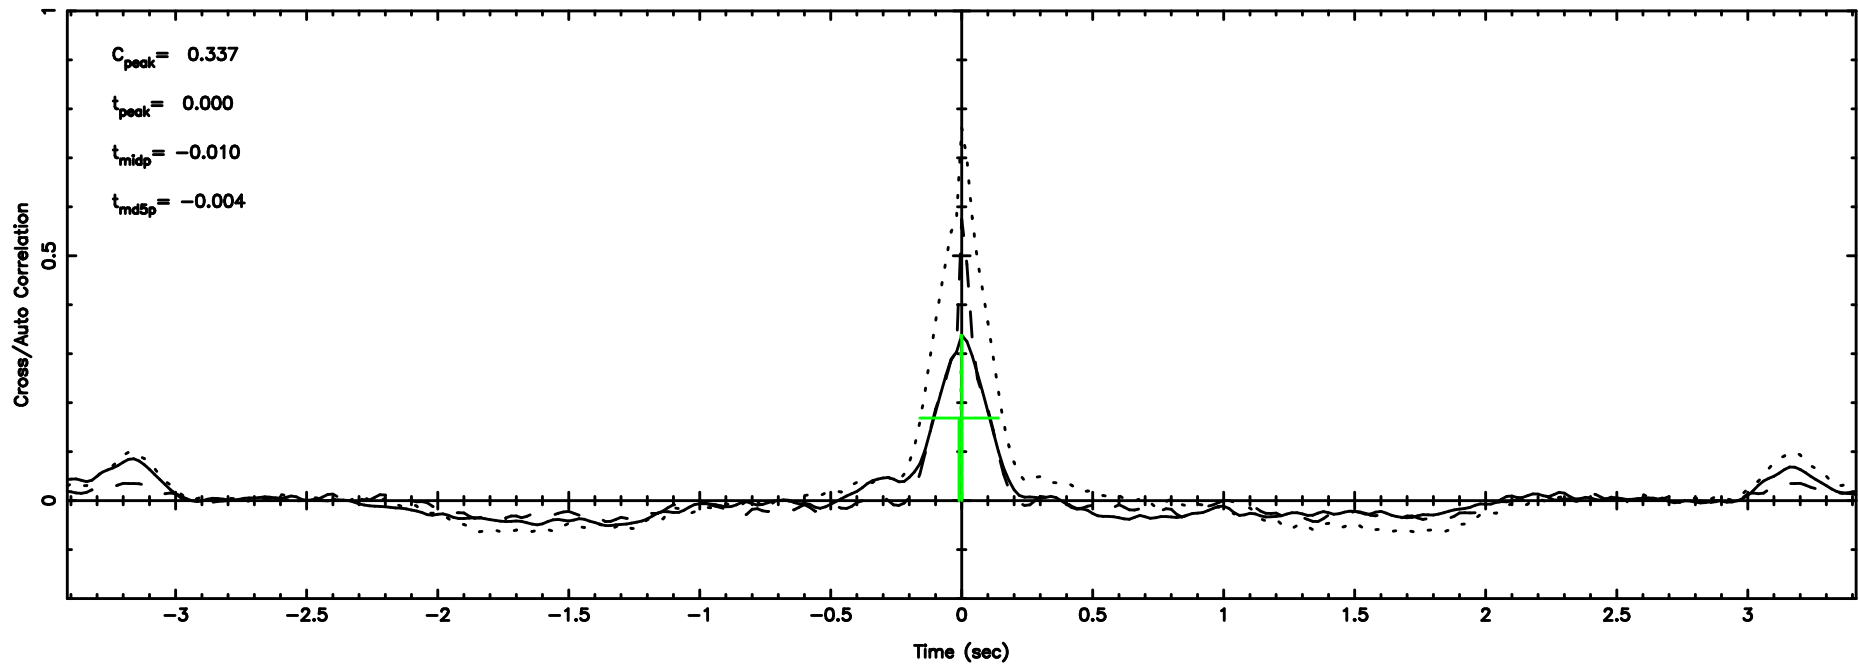

BLK:20,SNR1: 3.9360 ,SNR2: 10.923

1213-17 2024/08/01 6.44UT TOYOKAWA-KISO

F20240801152426

BLK:21,SNR1: 1.3999 ,SNR2: 7.0326

Frequency (Hz)

K20240801152423

BLK:21,SNR1: 3.0804 ,SNR2: 9.1174

Frequency (Hz)