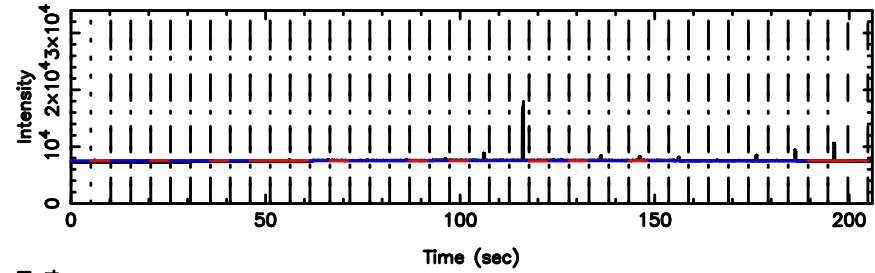

T20240801103526

BLK:25,SNR1: 6.7515 ,SNR2: 11.710

0723+10 2024/08/01 1.62UT TOYOKAWA-KISO

K20240801103523

BLK:25,SNR1: 8.4278 ,SNR2: 23.902