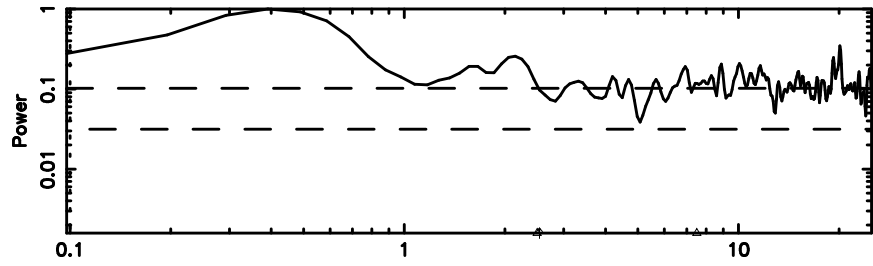

F20240801071528

BLK: 4,SNR1: 0.28767 ,SNR2: 1.6841

Frequency (Hz)

0403-132 2024/07/31 22.29UT TOYOKAWA-FUJI

T20240801071527

BLK: 5,SNR1: 0.37052 ,SNR2: 2.0498

Frequency (Hz)

K20240801071524