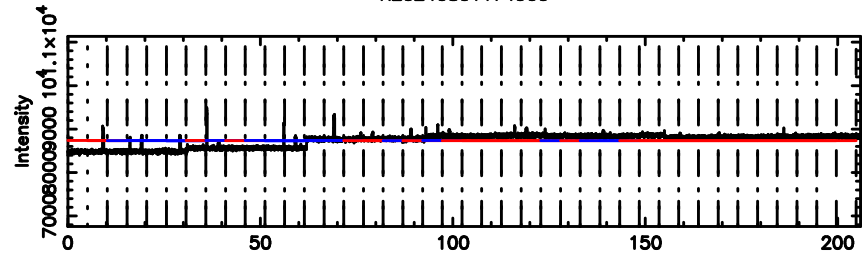

Frequency (Hz)

K20240801174900