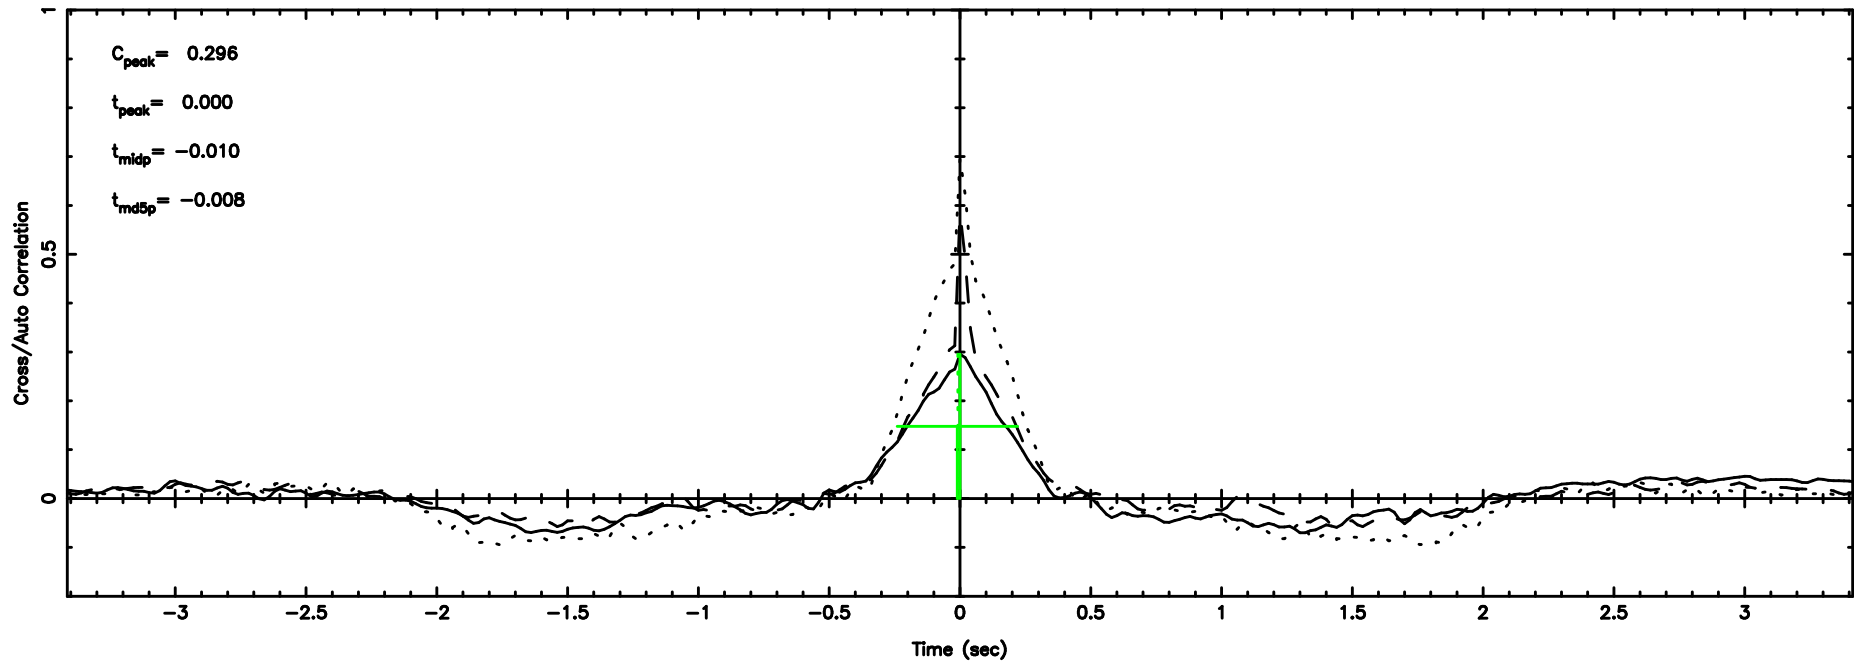

K20240801163434

BLK: 7,SNR1: 1.8201 ,SNR2: 9.4078

Frequency (Hz)

1323+32 2024/08/01 7.61UT TOYOKAWA-KISO

F20240801163437

BLK:10,SNR1: 1.0139 ,SNR2: 3.7370

Frequency (Hz)

K20240801163434