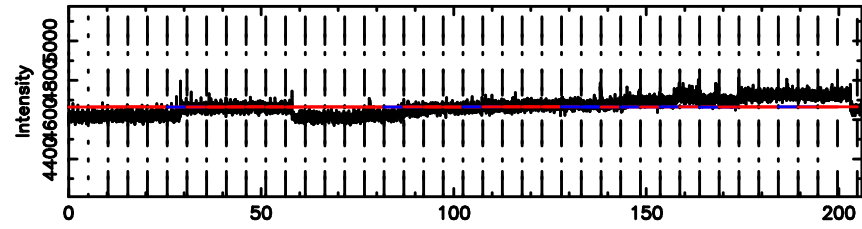

Frequency (Hz)

F20240801165554