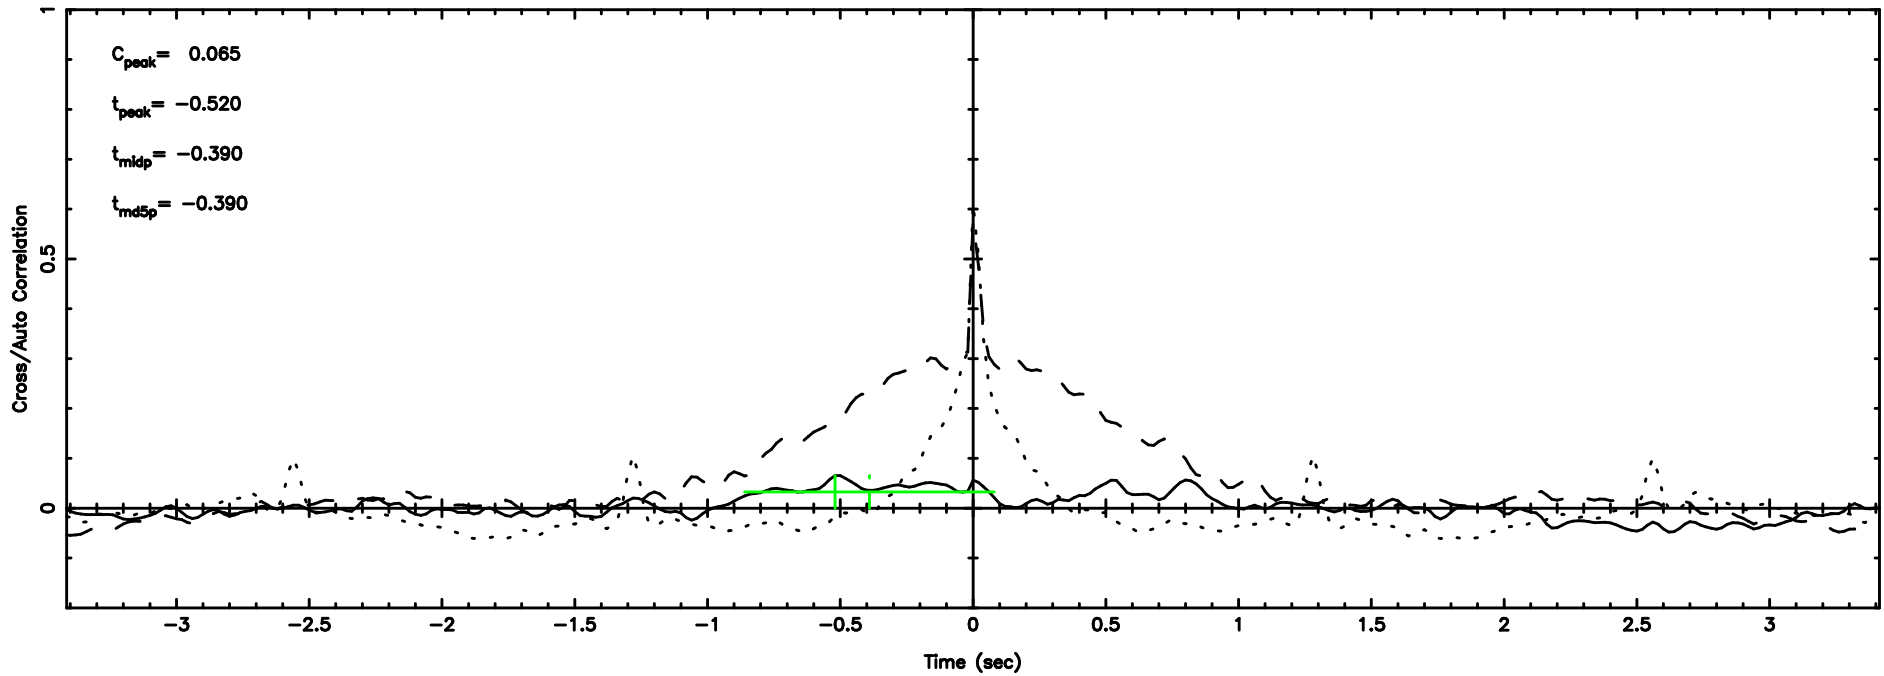

Frequency (Hz)

0324+119 2024/07/31 21.65UT TOYOKAWA-FUJI