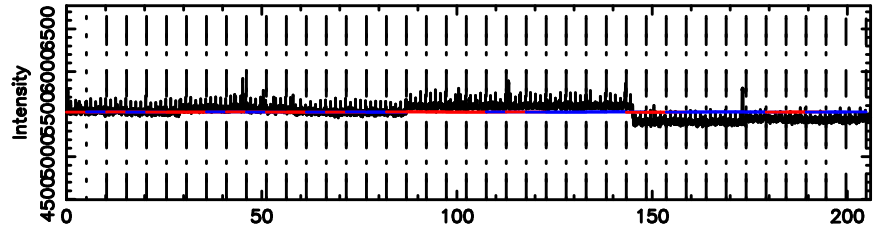

BLK:22,SNR1: 4.5123 ,SNR2: 16.966

Frequency (Hz)

3C119 2024/07/31 22.74UT TOYOKAWA-KISO

K20240801074257

BLK:22,SNR1: 20.775 ,SNR2: 32.936

Frequency (Hz)

F20240801074259

BLK:20,SNR1: 1.1694 ,SNR2: 5.1611