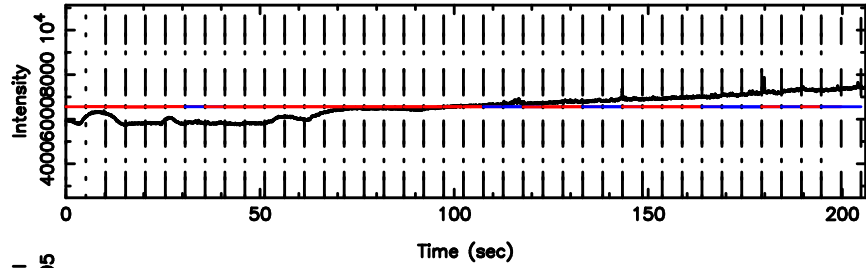

T20240801115121