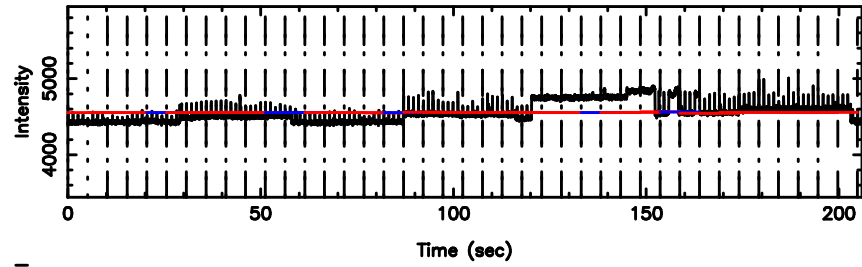

Frequency (Hz)

F20240801160443