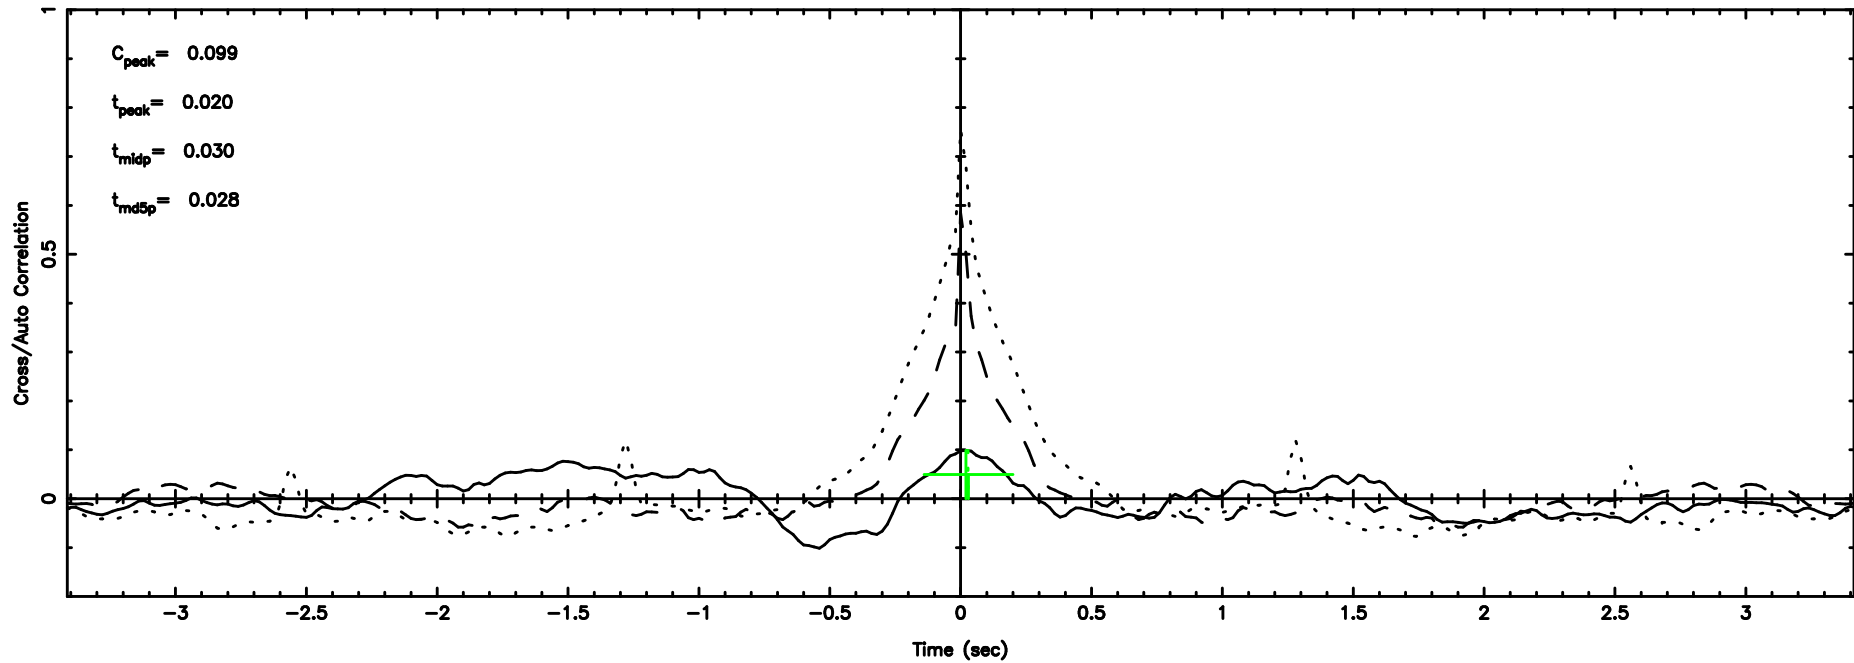

Frequency (Hz)

3C279 2024/08/01 7.11UT TOYOKAWA-FUJI