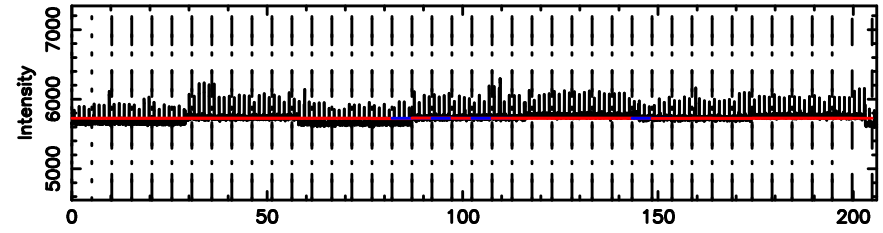

Frequency (Hz)

F20240801071528