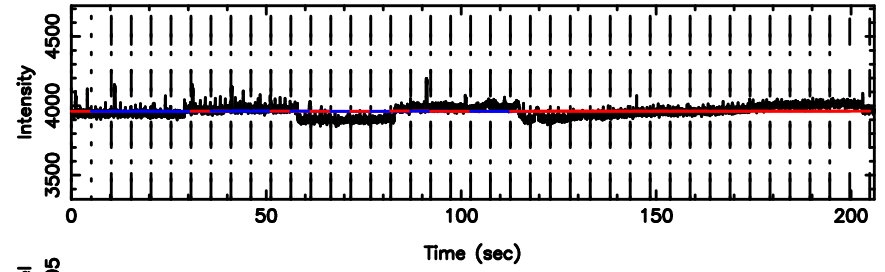

T20240801090521

BLK:14,SNR1: 0.84283 ,SNR2: 4.4855

0552+12 2024/08/01 0.12UT TOYOKAWA-FUJI

F20240801090521

BLK:14,SNR1: 3.1889 ,SNR2: 7.8798