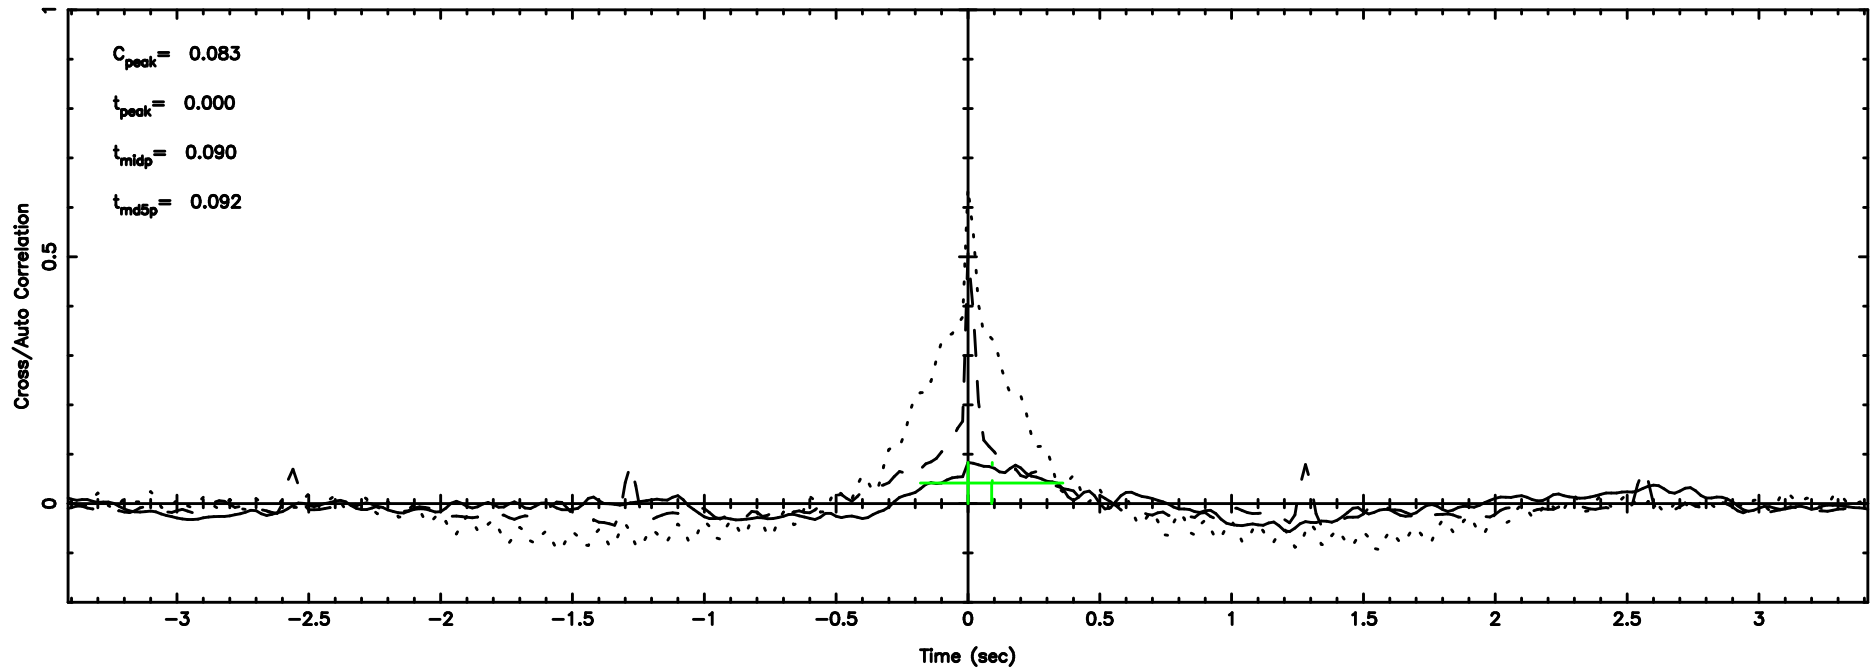

0821+394 2024/08/01 2.60UT FUJI -KISO