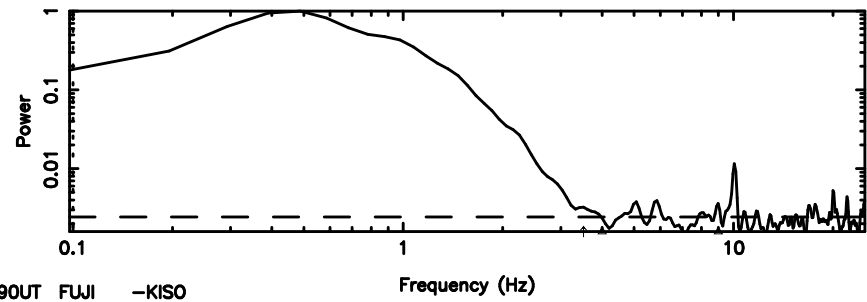

BLK: 8,SNR1: 15.196 ,SNR2: 88.013

3C263.1 2024/08/01 5.90UT FUJI -KISO