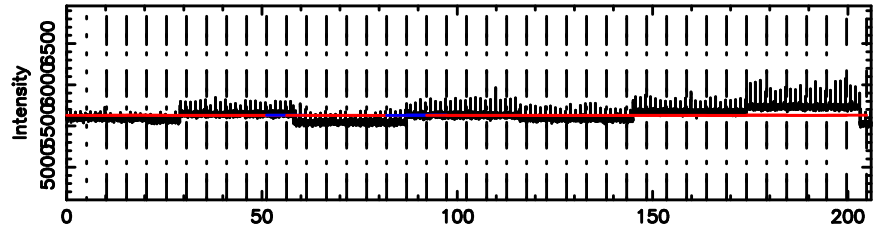

BLK: 2,SNR1: 0.20512 ,SNR2: 1.6108

Frequency (Hz)

K20240801072434

BLK: 2,SNR1: 1.4425 ,SNR2: 11.752

Frequency (Hz)

0411+05 2024/07/31 22.44UT TOYOKAWA-KISO

F20240801072438

BLK: 3,SNR1: 0.18692 ,SNR2: 2.2268