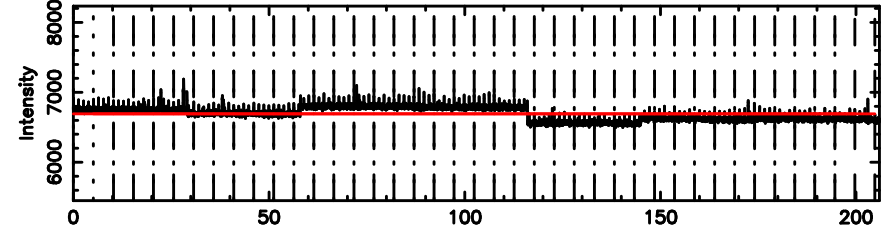

K20240801061206

BLK:11,SNR1: 3.0457 ,SNR2: 13.449

Frequency (Hz)

0258+350 2024/07/31 21.23UT FUJI -KISO

T20240801061604

No.Good Data

F20240801061605

No.Good Data