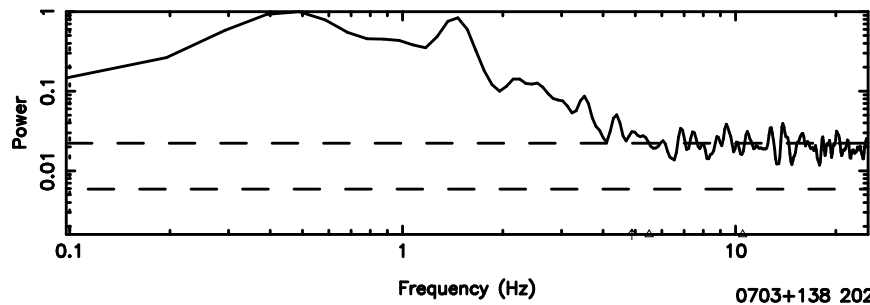

0703+138 2024/08/01 1.29UT TOYOKAWA-KISO

K20240801101548

BLK:11,SNR1: 0.33052 ,SNR2: 2.7044

F20240801101551

BLK:11,SNR1:-0.77684E-01,SNR2: 1.8122

Frequency (Hz)

K20240801101548

BLK:11,SNR1: 0.43967 ,SNR2: 1.3021