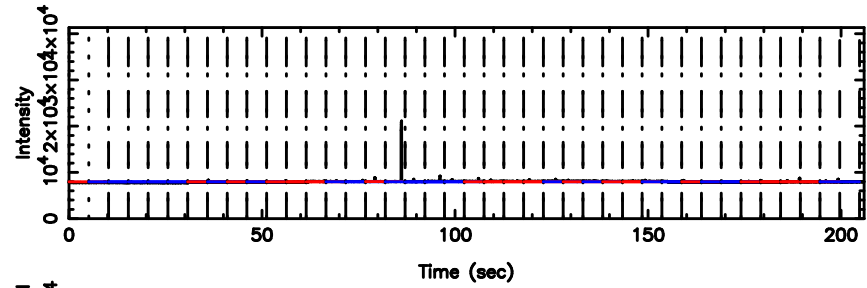

BLK:20,SNR1: 3.9360 ,SNR2: 10.923

1213-17 2024/08/01 6.44UT TOYOKAWA-KISO

F20240801152426

BLK:21,SNR1: 1.3999 ,SNR2: 7.0326

Frequency (Hz)

K20240801152423

BLK:21,SNR1: 3.0804 ,SNR2: 9.1174

Frequency (Hz)