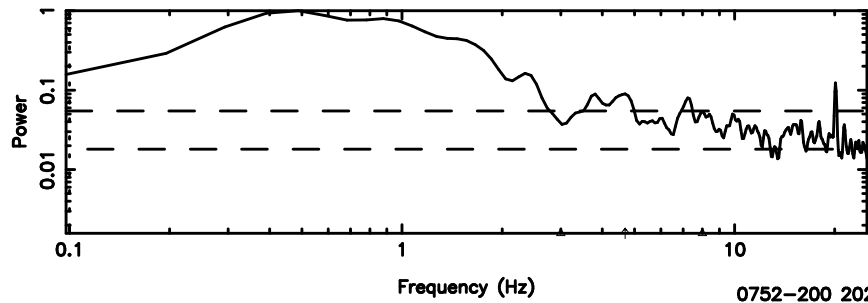

BLK: 9,SNR1: 0.66074 ,SNR2: 4.1585