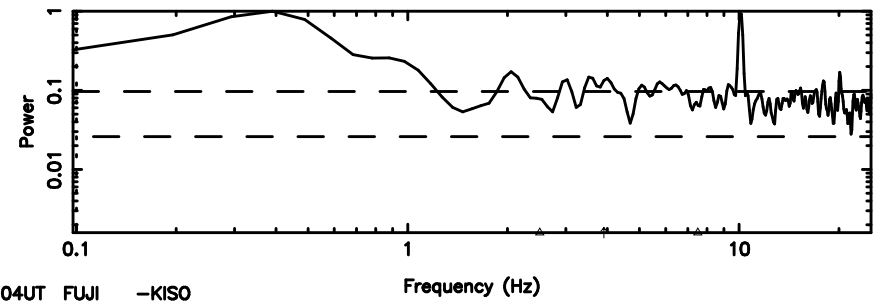

BLK: 4,SNR1: 0.21181 ,SNR2: 1.1672