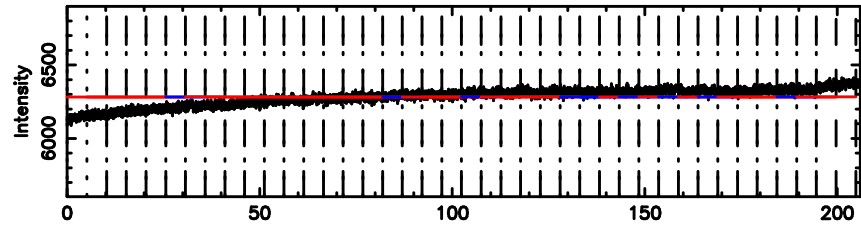

T20240801165554