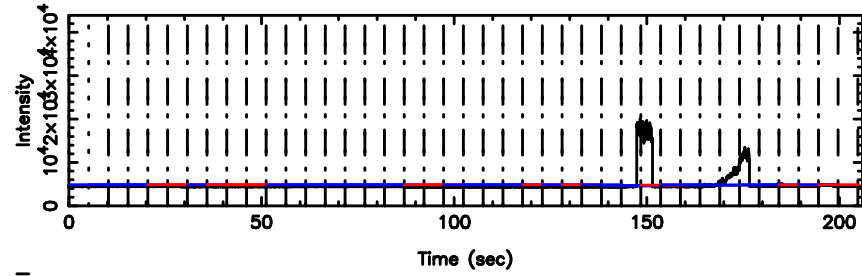

BLK:10,SNR1: 2.7577 ,SNR2: 8.3341

Frequency (Hz)

1323+32 2024/08/01 7.61UT FUJI -KISO

T20240801163927

BLK:27,SNR1: 4.6793 ,SNR2: 9.1320

Frequency (Hz)

F20240801163927

BLK:27,SNR1: 36.816 ,SNR2: 77.299