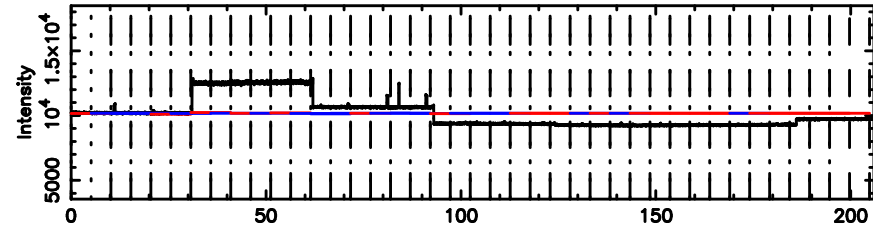

K20240801090518