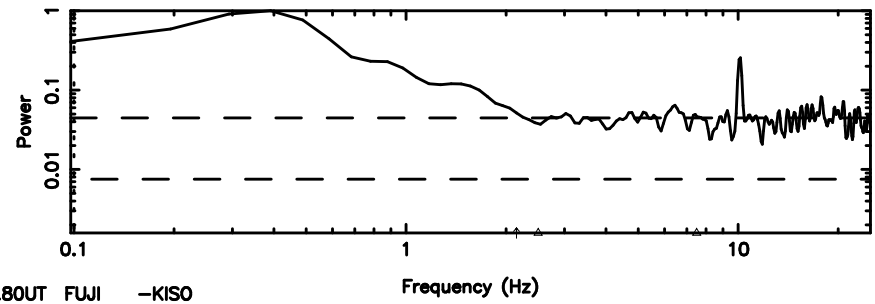

BLK: 8,SNR1: 0.60988 ,SNR2: 5.3682

0834-19 2024/08/01 2.80UT FUJI -KISO