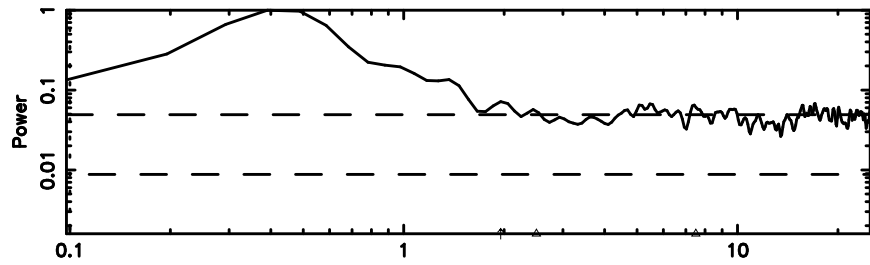

Frequency (Hz)

F20240801084439

BLK:11,SNR1: 0.65195E-01,SNR2: 2.2361

Frequency (Hz)

0531+194 2024/07/31 23.77UT TOYOKAWA-FUJI

T20240801084439

BLK:21,SNR1: 0.46828 ,SNR2: 3.9600

Frequency (Hz)