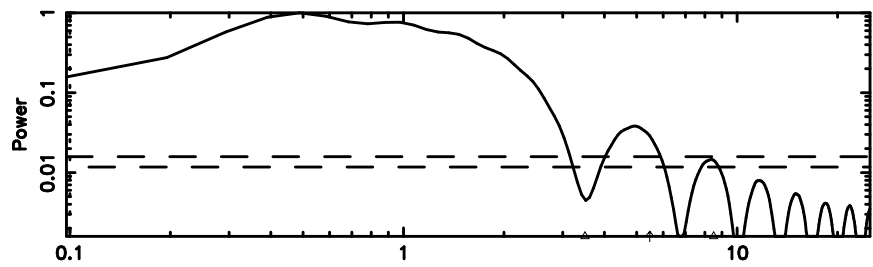

BLK:20,SNR1: 2.2784 ,SNR2: 8.7393

Frequency (Hz)

T20240801085259

BLK:21,SNR1: 3.4521 ,SNR2: 14.663

K20240801085256

BLK:21,SNR1: 6.1842 ,SNR2: 15.023

3C147 2024/07/31 23.91UT TOYOKAWA-KISO

F20240801085259