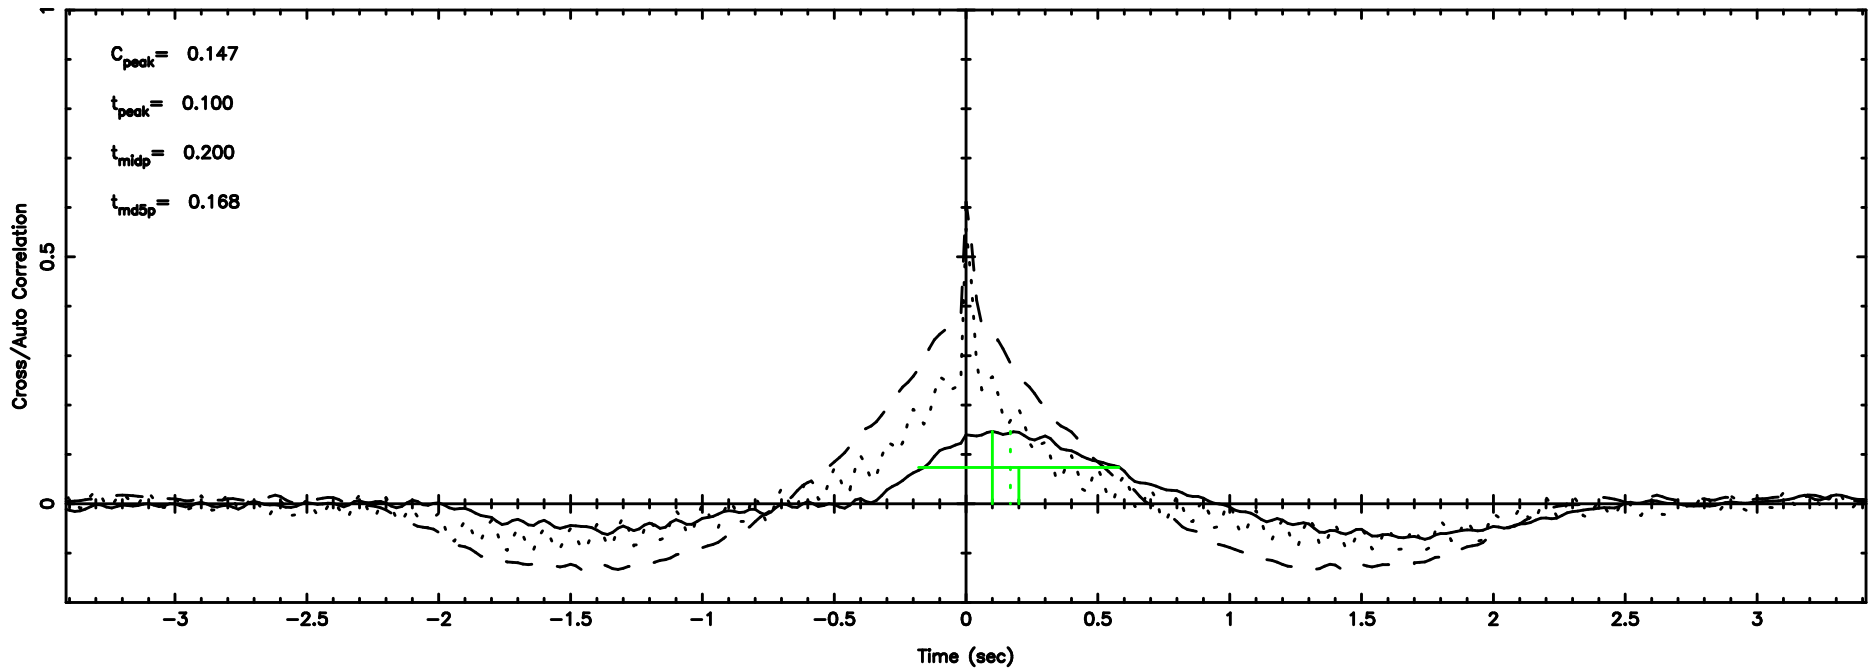

T20240801113436

BLK:24,SNR1: 0.93730 ,SNR2: 6.3379

0821+394 2024/08/01 2.60UT TOYOKAWA-KISO

K20240801113433

BLK:24,SNR1: 1.5944 ,SNR2: 6.4337

F20240801113436

BLK:13,SNR1: 0.34615 ,SNR2: 2.0862

K20240801113433