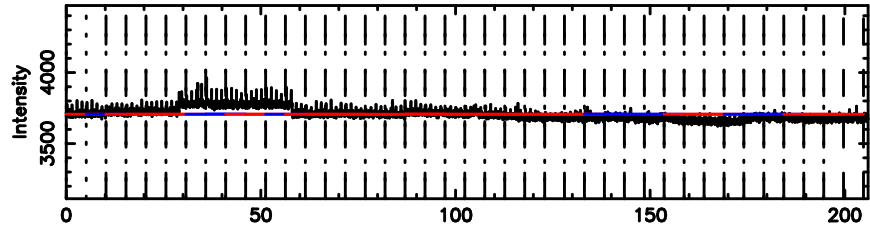

0703+138 2024/08/01 1.29UT TOYOKAWA-KISO

K20240801101548

BLK:11,SNR1: 0.33052 ,SNR2: 2.7044

F20240801101551

BLK:11,SNR1:-0.77684E-01,SNR2: 1.8122

Frequency (Hz)

K20240801101548

BLK:11,SNR1: 0.43967 ,SNR2: 1.3021