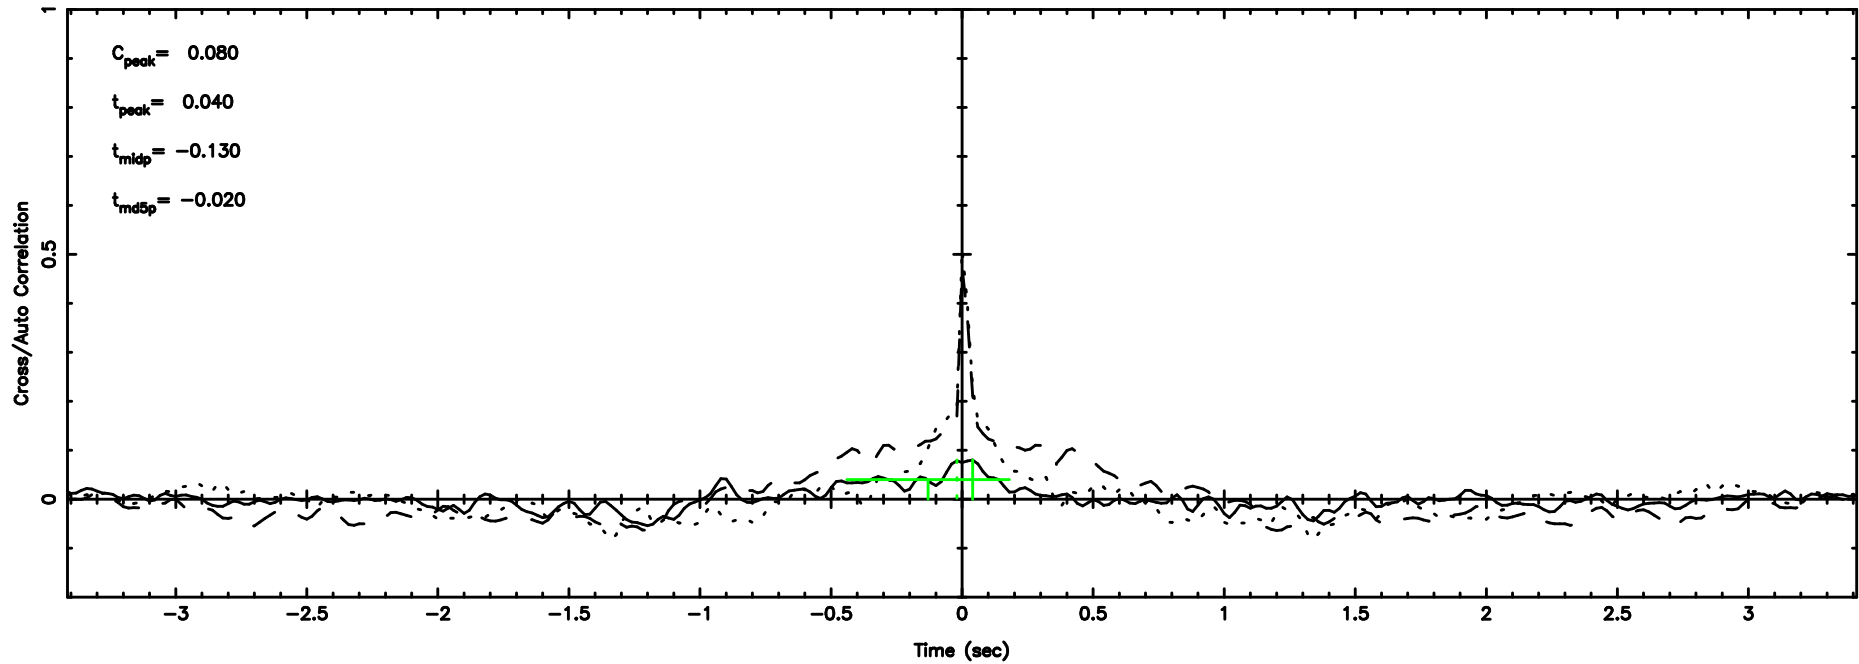

T20240801145838

BLK: 5,SNR1: 0.34574 ,SNR2: 1.0457

F20240801145838

BLK: 5,SNR1: 0.33183 ,SNR2: 1.6923

3C267 2024/08/01 6.01UT TOYOKAWA-FUJI