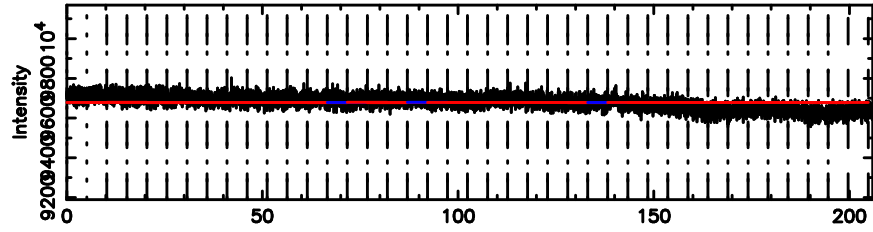

T20240801061604