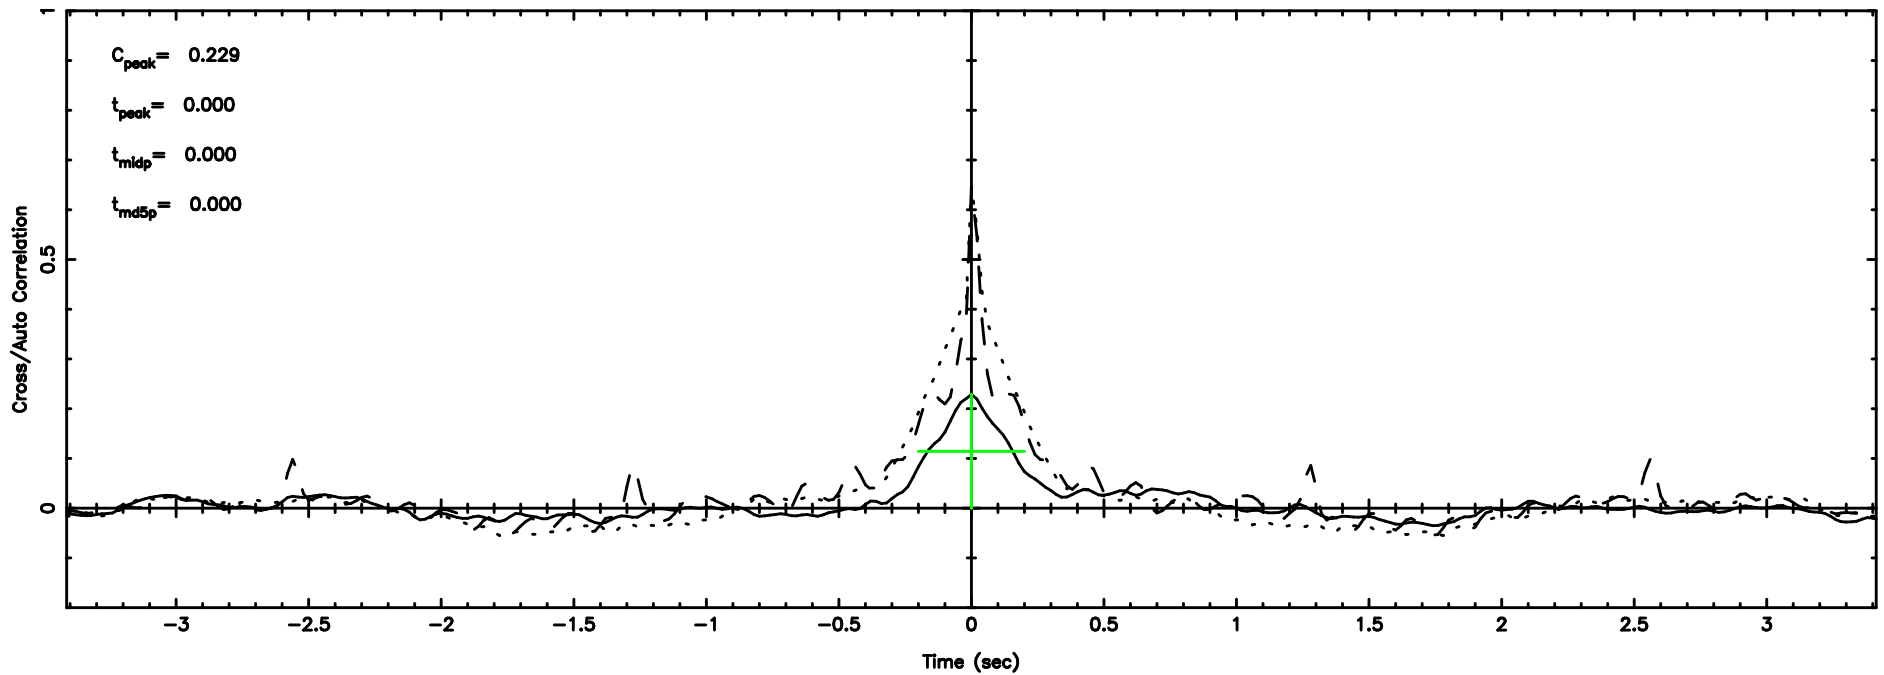

0418+236 2024/07/31 22.55UT TOYOKAWA-KISO

F20240801073131

BLK:15,SNR1: 1.4413 ,SNR2: 7.2192

Frequency (Hz)

K20240801073129

BLK:15,SNR1: 15.913 ,SNR2: 27.172

Frequency (Hz)

0418+236 2024/07/31 22.55UT FUJI -KISO