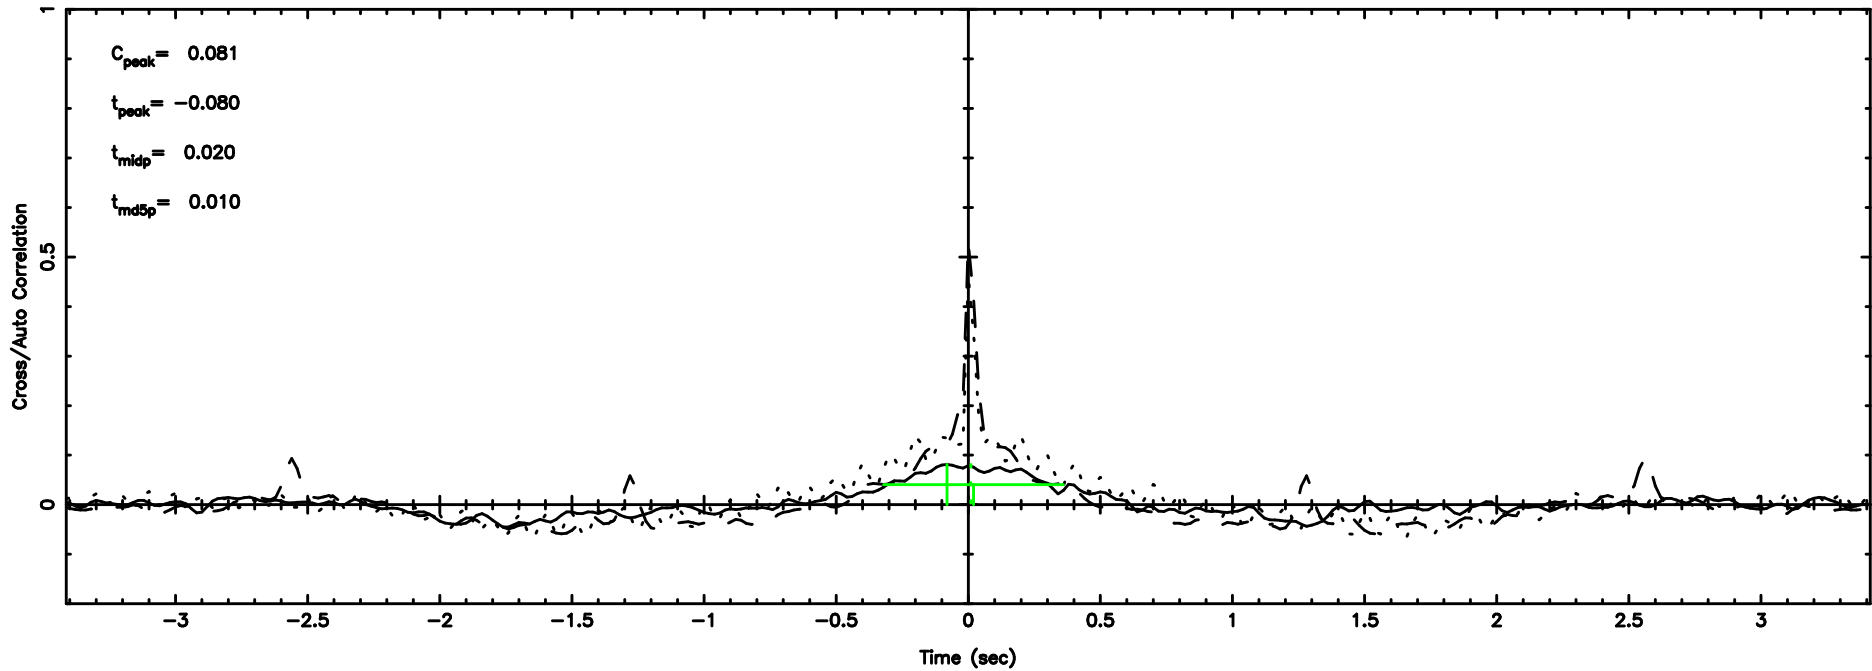

Frequency (Hz)

0703+138 2024/08/01 1.29UT FUJI -KISO