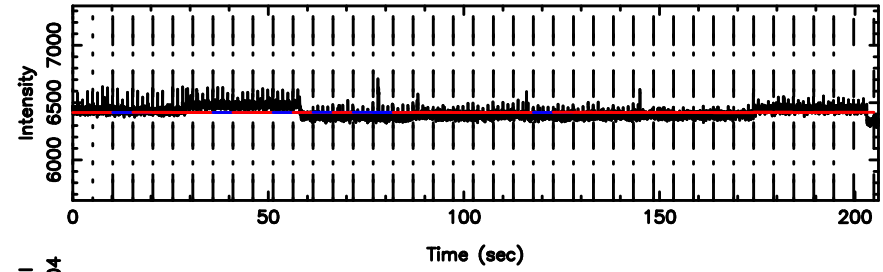

Frequency (Hz)

0308+305 2024/07/31 21.39UT FUJI -KISO

T20240801063734

BLK: 7,SNR1: 4.5241 ,SNR2: 54.730

Frequency (Hz)

F20240801063735

BLK: 7,SNR1: 1.0815 ,SNR2: 4.3360

Frequency (Hz)