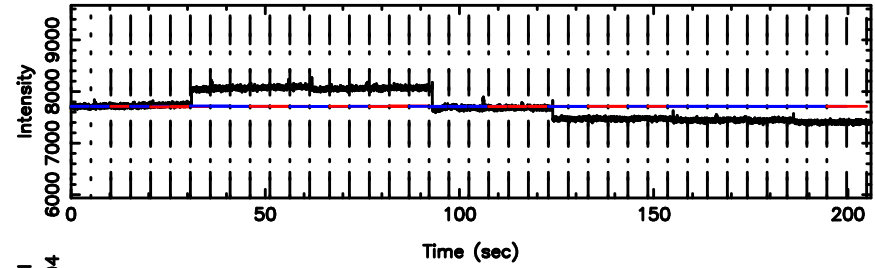

T20240801113436

BLK:24,SNR1: 0.93730 ,SNR2: 6.3379

0821+394 2024/08/01 2.60UT TOYOKAWA-KISO

K20240801113433

BLK:24,SNR1: 1.5944 ,SNR2: 6.4337

F20240801113436

BLK:13,SNR1: 0.34615 ,SNR2: 2.0862

K20240801113433