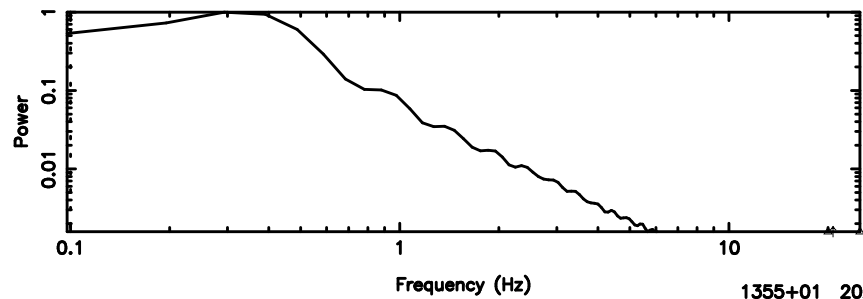

BLK:14,SNR1: 11.358 ,SNR2: 11.886

Frequency (Hz)

1355+01 2024/08/01 8.13UT TOYOKAWA-KISO

BLK:14,SNR1: 112.96 ,SNR2: 108.68

BLK:14,SNR1: 8.9689 ,SNR2: 9.4341

1355+01 2024/08/01 8.13UT FUJI -KISO

T20240801174903