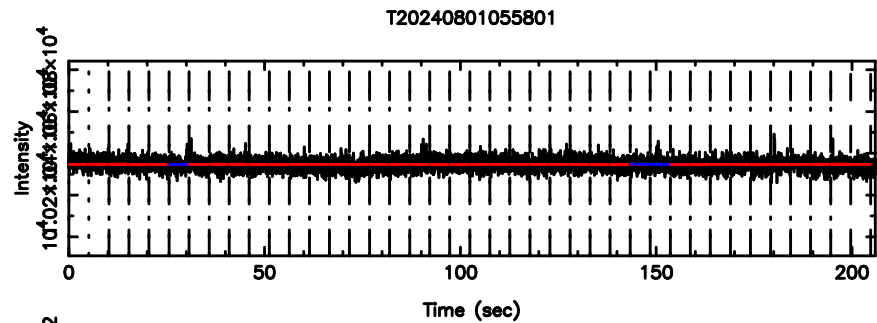

T20240801055801

BLK: 4,SNR1: 0.24239 ,SNR2: 0.77340

Frequency (Hz)

F20240801055802

BLK: 4,SNR1: 0.42574 ,SNR2: 2.8274

Frequency (Hz)

0244+377 2024/07/31 21.00UT TOYOKAWA-FUJI

BLK: 3,SNR1:-0.40554E-01,SNR2: 0.61033