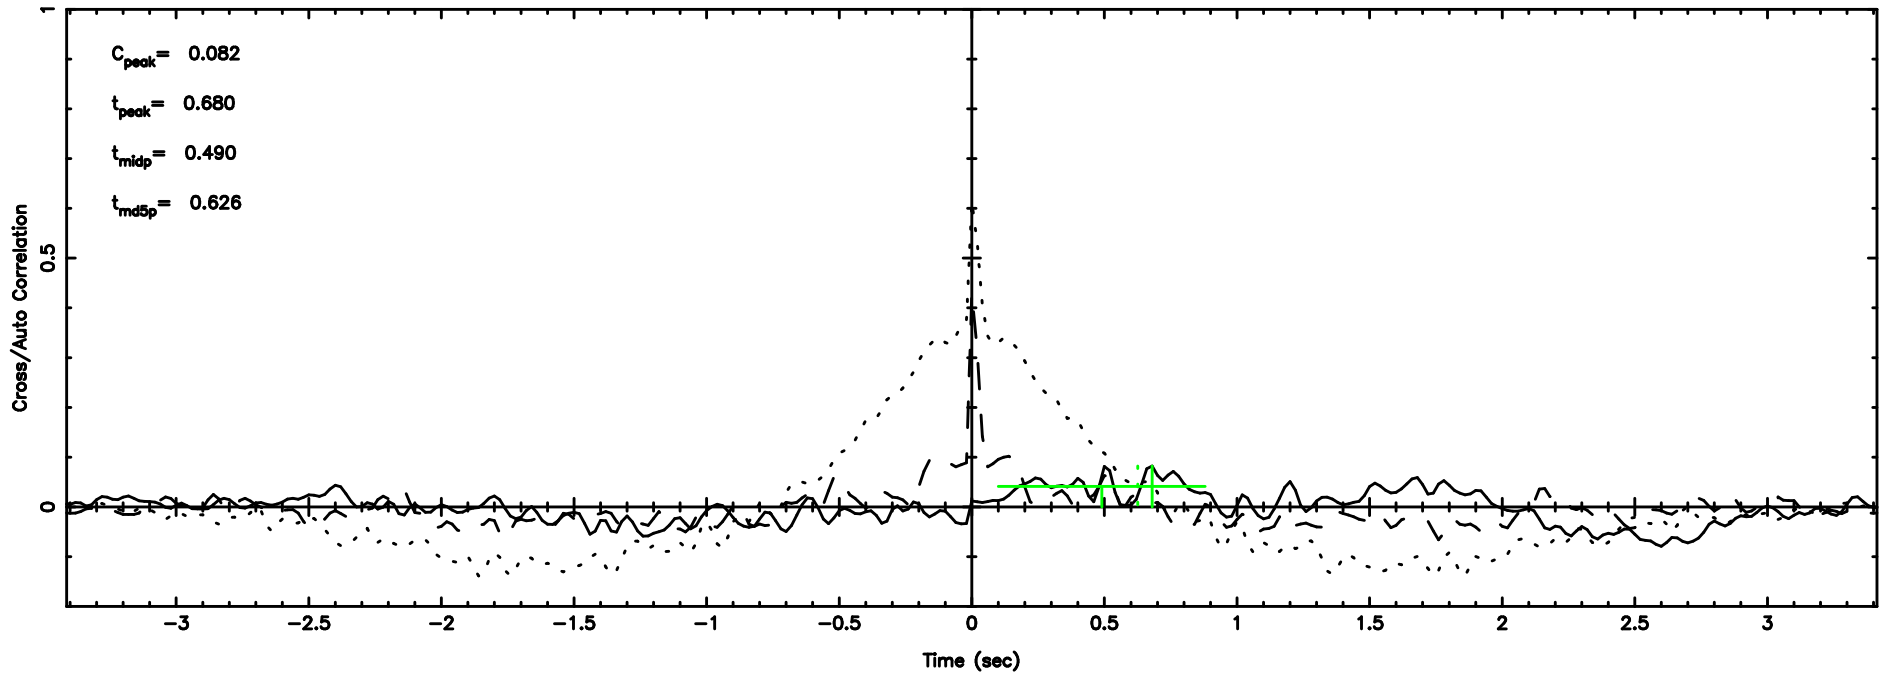

BLK: 2,SNR1: 0.20512 ,SNR2: 1.6108

Frequency (Hz)

K20240801072434

BLK: 2,SNR1: 1.4425 ,SNR2: 11.752

Frequency (Hz)

0411+05 2024/07/31 22.44UT TOYOKAWA-KISO

F20240801072438

BLK: 3,SNR1: 0.18692 ,SNR2: 2.2268