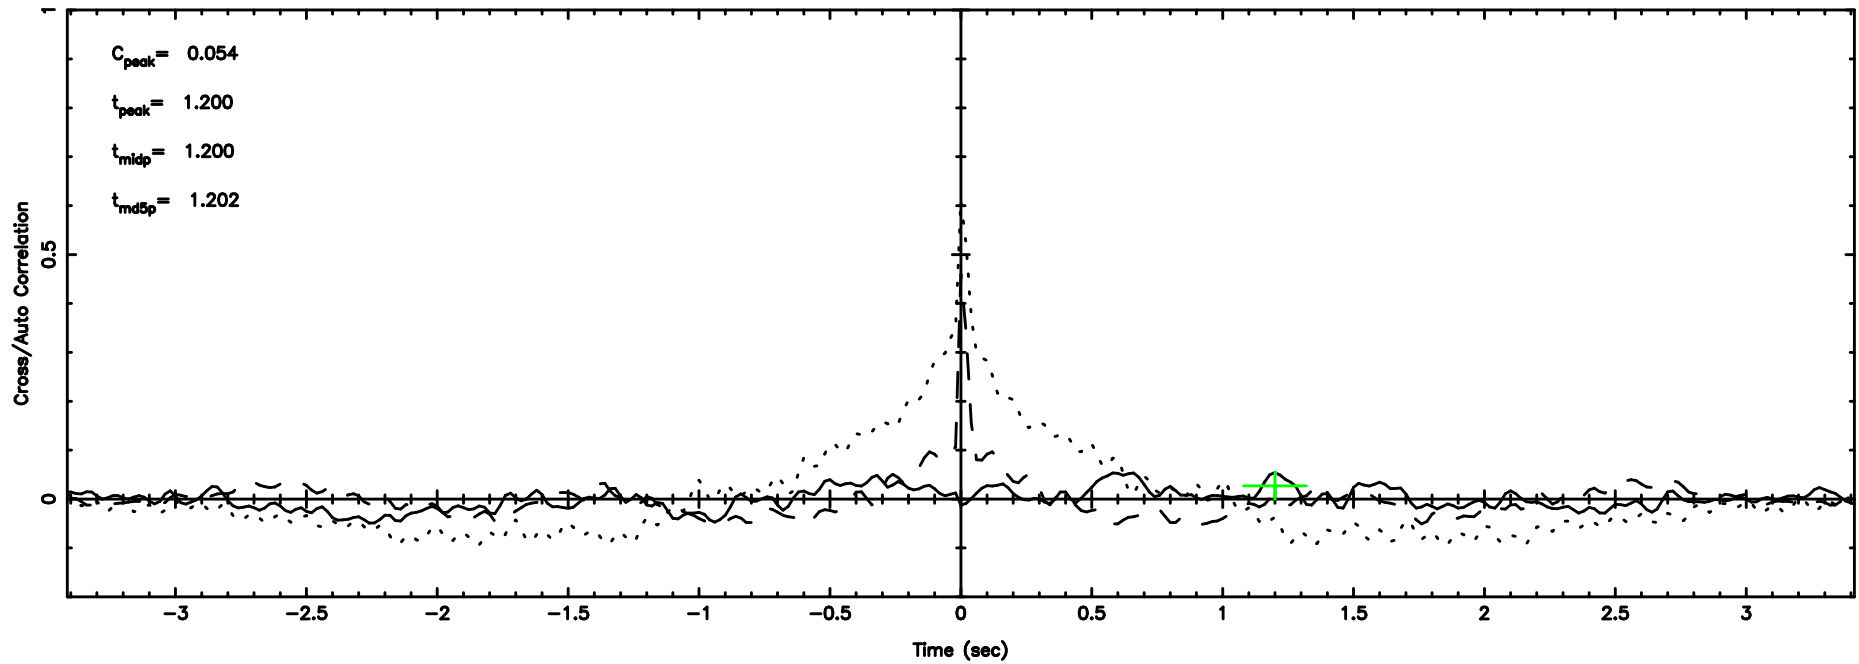

Frequency (Hz)

K20240801155656

BLK: 5,SNR1: 1.0396 ,SNR2: 4.5623

Frequency (Hz)

1245-19 2024/08/01 6.98UT TOYOKAWA-KISO

F20240801155659

BLK: 9,SNR1: 0.63682 ,SNR2: 1.9874

Frequency (Hz)