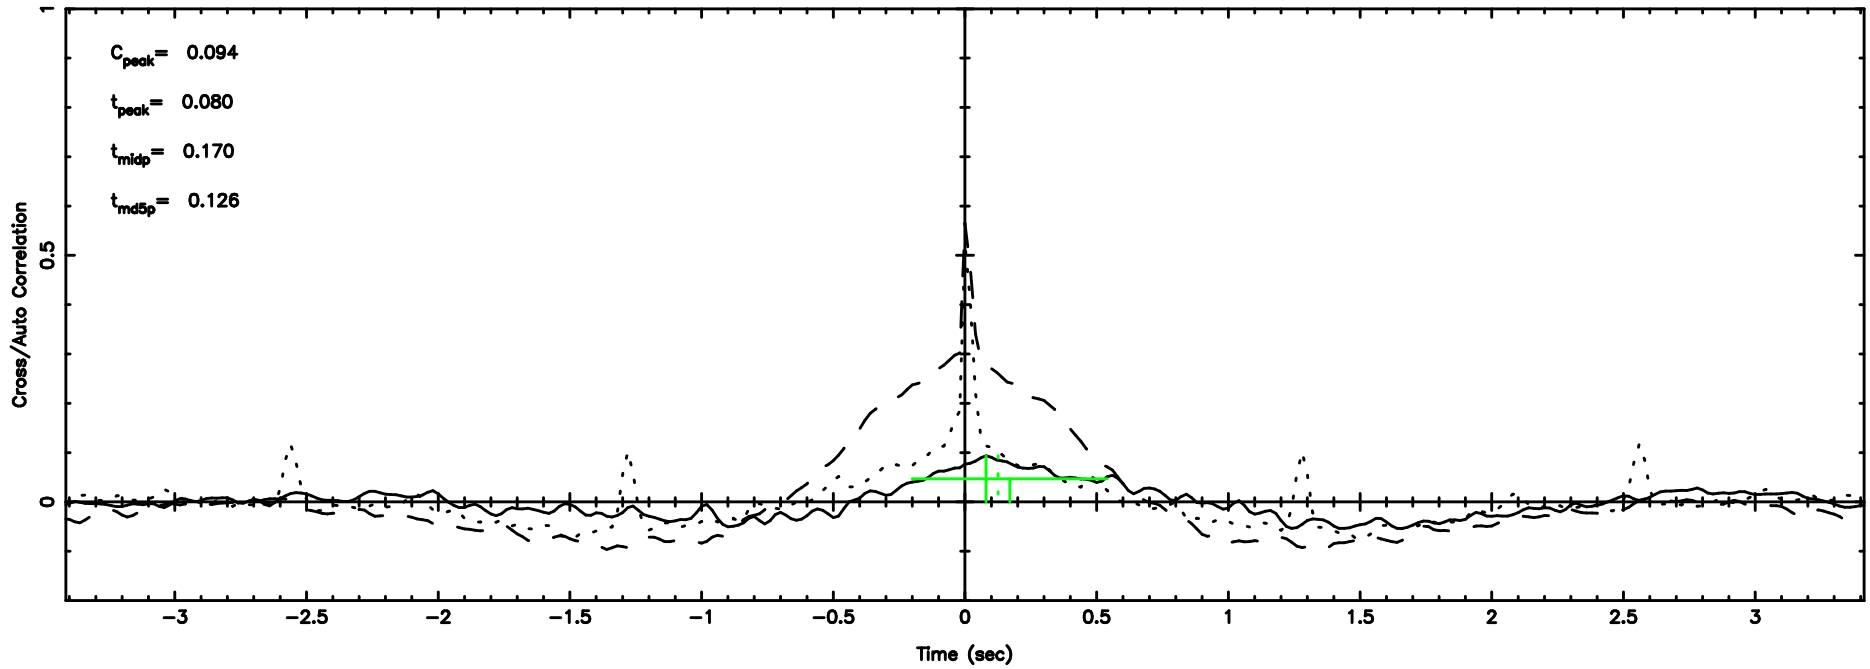

T20240801121903

BLK:10,SNR1: 0.47364 ,SNR2: 3.7207

F20240801121903

BLK:10,SNR1: 0.45000E-01,SNR2: 3.2106

3C216 2024/08/01 3.35UT TOYOKAWA-FUJI