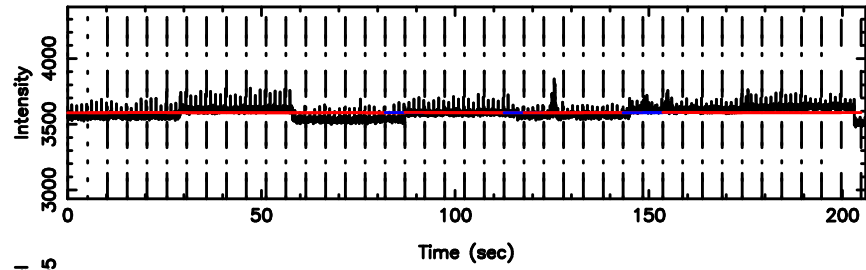

T20240801130100

BLK:16,SNR1: 0.71770 ,SNR2: 4.2805

3C230 2024/08/01 4.04UT TOYOKAWA-KISO

K20240801130057

BLK:16,SNR1: 0.38494 ,SNR2: 0.75653

F20240801130100

BLK: 4,SNR1: 0.68426 ,SNR2: 8.9296

3C230 2024/08/01 4.04UT FUJI -KISO