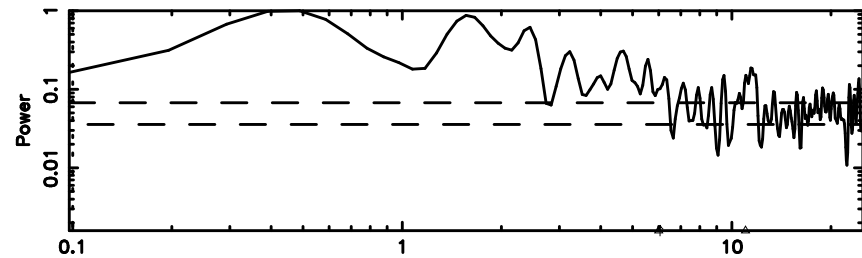

Frequency (Hz)

F20240801163437

BLK: 3,SNR1: 1.0074 ,SNR2: 3.4763

Frequency (Hz)

1323+32 2024/08/01 7.61UT TOYOKAWA-FUJI

T20240801163437

BLK: 7,SNR1: 12.753 ,SNR2: 24.807

Frequency (Hz)