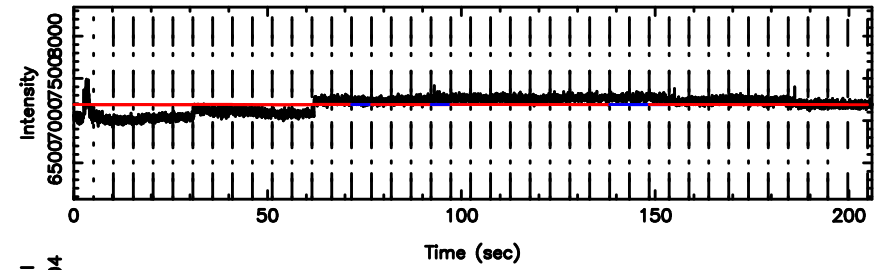

T20240801124538

BLK:20,SNR1: 1.3847 ,SNR2: 4.1678

3C222 2024/08/01 3.79UT TOYOKAWA-KISO

K20240801124536

BLK:20,SNR1: 0.61492 ,SNR2: 1.6875

F20240801124538

BLK: 4,SNR1:-0.15673 ,SNR2: 0.62978

K20240801124536