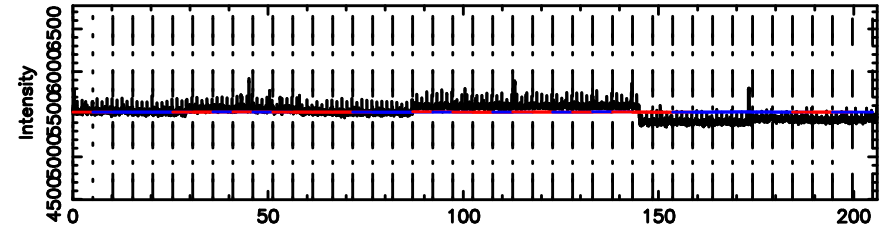

T20240801074259

BLK:20,SNR1: 4.8967 ,SNR2: 19.505

Frequency (Hz)

F20240801074259

BLK:20,SNR1: 0.93243 ,SNR2: 4.2357

Frequency (Hz)

3C119 2024/07/31 22.74UT TOYOKAWA-FUJI

T20240801074259