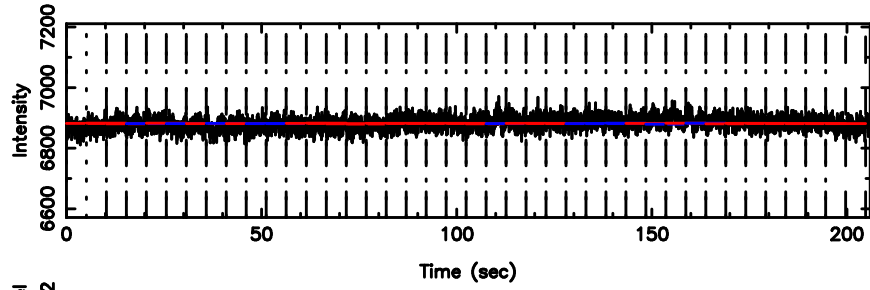

T20240801084439

BLK:11,SNR1: 0.42833 ,SNR2: 4.9434