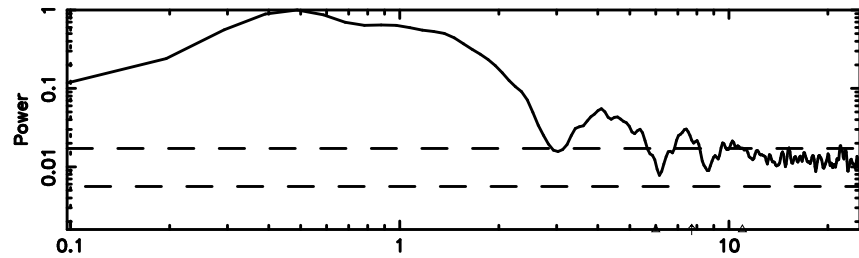

BLK:17,SNR1: 3.0165 ,SNR2: 8.2117