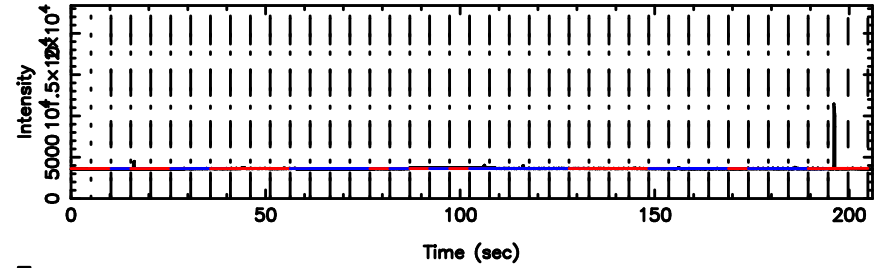

T20240801103526

BLK:21,SNR1: 3.4224 ,SNR2: 9.6489

0723+10 2024/08/01 1.62UT TOYOKAWA-FUJI

F20240801103526

BLK:21,SNR1: 6.4208 ,SNR2: 15.695