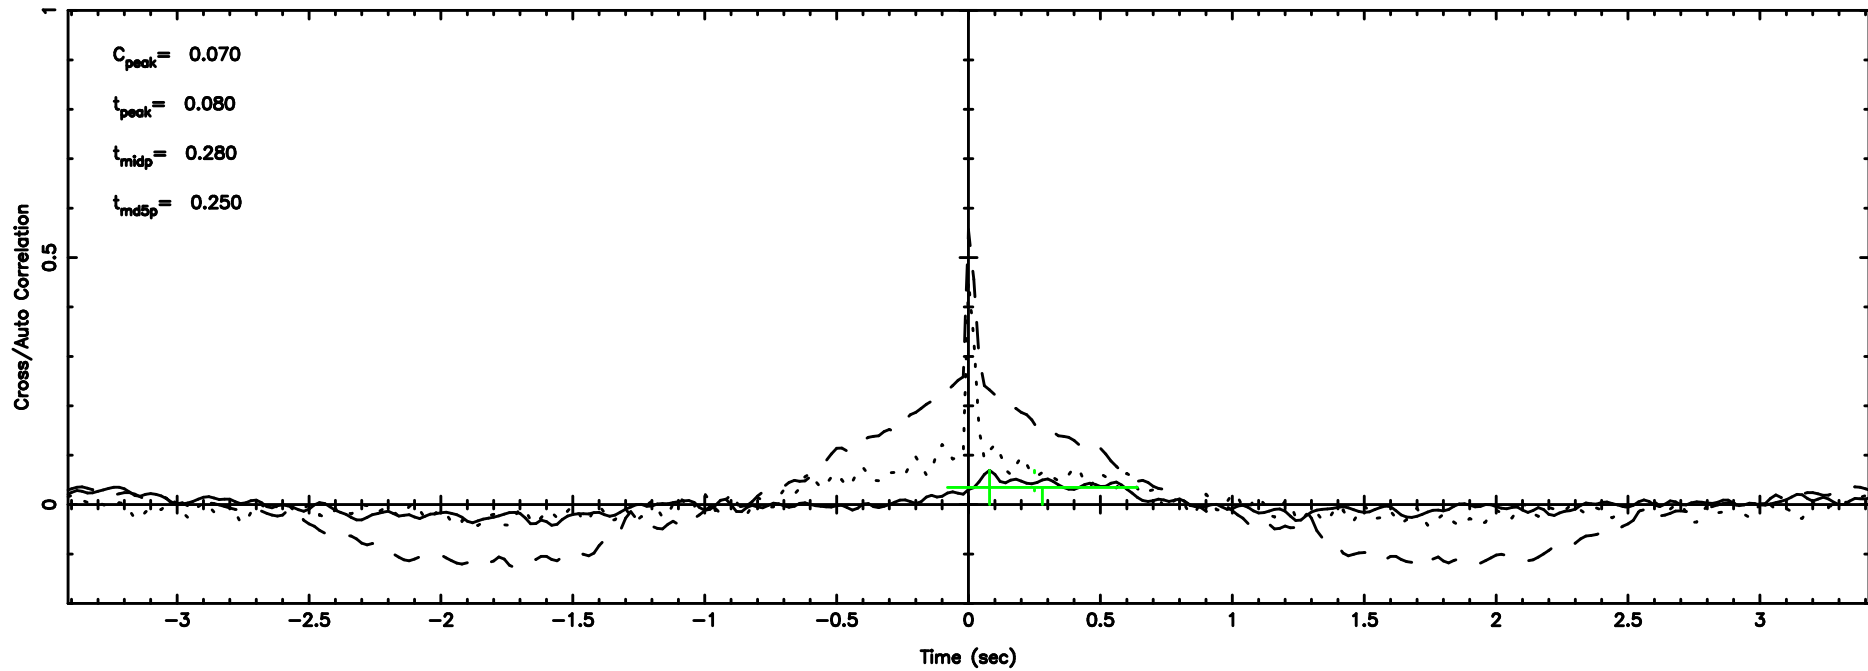

F20240801111101

BLK: 8,SNR1: 1.4615 ,SNR2: 10.773

K202408011111058

BLK: 8,SNR1: 0.23138 ,SNR2: 1.5788

3C190 2024/08/01 2.21UT FUJI -KISO