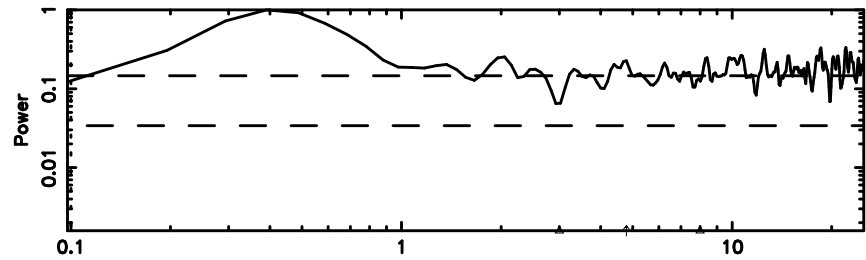

T20240801141836

BLK: 5,SNR1: 0.26725 ,SNR2: 0.64530

Frequency (Hz)

F20240801141836

BLK: 5,SNR1: 0.54167 ,SNR2: 2.4551

Frequency (Hz)

1107+109 2024/08/01 5.34UT TOYOKAWA-FUJI