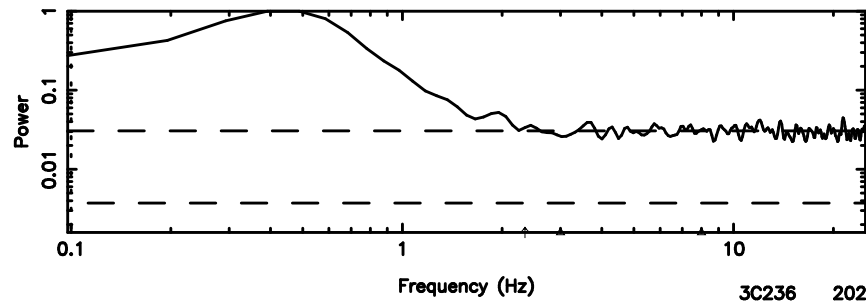

BLK:22,SNR1: 0.88400 ,SNR2: 7.8420