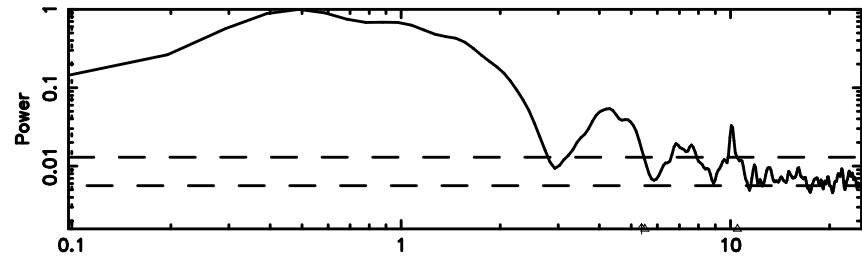

BLK:18,SNR1: 3.9983 ,SNR2: 15.842