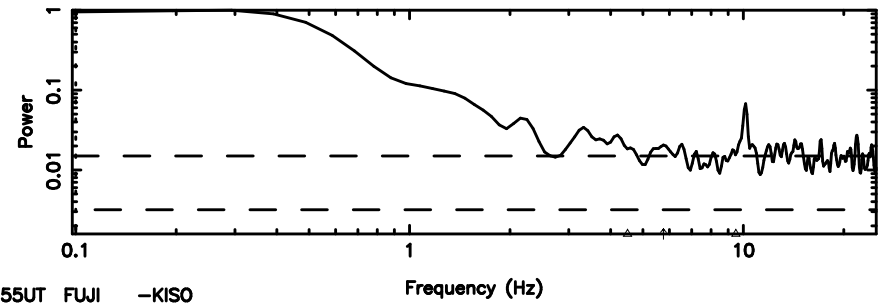

BLK: 7,SNR1: 2.0547 ,SNR2: 6.9593