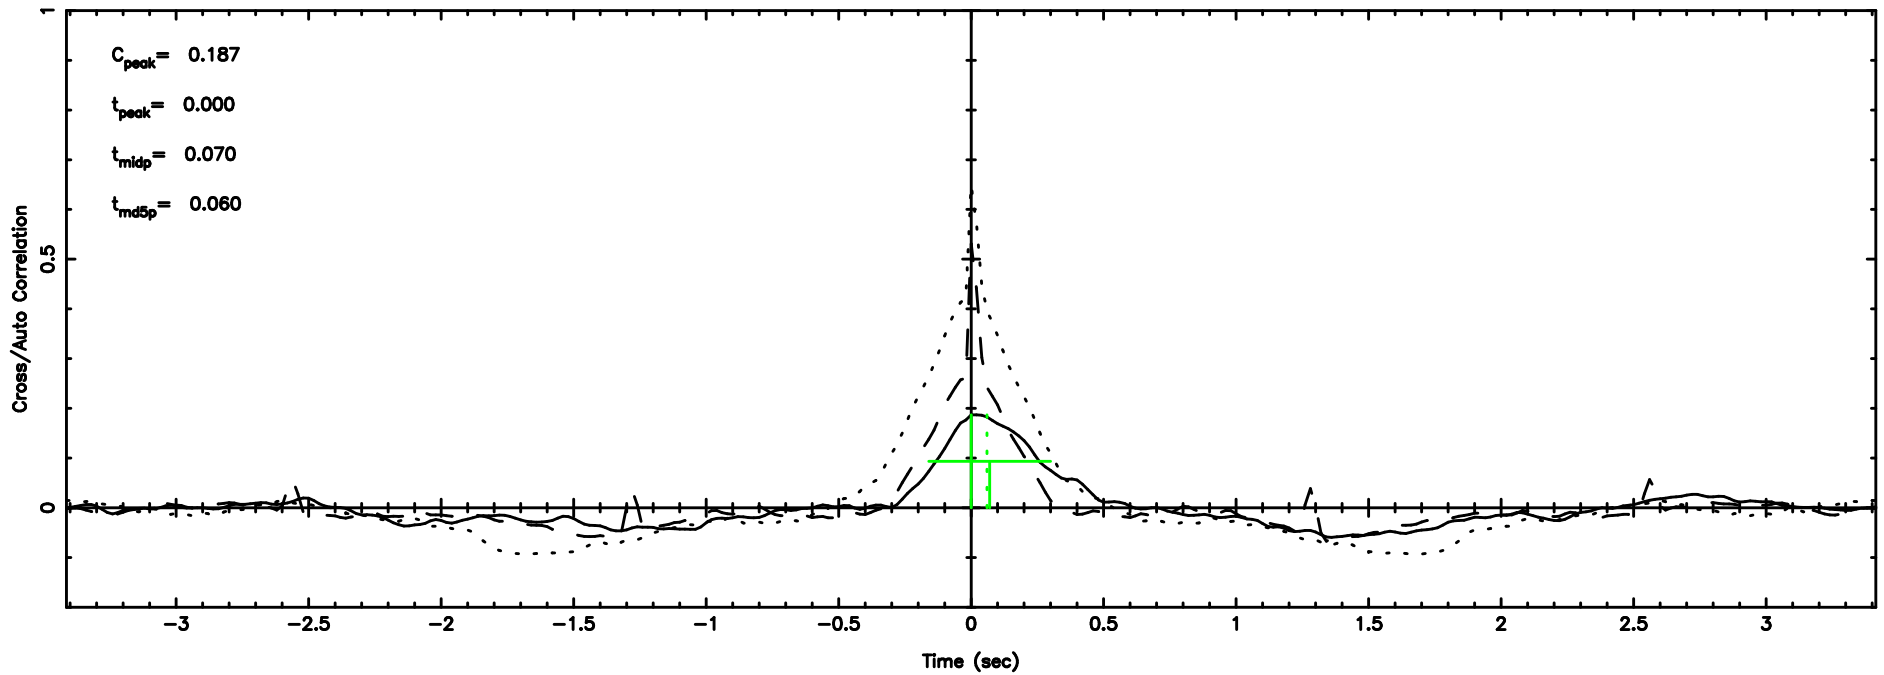

Frequency (Hz)

3C119 2024/07/31 22.74UT FUJI -KISO

K20240801074257

BLK:20,SNR1: 2.7505 ,SNR2: 7.4212

Frequency (Hz)

T20240801083106

BLK:15,SNR1: 0.91062 ,SNR2: 2.3976

Frequency (Hz)