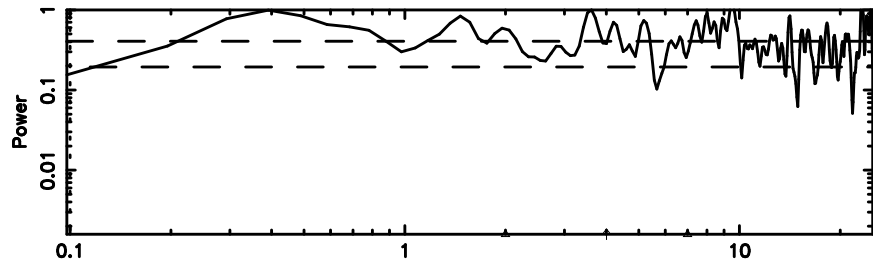

F20240801061605

No.Good Data

K20240801061601

No.Good Data

0302+341 2024/07/31 21.30UT FUJI -KISO

T20240801062158

BLK: 2,SNR1: 0.39230E-01,SNR2: 0.33506

Frequency (Hz)