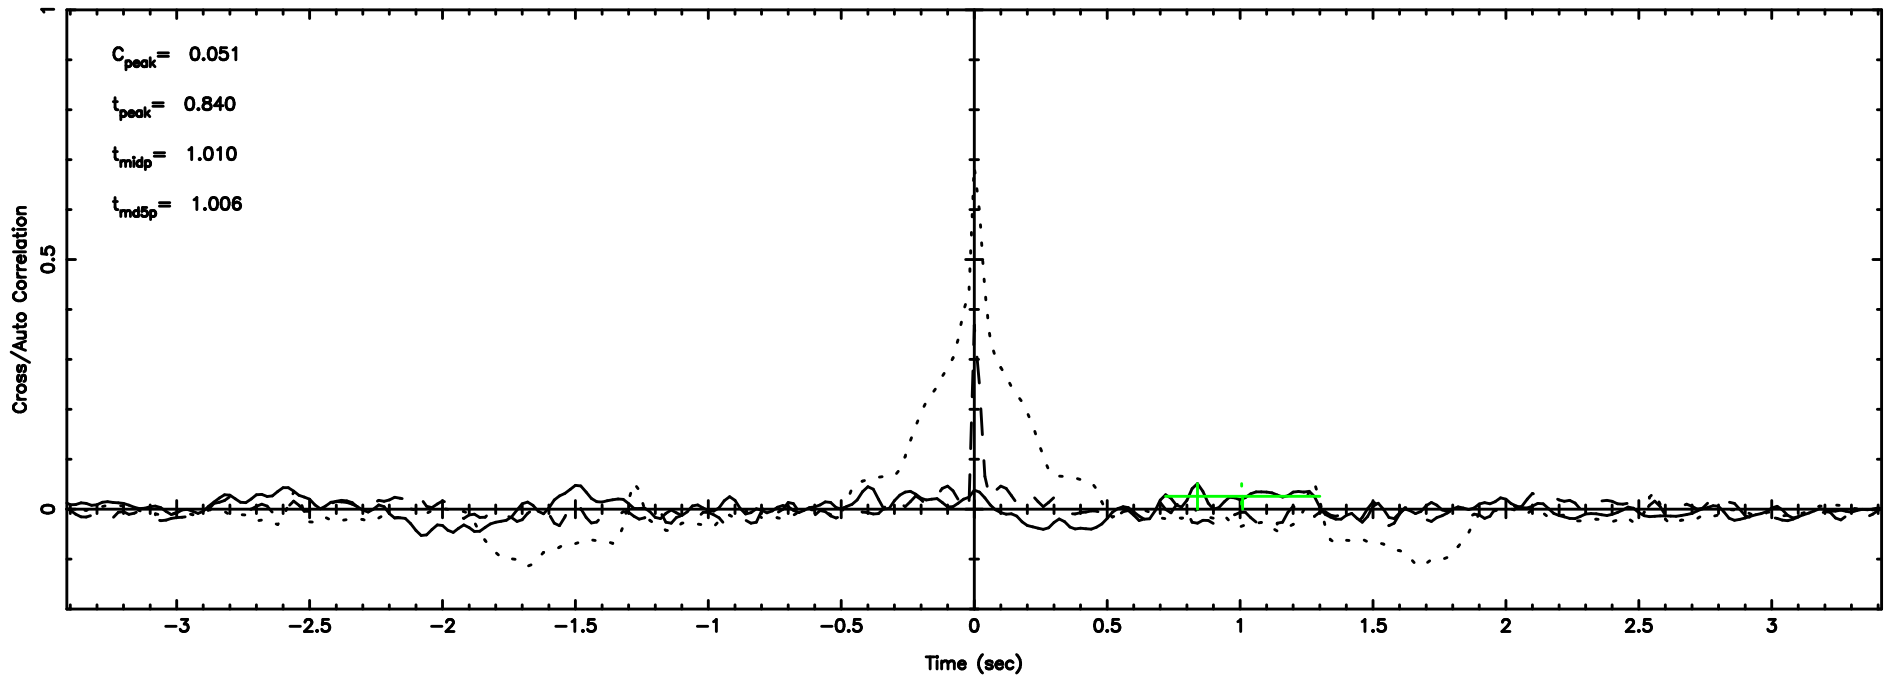

T20240801055801

BLK: 4,SNR1: 0.24239 ,SNR2: 0.77340

Frequency (Hz)

F20240801055802

BLK: 4,SNR1: 0.42574 ,SNR2: 2.8274

Frequency (Hz)

0244+377 2024/07/31 21.00UT TOYOKAWA-FUJI

BLK: 3,SNR1:-0.40554E-01,SNR2: 0.61033