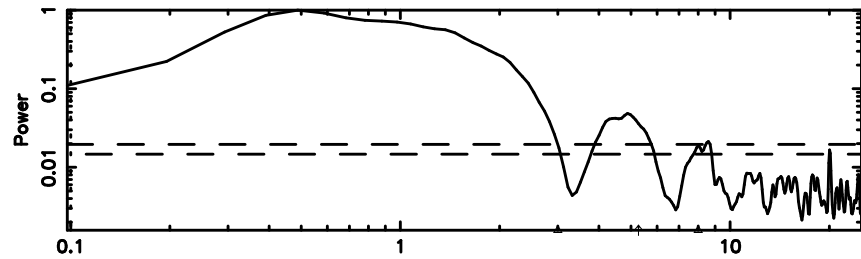

BLK: 6,SNR1: 2.5683 ,SNR2: 11.693