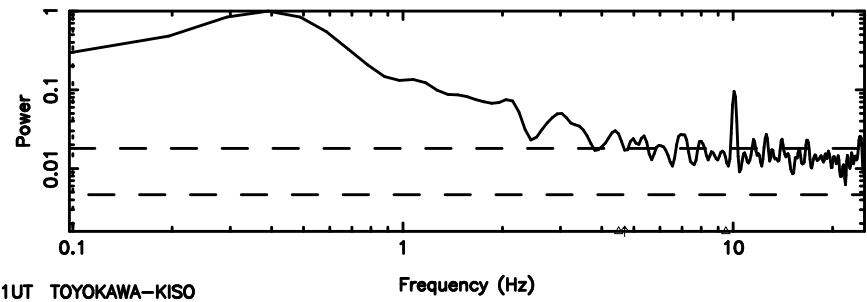

BLK: 5,SNR1: 1.5073 ,SNR2: 6.6744

3C267 2024/08/01 6.01UT TOYOKAWA-KISO