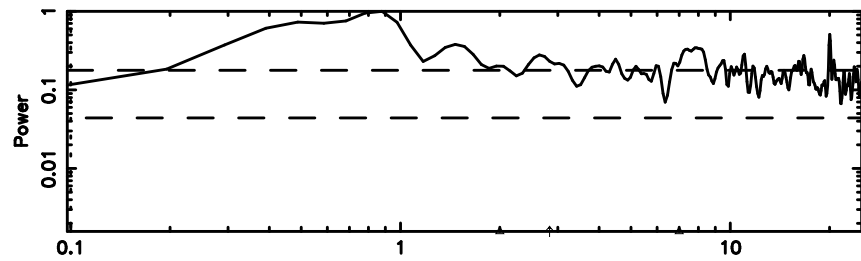

BLK: 9,SNR1: 0.18244 ,SNR2: 1.1298

Frequency (Hz)

F20240801155659

BLK: 9,SNR1: 0.69094 ,SNR2: 2.4528

Frequency (Hz)

1245-19 2024/08/01 6.98UT TOYOKAWA-FUJI

T20240801155659

BLK: 5,SNR1: 0.13731 ,SNR2: 1.1802