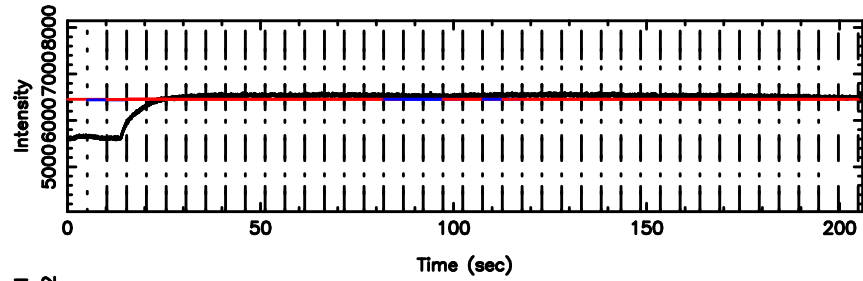

T20240801145838