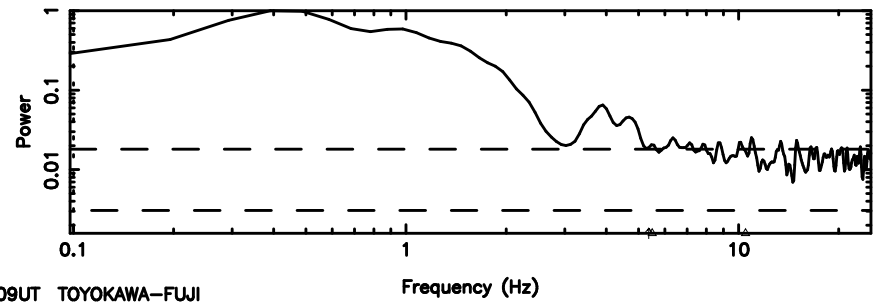

BLK: 9,SNR1: 2.7004 ,SNR2: 10.528

0752-200 2024/08/01 2.09UT TOYOKAWA-FUJI