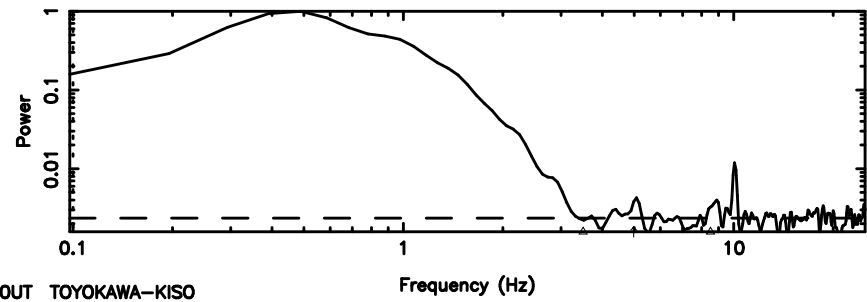

BLK: 8,SNR1: 15.709 ,SNR2: 63.521