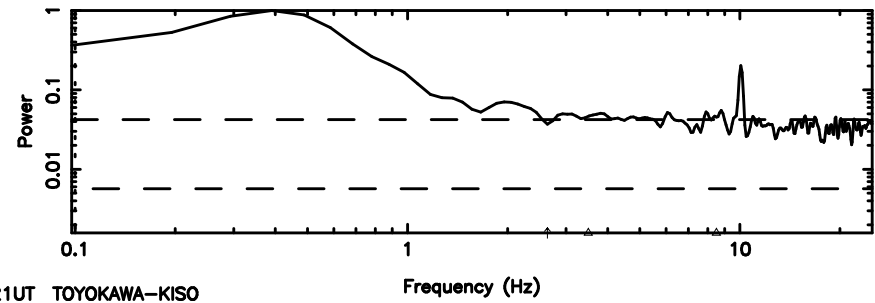

T202408011111101

BLK:17,SNR1: 0.46289 ,SNR2: 3.8458

K202408011111058

BLK:17,SNR1: 0.55107 ,SNR2: 4.6063

3C190 2024/08/01 2.21UT TOYOKAWA-KISO

F20240801111101

BLK: 8,SNR1: 1.4615 ,SNR2: 10.773

K202408011111058