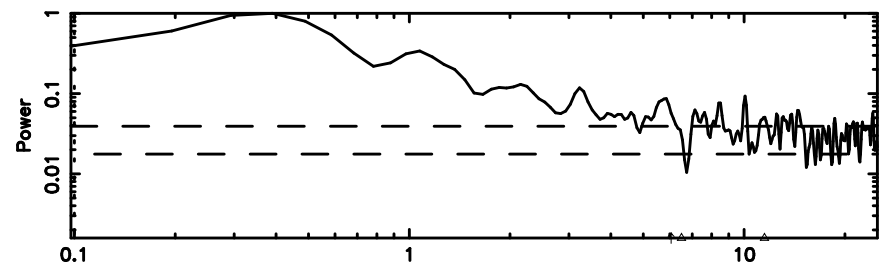

BLK: 3,SNR1: 0.85675 ,SNR2: 3.0945