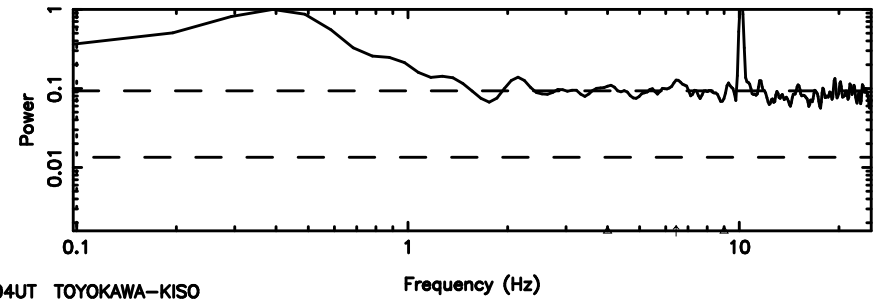

BLK:16,SNR1: 0.38494 ,SNR2: 0.75653