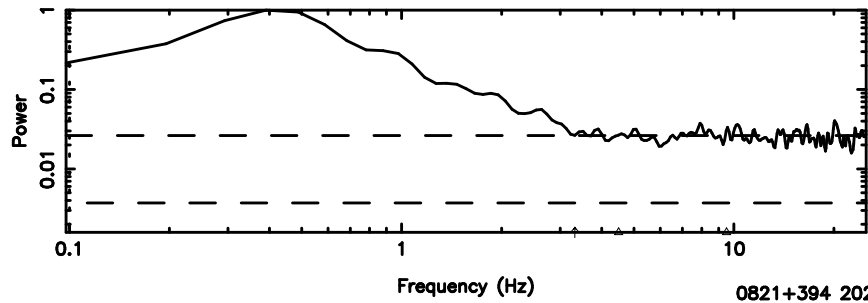

BLK:15,SNR1: 1.1126 ,SNR2: 6.9645