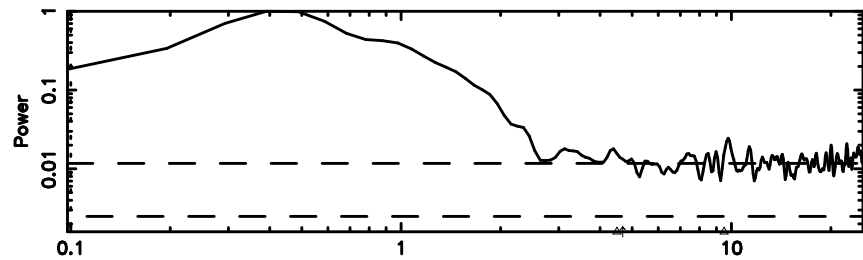

Frequency (Hz)

F20240801145211

BLK: 7,SNR1: 79.972 ,SNR2: 368.51

Frequency (Hz)

3C263.1 2024/08/01 5.90UT TOYOKAWA-FUJI

T20240801145211

BLK: 8,SNR1: 2.8720 ,SNR2: 19.088

K20240801145208