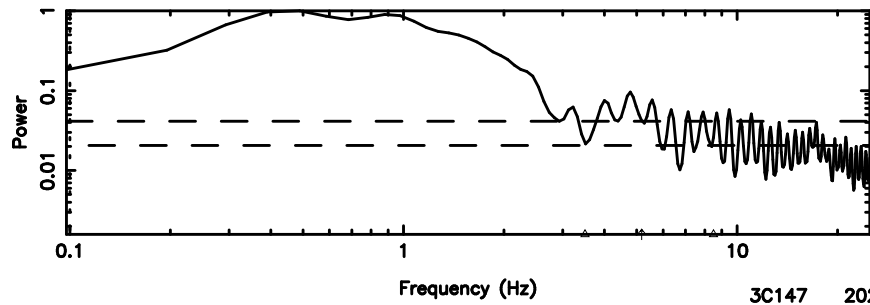

BLK:25,SNR1: 1.1659 ,SNR2: 5.7795