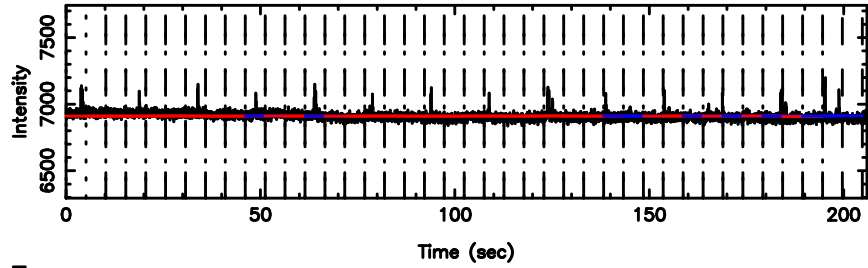

T20240801110327