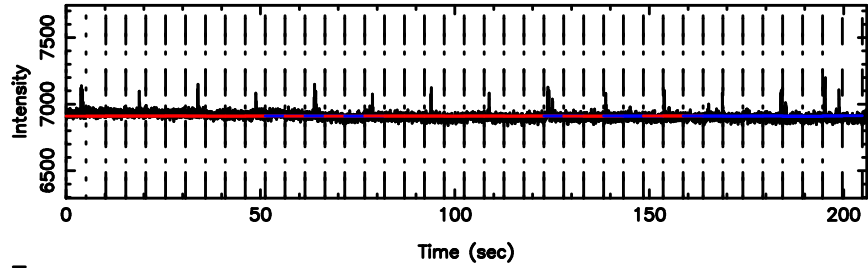

T20240801110327