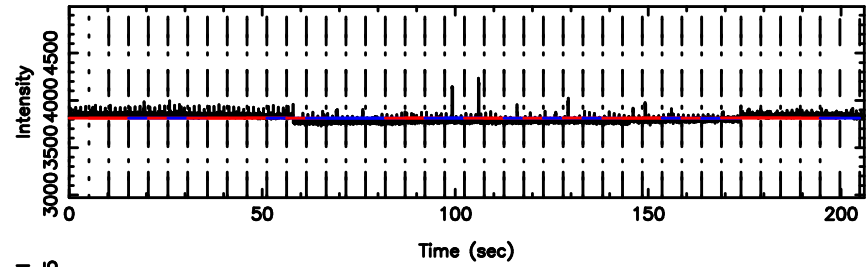

F20240801152426