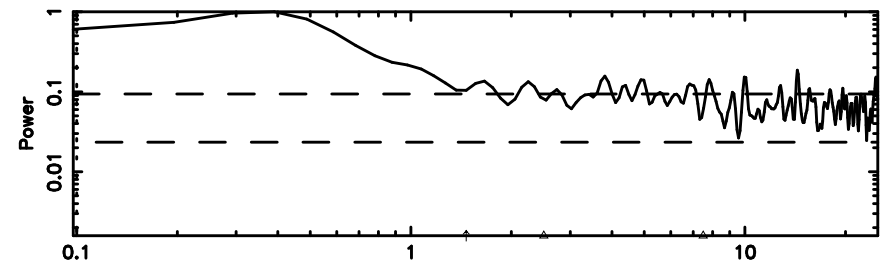

BLK: 3,SNR1: 0.10566 ,SNR2: 3.6682