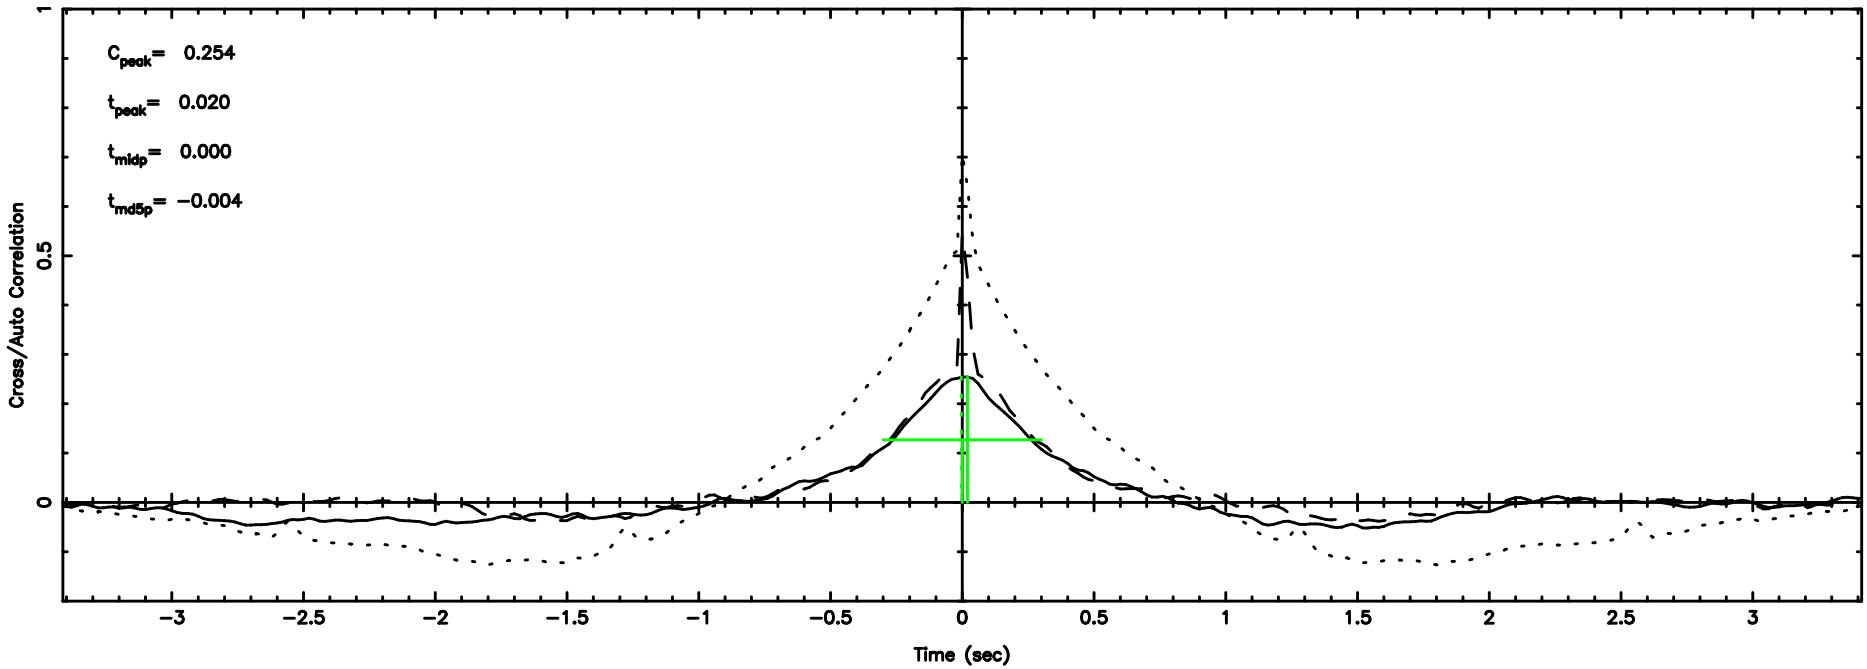

K20240801115118

BLK: 2,SNR1: 0.34990 ,SNR2: 1.7988

T20240801120222

BLK:24,SNR1: 29.371 ,SNR2: 175.34

F20240801120222

BLK:24,SNR1: 24.469 ,SNR2: 95.666

3C208 2024/08/01 3.07UT TOYOKAWA-FUJI

T20240801120222