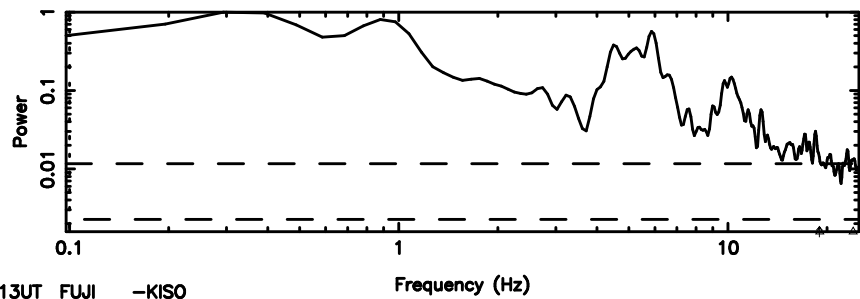

BLK:14,SNR1: 11.358 ,SNR2: 11.886

Frequency (Hz)

1355+01 2024/08/01 8.13UT TOYOKAWA-KISO

BLK:14,SNR1: 112.96 ,SNR2: 108.68

BLK:14,SNR1: 8.9689 ,SNR2: 9.4341

1355+01 2024/08/01 8.13UT FUJI -KISO

T20240801174903