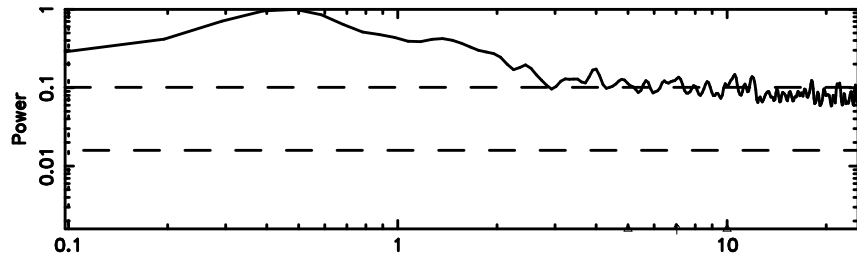

BLK:14,SNR1: 0.23919 ,SNR2: 0.91229

Frequency (Hz)

K20240801165551

BLK:14,SNR1: 4.3756 ,SNR2: 17.300

Frequency (Hz)

1345+12 2024/08/01 7.96UT TOYOKAWA-KISO

F20240801165554

BLK:18,SNR1: 0.36296 ,SNR2: 1.2615