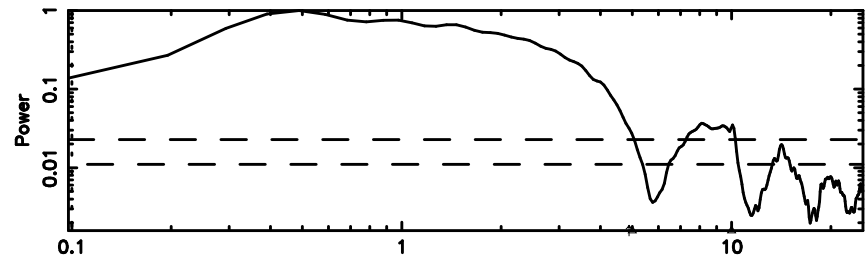

3C275 2024/08/01 6.88UT TOYOKAWA-FUJI

T20240801155054

BLK:11,SNR1: 2.9438 ,SNR2: 13.603

Frequency (Hz)

3C275 2024/08/01 6.88UT TOYOKAWA-KISO

K20240801155051

BLK:11,SNR1: 3.6114 ,SNR2: 16.313

Frequency (Hz)