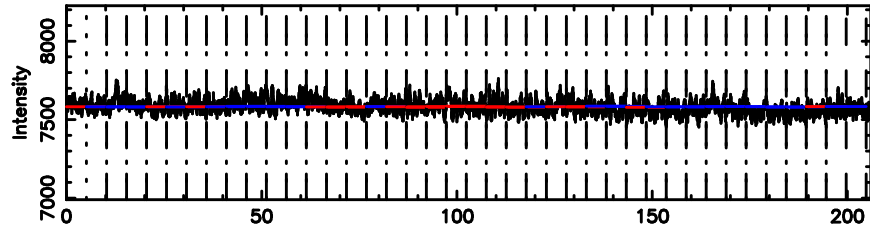

T20240801074259

BLK:20,SNR1: 4.8967 ,SNR2: 19.505

Frequency (Hz)

F20240801074259

BLK:20,SNR1: 0.93243 ,SNR2: 4.2357

Frequency (Hz)

3C119 2024/07/31 22.74UT TOYOKAWA-FUJI

T20240801074259