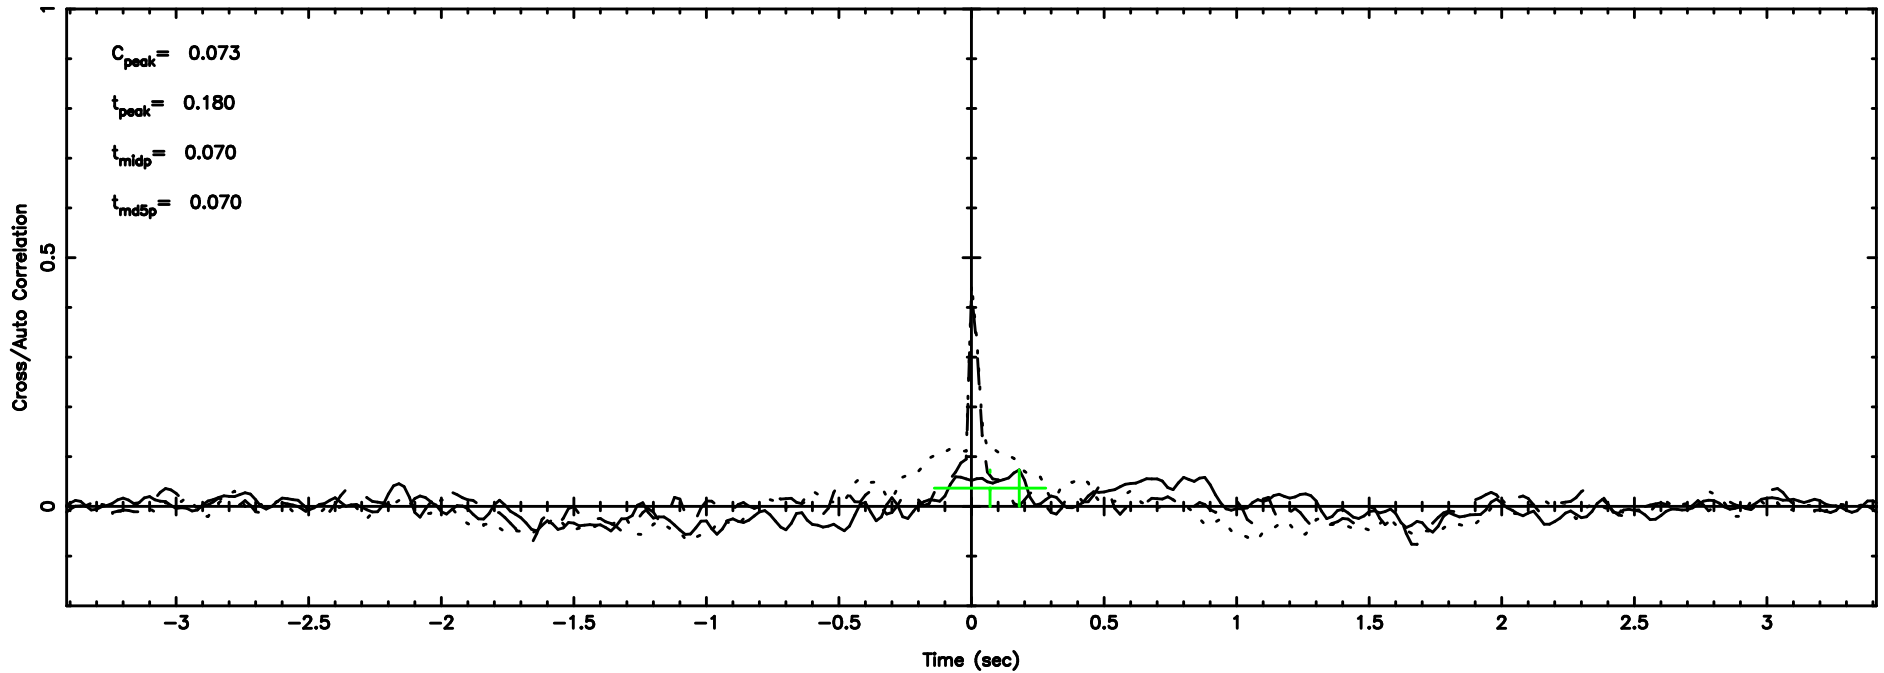

Frequency (Hz)

0418+236 2024/07/31 22.55UT TOYOKAWA-KISO