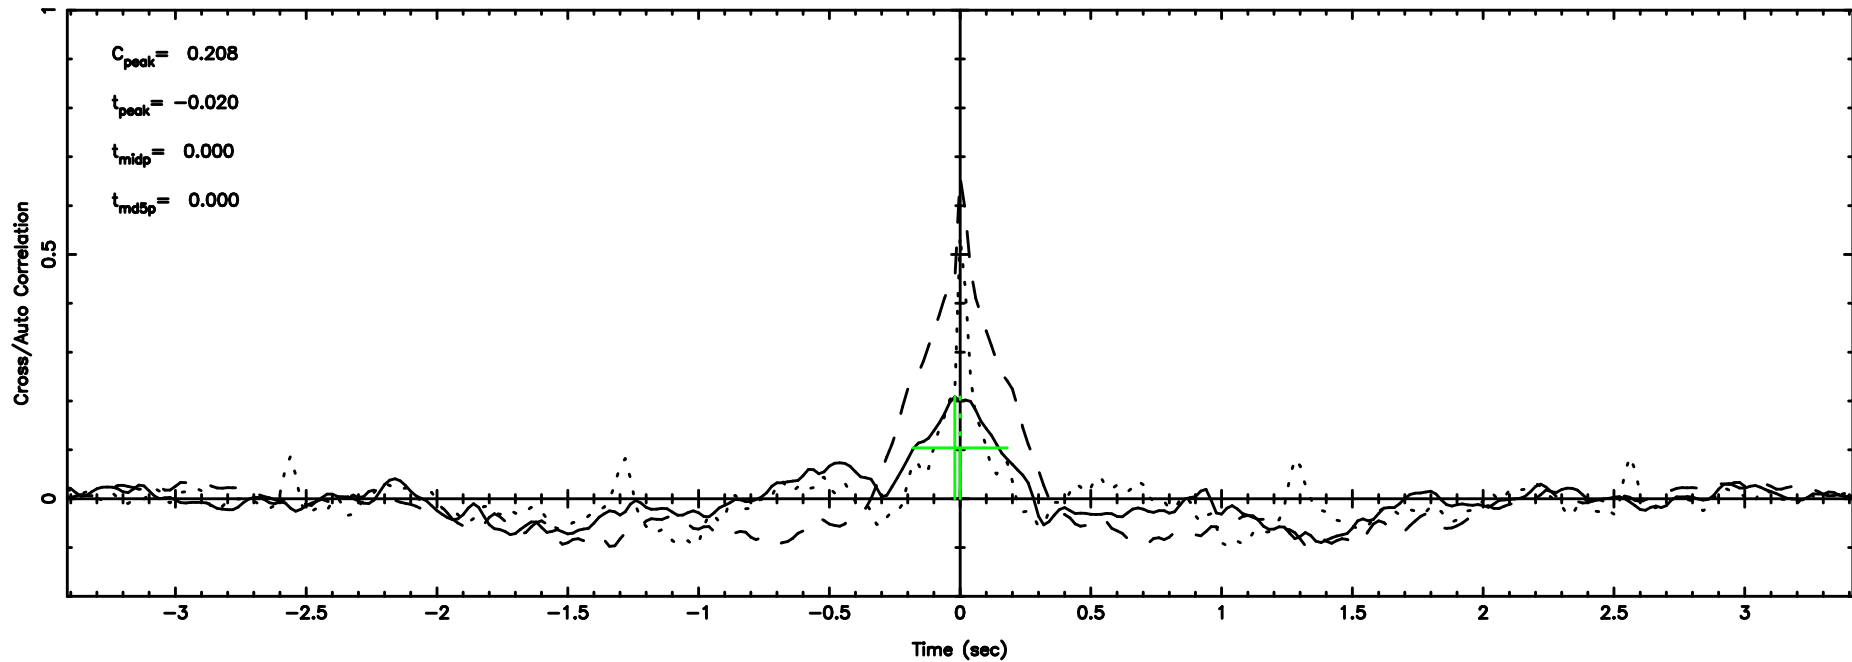

Frequency (Hz)

F20240801163437

BLK: 3,SNR1: 1.0074 ,SNR2: 3.4763

Frequency (Hz)

1323+32 2024/08/01 7.61UT TOYOKAWA-FUJI

T20240801163437

BLK: 7,SNR1: 12.753 ,SNR2: 24.807

Frequency (Hz)