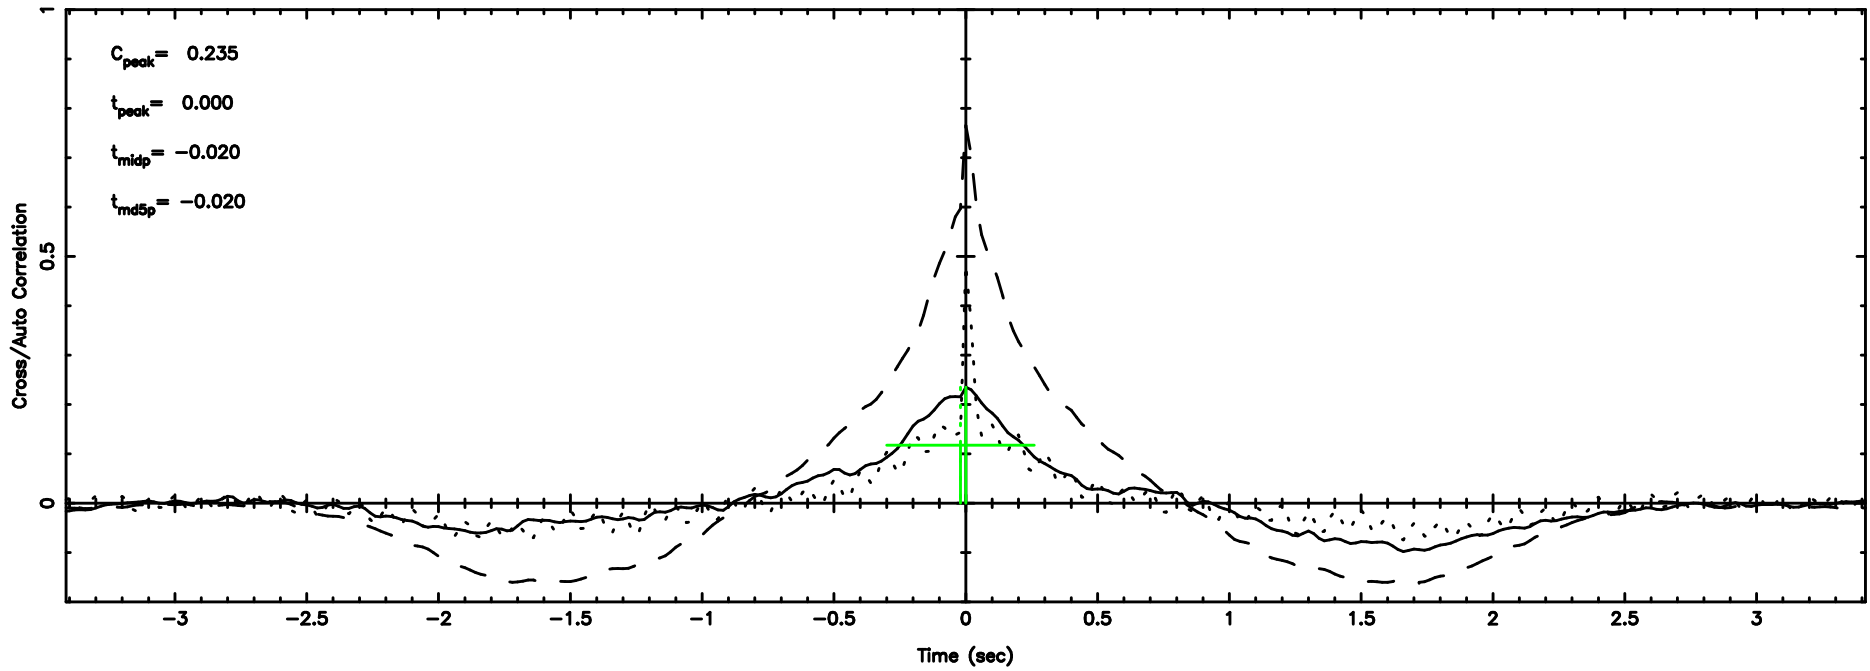

Frequency (Hz)

T20240801114616

BLK:20,SNR1: 4.2628 ,SNR2: 8.0394

0834-19 2024/08/01 2.80UT TOYOKAWA-KISO

K20240801114613

BLK:20,SNR1: 0.39485 ,SNR2: 1.0522

F20240801114616

BLK: 8,SNR1: 0.34359 ,SNR2: 3.7664