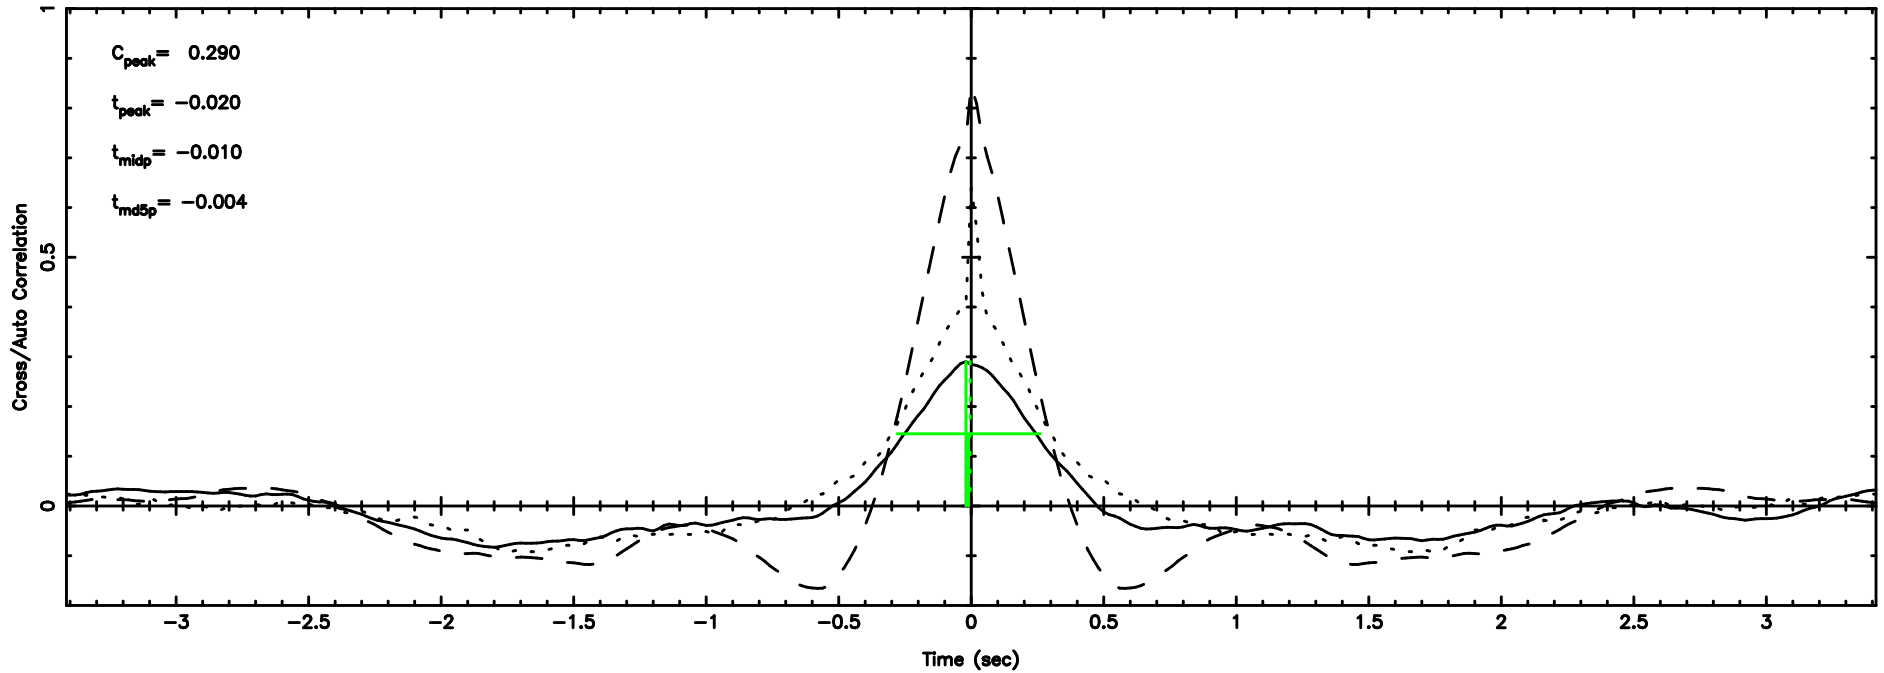

BLK:22,SNR1: 4.5123 ,SNR2: 16.966

Frequency (Hz)

3C119 2024/07/31 22.74UT TOYOKAWA-KISO

K20240801074257

BLK:22,SNR1: 20.775 ,SNR2: 32.936

Frequency (Hz)

F20240801074259

BLK:20,SNR1: 1.1694 ,SNR2: 5.1611