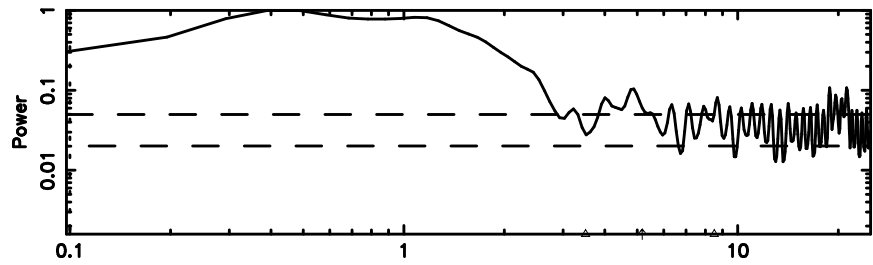

BLK:22,SNR1: 4.5123 ,SNR2: 16.966

Frequency (Hz)

3C119 2024/07/31 22.74UT TOYOKAWA-KISO

K20240801074257

BLK:22,SNR1: 20.775 ,SNR2: 32.936

Frequency (Hz)

F20240801074259

BLK:20,SNR1: 1.1694 ,SNR2: 5.1611