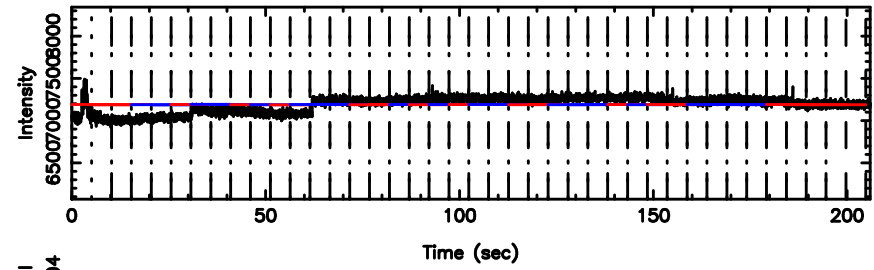

T20240801124538

BLK:20,SNR1: 1.3847 ,SNR2: 4.1678

3C222 2024/08/01 3.79UT TOYOKAWA-KISO

K20240801124536

BLK:20,SNR1: 0.61492 ,SNR2: 1.6875

F20240801124538

BLK: 4,SNR1:-0.15673 ,SNR2: 0.62978

K20240801124536