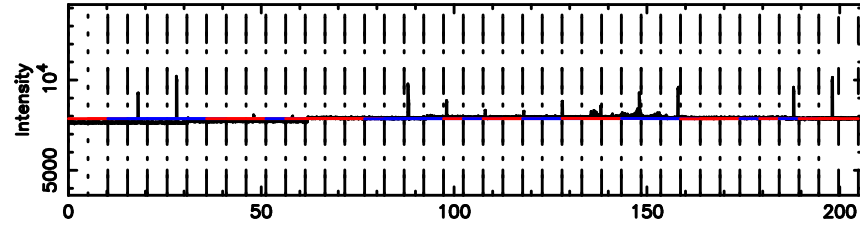

Frequency (Hz)

K20240801155051