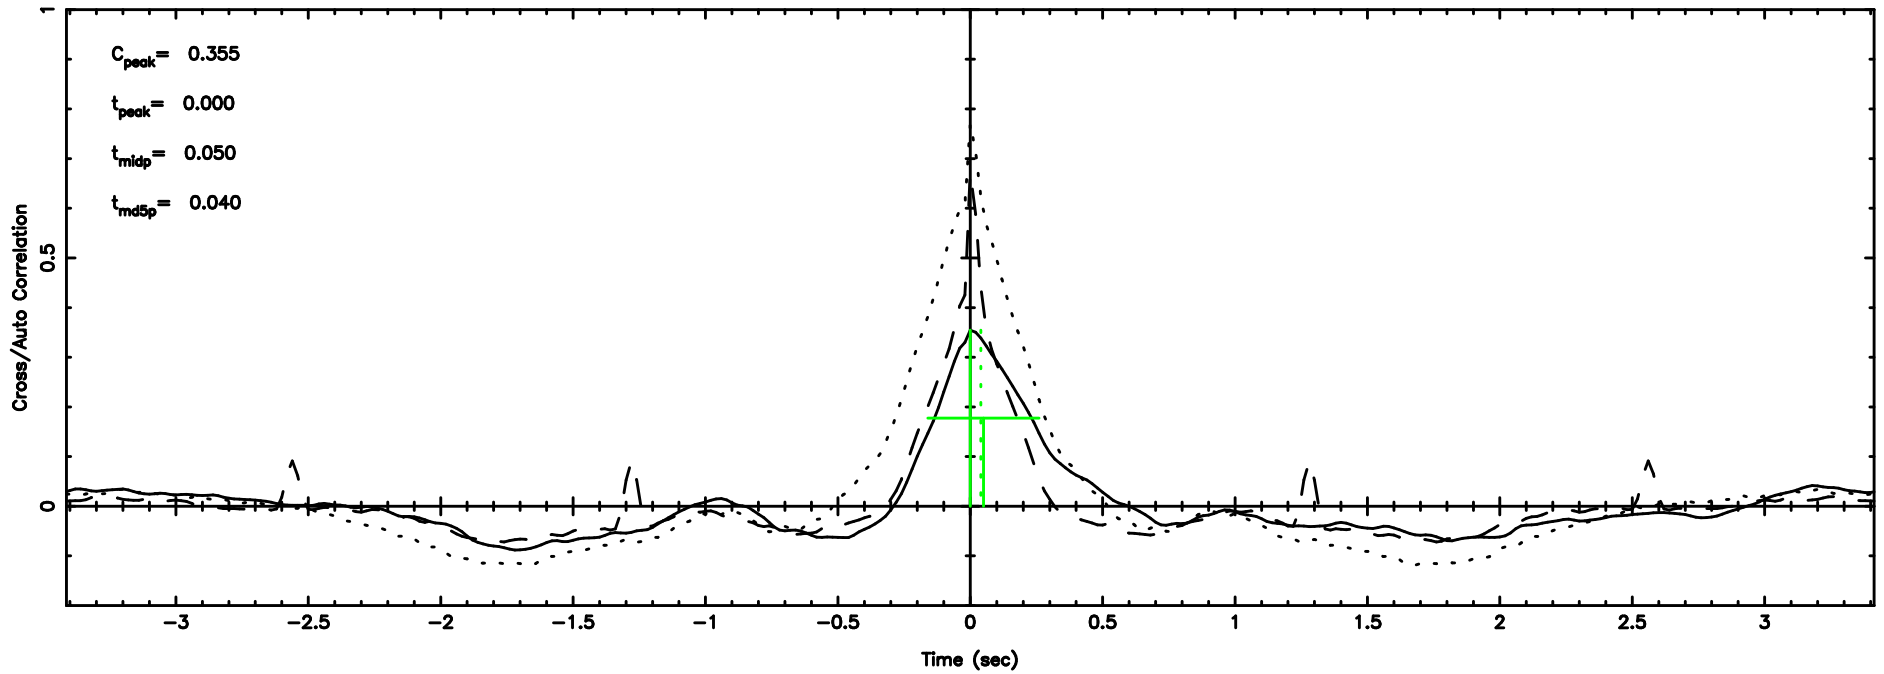

BLK:25,SNR1: 1.1659 ,SNR2: 5.7795

K20240801085256

BLK:25,SNR1: 6.1524 ,SNR2: 14.902

3C147 2024/07/31 23.91UT FUJI -KISO

T20240801090110

BLK:24,SNR1: 1.9992 ,SNR2: 9.4260

Frequency (Hz)

F20240801090110