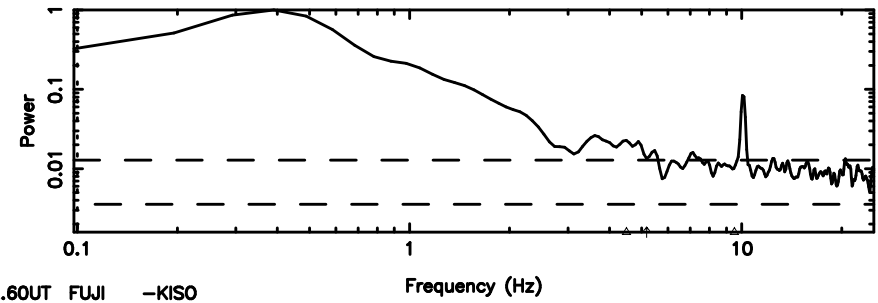

BLK:13,SNR1: 2.3167 ,SNR2: 9.2966