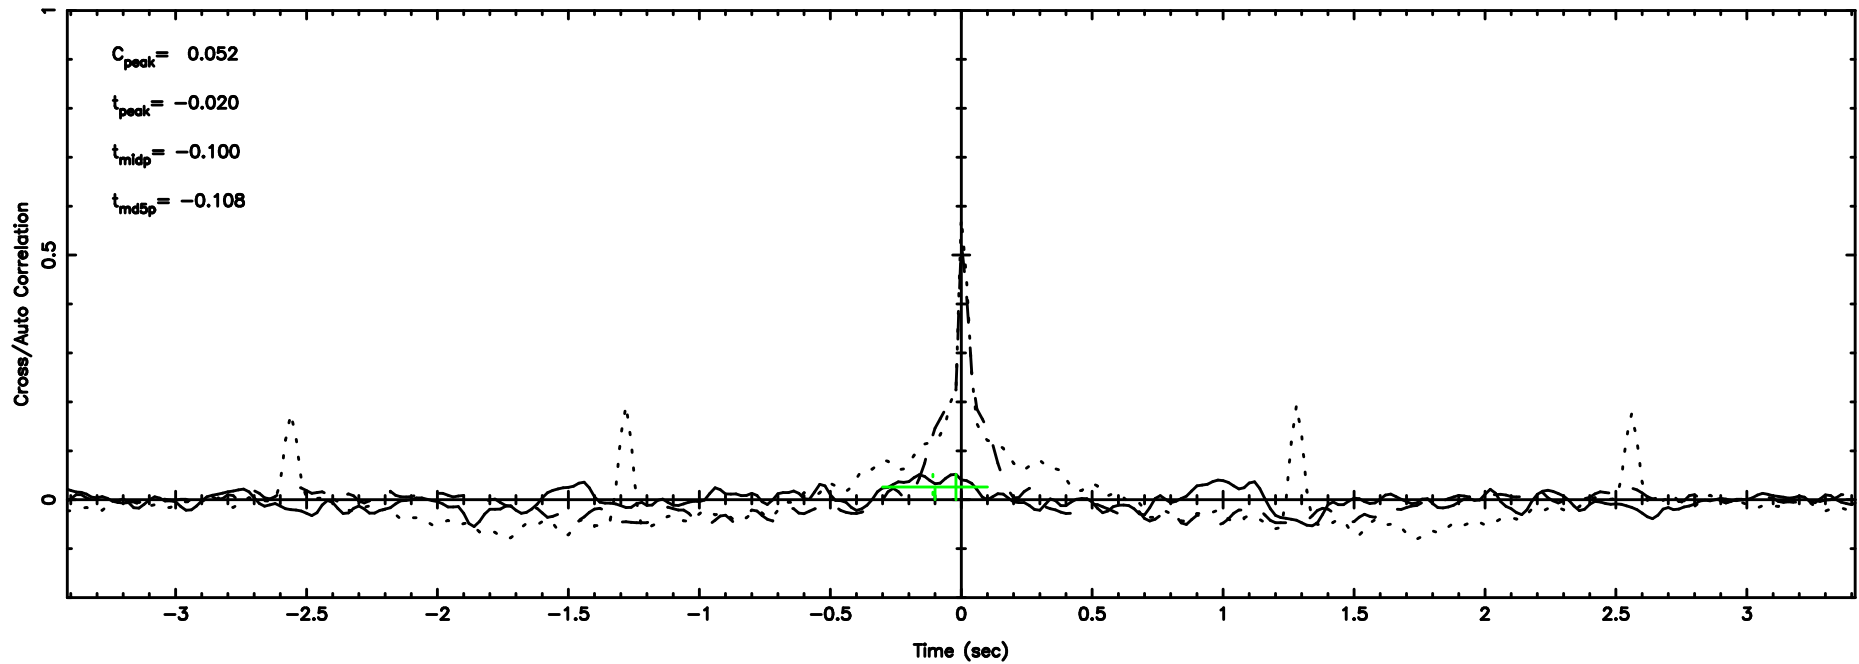

Frequency (Hz)

3C275 2024/08/01 6.88UT TOYOKAWA-FUJI