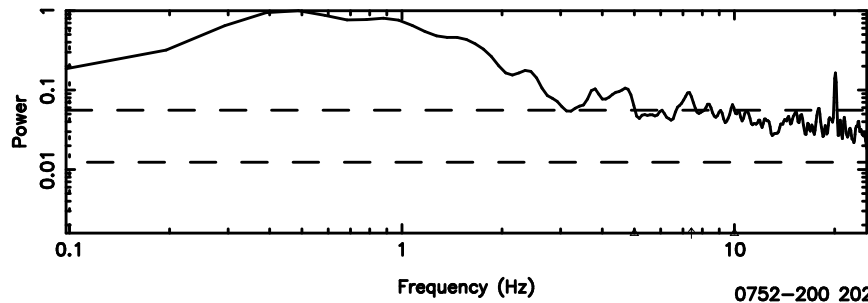

BLK:14,SNR1: 0.86061 ,SNR2: 2.7576