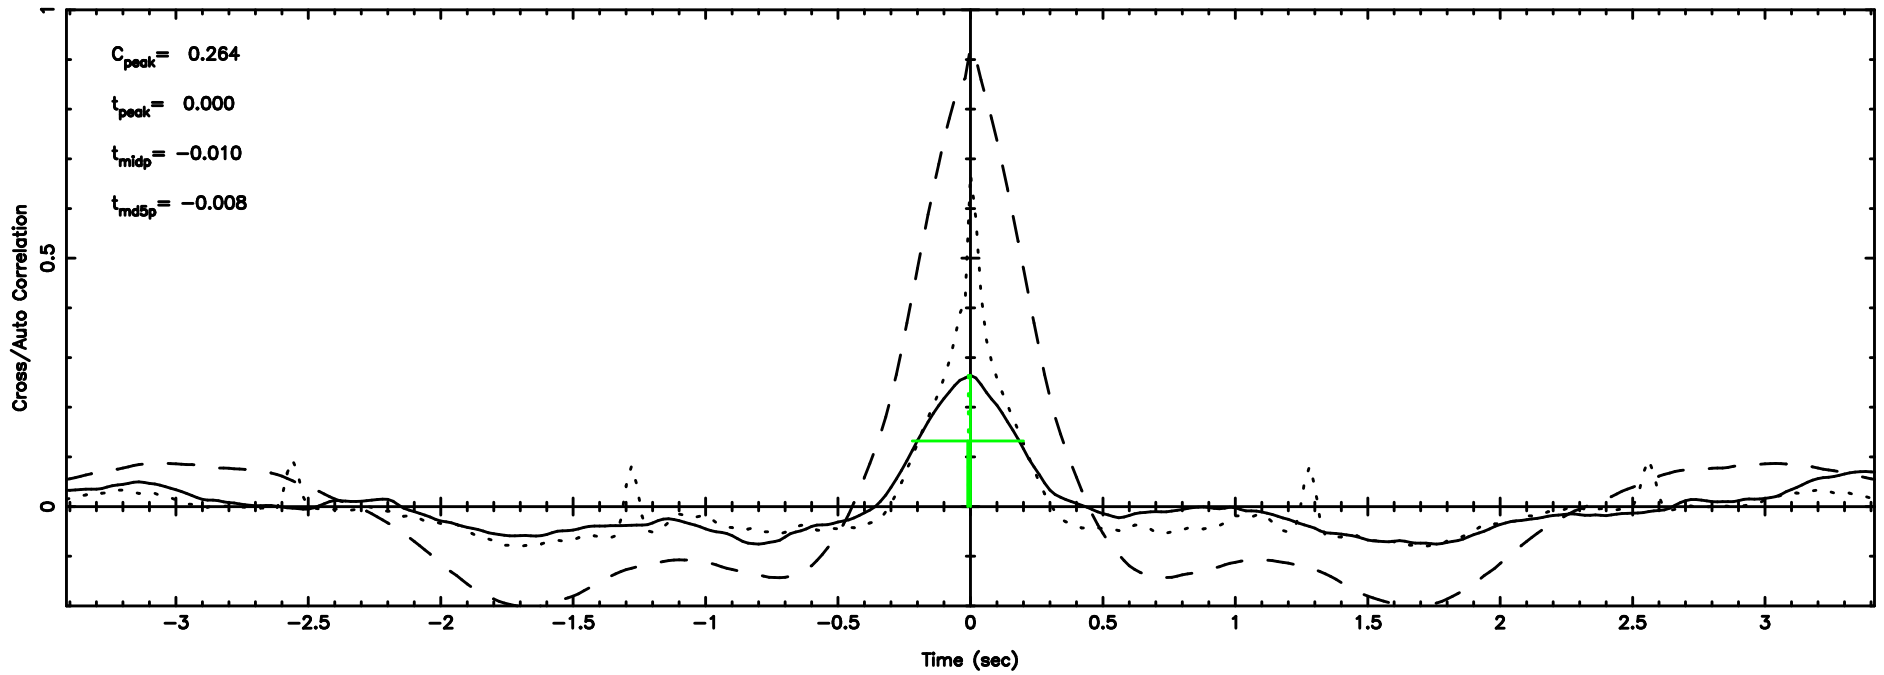

Frequency (Hz)