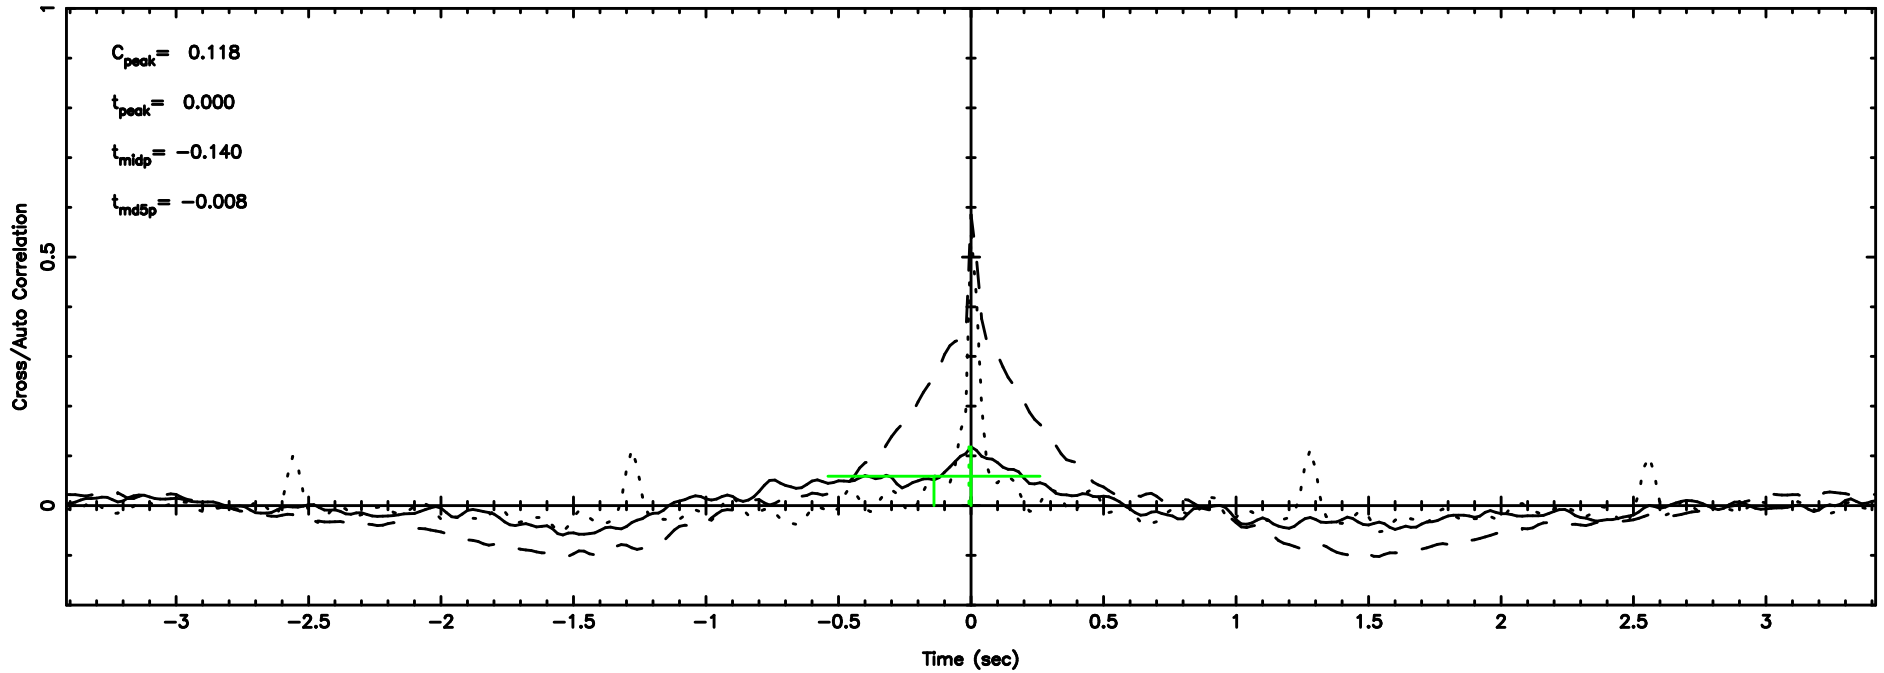

F20240801083106

BLK:15,SNR1:-0.12835 ,SNR2: 0.94539

Frequency (Hz)

3C138 2024/07/31 23.55UT TOYOKAWA-FUJI

T20240801083106

BLK:17,SNR1: 0.83674 ,SNR2: 4.2287

K20240801083104

BLK:17,SNR1: 42.387 ,SNR2: 57.368