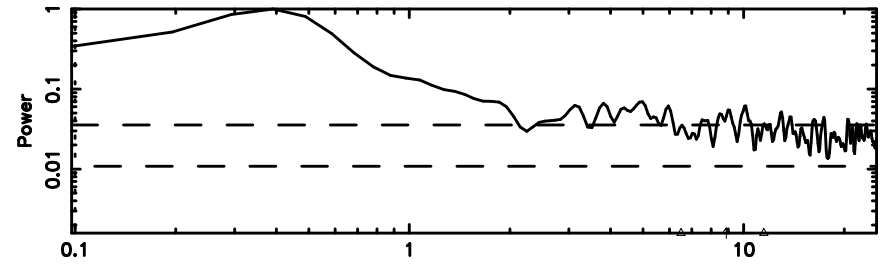

BLK: 5,SNR1: 0.65002 ,SNR2: 1.6927