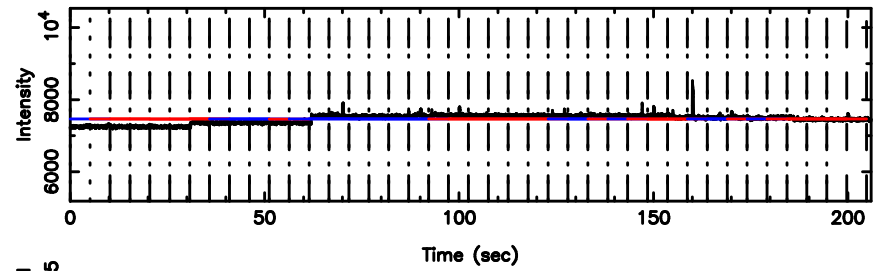

K20240801105339