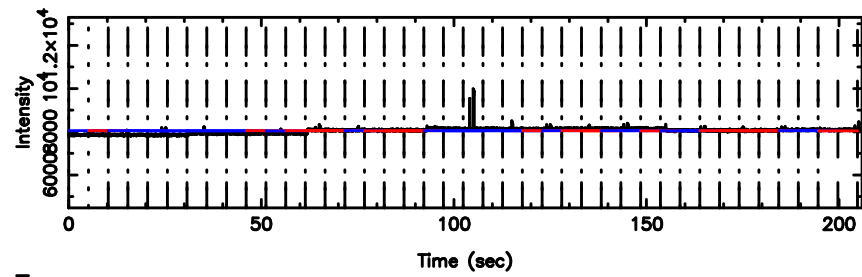

Frequency (Hz)

K20240801163924