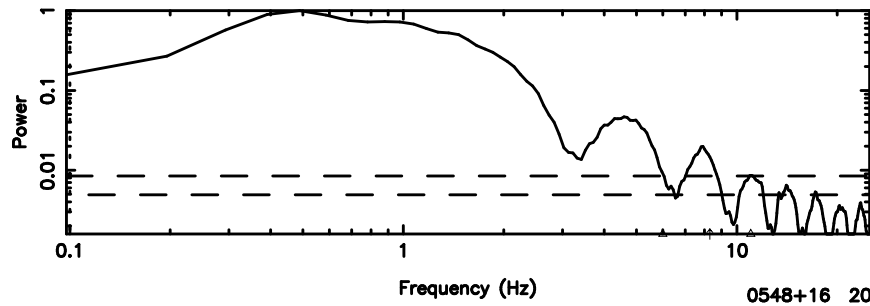

BLK:25,SNR1: 7.1186 ,SNR2: 17.955