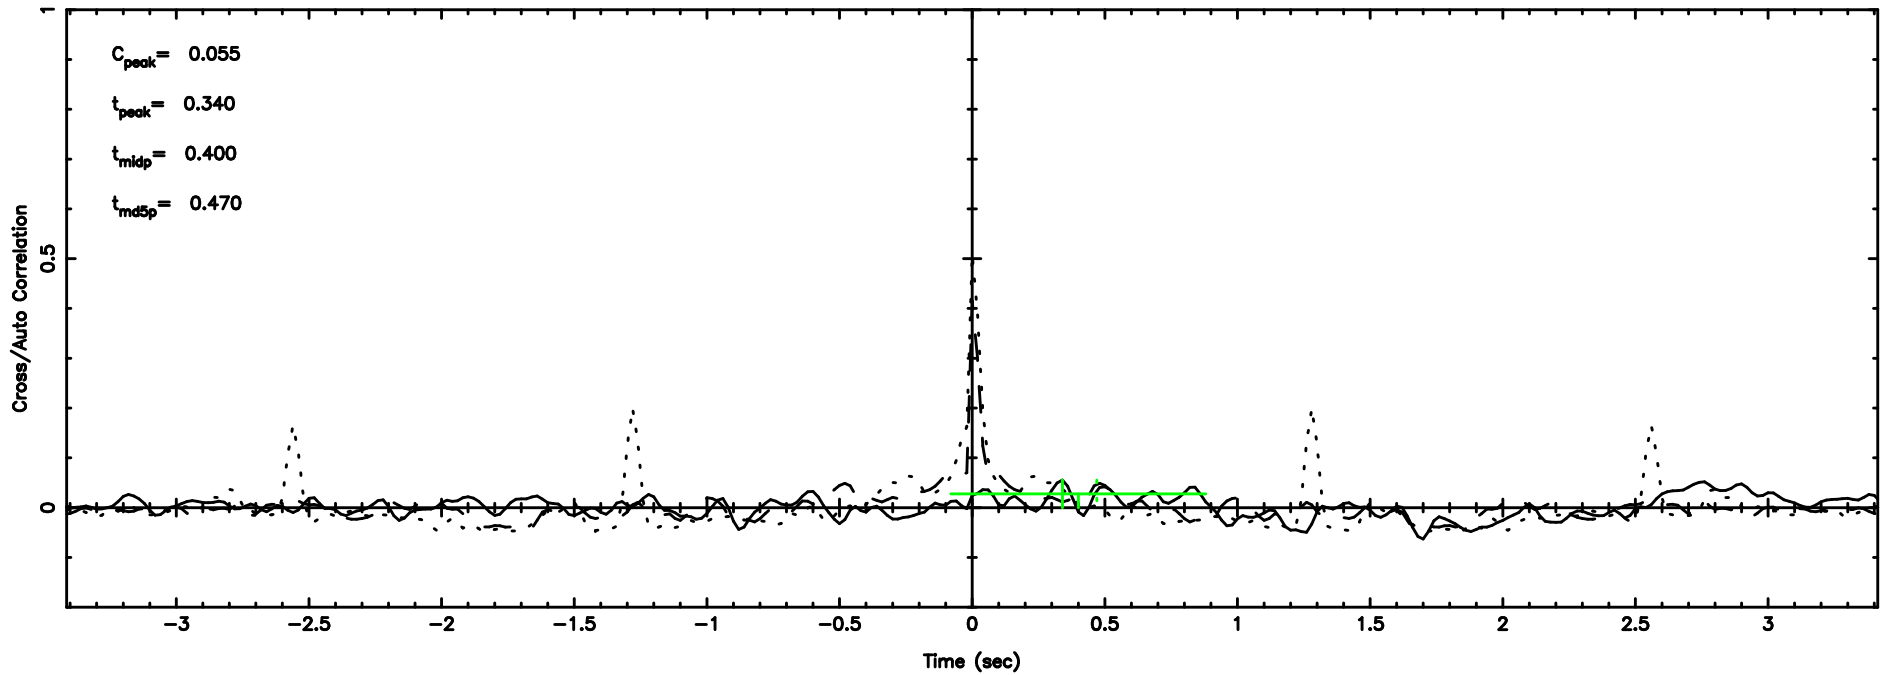

F20240801071528

BLK: 4,SNR1: 0.28767 ,SNR2: 1.6841

Frequency (Hz)

0403-132 2024/07/31 22.29UT TOYOKAWA-FUJI

T20240801071527

BLK: 5,SNR1: 0.37052 ,SNR2: 2.0498

Frequency (Hz)

K20240801071524