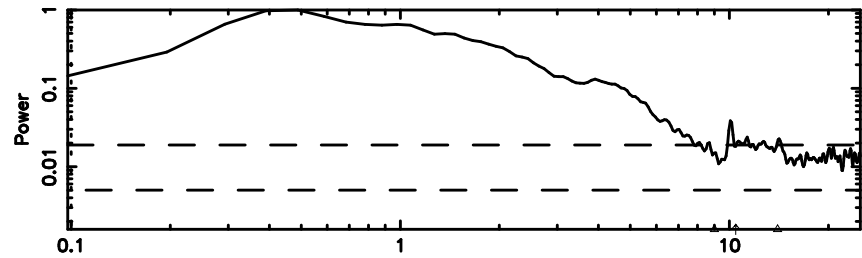

BLK:23,SNR1: 3.9435 ,SNR2: 7.7575