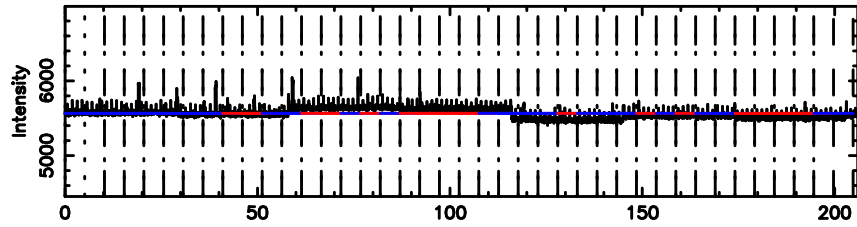

Frequency (Hz)

K20240801174900

BLK:15,SNR1: 4.0985 ,SNR2: 8.1254

Frequency (Hz)

1438+357 2024/08/01 8.85UT TOYOKAWA-KISO

F20240801174903

BLK:23,SNR1: 1.7480 ,SNR2: 6.3526

Frequency (Hz)