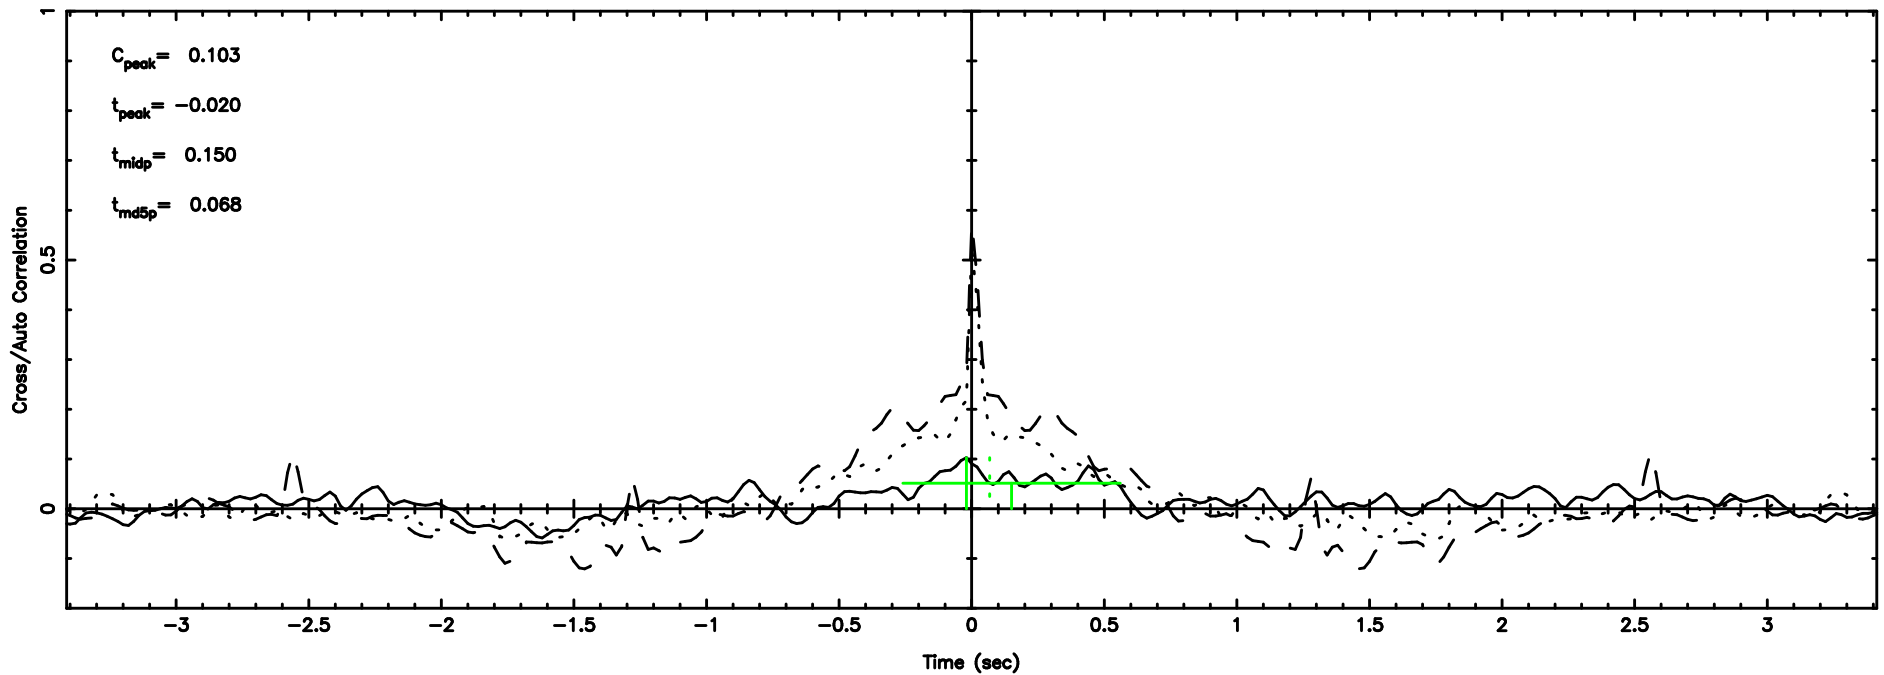

0411+05 2024/07/31 22.44UT FUJI -KISO