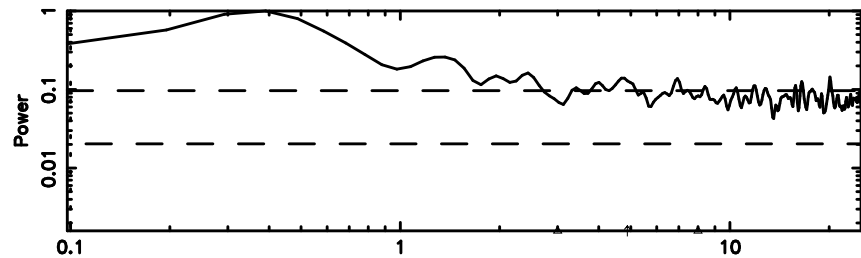

BLK: 9,SNR1: 0.15999 ,SNR2: 1.1849