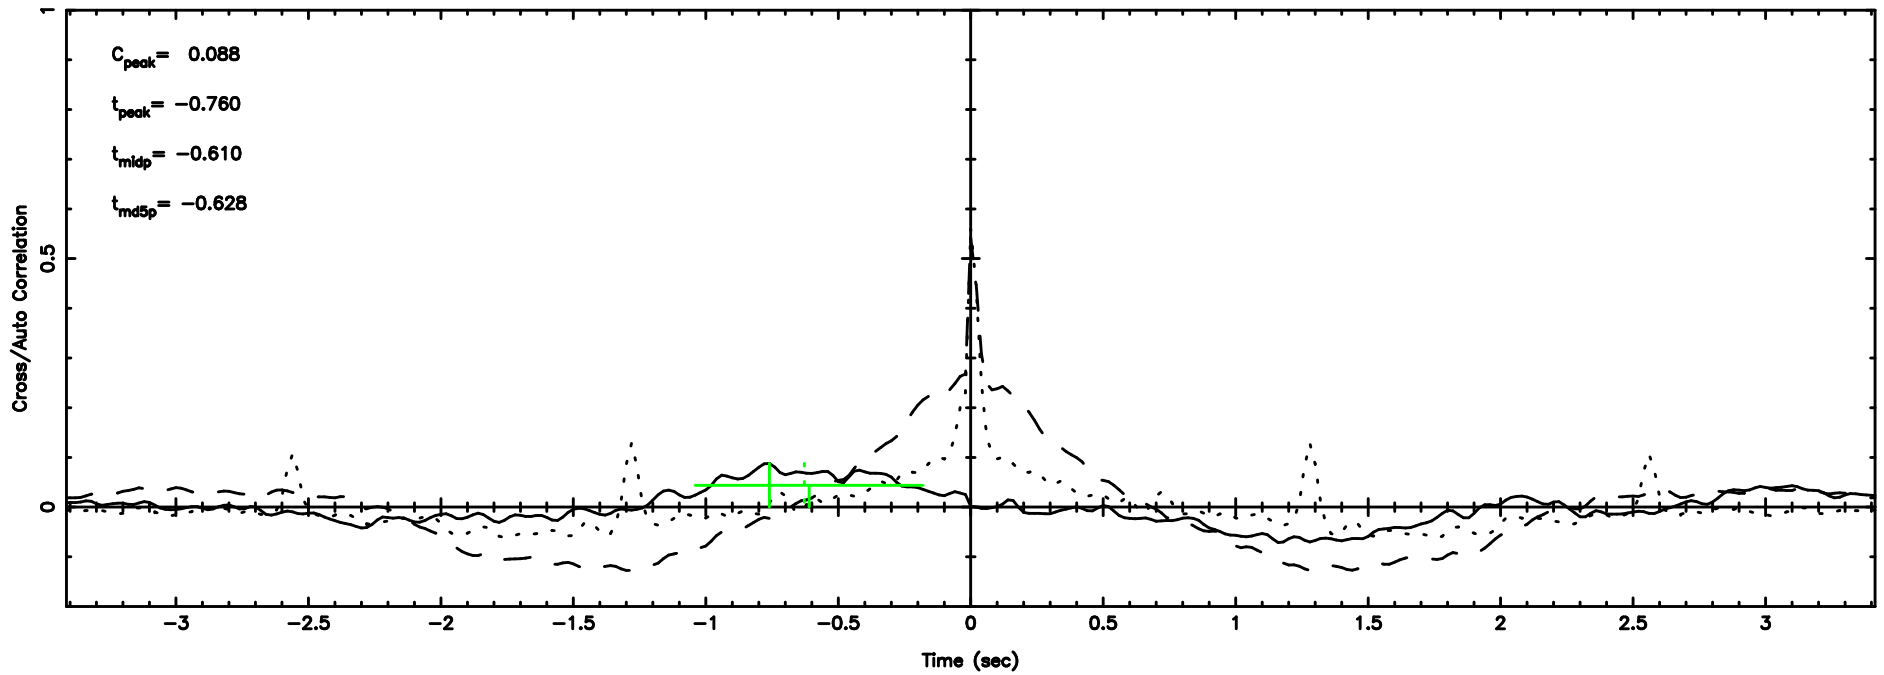

Frequency (Hz)

F20240801084439

BLK:11,SNR1: 0.65195E-01,SNR2: 2.2361

Frequency (Hz)

0531+194 2024/07/31 23.77UT TOYOKAWA-FUJI

T20240801084439

BLK:21,SNR1: 0.46828 ,SNR2: 3.9600

Frequency (Hz)