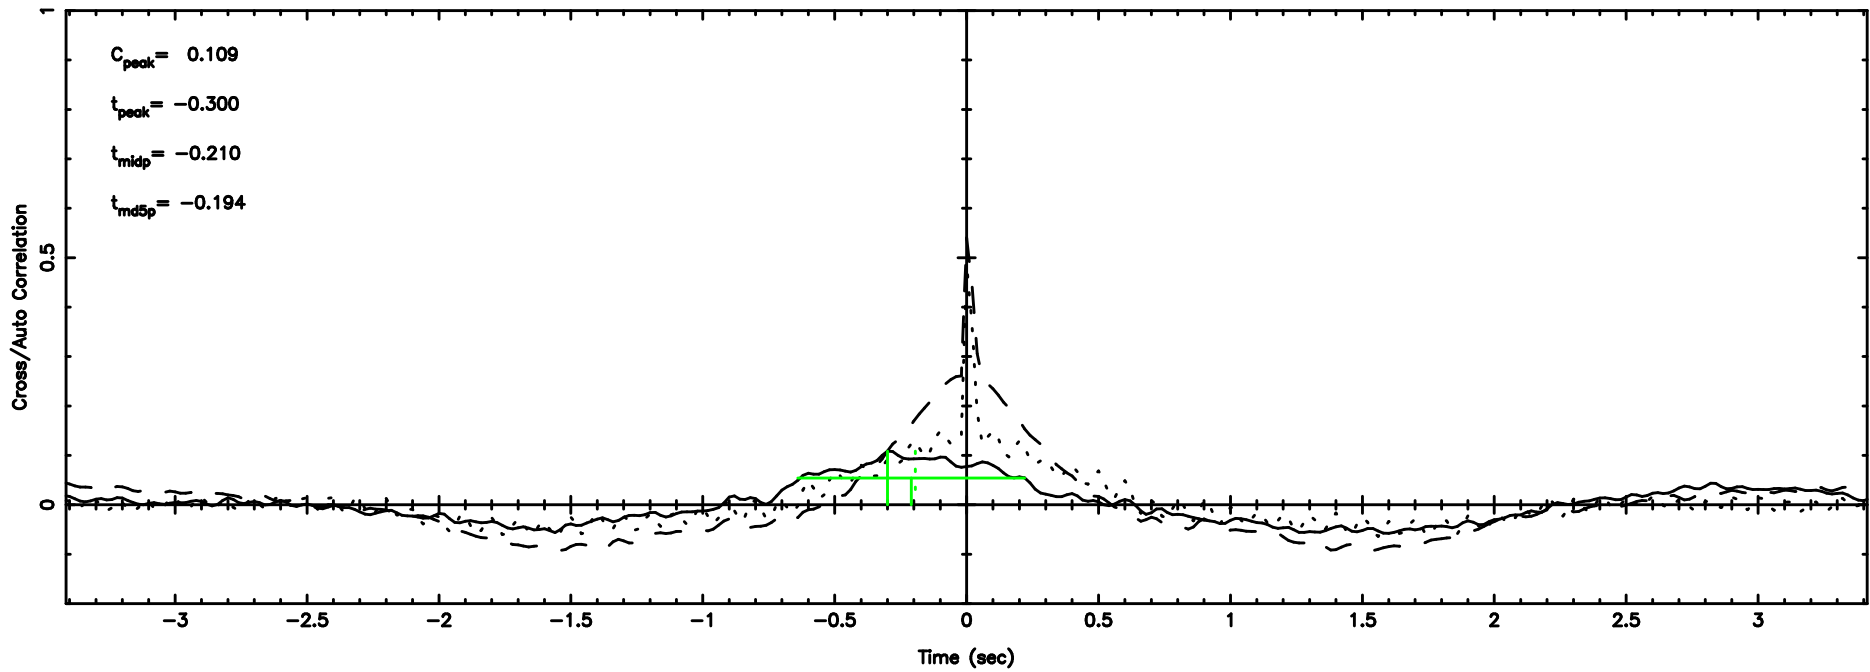

T202408011111101

BLK:17,SNR1: 0.46289 ,SNR2: 3.8458

K202408011111058

BLK:17,SNR1: 0.55107 ,SNR2: 4.6063

3C190 2024/08/01 2.21UT TOYOKAWA-KISO

F20240801111101

BLK: 8,SNR1: 1.4615 ,SNR2: 10.773

K202408011111058