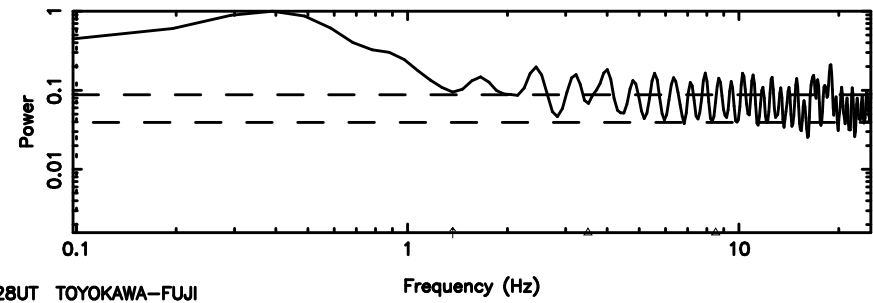

BLK:12,SNR1: 0.25730 ,SNR2: 4.1947