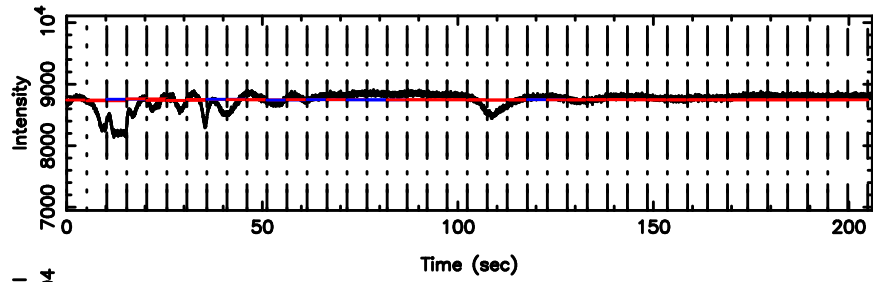

T20240801063734