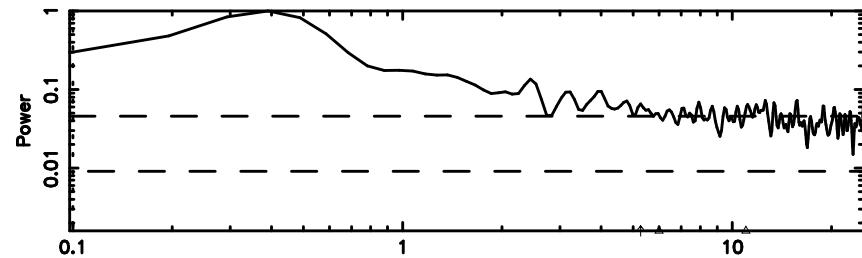

BLK: 9,SNR1: 0.61634 ,SNR2: 2.4684