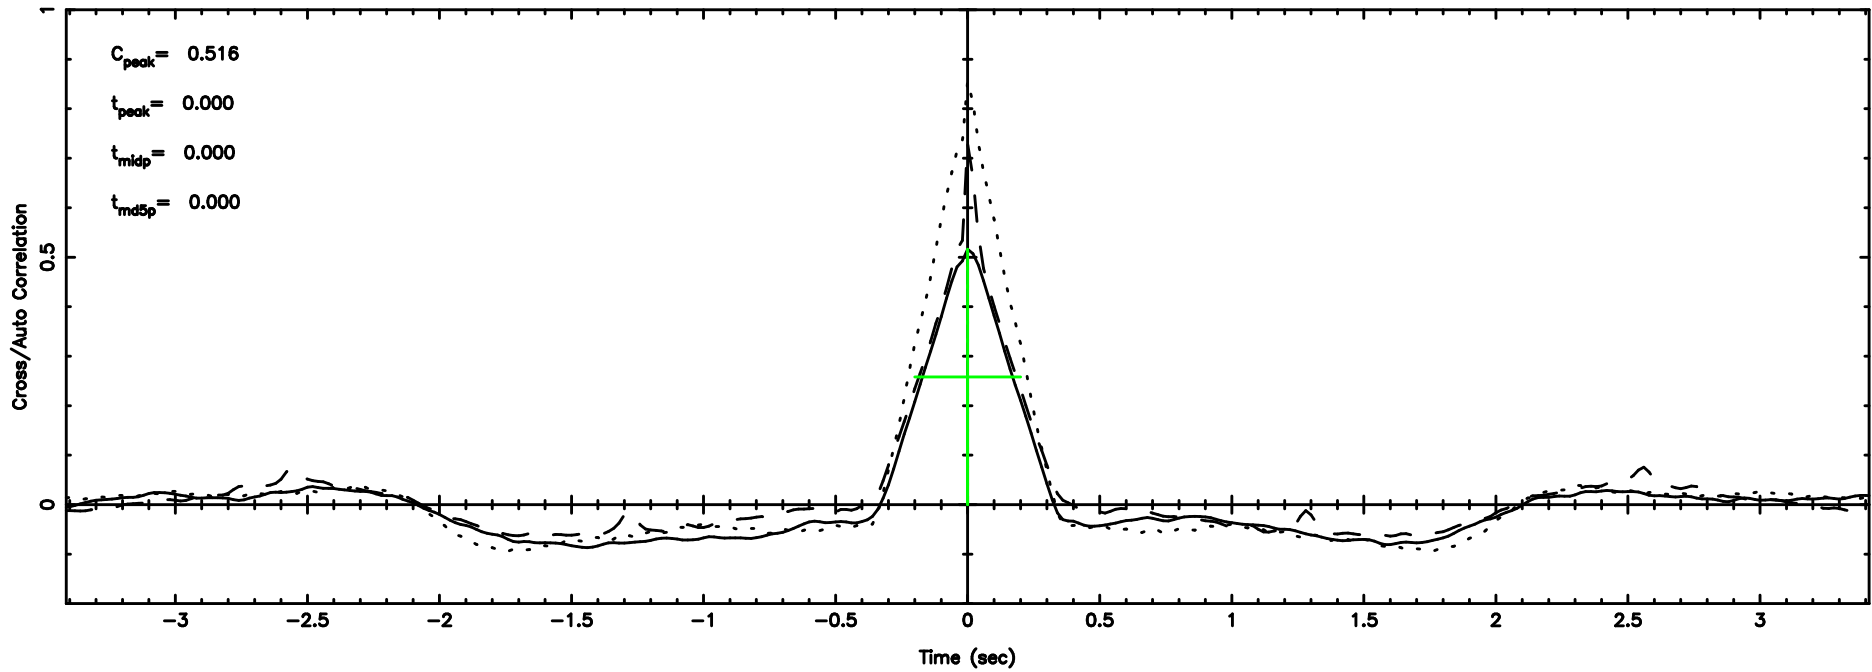

K20240801103523

BLK:25,SNR1: 8.4278 ,SNR2: 23.902

F20240801103526

BLK:23,SNR1: 9.1968 ,SNR2: 24.572

K20240801103523

BLK:23,SNR1: 8.5360 ,SNR2: 24.201

0723+10 2024/08/01 1.62UT FUJI -KISO

T20240801104540