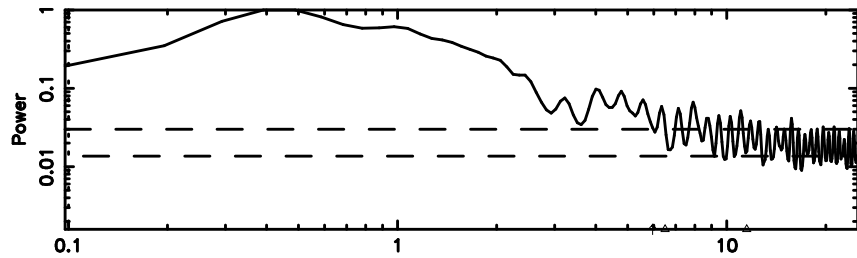

Frequency (Hz)

K20240801174900

BLK:15,SNR1: 4.0985 ,SNR2: 8.1254

Frequency (Hz)

1438+357 2024/08/01 8.85UT TOYOKAWA-KISO

F20240801174903

BLK:23,SNR1: 1.7480 ,SNR2: 6.3526

Frequency (Hz)