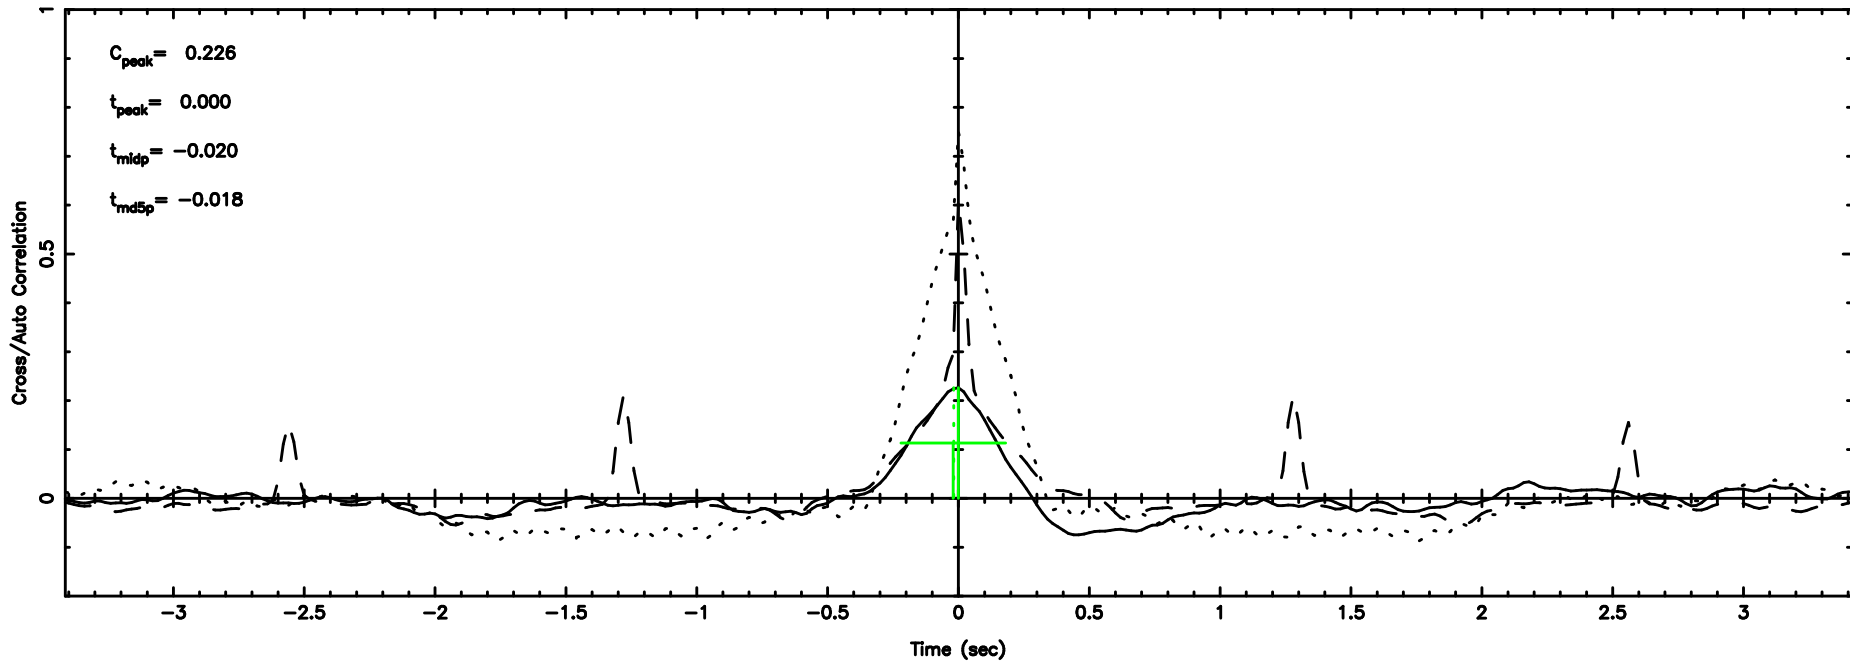

Frequency (Hz)

3C279 2024/08/01 7.11UT FUJI -KISO