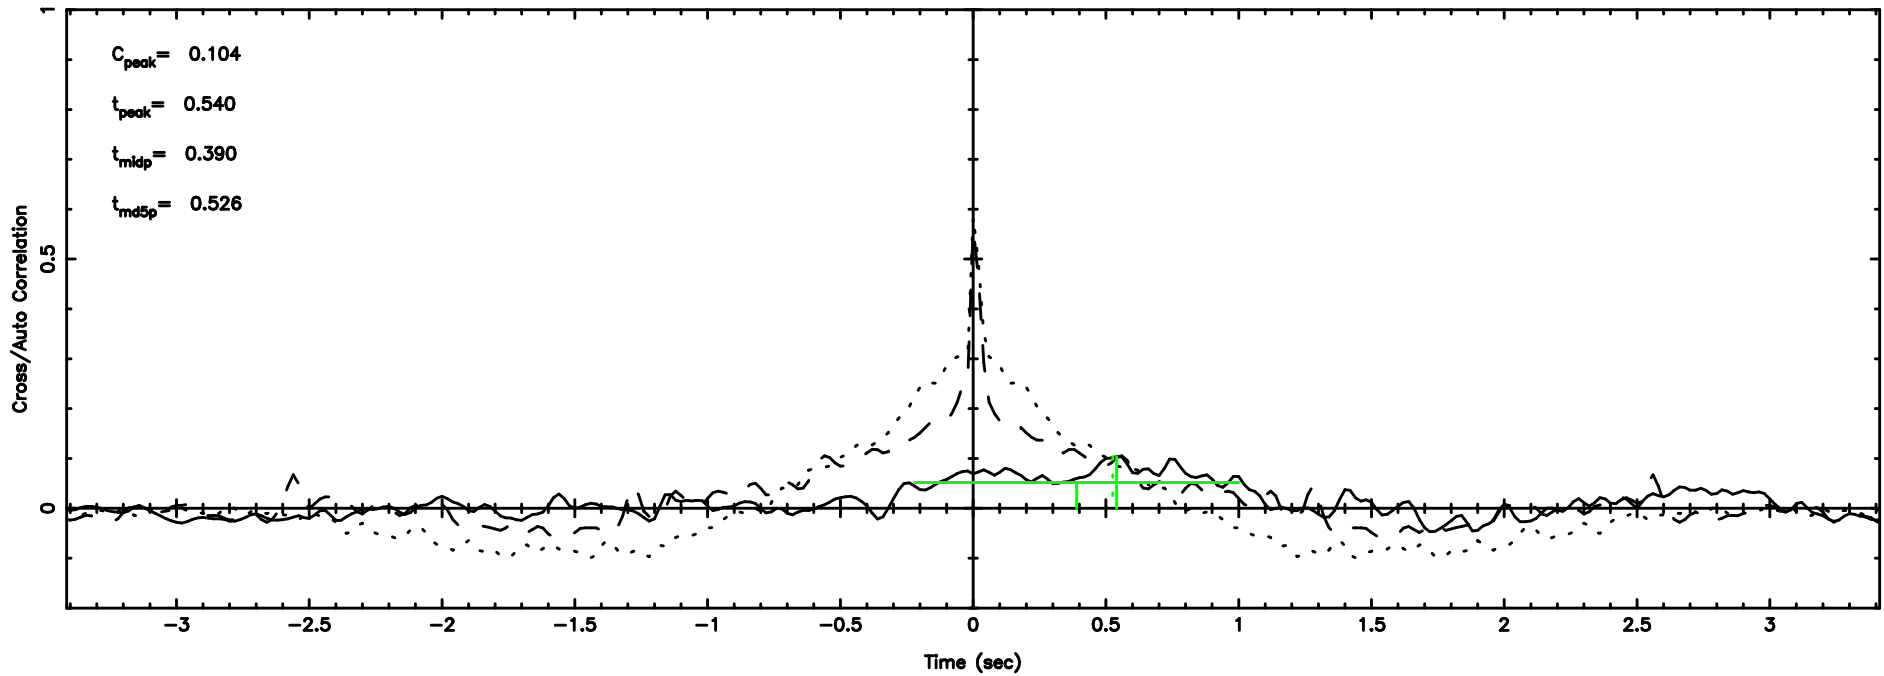

Frequency (Hz)

0308+305 2024/07/31 21.39UT FUJI -KISO