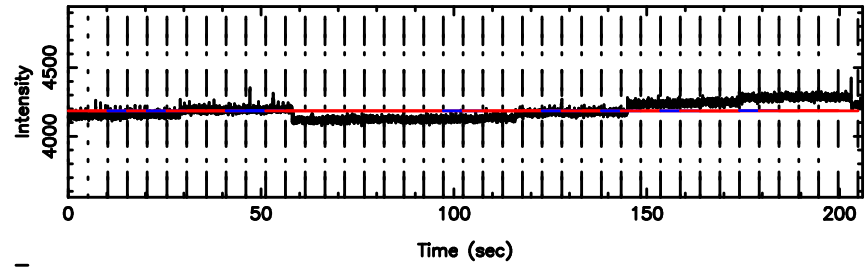

BLK: 9,SNR1: 0.18244 ,SNR2: 1.1298

Frequency (Hz)

F20240801155659

BLK: 9,SNR1: 0.69094 ,SNR2: 2.4528

Frequency (Hz)

1245-19 2024/08/01 6.98UT TOYOKAWA-FUJI

T20240801155659

BLK: 5,SNR1: 0.13731 ,SNR2: 1.1802