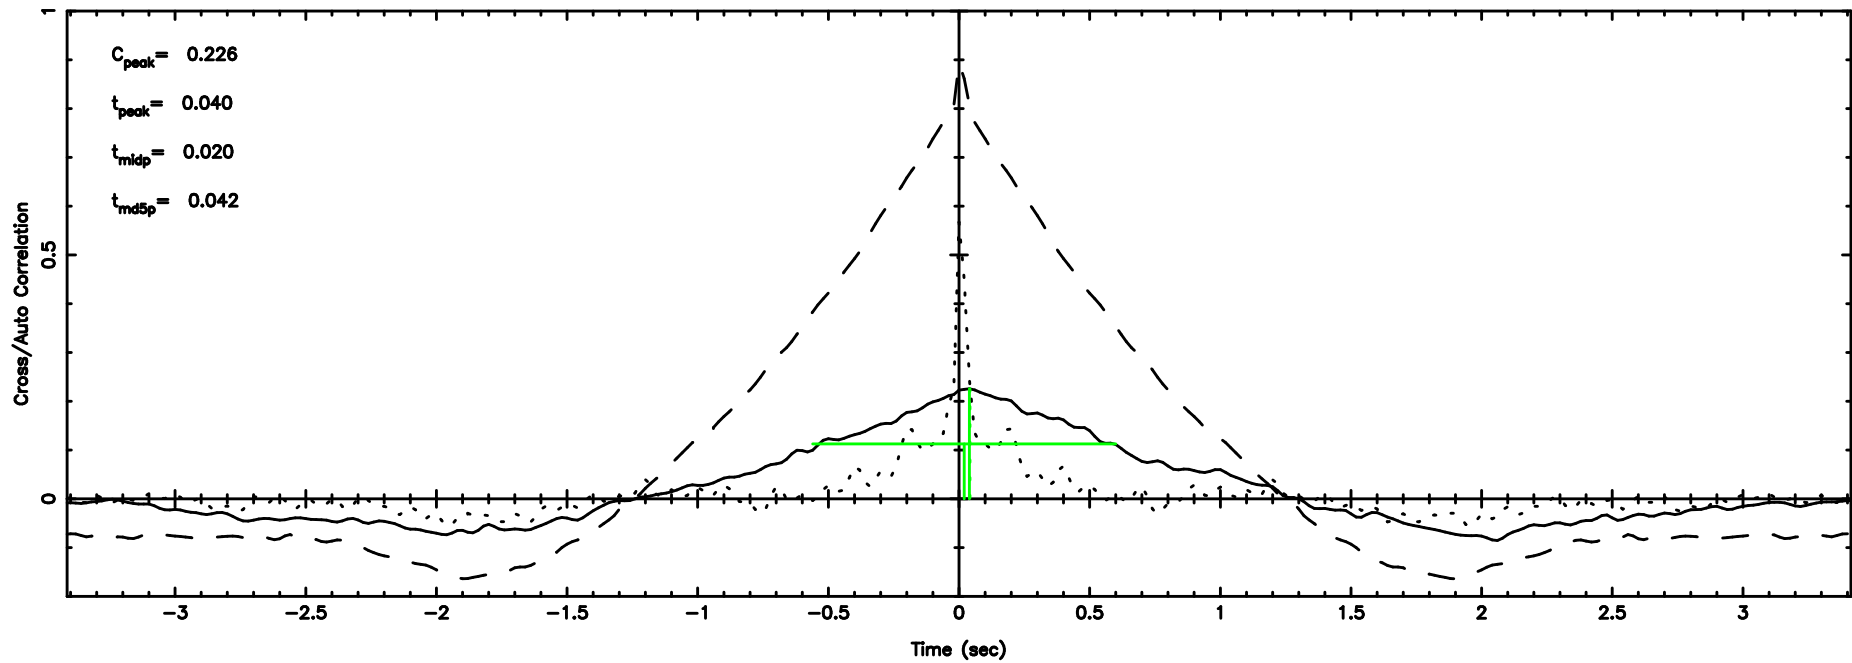

BLK:14,SNR1: 11.358 ,SNR2: 11.886

Frequency (Hz)

1355+01 2024/08/01 8.13UT TOYOKAWA-KISO

BLK:14,SNR1: 112.96 ,SNR2: 108.68

BLK:14,SNR1: 8.9689 ,SNR2: 9.4341

1355+01 2024/08/01 8.13UT FUJI -KISO

T20240801174903