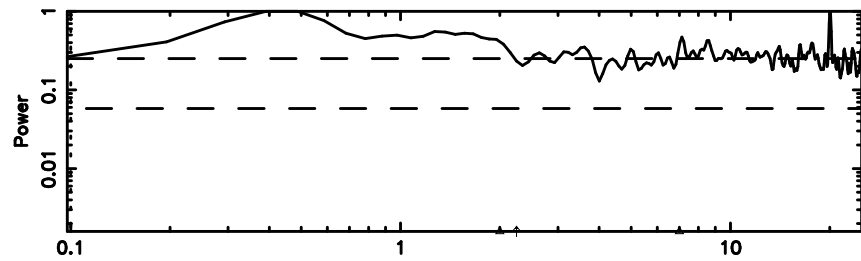

BLK: 9,SNR1: 0.18244 ,SNR2: 1.1298

Frequency (Hz)

F20240801155659

BLK: 9,SNR1: 0.69094 ,SNR2: 2.4528

Frequency (Hz)

1245-19 2024/08/01 6.98UT TOYOKAWA-FUJI

T20240801155659

BLK: 5,SNR1: 0.13731 ,SNR2: 1.1802