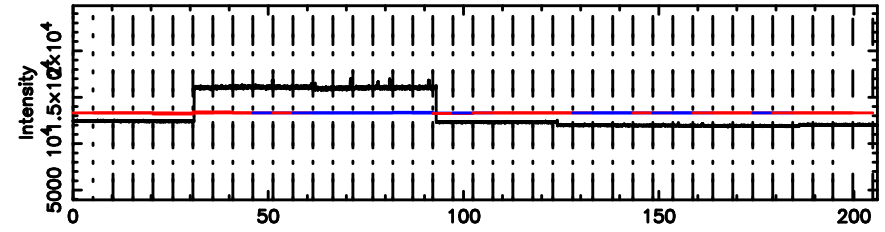

0418+236 2024/07/31 22.55UT TOYOKAWA-KISO

F20240801073131

BLK:15,SNR1: 1.4413 ,SNR2: 7.2192

Frequency (Hz)

K20240801073129

BLK:15,SNR1: 15.913 ,SNR2: 27.172

Frequency (Hz)

0418+236 2024/07/31 22.55UT FUJI -KISO