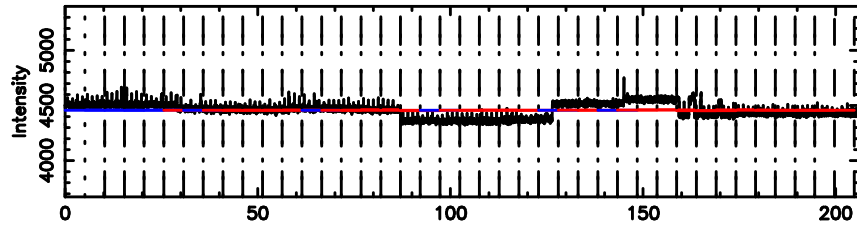

K20240801163434

BLK: 7,SNR1: 1.8201 ,SNR2: 9.4078

Frequency (Hz)

1323+32 2024/08/01 7.61UT TOYOKAWA-KISO

F20240801163437

BLK:10,SNR1: 1.0139 ,SNR2: 3.7370

Frequency (Hz)

K20240801163434