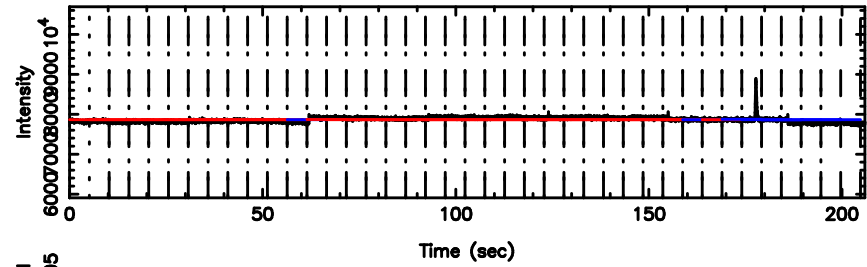

K20240801145208