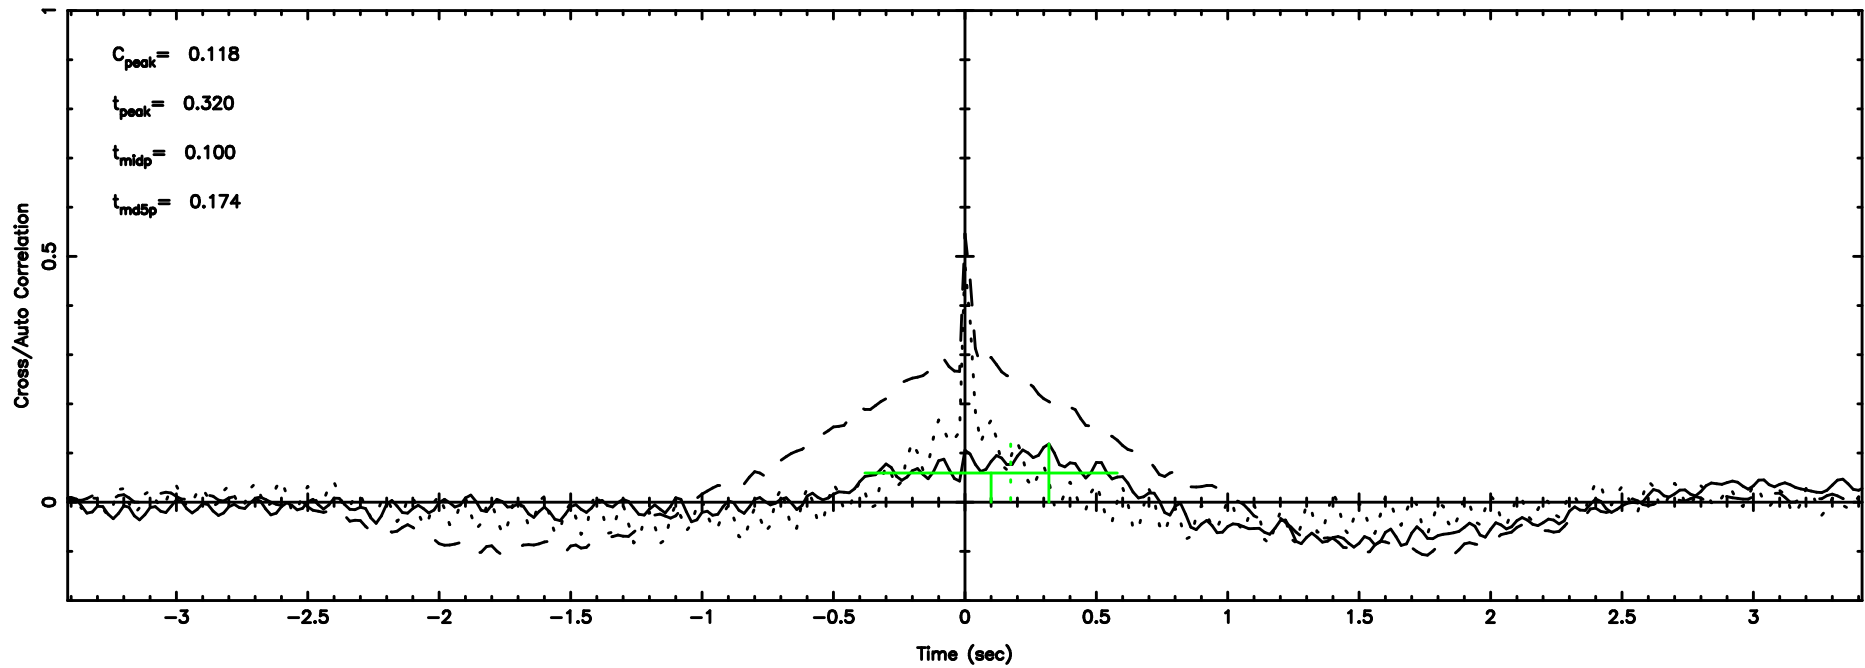

1011+110 2024/08/01 4.42UT TOYOKAWA-KISO