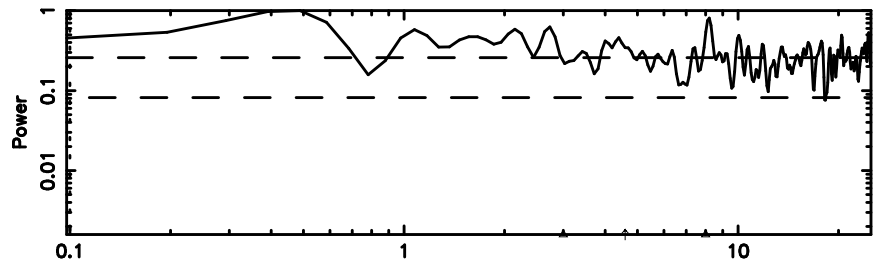

Frequency (Hz)

0418+236 2024/07/31 22.55UT TOYOKAWA-FUJI

T20240801073131

BLK: 3,SNR1: 0.12256 ,SNR2: 0.65893

Frequency (Hz)

K20240801073129

BLK: 3,SNR1: 0.33252 ,SNR2: 1.5129

Frequency (Hz)