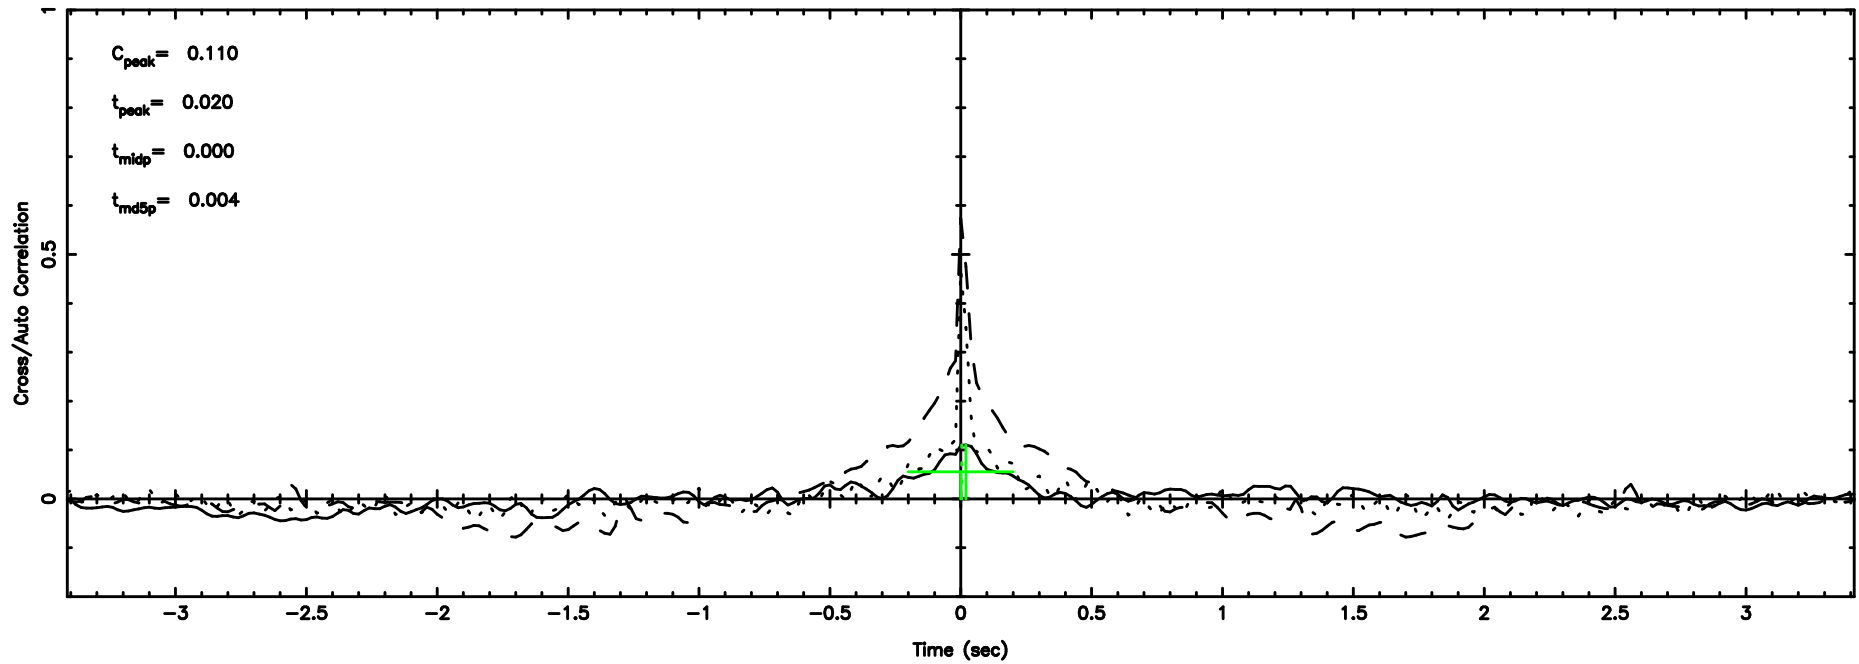

Frequency (Hz)

1245-19 2024/08/01 6.98UT FUJI -KISO