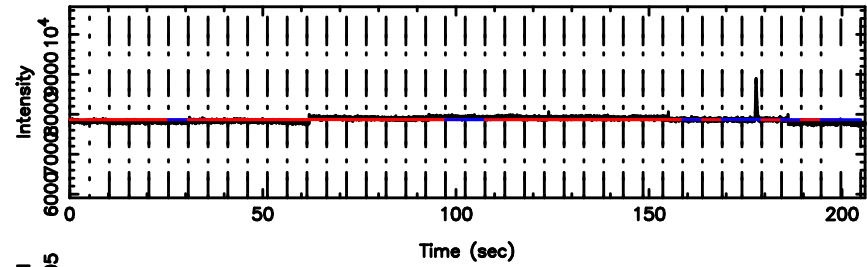

Frequency (Hz)

F20240801145211

BLK: 7,SNR1: 79.972 ,SNR2: 368.51

Frequency (Hz)

3C263.1 2024/08/01 5.90UT TOYOKAWA-FUJI

T20240801145211

BLK: 8,SNR1: 2.8720 ,SNR2: 19.088

K20240801145208