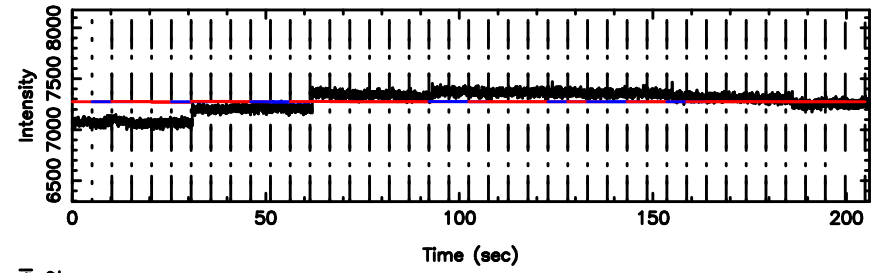

T20240801133058

BLK: 9,SNR1: 1.2203 ,SNR2: 7.2455

3C241 2024/08/01 4.54UT TOYOKAWA-FUJI

F20240801133058

BLK: 9,SNR1: 0.31869 ,SNR2: 1.5828

T20240801133058

BLK:10,SNR1: 1.4205 ,SNR2: 8.5334

K20240801133055