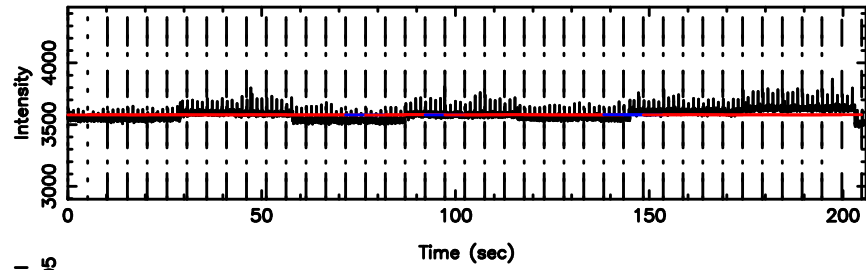

T20240801124538

BLK:20,SNR1: 1.3847 ,SNR2: 4.1678

3C222 2024/08/01 3.79UT TOYOKAWA-KISO

K20240801124536

BLK:20,SNR1: 0.61492 ,SNR2: 1.6875

F20240801124538

BLK: 4,SNR1:-0.15673 ,SNR2: 0.62978

K20240801124536