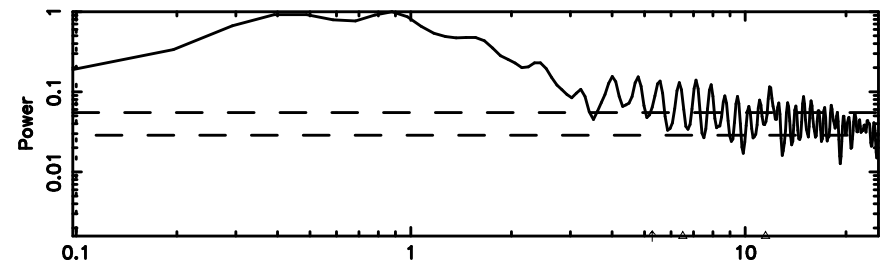

Frequency (Hz)

0308+305 2024/07/31 21.39UT FUJI -KISO

T20240801063734

BLK: 7,SNR1: 4.5241 ,SNR2: 54.730

Frequency (Hz)

F20240801063735

BLK: 7,SNR1: 1.0815 ,SNR2: 4.3360

Frequency (Hz)