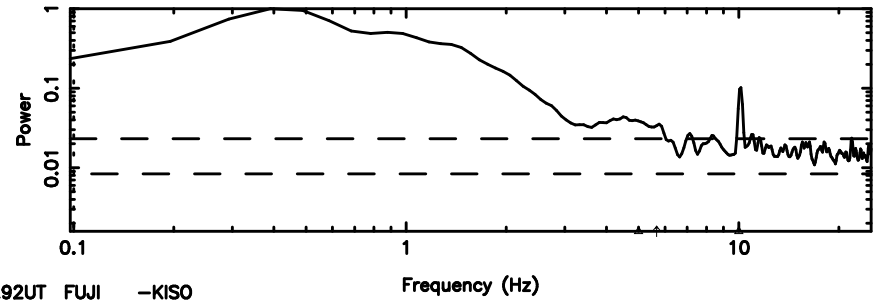

BLK:17,SNR1: 1.8828 ,SNR2: 7.0952