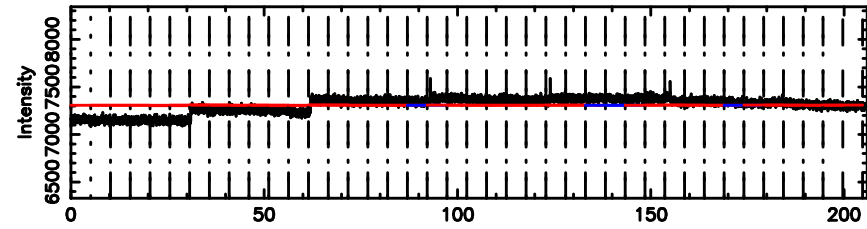

BLK: 9,SNR1: 0.89414E-01,SNR2: 0.84118

1055+01 2024/08/01 5.15UT TOYOKAWA-KISO

F20240801140718

BLK: 4,SNR1: 0.46775 ,SNR2: 1.5512

Frequency (Hz)

K20240801140715

BLK: 4,SNR1: 0.23233 ,SNR2: 1.3431

Frequency (Hz)