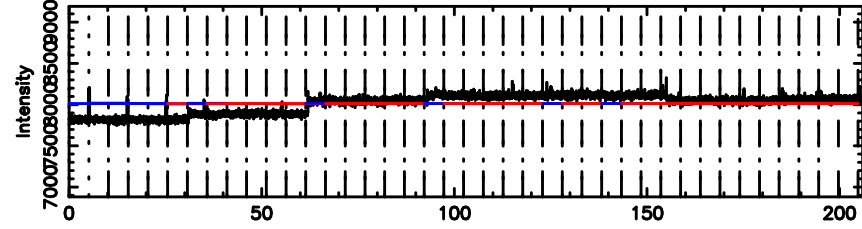

K20240801163434

BLK: 7,SNR1: 1.8201 ,SNR2: 9.4078

Frequency (Hz)

1323+32 2024/08/01 7.61UT TOYOKAWA-KISO

F20240801163437

BLK:10,SNR1: 1.0139 ,SNR2: 3.7370

Frequency (Hz)

K20240801163434