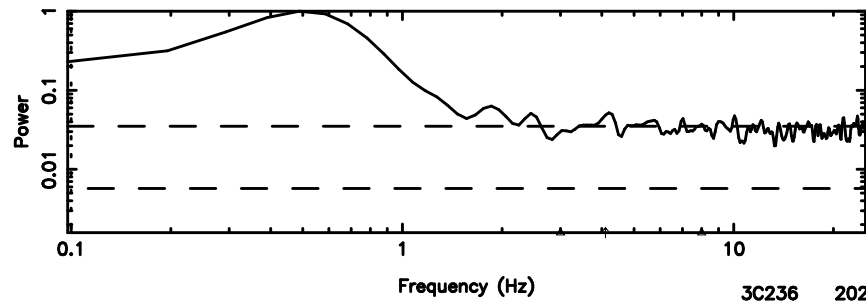

BLK:12,SNR1: 0.69344 ,SNR2: 3.7815