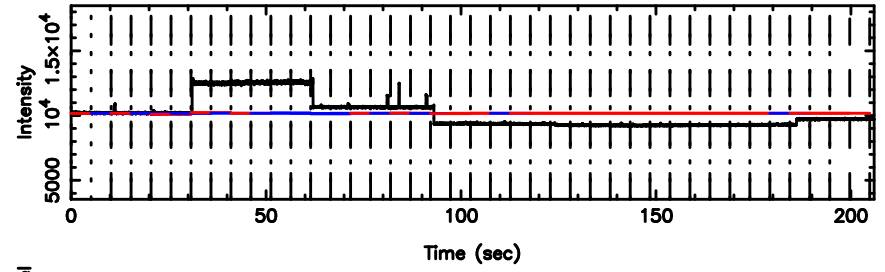

F20240801090521

BLK:14,SNR1: 3.1889 ,SNR2: 7.8798

T20240801090521

BLK:13,SNR1: 0.96724 ,SNR2: 4.8889

K20240801090518

BLK:13,SNR1: 32.281 ,SNR2: 35.627

0552+12 2024/08/01 0.12UT TOYOKAWA-KISO

F20240801090521