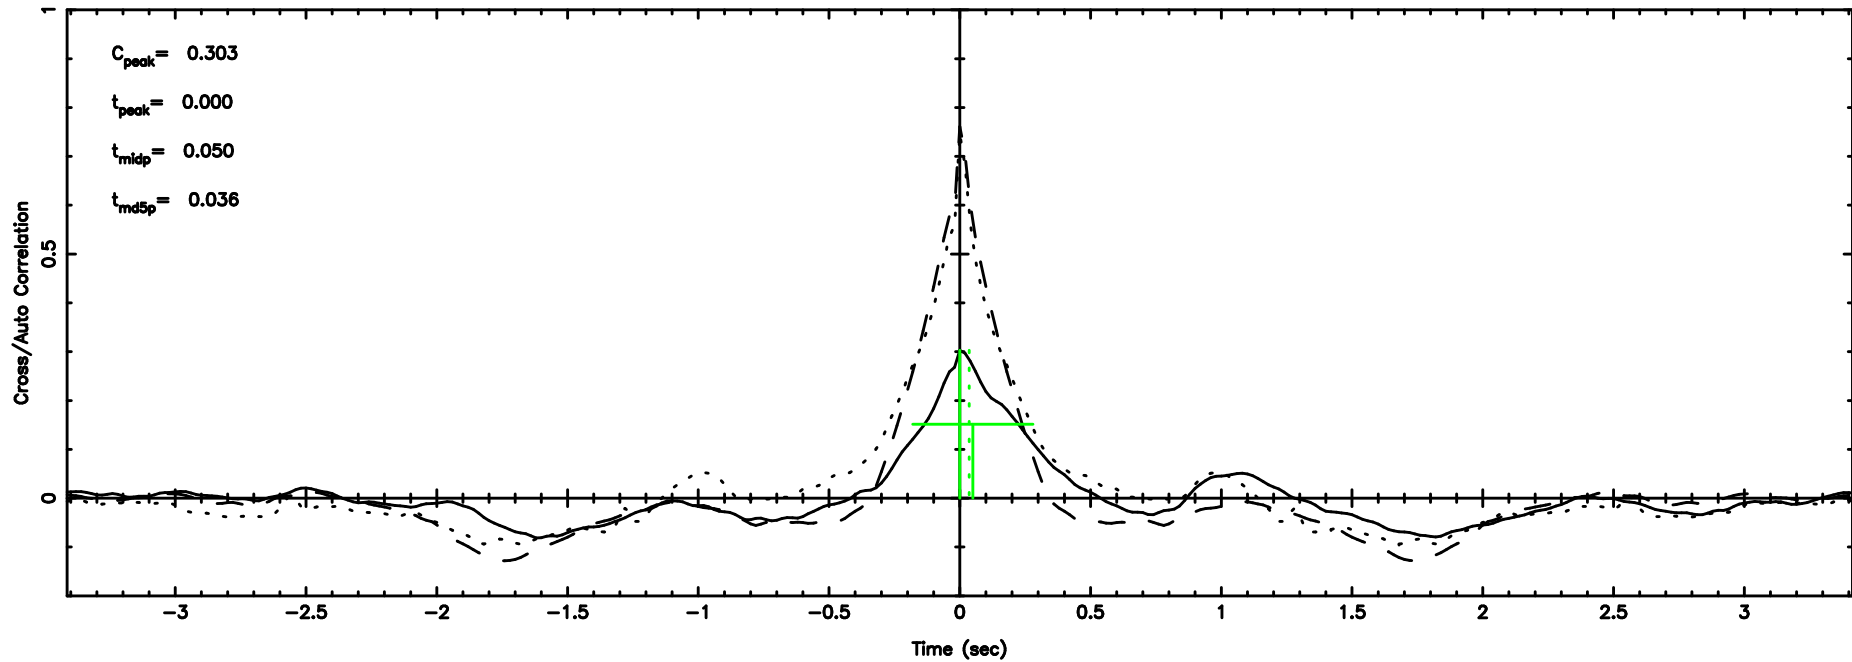

Frequency (Hz)

3C286 2024/08/01 7.69UT TOYOKAWA-FUJI