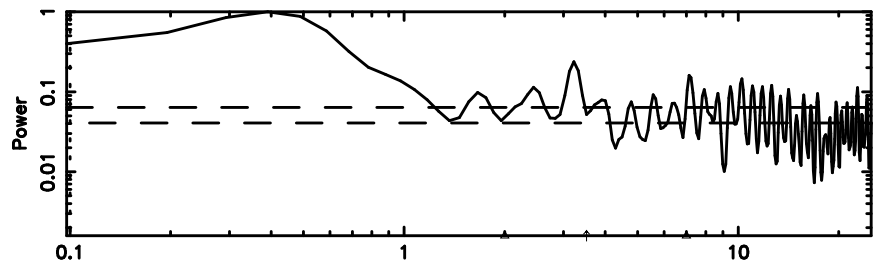

BLK: 2,SNR1: 0.20512 ,SNR2: 1.6108

Frequency (Hz)

K20240801072434

BLK: 2,SNR1: 1.4425 ,SNR2: 11.752

Frequency (Hz)

0411+05 2024/07/31 22.44UT TOYOKAWA-KISO

F20240801072438

BLK: 3,SNR1: 0.18692 ,SNR2: 2.2268