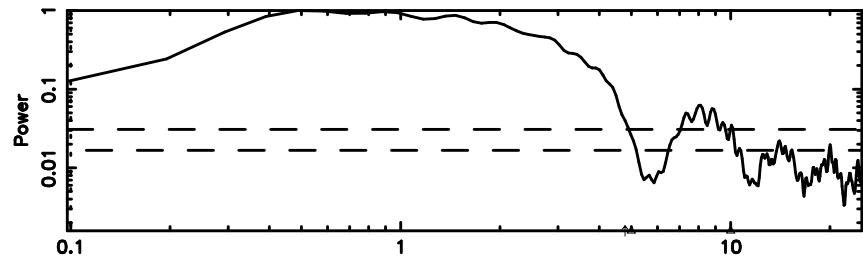

BLK:14,SNR1: 2.1477 ,SNR2: 8.9232

3C273 2024/08/01 6.66UT FUJI -KISO

T20240801155054

BLK: 6,SNR1: 3.2458 ,SNR2: 15.043

Frequency (Hz)

F20240801155054

BLK: 6,SNR1:-0.11991 ,SNR2: 1.7188

Frequency (Hz)