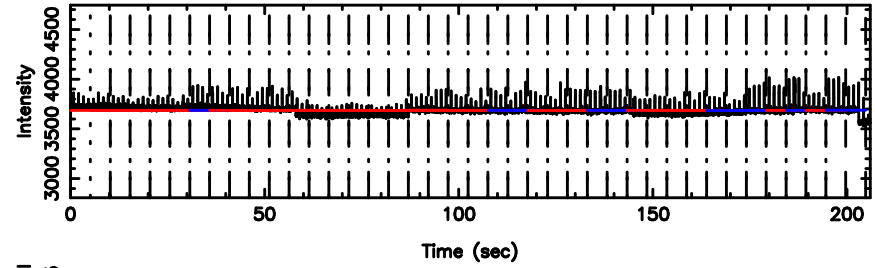

T20240801115121

BLK:10,SNR1: 10.660 ,SNR2: 20.708

0839-071 2024/08/01 2.88UT TOYOKAWA-FUJI

F20240801115121

BLK:10,SNR1:-0.24312 ,SNR2: 0.63475