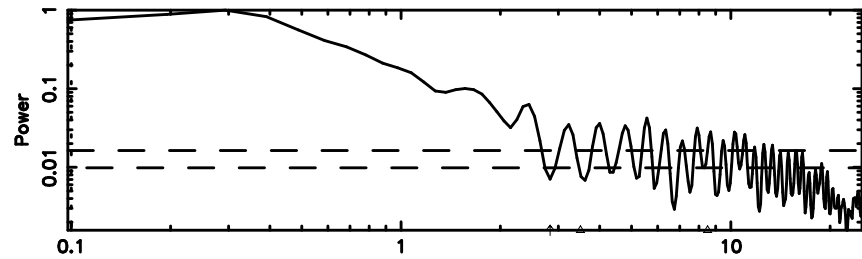

BLK: 6,SNR1: 1.5479 ,SNR2: 12.894