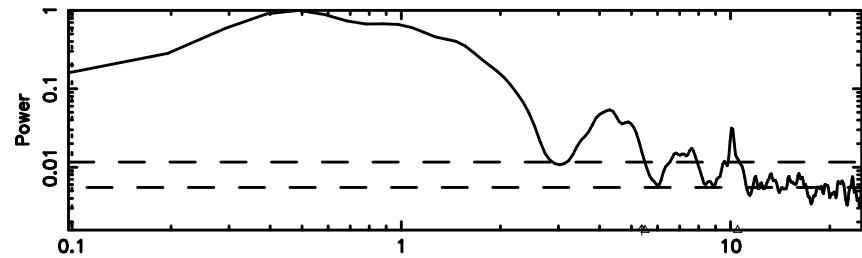

BLK:14,SNR1: 0.23919 ,SNR2: 0.91229

Frequency (Hz)

K20240801165551

BLK:14,SNR1: 4.3756 ,SNR2: 17.300

Frequency (Hz)

1345+12 2024/08/01 7.96UT TOYOKAWA-KISO

F20240801165554

BLK:18,SNR1: 0.36296 ,SNR2: 1.2615