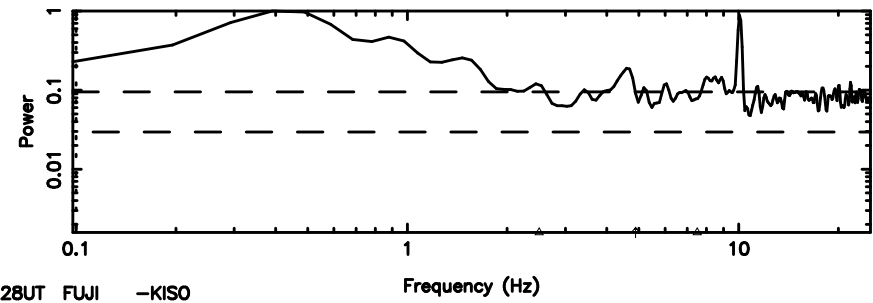

BLK:22,SNR1: 0.88400 ,SNR2: 7.8420

K20240801131505

BLK:22,SNR1: 0.45018 ,SNR2: 4.5826

3C236 2024/08/01 4.28UT TOYOKAWA-KISO

F20240801131508

BLK: 9,SNR1: 0.91909E-01,SNR2: 2.2193

K20240801131505

BLK: 9,SNR1: 0.37255 ,SNR2: 1.3442