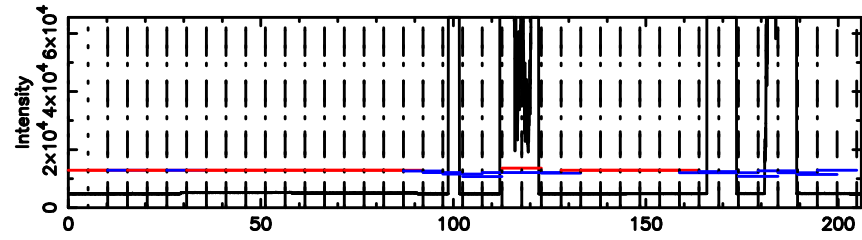

Frequency (Hz)

F20240801170614