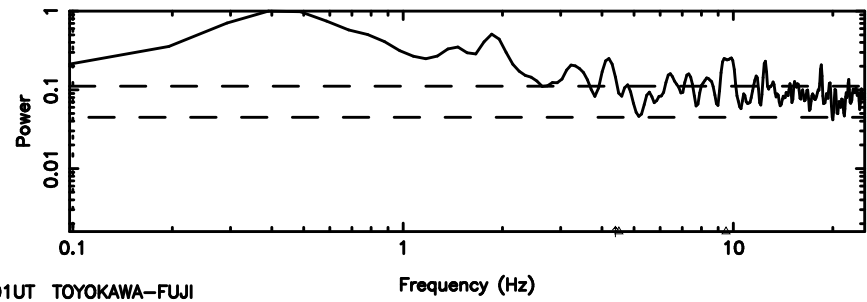

BLK: 5,SNR1: 0.33183 ,SNR2: 1.6923

3C267 2024/08/01 6.01UT TOYOKAWA-FUJI