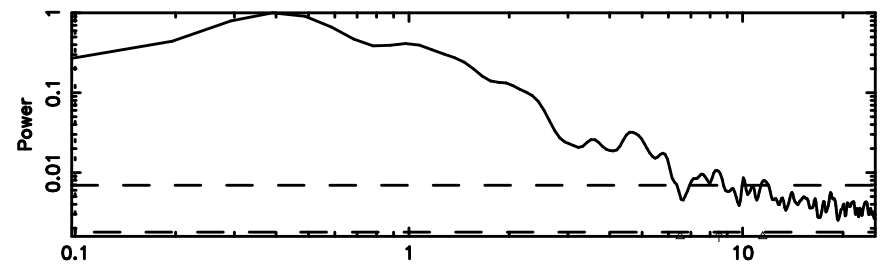

BLK:20,SNR1: 2.2784 ,SNR2: 8.7393

Frequency (Hz)

T20240801085259

BLK:21,SNR1: 3.4521 ,SNR2: 14.663

K20240801085256

BLK:21,SNR1: 6.1842 ,SNR2: 15.023

3C147 2024/07/31 23.91UT TOYOKAWA-KISO

F20240801085259