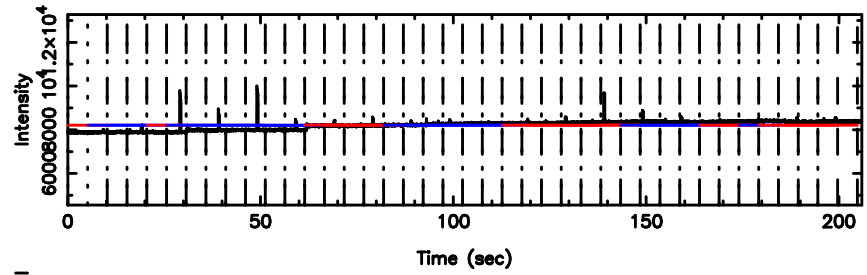

BLK: 6,SNR1: 1.5479 ,SNR2: 12.894

Frequency (Hz)

3C279 2024/08/01 7.11UT TOYOKAWA-FUJI

T20240801160443

BLK:21,SNR1: 3.0398 ,SNR2: 13.407

Frequency (Hz)

K20240801160441

BLK:21,SNR1: 7.3785 ,SNR2: 20.639