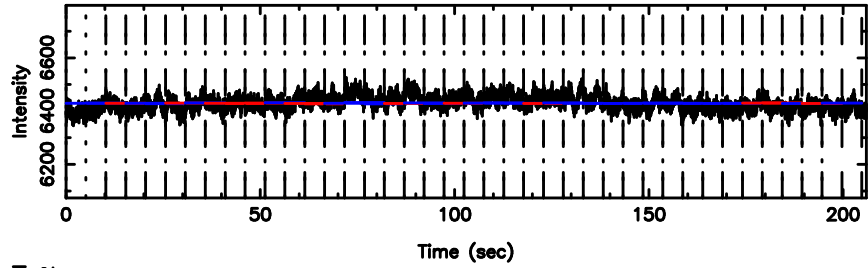

T20240801112326