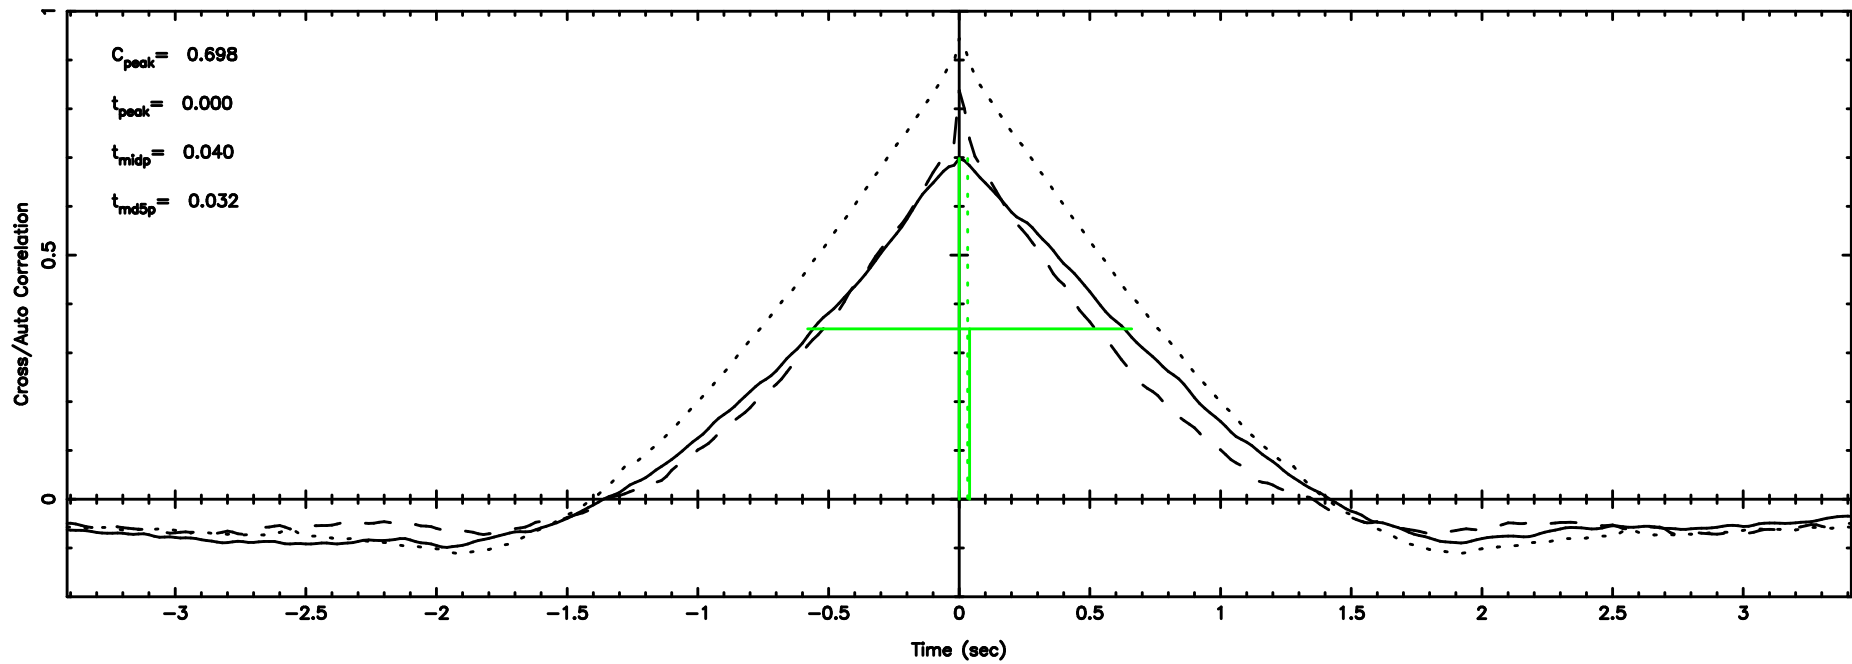

Frequency (Hz)

1355+01 2024/08/01 8.13UT TOYOKAWA-FUJI