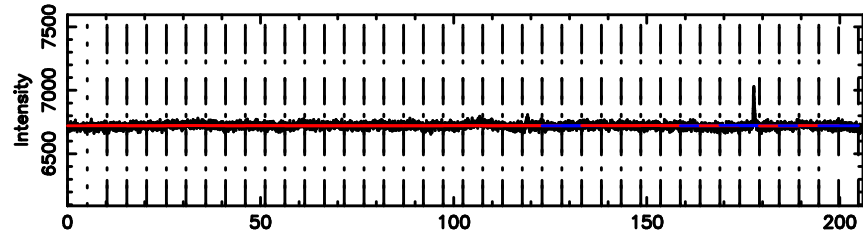

T20240801145211