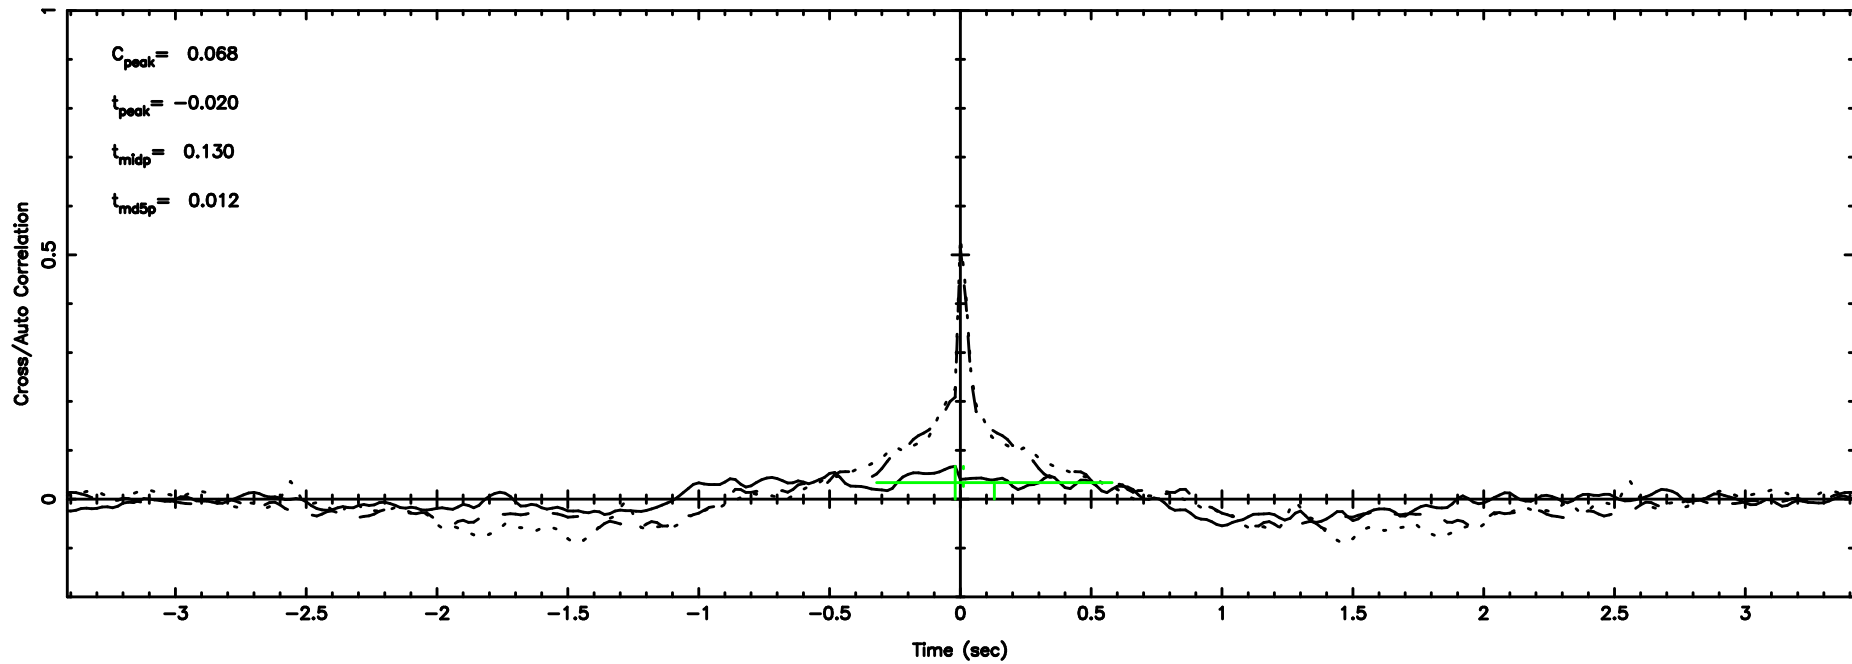

Frequency (Hz)

3C283 2024/08/01 7.36UT TOYOKAWA-FUJI