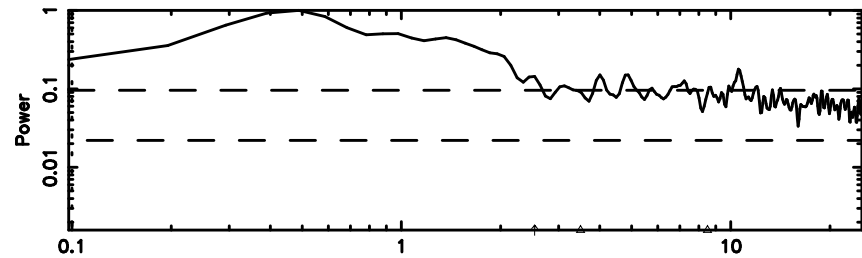

BLK: 9,SNR1: 0.31673 ,SNR2: 3.4633