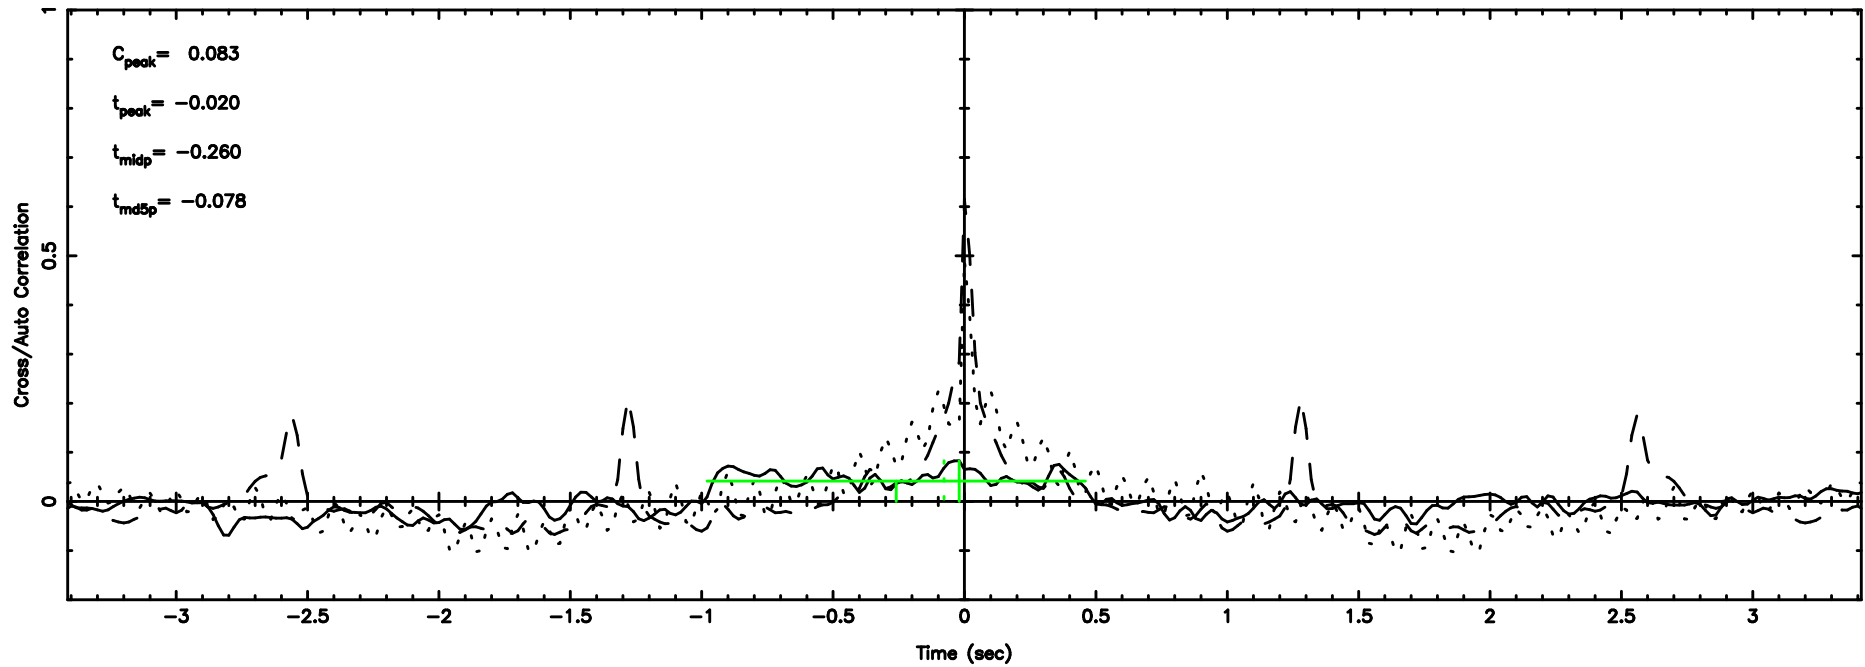

F20240802134305

BLK: 3,SNR1: 0.16097 ,SNR2: 1.8746

K20240802134302

BLK: 3,SNR1: 0.67468 ,SNR2: 3.5217

1035-058 2024/08/02 4.75UT FUJI -KISO