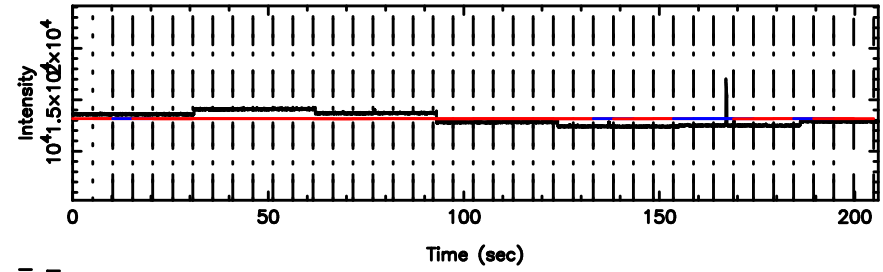

0333+32 2024/08/01 21.74UT TOYOKAWA-FUJI

T20240802064255

BLK: 6,SNR1: 0.21529 ,SNR2: 2.0774

Frequency (Hz)

K20240802064253

BLK: 6,SNR1: 2.6290 ,SNR2: 11.825

Frequency (Hz)

0333+32 2024/08/01 21.74UT TOYOKAWA-KISO