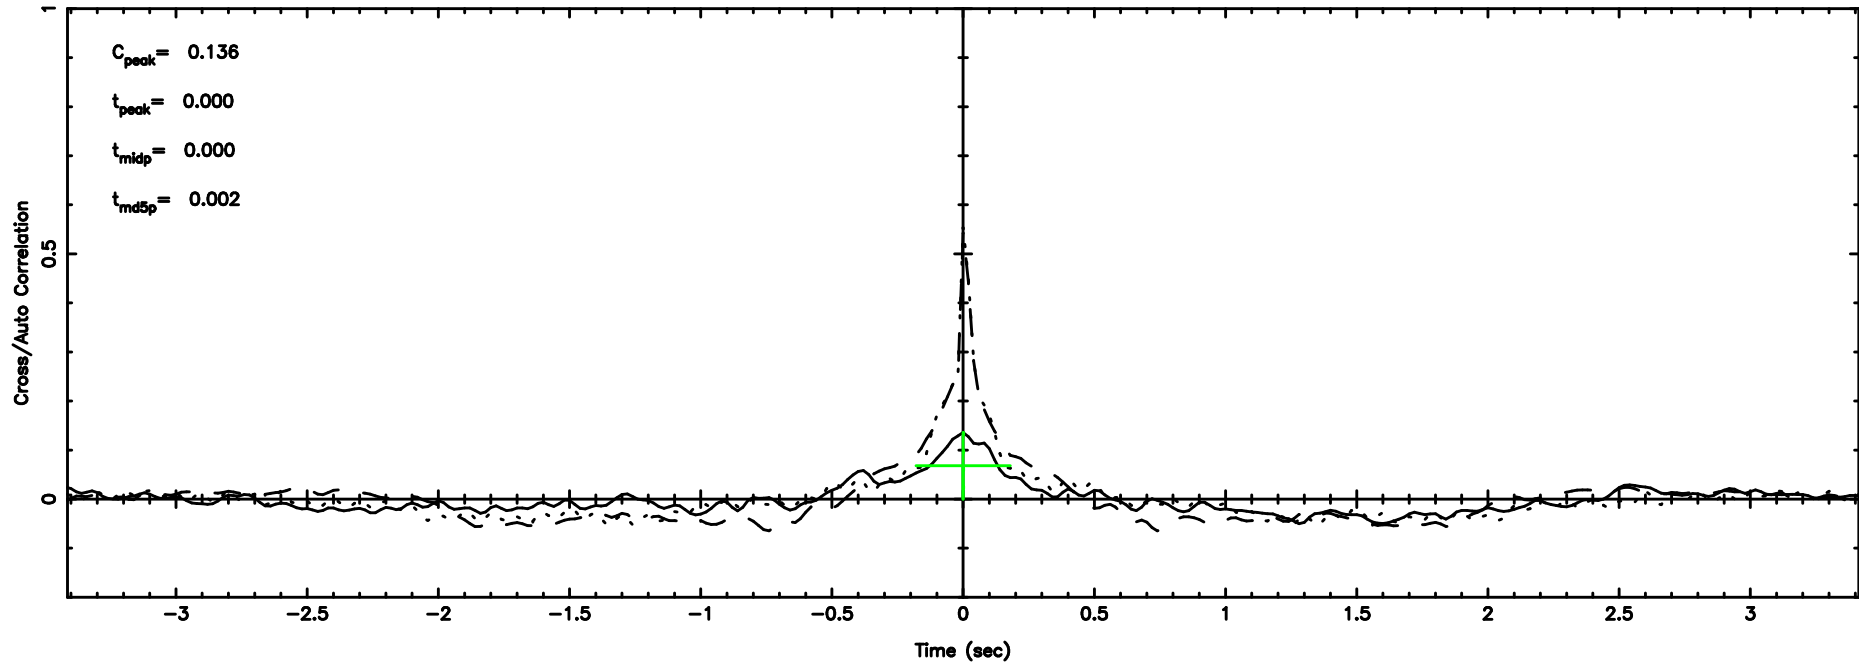

T20240802143455

BLK:14,SNR1: 3.2474 ,SNR2: 14.020

K20240802143452

BLK:14,SNR1: 2.7687 ,SNR2: 12.077

1127-14 2024/08/02 5.61UT TOYOKAWA-KISO

F20240802143455

BLK: 8,SNR1: 0.71079 ,SNR2: 4.3796

K20240802143452