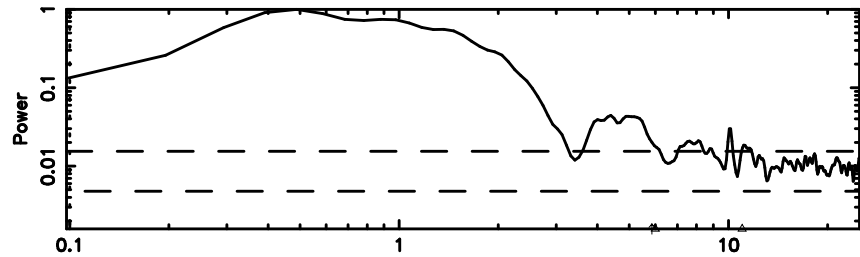

BLK:18,SNR1: 3.8817 ,SNR2: 13.803