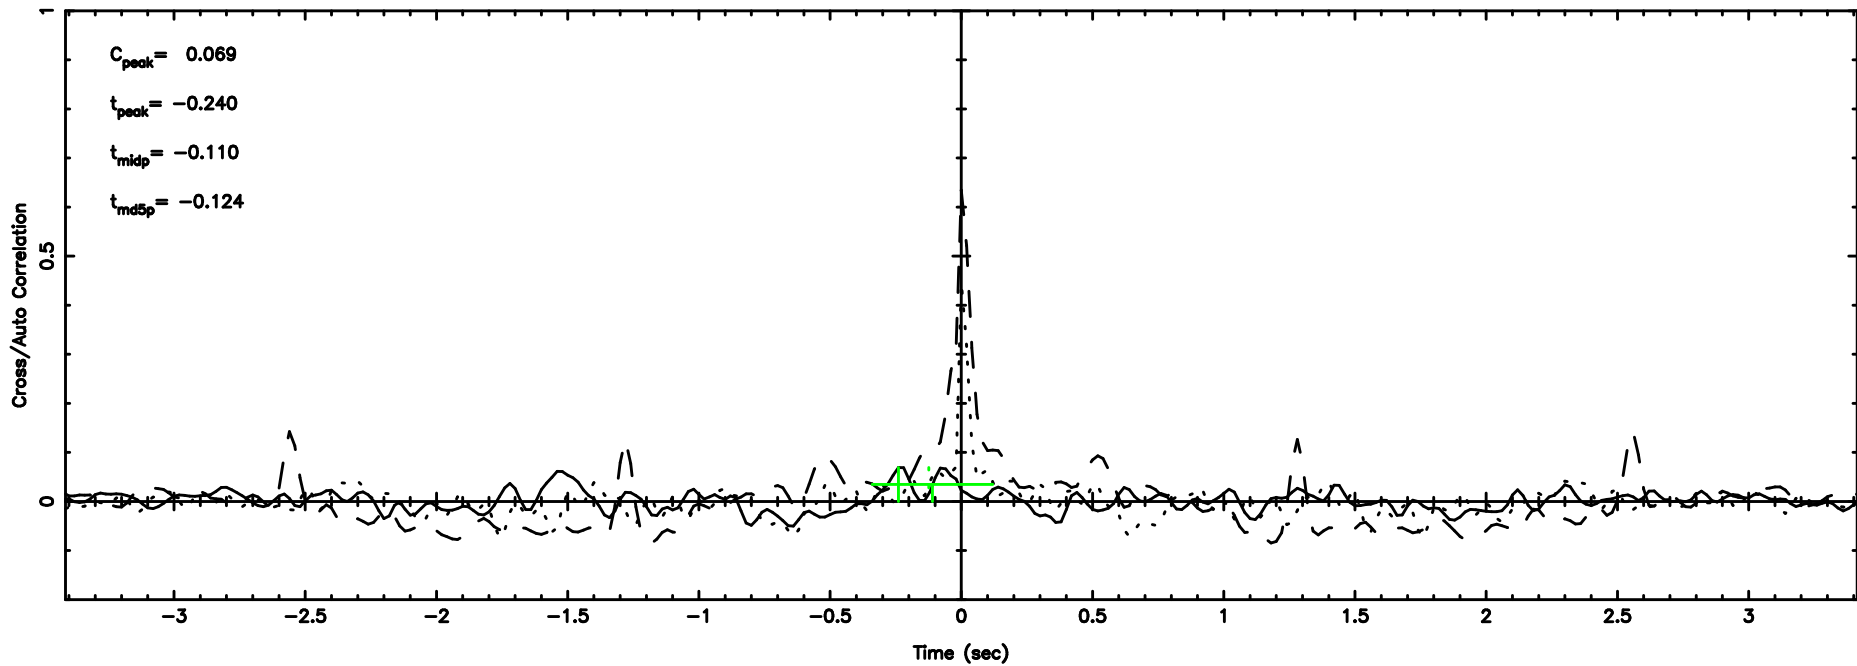

F20240802142417

BLK: 3,SNR1:-0.13688 ,SNR2: 1.6063

K20240802142414

BLK: 3,SNR1: 0.88817E-02,SNR2: 0.65459

3C255 2024/08/02 5.43UT FUJI -KISO