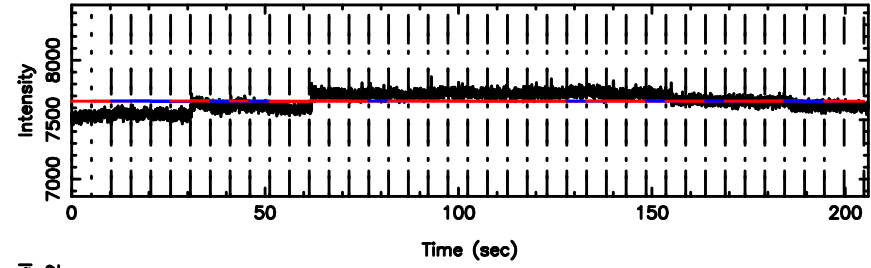

K20240802140320