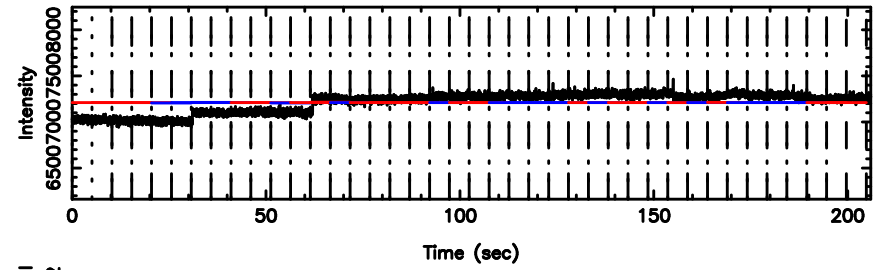

0941-08 2024/08/02 3.84UT TOYOKAWA-FUJI

T20240802124843

BLK:18,SNR1: 0.91655 ,SNR2: 3.7674

K20240802124840

BLK:18,SNR1: 0.33482 ,SNR2: 1.3739

0941-08 2024/08/02 3.84UT TOYOKAWA-KISO

F20240802124843

BLK: 4,SNR1:-0.37814 ,SNR2: 0.72953