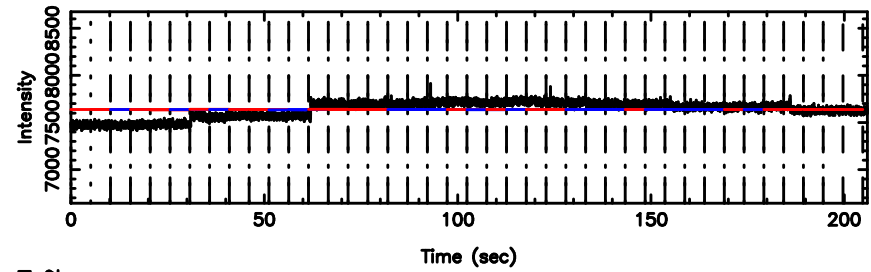

K20240802142414

BLK:18,SNR1: 0.29496 ,SNR2: 2.4824