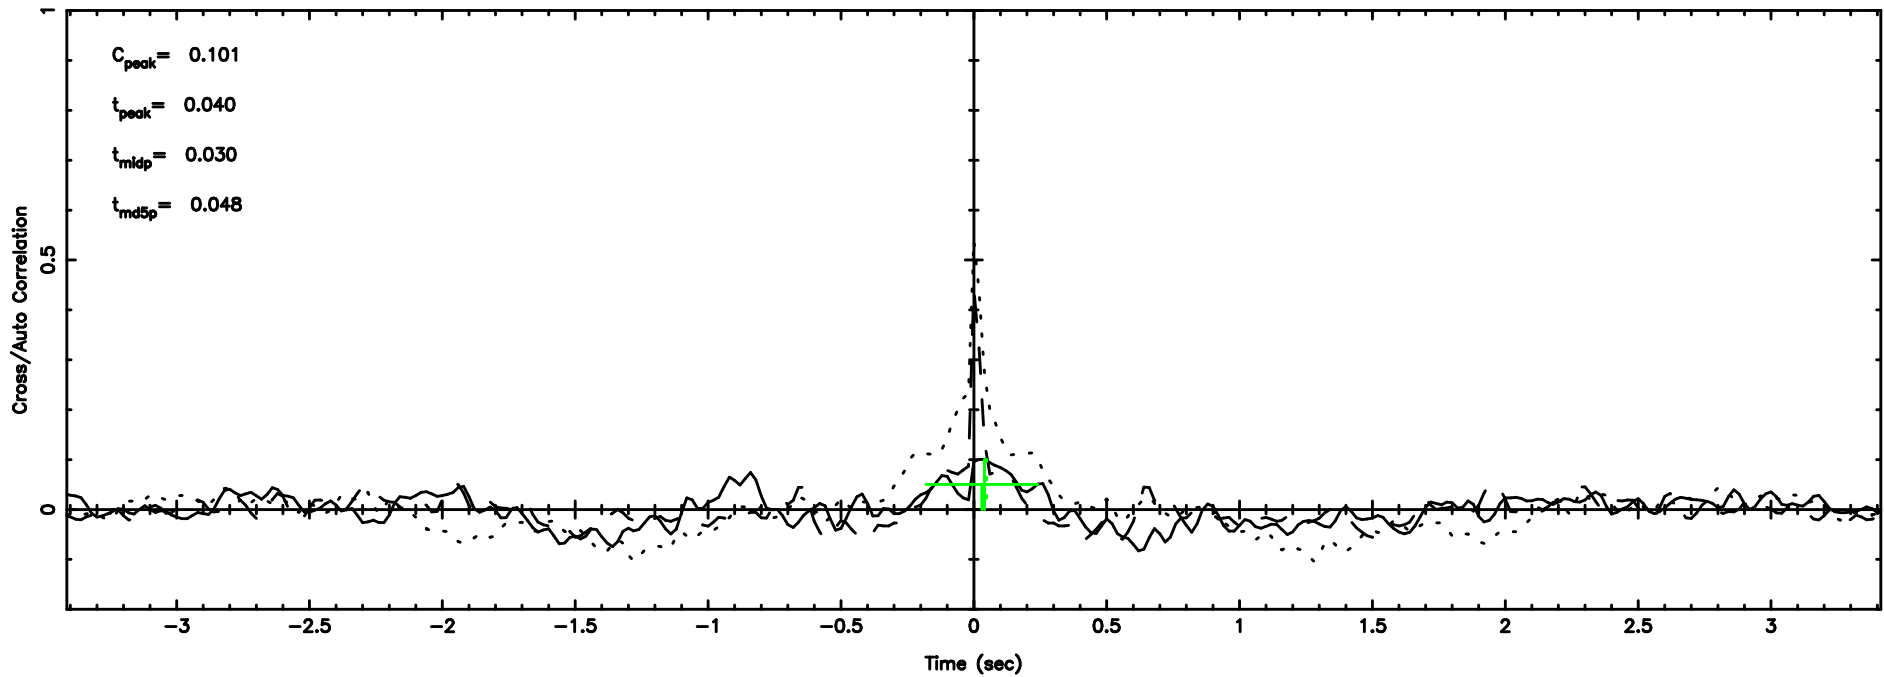

Frequency (Hz)

0302+341 2024/08/01 21.23UT TOYOKAWA-KISO