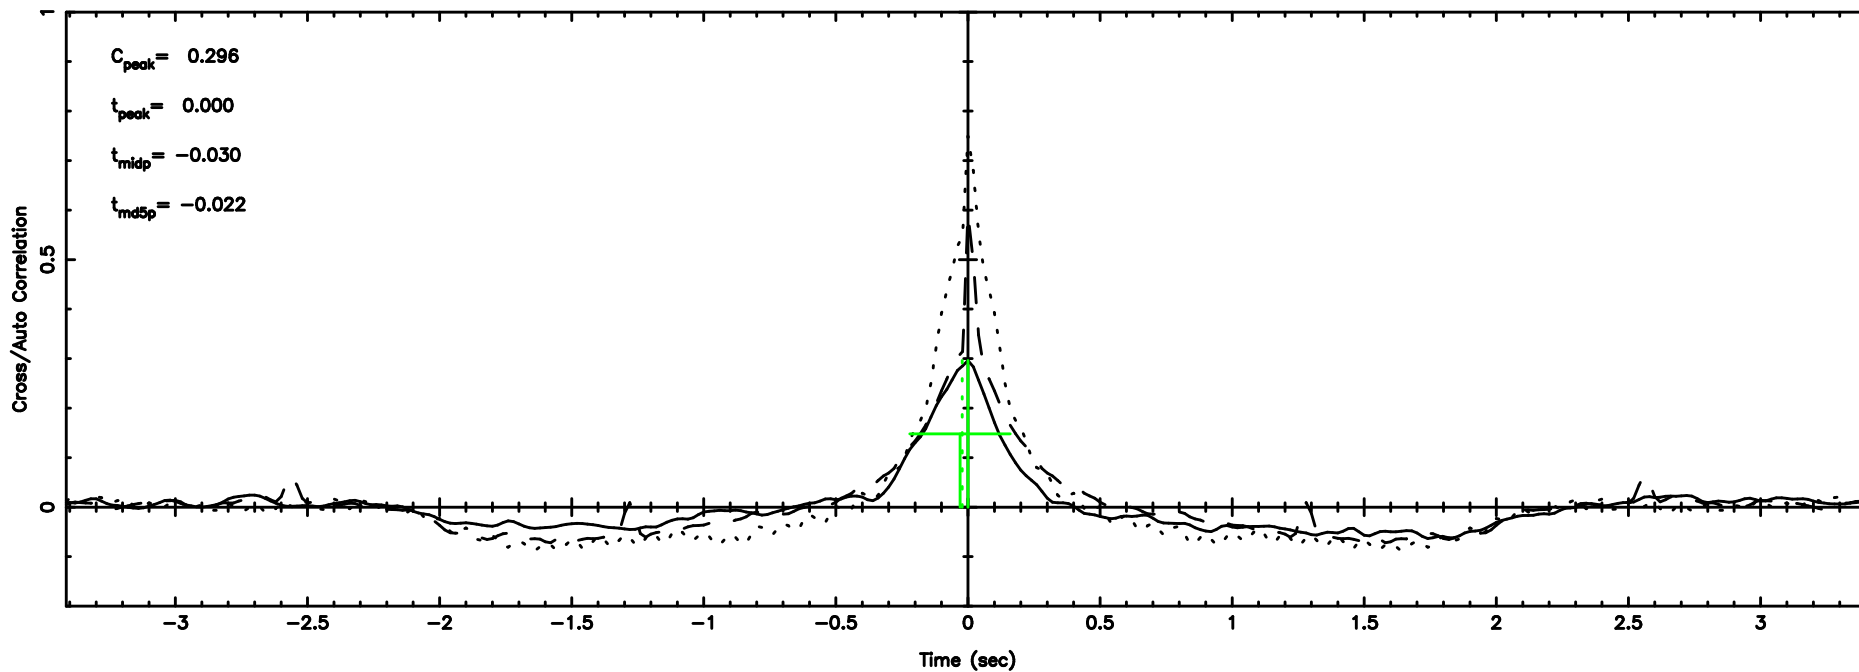

Frequency (Hz)

0732+33 2024/08/02 1.72UT FUJI -KISO