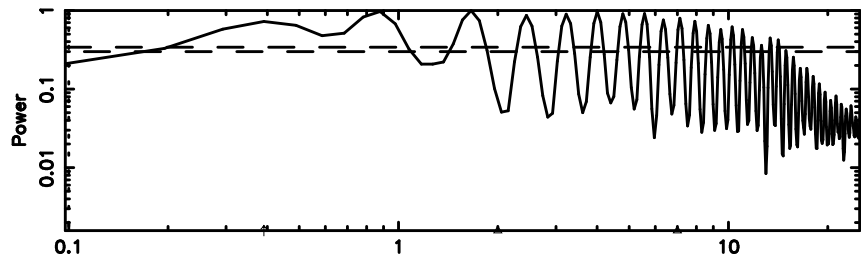

BLK: 4,SNR1:-0.27320 ,SNR2: 0.42052