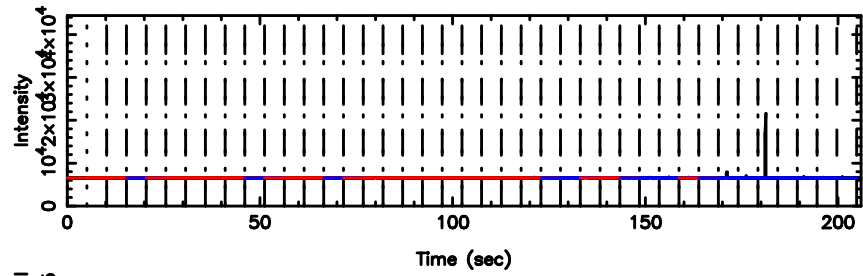

T20240802163531