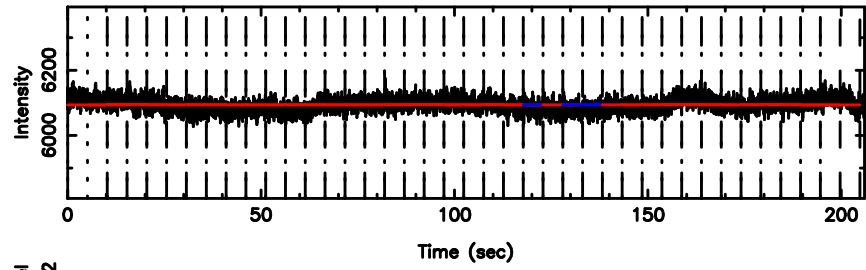

T20240802140322