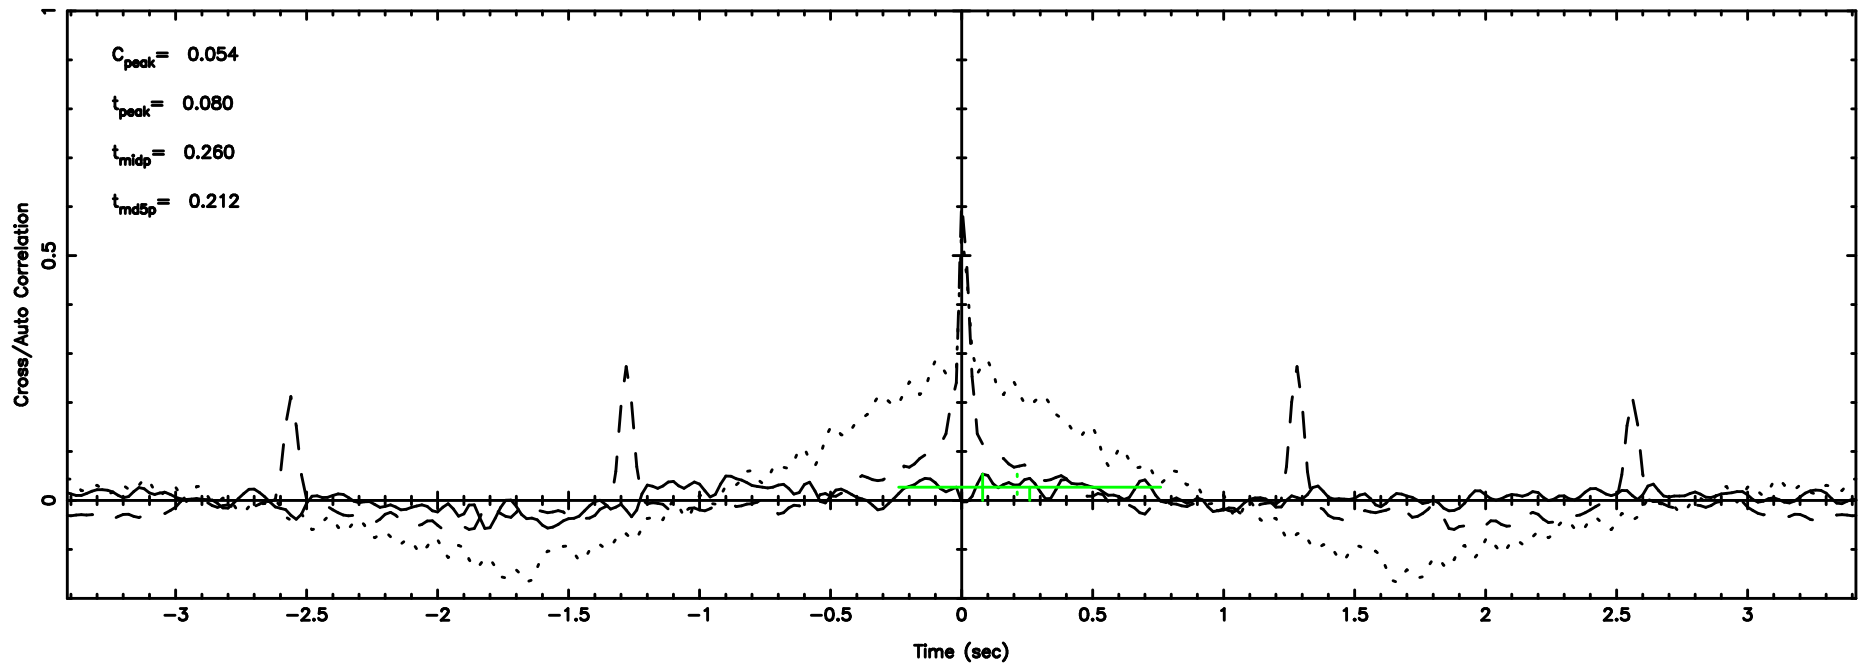

3C275 2024/08/02 6.81UT FUJI -KISO