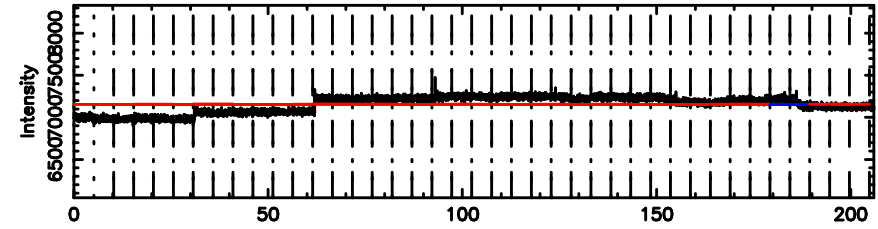

K20240802114722

BLK: 8,SNR1: 0.44625E-01,SNR2: 0.71194

F20240802114725

BLK: 2,SNR1:-0.19649 ,SNR2: 0.64183

Frequency (Hz)

K20240802114722

BLK: 2,SNR1: 0.83332 ,SNR2: 3.7589

Frequency (Hz)