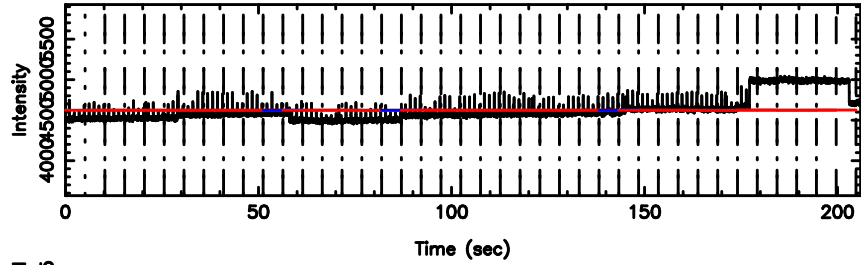

F20240802153347