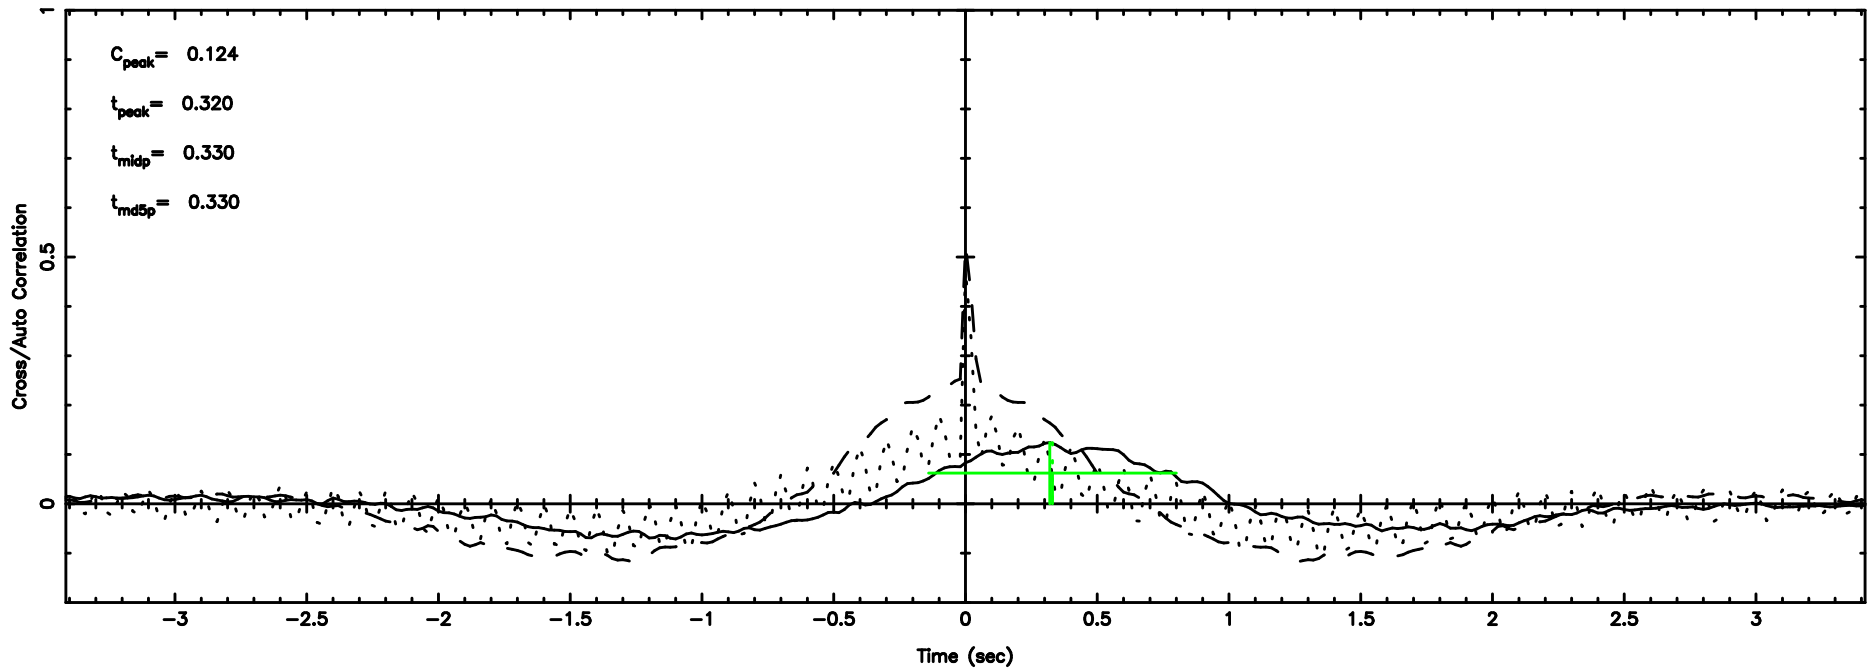

F20240802121507

BLK:13,SNR1: 7.3846 ,SNR2: 22.684

T20240802121507

BLK:17,SNR1: 0.44530 ,SNR2: 2.1846

K20240802121504

BLK:17,SNR1: 0.54414 ,SNR2: 3.0378

3C216 2024/08/02 3.28UT TOYOKAWA-KISO

F20240802121507