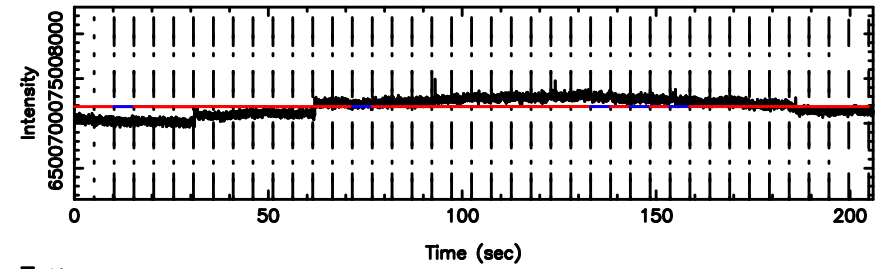

F20240802124143

BLK: 5,SNR1:-0.20791 ,SNR2: 0.10316E-02

3C222 2024/08/02 3.72UT FUJI -KISO

K20240802124140

BLK: 5,SNR1: 0.40126 ,SNR2: 1.7458