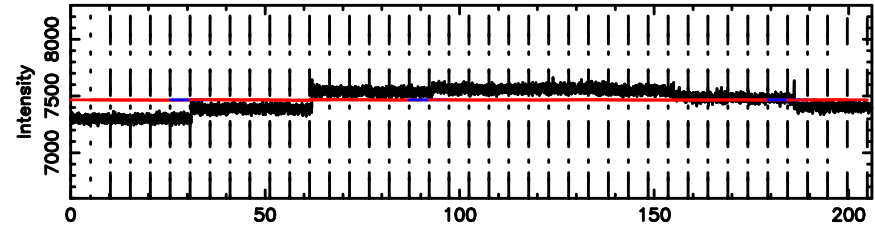

Frequency (Hz)

K20240802105928