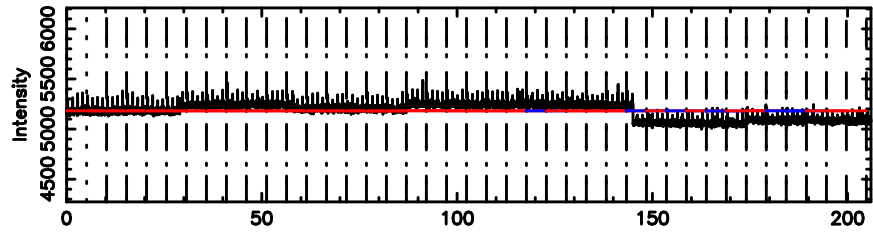

F20240802073904