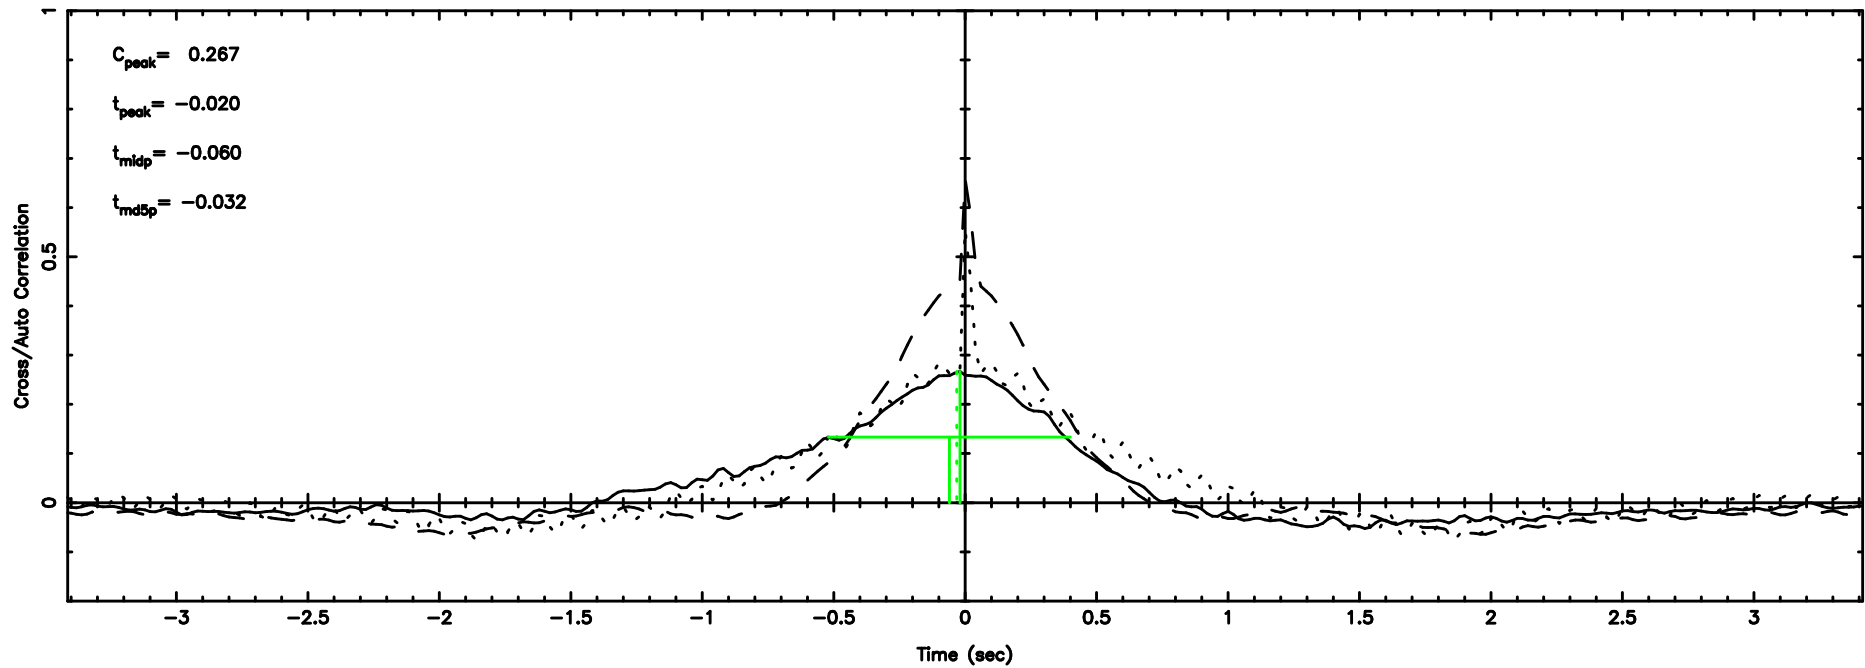

3C241 2024/08/02 4.48UT TOYOKAWA-KISO