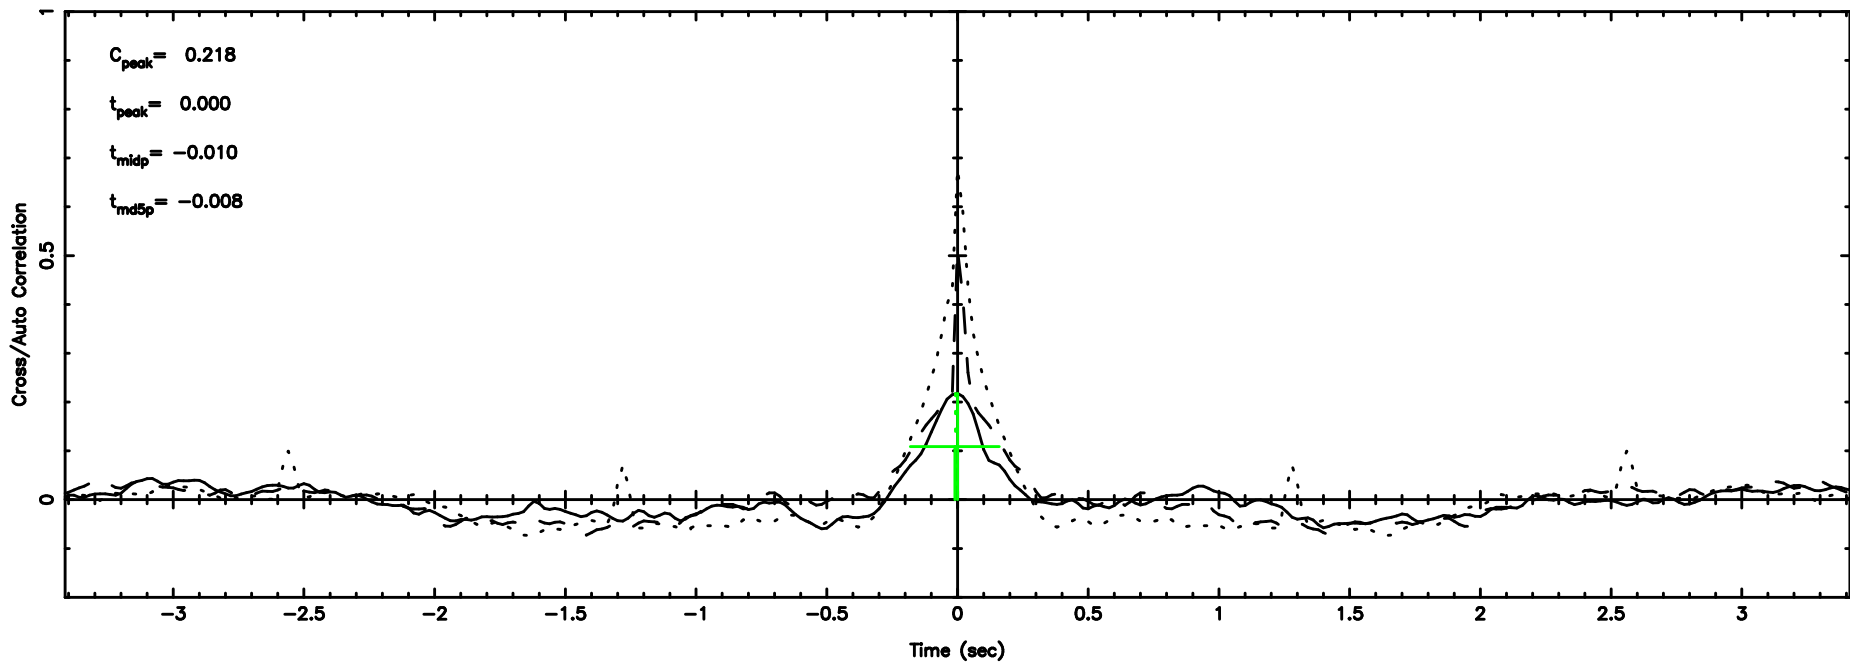

Frequency (Hz)

1452+502 2024/08/02 8.99UT TOYOKAWA-FUJI