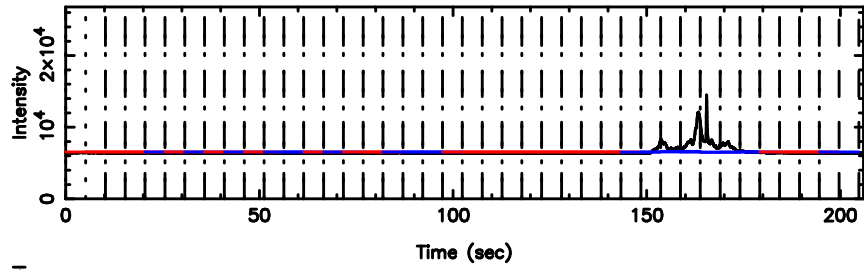

T20240802132702