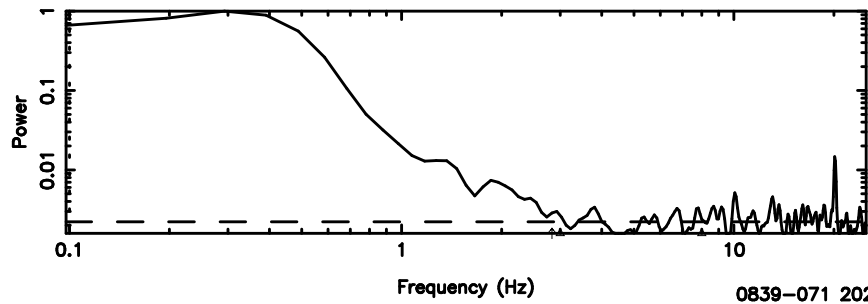

BLK: 7,SNR1: 9.2585 ,SNR2: 66.517