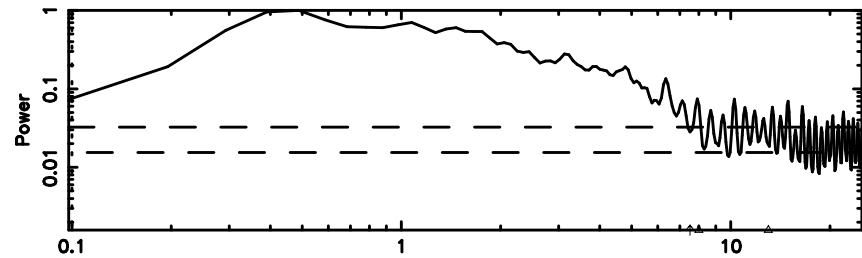

BLK:12,SNR1: 2.6200 ,SNR2: 7.1999