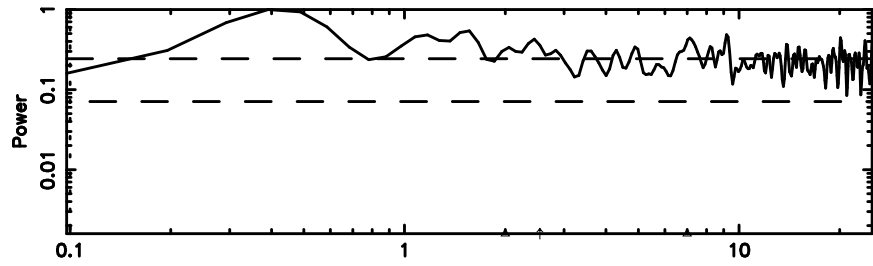

BLK: 3,SNR1: 0.59650E-01,SNR2: 0.77259