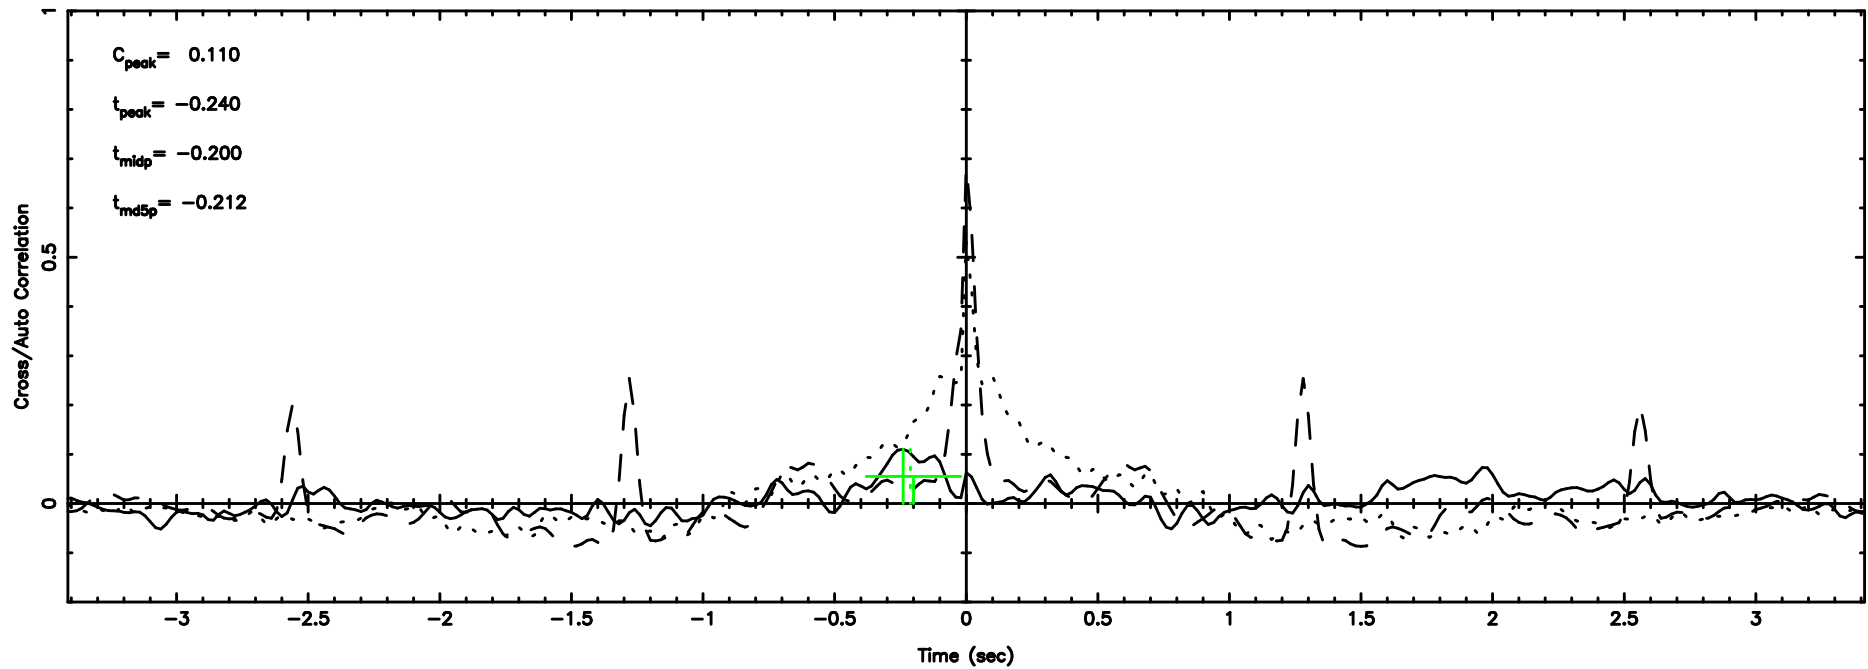

F20240802124843

BLK: 4,SNR1:-0.37814 ,SNR2: 0.72953

K20240802124840

BLK: 4,SNR1: 0.97259 ,SNR2: 5.5271

0941-08 2024/08/02 3.84UT FUJI -KISO