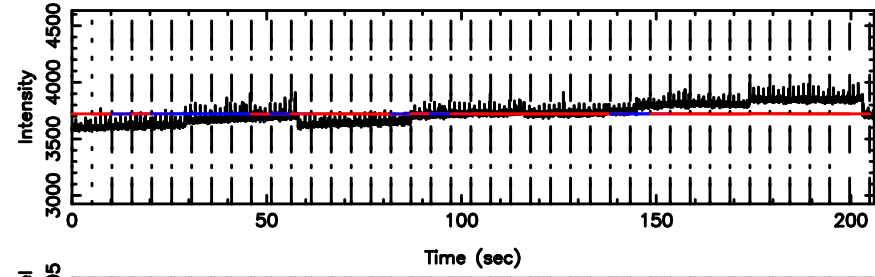

0713-024 2024/08/02 1.38UT TOYOKAWA-FUJI

F20240802102118