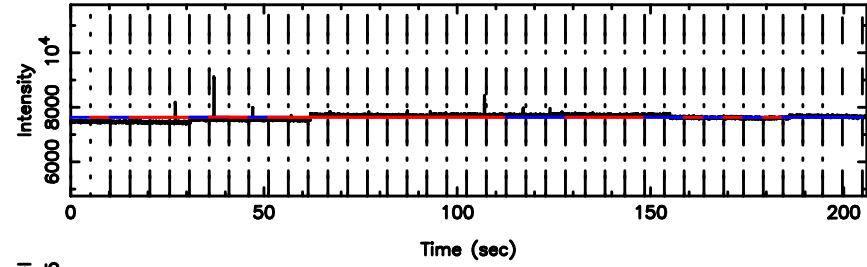

K20240802143452