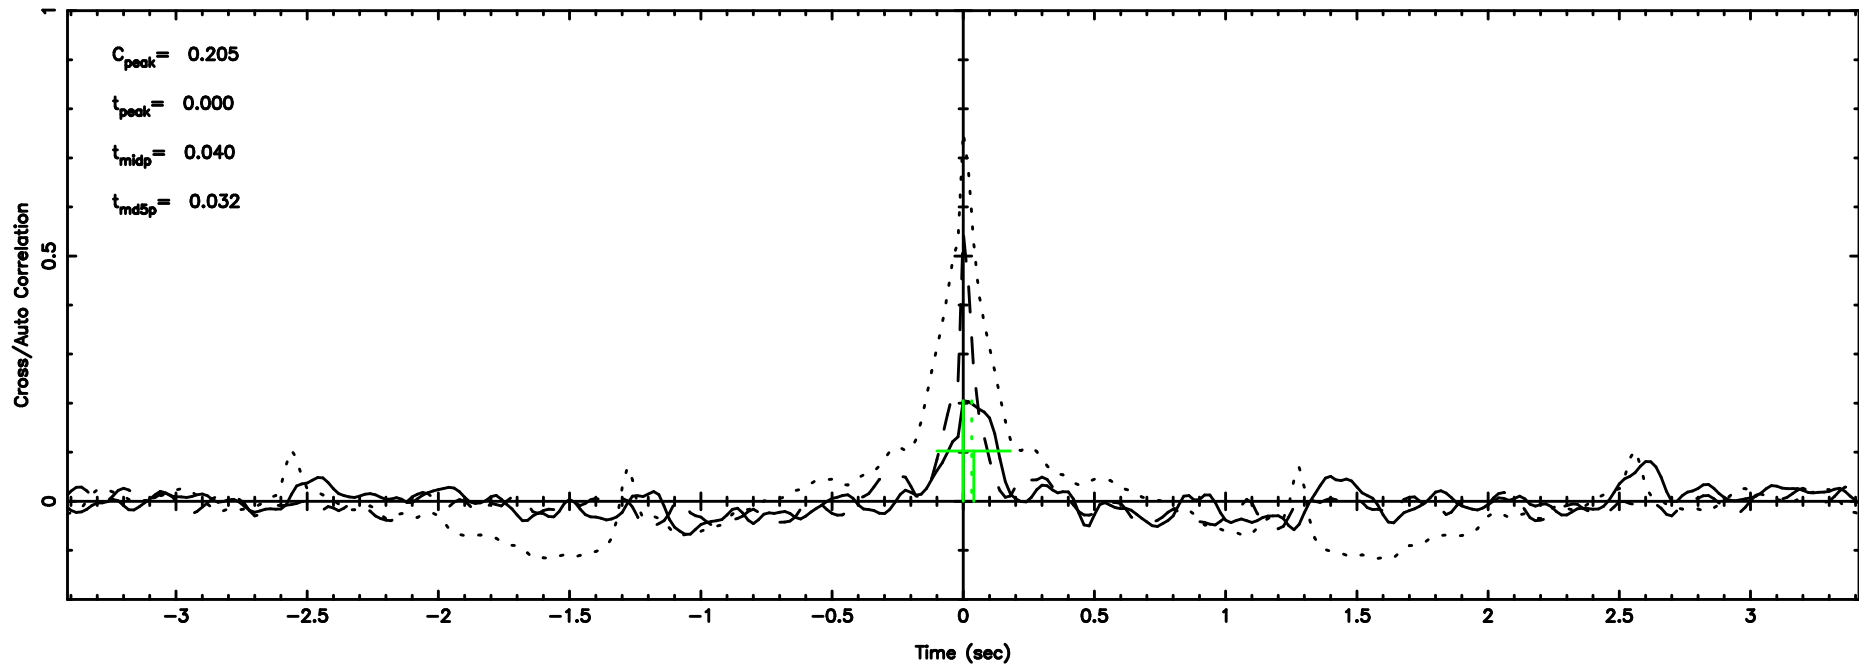

T20240802143455

BLK: 4,SNR1: 0.45951 ,SNR2: 1.8279

F20240802143455

BLK: 4,SNR1: 1.4874 ,SNR2: 7.7773

1127-14 2024/08/02 5.61UT TOYOKAWA-FUJI