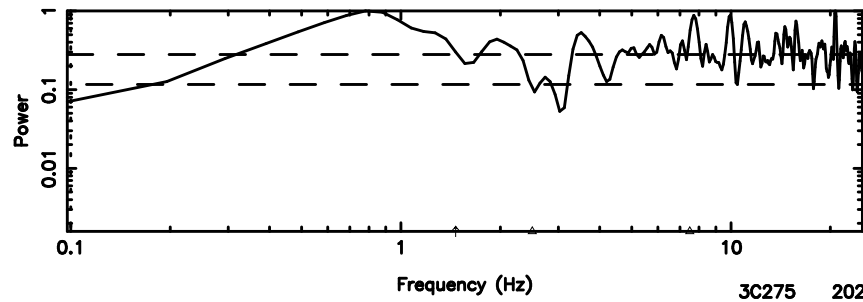

BLK: 2,SNR1: 0.22803 ,SNR2: 1.1049