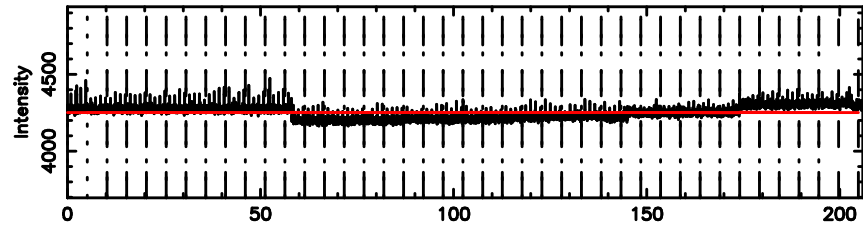

T20240802152030

BLK: 2,SNR1: 0.14426E-01,SNR2: 0.61811

K20240802152028

BLK: 2,SNR1: 2.5448 ,SNR2: 10.062

1213-17 2024/08/02 6.37UT TOYOKAWA-KISO

F20240802152030

No.Good Data

Frequency (Hz)