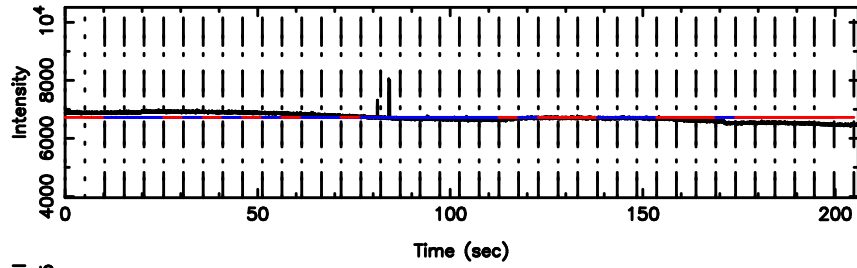

T20240802175758