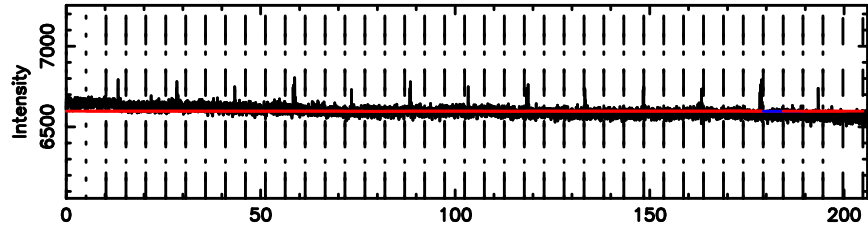

T20240802105931