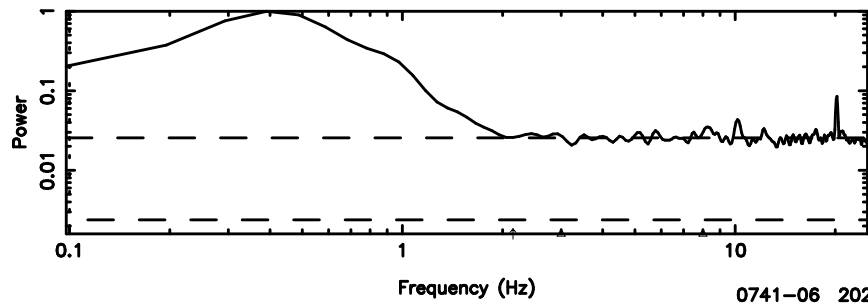

BLK:30,SNR1: 1.0183 ,SNR2: 9.6581

0741-06 2024/08/02 1.86UT TOYOKAWA-KISO

K20240802104943