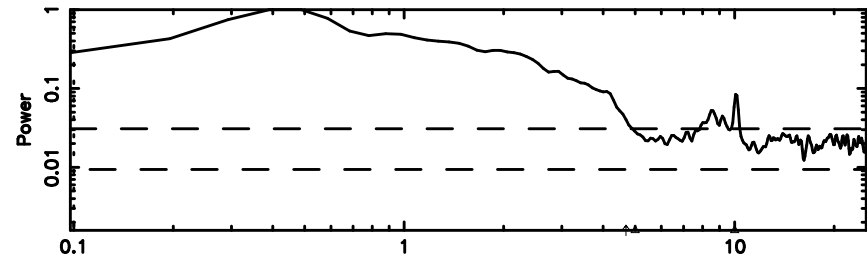

3C263.1 2024/08/02 5.83UT TOYOKAWA-FUJI

T20240802144815

BLK:17,SNR1: 0.57892 ,SNR2: 3.9522

Frequency (Hz)

K20240802144813

BLK:17,SNR1: 1.7930 ,SNR2: 8.3328

Frequency (Hz)

3C263.1 2024/08/02 5.83UT TOYOKAWA-KISO