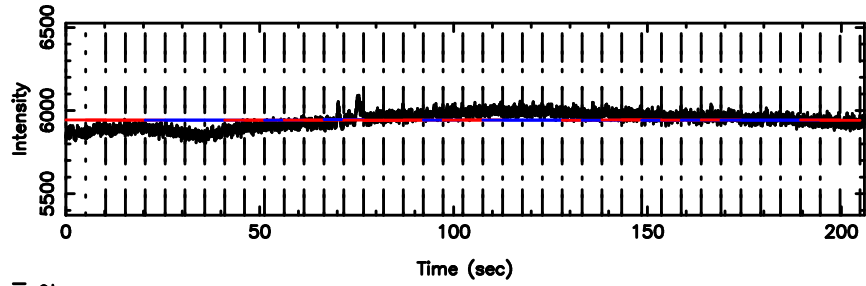

0941-08 2024/08/02 3.84UT TOYOKAWA-FUJI

T20240802124843

BLK:18,SNR1: 0.91655 ,SNR2: 3.7674

K20240802124840

BLK:18,SNR1: 0.33482 ,SNR2: 1.3739

0941-08 2024/08/02 3.84UT TOYOKAWA-KISO

F20240802124843

BLK: 4,SNR1:-0.37814 ,SNR2: 0.72953