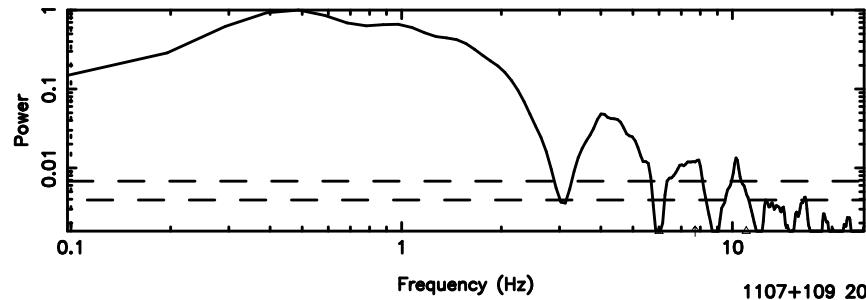

BLK: 8,SNR1: 0.76167 ,SNR2: 3.4400

Frequency (Hz)

K20240802141437

BLK: 8,SNR1: 8.7926 ,SNR2: 24.926

Frequency (Hz)

1107+109 2024/08/02 5.27UT TOYOKAWA-KISO

F20240802141440

BLK: 7,SNR1: 7.7713 ,SNR2: 21.127