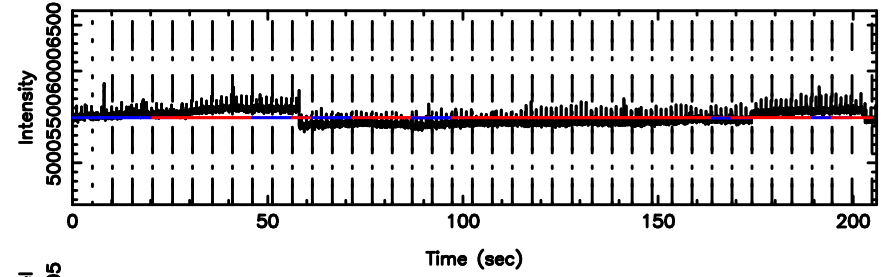

T20240802084044

BLK:12,SNR1: 1.1107 ,SNR2: 4.9870

Frequency (Hz)

F20240802084044

BLK:12,SNR1: 0.85091 ,SNR2: 3.4509

Frequency (Hz)

0531+194 2024/08/01 23.71UT TOYOKAWA-FUJI

T20240802084044