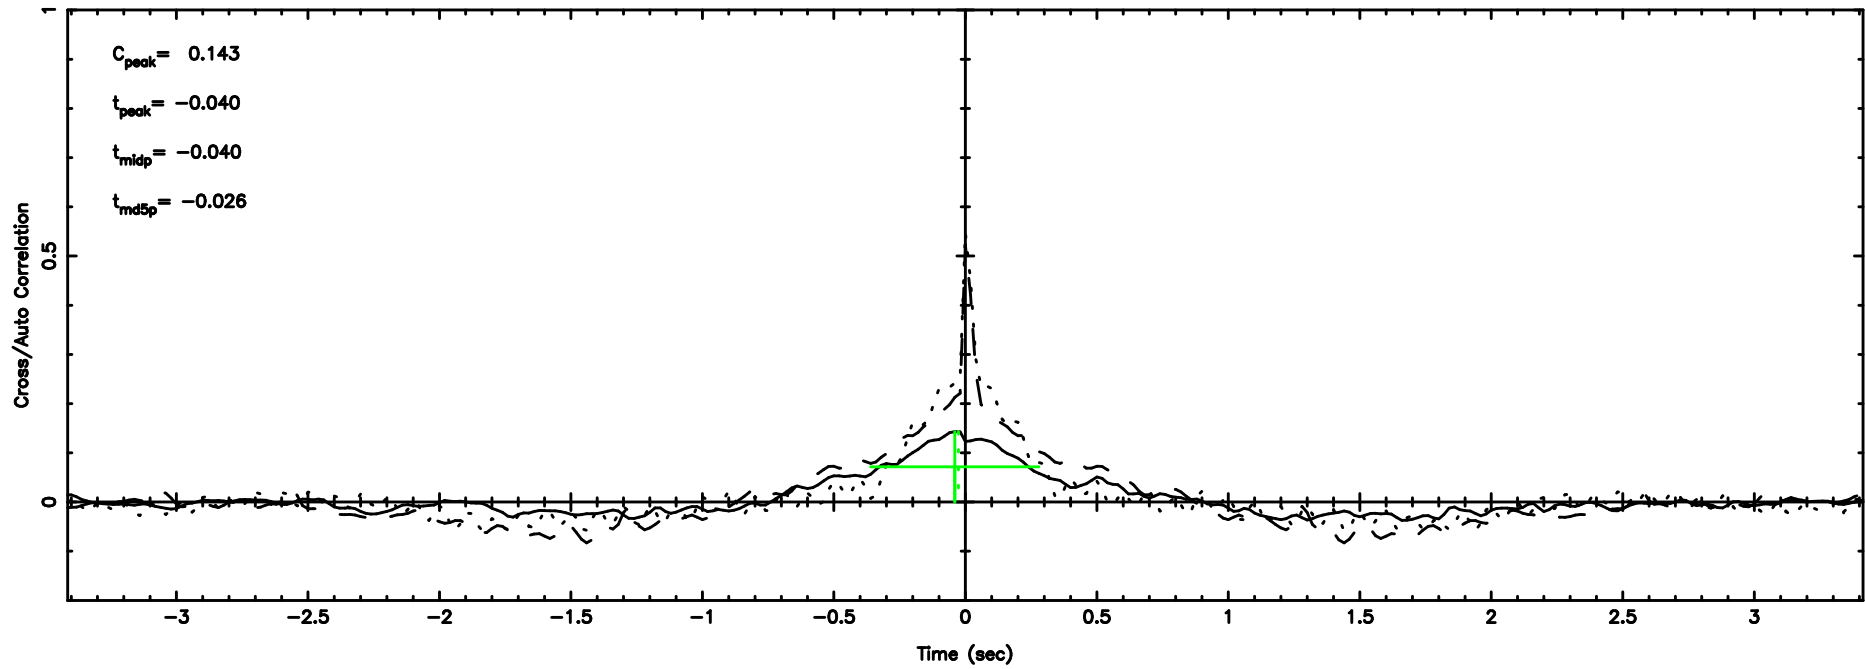

1011+110 2024/08/02 4.35UT FUJI -KISO