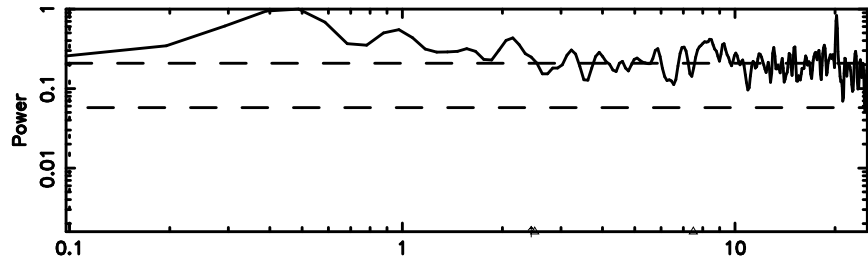

BLK: 3,SNR1: 0.17747 ,SNR2: 1.0098