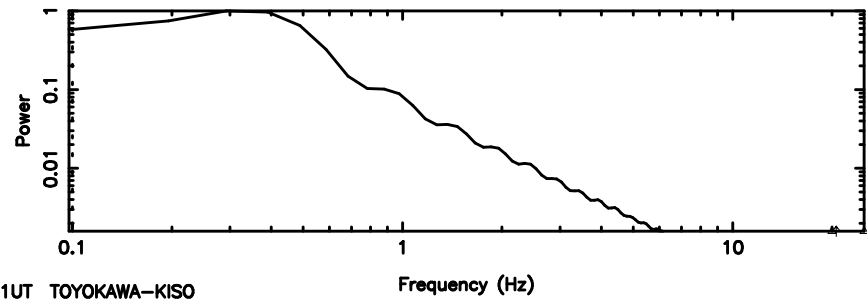

BLK: 5,SNR1: 111.48 ,SNR2: 107.76