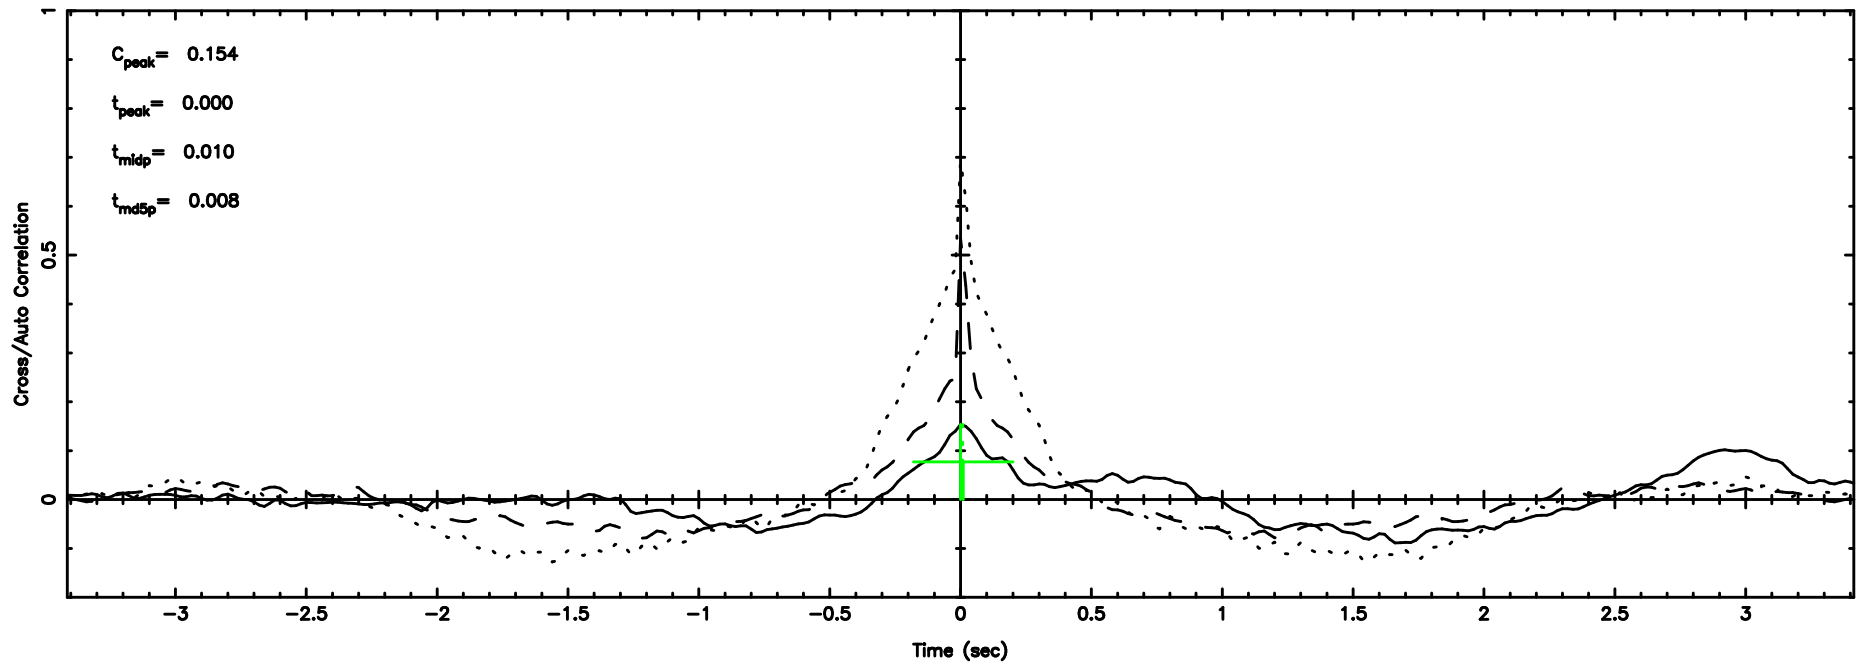

1323+32 2024/08/02 7.54UT TOYOKAWA-FUJI

T20240802163041

BLK:10,SNR1: 0.52654 ,SNR2: 1.8681

Frequency (Hz)

K20240802163038

BLK:10,SNR1: 4.8281 ,SNR2: 15.094

Frequency (Hz)

1323+32 2024/08/02 7.54UT TOYOKAWA-KISO