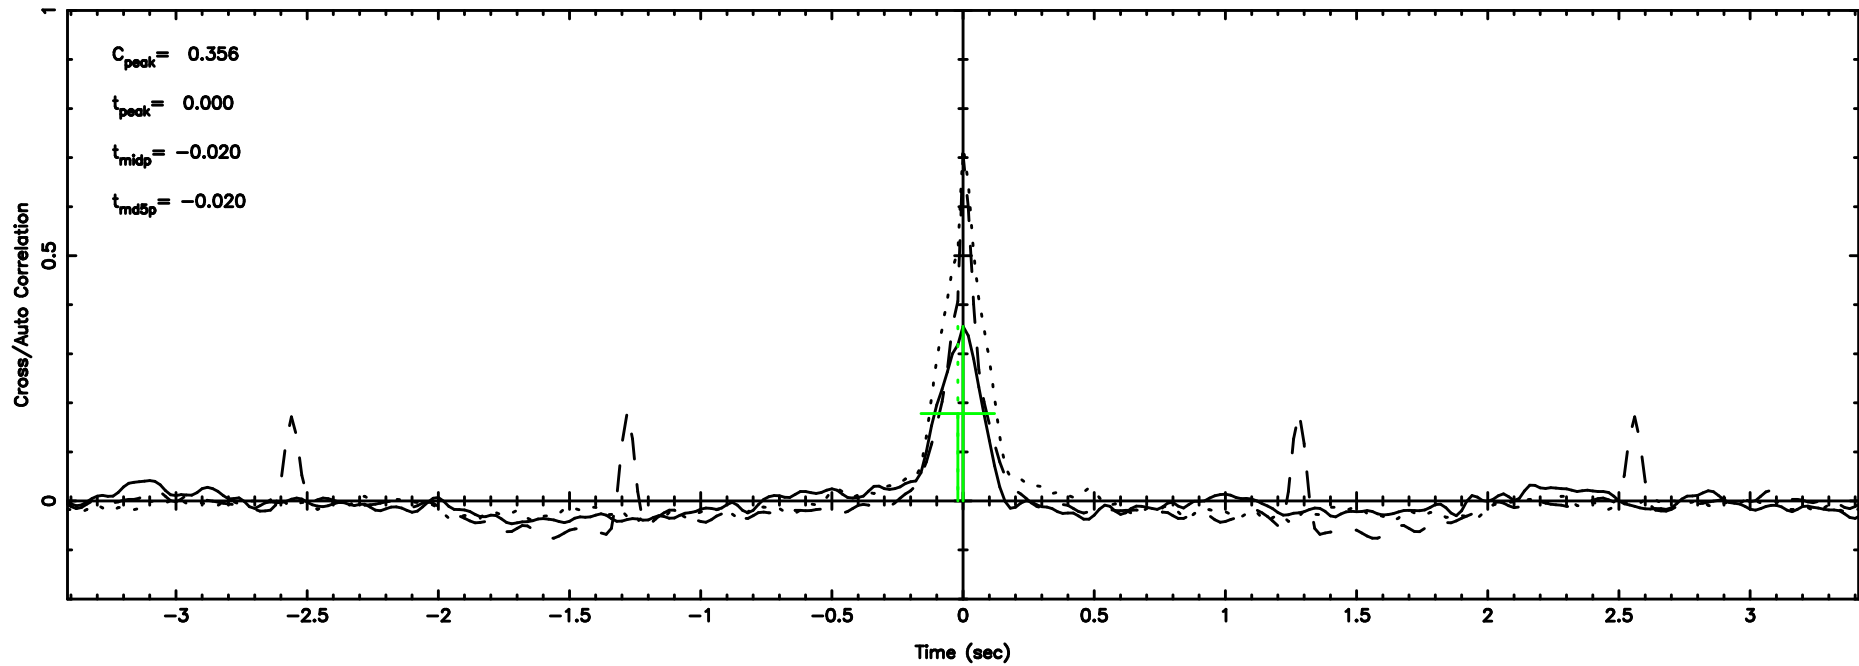

1127-14 2024/08/02 5.61UT FUJI -KISO