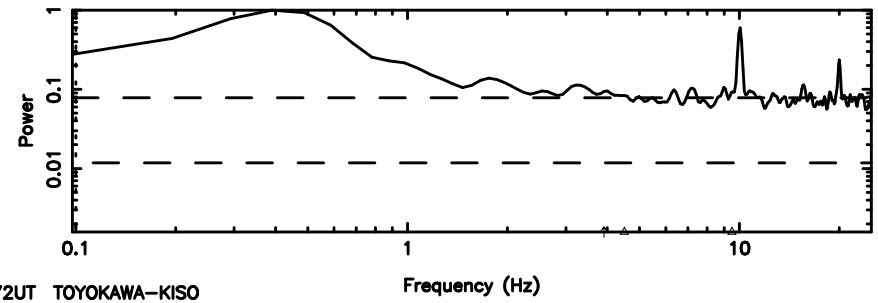

F20240802124143

BLK: 7,SNR1:-0.24184 ,SNR2: 1.1823

T20240802124143

BLK:28,SNR1: 0.40689 ,SNR2: 3.7065

3C222 2024/08/02 3.72UT TOYOKAWA-KISO

K20240802124140

BLK:28,SNR1: 0.43145 ,SNR2: 1.6973

F20240802124143