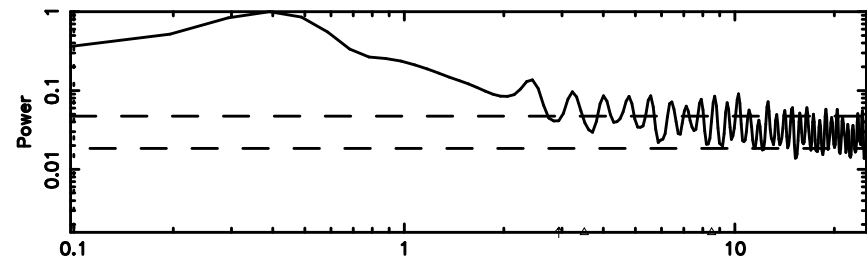

BLK: 8,SNR1: 3.3678 ,SNR2: 14.645

1127-14 2024/08/02 5.61UT FUJI -KISO

T20240802144815

BLK:15,SNR1: 0.44029 ,SNR2: 6.4709

Frequency (Hz)

F20240802144815

BLK:15,SNR1: 0.47319 ,SNR2: 4.2750

Frequency (Hz)