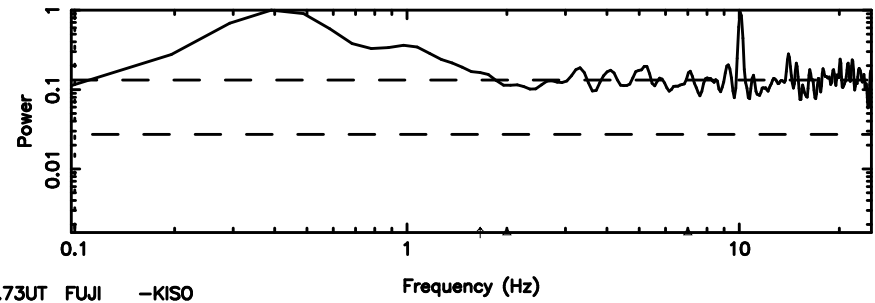

BLK: 6,SNR1: 0.24586 ,SNR2: 2.0672