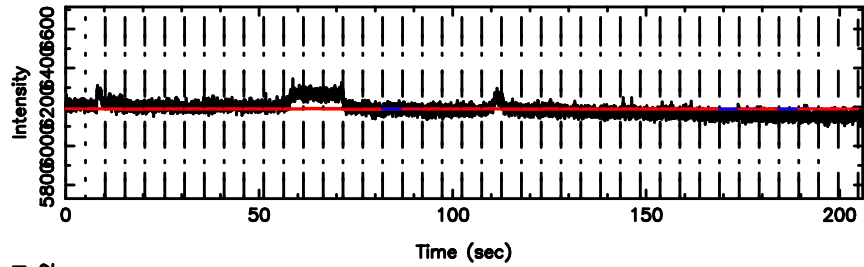

T20240802135218