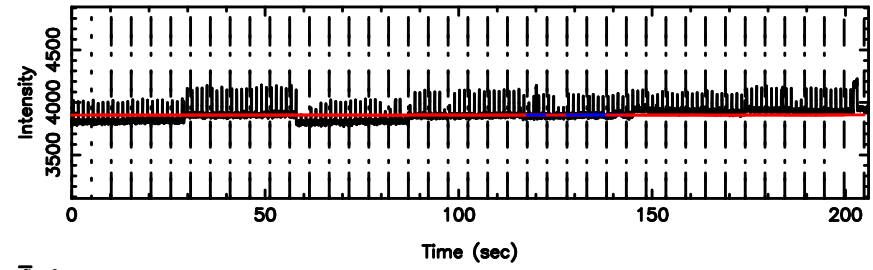

F20240802140322