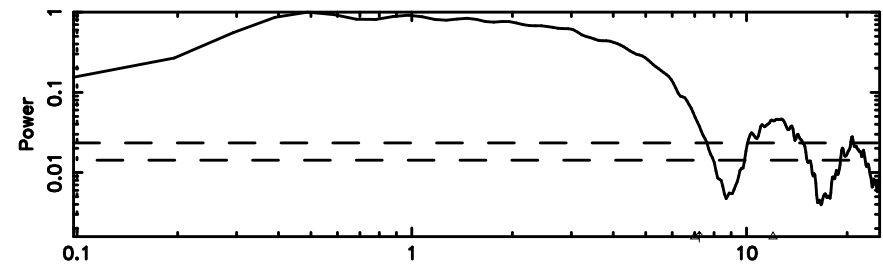

0302+341 2024/08/01 21.23UT TOYOKAWA-KISO

F20240802061209

BLK:16,SNR1: 2.5317 ,SNR2: 11.441

Frequency (Hz)

K20240802061206

BLK:16,SNR1: 6.5693 ,SNR2: 18.501

Frequency (Hz)

0302+341 2024/08/01 21.23UT FUJI -KISO