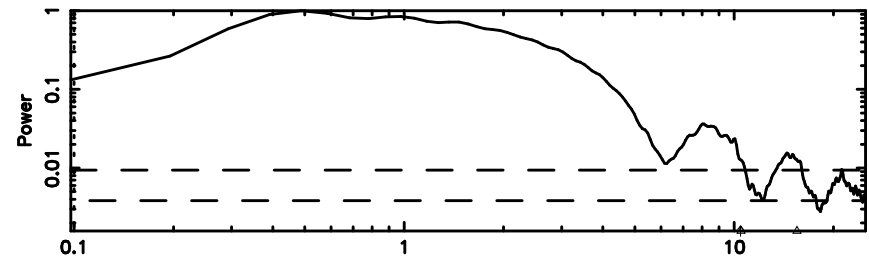

BLK:23,SNR1: 11.077 ,SNR2: 21.391

Frequency (Hz)

1245-19 2024/08/02 6.91UT TOYOKAWA-KISO

F20240802155303

BLK:29,SNR1: 3.8059 ,SNR2: 16.087

Frequency (Hz)

K20240802155300

BLK:29,SNR1: 10.681 ,SNR2: 20.623