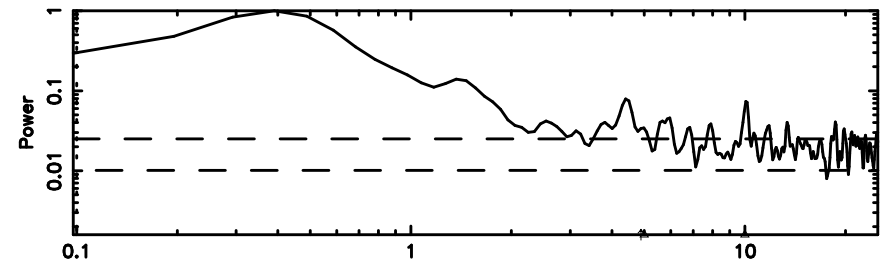

F20240802072735

BLK: 4,SNR1: 0.82843E-02,SNR2: 3.4018

Frequency (Hz)

K20240802072733

BLK: 4,SNR1: 1.0679 ,SNR2: 4.6787

Frequency (Hz)

0418+236 2024/08/01 22.49UT FUJI -KISO