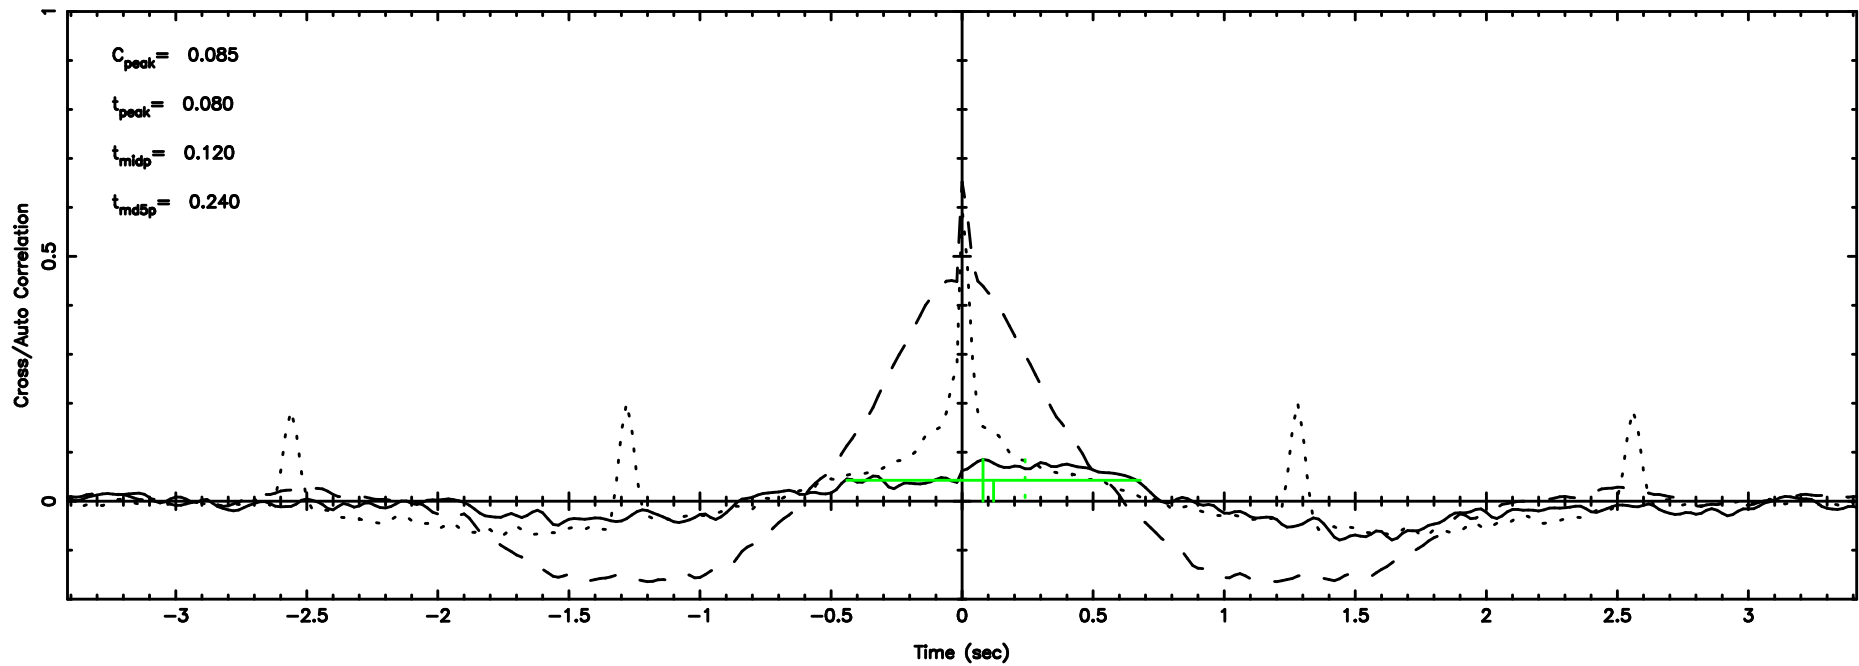

Frequency (Hz)

3C273 2024/08/02 6.59UT TOYOKAWA-FUJI