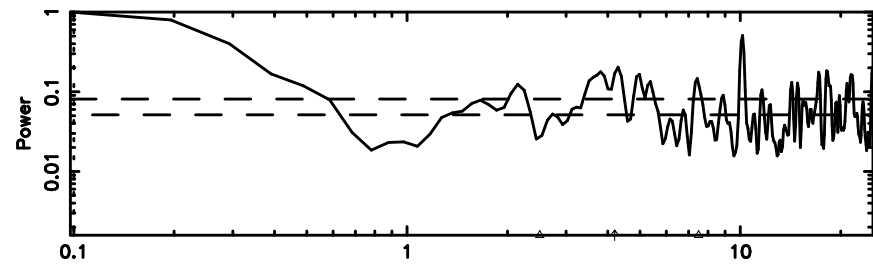

BLK: 1,SNR1:-0.36492E-01,SNR2: 0.64393