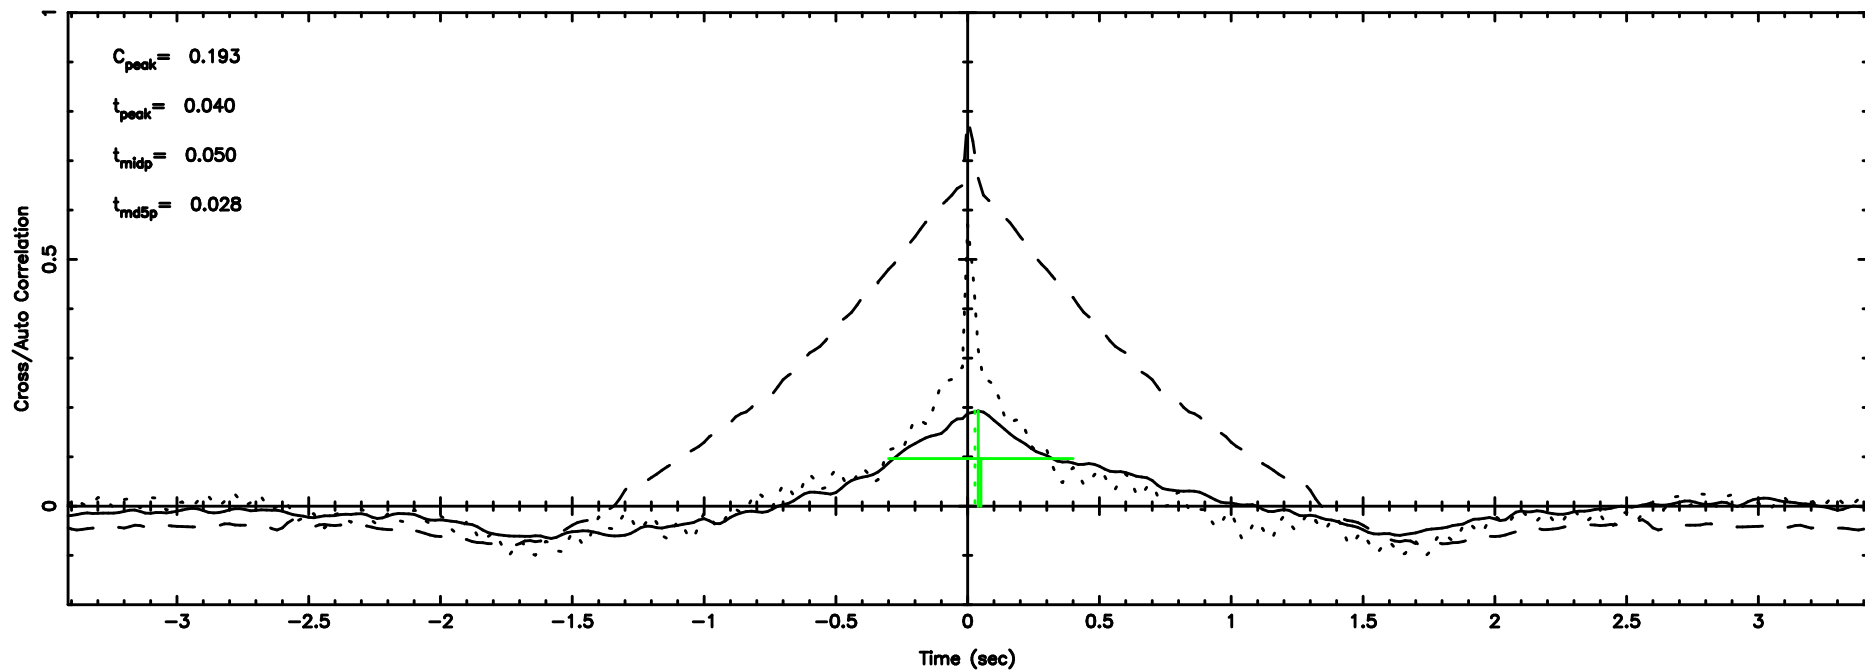

3C208 2024/08/02 3.00UT FUJI -KISO