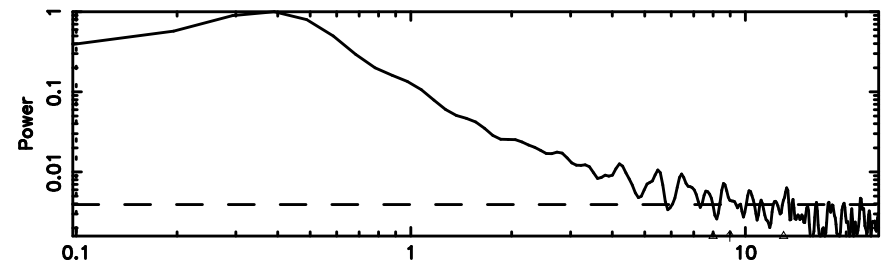

BLK: 3,SNR1: 19.777 ,SNR2: 40.154

Frequency (Hz)

0324+119 2024/08/01 21.59UT TOYOKAWA-KISO

F20240802063338

BLK: 4,SNR1: 0.37910 ,SNR2: 1.3685

Frequency (Hz)

K20240802063336

BLK: 4,SNR1: 6.8267 ,SNR2: 15.477