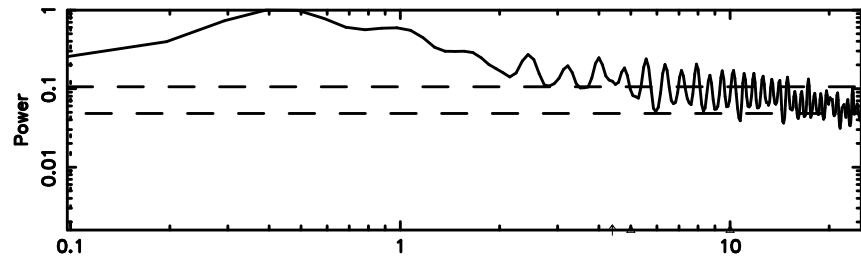

BLK:21,SNR1: 0.29281 ,SNR2: 1.8976