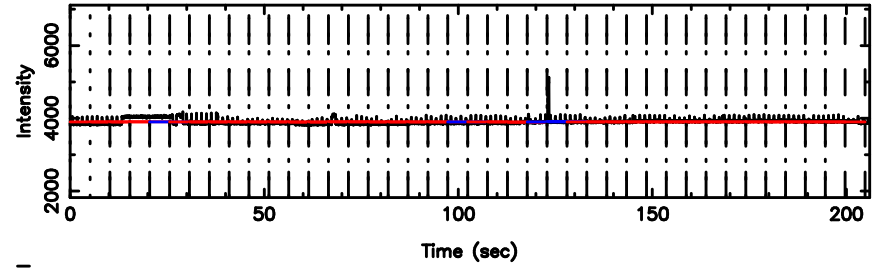

F20240802122719