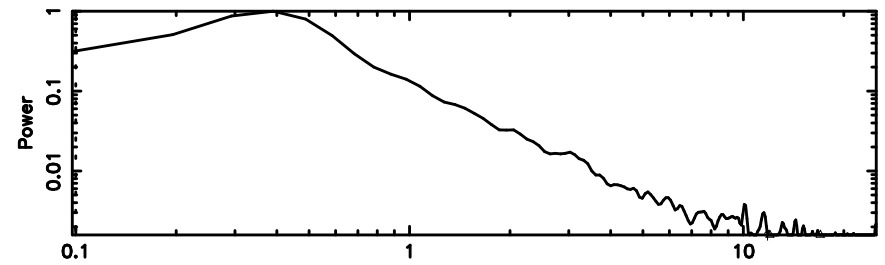

BLK:15,SNR1: 17.962 ,SNR2: 30.412