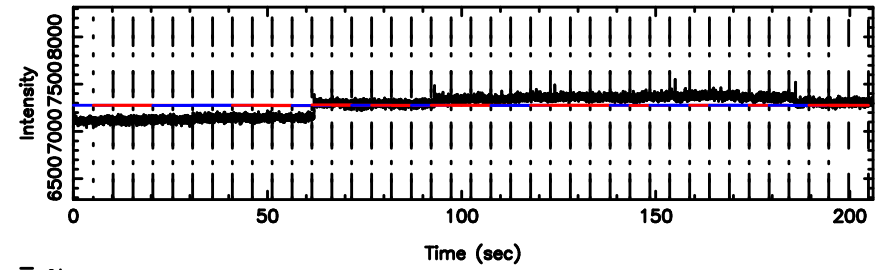

F20240802121507

BLK:13,SNR1: 7.3846 ,SNR2: 22.684

T20240802121507

BLK:17,SNR1: 0.44530 ,SNR2: 2.1846

K20240802121504

BLK:17,SNR1: 0.54414 ,SNR2: 3.0378

3C216 2024/08/02 3.28UT TOYOKAWA-KISO

F20240802121507