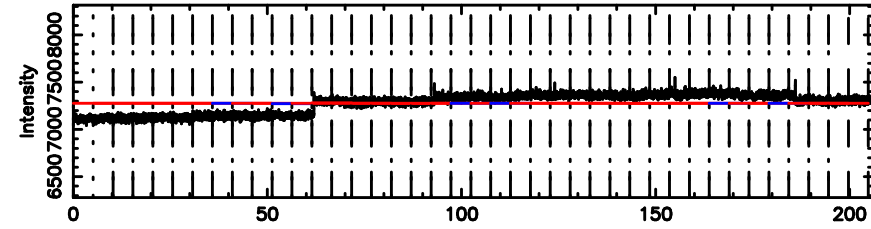

Frequency (Hz)

K20240802121504