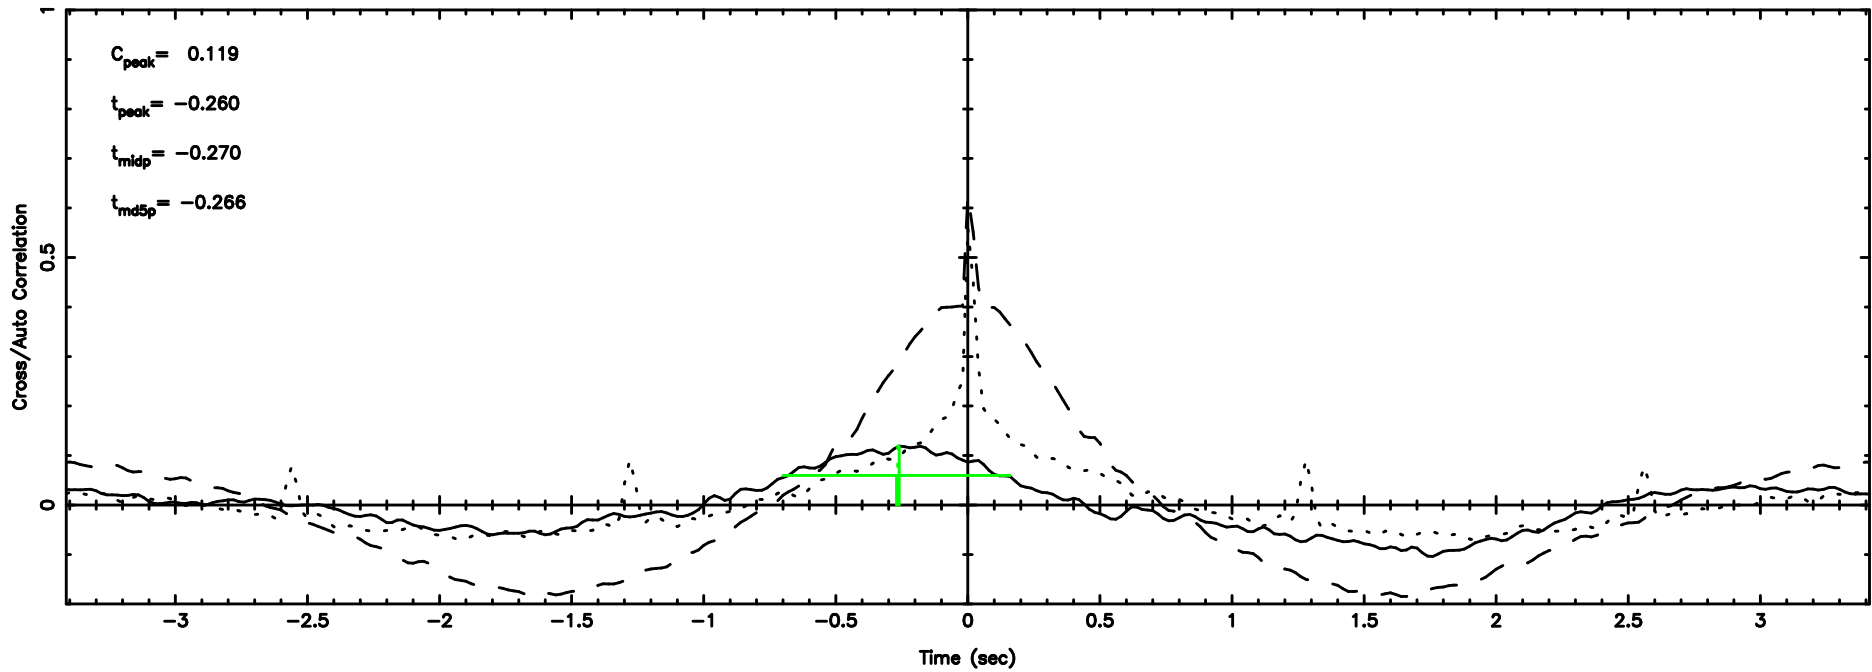

BLK:13,SNR1: 0.17993 ,SNR2: 2.3529