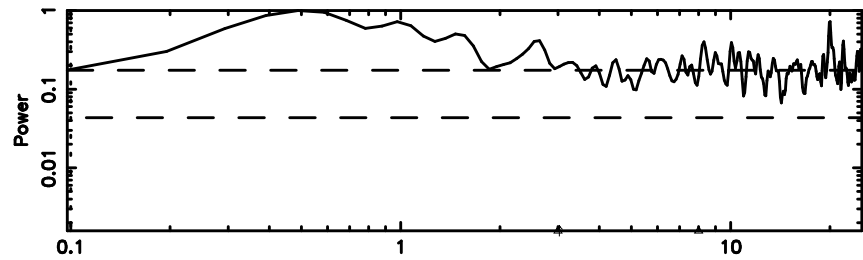

BLK: 4,SNR1: 0.28744 ,SNR2: 1.5466