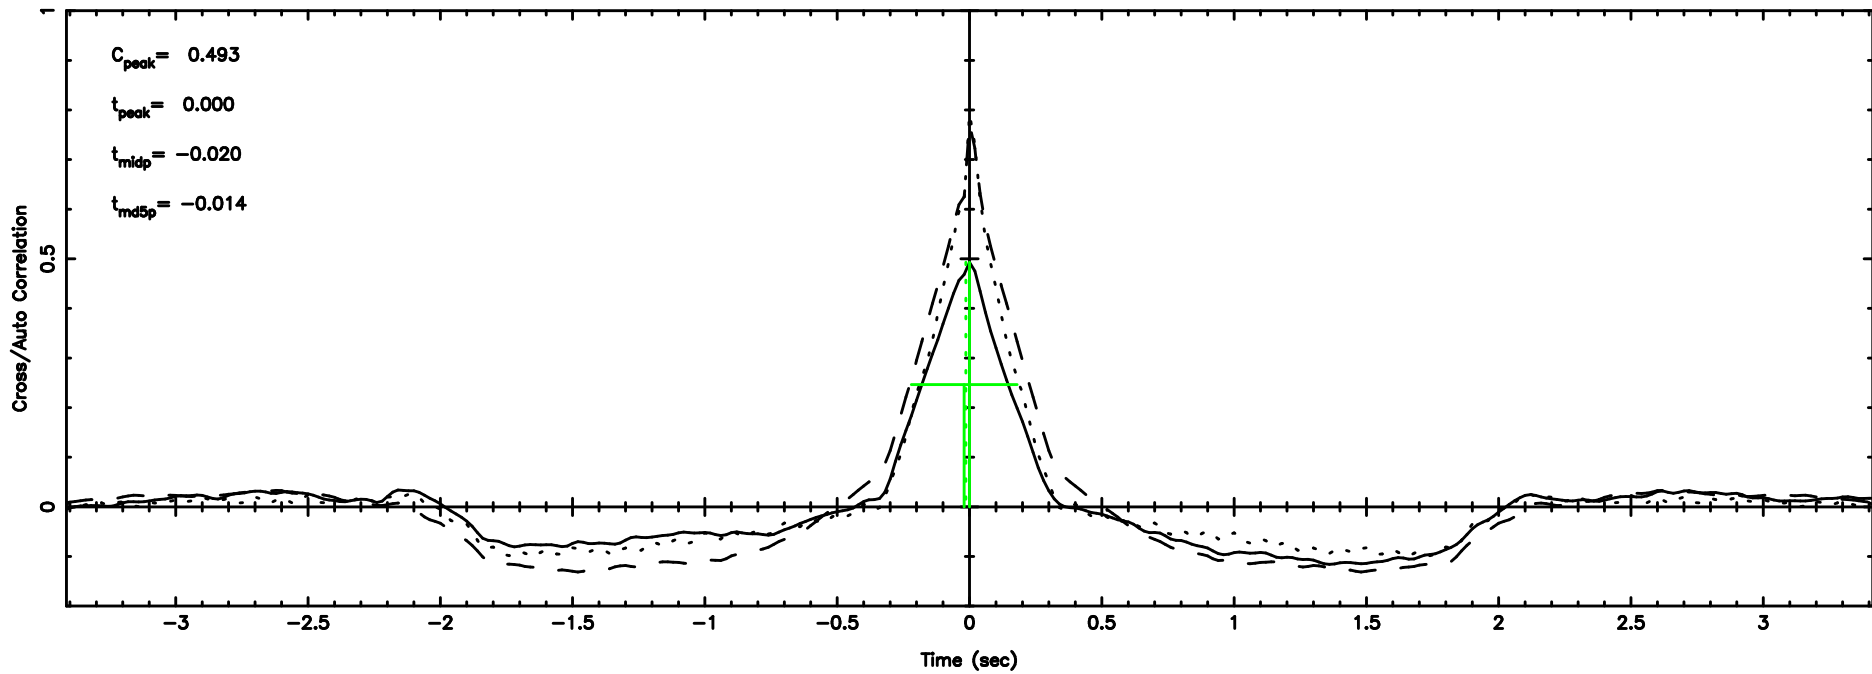

F20240802093246

BLK:22,SNR1: 3.6128 ,SNR2: 9.3198

T20240802093246

BLK:27,SNR1: 7.8109 ,SNR2: 19.584

K20240802093243

BLK:27,SNR1: 6.9943 ,SNR2: 16.309

3C161 2024/08/02 0.57UT TOYOKAWA-KISO

F20240802093246