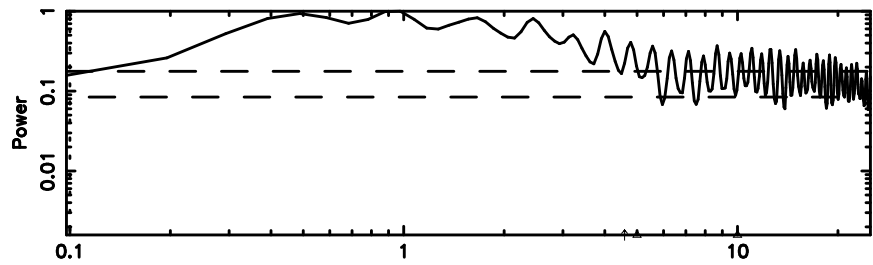

BLK:21,SNR1: 1.1300 ,SNR2: 4.9180

Frequency (Hz)

K20240802084041

BLK:21,SNR1: 14.541 ,SNR2: 24.620

Frequency (Hz)

0531+194 2024/08/01 23.71UT TOYOKAWA-KISO

F20240802084044

BLK:15,SNR1: 0.45578 ,SNR2: 2.0880