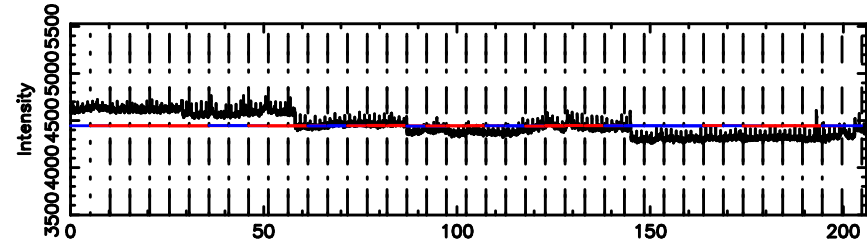

BLK: 8,SNR1: 3.3678 ,SNR2: 14.645

1127-14 2024/08/02 5.61UT FUJI -KISO

T20240802144815

BLK:15,SNR1: 0.44029 ,SNR2: 6.4709

Frequency (Hz)

F20240802144815

BLK:15,SNR1: 0.47319 ,SNR2: 4.2750

Frequency (Hz)