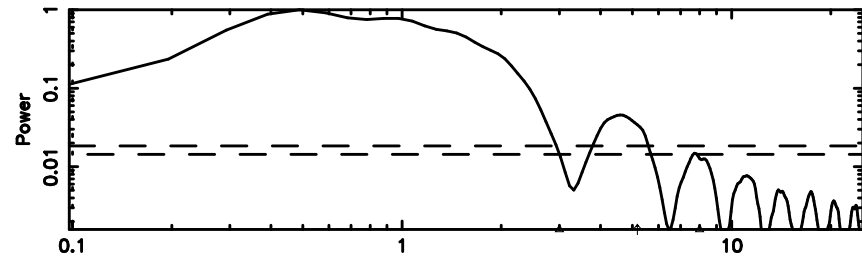

BLK:18,SNR1: 0.31385 ,SNR2: 1.9181

Frequency (Hz)

K20240802165156

BLK:18,SNR1: 2.7033 ,SNR2: 12.742

Frequency (Hz)

1345+12 2024/08/02 7.89UT TOYOKAWA-KISO

F20240802165158

BLK:22,SNR1: 3.1873 ,SNR2: 8.1780