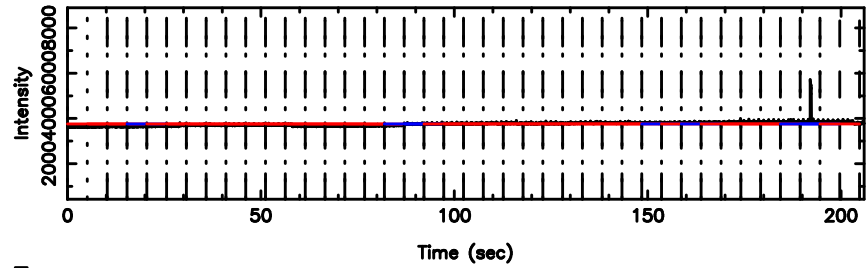

BLK: 8,SNR1: 0.76167 ,SNR2: 3.4400

Frequency (Hz)

K20240802141437

BLK: 8,SNR1: 8.7926 ,SNR2: 24.926

Frequency (Hz)

1107+109 2024/08/02 5.27UT TOYOKAWA-KISO

F20240802141440

BLK: 7,SNR1: 7.7713 ,SNR2: 21.127