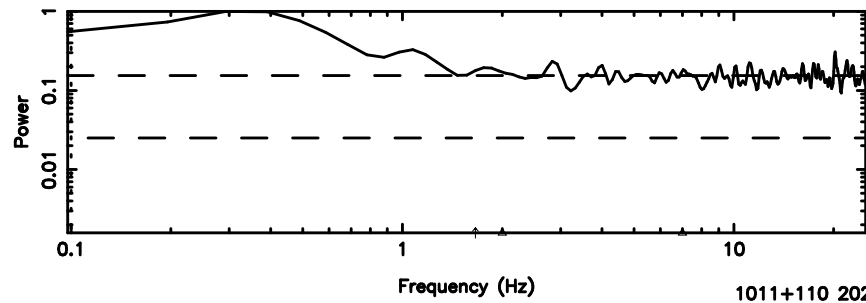

BLK: 8,SNR1: 0.12956 ,SNR2: 1.8291