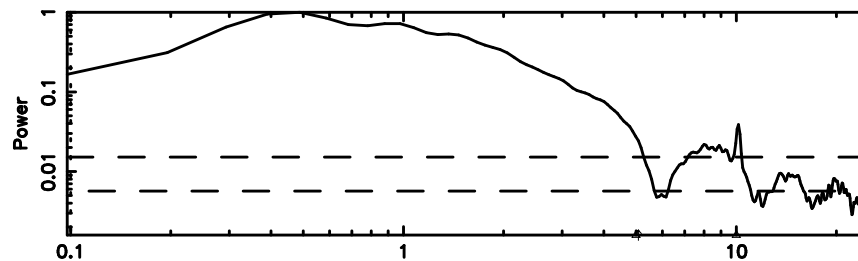

K20240802104142

BLK:20,SNR1: 3.9248 ,SNR2: 15.876

F20240802104144

BLK:24,SNR1: 0.88697 ,SNR2: 3.5998

Frequency (Hz)

K20240802104142

BLK:24,SNR1: 4.3767 ,SNR2: 18.488

Frequency (Hz)