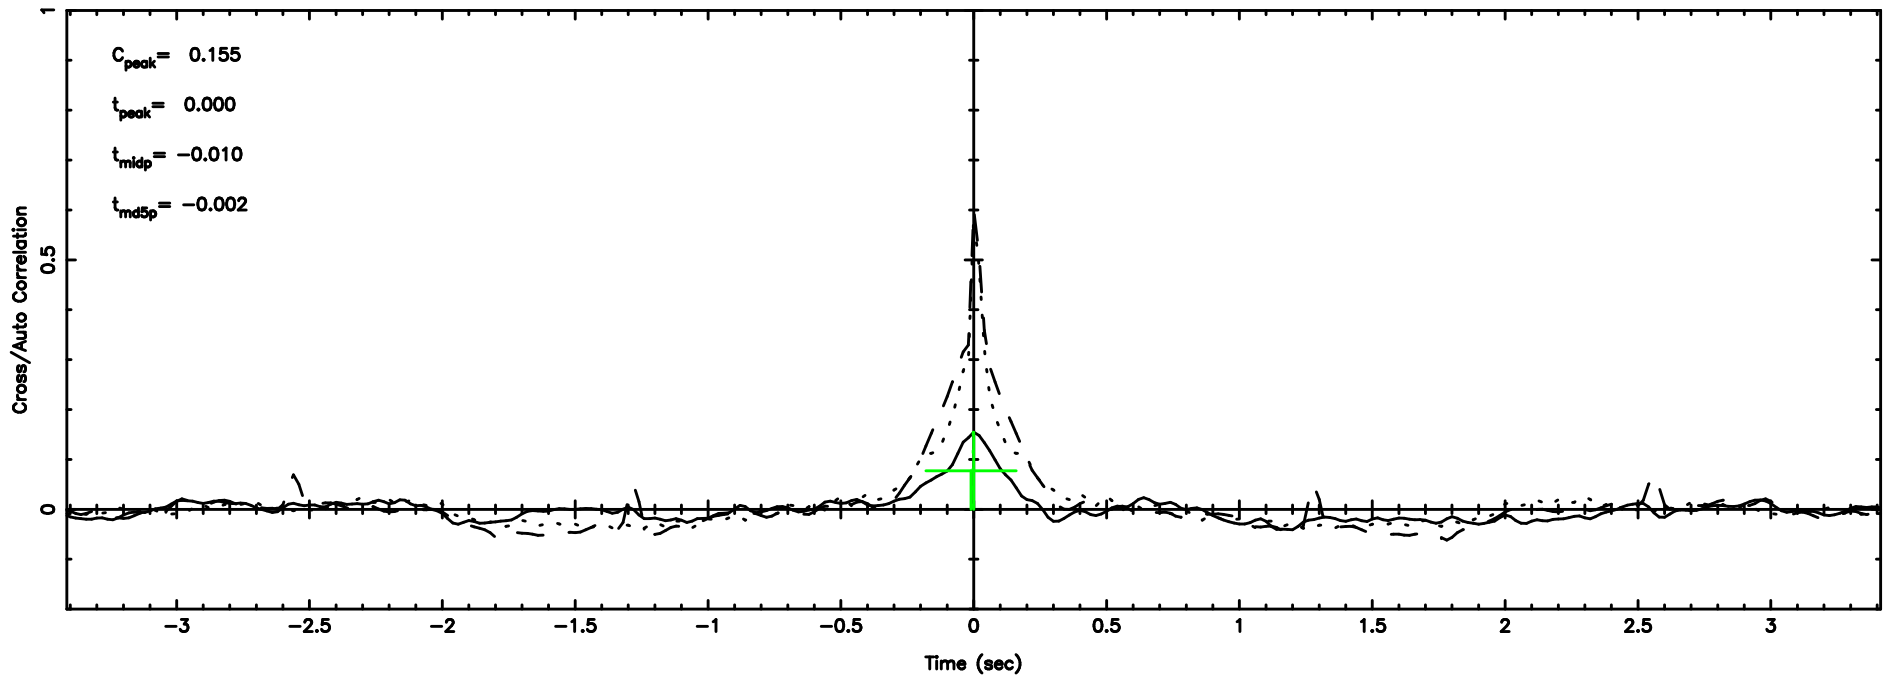

0302+341 2024/08/01 21.23UT TOYOKAWA-KISO

F20240802061209

BLK:16,SNR1: 2.5317 ,SNR2: 11.441

Frequency (Hz)

K20240802061206

BLK:16,SNR1: 6.5693 ,SNR2: 18.501

Frequency (Hz)

0302+341 2024/08/01 21.23UT FUJI -KISO