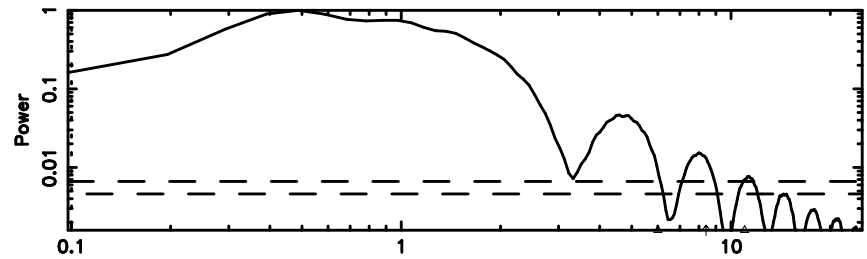

BLK:25,SNR1: 9.3056 ,SNR2: 22.993

Frequency (Hz)

T20240802163041

BLK:11,SNR1: 0.64309 ,SNR2: 1.6423

Frequency (Hz)

F20240802163041

BLK:11,SNR1: 0.27068 ,SNR2: 2.1232

Frequency (Hz)