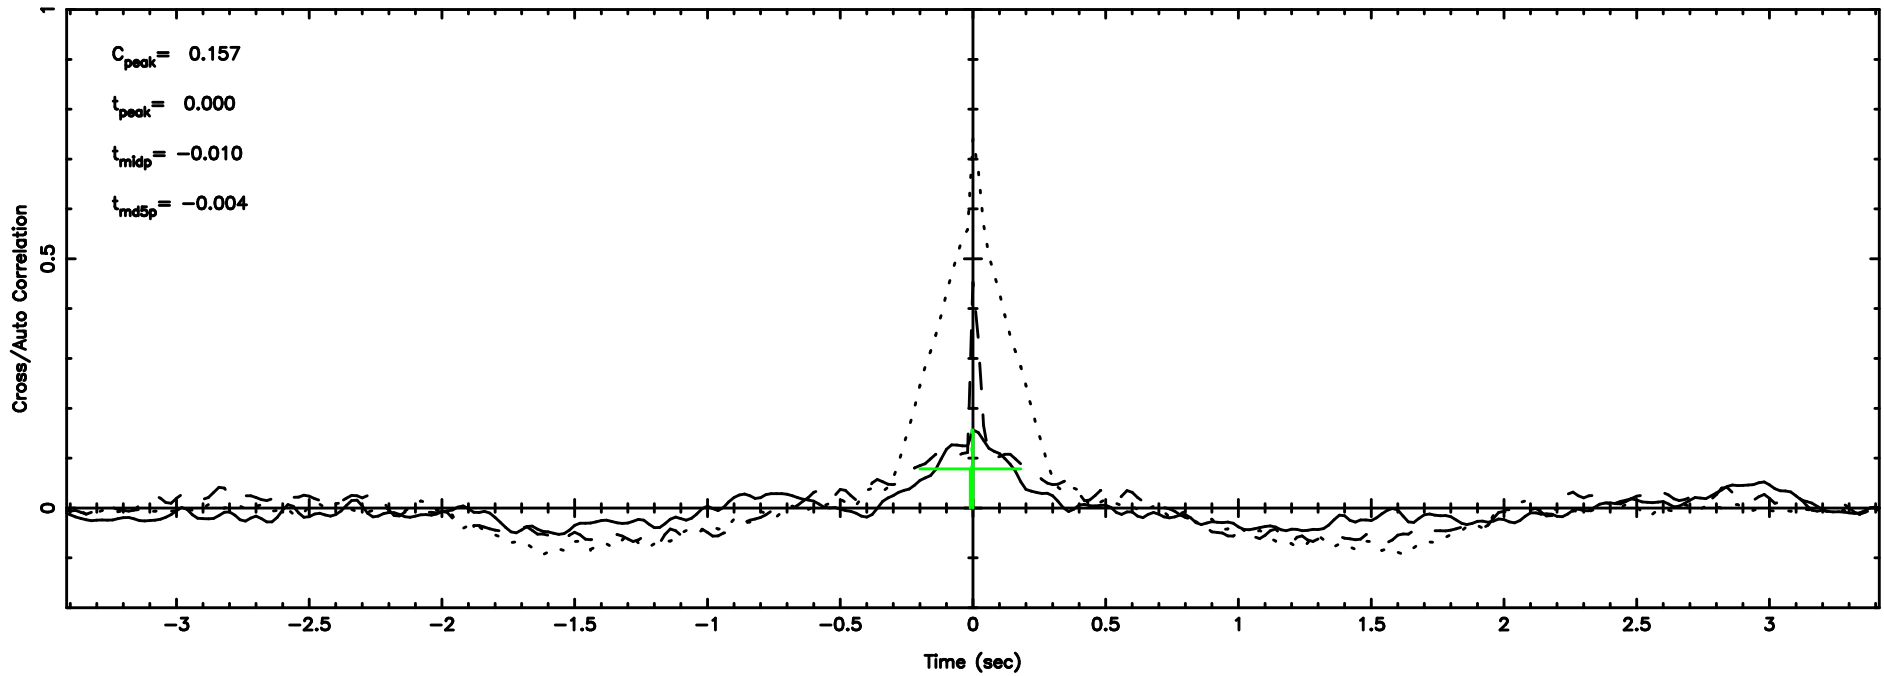

0333+32 2024/08/01 21.74UT TOYOKAWA-FUJI

T20240802064255

BLK: 6,SNR1: 0.21529 ,SNR2: 2.0774

Frequency (Hz)

K20240802064253

BLK: 6,SNR1: 2.6290 ,SNR2: 11.825

Frequency (Hz)

0333+32 2024/08/01 21.74UT TOYOKAWA-KISO