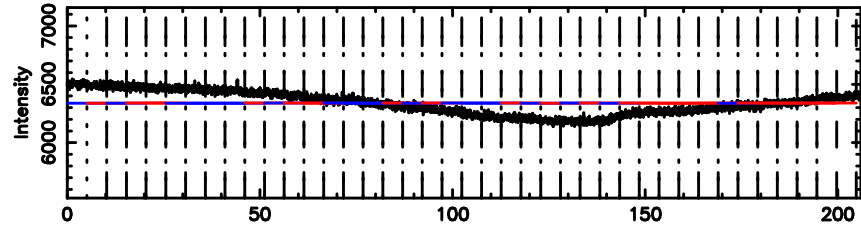

T20240802165158