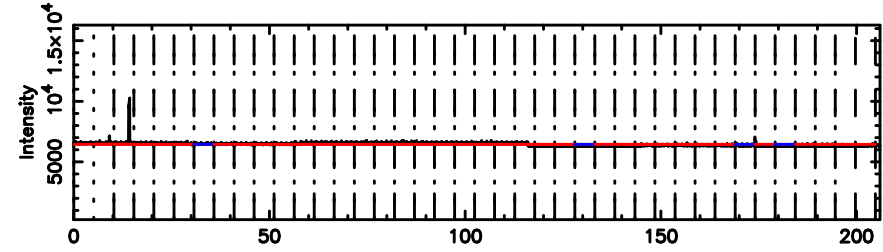

BLK: 4,SNR1: -0.20460E-01,SNR2: 0.53059

Frequency (Hz)

0258+350 2024/08/01 21.16UT FUJI -KISO

T20240802061208

BLK: 4,SNR1: 0.60408E-01,SNR2: 0.63241

Frequency (Hz)

F20240802061209

BLK: 4,SNR1: 1.0462 ,SNR2: 5.4270