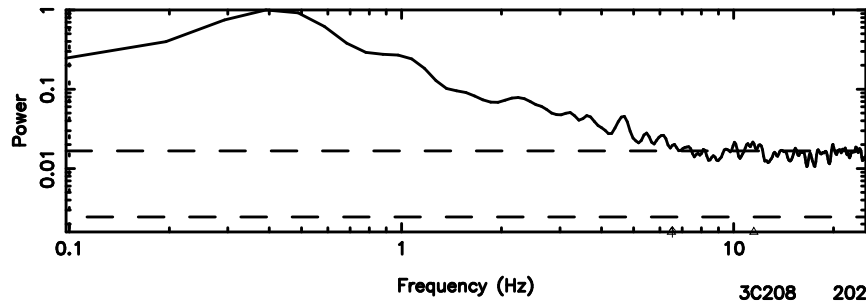

BLK:24,SNR1: 1.9808 ,SNR2: 6.2266

3C208 2024/08/02 3.00UT TOYOKAWA-KISO

K20240802115823