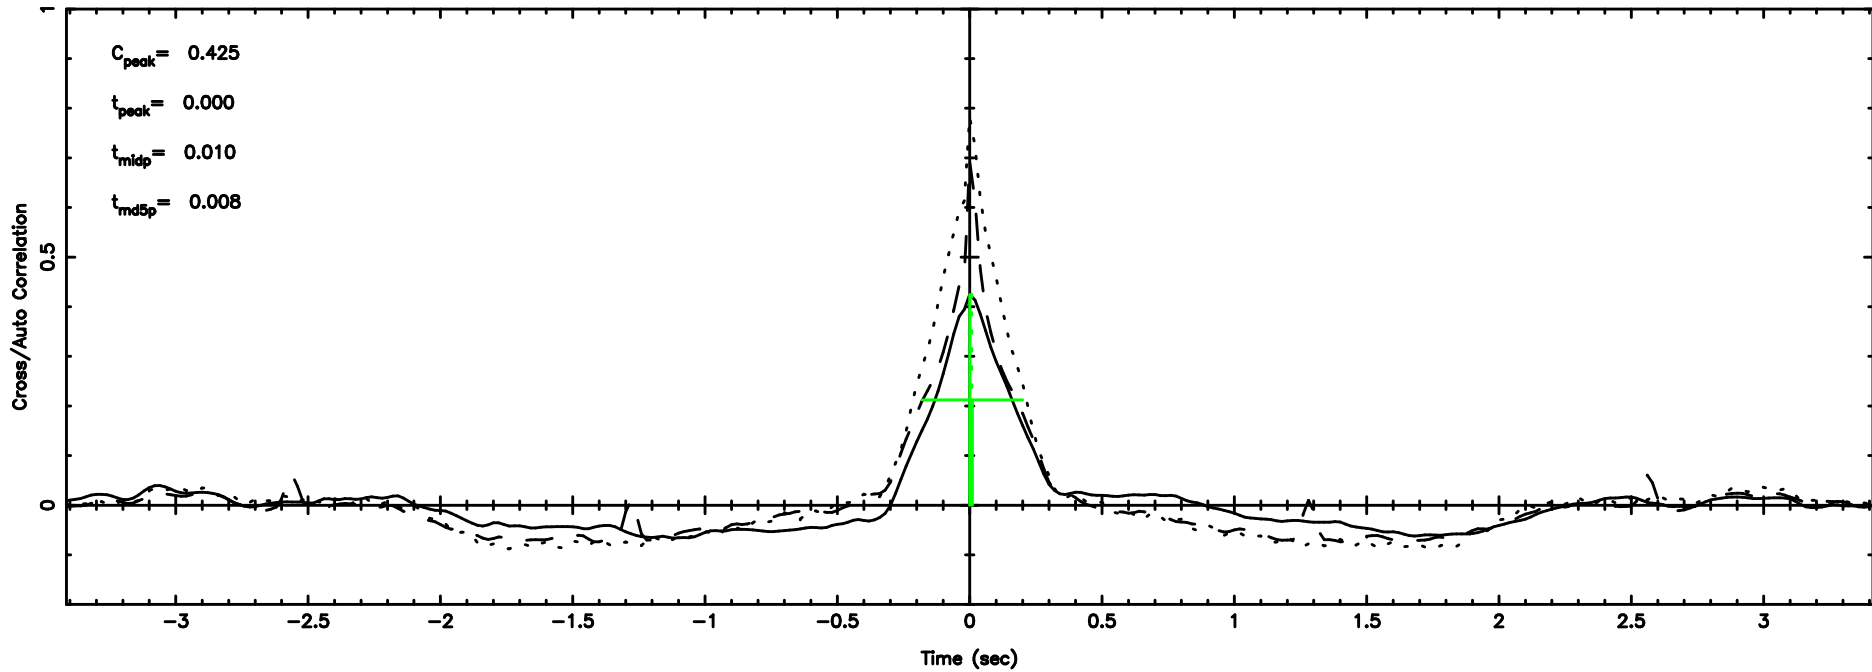

BLK:26,SNR1: 3.0858 ,SNR2: 10.682

3C152 2024/08/02 0.20UT FUJI -KISO

K20240802091022

BLK:26,SNR1: 8.4384 ,SNR2: 20.926

T20240802093246

BLK:22,SNR1: 7.9802 ,SNR2: 20.008

3C161 2024/08/02 0.57UT TOYOKAWA-FUJI