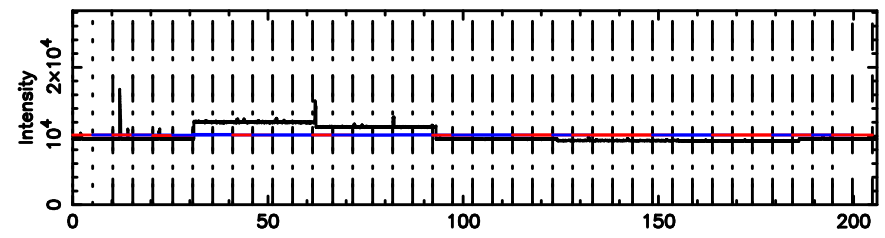

BLK:19,SNR1: 1.7811 ,SNR2: 4.5102

F20240802082710

BLK:19,SNR1: 2.9681 ,SNR2: 13.790

3C138 2024/08/01 23.48UT TOYOKAWA-FUJI

T20240802082710

BLK:22,SNR1: 2.0600 ,SNR2: 5.2070

Frequency (Hz)

K20240802082708