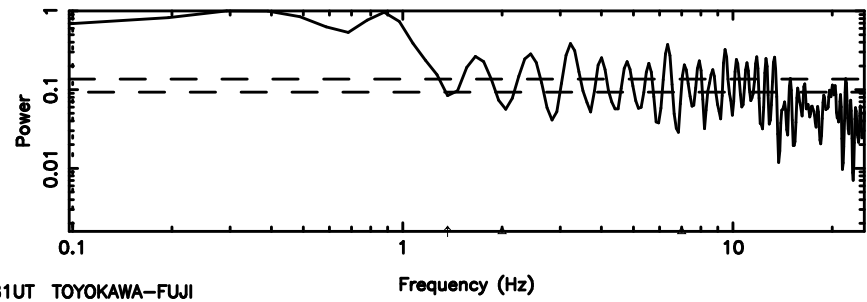

BLK: 2,SNR1: 0.47559E-01,SNR2: 3.7829