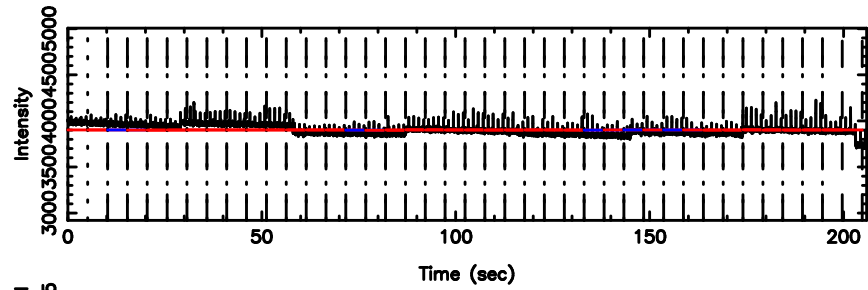

F20240802124143

BLK: 7,SNR1:-0.24184 ,SNR2: 1.1823

T20240802124143

BLK:28,SNR1: 0.40689 ,SNR2: 3.7065

3C222 2024/08/02 3.72UT TOYOKAWA-KISO

K20240802124140

BLK:28,SNR1: 0.43145 ,SNR2: 1.6973

F20240802124143