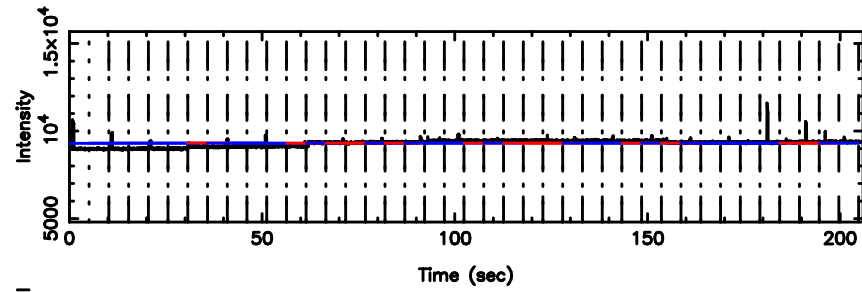

3C286 2024/08/02 7.62UT TOYOKAWA-KISO

F20240802163531

BLK:26,SNR1: 2.9410 ,SNR2: 13.931

Frequency (Hz)

K20240802163528

BLK:26,SNR1: 13.021 ,SNR2: 21.720

Frequency (Hz)

3C286 2024/08/02 7.62UT FUJI -KISO