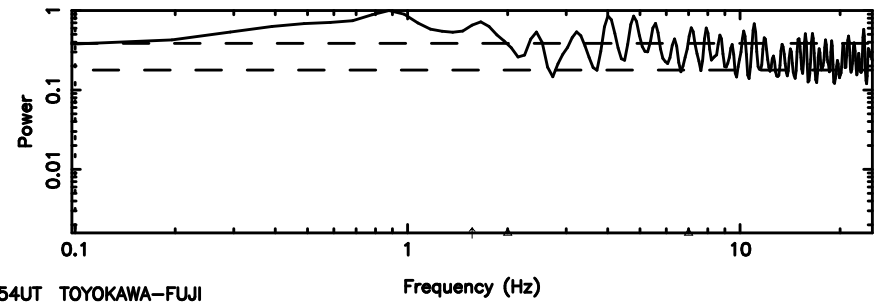

BLK: 7,SNR1:-0.11723 ,SNR2: 0.71819

0821+394 2024/08/02 2.54UT TOYOKAWA-FUJI