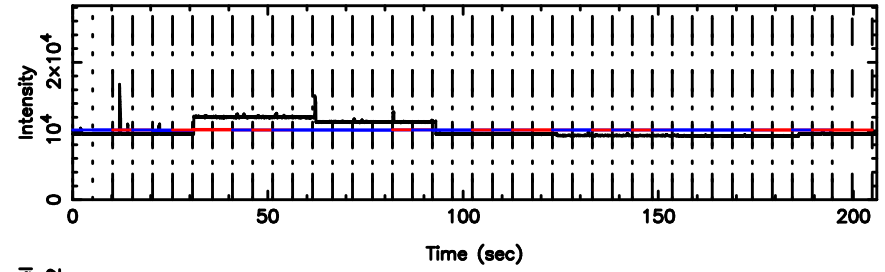

BLK:22,SNR1: 29.210 ,SNR2: 33.518

Frequency (Hz)

3C138 2024/08/01 23.48UT TOYOKAWA-KISO

F20240802082710

BLK:24,SNR1: 3.0264 ,SNR2: 14.017

3C138 2024/08/01 23.48UT FUJI -KISO

K20240802082708

BLK:24,SNR1: 25.909 ,SNR2: 29.570