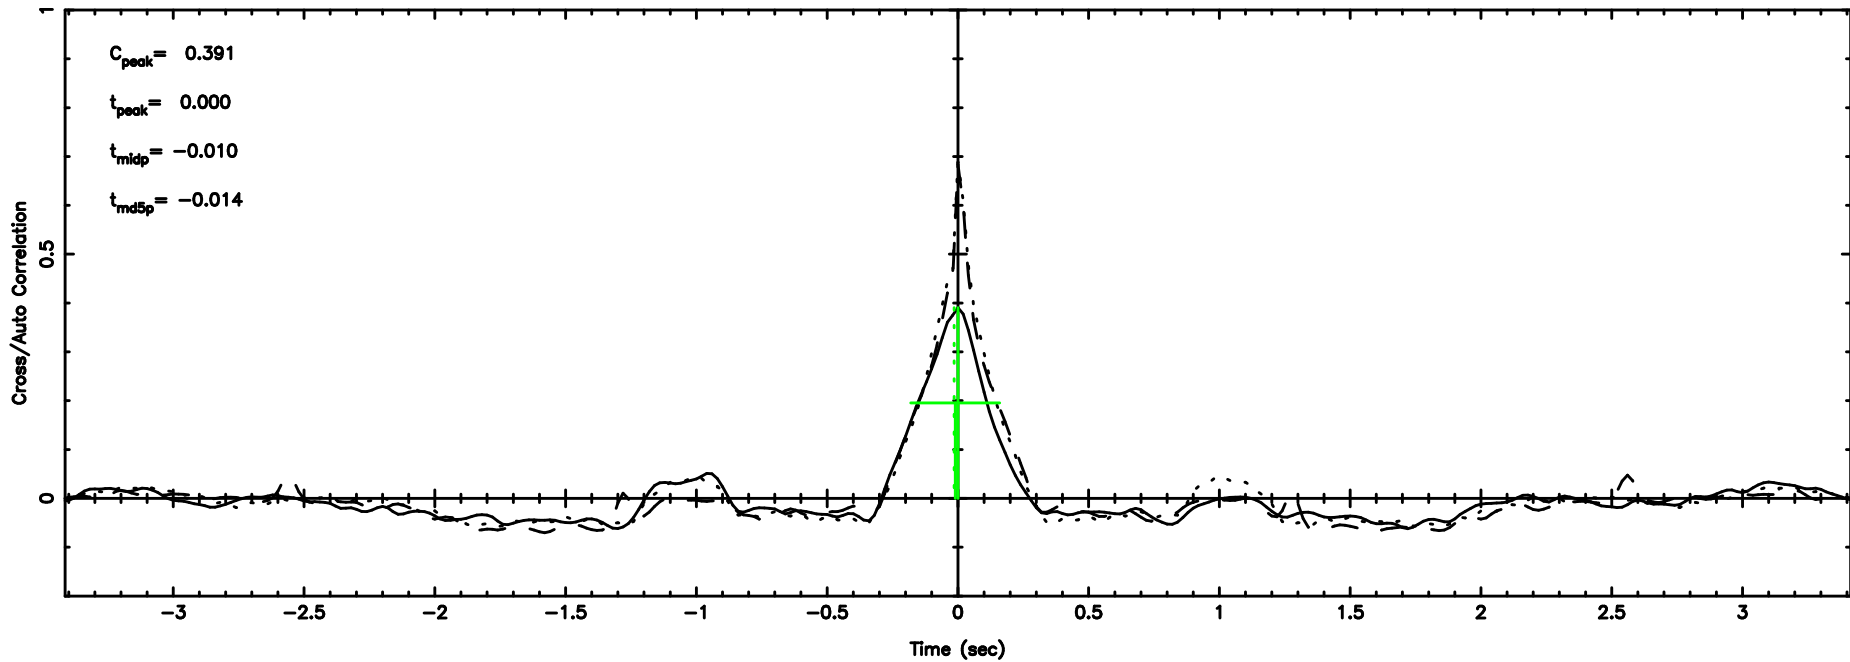

Frequency (Hz)

K20240802165156

BLK:22,SNR1: 9.2196 ,SNR2: 23.006

Frequency (Hz)

1345+12 2024/08/02 7.89UT FUJI -KISO

T20240802170218

BLK:21,SNR1: 1.4521 ,SNR2: 3.9707

Frequency (Hz)