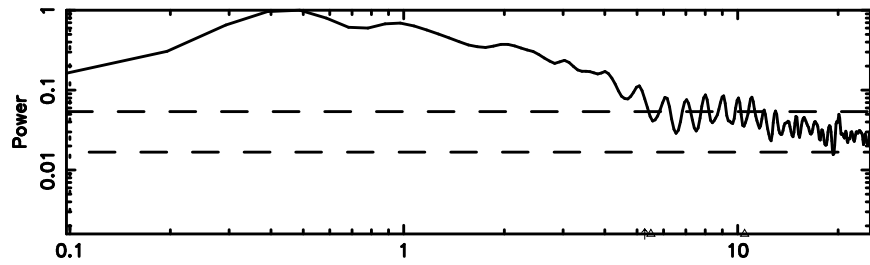

BLK:21,SNR1: 1.1300 ,SNR2: 4.9180