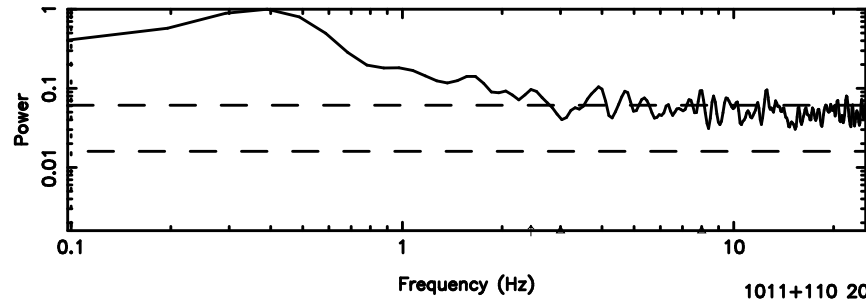

BLK: 8,SNR1: 0.12956 ,SNR2: 1.8291

K20240802131918

BLK: 8,SNR1: 0.68032 ,SNR2: 5.5738

1011+110 2024/08/02 4.35UT TOYOKAWA-KISO

F20240802131921

BLK:15,SNR1: 0.30472 ,SNR2: 3.3813

K20240802131918

BLK:15,SNR1: 1.8539 ,SNR2: 7.6484