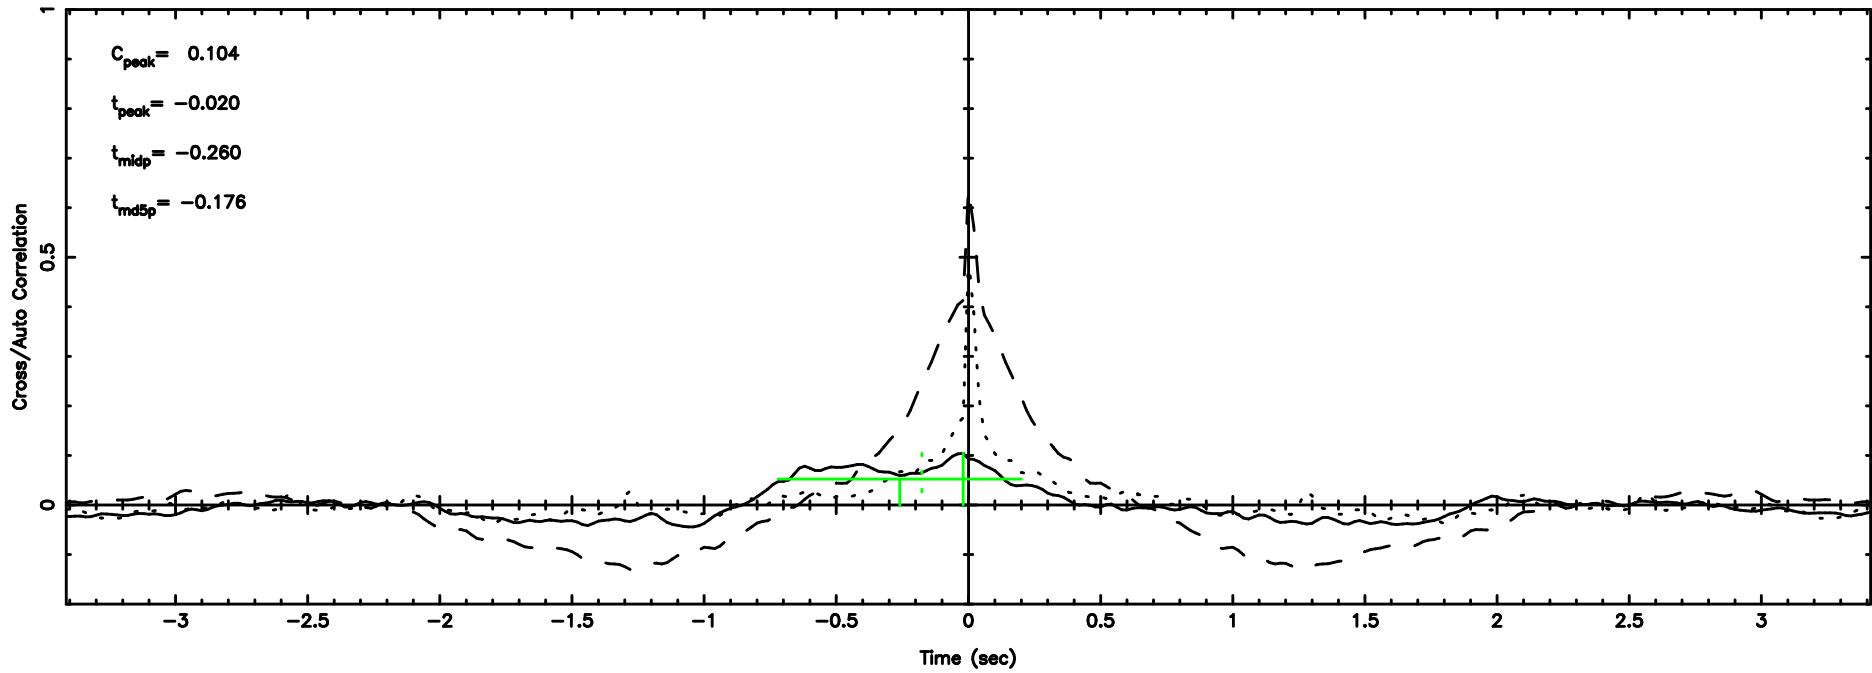

BLK:18,SNR1: 1.1817 ,SNR2: 4.3567

F20240802103130

BLK:18,SNR1: 0.34920 ,SNR2: 1.0442

0723+10 2024/08/02 1.55UT TOYOKAWA-FUJI

T20240802103130

BLK:20,SNR1: 1.3911 ,SNR2: 5.3829

0723+10 2024/08/02 1.55UT TOYOKAWA-KISO