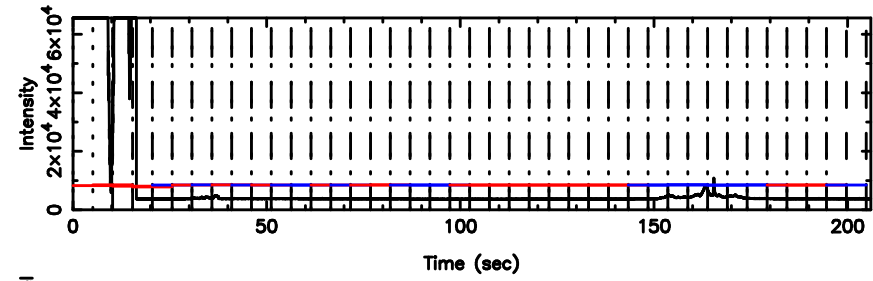

1011+110 2024/08/02 4.35UT FUJI -KISO

T20240802132702

BLK:17,SNR1: 462.54 ,SNR2: 1647.2

F20240802132702

BLK:17,SNR1: 123.02 ,SNR2: 520.90

3C241 2024/08/02 4.48UT TOYOKAWA-FUJI

T20240802132702

BLK:23,SNR1: 344.71 ,SNR2: 1206.5