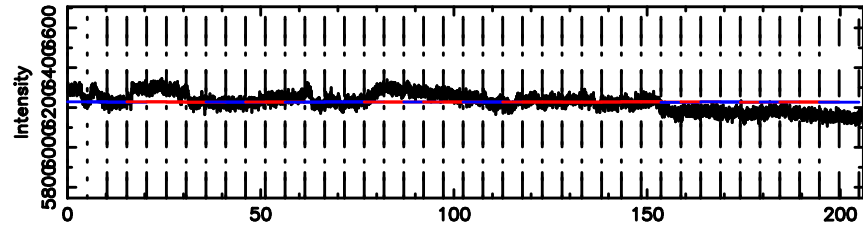

T20240802144815