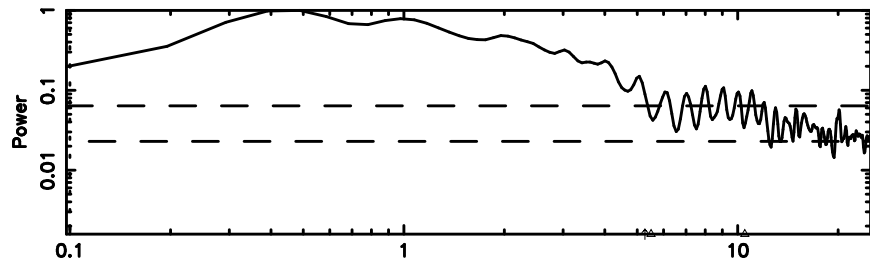

BLK:12,SNR1: 1.1107 ,SNR2: 4.9870