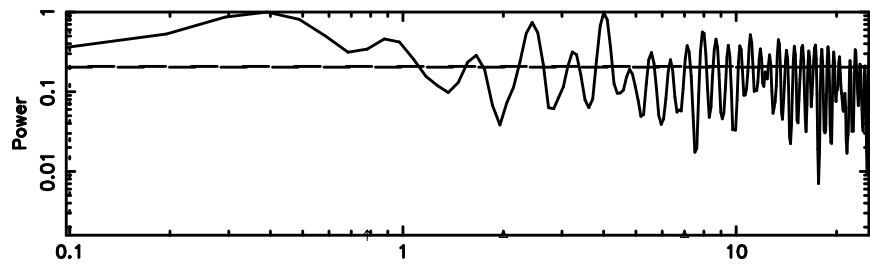

BLK: 1,SNR1: 0.65764E-02,SNR2: 2.0696