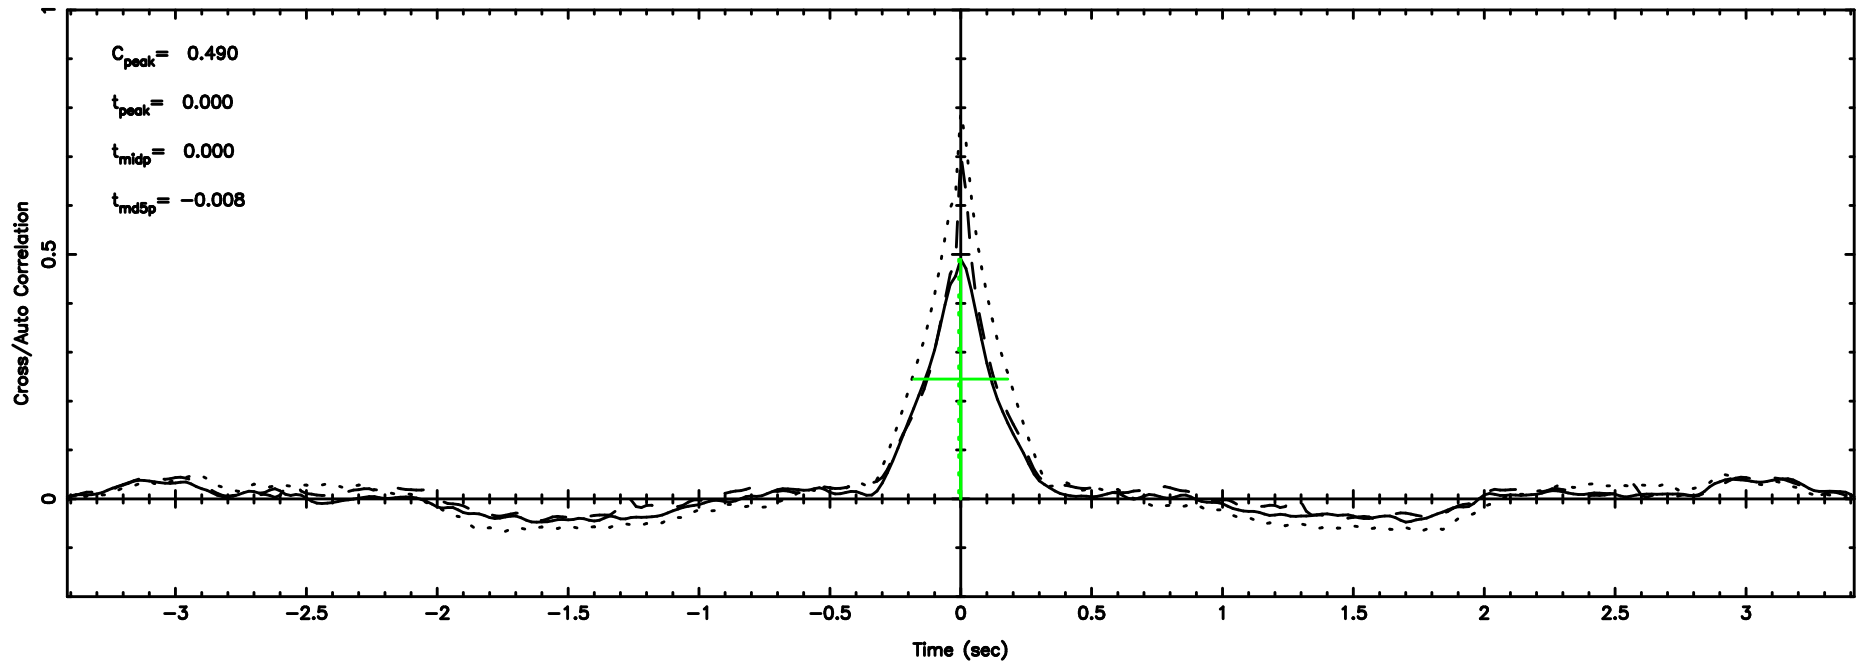

BLK:25,SNR1: 9.3056 ,SNR2: 22.993

Frequency (Hz)

T20240802163041

BLK:11,SNR1: 0.64309 ,SNR2: 1.6423

Frequency (Hz)

F20240802163041

BLK:11,SNR1: 0.27068 ,SNR2: 2.1232

Frequency (Hz)