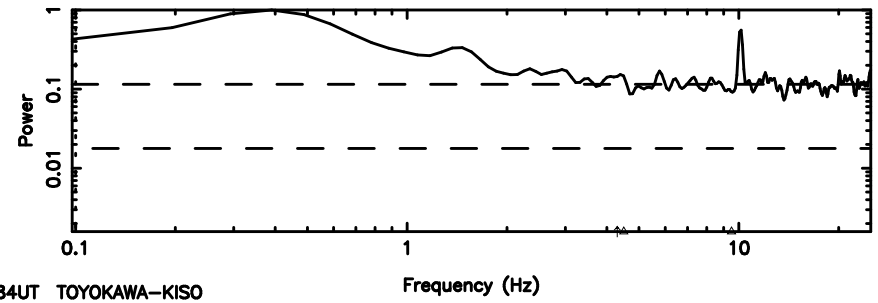

0941-08 2024/08/02 3.84UT TOYOKAWA-FUJI

T20240802124843

BLK:18,SNR1: 0.91655 ,SNR2: 3.7674

K20240802124840

BLK:18,SNR1: 0.33482 ,SNR2: 1.3739

0941-08 2024/08/02 3.84UT TOYOKAWA-KISO

F20240802124843

BLK: 4,SNR1:-0.37814 ,SNR2: 0.72953