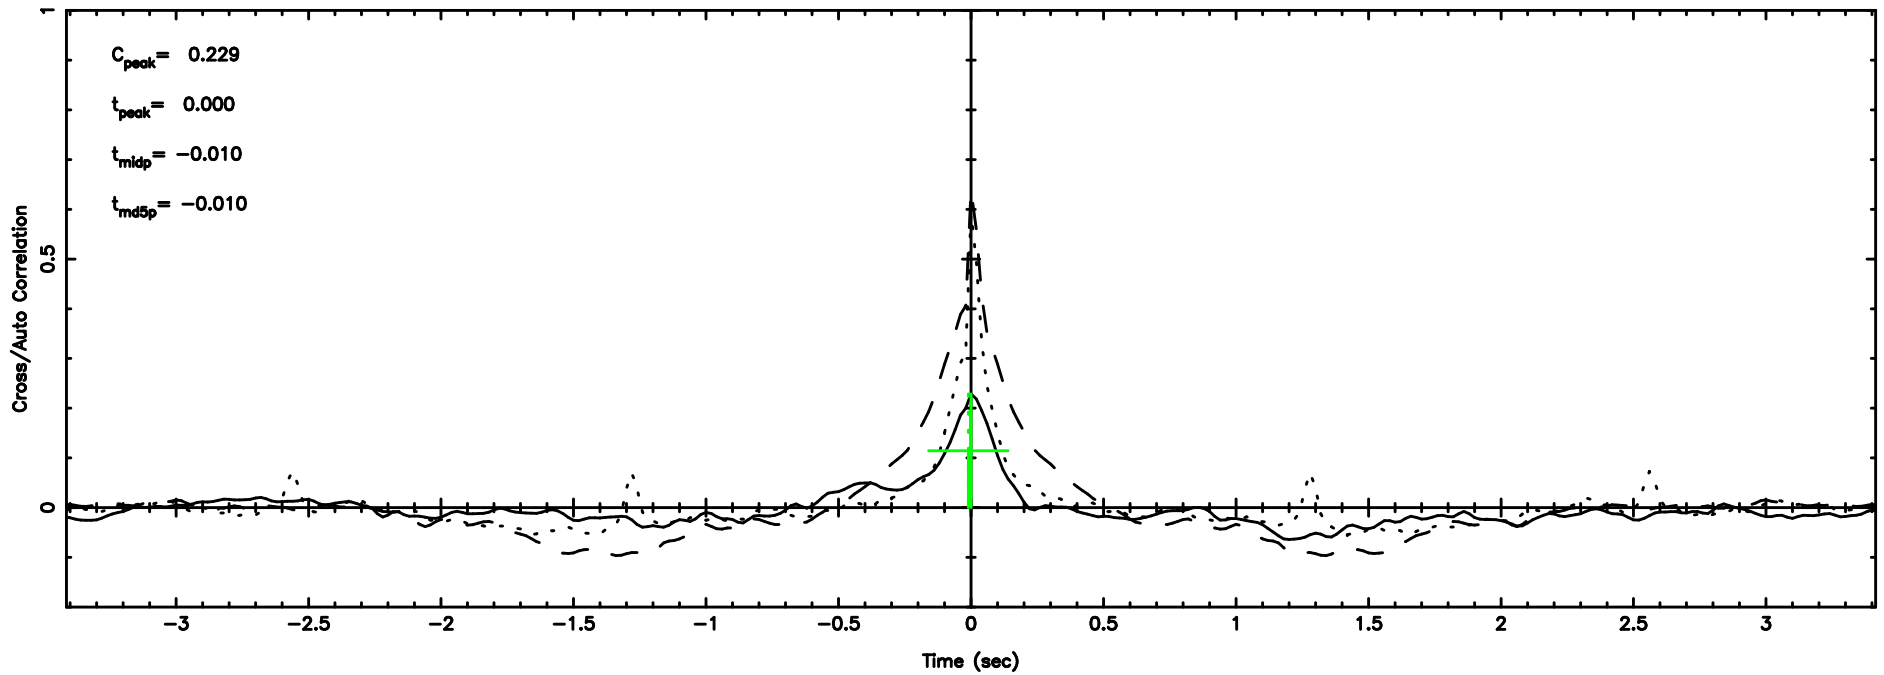

T20240802084044

BLK:12,SNR1: 1.1107 ,SNR2: 4.9870

Frequency (Hz)

F20240802084044

BLK:12,SNR1: 0.85091 ,SNR2: 3.4509

Frequency (Hz)

0531+194 2024/08/01 23.71UT TOYOKAWA-FUJI

T20240802084044