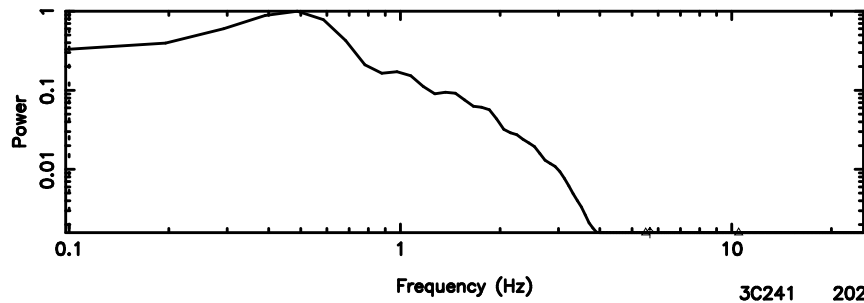

BLK:17,SNR1: 462.54 ,SNR2: 1647.2