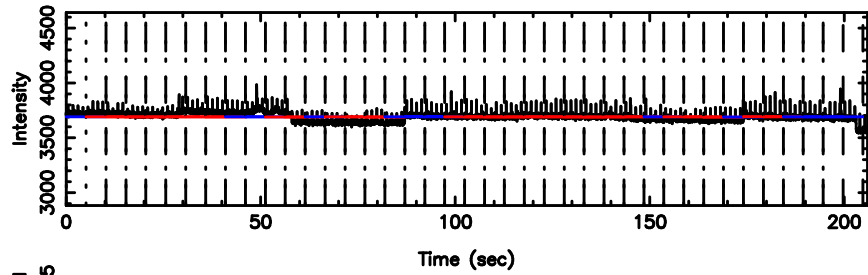

F20240802104946