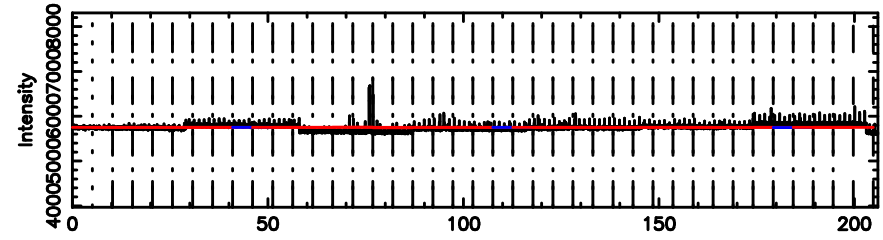

Frequency (Hz)

F20240802065557