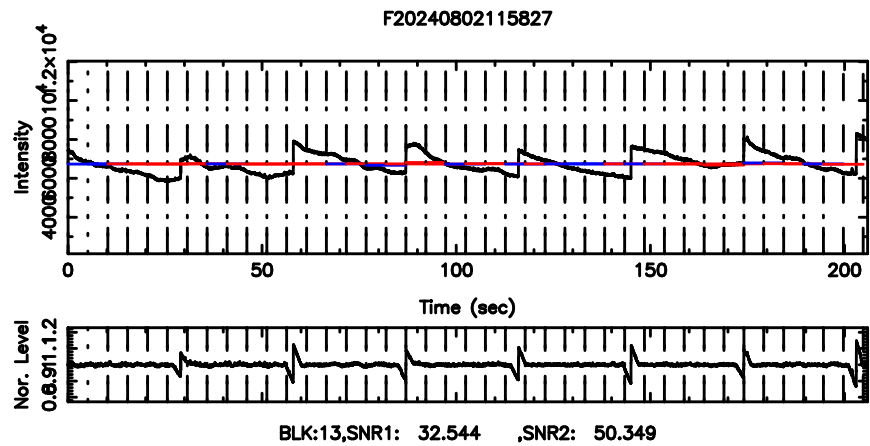

3C208 2024/08/02 3.00UT FUJI -KISO