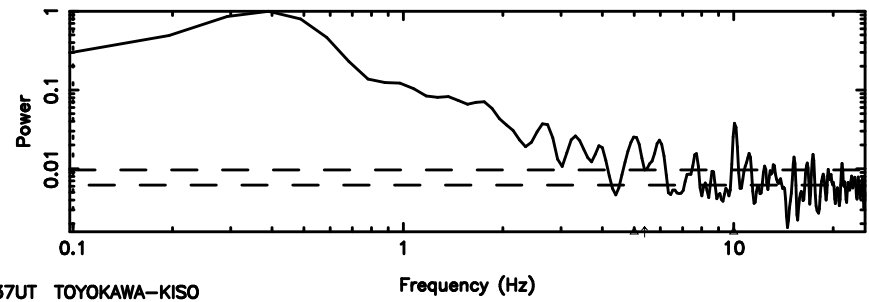

T20240802152030

BLK: 2,SNR1: 0.14426E-01,SNR2: 0.61811

K20240802152028

BLK: 2,SNR1: 2.5448 ,SNR2: 10.062

1213-17 2024/08/02 6.37UT TOYOKAWA-KISO

F20240802152030

No.Good Data

Frequency (Hz)