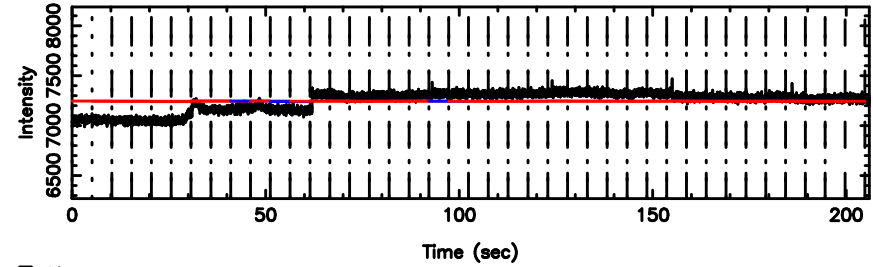

K20240802134302