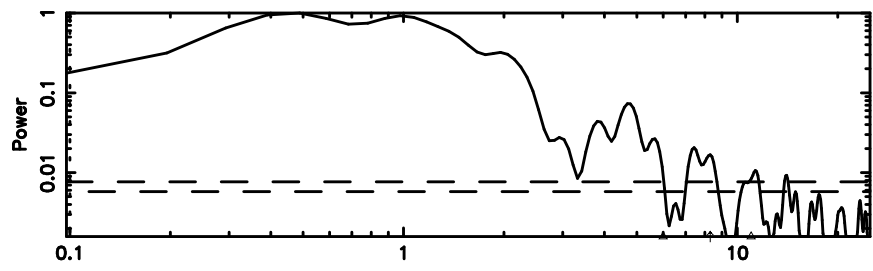

BLK:29,SNR1: 2.8178 ,SNR2: 13.432

Frequency (Hz)

T20240802090125

BLK:32,SNR1: 8.7028 ,SNR2: 21.816

Frequency (Hz)

F20240802090125

BLK:32,SNR1: 8.3294 ,SNR2: 21.089

Frequency (Hz)