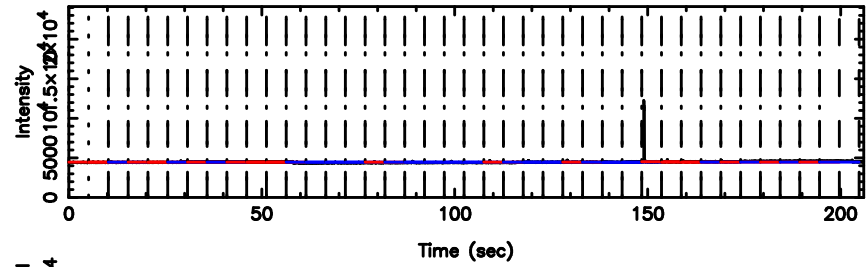

Frequency (Hz)

F20240802155303