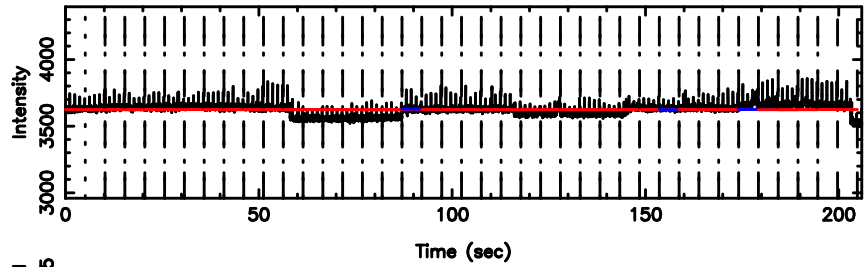

F20240802142417

BLK: 3,SNR1:-0.13688 ,SNR2: 1.6063