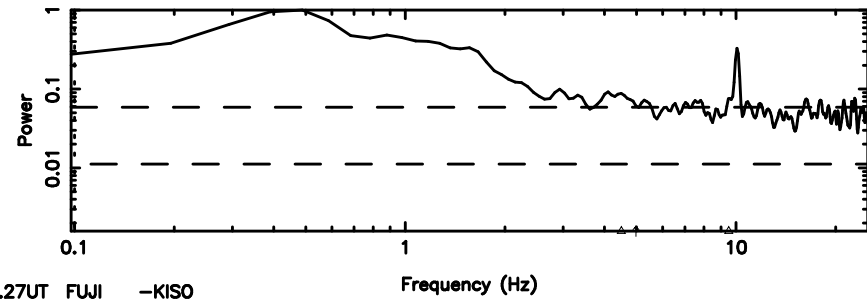

BLK: 7,SNR1: 0.69616 ,SNR2: 2.8468

1107+109 2024/08/02 5.27UT FUJI -KISO