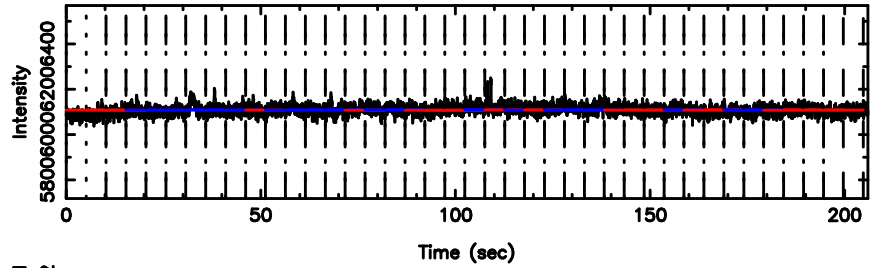

T20240802104144