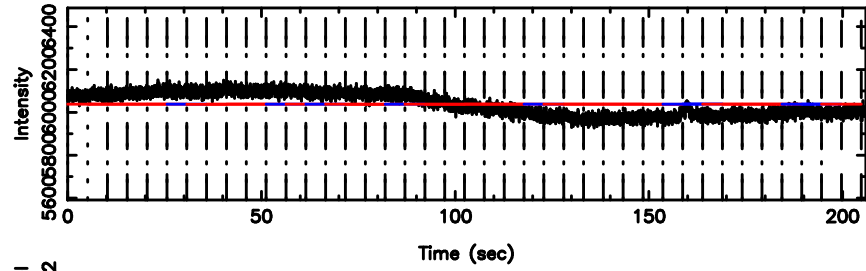

T20240802131921