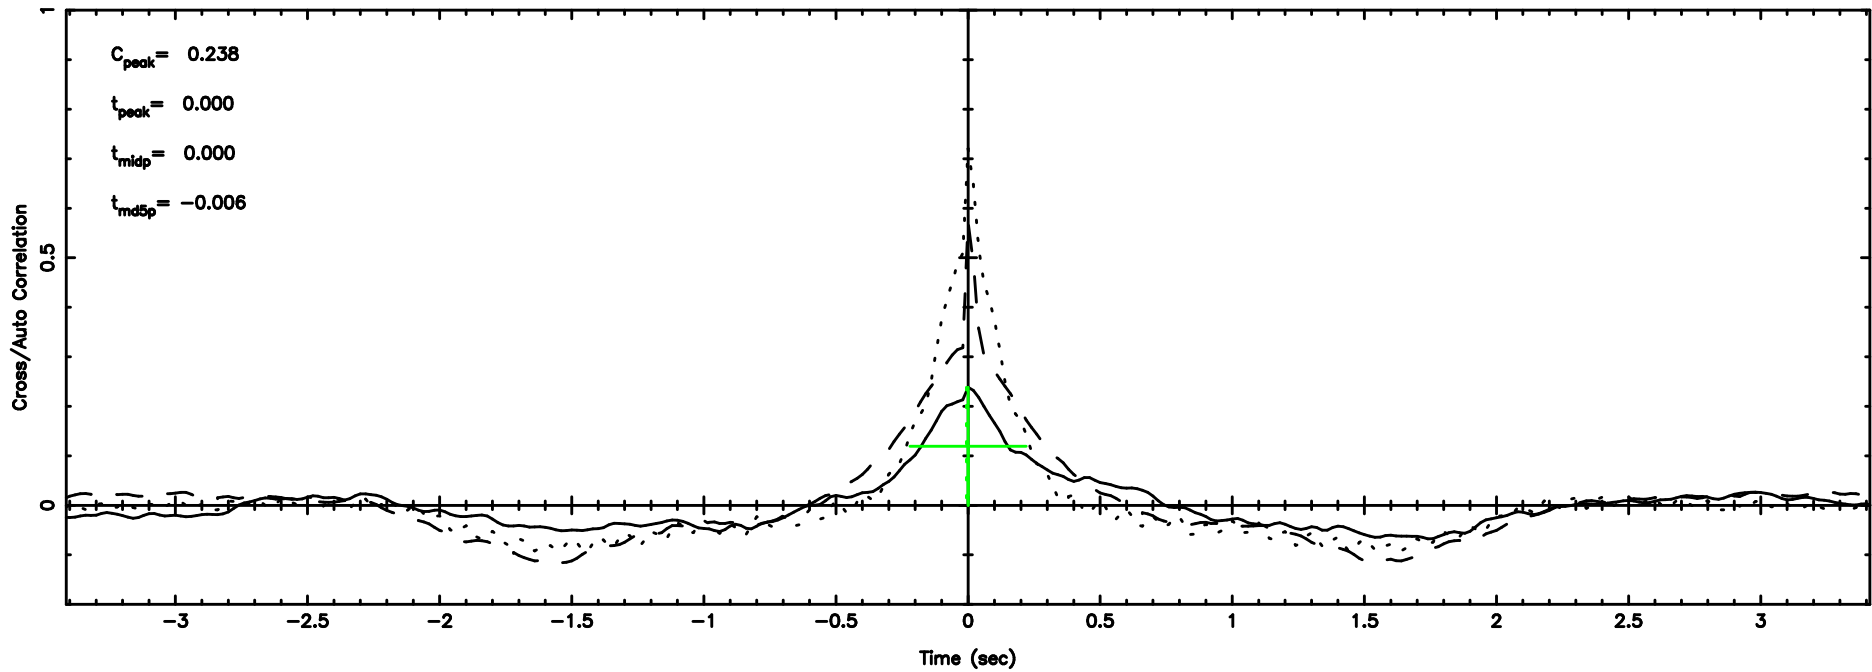

K20240802104142

BLK:20,SNR1: 3.9248 ,SNR2: 15.876

F20240802104144

BLK:24,SNR1: 0.88697 ,SNR2: 3.5998

Frequency (Hz)

K20240802104142

BLK:24,SNR1: 4.3767 ,SNR2: 18.488

Frequency (Hz)