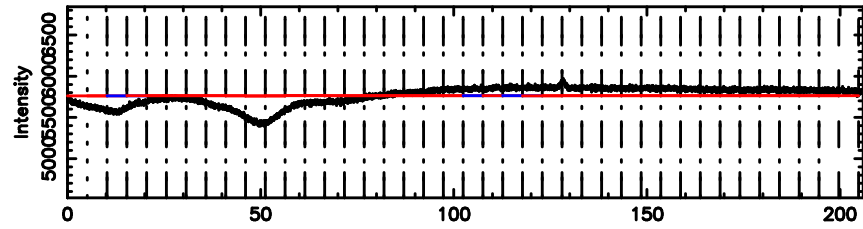

BLK: 3,SNR1: 0.29100 ,SNR2: 1.1538

Frequency (Hz)

F20240802145442

BLK: 3,SNR1:-0.16533 ,SNR2: 0.43890

Frequency (Hz)

3C267 2024/08/02 5.94UT TOYOKAWA-FUJI

T20240802145442

BLK: 6,SNR1: 0.30300E-01,SNR2: 0.41116