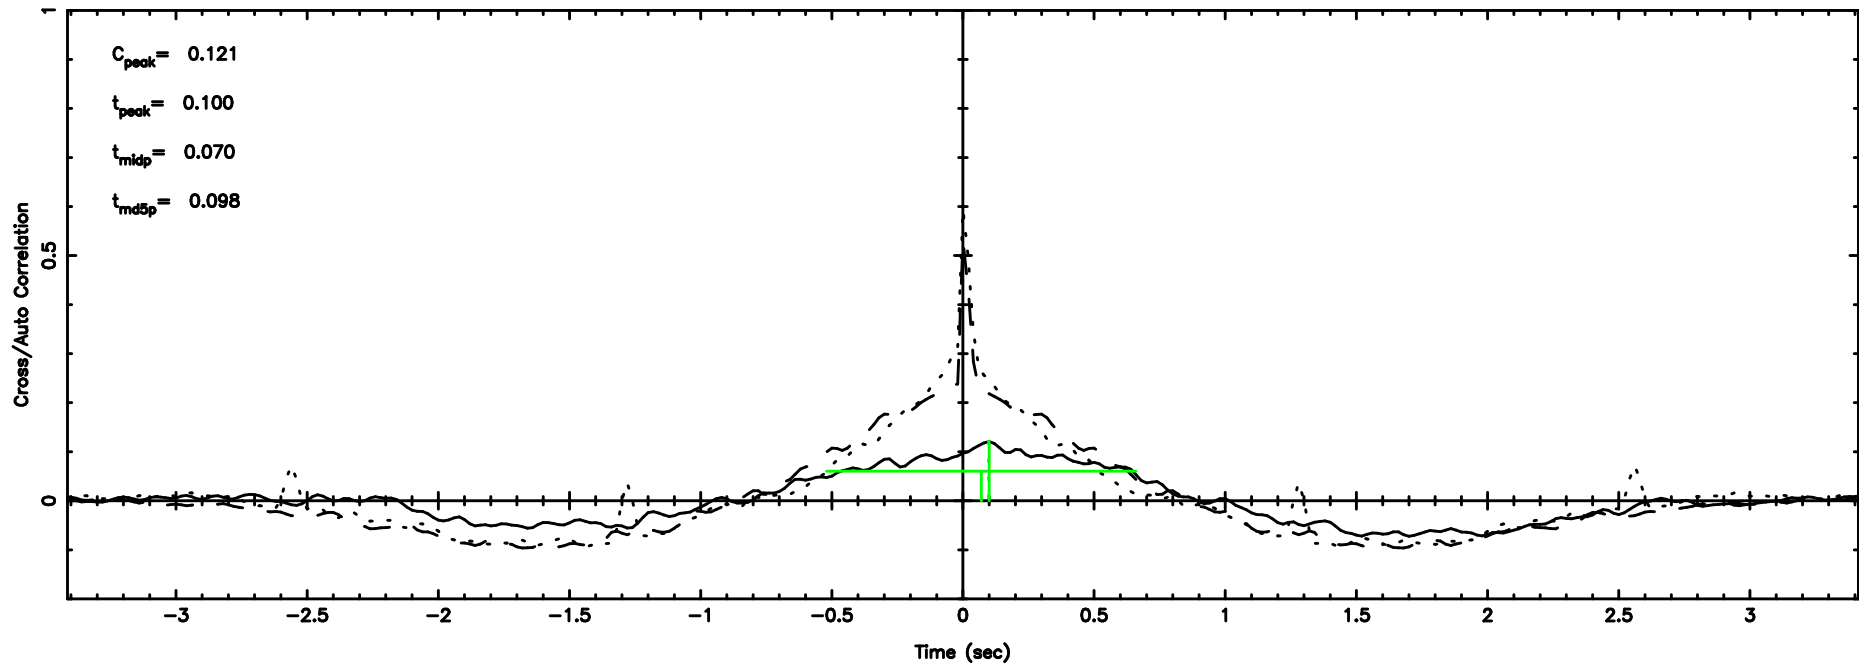

Frequency (Hz)

3C263.1 2024/08/02 5.83UT TOYOKAWA-FUJI