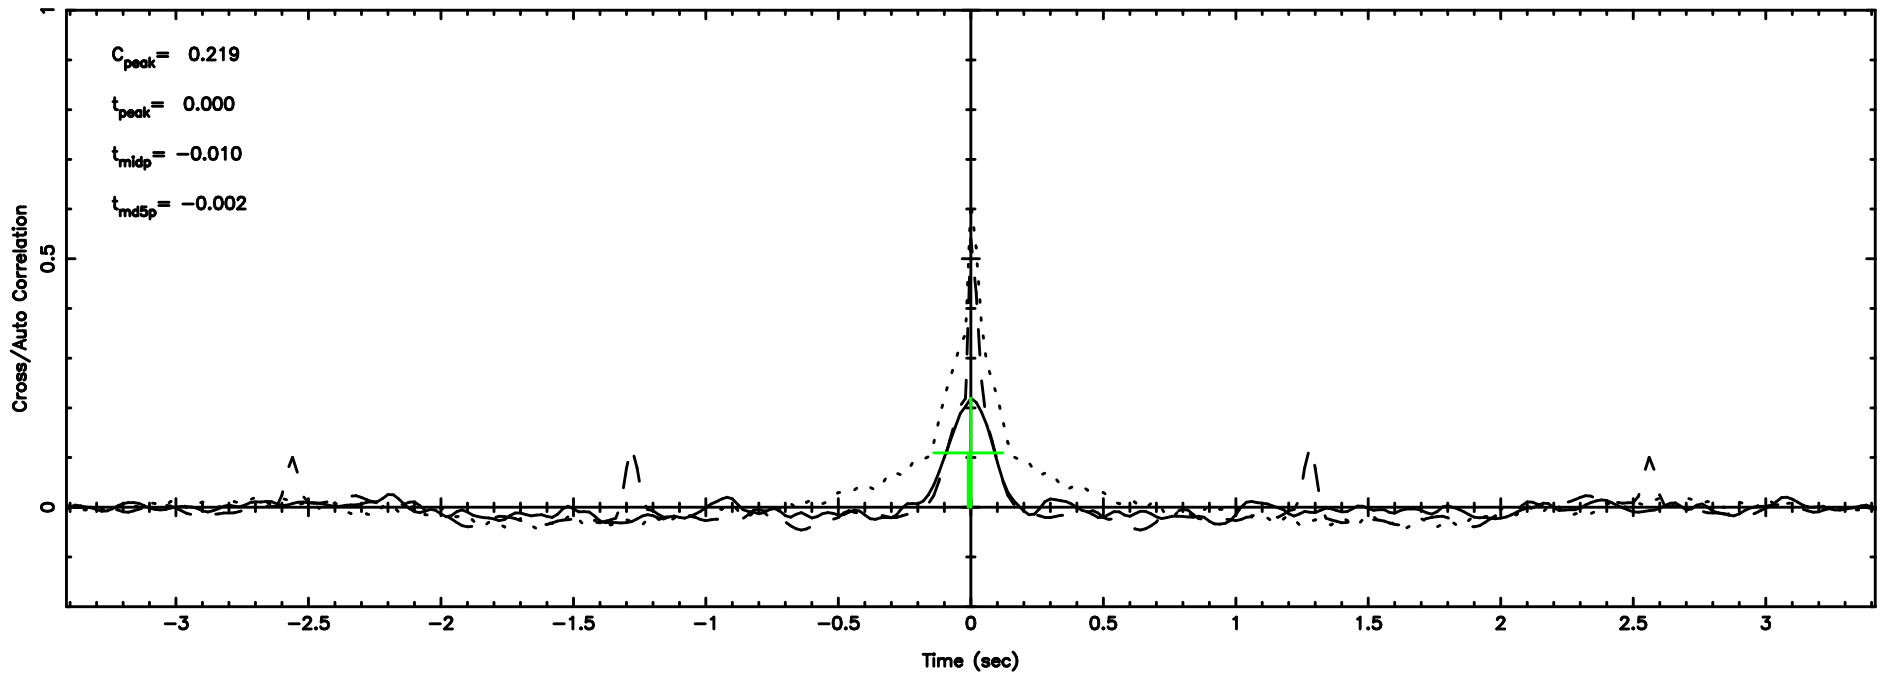

Frequency (Hz)

K20240802084041

BLK:15,SNR1: 17.962 ,SNR2: 30.412

Frequency (Hz)

0531+194 2024/08/01 23.71UT FUJI -KISO

T20240802084903

BLK:22,SNR1: 2.6747 ,SNR2: 12.054

Frequency (Hz)