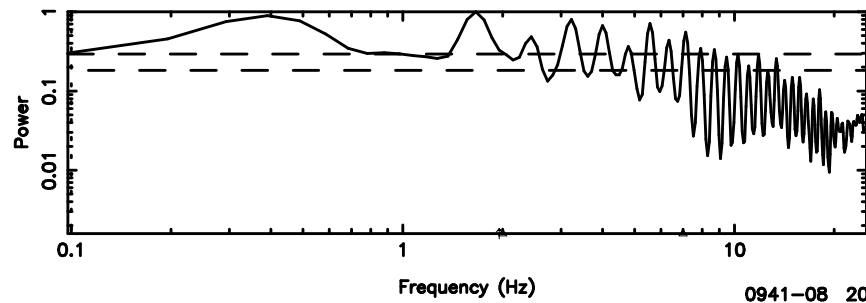

0941-08 2024/08/02 3.84UT TOYOKAWA-FUJI

T20240802124843

BLK:18,SNR1: 0.91655 ,SNR2: 3.7674

K20240802124840

BLK:18,SNR1: 0.33482 ,SNR2: 1.3739

0941-08 2024/08/02 3.84UT TOYOKAWA-KISO

F20240802124843

BLK: 4,SNR1:-0.37814 ,SNR2: 0.72953