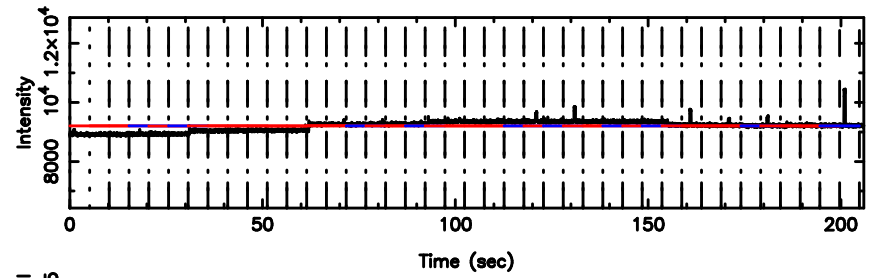

Frequency (Hz)

K20240802163038