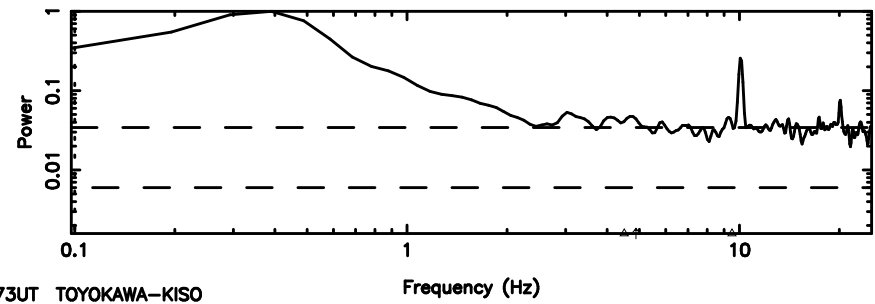

BLK:19,SNR1: 0.80958 ,SNR2: 2.9733

0834-19 2024/08/02 2.73UT TOYOKAWA-KISO