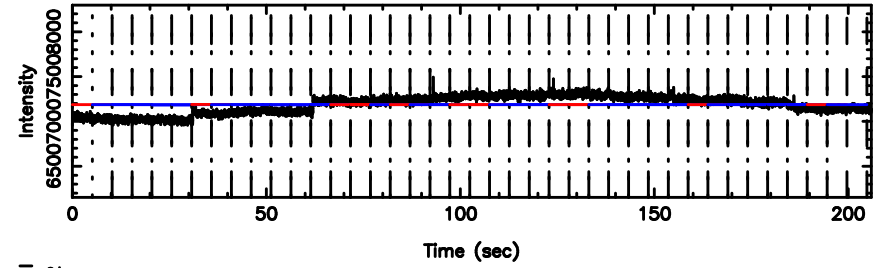

F20240802124143

BLK: 7,SNR1:-0.24184 ,SNR2: 1.1823

T20240802124143

BLK:28,SNR1: 0.40689 ,SNR2: 3.7065

3C222 2024/08/02 3.72UT TOYOKAWA-KISO

K20240802124140

BLK:28,SNR1: 0.43145 ,SNR2: 1.6973

F20240802124143