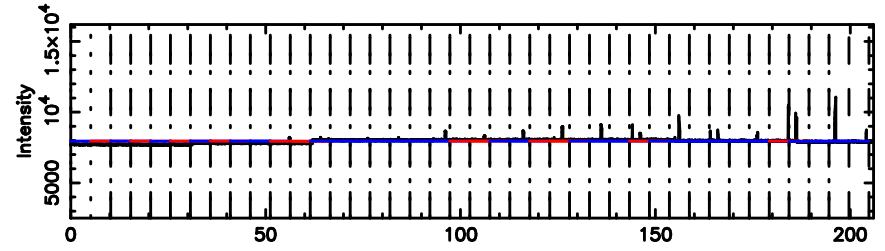

Frequency (Hz)

3C161 2024/08/02 0.57UT FUJI -KISO

K20240802093243