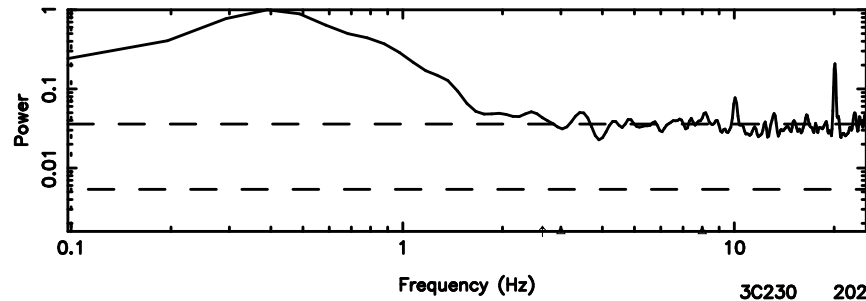

3C230 2024/08/02 3.98UT TOYOKAWA-KISO

K20240802125702