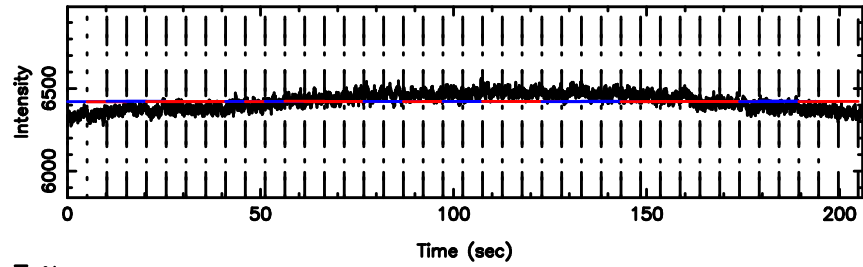

BLK: 9,SNR1:-0.34508E-02,SNR2: 2.9217

Frequency (Hz)

3C273 2024/08/02 6.59UT TOYOKAWA-FUJI

T20240802153347

BLK:16,SNR1: 1.2176 ,SNR2: 3.2595

K20240802153344

BLK:16,SNR1: 0.28565 ,SNR2: 1.1820

3C273 2024/08/02 6.59UT TOYOKAWA-KISO