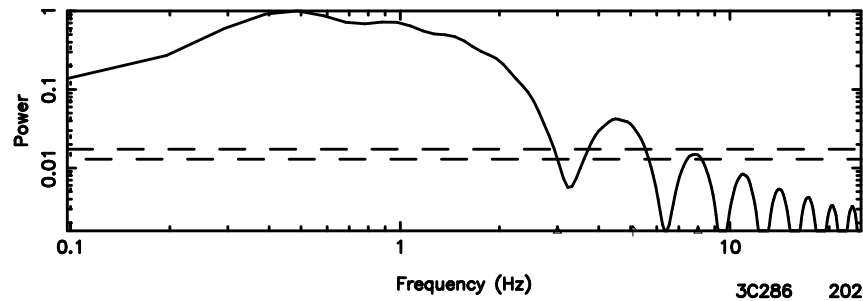

BLK:15,SNR1: 2.7042 ,SNR2: 12.960