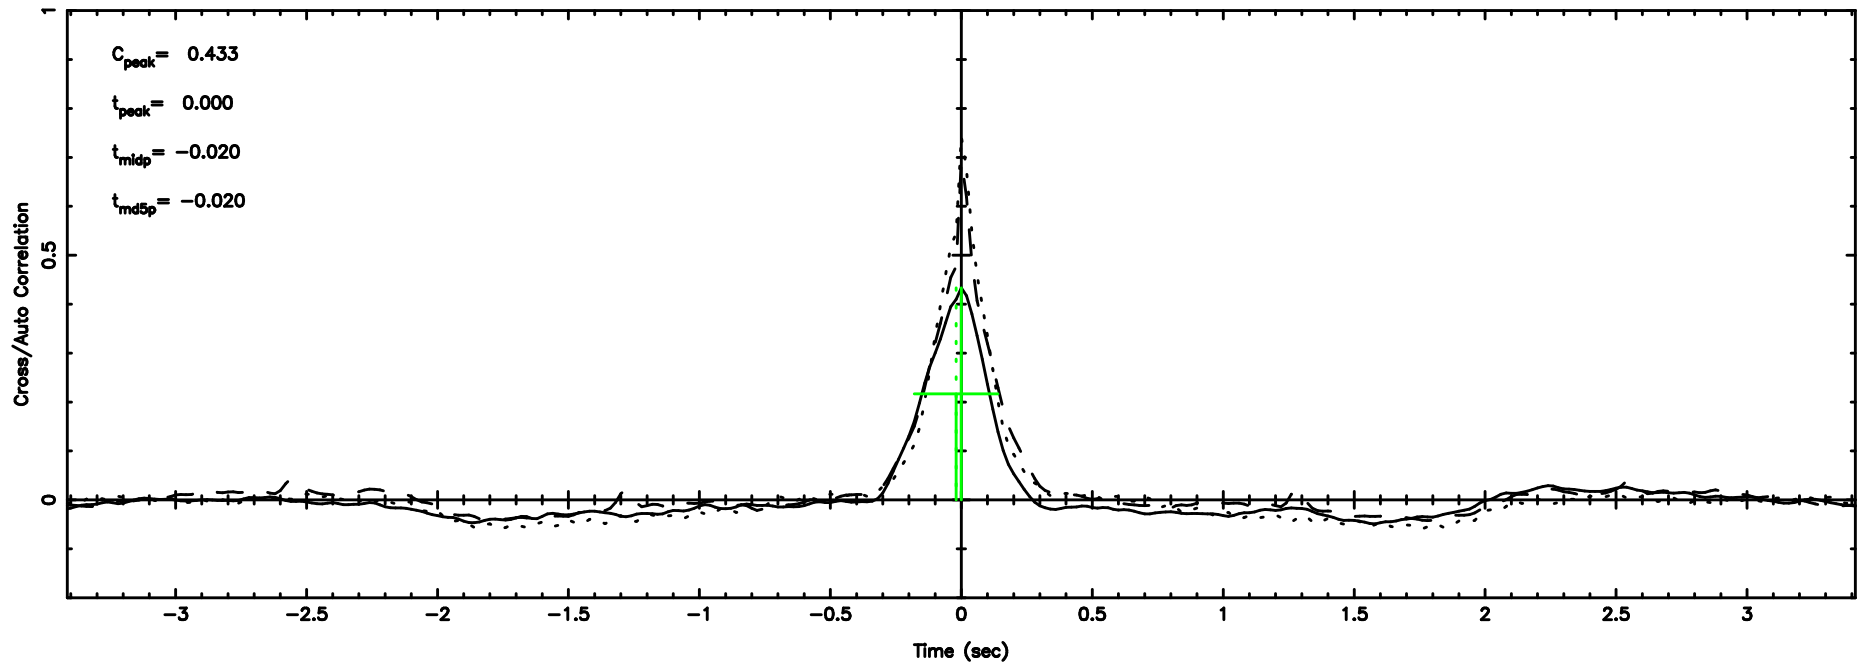

Frequency (Hz)

1245-19 2024/08/02 6.91UT FUJI -KISO