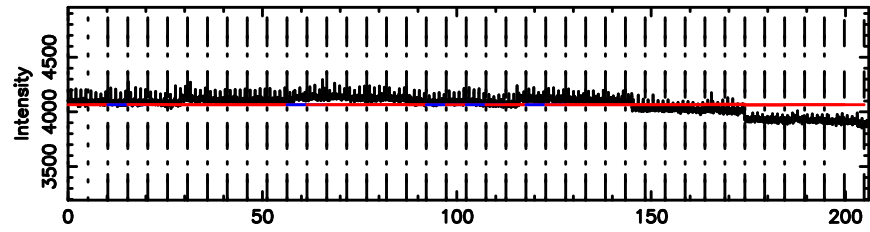

T20240802111930

BLK:28,SNR1: 0.92978 ,SNR2: 11.347

K20240802111927

BLK:28,SNR1: 0.40460 ,SNR2: 1.2019

3C196 2024/08/02 2.35UT TOYOKAWA-KISO

F20240802111930

BLK: 5,SNR1:-0.23374 ,SNR2: 0.73376

Frequency (Hz)