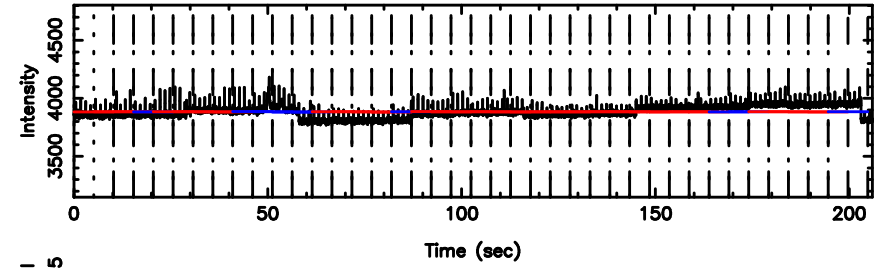

F20240802125705