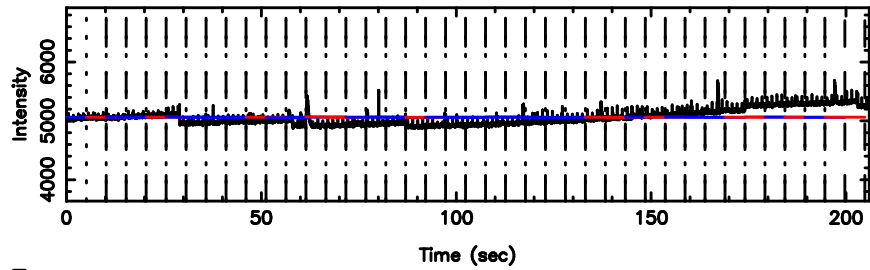

F20240802091025

BLK:18,SNR1: 2.5238 ,SNR2: 9.1860

T20240802091025

BLK:23,SNR1: 13.025 ,SNR2: 23.084

3C152 2024/08/02 0.20UT TOYOKAWA-KISO

K20240802091022

BLK:23,SNR1: 11.124 ,SNR2: 25.696

F20240802091025