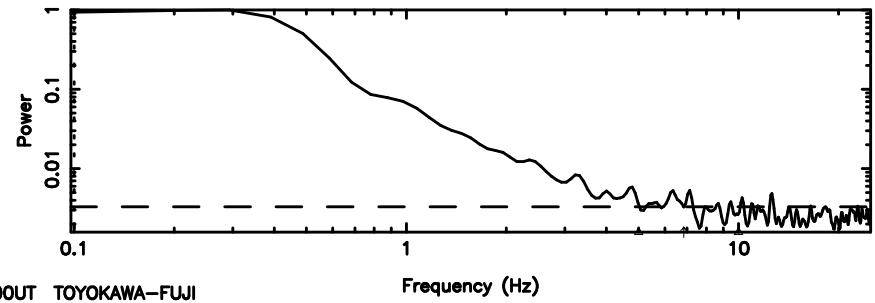

BLK:16,SNR1: 6.9334 ,SNR2: 20.743

3C208 2024/08/02 3.00UT TOYOKAWA-FUJI