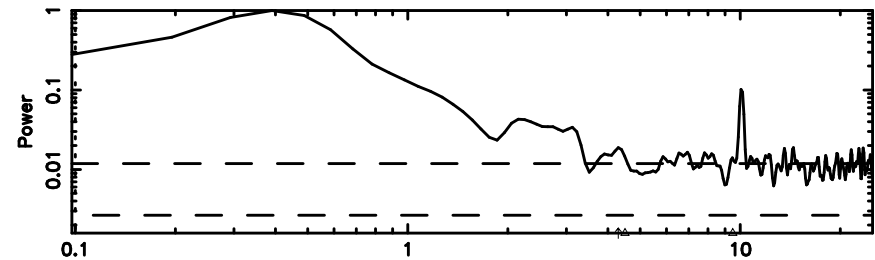

BLK: 5,SNR1: 2.3207 ,SNR2: 10.514