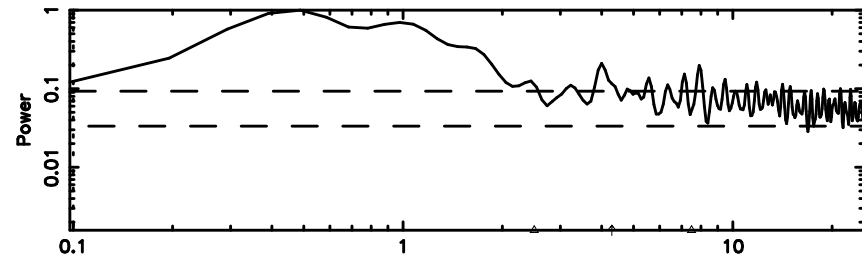

BLK:25,SNR1: 9.3056 ,SNR2: 22.993

Frequency (Hz)

T20240802163041

BLK:11,SNR1: 0.64309 ,SNR2: 1.6423

Frequency (Hz)

F20240802163041

BLK:11,SNR1: 0.27068 ,SNR2: 2.1232

Frequency (Hz)