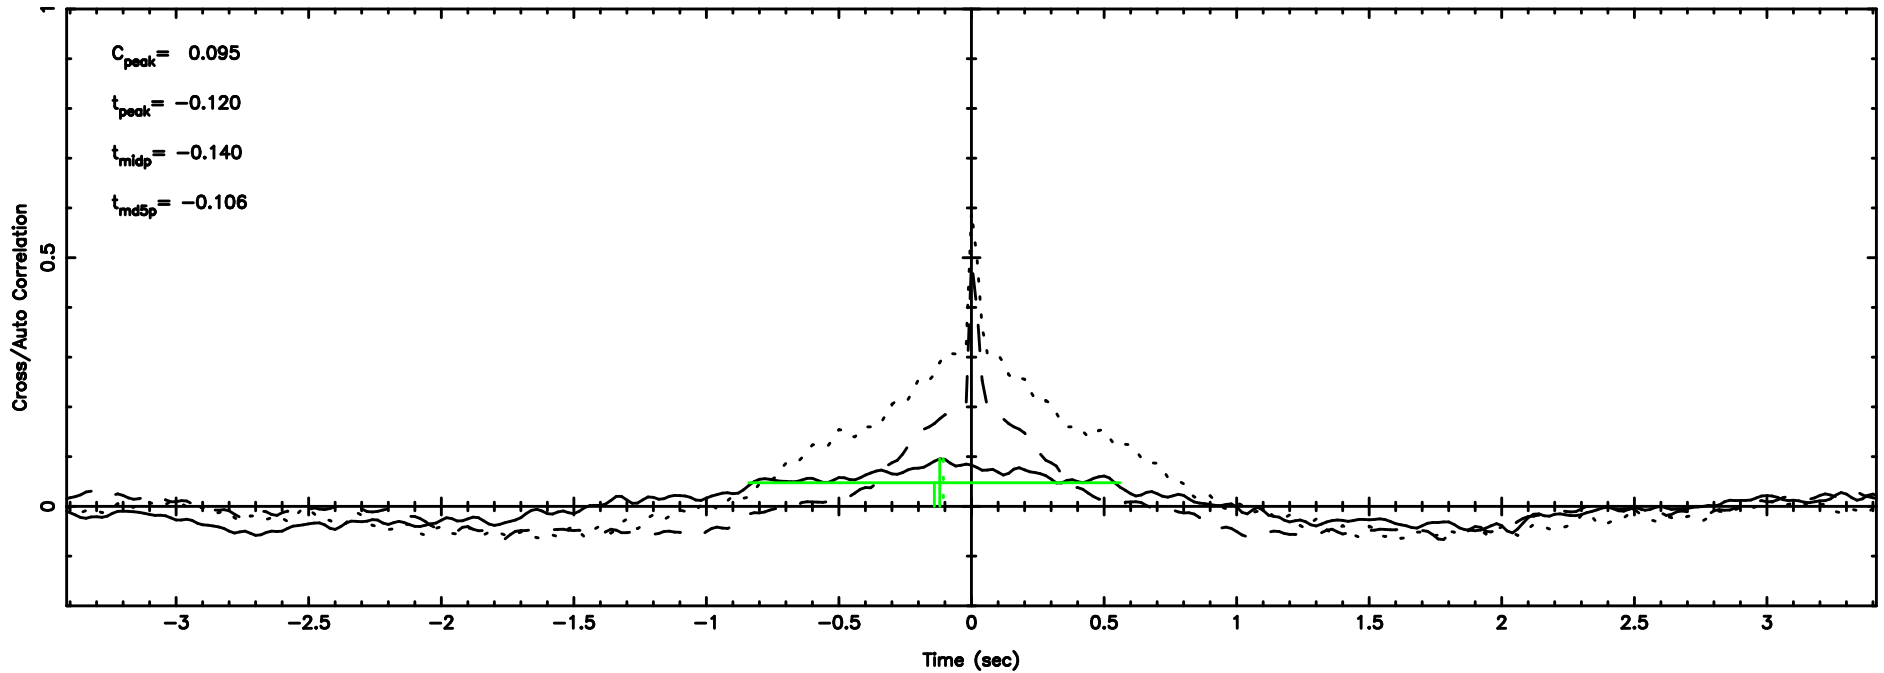

BLK: 8,SNR1: 1.1118 ,SNR2: 3.2515

Frequency (Hz)

3C119 2024/08/01 22.68UT TOYOKAWA-FUJI

T20240802073903

BLK:12,SNR1: 0.33716 ,SNR2: 3.6480

K20240802073901

BLK:12,SNR1: 82.419 ,SNR2: 80.440

3C119 2024/08/01 22.68UT TOYOKAWA-KISO