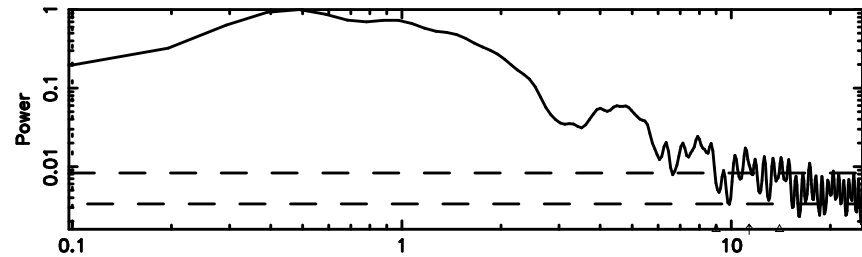

BLK:21,SNR1: 7.9483 ,SNR2: 14.231