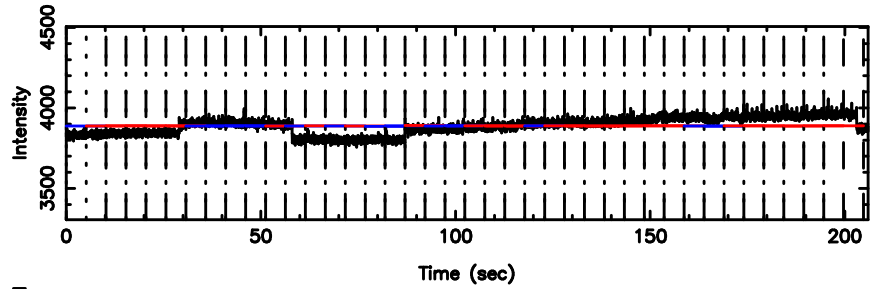

F20240802103130