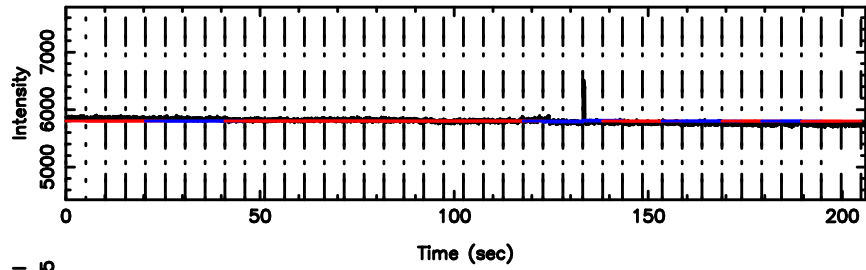

T20240802121507