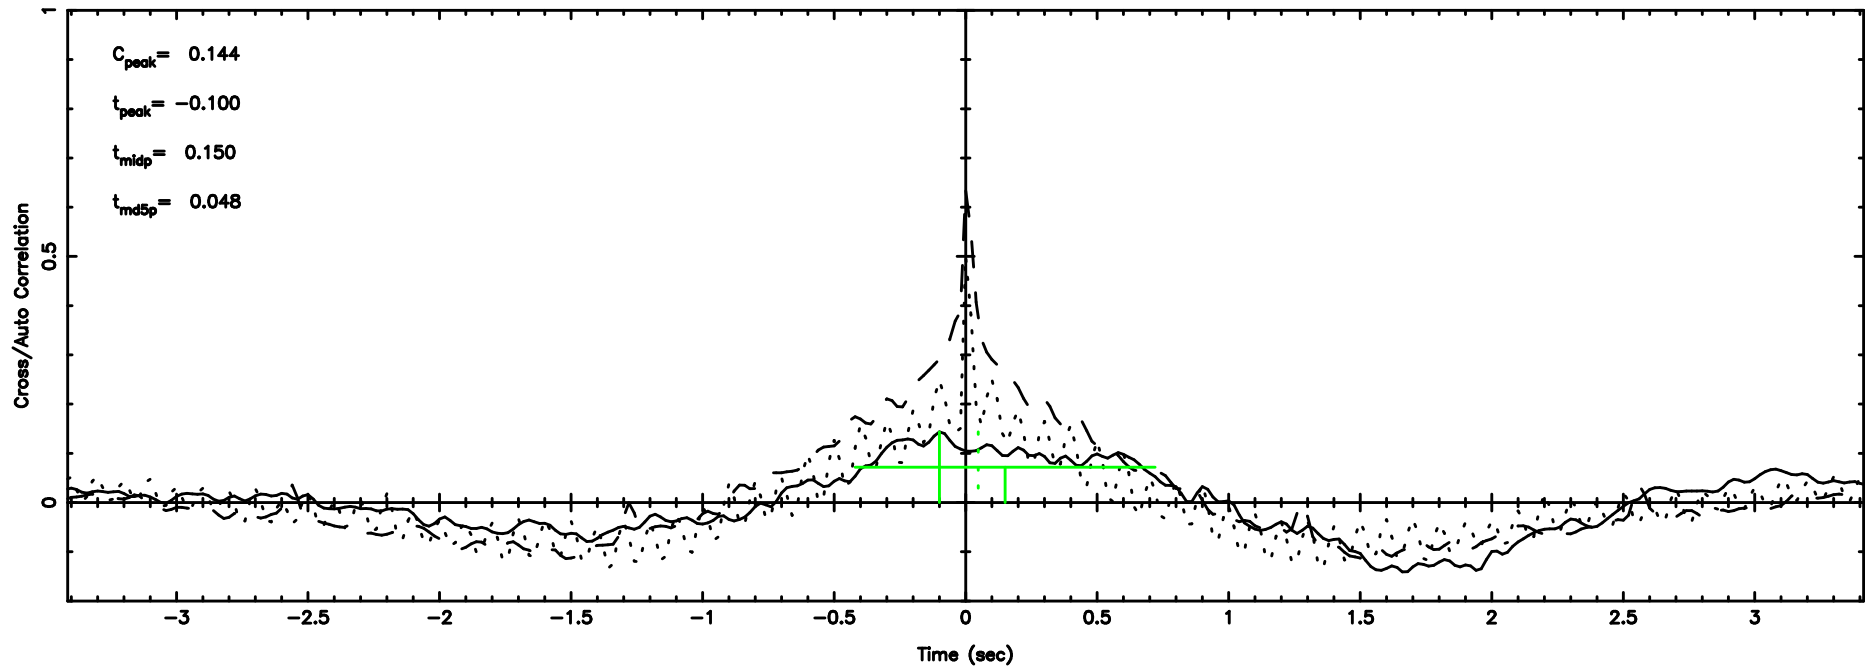

BLK: 4,SNR1: 0.90073 ,SNR2: 4.0007