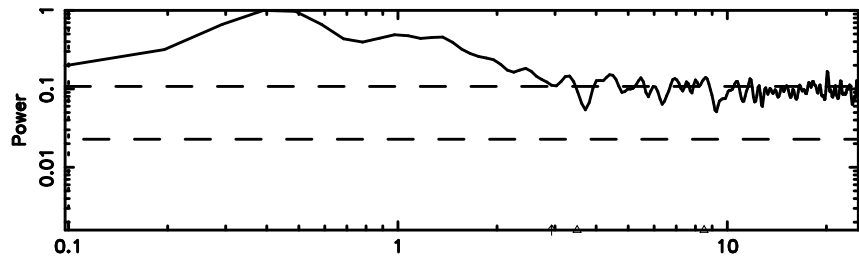

BLK:12,SNR1: 0.27326 ,SNR2: 2.3894