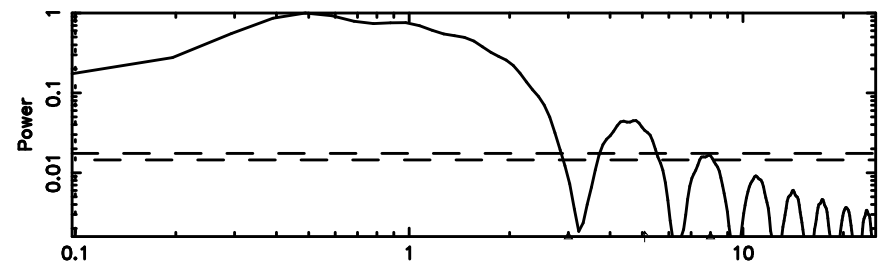

BLK:29,SNR1: 2.8178 ,SNR2: 13.432

Frequency (Hz)

T20240802090125

BLK:32,SNR1: 8.7028 ,SNR2: 21.816

Frequency (Hz)

F20240802090125

BLK:32,SNR1: 8.3294 ,SNR2: 21.089

Frequency (Hz)