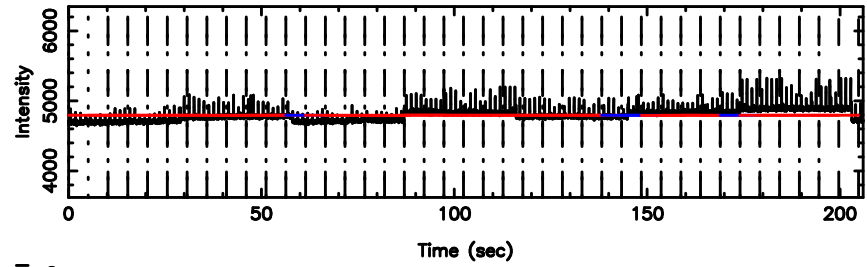

Frequency (Hz)

F20240802160047