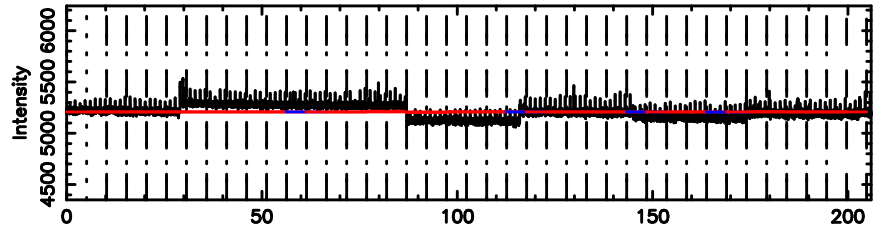

Frequency (Hz)

K20240802072733

BLK: 5,SNR1: 0.49321 ,SNR2: 1.7969

Frequency (Hz)

0418+236 2024/08/01 22.49UT TOYOKAWA-KISO

F20240802072735

BLK: 4,SNR1: 0.82843E-02,SNR2: 3.4018

Frequency (Hz)