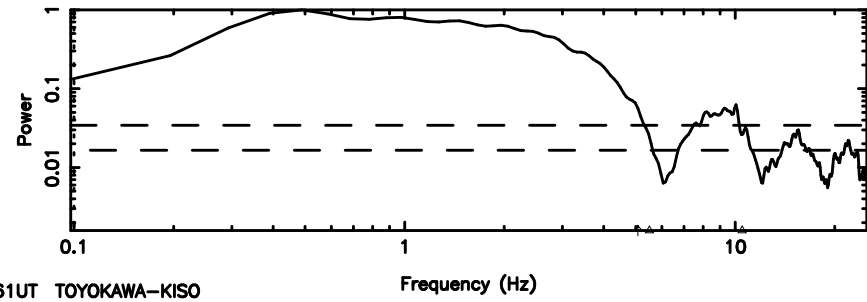

BLK:14,SNR1: 2.7687 ,SNR2: 12.077

1127-14 2024/08/02 5.61UT TOYOKAWA-KISO