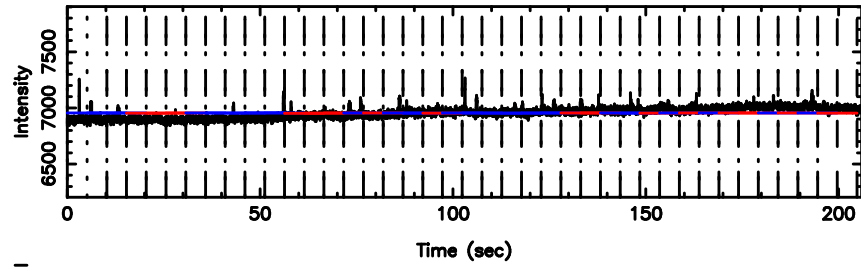

T20240802161616