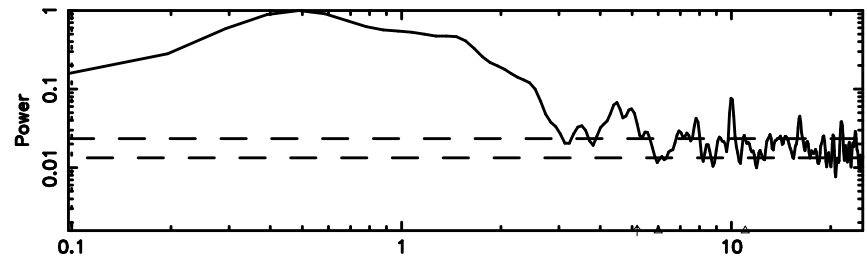

BLK: 4,SNR1: 2.1758 ,SNR2: 8.8201