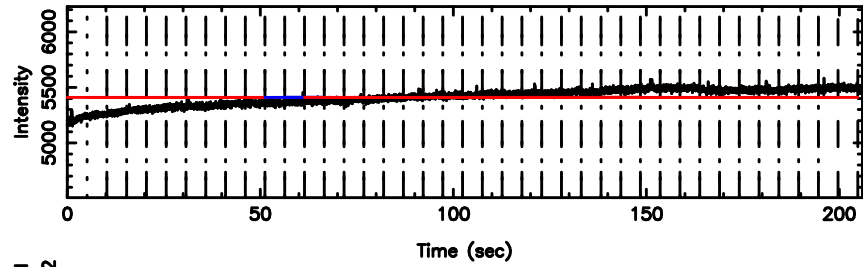

T20240802154658