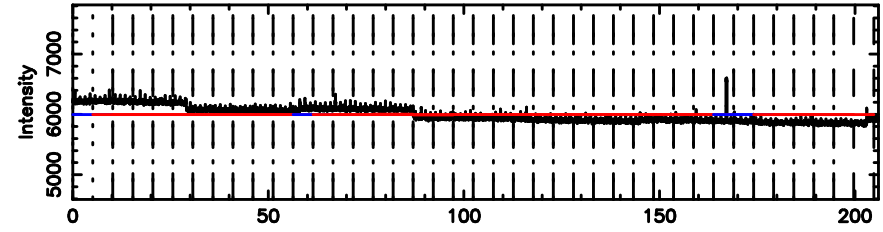

Frequency (Hz)

0324+119 2024/08/01 21.59UT FUJI -KISO

T20240802064255

BLK: 4,SNR1: 0.67028E-01,SNR2: 0.77132

Frequency (Hz)

F20240802064255

BLK: 4,SNR1: 5.6247 ,SNR2: 14.051

Frequency (Hz)