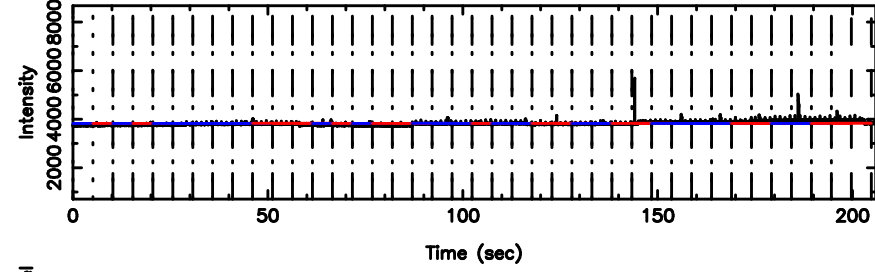

T20240802093246

BLK:22,SNR1: 7.9802 ,SNR2: 20.008

3C161 2024/08/02 0.57UT TOYOKAWA-FUJI

F20240802093246

BLK:22,SNR1: 3.6128 ,SNR2: 9.3198