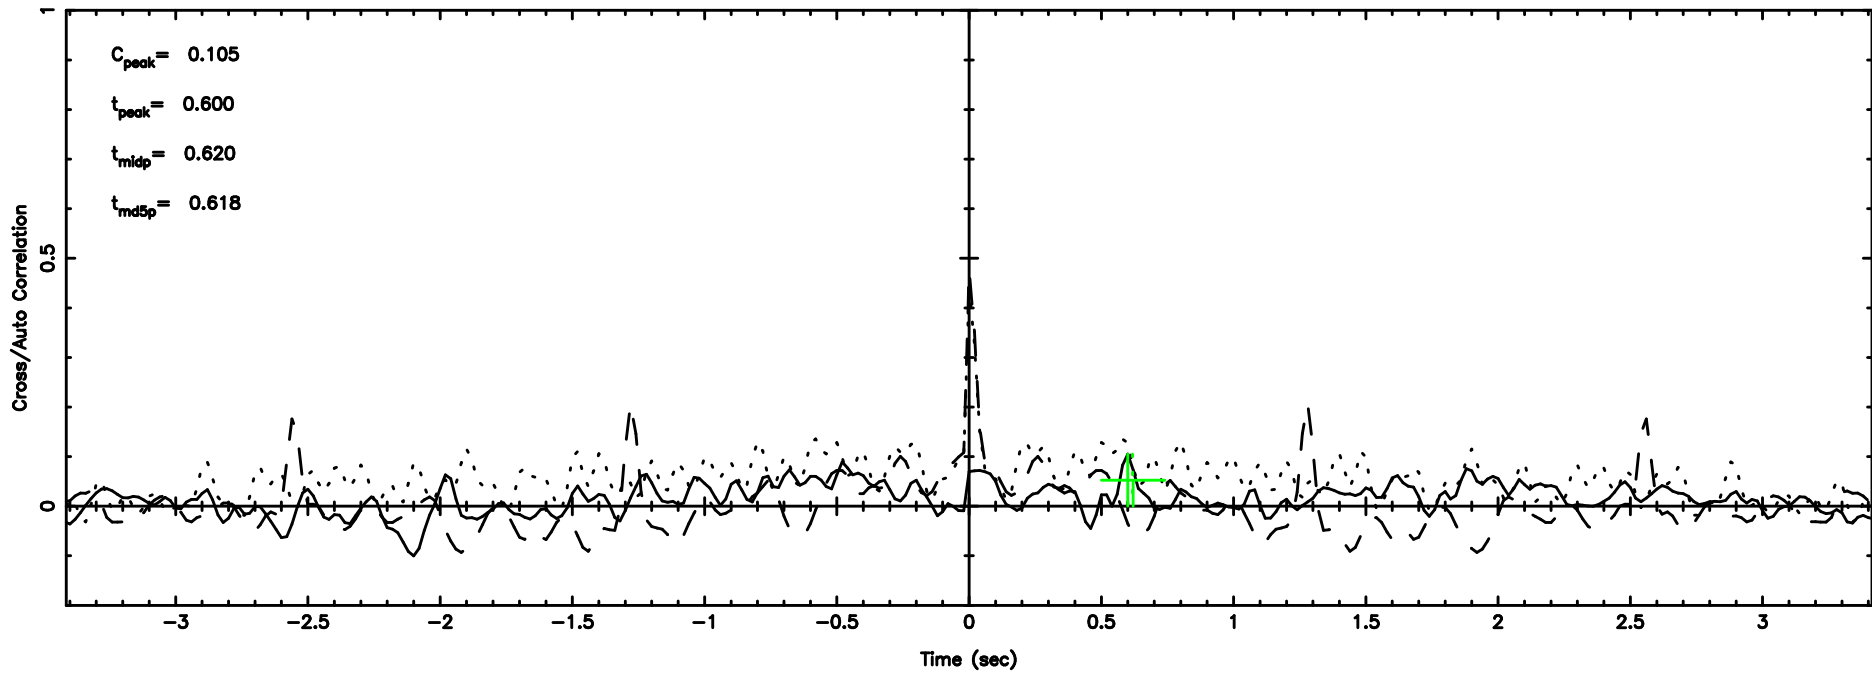

0652-130 2024/08/02 1.03UT FUJI -KISO