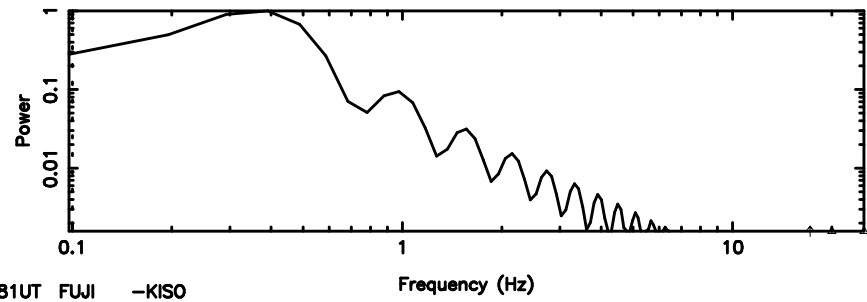

BLK: 4,SNR1: 120.22 ,SNR2: 139.45