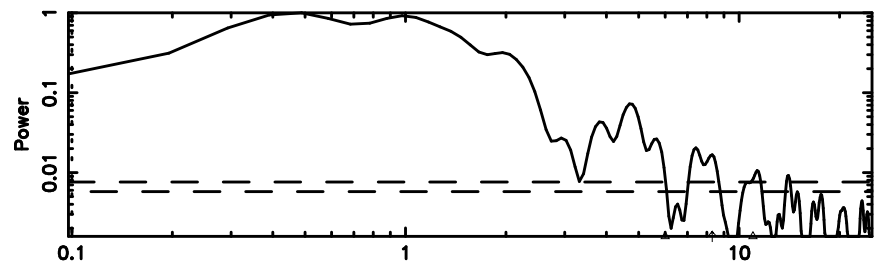

BLK:34,SNR1: 8.7286 ,SNR2: 21.878