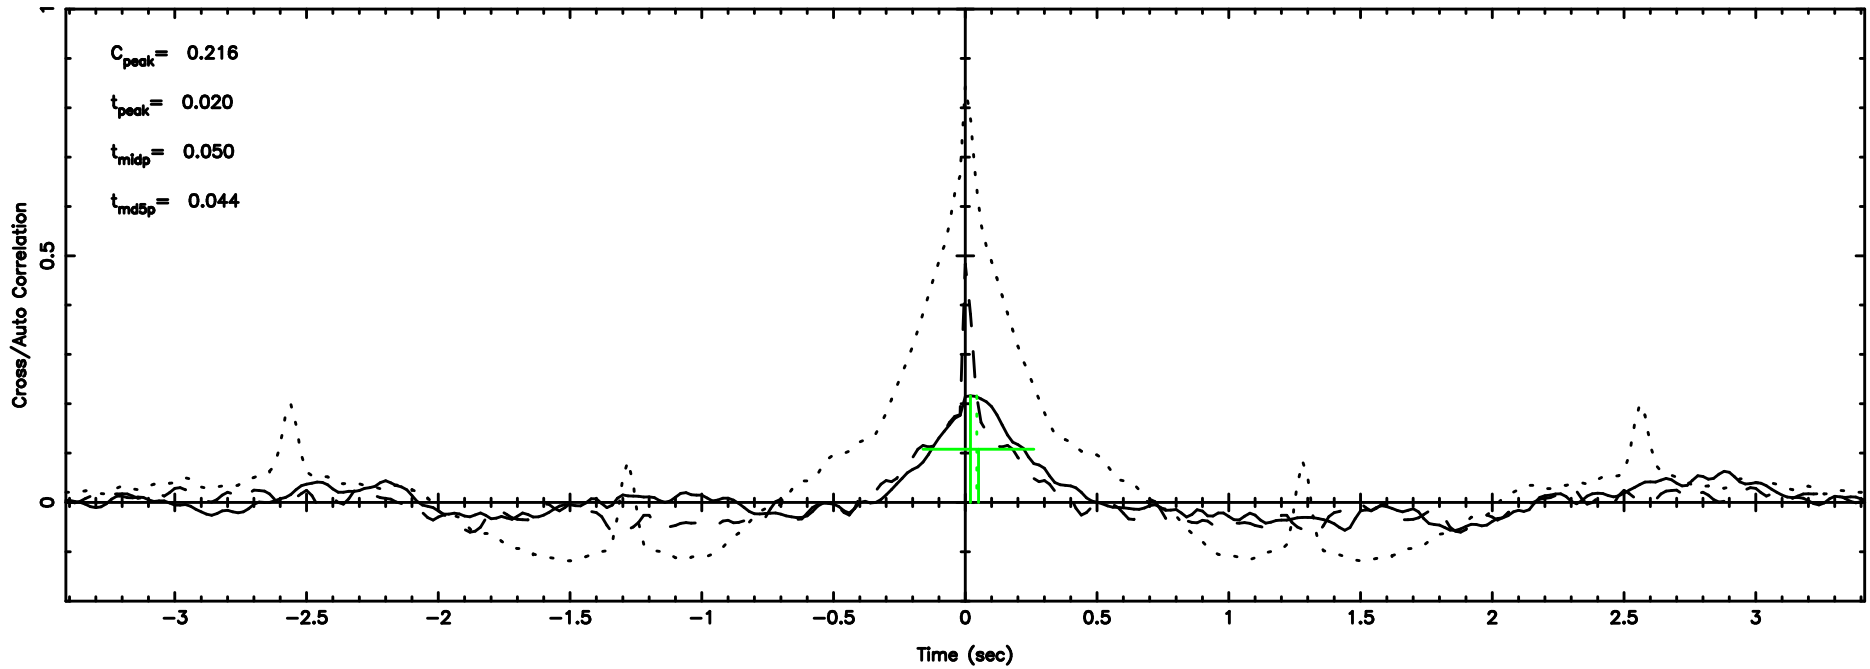

T20240802122719

BLK: 4,SNR1: 0.34087 ,SNR2: 1.1885

F20240802122719

BLK: 4,SNR1: 16.444 ,SNR2: 25.241

0919-142 2024/08/02 3.48UT TOYOKAWA-FUJI