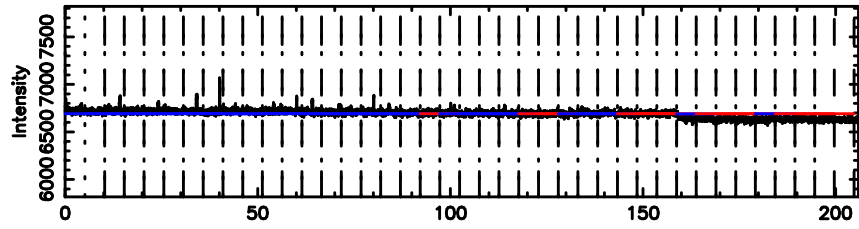

T20240802170218