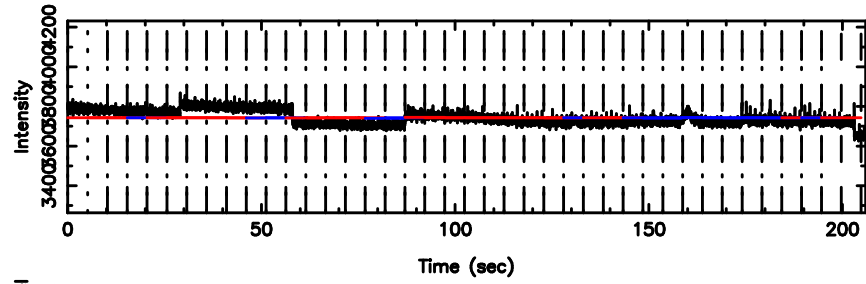

BLK: 8,SNR1: 0.12956 ,SNR2: 1.8291

K20240802131918

BLK: 8,SNR1: 0.68032 ,SNR2: 5.5738

1011+110 2024/08/02 4.35UT TOYOKAWA-KISO

F20240802131921

BLK:15,SNR1: 0.30472 ,SNR2: 3.3813

K20240802131918

BLK:15,SNR1: 1.8539 ,SNR2: 7.6484