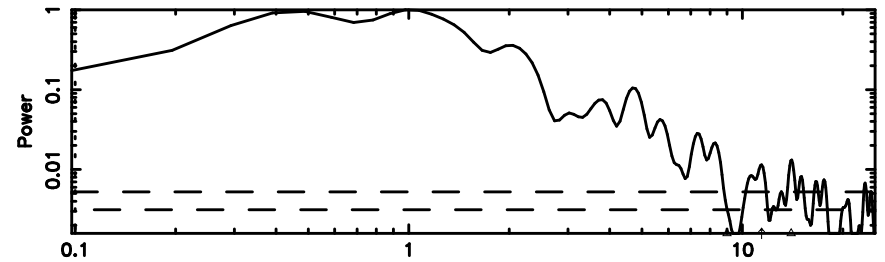

F20240802090125

BLK:34,SNR1: 8.6713 ,SNR2: 21.911

Frequency (Hz)

K20240802090122

BLK:34,SNR1: 14.829 ,SNR2: 26.124

Frequency (Hz)

0552+12 2024/08/02 0.05UT FUJI -KISO