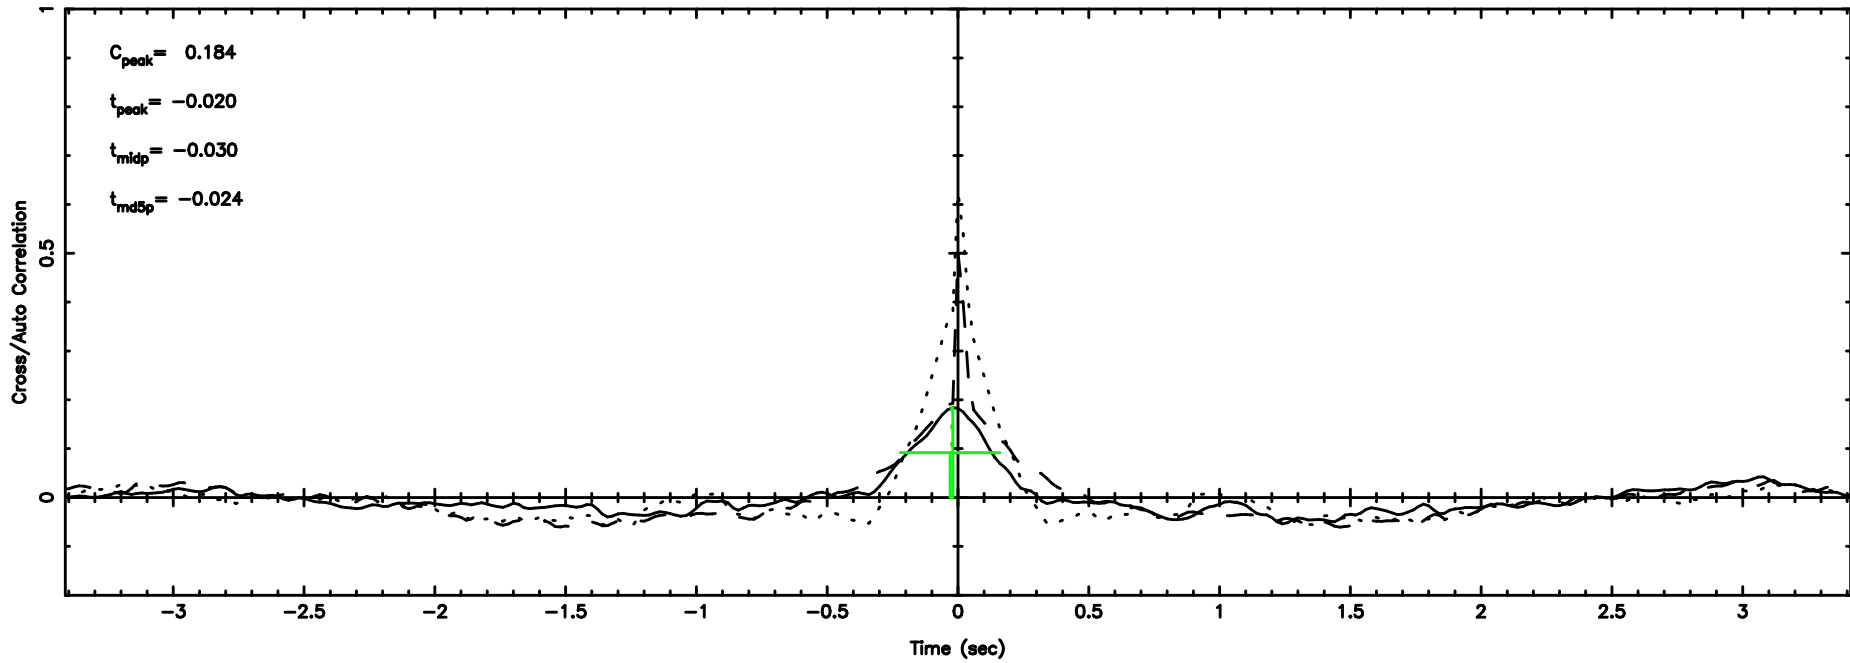

BLK:18,SNR1: 0.31385 ,SNR2: 1.9181

Frequency (Hz)

K20240802165156

BLK:18,SNR1: 2.7033 ,SNR2: 12.742

Frequency (Hz)

1345+12 2024/08/02 7.89UT TOYOKAWA-KISO

F20240802165158

BLK:22,SNR1: 3.1873 ,SNR2: 8.1780