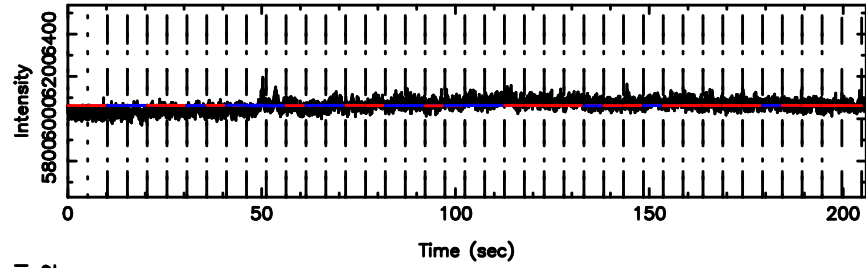

T20240802125705

BLK:16,SNR1: 0.77049 ,SNR2: 6.2085