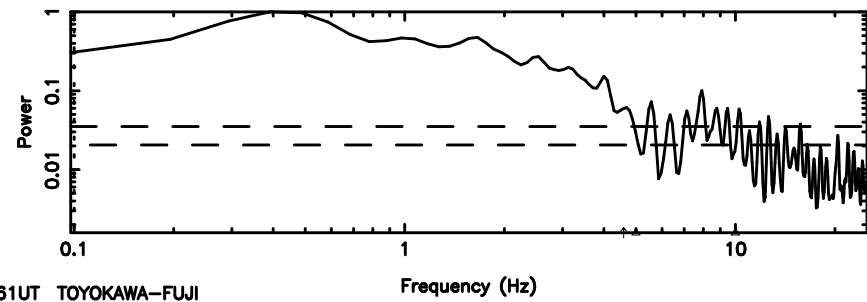

BLK: 4,SNR1: 1.4874 ,SNR2: 7.7773

1127-14 2024/08/02 5.61UT TOYOKAWA-FUJI