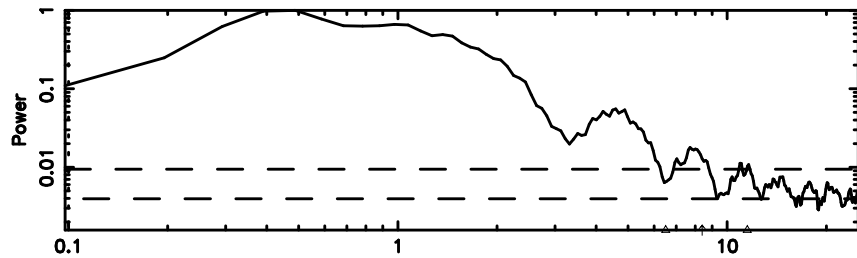

BLK:20,SNR1: 6.1268 ,SNR2: 15.173