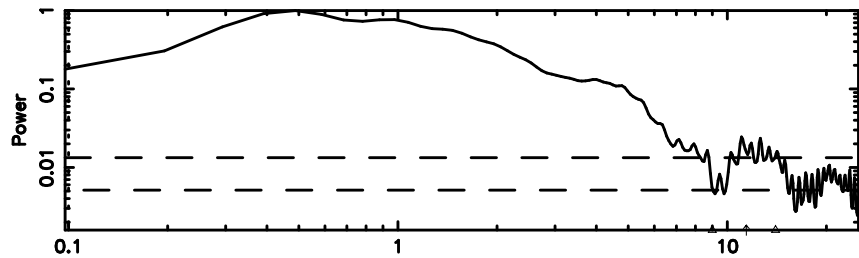

BLK:27,SNR1: 9.5916 ,SNR2: 23.800

Frequency (Hz)

1355+01 2024/08/02 8.07UT TOYOKAWA-KISO

F20240802170219

BLK:25,SNR1: 6.1693 ,SNR2: 11.084

Frequency (Hz)

K20240802170215

BLK:25,SNR1: 9.5282 ,SNR2: 23.653