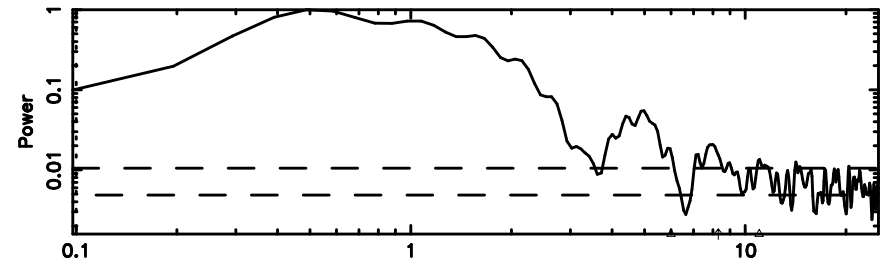

Frequency (Hz)

0324+119 2024/08/01 21.59UT FUJI -KISO

T20240802064255

BLK: 4,SNR1: 0.67028E-01,SNR2: 0.77132

Frequency (Hz)

F20240802064255

BLK: 4,SNR1: 5.6247 ,SNR2: 14.051

Frequency (Hz)