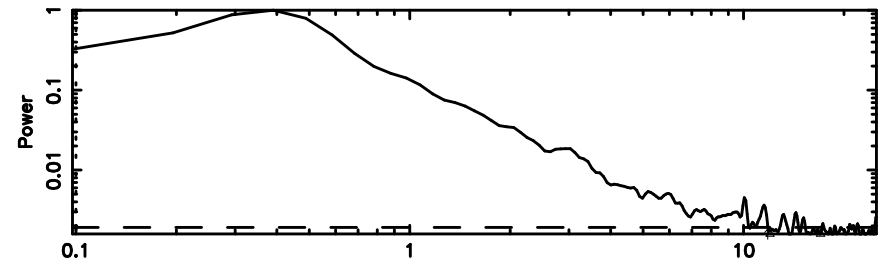

BLK:21,SNR1: 1.1300 ,SNR2: 4.9180

Frequency (Hz)

K20240802084041

BLK:21,SNR1: 14.541 ,SNR2: 24.620

Frequency (Hz)

0531+194 2024/08/01 23.71UT TOYOKAWA-KISO

F20240802084044

BLK:15,SNR1: 0.45578 ,SNR2: 2.0880