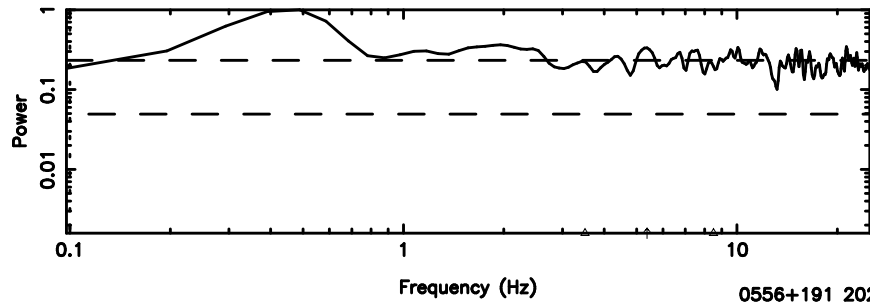

BLK:34,SNR1: 8.6713 ,SNR2: 21.911

Frequency (Hz)

K20240802090122

BLK:34,SNR1: 14.829 ,SNR2: 26.124

Frequency (Hz)

0552+12 2024/08/02 0.05UT FUJI -KISO

T20240802090552

BLK:11,SNR1: 0.49404E-01,SNR2: 0.36239