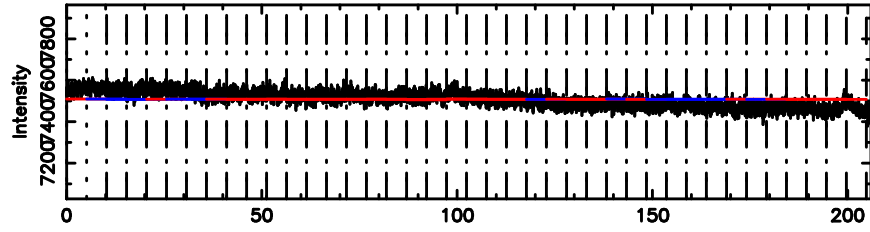

BLK: 8,SNR1: 1.1118 ,SNR2: 3.2515

Frequency (Hz)

3C119 2024/08/01 22.68UT TOYOKAWA-FUJI

T20240802073903

BLK:12,SNR1: 0.33716 ,SNR2: 3.6480

K20240802073901

BLK:12,SNR1: 82.419 ,SNR2: 80.440

3C119 2024/08/01 22.68UT TOYOKAWA-KISO