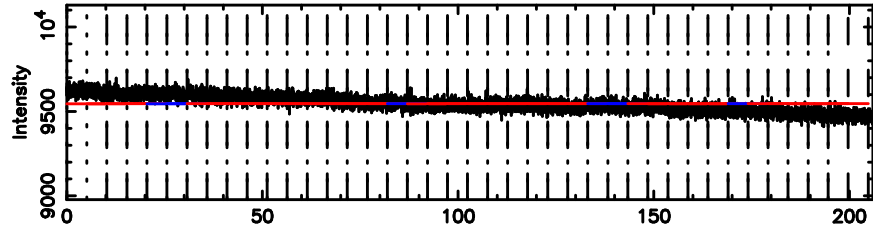

T20240802061802