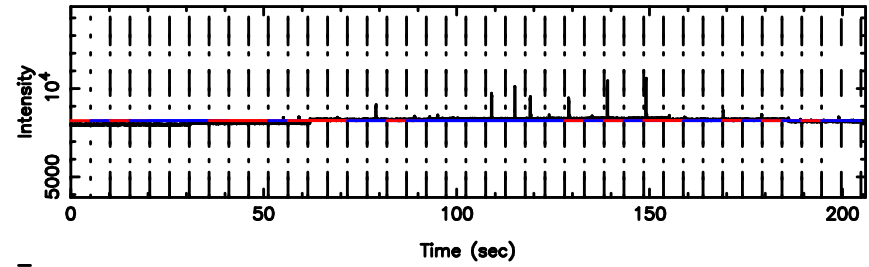

BLK:23,SNR1: 11.077 ,SNR2: 21.391

Frequency (Hz)

1245-19 2024/08/02 6.91UT TOYOKAWA-KISO

F20240802155303

BLK:29,SNR1: 3.8059 ,SNR2: 16.087

Frequency (Hz)

K20240802155300

BLK:29,SNR1: 10.681 ,SNR2: 20.623