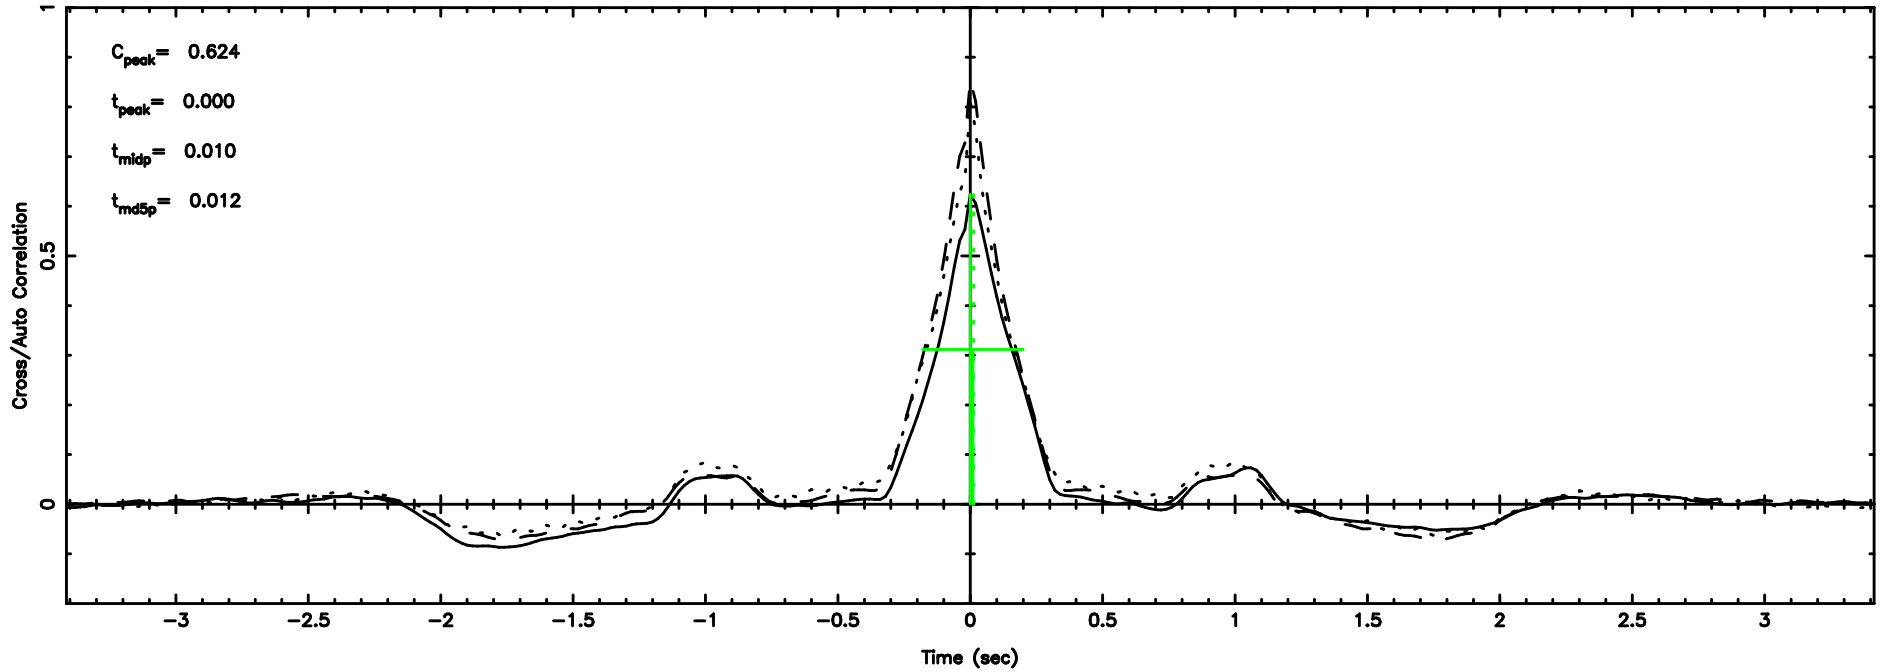

Frequency (Hz)

0552+12 2024/08/02 0.05UT FUJI -KISO