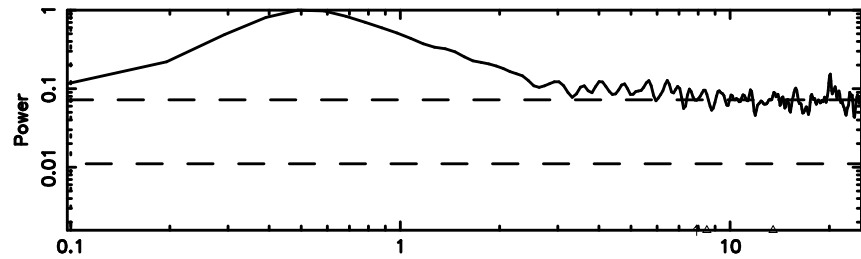

BLK:25,SNR1: 9.3056 ,SNR2: 22.993

Frequency (Hz)

T20240802163041

BLK:11,SNR1: 0.64309 ,SNR2: 1.6423

Frequency (Hz)

F20240802163041

BLK:11,SNR1: 0.27068 ,SNR2: 2.1232

Frequency (Hz)