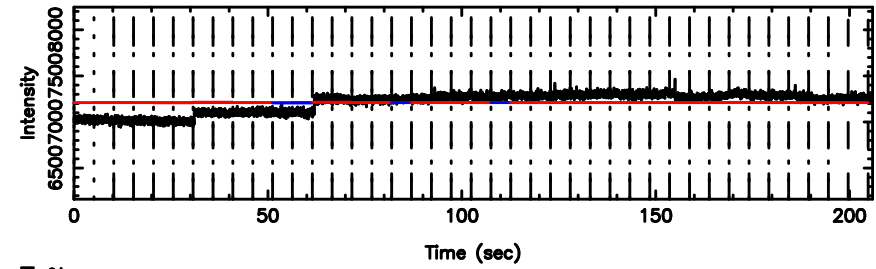

K20240802124840