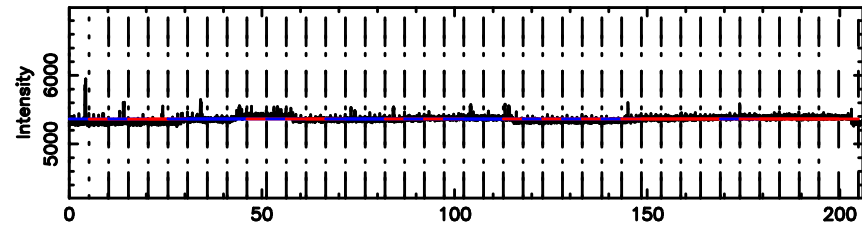

T20240802165158

BLK:18,SNR1: 0.36205 ,SNR2: 1.5054

Frequency (Hz)

F20240802165158

BLK:18,SNR1: 3.3581 ,SNR2: 8.5367

Frequency (Hz)

1345+12 2024/08/02 7.89UT TOYOKAWA-FUJI

T20240802165158