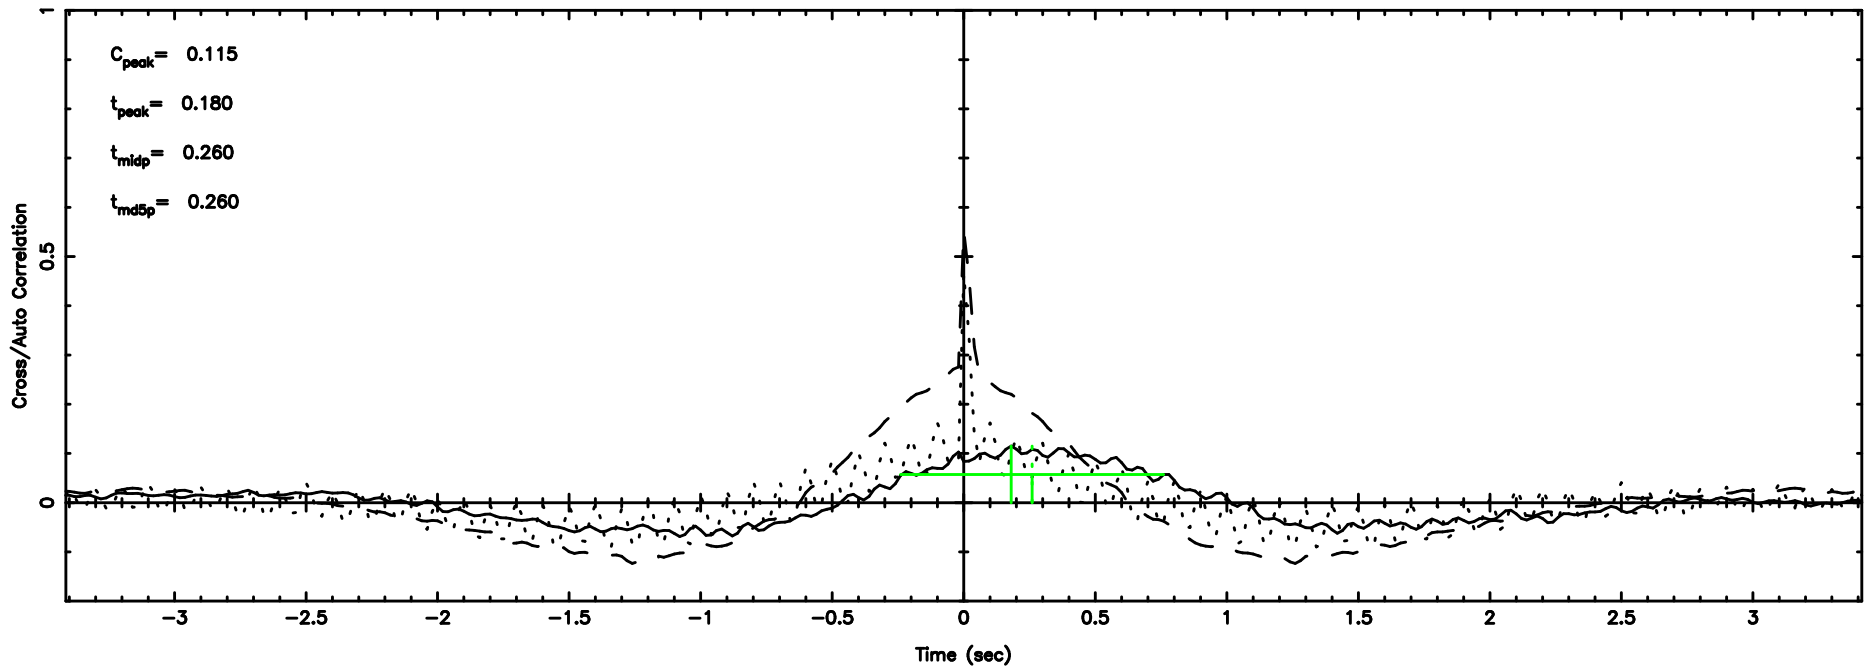

3C236 2024/08/02 4.21UT TOYOKAWA-KISO