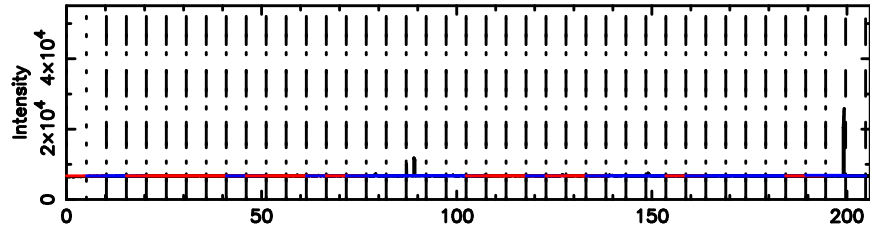

Frequency (Hz)

K20240802084041

BLK:15,SNR1: 17.962 ,SNR2: 30.412

Frequency (Hz)

0531+194 2024/08/01 23.71UT FUJI -KISO

T20240802084903

BLK:22,SNR1: 2.6747 ,SNR2: 12.054

Frequency (Hz)