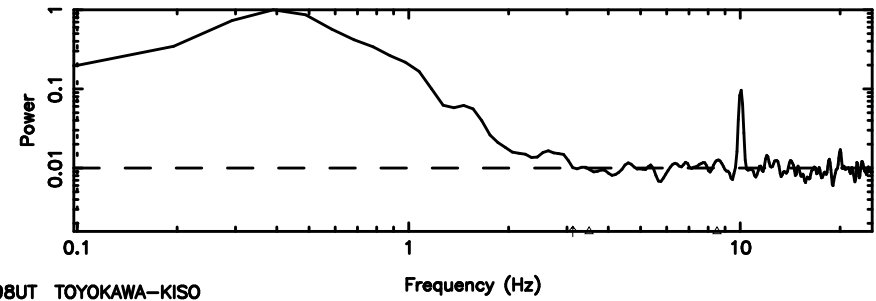

T20240802125705

BLK:16,SNR1: 0.77049 ,SNR2: 6.2085

3C230 2024/08/02 3.98UT TOYOKAWA-KISO

K20240802125702

BLK:16,SNR1: 2.7196 ,SNR2: 17.095