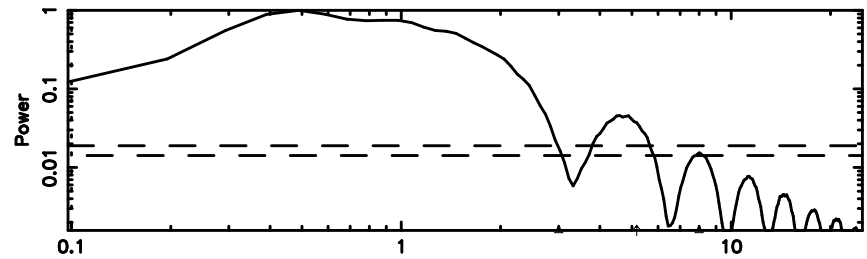

BLK:27,SNR1: 2.5882 ,SNR2: 12.290