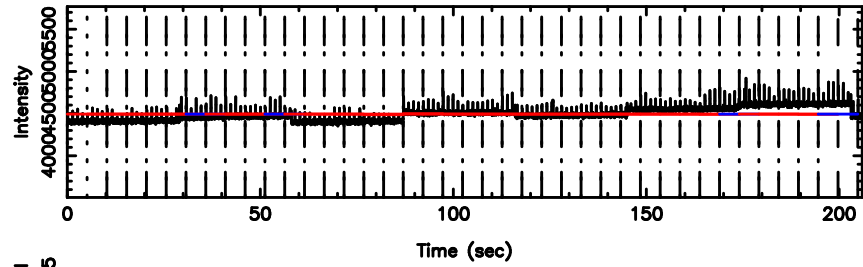

F20240802154658