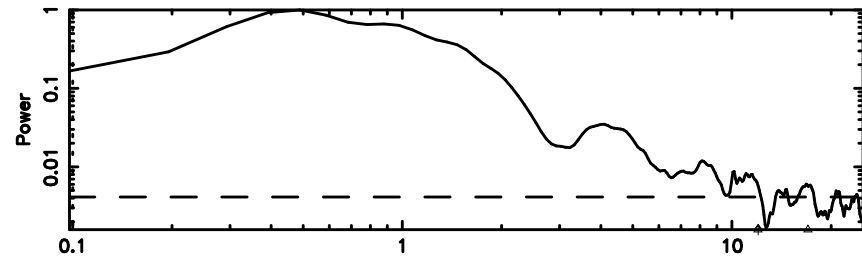

3C286 2024/08/02 7.62UT TOYOKAWA-KISO

F20240802163531

BLK:26,SNR1: 2.9410 ,SNR2: 13.931

Frequency (Hz)

K20240802163528

BLK:26,SNR1: 13.021 ,SNR2: 21.720

Frequency (Hz)

3C286 2024/08/02 7.62UT FUJI -KISO