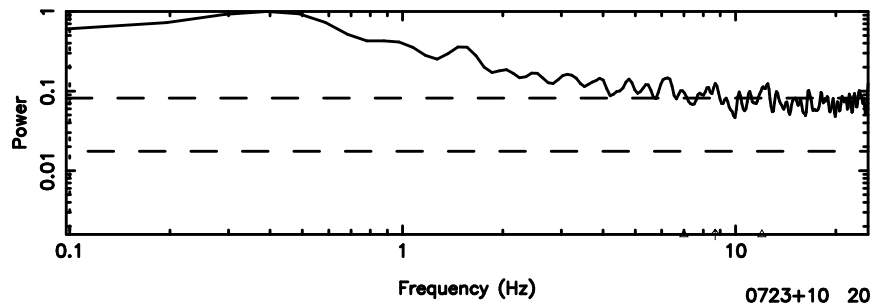

BLK:14,SNR1: 0.54720 ,SNR2: 1.3806