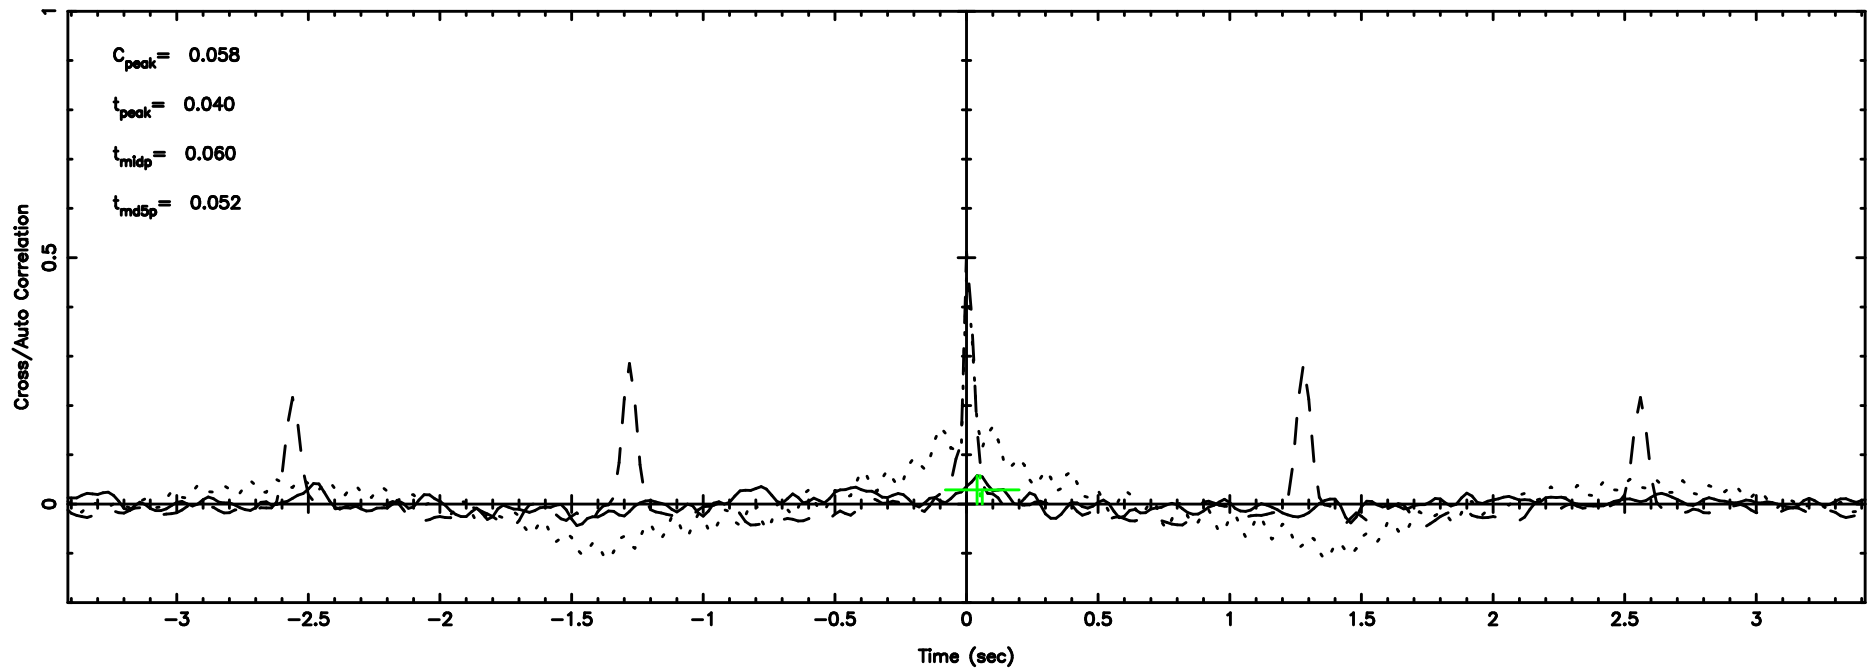

BLK: 5,SNR1: 0.40126 ,SNR2: 1.7458