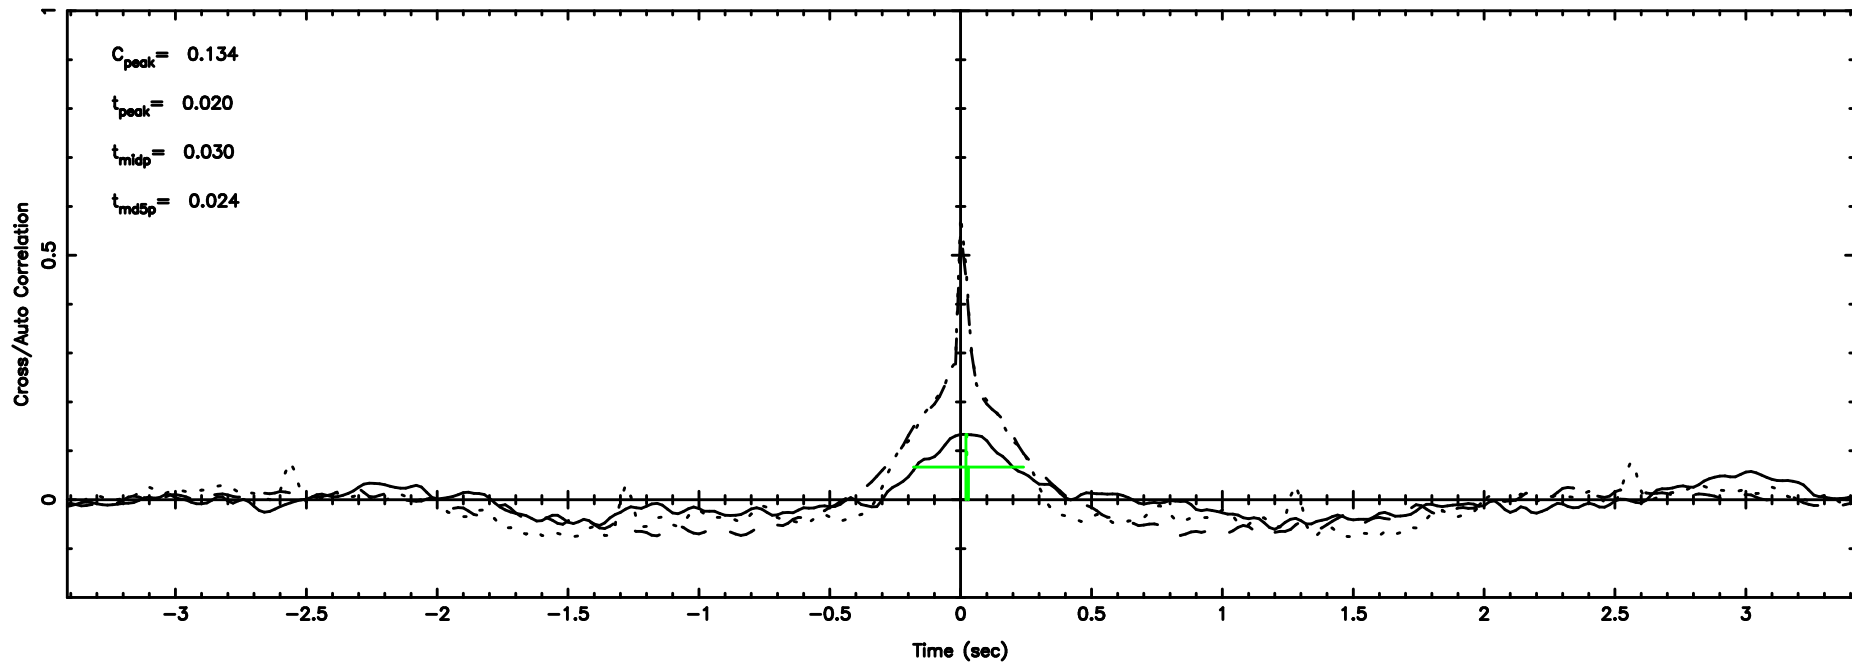

Frequency (Hz)

1323+32 2024/08/02 7.54UT TOYOKAWA-FUJI