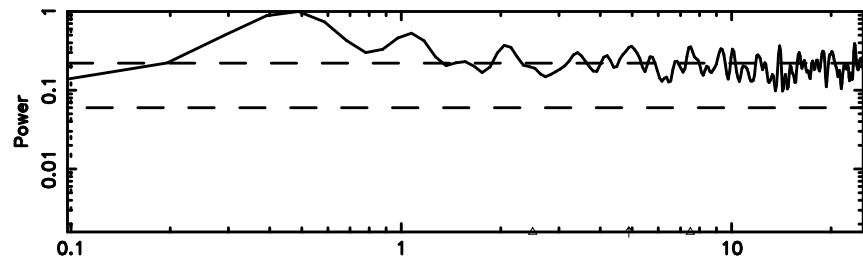

BLK: 3,SNR1: 0.29100 ,SNR2: 1.1538

Frequency (Hz)

F20240802145442

BLK: 3,SNR1:-0.16533 ,SNR2: 0.43890

Frequency (Hz)

3C267 2024/08/02 5.94UT TOYOKAWA-FUJI

T20240802145442

BLK: 6,SNR1: 0.30300E-01,SNR2: 0.41116