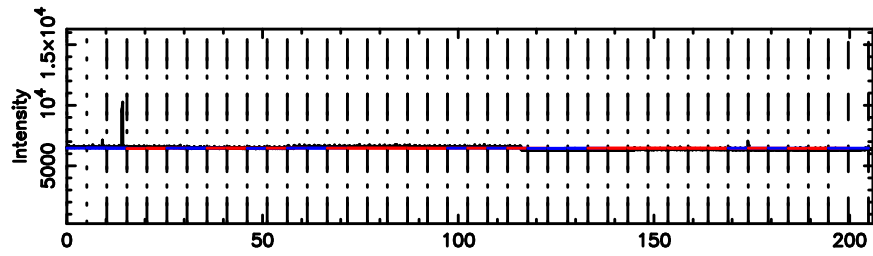

F20240802061209