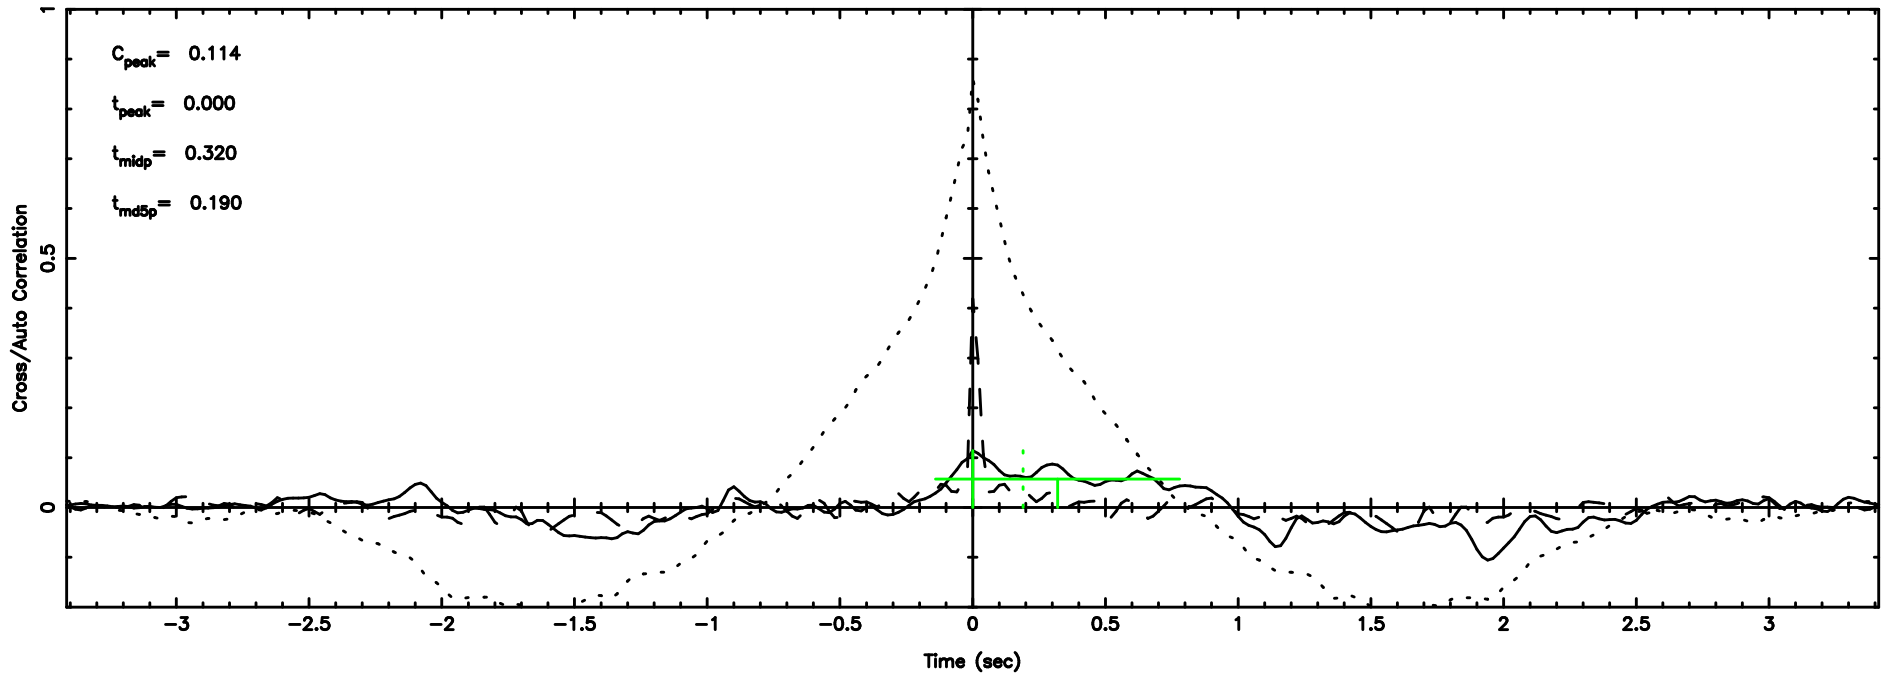

Frequency (Hz)

K20240802065554

BLK: 4,SNR1: 24.795 ,SNR2: 40.226

Frequency (Hz)

0347+05 2024/08/01 21.96UT TOYOKAWA-KISO

F2024080206557

BLK: 7,SNR1: 1.1487 ,SNR2: 4.4049

Frequency (Hz)