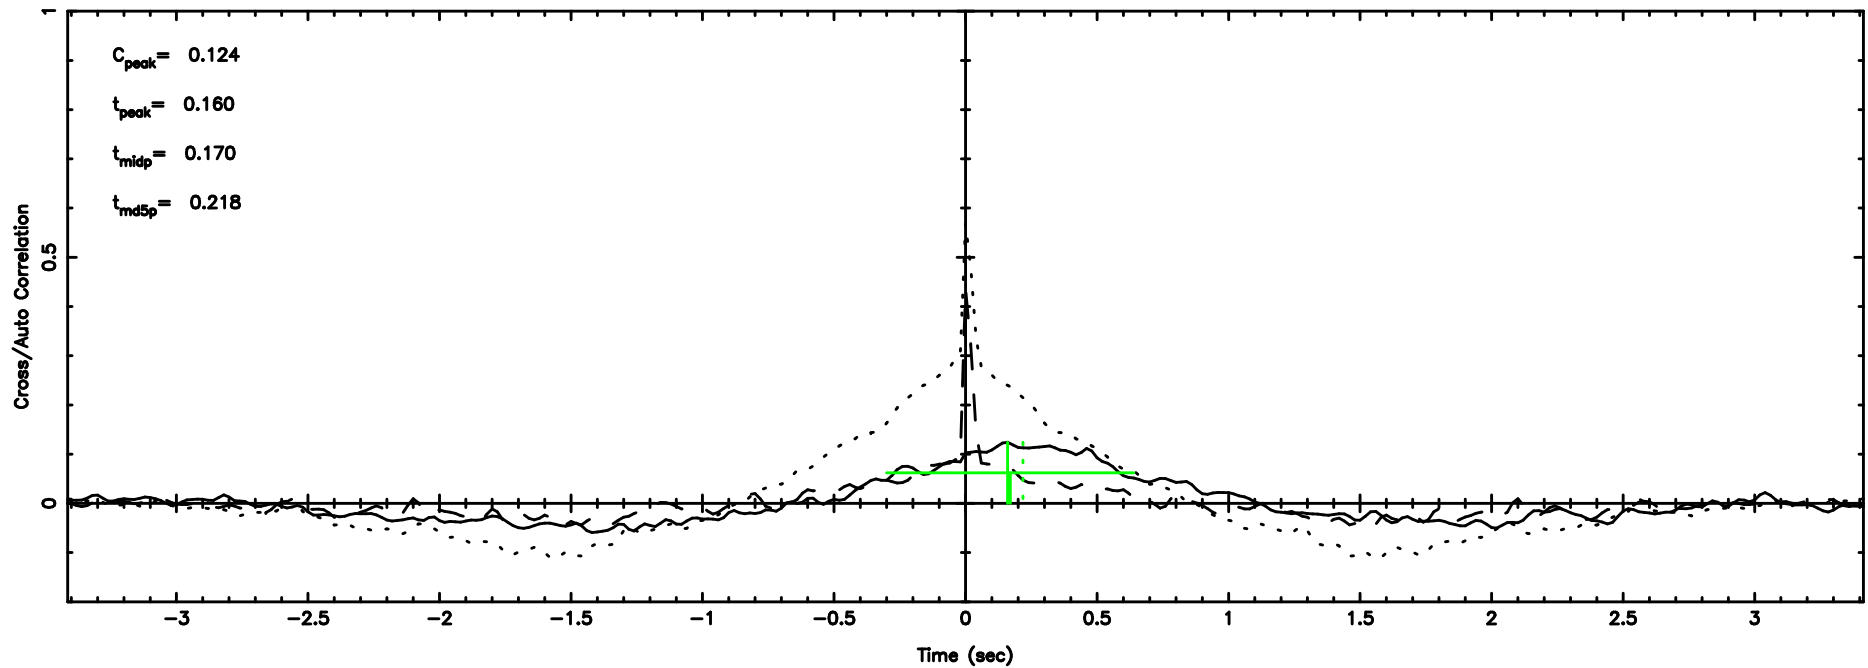

1011+110 2024/08/02 4.35UT TOYOKAWA-FUJI