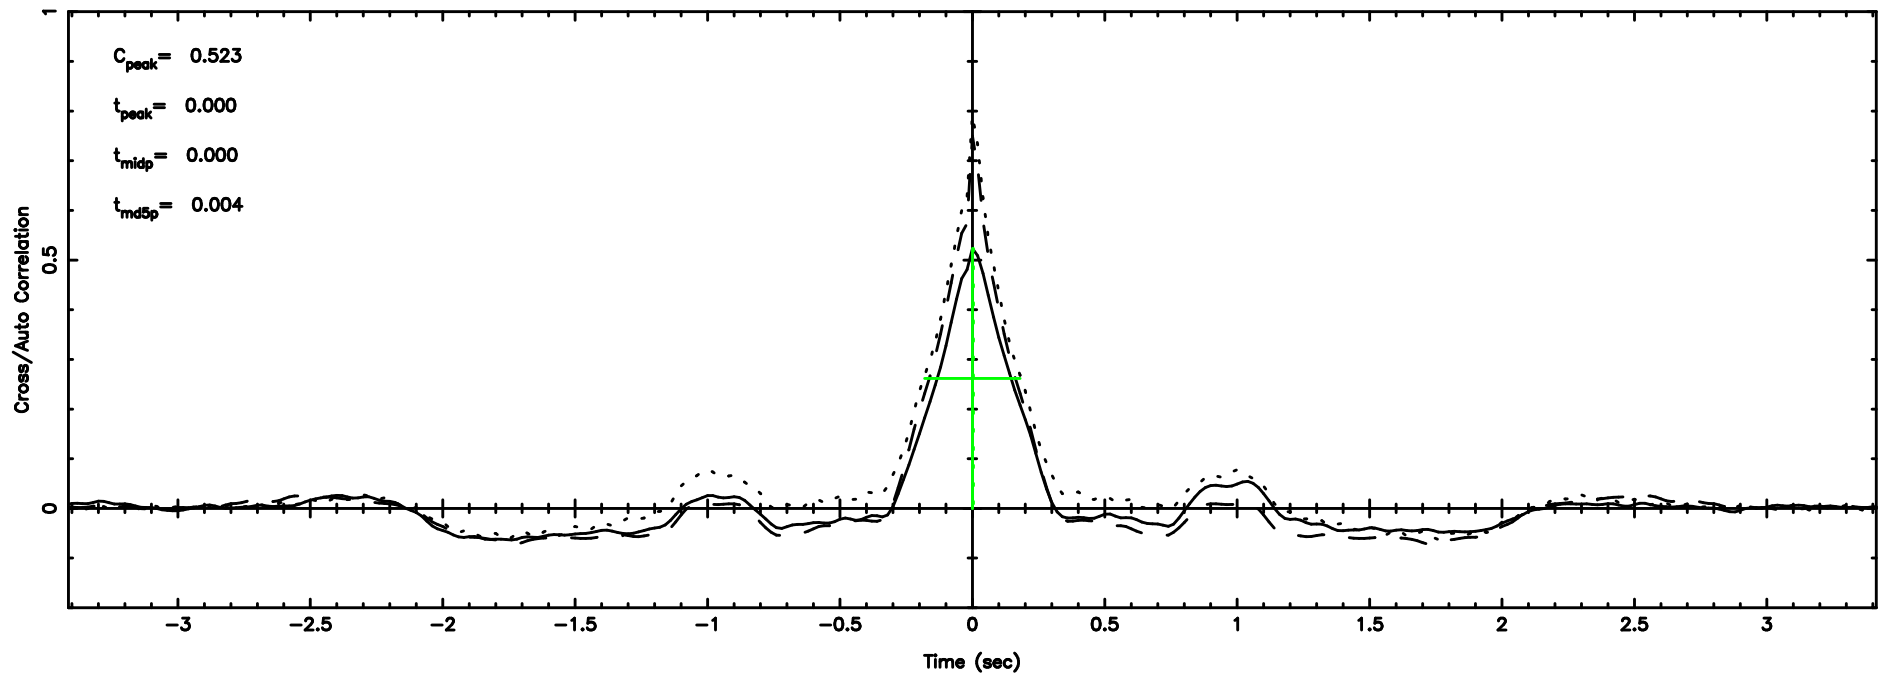

Frequency (Hz)