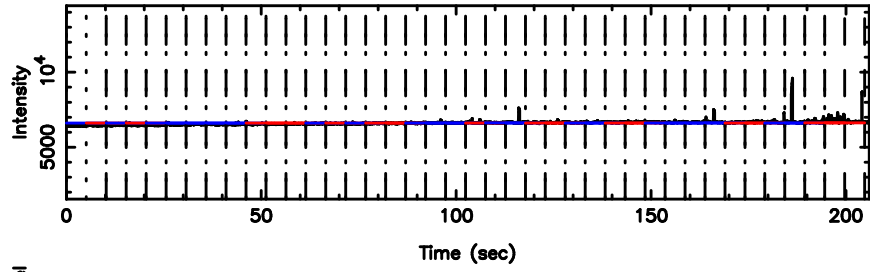

BLK:26,SNR1: 3.0858 ,SNR2: 10.682

3C152 2024/08/02 0.20UT FUJI -KISO

K20240802091022

BLK:26,SNR1: 8.4384 ,SNR2: 20.926

T20240802093246

BLK:22,SNR1: 7.9802 ,SNR2: 20.008

3C161 2024/08/02 0.57UT TOYOKAWA-FUJI