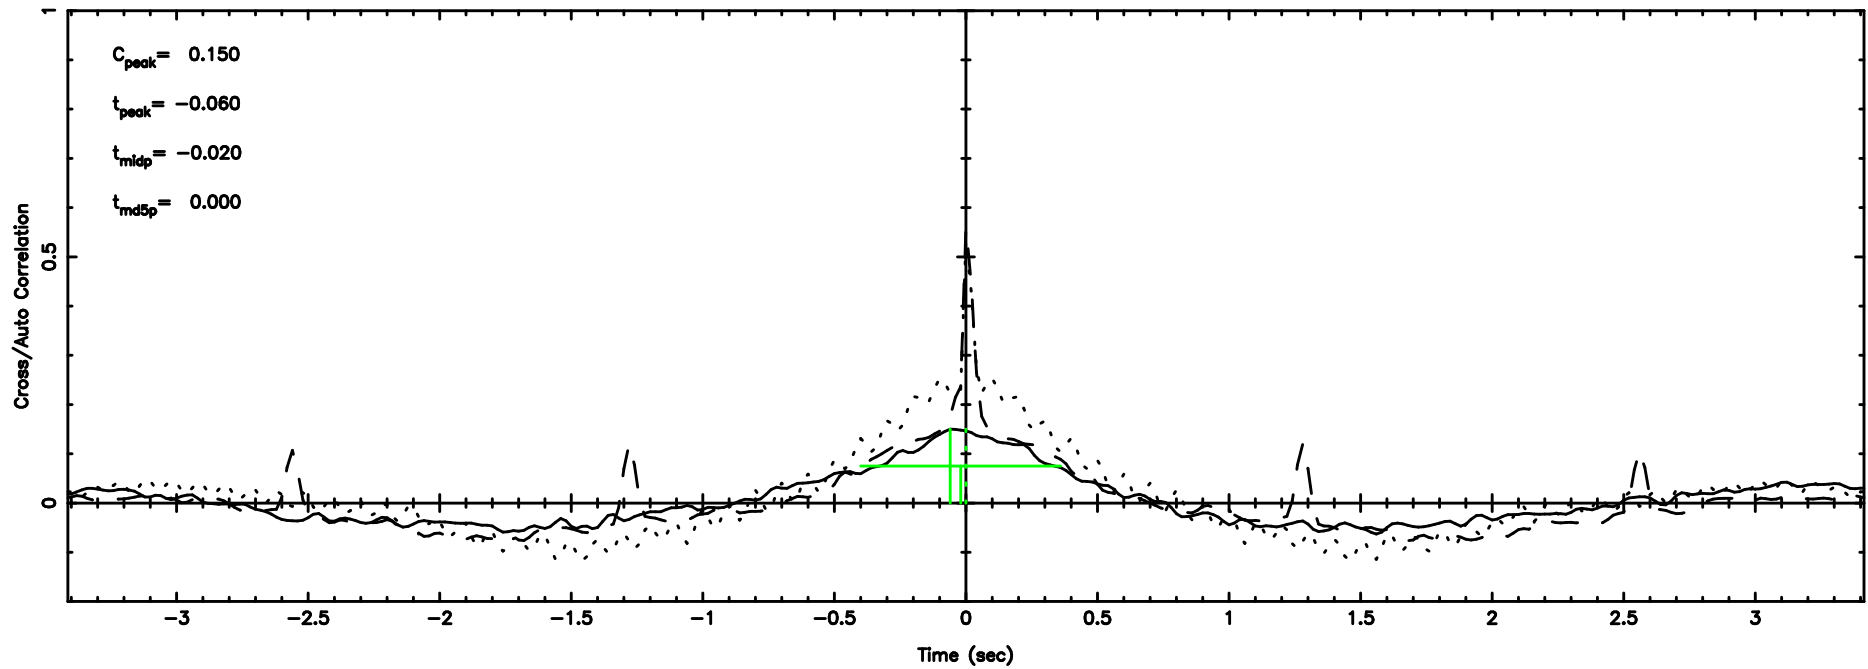

BLK:14,SNR1: 3.0291 ,SNR2: 19.563