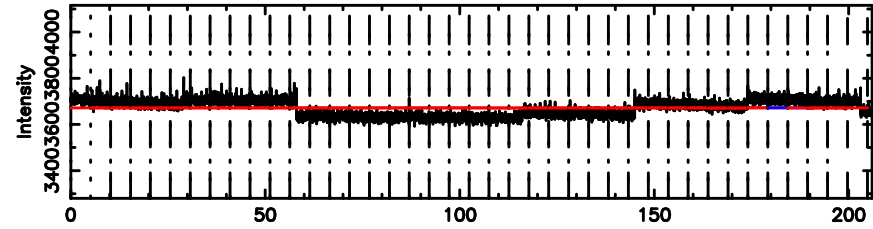

T20240802105931

BLK: 1,SNR1: 0.38455 ,SNR2: 0.91302

Frequency (Hz)

F20240802105931

BLK: 1,SNR1:-0.53019E-02,SNR2: 0.39727

Frequency (Hz)

0752-200 2024/08/02 2.02UT TOYOKAWA-FUJI

T20240802105931