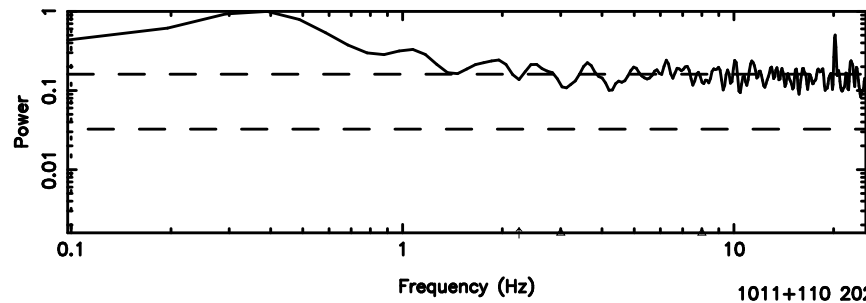

BLK: 9,SNR1: 0.10860 ,SNR2: 1.2911