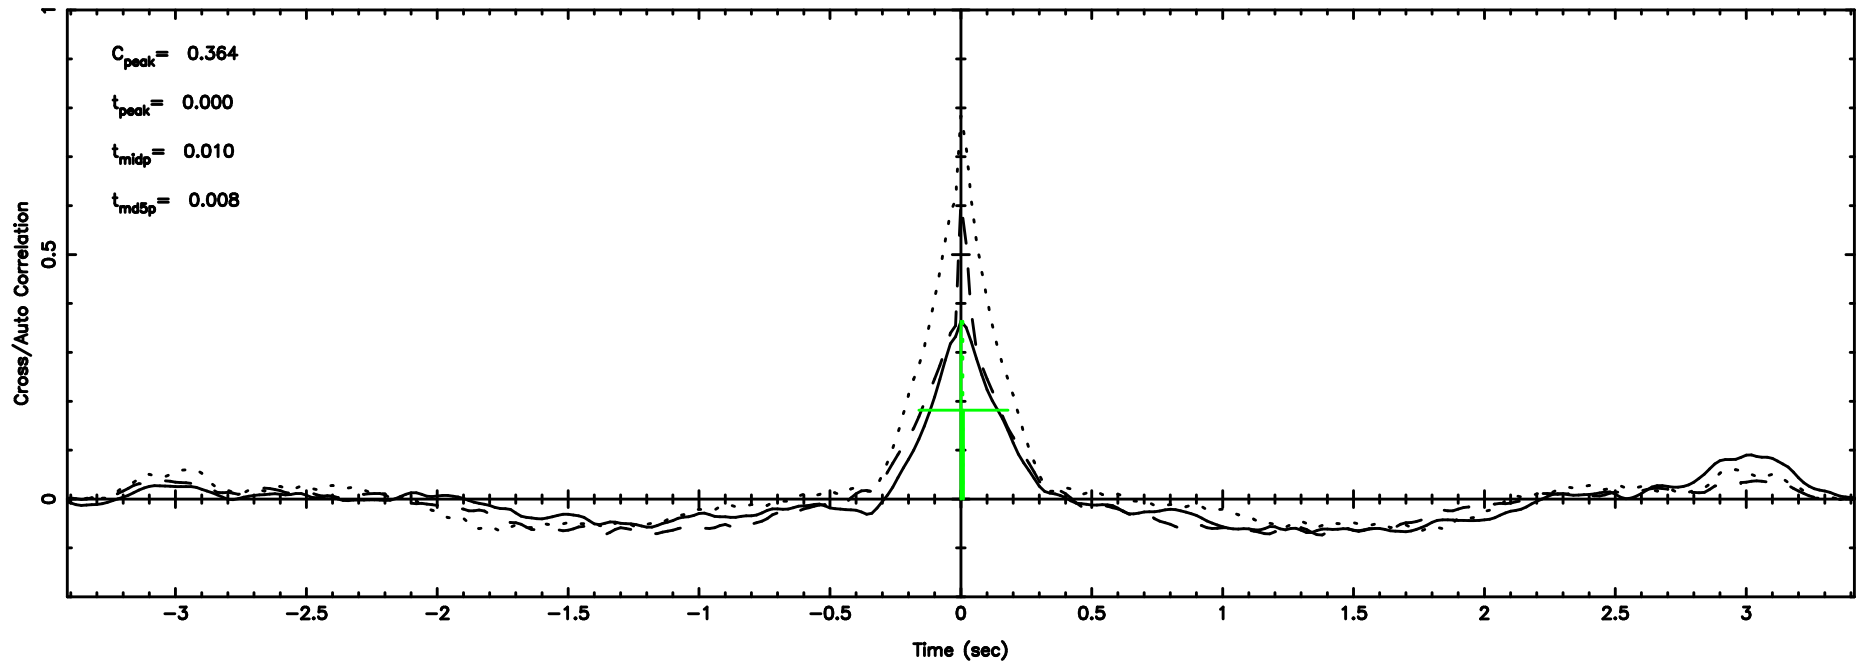

Frequency (Hz)

3C283 2024/08/02 7.30UT TOYOKAWA-KISO