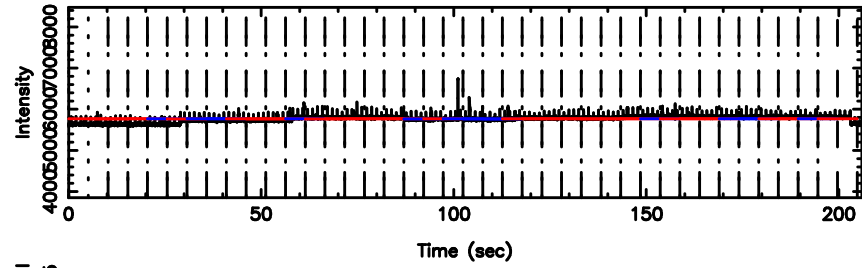

Frequency (Hz)

F20240802175759