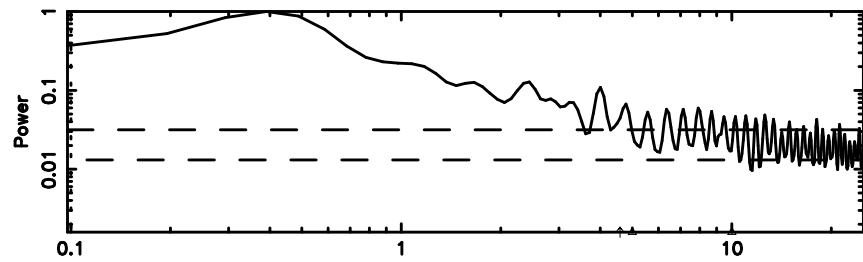

BLK:18,SNR1: 0.93163 ,SNR2: 4.6981