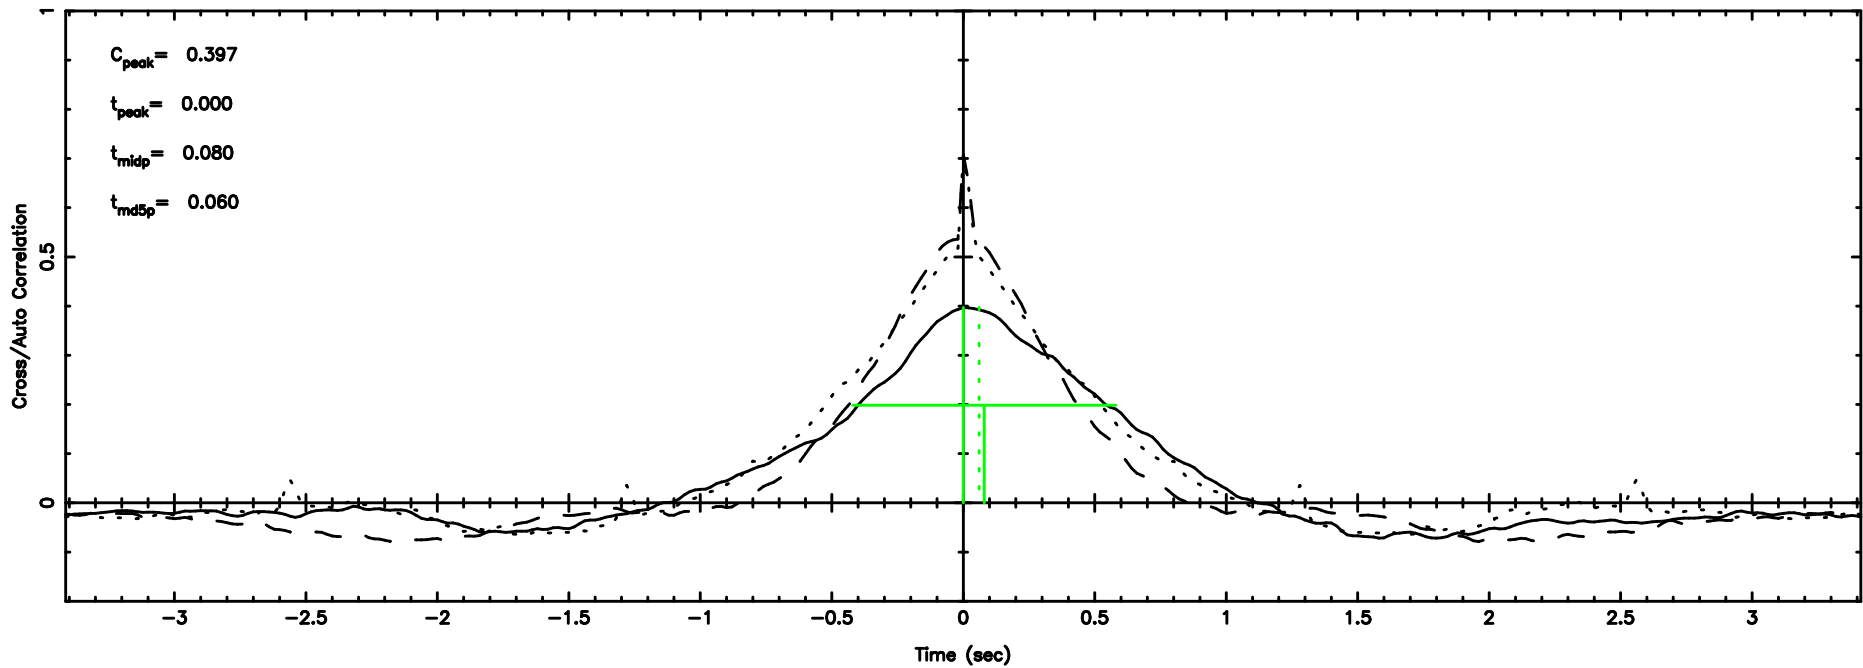

1011+110 2024/08/02 4.35UT FUJI -KISO

T20240802132702

BLK:17,SNR1: 462.54 ,SNR2: 1647.2

F20240802132702

BLK:17,SNR1: 123.02 ,SNR2: 520.90

3C241 2024/08/02 4.48UT TOYOKAWA-FUJI

T20240802132702

BLK:23,SNR1: 344.71 ,SNR2: 1206.5