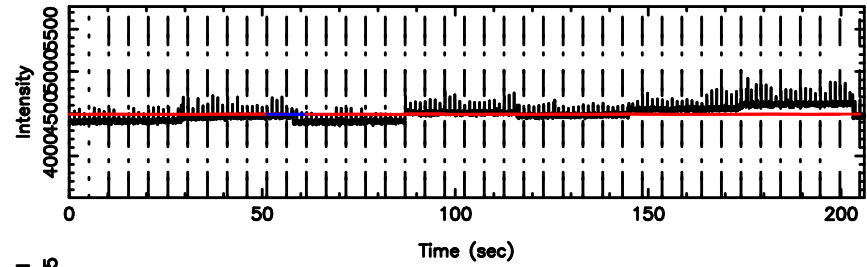

F20240802154658