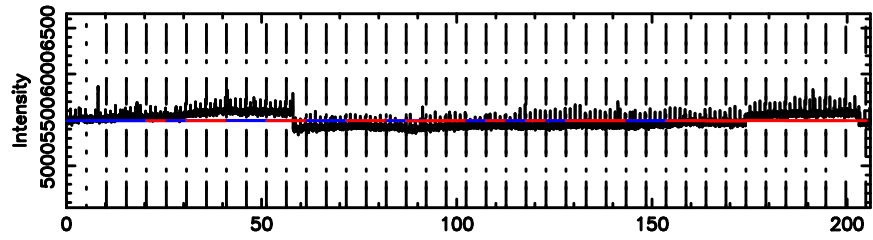

BLK:21,SNR1: 1.1300 ,SNR2: 4.9180

Frequency (Hz)

K20240802084041

BLK:21,SNR1: 14.541 ,SNR2: 24.620

Frequency (Hz)

0531+194 2024/08/01 23.71UT TOYOKAWA-KISO

F20240802084044

BLK:15,SNR1: 0.45578 ,SNR2: 2.0880