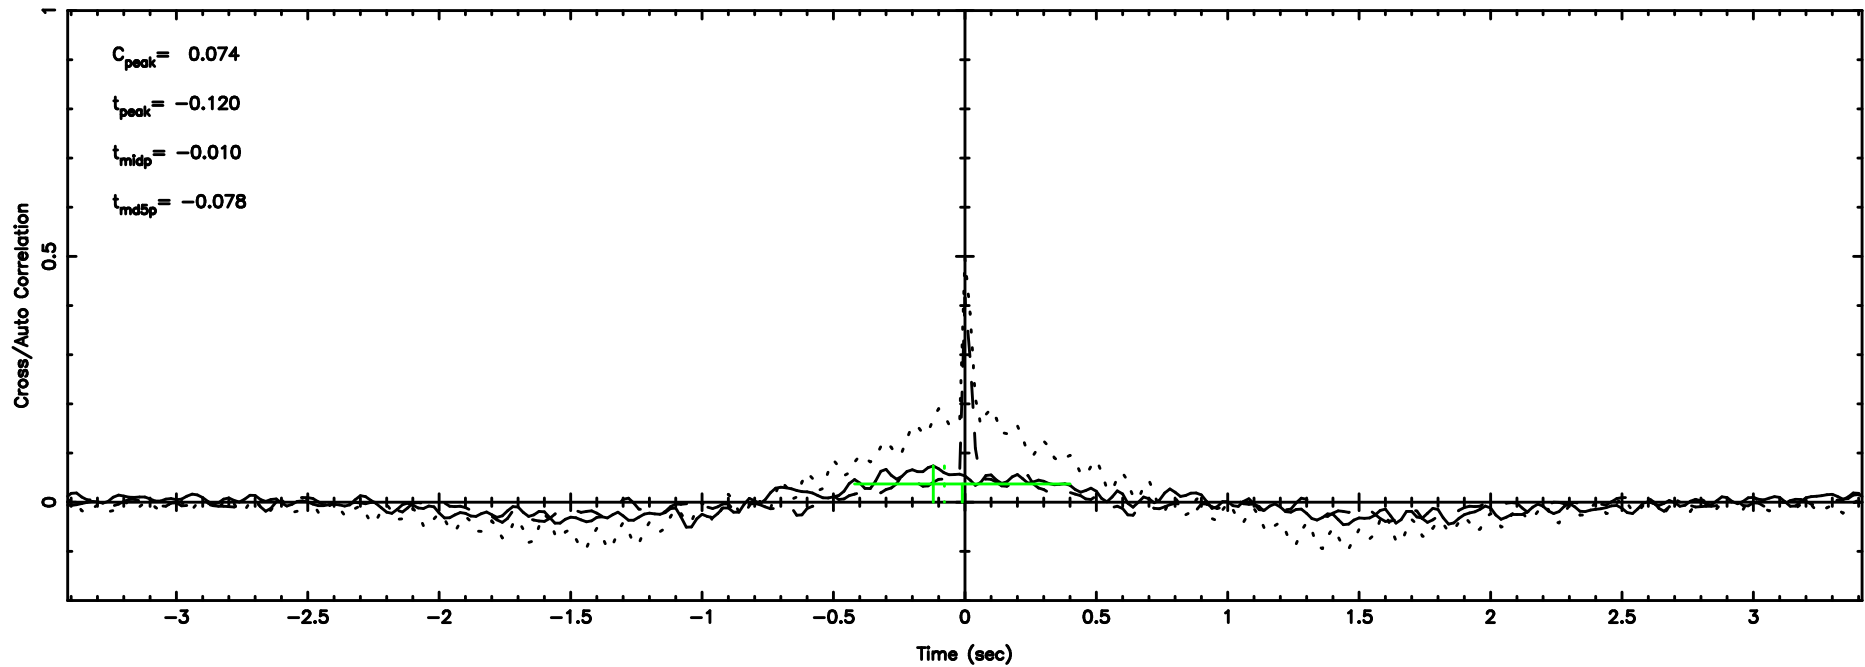

1031-11 2024/08/02 4.67UT TOYOKAWA-KISO