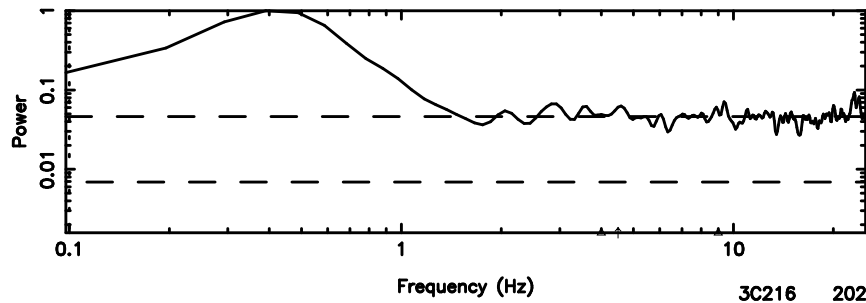

F20240802121507

BLK:13,SNR1: 7.3846 ,SNR2: 22.684

T20240802121507

BLK:17,SNR1: 0.44530 ,SNR2: 2.1846

K20240802121504

BLK:17,SNR1: 0.54414 ,SNR2: 3.0378

3C216 2024/08/02 3.28UT TOYOKAWA-KISO

F20240802121507