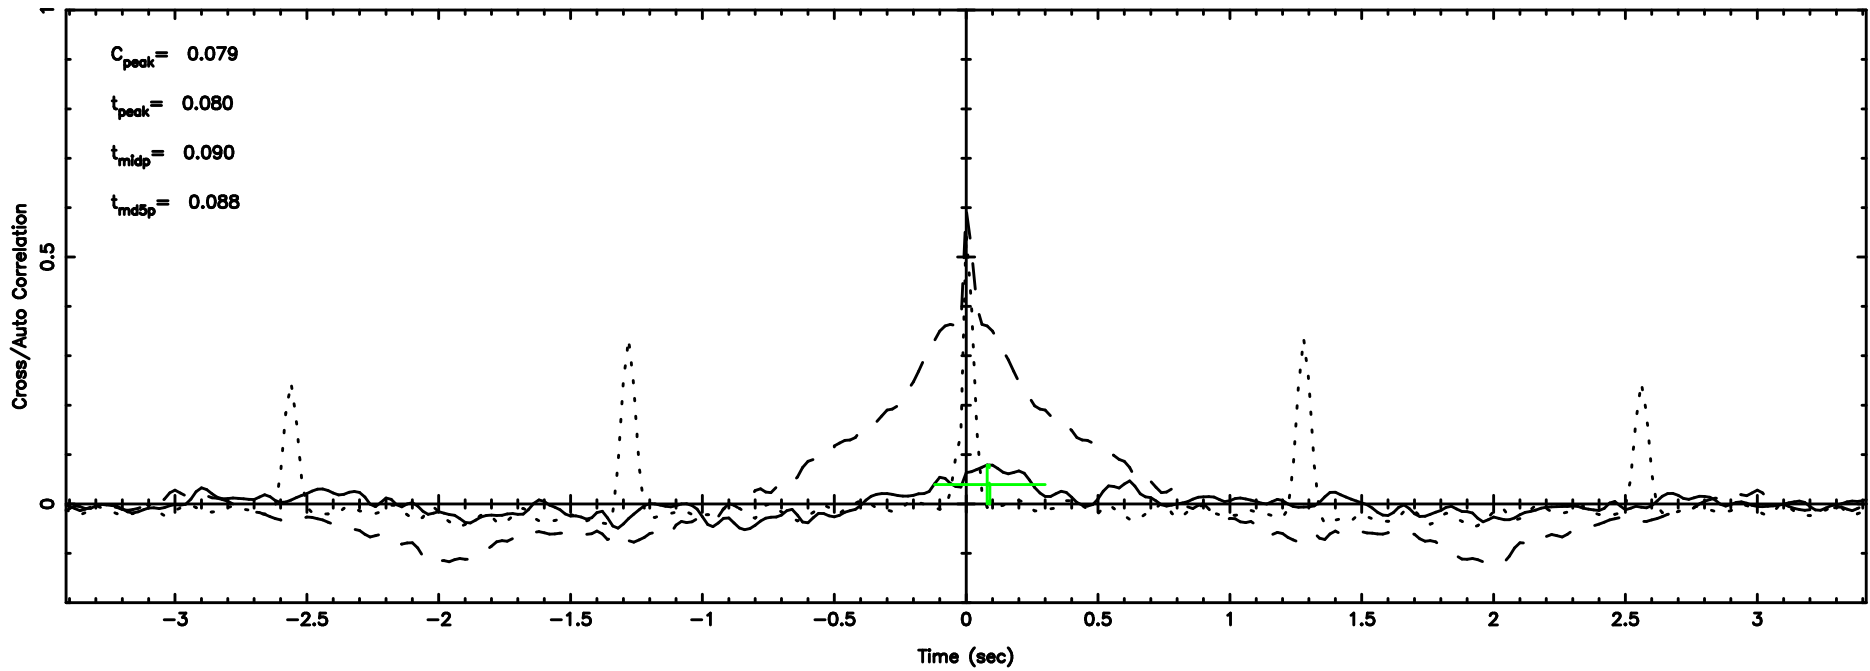

BLK: 7,SNR1:-0.26685 ,SNR2: 0.26295