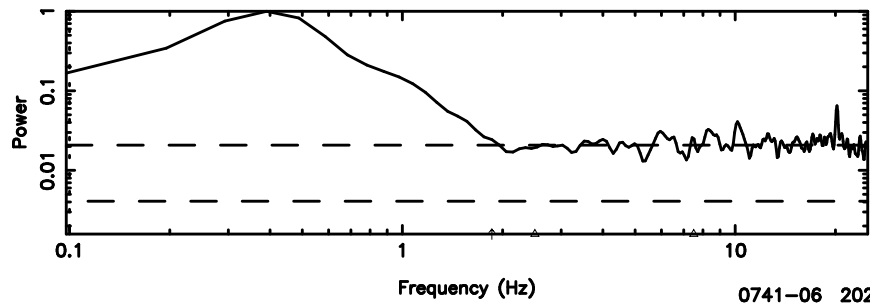

BLK:13,SNR1: 1.1168 ,SNR2: 11.853

0741-06 2024/08/02 1.86UT TOYOKAWA-FUJI

F20240802104946