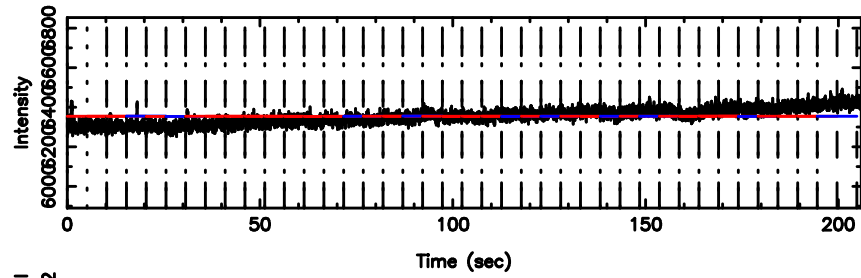

T20240802163041