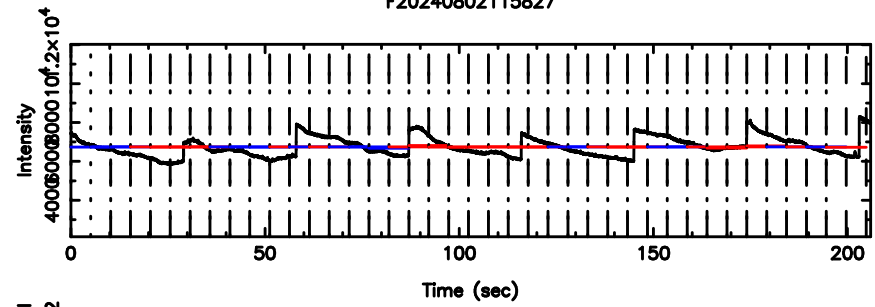

F20240802115827