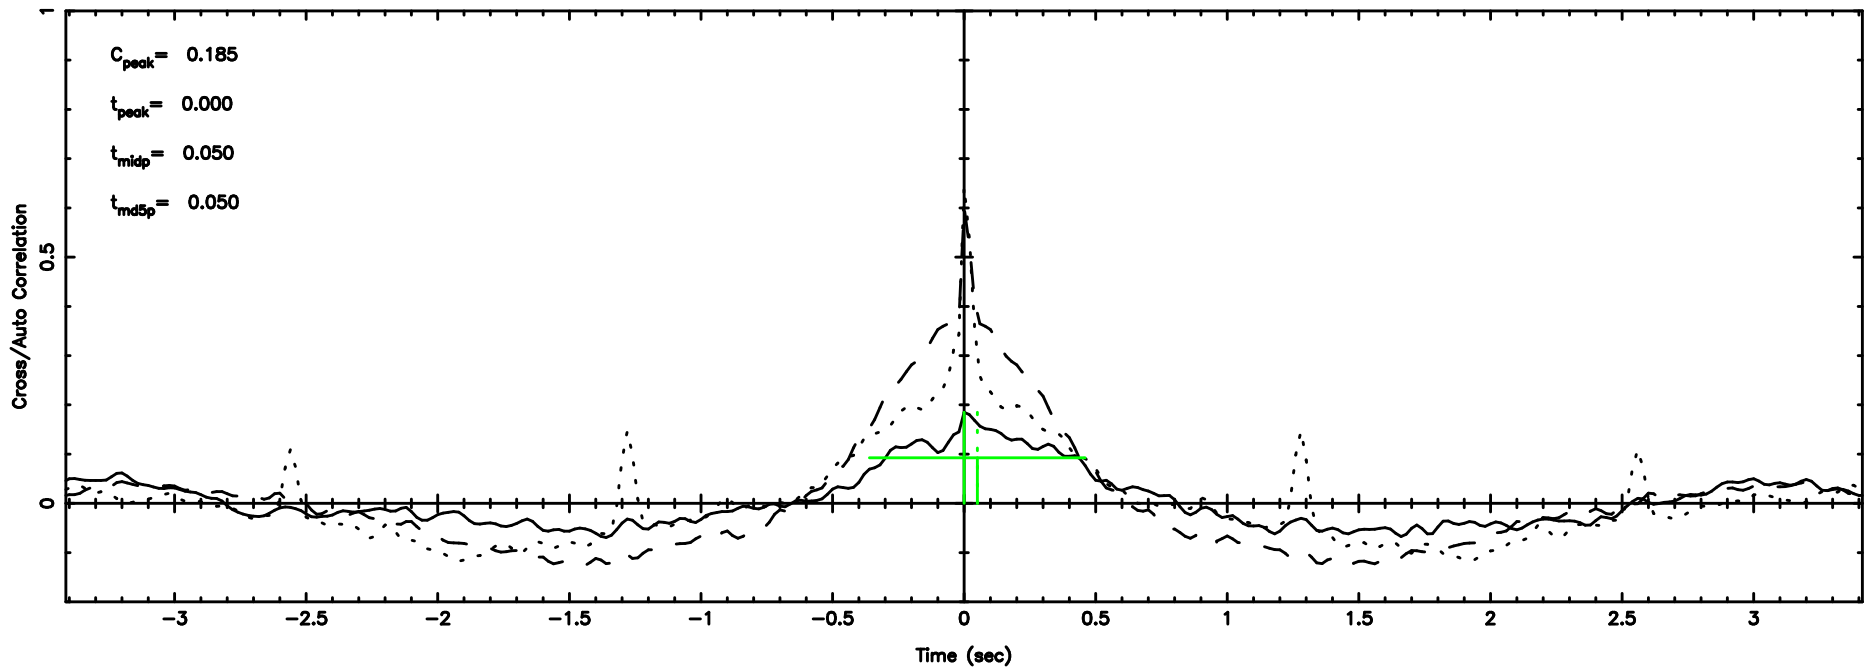

3C230 2024/08/02 3.98UT TOYOKAWA-FUJI