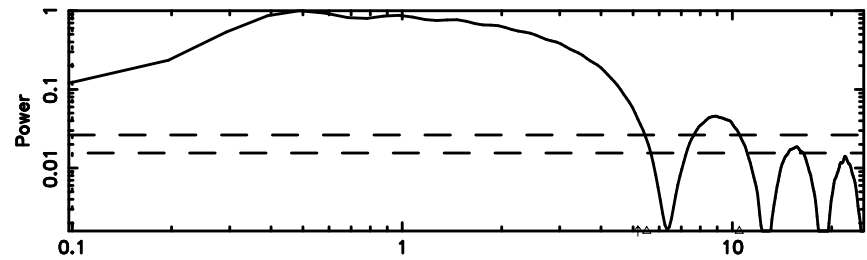

BLK:22,SNR1: 3.7939 ,SNR2: 16.043