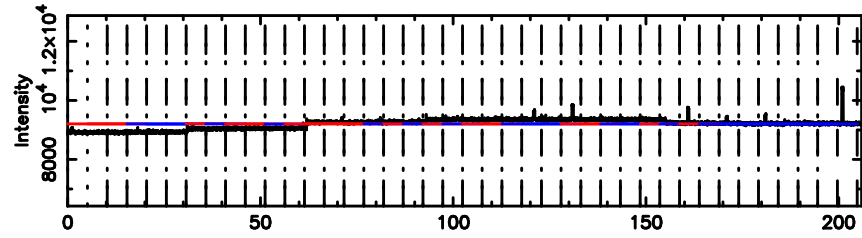

Frequency (Hz)

K20240802163038