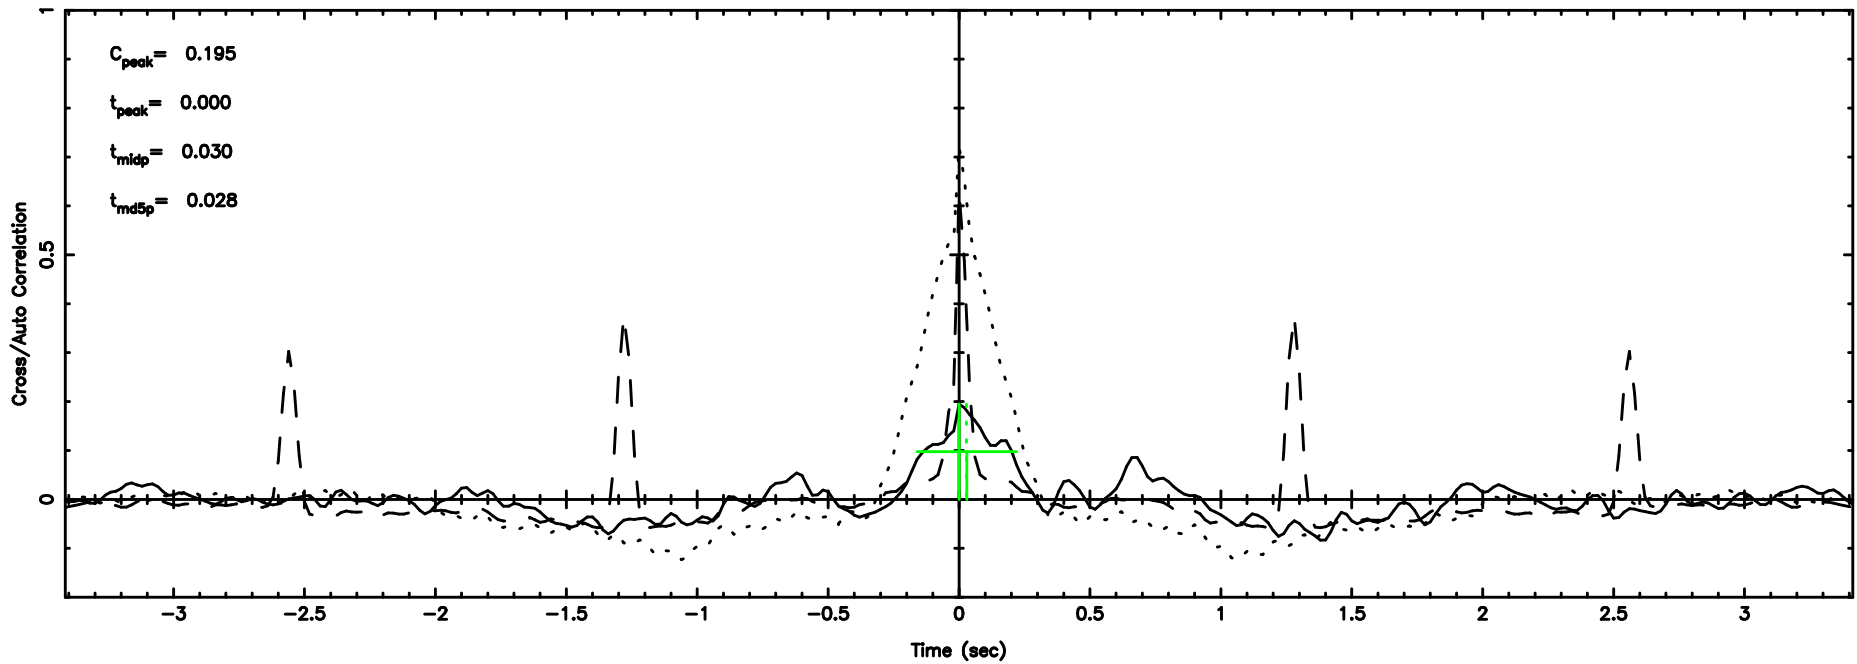

Frequency (Hz)

3C279 2024/08/02 7.04UT FUJI -KISO