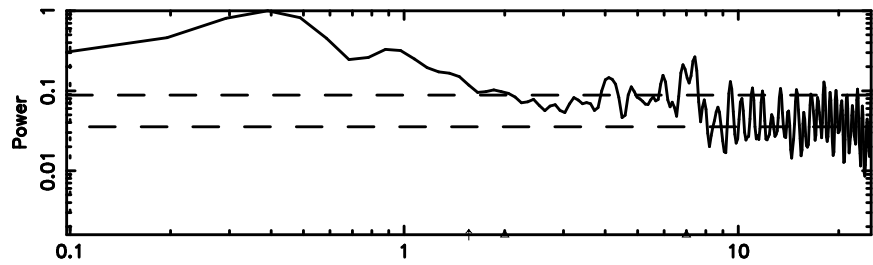

Frequency (Hz)

K20240802072733

BLK: 5,SNR1: 0.49321 ,SNR2: 1.7969

Frequency (Hz)

0418+236 2024/08/01 22.49UT TOYOKAWA-KISO

F20240802072735

BLK: 4,SNR1: 0.82843E-02,SNR2: 3.4018

Frequency (Hz)