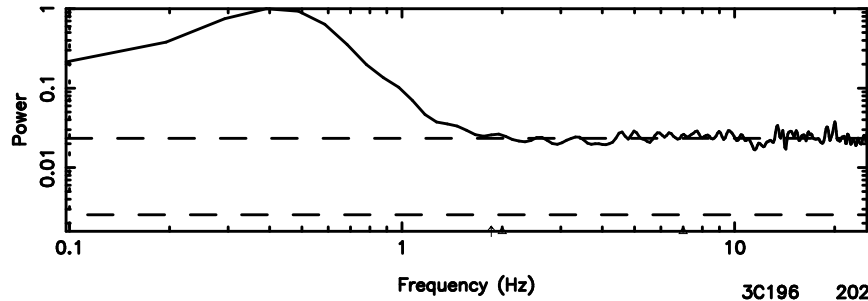

BLK:22,SNR1: 0.97278 ,SNR2: 10.651