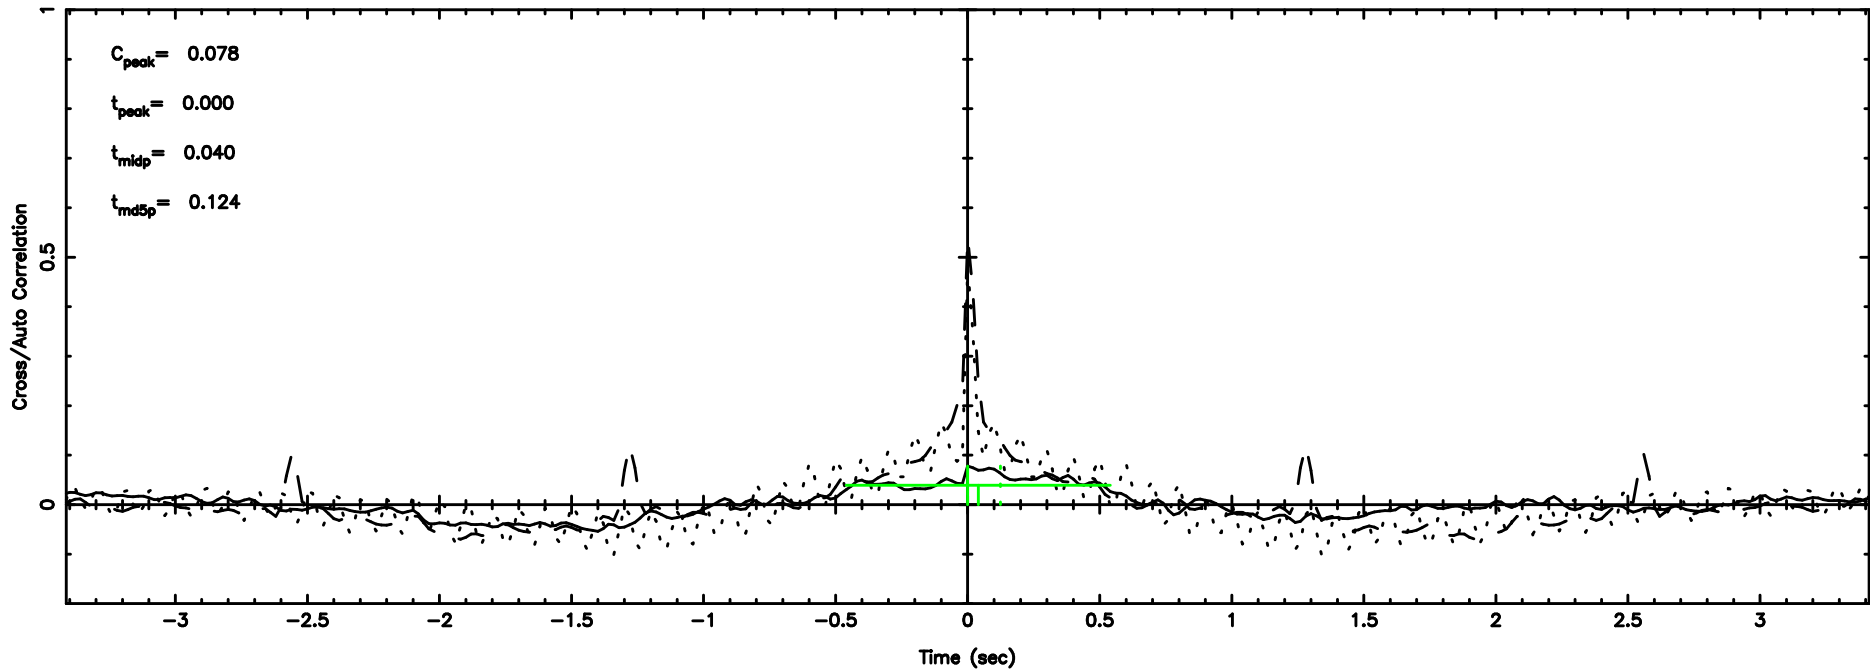

F20240802104946

BLK:12,SNR1: 0.14927 ,SNR2: 2.2319

K20240802104943

BLK:12,SNR1: 0.37950 ,SNR2: 2.1848

0741-06 2024/08/02 1.86UT FUJI -KISO