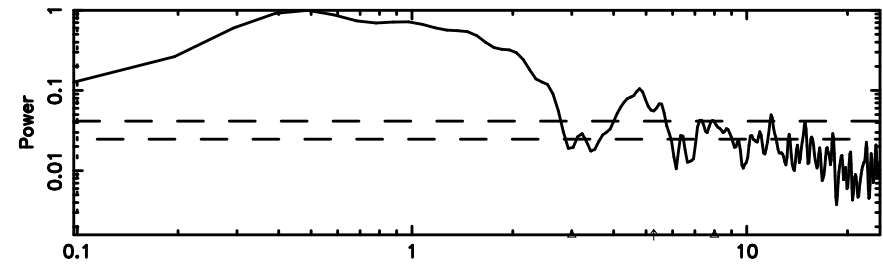

BLK: 4,SNR1: -0.20460E-01,SNR2: 0.53059

Frequency (Hz)

0258+350 2024/08/01 21.16UT FUJI -KISO

T20240802061208

BLK: 4,SNR1: 0.60408E-01,SNR2: 0.63241

Frequency (Hz)

F20240802061209

BLK: 4,SNR1: 1.0462 ,SNR2: 5.4270