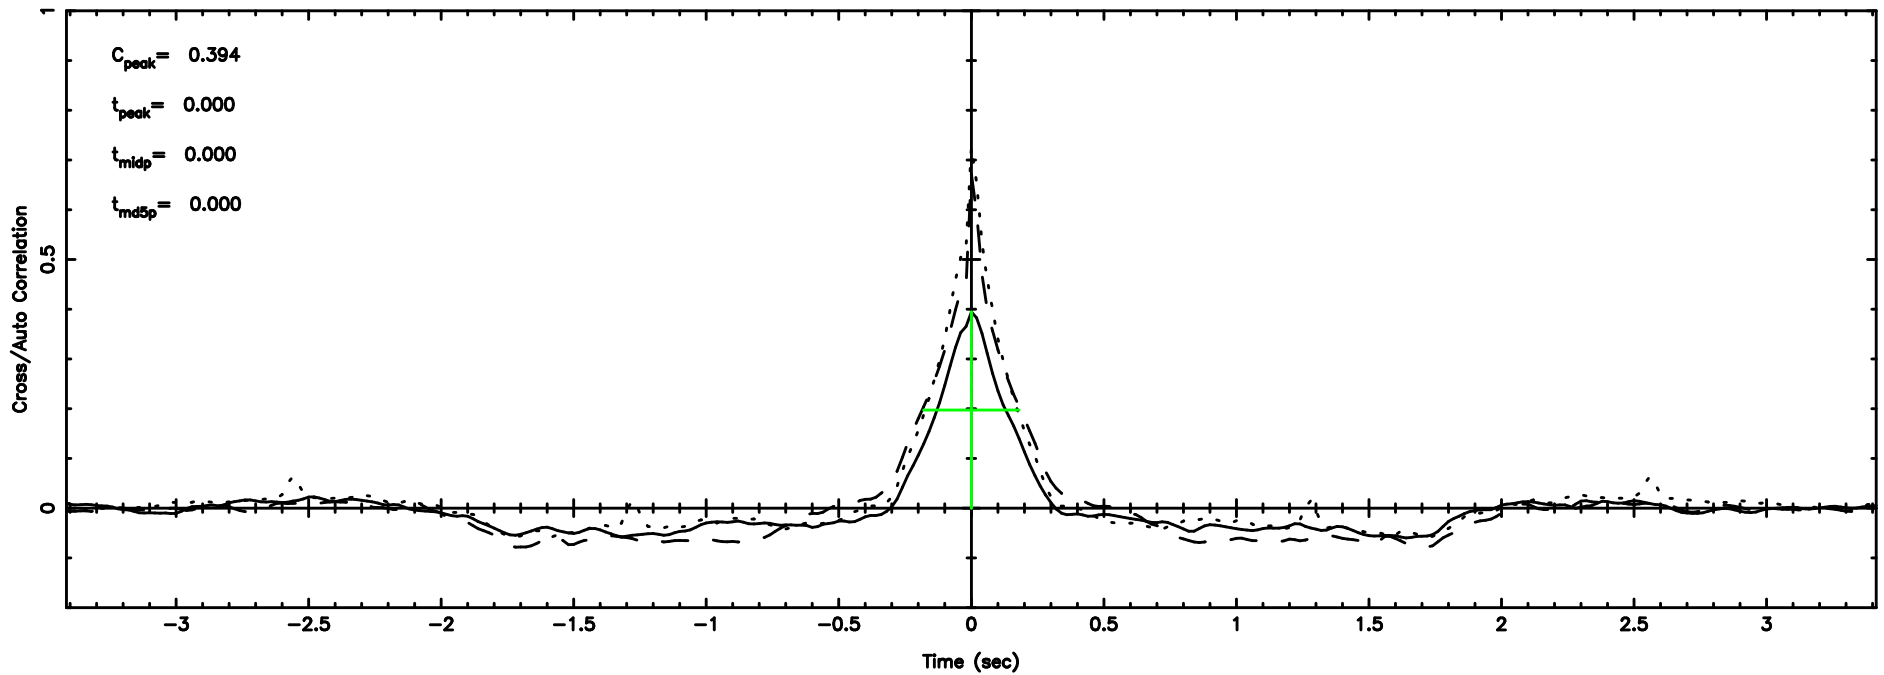

BLK:19,SNR1: 1.7811 ,SNR2: 4.5102

F20240802082710

BLK:19,SNR1: 2.9681 ,SNR2: 13.790

3C138 2024/08/01 23.48UT TOYOKAWA-FUJI

T20240802082710

BLK:22,SNR1: 2.0600 ,SNR2: 5.2070

Frequency (Hz)

K20240802082708