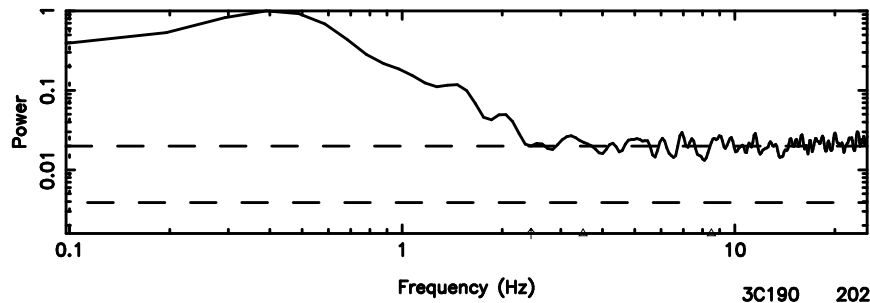

BLK:16,SNR1: 1.4876 ,SNR2: 12.320

3C190 2024/08/02 2.15UT TOYOKAWA-FUJI

F20240802110705