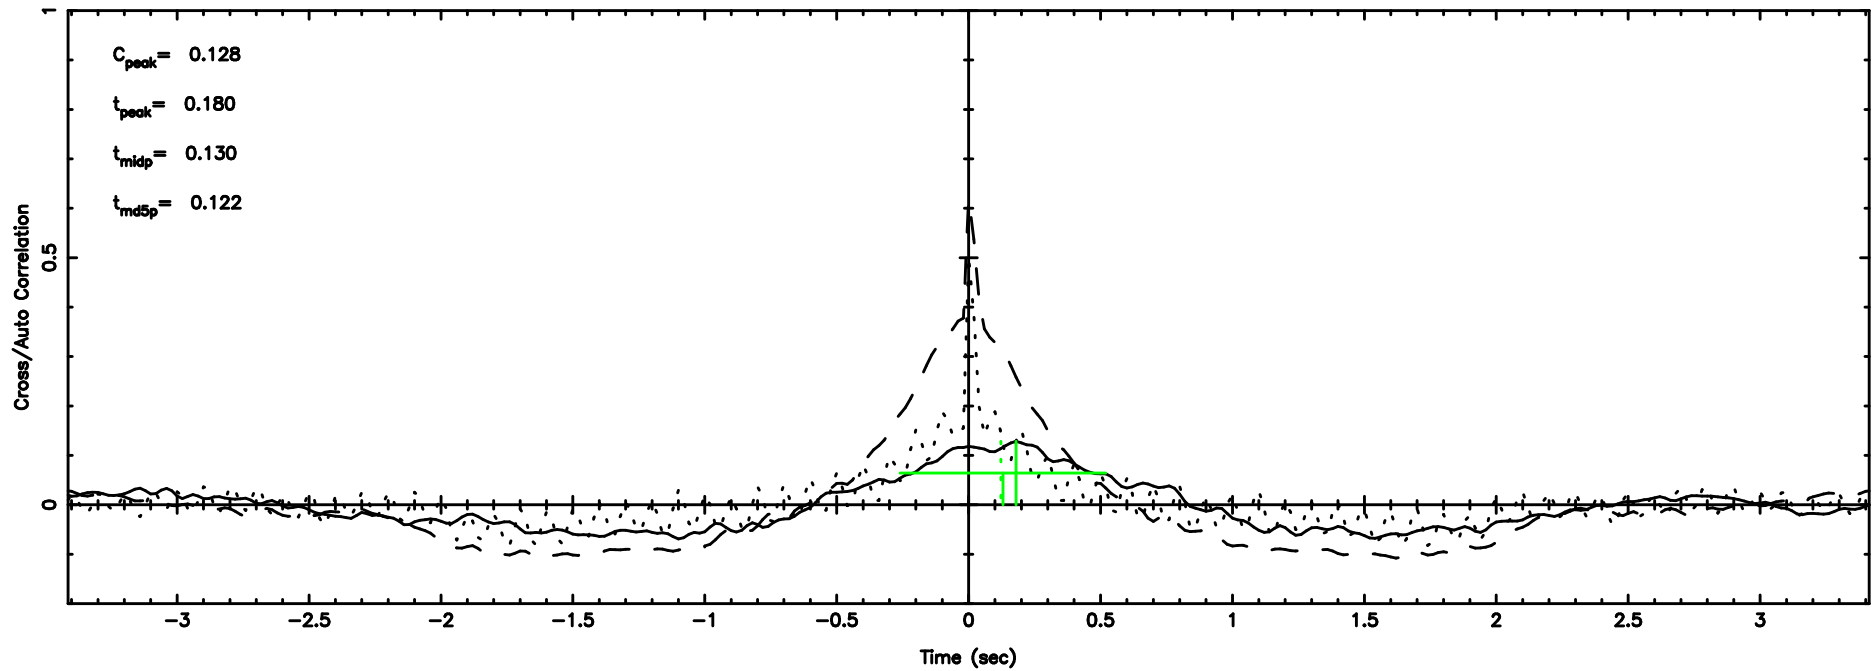

0821+394 2024/08/02 2.54UT TOYOKAWA-KISO