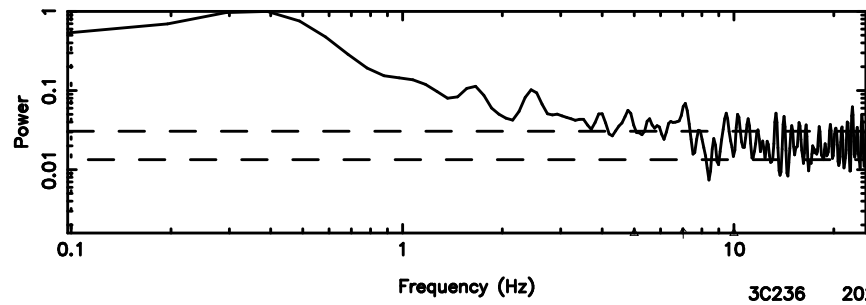

BLK: 4,SNR1: 0.80371 ,SNR2: 2.7509

3C236 2024/08/02 4.21UT FUJI -KISO

K20240802131109