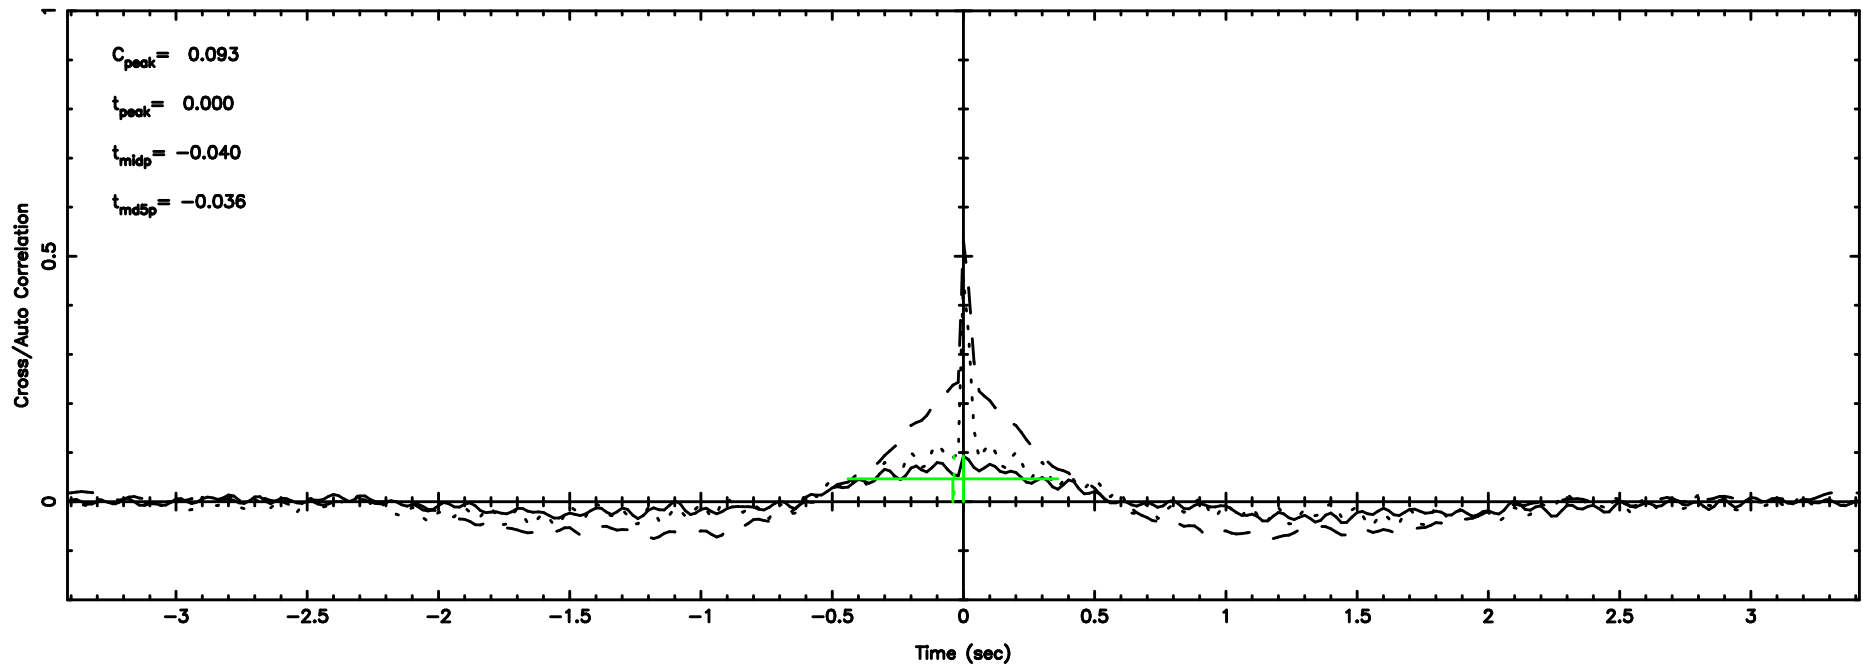

3C255 2024/08/02 5.43UT TOYOKAWA-KISO