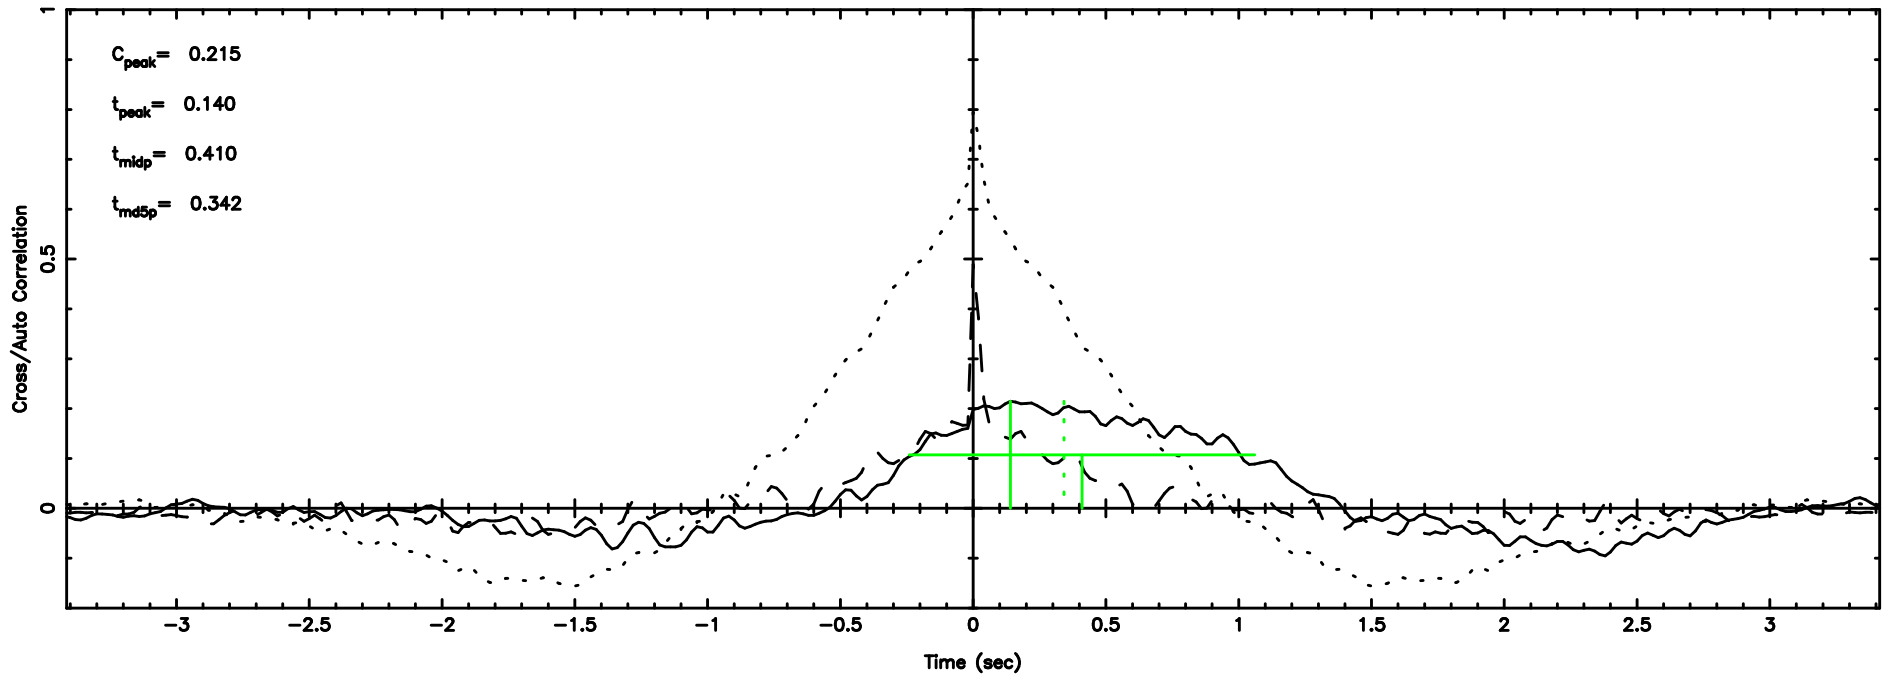

Frequency (Hz)

0324+119 2024/08/01 21.59UT FUJI -KISO