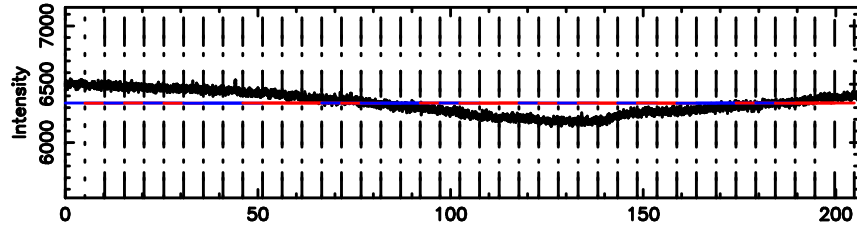

T20240802165158

BLK:18,SNR1: 0.36205 ,SNR2: 1.5054

Frequency (Hz)

F20240802165158

BLK:18,SNR1: 3.3581 ,SNR2: 8.5367

Frequency (Hz)

1345+12 2024/08/02 7.89UT TOYOKAWA-FUJI

T20240802165158