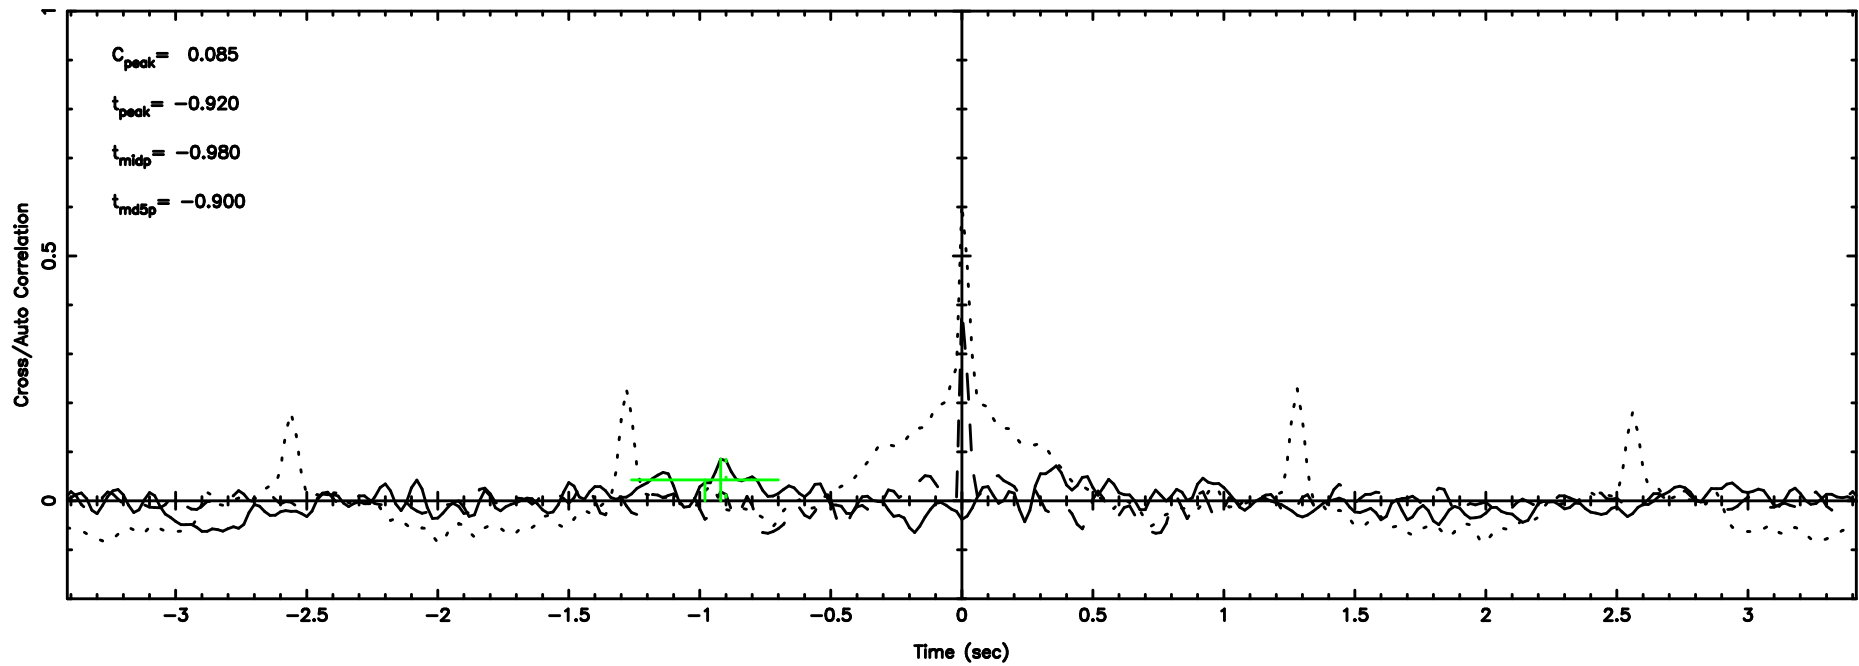

3C275 2024/08/02 6.81UT TOYOKAWA-FUJI