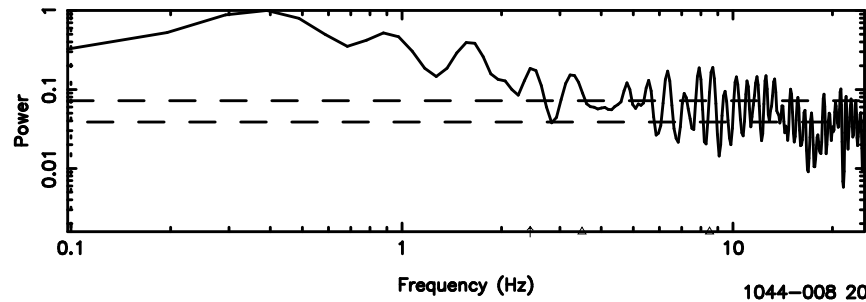

K20240802135216

BLK: 7,SNR1: 1.3413 ,SNR2: 5.6548

Frequency (Hz)

1044-008 2024/08/02 4.90UT TOYOKAWA-KISO

F20240802135218

BLK: 2,SNR1: 0.35250 ,SNR2: 3.9779

K20240802135216

BLK: 2,SNR1: 0.63365 ,SNR2: 1.4268