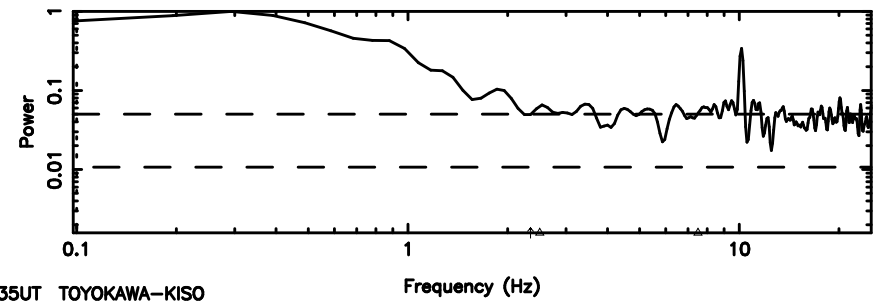

BLK: 8,SNR1: 0.68032 ,SNR2: 5.5738