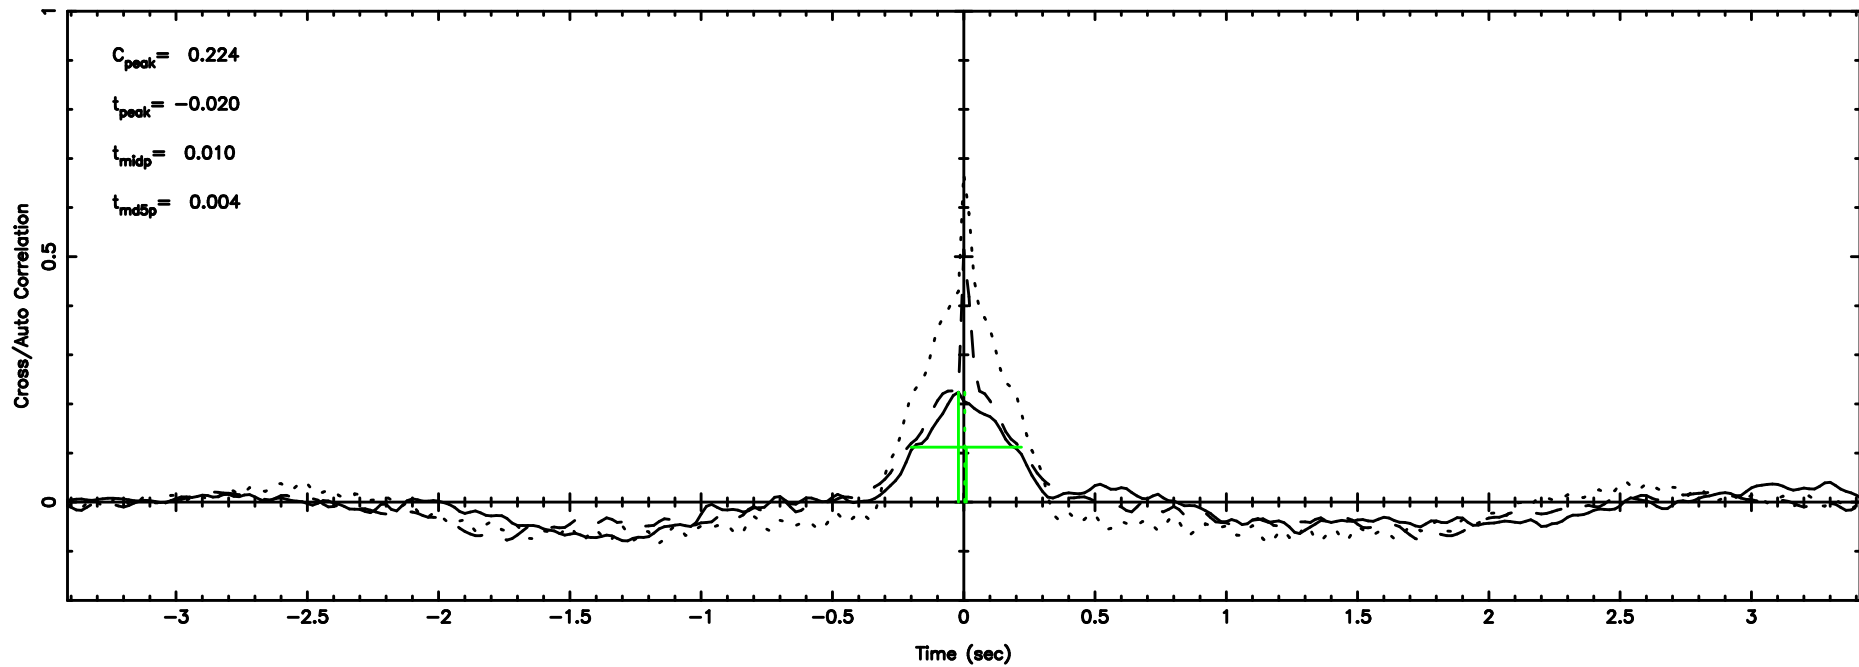

BLK: 8,SNR1: 0.76167 ,SNR2: 3.4400

Frequency (Hz)

K20240802141437

BLK: 8,SNR1: 8.7926 ,SNR2: 24.926

Frequency (Hz)

1107+109 2024/08/02 5.27UT TOYOKAWA-KISO

F20240802141440

BLK: 7,SNR1: 7.7713 ,SNR2: 21.127