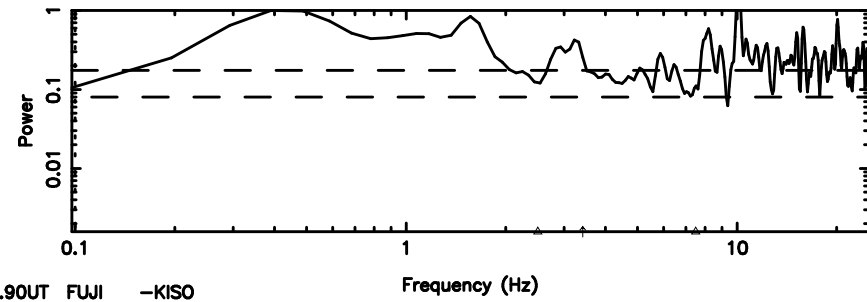

K20240802135216

BLK: 7,SNR1: 1.3413 ,SNR2: 5.6548

Frequency (Hz)

1044-008 2024/08/02 4.90UT TOYOKAWA-KISO

F20240802135218

BLK: 2,SNR1: 0.35250 ,SNR2: 3.9779

K20240802135216

BLK: 2,SNR1: 0.63365 ,SNR2: 1.4268