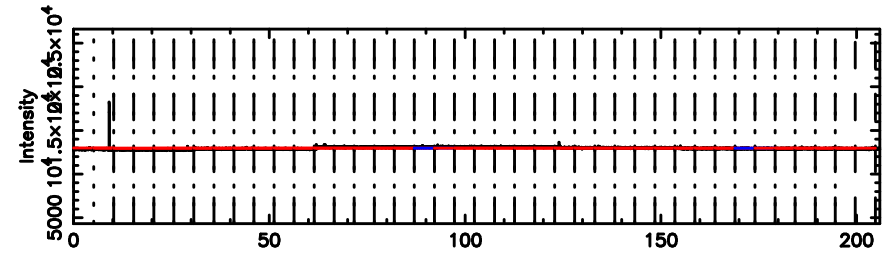

Frequency (Hz)

0302+341 2024/08/01 21.23UT TOYOKAWA-FUJI

T20240802061208

BLK: 2,SNR1: 0.12570 ,SNR2: 1.4727

Frequency (Hz)

K20240802061206

BLK: 2,SNR1: 0.44308 ,SNR2: 1.7355

Frequency (Hz)