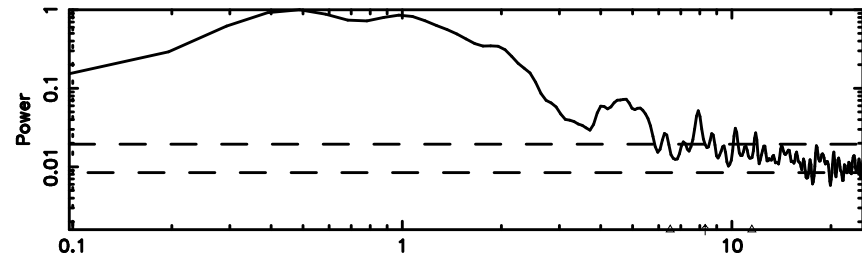

T20240802165158

BLK:18,SNR1: 0.36205 ,SNR2: 1.5054

Frequency (Hz)

F20240802165158

BLK:18,SNR1: 3.3581 ,SNR2: 8.5367

Frequency (Hz)

1345+12 2024/08/02 7.89UT TOYOKAWA-FUJI

T20240802165158