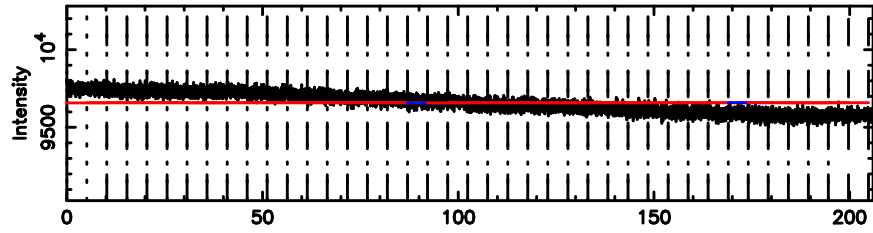

T20240802061208