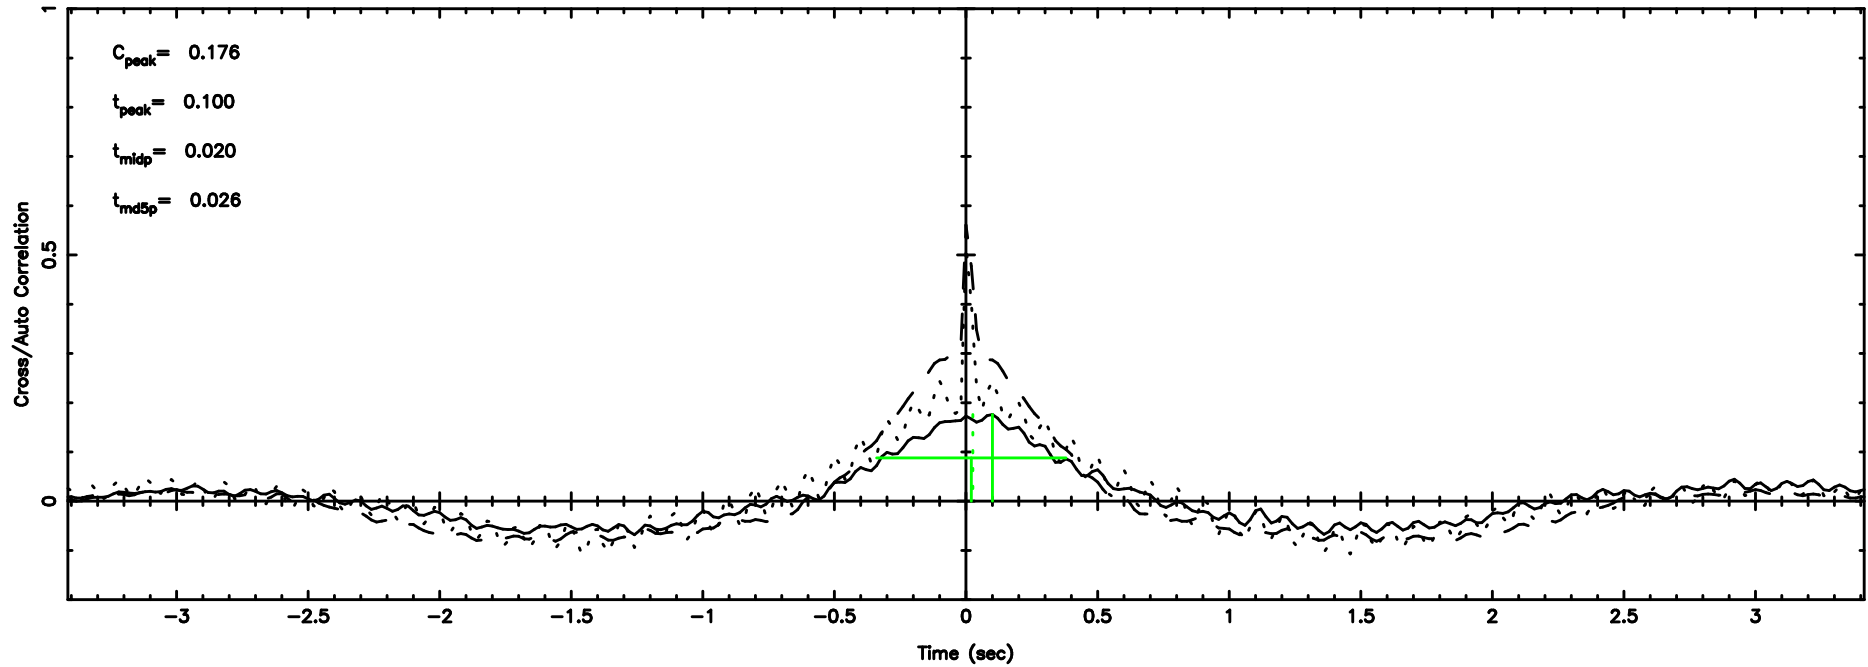

T20240802125705

BLK:16,SNR1: 0.77049 ,SNR2: 6.2085

3C230 2024/08/02 3.98UT TOYOKAWA-KISO

K20240802125702

BLK:16,SNR1: 2.7196 ,SNR2: 17.095