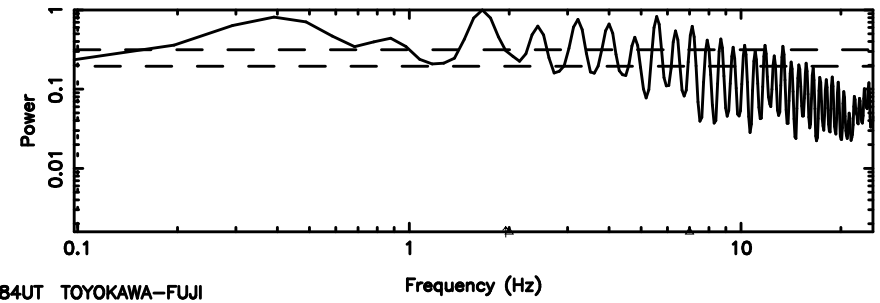

BLK: 6,SNR1:-0.33313 ,SNR2: 0.59559