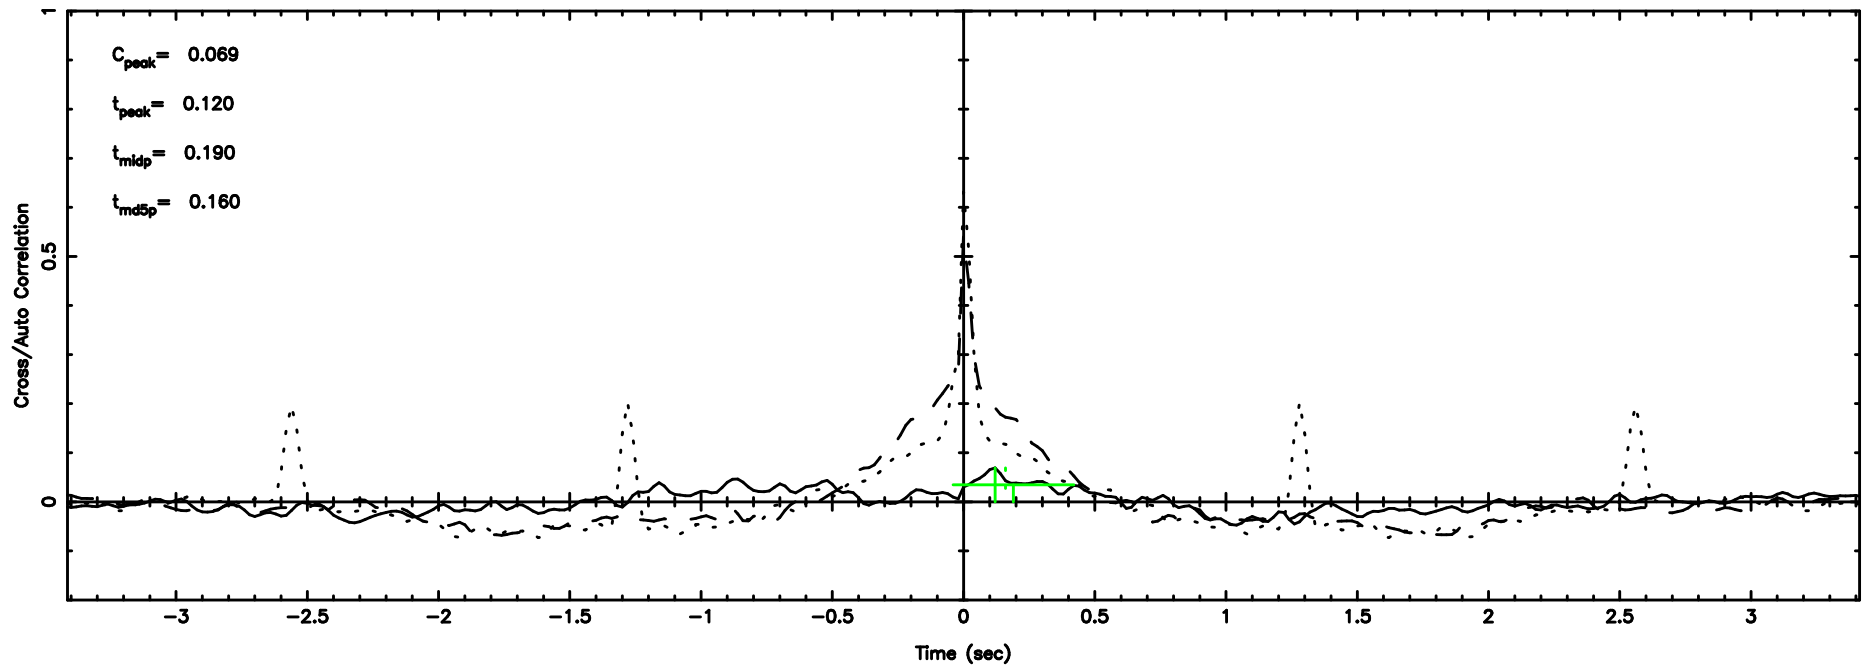

3C255 2024/08/02 5.43UT TOYOKAWA-FUJI