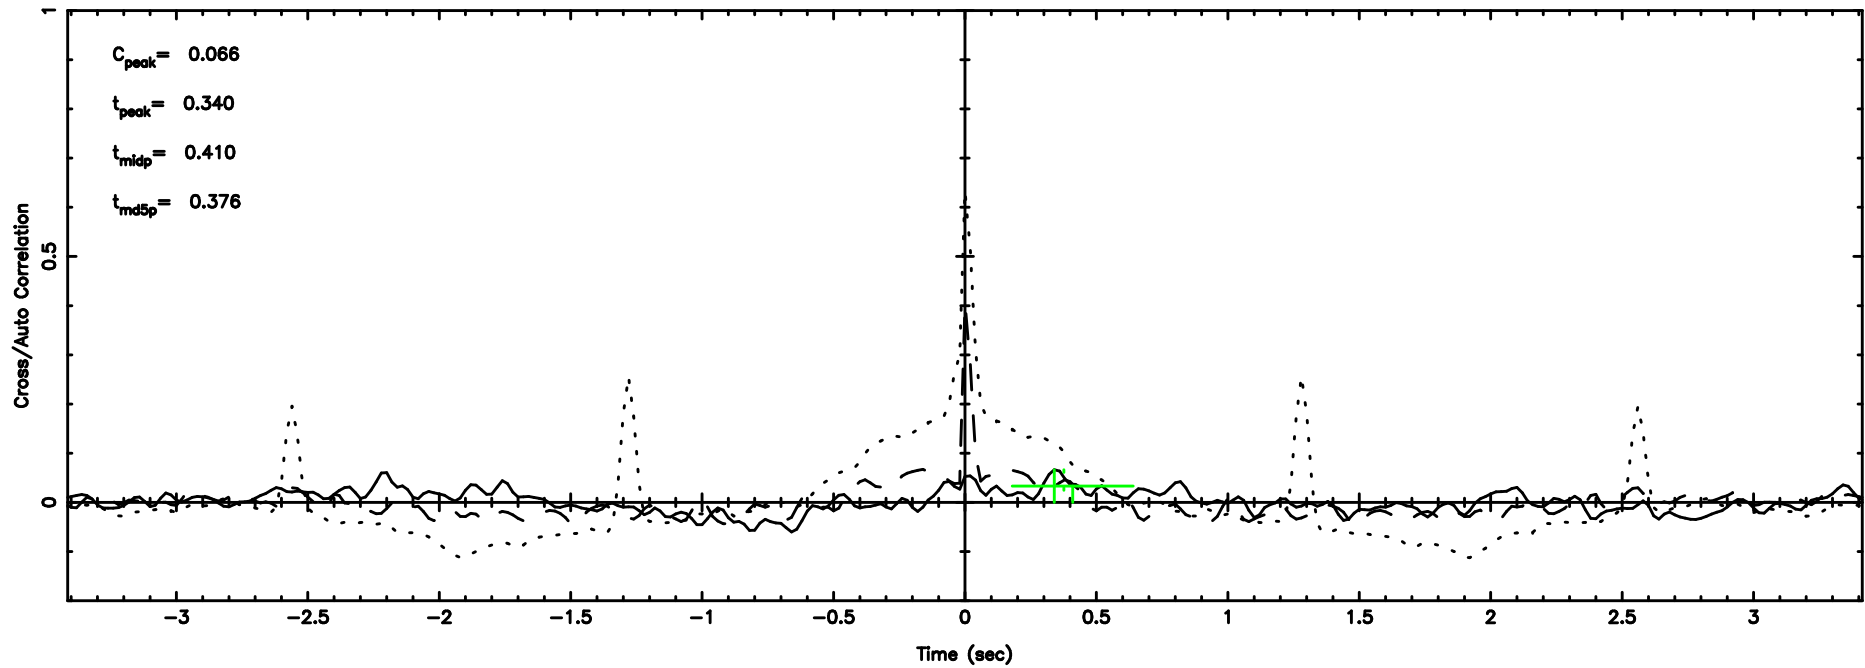

1031-11 2024/08/02 4.67UT TOYOKAWA-FUJI