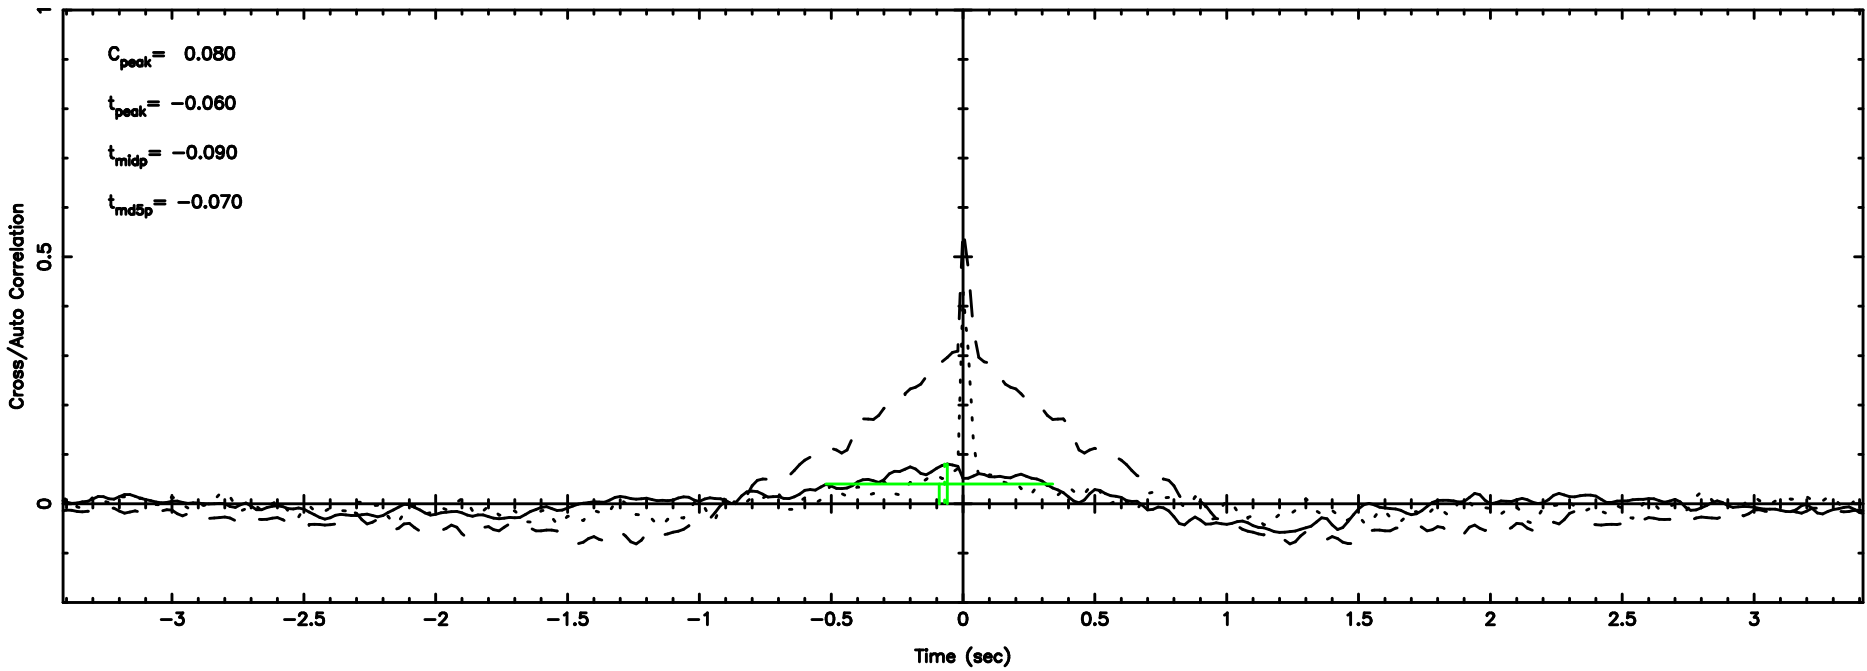

K20240802114722

BLK: 8,SNR1: 0.44625E-01,SNR2: 0.71194

F20240802114725

BLK: 2,SNR1:-0.19649 ,SNR2: 0.64183

Frequency (Hz)

K20240802114722

BLK: 2,SNR1: 0.83332 ,SNR2: 3.7589

Frequency (Hz)