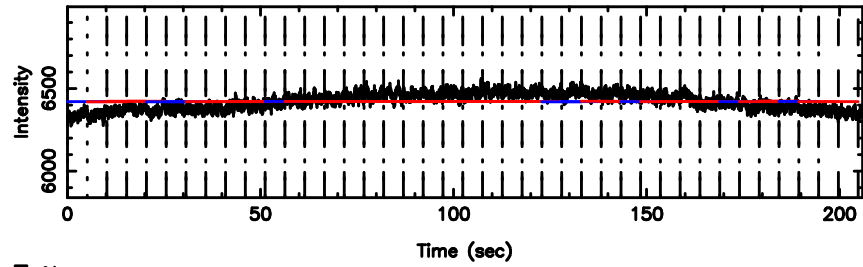

K20240802152028

No.Good Data

Frequency (Hz)

1213-17 2024/08/02 6.37UT FUJI -KISO

T20240802153347

BLK: 9,SNR1: 1.2292 ,SNR2: 11.542

Frequency (Hz)

F20240802153347