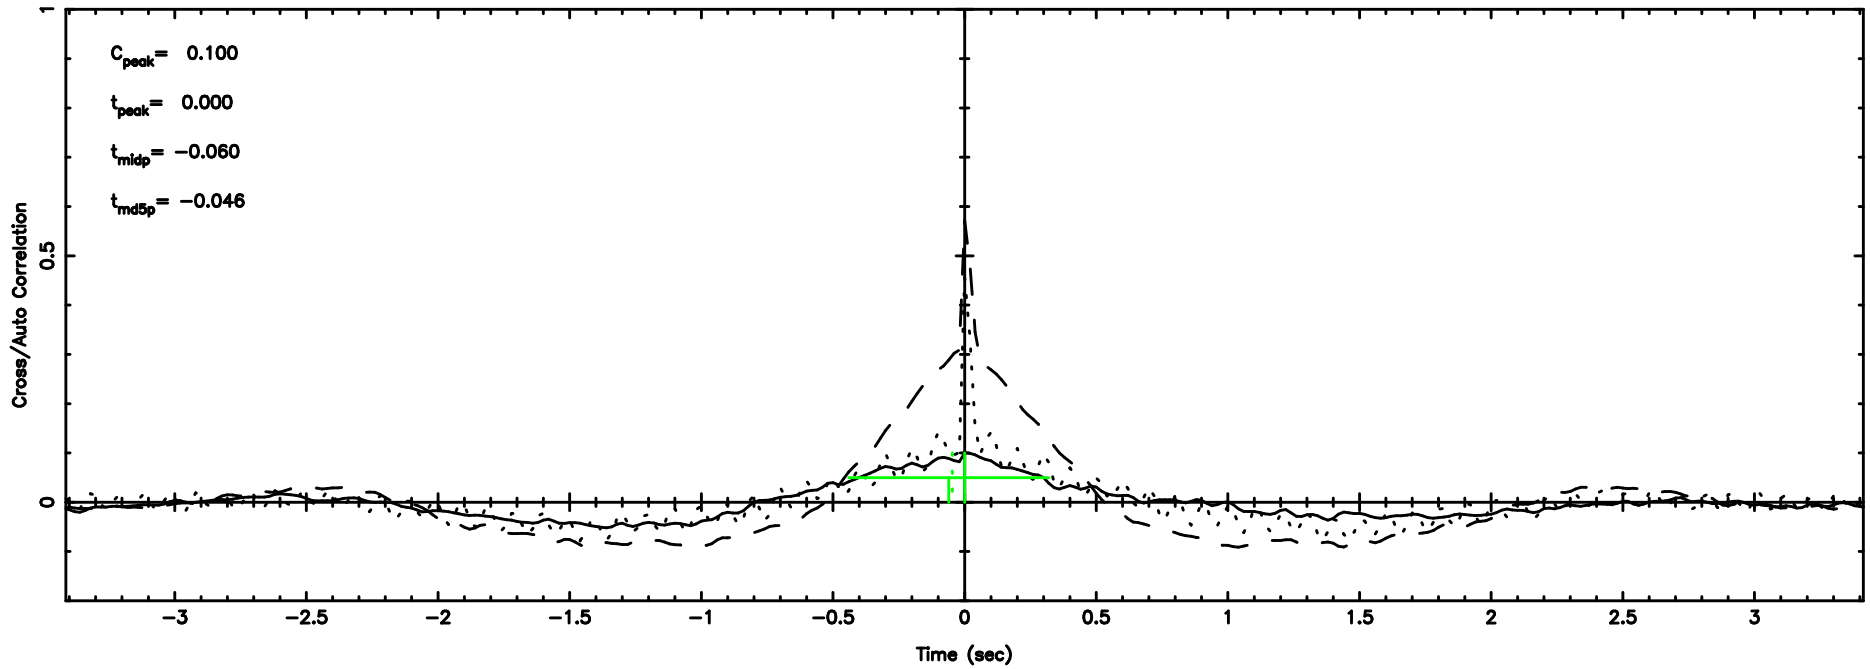

F20240802124143

BLK: 7,SNR1:-0.24184 ,SNR2: 1.1823

T20240802124143

BLK:28,SNR1: 0.40689 ,SNR2: 3.7065

3C222 2024/08/02 3.72UT TOYOKAWA-KISO

K20240802124140

BLK:28,SNR1: 0.43145 ,SNR2: 1.6973

F20240802124143