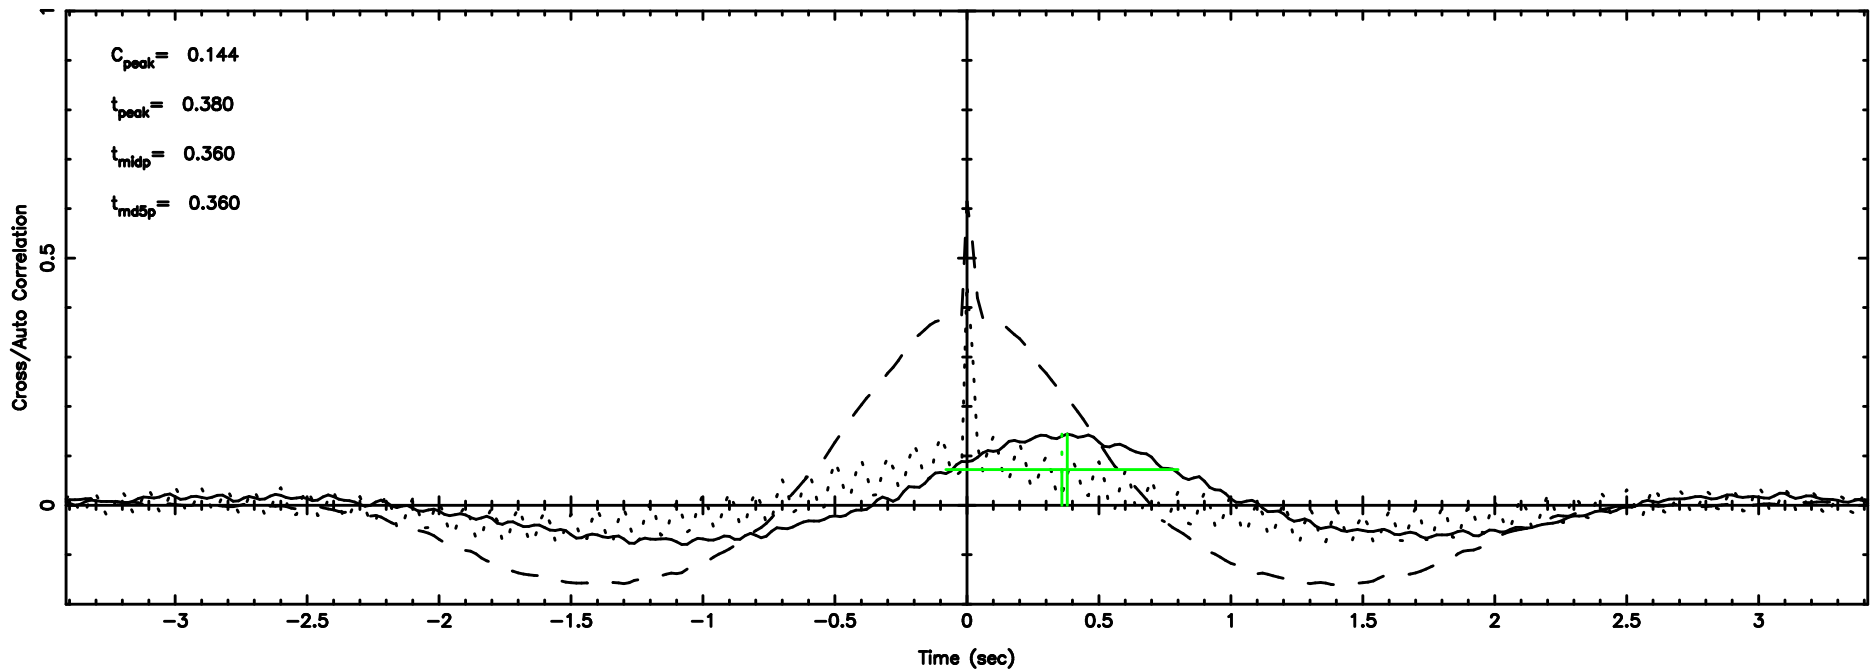

T20240802111930

BLK:28,SNR1: 0.92978 ,SNR2: 11.347

K20240802111927

BLK:28,SNR1: 0.40460 ,SNR2: 1.2019

3C196 2024/08/02 2.35UT TOYOKAWA-KISO

F20240802111930

BLK: 5,SNR1:-0.23374 ,SNR2: 0.73376

Frequency (Hz)