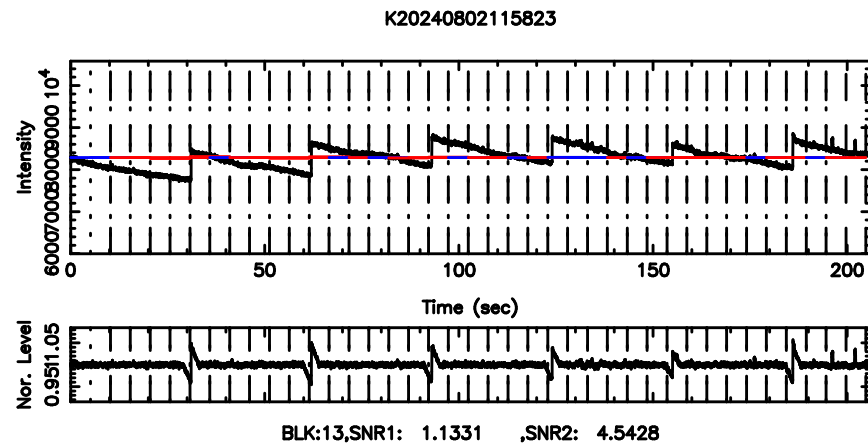

3C208 2024/08/02 3.00UT FUJI -KISO