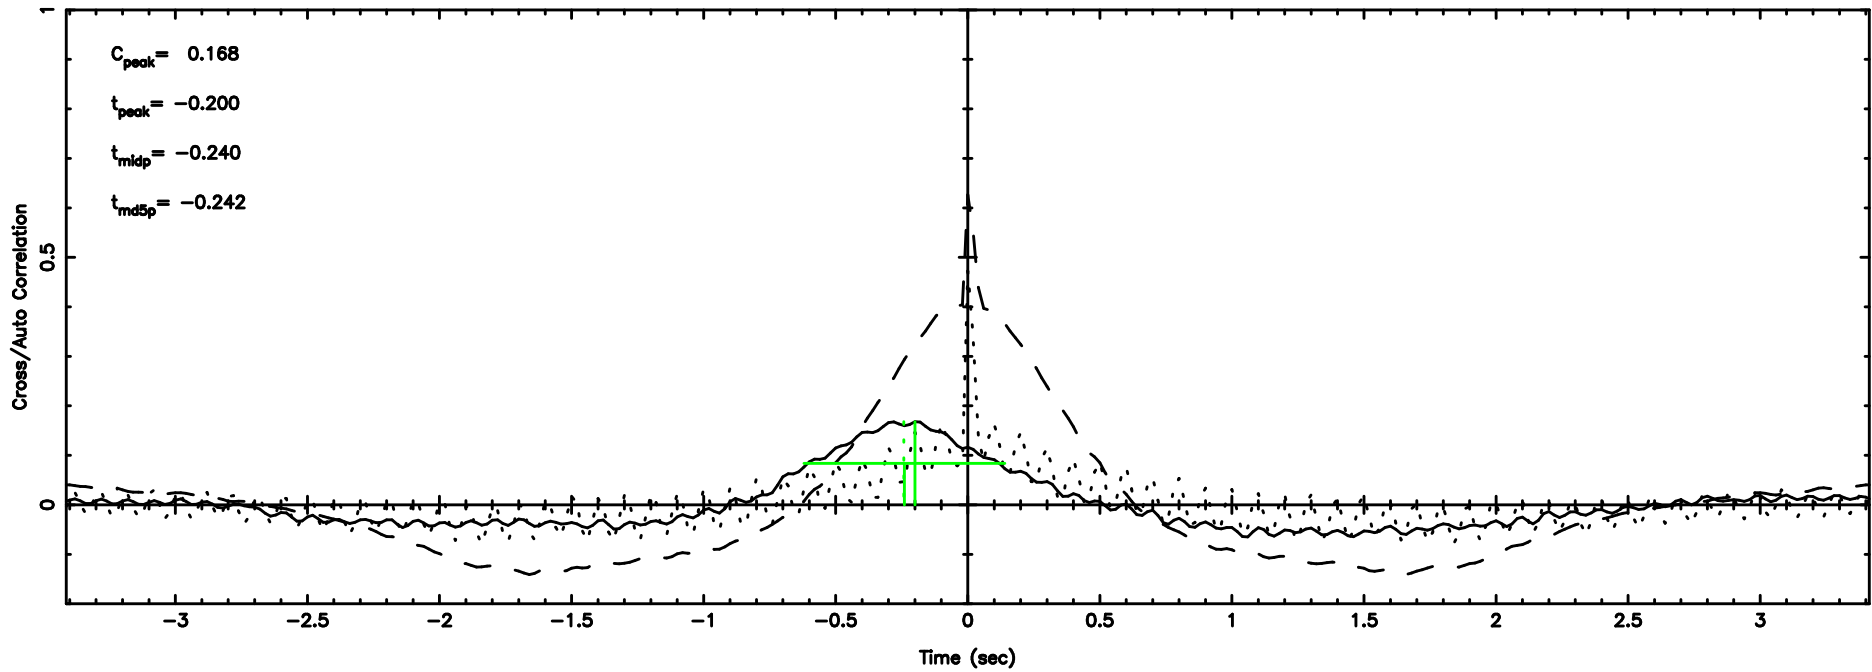

BLK:30,SNR1: 0.43972 ,SNR2: 1.1349