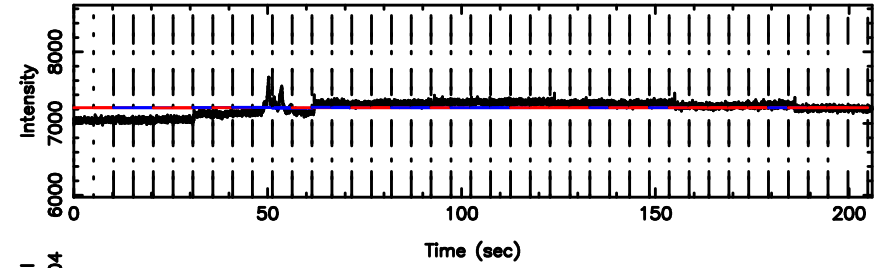

T20240802125705

BLK:16,SNR1: 0.77049 ,SNR2: 6.2085

3C230 2024/08/02 3.98UT TOYOKAWA-KISO

K20240802125702

BLK:16,SNR1: 2.7196 ,SNR2: 17.095

F20240802125705

BLK:14,SNR1: 0.27415 ,SNR2: 5.8245

3C230 2024/08/02 3.98UT FUJI -KISO