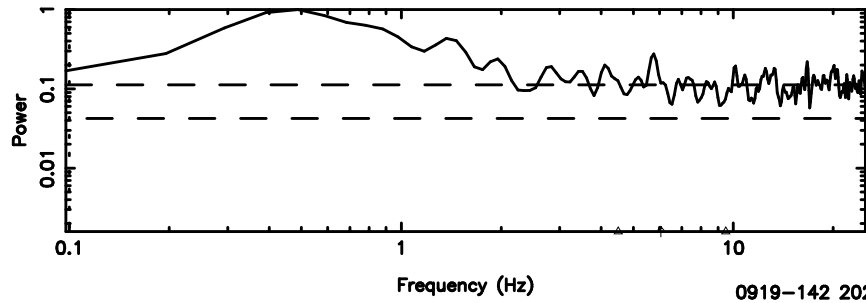

BLK: 6,SNR1: 74.125 ,SNR2: 92.922

Frequency (Hz)

K20240802121504

BLK: 6,SNR1: 0.36507 ,SNR2: 0.82405

Frequency (Hz)

3C216 2024/08/02 3.28UT FUJI -KISO

T20240802122719

BLK: 4,SNR1: 0.34087 ,SNR2: 1.1885