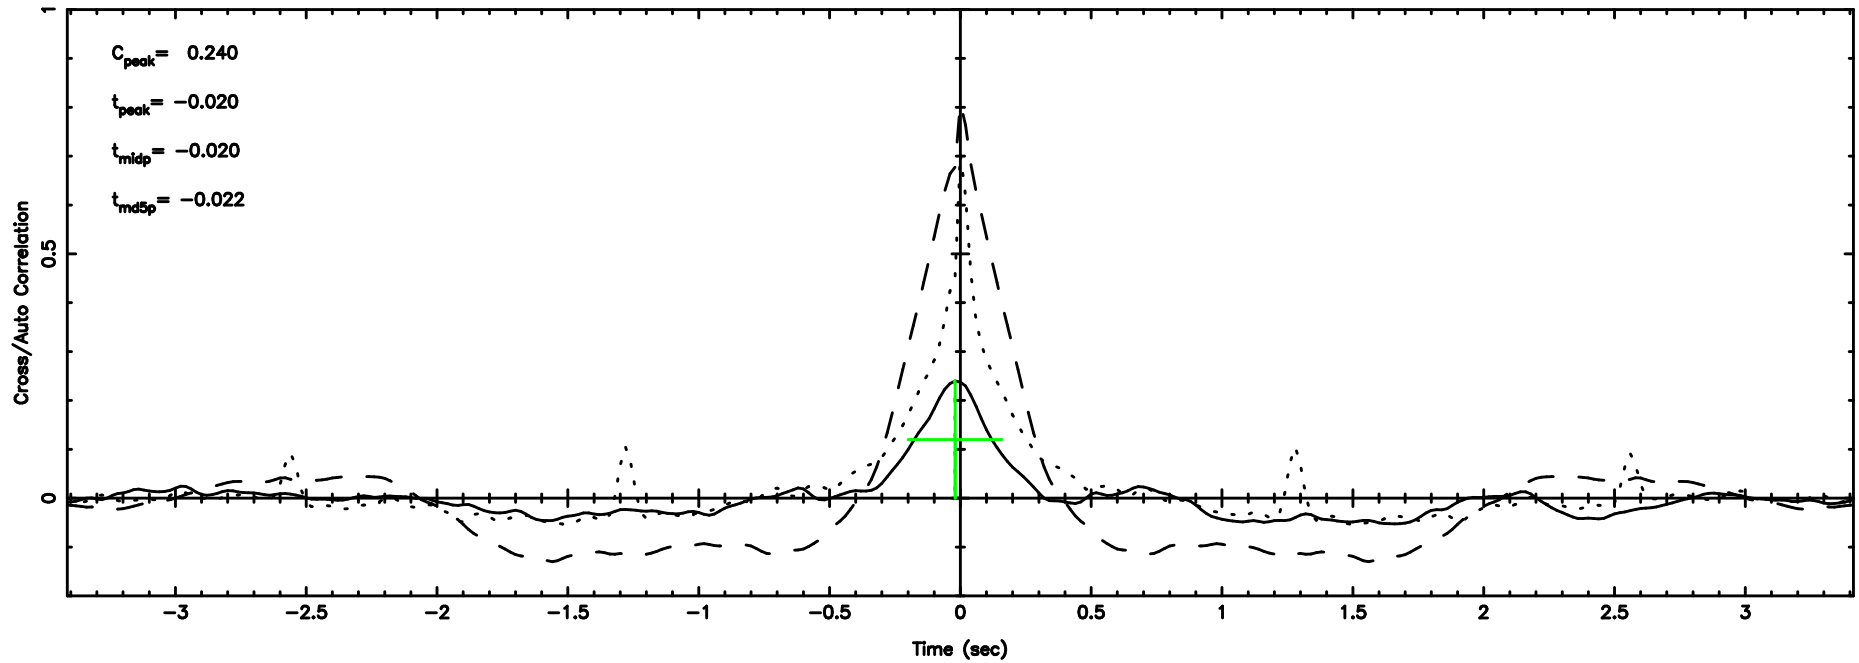

T20240802163531

BLK:17,SNR1: 2.7060 ,SNR2: 12.967

F20240802163531

BLK:17,SNR1: 2.9610 ,SNR2: 13.768

3C286 2024/08/02 7.62UT TOYOKAWA-FUJI