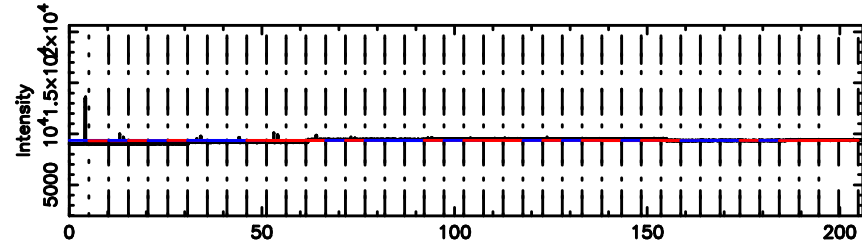

Frequency (Hz)

K20240802165156