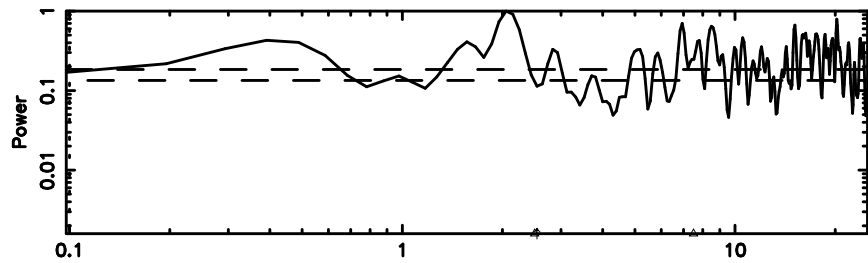

BLK: 1,SNR1: 0.38455 ,SNR2: 0.91302