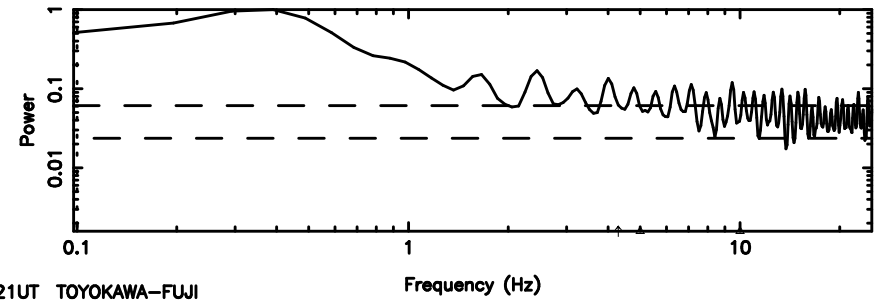

T20240802131112

BLK:10,SNR1: 0.30076 ,SNR2: 2.0599

F20240802131112

BLK:10,SNR1: 0.37589 ,SNR2: 2.2294

3C236 2024/08/02 4.21UT TOYOKAWA-FUJI