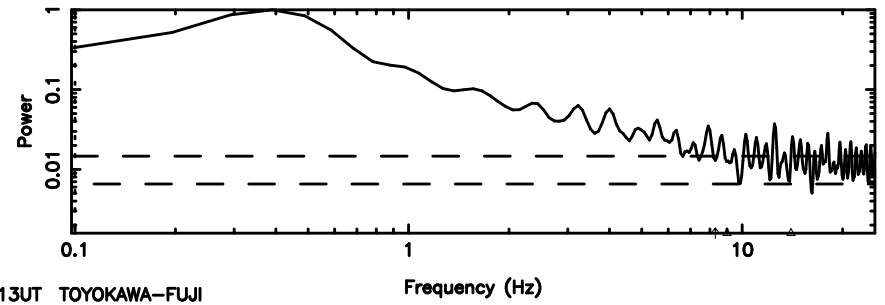

T20240802090552

BLK:11,SNR1: 0.49404E-01,SNR2: 0.36239

0556+191 2024/08/02 0.13UT TOYOKAWA-FUJI

F20240802090552

BLK:11,SNR1: 2.2788 ,SNR2: 5.5272