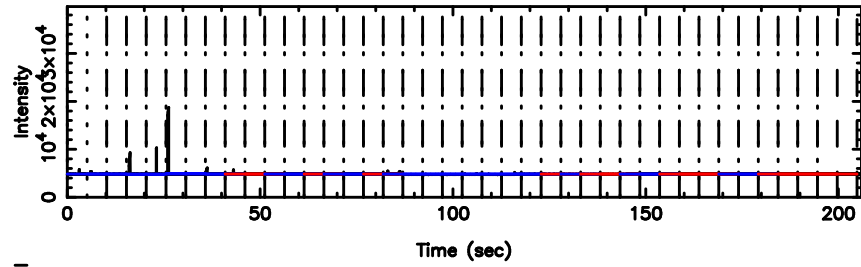

F20240802161616