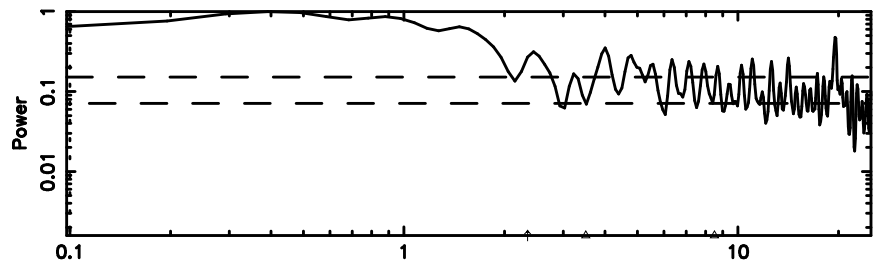

BLK: 6,SNR1: 0.20501 ,SNR2: 3.0649