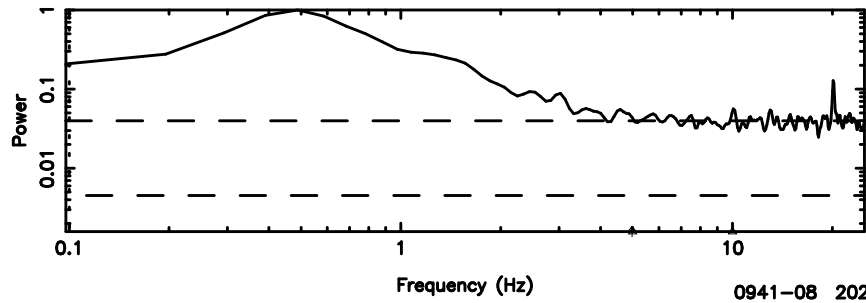

BLK:18,SNR1: 0.91655 ,SNR2: 3.7674