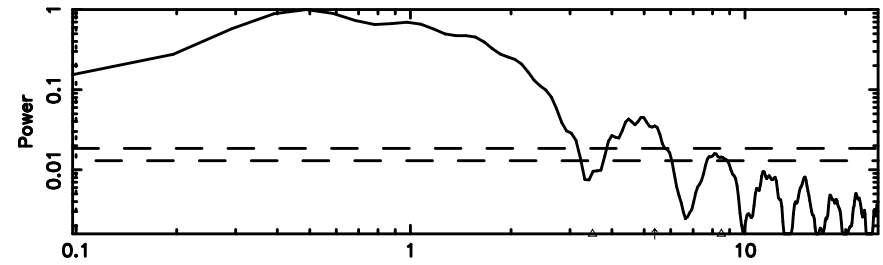

F20240802064255

BLK:10,SNR1: 1.9932 ,SNR2: 9.0356

Frequency (Hz)

K20240802064253

BLK:10,SNR1: 2.6157 ,SNR2: 11.735

Frequency (Hz)

0333+32 2024/08/01 21.74UT FUJI -KISO

T20240802065556