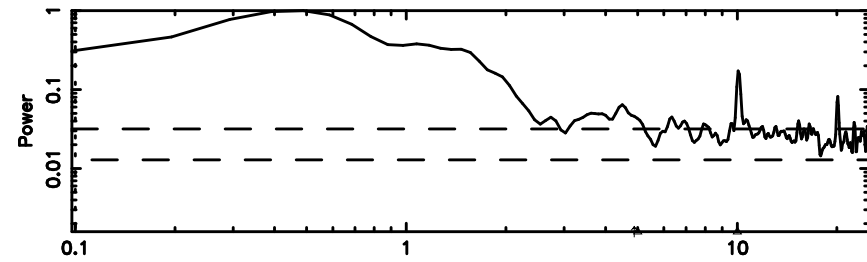

K20240802135216

BLK: 7,SNR1: 1.3413 ,SNR2: 5.6548

Frequency (Hz)

1044-008 2024/08/02 4.90UT TOYOKAWA-KISO

F20240802135218

BLK: 2,SNR1: 0.35250 ,SNR2: 3.9779

K20240802135216

BLK: 2,SNR1: 0.63365 ,SNR2: 1.4268