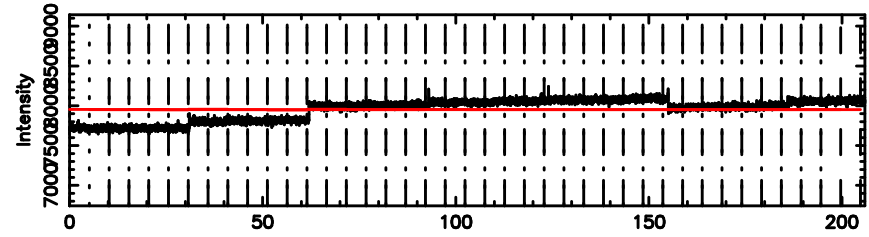

Frequency (Hz)

K20240802152028