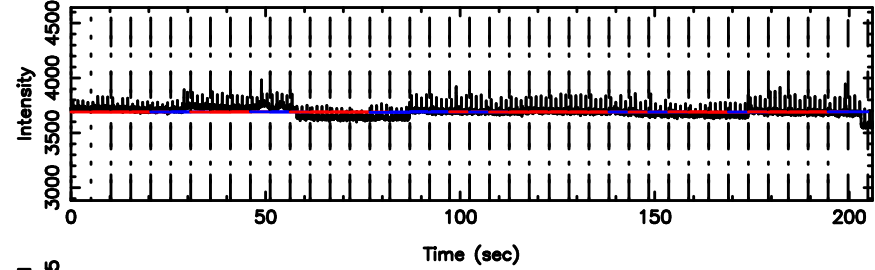

T20240802104946

BLK:13,SNR1: 1.1168 ,SNR2: 11.853

0741-06 2024/08/02 1.86UT TOYOKAWA-FUJI

F20240802104946

BLK:13,SNR1: 0.17993 ,SNR2: 2.3529