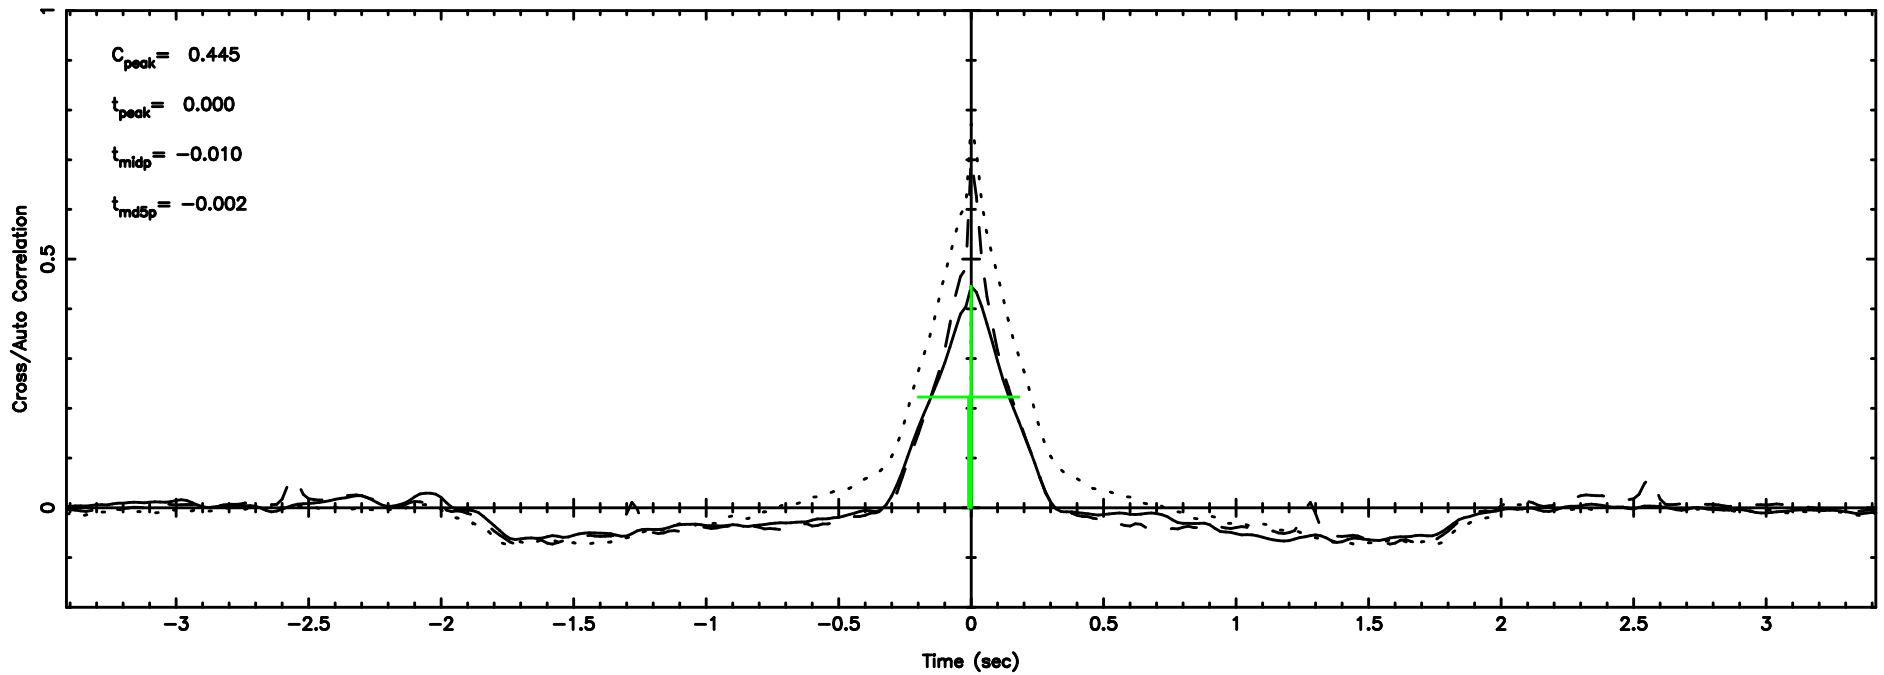

BLK:22,SNR1: 29.210 ,SNR2: 33.518

Frequency (Hz)

3C138 2024/08/01 23.48UT TOYOKAWA-KISO

F20240802082710

BLK:24,SNR1: 3.0264 ,SNR2: 14.017

3C138 2024/08/01 23.48UT FUJI -KISO

K20240802082708

BLK:24,SNR1: 25.909 ,SNR2: 29.570