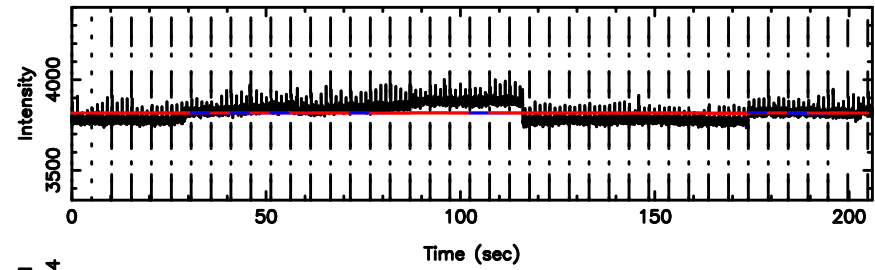

F20240802113041