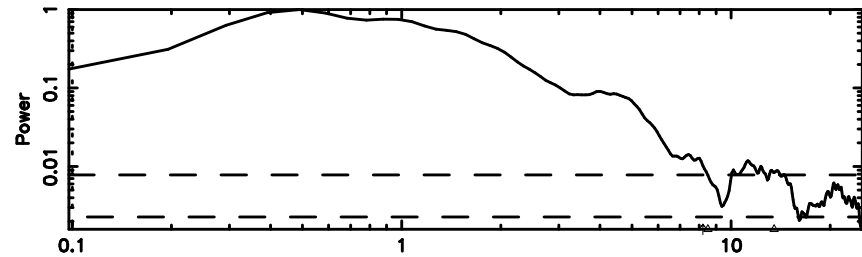

BLK:27,SNR1: 9.5916 ,SNR2: 23.800

Frequency (Hz)

1355+01 2024/08/02 8.07UT TOYOKAWA-KISO

F20240802170219

BLK:25,SNR1: 6.1693 ,SNR2: 11.084

Frequency (Hz)

K20240802170215

BLK:25,SNR1: 9.5282 ,SNR2: 23.653