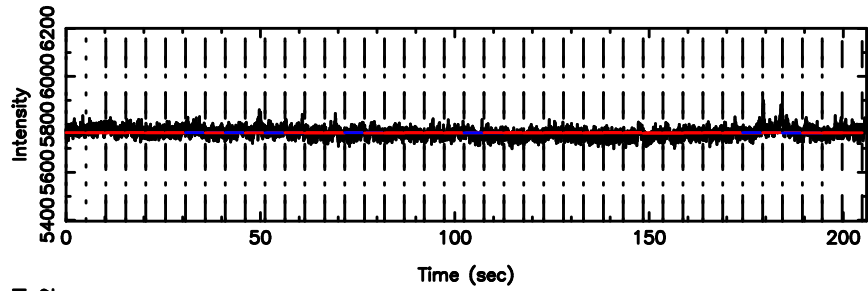

T20240802113040