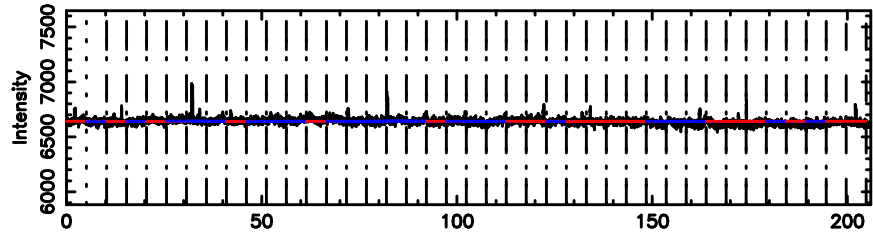

BLK:19,SNR1: 1.7811 ,SNR2: 4.5102

F20240802082710

BLK:19,SNR1: 2.9681 ,SNR2: 13.790

3C138 2024/08/01 23.48UT TOYOKAWA-FUJI

T20240802082710

BLK:22,SNR1: 2.0600 ,SNR2: 5.2070

Frequency (Hz)

K20240802082708