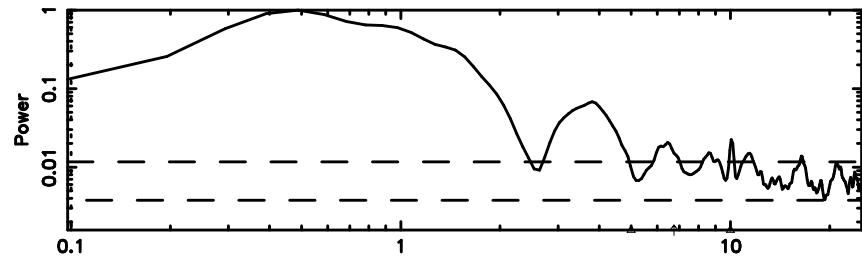

BLK:21,SNR1: 3.8865 ,SNR2: 12.142