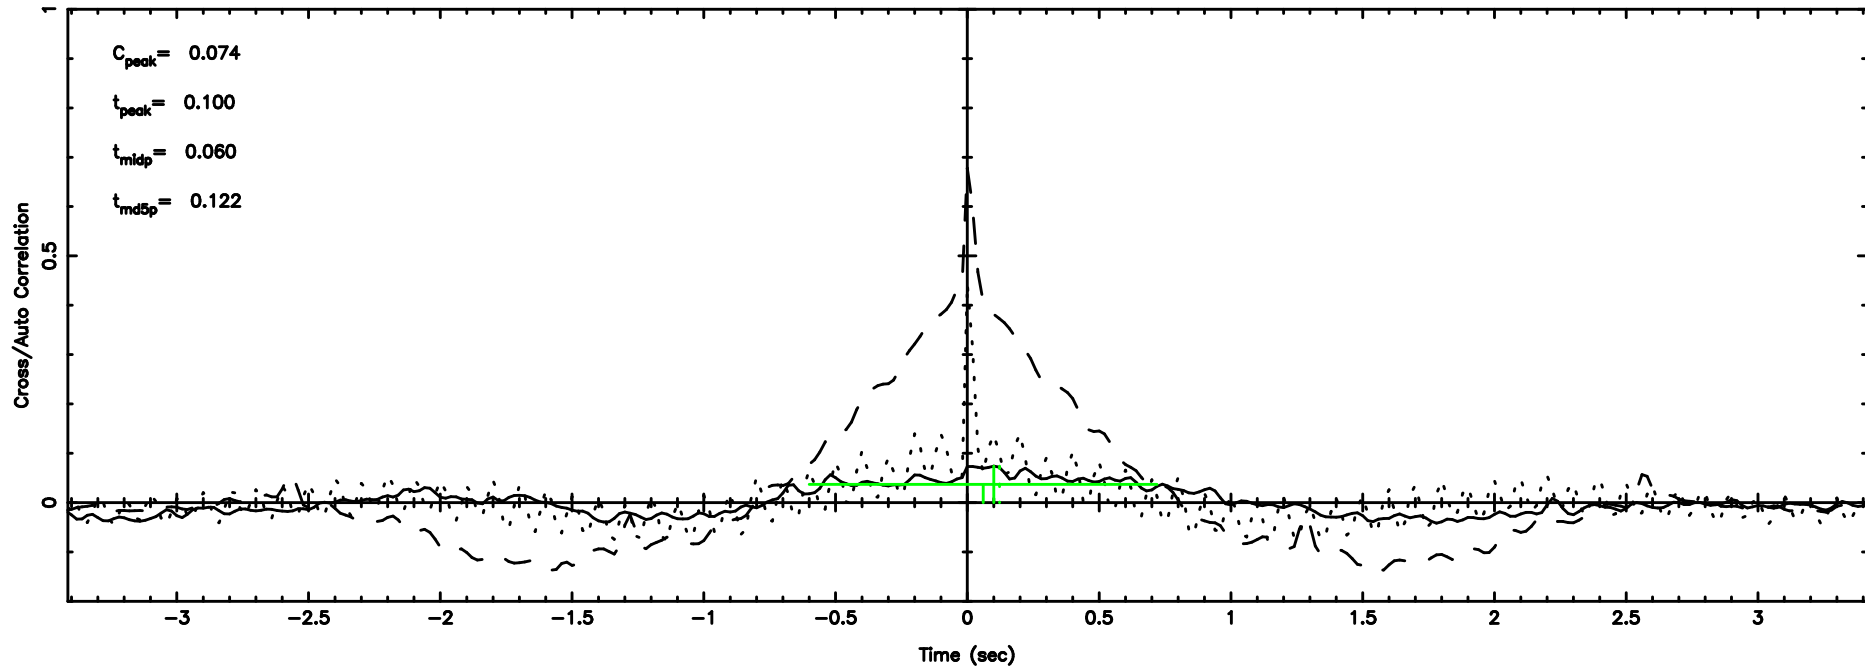

BLK: 6,SNR1: 74.125 ,SNR2: 92.922

Frequency (Hz)

K20240802121504

BLK: 6,SNR1: 0.36507 ,SNR2: 0.82405

Frequency (Hz)

3C216 2024/08/02 3.28UT FUJI -KISO

T20240802122719

BLK: 4,SNR1: 0.34087 ,SNR2: 1.1885