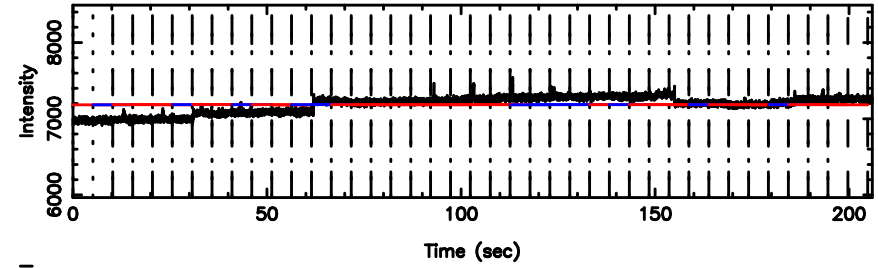

F20240802122719

BLK:12,SNR1: 8.9350 ,SNR2: 16.796

0919-142 2024/08/02 3.48UT FUJI -KISO

K20240802122716

BLK:12,SNR1: 0.81628 ,SNR2: 3.2897