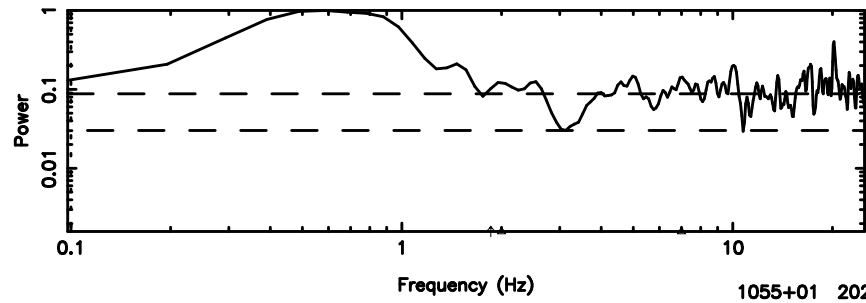

BLK: 3,SNR1: 0.49697 ,SNR2: 4.3187