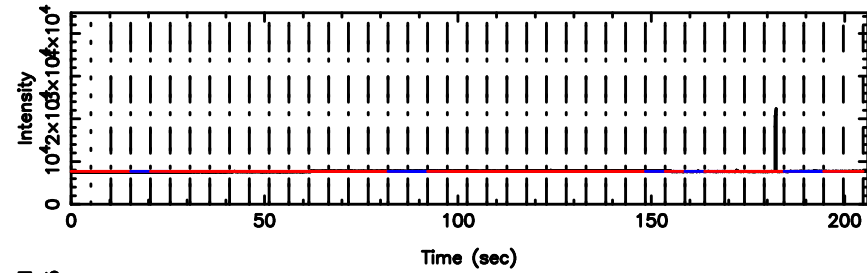

K20240802141437