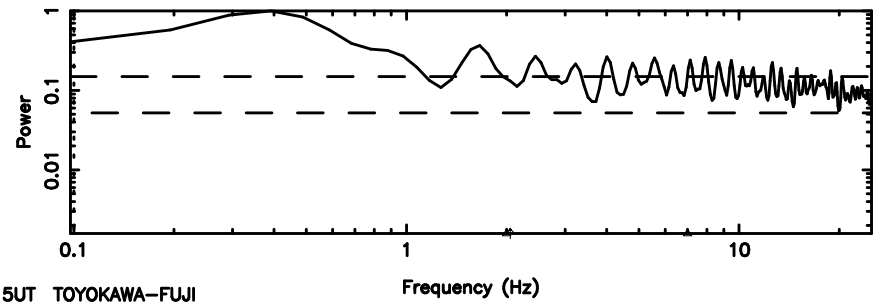

BLK:16,SNR1: 0.42088E-01,SNR2: 1.5670

Frequency (Hz)