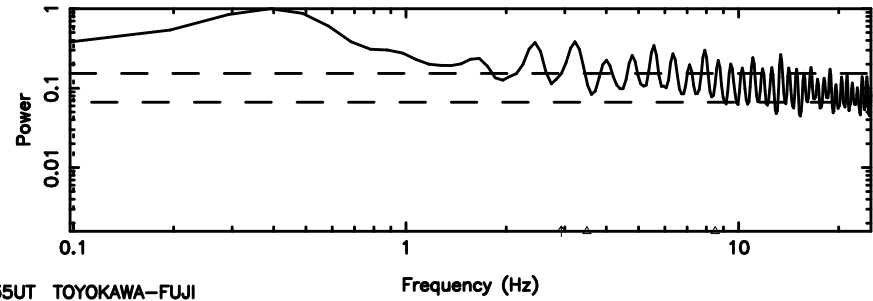

BLK:22,SNR1: 0.66309E-04,SNR2: 1.0942

3C196 2024/08/02 2.35UT TOYOKAWA-FUJI