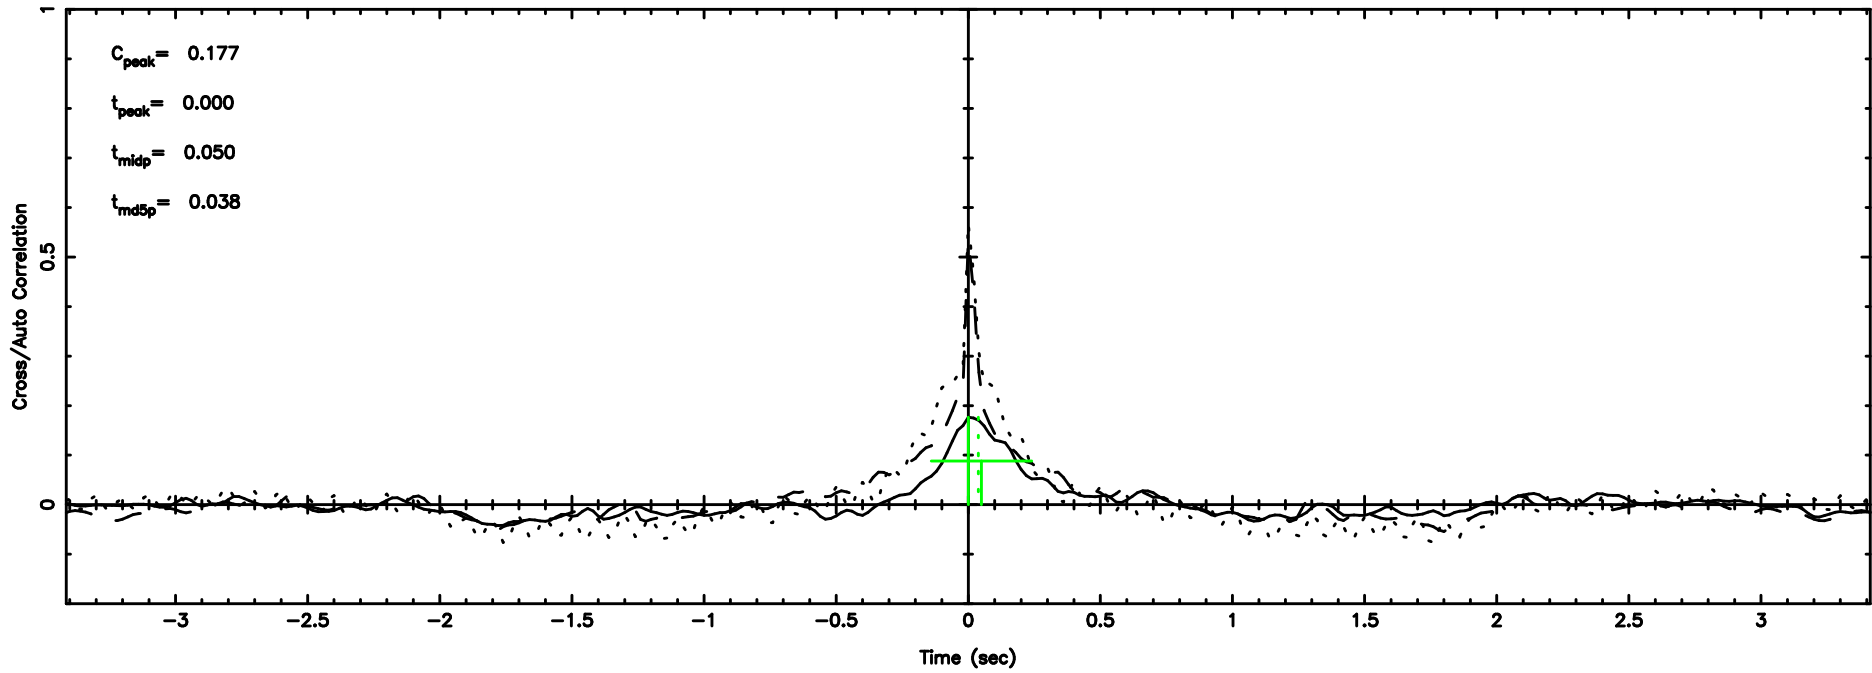

F20240802103130

BLK:14,SNR1: 0.54720 ,SNR2: 1.3806

K20240802103127

BLK:14,SNR1: 1.6772 ,SNR2: 6.8478

0723+10 2024/08/02 1.55UT FUJI -KISO