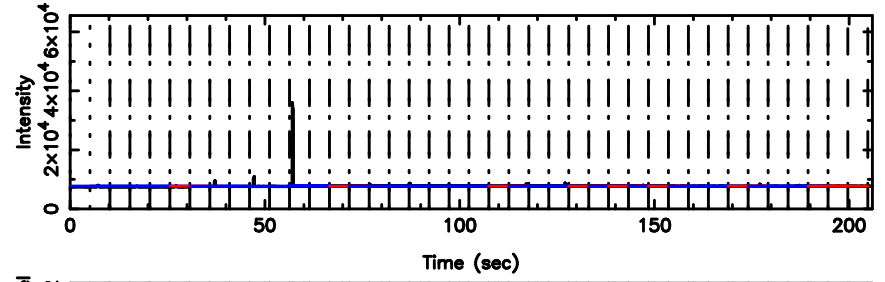

K20240802101152

BLK:24,SNR1: 8.9373 ,SNR2: 25.304

F20240802101155

BLK:30,SNR1: 7.4261 ,SNR2: 20.711

K20240802101152

BLK:30,SNR1: 9.0842 ,SNR2: 25.702

0703+138 2024/08/02 1.23UT FUJI -KISO

T20240802102118