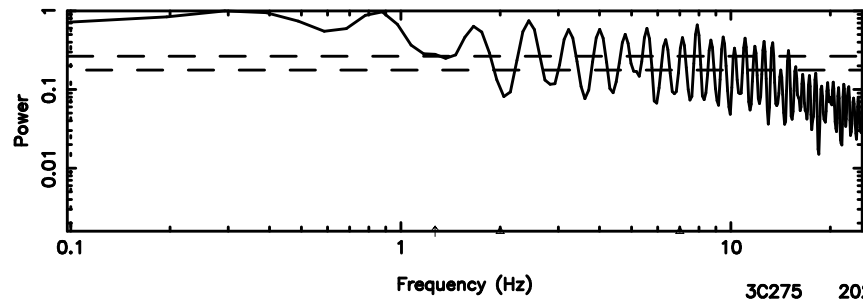

BLK: 4,SNR1:-0.16229 ,SNR2: 1.6293