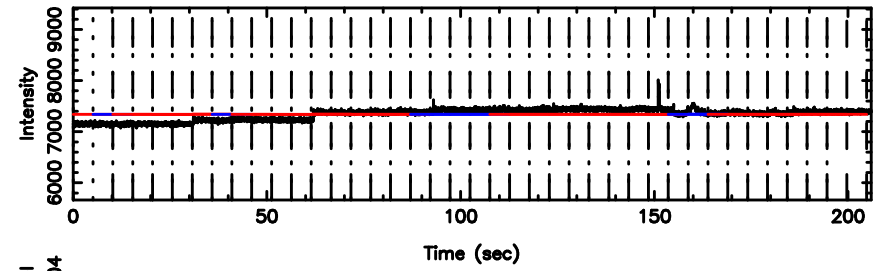

BLK: 8,SNR1: 0.12956 ,SNR2: 1.8291

K20240802131918

BLK: 8,SNR1: 0.68032 ,SNR2: 5.5738

1011+110 2024/08/02 4.35UT TOYOKAWA-KISO

F20240802131921

BLK:15,SNR1: 0.30472 ,SNR2: 3.3813

K20240802131918

BLK:15,SNR1: 1.8539 ,SNR2: 7.6484