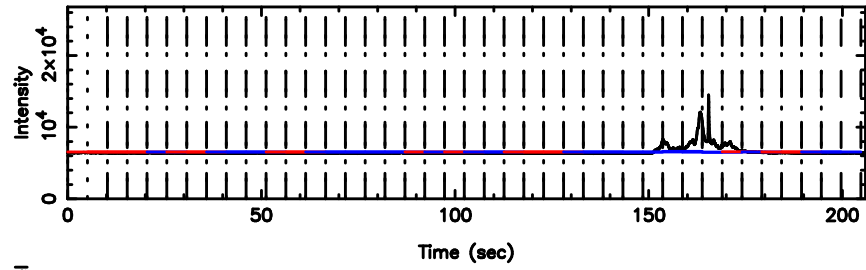

1011+110 2024/08/02 4.35UT FUJI -KISO

T20240802132702

BLK:17,SNR1: 462.54 ,SNR2: 1647.2

F20240802132702

BLK:17,SNR1: 123.02 ,SNR2: 520.90

3C241 2024/08/02 4.48UT TOYOKAWA-FUJI

T20240802132702

BLK:23,SNR1: 344.71 ,SNR2: 1206.5