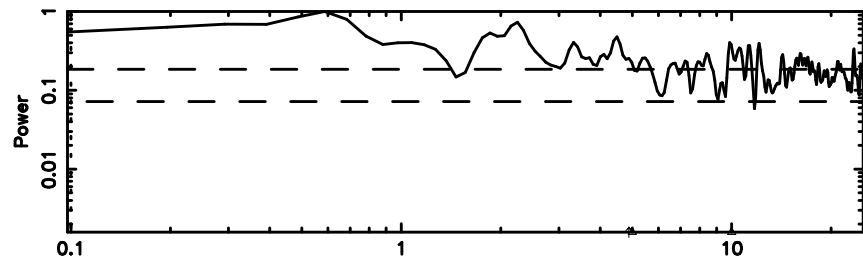

BLK: 3,SNR1: 0.29100 ,SNR2: 1.1538

Frequency (Hz)

F20240802145442

BLK: 3,SNR1:-0.16533 ,SNR2: 0.43890

Frequency (Hz)

3C267 2024/08/02 5.94UT TOYOKAWA-FUJI

T20240802145442

BLK: 6,SNR1: 0.30300E-01,SNR2: 0.41116