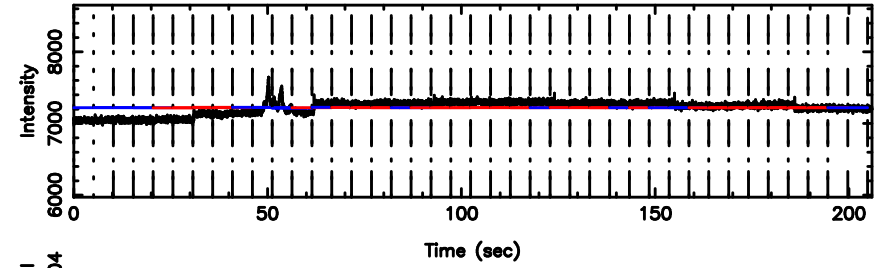

F20240802125705

BLK:14,SNR1: 0.27415 ,SNR2: 5.8245

3C230 2024/08/02 3.98UT FUJI -KISO

K20240802125702

BLK:14,SNR1: 3.0291 ,SNR2: 19.563