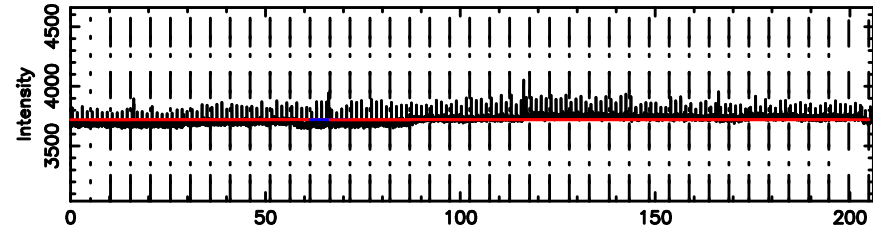

Frequency (Hz)

F20240802100019