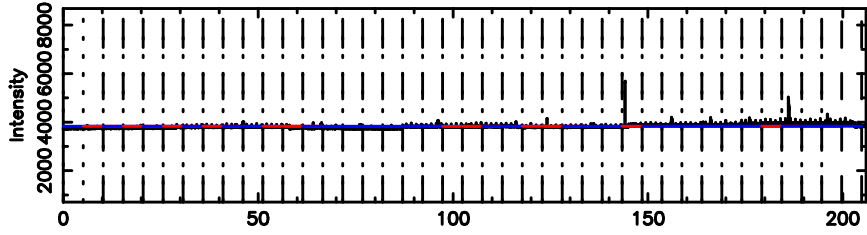

F20240802093246

BLK:22,SNR1: 3.6128 ,SNR2: 9.3198

T20240802093246

BLK:27,SNR1: 7.8109 ,SNR2: 19.584

K20240802093243

BLK:27,SNR1: 6.9943 ,SNR2: 16.309

3C161 2024/08/02 0.57UT TOYOKAWA-KISO

F20240802093246