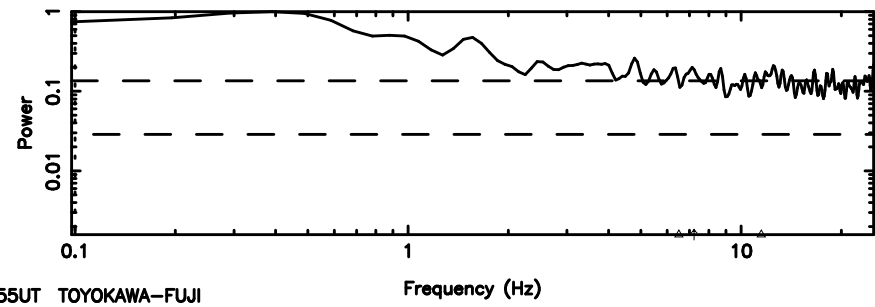

BLK:18,SNR1: 0.34920 ,SNR2: 1.0442

0723+10 2024/08/02 1.55UT TOYOKAWA-FUJI