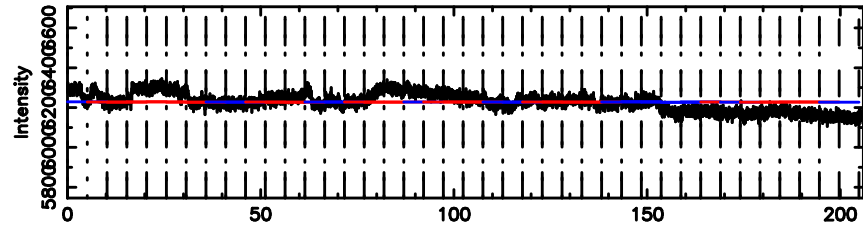

T20240802144815