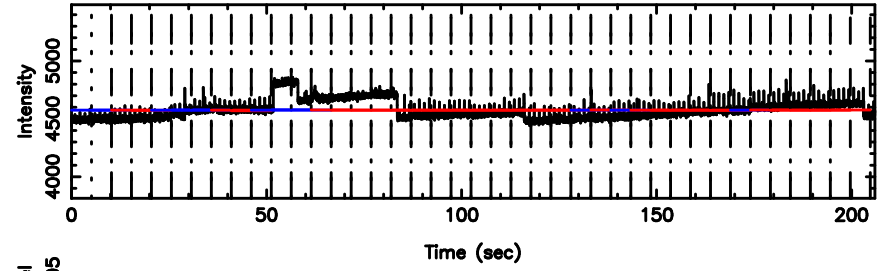

BLK:11,SNR1: 2.2788 ,SNR2: 5.5272