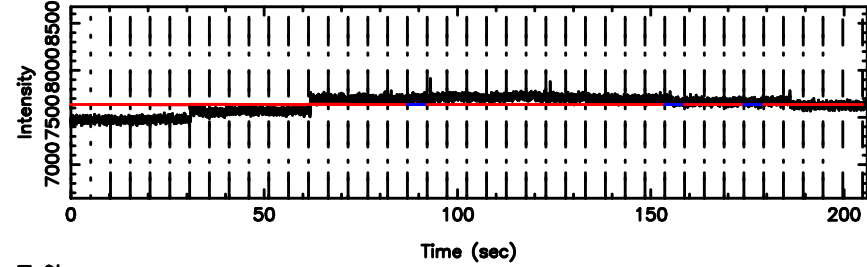

K20240802142414

BLK: 3,SNR1: 0.88817E-02,SNR2: 0.65459