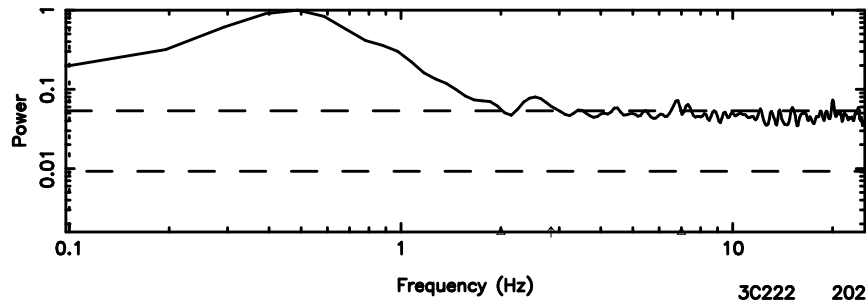

F20240802124143

BLK: 7,SNR1:-0.24184 ,SNR2: 1.1823

T20240802124143

BLK:28,SNR1: 0.40689 ,SNR2: 3.7065

3C222 2024/08/02 3.72UT TOYOKAWA-KISO

K20240802124140

BLK:28,SNR1: 0.43145 ,SNR2: 1.6973

F20240802124143