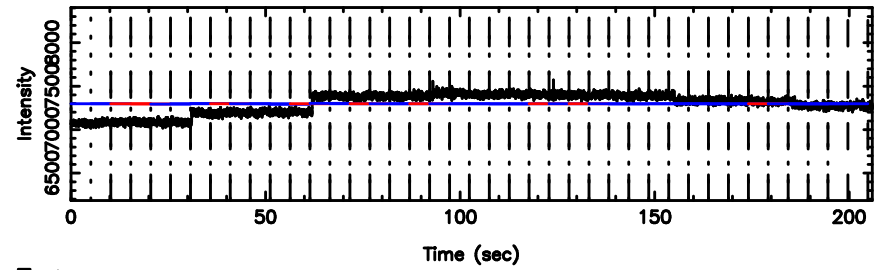

T20240802104946

BLK:30,SNR1: 1.0183 ,SNR2: 9.6581

0741-06 2024/08/02 1.86UT TOYOKAWA-KISO

K20240802104943

BLK:30,SNR1: 0.43972 ,SNR2: 1.1349