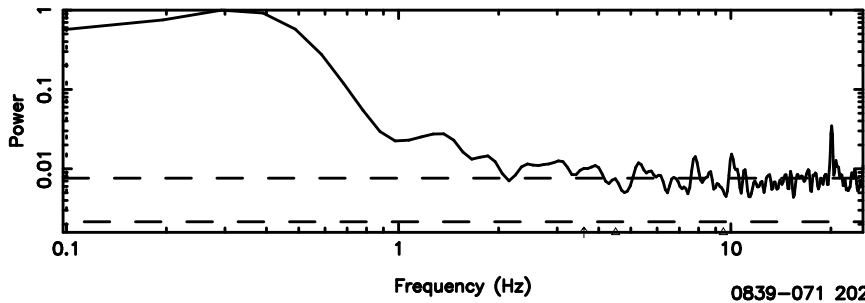

0839-071 2024/08/02 2.82UT TOYOKAWA-KISO

K20240802114722