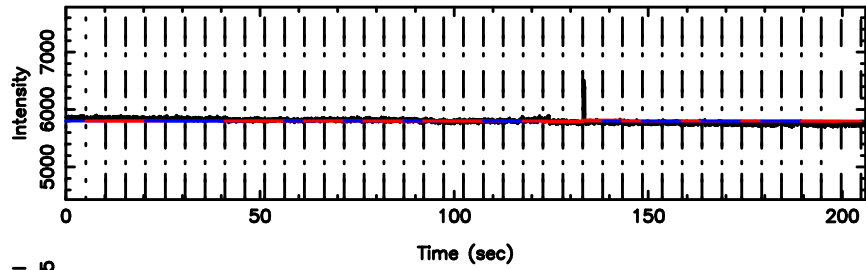

T20240802121507