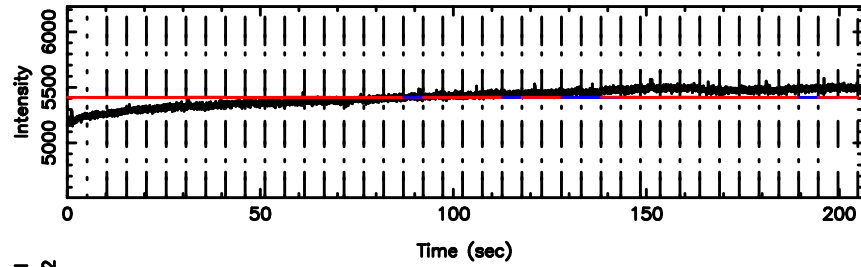

T20240802154658