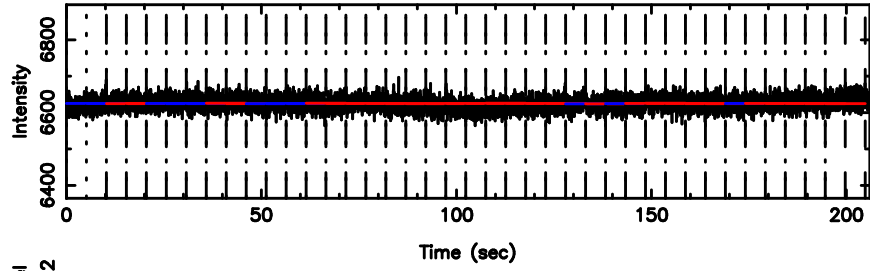

BLK:34,SNR1: 8.6713 ,SNR2: 21.911

Frequency (Hz)

K20240802090122

BLK:34,SNR1: 14.829 ,SNR2: 26.124

Frequency (Hz)

0552+12 2024/08/02 0.05UT FUJI -KISO

T20240802090552

BLK:11,SNR1: 0.49404E-01,SNR2: 0.36239