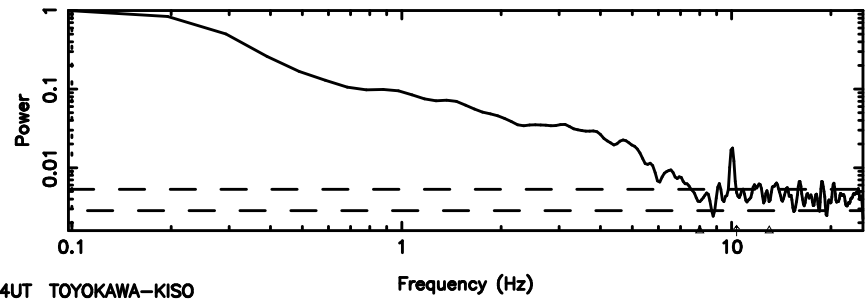

BLK:13,SNR1: 3.8125 ,SNR2: 7.5572