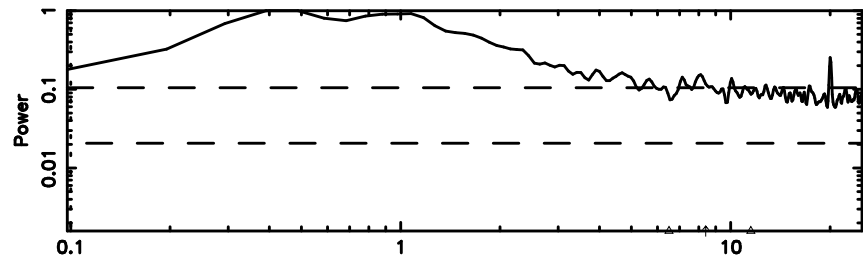

BLK:23,SNR1: 0.56931 ,SNR2: 1.5796