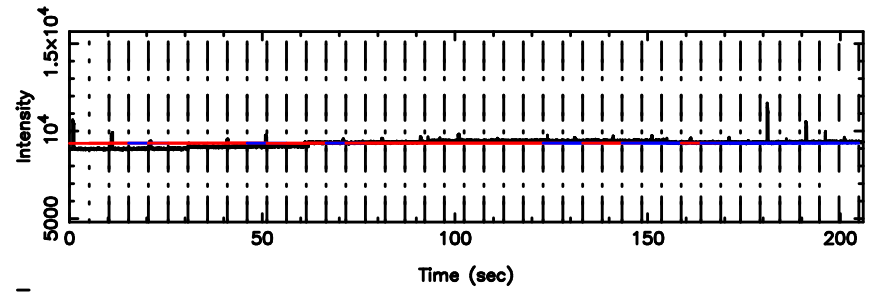

K20240802163528