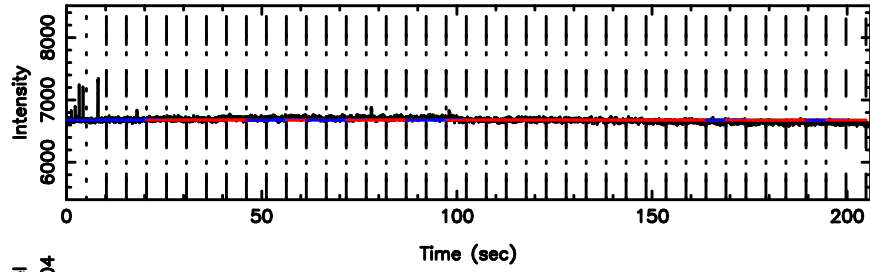

T20240802084044