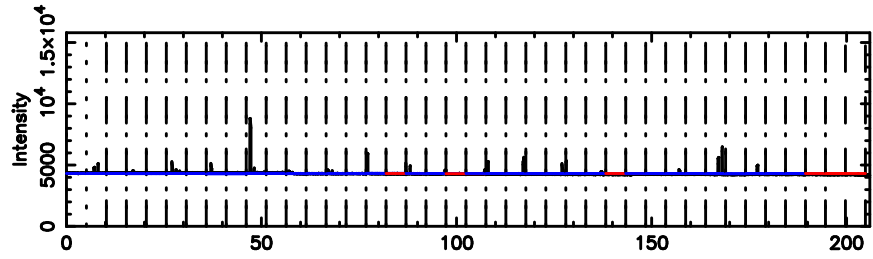

F20240802090125

BLK:34,SNR1: 8.6713 ,SNR2: 21.911