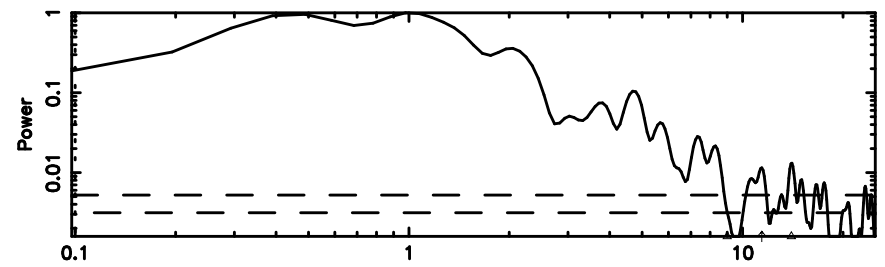

BLK:34,SNR1: 14.865 ,SNR2: 26.187