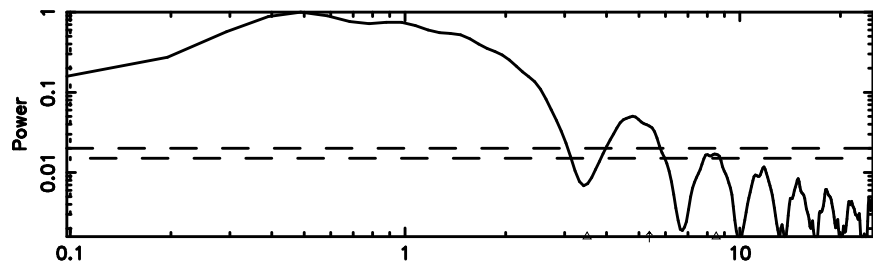

BLK:16,SNR1: 2.5317 ,SNR2: 11.441