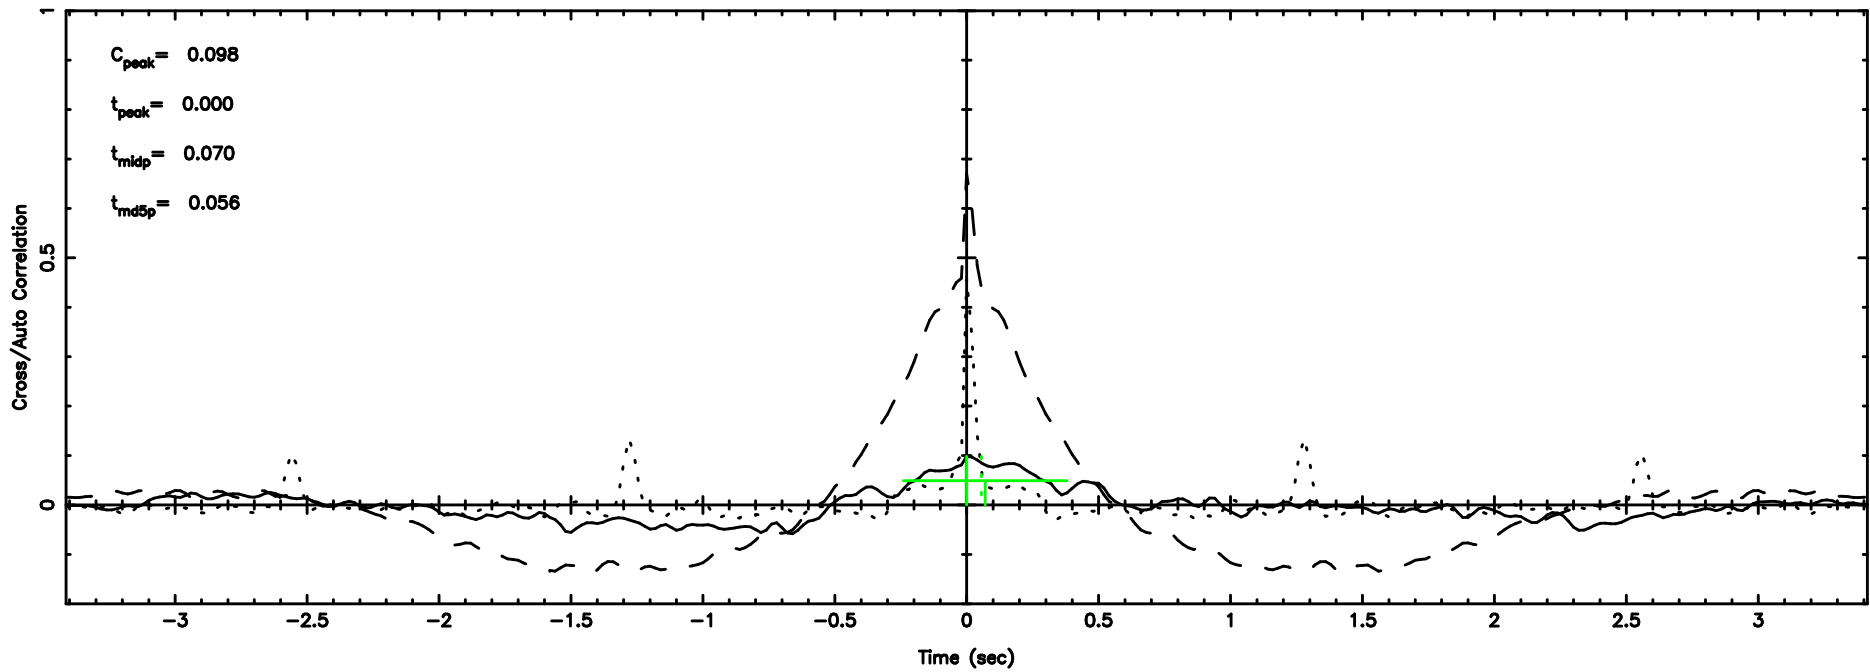

T20240802113040

BLK: 7,SNR1: 1.0615 ,SNR2: 8.3959

F20240802113041

BLK: 7,SNR1:-0.11723 ,SNR2: 0.71819

0821+394 2024/08/02 2.54UT TOYOKAWA-FUJI