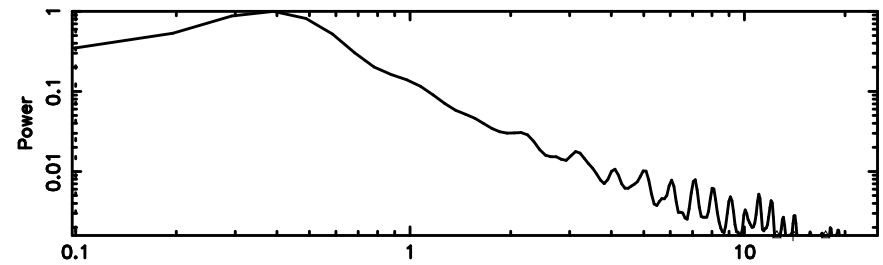

BLK: 7,SNR1: 19.696 ,SNR2: 28.193