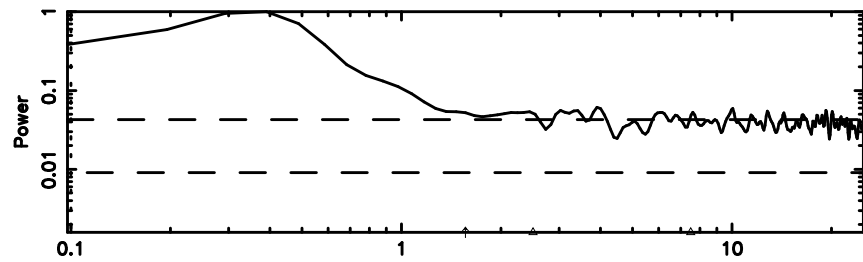

BLK: 8,SNR1: 3.3678 ,SNR2: 14.645

1127-14 2024/08/02 5.61UT FUJI -KISO

T20240802144815

BLK:15,SNR1: 0.44029 ,SNR2: 6.4709

Frequency (Hz)

F20240802144815

BLK:15,SNR1: 0.47319 ,SNR2: 4.2750

Frequency (Hz)