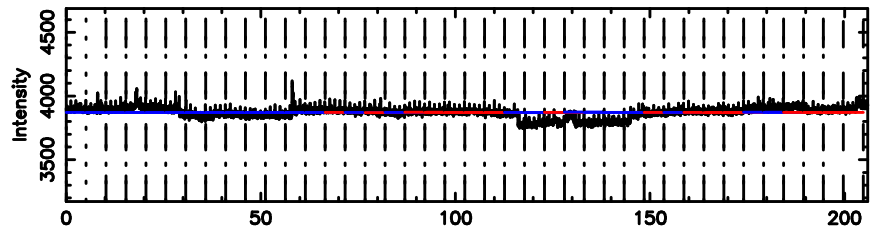

K20240802104142

BLK:20,SNR1: 3.9248 ,SNR2: 15.876

F20240802104144

BLK:24,SNR1: 0.88697 ,SNR2: 3.5998

Frequency (Hz)

K20240802104142

BLK:24,SNR1: 4.3767 ,SNR2: 18.488

Frequency (Hz)