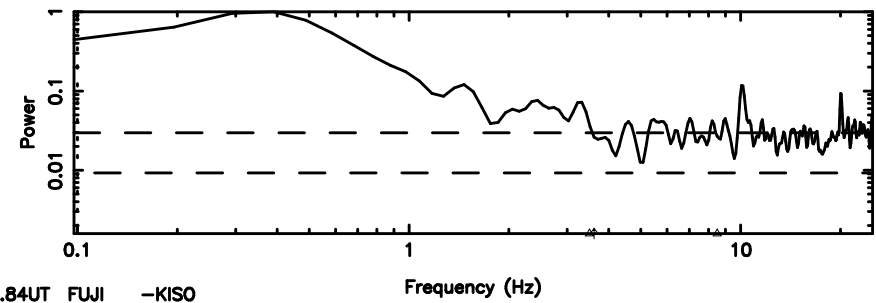

BLK: 4,SNR1: 0.97259 ,SNR2: 5.5271

0941-08 2024/08/02 3.84UT FUJI -KISO