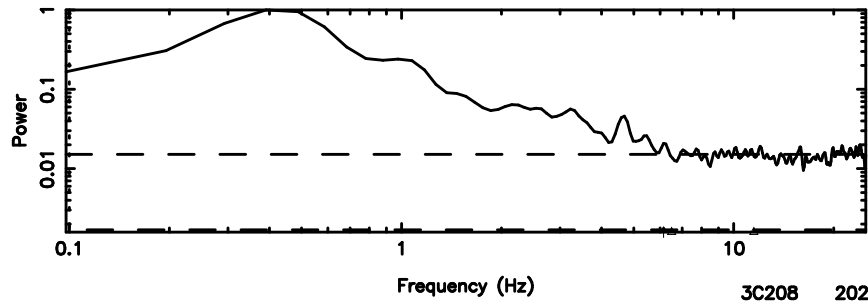

BLK:16,SNR1: 2.0346 ,SNR2: 6.7693