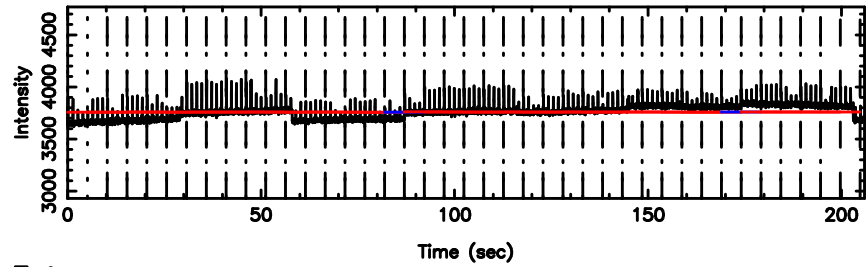

K20240802135216

BLK: 7,SNR1: 1.3413 ,SNR2: 5.6548

Frequency (Hz)

1044-008 2024/08/02 4.90UT TOYOKAWA-KISO

F20240802135218

BLK: 2,SNR1: 0.35250 ,SNR2: 3.9779

K20240802135216

BLK: 2,SNR1: 0.63365 ,SNR2: 1.4268