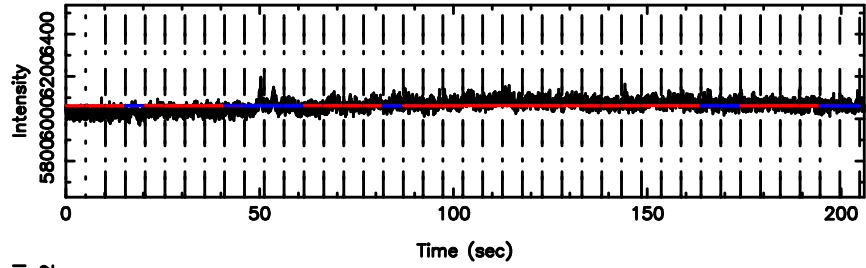

T20240802125705