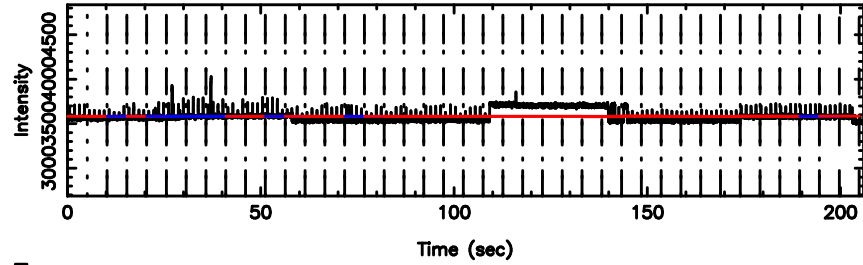

T20240802143455

BLK:14,SNR1: 3.2474 ,SNR2: 14.020

K20240802143452

BLK:14,SNR1: 2.7687 ,SNR2: 12.077

1127-14 2024/08/02 5.61UT TOYOKAWA-KISO

F20240802143455

BLK: 8,SNR1: 0.71079 ,SNR2: 4.3796

K20240802143452