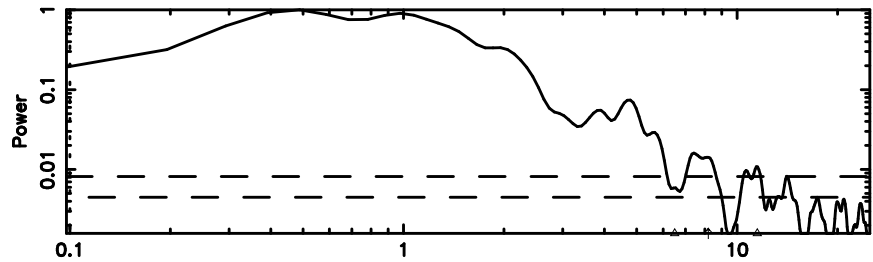

F20240802090125

BLK:34,SNR1: 8.6713 ,SNR2: 21.911

Frequency (Hz)

K20240802090122

BLK:34,SNR1: 14.829 ,SNR2: 26.124

Frequency (Hz)

0552+12 2024/08/02 0.05UT FUJI -KISO