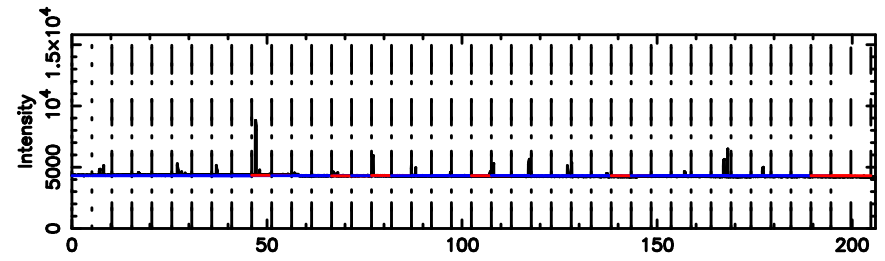

BLK:29,SNR1: 2.8178 ,SNR2: 13.432

Frequency (Hz)

T20240802090125

BLK:32,SNR1: 8.7028 ,SNR2: 21.816

Frequency (Hz)

F20240802090125

BLK:32,SNR1: 8.3294 ,SNR2: 21.089

Frequency (Hz)