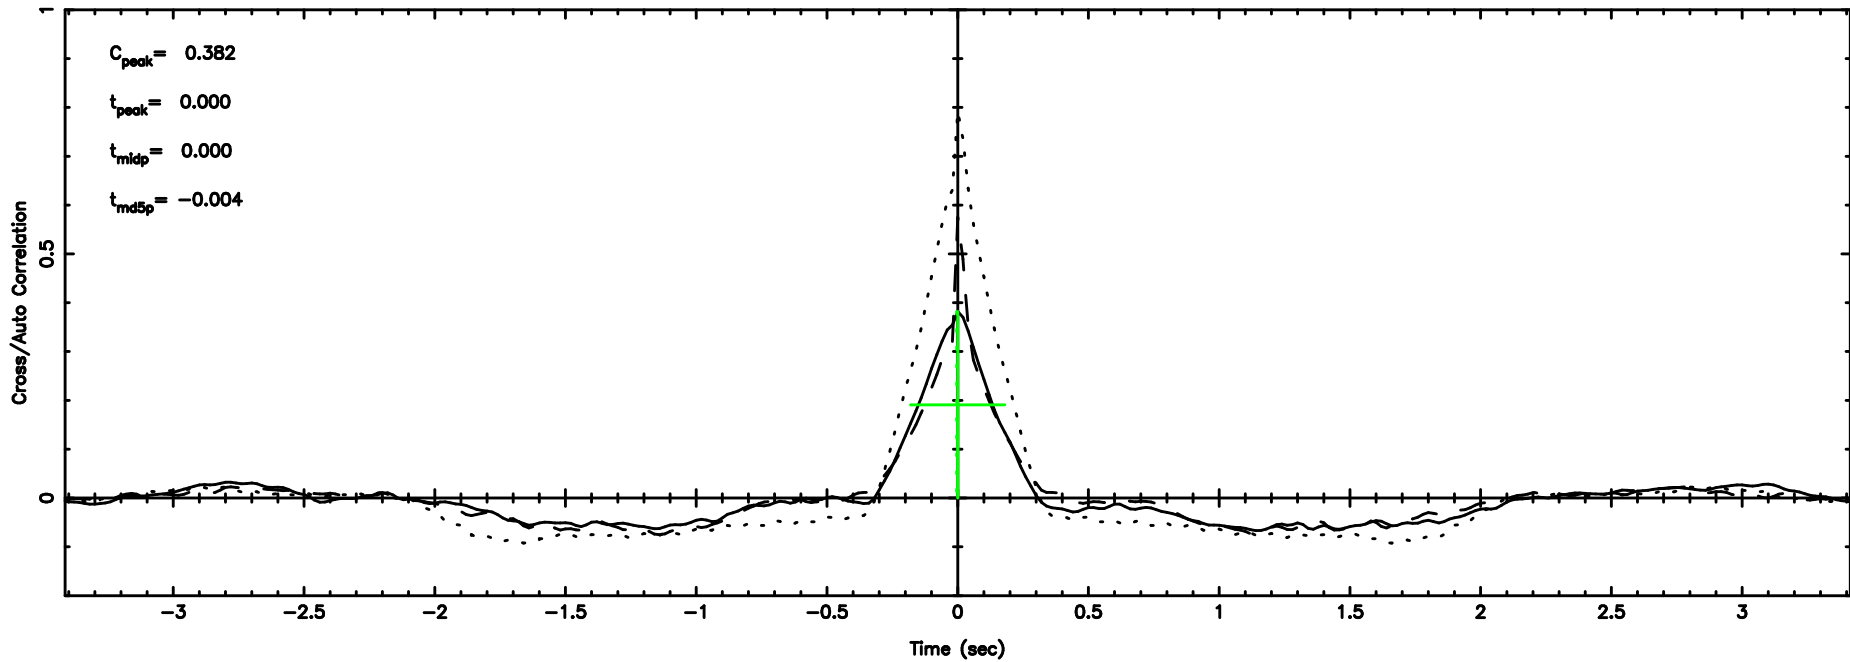

BLK:27,SNR1: 9.5916 ,SNR2: 23.800

Frequency (Hz)

1355+01 2024/08/02 8.07UT TOYOKAWA-KISO

F20240802170219

BLK:25,SNR1: 6.1693 ,SNR2: 11.084

Frequency (Hz)

K20240802170215

BLK:25,SNR1: 9.5282 ,SNR2: 23.653