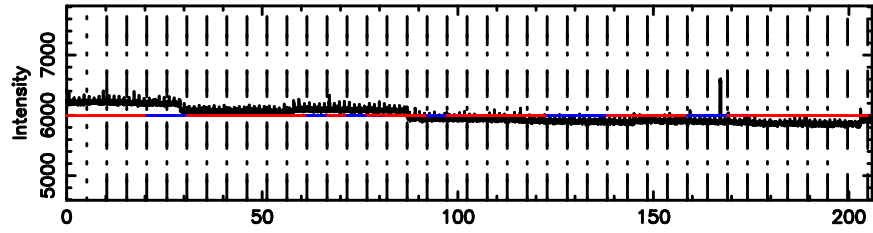

F20240802064255