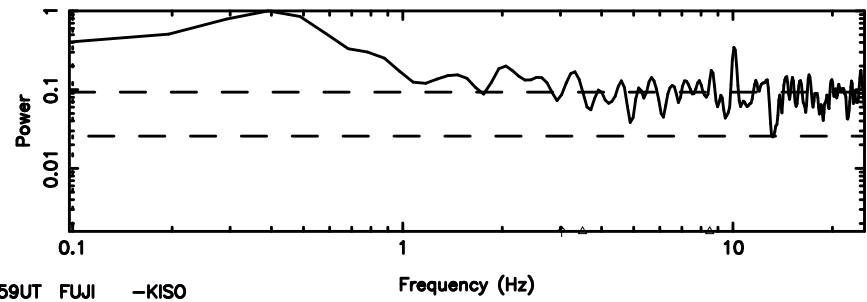

BLK: 3,SNR1: 0.25857 ,SNR2: 1.7481

3C273 2024/08/02 6.59UT FUJI -KISO