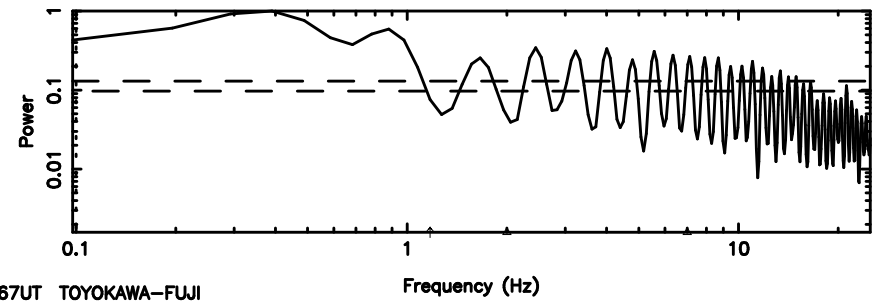

BLK: 4,SNR1:-0.10339 ,SNR2: 3.2890