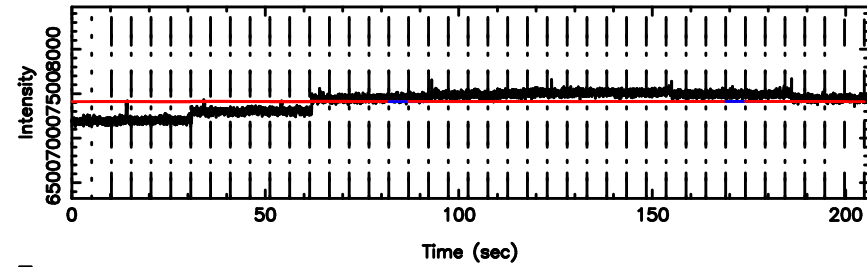

K20240802135216

BLK: 7,SNR1: 1.3413 ,SNR2: 5.6548

Frequency (Hz)

1044-008 2024/08/02 4.90UT TOYOKAWA-KISO

F20240802135218

BLK: 2,SNR1: 0.35250 ,SNR2: 3.9779

K20240802135216

BLK: 2,SNR1: 0.63365 ,SNR2: 1.4268