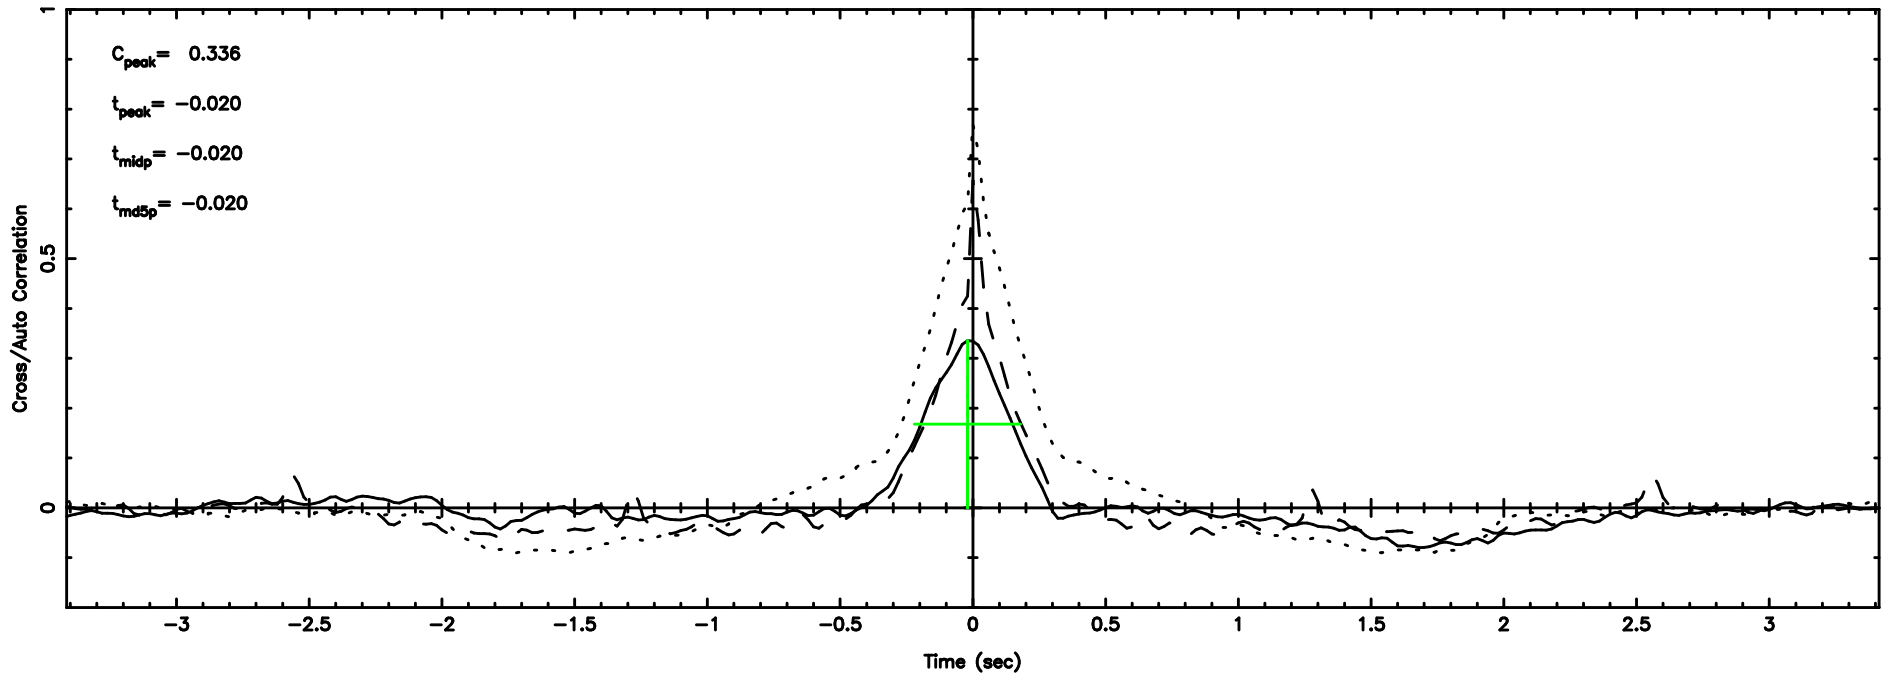

F20240802064255

BLK:10,SNR1: 1.9932 ,SNR2: 9.0356

Frequency (Hz)

K20240802064253

BLK:10,SNR1: 2.6157 ,SNR2: 11.735

Frequency (Hz)

0333+32 2024/08/01 21.74UT FUJI -KISO

T20240802065556