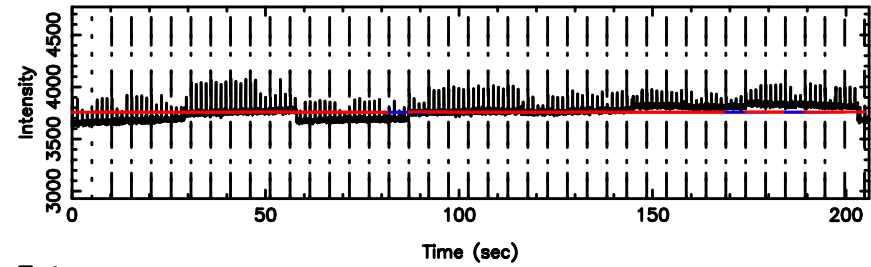

F20240802135218