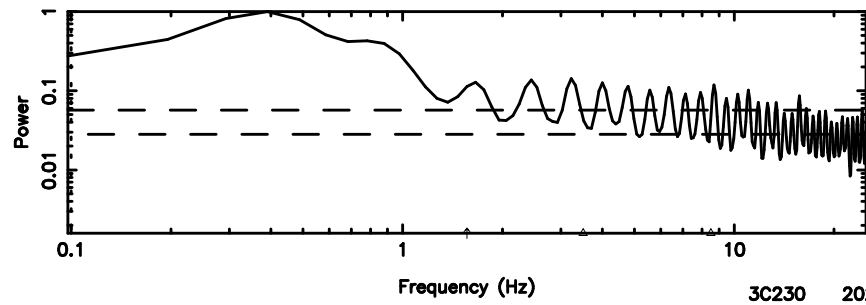

BLK:14,SNR1: 0.27415 ,SNR2: 5.8245

3C230 2024/08/02 3.98UT FUJI -KISO

K20240802125702