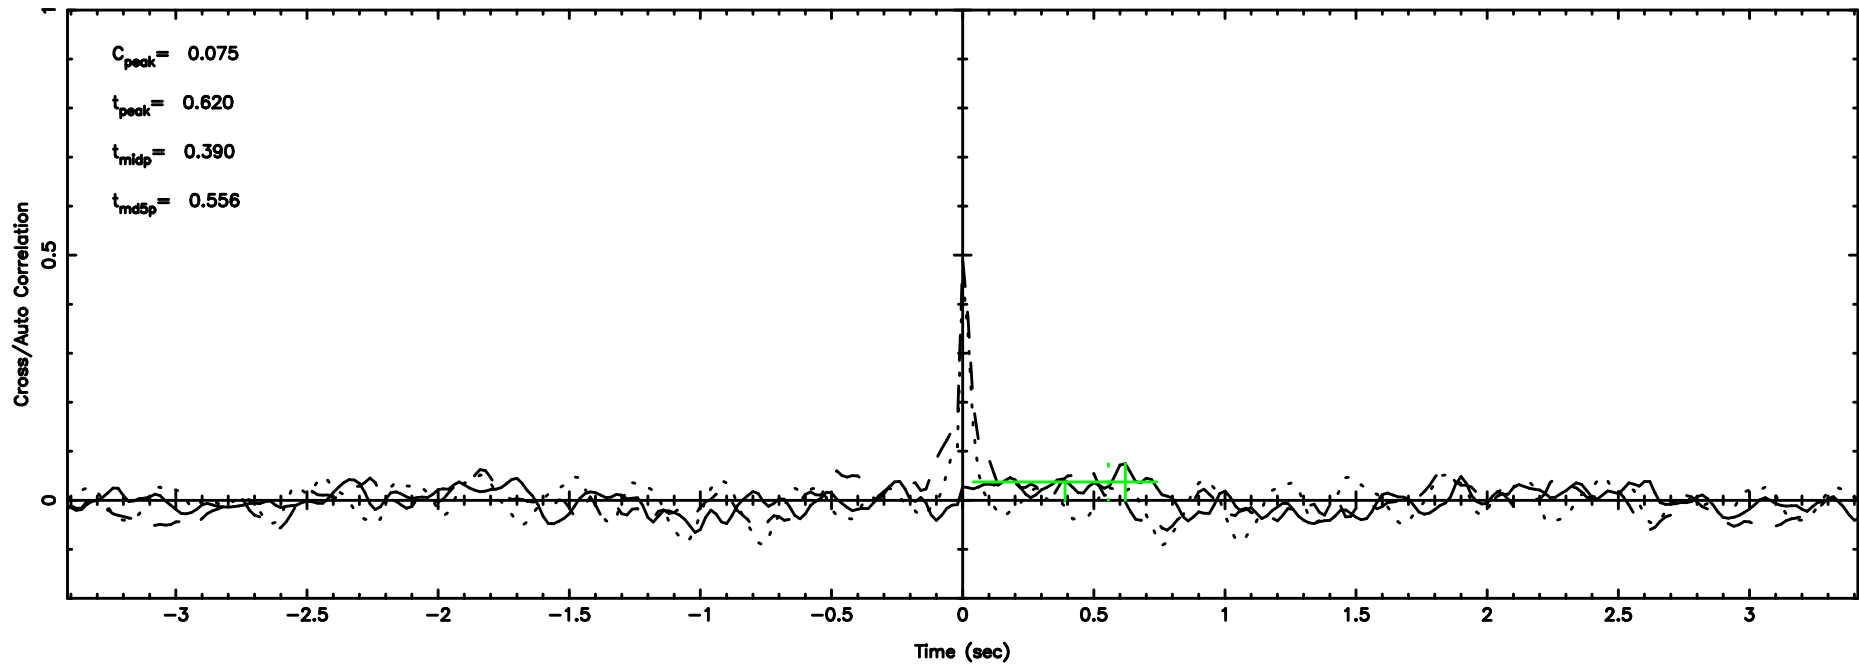

BLK: 3,SNR1: 0.29100 ,SNR2: 1.1538

Frequency (Hz)

F20240802145442

BLK: 3,SNR1:-0.16533 ,SNR2: 0.43890

Frequency (Hz)

3C267 2024/08/02 5.94UT TOYOKAWA-FUJI

T20240802145442

BLK: 6,SNR1: 0.30300E-01,SNR2: 0.41116