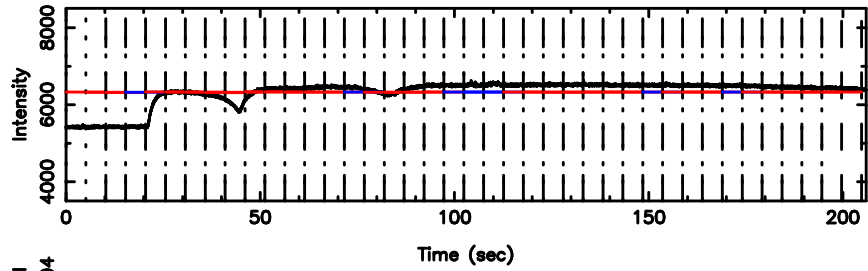

T20240802114725