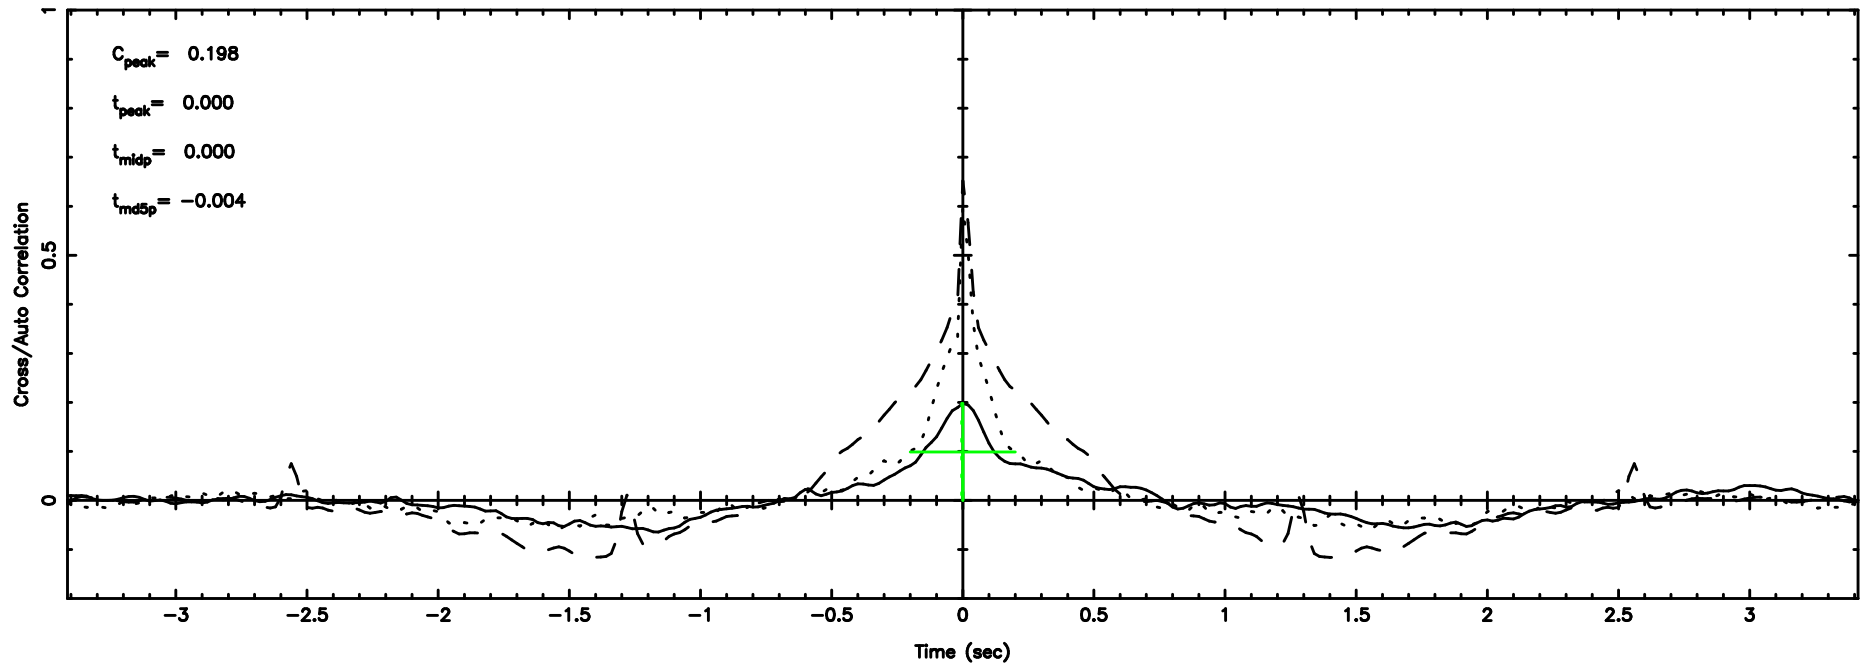

Frequency (Hz)

3C263.1 2024/08/02 5.83UT FUJI -KISO