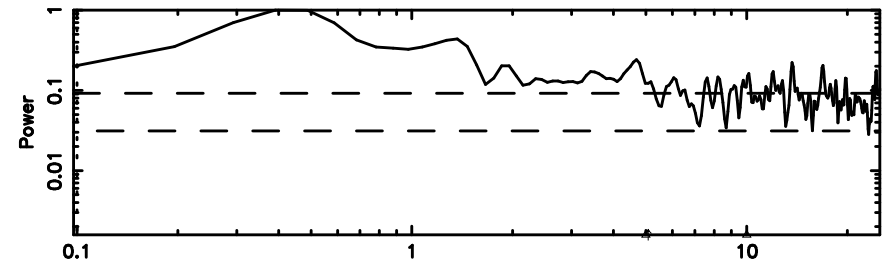

Frequency (Hz)

0302+341 2024/08/01 21.23UT TOYOKAWA-FUJI

T20240802061208

BLK: 2,SNR1: 0.12570 ,SNR2: 1.4727

Frequency (Hz)

K20240802061206

BLK: 2,SNR1: 0.44308 ,SNR2: 1.7355

Frequency (Hz)