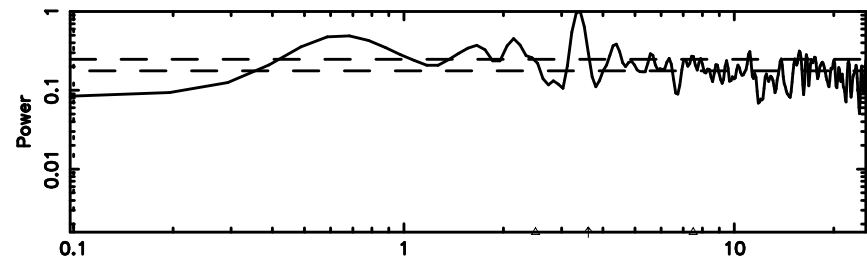

BLK: 3,SNR1: 0.29100 ,SNR2: 1.1538

Frequency (Hz)

F20240802145442

BLK: 3,SNR1:-0.16533 ,SNR2: 0.43890

Frequency (Hz)

3C267 2024/08/02 5.94UT TOYOKAWA-FUJI

T20240802145442

BLK: 6,SNR1: 0.30300E-01,SNR2: 0.41116