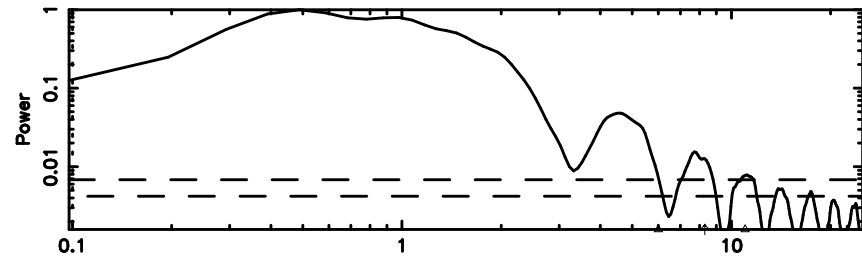

F20240802165158

BLK:22,SNR1: 3.1873 ,SNR2: 8.1780

Frequency (Hz)

K20240802165156

BLK:22,SNR1: 9.2196 ,SNR2: 23.006

Frequency (Hz)

1345+12 2024/08/02 7.89UT FUJI -KISO