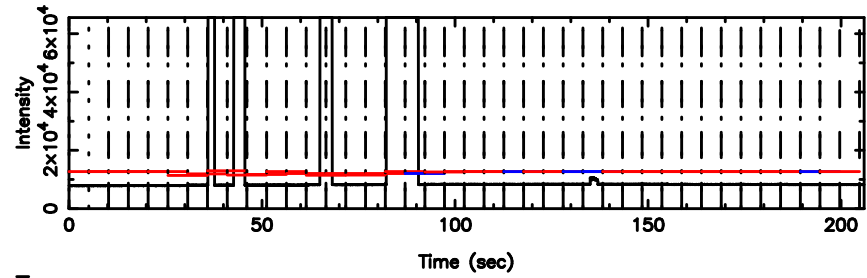

K20240802154655