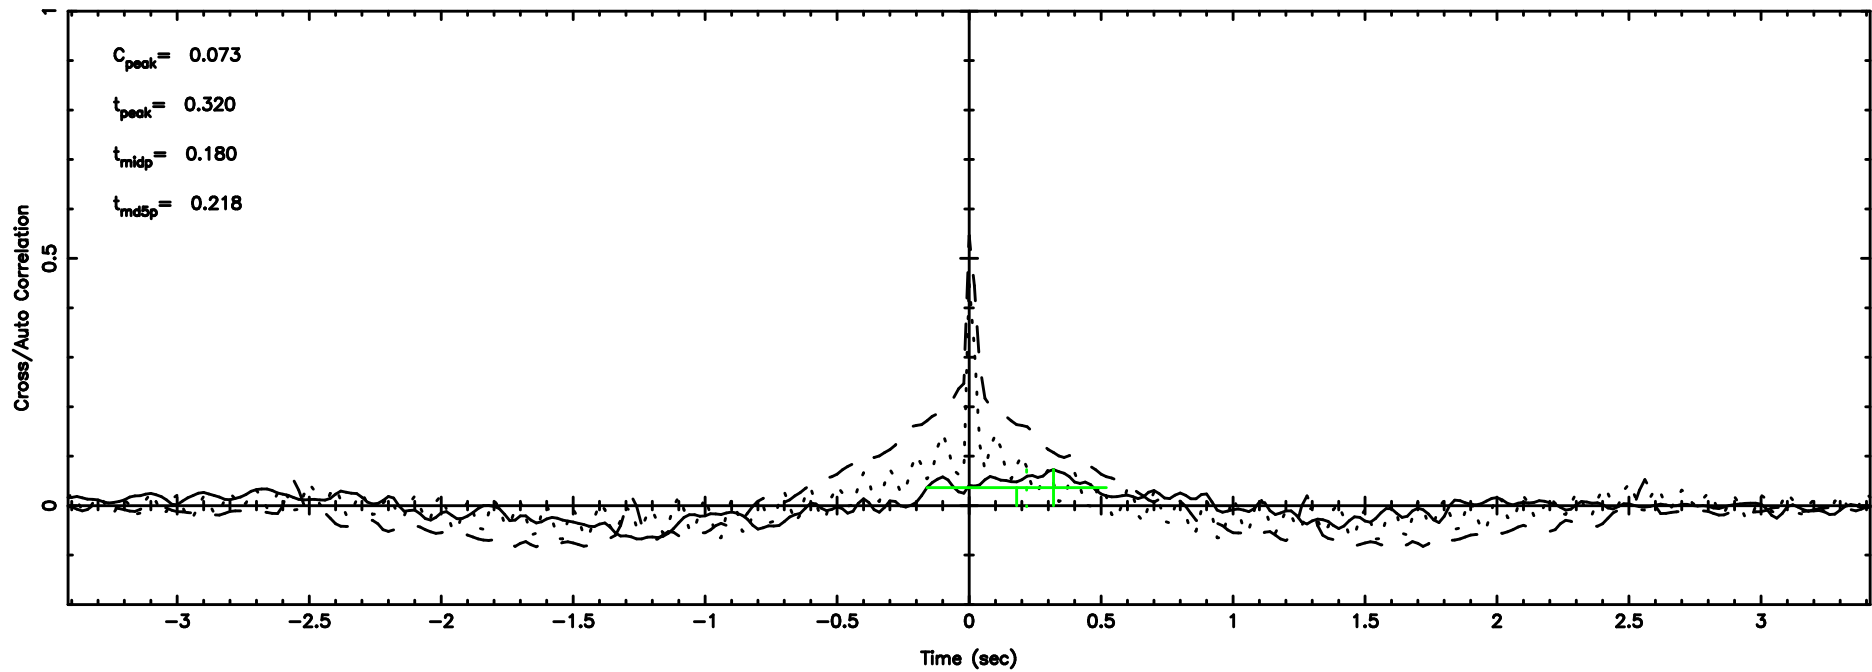

F20240802110705

BLK: 7,SNR1: 0.83272 ,SNR2: 6.9666

K20240802110702

BLK: 7,SNR1: 0.40096 ,SNR2: 1.4952

3C190 2024/08/02 2.15UT FUJI -KISO