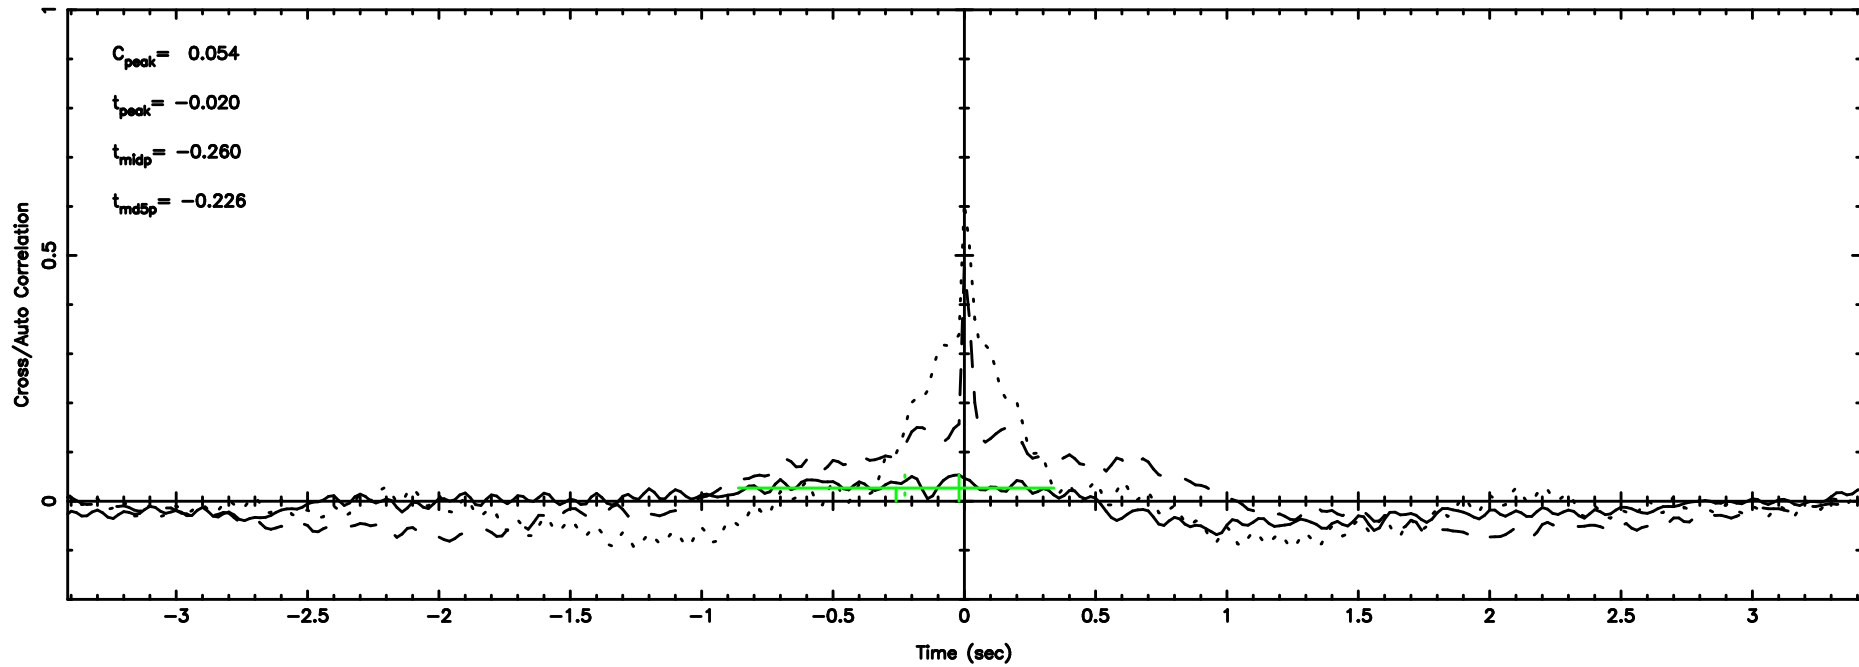

K20240802135216

BLK: 7,SNR1: 1.3413 ,SNR2: 5.6548

Frequency (Hz)

1044-008 2024/08/02 4.90UT TOYOKAWA-KISO

F20240802135218

BLK: 2,SNR1: 0.35250 ,SNR2: 3.9779

K20240802135216

BLK: 2,SNR1: 0.63365 ,SNR2: 1.4268