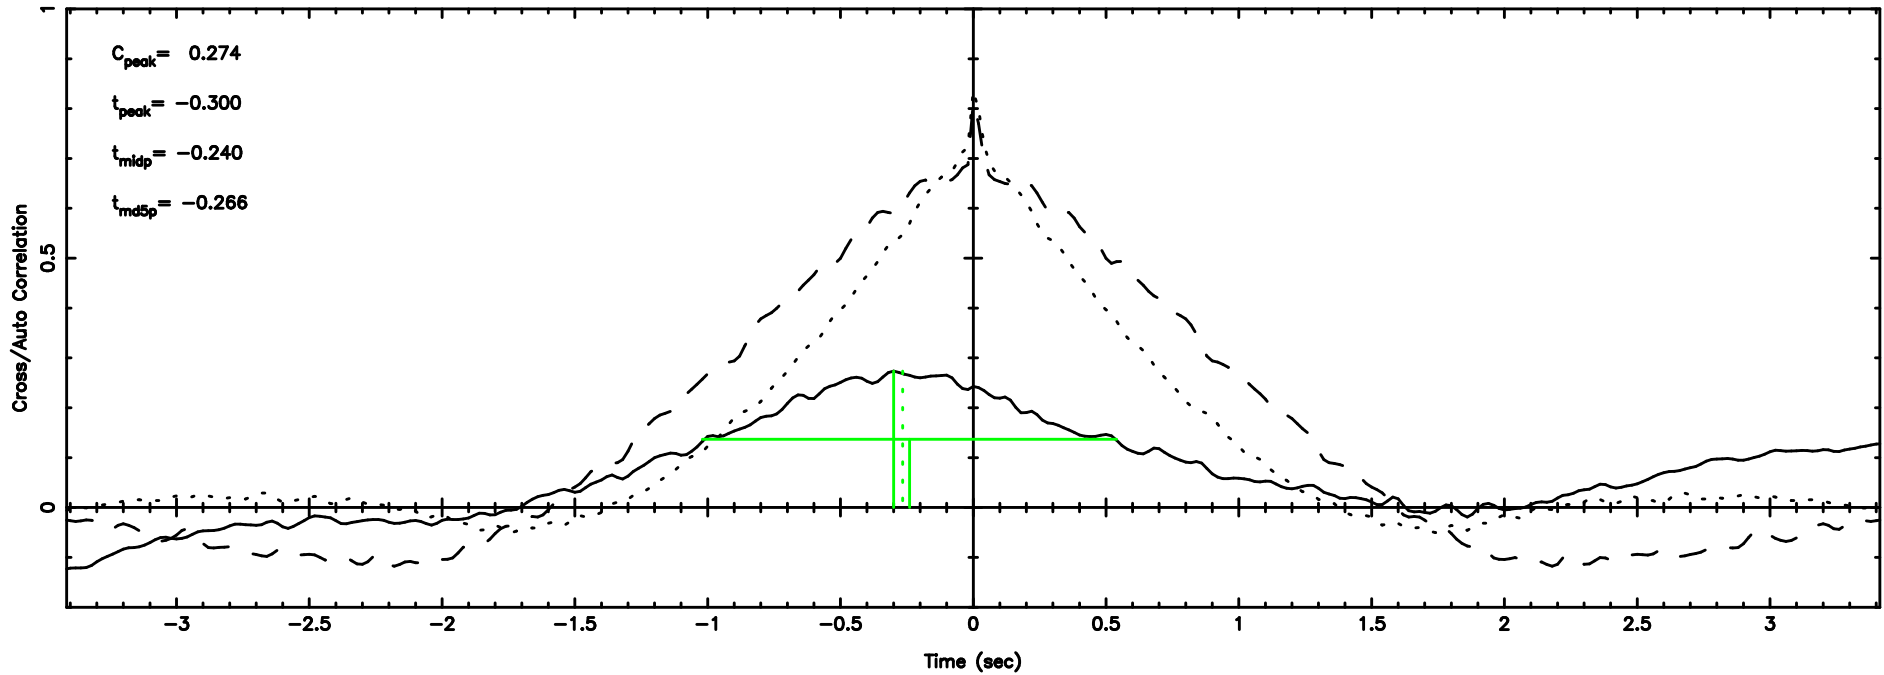

Frequency (Hz)

0324+119 2024/08/01 21.59UT TOYOKAWA-KISO