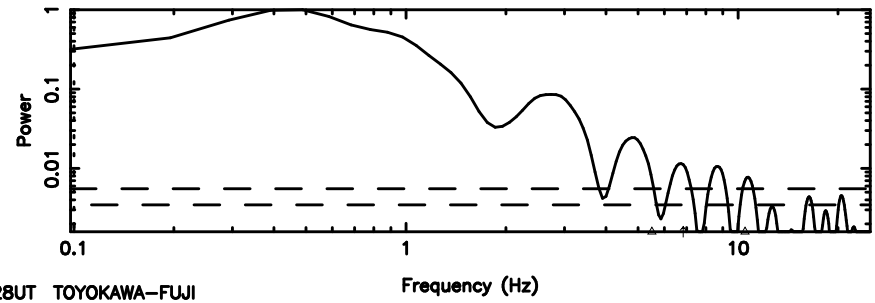

BLK:13,SNR1: 7.3846 ,SNR2: 22.684