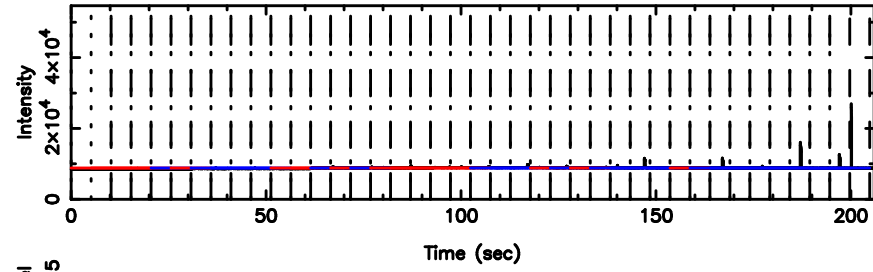

F20240802091025

BLK:18,SNR1: 2.5238 ,SNR2: 9.1860

T20240802091025

BLK:23,SNR1: 13.025 ,SNR2: 23.084

3C152 2024/08/02 0.20UT TOYOKAWA-KISO

K20240802091022

BLK:23,SNR1: 11.124 ,SNR2: 25.696

F20240802091025