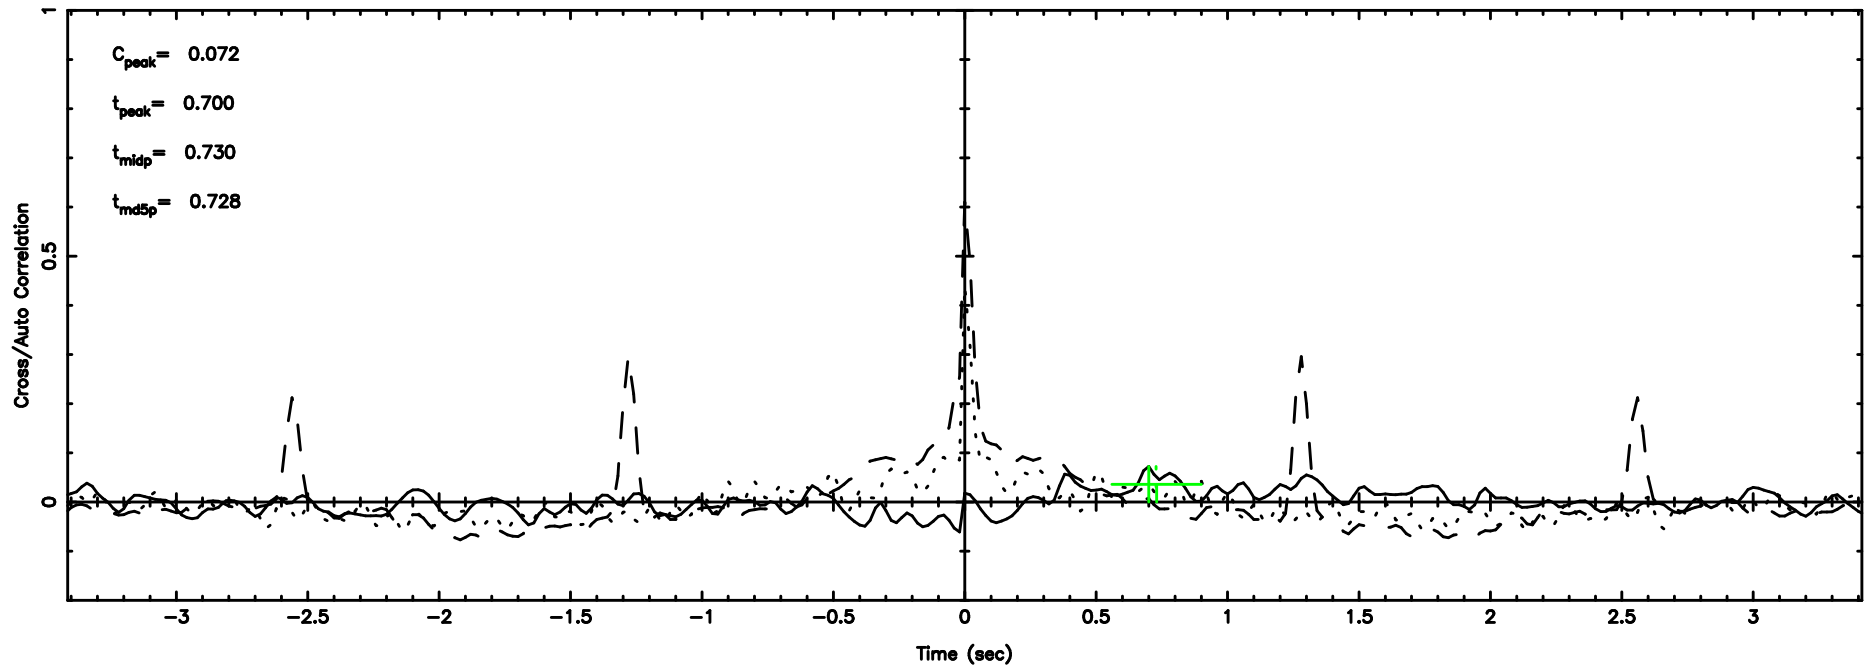

1031-11 2024/08/02 4.67UT FUJI -KISO