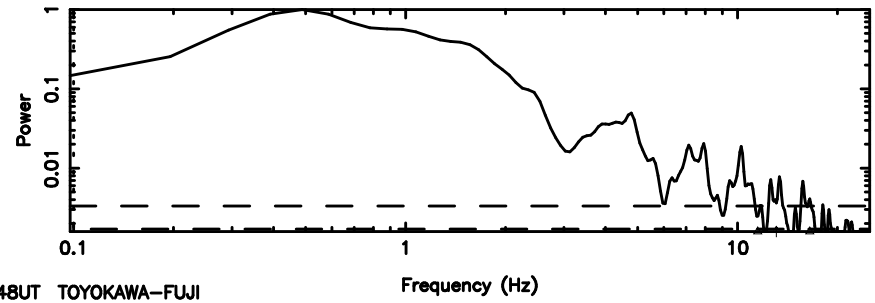

BLK: 4,SNR1: 16.444 ,SNR2: 25.241

0919-142 2024/08/02 3.48UT TOYOKAWA-FUJI