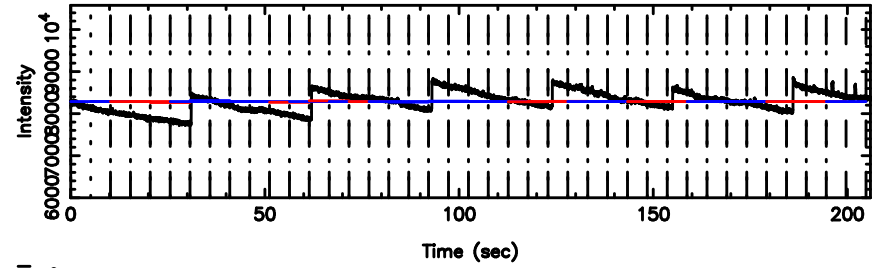

T20240802115826

BLK:24,SNR1: 1.9808 ,SNR2: 6.2266

3C208 2024/08/02 3.00UT TOYOKAWA-KISO

K20240802115823

BLK:24,SNR1: 6.4321 ,SNR2: 24.267