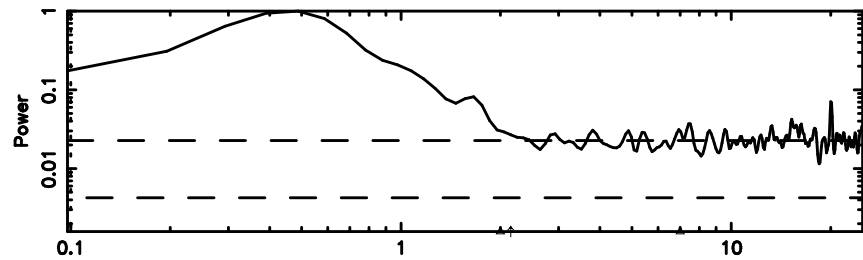

K20240802152028

No.Good Data

Frequency (Hz)

1213-17 2024/08/02 6.37UT FUJI -KISO

T20240802153347

BLK: 9,SNR1: 1.2292 ,SNR2: 11.542

Frequency (Hz)

F20240802153347