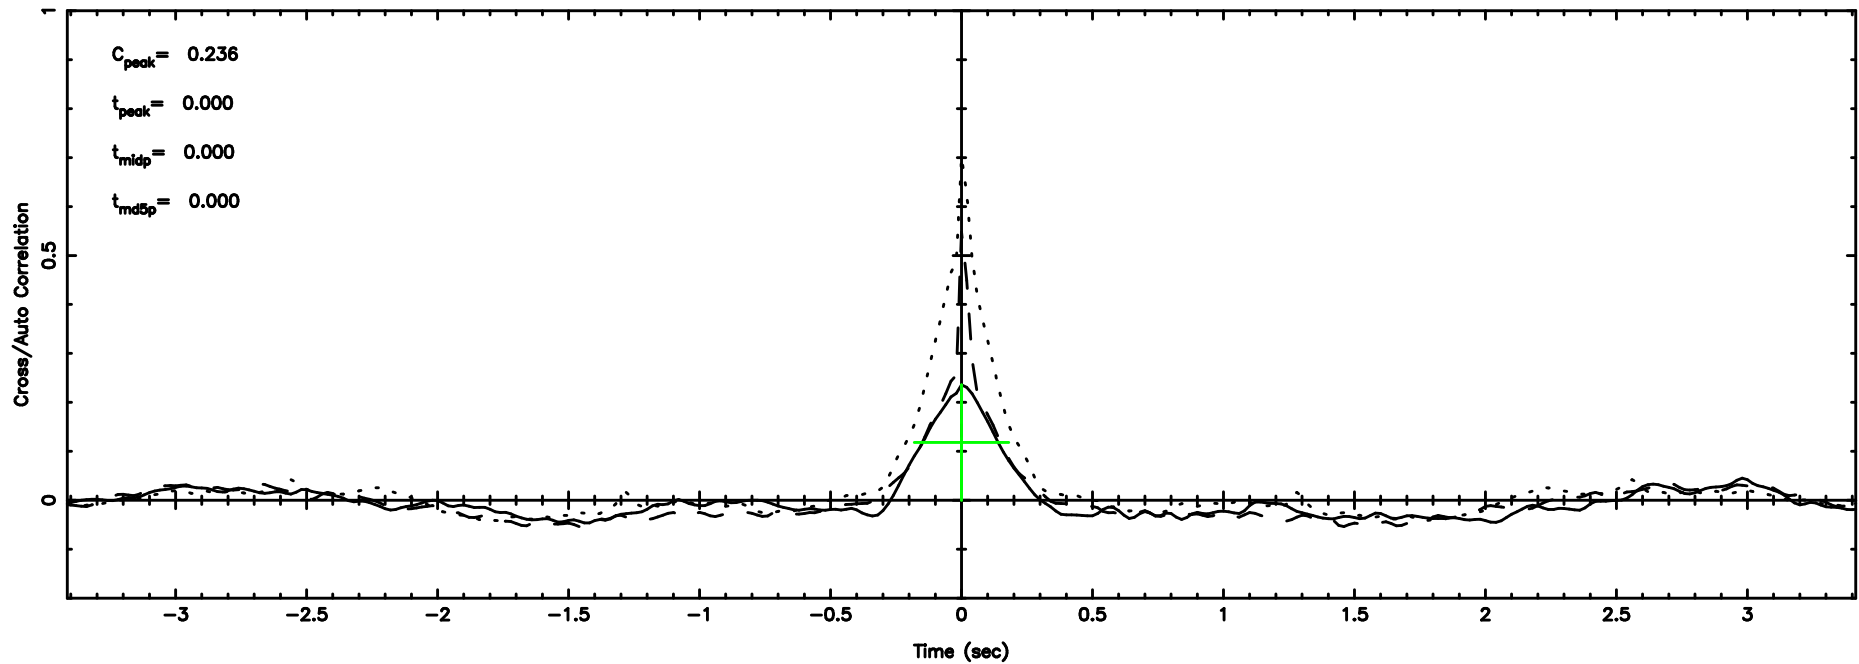

Frequency (Hz)

1245-19 2024/08/02 6.91UT TOYOKAWA-FUJI