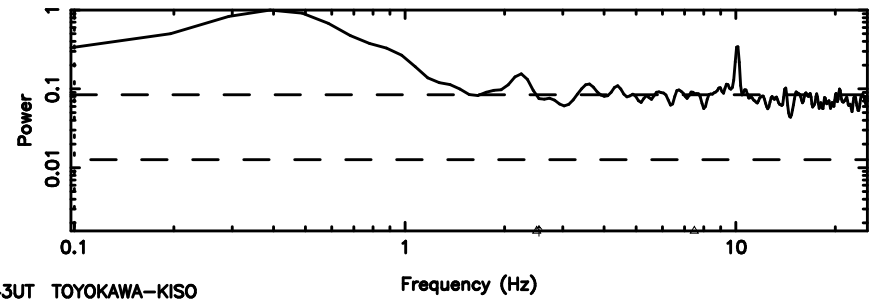

T20240802142417

BLK:18,SNR1: 0.35560 ,SNR2: 1.6626

K20240802142414

BLK:18,SNR1: 0.29496 ,SNR2: 2.4824

3C255 2024/08/02 5.43UT TOYOKAWA-KISO