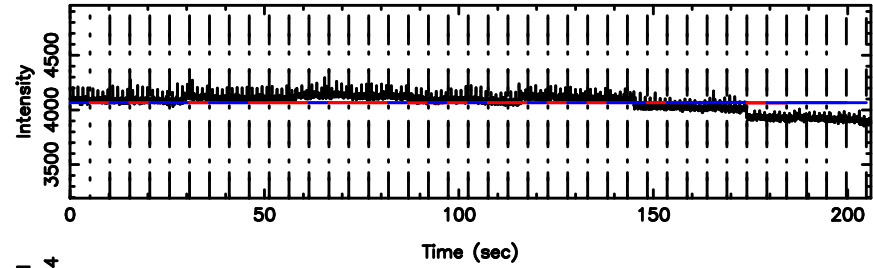

F20240802111930