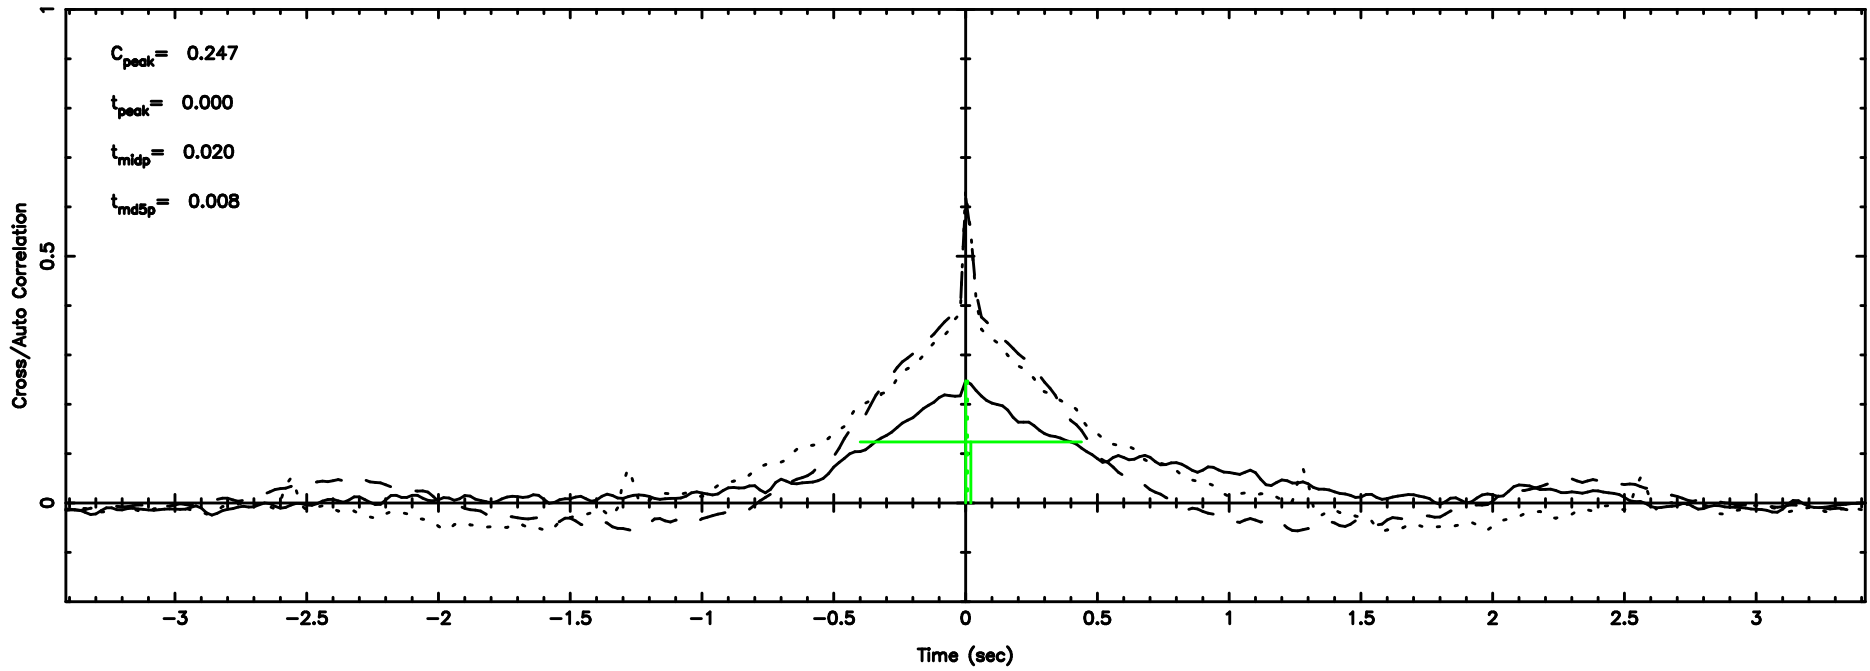

BLK:13,SNR1: 7.3846 ,SNR2: 22.684