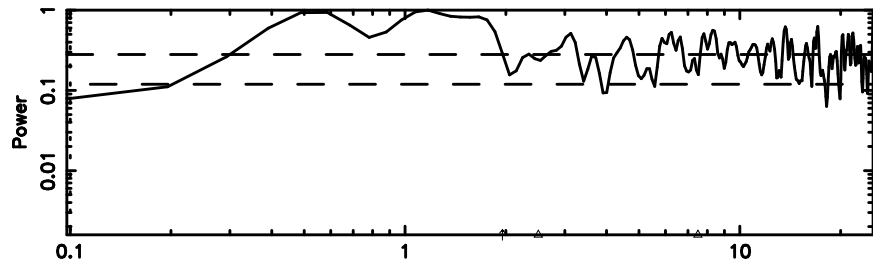

Frequency (Hz)

0302+341 2024/08/01 21.23UT TOYOKAWA-FUJI

T20240802061208

BLK: 2,SNR1: 0.12570 ,SNR2: 1.4727

Frequency (Hz)

K20240802061206

BLK: 2,SNR1: 0.44308 ,SNR2: 1.7355

Frequency (Hz)