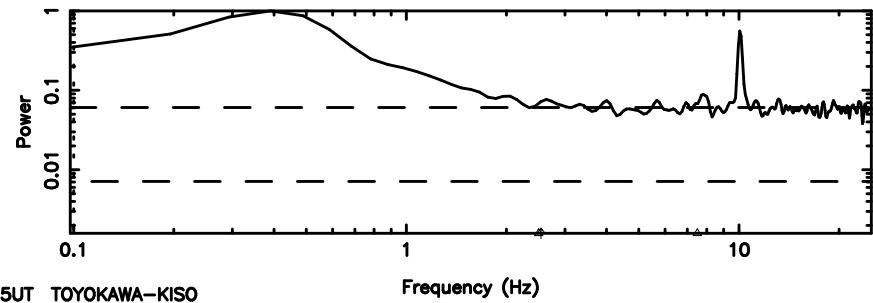

Frequency (Hz)

T20240802110705

BLK:20,SNR1: 0.99542 ,SNR2: 8.0030

K20240802110702

BLK:20,SNR1: 0.53111 ,SNR2: 3.2796

3C190 2024/08/02 2.15UT TOYOKAWA-KISO

F20240802110705

BLK: 7,SNR1: 0.83272 ,SNR2: 6.9666