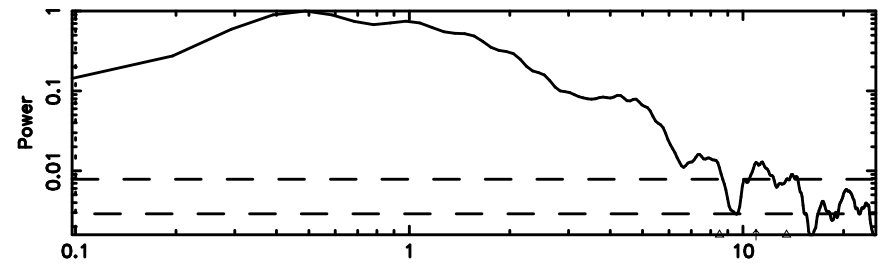

BLK:22,SNR1: 9.2488 ,SNR2: 17.220