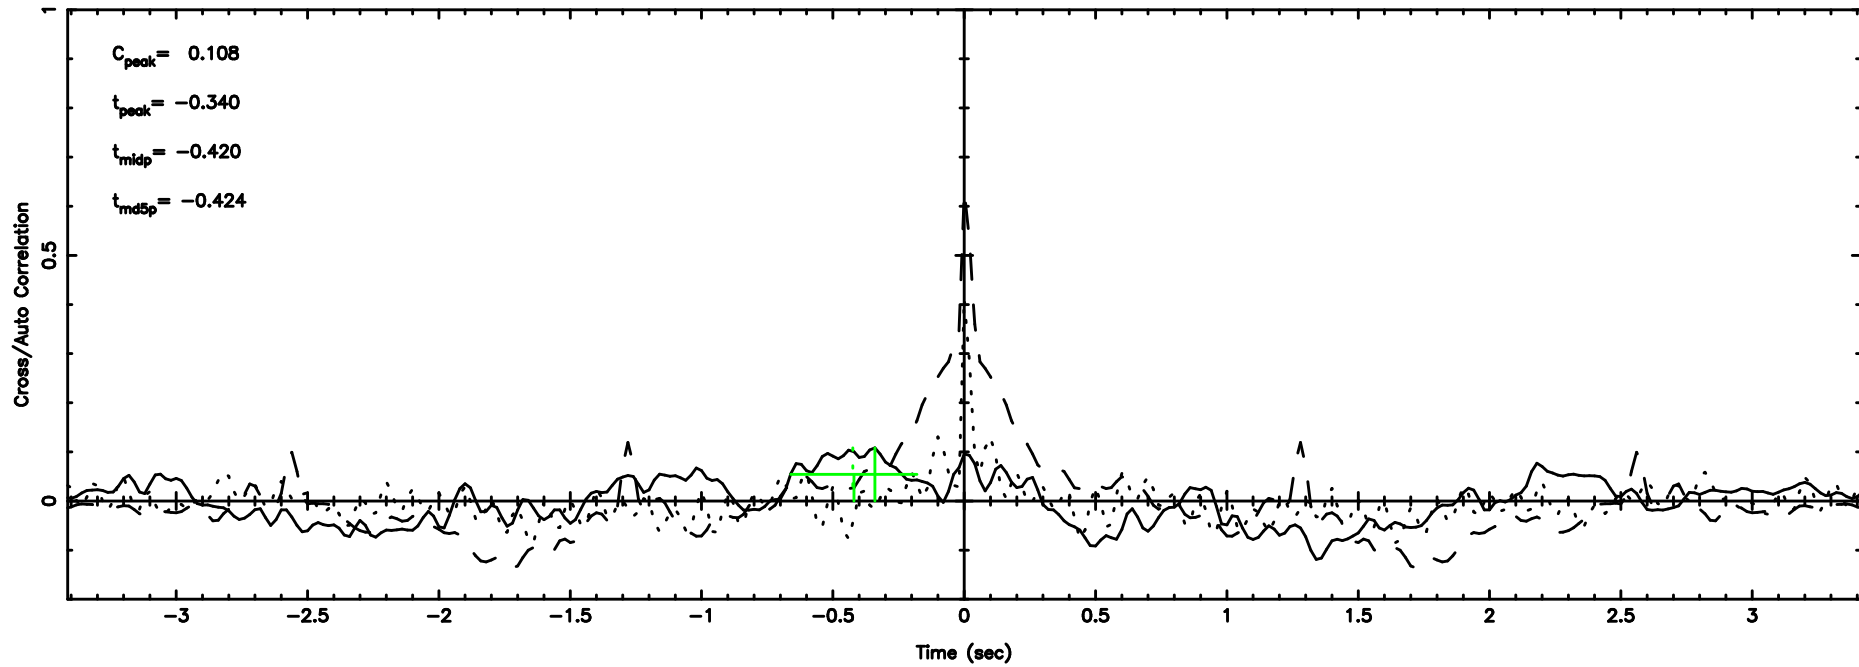

F20240802135218

BLK: 2,SNR1: 0.35250 ,SNR2: 3.9779

K20240802135216

BLK: 2,SNR1: 0.63365 ,SNR2: 1.4268

1044-008 2024/08/02 4.90UT FUJI -KISO