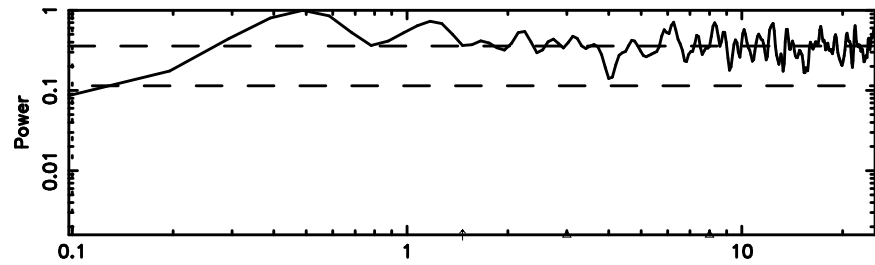

BLK: 4,SNR1: -0.20460E-01,SNR2: 0.53059

Frequency (Hz)

0258+350 2024/08/01 21.16UT FUJI -KISO

T20240802061208

BLK: 4,SNR1: 0.60408E-01,SNR2: 0.63241

Frequency (Hz)

F20240802061209

BLK: 4,SNR1: 1.0462 ,SNR2: 5.4270