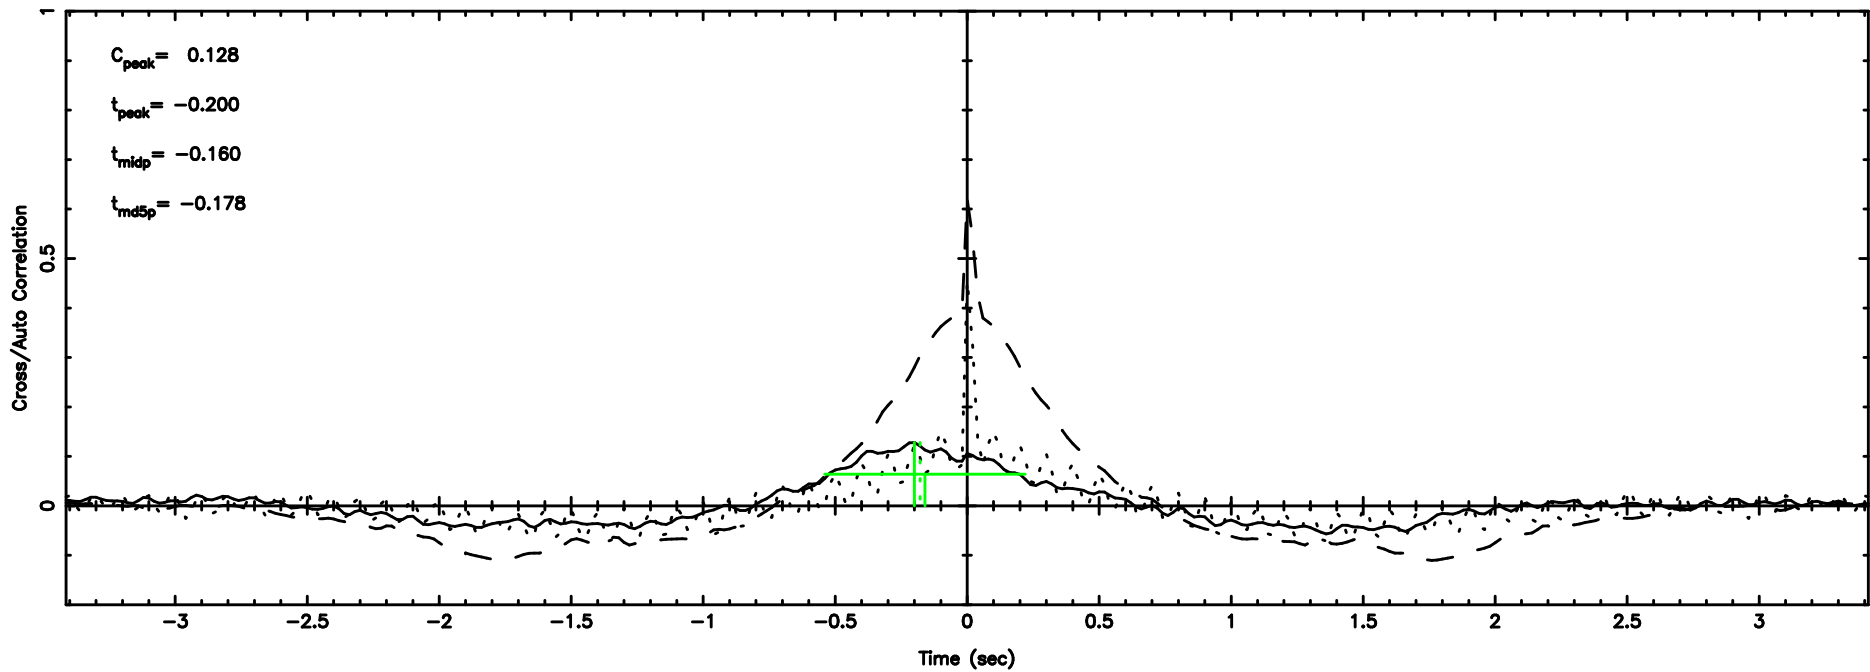

Frequency (Hz)

T20240802110705

BLK:20,SNR1: 0.99542 ,SNR2: 8.0030

K20240802110702

BLK:20,SNR1: 0.53111 ,SNR2: 3.2796

3C190 2024/08/02 2.15UT TOYOKAWA-KISO

F20240802110705

BLK: 7,SNR1: 0.83272 ,SNR2: 6.9666