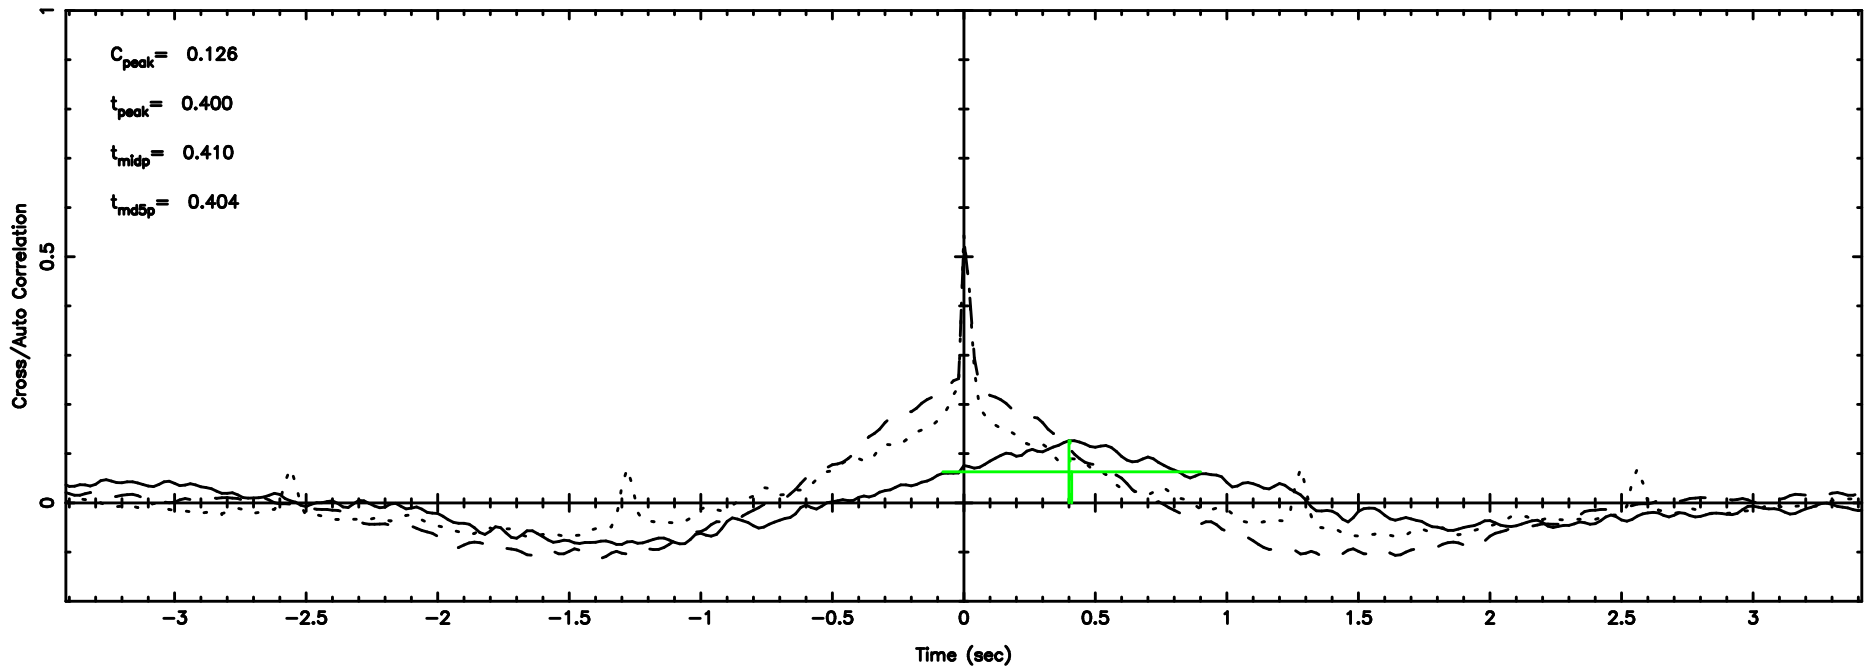

3C236 2024/08/02 4.21UT TOYOKAWA-FUJI