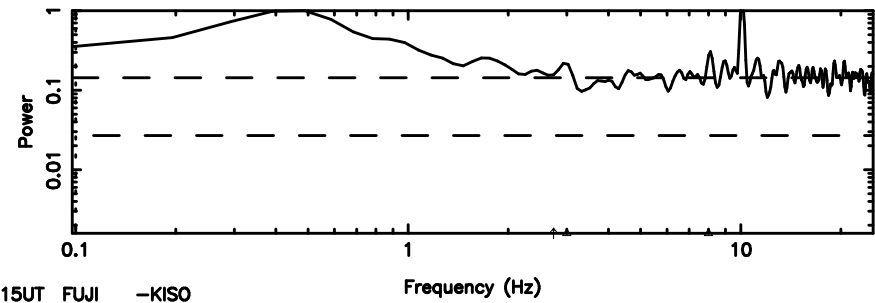

3C190 2024/08/02 2.15UT FUJI -KISO