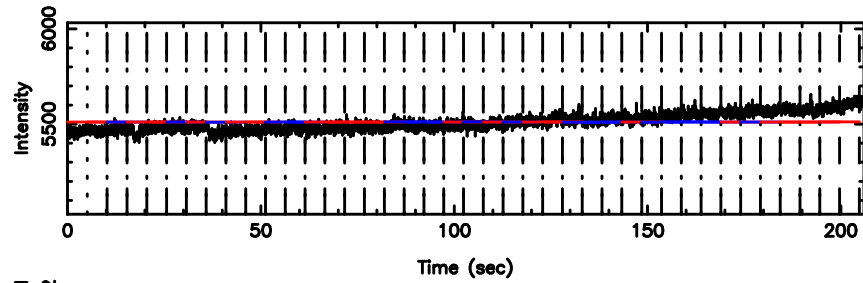

T20240802142417

BLK:18,SNR1: 0.35560 ,SNR2: 1.6626