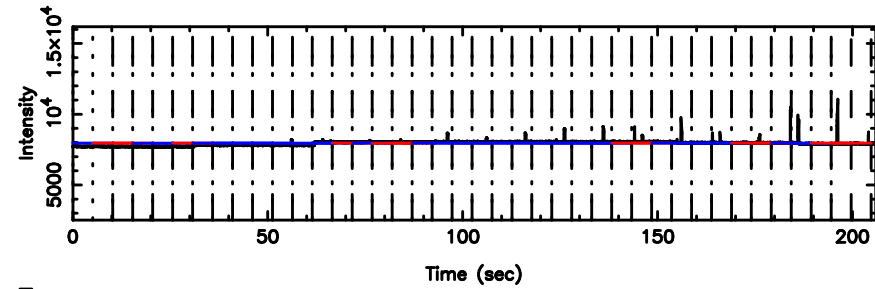

F20240802093246

BLK:22,SNR1: 3.6128 ,SNR2: 9.3198

T20240802093246

BLK:27,SNR1: 7.8109 ,SNR2: 19.584

K20240802093243

BLK:27,SNR1: 6.9943 ,SNR2: 16.309

3C161 2024/08/02 0.57UT TOYOKAWA-KISO

F20240802093246