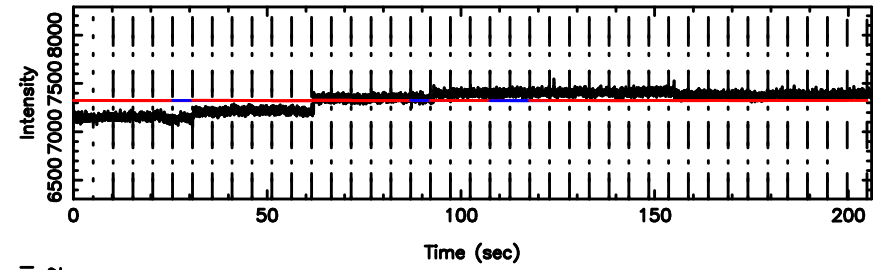

F20240802131112

BLK: 4,SNR1: 0.80371 ,SNR2: 2.7509

3C236 2024/08/02 4.21UT FUJI -KISO

K20240802131109

BLK: 4,SNR1: 0.90073 ,SNR2: 4.0007