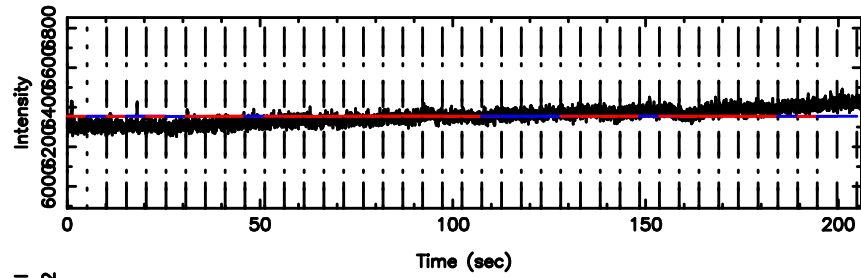

BLK:25,SNR1: 9.3056 ,SNR2: 22.993

Frequency (Hz)

T20240802163041

BLK:11,SNR1: 0.64309 ,SNR2: 1.6423

Frequency (Hz)

F20240802163041

BLK:11,SNR1: 0.27068 ,SNR2: 2.1232

Frequency (Hz)