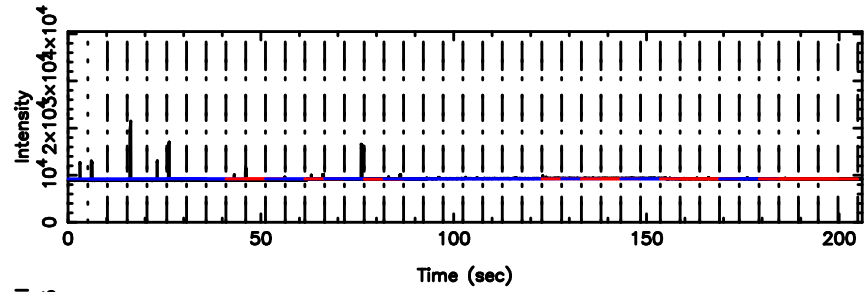

BLK:25,SNR1: 9.3056 ,SNR2: 22.993

Frequency (Hz)

T20240802163041

BLK:11,SNR1: 0.64309 ,SNR2: 1.6423

Frequency (Hz)

F20240802163041

BLK:11,SNR1: 0.27068 ,SNR2: 2.1232

Frequency (Hz)