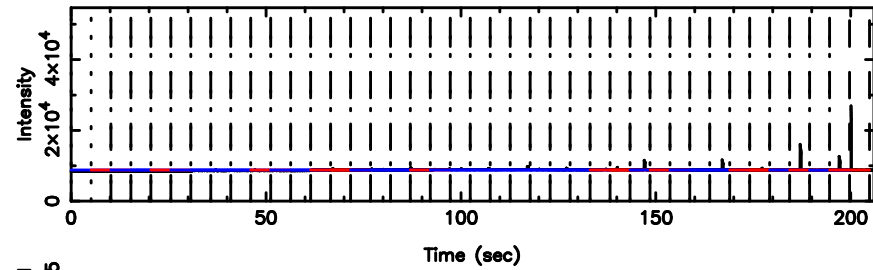

F20240802091025

BLK:26,SNR1: 3.0858 ,SNR2: 10.682

3C152 2024/08/02 0.20UT FUJI -KISO

K20240802091022

BLK:26,SNR1: 8.4384 ,SNR2: 20.926