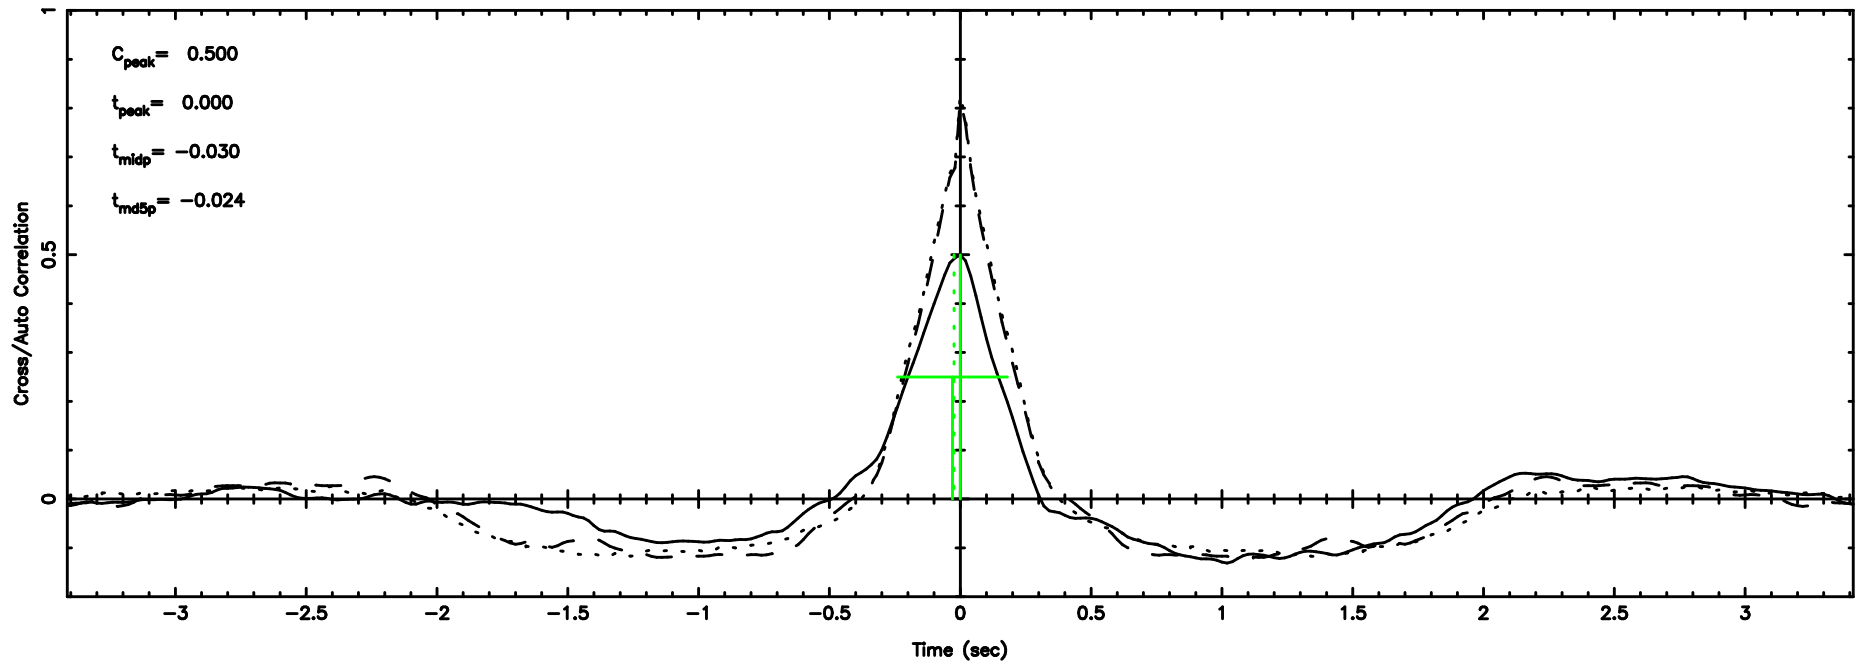

3C286 2024/08/02 7.62UT TOYOKAWA-KISO