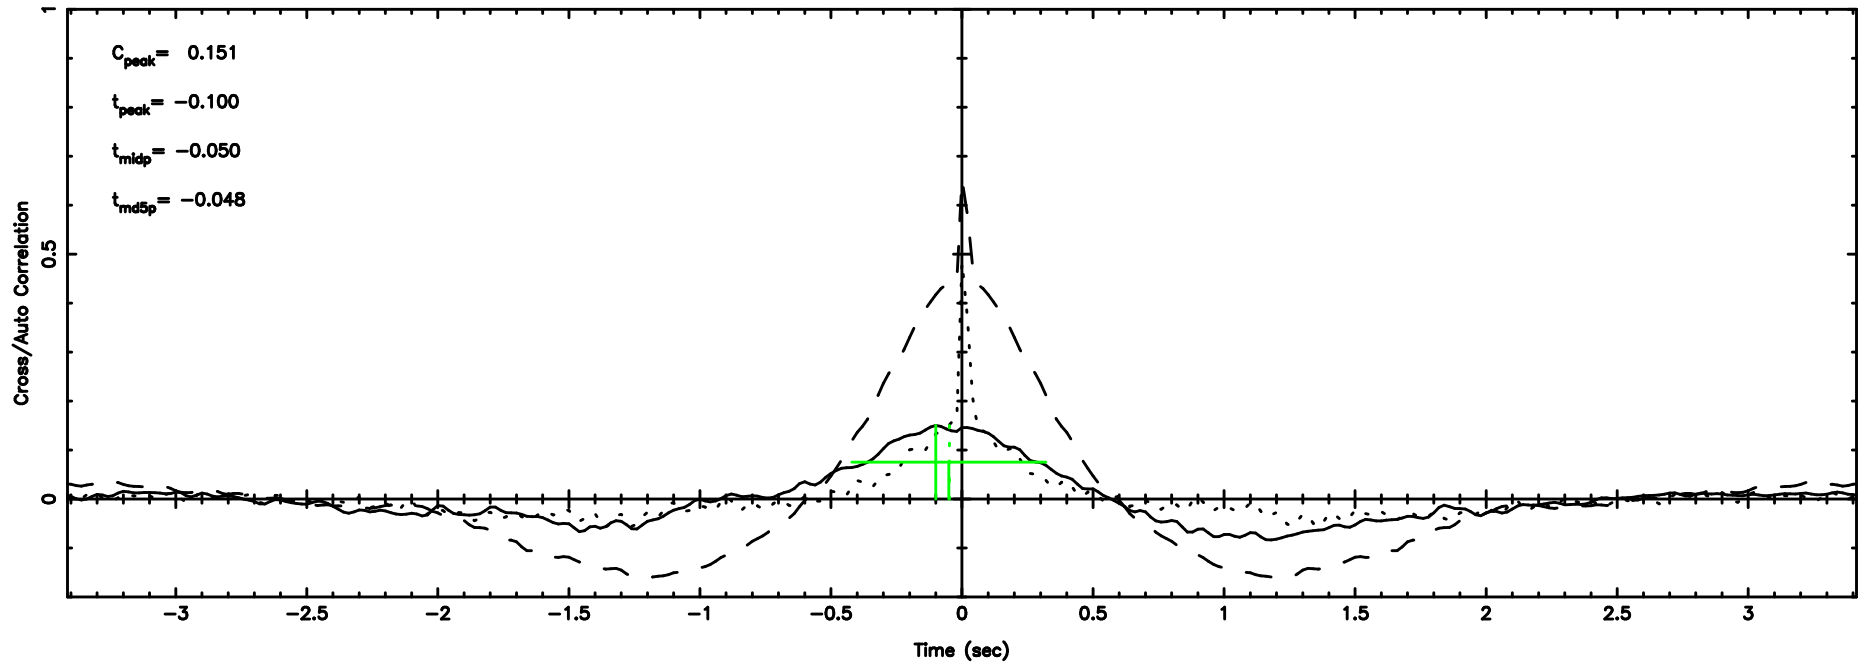

BLK: 9,SNR1:-0.34508E-02,SNR2: 2.9217

Frequency (Hz)

3C273 2024/08/02 6.59UT TOYOKAWA-FUJI

T20240802153347

BLK:16,SNR1: 1.2176 ,SNR2: 3.2595

K20240802153344

BLK:16,SNR1: 0.28565 ,SNR2: 1.1820

3C273 2024/08/02 6.59UT TOYOKAWA-KISO