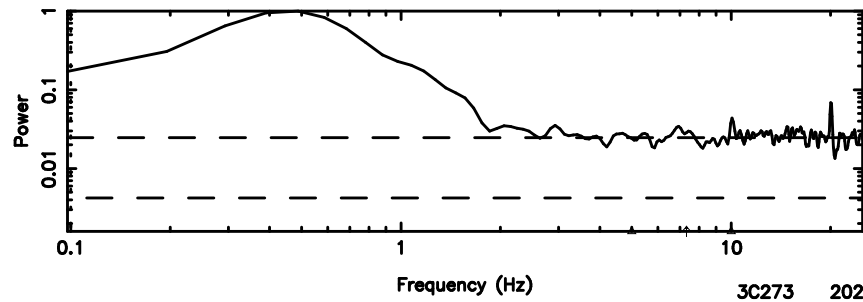

BLK: 9,SNR1:-0.34508E-02,SNR2: 2.9217

Frequency (Hz)

3C273 2024/08/02 6.59UT TOYOKAWA-FUJI

T20240802153347

BLK:16,SNR1: 1.2176 ,SNR2: 3.2595

K20240802153344

BLK:16,SNR1: 0.28565 ,SNR2: 1.1820

3C273 2024/08/02 6.59UT TOYOKAWA-KISO