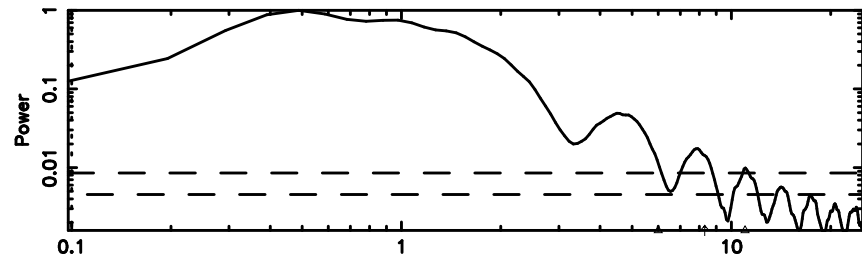

BLK:23,SNR1: 7.2628 ,SNR2: 18.302