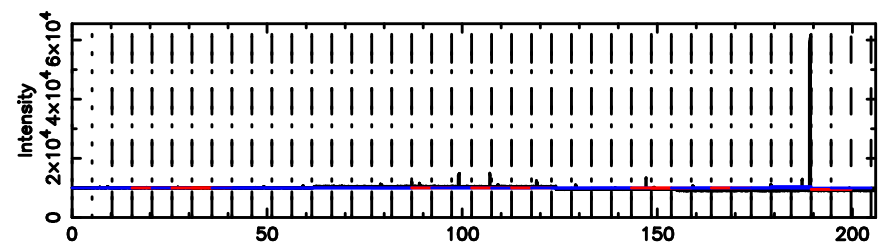

BLK:29,SNR1: 2.8178 ,SNR2: 13.432

Frequency (Hz)

T20240802090125

BLK:32,SNR1: 8.7028 ,SNR2: 21.816

Frequency (Hz)

F20240802090125

BLK:32,SNR1: 8.3294 ,SNR2: 21.089

Frequency (Hz)