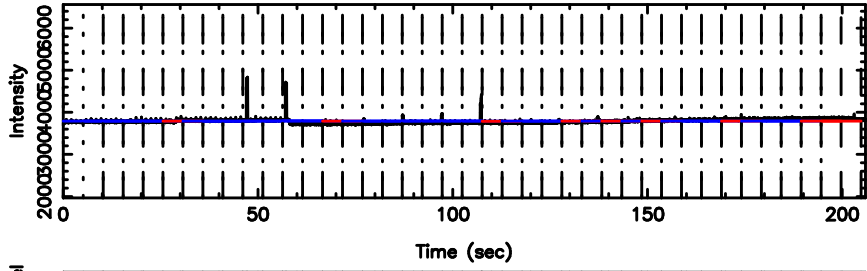

K20240802101152

BLK:24,SNR1: 8.9373 ,SNR2: 25.304

F20240802101155

BLK:30,SNR1: 7.4261 ,SNR2: 20.711

K20240802101152

BLK:30,SNR1: 9.0842 ,SNR2: 25.702

0703+138 2024/08/02 1.23UT FUJI -KISO

T20240802102118