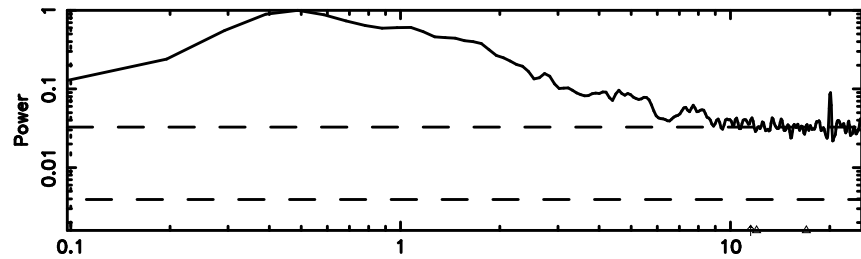

BLK:23,SNR1: 2.0177 ,SNR2: 3.4986