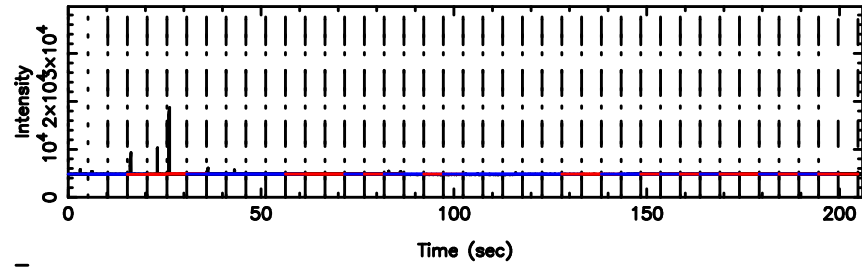

Frequency (Hz)

F20240802161616