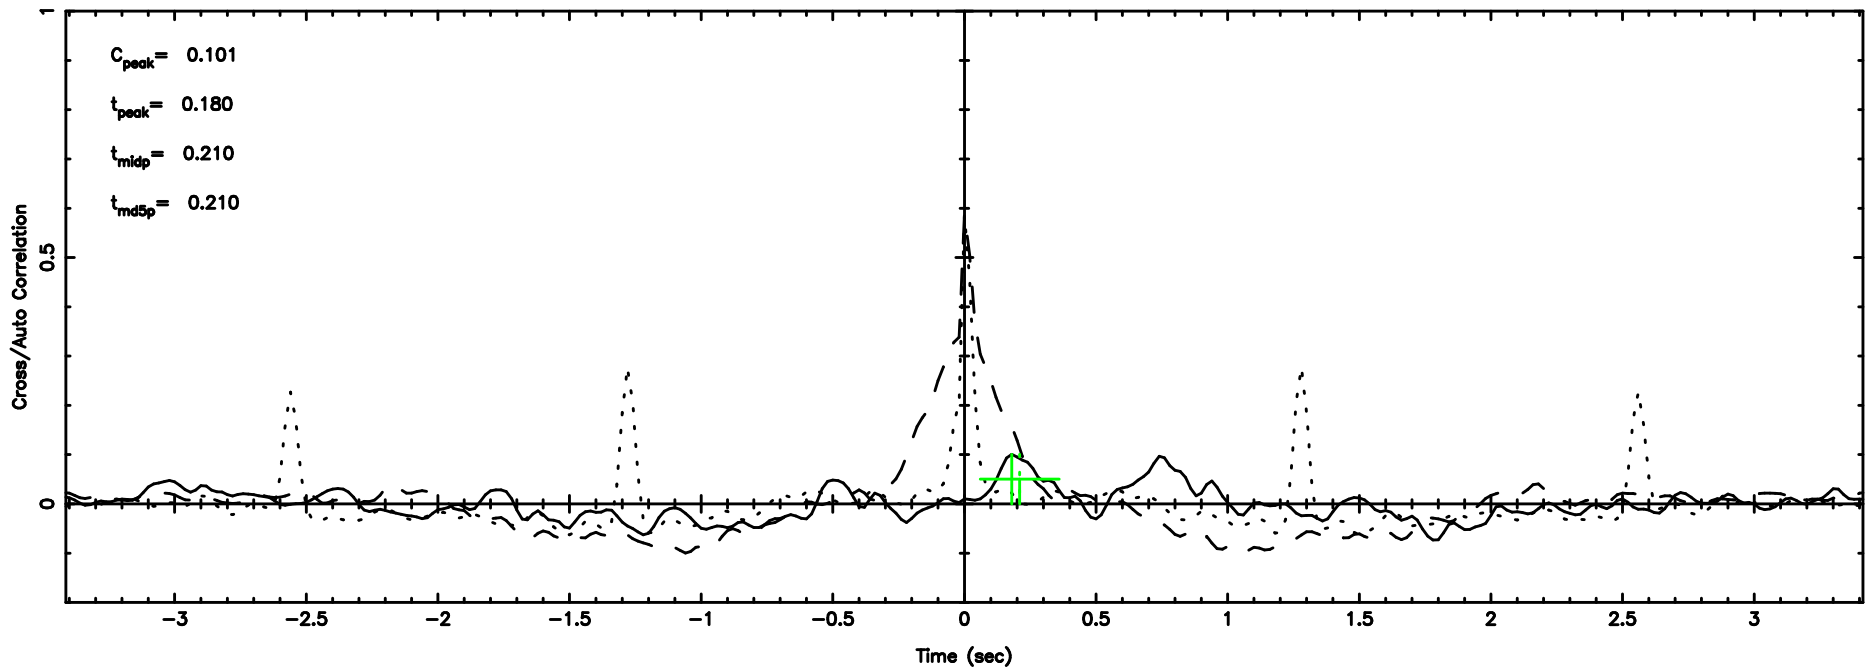

0941-08 2024/08/02 3.84UT TOYOKAWA-FUJI