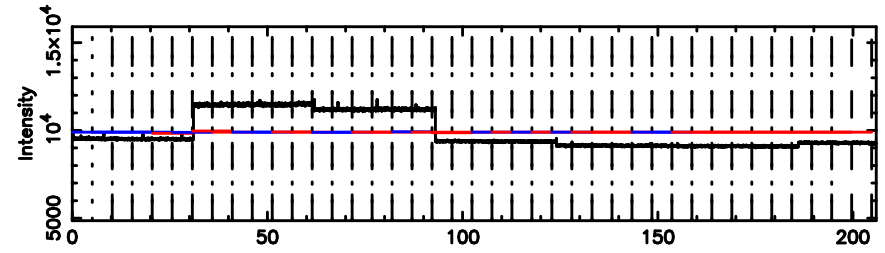

Frequency (Hz)

K20240802084041