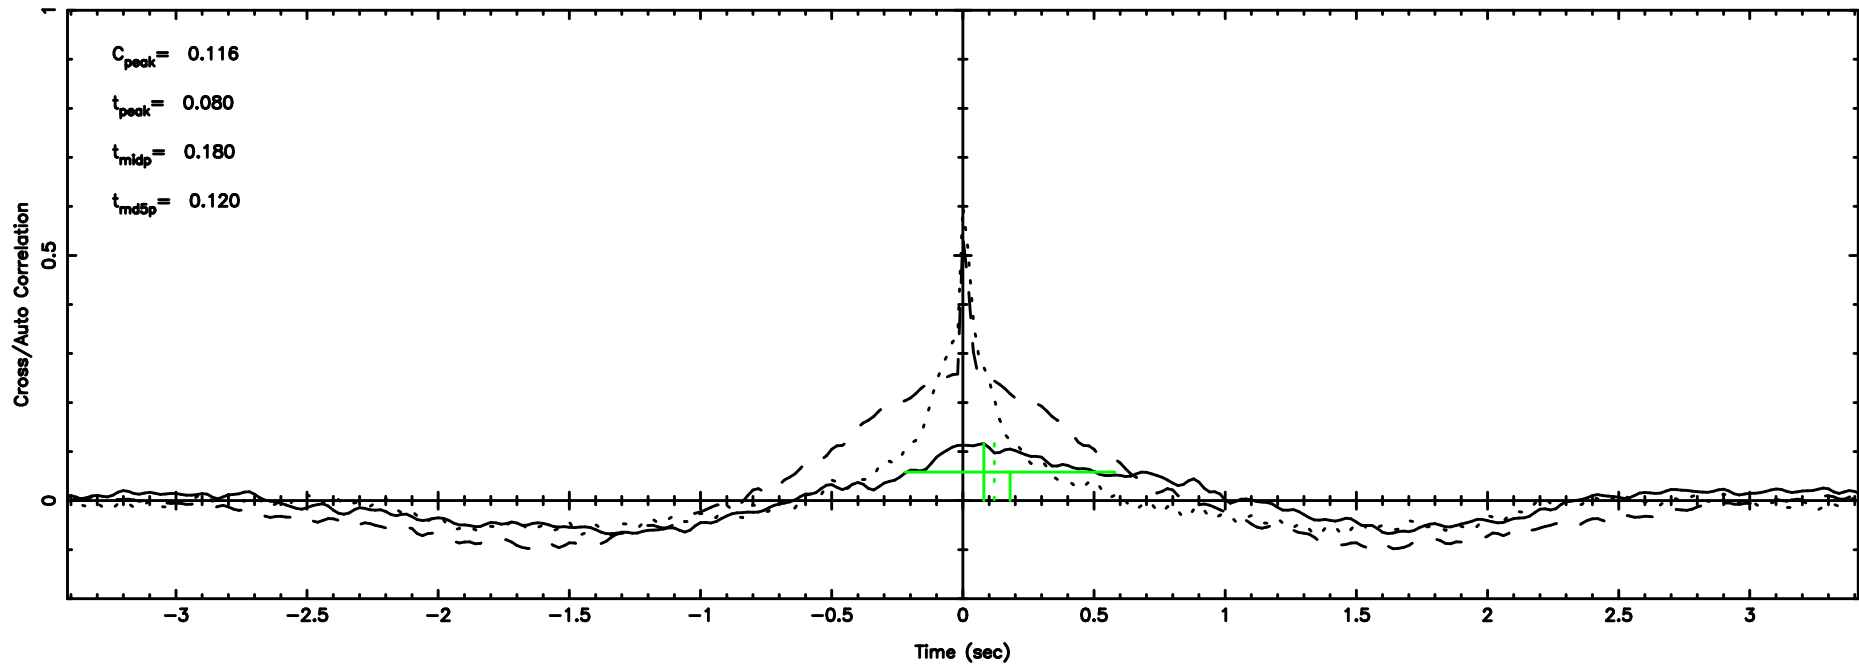

3C263.1 2024/08/02 5.83UT TOYOKAWA-FUJI

T20240802144815

BLK:17,SNR1: 0.57892 ,SNR2: 3.9522

Frequency (Hz)

K20240802144813

BLK:17,SNR1: 1.7930 ,SNR2: 8.3328

Frequency (Hz)

3C263.1 2024/08/02 5.83UT TOYOKAWA-KISO