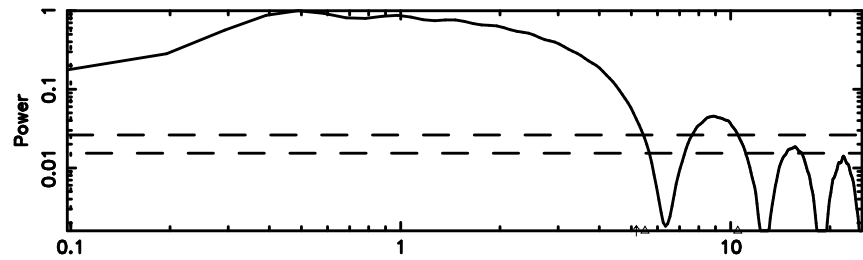

BLK:23,SNR1: 11.077 ,SNR2: 21.391

Frequency (Hz)

1245-19 2024/08/02 6.91UT TOYOKAWA-KISO

F20240802155303

BLK:29,SNR1: 3.8059 ,SNR2: 16.087

Frequency (Hz)

K20240802155300

BLK:29,SNR1: 10.681 ,SNR2: 20.623