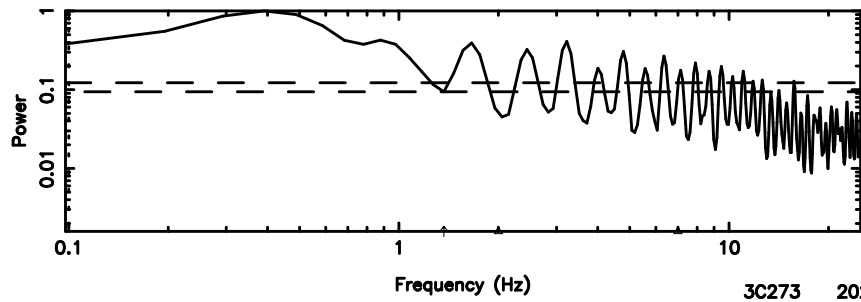

BLK: 3,SNR1:-0.12803 ,SNR2: 2.9993