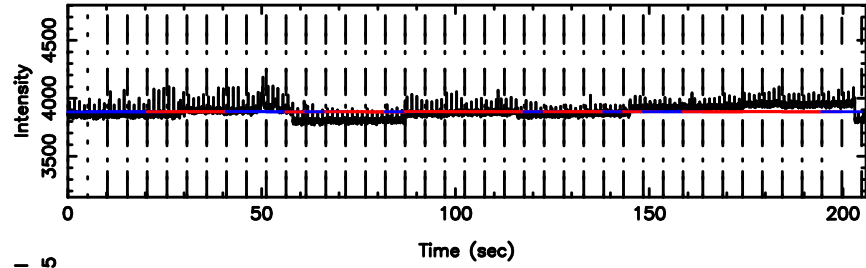

T20240802125705

BLK:16,SNR1: 0.77049 ,SNR2: 6.2085

3C230 2024/08/02 3.98UT TOYOKAWA-KISO

K20240802125702

BLK:16,SNR1: 2.7196 ,SNR2: 17.095

F20240802125705

BLK:14,SNR1: 0.27415 ,SNR2: 5.8245

3C230 2024/08/02 3.98UT FUJI -KISO