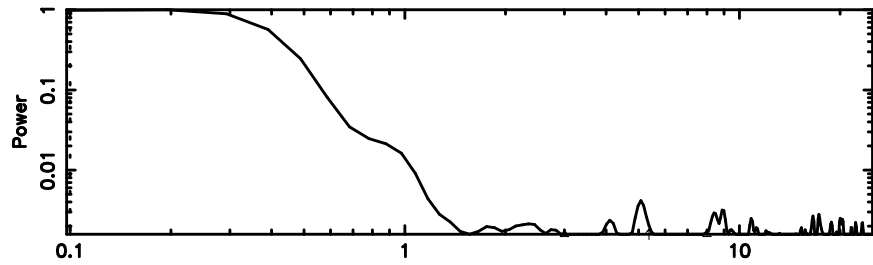

F20240802063338

BLK: 2,SNR1:-0.12065E-01,SNR2: 0.58864

Frequency (Hz)

0324+119 2024/08/01 21.59UT TOYOKAWA-FUJI

T20240802063338

BLK: 3,SNR1: 11.825 ,SNR2: 44.319

Frequency (Hz)

K20240802063336