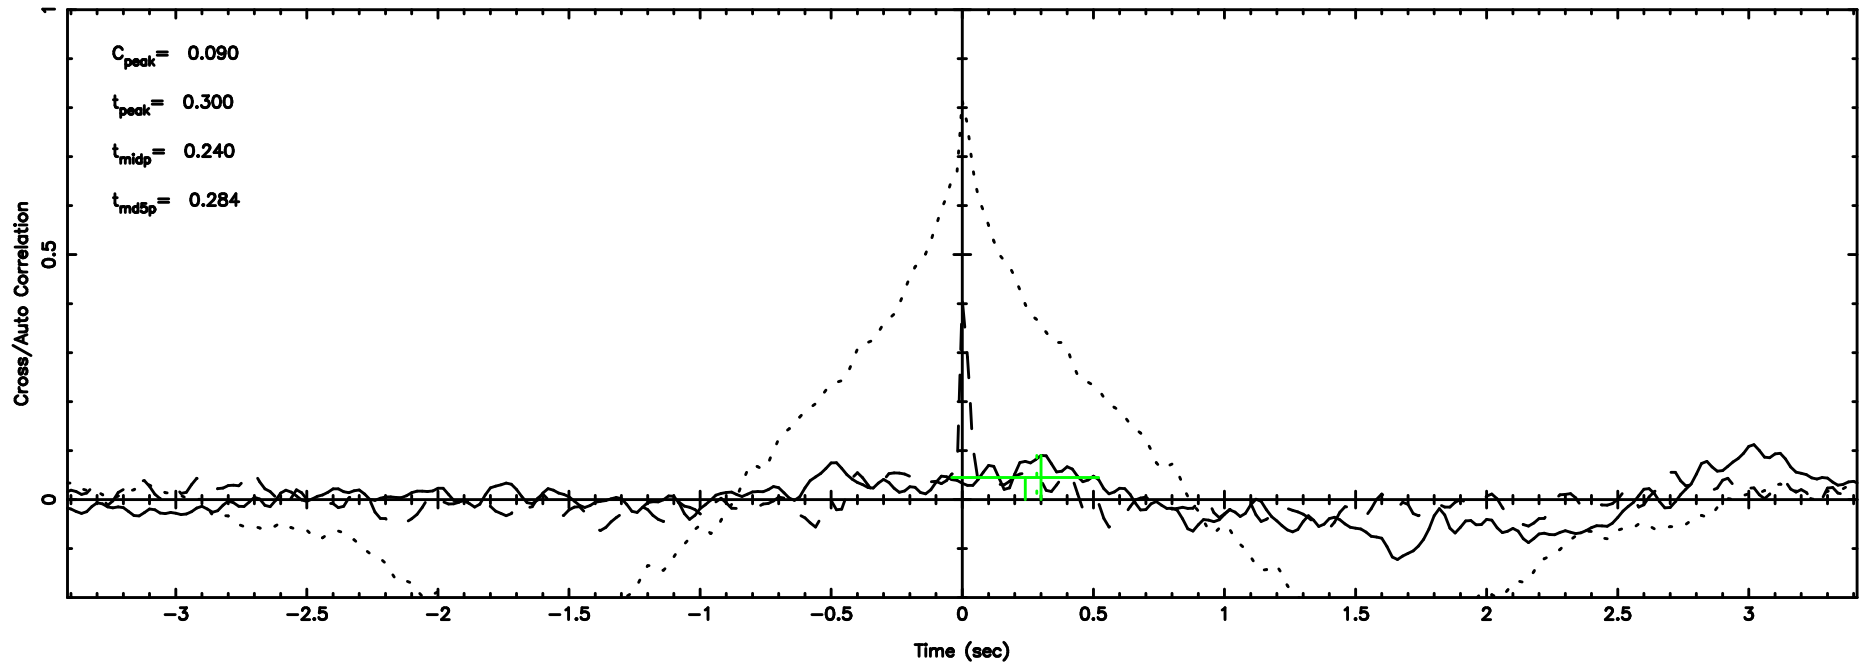

T20240802152030

BLK: 2,SNR1: 0.14426E-01,SNR2: 0.61811

K20240802152028

BLK: 2,SNR1: 2.5448 ,SNR2: 10.062

1213-17 2024/08/02 6.37UT TOYOKAWA-KISO

F20240802152030

No.Good Data

Frequency (Hz)