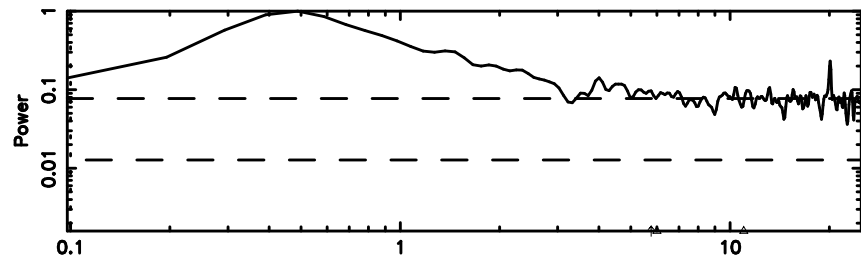

BLK:10,SNR1: 0.52654 ,SNR2: 1.8681