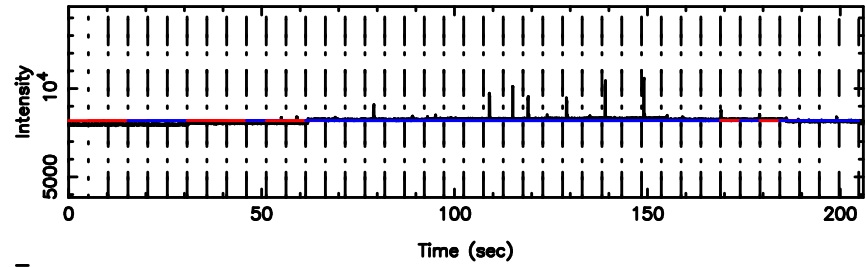

BLK:23,SNR1: 11.077 ,SNR2: 21.391

Frequency (Hz)

1245-19 2024/08/02 6.91UT TOYOKAWA-KISO

F20240802155303

BLK:29,SNR1: 3.8059 ,SNR2: 16.087

Frequency (Hz)

K20240802155300

BLK:29,SNR1: 10.681 ,SNR2: 20.623