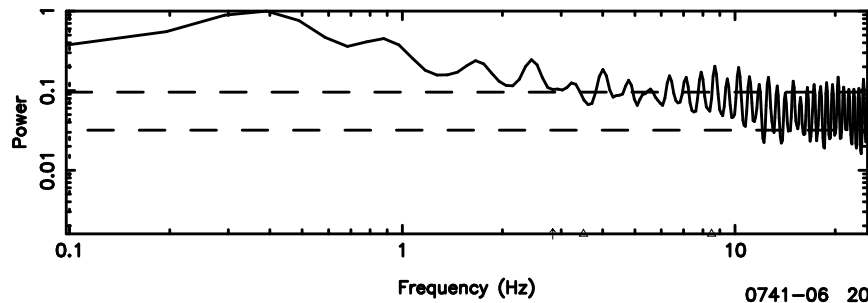

BLK:12,SNR1: 0.14927 ,SNR2: 2.2319