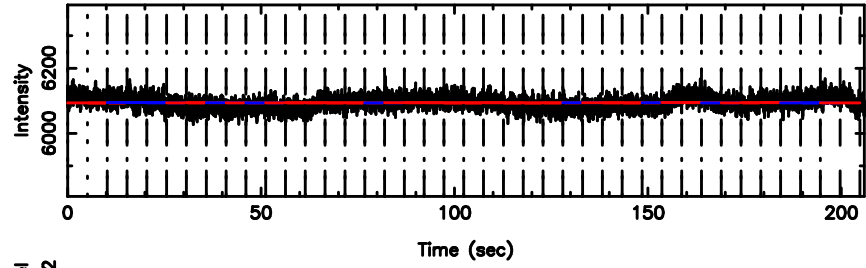

T20240802140322