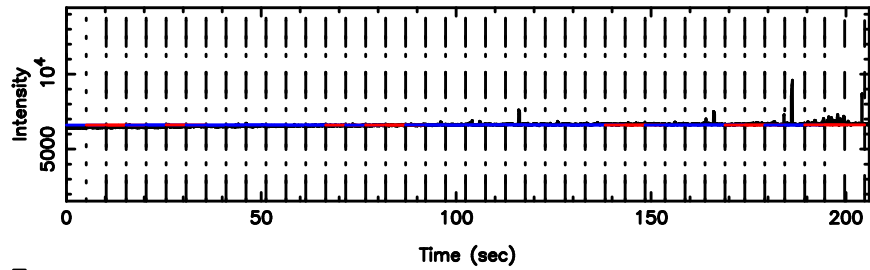

T20240802093246