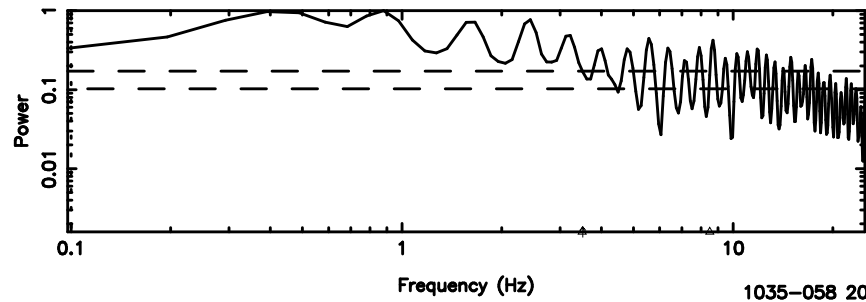

BLK: 3,SNR1: 0.16097 ,SNR2: 1.8746