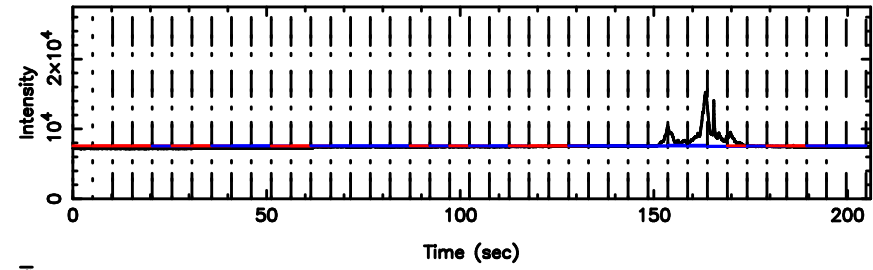

K20240802132659