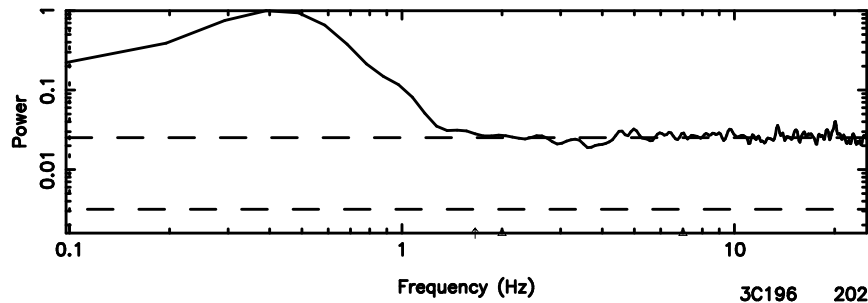

T20240802111930

BLK:28,SNR1: 0.92978 ,SNR2: 11.347

K20240802111927

BLK:28,SNR1: 0.40460 ,SNR2: 1.2019

3C196 2024/08/02 2.35UT TOYOKAWA-KISO

F20240802111930

BLK: 5,SNR1:-0.23374 ,SNR2: 0.73376

Frequency (Hz)