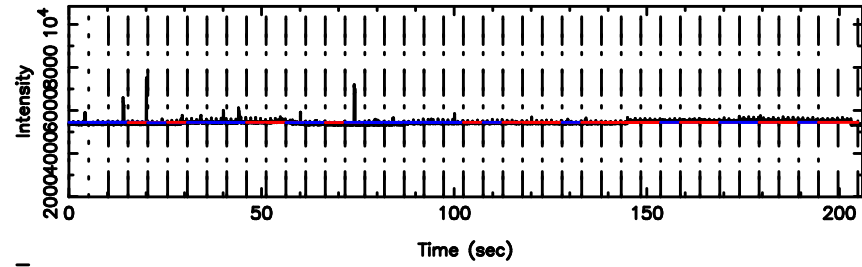

Frequency (Hz)

F20240802170219