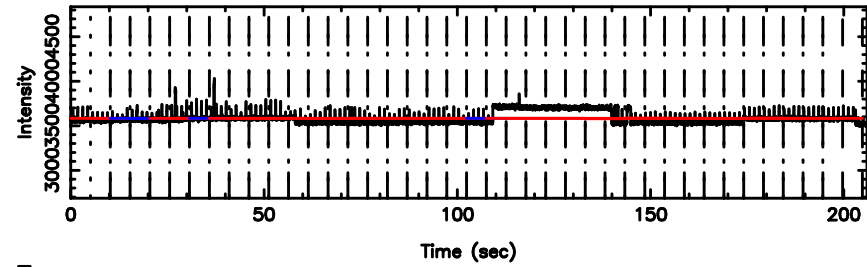

F20240802143455