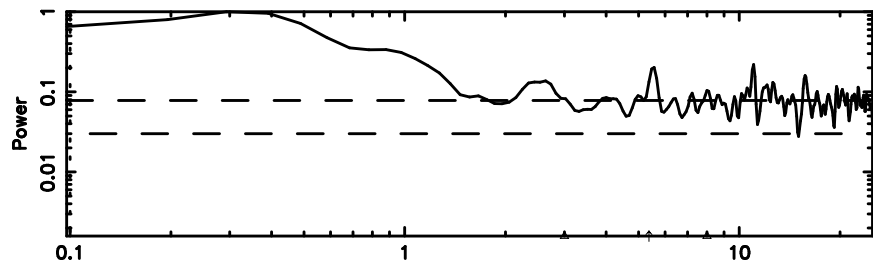

BLK: 3,SNR1: 19.777 ,SNR2: 40.154

Frequency (Hz)

0324+119 2024/08/01 21.59UT TOYOKAWA-KISO

F20240802063338

BLK: 4,SNR1: 0.37910 ,SNR2: 1.3685

Frequency (Hz)

K20240802063336

BLK: 4,SNR1: 6.8267 ,SNR2: 15.477