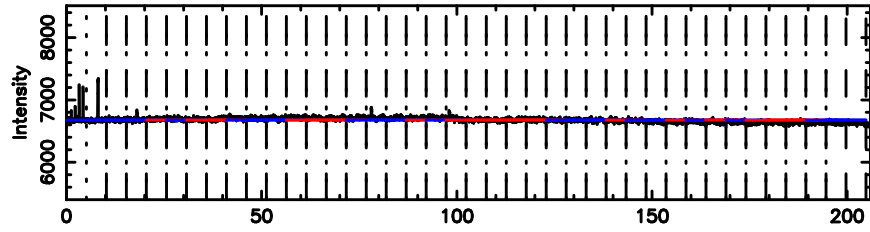

T20240802084044

BLK:12,SNR1: 1.1107 ,SNR2: 4.9870

Frequency (Hz)

F20240802084044

BLK:12,SNR1: 0.85091 ,SNR2: 3.4509

Frequency (Hz)

0531+194 2024/08/01 23.71UT TOYOKAWA-FUJI

T20240802084044