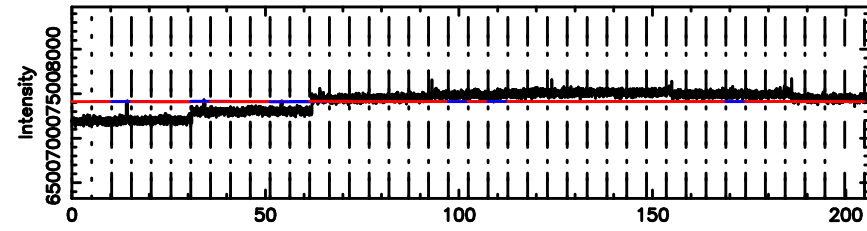

K20240802135216

BLK: 7,SNR1: 1.3413 ,SNR2: 5.6548

Frequency (Hz)

1044-008 2024/08/02 4.90UT TOYOKAWA-KISO

F20240802135218

BLK: 2,SNR1: 0.35250 ,SNR2: 3.9779

K20240802135216

BLK: 2,SNR1: 0.63365 ,SNR2: 1.4268