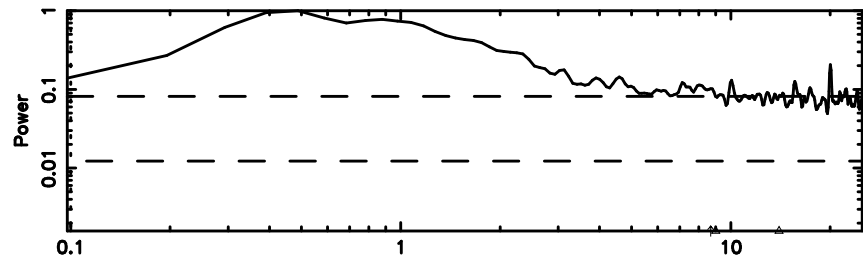

BLK:22,SNR1: 0.76728 ,SNR2: 1.7981