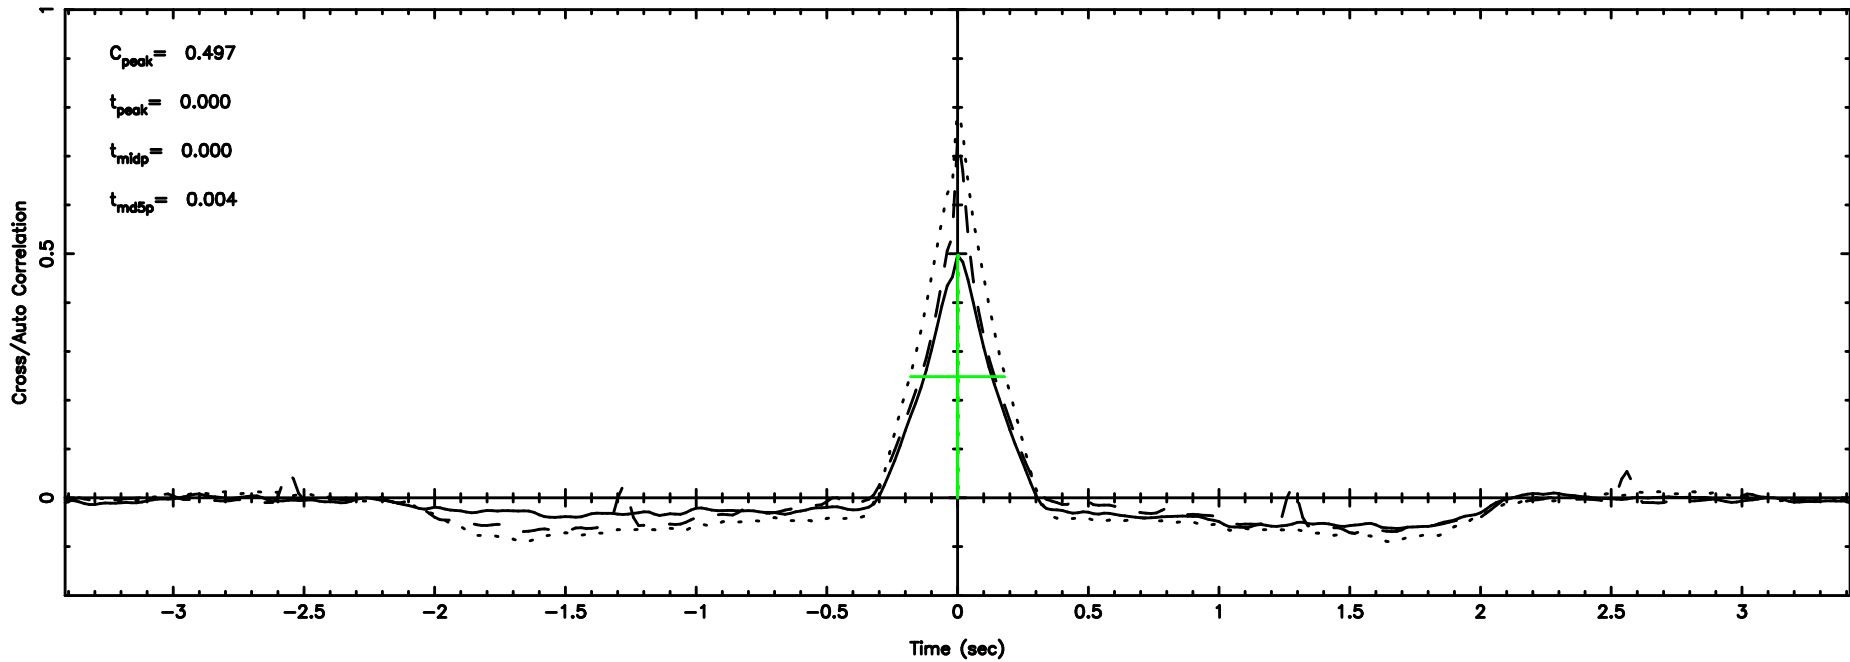

Frequency (Hz)

1355+01 2024/08/02 8.07UT FUJI -KISO