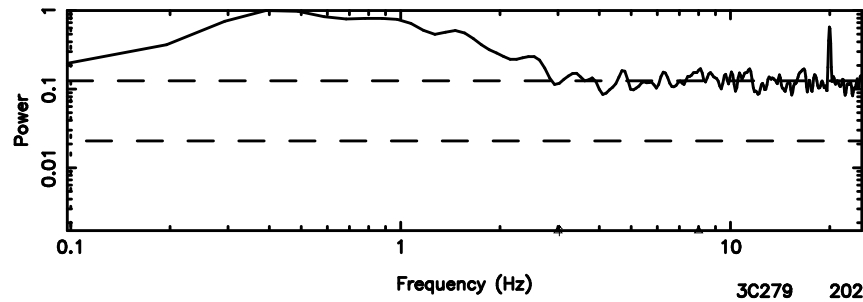

BLK:13,SNR1: 0.42018 ,SNR2: 2.6931