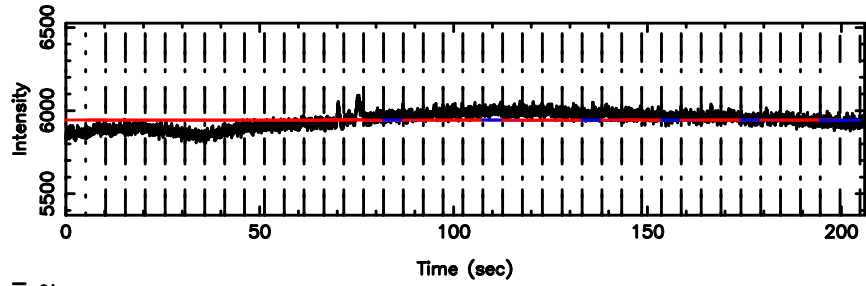

T20240802124843