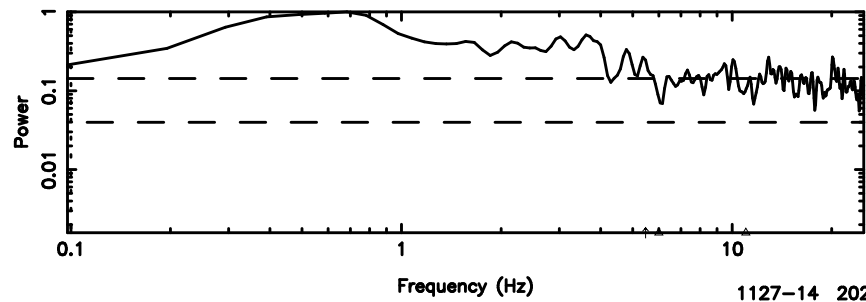

BLK: 4,SNR1: 0.45951 ,SNR2: 1.8279