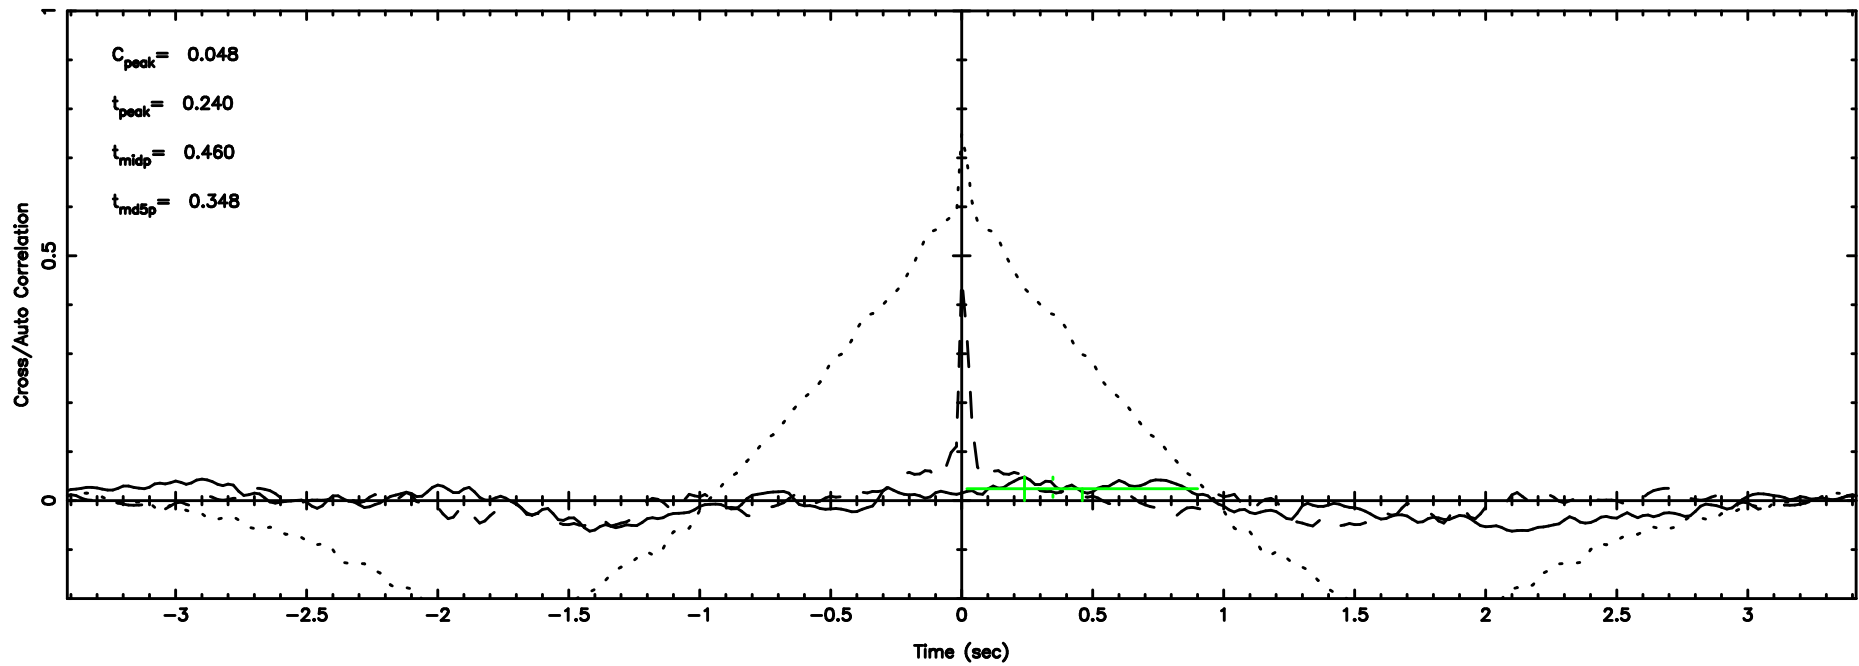

3C275 2024/08/02 6.81UT TOYOKAWA-KISO