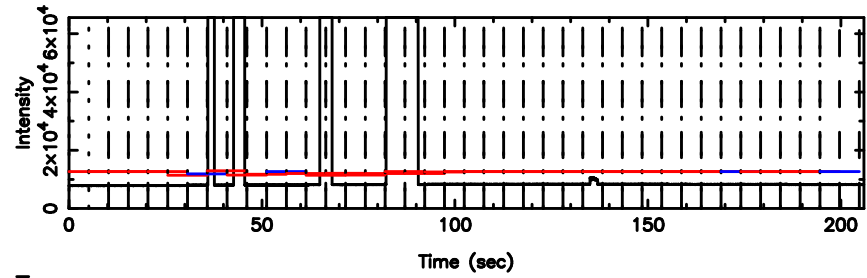

K20240802154655