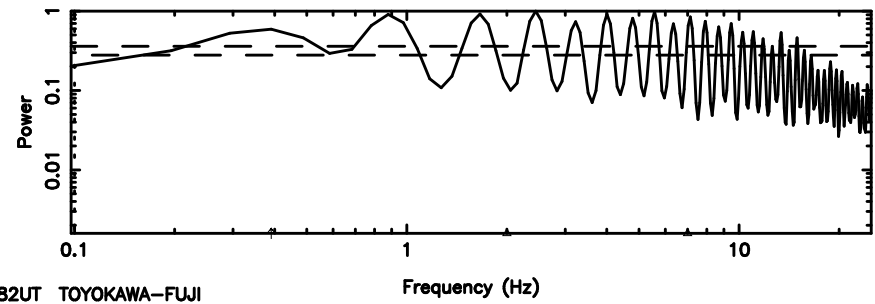

BLK: 7,SNR1:-0.26685 ,SNR2: 0.26295