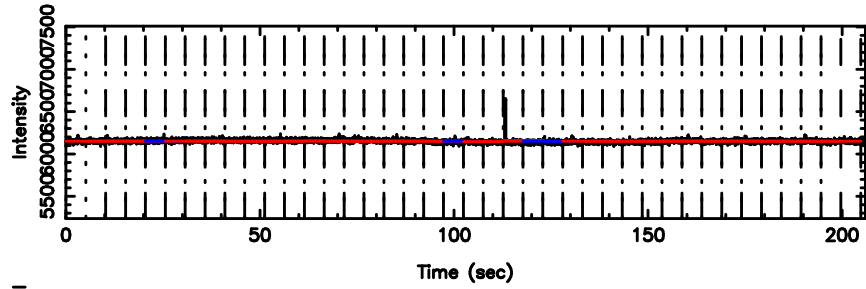

BLK: 6,SNR1: 74.125 ,SNR2: 92.922

Frequency (Hz)

K20240802121504

BLK: 6,SNR1: 0.36507 ,SNR2: 0.82405

Frequency (Hz)

3C216 2024/08/02 3.28UT FUJI -KISO

T20240802122719

BLK: 4,SNR1: 0.34087 ,SNR2: 1.1885