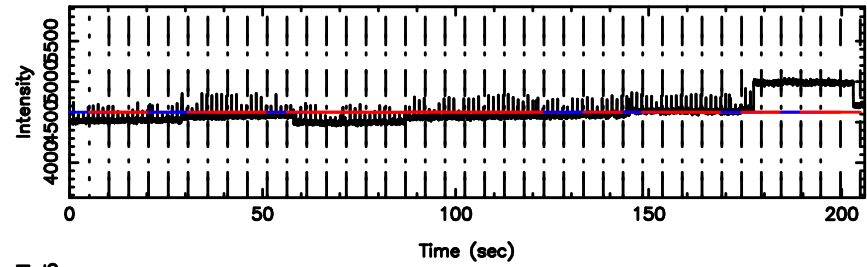

K20240802152028

No.Good Data

Frequency (Hz)

1213-17 2024/08/02 6.37UT FUJI -KISO

T20240802153347

BLK: 9,SNR1: 1.2292 ,SNR2: 11.542

Frequency (Hz)

F20240802153347