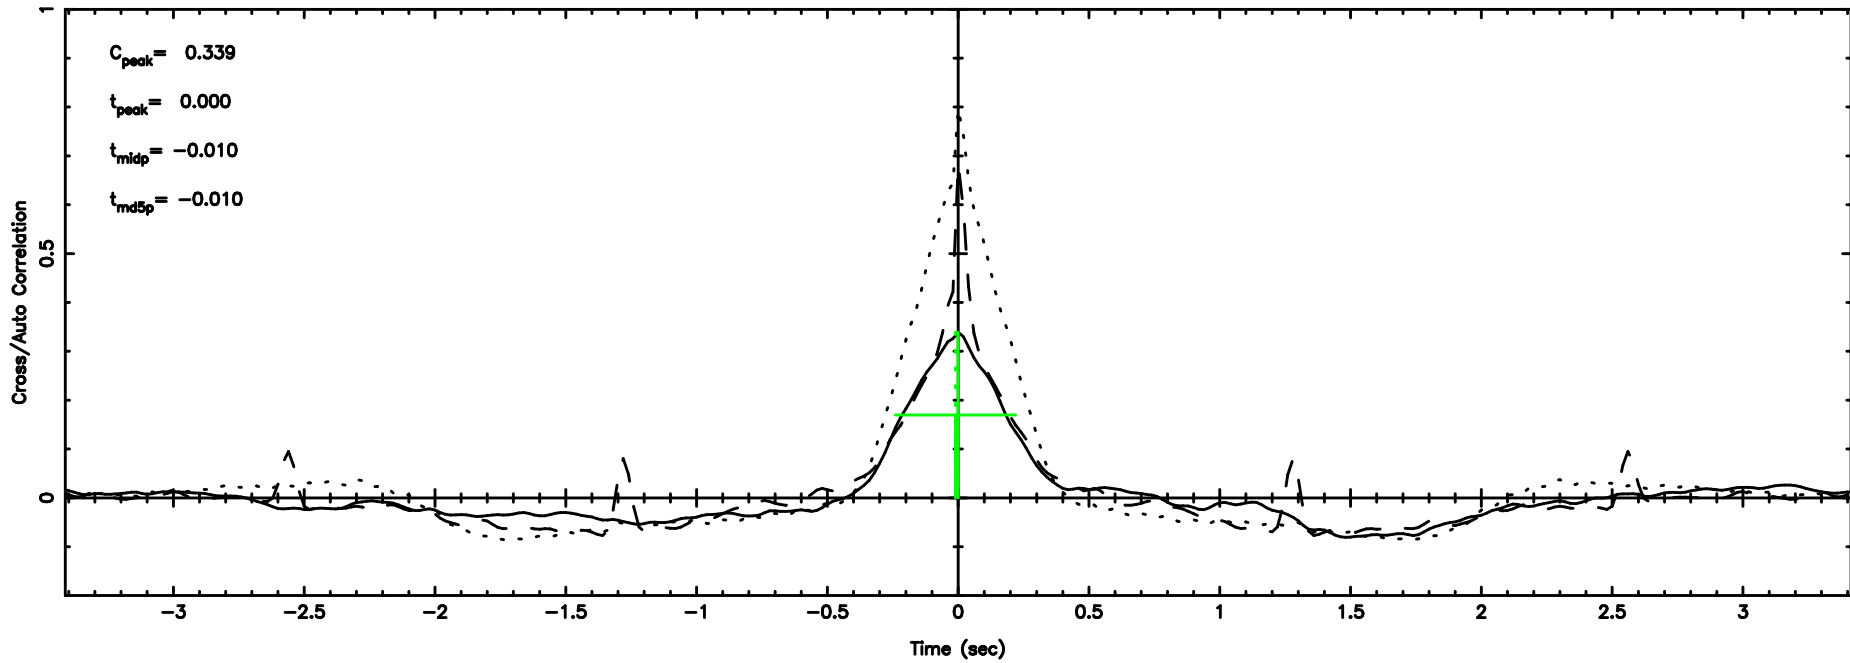

3C286 2024/08/02 7.62UT TOYOKAWA-KISO

F20240802163531

BLK:26,SNR1: 2.9410 ,SNR2: 13.931

Frequency (Hz)

K20240802163528

BLK:26,SNR1: 13.021 ,SNR2: 21.720

Frequency (Hz)

3C286 2024/08/02 7.62UT FUJI -KISO