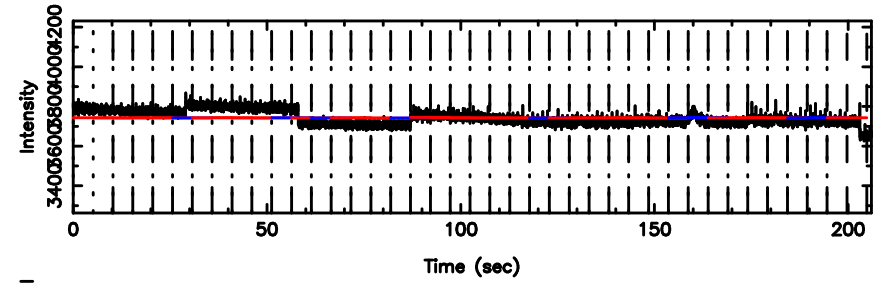

F20240802131921