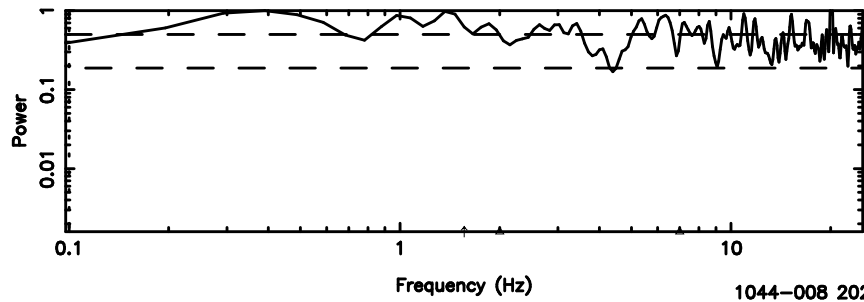

BLK: 3,SNR1:-0.33100E-01,SNR2: 0.50298