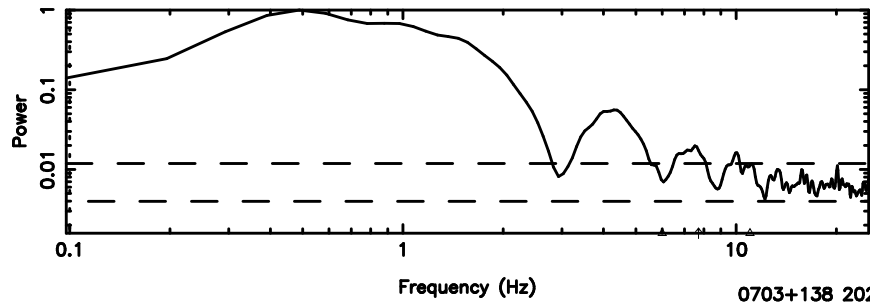

BLK:21,SNR1: 4.4511 ,SNR2: 12.161

0703+138 2024/08/02 1.23UT TOYOKAWA-FUJI

F20240802101155