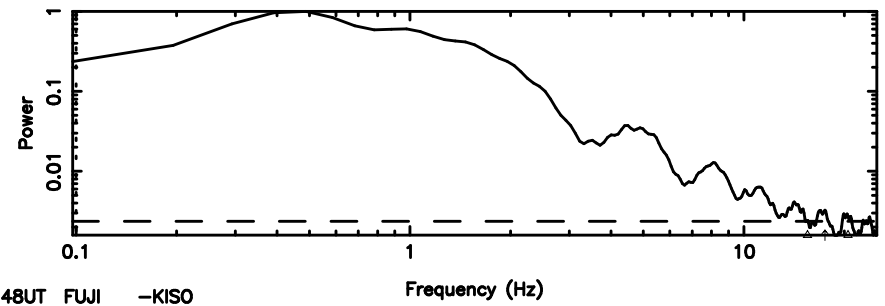

BLK:22,SNR1: 29.210 ,SNR2: 33.518

Frequency (Hz)

3C138 2024/08/01 23.48UT TOYOKAWA-KISO

F20240802082710

BLK:24,SNR1: 3.0264 ,SNR2: 14.017

3C138 2024/08/01 23.48UT FUJI -KISO

K20240802082708

BLK:24,SNR1: 25.909 ,SNR2: 29.570