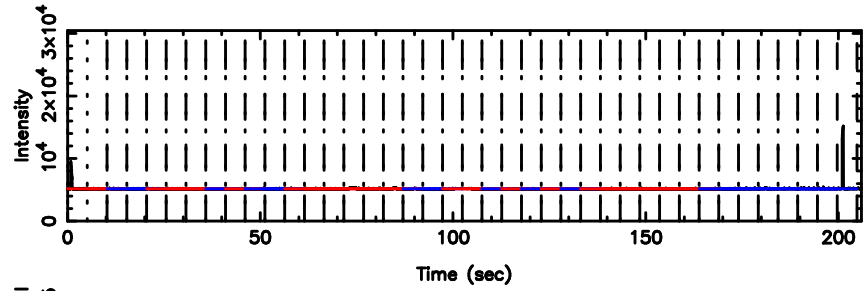

F20240802163531