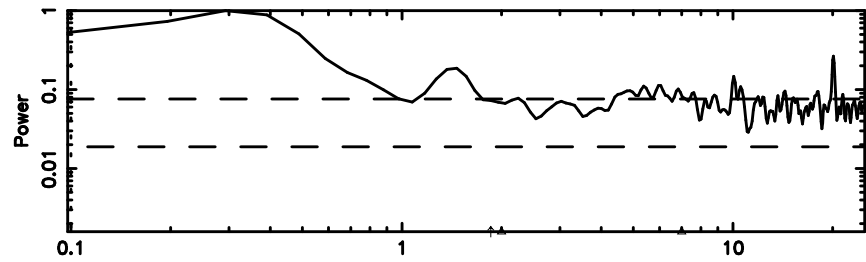

BLK: 7,SNR1: 0.14807 ,SNR2: 2.7452