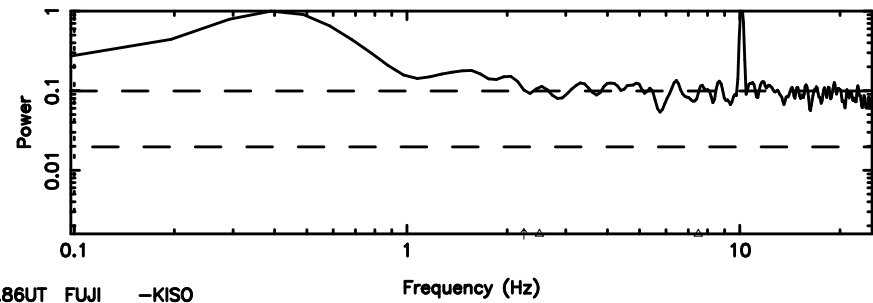

BLK:12,SNR1: 0.37950 ,SNR2: 2.1848

0741-06 2024/08/02 1.86UT FUJI -KISO