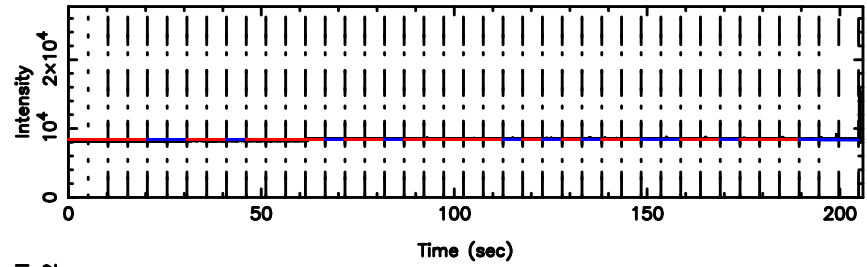

K20240802160045