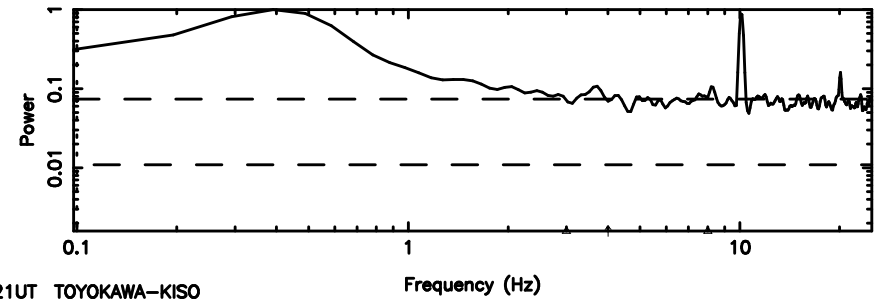

BLK:23,SNR1: 0.46869 ,SNR2: 1.7272