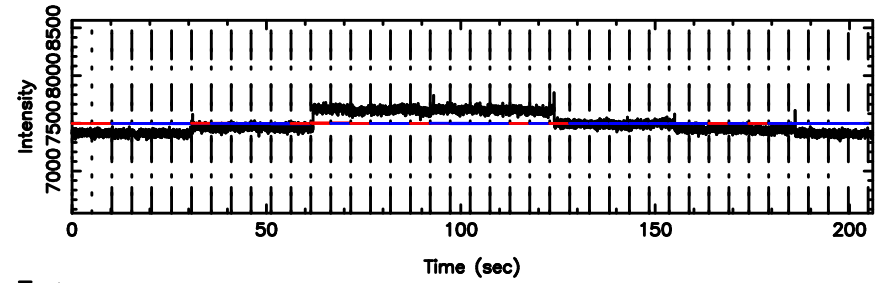

T20240802111930

BLK:28,SNR1: 0.92978 ,SNR2: 11.347

K20240802111927

BLK:28,SNR1: 0.40460 ,SNR2: 1.2019

3C196 2024/08/02 2.35UT TOYOKAWA-KISO

F20240802111930

BLK: 5,SNR1:-0.23374 ,SNR2: 0.73376

Frequency (Hz)