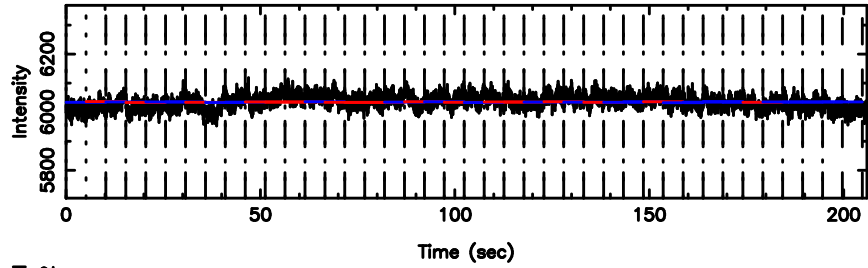

T20240802111930