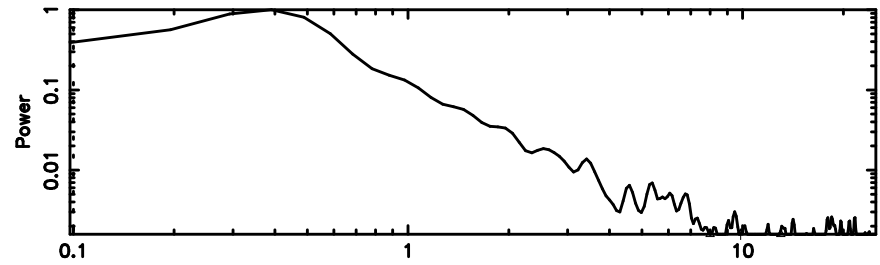

T20240802063338

BLK: 3,SNR1: 11.825 ,SNR2: 44.319

Frequency (Hz)

K20240802063336

BLK: 3,SNR1: 19.777 ,SNR2: 40.154

Frequency (Hz)

0324+119 2024/08/01 21.59UT TOYOKAWA-KISO