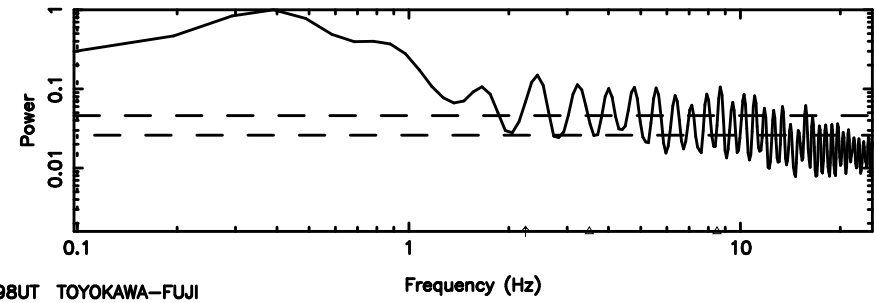

BLK: 9,SNR1: 0.36658 ,SNR2: 5.1020