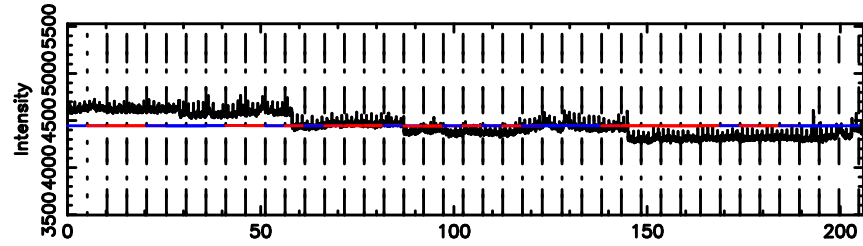

F20240802144815