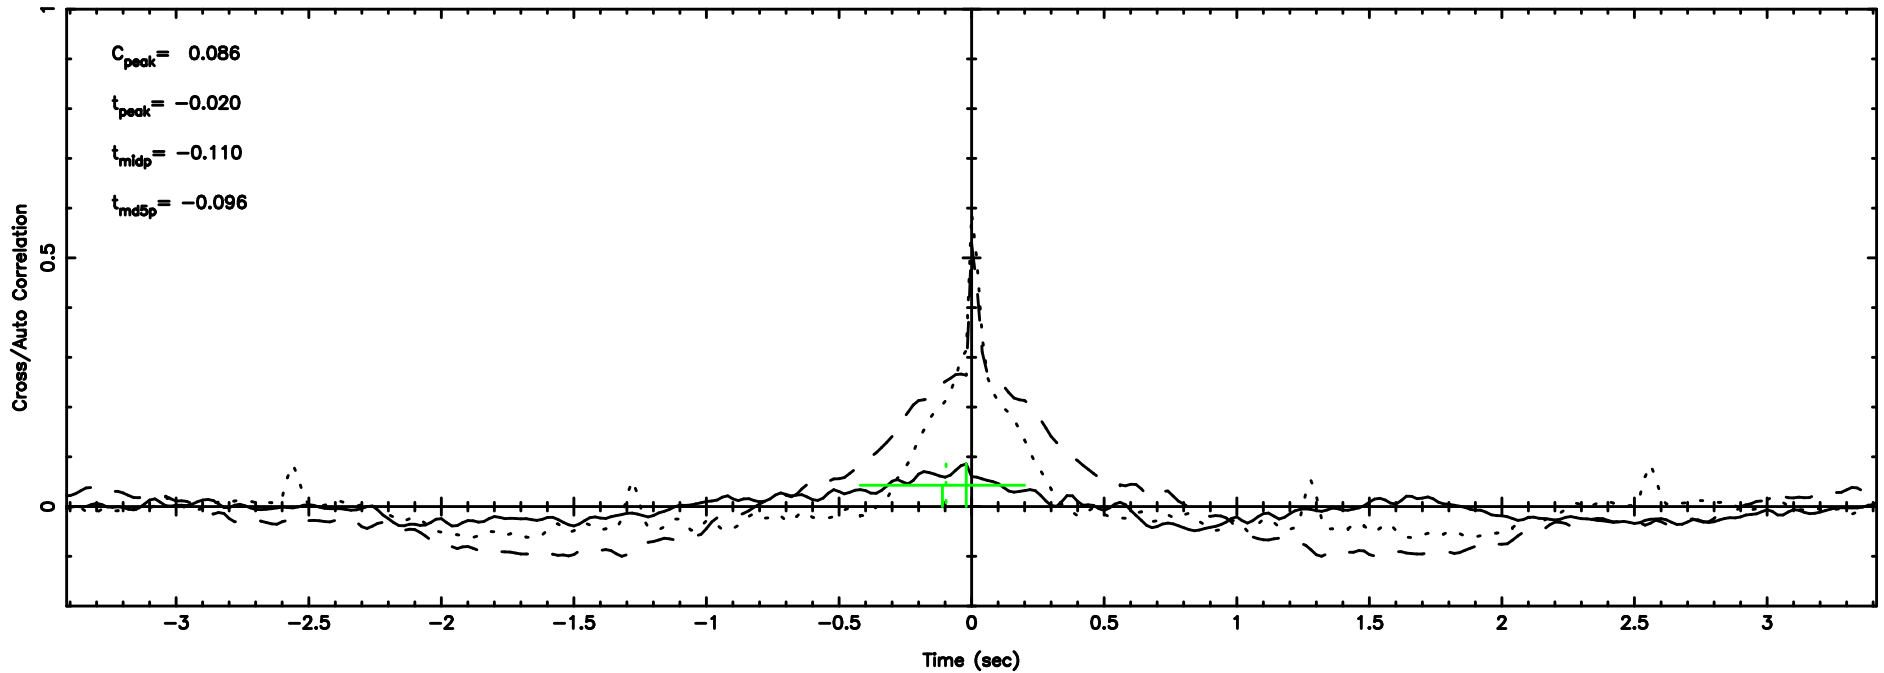

Frequency (Hz)

3C119 2024/08/01 22.68UT TOYOKAWA-FUJI