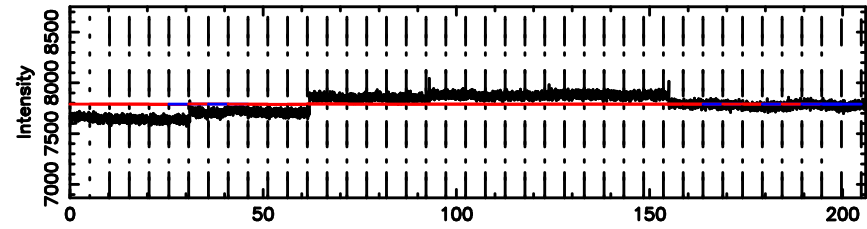

Frequency (Hz)

K20240802145439