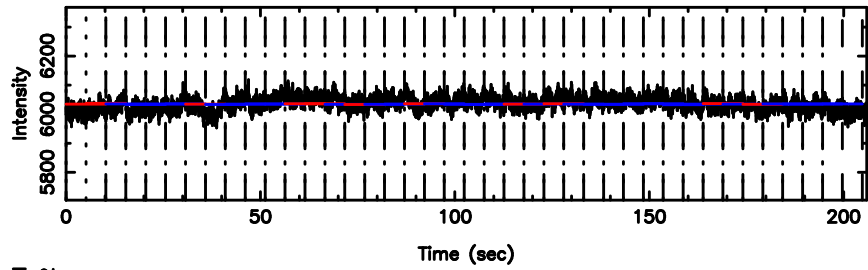

T20240802111930

BLK:28,SNR1: 0.92978 ,SNR2: 11.347

K20240802111927

BLK:28,SNR1: 0.40460 ,SNR2: 1.2019

3C196 2024/08/02 2.35UT TOYOKAWA-KISO

F20240802111930

BLK: 5,SNR1:-0.23374 ,SNR2: 0.73376

Frequency (Hz)