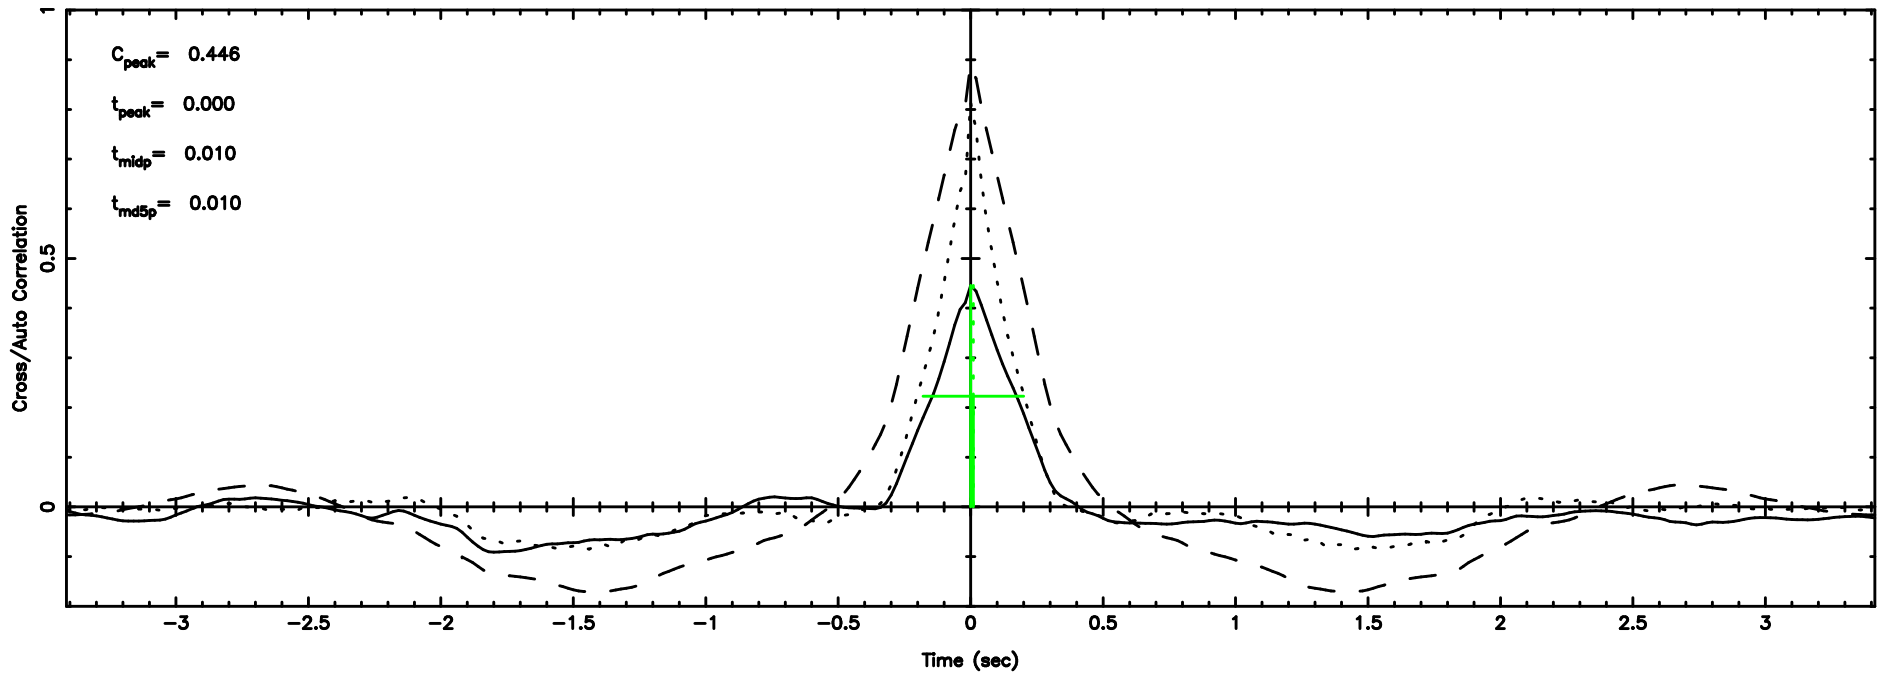

Frequency (Hz)