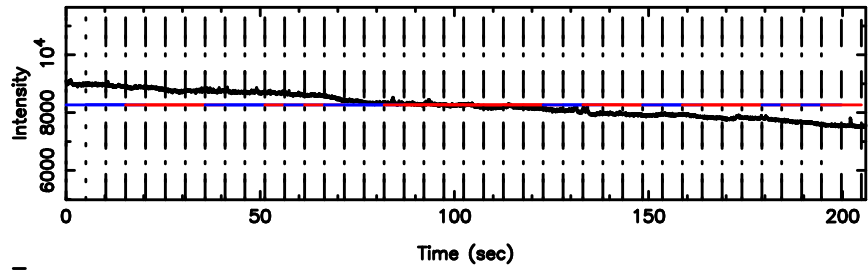

T20240802115826