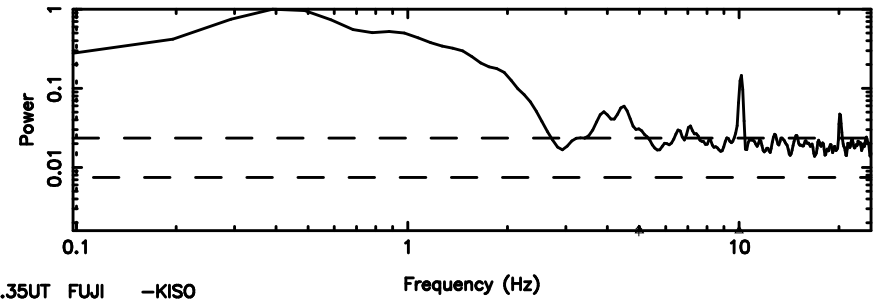

BLK: 8,SNR1: 0.12956 ,SNR2: 1.8291

K20240802131918

BLK: 8,SNR1: 0.68032 ,SNR2: 5.5738

1011+110 2024/08/02 4.35UT TOYOKAWA-KISO

F20240802131921

BLK:15,SNR1: 0.30472 ,SNR2: 3.3813

K20240802131918

BLK:15,SNR1: 1.8539 ,SNR2: 7.6484