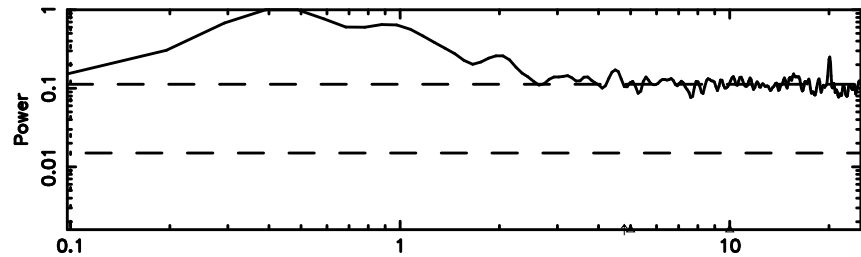

BLK:18,SNR1: 0.36205 ,SNR2: 1.5054