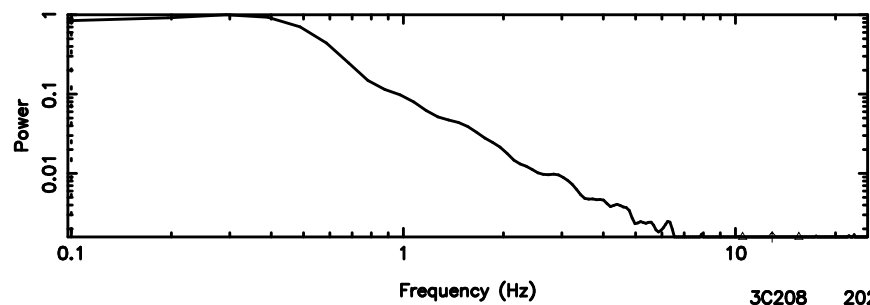

3C208 2024/08/02 3.00UT FUJI -KISO