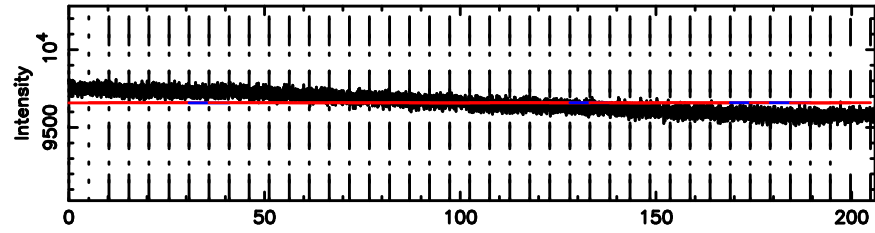

BLK: 4,SNR1: -0.20460E-01,SNR2: 0.53059

Frequency (Hz)

0258+350 2024/08/01 21.16UT FUJI -KISO

T20240802061208

BLK: 4,SNR1: 0.60408E-01,SNR2: 0.63241

Frequency (Hz)

F20240802061209

BLK: 4,SNR1: 1.0462 ,SNR2: 5.4270