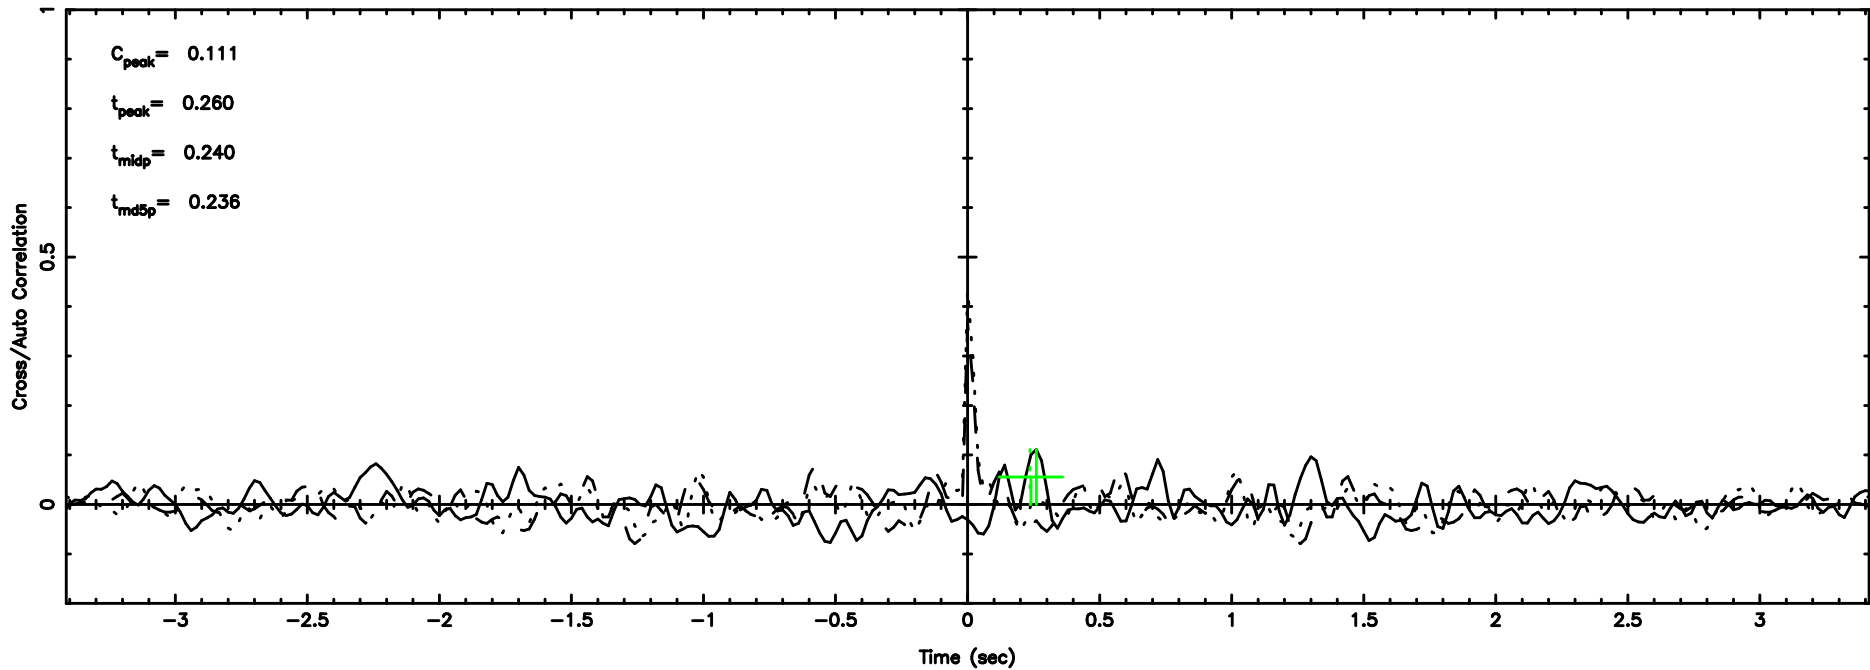

T20240802105931

BLK: 1,SNR1: 0.38455 ,SNR2: 0.91302

Frequency (Hz)

F20240802105931

BLK: 1,SNR1:-0.53019E-02,SNR2: 0.39727

Frequency (Hz)

0752-200 2024/08/02 2.02UT TOYOKAWA-FUJI

T20240802105931