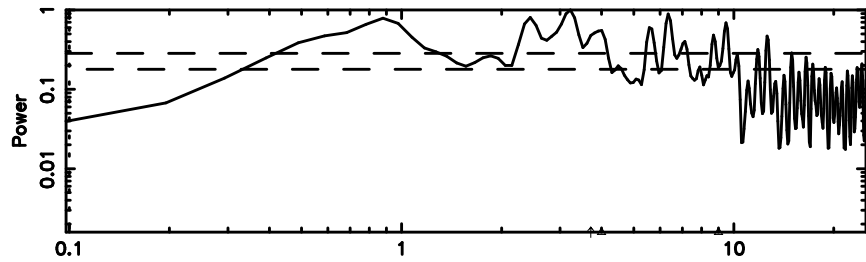

K20240802114722

BLK: 8,SNR1: 0.44625E-01,SNR2: 0.71194

F20240802114725

BLK: 2,SNR1:-0.19649 ,SNR2: 0.64183

Frequency (Hz)

K20240802114722

BLK: 2,SNR1: 0.83332 ,SNR2: 3.7589

Frequency (Hz)