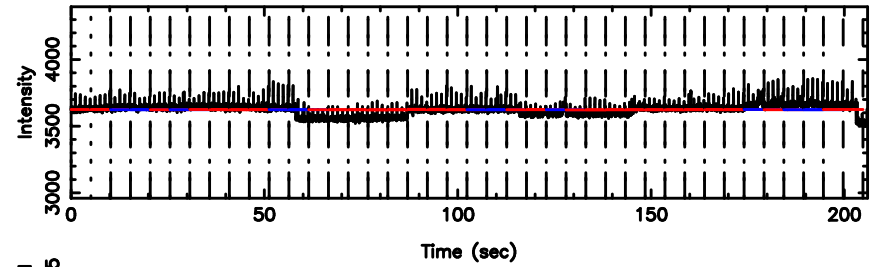

F20240802142417

BLK:11,SNR1:-0.16570 ,SNR2: 2.3170