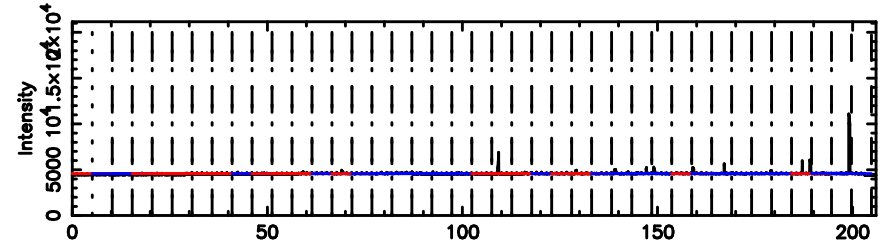

Frequency (Hz)

F20240802084903