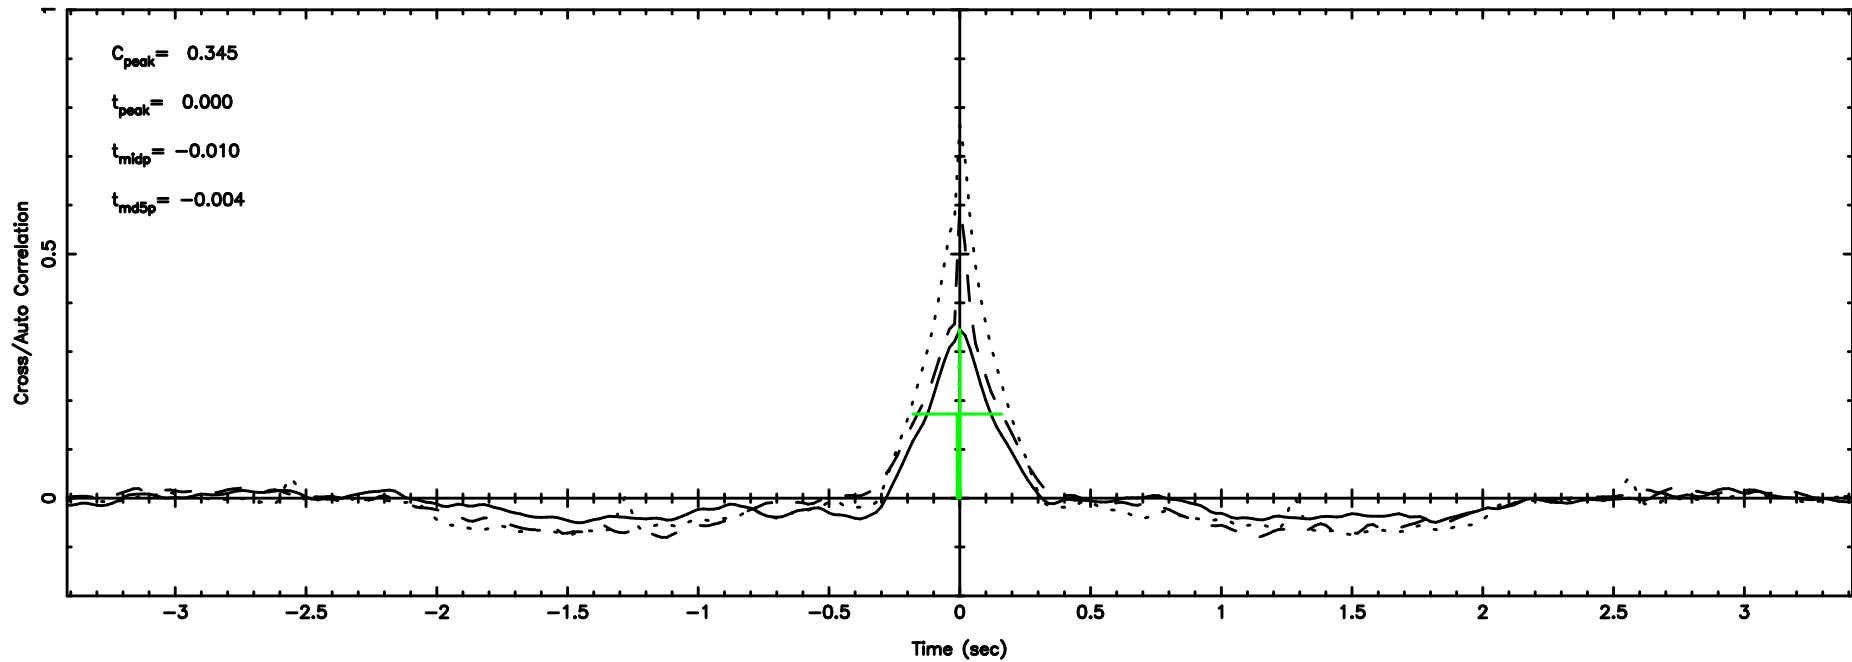

Frequency (Hz)

1355+01 2024/08/02 8.07UT TOYOKAWA-FUJI