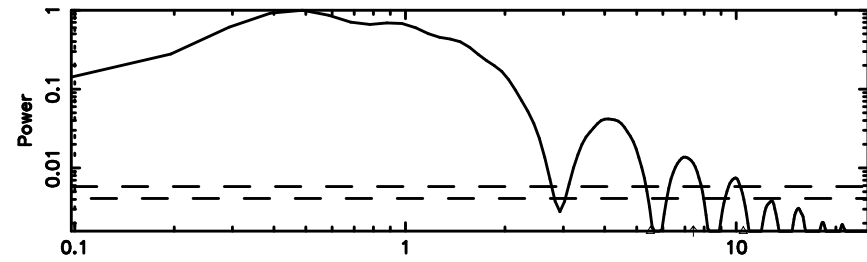

BLK: 8,SNR1: 0.76167 ,SNR2: 3.4400

Frequency (Hz)

K20240802141437

BLK: 8,SNR1: 8.7926 ,SNR2: 24.926

Frequency (Hz)

1107+109 2024/08/02 5.27UT TOYOKAWA-KISO

F20240802141440

BLK: 7,SNR1: 7.7713 ,SNR2: 21.127