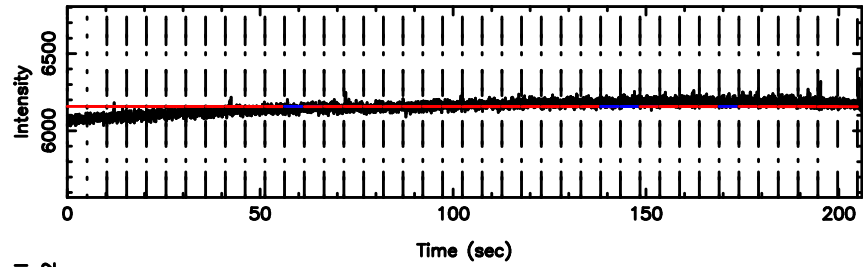

T20240802160047