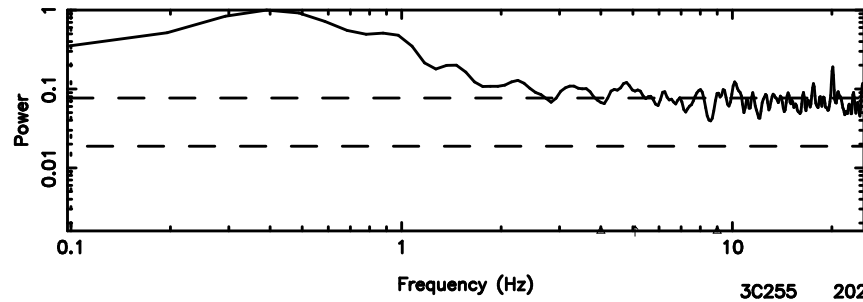

T20240802142417

BLK:11,SNR1: 0.40084 ,SNR2: 1.8087

F20240802142417

BLK:11,SNR1:-0.16570 ,SNR2: 2.3170

3C255 2024/08/02 5.43UT TOYOKAWA-FUJI