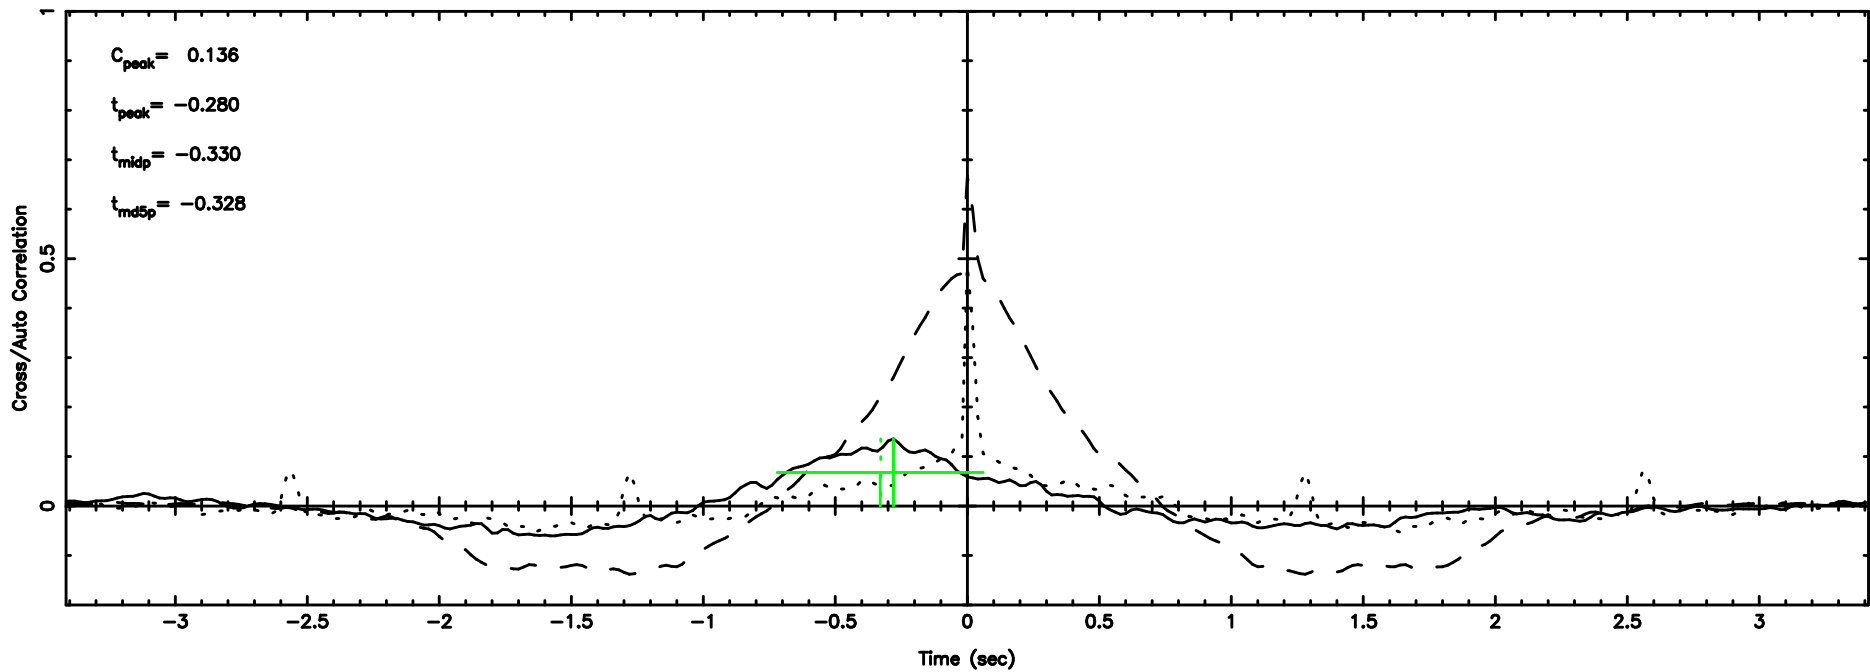

T20240802110705

BLK:16,SNR1: 1.4876 ,SNR2: 12.320

3C190 2024/08/02 2.15UT TOYOKAWA-FUJI

F20240802110705

BLK:16,SNR1: 0.42088E-01,SNR2: 1.5670

Frequency (Hz)