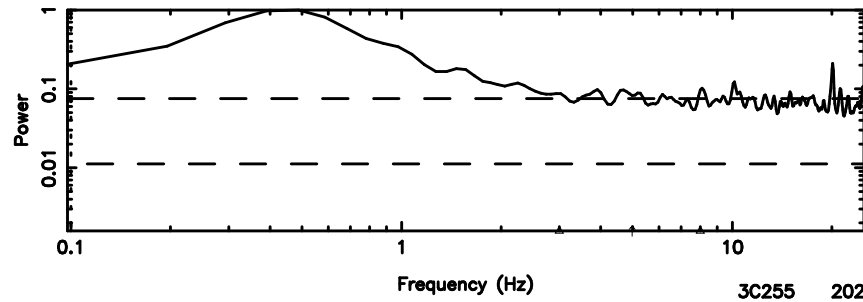

T20240802142417

BLK:18,SNR1: 0.35560 ,SNR2: 1.6626

K20240802142414

BLK:18,SNR1: 0.29496 ,SNR2: 2.4824

3C255 2024/08/02 5.43UT TOYOKAWA-KISO