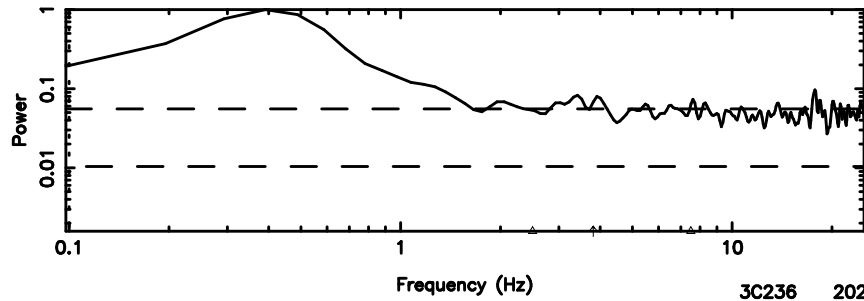

T20240802131112

BLK:10,SNR1: 0.30076 ,SNR2: 2.0599

F20240802131112

BLK:10,SNR1: 0.37589 ,SNR2: 2.2294

3C236 2024/08/02 4.21UT TOYOKAWA-FUJI