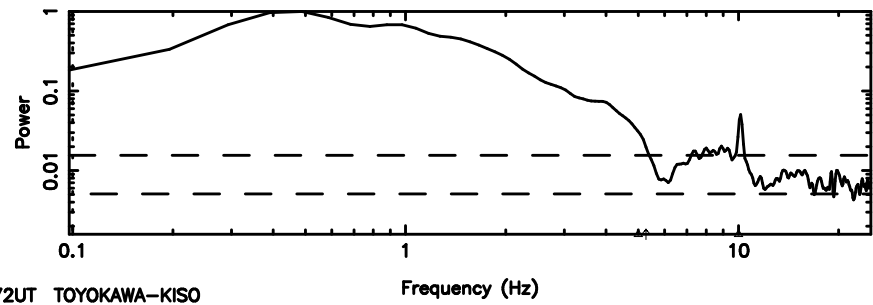

K20240802104142

BLK:20,SNR1: 3.9248 ,SNR2: 15.876

F20240802104144

BLK:24,SNR1: 0.88697 ,SNR2: 3.5998

Frequency (Hz)

K20240802104142

BLK:24,SNR1: 4.3767 ,SNR2: 18.488

Frequency (Hz)