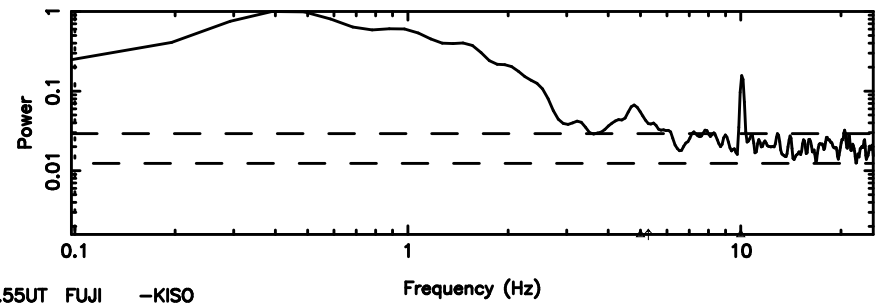

BLK:14,SNR1: 1.6772 ,SNR2: 6.8478

0723+10 2024/08/02 1.55UT FUJI -KISO