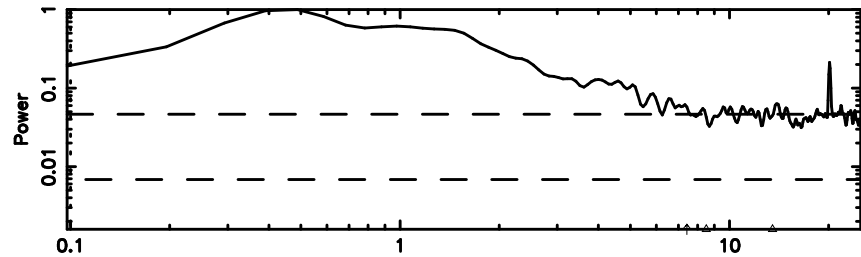

BLK:21,SNR1: 1.4521 ,SNR2: 3.9707