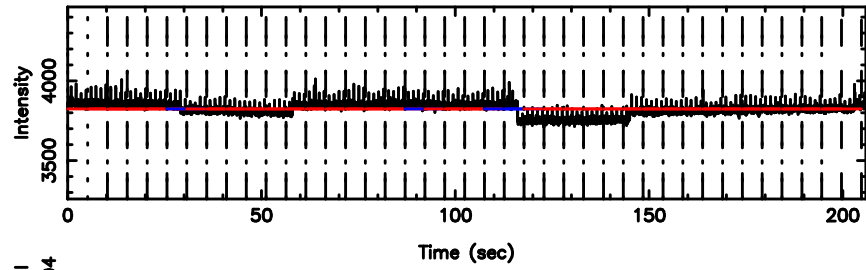

BLK:23,SNR1: 0.47246 ,SNR2: 1.8394

K20240802131109

BLK:23,SNR1: 0.46869 ,SNR2: 1.7272

3C236 2024/08/02 4.21UT TOYOKAWA-KISO

F20240802131112

BLK: 4,SNR1: 0.80371 ,SNR2: 2.7509

3C236 2024/08/02 4.21UT FUJI -KISO