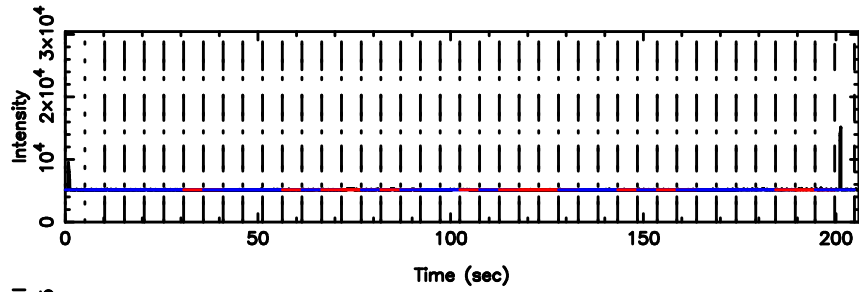

F20240802163531