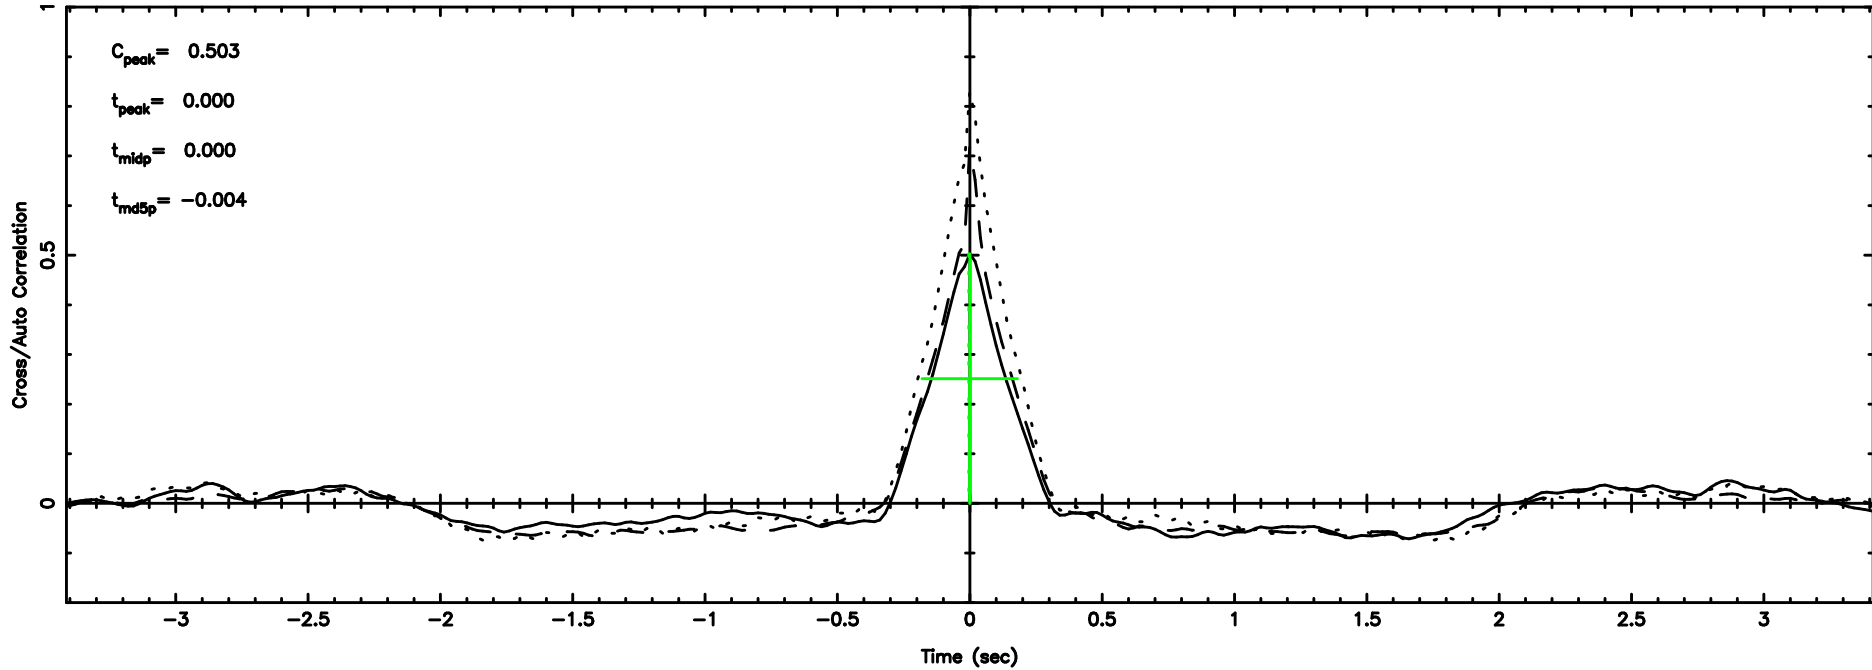

F20240802091025

BLK:18,SNR1: 2.5238 ,SNR2: 9.1860

T20240802091025

BLK:23,SNR1: 13.025 ,SNR2: 23.084

3C152 2024/08/02 0.20UT TOYOKAWA-KISO

K20240802091022

BLK:23,SNR1: 11.124 ,SNR2: 25.696

F20240802091025