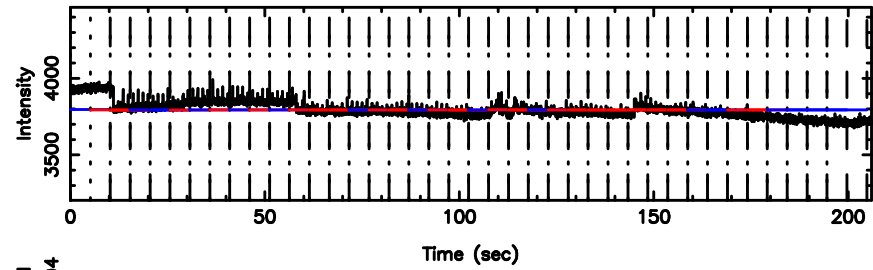

T20240802110705

BLK:16,SNR1: 1.4876 ,SNR2: 12.320

3C190 2024/08/02 2.15UT TOYOKAWA-FUJI

F20240802110705

BLK:16,SNR1: 0.42088E-01,SNR2: 1.5670

Frequency (Hz)