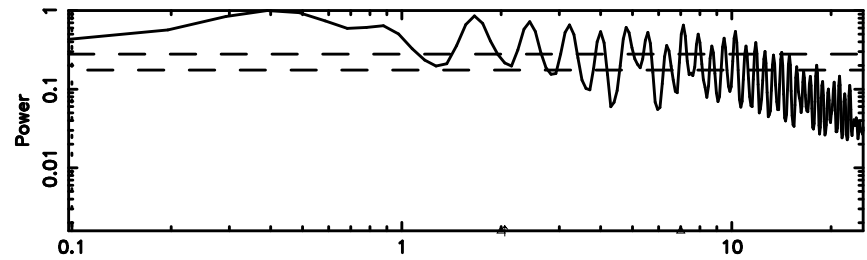

BLK: 4,SNR1:-0.19814 ,SNR2: 1.0093