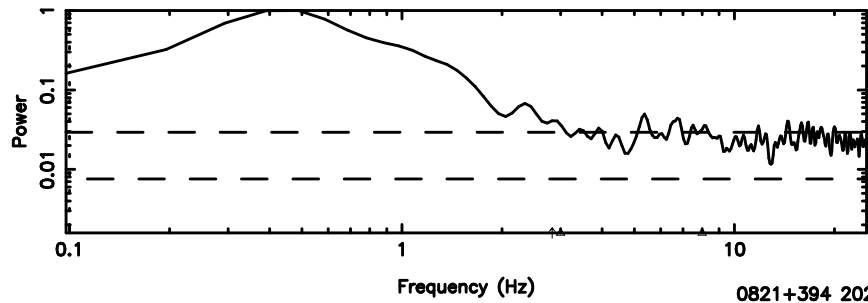

BLK: 7,SNR1: 1.0615 ,SNR2: 8.3959