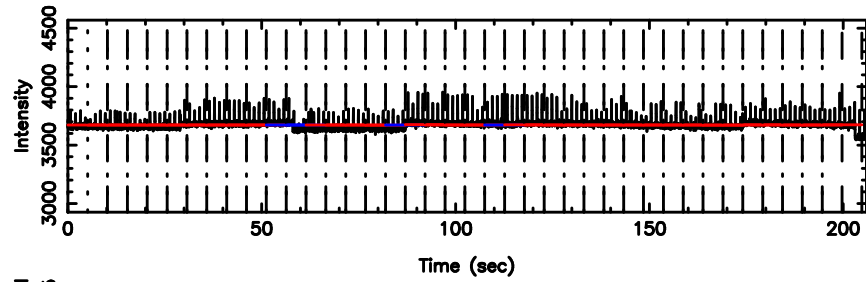

0941-08 2024/08/02 3.84UT TOYOKAWA-FUJI

T20240802124843

BLK:18,SNR1: 0.91655 ,SNR2: 3.7674

K20240802124840

BLK:18,SNR1: 0.33482 ,SNR2: 1.3739

0941-08 2024/08/02 3.84UT TOYOKAWA-KISO

F20240802124843

BLK: 4,SNR1:-0.37814 ,SNR2: 0.72953