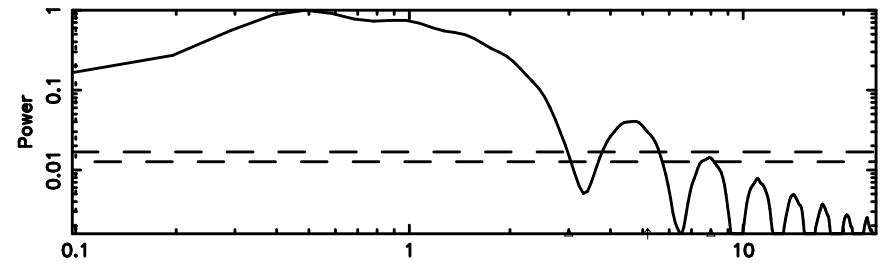

BLK:22,SNR1: 2.9814 ,SNR2: 13.824