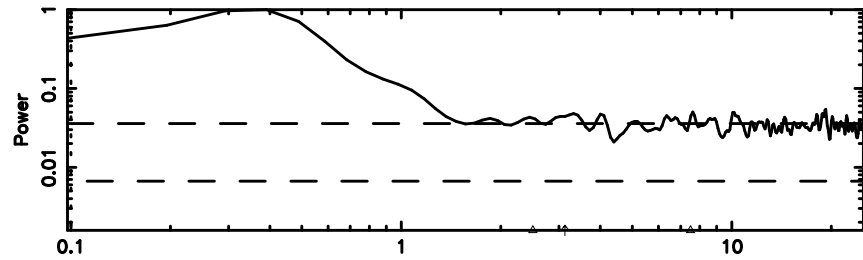

BLK:17,SNR1: 0.57892 ,SNR2: 3.9522