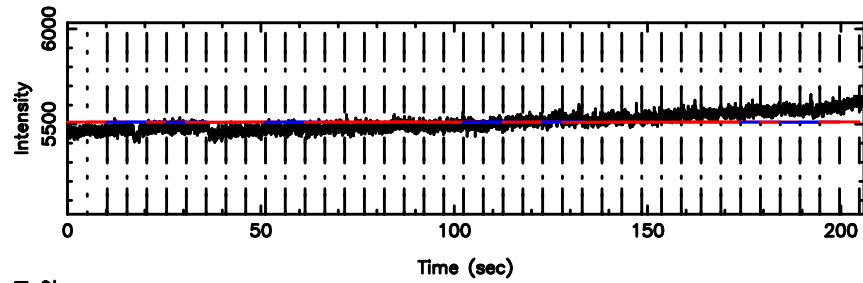

T20240802142417

BLK:11,SNR1: 0.40084 ,SNR2: 1.8087