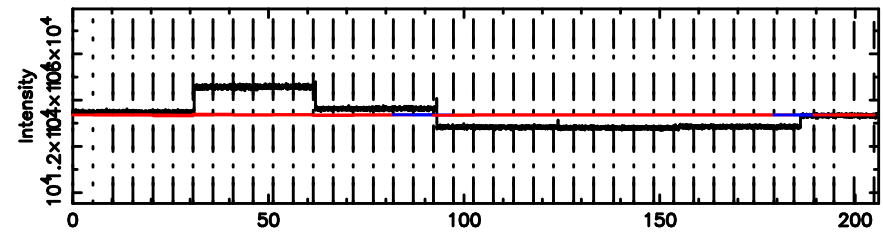

BLK: 3,SNR1: 19.777 ,SNR2: 40.154

Frequency (Hz)

0324+119 2024/08/01 21.59UT TOYOKAWA-KISO

F20240802063338

BLK: 4,SNR1: 0.37910 ,SNR2: 1.3685

Frequency (Hz)

K20240802063336

BLK: 4,SNR1: 6.8267 ,SNR2: 15.477