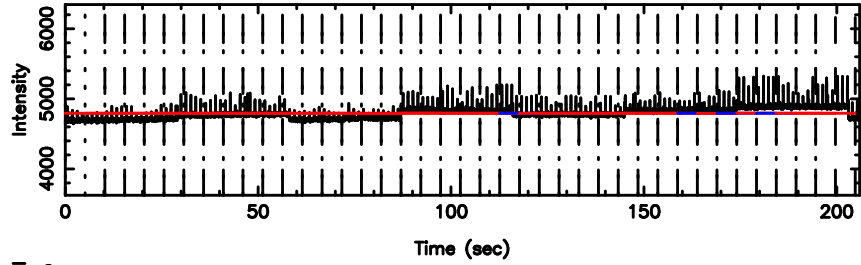

F20240802160047