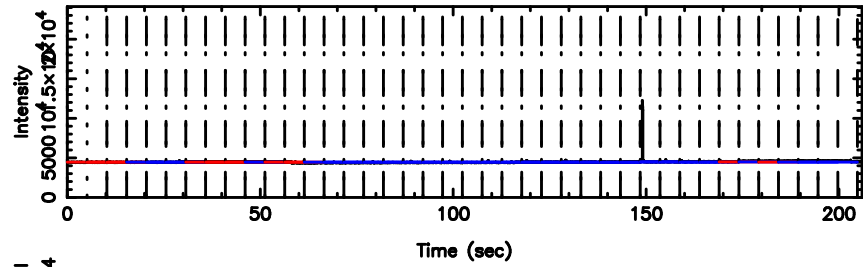

BLK:23,SNR1: 11.077 ,SNR2: 21.391

Frequency (Hz)

1245-19 2024/08/02 6.91UT TOYOKAWA-KISO

F20240802155303

BLK:29,SNR1: 3.8059 ,SNR2: 16.087

Frequency (Hz)

K20240802155300

BLK:29,SNR1: 10.681 ,SNR2: 20.623