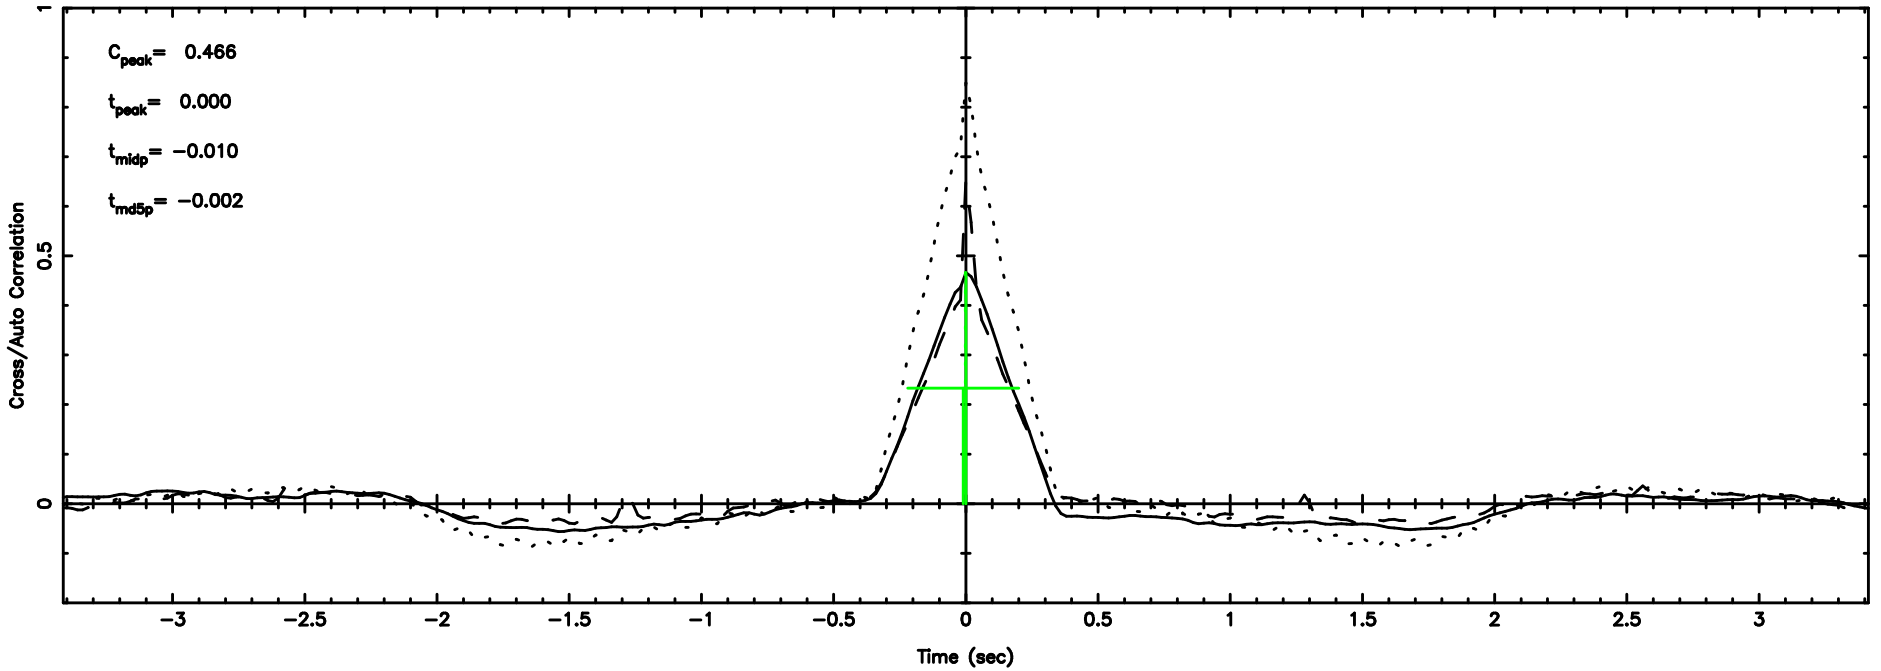

K20240802101152

BLK:24,SNR1: 8.9373 ,SNR2: 25.304

F20240802101155

BLK:30,SNR1: 7.4261 ,SNR2: 20.711

K20240802101152

BLK:30,SNR1: 9.0842 ,SNR2: 25.702

0703+138 2024/08/02 1.23UT FUJI -KISO

T20240802102118