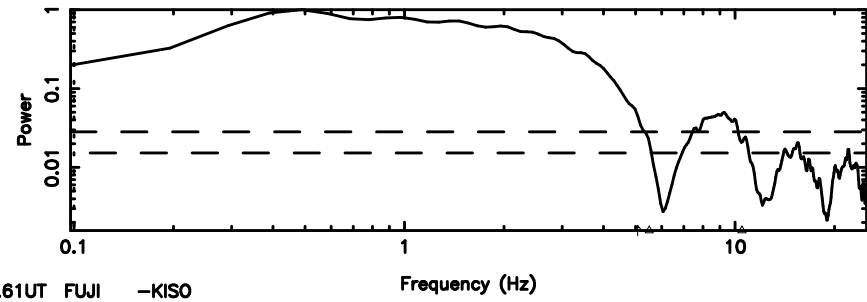

BLK: 8,SNR1: 3.3678 ,SNR2: 14.645