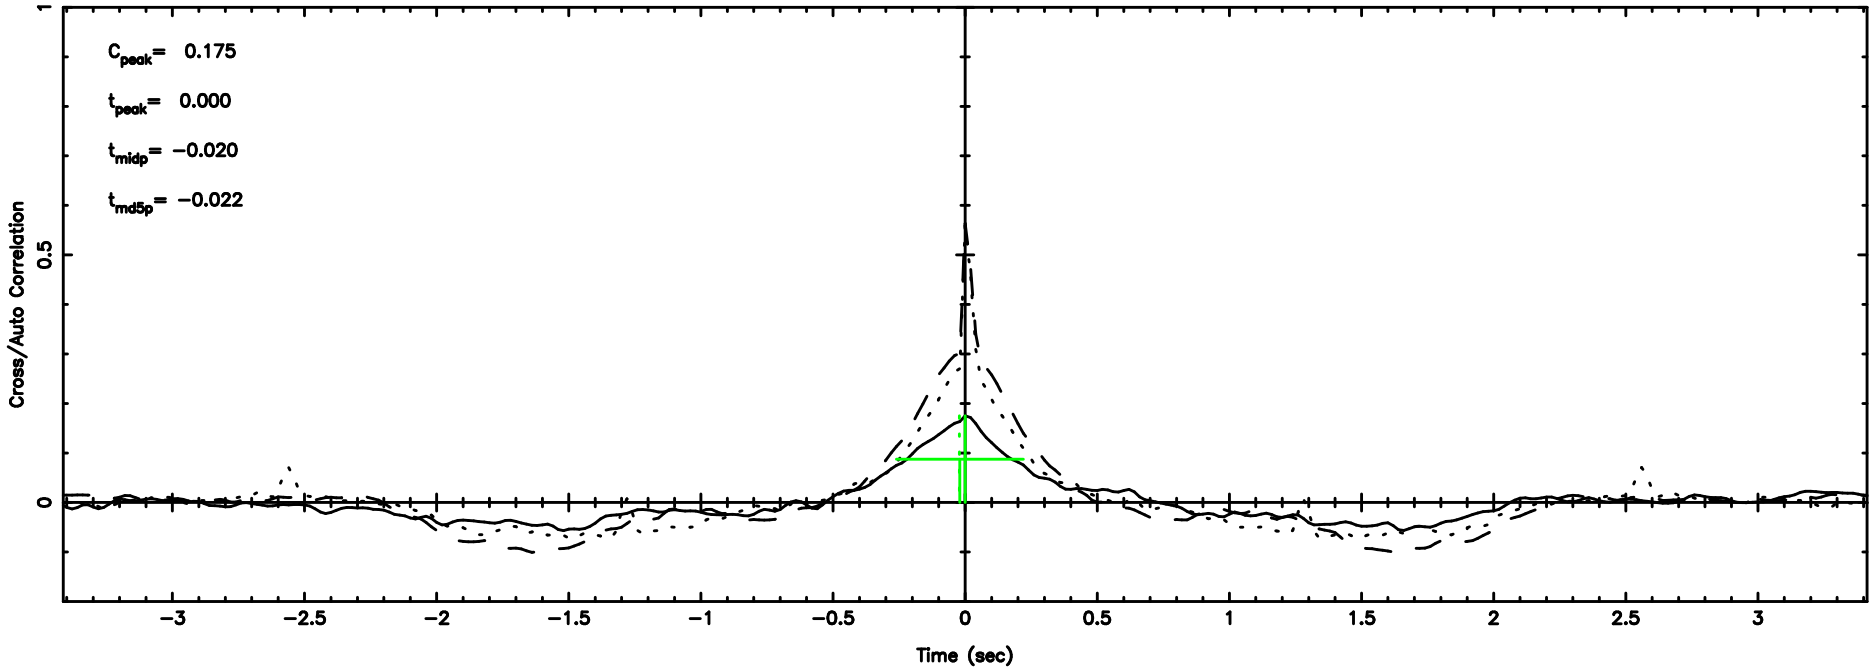

0732+33 2024/08/02 1.72UT TOYOKAWA-FUJI