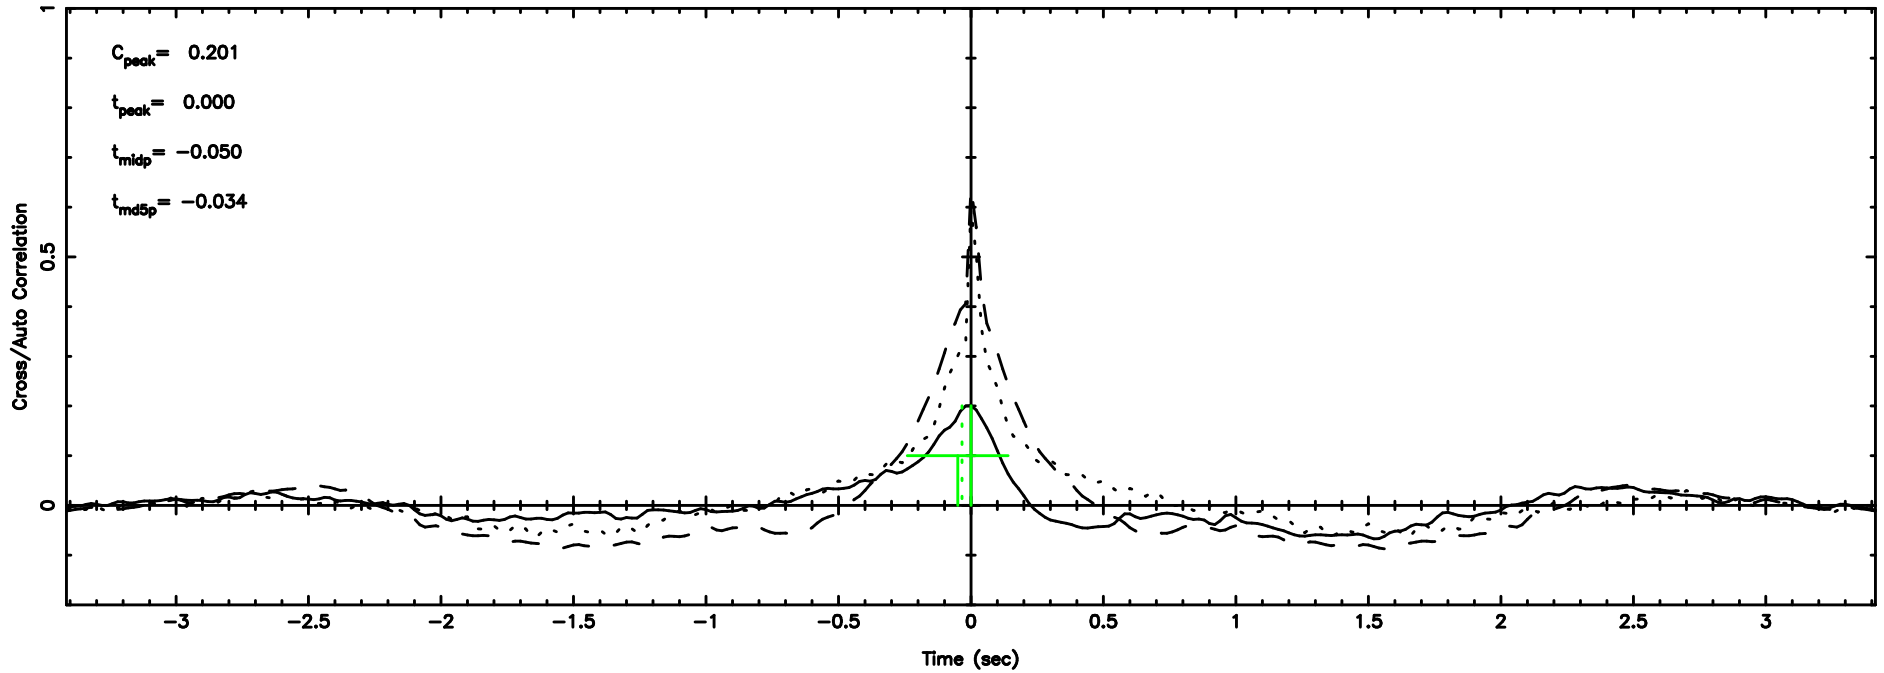

BLK:21,SNR1: 1.1300 ,SNR2: 4.9180

Frequency (Hz)

K20240802084041

BLK:21,SNR1: 14.541 ,SNR2: 24.620

Frequency (Hz)

0531+194 2024/08/01 23.71UT TOYOKAWA-KISO

F20240802084044

BLK:15,SNR1: 0.45578 ,SNR2: 2.0880