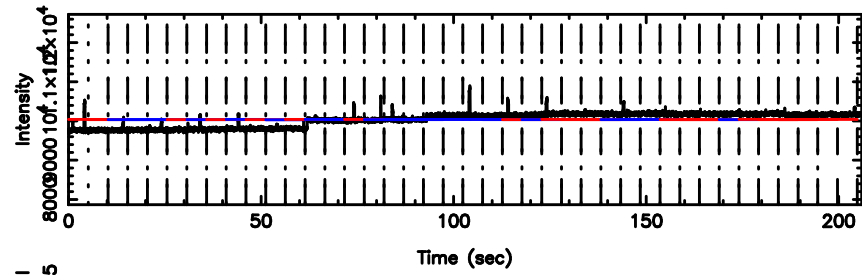

1452+502 2024/08/02 8.99UT TOYOKAWA-FUJI

T20240802175758

BLK:20,SNR1: 6.1268 ,SNR2: 15.173

Frequency (Hz)

K20240802175755

BLK:20,SNR1: 3.3141 ,SNR2: 8.5990

Frequency (Hz)

1452+502 2024/08/02 8.99UT TOYOKAWA-KISO