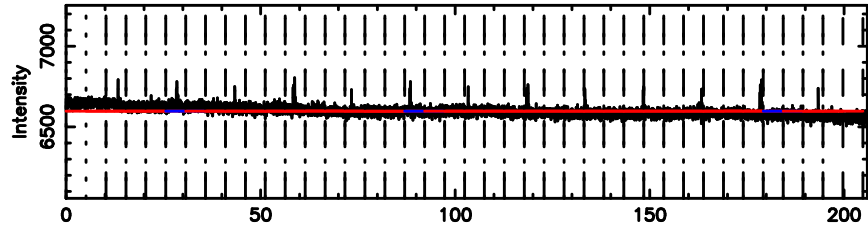

T20240802105931

BLK: 1,SNR1: 0.38455 ,SNR2: 0.91302

Frequency (Hz)

F20240802105931

BLK: 1,SNR1:-0.53019E-02,SNR2: 0.39727

Frequency (Hz)

0752-200 2024/08/02 2.02UT TOYOKAWA-FUJI

T20240802105931