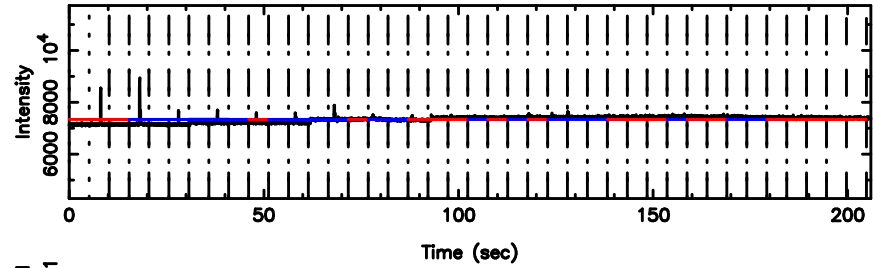

K20240802104142

BLK:20,SNR1: 3.9248 ,SNR2: 15.876

F20240802104144

BLK:24,SNR1: 0.88697 ,SNR2: 3.5998

Frequency (Hz)

K20240802104142

BLK:24,SNR1: 4.3767 ,SNR2: 18.488

Frequency (Hz)