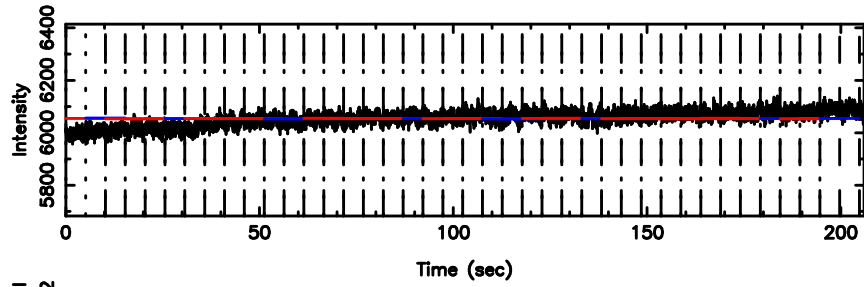

T20240802131112

BLK:10,SNR1: 0.30076 ,SNR2: 2.0599