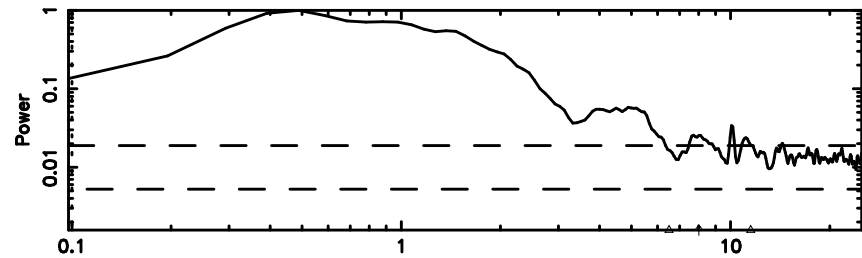

1452+502 2024/08/02 8.99UT TOYOKAWA-FUJI

T20240802175758

BLK:20,SNR1: 6.1268 ,SNR2: 15.173

Frequency (Hz)

K20240802175755

BLK:20,SNR1: 3.3141 ,SNR2: 8.5990

Frequency (Hz)

1452+502 2024/08/02 8.99UT TOYOKAWA-KISO