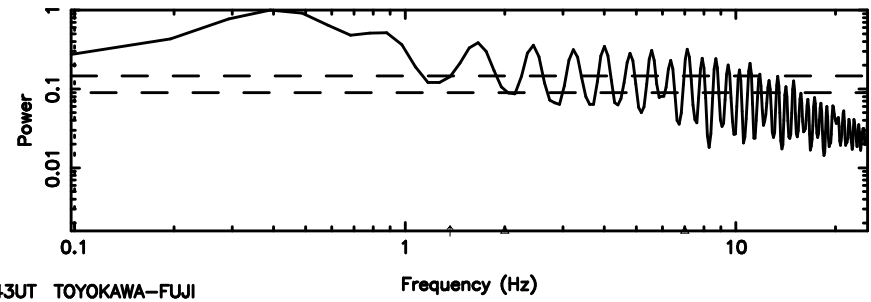

T20240802142417

BLK:11,SNR1: 0.40084 ,SNR2: 1.8087

F20240802142417

BLK:11,SNR1:-0.16570 ,SNR2: 2.3170

3C255 2024/08/02 5.43UT TOYOKAWA-FUJI