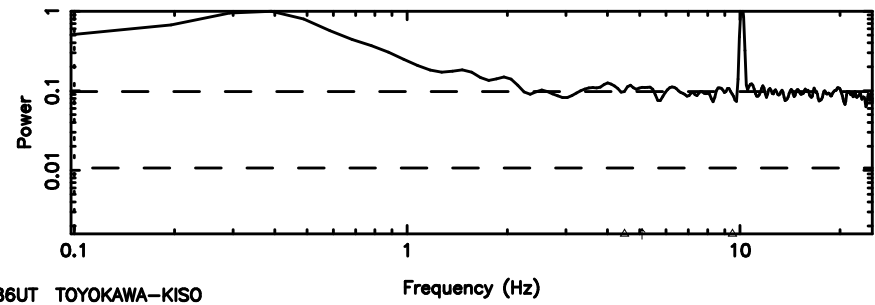

BLK:30,SNR1: 0.43972 ,SNR2: 1.1349