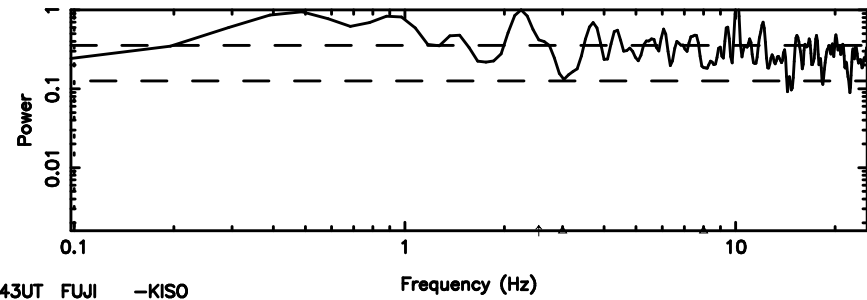

3C255 2024/08/02 5.43UT FUJI -KISO