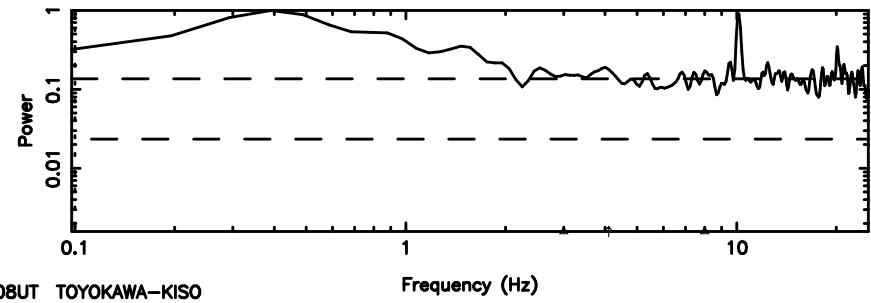

BLK:11,SNR1: 0.32082 ,SNR2: 1.1991