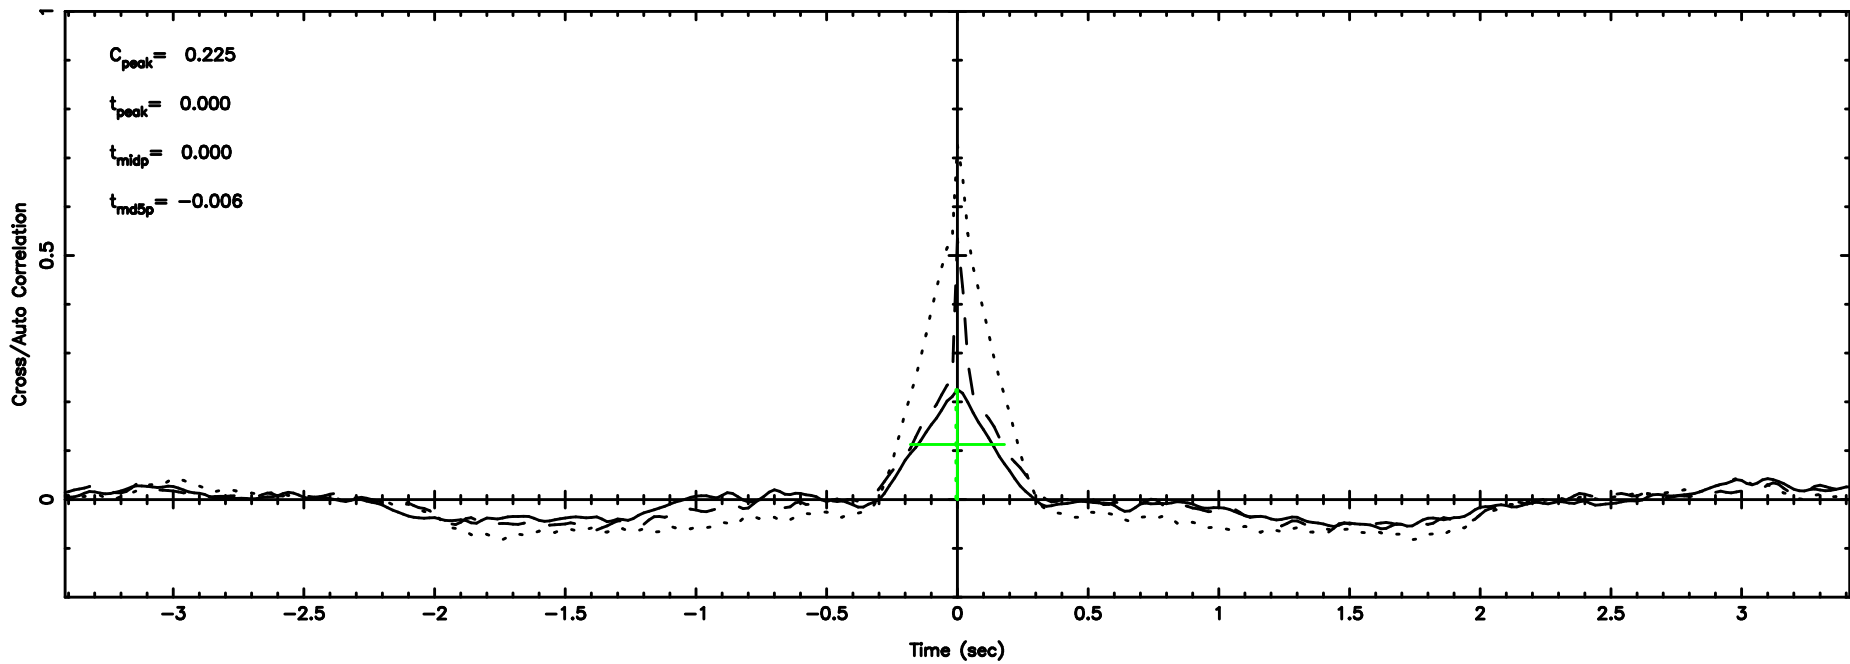

1452+502 2024/08/02 8.99UT TOYOKAWA-FUJI

T20240802175758

BLK:20,SNR1: 6.1268 ,SNR2: 15.173

Frequency (Hz)

K20240802175755

BLK:20,SNR1: 3.3141 ,SNR2: 8.5990

Frequency (Hz)

1452+502 2024/08/02 8.99UT TOYOKAWA-KISO