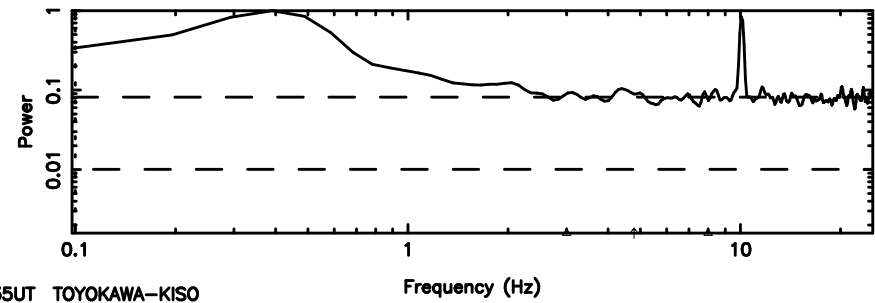

T20240802111930

BLK:28,SNR1: 0.92978 ,SNR2: 11.347

K20240802111927

BLK:28,SNR1: 0.40460 ,SNR2: 1.2019

3C196 2024/08/02 2.35UT TOYOKAWA-KISO

F20240802111930

BLK: 5,SNR1:-0.23374 ,SNR2: 0.73376

Frequency (Hz)