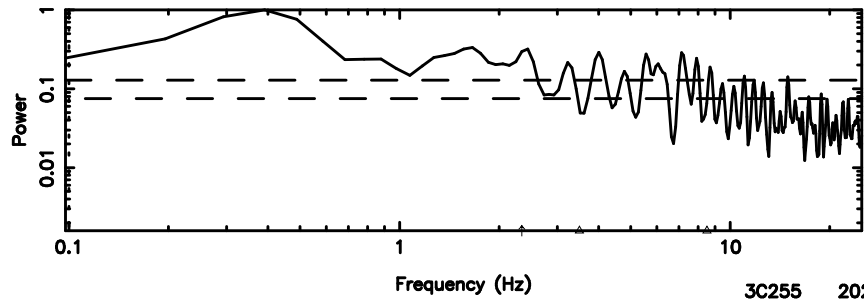

F20240802142417

BLK: 3,SNR1:-0.13688 ,SNR2: 1.6063

K20240802142414

BLK: 3,SNR1: 0.88817E-02,SNR2: 0.65459

3C255 2024/08/02 5.43UT FUJI -KISO