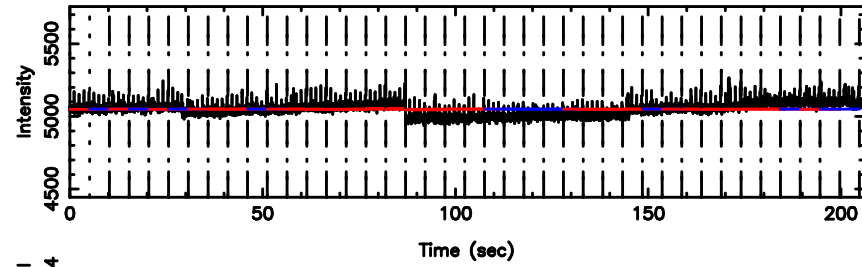

BLK:25,SNR1: 9.3056 ,SNR2: 22.993

Frequency (Hz)

T20240802163041

BLK:11,SNR1: 0.64309 ,SNR2: 1.6423

Frequency (Hz)

F20240802163041

BLK:11,SNR1: 0.27068 ,SNR2: 2.1232

Frequency (Hz)