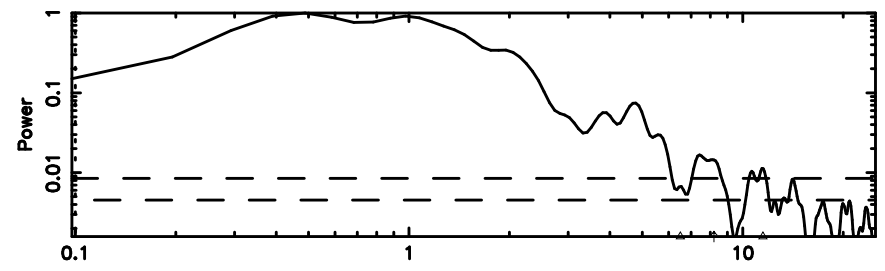

BLK:29,SNR1: 2.8178 ,SNR2: 13.432

Frequency (Hz)

T20240802090125

BLK:32,SNR1: 8.7028 ,SNR2: 21.816

Frequency (Hz)

F20240802090125

BLK:32,SNR1: 8.3294 ,SNR2: 21.089

Frequency (Hz)