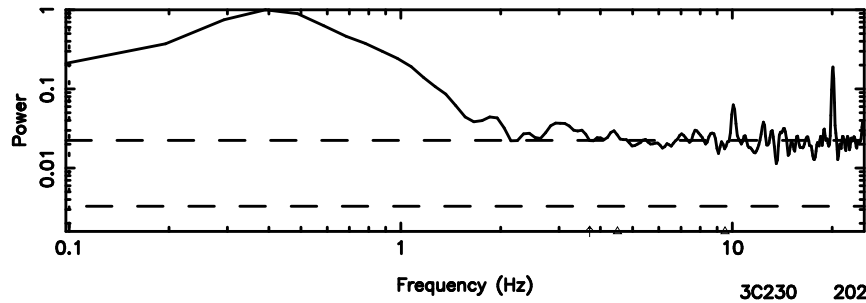

BLK: 9,SNR1: 1.2607 ,SNR2: 6.7778