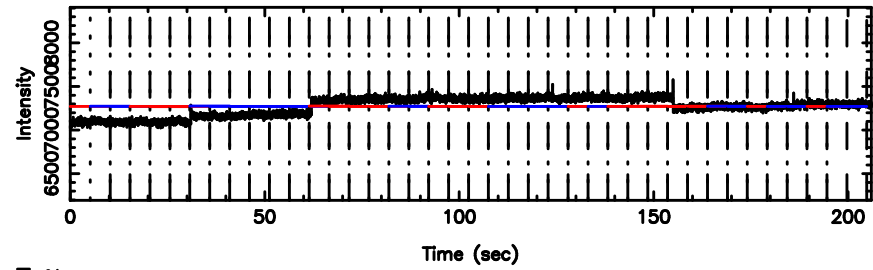

Frequency (Hz)

T20240802110705

BLK:20,SNR1: 0.99542 ,SNR2: 8.0030

K20240802110702

BLK:20,SNR1: 0.53111 ,SNR2: 3.2796

3C190 2024/08/02 2.15UT TOYOKAWA-KISO

F20240802110705

BLK: 7,SNR1: 0.83272 ,SNR2: 6.9666