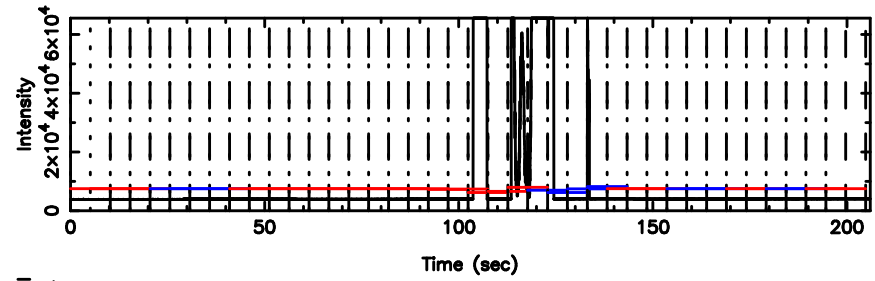

3C216 2024/08/02 3.28UT TOYOKAWA-FUJI

F20240802121507