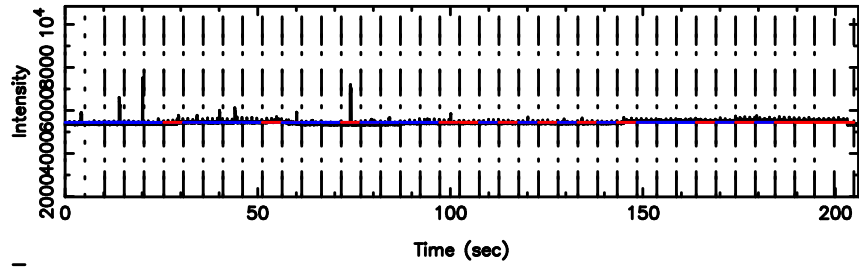

BLK:27,SNR1: 9.5916 ,SNR2: 23.800

Frequency (Hz)

1355+01 2024/08/02 8.07UT TOYOKAWA-KISO

F20240802170219

BLK:25,SNR1: 6.1693 ,SNR2: 11.084

Frequency (Hz)

K20240802170215

BLK:25,SNR1: 9.5282 ,SNR2: 23.653