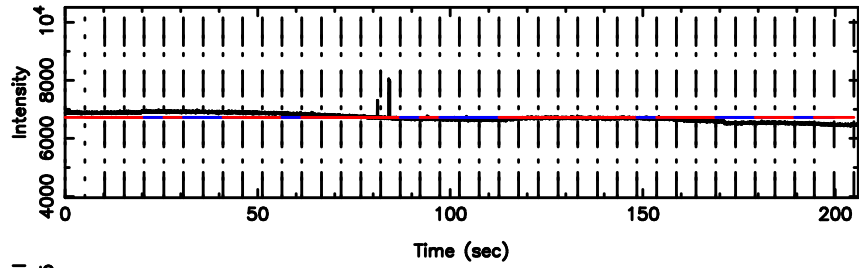

T20240802175758