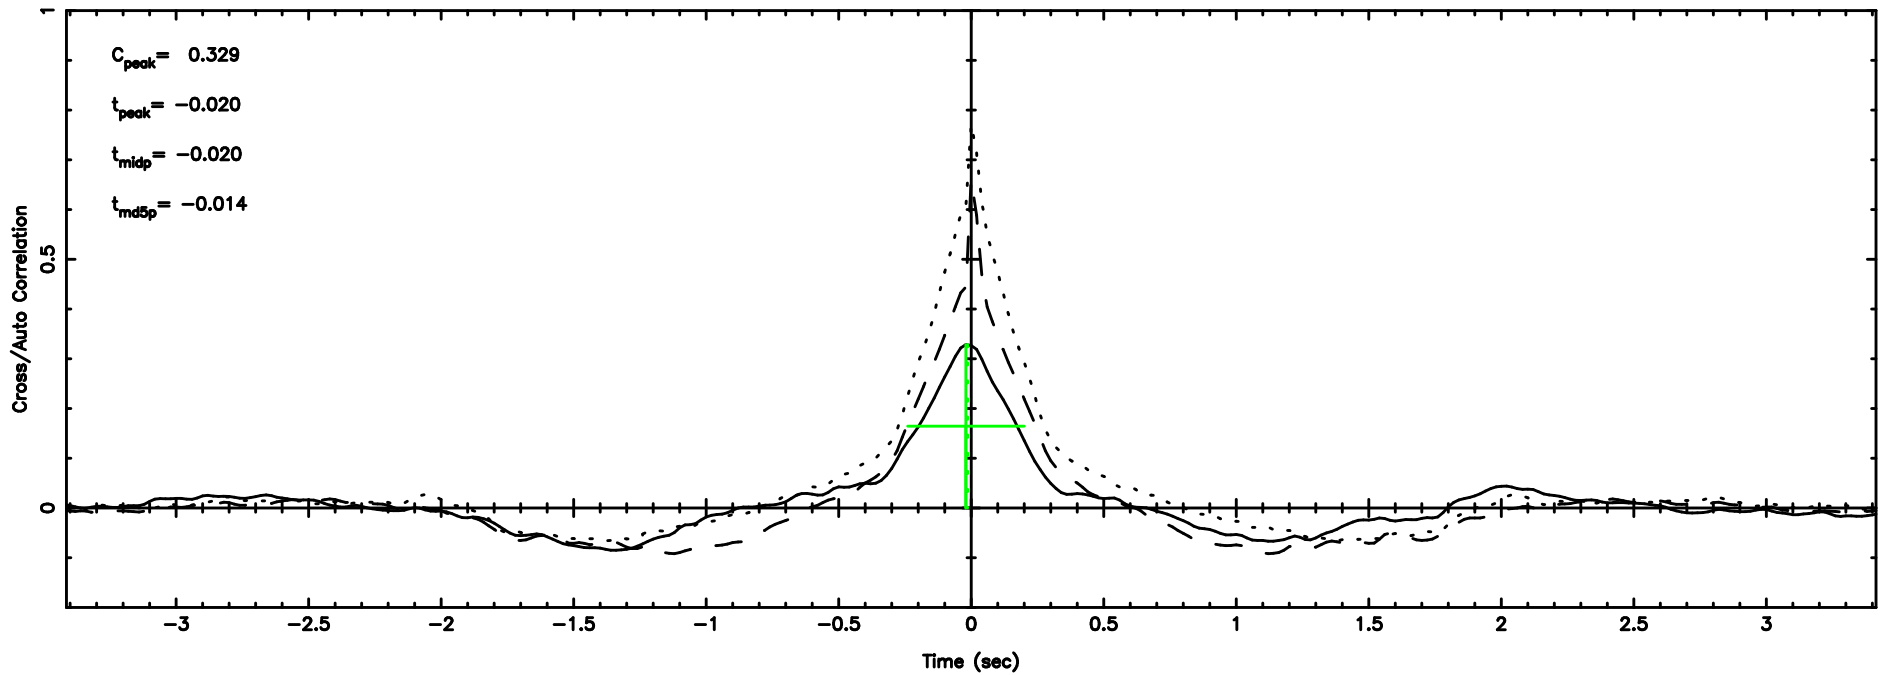

Frequency (Hz)

3C138 2024/08/01 23.48UT TOYOKAWA-KISO