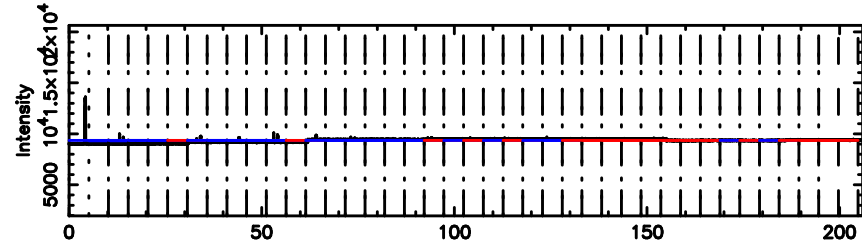

Frequency (Hz)

K20240802165156

BLK:22,SNR1: 9.2196 ,SNR2: 23.006