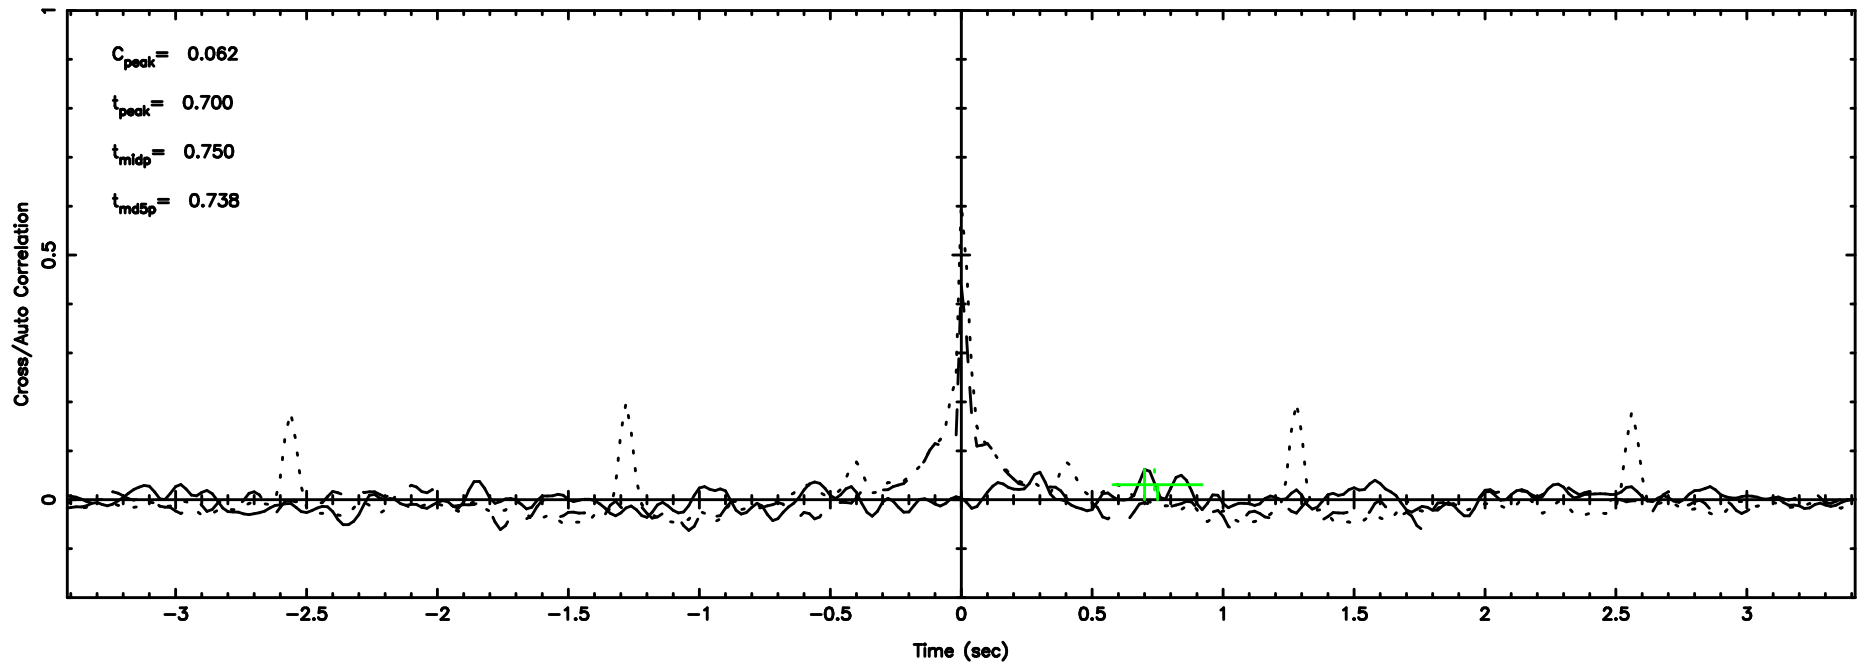

Frequency (Hz)

3C279 2024/08/02 7.04UT TOYOKAWA-FUJI