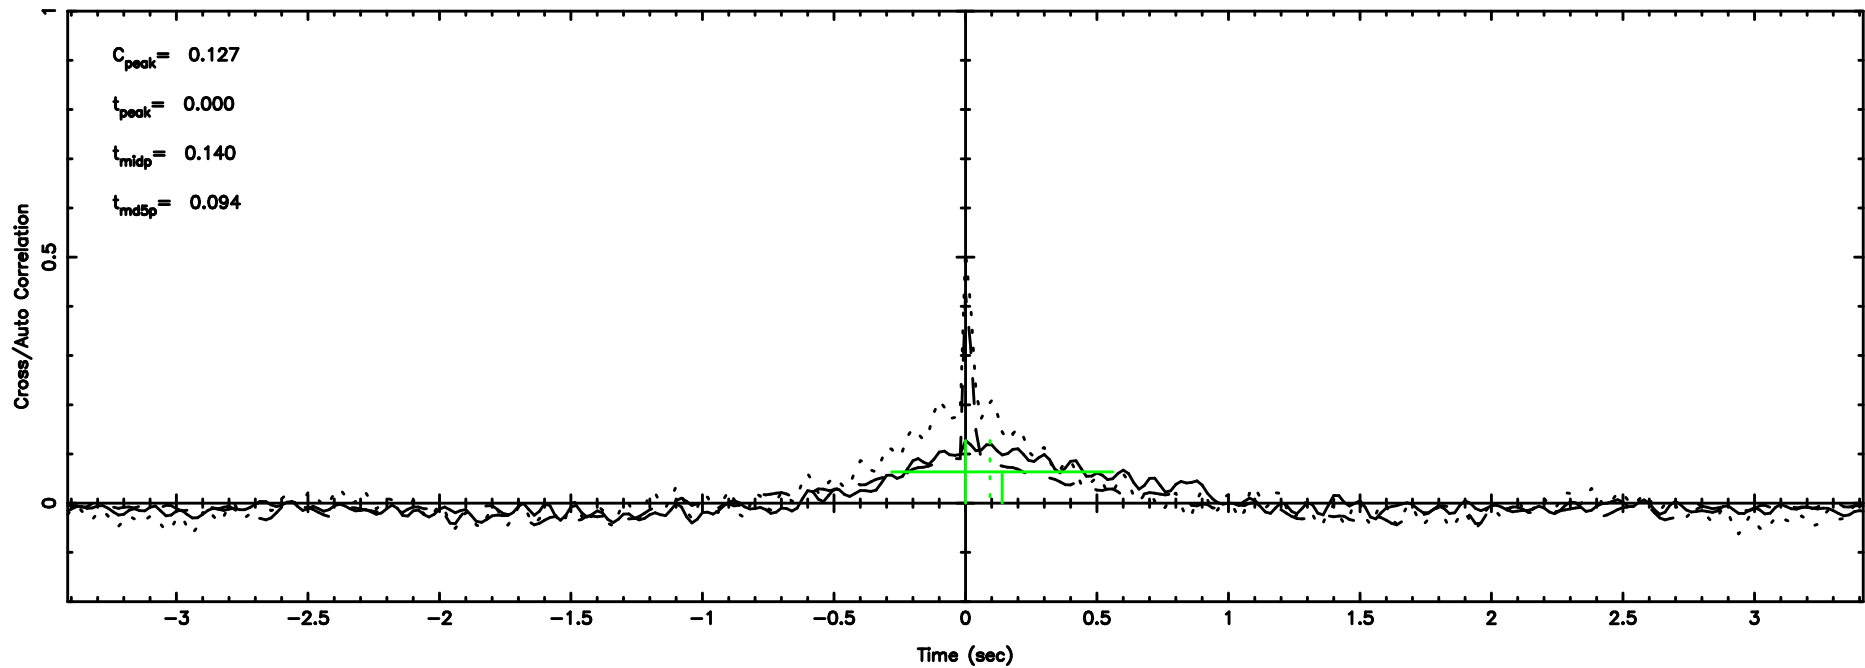

BLK: 8,SNR1: 0.12956 ,SNR2: 1.8291

K20240802131918

BLK: 8,SNR1: 0.68032 ,SNR2: 5.5738

1011+110 2024/08/02 4.35UT TOYOKAWA-KISO

F20240802131921

BLK:15,SNR1: 0.30472 ,SNR2: 3.3813

K20240802131918

BLK:15,SNR1: 1.8539 ,SNR2: 7.6484