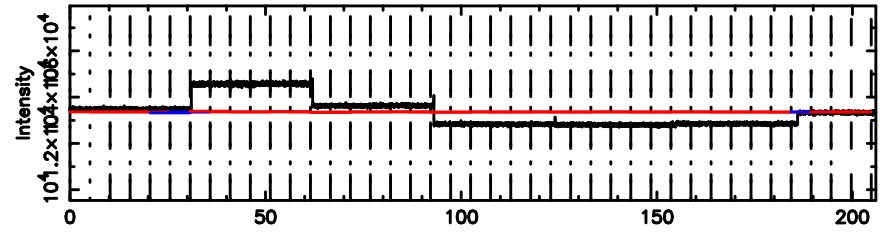

F20240802063338

BLK: 2,SNR1:-0.12065E-01,SNR2: 0.58864

Frequency (Hz)

0324+119 2024/08/01 21.59UT TOYOKAWA-FUJI

T20240802063338

BLK: 3,SNR1: 11.825 ,SNR2: 44.319

Frequency (Hz)

K20240802063336