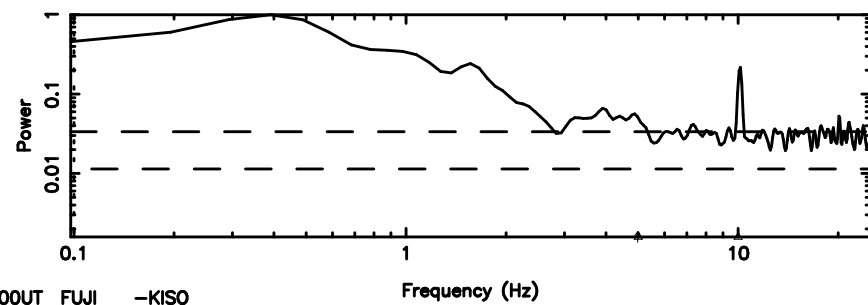

3C208 2024/08/02 3.00UT FUJI -KISO