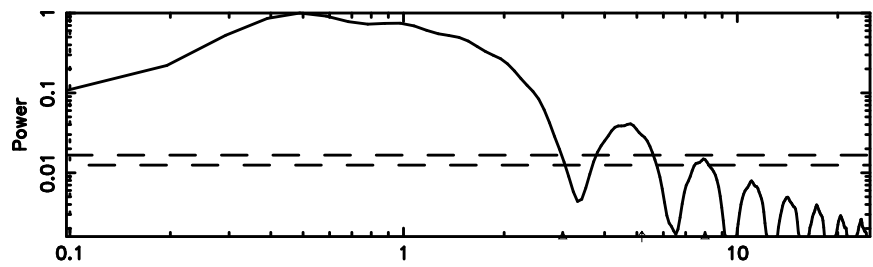

BLK:29,SNR1: 2.9948 ,SNR2: 13.857