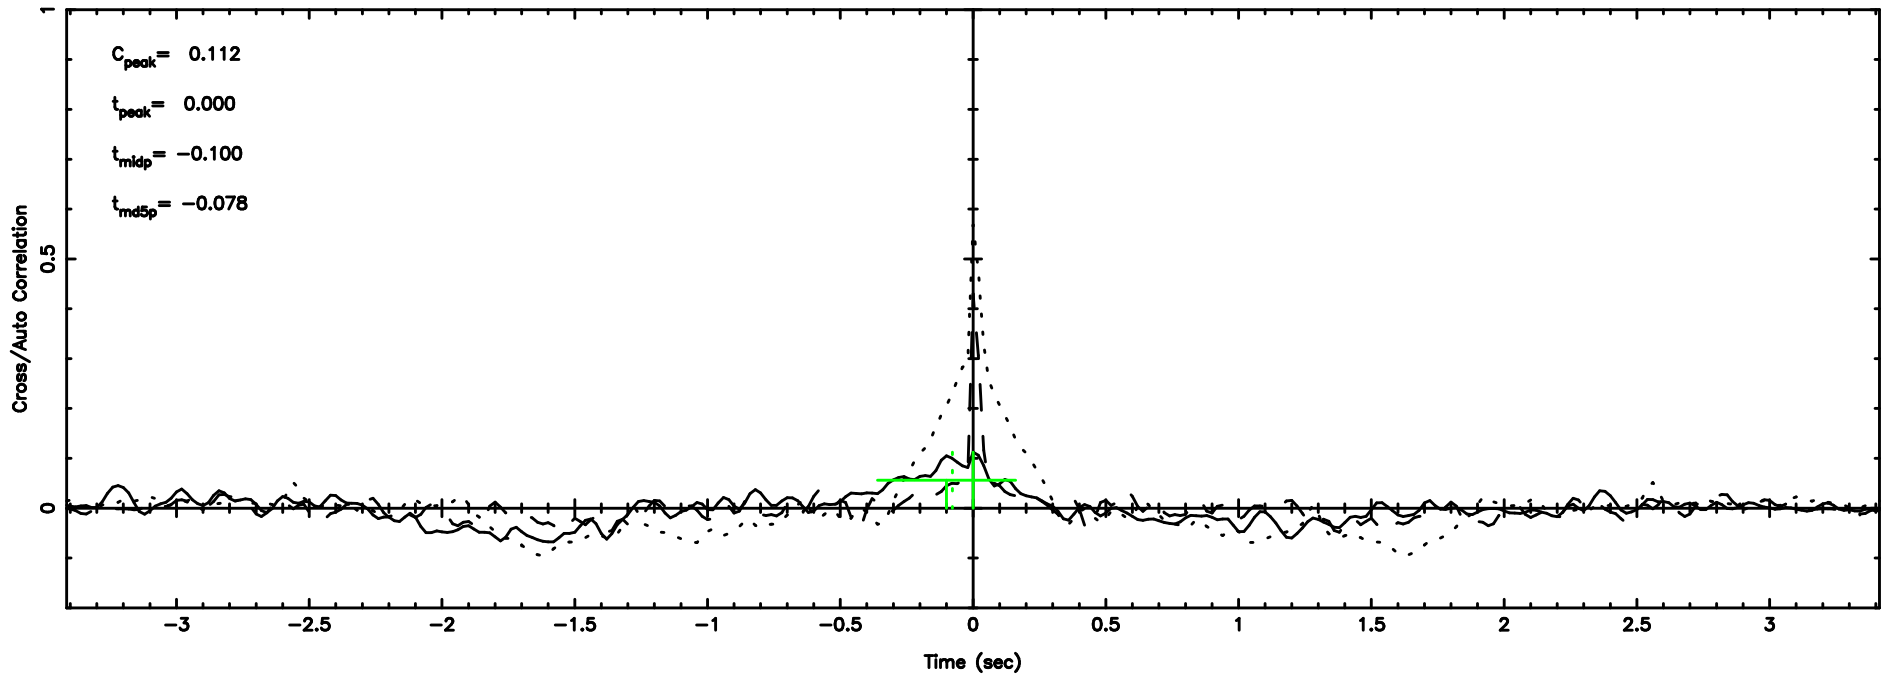

Frequency (Hz)

0333+32 2024/08/01 21.74UT TOYOKAWA-FUJI