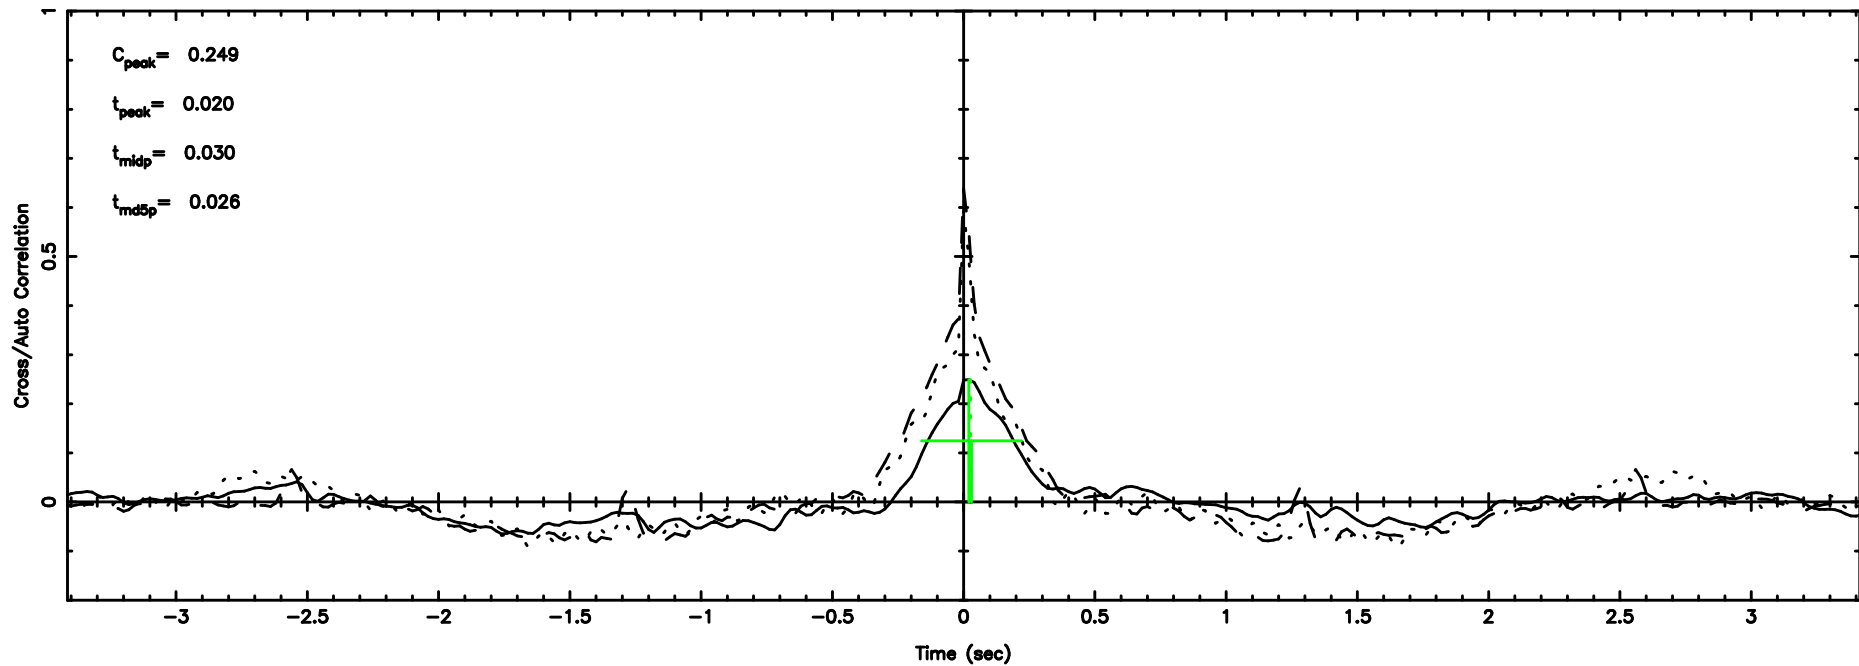

F20240802141440

BLK: 7,SNR1: 7.7713 ,SNR2: 21.127

K20240802141437

BLK: 7,SNR1: 0.69616 ,SNR2: 2.8468

1107+109 2024/08/02 5.27UT FUJI -KISO