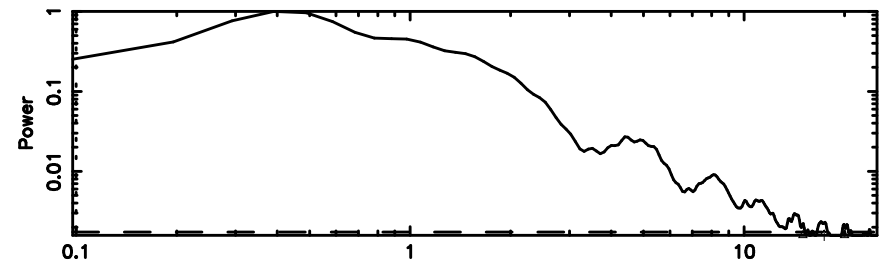

BLK:22,SNR1: 29.210 ,SNR2: 33.518