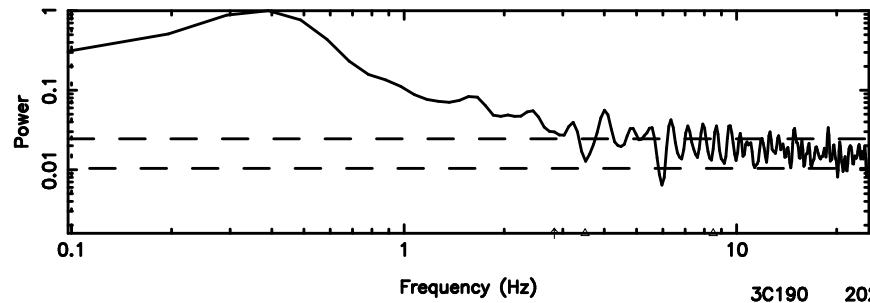

Frequency (Hz)

T20240802110705

BLK:20,SNR1: 0.99542 ,SNR2: 8.0030

K20240802110702

BLK:20,SNR1: 0.53111 ,SNR2: 3.2796

3C190 2024/08/02 2.15UT TOYOKAWA-KISO

F20240802110705

BLK: 7,SNR1: 0.83272 ,SNR2: 6.9666