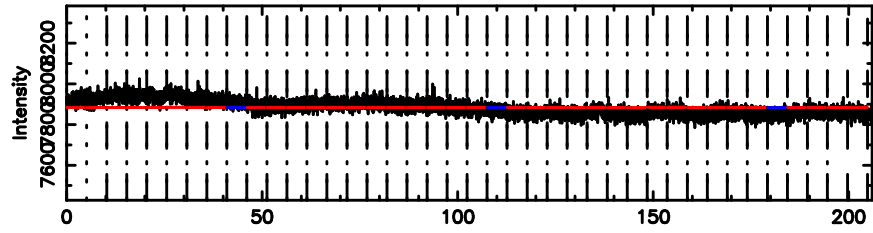

F20240802064255

BLK:10,SNR1: 1.9932 ,SNR2: 9.0356

Frequency (Hz)

K20240802064253

BLK:10,SNR1: 2.6157 ,SNR2: 11.735

Frequency (Hz)

0333+32 2024/08/01 21.74UT FUJI -KISO

T20240802065556