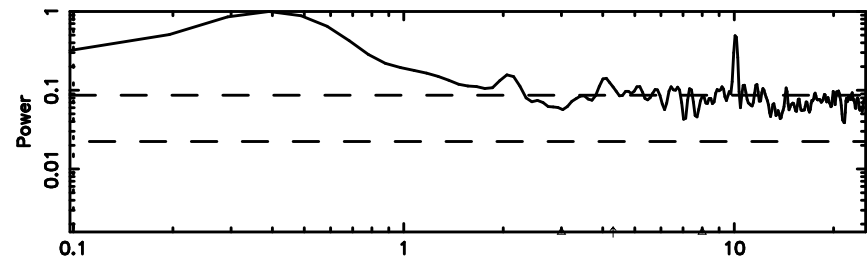

BLK: 6,SNR1: 0.26863 ,SNR2: 1.3903