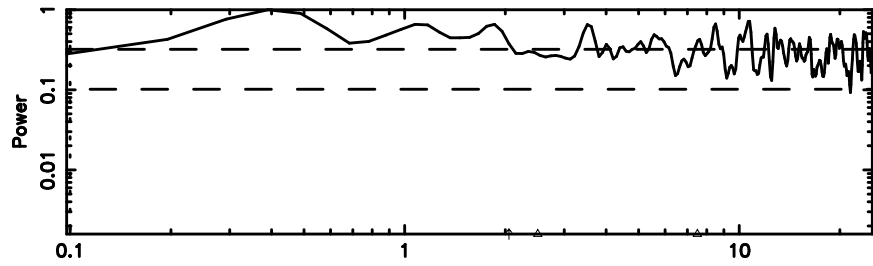

Frequency (Hz)

0324+119 2024/08/01 21.59UT FUJI -KISO

T20240802064255

BLK: 4,SNR1: 0.67028E-01,SNR2: 0.77132

Frequency (Hz)

F20240802064255

BLK: 4,SNR1: 5.6247 ,SNR2: 14.051

Frequency (Hz)