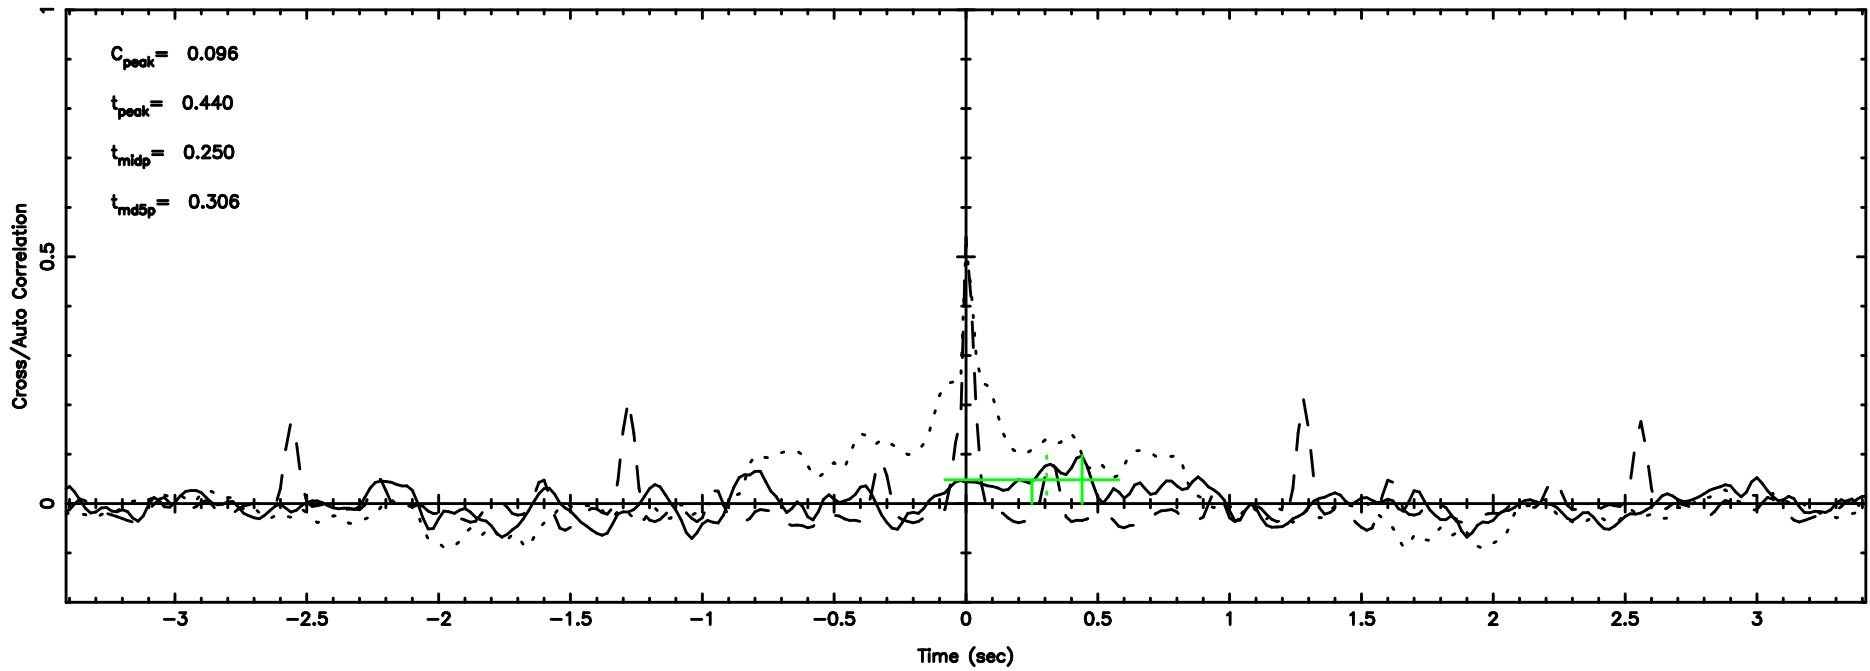

Frequency (Hz)

0839-071 2024/08/02 2.82UT FUJI -KISO