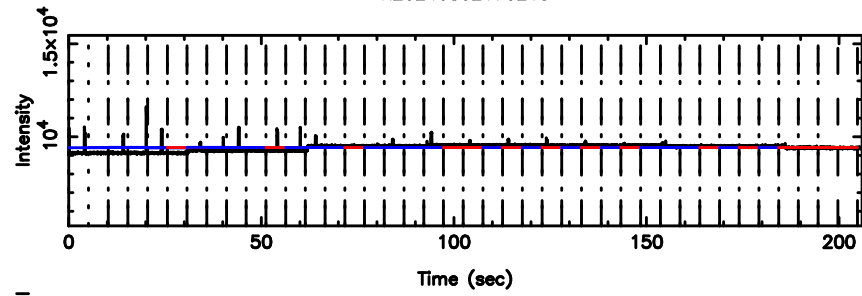

BLK:27,SNR1: 9.5916 ,SNR2: 23.800

Frequency (Hz)

1355+01 2024/08/02 8.07UT TOYOKAWA-KISO

F20240802170219

BLK:25,SNR1: 6.1693 ,SNR2: 11.084

Frequency (Hz)

K20240802170215

BLK:25,SNR1: 9.5282 ,SNR2: 23.653