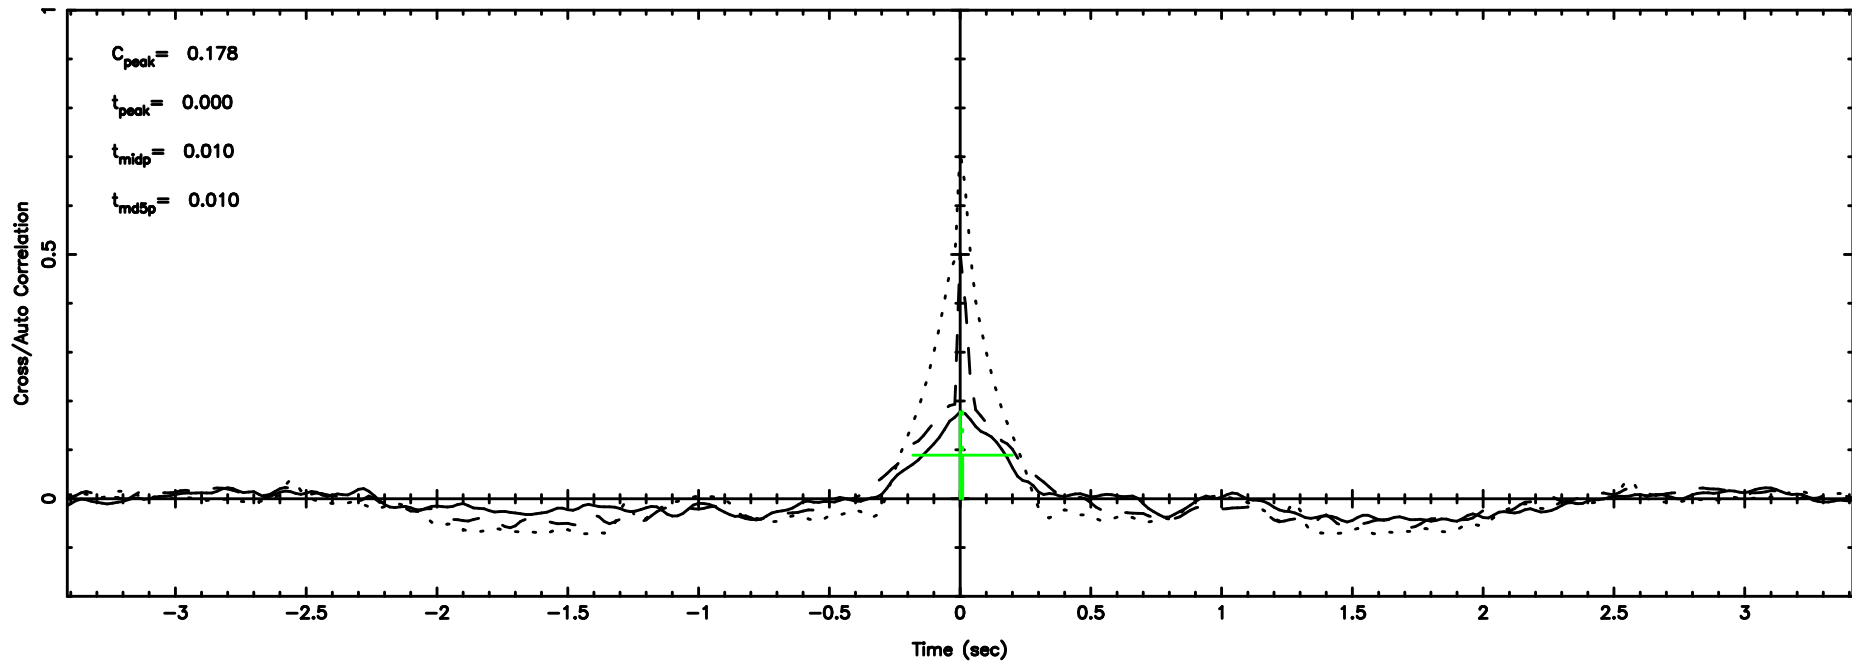

Frequency (Hz)

1345+12 2024/08/02 7.89UT TOYOKAWA-FUJI