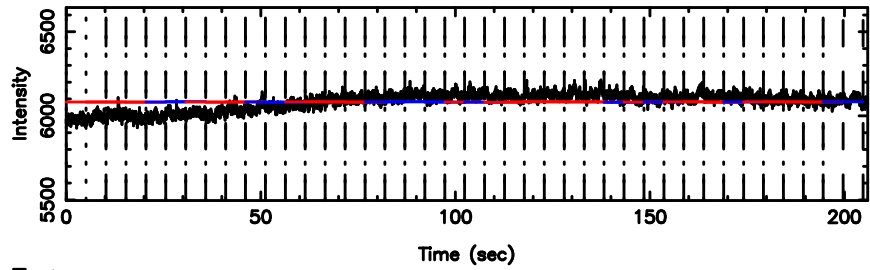

T20240802104946