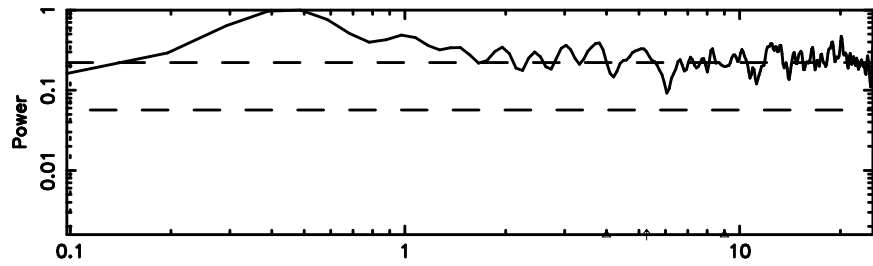

BLK: 6,SNR1: 0.19453 ,SNR2: 0.53815