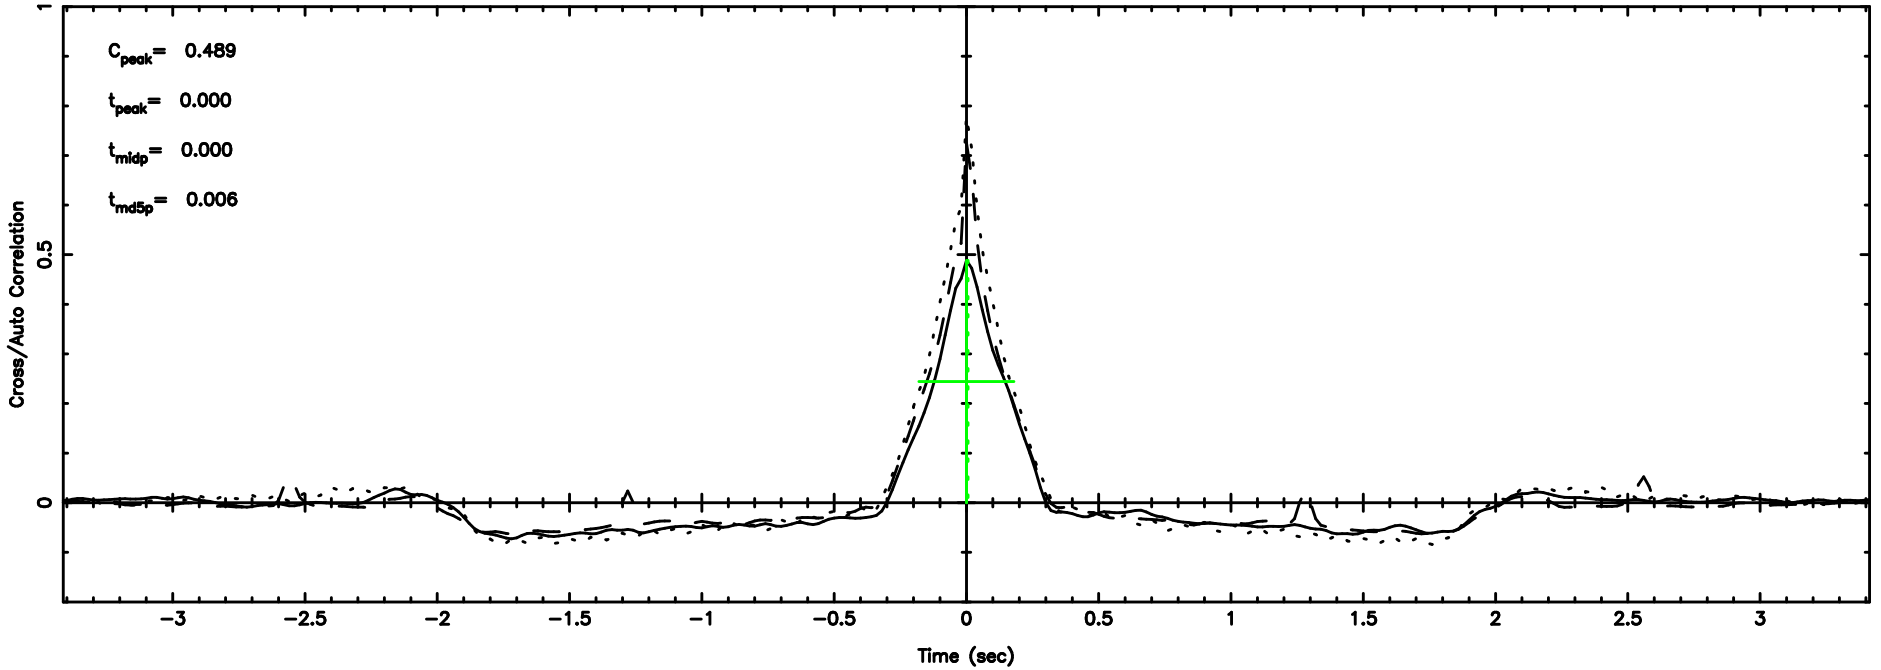

BLK:27,SNR1: 5.9795 ,SNR2: 14.195

Frequency (Hz)

3C161 2024/08/02 0.57UT FUJI -KISO

K20240802093243

BLK:27,SNR1: 10.121 ,SNR2: 18.127

Frequency (Hz)

T20240802100019

BLK: 1,SNR1:-0.10774 ,SNR2: 0.86375E-01