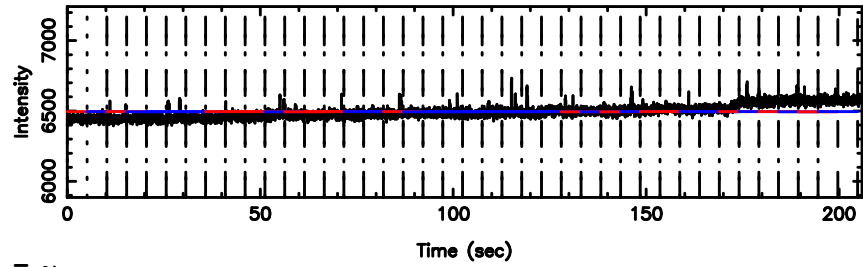

T20240802155303