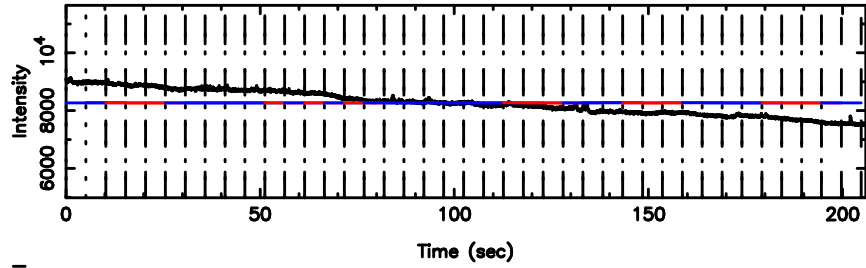

T20240802115826