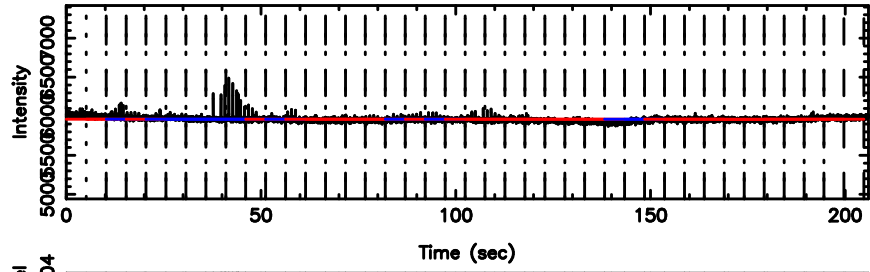

K20240802101152

BLK:24,SNR1: 8.9373 ,SNR2: 25.304

F20240802101155

BLK:30,SNR1: 7.4261 ,SNR2: 20.711

K20240802101152

BLK:30,SNR1: 9.0842 ,SNR2: 25.702

0703+138 2024/08/02 1.23UT FUJI -KISO

T20240802102118