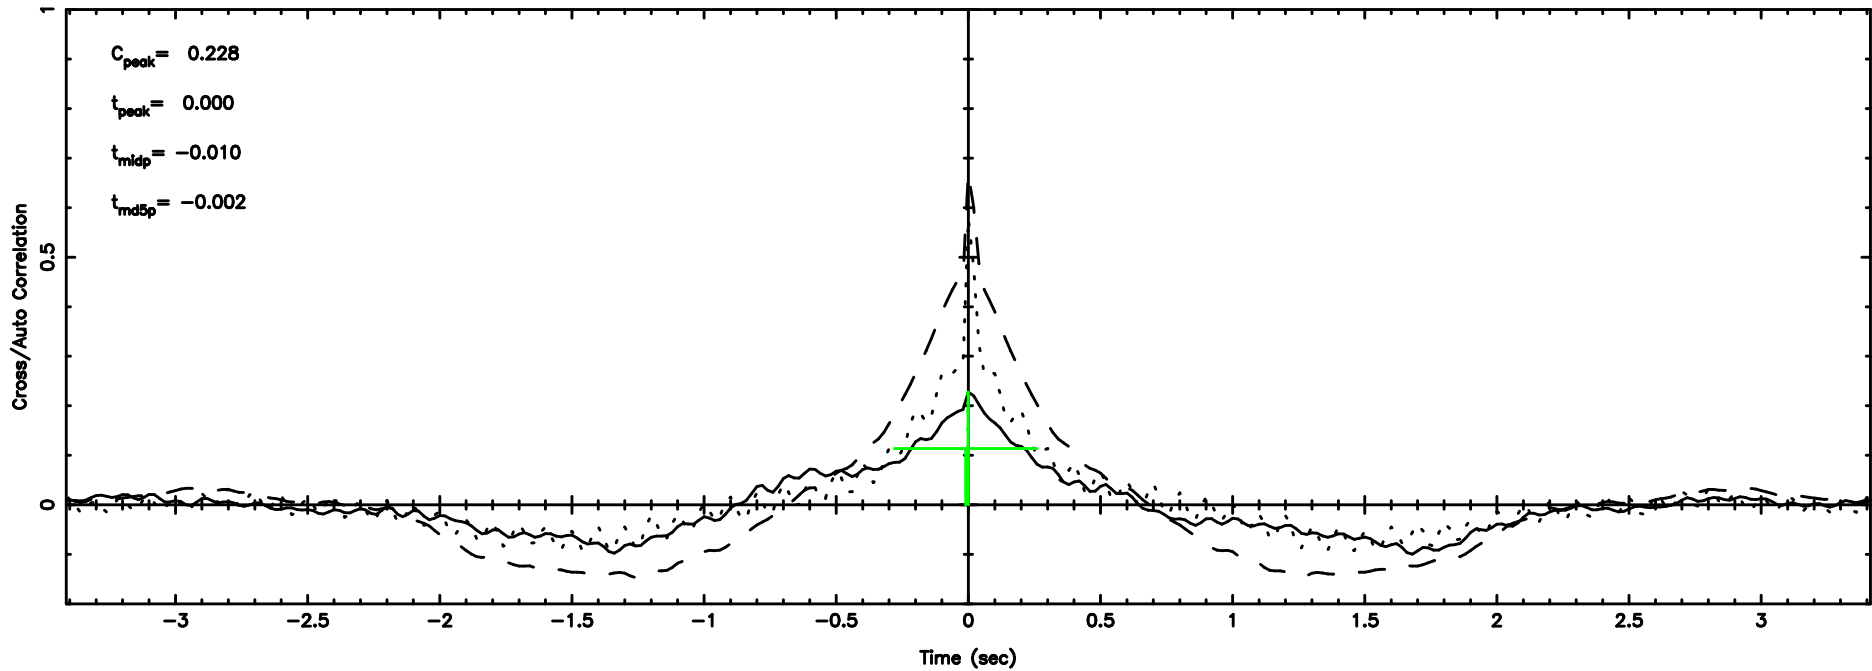

BLK:20,SNR1: 1.6700 ,SNR2: 6.6816