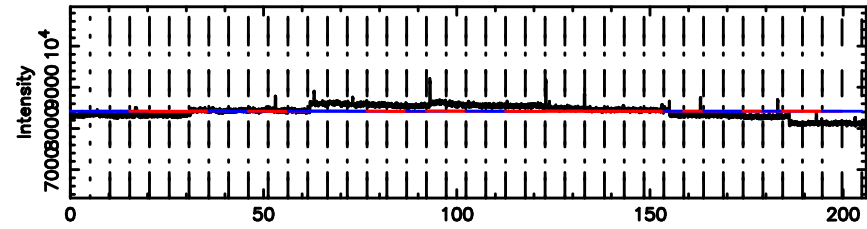

3C263.1 2024/08/02 5.83UT TOYOKAWA-FUJI

T20240802144815

BLK:17,SNR1: 0.57892 ,SNR2: 3.9522

Frequency (Hz)

K20240802144813

BLK:17,SNR1: 1.7930 ,SNR2: 8.3328

Frequency (Hz)

3C263.1 2024/08/02 5.83UT TOYOKAWA-KISO