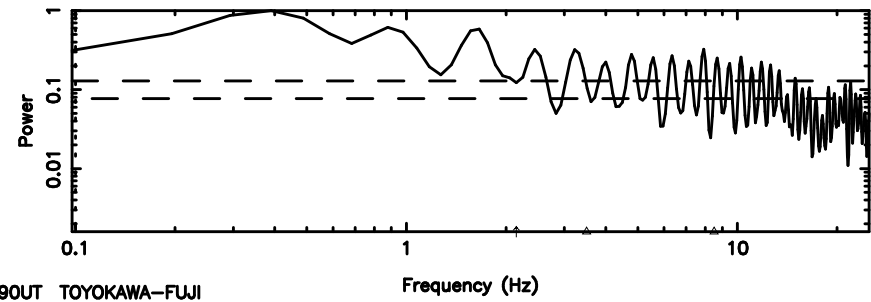

BLK: 3,SNR1: 0.50416E-01,SNR2: 2.4063

1044-008 2024/08/02 4.90UT TOYOKAWA-FUJI