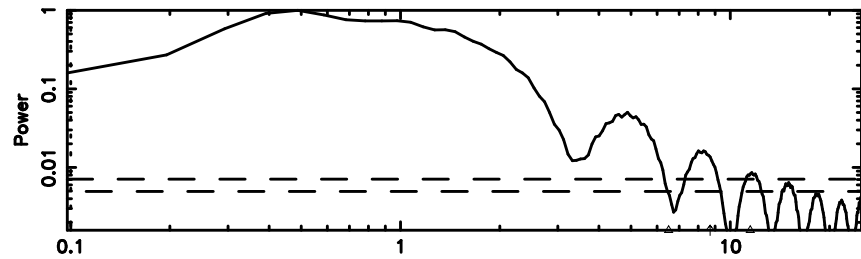

BLK:25,SNR1: 9.0391 ,SNR2: 21.490