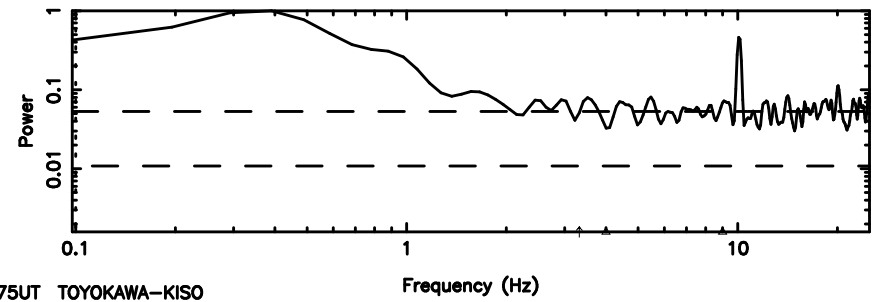

BLK:10,SNR1: 0.63219 ,SNR2: 3.0827

1035-058 2024/08/02 4.75UT TOYOKAWA-KISO