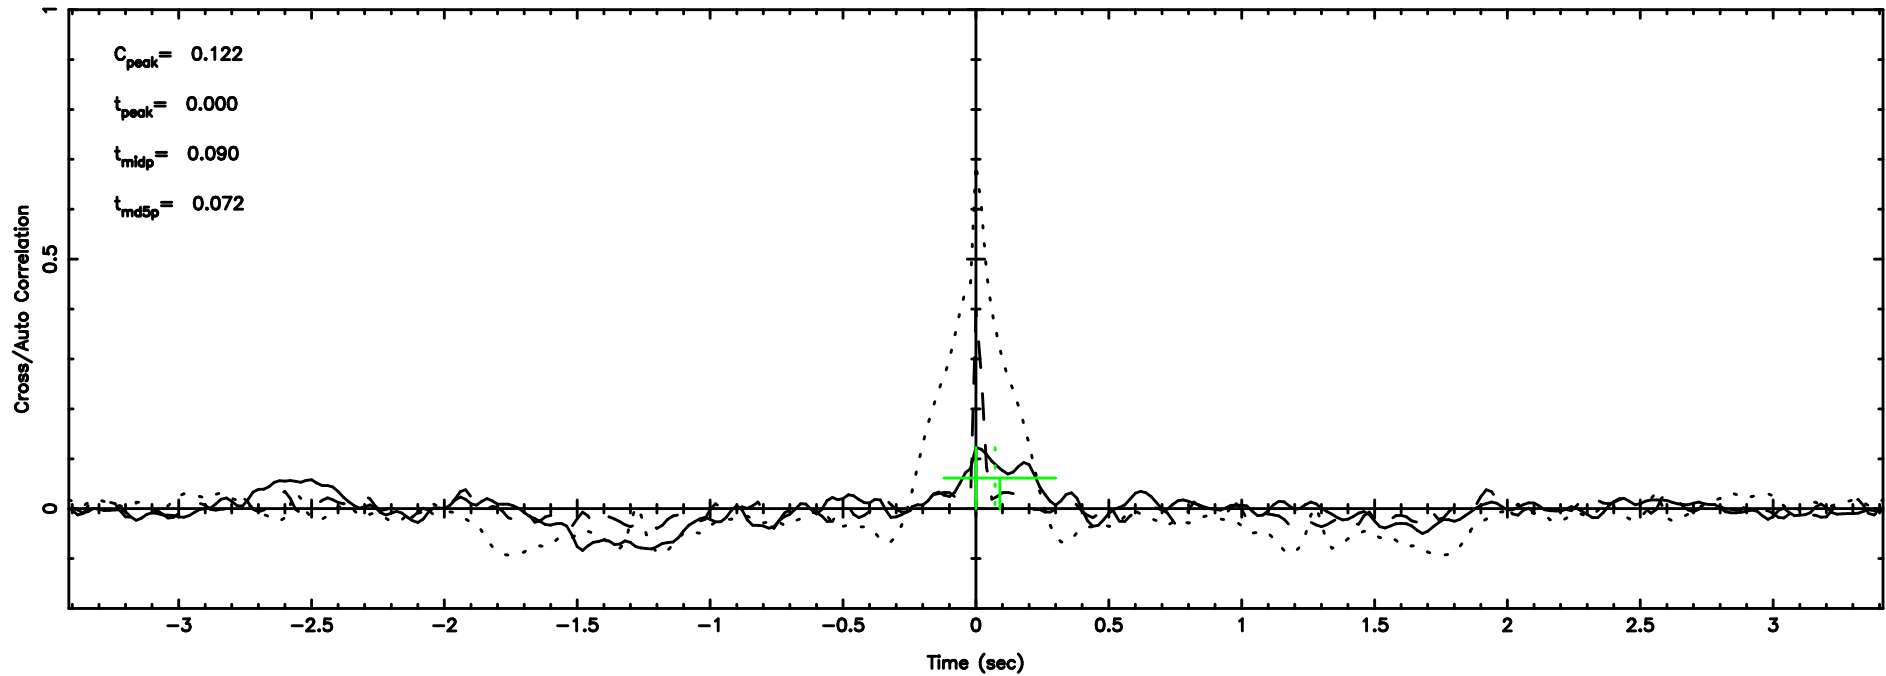

Frequency (Hz)

0302+341 2024/08/01 21.23UT TOYOKAWA-FUJI