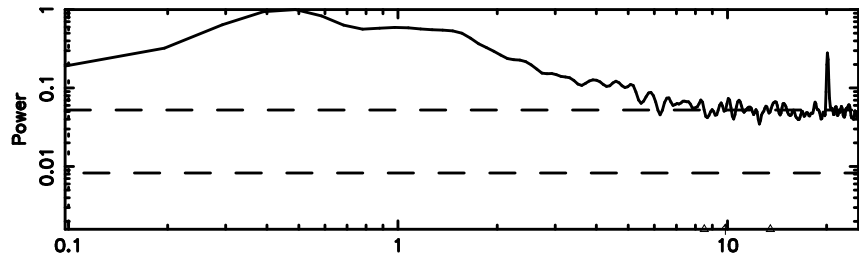

BLK:27,SNR1: 1.2387 ,SNR2: 2.5433