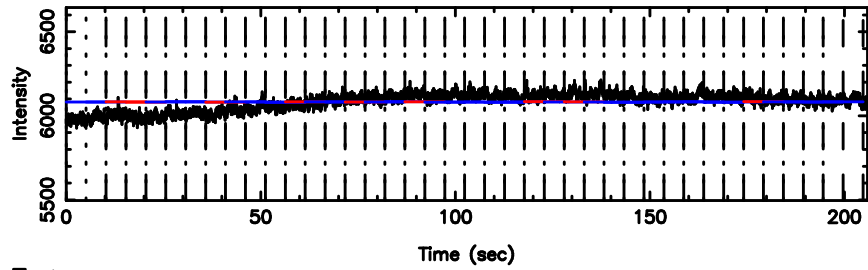

0732+33 2024/08/02 1.72UT FUJI -KISO

T20240802104946

BLK:13,SNR1: 1.1168 ,SNR2: 11.853

0741-06 2024/08/02 1.86UT TOYOKAWA-FUJI

F20240802104946

BLK:13,SNR1: 0.17993 ,SNR2: 2.3529

T20240802104946

BLK:30,SNR1: 1.0183 ,SNR2: 9.6581