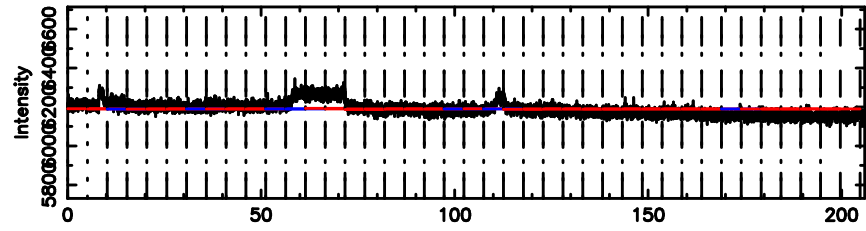

T20240802135218