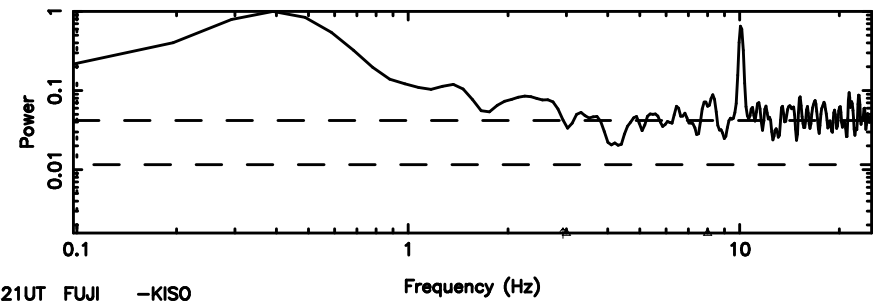

BLK: 4,SNR1: 0.90073 ,SNR2: 4.0007