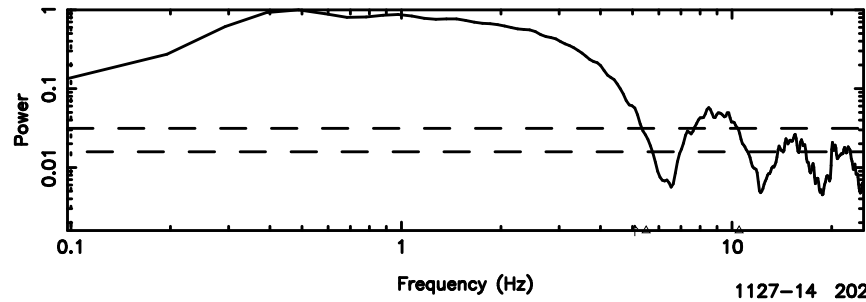

BLK:14,SNR1: 3.2474 ,SNR2: 14.020