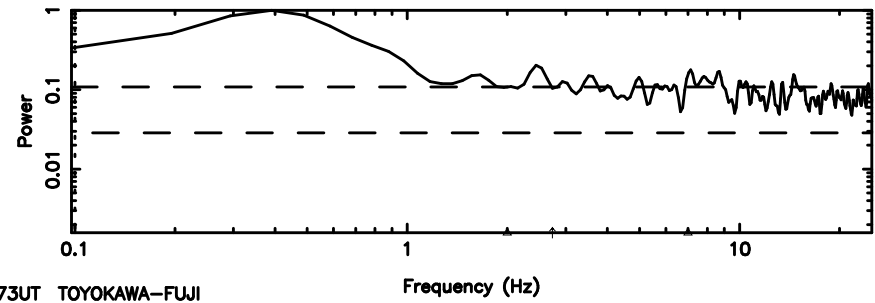

BLK: 7,SNR1: 0.12423 ,SNR2: 1.6553

0834-19 2024/08/02 2.73UT TOYOKAWA-FUJI