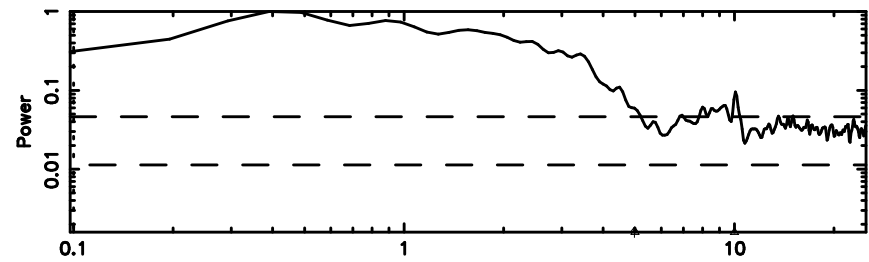

BLK:18,SNR1: 1.7283 ,SNR2: 7.5145