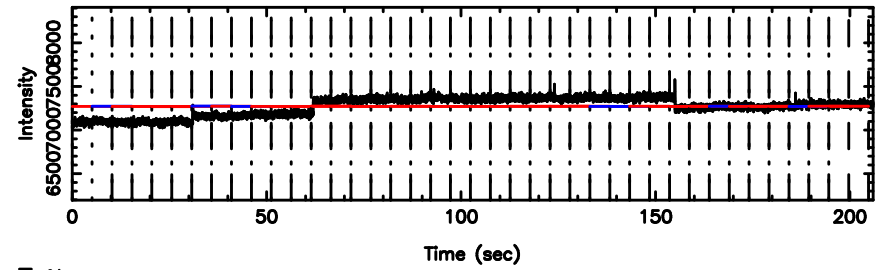

K20240802110702

BLK: 7,SNR1: 0.40096 ,SNR2: 1.4952