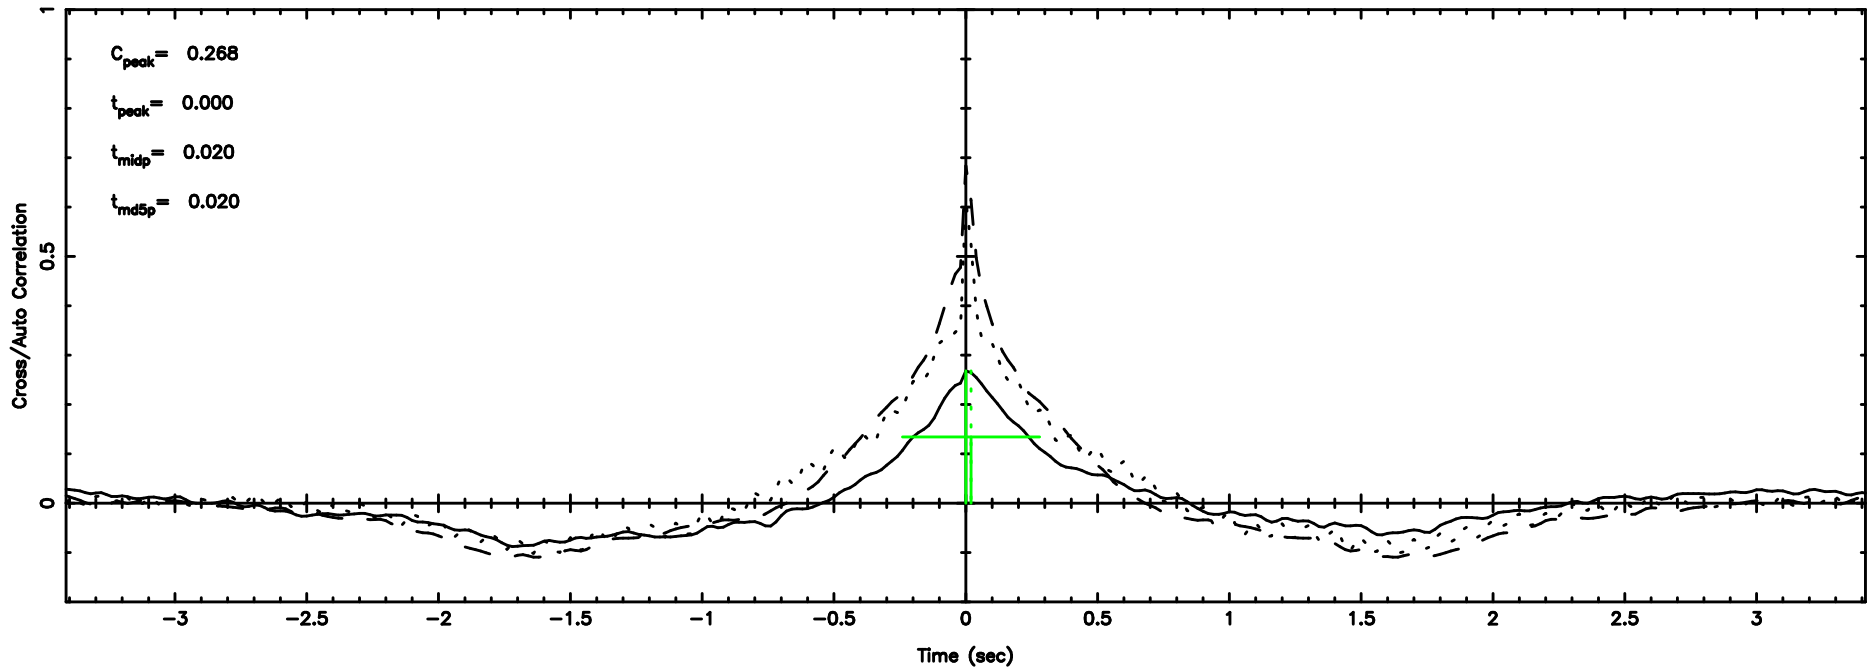

BLK:24,SNR1: 6.4321 ,SNR2: 24.267