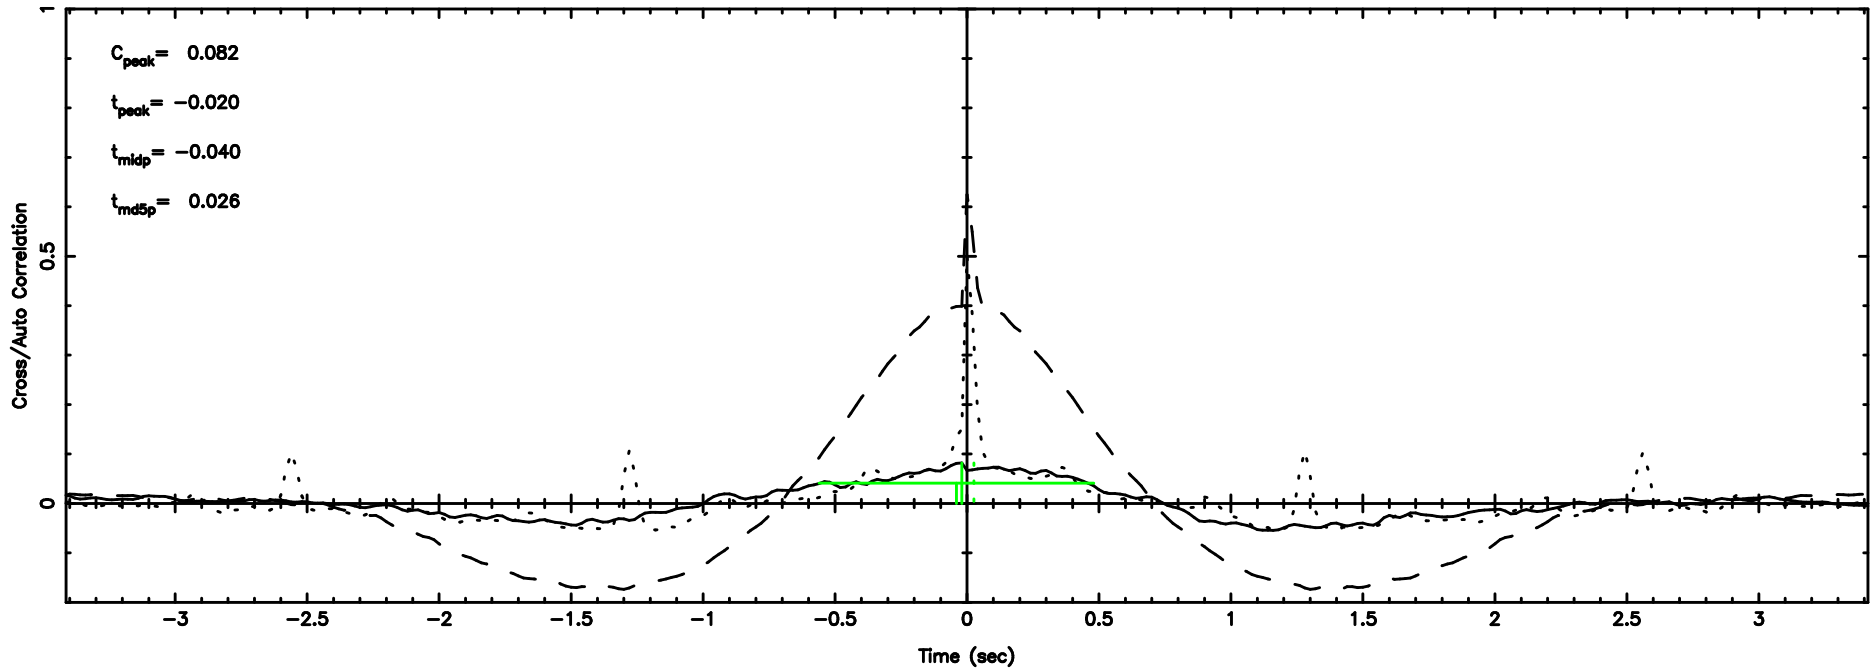

T20240802111930

BLK:22,SNR1: 0.97278 ,SNR2: 10.651

F20240802111930

BLK:22,SNR1: 0.66309E-04,SNR2: 1.0942

3C196 2024/08/02 2.35UT TOYOKAWA-FUJI