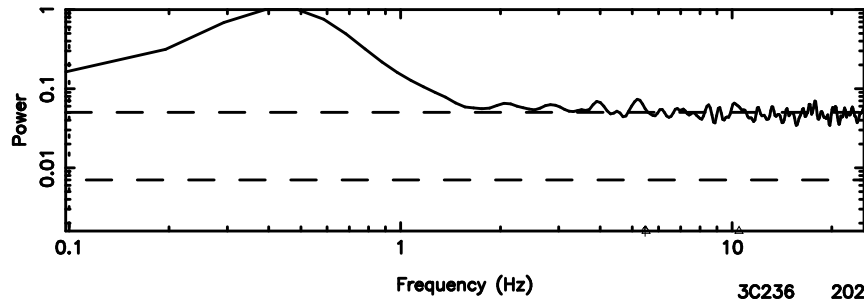

BLK:23,SNR1: 0.47246 ,SNR2: 1.8394