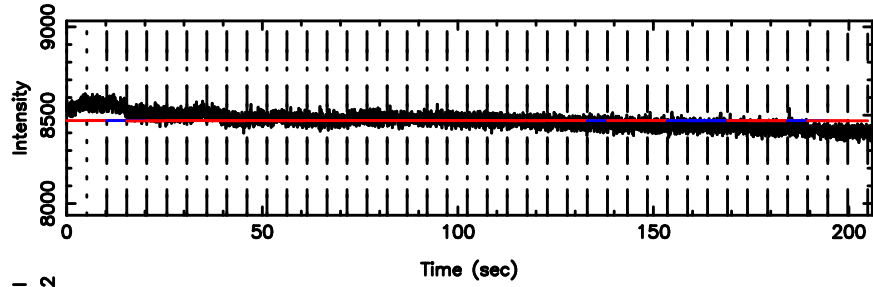

T20240802064255