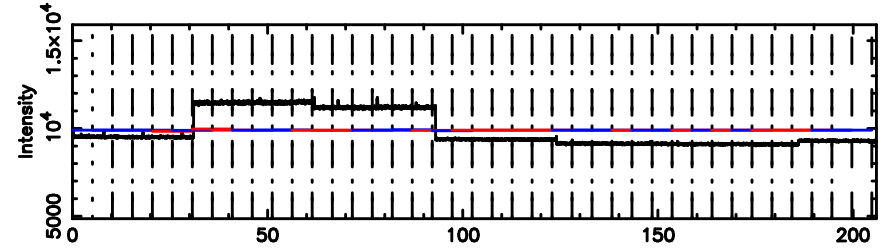

Frequency (Hz)

K20240802084041