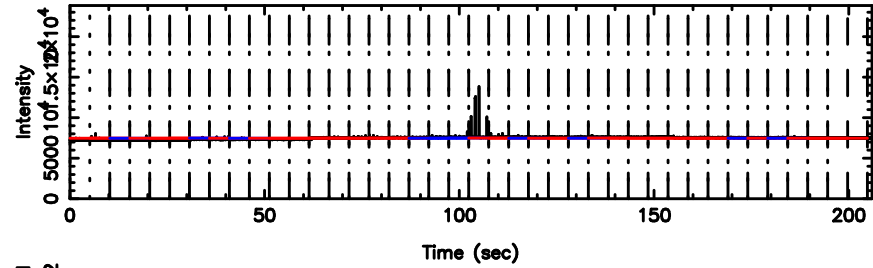

T20240802102118

BLK:10,SNR1: 0.30975 ,SNR2: 2.8448

0713-024 2024/08/02 1.38UT TOYOKAWA-KISO

K20240802102116

BLK:10,SNR1: 23.778 ,SNR2: 21.497