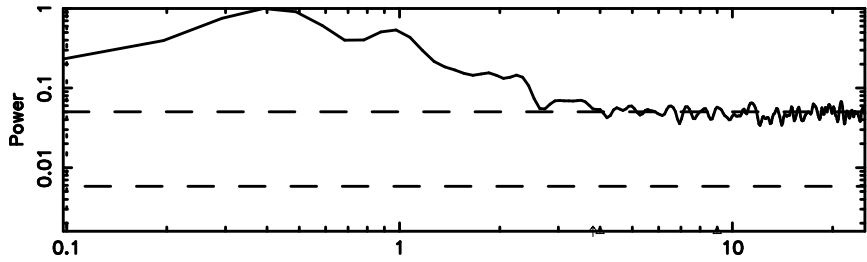

BLK:20,SNR1: 0.69425 ,SNR2: 3.8207