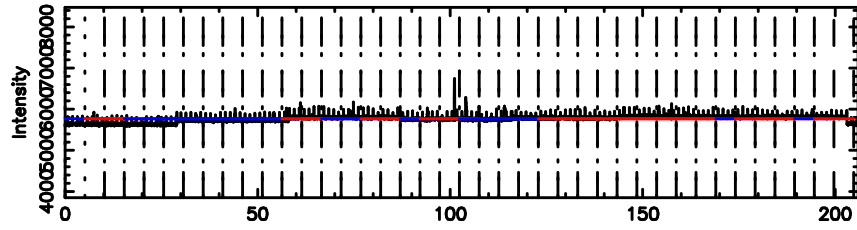

F20240802175759