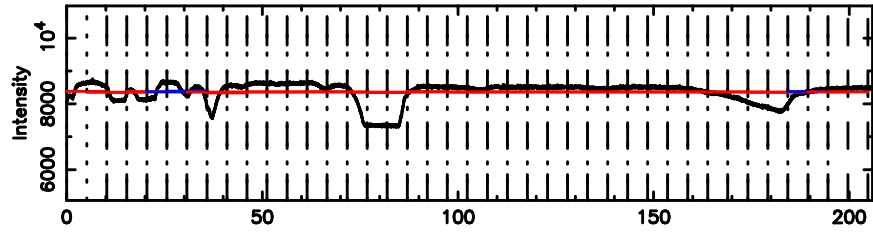

F20240802063338

BLK: 2,SNR1:-0.12065E-01,SNR2: 0.58864

Frequency (Hz)

0324+119 2024/08/01 21.59UT TOYOKAWA-FUJI

T20240802063338

BLK: 3,SNR1: 11.825 ,SNR2: 44.319

Frequency (Hz)

K20240802063336