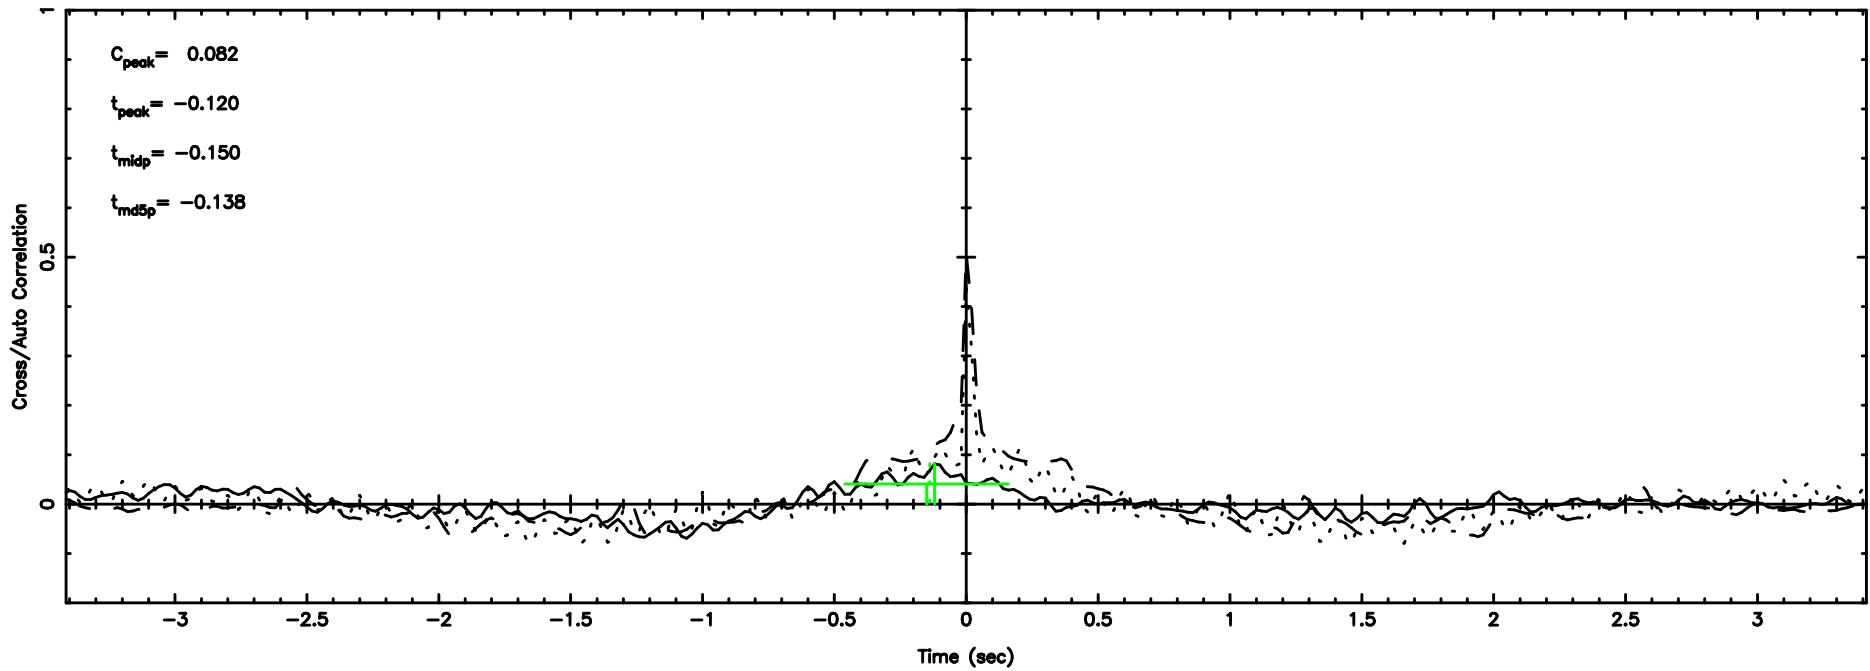

0834-19 2024/08/02 2.73UT FUJI -KISO