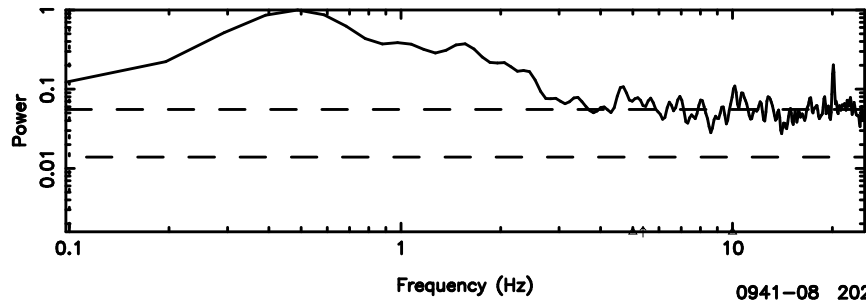

BLK: 6,SNR1: 0.74643 ,SNR2: 2.8410