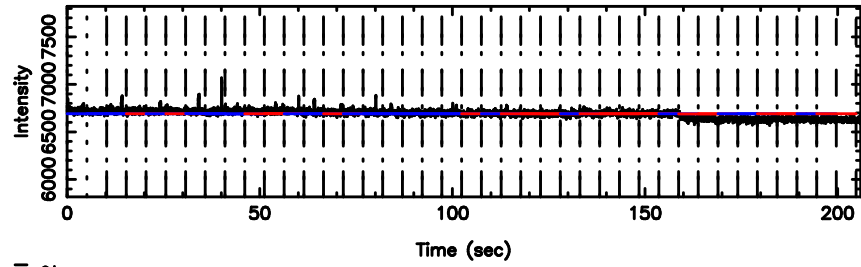

Frequency (Hz)

K20240802165156

BLK:22,SNR1: 9.2196 ,SNR2: 23.006

Frequency (Hz)

1345+12 2024/08/02 7.89UT FUJI -KISO

T20240802170218

BLK:21,SNR1: 1.4521 ,SNR2: 3.9707

Frequency (Hz)