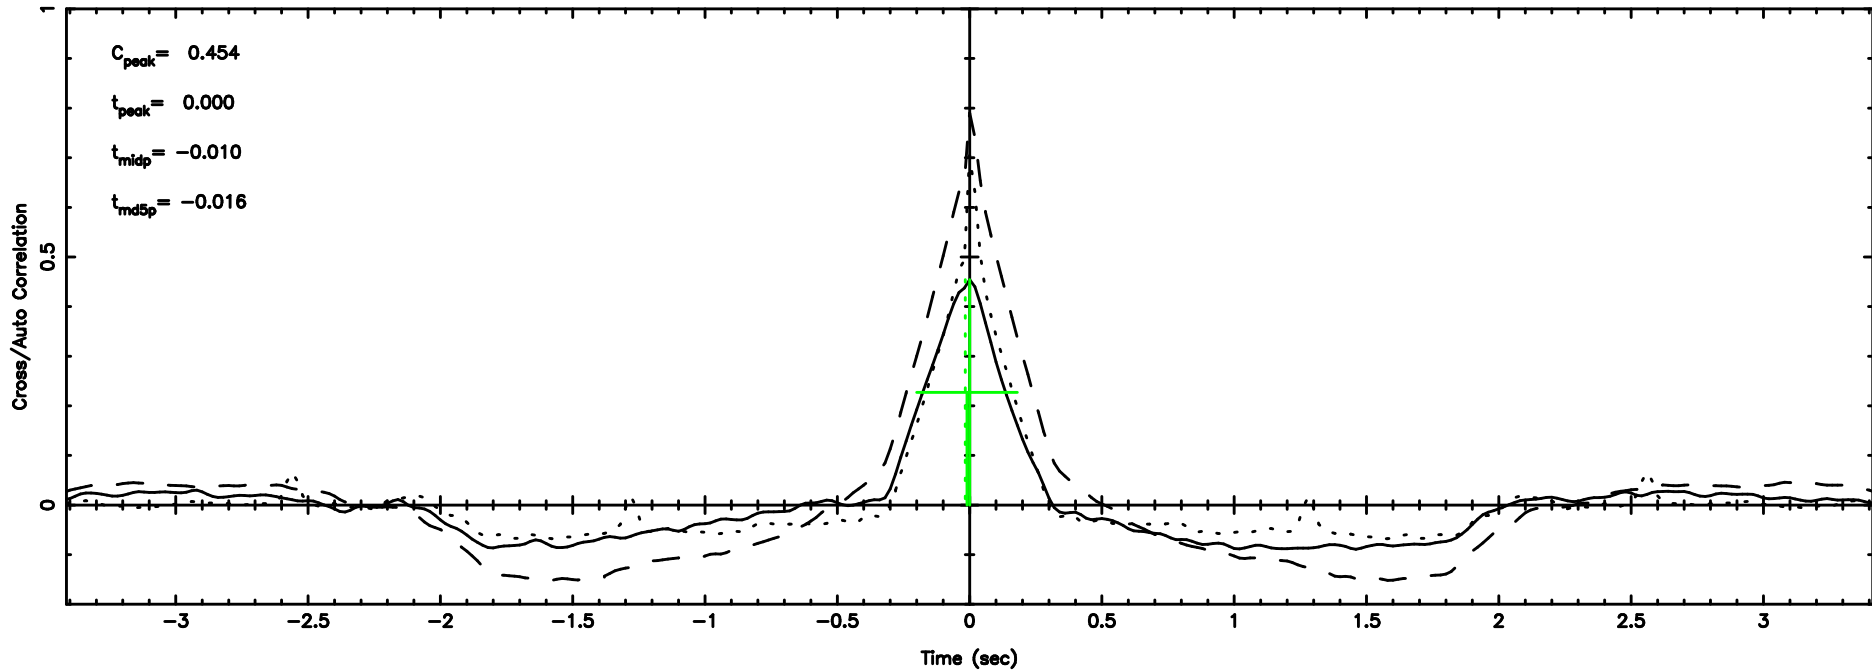

BLK:22,SNR1: 3.6128 ,SNR2: 9.3198