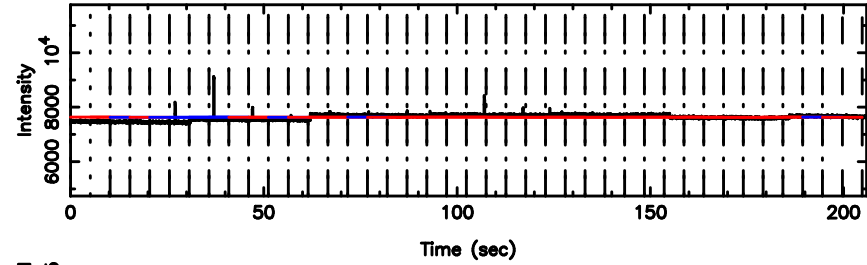

T20240802143455

BLK:14,SNR1: 3.2474 ,SNR2: 14.020

K20240802143452

BLK:14,SNR1: 2.7687 ,SNR2: 12.077

1127-14 2024/08/02 5.61UT TOYOKAWA-KISO

F20240802143455

BLK: 8,SNR1: 0.71079 ,SNR2: 4.3796

K20240802143452