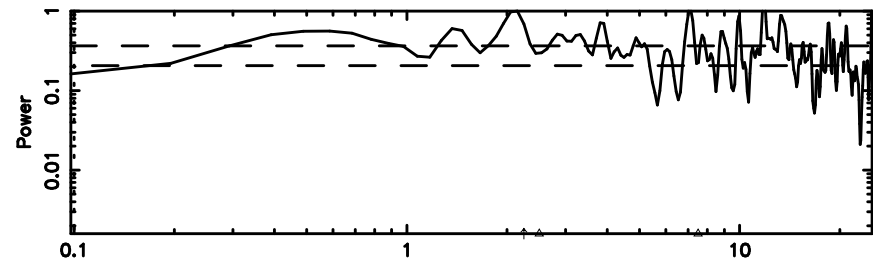

T20240802105931

BLK: 1,SNR1: 0.38455 ,SNR2: 0.91302

Frequency (Hz)

F20240802105931

BLK: 1,SNR1:-0.53019E-02,SNR2: 0.39727

Frequency (Hz)

0752-200 2024/08/02 2.02UT TOYOKAWA-FUJI

T20240802105931