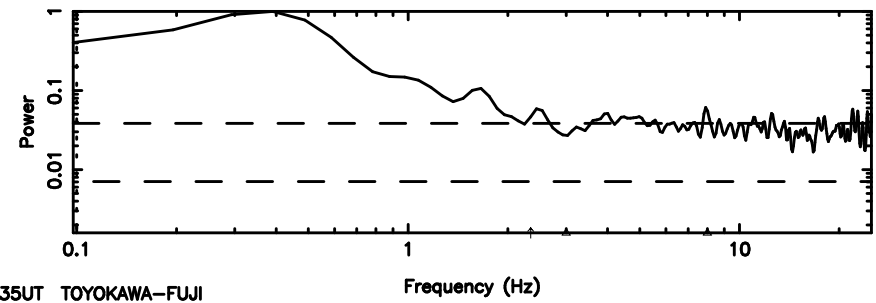

BLK: 9,SNR1: 0.52513 ,SNR2: 5.4693