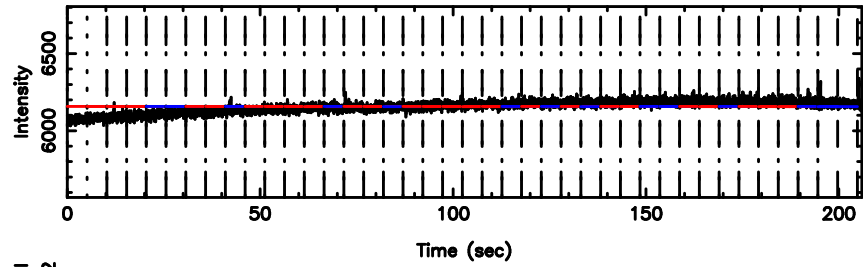

T20240802160047