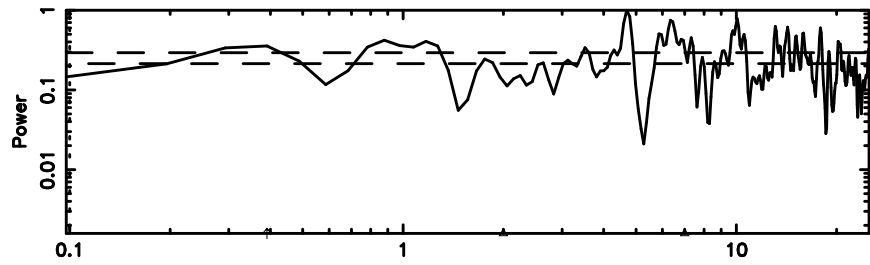

BLK:27,SNR1: 5.9795 ,SNR2: 14.195

Frequency (Hz)

3C161 2024/08/02 0.57UT FUJI -KISO

K20240802093243

BLK:27,SNR1: 10.121 ,SNR2: 18.127

Frequency (Hz)

T20240802100019

BLK: 1,SNR1:-0.10774 ,SNR2: 0.86375E-01