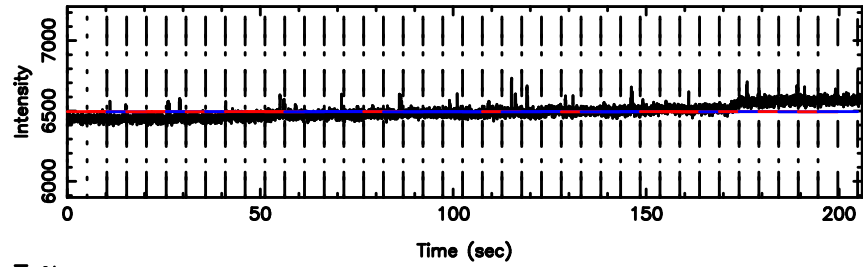

T20240802155303