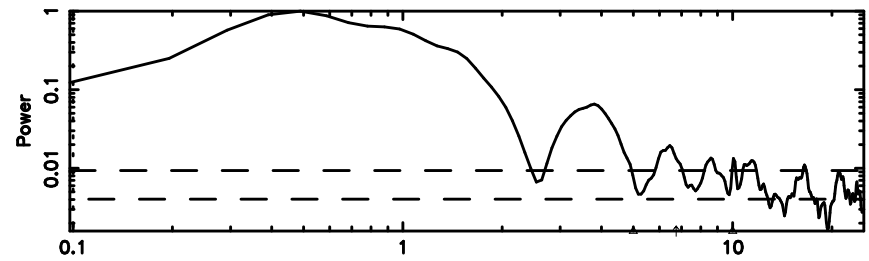

BLK:10,SNR1: 4.8281 ,SNR2: 15.094