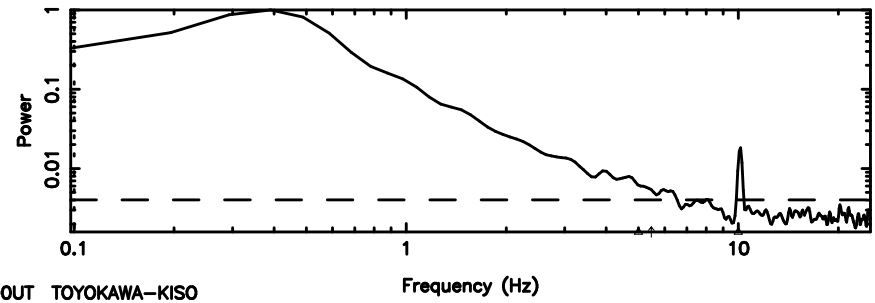

BLK:24,SNR1: 6.4321 ,SNR2: 24.267