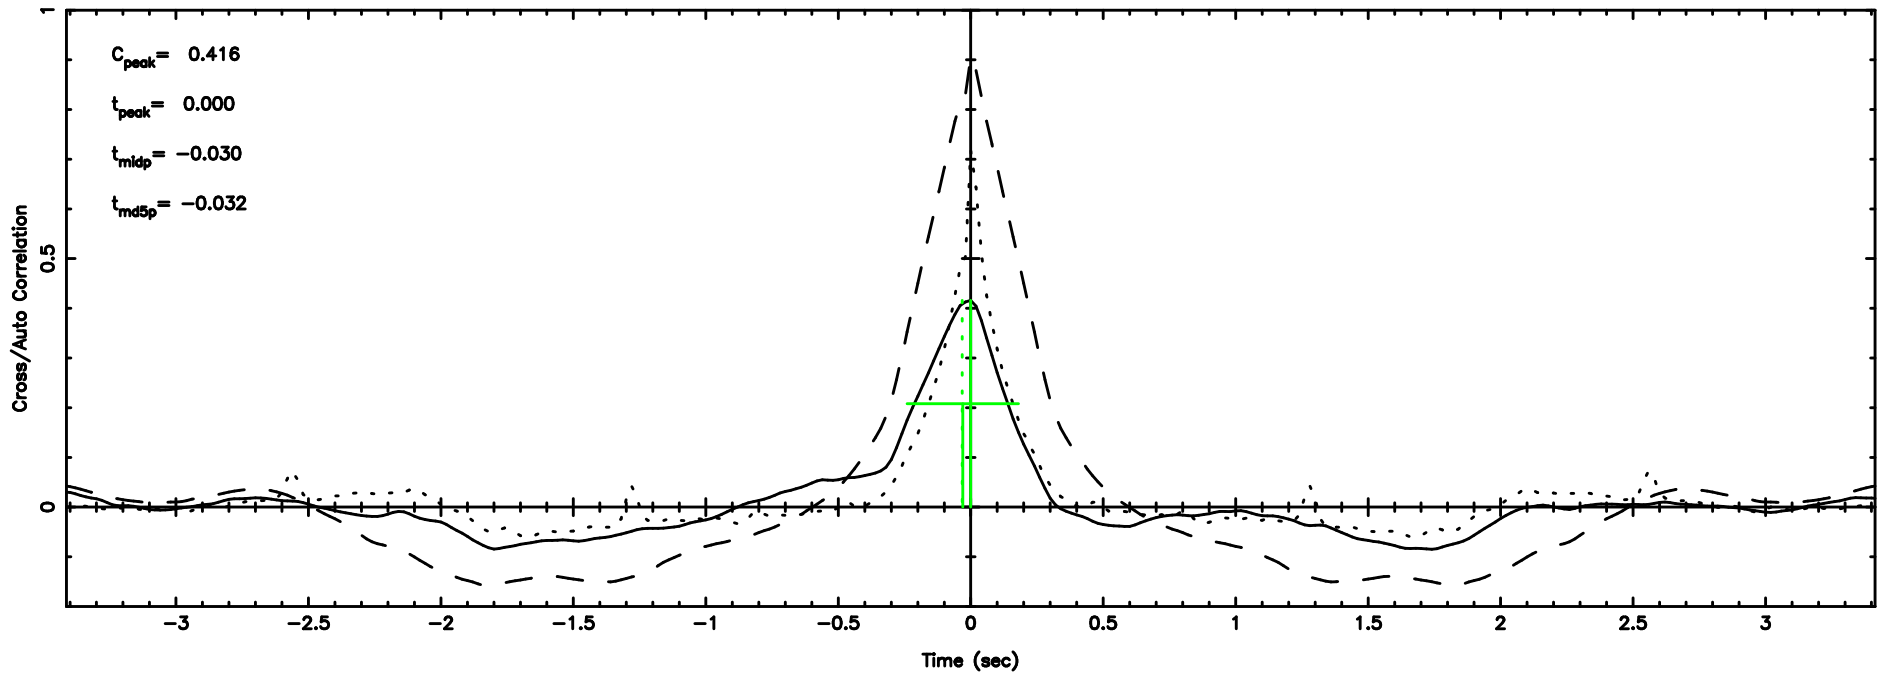

Frequency (Hz)

3C147 2024/08/01 23.85UT TOYOKAWA-FUJI