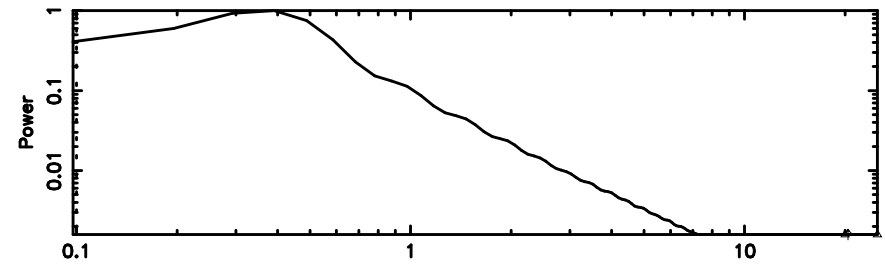

BLK: 8,SNR1: 1.1118 ,SNR2: 3.2515

Frequency (Hz)

3C119 2024/08/01 22.68UT TOYOKAWA-FUJI

T20240802073903

BLK:12,SNR1: 0.33716 ,SNR2: 3.6480

K20240802073901

BLK:12,SNR1: 82.419 ,SNR2: 80.440

3C119 2024/08/01 22.68UT TOYOKAWA-KISO