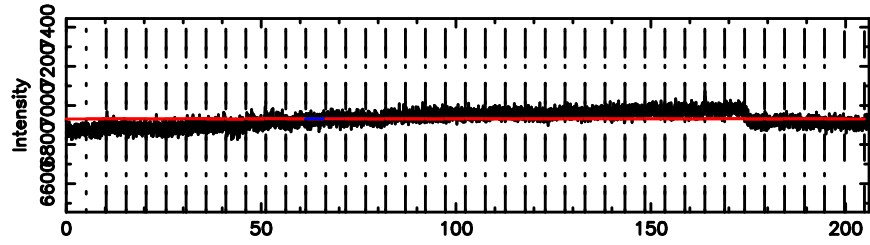

BLK:27,SNR1: 5.9795 ,SNR2: 14.195

Frequency (Hz)

3C161 2024/08/02 0.57UT FUJI -KISO

K20240802093243

BLK:27,SNR1: 10.121 ,SNR2: 18.127

Frequency (Hz)

T20240802100019

BLK: 1,SNR1:-0.10774 ,SNR2: 0.86375E-01