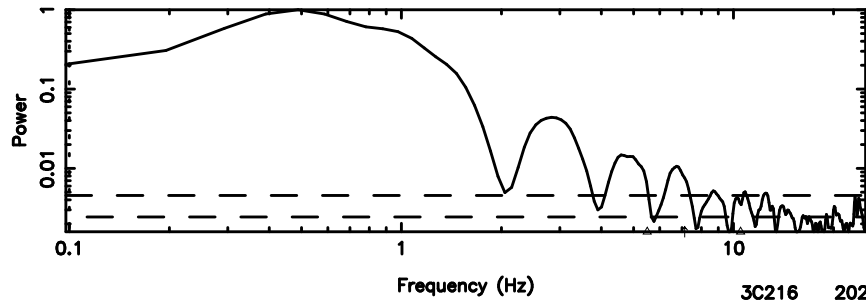

BLK:13,SNR1: 8.6026 ,SNR2: 24.980