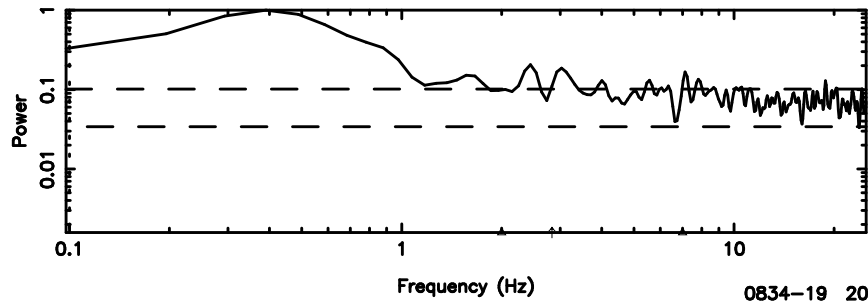

BLK: 6,SNR1: 0.84773E-01,SNR2: 1.7703