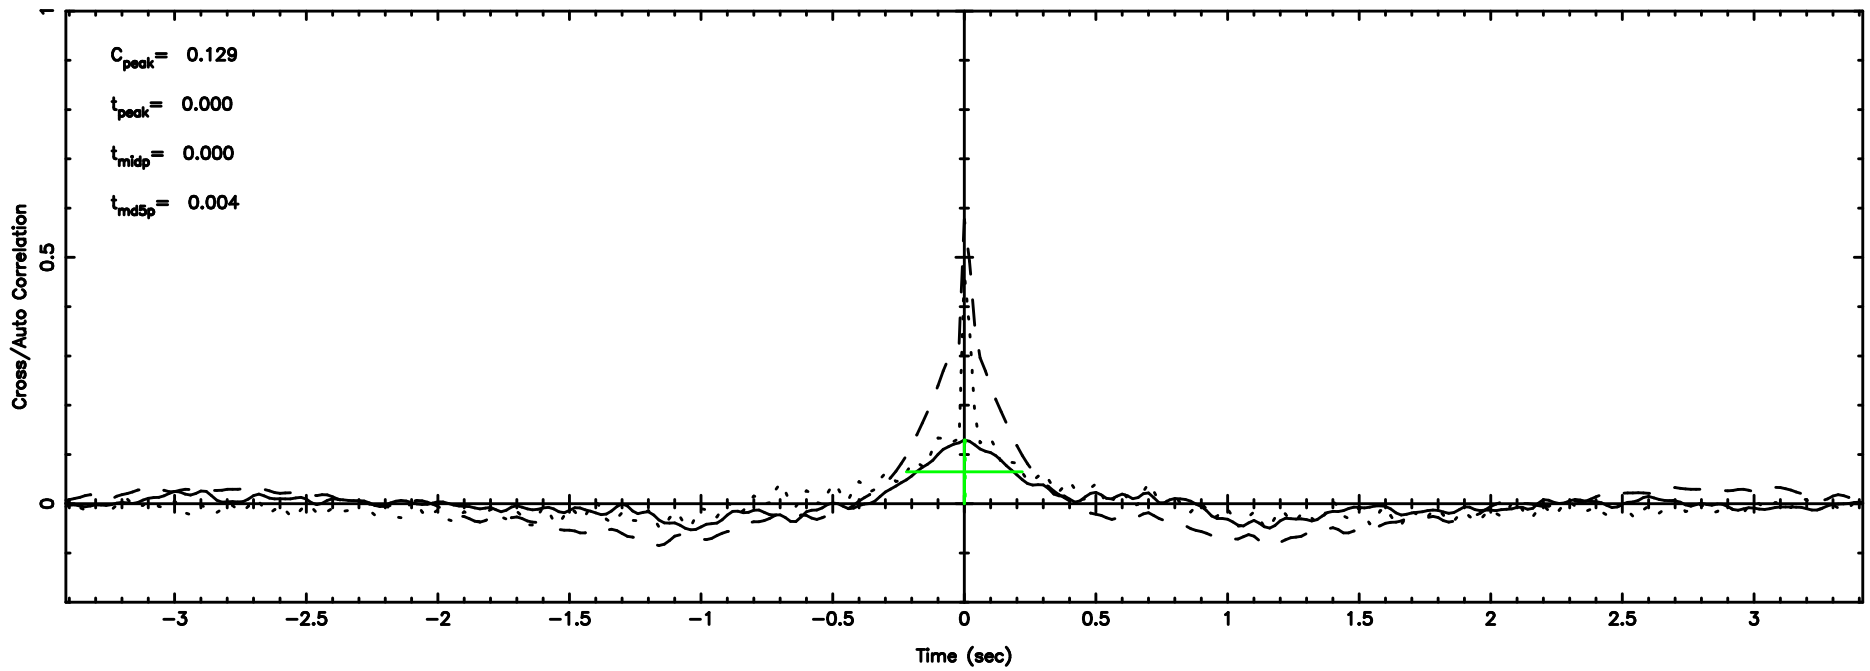

0941-08 2024/08/02 3.84UT TOYOKAWA-FUJI

T20240802124843

BLK:18,SNR1: 0.91655 ,SNR2: 3.7674

K20240802124840

BLK:18,SNR1: 0.33482 ,SNR2: 1.3739

0941-08 2024/08/02 3.84UT TOYOKAWA-KISO

F20240802124843

BLK: 4,SNR1:-0.37814 ,SNR2: 0.72953