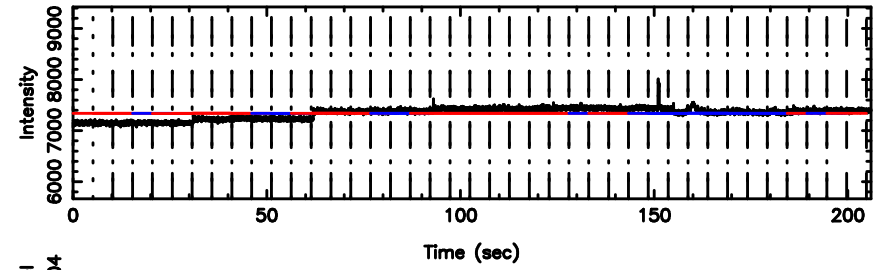

BLK: 8,SNR1: 0.12956 ,SNR2: 1.8291

K20240802131918

BLK: 8,SNR1: 0.68032 ,SNR2: 5.5738

1011+110 2024/08/02 4.35UT TOYOKAWA-KISO

F20240802131921

BLK:15,SNR1: 0.30472 ,SNR2: 3.3813

K20240802131918

BLK:15,SNR1: 1.8539 ,SNR2: 7.6484