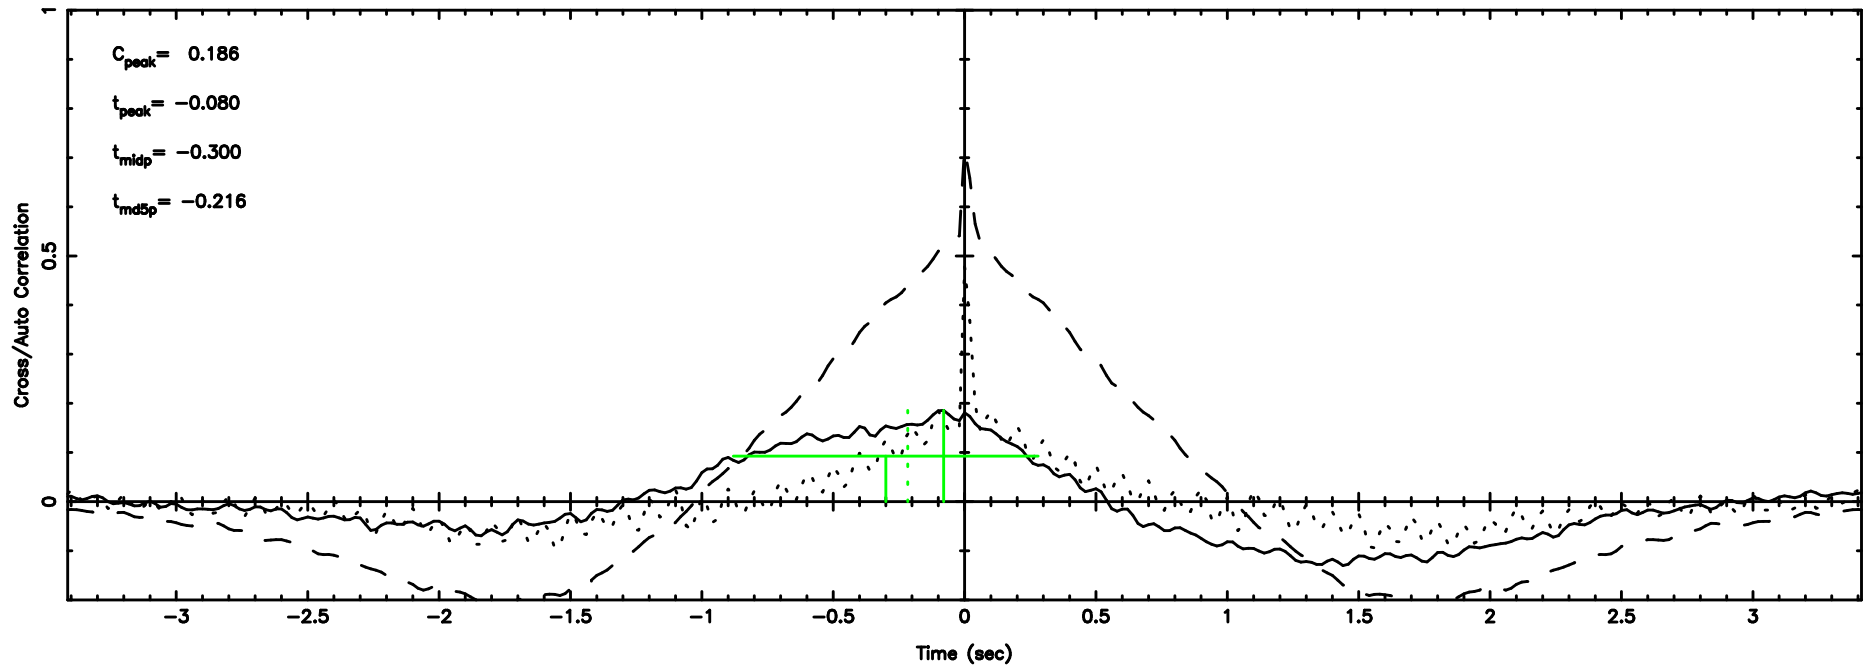

T20240802134305

BLK:10,SNR1: 10.135 ,SNR2: 57.395

K20240802134302

BLK:10,SNR1: 0.63219 ,SNR2: 3.0827

1035-058 2024/08/02 4.75UT TOYOKAWA-KISO