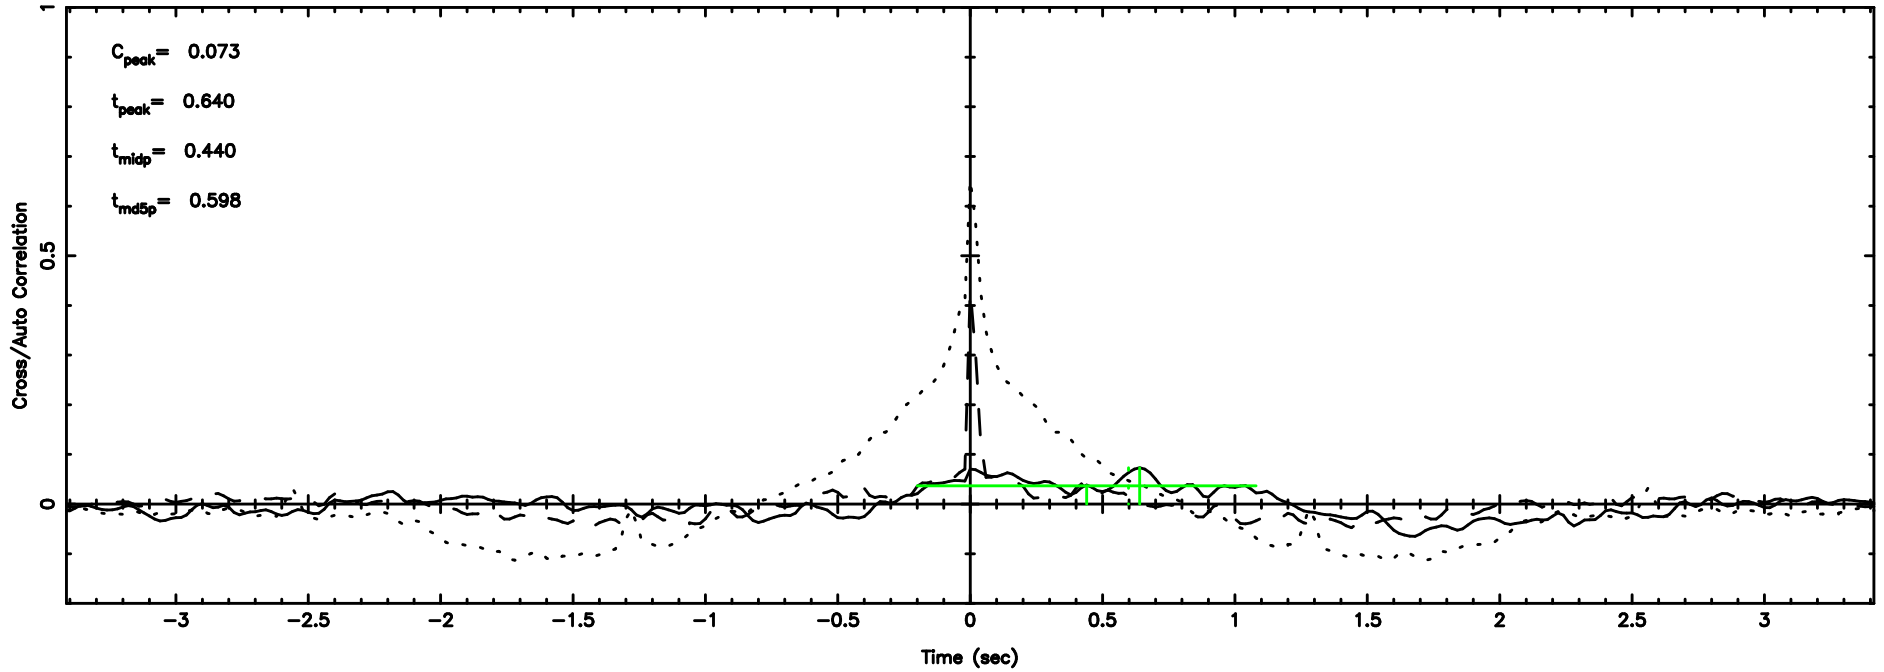

T20240802090552

BLK:11,SNR1: 0.49404E-01,SNR2: 0.36239

0556+191 2024/08/02 0.13UT TOYOKAWA-FUJI

F20240802090552

BLK:11,SNR1: 2.2788 ,SNR2: 5.5272