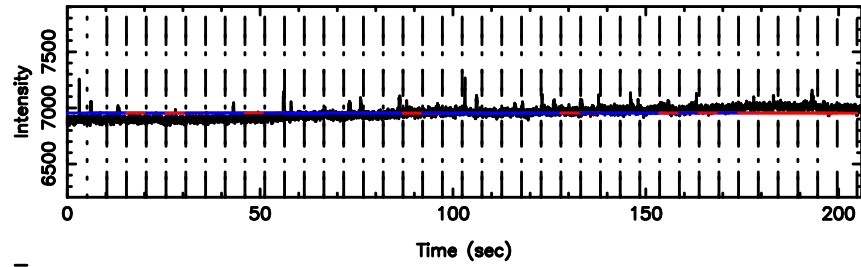

T20240802161616