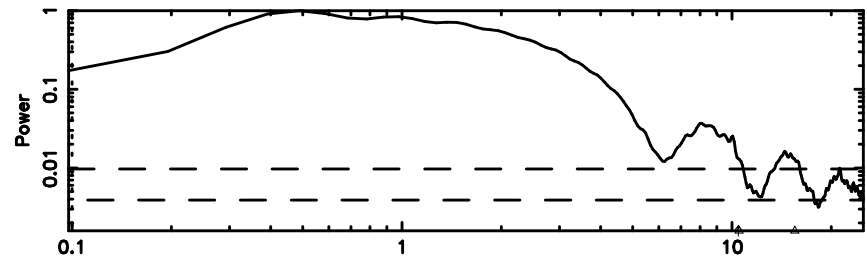

BLK:23,SNR1: 11.077 ,SNR2: 21.391

Frequency (Hz)

1245-19 2024/08/02 6.91UT TOYOKAWA-KISO

F20240802155303

BLK:29,SNR1: 3.8059 ,SNR2: 16.087

Frequency (Hz)

K20240802155300

BLK:29,SNR1: 10.681 ,SNR2: 20.623