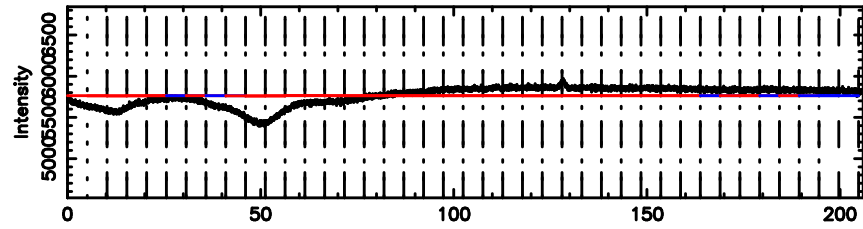

BLK: 3,SNR1: 0.29100 ,SNR2: 1.1538

Frequency (Hz)

F20240802145442

BLK: 3,SNR1:-0.16533 ,SNR2: 0.43890

Frequency (Hz)

3C267 2024/08/02 5.94UT TOYOKAWA-FUJI

T20240802145442

BLK: 6,SNR1: 0.30300E-01,SNR2: 0.41116