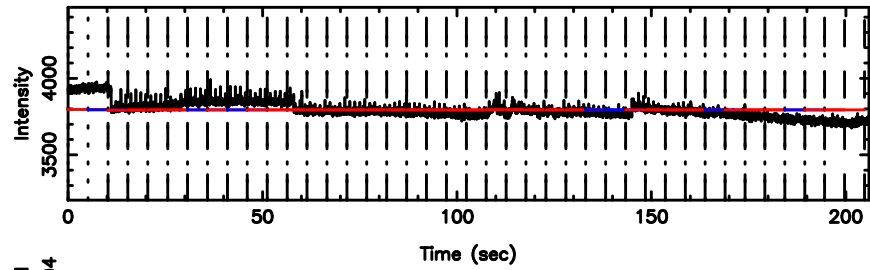

Frequency (Hz)

T20240802110705

BLK:20,SNR1: 0.99542 ,SNR2: 8.0030

K20240802110702

BLK:20,SNR1: 0.53111 ,SNR2: 3.2796

3C190 2024/08/02 2.15UT TOYOKAWA-KISO

F20240802110705

BLK: 7,SNR1: 0.83272 ,SNR2: 6.9666