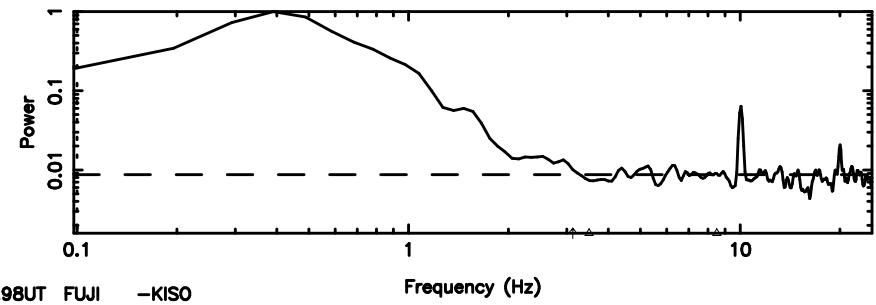

BLK:14,SNR1: 3.0291 ,SNR2: 19.563