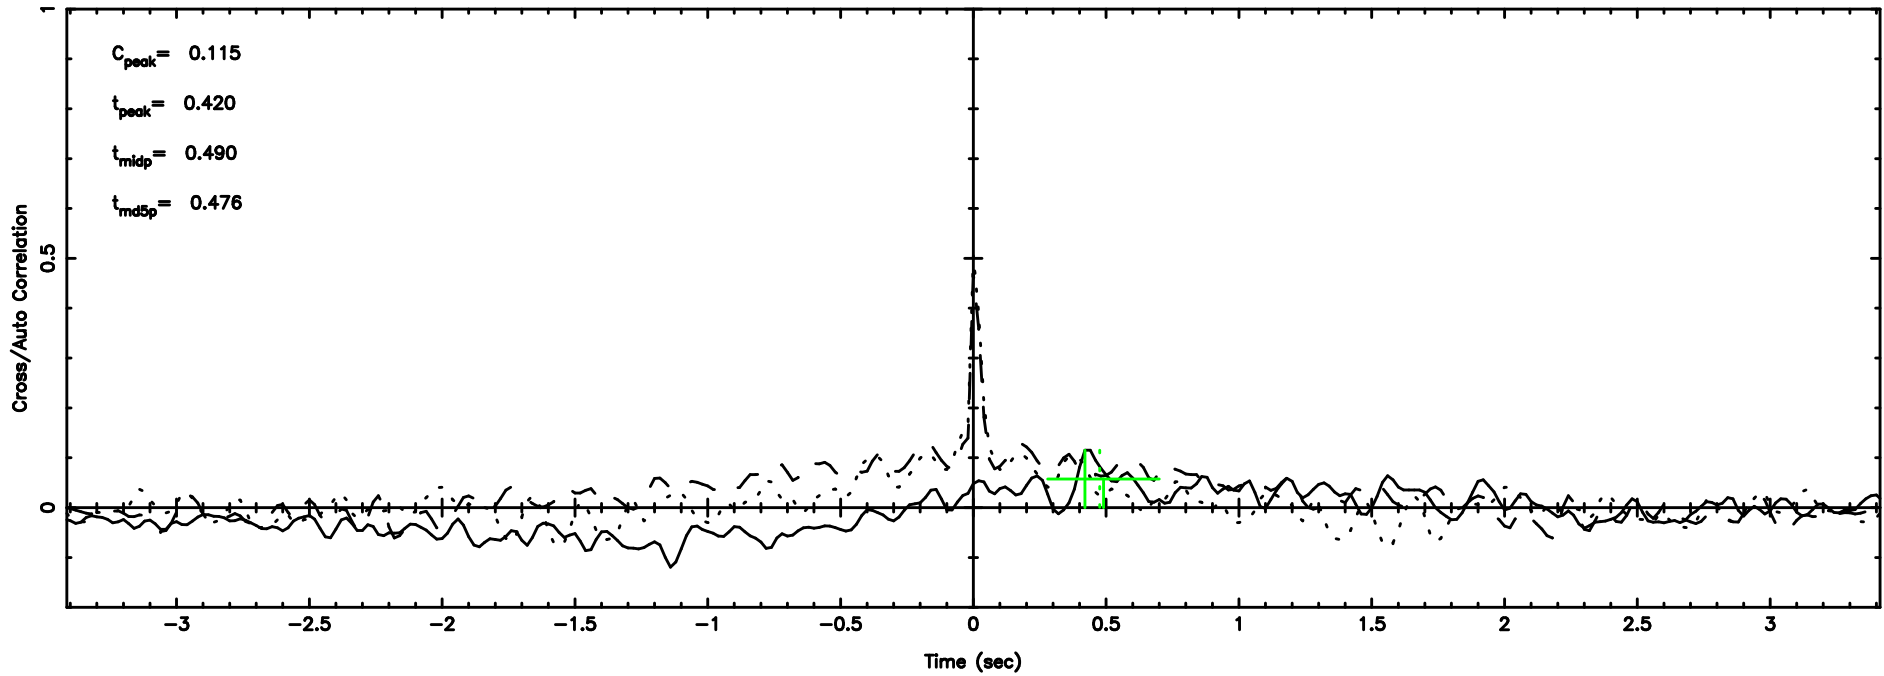

F20240802063338

BLK: 2,SNR1:-0.12065E-01,SNR2: 0.58864

Frequency (Hz)

0324+119 2024/08/01 21.59UT TOYOKAWA-FUJI

T20240802063338

BLK: 3,SNR1: 11.825 ,SNR2: 44.319

Frequency (Hz)

K20240802063336