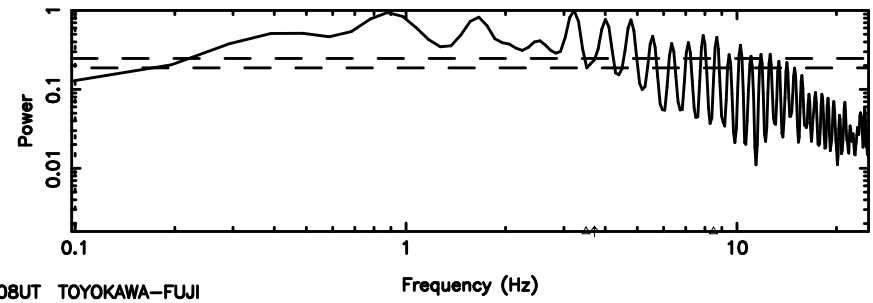

BLK: 3,SNR1:-0.18254 ,SNR2: 0.96697