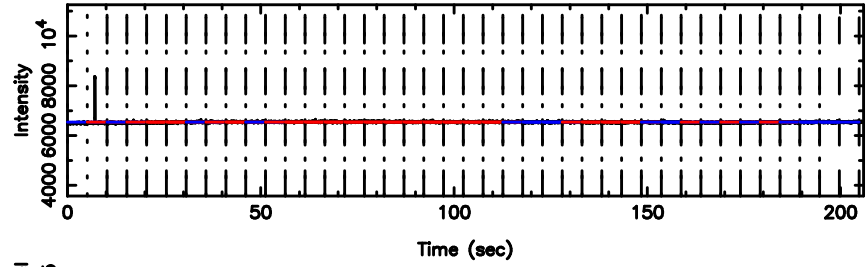

T20240802143455