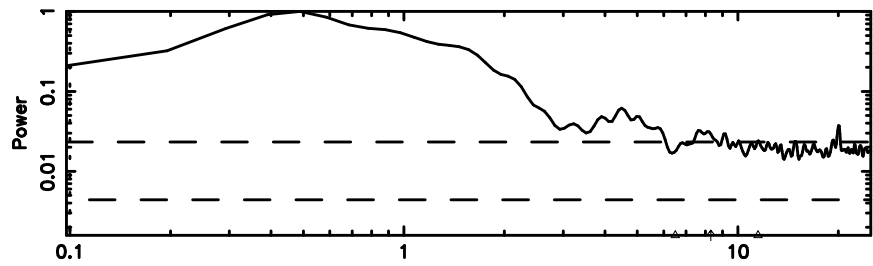

BLK:19,SNR1: 1.7811 ,SNR2: 4.5102

F20240802082710

BLK:19,SNR1: 2.9681 ,SNR2: 13.790

3C138 2024/08/01 23.48UT TOYOKAWA-FUJI

T20240802082710

BLK:22,SNR1: 2.0600 ,SNR2: 5.2070

Frequency (Hz)

K20240802082708