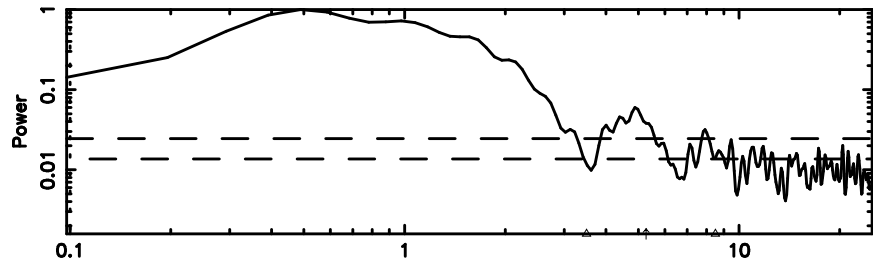

BLK:10,SNR1: 1.9932 ,SNR2: 9.0356