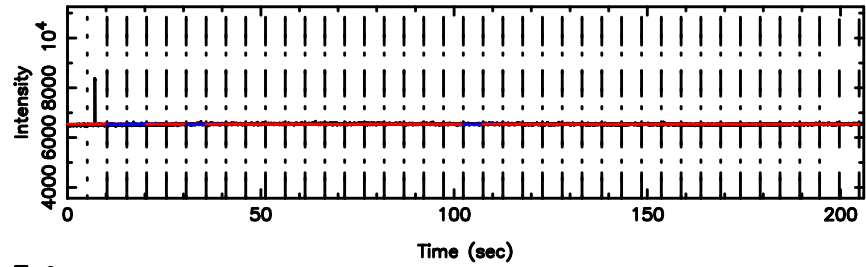

T20240802143455