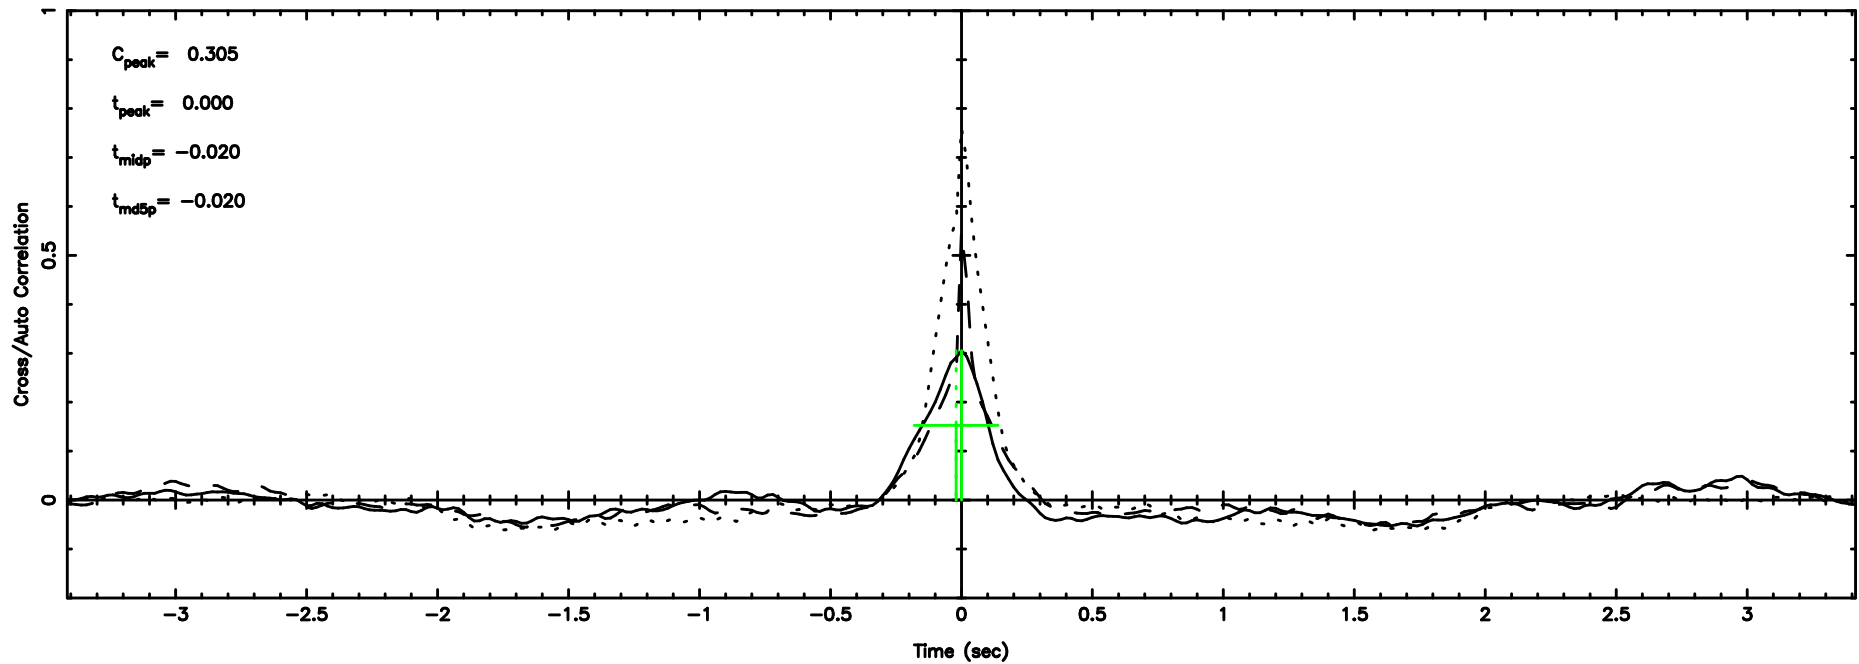

BLK:23,SNR1: 11.077 ,SNR2: 21.391

Frequency (Hz)

1245-19 2024/08/02 6.91UT TOYOKAWA-KISO

F20240802155303

BLK:29,SNR1: 3.8059 ,SNR2: 16.087

Frequency (Hz)

K20240802155300

BLK:29,SNR1: 10.681 ,SNR2: 20.623