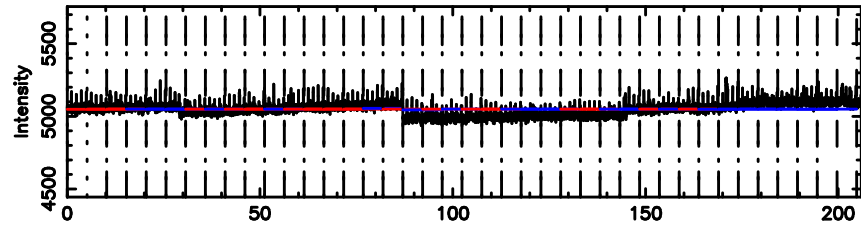

F20240802163041