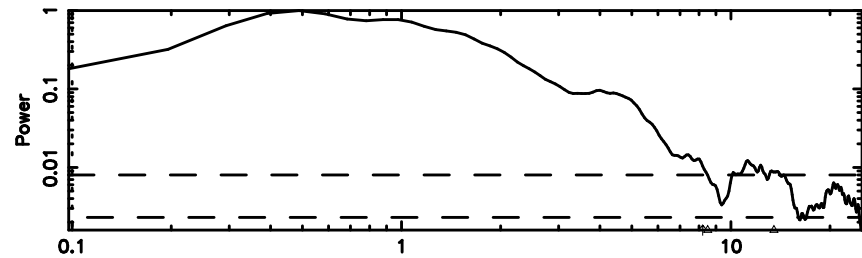

BLK:27,SNR1: 9.5916 ,SNR2: 23.800

Frequency (Hz)

1355+01 2024/08/02 8.07UT TOYOKAWA-KISO

F20240802170219

BLK:25,SNR1: 6.1693 ,SNR2: 11.084

Frequency (Hz)

K20240802170215

BLK:25,SNR1: 9.5282 ,SNR2: 23.653