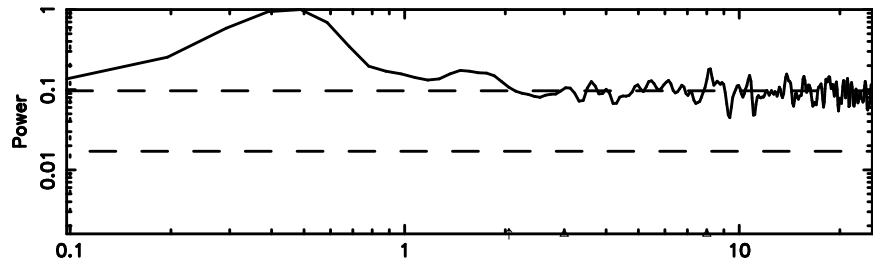

BLK: 6,SNR1: 0.21529 ,SNR2: 2.0774