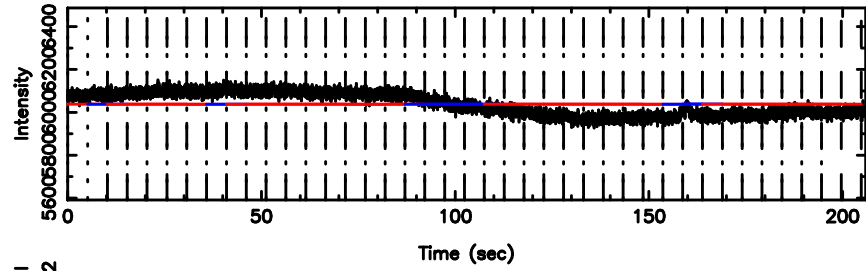

BLK: 8,SNR1: 0.12956 ,SNR2: 1.8291

K20240802131918

BLK: 8,SNR1: 0.68032 ,SNR2: 5.5738

1011+110 2024/08/02 4.35UT TOYOKAWA-KISO

F20240802131921

BLK:15,SNR1: 0.30472 ,SNR2: 3.3813

K20240802131918

BLK:15,SNR1: 1.8539 ,SNR2: 7.6484