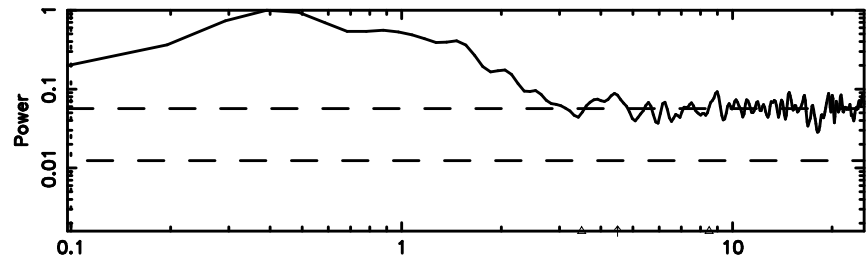

T20240802141440

BLK: 8,SNR1: 0.76167 ,SNR2: 3.4400

Frequency (Hz)

K20240802141437

BLK: 8,SNR1: 8.7926 ,SNR2: 24.926

Frequency (Hz)

1107+109 2024/08/02 5.27UT TOYOKAWA-KISO