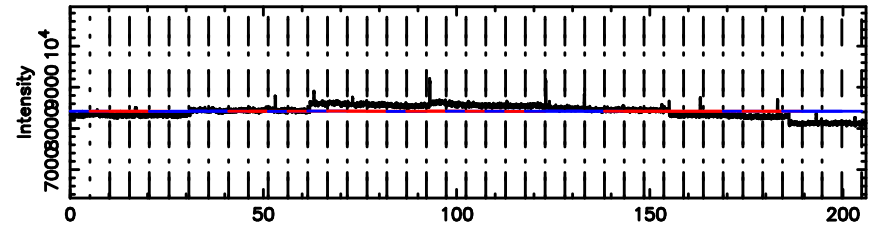

Frequency (Hz)

K20240802144813