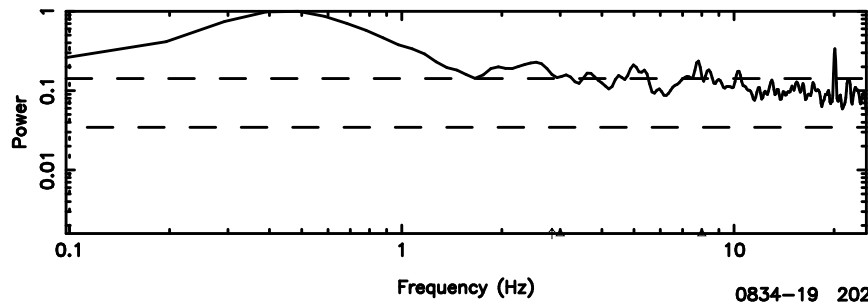

BLK:19,SNR1: 0.55873E-01,SNR2: 1.5271