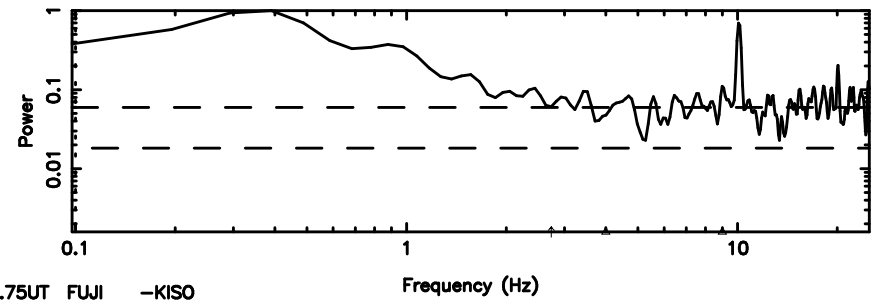

BLK: 3,SNR1: 0.67468 ,SNR2: 3.5217

1035-058 2024/08/02 4.75UT FUJI -KISO