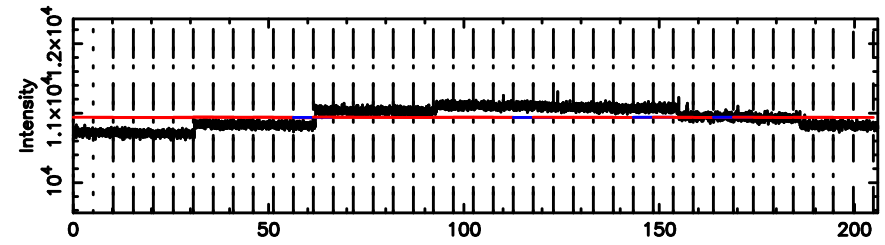

Frequency (Hz)

K20240802072733

BLK: 4,SNR1: 1.0679 ,SNR2: 4.6787