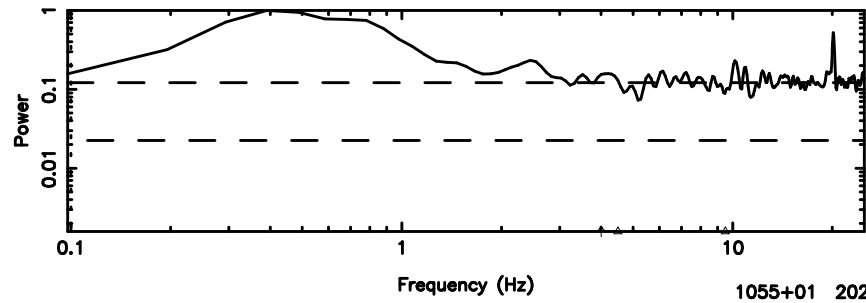

BLK:11,SNR1: 0.32307 ,SNR2: 1.4229