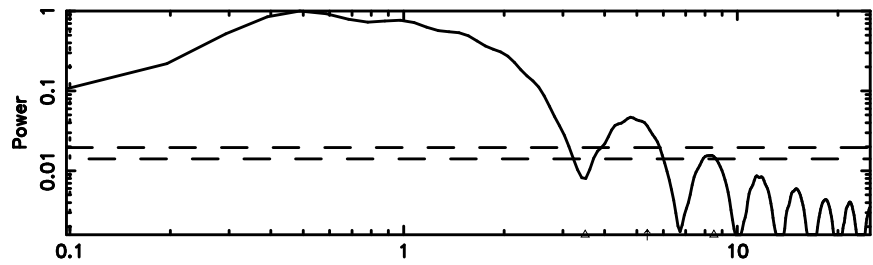

F20240802084903

BLK:22,SNR1: 2.9814 ,SNR2: 13.824

Frequency (Hz)

3C147 2024/08/01 23.85UT TOYOKAWA-FUJI

T20240802084903

BLK:22,SNR1: 2.6391 ,SNR2: 11.920

Frequency (Hz)

3C147 2024/08/01 23.85UT TOYOKAWA-KISO