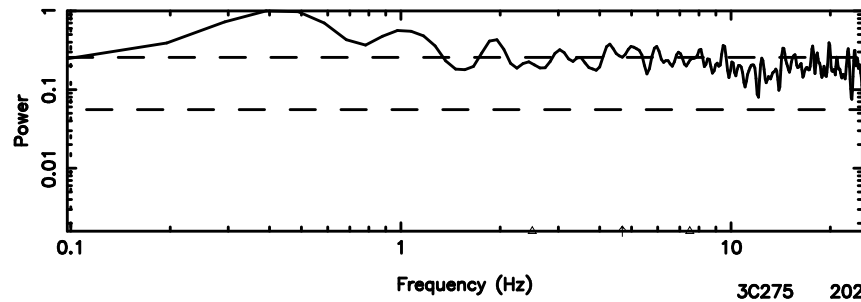

BLK: 5,SNR1:-0.51185E-01,SNR2: 0.40226