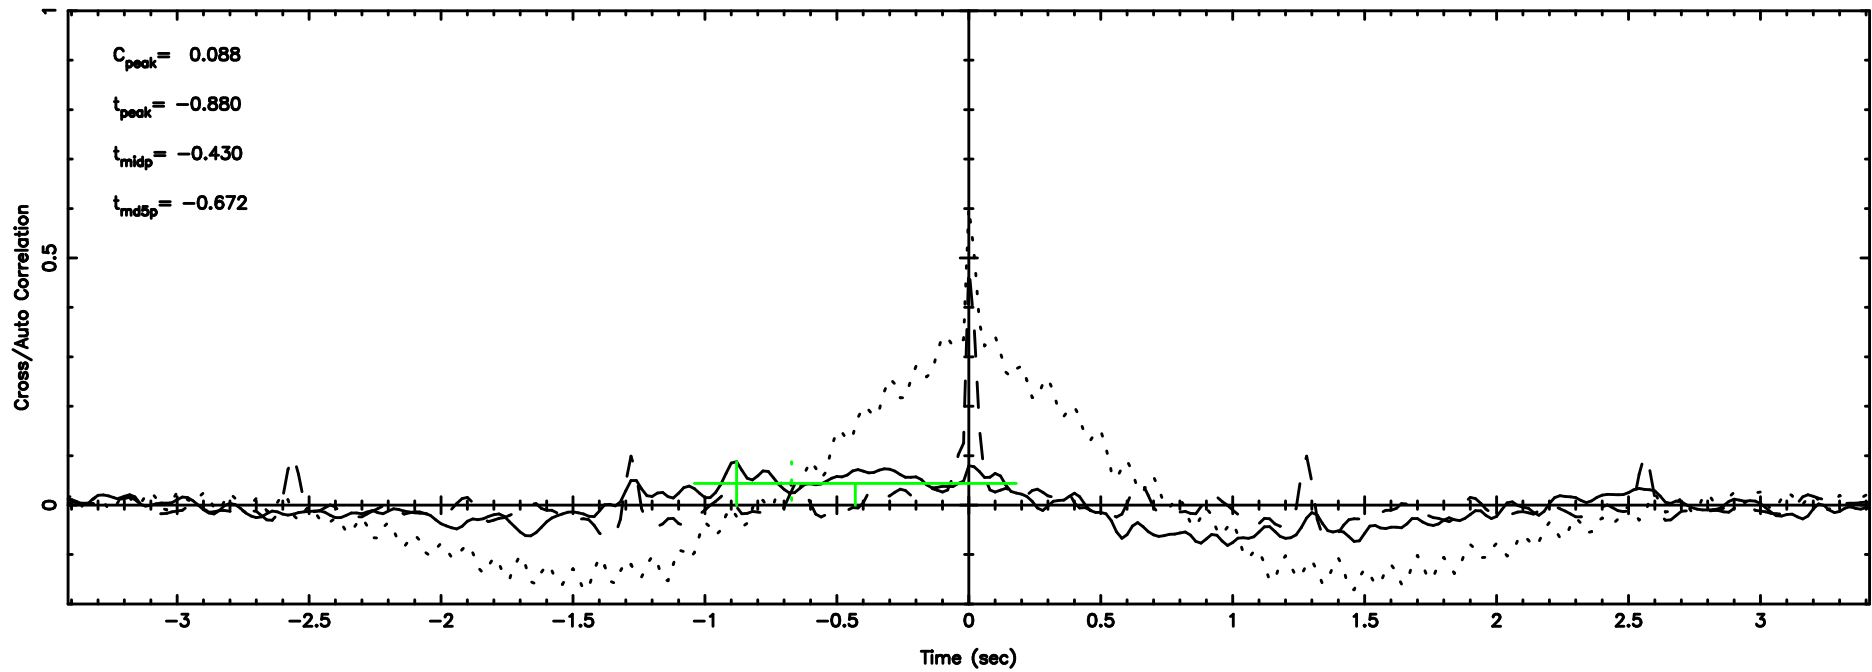

Frequency (Hz)

3C196 2024/08/02 2.35UT FUJI -KISO