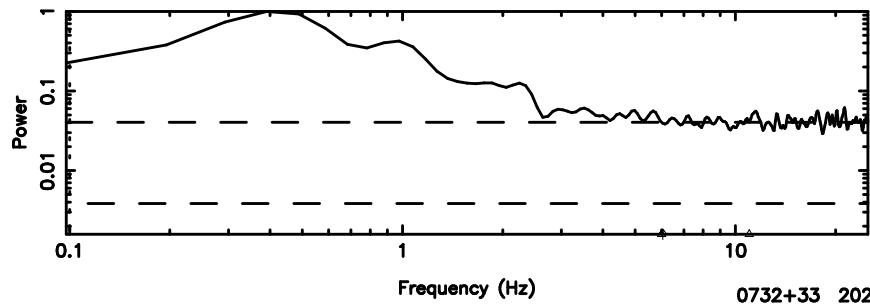

BLK:20,SNR1: 0.86201 ,SNR2: 2.8208

0732+33 2024/08/02 1.72UT TOYOKAWA-KISO

K20240802104142