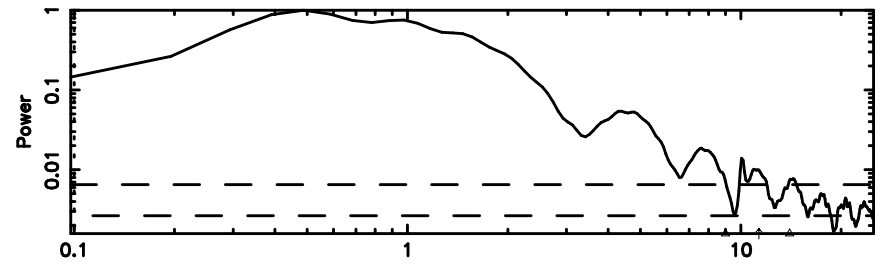

BLK:27,SNR1: 5.9795 ,SNR2: 14.195

Frequency (Hz)

3C161 2024/08/02 0.57UT FUJI -KISO

K20240802093243

BLK:27,SNR1: 10.121 ,SNR2: 18.127

Frequency (Hz)

T20240802100019

BLK: 1,SNR1:-0.10774 ,SNR2: 0.86375E-01