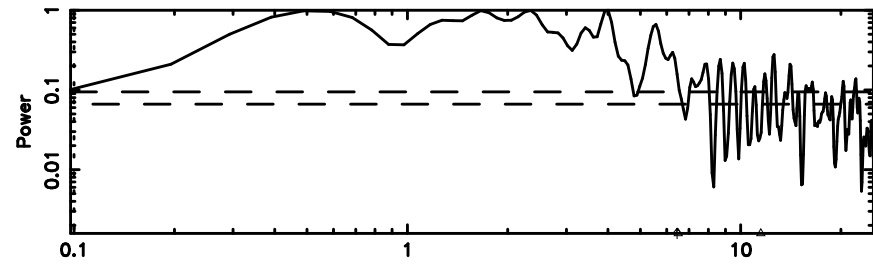

BLK: 1,SNR1: 1.3523 ,SNR2: 4.5618