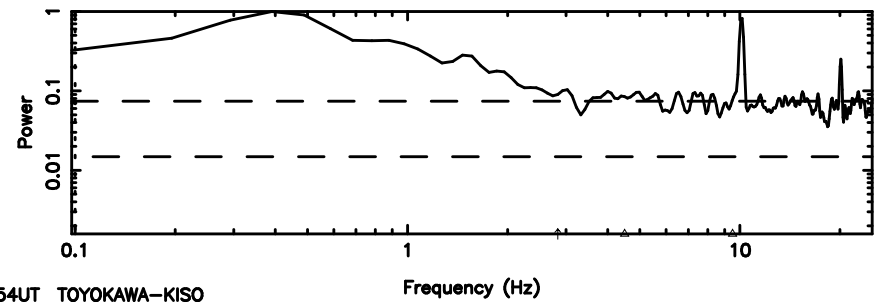

0821+394 2024/08/02 2.54UT TOYOKAWA-KISO