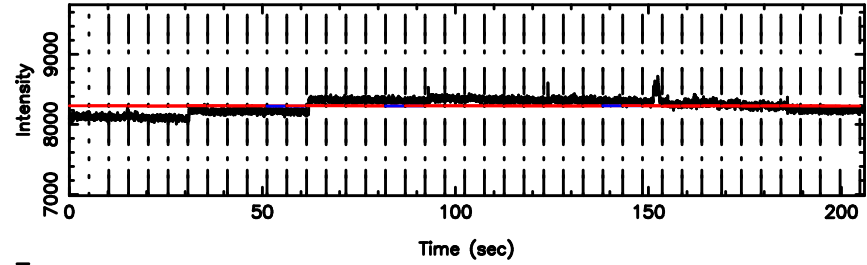

K20240802153344