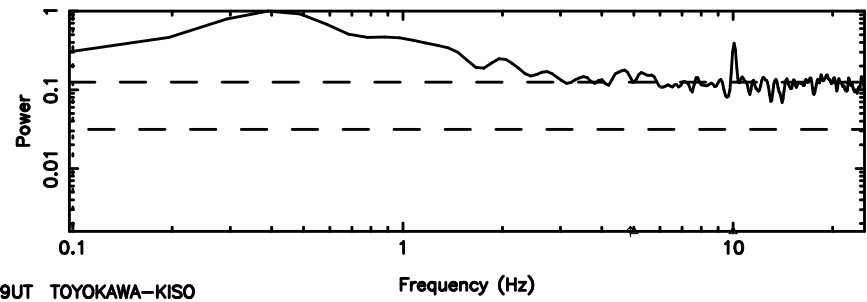

BLK: 9,SNR1:-0.34508E-02,SNR2: 2.9217

Frequency (Hz)

3C273 2024/08/02 6.59UT TOYOKAWA-FUJI

T20240802153347

BLK:16,SNR1: 1.2176 ,SNR2: 3.2595

K20240802153344

BLK:16,SNR1: 0.28565 ,SNR2: 1.1820

3C273 2024/08/02 6.59UT TOYOKAWA-KISO