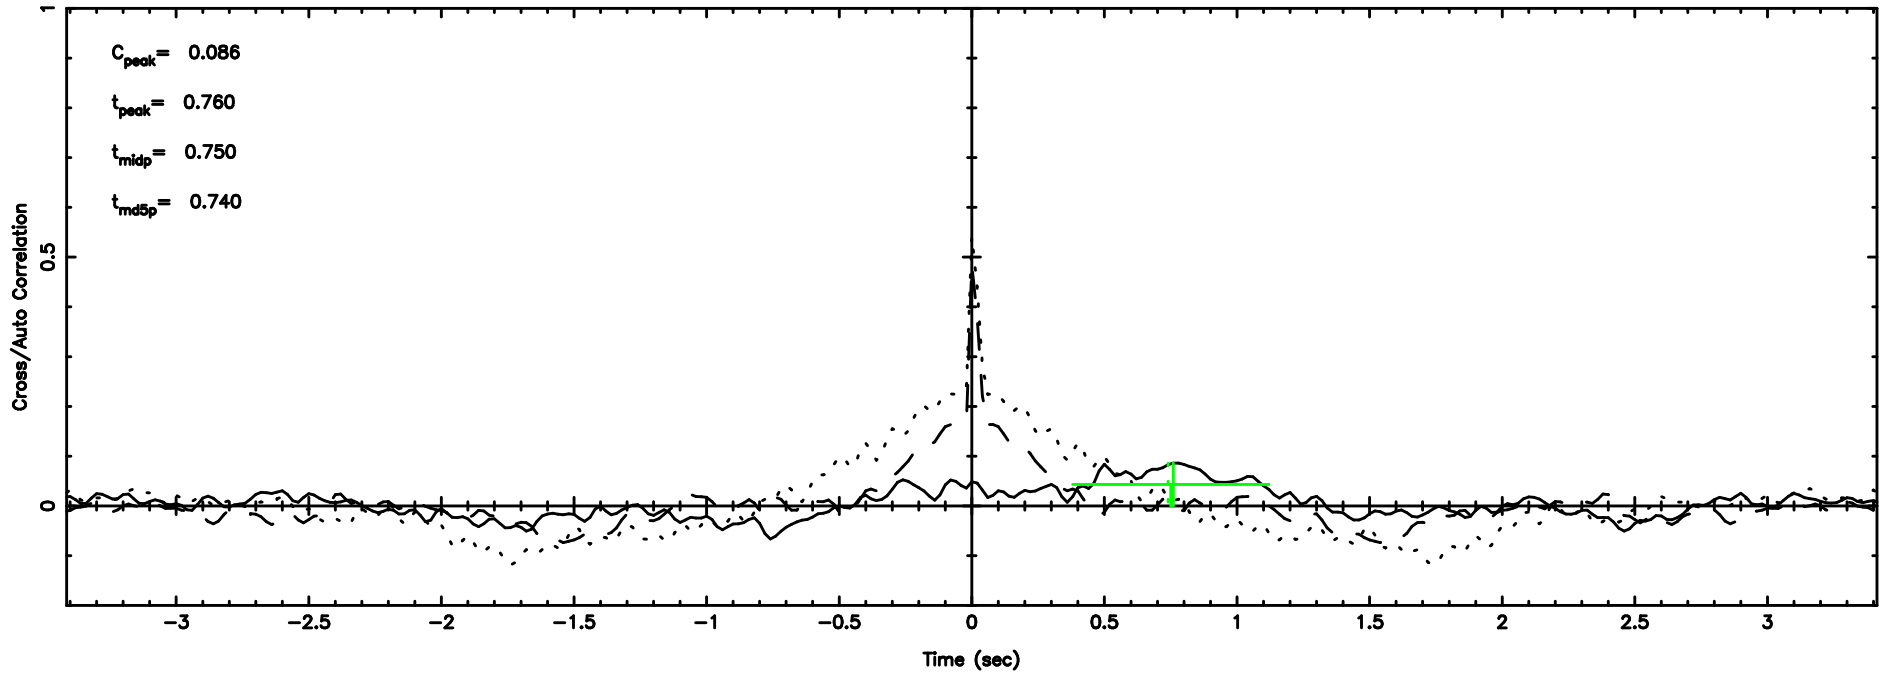

Frequency (Hz)

K20240802072733

BLK: 5,SNR1: 0.49321 ,SNR2: 1.7969

Frequency (Hz)

0418+236 2024/08/01 22.49UT TOYOKAWA-KISO

F20240802072735

BLK: 4,SNR1: 0.82843E-02,SNR2: 3.4018

Frequency (Hz)