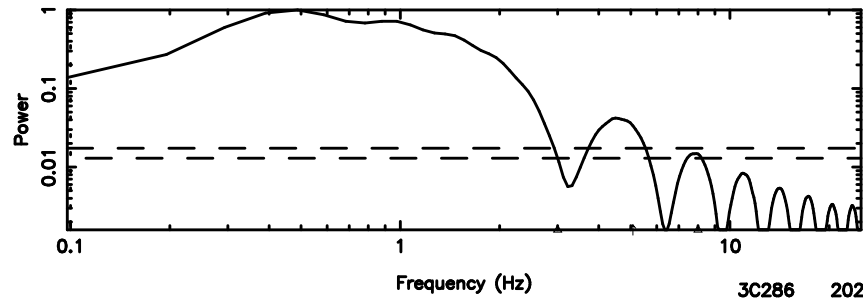

BLK:17,SNR1: 2.7060 ,SNR2: 12.967