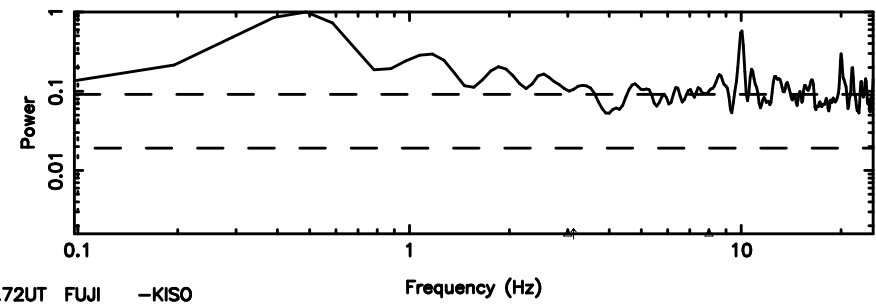

BLK: 5,SNR1: 0.40126 ,SNR2: 1.7458