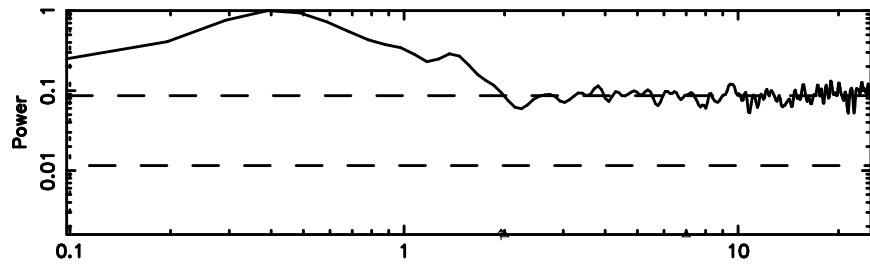

BLK: 8,SNR1: 1.1118 ,SNR2: 3.2515

Frequency (Hz)

3C119 2024/08/01 22.68UT TOYOKAWA-FUJI

T20240802073903

BLK:12,SNR1: 0.33716 ,SNR2: 3.6480

K20240802073901

BLK:12,SNR1: 82.419 ,SNR2: 80.440

3C119 2024/08/01 22.68UT TOYOKAWA-KISO