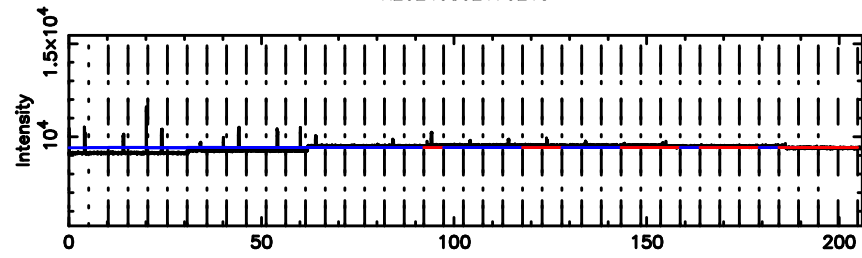

BLK:27,SNR1: 9.5916 ,SNR2: 23.800

Frequency (Hz)

1355+01 2024/08/02 8.07UT TOYOKAWA-KISO

F20240802170219

BLK:25,SNR1: 6.1693 ,SNR2: 11.084

Frequency (Hz)

K20240802170215

BLK:25,SNR1: 9.5282 ,SNR2: 23.653