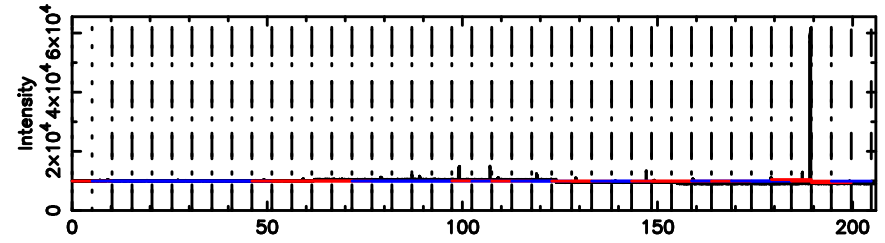

Frequency (Hz)

3C147 2024/08/01 23.85UT TOYOKAWA-KISO

K20240802084900