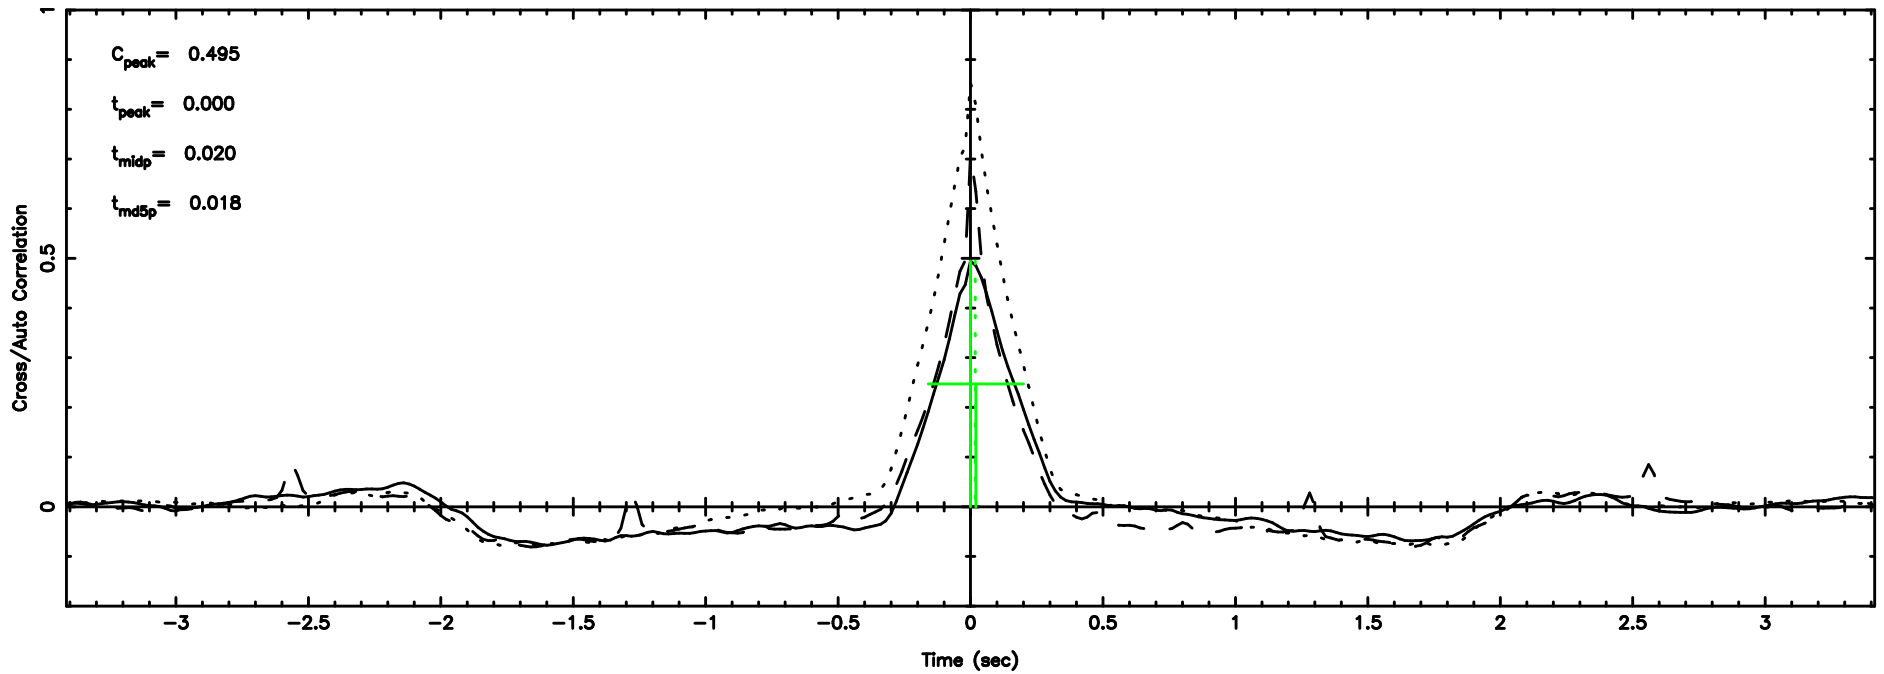

BLK:29,SNR1: 2.8178 ,SNR2: 13.432

Frequency (Hz)

T20240802090125

BLK:32,SNR1: 8.7028 ,SNR2: 21.816

Frequency (Hz)

F20240802090125

BLK:32,SNR1: 8.3294 ,SNR2: 21.089

Frequency (Hz)