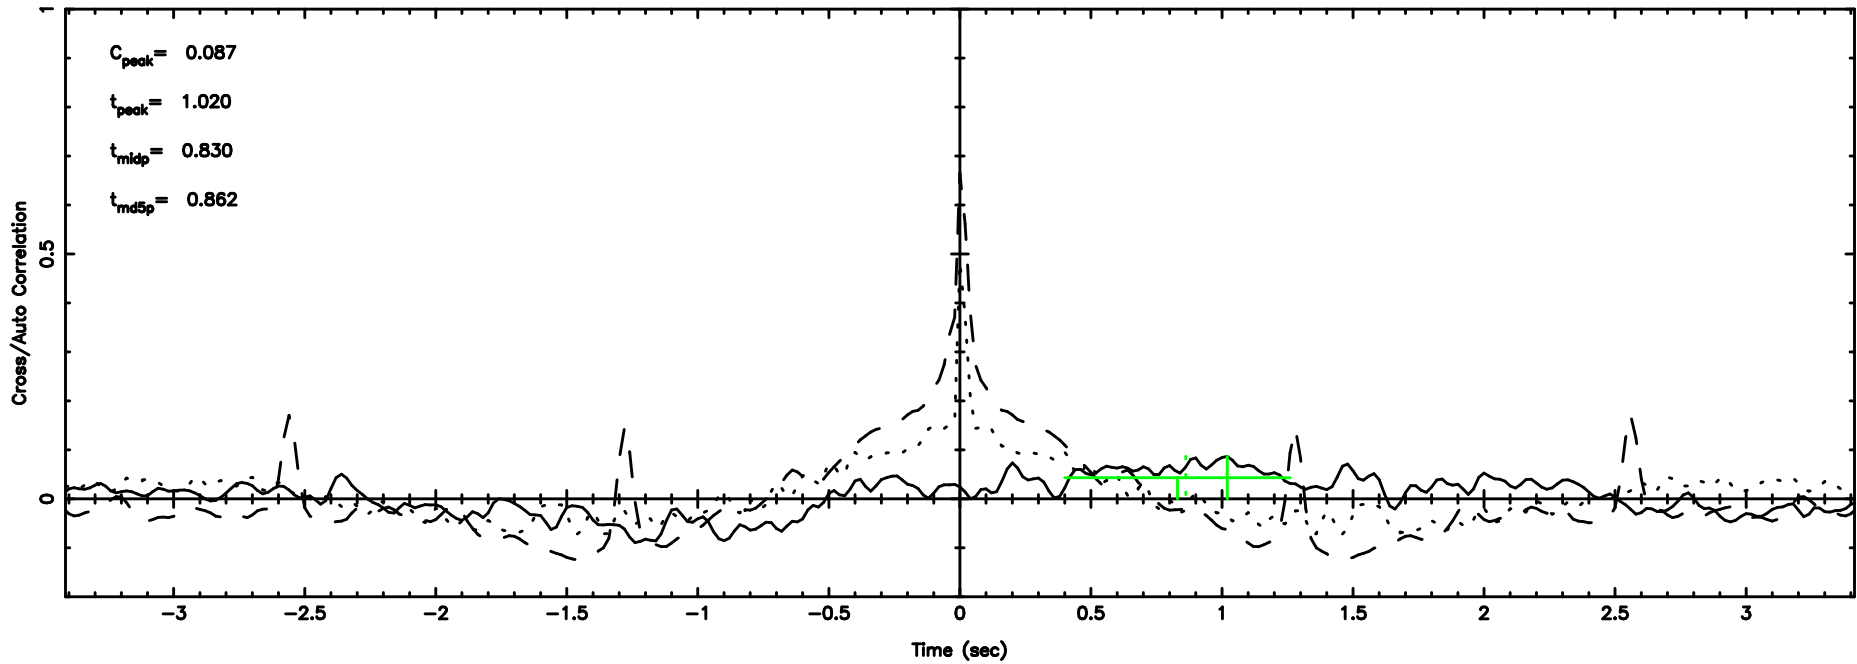

F20240802153347

BLK: 3,SNR1:-0.12803 ,SNR2: 2.9993

K20240802153344

BLK: 3,SNR1: 0.25857 ,SNR2: 1.7481

3C273 2024/08/02 6.59UT FUJI -KISO