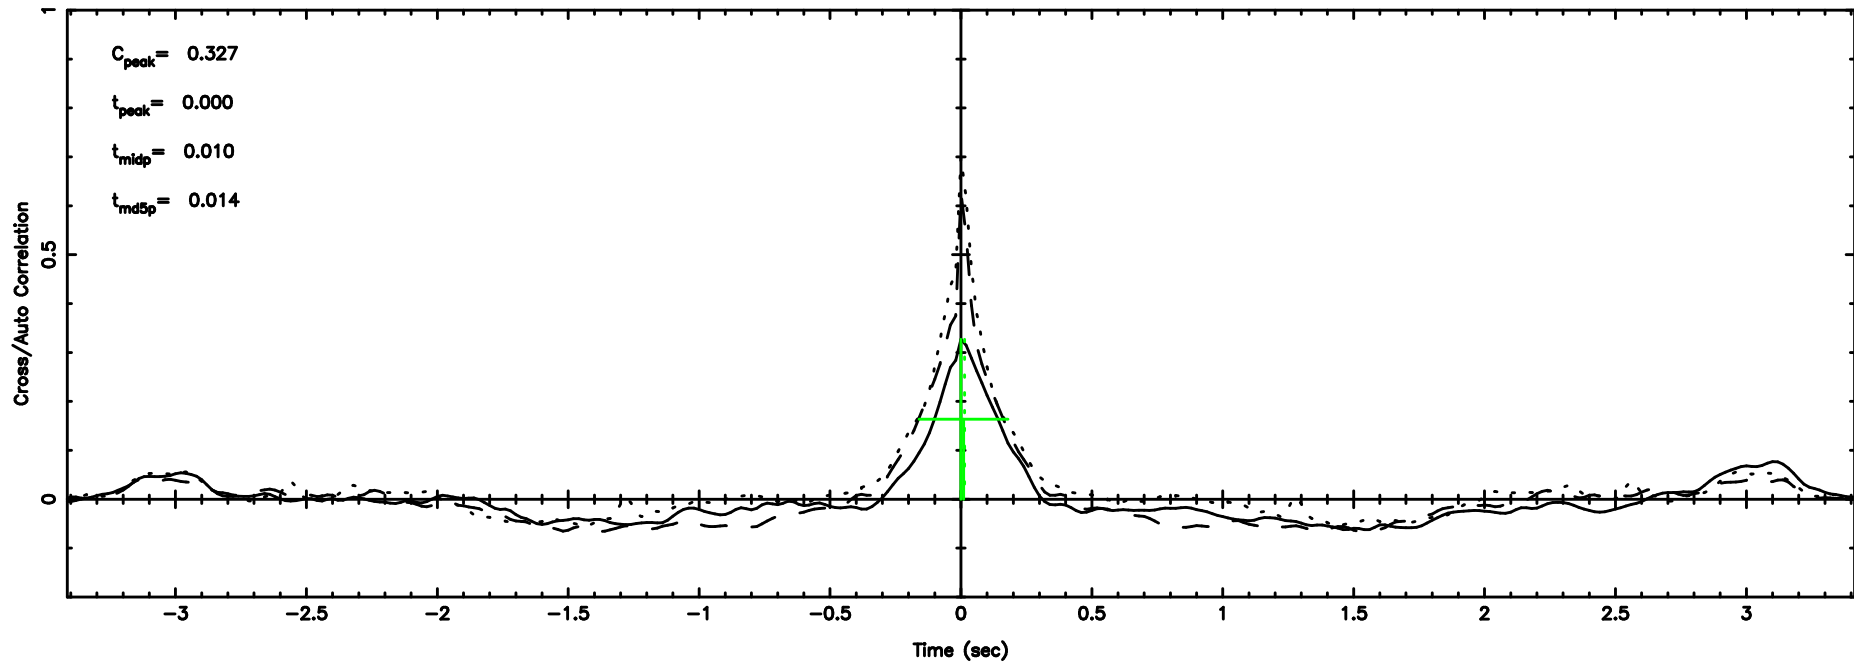

Frequency (Hz)

3C283 2024/08/02 7.30UT TOYOKAWA-FUJI