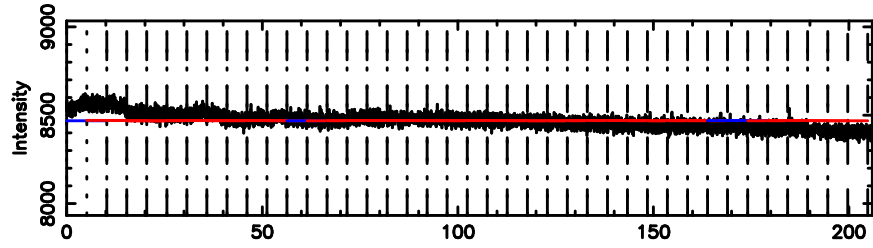

T20240802064255