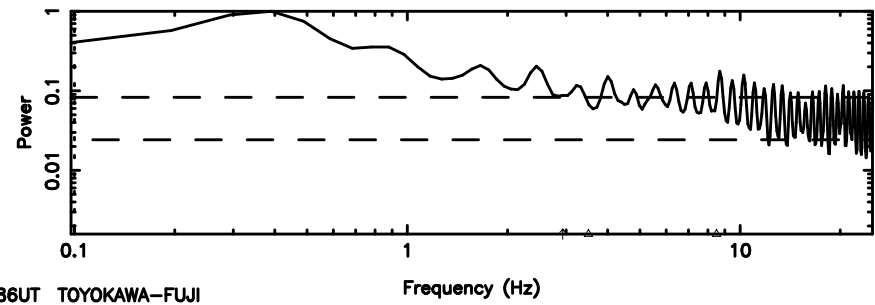

BLK:13,SNR1: 0.17993 ,SNR2: 2.3529