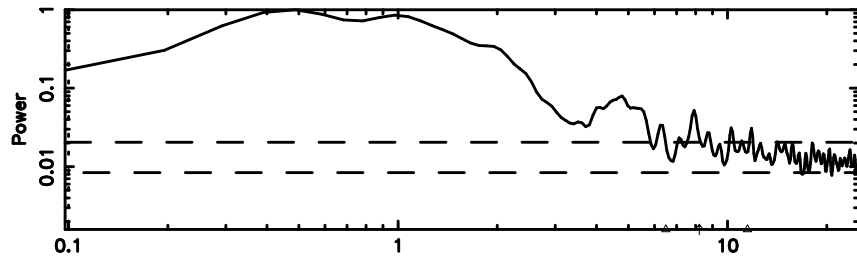

BLK:18,SNR1: 0.31385 ,SNR2: 1.9181

Frequency (Hz)

K20240802165156

BLK:18,SNR1: 2.7033 ,SNR2: 12.742

Frequency (Hz)

1345+12 2024/08/02 7.89UT TOYOKAWA-KISO

F20240802165158

BLK:22,SNR1: 3.1873 ,SNR2: 8.1780