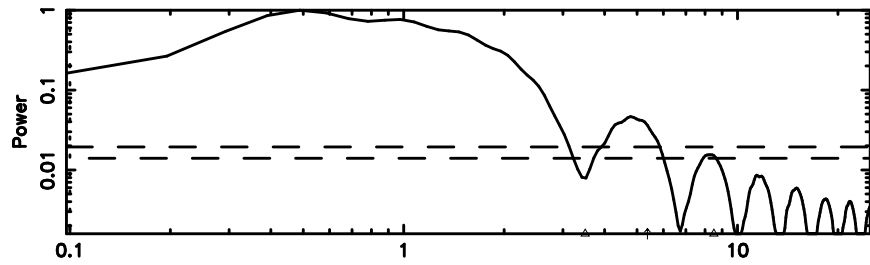

Frequency (Hz)

K20240802084041

BLK:15,SNR1: 17.962 ,SNR2: 30.412

Frequency (Hz)

0531+194 2024/08/01 23.71UT FUJI -KISO

T20240802084903

BLK:22,SNR1: 2.6747 ,SNR2: 12.054

Frequency (Hz)