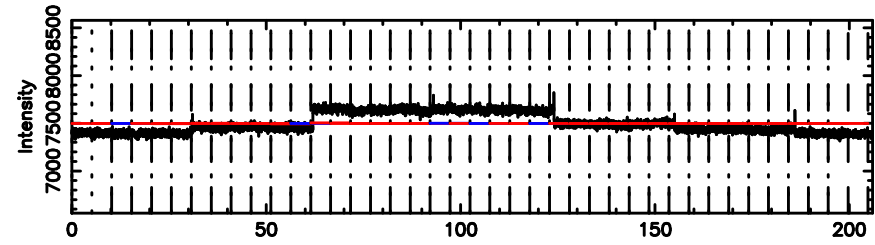

Frequency (Hz)

K20240802111927