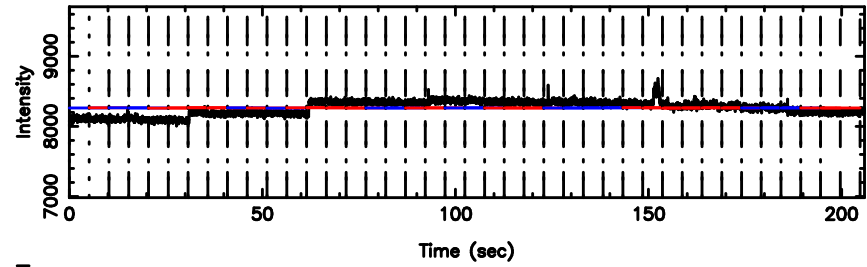

BLK: 9,SNR1:-0.34508E-02,SNR2: 2.9217

Frequency (Hz)

3C273 2024/08/02 6.59UT TOYOKAWA-FUJI

T20240802153347

BLK:16,SNR1: 1.2176 ,SNR2: 3.2595

K20240802153344

BLK:16,SNR1: 0.28565 ,SNR2: 1.1820

3C273 2024/08/02 6.59UT TOYOKAWA-KISO