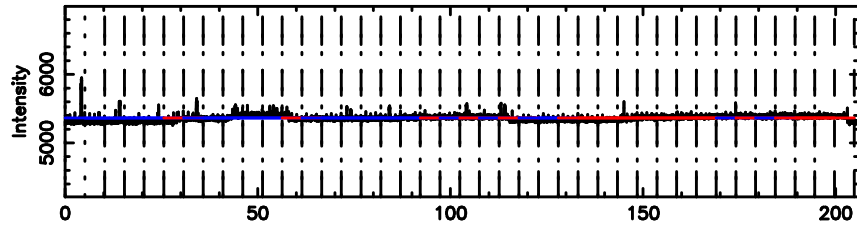

BLK:18,SNR1: 0.31385 ,SNR2: 1.9181

Frequency (Hz)

K20240802165156

BLK:18,SNR1: 2.7033 ,SNR2: 12.742

Frequency (Hz)

1345+12 2024/08/02 7.89UT TOYOKAWA-KISO

F20240802165158

BLK:22,SNR1: 3.1873 ,SNR2: 8.1780