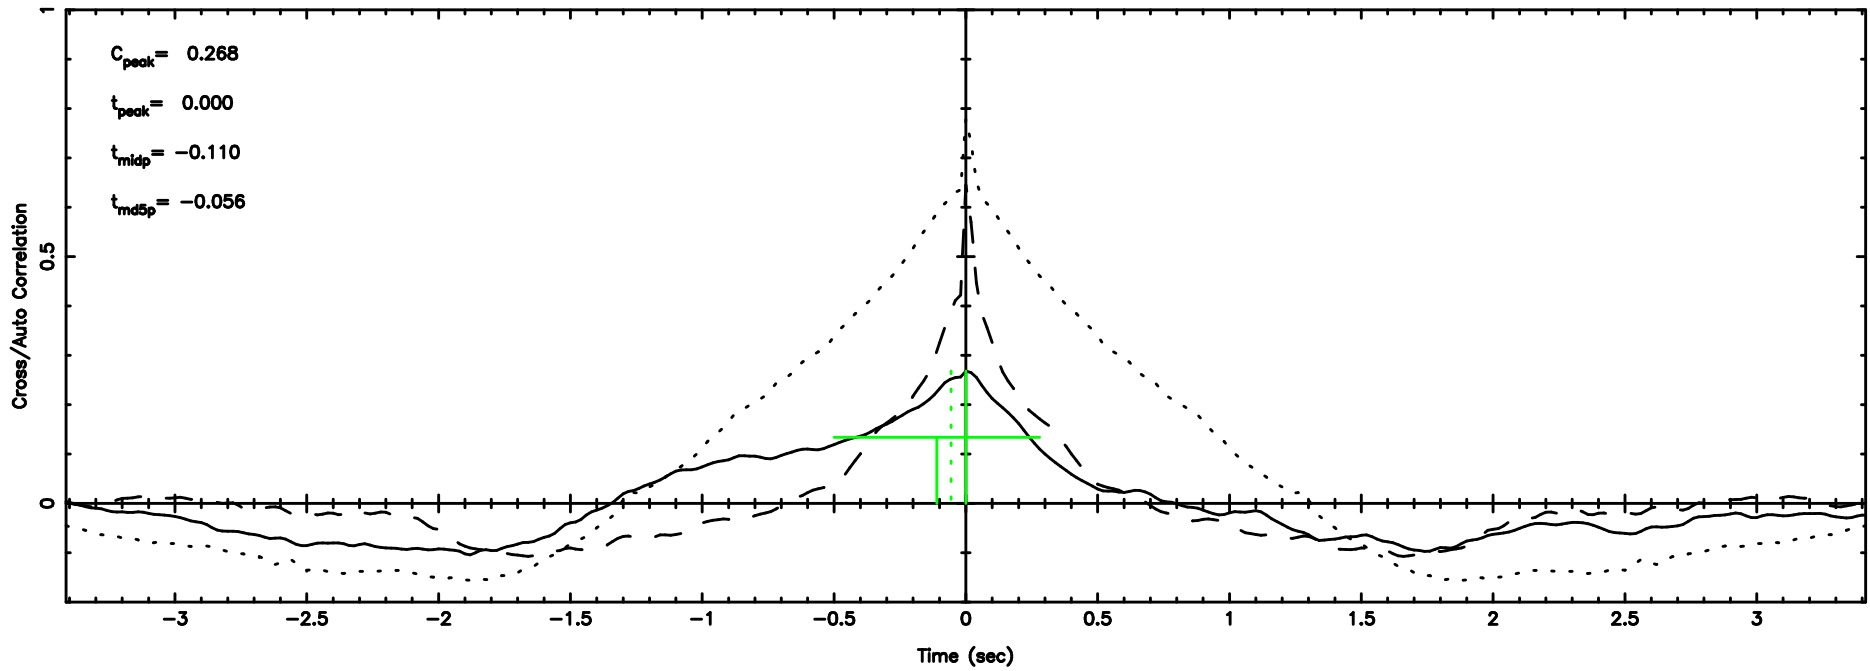

T20240802115826

BLK:16,SNR1: 2.0346 ,SNR2: 6.7693

F20240802115827

BLK:16,SNR1: 6.9334 ,SNR2: 20.743

3C208 2024/08/02 3.00UT TOYOKAWA-FUJI