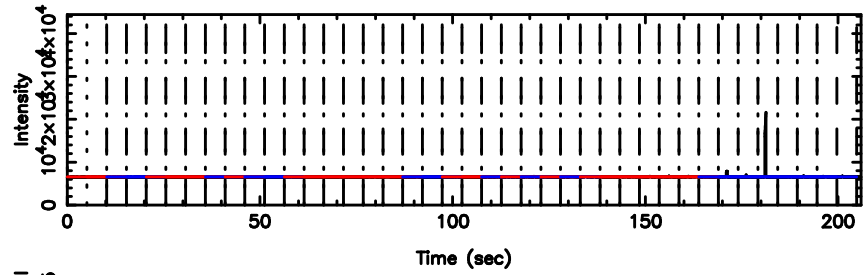

T20240802163531