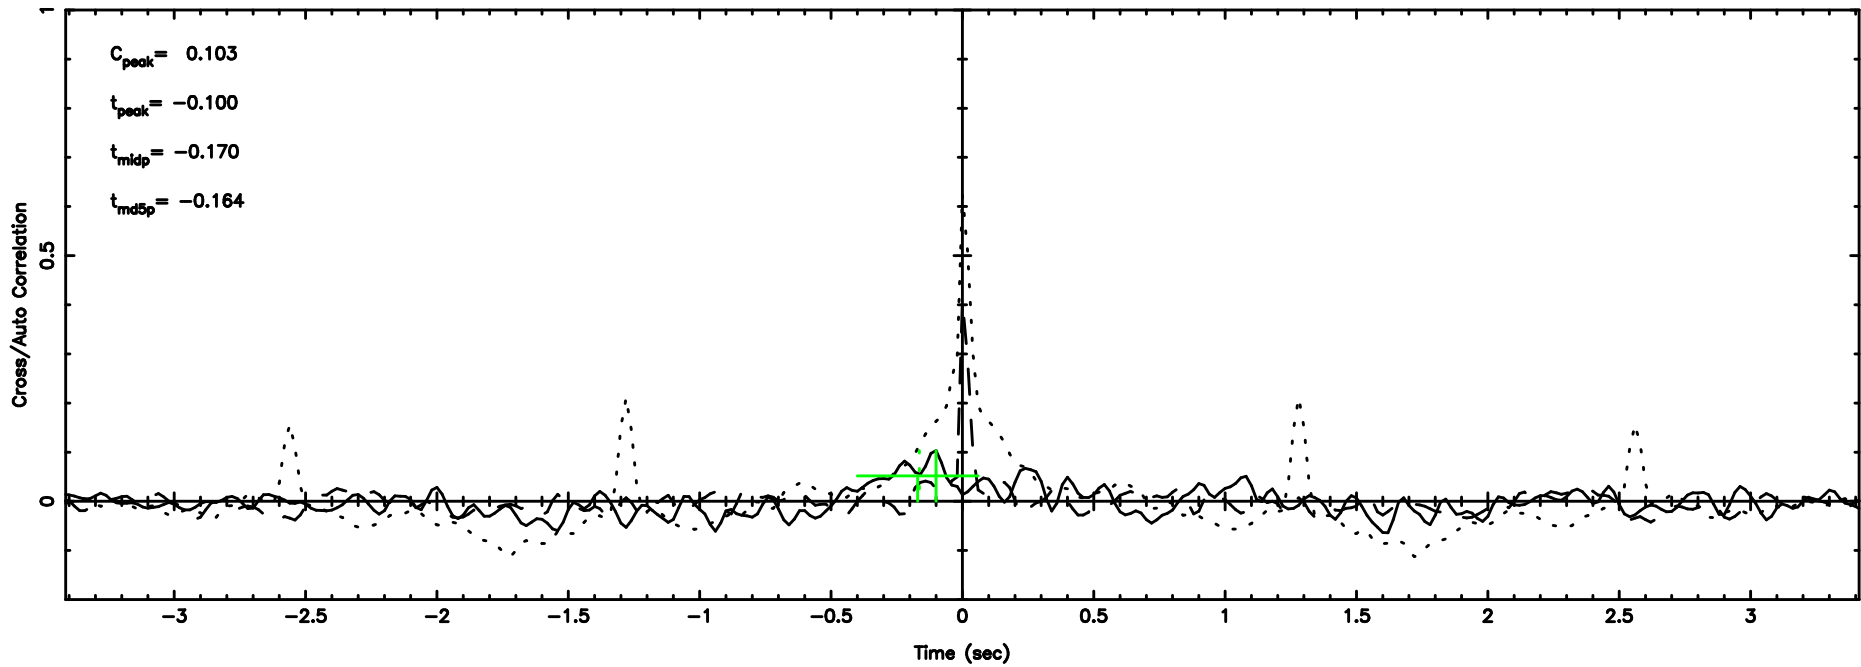

T20240802135218

BLK: 3,SNR1:-0.33100E-01,SNR2: 0.50298

F20240802135218

BLK: 3,SNR1: 0.50416E-01,SNR2: 2.4063

1044-008 2024/08/02 4.90UT TOYOKAWA-FUJI