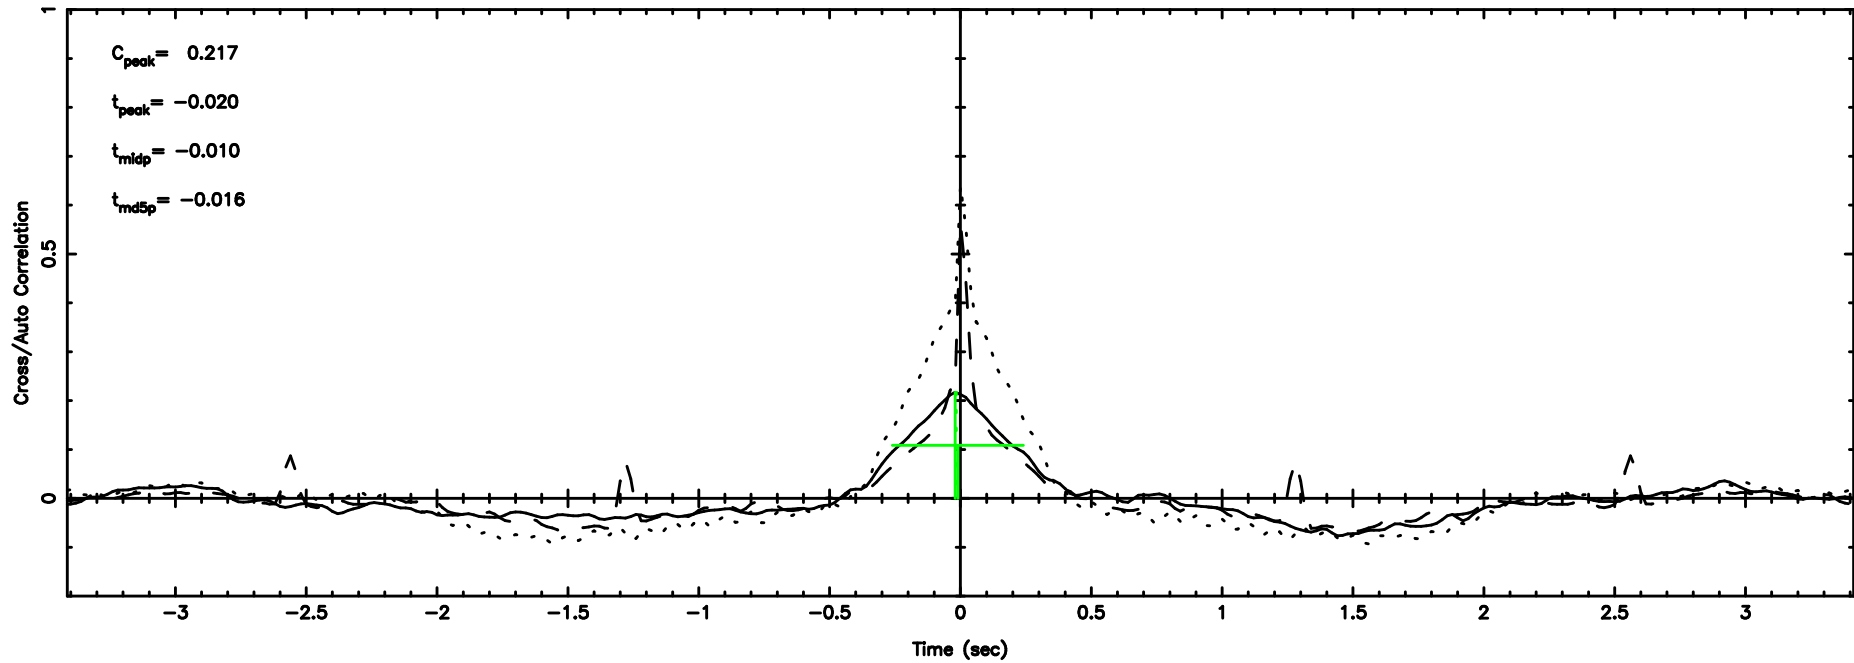

Frequency (Hz)

1323+32 2024/08/02 7.54UT FUJI -KISO