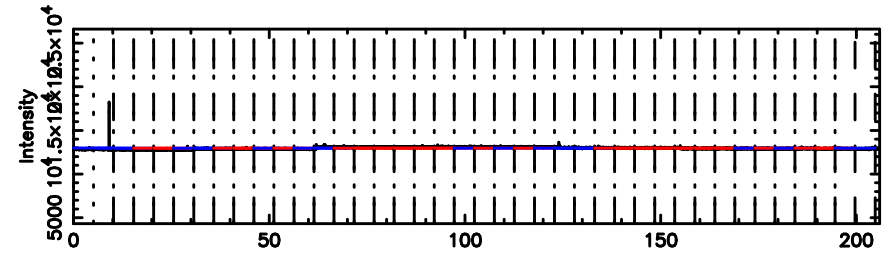

0302+341 2024/08/01 21.23UT TOYOKAWA-KISO

F20240802061209

BLK:16,SNR1: 2.5317 ,SNR2: 11.441

Frequency (Hz)

K20240802061206

BLK:16,SNR1: 6.5693 ,SNR2: 18.501

Frequency (Hz)

0302+341 2024/08/01 21.23UT FUJI -KISO