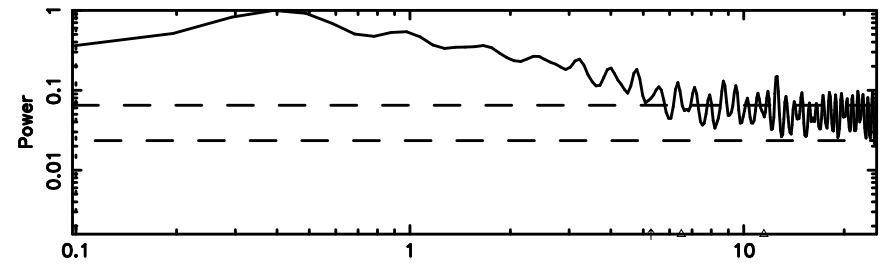

T20240802084044

BLK:12,SNR1: 1.1107 ,SNR2: 4.9870

Frequency (Hz)

F20240802084044

BLK:12,SNR1: 0.85091 ,SNR2: 3.4509

Frequency (Hz)

0531+194 2024/08/01 23.71UT TOYOKAWA-FUJI

T20240802084044