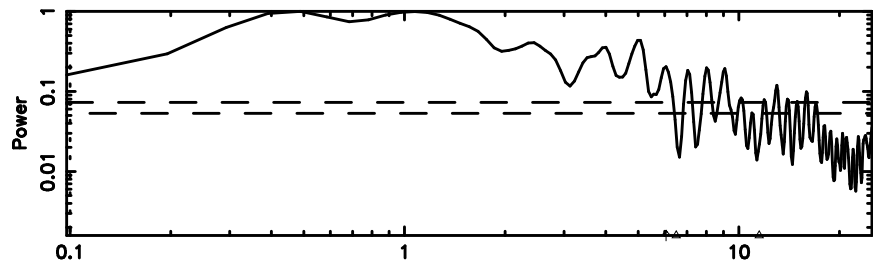

Frequency (Hz)

K20240802065554

BLK: 4,SNR1: 24.795 ,SNR2: 40.226

Frequency (Hz)

0347+05 2024/08/01 21.96UT TOYOKAWA-KISO

F2024080206557

BLK: 7,SNR1: 1.1487 ,SNR2: 4.4049

Frequency (Hz)