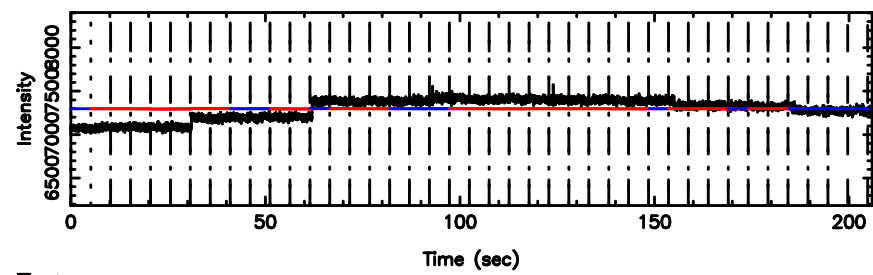

K20240802104943