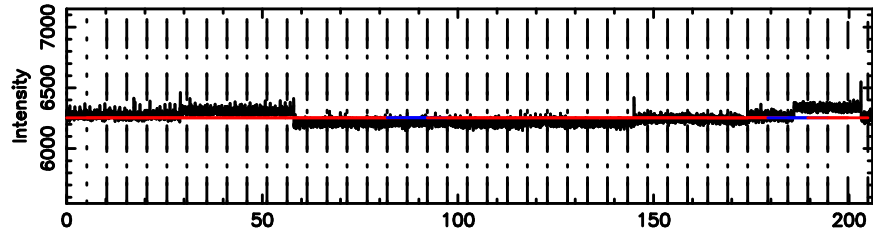

BLK: 3,SNR1: 19.777 ,SNR2: 40.154

Frequency (Hz)

0324+119 2024/08/01 21.59UT TOYOKAWA-KISO

F20240802063338

BLK: 4,SNR1: 0.37910 ,SNR2: 1.3685

Frequency (Hz)

K20240802063336

BLK: 4,SNR1: 6.8267 ,SNR2: 15.477