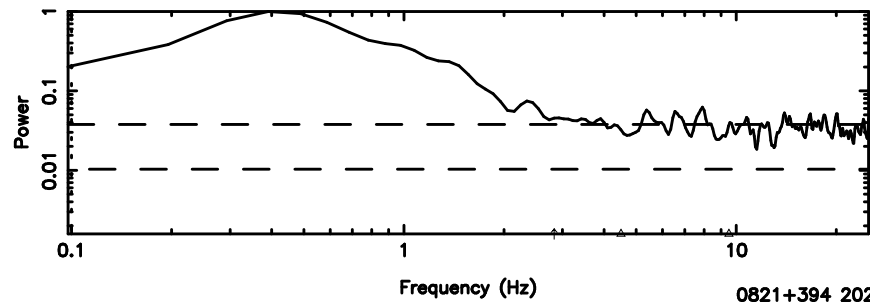

0821+394 2024/08/02 2.54UT TOYOKAWA-KISO