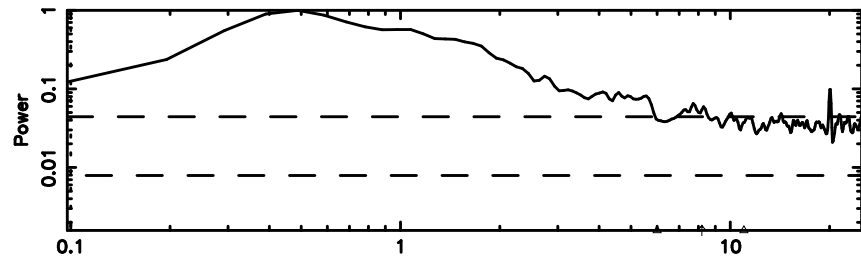

BLK:27,SNR1: 1.1940 ,SNR2: 3.1717