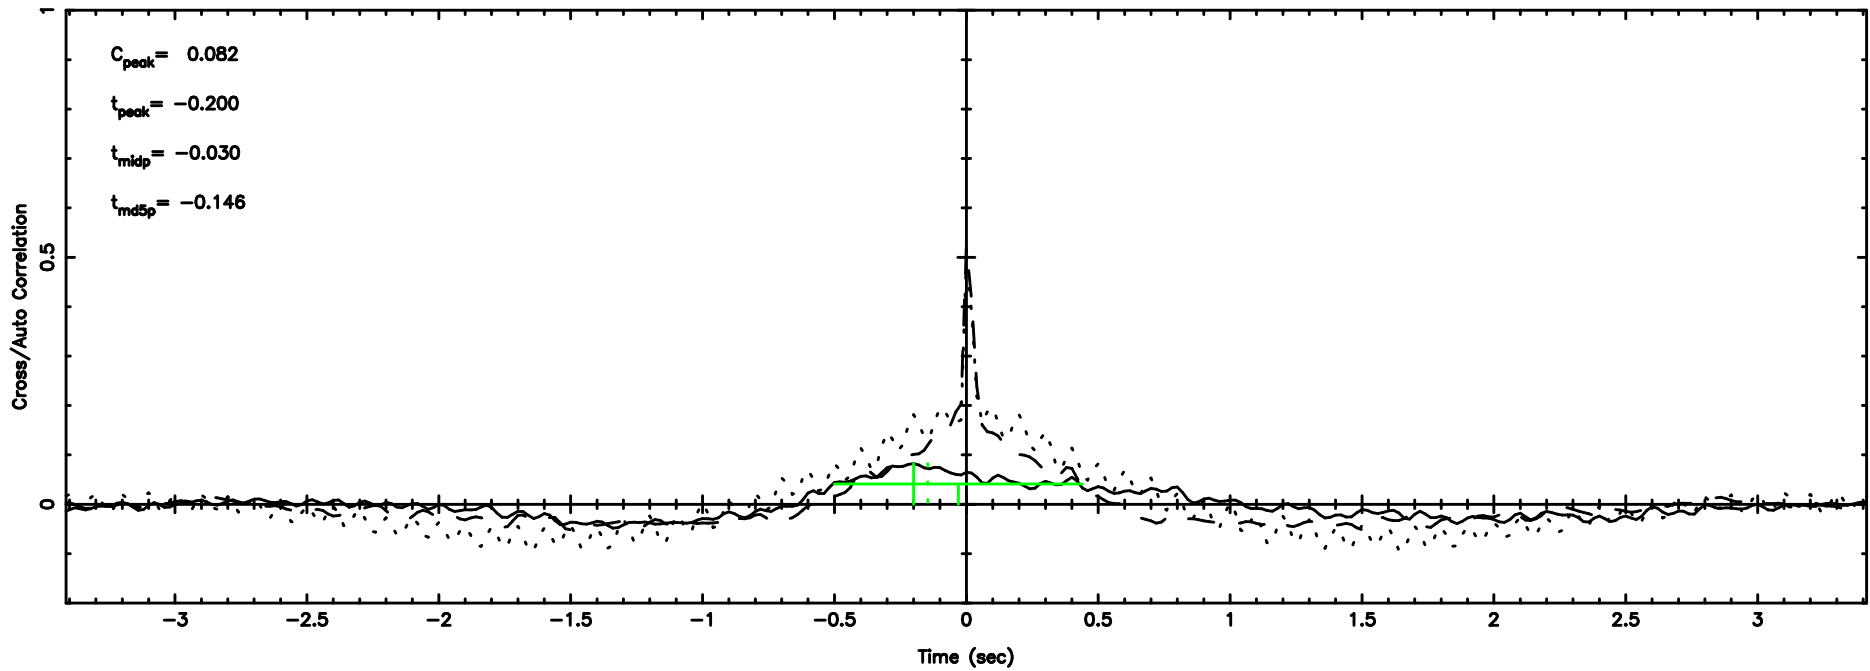

T20240802114220

BLK:19,SNR1: 0.55873E-01,SNR2: 1.5271

K20240802114217

BLK:19,SNR1: 0.80958 ,SNR2: 2.9733

0834-19 2024/08/02 2.73UT TOYOKAWA-KISO