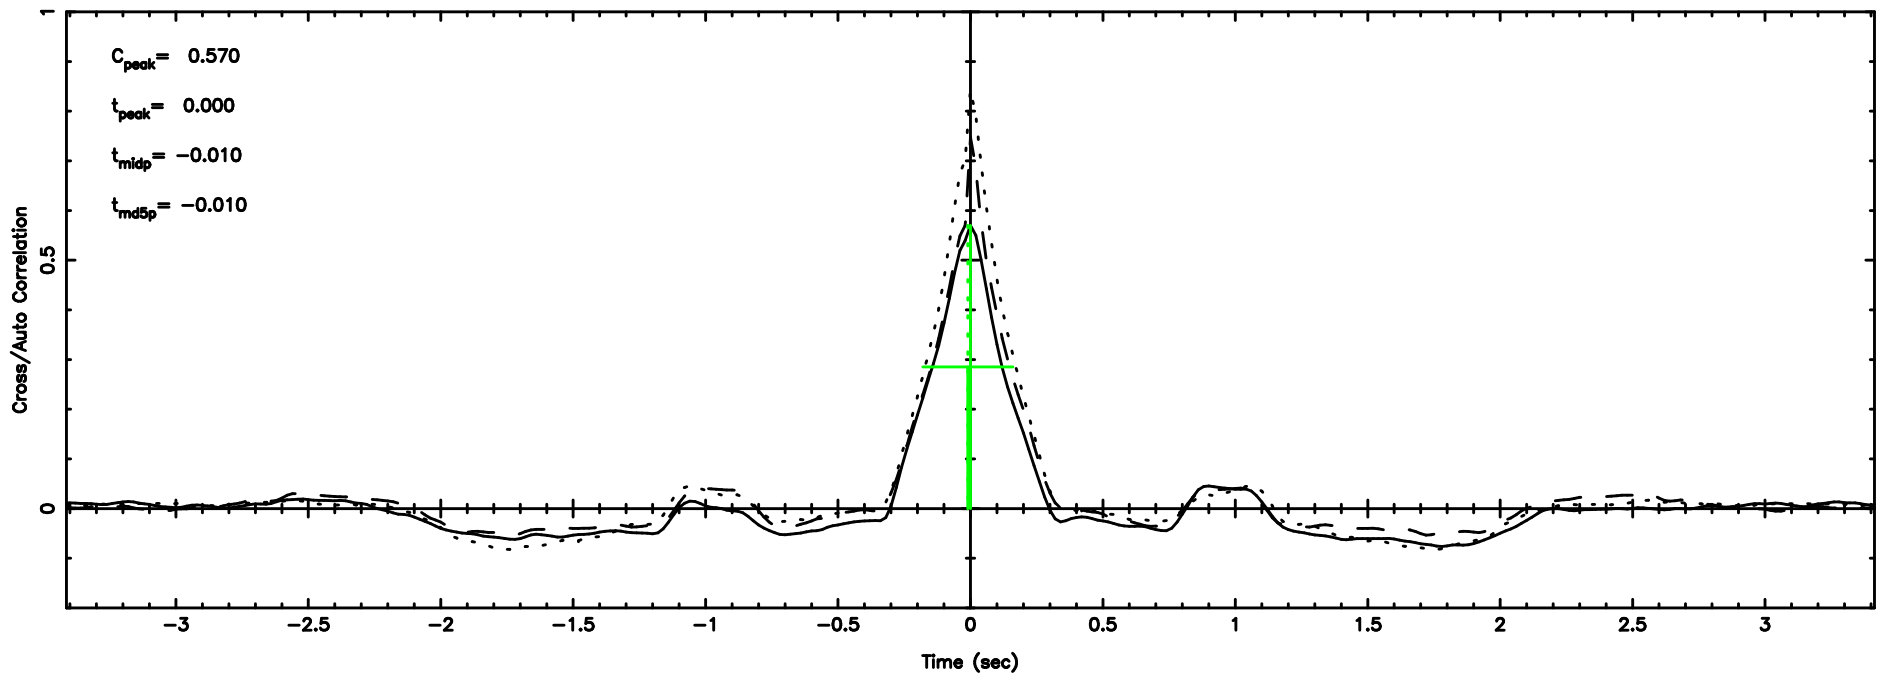

Frequency (Hz)

0552+12 2024/08/02 0.05UT TOYOKAWA-FUJI