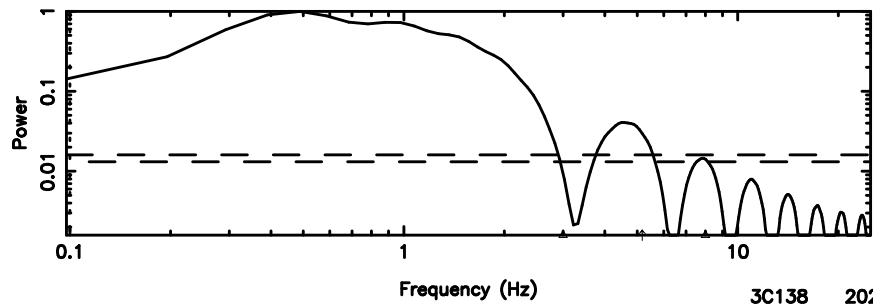

BLK:22,SNR1: 29.210 ,SNR2: 33.518

Frequency (Hz)

3C138 2024/08/01 23.48UT TOYOKAWA-KISO

F20240802082710

BLK:24,SNR1: 3.0264 ,SNR2: 14.017

3C138 2024/08/01 23.48UT FUJI -KISO

K20240802082708

BLK:24,SNR1: 25.909 ,SNR2: 29.570