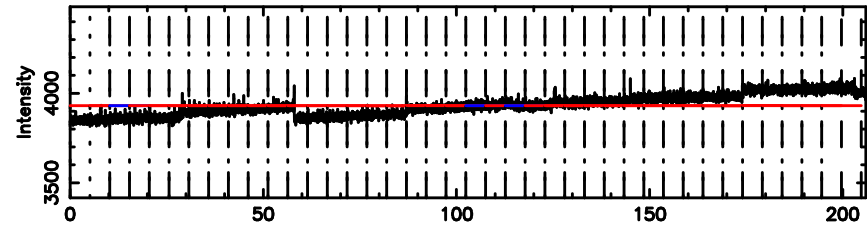

BLK: 3,SNR1: 0.29100 ,SNR2: 1.1538

Frequency (Hz)

F20240802145442

BLK: 3,SNR1:-0.16533 ,SNR2: 0.43890

Frequency (Hz)

3C267 2024/08/02 5.94UT TOYOKAWA-FUJI

T20240802145442

BLK: 6,SNR1: 0.30300E-01,SNR2: 0.41116