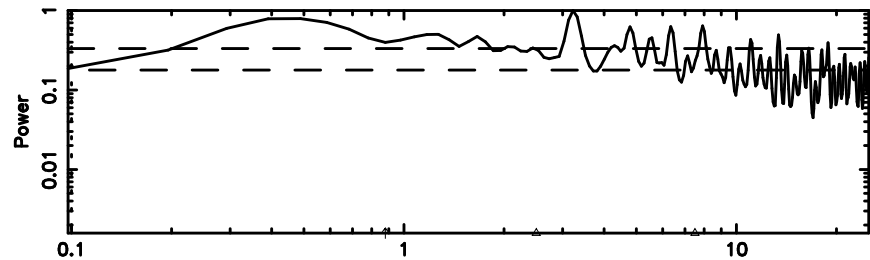

T20240802111930

BLK:28,SNR1: 0.92978 ,SNR2: 11.347

K20240802111927

BLK:28,SNR1: 0.40460 ,SNR2: 1.2019

3C196 2024/08/02 2.35UT TOYOKAWA-KISO

F20240802111930

BLK: 5,SNR1:-0.23374 ,SNR2: 0.73376

Frequency (Hz)