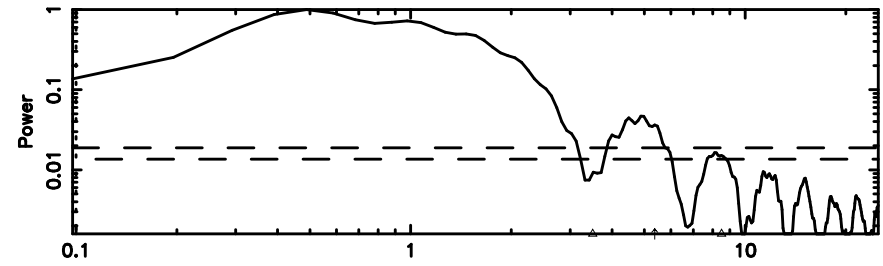

0333+32 2024/08/01 21.74UT TOYOKAWA-FUJI

T20240802064255

BLK: 6,SNR1: 0.21529 ,SNR2: 2.0774

Frequency (Hz)

K20240802064253

BLK: 6,SNR1: 2.6290 ,SNR2: 11.825

Frequency (Hz)

0333+32 2024/08/01 21.74UT TOYOKAWA-KISO