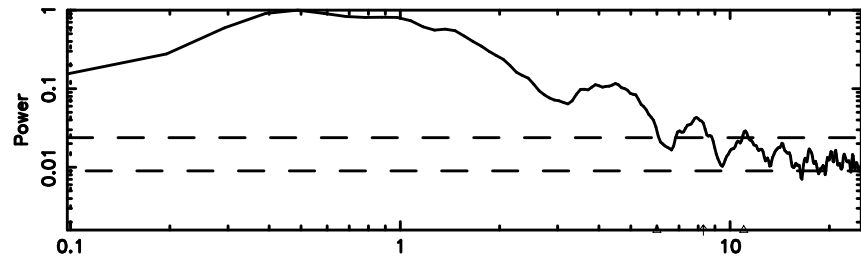

Frequency (Hz)

F20240803162645

BLK:24,SNR1: 13.862 ,SNR2: 24.547

Frequency (Hz)

1323+32 2024/08/03 7.47UT TOYOKAWA-FUJI

T20240803162645

BLK:24,SNR1: 2.7780 ,SNR2: 7.2441

Frequency (Hz)