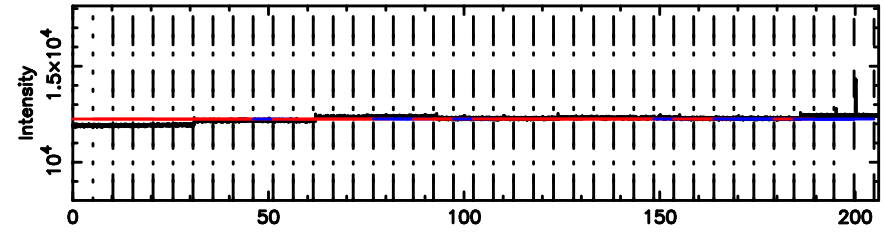

BLK: 6,SNR1: 2.9086 ,SNR2: 13.052

Frequency (Hz)

0324+119 2024/08/02 21.52UT TOYOKAWA-KISO

F20240803062943

BLK:11,SNR1: 1.5092 ,SNR2: 3.4366

Frequency (Hz)

K20240803062940

BLK:11,SNR1: 2.5092 ,SNR2: 11.435