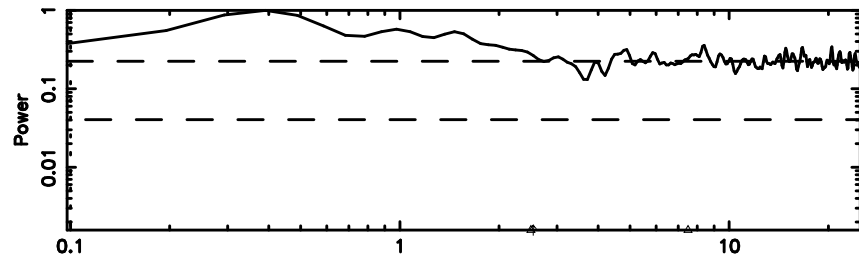

Frequency (Hz)

F20240803175402

BLK: 7,SNR1: 0.33245 ,SNR2: 2.8584

Frequency (Hz)

1452+502 2024/08/03 8.93UT TOYOKAWA-FUJI

T20240803175402

BLK:15,SNR1: 0.16202 ,SNR2: 1.2033

Frequency (Hz)