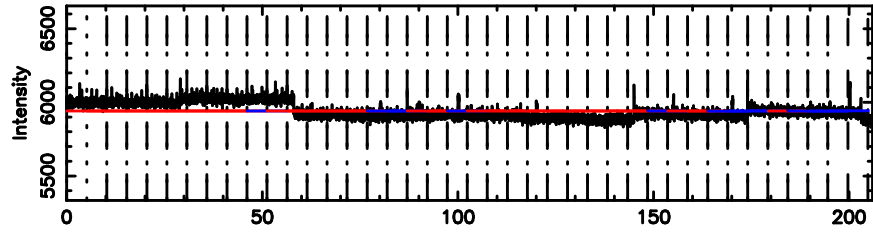

BLK: 6,SNR1: 2.9086 ,SNR2: 13.052

Frequency (Hz)

0324+119 2024/08/02 21.52UT TOYOKAWA-KISO

F20240803062943

BLK:11,SNR1: 1.5092 ,SNR2: 3.4366

Frequency (Hz)

K20240803062940

BLK:11,SNR1: 2.5092 ,SNR2: 11.435