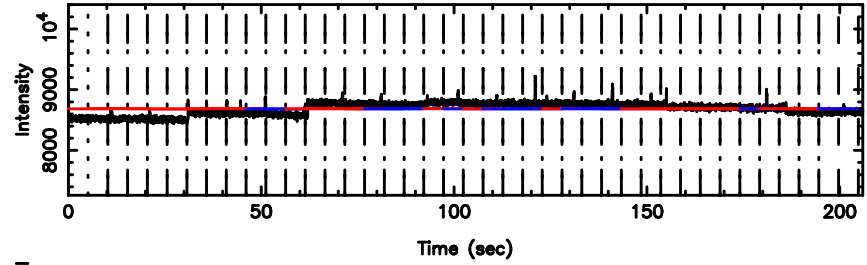

BLK:11,SNR1: 1.0537 ,SNR2: 4.9224

K20240803155648

BLK:11,SNR1: 1.0172 ,SNR2: 4.6048

3C279 2024/08/03 6.98UT TOYOKAWA-KISO

F20240803155651

BLK:14,SNR1: 0.59363E-01,SNR2: 1.9265

K20240803155648

BLK:14,SNR1: 1.2291 ,SNR2: 5.5357