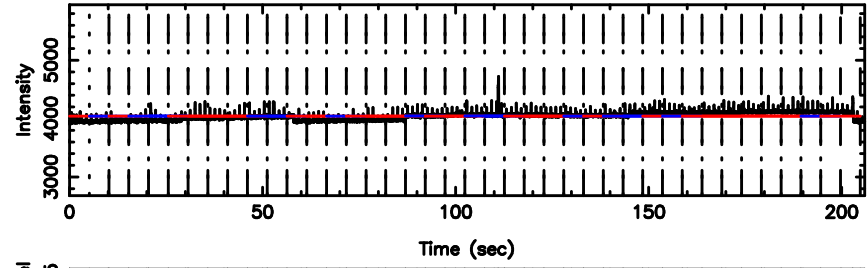

F20240803152951