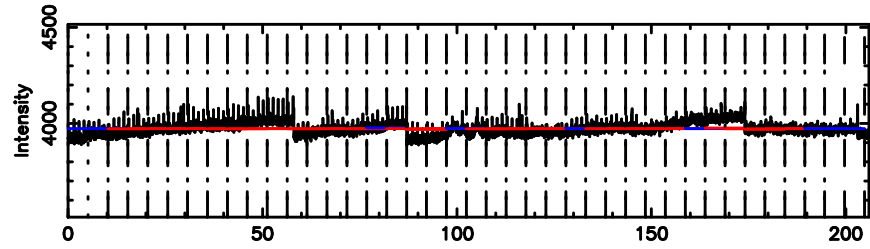

F20240803110310