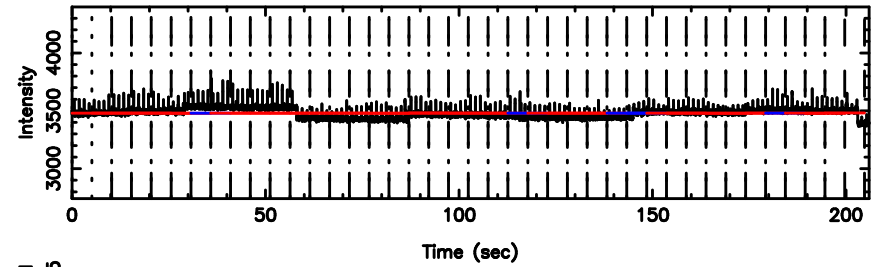

F20240803134822

BLK: 5,SNR1: 0.83958 ,SNR2: 1.8008