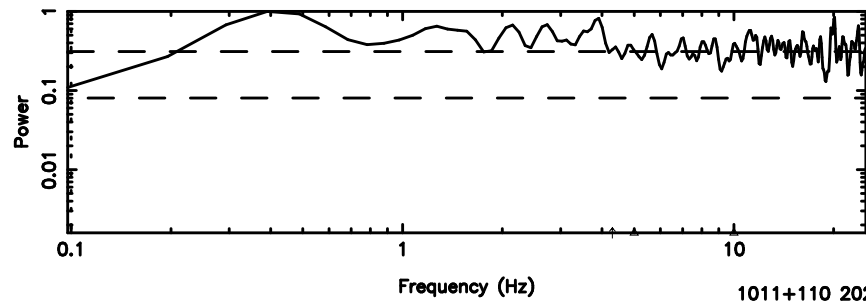

BLK: 4,SNR1: 0.20662 ,SNR2: 0.69197