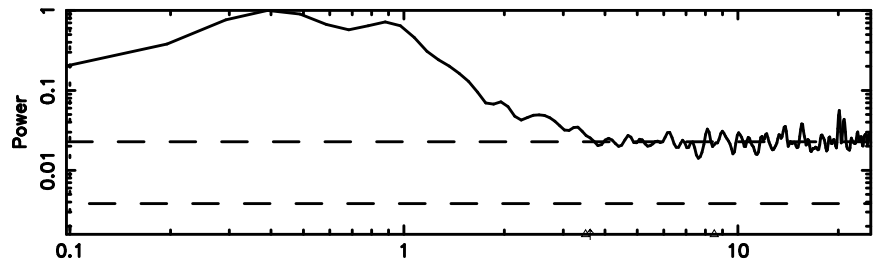

BLK:13,SNR1: 1.7513 ,SNR2: 9.8265