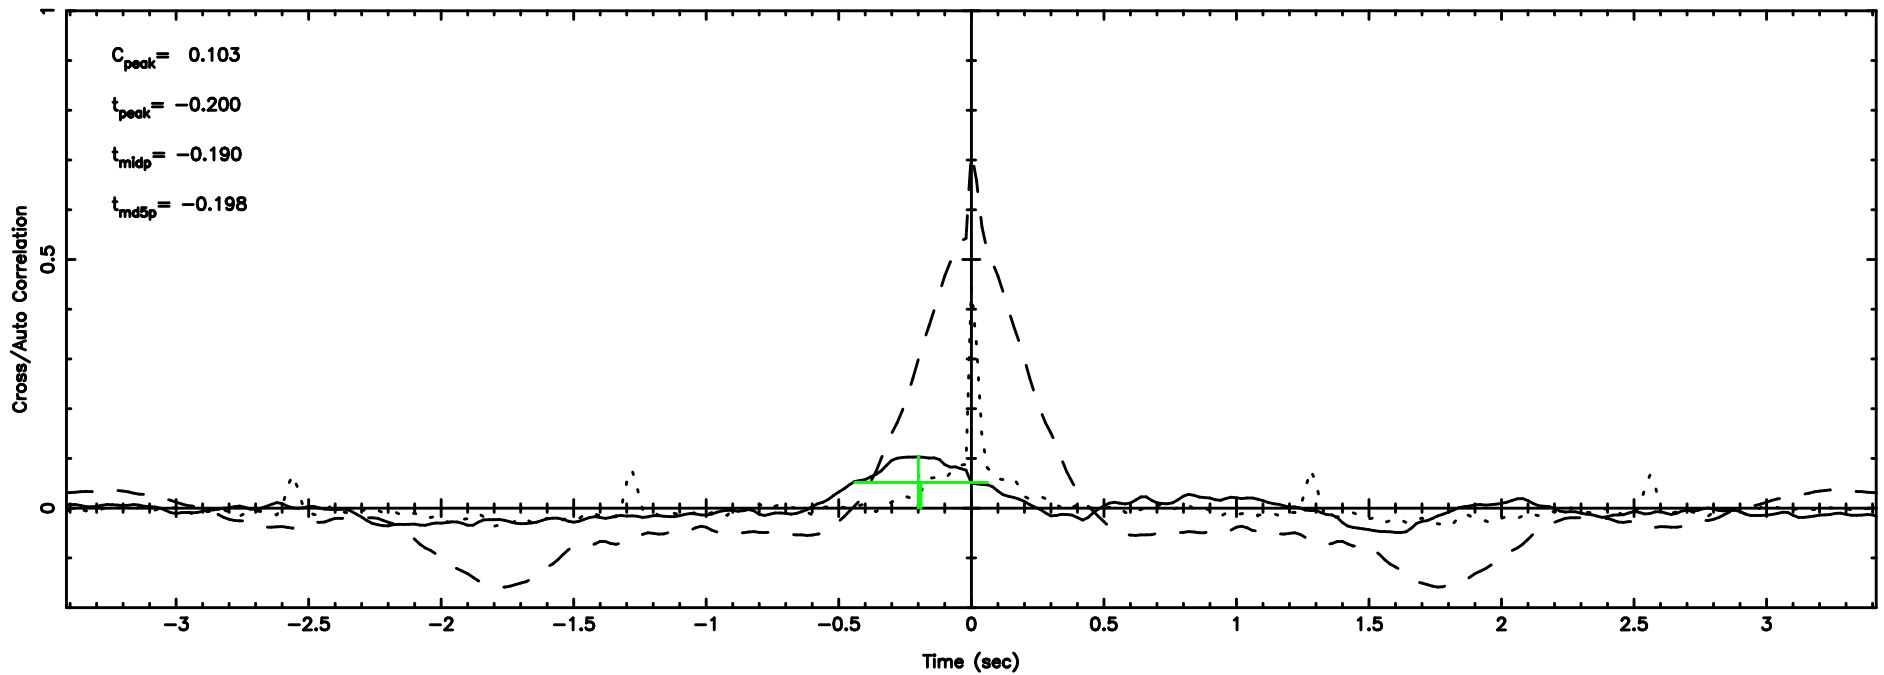

Frequency (Hz)