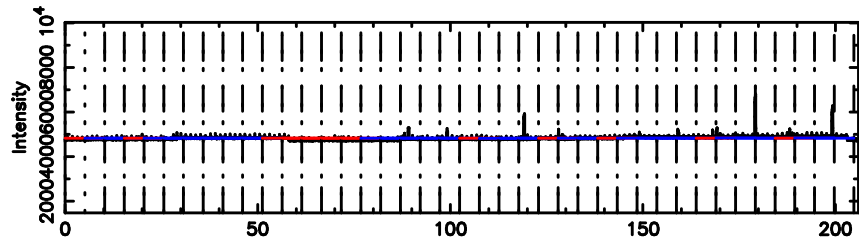

T20240803165823

BLK:28,SNR1: 8.7026 ,SNR2: 21.817

Frequency (Hz)

K20240803165820

BLK:28,SNR1: 25.565 ,SNR2: 39.786

Frequency (Hz)

1355+01 2024/08/03 8.00UT TOYOKAWA-KISO

F20240803165823