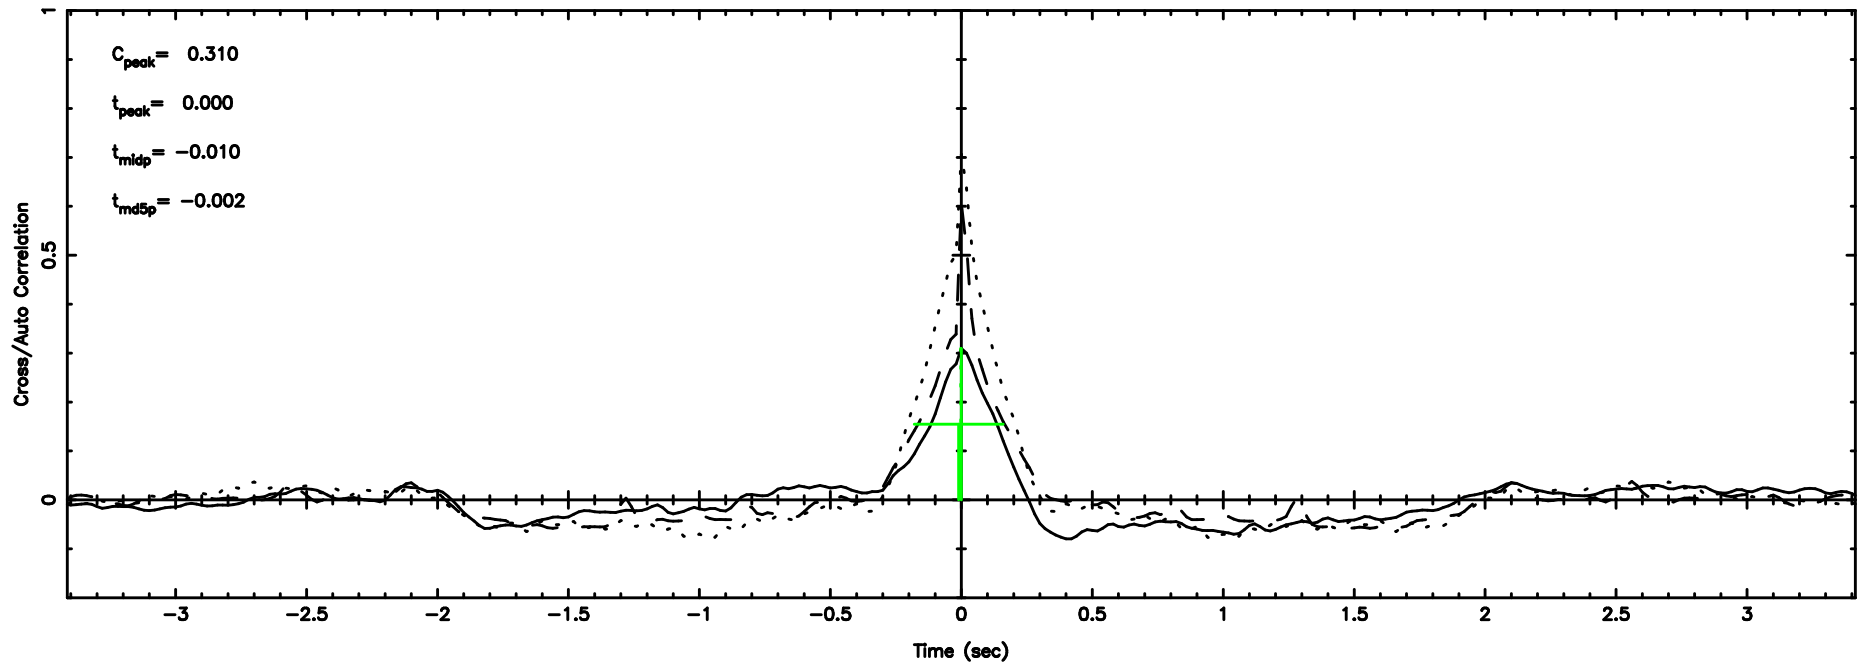

BLK:24,SNR1: 2.9415 ,SNR2: 12.983

1245-19 2024/08/03 6.85UT TOYOKAWA-KISO

F20240803154907

BLK:13,SNR1: 10.848 ,SNR2: 24.693

K20240803154905

BLK:13,SNR1: 3.0307 ,SNR2: 13.385

1245-19 2024/08/03 6.85UT FUJI -KISO