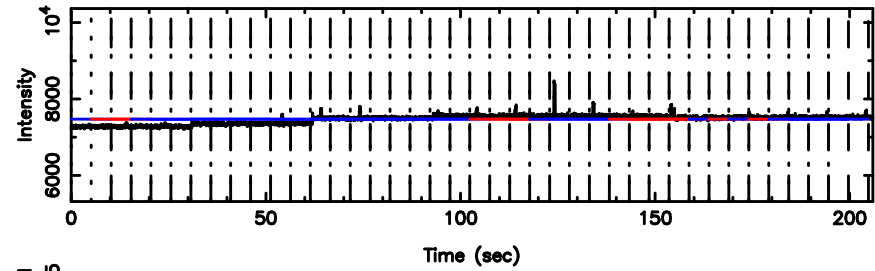

K20240803103745

BLK:28,SNR1: 6.0121 ,SNR2: 9.2415

F20240803103748

BLK:22,SNR1: 0.42614 ,SNR2: 2.2708

Frequency (Hz)

K20240803103745

BLK:22,SNR1: 8.1201 ,SNR2: 12.494

Frequency (Hz)