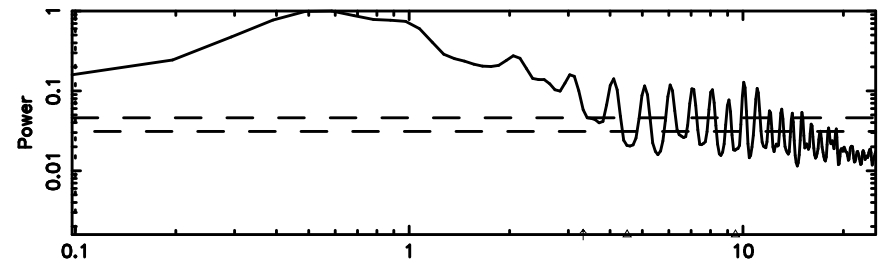

K20240803084504

BLK:21,SNR1: 0.48585 ,SNR2: 4.7868

Frequency (Hz)

F20240803084508

BLK:20,SNR1: 0.61967 ,SNR2: 2.4419

Frequency (Hz)

K20240803084504

BLK:20,SNR1: 0.91560 ,SNR2: 6.6281