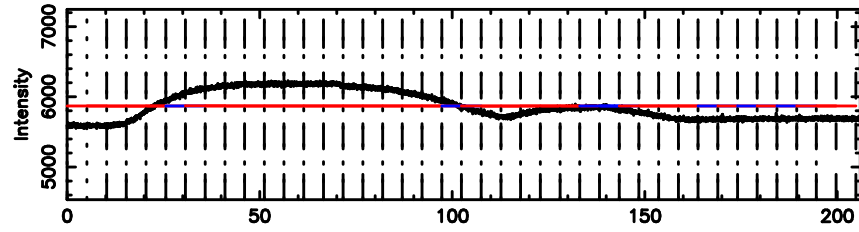

BLK:27,SNR1: 9.7296 ,SNR2: 24.212

Frequency (Hz)

K20240803165820

BLK:27,SNR1: 16.253 ,SNR2: 28.448

Frequency (Hz)

1355+01 2024/08/03 8.00UT FUJI -KISO

T20240803175402

BLK: 7,SNR1: 0.14911 ,SNR2: 1.8466