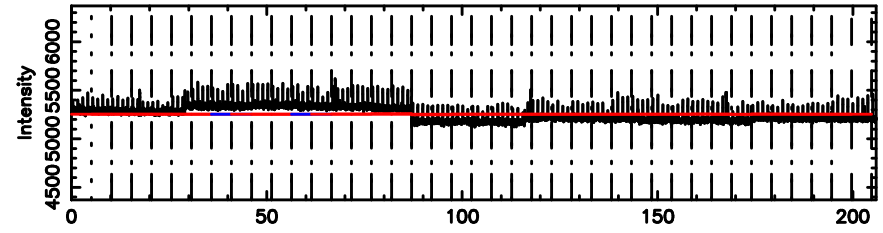

Frequency (Hz)

F20240803072340