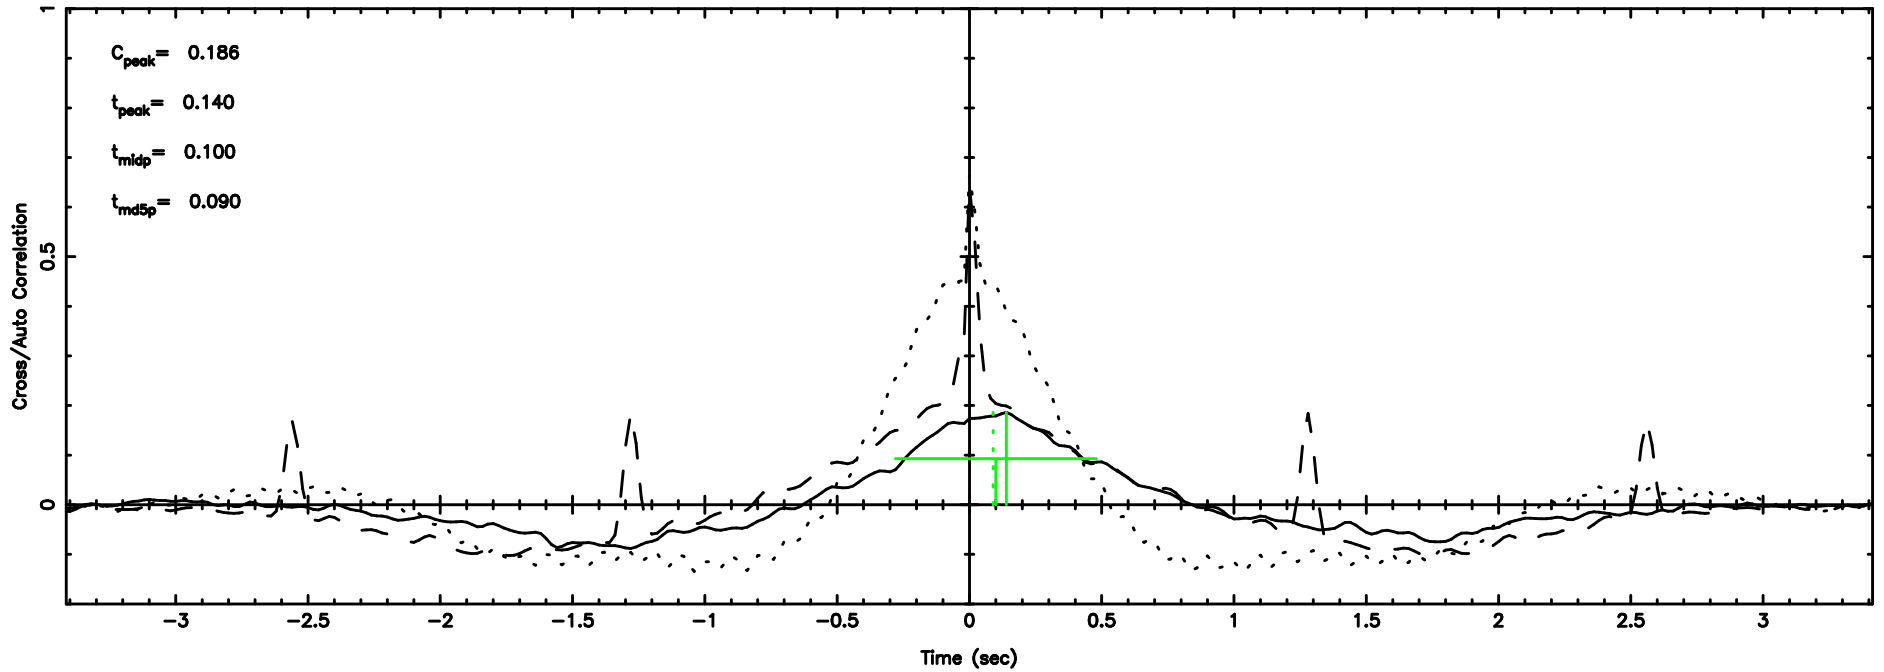

BLK:20,SNR1: 3.0158 ,SNR2: 11.202