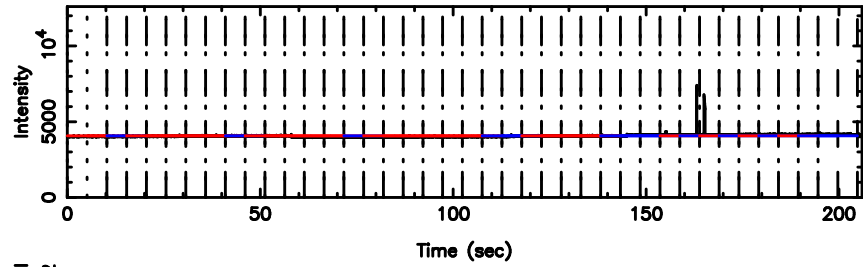

F20240803154907