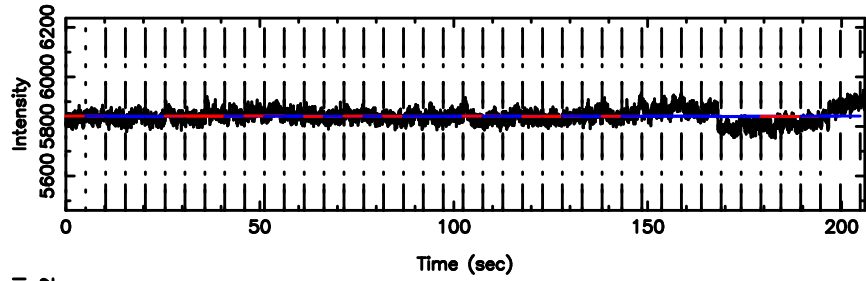

BLK:12,SNR1: 1.1607 ,SNR2: 8.7793

F20240803123747

BLK:12,SNR1:-0.10472 ,SNR2: 1.5884

3C222 2024/08/03 3.66UT TOYOKAWA-FUJI

T20240803123747

BLK:25,SNR1: 0.93958 ,SNR2: 6.4865

3C222 2024/08/03 3.66UT TOYOKAWA-KISO