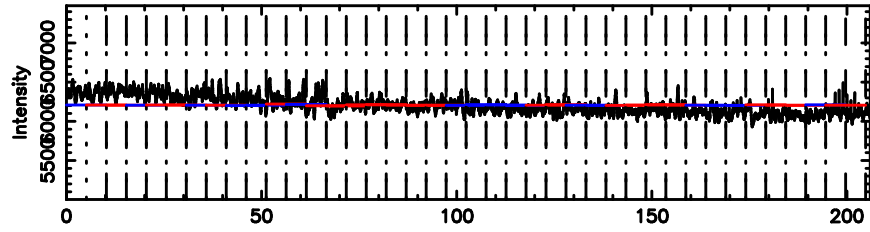

F20240803083648

BLK:34,SNR1: 9.2569 ,SNR2: 16.441

K20240803083645

BLK:34,SNR1: 7.9640 ,SNR2: 20.032

0531+194 2024/08/02 23.64UT FUJI -KISO

T20240803084507

BLK:16,SNR1: 18.944 ,SNR2: 77.141

Frequency (Hz)