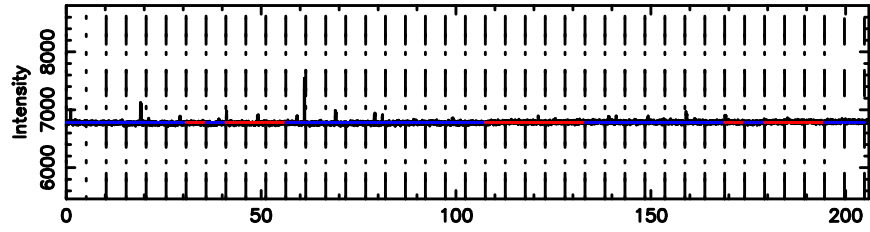

BLK:12,SNR1: 4.0928 ,SNR2: 11.290

Frequency (Hz)

F20240803095623

BLK:12,SNR1: 5.1439 ,SNR2: 12.988

Frequency (Hz)

0652-130 2024/08/03 0.97UT TOYOKAWA-FUJI

T20240803095623

BLK:26,SNR1: 2.8583 ,SNR2: 5.5006