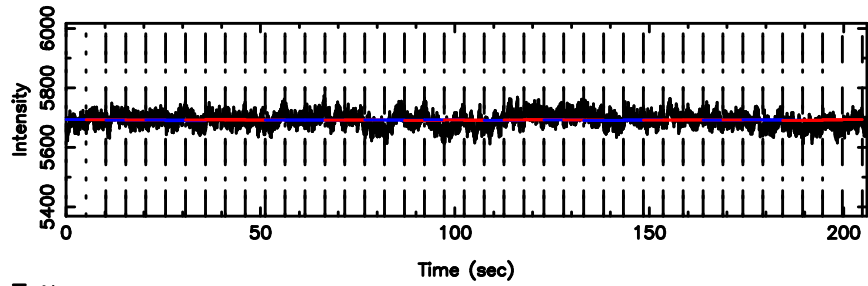

T20240803111534