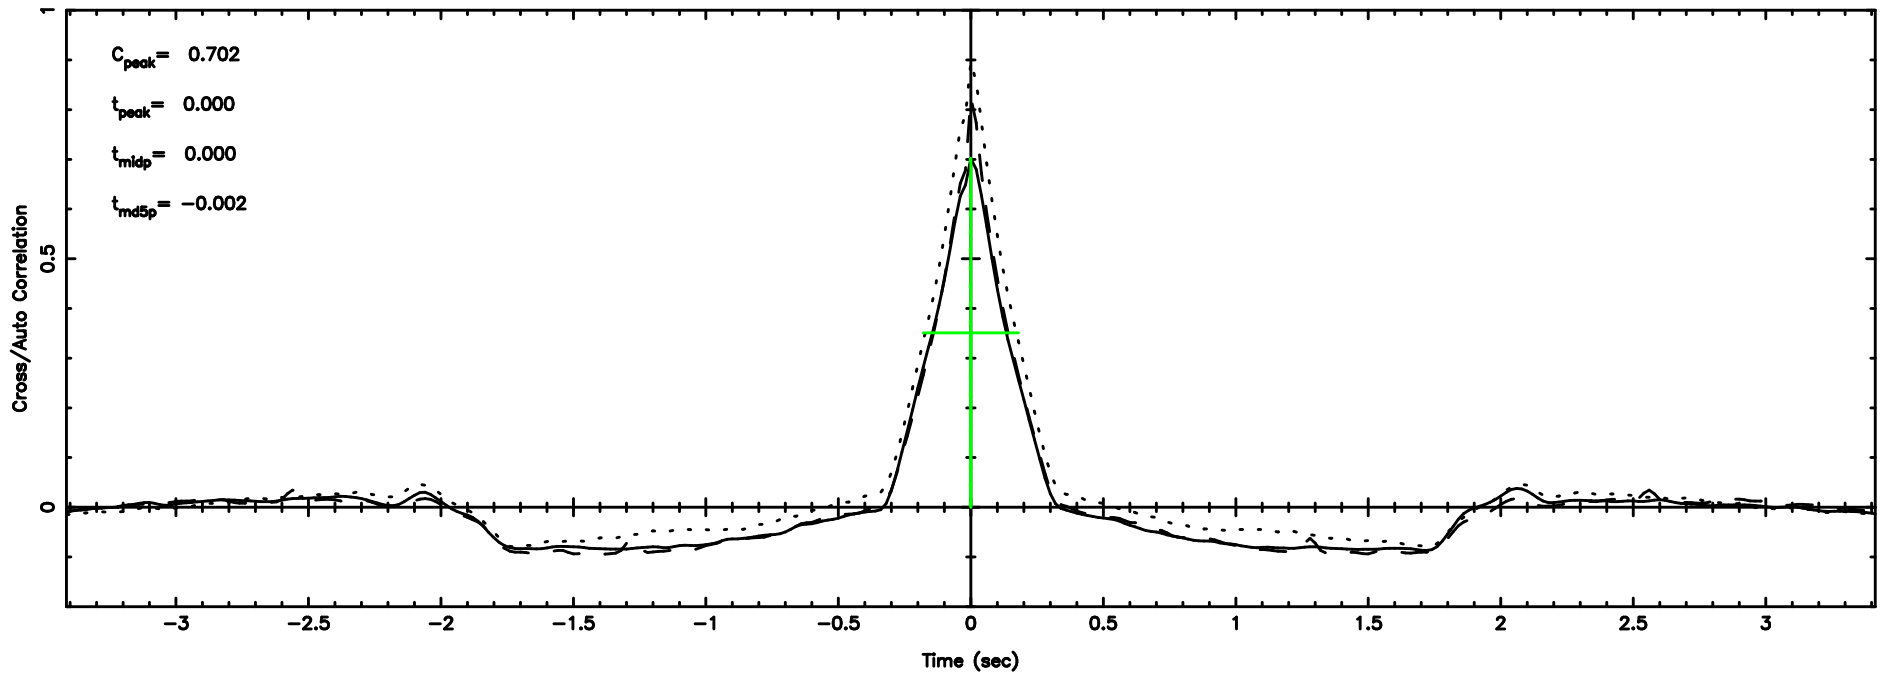

F20240803083648

BLK:34,SNR1: 9.2569 ,SNR2: 16.441

K20240803083645

BLK:34,SNR1: 7.9640 ,SNR2: 20.032

0531+194 2024/08/02 23.64UT FUJI -KISO

T20240803084507

BLK:16,SNR1: 18.944 ,SNR2: 77.141

Frequency (Hz)