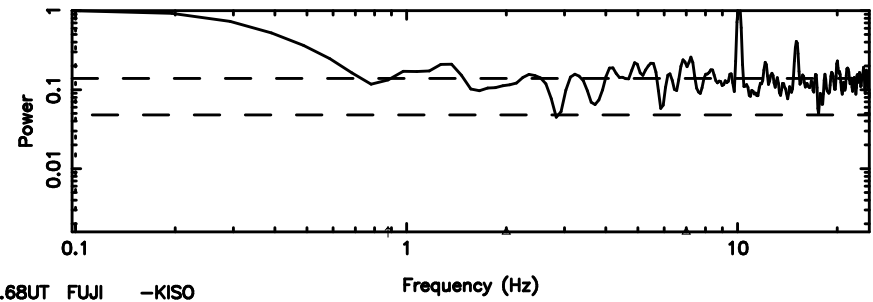

1035-058 2024/08/03 4.68UT FUJI -KISO