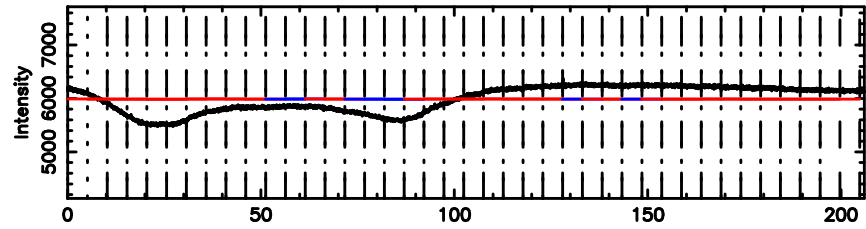

T20240803141044

BLK: 7,SNR1: 0.28291 ,SNR2: 0.59897

Frequency (Hz)

F20240803141044

BLK: 7,SNR1: 0.40286 ,SNR2: 3.1429

Frequency (Hz)

1107+109 2024/08/03 5.21UT TOYOKAWA-FUJI

T20240803141044