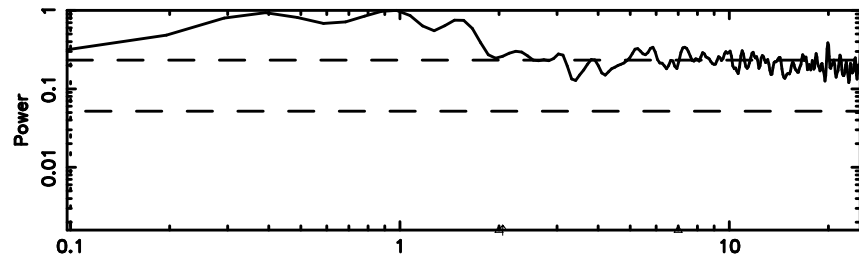

BLK:27,SNR1: 9.7296 ,SNR2: 24.212

Frequency (Hz)

K20240803165820

BLK:27,SNR1: 16.253 ,SNR2: 28.448

Frequency (Hz)

1355+01 2024/08/03 8.00UT FUJI -KISO

T20240803175402

BLK: 7,SNR1: 0.14911 ,SNR2: 1.8466