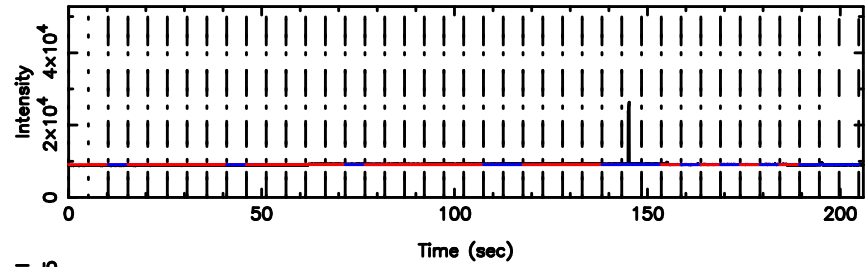

BLK:24,SNR1: 2.9415 ,SNR2: 12.983

1245-19 2024/08/03 6.85UT TOYOKAWA-KISO

F20240803154907

BLK:13,SNR1: 10.848 ,SNR2: 24.693

K20240803154905

BLK:13,SNR1: 3.0307 ,SNR2: 13.385

1245-19 2024/08/03 6.85UT FUJI -KISO