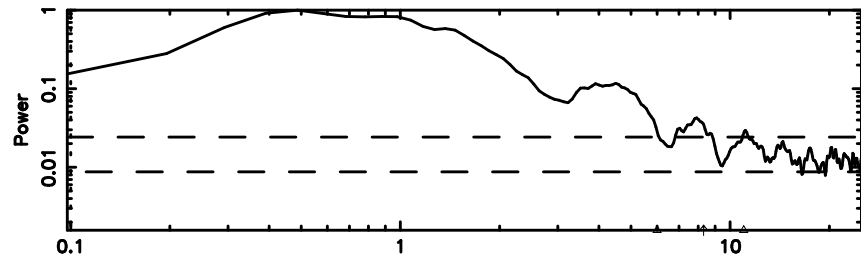

BLK:25,SNR1: 14.173 ,SNR2: 24.884

Frequency (Hz)

K20240803161217

BLK:25,SNR1: 8.0083 ,SNR2: 20.496

Frequency (Hz)

3C283 2024/08/03 7.23UT FUJI -KISO

T20240803162645

BLK:24,SNR1: 2.7757 ,SNR2: 7.2169