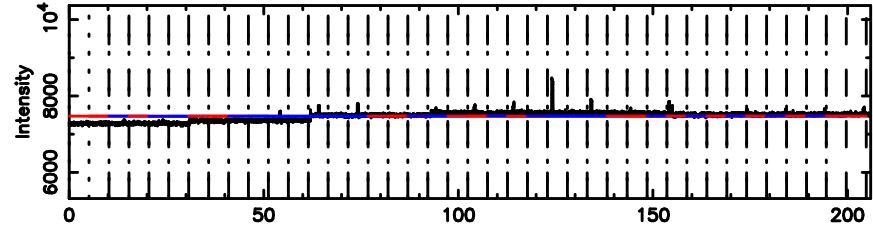

K20240803103745

BLK:28,SNR1: 6.0121 ,SNR2: 9.2415

F20240803103748

BLK:22,SNR1: 0.42614 ,SNR2: 2.2708

Frequency (Hz)

K20240803103745

BLK:22,SNR1: 8.1201 ,SNR2: 12.494

Frequency (Hz)