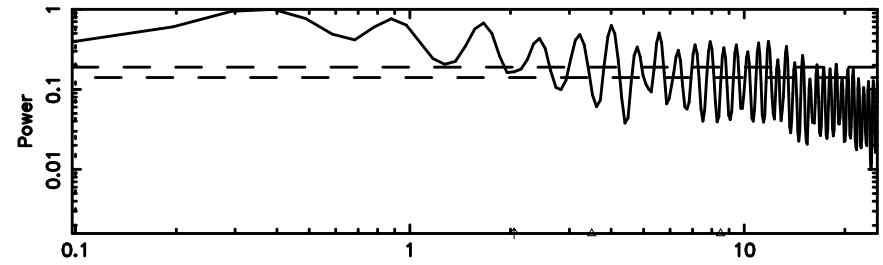

BLK: 6,SNR1:-0.16066E-01,SNR2: 1.6687