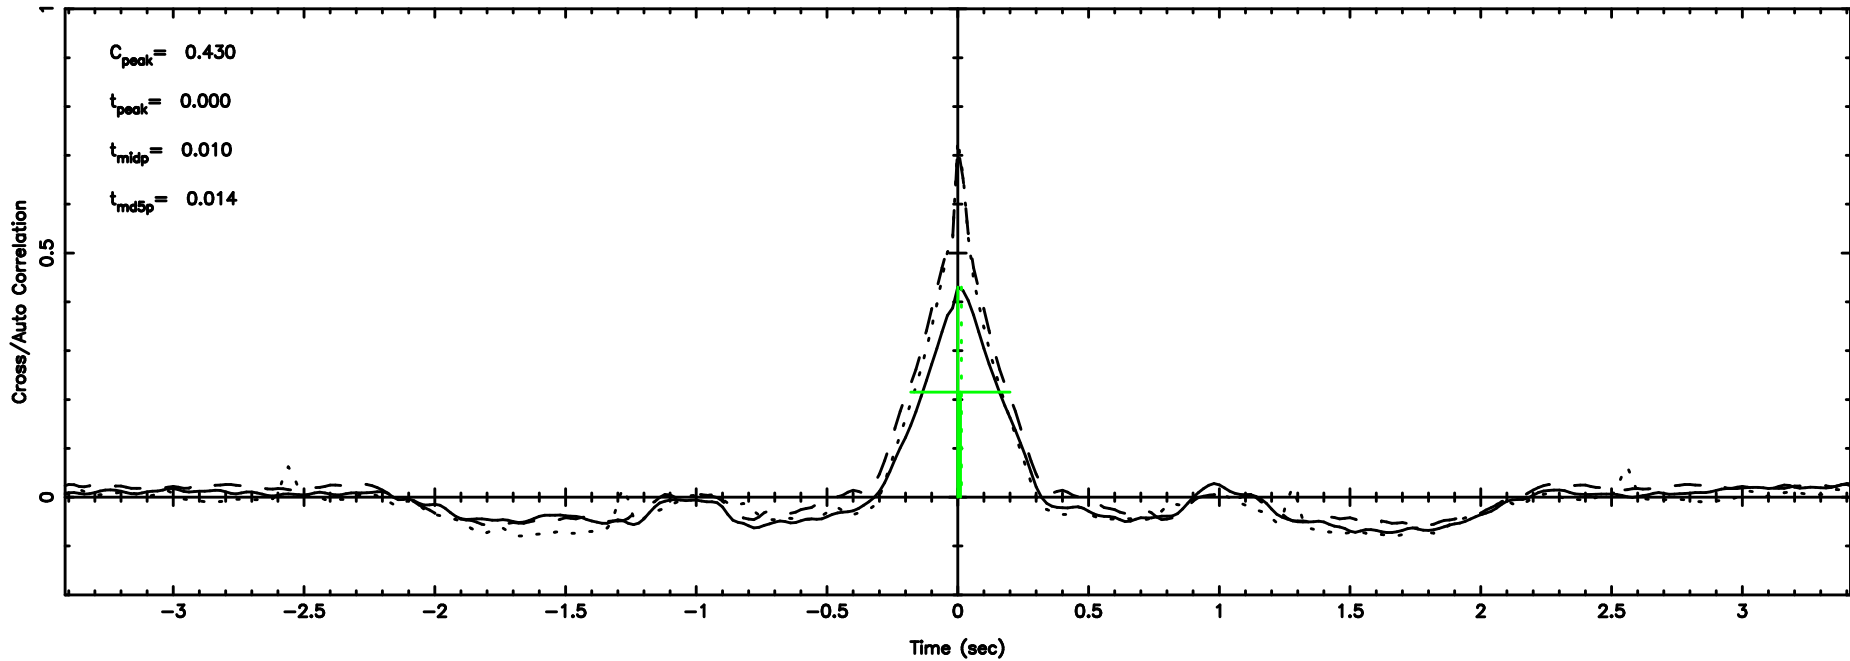

1345+12 2024/08/03 7.83UT FUJI -KISO

T20240803165823

BLK:23,SNR1: 8.1903 ,SNR2: 20.699

Frequency (Hz)

F20240803165823

BLK:23,SNR1: 10.068 ,SNR2: 25.054

Frequency (Hz)

1355+01 2024/08/03 8.00UT TOYOKAWA-FUJI