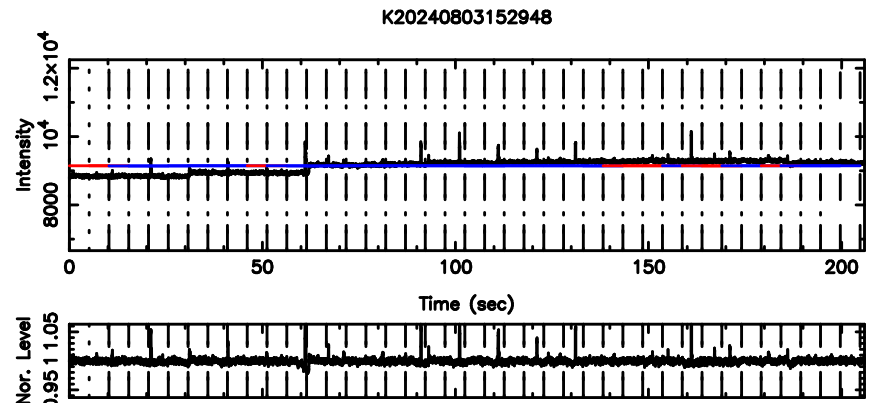

BLK:14,SNR1: 4.4693 ,SNR2: 10.662

F20240803152951

BLK:14,SNR1: 0.64310 ,SNR2: 3.8940

3C273 2024/08/03 6.53UT TOYOKAWA-FUJI

BLK:30,SNR1: 7.8094 ,SNR2: 18.442

BLK:30,SNR1: 2.4227 ,SNR2: 10.186

3C273 2024/08/03 6.53UT TOYOKAWA-KISO