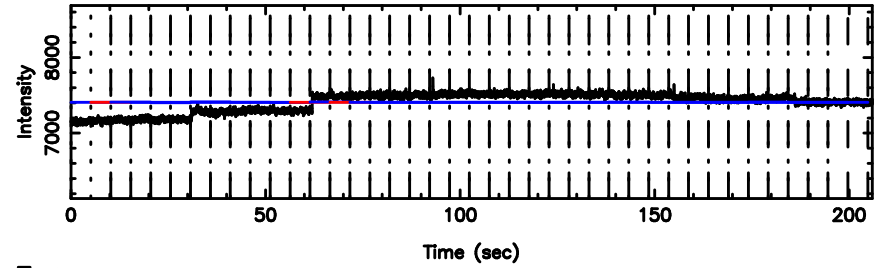

T20240803104550

BLK:36,SNR1: 2.1842 ,SNR2: 14.471

0741-06 2024/08/03 1.79UT TOYOKAWA-KISO

K20240803104548

BLK:36,SNR1: 0.46001 ,SNR2: 2.8372

Frequency (Hz)

F20240803104550

BLK:10,SNR1:-0.14541 ,SNR2: 0.58453