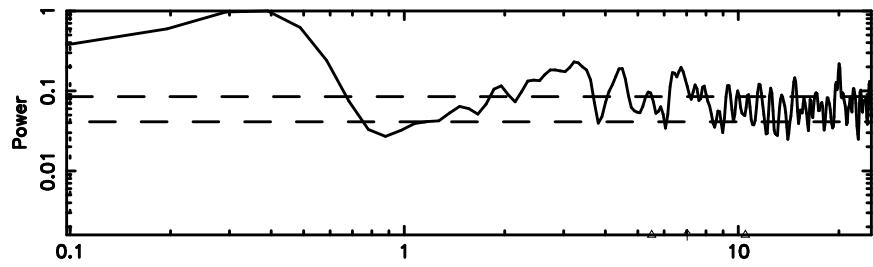

Frequency (Hz)

K20240803071642

BLK:12,SNR1: 1.1177 ,SNR2: 4.8699

Frequency (Hz)

0411+05 2024/08/02 22.31UT FUJI -KISO

T20240803072340

BLK: 2,SNR1: 0.13973 ,SNR2: 0.91650

Frequency (Hz)