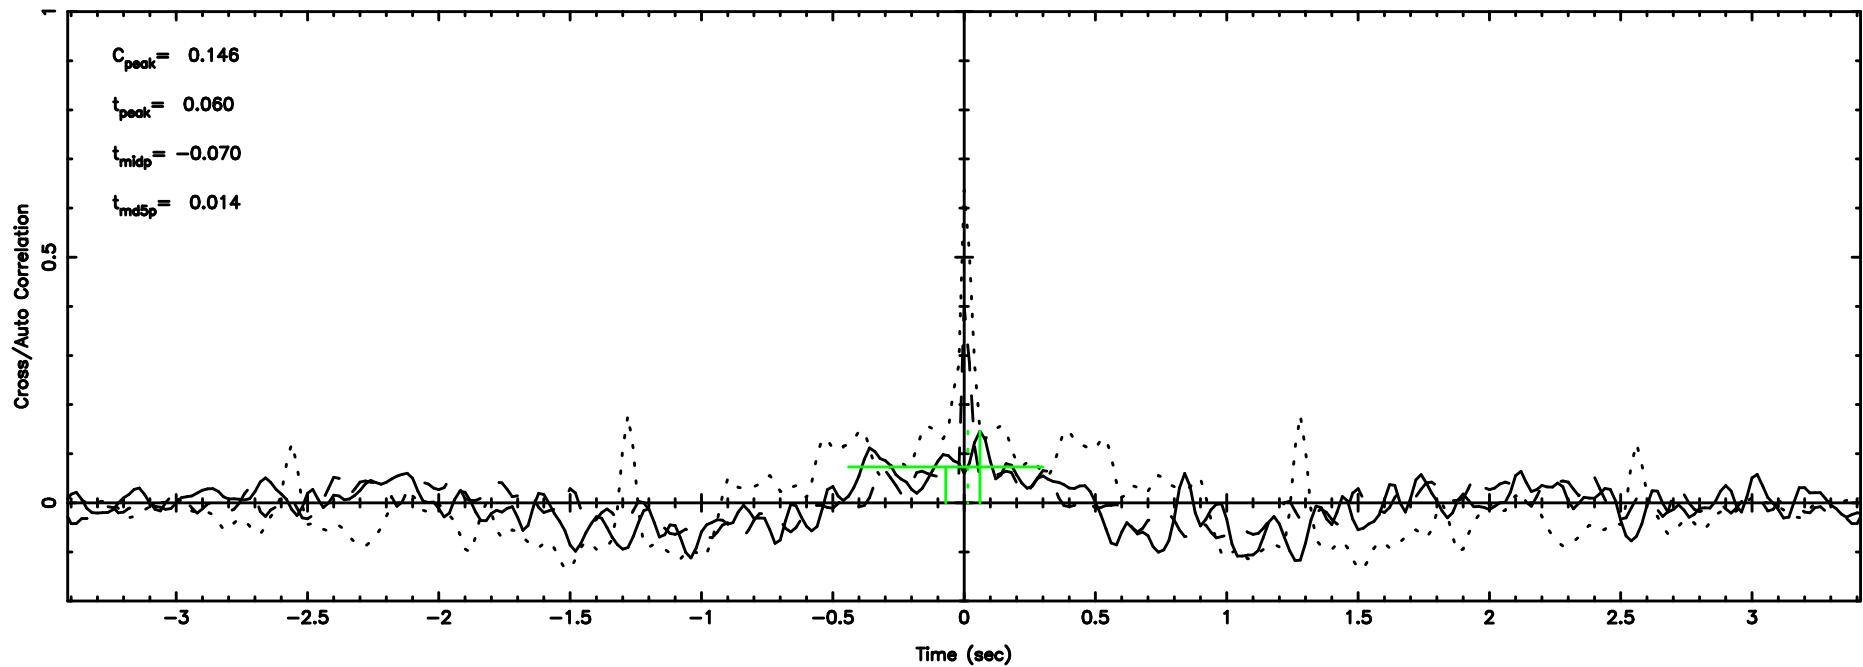

1055+01 2024/08/03 5.02UT TOYOKAWA-FUJI