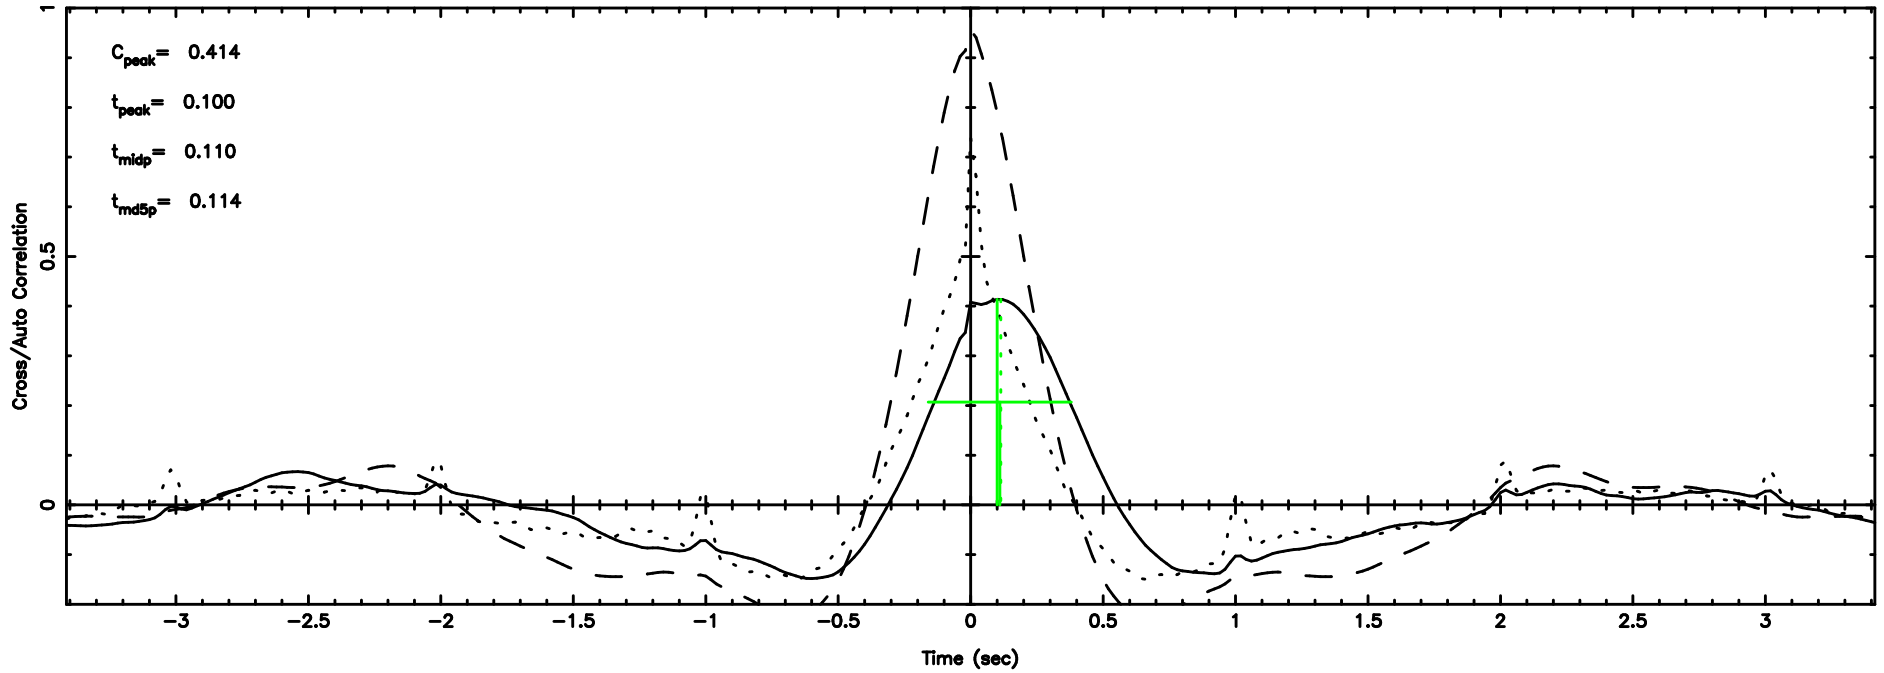

K20240803084504

BLK:21,SNR1: 0.48585 ,SNR2: 4.7868

Frequency (Hz)

F20240803084508

BLK:20,SNR1: 0.61967 ,SNR2: 2.4419

Frequency (Hz)

K20240803084504

BLK:20,SNR1: 0.91560 ,SNR2: 6.6281