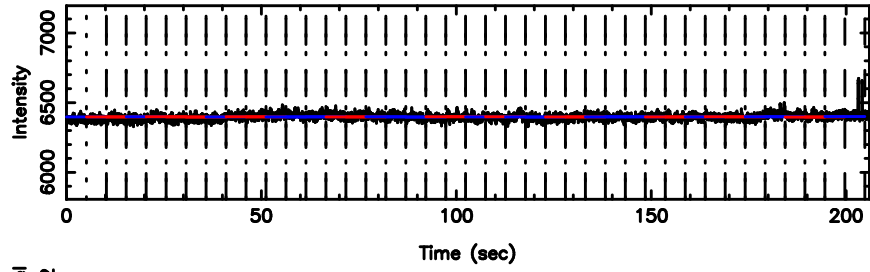

T20240803090629

BLK:10,SNR1: 0.43025 ,SNR2: 2.7353

F20240803090630

BLK:10,SNR1: 0.25822 ,SNR2: 6.4314

3C152 2024/08/03 0.14UT TOYOKAWA-FUJI

T20240803090629

BLK:19,SNR1: 0.78942 ,SNR2: 3.1595

K20240803090626