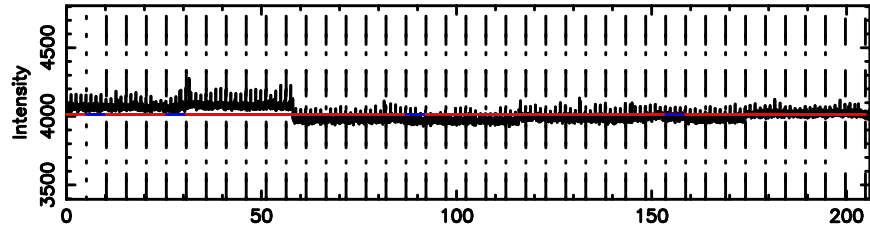

F20240803085319