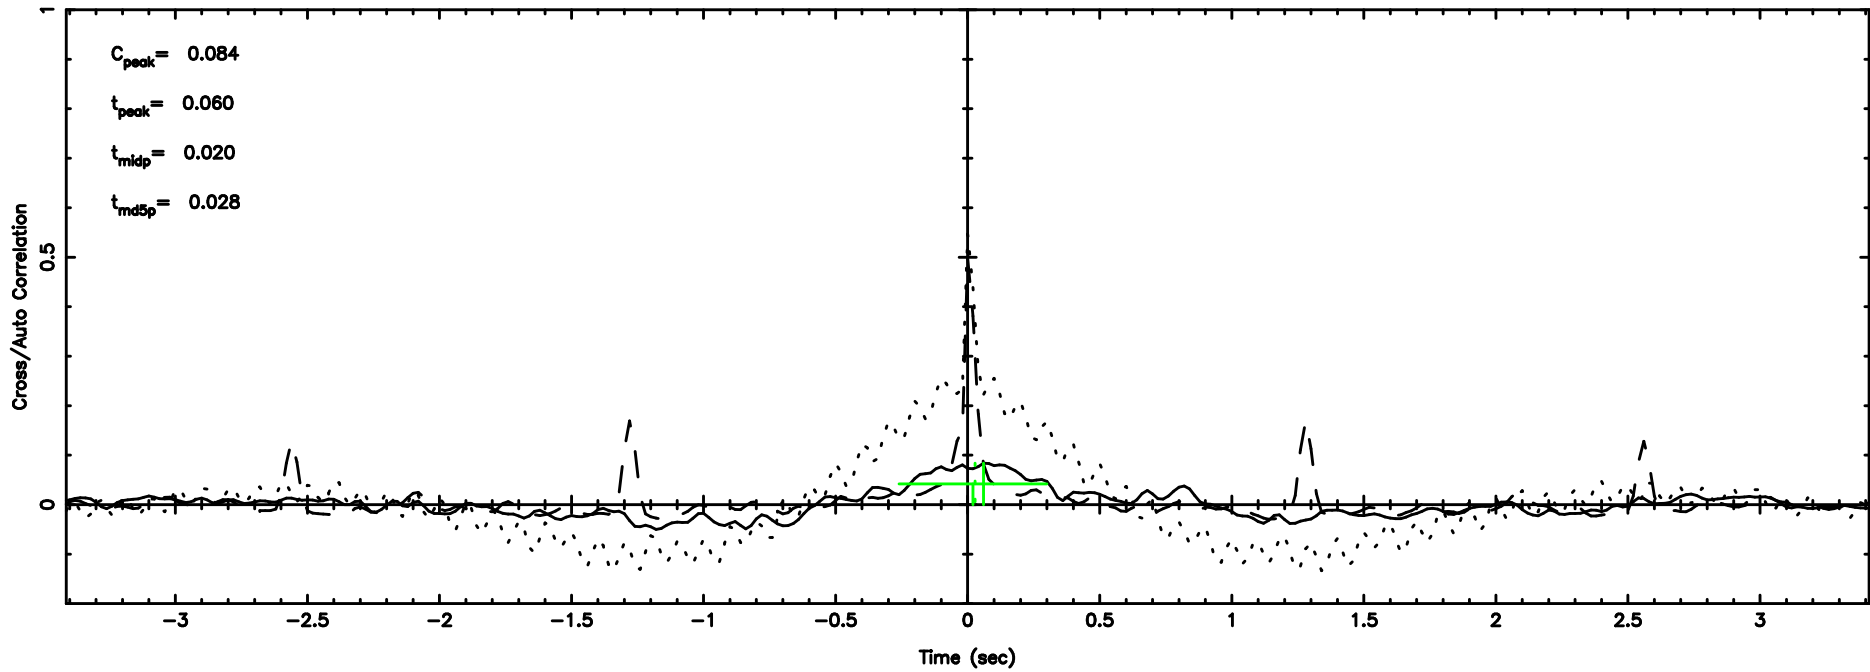

F20240803104550

BLK:10,SNR1:-0.14541 ,SNR2: 0.58453

K20240803104548

BLK:10,SNR1: 0.56337 ,SNR2: 2.6434

0741-06 2024/08/03 1.79UT FUJI -KISO