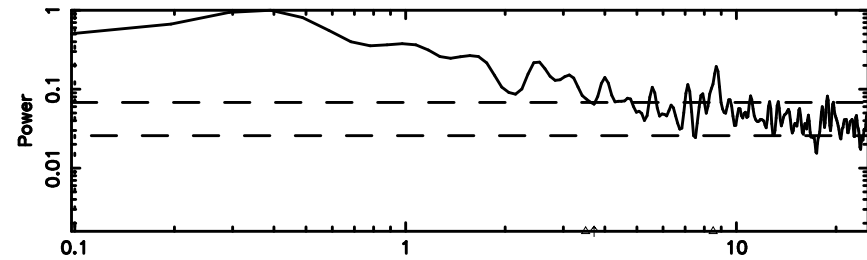

T20240803141044

BLK: 7,SNR1: 0.28291 ,SNR2: 0.59897

Frequency (Hz)

F20240803141044

BLK: 7,SNR1: 0.40286 ,SNR2: 3.1429

Frequency (Hz)

1107+109 2024/08/03 5.21UT TOYOKAWA-FUJI

T20240803141044