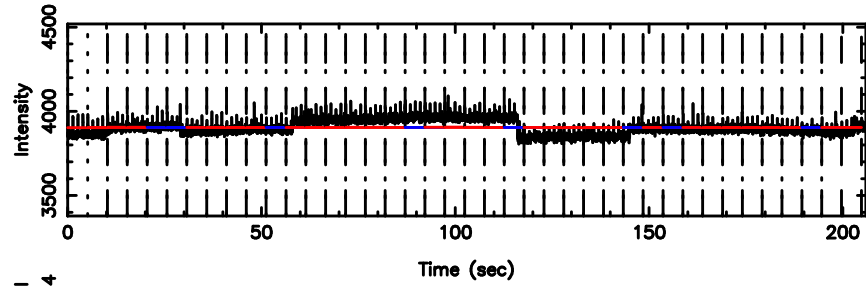

BLK:24,SNR1: 0.65499 ,SNR2: 6.1060

K20240803130713

BLK:24,SNR1: 0.42562 ,SNR2: 1.0535

3C236 2024/08/03 4.15UT TOYOKAWA-KISO

F20240803130716

BLK: 8,SNR1: 0.53623 ,SNR2: 2.2082

K20240803130713

BLK: 8,SNR1: 0.45386 ,SNR2: 2.0677