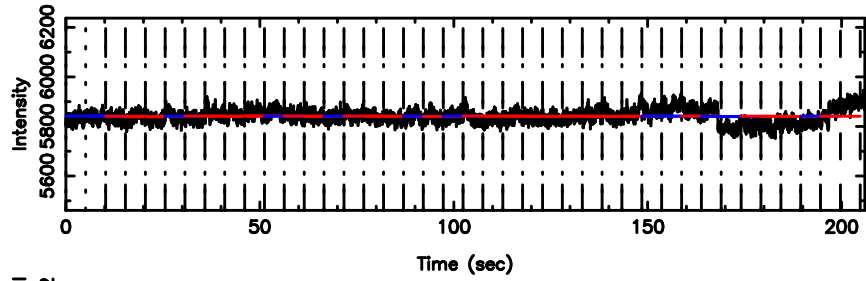

F20240803123003

BLK:10,SNR1: 0.44965 ,SNR2: 1.5786

Frequency (Hz)

K20240803122959

BLK:10,SNR1: 1.2459 ,SNR2: 6.5617

Frequency (Hz)

0926+117 2024/08/03 3.53UT FUJI -KISO

T20240803123747