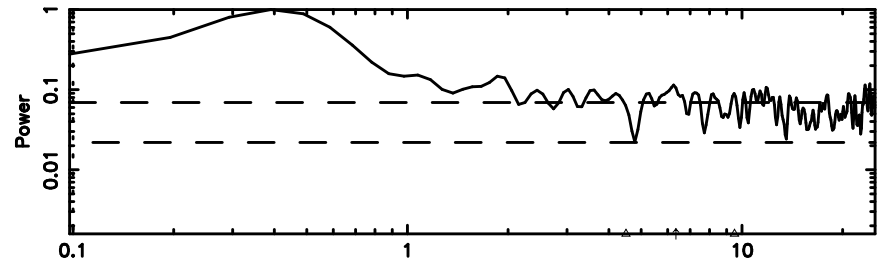

0333+32 2024/08/02 21.68UT TOYOKAWA-FUJI

F20240803063859

BLK: 4,SNR1: 1.1650 ,SNR2: 5.3106

Frequency (Hz)

K20240803063857

BLK: 4,SNR1: 0.26509 ,SNR2: 1.1736

Frequency (Hz)

0333+32 2024/08/02 21.68UT FUJI -KISO