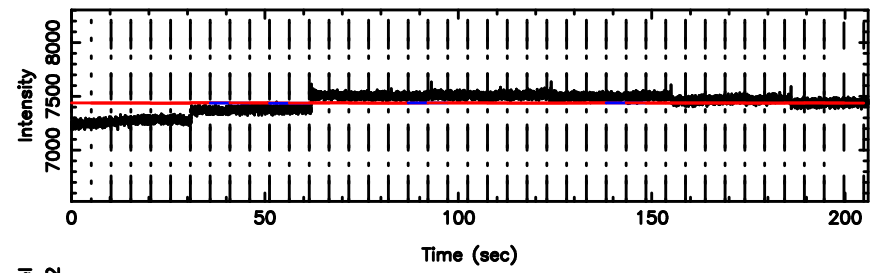

K20240803135923