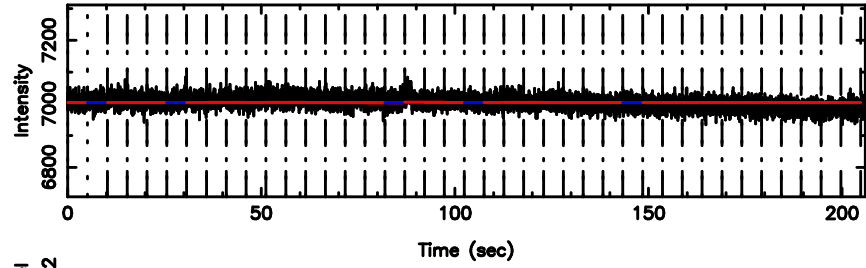

T20240803133436