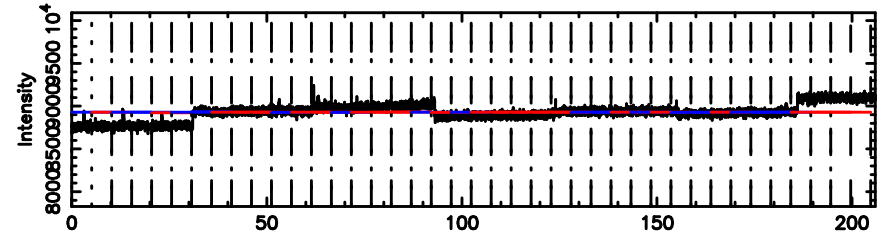

0548+16 2024/08/02 23.92UT TOYOKAWA-FUJI

T20240803085319

BLK:17,SNR1: 0.86684 ,SNR2: 2.5047

Frequency (Hz)

K20240803085316

BLK:17,SNR1: 0.80768 ,SNR2: 3.4773

Frequency (Hz)

0548+16 2024/08/02 23.92UT TOYOKAWA-KISO