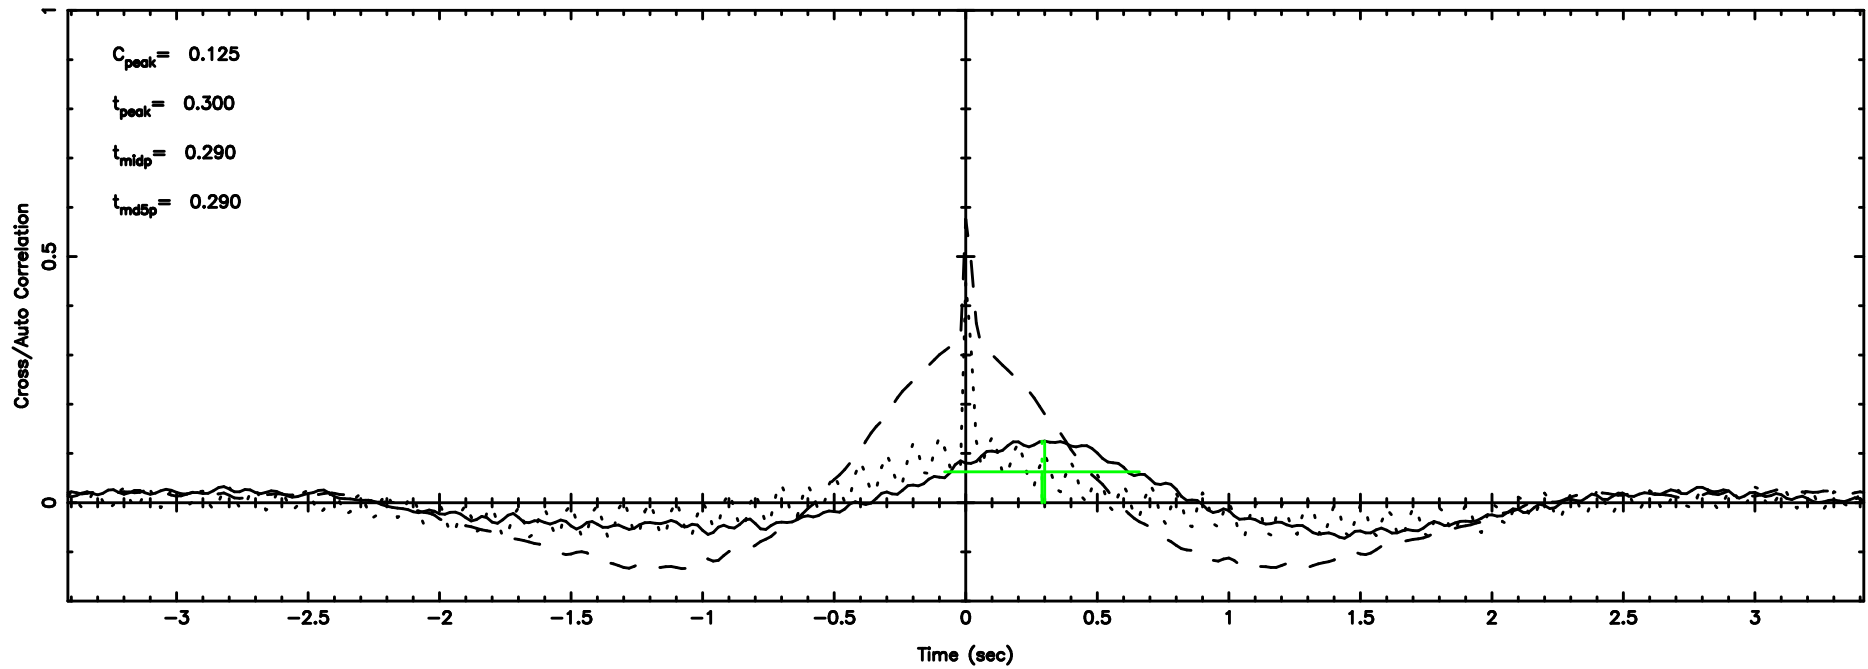

BLK:24,SNR1: 0.65499 ,SNR2: 6.1060

K20240803130713

BLK:24,SNR1: 0.42562 ,SNR2: 1.0535

3C236 2024/08/03 4.15UT TOYOKAWA-KISO

F20240803130716

BLK: 8,SNR1: 0.53623 ,SNR2: 2.2082

K20240803130713

BLK: 8,SNR1: 0.45386 ,SNR2: 2.0677