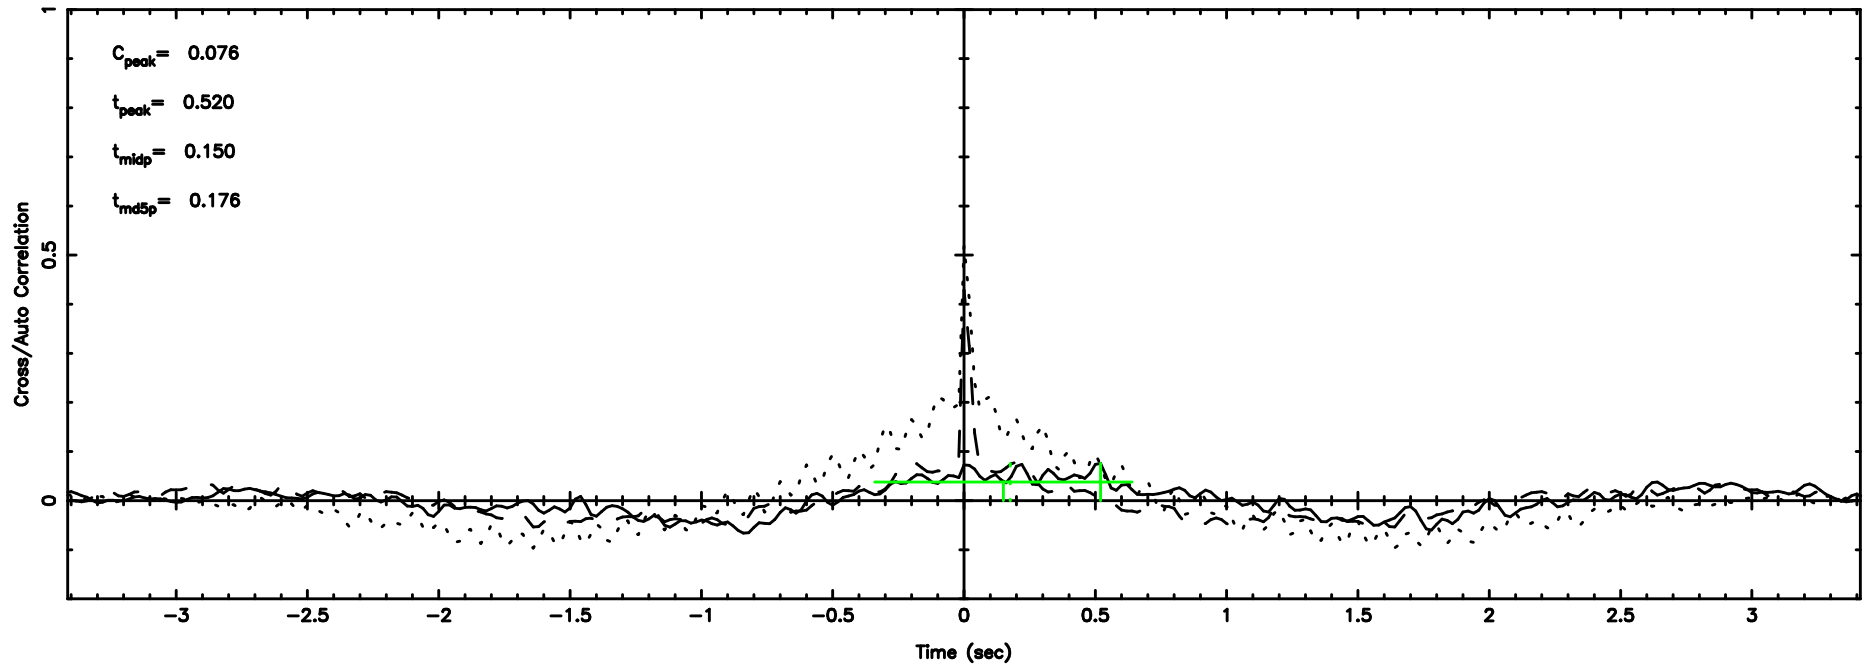

1055+01 2024/08/03 5.02UT TOYOKAWA-KISO