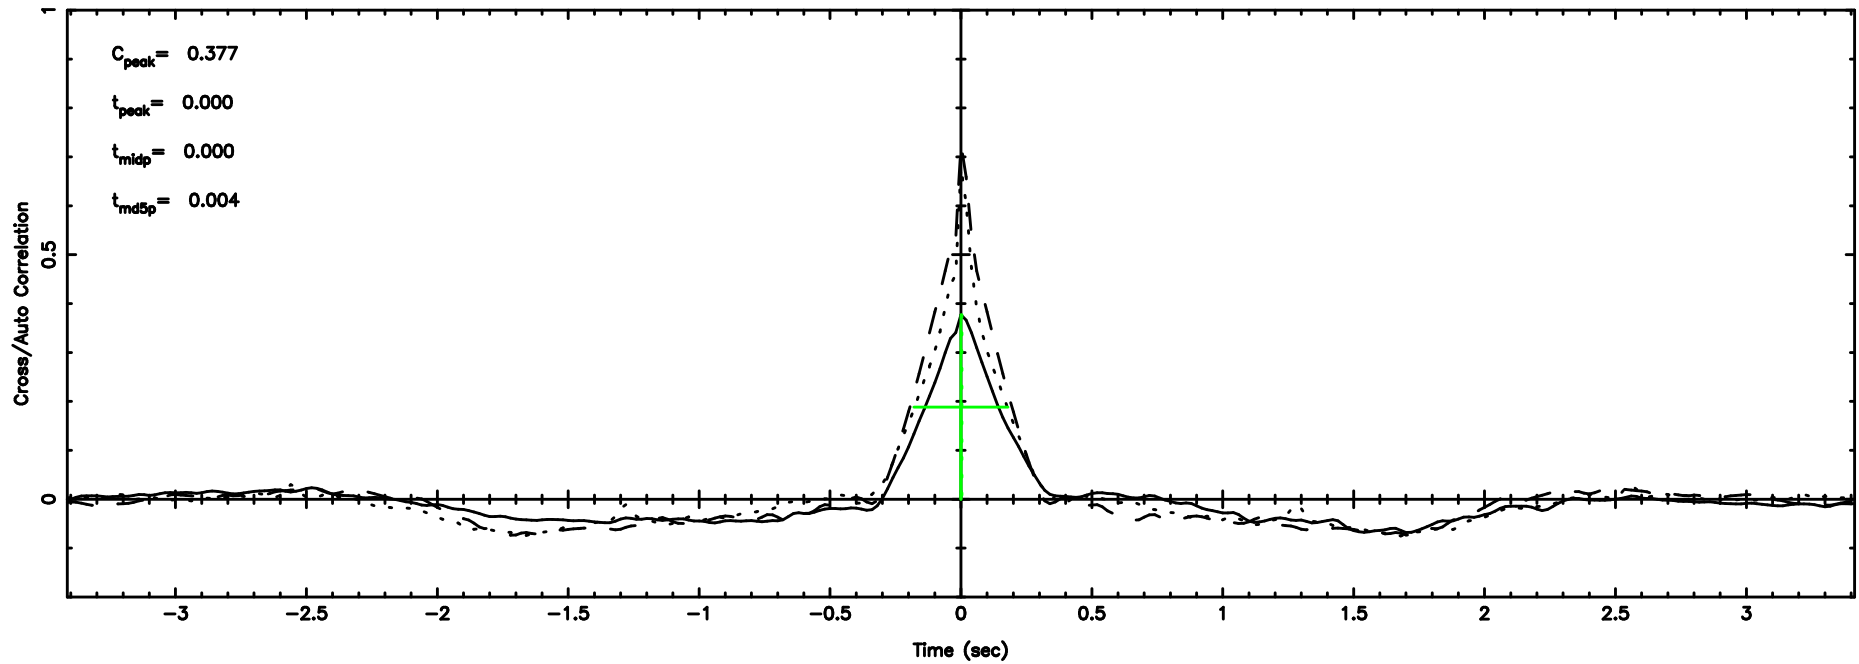

3C279 2024/08/03 6.98UT FUJI -KISO

T20240803161220

BLK:22,SNR1: 3.0711 ,SNR2: 14.175

Frequency (Hz)

F20240803161220

BLK:22,SNR1: 15.993 ,SNR2: 26.992

Frequency (Hz)

3C283 2024/08/03 7.23UT TOYOKAWA-FUJI