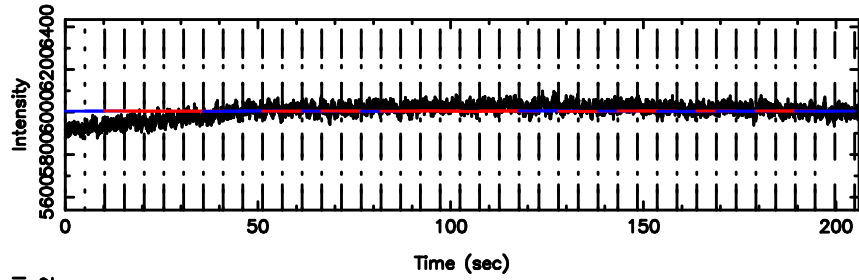

BLK:20,SNR1: 8.7283 ,SNR2: 22.095

Frequency (Hz)

1323+32 2024/08/03 7.47UT FUJI -KISO

T20240803163135

BLK:16,SNR1: 0.85247 ,SNR2: 5.1689

Frequency (Hz)

F20240803163135

BLK:16,SNR1: 0.17758E-01,SNR2: 2.4078