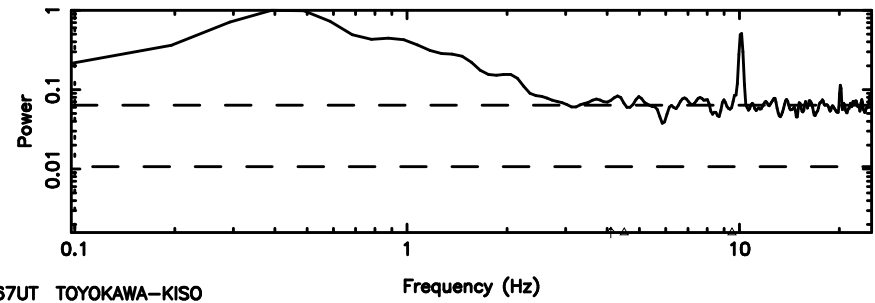

BLK:22,SNR1: 0.65470 ,SNR2: 2.7567

Frequency (Hz)