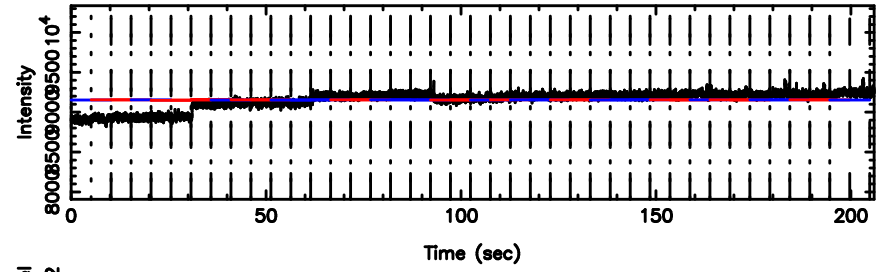

T20240803090629

BLK:10,SNR1: 0.43025 ,SNR2: 2.7353

F20240803090630

BLK:10,SNR1: 0.25822 ,SNR2: 6.4314

3C152 2024/08/03 0.14UT TOYOKAWA-FUJI

T20240803090629

BLK:19,SNR1: 0.78942 ,SNR2: 3.1595

K20240803090626