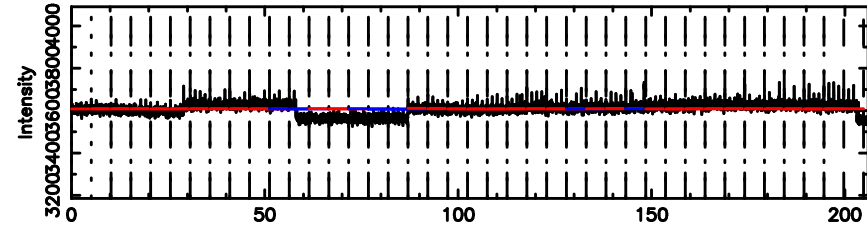

T20240803141044

BLK: 7,SNR1: 0.28291 ,SNR2: 0.59897

Frequency (Hz)

F20240803141044

BLK: 7,SNR1: 0.40286 ,SNR2: 3.1429

Frequency (Hz)

1107+109 2024/08/03 5.21UT TOYOKAWA-FUJI

T20240803141044