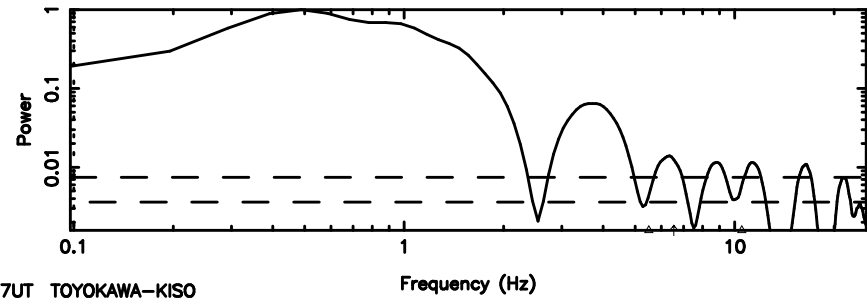

T20240803144419

BLK:19,SNR1: 4.3068 ,SNR2: 13.492

K20240803144416

BLK:19,SNR1: 6.5631 ,SNR2: 20.929

3C263.1 2024/08/03 5.77UT TOYOKAWA-KISO

F20240803144419

BLK:16,SNR1: 0.50988 ,SNR2: 2.9957

Frequency (Hz)