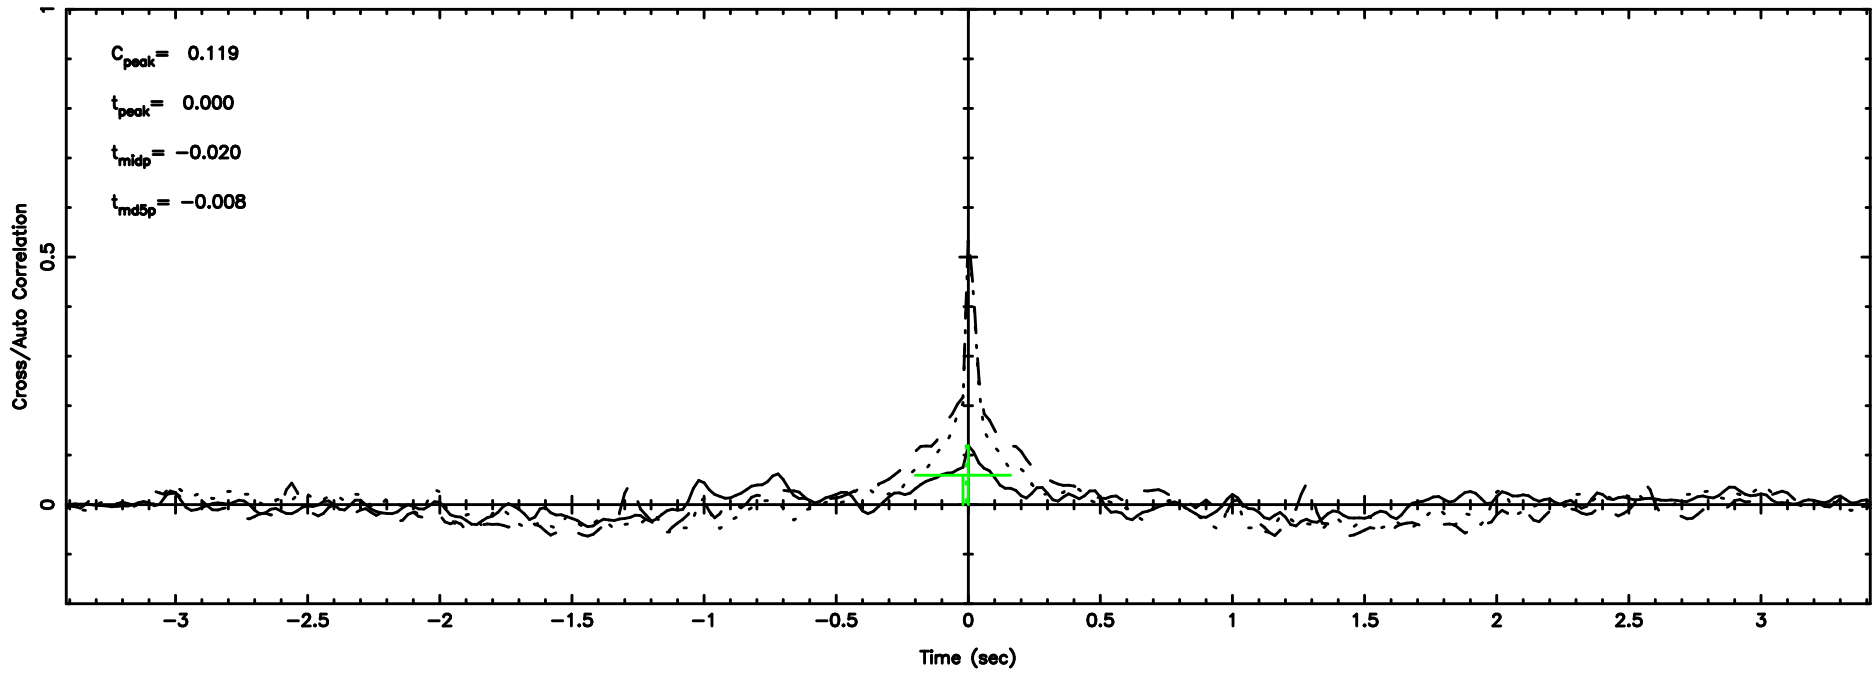

F20240803102734

BLK: 8,SNR1: 0.35017 ,SNR2: 2.8083

K20240803102731

BLK: 8,SNR1: 0.17432 ,SNR2: 1.2584

0723+10 2024/08/03 1.49UT FUJI -KISO