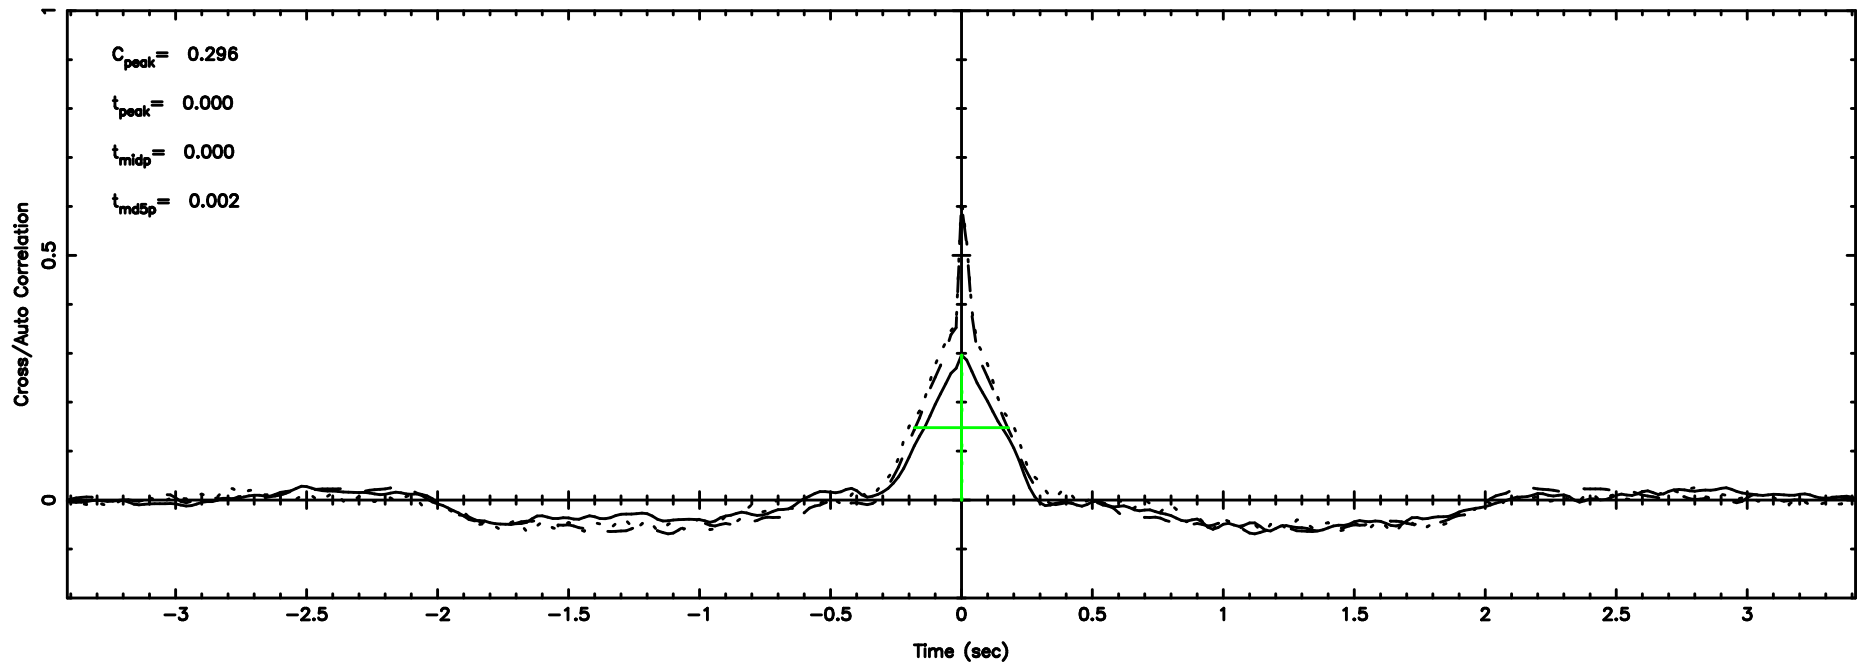

1245-19 2024/08/03 6.85UT TOYOKAWA-KISO