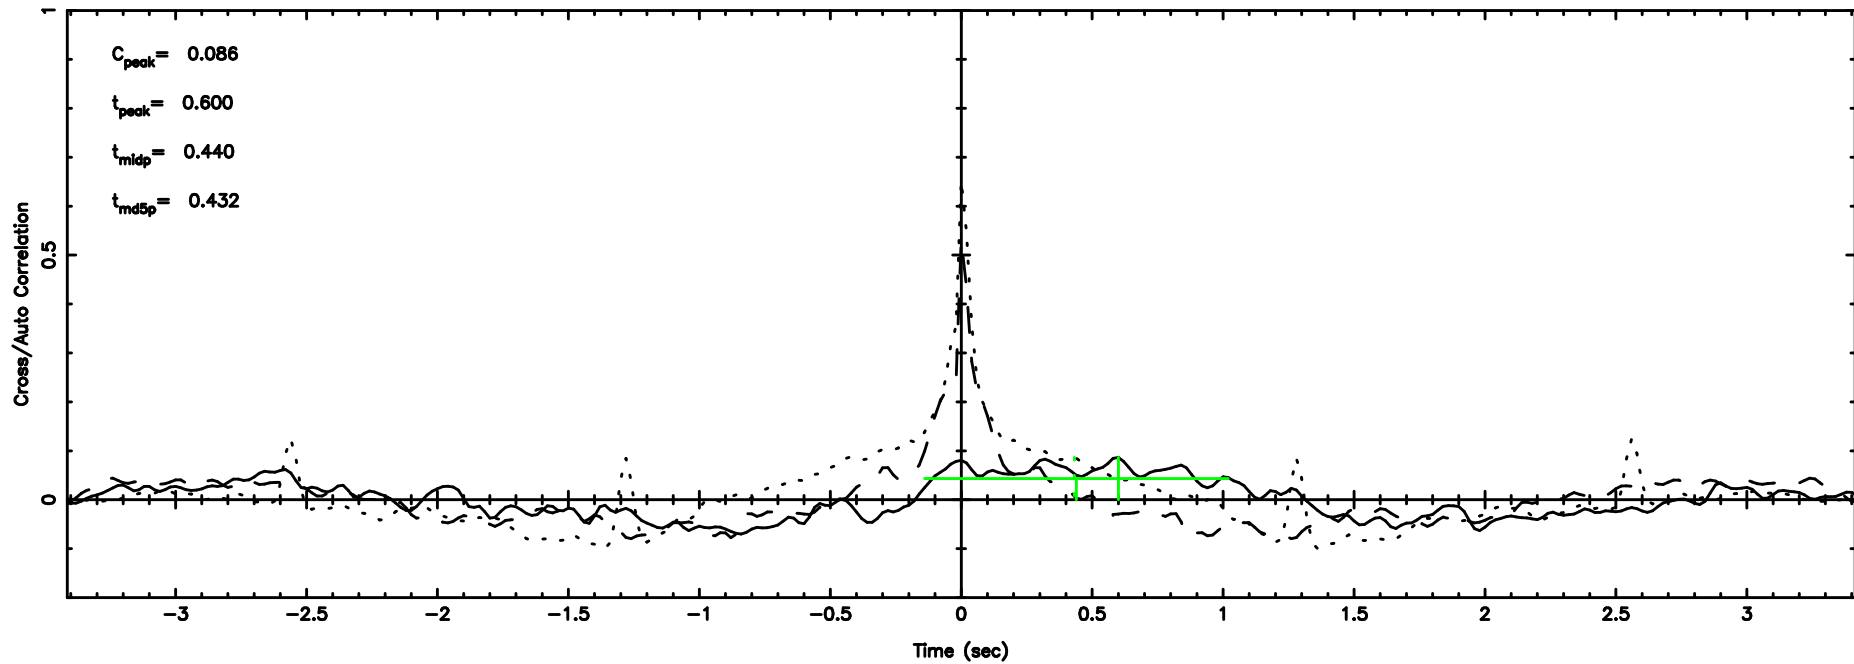

T20240803155651

BLK: 6,SNR1: 1.1544 ,SNR2: 5.0637

Frequency (Hz)

F20240803155651

BLK: 6,SNR1: 0.18494 ,SNR2: 1.9595

Frequency (Hz)

3C279 2024/08/03 6.98UT TOYOKAWA-FUJI

T20240803155651