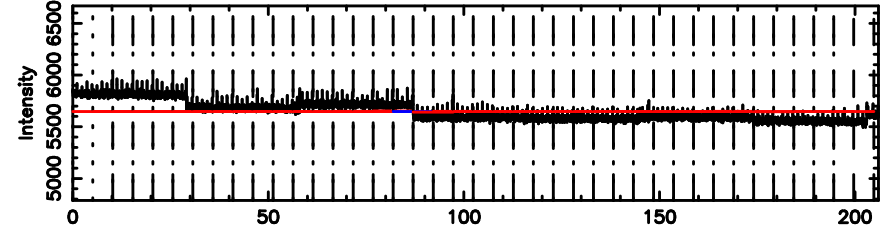

Frequency (Hz)

0324+119 2024/08/02 21.52UT FUJI -KISO

T20240803063859

BLK: 1,SNR1: 0.24619 ,SNR2: 0.32109

Frequency (Hz)

F20240803063859

BLK: 1,SNR1: 1.5625 ,SNR2: 12.191

Frequency (Hz)