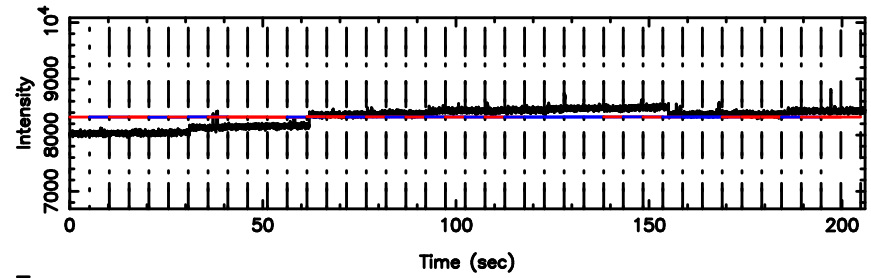

BLK: 9,SNR1: 0.21693 ,SNR2: 1.1620

1213-17 2024/08/03 6.30UT TOYOKAWA-FUJI

T20240803151634

BLK:18,SNR1: 0.63376 ,SNR2: 2.4336

K20240803151631

BLK:18,SNR1: 1.1950 ,SNR2: 4.5666

1213-17 2024/08/03 6.30UT TOYOKAWA-KISO