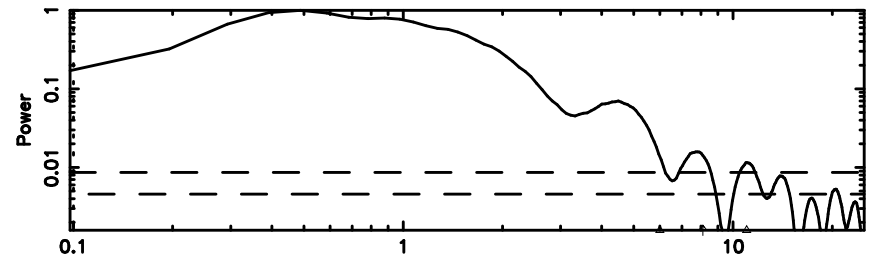

BLK:25,SNR1: 14.173 ,SNR2: 24.884

Frequency (Hz)

K20240803161217

BLK:25,SNR1: 8.0083 ,SNR2: 20.496

Frequency (Hz)

3C283 2024/08/03 7.23UT FUJI -KISO

T20240803162645

BLK:24,SNR1: 2.7757 ,SNR2: 7.2169