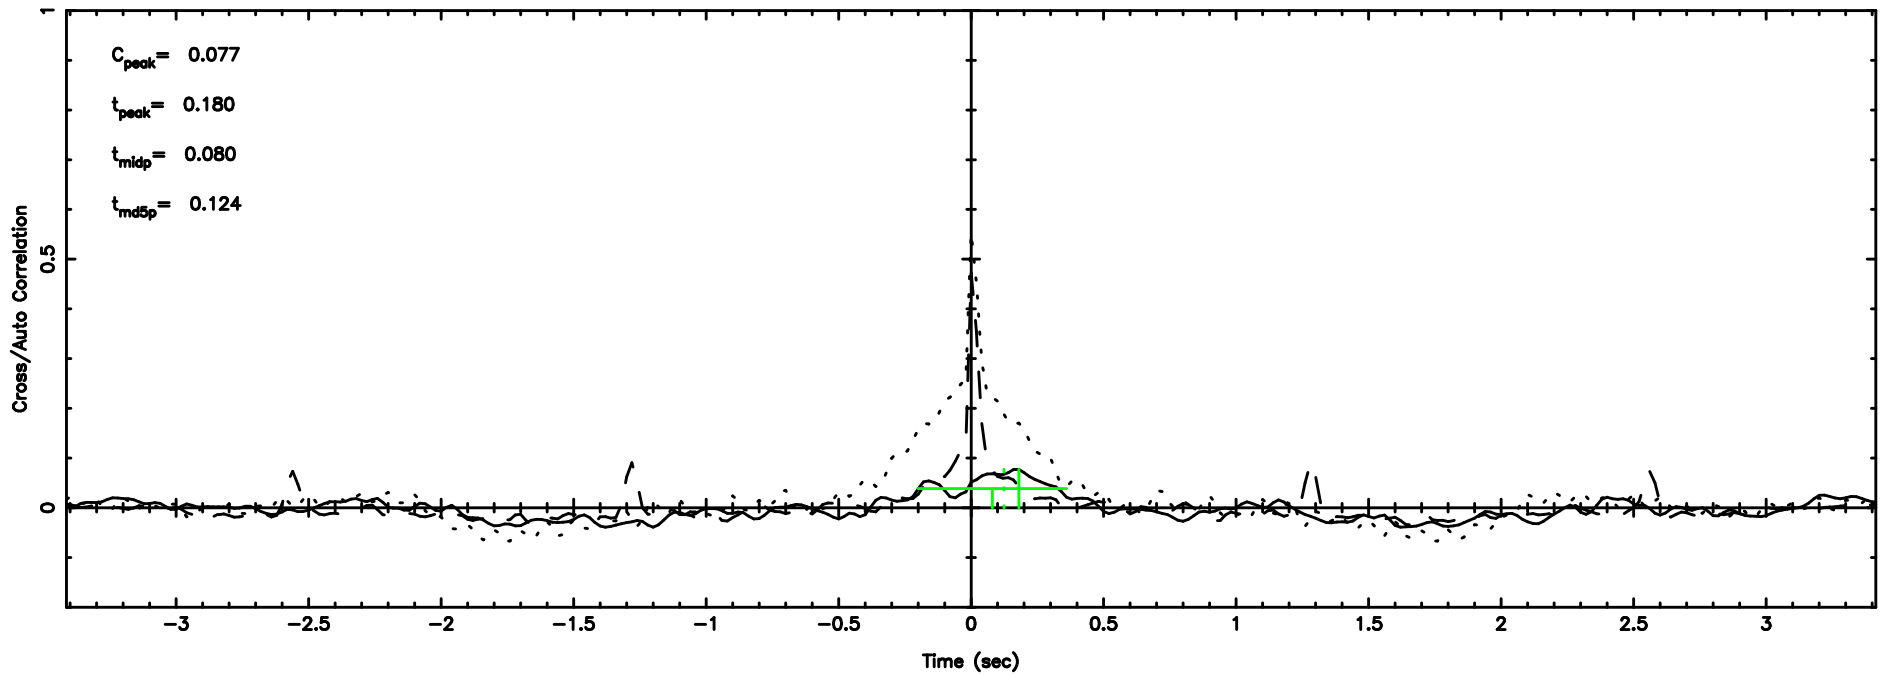

BLK:11,SNR1: 0.66148 ,SNR2: 2.9682

Frequency (Hz)

T20240803083648

BLK:24,SNR1: 2.8742 ,SNR2: 13.415

Frequency (Hz)

F20240803083648

BLK:24,SNR1: 9.7739 ,SNR2: 17.366

Frequency (Hz)