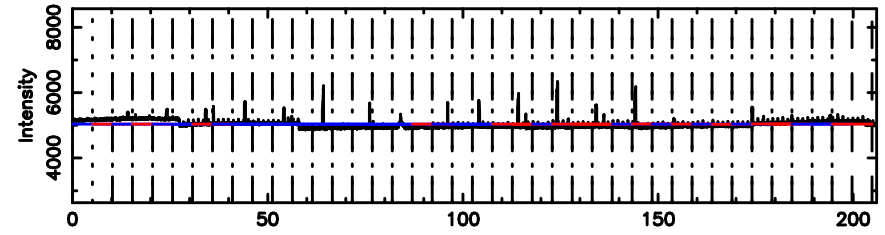

BLK:11,SNR1: 0.66148 ,SNR2: 2.9682

Frequency (Hz)

T20240803083648

BLK:24,SNR1: 2.8742 ,SNR2: 13.415

Frequency (Hz)

F20240803083648

BLK:24,SNR1: 9.7739 ,SNR2: 17.366

Frequency (Hz)