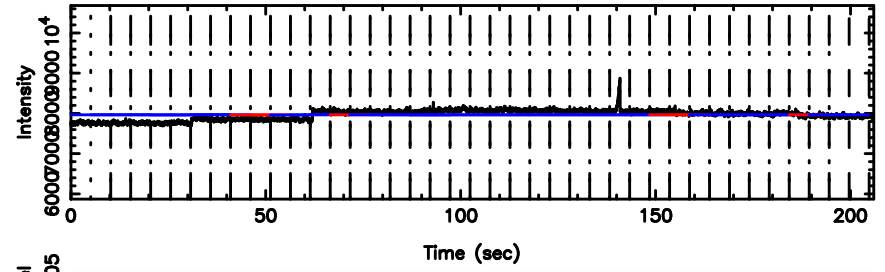

T20240803092850

BLK:33,SNR1: 23.478 ,SNR2: 38.115

3C161 2024/08/03 0.51UT TOYOKAWA-KISO

K20240803092847

BLK:33,SNR1: 2.5755 ,SNR2: 9.3642