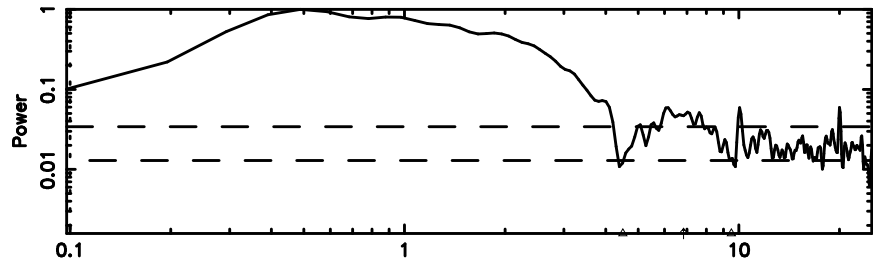

Frequency (Hz)

K20240803065157

BLK: 7,SNR1: 0.65024 ,SNR2: 4.7208

Frequency (Hz)

0347+05 2024/08/02 21.89UT FUJI -KISO

T20240803070735

BLK: 6,SNR1: 2.0422 ,SNR2: 6.7144

Frequency (Hz)