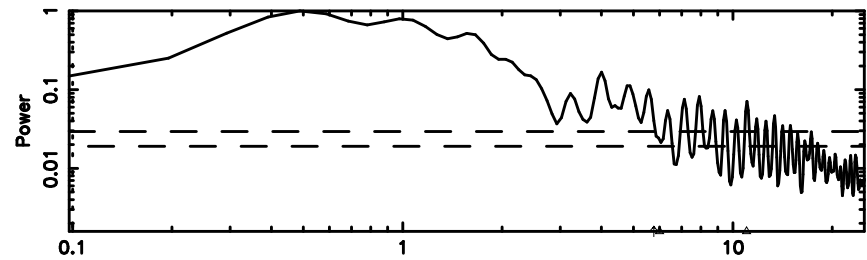

BLK:10,SNR1: 2.0164 ,SNR2: 7.6953