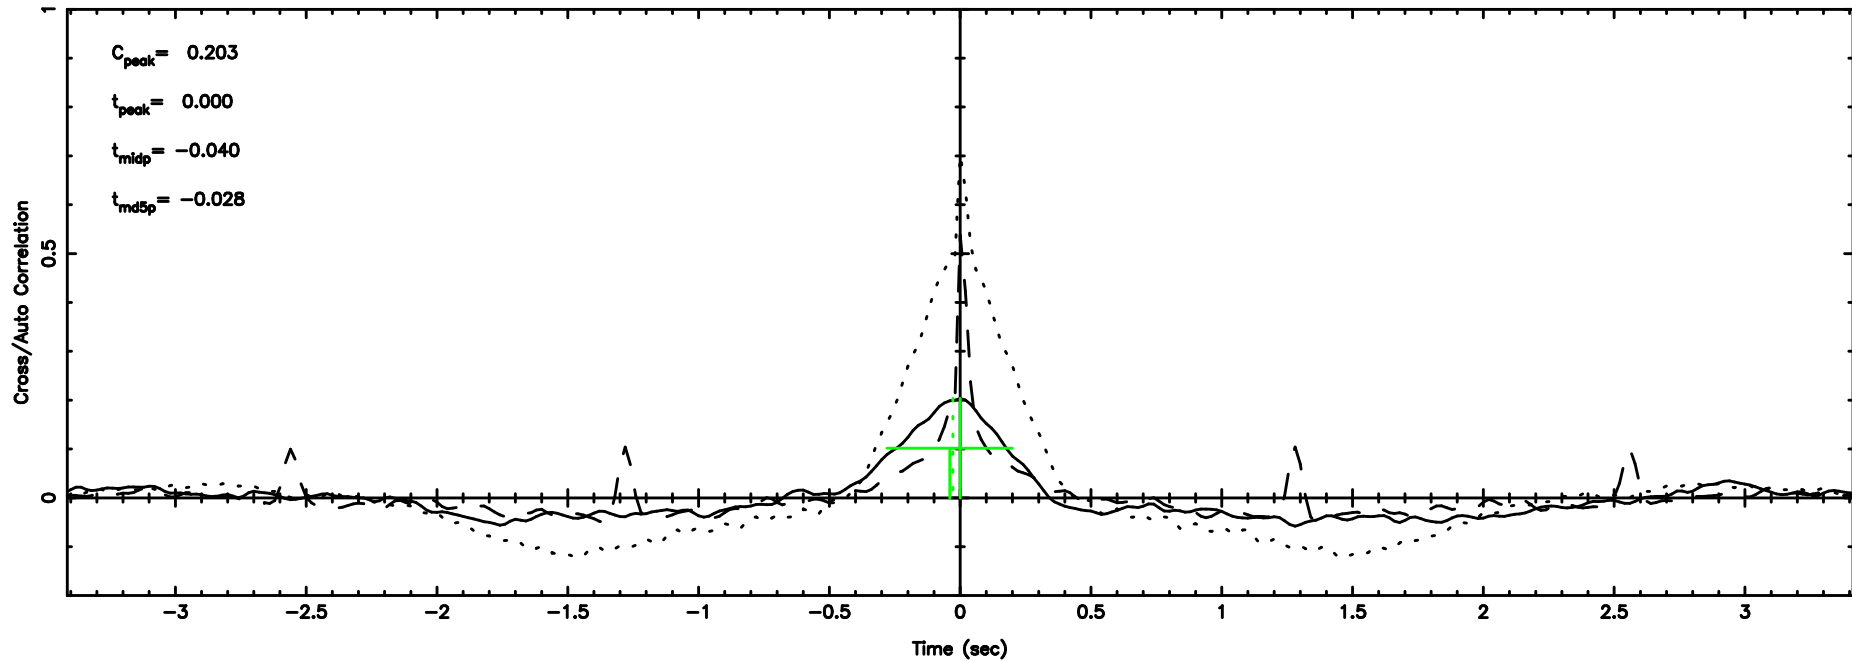

Frequency (Hz)

3C286 2024/08/03 7.55UT FUJI -KISO