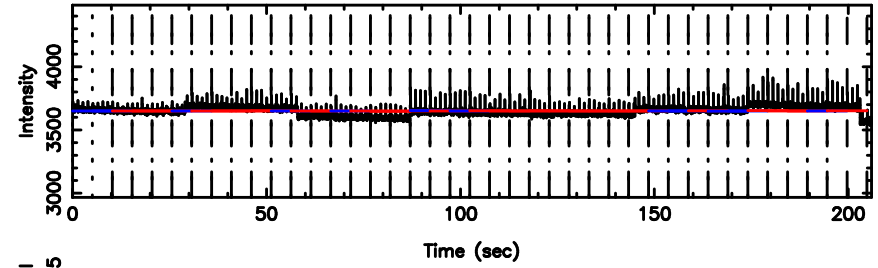

F20240803123747