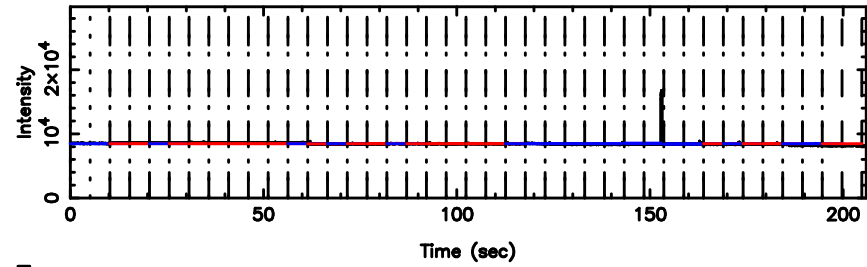

K20240803144416

BLK:19,SNR1: 6.5631 ,SNR2: 20.929