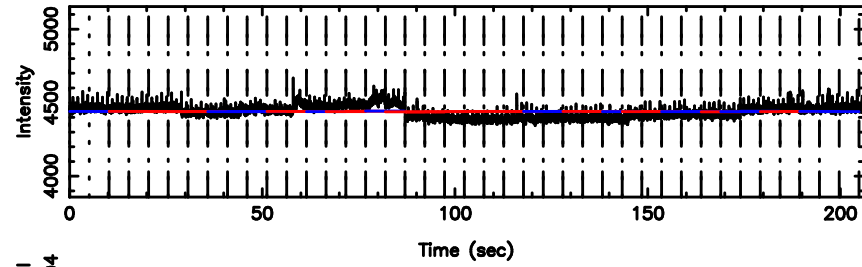

BLK:20,SNR1: 8.7283 ,SNR2: 22.095

Frequency (Hz)

1323+32 2024/08/03 7.47UT FUJI -KISO

T20240803163135

BLK:16,SNR1: 0.85247 ,SNR2: 5.1689

Frequency (Hz)

F20240803163135

BLK:16,SNR1: 0.17758E-01,SNR2: 2.4078