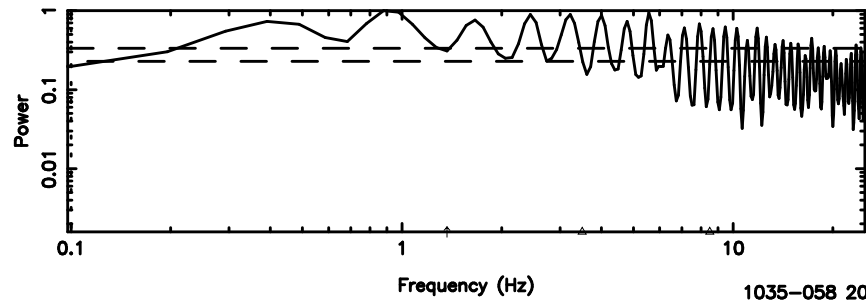

F20240803133909

BLK: 3,SNR1:-0.11442 ,SNR2: 0.75005

K20240803133906

BLK: 3,SNR1: 0.17942 ,SNR2: 2.2970

1035-058 2024/08/03 4.68UT FUJI -KISO