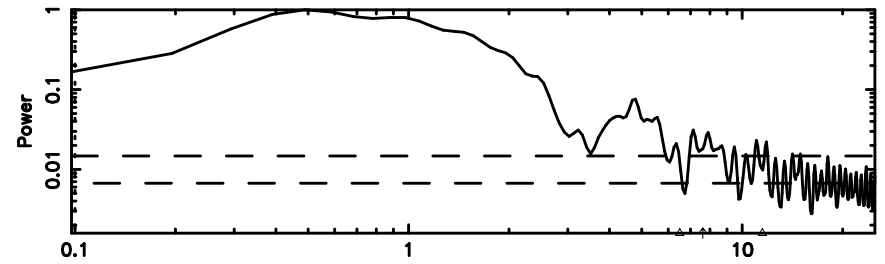

BLK:17,SNR1: 4.2428 ,SNR2: 11.750