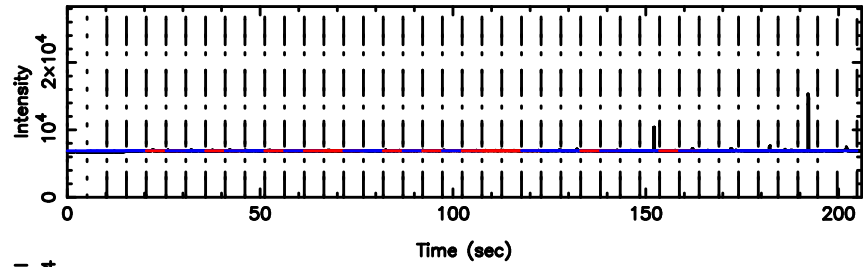

T20240803161220