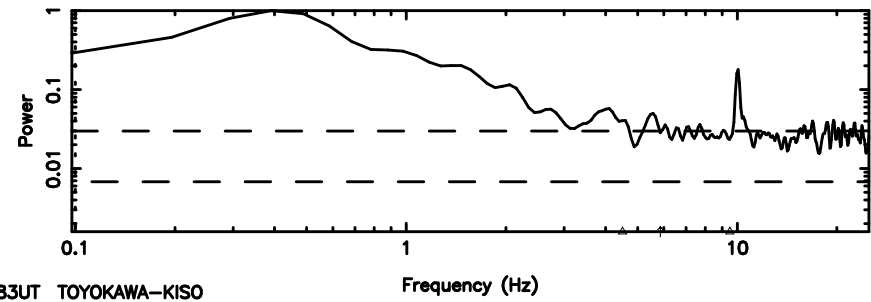

1044-008 2024/08/03 4.83UT TOYOKAWA-KISO