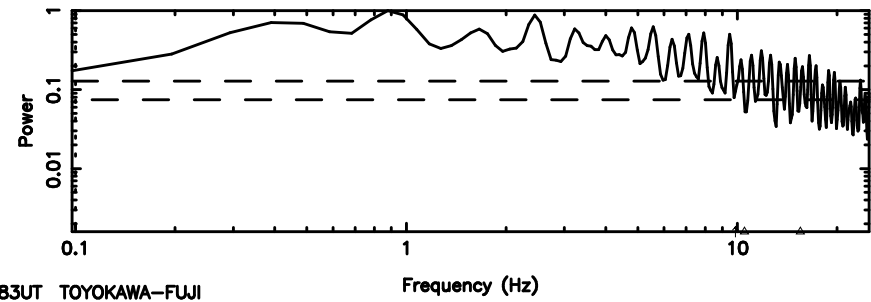

1044-008 2024/08/03 4.83UT TOYOKAWA-FUJI