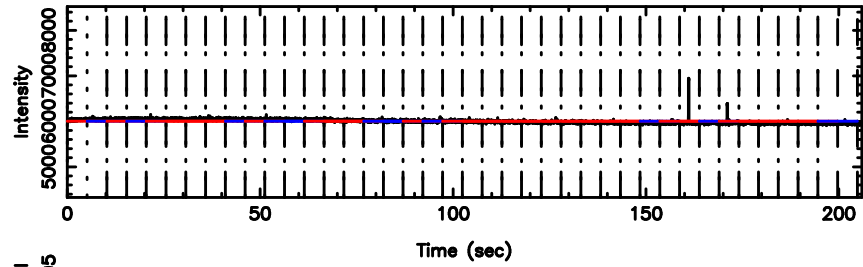

T20240803155651

BLK: 6,SNR1: 1.1544 ,SNR2: 5.0637

Frequency (Hz)

F20240803155651

BLK: 6,SNR1: 0.18494 ,SNR2: 1.9595

Frequency (Hz)

3C279 2024/08/03 6.98UT TOYOKAWA-FUJI

T20240803155651