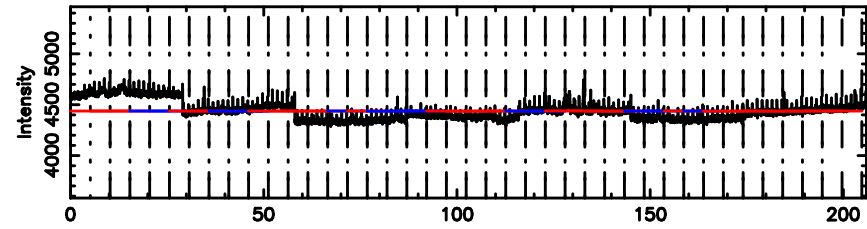

1127-14 2024/08/03 5.54UT FUJI -KISO

T20240803144419

BLK:13,SNR1: 4.8385 ,SNR2: 15.189

Frequency (Hz)

F20240803144419

BLK:13,SNR1: 0.10928 ,SNR2: 1.4117

Frequency (Hz)

3C263.1 2024/08/03 5.77UT TOYOKAWA-FUJI