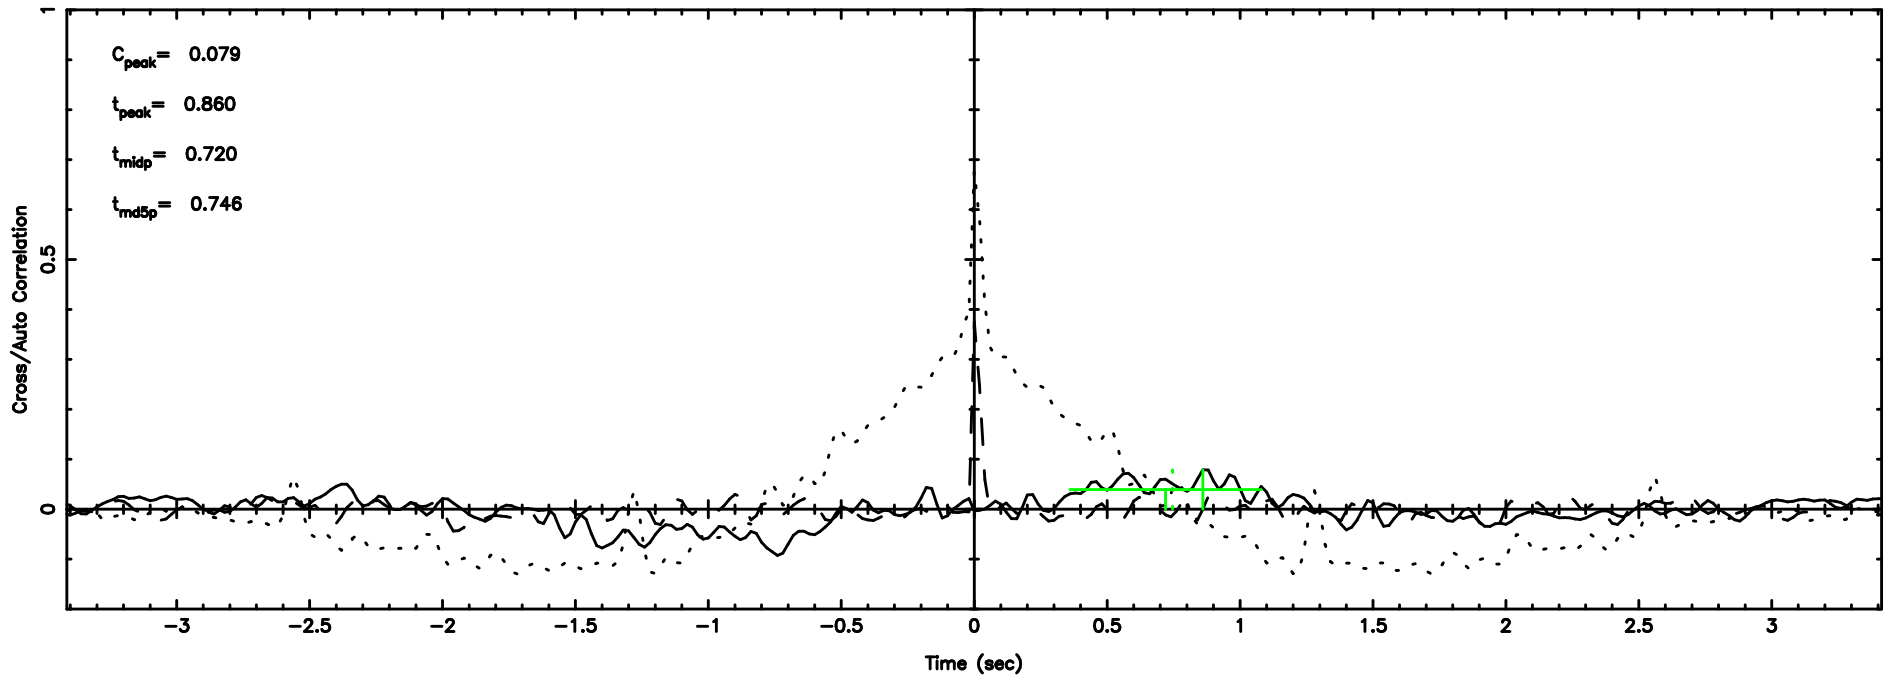

Frequency (Hz)

0258+350 2024/08/02 21.10UT TOYOKAWA-FUJI