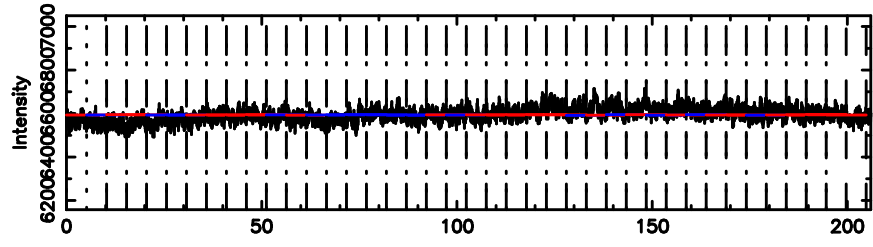

Frequency (Hz)

3C119 2024/08/02 22.61UT FUJI -KISO

K20240803073505

BLK: 8,SNR1: 0.60720 ,SNR2: 3.6122

Frequency (Hz)

T20240803082314

BLK:16,SNR1: 1.8520 ,SNR2: 5.7720

Frequency (Hz)