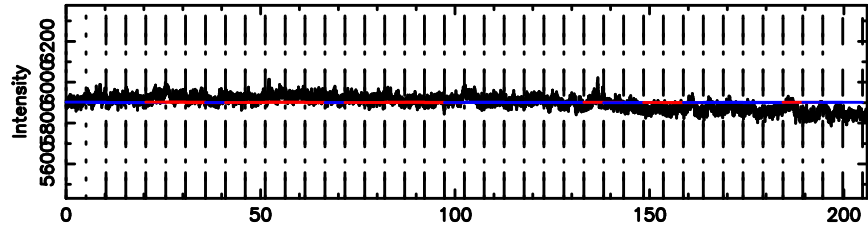

T20240803110310