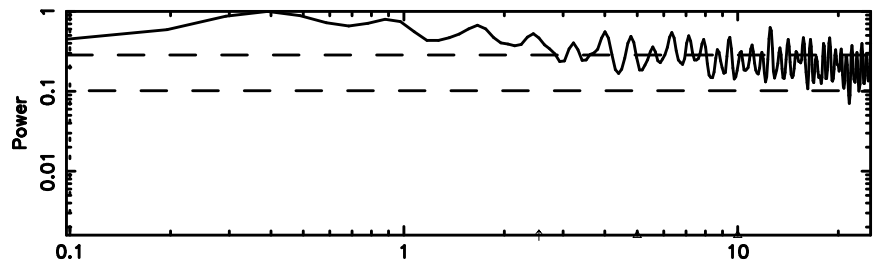

BLK:11,SNR1: 0.90515E-01,SNR2: 1.0751