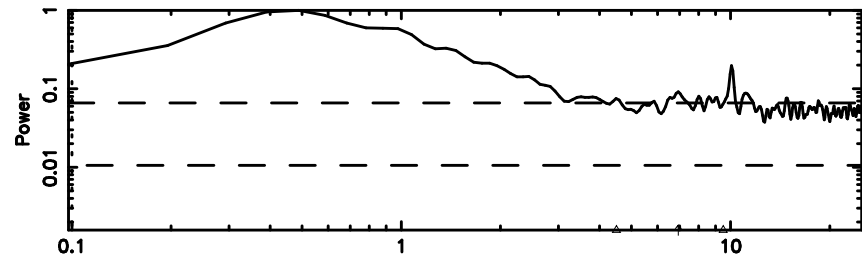

BLK:15,SNR1: 0.61927 ,SNR2: 1.9262