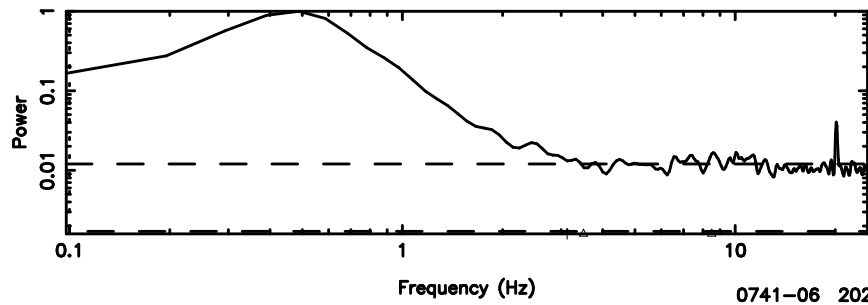

BLK:36,SNR1: 2.1842 ,SNR2: 14.471

0741-06 2024/08/03 1.79UT TOYOKAWA-KISO

K20240803104548