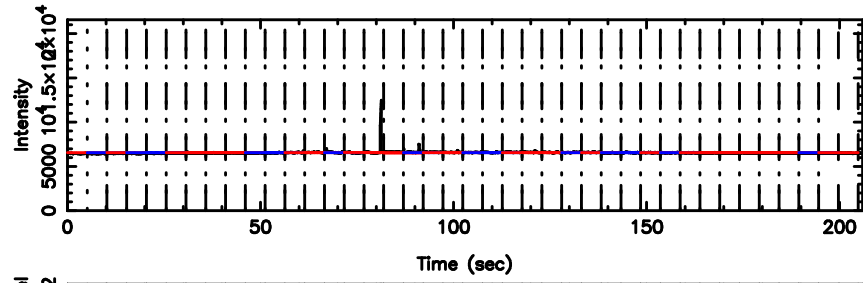

F20240803151634

BLK:13,SNR1: 0.32792 ,SNR2: 1.0155

Frequency (Hz)

K20240803151631

BLK:13,SNR1: 1.2008 ,SNR2: 4.7730

Frequency (Hz)

1213-17 2024/08/03 6.30UT FUJI -KISO

T20240803152951