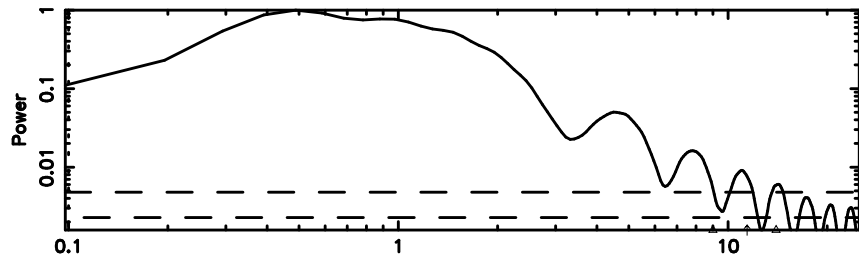

K20240803162642

BLK:24,SNR1: 8.2782 ,SNR2: 20.938

Frequency (Hz)

1323+32 2024/08/03 7.47UT TOYOKAWA-KISO

F20240803162645

BLK:20,SNR1: 13.927 ,SNR2: 24.662

Frequency (Hz)

K20240803162642