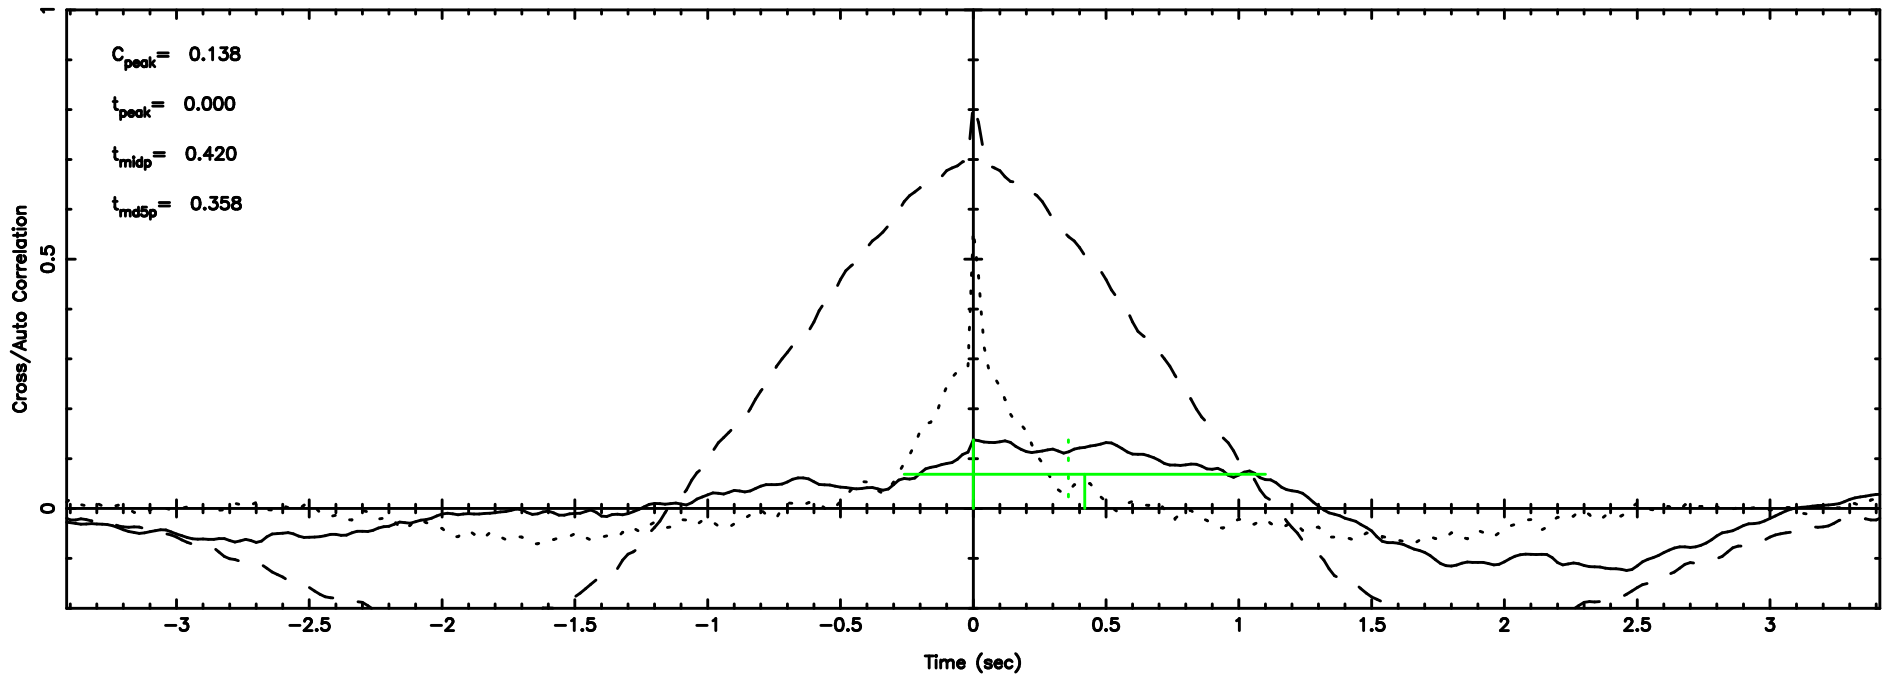

Frequency (Hz)

0324+119 2024/08/02 21.52UT TOYOKAWA-KISO