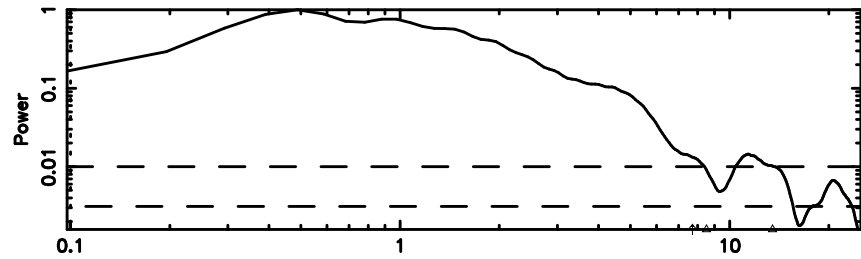

BLK:35,SNR1: 8.0367 ,SNR2: 21.365

Frequency (Hz)

K20240803164759

BLK:35,SNR1: 7.0499 ,SNR2: 17.807

Frequency (Hz)

1345+12 2024/08/03 7.83UT TOYOKAWA-KISO

BLK:33,SNR1: 8.0563 ,SNR2: 20.222

BLK:33,SNR1: 7.0078 ,SNR2: 17.705