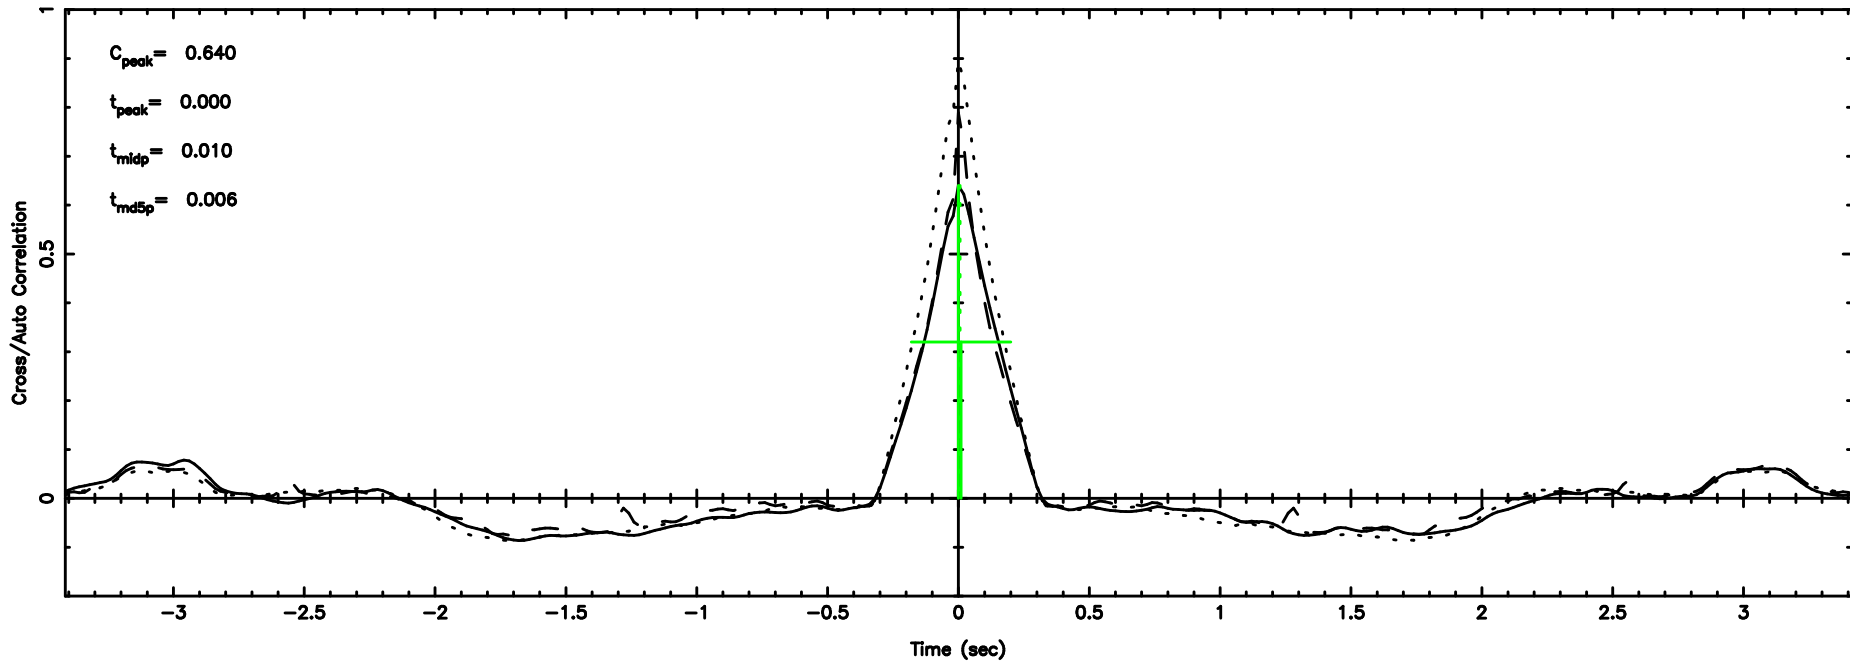

Frequency (Hz)

1323+32 2024/08/03 7.47UT FUJI -KISO