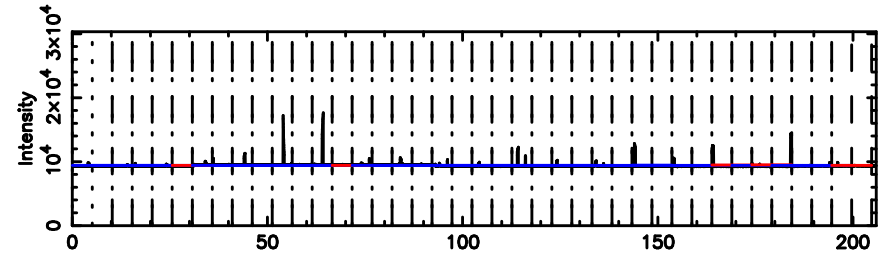

K20240803083645