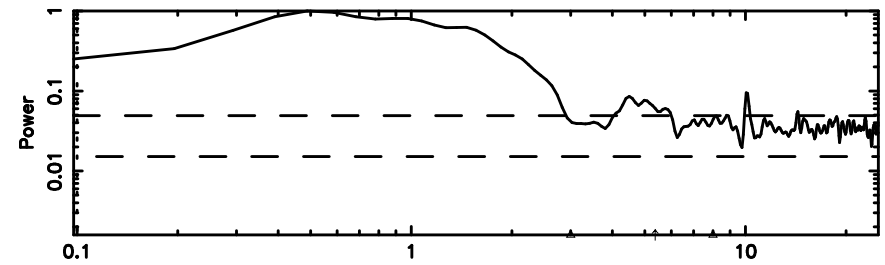

BLK:12,SNR1: 1.1177 ,SNR2: 4.8699