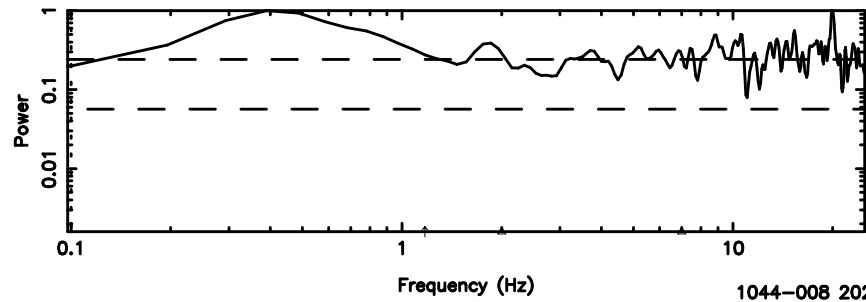

T20240803134822

BLK: 5,SNR1: 0.25594 ,SNR2: 1.4003

F20240803134822

BLK: 5,SNR1: 0.83958 ,SNR2: 1.8008

1044-008 2024/08/03 4.83UT TOYOKAWA-FUJI