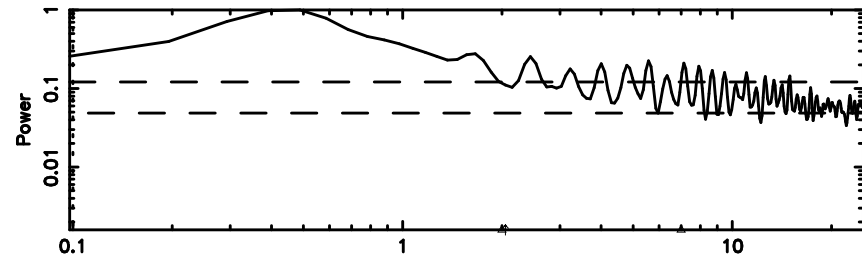

BLK:20,SNR1: 8.7283 ,SNR2: 22.095

Frequency (Hz)

1323+32 2024/08/03 7.47UT FUJI -KISO

T20240803163135

BLK:16,SNR1: 0.85247 ,SNR2: 5.1689

Frequency (Hz)

F20240803163135

BLK:16,SNR1: 0.17758E-01,SNR2: 2.4078