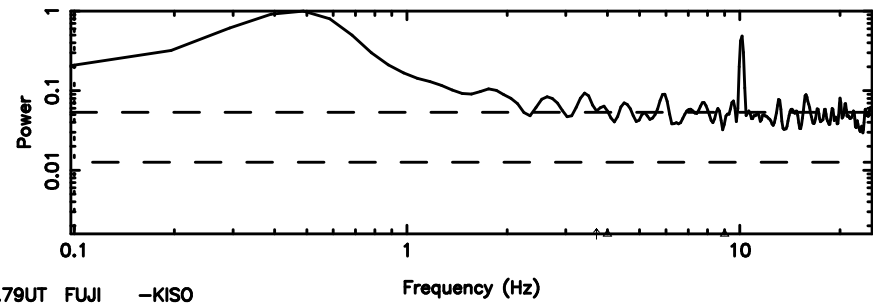

BLK:10,SNR1: 0.56337 ,SNR2: 2.6434

0741-06 2024/08/03 1.79UT FUJI -KISO