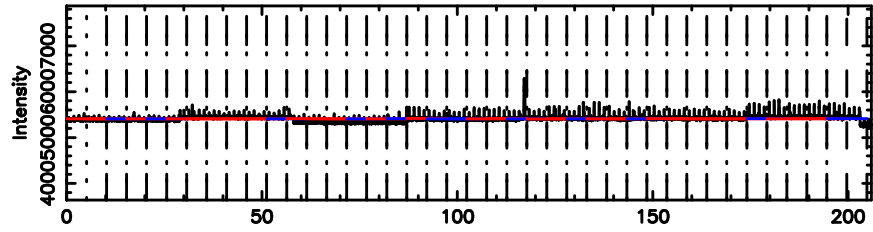

BLK:14,SNR1: 0.31694 ,SNR2: 2.5940

Frequency (Hz)

K20240803071642

BLK:14,SNR1: 2.1650 ,SNR2: 8.0313

Frequency (Hz)

0411+05 2024/08/02 22.31UT TOYOKAWA-KISO

F20240803071645

BLK:12,SNR1: 2.3654 ,SNR2: 8.4294