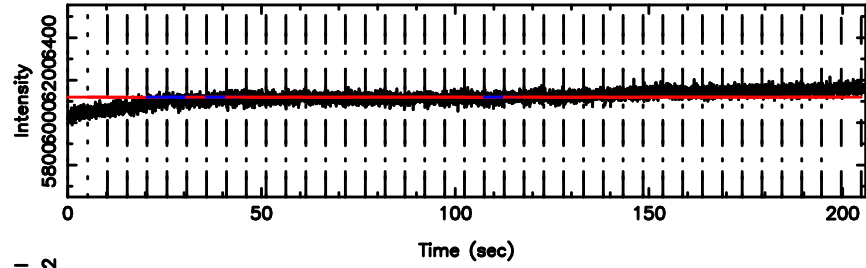

T20240803131526