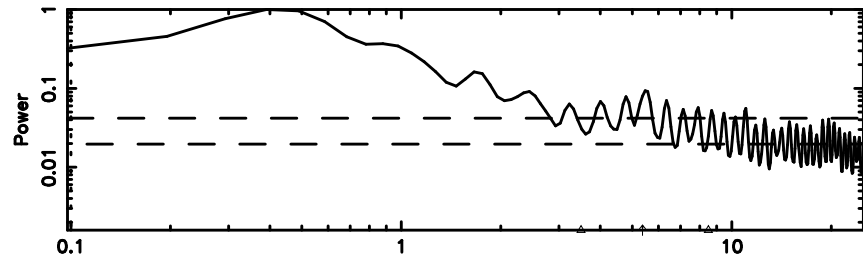

T20240803144419

BLK:19,SNR1: 4.3068 ,SNR2: 13.492

K20240803144416

BLK:19,SNR1: 6.5631 ,SNR2: 20.929

3C263.1 2024/08/03 5.77UT TOYOKAWA-KISO

F20240803144419

BLK:16,SNR1: 0.50988 ,SNR2: 2.9957

Frequency (Hz)