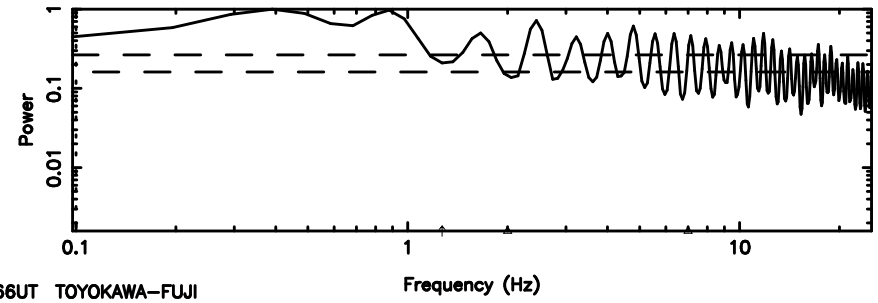

BLK:12,SNR1:-0.10472 ,SNR2: 1.5884

3C222 2024/08/03 3.66UT TOYOKAWA-FUJI