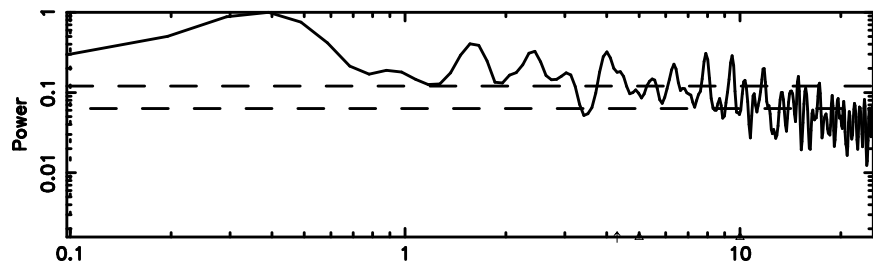

No.Good Data

K20240803060414

No.Good Data

0258+350 2024/08/02 21.10UT TOYOKAWA-KISO

F20240803060417

BLK: 2,SNR1: 0.16964E-01,SNR2: 1.1418

Frequency (Hz)

K20240803060414