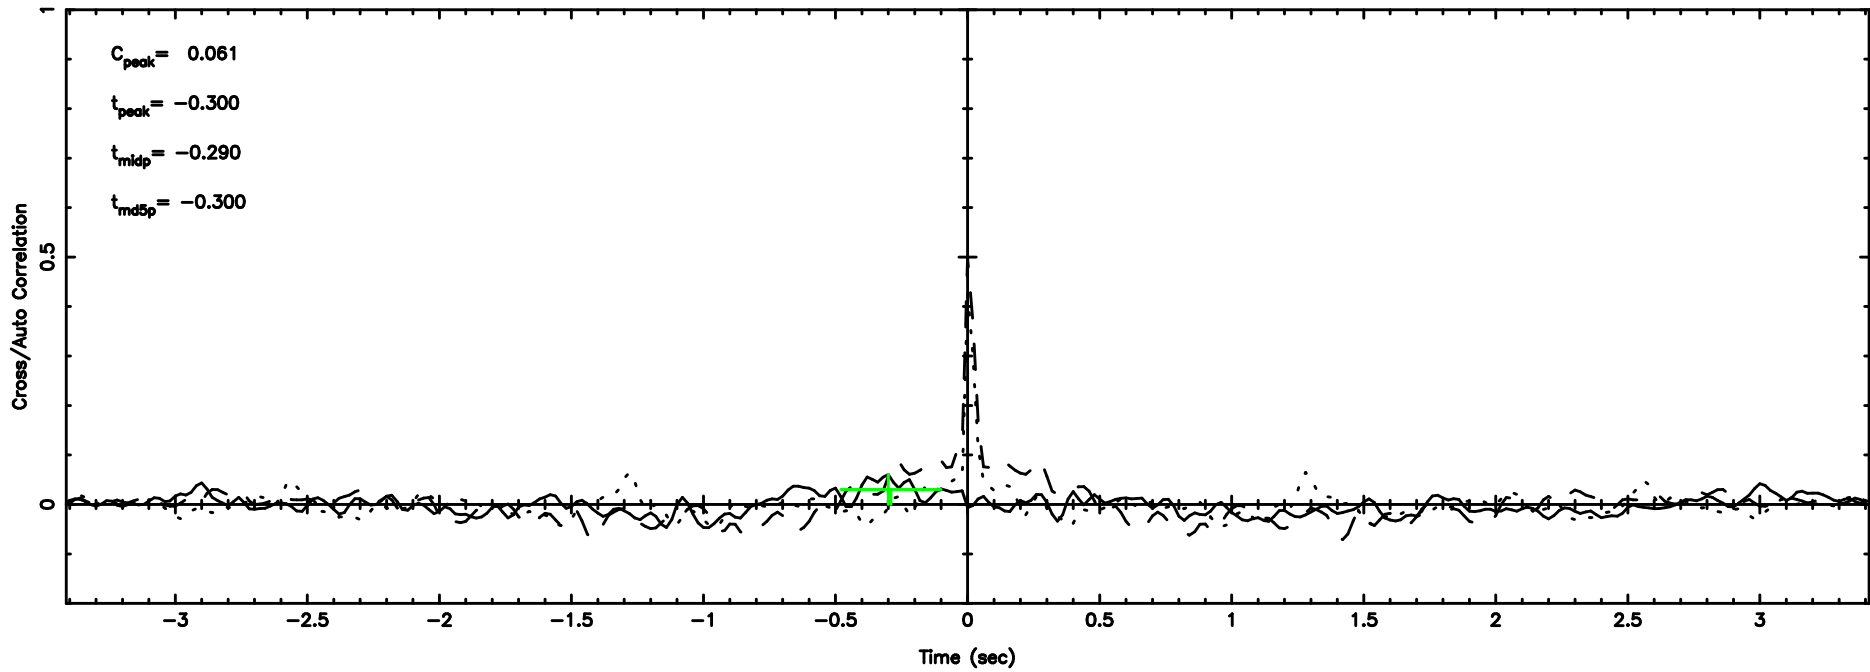

Frequency (Hz)

0752-200 2024/08/03 1.95UT TOYOKAWA-FUJI