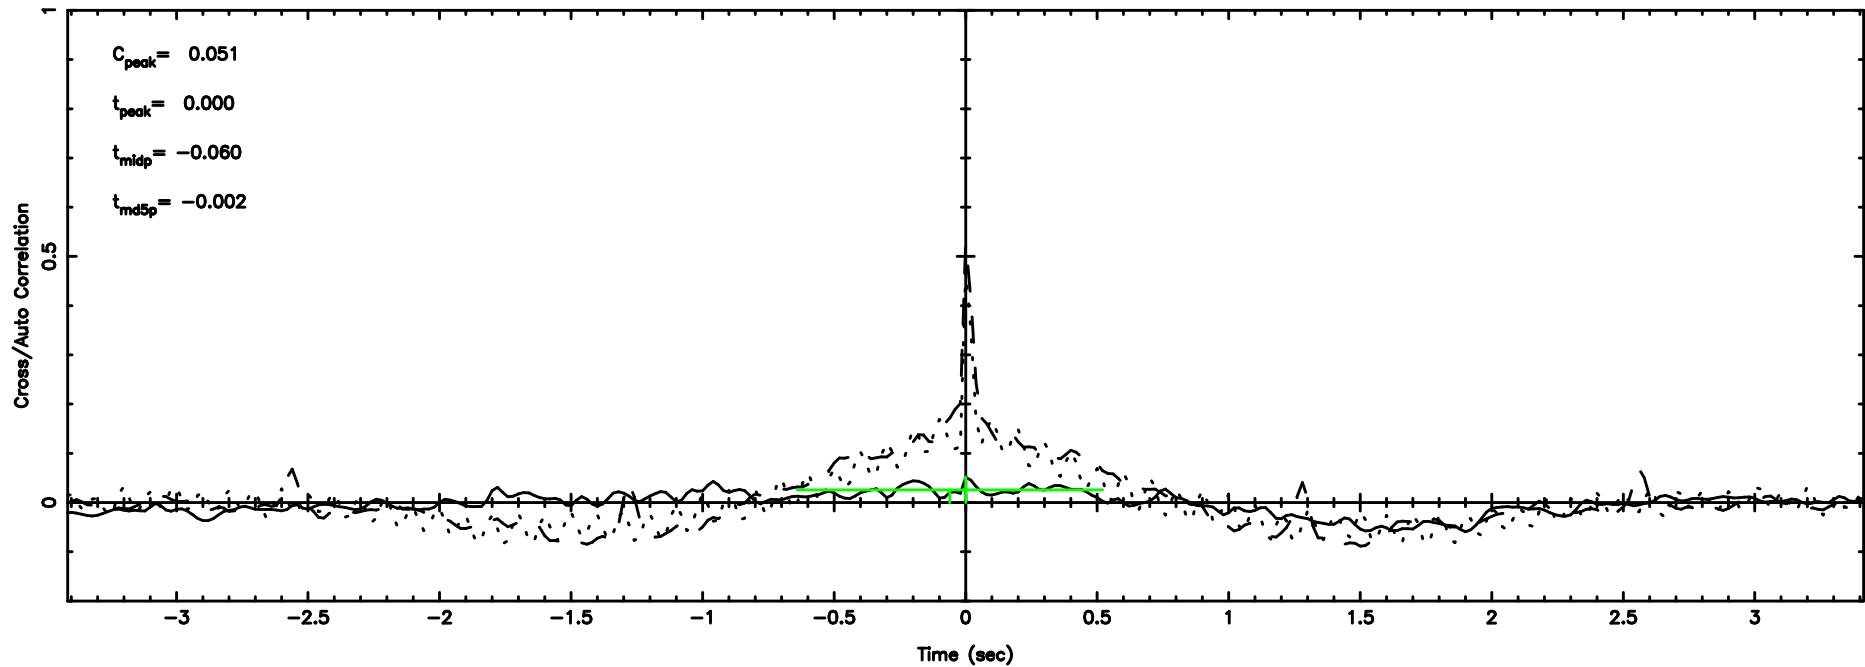

F20240803130716

BLK: 8,SNR1: 0.53623 ,SNR2: 2.2082

K20240803130713

BLK: 8,SNR1: 0.45386 ,SNR2: 2.0677

3C236 2024/08/03 4.15UT FUJI -KISO