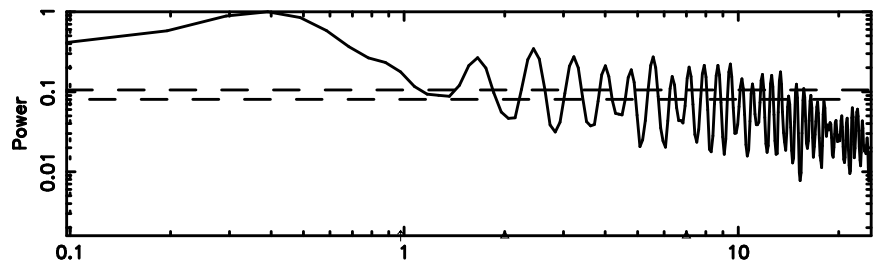

BLK: 3,SNR1: 3.9598 ,SNR2: 13.944

Frequency (Hz)

0418+236 2024/08/02 22.42UT TOYOKAWA-KISO

F20240803072340

BLK: 4,SNR1:-0.52994E-01,SNR2: 4.3121

Frequency (Hz)

K20240803072337

BLK: 4,SNR1: 1.1774 ,SNR2: 5.7818