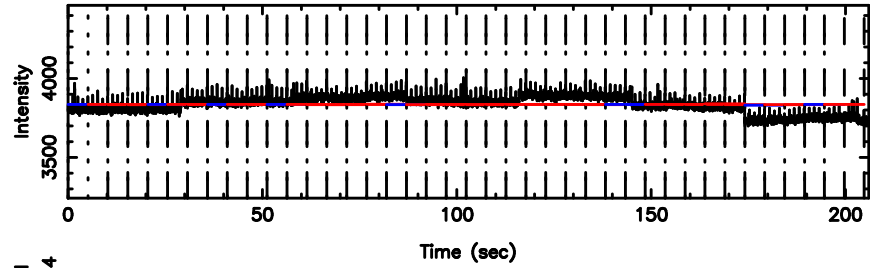

F20240803111534