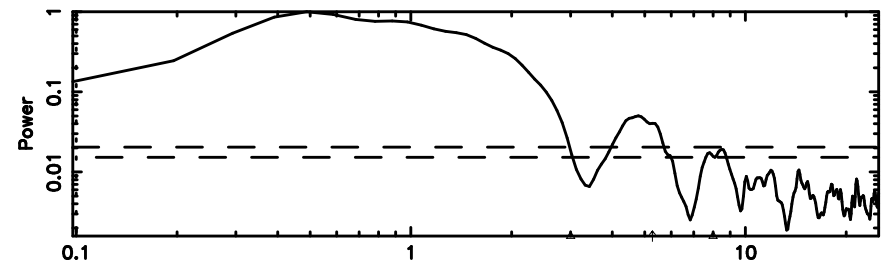

BLK: 6,SNR1: 2.9086 ,SNR2: 13.052

Frequency (Hz)

0324+119 2024/08/02 21.52UT TOYOKAWA-KISO

F20240803062943

BLK:11,SNR1: 1.5092 ,SNR2: 3.4366

Frequency (Hz)

K20240803062940

BLK:11,SNR1: 2.5092 ,SNR2: 11.435