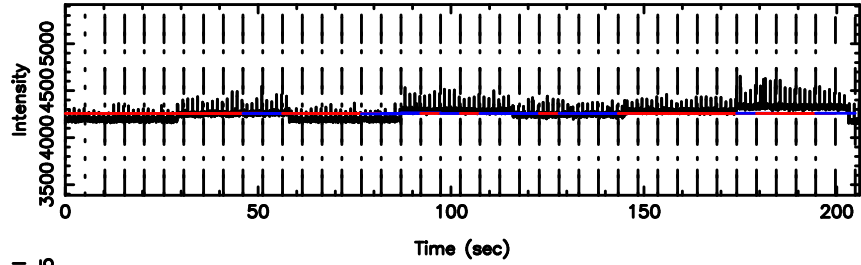

BLK:11,SNR1: 1.0537 ,SNR2: 4.9224

K20240803155648

BLK:11,SNR1: 1.0172 ,SNR2: 4.6048

3C279 2024/08/03 6.98UT TOYOKAWA-KISO

F20240803155651

BLK:14,SNR1: 0.59363E-01,SNR2: 1.9265

K20240803155648

BLK:14,SNR1: 1.2291 ,SNR2: 5.5357