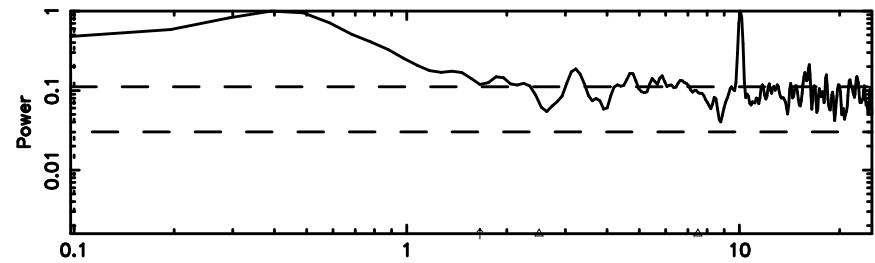

Frequency (Hz)

0752-200 2024/08/03 1.95UT TOYOKAWA-FUJI

T20240803105535

BLK: 4,SNR1:-0.33004E-02,SNR2: 1.3545

Frequency (Hz)

K20240803105532

BLK: 4,SNR1: 0.23851 ,SNR2: 2.8627

Frequency (Hz)