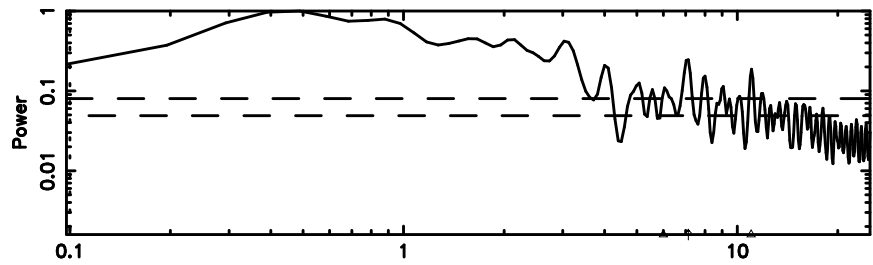

K20240803084504

BLK:21,SNR1: 0.48585 ,SNR2: 4.7868

Frequency (Hz)

F20240803084508

BLK:20,SNR1: 0.61967 ,SNR2: 2.4419

Frequency (Hz)

K20240803084504

BLK:20,SNR1: 0.91560 ,SNR2: 6.6281