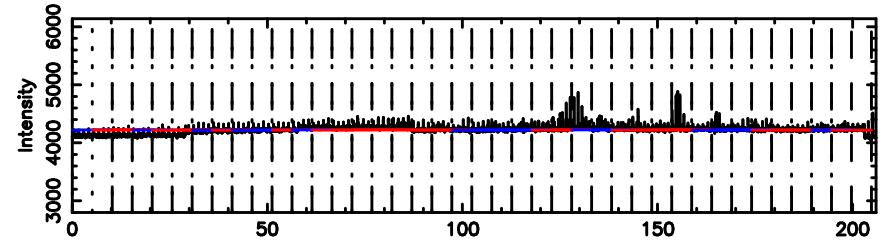

Frequency (Hz)

3C147 2024/08/02 23.78UT TOYOKAWA-FUJI

F20240803084508