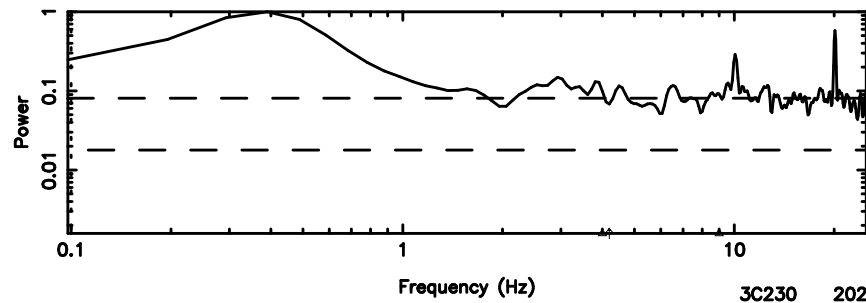

BLK:11,SNR1: 0.33859 ,SNR2: 1.3765