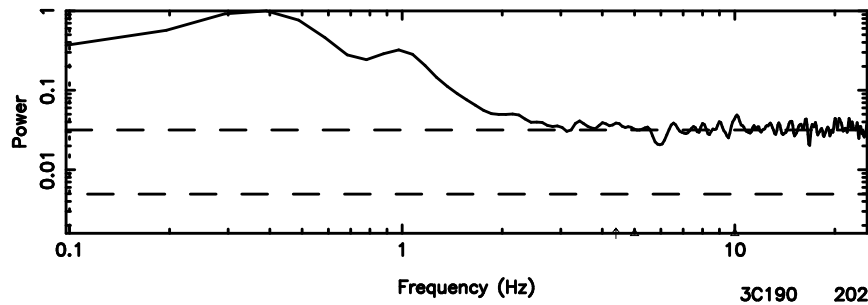

BLK:22,SNR1: 0.91658 ,SNR2: 4.1012

3C190 2024/08/03 2.08UT TOYOKAWA-KISO

K20240803110307