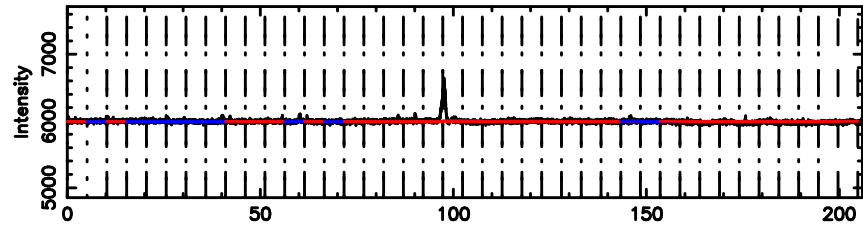

F20240803152951

BLK:16,SNR1: 0.53937 ,SNR2: 3.8182

K20240803152948

BLK:16,SNR1: 2.4608 ,SNR2: 10.728

3C273 2024/08/03 6.53UT FUJI -KISO

T20240803154302

BLK:10,SNR1: 0.50059 ,SNR2: 2.2151

Frequency (Hz)