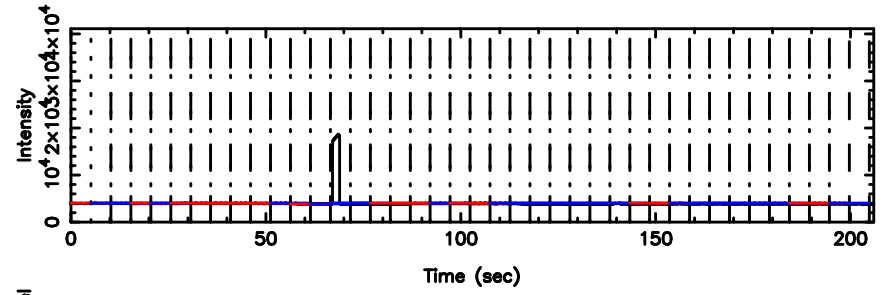

T20240803092850

BLK:22,SNR1: 29.061 ,SNR2: 38.816

3C161 2024/08/03 0.51UT TOYOKAWA-FUJI

F20240803092850

BLK:22,SNR1: 203.35 ,SNR2: 209.54

T20240803092850

BLK:33,SNR1: 23.478 ,SNR2: 38.115

3C161 2024/08/03 0.51UT TOYOKAWA-KISO