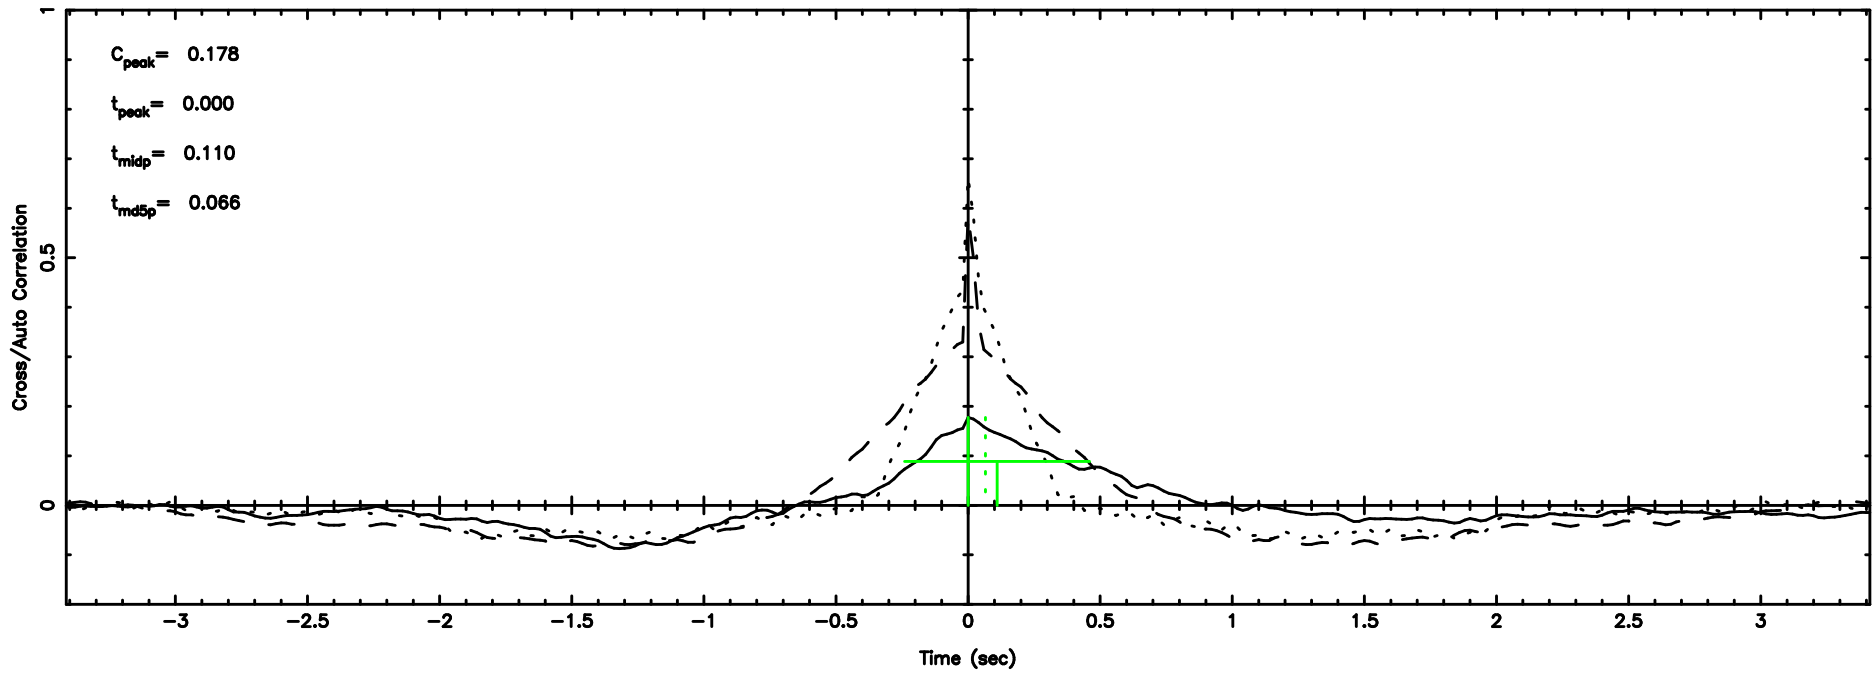

K20240803103745

BLK:28,SNR1: 6.0121 ,SNR2: 9.2415

F20240803103748

BLK:22,SNR1: 0.42614 ,SNR2: 2.2708

Frequency (Hz)

K20240803103745

BLK:22,SNR1: 8.1201 ,SNR2: 12.494

Frequency (Hz)