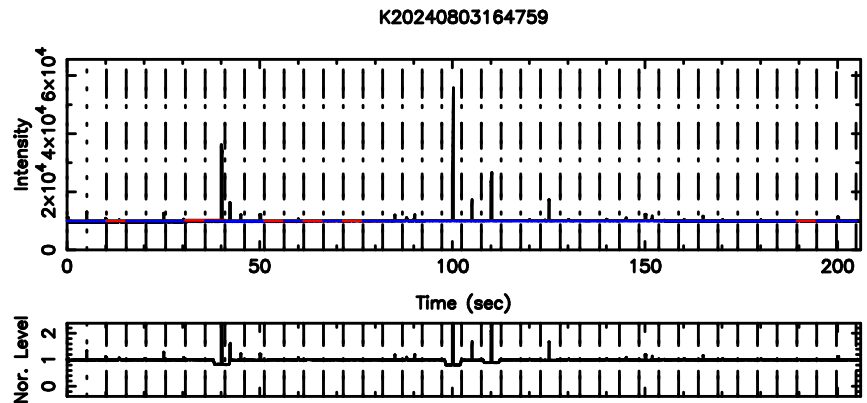

BLK:35,SNR1: 8.0367 ,SNR2: 21.365

Frequency (Hz)

K20240803164759

BLK:35,SNR1: 7.0499 ,SNR2: 17.807

Frequency (Hz)

1345+12 2024/08/03 7.83UT TOYOKAWA-KISO

BLK:33,SNR1: 8.0563 ,SNR2: 20.222

BLK:33,SNR1: 7.0078 ,SNR2: 17.705