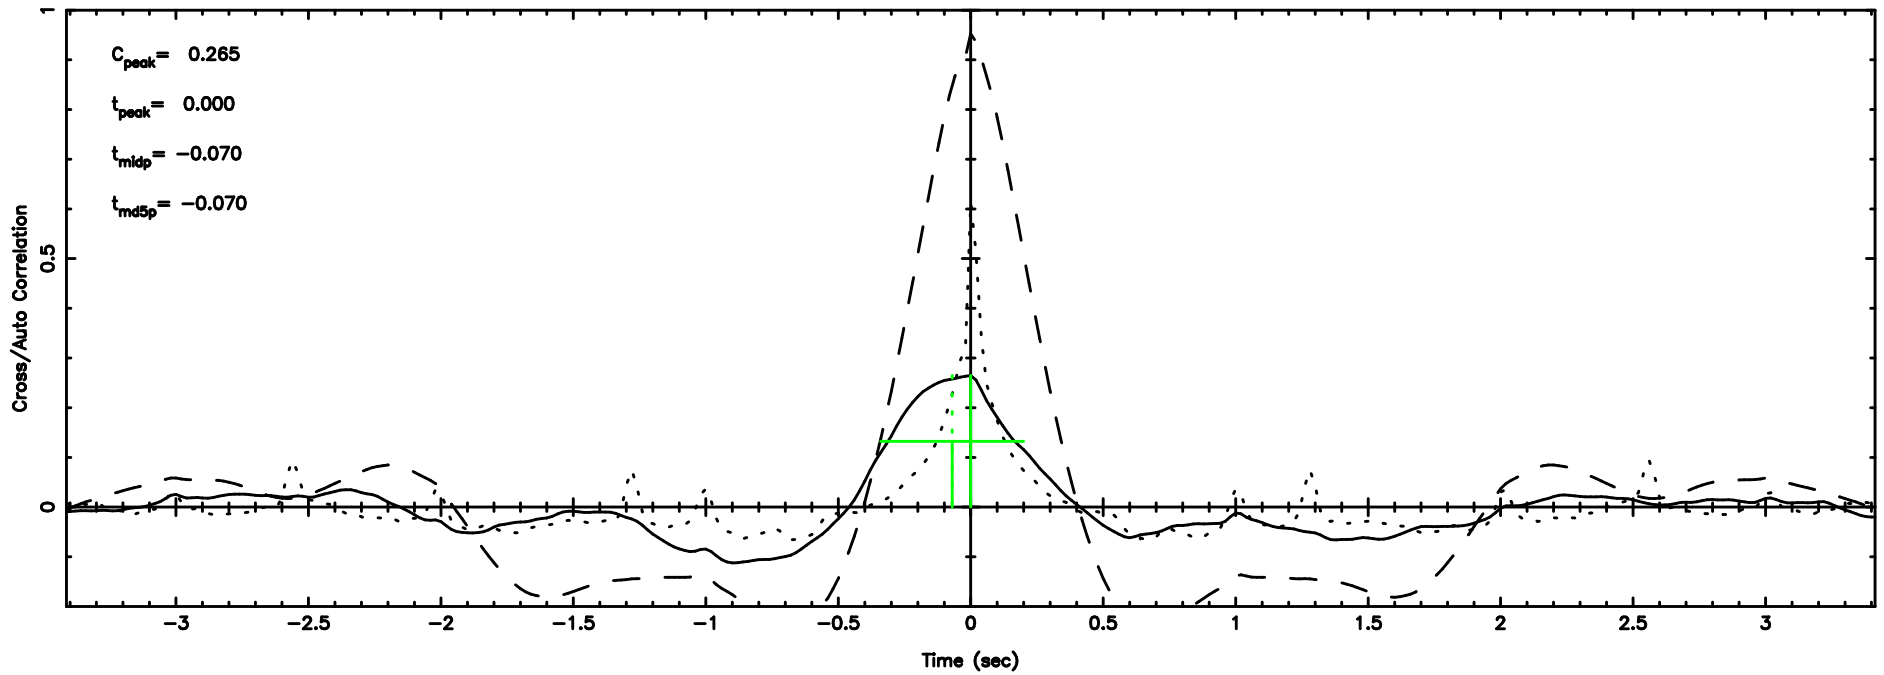

Frequency (Hz)