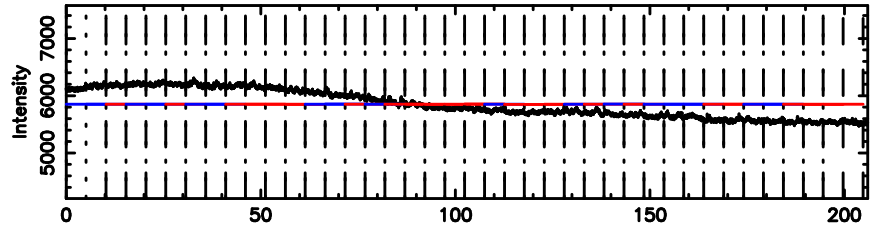

T20240803104550