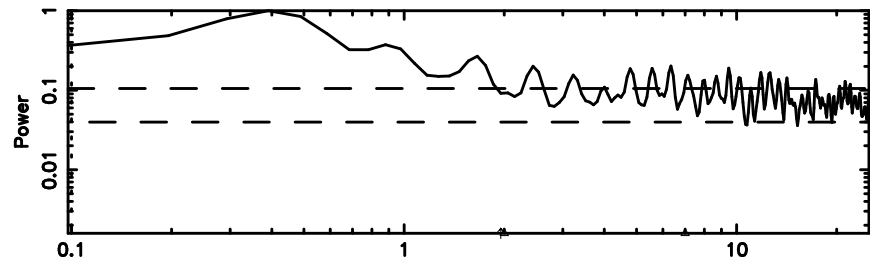

BLK: 8,SNR1: 0.10065 ,SNR2: 2.4484