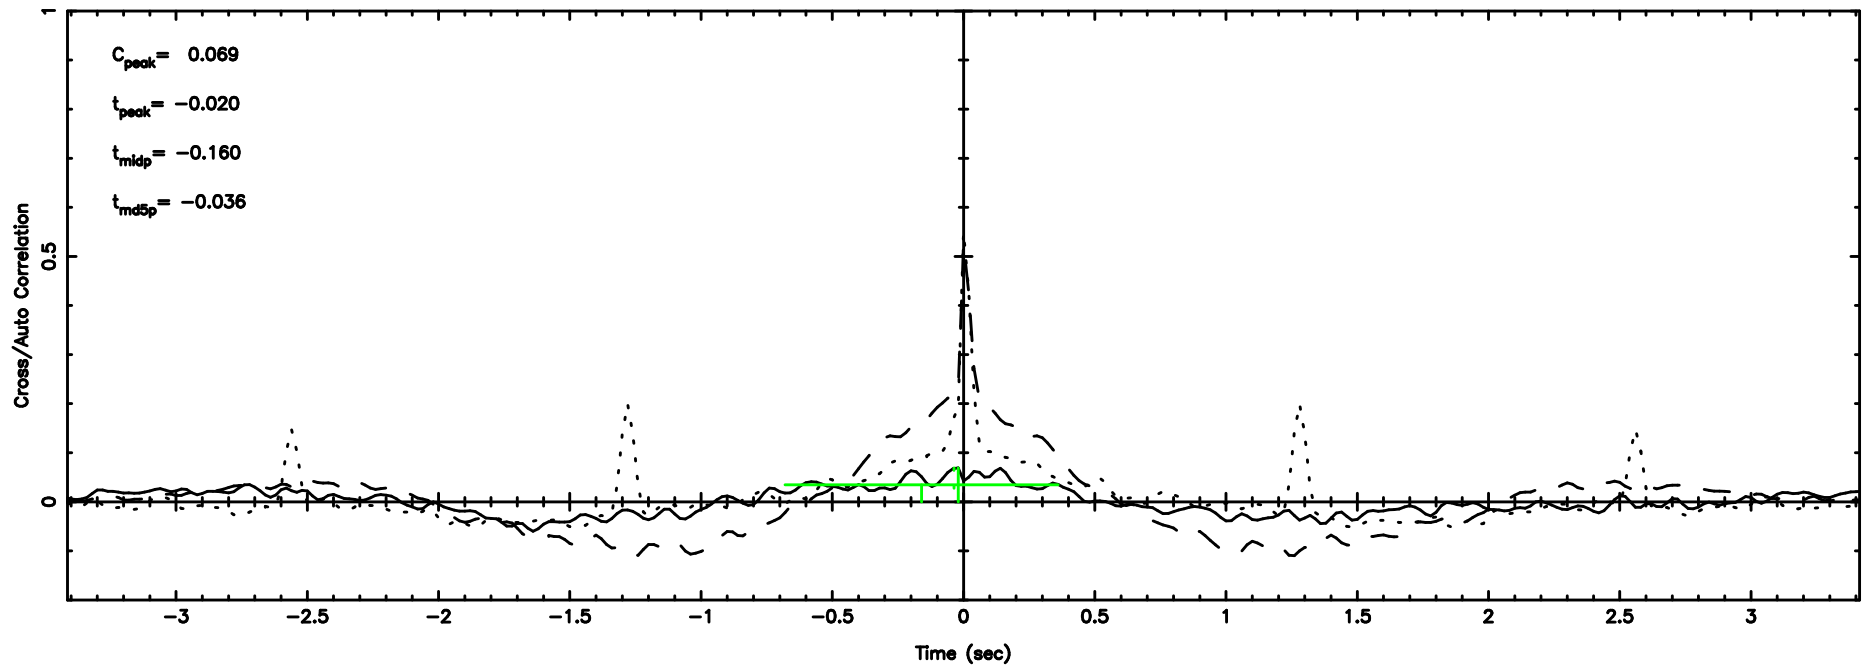

BLK: 4,SNR1: 0.18287 ,SNR2: 1.1186

Frequency (Hz)

1107+109 2024/08/03 5.21UT FUJI -KISO

T20240803142021

BLK:11,SNR1: 0.39159 ,SNR2: 2.0906

F20240803142022

BLK:11,SNR1:-0.99807E-01,SNR2: 2.1660

3C255 2024/08/03 5.37UT TOYOKAWA-FUJI