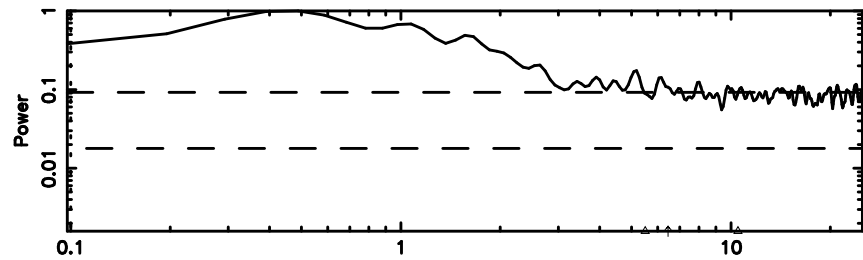

F20240803154302

BLK:10,SNR1: 2.0164 ,SNR2: 7.6953

Frequency (Hz)

3C275 2024/08/03 6.75UT TOYOKAWA-FUJI

T20240803154302

BLK:15,SNR1: 0.57423 ,SNR2: 1.9343

Frequency (Hz)

K20240803154259