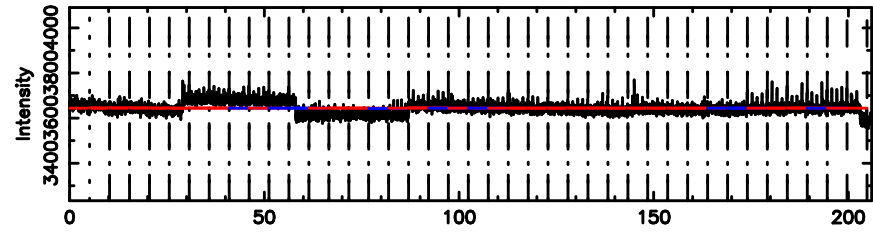

F20240803102734