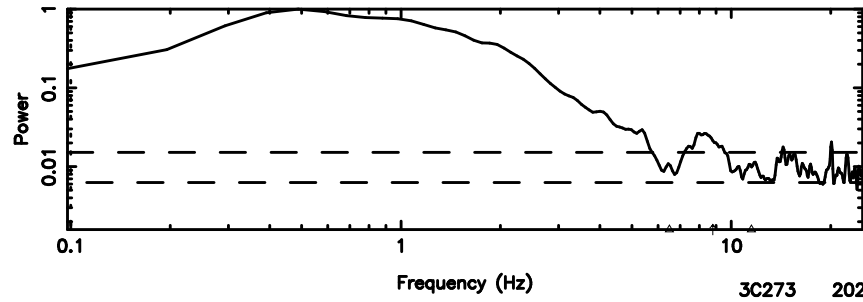

BLK:14,SNR1: 4.4693 ,SNR2: 10.662