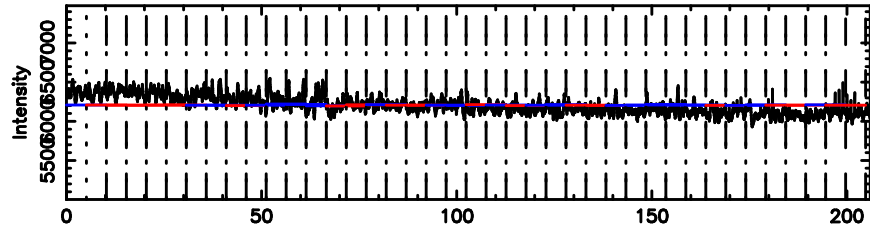

T20240803084507