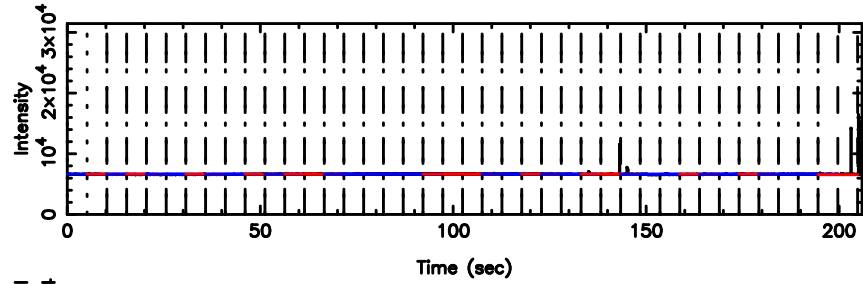

T20240803154907

BLK:11,SNR1: 4.1163 ,SNR2: 8.6594

F20240803154907

BLK:11,SNR1: 10.949 ,SNR2: 24.925

1245-19 2024/08/03 6.85UT TOYOKAWA-FUJI

T20240803154907

BLK:24,SNR1: 1.2590 ,SNR2: 5.8121

K20240803154905