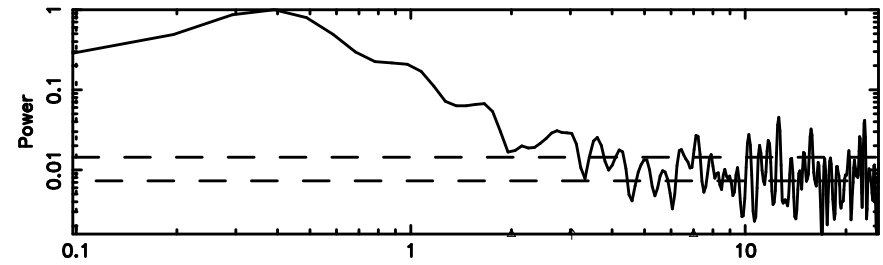

Frequency (Hz)

0324+119 2024/08/02 21.52UT FUJI -KISO

T20240803063859

BLK: 1,SNR1: 0.24619 ,SNR2: 0.32109

Frequency (Hz)

F20240803063859

BLK: 1,SNR1: 1.5625 ,SNR2: 12.191

Frequency (Hz)