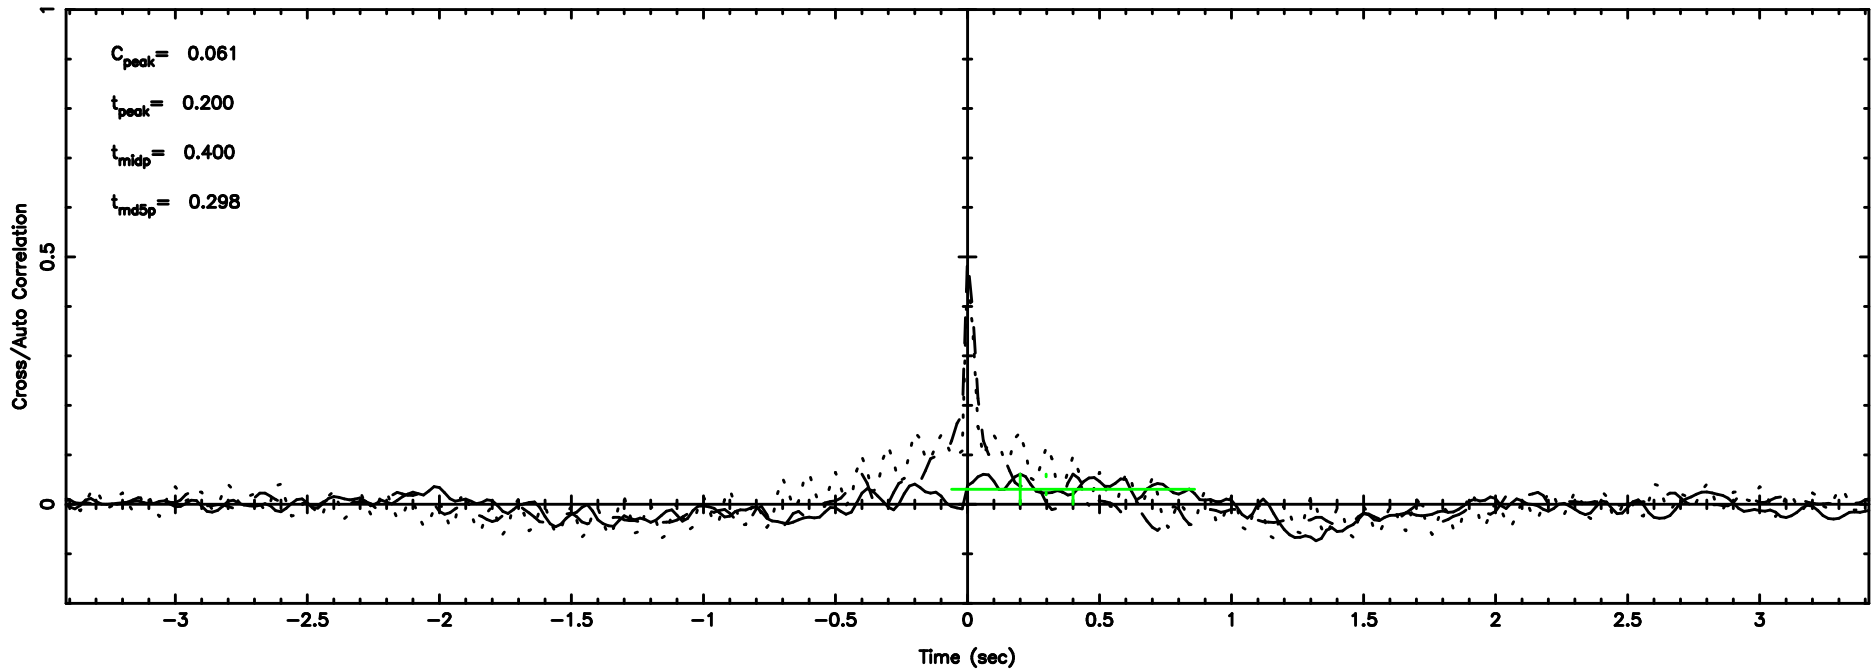

Frequency (Hz)

0752-200 2024/08/03 1.95UT TOYOKAWA-KISO