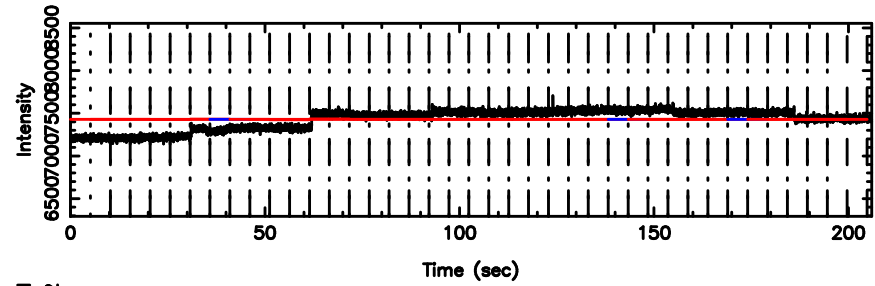

K20240803105532