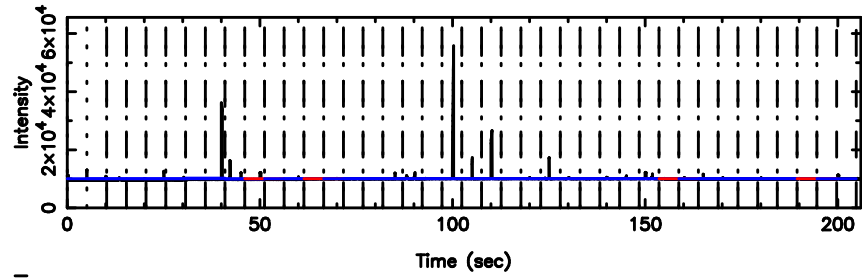

BLK:35,SNR1: 8.0367 ,SNR2: 21.365

Frequency (Hz)

K20240803164759

BLK:35,SNR1: 7.0499 ,SNR2: 17.807

Frequency (Hz)

1345+12 2024/08/03 7.83UT TOYOKAWA-KISO

BLK:33,SNR1: 8.0563 ,SNR2: 20.222

BLK:33,SNR1: 7.0078 ,SNR2: 17.705