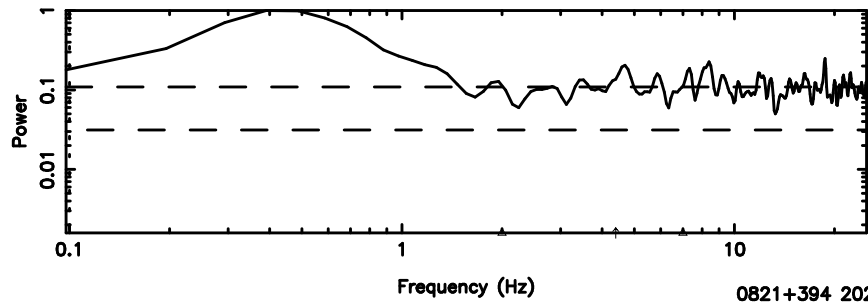

BLK: 7,SNR1: 0.24259 ,SNR2: 1.0539