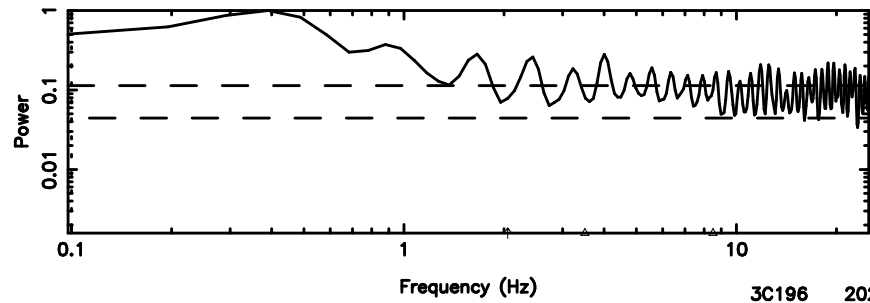

BLK: 9,SNR1: 0.16030 ,SNR2: 2.1660