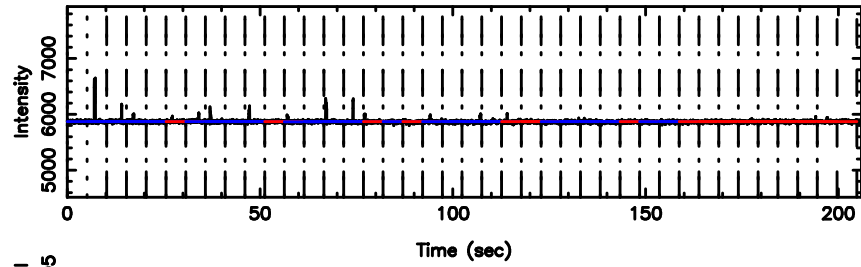

T20240803162645