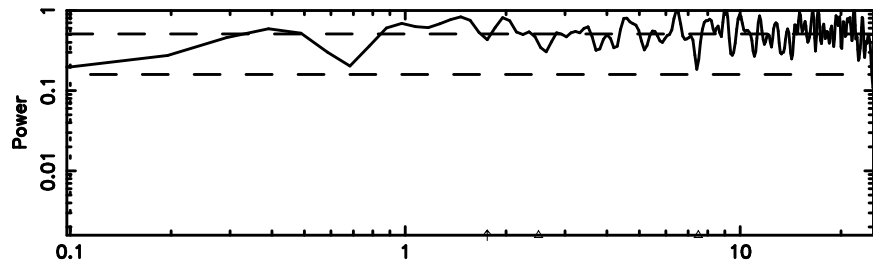

T20240803060417

BLK: 3,SNR1: 0.83560E-01,SNR2: 0.18845

Frequency (Hz)

F20240803060417

BLK: 3,SNR1: 0.69015 ,SNR2: 9.6892

Frequency (Hz)

0258+350 2024/08/02 21.10UT TOYOKAWA-FUJI

T20240803060417