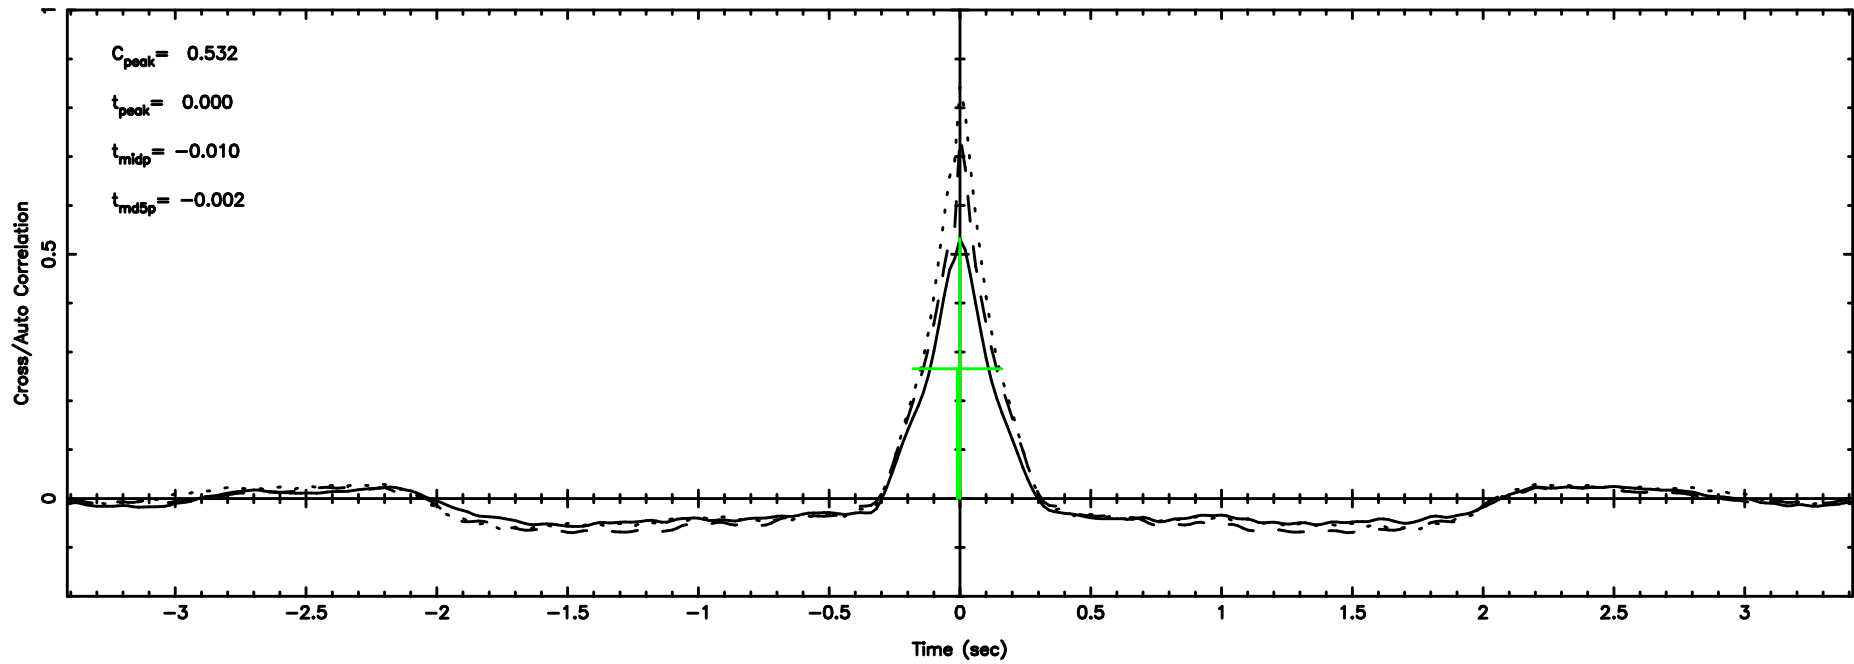

BLK:35,SNR1: 8.0367 ,SNR2: 21.365

Frequency (Hz)

K20240803164759

BLK:35,SNR1: 7.0499 ,SNR2: 17.807

Frequency (Hz)

1345+12 2024/08/03 7.83UT TOYOKAWA-KISO

BLK:33,SNR1: 8.0563 ,SNR2: 20.222

BLK:33,SNR1: 7.0078 ,SNR2: 17.705