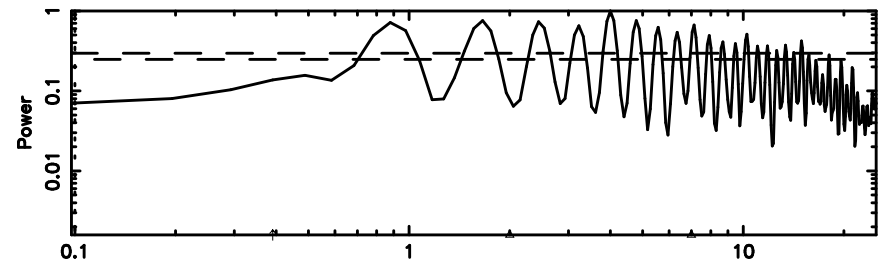

BLK: 2,SNR1:-0.28298 ,SNR2: 0.0000