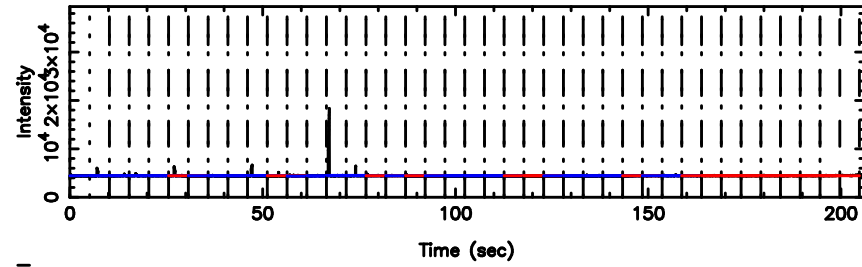

Frequency (Hz)

F20240803162645