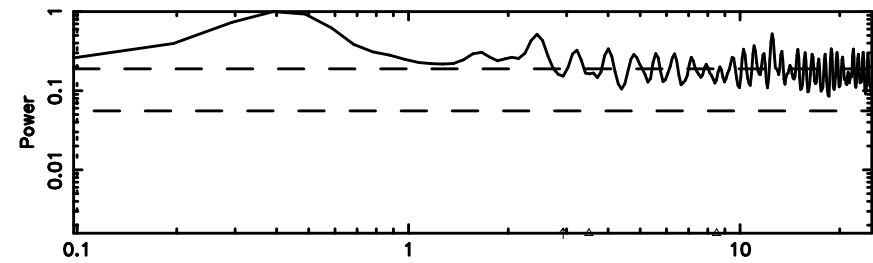

T20240803130716

BLK:11,SNR1: 0.88144 ,SNR2: 4.2813

Frequency (Hz)

F20240803130716

BLK:11,SNR1: 0.15755 ,SNR2: 0.91141

Frequency (Hz)

3C236 2024/08/03 4.15UT TOYOKAWA-FUJI

T20240803130716