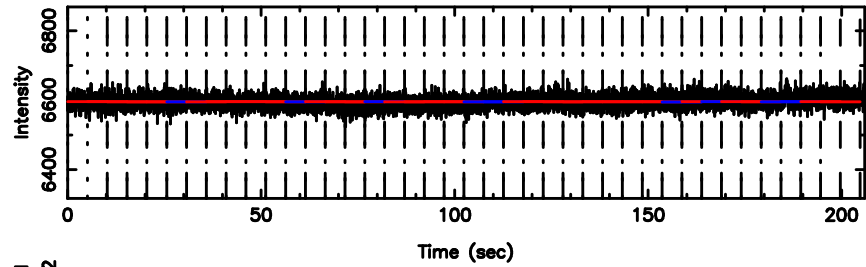

T20240803134822

BLK: 9,SNR1: 0.23527 ,SNR2: 0.53260