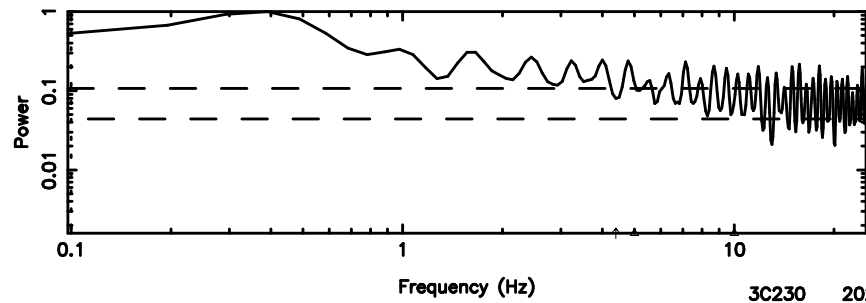

BLK: 7,SNR1: 0.24266 ,SNR2: 1.5012

3C230 2024/08/03 3.91UT FUJI -KISO

K20240803125306