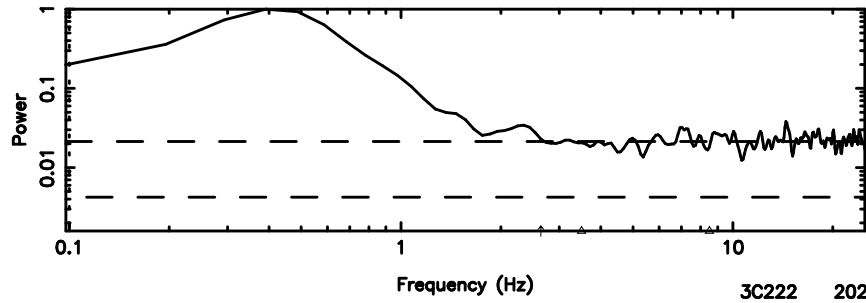

BLK:12,SNR1: 1.1607 ,SNR2: 8.7793