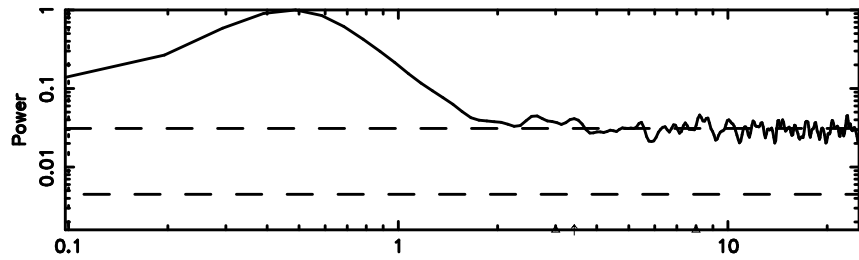

BLK:20,SNR1: 8.7283 ,SNR2: 22.095

Frequency (Hz)

1323+32 2024/08/03 7.47UT FUJI -KISO

T20240803163135

BLK:16,SNR1: 0.85247 ,SNR2: 5.1689

Frequency (Hz)

F20240803163135

BLK:16,SNR1: 0.17758E-01,SNR2: 2.4078