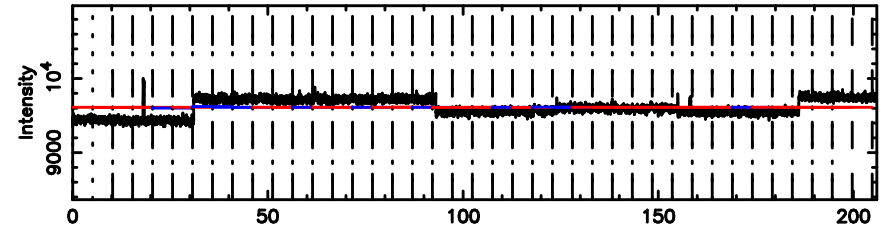

BLK:11,SNR1: 0.66148 ,SNR2: 2.9682

Frequency (Hz)

T20240803083648

BLK:24,SNR1: 2.8742 ,SNR2: 13.415

Frequency (Hz)

F20240803083648

BLK:24,SNR1: 9.7739 ,SNR2: 17.366

Frequency (Hz)