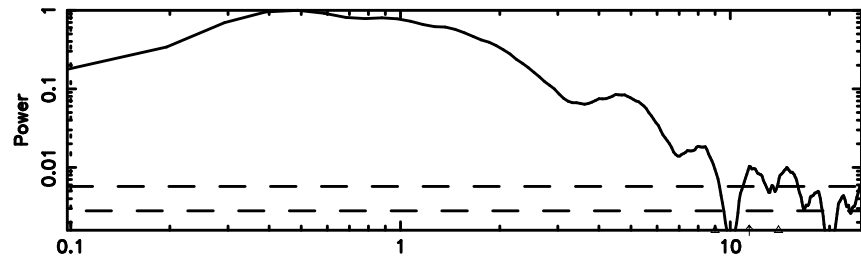

BLK:25,SNR1: 14.173 ,SNR2: 24.884