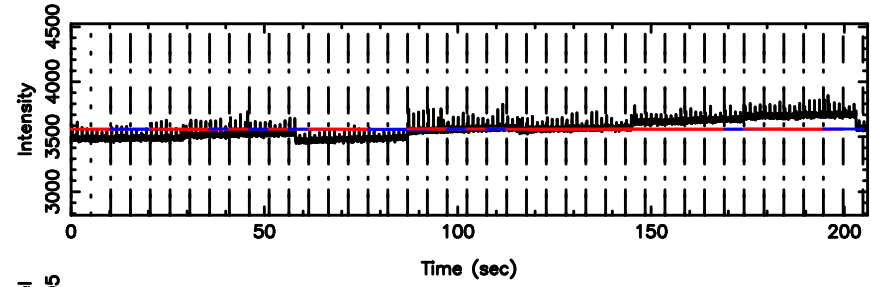

BLK: 4,SNR1: 0.18287 ,SNR2: 1.1186

Frequency (Hz)

1107+109 2024/08/03 5.21UT FUJI -KISO

T20240803142021

BLK:11,SNR1: 0.39159 ,SNR2: 2.0906

F20240803142022

BLK:11,SNR1:-0.99807E-01,SNR2: 2.1660

3C255 2024/08/03 5.37UT TOYOKAWA-FUJI