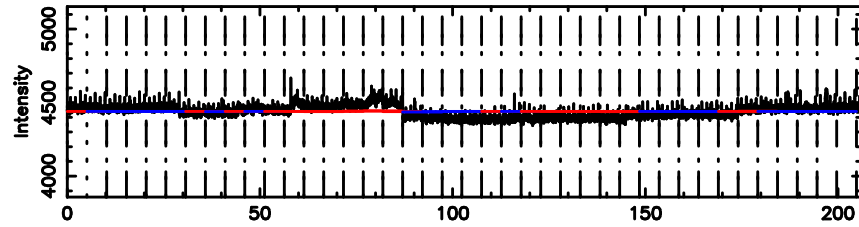

F20240803163135

BLK:20,SNR1:-0.67176E-01,SNR2: 1.7352