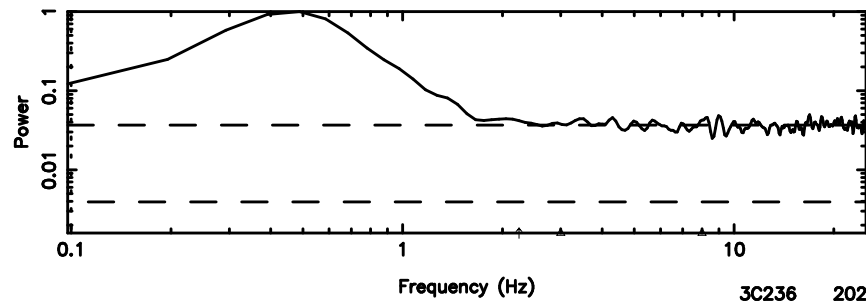

BLK:24,SNR1: 0.65499 ,SNR2: 6.1060