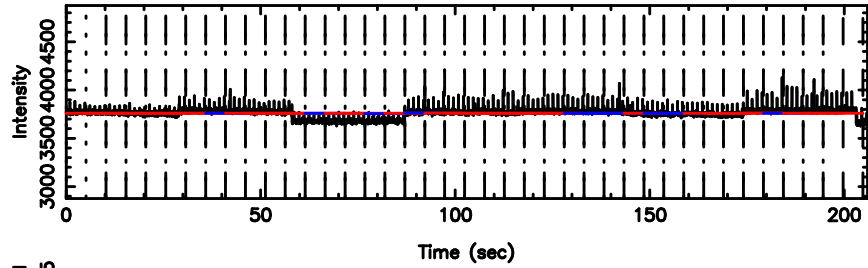

T20240803104550

BLK:36,SNR1: 2.1842 ,SNR2: 14.471

0741-06 2024/08/03 1.79UT TOYOKAWA-KISO

K20240803104548

BLK:36,SNR1: 0.46001 ,SNR2: 2.8372

Frequency (Hz)

F20240803104550

BLK:10,SNR1:-0.14541 ,SNR2: 0.58453