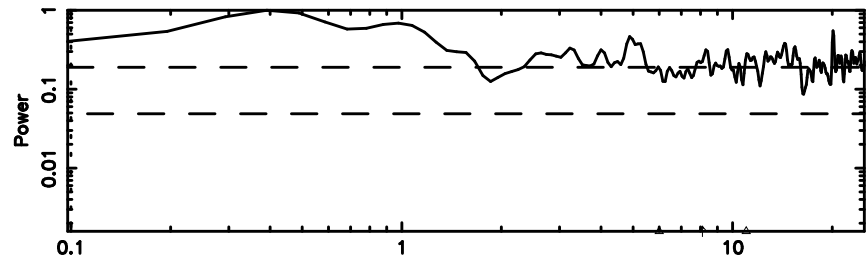

T20240803141044

BLK: 7,SNR1: 0.28291 ,SNR2: 0.59897

Frequency (Hz)

F20240803141044

BLK: 7,SNR1: 0.40286 ,SNR2: 3.1429

Frequency (Hz)

1107+109 2024/08/03 5.21UT TOYOKAWA-FUJI

T20240803141044