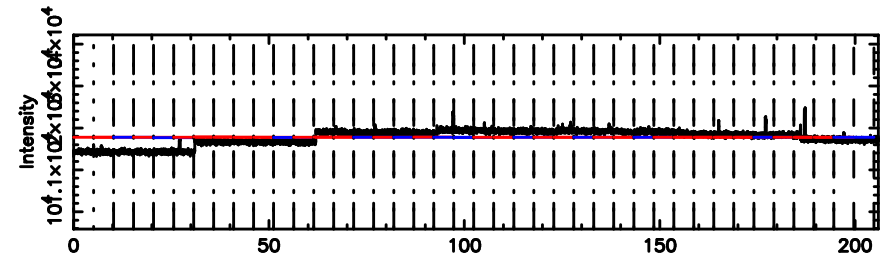

Frequency (Hz)

K20240803071642