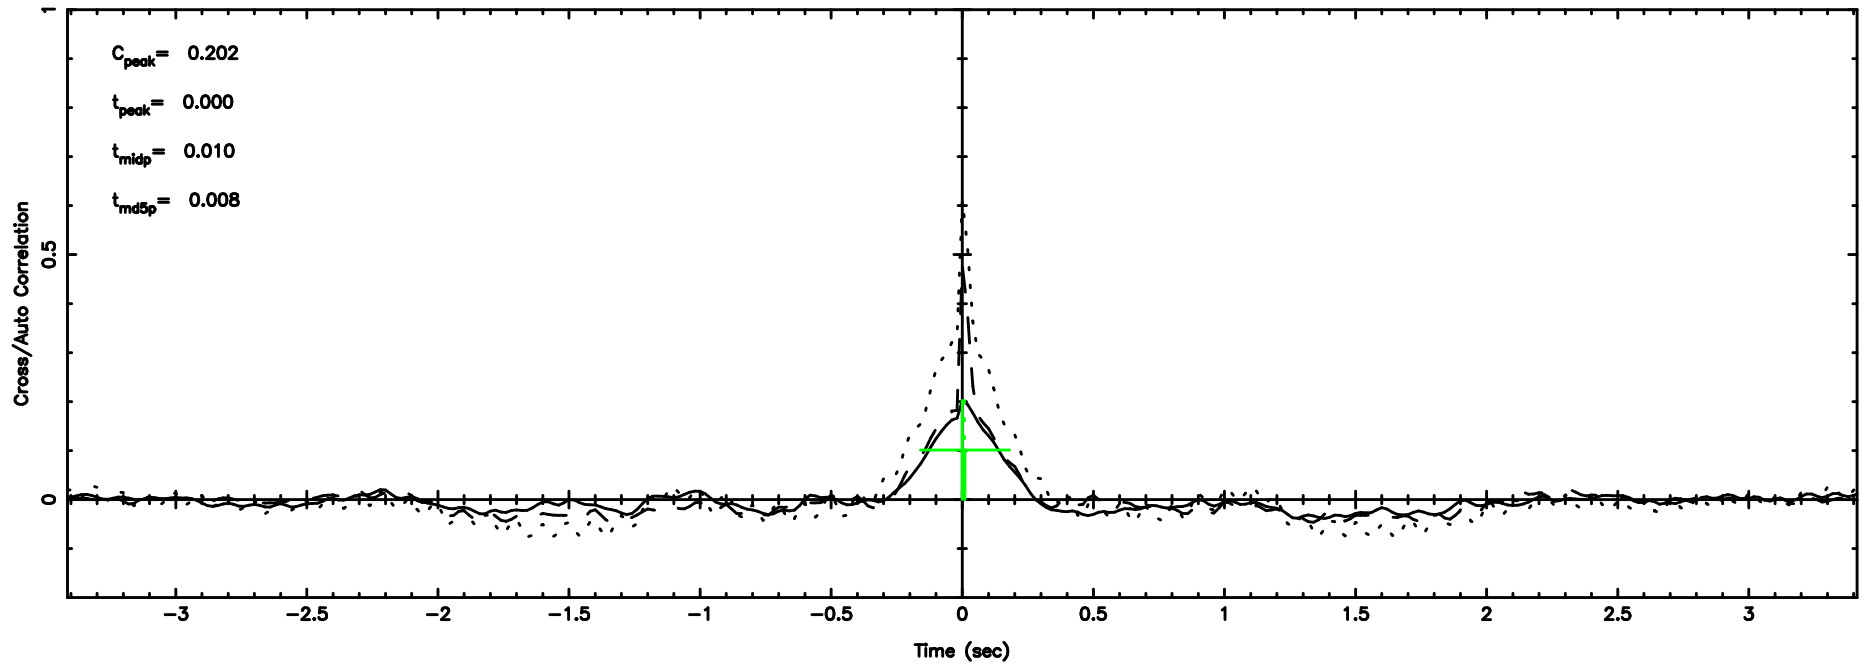

BLK: 9,SNR1: 0.21693 ,SNR2: 1.1620

1213-17 2024/08/03 6.30UT TOYOKAWA-FUJI

T20240803151634

BLK:18,SNR1: 0.63376 ,SNR2: 2.4336

K20240803151631

BLK:18,SNR1: 1.1950 ,SNR2: 4.5666

1213-17 2024/08/03 6.30UT TOYOKAWA-KISO