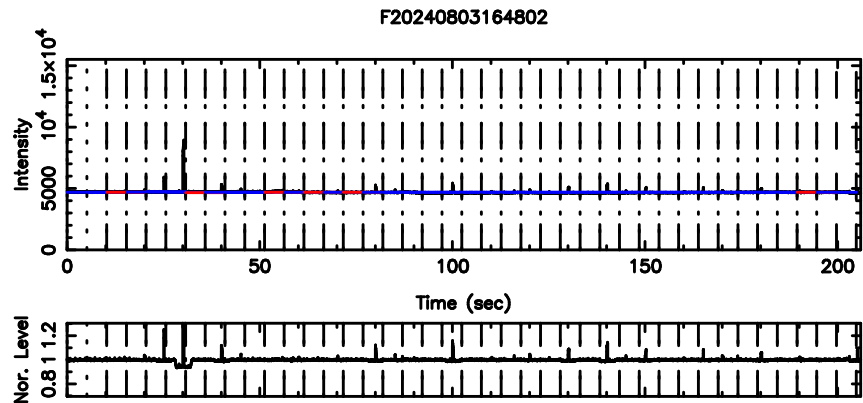

BLK:35,SNR1: 8.0367 ,SNR2: 21.365

Frequency (Hz)

K20240803164759

BLK:35,SNR1: 7.0499 ,SNR2: 17.807

Frequency (Hz)

1345+12 2024/08/03 7.83UT TOYOKAWA-KISO

BLK:33,SNR1: 8.0563 ,SNR2: 20.222

BLK:33,SNR1: 7.0078 ,SNR2: 17.705