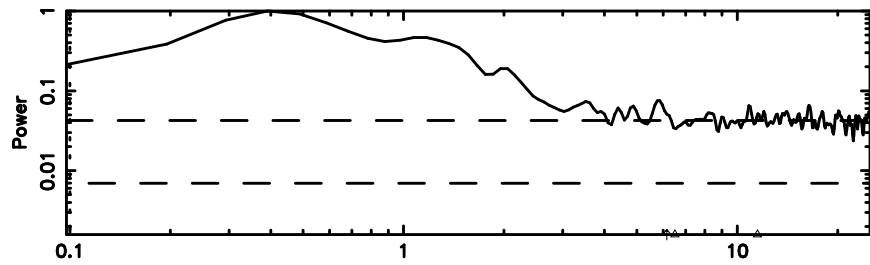

BLK:13,SNR1: 1.0612 ,SNR2: 3.4366