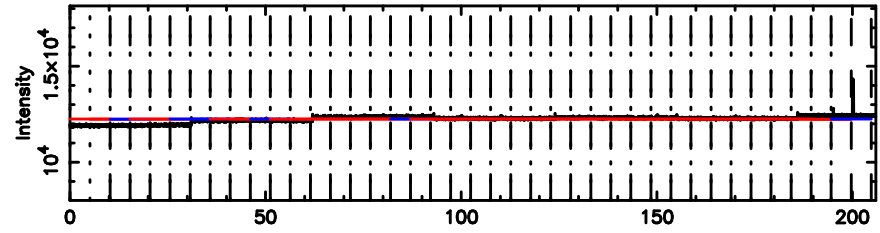

F20240803062943

BLK: 8,SNR1: 1.6425 ,SNR2: 3.9434

Frequency (Hz)

0324+119 2024/08/02 21.52UT TOYOKAWA-FUJI

T20240803062942

BLK: 6,SNR1: 45.675 ,SNR2: 171.43

Frequency (Hz)

K20240803062940