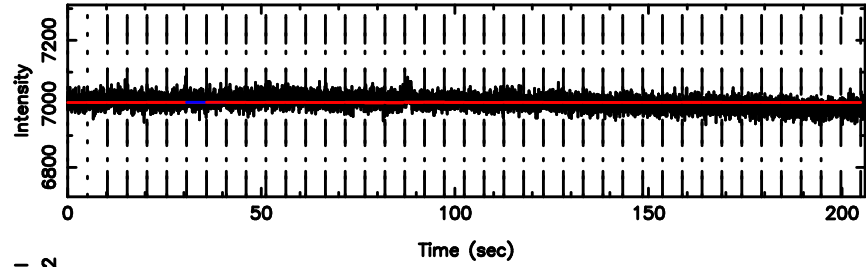

T20240803133436