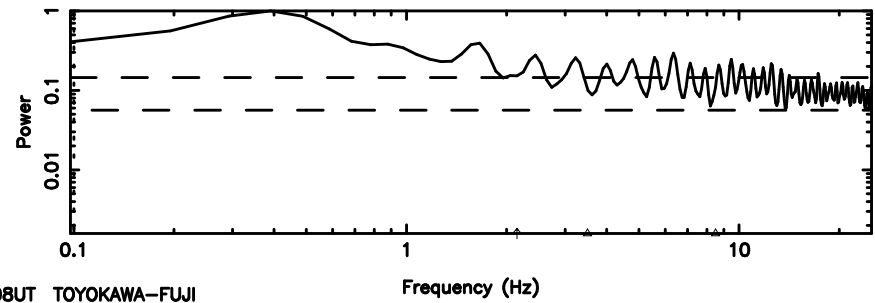

BLK:19,SNR1: 0.80786E-01,SNR2: 1.7873

3C190 2024/08/03 2.08UT TOYOKAWA-FUJI