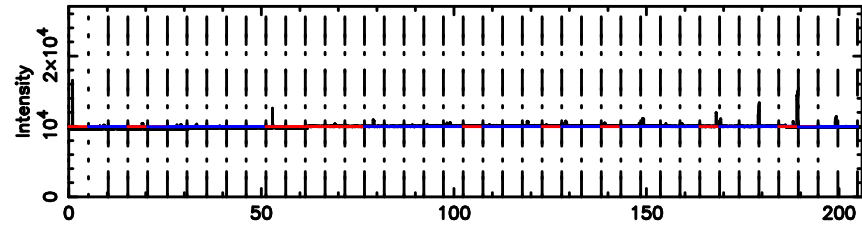

Frequency (Hz)

K20240803165820