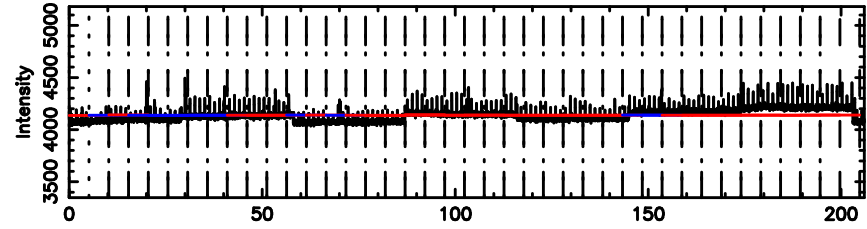

Frequency (Hz)

F20240803154302