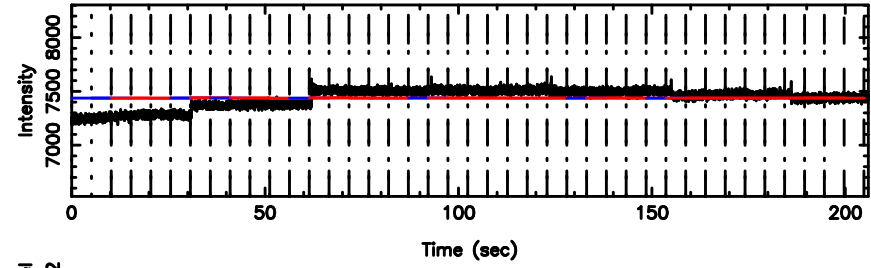

K20240803135923