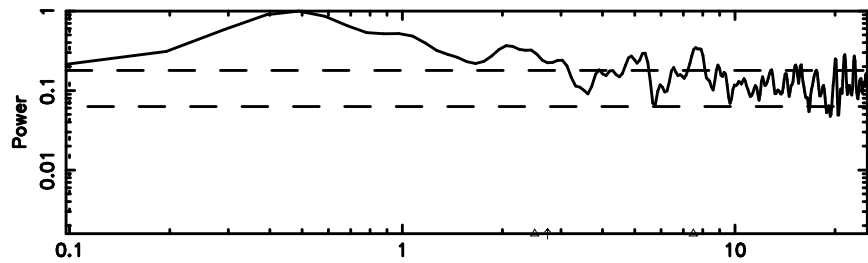

Frequency (Hz)

0752-200 2024/08/03 1.95UT TOYOKAWA-FUJI

T20240803105535

BLK: 4,SNR1:-0.33004E-02,SNR2: 1.3545

Frequency (Hz)

K20240803105532

BLK: 4,SNR1: 0.23851 ,SNR2: 2.8627

Frequency (Hz)