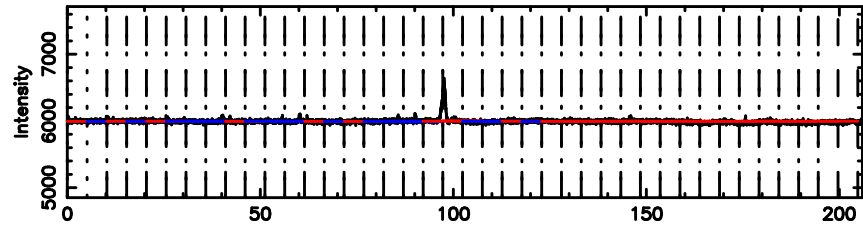

F20240803154302

BLK:10,SNR1: 2.0164 ,SNR2: 7.6953

Frequency (Hz)

3C275 2024/08/03 6.75UT TOYOKAWA-FUJI

T20240803154302

BLK:15,SNR1: 0.57423 ,SNR2: 1.9343

Frequency (Hz)

K20240803154259