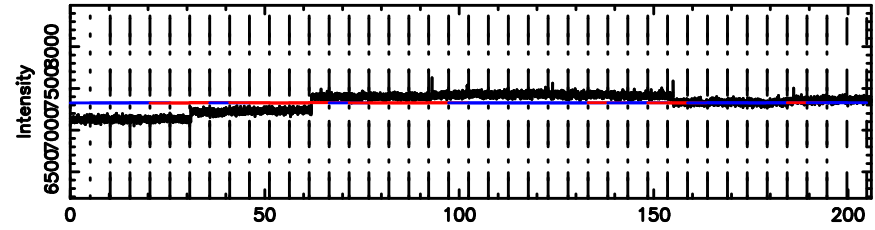

T20240803110310

BLK:22,SNR1: 0.91658 ,SNR2: 4.1012

3C190 2024/08/03 2.08UT TOYOKAWA-KISO

K20240803110307

BLK:22,SNR1: 0.28885 ,SNR2: 1.3021