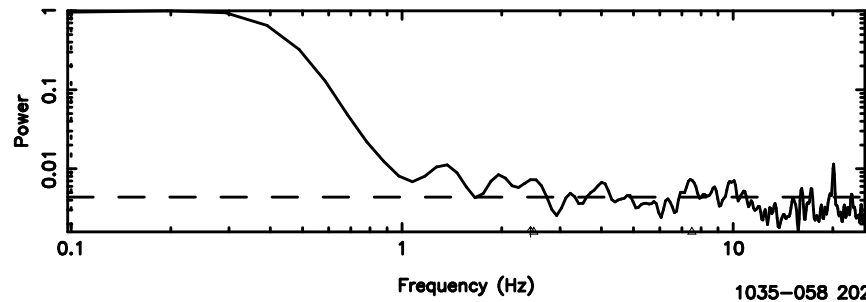

BLK: 4,SNR1: 4.6234 ,SNR2: 34.836

Frequency (Hz)

F20240803133909

BLK: 4,SNR1: 0.97917 ,SNR2: 2.4897

Frequency (Hz)

1035-058 2024/08/03 4.68UT TOYOKAWA-FUJI

T20240803133909

BLK: 7,SNR1: 3.9760 ,SNR2: 34.435