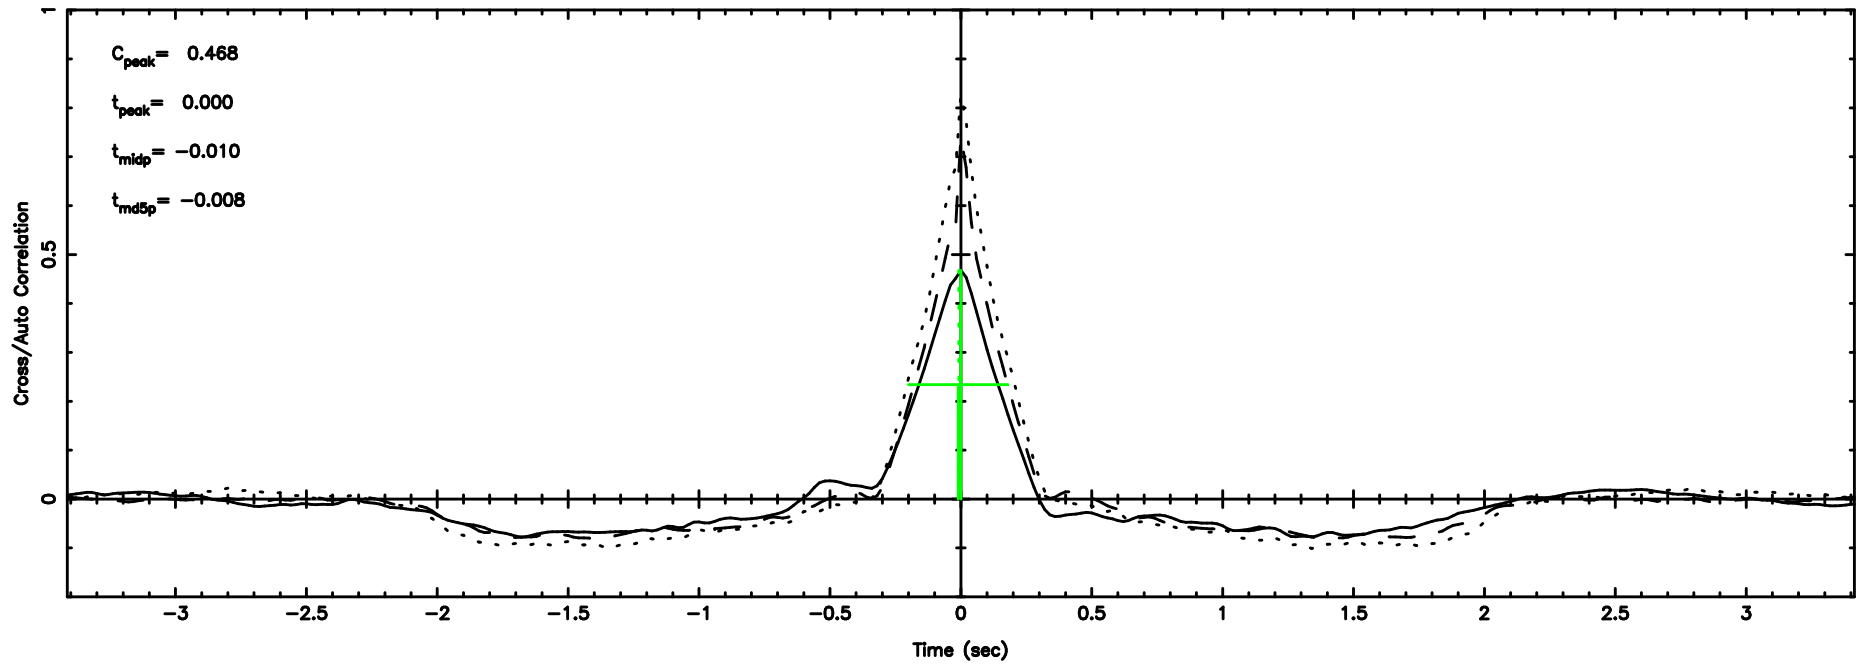

T20240803161220

BLK:27,SNR1: 3.0740 ,SNR2: 14.182

Frequency (Hz)

3C283 2024/08/03 7.23UT TOYOKAWA-KISO

K20240803161217

BLK:27,SNR1: 7.9432 ,SNR2: 20.332

Frequency (Hz)

F20240803161220