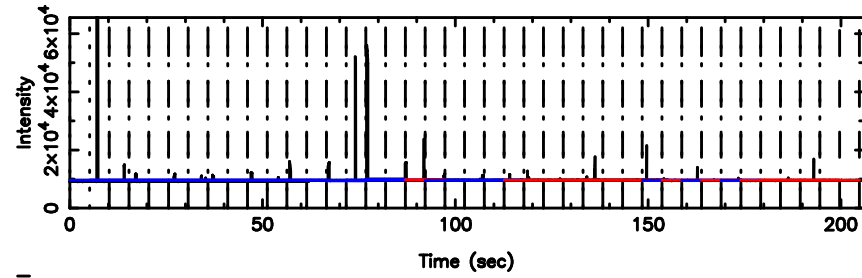

Frequency (Hz)

K20240803162642