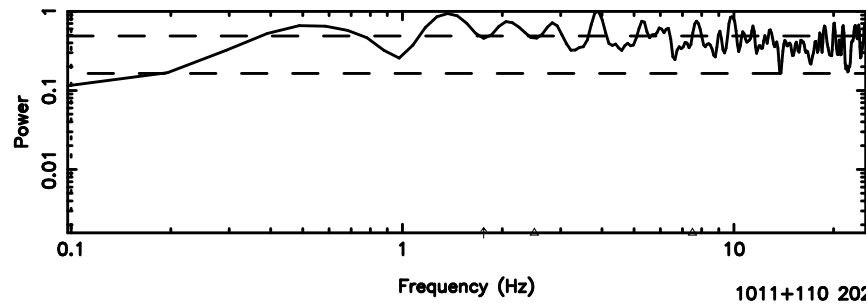

BLK: 4,SNR1:-0.79369E-01,SNR2: 0.24965