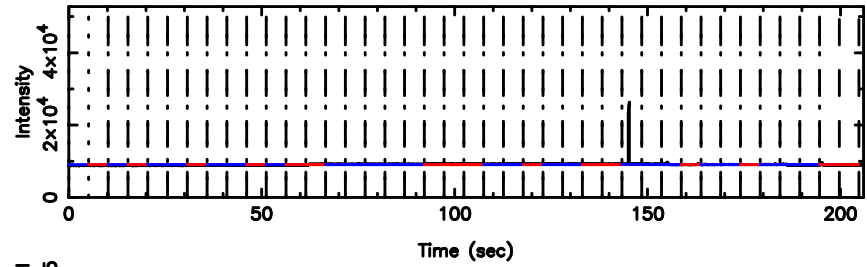

T20240803154907

BLK:11,SNR1: 4.1163 ,SNR2: 8.6594

F20240803154907

BLK:11,SNR1: 10.949 ,SNR2: 24.925

1245-19 2024/08/03 6.85UT TOYOKAWA-FUJI

T20240803154907

BLK:24,SNR1: 1.2590 ,SNR2: 5.8121

K20240803154905