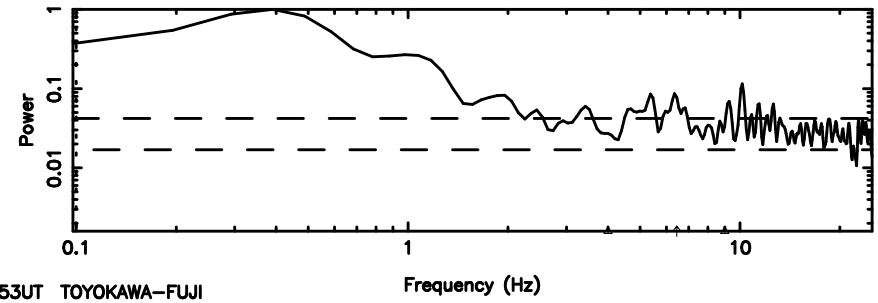

0926+117 2024/08/03 3.53UT TOYOKAWA-FUJI