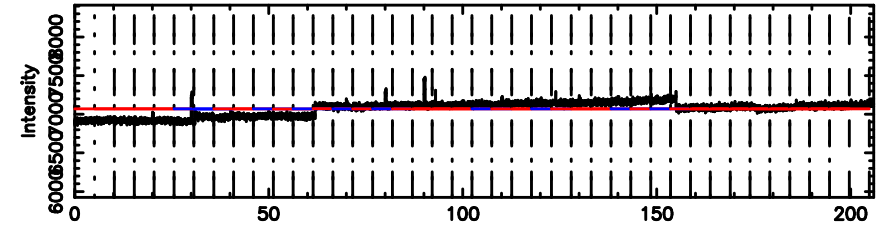

F20240803123003

BLK:10,SNR1: 0.44965 ,SNR2: 1.5786

Frequency (Hz)

K20240803122959

BLK:10,SNR1: 1.2459 ,SNR2: 6.5617

Frequency (Hz)

0926+117 2024/08/03 3.53UT FUJI -KISO

T20240803123747