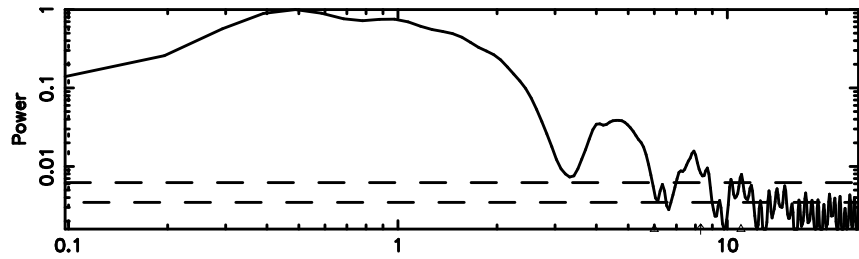

BLK:27,SNR1: 9.7296 ,SNR2: 24.212