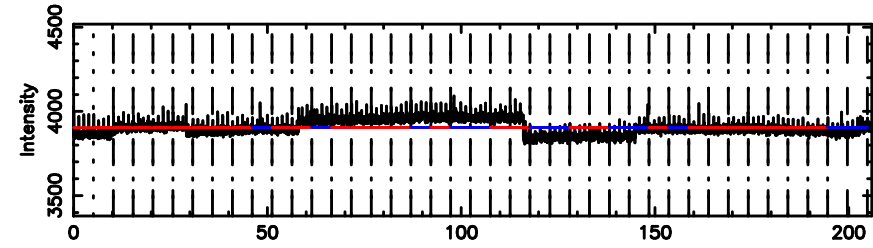

T20240803130716

BLK:11,SNR1: 0.88144 ,SNR2: 4.2813

Frequency (Hz)

F20240803130716

BLK:11,SNR1: 0.15755 ,SNR2: 0.91141

Frequency (Hz)

3C236 2024/08/03 4.15UT TOYOKAWA-FUJI

T20240803130716