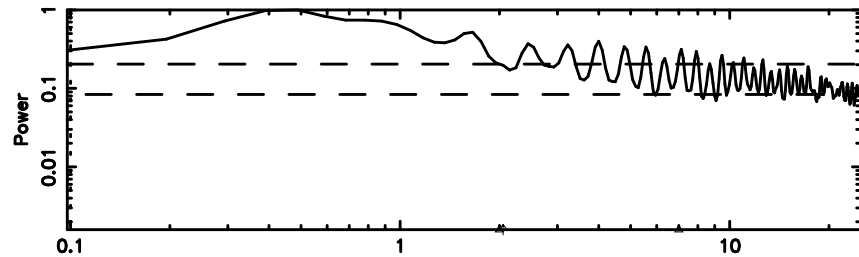

F20240803163135

BLK:20,SNR1:-0.67176E-01,SNR2: 1.7352

Frequency (Hz)

K20240803163132

BLK:20,SNR1: 5.4991 ,SNR2: 17.485

Frequency (Hz)

3C286 2024/08/03 7.55UT FUJI -KISO