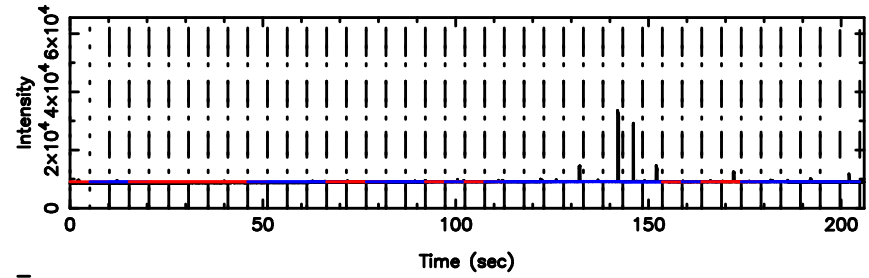

Frequency (Hz)

K20240803161217