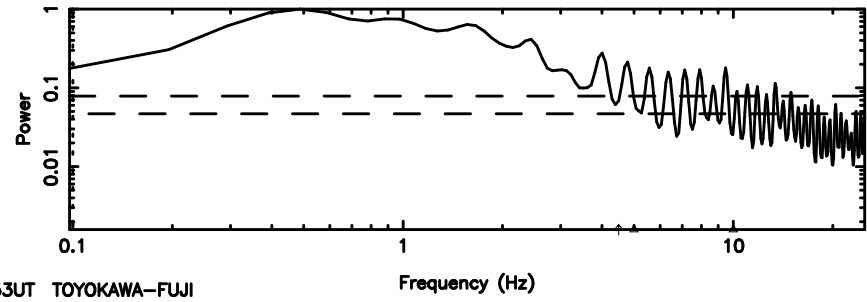

BLK:14,SNR1: 0.64310 ,SNR2: 3.8940

3C273 2024/08/03 6.53UT TOYOKAWA-FUJI