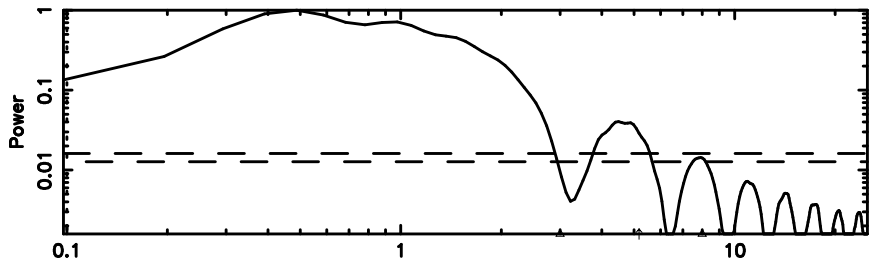

BLK:27,SNR1: 2.9025 ,SNR2: 13.520