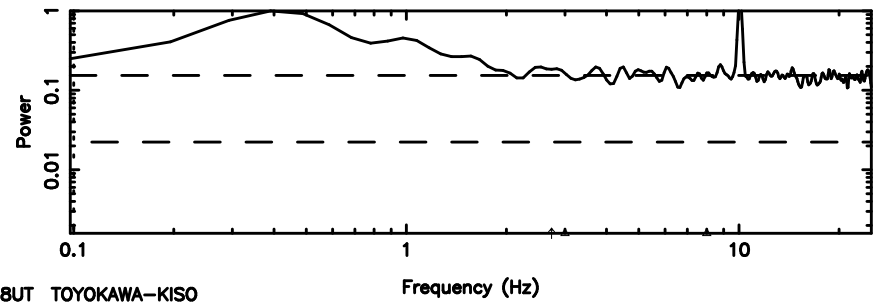

BLK:22,SNR1: 0.28885 ,SNR2: 1.3021