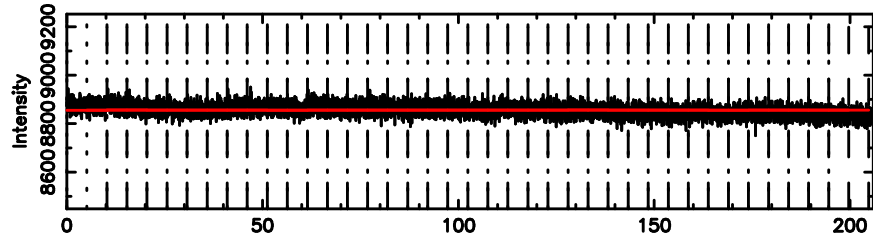

T20240803060417

BLK: 3,SNR1: 0.83560E-01,SNR2: 0.18845

Frequency (Hz)

F20240803060417

BLK: 3,SNR1: 0.69015 ,SNR2: 9.6892

Frequency (Hz)

0258+350 2024/08/02 21.10UT TOYOKAWA-FUJI

T20240803060417