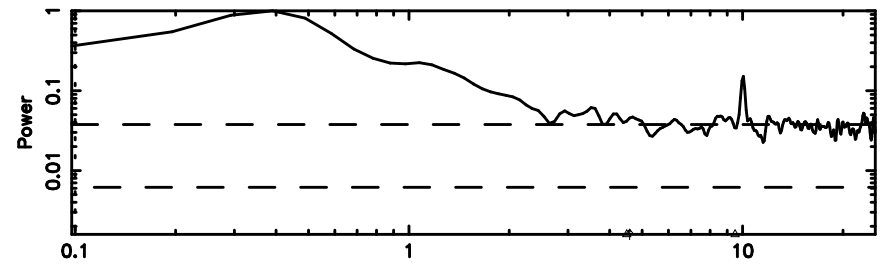

0548+16 2024/08/02 23.92UT TOYOKAWA-FUJI

T20240803085319

BLK:17,SNR1: 0.86684 ,SNR2: 2.5047

Frequency (Hz)

K20240803085316

BLK:17,SNR1: 0.80768 ,SNR2: 3.4773

Frequency (Hz)

0548+16 2024/08/02 23.92UT TOYOKAWA-KISO