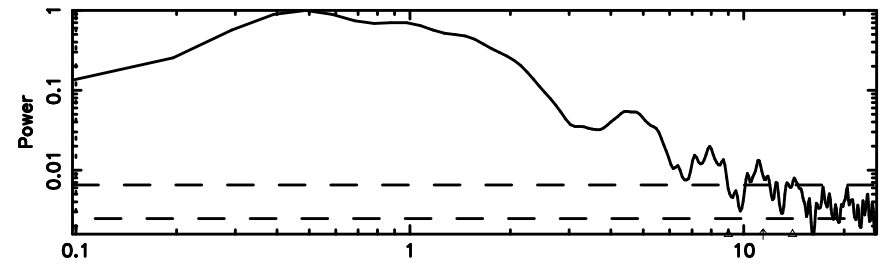

BLK:11,SNR1: 0.66148 ,SNR2: 2.9682

Frequency (Hz)

T20240803083648

BLK:24,SNR1: 2.8742 ,SNR2: 13.415

Frequency (Hz)

F20240803083648

BLK:24,SNR1: 9.7739 ,SNR2: 17.366

Frequency (Hz)