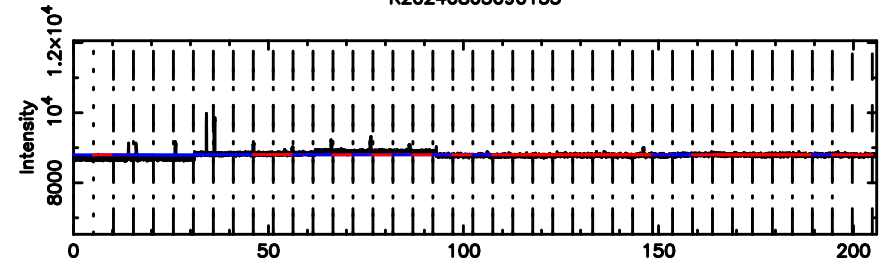

Frequency (Hz)

0556+191 2024/08/03 0.06UT TOYOKAWA-KISO

K20240803090153