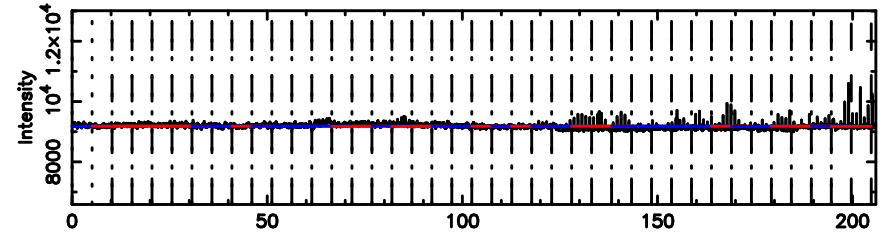

K20240803084504

BLK:21,SNR1: 0.48585 ,SNR2: 4.7868

Frequency (Hz)

F20240803084508

BLK:20,SNR1: 0.61967 ,SNR2: 2.4419

Frequency (Hz)

K20240803084504

BLK:20,SNR1: 0.91560 ,SNR2: 6.6281