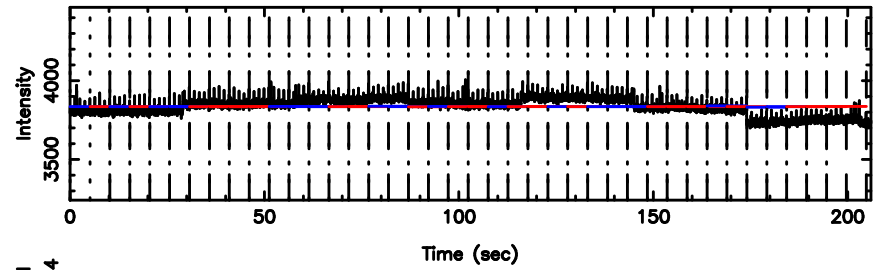

F20240803111534