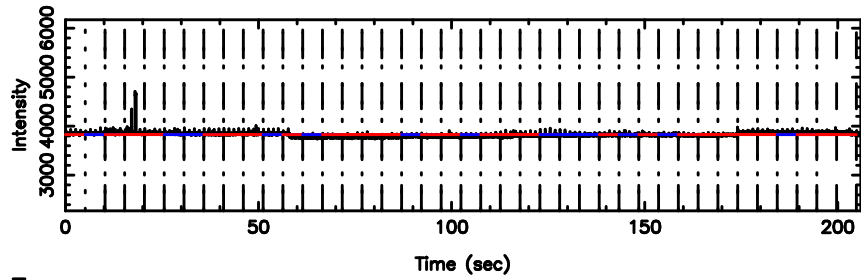

F20240803151634