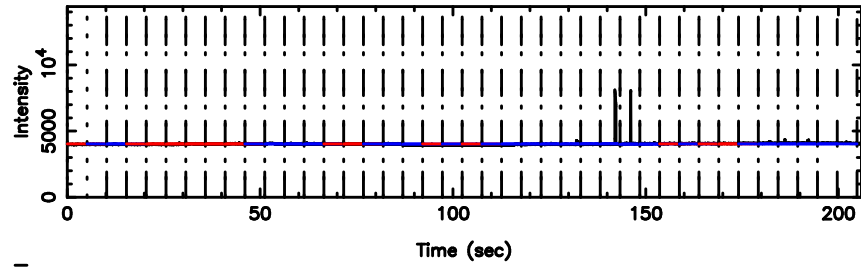

T20240803161220

BLK:27,SNR1: 3.0740 ,SNR2: 14.182

Frequency (Hz)

3C283 2024/08/03 7.23UT TOYOKAWA-KISO

K20240803161217

BLK:27,SNR1: 7.9432 ,SNR2: 20.332

Frequency (Hz)

F20240803161220