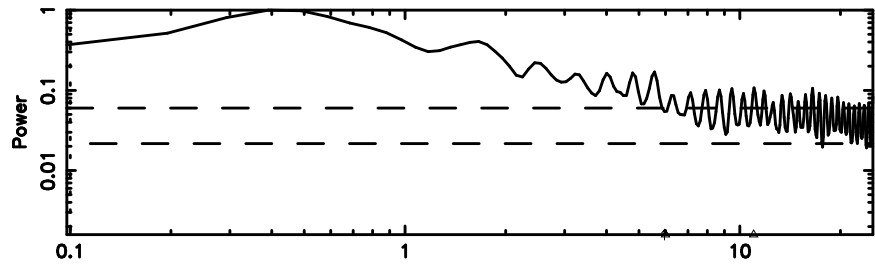

BLK:14,SNR1: 0.90178 ,SNR2: 3.2233