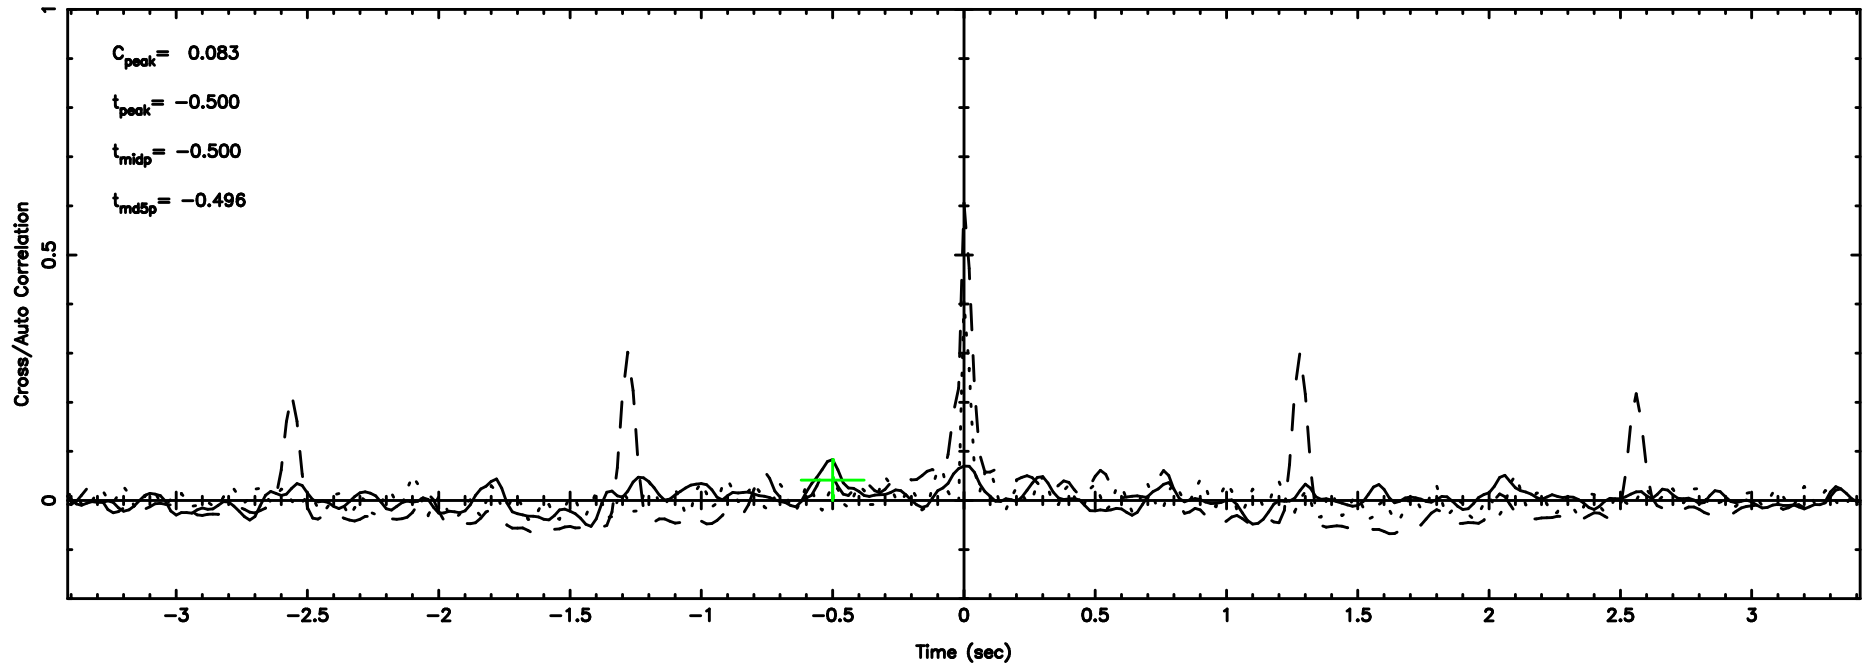

T20240803141044

BLK: 7,SNR1: 0.28291 ,SNR2: 0.59897

Frequency (Hz)

F20240803141044

BLK: 7,SNR1: 0.40286 ,SNR2: 3.1429

Frequency (Hz)

1107+109 2024/08/03 5.21UT TOYOKAWA-FUJI

T20240803141044