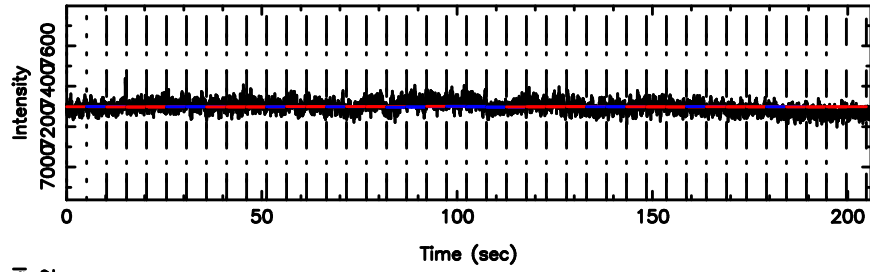

T20240803073507