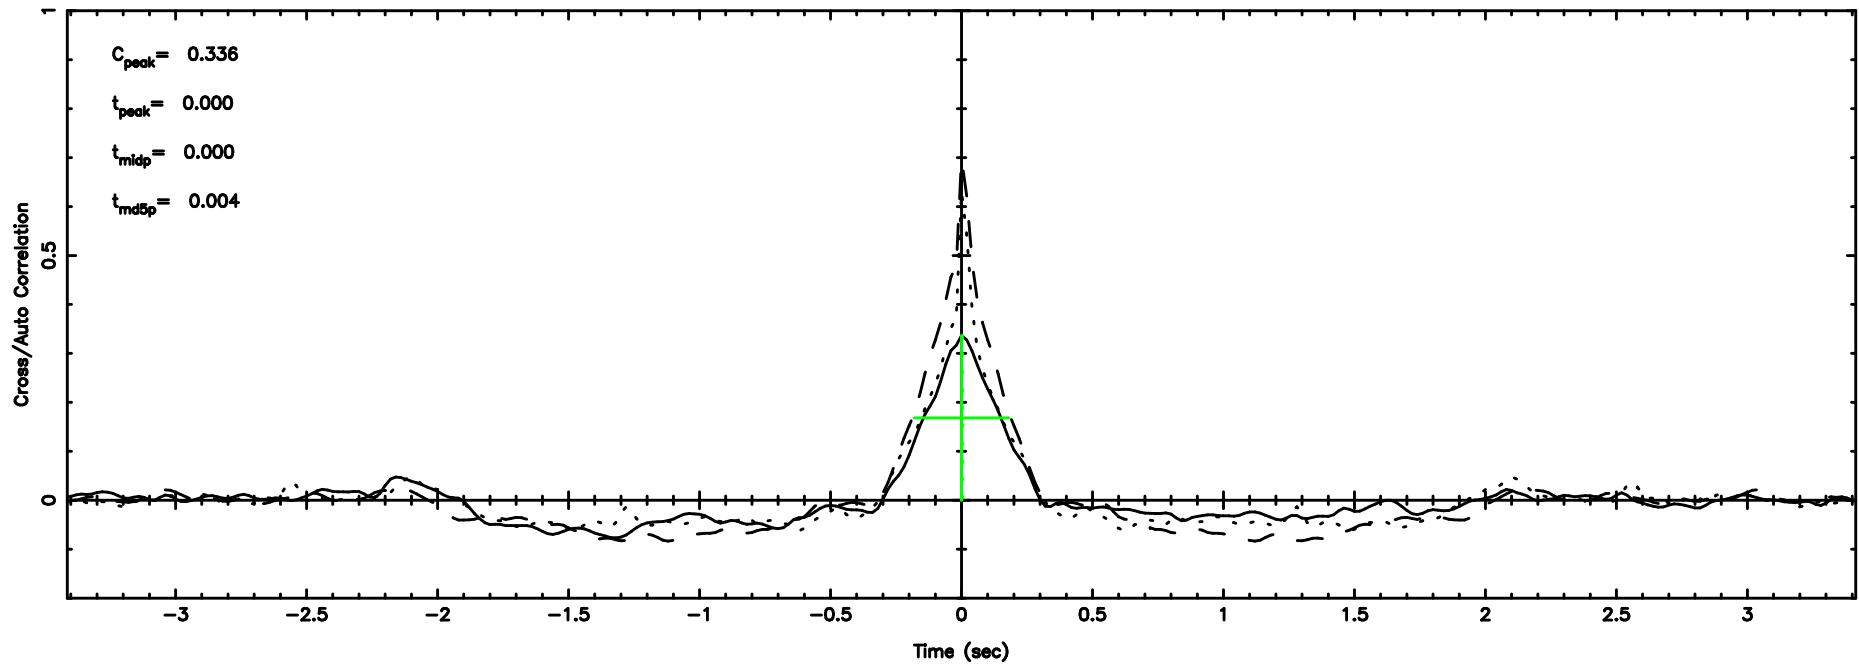

T20240803154907

BLK:11,SNR1: 4.1163 ,SNR2: 8.6594

F20240803154907

BLK:11,SNR1: 10.949 ,SNR2: 24.925

1245-19 2024/08/03 6.85UT TOYOKAWA-FUJI

T20240803154907

BLK:24,SNR1: 1.2590 ,SNR2: 5.8121

K20240803154905