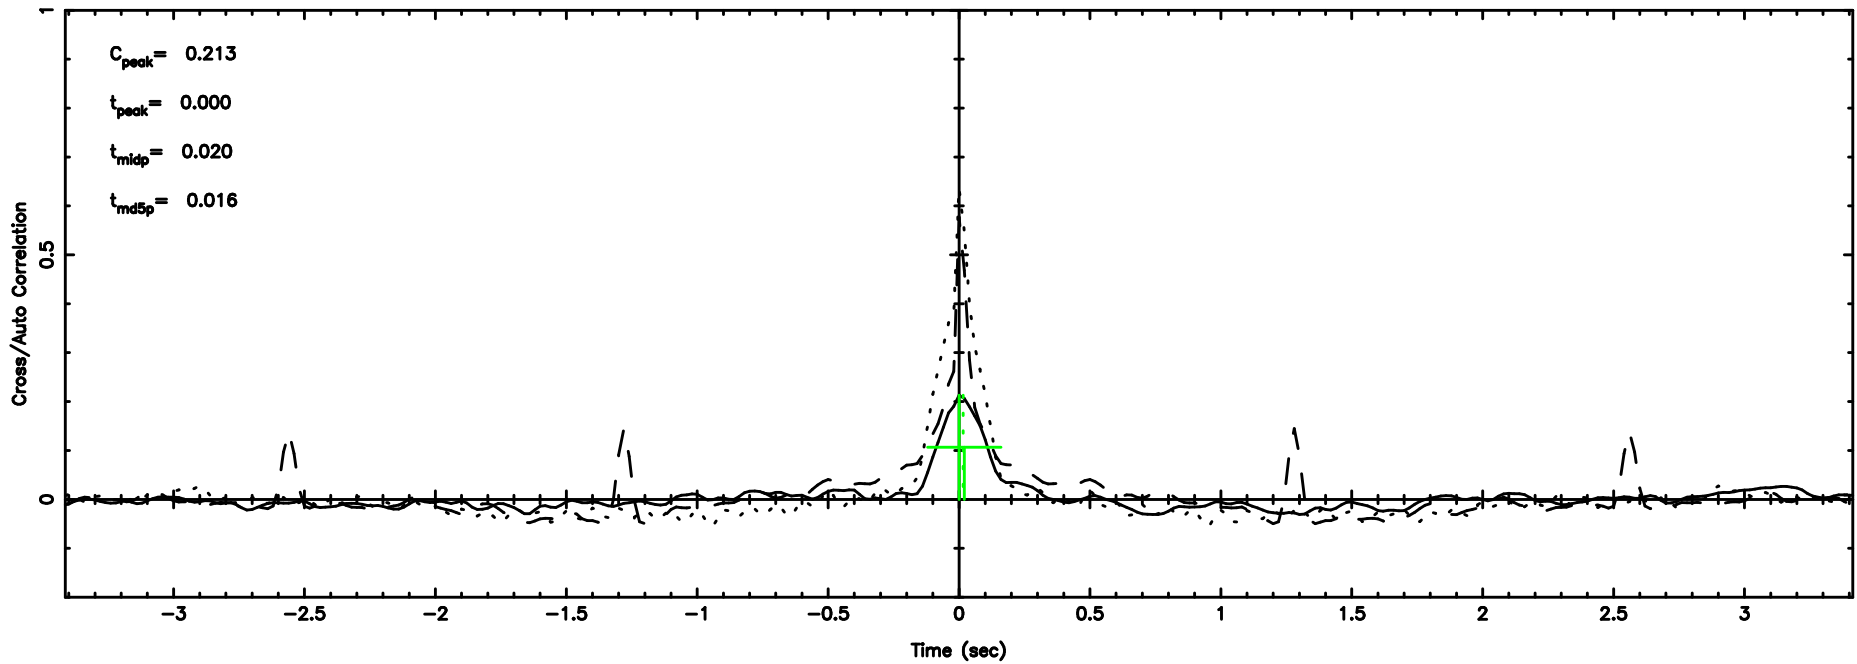

3C279 2024/08/03 6.98UT FUJI -KISO