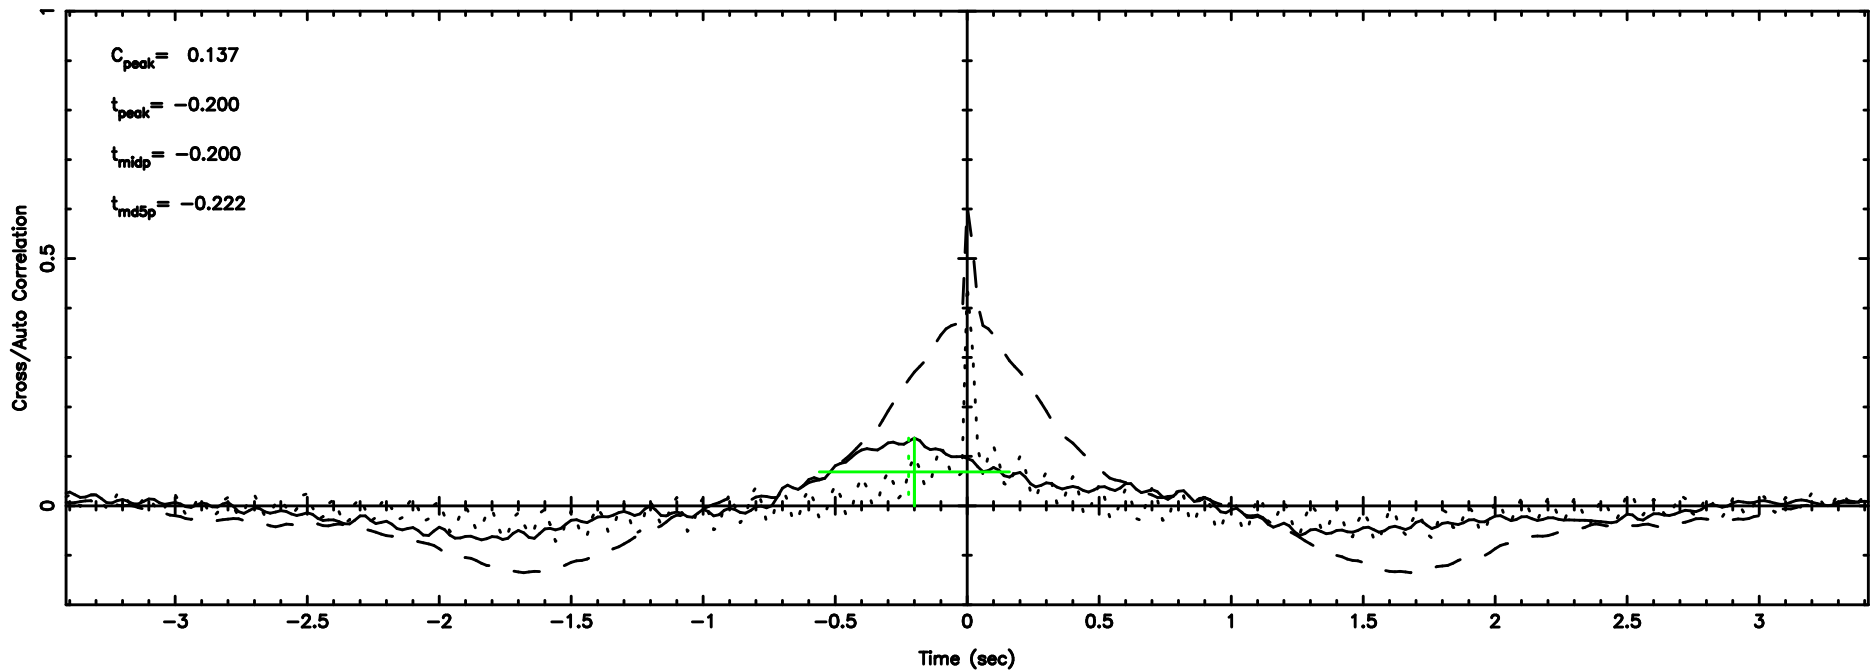

BLK:22,SNR1: 0.28885 ,SNR2: 1.3021