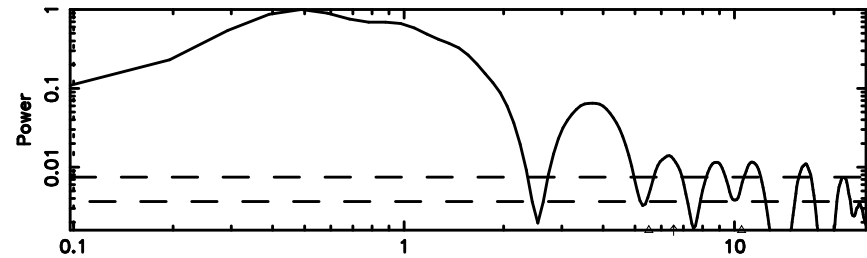

F20240803144419

BLK:16,SNR1: 0.50988 ,SNR2: 2.9957

Frequency (Hz)

K20240803144416

BLK:16,SNR1: 6.4739 ,SNR2: 20.653

Frequency (Hz)

3C263.1 2024/08/03 5.77UT FUJI -KISO