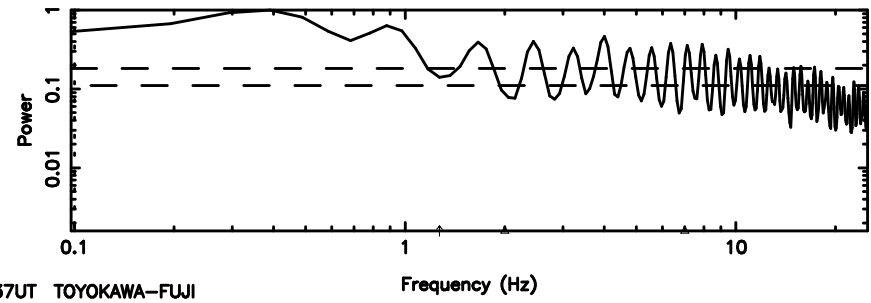

BLK: 4,SNR1: 0.18287 ,SNR2: 1.1186

Frequency (Hz)

1107+109 2024/08/03 5.21UT FUJI -KISO

T20240803142021

BLK:11,SNR1: 0.39159 ,SNR2: 2.0906

F20240803142022

BLK:11,SNR1:-0.99807E-01,SNR2: 2.1660

3C255 2024/08/03 5.37UT TOYOKAWA-FUJI