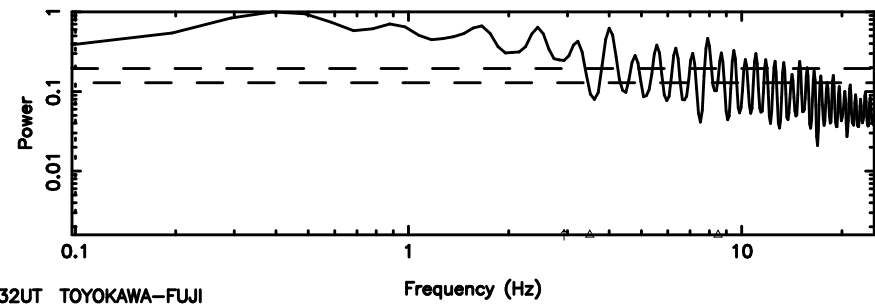

BLK:13,SNR1: 0.15311E-01,SNR2: 1.7293