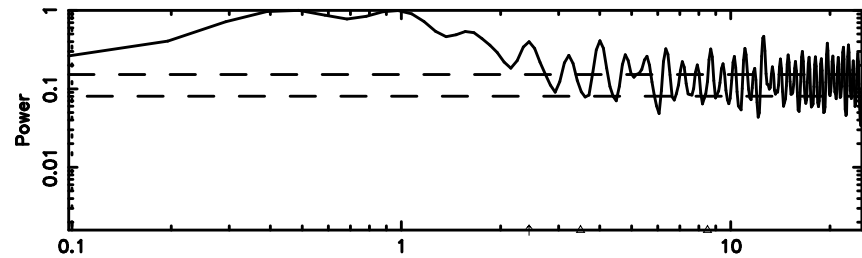

BLK: 7,SNR1: 0.33245 ,SNR2: 2.8584