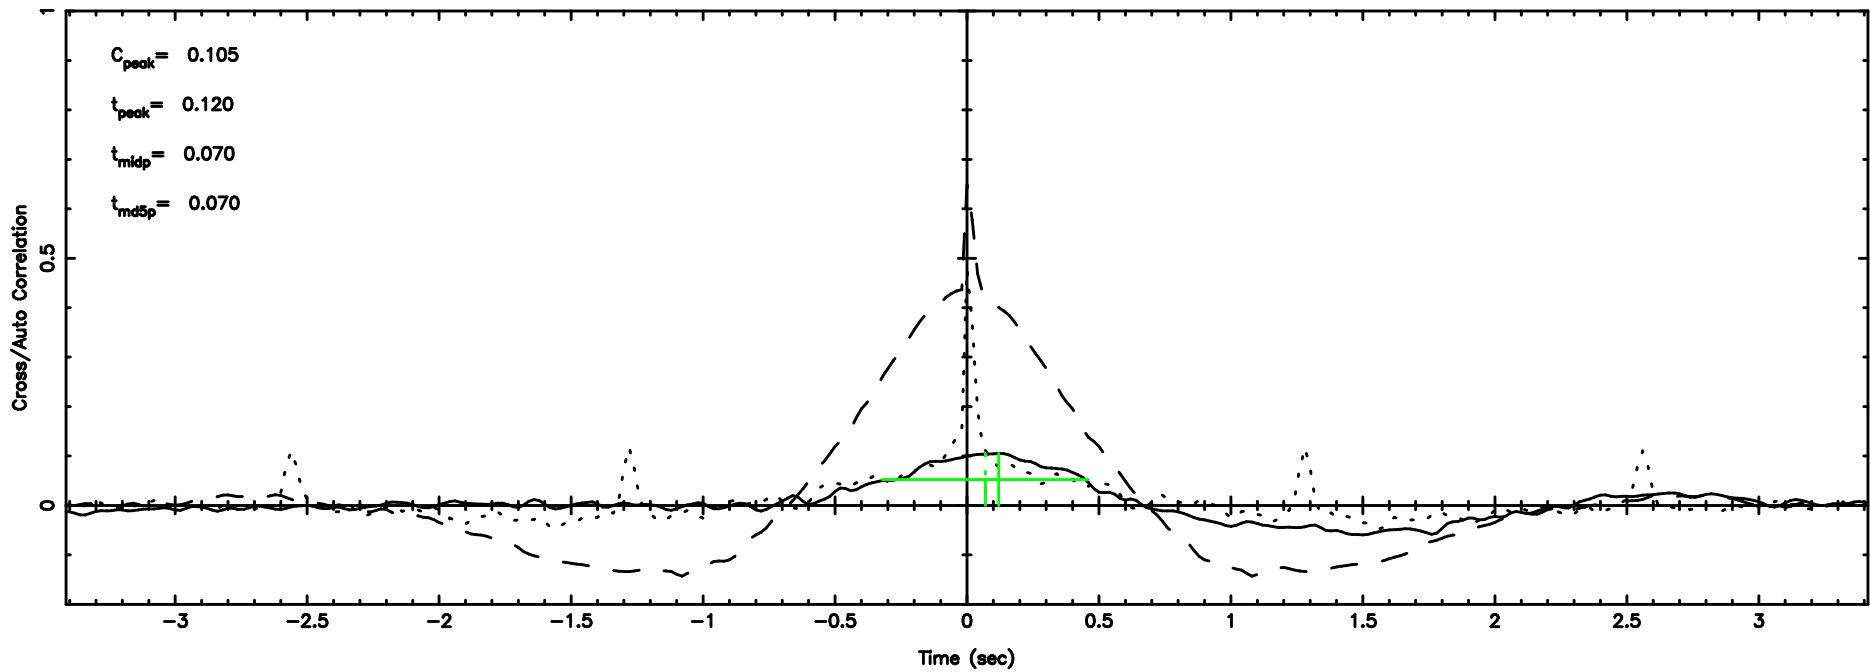

BLK:18,SNR1: 0.98954 ,SNR2: 10.579

F20240803111534

BLK:18,SNR1: 0.10812 ,SNR2: 1.5070

3C196 2024/08/03 2.29UT TOYOKAWA-FUJI

T20240803111534

BLK:27,SNR1: 1.0006 ,SNR2: 10.429

3C196 2024/08/03 2.29UT TOYOKAWA-KISO