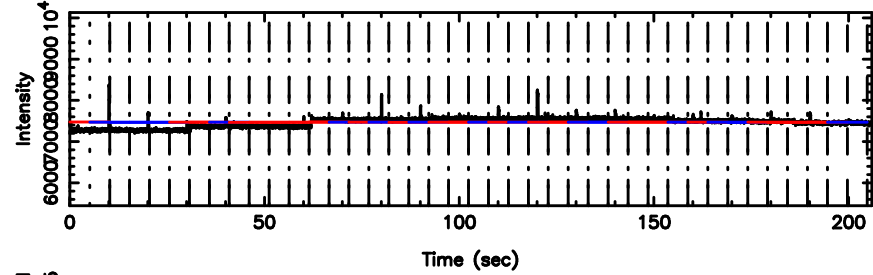

K20240803101720

BLK:28,SNR1: 3.1424 ,SNR2: 13.436

F20240803101722

BLK:16,SNR1: 0.34863E-01,SNR2: 1.8548

K20240803101720

BLK:16,SNR1: 3.5426 ,SNR2: 15.189

0713-024 2024/08/03 1.32UT FUJI -KISO

T20240803102734