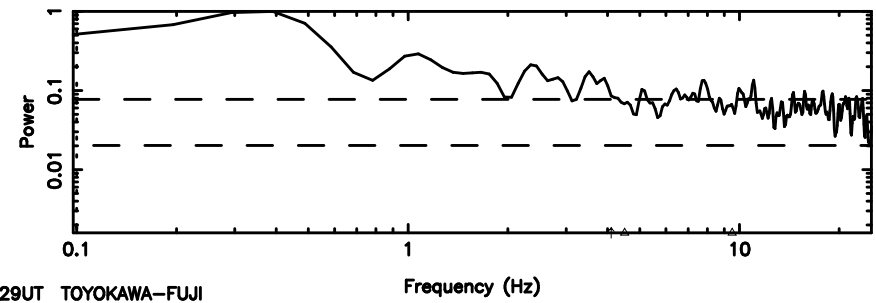

BLK: 4,SNR1: 0.30535 ,SNR2: 1.9688

1011+110 2024/08/03 4.29UT TOYOKAWA-FUJI