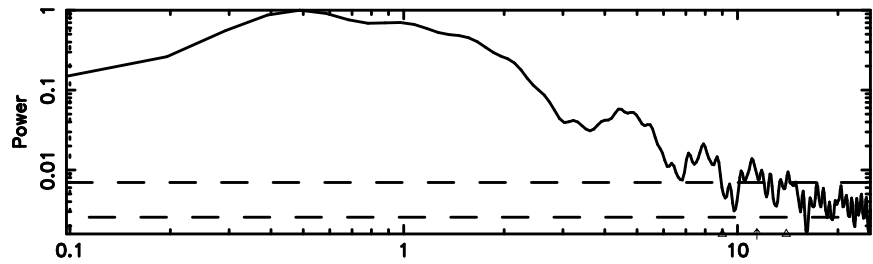

BLK:34,SNR1: 9.2569 ,SNR2: 16.441