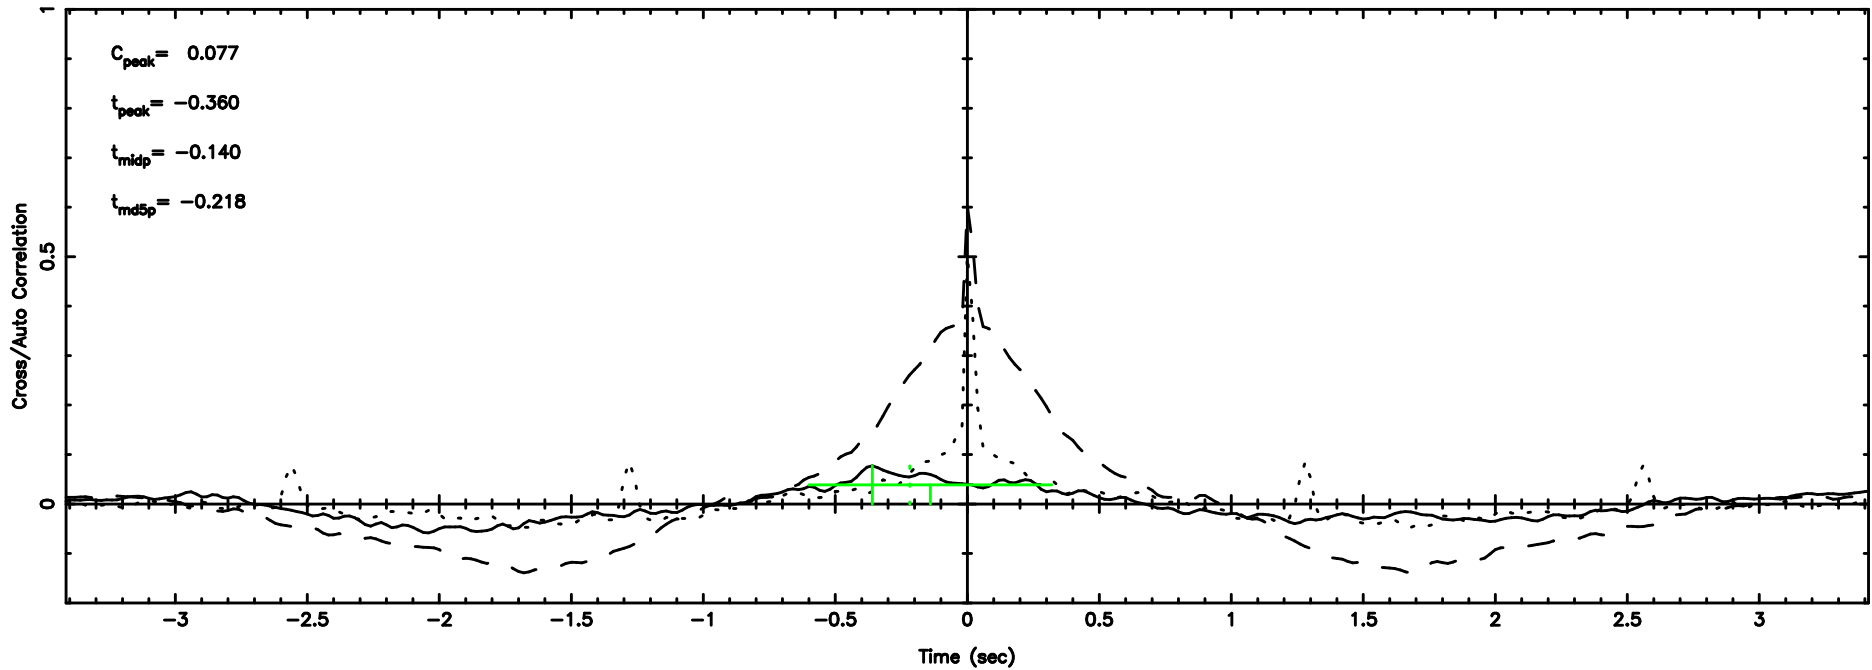

T20240803110310

BLK:19,SNR1: 0.86177 ,SNR2: 3.9686

F20240803110310

BLK:19,SNR1: 0.80786E-01,SNR2: 1.7873

3C190 2024/08/03 2.08UT TOYOKAWA-FUJI