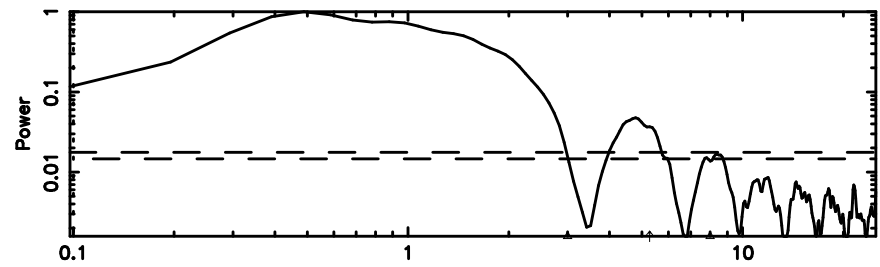

BLK: 6,SNR1: 2.9086 ,SNR2: 13.052