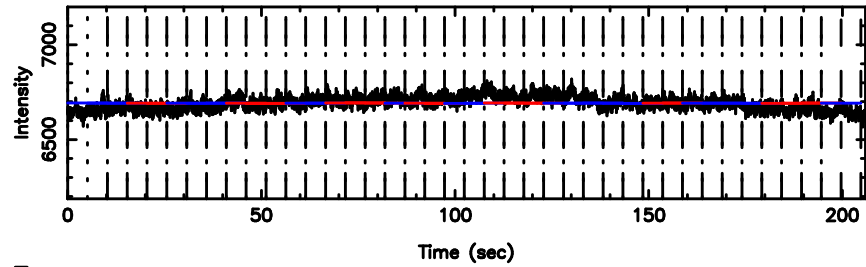

T20240803132306

BLK:13,SNR1: 1.0371 ,SNR2: 4.4424

F20240803132306

BLK:13,SNR1: 0.26167 ,SNR2: 2.0224

3C241 2024/08/03 4.41UT TOYOKAWA-FUJI

T20240803132306

BLK:21,SNR1: 0.93543 ,SNR2: 4.4440

K20240803132303