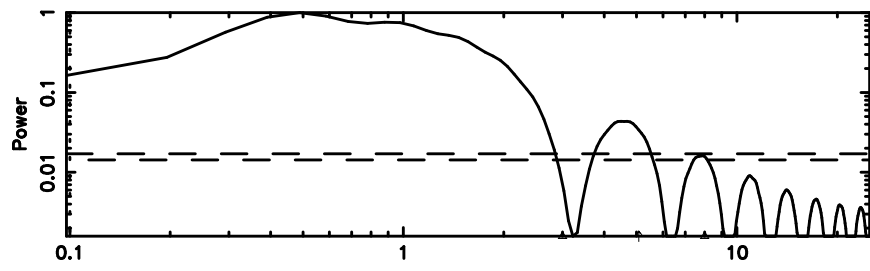

F20240803090156

BLK:17,SNR1: 4.2428 ,SNR2: 11.750

Frequency (Hz)

0556+191 2024/08/03 0.06UT TOYOKAWA-FUJI

T20240803090156

BLK:17,SNR1: 2.8784 ,SNR2: 13.666

Frequency (Hz)

0556+191 2024/08/03 0.06UT TOYOKAWA-KISO