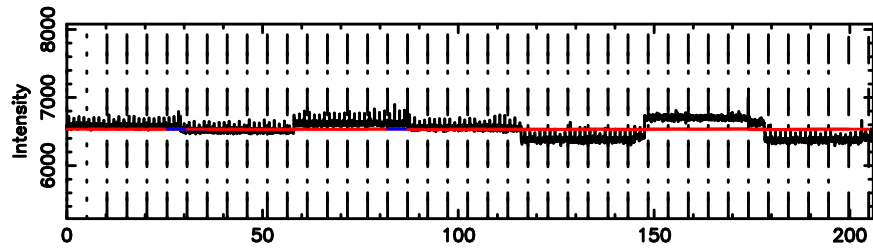

No.Good Data

K20240803060414

No.Good Data

0258+350 2024/08/02 21.10UT TOYOKAWA-KISO

F20240803060417

BLK: 2,SNR1: 0.16964E-01,SNR2: 1.1418

Frequency (Hz)

K20240803060414