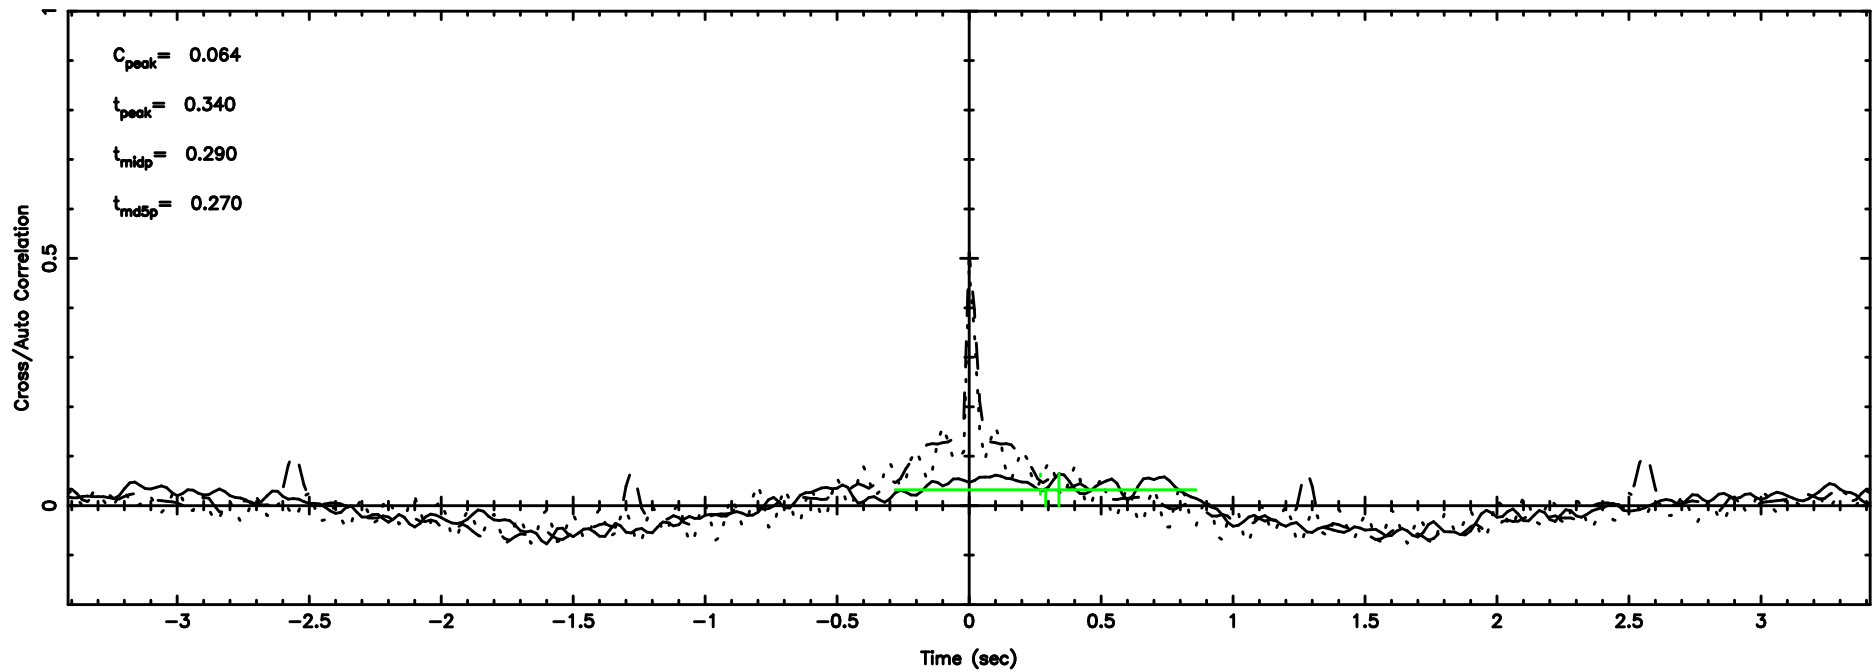

Frequency (Hz)

3C190 2024/08/03 2.08UT FUJI -KISO