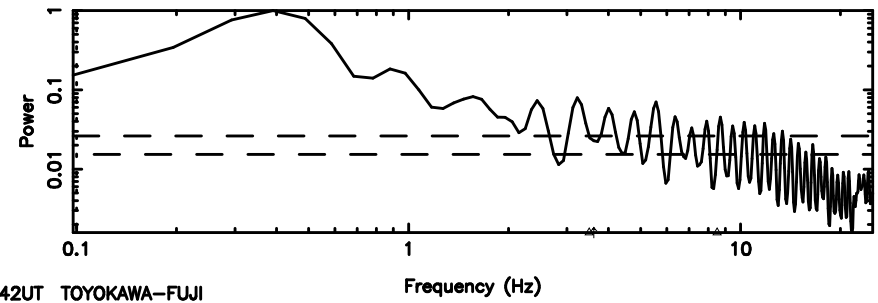

BLK: 6,SNR1: 0.52293 ,SNR2: 4.6922

0919-142 2024/08/03 3.42UT TOYOKAWA-FUJI