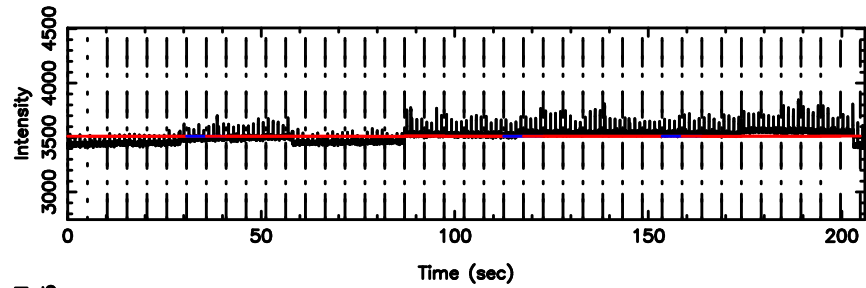

F20240803133909

BLK: 3,SNR1:-0.11442 ,SNR2: 0.75005