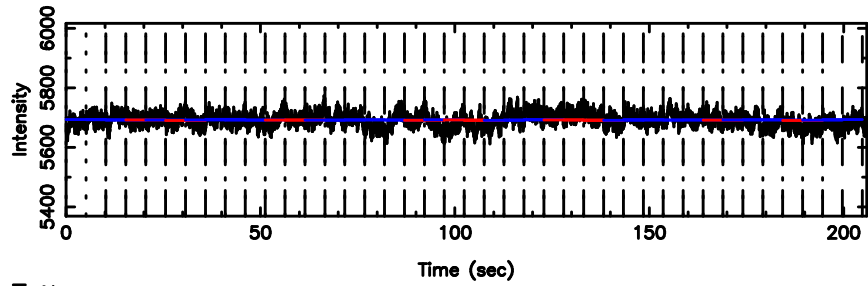

BLK:18,SNR1: 0.98954 ,SNR2: 10.579

F20240803111534

BLK:18,SNR1: 0.10812 ,SNR2: 1.5070

3C196 2024/08/03 2.29UT TOYOKAWA-FUJI

T20240803111534

BLK:27,SNR1: 1.0006 ,SNR2: 10.429

3C196 2024/08/03 2.29UT TOYOKAWA-KISO