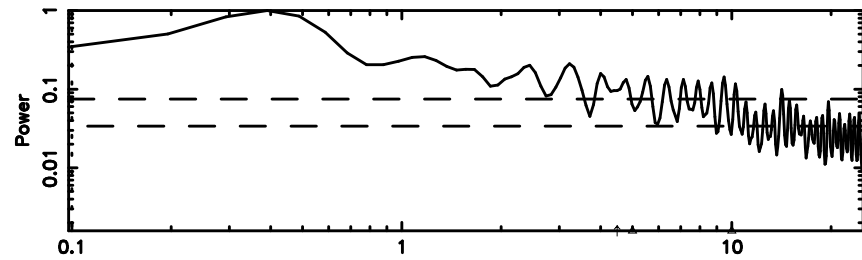

T20240803155651

BLK: 6,SNR1: 1.1544 ,SNR2: 5.0637

Frequency (Hz)

F20240803155651

BLK: 6,SNR1: 0.18494 ,SNR2: 1.9595

Frequency (Hz)

3C279 2024/08/03 6.98UT TOYOKAWA-FUJI

T20240803155651