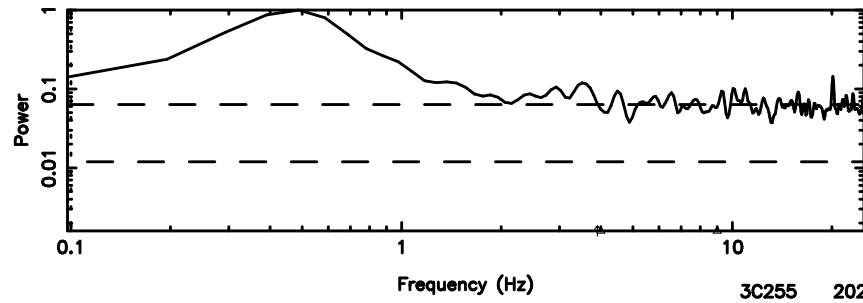

BLK: 4,SNR1: 0.18287 ,SNR2: 1.1186

Frequency (Hz)

1107+109 2024/08/03 5.21UT FUJI -KISO

T20240803142021

BLK:11,SNR1: 0.39159 ,SNR2: 2.0906

F20240803142022

BLK:11,SNR1:-0.99807E-01,SNR2: 2.1660

3C255 2024/08/03 5.37UT TOYOKAWA-FUJI