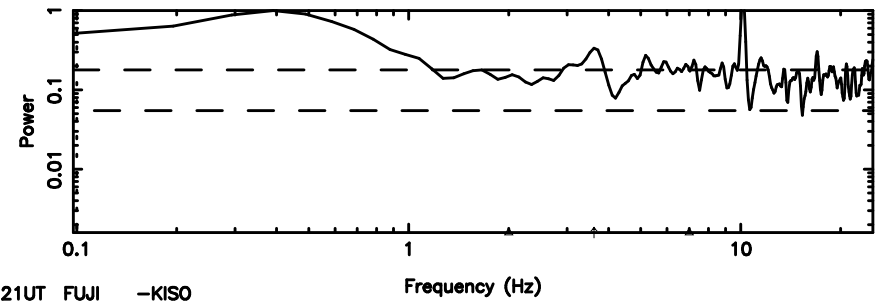

BLK: 5,SNR1: 0.10364 ,SNR2: 0.74687

3C216 2024/08/03 3.21UT FUJI -KISO