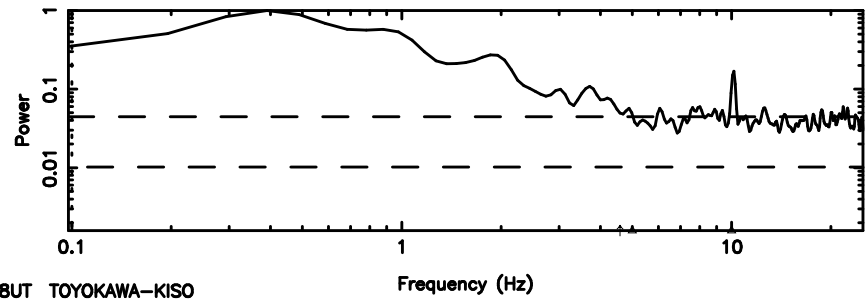

BLK:11,SNR1: 1.0172 ,SNR2: 4.6048