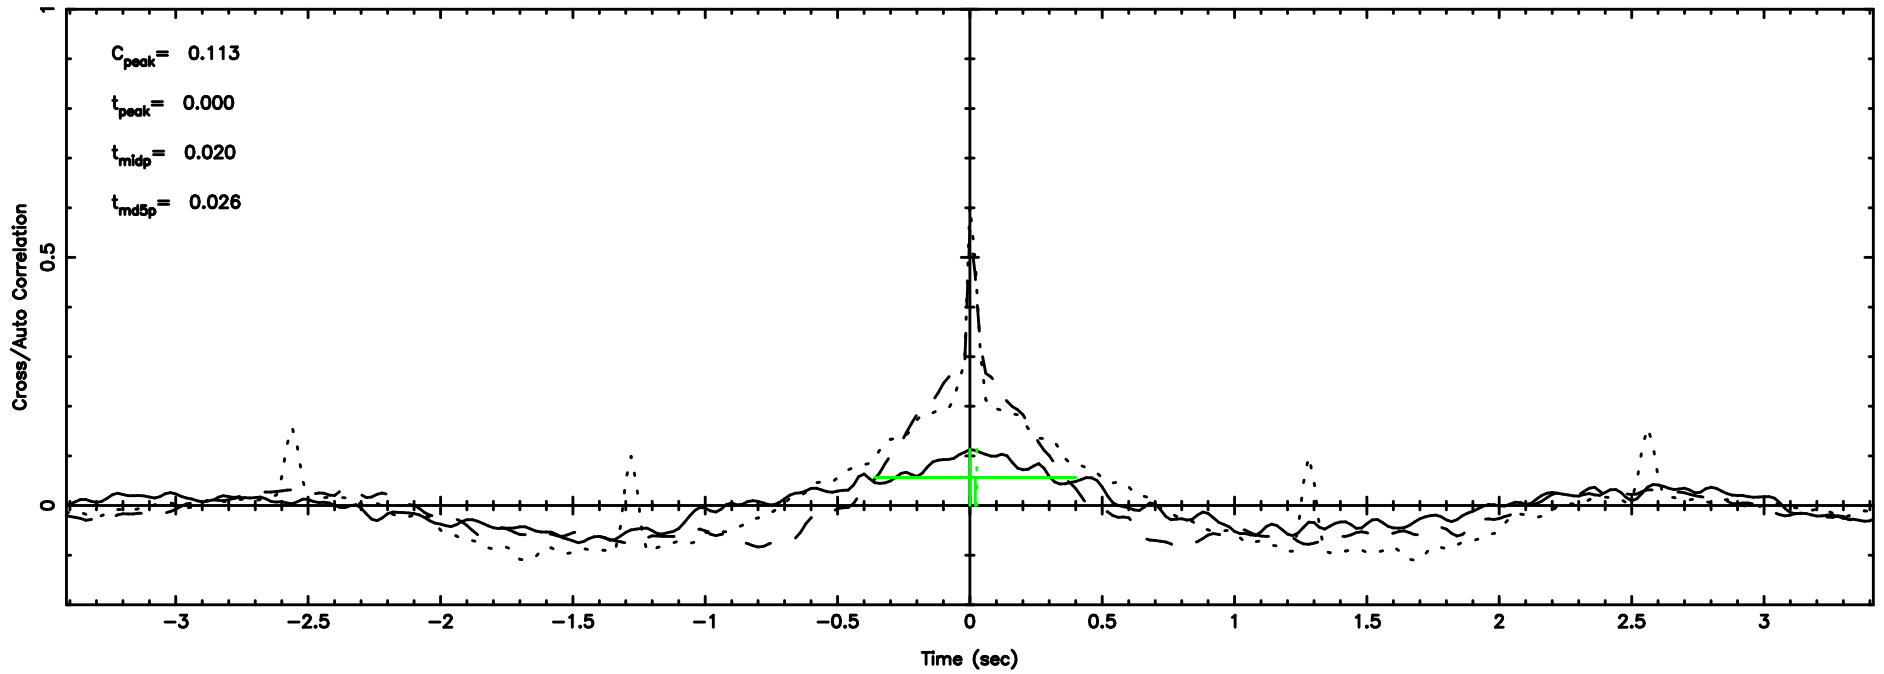

T20240803090629

BLK:10,SNR1: 0.43025 ,SNR2: 2.7353

F20240803090630

BLK:10,SNR1: 0.25822 ,SNR2: 6.4314

3C152 2024/08/03 0.14UT TOYOKAWA-FUJI

T20240803090629

BLK:19,SNR1: 0.78942 ,SNR2: 3.1595

K20240803090626