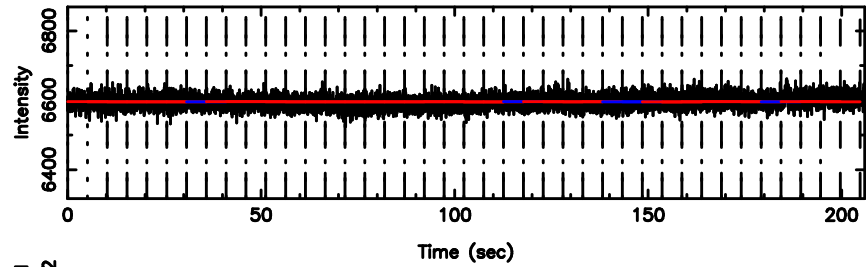

T20240803134822

BLK: 5,SNR1: 0.25594 ,SNR2: 1.4003