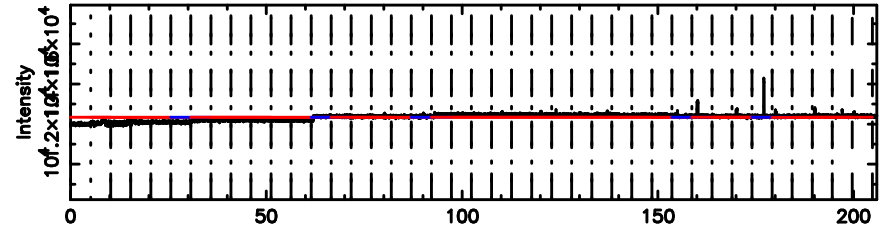

Frequency (Hz)

0302+341 2024/08/02 21.16UT TOYOKAWA-FUJI

T20240803060812

BLK: 5,SNR1: 0.12530 ,SNR2: 0.18749

Frequency (Hz)

K20240803060809

BLK: 5,SNR1: 6.3083 ,SNR2: 15.714

Frequency (Hz)