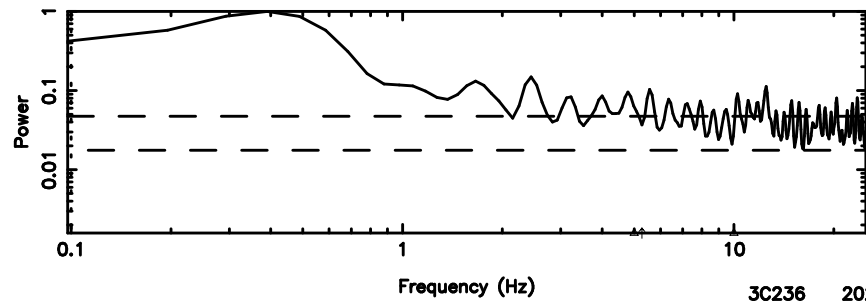

BLK:24,SNR1: 0.65499 ,SNR2: 6.1060

K20240803130713

BLK:24,SNR1: 0.42562 ,SNR2: 1.0535

3C236 2024/08/03 4.15UT TOYOKAWA-KISO

F20240803130716

BLK: 8,SNR1: 0.53623 ,SNR2: 2.2082

K20240803130713

BLK: 8,SNR1: 0.45386 ,SNR2: 2.0677