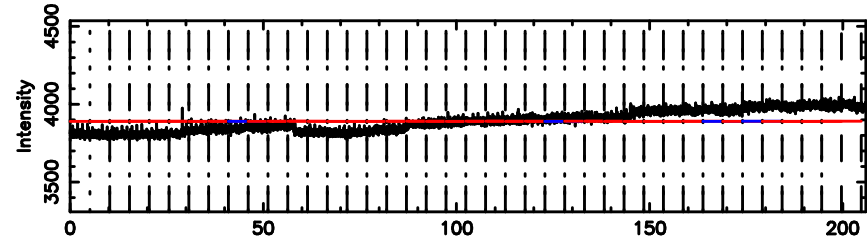

K20240803144416

BLK:16,SNR1: 6.4739 ,SNR2: 20.653

Frequency (Hz)

3C263.1 2024/08/03 5.77UT FUJI -KISO

T20240803145046

BLK: 4,SNR1: 0.48585 ,SNR2: 2.6819

Frequency (Hz)

F20240803145046