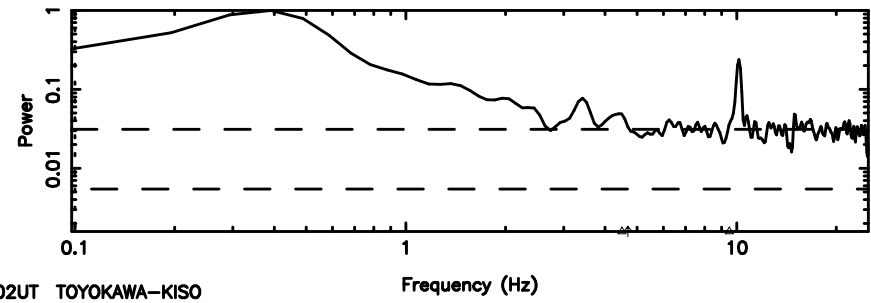

BLK: 8,SNR1: 0.99053 ,SNR2: 3.7899