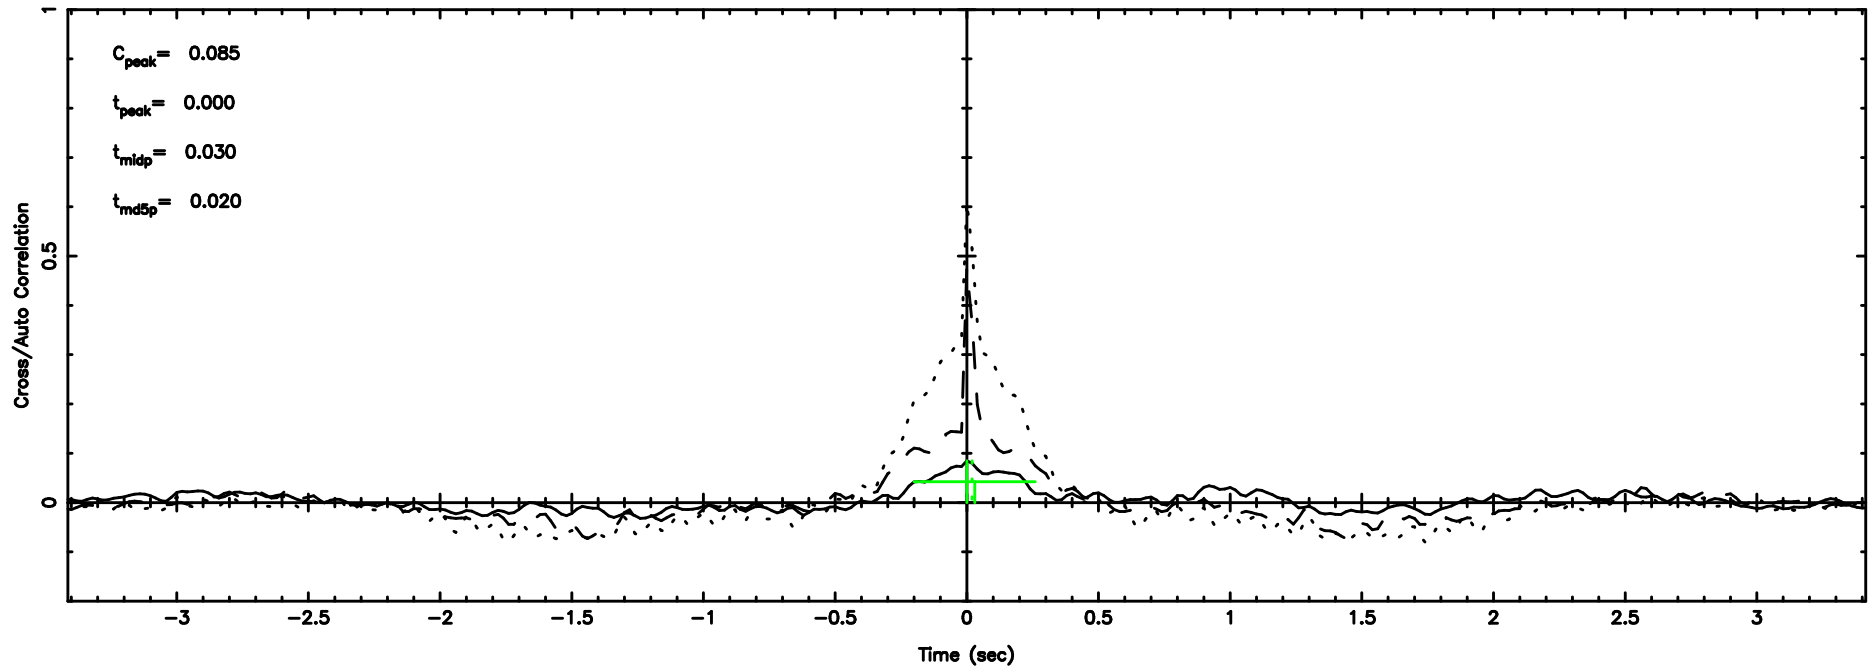

F20240803123003

BLK:10,SNR1: 0.44965 ,SNR2: 1.5786

Frequency (Hz)

K20240803122959

BLK:10,SNR1: 1.2459 ,SNR2: 6.5617

Frequency (Hz)

0926+117 2024/08/03 3.53UT FUJI -KISO

T20240803123747