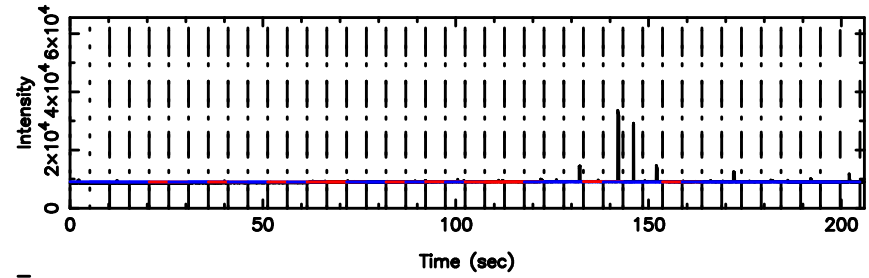

T20240803161220

BLK:27,SNR1: 3.0740 ,SNR2: 14.182

Frequency (Hz)

3C283 2024/08/03 7.23UT TOYOKAWA-KISO

K20240803161217

BLK:27,SNR1: 7.9432 ,SNR2: 20.332

Frequency (Hz)

F20240803161220