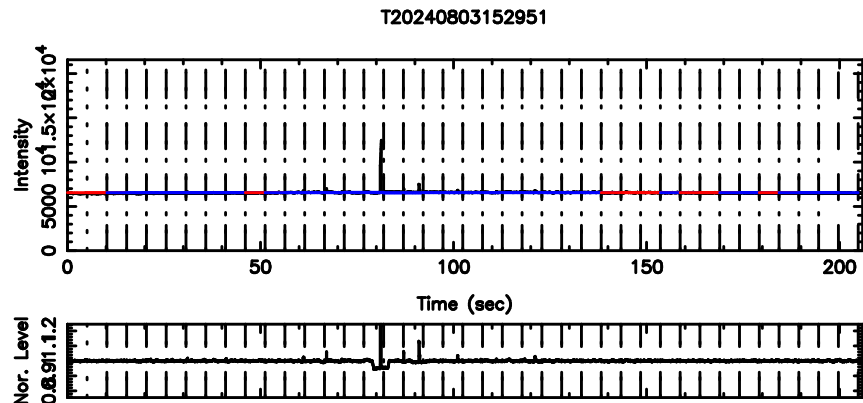

BLK:14,SNR1: 4.4693 ,SNR2: 10.662

F20240803152951

BLK:14,SNR1: 0.64310 ,SNR2: 3.8940

3C273 2024/08/03 6.53UT TOYOKAWA-FUJI

BLK:30,SNR1: 7.8094 ,SNR2: 18.442

BLK:30,SNR1: 2.4227 ,SNR2: 10.186

3C273 2024/08/03 6.53UT TOYOKAWA-KISO