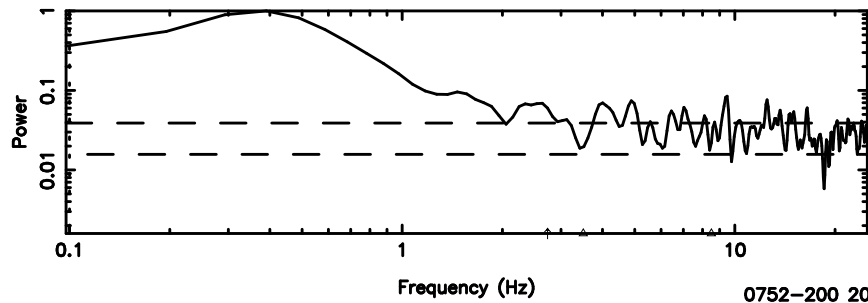

BLK: 3,SNR1: 0.58258 ,SNR2: 5.1162