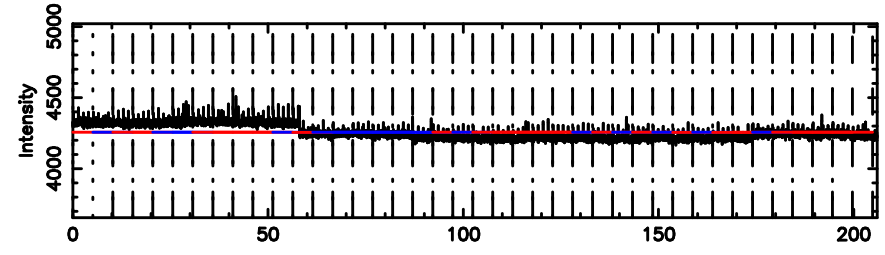

Frequency (Hz)

3C138 2024/08/02 23.42UT TOYOKAWA-FUJI

F20240803082315