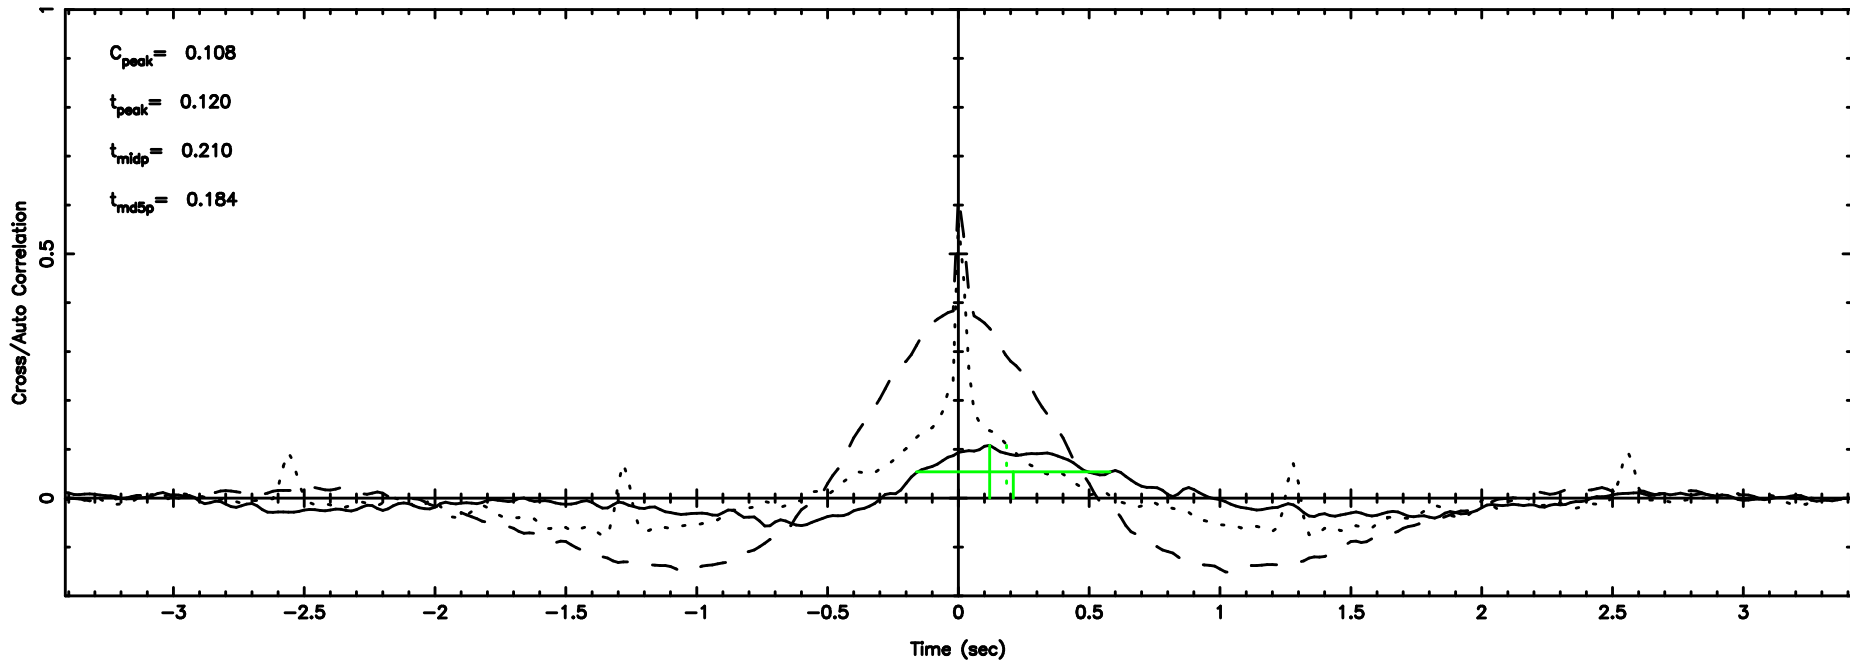

Frequency (Hz)

3C286 2024/08/03 7.55UT TOYOKAWA-FUJI