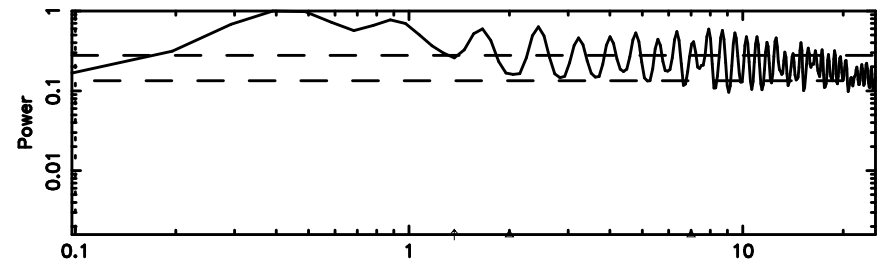

BLK:13,SNR1:-0.66229E-02,SNR2: 1.1690