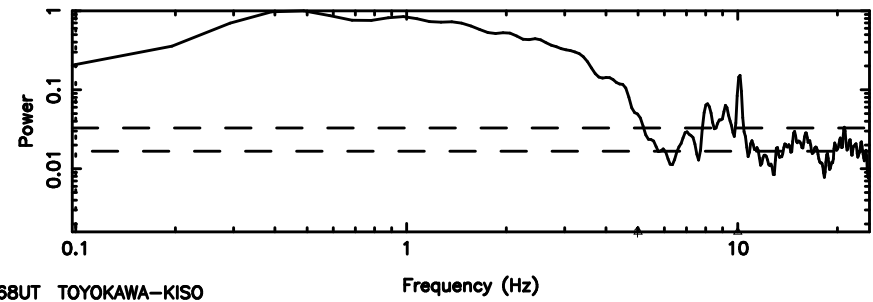

BLK: 7,SNR1: 2.7489 ,SNR2: 11.921

1035-058 2024/08/03 4.68UT TOYOKAWA-KISO