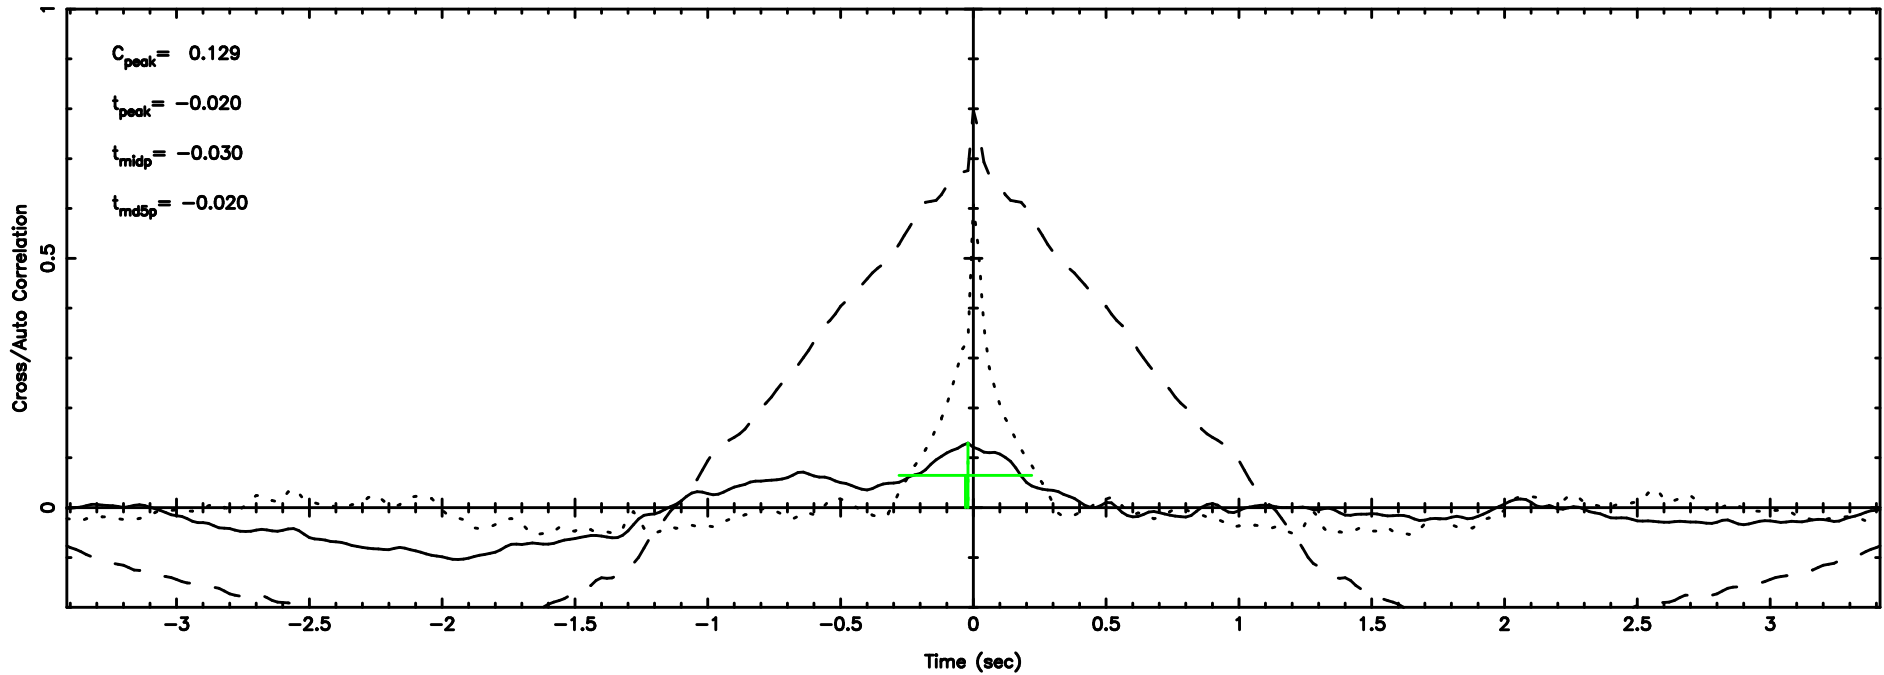

F20240803062943

BLK: 8,SNR1: 1.6425 ,SNR2: 3.9434

Frequency (Hz)

0324+119 2024/08/02 21.52UT TOYOKAWA-FUJI

T20240803062942

BLK: 6,SNR1: 45.675 ,SNR2: 171.43

Frequency (Hz)

K20240803062940