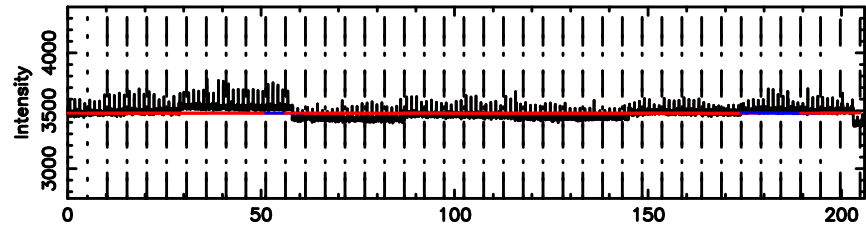

F20240803134822

BLK: 4,SNR1: 0.55230E-01,SNR2: 1.8247