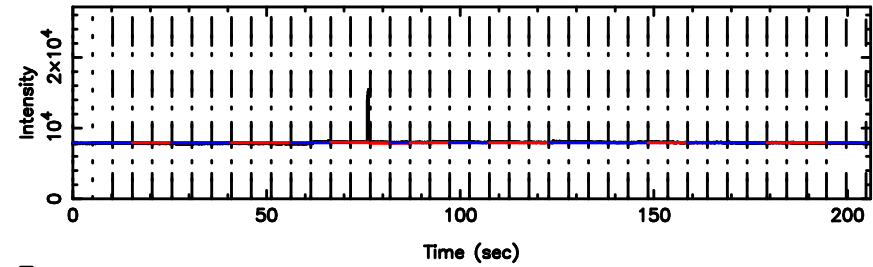

BLK:21,SNR1: 0.84629 ,SNR2: 3.6300

3C241 2024/08/03 4.41UT TOYOKAWA-KISO

F20240803132306

BLK:11,SNR1: 11.073 ,SNR2: 21.618

3C241 2024/08/03 4.41UT FUJI -KISO

K20240803132303

BLK:11,SNR1: 8.5289 ,SNR2: 23.142