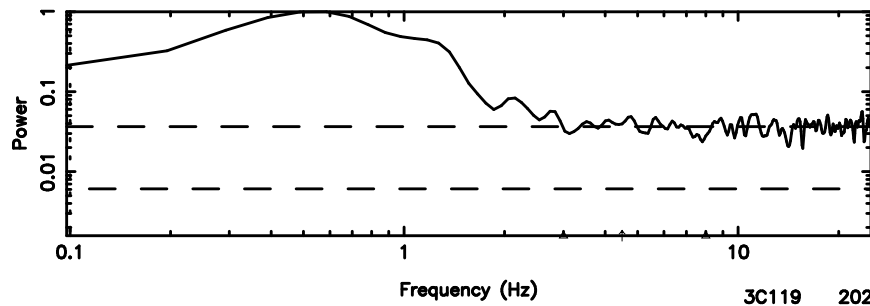

Frequency (Hz)

0418+236 2024/08/02 22.42UT FUJI -KISO

T20240803073507

BLK:14,SNR1: 1.1091 ,SNR2: 5.0278

F20240803073507

BLK:14,SNR1: 0.49096 ,SNR2: 2.9625

3C119 2024/08/02 22.61UT TOYOKAWA-FUJI

T20240803073507