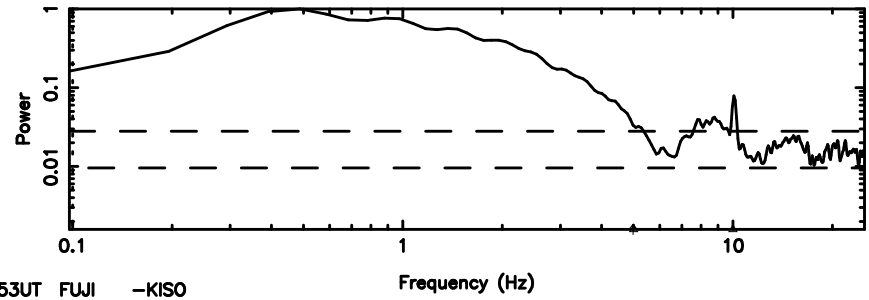

F20240803152951

BLK:16,SNR1: 0.53937 ,SNR2: 3.8182

K20240803152948

BLK:16,SNR1: 2.4608 ,SNR2: 10.728

3C273 2024/08/03 6.53UT FUJI -KISO

T20240803154302

BLK:10,SNR1: 0.50059 ,SNR2: 2.2151

Frequency (Hz)