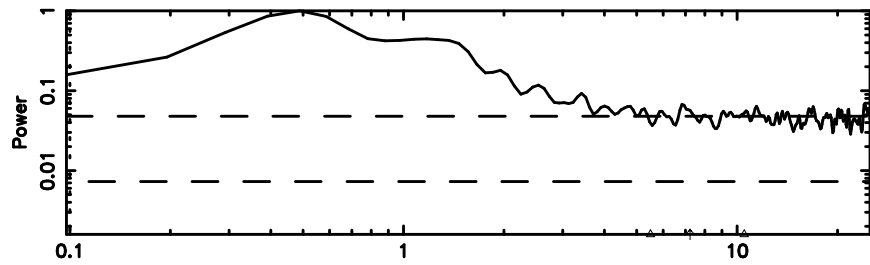

0548+16 2024/08/02 23.92UT TOYOKAWA-FUJI

T20240803085319

BLK:17,SNR1: 0.86684 ,SNR2: 2.5047

Frequency (Hz)

K20240803085316

BLK:17,SNR1: 0.80768 ,SNR2: 3.4773

Frequency (Hz)

0548+16 2024/08/02 23.92UT TOYOKAWA-KISO