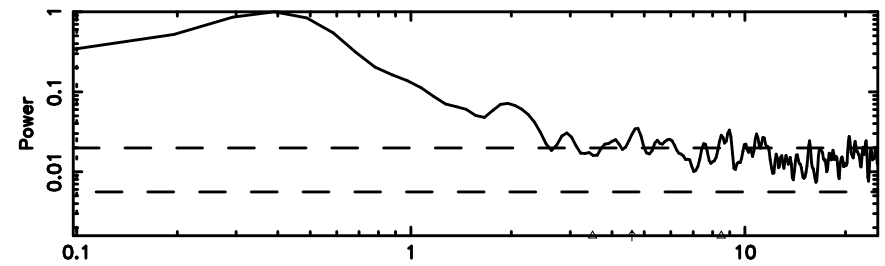

BLK: 3,SNR1: 3.9598 ,SNR2: 13.944

Frequency (Hz)

0418+236 2024/08/02 22.42UT TOYOKAWA-KISO

F20240803072340

BLK: 4,SNR1:-0.52994E-01,SNR2: 4.3121

Frequency (Hz)

K20240803072337

BLK: 4,SNR1: 1.1774 ,SNR2: 5.7818