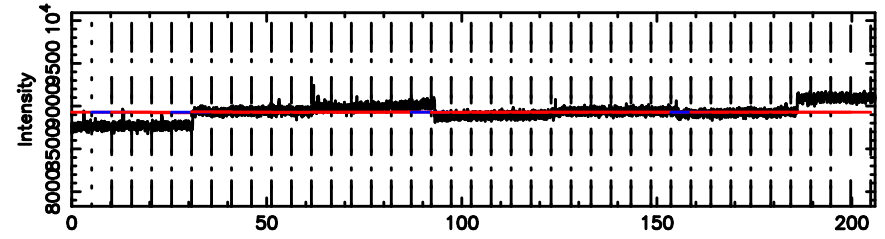

K20240803085316