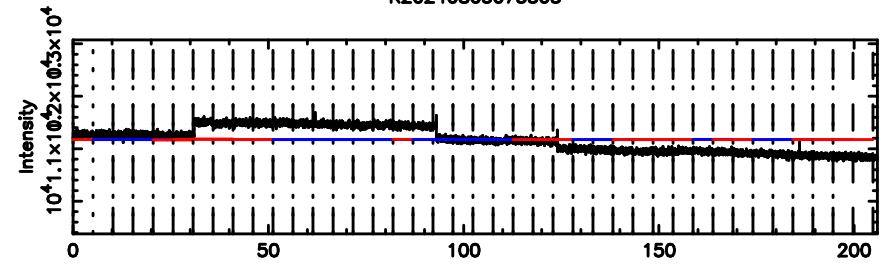

Frequency (Hz)

K20240803073505