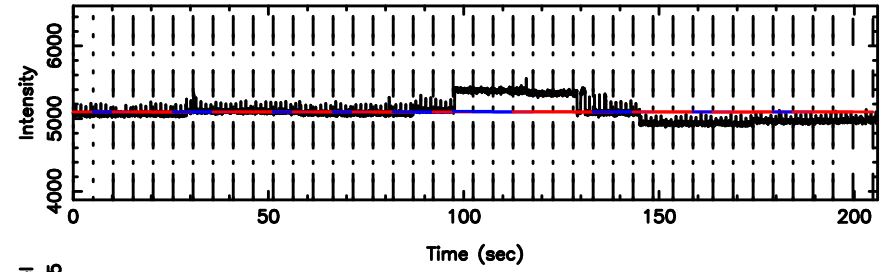

Frequency (Hz)

0418+236 2024/08/02 22.42UT FUJI -KISO

T20240803073507

BLK:14,SNR1: 1.1091 ,SNR2: 5.0278

F20240803073507

BLK:14,SNR1: 0.49096 ,SNR2: 2.9625

3C119 2024/08/02 22.61UT TOYOKAWA-FUJI

T20240803073507