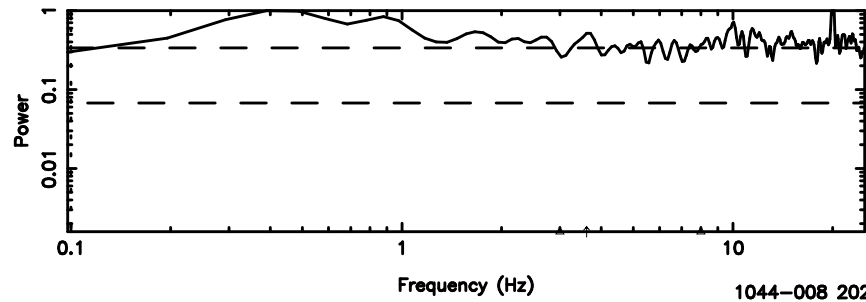

T20240803134822

BLK: 9,SNR1: 0.23527 ,SNR2: 0.53260

K20240803134819

BLK: 9,SNR1: 1.1897 ,SNR2: 4.0685

1044-008 2024/08/03 4.83UT TOYOKAWA-KISO