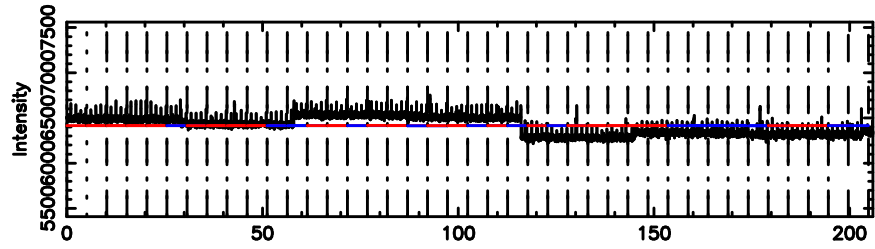

F20240803060813