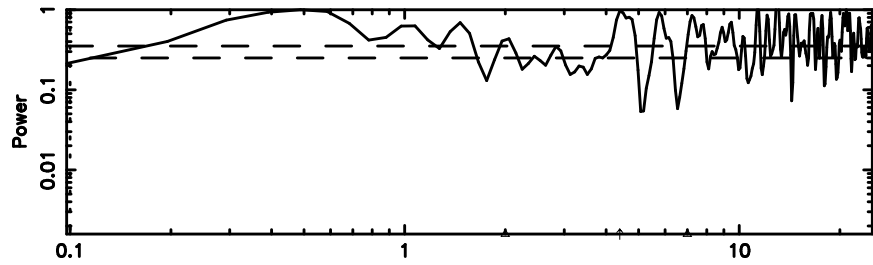

Frequency (Hz)

0324+119 2024/08/02 21.52UT FUJI -KISO

T20240803063859

BLK: 1,SNR1: 0.24619 ,SNR2: 0.32109

Frequency (Hz)

F20240803063859

BLK: 1,SNR1: 1.5625 ,SNR2: 12.191

Frequency (Hz)