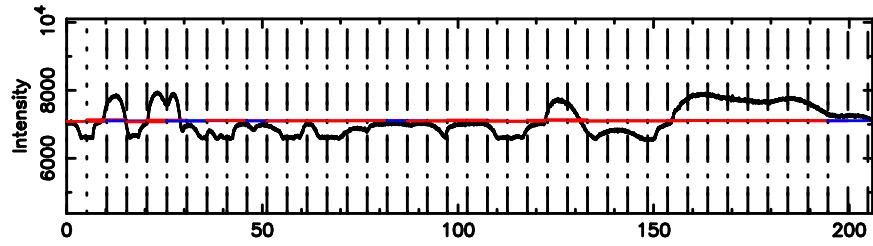

F20240803062943

BLK: 8,SNR1: 1.6425 ,SNR2: 3.9434

Frequency (Hz)

0324+119 2024/08/02 21.52UT TOYOKAWA-FUJI

T20240803062942

BLK: 6,SNR1: 45.675 ,SNR2: 171.43

Frequency (Hz)

K20240803062940