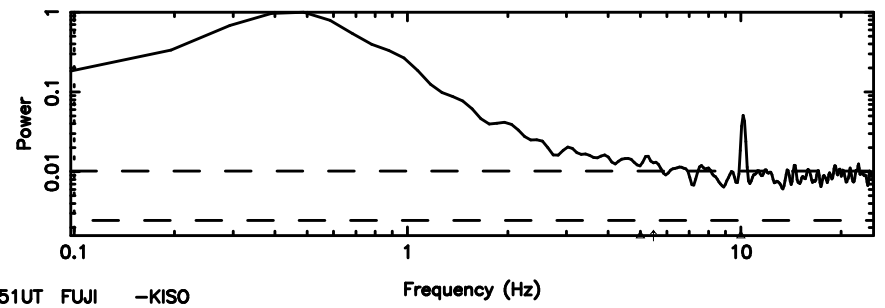

BLK:20,SNR1: 3.0158 ,SNR2: 11.202