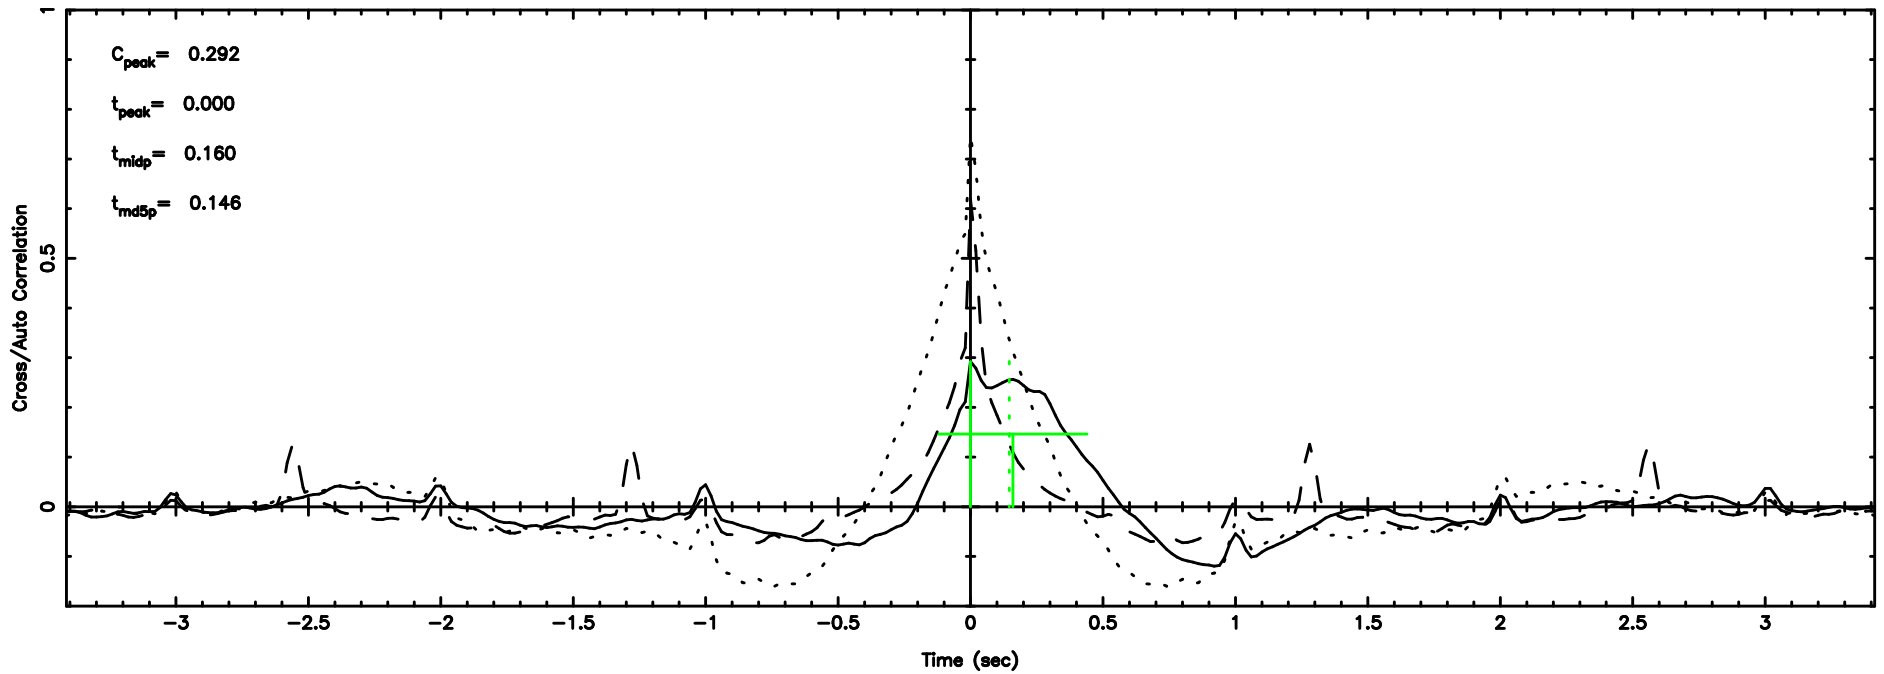

Frequency (Hz)

3C147 2024/08/02 23.78UT FUJI -KISO