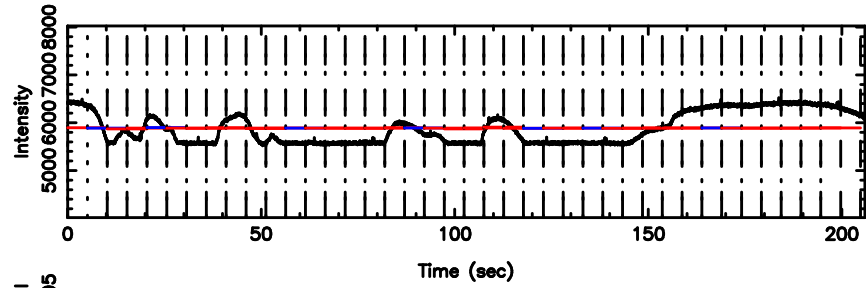

BLK: 4,SNR1: 4.6234 ,SNR2: 34.836

Frequency (Hz)

F20240803133909

BLK: 4,SNR1: 0.97917 ,SNR2: 2.4897

Frequency (Hz)

1035-058 2024/08/03 4.68UT TOYOKAWA-FUJI

T20240803133909

BLK: 7,SNR1: 3.9760 ,SNR2: 34.435