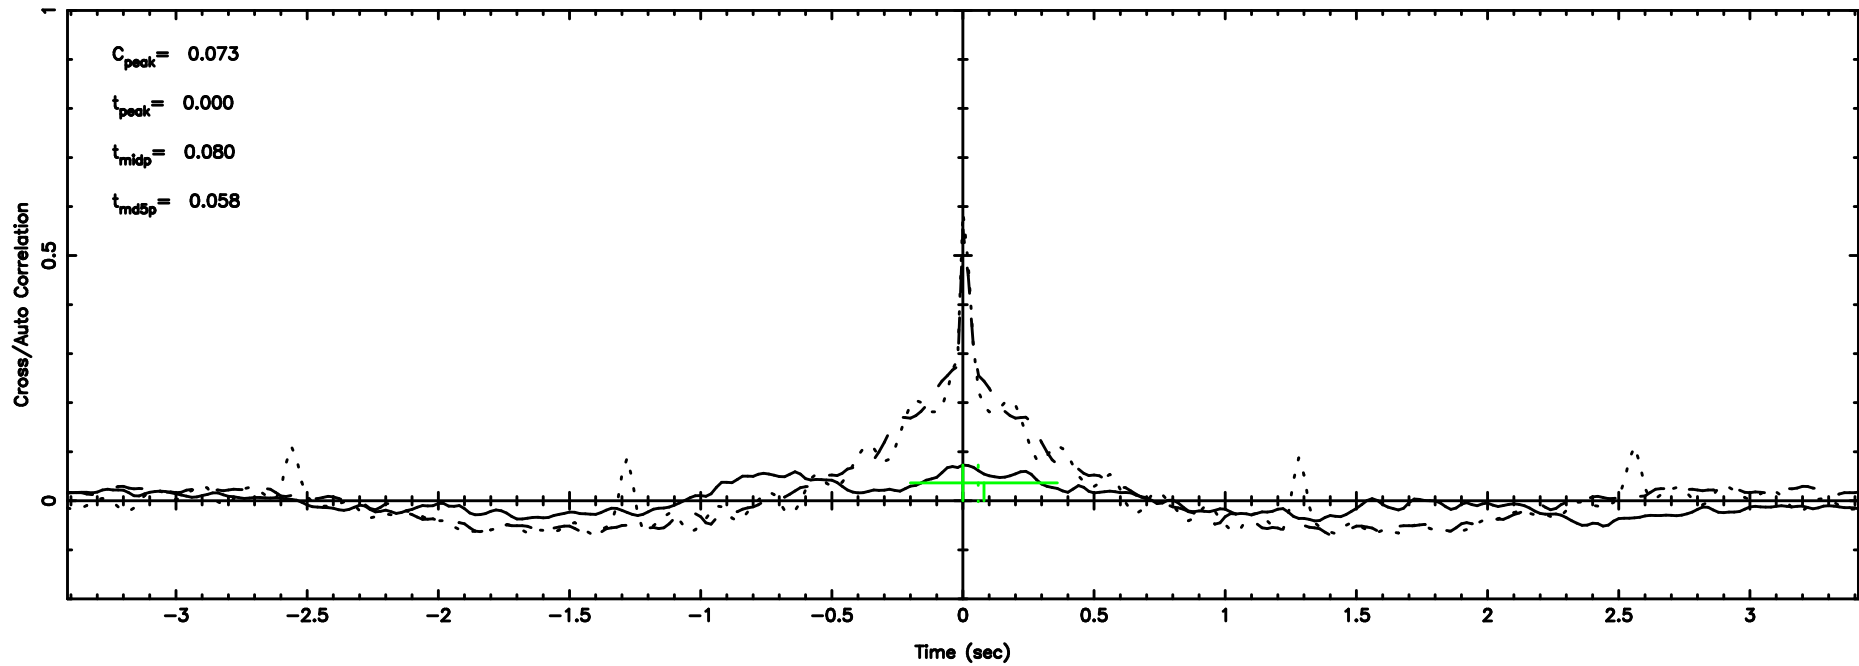

1127-14 2024/08/03 5.54UT FUJI -KISO

T20240803144419

BLK:13,SNR1: 4.8385 ,SNR2: 15.189

Frequency (Hz)

F20240803144419

BLK:13,SNR1: 0.10928 ,SNR2: 1.4117

Frequency (Hz)

3C263.1 2024/08/03 5.77UT TOYOKAWA-FUJI