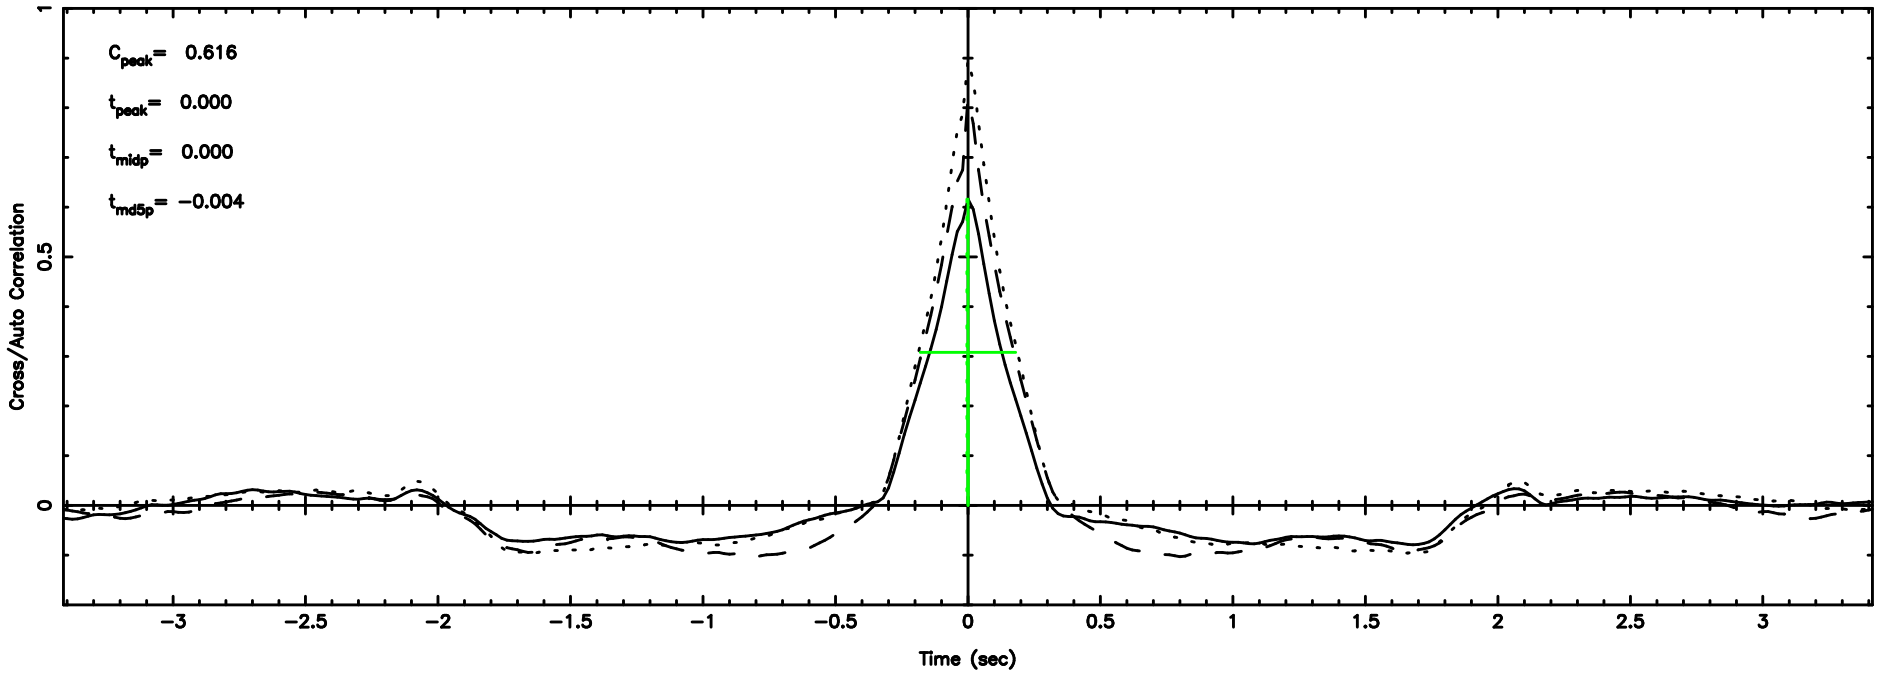

0531+194 2024/08/02 23.64UT TOYOKAWA-FUJI

T20240803083648

BLK:27,SNR1: 2.9025 ,SNR2: 13.520

Frequency (Hz)

K20240803083645

BLK:27,SNR1: 7.9540 ,SNR2: 20.011

Frequency (Hz)

0531+194 2024/08/02 23.64UT TOYOKAWA-KISO