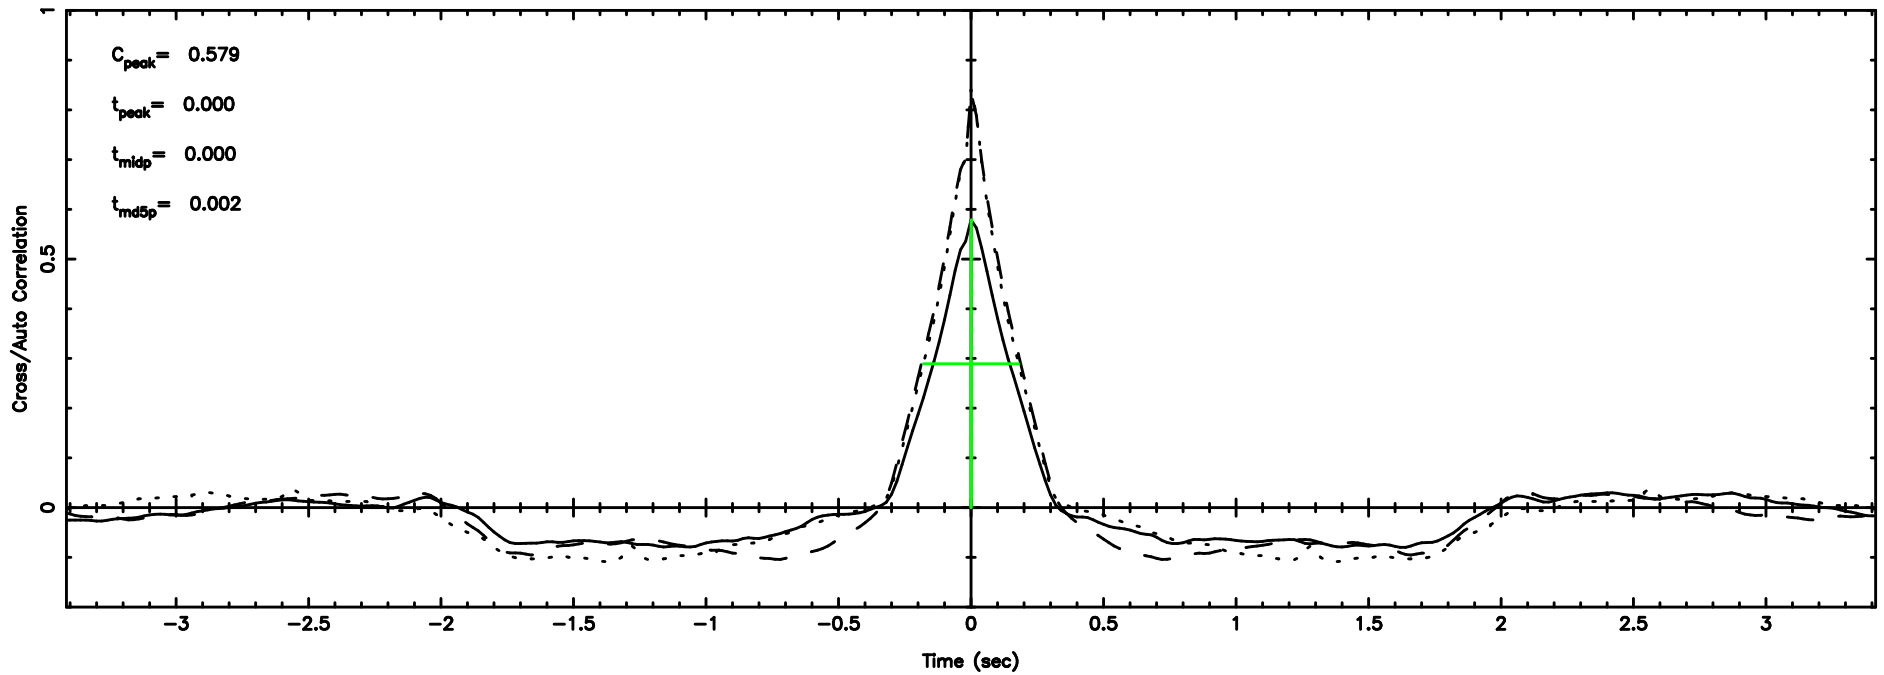

Frequency (Hz)

0531+194 2024/08/02 23.64UT TOYOKAWA-FUJI