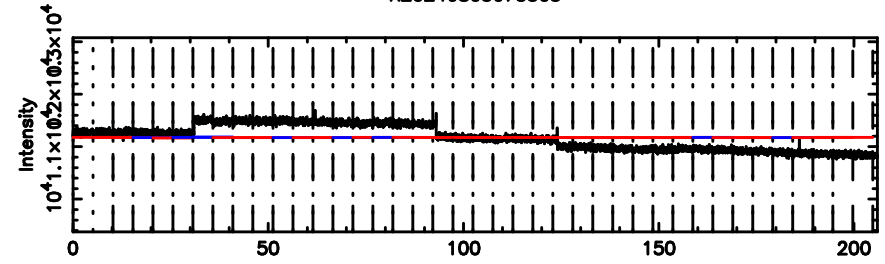

Frequency (Hz)

3C119 2024/08/02 22.61UT FUJI -KISO

K20240803073505