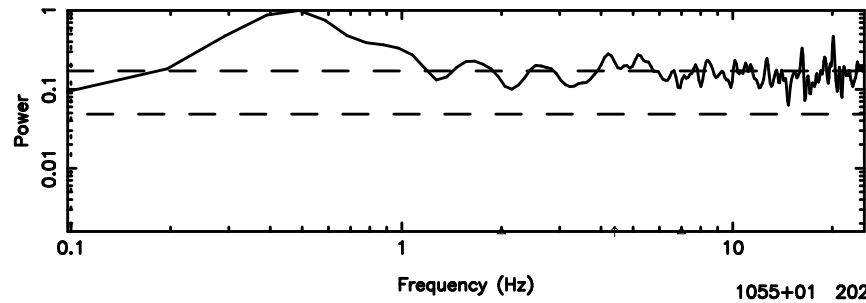

BLK: 8,SNR1: 0.41233E-01,SNR2: 0.53686