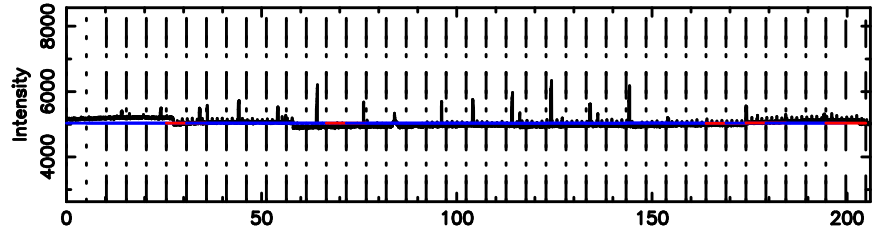

F20240803083648