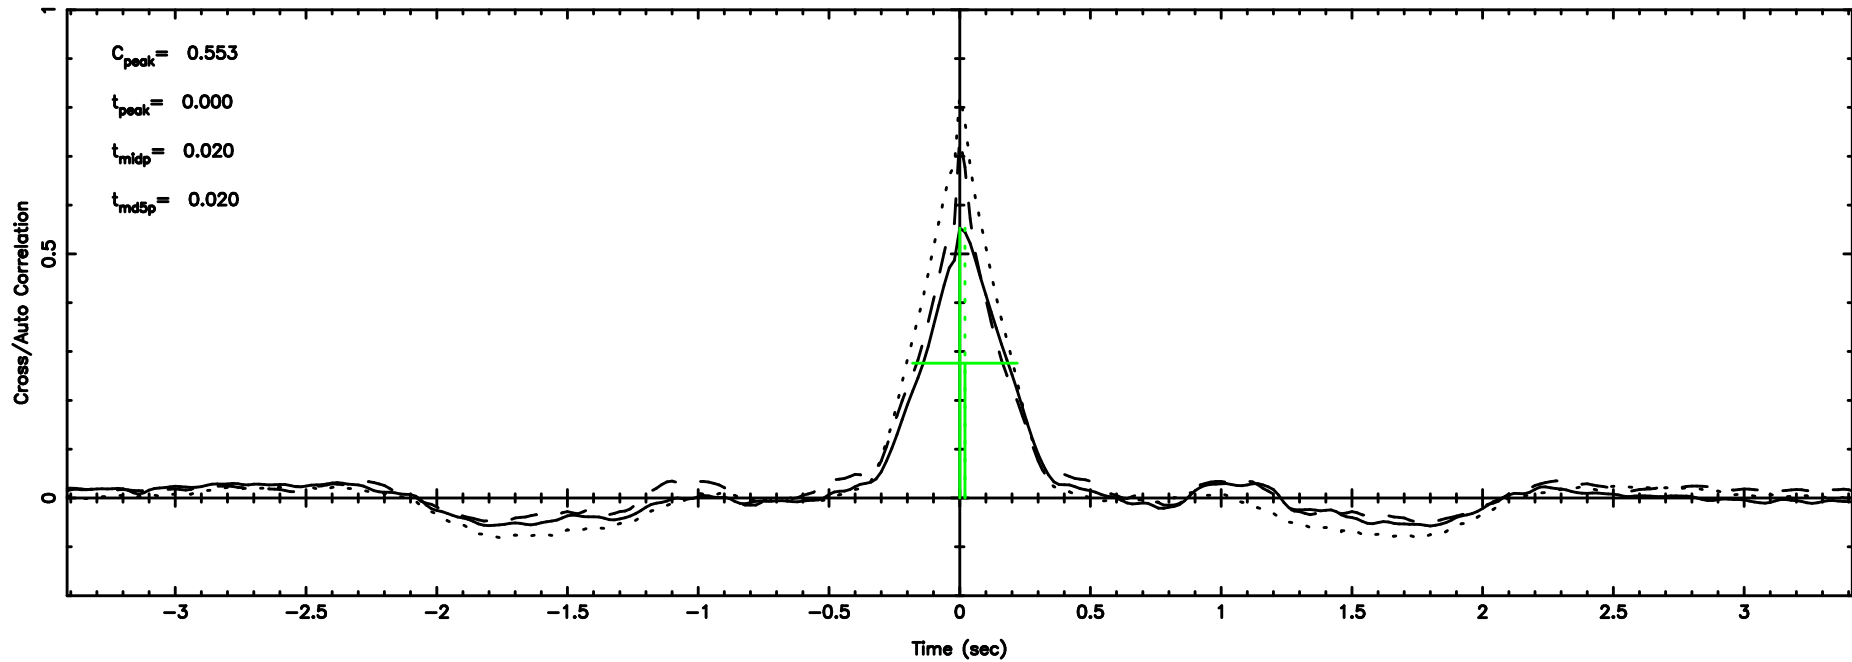

T20240803165823

BLK:28,SNR1: 8.7026 ,SNR2: 21.817

Frequency (Hz)

K20240803165820

BLK:28,SNR1: 25.565 ,SNR2: 39.786

Frequency (Hz)

1355+01 2024/08/03 8.00UT TOYOKAWA-KISO

F20240803165823