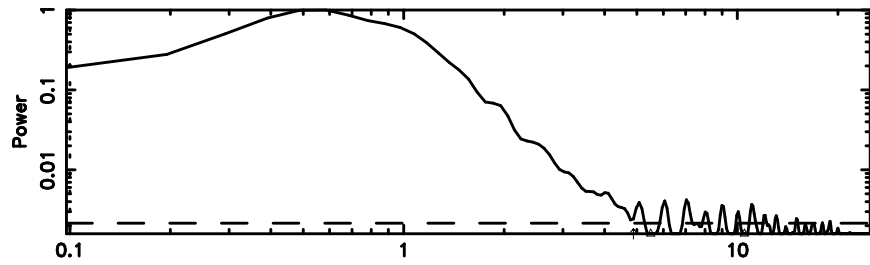

BLK:21,SNR1: 20.179 ,SNR2: 83.873