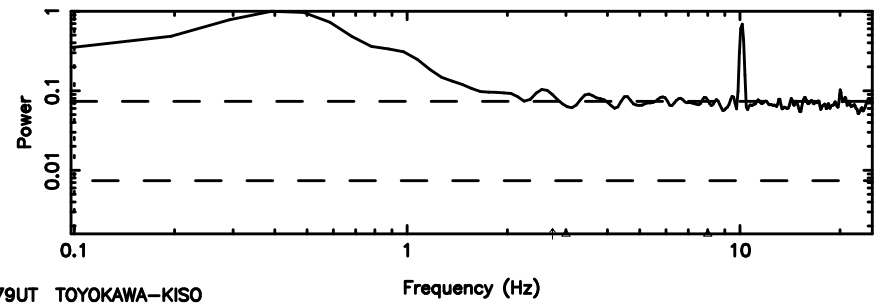

T20240803104550

BLK:36,SNR1: 2.1842 ,SNR2: 14.471

0741-06 2024/08/03 1.79UT TOYOKAWA-KISO

K20240803104548

BLK:36,SNR1: 0.46001 ,SNR2: 2.8372

Frequency (Hz)

F20240803104550

BLK:10,SNR1:-0.14541 ,SNR2: 0.58453