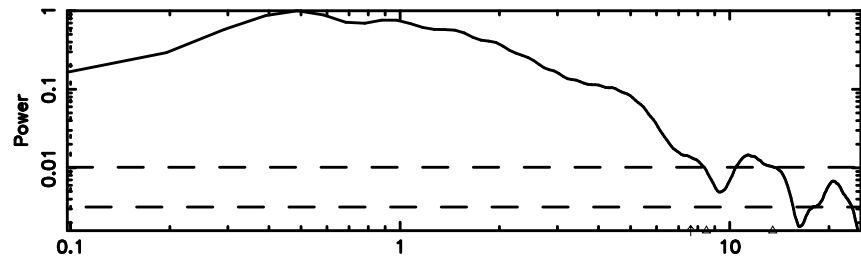

BLK:32,SNR1: 7.9873 ,SNR2: 21.510