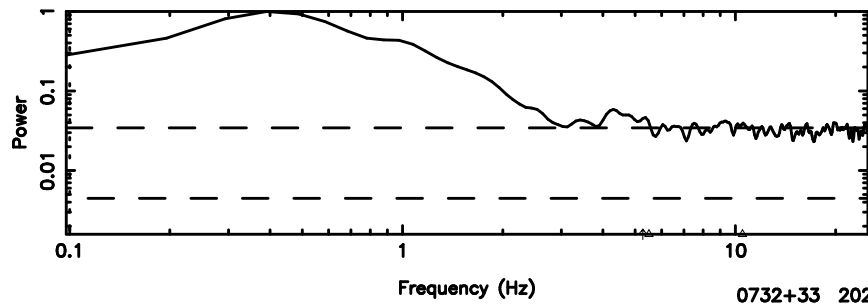

BLK:28,SNR1: 1.1018 ,SNR2: 4.3444

0732+33 2024/08/03 1.66UT TOYOKAWA-KISO

K20240803103745