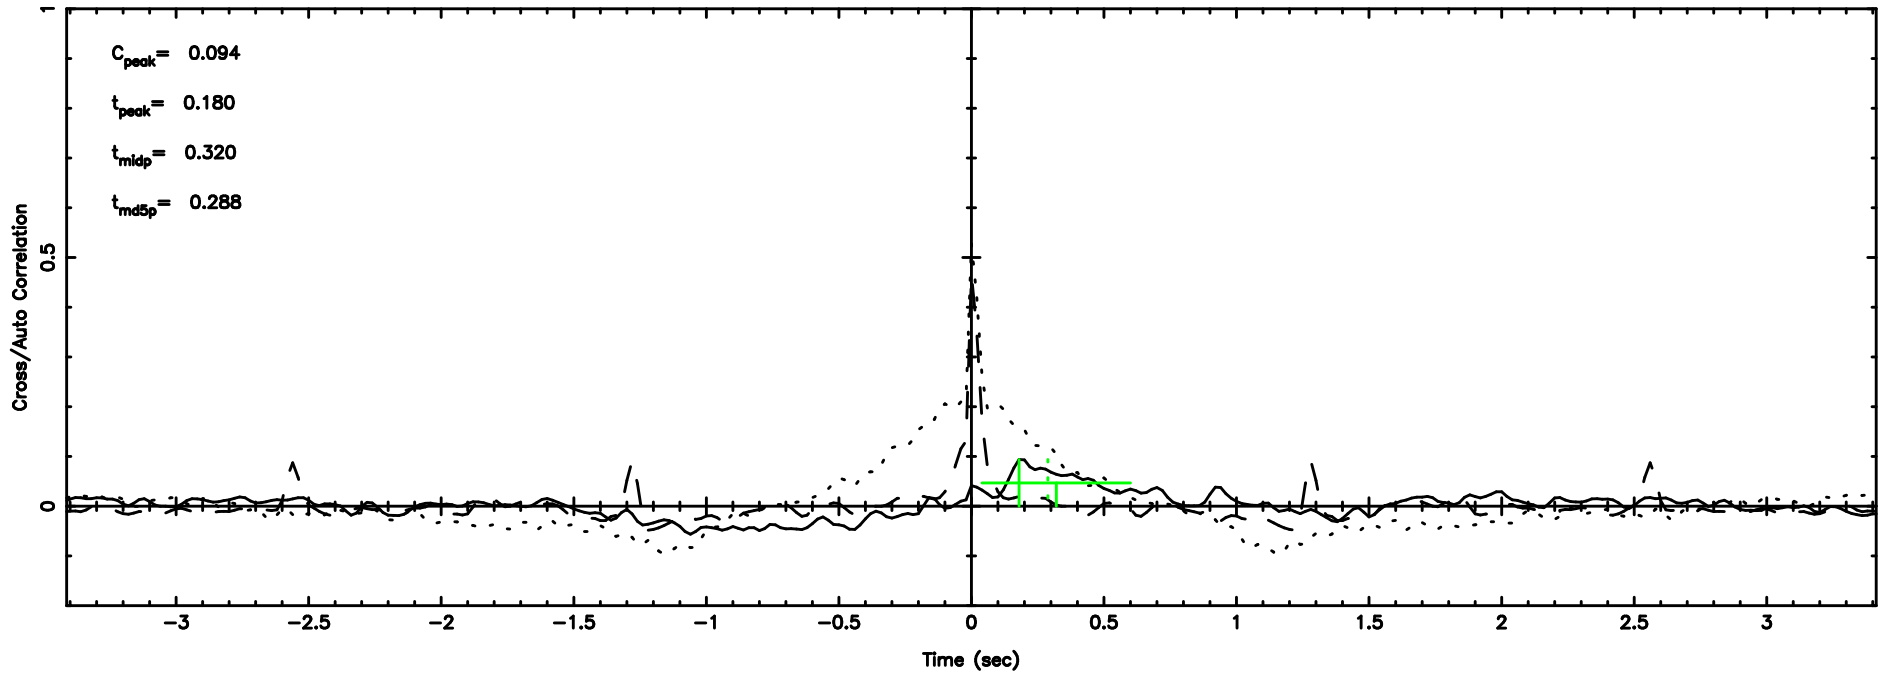

Frequency (Hz)

3C119 2024/08/02 22.61UT FUJI -KISO

K20240803073505

BLK: 8,SNR1: 0.60720 ,SNR2: 3.6122

Frequency (Hz)

T20240803082314

BLK:16,SNR1: 1.8520 ,SNR2: 5.7720

Frequency (Hz)