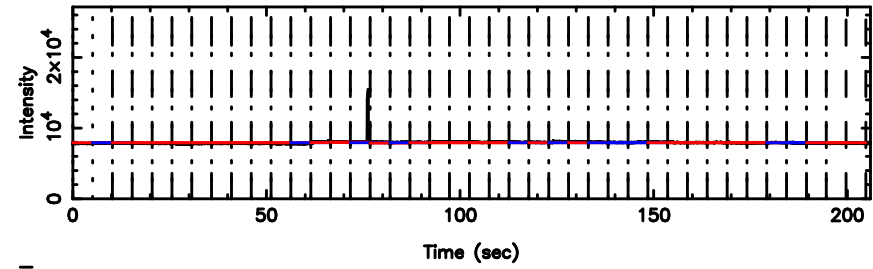

BLK:21,SNR1: 0.84629 ,SNR2: 3.6300

3C241 2024/08/03 4.41UT TOYOKAWA-KISO

F20240803132306

BLK:11,SNR1: 11.073 ,SNR2: 21.618

3C241 2024/08/03 4.41UT FUJI -KISO

K20240803132303

BLK:11,SNR1: 8.5289 ,SNR2: 23.142