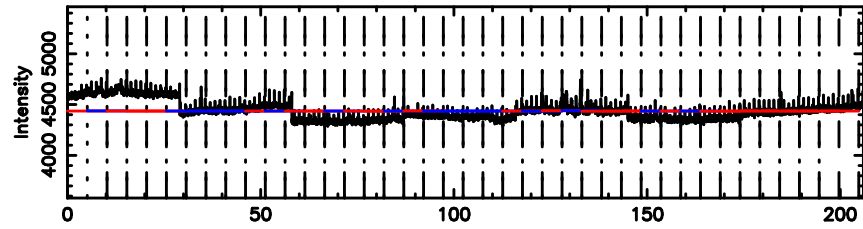

T20240803144419

BLK:19,SNR1: 4.3068 ,SNR2: 13.492

K20240803144416

BLK:19,SNR1: 6.5631 ,SNR2: 20.929

3C263.1 2024/08/03 5.77UT TOYOKAWA-KISO

F20240803144419

BLK:16,SNR1: 0.50988 ,SNR2: 2.9957

Frequency (Hz)