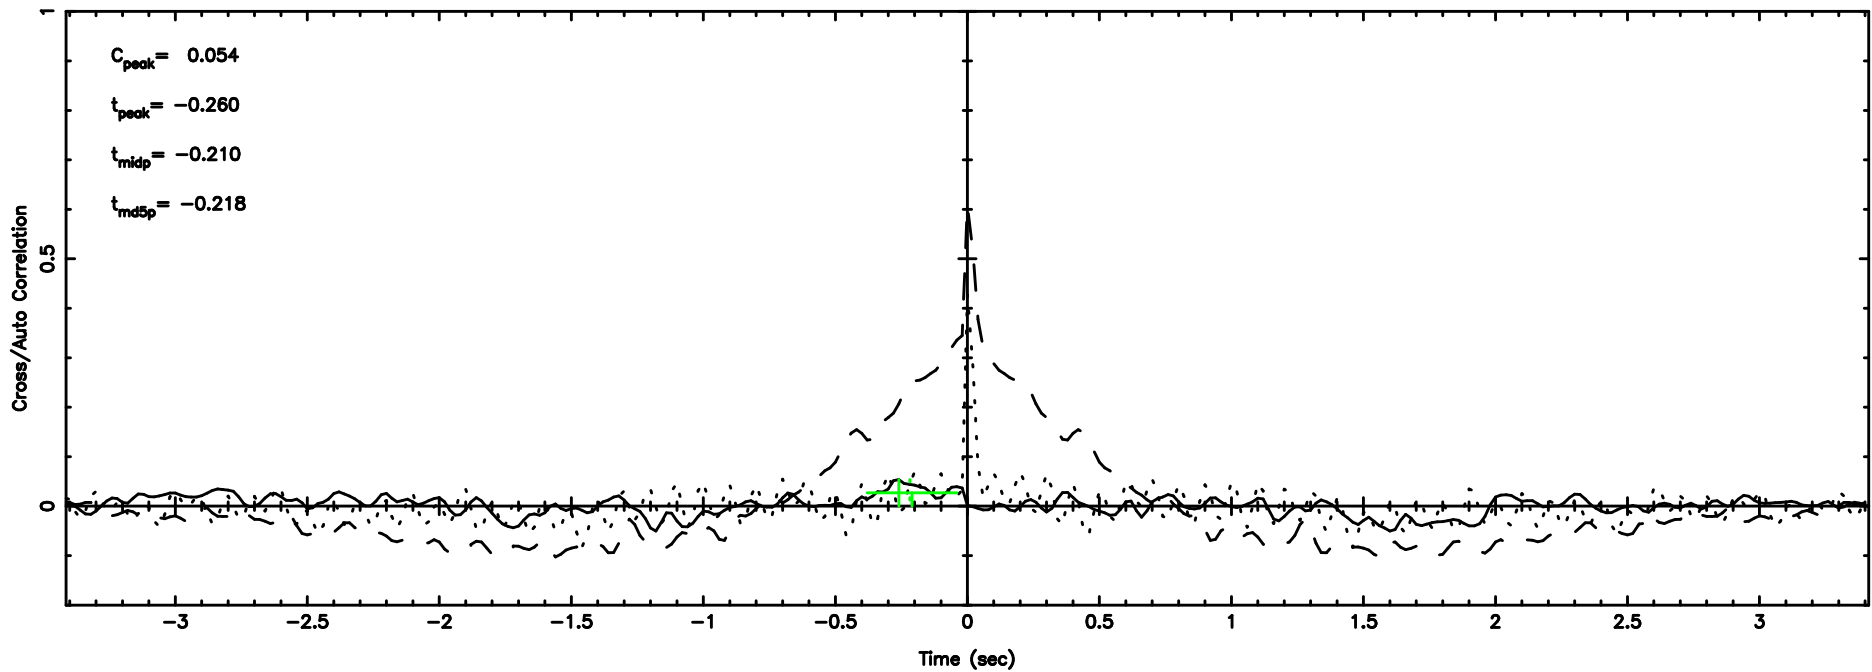

0752-200 2024/08/03 1.95UT FUJI -KISO