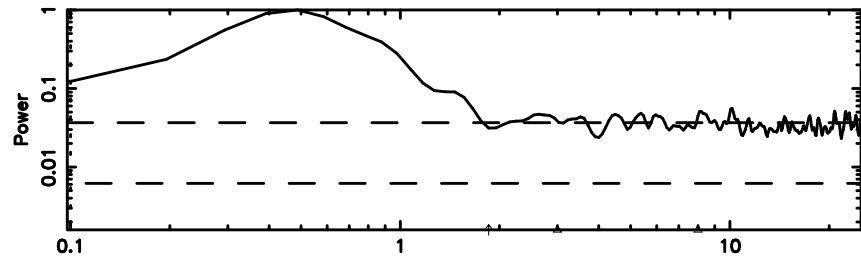

Frequency (Hz)

3C286 2024/08/03 7.55UT TOYOKAWA-FUJI

T20240803163135

BLK:15,SNR1: 0.69251 ,SNR2: 8.2230

Frequency (Hz)

K20240803163132

BLK:15,SNR1: 5.6879 ,SNR2: 18.146

Frequency (Hz)