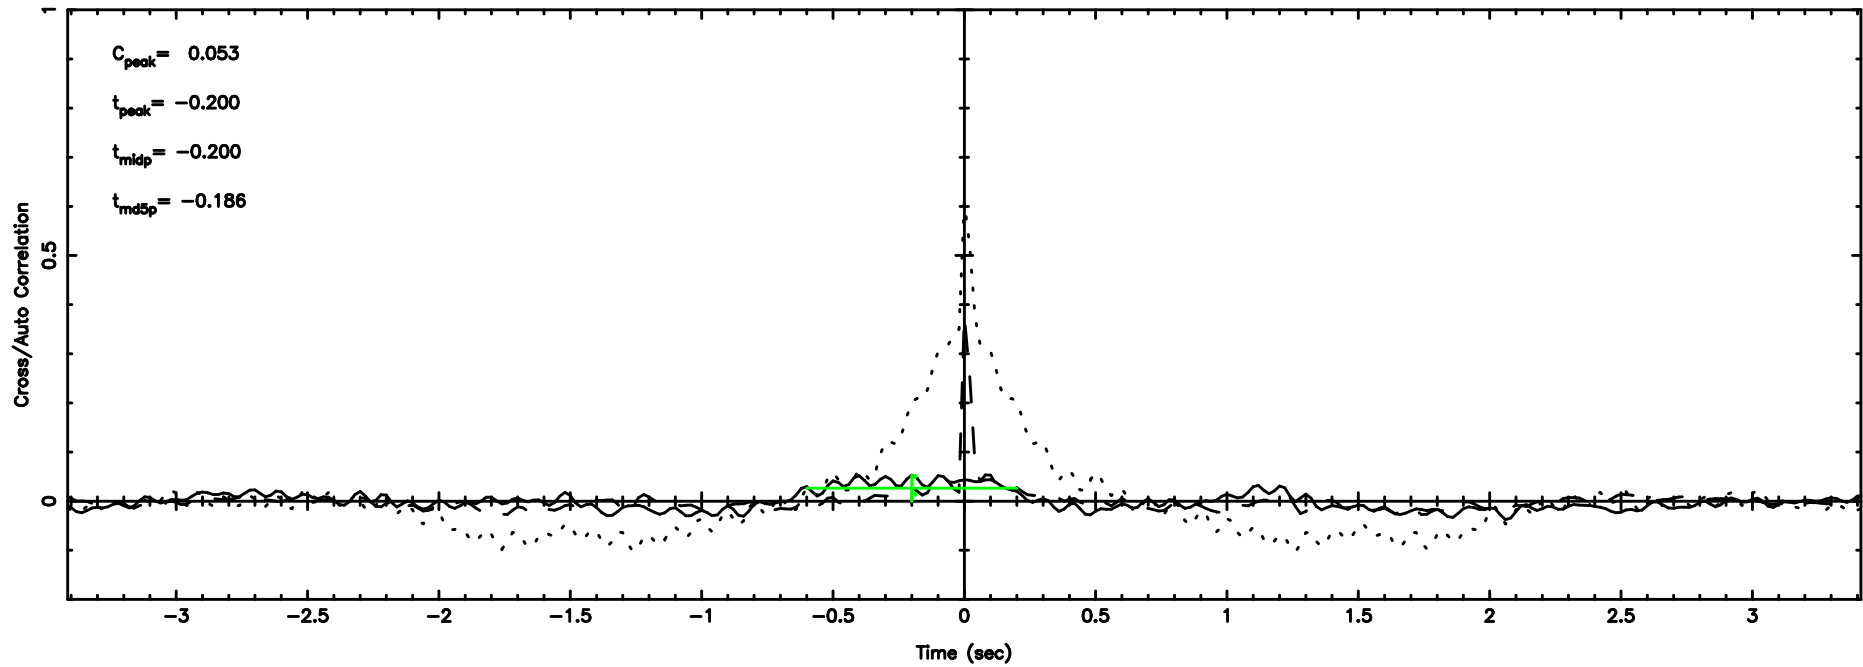

T20240803134822

BLK: 9,SNR1: 0.23527 ,SNR2: 0.53260

K20240803134819

BLK: 9,SNR1: 1.1897 ,SNR2: 4.0685

1044-008 2024/08/03 4.83UT TOYOKAWA-KISO