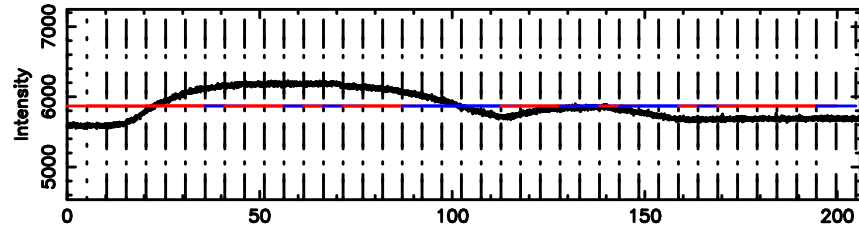

Frequency (Hz)

F20240803175402

BLK: 7,SNR1: 0.33245 ,SNR2: 2.8584

Frequency (Hz)

1452+502 2024/08/03 8.93UT TOYOKAWA-FUJI

T20240803175402

BLK:15,SNR1: 0.16202 ,SNR2: 1.2033

Frequency (Hz)