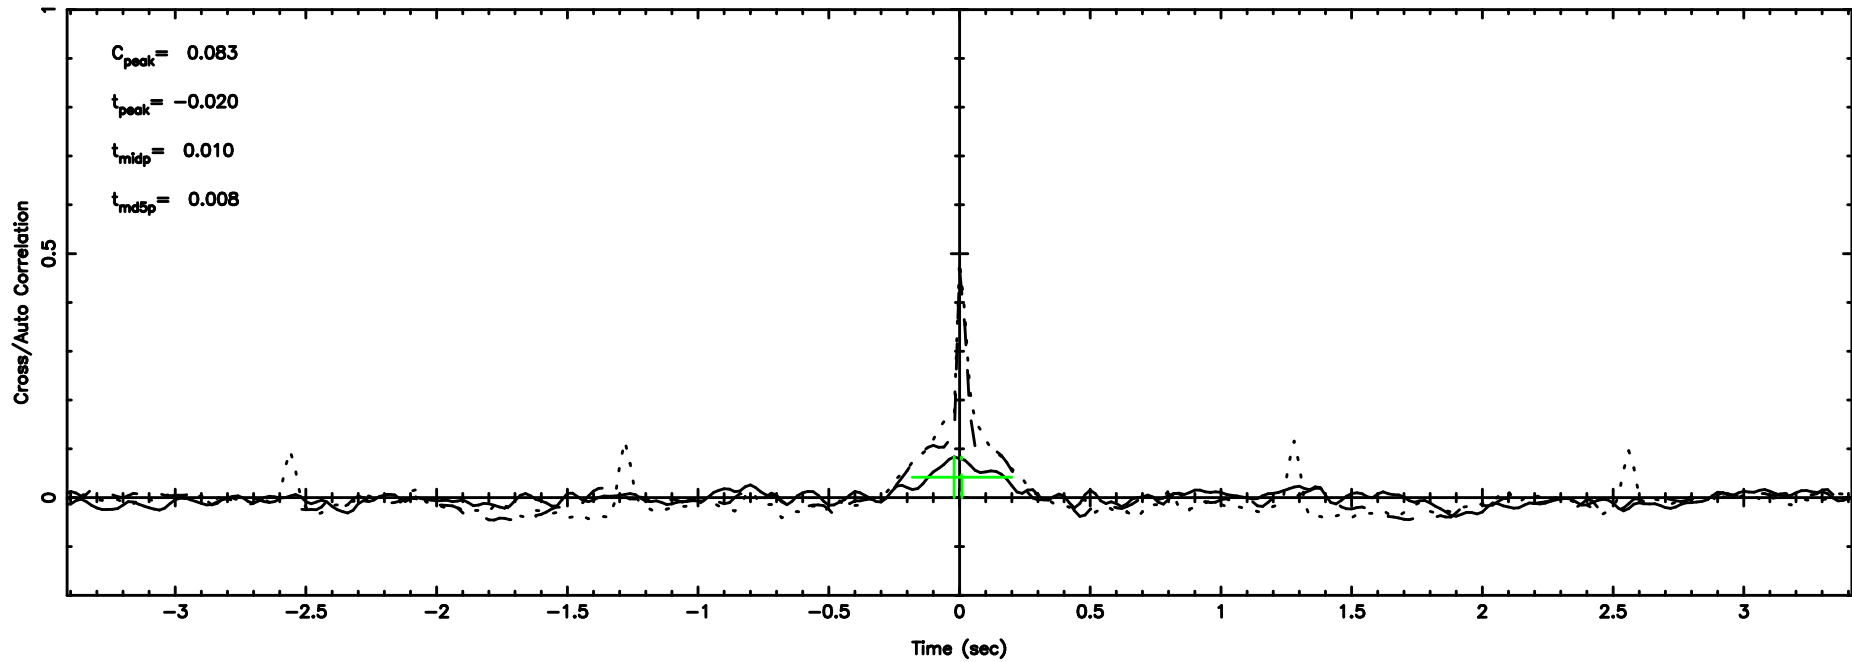

Frequency (Hz)

F20240803175402

BLK: 7,SNR1: 0.33245 ,SNR2: 2.8584

Frequency (Hz)

1452+502 2024/08/03 8.93UT TOYOKAWA-FUJI

T20240803175402

BLK:15,SNR1: 0.16202 ,SNR2: 1.2033

Frequency (Hz)