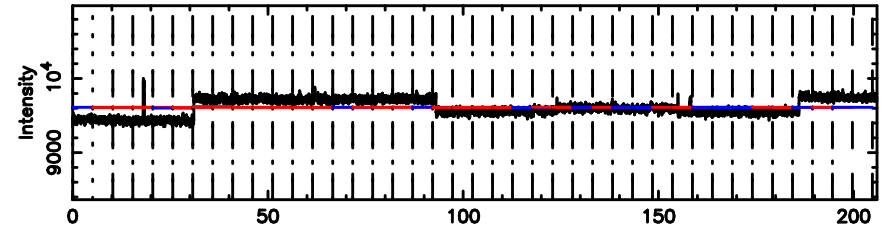

Frequency (Hz)

K20240803082311