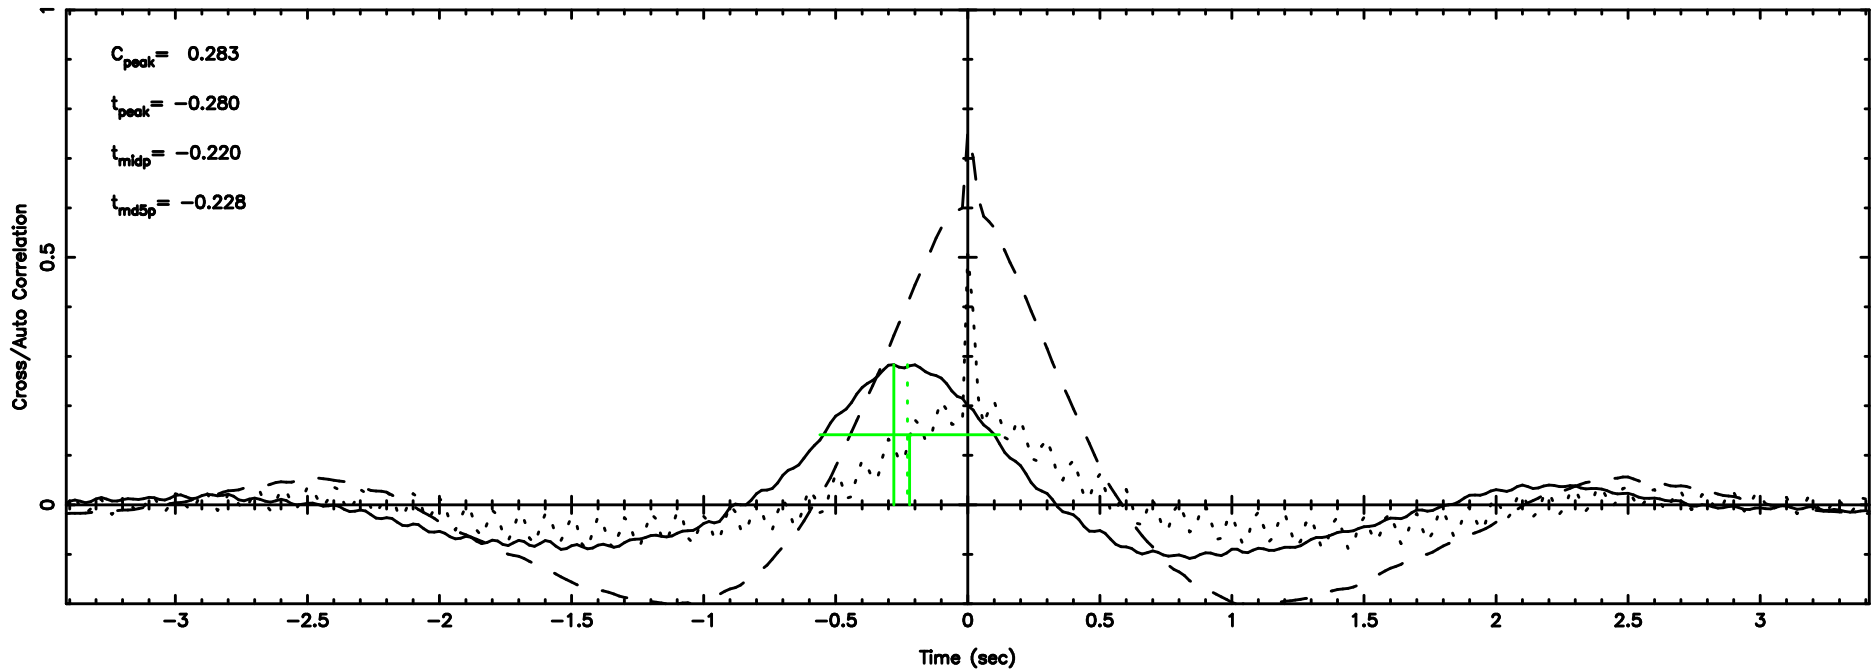

T20240803104550

BLK:36,SNR1: 2.1842 ,SNR2: 14.471

0741-06 2024/08/03 1.79UT TOYOKAWA-KISO

K20240803104548

BLK:36,SNR1: 0.46001 ,SNR2: 2.8372

Frequency (Hz)

F20240803104550

BLK:10,SNR1:-0.14541 ,SNR2: 0.58453