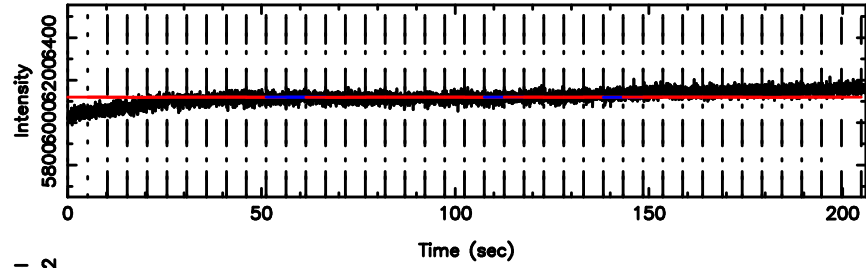

T20240803131526