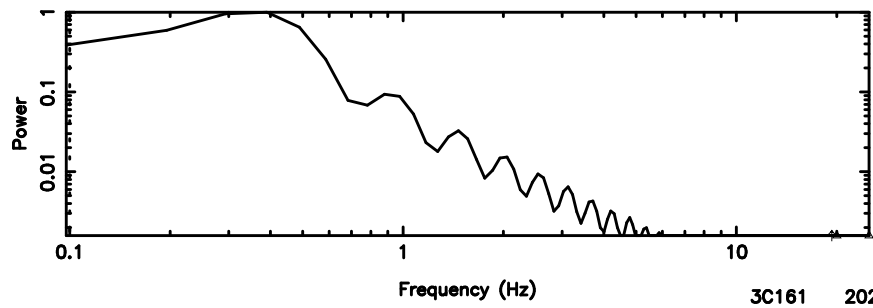

BLK:20,SNR1: 208.50 ,SNR2: 214.85

3C161 2024/08/03 0.51UT FUJI -KISO

K20240803092847