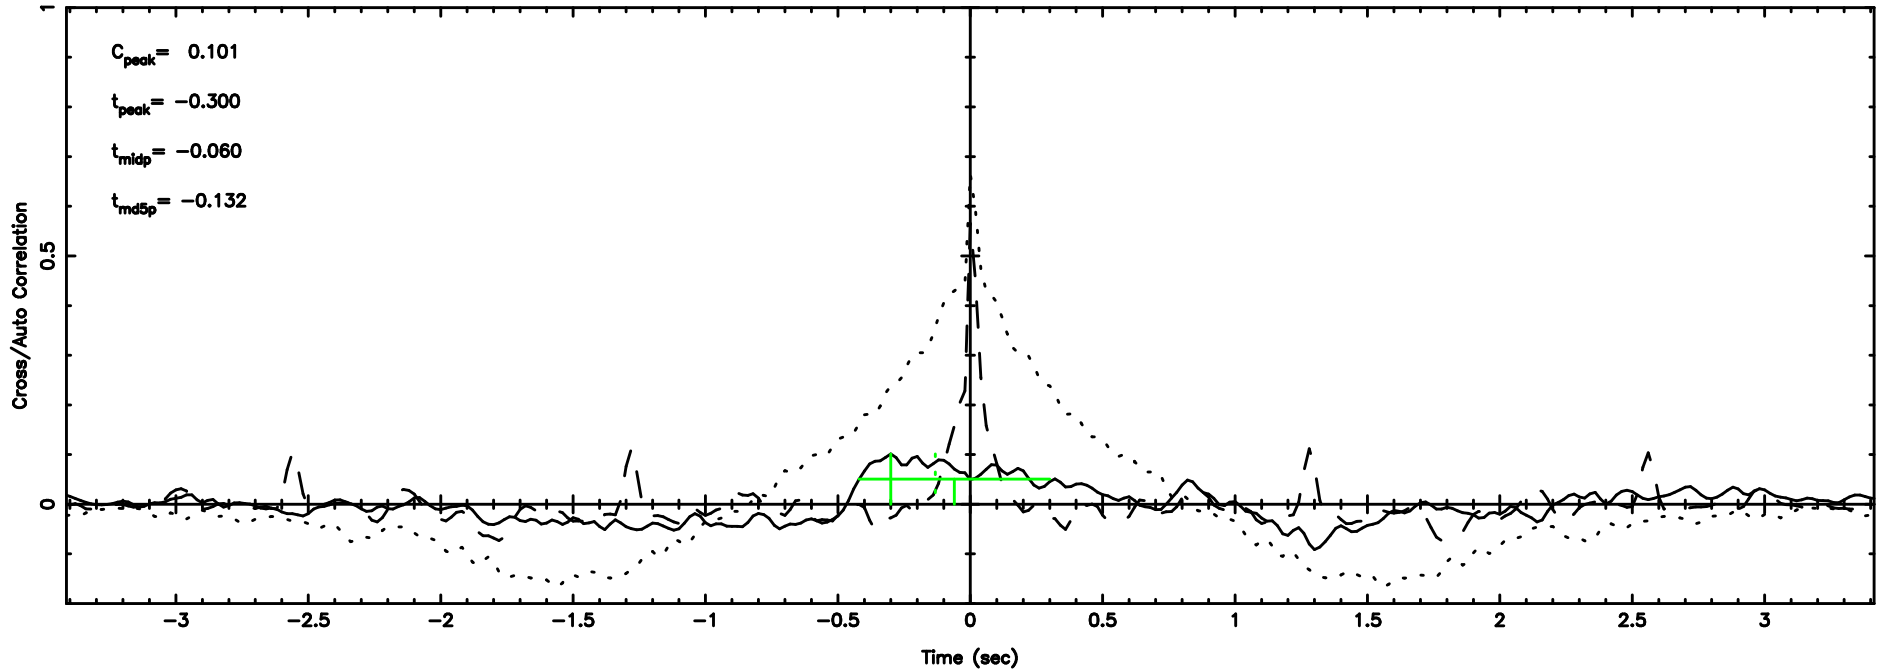

0548+16 2024/08/02 23.92UT FUJI -KISO