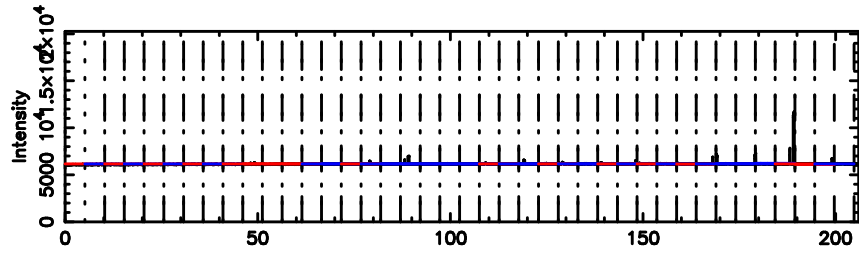

T20240803165823