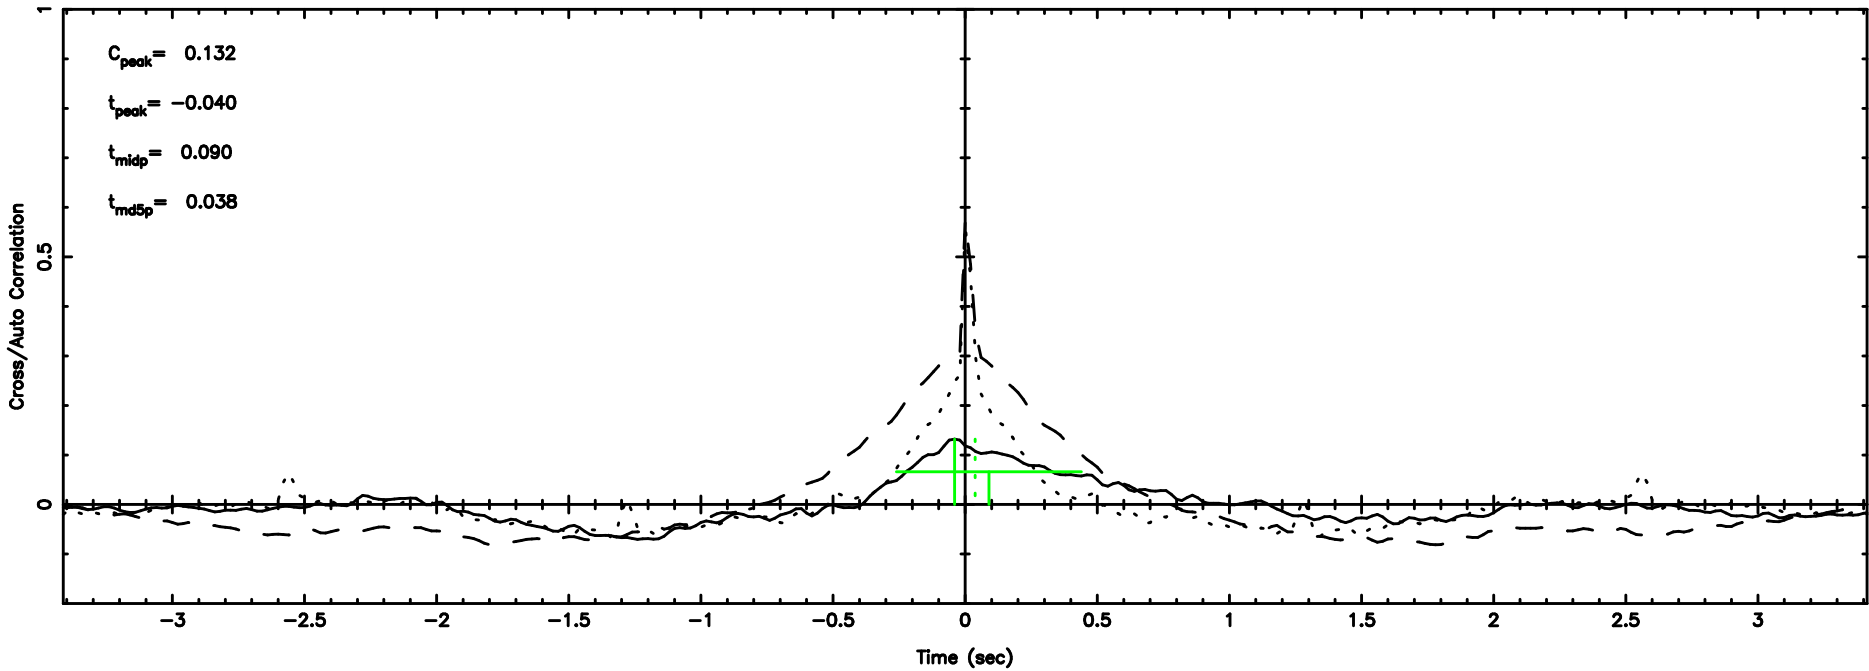

T20240803103748

BLK:20,SNR1: 1.1751 ,SNR2: 4.5489

F20240803103748

BLK:20,SNR1: 0.49106 ,SNR2: 2.0897

0732+33 2024/08/03 1.66UT TOYOKAWA-FUJI