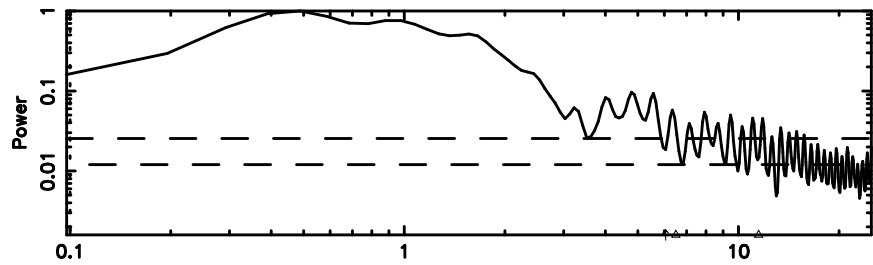

BLK:14,SNR1: 0.31694 ,SNR2: 2.5940

Frequency (Hz)

K20240803071642

BLK:14,SNR1: 2.1650 ,SNR2: 8.0313

Frequency (Hz)

0411+05 2024/08/02 22.31UT TOYOKAWA-KISO

F20240803071645

BLK:12,SNR1: 2.3654 ,SNR2: 8.4294