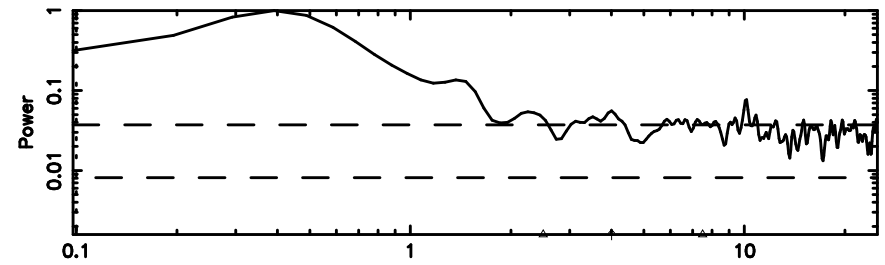

BLK: 8,SNR1: 0.60720 ,SNR2: 3.6122