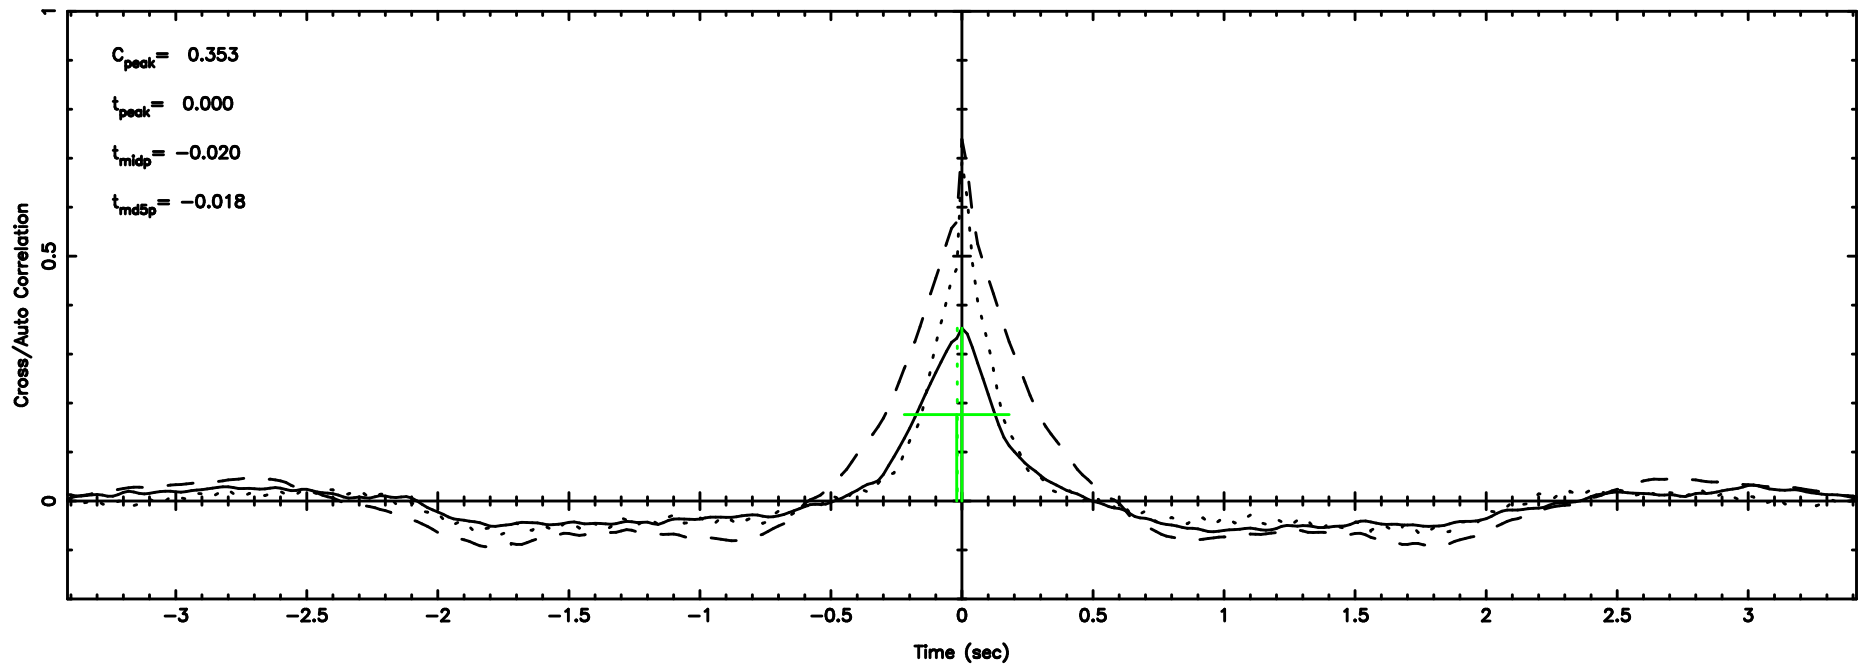

BLK:14,SNR1: 4.4693 ,SNR2: 10.662

F20240803152951

BLK:14,SNR1: 0.64310 ,SNR2: 3.8940

3C273 2024/08/03 6.53UT TOYOKAWA-FUJI

BLK:30,SNR1: 7.8094 ,SNR2: 18.442

BLK:30,SNR1: 2.4227 ,SNR2: 10.186

3C273 2024/08/03 6.53UT TOYOKAWA-KISO