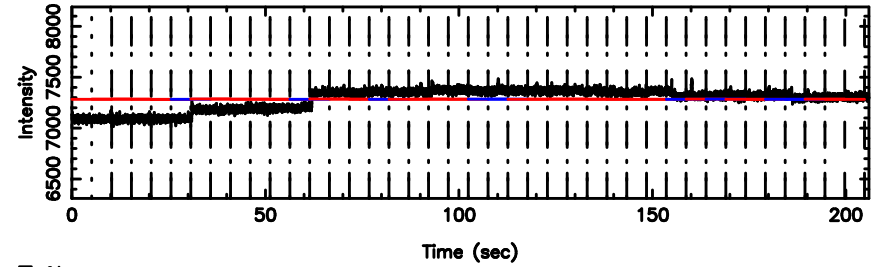

K20240803134819

BLK: 9,SNR1: 1.1897 ,SNR2: 4.0685