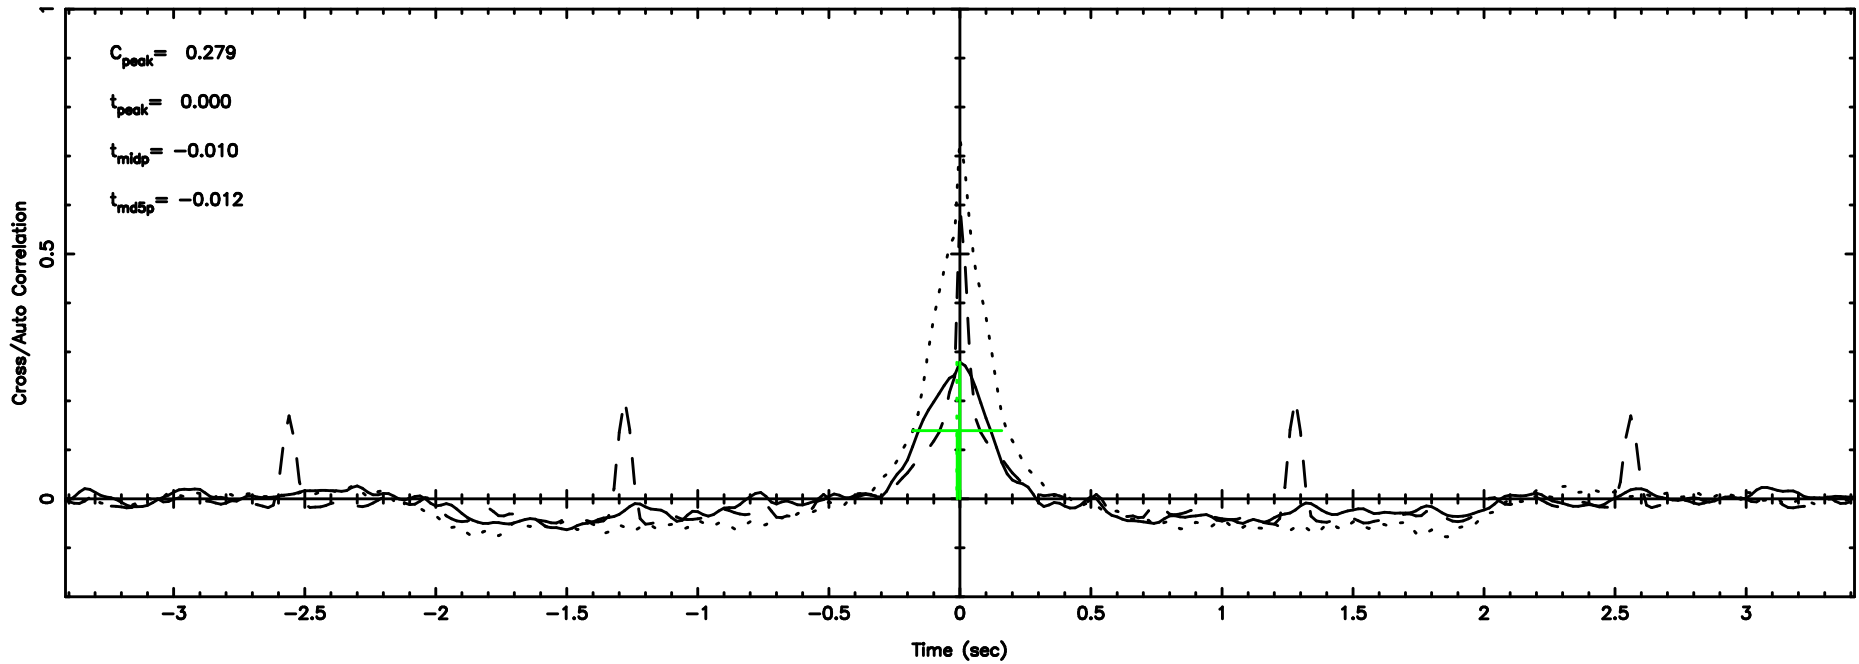

F20240803152951

BLK:16,SNR1: 0.53937 ,SNR2: 3.8182

K20240803152948

BLK:16,SNR1: 2.4608 ,SNR2: 10.728

3C273 2024/08/03 6.53UT FUJI -KISO

T20240803154302

BLK:10,SNR1: 0.50059 ,SNR2: 2.2151

Frequency (Hz)