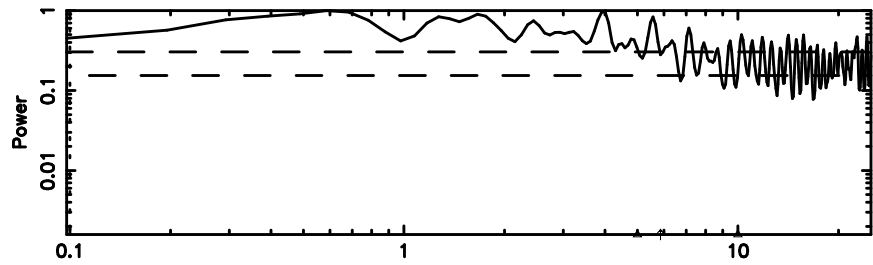

BLK:19,SNR1: 1.1804 ,SNR2: 3.9393

Frequency (Hz)

K20240803073505

BLK:19,SNR1: 0.39950 ,SNR2: 2.3223

Frequency (Hz)

3C119 2024/08/02 22.61UT TOYOKAWA-KISO

F20240803073507

BLK: 8,SNR1: 0.12327 ,SNR2: 0.92476