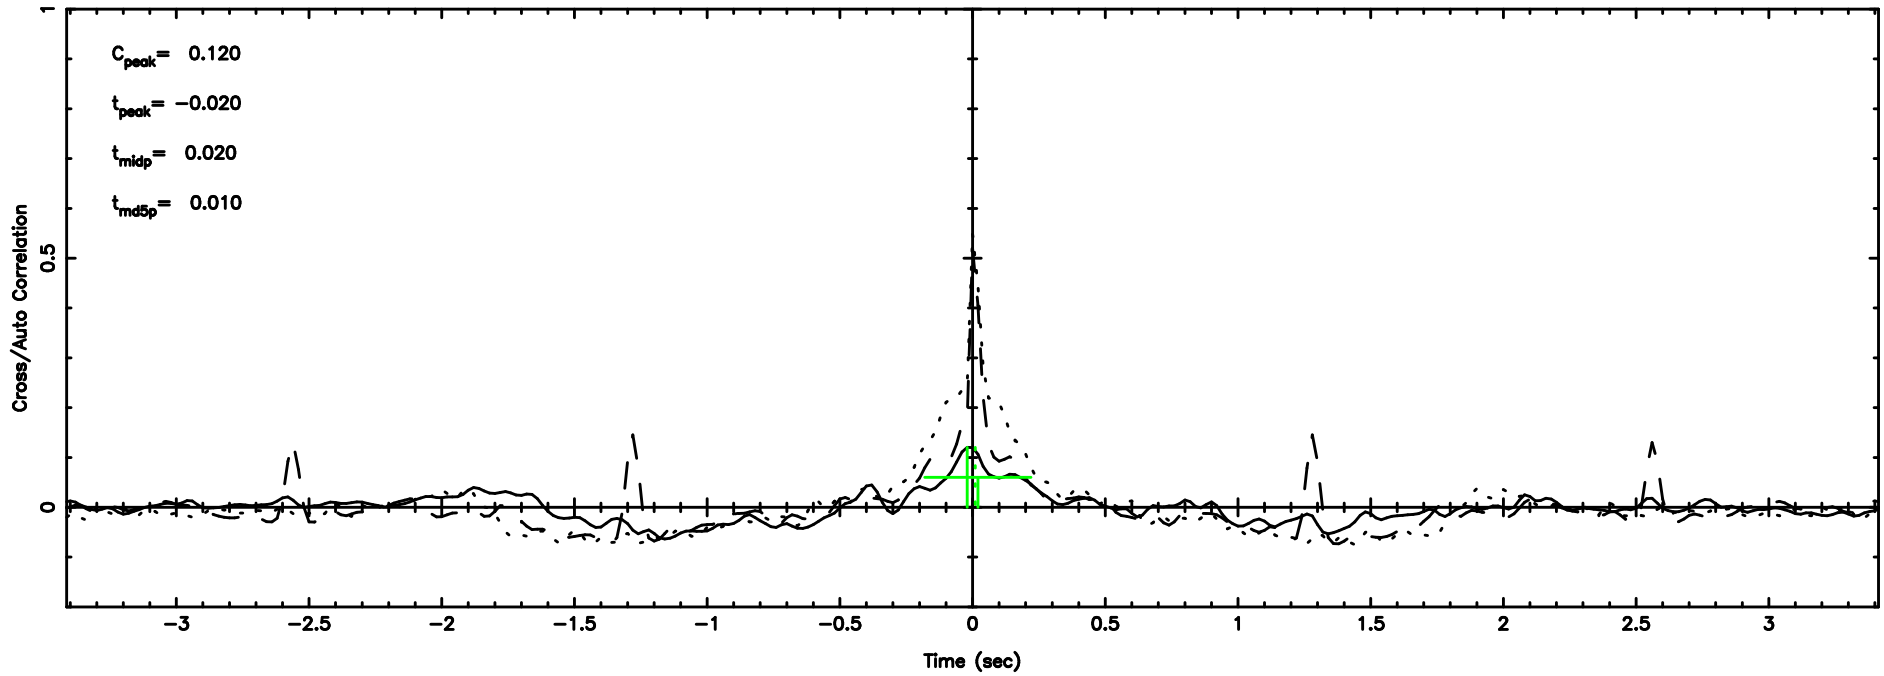

Frequency (Hz)

K20240803065157

BLK: 7,SNR1: 0.65024 ,SNR2: 4.7208

Frequency (Hz)

0347+05 2024/08/02 21.89UT FUJI -KISO

T20240803070735

BLK: 6,SNR1: 2.0422 ,SNR2: 6.7144

Frequency (Hz)