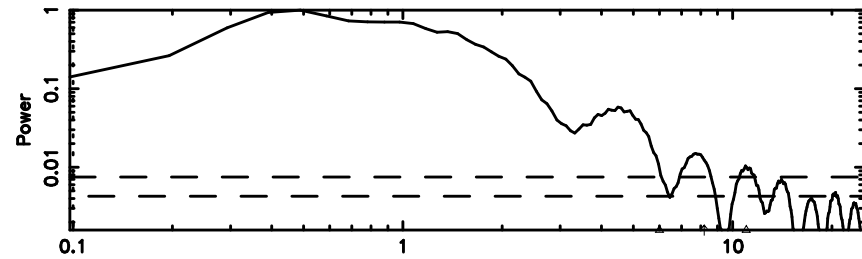

BLK:24,SNR1: 8.2782 ,SNR2: 20.938