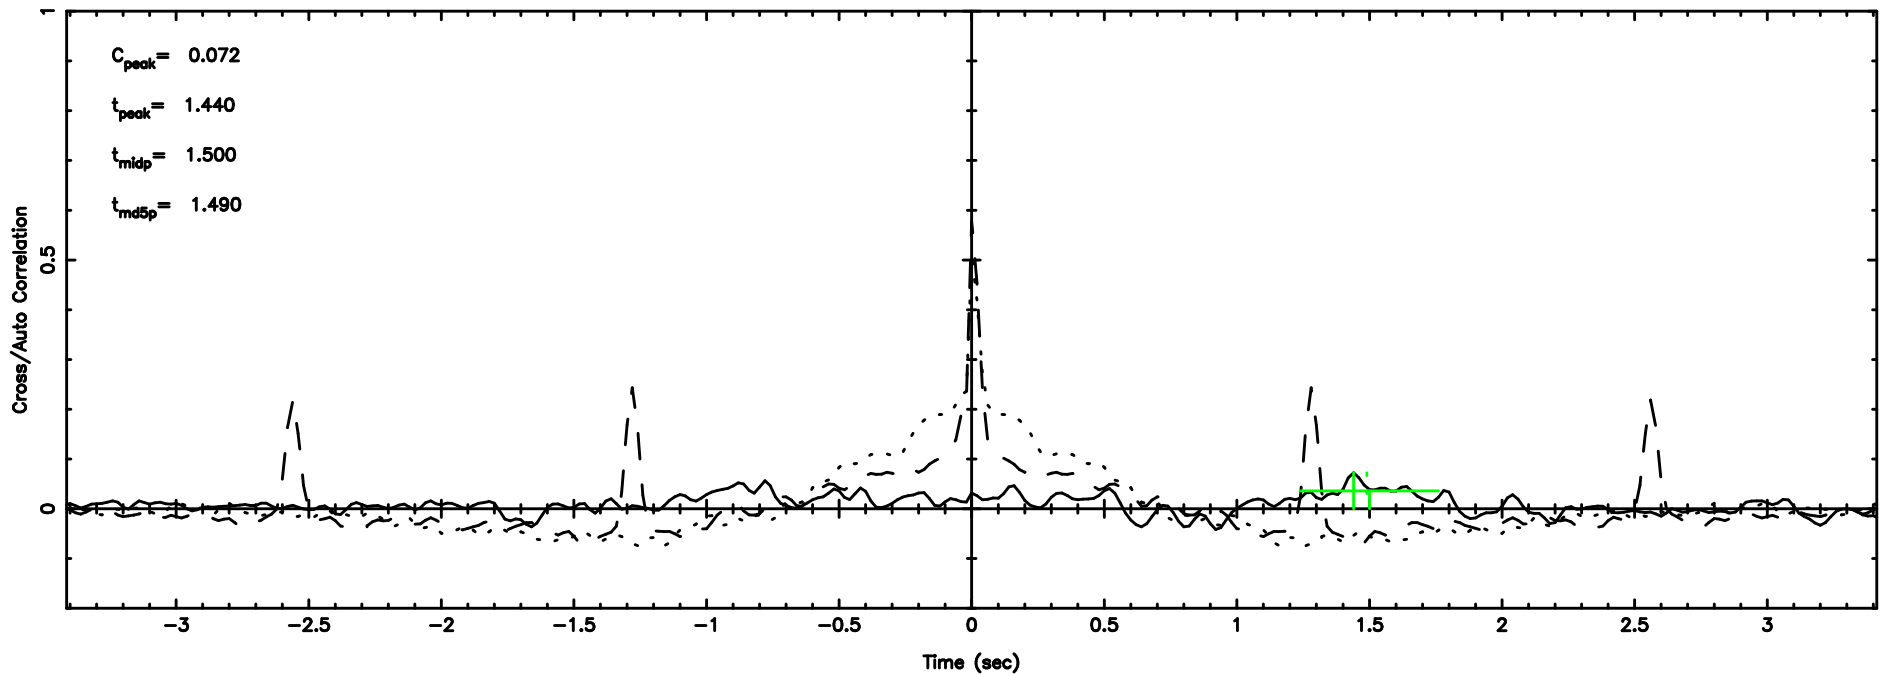

Frequency (Hz)

0418+236 2024/08/02 22.42UT FUJI -KISO