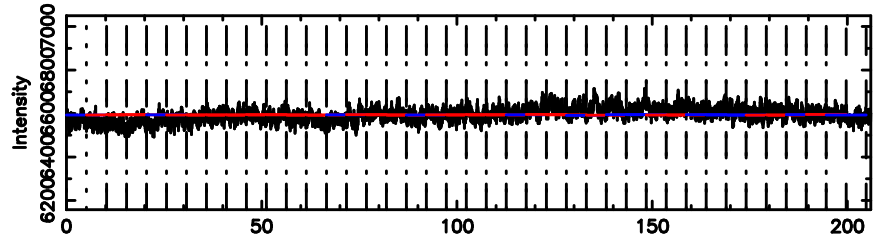

T20240803082314