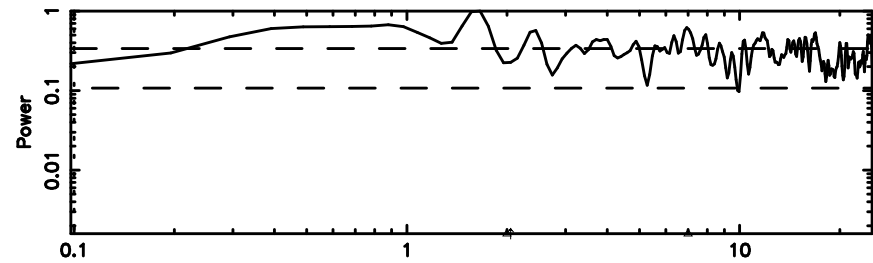

BLK: 4,SNR1: 0.48923E-02,SNR2: 0.68652