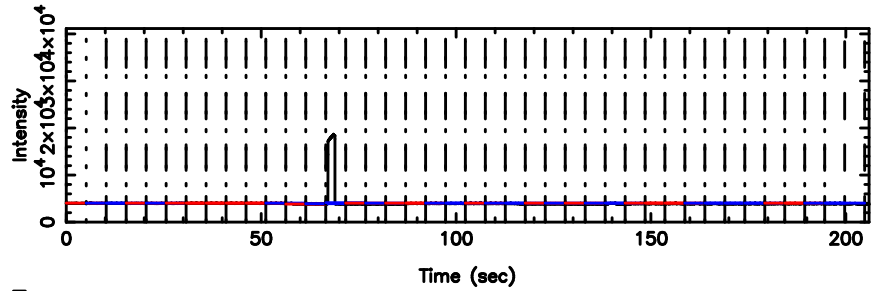

F20240803092850