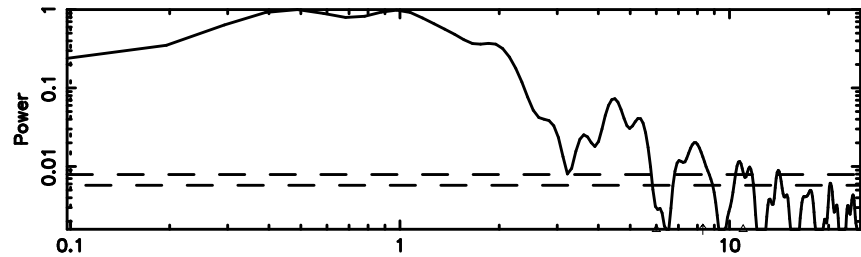

BLK:28,SNR1: 8.7026 ,SNR2: 21.817