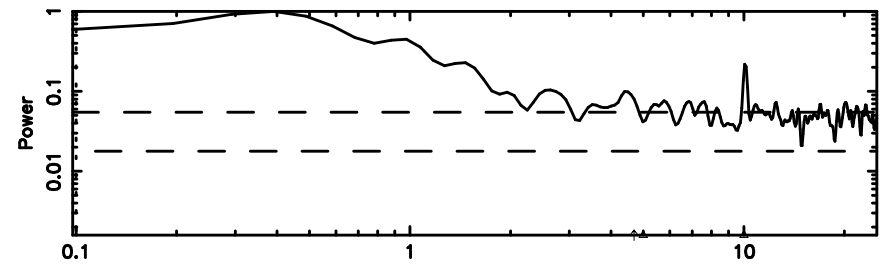

BLK:11,SNR1: 0.66148 ,SNR2: 2.9682

Frequency (Hz)

T20240803083648

BLK:24,SNR1: 2.8742 ,SNR2: 13.415

Frequency (Hz)

F20240803083648

BLK:24,SNR1: 9.7739 ,SNR2: 17.366

Frequency (Hz)