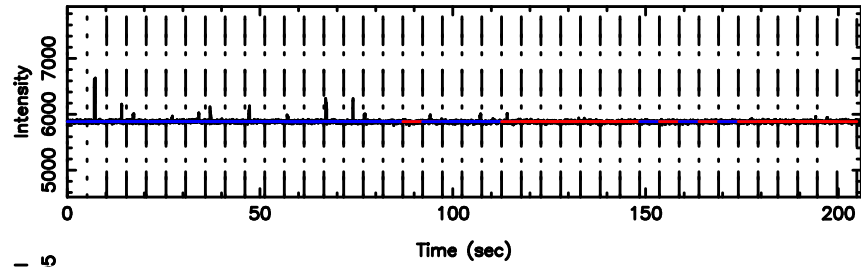

Frequency (Hz)

F20240803162645

BLK:24,SNR1: 13.862 ,SNR2: 24.547

Frequency (Hz)

1323+32 2024/08/03 7.47UT TOYOKAWA-FUJI

T20240803162645

BLK:24,SNR1: 2.7780 ,SNR2: 7.2441

Frequency (Hz)