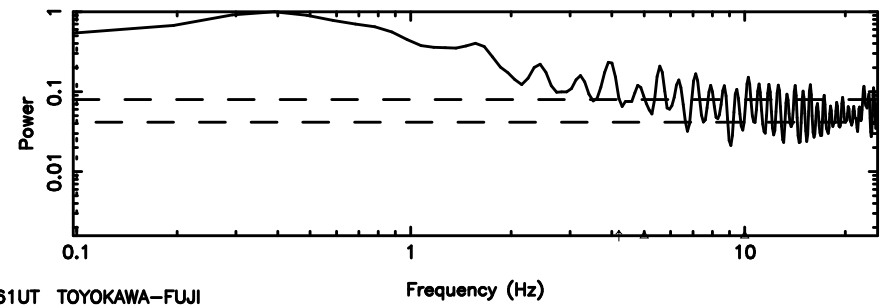

Frequency (Hz)

0418+236 2024/08/02 22.42UT FUJI -KISO

T20240803073507

BLK:14,SNR1: 1.1091 ,SNR2: 5.0278

F20240803073507

BLK:14,SNR1: 0.49096 ,SNR2: 2.9625

3C119 2024/08/02 22.61UT TOYOKAWA-FUJI

T20240803073507