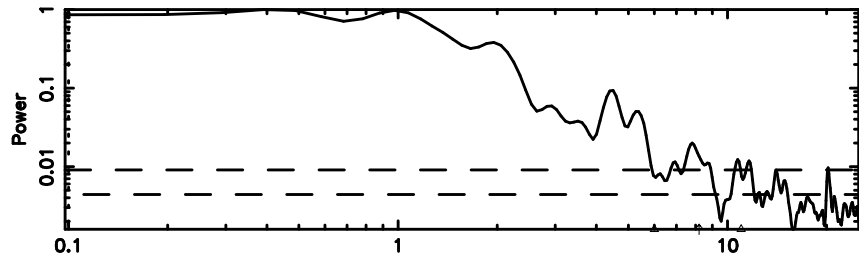

BLK:23,SNR1: 8.1903 ,SNR2: 20.699