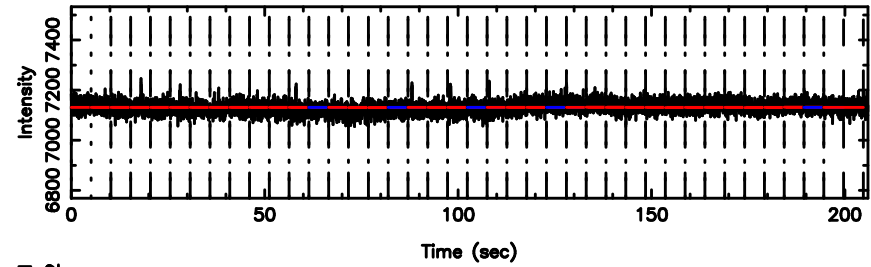

K20240803141041

BLK: 5,SNR1: 0.32718 ,SNR2: 1.5341