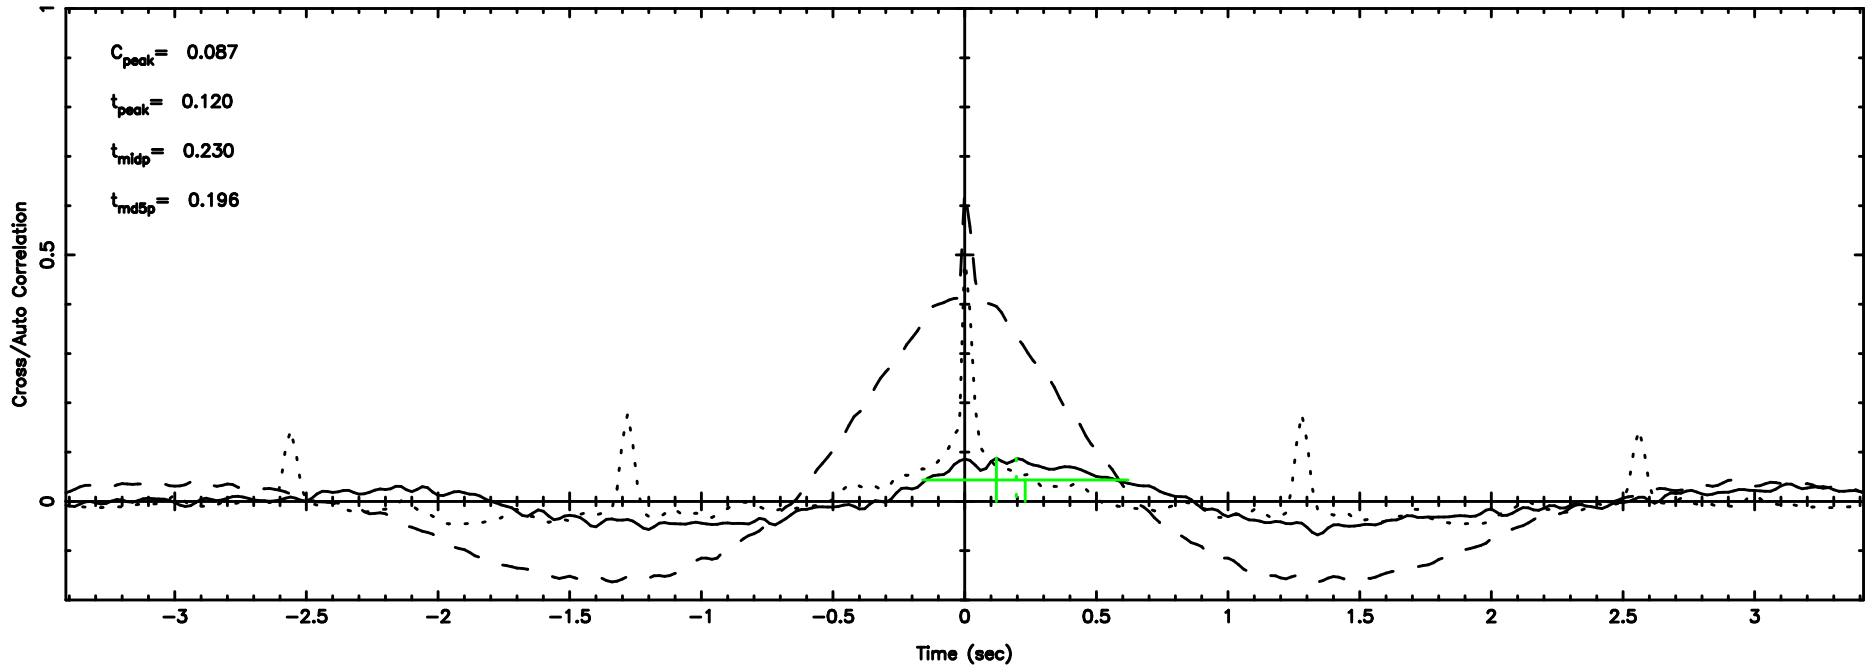

BLK:12,SNR1: 1.1607 ,SNR2: 8.7793

F20240803123747

BLK:12,SNR1:-0.10472 ,SNR2: 1.5884

3C222 2024/08/03 3.66UT TOYOKAWA-FUJI

T20240803123747

BLK:25,SNR1: 0.93958 ,SNR2: 6.4865

3C222 2024/08/03 3.66UT TOYOKAWA-KISO