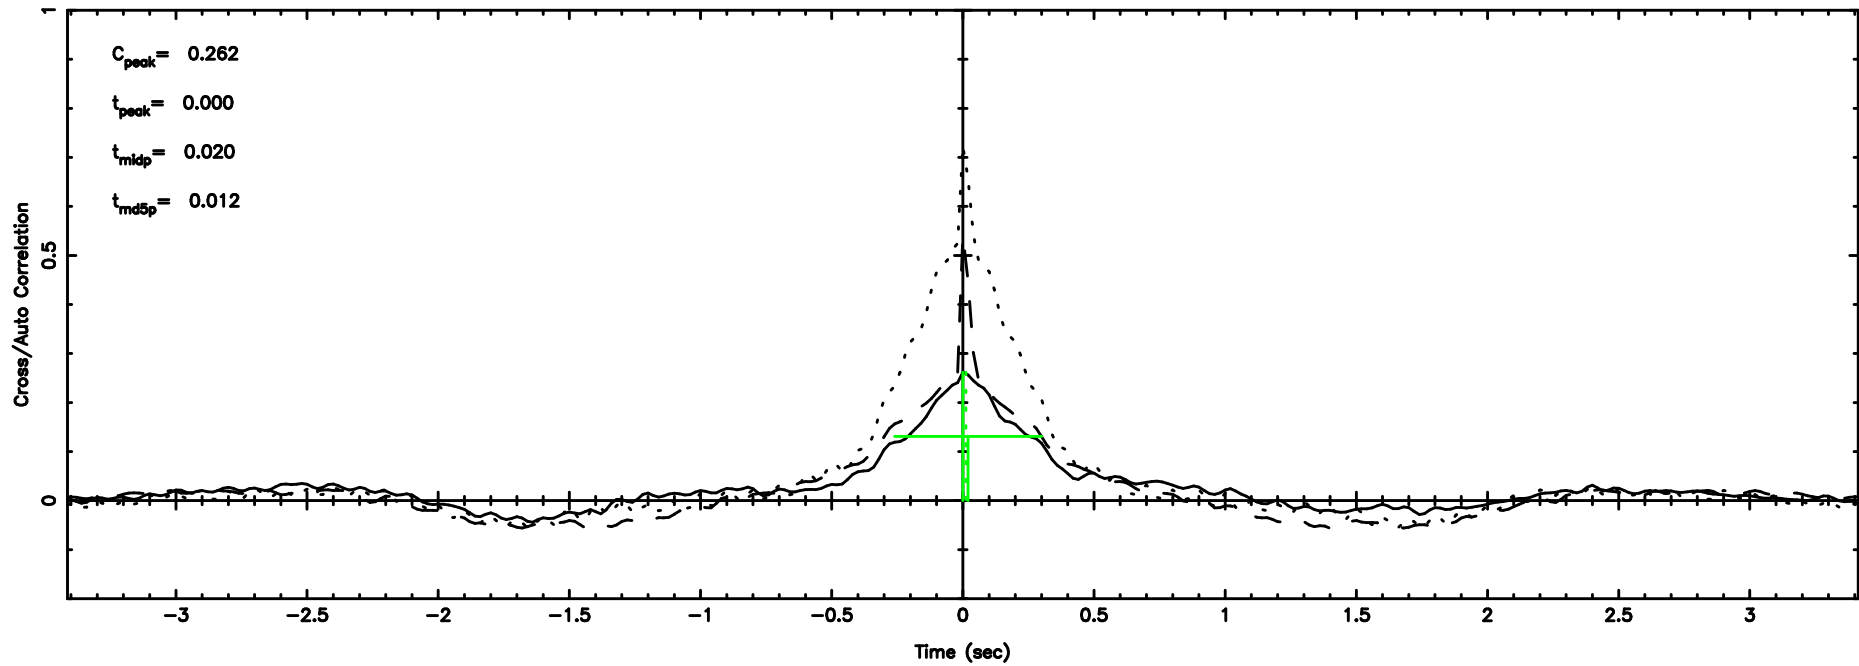

T20240803144419

BLK:19,SNR1: 4.3068 ,SNR2: 13.492

K20240803144416

BLK:19,SNR1: 6.5631 ,SNR2: 20.929

3C263.1 2024/08/03 5.77UT TOYOKAWA-KISO

F20240803144419

BLK:16,SNR1: 0.50988 ,SNR2: 2.9957

Frequency (Hz)