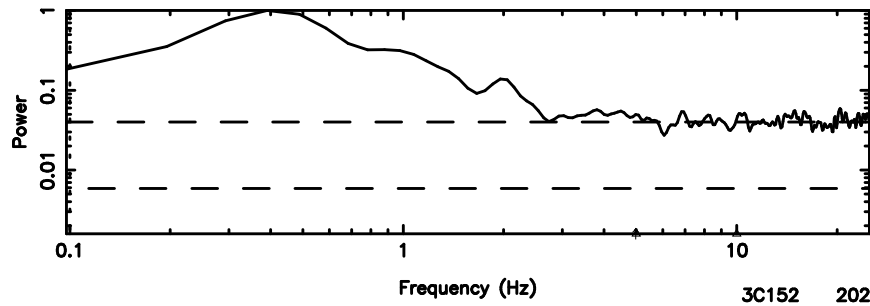

T20240803090629

BLK:10,SNR1: 0.43025 ,SNR2: 2.7353

F20240803090630

BLK:10,SNR1: 0.25822 ,SNR2: 6.4314

3C152 2024/08/03 0.14UT TOYOKAWA-FUJI

T20240803090629

BLK:19,SNR1: 0.78942 ,SNR2: 3.1595

K20240803090626