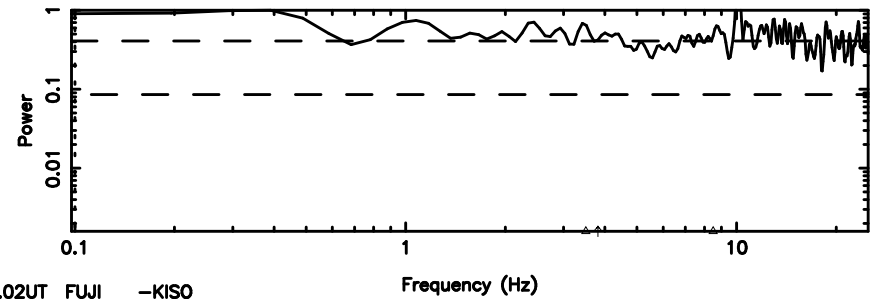

BLK: 4,SNR1: 0.24201 ,SNR2: 0.41014

1055+01 2024/08/03 5.02UT FUJI -KISO