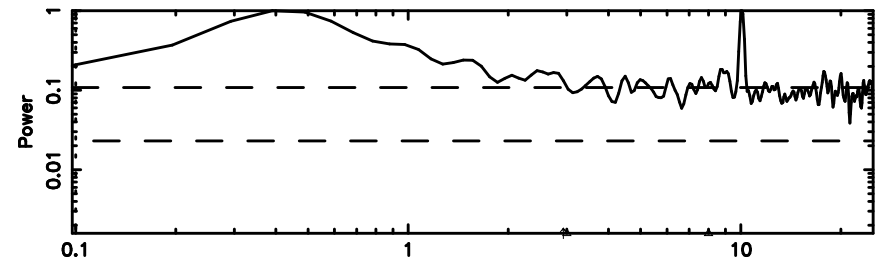

BLK: 8,SNR1: 0.38375 ,SNR2: 1.9295