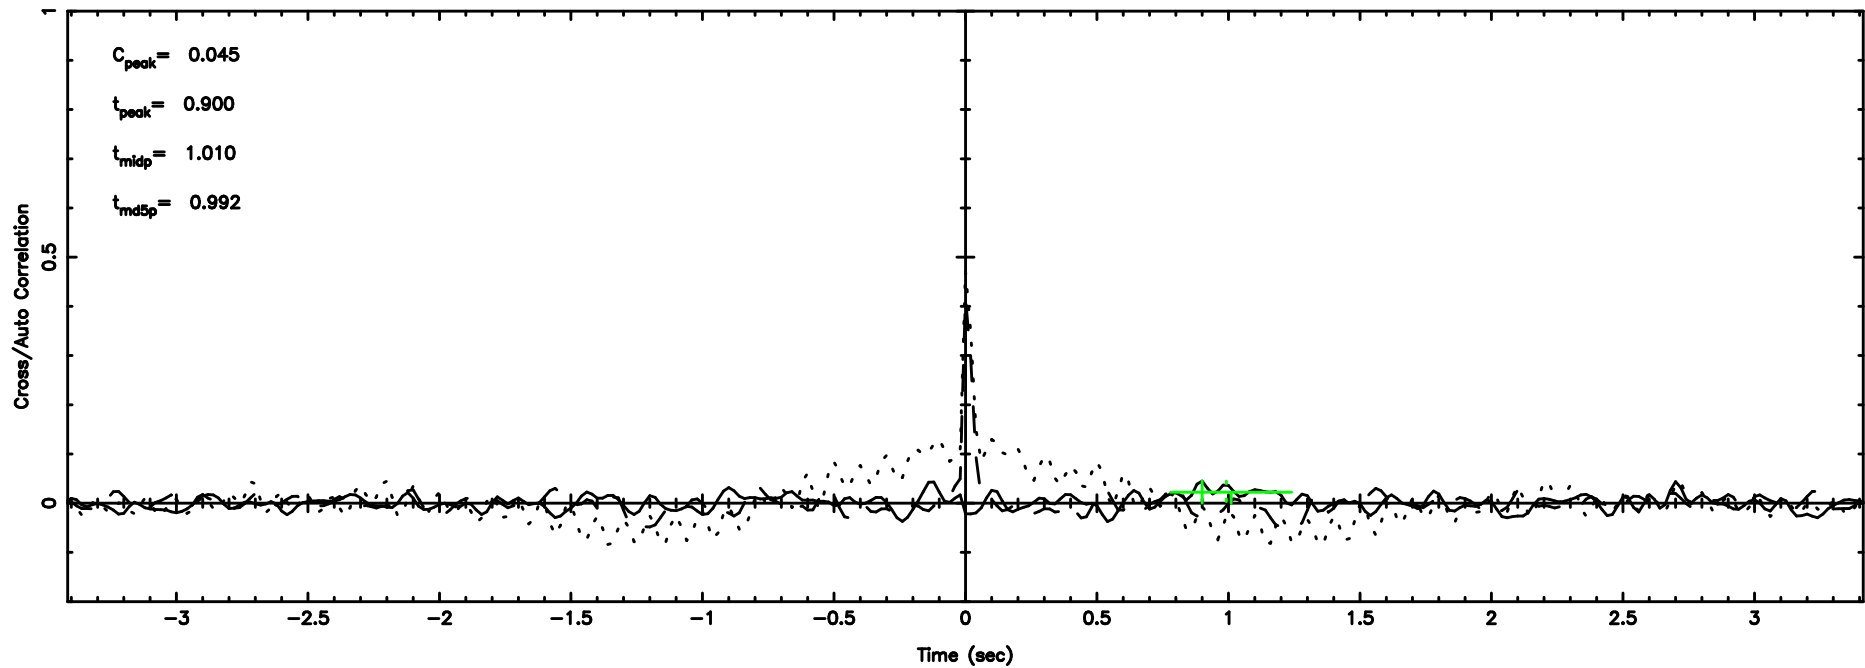

1011+110 2024/08/03 4.29UT TOYOKAWA-KISO