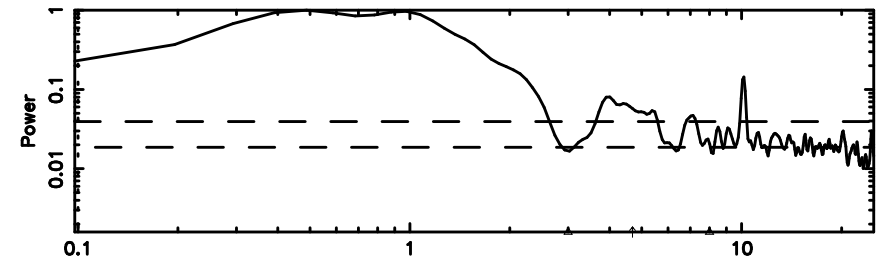

F20240803123003

BLK:10,SNR1: 0.44965 ,SNR2: 1.5786

Frequency (Hz)

K20240803122959

BLK:10,SNR1: 1.2459 ,SNR2: 6.5617

Frequency (Hz)

0926+117 2024/08/03 3.53UT FUJI -KISO

T20240803123747