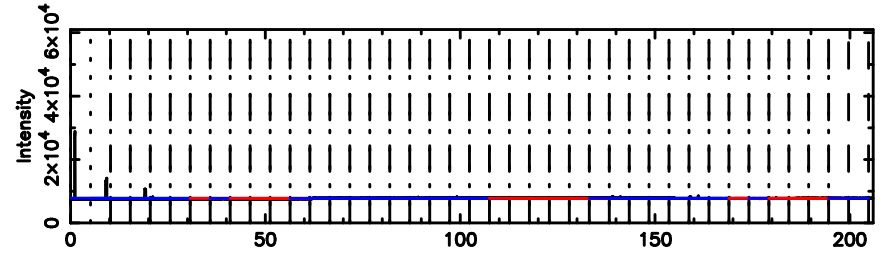

Frequency (Hz)

K20240803095620