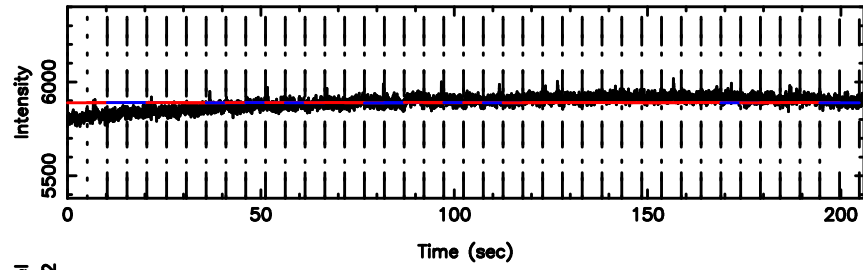

BLK: 4,SNR1: 0.18287 ,SNR2: 1.1186

Frequency (Hz)

1107+109 2024/08/03 5.21UT FUJI -KISO

T20240803142021

BLK:11,SNR1: 0.39159 ,SNR2: 2.0906

F20240803142022

BLK:11,SNR1:-0.99807E-01,SNR2: 2.1660

3C255 2024/08/03 5.37UT TOYOKAWA-FUJI