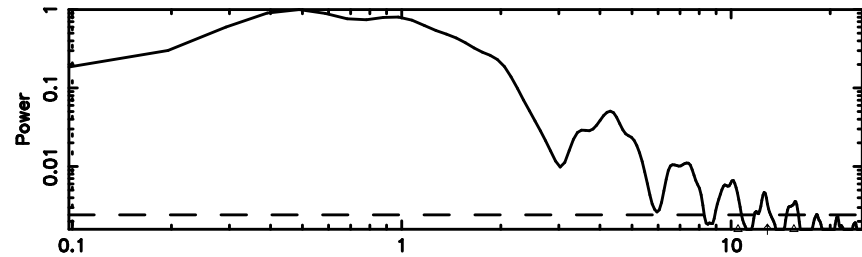

T20240803165823

BLK:28,SNR1: 8.7026 ,SNR2: 21.817

Frequency (Hz)

K20240803165820

BLK:28,SNR1: 25.565 ,SNR2: 39.786

Frequency (Hz)

1355+01 2024/08/03 8.00UT TOYOKAWA-KISO

F20240803165823