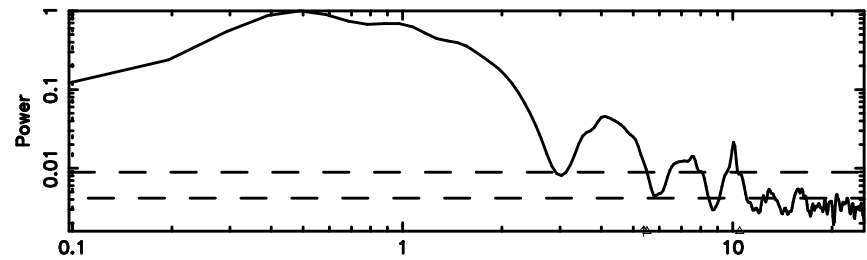

BLK:15,SNR1: 5.7535 ,SNR2: 22.651