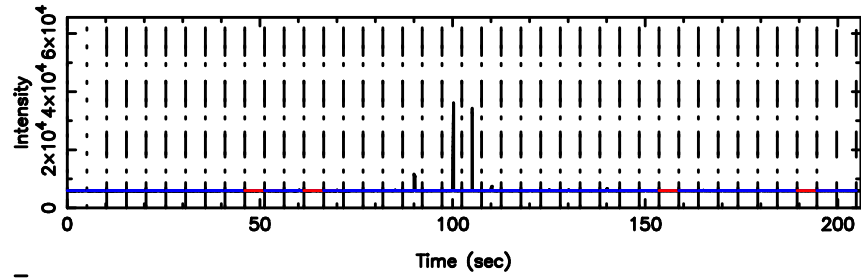

BLK:35,SNR1: 8.0367 ,SNR2: 21.365

Frequency (Hz)

K20240803164759

BLK:35,SNR1: 7.0499 ,SNR2: 17.807

Frequency (Hz)

1345+12 2024/08/03 7.83UT TOYOKAWA-KISO

BLK:33,SNR1: 8.0563 ,SNR2: 20.222

BLK:33,SNR1: 7.0078 ,SNR2: 17.705