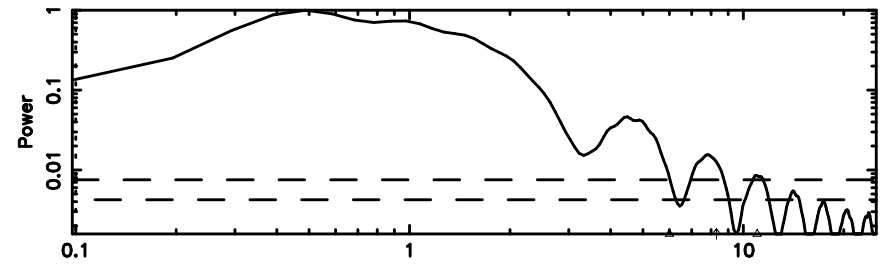

BLK:34,SNR1: 7.9640 ,SNR2: 20.032