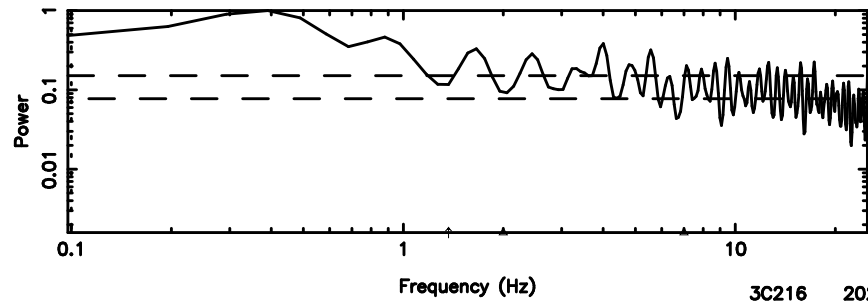

BLK: 5,SNR1:-0.58407E-01,SNR2: 2.2140