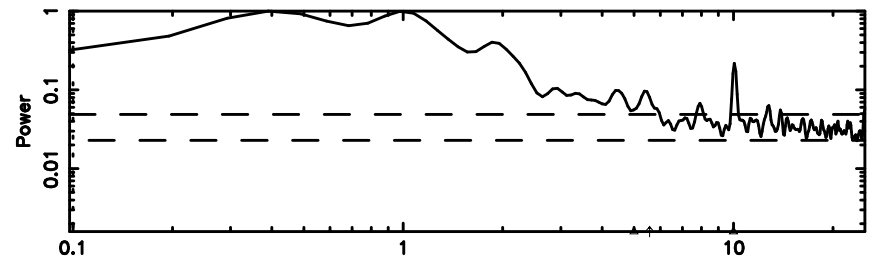

F20240803151634

BLK:13,SNR1: 0.32792 ,SNR2: 1.0155

Frequency (Hz)

K20240803151631

BLK:13,SNR1: 1.2008 ,SNR2: 4.7730

Frequency (Hz)

1213-17 2024/08/03 6.30UT FUJI -KISO

T20240803152951