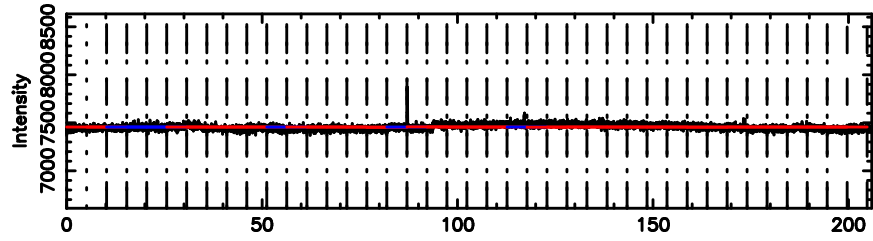

Frequency (Hz)

K20240803065157

BLK: 7,SNR1: 0.65024 ,SNR2: 4.7208

Frequency (Hz)

0347+05 2024/08/02 21.89UT FUJI -KISO

T20240803070735

BLK: 6,SNR1: 2.0422 ,SNR2: 6.7144

Frequency (Hz)