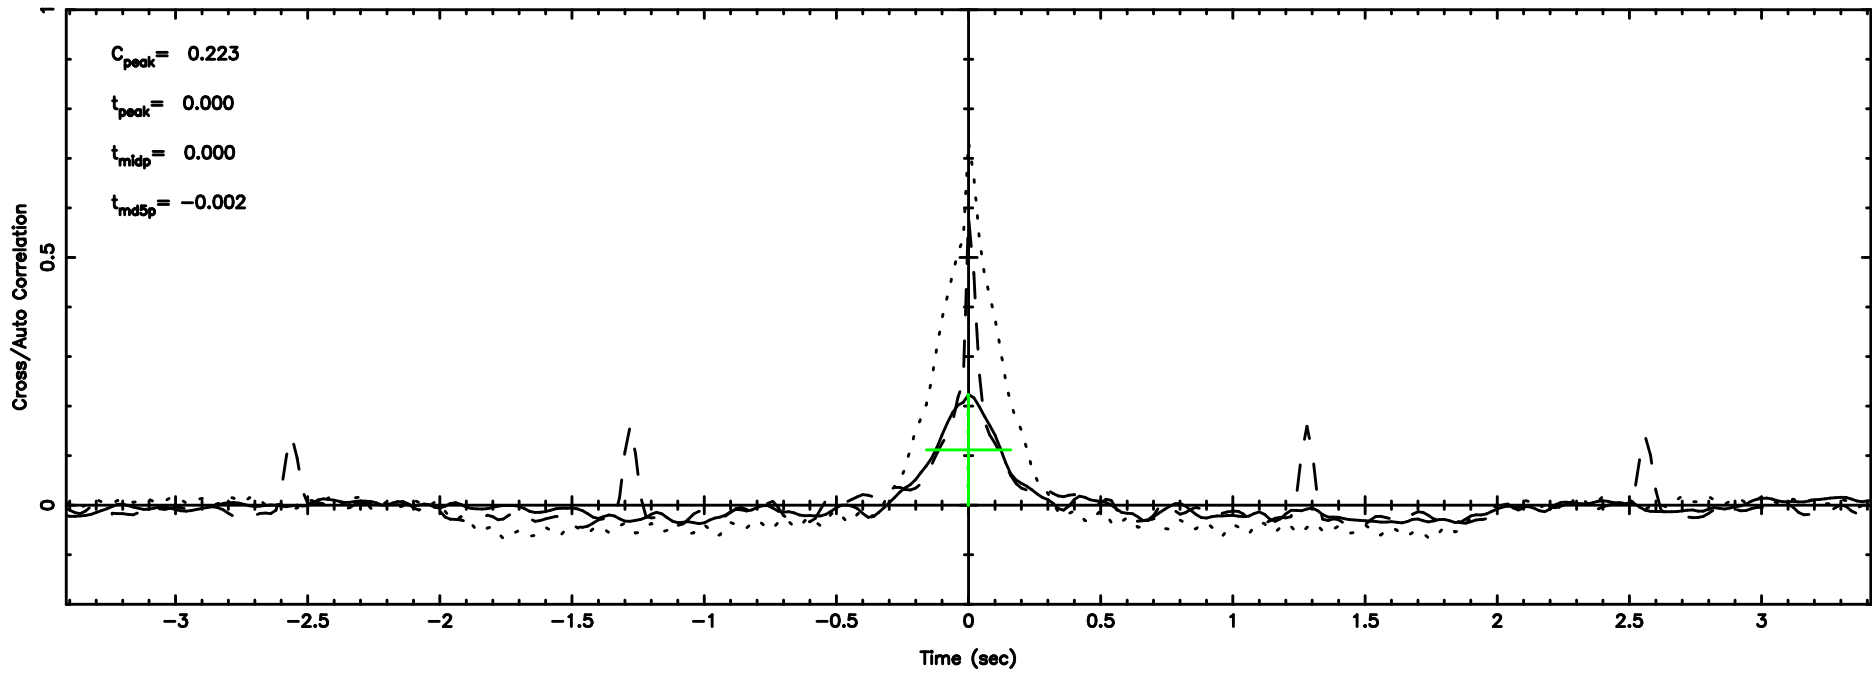

K20240803101720

BLK:28,SNR1: 3.1424 ,SNR2: 13.436

F20240803101722

BLK:16,SNR1: 0.34863E-01,SNR2: 1.8548

K20240803101720

BLK:16,SNR1: 3.5426 ,SNR2: 15.189

0713-024 2024/08/03 1.32UT FUJI -KISO

T20240803102734