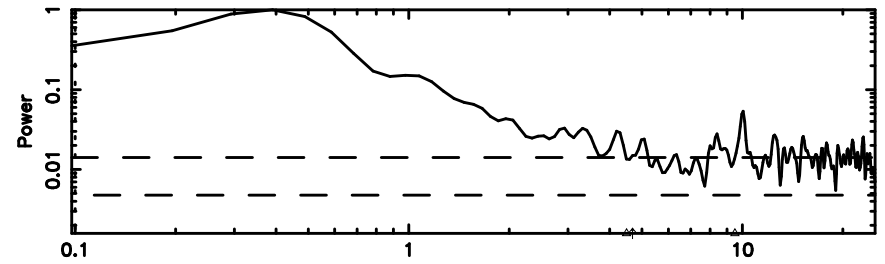

F20240803085319

BLK: 4,SNR1: 0.59140 ,SNR2: 2.7234

K20240803085316

BLK: 4,SNR1: 1.9748 ,SNR2: 8.2736

0548+16 2024/08/02 23.92UT FUJI -KISO

T20240803090156

BLK:17,SNR1: 7.6324 ,SNR2: 10.586

Frequency (Hz)