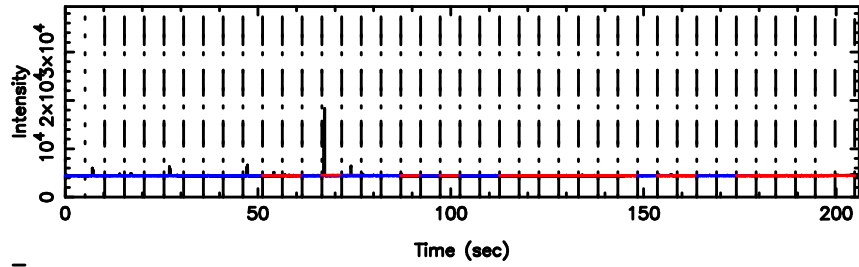

K20240803162642

BLK:24,SNR1: 8.2782 ,SNR2: 20.938

Frequency (Hz)

1323+32 2024/08/03 7.47UT TOYOKAWA-KISO

F20240803162645

BLK:20,SNR1: 13.927 ,SNR2: 24.662

Frequency (Hz)

K20240803162642