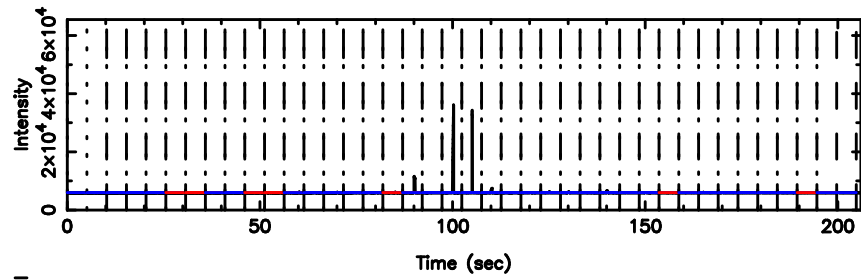

T20240803164802