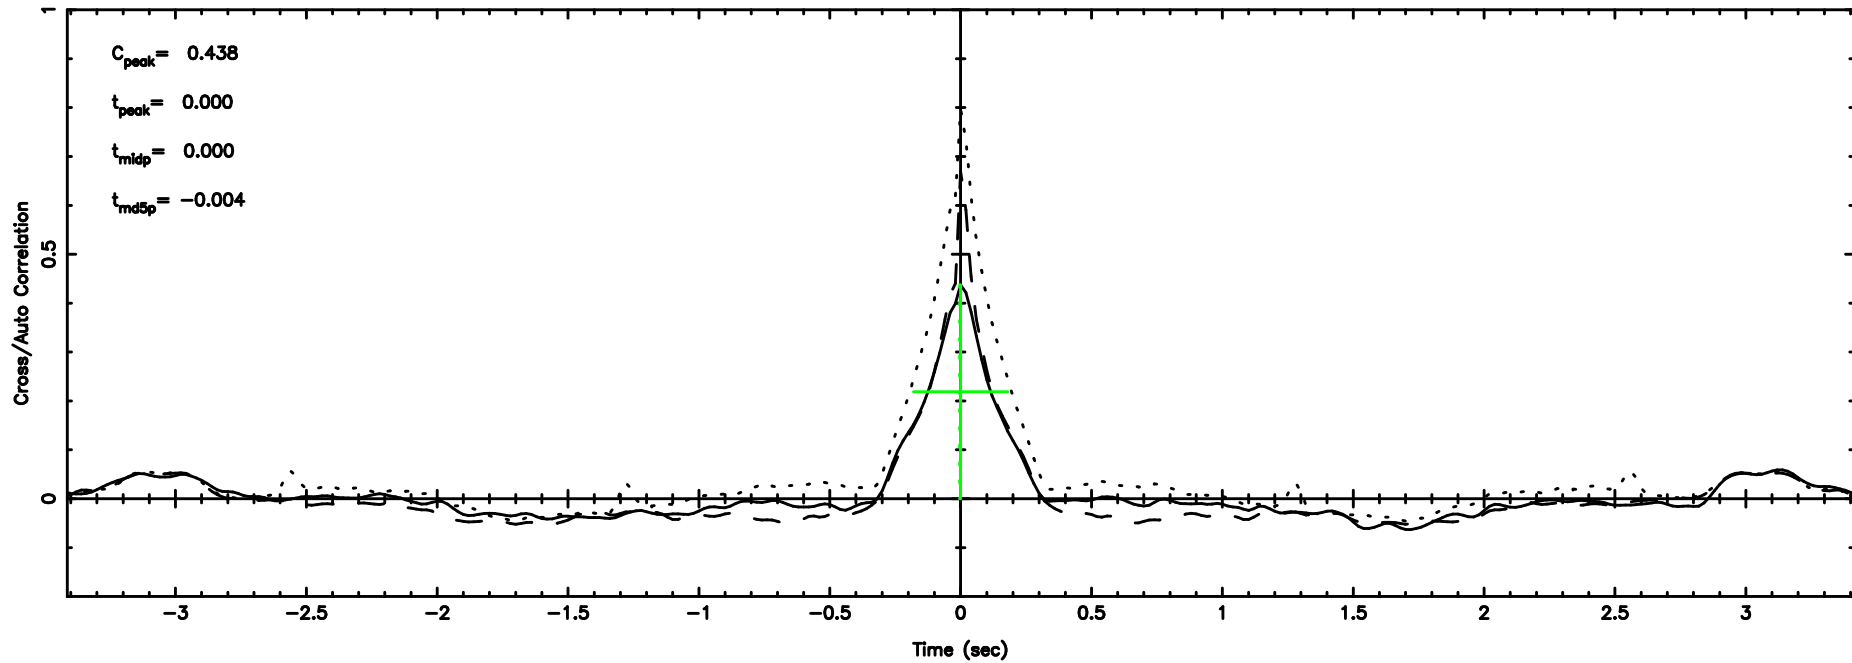

Frequency (Hz)

F20240803162645

BLK:24,SNR1: 13.862 ,SNR2: 24.547

Frequency (Hz)

1323+32 2024/08/03 7.47UT TOYOKAWA-FUJI

T20240803162645

BLK:24,SNR1: 2.7780 ,SNR2: 7.2441

Frequency (Hz)