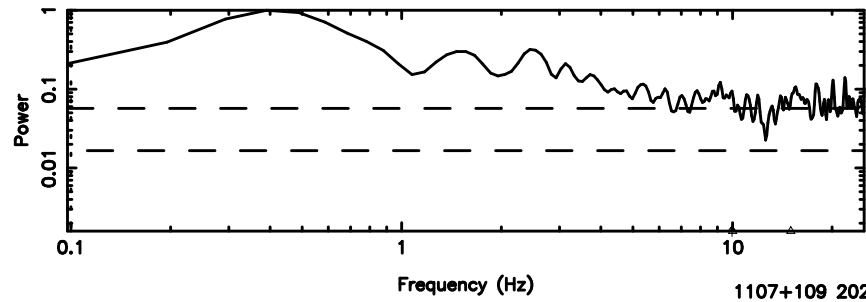

T20240803141044

BLK: 5,SNR1: 0.99689 ,SNR2: 1.8732

K20240803141041

BLK: 5,SNR1: 0.32718 ,SNR2: 1.5341

1107+109 2024/08/03 5.21UT TOYOKAWA-KISO