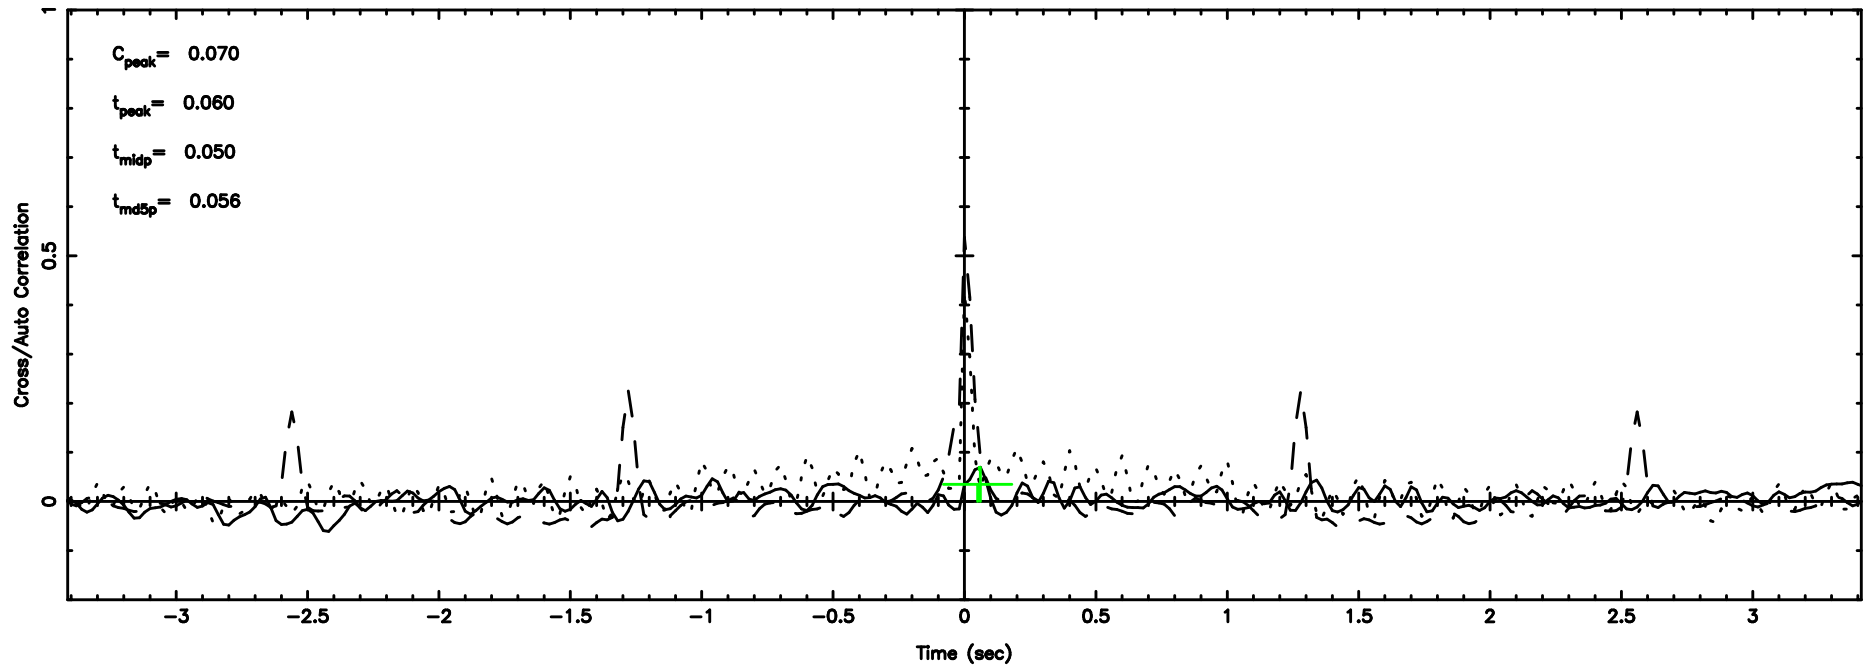

F20240803133909

BLK: 3,SNR1:-0.11442 ,SNR2: 0.75005

K20240803133906

BLK: 3,SNR1: 0.17942 ,SNR2: 2.2970

1035-058 2024/08/03 4.68UT FUJI -KISO