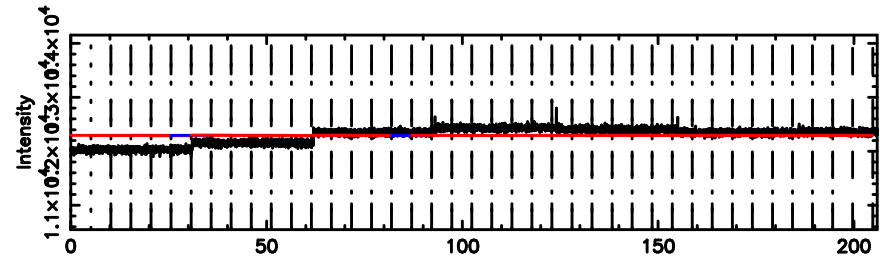

No.Good Data

K20240803060414

No.Good Data

0258+350 2024/08/02 21.10UT TOYOKAWA-KISO

F20240803060417

BLK: 2,SNR1: 0.16964E-01,SNR2: 1.1418

Frequency (Hz)

K20240803060414