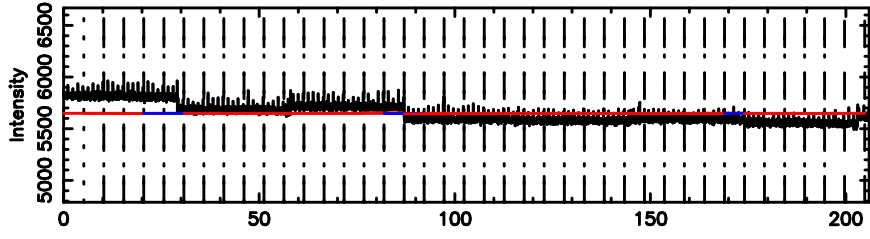

F20240803063859