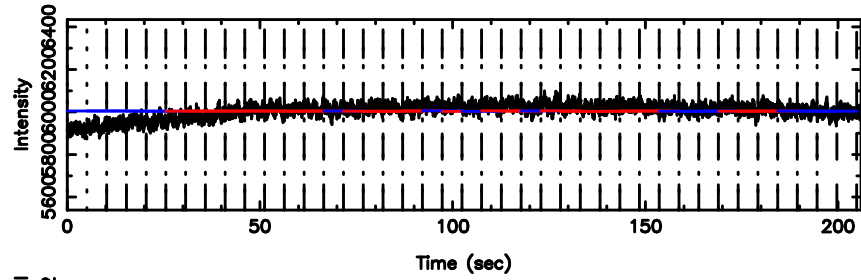

T20240803163135