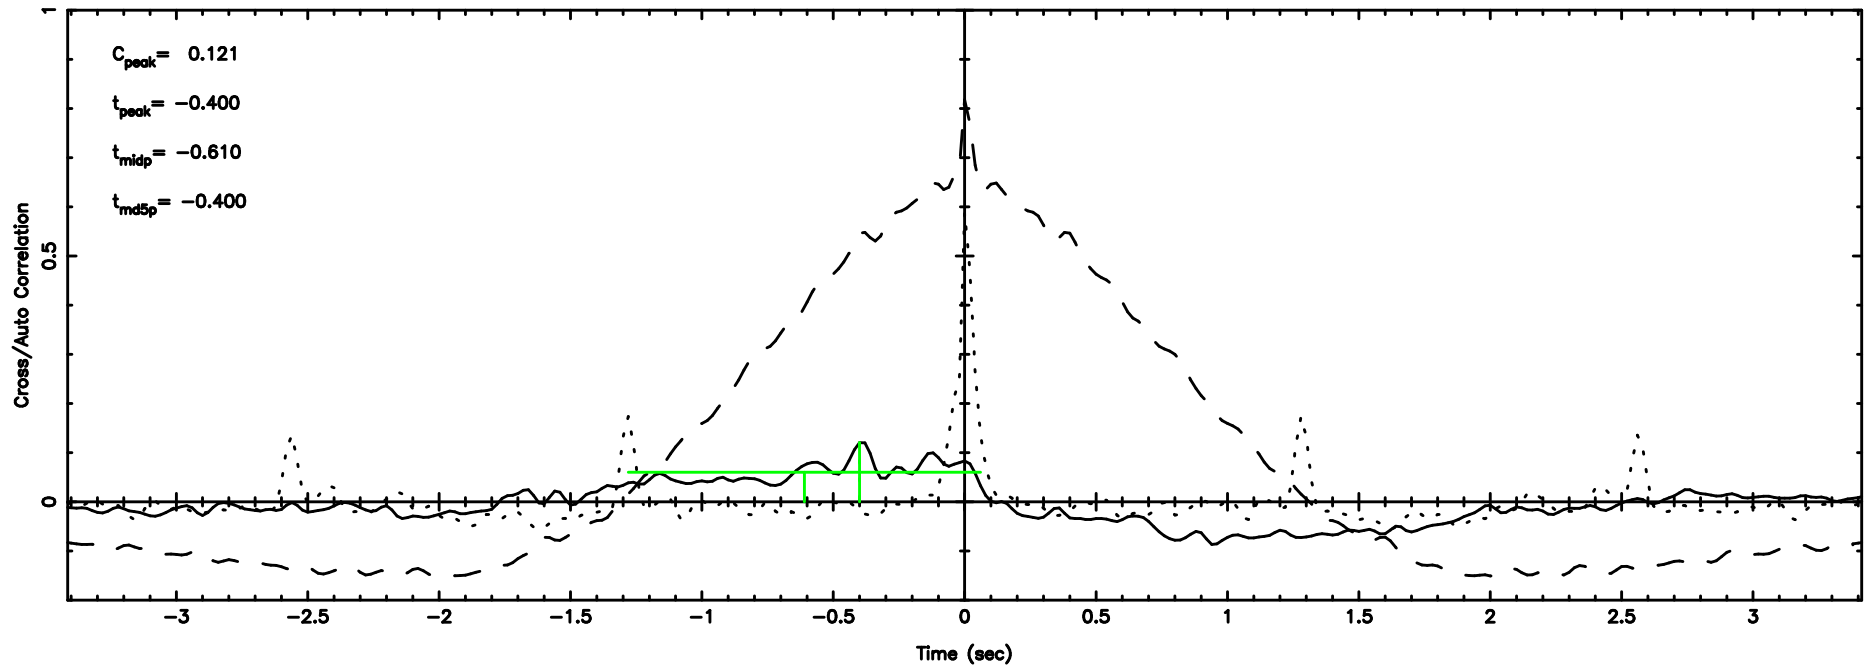

BLK: 4,SNR1: 4.6234 ,SNR2: 34.836

Frequency (Hz)

F20240803133909

BLK: 4,SNR1: 0.97917 ,SNR2: 2.4897

Frequency (Hz)

1035-058 2024/08/03 4.68UT TOYOKAWA-FUJI

T20240803133909

BLK: 7,SNR1: 3.9760 ,SNR2: 34.435