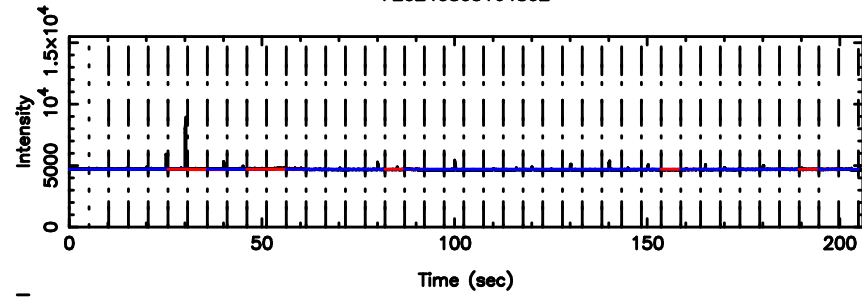

Frequency (Hz)

F20240803164802