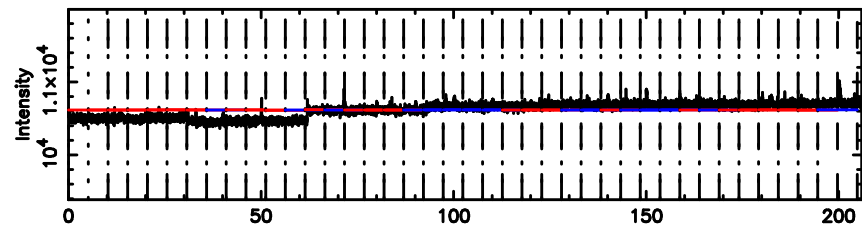

Frequency (Hz)

K20240803175400