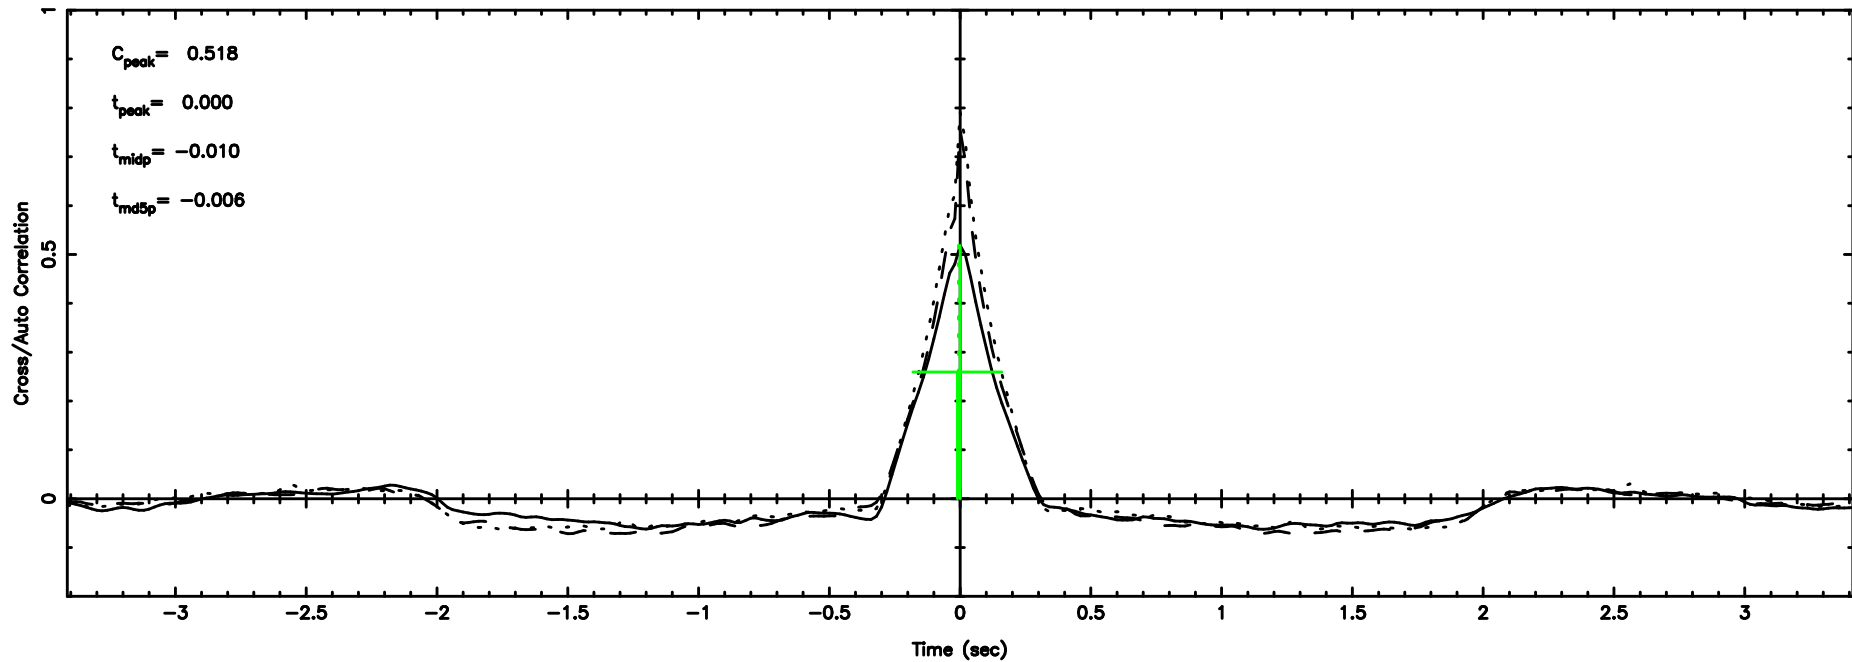

Frequency (Hz)

1345+12 2024/08/03 7.83UT TOYOKAWA-FUJI