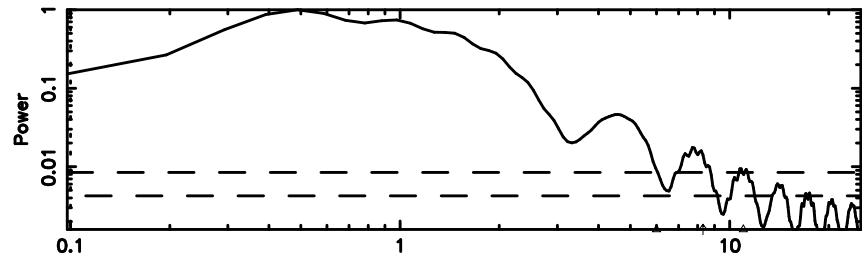

BLK:35,SNR1: 8.0367 ,SNR2: 21.365

Frequency (Hz)

K20240803164759

BLK:35,SNR1: 7.0499 ,SNR2: 17.807

Frequency (Hz)

1345+12 2024/08/03 7.83UT TOYOKAWA-KISO

BLK:33,SNR1: 8.0563 ,SNR2: 20.222

BLK:33,SNR1: 7.0078 ,SNR2: 17.705