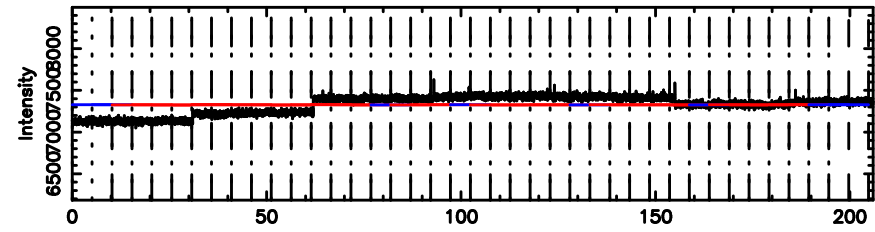

Frequency (Hz)

K20240803110307