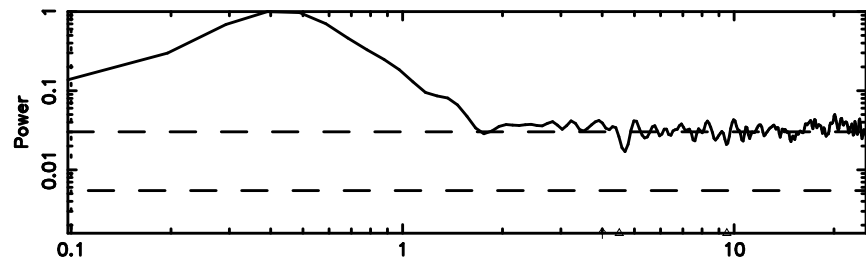

BLK:11,SNR1: 0.88144 ,SNR2: 4.2813