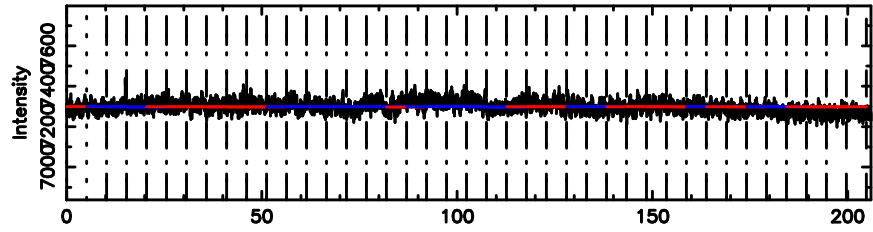

Frequency (Hz)

0418+236 2024/08/02 22.42UT FUJI -KISO

T20240803073507

BLK:14,SNR1: 1.1091 ,SNR2: 5.0278

F20240803073507

BLK:14,SNR1: 0.49096 ,SNR2: 2.9625

3C119 2024/08/02 22.61UT TOYOKAWA-FUJI

T20240803073507