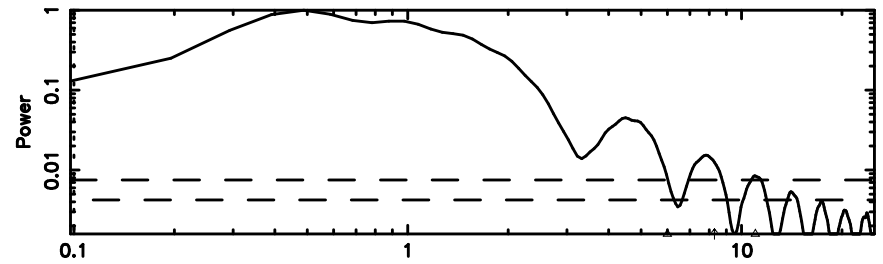

BLK:27,SNR1: 7.9540 ,SNR2: 20.011