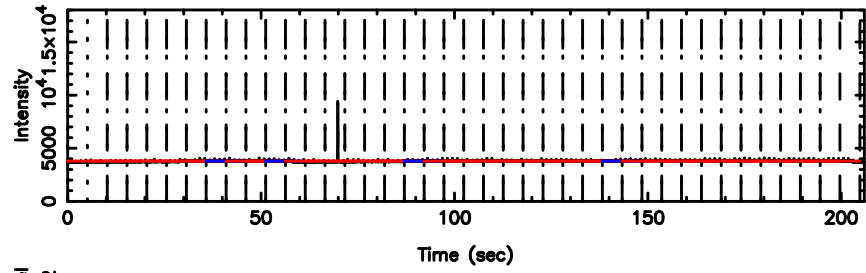

F20240803135926