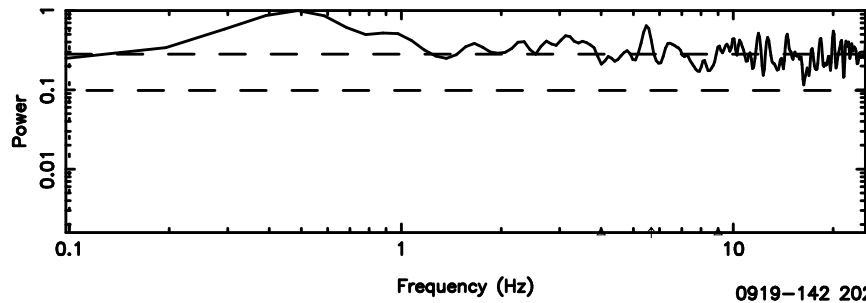

BLK: 6,SNR1: 0.86756E-01,SNR2: 0.41676