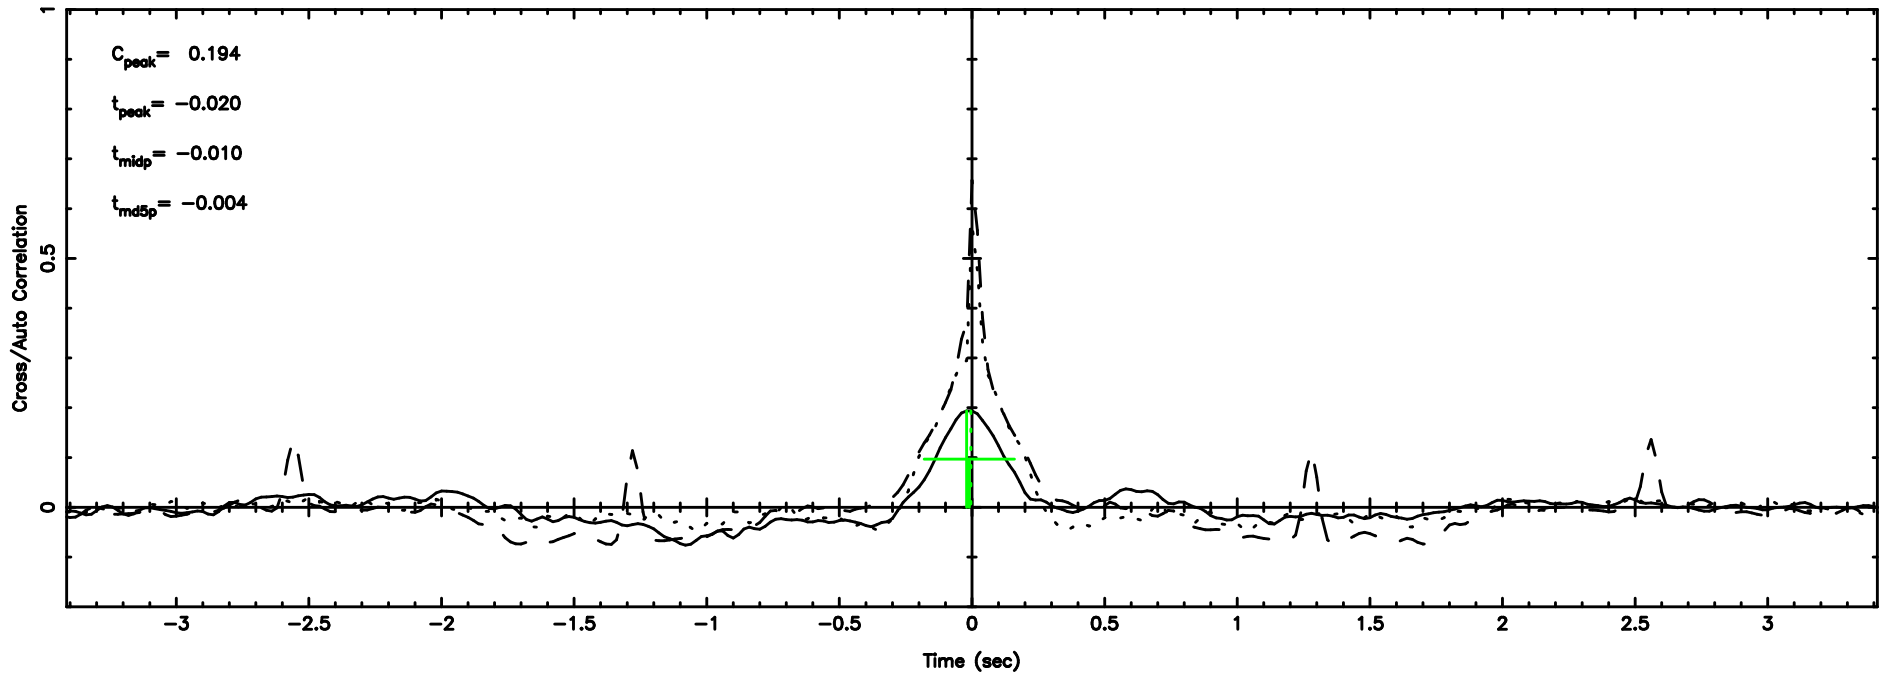

Frequency (Hz)

K20240803071642

BLK:12,SNR1: 1.1177 ,SNR2: 4.8699

Frequency (Hz)

0411+05 2024/08/02 22.31UT FUJI -KISO

T20240803072340

BLK: 2,SNR1: 0.13973 ,SNR2: 0.91650

Frequency (Hz)