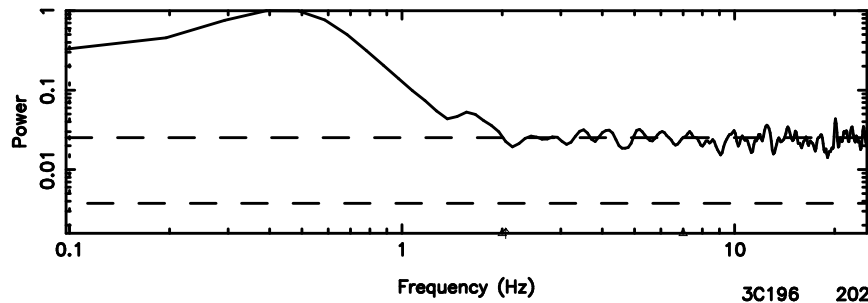

BLK:18,SNR1: 0.98954 ,SNR2: 10.579