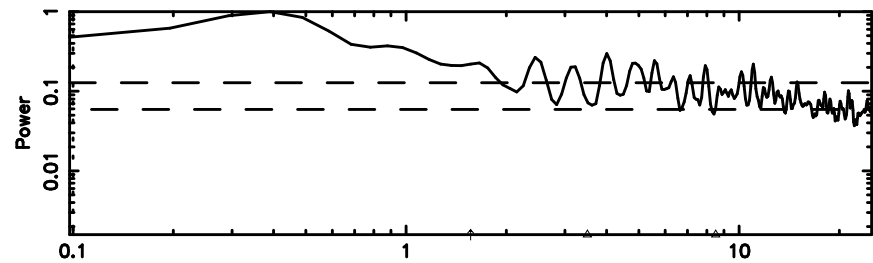

BLK: 9,SNR1: 0.15608E-01,SNR2: 2.6156