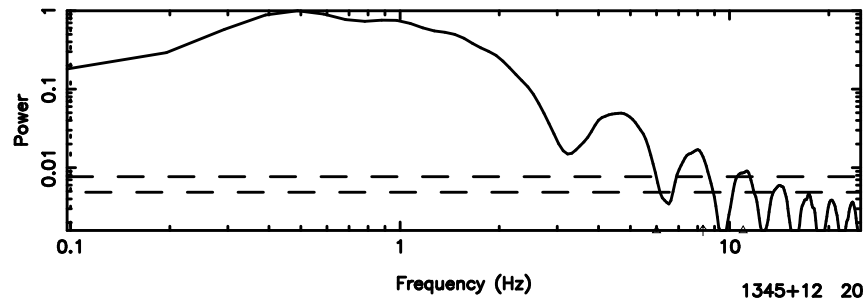

BLK:35,SNR1: 8.0367 ,SNR2: 21.365

Frequency (Hz)

K20240803164759

BLK:35,SNR1: 7.0499 ,SNR2: 17.807

Frequency (Hz)

1345+12 2024/08/03 7.83UT TOYOKAWA-KISO

BLK:33,SNR1: 8.0563 ,SNR2: 20.222

BLK:33,SNR1: 7.0078 ,SNR2: 17.705