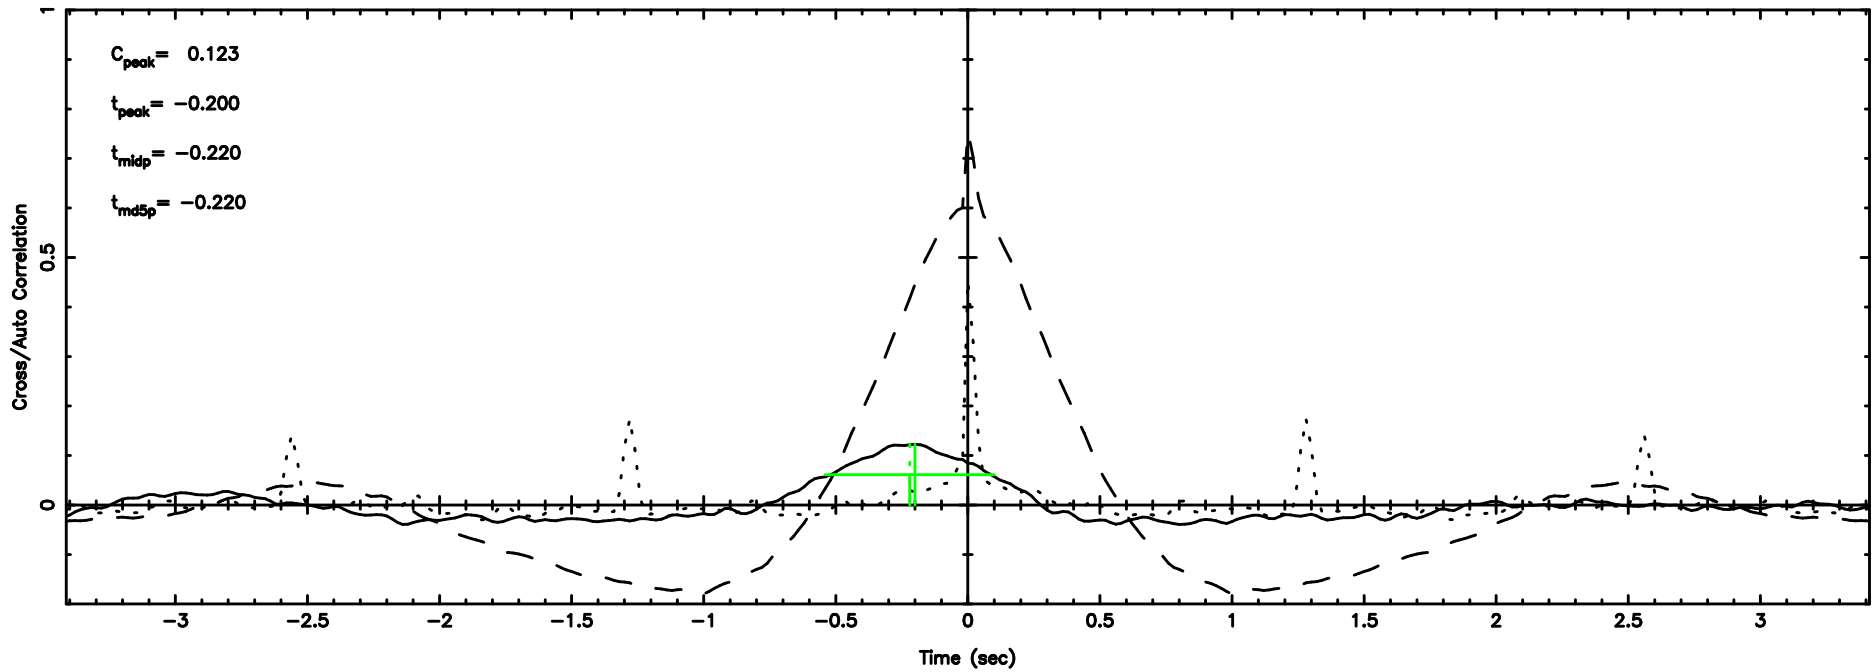

Frequency (Hz)