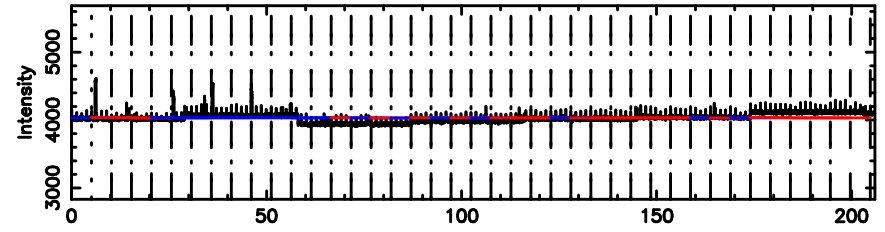

Frequency (Hz)

F20240803090156