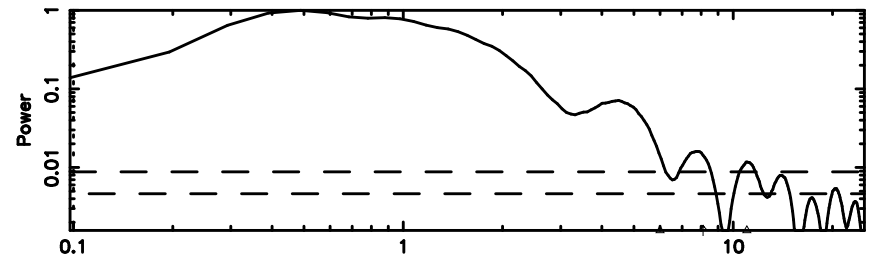

T20240803161220

BLK:27,SNR1: 3.0740 ,SNR2: 14.182

Frequency (Hz)

3C283 2024/08/03 7.23UT TOYOKAWA-KISO

K20240803161217

BLK:27,SNR1: 7.9432 ,SNR2: 20.332

Frequency (Hz)

F20240803161220