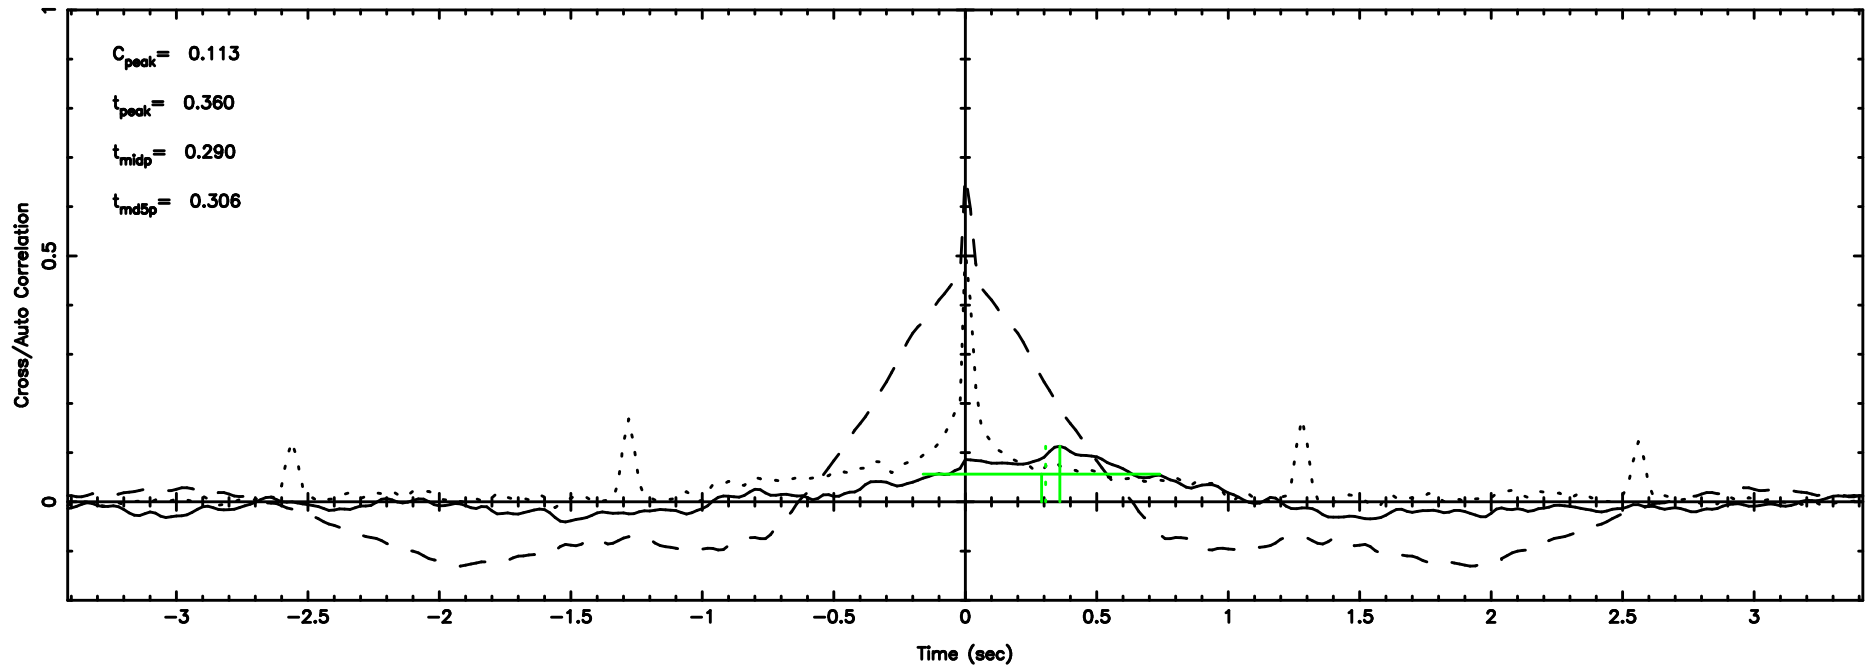

T20240803132306

BLK:13,SNR1: 1.0371 ,SNR2: 4.4424

F20240803132306

BLK:13,SNR1: 0.26167 ,SNR2: 2.0224

3C241 2024/08/03 4.41UT TOYOKAWA-FUJI

T20240803132306

BLK:21,SNR1: 0.93543 ,SNR2: 4.4440

K20240803132303