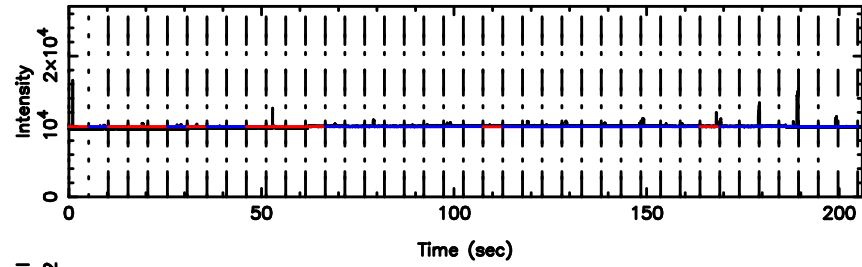

T20240803165823

BLK:28,SNR1: 8.7026 ,SNR2: 21.817

Frequency (Hz)

K20240803165820

BLK:28,SNR1: 25.565 ,SNR2: 39.786

Frequency (Hz)

1355+01 2024/08/03 8.00UT TOYOKAWA-KISO

F20240803165823