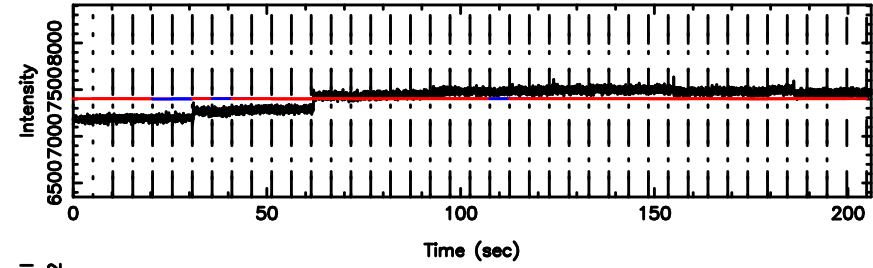

K20240803131523