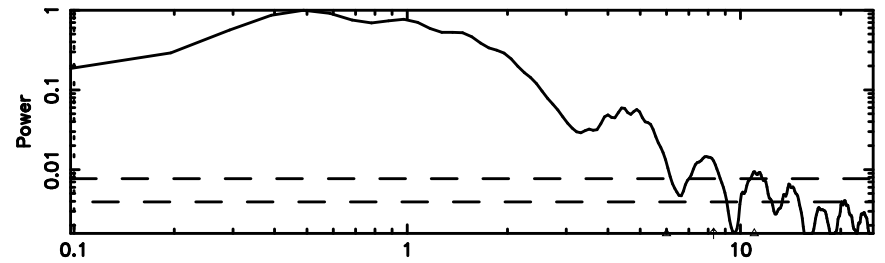

BLK:26,SNR1: 8.2749 ,SNR2: 20.681