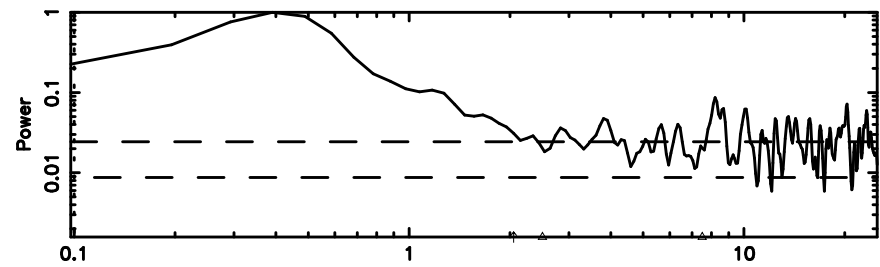

BLK: 2,SNR1: 1.0260 ,SNR2: 9.4508