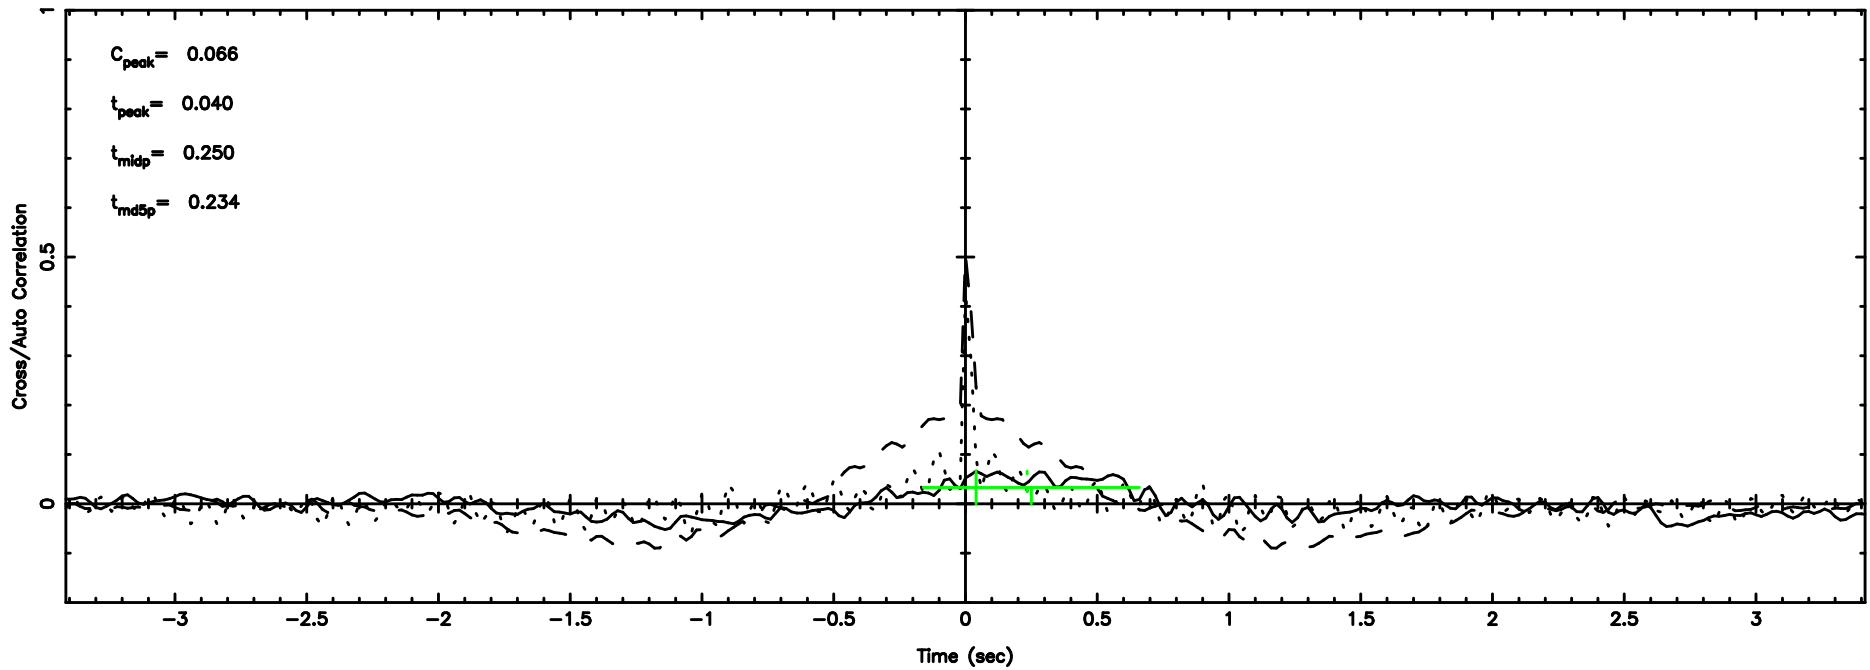

3C216 2024/08/03 3.21UT TOYOKAWA-KISO