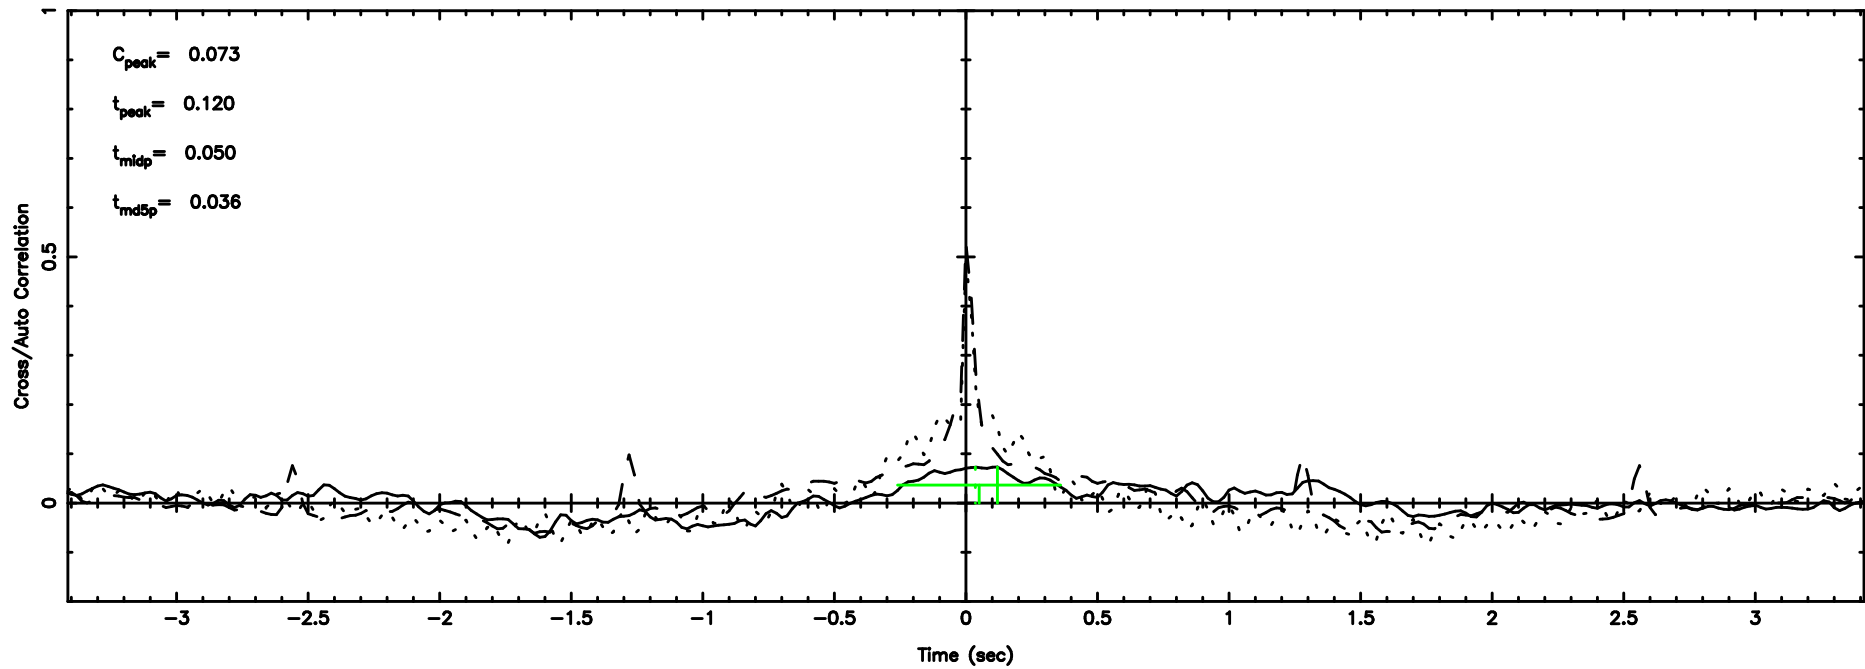

BLK: 7,SNR1: 0.49718 ,SNR2: 2.0361