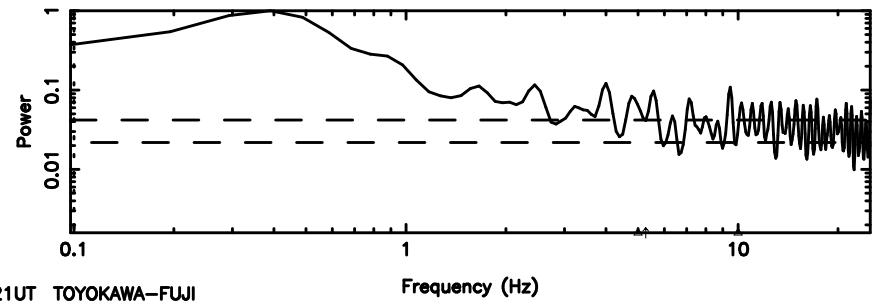

BLK: 8,SNR1: 0.63503 ,SNR2: 2.6649