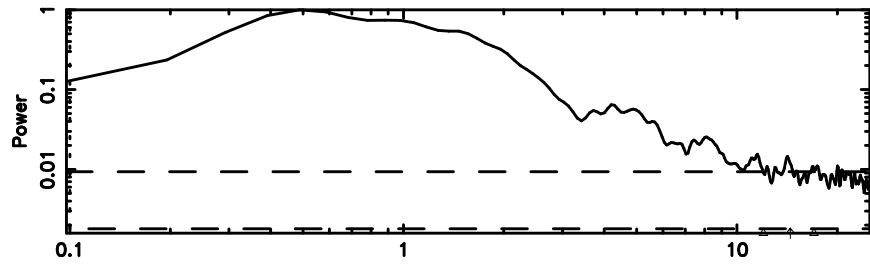

F20240803085319

BLK: 4,SNR1: 0.59140 ,SNR2: 2.7234

K20240803085316

BLK: 4,SNR1: 1.9748 ,SNR2: 8.2736

0548+16 2024/08/02 23.92UT FUJI -KISO

T20240803090156

BLK:17,SNR1: 7.6324 ,SNR2: 10.586

Frequency (Hz)