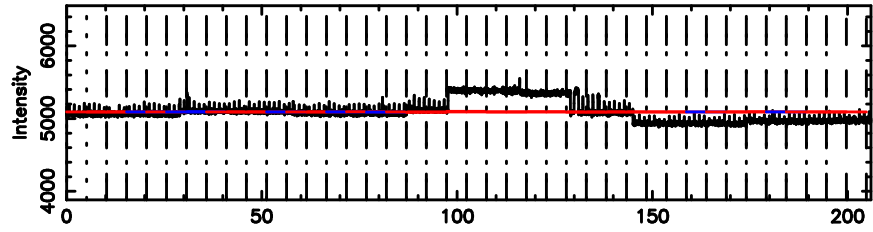

BLK:19,SNR1: 1.1804 ,SNR2: 3.9393

Frequency (Hz)

K20240803073505

BLK:19,SNR1: 0.39950 ,SNR2: 2.3223

Frequency (Hz)

3C119 2024/08/02 22.61UT TOYOKAWA-KISO

F20240803073507

BLK: 8,SNR1: 0.12327 ,SNR2: 0.92476