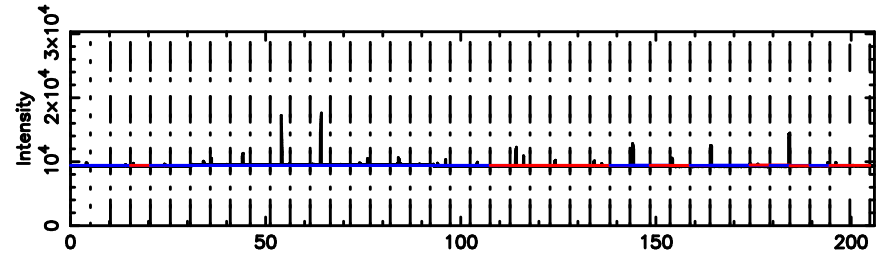

Frequency (Hz)

K20240803083645