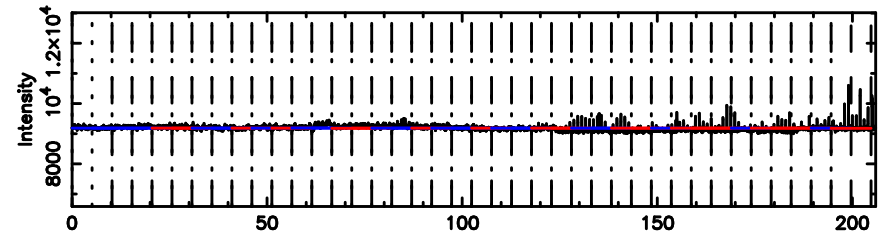

K20240803084504

BLK:21,SNR1: 0.48585 ,SNR2: 4.7868

Frequency (Hz)

F20240803084508

BLK:20,SNR1: 0.61967 ,SNR2: 2.4419

Frequency (Hz)

K20240803084504

BLK:20,SNR1: 0.91560 ,SNR2: 6.6281