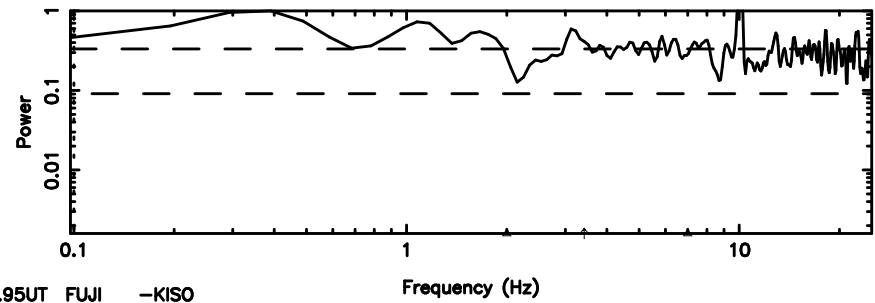

BLK: 3,SNR1: 0.12221 ,SNR2: 0.46576