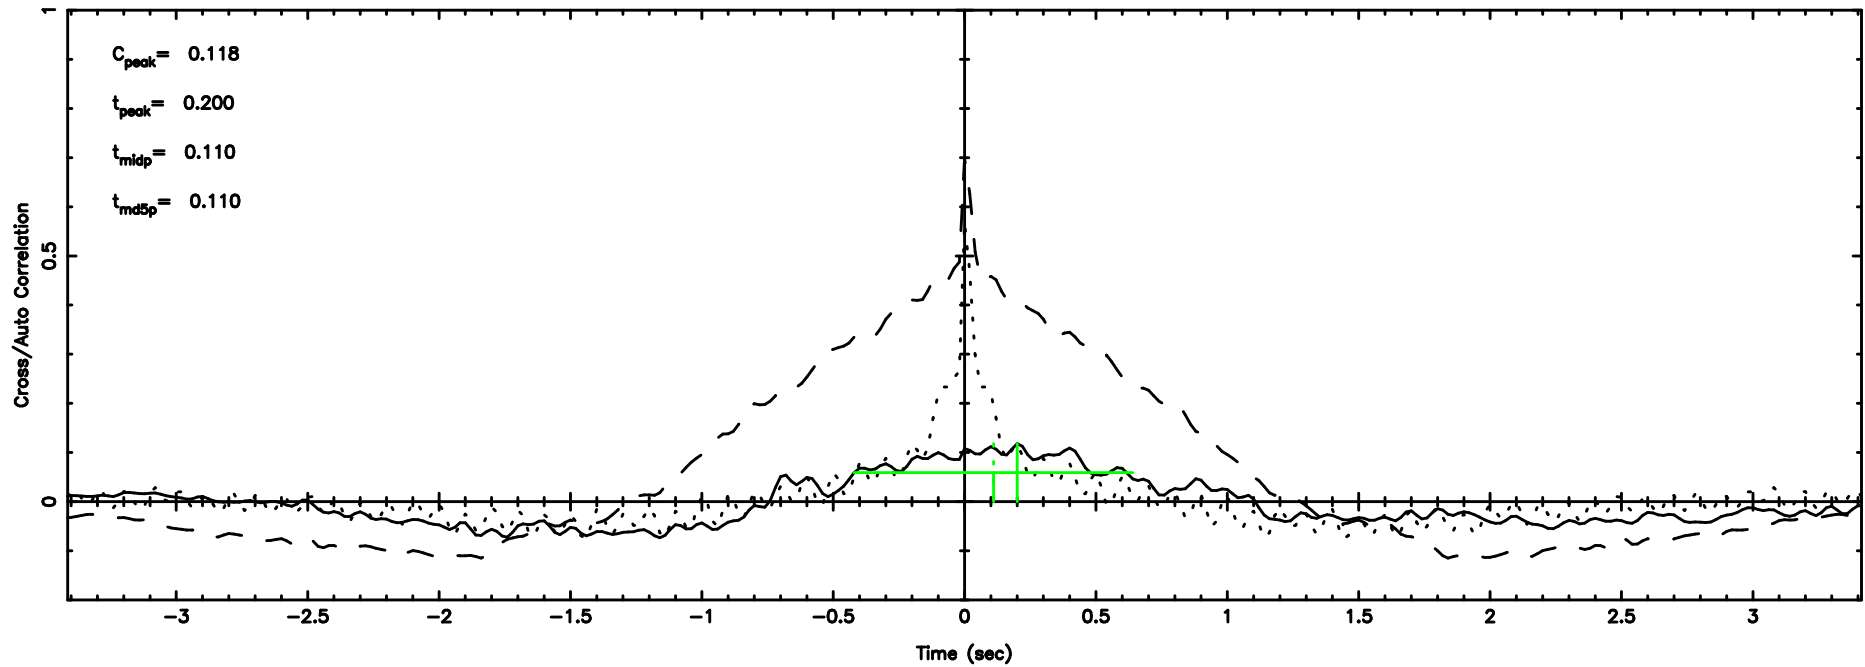

T20240803133909

BLK: 7,SNR1: 3.9760 ,SNR2: 34.435

K20240803133906

BLK: 7,SNR1: 2.7489 ,SNR2: 11.921

1035-058 2024/08/03 4.68UT TOYOKAWA-KISO