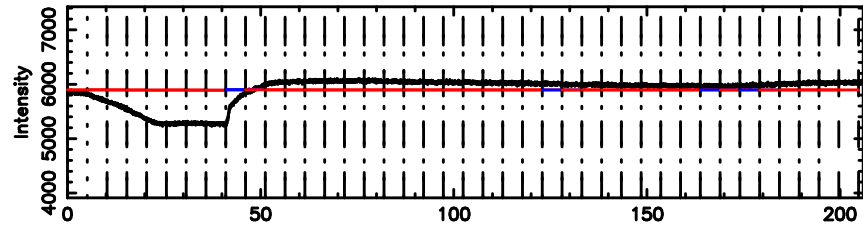

K20240803144416

BLK:16,SNR1: 6.4739 ,SNR2: 20.653

Frequency (Hz)

3C263.1 2024/08/03 5.77UT FUJI -KISO

T20240803145046

BLK: 4,SNR1: 0.48585 ,SNR2: 2.6819

Frequency (Hz)

F20240803145046