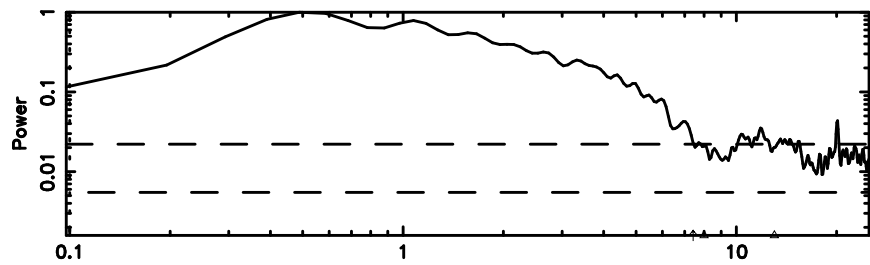

BLK:12,SNR1: 4.0928 ,SNR2: 11.290

Frequency (Hz)

F20240803095623

BLK:12,SNR1: 5.1439 ,SNR2: 12.988

Frequency (Hz)

0652-130 2024/08/03 0.97UT TOYOKAWA-FUJI

T20240803095623

BLK:26,SNR1: 2.8583 ,SNR2: 5.5006