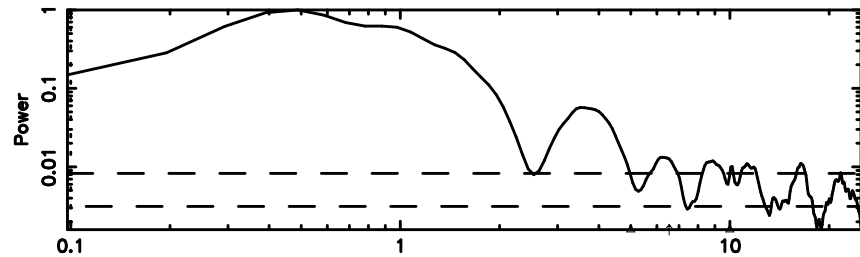

F20240803163135

BLK:20,SNR1:-0.67176E-01,SNR2: 1.7352

Frequency (Hz)

K20240803163132

BLK:20,SNR1: 5.4991 ,SNR2: 17.485

Frequency (Hz)

3C286 2024/08/03 7.55UT FUJI -KISO