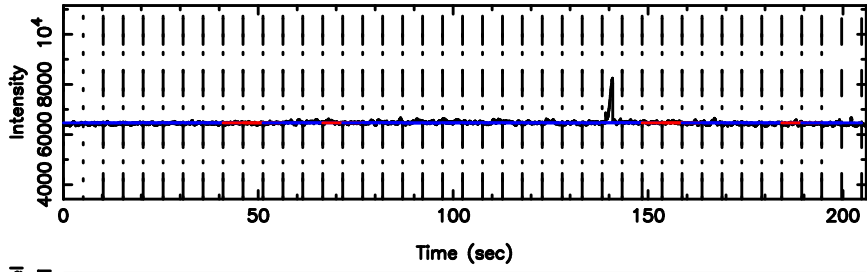

T20240803092850

BLK:22,SNR1: 29.061 ,SNR2: 38.816

3C161 2024/08/03 0.51UT TOYOKAWA-FUJI

F20240803092850

BLK:22,SNR1: 203.35 ,SNR2: 209.54

T20240803092850

BLK:33,SNR1: 23.478 ,SNR2: 38.115

3C161 2024/08/03 0.51UT TOYOKAWA-KISO