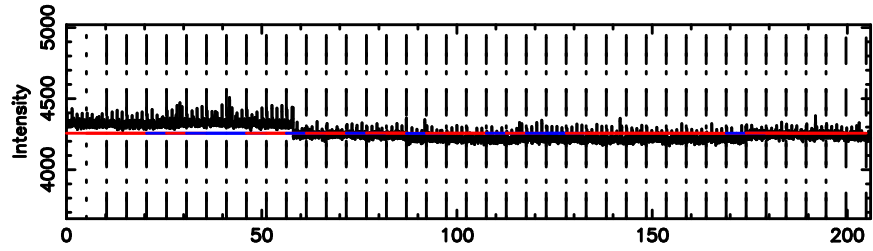

F20240803082315