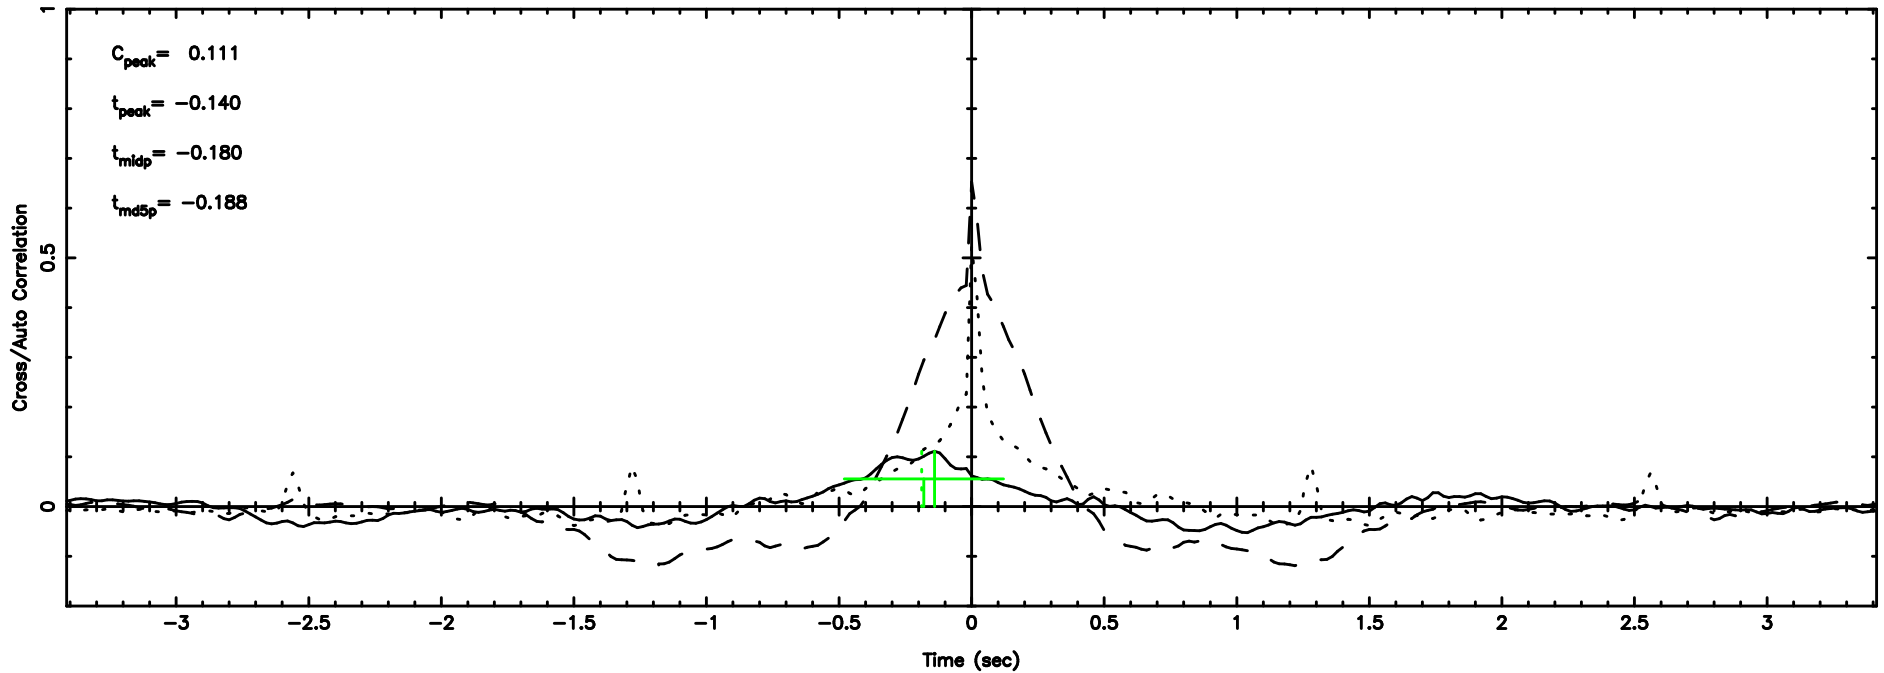

Frequency (Hz)

0418+236 2024/08/02 22.42UT FUJI -KISO

T20240803073507

BLK:14,SNR1: 1.1091 ,SNR2: 5.0278

F20240803073507

BLK:14,SNR1: 0.49096 ,SNR2: 2.9625

3C119 2024/08/02 22.61UT TOYOKAWA-FUJI

T20240803073507