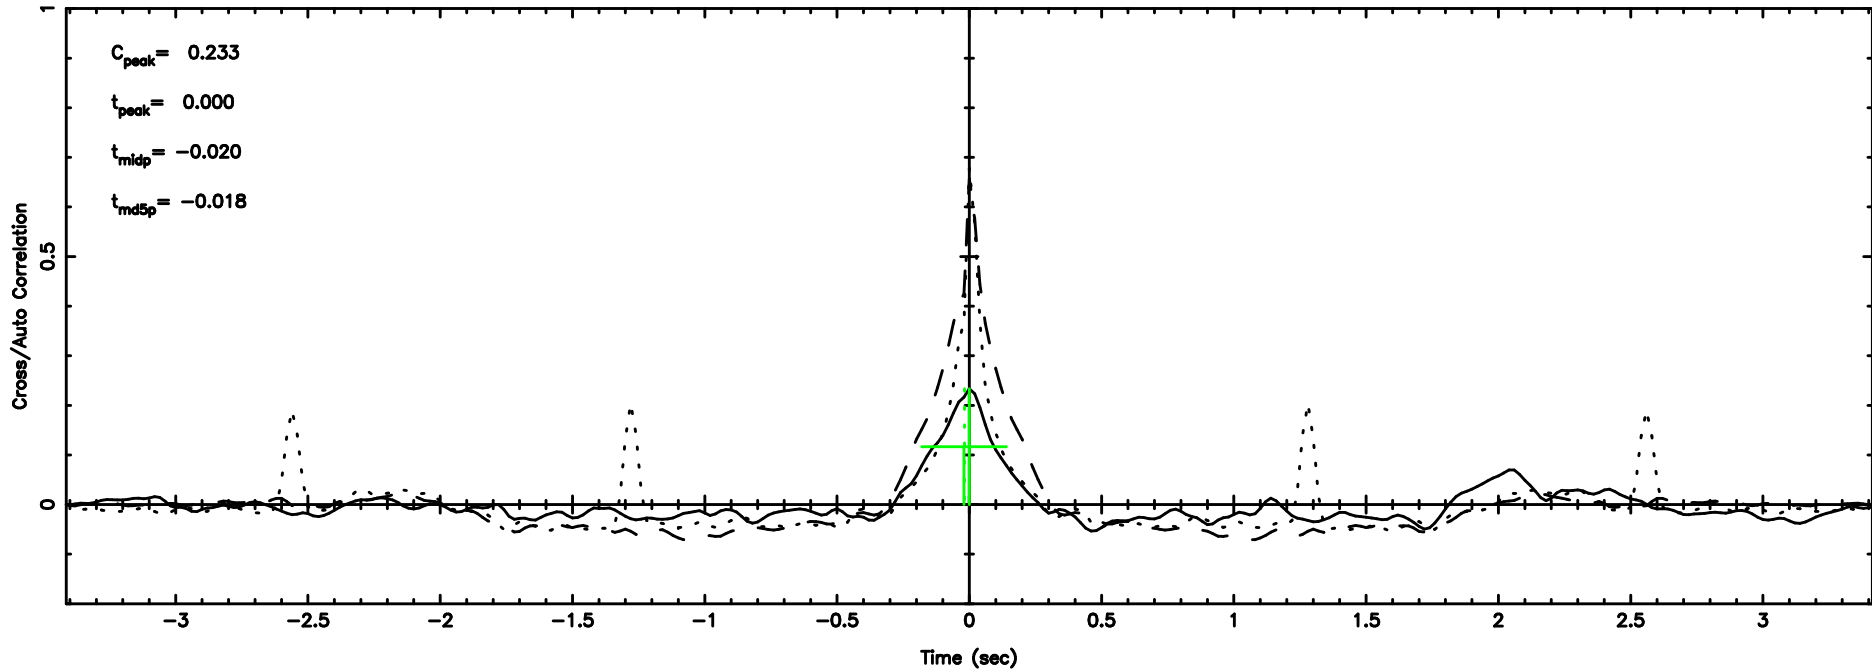

BLK:12,SNR1: 4.0928 ,SNR2: 11.290

Frequency (Hz)

F20240803095623

BLK:12,SNR1: 5.1439 ,SNR2: 12.988

Frequency (Hz)

0652-130 2024/08/03 0.97UT TOYOKAWA-FUJI

T20240803095623

BLK:26,SNR1: 2.8583 ,SNR2: 5.5006