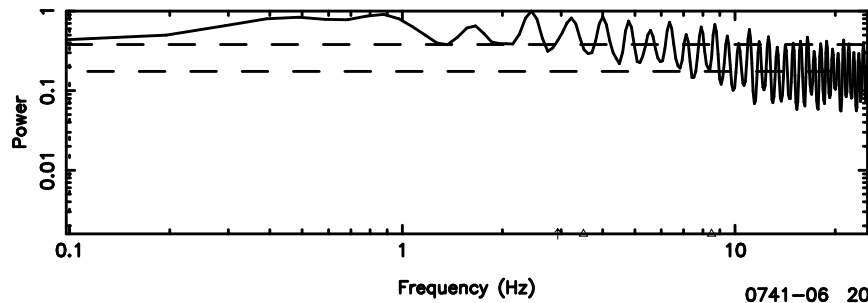

T20240803104550

BLK:36,SNR1: 2.1842 ,SNR2: 14.471

0741-06 2024/08/03 1.79UT TOYOKAWA-KISO

K20240803104548

BLK:36,SNR1: 0.46001 ,SNR2: 2.8372

Frequency (Hz)

F20240803104550

BLK:10,SNR1:-0.14541 ,SNR2: 0.58453