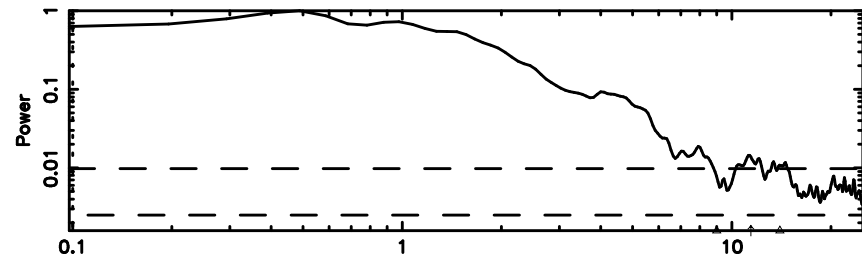

BLK:32,SNR1: 7.9887 ,SNR2: 14.212