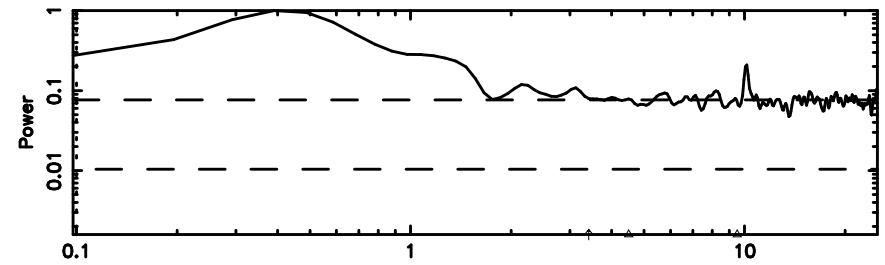

BLK:19,SNR1: 1.1804 ,SNR2: 3.9393

Frequency (Hz)

K20240803073505

BLK:19,SNR1: 0.39950 ,SNR2: 2.3223

Frequency (Hz)

3C119 2024/08/02 22.61UT TOYOKAWA-KISO

F20240803073507

BLK: 8,SNR1: 0.12327 ,SNR2: 0.92476