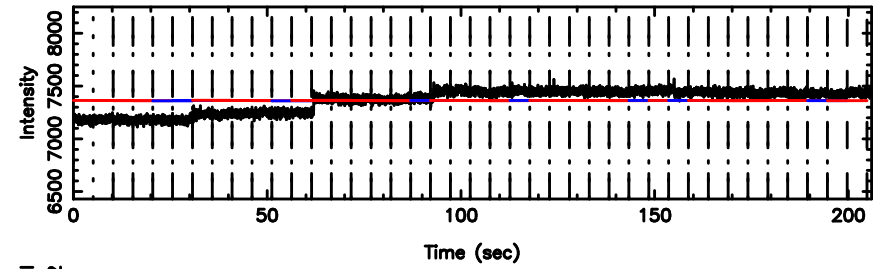

BLK:24,SNR1: 0.65499 ,SNR2: 6.1060

K20240803130713

BLK:24,SNR1: 0.42562 ,SNR2: 1.0535

3C236 2024/08/03 4.15UT TOYOKAWA-KISO

F20240803130716

BLK: 8,SNR1: 0.53623 ,SNR2: 2.2082

K20240803130713

BLK: 8,SNR1: 0.45386 ,SNR2: 2.0677