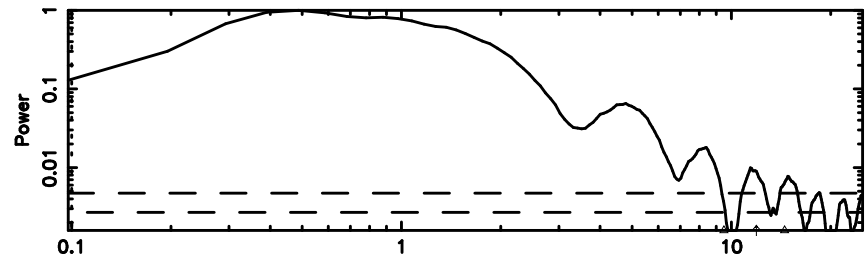

BLK:22,SNR1: 15.993 ,SNR2: 26.992