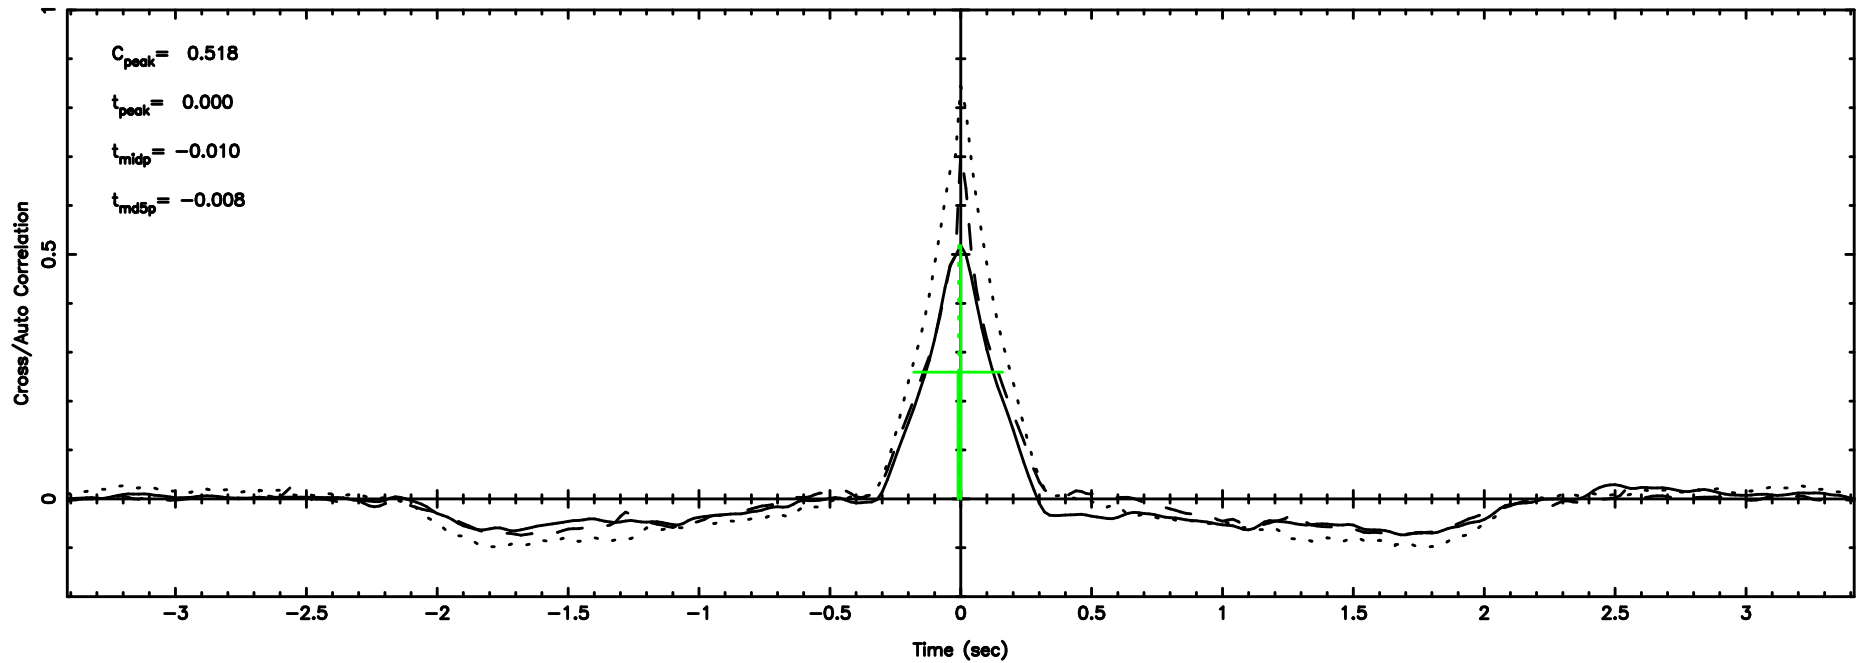

Frequency (Hz)

3C283 2024/08/03 7.23UT FUJI -KISO