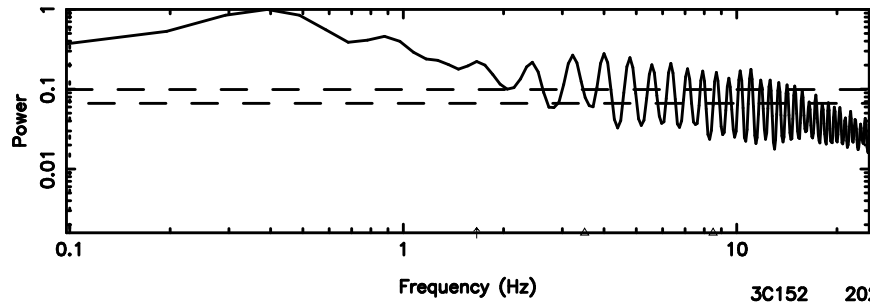

3C152 2024/08/03 0.14UT FUJI -KISO

K20240803090626