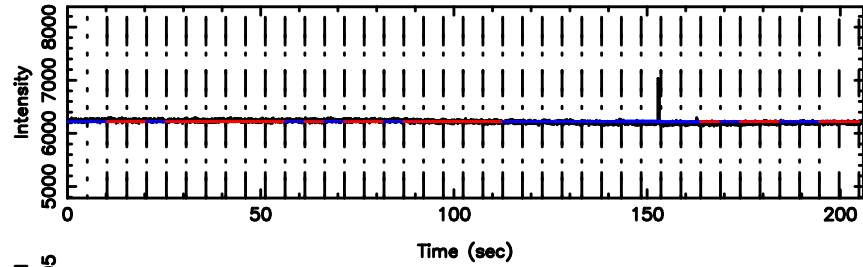

T20240803144419

BLK:19,SNR1: 4.3068 ,SNR2: 13.492