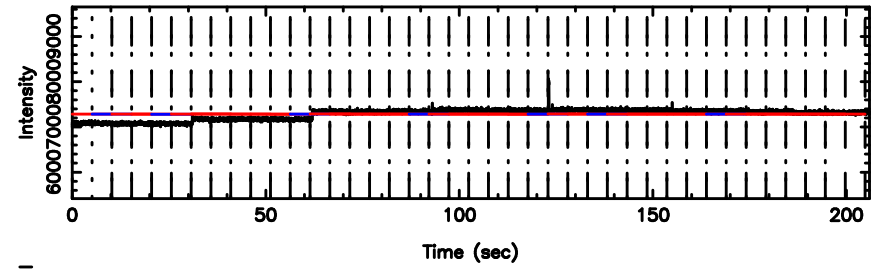

K20240803133906