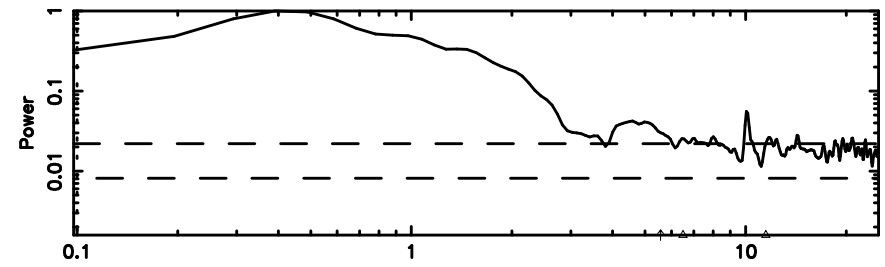

BLK:14,SNR1: 0.31694 ,SNR2: 2.5940

Frequency (Hz)

K20240803071642

BLK:14,SNR1: 2.1650 ,SNR2: 8.0313

Frequency (Hz)

0411+05 2024/08/02 22.31UT TOYOKAWA-KISO

F20240803071645

BLK:12,SNR1: 2.3654 ,SNR2: 8.4294