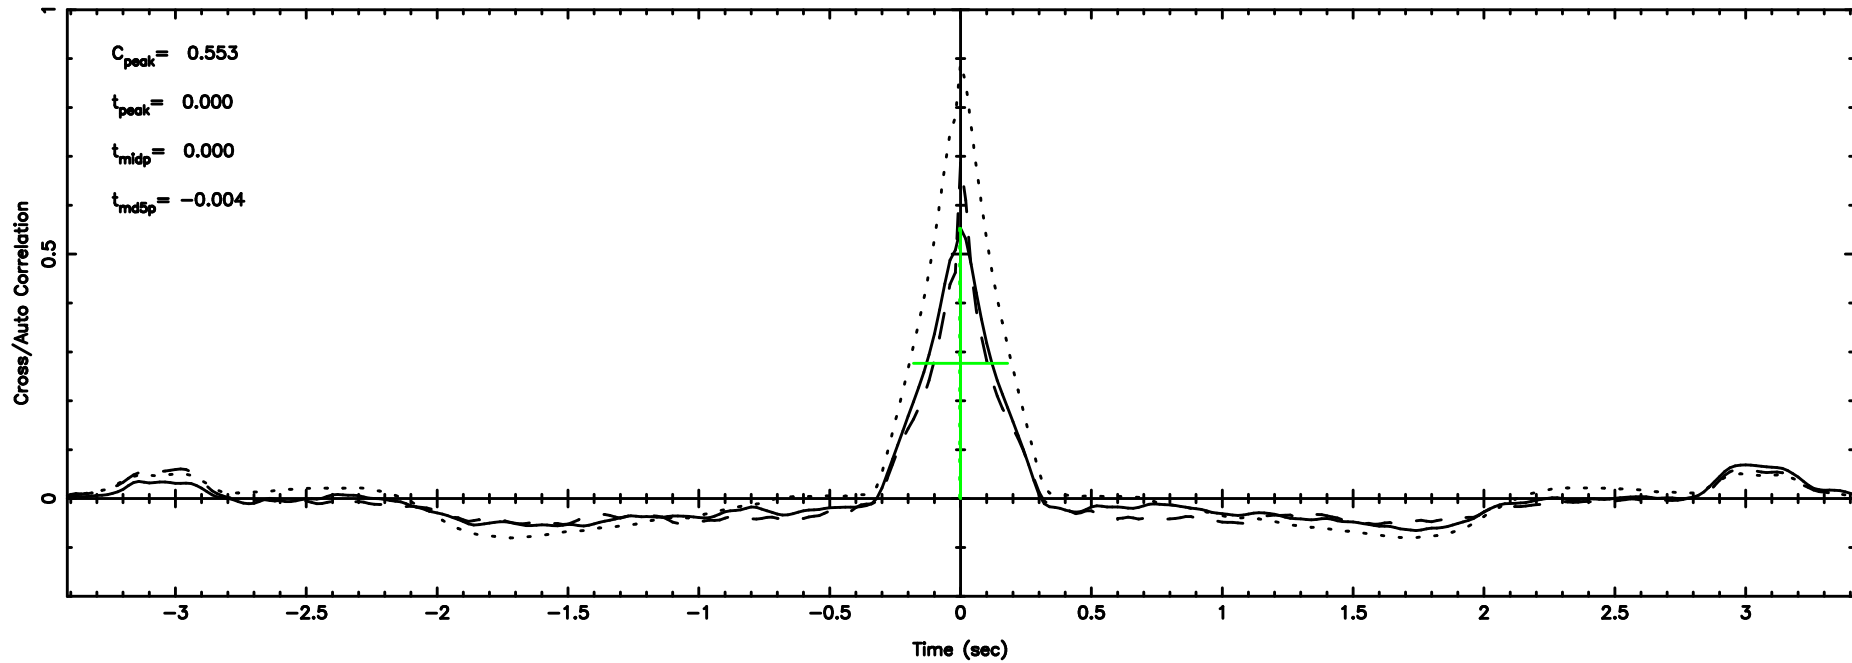

K20240803162642

BLK:24,SNR1: 8.2782 ,SNR2: 20.938

Frequency (Hz)

1323+32 2024/08/03 7.47UT TOYOKAWA-KISO

F20240803162645

BLK:20,SNR1: 13.927 ,SNR2: 24.662

Frequency (Hz)

K20240803162642