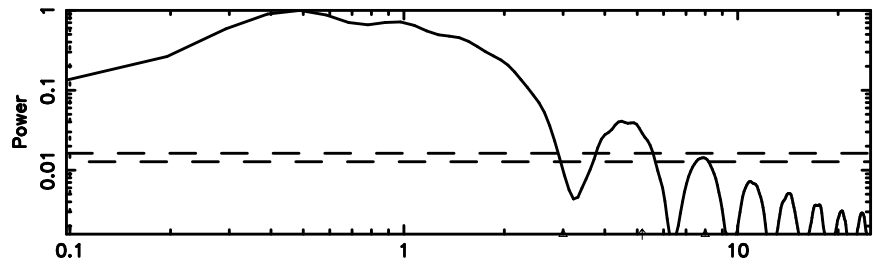

BLK:11,SNR1: 0.66148 ,SNR2: 2.9682

Frequency (Hz)

T20240803083648

BLK:24,SNR1: 2.8742 ,SNR2: 13.415

Frequency (Hz)

F20240803083648

BLK:24,SNR1: 9.7739 ,SNR2: 17.366

Frequency (Hz)