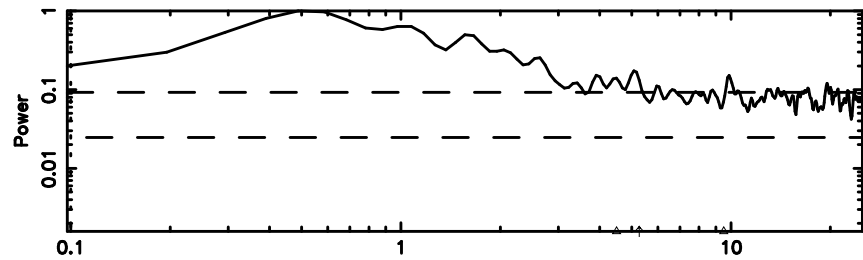

F20240803152951

BLK:16,SNR1: 0.53937 ,SNR2: 3.8182

K20240803152948

BLK:16,SNR1: 2.4608 ,SNR2: 10.728

3C273 2024/08/03 6.53UT FUJI -KISO

T20240803154302

BLK:10,SNR1: 0.50059 ,SNR2: 2.2151

Frequency (Hz)