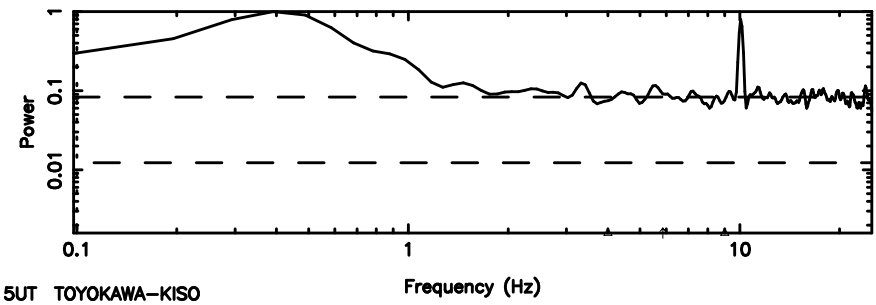

BLK:24,SNR1: 0.42562 ,SNR2: 1.0535