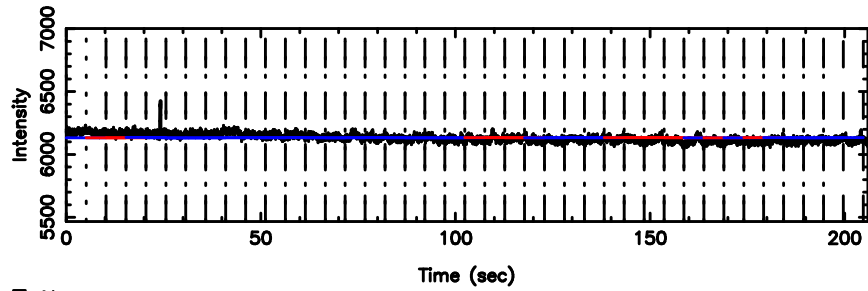

T20240803103748