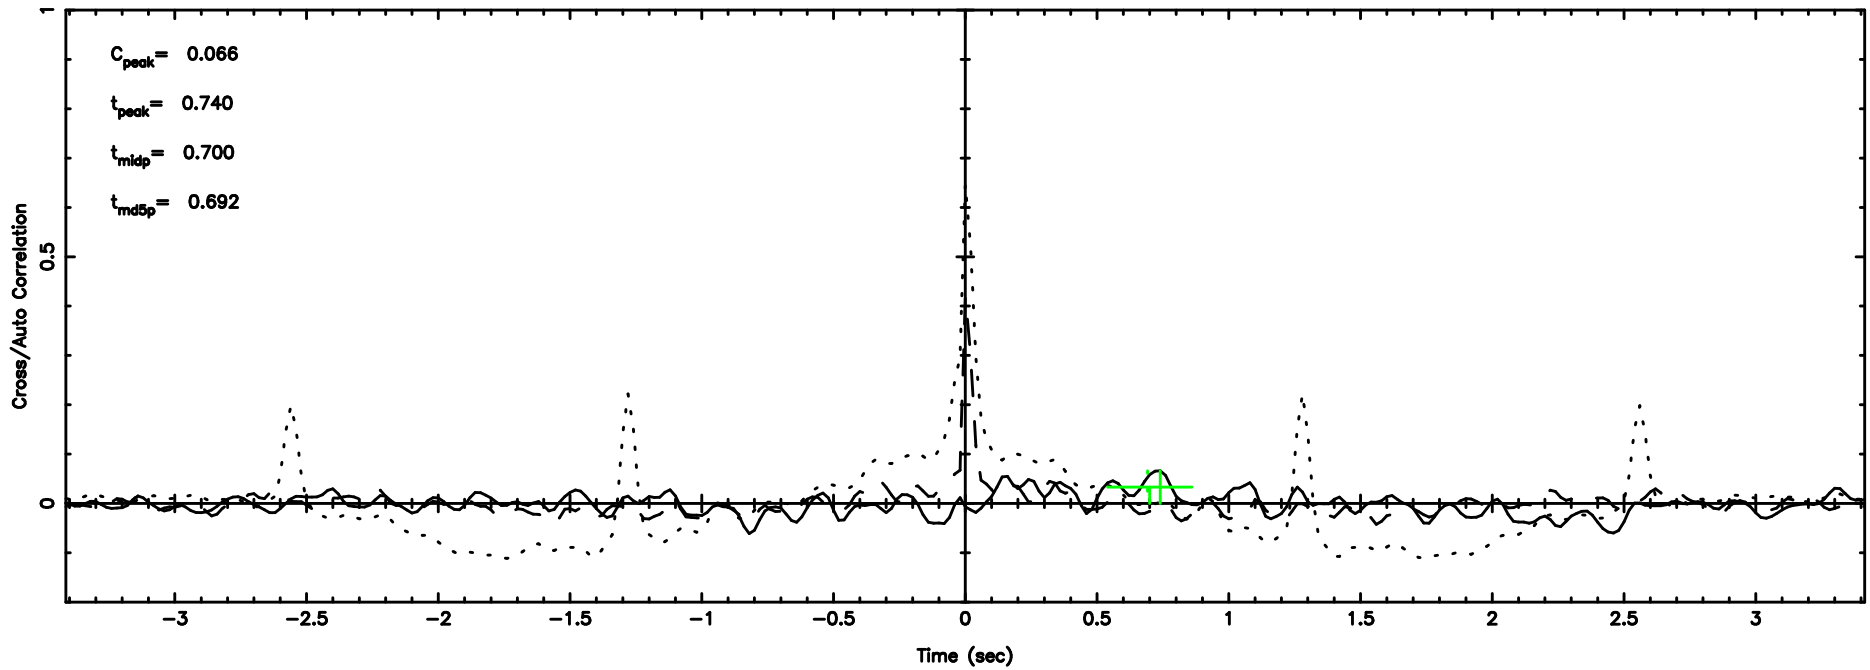

T20240803122323

BLK: 6,SNR1: 0.86756E-01,SNR2: 0.41676

F20240803122324

BLK: 6,SNR1: 0.52293 ,SNR2: 4.6922

0919-142 2024/08/03 3.42UT TOYOKAWA-FUJI