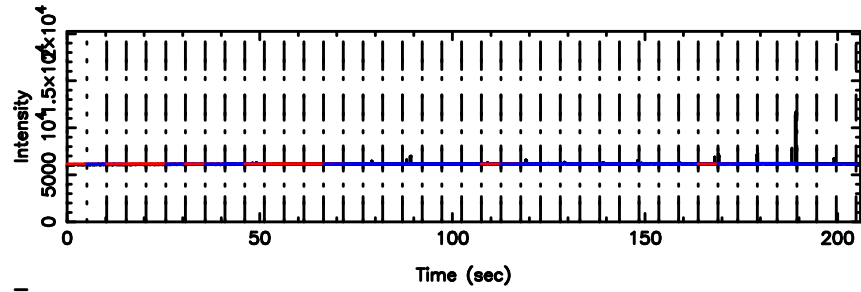

T20240803165823