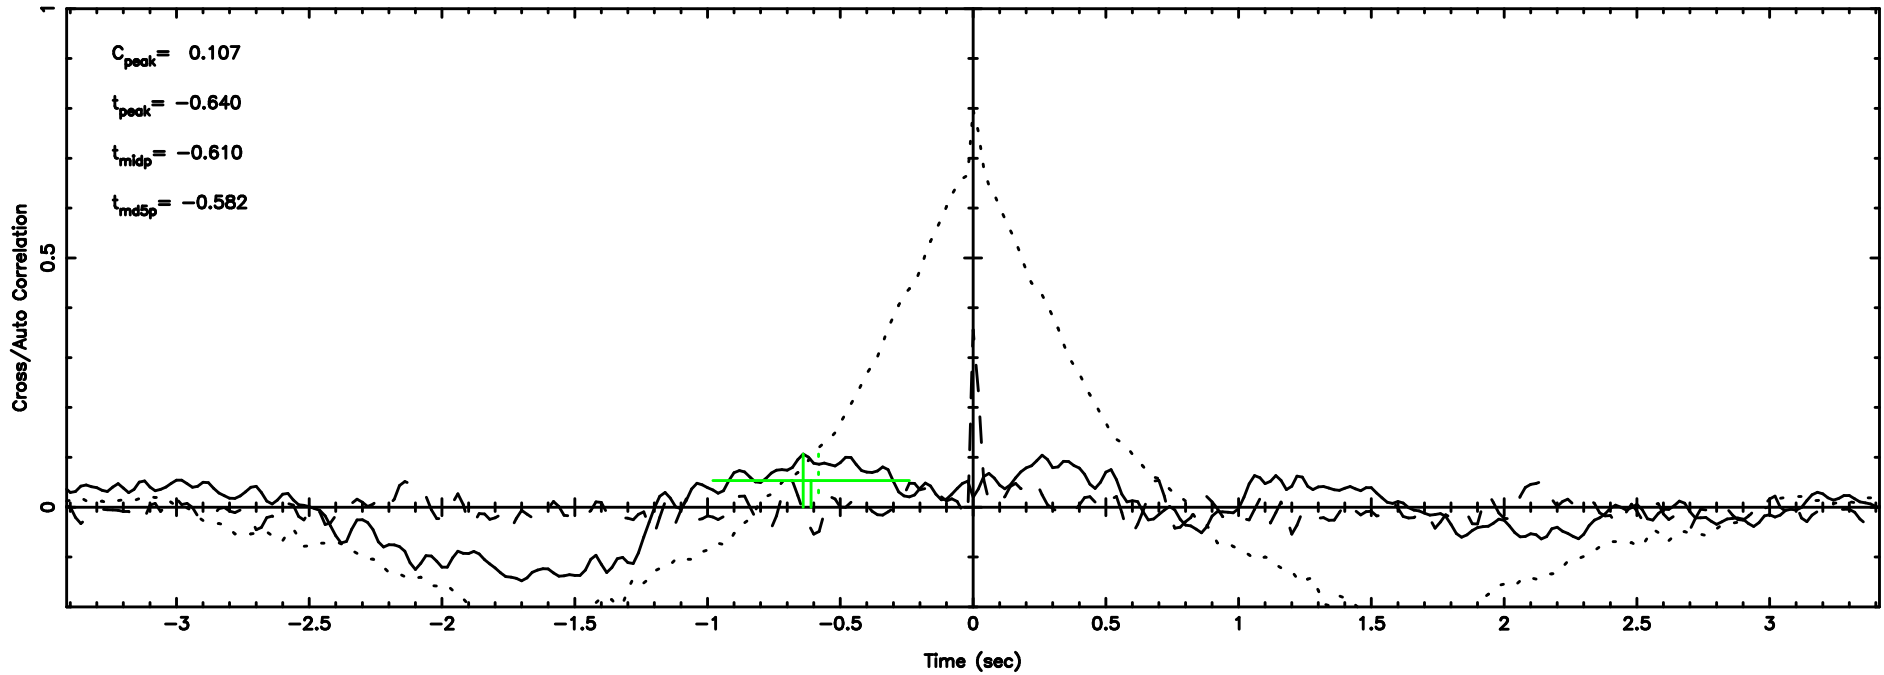

Frequency (Hz)

0333+32 2024/08/02 21.68UT TOYOKAWA-FUJI