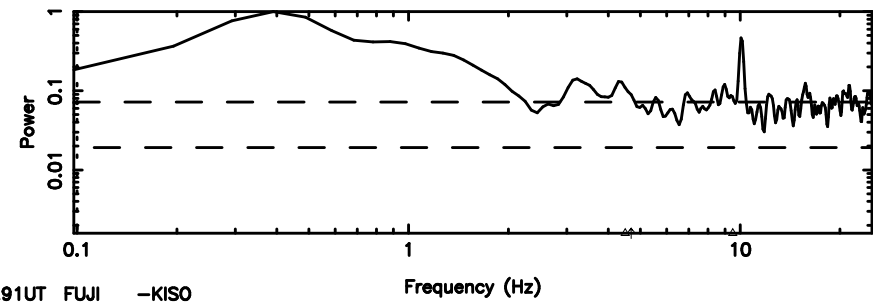

BLK: 7,SNR1: 0.49718 ,SNR2: 2.0361