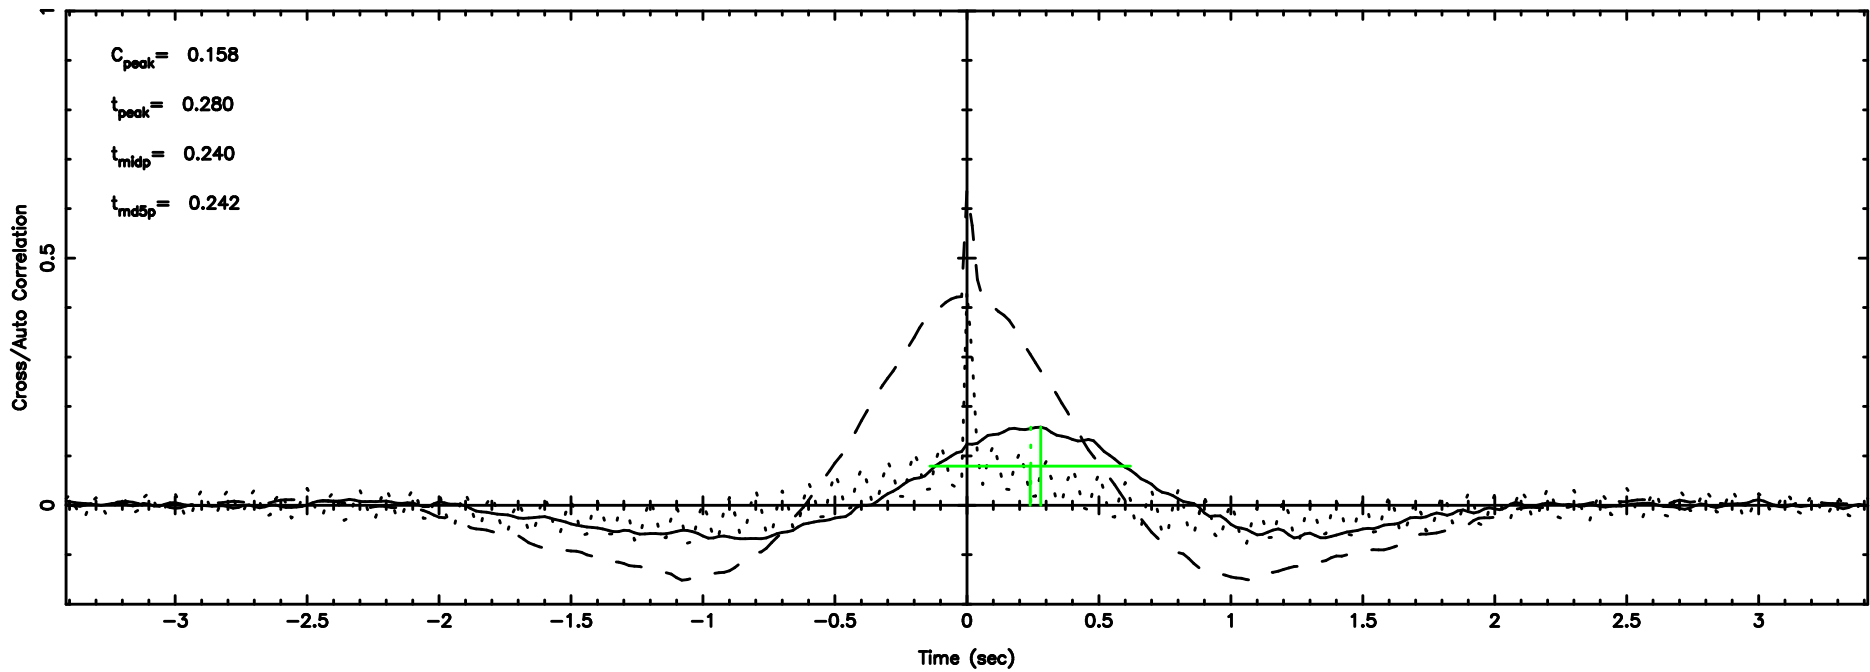

BLK:27,SNR1: 0.25501 ,SNR2: 1.0931