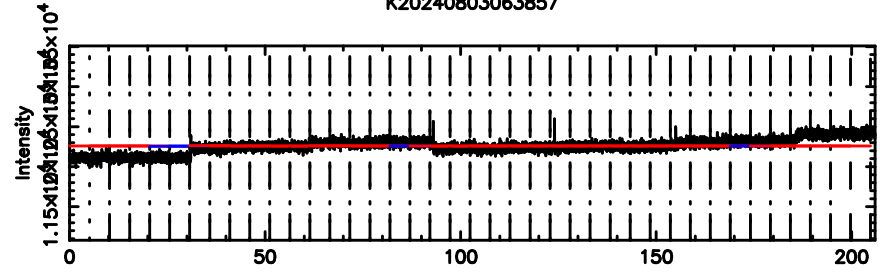

0333+32 2024/08/02 21.68UT TOYOKAWA-FUJI

F20240803063859

BLK: 4,SNR1: 1.1650 ,SNR2: 5.3106

Frequency (Hz)

K20240803063857

BLK: 4,SNR1: 0.26509 ,SNR2: 1.1736

Frequency (Hz)

0333+32 2024/08/02 21.68UT FUJI -KISO