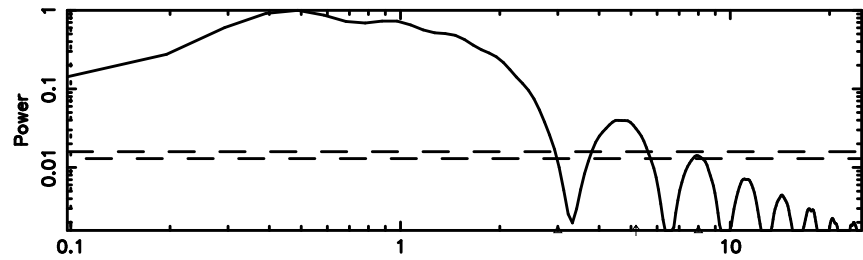

T20240803161220

BLK:27,SNR1: 3.0740 ,SNR2: 14.182

Frequency (Hz)

3C283 2024/08/03 7.23UT TOYOKAWA-KISO

K20240803161217

BLK:27,SNR1: 7.9432 ,SNR2: 20.332

Frequency (Hz)

F20240803161220