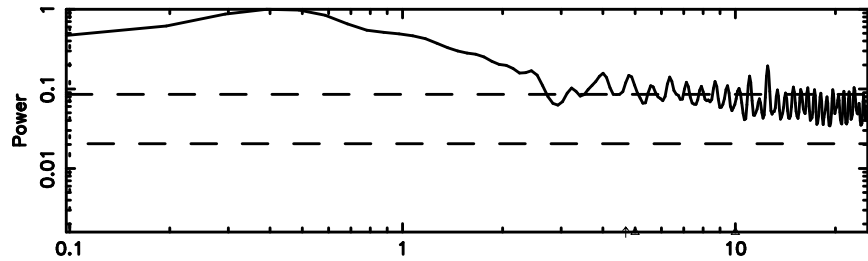

K20240803103745

BLK:28,SNR1: 6.0121 ,SNR2: 9.2415

F20240803103748

BLK:22,SNR1: 0.42614 ,SNR2: 2.2708

Frequency (Hz)

K20240803103745

BLK:22,SNR1: 8.1201 ,SNR2: 12.494

Frequency (Hz)