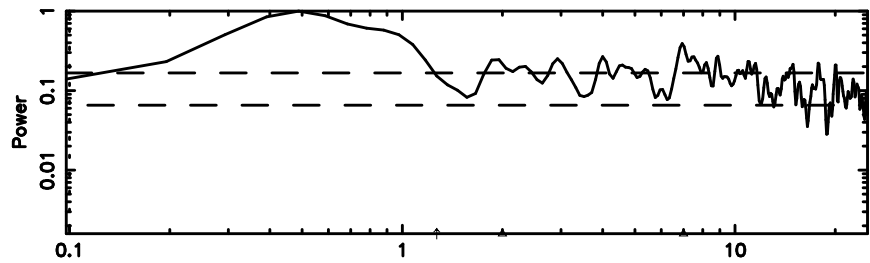

BLK: 4,SNR1: 0.78725E-02,SNR2: 2.3080