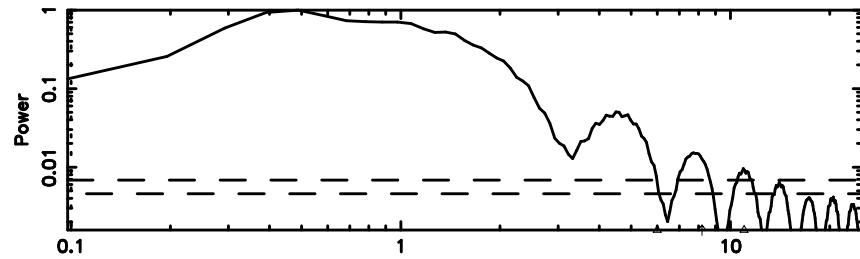

BLK:20,SNR1: 8.7283 ,SNR2: 22.095