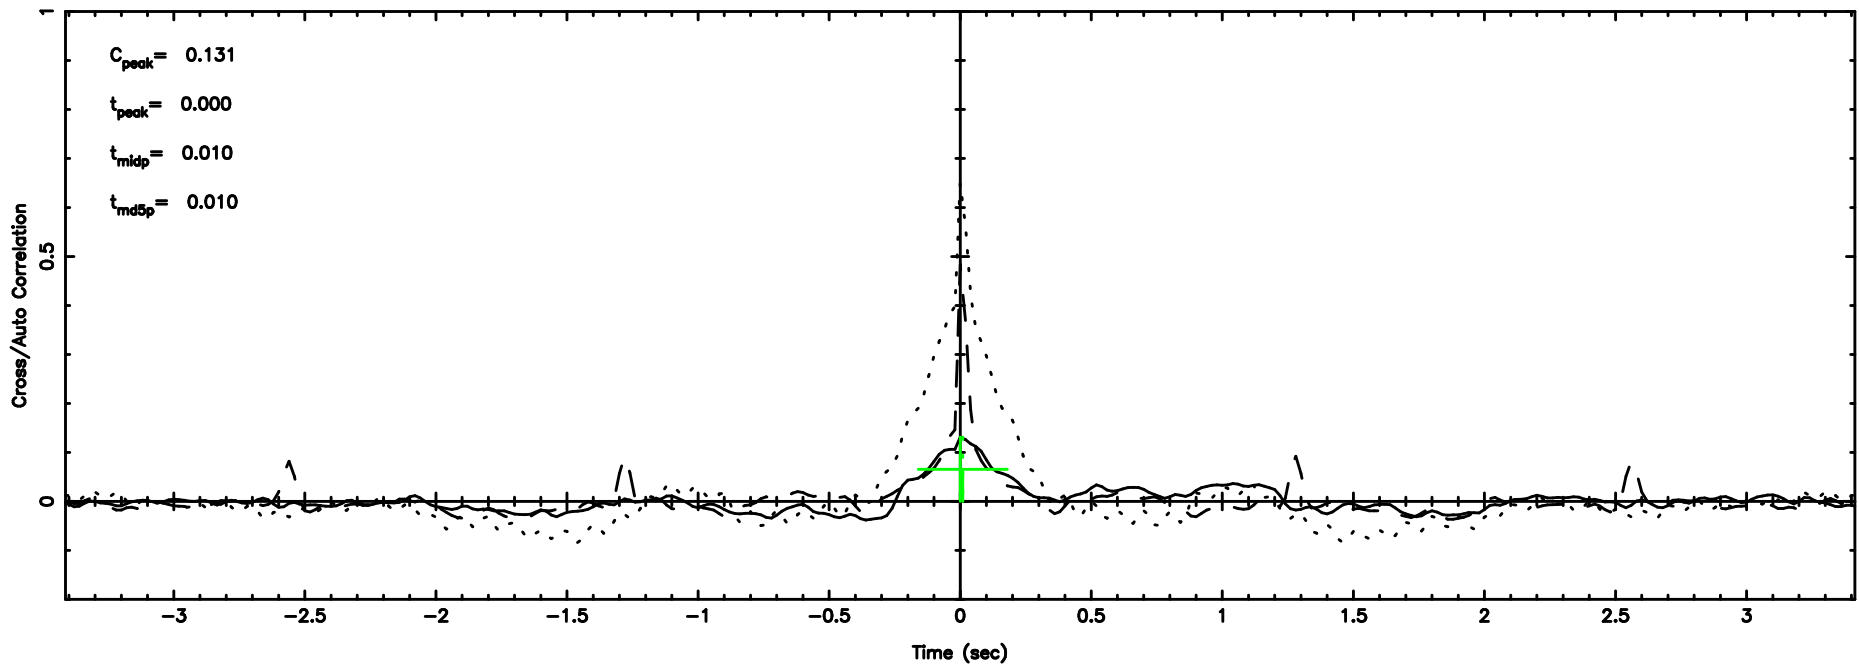

F20240803151634

BLK:13,SNR1: 0.32792 ,SNR2: 1.0155

Frequency (Hz)

K20240803151631

BLK:13,SNR1: 1.2008 ,SNR2: 4.7730

Frequency (Hz)

1213-17 2024/08/03 6.30UT FUJI -KISO

T20240803152951