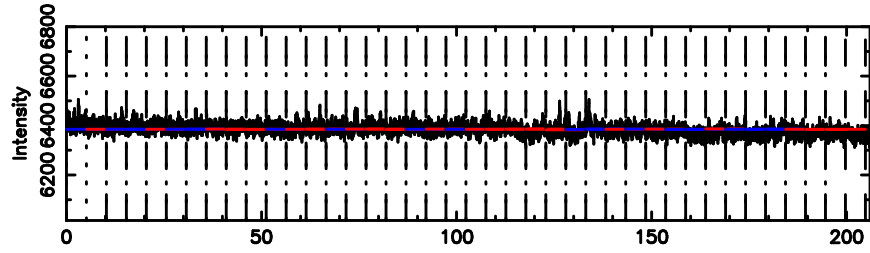

T20240803085319