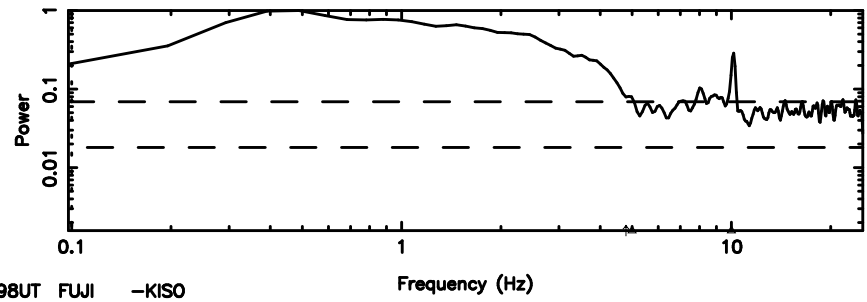

BLK:14,SNR1: 1.2291 ,SNR2: 5.5357