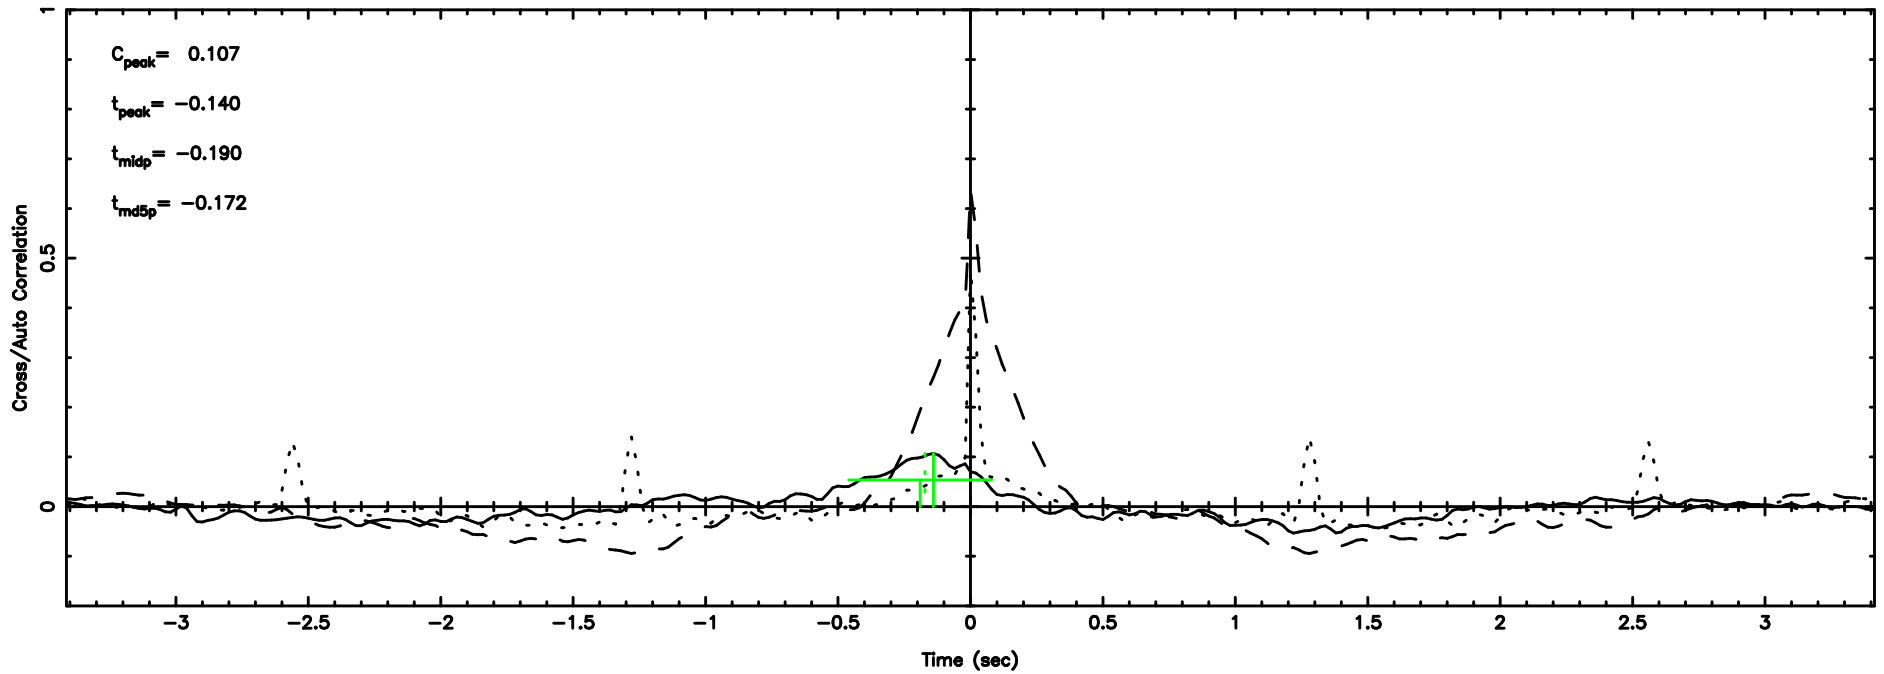

Frequency (Hz)

0548+16 2024/08/02 23.92UT TOYOKAWA-FUJI