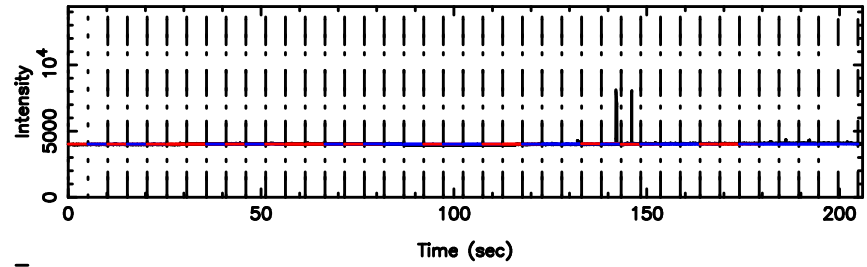

3C279 2024/08/03 6.98UT FUJI -KISO

T20240803161220

BLK:22,SNR1: 3.0711 ,SNR2: 14.175

Frequency (Hz)

F20240803161220

BLK:22,SNR1: 15.993 ,SNR2: 26.992

Frequency (Hz)

3C283 2024/08/03 7.23UT TOYOKAWA-FUJI