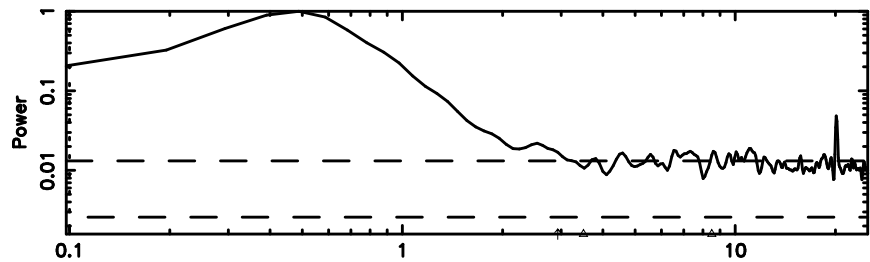

BLK:17,SNR1: 2.1200 ,SNR2: 15.053