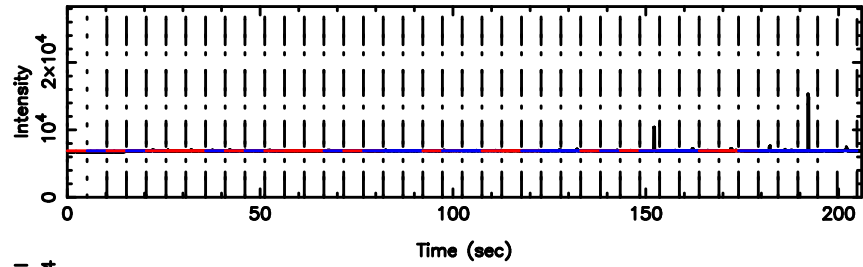

T20240803161220