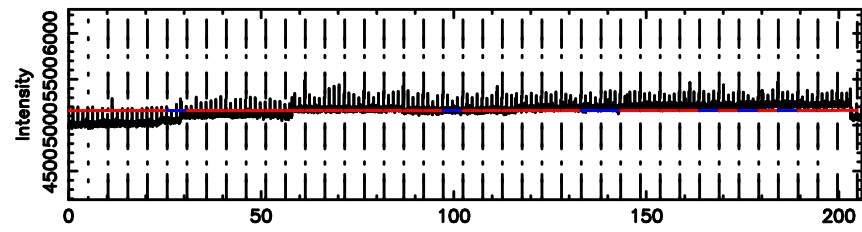

Frequency (Hz)

F20240803175402