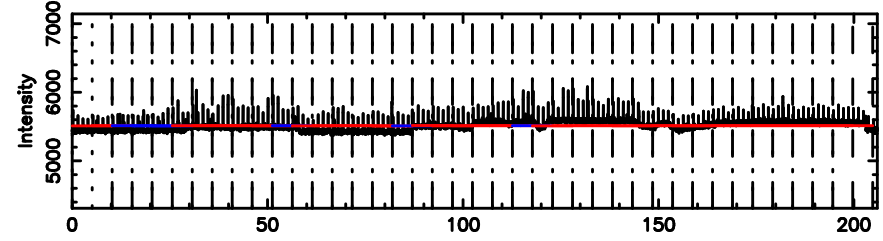

Frequency (Hz)

F20240803070736