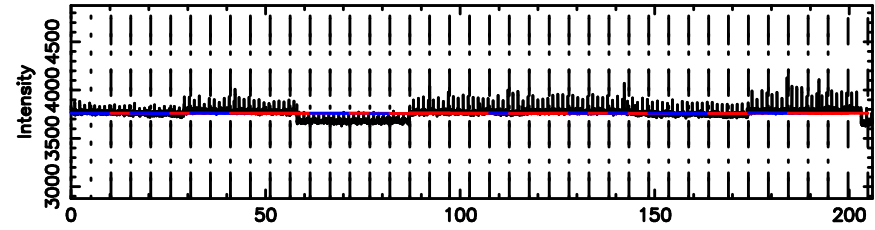

Frequency (Hz)

0741-06 2024/08/03 1.79UT TOYOKAWA-FUJI

F20240803104550