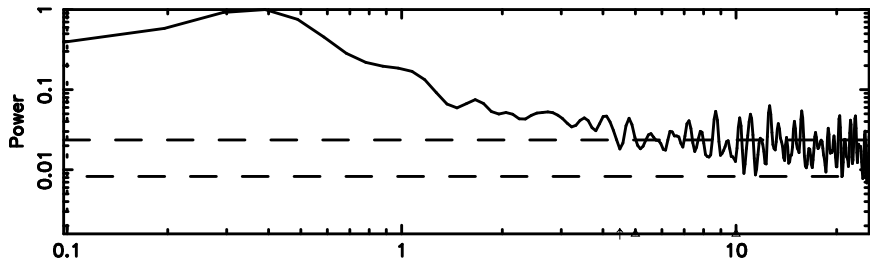

0333+32 2024/08/02 21.68UT TOYOKAWA-FUJI

F20240803063859

BLK: 4,SNR1: 1.1650 ,SNR2: 5.3106

Frequency (Hz)

K20240803063857

BLK: 4,SNR1: 0.26509 ,SNR2: 1.1736

Frequency (Hz)

0333+32 2024/08/02 21.68UT FUJI -KISO