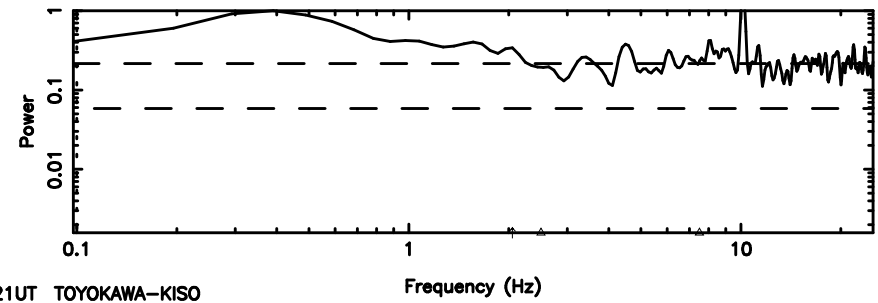

BLK: 6,SNR1: 0.27362 ,SNR2: 1.3156