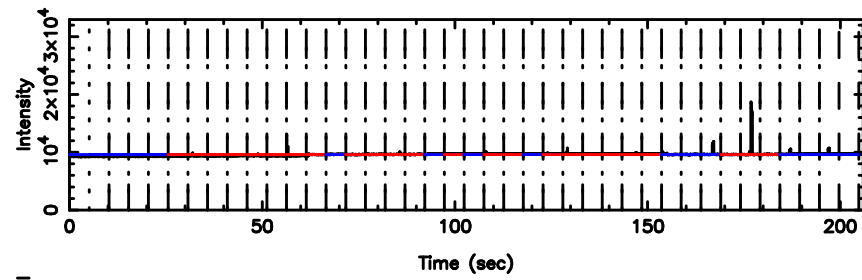

Frequency (Hz)

3C286 2024/08/03 7.55UT TOYOKAWA-FUJI

T20240803163135

BLK:15,SNR1: 0.69251 ,SNR2: 8.2230

Frequency (Hz)

K20240803163132

BLK:15,SNR1: 5.6879 ,SNR2: 18.146

Frequency (Hz)