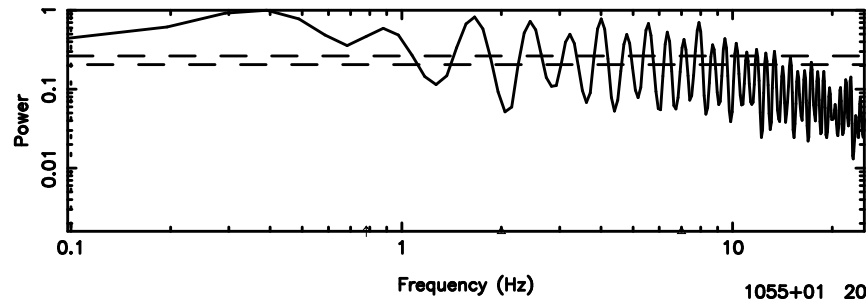

BLK: 4,SNR1:-0.22117 ,SNR2: 1.5044