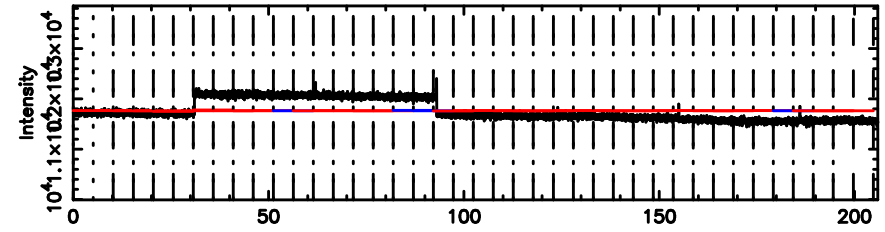

BLK: 3,SNR1: 3.9598 ,SNR2: 13.944

Frequency (Hz)

0418+236 2024/08/02 22.42UT TOYOKAWA-KISO

F20240803072340

BLK: 4,SNR1:-0.52994E-01,SNR2: 4.3121

Frequency (Hz)

K20240803072337

BLK: 4,SNR1: 1.1774 ,SNR2: 5.7818