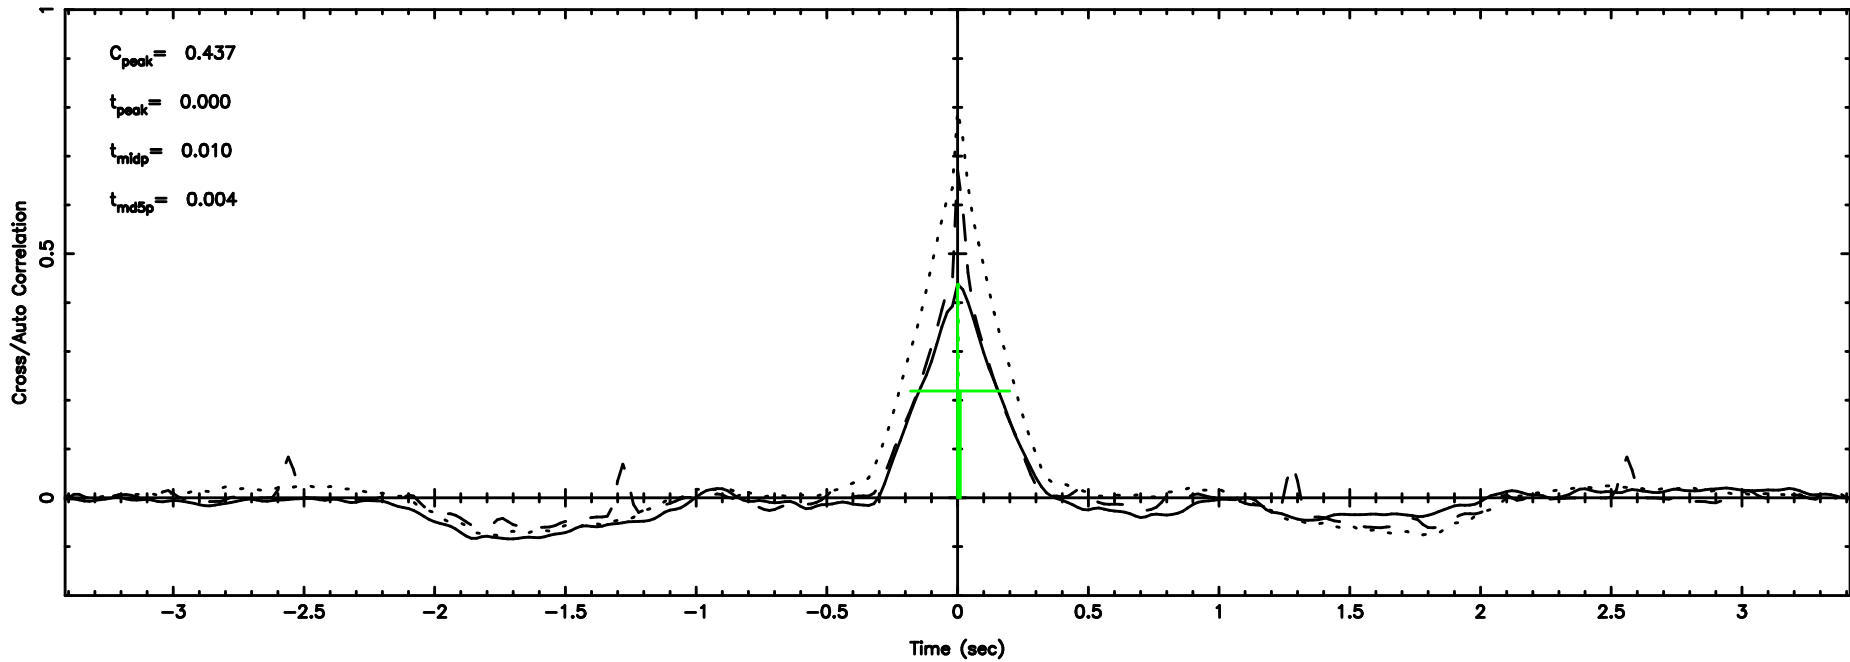

BLK:27,SNR1: 9.7296 ,SNR2: 24.212

Frequency (Hz)

K20240803165820

BLK:27,SNR1: 16.253 ,SNR2: 28.448

Frequency (Hz)

1355+01 2024/08/03 8.00UT FUJI -KISO

T20240803175402

BLK: 7,SNR1: 0.14911 ,SNR2: 1.8466