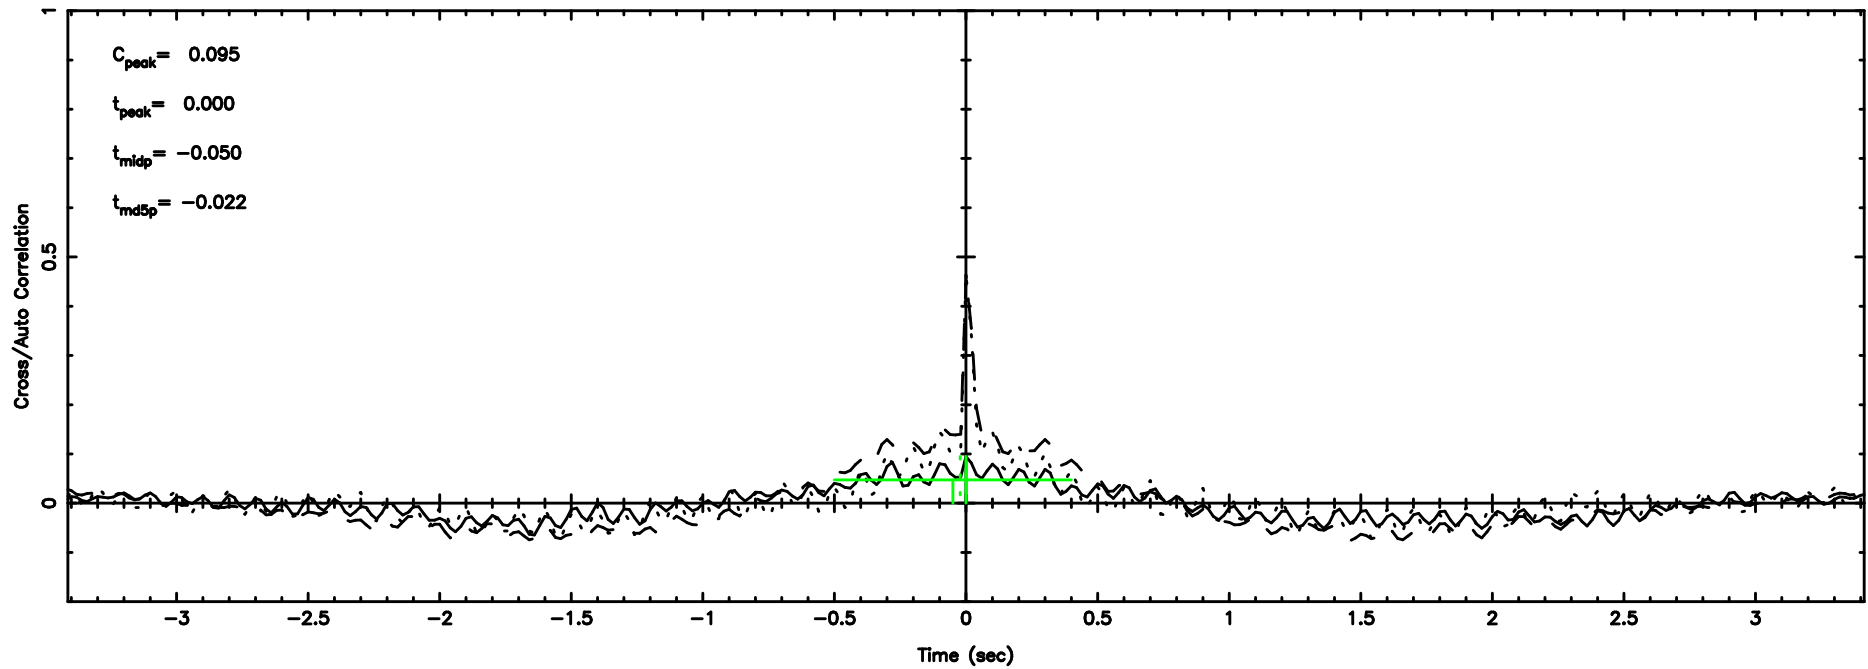

T20240803125309

BLK:11,SNR1: 0.33859 ,SNR2: 1.3765

K20240803125306

BLK:11,SNR1: 0.28754 ,SNR2: 1.6054

3C230 2024/08/03 3.91UT TOYOKAWA-KISO