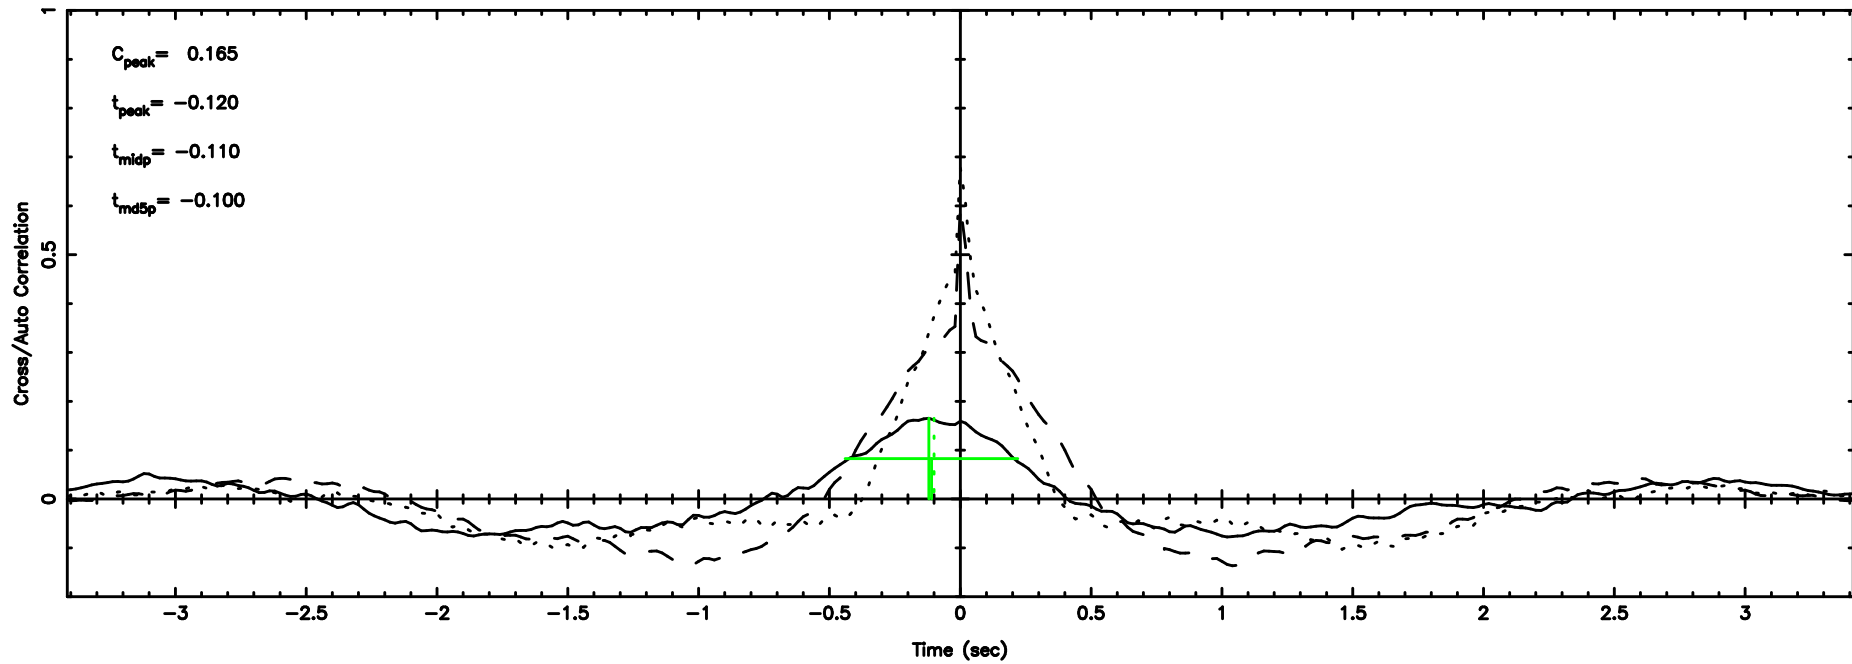

Frequency (Hz)

3C286 2024/08/03 7.55UT TOYOKAWA-KISO