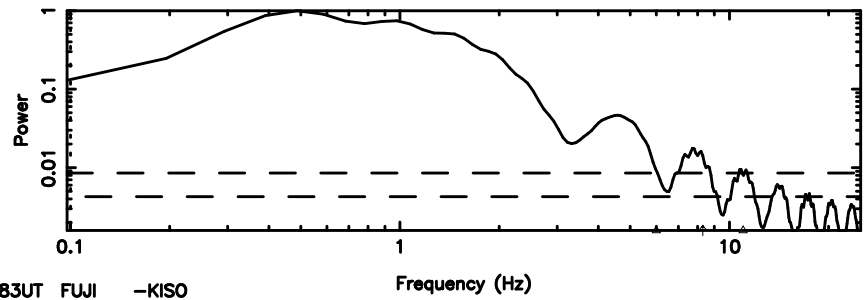

BLK:35,SNR1: 8.0367 ,SNR2: 21.365

Frequency (Hz)

K20240803164759

BLK:35,SNR1: 7.0499 ,SNR2: 17.807

Frequency (Hz)

1345+12 2024/08/03 7.83UT TOYOKAWA-KISO

BLK:33,SNR1: 8.0563 ,SNR2: 20.222

BLK:33,SNR1: 7.0078 ,SNR2: 17.705