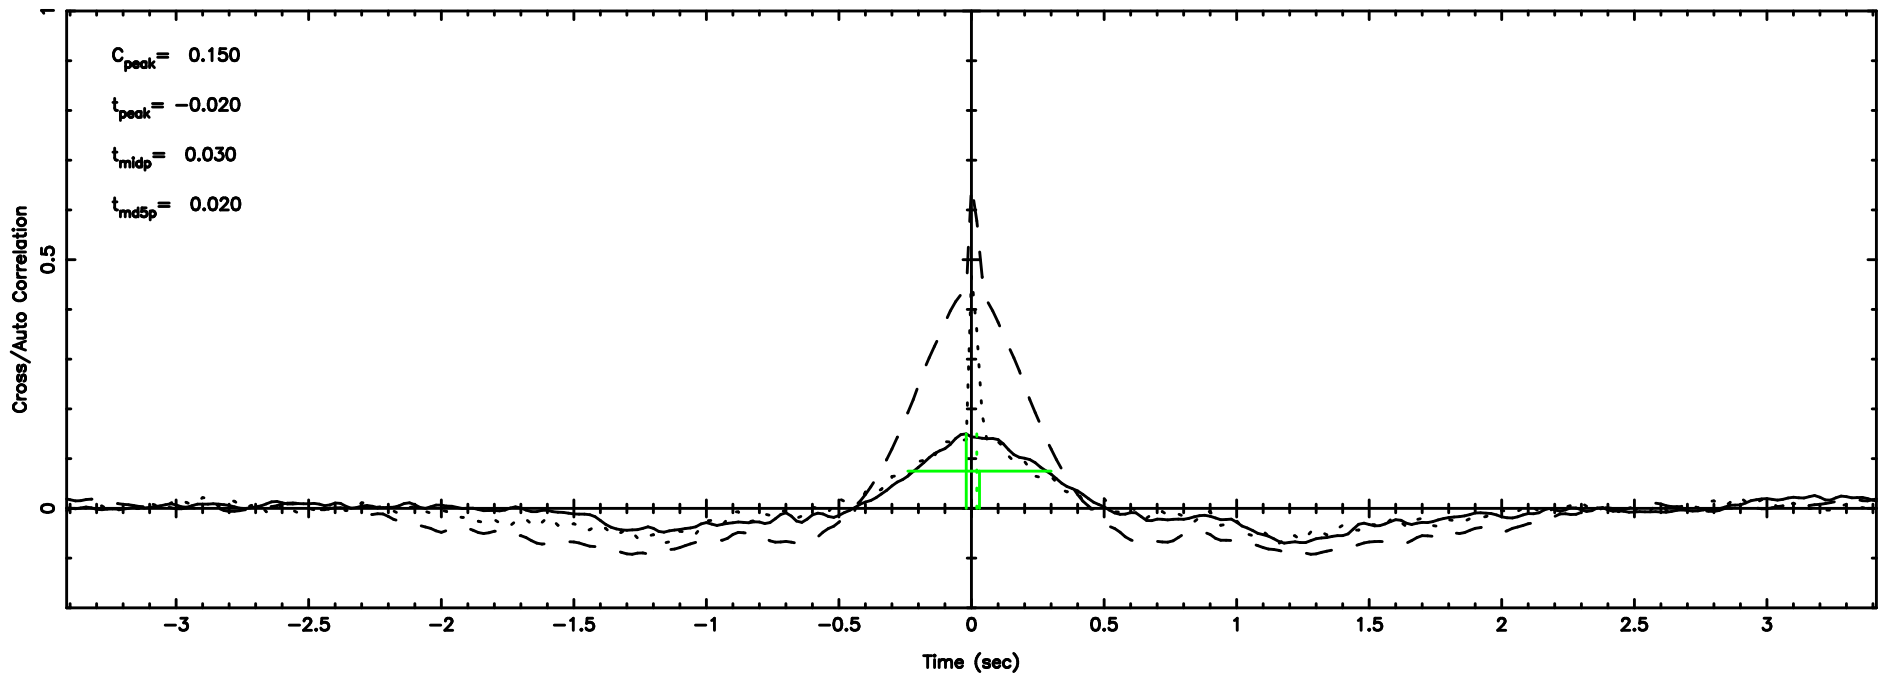

BLK:19,SNR1: 1.1804 ,SNR2: 3.9393

Frequency (Hz)

K20240803073505

BLK:19,SNR1: 0.39950 ,SNR2: 2.3223

Frequency (Hz)

3C119 2024/08/02 22.61UT TOYOKAWA-KISO

F20240803073507

BLK: 8,SNR1: 0.12327 ,SNR2: 0.92476