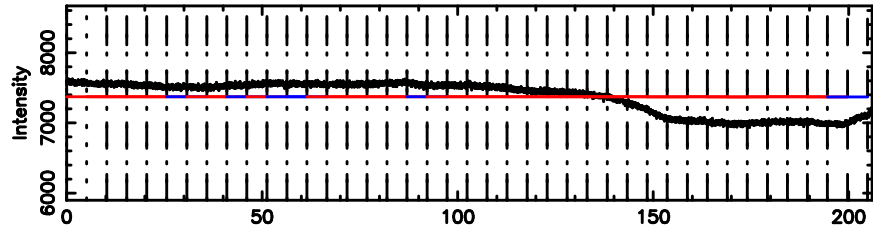

T20240803065200