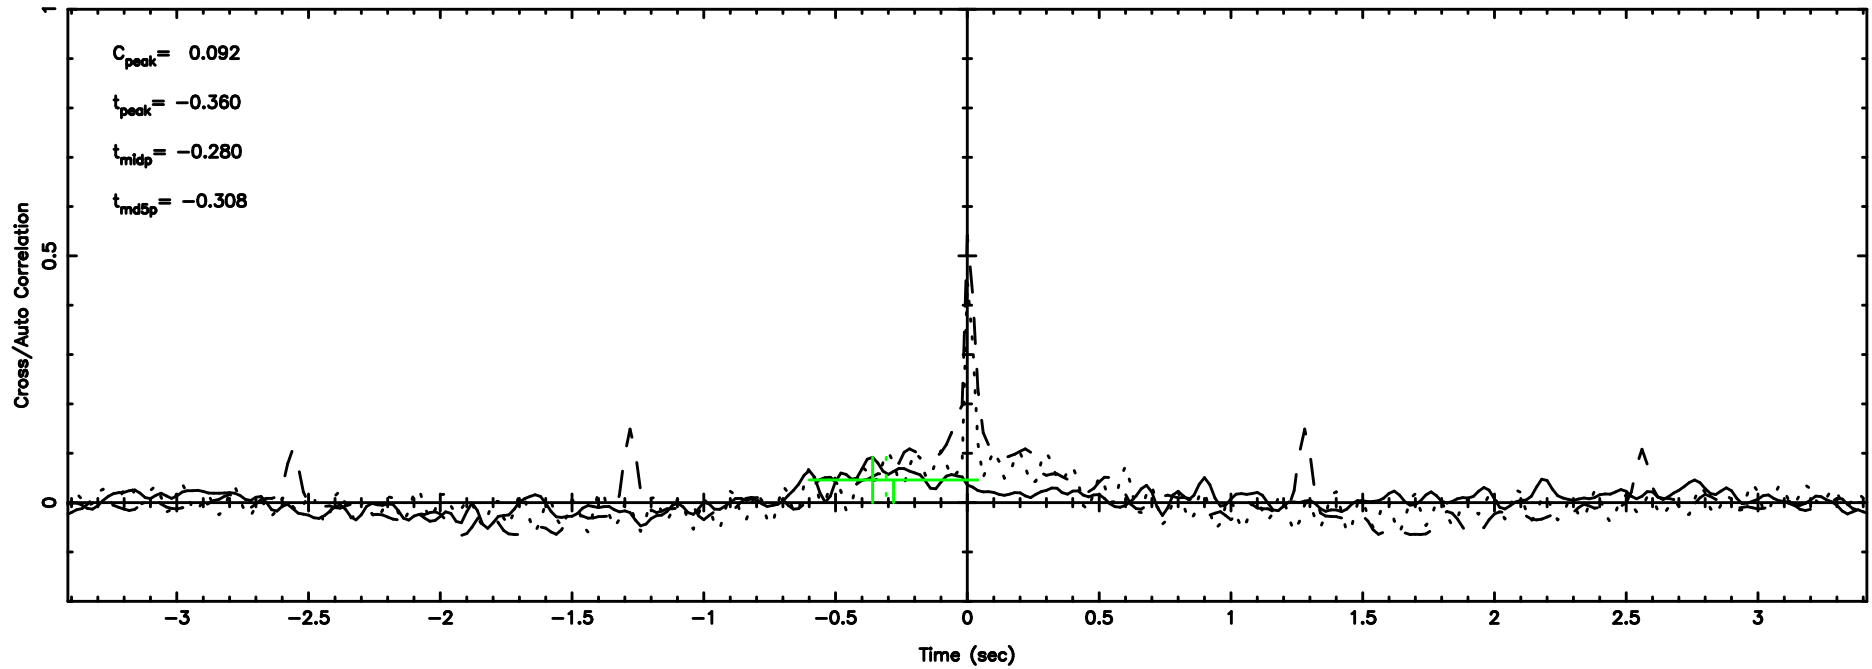

F20240803121112

BLK: 5,SNR1:-0.58407E-01,SNR2: 2.2140

K20240803121109

BLK: 5,SNR1: 0.10364 ,SNR2: 0.74687

3C216 2024/08/03 3.21UT FUJI -KISO