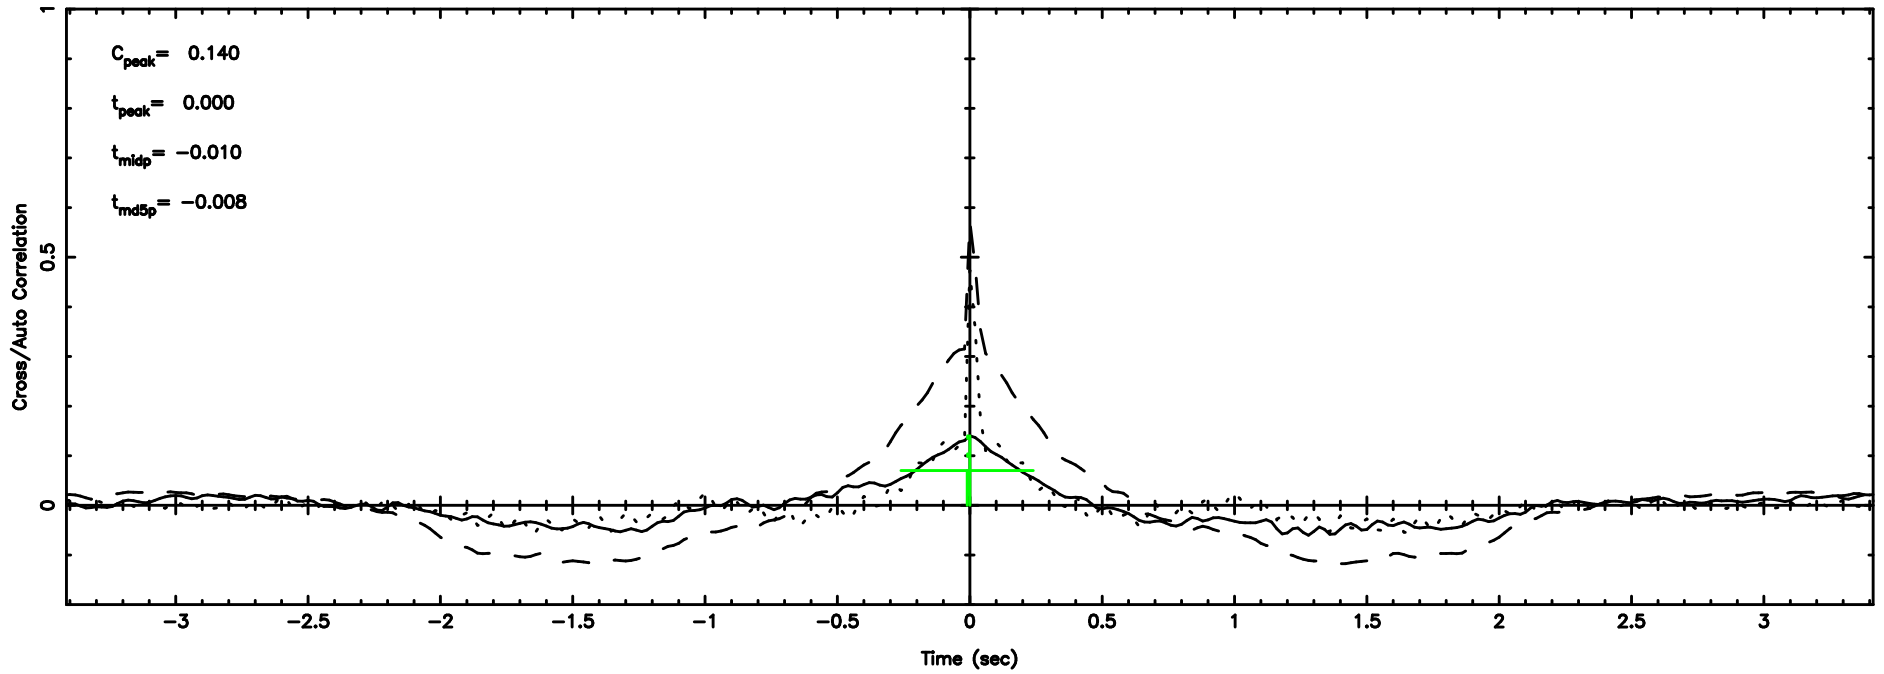

T20240803090629

BLK:19,SNR1: 0.78942 ,SNR2: 3.1595

K20240803090626

BLK:19,SNR1: 0.21317 ,SNR2: 2.0842

3C152 2024/08/03 0.14UT TOYOKAWA-KISO