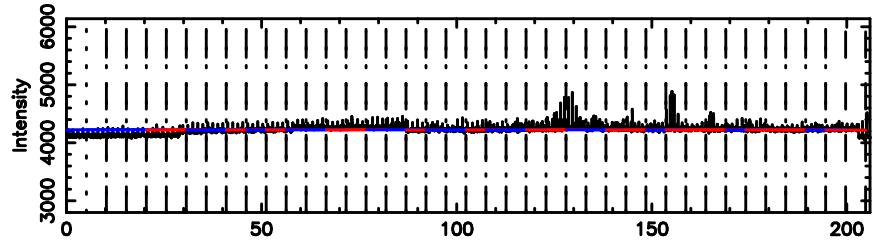

K20240803084504

BLK:21,SNR1: 0.48585 ,SNR2: 4.7868

Frequency (Hz)

F20240803084508

BLK:20,SNR1: 0.61967 ,SNR2: 2.4419

Frequency (Hz)

K20240803084504

BLK:20,SNR1: 0.91560 ,SNR2: 6.6281