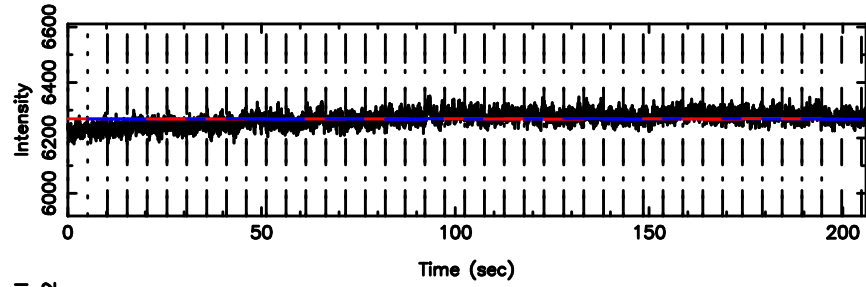

T20240803130716

BLK:11,SNR1: 0.88144 ,SNR2: 4.2813

Frequency (Hz)

F20240803130716

BLK:11,SNR1: 0.15755 ,SNR2: 0.91141

Frequency (Hz)

3C236 2024/08/03 4.15UT TOYOKAWA-FUJI

T20240803130716