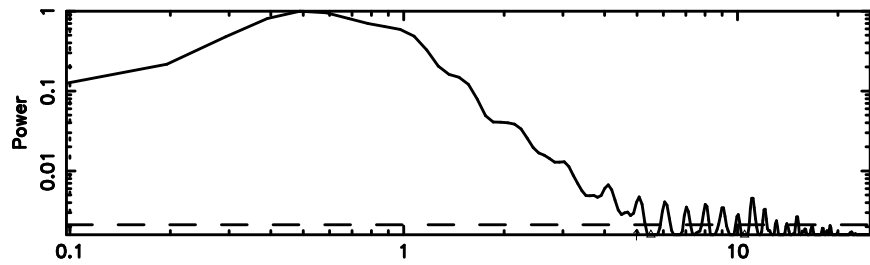

F20240803083648

BLK:34,SNR1: 9.2569 ,SNR2: 16.441

K20240803083645

BLK:34,SNR1: 7.9640 ,SNR2: 20.032

0531+194 2024/08/02 23.64UT FUJI -KISO

T20240803084507

BLK:16,SNR1: 18.944 ,SNR2: 77.141

Frequency (Hz)