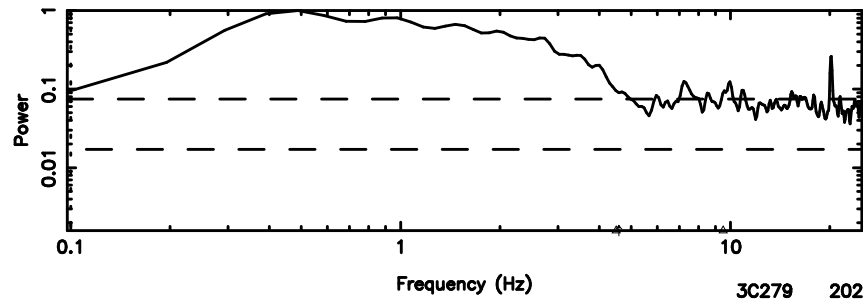

BLK:11,SNR1: 1.0537 ,SNR2: 4.9224