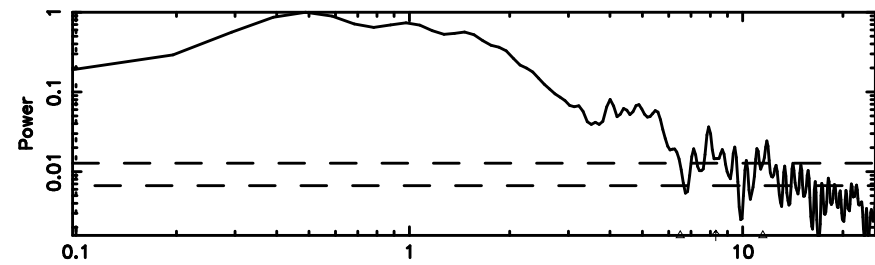

BLK:12,SNR1: 4.0928 ,SNR2: 11.290

Frequency (Hz)

F20240803095623

BLK:12,SNR1: 5.1439 ,SNR2: 12.988

Frequency (Hz)

0652-130 2024/08/03 0.97UT TOYOKAWA-FUJI

T20240803095623

BLK:26,SNR1: 2.8583 ,SNR2: 5.5006