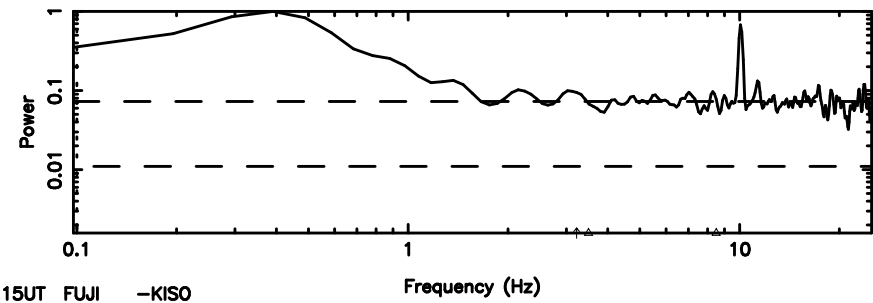

BLK:24,SNR1: 0.65499 ,SNR2: 6.1060

K20240803130713

BLK:24,SNR1: 0.42562 ,SNR2: 1.0535

3C236 2024/08/03 4.15UT TOYOKAWA-KISO

F20240803130716

BLK: 8,SNR1: 0.53623 ,SNR2: 2.2082

K20240803130713

BLK: 8,SNR1: 0.45386 ,SNR2: 2.0677