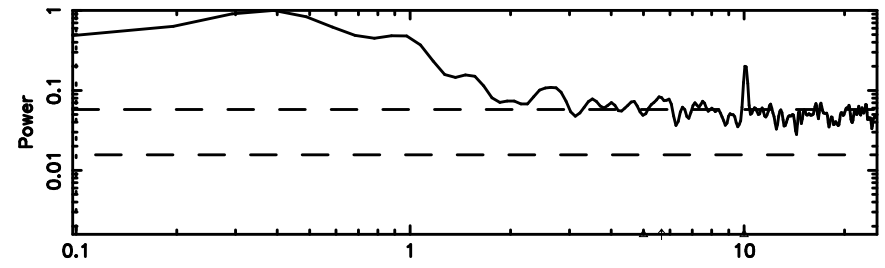

BLK:13,SNR1: 0.55120 ,SNR2: 2.1508