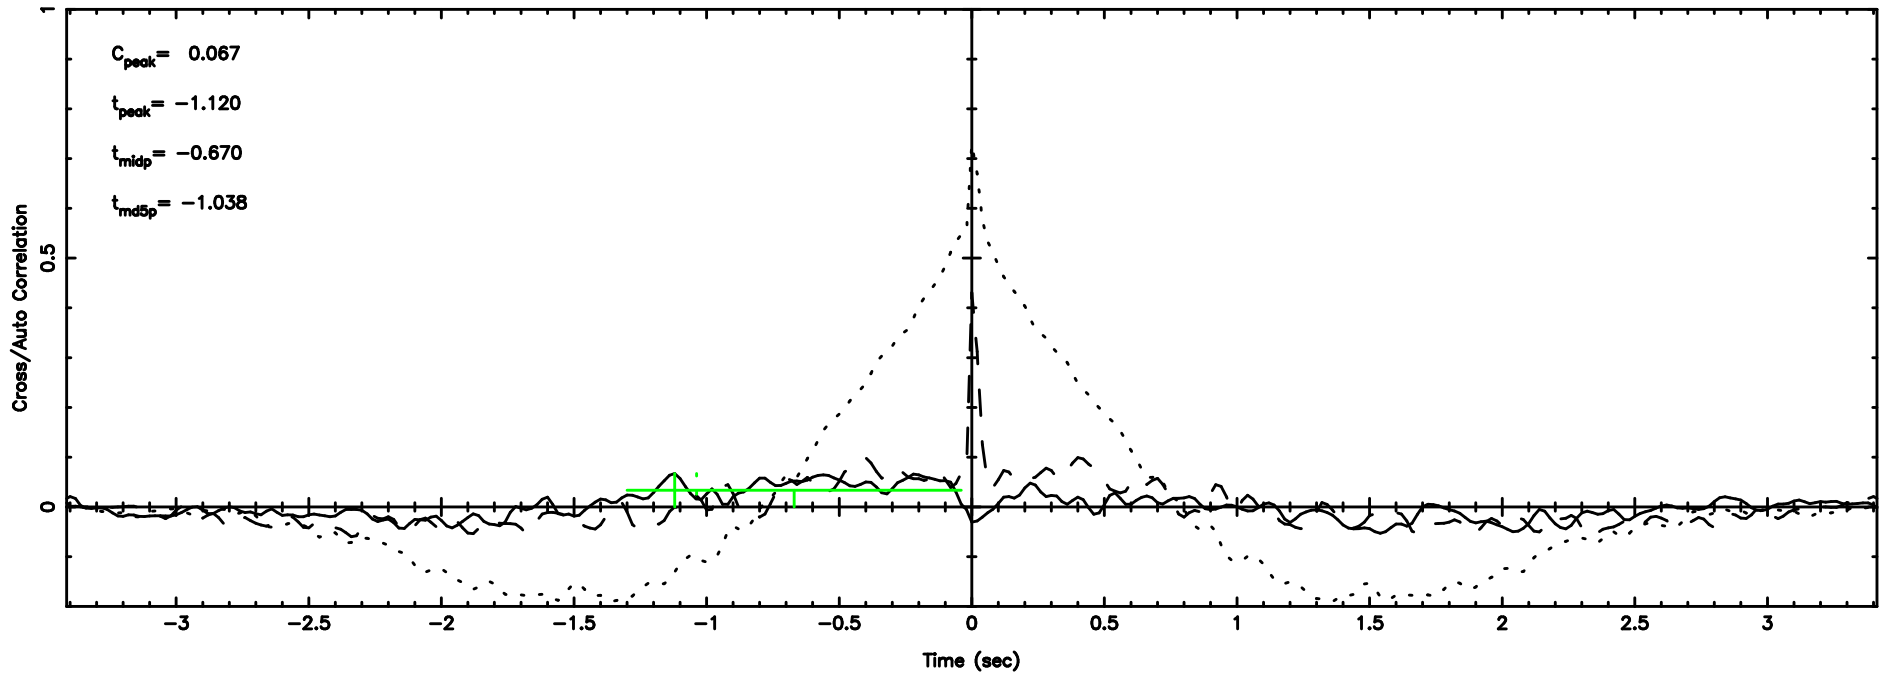

Frequency (Hz)

0418+236 2024/08/02 22.42UT TOYOKAWA-KISO