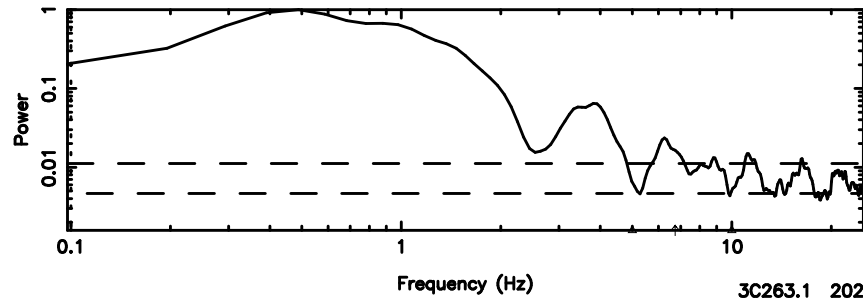

T20240803144419

BLK:19,SNR1: 4.3068 ,SNR2: 13.492

K20240803144416

BLK:19,SNR1: 6.5631 ,SNR2: 20.929

3C263.1 2024/08/03 5.77UT TOYOKAWA-KISO