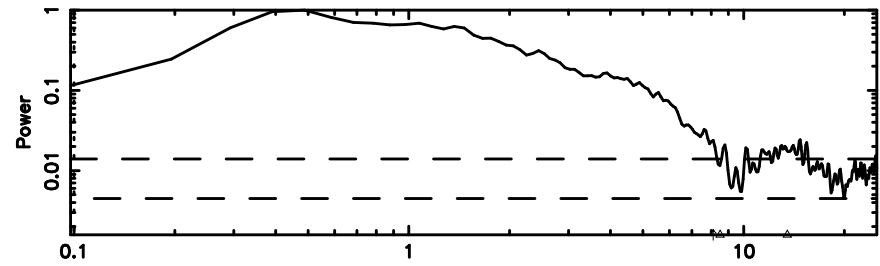

Frequency (Hz)

0302+341 2024/08/02 21.16UT TOYOKAWA-FUJI

T20240803060812

BLK: 5,SNR1: 0.12530 ,SNR2: 0.18749

Frequency (Hz)

K20240803060809

BLK: 5,SNR1: 6.3083 ,SNR2: 15.714

Frequency (Hz)