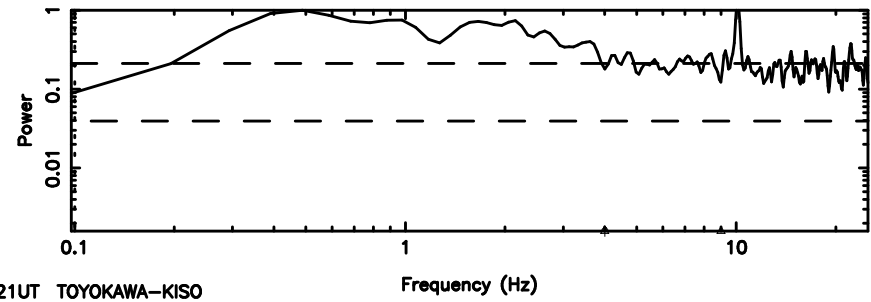

T20240803141044

BLK: 5,SNR1: 0.99689 ,SNR2: 1.8732

K20240803141041

BLK: 5,SNR1: 0.32718 ,SNR2: 1.5341

1107+109 2024/08/03 5.21UT TOYOKAWA-KISO