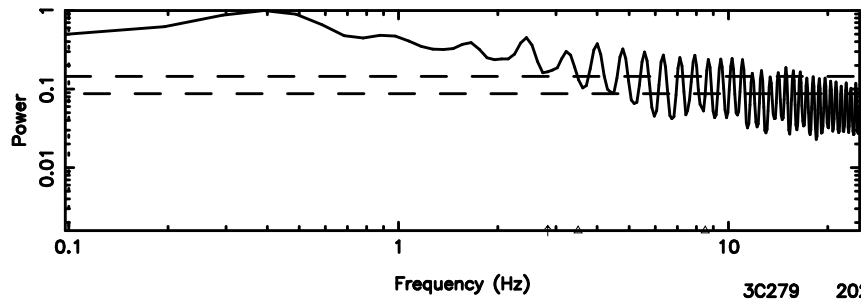

BLK:14,SNR1: 0.59363E-01,SNR2: 1.9265