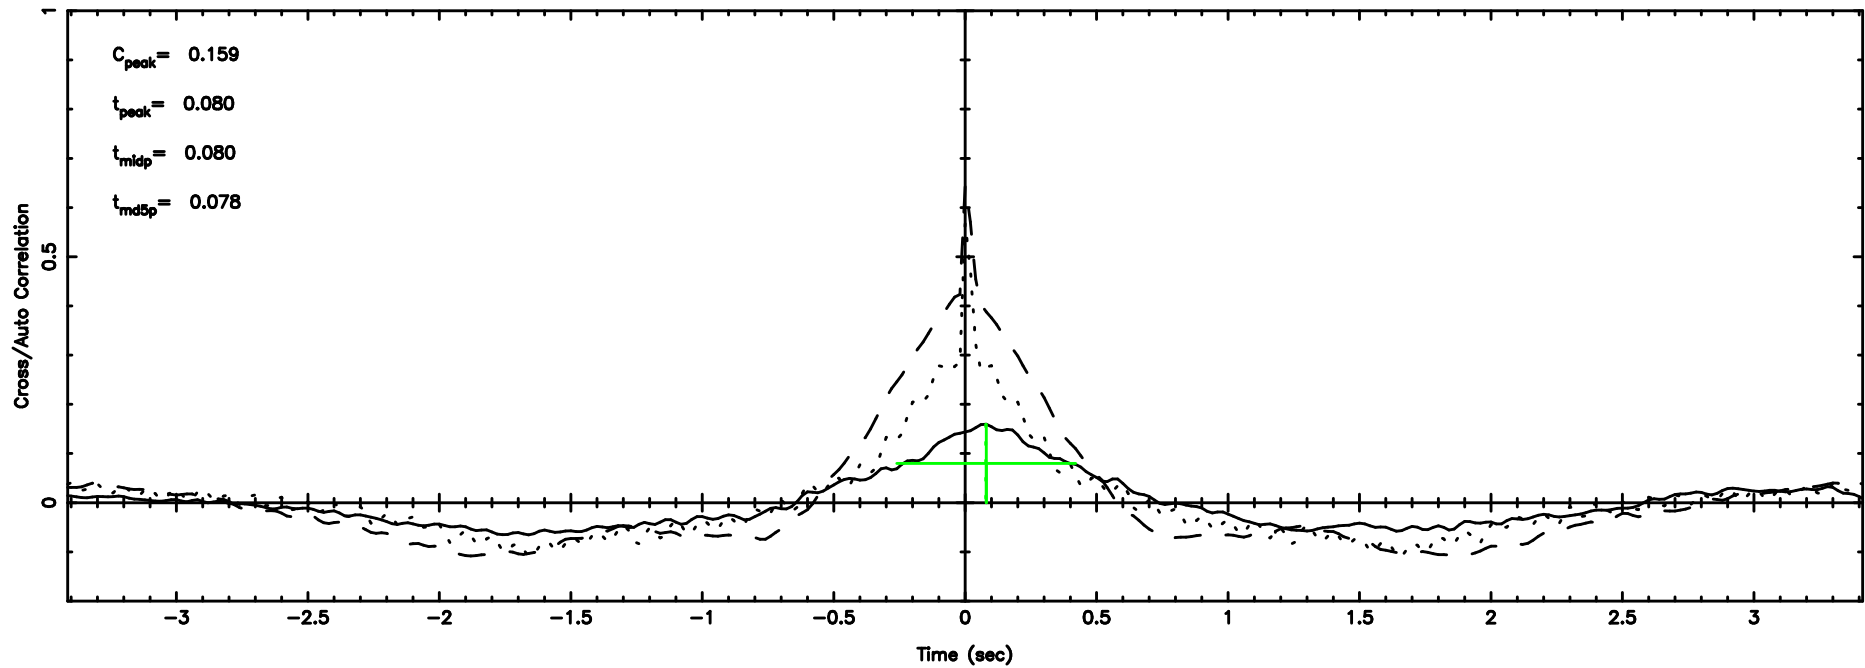

T20240803132306

BLK:21,SNR1: 0.93543 ,SNR2: 4.4440

K20240803132303

BLK:21,SNR1: 0.84629 ,SNR2: 3.6300

3C241 2024/08/03 4.41UT TOYOKAWA-KISO