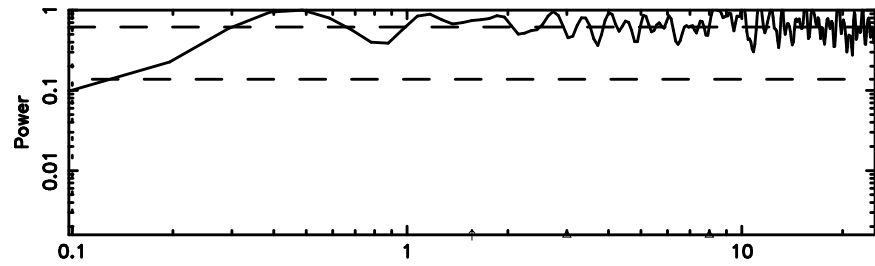

Frequency (Hz)

0302+341 2024/08/02 21.16UT TOYOKAWA-FUJI

T20240803060812

BLK: 5,SNR1: 0.12530 ,SNR2: 0.18749

Frequency (Hz)

K20240803060809

BLK: 5,SNR1: 6.3083 ,SNR2: 15.714

Frequency (Hz)