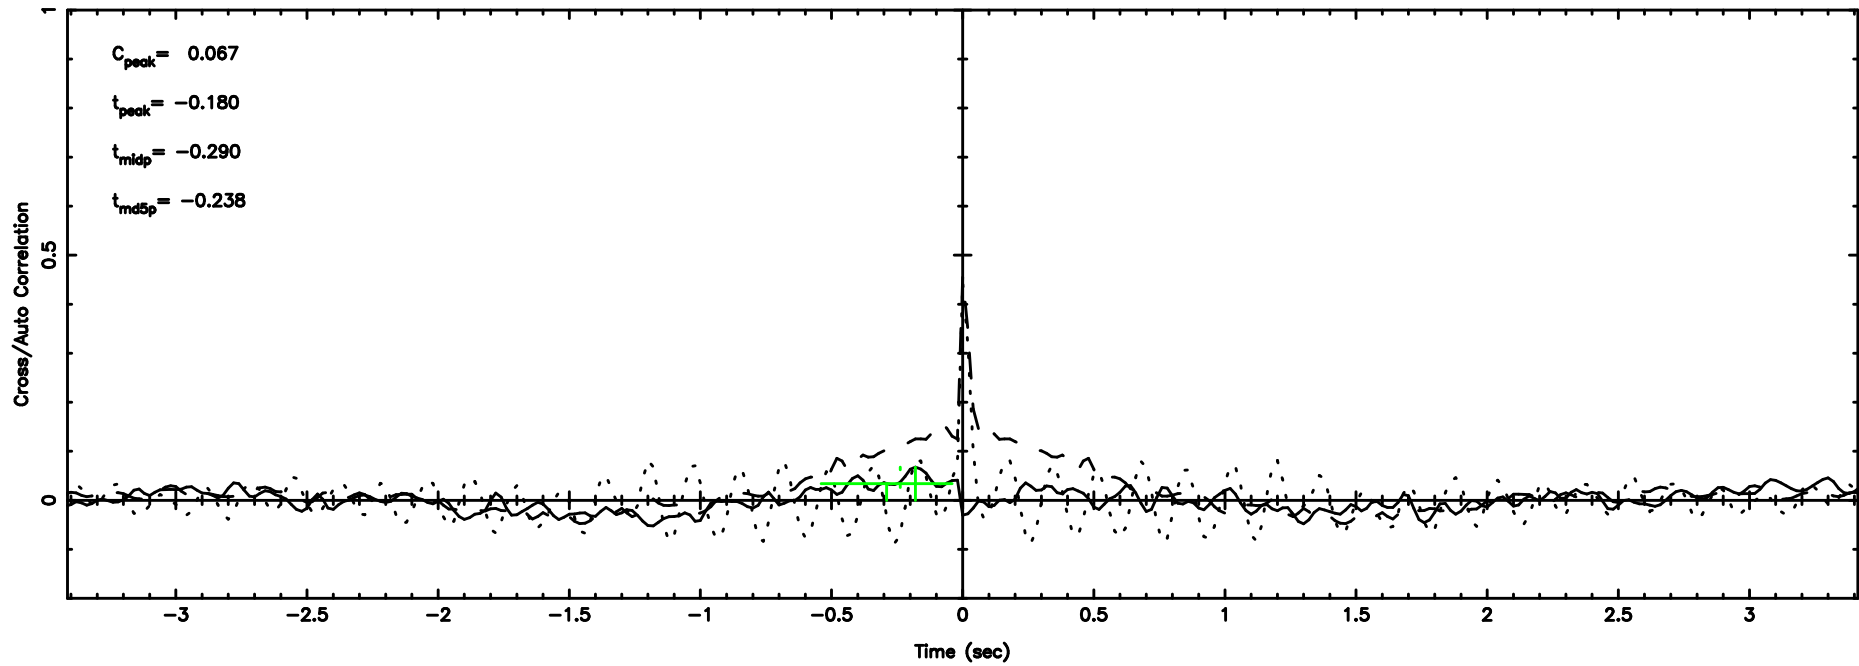

Frequency (Hz)

3C267 2024/08/03 5.87UT TOYOKAWA-FUJI