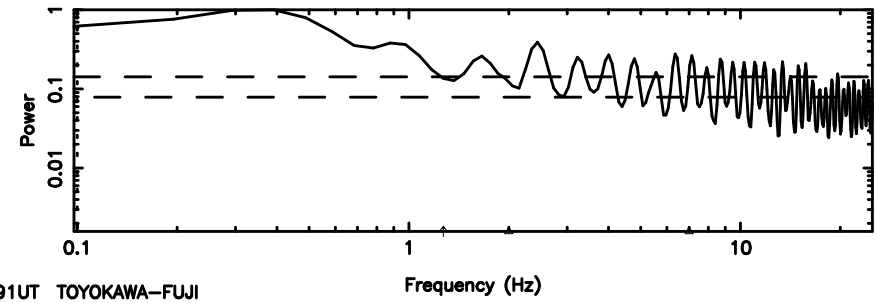

BLK: 6,SNR1:-0.46385E-01,SNR2: 2.6953

3C230 2024/08/03 3.91UT TOYOKAWA-FUJI