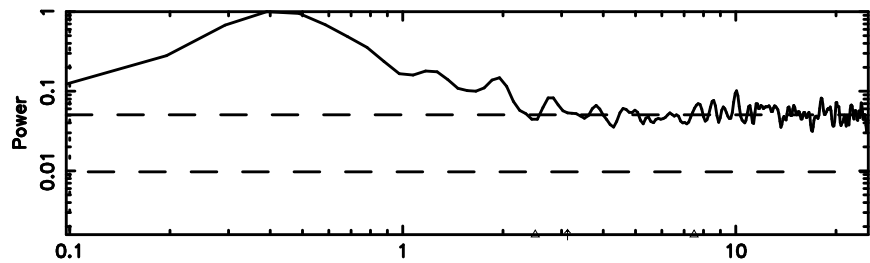

BLK: 9,SNR1: 0.58311 ,SNR2: 3.4954