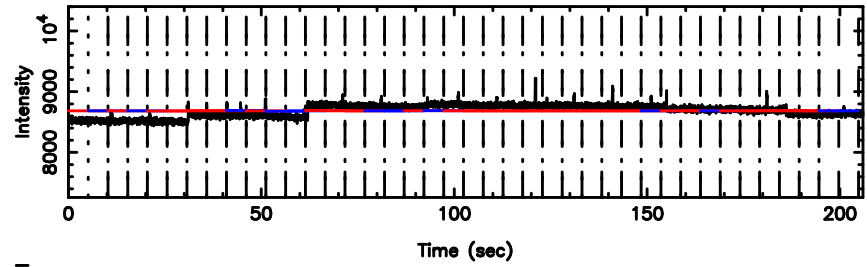

K20240803155648