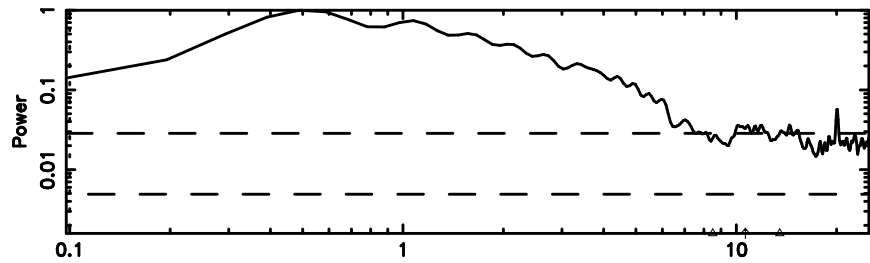

BLK:12,SNR1: 4.0928 ,SNR2: 11.290

Frequency (Hz)

F20240803095623

BLK:12,SNR1: 5.1439 ,SNR2: 12.988

Frequency (Hz)

0652-130 2024/08/03 0.97UT TOYOKAWA-FUJI

T20240803095623

BLK:26,SNR1: 2.8583 ,SNR2: 5.5006