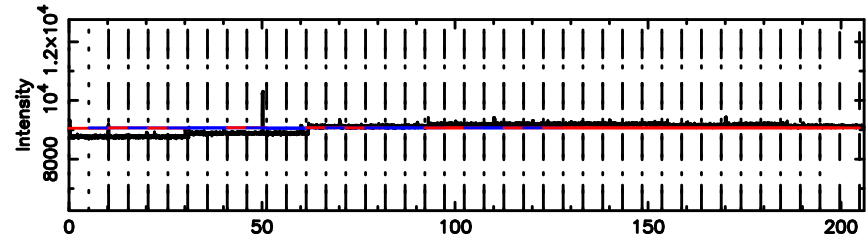

F20240803154302

BLK:10,SNR1: 2.0164 ,SNR2: 7.6953

Frequency (Hz)

3C275 2024/08/03 6.75UT TOYOKAWA-FUJI

T20240803154302

BLK:15,SNR1: 0.57423 ,SNR2: 1.9343

Frequency (Hz)

K20240803154259