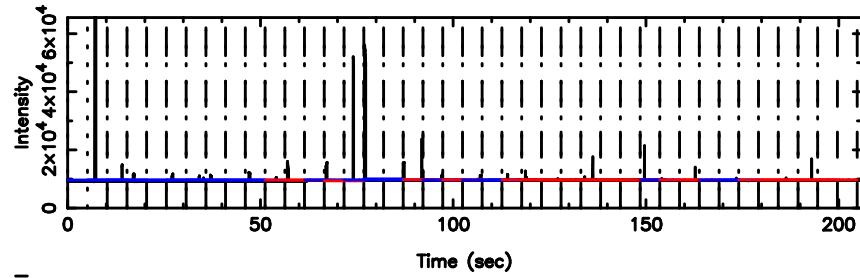

K20240803162642

BLK:24,SNR1: 8.2782 ,SNR2: 20.938

Frequency (Hz)

1323+32 2024/08/03 7.47UT TOYOKAWA-KISO

F20240803162645

BLK:20,SNR1: 13.927 ,SNR2: 24.662

Frequency (Hz)

K20240803162642