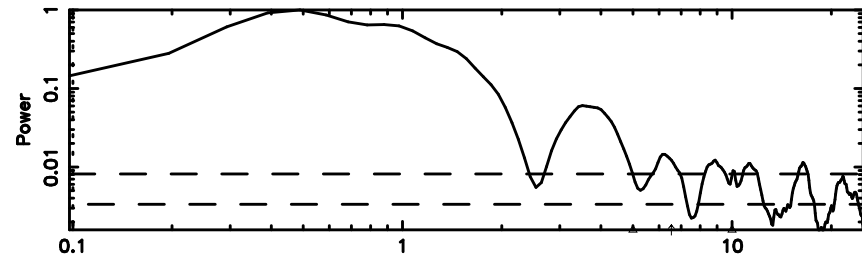

Frequency (Hz)

3C286 2024/08/03 7.55UT TOYOKAWA-FUJI

T20240803163135

BLK:15,SNR1: 0.69251 ,SNR2: 8.2230

Frequency (Hz)

K20240803163132

BLK:15,SNR1: 5.6879 ,SNR2: 18.146

Frequency (Hz)