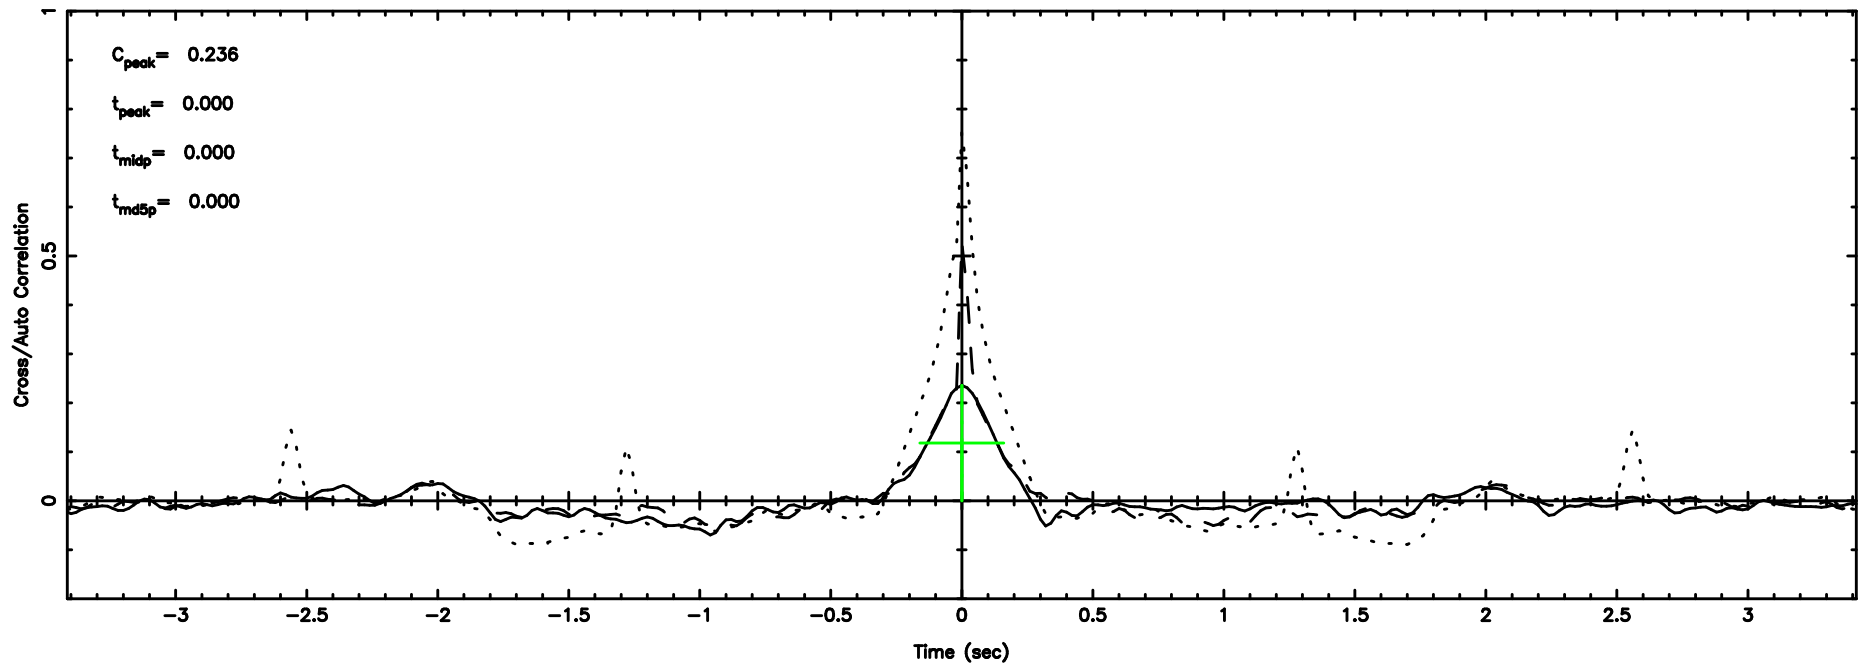

F20240803154302

BLK:10,SNR1: 2.0164 ,SNR2: 7.6953

Frequency (Hz)

3C275 2024/08/03 6.75UT TOYOKAWA-FUJI

T20240803154302

BLK:15,SNR1: 0.57423 ,SNR2: 1.9343

Frequency (Hz)

K20240803154259