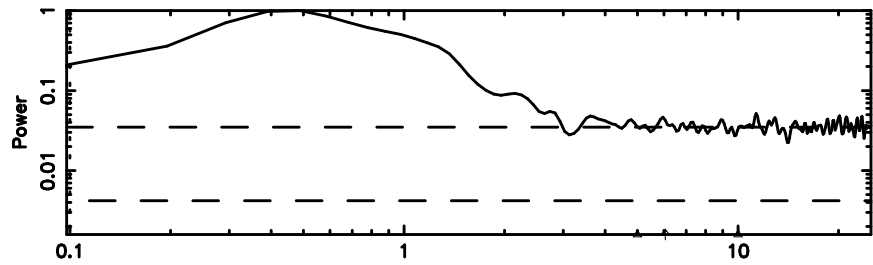

BLK:19,SNR1: 1.1804 ,SNR2: 3.9393