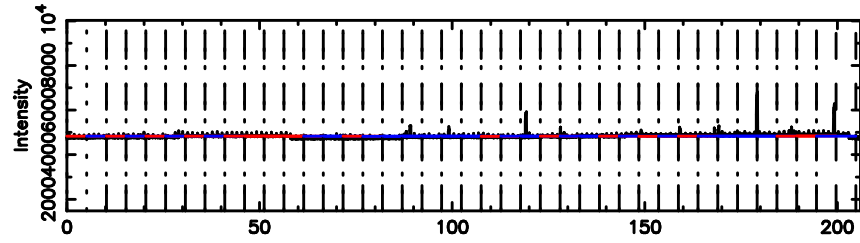

1345+12 2024/08/03 7.83UT FUJI -KISO

T20240803165823

BLK:23,SNR1: 8.1903 ,SNR2: 20.699

Frequency (Hz)

F20240803165823

BLK:23,SNR1: 10.068 ,SNR2: 25.054

Frequency (Hz)

1355+01 2024/08/03 8.00UT TOYOKAWA-FUJI