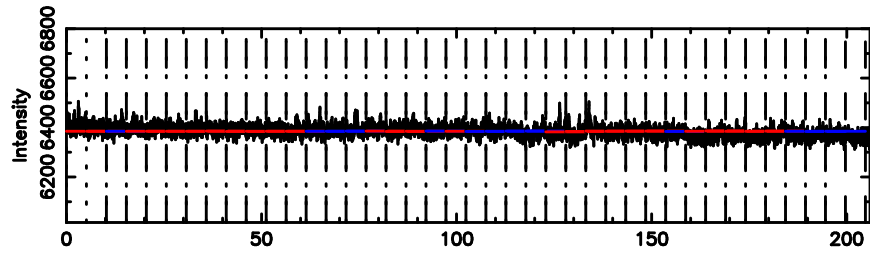

T20240803085319