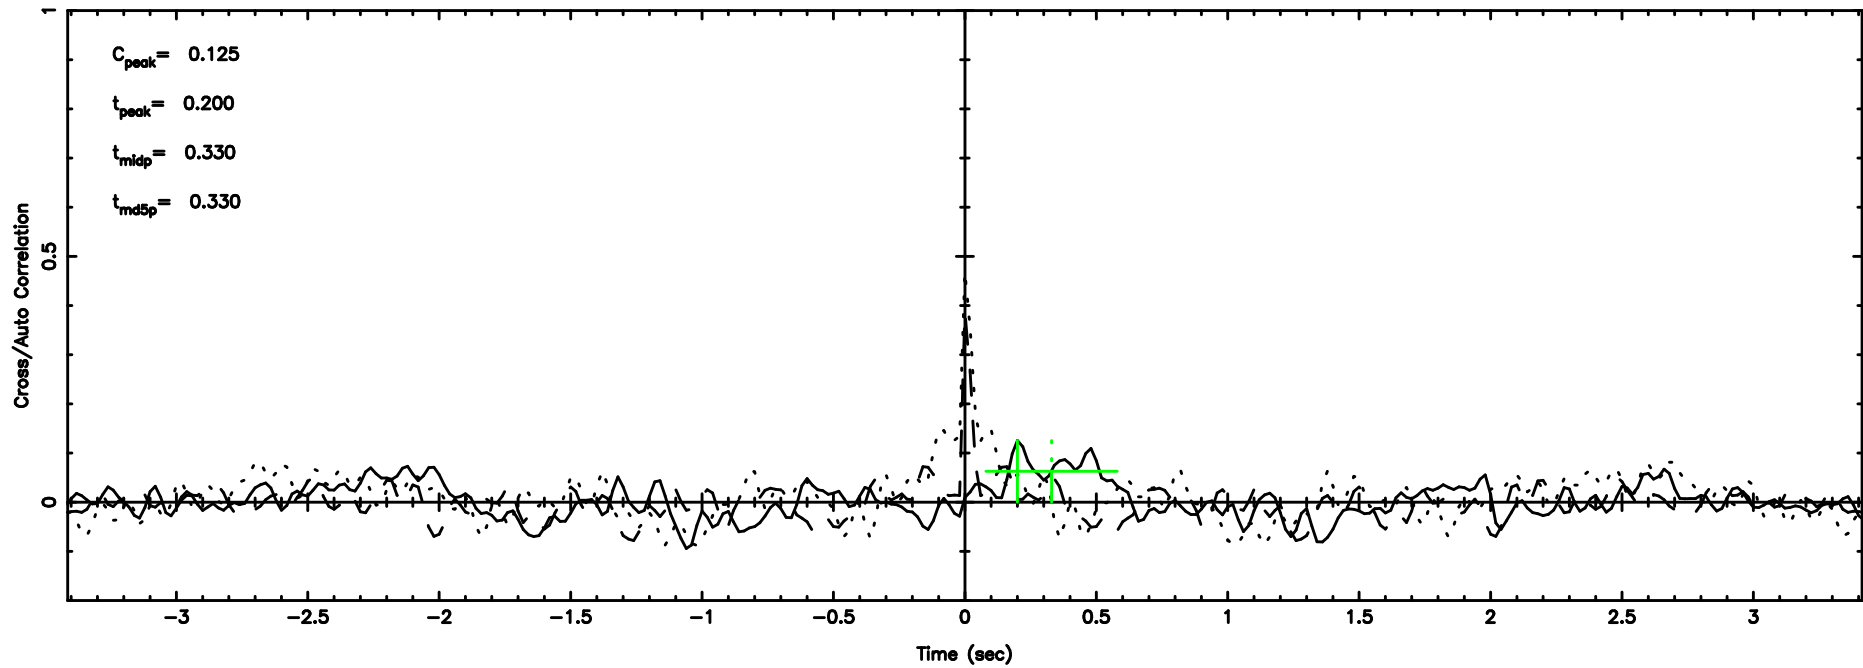

1031-11 2024/08/03 4.60UT TOYOKAWA-KISO