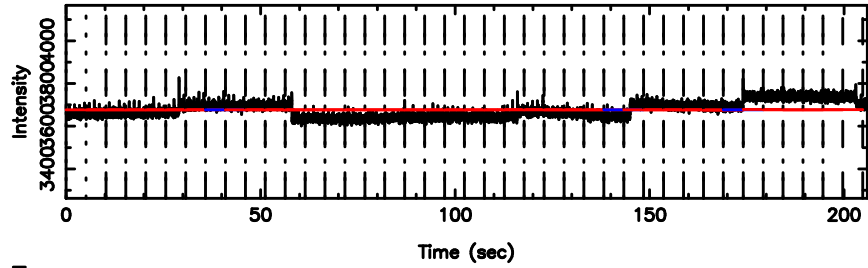

F20240803105535