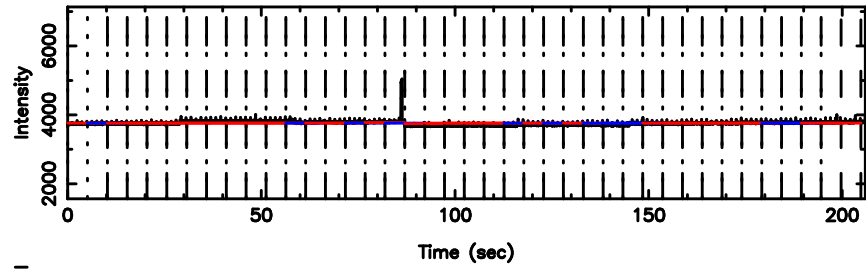

F20240803132306