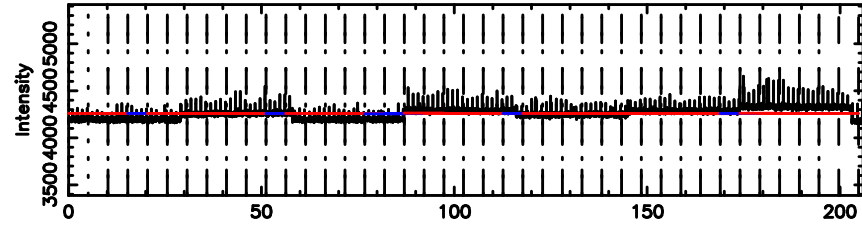

T20240803155651

BLK: 6,SNR1: 1.1544 ,SNR2: 5.0637

Frequency (Hz)

F20240803155651

BLK: 6,SNR1: 0.18494 ,SNR2: 1.9595

Frequency (Hz)

3C279 2024/08/03 6.98UT TOYOKAWA-FUJI

T20240803155651