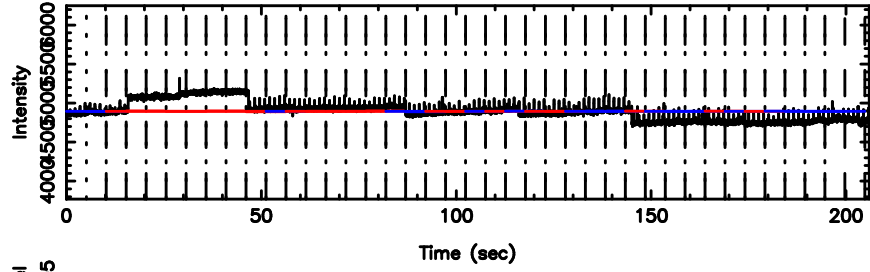

F20240803090630

BLK:18,SNR1: 0.75876E-01,SNR2: 3.4539