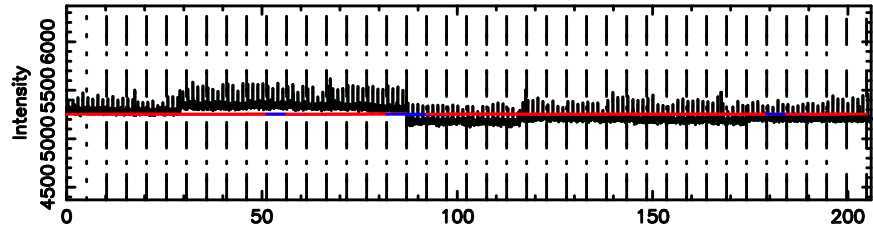

BLK: 3,SNR1: 3.9598 ,SNR2: 13.944

Frequency (Hz)

0418+236 2024/08/02 22.42UT TOYOKAWA-KISO

F20240803072340

BLK: 4,SNR1:-0.52994E-01,SNR2: 4.3121

Frequency (Hz)

K20240803072337

BLK: 4,SNR1: 1.1774 ,SNR2: 5.7818