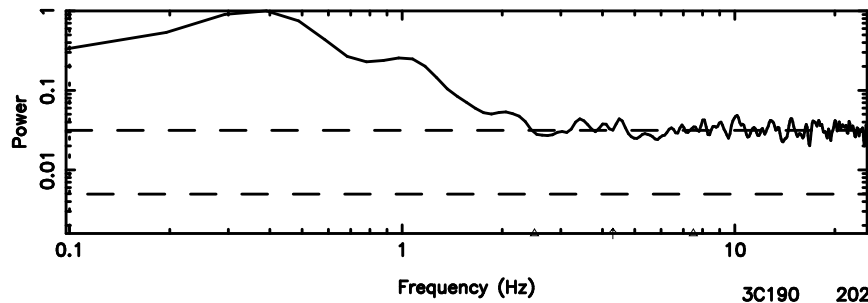

BLK:19,SNR1: 0.86177 ,SNR2: 3.9686