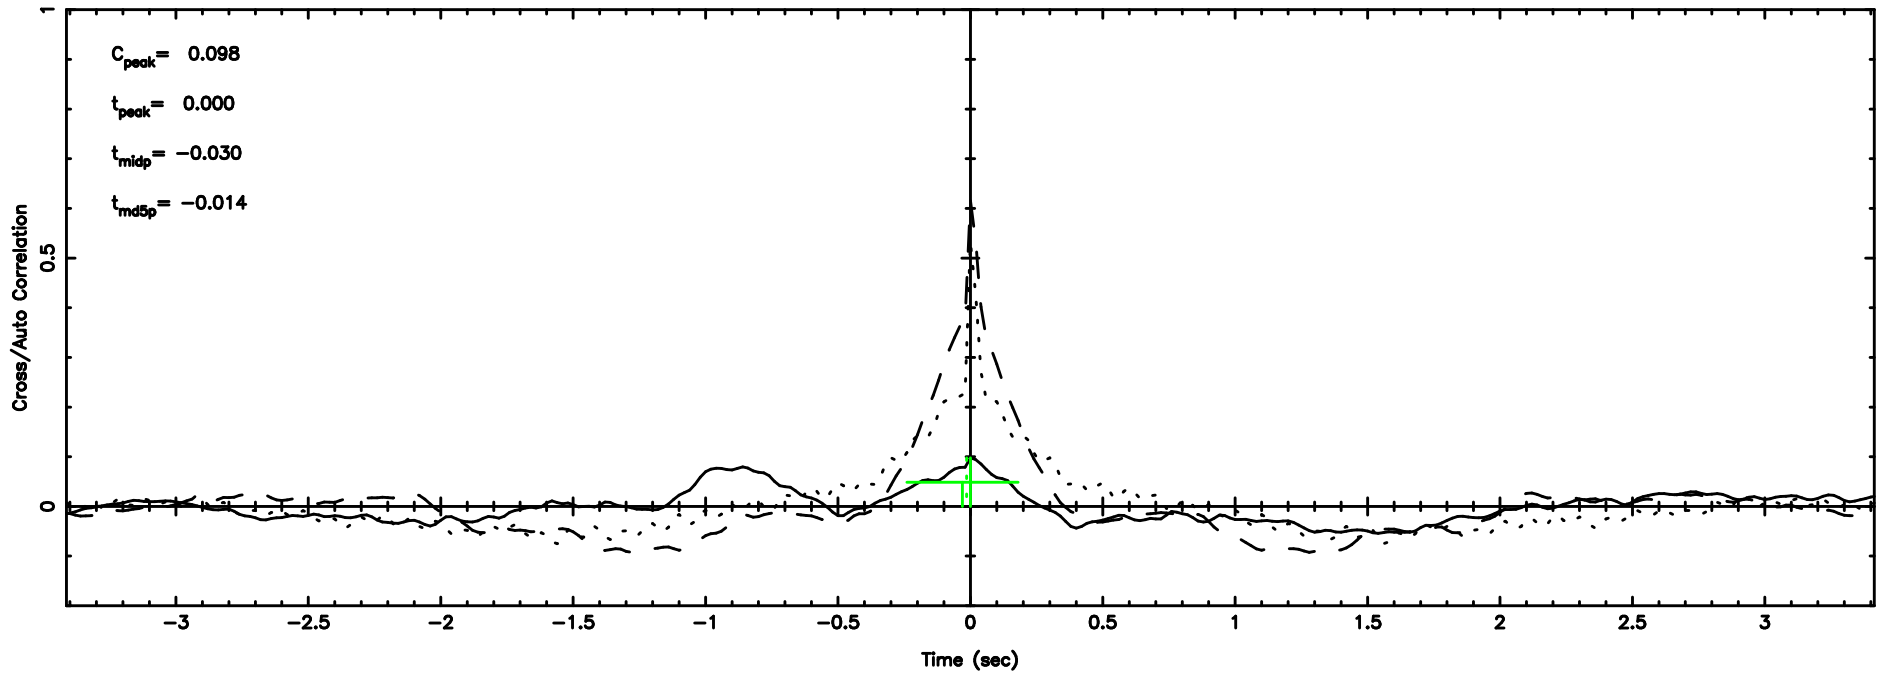

0548+16 2024/08/02 23.92UT TOYOKAWA-FUJI

T20240803085319

BLK:17,SNR1: 0.86684 ,SNR2: 2.5047

Frequency (Hz)

K20240803085316

BLK:17,SNR1: 0.80768 ,SNR2: 3.4773

Frequency (Hz)

0548+16 2024/08/02 23.92UT TOYOKAWA-KISO