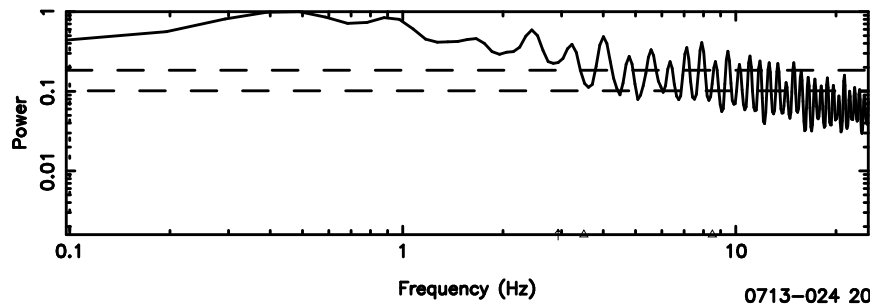

BLK:16,SNR1: 0.34863E-01,SNR2: 1.8548