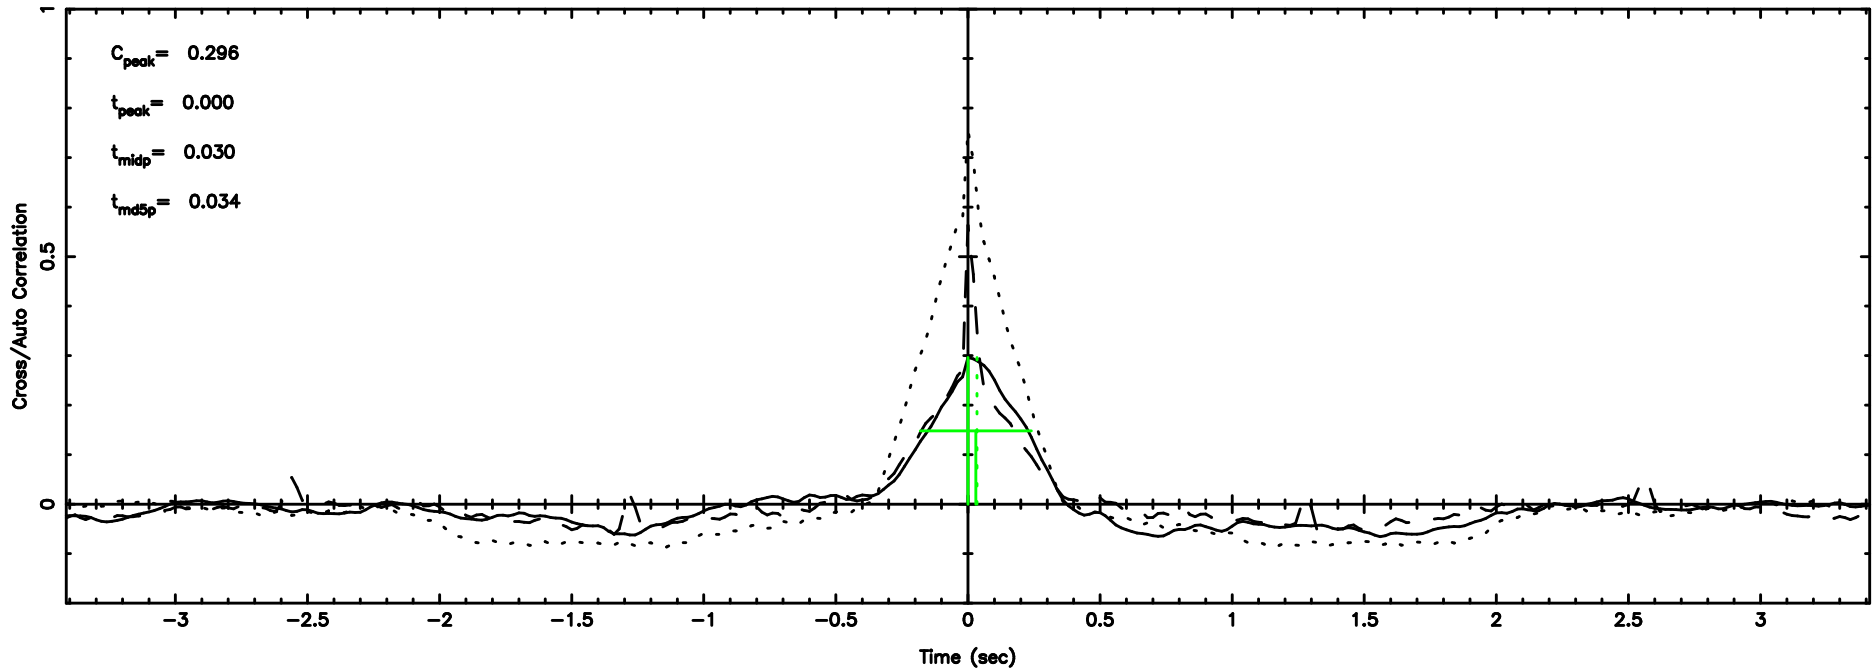

Frequency (Hz)

0732+33 2024/08/03 1.66UT FUJI -KISO