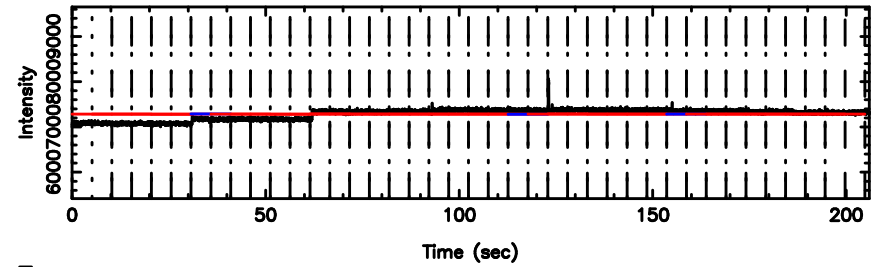

K20240803133906

BLK: 3,SNR1: 0.17942 ,SNR2: 2.2970