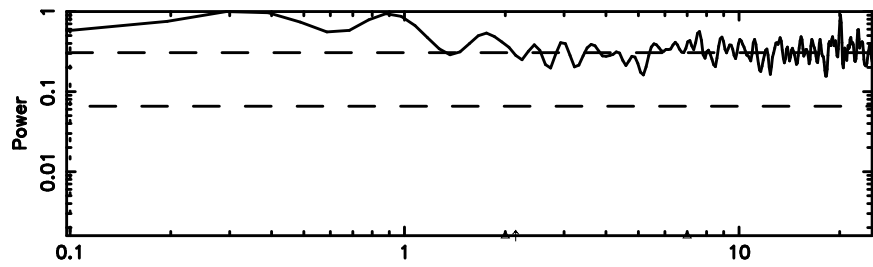

BLK: 6,SNR1: 0.14118 ,SNR2: 0.93095