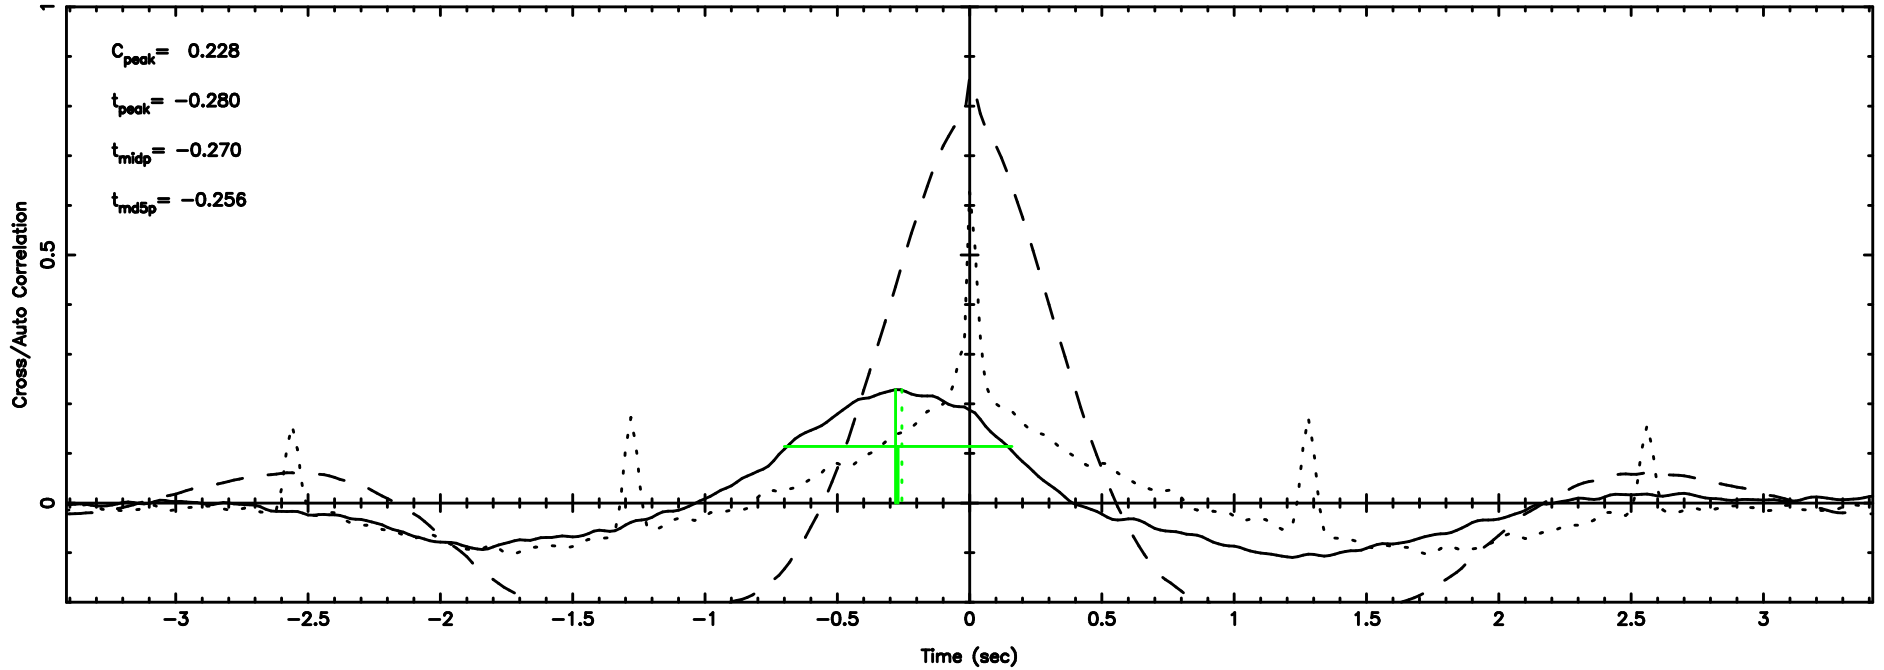

T20240803092850

BLK:22,SNR1: 29.061 ,SNR2: 38.816

3C161 2024/08/03 0.51UT TOYOKAWA-FUJI

F20240803092850

BLK:22,SNR1: 203.35 ,SNR2: 209.54

T20240803092850

BLK:33,SNR1: 23.478 ,SNR2: 38.115

3C161 2024/08/03 0.51UT TOYOKAWA-KISO