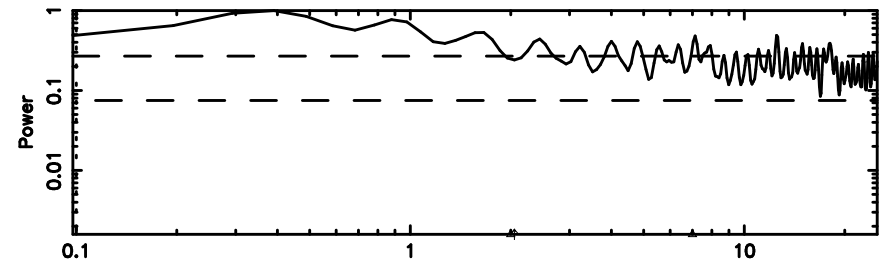

BLK:16,SNR1: 0.63856E-02,SNR2: 1.1328