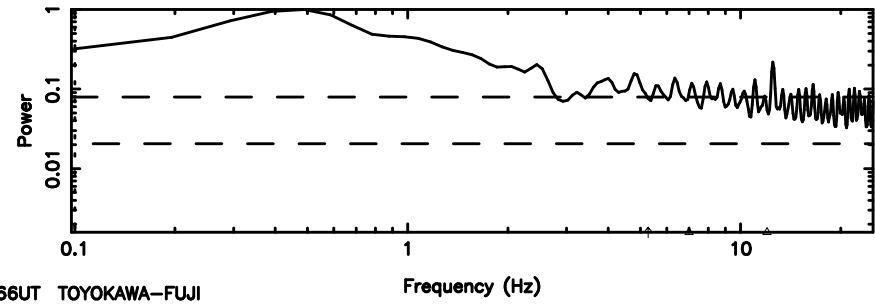

BLK:20,SNR1: 0.49106 ,SNR2: 2.0897

0732+33 2024/08/03 1.66UT TOYOKAWA-FUJI