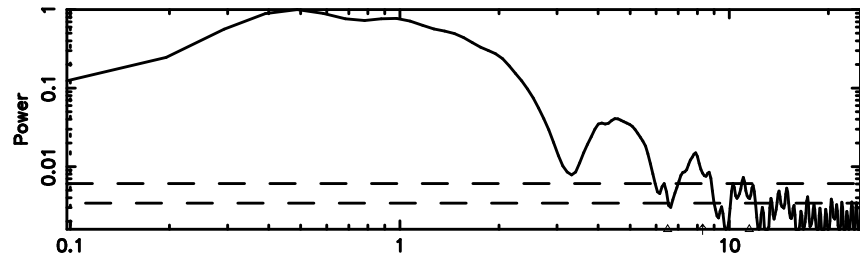

BLK:23,SNR1: 10.068 ,SNR2: 25.054