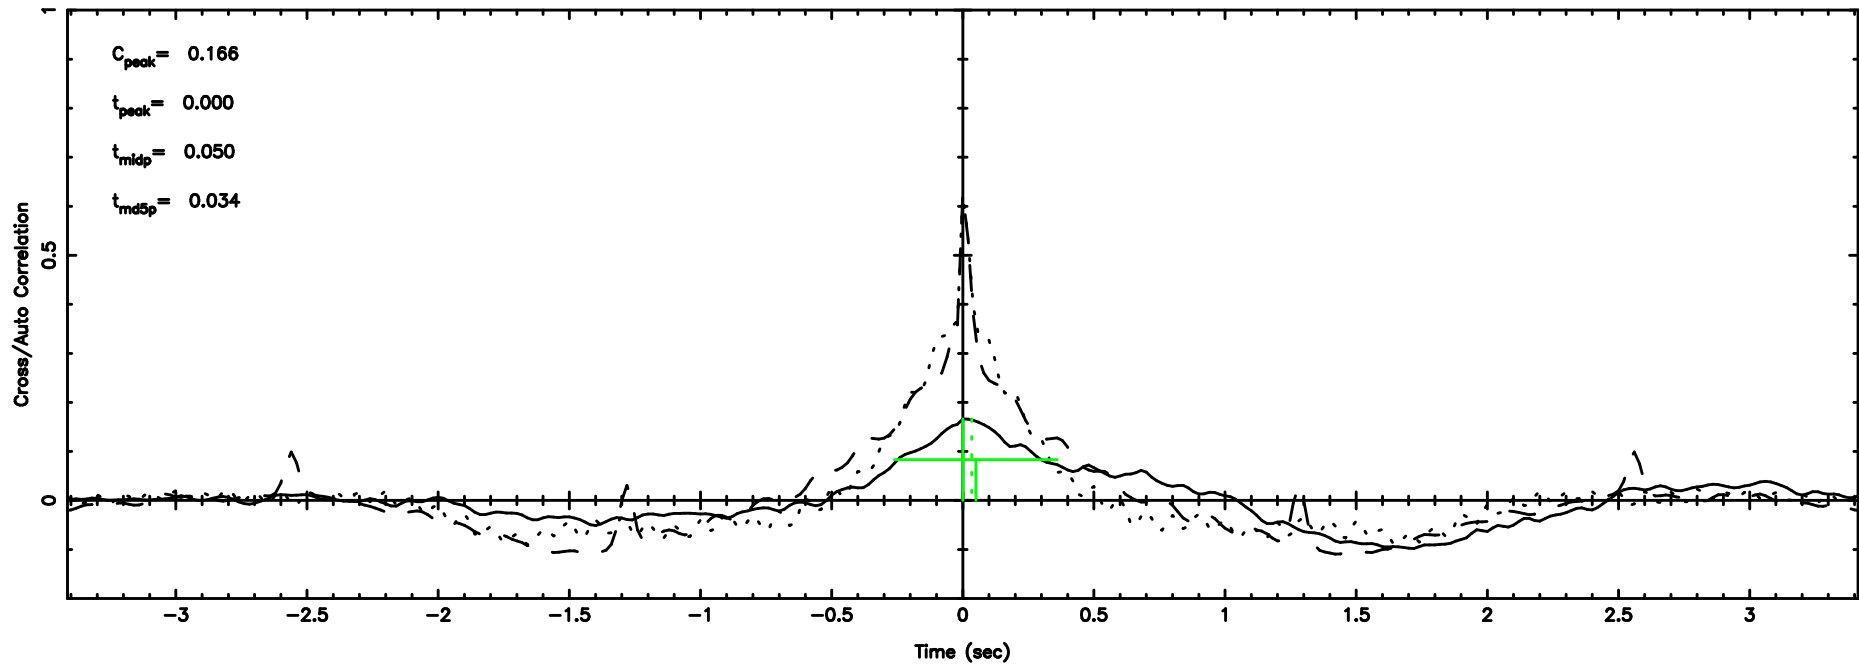

K20240803144416

BLK:16,SNR1: 6.4739 ,SNR2: 20.653

Frequency (Hz)

3C263.1 2024/08/03 5.77UT FUJI -KISO

T20240803145046

BLK: 4,SNR1: 0.48585 ,SNR2: 2.6819

Frequency (Hz)

F20240803145046