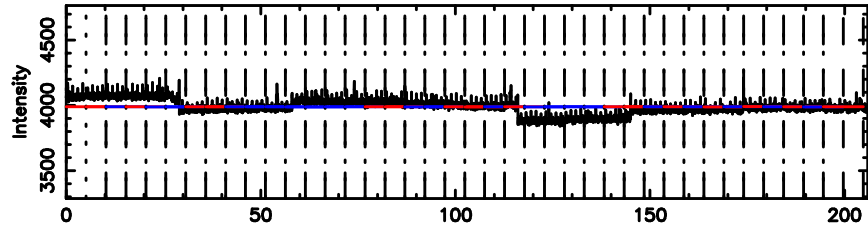

K20240803103745

BLK:28,SNR1: 6.0121 ,SNR2: 9.2415

F20240803103748

BLK:22,SNR1: 0.42614 ,SNR2: 2.2708

Frequency (Hz)

K20240803103745

BLK:22,SNR1: 8.1201 ,SNR2: 12.494

Frequency (Hz)