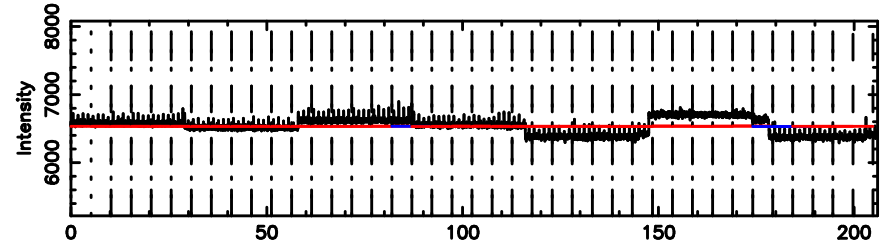

T20240803060417

BLK: 3,SNR1: 0.83560E-01,SNR2: 0.18845

Frequency (Hz)

F20240803060417

BLK: 3,SNR1: 0.69015 ,SNR2: 9.6892

Frequency (Hz)

0258+350 2024/08/02 21.10UT TOYOKAWA-FUJI

T20240803060417