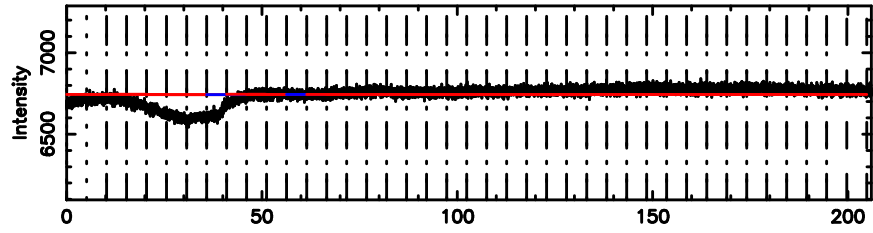

Frequency (Hz)

K20240803071642

BLK:12,SNR1: 1.1177 ,SNR2: 4.8699

Frequency (Hz)

0411+05 2024/08/02 22.31UT FUJI -KISO

T20240803072340

BLK: 2,SNR1: 0.13973 ,SNR2: 0.91650

Frequency (Hz)