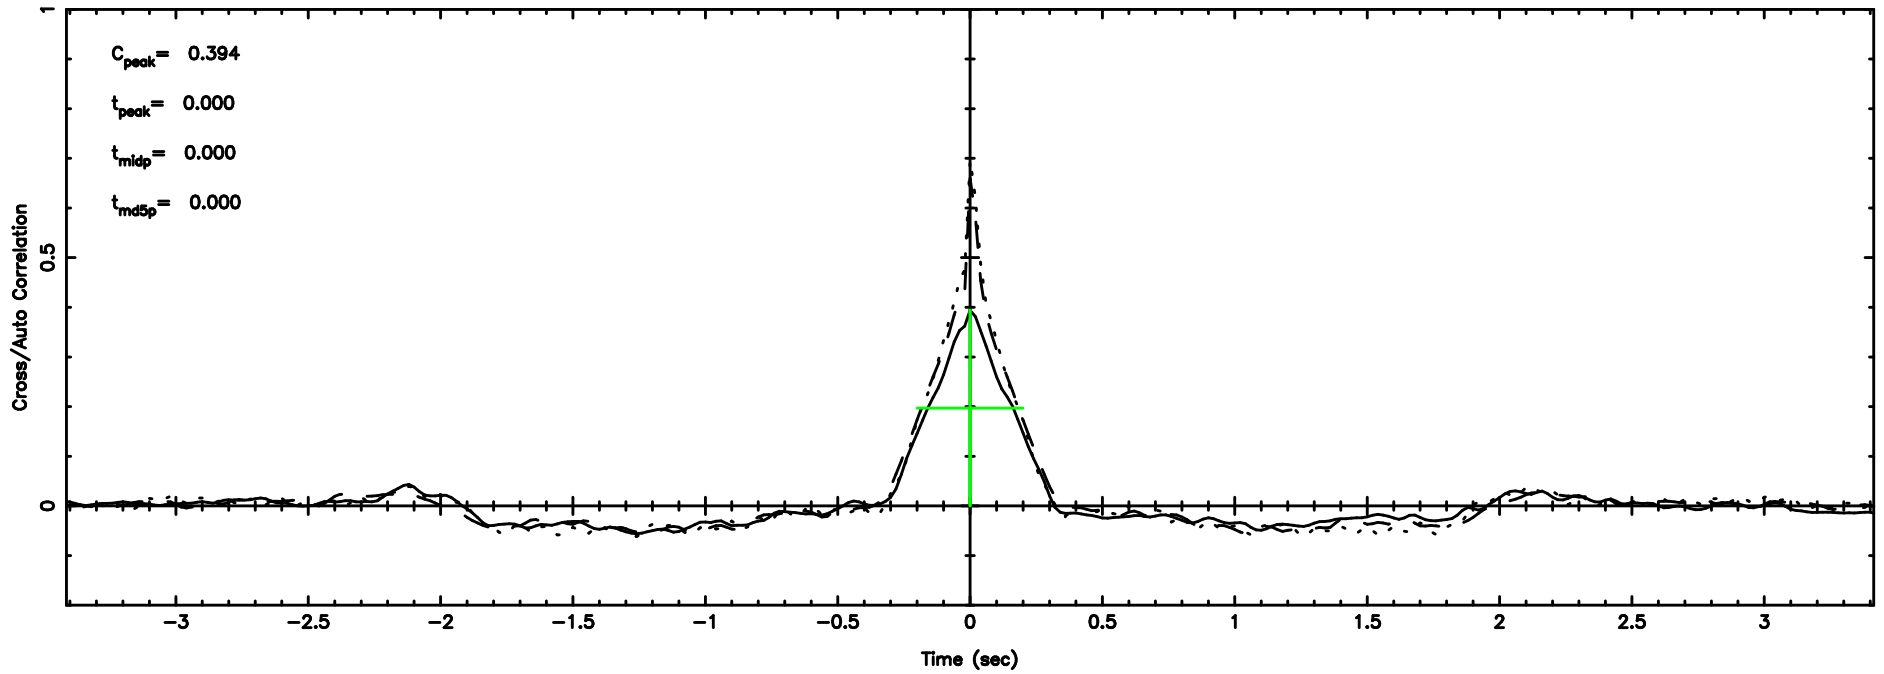

Frequency (Hz)