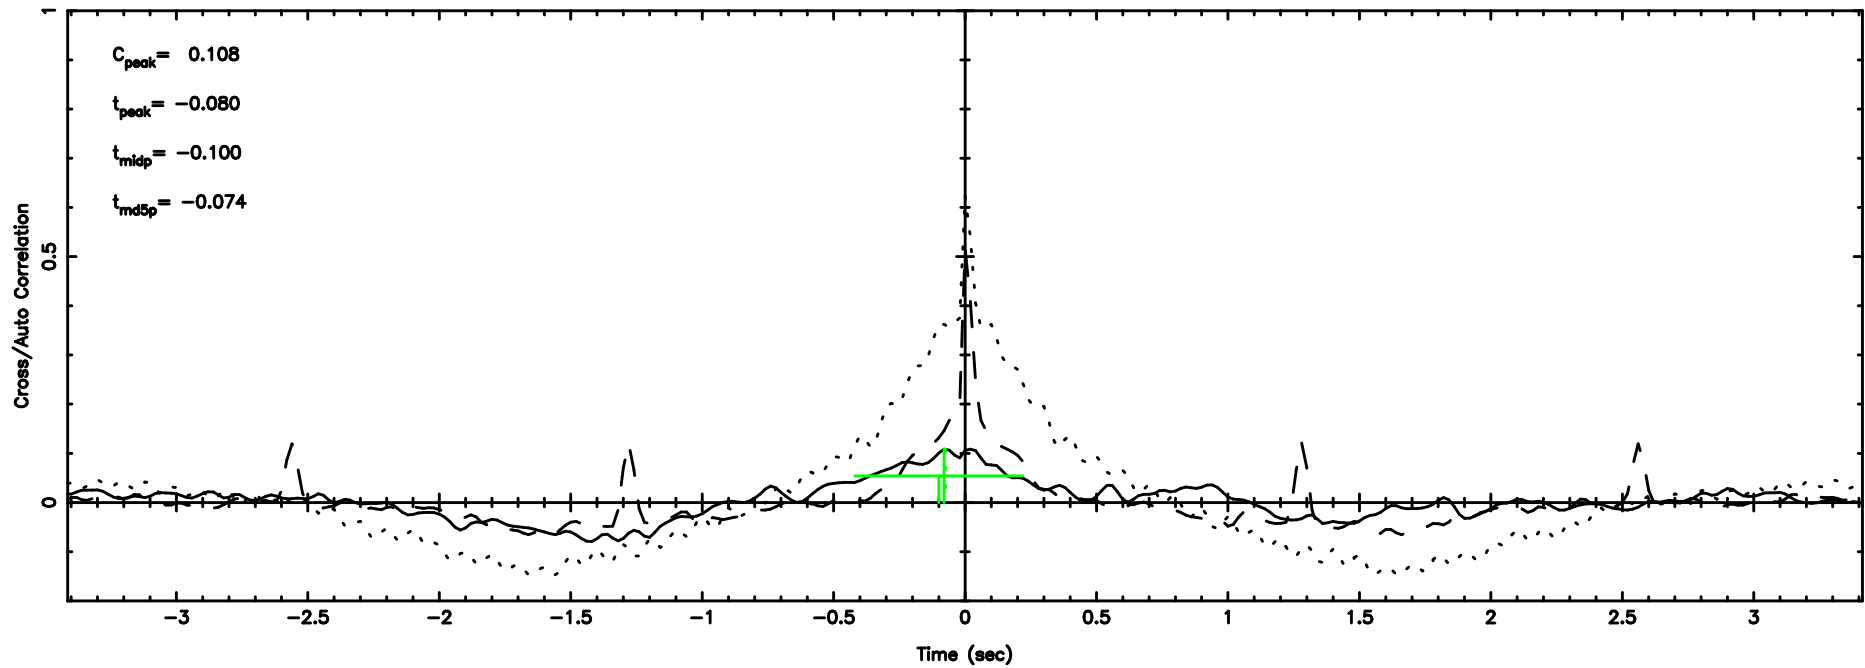

BLK:21,SNR1: 0.84629 ,SNR2: 3.6300

3C241 2024/08/03 4.41UT TOYOKAWA-KISO

F20240803132306

BLK:11,SNR1: 11.073 ,SNR2: 21.618

3C241 2024/08/03 4.41UT FUJI -KISO

K20240803132303

BLK:11,SNR1: 8.5289 ,SNR2: 23.142