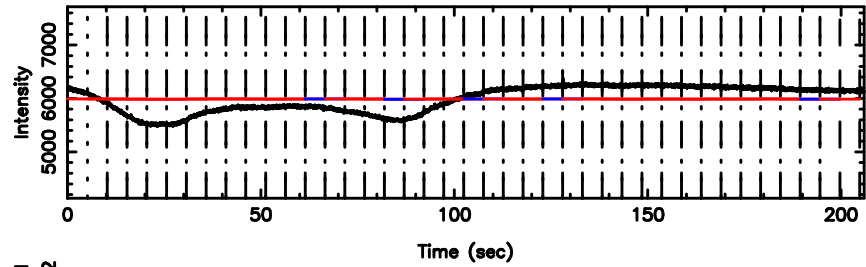

T20240803141044

BLK: 7,SNR1: 0.28291 ,SNR2: 0.59897

Frequency (Hz)

F20240803141044

BLK: 7,SNR1: 0.40286 ,SNR2: 3.1429

Frequency (Hz)

1107+109 2024/08/03 5.21UT TOYOKAWA-FUJI

T20240803141044