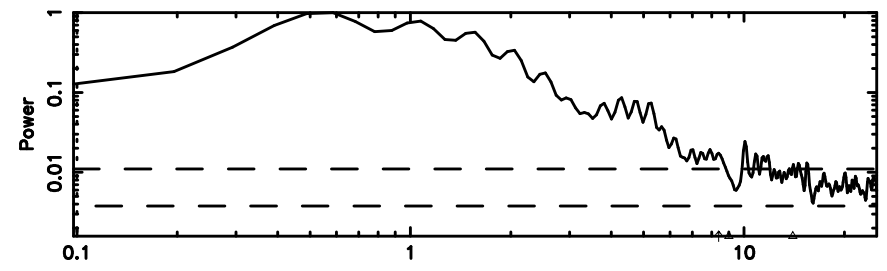

BLK:17,SNR1: 6.0007 ,SNR2: 14.540