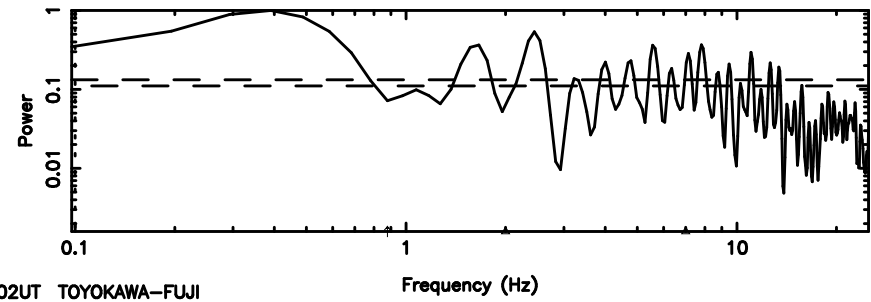

T20240803135926

BLK: 1,SNR1:-0.16630E-01,SNR2: 1.5786

F20240803135926

BLK: 1,SNR1:-0.14875 ,SNR2: 3.2232

1055+01 2024/08/03 5.02UT TOYOKAWA-FUJI