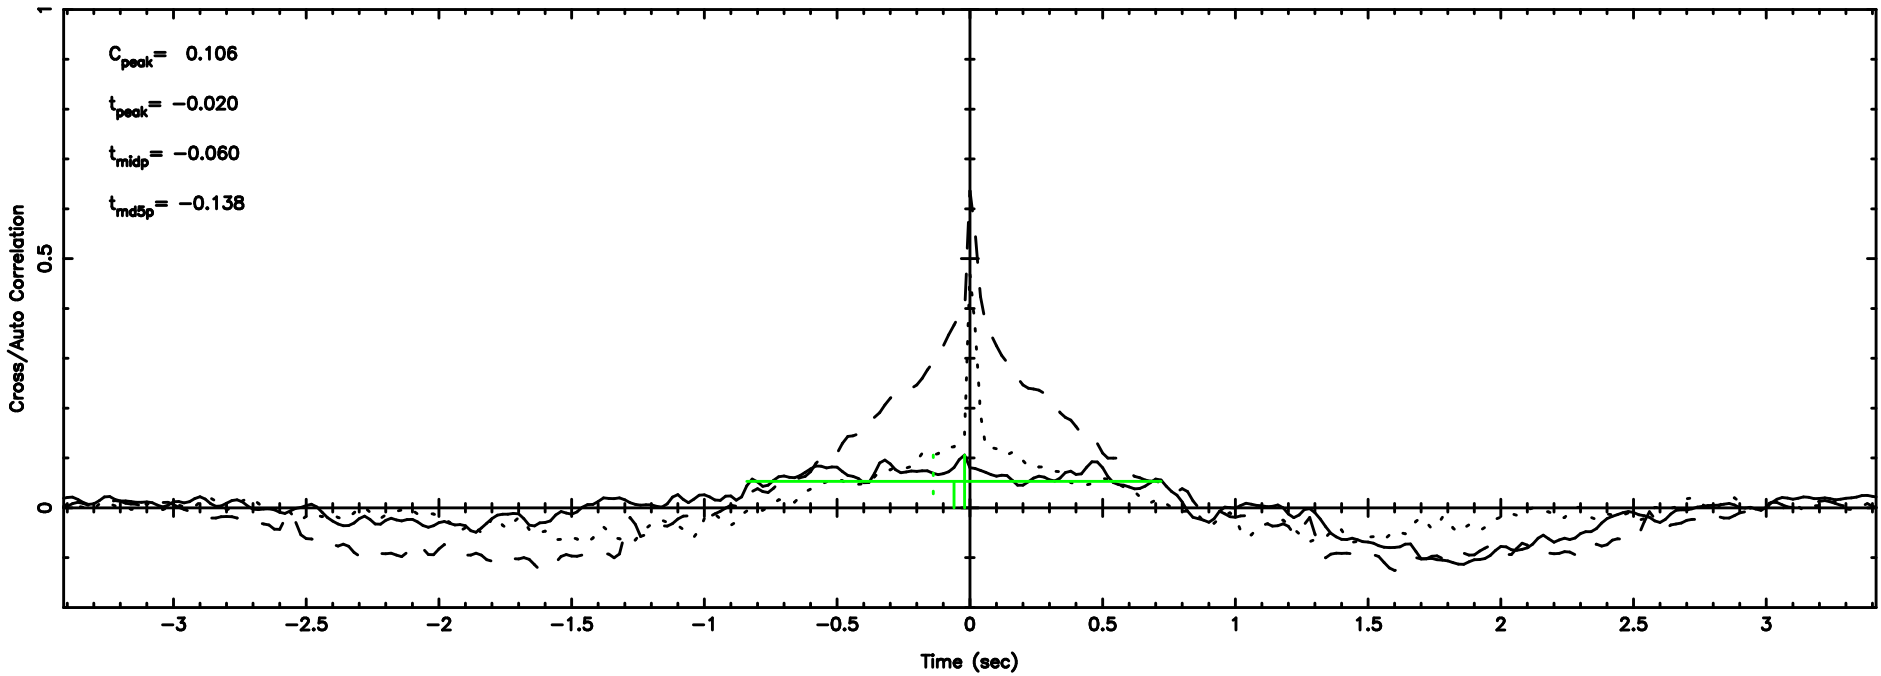

0333+32 2024/08/02 21.68UT TOYOKAWA-FUJI

F20240803063859

BLK: 4,SNR1: 1.1650 ,SNR2: 5.3106

Frequency (Hz)

K20240803063857

BLK: 4,SNR1: 0.26509 ,SNR2: 1.1736

Frequency (Hz)

0333+32 2024/08/02 21.68UT FUJI -KISO