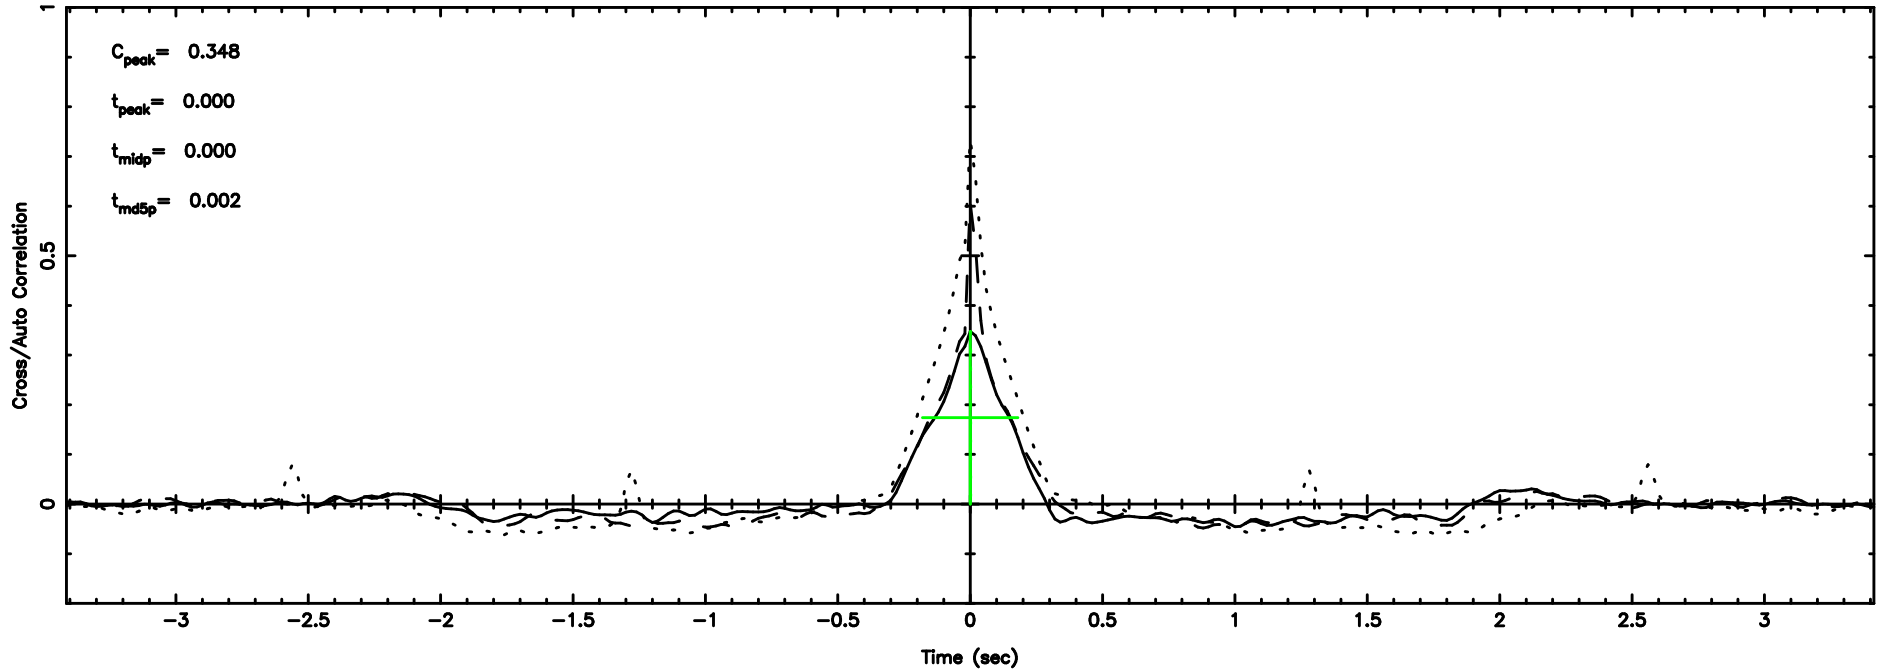

F20240803090156

BLK:17,SNR1: 4.2428 ,SNR2: 11.750

Frequency (Hz)

0556+191 2024/08/03 0.06UT TOYOKAWA-FUJI

T20240803090156

BLK:17,SNR1: 2.8784 ,SNR2: 13.666

Frequency (Hz)

0556+191 2024/08/03 0.06UT TOYOKAWA-KISO