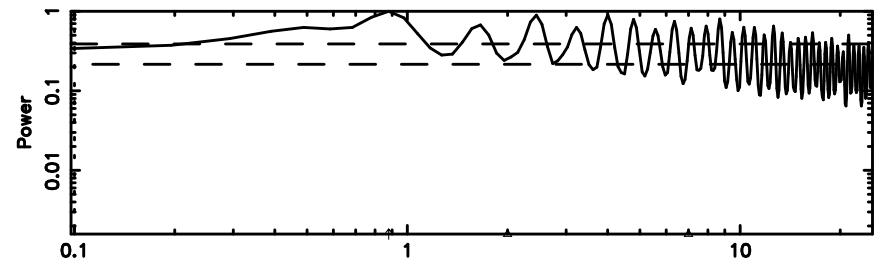

BLK:17,SNR1:-0.16107 ,SNR2: 0.54546