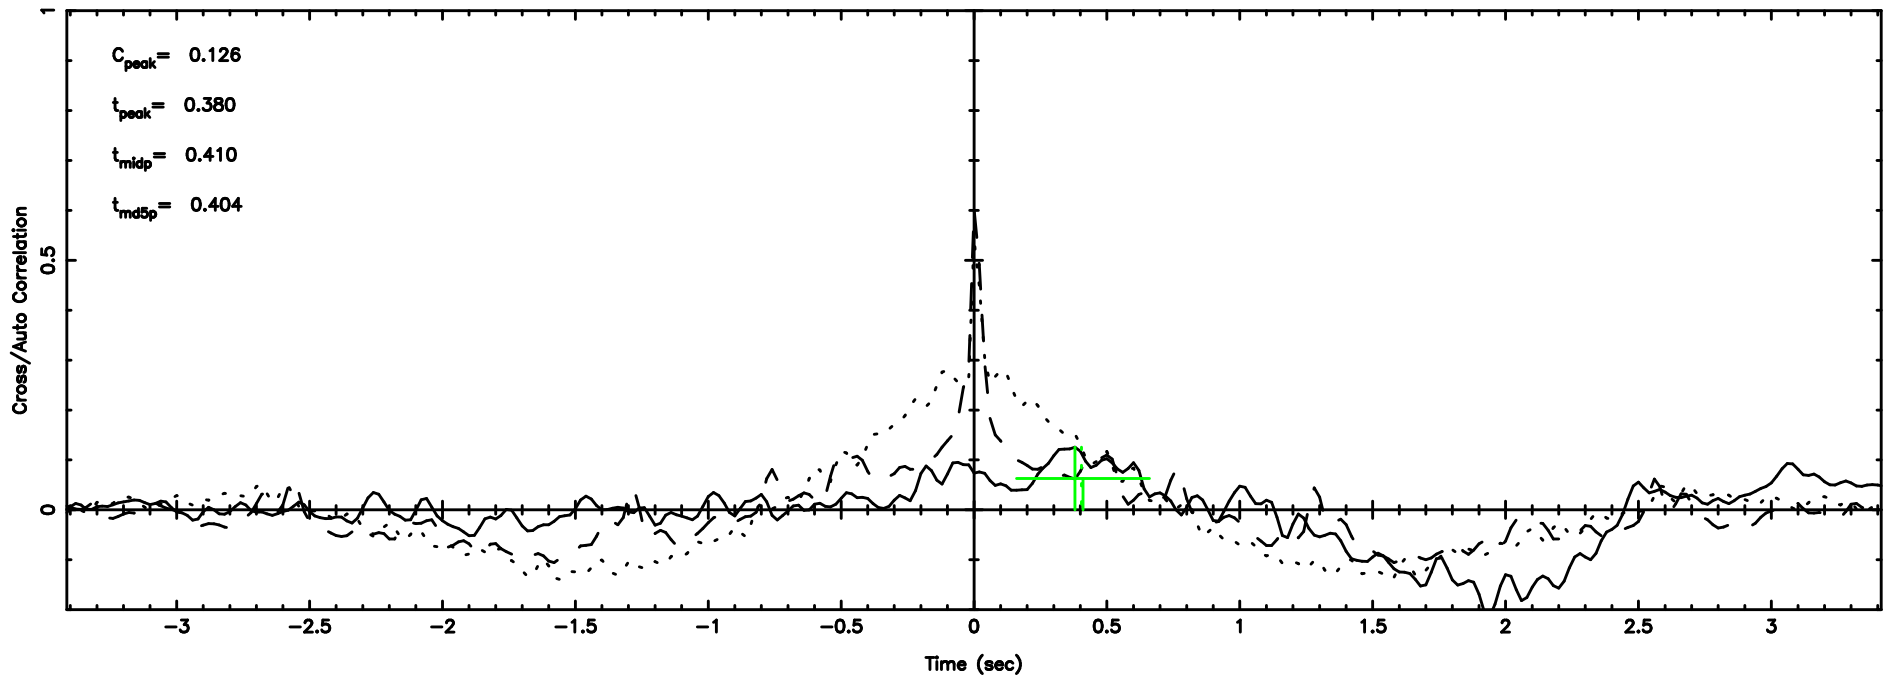

Frequency (Hz)

0258+350 2024/08/02 21.10UT FUJI -KISO