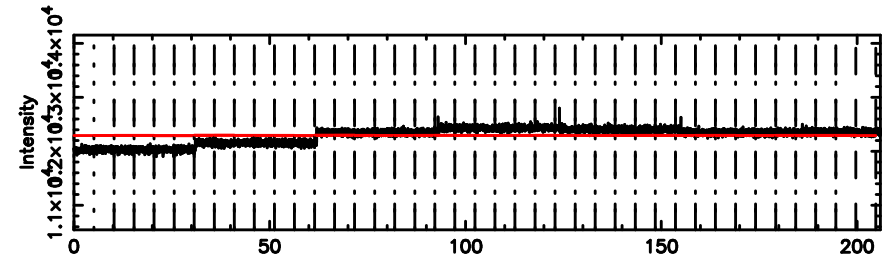

K20240803060414

No.Good Data