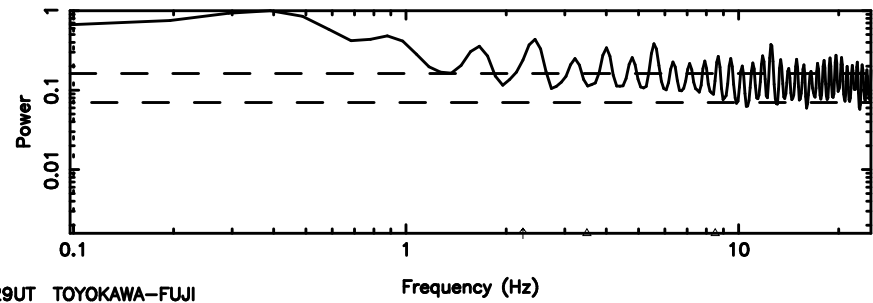

BLK:18,SNR1: 0.10812 ,SNR2: 1.5070

3C196 2024/08/03 2.29UT TOYOKAWA-FUJI