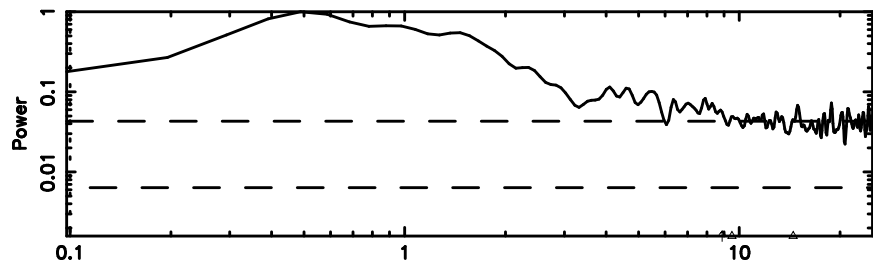

BLK: 6,SNR1: 2.9086 ,SNR2: 13.052

Frequency (Hz)

0324+119 2024/08/02 21.52UT TOYOKAWA-KISO

F20240803062943

BLK:11,SNR1: 1.5092 ,SNR2: 3.4366

Frequency (Hz)

K20240803062940

BLK:11,SNR1: 2.5092 ,SNR2: 11.435