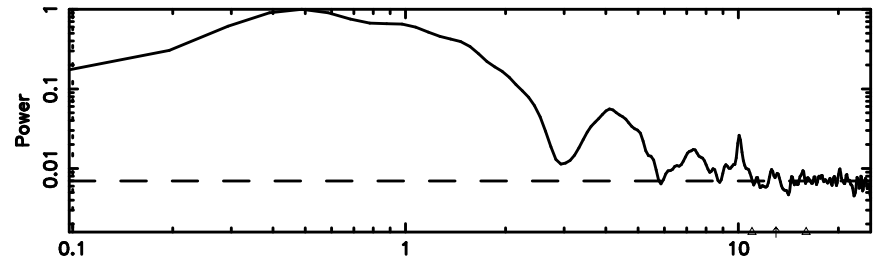

K20240803103745

BLK:28,SNR1: 6.0121 ,SNR2: 9.2415

F20240803103748

BLK:22,SNR1: 0.42614 ,SNR2: 2.2708

Frequency (Hz)

K20240803103745

BLK:22,SNR1: 8.1201 ,SNR2: 12.494

Frequency (Hz)