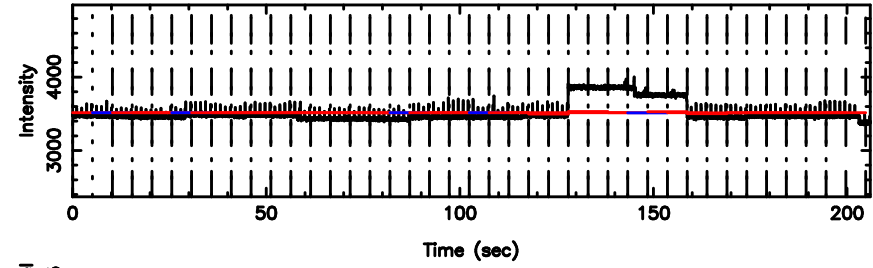

F20240803133436