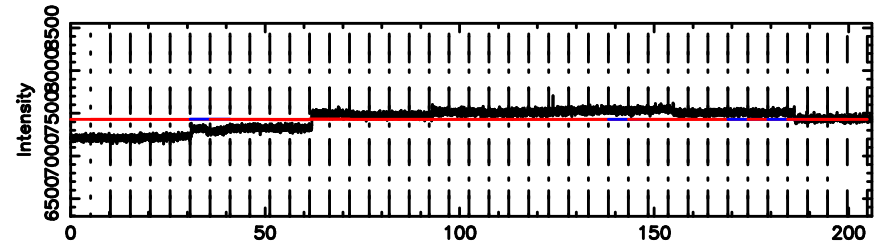

Frequency (Hz)

0752-200 2024/08/03 1.95UT TOYOKAWA-FUJI

T20240803105535

BLK: 4,SNR1:-0.33004E-02,SNR2: 1.3545

Frequency (Hz)

K20240803105532

BLK: 4,SNR1: 0.23851 ,SNR2: 2.8627

Frequency (Hz)