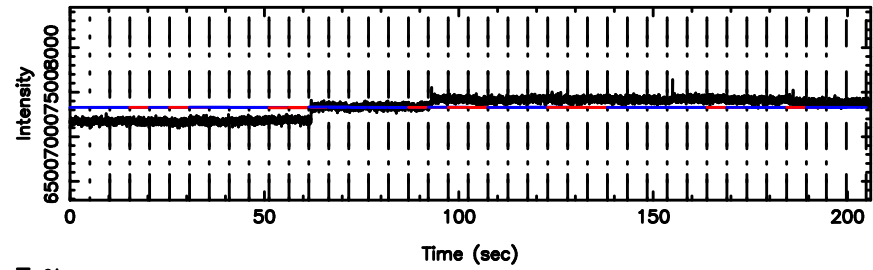

T20240803111534

BLK:27,SNR1: 1.0006 ,SNR2: 10.429

3C196 2024/08/03 2.29UT TOYOKAWA-KISO

K20240803111532

BLK:27,SNR1: 0.25501 ,SNR2: 1.0931