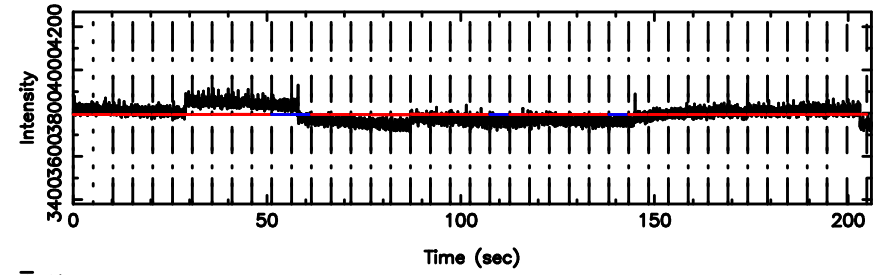

F20240803131526