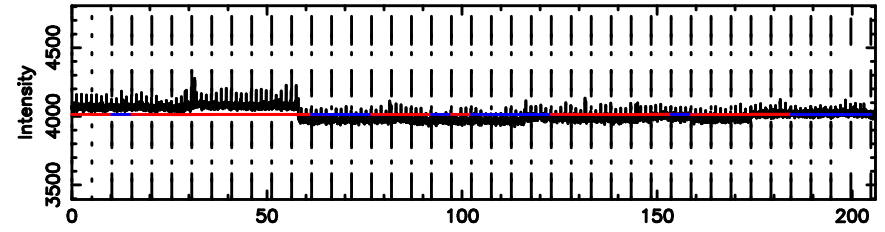

Frequency (Hz)

F20240803085319