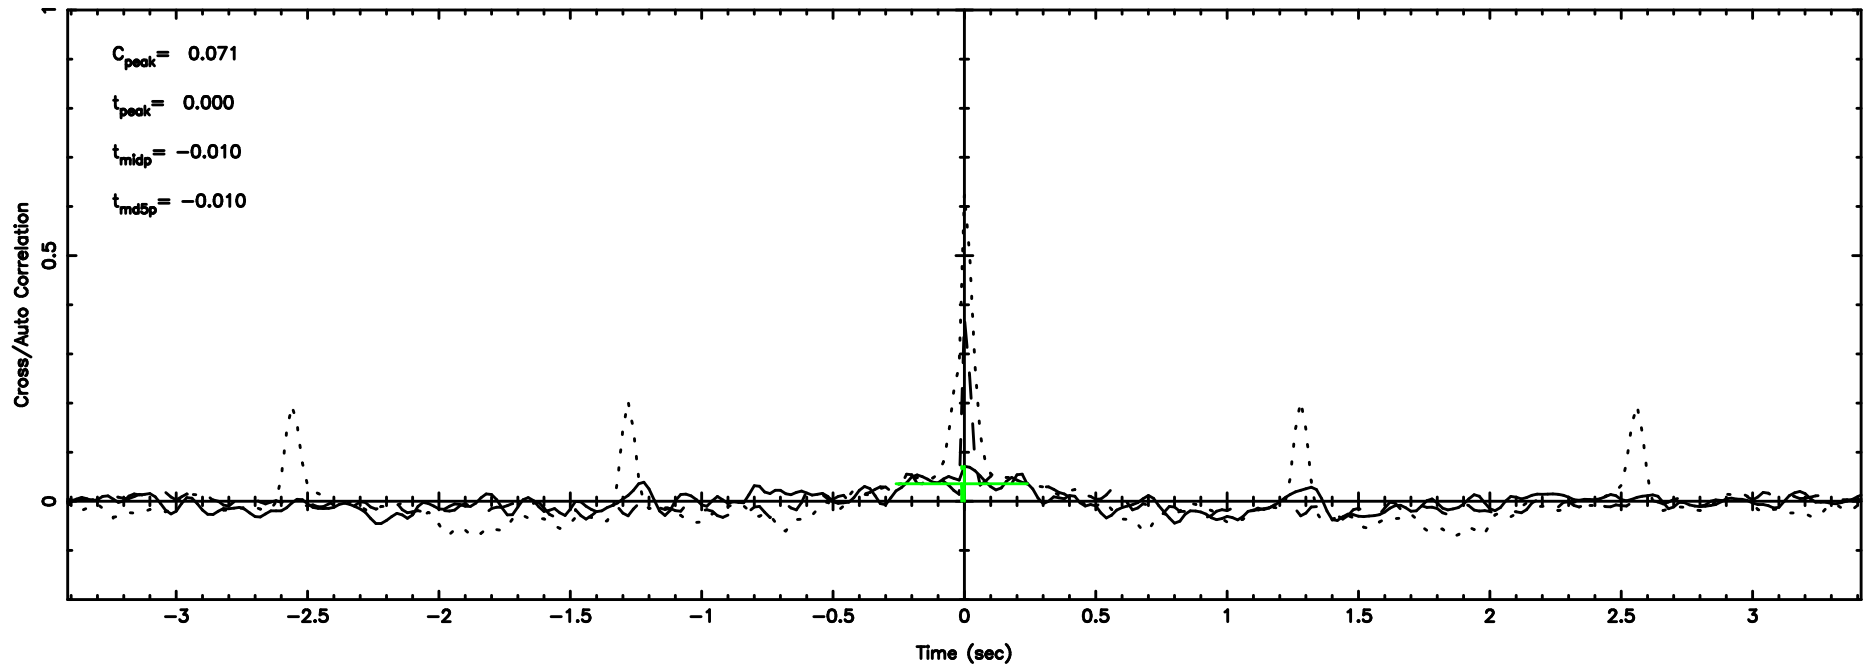

T20240803134822

BLK: 5,SNR1: 0.25594 ,SNR2: 1.4003

F20240803134822

BLK: 5,SNR1: 0.83958 ,SNR2: 1.8008

1044-008 2024/08/03 4.83UT TOYOKAWA-FUJI