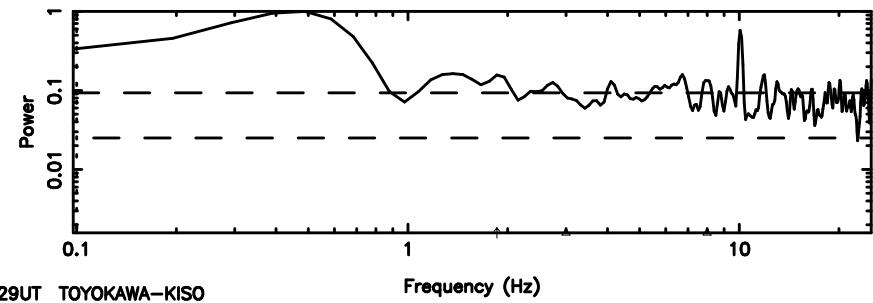

BLK: 4,SNR1: 0.21248 ,SNR2: 2.6644