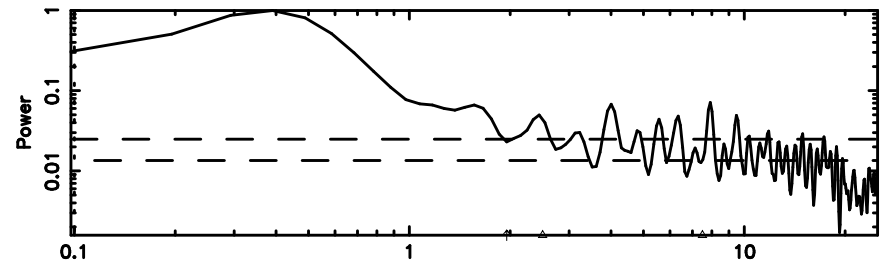

T20240803060417

BLK: 3,SNR1: 0.83560E-01,SNR2: 0.18845

Frequency (Hz)

F20240803060417

BLK: 3,SNR1: 0.69015 ,SNR2: 9.6892

Frequency (Hz)

0258+350 2024/08/02 21.10UT TOYOKAWA-FUJI

T20240803060417