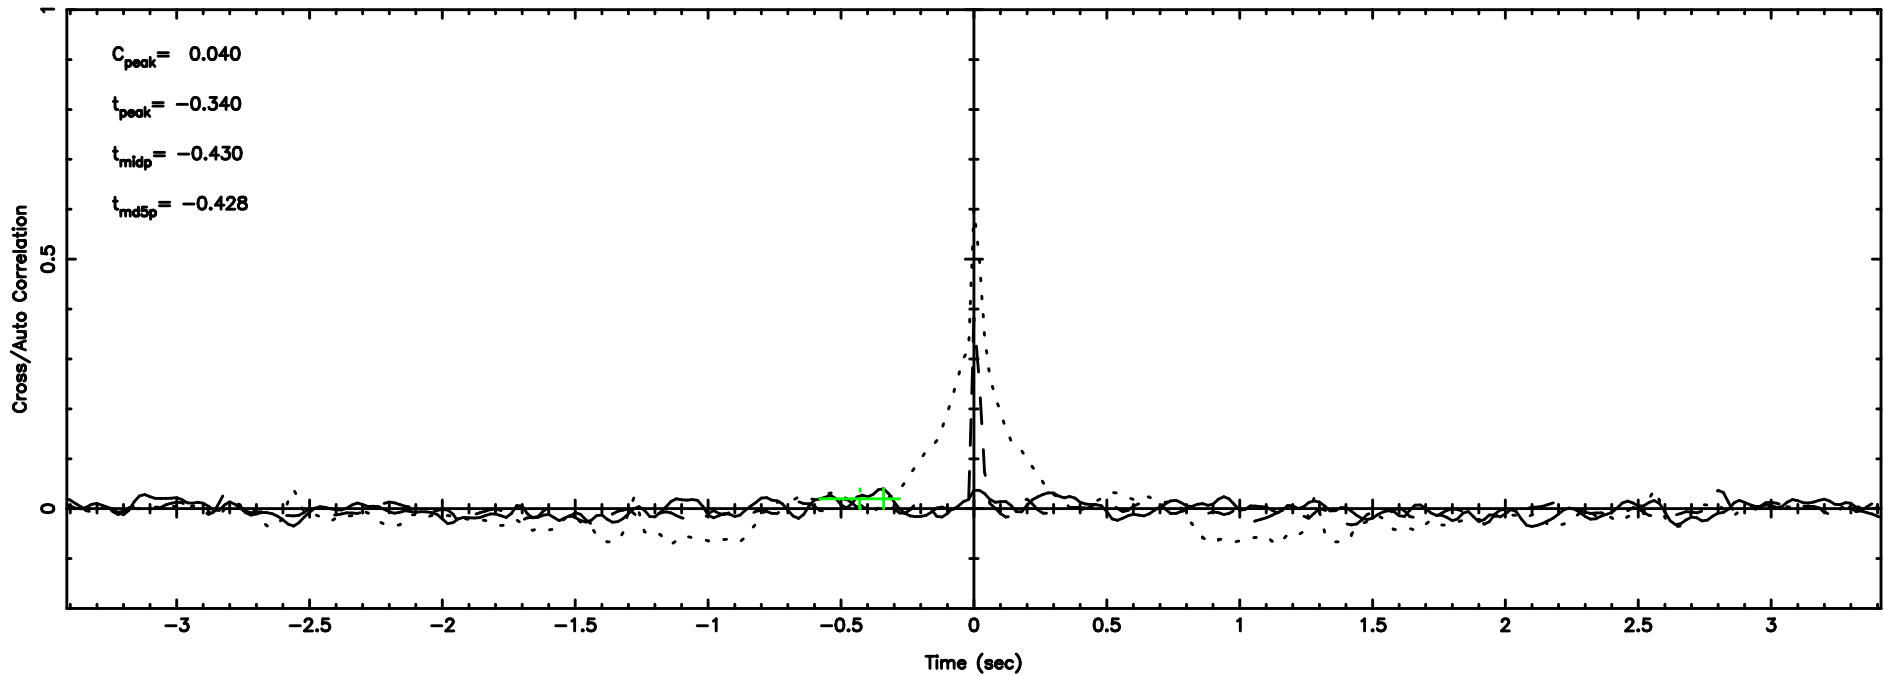

Frequency (Hz)

0302+341 2024/08/02 21.16UT TOYOKAWA-FUJI