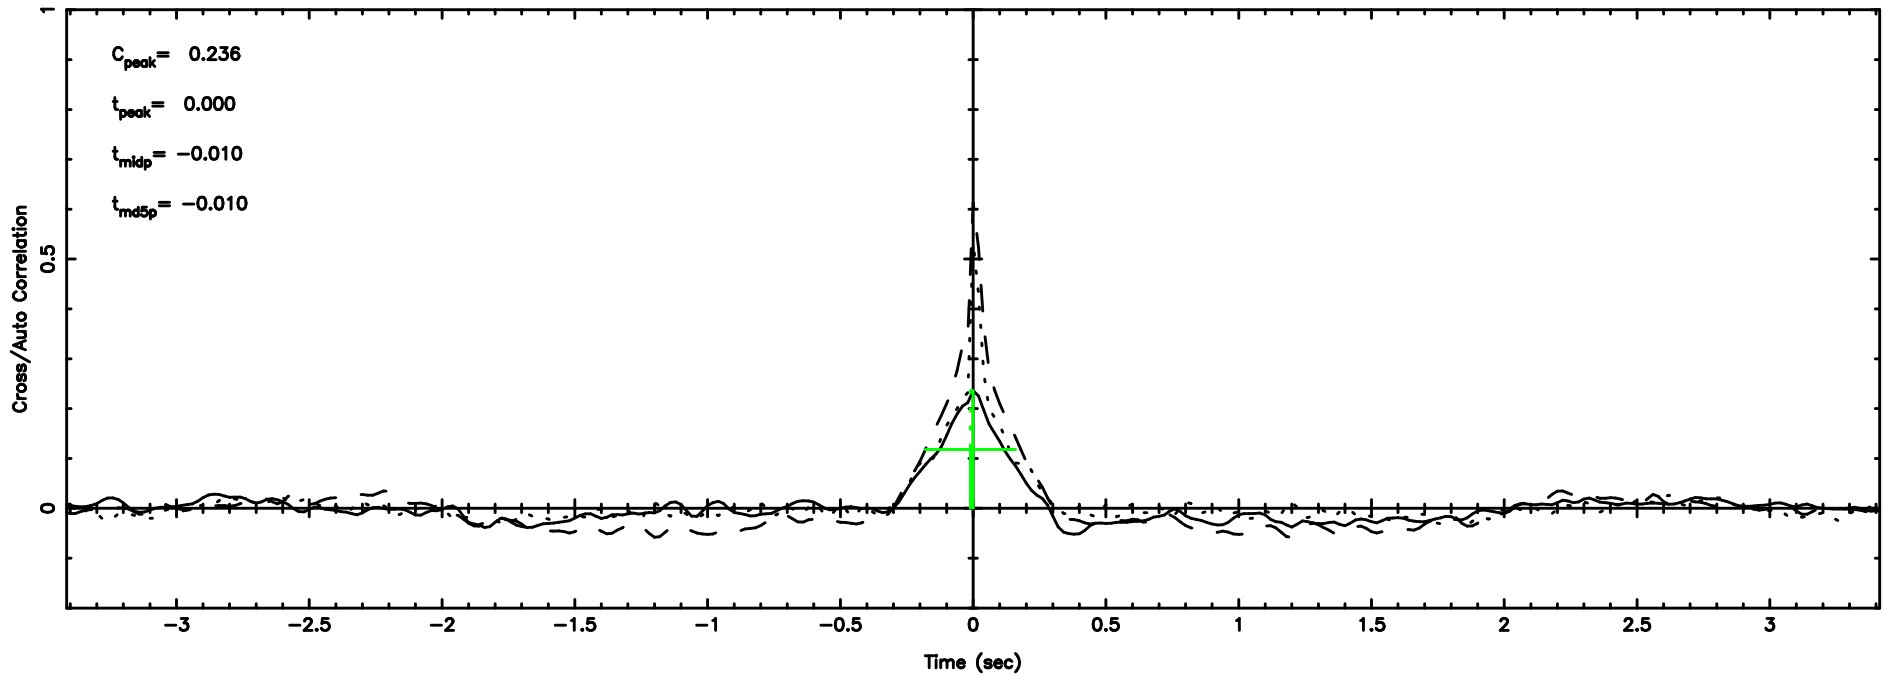

Frequency (Hz)

0324+119 2024/08/02 21.52UT FUJI -KISO