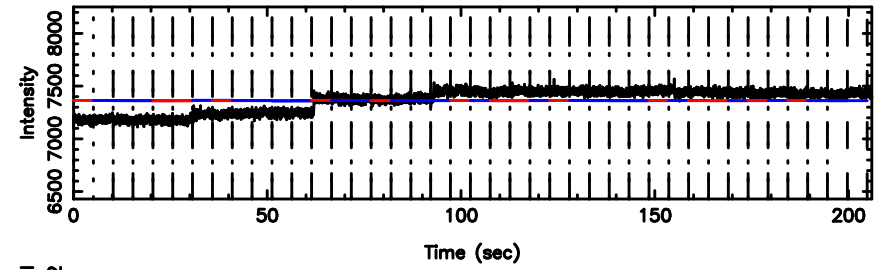

K20240803130713