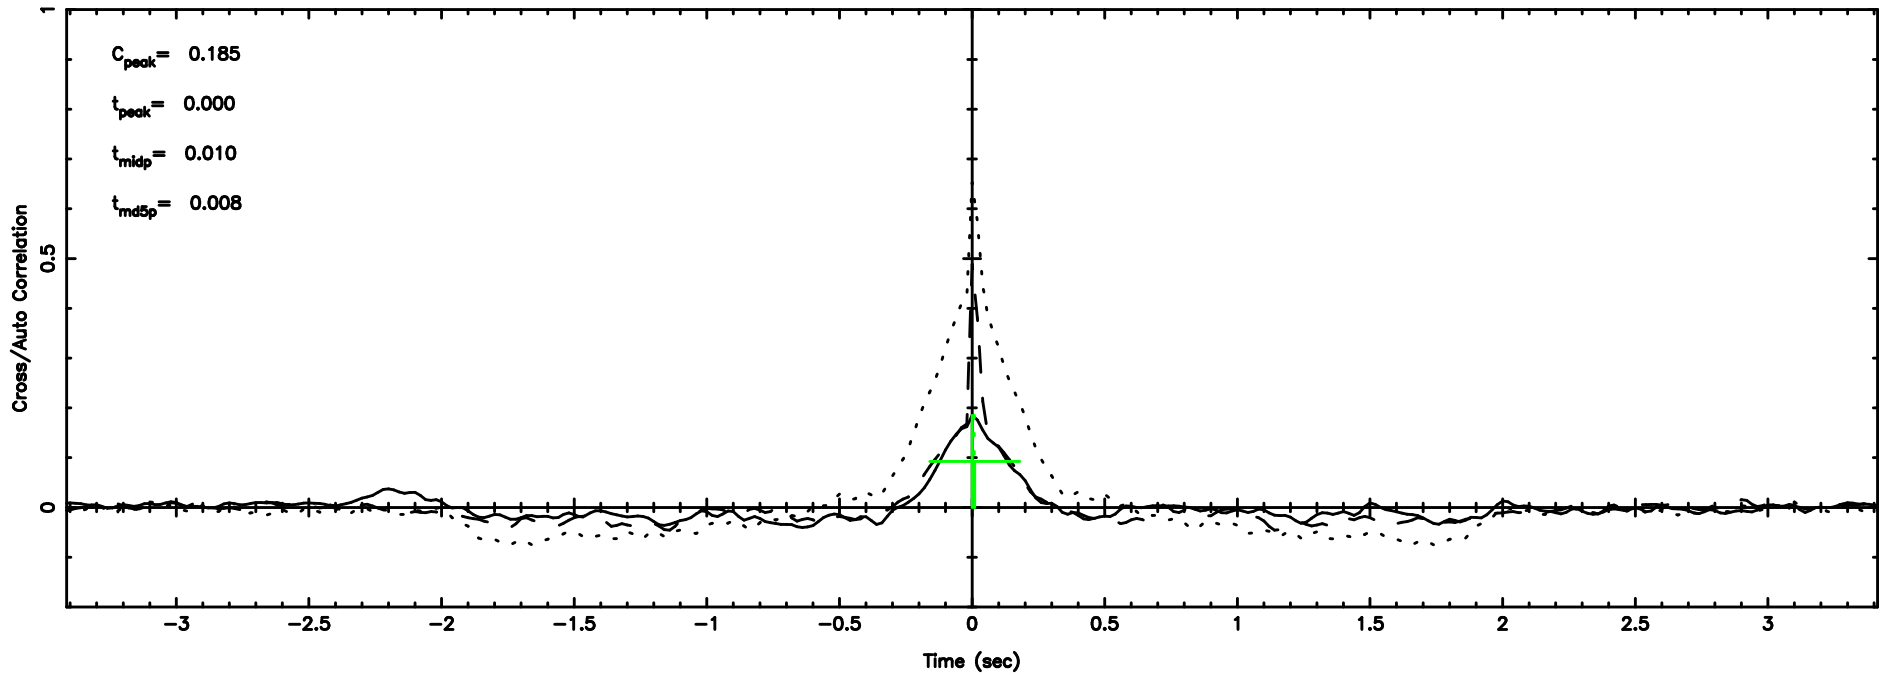

BLK:14,SNR1: 0.31694 ,SNR2: 2.5940

Frequency (Hz)

K20240803071642

BLK:14,SNR1: 2.1650 ,SNR2: 8.0313

Frequency (Hz)

0411+05 2024/08/02 22.31UT TOYOKAWA-KISO

F20240803071645

BLK:12,SNR1: 2.3654 ,SNR2: 8.4294