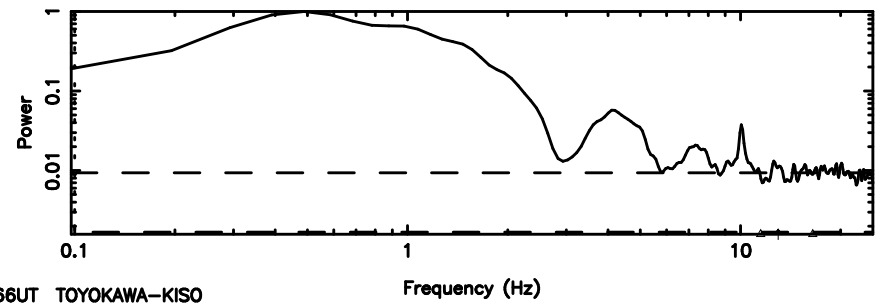

K20240803103745

BLK:28,SNR1: 6.0121 ,SNR2: 9.2415

F20240803103748

BLK:22,SNR1: 0.42614 ,SNR2: 2.2708

Frequency (Hz)

K20240803103745

BLK:22,SNR1: 8.1201 ,SNR2: 12.494

Frequency (Hz)