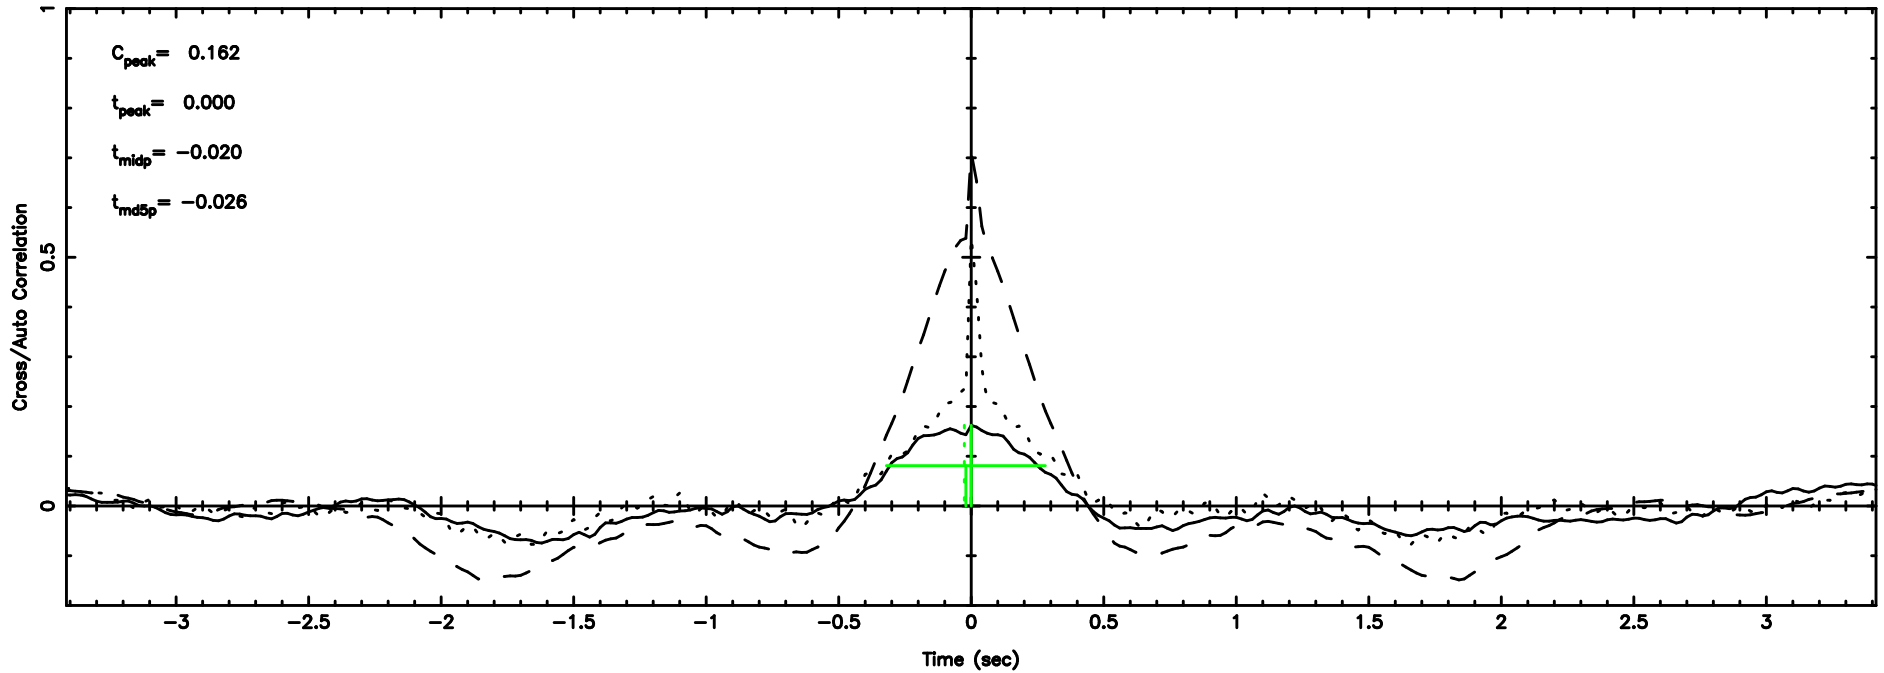

Frequency (Hz)

3C138 2024/08/02 23.42UT TOYOKAWA-KISO