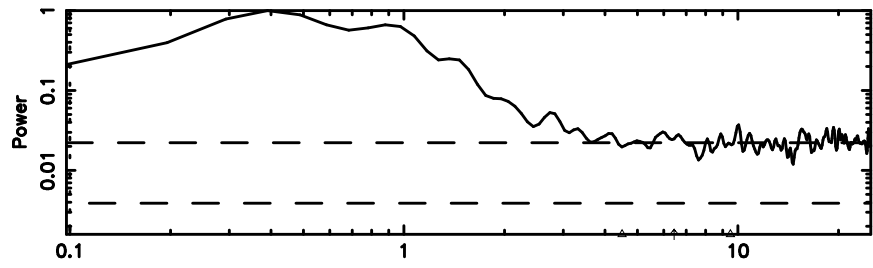

Frequency (Hz)

3C119 2024/08/02 22.61UT FUJI -KISO

K20240803073505

BLK: 8,SNR1: 0.60720 ,SNR2: 3.6122

Frequency (Hz)

T20240803082314

BLK:16,SNR1: 1.8520 ,SNR2: 5.7720

Frequency (Hz)