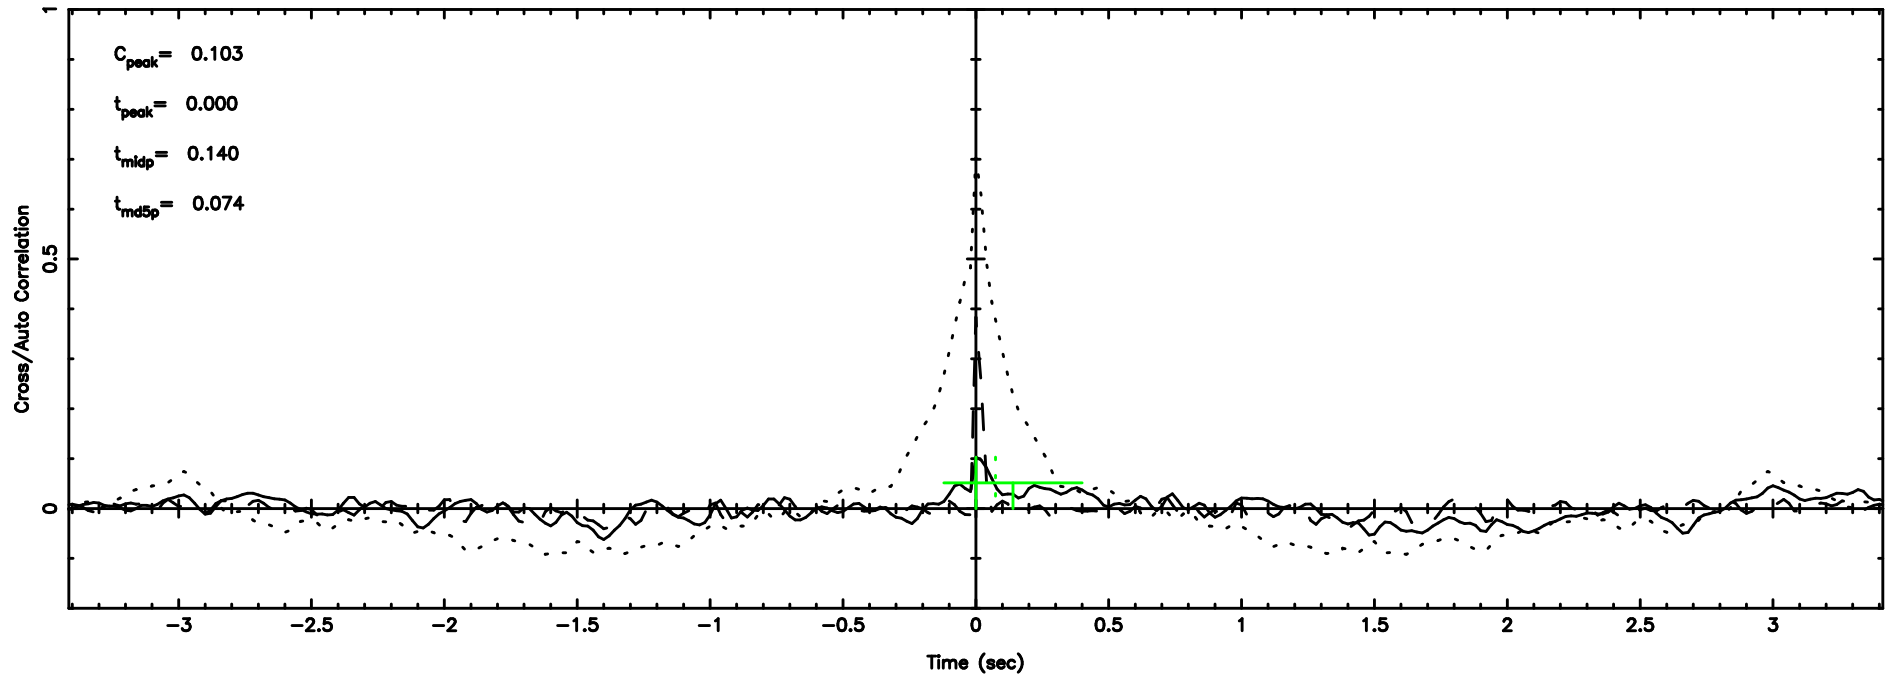

Frequency (Hz)

0302+341 2024/08/02 21.16UT TOYOKAWA-KISO