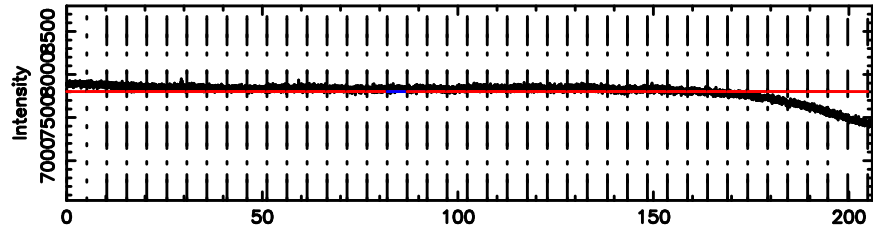

T20240803063859