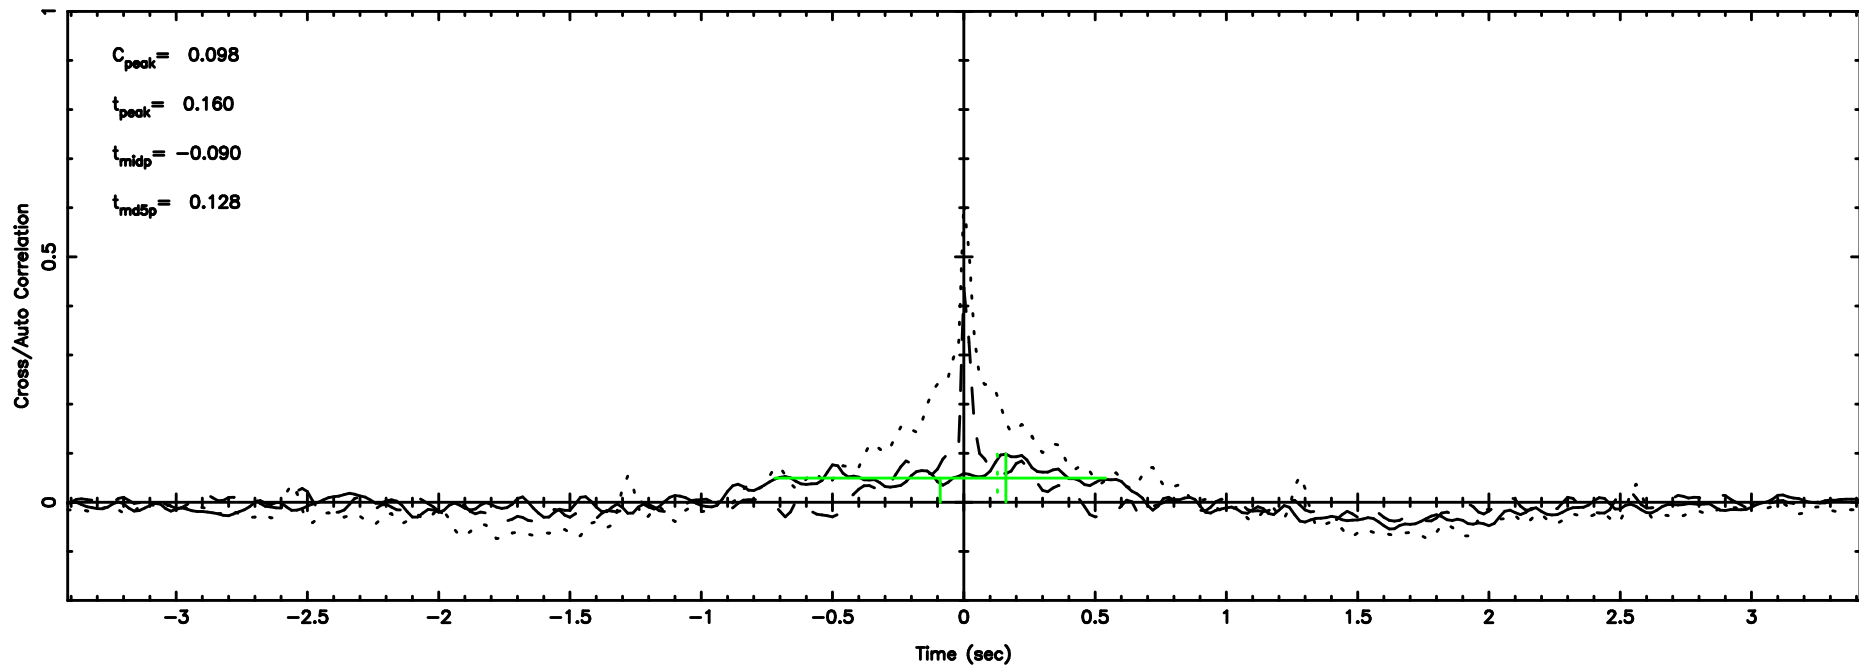

T20240803141044

BLK: 7,SNR1: 0.28291 ,SNR2: 0.59897

Frequency (Hz)

F20240803141044

BLK: 7,SNR1: 0.40286 ,SNR2: 3.1429

Frequency (Hz)

1107+109 2024/08/03 5.21UT TOYOKAWA-FUJI

T20240803141044