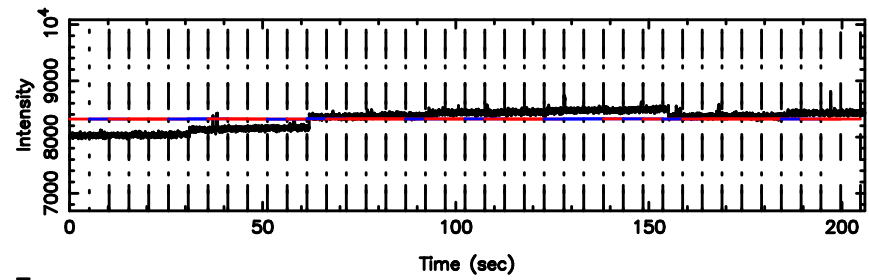

F20240803151634

BLK:13,SNR1: 0.32792 ,SNR2: 1.0155

Frequency (Hz)

K20240803151631

BLK:13,SNR1: 1.2008 ,SNR2: 4.7730

Frequency (Hz)

1213-17 2024/08/03 6.30UT FUJI -KISO

T20240803152951