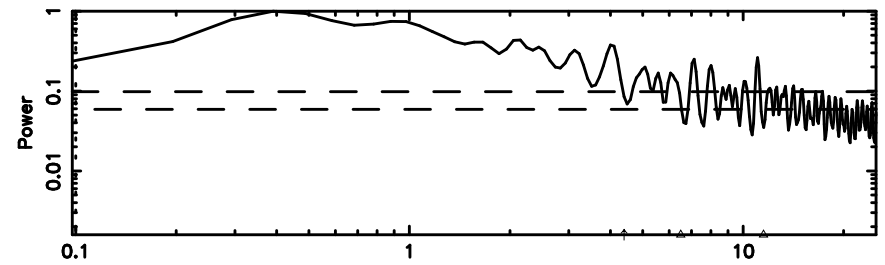

BLK:16,SNR1: 0.54646 ,SNR2: 3.0639