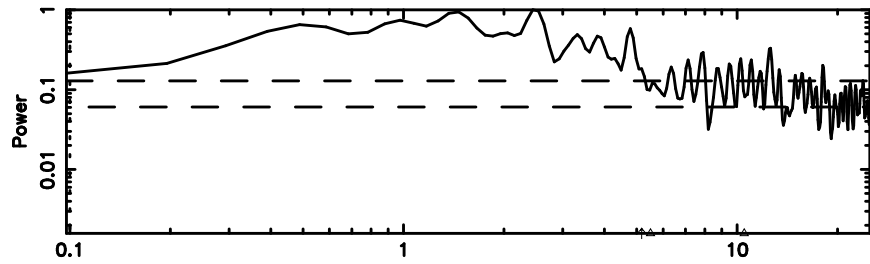

BLK: 4,SNR1: 0.59140 ,SNR2: 2.7234