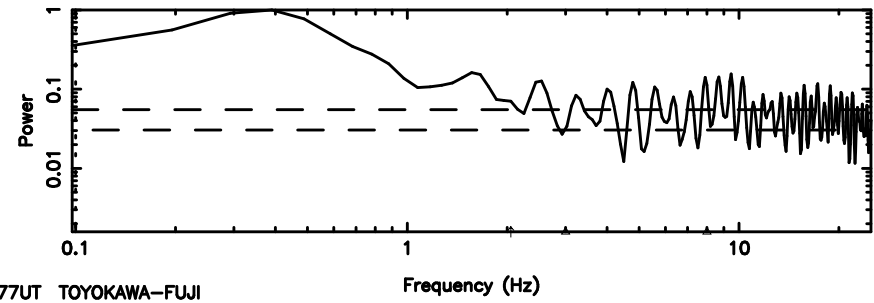

BLK: 3,SNR1: 0.46324 ,SNR2: 4.5012

0941-08 2024/08/03 3.77UT TOYOKAWA-FUJI