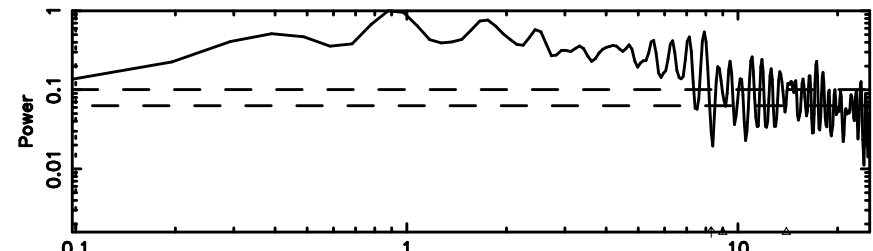

BLK: 4,SNR1: 4.6234 ,SNR2: 34.836

Frequency (Hz)

F20240803133909

BLK: 4,SNR1: 0.97917 ,SNR2: 2.4897

Frequency (Hz)

1035-058 2024/08/03 4.68UT TOYOKAWA-FUJI

T20240803133909

BLK: 7,SNR1: 3.9760 ,SNR2: 34.435