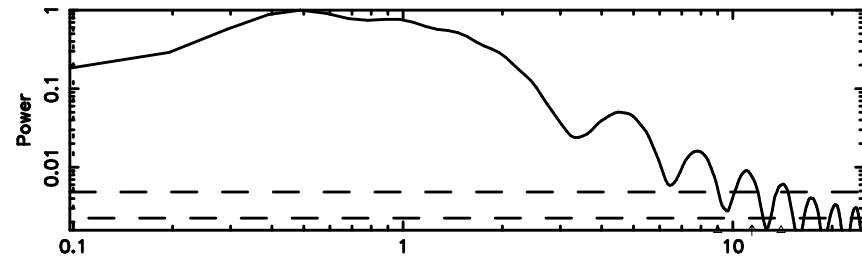

BLK:24,SNR1: 13.862 ,SNR2: 24.547