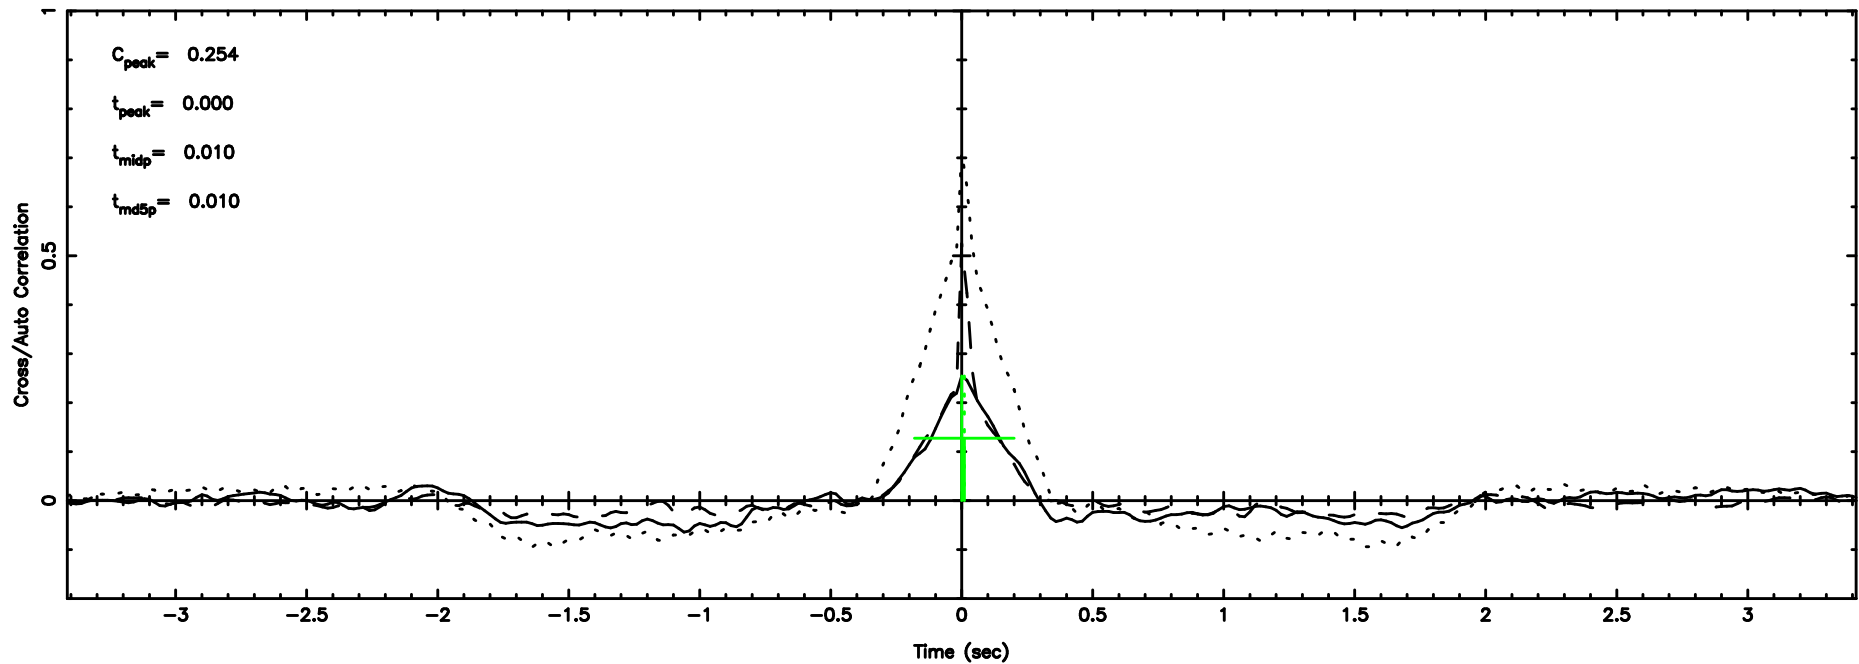

Frequency (Hz)

3C275 2024/08/03 6.75UT TOYOKAWA-KISO