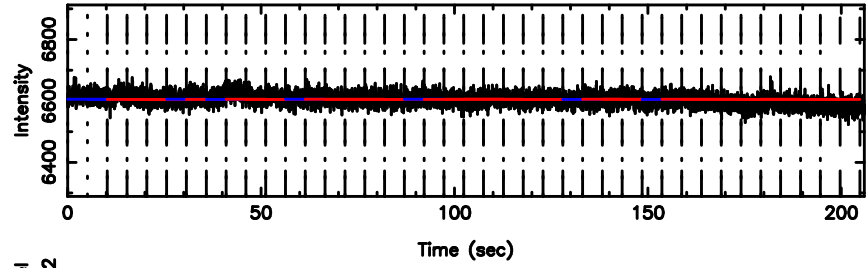

T20240803135926