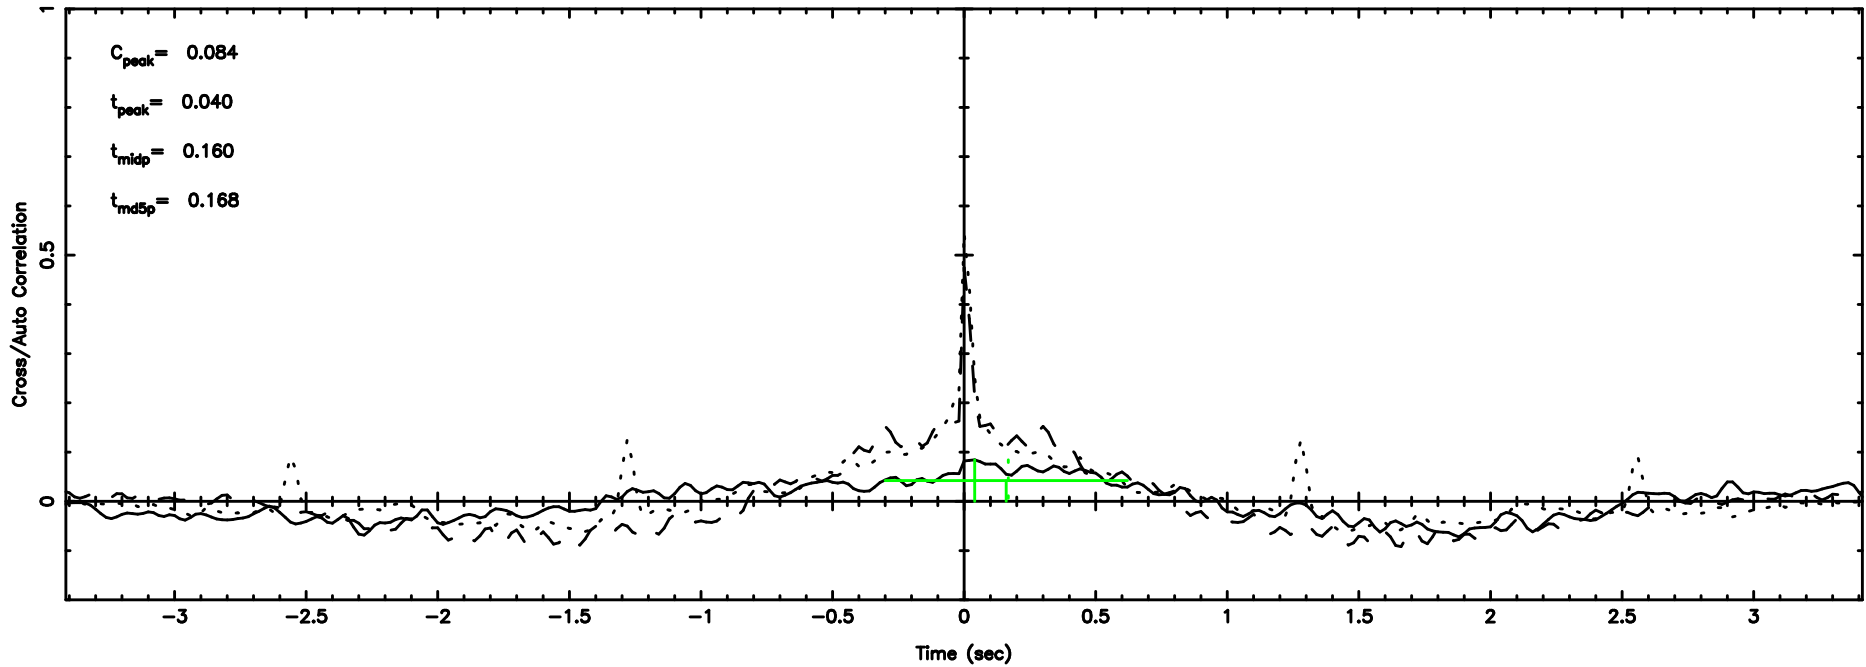

T20240803125309

BLK: 6,SNR1: 0.14488 ,SNR2: 1.4698

F20240803125309

BLK: 6,SNR1:-0.46385E-01,SNR2: 2.6953

3C230 2024/08/03 3.91UT TOYOKAWA-FUJI