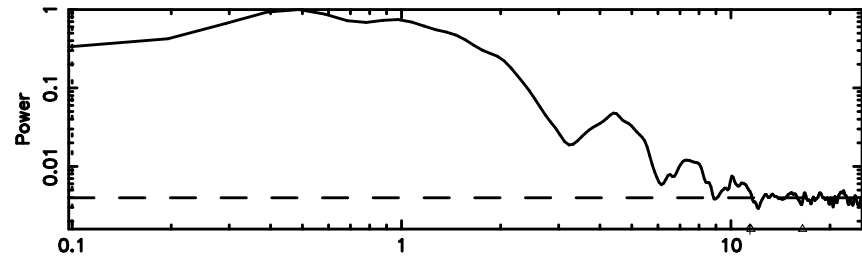

BLK:27,SNR1: 9.7296 ,SNR2: 24.212

Frequency (Hz)

K20240803165820

BLK:27,SNR1: 16.253 ,SNR2: 28.448

Frequency (Hz)

1355+01 2024/08/03 8.00UT FUJI -KISO

T20240803175402

BLK: 7,SNR1: 0.14911 ,SNR2: 1.8466