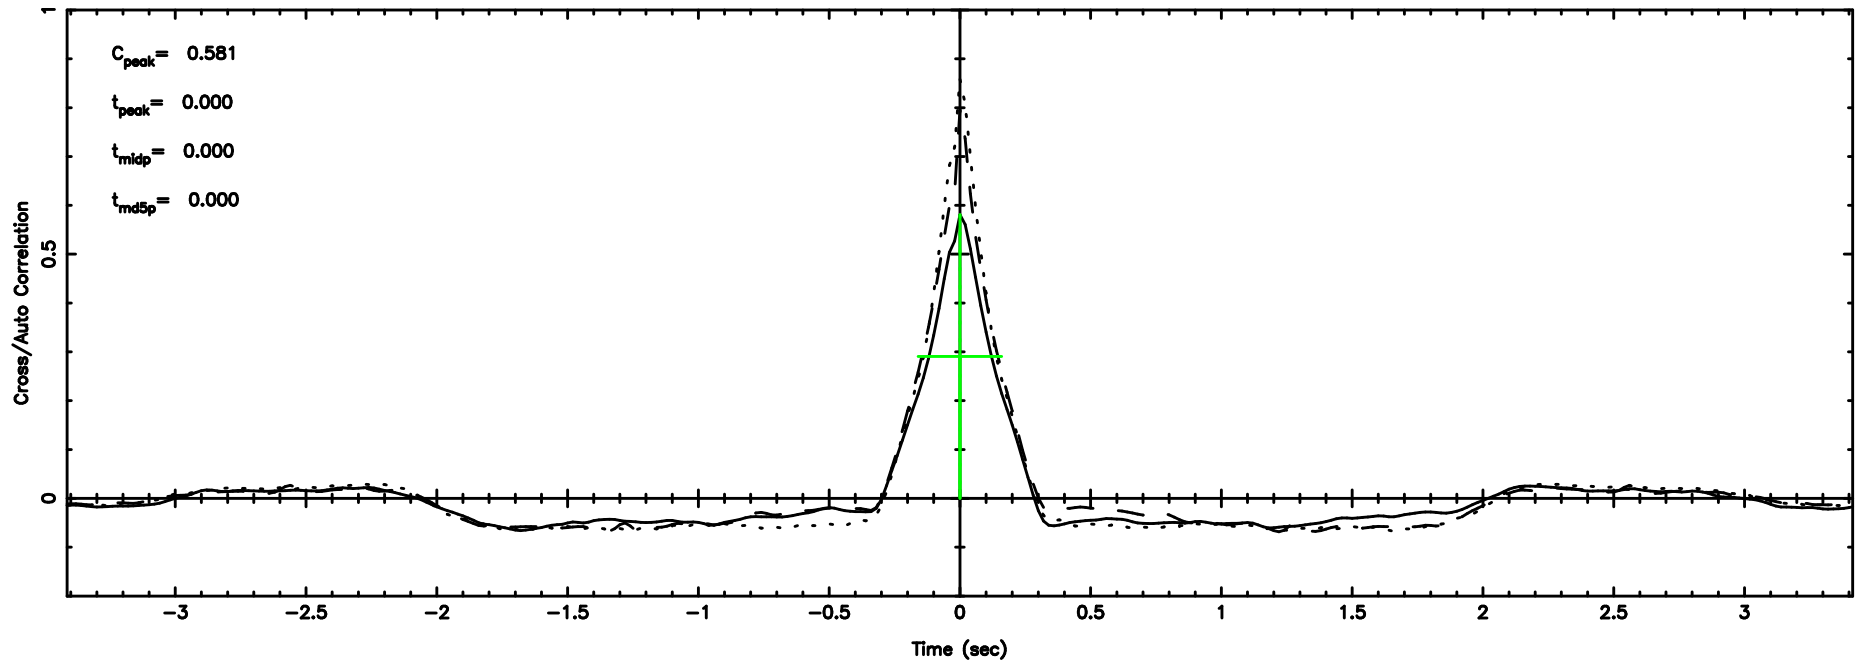

BLK:33,SNR1: 8.0563 ,SNR2: 20.222

BLK:33,SNR1: 7.0078 ,SNR2: 17.705

1345+12 2024/08/03 7.83UT FUJI -KISO