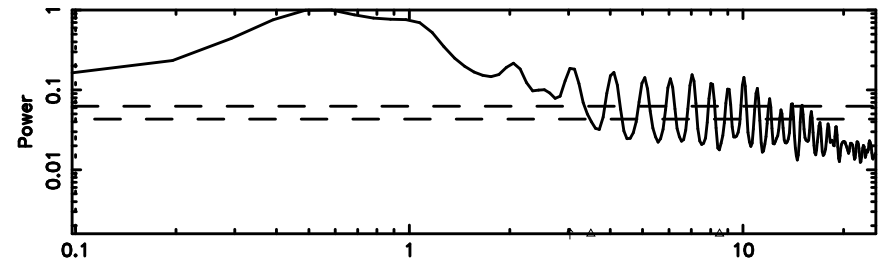

K20240803084504

BLK:21,SNR1: 0.48585 ,SNR2: 4.7868

Frequency (Hz)

F20240803084508

BLK:20,SNR1: 0.61967 ,SNR2: 2.4419

Frequency (Hz)

K20240803084504

BLK:20,SNR1: 0.91560 ,SNR2: 6.6281