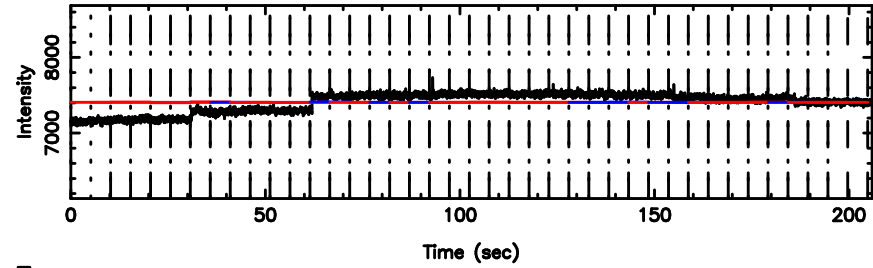

K20240803104548