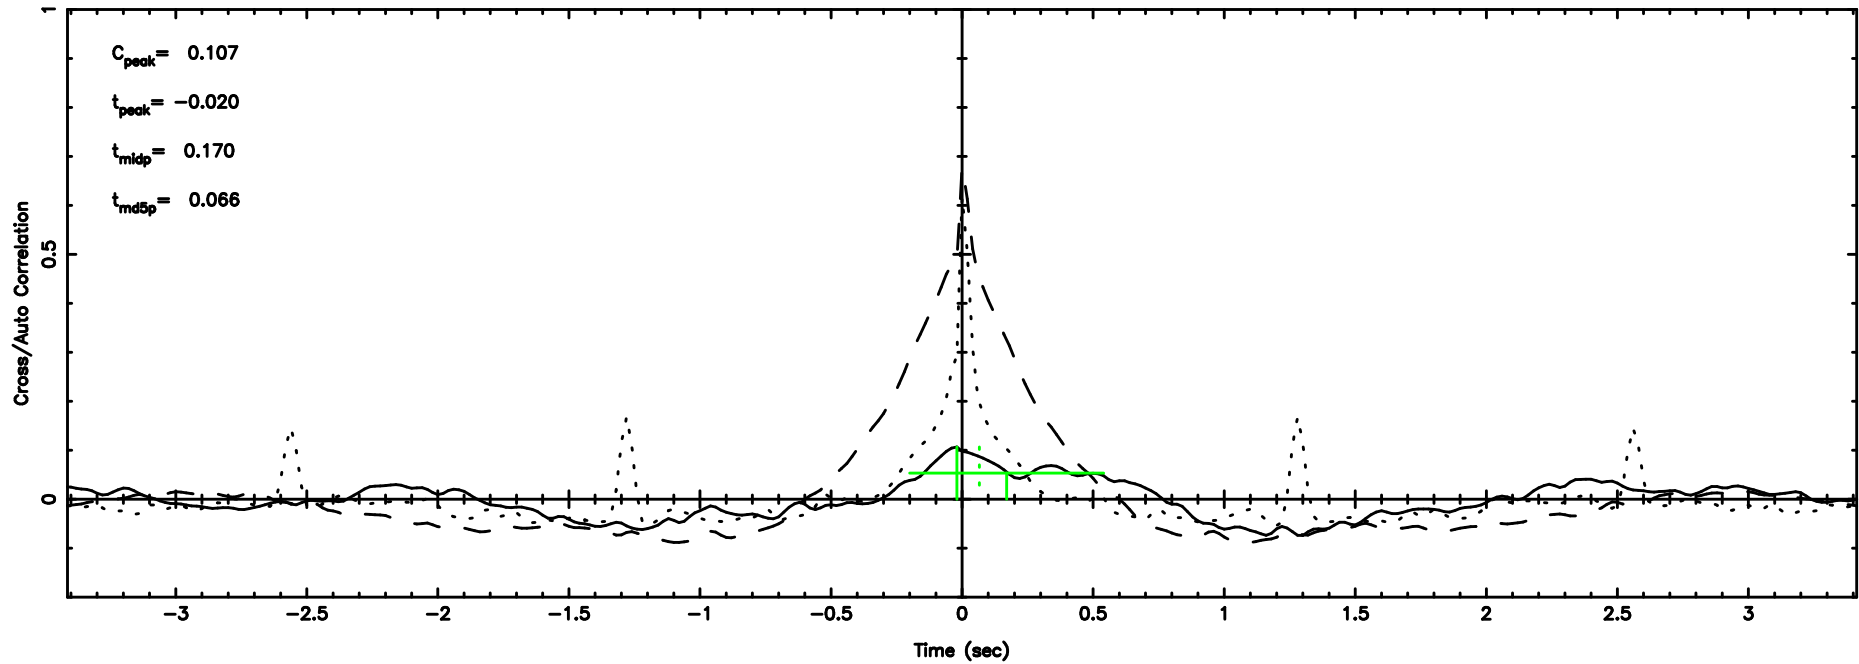

BLK:14,SNR1: 4.4693 ,SNR2: 10.662

F20240803152951

BLK:14,SNR1: 0.64310 ,SNR2: 3.8940

3C273 2024/08/03 6.53UT TOYOKAWA-FUJI

BLK:30,SNR1: 7.8094 ,SNR2: 18.442

BLK:30,SNR1: 2.4227 ,SNR2: 10.186

3C273 2024/08/03 6.53UT TOYOKAWA-KISO