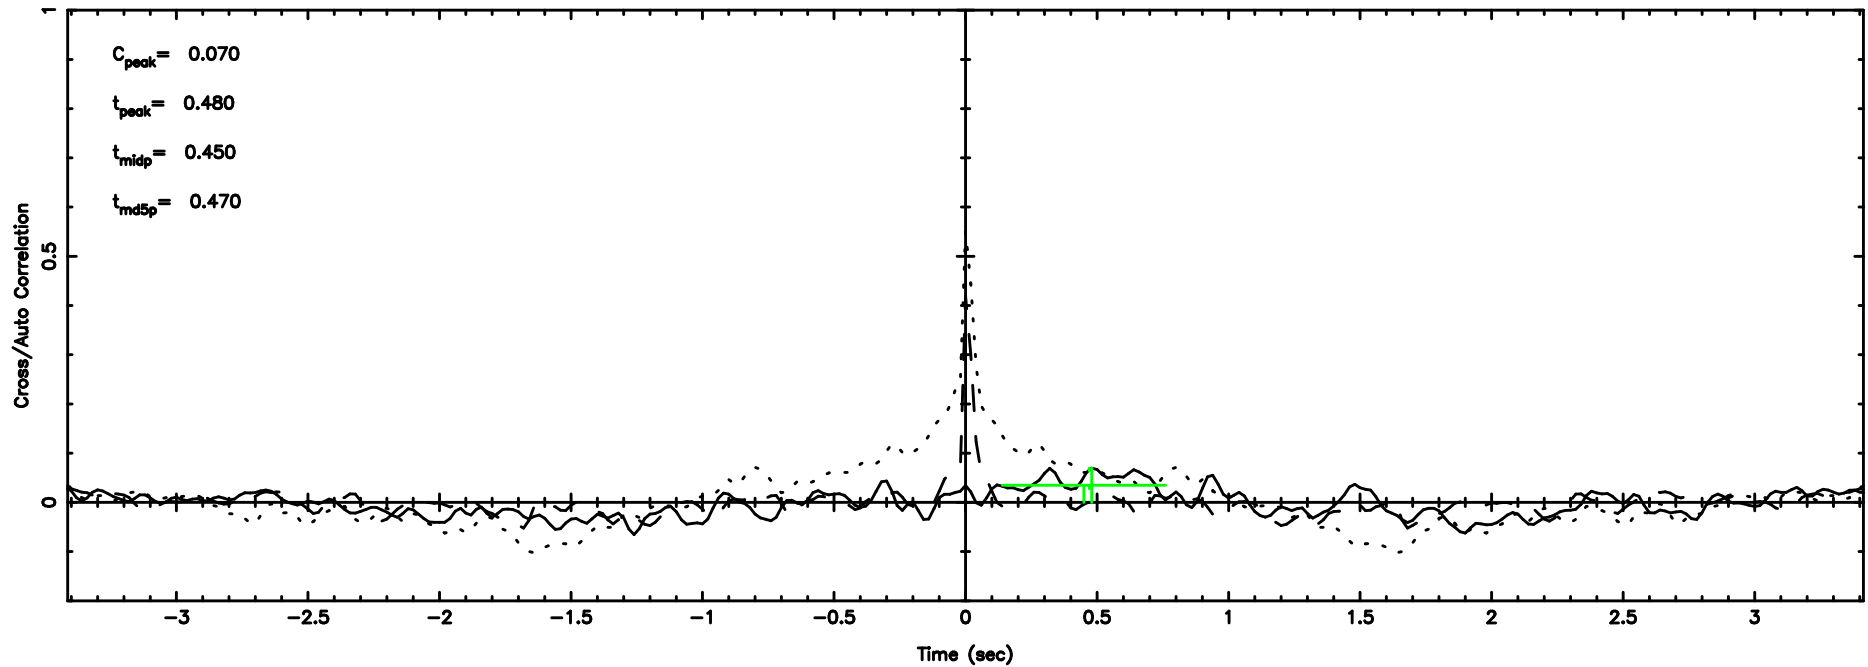

T20240803131526

BLK: 4,SNR1: 0.20662 ,SNR2: 0.69197

F20240803131526

BLK: 4,SNR1: 0.30535 ,SNR2: 1.9688

1011+110 2024/08/03 4.29UT TOYOKAWA-FUJI