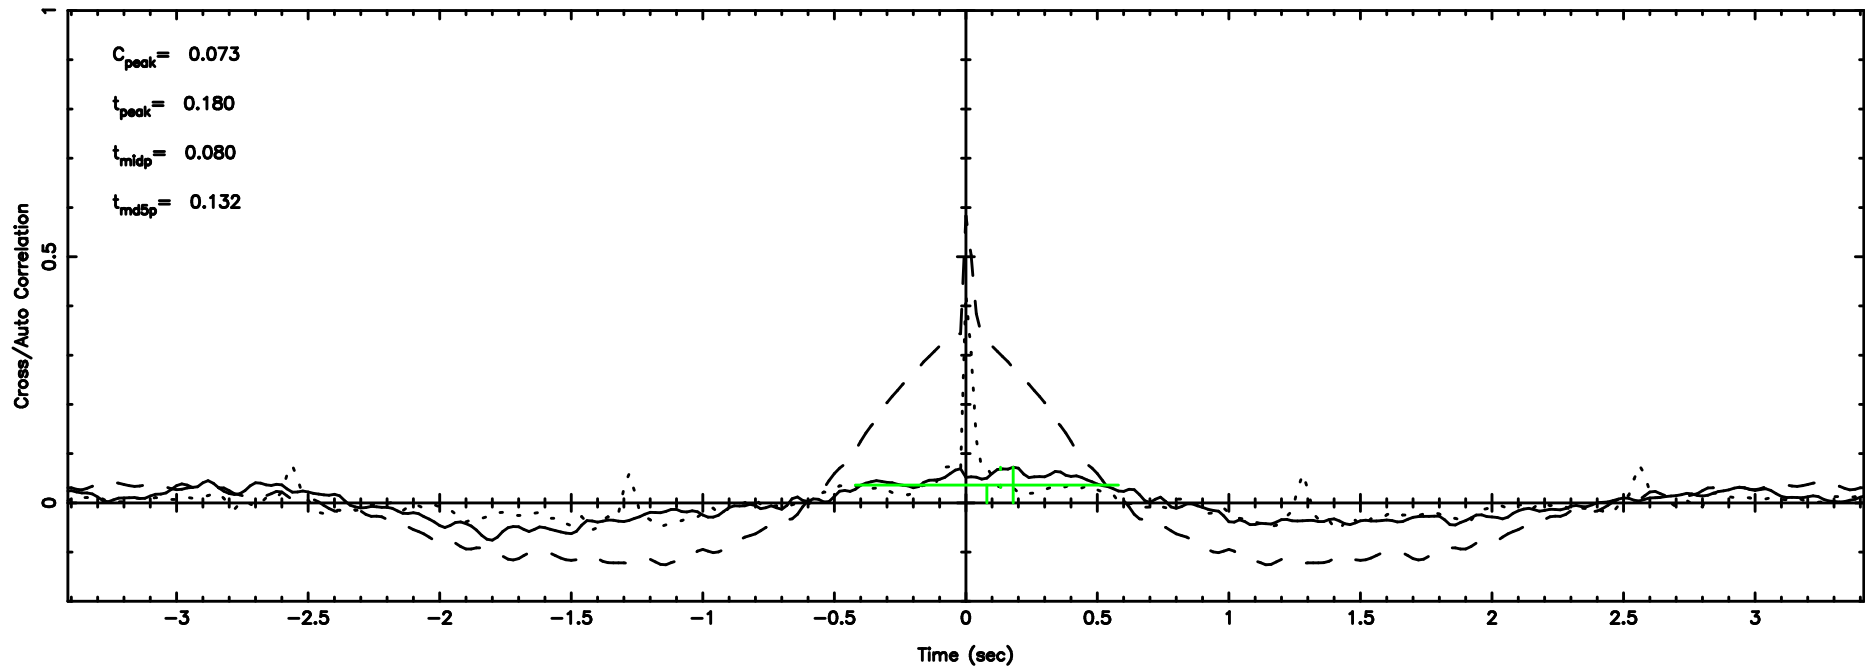

Frequency (Hz)

3C236 2024/08/03 4.15UT TOYOKAWA-FUJI