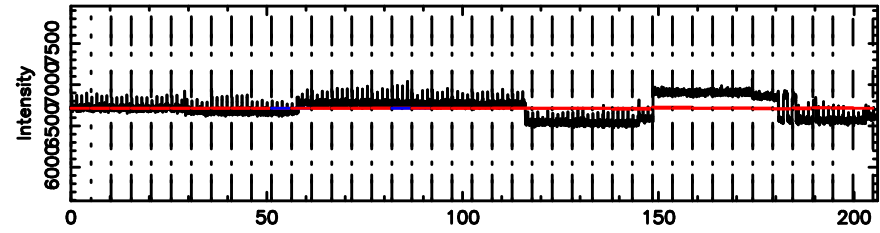

T20240804060416

BLK: 2,SNR1: 0.70888E-01,SNR2: 0.40074

Frequency (Hz)

F20240804060417

BLK: 2,SNR1: 0.72935 ,SNR2: 3.3140

Frequency (Hz)

0302+341 2024/08/03 21.10UT TOYOKAWA-FUJI

T20240804060416