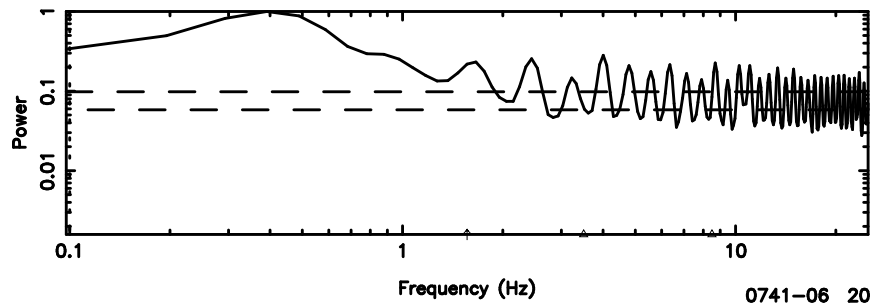

BLK:18,SNR1: 0.19046 ,SNR2: 3.1124