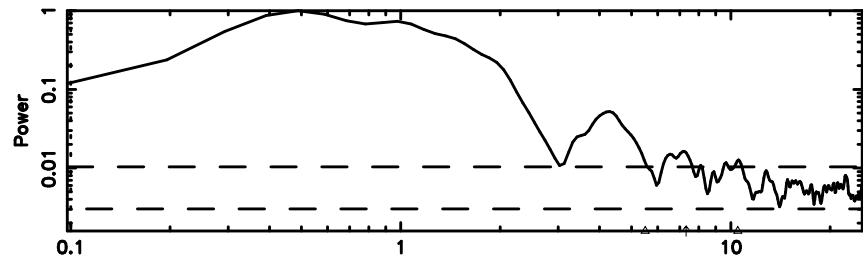

Frequency (Hz)

3C279 2024/08/04 6.91UT FUJI -KISO

T20240804160824

BLK:15,SNR1: 5.2577 ,SNR2: 15.059

Frequency (Hz)

F20240804160824

BLK:15,SNR1: 20.190 ,SNR2: 25.028

Frequency (Hz)