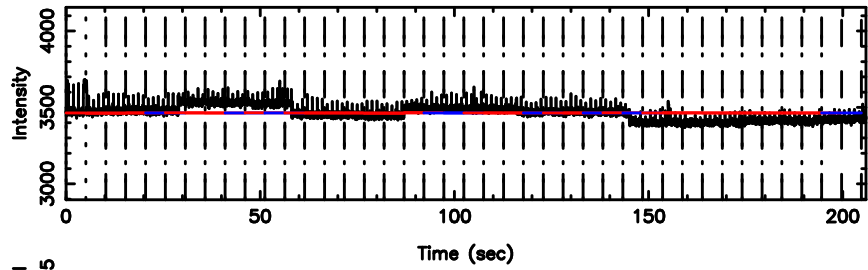

BLK:20,SNR1: 1.1892 ,SNR2: 4.4685

K20240804120713

BLK:20,SNR1: 0.73899 ,SNR2: 2.9661

3C216 2024/08/04 3.15UT TOYOKAWA-KISO

F20240804120716

BLK: 9,SNR1:-0.10500 ,SNR2: 2.1073

K20240804120713

BLK: 9,SNR1: 1.0145 ,SNR2: 4.2382