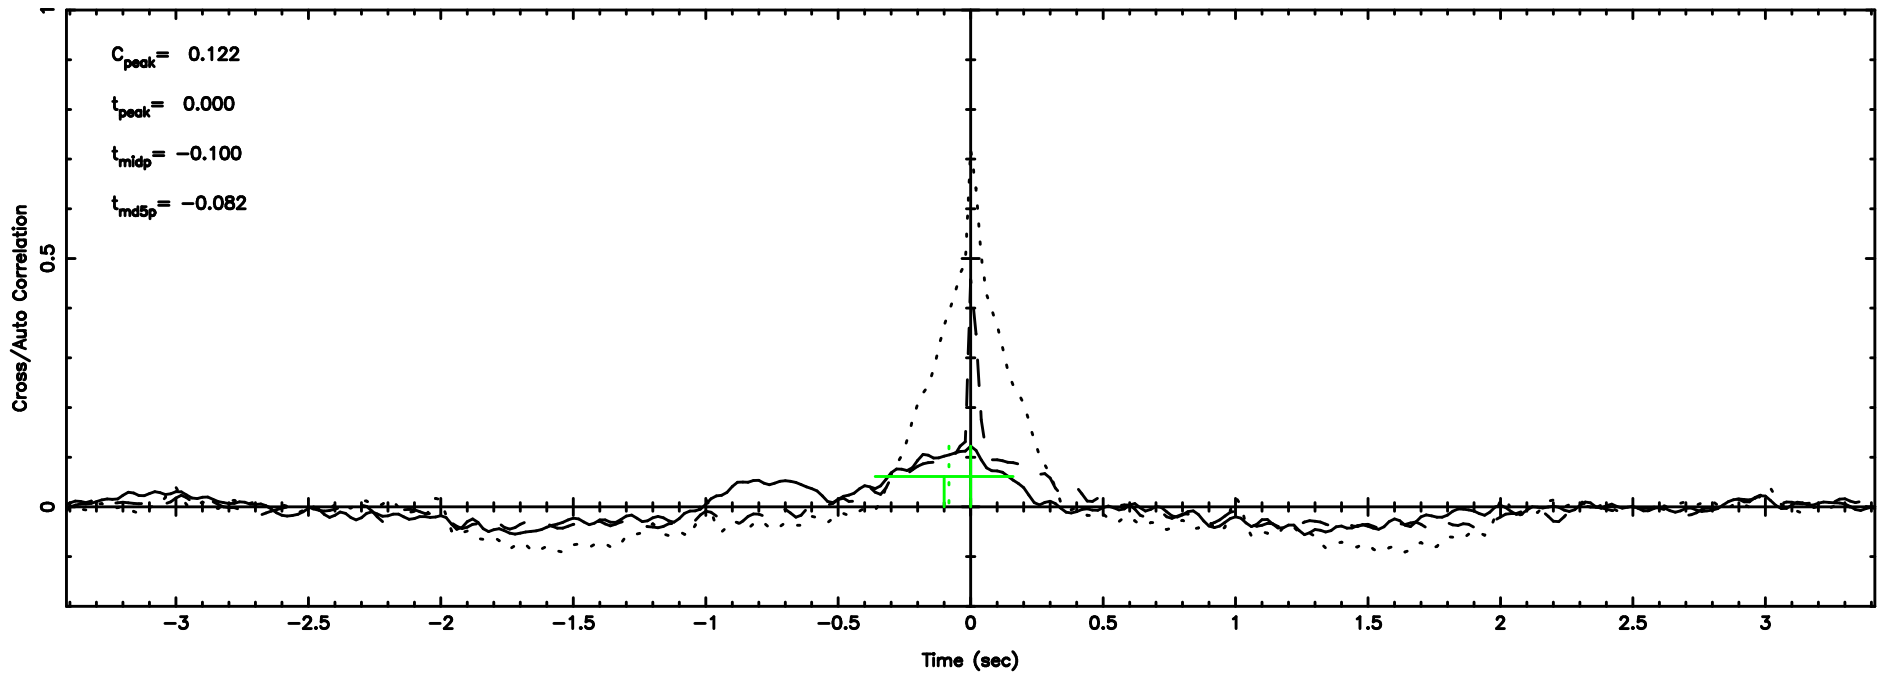

T20240804085333

BLK:12,SNR1: 0.65076E-01,SNR2: 1.7411

K20240804085330

BLK:12,SNR1: 1.5912 ,SNR2: 7.2133

0552+12 2024/08/03 23.92UT TOYOKAWA-KISO

F20240804085333

BLK:19,SNR1: 7.8670 ,SNR2: 21.948

Frequency (Hz)