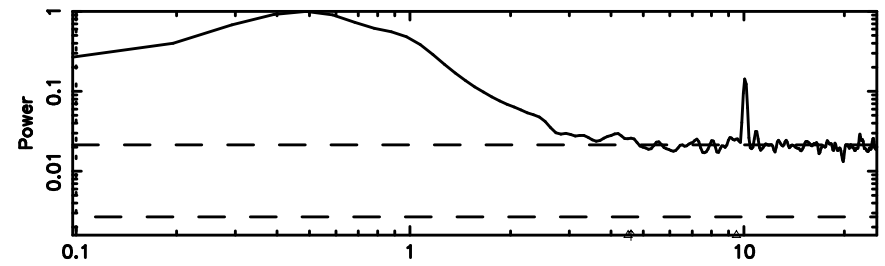

BLK:19,SNR1: 2.0188 ,SNR2: 10.122

Frequency (Hz)

F20240804084111

BLK:32,SNR1: 0.15777 ,SNR2: 2.5728

Frequency (Hz)

3C147 2024/08/03 23.71UT FUJI -KISO

K20240804084108

BLK:32,SNR1: 1.9054 ,SNR2: 8.0929