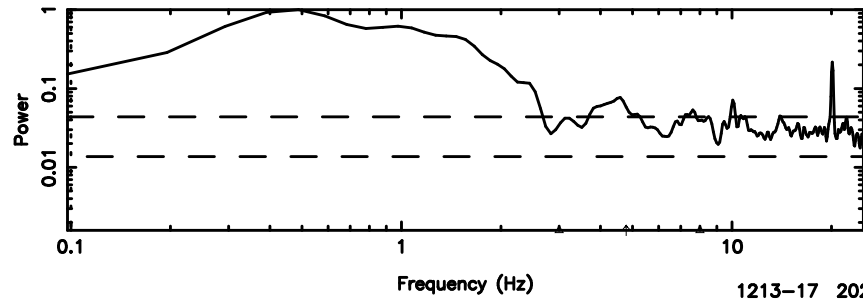

BLK:16,SNR1: 0.94617 ,SNR2: 4.8023