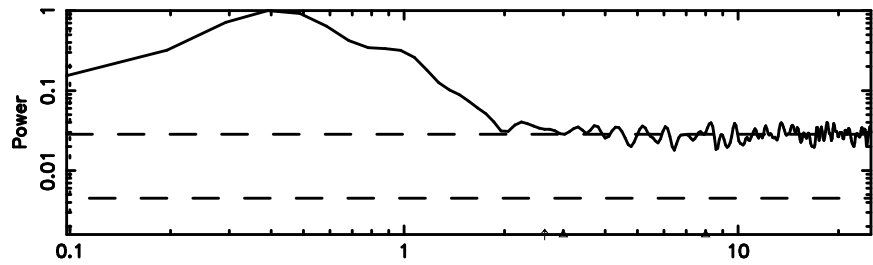

BLK:18,SNR1: 0.98049 ,SNR2: 7.5869