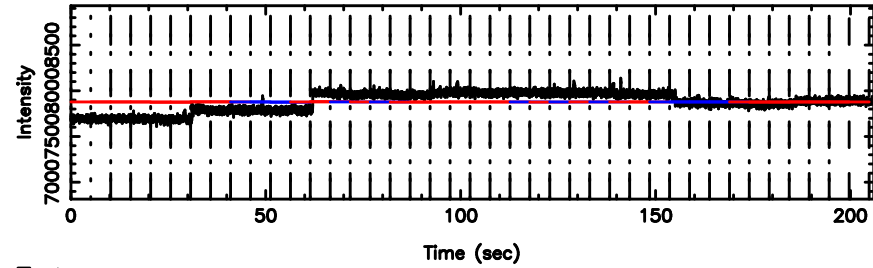

K20240804100400