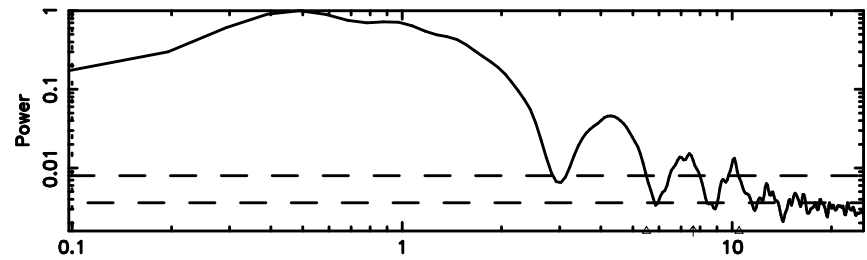

3C283 2024/08/04 7.17UT TOYOKAWA-FUJI

T20240804160824

BLK:25,SNR1: 7.5725 ,SNR2: 9.3883

Frequency (Hz)

K20240804160821

BLK:25,SNR1: 6.8507 ,SNR2: 18.815

Frequency (Hz)

3C283 2024/08/04 7.17UT TOYOKAWA-KISO