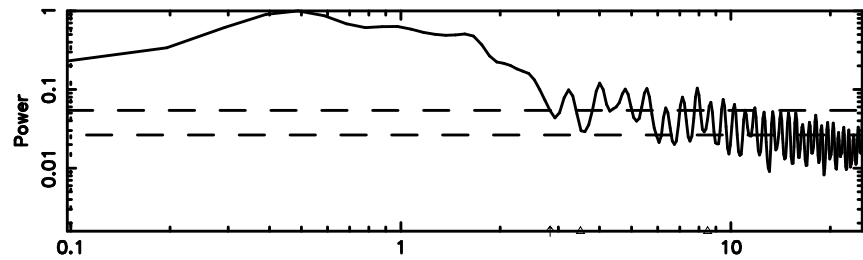

BLK:20,SNR1: 5.3799 ,SNR2: 15.455

Frequency (Hz)

3C279 2024/08/04 6.91UT TOYOKAWA-KISO

F20240804155255

BLK:16,SNR1: 0.70479 ,SNR2: 6.9923

Frequency (Hz)

K20240804155252

BLK:16,SNR1: 3.3125 ,SNR2: 8.5084