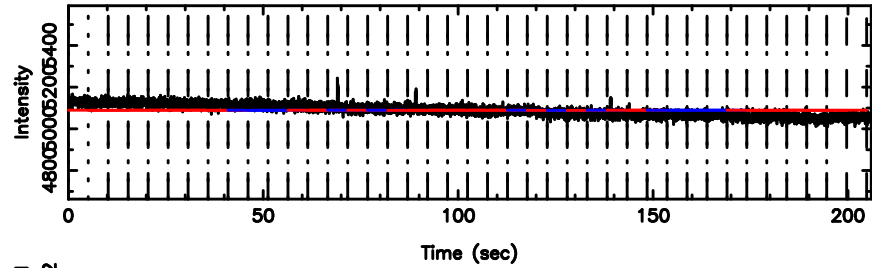

BLK: 8,SNR1: 0.86688E-01,SNR2: 1.1750

Frequency (Hz)

F20240804100403

BLK: 8,SNR1: 0.93369 ,SNR2: 5.8041

Frequency (Hz)

0703+138 2024/08/04 1.10UT TOYOKAWA-FUJI

T20240804100403

BLK:12,SNR1: 0.29750 ,SNR2: 1.2583