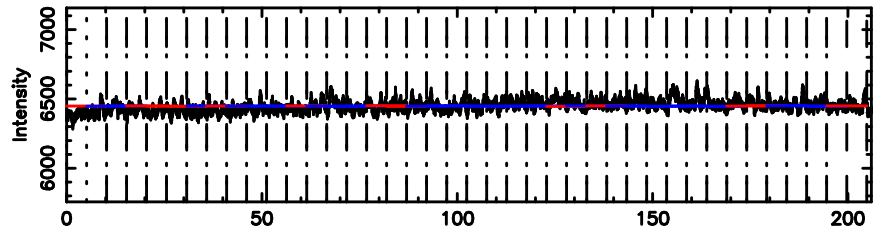

T20240804081918