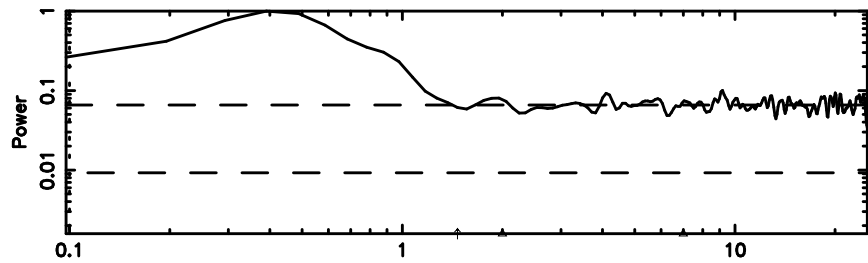

BLK: 6,SNR1: 0.37941 ,SNR2: 6.5909

F20240804111138

BLK: 6,SNR1: 0.90028E-01,SNR2: 3.9482

3C196 2024/08/04 2.22UT TOYOKAWA-FUJI

T20240804111138

BLK:17,SNR1: 0.37141 ,SNR2: 5.1492

Frequency (Hz)

3C196 2024/08/04 2.22UT TOYOKAWA-KISO