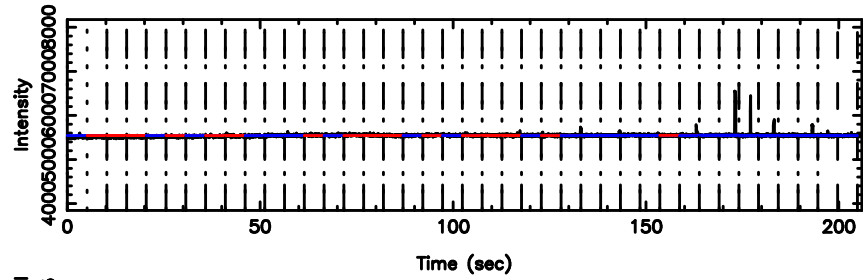

BLK:19,SNR1: 6.3392 ,SNR2: 18.194

1323+32 2024/08/04 7.41UT TOYOKAWA-FUJI

T20240804162249

BLK:23,SNR1: 6.8977 ,SNR2: 17.149

K20240804162246

BLK:23,SNR1: 7.2511 ,SNR2: 21.275

1323+32 2024/08/04 7.41UT TOYOKAWA-KISO