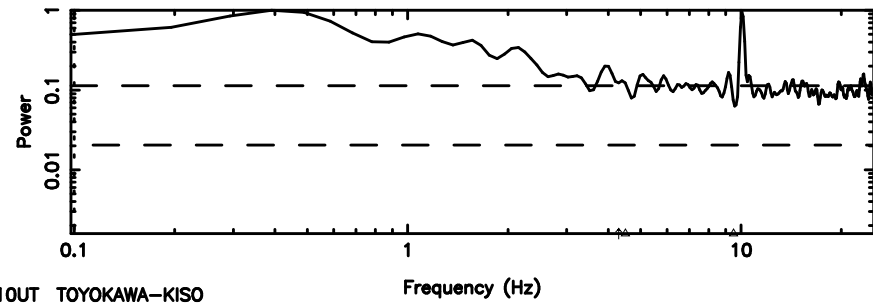

BLK:12,SNR1: 0.44535 ,SNR2: 1.8950

0703+138 2024/08/04 1.10UT TOYOKAWA-KISO