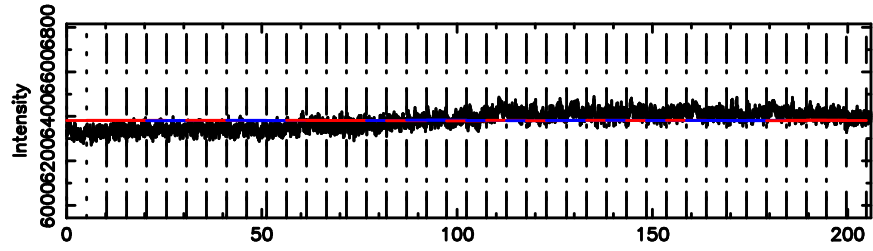

T20240804083252