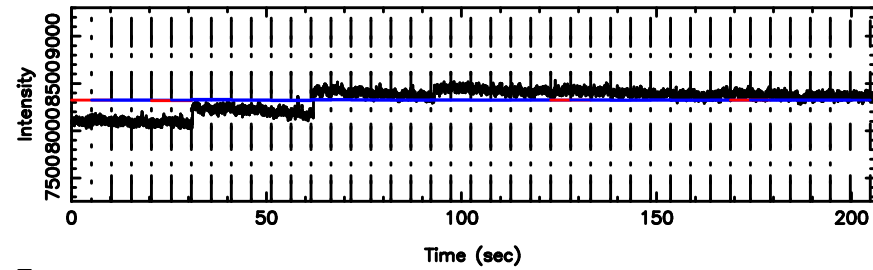

T20240804092454

BLK:35,SNR1: 3.1851 ,SNR2: 23.165

3C161 2024/08/04 0.44UT TOYOKAWA-KISO

K20240804092451

BLK:35,SNR1: 1.0974 ,SNR2: 3.4311

F20240804092454

BLK:15,SNR1:-0.24159 ,SNR2: 1.3326

Frequency (Hz)