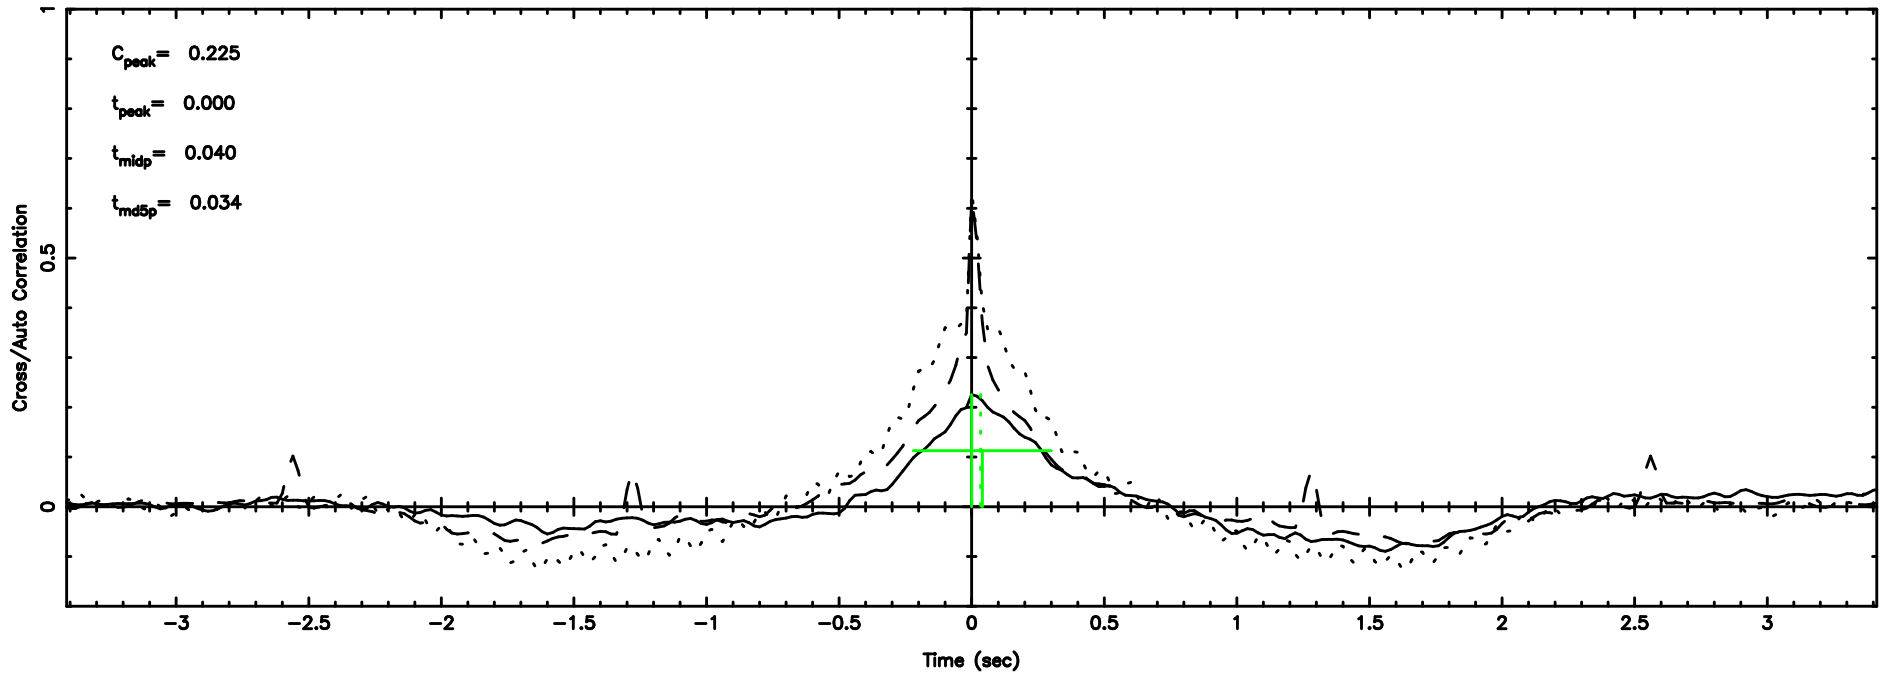

Frequency (Hz)