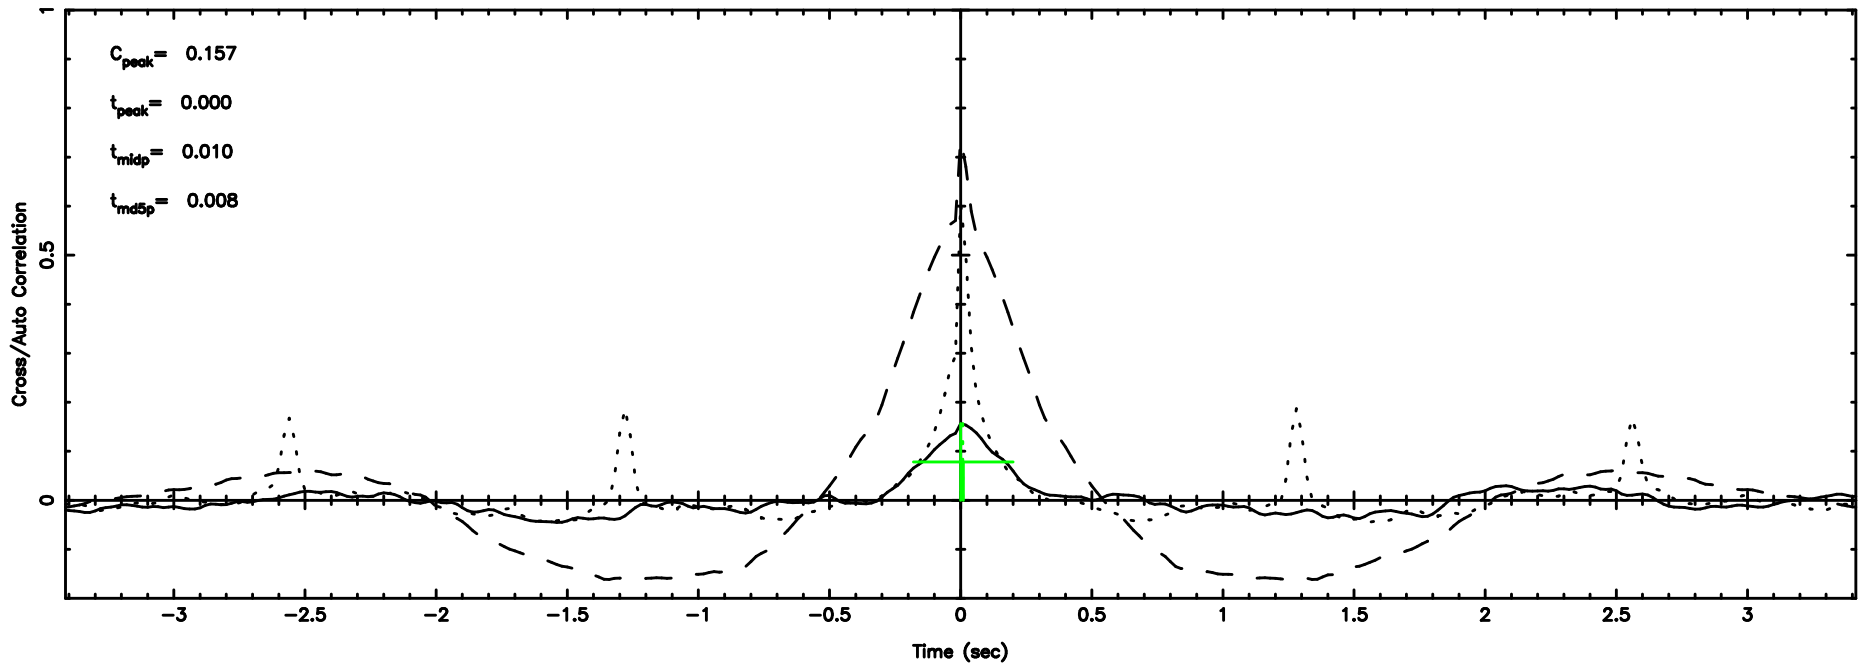

3C273 2024/08/04 6.46UT TOYOKAWA-FUJI