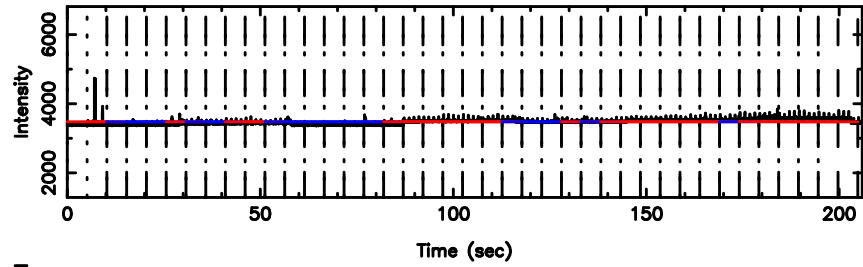

BLK:20,SNR1: 5.3799 ,SNR2: 15.455

Frequency (Hz)

3C279 2024/08/04 6.91UT TOYOKAWA-KISO

F20240804155255

BLK:16,SNR1: 0.70479 ,SNR2: 6.9923

Frequency (Hz)

K20240804155252

BLK:16,SNR1: 3.3125 ,SNR2: 8.5084