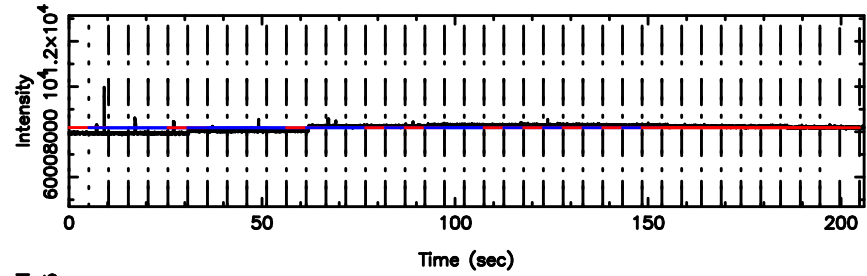

F20240804155255

BLK:16,SNR1: 1.0827 ,SNR2: 4.1835

Frequency (Hz)

3C279 2024/08/04 6.91UT TOYOKAWA-FUJI

T20240804155255

BLK:20,SNR1: 2.1071 ,SNR2: 5.9778

Frequency (Hz)

K20240804155252