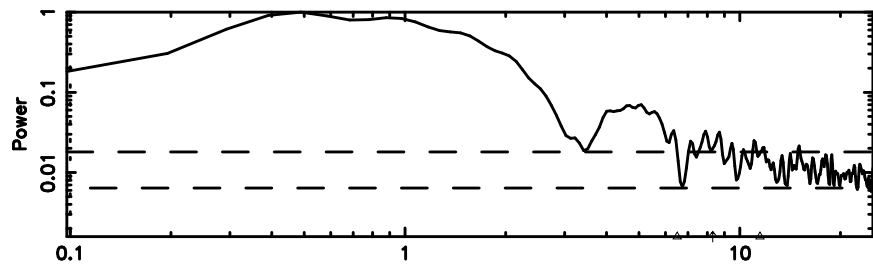

BLK:13,SNR1: 3.6600 ,SNR2: 9.2409