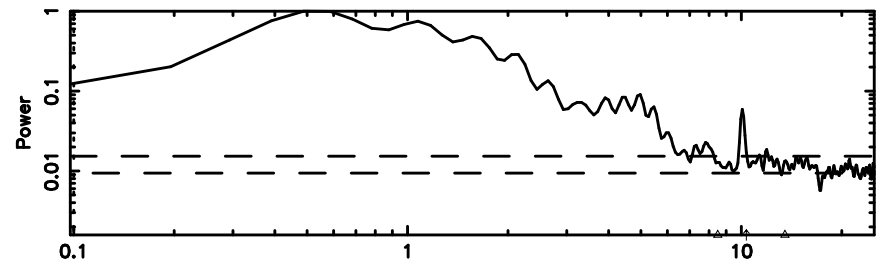

BLK:21,SNR1: 4.1717 ,SNR2: 8.3335