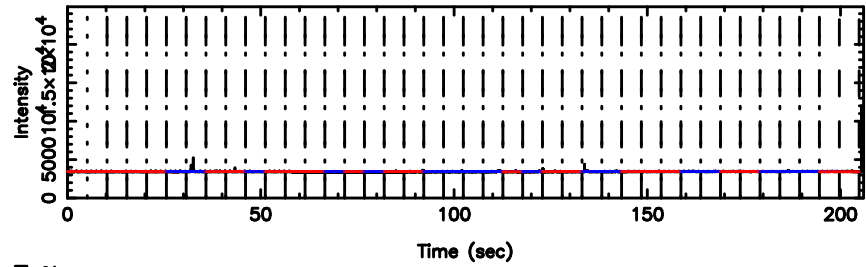

F20240804144650