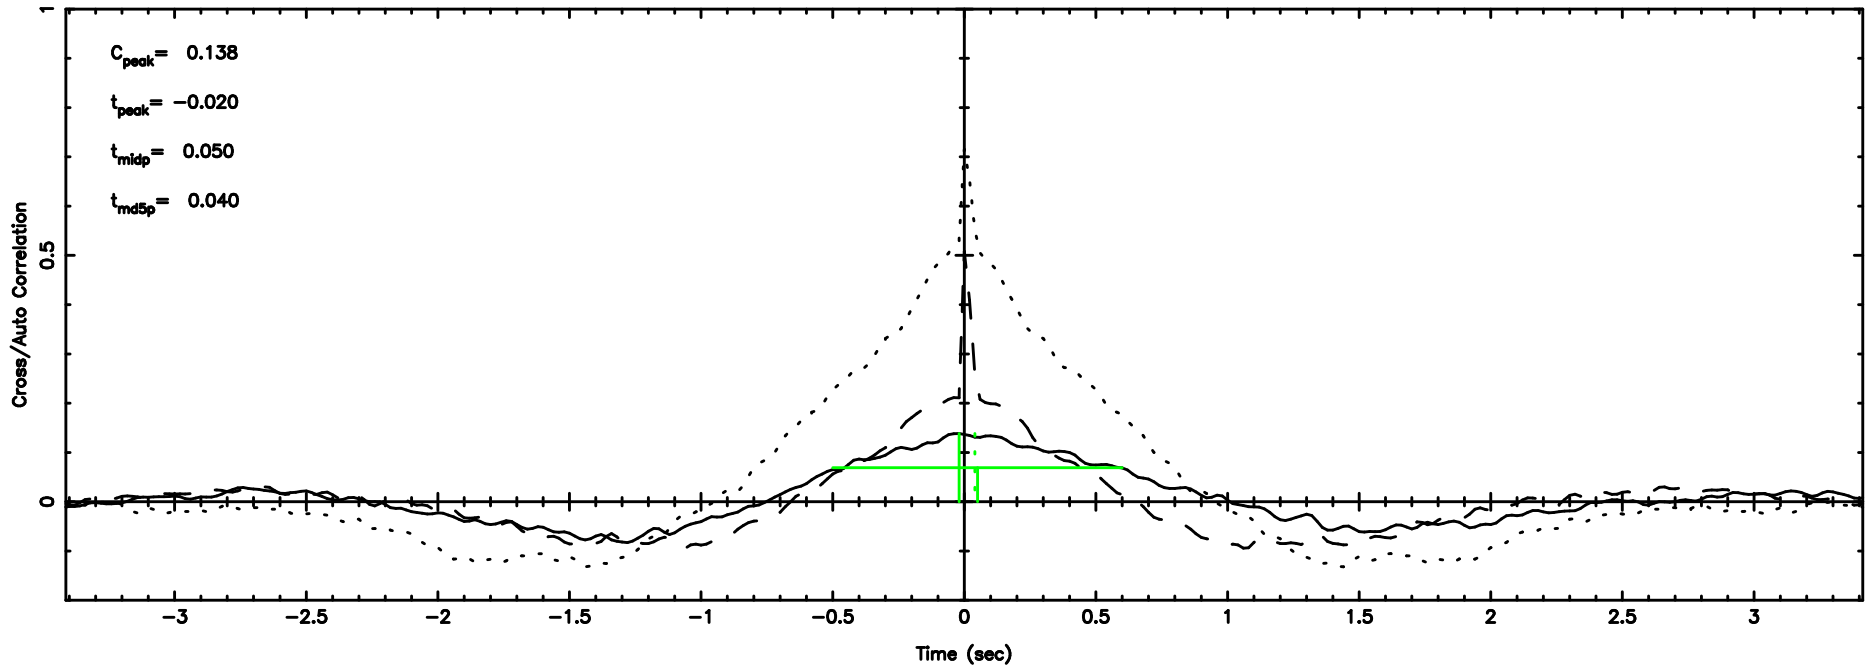

T20240804130320

BLK:13,SNR1: 0.41377 ,SNR2: 1.6292

K20240804130317

BLK:13,SNR1: 76.947 ,SNR2: 76.197

3C236 2024/08/04 4.08UT TOYOKAWA-KISO