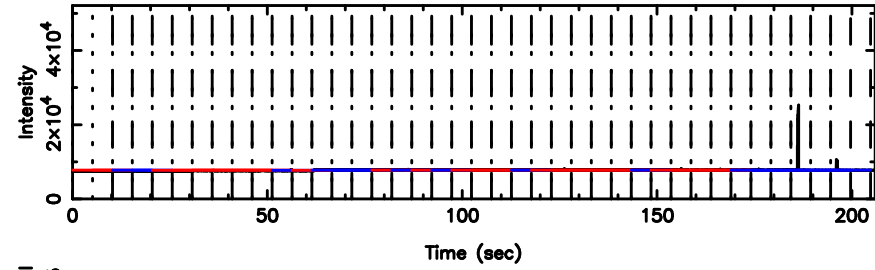

T20240804101326

BLK:16,SNR1: 7.4161 ,SNR2: 20.091

0713-024 2024/08/04 1.25UT TOYOKAWA-KISO

K20240804101323

BLK:16,SNR1: 28.755 ,SNR2: 46.434