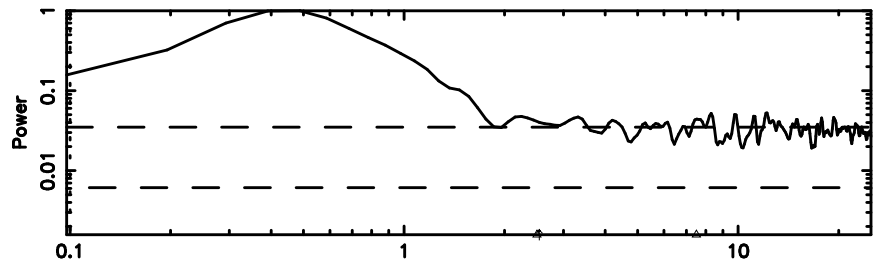

BLK:12,SNR1: 0.82143 ,SNR2: 6.8920