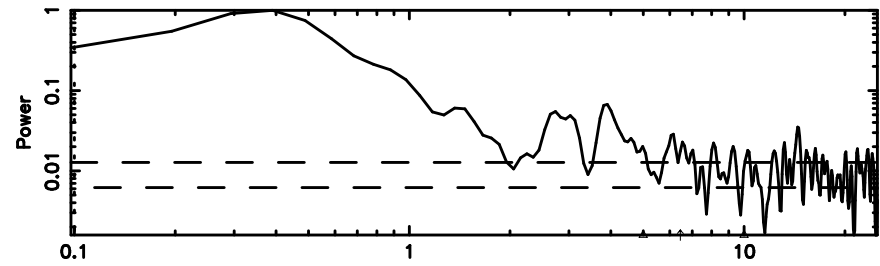

BLK: 1,SNR1: 0.62711 ,SNR2: 1.5868

Frequency (Hz)

K20240804060413

BLK: 1,SNR1: 1.9991 ,SNR2: 6.5814

Frequency (Hz)

0302+341 2024/08/03 21.10UT TOYOKAWA-KISO

F20240804060417

No. Good Data