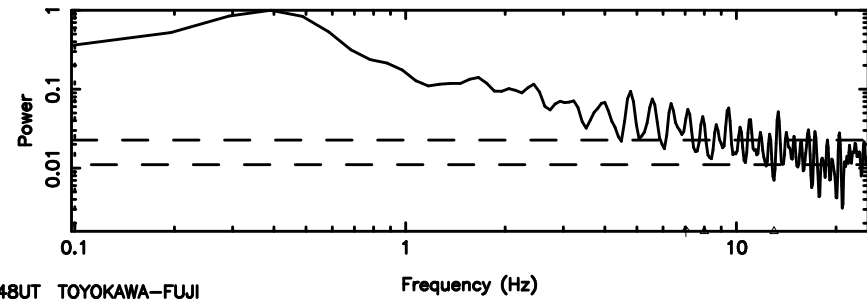

BLK: 4,SNR1: 1.4705 ,SNR2: 4.4611