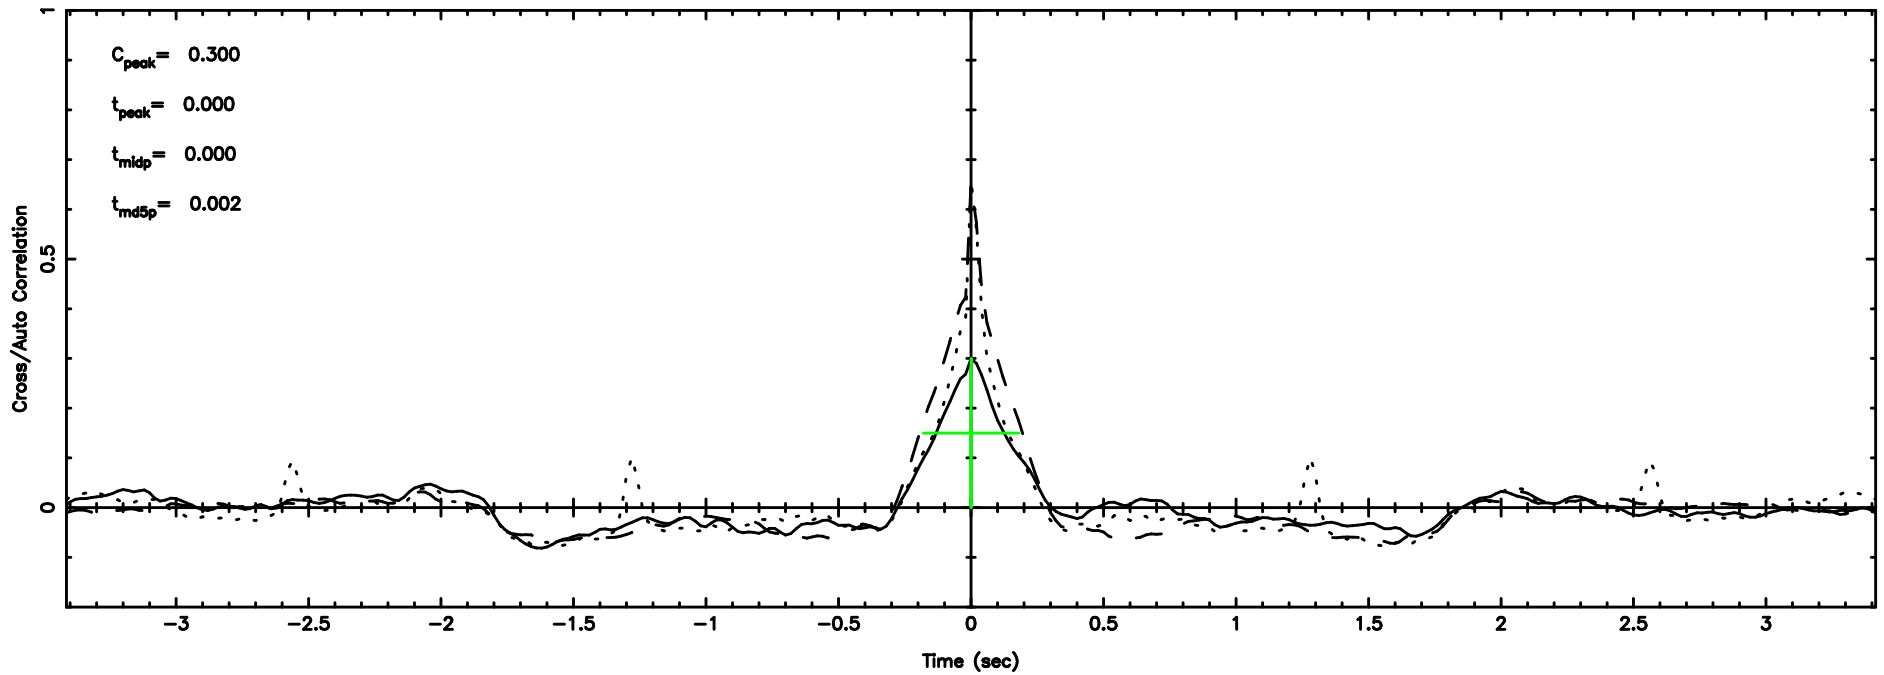

Frequency (Hz)

T20240804084923

BLK:14,SNR1: 2.6068 ,SNR2: 6.8759

Frequency (Hz)

F20240804084924

BLK:14,SNR1: 2.0952 ,SNR2: 7.3211

Frequency (Hz)

0548+16 2024/08/03 23.85UT TOYOKAWA-FUJI