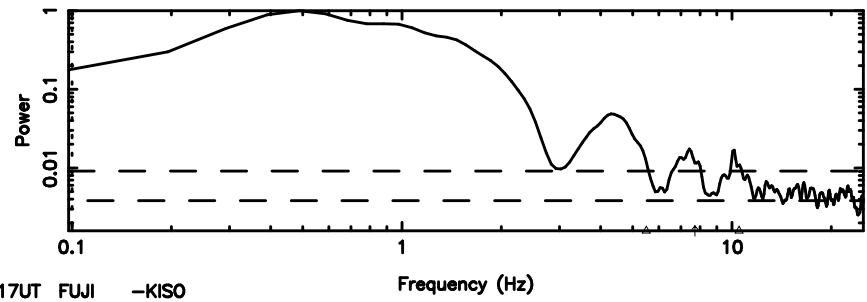

BLK:18,SNR1: 5.8934 ,SNR2: 15.954