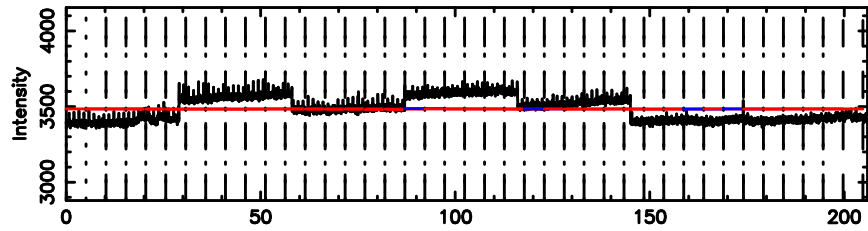

F20240804105914