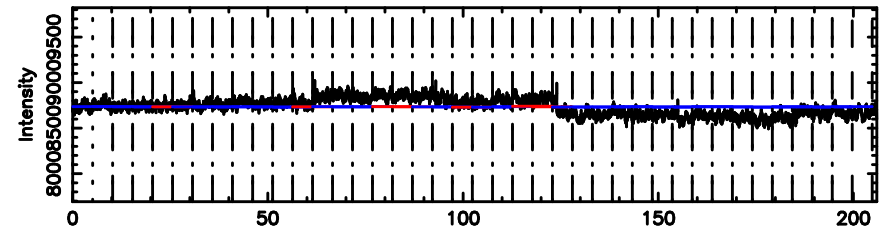

BLK:19,SNR1: 2.0188 ,SNR2: 10.122

Frequency (Hz)

F20240804084111

BLK:32,SNR1: 0.15777 ,SNR2: 2.5728

Frequency (Hz)

3C147 2024/08/03 23.71UT FUJI -KISO

K20240804084108

BLK:32,SNR1: 1.9054 ,SNR2: 8.0929