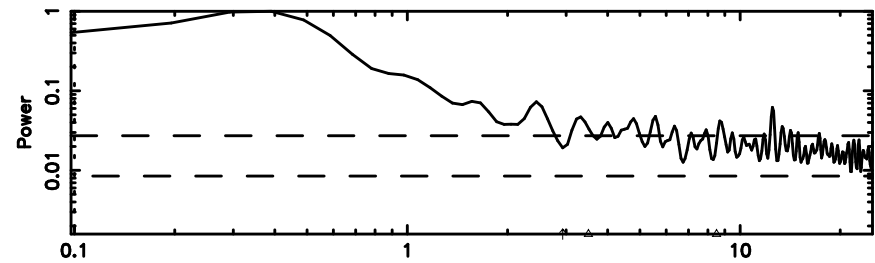

BLK:14,SNR1: 0.86025 ,SNR2: 6.8779