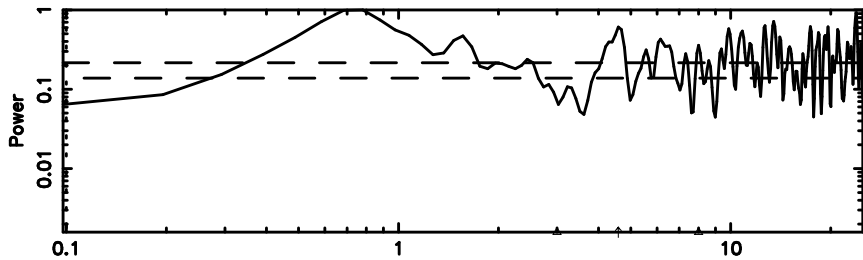

BLK: 1,SNR1: 0.23344 ,SNR2: 0.53977