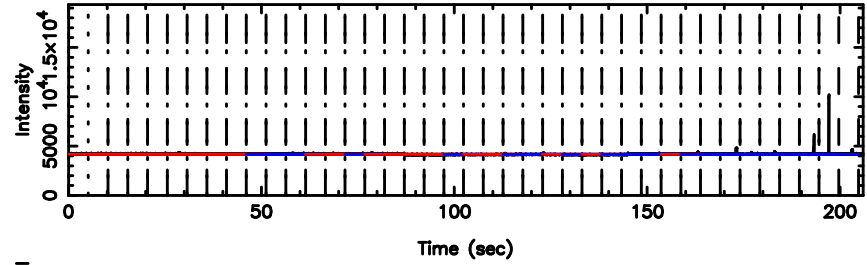

F20240804162249