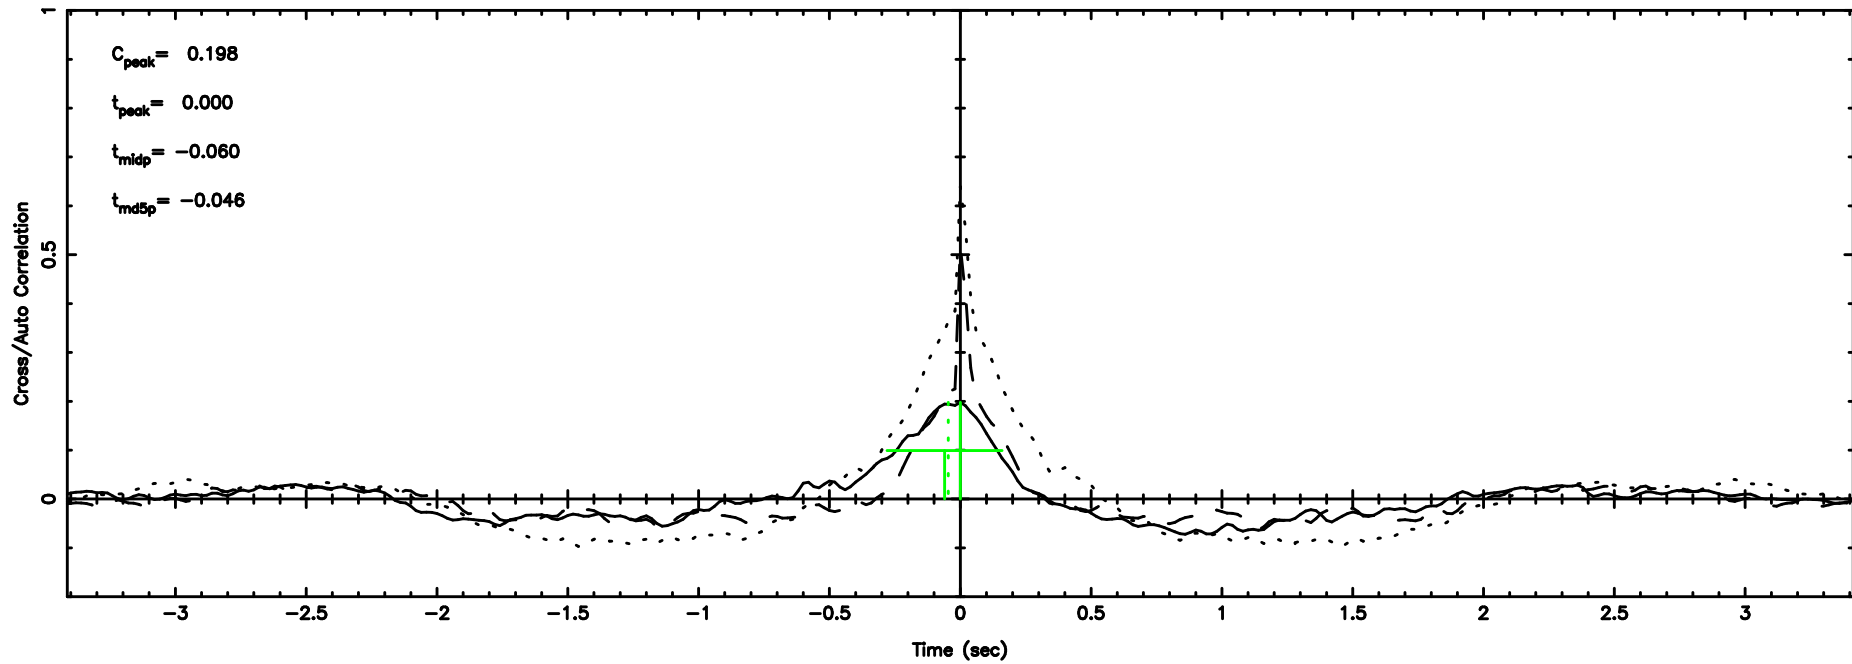

T20240804165427

BLK:10,SNR1: 1.4577 ,SNR2: 4.0158

Frequency (Hz)

K20240804165424

BLK:10,SNR1: 0.28041 ,SNR2: 2.4291

Frequency (Hz)

1355+01 2024/08/04 7.94UT TOYOKAWA-KISO

F20240804165427