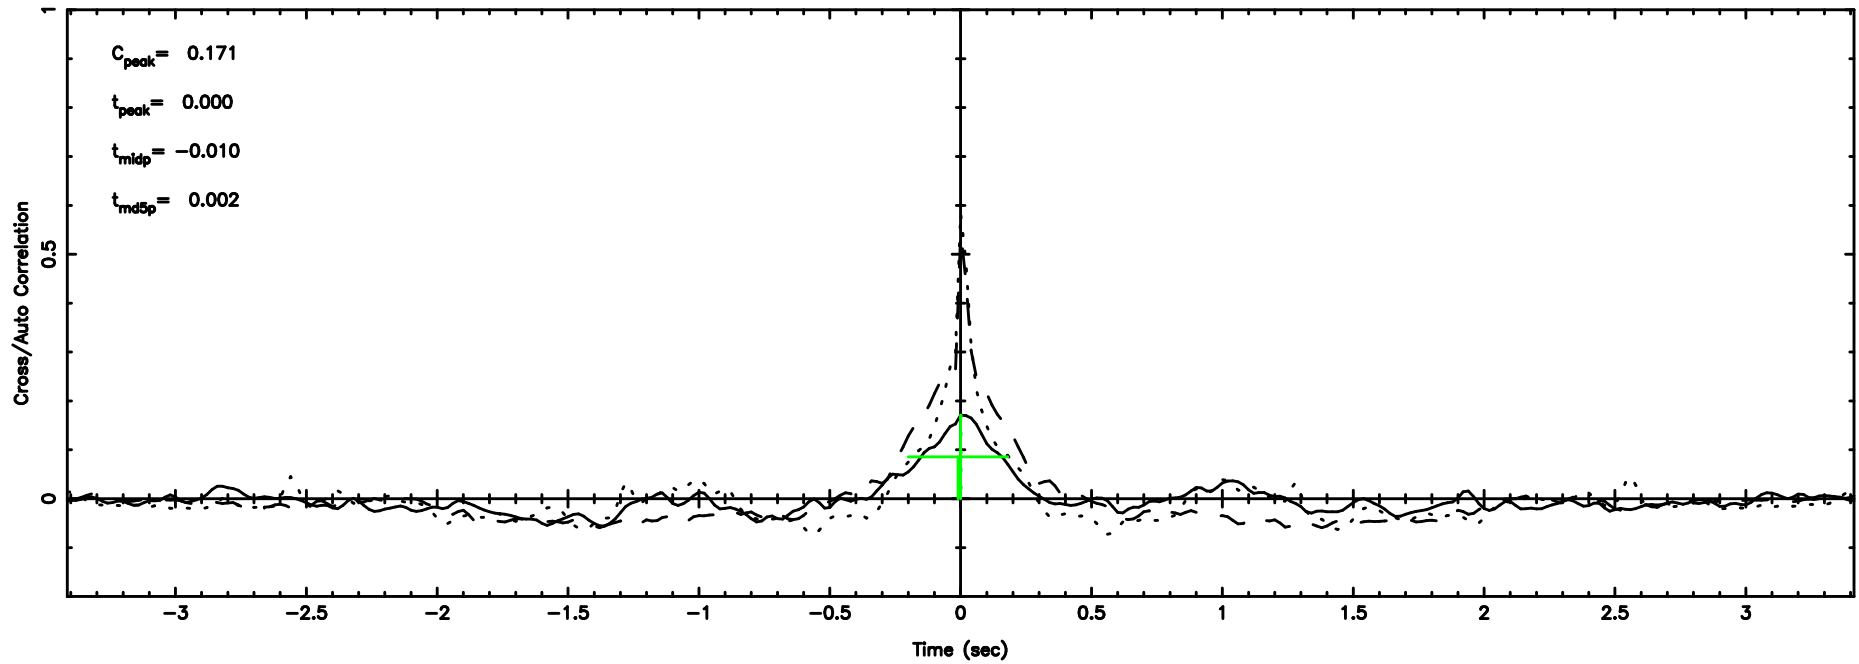

Frequency (Hz)

1345+12 2024/08/04 7.76UT TOYOKAWA-FUJI