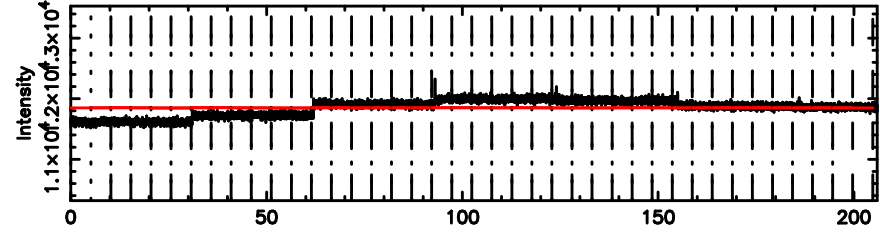

K20240804060413