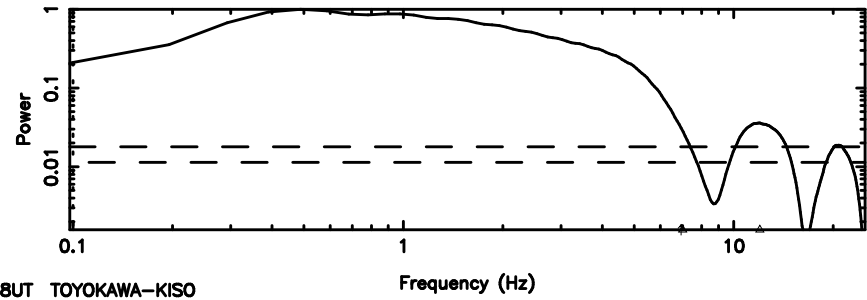

T20240804153906

BLK:32,SNR1: 8.3508 ,SNR2: 20.916

K20240804153903

BLK:32,SNR1: 7.1963 ,SNR2: 21.125

3C275 2024/08/04 6.68UT TOYOKAWA-KISO

F20240804153906

BLK:34,SNR1: 7.2838 ,SNR2: 21.156

Frequency (Hz)