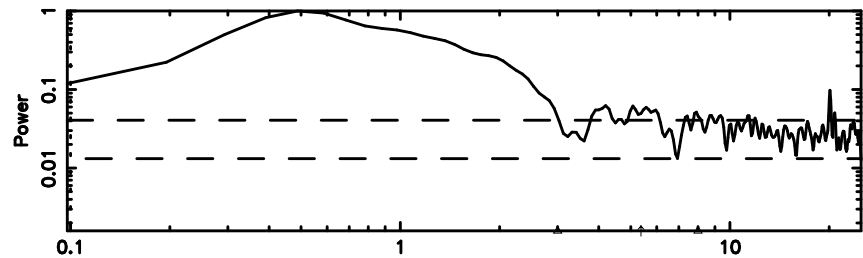

BLK: 6,SNR1: 1.0455 ,SNR2: 4.5893