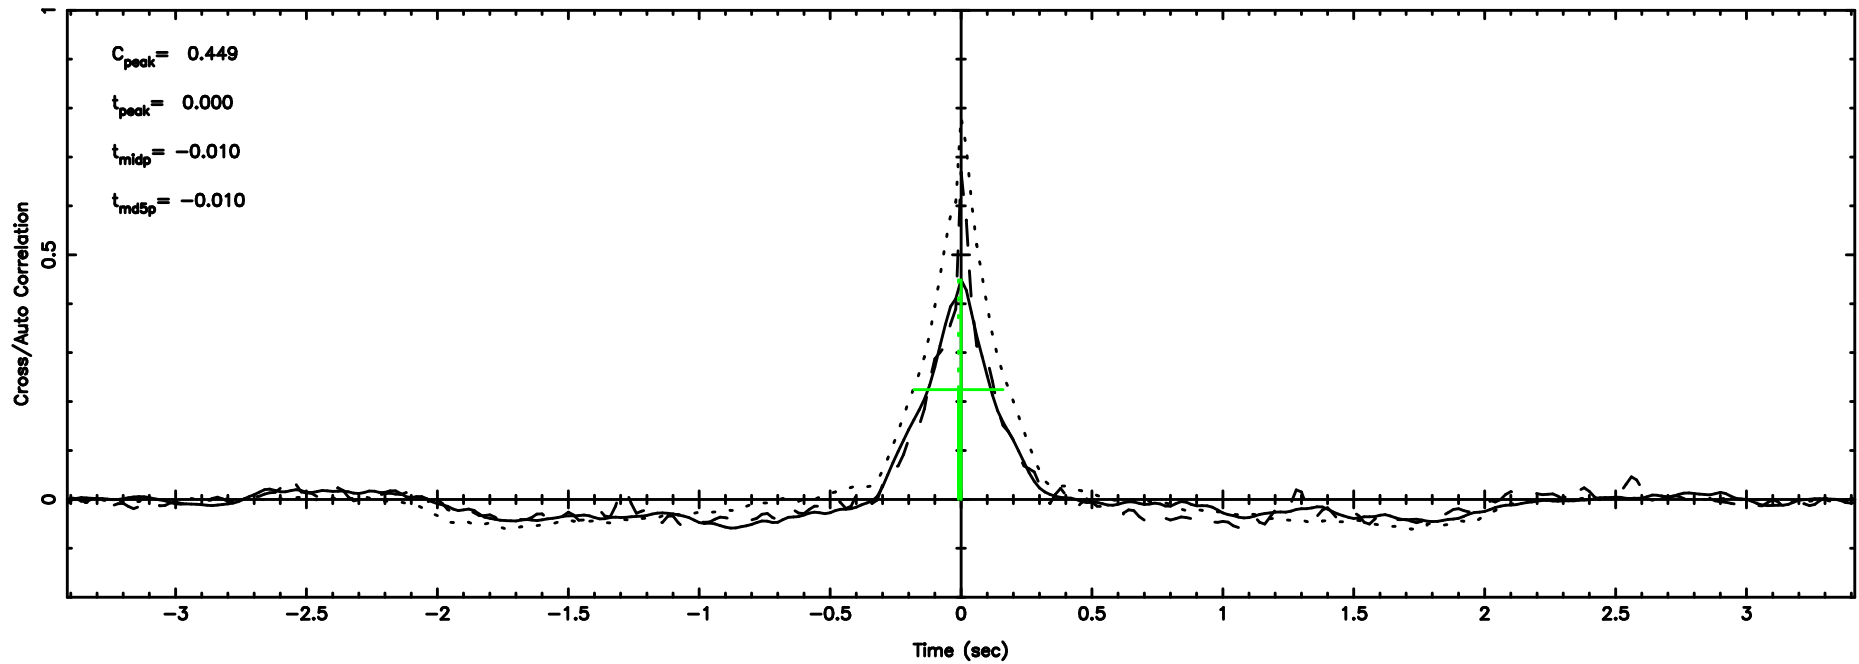

Frequency (Hz)

1323+32 2024/08/04 7.41UT FUJI -KISO