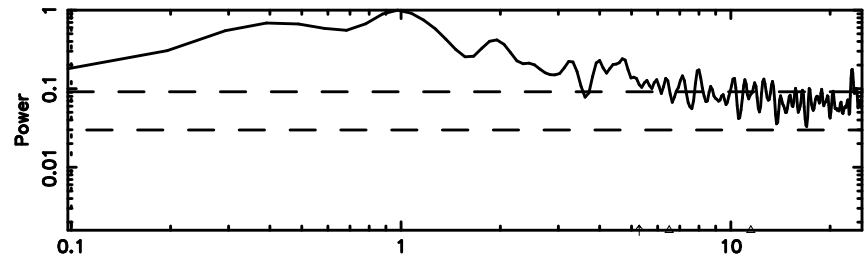

BLK: 9,SNR1: 0.57353 ,SNR2: 2.4710