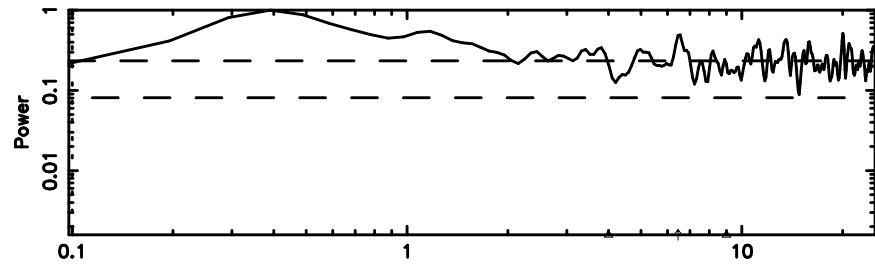

Frequency (Hz)

0308+305 2024/08/03 21.20UT TOYOKAWA-FUJI

T20240804061010

BLK: 4,SNR1: 0.12627 ,SNR2: 0.44786

Frequency (Hz)

K20240804061007

BLK: 4,SNR1: 1.4300 ,SNR2: 5.8308

Frequency (Hz)