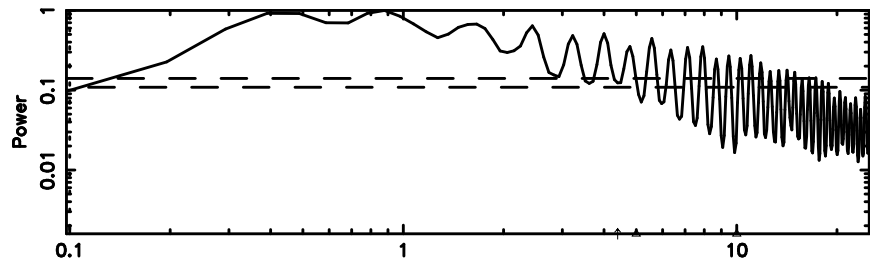

BLK:14,SNR1: 0.26456 ,SNR2: 2.1892