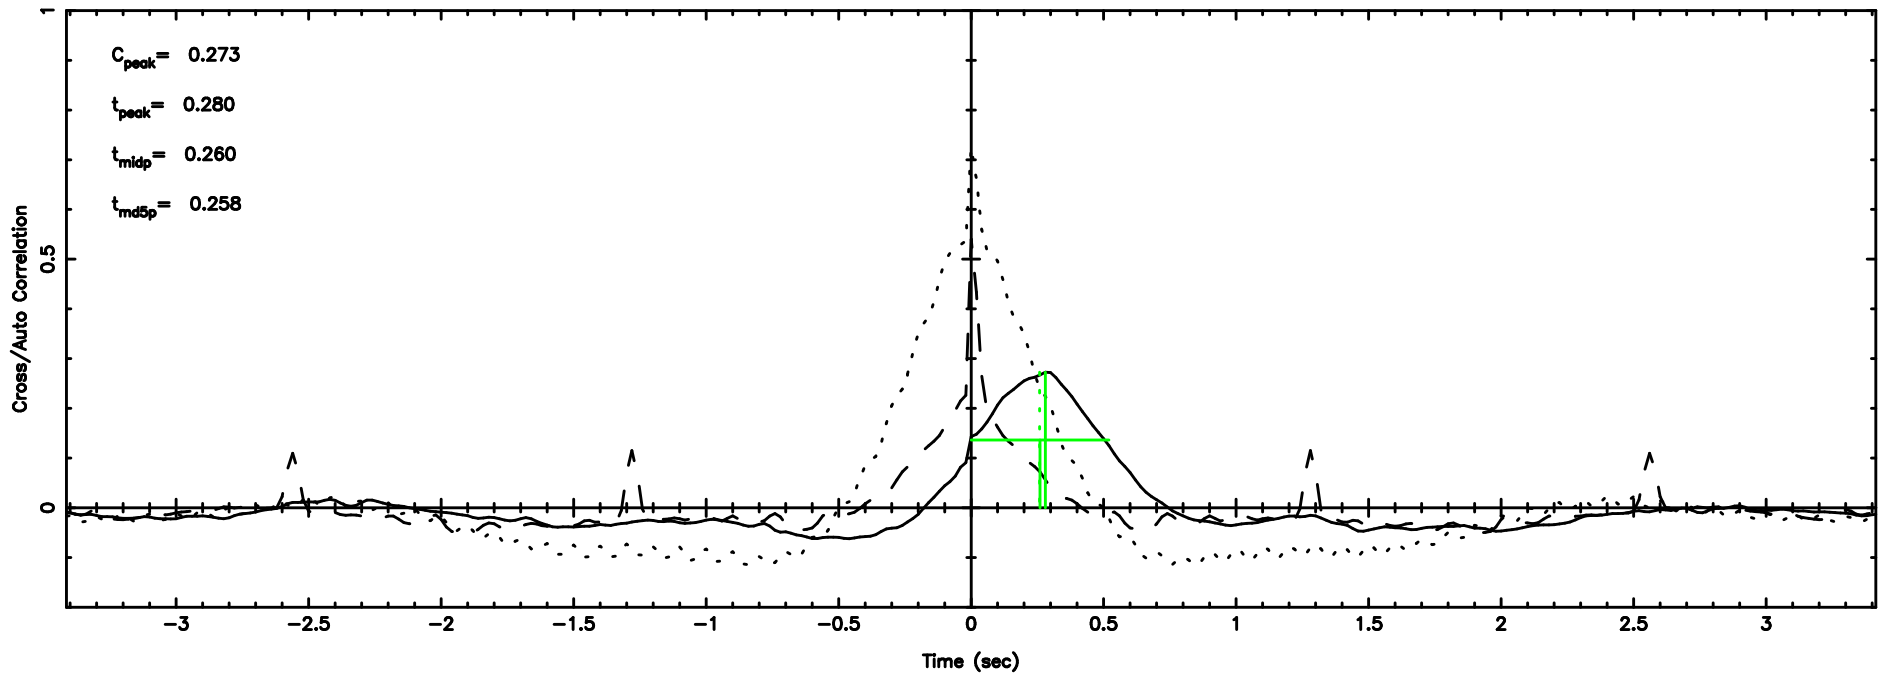

Frequency (Hz)