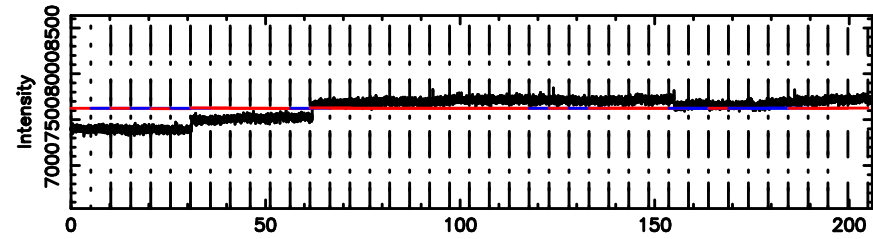

F20240804105914

BLK:14,SNR1: 0.86025 ,SNR2: 6.8779

3C190 2024/08/04 2.02UT TOYOKAWA-FUJI

T20240804105914

BLK:11,SNR1: 0.43499 ,SNR2: 2.2154

Frequency (Hz)

3C190 2024/08/04 2.02UT TOYOKAWA-KISO

K20240804105911