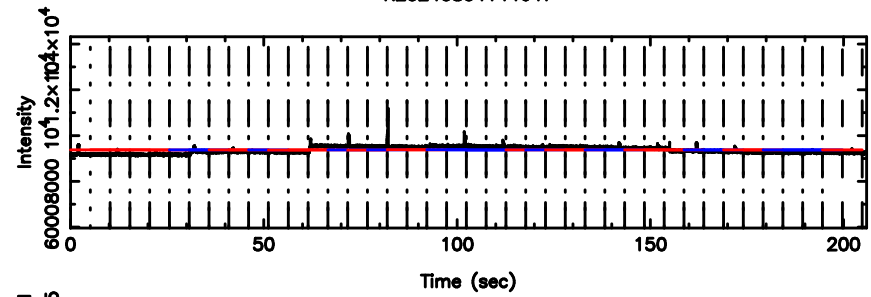

K20240804144647