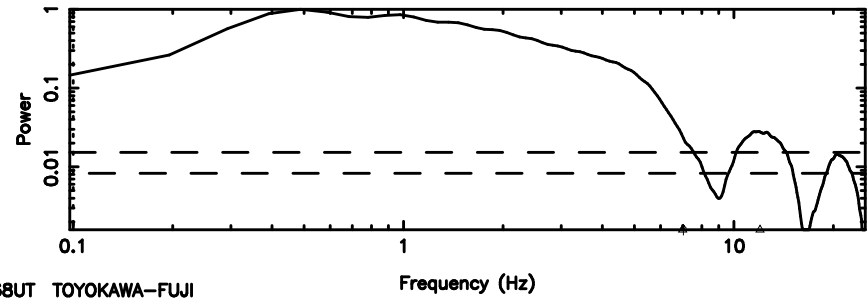

3C275 2024/08/04 6.68UT TOYOKAWA-FUJI