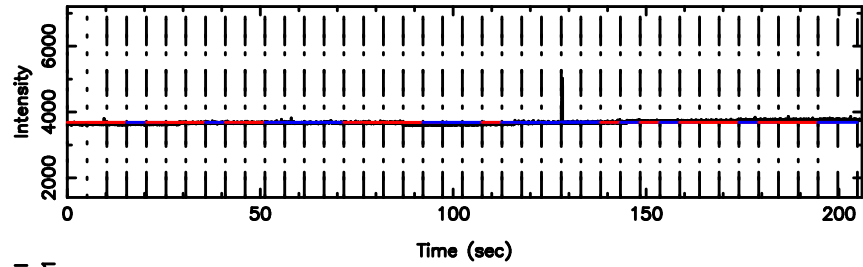

F20240804160824