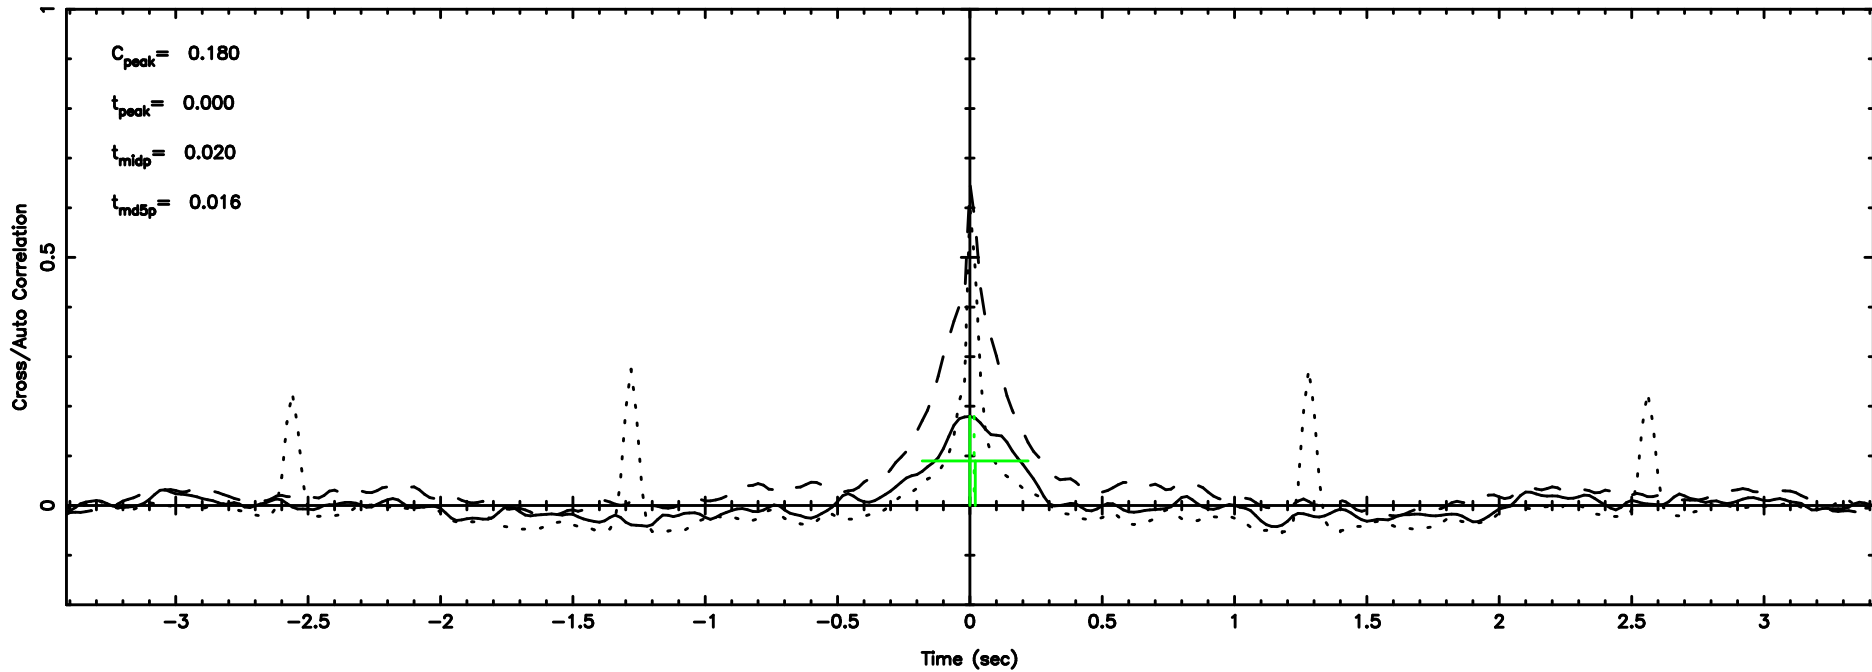

BLK:13,SNR1:-0.48010E-01,SNR2: 1.8385

T20240804095227

BLK:20,SNR1: 2.7534 ,SNR2: 11.829

Frequency (Hz)

0652-130 2024/08/04 0.90UT TOYOKAWA-KISO

K20240804095224

BLK:20,SNR1: 5.5036 ,SNR2: 15.802

Frequency (Hz)