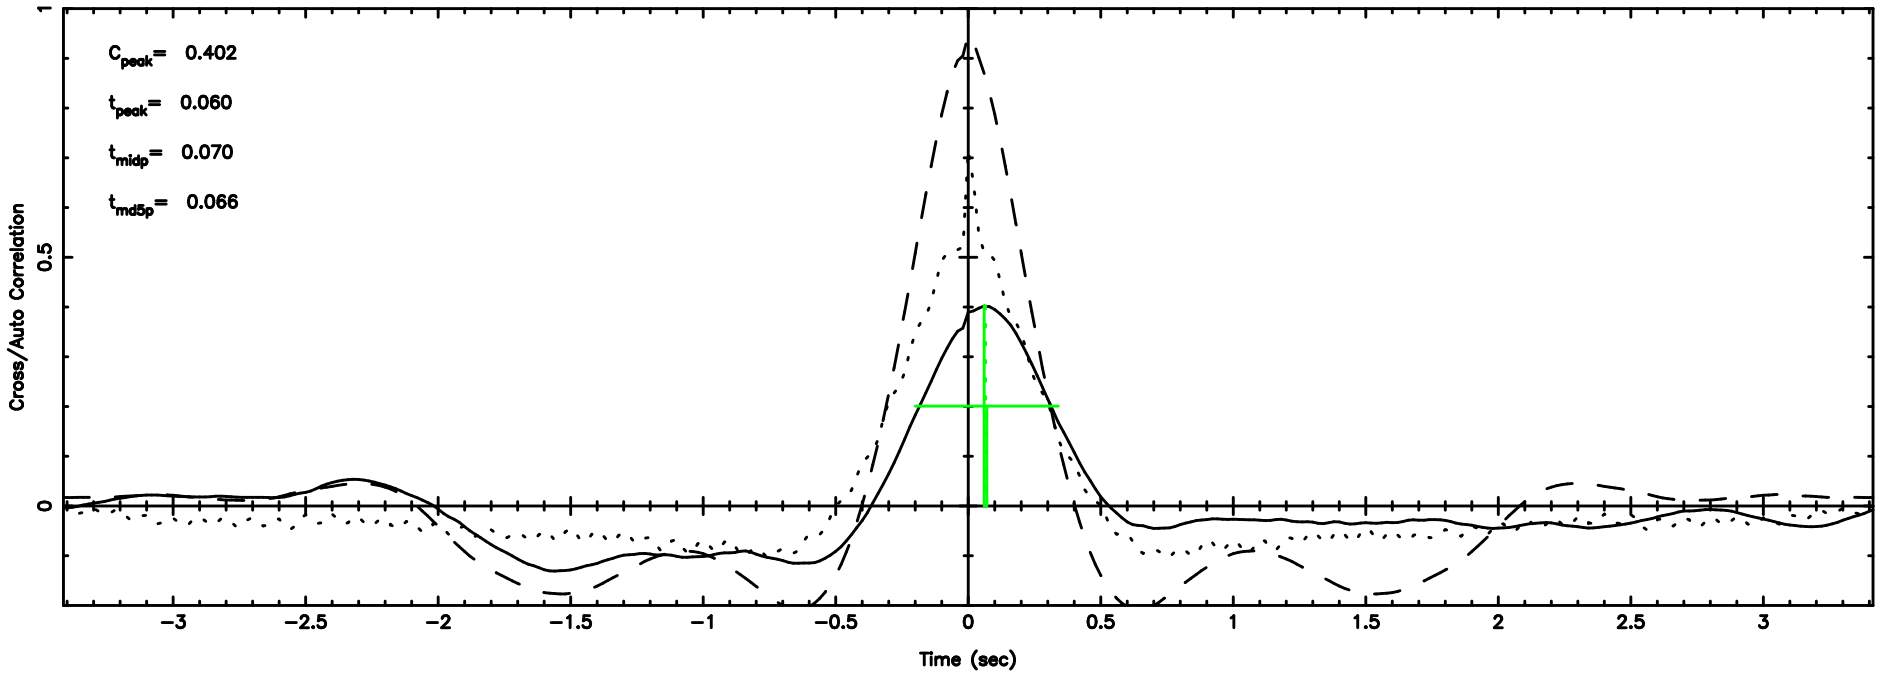

Frequency (Hz)