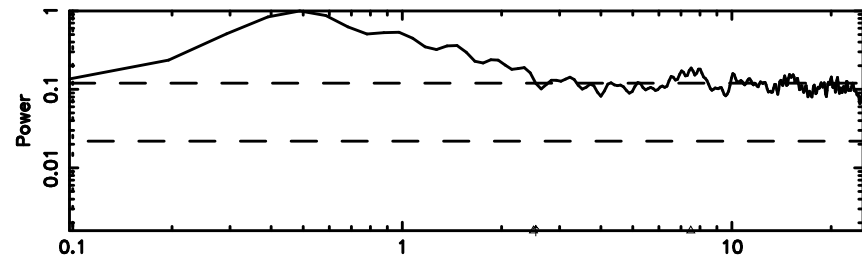

BLK:12,SNR1: 0.24891 ,SNR2: 1.9344

Frequency (Hz)

K20240804165424

BLK:12,SNR1: 0.26008 ,SNR2: 2.2577

Frequency (Hz)

1355+01 2024/08/04 7.94UT FUJI -KISO