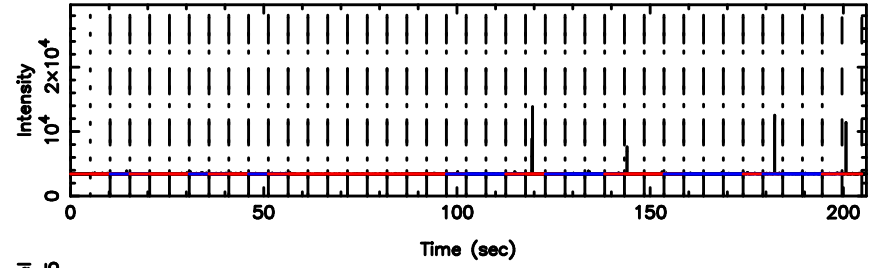

F20240804151238