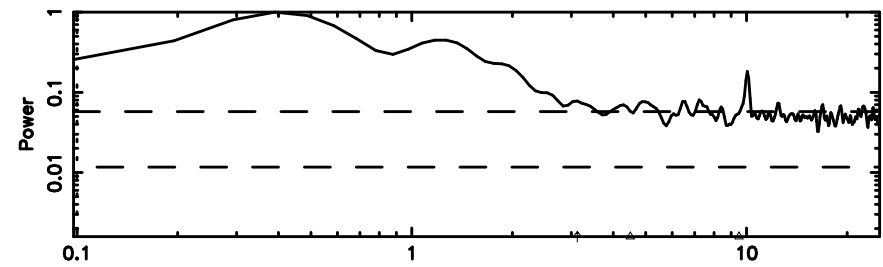

0308+305 2024/08/03 21.20UT TOYOKAWA-KISO

F20240804061011

BLK:13,SNR1: 3.6600 ,SNR2: 9.2409

Frequency (Hz)

K20240804061007

BLK:13,SNR1: 0.67385 ,SNR2: 4.5266

Frequency (Hz)

0308+305 2024/08/03 21.20UT FUJI -KISO