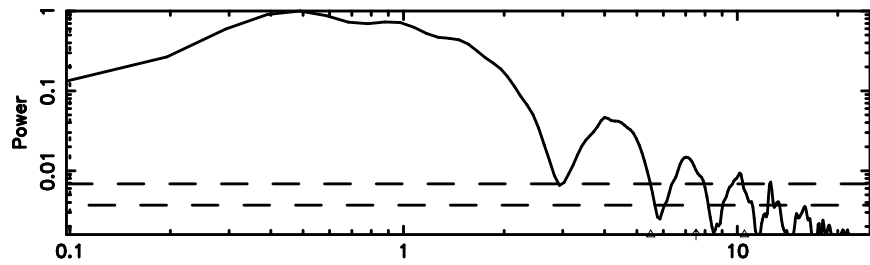

T20240804085333

BLK:12,SNR1: 0.65076E-01,SNR2: 1.7411

K20240804085330

BLK:12,SNR1: 1.5912 ,SNR2: 7.2133

0552+12 2024/08/03 23.92UT TOYOKAWA-KISO

F20240804085333

BLK:19,SNR1: 7.8670 ,SNR2: 21.948

Frequency (Hz)