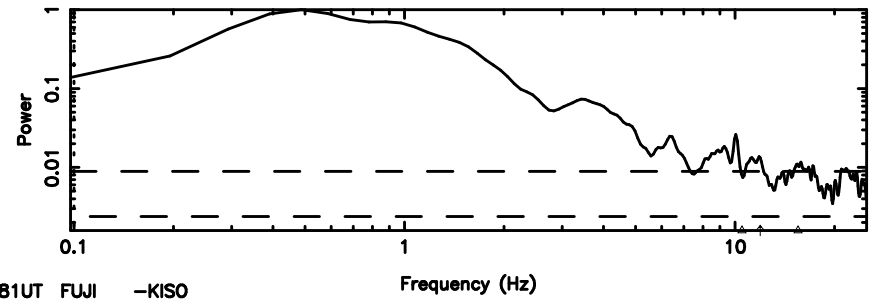

BLK:17,SNR1: 6.5918 ,SNR2: 11.167

3C267 2024/08/04 5.81UT FUJI -KISO