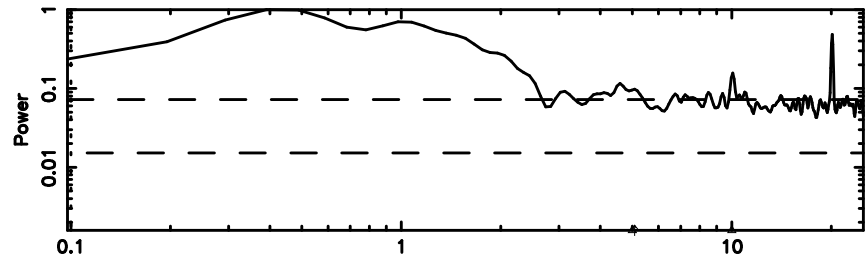

BLK:17,SNR1: 0.67446 ,SNR2: 2.8852