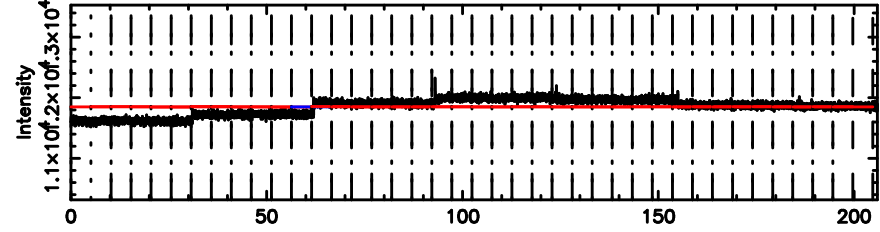

Frequency (Hz)

K20240804060413