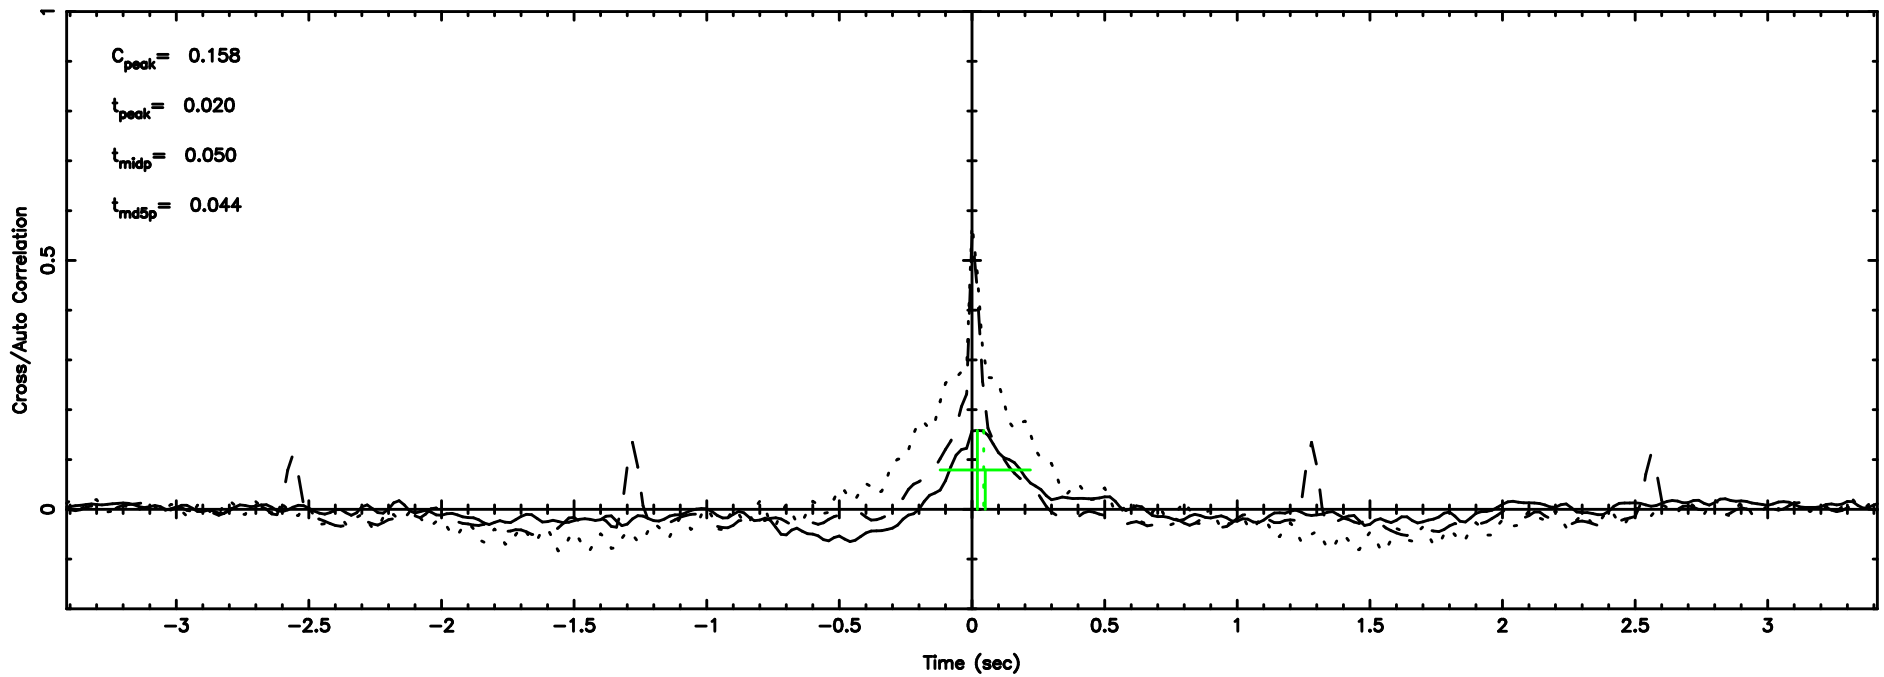

3C119 2024/08/03 22.55UT FUJI -KISO