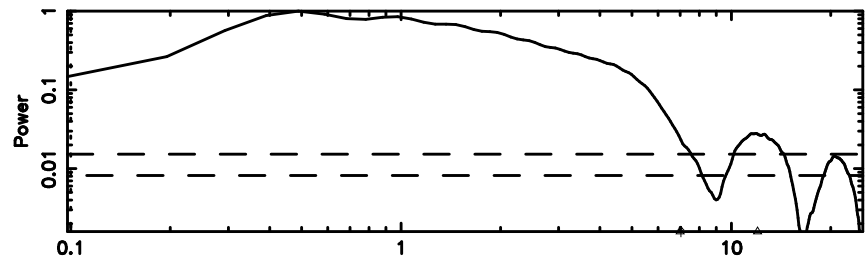

T20240804153906

BLK:32,SNR1: 8.3508 ,SNR2: 20.916

K20240804153903

BLK:32,SNR1: 7.1963 ,SNR2: 21.125

3C275 2024/08/04 6.68UT TOYOKAWA-KISO

F20240804153906

BLK:34,SNR1: 7.2838 ,SNR2: 21.156

Frequency (Hz)