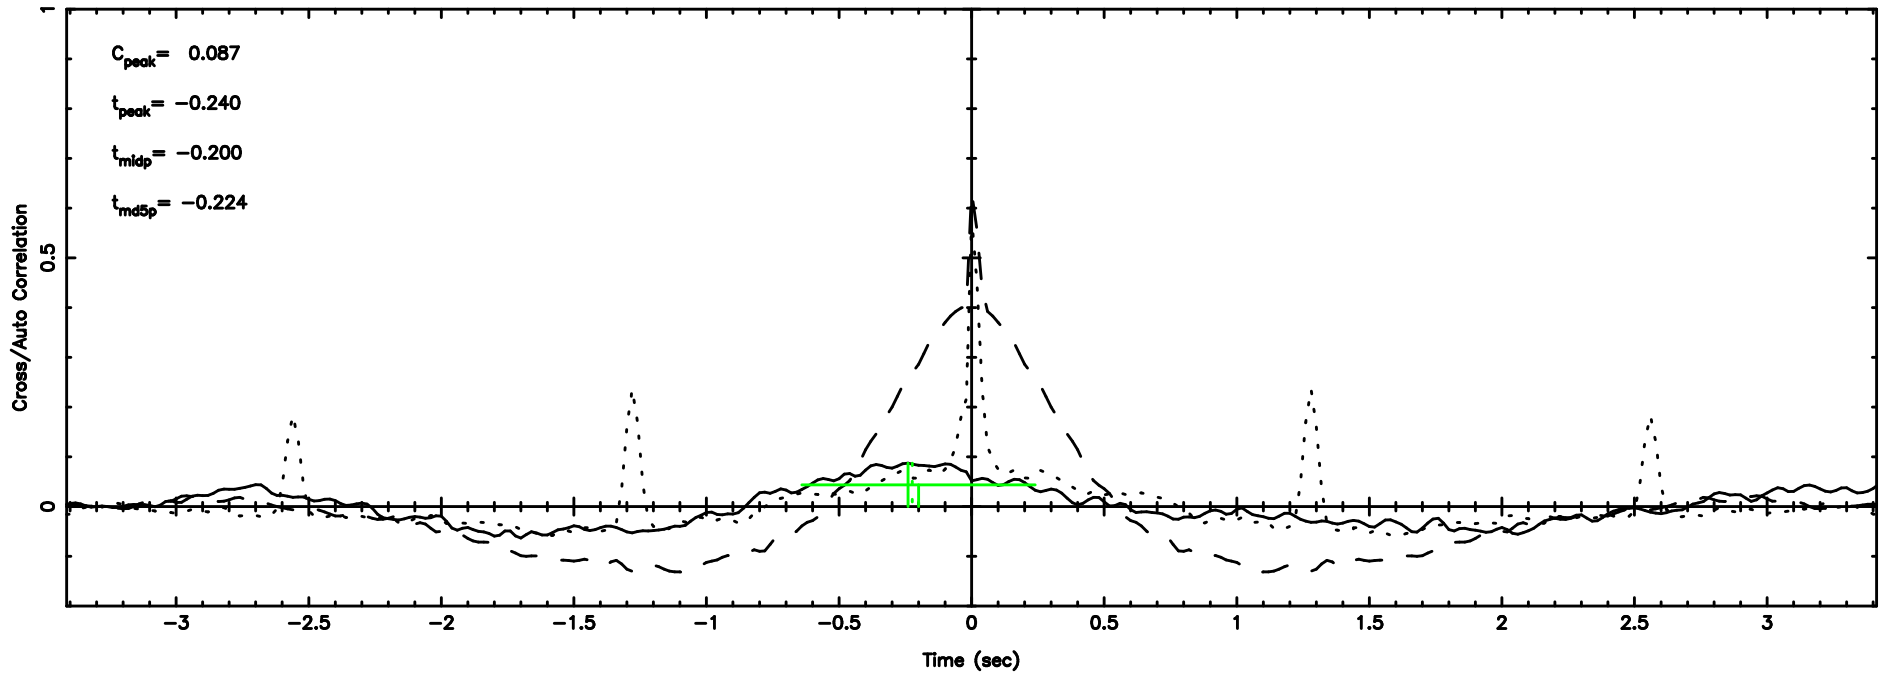

Frequency (Hz)

T20240804083252

BLK:12,SNR1: 0.82143 ,SNR2: 6.8920

Frequency (Hz)

F20240804083252

BLK:12,SNR1:-0.13230 ,SNR2: 2.8605

Frequency (Hz)

0531+194 2024/08/03 23.58UT TOYOKAWA-FUJI