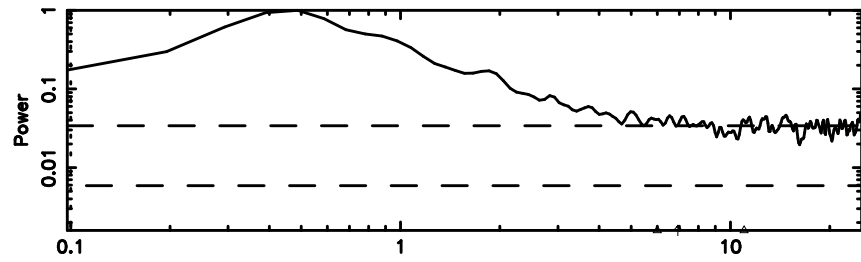

BLK:17,SNR1: 1.1521 ,SNR2: 3.3622