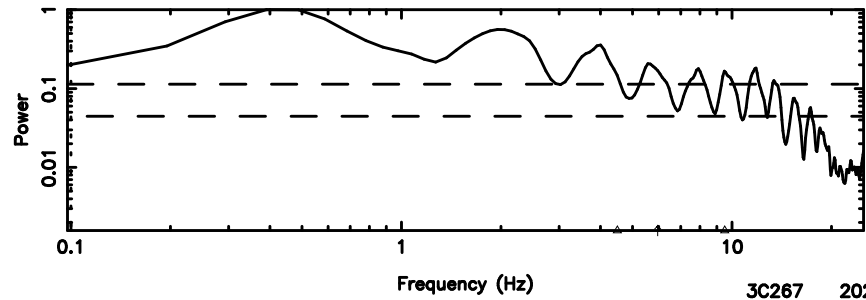

BLK:17,SNR1: 0.24443 ,SNR2: 1.7001