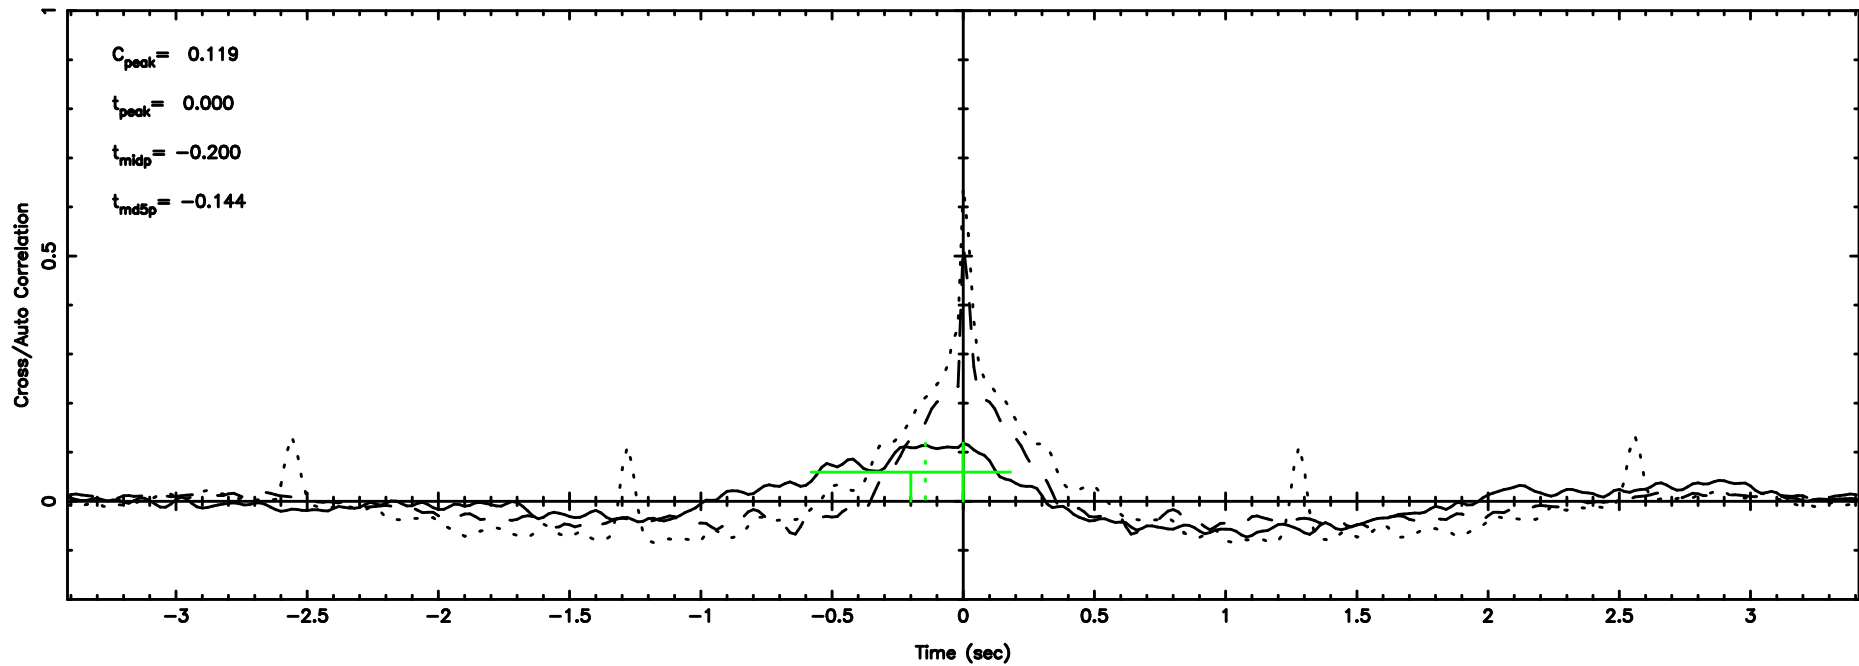

F20240804144650

BLK:10,SNR1: 0.98321 ,SNR2: 5.2615

Frequency (Hz)

3C267 2024/08/04 5.81UT TOYOKAWA-FUJI

T20240804144650

BLK:20,SNR1: 5.2521 ,SNR2: 11.675

Frequency (Hz)

K20240804144647