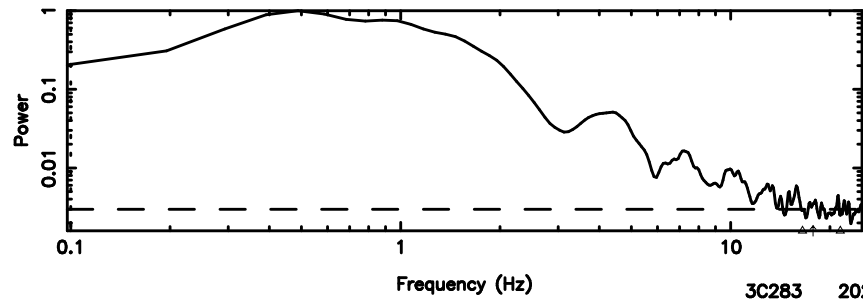

BLK:18,SNR1: 21.933 ,SNR2: 24.607