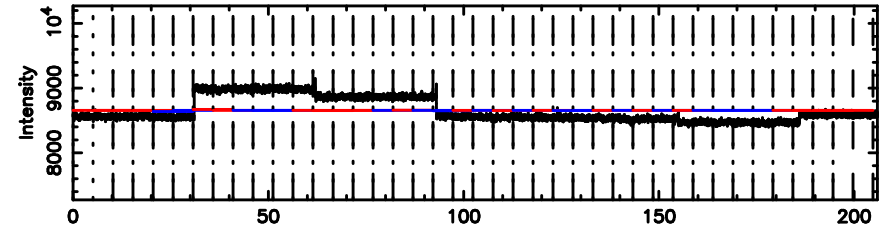

T20240804083252

BLK:18,SNR1: 0.98049 ,SNR2: 7.5869

Frequency (Hz)

K20240804083249

BLK:18,SNR1: 2.1802 ,SNR2: 9.5805

Frequency (Hz)

0531+194 2024/08/03 23.58UT TOYOKAWA-KISO

F20240804083252