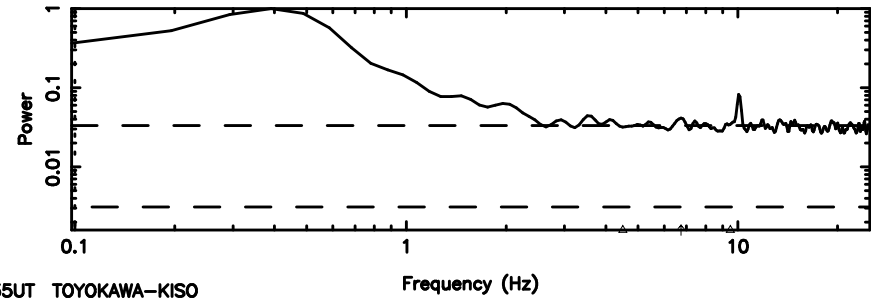

BLK:31,SNR1: 0.76838 ,SNR2: 2.2701

3C241 2024/08/04 4.35UT TOYOKAWA-KISO