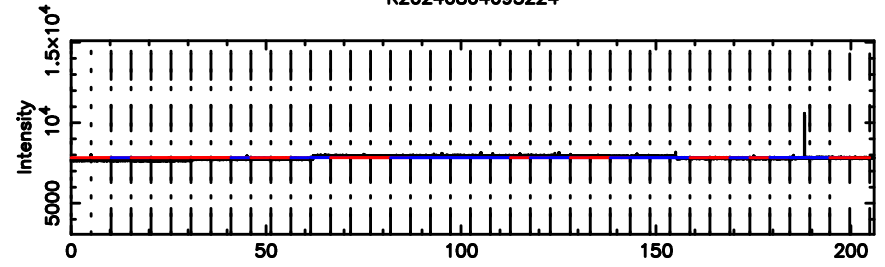

BLK:13,SNR1:-0.48010E-01,SNR2: 1.8385

T20240804095227

BLK:20,SNR1: 2.7534 ,SNR2: 11.829

Frequency (Hz)

0652-130 2024/08/04 0.90UT TOYOKAWA-KISO

K20240804095224

BLK:20,SNR1: 5.5036 ,SNR2: 15.802

Frequency (Hz)