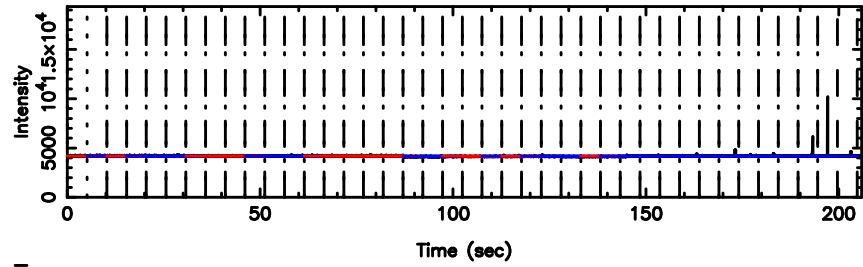

F20240804162249