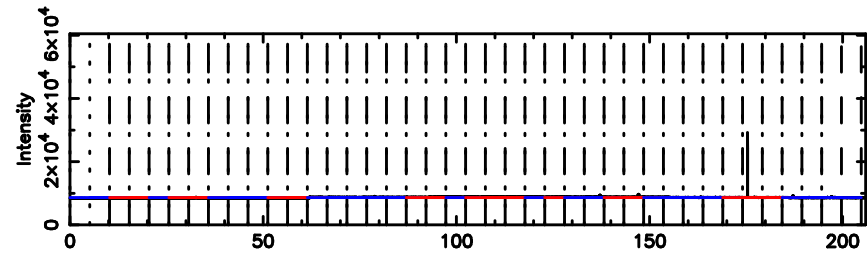

Frequency (Hz)

K20240804152552