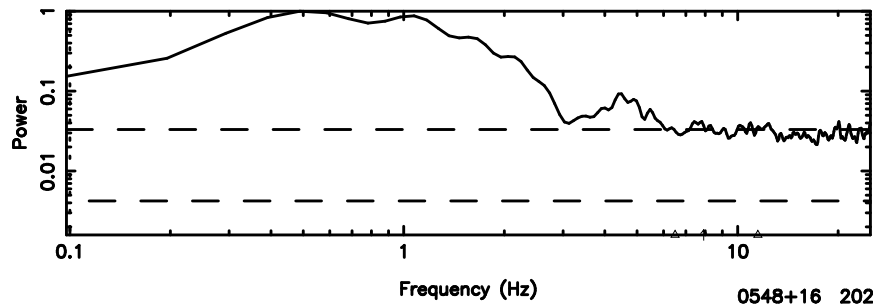

BLK:25,SNR1: 1.9174 ,SNR2: 5.0222

0548+16 2024/08/03 23.85UT TOYOKAWA-KISO

K20240804084920