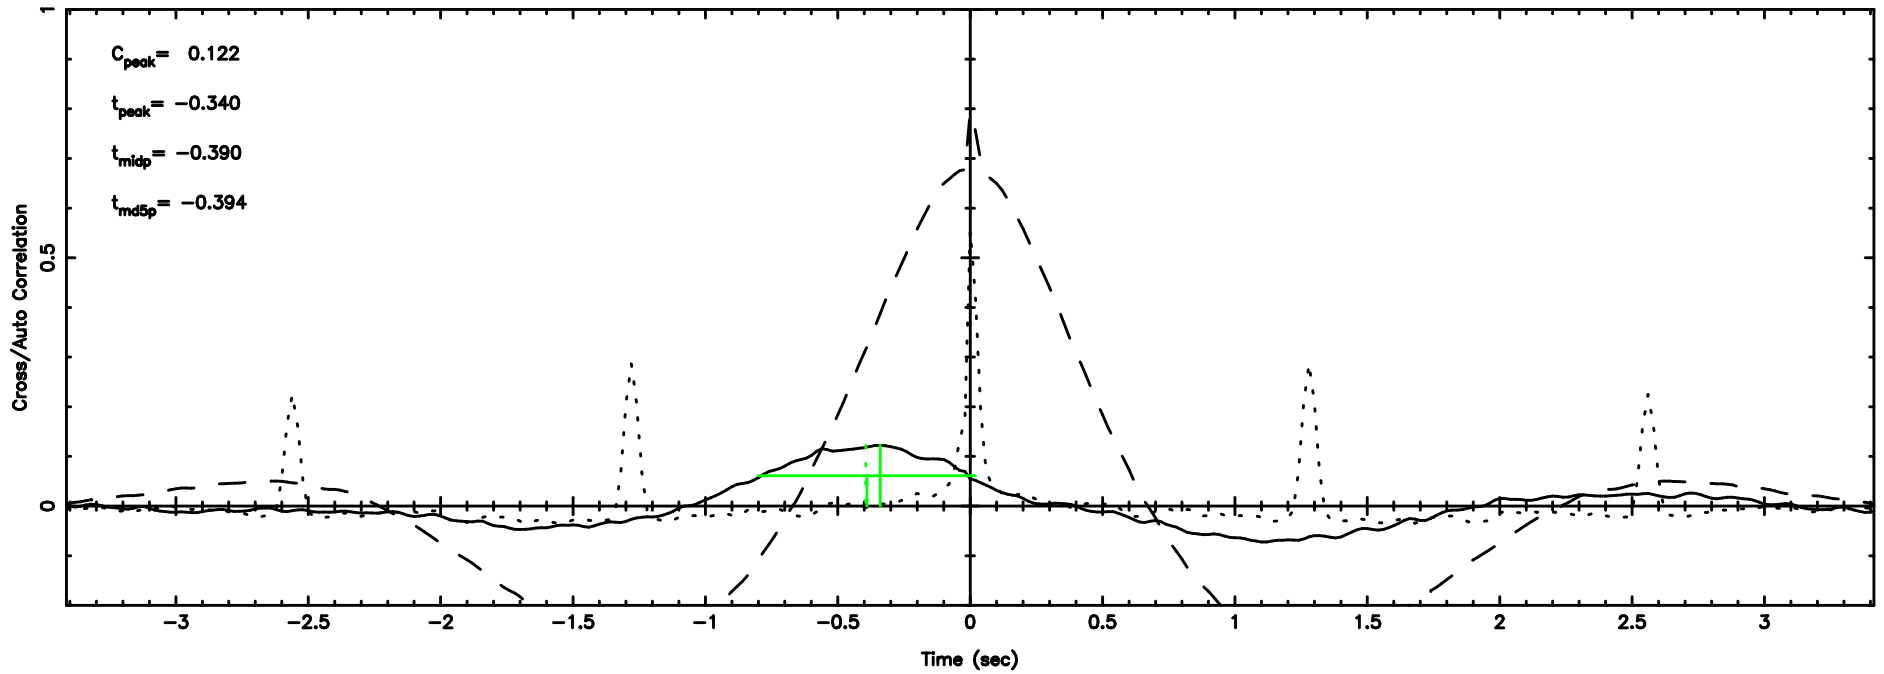

Frequency (Hz)

T20240804092454

BLK:25,SNR1: 3.1611 ,SNR2: 24.857

Frequency (Hz)

3C161 2024/08/04 0.44UT TOYOKAWA-FUJI

F20240804092454

BLK:25,SNR1:-0.24416 ,SNR2: 0.56832

Frequency (Hz)