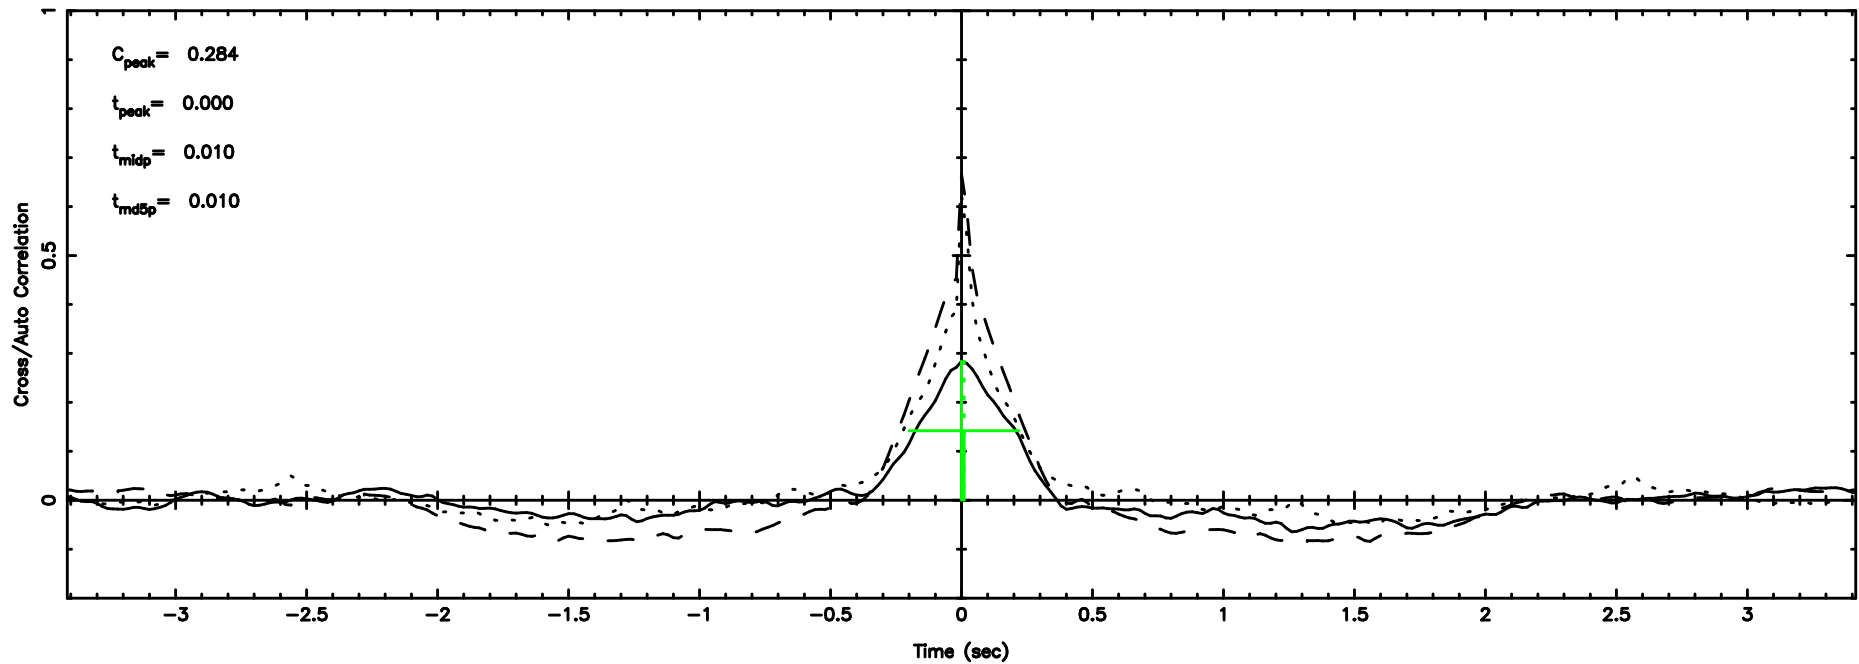

Frequency (Hz)

3C283 2024/08/04 7.17UT TOYOKAWA-FUJI