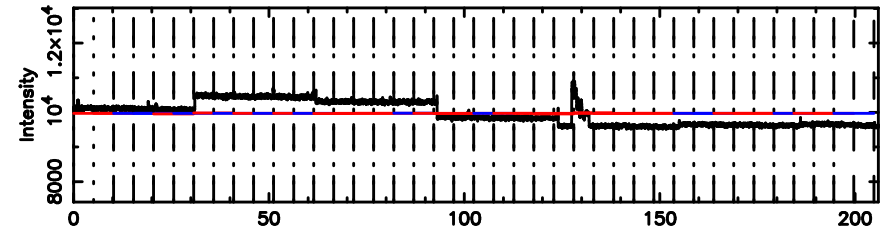

K20240804073108