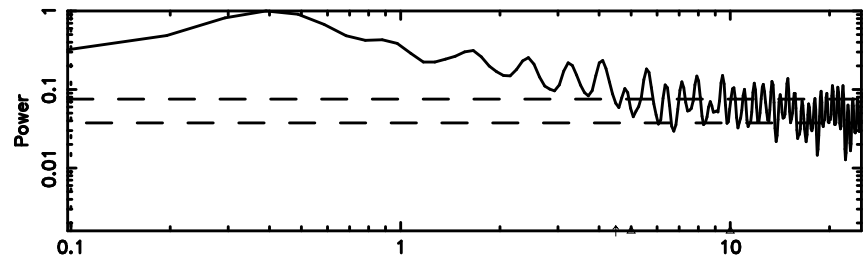

BLK: 6,SNR1: 0.46379 ,SNR2: 2.5904