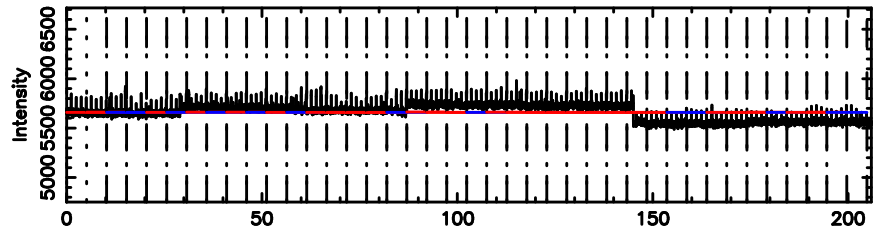

T20240804073111

BLK:16,SNR1: 1.5888 ,SNR2: 4.0461

Frequency (Hz)

K20240804073108

BLK:16,SNR1: 2.9896 ,SNR2: 12.044

Frequency (Hz)

3C119 2024/08/03 22.55UT TOYOKAWA-KISO

F20240804073111