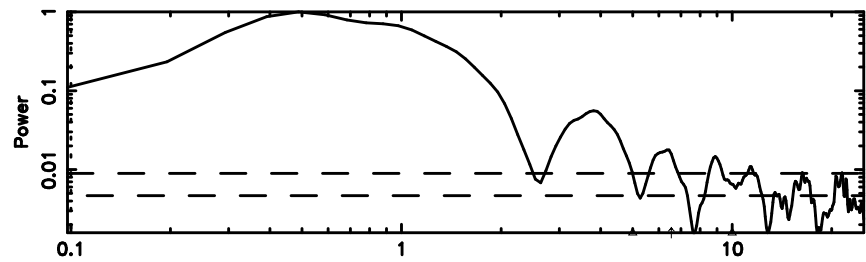

F20240804144023

BLK:25,SNR1: 2.1447 ,SNR2: 5.6613

K20240804144020

BLK:25,SNR1: 4.0427 ,SNR2: 11.151

3C263.1 2024/08/04 5.70UT FUJI -KISO

T20240804144650

BLK:10,SNR1: 5.3258 ,SNR2: 17.181

Frequency (Hz)