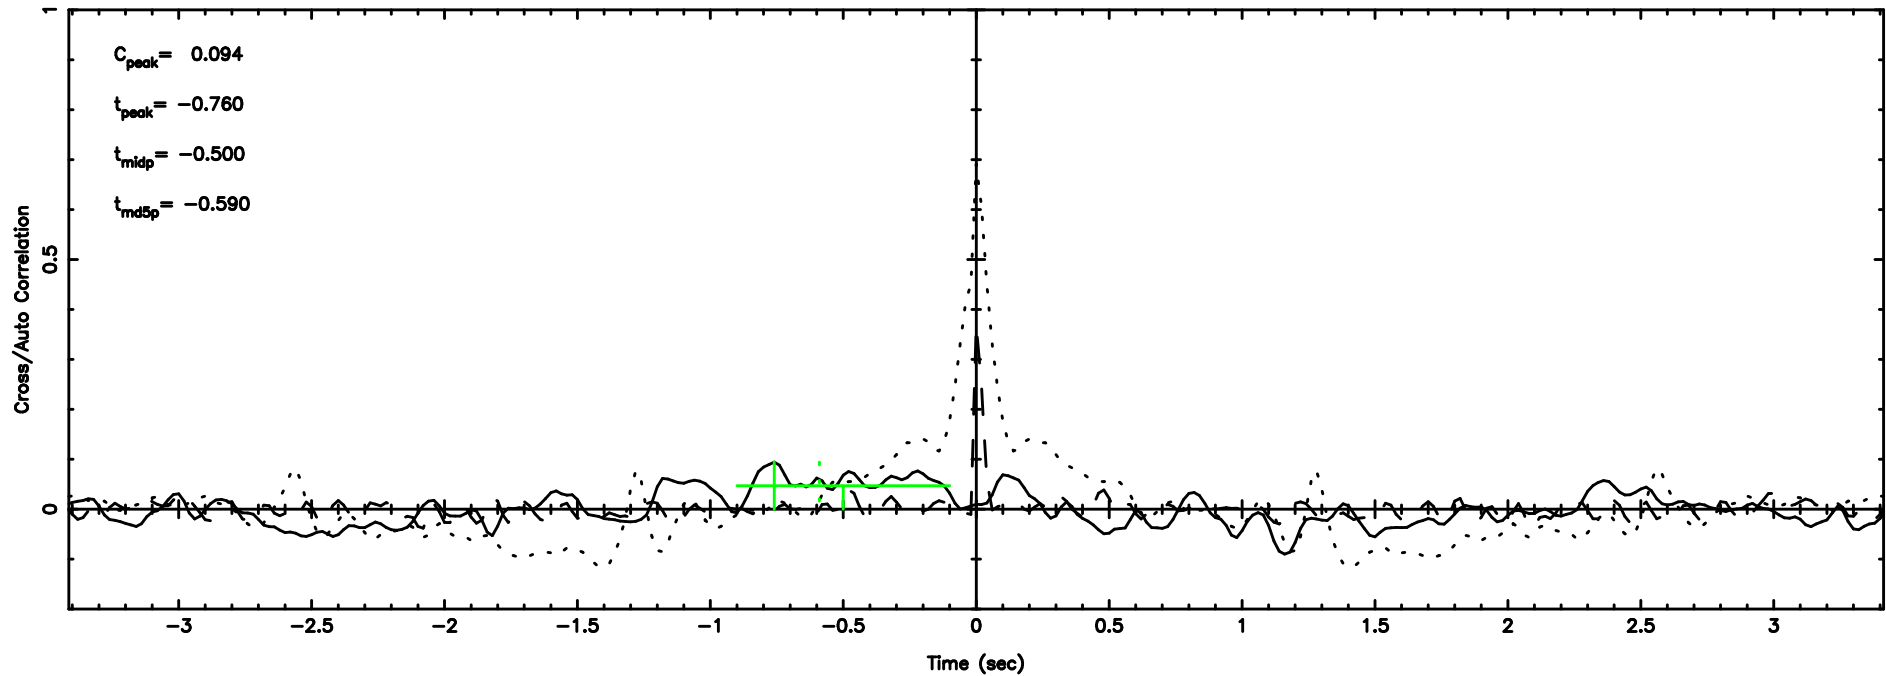

T20240804060416

BLK: 2,SNR1: 0.70888E-01,SNR2: 0.40074

Frequency (Hz)

F20240804060417

BLK: 2,SNR1: 0.72935 ,SNR2: 3.3140

Frequency (Hz)

0302+341 2024/08/03 21.10UT TOYOKAWA-FUJI

T20240804060416