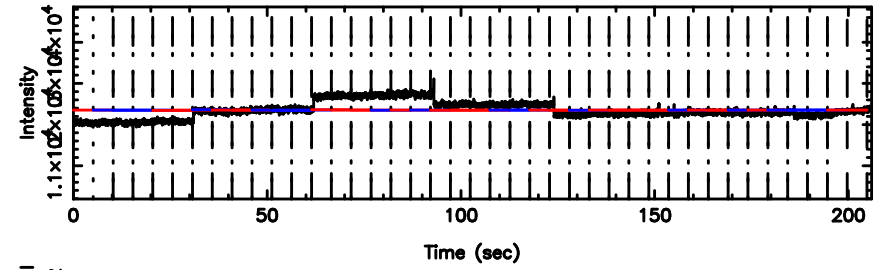

F20240804131911

BLK:17,SNR1: 0.61136E-01,SNR2: 1.2222

3C241 2024/08/04 4.35UT FUJI -KISO

K20240804131908

BLK:17,SNR1: 0.99516 ,SNR2: 4.4148