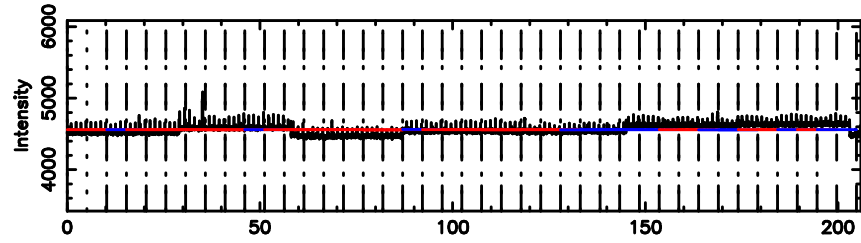

T20240804165427

BLK:10,SNR1: 1.4577 ,SNR2: 4.0158

Frequency (Hz)

K20240804165424

BLK:10,SNR1: 0.28041 ,SNR2: 2.4291

Frequency (Hz)

1355+01 2024/08/04 7.94UT TOYOKAWA-KISO

F20240804165427