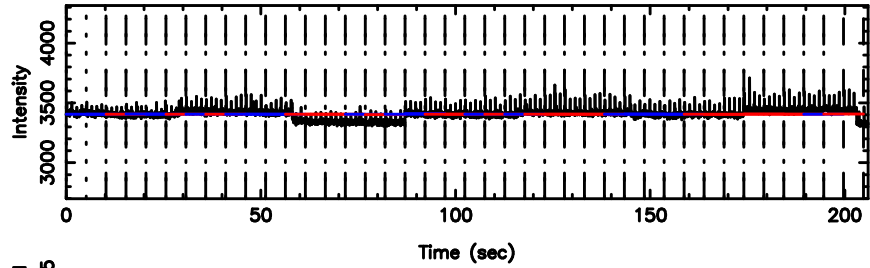

F20240804104154