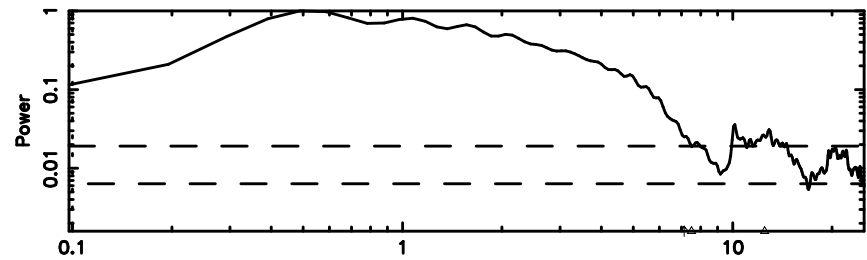

BLK:20,SNR1: 5.3799 ,SNR2: 15.455

Frequency (Hz)

3C279 2024/08/04 6.91UT TOYOKAWA-KISO

F20240804155255

BLK:16,SNR1: 0.70479 ,SNR2: 6.9923

Frequency (Hz)

K20240804155252

BLK:16,SNR1: 3.3125 ,SNR2: 8.5084