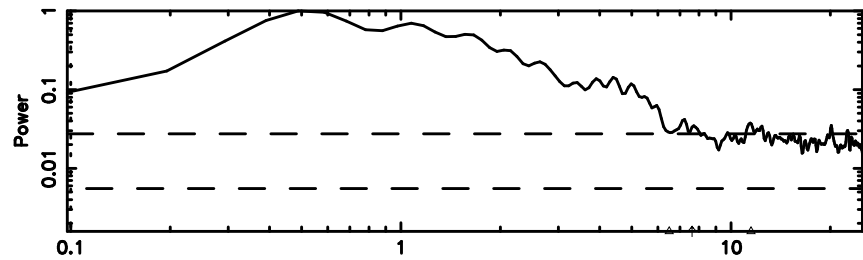

Frequency (Hz)

K20240804154508

BLK:16,SNR1: 0.69322 ,SNR2: 2.9055

Frequency (Hz)

1245-19 2024/08/04 6.78UT FUJI -KISO

T20240804155255

BLK:16,SNR1: 2.5767 ,SNR2: 6.9794

Frequency (Hz)