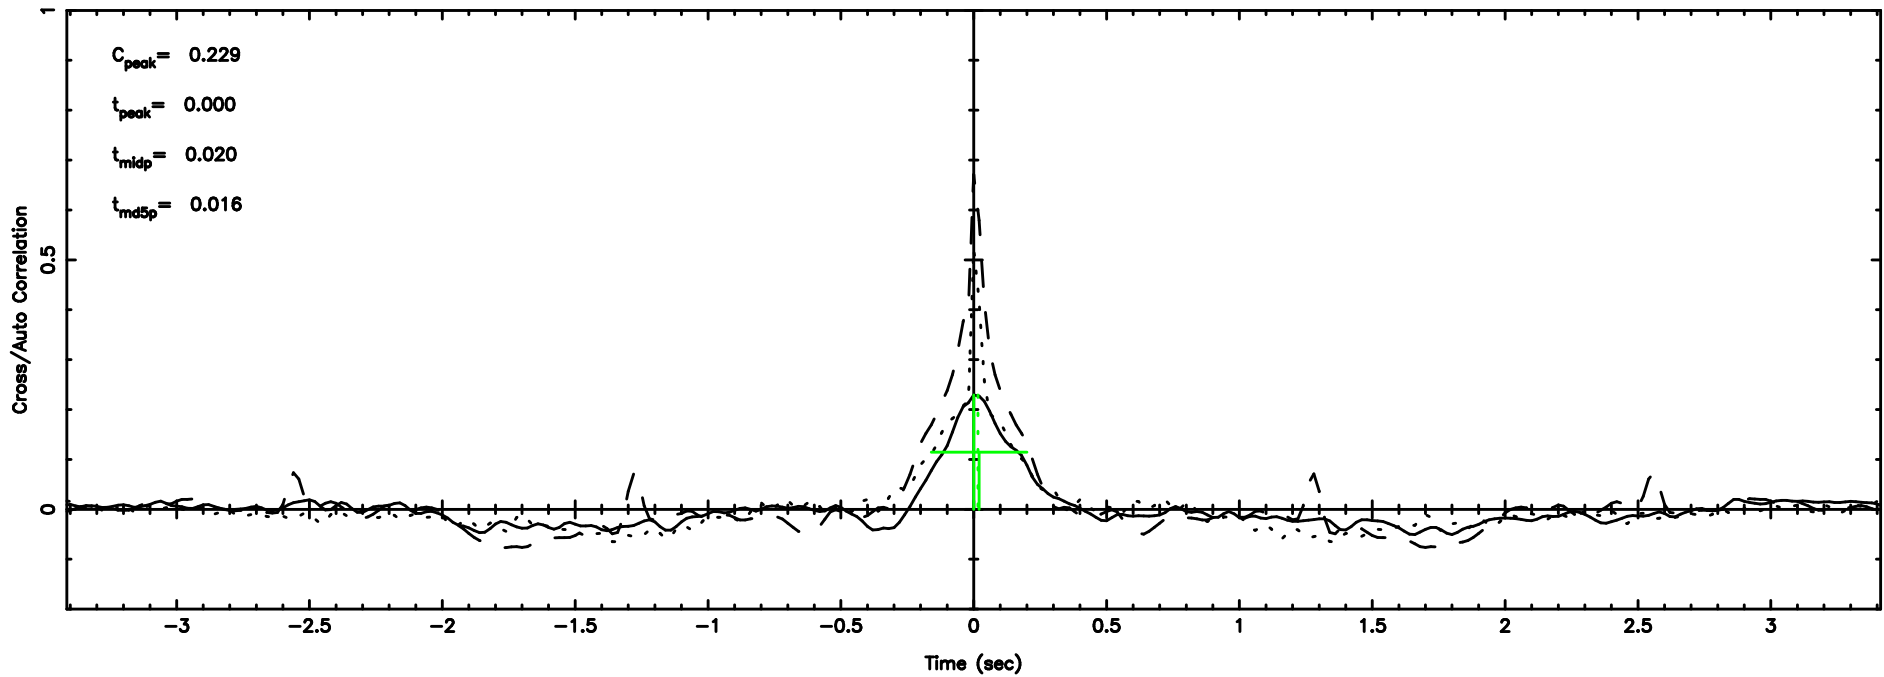

0308+305 2024/08/03 21.20UT TOYOKAWA-KISO

F20240804061011

BLK:13,SNR1: 3.6600 ,SNR2: 9.2409

Frequency (Hz)

K20240804061007

BLK:13,SNR1: 0.67385 ,SNR2: 4.5266

Frequency (Hz)

0308+305 2024/08/03 21.20UT FUJI -KISO