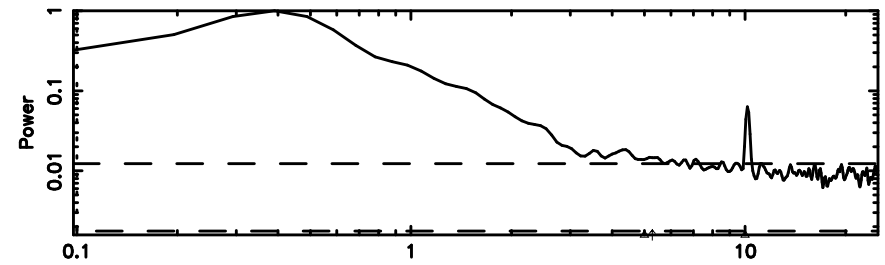

F20240804081918

BLK:26,SNR1: 1.0709 ,SNR2: 4.0880

Frequency (Hz)

T20240804081918

BLK:23,SNR1: 5.6325 ,SNR2: 31.633

Frequency (Hz)

K20240804081915

BLK:23,SNR1: 2.3836 ,SNR2: 9.3754