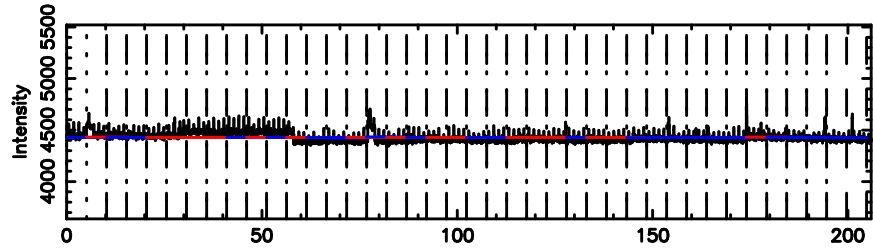

F20240804081918