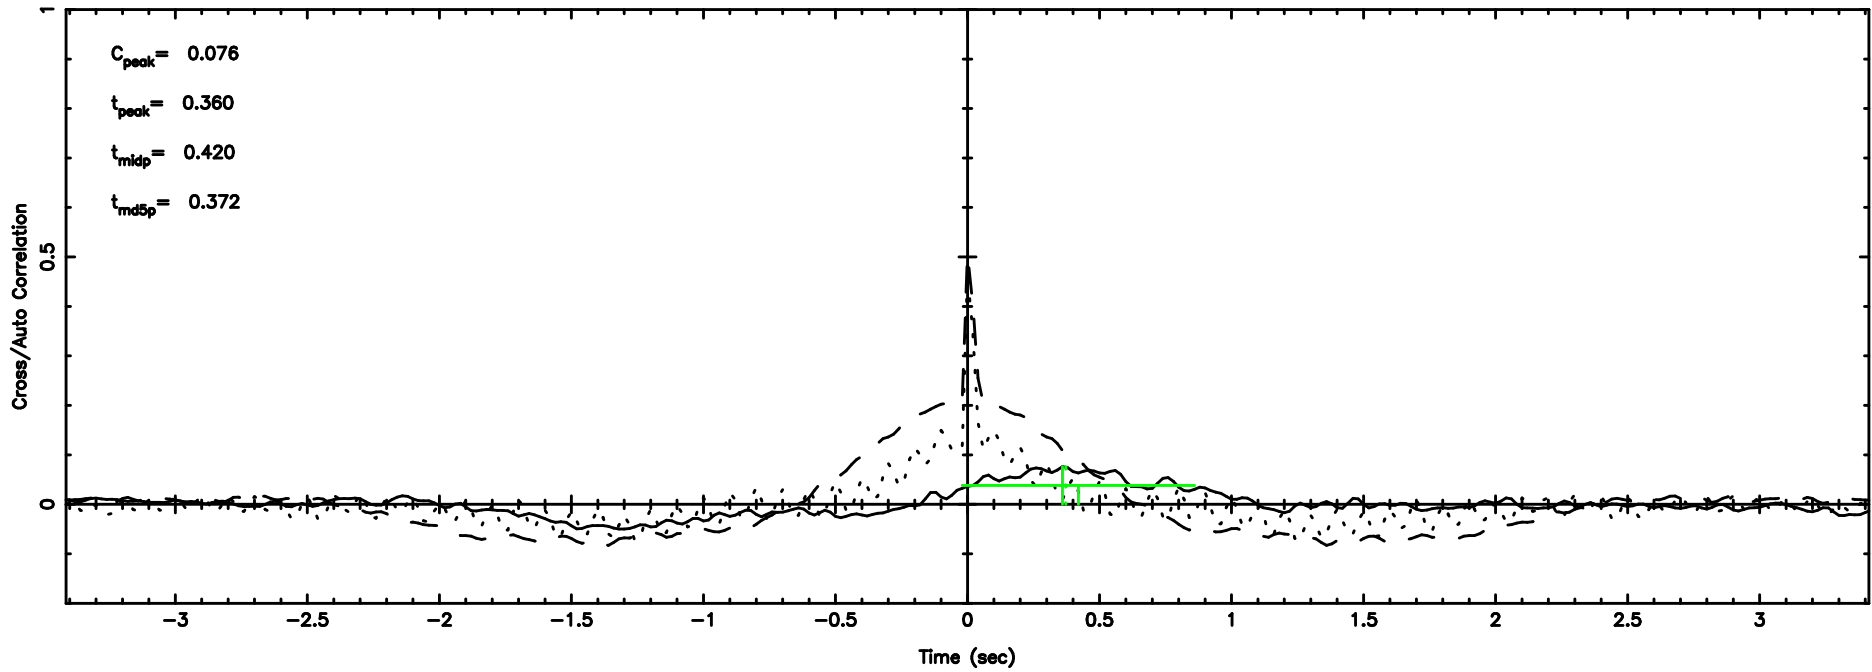

Frequency (Hz)