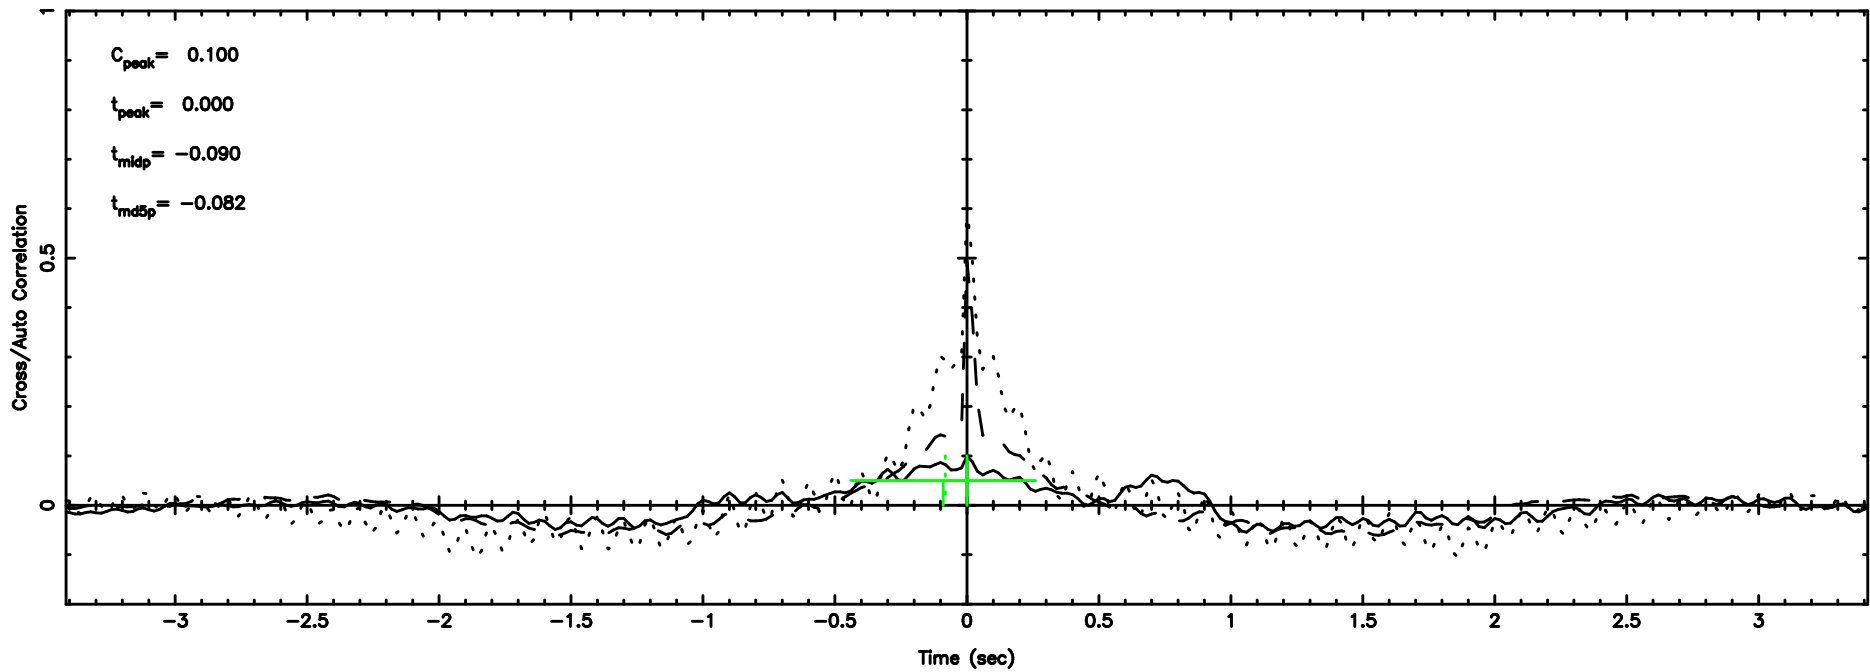

T20240804113428

BLK:16,SNR1: 0.26909 ,SNR2: 1.4729

0834-19 2024/08/04 2.60UT TOYOKAWA-KISO

K20240804113425

BLK:16,SNR1: 2.0662 ,SNR2: 8.5906

Frequency (Hz)