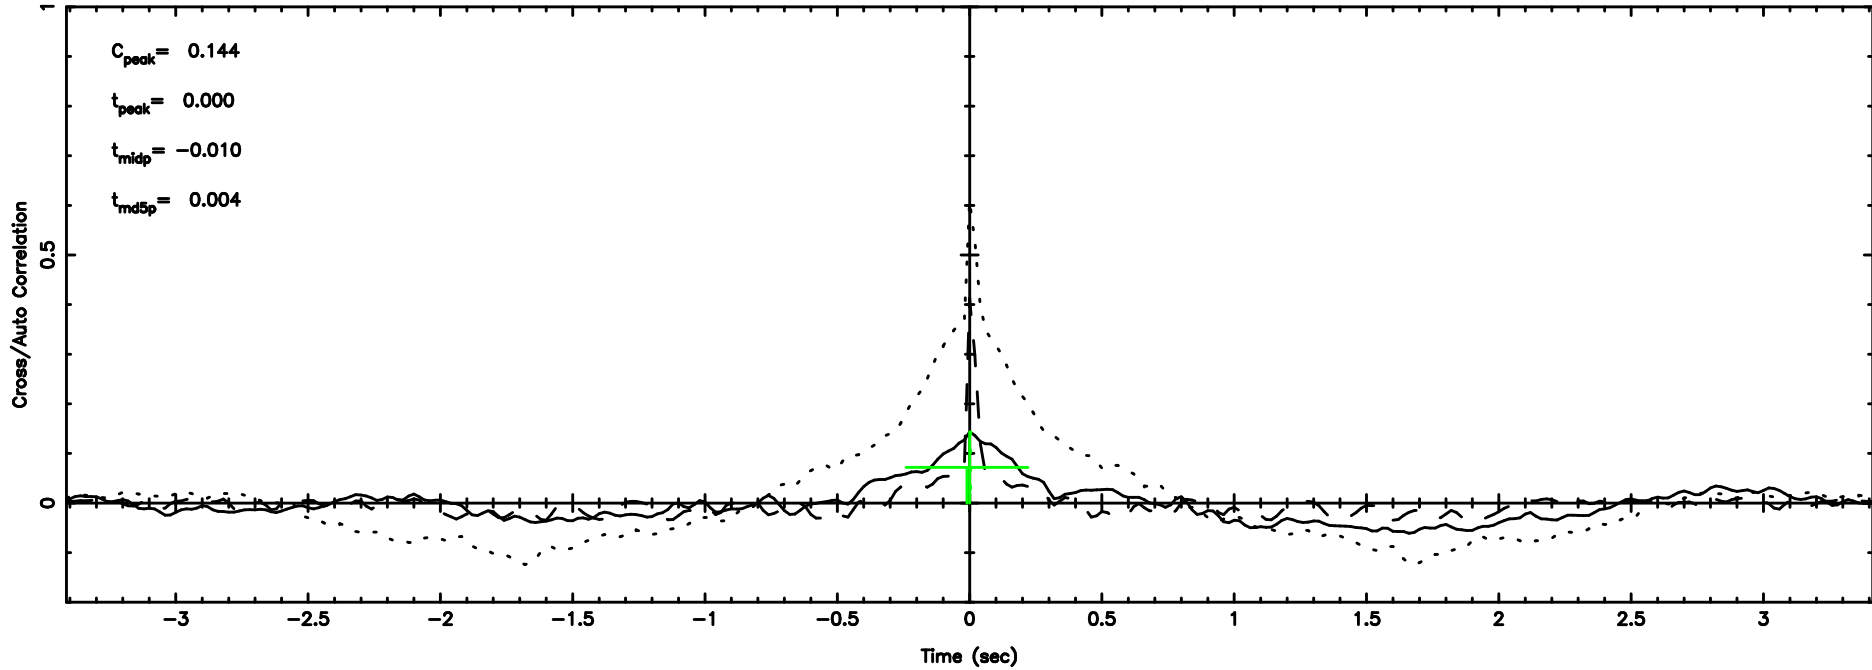

BLK: 8,SNR1: 0.86688E-01,SNR2: 1.1750

Frequency (Hz)

F20240804100403

BLK: 8,SNR1: 0.93369 ,SNR2: 5.8041

Frequency (Hz)

0703+138 2024/08/04 1.10UT TOYOKAWA-FUJI

T20240804100403

BLK:12,SNR1: 0.29750 ,SNR2: 1.2583