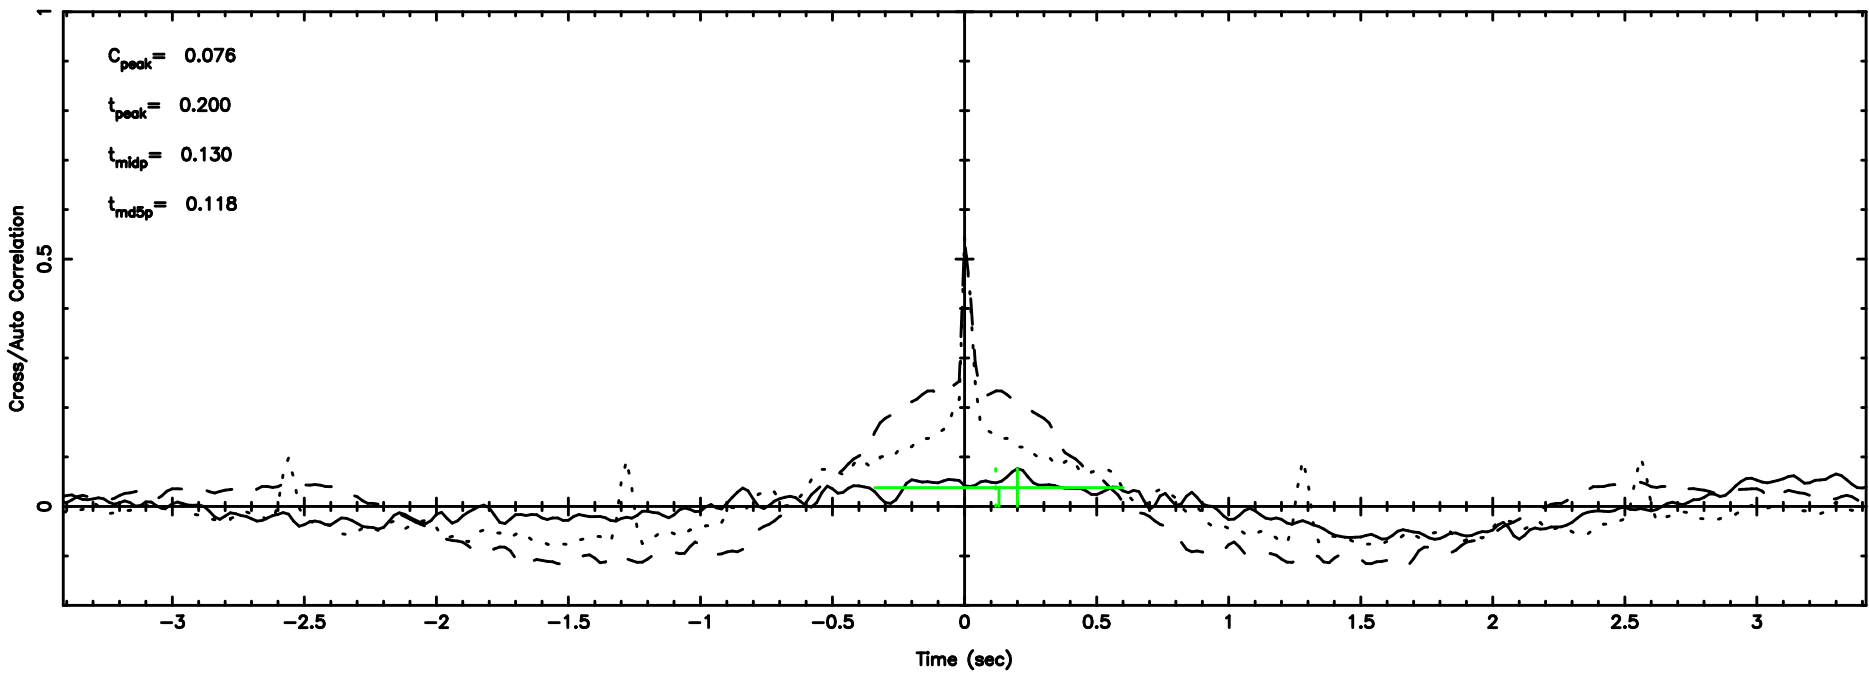

BLK: 6,SNR1: 0.37941 ,SNR2: 6.5909

F20240804111138

BLK: 6,SNR1: 0.90028E-01,SNR2: 3.9482

3C196 2024/08/04 2.22UT TOYOKAWA-FUJI

T20240804111138

BLK:17,SNR1: 0.37141 ,SNR2: 5.1492

Frequency (Hz)

3C196 2024/08/04 2.22UT TOYOKAWA-KISO