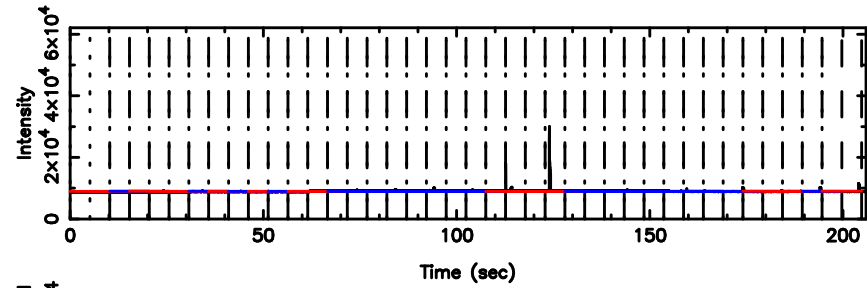

K20240804151235

BLK:17,SNR1: 62.733 ,SNR2: 58.203

Frequency (Hz)

1213-17 2024/08/04 6.24UT TOYOKAWA-KISO

F20240804151238

BLK:22,SNR1: 10.025 ,SNR2: 9.5865

K20240804151235

BLK:22,SNR1: 6.7382 ,SNR2: 18.535