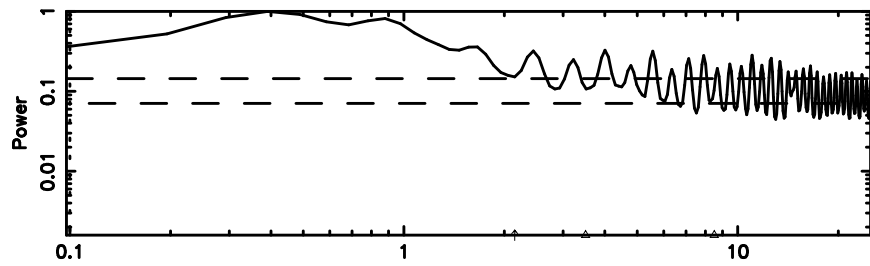

BLK:19,SNR1: 2.0188 ,SNR2: 10.122

Frequency (Hz)

F20240804084111

BLK:32,SNR1: 0.15777 ,SNR2: 2.5728

Frequency (Hz)

3C147 2024/08/03 23.71UT FUJI -KISO

K20240804084108

BLK:32,SNR1: 1.9054 ,SNR2: 8.0929