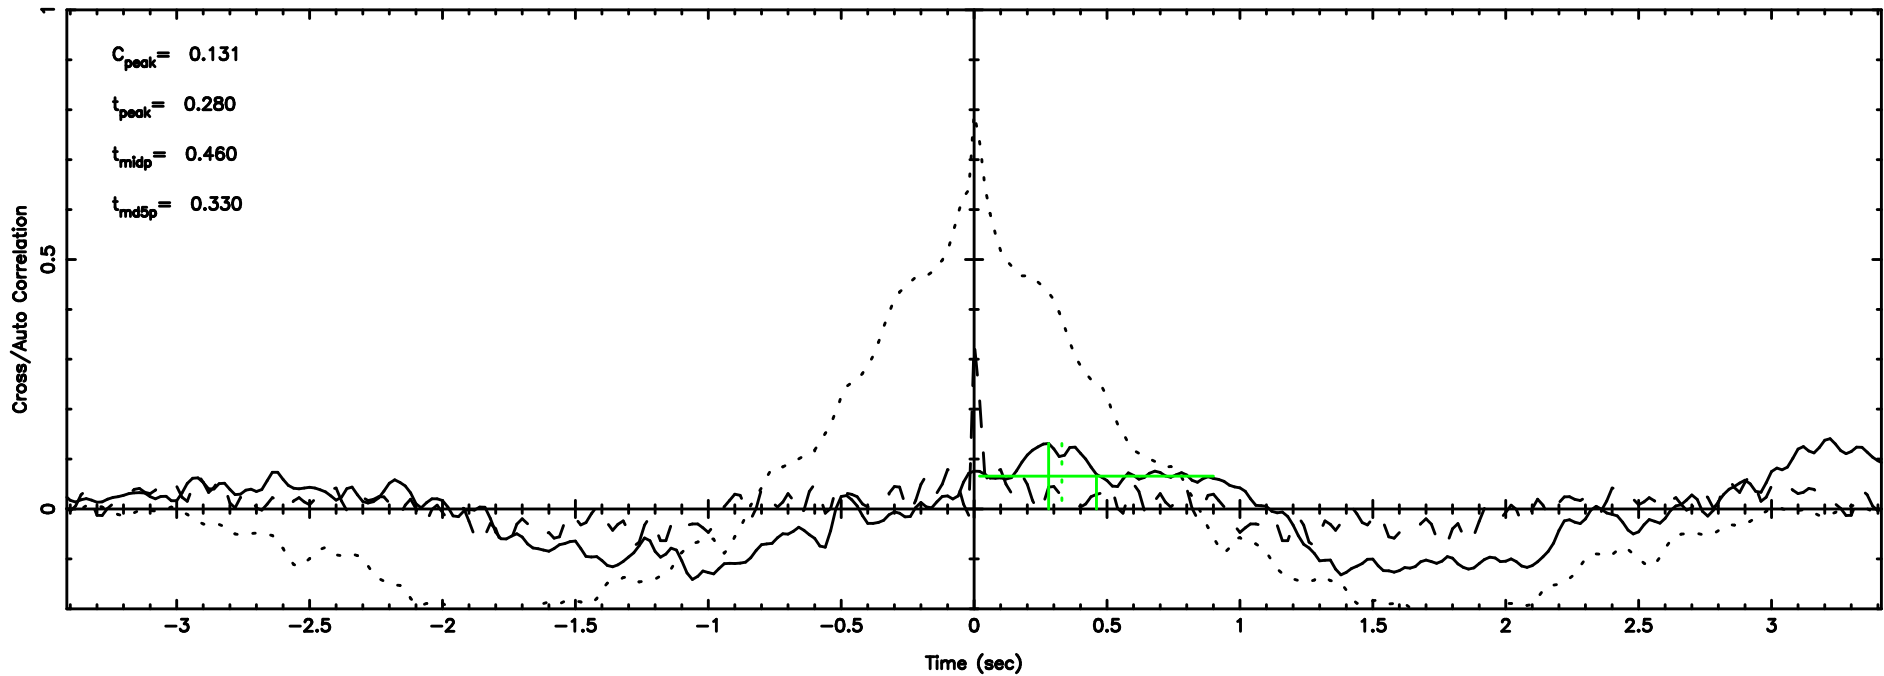

BLK: 1,SNR1: 0.62711 ,SNR2: 1.5868

Frequency (Hz)

K20240804060413

BLK: 1,SNR1: 1.9991 ,SNR2: 6.5814

Frequency (Hz)

0302+341 2024/08/03 21.10UT TOYOKAWA-KISO

F20240804060417

No. Good Data