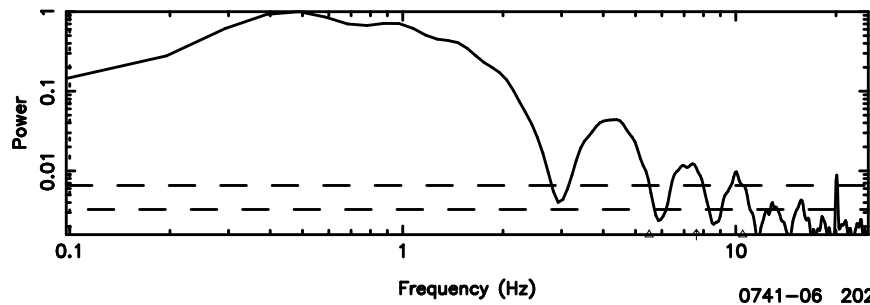

BLK:23,SNR1: 7.9269 ,SNR2: 21.783

0741-06 2024/08/04 1.73UT TOYOKAWA-FUJI

F20240804104154