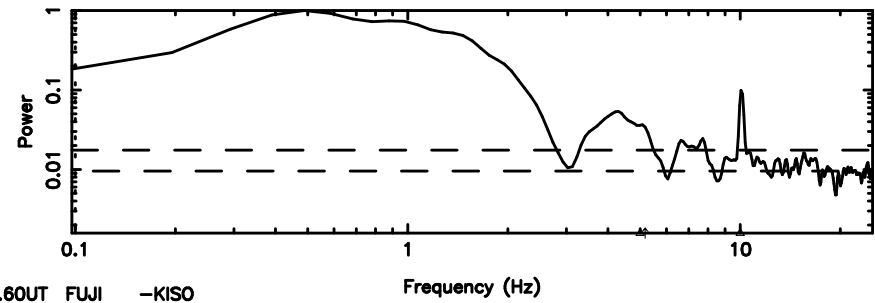

K20240804113425

BLK:16,SNR1: 2.0662 ,SNR2: 8.5906

Frequency (Hz)

F20240804113428

BLK:14,SNR1: 1.1046 ,SNR2: 4.7158

K20240804113425

BLK:14,SNR1: 3.1120 ,SNR2: 12.727

0834-19 2024/08/04 2.60UT FUJI -KISO