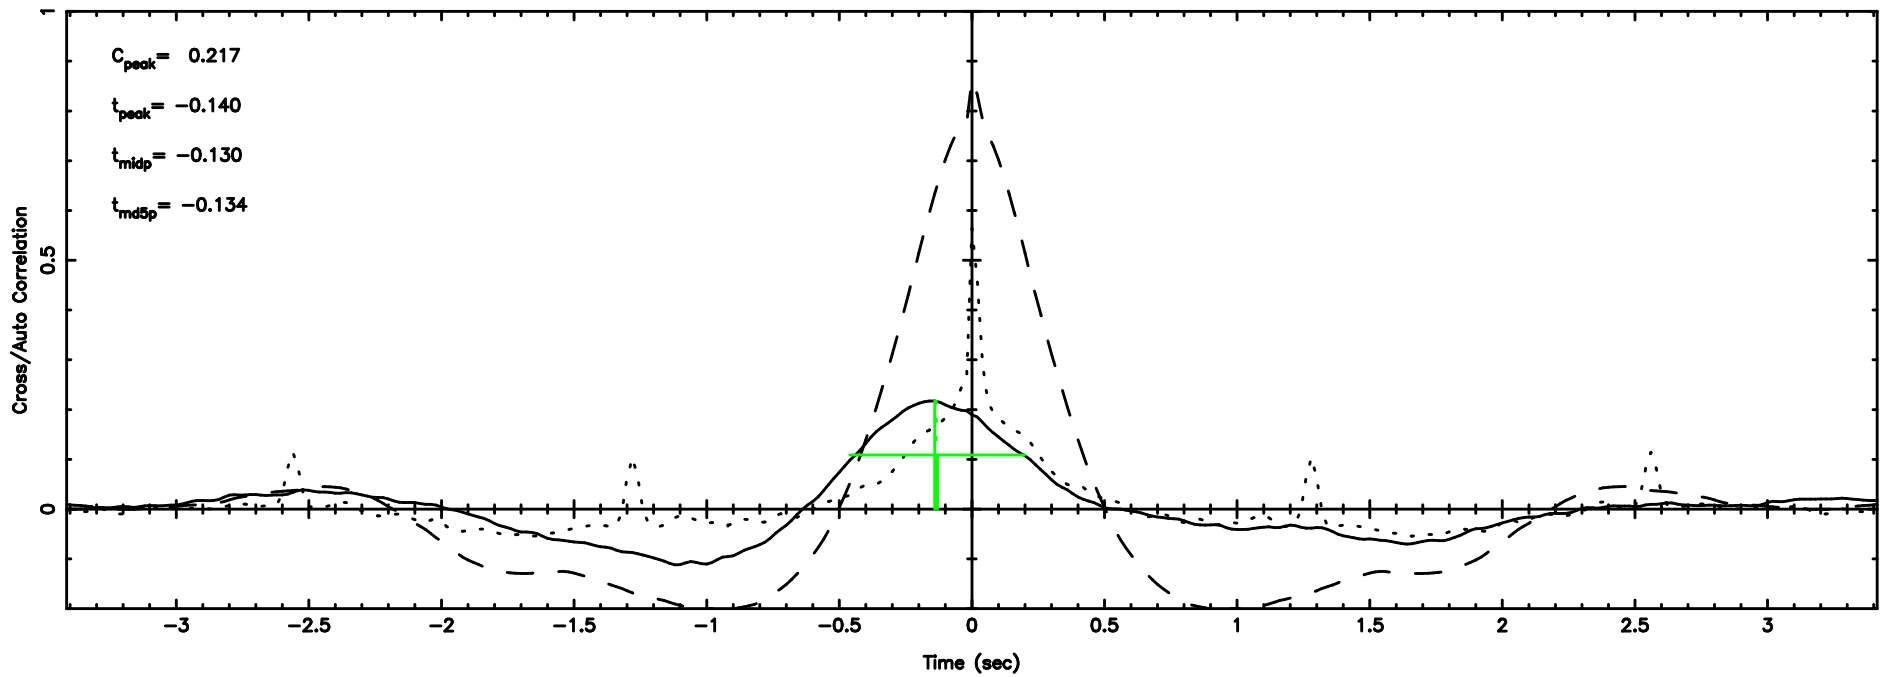

F20240804081918

BLK:26,SNR1: 1.0709 ,SNR2: 4.0880

Frequency (Hz)

T20240804081918

BLK:23,SNR1: 5.6325 ,SNR2: 31.633

Frequency (Hz)

K20240804081915

BLK:23,SNR1: 2.3836 ,SNR2: 9.3754