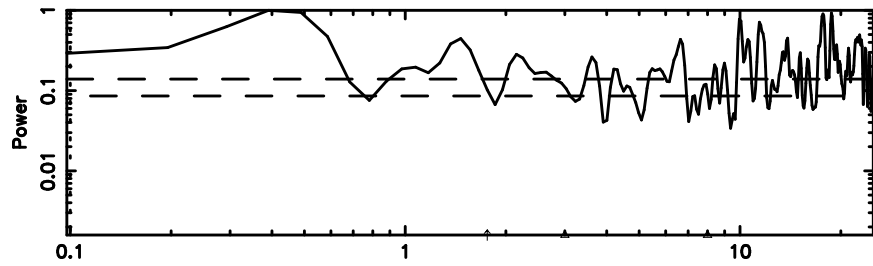

BLK: 1,SNR1: 0.62711 ,SNR2: 1.5868