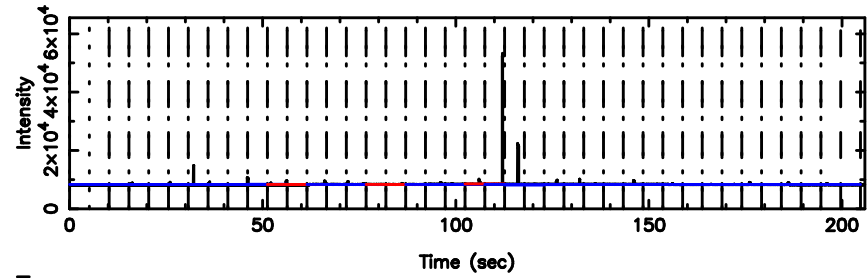

Frequency (Hz)

K20240804153903