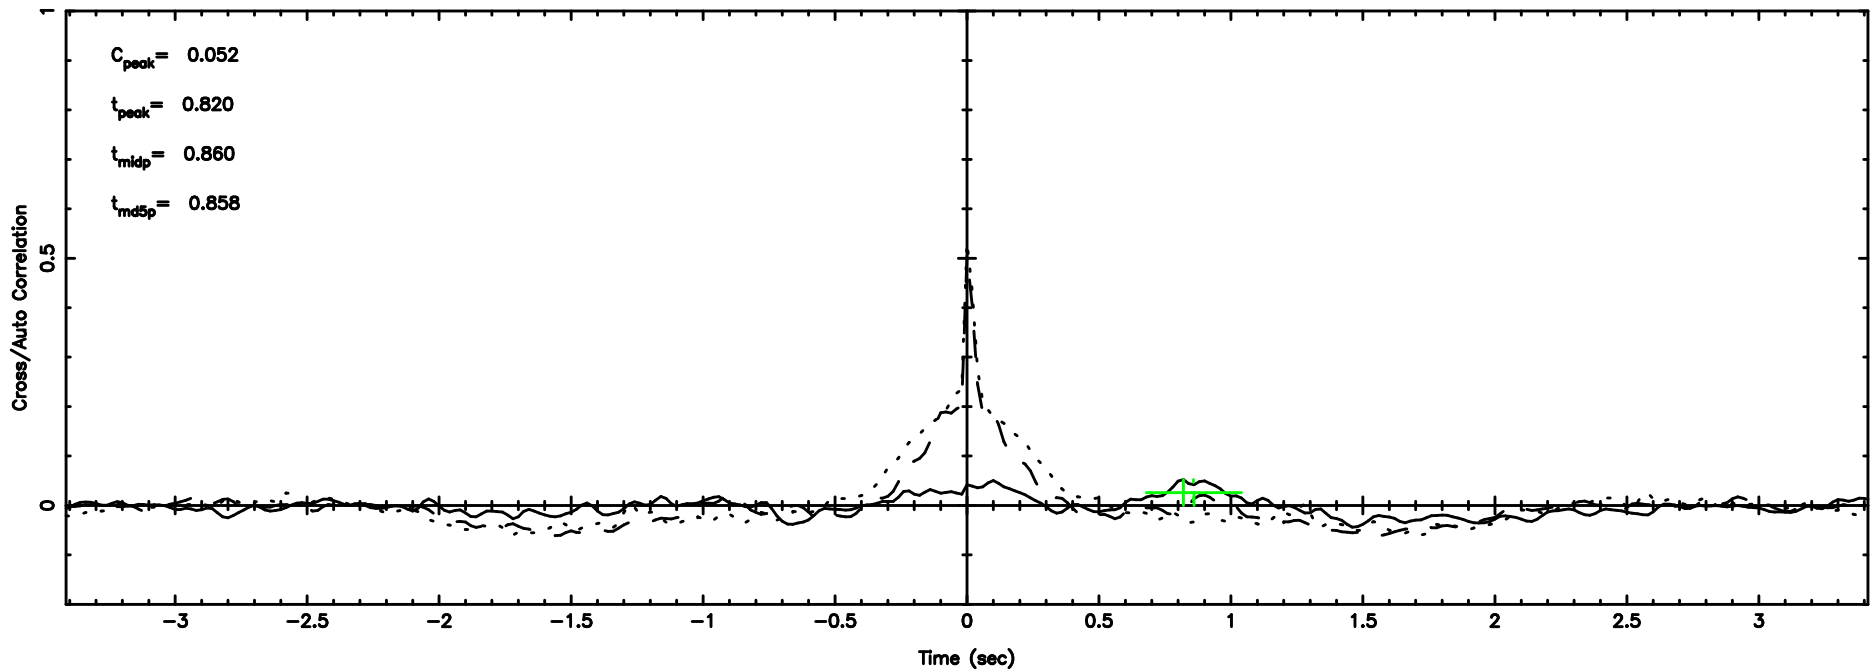

BLK:10,SNR1: 0.53096 ,SNR2: 3.9297

0834-19 2024/08/04 2.60UT TOYOKAWA-FUJI

F20240804113428

BLK:10,SNR1: 1.1920 ,SNR2: 4.7292

T20240804113428

BLK:16,SNR1: 0.26909 ,SNR2: 1.4729

0834-19 2024/08/04 2.60UT TOYOKAWA-KISO