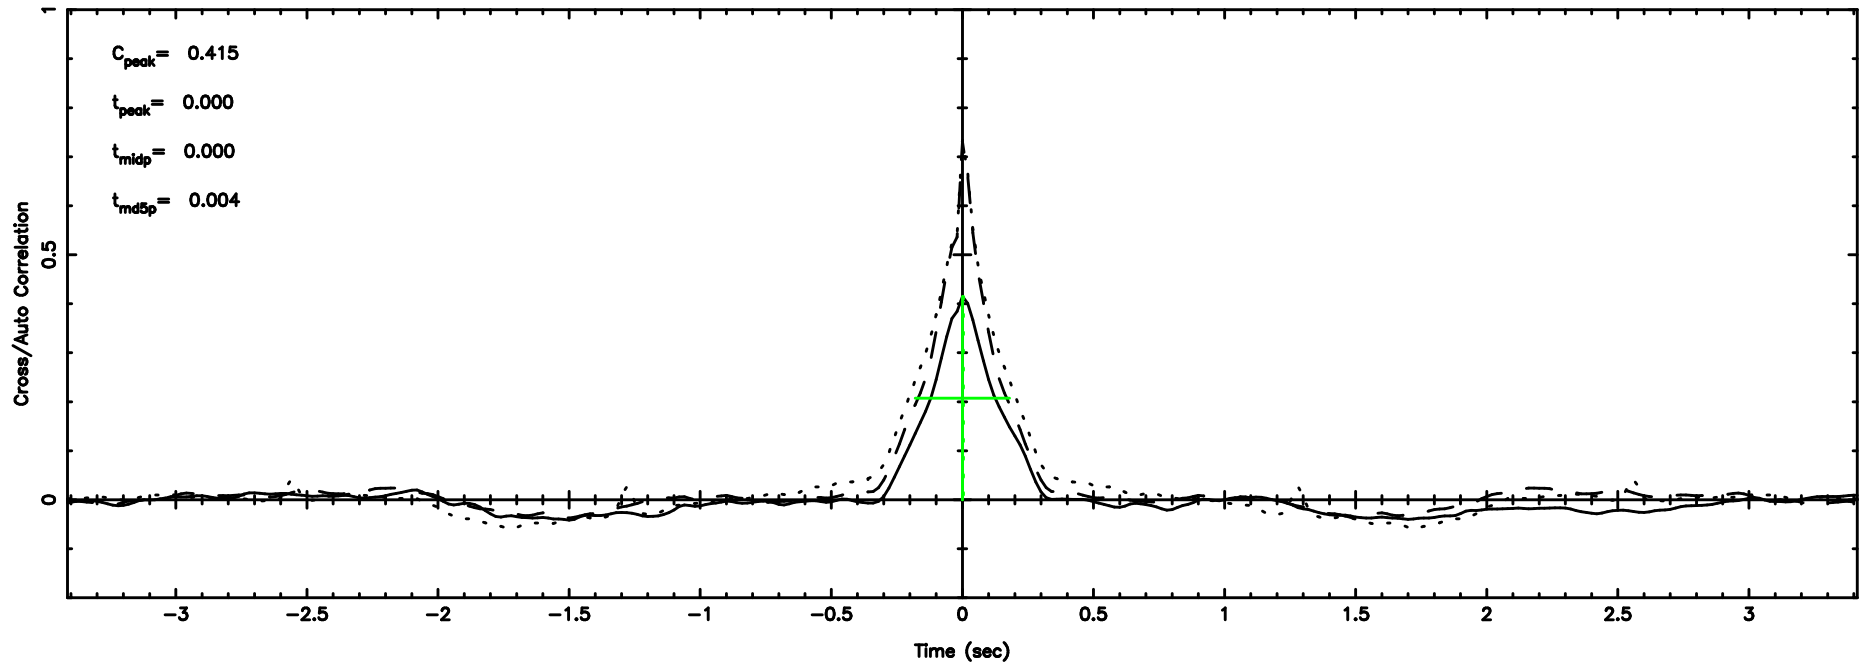

T20240804153906

BLK:29,SNR1: 8.3887 ,SNR2: 21.011

F20240804153906

BLK:29,SNR1: 7.3040 ,SNR2: 21.211

3C275 2024/08/04 6.68UT TOYOKAWA-FUJI