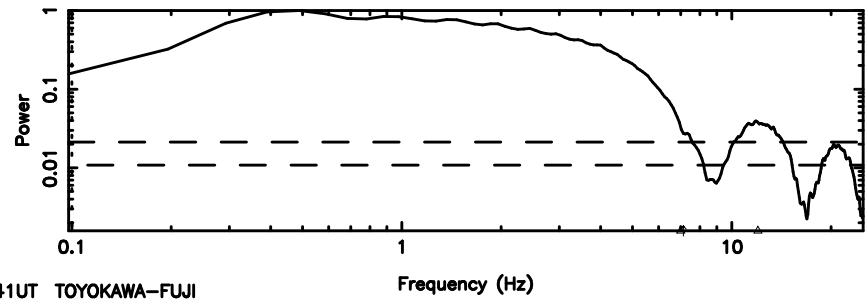

BLK:19,SNR1: 6.3392 ,SNR2: 18.194