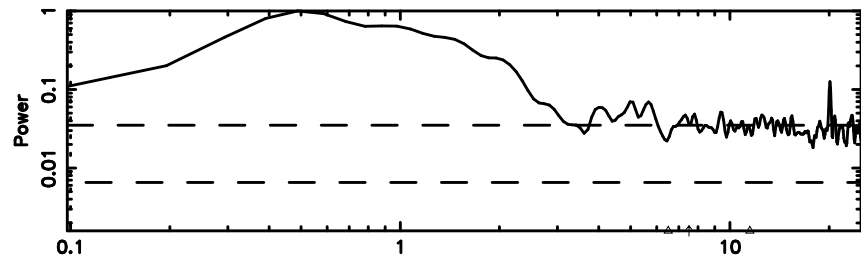

BLK:10,SNR1: 1.4577 ,SNR2: 4.0158