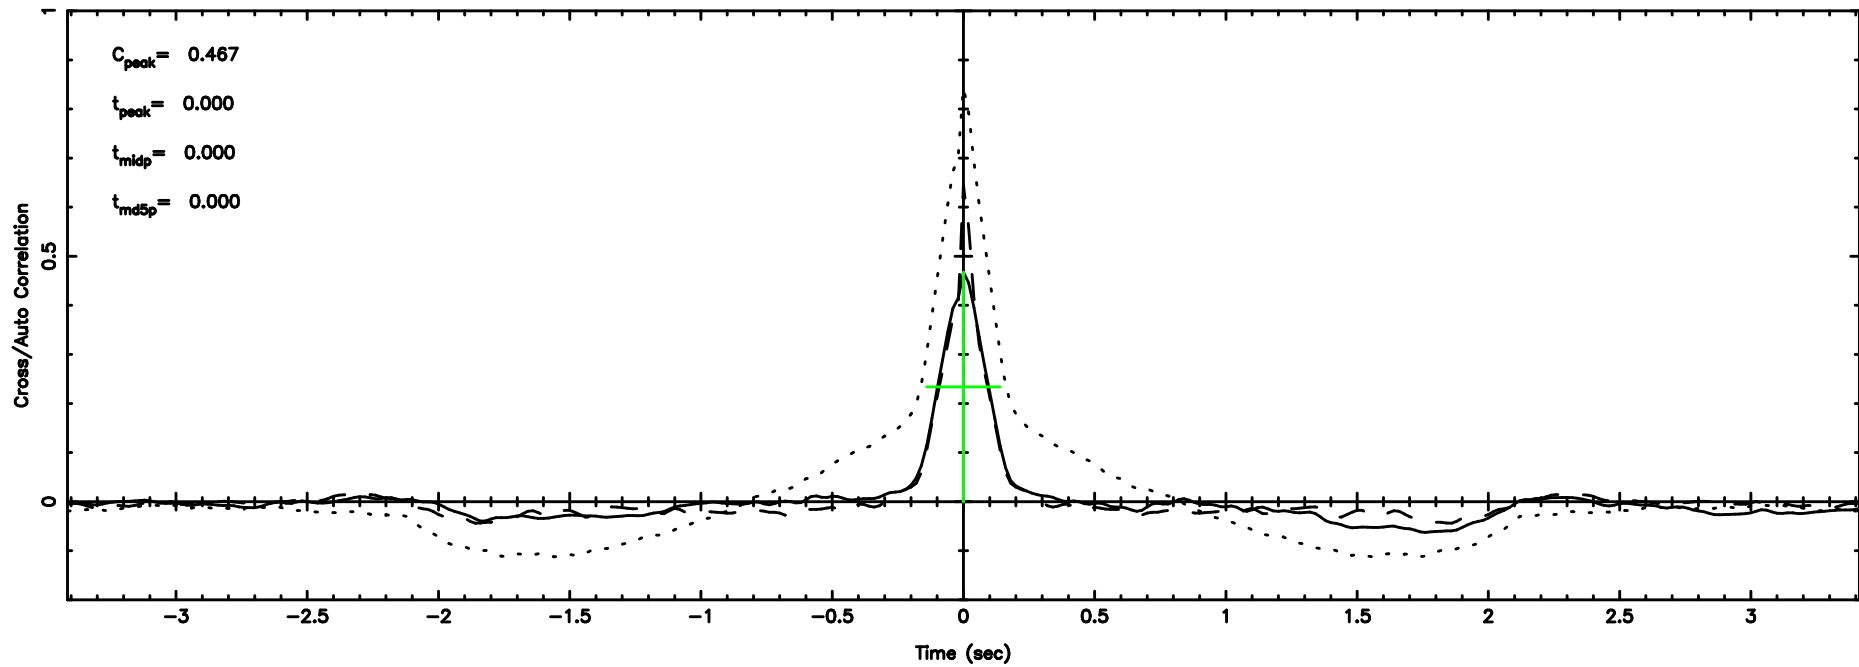

T20240804144023

BLK:22,SNR1: 3.7649 ,SNR2: 15.891

K20240804144020

BLK:22,SNR1: 4.0577 ,SNR2: 18.136

3C263.1 2024/08/04 5.70UT TOYOKAWA-KISO