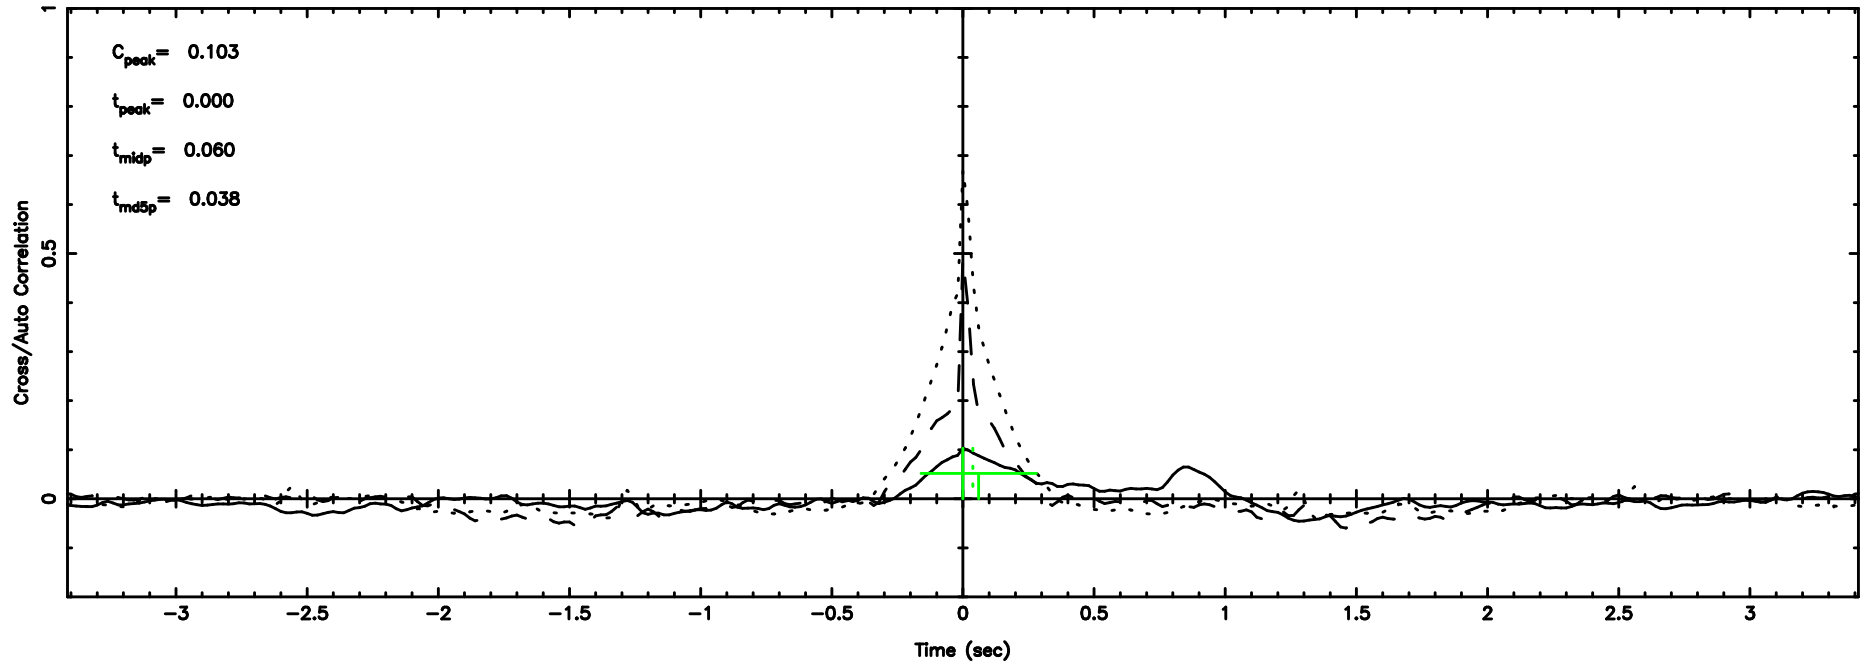

T20240804151238

BLK:16,SNR1: 0.94617 ,SNR2: 4.8023

F20240804151238

BLK:16,SNR1: 12.093 ,SNR2: 11.571

1213-17 2024/08/04 6.24UT TOYOKAWA-FUJI