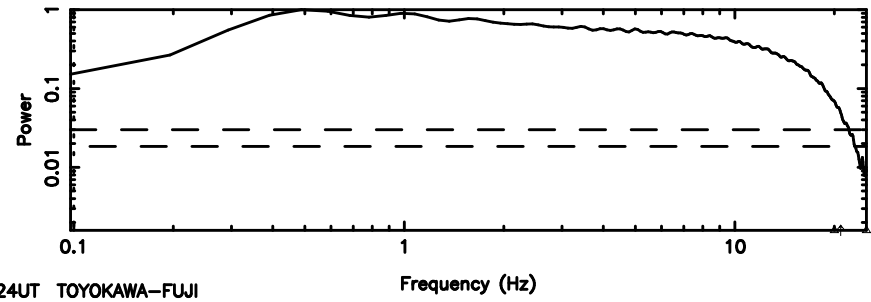

BLK:16,SNR1: 12.093 ,SNR2: 11.571

1213-17 2024/08/04 6.24UT TOYOKAWA-FUJI