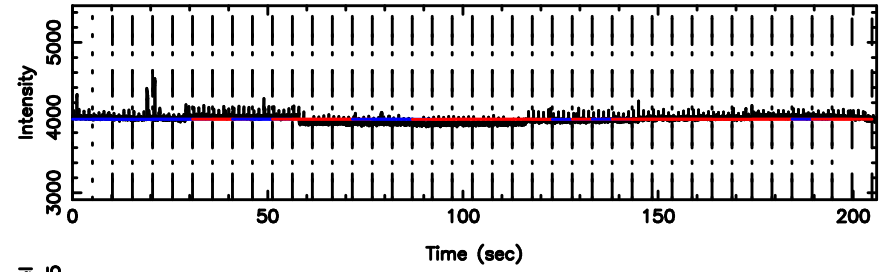

Frequency (Hz)

T20240804084923

BLK:14,SNR1: 2.6068 ,SNR2: 6.8759

Frequency (Hz)

F20240804084924

BLK:14,SNR1: 2.0952 ,SNR2: 7.3211

Frequency (Hz)

0548+16 2024/08/03 23.85UT TOYOKAWA-FUJI