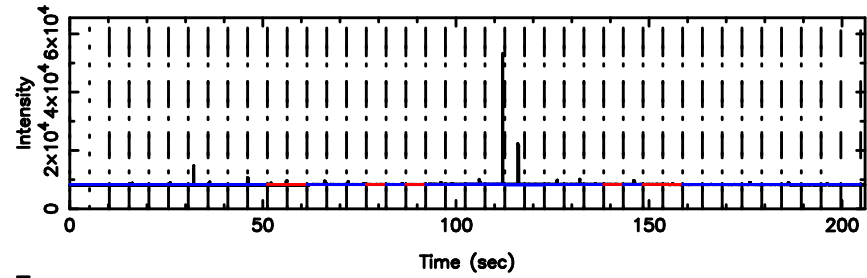

K20240804153903

BLK:32,SNR1: 7.1963 ,SNR2: 21.125