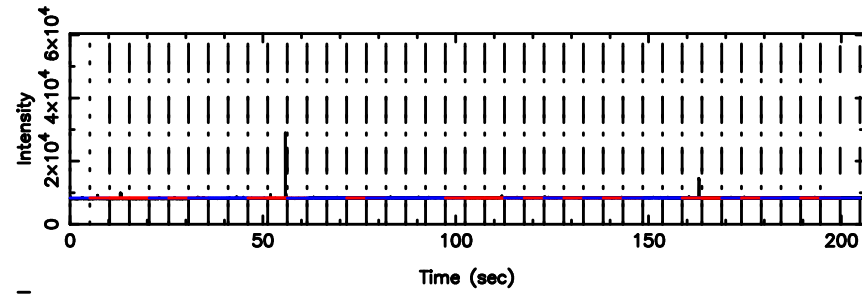

Frequency (Hz)

K20240804162736

BLK:22,SNR1: 5.4288 ,SNR2: 7.0636

Frequency (Hz)

3C286 2024/08/04 7.49UT TOYOKAWA-KISO

F20240804162739

BLK:19,SNR1: 1.9389 ,SNR2: 6.5897

Frequency (Hz)