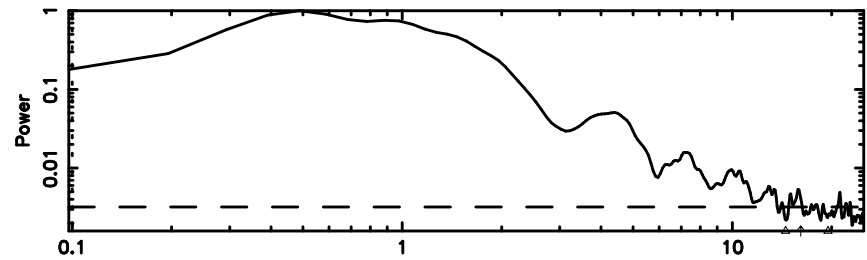

Frequency (Hz)

3C279 2024/08/04 6.91UT FUJI -KISO

T20240804160824

BLK:15,SNR1: 5.2577 ,SNR2: 15.059

Frequency (Hz)

F20240804160824

BLK:15,SNR1: 20.190 ,SNR2: 25.028

Frequency (Hz)