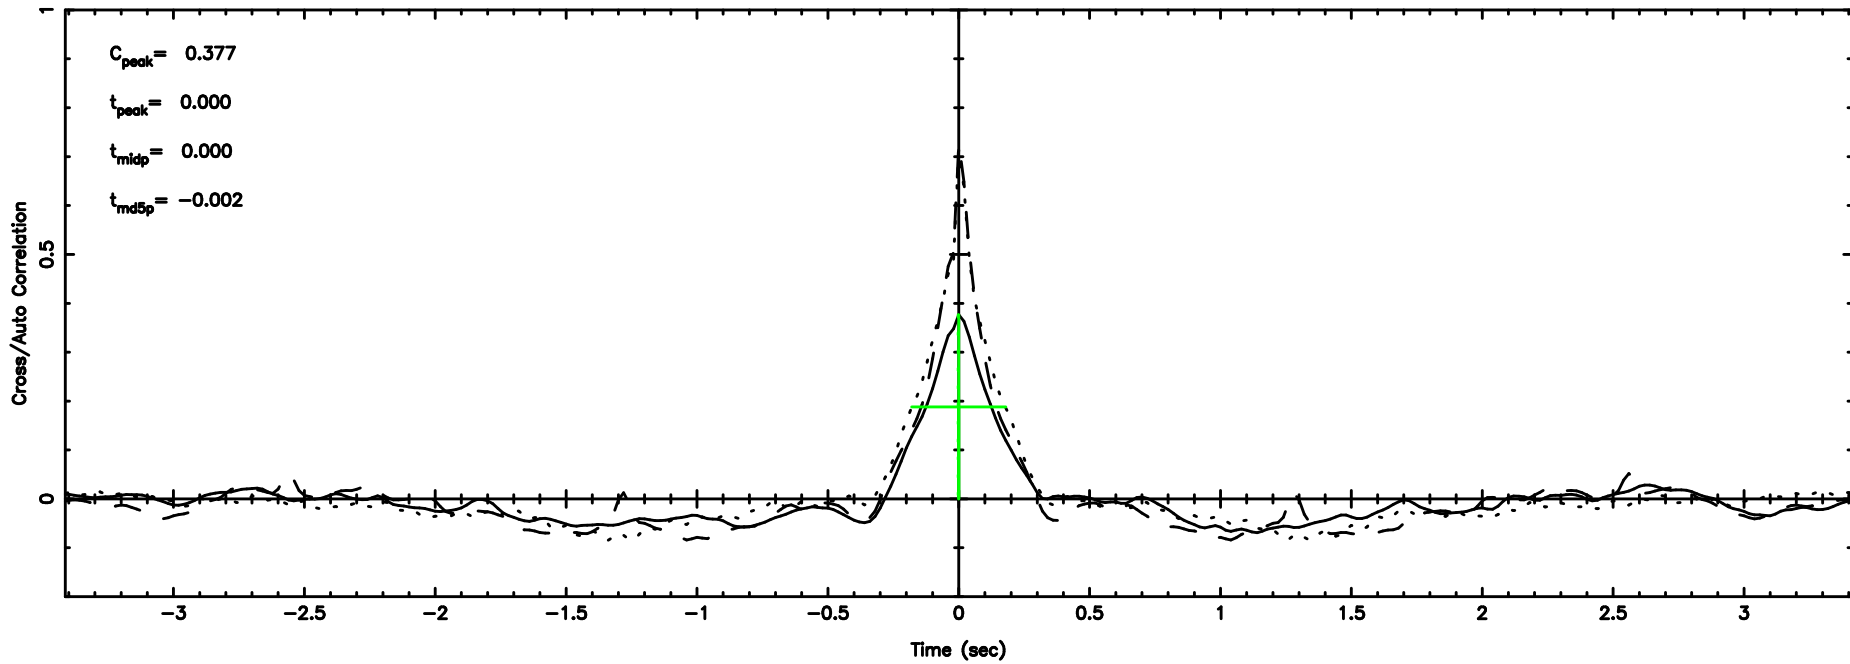

Frequency (Hz)

3C286 2024/08/04 7.49UT FUJI -KISO