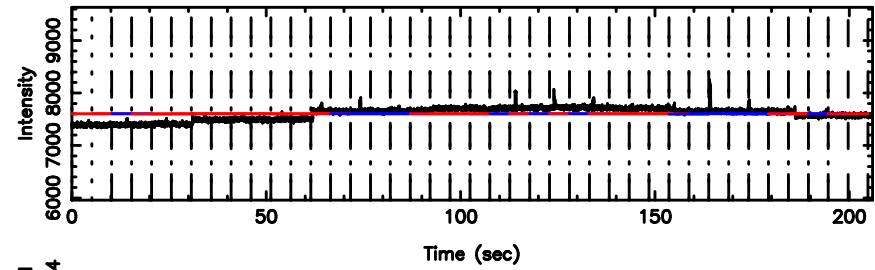

K20240804113425

BLK:16,SNR1: 2.0662 ,SNR2: 8.5906

Frequency (Hz)

F20240804113428

BLK:14,SNR1: 1.1046 ,SNR2: 4.7158

K20240804113425

BLK:14,SNR1: 3.1120 ,SNR2: 12.727

0834-19 2024/08/04 2.60UT FUJI -KISO