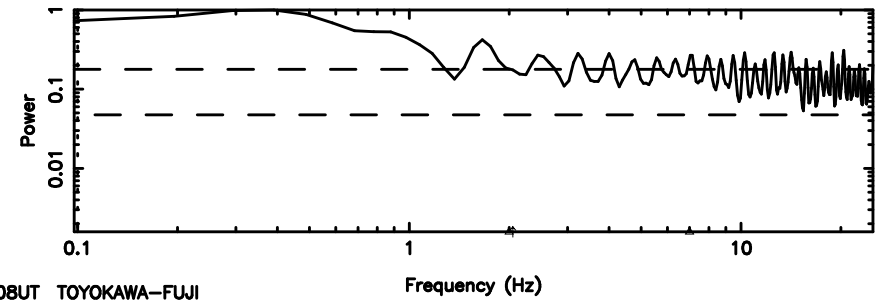

BLK:10,SNR1: 0.48297E-01,SNR2: 1.6968

3C236 2024/08/04 4.08UT TOYOKAWA-FUJI