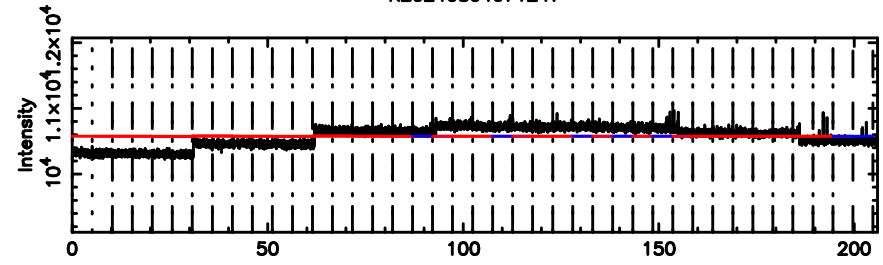

Frequency (Hz)

K20240804071247