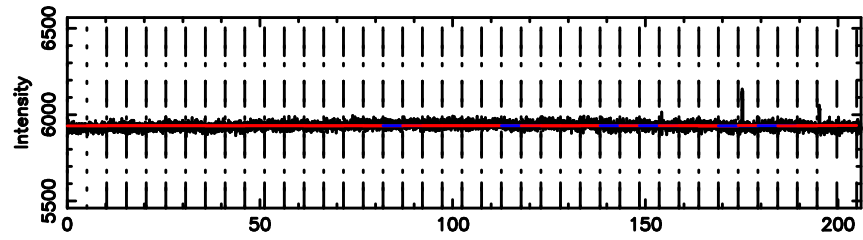

T20240804165427