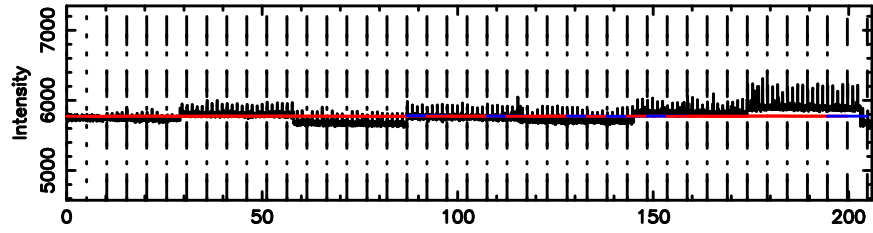

Frequency (Hz)

K20240804071247

BLK: 2,SNR1: 1.6210 ,SNR2: 6.6845

Frequency (Hz)

0411+05 2024/08/03 22.24UT TOYOKAWA-KISO

F20240804071250

BLK: 6,SNR1:-0.33360E-01,SNR2: 2.4947

Frequency (Hz)