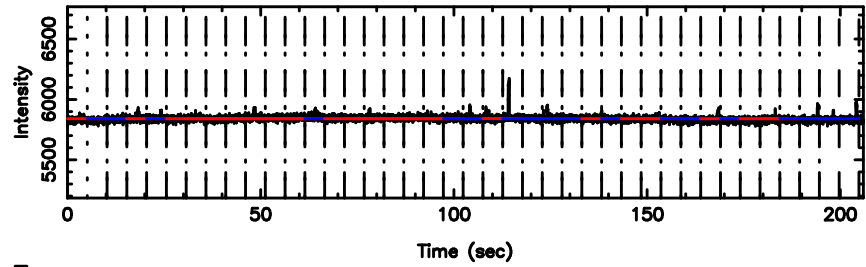

T20240804151238