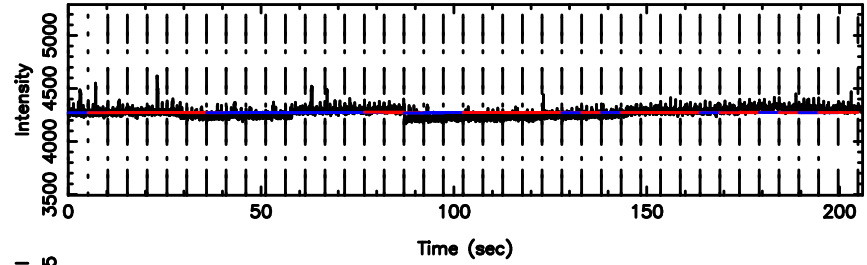

Frequency (Hz)

F20240804162739