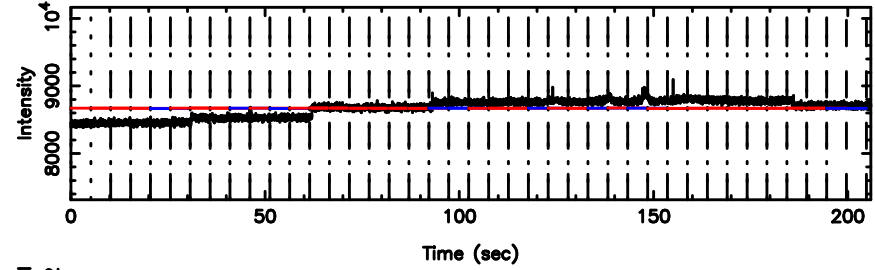

BLK:20,SNR1: 1.1892 ,SNR2: 4.4685

K20240804120713

BLK:20,SNR1: 0.73899 ,SNR2: 2.9661

3C216 2024/08/04 3.15UT TOYOKAWA-KISO

F20240804120716

BLK: 9,SNR1:-0.10500 ,SNR2: 2.1073

K20240804120713

BLK: 9,SNR1: 1.0145 ,SNR2: 4.2382