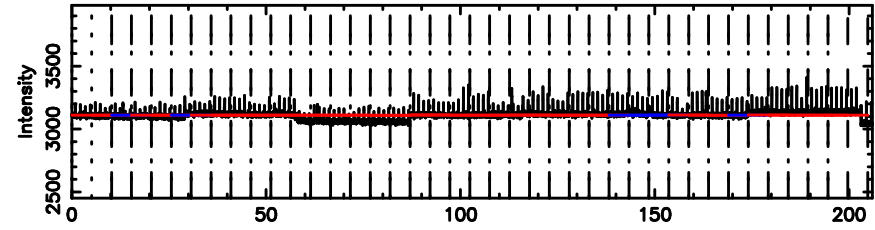

F20240804113933