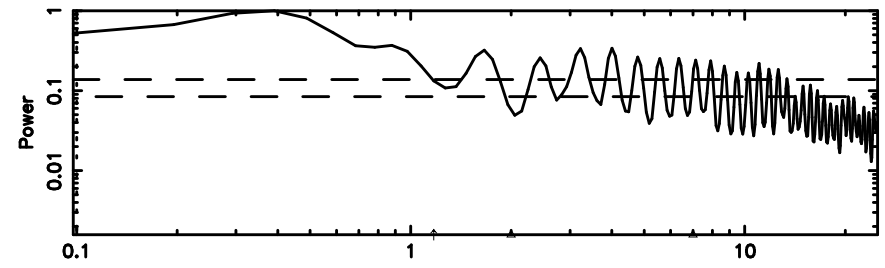

Frequency (Hz)

T20240804083252

BLK:12,SNR1: 0.82143 ,SNR2: 6.8920

Frequency (Hz)

F20240804083252

BLK:12,SNR1:-0.13230 ,SNR2: 2.8605

Frequency (Hz)

0531+194 2024/08/03 23.58UT TOYOKAWA-FUJI