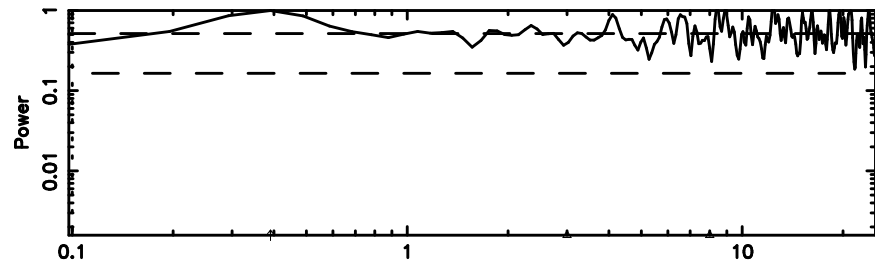

T20240804060416

BLK: 2,SNR1: 0.70888E-01,SNR2: 0.40074

Frequency (Hz)

F20240804060417

BLK: 2,SNR1: 0.72935 ,SNR2: 3.3140

Frequency (Hz)

0302+341 2024/08/03 21.10UT TOYOKAWA-FUJI

T20240804060416