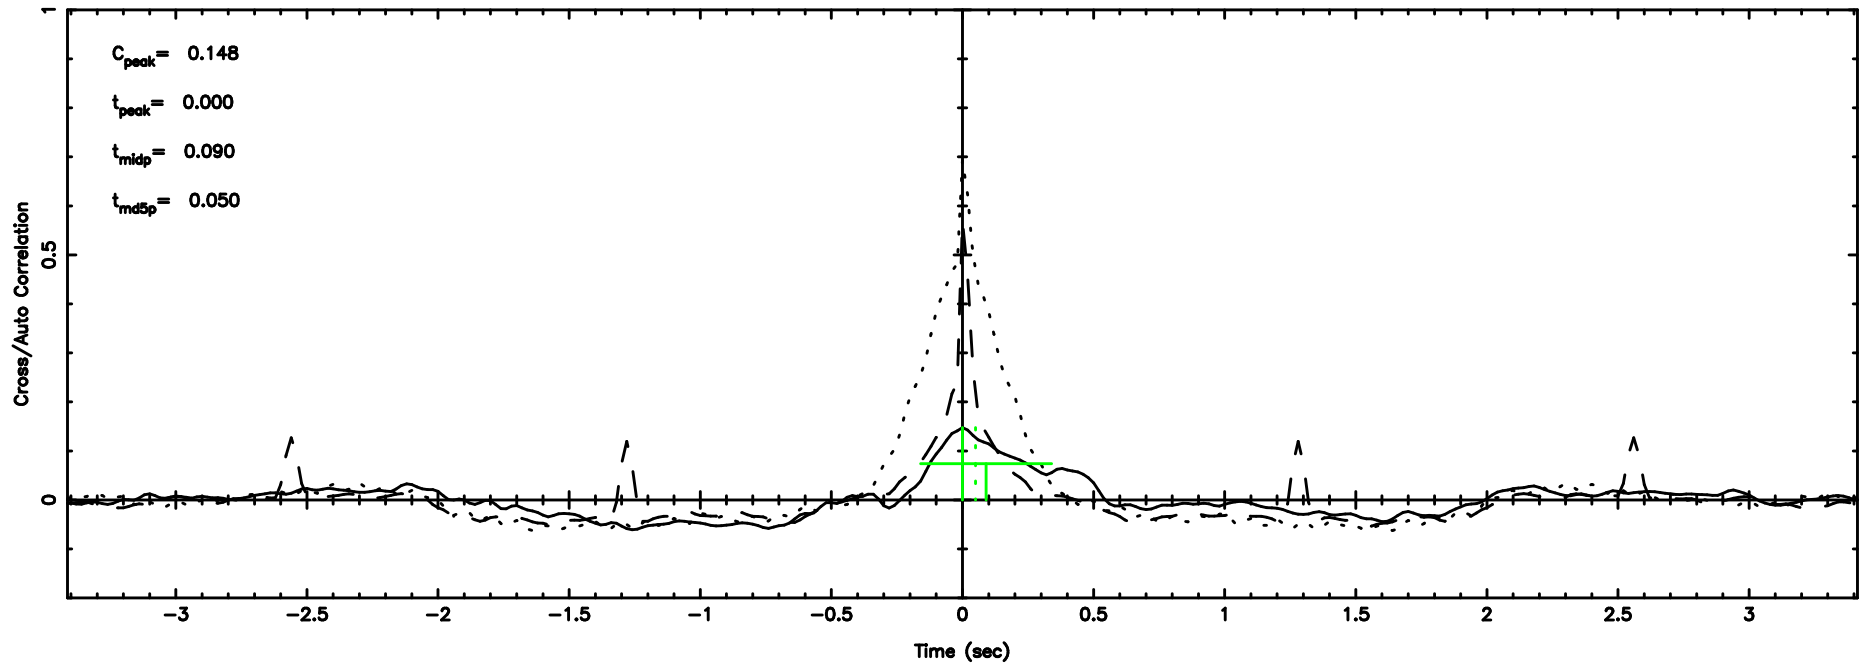

F20240804152555

BLK:18,SNR1: 0.13763E-01,SNR2: 0.59736E-01

K20240804152552

BLK:18,SNR1: 5.1743 ,SNR2: 7.2220

3C273 2024/08/04 6.46UT FUJI -KISO