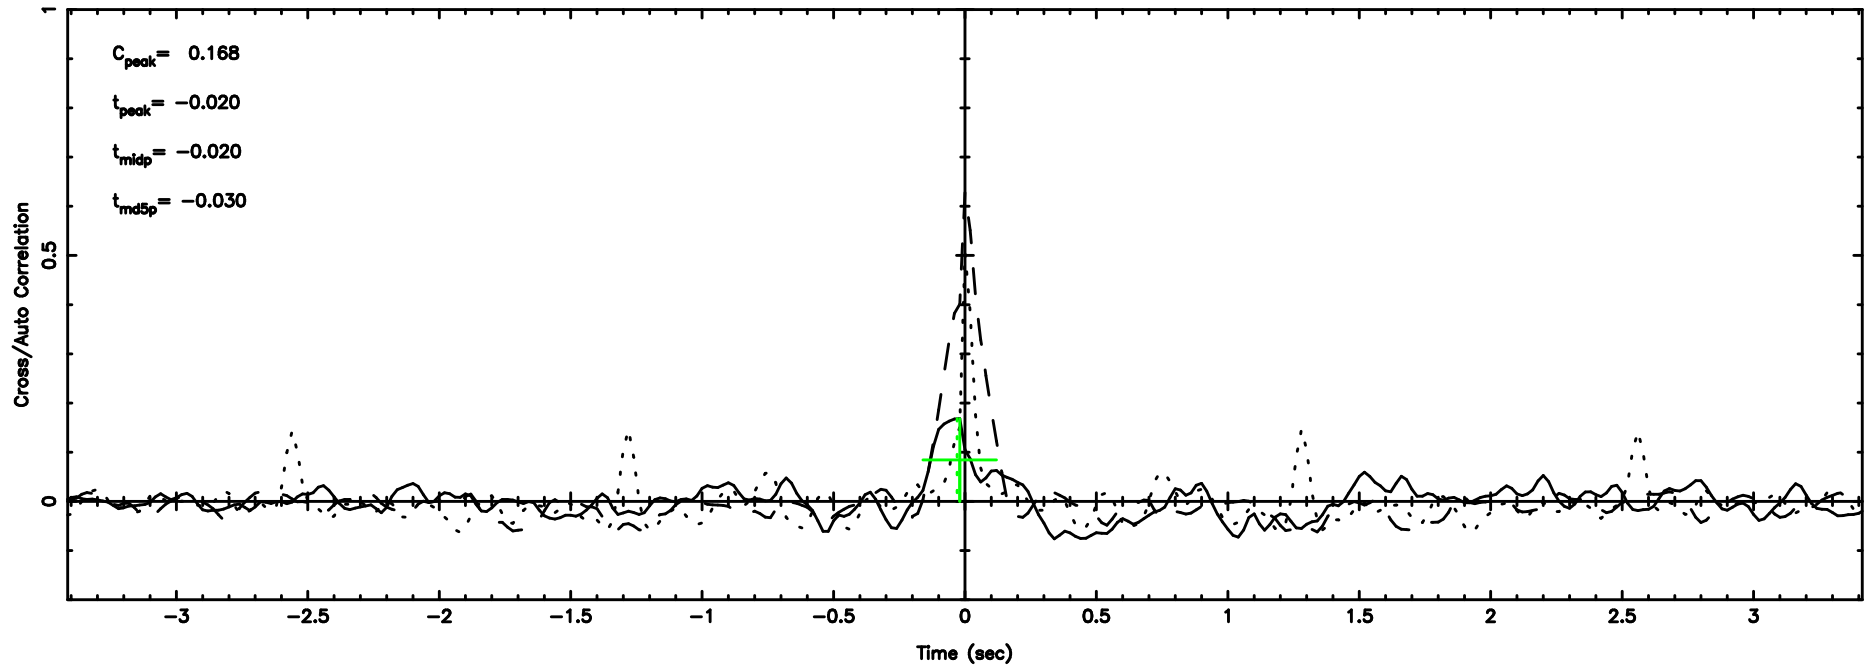

T20240804134426

BLK: 2,SNR1: 2.2759 ,SNR2: 9.2453

F20240804134426

BLK: 2,SNR1:-0.19036 ,SNR2: 0.72758

1044-008 2024/08/04 4.77UT TOYOKAWA-FUJI