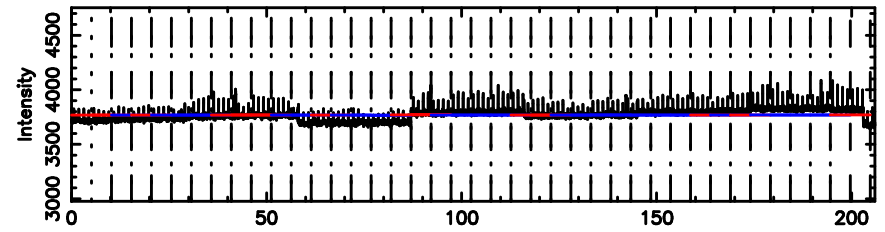

Frequency (Hz)

T20240804092454

BLK:25,SNR1: 3.1611 ,SNR2: 24.857

Frequency (Hz)

3C161 2024/08/04 0.44UT TOYOKAWA-FUJI

F20240804092454

BLK:25,SNR1:-0.24416 ,SNR2: 0.56832

Frequency (Hz)