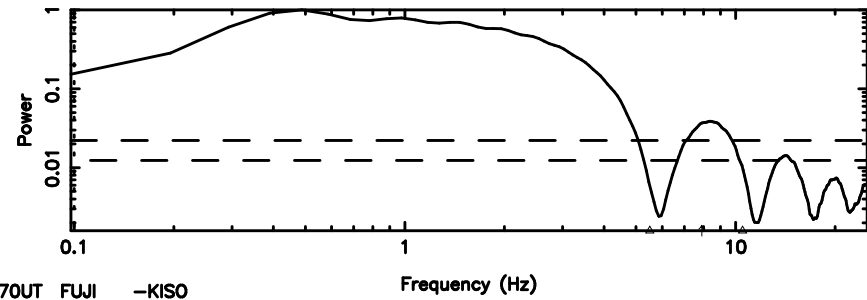

F20240804144023

BLK:25,SNR1: 2.1447 ,SNR2: 5.6613

K20240804144020

BLK:25,SNR1: 4.0427 ,SNR2: 11.151

3C263.1 2024/08/04 5.70UT FUJI -KISO

T20240804144650

BLK:10,SNR1: 5.3258 ,SNR2: 17.181

Frequency (Hz)