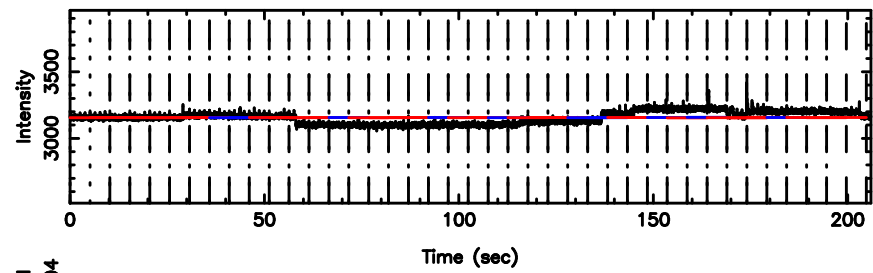

T20240804113428

BLK:10,SNR1: 0.53096 ,SNR2: 3.9297

0834-19 2024/08/04 2.60UT TOYOKAWA-FUJI

F20240804113428

BLK:10,SNR1: 1.1920 ,SNR2: 4.7292