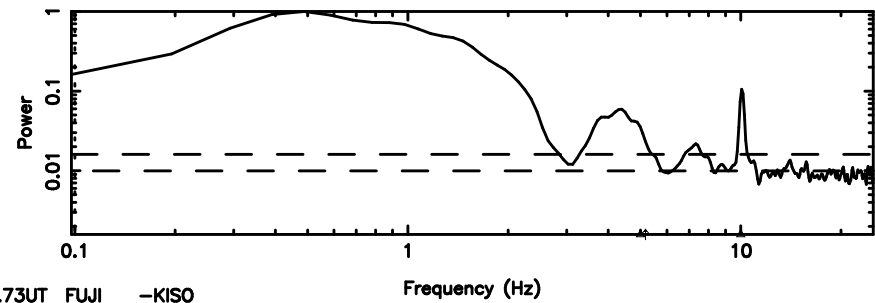

BLK:18,SNR1: 3.3035 ,SNR2: 13.444

0741-06 2024/08/04 1.73UT FUJI -KISO