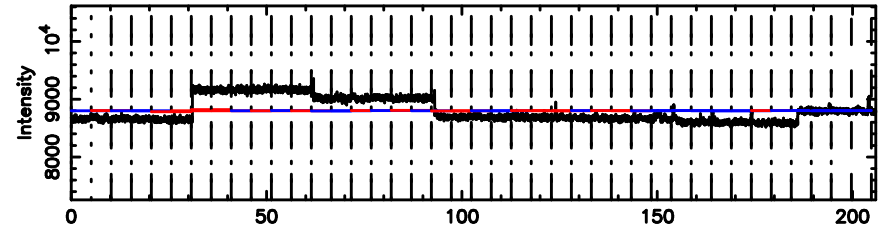

Frequency (Hz)

3C138 2024/08/03 23.35UT FUJI -KISO

K20240804081915