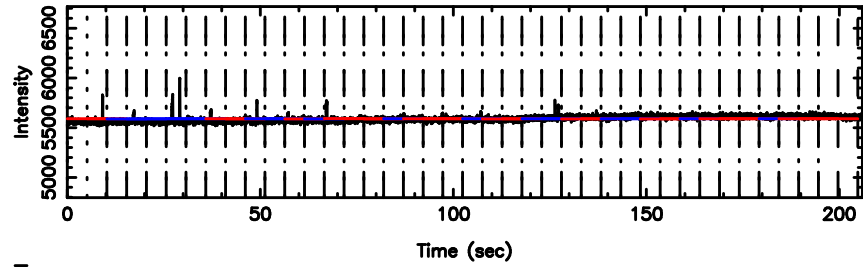

Frequency (Hz)

K20240804154508

BLK:16,SNR1: 0.69322 ,SNR2: 2.9055

Frequency (Hz)

1245-19 2024/08/04 6.78UT FUJI -KISO

T20240804155255

BLK:16,SNR1: 2.5767 ,SNR2: 6.9794

Frequency (Hz)