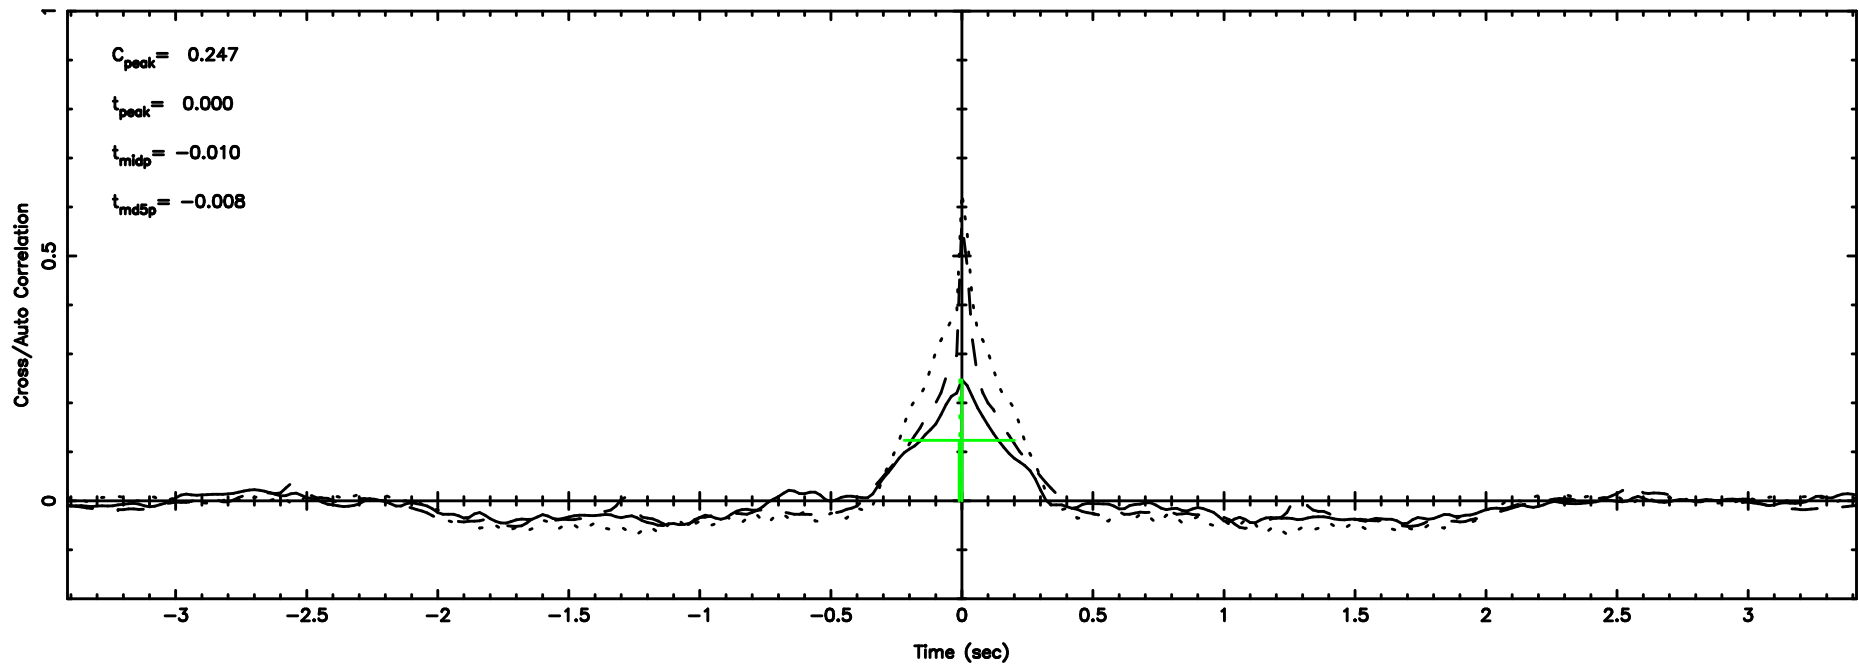

Frequency (Hz)

K20240804154508

BLK:16,SNR1: 0.69322 ,SNR2: 2.9055

Frequency (Hz)

1245-19 2024/08/04 6.78UT FUJI -KISO

T20240804155255

BLK:16,SNR1: 2.5767 ,SNR2: 6.9794

Frequency (Hz)