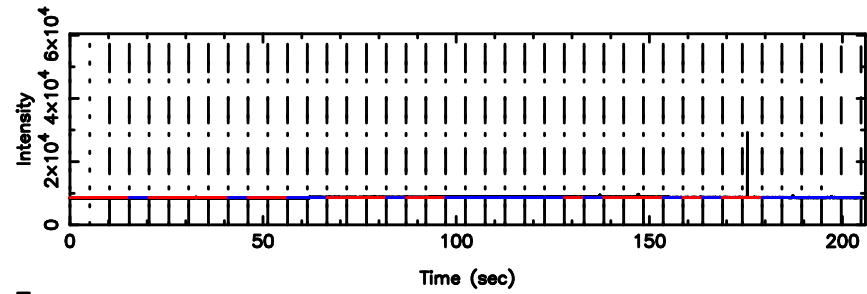

Frequency (Hz)

K20240804152552

BLK:22,SNR1: 2.1003 ,SNR2: 8.2647

Frequency (Hz)

3C273 2024/08/04 6.46UT TOYOKAWA-KISO

F20240804152555

BLK:18,SNR1: 0.13763E-01,SNR2: 0.59736E-01

K20240804152552