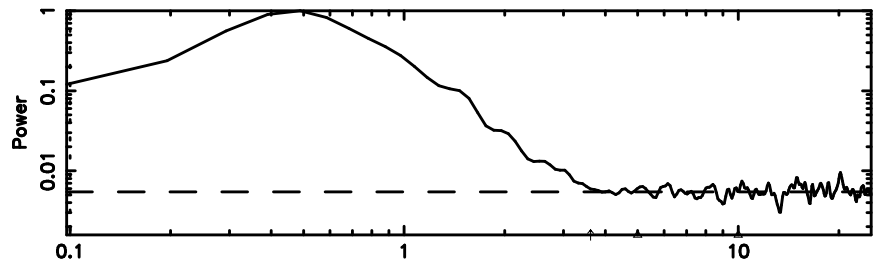

F20240804081918

BLK:26,SNR1: 1.0709 ,SNR2: 4.0880

Frequency (Hz)

T20240804081918

BLK:23,SNR1: 5.6325 ,SNR2: 31.633

Frequency (Hz)

K20240804081915

BLK:23,SNR1: 2.3836 ,SNR2: 9.3754