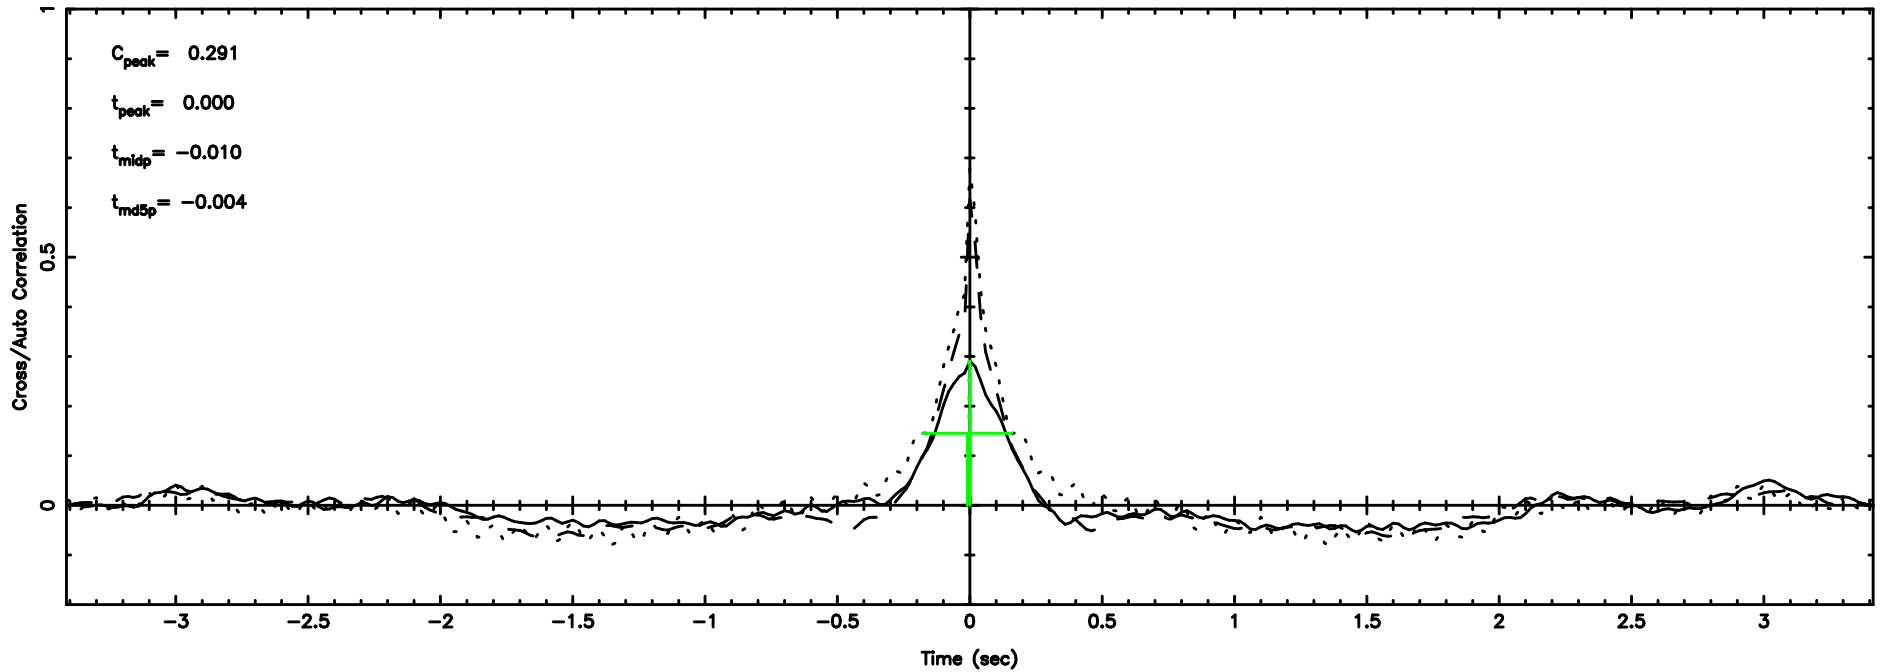

BLK:13,SNR1:-0.48010E-01,SNR2: 1.8385

T20240804095227

BLK:20,SNR1: 2.7534 ,SNR2: 11.829

Frequency (Hz)

0652-130 2024/08/04 0.90UT TOYOKAWA-KISO

K20240804095224

BLK:20,SNR1: 5.5036 ,SNR2: 15.802

Frequency (Hz)