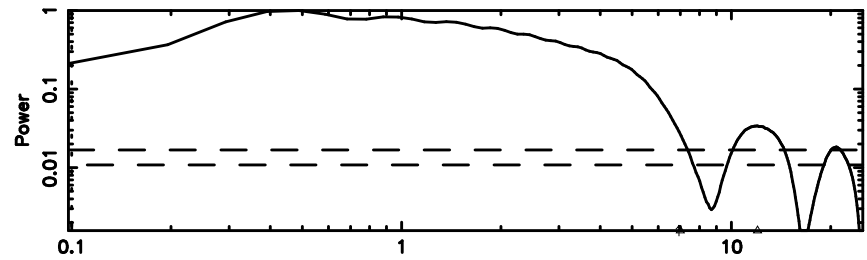

BLK:25,SNR1: 7.2556 ,SNR2: 21.288