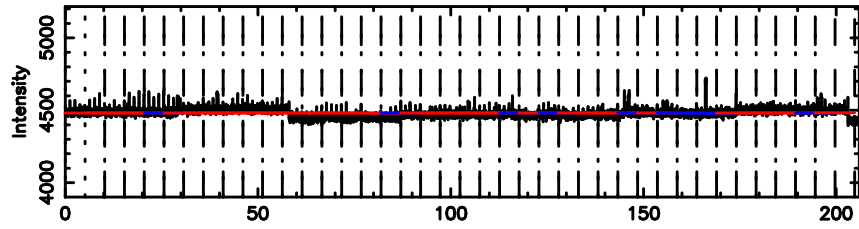

F20240804164407

BLK: 9,SNR1: 1.4232 ,SNR2: 3.5987