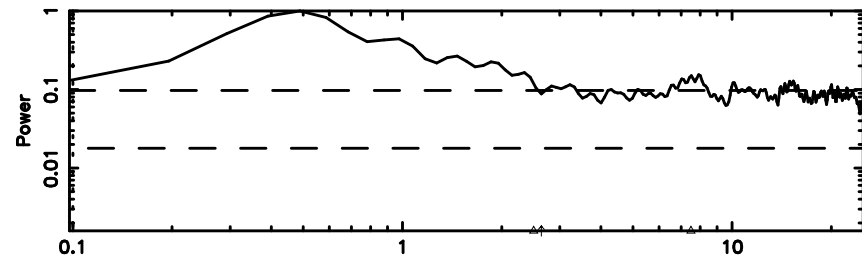

T20240804165427

BLK:10,SNR1: 1.4577 ,SNR2: 4.0158

Frequency (Hz)

K20240804165424

BLK:10,SNR1: 0.28041 ,SNR2: 2.4291

Frequency (Hz)

1355+01 2024/08/04 7.94UT TOYOKAWA-KISO

F20240804165427