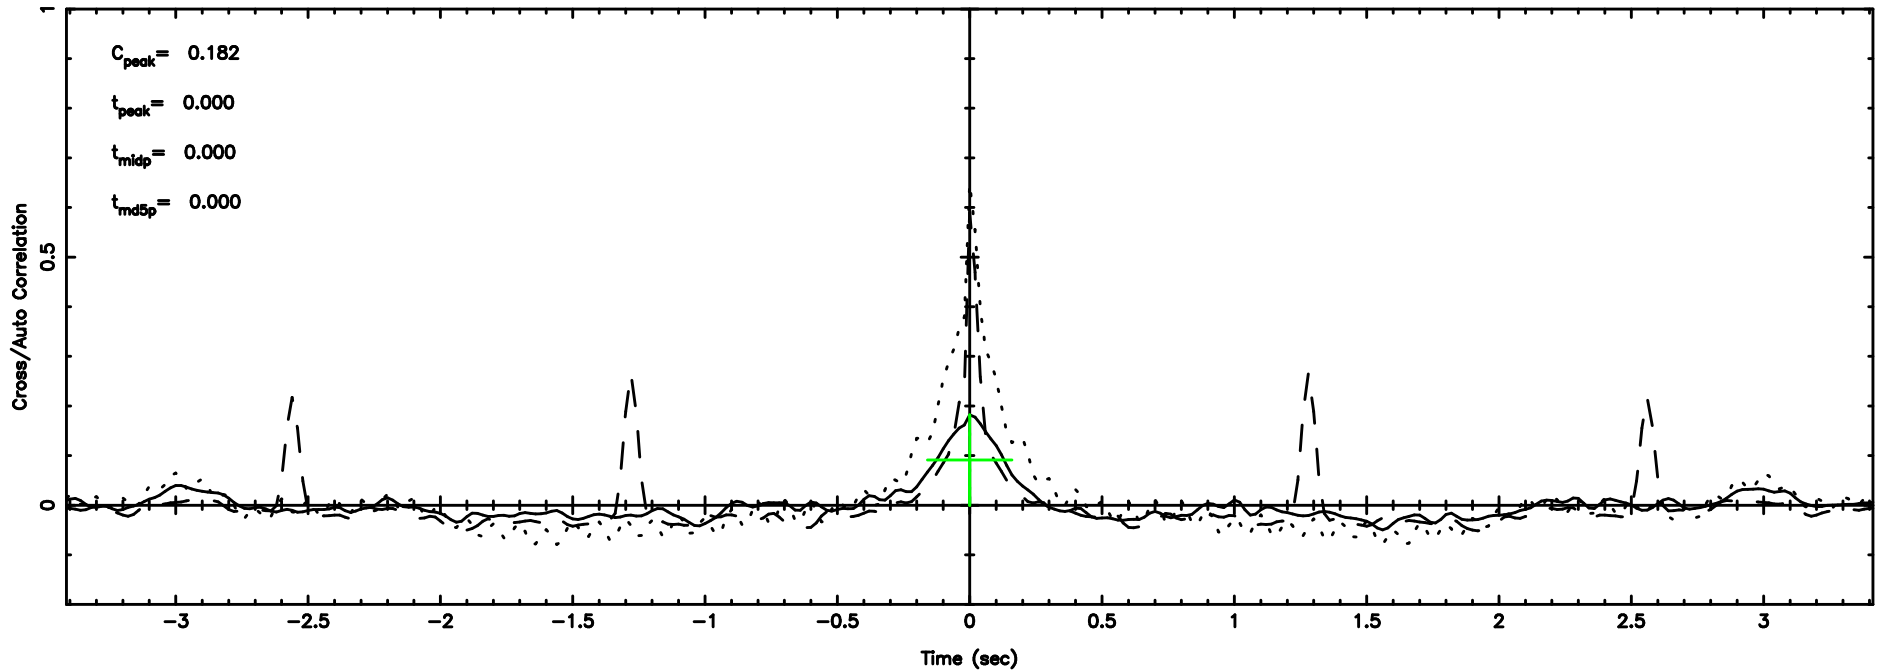

F20240804095227

BLK:14,SNR1: 0.26456 ,SNR2: 2.1892

Frequency (Hz)

K20240804095224

BLK:14,SNR1: 1.1679 ,SNR2: 4.9097

Frequency (Hz)

0652-130 2024/08/04 0.90UT FUJI -KISO

T20240804100403