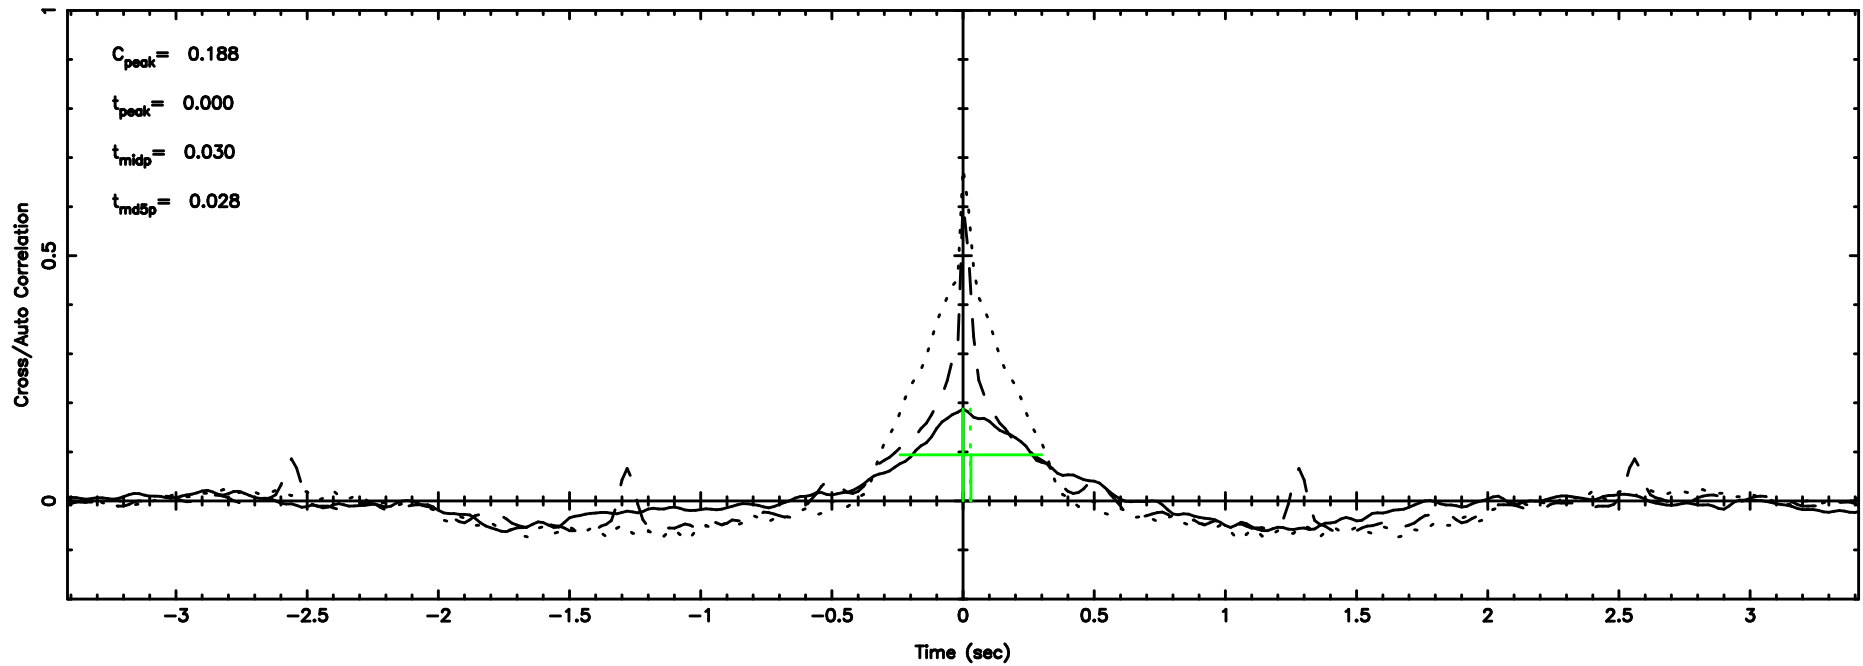

F20240804144650

BLK:17,SNR1: 0.24443 ,SNR2: 1.7001

K20240804144647

BLK:17,SNR1: 6.5918 ,SNR2: 11.167

3C267 2024/08/04 5.81UT FUJI -KISO