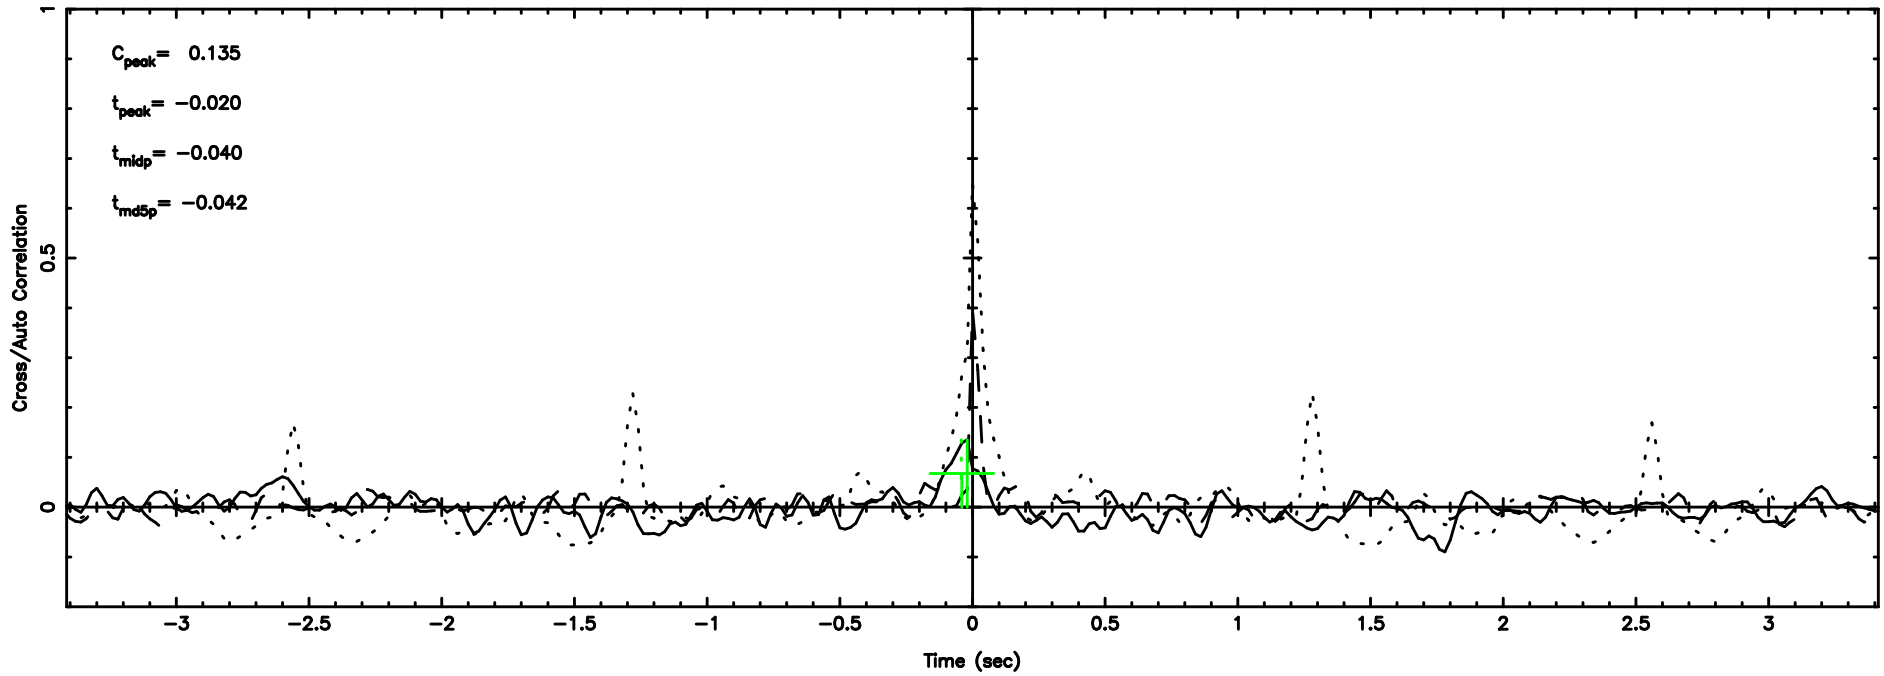

Frequency (Hz)

0418+236 2024/08/03 22.36UT TOYOKAWA-FUJI