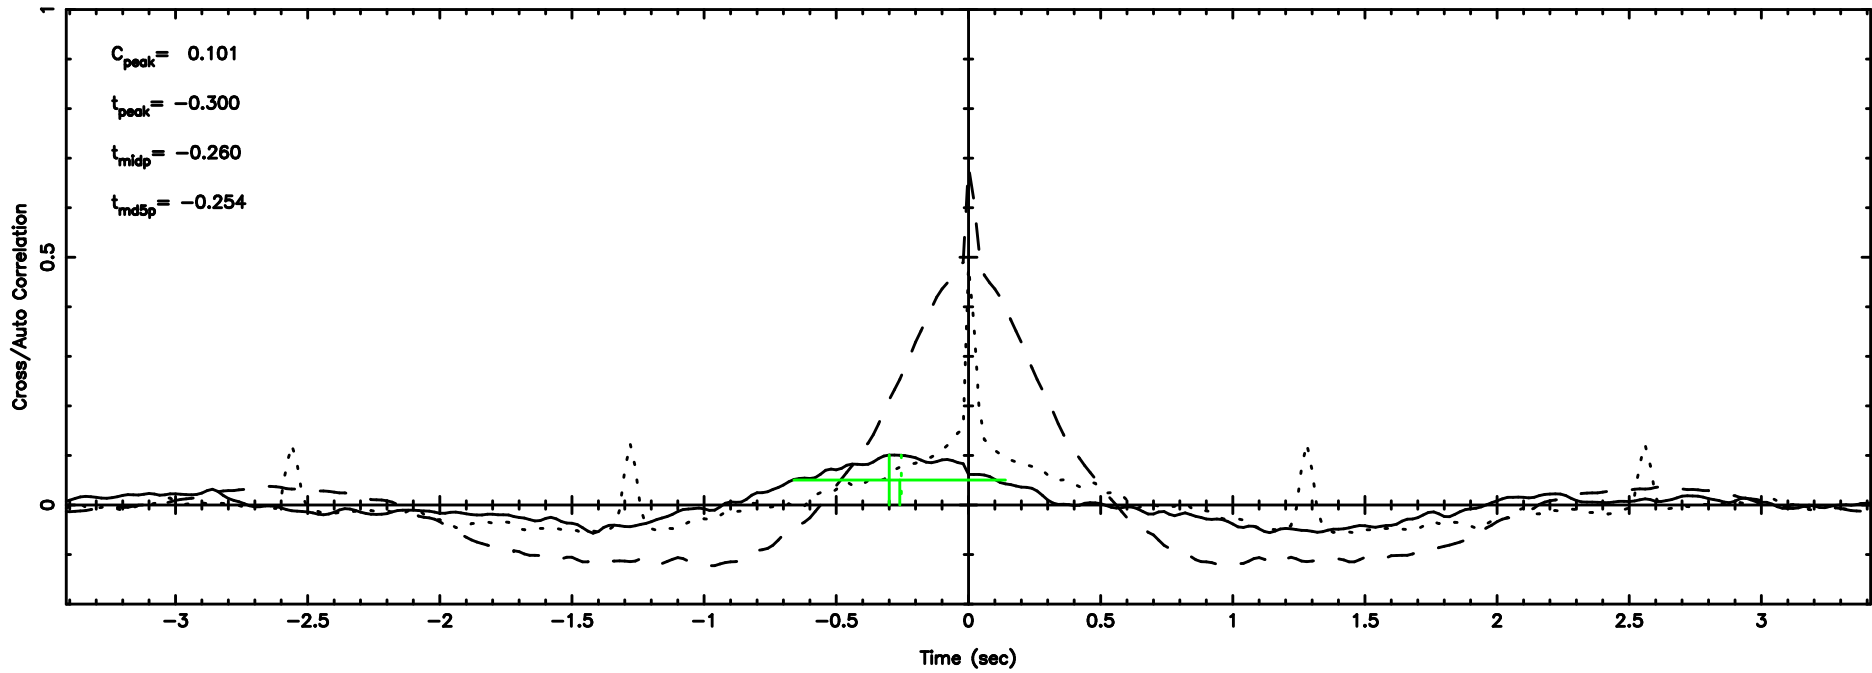

BLK:23,SNR1: 7.9269 ,SNR2: 21.783

0741-06 2024/08/04 1.73UT TOYOKAWA-FUJI

F20240804104154

BLK:23,SNR1: 0.75403E-01,SNR2: 2.4855

T20240804104154

BLK:25,SNR1: 7.6336 ,SNR2: 20.995

0741-06 2024/08/04 1.73UT TOYOKAWA-KISO