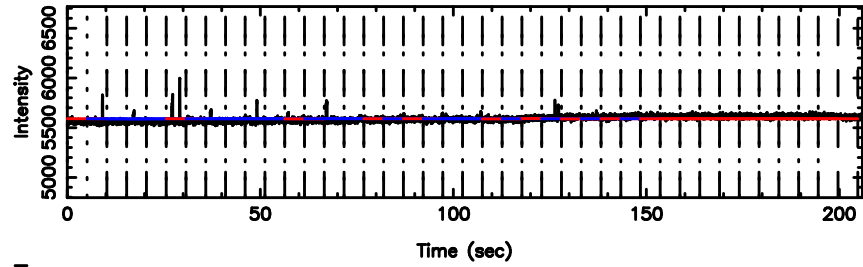

T20240804155255