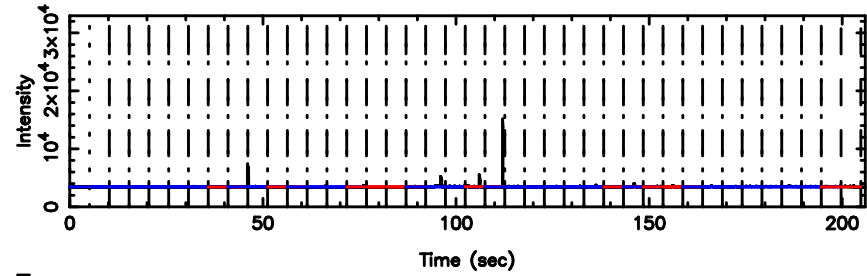

F20240804153906

BLK:29,SNR1: 7.3040 ,SNR2: 21.211