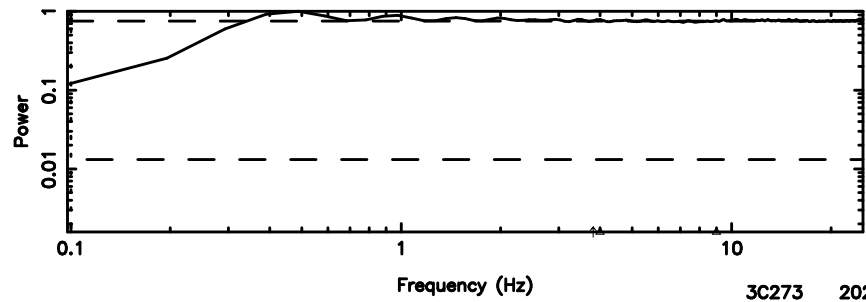

Frequency (Hz)

K20240804152552

BLK:22,SNR1: 2.1003 ,SNR2: 8.2647

Frequency (Hz)

3C273 2024/08/04 6.46UT TOYOKAWA-KISO

F20240804152555

BLK:18,SNR1: 0.13763E-01,SNR2: 0.59736E-01

K20240804152552