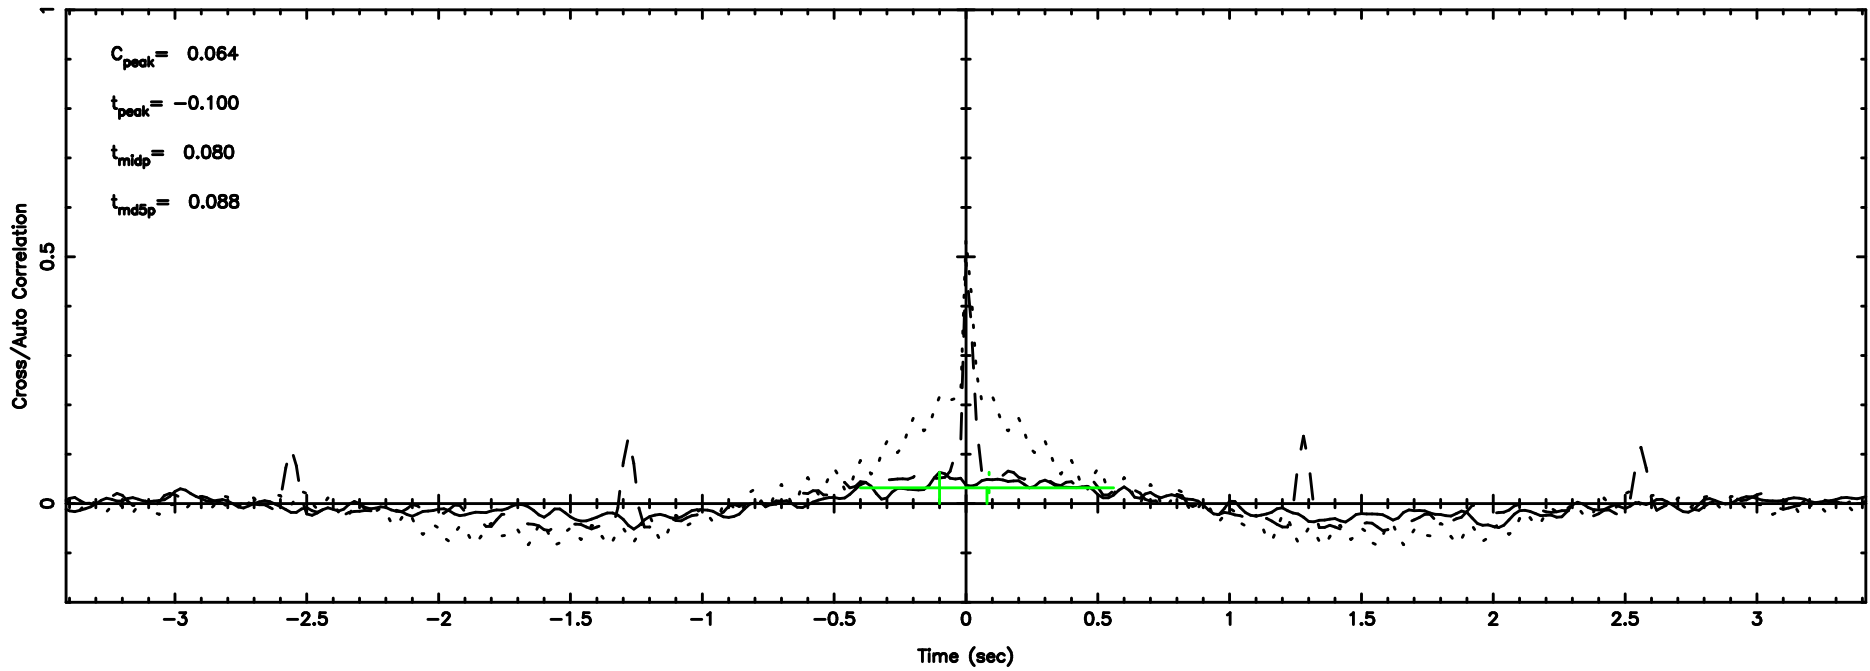

F20240804120716

BLK: 9,SNR1:-0.10500 ,SNR2: 2.1073

K20240804120713

BLK: 9,SNR1: 1.0145 ,SNR2: 4.2382

3C216 2024/08/04 3.15UT FUJI -KISO