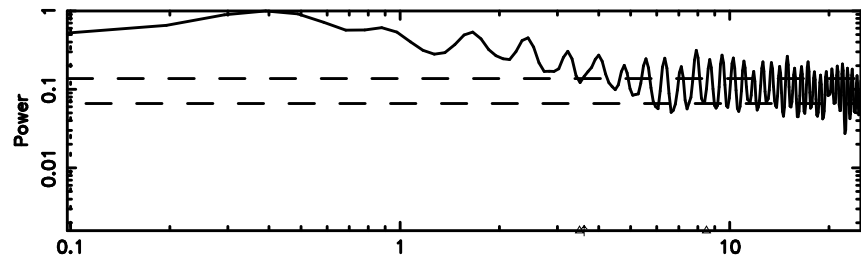

BLK:12,SNR1: 0.24891 ,SNR2: 1.9344