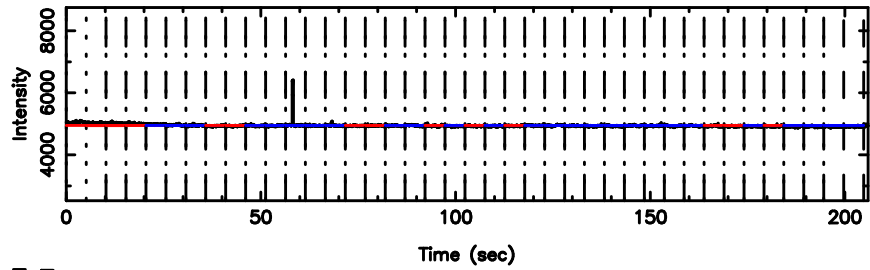

BLK:23,SNR1: 7.9269 ,SNR2: 21.783

0741-06 2024/08/04 1.73UT TOYOKAWA-FUJI

F20240804104154

BLK:23,SNR1: 0.75403E-01,SNR2: 2.4855

T20240804104154

BLK:25,SNR1: 7.6336 ,SNR2: 20.995

0741-06 2024/08/04 1.73UT TOYOKAWA-KISO