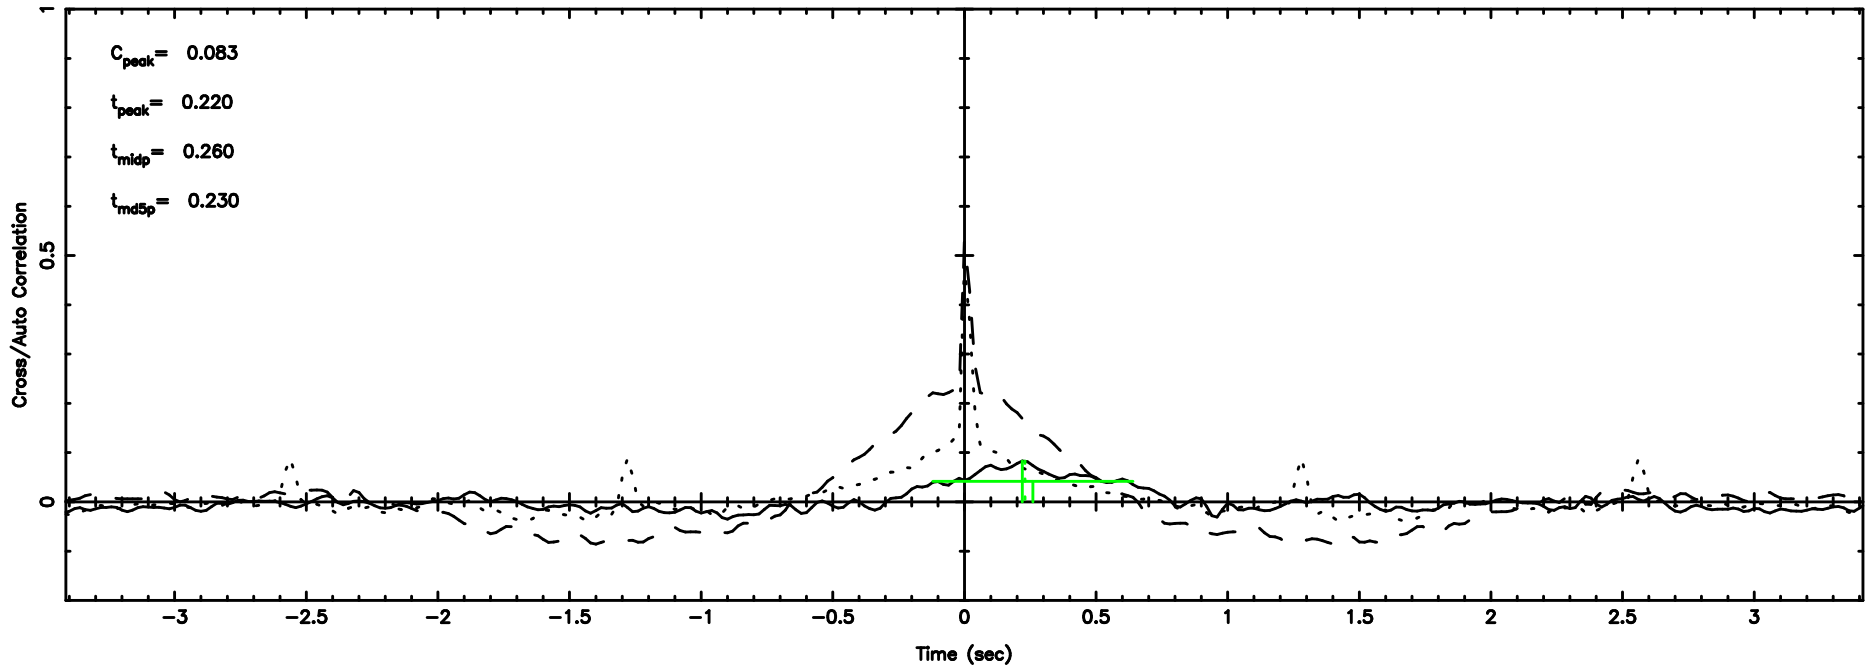

T20240804130320

BLK:10,SNR1: 0.40616 ,SNR2: 3.6145

F20240804130320

BLK:10,SNR1: 0.48297E-01,SNR2: 1.6968

3C236 2024/08/04 4.08UT TOYOKAWA-FUJI