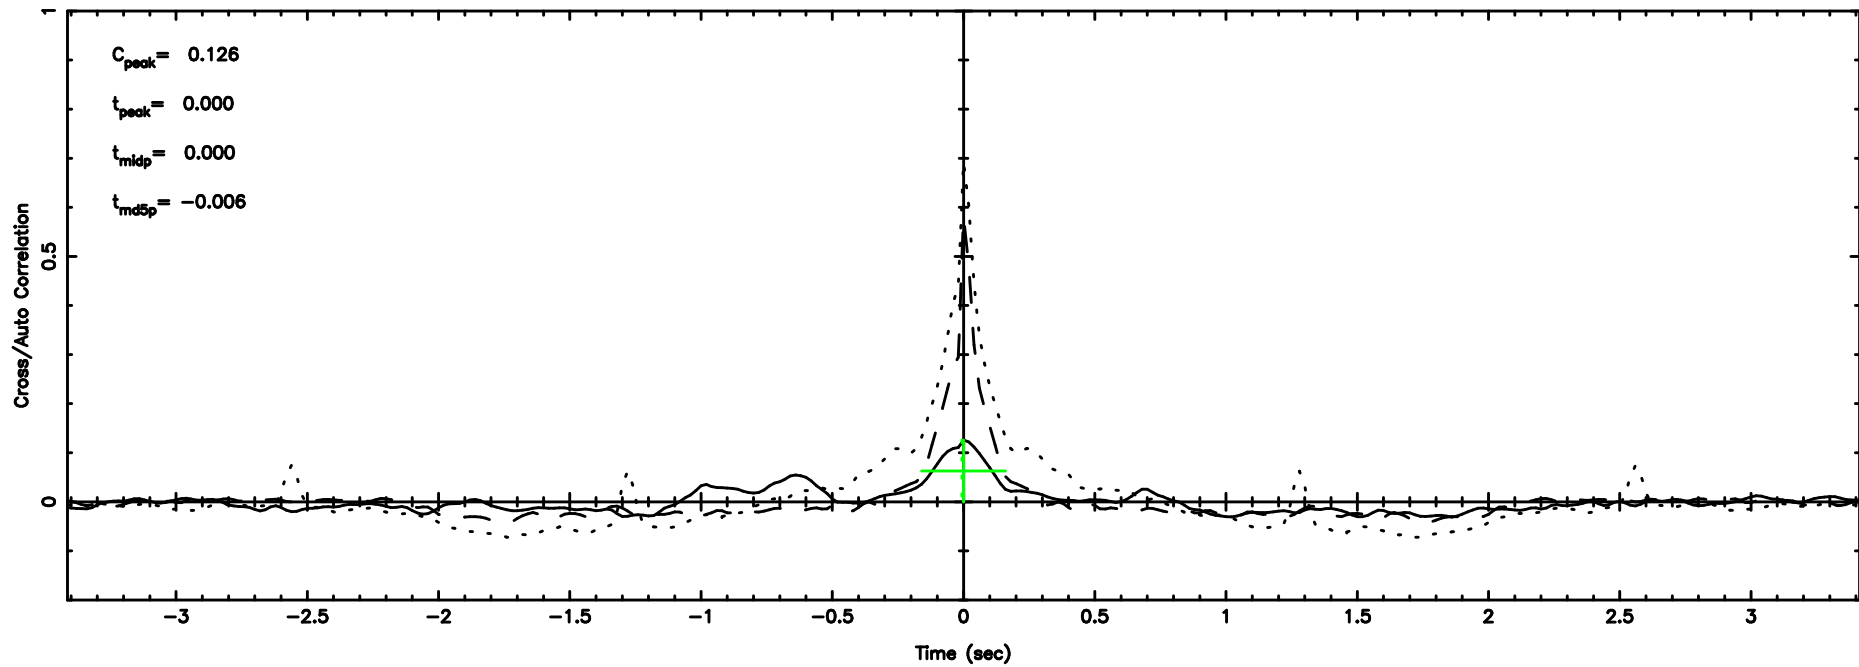

T20240804144023

BLK:21,SNR1: 3.7074 ,SNR2: 15.658

F20240804144023

BLK:21,SNR1: 2.1410 ,SNR2: 5.7821

3C263.1 2024/08/04 5.70UT TOYOKAWA-FUJI