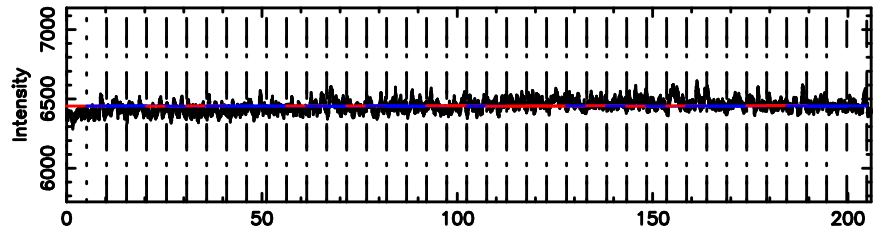

F20240804081918

BLK:26,SNR1: 1.0709 ,SNR2: 4.0880

Frequency (Hz)

T20240804081918

BLK:23,SNR1: 5.6325 ,SNR2: 31.633

Frequency (Hz)

K20240804081915

BLK:23,SNR1: 2.3836 ,SNR2: 9.3754