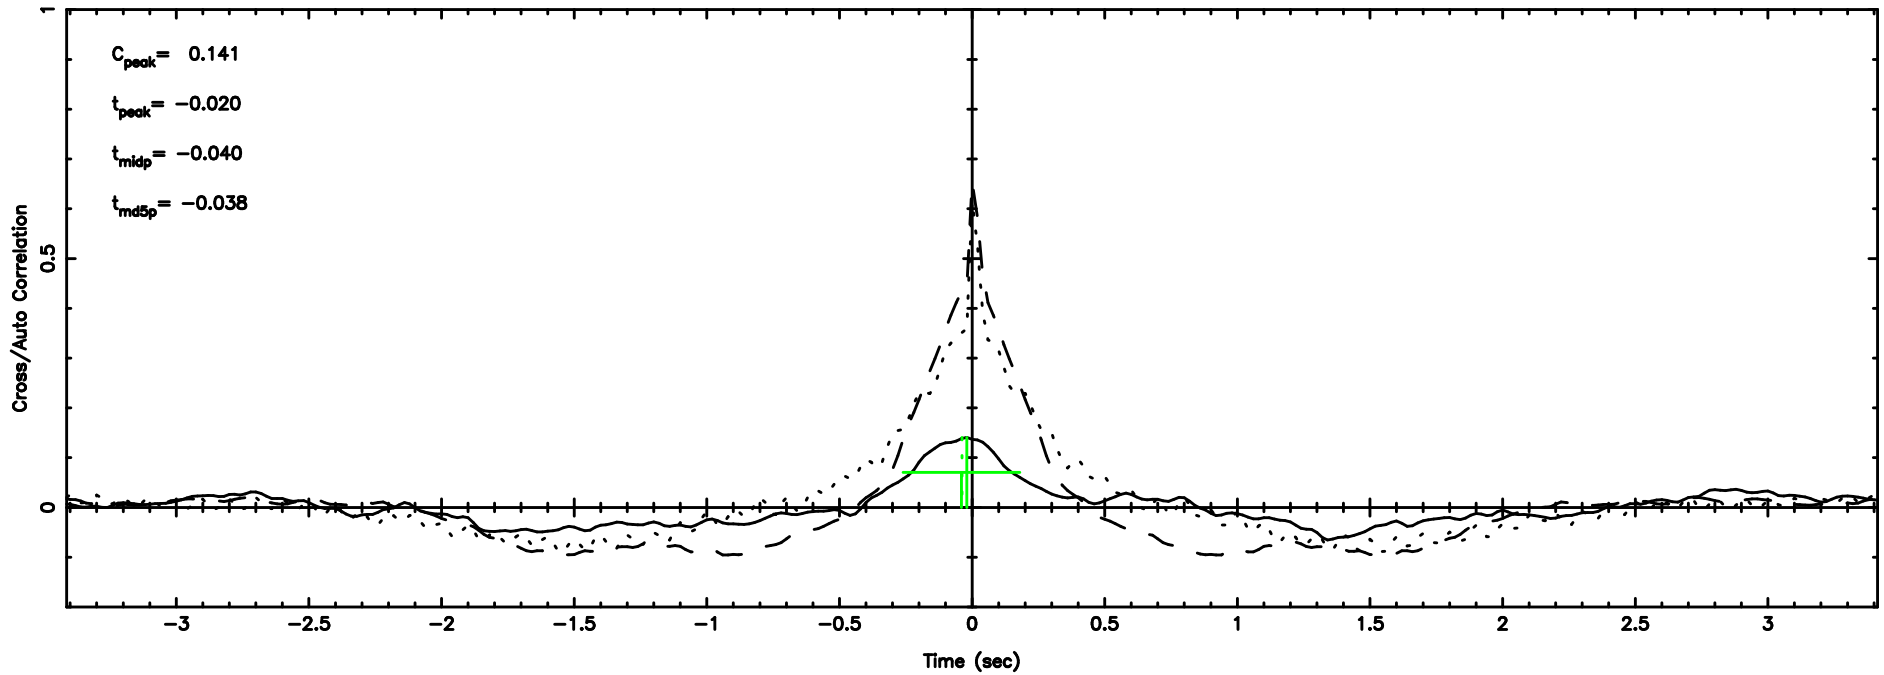

Frequency (Hz)

3C119 2024/08/03 22.55UT TOYOKAWA-KISO