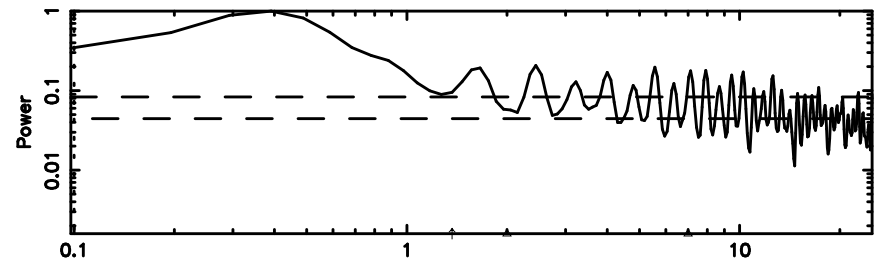

BLK: 6,SNR1: 0.90028E-01,SNR2: 3.9482