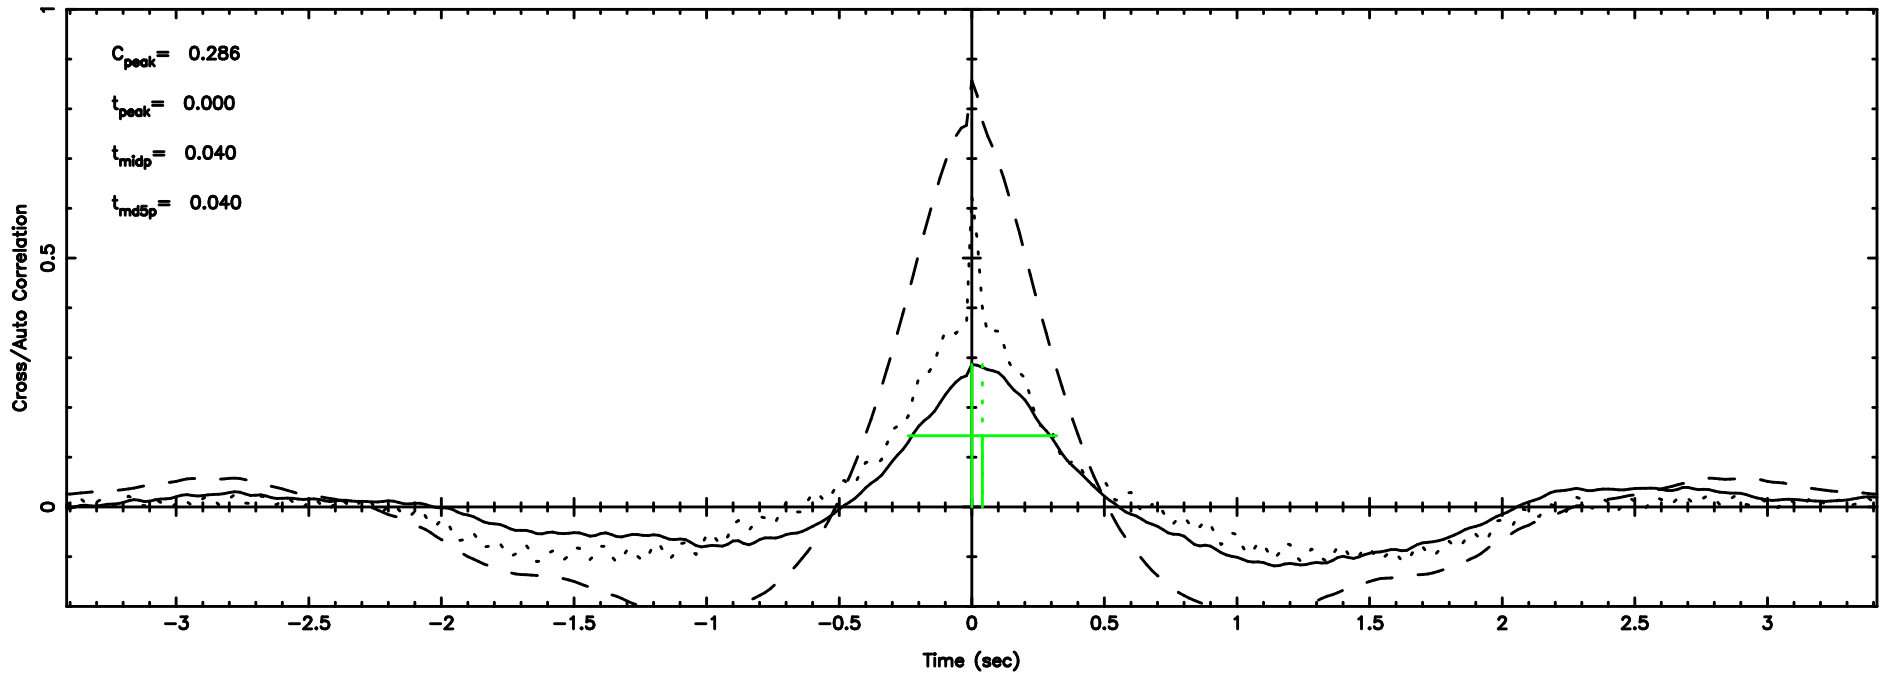

Frequency (Hz)

3C138 2024/08/03 23.35UT TOYOKAWA-KISO