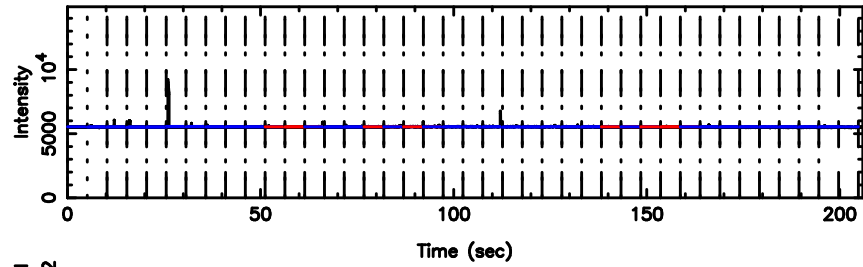

T20240804153906

BLK:32,SNR1: 8.3508 ,SNR2: 20.916