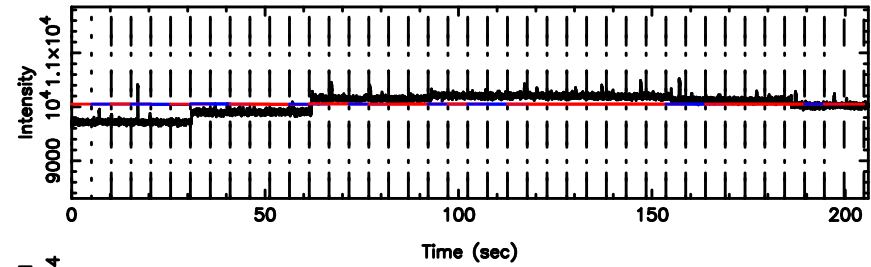

BLK:10,SNR1: 0.71328 ,SNR2: 1.9056

3C255 2024/08/04 5.30UT TOYOKAWA-FUJI

T20240804141625

BLK:13,SNR1: 0.16736 ,SNR2: 1.0937

K20240804141622

BLK:13,SNR1: 1.7370 ,SNR2: 5.2159

3C255 2024/08/04 5.30UT TOYOKAWA-KISO