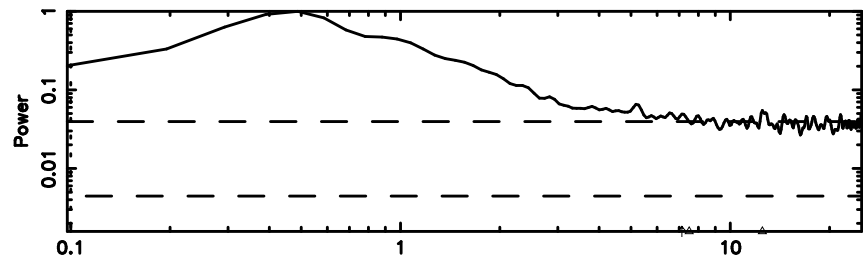

Frequency (Hz)

K20240804162736

BLK:22,SNR1: 5.4288 ,SNR2: 7.0636

Frequency (Hz)

3C286 2024/08/04 7.49UT TOYOKAWA-KISO

F20240804162739

BLK:19,SNR1: 1.9389 ,SNR2: 6.5897

Frequency (Hz)