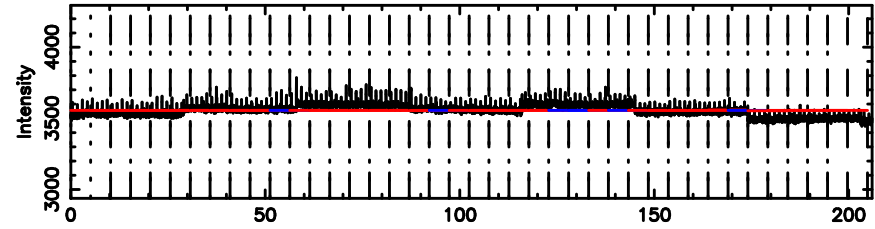

F20240804111138