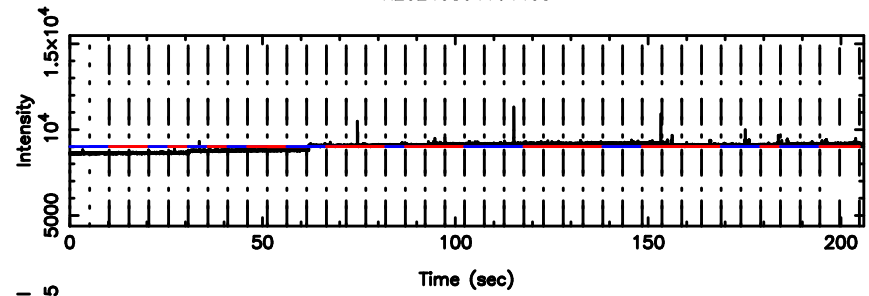

Frequency (Hz)

K20240804164403