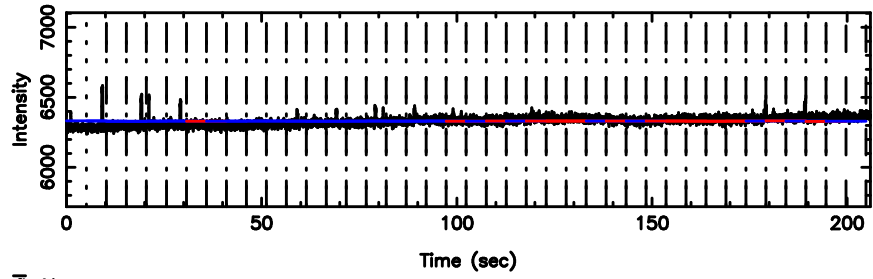

T20240804084923