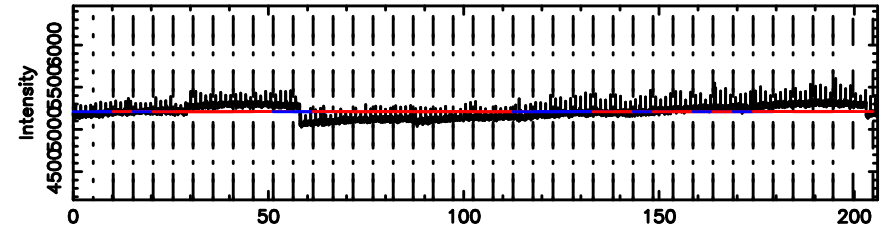

Frequency (Hz)

T20240804083252

BLK:12,SNR1: 0.82143 ,SNR2: 6.8920

Frequency (Hz)

F20240804083252

BLK:12,SNR1:-0.13230 ,SNR2: 2.8605

Frequency (Hz)

0531+194 2024/08/03 23.58UT TOYOKAWA-FUJI