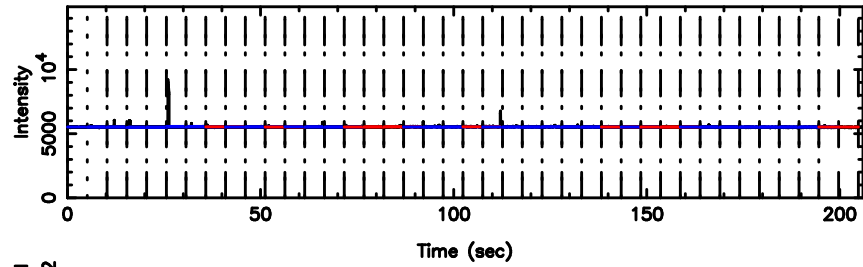

T20240804153906

BLK:29,SNR1: 8.3887 ,SNR2: 21.011