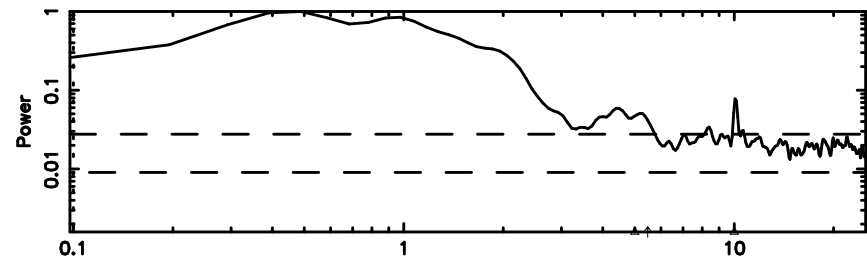

BLK:22,SNR1: 2.1003 ,SNR2: 8.2647