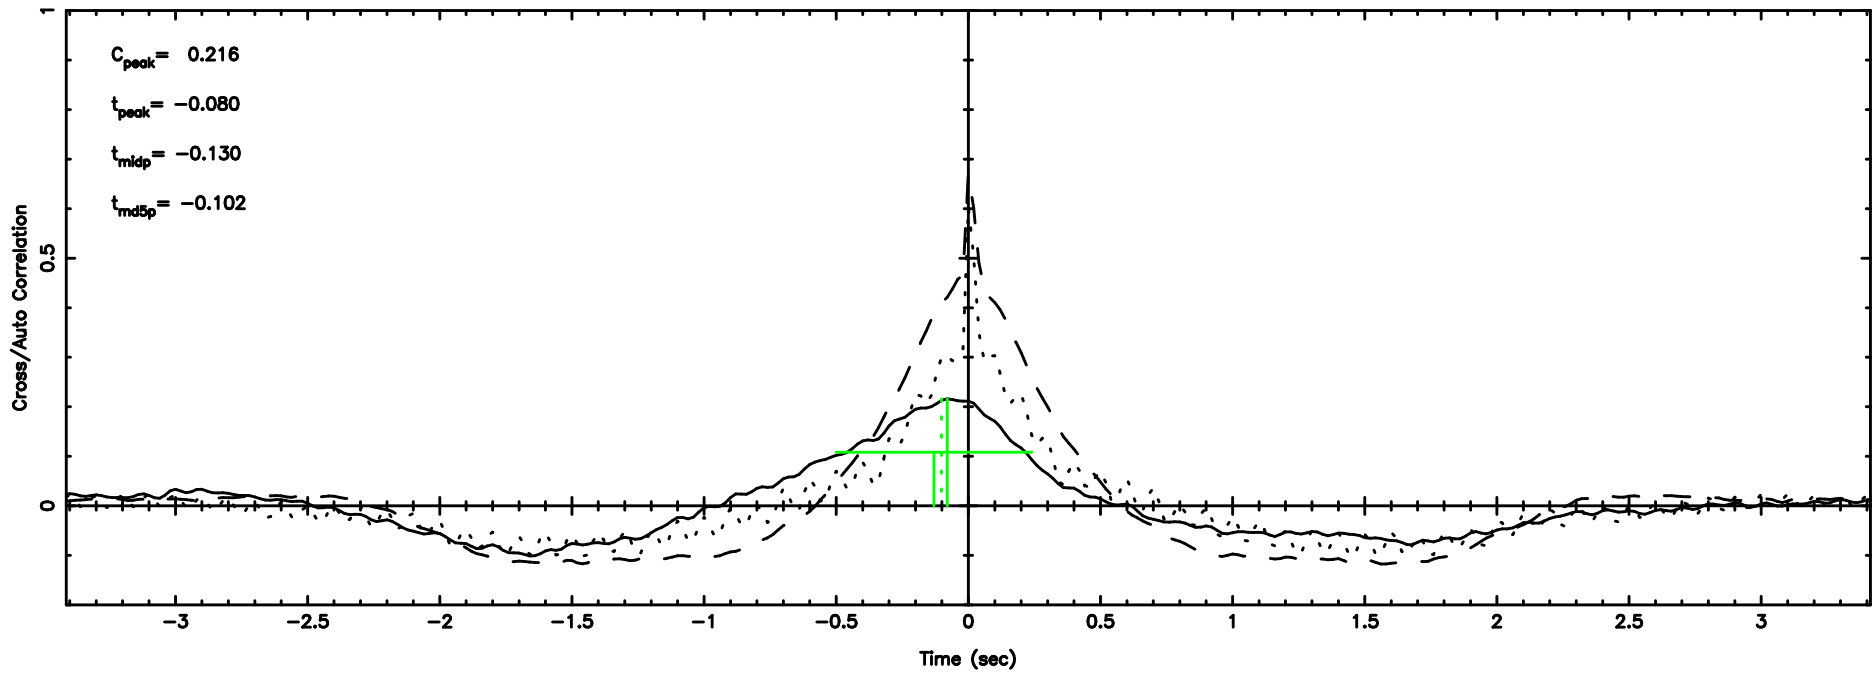

BLK:25,SNR1: 1.6633 ,SNR2: 6.8932