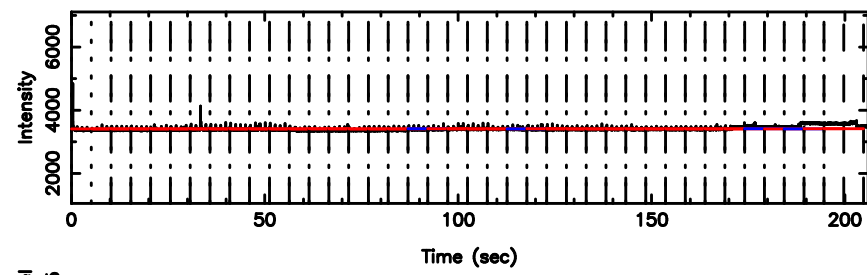

F20240804142703