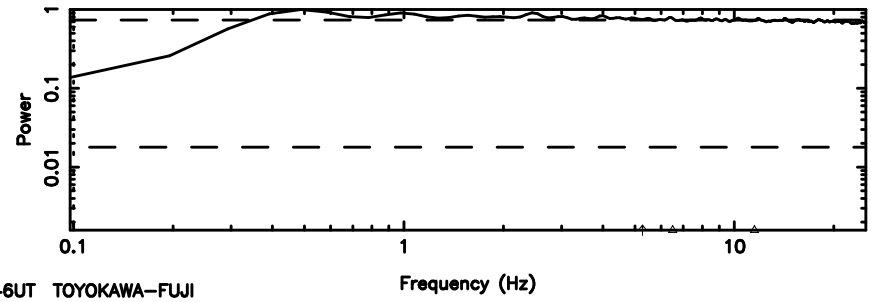

BLK:15,SNR1: 0.99846E-02,SNR2: 0.93312E-01