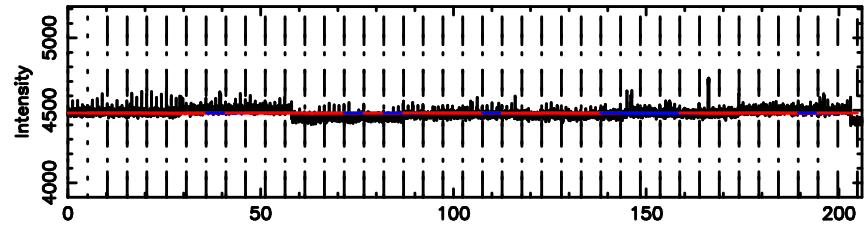

Frequency (Hz)

F20240804164407