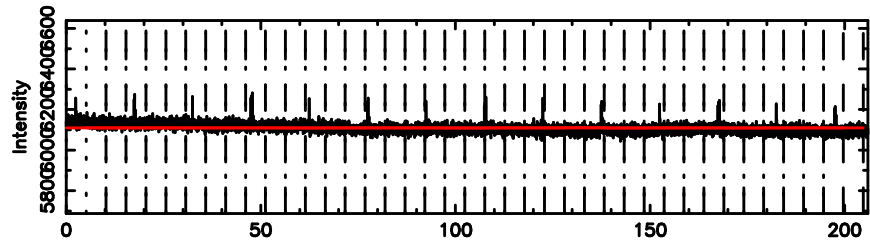

BLK: 8,SNR1: 0.96031E-01,SNR2: 0.66140

F20240804105139

BLK: 8,SNR1: 1.1217 ,SNR2: 2.8627

0752-200 2024/08/04 1.89UT TOYOKAWA-FUJI

T20240804105139

No. Good Data

K20240804105136

No. Good Data