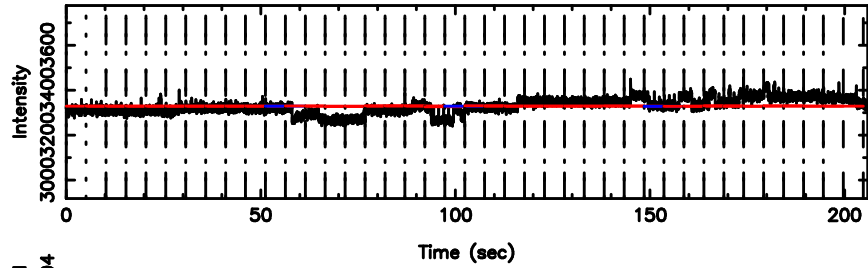

F20240804105139