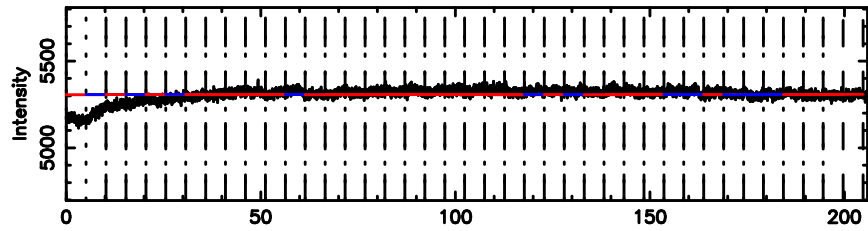

F20240804105914

BLK:14,SNR1: 0.86025 ,SNR2: 6.8779

3C190 2024/08/04 2.02UT TOYOKAWA-FUJI

T20240804105914

BLK:11,SNR1: 0.43499 ,SNR2: 2.2154

Frequency (Hz)

3C190 2024/08/04 2.02UT TOYOKAWA-KISO

K20240804105911