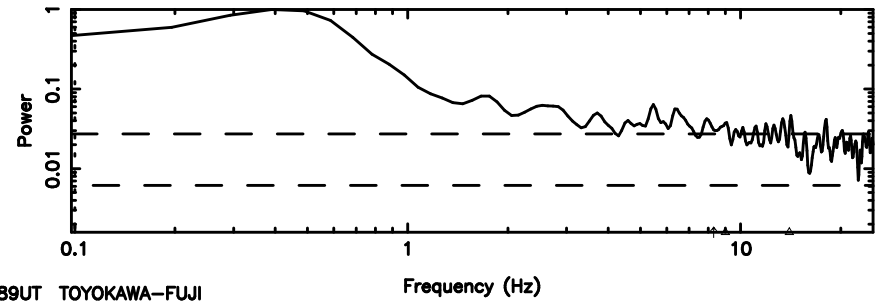

BLK: 8,SNR1: 1.1217 ,SNR2: 2.8627

0752-200 2024/08/04 1.89UT TOYOKAWA-FUJI