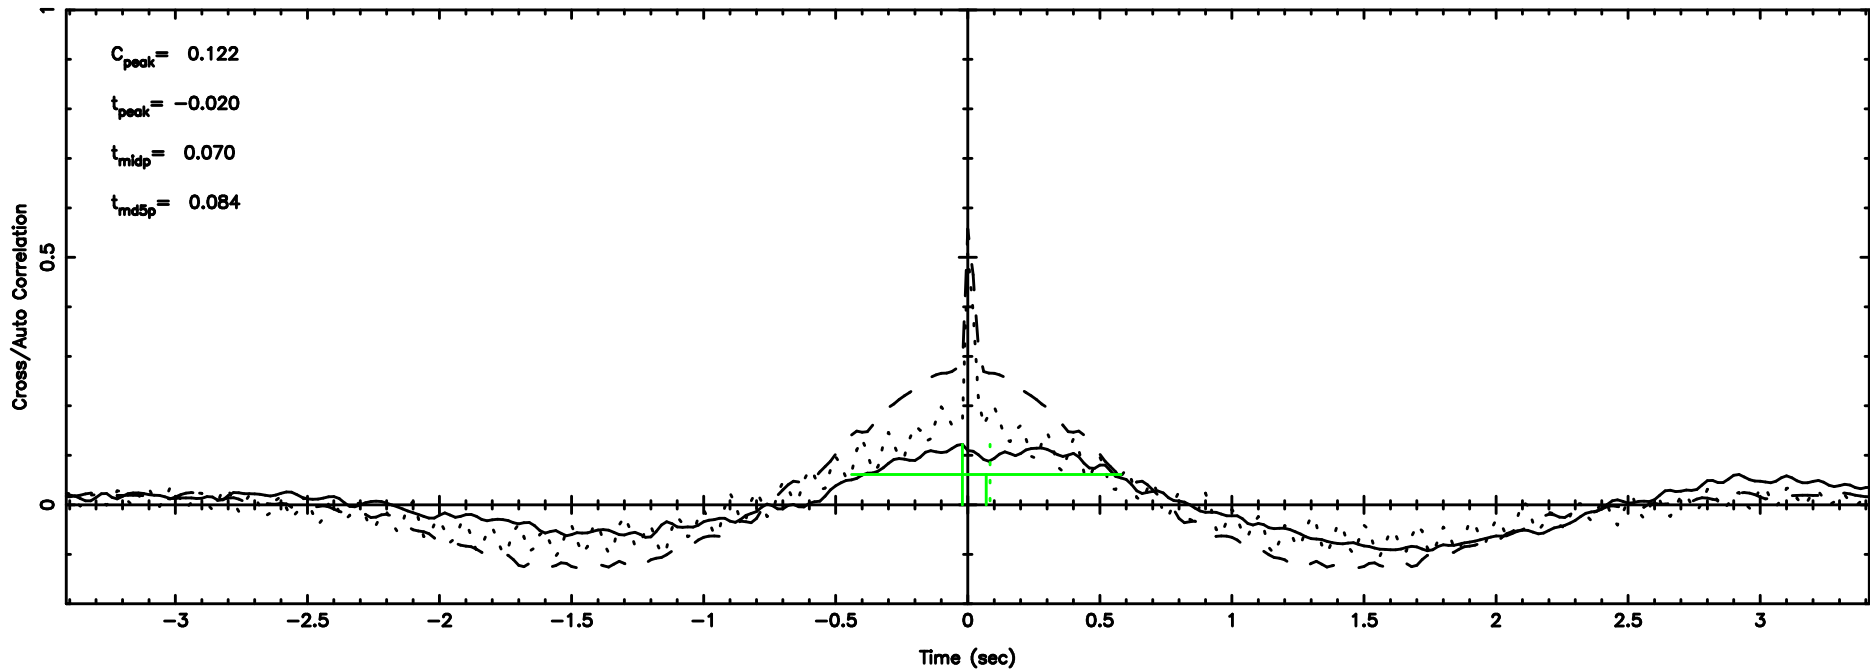

Frequency (Hz)