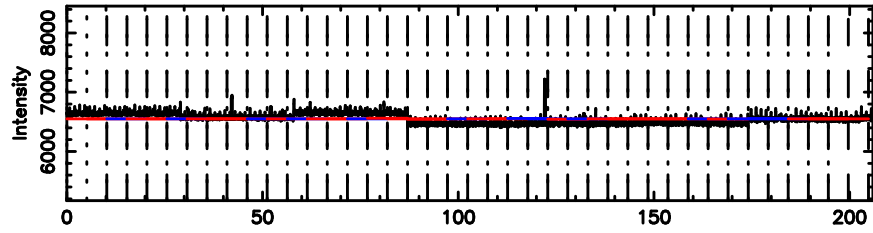

F20240804061011