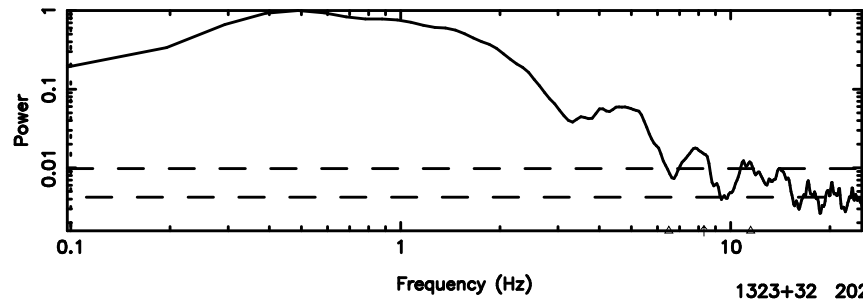

BLK:19,SNR1: 7.2383 ,SNR2: 17.993