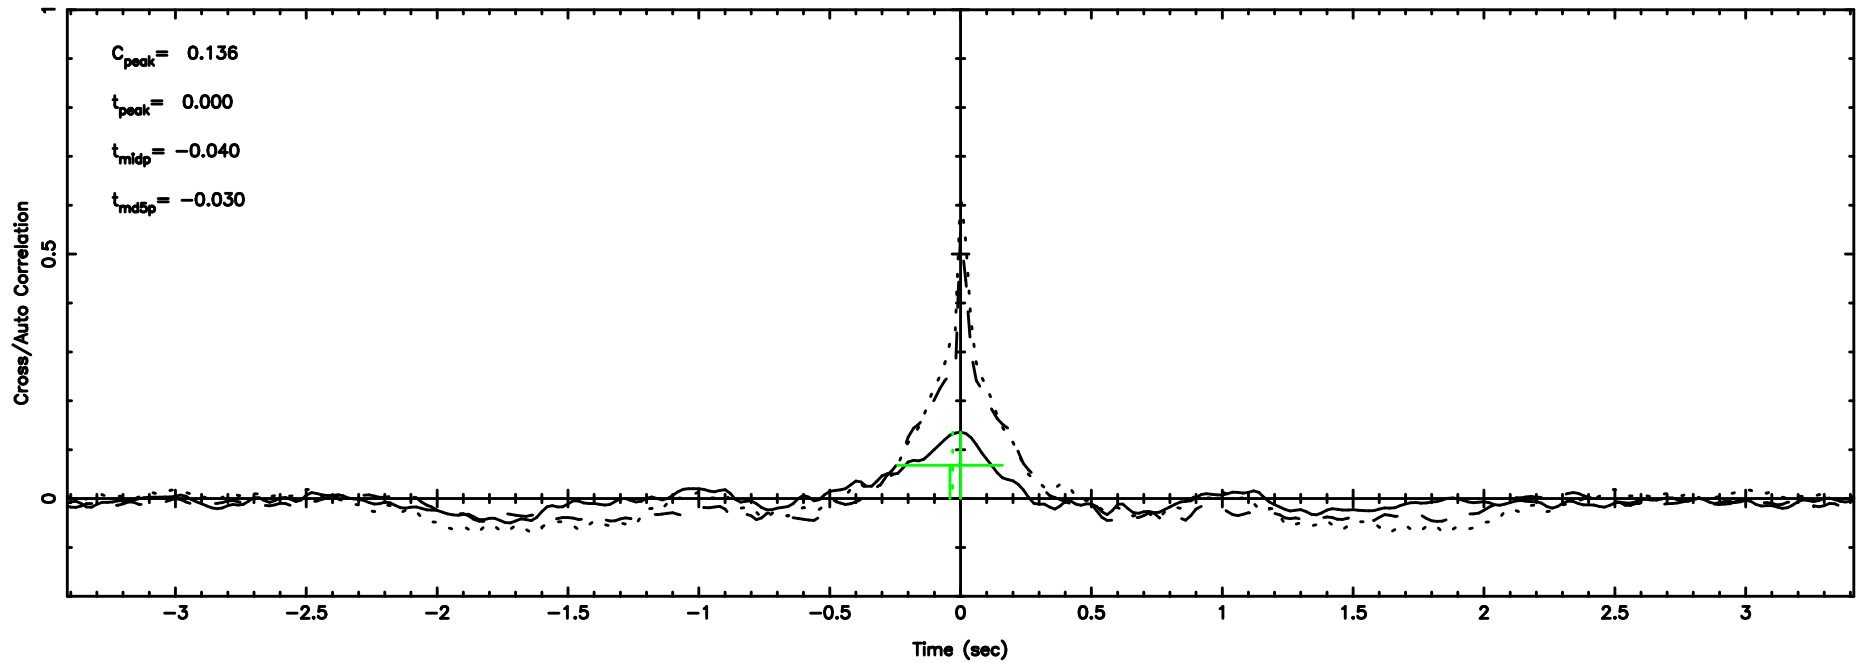

Frequency (Hz)

1345+12 2024/08/04 7.76UT TOYOKAWA-KISO

F20240804164407

BLK: 9,SNR1: 1.4232 ,SNR2: 3.5987

Frequency (Hz)

K20240804164403

BLK: 9,SNR1: 2.1398 ,SNR2: 2.5116

Frequency (Hz)