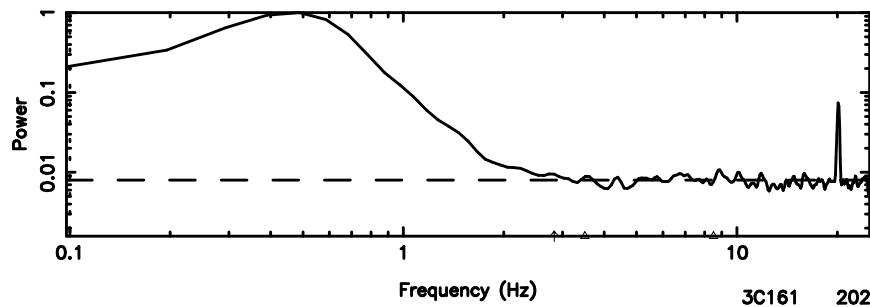

BLK:35,SNR1: 3.1851 ,SNR2: 23.165

3C161 2024/08/04 0.44UT TOYOKAWA-KISO

K20240804092451