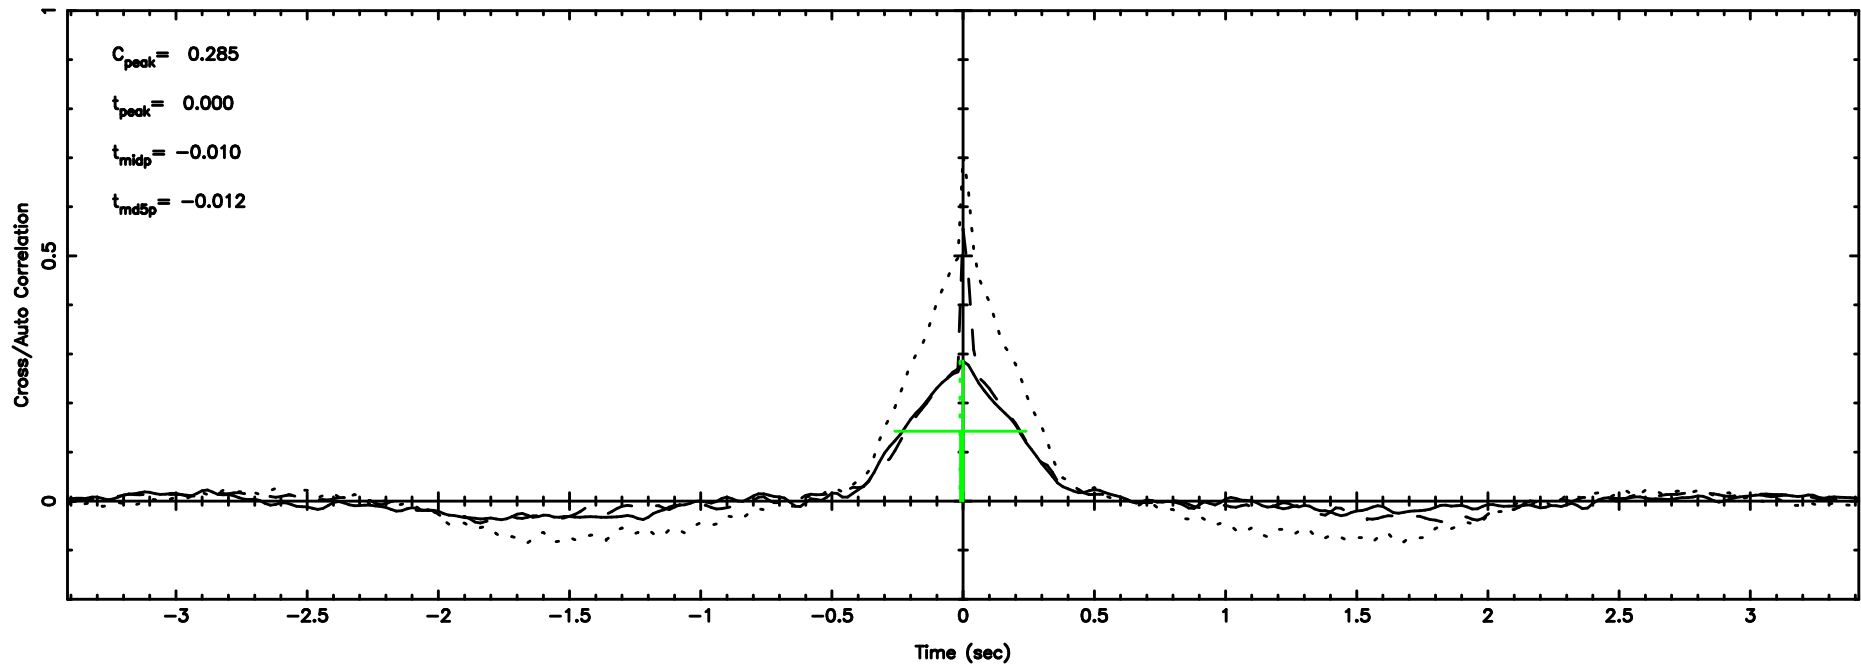

Frequency (Hz)

3C267 2024/08/04 5.81UT TOYOKAWA-KISO