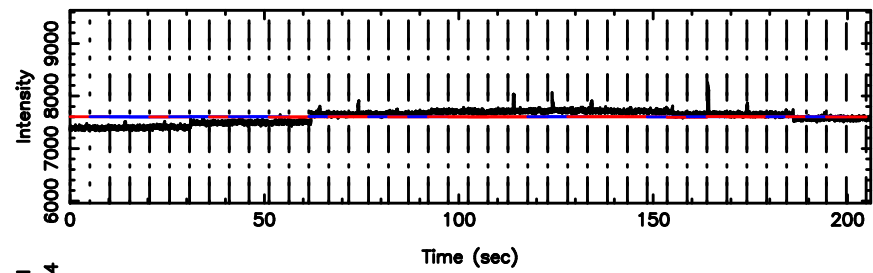

T20240804113428

BLK:16,SNR1: 0.26909 ,SNR2: 1.4729

0834-19 2024/08/04 2.60UT TOYOKAWA-KISO

K20240804113425

BLK:16,SNR1: 2.0662 ,SNR2: 8.5906

Frequency (Hz)