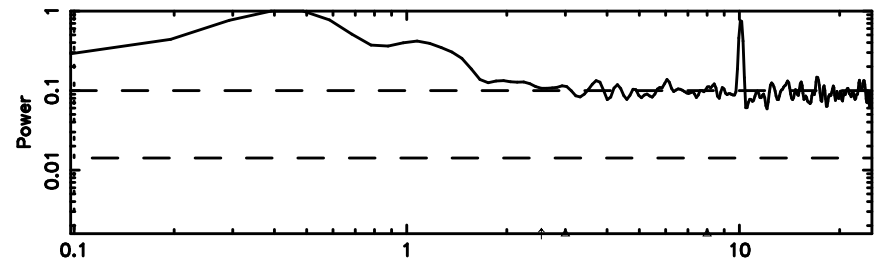

BLK:17,SNR1: 0.38788 ,SNR2: 2.5642