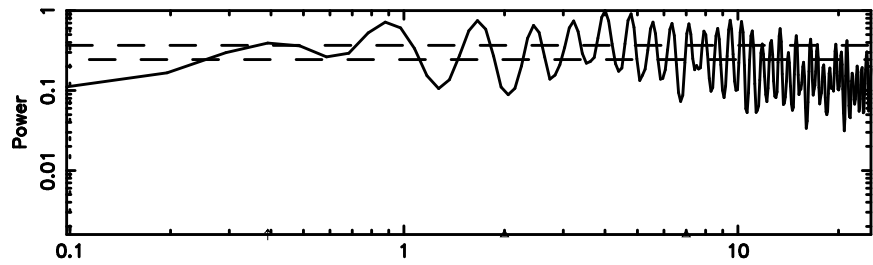

BLK: 3,SNR1:-0.25248 ,SNR2: 0.11492E-01