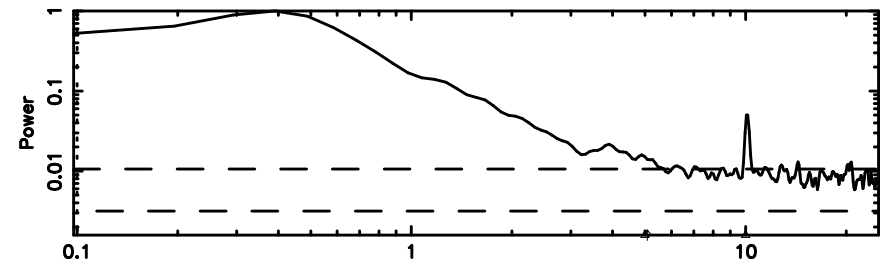

T20240804073111

BLK:16,SNR1: 1.5888 ,SNR2: 4.0461

Frequency (Hz)

K20240804073108

BLK:16,SNR1: 2.9896 ,SNR2: 12.044

Frequency (Hz)

3C119 2024/08/03 22.55UT TOYOKAWA-KISO

F20240804073111