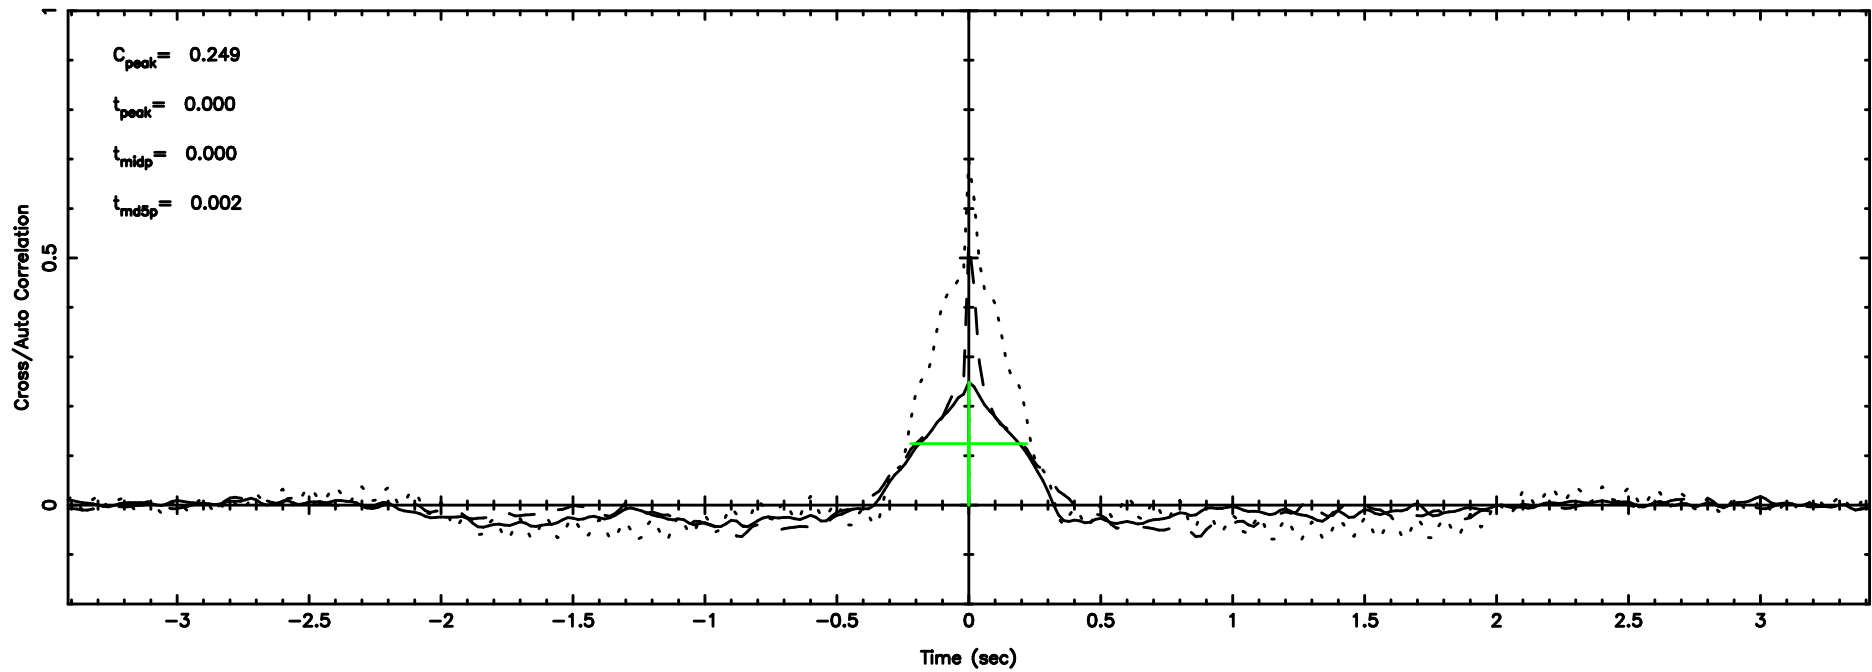

K20240804113425

BLK:16,SNR1: 2.0662 ,SNR2: 8.5906

Frequency (Hz)

F20240804113428

BLK:14,SNR1: 1.1046 ,SNR2: 4.7158

K20240804113425

BLK:14,SNR1: 3.1120 ,SNR2: 12.727

0834-19 2024/08/04 2.60UT FUJI -KISO