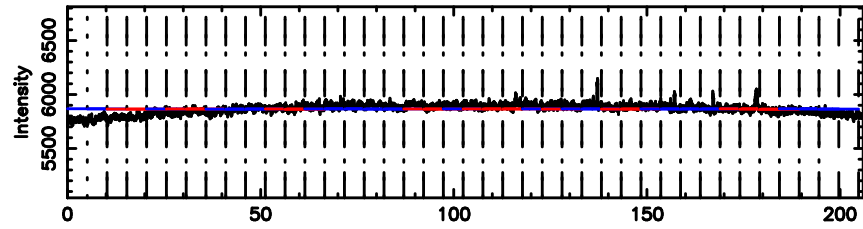

T20240804152555