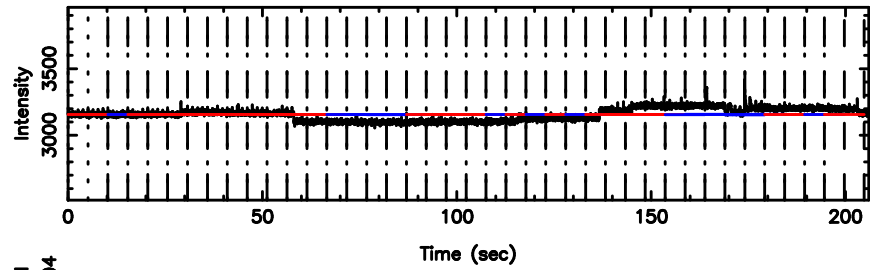

K20240804113425

BLK:16,SNR1: 2.0662 ,SNR2: 8.5906

Frequency (Hz)

F20240804113428

BLK:14,SNR1: 1.1046 ,SNR2: 4.7158

K20240804113425

BLK:14,SNR1: 3.1120 ,SNR2: 12.727

0834-19 2024/08/04 2.60UT FUJI -KISO