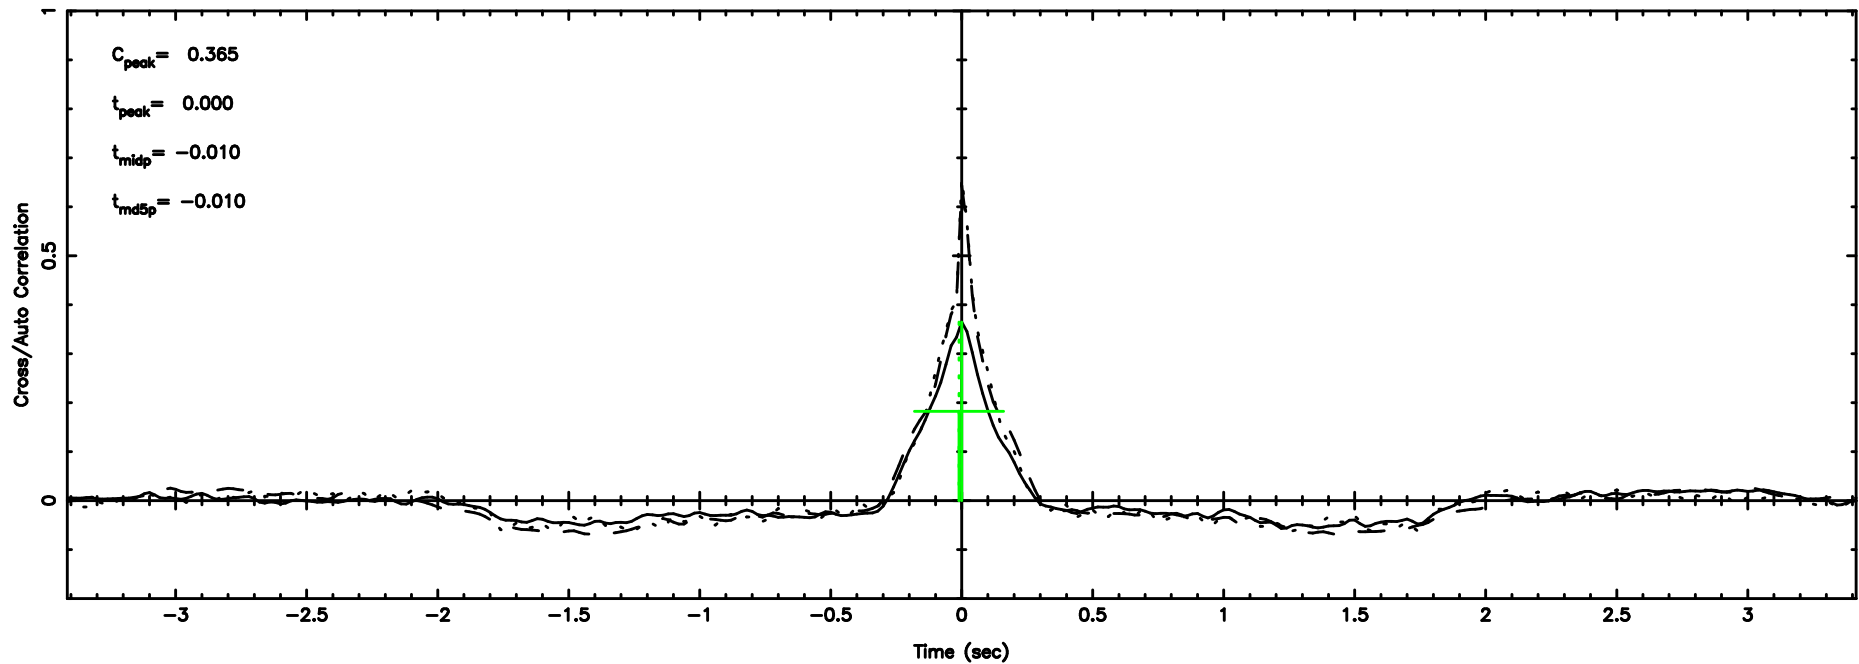

Frequency (Hz)

3C279 2024/08/04 6.91UT TOYOKAWA-KISO