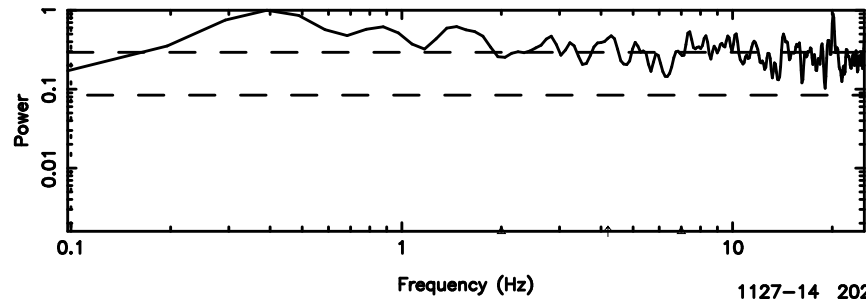

BLK: 4,SNR1: 0.84706E-01,SNR2: 0.47159