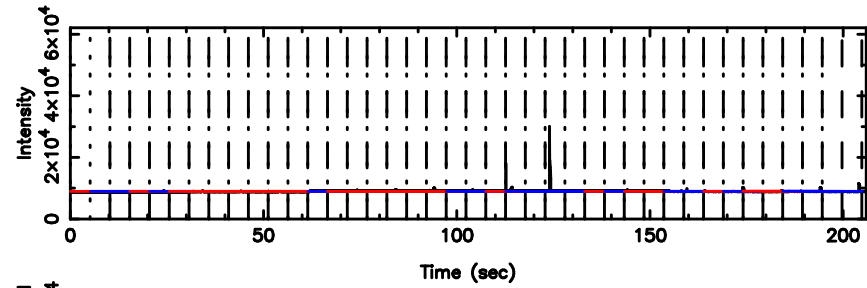

K20240804151235

BLK:17,SNR1: 62.733 ,SNR2: 58.203

Frequency (Hz)

1213-17 2024/08/04 6.24UT TOYOKAWA-KISO

F20240804151238

BLK:22,SNR1: 10.025 ,SNR2: 9.5865

K20240804151235

BLK:22,SNR1: 6.7382 ,SNR2: 18.535