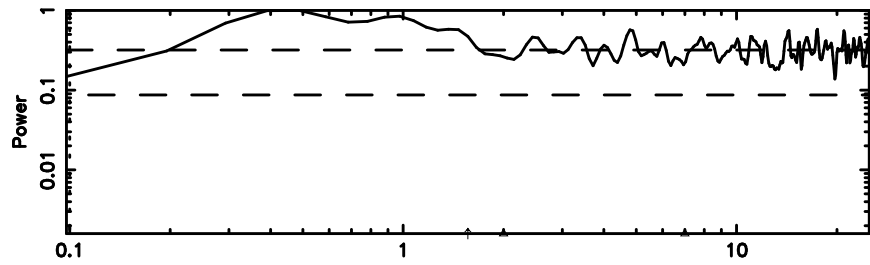

BLK: 8,SNR1: 0.86688E-01,SNR2: 1.1750