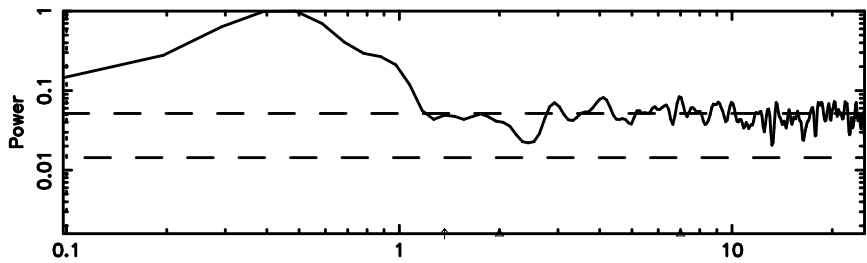

BLK: 6,SNR1: 0.37941 ,SNR2: 6.5909