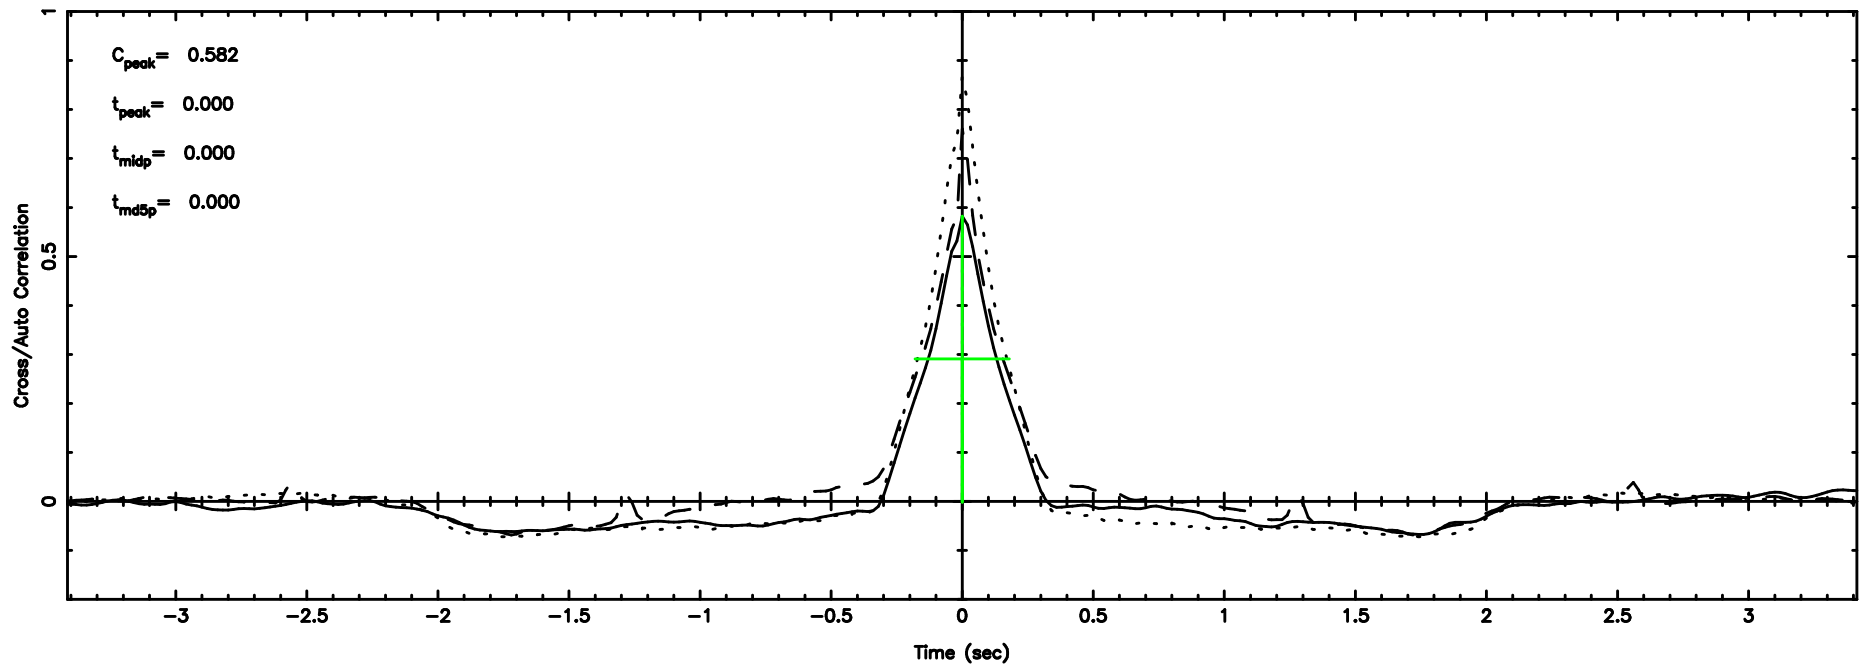

Frequency (Hz)

3C275 2024/08/04 6.68UT FUJI -KISO