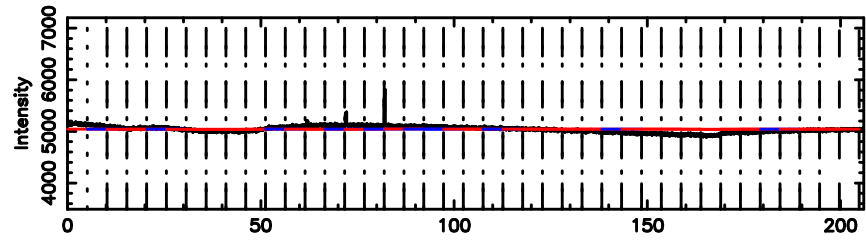

F20240804144023

BLK:25,SNR1: 2.1447 ,SNR2: 5.6613

K20240804144020

BLK:25,SNR1: 4.0427 ,SNR2: 11.151

3C263.1 2024/08/04 5.70UT FUJI -KISO

T20240804144650

BLK:10,SNR1: 5.3258 ,SNR2: 17.181

Frequency (Hz)