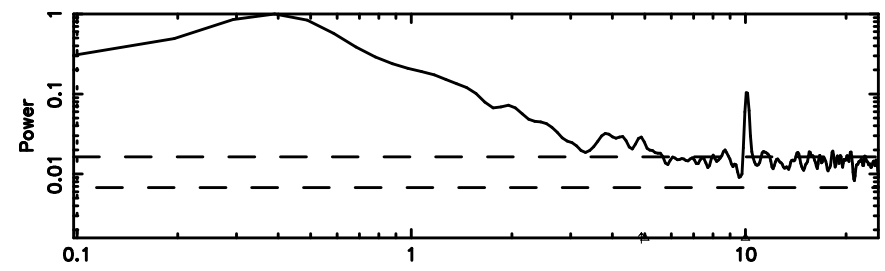

BLK:12,SNR1: 1.9249 ,SNR2: 7.8752