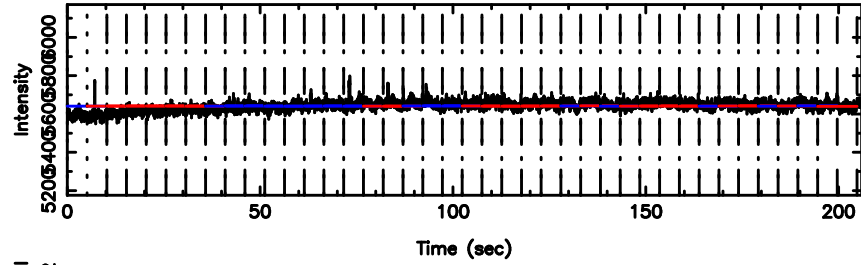

F20240804162249

BLK:25,SNR1: 6.0719 ,SNR2: 17.696

Frequency (Hz)

K20240804162246

BLK:25,SNR1: 7.2556 ,SNR2: 21.288

Frequency (Hz)

1323+32 2024/08/04 7.41UT FUJI -KISO

T20240804162739