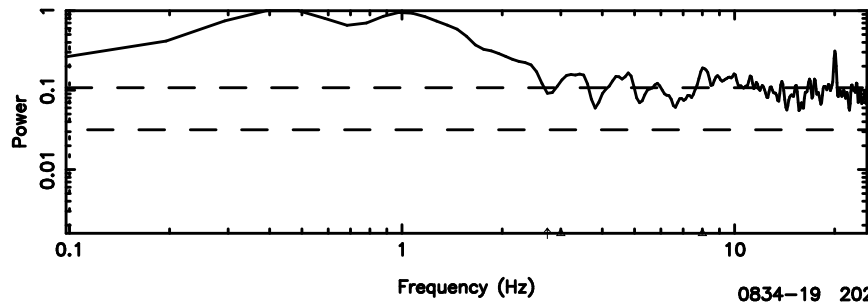

BLK:10,SNR1: 0.53096 ,SNR2: 3.9297

0834-19 2024/08/04 2.60UT TOYOKAWA-FUJI

F20240804113428