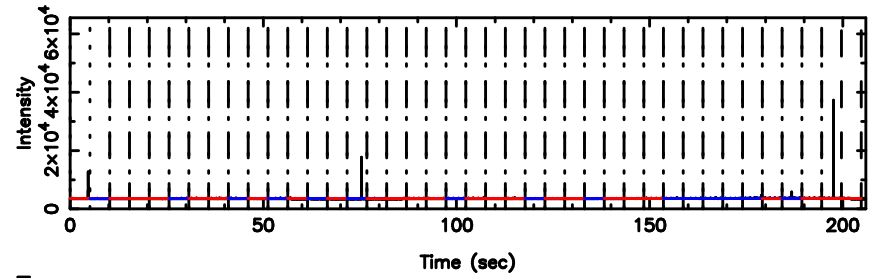

F20240804152555