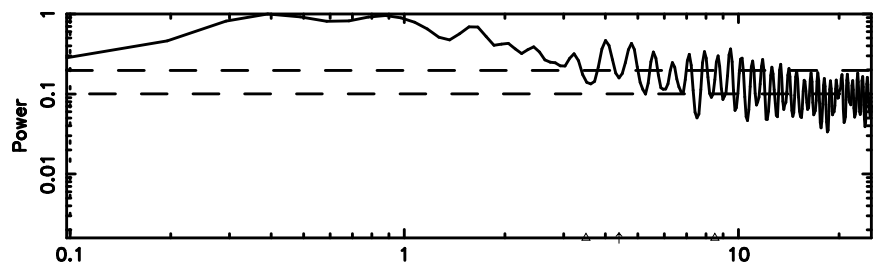

BLK:12,SNR1: 0.57188E-01,SNR2: 1.3723