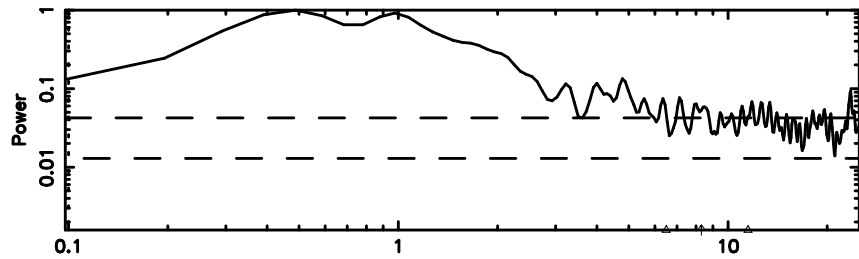

Frequency (Hz)

1345+12 2024/08/04 7.76UT TOYOKAWA-KISO

F20240804164407

BLK: 9,SNR1: 1.4232 ,SNR2: 3.5987

Frequency (Hz)

K20240804164403

BLK: 9,SNR1: 2.1398 ,SNR2: 2.5116

Frequency (Hz)