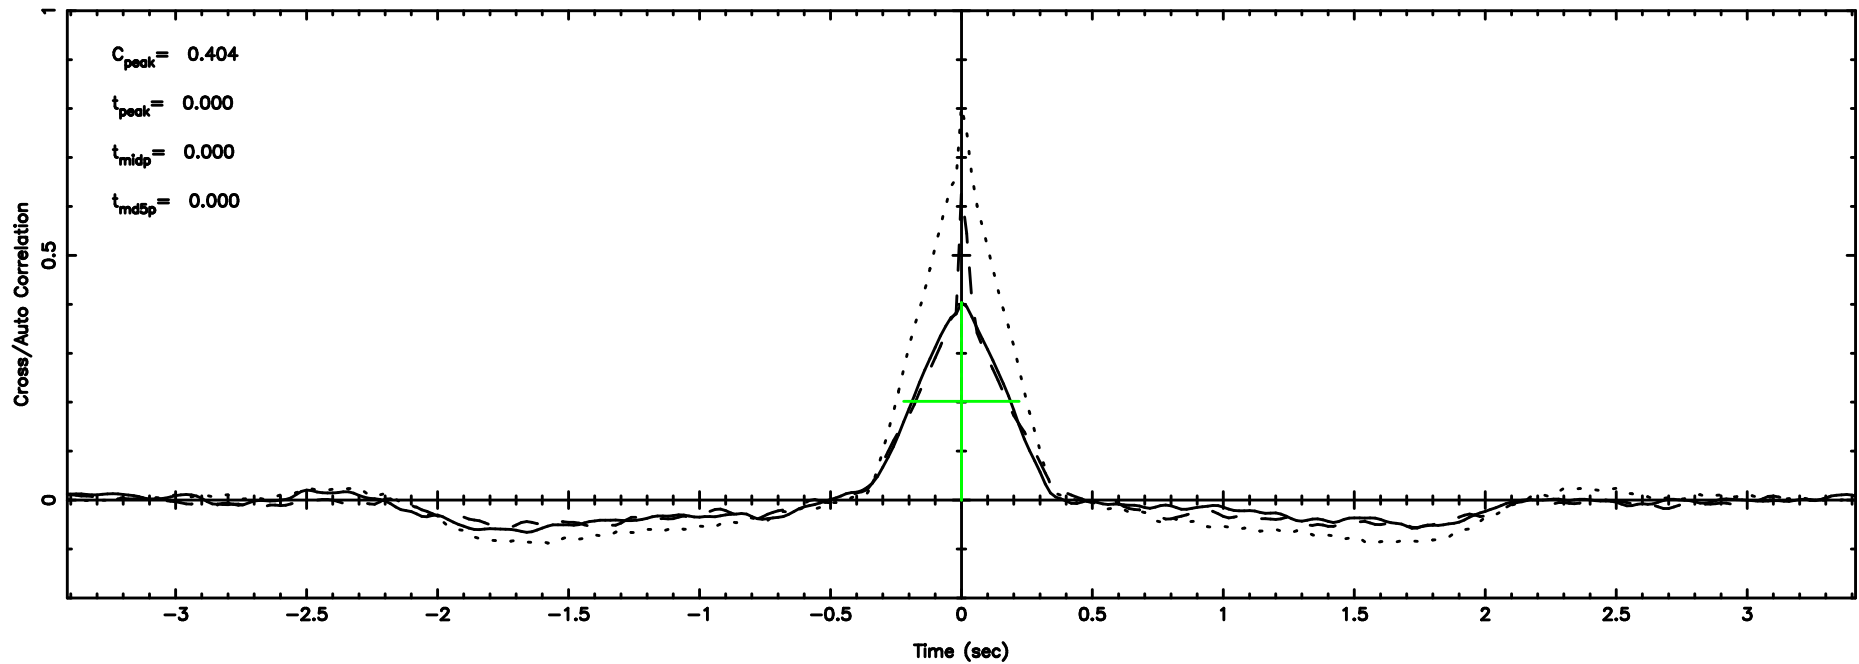

3C283 2024/08/04 7.17UT TOYOKAWA-FUJI

T20240804160824

BLK:25,SNR1: 7.5725 ,SNR2: 9.3883

Frequency (Hz)

K20240804160821

BLK:25,SNR1: 6.8507 ,SNR2: 18.815

Frequency (Hz)

3C283 2024/08/04 7.17UT TOYOKAWA-KISO