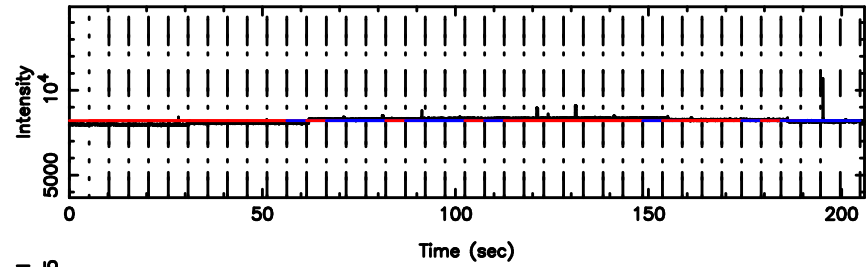

1245-19 2024/08/04 6.78UT TOYOKAWA-FUJI

T20240804154511

BLK:13,SNR1: 0.36304E-01,SNR2: 1.2151

K20240804154508

BLK:13,SNR1: 0.26215 ,SNR2: 1.0599

1245-19 2024/08/04 6.78UT TOYOKAWA-KISO

F20240804154511

BLK:16,SNR1: 1.3824 ,SNR2: 2.6281