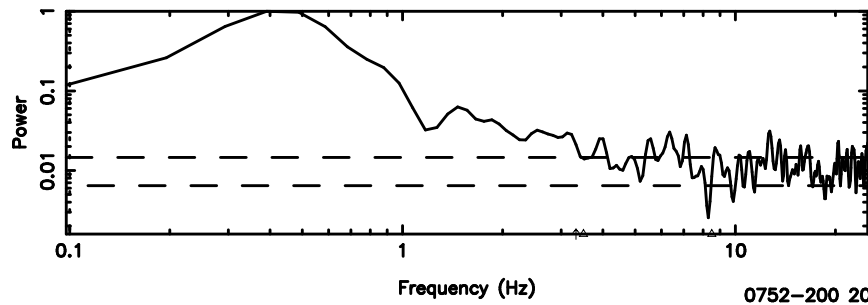

BLK: 3,SNR1: 1.5366 ,SNR2: 10.133

0752-200 2024/08/04 1.89UT FUJI -KISO

K20240804105136