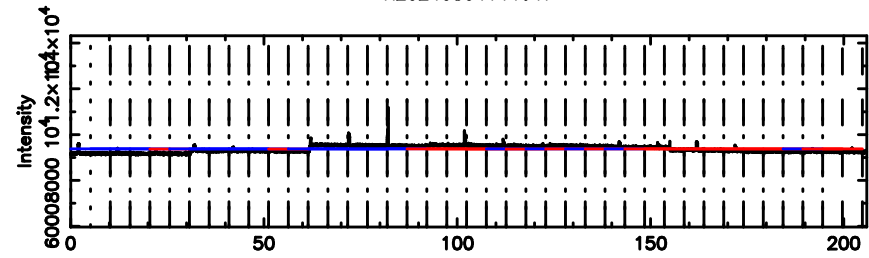

F20240804144650

BLK:10,SNR1: 0.98321 ,SNR2: 5.2615

Frequency (Hz)

3C267 2024/08/04 5.81UT TOYOKAWA-FUJI

T20240804144650

BLK:20,SNR1: 5.2521 ,SNR2: 11.675

Frequency (Hz)

K20240804144647