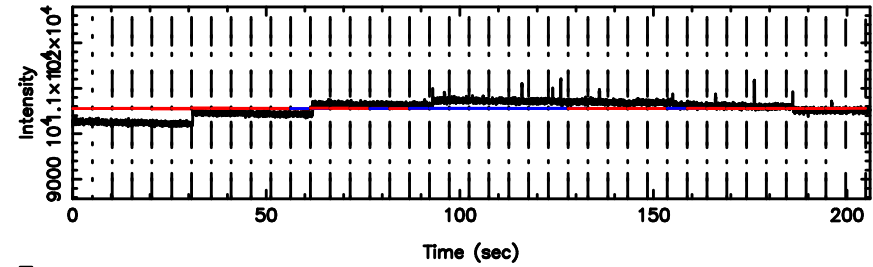

BLK: 2,SNR1:-0.19036 ,SNR2: 0.72758

1044-008 2024/08/04 4.77UT TOYOKAWA-FUJI

T20240804134426

BLK:11,SNR1: 0.67315 ,SNR2: 2.0038

K20240804134423

BLK:11,SNR1: 1.1668 ,SNR2: 4.9794

1044-008 2024/08/04 4.77UT TOYOKAWA-KISO