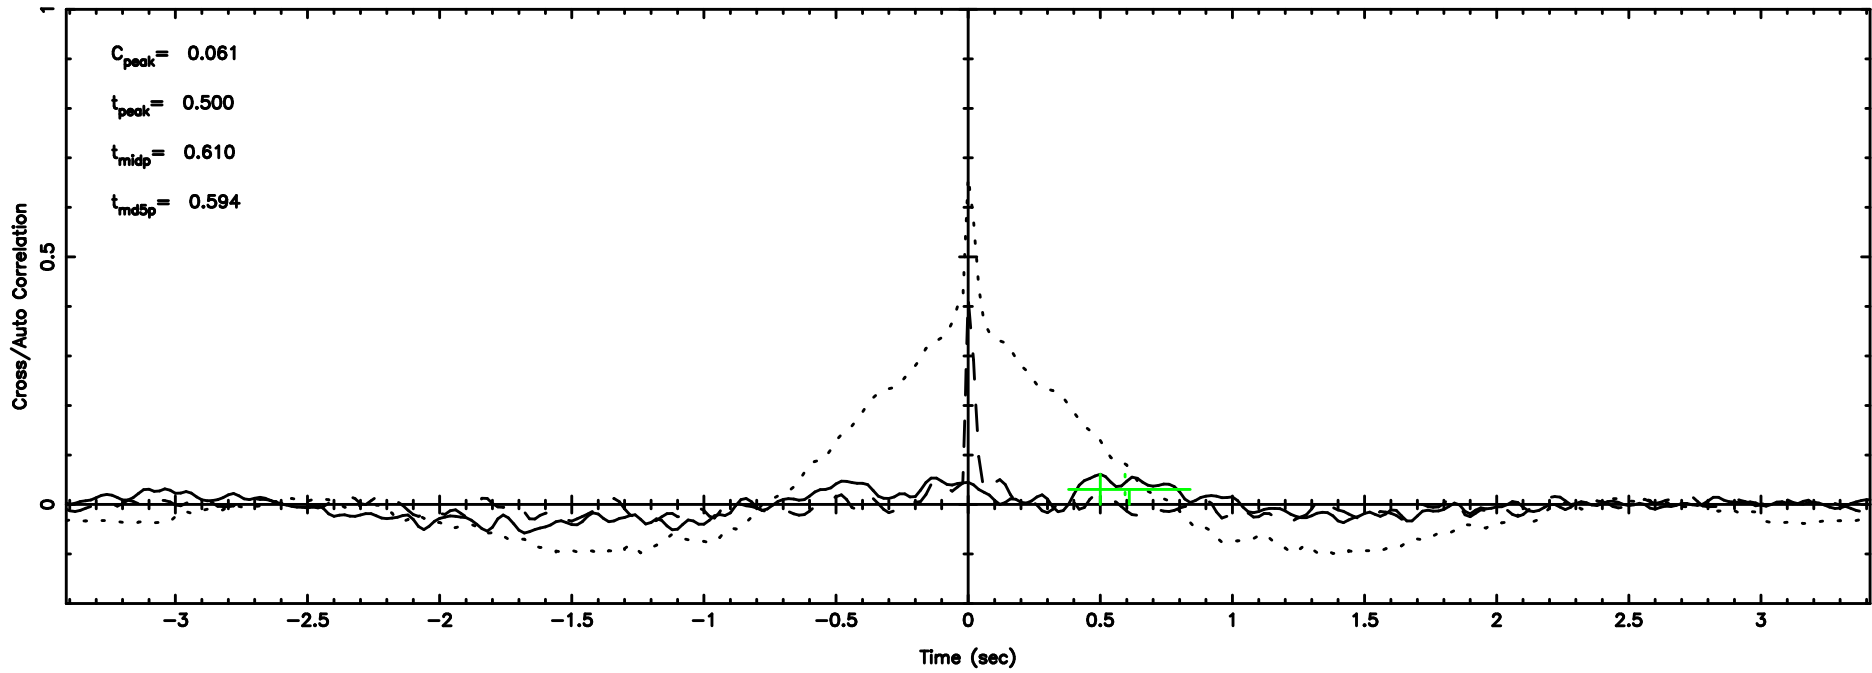

BLK: 8,SNR1: 0.96031E-01,SNR2: 0.66140

F20240804105139

BLK: 8,SNR1: 1.1217 ,SNR2: 2.8627

0752-200 2024/08/04 1.89UT TOYOKAWA-FUJI

T20240804105139

No. Good Data

K20240804105136

No. Good Data