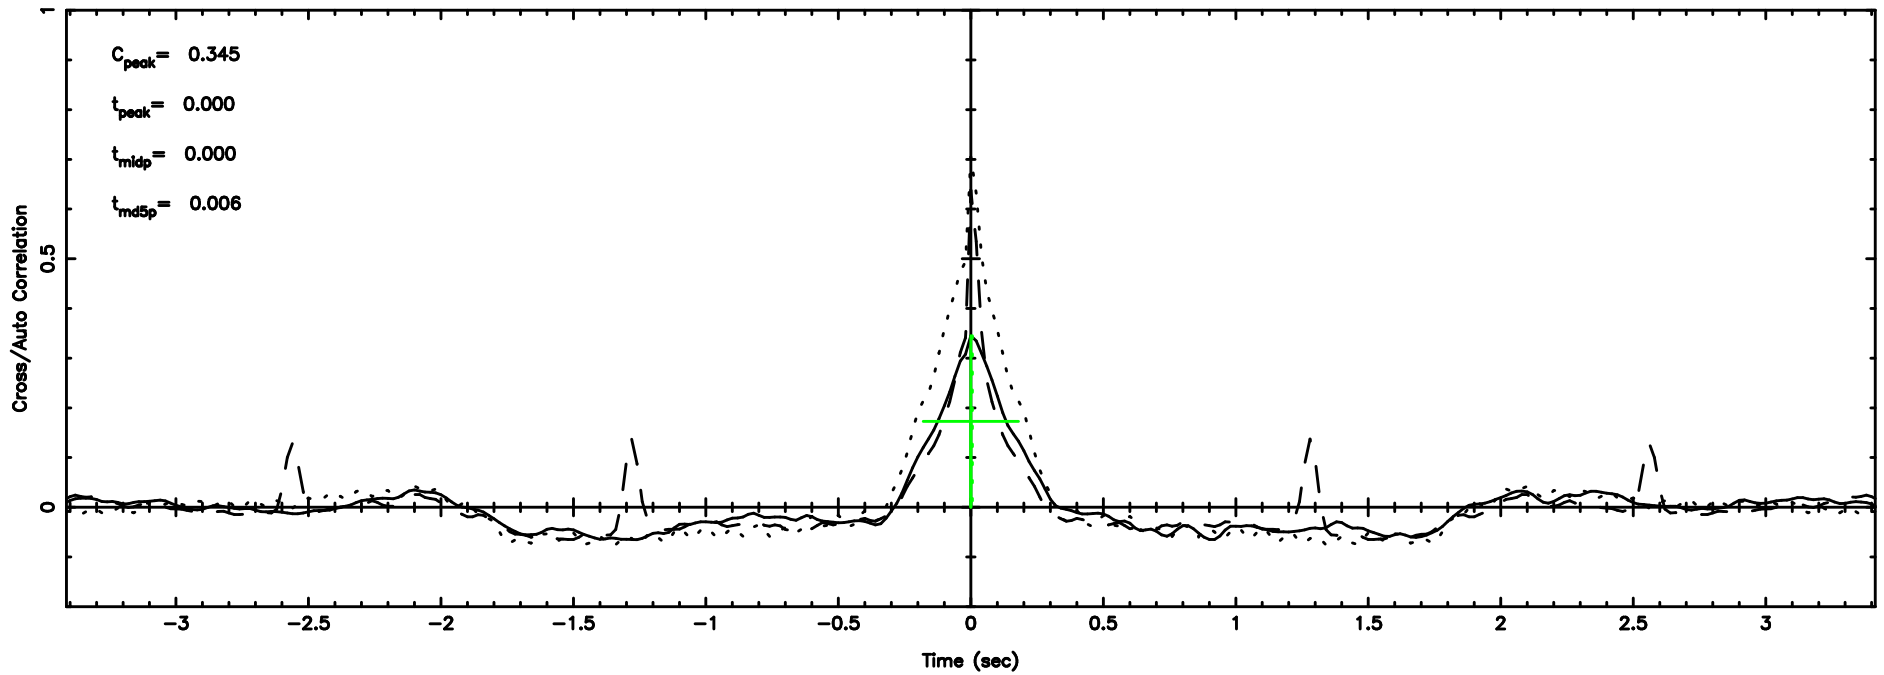

0548+16 2024/08/03 23.85UT FUJI -KISO