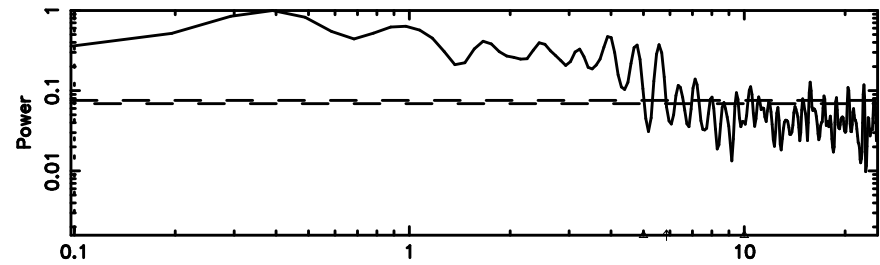

T20240804060416

BLK: 2,SNR1: 0.70888E-01,SNR2: 0.40074

Frequency (Hz)

F20240804060417

BLK: 2,SNR1: 0.72935 ,SNR2: 3.3140

Frequency (Hz)

0302+341 2024/08/03 21.10UT TOYOKAWA-FUJI

T20240804060416