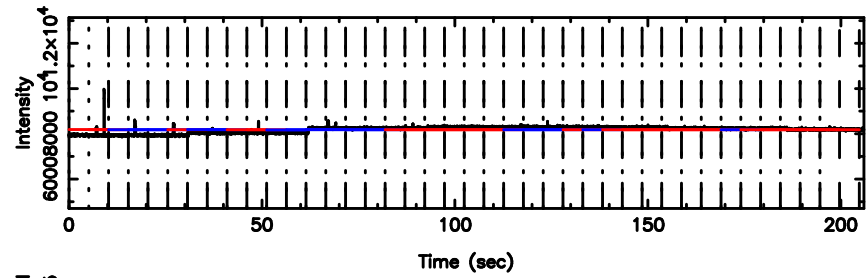

BLK:20,SNR1: 5.3799 ,SNR2: 15.455

Frequency (Hz)

3C279 2024/08/04 6.91UT TOYOKAWA-KISO

F20240804155255

BLK:16,SNR1: 0.70479 ,SNR2: 6.9923

Frequency (Hz)

K20240804155252

BLK:16,SNR1: 3.3125 ,SNR2: 8.5084