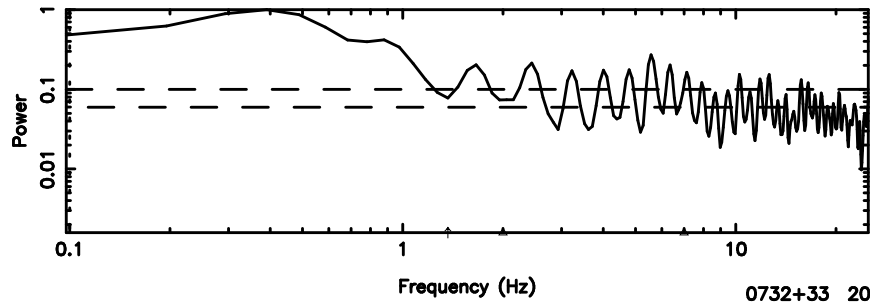

F20240804103352

BLK: 4,SNR1: 0.43558E-02,SNR2: 3.8404

K20240804103349

BLK: 4,SNR1: 0.36889 ,SNR2: 3.8703

0732+33 2024/08/04 1.59UT FUJI -KISO