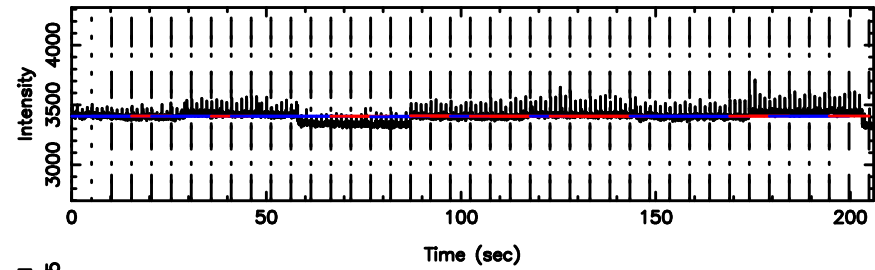

T20240804104154

BLK:23,SNR1: 7.9269 ,SNR2: 21.783

0741-06 2024/08/04 1.73UT TOYOKAWA-FUJI

F20240804104154

BLK:23,SNR1: 0.75403E-01,SNR2: 2.4855