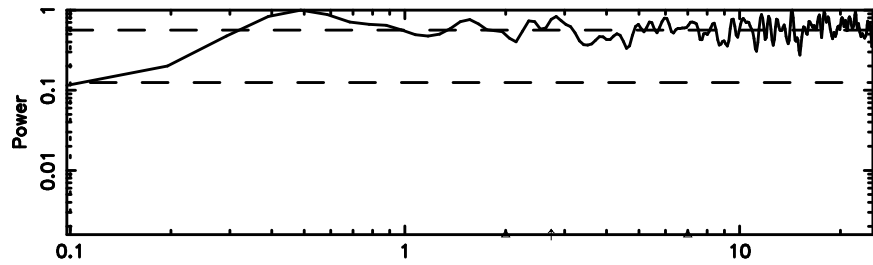

BLK: 7,SNR1: 0.42886E-01,SNR2: 0.15526