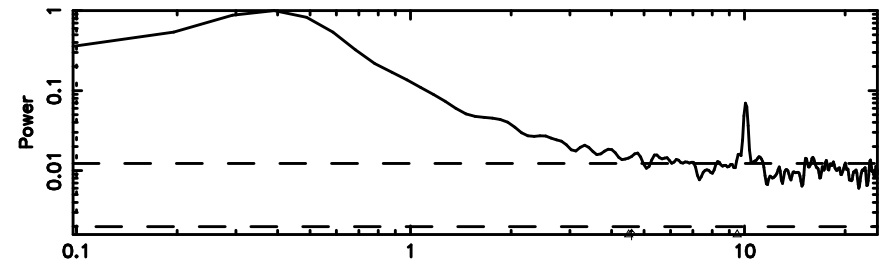

T20240804083252

BLK:18,SNR1: 0.98049 ,SNR2: 7.5869

Frequency (Hz)

K20240804083249

BLK:18,SNR1: 2.1802 ,SNR2: 9.5805

Frequency (Hz)

0531+194 2024/08/03 23.58UT TOYOKAWA-KISO

F20240804083252