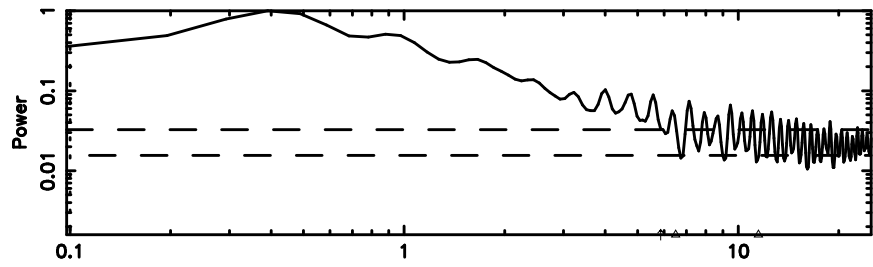

BLK:22,SNR1: 1.3732 ,SNR2: 5.0841