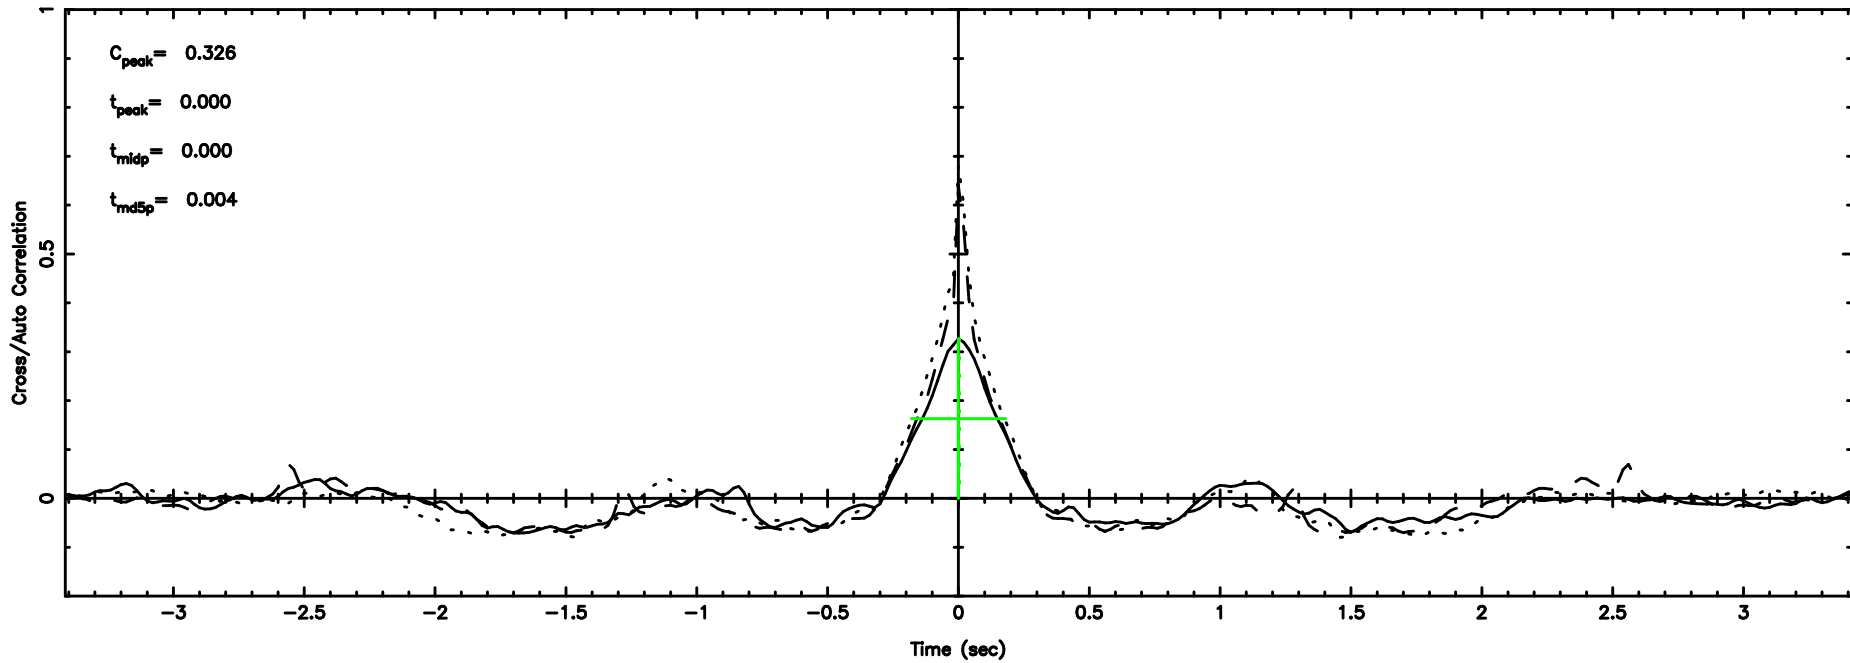

Frequency (Hz)

1345+12 2024/08/04 7.76UT FUJI -KISO