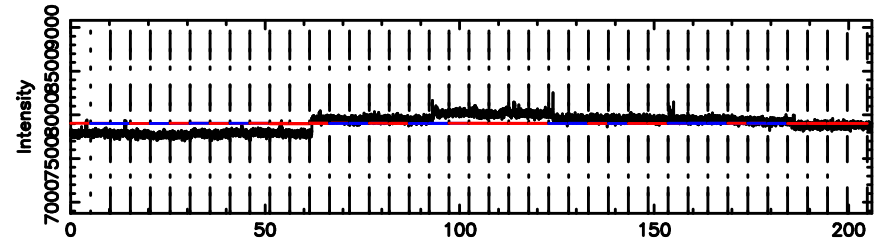

Frequency (Hz)

3C196 2024/08/04 2.22UT TOYOKAWA-KISO

K20240804111135