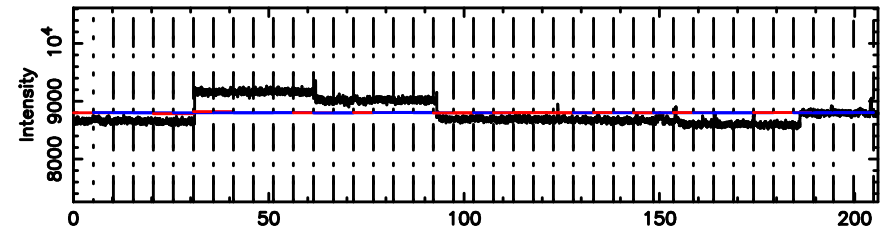

F20240804081918

BLK:26,SNR1: 1.0709 ,SNR2: 4.0880

Frequency (Hz)

T20240804081918

BLK:23,SNR1: 5.6325 ,SNR2: 31.633

Frequency (Hz)

K20240804081915

BLK:23,SNR1: 2.3836 ,SNR2: 9.3754