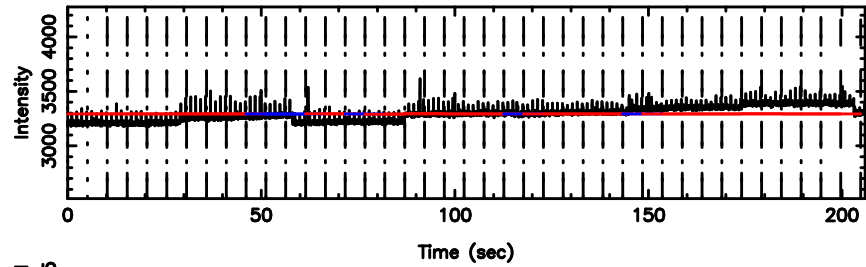

F20240804134426