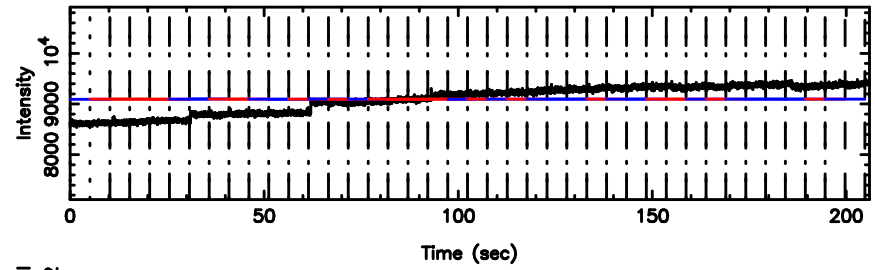

T20240804123351

BLK:20,SNR1: 0.75217 ,SNR2: 7.0660

3C222 2024/08/04 3.59UT TOYOKAWA-KISO

K20240804123348

BLK:20,SNR1: 0.36920 ,SNR2: 0.94030