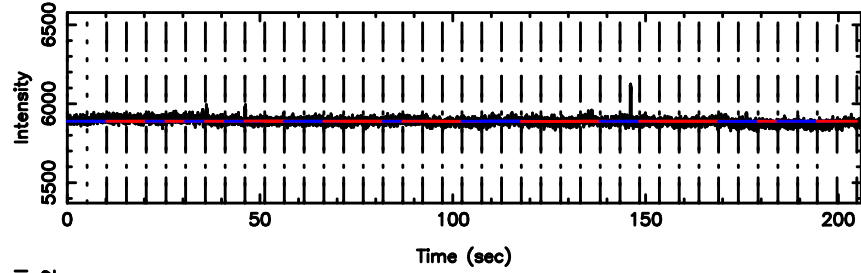

BLK: 9,SNR1: 0.57353 ,SNR2: 2.4710

Frequency (Hz)

1345+12 2024/08/04 7.76UT TOYOKAWA-FUJI

T20240804164406

BLK:17,SNR1: 0.74452 ,SNR2: 3.5651

Frequency (Hz)

K20240804164403

BLK:17,SNR1: 1.9472 ,SNR2: 2.5911