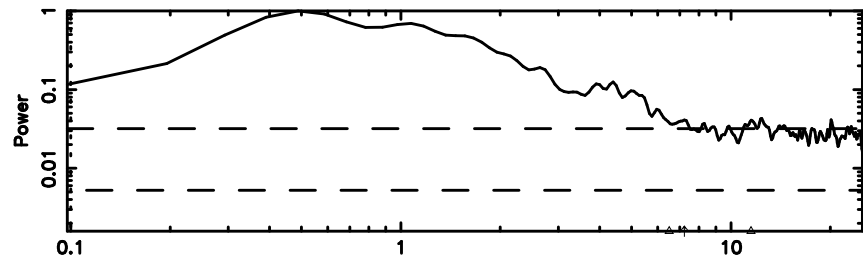

BLK:20,SNR1: 2.1071 ,SNR2: 5.9778