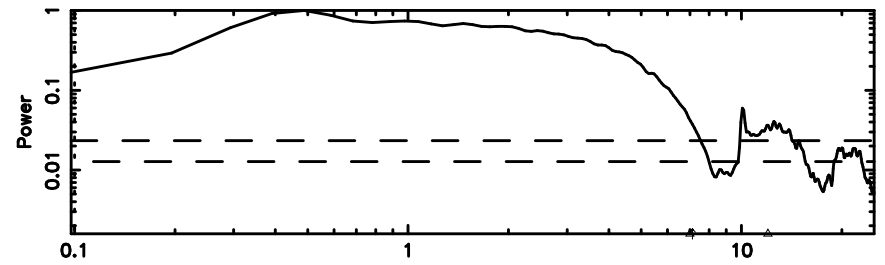

BLK:13,SNR1:-0.48010E-01,SNR2: 1.8385

T20240804095227

BLK:20,SNR1: 2.7534 ,SNR2: 11.829

Frequency (Hz)

0652-130 2024/08/04 0.90UT TOYOKAWA-KISO

K20240804095224

BLK:20,SNR1: 5.5036 ,SNR2: 15.802

Frequency (Hz)