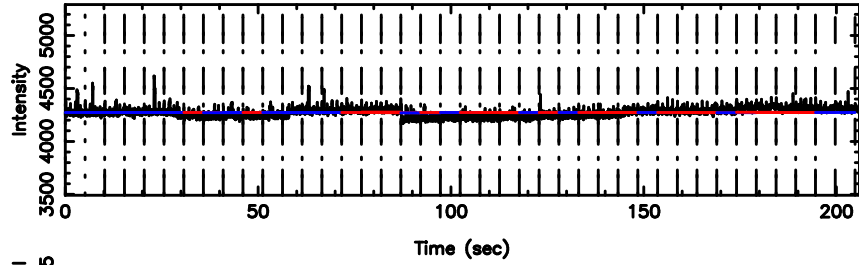

Frequency (Hz)

K20240804162736

BLK:22,SNR1: 5.4288 ,SNR2: 7.0636

Frequency (Hz)

3C286 2024/08/04 7.49UT TOYOKAWA-KISO

F20240804162739

BLK:19,SNR1: 1.9389 ,SNR2: 6.5897

Frequency (Hz)