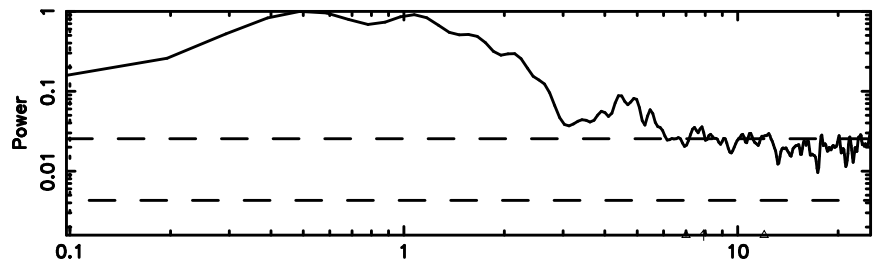

BLK:14,SNR1: 2.6068 ,SNR2: 6.8759