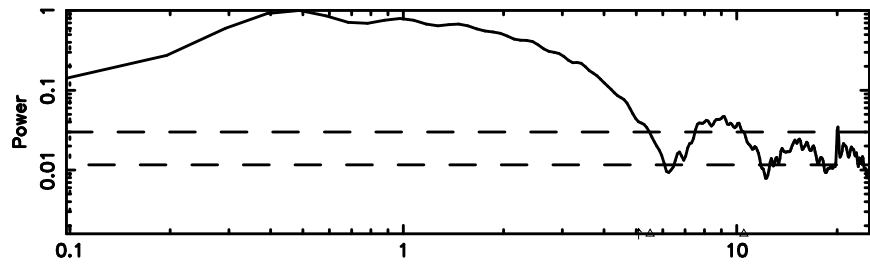

BLK:13,SNR1:-0.48010E-01,SNR2: 1.8385

T20240804095227

BLK:20,SNR1: 2.7534 ,SNR2: 11.829

Frequency (Hz)

0652-130 2024/08/04 0.90UT TOYOKAWA-KISO

K20240804095224

BLK:20,SNR1: 5.5036 ,SNR2: 15.802

Frequency (Hz)