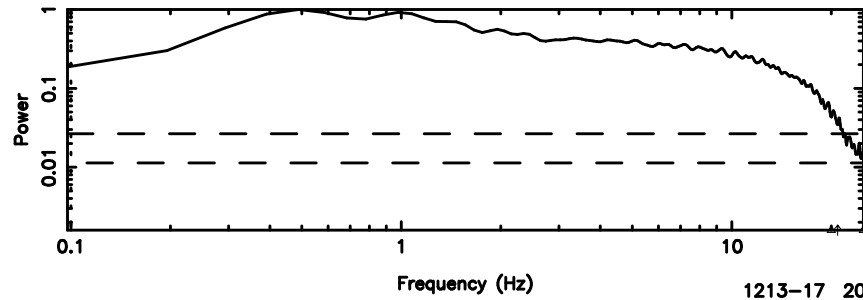

K20240804151235

BLK:17,SNR1: 62.733 ,SNR2: 58.203

Frequency (Hz)

1213-17 2024/08/04 6.24UT TOYOKAWA-KISO

F20240804151238

BLK:22,SNR1: 10.025 ,SNR2: 9.5865

K20240804151235

BLK:22,SNR1: 6.7382 ,SNR2: 18.535