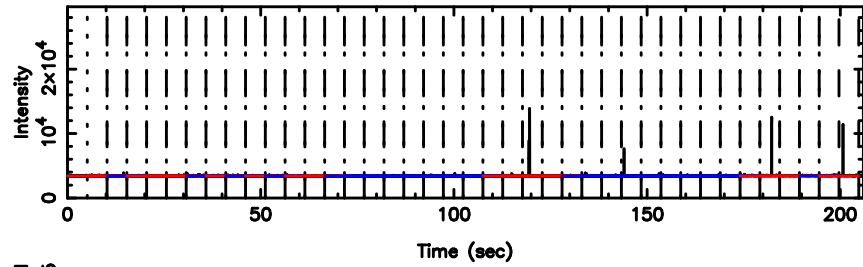

K20240804151235

BLK:17,SNR1: 62.733 ,SNR2: 58.203

Frequency (Hz)

1213-17 2024/08/04 6.24UT TOYOKAWA-KISO

F20240804151238

BLK:22,SNR1: 10.025 ,SNR2: 9.5865

K20240804151235

BLK:22,SNR1: 6.7382 ,SNR2: 18.535