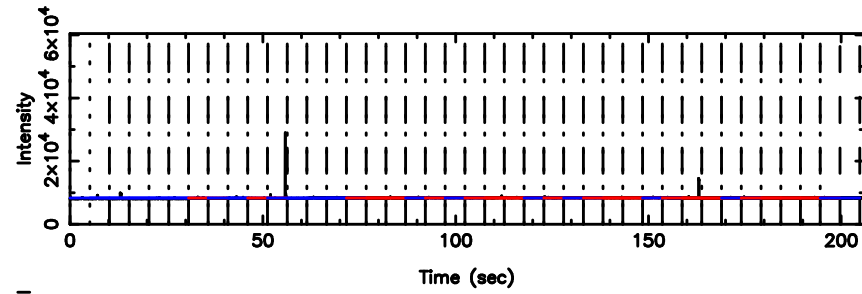

Frequency (Hz)

K20240804162736