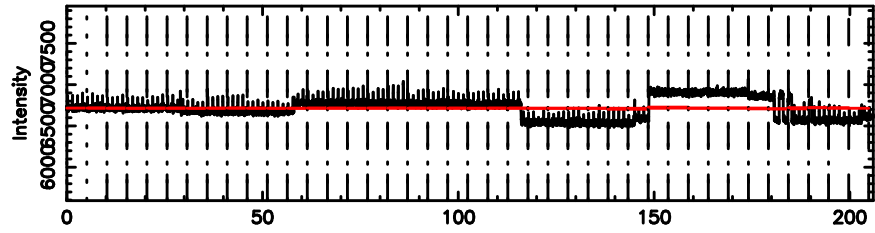

BLK: 1,SNR1: 0.62711 ,SNR2: 1.5868

Frequency (Hz)

K20240804060413

BLK: 1,SNR1: 1.9991 ,SNR2: 6.5814

Frequency (Hz)

0302+341 2024/08/03 21.10UT TOYOKAWA-KISO

F20240804060417

No. Good Data