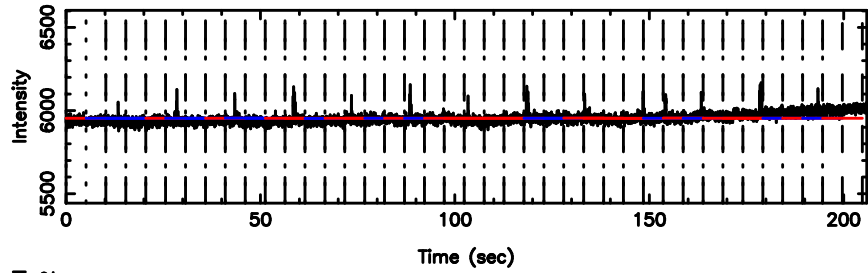

BLK:10,SNR1: 0.53096 ,SNR2: 3.9297

0834-19 2024/08/04 2.60UT TOYOKAWA-FUJI

F20240804113428

BLK:10,SNR1: 1.1920 ,SNR2: 4.7292

T20240804113428

BLK:16,SNR1: 0.26909 ,SNR2: 1.4729

0834-19 2024/08/04 2.60UT TOYOKAWA-KISO