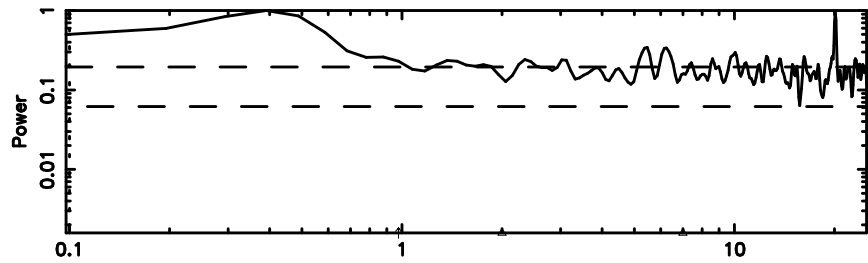

BLK: 6,SNR1: 0.51958E-02,SNR2: 1.8582