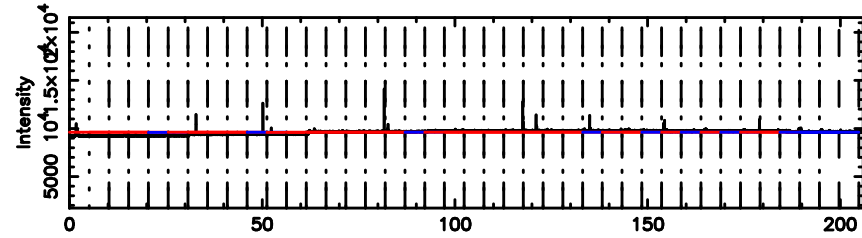

T20240804165427

BLK:10,SNR1: 1.4577 ,SNR2: 4.0158

Frequency (Hz)

K20240804165424

BLK:10,SNR1: 0.28041 ,SNR2: 2.4291

Frequency (Hz)

1355+01 2024/08/04 7.94UT TOYOKAWA-KISO

F20240804165427