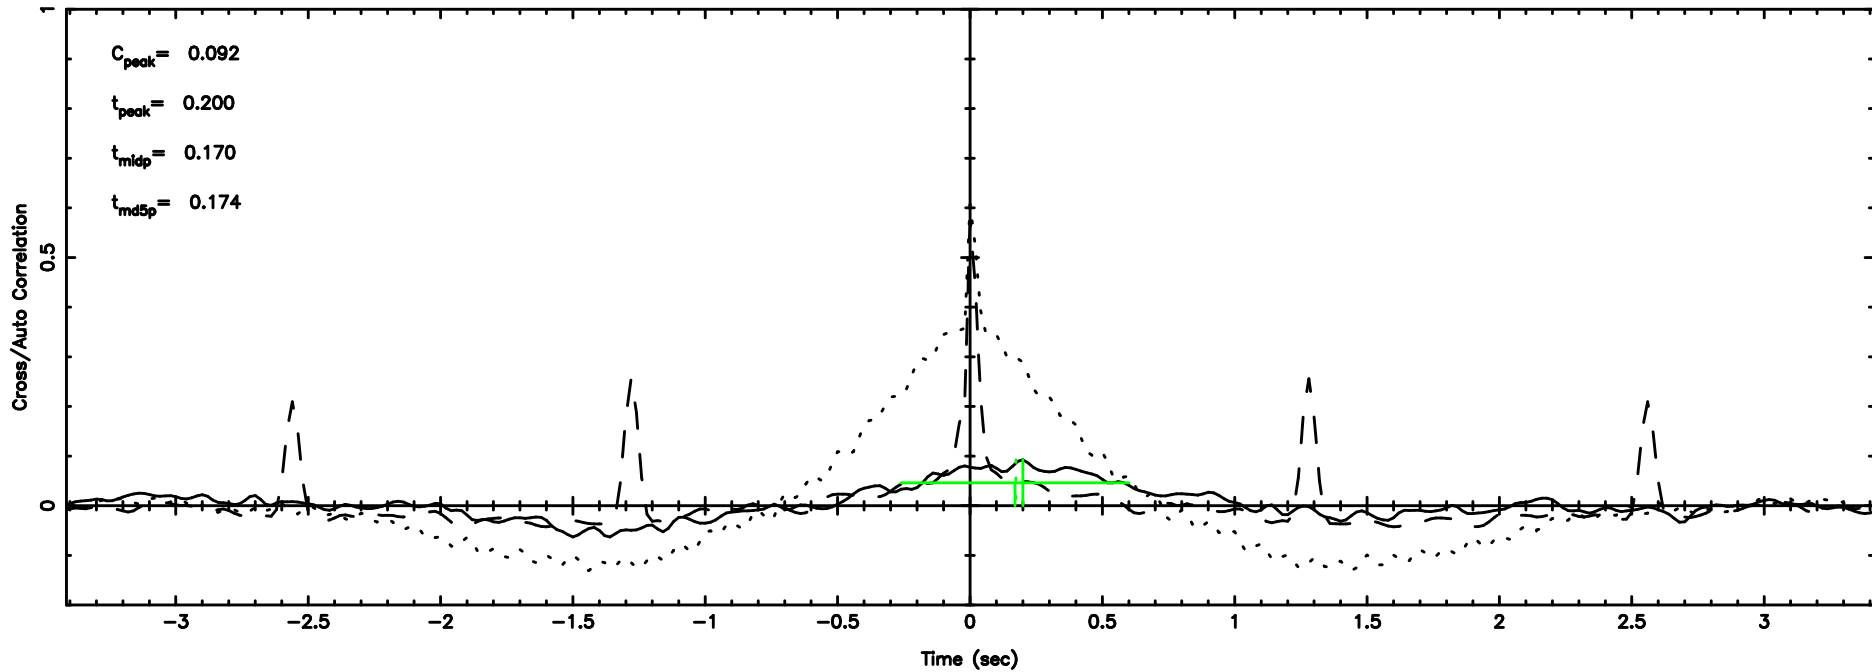

Frequency (Hz)