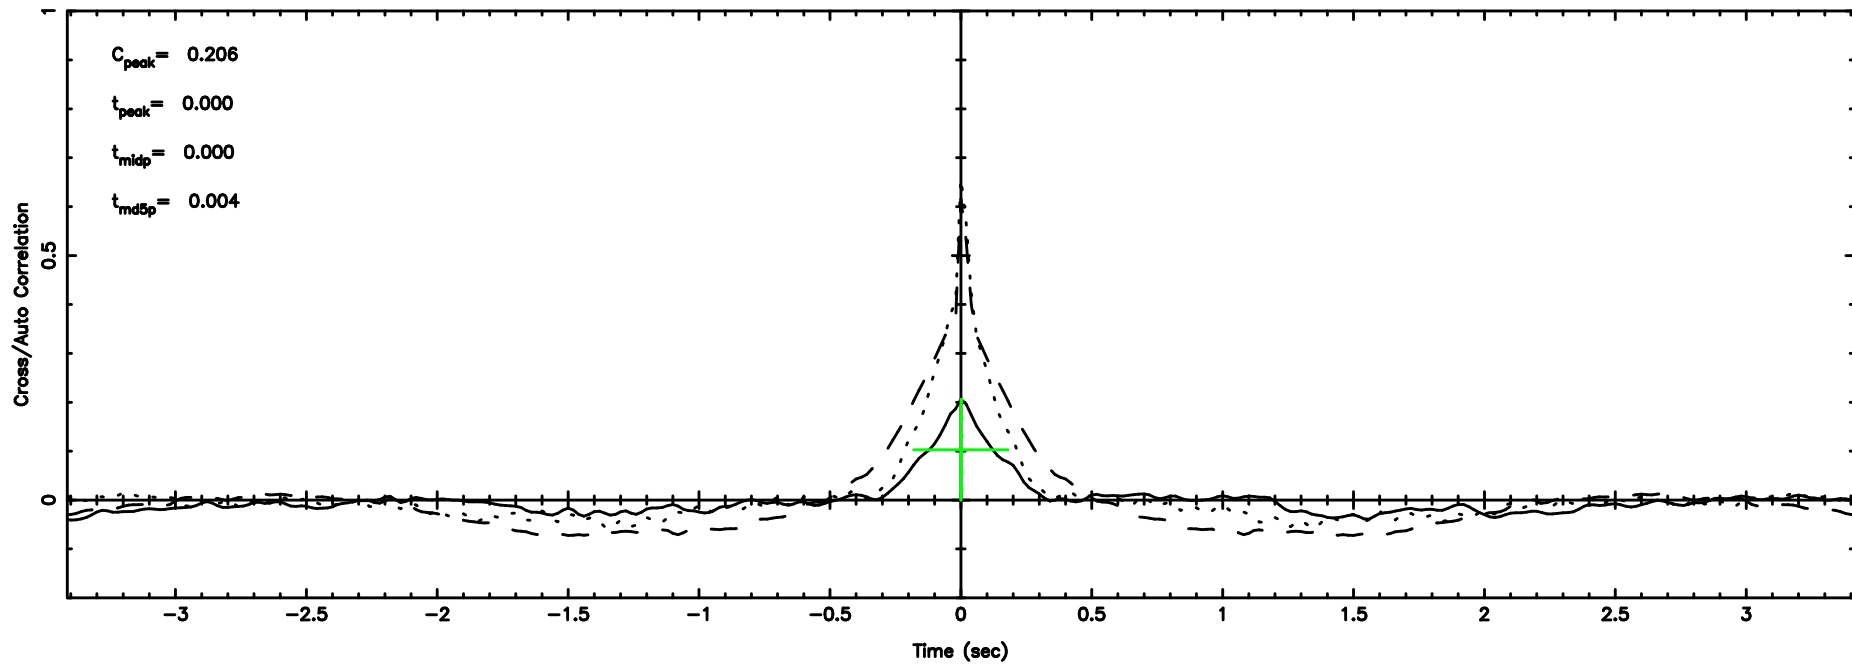

Frequency (Hz)

K20240804162736

BLK:22,SNR1: 5.4288 ,SNR2: 7.0636

Frequency (Hz)

3C286 2024/08/04 7.49UT TOYOKAWA-KISO

F20240804162739

BLK:19,SNR1: 1.9389 ,SNR2: 6.5897

Frequency (Hz)