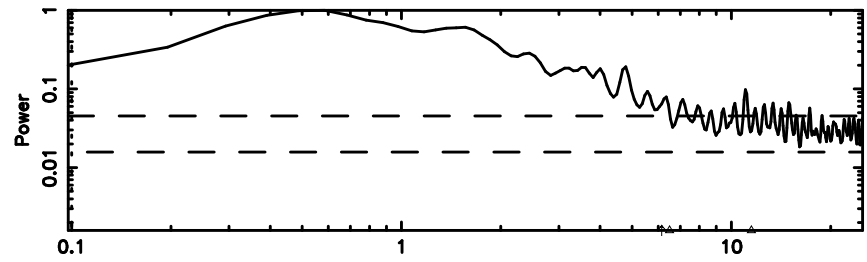

BLK:17,SNR1: 1.6120 ,SNR2: 5.5546