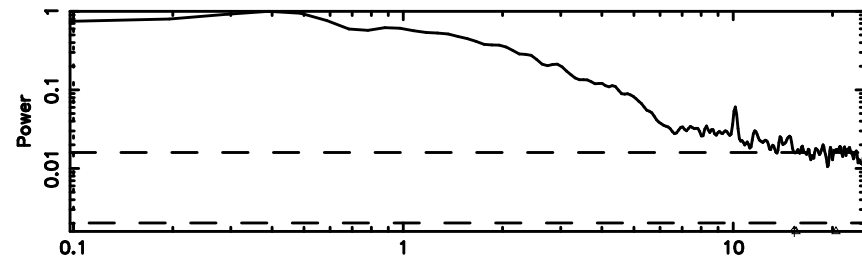

Frequency (Hz)

K20240804162736

BLK:22,SNR1: 5.4288 ,SNR2: 7.0636

Frequency (Hz)

3C286 2024/08/04 7.49UT TOYOKAWA-KISO

F20240804162739

BLK:19,SNR1: 1.9389 ,SNR2: 6.5897

Frequency (Hz)