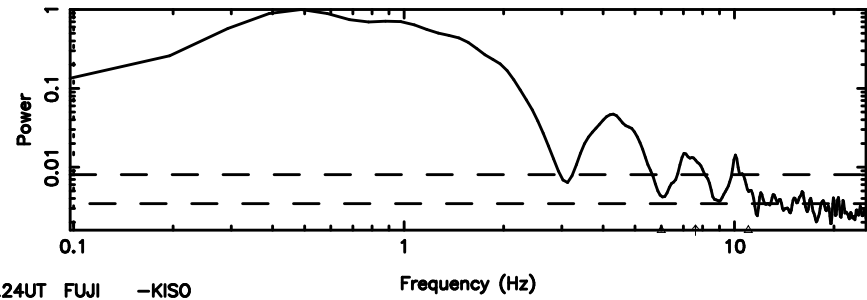

K20240804151235

BLK:17,SNR1: 62.733 ,SNR2: 58.203

Frequency (Hz)

1213-17 2024/08/04 6.24UT TOYOKAWA-KISO

F20240804151238

BLK:22,SNR1: 10.025 ,SNR2: 9.5865

K20240804151235

BLK:22,SNR1: 6.7382 ,SNR2: 18.535