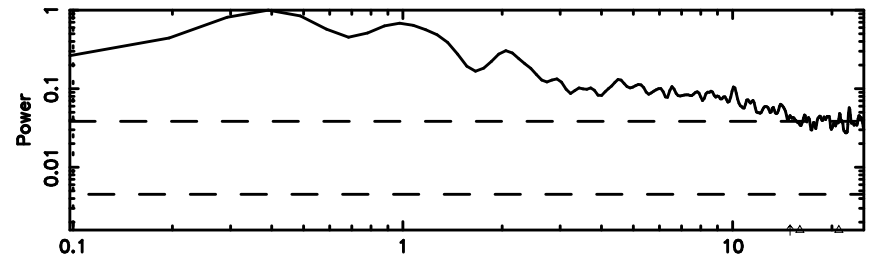

Frequency (Hz)

1345+12 2024/08/04 7.76UT TOYOKAWA-KISO

F20240804164407

BLK: 9,SNR1: 1.4232 ,SNR2: 3.5987

Frequency (Hz)

K20240804164403

BLK: 9,SNR1: 2.1398 ,SNR2: 2.5116

Frequency (Hz)