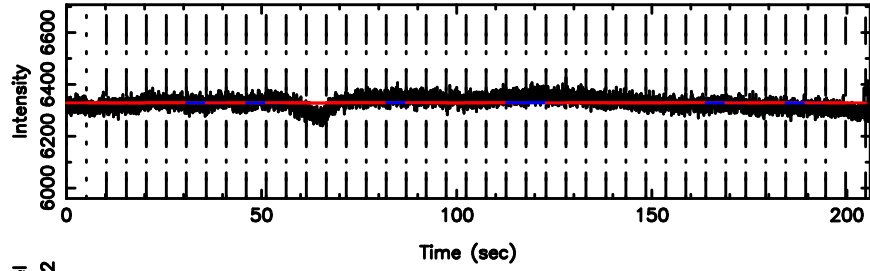

T20240804085333