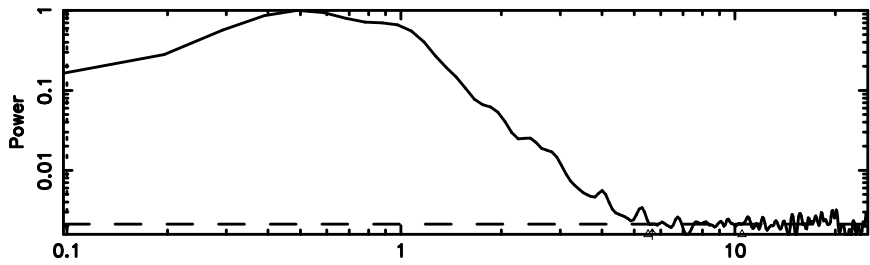

F20240804084111

BLK:22,SNR1: 0.18539 ,SNR2: 2.6676

3C147 2024/08/03 23.71UT TOYOKAWA-FUJI

T20240804084111

BLK:19,SNR1: 20.427 ,SNR2: 72.654

Frequency (Hz)

3C147 2024/08/03 23.71UT TOYOKAWA-KISO

K20240804084108