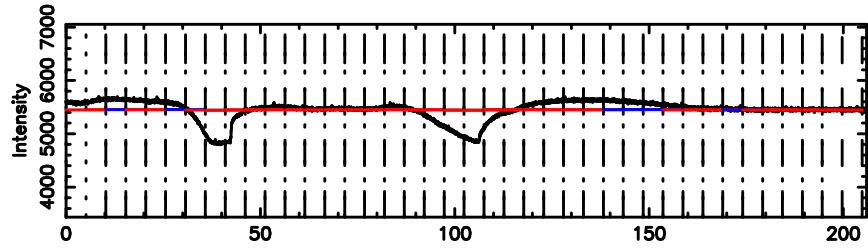

T20240804113933