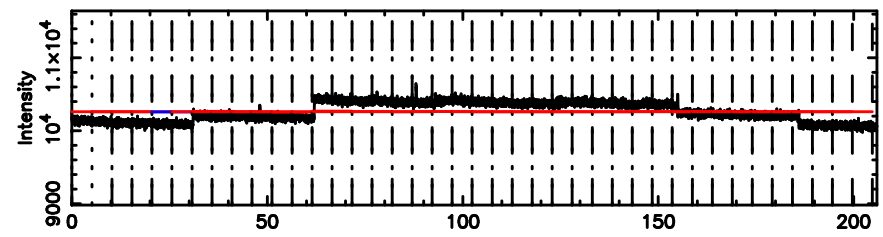

Frequency (Hz)

0418+236 2024/08/03 22.36UT TOYOKAWA-KISO

F20240804071944

BLK: 1,SNR1: 0.45770 ,SNR2: 2.7914

Frequency (Hz)

K20240804071941

BLK: 1,SNR1:-0.10174 ,SNR2: 0.48921

Frequency (Hz)