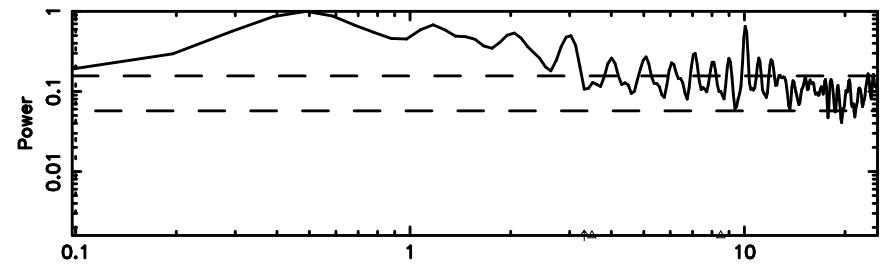

BLK: 6,SNR1: 0.22172 ,SNR2: 1.9681