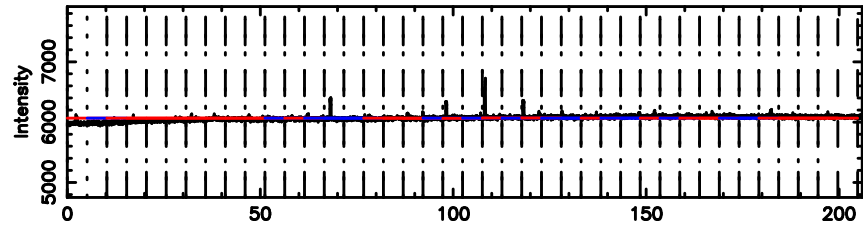

T20240804160824