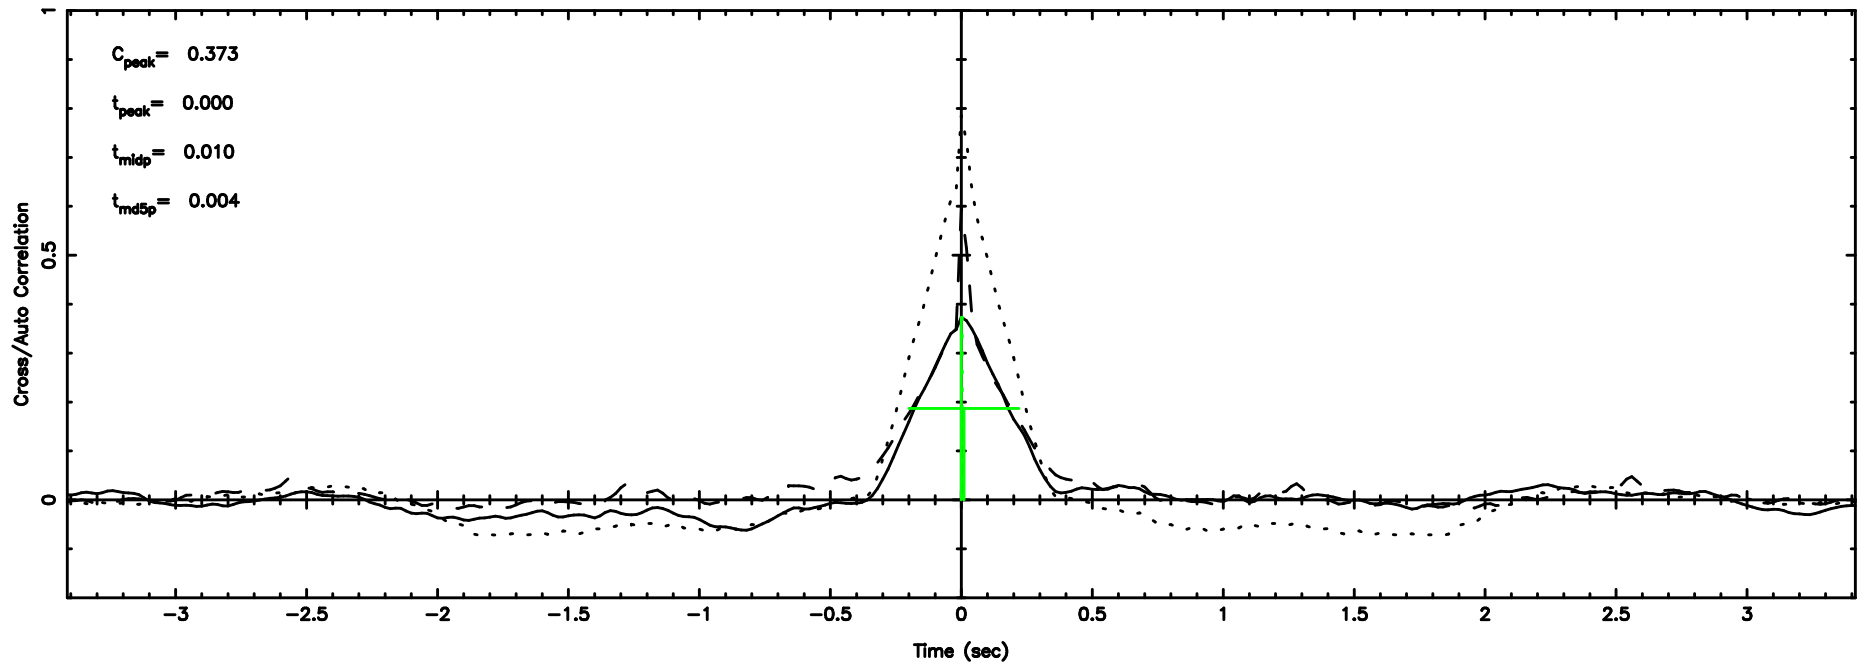

3C283 2024/08/04 7.17UT FUJI -KISO