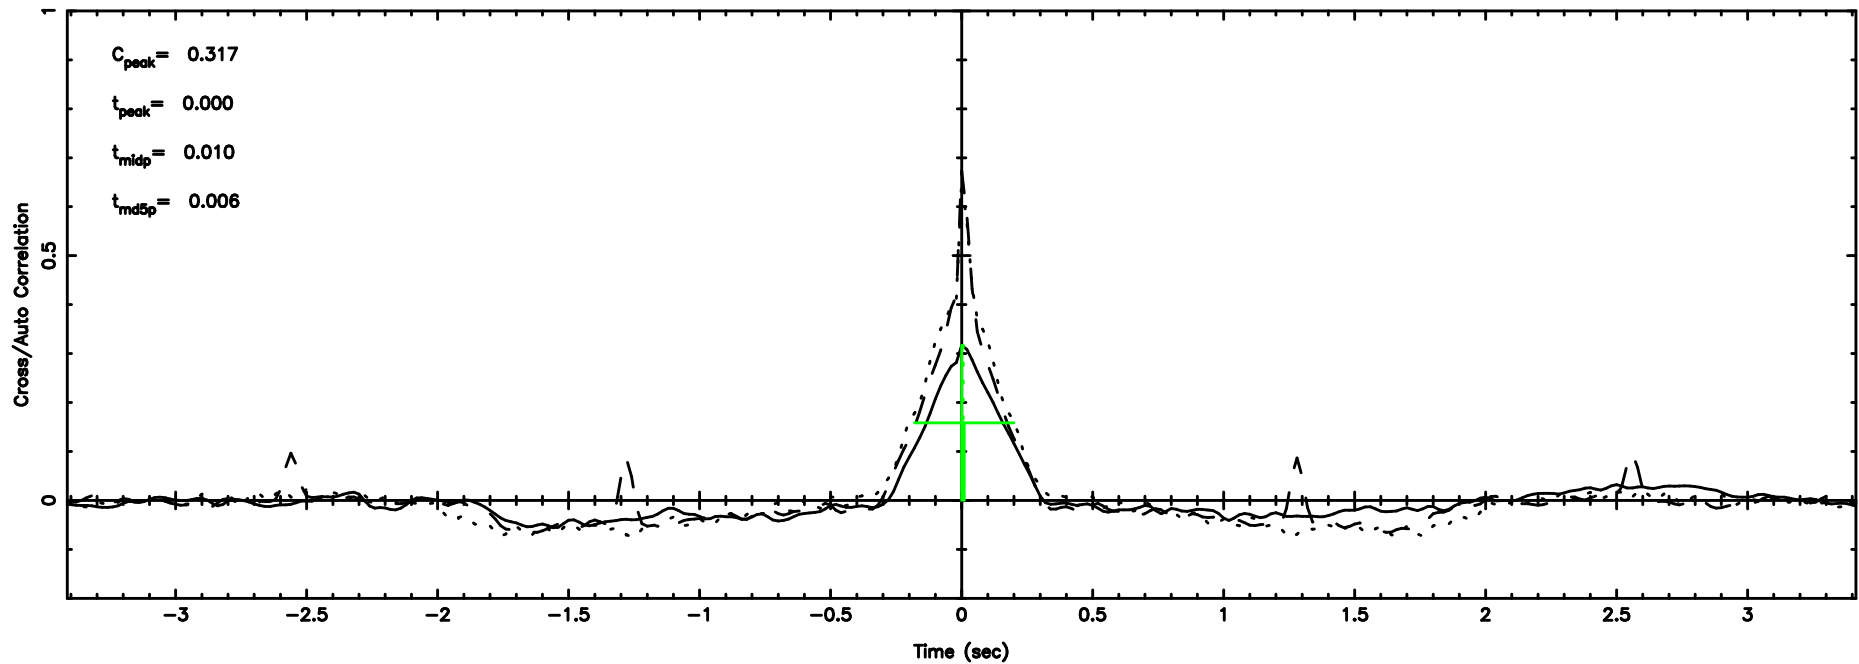

Frequency (Hz)

3C279 2024/08/04 6.91UT FUJI -KISO