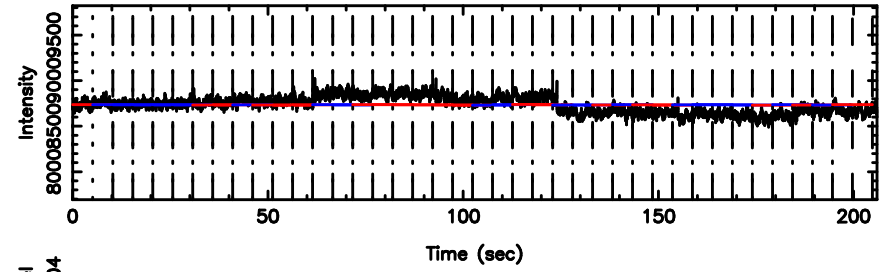

F20240804084111

BLK:22,SNR1: 0.18539 ,SNR2: 2.6676

3C147 2024/08/03 23.71UT TOYOKAWA-FUJI

T20240804084111

BLK:19,SNR1: 20.427 ,SNR2: 72.654

Frequency (Hz)

3C147 2024/08/03 23.71UT TOYOKAWA-KISO

K20240804084108