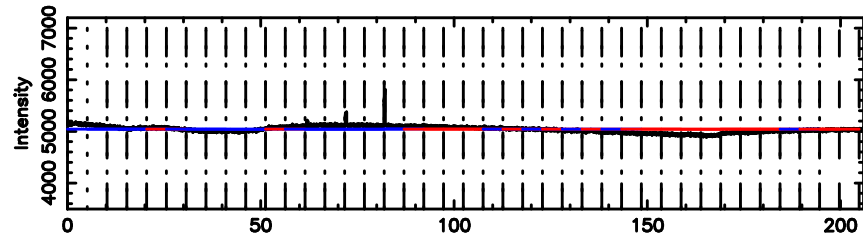

F20240804144650

BLK:10,SNR1: 0.98321 ,SNR2: 5.2615

Frequency (Hz)

3C267 2024/08/04 5.81UT TOYOKAWA-FUJI

T20240804144650

BLK:20,SNR1: 5.2521 ,SNR2: 11.675

Frequency (Hz)

K20240804144647