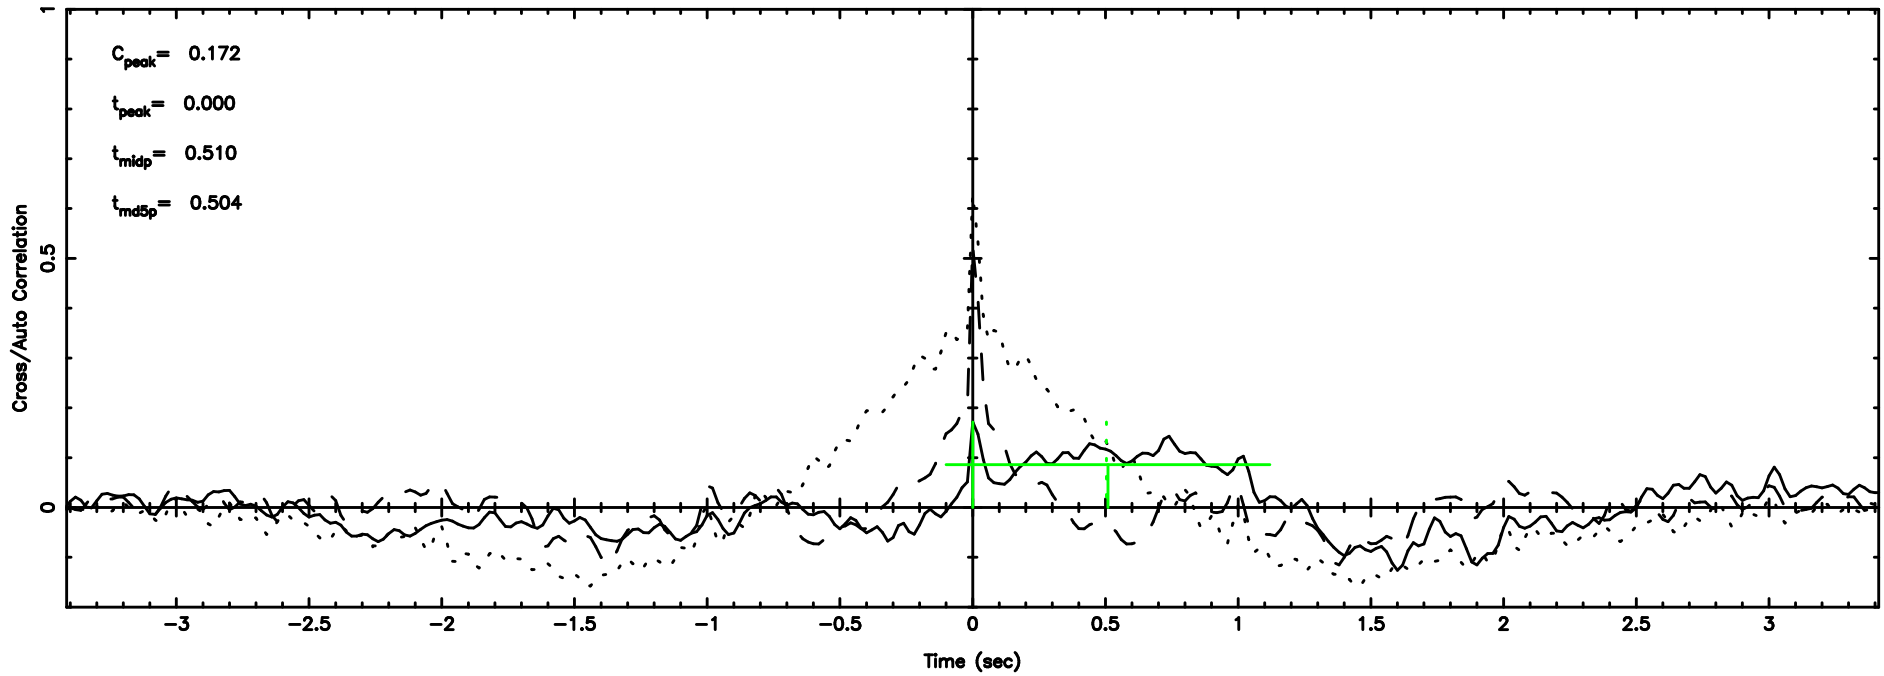

Frequency (Hz)

K20240804071247

BLK: 2,SNR1: 1.6210 ,SNR2: 6.6845

Frequency (Hz)

0411+05 2024/08/03 22.24UT TOYOKAWA-KISO

F20240804071250

BLK: 6,SNR1:-0.33360E-01,SNR2: 2.4947

Frequency (Hz)