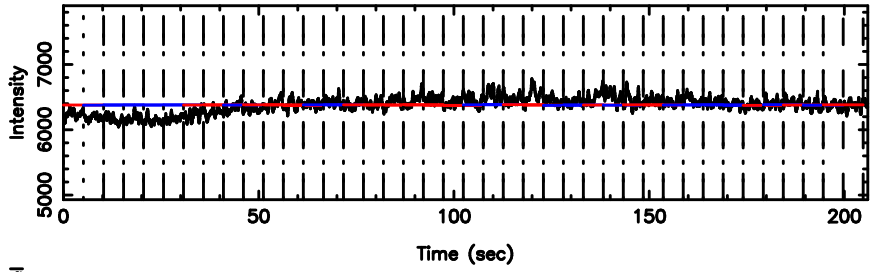

F20240804084111

BLK:22,SNR1: 0.18539 ,SNR2: 2.6676

3C147 2024/08/03 23.71UT TOYOKAWA-FUJI

T20240804084111

BLK:19,SNR1: 20.427 ,SNR2: 72.654

Frequency (Hz)

3C147 2024/08/03 23.71UT TOYOKAWA-KISO

K20240804084108