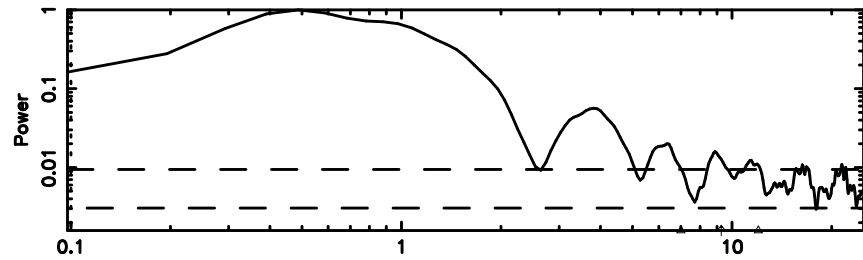

F20240804144650

BLK:10,SNR1: 0.98321 ,SNR2: 5.2615

Frequency (Hz)

3C267 2024/08/04 5.81UT TOYOKAWA-FUJI

T20240804144650

BLK:20,SNR1: 5.2521 ,SNR2: 11.675

Frequency (Hz)

K20240804144647