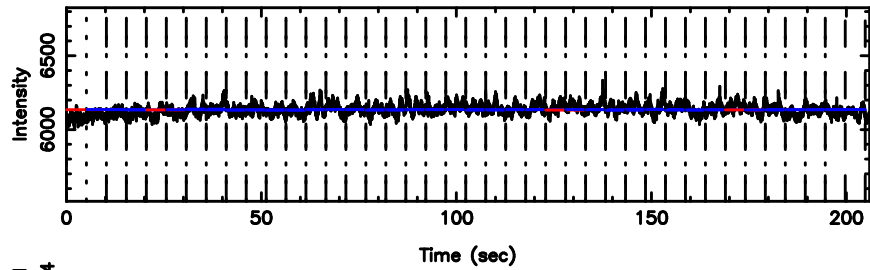

T20240804092454