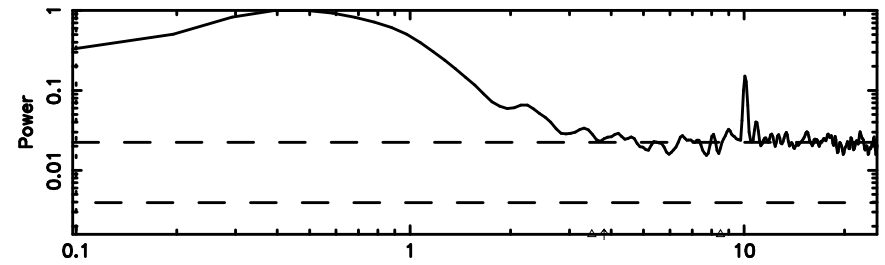

BLK:19,SNR1: 2.0188 ,SNR2: 10.122