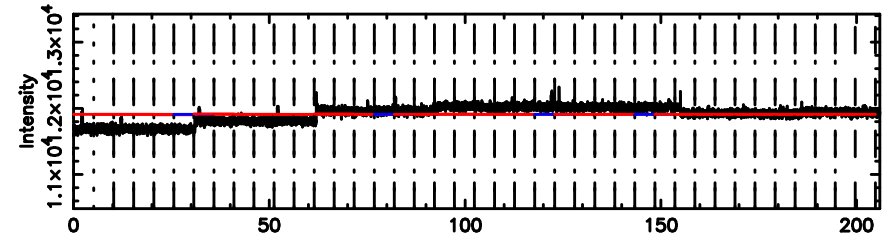

Frequency (Hz)

0308+305 2024/08/03 21.20UT TOYOKAWA-FUJI

T20240804061010

BLK: 4,SNR1: 0.12627 ,SNR2: 0.44786

Frequency (Hz)

K20240804061007

BLK: 4,SNR1: 1.4300 ,SNR2: 5.8308

Frequency (Hz)