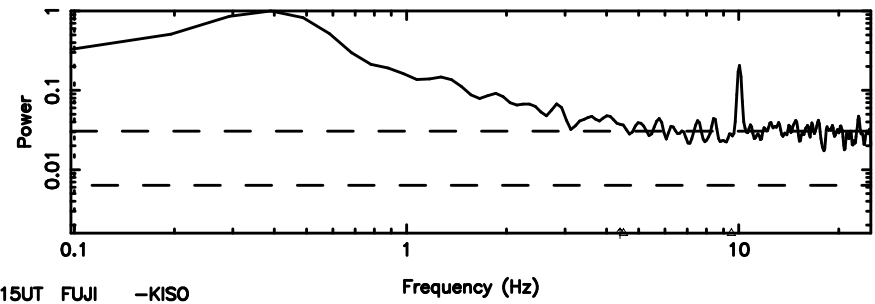

BLK:20,SNR1: 1.1892 ,SNR2: 4.4685

K20240804120713

BLK:20,SNR1: 0.73899 ,SNR2: 2.9661

3C216 2024/08/04 3.15UT TOYOKAWA-KISO

F20240804120716

BLK: 9,SNR1:-0.10500 ,SNR2: 2.1073

K20240804120713

BLK: 9,SNR1: 1.0145 ,SNR2: 4.2382