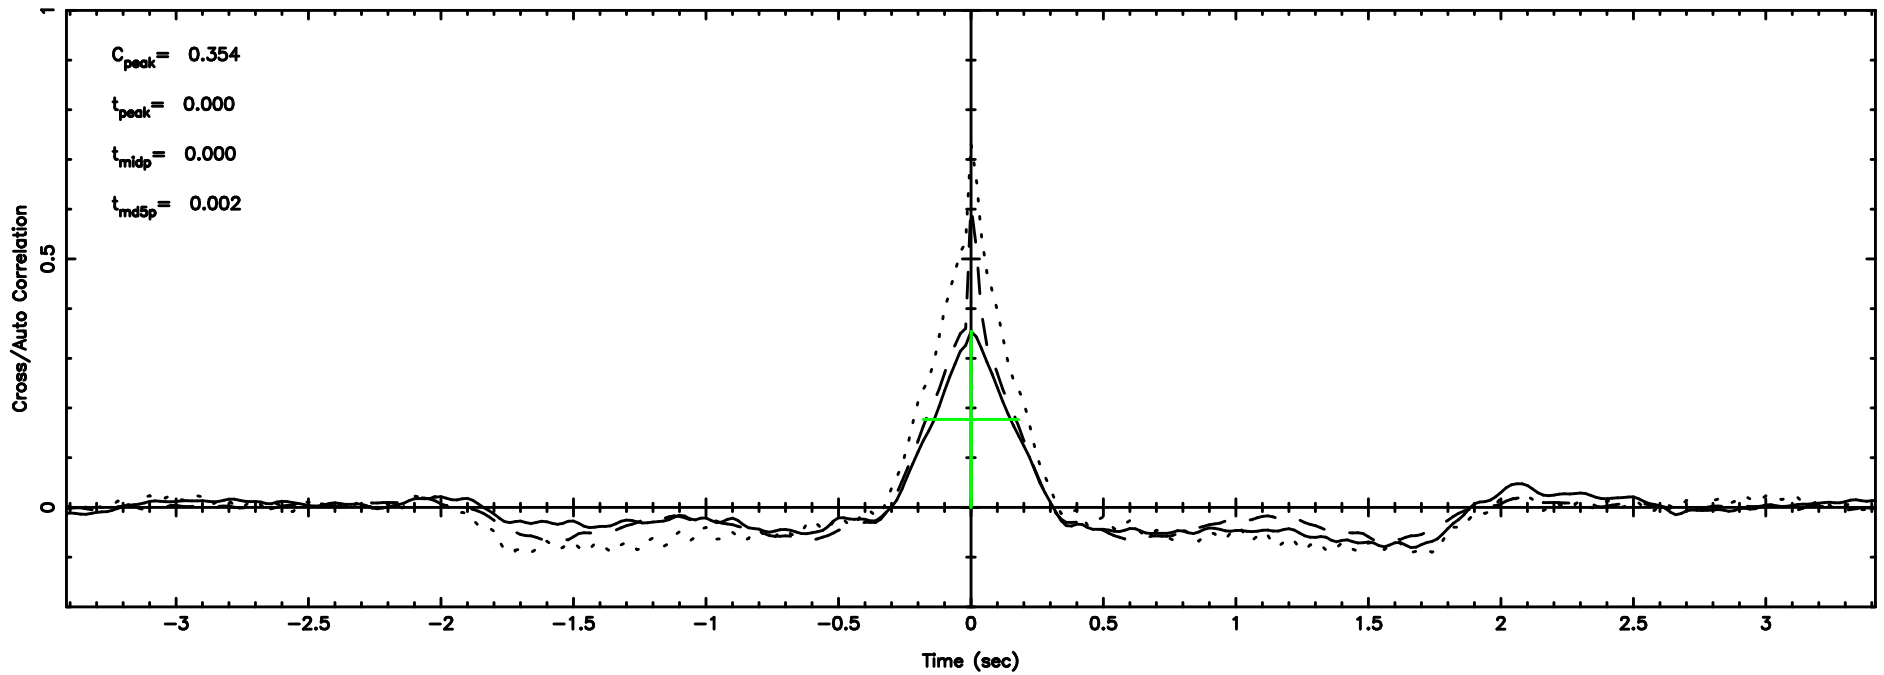

T20240804084923

BLK:25,SNR1: 1.9174 ,SNR2: 5.0222

0548+16 2024/08/03 23.85UT TOYOKAWA-KISO

K20240804084920

BLK:25,SNR1: 3.8137 ,SNR2: 7.6648

F20240804084924

BLK:21,SNR1: 1.4555 ,SNR2: 5.3679

K20240804084920