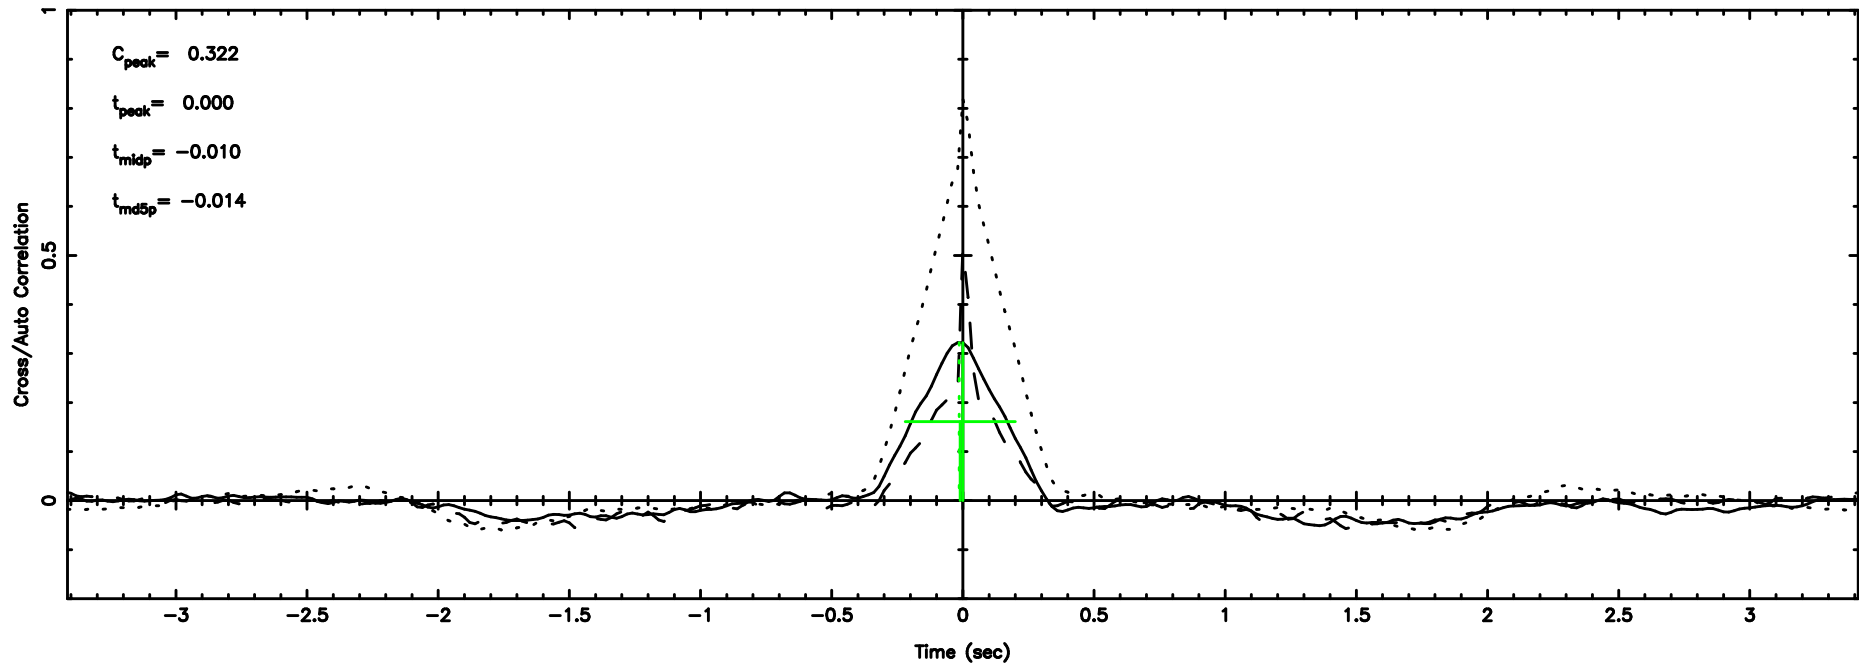

K20240804151235

BLK:17,SNR1: 62.733 ,SNR2: 58.203

Frequency (Hz)

1213-17 2024/08/04 6.24UT TOYOKAWA-KISO

F20240804151238

BLK:22,SNR1: 10.025 ,SNR2: 9.5865

K20240804151235

BLK:22,SNR1: 6.7382 ,SNR2: 18.535