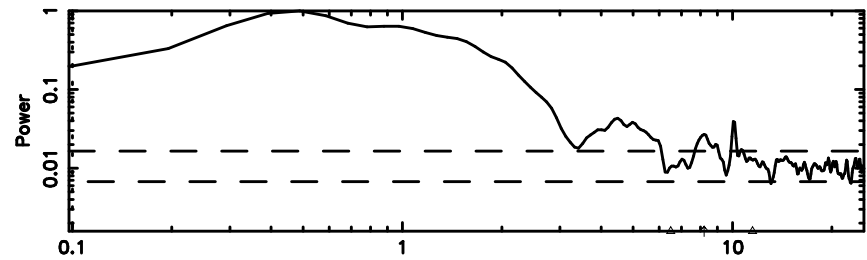

BLK:20,SNR1: 5.3799 ,SNR2: 15.455

Frequency (Hz)

3C279 2024/08/04 6.91UT TOYOKAWA-KISO

F20240804155255

BLK:16,SNR1: 0.70479 ,SNR2: 6.9923

Frequency (Hz)

K20240804155252

BLK:16,SNR1: 3.3125 ,SNR2: 8.5084