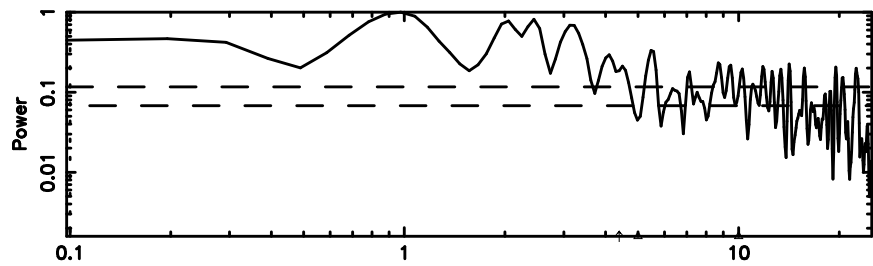

Frequency (Hz)

0418+236 2024/08/03 22.36UT TOYOKAWA-KISO

F20240804071944

BLK: 1,SNR1: 0.45770 ,SNR2: 2.7914

Frequency (Hz)

K20240804071941

BLK: 1,SNR1:-0.10174 ,SNR2: 0.48921

Frequency (Hz)