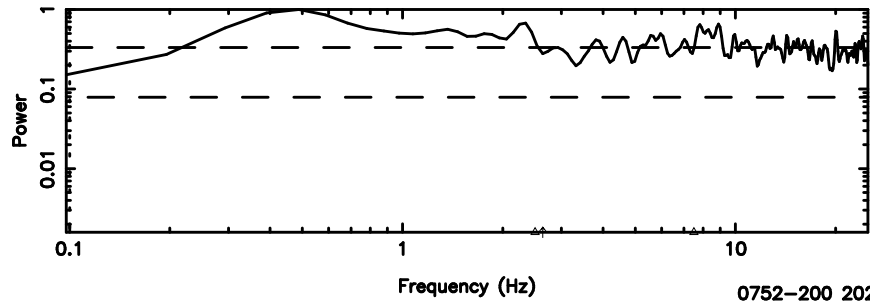

BLK: 8,SNR1: 0.96031E-01,SNR2: 0.66140