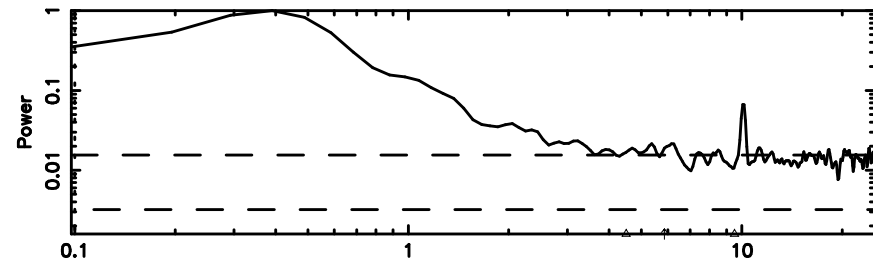

BLK:15,SNR1: 1.6722 ,SNR2: 5.8039