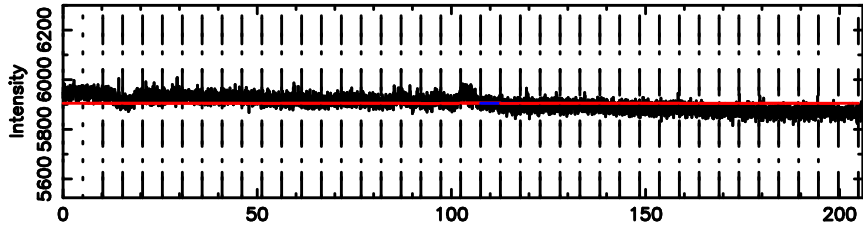

T20240804121927