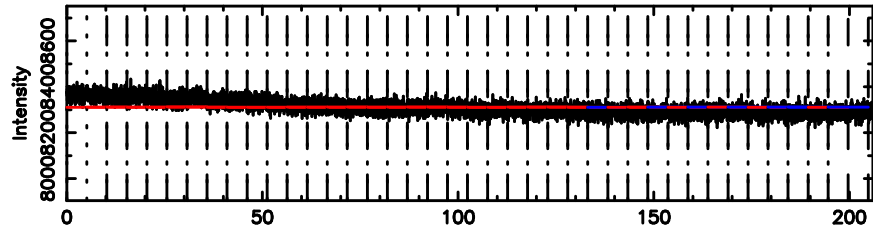

T20240804063503