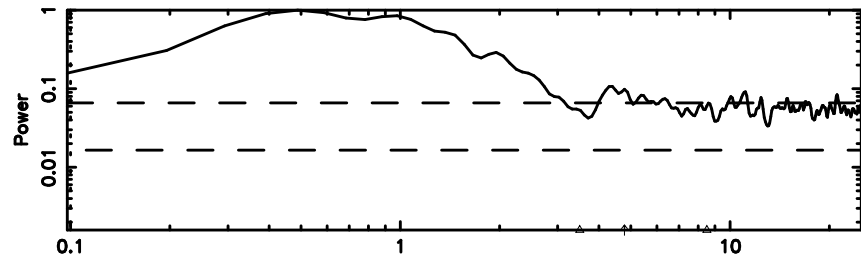

BLK:17,SNR1: 0.74452 ,SNR2: 3.5651