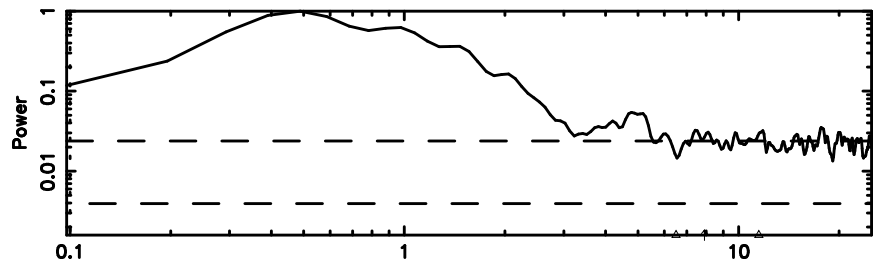

BLK:15,SNR1: 1.9853 ,SNR2: 5.1048