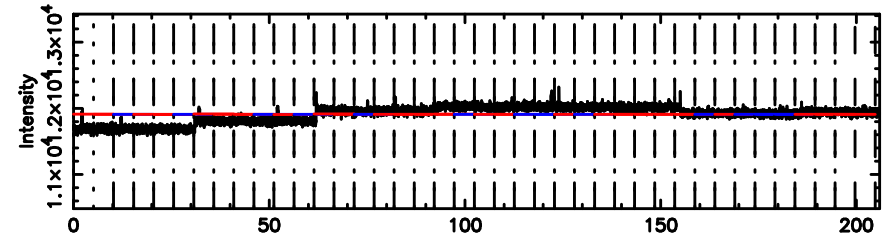

0308+305 2024/08/03 21.20UT TOYOKAWA-KISO

F20240804061011

BLK:13,SNR1: 3.6600 ,SNR2: 9.2409

Frequency (Hz)

K20240804061007

BLK:13,SNR1: 0.67385 ,SNR2: 4.5266

Frequency (Hz)

0308+305 2024/08/03 21.20UT FUJI -KISO