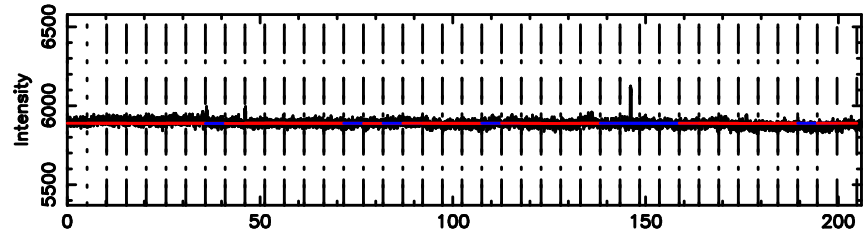

T20240804164406