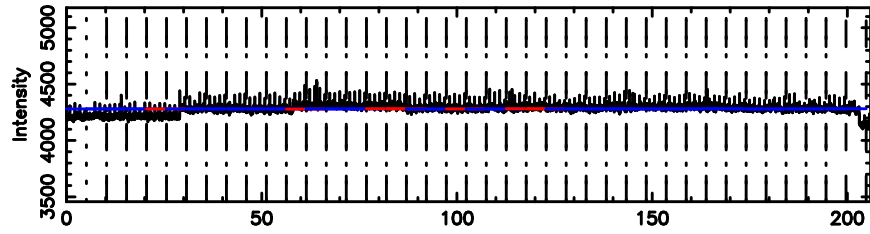

BLK:19,SNR1: 2.0188 ,SNR2: 10.122

Frequency (Hz)

F20240804084111

BLK:32,SNR1: 0.15777 ,SNR2: 2.5728

Frequency (Hz)

3C147 2024/08/03 23.71UT FUJI -KISO

K20240804084108

BLK:32,SNR1: 1.9054 ,SNR2: 8.0929