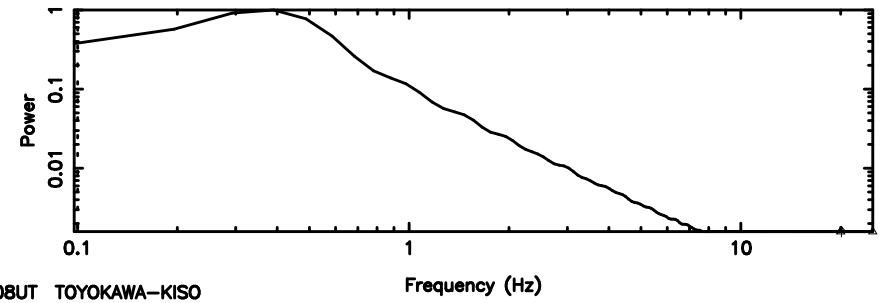

BLK:13,SNR1: 76.947 ,SNR2: 76.197

3C236 2024/08/04 4.08UT TOYOKAWA-KISO