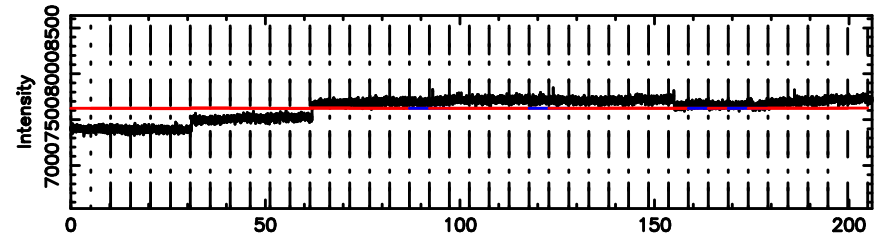

BLK:11,SNR1: 0.77775 ,SNR2: 3.7735

Frequency (Hz)

F20240804105914

BLK: 4,SNR1: 0.10492 ,SNR2: 0.96773

K20240804105911

BLK: 4,SNR1: 0.35688 ,SNR2: 1.2932

3C190 2024/08/04 2.02UT FUJI -KISO

T20240804111138