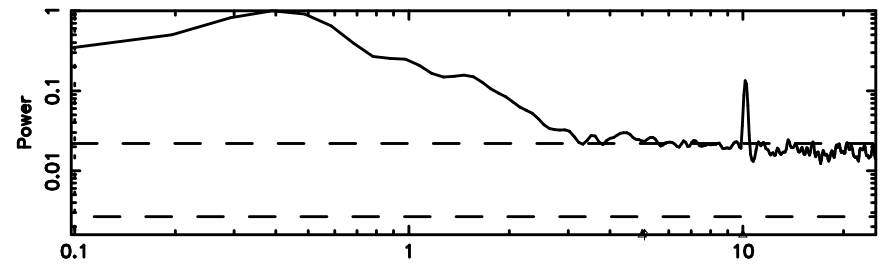

BLK:22,SNR1: 1.4456 ,SNR2: 5.8140