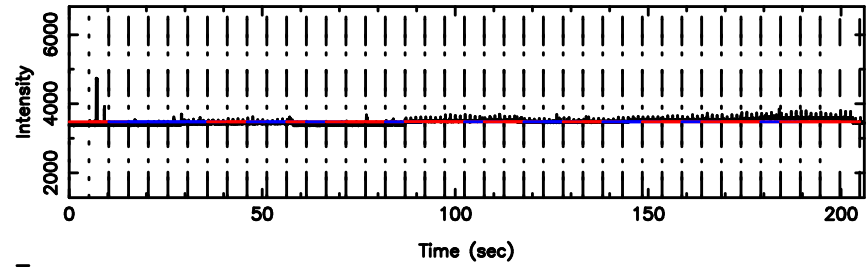

Frequency (Hz)

F20240804155255