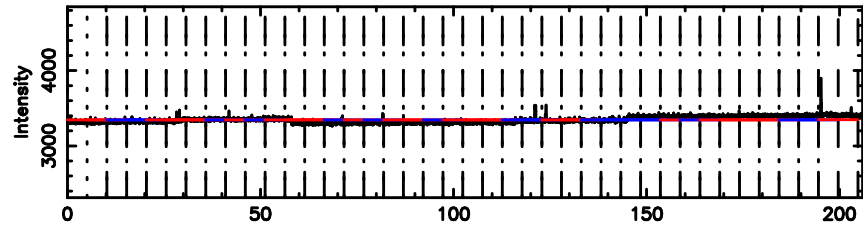

1245-19 2024/08/04 6.78UT TOYOKAWA-FUJI

T20240804154511

BLK:13,SNR1: 0.36304E-01,SNR2: 1.2151

K20240804154508

BLK:13,SNR1: 0.26215 ,SNR2: 1.0599

1245-19 2024/08/04 6.78UT TOYOKAWA-KISO

F20240804154511

BLK:16,SNR1: 1.3824 ,SNR2: 2.6281