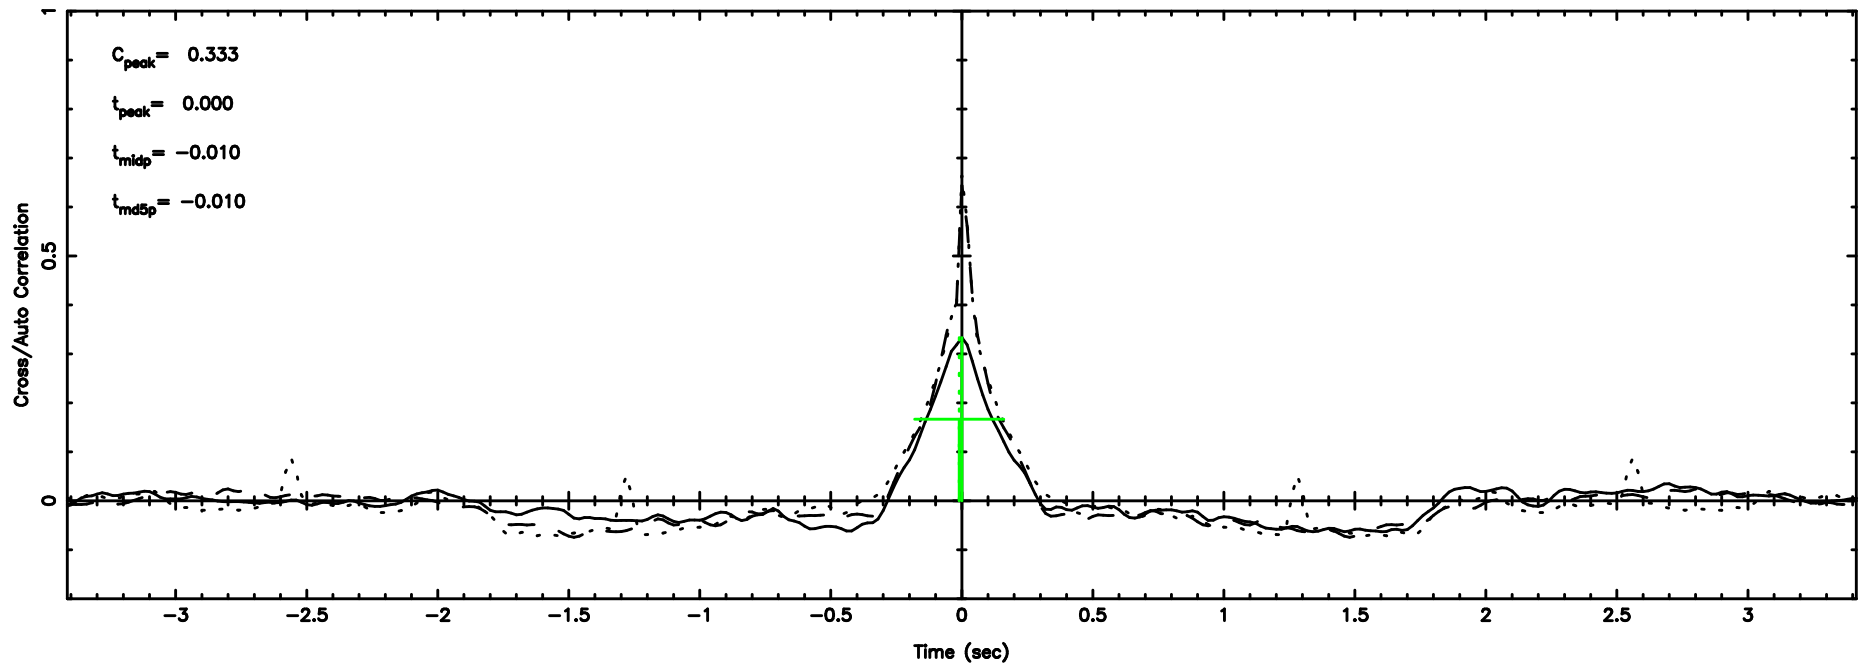

Frequency (Hz)

3C279 2024/08/04 6.91UT TOYOKAWA-FUJI