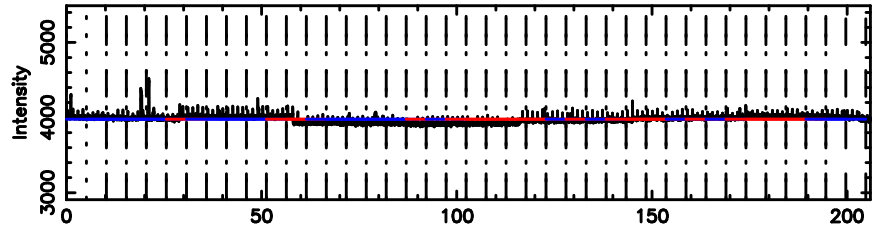

T20240804084923

BLK:25,SNR1: 1.9174 ,SNR2: 5.0222

0548+16 2024/08/03 23.85UT TOYOKAWA-KISO

K20240804084920

BLK:25,SNR1: 3.8137 ,SNR2: 7.6648

F20240804084924

BLK:21,SNR1: 1.4555 ,SNR2: 5.3679

K20240804084920