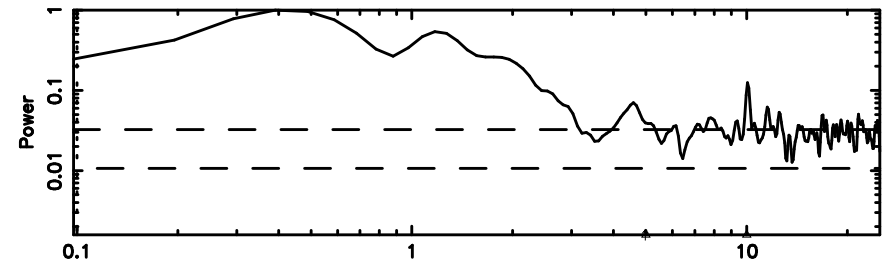

Frequency (Hz)

0308+305 2024/08/03 21.20UT TOYOKAWA-FUJI

T20240804061010

BLK: 4,SNR1: 0.12627 ,SNR2: 0.44786

Frequency (Hz)

K20240804061007

BLK: 4,SNR1: 1.4300 ,SNR2: 5.8308

Frequency (Hz)