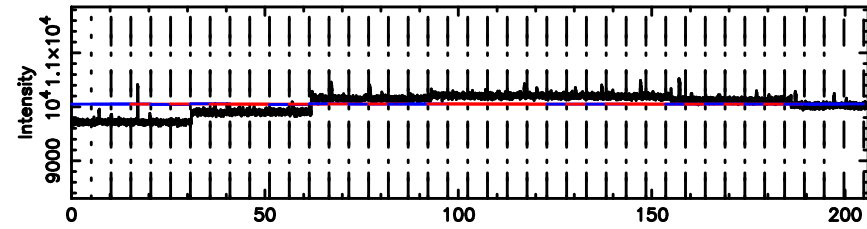

F20240804141625

BLK:18,SNR1: 0.15897 ,SNR2: 2.2309

Frequency (Hz)

K20240804141622

BLK:18,SNR1: 1.8119 ,SNR2: 7.6549

Frequency (Hz)

3C255 2024/08/04 5.30UT FUJI -KISO

T20240804142703