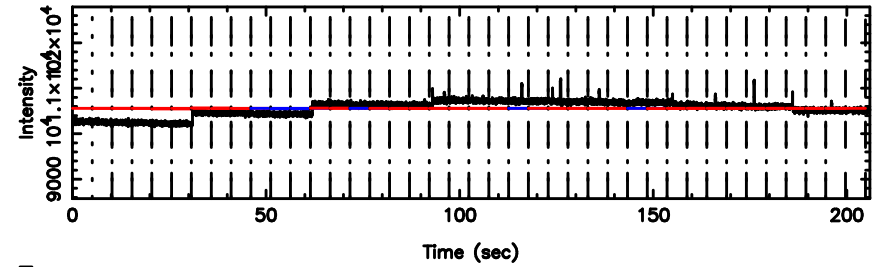

K20240804134423