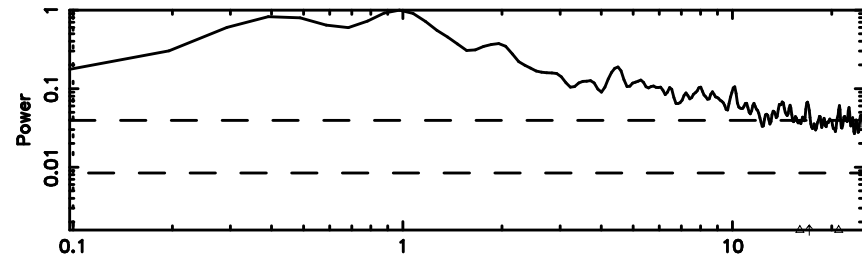

Frequency (Hz)

1345+12 2024/08/04 7.76UT TOYOKAWA-KISO

F20240804164407

BLK: 9,SNR1: 1.4232 ,SNR2: 3.5987

Frequency (Hz)

K20240804164403

BLK: 9,SNR1: 2.1398 ,SNR2: 2.5116

Frequency (Hz)