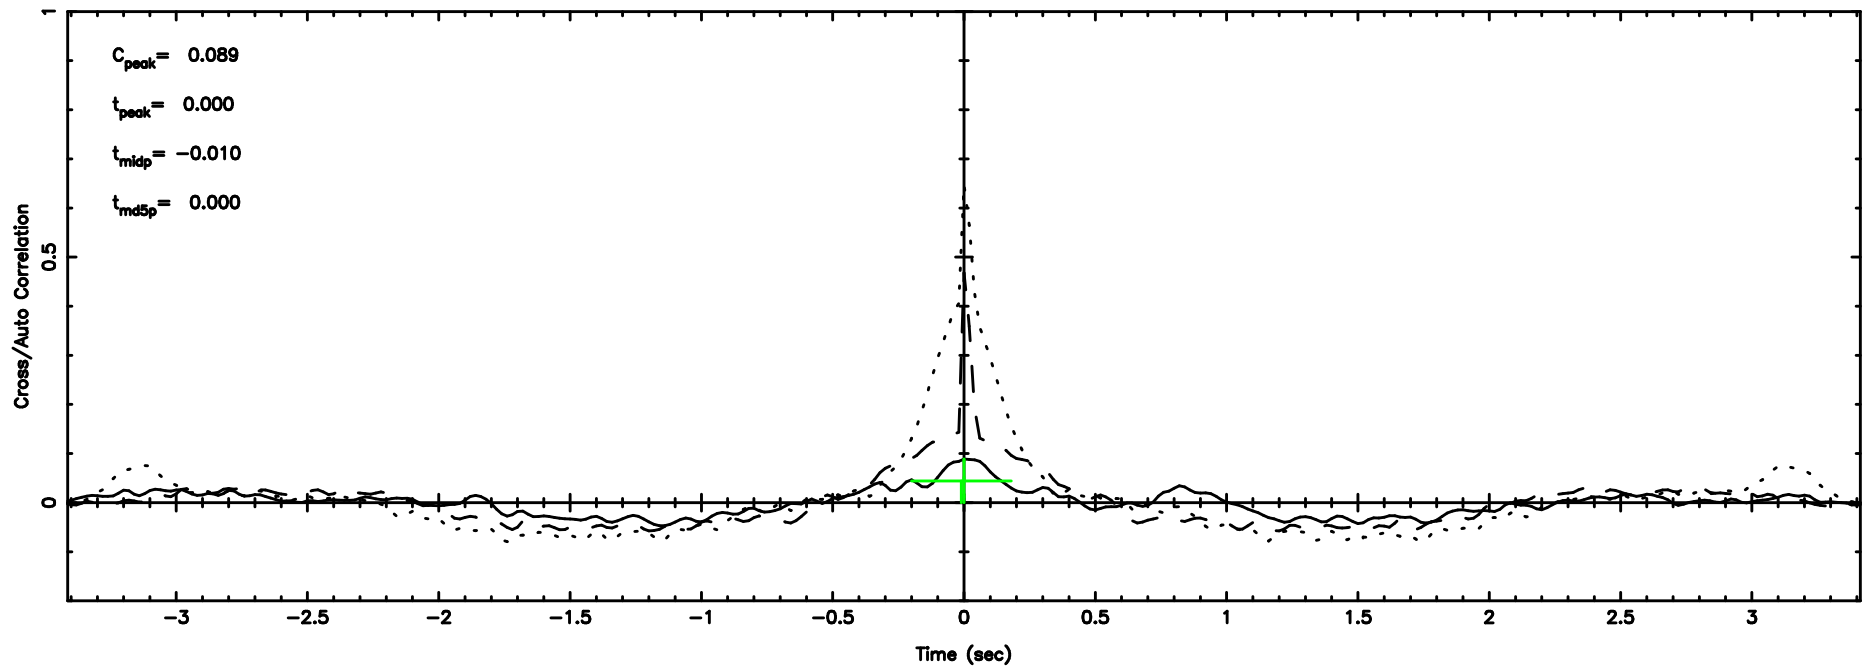

BLK:10,SNR1: 0.71328 ,SNR2: 1.9056

3C255 2024/08/04 5.30UT TOYOKAWA-FUJI

T20240804141625

BLK:13,SNR1: 0.16736 ,SNR2: 1.0937

K20240804141622

BLK:13,SNR1: 1.7370 ,SNR2: 5.2159

3C255 2024/08/04 5.30UT TOYOKAWA-KISO