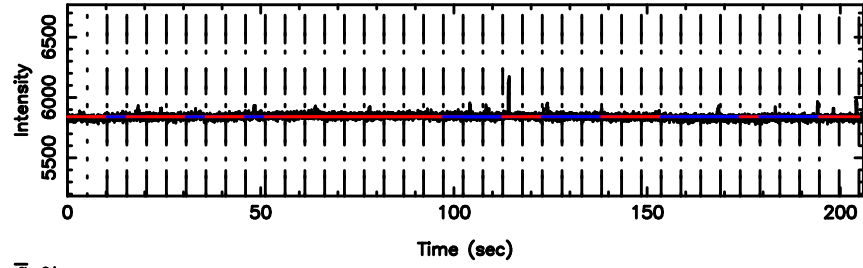

T20240804151238