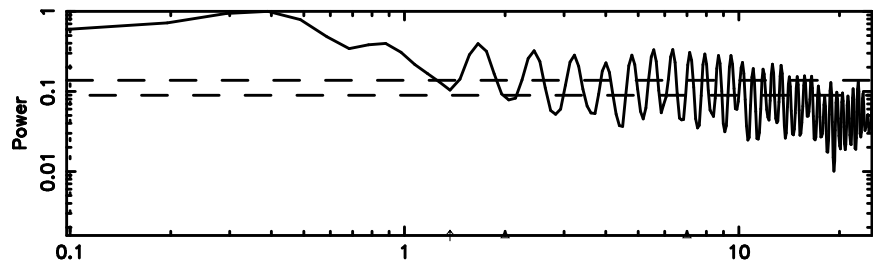

Frequency (Hz)

K20240804071247

BLK: 2,SNR1: 1.6210 ,SNR2: 6.6845

Frequency (Hz)

0411+05 2024/08/03 22.24UT TOYOKAWA-KISO

F20240804071250

BLK: 6,SNR1:-0.33360E-01,SNR2: 2.4947

Frequency (Hz)