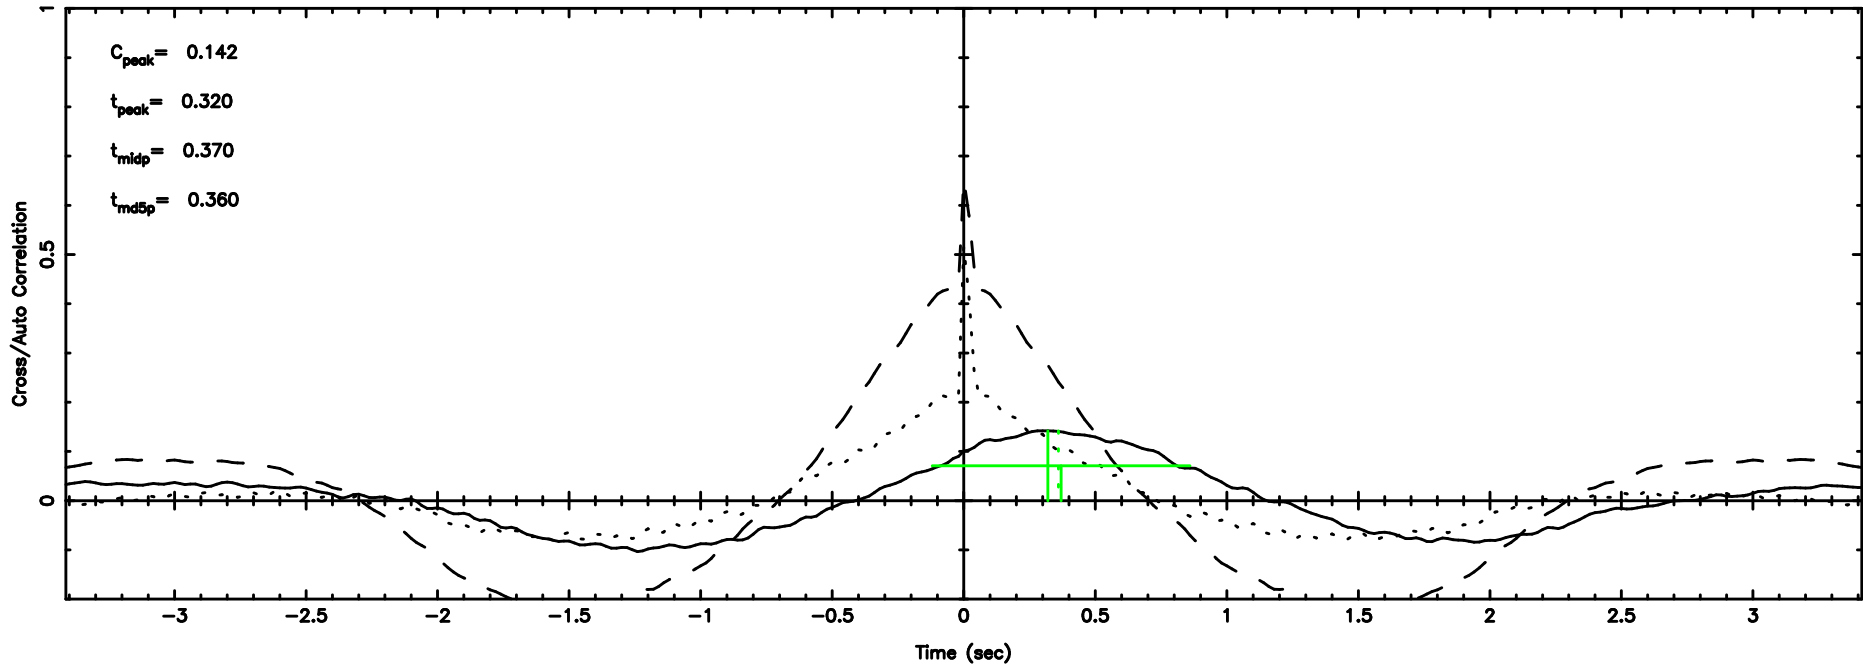

T20240804131911

BLK:31,SNR1: 1.3317 ,SNR2: 9.3159

K20240804131908

BLK:31,SNR1: 0.76838 ,SNR2: 2.2701

3C241 2024/08/04 4.35UT TOYOKAWA-KISO