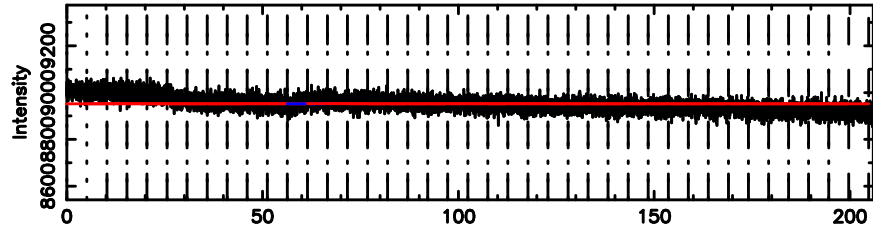

T20240804060416

BLK: 2,SNR1: 0.70888E-01,SNR2: 0.40074

Frequency (Hz)

F20240804060417

BLK: 2,SNR1: 0.72935 ,SNR2: 3.3140

Frequency (Hz)

0302+341 2024/08/03 21.10UT TOYOKAWA-FUJI

T20240804060416