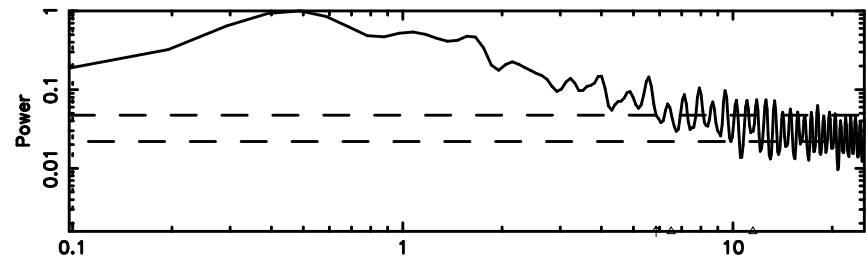

BLK:16,SNR1: 1.0827 ,SNR2: 4.1835