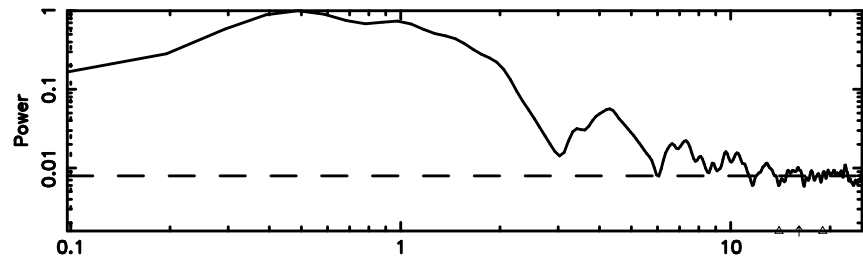

BLK:25,SNR1: 7.5725 ,SNR2: 9.3883