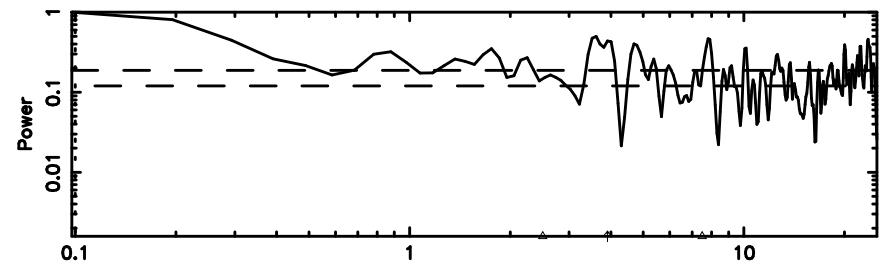

Frequency (Hz)

0418+236 2024/08/03 22.36UT TOYOKAWA-KISO

F20240804071944

BLK: 1,SNR1: 0.45770 ,SNR2: 2.7914

Frequency (Hz)

K20240804071941

BLK: 1,SNR1:-0.10174 ,SNR2: 0.48921

Frequency (Hz)