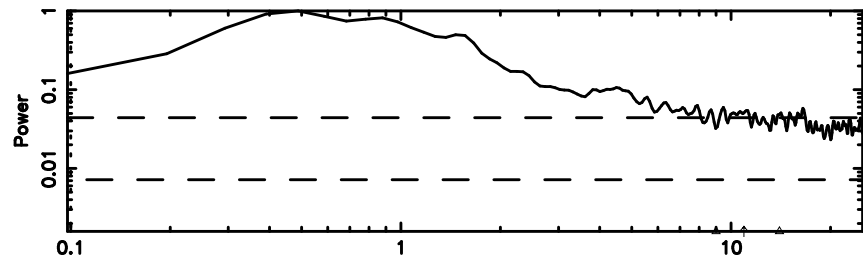

1245-19 2024/08/04 6.78UT TOYOKAWA-FUJI

T20240804154511

BLK:13,SNR1: 0.36304E-01,SNR2: 1.2151

K20240804154508

BLK:13,SNR1: 0.26215 ,SNR2: 1.0599

1245-19 2024/08/04 6.78UT TOYOKAWA-KISO

F20240804154511

BLK:16,SNR1: 1.3824 ,SNR2: 2.6281