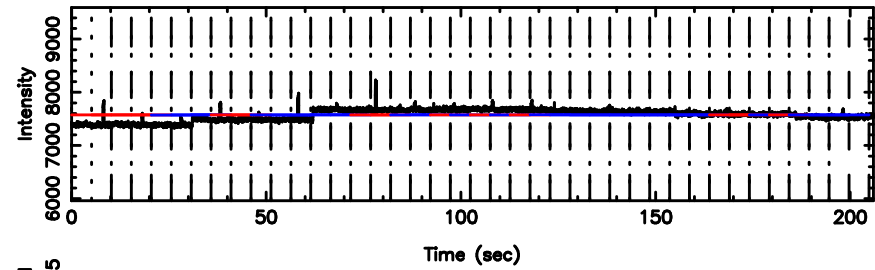

T20240804104154

BLK:25,SNR1: 7.6336 ,SNR2: 20.995

0741-06 2024/08/04 1.73UT TOYOKAWA-KISO

K20240804104151

BLK:25,SNR1: 1.6633 ,SNR2: 6.8932