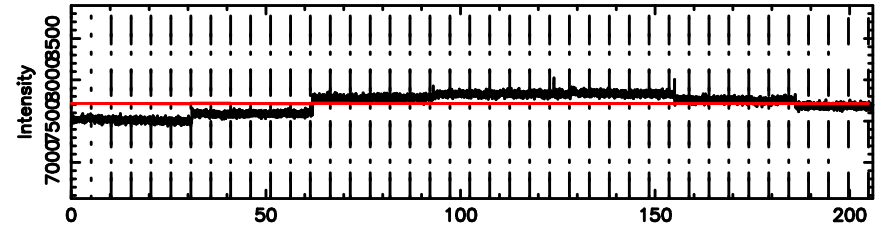

BLK: 8,SNR1: 0.96031E-01,SNR2: 0.66140

F20240804105139

BLK: 8,SNR1: 1.1217 ,SNR2: 2.8627

0752-200 2024/08/04 1.89UT TOYOKAWA-FUJI

T20240804105139

No. Good Data

K20240804105136

No. Good Data