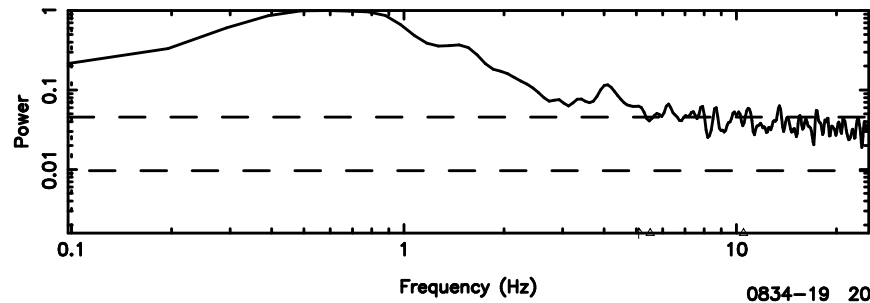

K20240804113425

BLK:16,SNR1: 2.0662 ,SNR2: 8.5906

Frequency (Hz)

F20240804113428

BLK:14,SNR1: 1.1046 ,SNR2: 4.7158

K20240804113425

BLK:14,SNR1: 3.1120 ,SNR2: 12.727

0834-19 2024/08/04 2.60UT FUJI -KISO