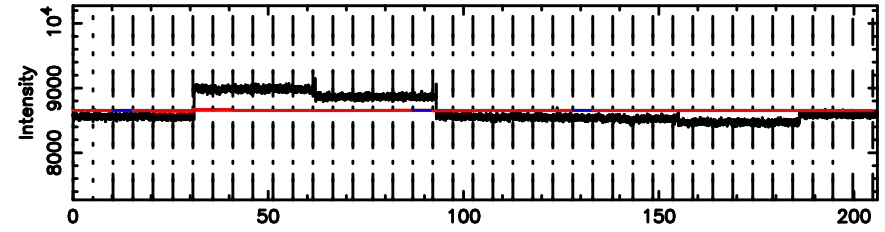

Frequency (Hz)

K20240804083249