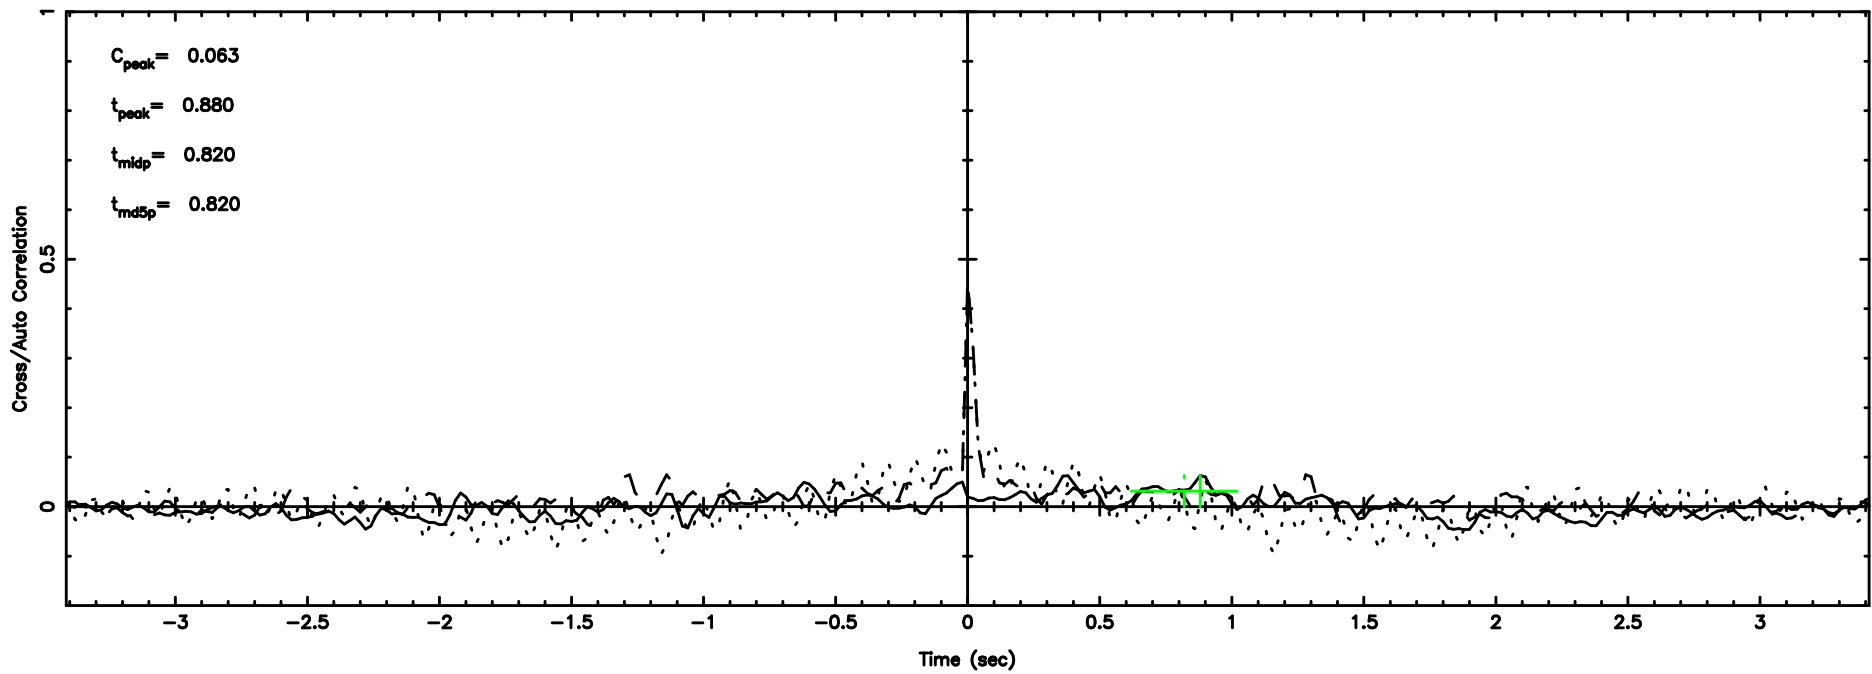

BLK:11,SNR1: 0.77775 ,SNR2: 3.7735

Frequency (Hz)

F20240804105914

BLK: 4,SNR1: 0.10492 ,SNR2: 0.96773

K20240804105911

BLK: 4,SNR1: 0.35688 ,SNR2: 1.2932

3C190 2024/08/04 2.02UT FUJI -KISO

T20240804111138