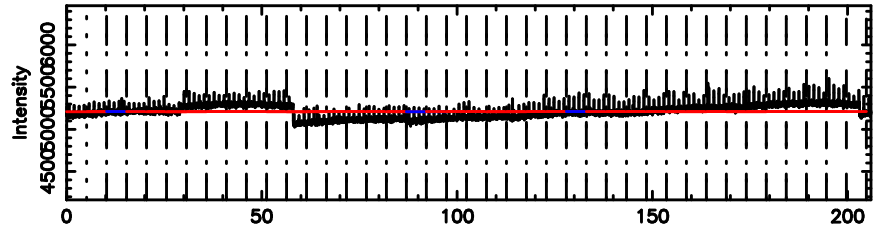

T20240804083252

BLK:18,SNR1: 0.98049 ,SNR2: 7.5869

Frequency (Hz)

K20240804083249

BLK:18,SNR1: 2.1802 ,SNR2: 9.5805

Frequency (Hz)

0531+194 2024/08/03 23.58UT TOYOKAWA-KISO

F20240804083252