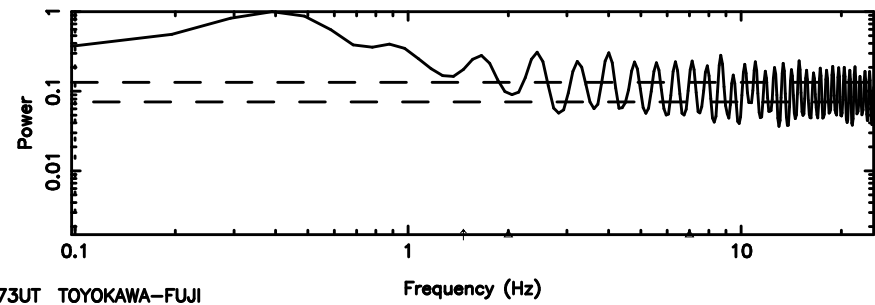

BLK:23,SNR1: 0.75403E-01,SNR2: 2.4855