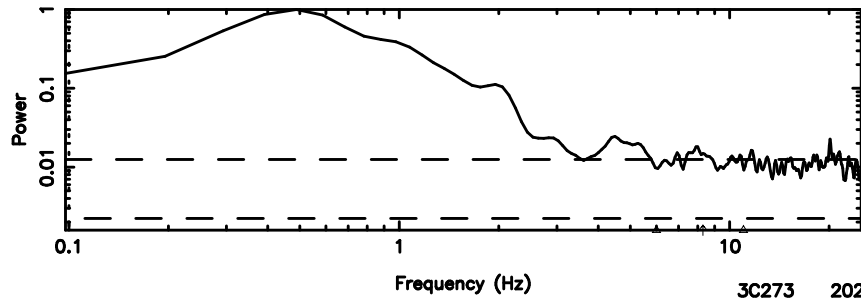

BLK:15,SNR1: 2.8337 ,SNR2: 7.0267