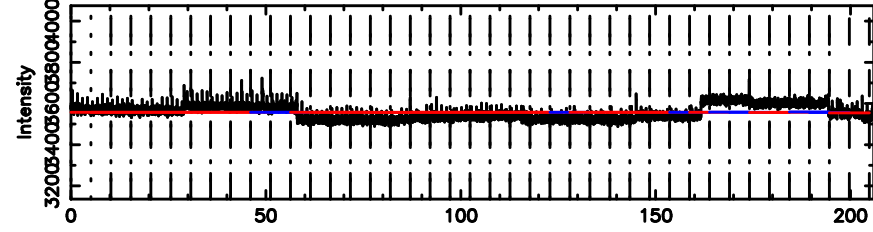

Frequency (Hz)

F20240804100403