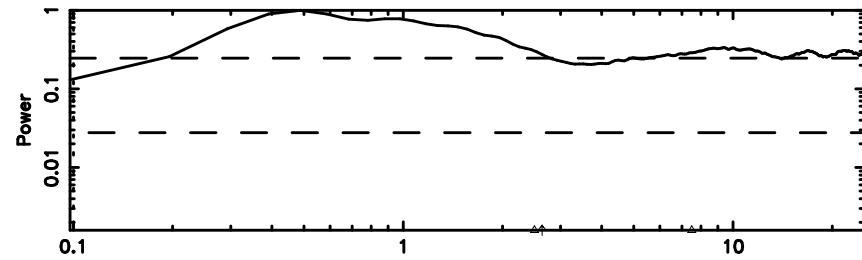

BLK:19,SNR1: 0.27221 ,SNR2: 1.3210