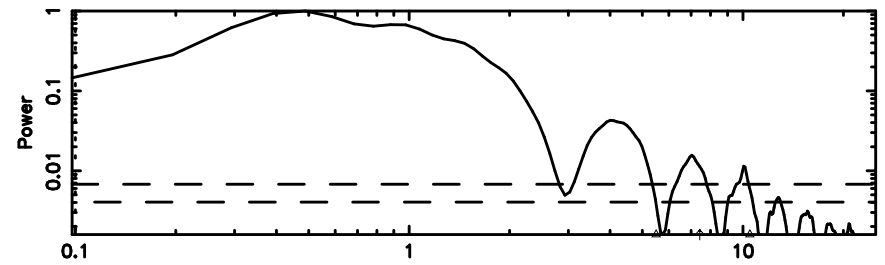

BLK:19,SNR1: 7.4708 ,SNR2: 21.256