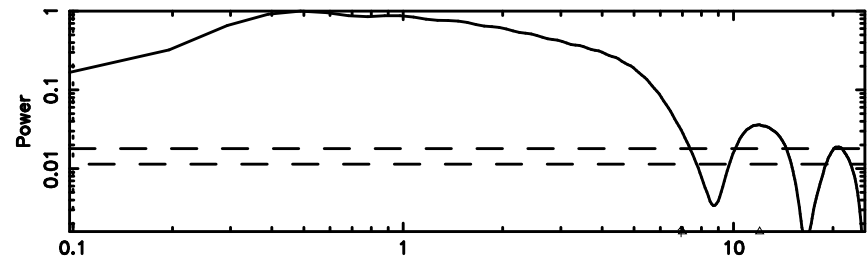

BLK:34,SNR1: 7.1724 ,SNR2: 21.056