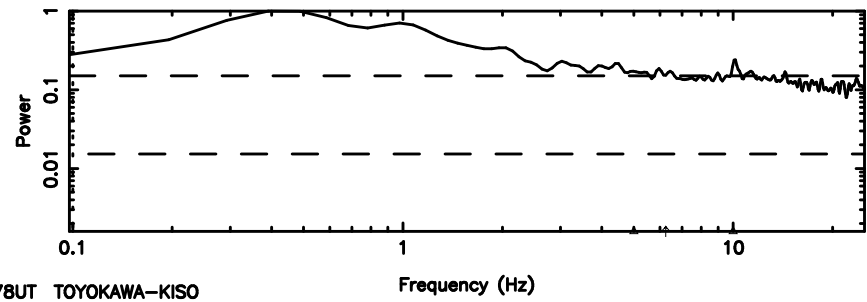

1245-19 2024/08/04 6.78UT TOYOKAWA-FUJI

T20240804154511

BLK:13,SNR1: 0.36304E-01,SNR2: 1.2151

K20240804154508

BLK:13,SNR1: 0.26215 ,SNR2: 1.0599

1245-19 2024/08/04 6.78UT TOYOKAWA-KISO

F20240804154511

BLK:16,SNR1: 1.3824 ,SNR2: 2.6281