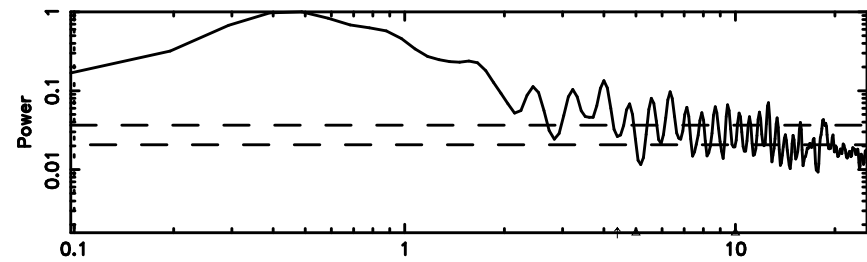

BLK:10,SNR1: 0.98321 ,SNR2: 5.2615