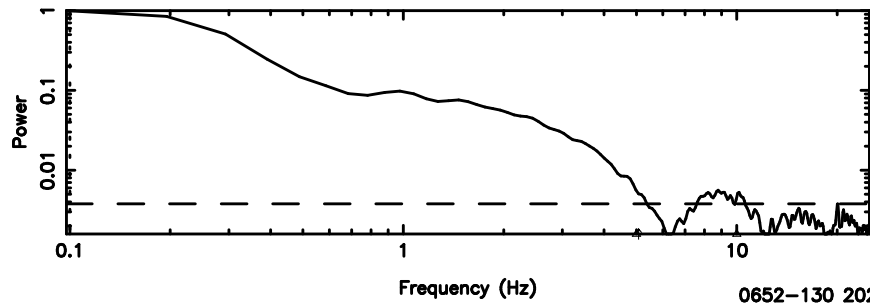

BLK:13,SNR1: 5.0010 ,SNR2: 20.646

0652-130 2024/08/04 0.90UT TOYOKAWA-FUJI

F20240804095227