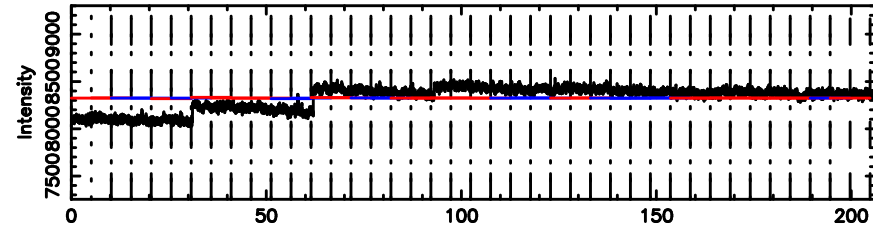

Frequency (Hz)

3C161 2024/08/04 0.44UT FUJI -KISO

K20240804092451