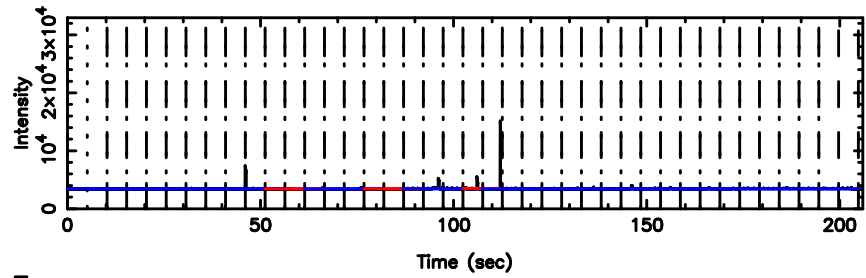

T20240804153906

BLK:32,SNR1: 8.3508 ,SNR2: 20.916

K20240804153903

BLK:32,SNR1: 7.1963 ,SNR2: 21.125

3C275 2024/08/04 6.68UT TOYOKAWA-KISO

F20240804153906

BLK:34,SNR1: 7.2838 ,SNR2: 21.156

Frequency (Hz)