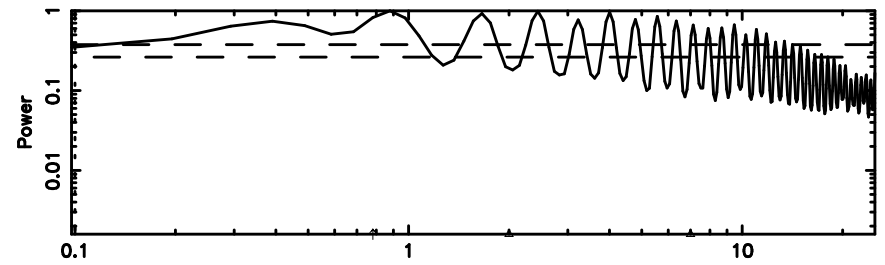

Frequency (Hz)

T20240804092454

BLK:25,SNR1: 3.1611 ,SNR2: 24.857

Frequency (Hz)

3C161 2024/08/04 0.44UT TOYOKAWA-FUJI

F20240804092454

BLK:25,SNR1:-0.24416 ,SNR2: 0.56832

Frequency (Hz)