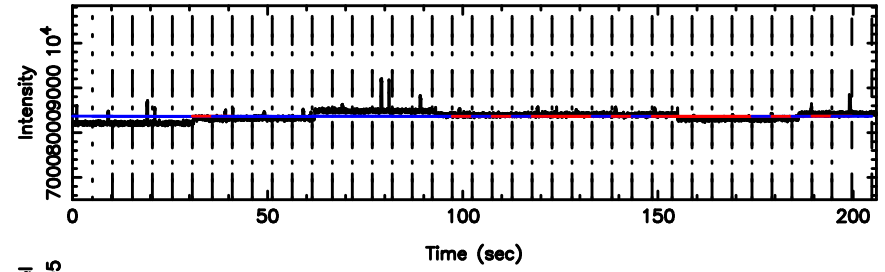

T20240804084923

BLK:25,SNR1: 1.9174 ,SNR2: 5.0222

0548+16 2024/08/03 23.85UT TOYOKAWA-KISO

K20240804084920

BLK:25,SNR1: 3.8137 ,SNR2: 7.6648

F20240804084924

BLK:21,SNR1: 1.4555 ,SNR2: 5.3679

K20240804084920