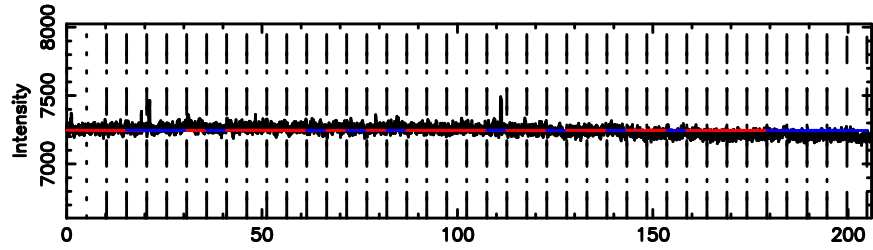

T20240804073111