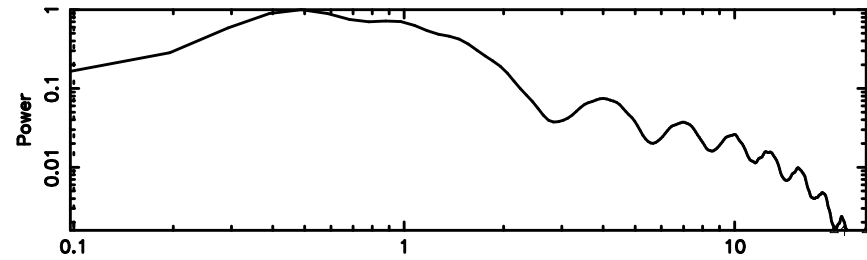

K20240804151235

BLK:17,SNR1: 62.733 ,SNR2: 58.203

Frequency (Hz)

1213-17 2024/08/04 6.24UT TOYOKAWA-KISO

F20240804151238

BLK:22,SNR1: 10.025 ,SNR2: 9.5865

K20240804151235

BLK:22,SNR1: 6.7382 ,SNR2: 18.535