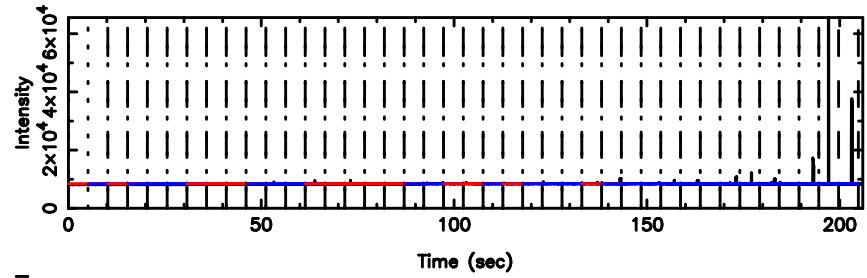

F20240804162249

BLK:25,SNR1: 6.0719 ,SNR2: 17.696

Frequency (Hz)

K20240804162246

BLK:25,SNR1: 7.2556 ,SNR2: 21.288

Frequency (Hz)

1323+32 2024/08/04 7.41UT FUJI -KISO

T20240804162739