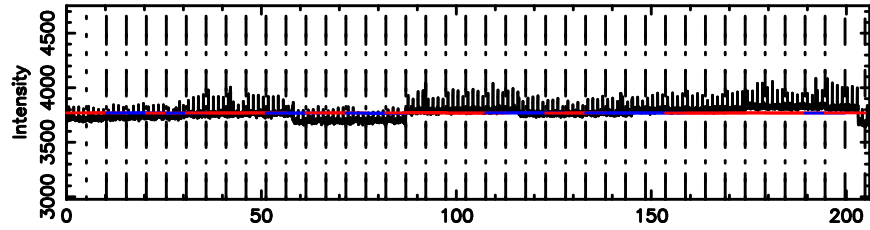

T20240804092454

BLK:35,SNR1: 3.1851 ,SNR2: 23.165

3C161 2024/08/04 0.44UT TOYOKAWA-KISO

K20240804092451

BLK:35,SNR1: 1.0974 ,SNR2: 3.4311

F20240804092454

BLK:15,SNR1:-0.24159 ,SNR2: 1.3326

Frequency (Hz)