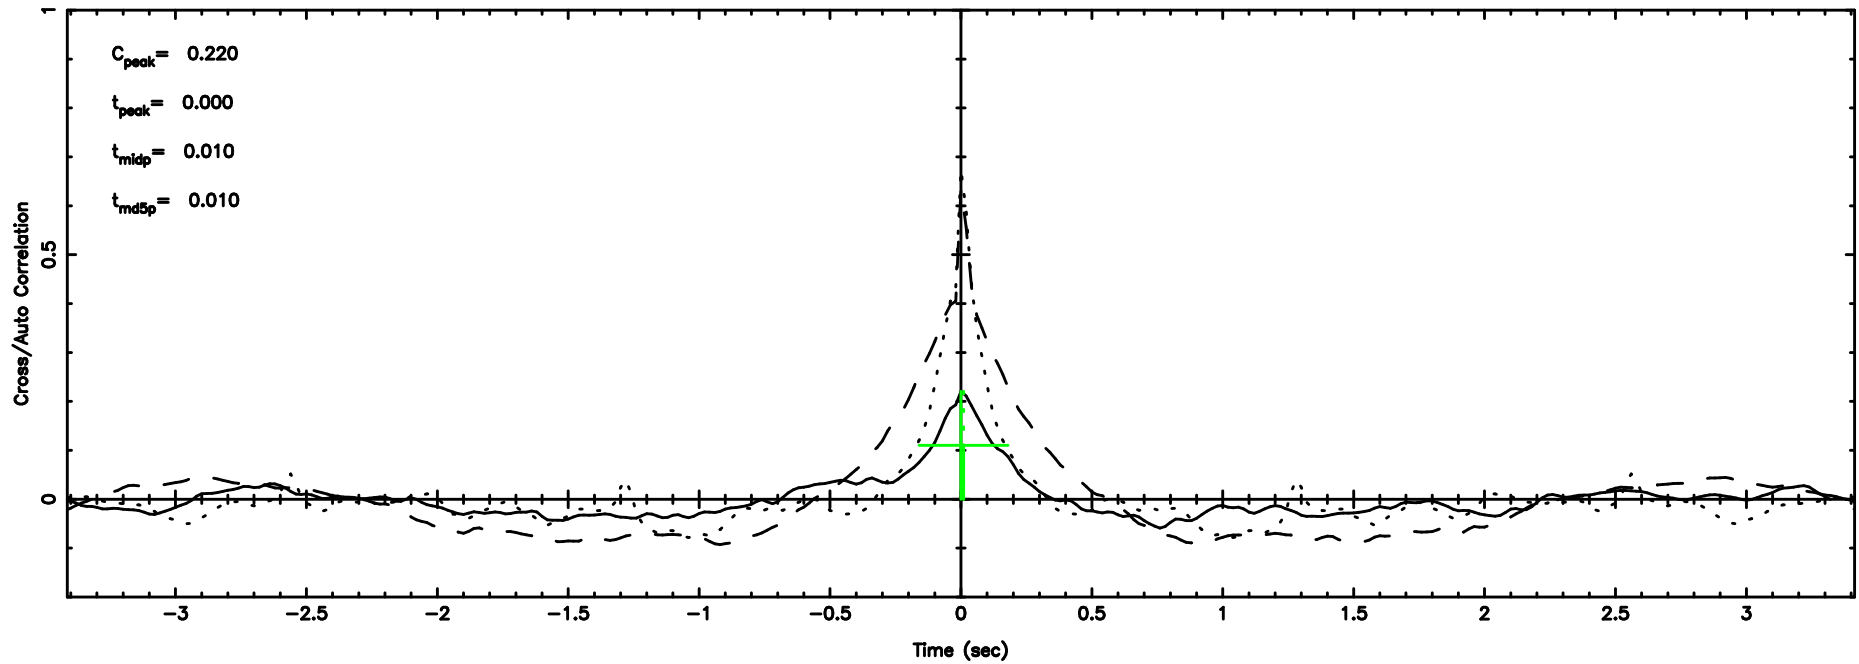

Frequency (Hz)

3C286 2024/08/04 7.49UT TOYOKAWA-FUJI