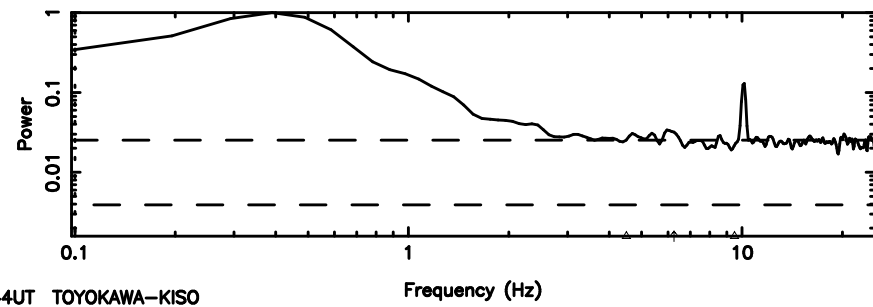

T20240804092454

BLK:35,SNR1: 3.1851 ,SNR2: 23.165

3C161 2024/08/04 0.44UT TOYOKAWA-KISO

K20240804092451

BLK:35,SNR1: 1.0974 ,SNR2: 3.4311

F20240804092454

BLK:15,SNR1:-0.24159 ,SNR2: 1.3326

Frequency (Hz)