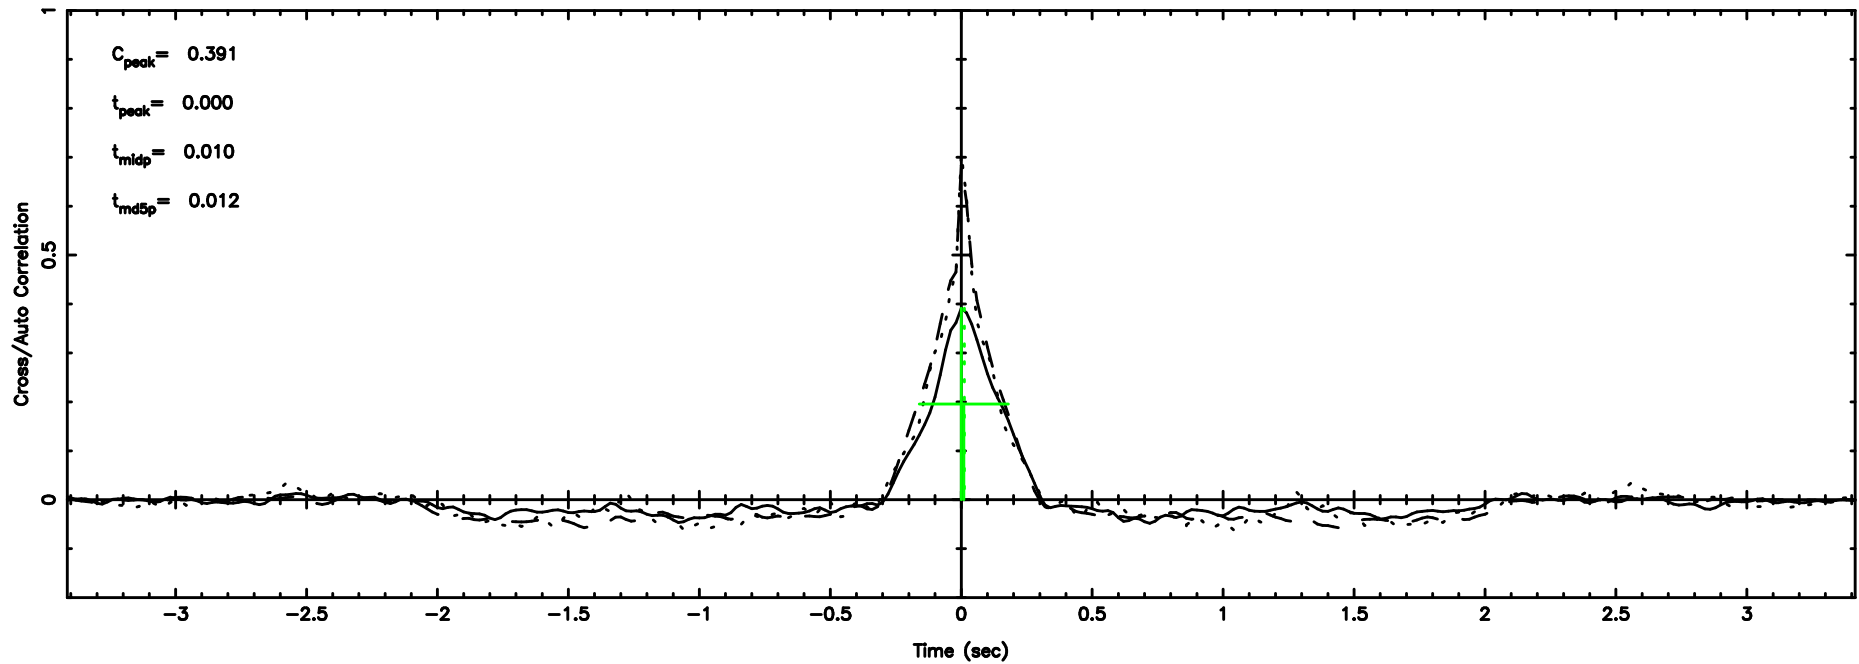

BLK:19,SNR1: 6.3392 ,SNR2: 18.194

1323+32 2024/08/04 7.41UT TOYOKAWA-FUJI

T20240804162249

BLK:23,SNR1: 6.8977 ,SNR2: 17.149

K20240804162246

BLK:23,SNR1: 7.2511 ,SNR2: 21.275

1323+32 2024/08/04 7.41UT TOYOKAWA-KISO