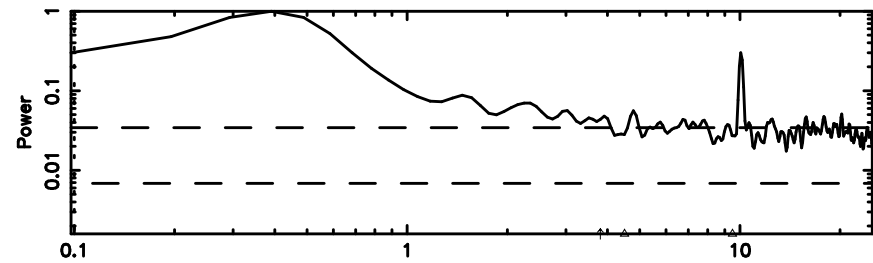

BLK:11,SNR1: 0.77775 ,SNR2: 3.7735