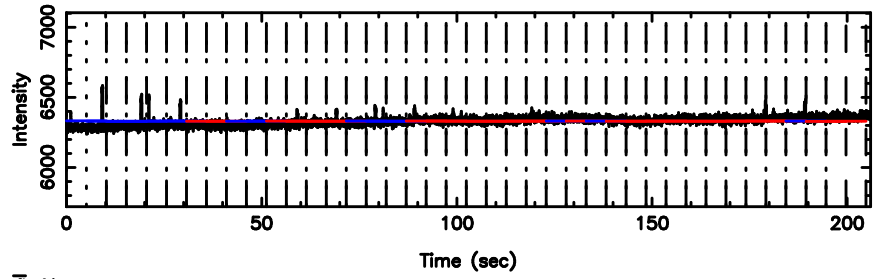

T20240804084923