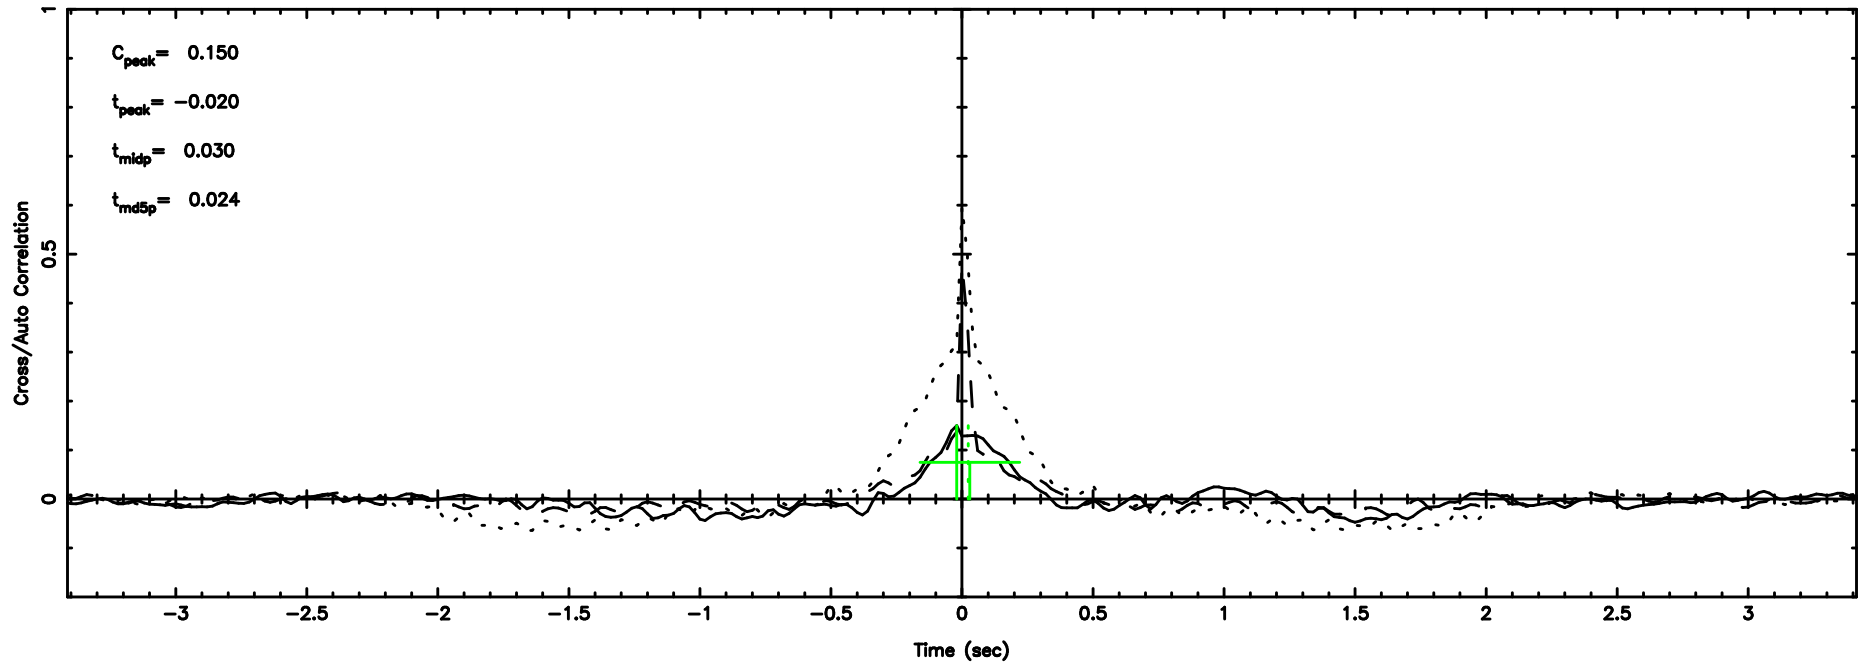

1245-19 2024/08/04 6.78UT TOYOKAWA-FUJI

T20240804154511

BLK:13,SNR1: 0.36304E-01,SNR2: 1.2151

K20240804154508

BLK:13,SNR1: 0.26215 ,SNR2: 1.0599

1245-19 2024/08/04 6.78UT TOYOKAWA-KISO

F20240804154511

BLK:16,SNR1: 1.3824 ,SNR2: 2.6281