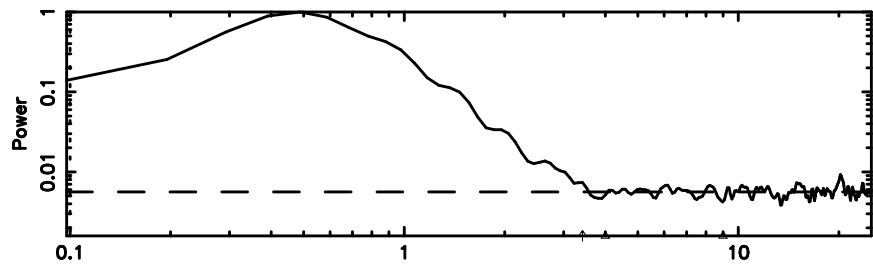

BLK:26,SNR1: 5.6775 ,SNR2: 33.881