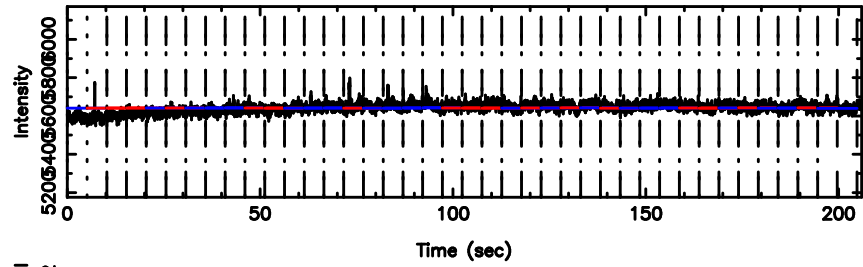

T20240804162739