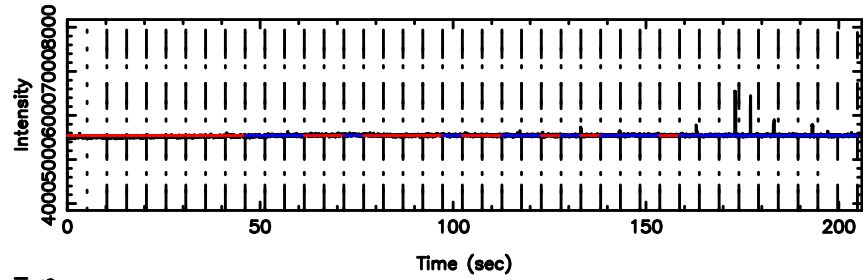

T20240804162249