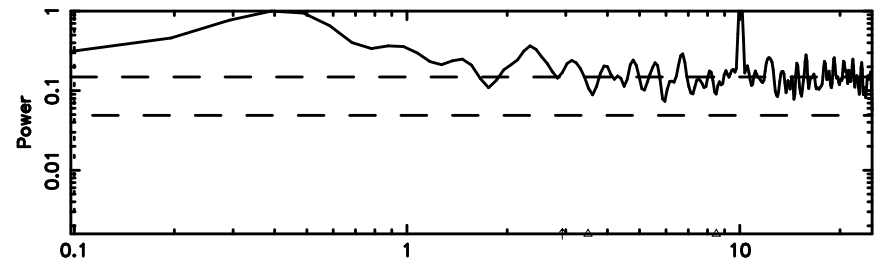

BLK:11,SNR1: 0.77775 ,SNR2: 3.7735

Frequency (Hz)

F20240804105914

BLK: 4,SNR1: 0.10492 ,SNR2: 0.96773

K20240804105911

BLK: 4,SNR1: 0.35688 ,SNR2: 1.2932

3C190 2024/08/04 2.02UT FUJI -KISO

T20240804111138