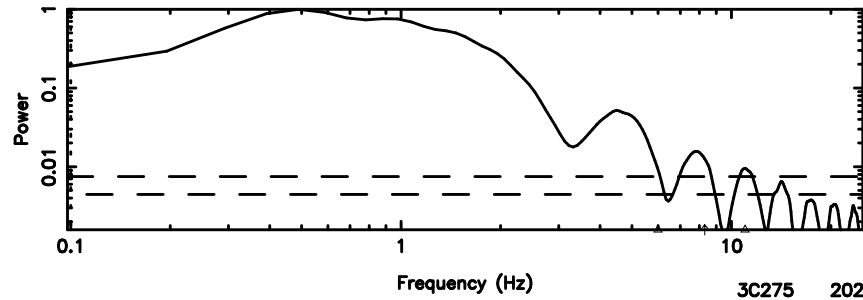

T20240804153906

BLK:32,SNR1: 8.3508 ,SNR2: 20.916

K20240804153903

BLK:32,SNR1: 7.1963 ,SNR2: 21.125

3C275 2024/08/04 6.68UT TOYOKAWA-KISO