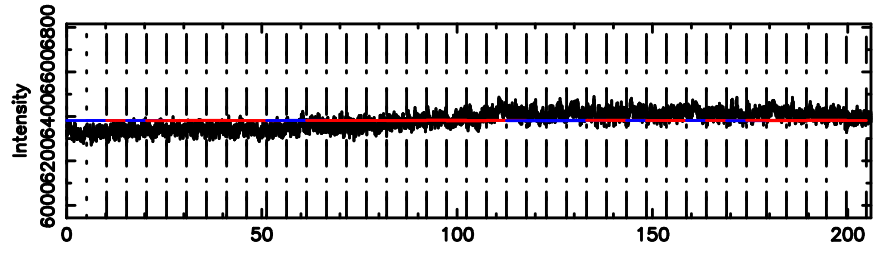

T20240804083252