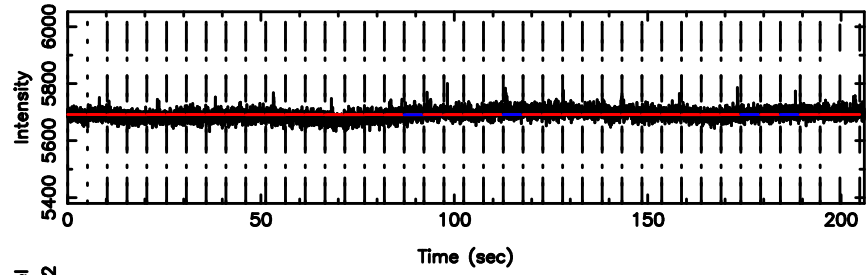

F20240804141625

BLK:18,SNR1: 0.15897 ,SNR2: 2.2309

Frequency (Hz)

K20240804141622

BLK:18,SNR1: 1.8119 ,SNR2: 7.6549

Frequency (Hz)

3C255 2024/08/04 5.30UT FUJI -KISO

T20240804142703