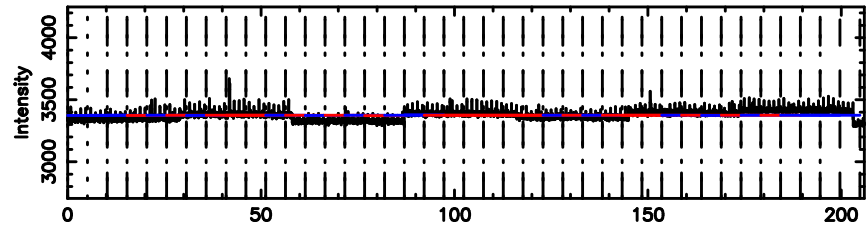

F20240804141625