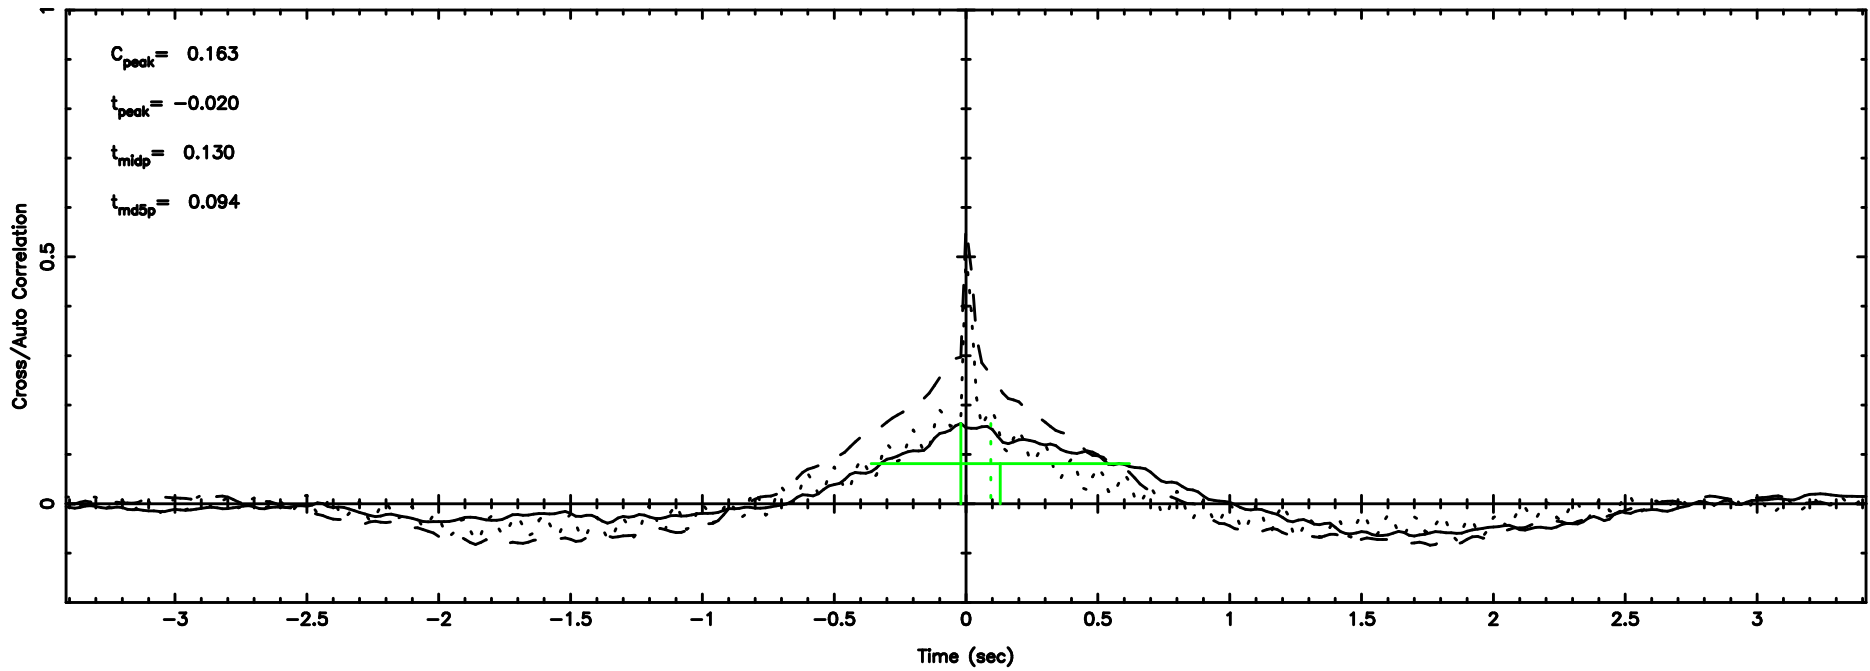

BLK:20,SNR1: 1.1892 ,SNR2: 4.4685

K20240804120713

BLK:20,SNR1: 0.73899 ,SNR2: 2.9661

3C216 2024/08/04 3.15UT TOYOKAWA-KISO

F20240804120716

BLK: 9,SNR1:-0.10500 ,SNR2: 2.1073

K20240804120713

BLK: 9,SNR1: 1.0145 ,SNR2: 4.2382