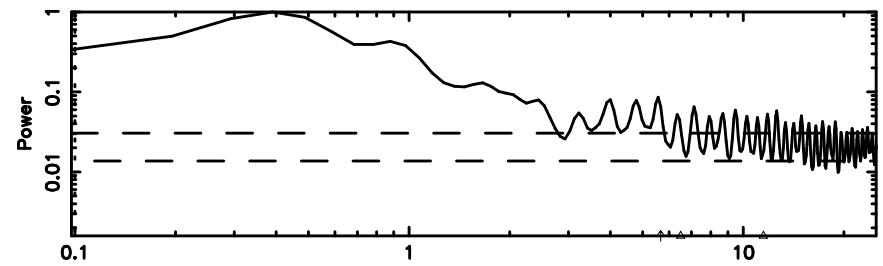

F20240804081918

BLK:26,SNR1: 1.0709 ,SNR2: 4.0880

Frequency (Hz)

T20240804081918

BLK:23,SNR1: 5.6325 ,SNR2: 31.633

Frequency (Hz)

K20240804081915

BLK:23,SNR1: 2.3836 ,SNR2: 9.3754