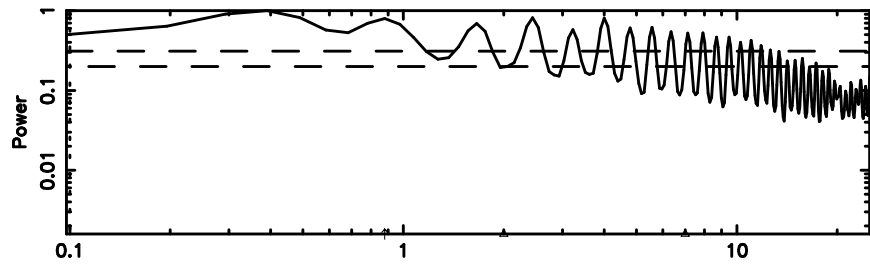

T20240804092454

BLK:35,SNR1: 3.1851 ,SNR2: 23.165

3C161 2024/08/04 0.44UT TOYOKAWA-KISO

K20240804092451

BLK:35,SNR1: 1.0974 ,SNR2: 3.4311

F20240804092454

BLK:15,SNR1:-0.24159 ,SNR2: 1.3326

Frequency (Hz)