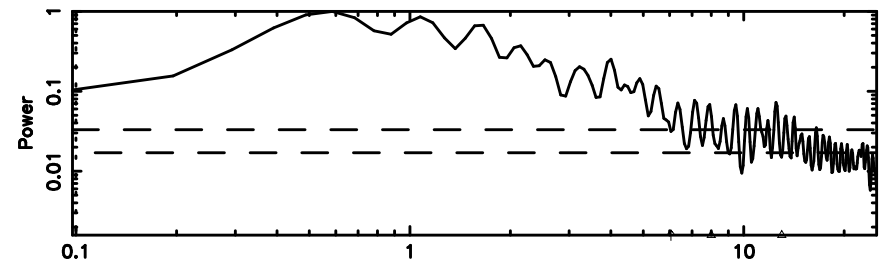

Frequency (Hz)

T20240804084923

BLK:14,SNR1: 2.6068 ,SNR2: 6.8759

Frequency (Hz)

F20240804084924

BLK:14,SNR1: 2.0952 ,SNR2: 7.3211

Frequency (Hz)

0548+16 2024/08/03 23.85UT TOYOKAWA-FUJI