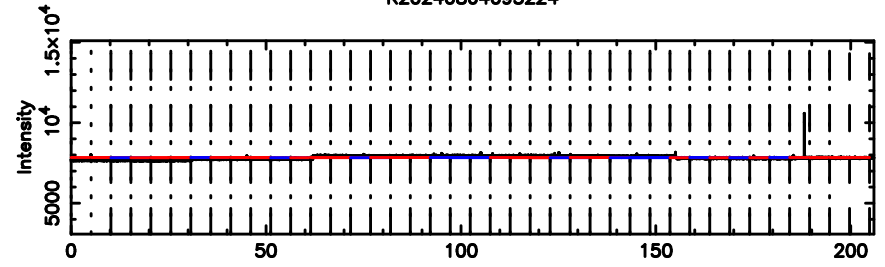

F20240804095227

BLK:14,SNR1: 0.26456 ,SNR2: 2.1892

Frequency (Hz)

K20240804095224

BLK:14,SNR1: 1.1679 ,SNR2: 4.9097

Frequency (Hz)

0652-130 2024/08/04 0.90UT FUJI -KISO

T20240804100403