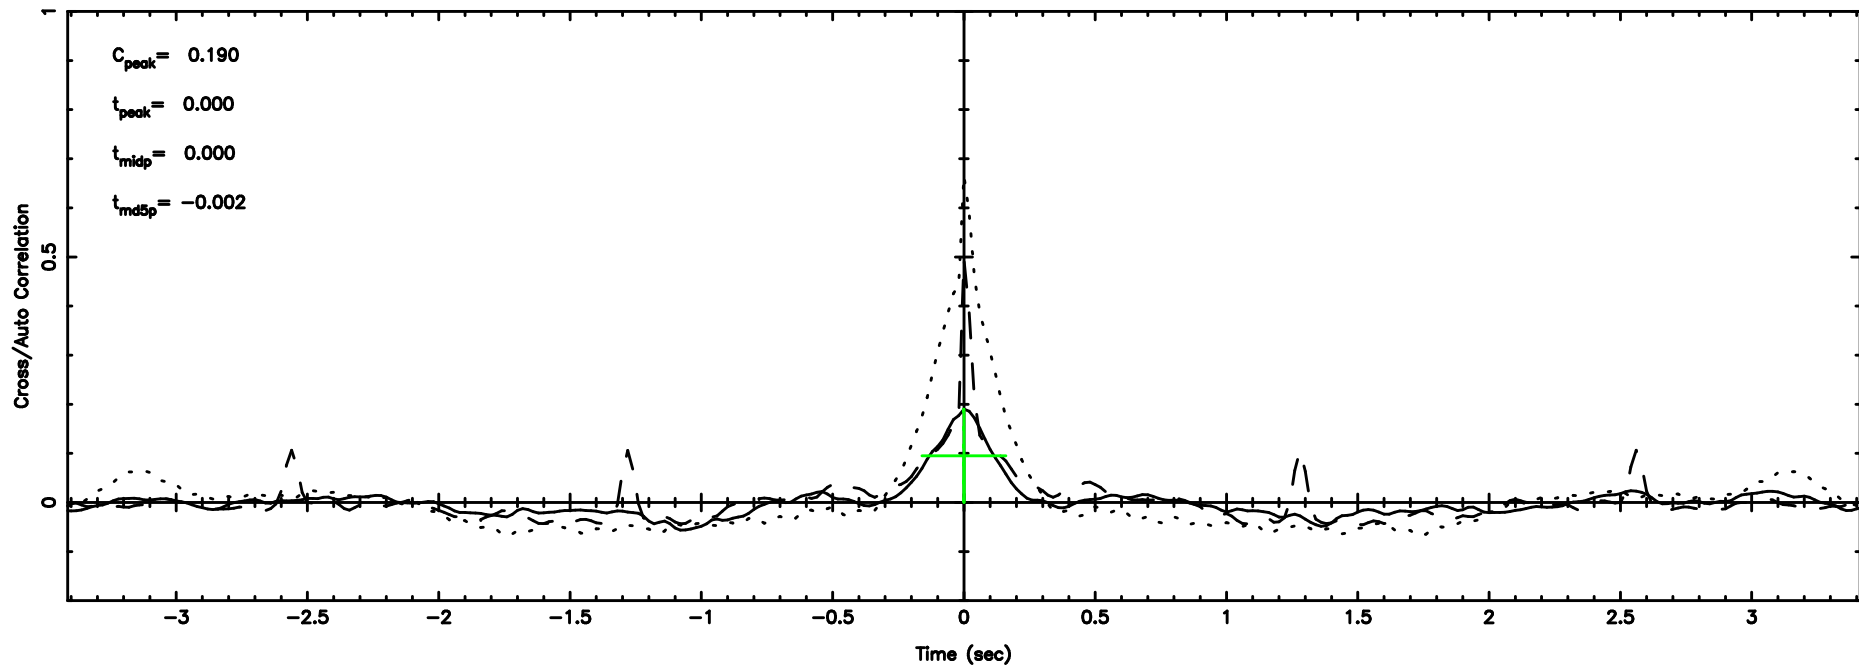

F20240804141625

BLK:18,SNR1: 0.15897 ,SNR2: 2.2309

Frequency (Hz)

K20240804141622

BLK:18,SNR1: 1.8119 ,SNR2: 7.6549

Frequency (Hz)

3C255 2024/08/04 5.30UT FUJI -KISO

T20240804142703