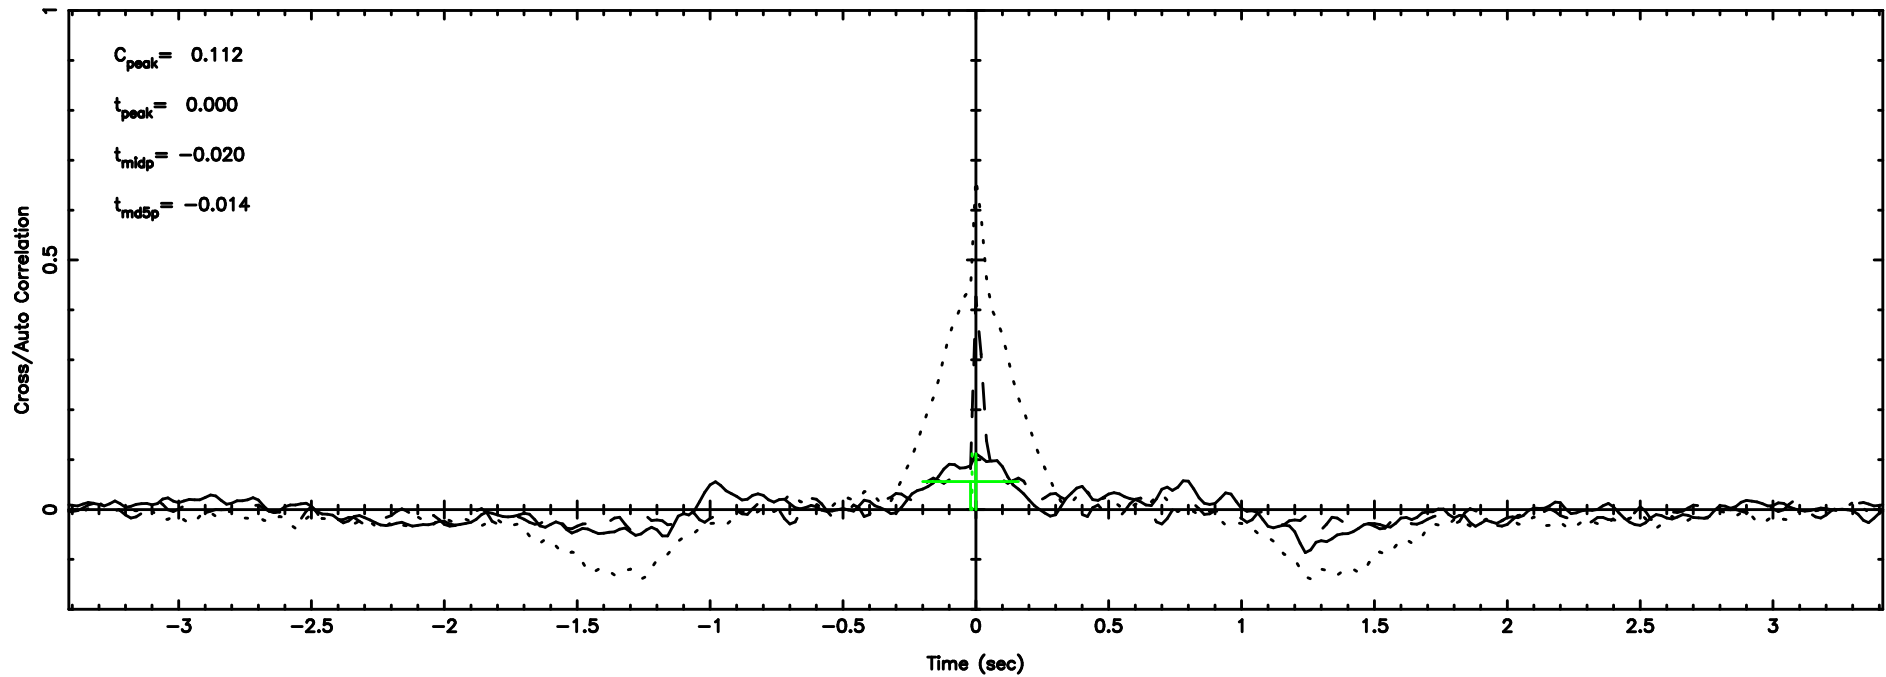

Frequency (Hz)

0308+305 2024/08/03 21.20UT TOYOKAWA-KISO