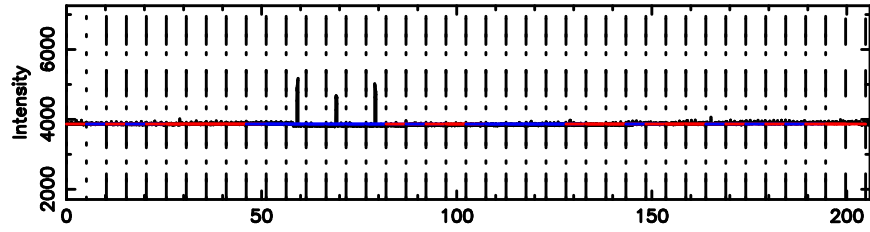

T20240804085333

BLK:12,SNR1: 0.65076E-01,SNR2: 1.7411

K20240804085330

BLK:12,SNR1: 1.5912 ,SNR2: 7.2133

0552+12 2024/08/03 23.92UT TOYOKAWA-KISO

F20240804085333

BLK:19,SNR1: 7.8670 ,SNR2: 21.948

Frequency (Hz)