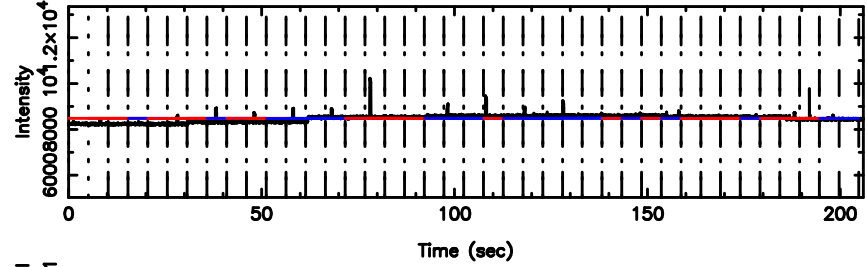

K20240804160821