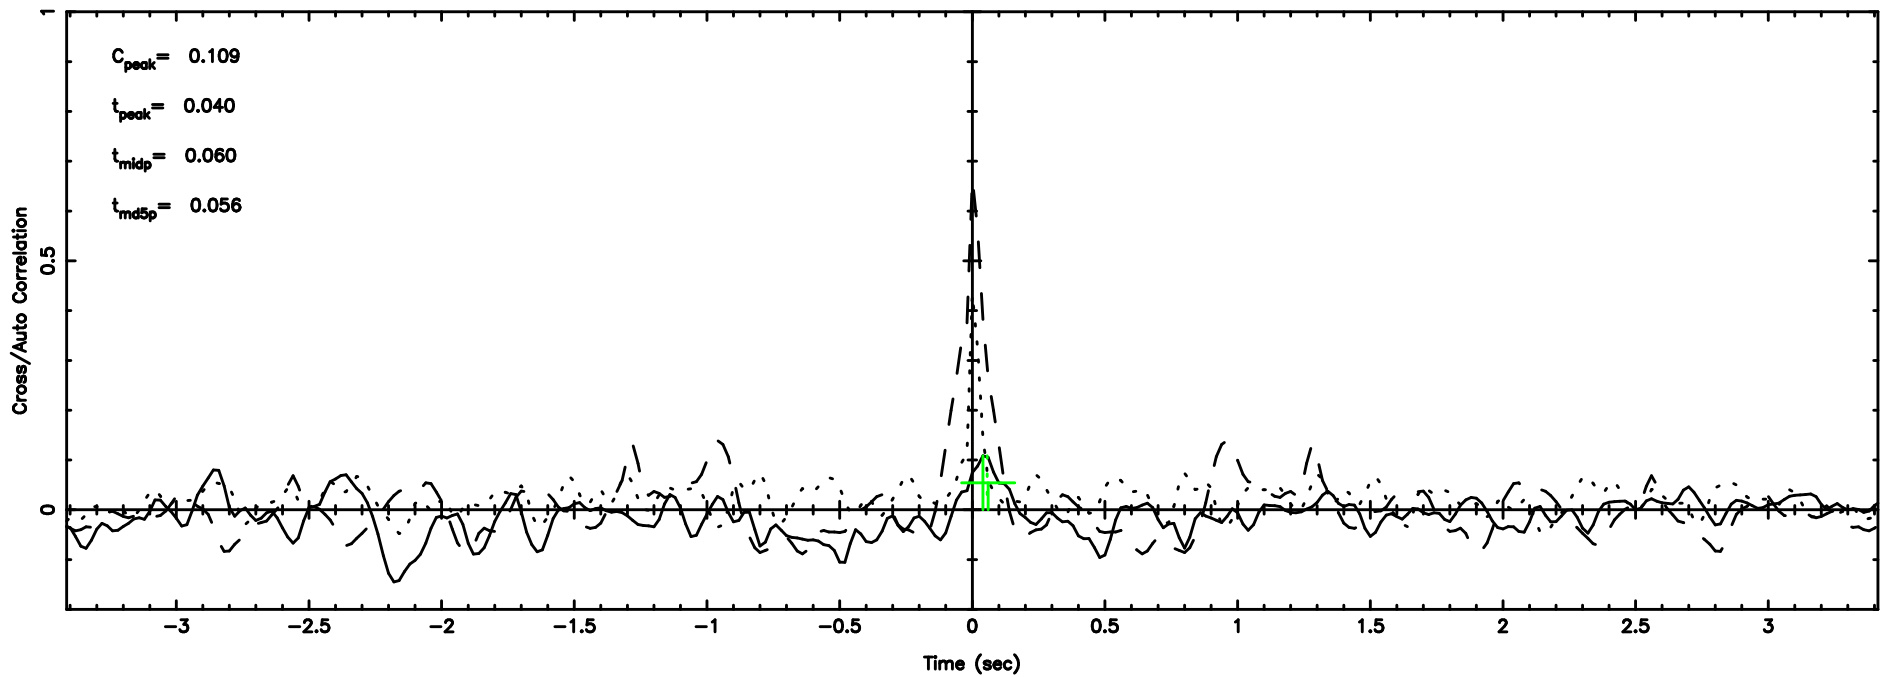

Frequency (Hz)

0418+236 2024/08/03 22.36UT FUJI -KISO