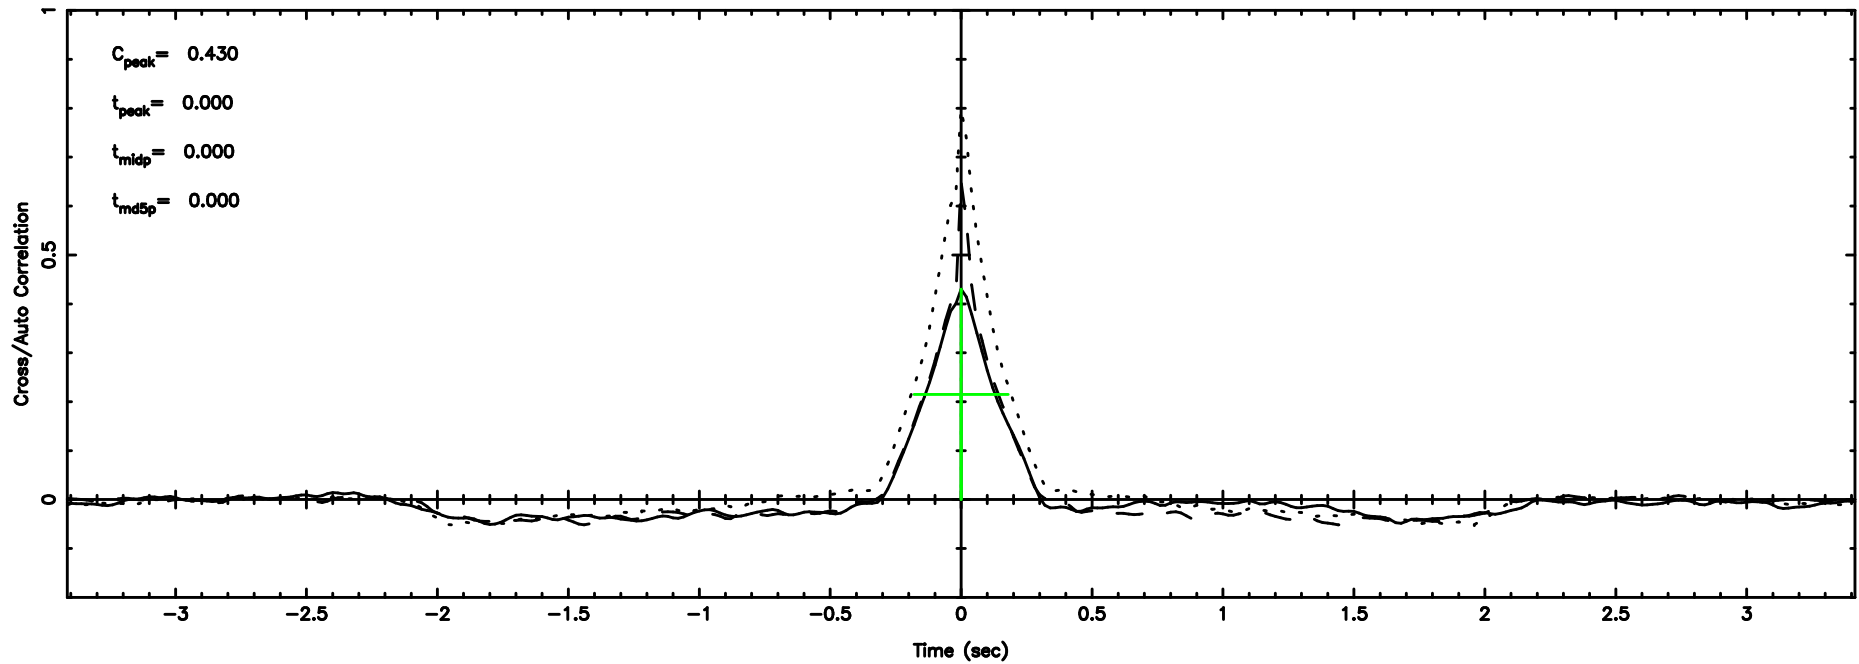

BLK:19,SNR1: 6.3392 ,SNR2: 18.194

1323+32 2024/08/04 7.41UT TOYOKAWA-FUJI

T20240804162249

BLK:23,SNR1: 6.8977 ,SNR2: 17.149

K20240804162246

BLK:23,SNR1: 7.2511 ,SNR2: 21.275

1323+32 2024/08/04 7.41UT TOYOKAWA-KISO