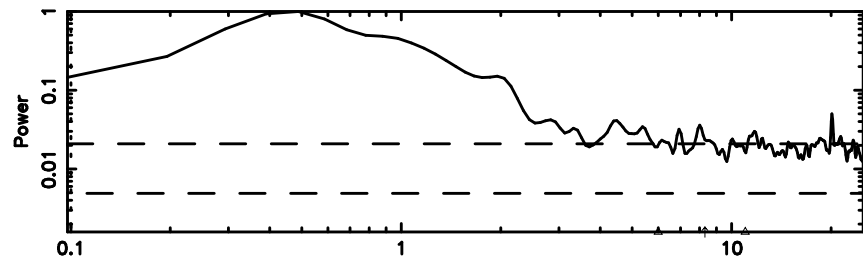

BLK:22,SNR1: 1.8914 ,SNR2: 4.7007