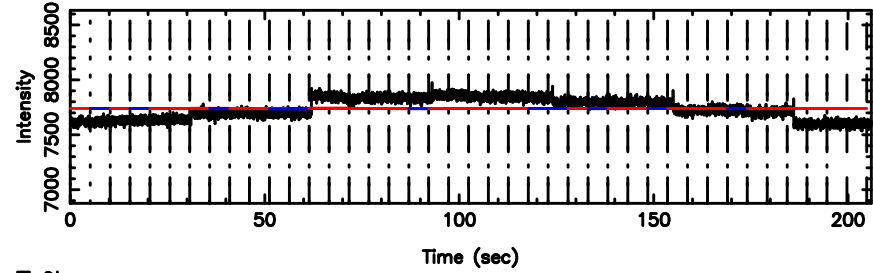

T20240804112248

BLK:11,SNR1: 0.20218 ,SNR2: 1.4413

0821+394 2024/08/04 2.41UT TOYOKAWA-KISO

K20240804112245

BLK:11,SNR1: 0.68789 ,SNR2: 2.4913