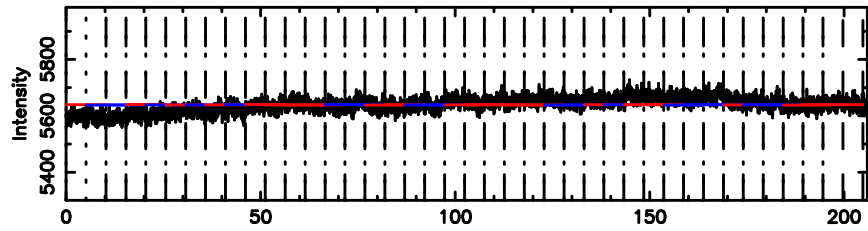

BLK: 6,SNR1: 0.37941 ,SNR2: 6.5909

F20240804111138

BLK: 6,SNR1: 0.90028E-01,SNR2: 3.9482

3C196 2024/08/04 2.22UT TOYOKAWA-FUJI

T20240804111138

BLK:17,SNR1: 0.37141 ,SNR2: 5.1492

Frequency (Hz)

3C196 2024/08/04 2.22UT TOYOKAWA-KISO