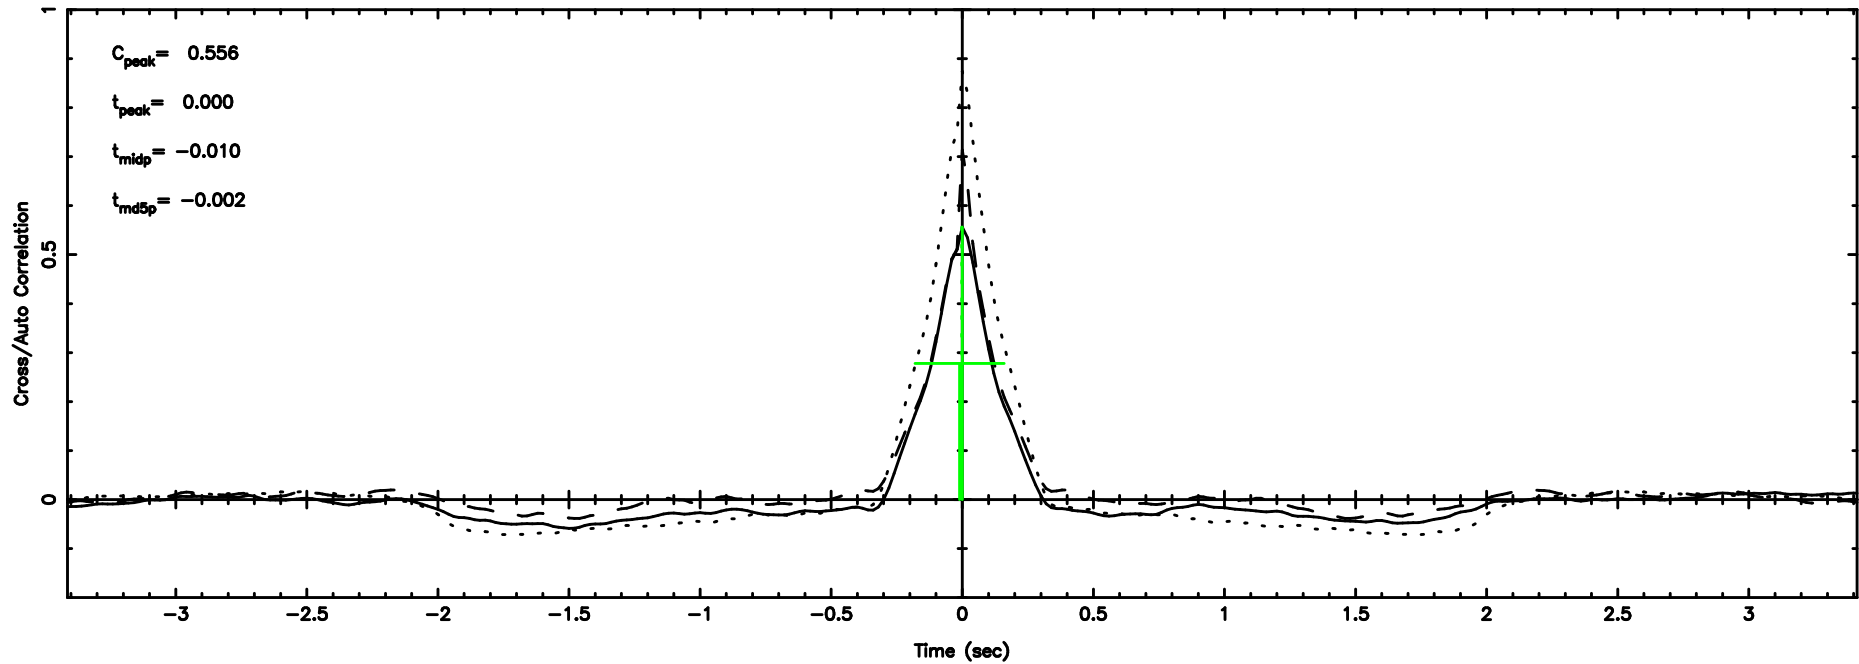

T20240804153906

BLK:32,SNR1: 8.3508 ,SNR2: 20.916

K20240804153903

BLK:32,SNR1: 7.1963 ,SNR2: 21.125

3C275 2024/08/04 6.68UT TOYOKAWA-KISO

F20240804153906

BLK:34,SNR1: 7.2838 ,SNR2: 21.156

Frequency (Hz)