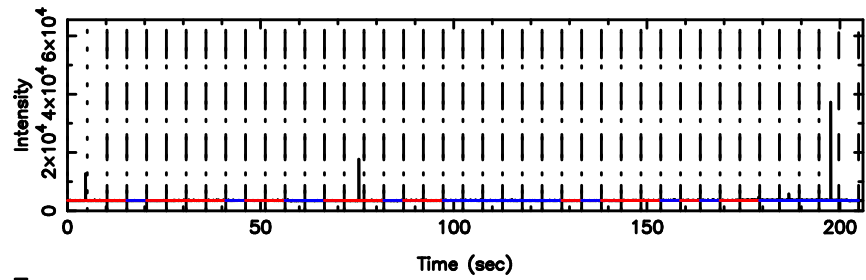

Frequency (Hz)

K20240804152552

BLK:22,SNR1: 2.1003 ,SNR2: 8.2647

Frequency (Hz)

3C273 2024/08/04 6.46UT TOYOKAWA-KISO

F20240804152555

BLK:18,SNR1: 0.13763E-01,SNR2: 0.59736E-01

K20240804152552