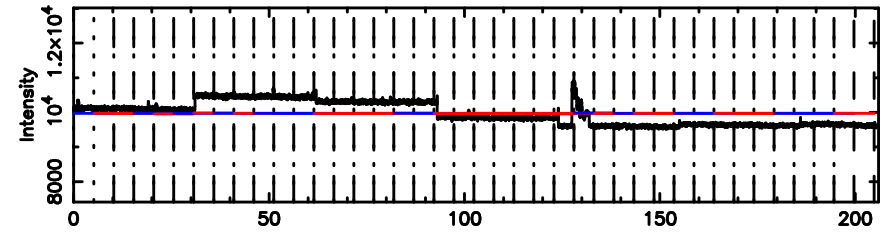

T20240804073111

BLK:16,SNR1: 1.5888 ,SNR2: 4.0461

Frequency (Hz)

K20240804073108

BLK:16,SNR1: 2.9896 ,SNR2: 12.044

Frequency (Hz)

3C119 2024/08/03 22.55UT TOYOKAWA-KISO

F20240804073111