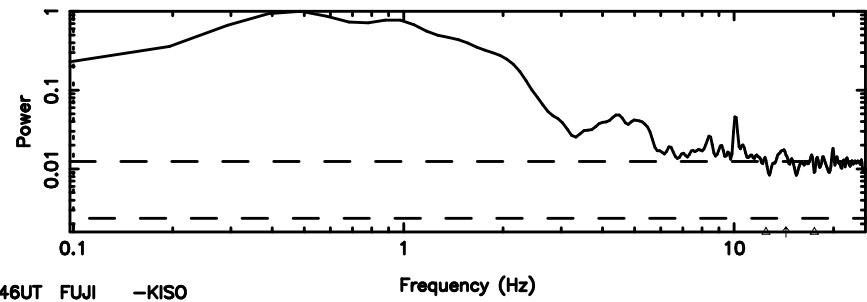

BLK:18,SNR1: 5.1743 ,SNR2: 7.2220

3C273 2024/08/04 6.46UT FUJI -KISO