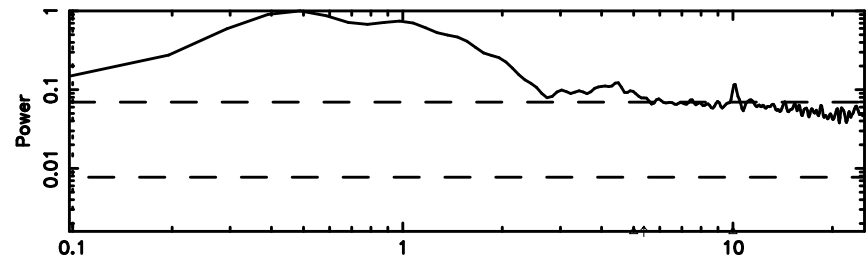

BLK:16,SNR1: 0.69322 ,SNR2: 2.9055