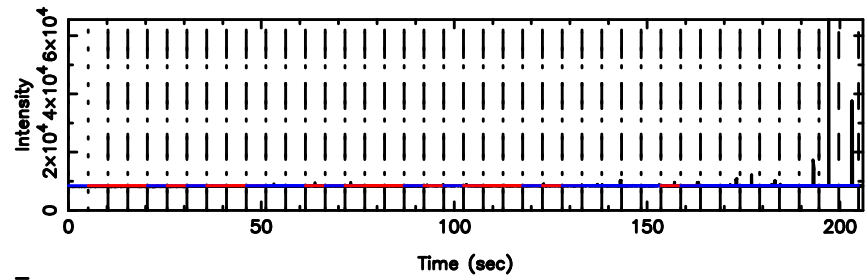

BLK:19,SNR1: 6.3392 ,SNR2: 18.194

1323+32 2024/08/04 7.41UT TOYOKAWA-FUJI

T20240804162249

BLK:23,SNR1: 6.8977 ,SNR2: 17.149

K20240804162246

BLK:23,SNR1: 7.2511 ,SNR2: 21.275

1323+32 2024/08/04 7.41UT TOYOKAWA-KISO