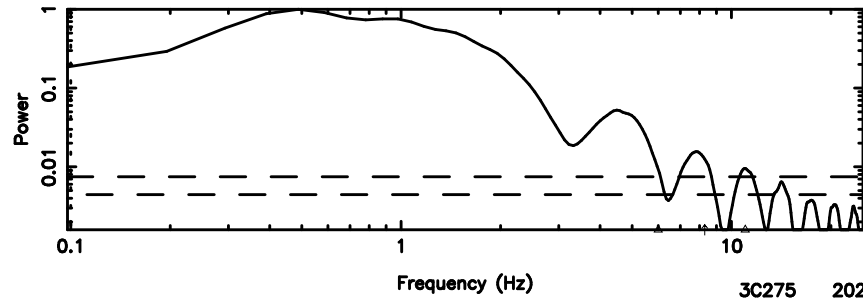

T20240804153906

BLK:29,SNR1: 8.3887 ,SNR2: 21.011

F20240804153906

BLK:29,SNR1: 7.3040 ,SNR2: 21.211

3C275 2024/08/04 6.68UT TOYOKAWA-FUJI