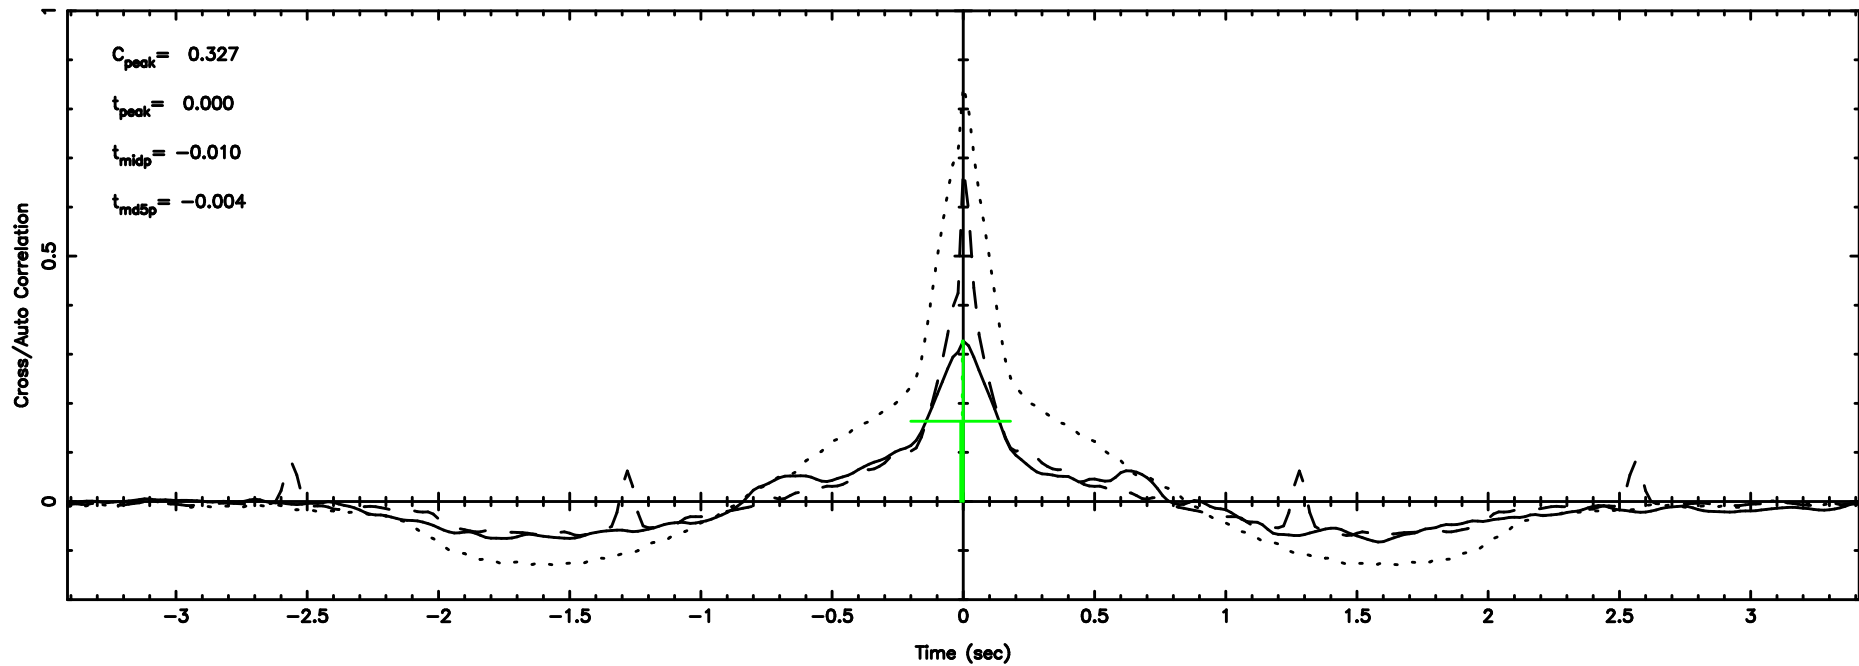

F20240804144023

BLK:25,SNR1: 2.1447 ,SNR2: 5.6613

K20240804144020

BLK:25,SNR1: 4.0427 ,SNR2: 11.151

3C263.1 2024/08/04 5.70UT FUJI -KISO

T20240804144650

BLK:10,SNR1: 5.3258 ,SNR2: 17.181

Frequency (Hz)