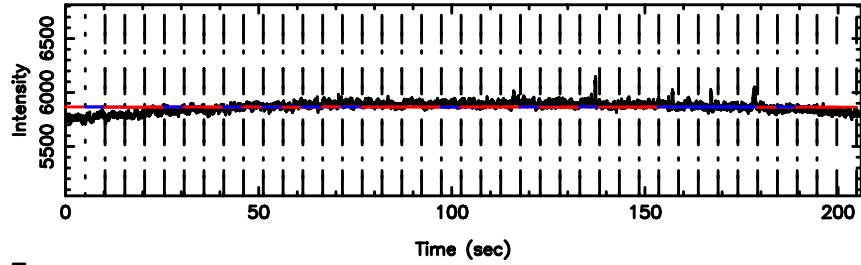

T20240804152555