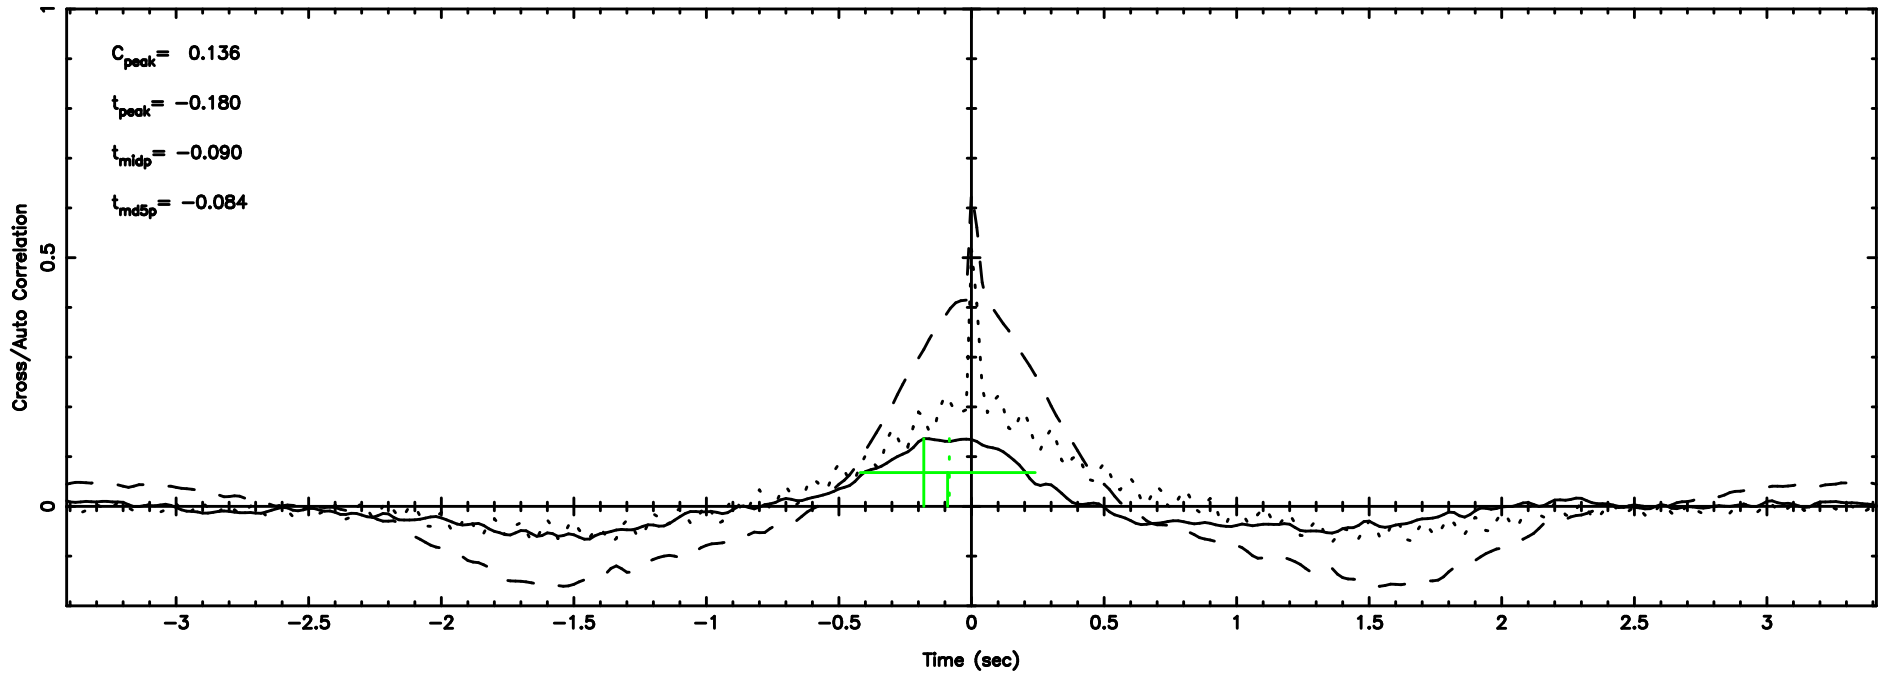

T20240804083252

BLK:18,SNR1: 0.98049 ,SNR2: 7.5869

Frequency (Hz)

K20240804083249

BLK:18,SNR1: 2.1802 ,SNR2: 9.5805

Frequency (Hz)

0531+194 2024/08/03 23.58UT TOYOKAWA-KISO

F20240804083252