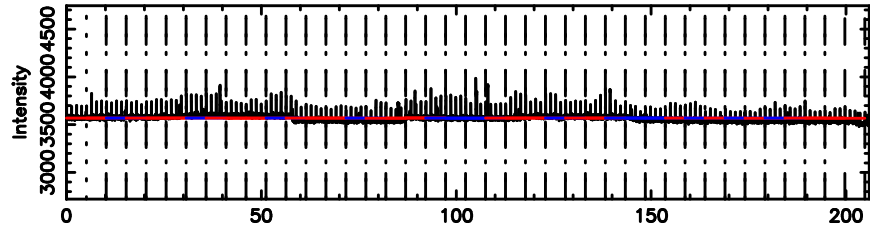

F20240804095227