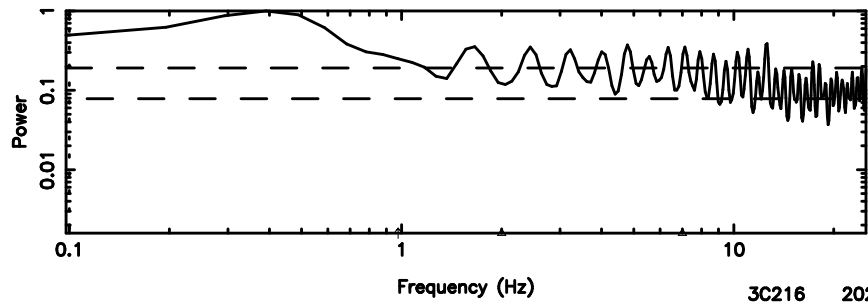

BLK:20,SNR1: 1.1892 ,SNR2: 4.4685

K20240804120713

BLK:20,SNR1: 0.73899 ,SNR2: 2.9661

3C216 2024/08/04 3.15UT TOYOKAWA-KISO

F20240804120716

BLK: 9,SNR1:-0.10500 ,SNR2: 2.1073

K20240804120713

BLK: 9,SNR1: 1.0145 ,SNR2: 4.2382