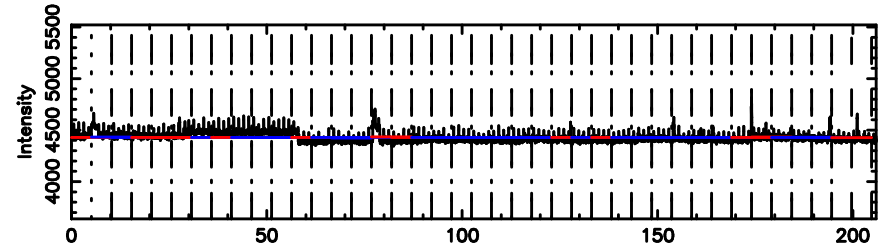

F20240804081918

BLK:26,SNR1: 1.0709 ,SNR2: 4.0880

Frequency (Hz)

T20240804081918

BLK:23,SNR1: 5.6325 ,SNR2: 31.633

Frequency (Hz)

K20240804081915

BLK:23,SNR1: 2.3836 ,SNR2: 9.3754