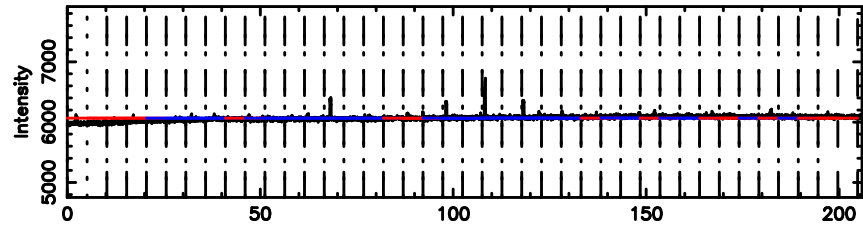

T20240804160824