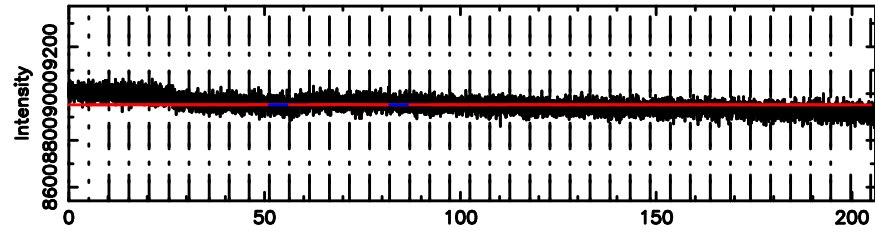

T20240804060416

BLK: 2,SNR1: 0.70888E-01,SNR2: 0.40074

Frequency (Hz)

F20240804060417

BLK: 2,SNR1: 0.72935 ,SNR2: 3.3140

Frequency (Hz)

0302+341 2024/08/03 21.10UT TOYOKAWA-FUJI

T20240804060416