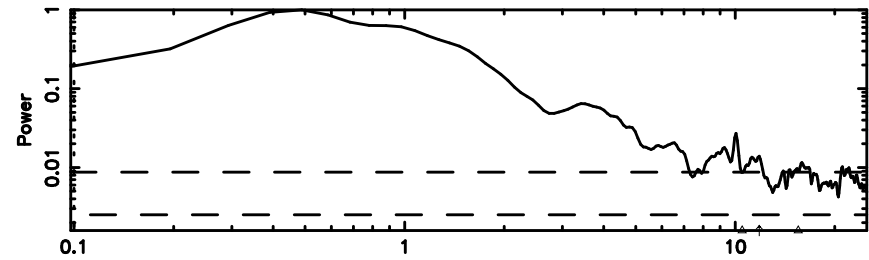

T20240804144650

BLK:20,SNR1: 5.2521 ,SNR2: 11.675

Frequency (Hz)

K20240804144647

BLK:20,SNR1: 6.3859 ,SNR2: 10.890

Frequency (Hz)

3C267 2024/08/04 5.81UT TOYOKAWA-KISO