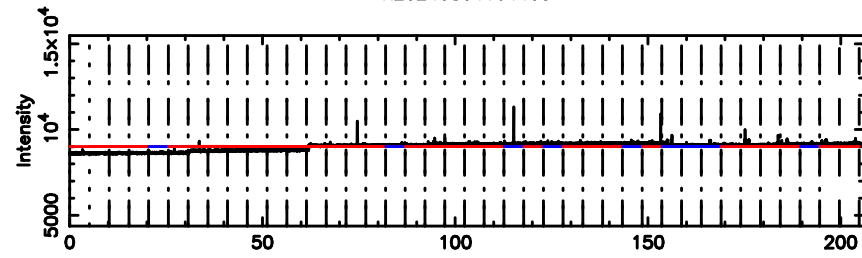

Frequency (Hz)

1345+12 2024/08/04 7.76UT TOYOKAWA-KISO

F20240804164407

BLK: 9,SNR1: 1.4232 ,SNR2: 3.5987

Frequency (Hz)

K20240804164403

BLK: 9,SNR1: 2.1398 ,SNR2: 2.5116

Frequency (Hz)