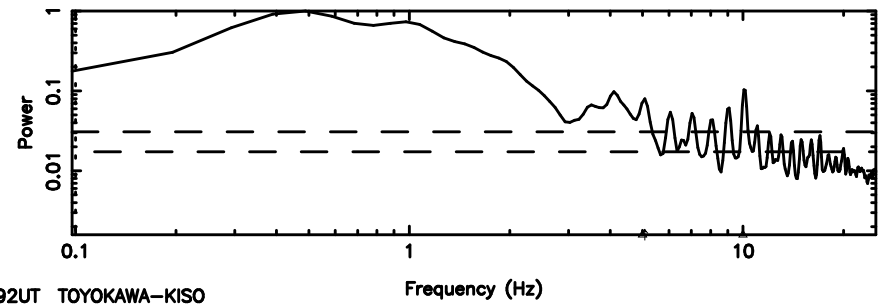

T20240804085333

BLK:12,SNR1: 0.65076E-01,SNR2: 1.7411

K20240804085330

BLK:12,SNR1: 1.5912 ,SNR2: 7.2133

0552+12 2024/08/03 23.92UT TOYOKAWA-KISO

F20240804085333

BLK:19,SNR1: 7.8670 ,SNR2: 21.948

Frequency (Hz)