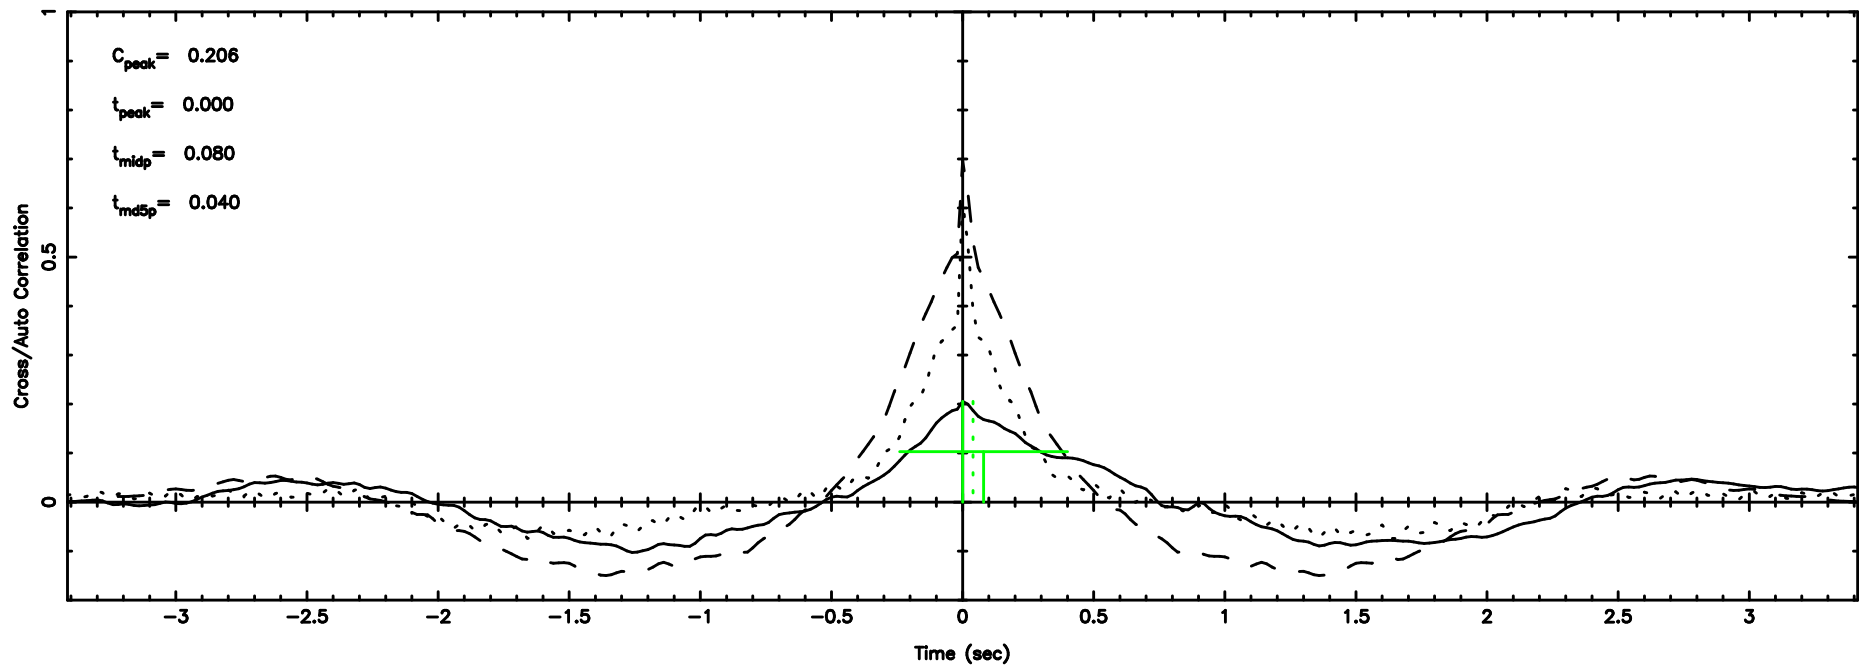

Frequency (Hz)

K20240804152552

BLK:22,SNR1: 2.1003 ,SNR2: 8.2647

Frequency (Hz)

3C273 2024/08/04 6.46UT TOYOKAWA-KISO

F20240804152555

BLK:18,SNR1: 0.13763E-01,SNR2: 0.59736E-01

K20240804152552