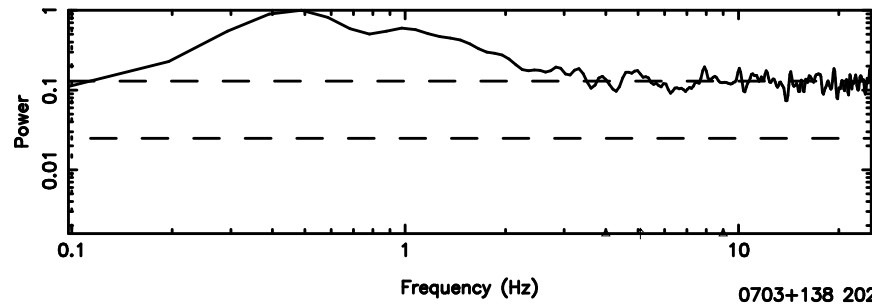

BLK: 8,SNR1: 0.86688E-01,SNR2: 1.1750

Frequency (Hz)

F20240804100403

BLK: 8,SNR1: 0.93369 ,SNR2: 5.8041

Frequency (Hz)

0703+138 2024/08/04 1.10UT TOYOKAWA-FUJI

T20240804100403

BLK:12,SNR1: 0.29750 ,SNR2: 1.2583