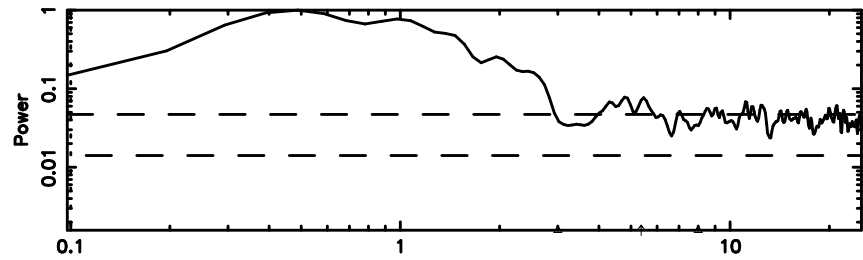

BLK: 9,SNR1: 1.0980 ,SNR2: 4.4172