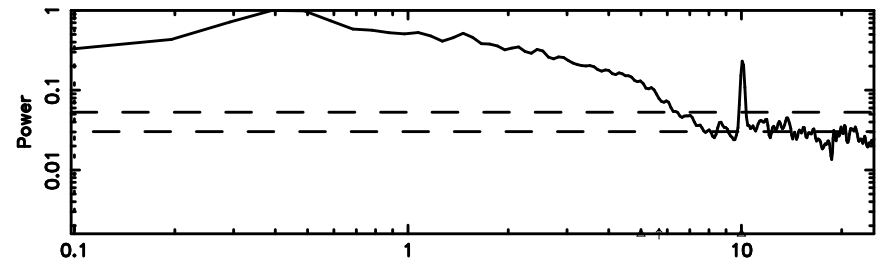

F20240804095227

BLK:14,SNR1: 0.26456 ,SNR2: 2.1892

Frequency (Hz)

K20240804095224

BLK:14,SNR1: 1.1679 ,SNR2: 4.9097

Frequency (Hz)

0652-130 2024/08/04 0.90UT FUJI -KISO

T20240804100403