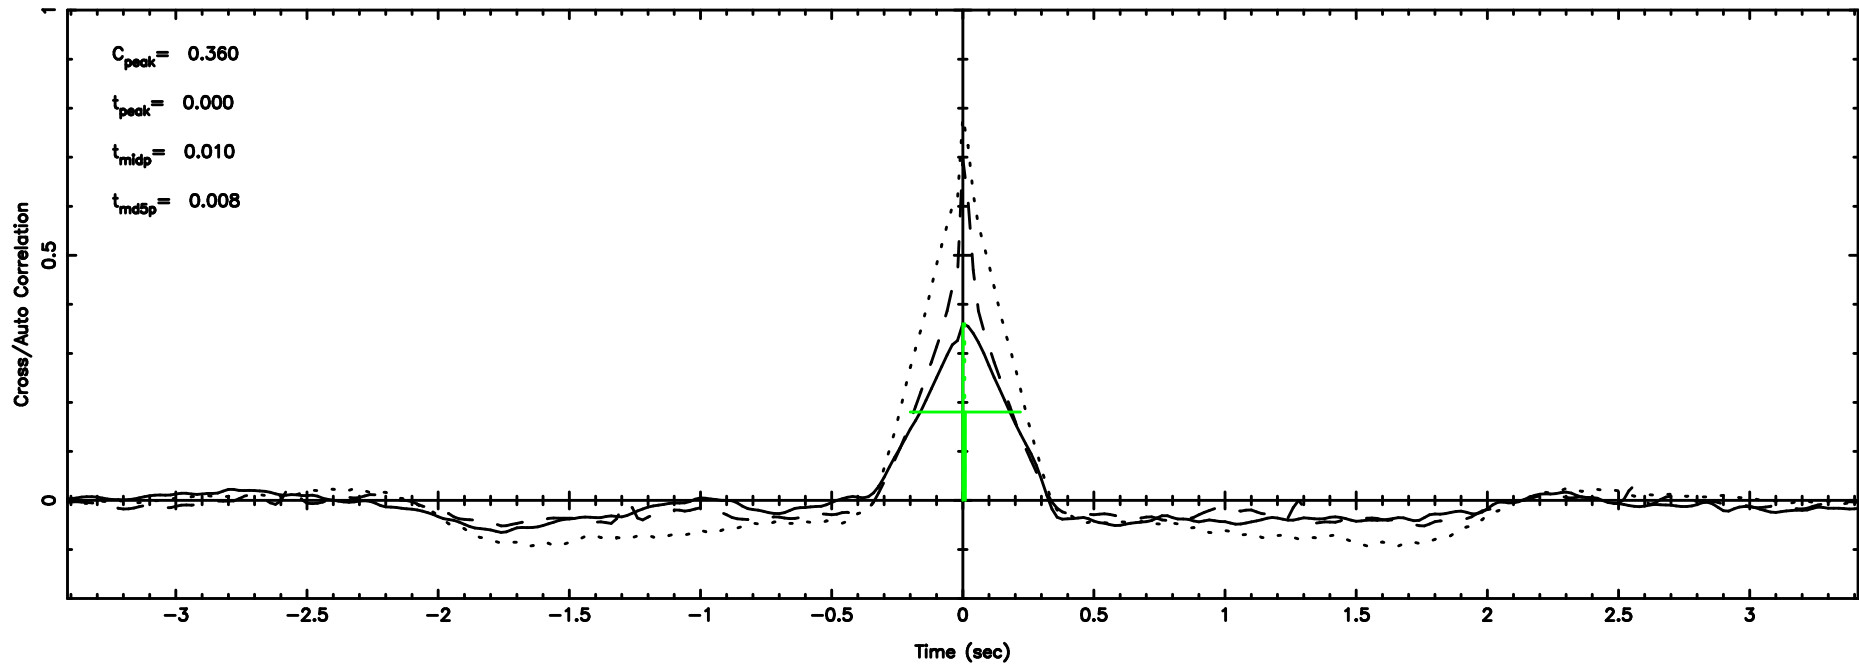

F20240804151238

BLK:22,SNR1: 10.025 ,SNR2: 9.5865

K20240804151235

BLK:22,SNR1: 6.7382 ,SNR2: 18.535

1213-17 2024/08/04 6.24UT FUJI -KISO