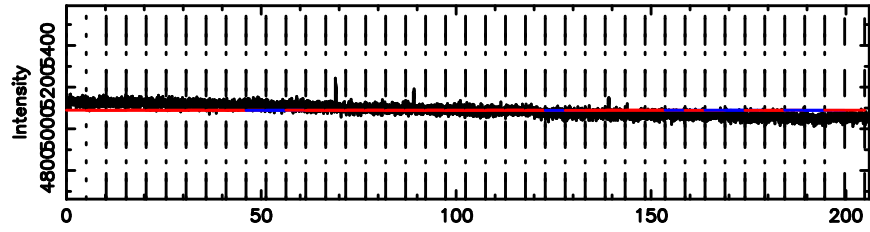

F20240804095227

BLK:14,SNR1: 0.26456 ,SNR2: 2.1892

Frequency (Hz)

K20240804095224

BLK:14,SNR1: 1.1679 ,SNR2: 4.9097

Frequency (Hz)

0652-130 2024/08/04 0.90UT FUJI -KISO

T20240804100403