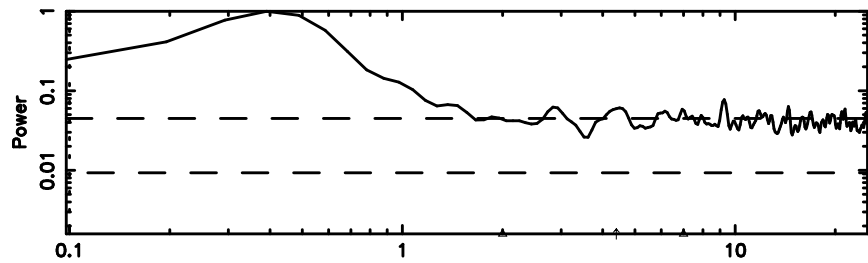

F20240804105914

BLK:14,SNR1: 0.86025 ,SNR2: 6.8779

3C190 2024/08/04 2.02UT TOYOKAWA-FUJI

T20240804105914

BLK:11,SNR1: 0.43499 ,SNR2: 2.2154

Frequency (Hz)

3C190 2024/08/04 2.02UT TOYOKAWA-KISO

K20240804105911