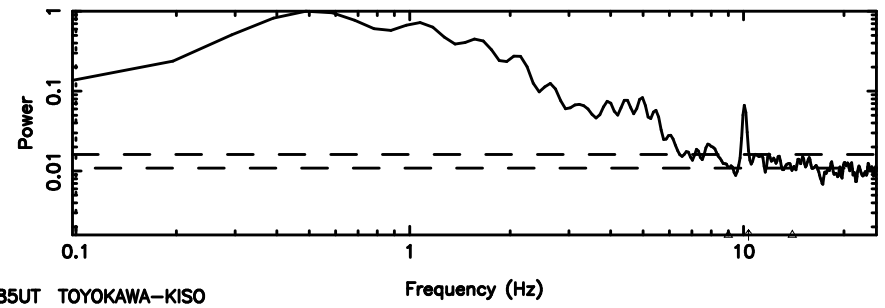

T20240804084923

BLK:25,SNR1: 1.9174 ,SNR2: 5.0222

0548+16 2024/08/03 23.85UT TOYOKAWA-KISO

K20240804084920

BLK:25,SNR1: 3.8137 ,SNR2: 7.6648

F20240804084924

BLK:21,SNR1: 1.4555 ,SNR2: 5.3679

K20240804084920