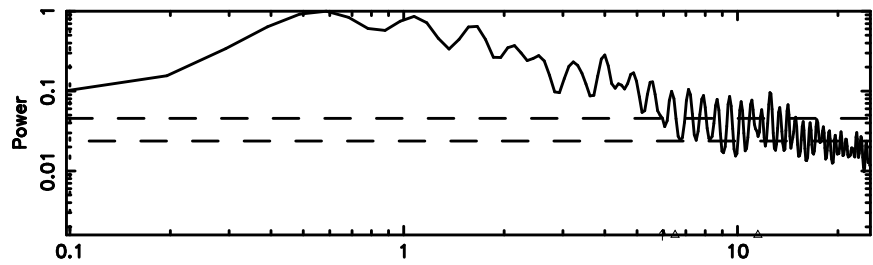

T20240804084923

BLK:25,SNR1: 1.9174 ,SNR2: 5.0222

0548+16 2024/08/03 23.85UT TOYOKAWA-KISO

K20240804084920

BLK:25,SNR1: 3.8137 ,SNR2: 7.6648

F20240804084924

BLK:21,SNR1: 1.4555 ,SNR2: 5.3679

K20240804084920