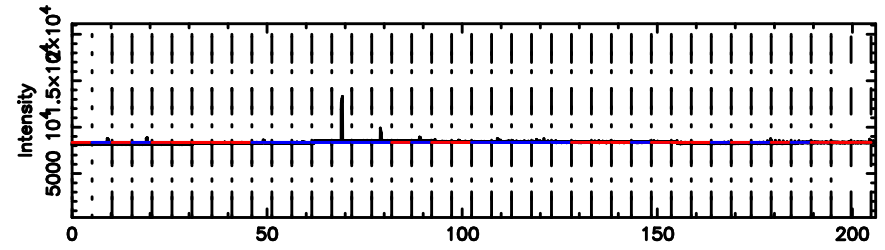

Frequency (Hz)

K20240804085330