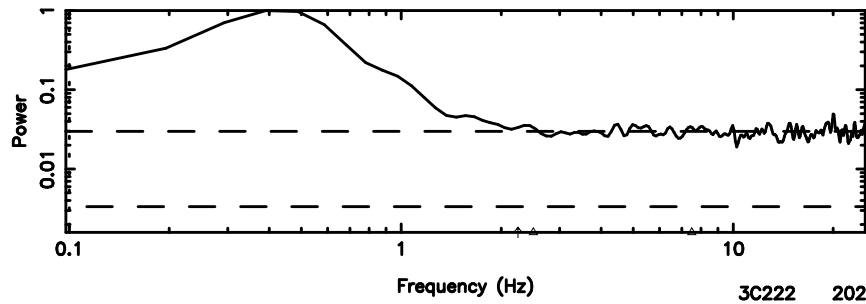

BLK:20,SNR1: 0.75217 ,SNR2: 7.0660

3C222 2024/08/04 3.59UT TOYOKAWA-KISO

K20240804123348