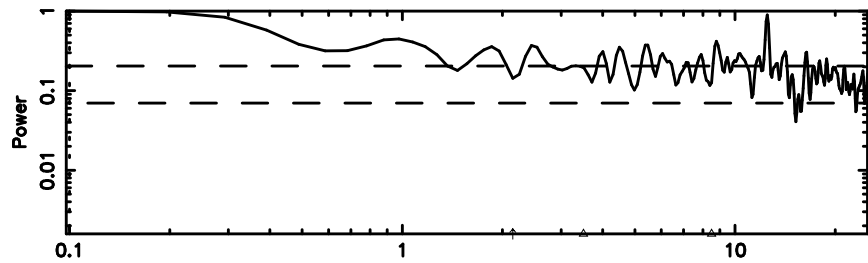

BLK:11,SNR1: 0.77775 ,SNR2: 3.7735

Frequency (Hz)

F20240804105914

BLK: 4,SNR1: 0.10492 ,SNR2: 0.96773

K20240804105911

BLK: 4,SNR1: 0.35688 ,SNR2: 1.2932

3C190 2024/08/04 2.02UT FUJI -KISO

T20240804111138