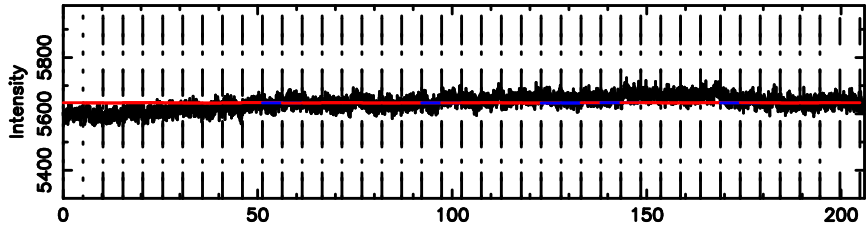

BLK:11,SNR1: 0.77775 ,SNR2: 3.7735

Frequency (Hz)

F20240804105914

BLK: 4,SNR1: 0.10492 ,SNR2: 0.96773

K20240804105911

BLK: 4,SNR1: 0.35688 ,SNR2: 1.2932

3C190 2024/08/04 2.02UT FUJI -KISO

T20240804111138