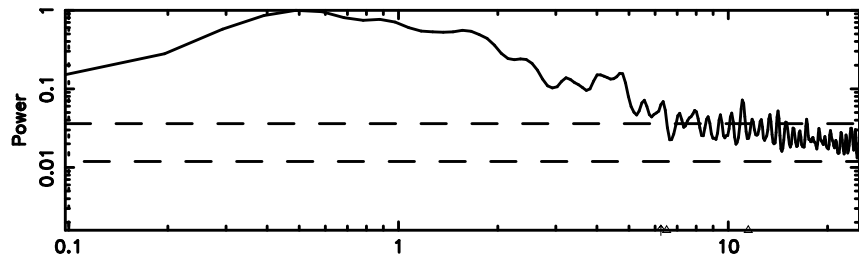

Frequency (Hz)

K20240804162736

BLK:22,SNR1: 5.4288 ,SNR2: 7.0636

Frequency (Hz)

3C286 2024/08/04 7.49UT TOYOKAWA-KISO

F20240804162739

BLK:19,SNR1: 1.9389 ,SNR2: 6.5897

Frequency (Hz)