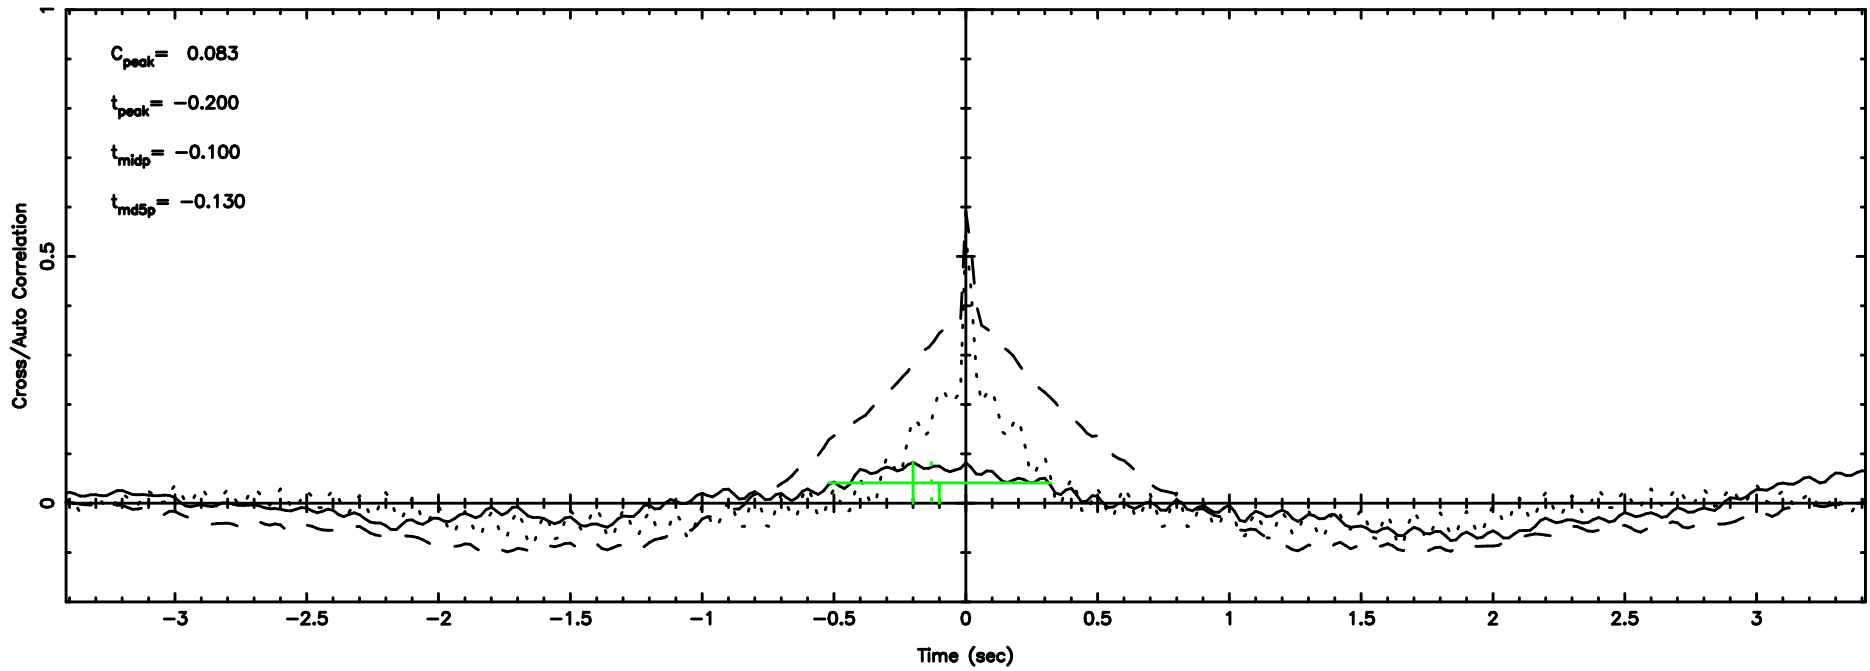

T20240806123259

BLK:14,SNR1: 9.0908 ,SNR2: 37.584

0941-08 2024/08/06 3.58UT TOYOKAWA-KISO

K20240806123256

BLK:14,SNR1: 0.89877 ,SNR2: 3.2765

FUJI

No. Good Data

Frequency (Hz)