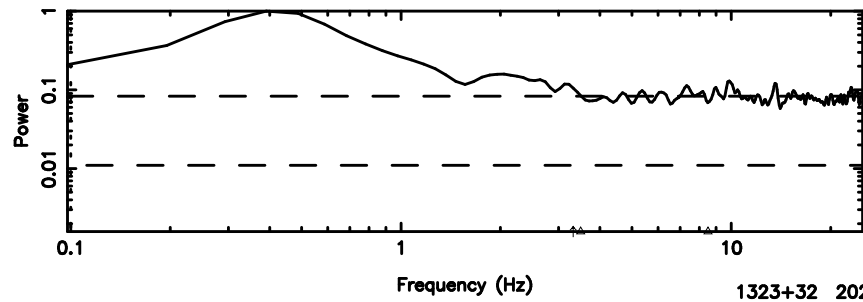

BLK:23,SNR1: 0.34065 ,SNR2: 2.1472