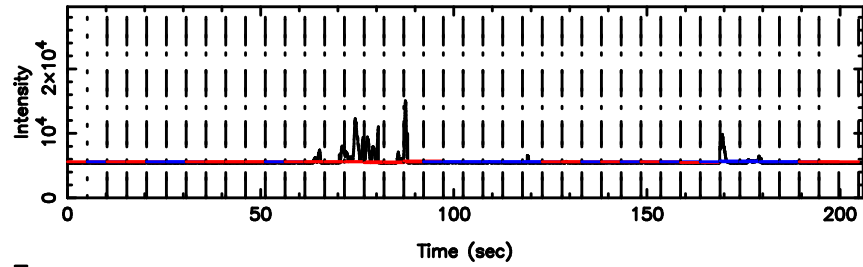

No.Good Data

Frequency (Hz)

FUJI

No.Good Data

Frequency (Hz)

3C279 2024/08/06 6.78UT TOYOKAWA-FUJI

T20240806154503

BLK:18,SNR1: 152.06 ,SNR2: 217.39