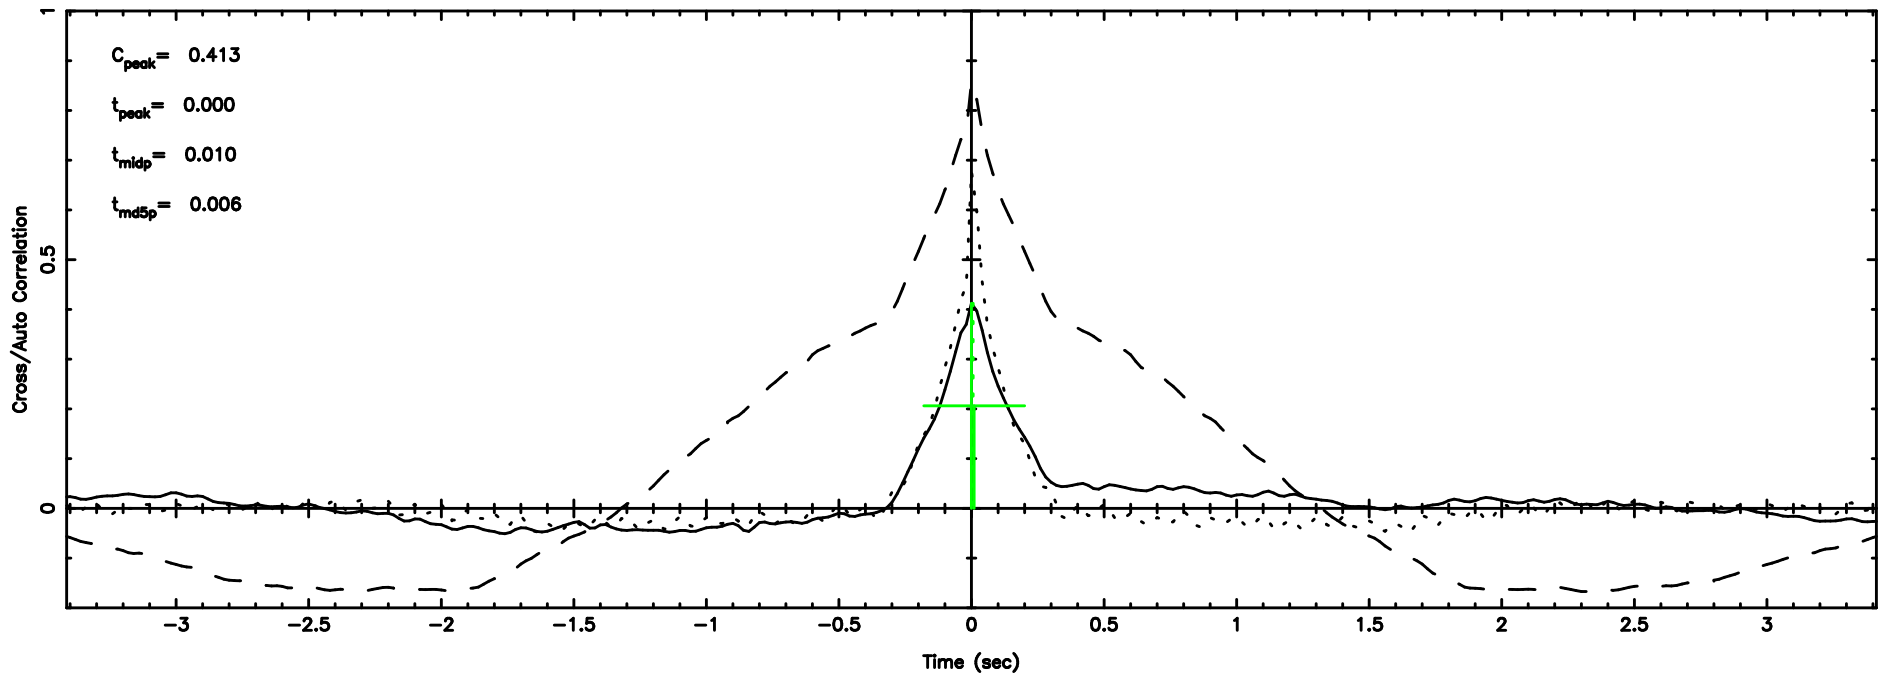

T20240806084542

BLK:10,SNR1: 10.690 ,SNR2: 25.764

Frequency (Hz)

K20240806084539

BLK:10,SNR1: 7.6996 ,SNR2: 18.974

Frequency (Hz)

0552+12 2024/08/05 23.79UT TOYOKAWA-KISO

FUJI