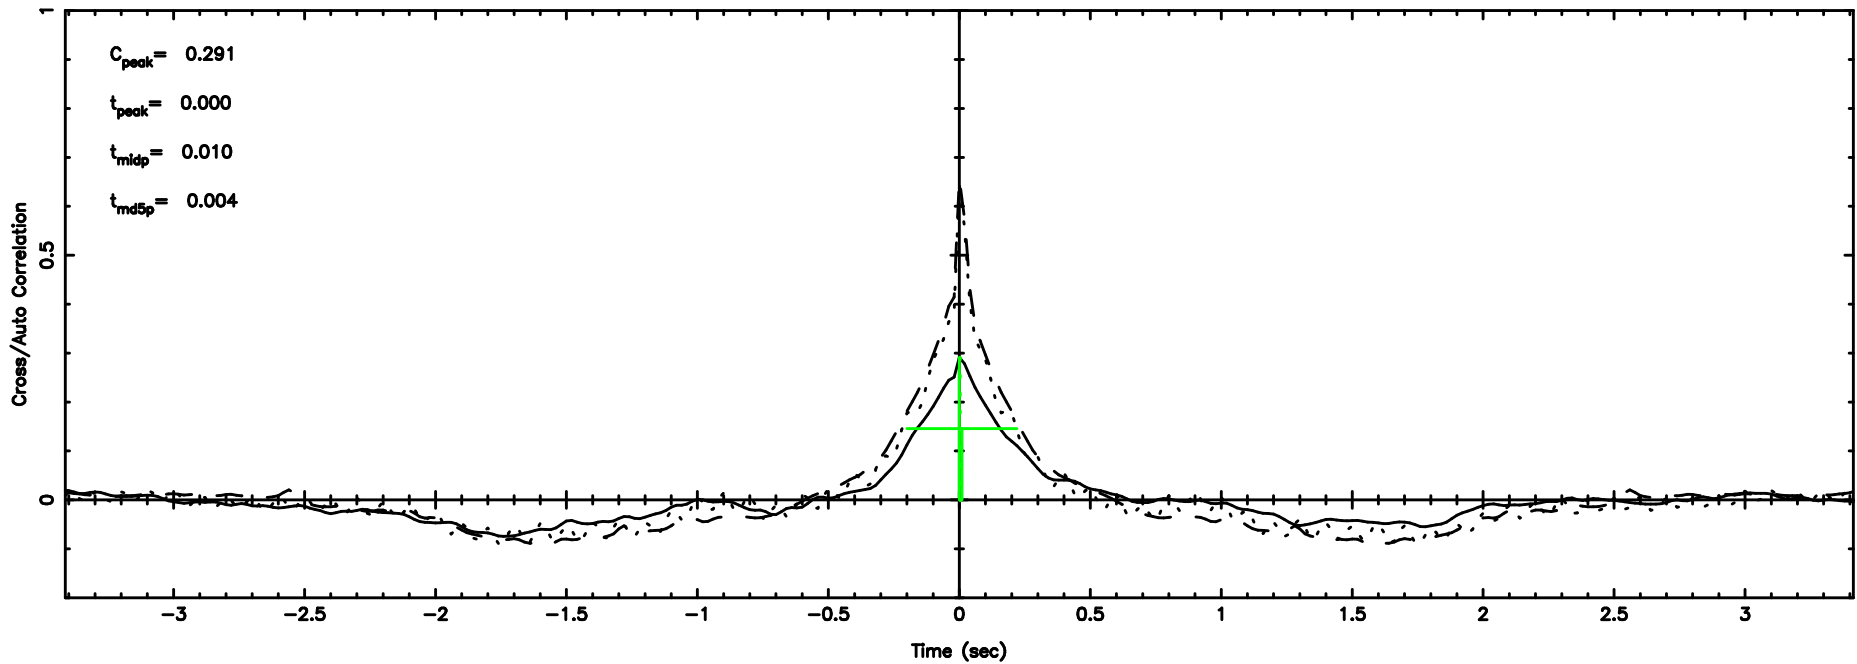

Frequency (Hz)

1345+12 2024/08/06 7.63UT FUJI -KISO