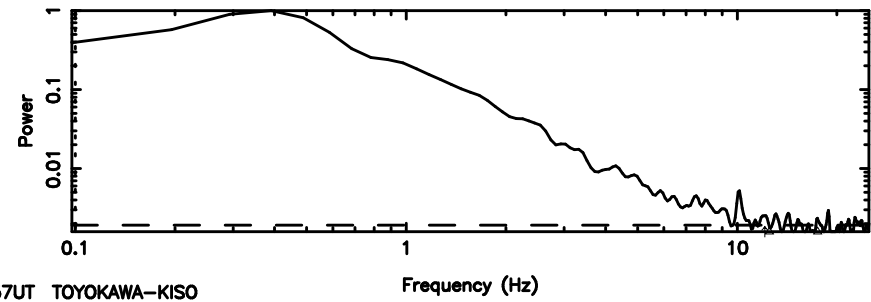

BLK:15,SNR1: 17.166 ,SNR2: 28.343

3C263.1 2024/08/06 5.57UT TOYOKAWA-KISO