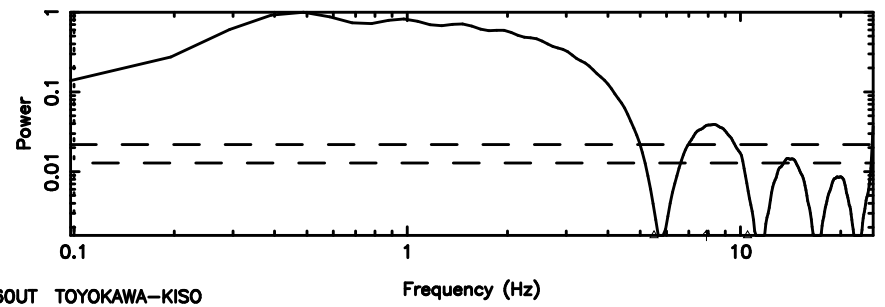

T20240806103403

BLK:26,SNR1: 4.0426 ,SNR2: 10.469

0741-06 2024/08/06 1.60UT TOYOKAWA-KISO

K20240806103400

BLK:26,SNR1: 4.0787 ,SNR2: 11.277

FUJI

No. Good Data

Frequency (Hz)