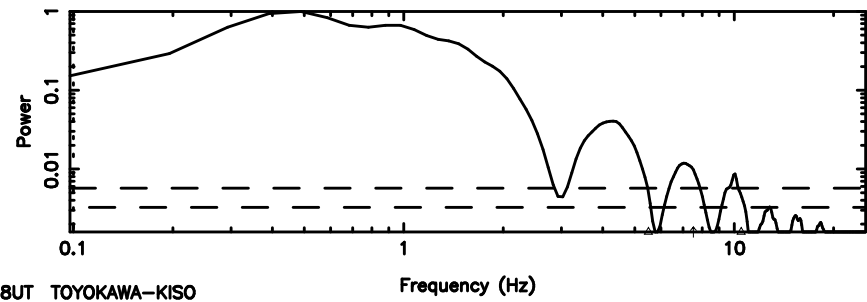

BLK:18,SNR1: 8.9467 ,SNR2: 24.944