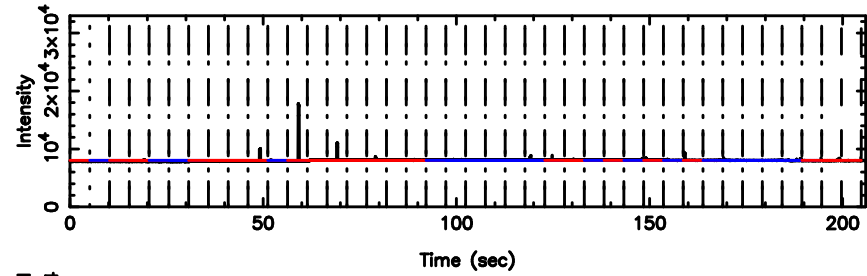

K20240806154500