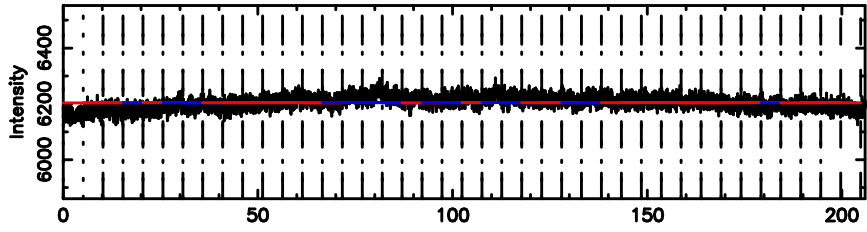

BLK:14,SNR1: 0.20802 ,SNR2: 1.1356

Frequency (Hz)

K20240806110343

BLK:14,SNR1: 107.94 ,SNR2: 107.94

Frequency (Hz)

3C196 2024/08/06 2.09UT TOYOKAWA-KISO

FUJI

No. Good Data