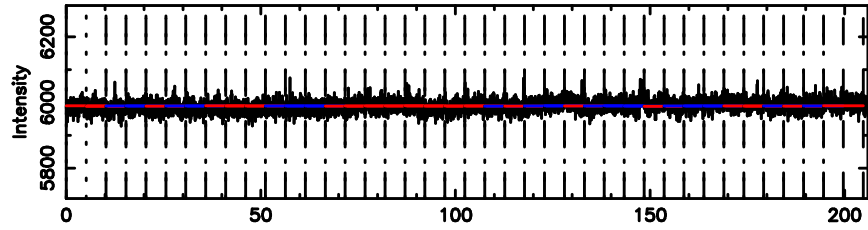

No. Good Data

0821+394 2024/08/06 2.28UT TOYOKAWA-FUJI

T20240806111456

BLK:18,SNR1: 0.25405 ,SNR2: 2.1082

0821+394 2024/08/06 2.28UT TOYOKAWA-KISO

K20240806111453

BLK:18,SNR1: 0.99736 ,SNR2: 2.6029

Frequency (Hz)