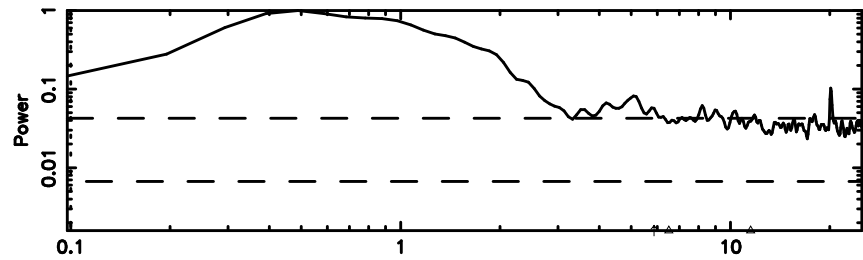

BLK:30,SNR1: 2.0859 ,SNR2: 4.0195

Frequency (Hz)

1355+01 2024/08/06 7.80UT TOYOKAWA-FUJI

T20240806164635

BLK:24,SNR1: 1.2621 ,SNR2: 4.6137

Frequency (Hz)

K20240806164632

BLK:24,SNR1: 1.1884 ,SNR2: 1.1475