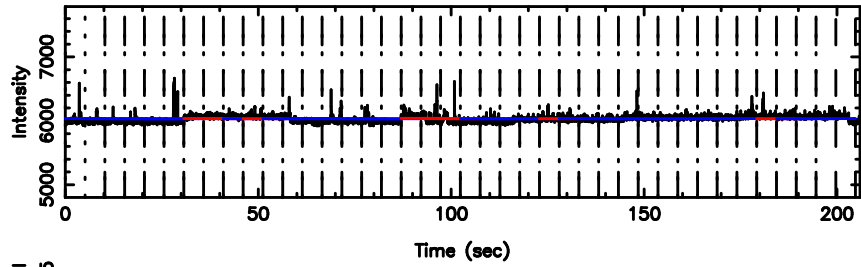

Frequency (Hz)

K20240806163611

BLK:26,SNR1: 3.1045 ,SNR2: 6.2275

Frequency (Hz)

1345+12 2024/08/06 7.63UT TOYOKAWA-KISO

F20240806163616

BLK:31,SNR1: 2.5514 ,SNR2: 3.3675

Frequency (Hz)