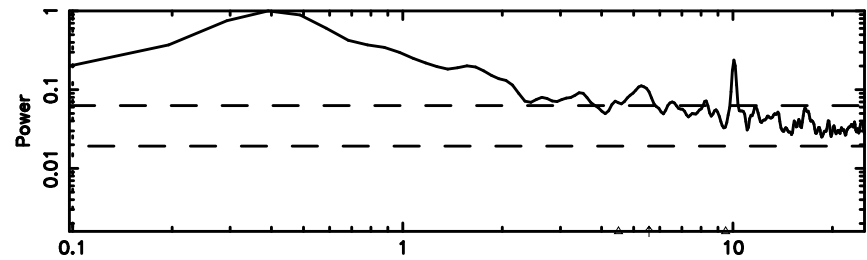

K20240806161454

BLK:25,SNR1: 0.78418 ,SNR2: 3.0174

1323+32 2024/08/06 7.28UT TOYOKAWA-KISO

F20240806161459

BLK:24,SNR1: 7.0044 ,SNR2: 9.2399

Frequency (Hz)

K20240806161454

BLK:24,SNR1: 0.33946 ,SNR2: 1.8465