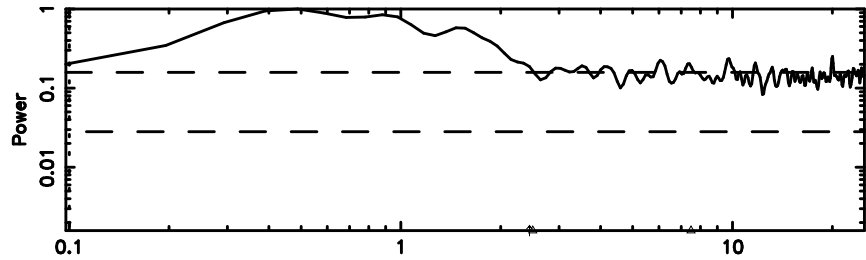

BLK:14,SNR1: 0.22366 ,SNR2: 2.4532