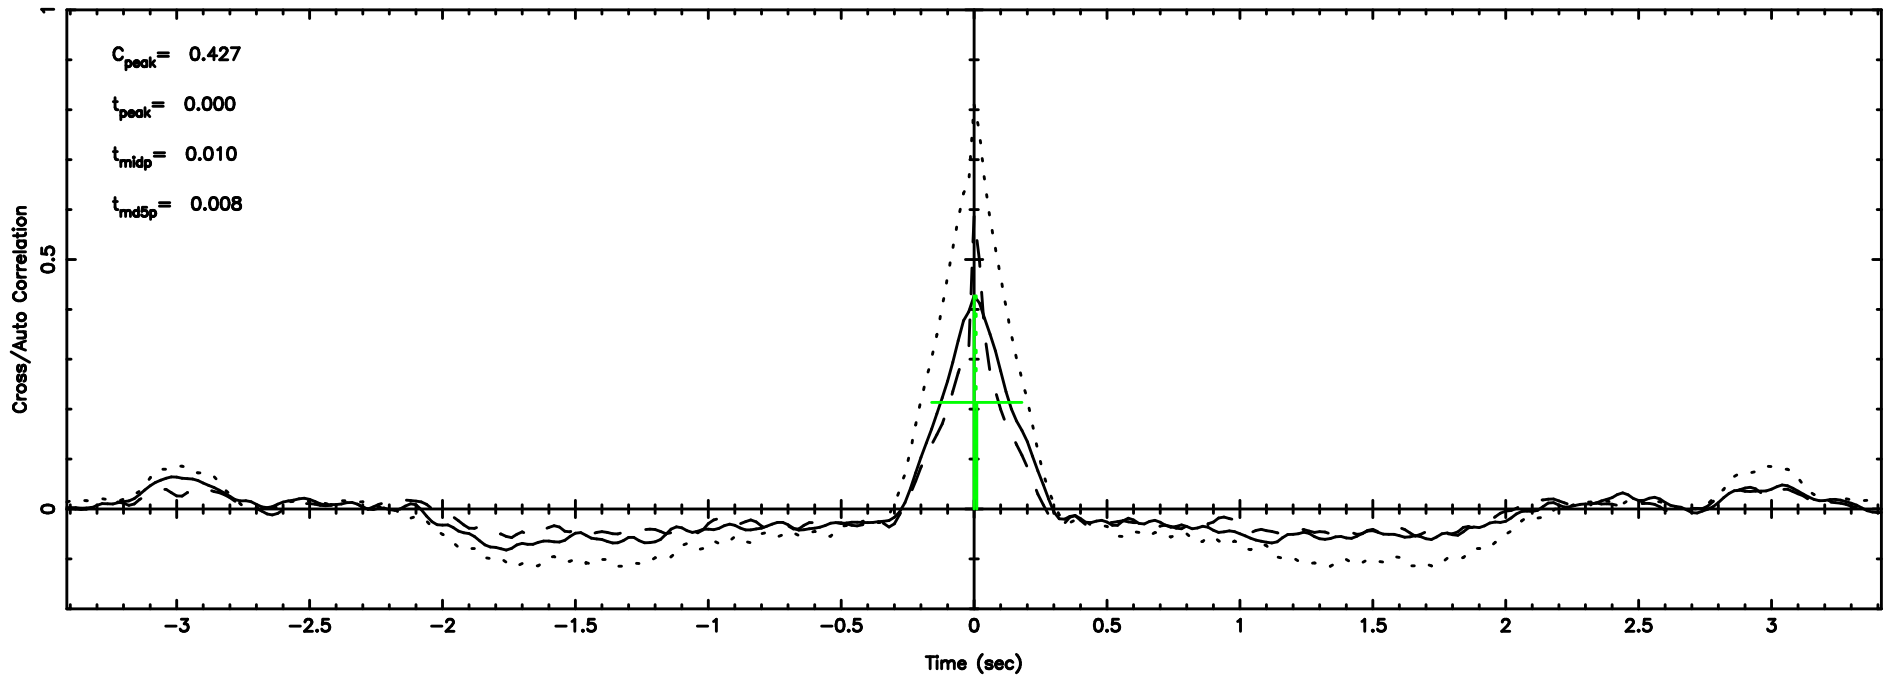

BLK:10,SNR1: 1.2877 ,SNR2: 4.2402

Frequency (Hz)

K20240806062708

BLK:10,SNR1: 3.0717 ,SNR2: 13.583

Frequency (Hz)

0333+32 2024/08/05 21.48UT TOYOKAWA-KISO

FUJI

No.Good Data