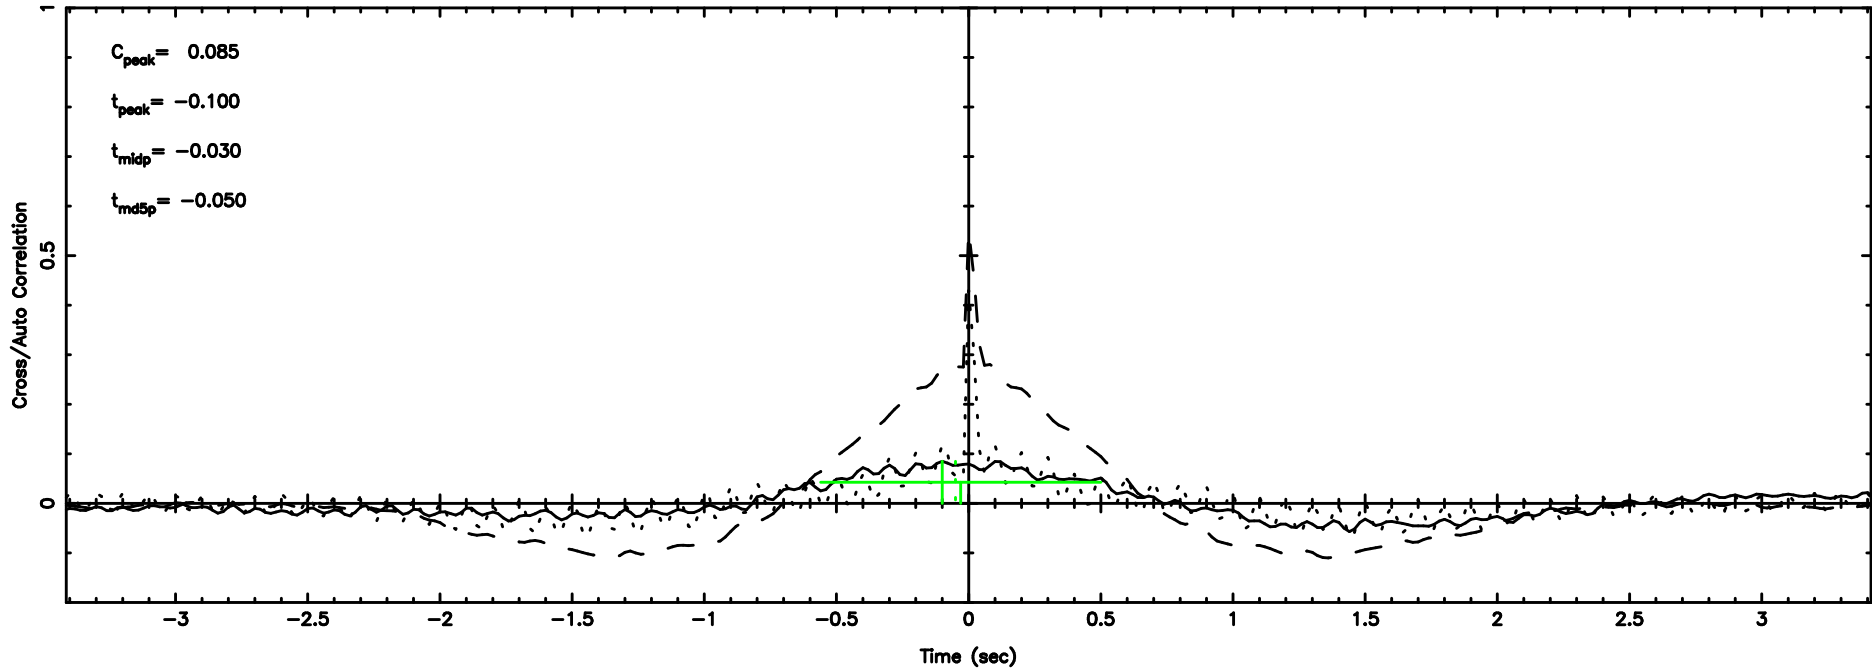

Frequency (Hz)