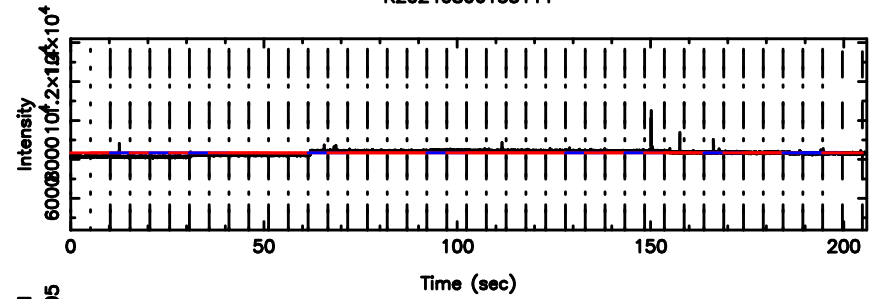

Frequency (Hz)

K20240806153111