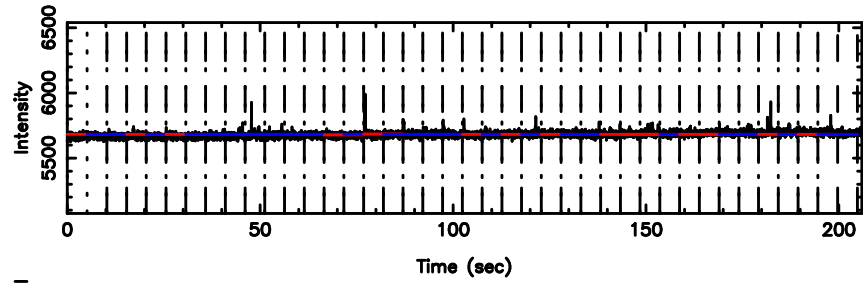

BLK:30,SNR1: 2.0859 ,SNR2: 4.0195

Frequency (Hz)

1355+01 2024/08/06 7.80UT TOYOKAWA-FUJI

T20240806164635

BLK:24,SNR1: 1.2621 ,SNR2: 4.6137

Frequency (Hz)

K20240806164632

BLK:24,SNR1: 1.1884 ,SNR2: 1.1475