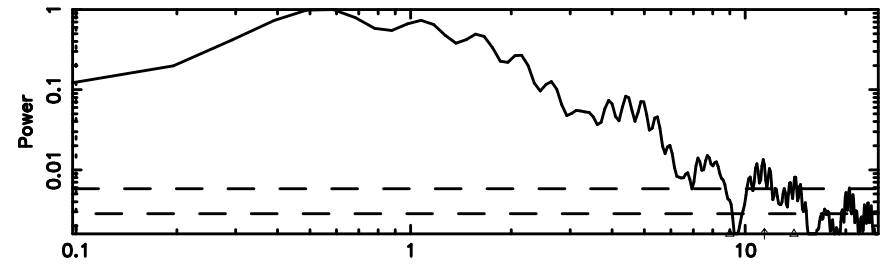

BLK:25,SNR1: 10.923 ,SNR2: 19.459