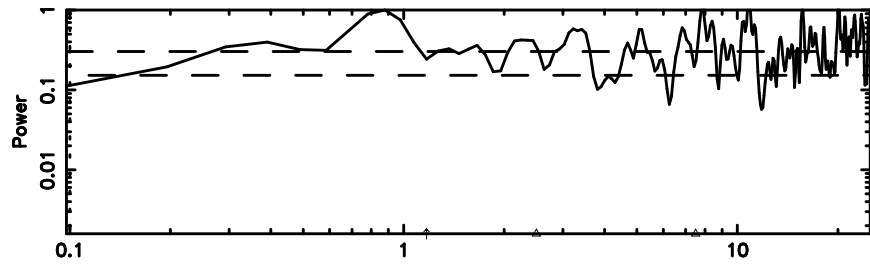

FUJI

No.Good Data

0652-130 2024/08/06 0.77UT TOYOKAWA-FUJI

T20240806094435

BLK: 1,SNR1: 0.14953 ,SNR2: 0.67430

Frequency (Hz)

K20240806094432

BLK: 1,SNR1: 5.4911 ,SNR2: 26.537