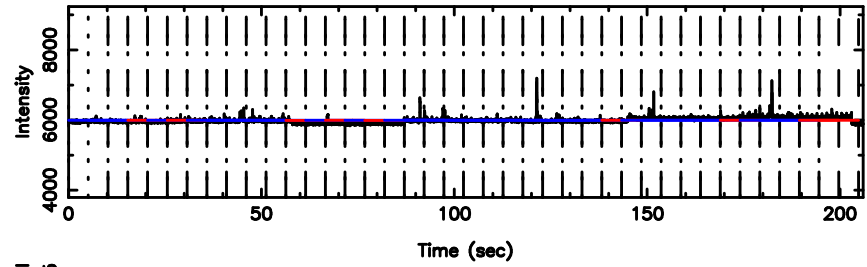

Frequency (Hz)

F20240806164637