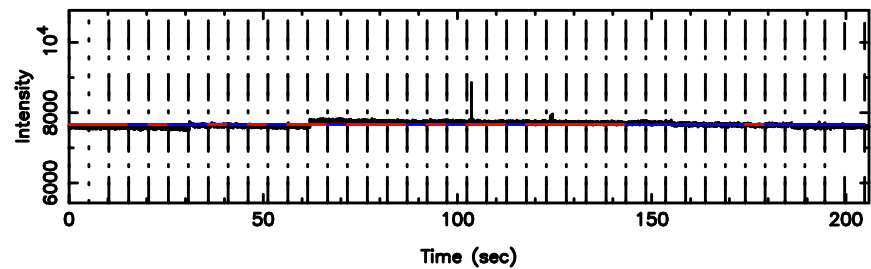

Frequency (Hz)

FUJI

No.Good Data

Frequency (Hz)

3C222 2024/08/06 3.46UT TOYOKAWA-FUJI

T20240806122559

BLK:19,SNR1: 101.12 ,SNR2: 99.168

K20240806122556