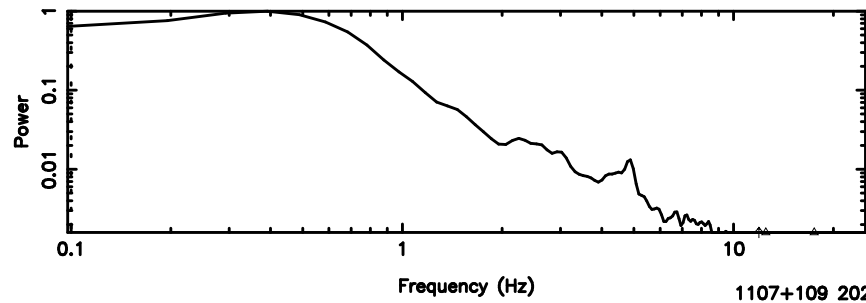

Frequency (Hz)

FUJI

No.Good Data

Frequency (Hz)

1107+109 2024/08/06 5.01UT TOYOKAWA-FUJI

T20240806135856

BLK:10,SNR1: 48.117 ,SNR2: 80.738

K20240806135853