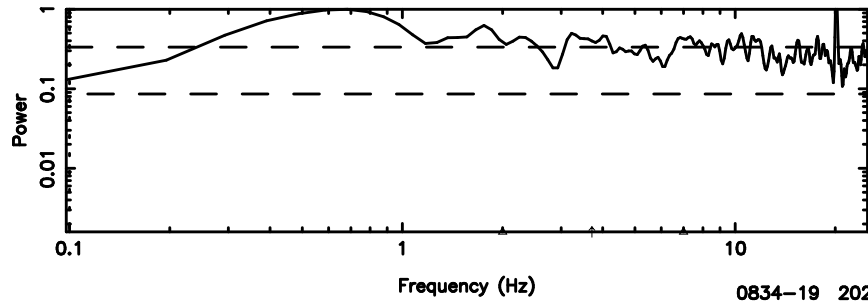

No. Good Data

Frequency (Hz)

FUJI

No. Good Data

Frequency (Hz)

0834-19 2024/08/06 2.47UT TOYOKAWA-FUJI

T20240806112636

BLK: 8,SNR1: 0.12671E-02,SNR2: 0.50052