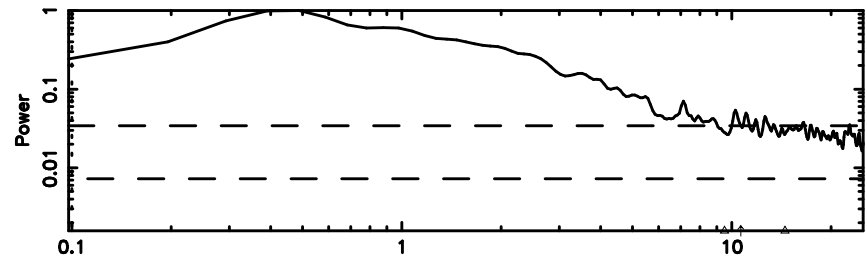

BLK:30,SNR1: 2.0859 ,SNR2: 4.0195