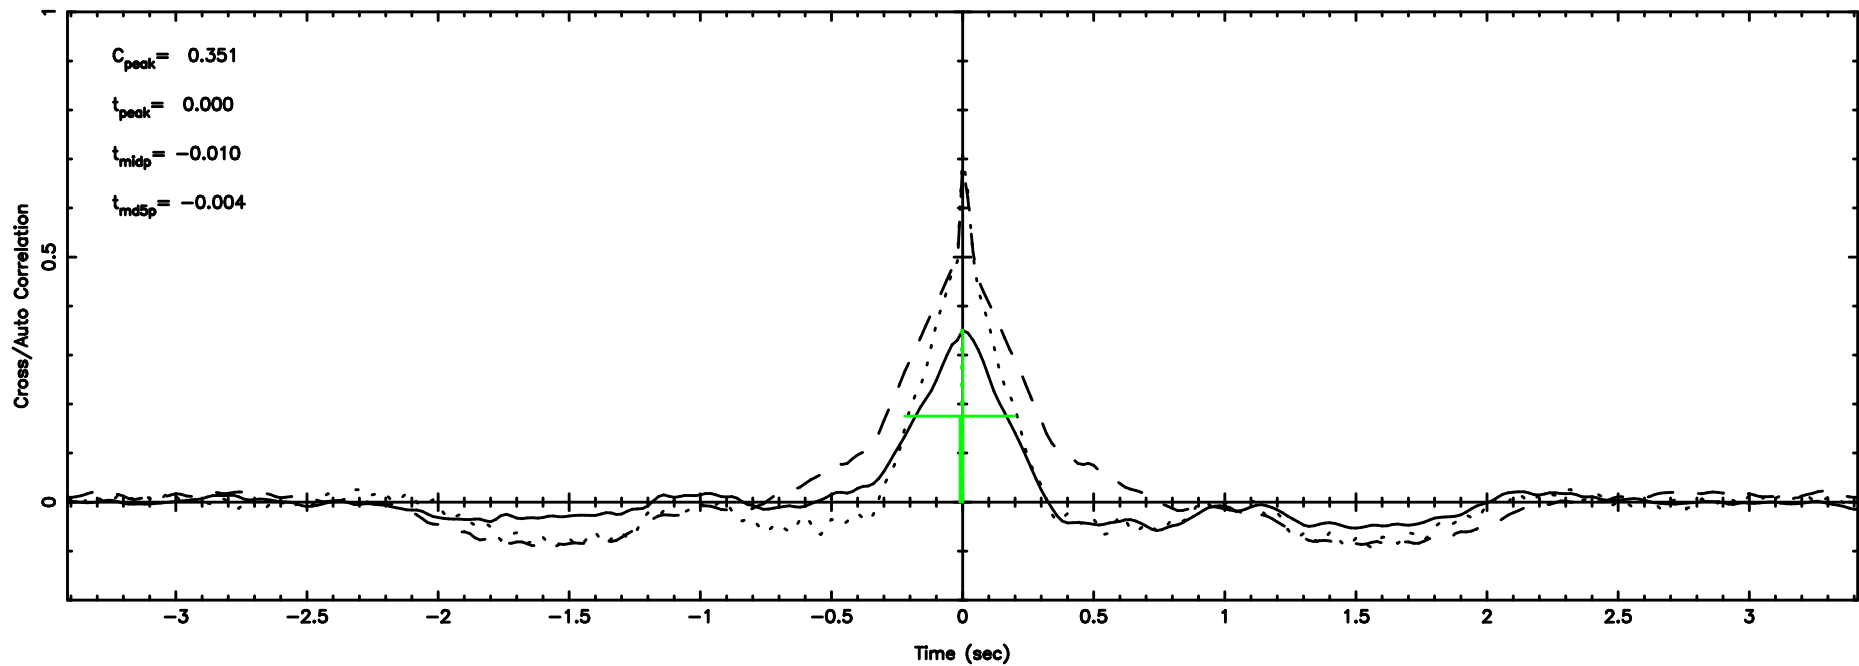

3C279 2024/08/06 6.78UT TOYOKAWA-KISO