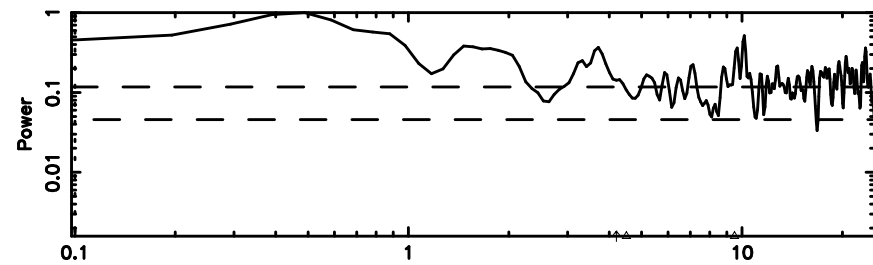

BLK: 2,SNR1: 0.16080 ,SNR2: 2.1139

Frequency (Hz)

K20240806100531

BLK: 2,SNR1: 0.49316 ,SNR2: 1.7797

Frequency (Hz)

0713-024 2024/08/06 1.12UT TOYOKAWA-KISO

FUJI

No.Good Data