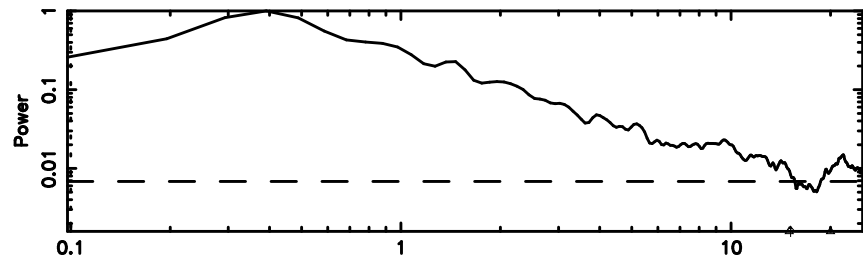

K20240806161454

BLK:25,SNR1: 0.78418 ,SNR2: 3.0174

1323+32 2024/08/06 7.28UT TOYOKAWA-KISO

F20240806161459

BLK:24,SNR1: 7.0044 ,SNR2: 9.2399

Frequency (Hz)

K20240806161454

BLK:24,SNR1: 0.33946 ,SNR2: 1.8465