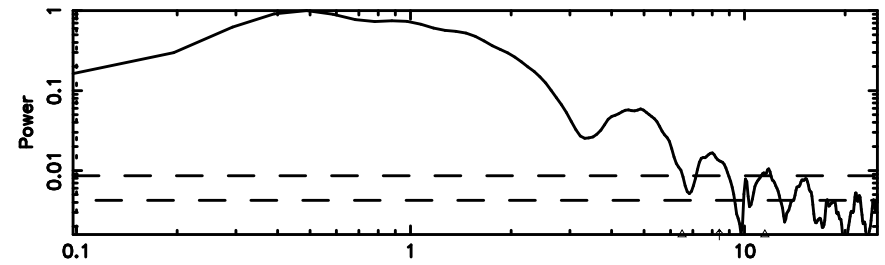

T20240806084542

BLK:10,SNR1: 10.690 ,SNR2: 25.764

Frequency (Hz)

K20240806084539

BLK:10,SNR1: 7.6996 ,SNR2: 18.974

Frequency (Hz)

0552+12 2024/08/05 23.79UT TOYOKAWA-KISO

FUJI