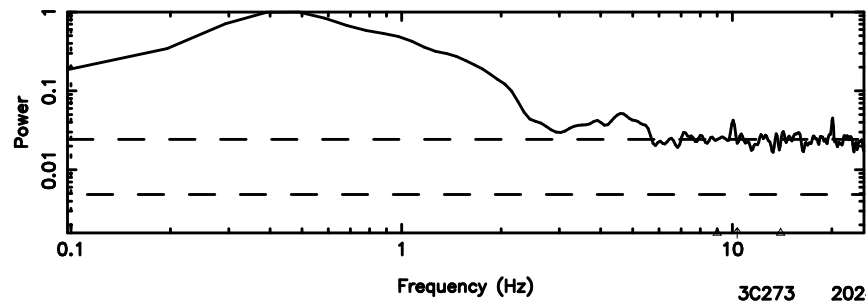

No.Good Data

Frequency (Hz)

3C273 2024/08/06 6.33UT TOYOKAWA-FUJI

T20240806151804

BLK:26,SNR1: 1.8603 ,SNR2: 3.6260

K20240806151801

BLK:26,SNR1: 34.974 ,SNR2: 37.388

3C273 2024/08/06 6.33UT TOYOKAWA-KISO