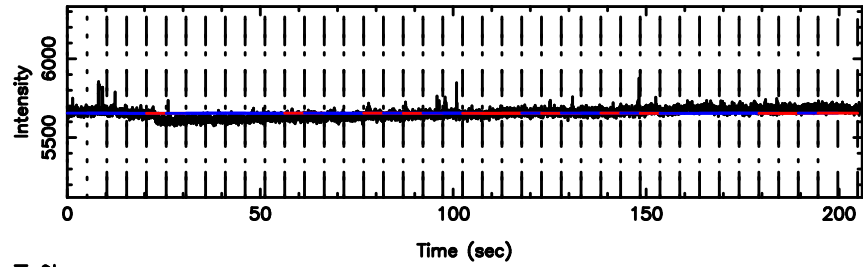

BLK:26,SNR1: 0.64942 ,SNR2: 1.3107

Frequency (Hz)

F20240806163616

BLK:26,SNR1: 2.4182 ,SNR2: 3.9208

Frequency (Hz)

1345+12 2024/08/06 7.63UT TOYOKAWA-FUJI

T20240806163614

BLK:26,SNR1: 0.62180 ,SNR2: 1.2510