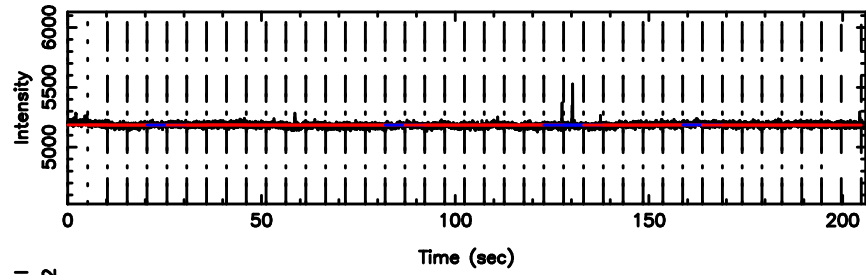

T20240806134739