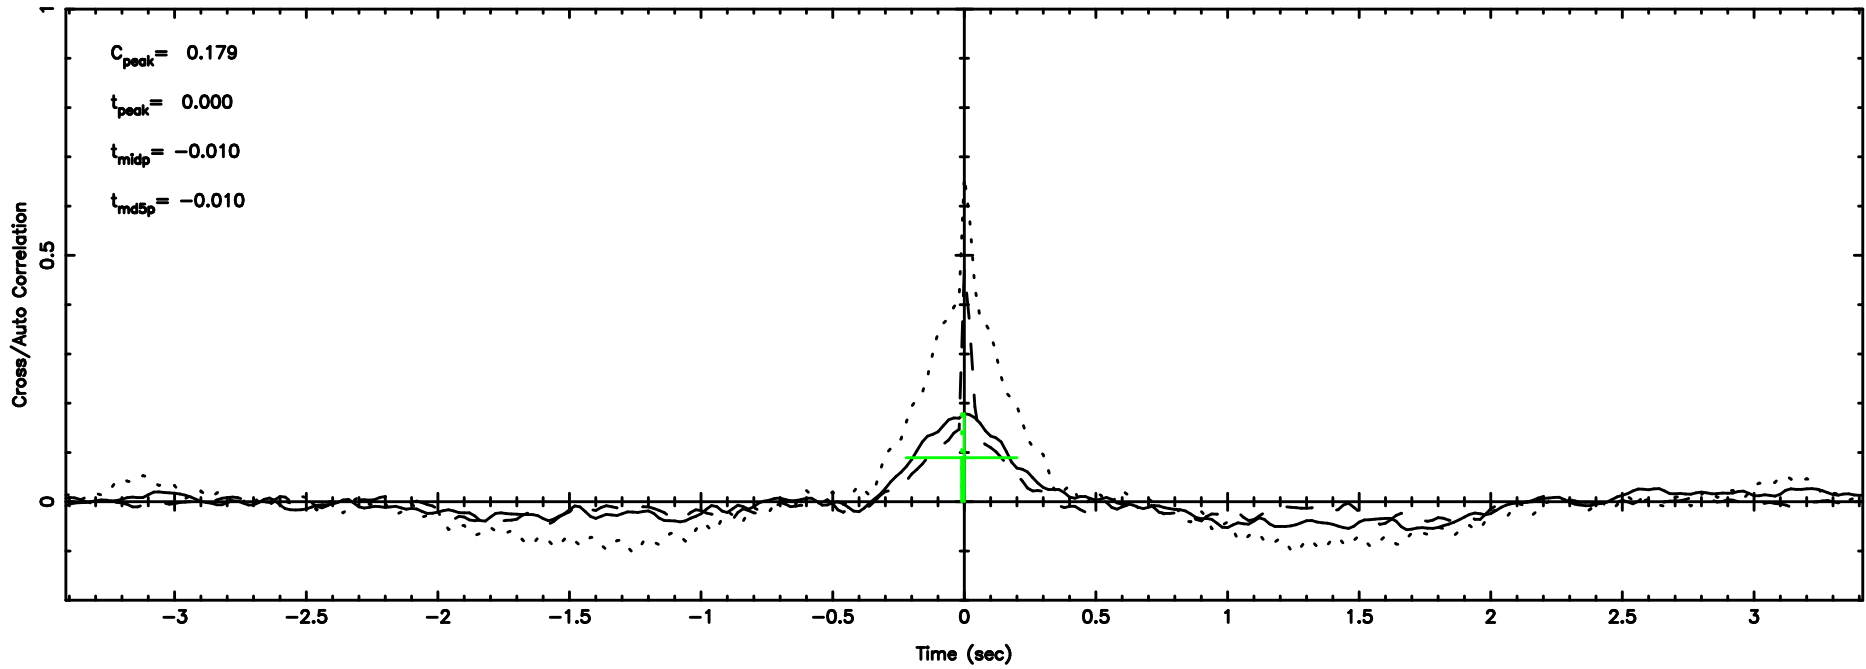

BLK:14,SNR1: 0.22366 ,SNR2: 2.4532

Frequency (Hz)

K20240806132245

BLK:14,SNR1: 2.2062 ,SNR2: 9.4346

Frequency (Hz)

1031-11 2024/08/06 4.41UT TOYOKAWA-KISO

FUJI

No.Good Data