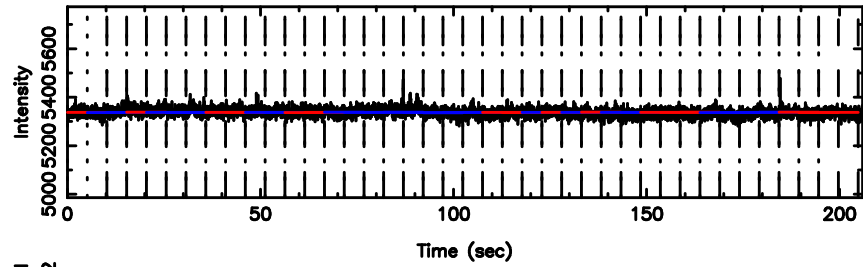

T20240806161457