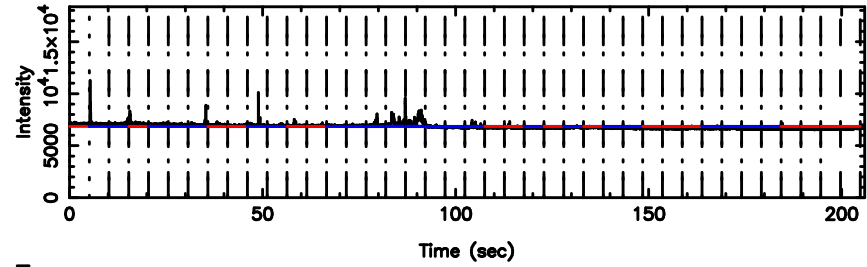

F20240806161459