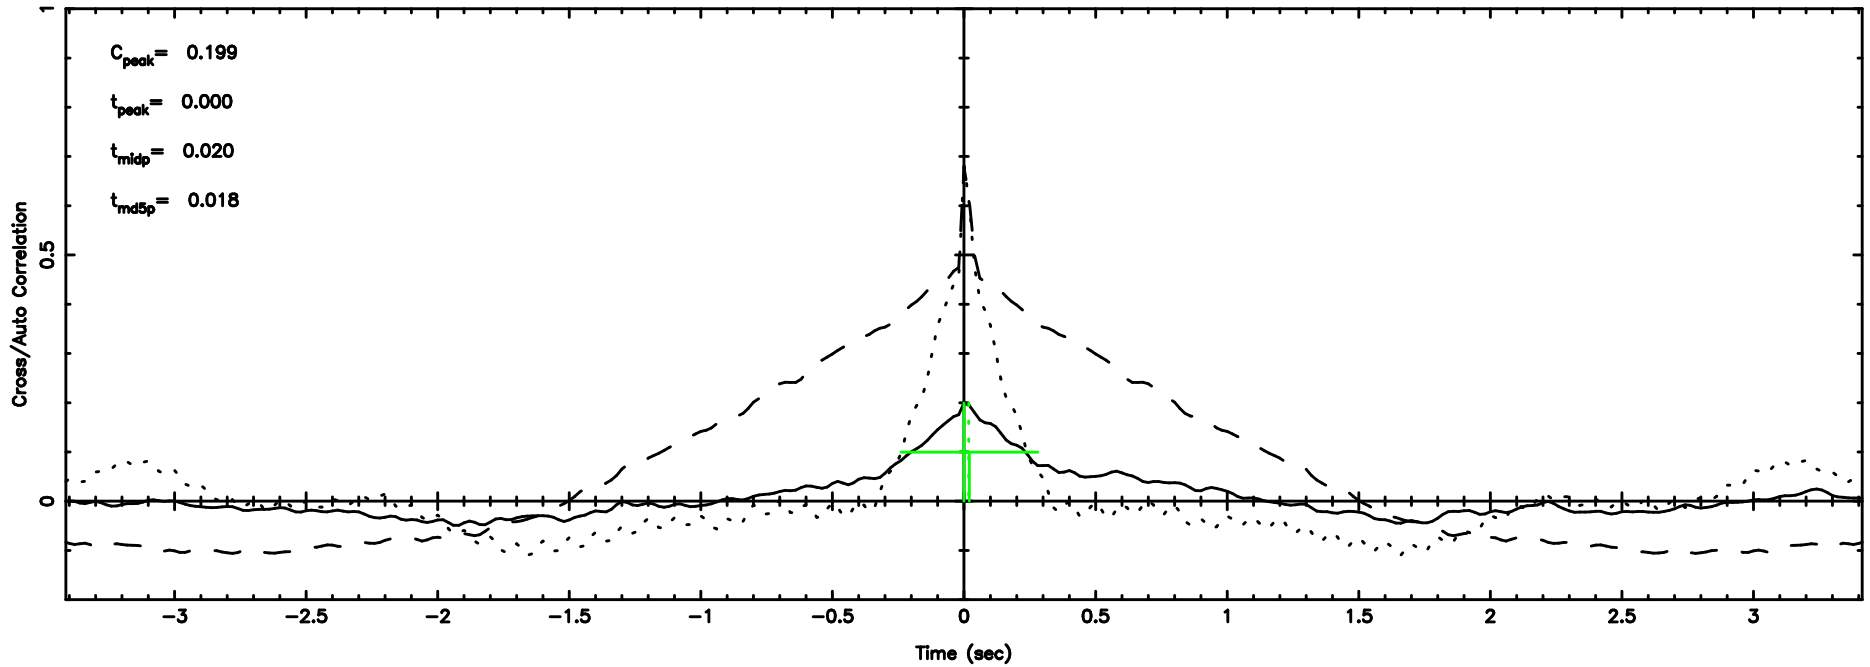

T20240806132722

BLK:16,SNR1: 2.4001 ,SNR2: 17.533

K20240806132719

BLK:16,SNR1: 3.4365 ,SNR2: 14.053

1035-058 2024/08/06 4.48UT TOYOKAWA-KISO

FUJI

No.Good Data

Frequency (Hz)