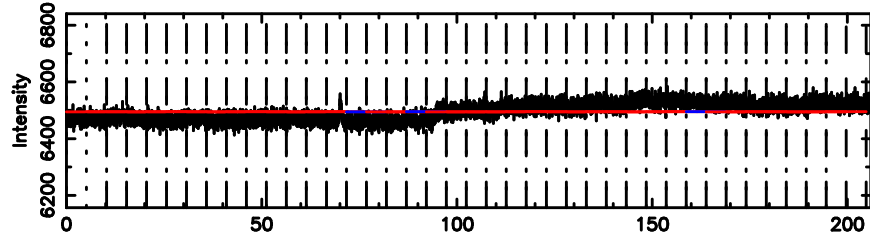

Frequency (Hz)

FUJI

No.Good Data

Frequency (Hz)

0556+191 2024/08/05 23.86UT TOYOKAWA-FUJI

T20240806085008

BLK: 3,SNR1: 0.65088E-01,SNR2: 1.4529

Frequency (Hz)