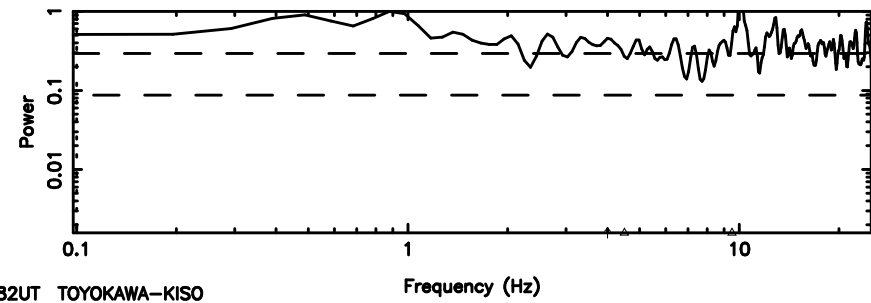

BLK: 5,SNR1: 0.41109 ,SNR2: 0.68733