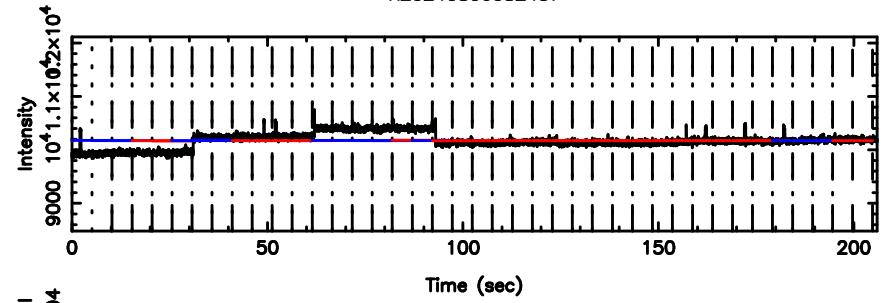

FUJI

No.Good Data

0531+194 2024/08/05 23.44UT TOYOKAWA-FUJI

T20240806082500

BLK:14,SNR1: 0.34912 ,SNR2: 1.3812

Frequency (Hz)

K20240806082457

BLK:14,SNR1: 1.5204 ,SNR2: 6.0965