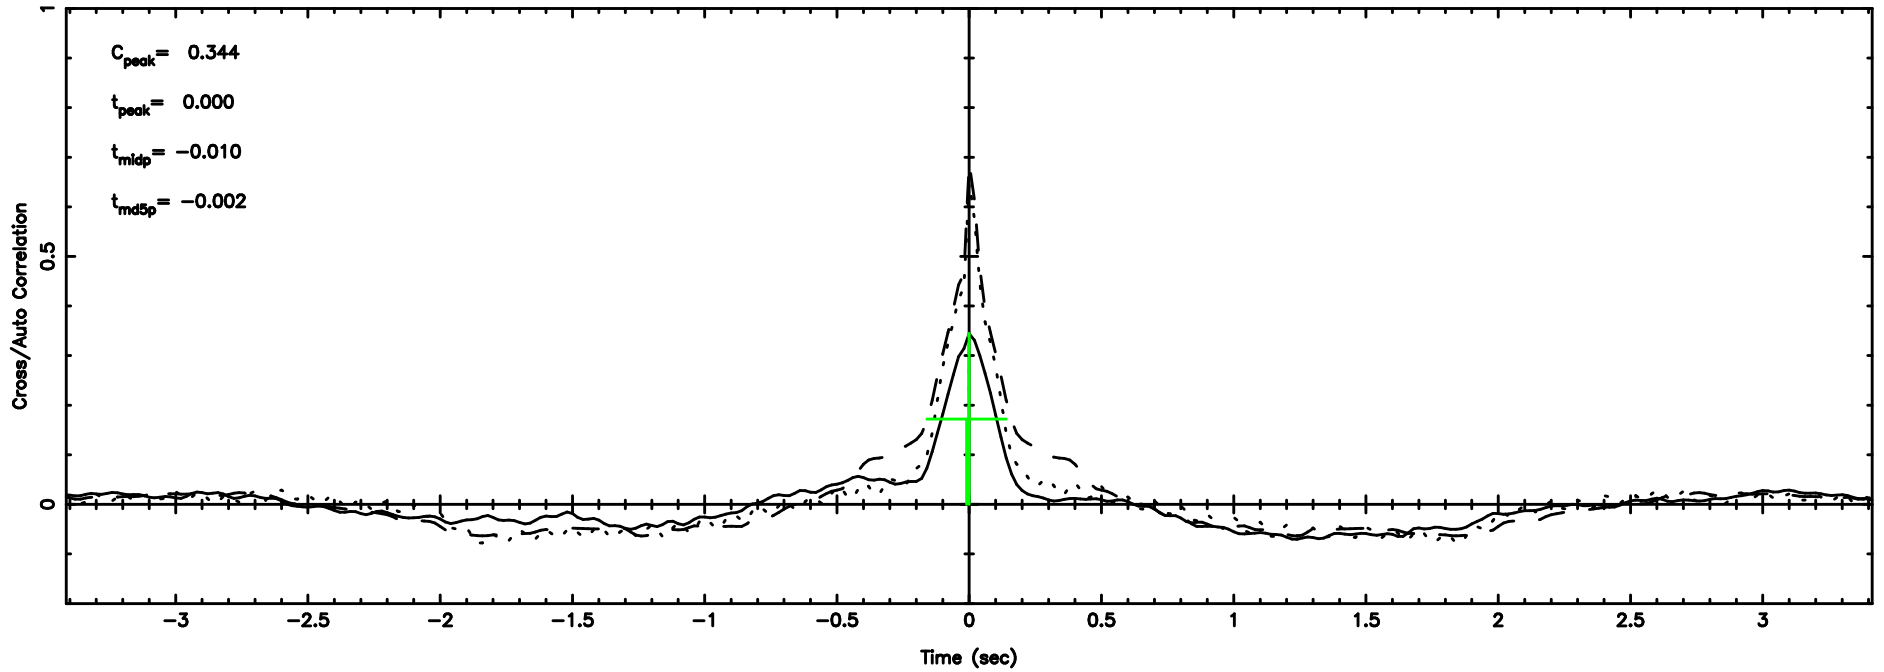

T20240806103403

BLK:26,SNR1: 4.0426 ,SNR2: 10.469

0741-06 2024/08/06 1.60UT TOYOKAWA-KISO

K20240806103400

BLK:26,SNR1: 4.0787 ,SNR2: 11.277

FUJI

No. Good Data

Frequency (Hz)