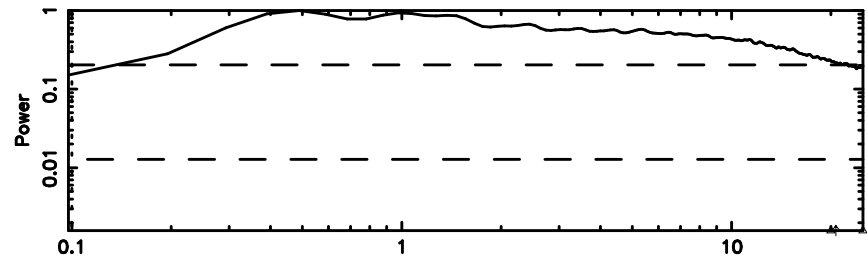

BLK:30,SNR1: 2.0859 ,SNR2: 4.0195

Frequency (Hz)

1355+01 2024/08/06 7.80UT TOYOKAWA-FUJI

T20240806164635

BLK:24,SNR1: 1.2621 ,SNR2: 4.6137

Frequency (Hz)

K20240806164632

BLK:24,SNR1: 1.1884 ,SNR2: 1.1475