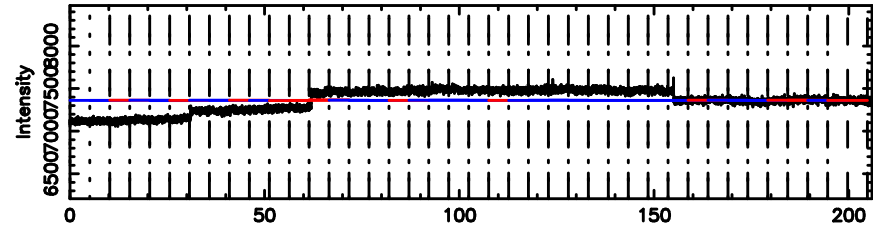

No.Good Data

3C190 2024/08/06 1.88UT TOYOKAWA-FUJI

T20240806105122

BLK:27,SNR1: 0.91914 ,SNR2: 4.6343

Frequency (Hz)

3C190 2024/08/06 1.88UT TOYOKAWA-KISO

K20240806105119

BLK:27,SNR1: 0.28671 ,SNR2: 0.97855