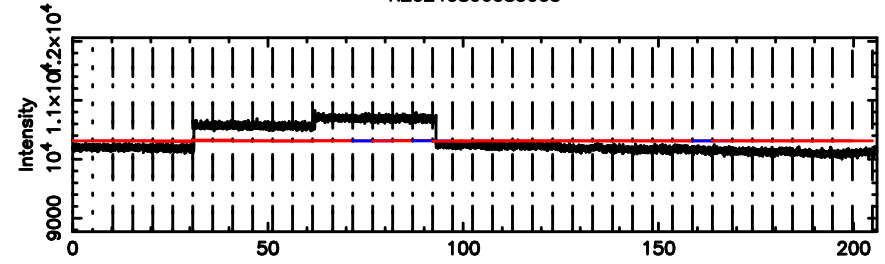

Frequency (Hz)

K20240806085005