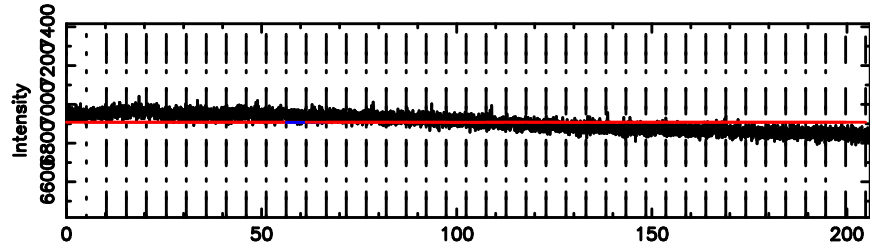

FUJI

No.Good Data

0652-130 2024/08/06 0.77UT TOYOKAWA-FUJI

T20240806094435

BLK: 1,SNR1: 0.14953 ,SNR2: 0.67430

Frequency (Hz)

K20240806094432

BLK: 1,SNR1: 5.4911 ,SNR2: 26.537