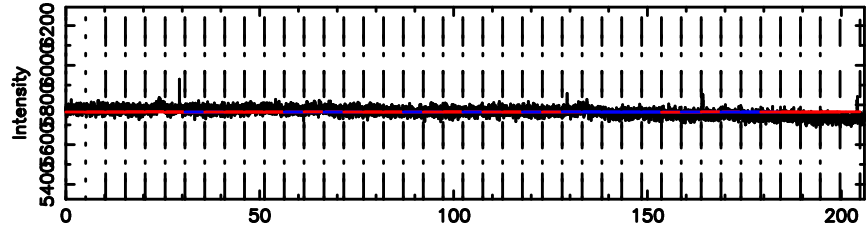

T20240806132248

No.Good Data

Frequency (Hz)

FUJI

No.Good Data

Frequency (Hz)

1031-11 2024/08/06 4.41UT TOYOKAWA-FUJI

T20240806132248