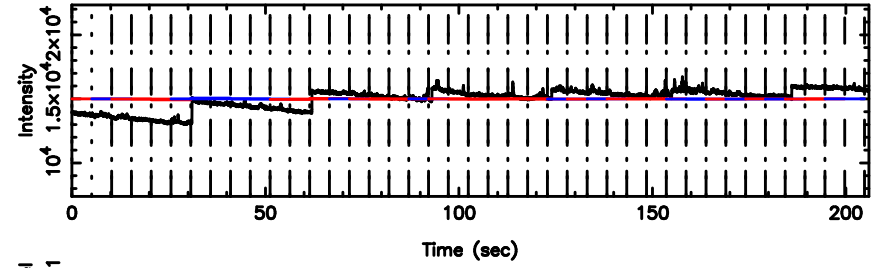

K20240806143229