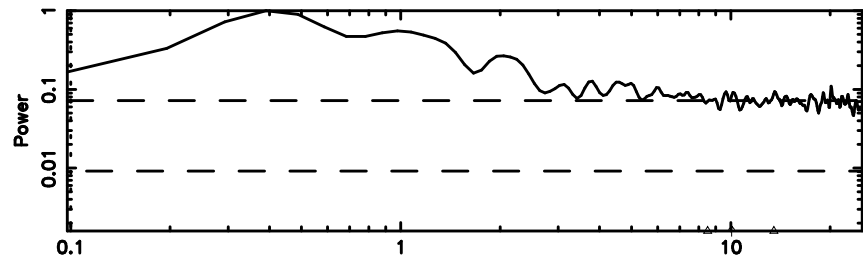

BLK:26,SNR1: 0.64942 ,SNR2: 1.3107

Frequency (Hz)

F20240806163616

BLK:26,SNR1: 2.4182 ,SNR2: 3.9208

Frequency (Hz)

1345+12 2024/08/06 7.63UT TOYOKAWA-FUJI

T20240806163614

BLK:26,SNR1: 0.62180 ,SNR2: 1.2510