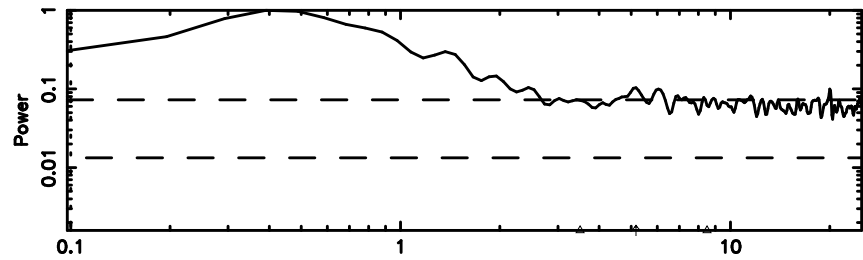

BLK:15,SNR1: 0.40909 ,SNR2: 1.9508