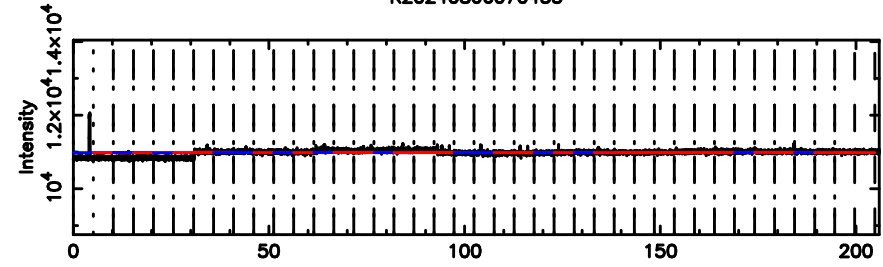

Frequency (Hz)

K20240806070455