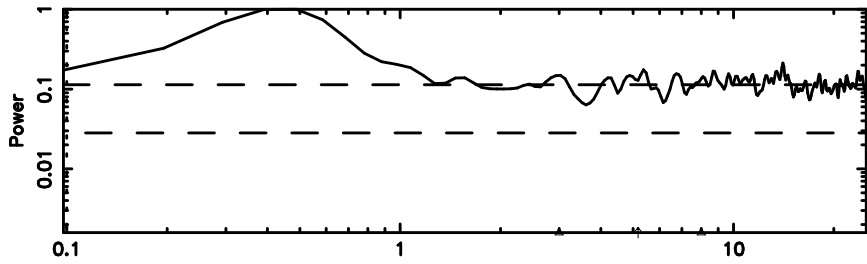

FUJI

No.Good Data

0732+33 2024/08/06 1.46UT TOYOKAWA-FUJI

T20240806102601

BLK:12,SNR1: 0.20972 ,SNR2: 0.74466

Frequency (Hz)

K20240806102558

BLK:12,SNR1: 0.88493E-01,SNR2: 1.3134