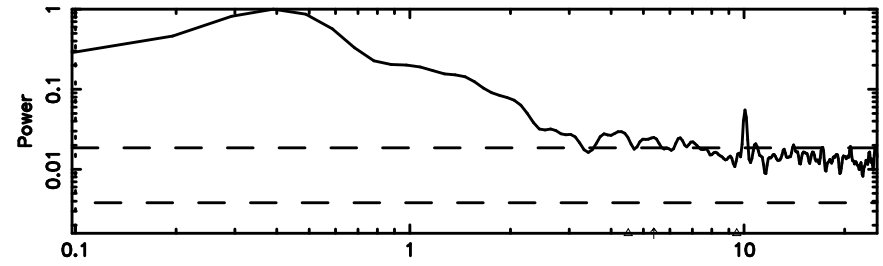

FUJI

No.Good Data

0531+194 2024/08/05 23.44UT TOYOKAWA-FUJI

T20240806082500

BLK:14,SNR1: 0.34912 ,SNR2: 1.3812

Frequency (Hz)

K20240806082457

BLK:14,SNR1: 1.5204 ,SNR2: 6.0965