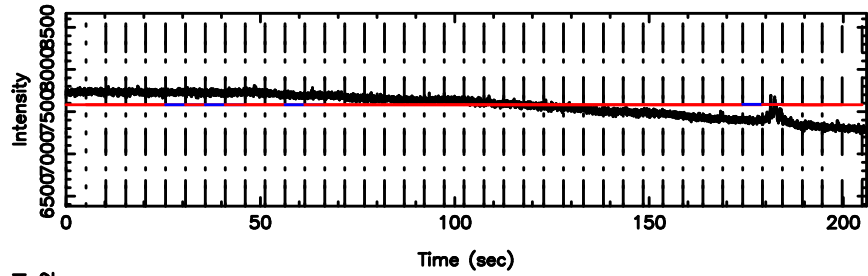

T20240806121135