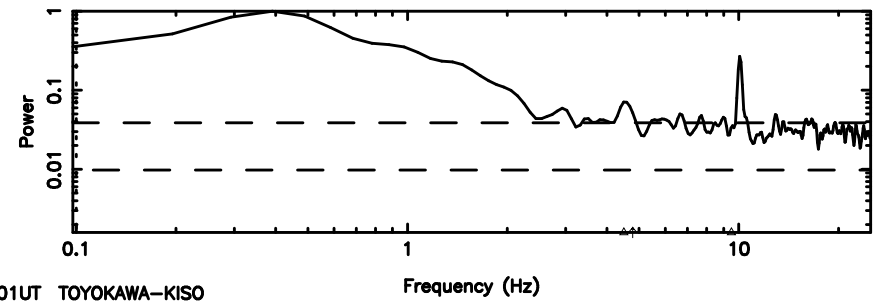

BLK:10,SNR1: 0.89320 ,SNR2: 3.8292

1107+109 2024/08/06 5.01UT TOYOKAWA-KISO