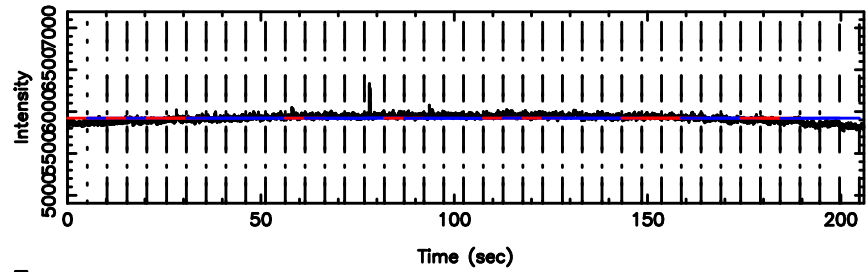

No.Good Data

Frequency (Hz)

3C273 2024/08/06 6.33UT TOYOKAWA-FUJI

T20240806151804

BLK:26,SNR1: 1.8603 ,SNR2: 3.6260

K20240806151801

BLK:26,SNR1: 34.974 ,SNR2: 37.388

3C273 2024/08/06 6.33UT TOYOKAWA-KISO