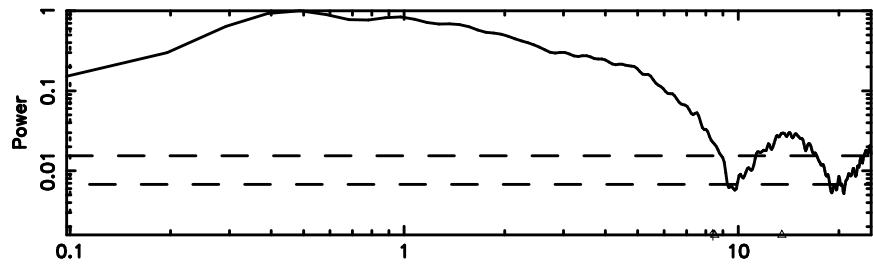

No.Good Data

Frequency (Hz)

0548+16 2024/08/05 23.72UT TOYOKAWA-FUJI

T20240806084131

BLK:21,SNR1: 7.6233 ,SNR2: 18.095

Frequency (Hz)

K20240806084129

BLK:21,SNR1: 6.0780 ,SNR2: 15.102