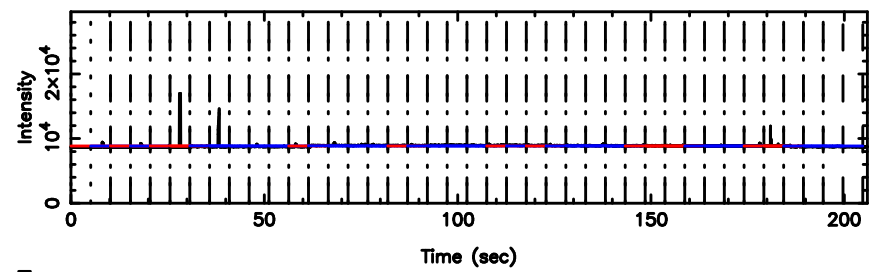

No.Good Data

Frequency (Hz)

3C273 2024/08/06 6.33UT TOYOKAWA-FUJI

T20240806151804

BLK:26,SNR1: 1.8603 ,SNR2: 3.6260

K20240806151801

BLK:26,SNR1: 34.974 ,SNR2: 37.388

3C273 2024/08/06 6.33UT TOYOKAWA-KISO