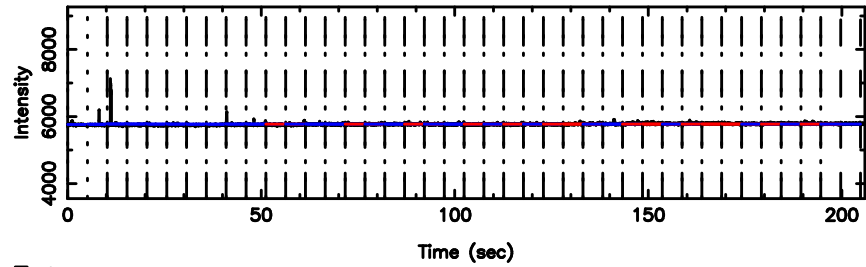

BLK:25,SNR1: 5.9630 ,SNR2: 14.442

K20240806141908

BLK:25,SNR1: 24.222 ,SNR2: 30.557

1127-14 2024/08/06 5.35UT TOYOKAWA-KISO

FUJI

No.Good Data

Frequency (Hz)

K20240806141908