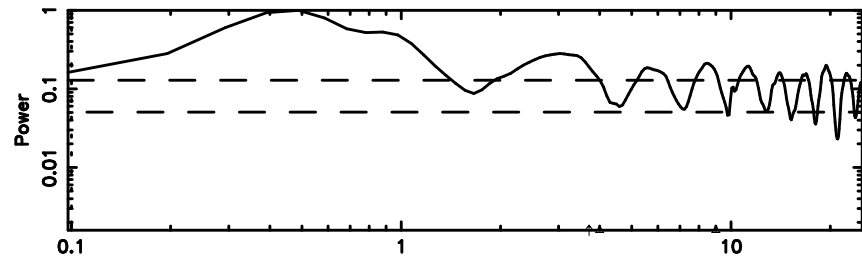

BLK:17,SNR1: 0.18610 ,SNR2: 1.4626