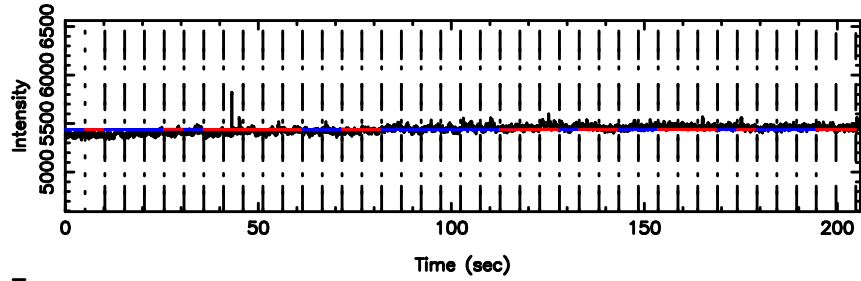

T20240806161947