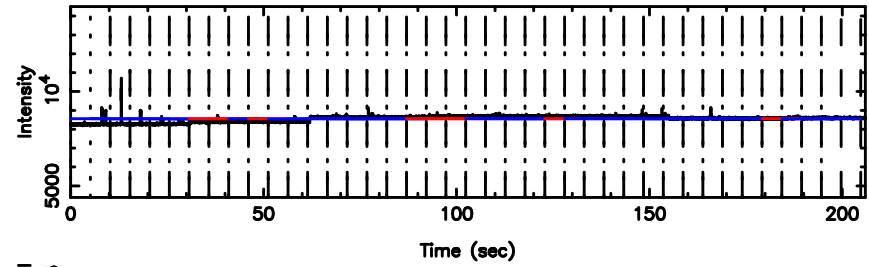

Frequency (Hz)

K20240806163611