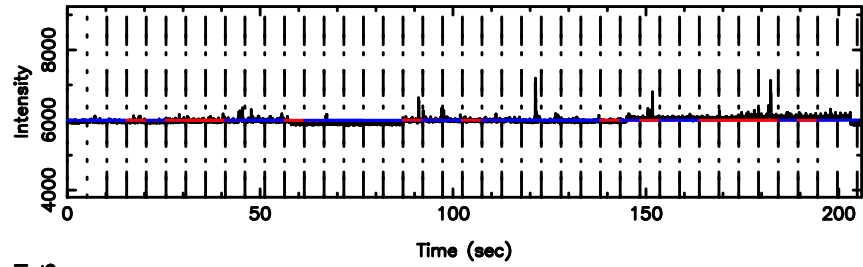

F20240806164637