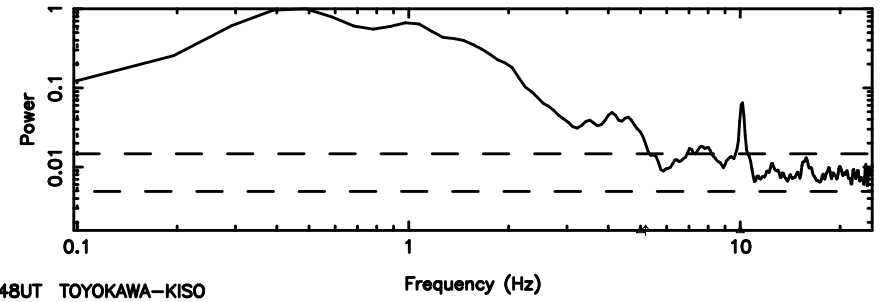

T20240806132722

BLK:16,SNR1: 2.4001 ,SNR2: 17.533

K20240806132719

BLK:16,SNR1: 3.4365 ,SNR2: 14.053

1035-058 2024/08/06 4.48UT TOYOKAWA-KISO

FUJI

No.Good Data

Frequency (Hz)