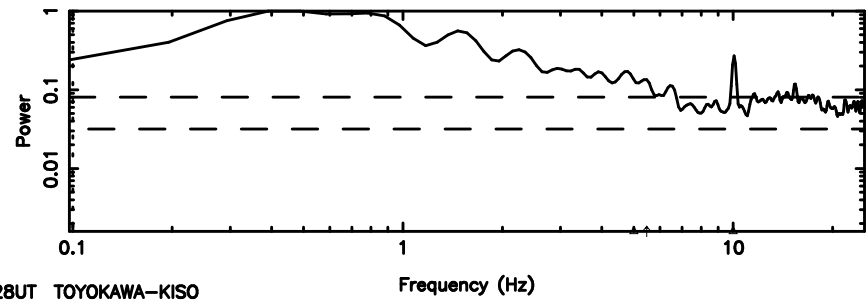

BLK:25,SNR1: 0.78418 ,SNR2: 3.0174