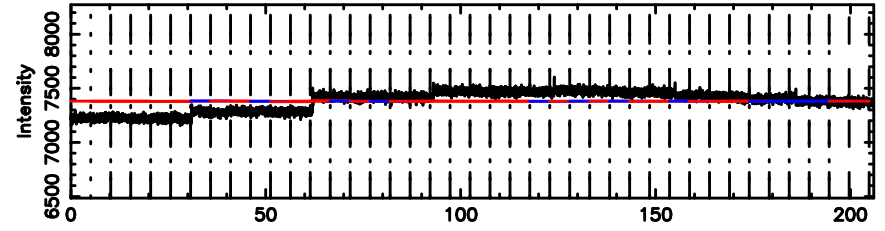

FUJI

No.Good Data

0732+33 2024/08/06 1.46UT TOYOKAWA-FUJI

T20240806102601

BLK:12,SNR1: 0.20972 ,SNR2: 0.74466

Frequency (Hz)

K20240806102558

BLK:12,SNR1: 0.88493E-01,SNR2: 1.3134