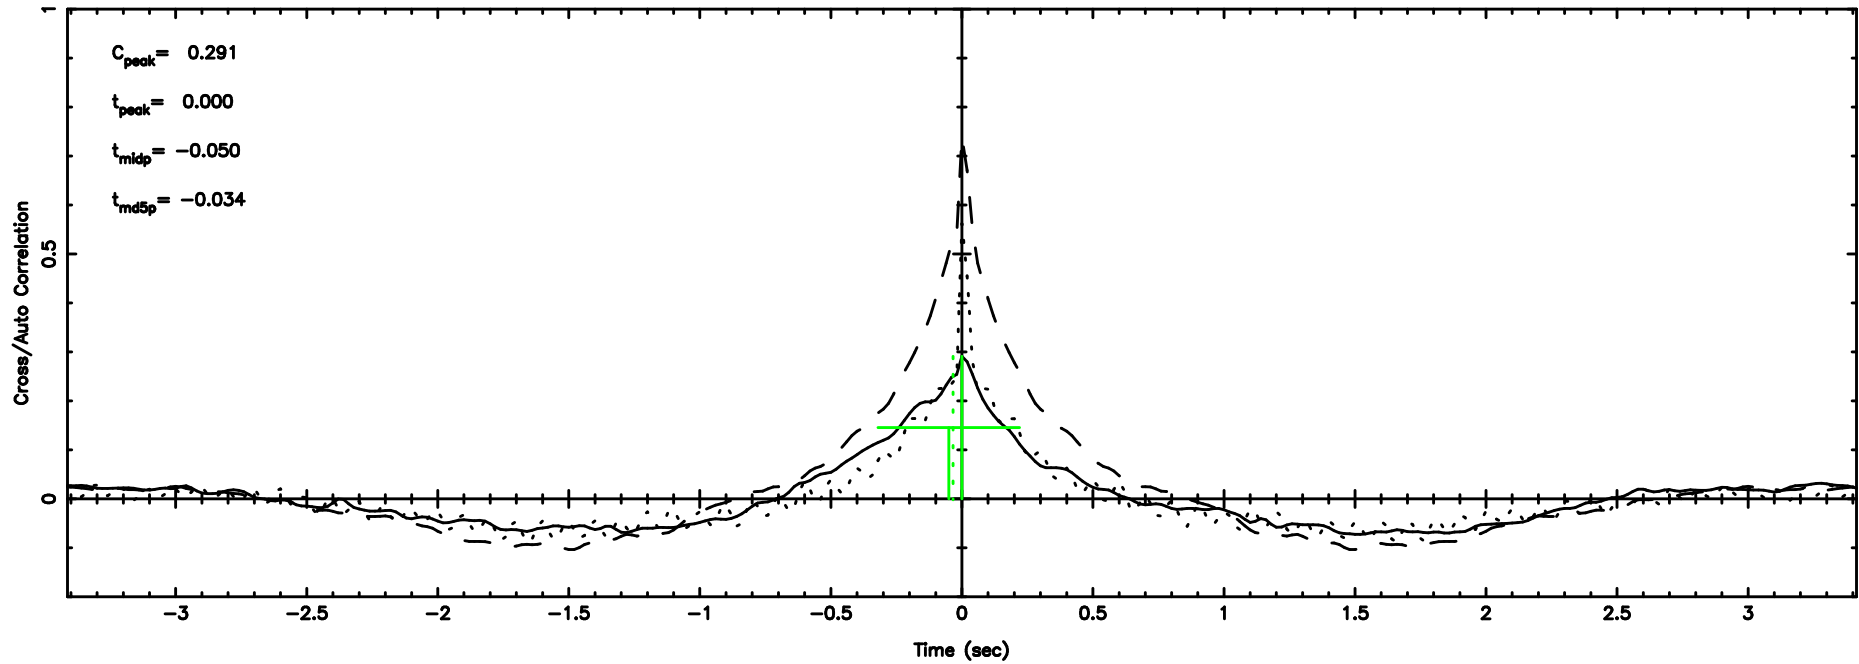

Frequency (Hz)

1323+32 2024/08/06 7.28UT FUJI -KISO