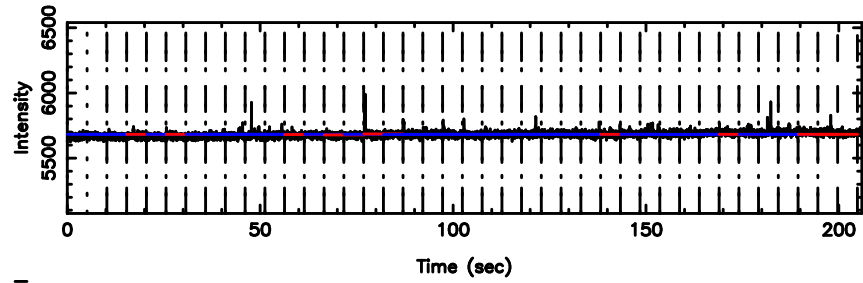

T20240806164635