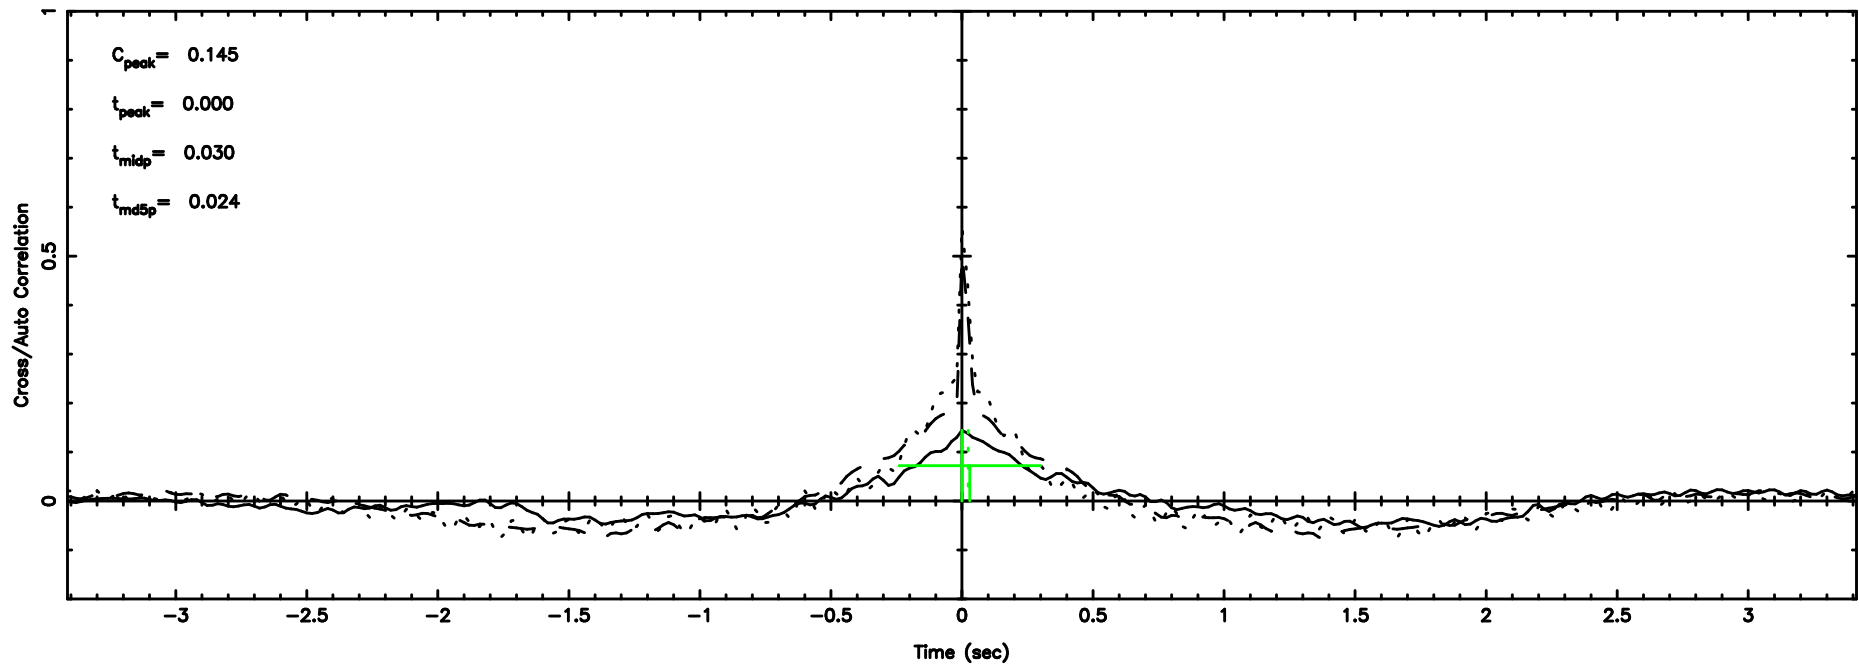

1323+32 2024/08/06 7.28UT TOYOKAWA-KISO