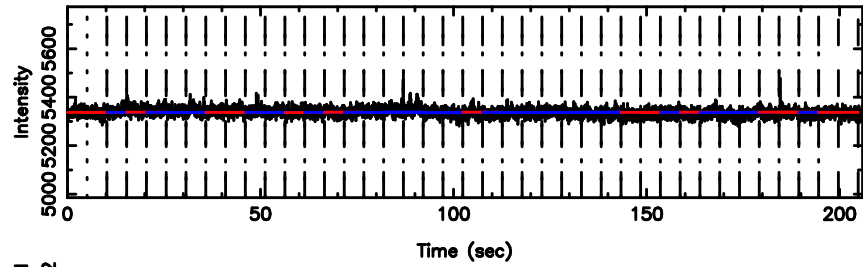

T20240806161457