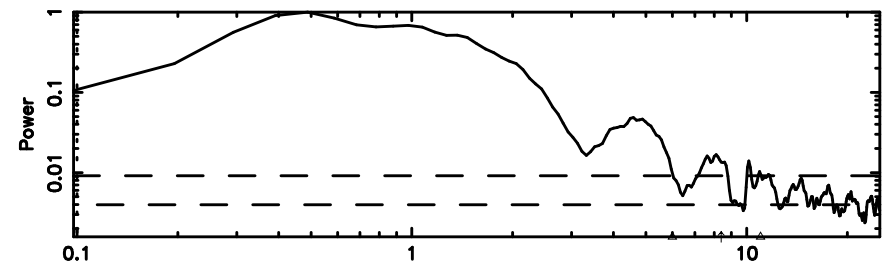

BLK:17,SNR1: 6.3530 ,SNR2: 15.703