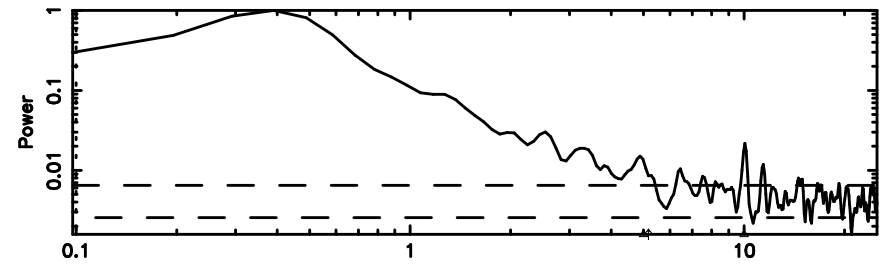

BLK: 3,SNR1: 3.8733 ,SNR2: 15.612