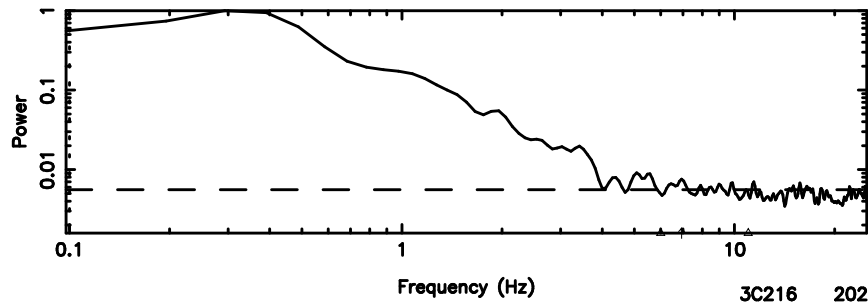

No.Good Data

Frequency (Hz)

FUJI

No.Good Data

Frequency (Hz)

3C216 2024/08/06 3.02UT TOYOKAWA-FUJI

T20240806115924

BLK:20,SNR1: 5.0882 ,SNR2: 14.929