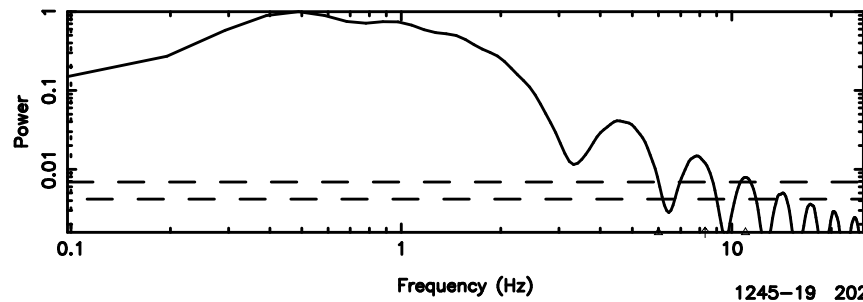

BLK:31,SNR1: 8.8189 ,SNR2: 22.113