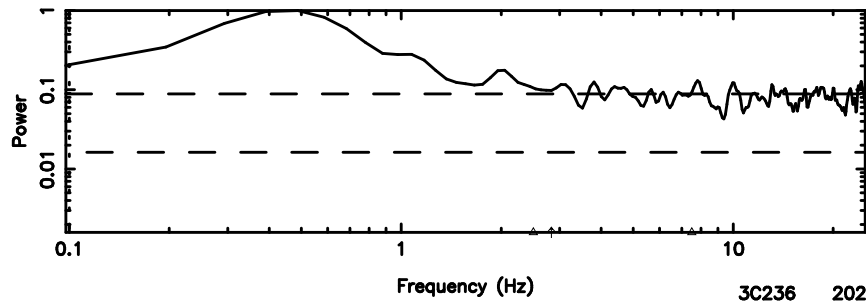

No.Good Data

Frequency (Hz)

FUJI

No.Good Data

Frequency (Hz)

3C236 2024/08/06 3.95UT TOYOKAWA-FUJI

T20240806125528

BLK:12,SNR1: 0.26326 ,SNR2: 2.2720