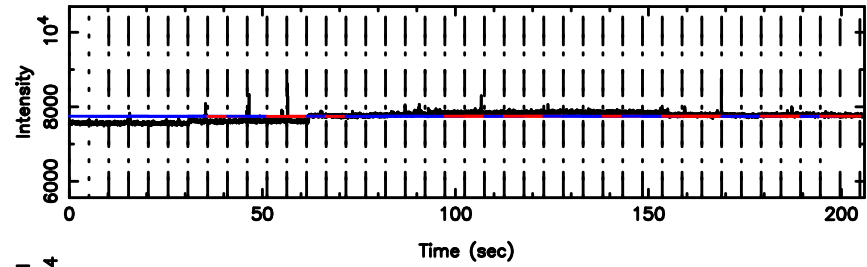

K20240806161454

BLK:25,SNR1: 0.78418 ,SNR2: 3.0174

1323+32 2024/08/06 7.28UT TOYOKAWA-KISO

F20240806161459

BLK:24,SNR1: 7.0044 ,SNR2: 9.2399

Frequency (Hz)

K20240806161454

BLK:24,SNR1: 0.33946 ,SNR2: 1.8465