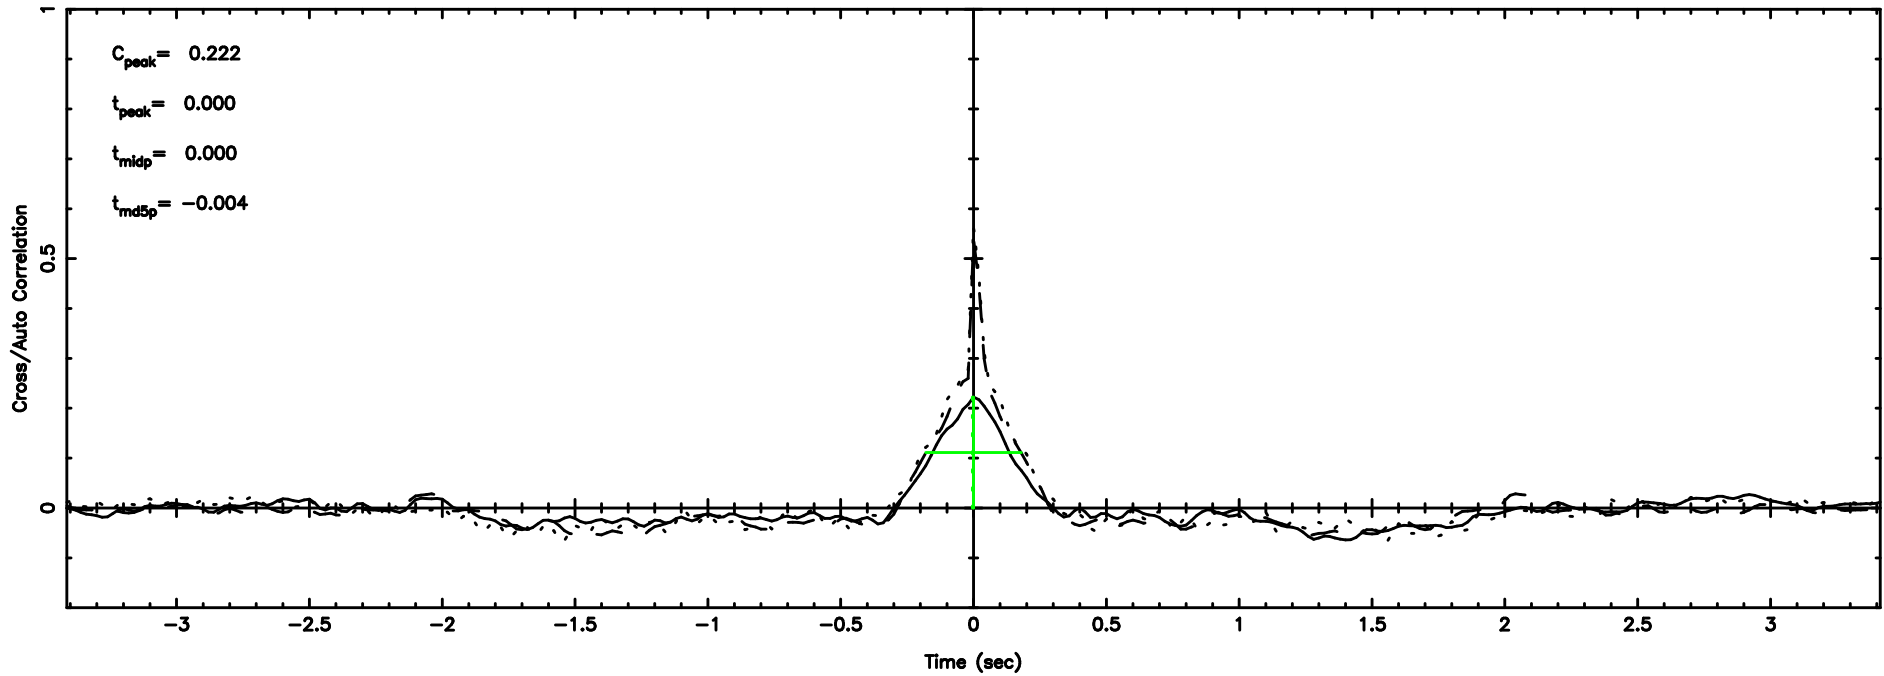

K20240806070455

BLK:14,SNR1: 2.1984 ,SNR2: 9.6609

Frequency (Hz)

0411+05 2024/08/05 22.11UT TOYOKAWA-KISO

FUJI

No.Good Data

Frequency (Hz)

K20240806070455