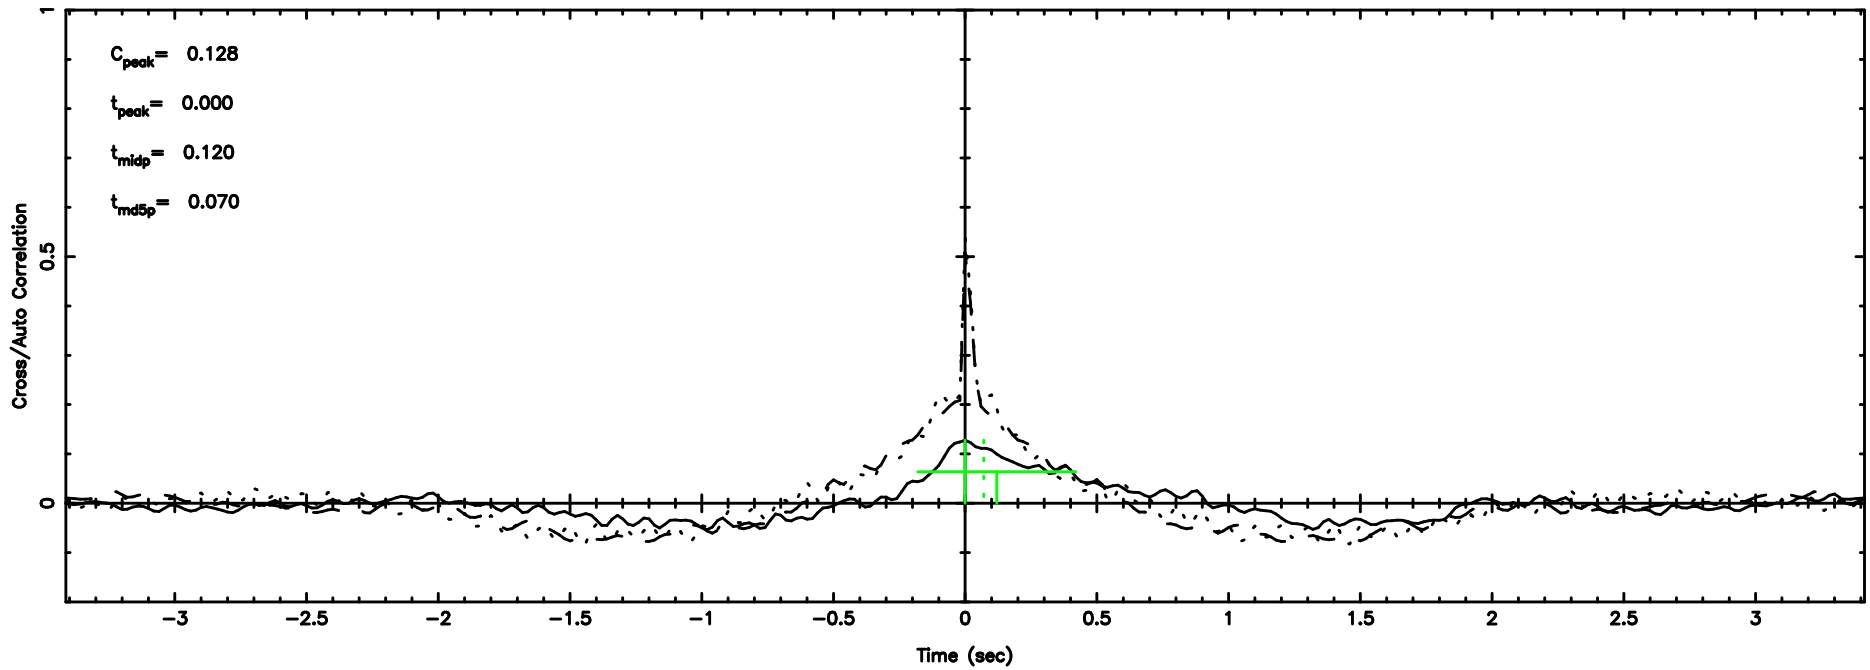

T20240806125528

BLK:12,SNR1: 0.26326 ,SNR2: 2.2720

K20240806125525

BLK:12,SNR1: 0.47403 ,SNR2: 2.7291

3C236 2024/08/06 3.95UT TOYOKAWA-KISO