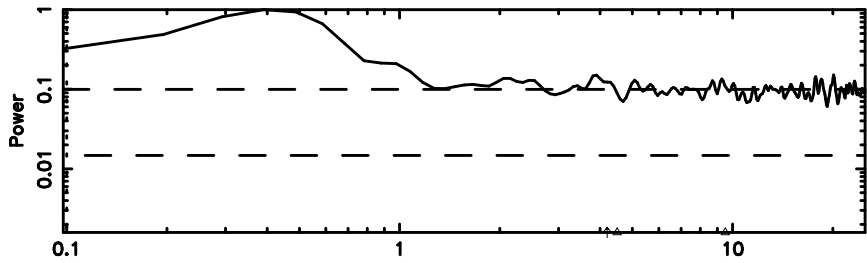

BLK:14,SNR1: 0.20802 ,SNR2: 1.1356