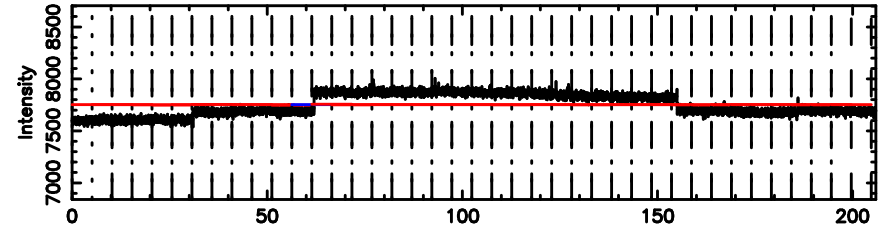

FUJI

No.Good Data

0652-130 2024/08/06 0.77UT TOYOKAWA-FUJI

T20240806094435

BLK: 1,SNR1: 0.14953 ,SNR2: 0.67430

Frequency (Hz)

K20240806094432

BLK: 1,SNR1: 5.4911 ,SNR2: 26.537