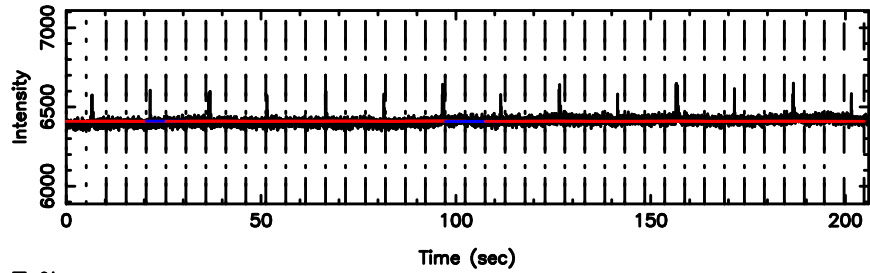

T20240806104347