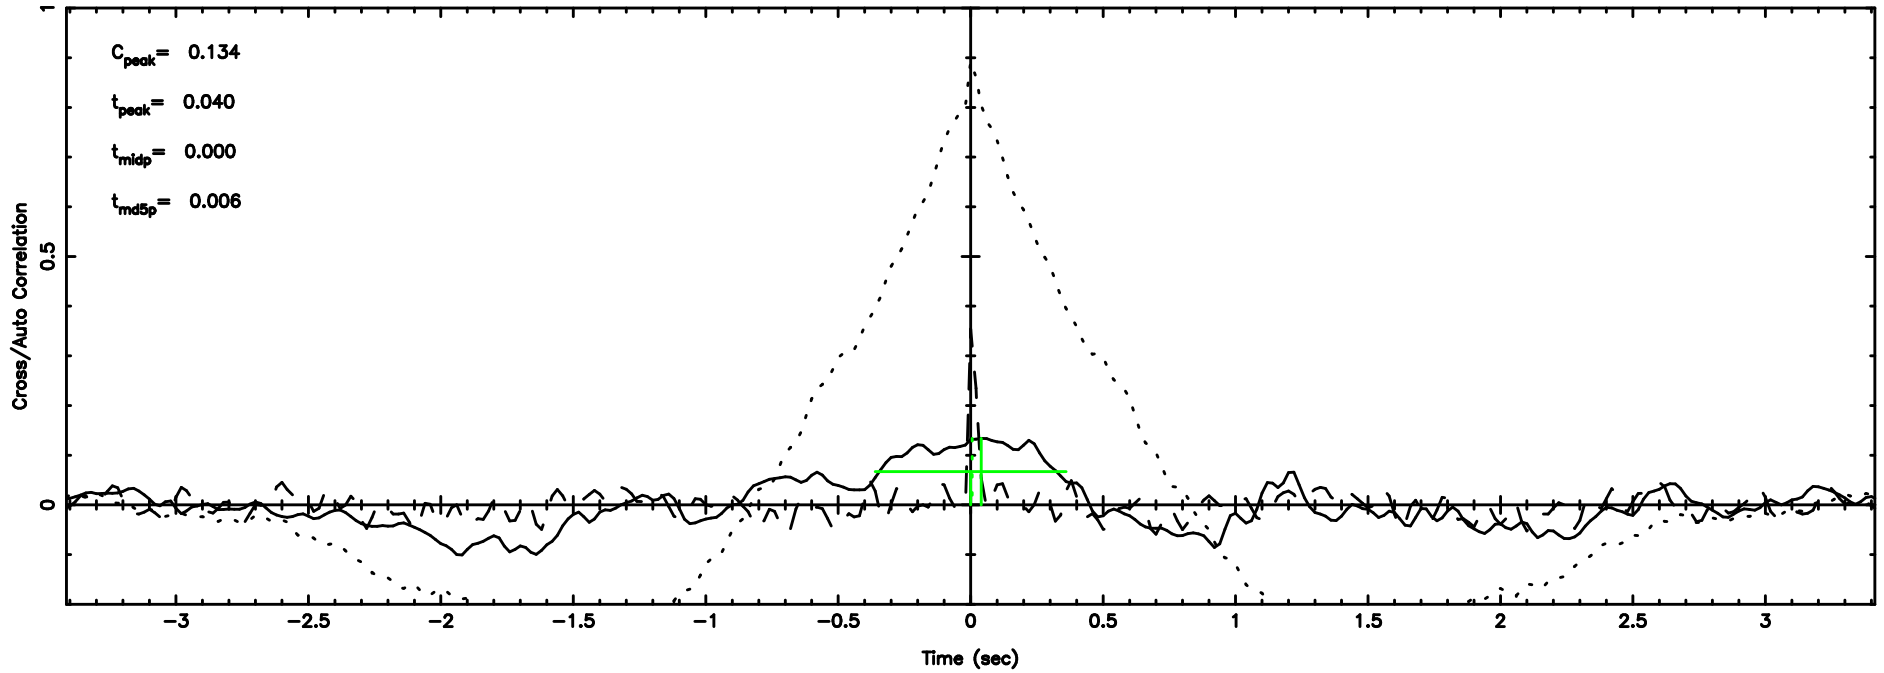

Frequency (Hz)

0652-130 2024/08/06 0.77UT TOYOKAWA-KISO