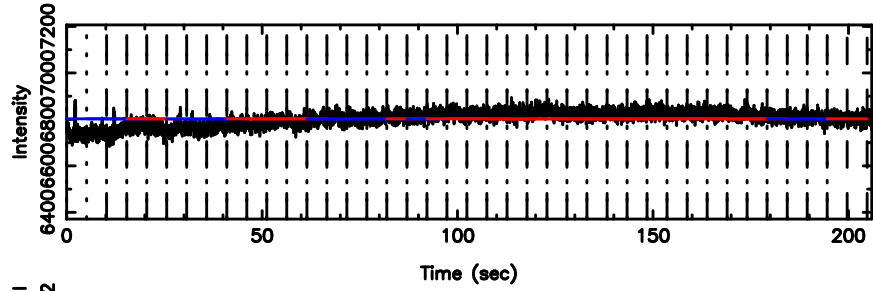

FUJI

No.Good Data

0531+194 2024/08/05 23.44UT TOYOKAWA-FUJI

T20240806082500

BLK:14,SNR1: 0.34912 ,SNR2: 1.3812

Frequency (Hz)

K20240806082457

BLK:14,SNR1: 1.5204 ,SNR2: 6.0965