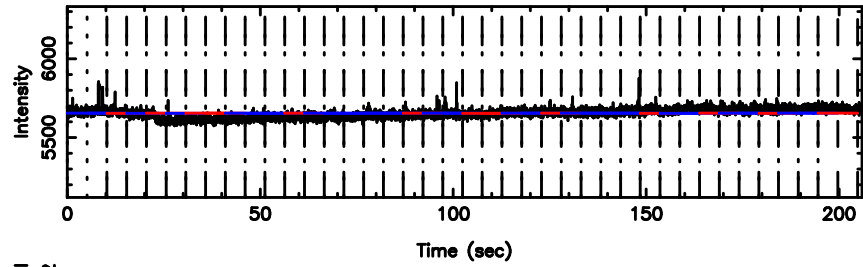

BLK:26,SNR1: 0.64942 ,SNR2: 1.3107

Frequency (Hz)

F20240806163616

BLK:26,SNR1: 2.4182 ,SNR2: 3.9208

Frequency (Hz)

1345+12 2024/08/06 7.63UT TOYOKAWA-FUJI

T20240806163614

BLK:26,SNR1: 0.62180 ,SNR2: 1.2510