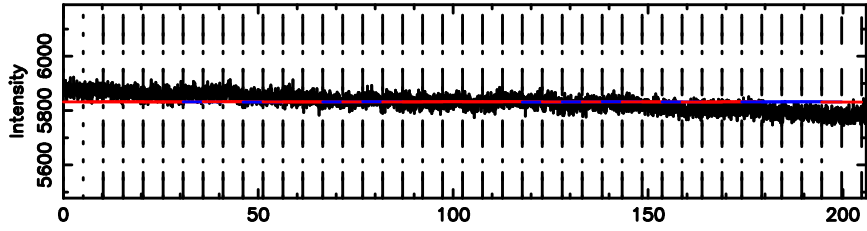

FUJI

No.Good Data

0732+33 2024/08/06 1.46UT TOYOKAWA-FUJI

T20240806102601

BLK:12,SNR1: 0.20972 ,SNR2: 0.74466

Frequency (Hz)

K20240806102558

BLK:12,SNR1: 0.88493E-01,SNR2: 1.3134