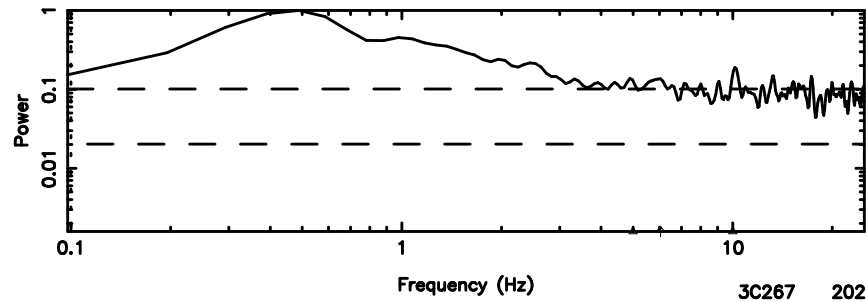

BLK: 7,SNR1: 0.34722 ,SNR2: 1.3246