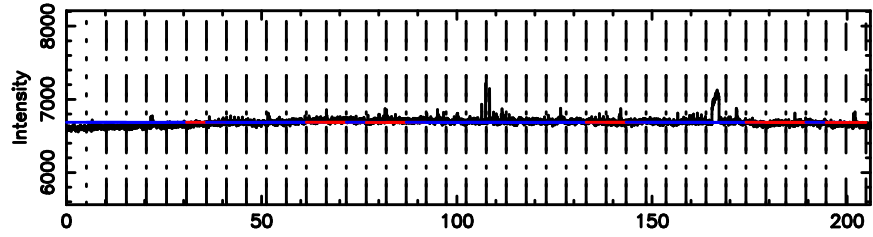

T20240806091702