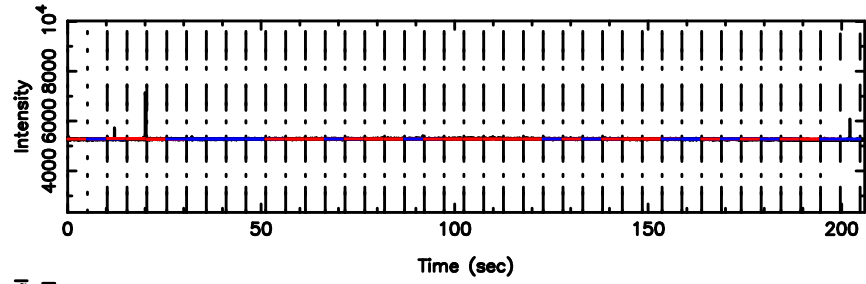

No.Good Data

Frequency (Hz)

1127-14 2024/08/06 5.35UT FUJI -KISO

T20240806143232

FUJI

3C263.1 2024/08/06 5.57UT TOYOKAWA-FUJI

T20240806143232

BLK:15,SNR1: 0.86959 ,SNR2: 1.6853