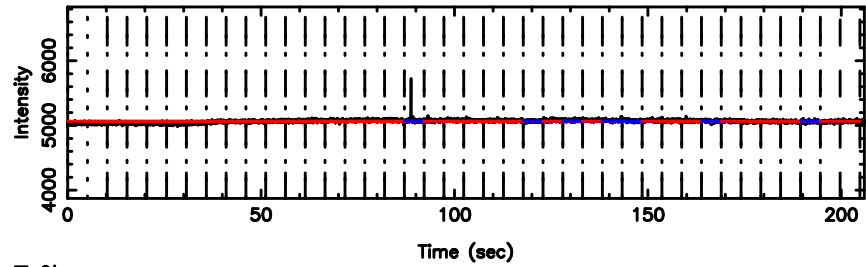

T20240806143859