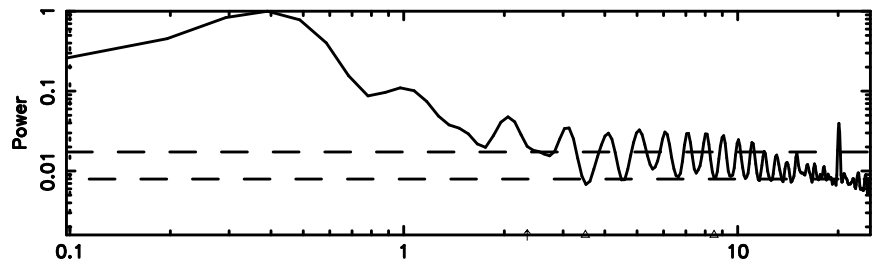

BLK:28,SNR1: 1.0082 ,SNR2: 10.560