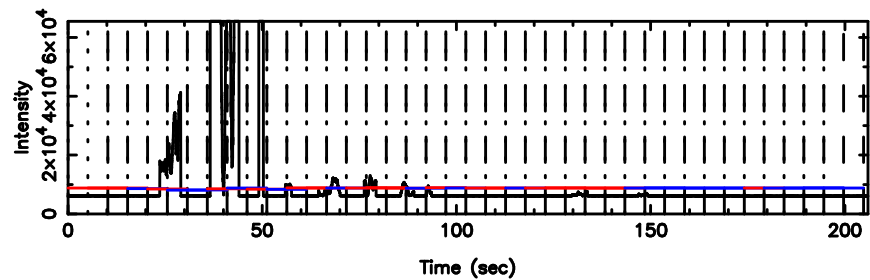

Frequency (Hz)

FUJI

No.Good Data

Frequency (Hz)

3C222 2024/08/06 3.46UT TOYOKAWA-FUJI

T20240806122559

BLK:19,SNR1: 101.12 ,SNR2: 99.168

K20240806122556