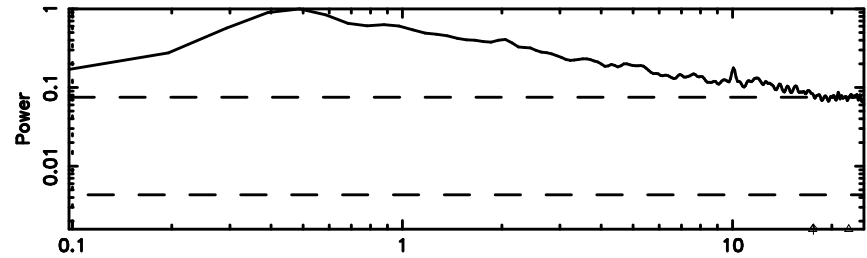

BLK:27,SNR1: 1.2937 ,SNR2: 1.4680