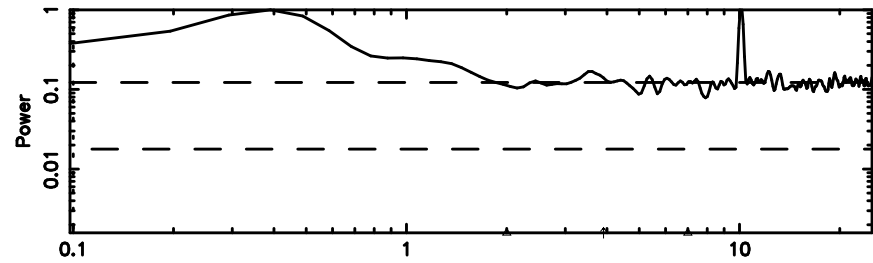

No.Good Data

3C190 2024/08/06 1.88UT TOYOKAWA-FUJI

T20240806105122

BLK:27,SNR1: 0.91914 ,SNR2: 4.6343

Frequency (Hz)

3C190 2024/08/06 1.88UT TOYOKAWA-KISO

K20240806105119

BLK:27,SNR1: 0.28671 ,SNR2: 0.97855