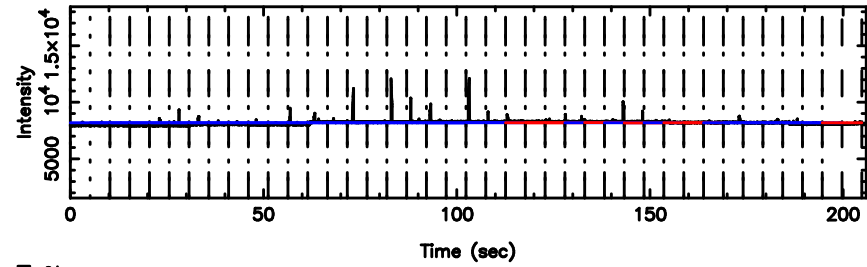

K20240806153716