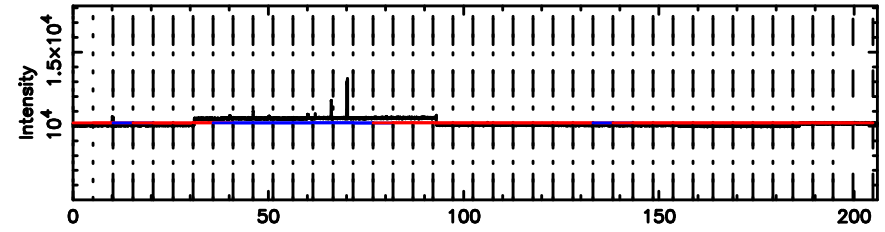

T20240806084542

BLK:10,SNR1: 10.690 ,SNR2: 25.764

Frequency (Hz)

K20240806084539

BLK:10,SNR1: 7.6996 ,SNR2: 18.974

Frequency (Hz)

0552+12 2024/08/05 23.79UT TOYOKAWA-KISO

FUJI