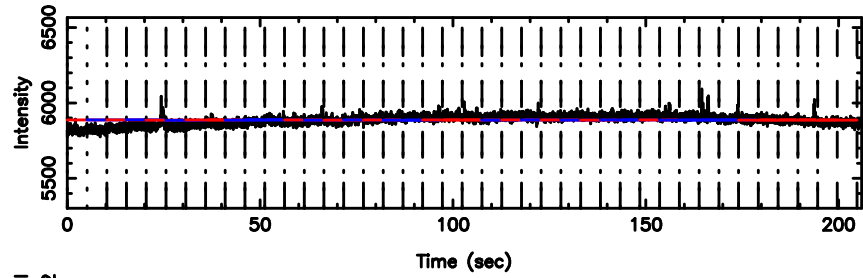

T20240806170746