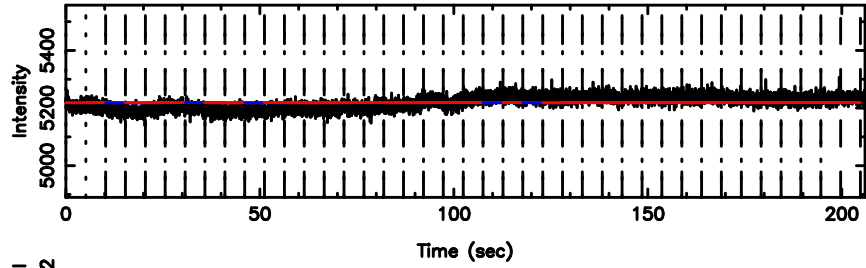

T20240806130338