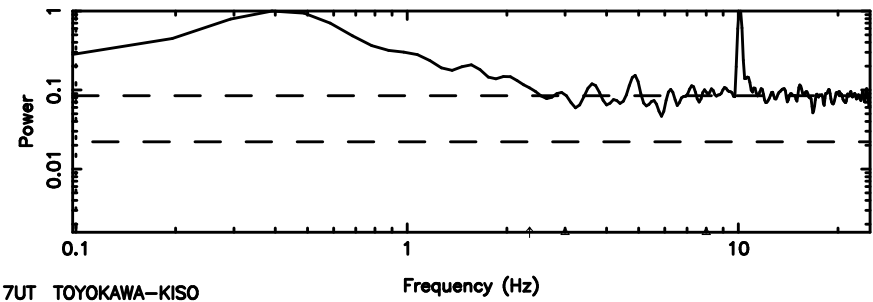

BLK:15,SNR1: 0.56572 ,SNR2: 3.0252