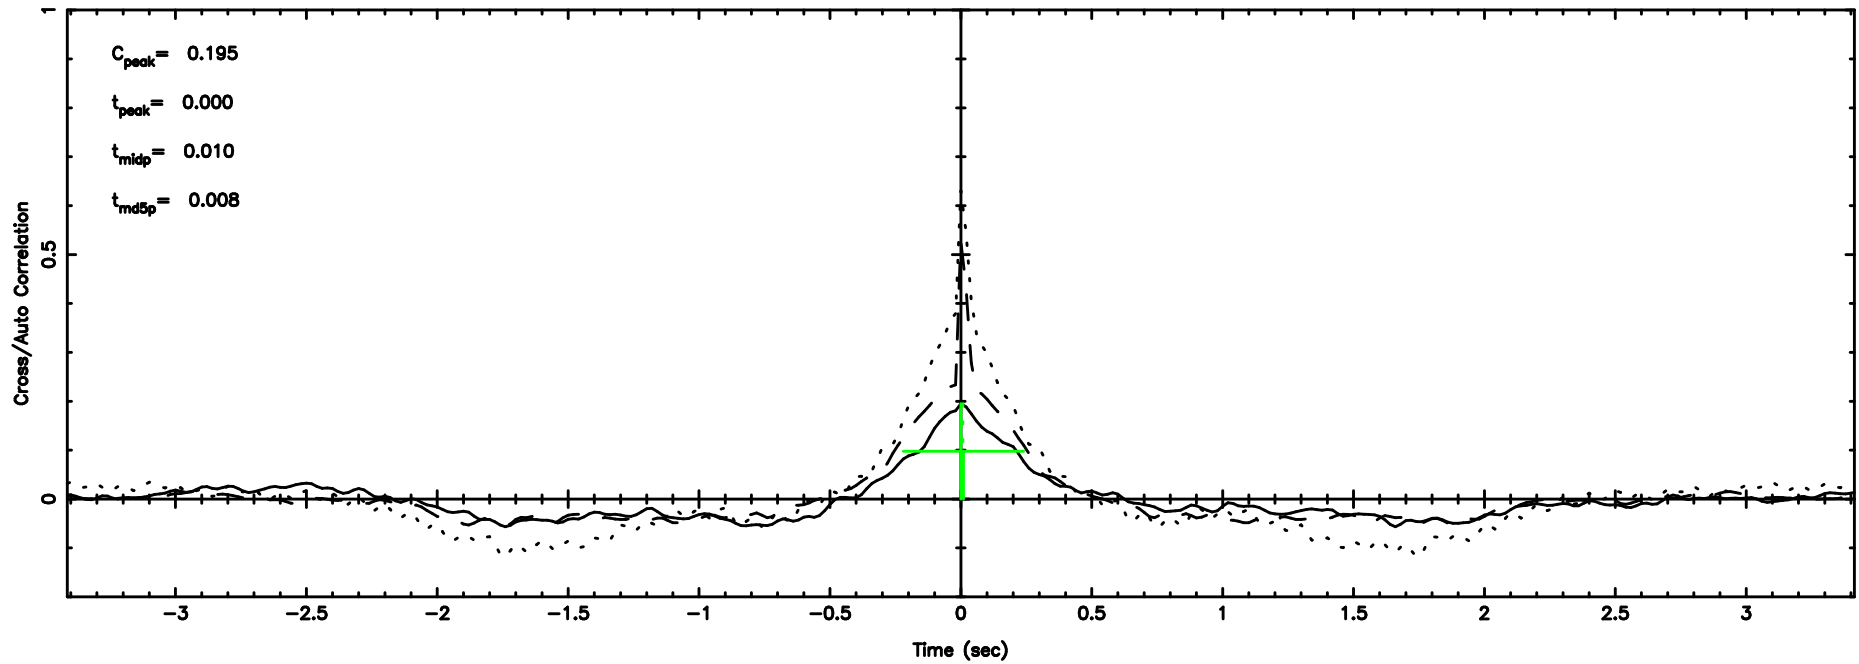

3C298 2024/08/06 8.16UT TOYOKAWA-KISO