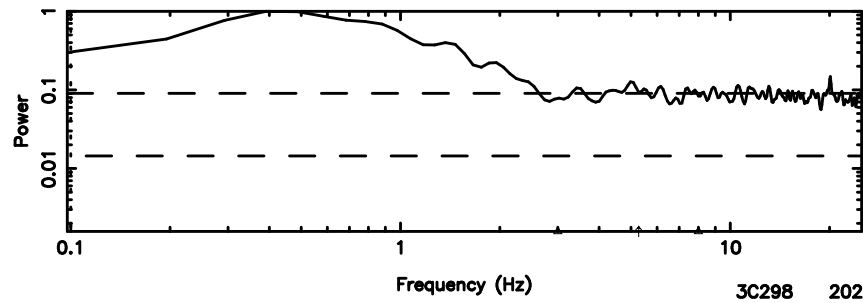

BLK:19,SNR1: 0.43842 ,SNR2: 1.8476