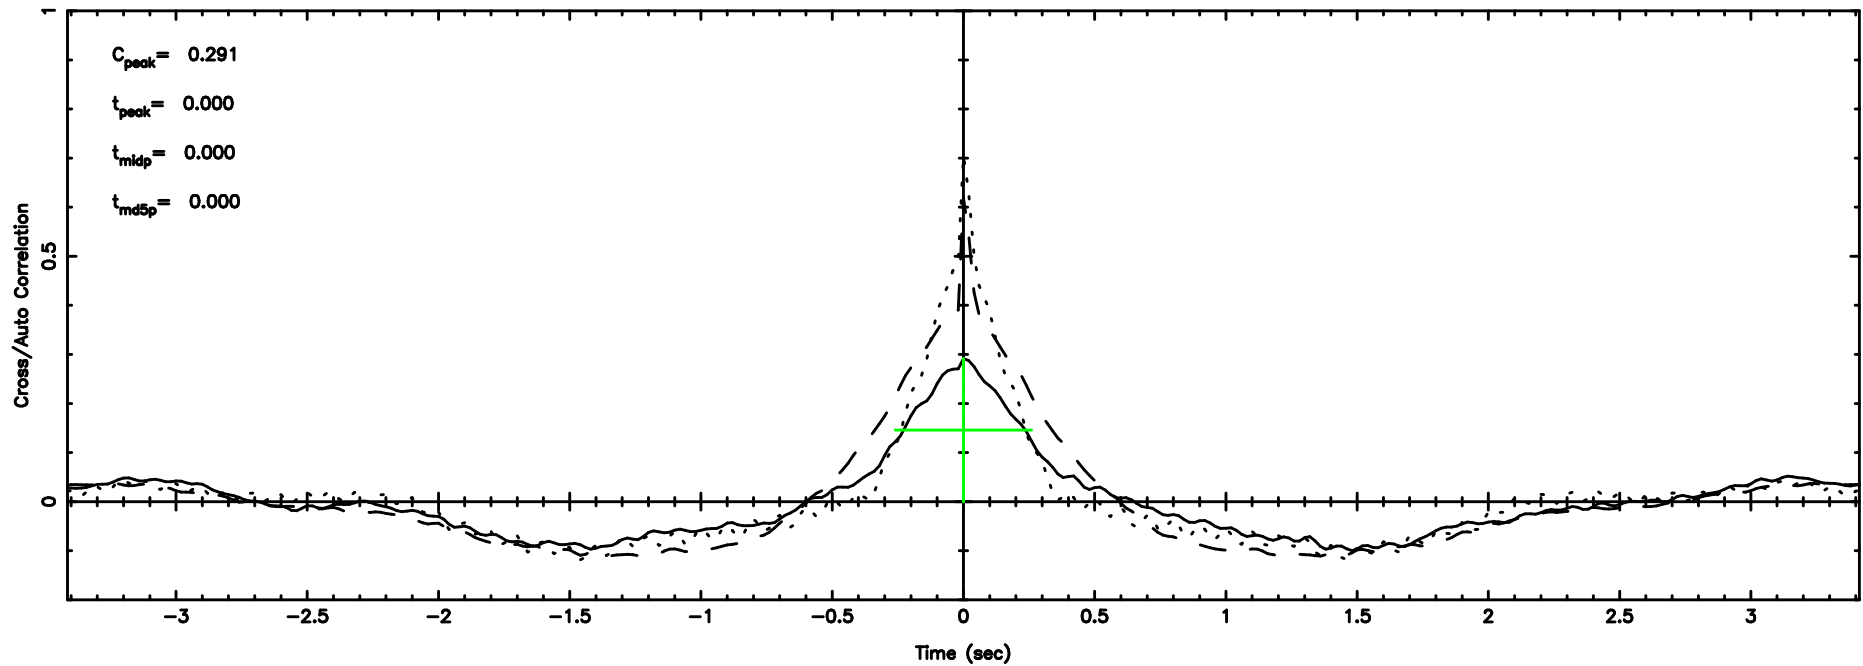

No.Good Data

Frequency (Hz)

3C273 2024/08/06 6.33UT TOYOKAWA-FUJI

T20240806151804

BLK:26,SNR1: 1.8603 ,SNR2: 3.6260

K20240806151801

BLK:26,SNR1: 34.974 ,SNR2: 37.388

3C273 2024/08/06 6.33UT TOYOKAWA-KISO