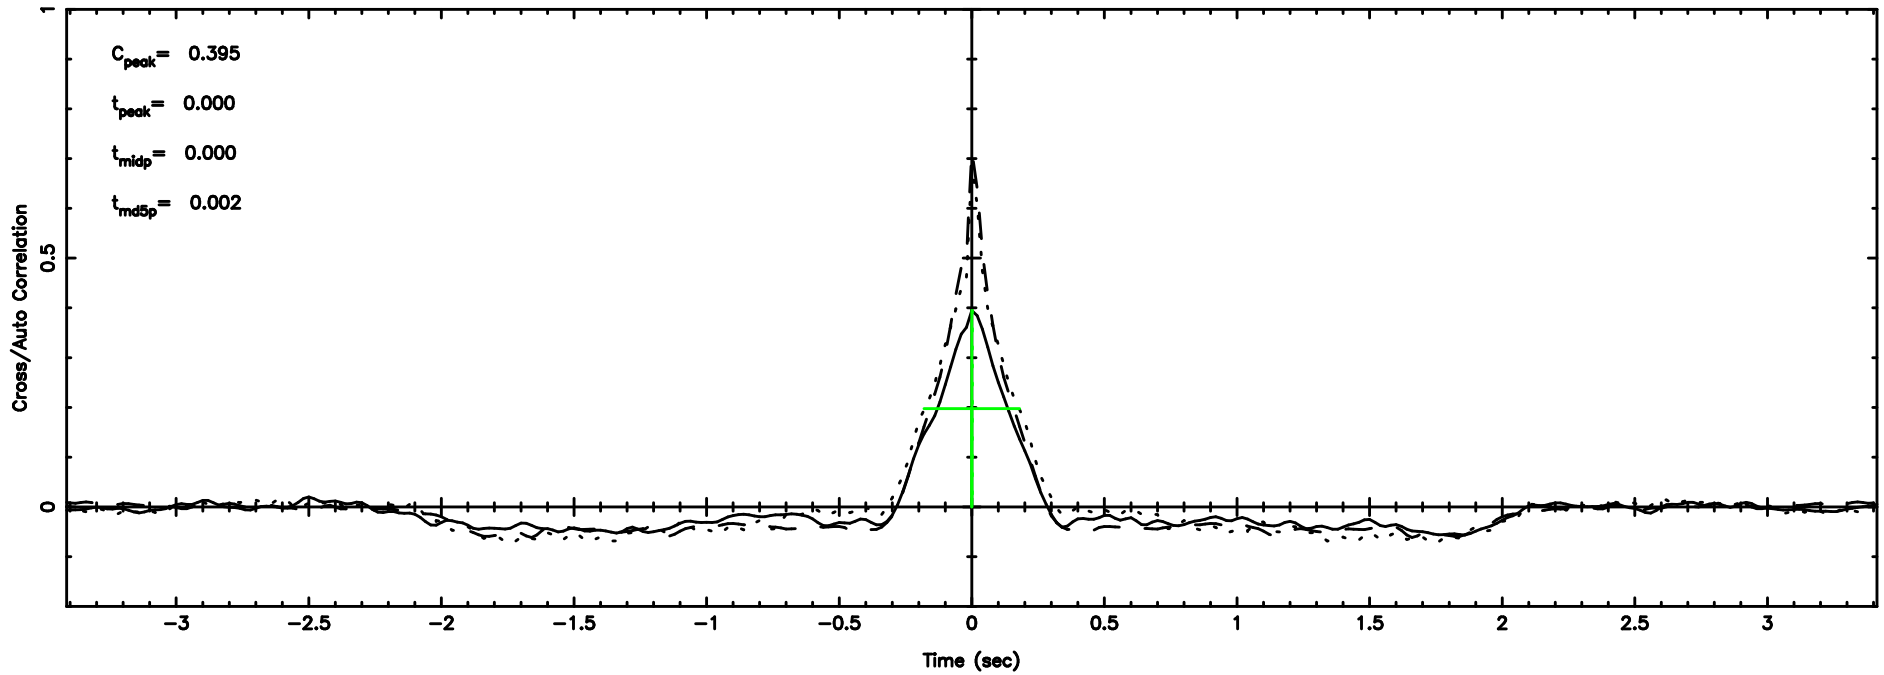

Frequency (Hz)

0548+16 2024/08/05 23.72UT TOYOKAWA-KISO