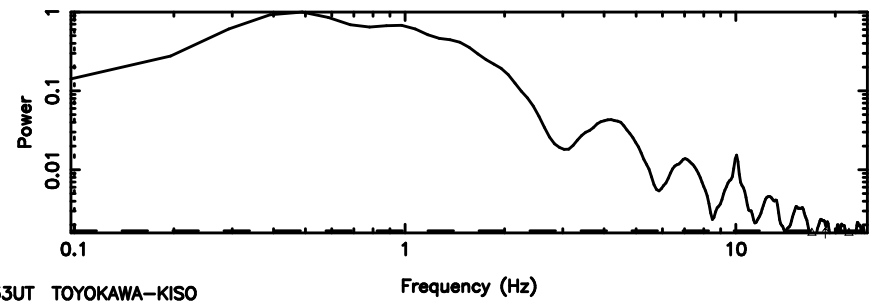

No.Good Data

Frequency (Hz)

3C273 2024/08/06 6.33UT TOYOKAWA-FUJI

T20240806151804

BLK:26,SNR1: 1.8603 ,SNR2: 3.6260

K20240806151801

BLK:26,SNR1: 34.974 ,SNR2: 37.388

3C273 2024/08/06 6.33UT TOYOKAWA-KISO