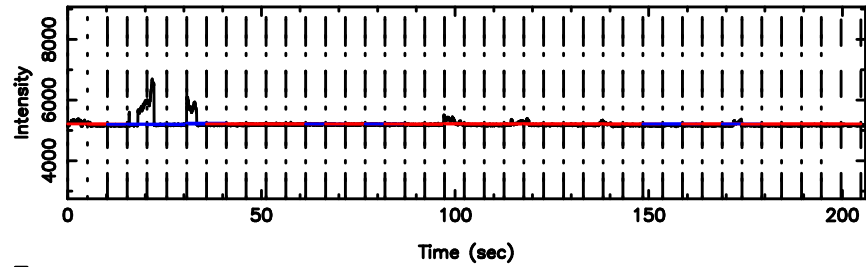

Frequency (Hz)

FUJI

No.Good Data

Frequency (Hz)

1107+109 2024/08/06 5.01UT TOYOKAWA-FUJI

T20240806135856

BLK:10,SNR1: 48.117 ,SNR2: 80.738

K20240806135853