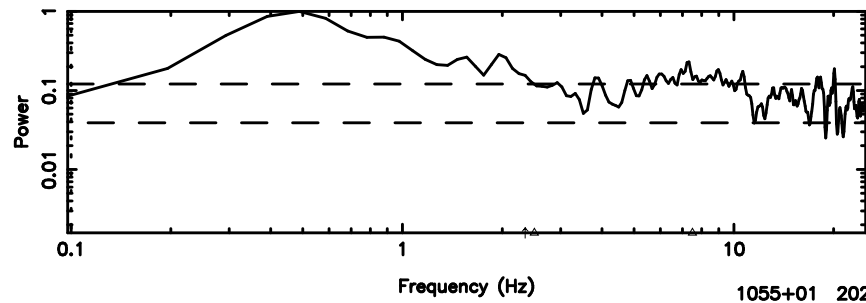

BLK: 5,SNR1: 0.10084 ,SNR2: 2.0181