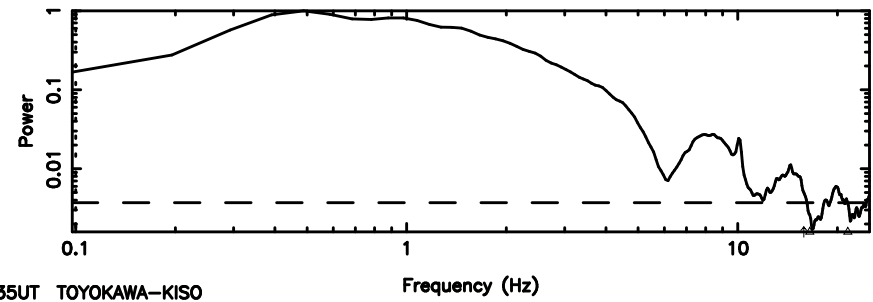

BLK:25,SNR1: 5.9630 ,SNR2: 14.442

K20240806141908

BLK:25,SNR1: 24.222 ,SNR2: 30.557

1127-14 2024/08/06 5.35UT TOYOKAWA-KISO

FUJI

No.Good Data

Frequency (Hz)

K20240806141908