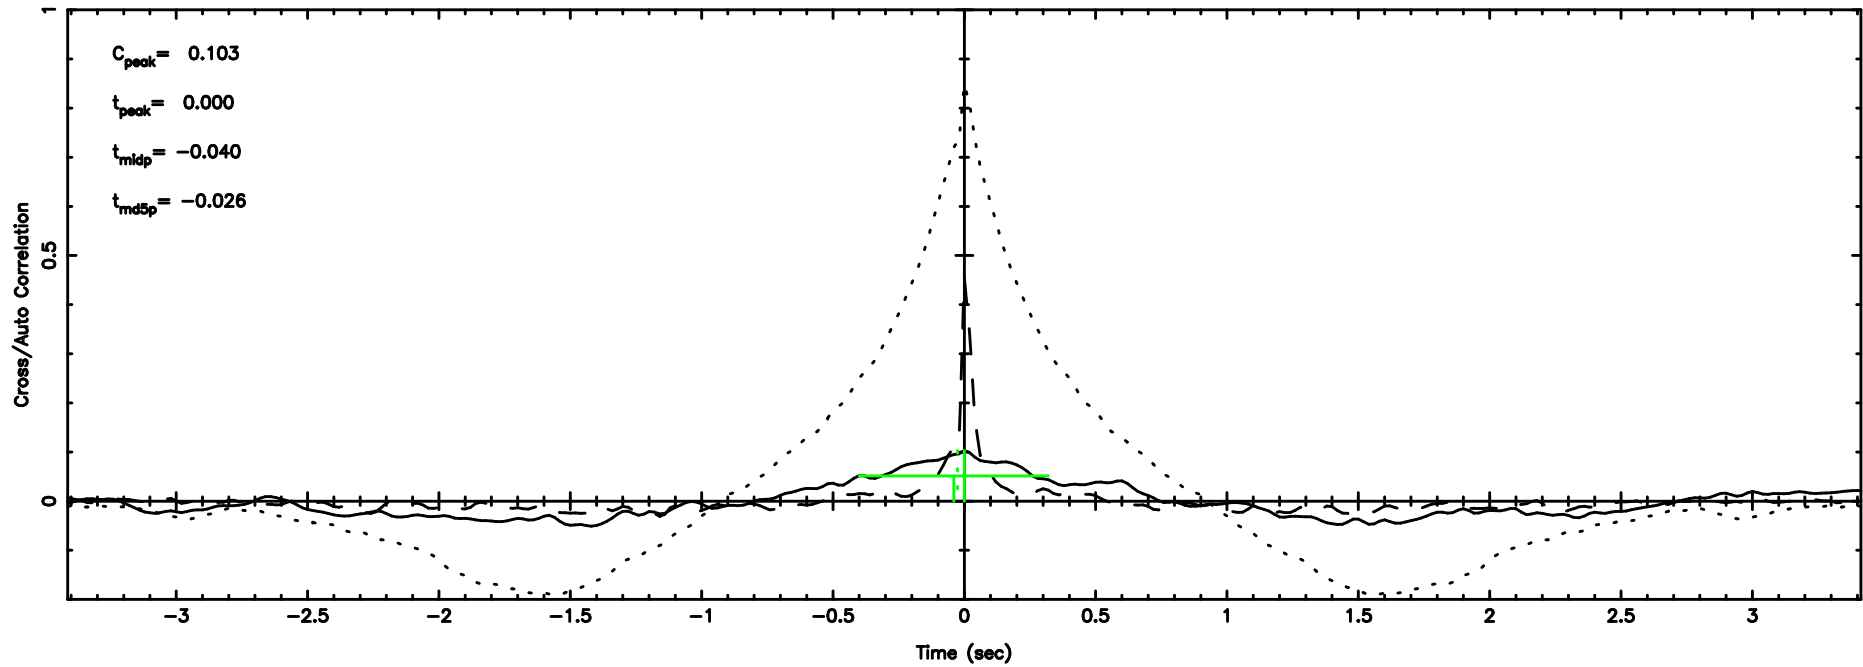

T20240806143232

BLK:15,SNR1: 0.86959 ,SNR2: 1.6853

K20240806143229

BLK:15,SNR1: 17.166 ,SNR2: 28.343

3C263.1 2024/08/06 5.57UT TOYOKAWA-KISO