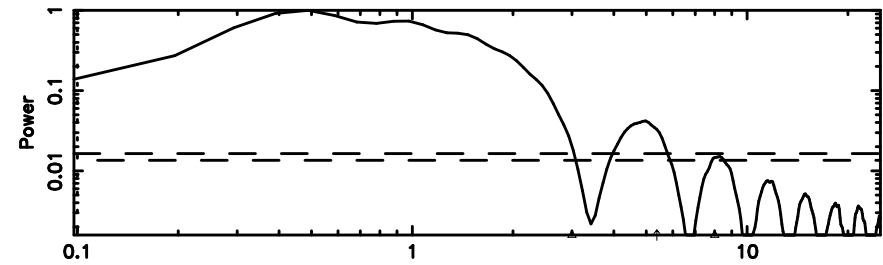

BLK:10,SNR1: 1.2877 ,SNR2: 4.2402

Frequency (Hz)

K20240806062708

BLK:10,SNR1: 3.0717 ,SNR2: 13.583

Frequency (Hz)

0333+32 2024/08/05 21.48UT TOYOKAWA-KISO

FUJI

No.Good Data