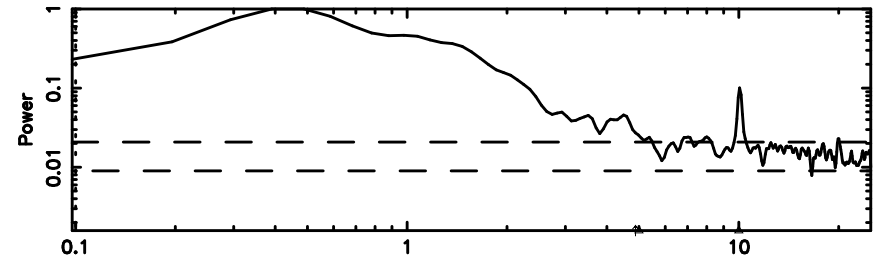

BLK:14,SNR1: 0.22366 ,SNR2: 2.4532

Frequency (Hz)

K20240806132245

BLK:14,SNR1: 2.2062 ,SNR2: 9.4346

Frequency (Hz)

1031-11 2024/08/06 4.41UT TOYOKAWA-KISO

FUJI

No.Good Data