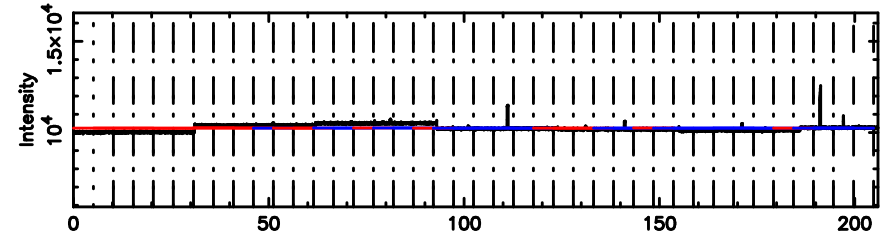

No.Good Data

Frequency (Hz)

0548+16 2024/08/05 23.72UT TOYOKAWA-FUJI

T20240806084131

BLK:21,SNR1: 7.6233 ,SNR2: 18.095

Frequency (Hz)

K20240806084129

BLK:21,SNR1: 6.0780 ,SNR2: 15.102