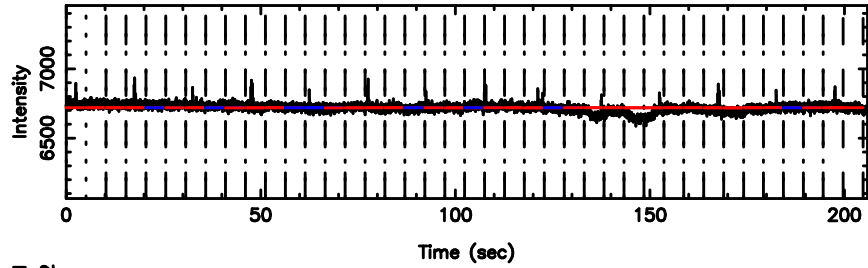

No. Good Data

Frequency (Hz)

FUJI

No. Good Data

Frequency (Hz)

0834-19 2024/08/06 2.47UT TOYOKAWA-FUJI

T20240806112636

BLK: 8,SNR1: 0.12671E-02,SNR2: 0.50052