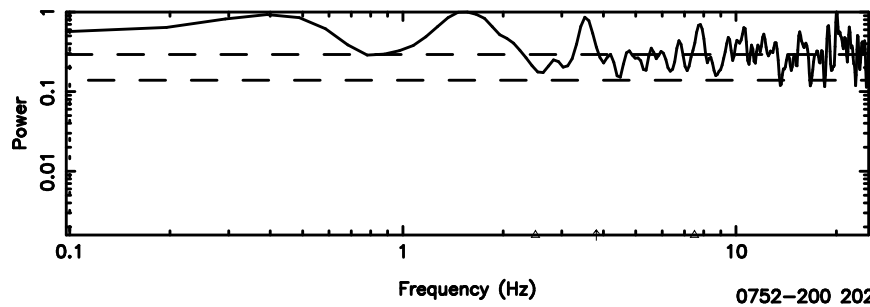

BLK: 3,SNR1: 0.18315 ,SNR2: 0.82045