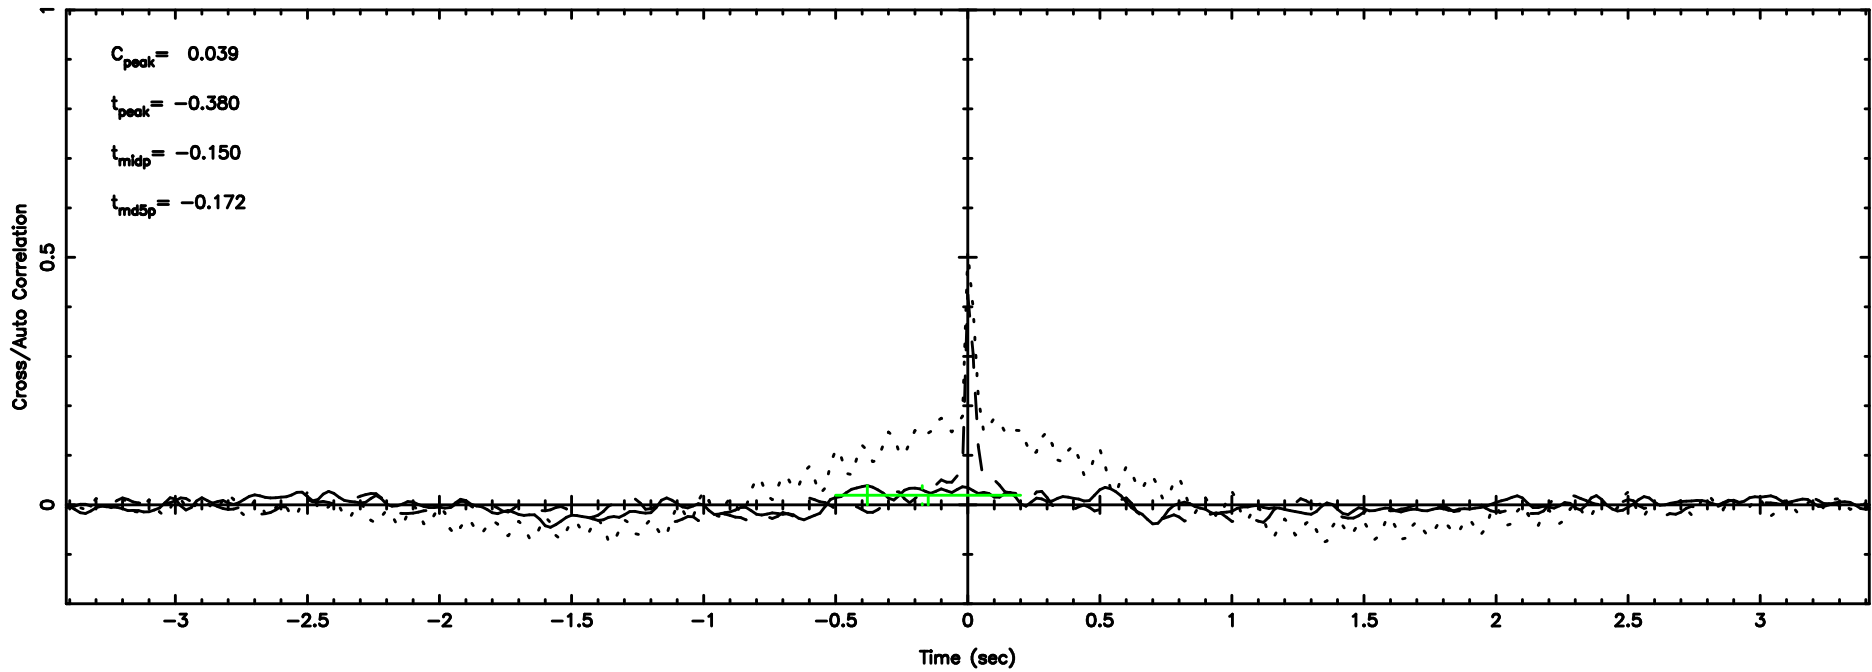

BLK: 8,SNR1: 0.68744 ,SNR2: 2.3459