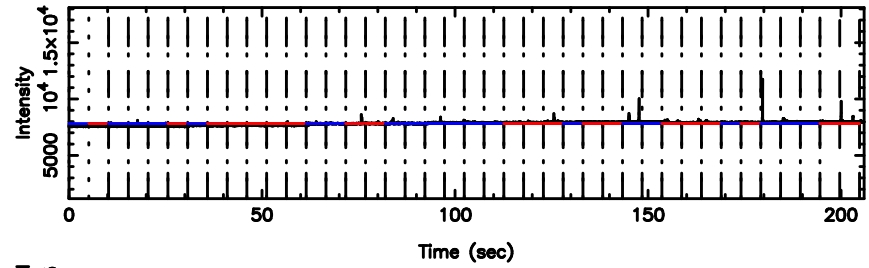

3C286 2024/08/06 7.36UT TOYOKAWA-FUJI

T20240806161947

BLK:20,SNR1: 1.0034 ,SNR2: 8.7080

Frequency (Hz)

K20240806161944

BLK:20,SNR1: 1.4800 ,SNR2: 2.8243

Frequency (Hz)

3C286 2024/08/06 7.36UT TOYOKAWA-KISO