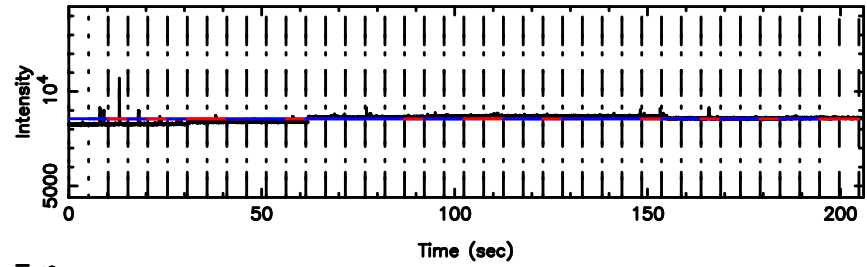

Frequency (Hz)

K20240806163611