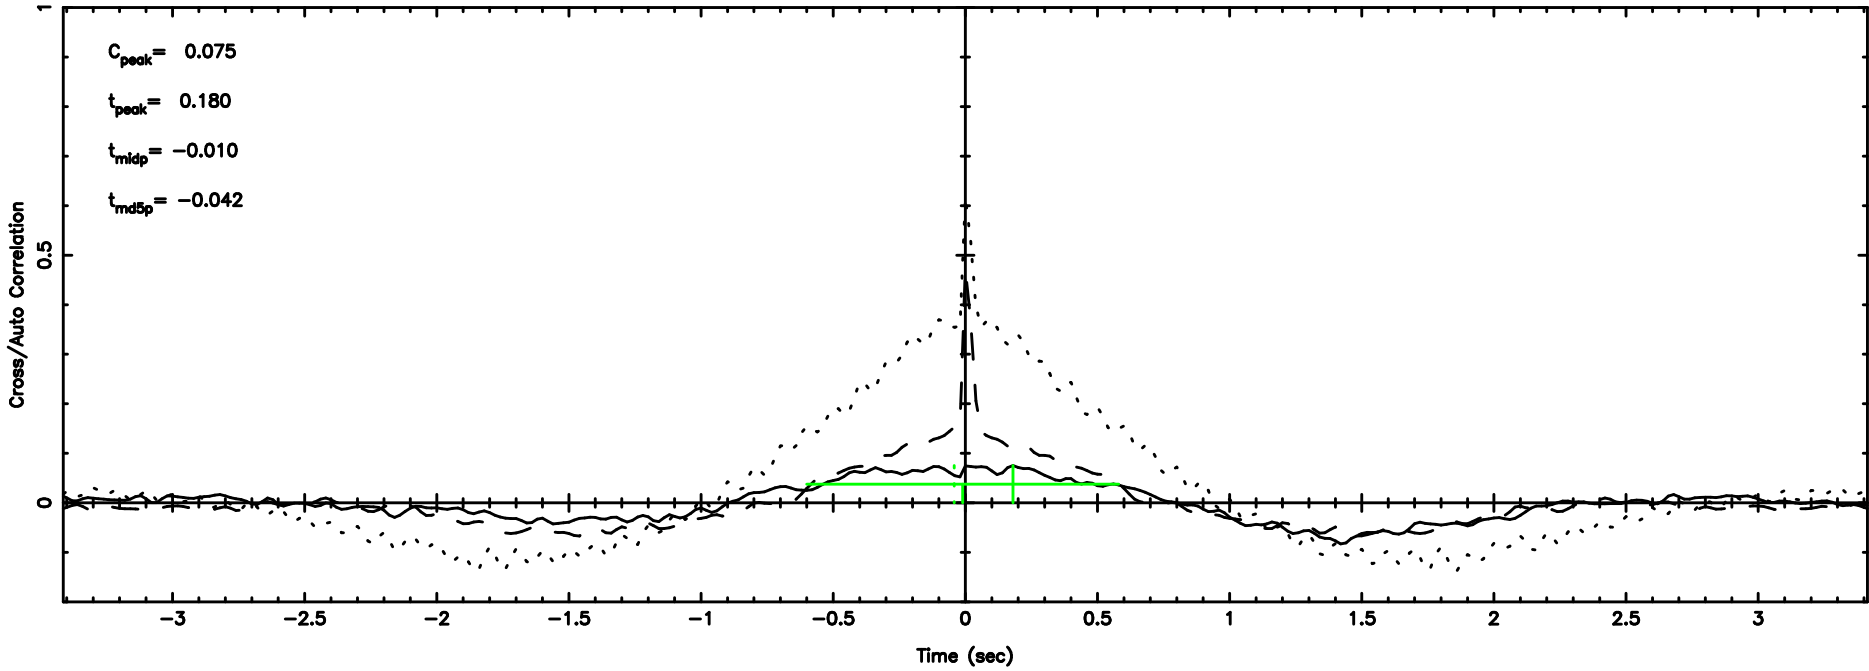

BLK:14,SNR1: 0.20802 ,SNR2: 1.1356

Frequency (Hz)

K20240806110343

BLK:14,SNR1: 107.94 ,SNR2: 107.94

Frequency (Hz)

3C196 2024/08/06 2.09UT TOYOKAWA-KISO

FUJI

No. Good Data