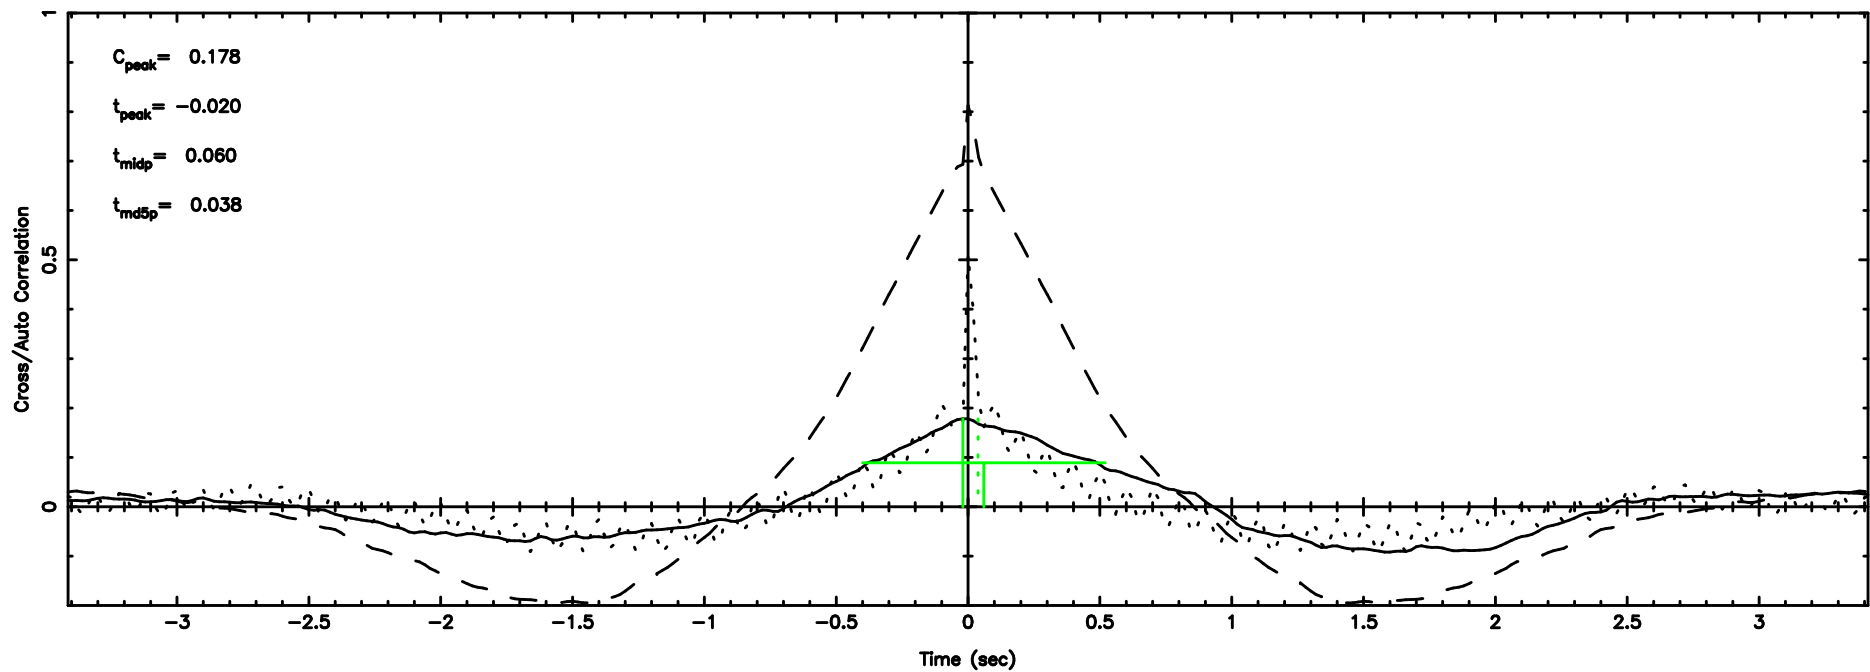

3C222 2024/08/06 3.46UT TOYOKAWA-KISO