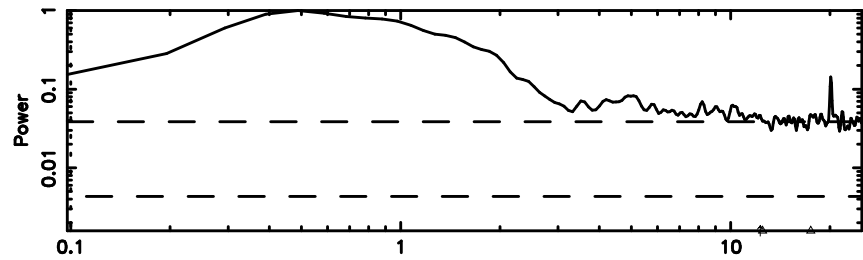

BLK:30,SNR1: 1.6628 ,SNR2: 2.6816