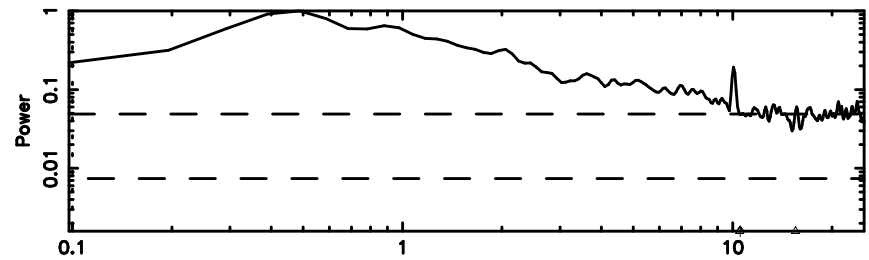

3C286 2024/08/06 7.36UT TOYOKAWA-FUJI

T20240806161947

BLK:20,SNR1: 1.0034 ,SNR2: 8.7080

Frequency (Hz)

K20240806161944

BLK:20,SNR1: 1.4800 ,SNR2: 2.8243

Frequency (Hz)

3C286 2024/08/06 7.36UT TOYOKAWA-KISO