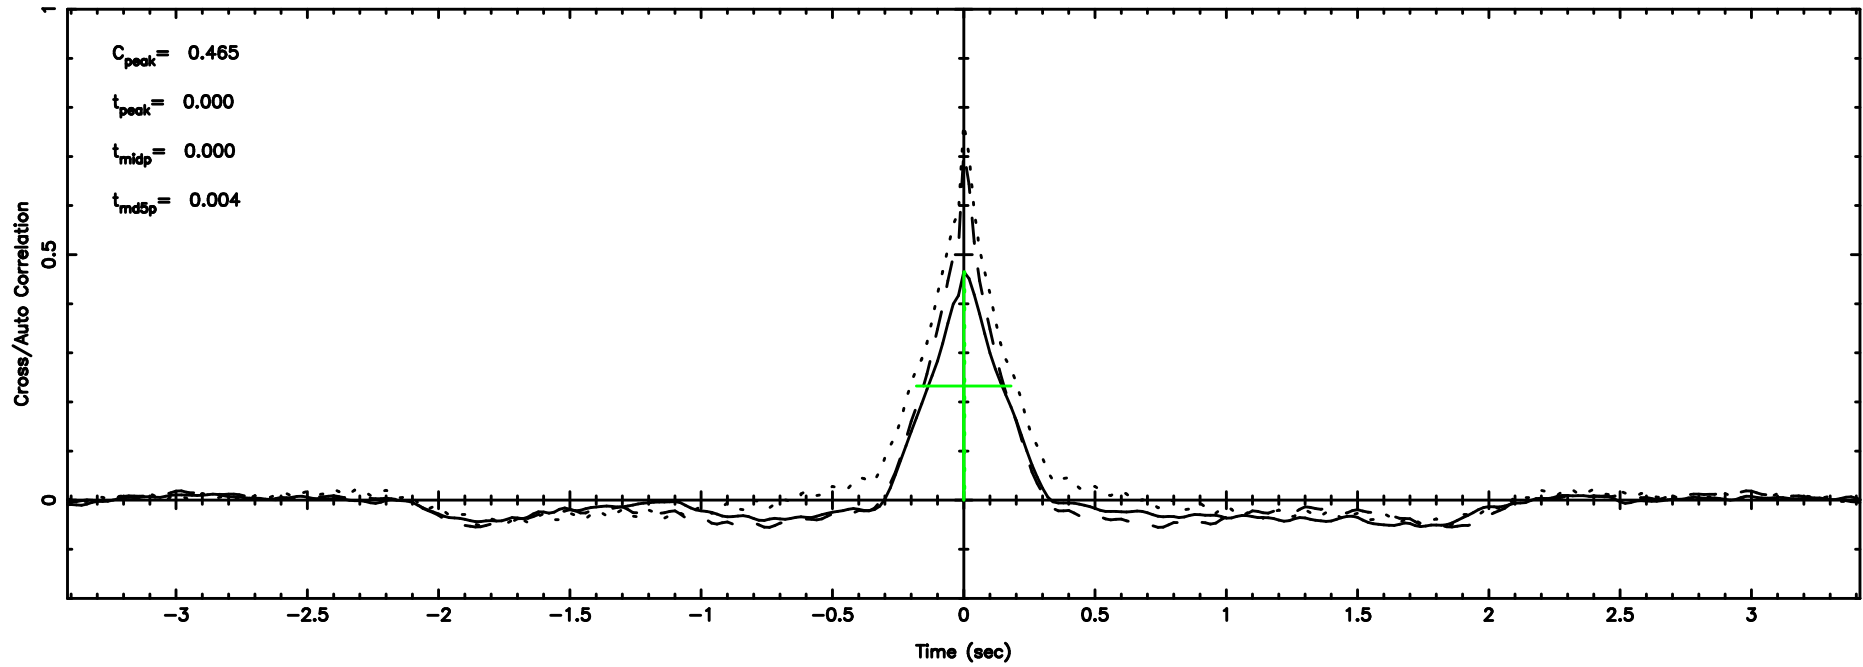

T20240806150446

BLK:30,SNR1: 7.2882 ,SNR2: 20.829

K20240806150443

BLK:30,SNR1: 7.9265 ,SNR2: 19.927

1213-17 2024/08/06 6.11UT TOYOKAWA-KISO

FUJI

No.Good Data

Frequency (Hz)