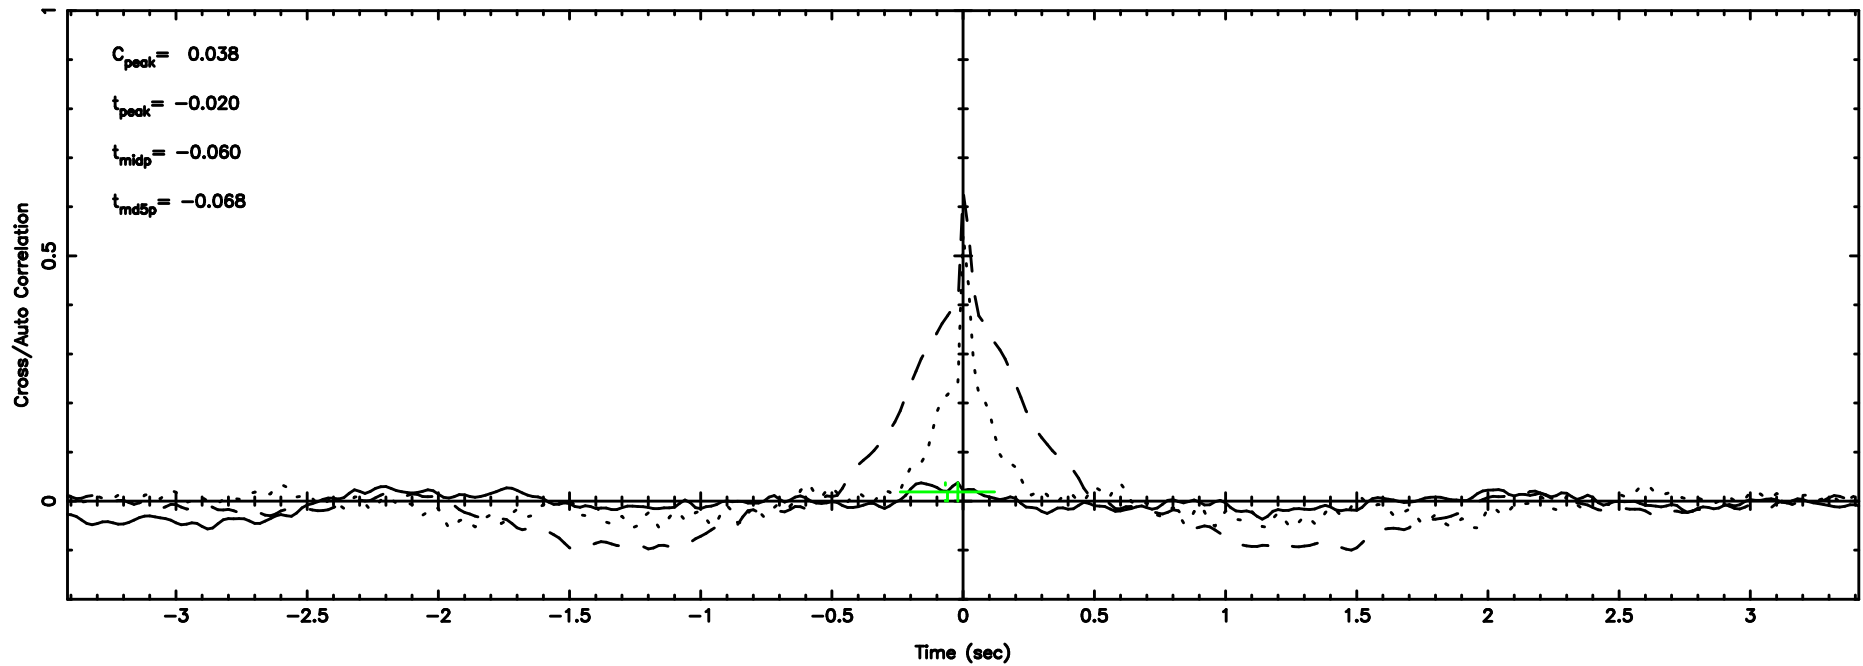

Frequency (Hz)

K20240806153111

BLK:10,SNR1: 1.7358 ,SNR2: 5.1350

Frequency (Hz)

3C275 2024/08/06 6.55UT TOYOKAWA-KISO

FUJI

No.Good Data

Frequency (Hz)