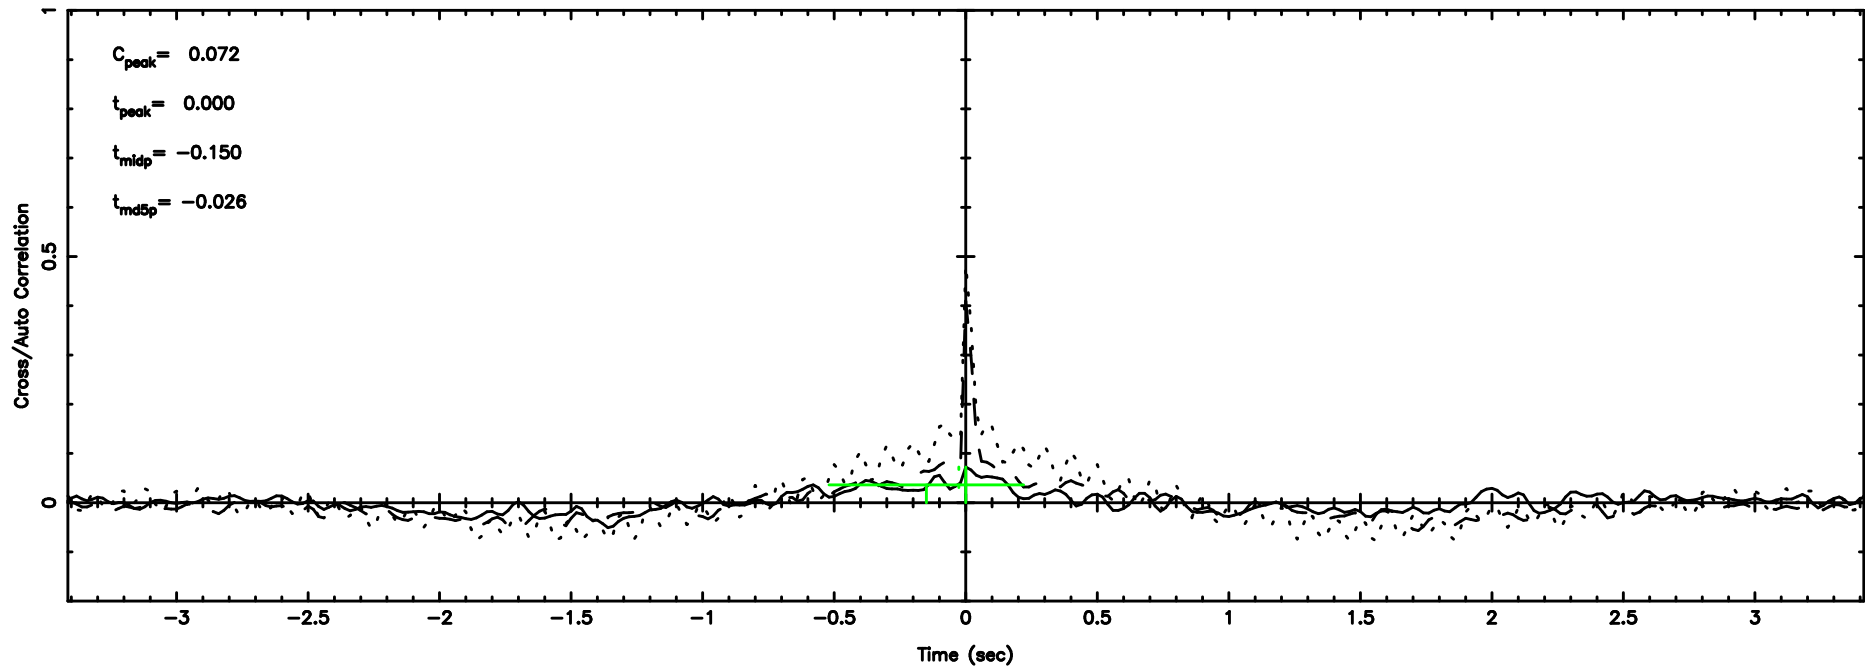

No.Good Data

Frequency (Hz)

1044-008 2024/08/06 4.64UT TOYOKAWA-FUJI

T20240806133634

BLK: 7,SNR1: 0.22110 ,SNR2: 0.53279

K20240806133631

BLK: 7,SNR1: 1.1848 ,SNR2: 4.3827

1044-008 2024/08/06 4.64UT TOYOKAWA-KISO