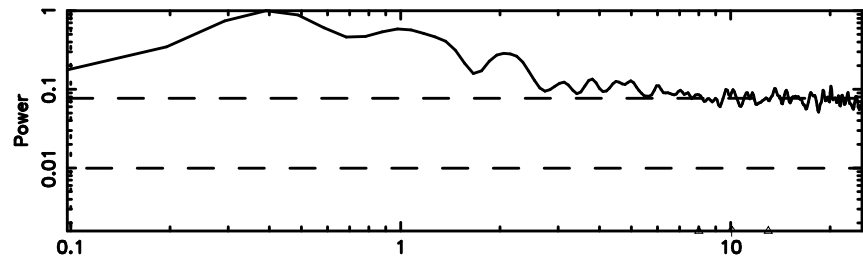

BLK:26,SNR1: 0.64942 ,SNR2: 1.3107

Frequency (Hz)

F20240806163616

BLK:26,SNR1: 2.4182 ,SNR2: 3.9208

Frequency (Hz)

1345+12 2024/08/06 7.63UT TOYOKAWA-FUJI

T20240806163614

BLK:26,SNR1: 0.62180 ,SNR2: 1.2510