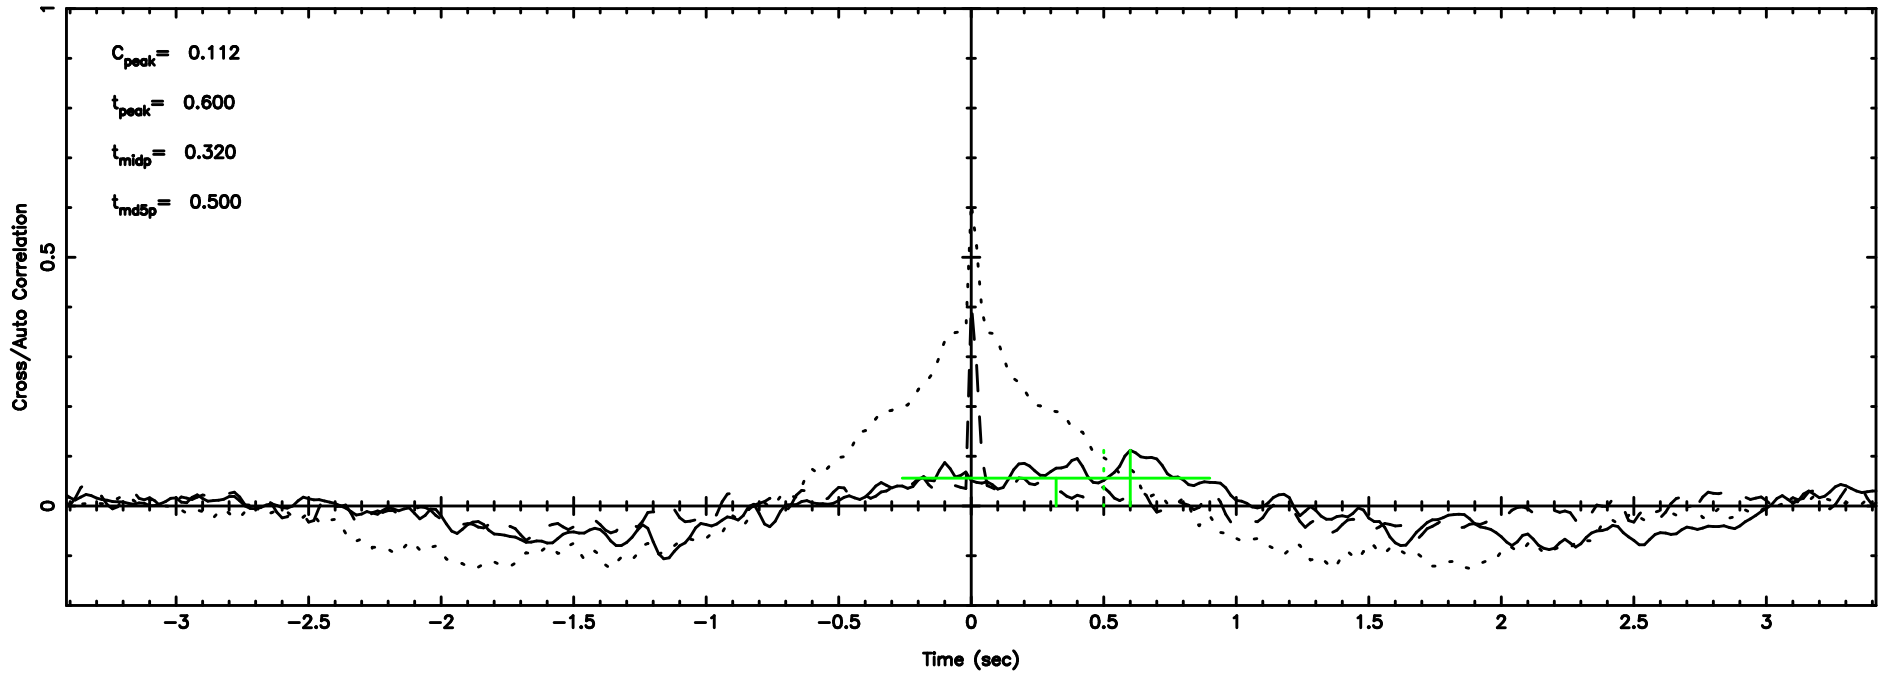

K20240806085005

BLK: 3,SNR1: 3.8733 ,SNR2: 15.612

Frequency (Hz)

0556+191 2024/08/05 23.86UT TOYOKAWA-KISO

FUJI

No.Good Data

Frequency (Hz)

K20240806085005