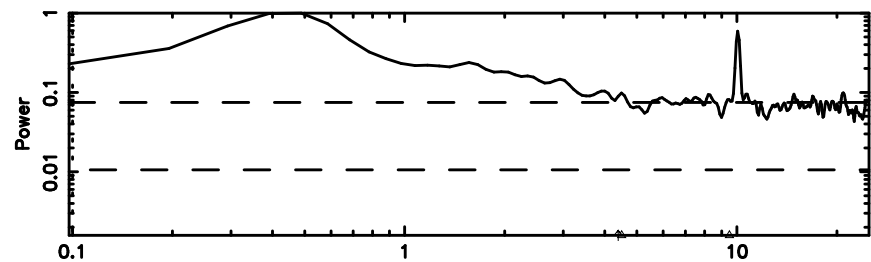

BLK:19,SNR1: 0.52293 ,SNR2: 2.1044