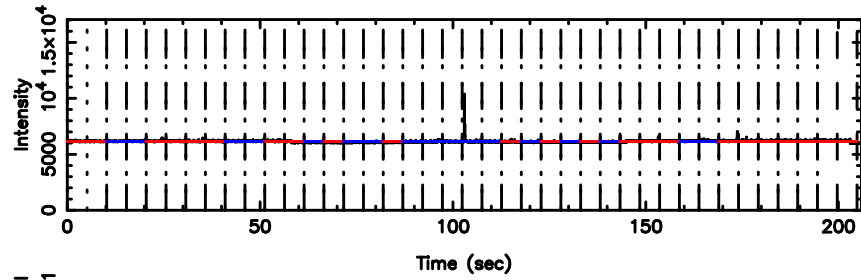

F20240806170748