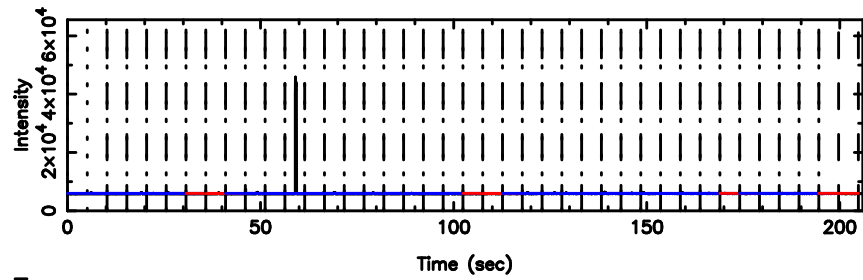

T20240806160033