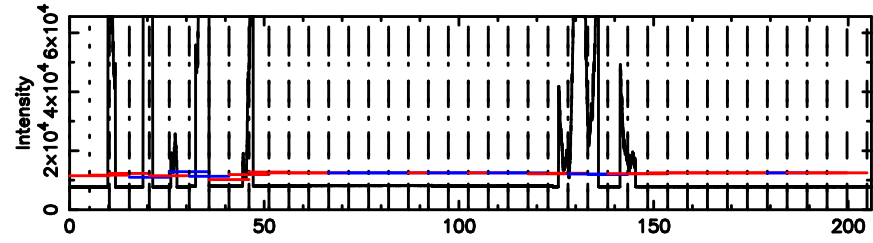

BLK:14,SNR1: 0.20802 ,SNR2: 1.1356

Frequency (Hz)

K20240806110343

BLK:14,SNR1: 107.94 ,SNR2: 107.94

Frequency (Hz)

3C196 2024/08/06 2.09UT TOYOKAWA-KISO

FUJI

No. Good Data