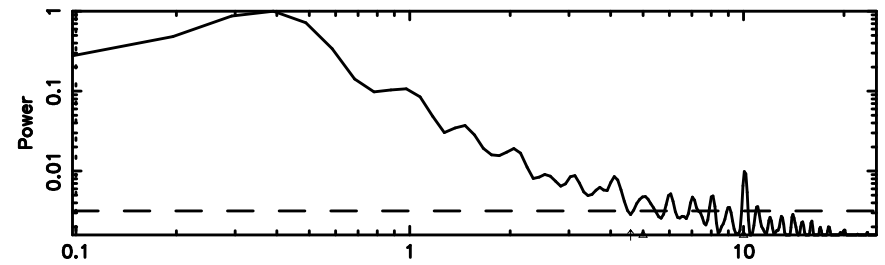

BLK:28,SNR1: 6.6481 ,SNR2: 30.141