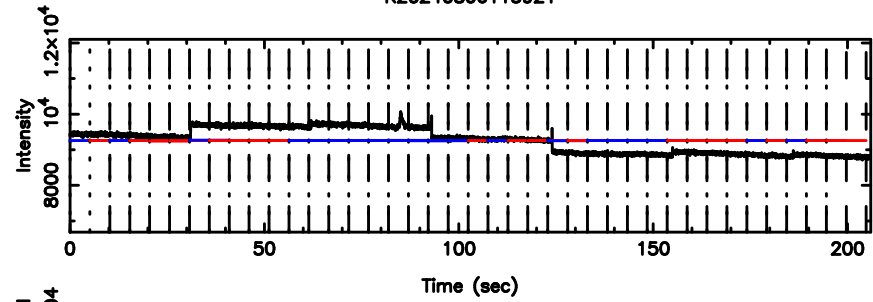

3C216 2024/08/06 3.02UT TOYOKAWA-KISO

K20240806115921

BLK:20,SNR1: 1.2901 ,SNR2: 3.6858