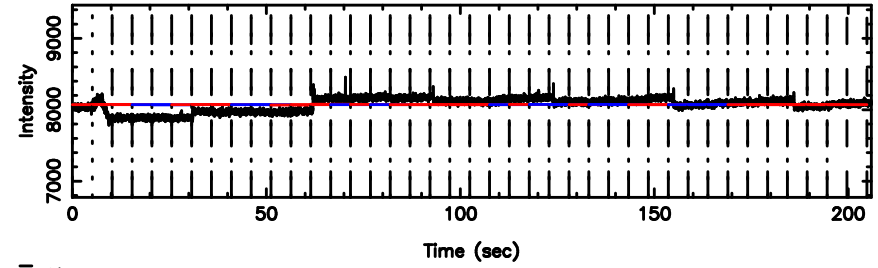

FUJI

No.Good Data

Frequency (Hz)

3C241 2024/08/06 4.22UT TOYOKAWA-FUJI

T20240806131119

BLK:14,SNR1: 0.58157 ,SNR2: 3.5703

3C241 2024/08/06 4.22UT TOYOKAWA-KISO

K20240806131117