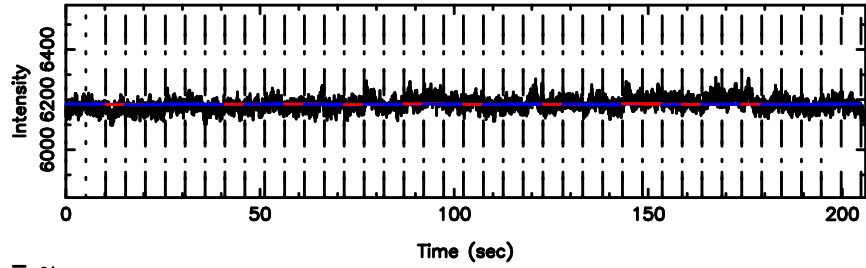

No.Good Data

Frequency (Hz)

3C230 2024/08/06 3.72UT TOYOKAWA-FUJI

T20240806124121

BLK:28,SNR1: 1.0221 ,SNR2: 7.6505

3C230 2024/08/06 3.72UT TOYOKAWA-KISO

K20240806124118

BLK:28,SNR1: 0.26926 ,SNR2: 1.0209