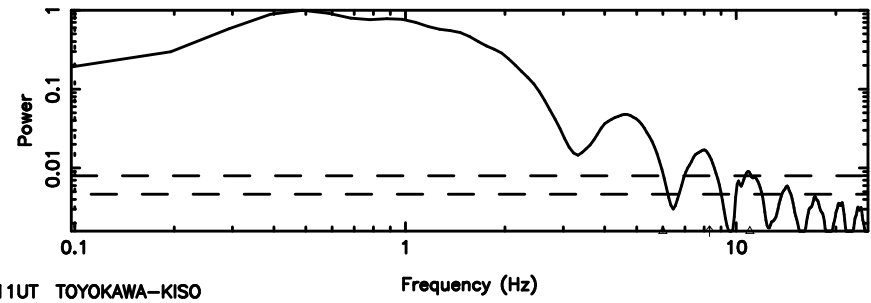

T20240806150446

BLK:30,SNR1: 7.2882 ,SNR2: 20.829

K20240806150443

BLK:30,SNR1: 7.9265 ,SNR2: 19.927

1213-17 2024/08/06 6.11UT TOYOKAWA-KISO

FUJI

No.Good Data

Frequency (Hz)