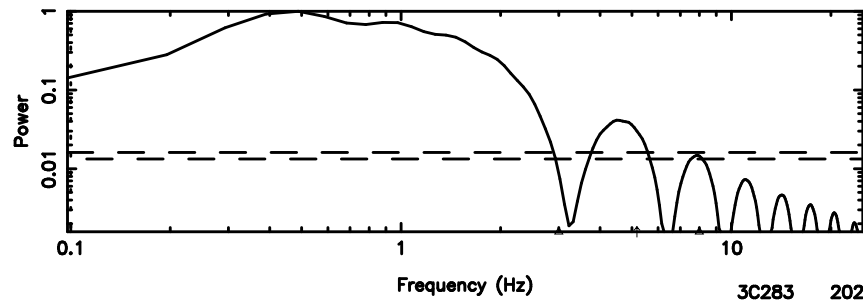

BLK:33,SNR1: 2.9408 ,SNR2: 13.706