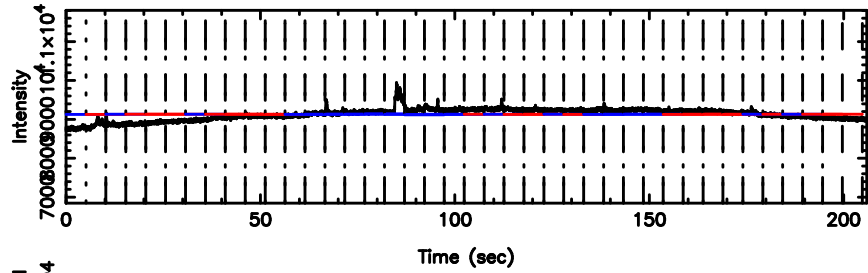

No.Good Data

Frequency (Hz)

FUJI

No.Good Data

Frequency (Hz)

3C216 2024/08/06 3.02UT TOYOKAWA-FUJI

T20240806115924

BLK:20,SNR1: 5.0882 ,SNR2: 14.929