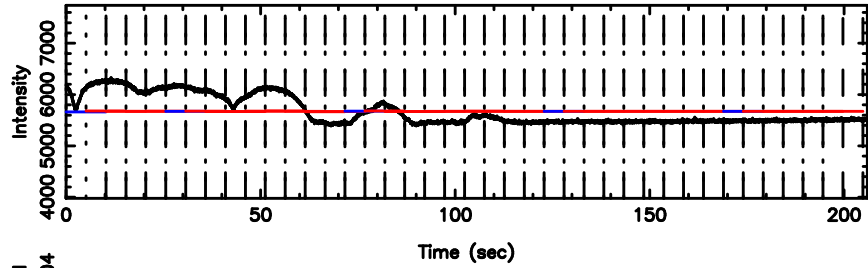

T20240806113142