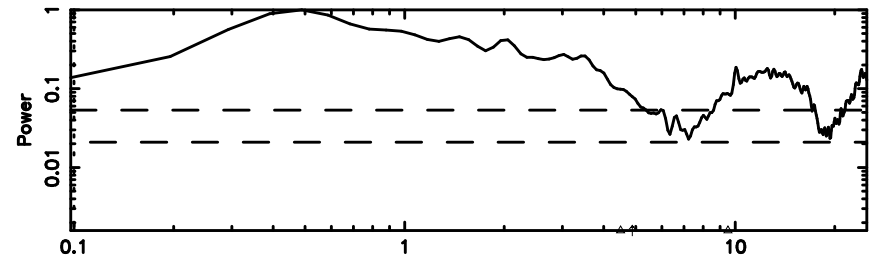

BLK:10,SNR1: 1.7358 ,SNR2: 5.1350