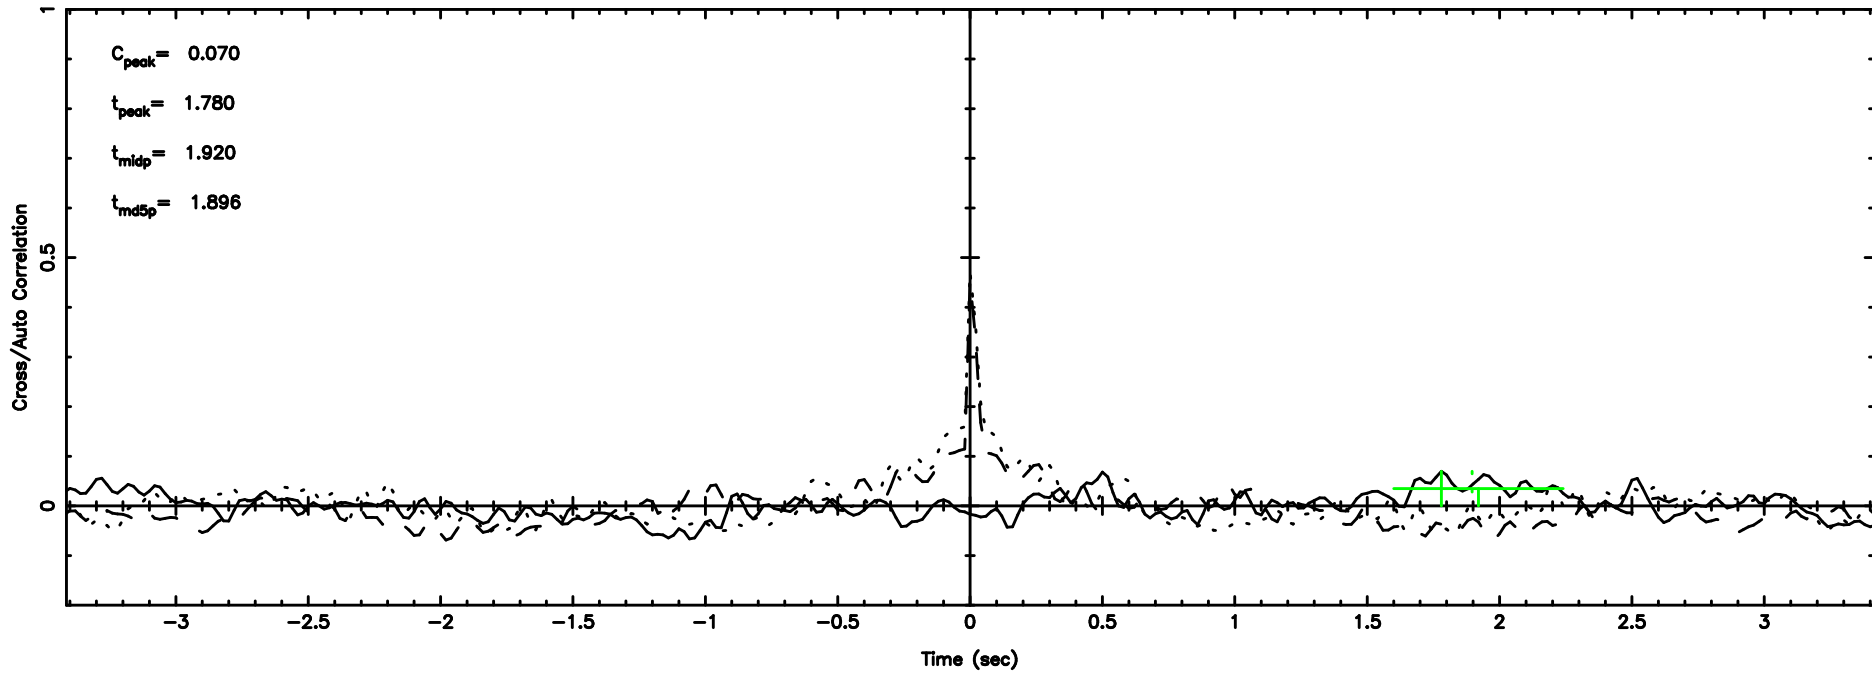

BLK: 2,SNR1: 0.16080 ,SNR2: 2.1139

Frequency (Hz)

K20240806100531

BLK: 2,SNR1: 0.49316 ,SNR2: 1.7797

Frequency (Hz)

0713-024 2024/08/06 1.12UT TOYOKAWA-KISO

FUJI

No.Good Data