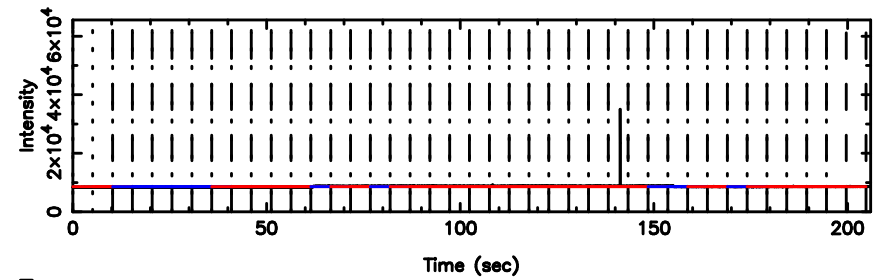

Frequency (Hz)

FUJI

No.Good Data

Frequency (Hz)

1107+109 2024/08/06 5.01UT TOYOKAWA-FUJI

T20240806135856

BLK:10,SNR1: 48.117 ,SNR2: 80.738

K20240806135853