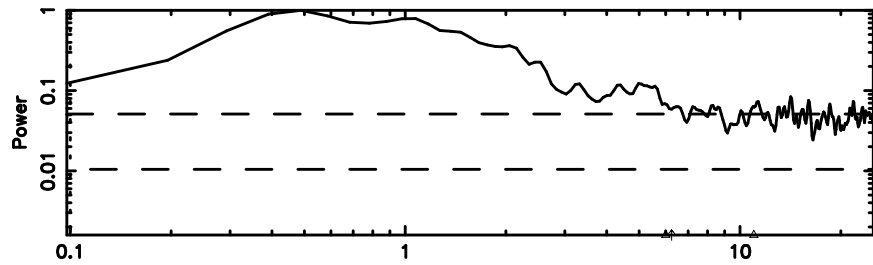

BLK:10,SNR1: 1.2877 ,SNR2: 4.2402