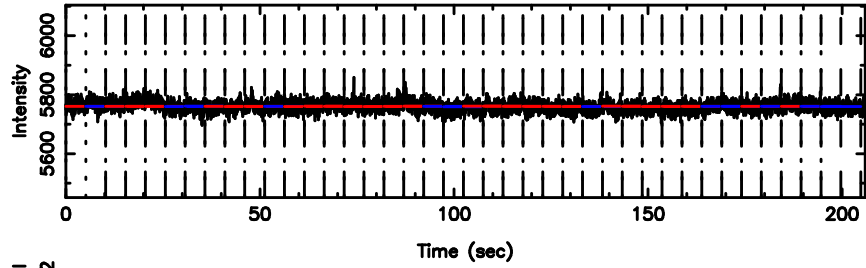

No.Good Data

Frequency (Hz)

FUJI

No.Good Data

Frequency (Hz)

3C236 2024/08/06 3.95UT TOYOKAWA-FUJI

T20240806125528

BLK:12,SNR1: 0.26326 ,SNR2: 2.2720