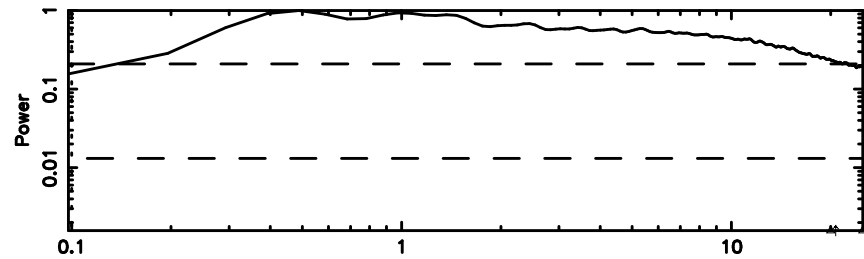

Frequency (Hz)

1355+01 2024/08/06 7.80UT TOYOKAWA-KISO

F20240806164637

BLK:25,SNR1: 1.6708 ,SNR2: 4.7382

Frequency (Hz)

K20240806164632

BLK:25,SNR1: 1.1820 ,SNR2: 1.1414

Frequency (Hz)