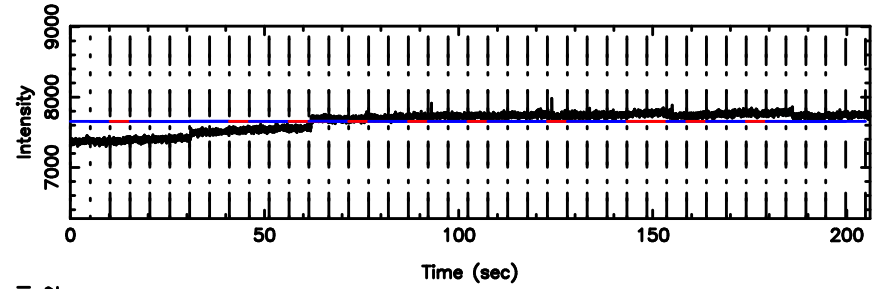

No.Good Data

Frequency (Hz)

3C230 2024/08/06 3.72UT TOYOKAWA-FUJI

T20240806124121

BLK:28,SNR1: 1.0221 ,SNR2: 7.6505

3C230 2024/08/06 3.72UT TOYOKAWA-KISO

K20240806124118

BLK:28,SNR1: 0.26926 ,SNR2: 1.0209