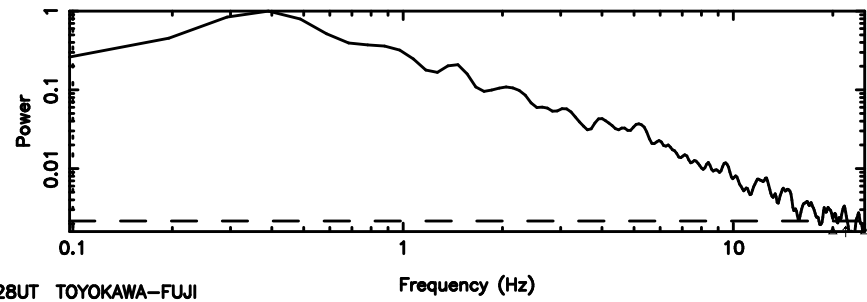

BLK:23,SNR1: 20.795 ,SNR2: 18.950

1323+32 2024/08/06 7.28UT TOYOKAWA-FUJI