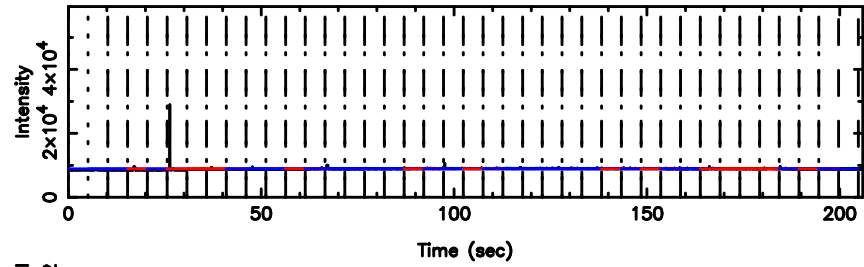

Frequency (Hz)

1355+01 2024/08/06 7.80UT TOYOKAWA-KISO

F20240806164637

BLK:25,SNR1: 1.6708 ,SNR2: 4.7382

Frequency (Hz)

K20240806164632

BLK:25,SNR1: 1.1820 ,SNR2: 1.1414

Frequency (Hz)