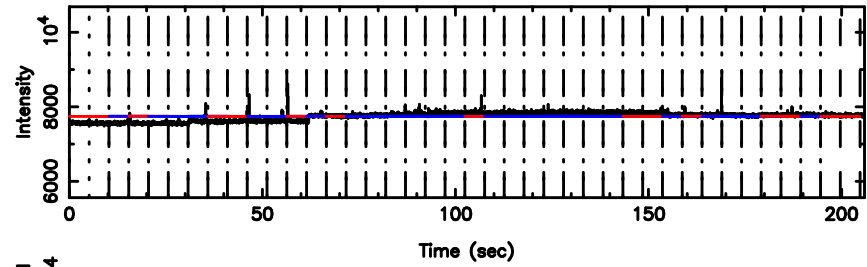

K20240806161454