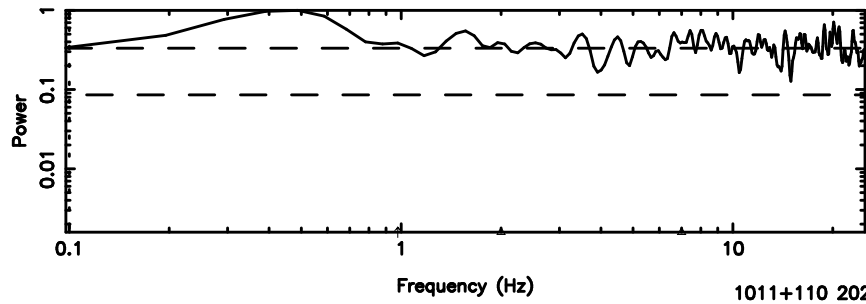

BLK: 5,SNR1: 0.10623 ,SNR2: 0.93111