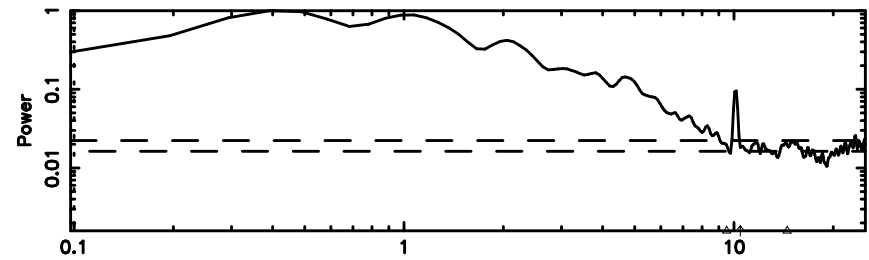

BLK:31,SNR1: 3.9501 ,SNR2: 7.8127