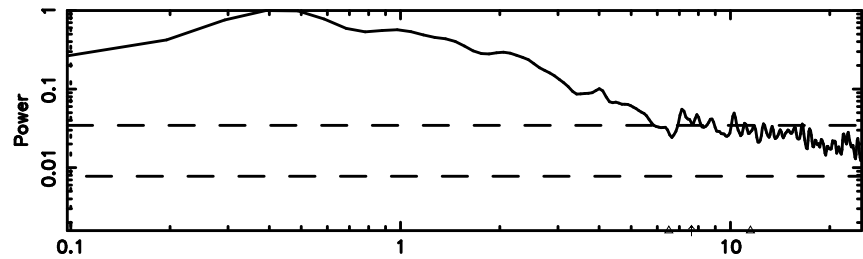

Frequency (Hz)

1355+01 2024/08/06 7.80UT TOYOKAWA-KISO

F20240806164637

BLK:25,SNR1: 1.6708 ,SNR2: 4.7382

Frequency (Hz)

K20240806164632

BLK:25,SNR1: 1.1820 ,SNR2: 1.1414

Frequency (Hz)