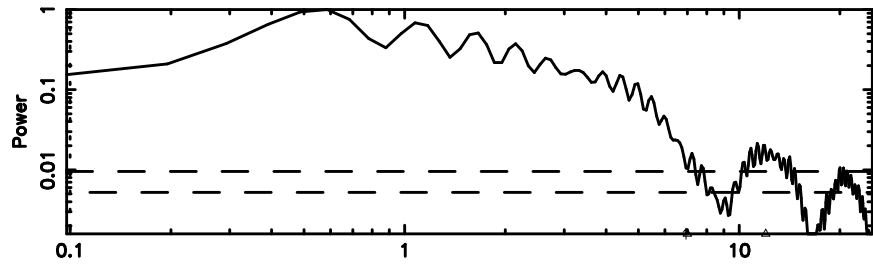

Frequency (Hz)

FUJI

No.Good Data

Frequency (Hz)

3C119 2024/08/05 22.42UT TOYOKAWA-FUJI

T20240806072319

BLK:25,SNR1: 7.4768 ,SNR2: 22.027

Frequency (Hz)