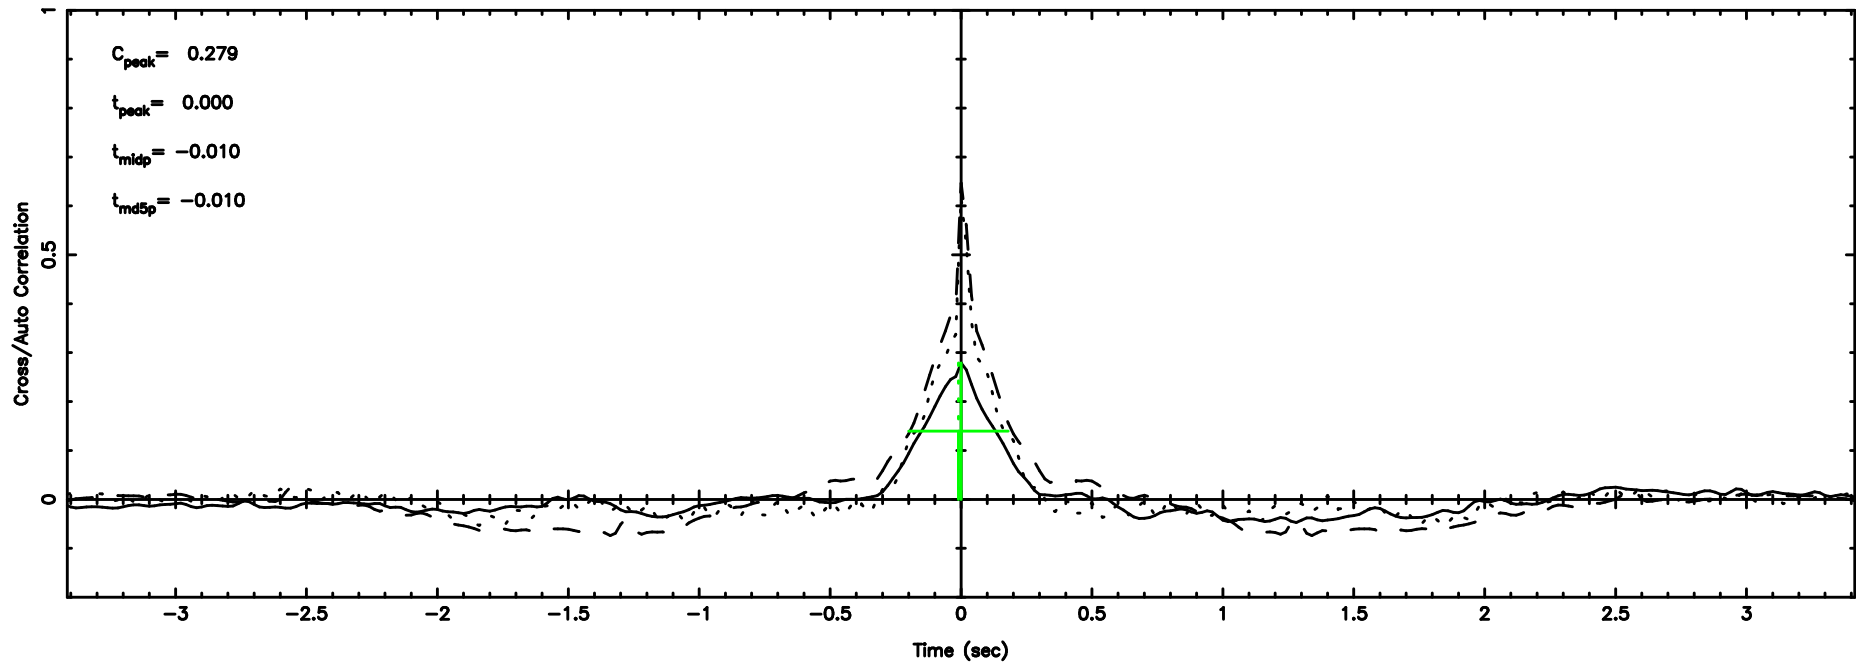

Frequency (Hz)

1355+01 2024/08/06 7.80UT FUJI -KISO