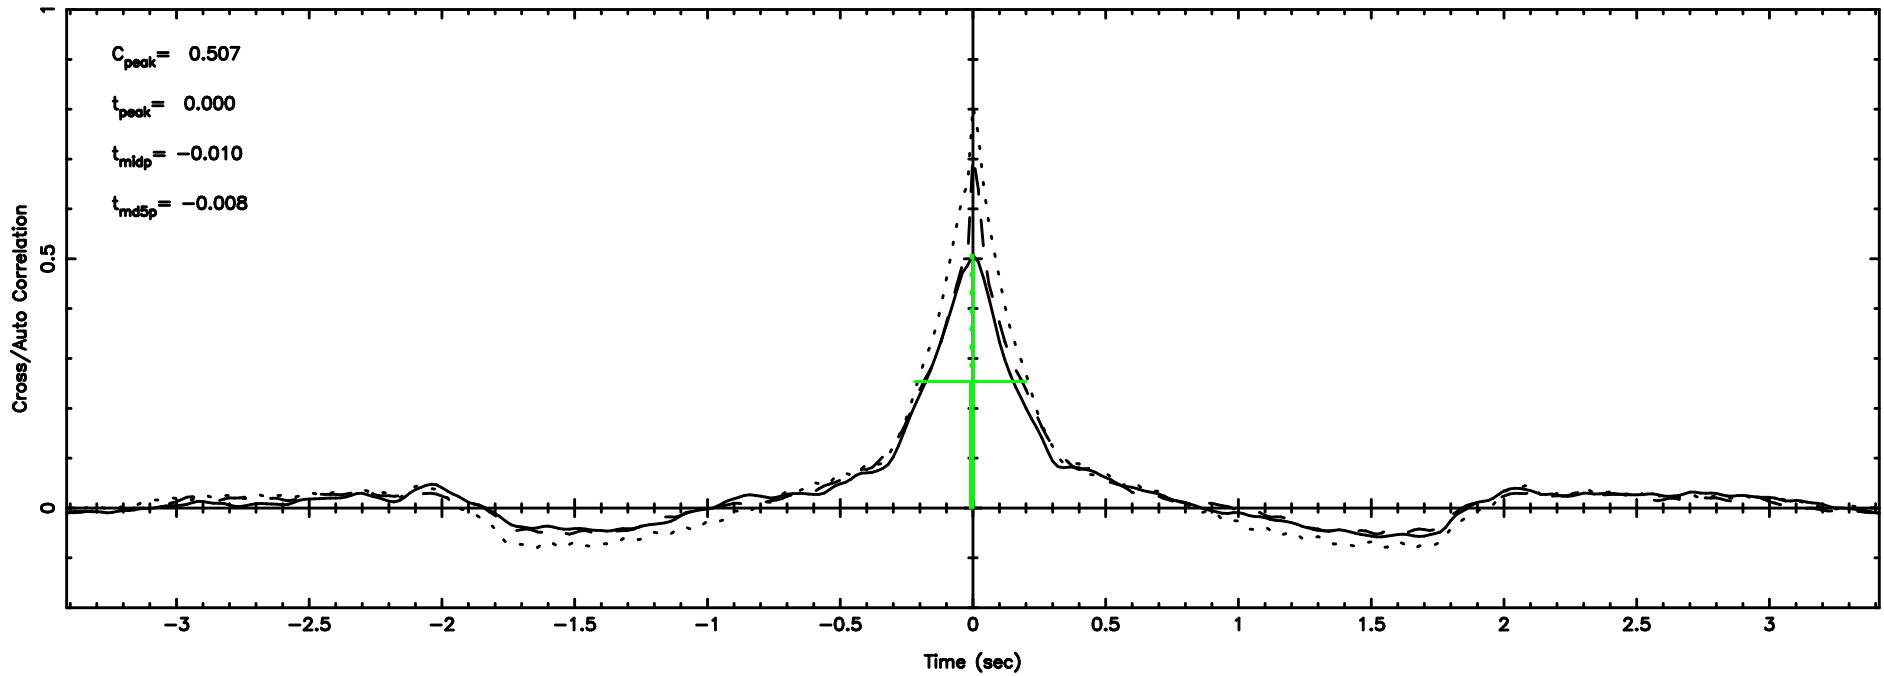

3C119 2024/08/05 22.42UT TOYOKAWA-KISO

K20240806072317

BLK:25,SNR1: 10.923 ,SNR2: 19.459

Frequency (Hz)

FUJI

No.Good Data

Frequency (Hz)

K20240806072317