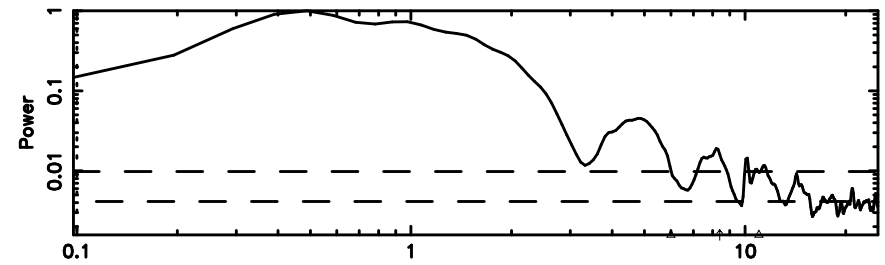

No.Good Data

Frequency (Hz)

0548+16 2024/08/05 23.72UT TOYOKAWA-FUJI

T20240806084131

BLK:21,SNR1: 7.6233 ,SNR2: 18.095

Frequency (Hz)

K20240806084129

BLK:21,SNR1: 6.0780 ,SNR2: 15.102