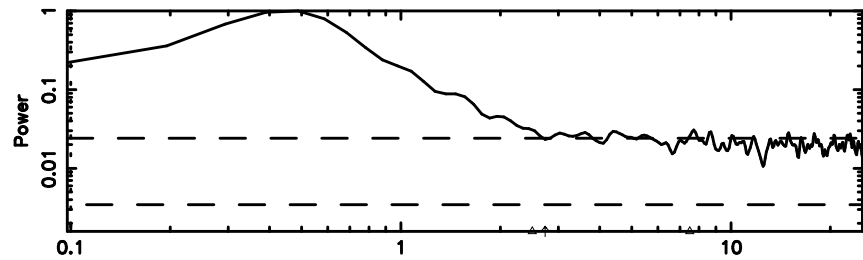

Frequency (Hz)

1323+32 2024/08/06 7.28UT FUJI -KISO

T20240806161947

BLK:20,SNR1: 1.0569 ,SNR2: 8.7372

Frequency (Hz)

F20240806161949

BLK:20,SNR1: 1.4828 ,SNR2: 2.8370

Frequency (Hz)