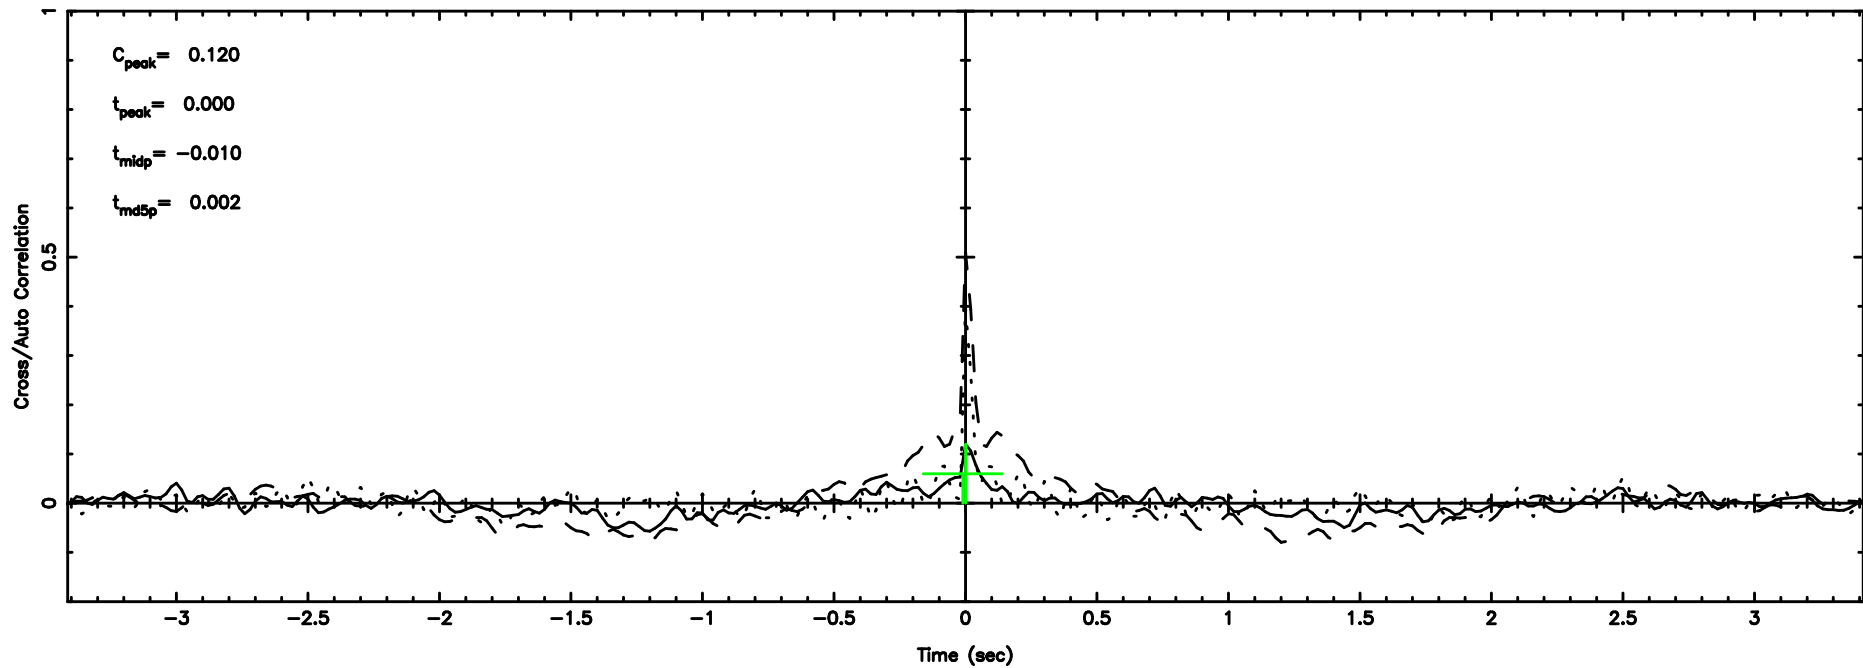

1055+01 2024/08/06 4.82UT TOYOKAWA-KISO