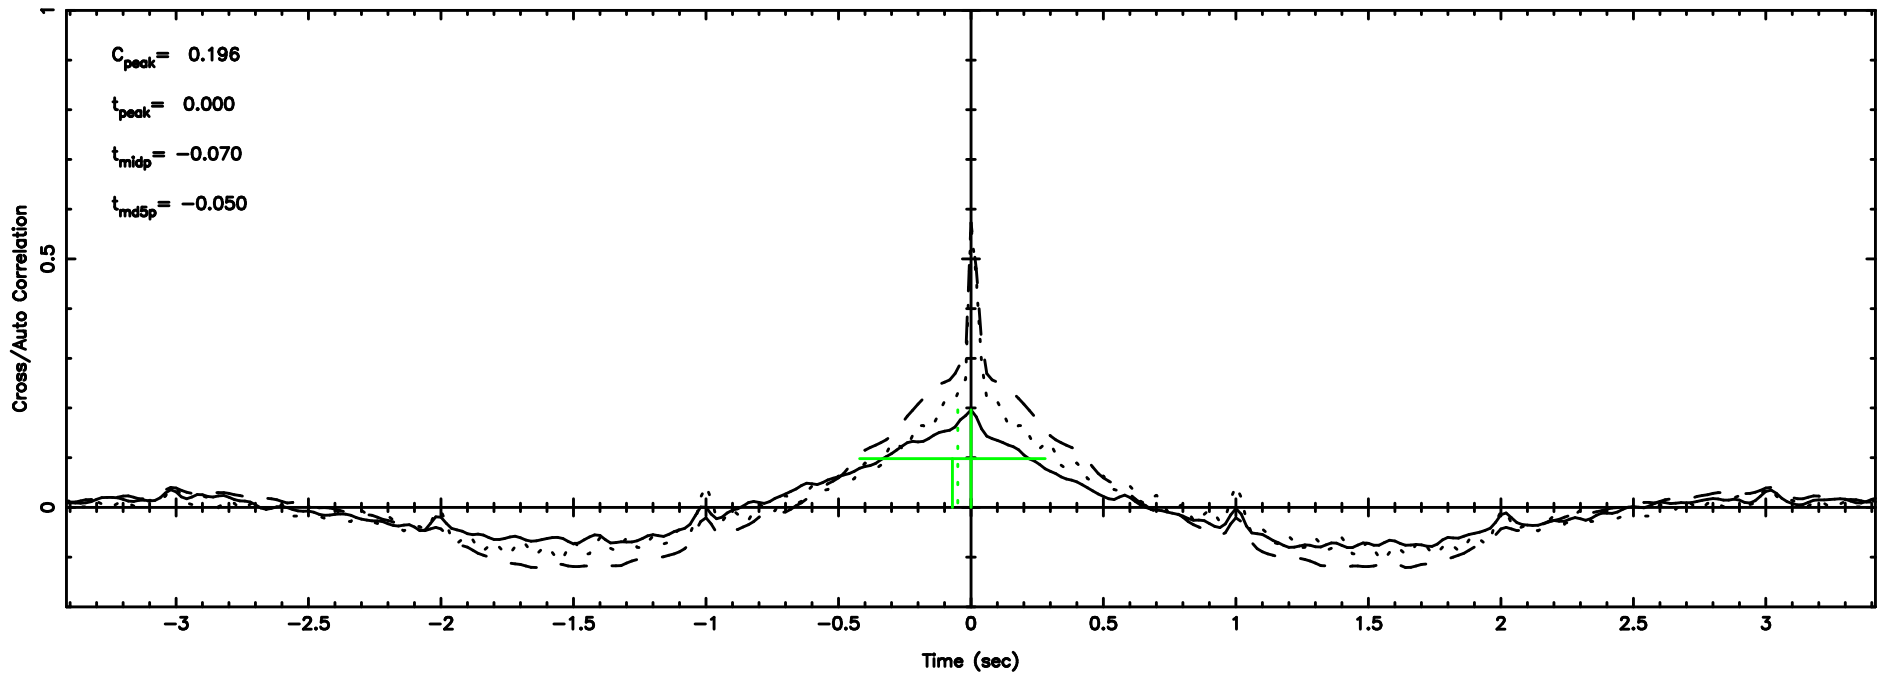

Frequency (Hz)