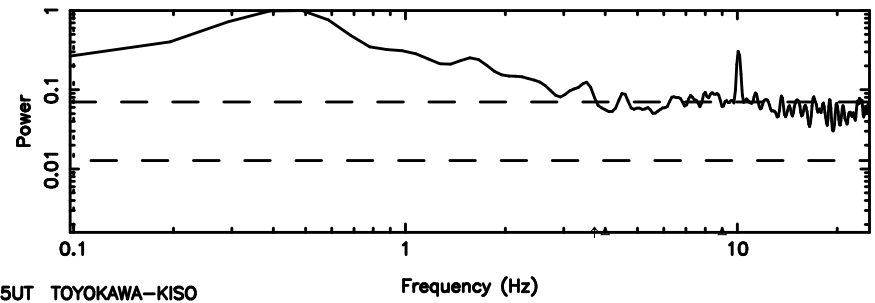

BLK:12,SNR1: 0.47403 ,SNR2: 2.7291

3C236 2024/08/06 3.95UT TOYOKAWA-KISO