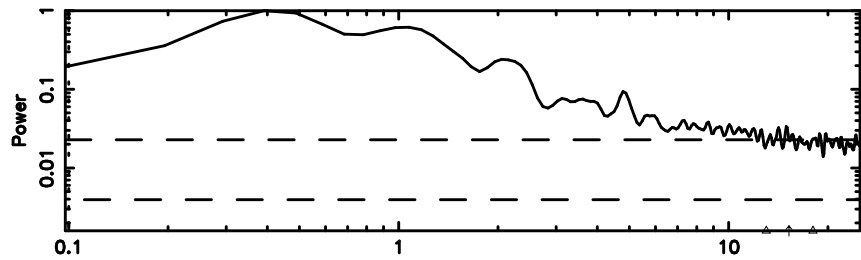

Frequency (Hz)

K20240806163611

BLK:26,SNR1: 3.1045 ,SNR2: 6.2275

Frequency (Hz)

1345+12 2024/08/06 7.63UT TOYOKAWA-KISO

F20240806163616

BLK:31,SNR1: 2.5514 ,SNR2: 3.3675

Frequency (Hz)