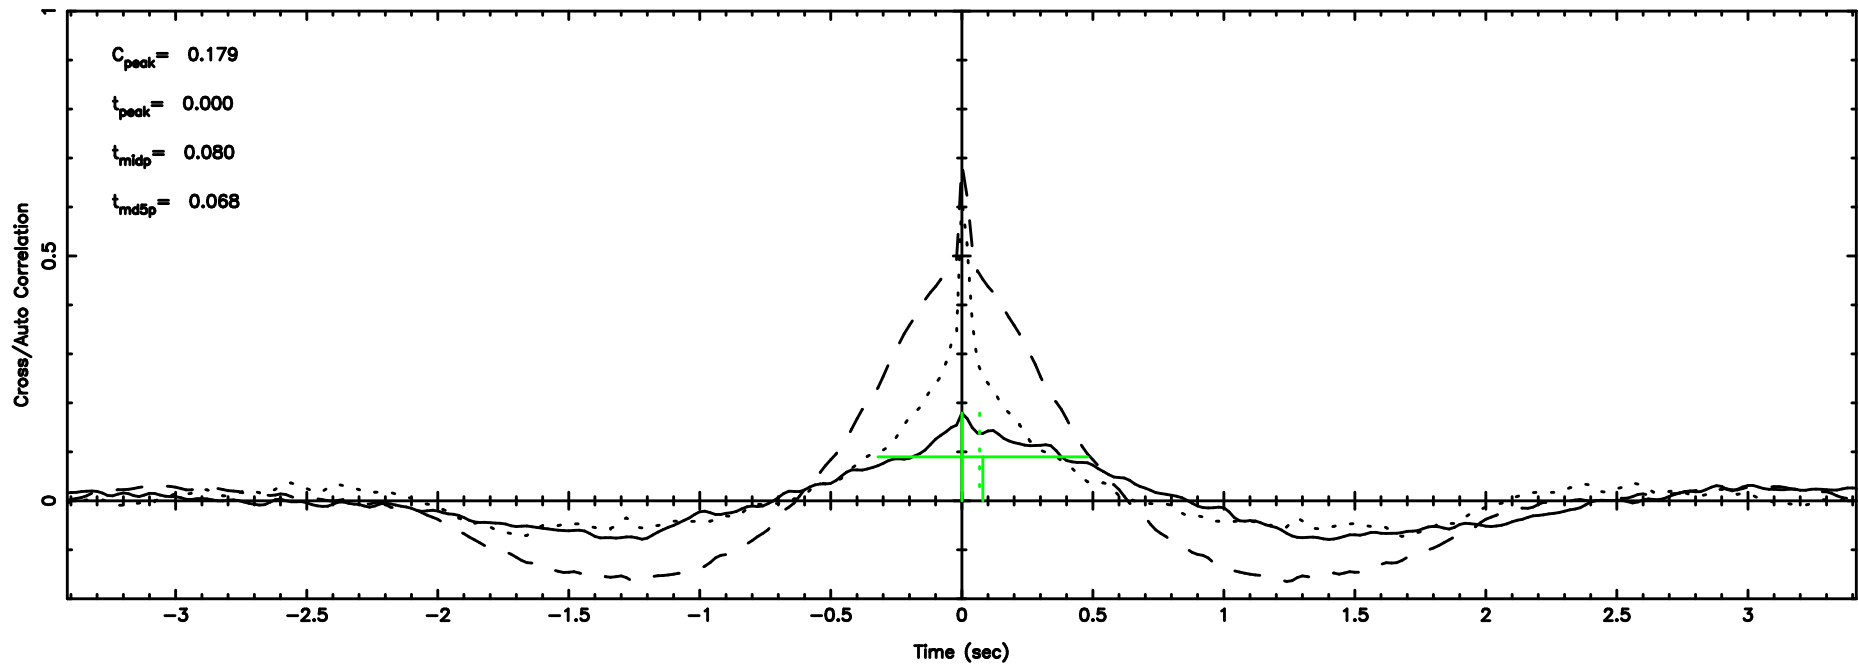

Frequency (Hz)

3C286 2024/08/06 7.36UT TOYOKAWA-FUJI