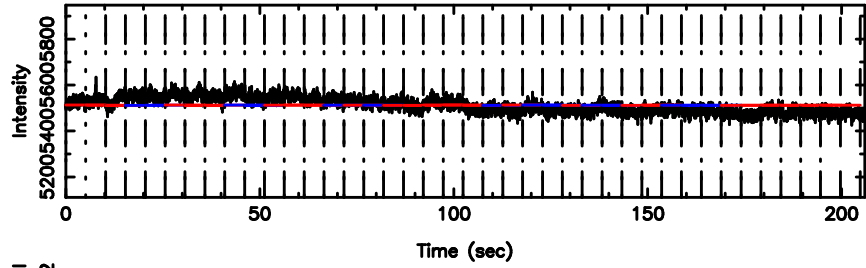

FUJI

No.Good Data

Frequency (Hz)

3C241 2024/08/06 4.22UT TOYOKAWA-FUJI

T20240806131119

BLK:14,SNR1: 0.58157 ,SNR2: 3.5703

3C241 2024/08/06 4.22UT TOYOKAWA-KISO

K20240806131117