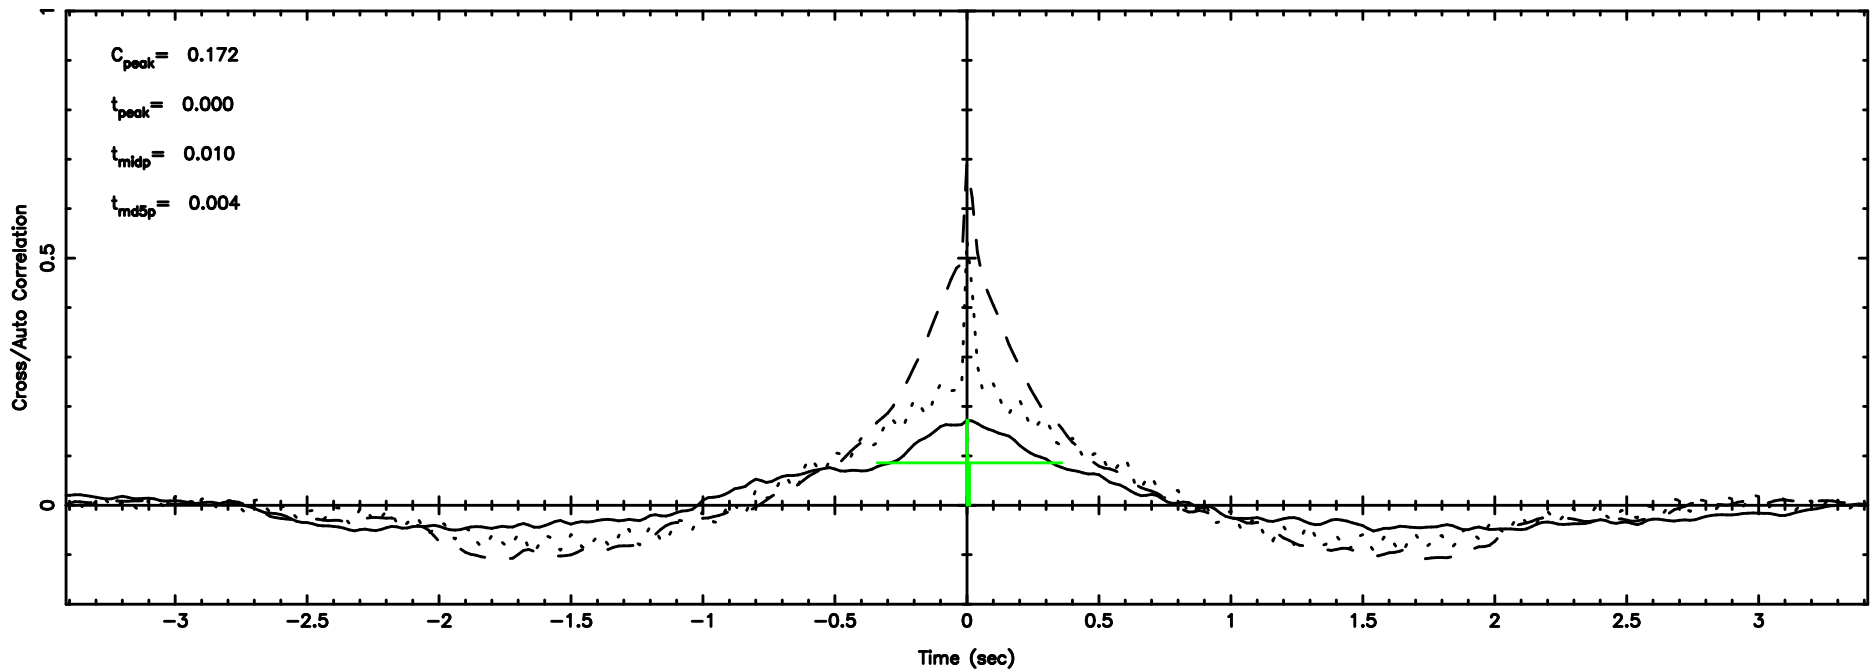

T20240806115924

BLK:20,SNR1: 5.0882 ,SNR2: 14.929

3C216 2024/08/06 3.02UT TOYOKAWA-KISO

K20240806115921

BLK:20,SNR1: 1.2901 ,SNR2: 3.6858