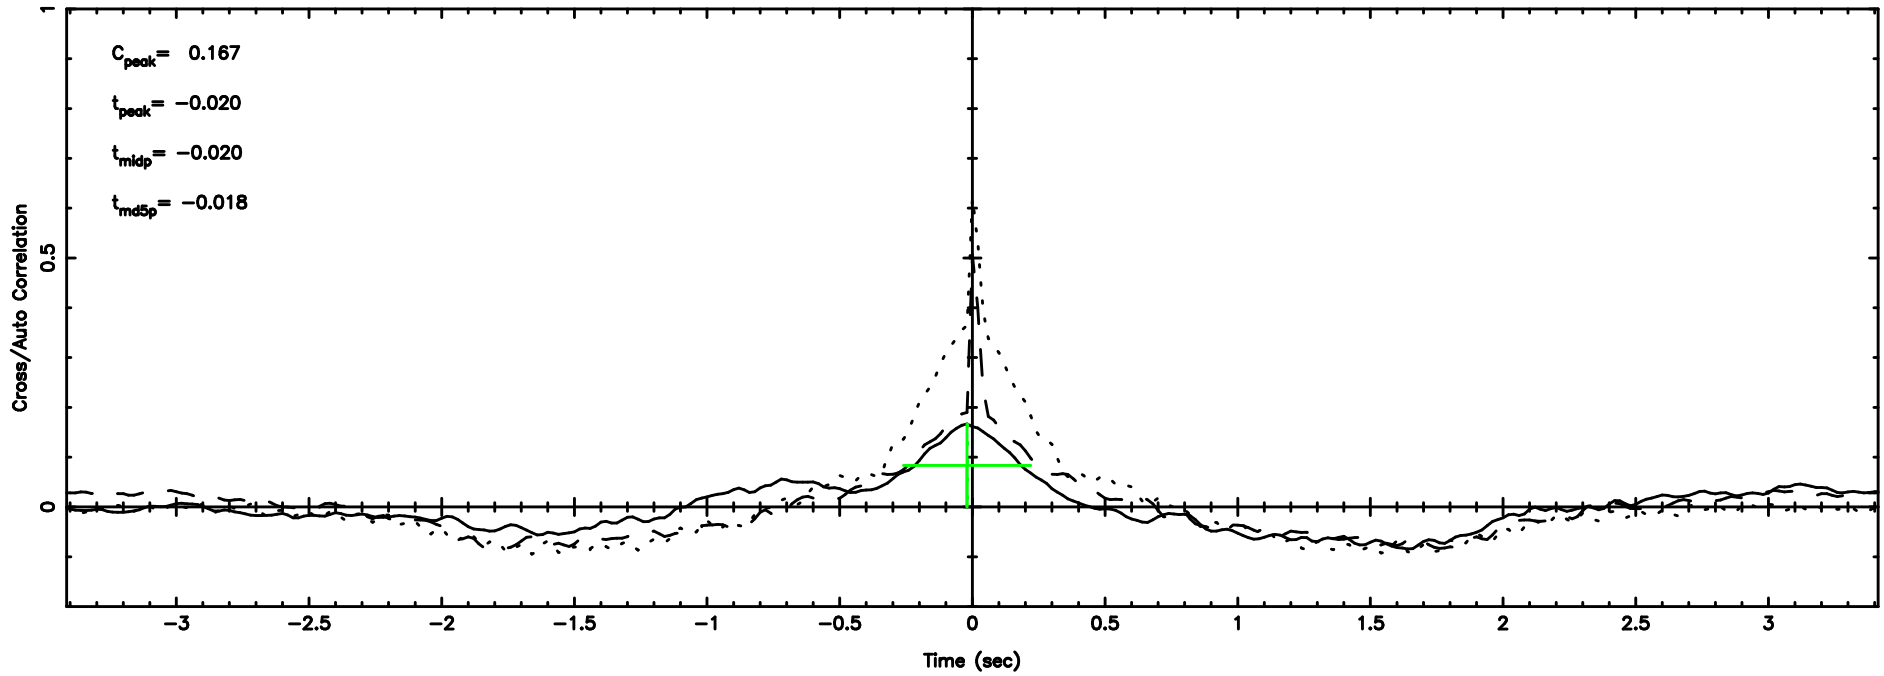

Frequency (Hz)

0531+194 2024/08/05 23.44UT TOYOKAWA-KISO