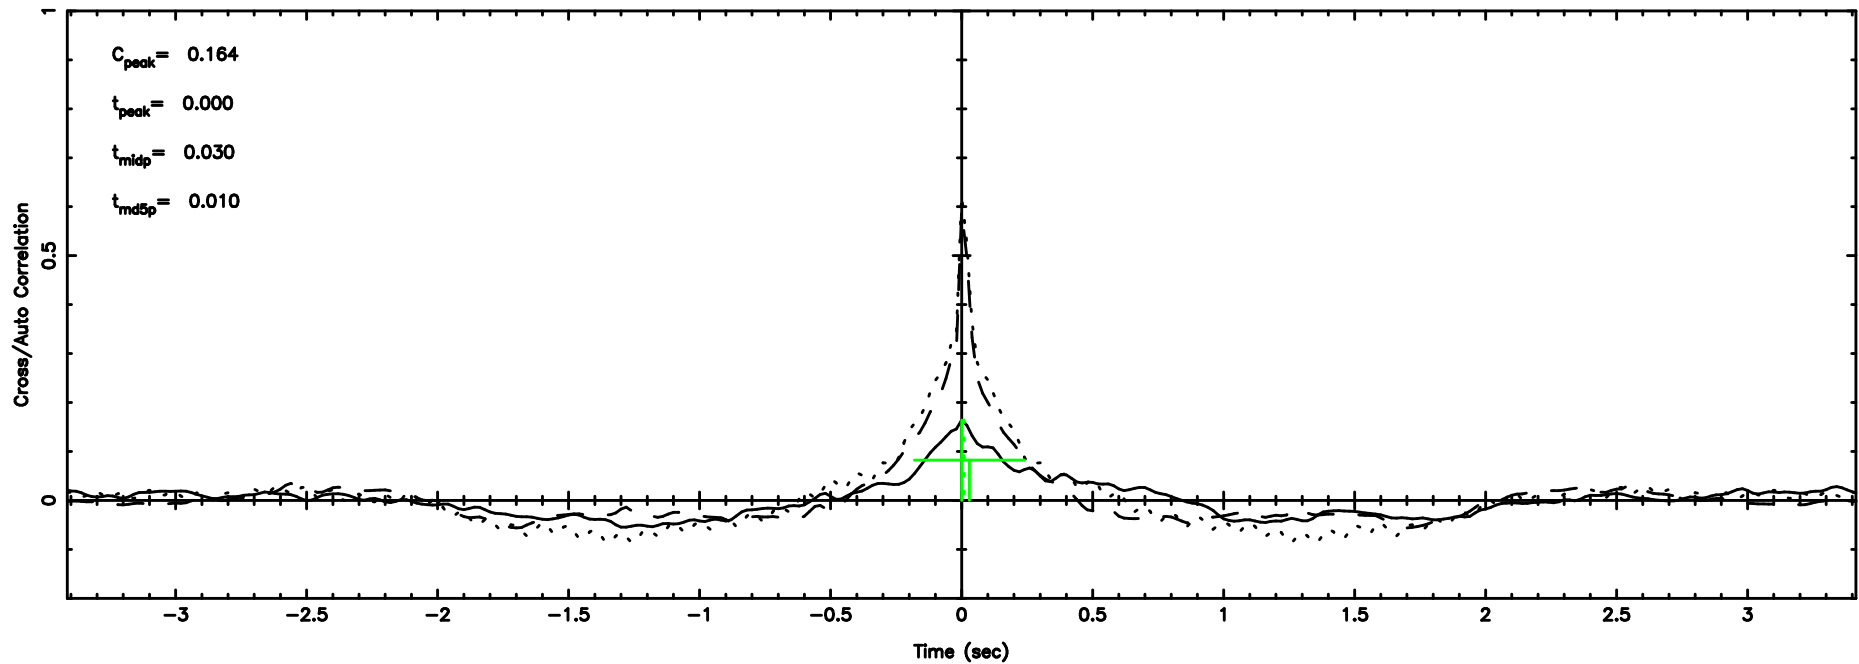

Frequency (Hz)