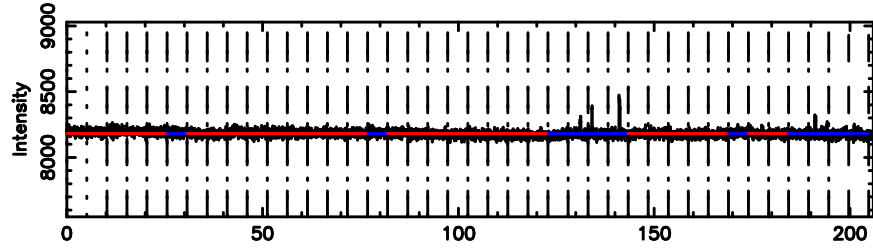

T20240806062711

No.Good Data

Frequency (Hz)

FUJI

No.Good Data

Frequency (Hz)

0333+32 2024/08/05 21.48UT TOYOKAWA-FUJI

T20240806062711