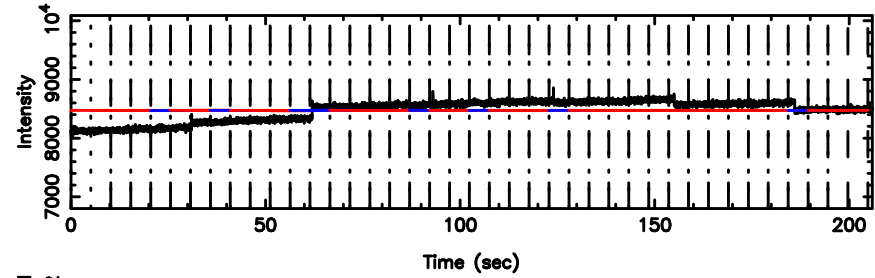

0834-19 2024/08/06 2.47UT TOYOKAWA-KISO

K20240806112633