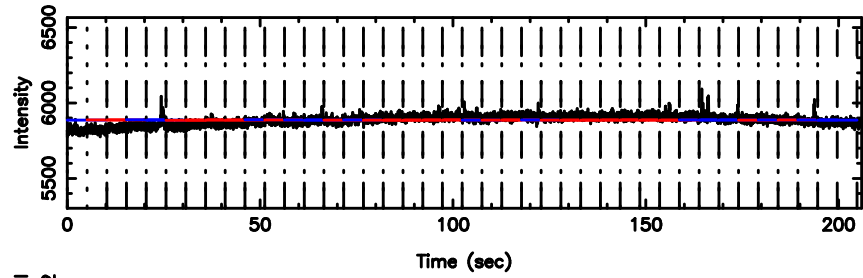

T20240806170746