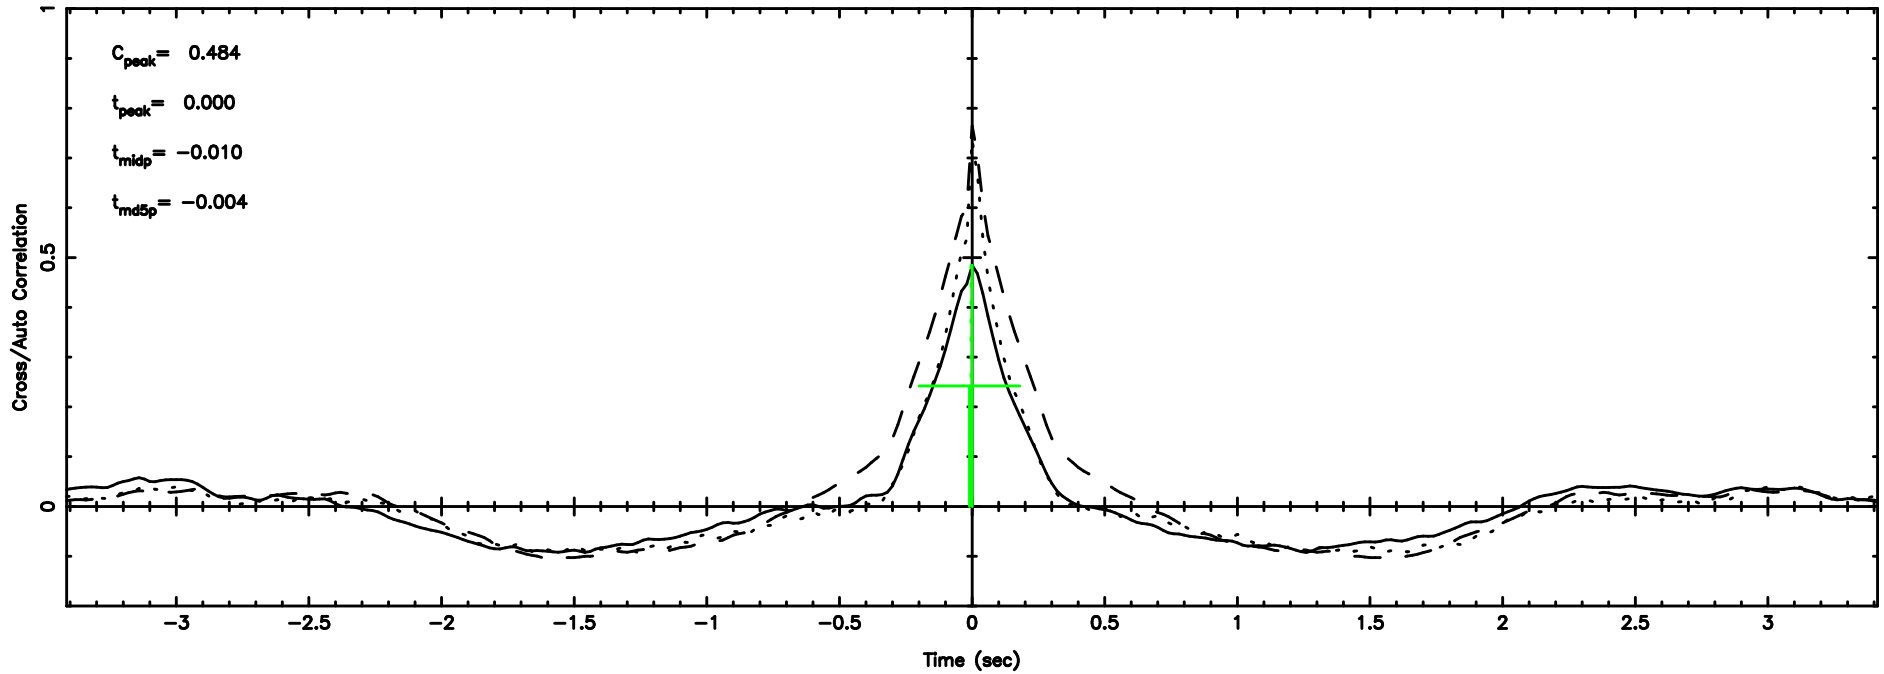

Frequency (Hz)

3C147 2024/08/05 23.58UT TOYOKAWA-KISO

K20240806083317

BLK:30,SNR1: 6.9858 ,SNR2: 20.192

Frequency (Hz)

FUJI

No.Good Data

Frequency (Hz)