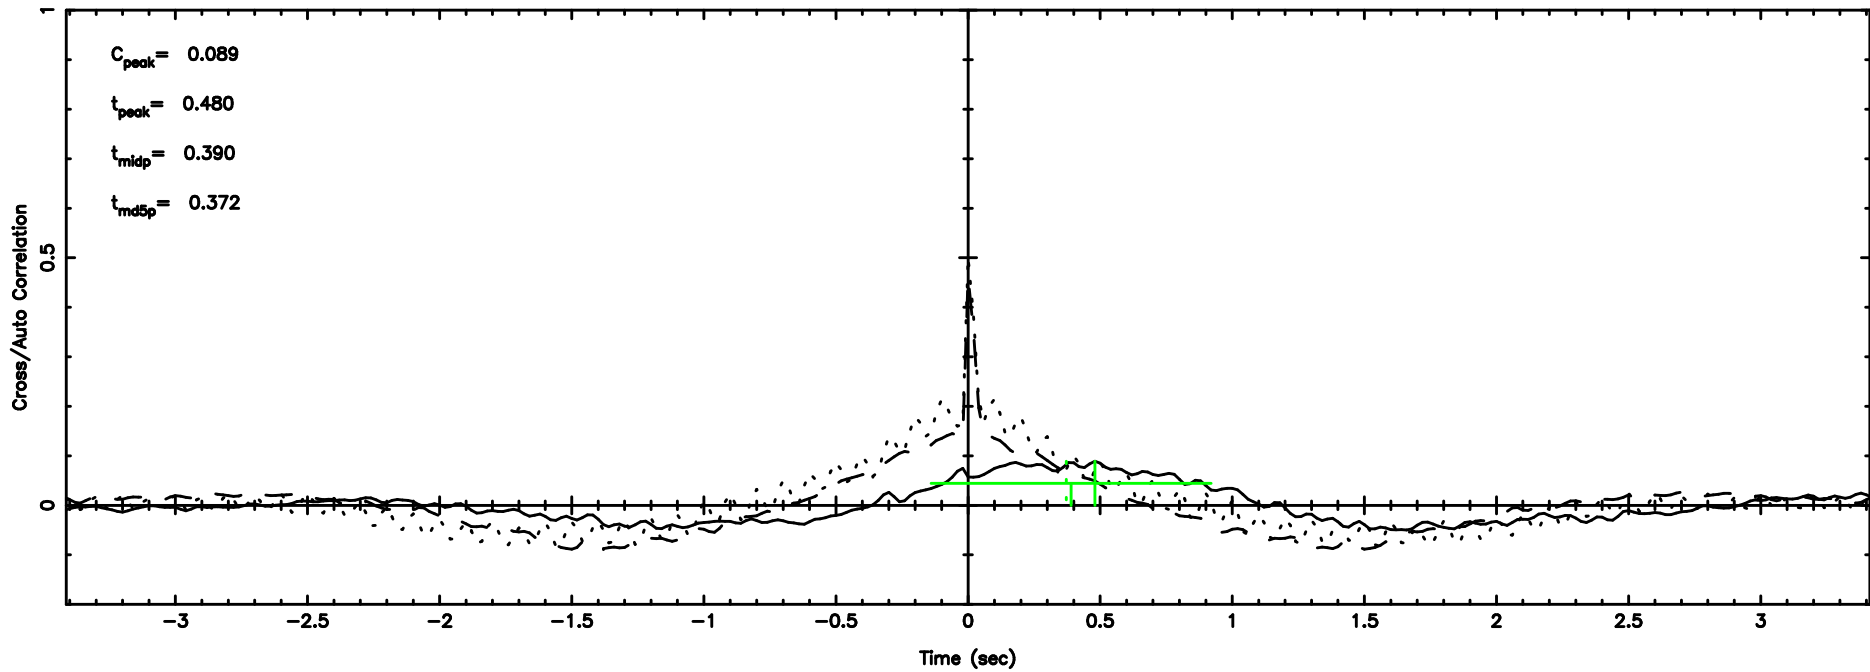

No. Good Data

0821+394 2024/08/06 2.28UT TOYOKAWA-FUJI

T20240806111456

BLK:18,SNR1: 0.25405 ,SNR2: 2.1082

0821+394 2024/08/06 2.28UT TOYOKAWA-KISO

K20240806111453

BLK:18,SNR1: 0.99736 ,SNR2: 2.6029

Frequency (Hz)