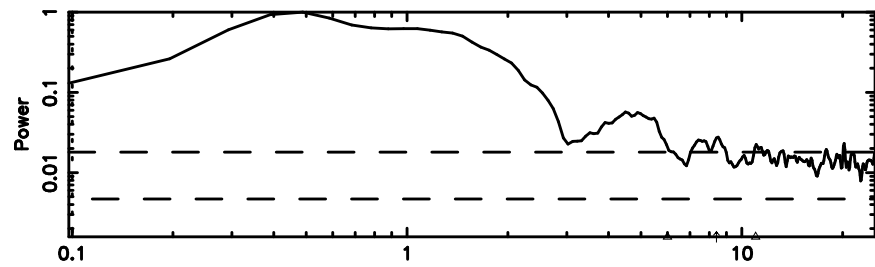

FUJI

No.Good Data

Frequency (Hz)

0347+05 2024/08/05 21.70UT TOYOKAWA-FUJI

T20240806064013

BLK:17,SNR1: 3.2300 ,SNR2: 7.9497

Frequency (Hz)

K20240806064010