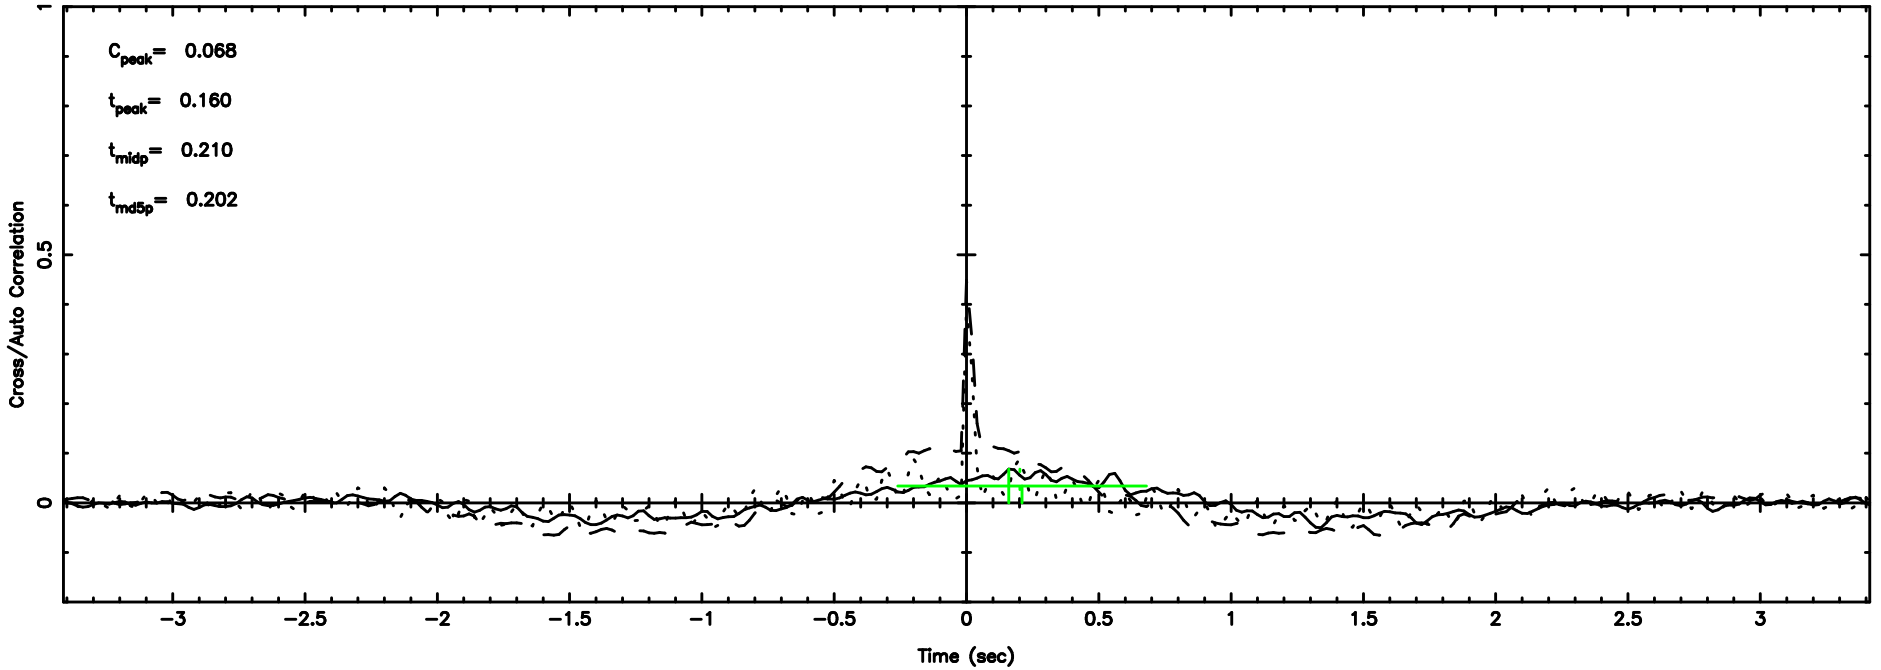

Frequency (Hz)

0732+33 2024/08/06 1.46UT TOYOKAWA-KISO