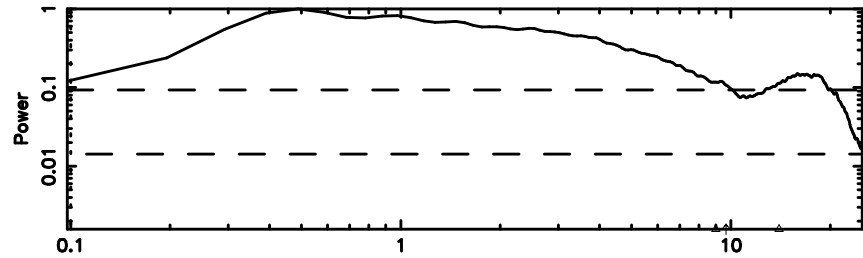

BLK:27,SNR1: 1.5273 ,SNR2: 2.9181