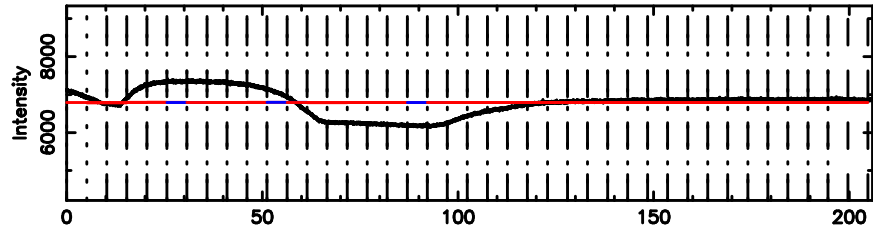

T20240806071152