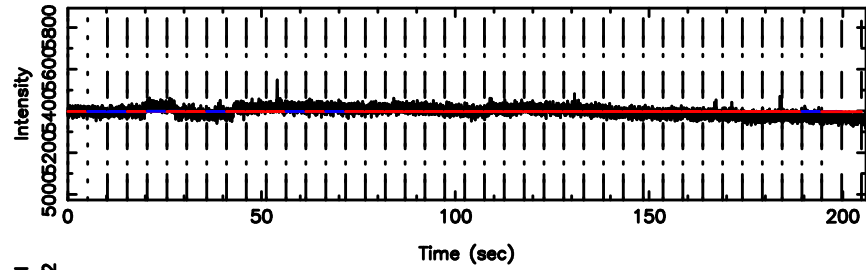

No.Good Data

Frequency (Hz)

1044-008 2024/08/06 4.64UT TOYOKAWA-FUJI

T20240806133634

BLK: 7,SNR1: 0.22110 ,SNR2: 0.53279

K20240806133631

BLK: 7,SNR1: 1.1848 ,SNR2: 4.3827

1044-008 2024/08/06 4.64UT TOYOKAWA-KISO