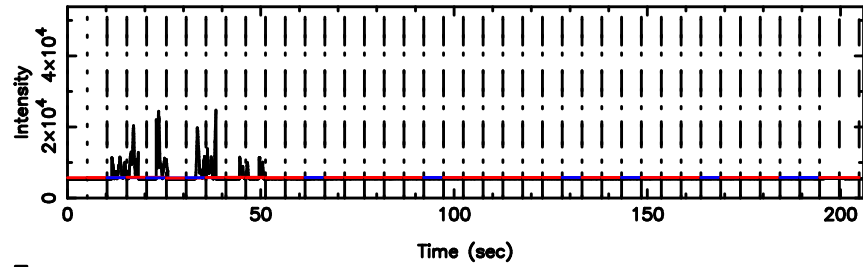

No.Good Data

Frequency (Hz)

FUJI

No.Good Data

Frequency (Hz)

3C275 2024/08/06 6.55UT TOYOKAWA-FUJI

T20240806153114

BLK:10,SNR1: 57.816 ,SNR2: 99.536