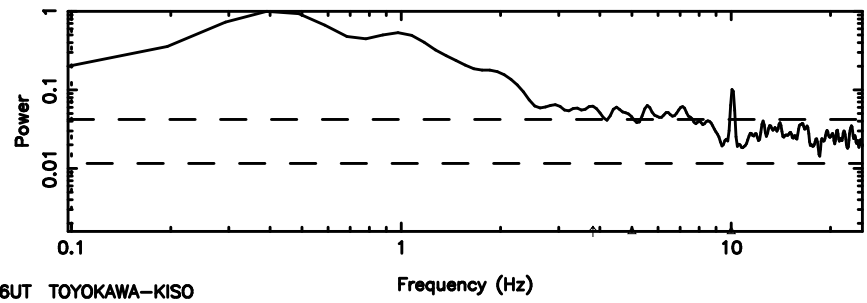

BLK:19,SNR1: 0.80909 ,SNR2: 5.1083