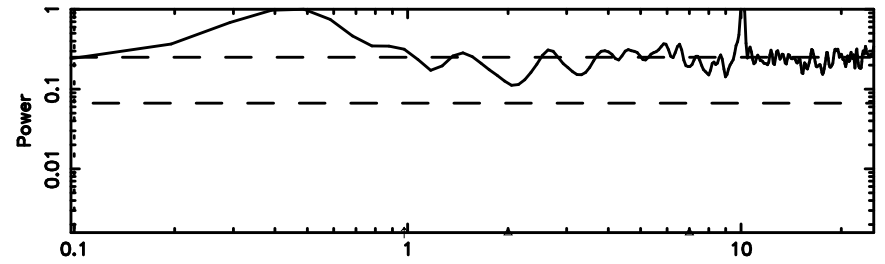

FUJI

No.Good Data

0732+33 2024/08/06 1.46UT TOYOKAWA-FUJI

T20240806102601

BLK:12,SNR1: 0.20972 ,SNR2: 0.74466

Frequency (Hz)

K20240806102558

BLK:12,SNR1: 0.88493E-01,SNR2: 1.3134