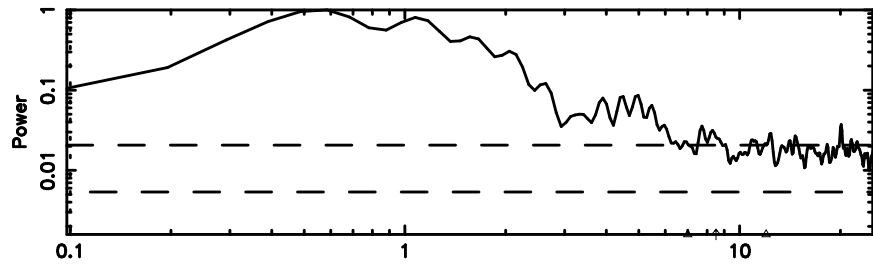

T20240806070458

No.Good Data

FUJI

No.Good Data

0411+05 2024/08/05 22.11UT TOYOKAWA-FUJI

T20240806070458

BLK:14,SNR1: 2.9555 ,SNR2: 7.1541

Frequency (Hz)