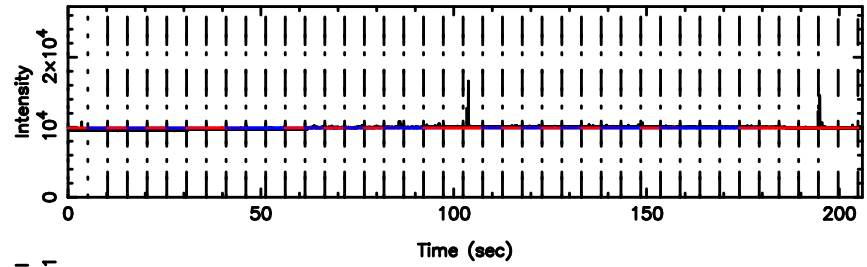

K20240806170743