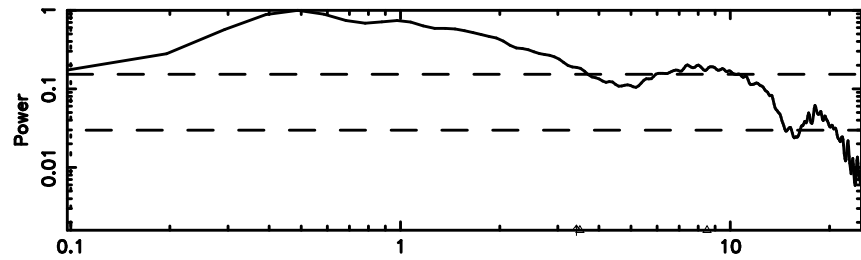

BLK:17,SNR1: 0.88181E-01,SNR2: 2.1070