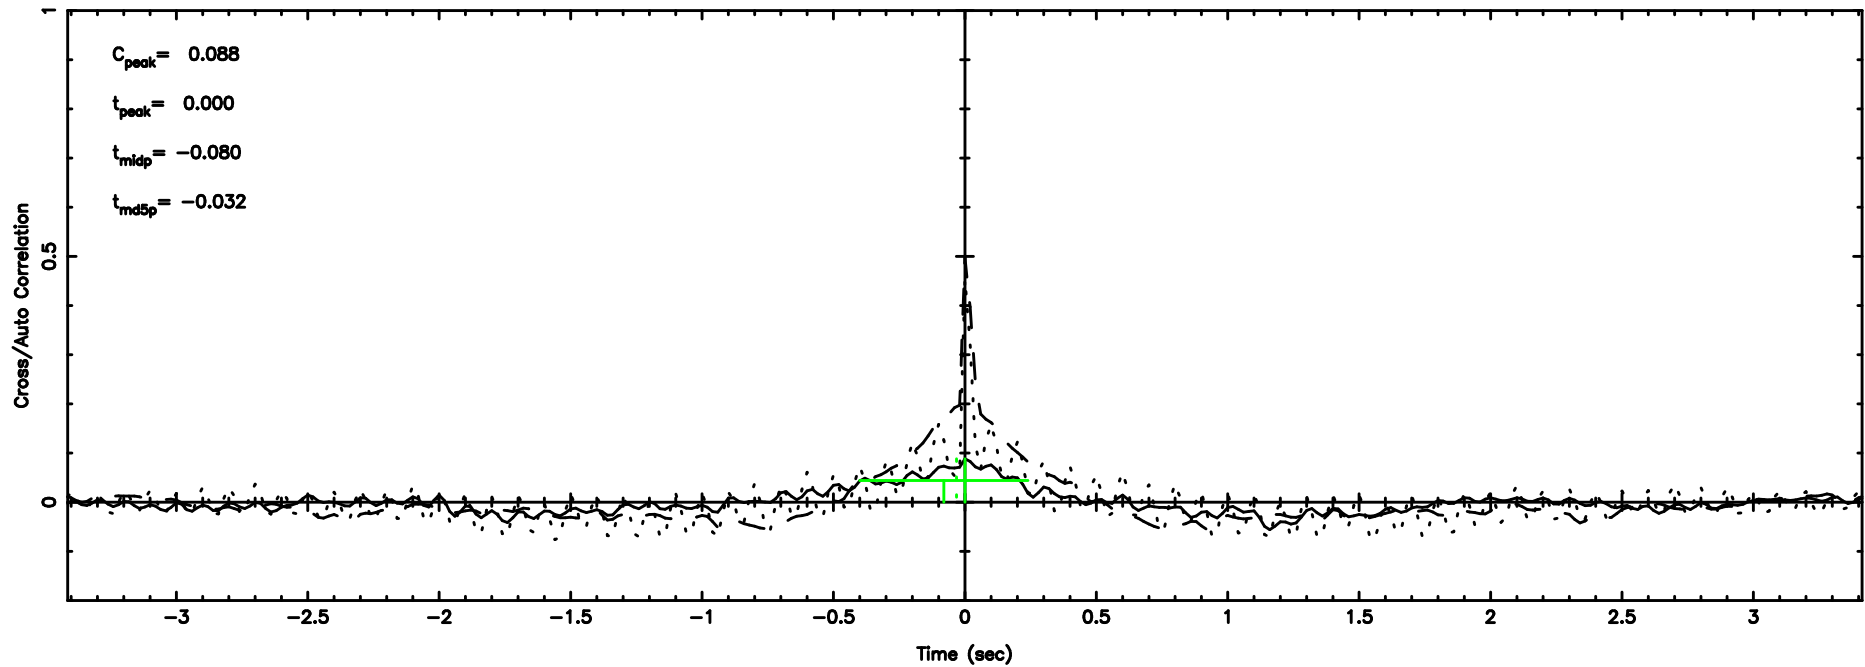

3C255 2024/08/06 5.17UT TOYOKAWA-KISO