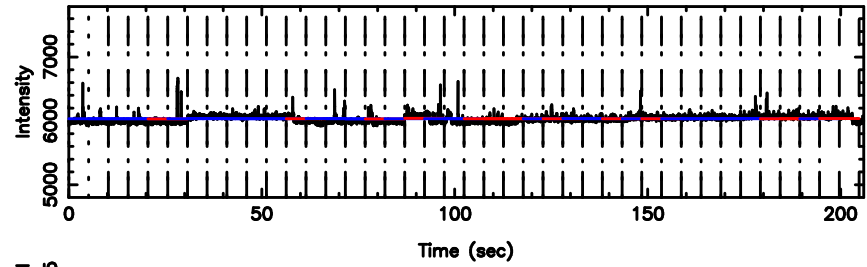

BLK:26,SNR1: 0.64942 ,SNR2: 1.3107

Frequency (Hz)

F20240806163616

BLK:26,SNR1: 2.4182 ,SNR2: 3.9208

Frequency (Hz)

1345+12 2024/08/06 7.63UT TOYOKAWA-FUJI

T20240806163614

BLK:26,SNR1: 0.62180 ,SNR2: 1.2510