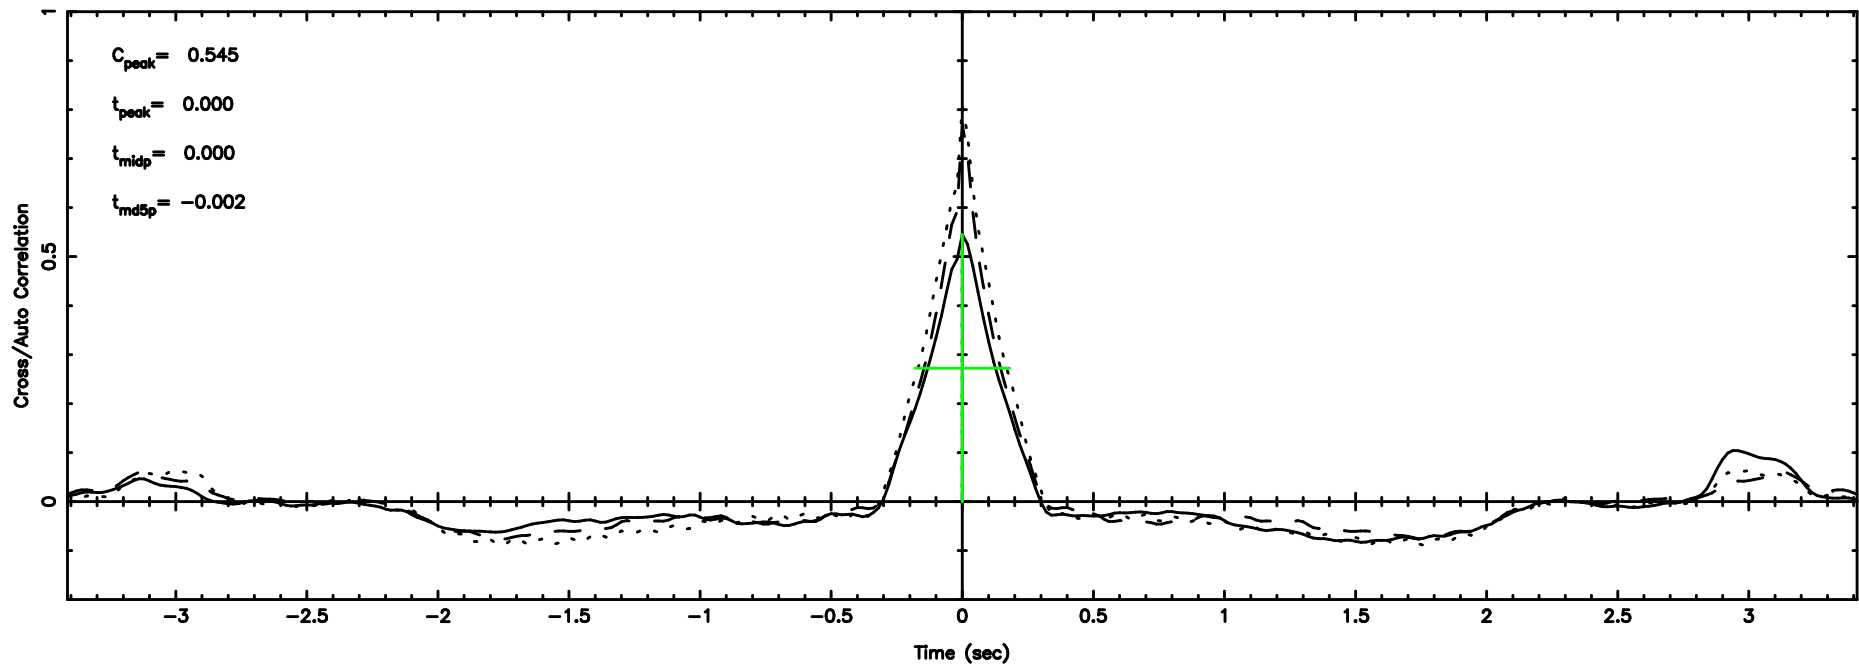

BLK:33,SNR1: 10.575 ,SNR2: 18.800

3C283 2024/08/06 7.04UT TOYOKAWA-KISO

FUJI

No.Good Data

Frequency (Hz)

K20240806160030

No.Good Data

Frequency (Hz)