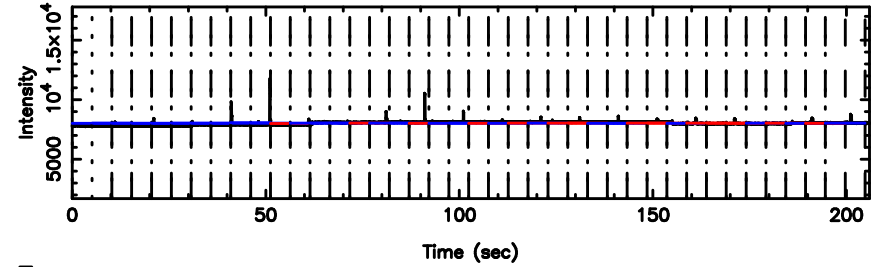

BLK:25,SNR1: 5.9630 ,SNR2: 14.442

K20240806141908

BLK:25,SNR1: 24.222 ,SNR2: 30.557

1127-14 2024/08/06 5.35UT TOYOKAWA-KISO

FUJI

No.Good Data

Frequency (Hz)

K20240806141908