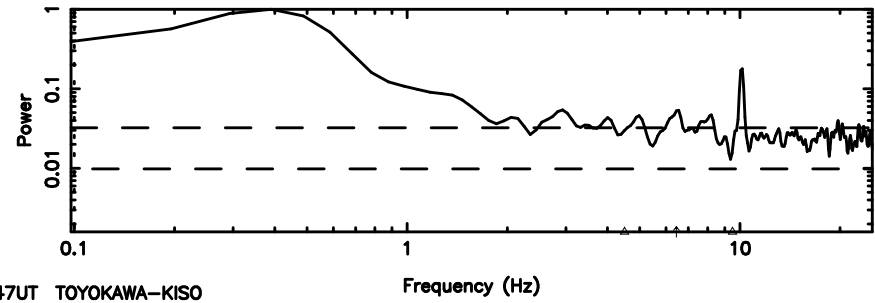

BLK: 8,SNR1: 0.68744 ,SNR2: 2.3459