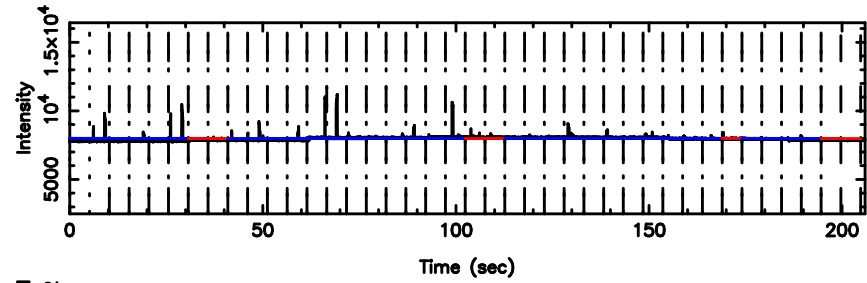

BLK:33,SNR1: 10.575 ,SNR2: 18.800

3C283 2024/08/06 7.04UT TOYOKAWA-KISO

FUJI

No.Good Data

Frequency (Hz)

K20240806160030

No.Good Data

Frequency (Hz)