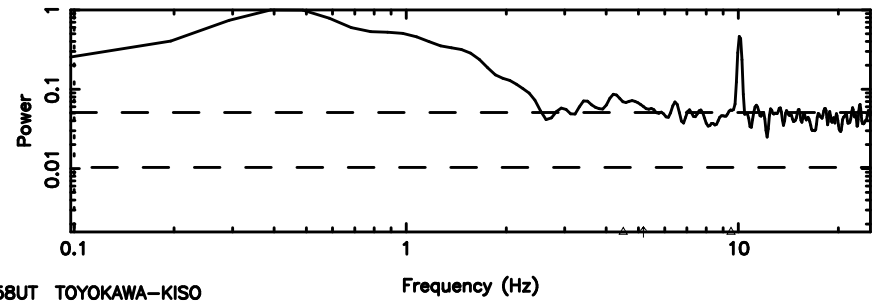

T20240806123259

BLK:14,SNR1: 9.0908 ,SNR2: 37.584

0941-08 2024/08/06 3.58UT TOYOKAWA-KISO

K20240806123256

BLK:14,SNR1: 0.89877 ,SNR2: 3.2765

FUJI

No. Good Data

Frequency (Hz)