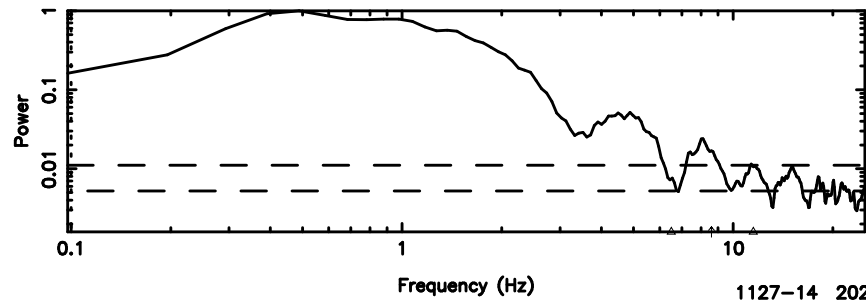

BLK:25,SNR1: 5.9630 ,SNR2: 14.442

K20240806141908

BLK:25,SNR1: 24.222 ,SNR2: 30.557

1127-14 2024/08/06 5.35UT TOYOKAWA-KISO

FUJI

No.Good Data

Frequency (Hz)

K20240806141908