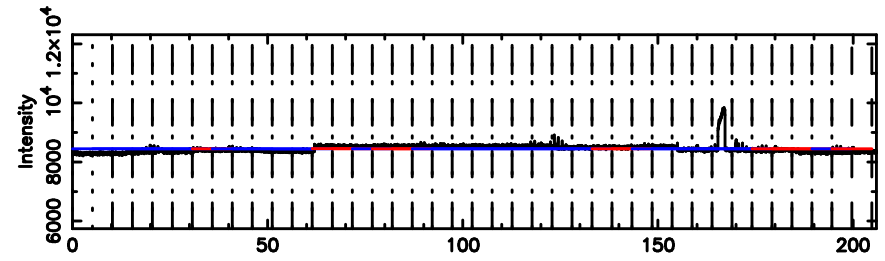

Frequency (Hz)

3C161 2024/08/06 0.31UT TOYOKAWA-KISO

K20240806091659