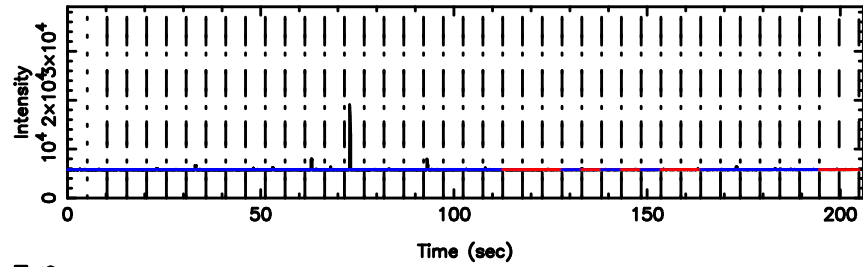

T20240806153719