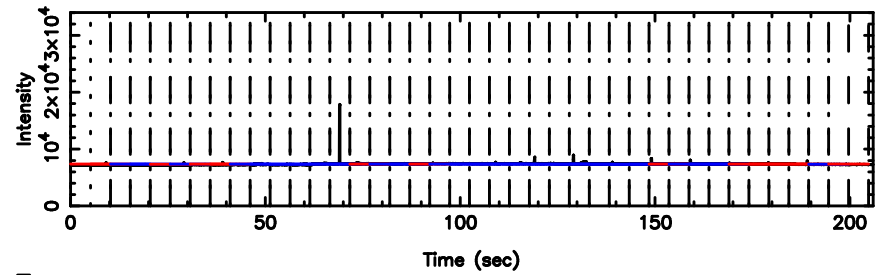

T20240806103403

BLK:26,SNR1: 4.0426 ,SNR2: 10.469

0741-06 2024/08/06 1.60UT TOYOKAWA-KISO

K20240806103400

BLK:26,SNR1: 4.0787 ,SNR2: 11.277

FUJI

No. Good Data

Frequency (Hz)