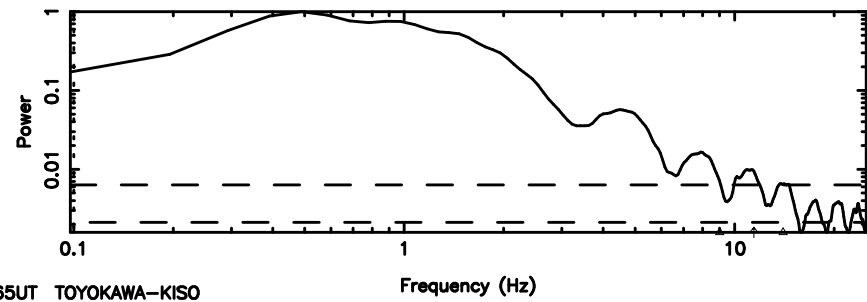

BLK:31,SNR1: 10.720 ,SNR2: 19.072

1245-19 2024/08/06 6.65UT TOYOKAWA-KISO