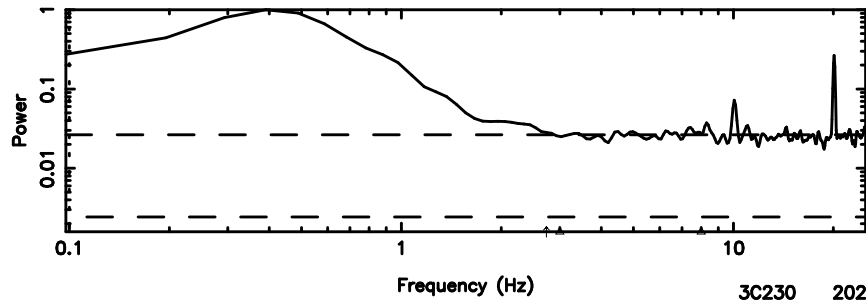

No.Good Data

Frequency (Hz)

3C230 2024/08/06 3.72UT TOYOKAWA-FUJI

T20240806124121

BLK:28,SNR1: 1.0221 ,SNR2: 7.6505

3C230 2024/08/06 3.72UT TOYOKAWA-KISO

K20240806124118

BLK:28,SNR1: 0.26926 ,SNR2: 1.0209