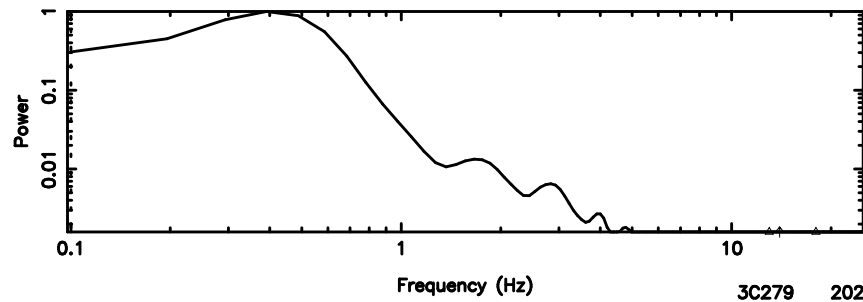

No.Good Data

Frequency (Hz)

FUJI

No.Good Data

Frequency (Hz)

3C279 2024/08/06 6.78UT TOYOKAWA-FUJI

T20240806154503

BLK:18,SNR1: 152.06 ,SNR2: 217.39