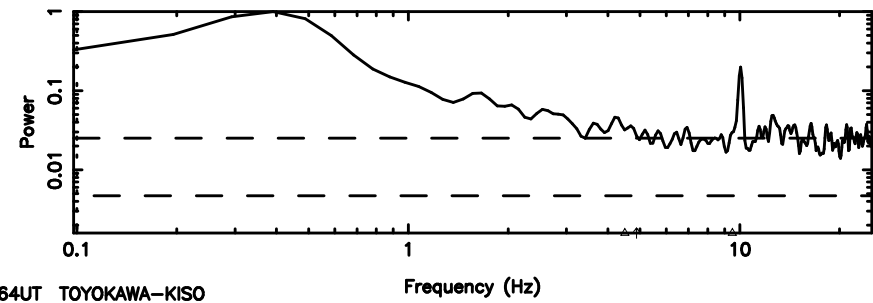

No.Good Data

Frequency (Hz)

1044-008 2024/08/06 4.64UT TOYOKAWA-FUJI

T20240806133634

BLK: 7,SNR1: 0.22110 ,SNR2: 0.53279

K20240806133631

BLK: 7,SNR1: 1.1848 ,SNR2: 4.3827

1044-008 2024/08/06 4.64UT TOYOKAWA-KISO