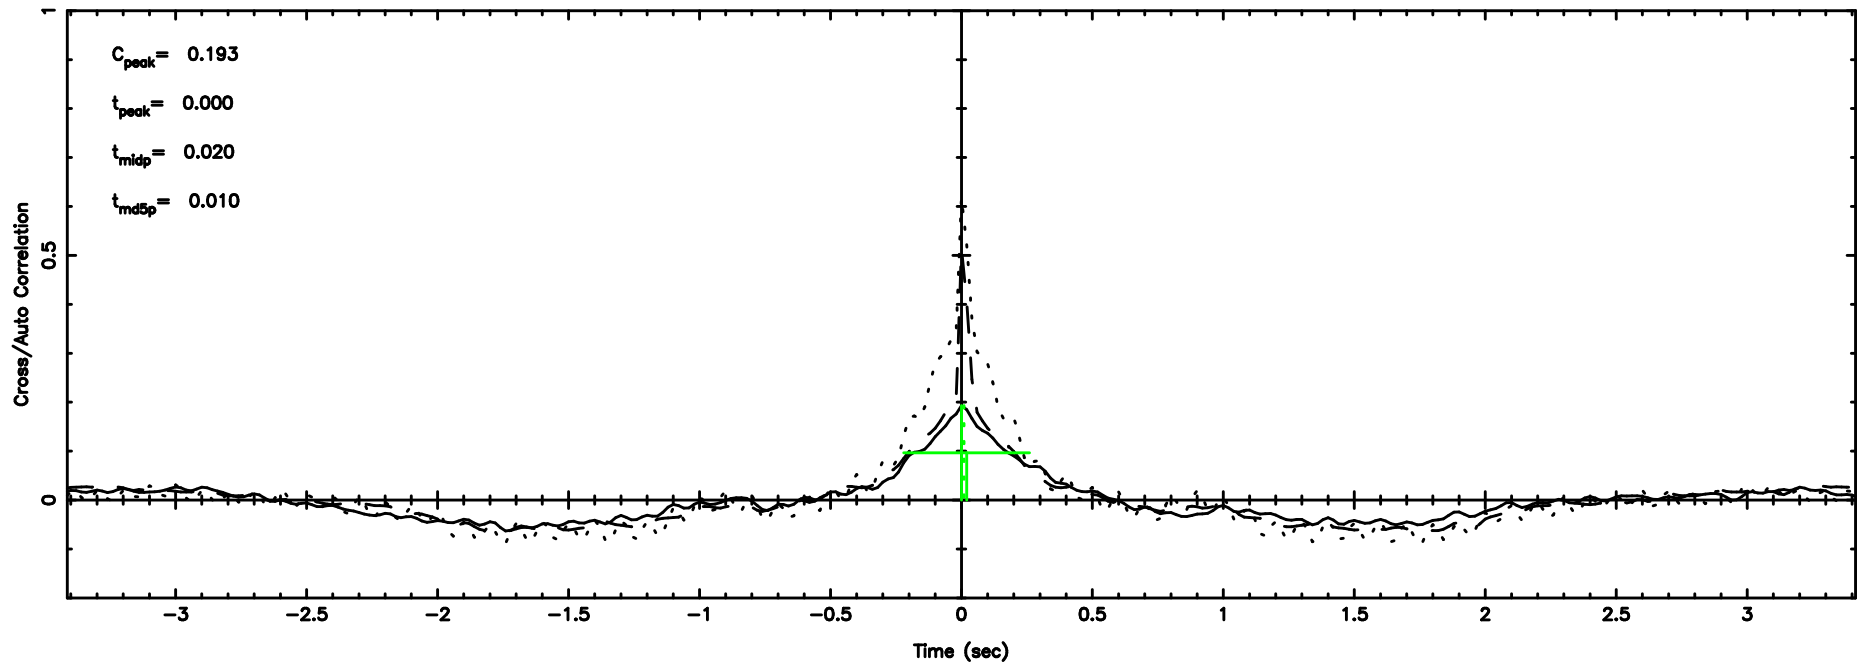

Frequency (Hz)

K20240806163611

BLK:26,SNR1: 3.1045 ,SNR2: 6.2275

Frequency (Hz)

1345+12 2024/08/06 7.63UT TOYOKAWA-KISO

F20240806163616

BLK:31,SNR1: 2.5514 ,SNR2: 3.3675

Frequency (Hz)