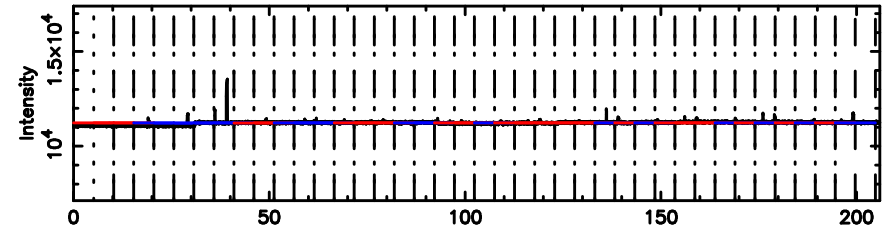

FUJI

No.Good Data

Frequency (Hz)

0347+05 2024/08/05 21.70UT TOYOKAWA-FUJI

T20240806064013

BLK:17,SNR1: 3.2300 ,SNR2: 7.9497

Frequency (Hz)

K20240806064010