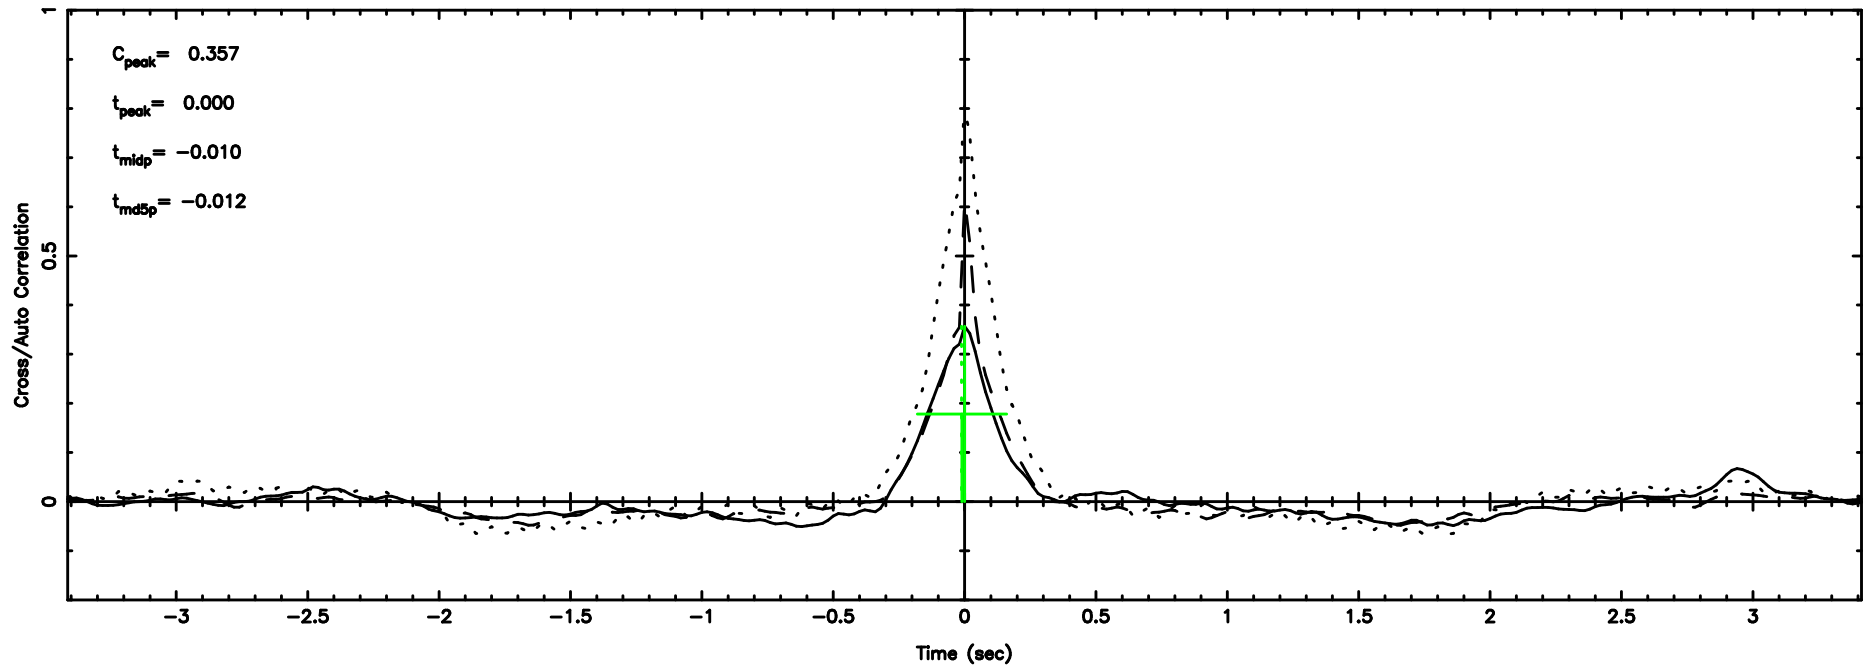

BLK:25,SNR1: 5.9630 ,SNR2: 14.442

K20240806141908

BLK:25,SNR1: 24.222 ,SNR2: 30.557

1127-14 2024/08/06 5.35UT TOYOKAWA-KISO

FUJI

No.Good Data

Frequency (Hz)

K20240806141908