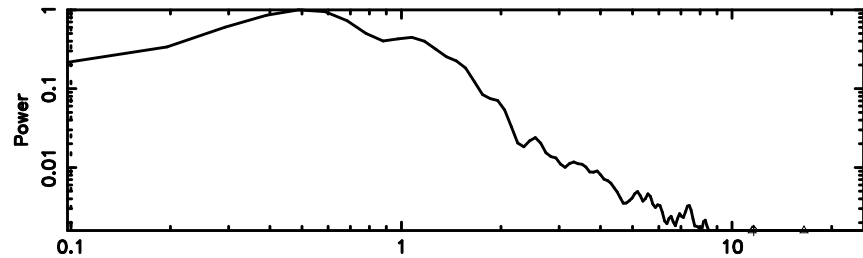

No.Good Data

Frequency (Hz)

FUJI

No.Good Data

Frequency (Hz)

3C275 2024/08/06 6.55UT TOYOKAWA-FUJI

T20240806153114

BLK:10,SNR1: 57.816 ,SNR2: 99.536