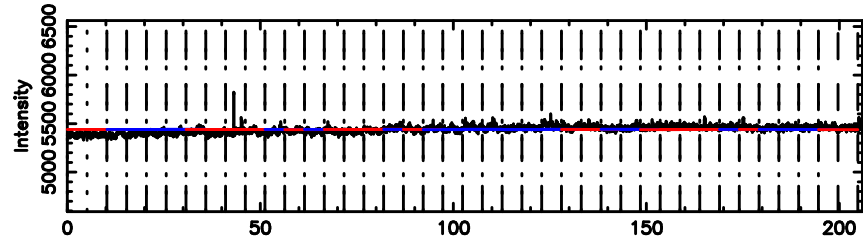

T20240806161947