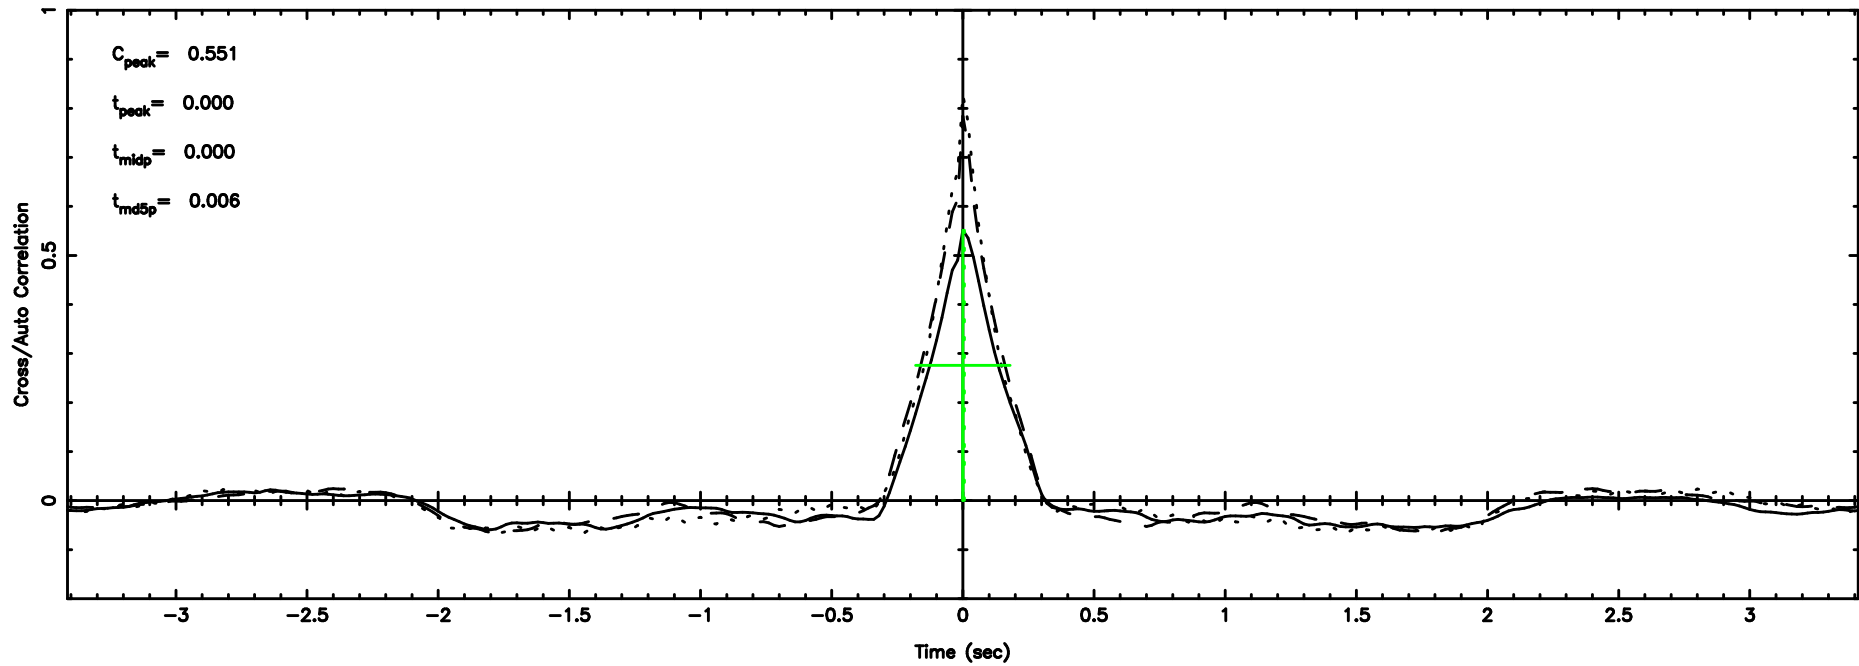

T20240806153719

BLK:31,SNR1: 8.8189 ,SNR2: 22.113

K20240806153716

BLK:31,SNR1: 10.720 ,SNR2: 19.072

1245-19 2024/08/06 6.65UT TOYOKAWA-KISO