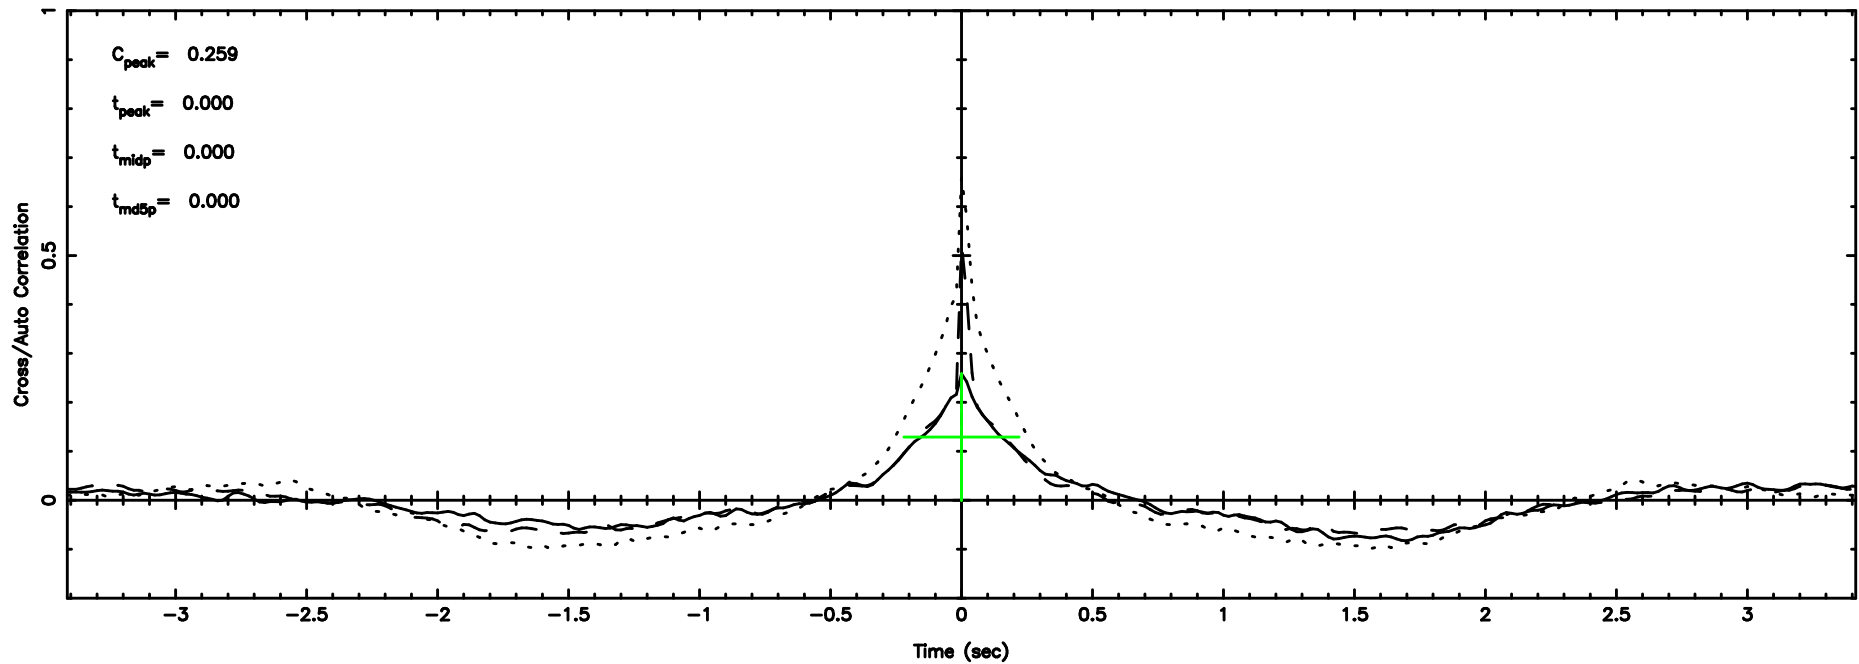

BLK:26,SNR1: 0.64942 ,SNR2: 1.3107

Frequency (Hz)

F20240806163616

BLK:26,SNR1: 2.4182 ,SNR2: 3.9208

Frequency (Hz)

1345+12 2024/08/06 7.63UT TOYOKAWA-FUJI

T20240806163614

BLK:26,SNR1: 0.62180 ,SNR2: 1.2510