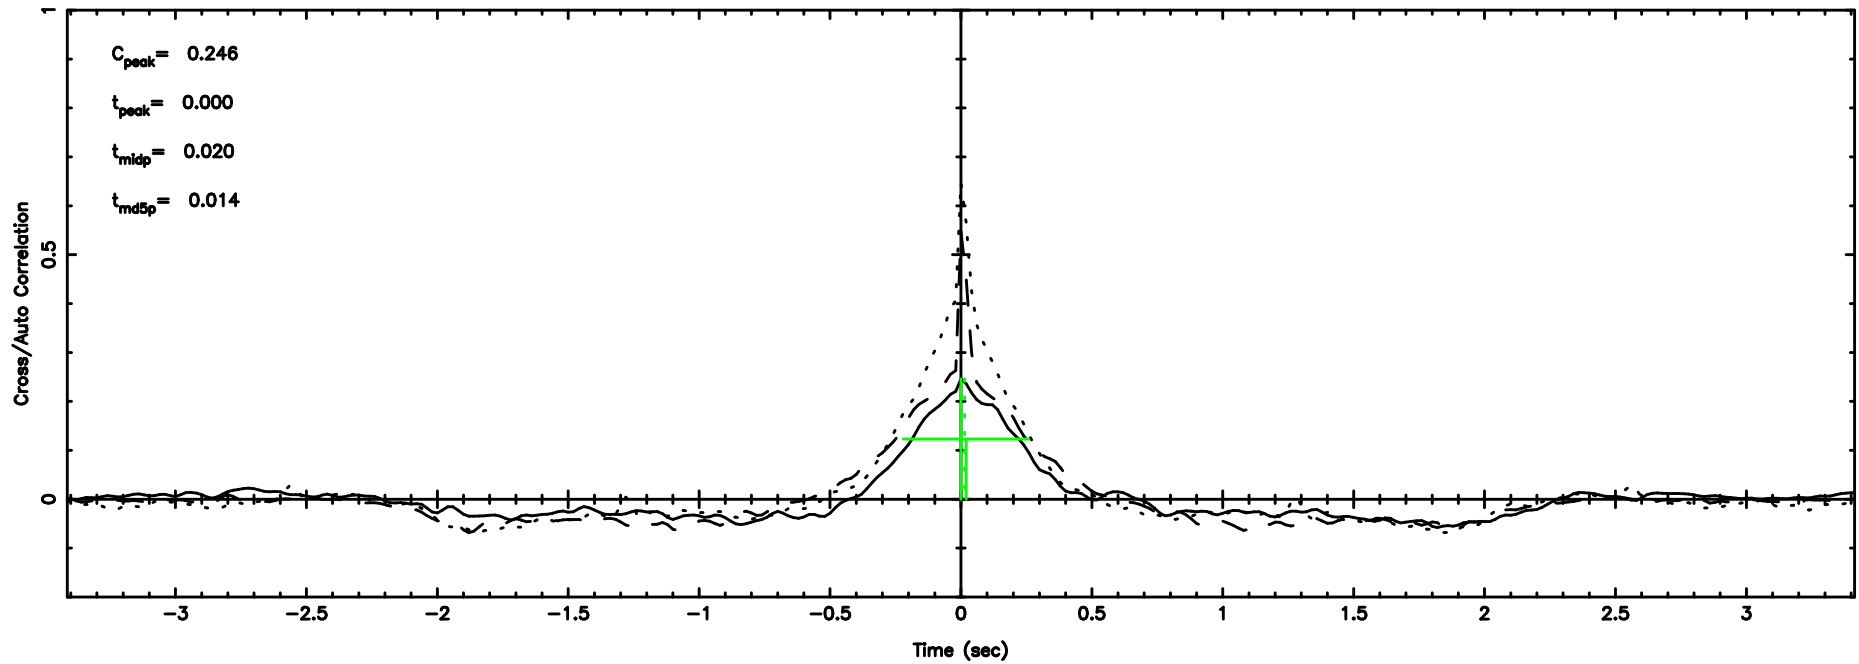

1355+01 2024/08/06 7.80UT FUJI -KISO

T20240806170746

BLK:15,SNR1: 0.40909 ,SNR2: 1.9508

Frequency (Hz)

F20240806170748

BLK:15,SNR1: 2.9253 ,SNR2: 4.1514

Frequency (Hz)

3C298 2024/08/06 8.16UT TOYOKAWA-FUJI