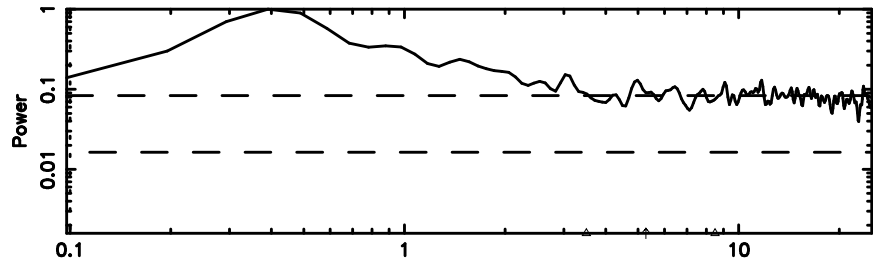

FUJI

No.Good Data

0531+194 2024/08/05 23.44UT TOYOKAWA-FUJI

T20240806082500

BLK:14,SNR1: 0.34912 ,SNR2: 1.3812

Frequency (Hz)

K20240806082457

BLK:14,SNR1: 1.5204 ,SNR2: 6.0965