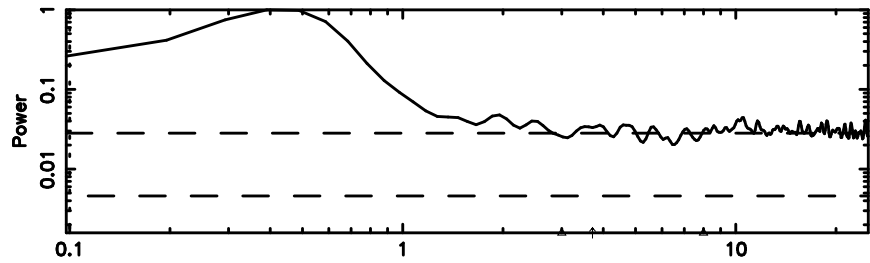

No.Good Data

3C190 2024/08/06 1.88UT TOYOKAWA-FUJI

T20240806105122

BLK:27,SNR1: 0.91914 ,SNR2: 4.6343

Frequency (Hz)

3C190 2024/08/06 1.88UT TOYOKAWA-KISO

K20240806105119

BLK:27,SNR1: 0.28671 ,SNR2: 0.97855