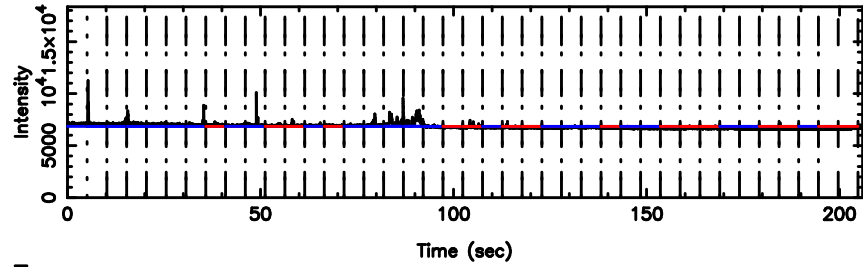

K20240806161454

BLK:25,SNR1: 0.78418 ,SNR2: 3.0174

1323+32 2024/08/06 7.28UT TOYOKAWA-KISO

F20240806161459

BLK:24,SNR1: 7.0044 ,SNR2: 9.2399

Frequency (Hz)

K20240806161454

BLK:24,SNR1: 0.33946 ,SNR2: 1.8465