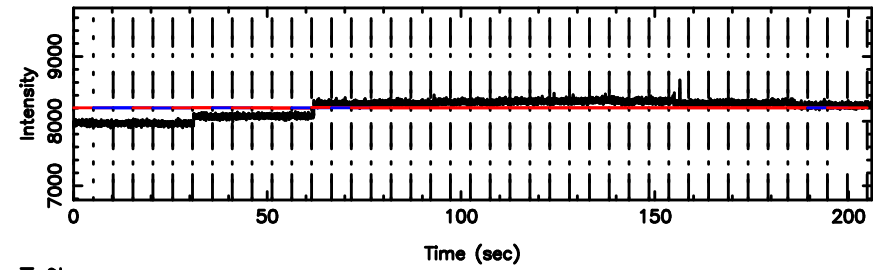

No.Good Data

Frequency (Hz)

1044-008 2024/08/06 4.64UT TOYOKAWA-FUJI

T20240806133634

BLK: 7,SNR1: 0.22110 ,SNR2: 0.53279

K20240806133631

BLK: 7,SNR1: 1.1848 ,SNR2: 4.3827

1044-008 2024/08/06 4.64UT TOYOKAWA-KISO