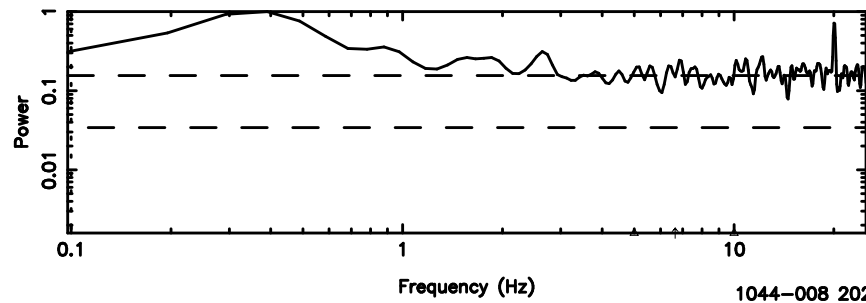

No.Good Data

Frequency (Hz)

1044-008 2024/08/06 4.64UT TOYOKAWA-FUJI

T20240806133634

BLK: 7,SNR1: 0.22110 ,SNR2: 0.53279

K20240806133631

BLK: 7,SNR1: 1.1848 ,SNR2: 4.3827

1044-008 2024/08/06 4.64UT TOYOKAWA-KISO