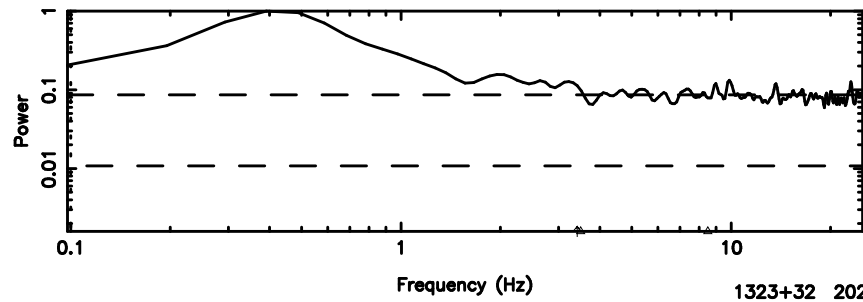

BLK:25,SNR1: 0.32169 ,SNR2: 1.9995