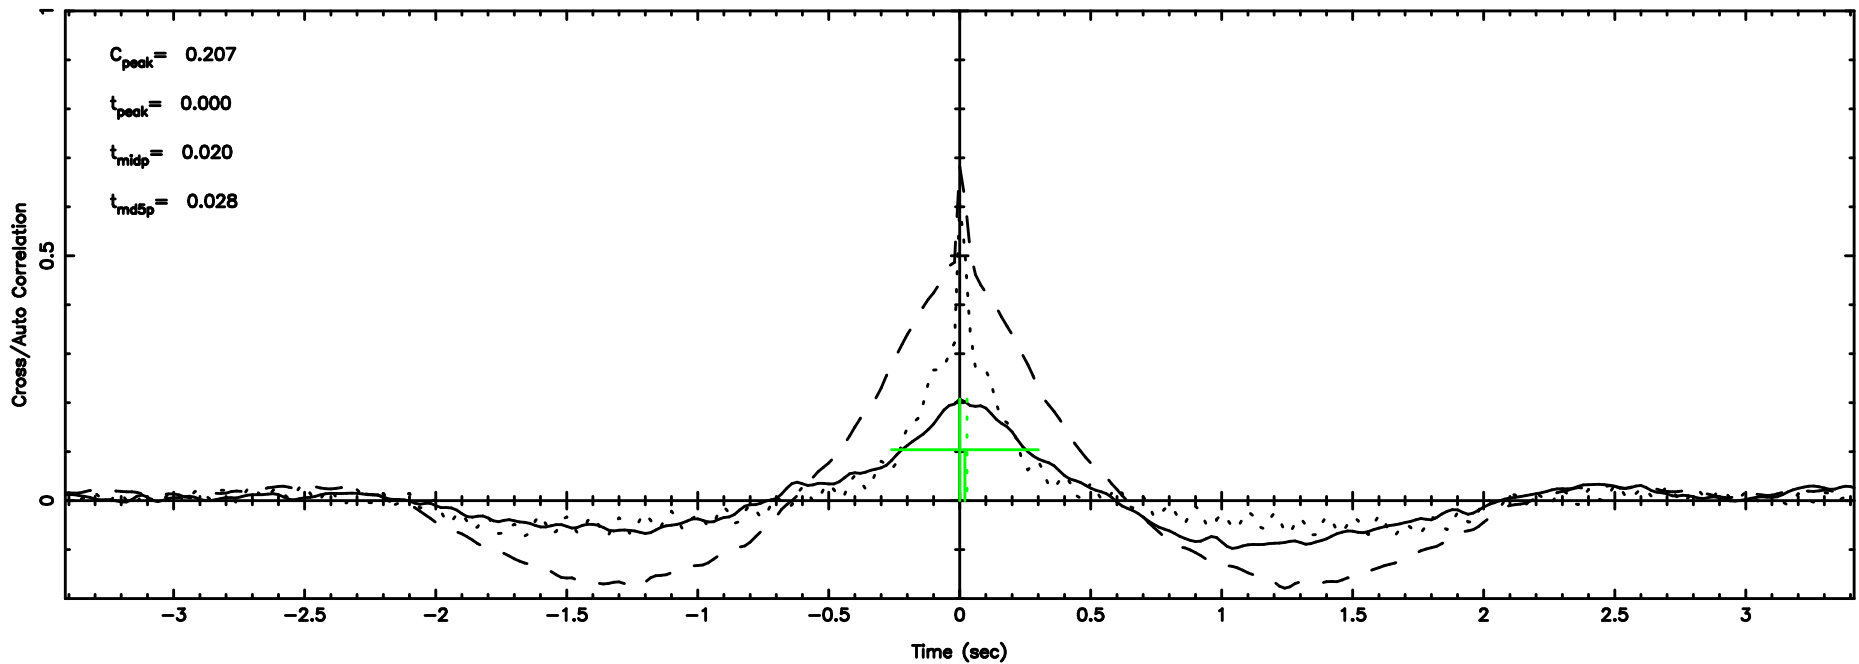

3C286 2024/08/06 7.36UT TOYOKAWA-FUJI

T20240806161947

BLK:20,SNR1: 1.0034 ,SNR2: 8.7080

Frequency (Hz)

K20240806161944

BLK:20,SNR1: 1.4800 ,SNR2: 2.8243

Frequency (Hz)

3C286 2024/08/06 7.36UT TOYOKAWA-KISO