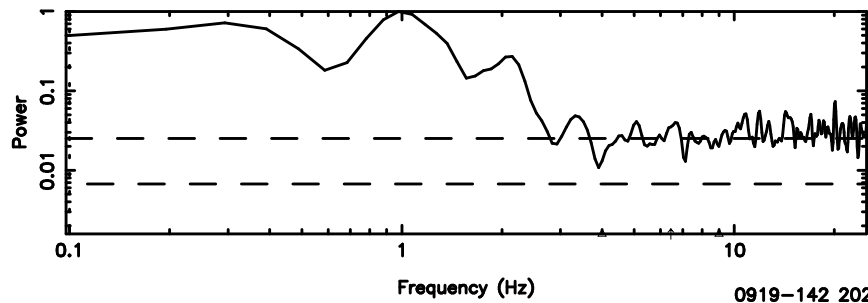

BLK: 4,SNR1: 1.9708 ,SNR2: 5.7318