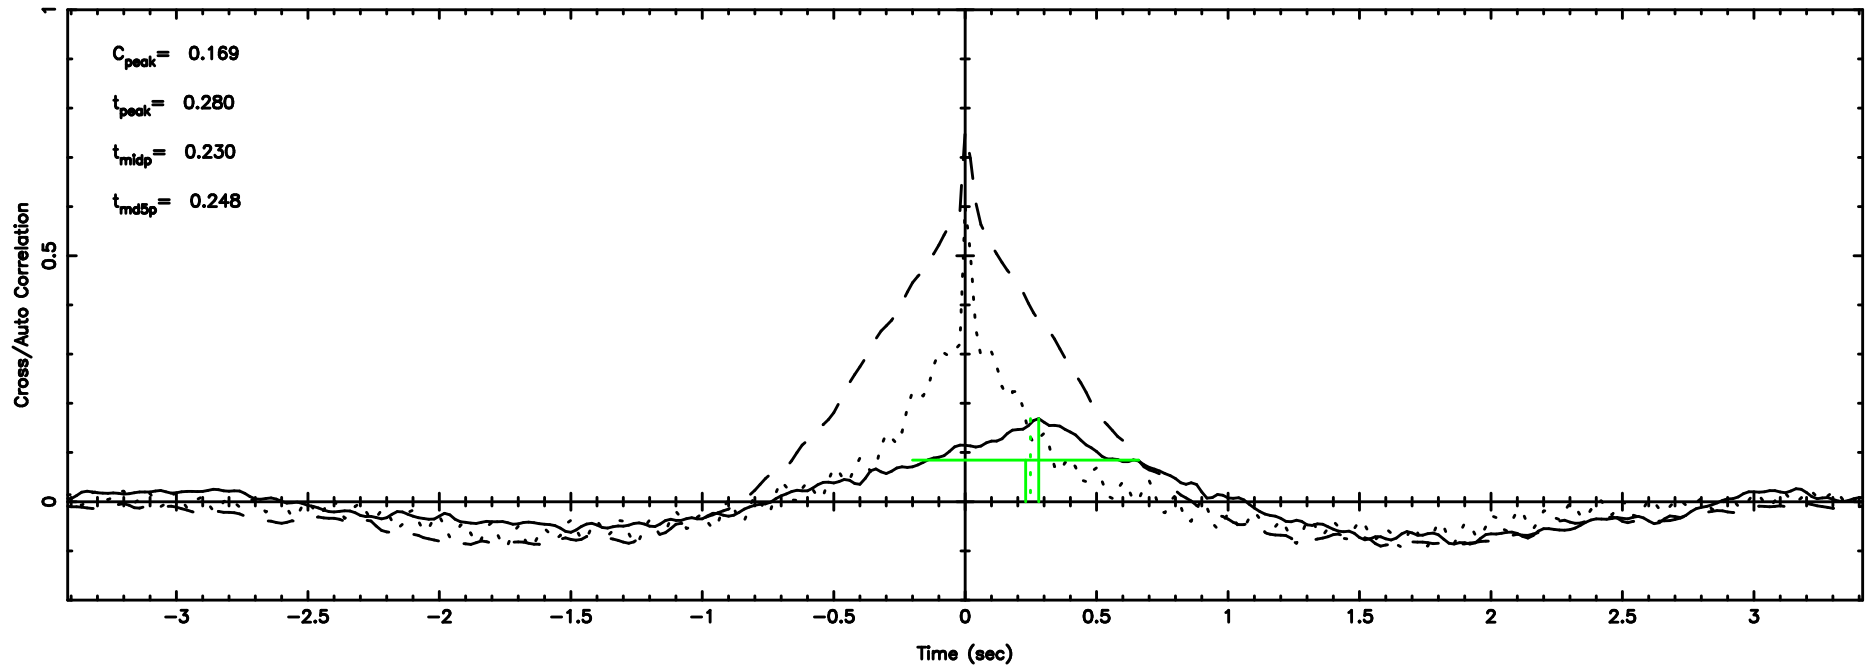

T20240806135856

BLK:10,SNR1: 48.117 ,SNR2: 80.738

K20240806135853

BLK:10,SNR1: 0.89320 ,SNR2: 3.8292

1107+109 2024/08/06 5.01UT TOYOKAWA-KISO