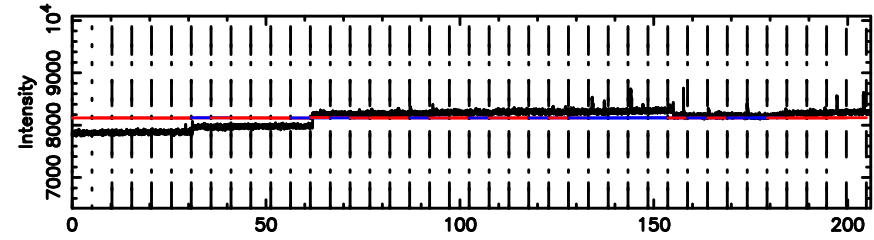

Frequency (Hz)

K20240806132245