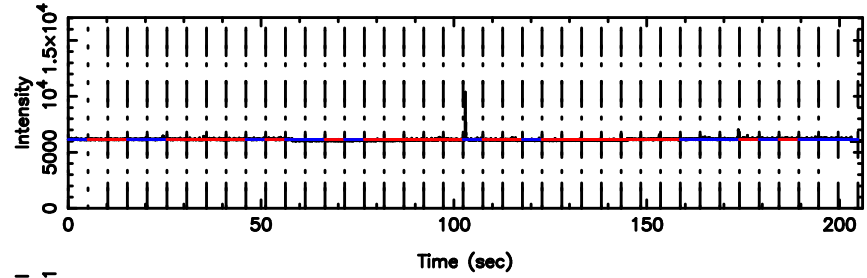

Frequency (Hz)

F20240806170748