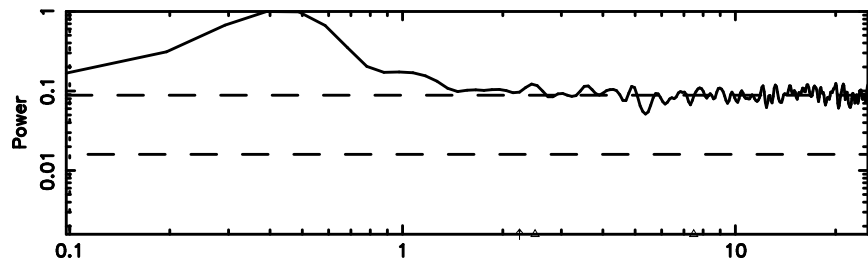

No. Good Data

0821+394 2024/08/06 2.28UT TOYOKAWA-FUJI

T20240806111456

BLK:18,SNR1: 0.25405 ,SNR2: 2.1082

0821+394 2024/08/06 2.28UT TOYOKAWA-KISO

K20240806111453

BLK:18,SNR1: 0.99736 ,SNR2: 2.6029

Frequency (Hz)