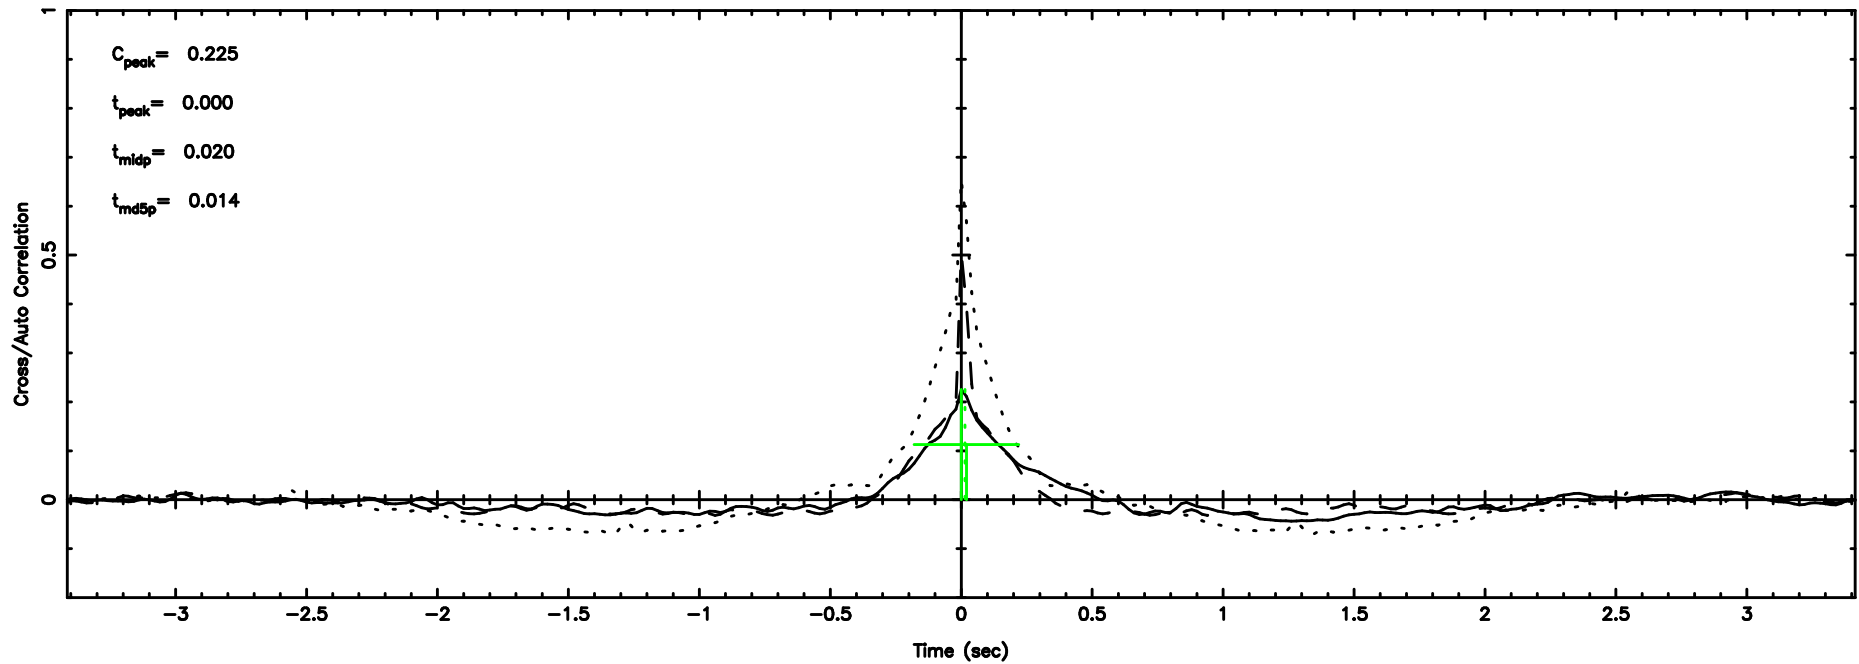

Frequency (Hz)

1355+01 2024/08/06 7.80UT TOYOKAWA-FUJI