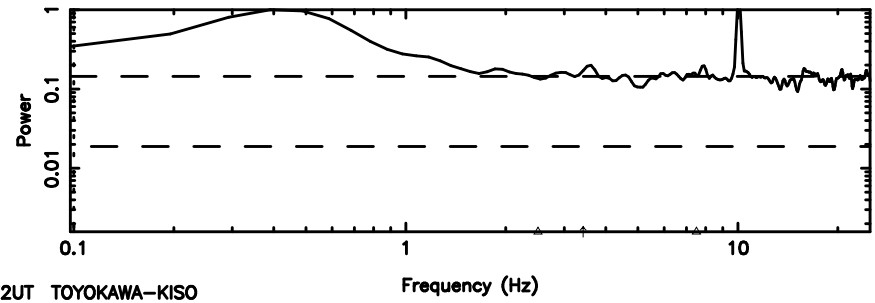

No.Good Data

Frequency (Hz)

3C230 2024/08/06 3.72UT TOYOKAWA-FUJI

T20240806124121

BLK:28,SNR1: 1.0221 ,SNR2: 7.6505

3C230 2024/08/06 3.72UT TOYOKAWA-KISO

K20240806124118

BLK:28,SNR1: 0.26926 ,SNR2: 1.0209