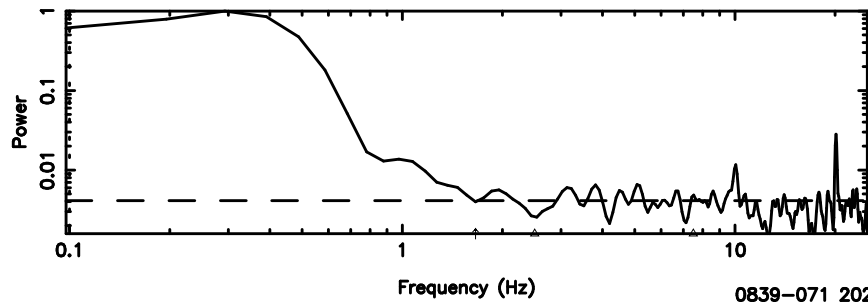

BLK: 5,SNR1: 4.2972 ,SNR2: 55.605

0839-071 2024/08/06 2.56UT TOYOKAWA-KISO

K20240806113139