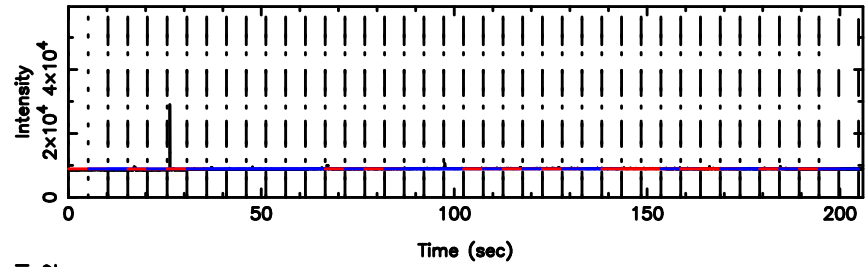

Frequency (Hz)

K20240806164632