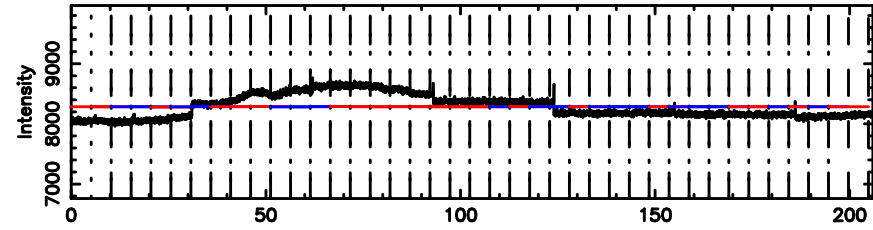

No. Good Data

0821+394 2024/08/06 2.28UT TOYOKAWA-FUJI

T20240806111456

BLK:18,SNR1: 0.25405 ,SNR2: 2.1082

0821+394 2024/08/06 2.28UT TOYOKAWA-KISO

K20240806111453

BLK:18,SNR1: 0.99736 ,SNR2: 2.6029

Frequency (Hz)