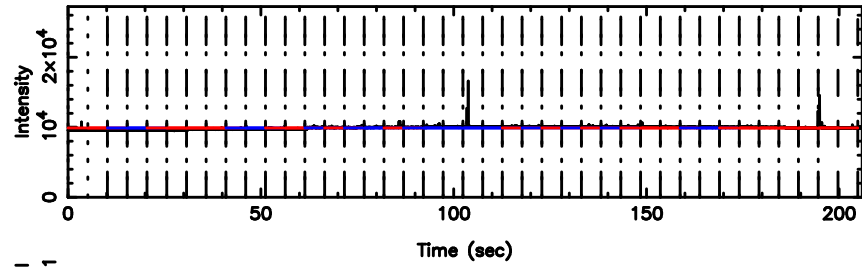

Frequency (Hz)

K20240806170743