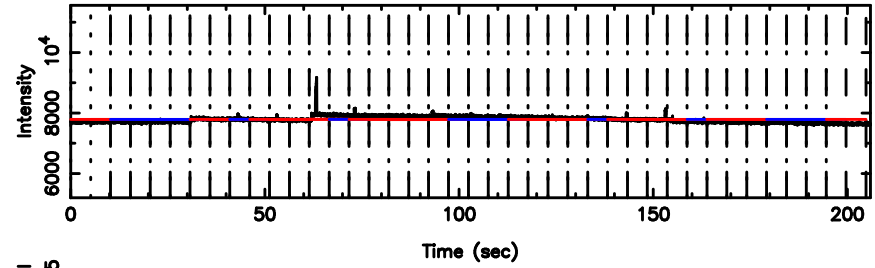

T20240806123259

BLK:14,SNR1: 9.0908 ,SNR2: 37.584

0941-08 2024/08/06 3.58UT TOYOKAWA-KISO

K20240806123256

BLK:14,SNR1: 0.89877 ,SNR2: 3.2765

FUJI

No. Good Data

Frequency (Hz)