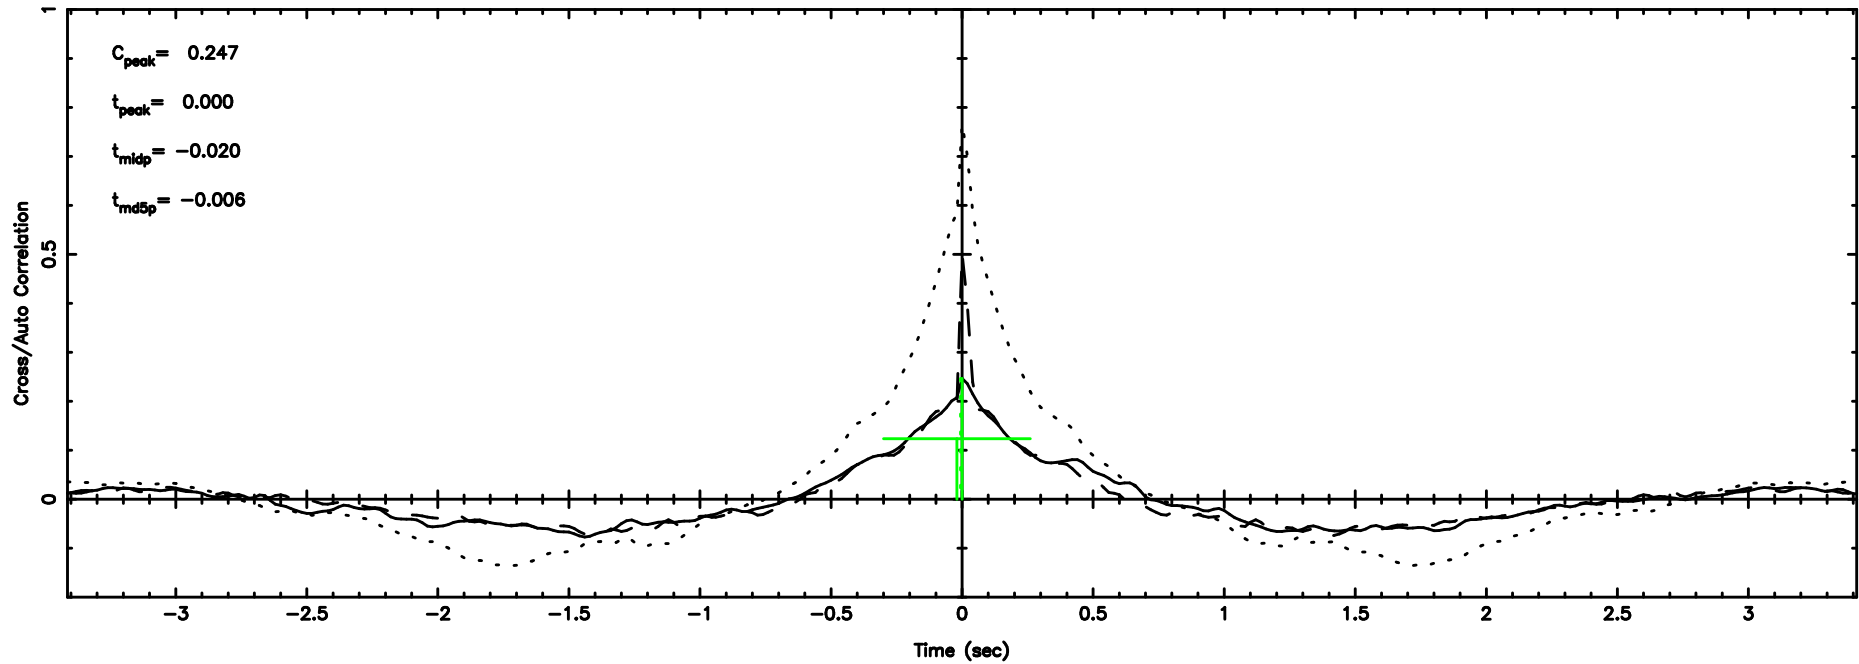

T20240806161457

BLK:23,SNR1: 0.34065 ,SNR2: 2.1472

F20240806161459

BLK:23,SNR1: 20.795 ,SNR2: 18.950

1323+32 2024/08/06 7.28UT TOYOKAWA-FUJI