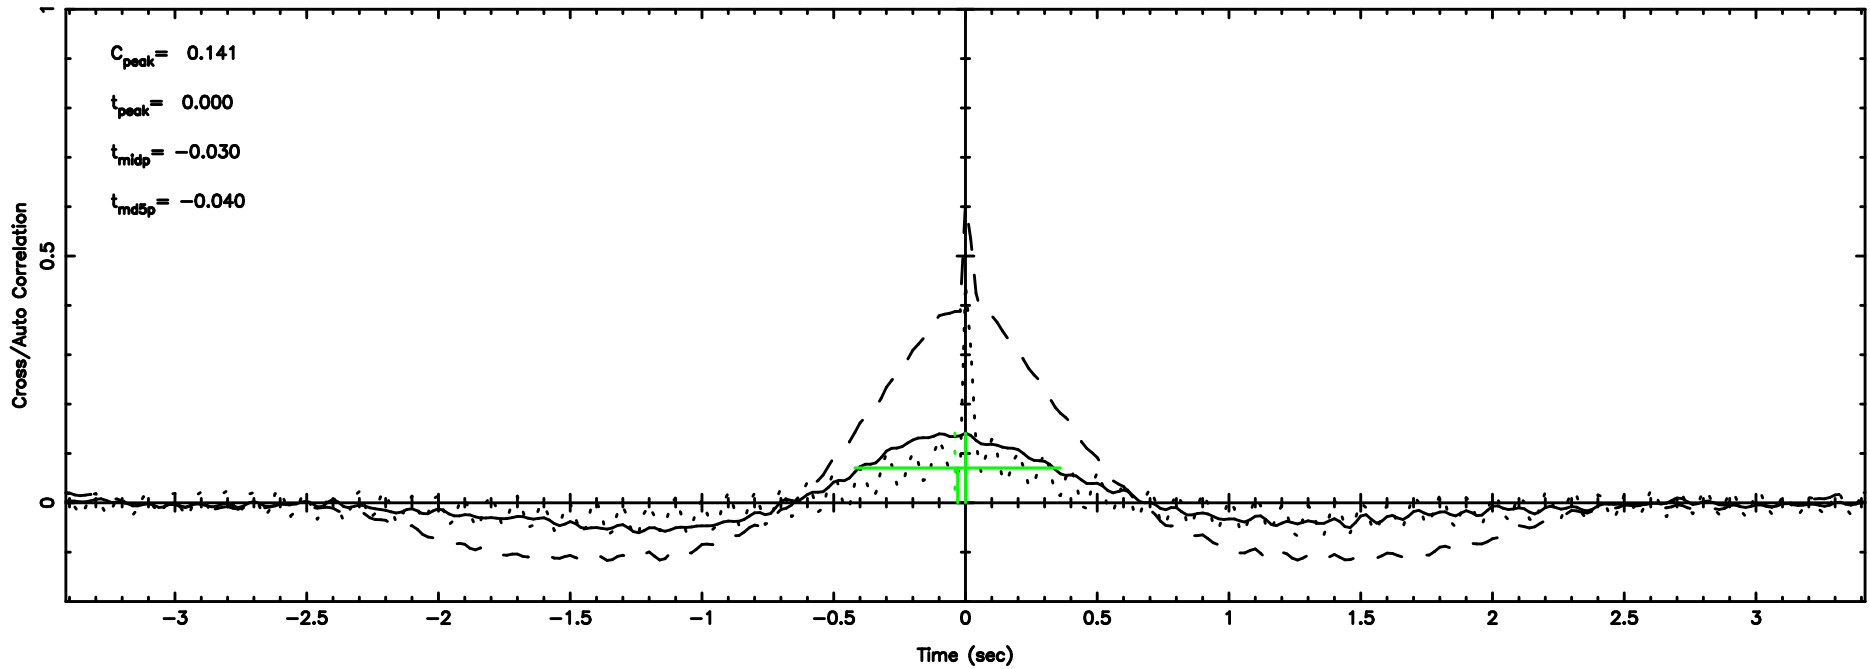

No.Good Data

Frequency (Hz)

3C230 2024/08/06 3.72UT TOYOKAWA-FUJI

T20240806124121

BLK:28,SNR1: 1.0221 ,SNR2: 7.6505

3C230 2024/08/06 3.72UT TOYOKAWA-KISO

K20240806124118

BLK:28,SNR1: 0.26926 ,SNR2: 1.0209