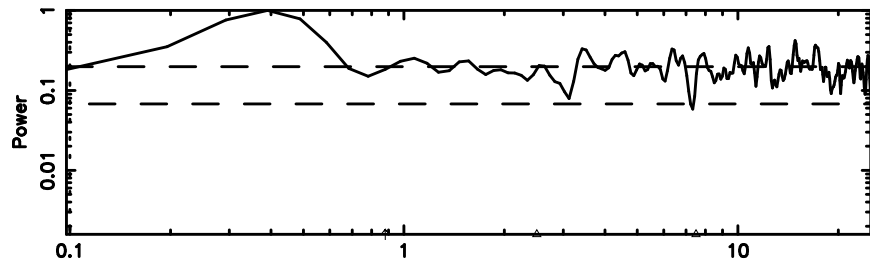

Frequency (Hz)

FUJI

No.Good Data

Frequency (Hz)

0556+191 2024/08/05 23.86UT TOYOKAWA-FUJI

T20240806085008

BLK: 3,SNR1: 0.65088E-01,SNR2: 1.4529

Frequency (Hz)