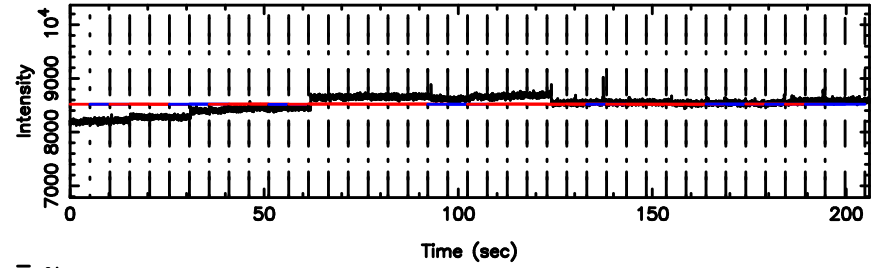

K20240806125525