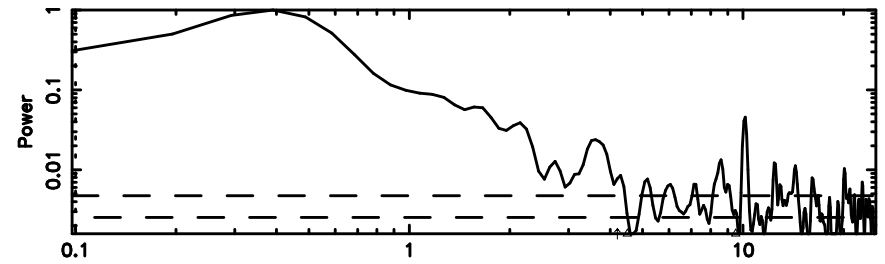

FUJI

No.Good Data

0652-130 2024/08/06 0.77UT TOYOKAWA-FUJI

T20240806094435

BLK: 1,SNR1: 0.14953 ,SNR2: 0.67430

Frequency (Hz)

K20240806094432

BLK: 1,SNR1: 5.4911 ,SNR2: 26.537