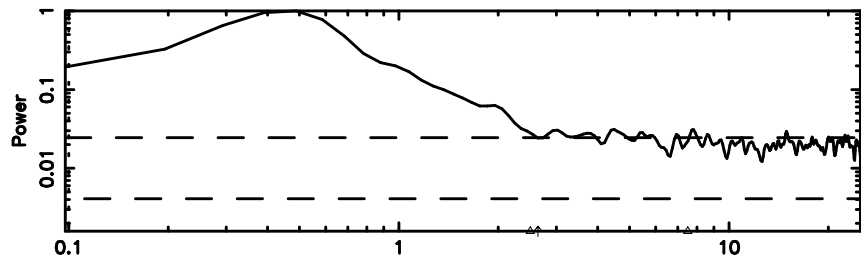

BLK:20,SNR1: 1.0034 ,SNR2: 8.7080