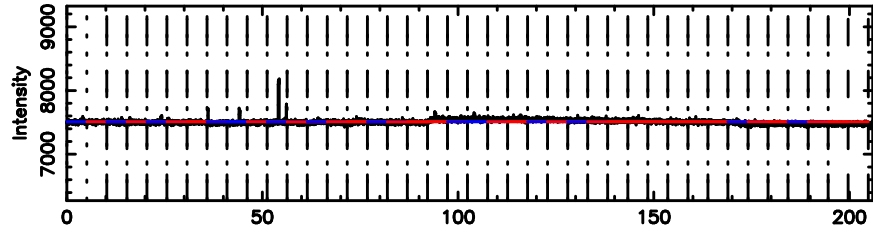

T20240806070458

No.Good Data

FUJI

No.Good Data

0411+05 2024/08/05 22.11UT TOYOKAWA-FUJI

T20240806070458

BLK:14,SNR1: 2.9555 ,SNR2: 7.1541

Frequency (Hz)