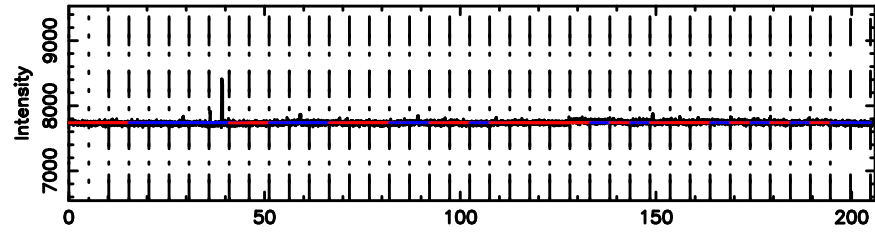

FUJI

No.Good Data

Frequency (Hz)

0347+05 2024/08/05 21.70UT TOYOKAWA-FUJI

T20240806064013

BLK:17,SNR1: 3.2300 ,SNR2: 7.9497

Frequency (Hz)

K20240806064010