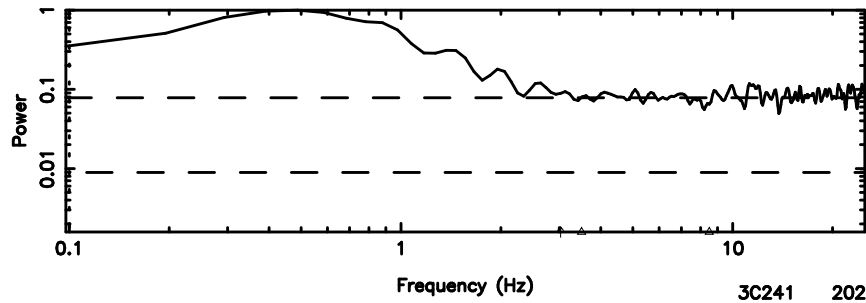

FUJI

No.Good Data

Frequency (Hz)

3C241 2024/08/06 4.22UT TOYOKAWA-FUJI

T20240806131119

BLK:14,SNR1: 0.58157 ,SNR2: 3.5703

3C241 2024/08/06 4.22UT TOYOKAWA-KISO

K20240806131117