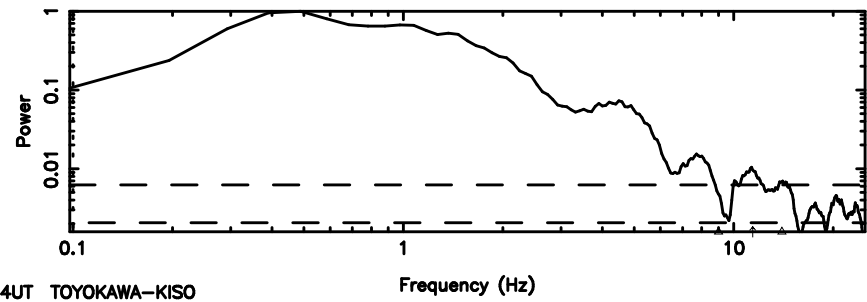

BLK:33,SNR1: 10.575 ,SNR2: 18.800

3C283 2024/08/06 7.04UT TOYOKAWA-KISO

FUJI

No.Good Data

Frequency (Hz)

K20240806160030

No.Good Data

Frequency (Hz)