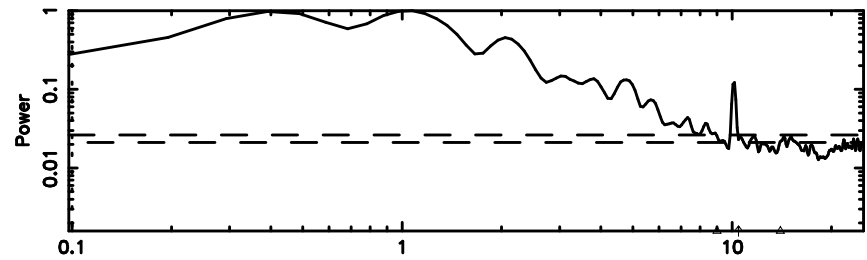

BLK:26,SNR1: 3.1045 ,SNR2: 6.2275