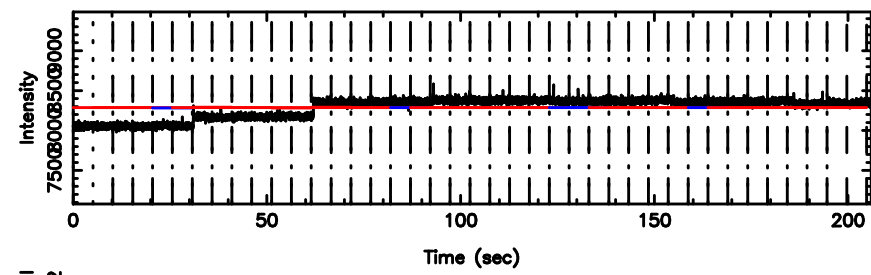

K20240806134736