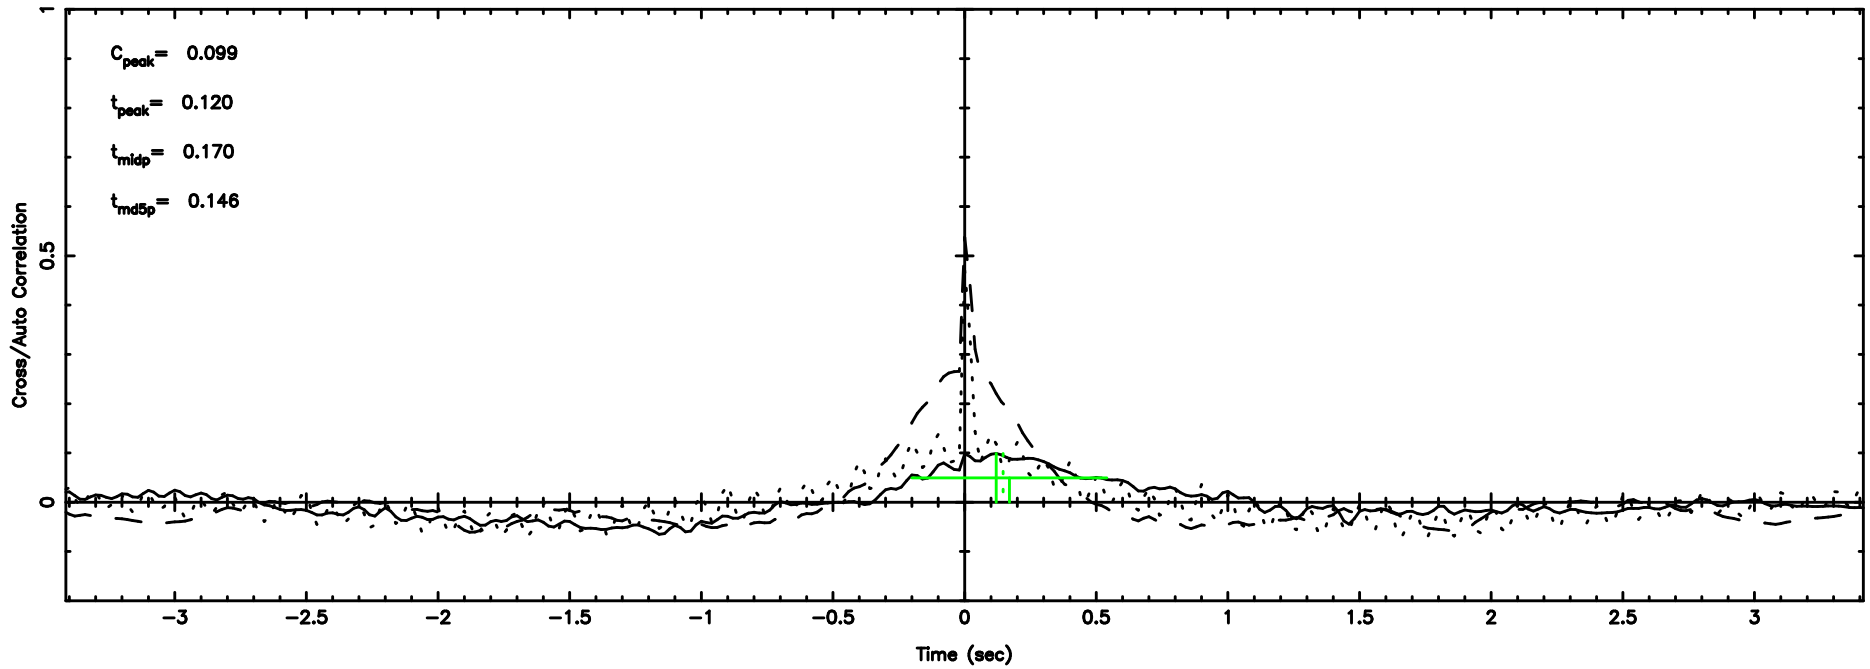

BLK:14,SNR1: 0.20264 ,SNR2: 2.1683