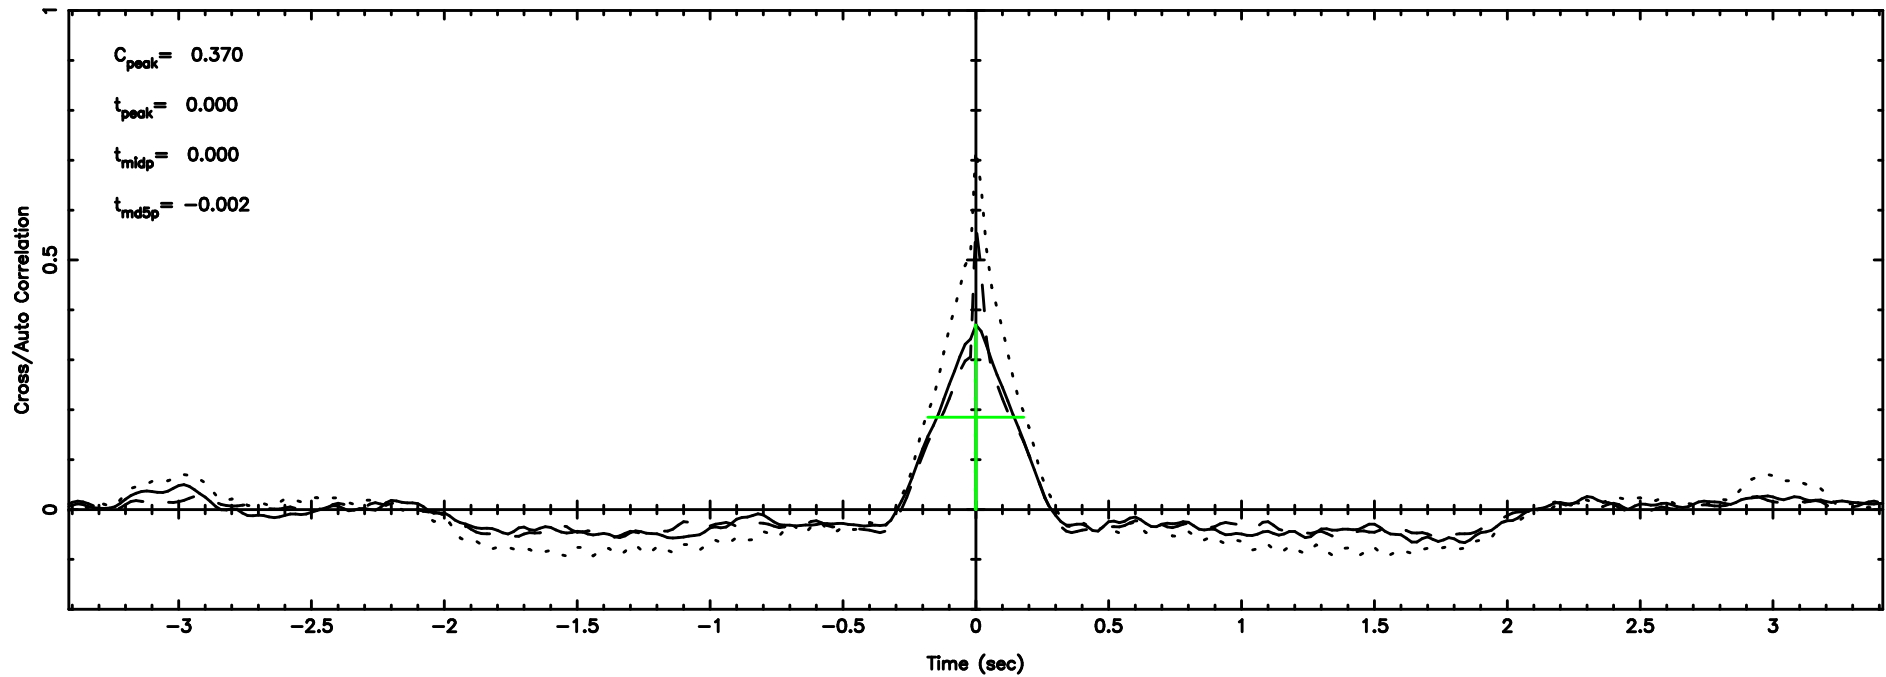

Frequency (Hz)

0347+05 2024/08/05 21.70UT TOYOKAWA-KISO