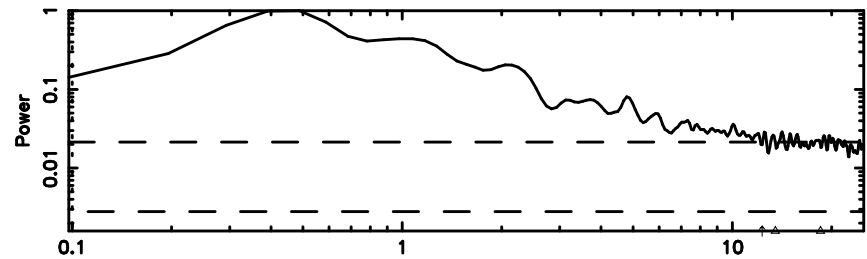

BLK:26,SNR1: 0.64942 ,SNR2: 1.3107

Frequency (Hz)

F20240806163616

BLK:26,SNR1: 2.4182 ,SNR2: 3.9208

Frequency (Hz)

1345+12 2024/08/06 7.63UT TOYOKAWA-FUJI

T20240806163614

BLK:26,SNR1: 0.62180 ,SNR2: 1.2510