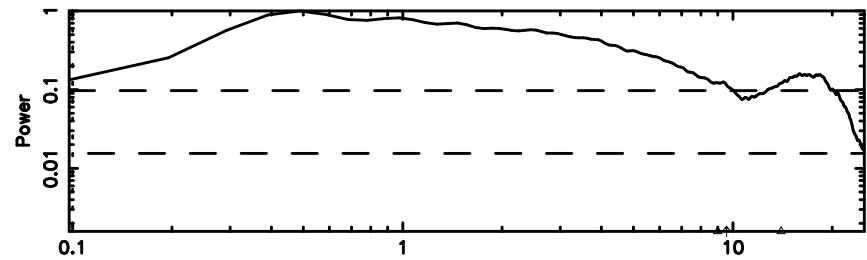

Frequency (Hz)

1323+32 2024/08/06 7.28UT FUJI -KISO

T20240806161947

BLK:20,SNR1: 1.0569 ,SNR2: 8.7372

Frequency (Hz)

F20240806161949

BLK:20,SNR1: 1.4828 ,SNR2: 2.8370

Frequency (Hz)