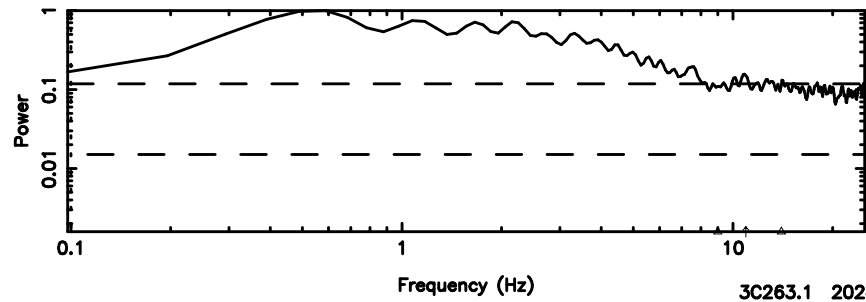

No.Good Data

Frequency (Hz)

1127-14 2024/08/06 5.35UT FUJI -KISO

T20240806143232

FUJI

3C263.1 2024/08/06 5.57UT TOYOKAWA-FUJI

T20240806143232

BLK:15,SNR1: 0.86959 ,SNR2: 1.6853