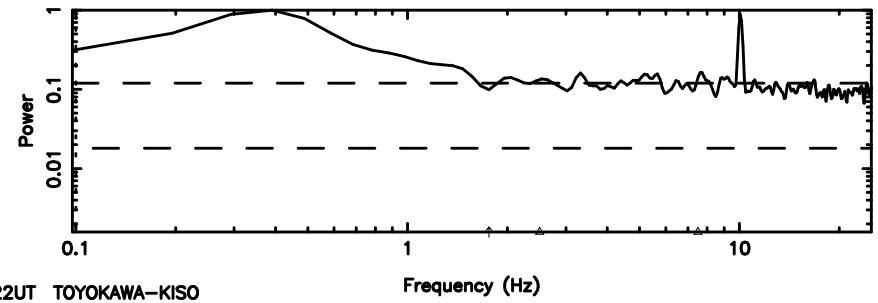

BLK:14,SNR1: 0.20264 ,SNR2: 2.1683