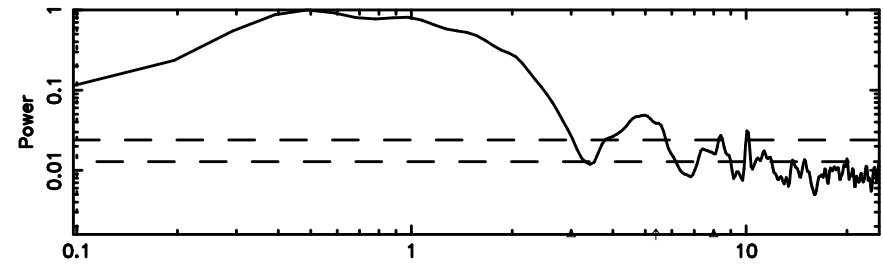

BLK:14,SNR1: 2.1984 ,SNR2: 9.6609