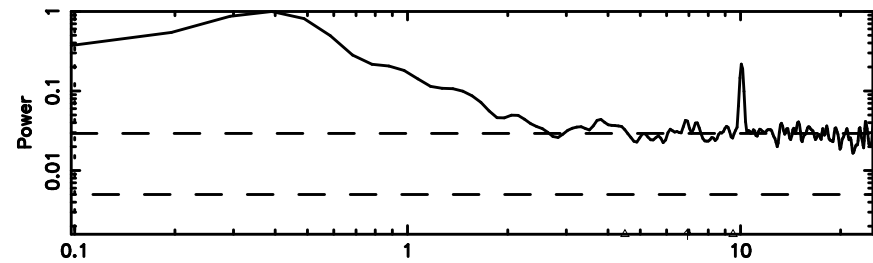

No. Good Data

0821+394 2024/08/06 2.28UT TOYOKAWA-FUJI

T20240806111456

BLK:18,SNR1: 0.25405 ,SNR2: 2.1082

0821+394 2024/08/06 2.28UT TOYOKAWA-KISO

K20240806111453

BLK:18,SNR1: 0.99736 ,SNR2: 2.6029

Frequency (Hz)