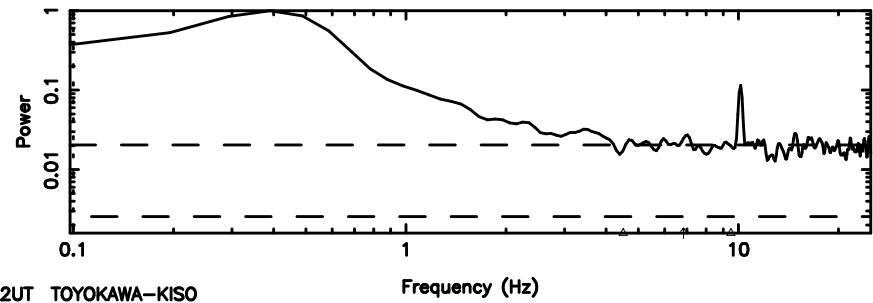

T20240806115924

BLK:20,SNR1: 5.0882 ,SNR2: 14.929

3C216 2024/08/06 3.02UT TOYOKAWA-KISO

K20240806115921

BLK:20,SNR1: 1.2901 ,SNR2: 3.6858