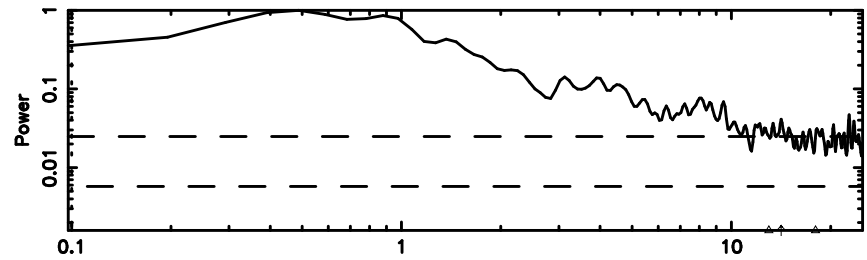

BLK:15,SNR1: 2.9253 ,SNR2: 4.1514