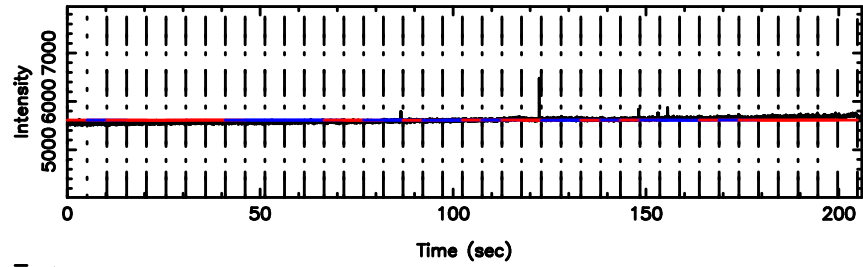

T20240807163219