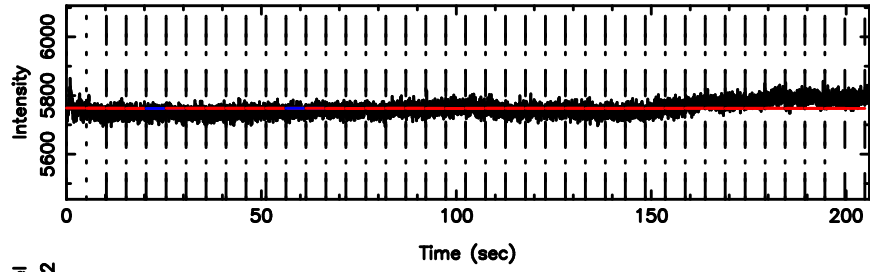

T20240807100138