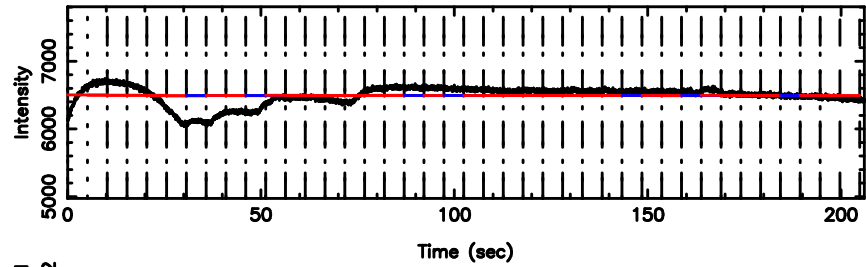

BLK:30,SNR1: 7.5955 ,SNR2: 18.031

K20240807142833

BLK:30,SNR1: 7.5686 ,SNR2: 14.663

3C263.1 2024/08/07 5.50UT FUJI -KISO

T20240807143503

BLK: 7,SNR1: 0.62757 ,SNR2: 4.8358

F20240807143503

BLK: 7,SNR1: 1.9654 ,SNR2: 1.8853