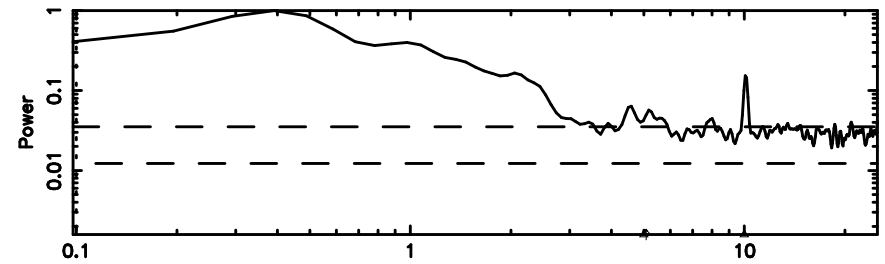

BLK:13,SNR1: 1.0734 ,SNR2: 4.4321