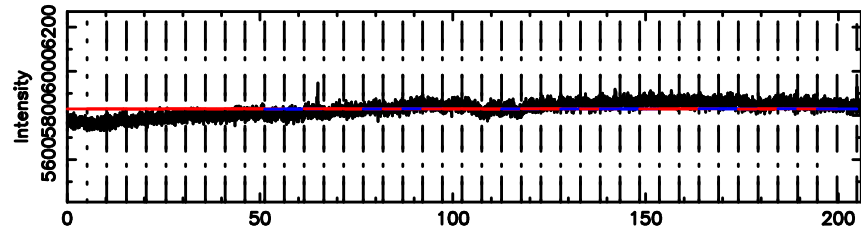

BLK:11,SNR1: 0.18822 ,SNR2: 1.5585

Frequency (Hz)

F20240807170350

BLK:11,SNR1: 0.44183 ,SNR2: 1.2689

Frequency (Hz)

3C298 2024/08/07 8.09UT TOYOKAWA-FUJI

T20240807170350

BLK:12,SNR1: 0.19715 ,SNR2: 0.68413