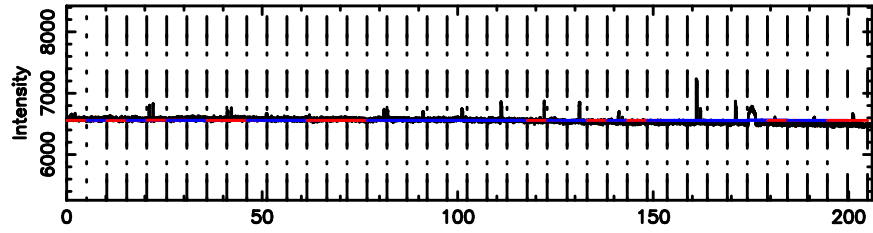

Frequency (Hz)

3C119 2024/08/06 22.35UT TOYOKAWA-KISO

F20240807071923

BLK: 8,SNR1: 0.68492 ,SNR2: 2.5478

K20240807071921

BLK: 8,SNR1: 75.096 ,SNR2: 71.574

3C119 2024/08/06 22.35UT FUJI -KISO

T20240807080731