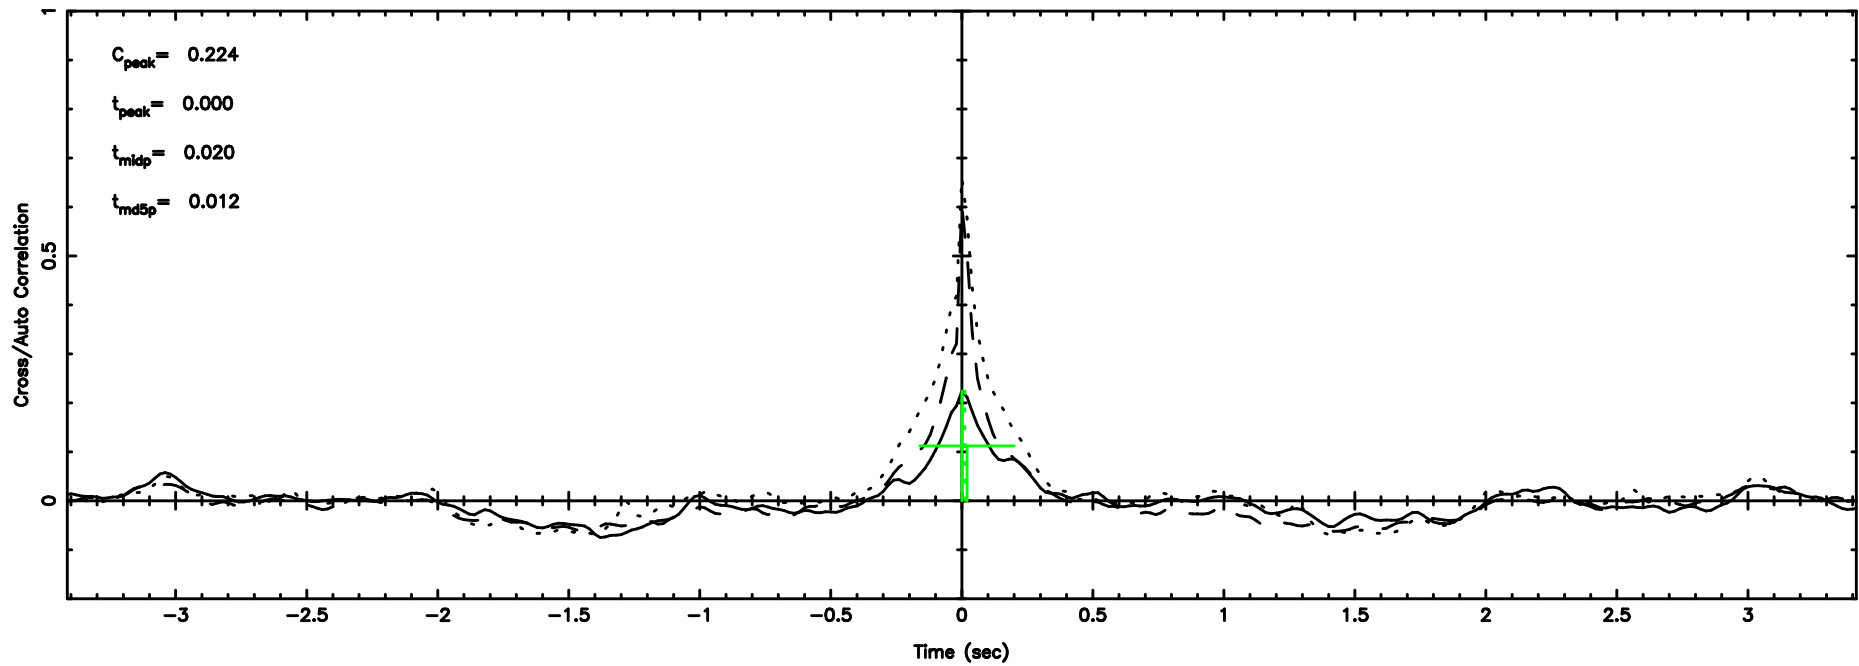

BLK:17,SNR1: 7.6531 ,SNR2: 11.637

Frequency (Hz)

F20240807161102

BLK:17,SNR1: 0.38593E-01,SNR2: 0.92560

Frequency (Hz)

1323+32 2024/08/07 7.21UT TOYOKAWA-FUJI

T20240807161101

BLK:15,SNR1: 0.52322 ,SNR2: 1.8515