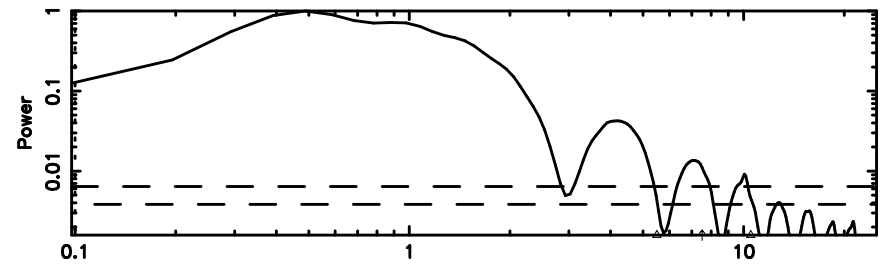

BLK:31,SNR1: 8.3701 ,SNR2: 23.372