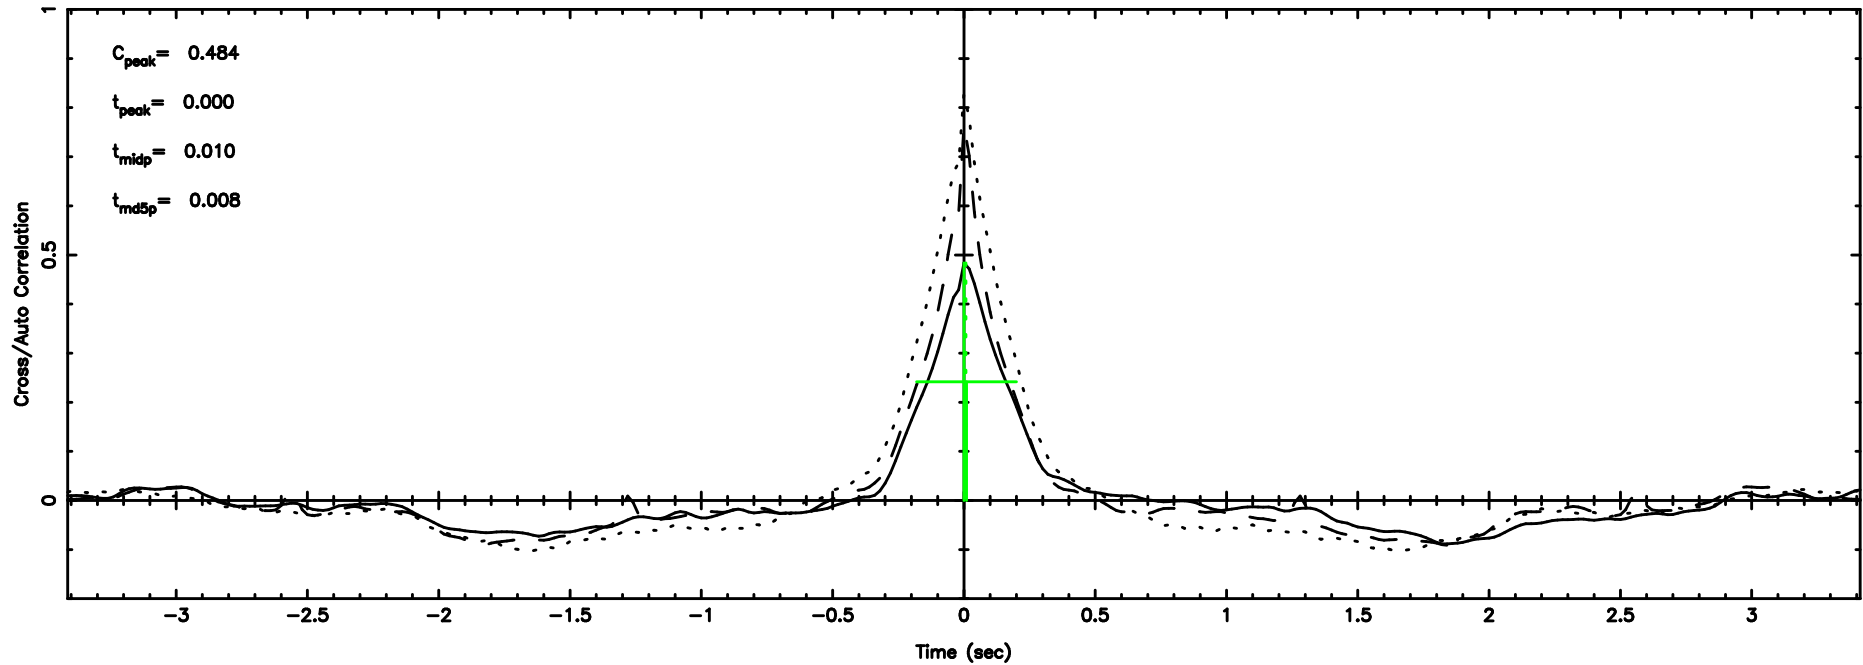

BLK:30,SNR1: 7.5955 ,SNR2: 18.031

K20240807142833

BLK:30,SNR1: 7.5686 ,SNR2: 14.663

3C263.1 2024/08/07 5.50UT FUJI -KISO

T20240807143503

BLK: 7,SNR1: 0.62757 ,SNR2: 4.8358

F20240807143503

BLK: 7,SNR1: 1.9654 ,SNR2: 1.8853