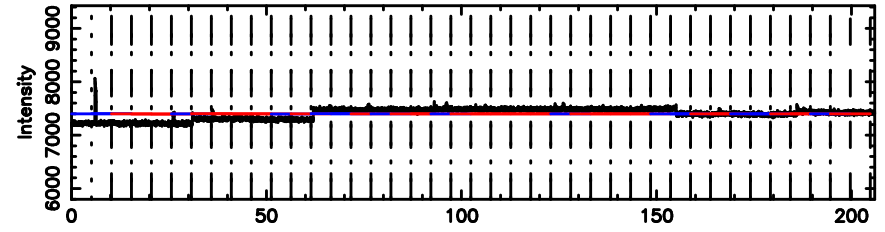

F20240807095216

BLK:10,SNR1: 0.34845 ,SNR2: 1.7991

0703+138 2024/08/07 0.90UT TOYOKAWA-FUJI

T20240807095216

BLK:14,SNR1: 0.92908E-01,SNR2: 1.2677

Frequency (Hz)

K20240807095213

BLK:14,SNR1: 3.5452 ,SNR2: 14.485