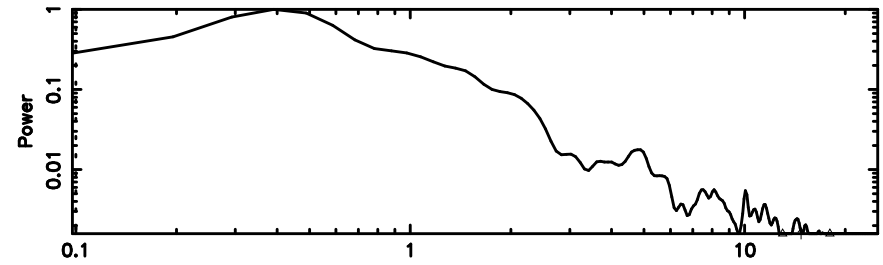

BLK:22,SNR1: 24.268 ,SNR2: 32.906