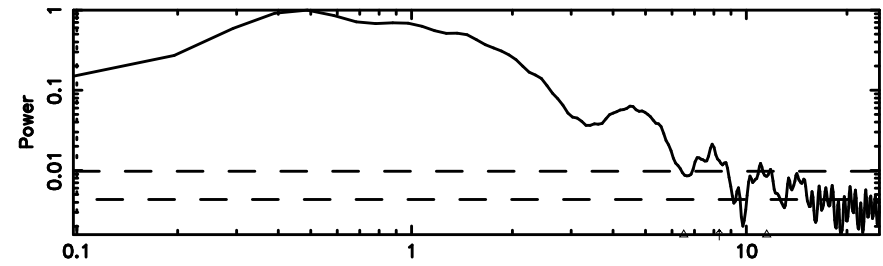

Frequency (Hz)

0347+05 2024/08/06 21.63UT FUJI -KISO

T20240807070102

BLK:31,SNR1: 7.6201 ,SNR2: 19.036

Frequency (Hz)

F20240807070102

BLK:31,SNR1: 6.3328 ,SNR2: 15.898

Frequency (Hz)