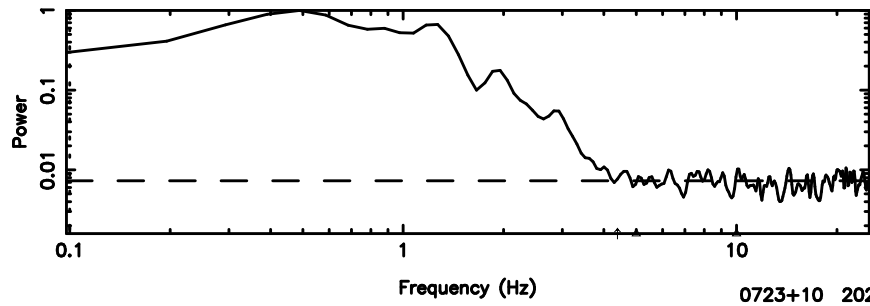

BLK: 8,SNR1: 6.8755 ,SNR2: 31.921