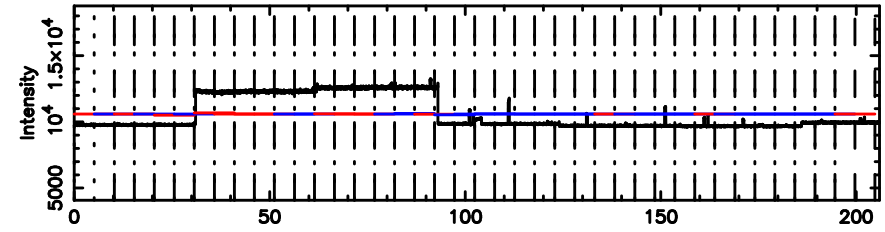

Frequency (Hz)

3C138 2024/08/06 23.15UT FUJI -KISO

K20240807080728