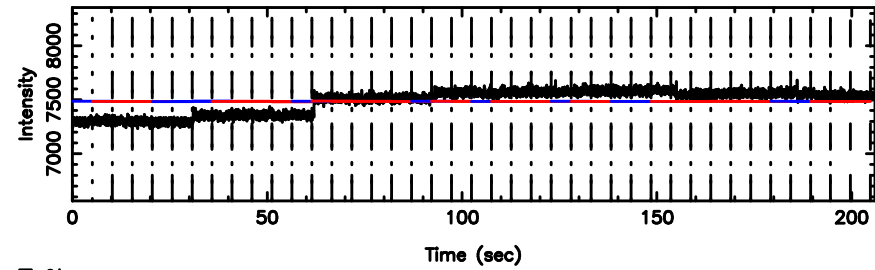

BLK:13,SNR1: 0.30293 ,SNR2: 1.9028

0732+33 2024/08/07 1.40UT TOYOKAWA-KISO

K20240807102202

BLK:13,SNR1: 0.57482 ,SNR2: 1.9954

F20240807102205

BLK:12,SNR1: 0.39066E-01,SNR2: 1.0793

K20240807102202

BLK:12,SNR1: 0.64905 ,SNR2: 2.3072