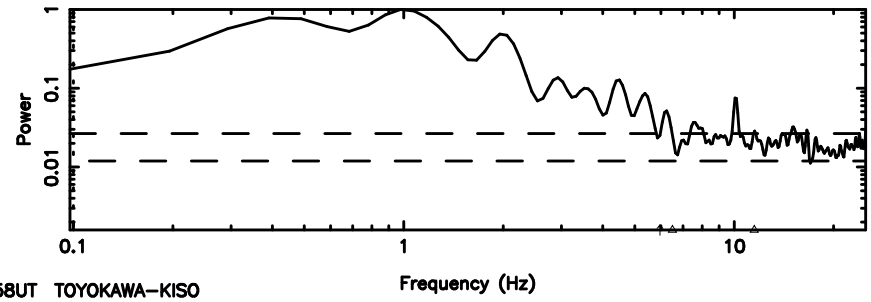

BLK:13,SNR1: 0.58409 ,SNR2: 1.0546

Frequency (Hz)

1245-19 2024/08/07 6.58UT TOYOKAWA-FUJI

T20240807153324

BLK:12,SNR1: 0.64218 ,SNR2: 5.4086

K20240807153321

BLK:12,SNR1: 2.3805 ,SNR2: 8.3581

1245-19 2024/08/07 6.58UT TOYOKAWA-KISO