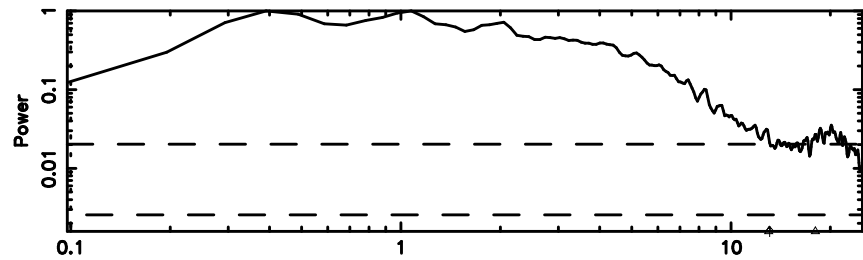

BLK:17,SNR1: 7.6531 ,SNR2: 11.637