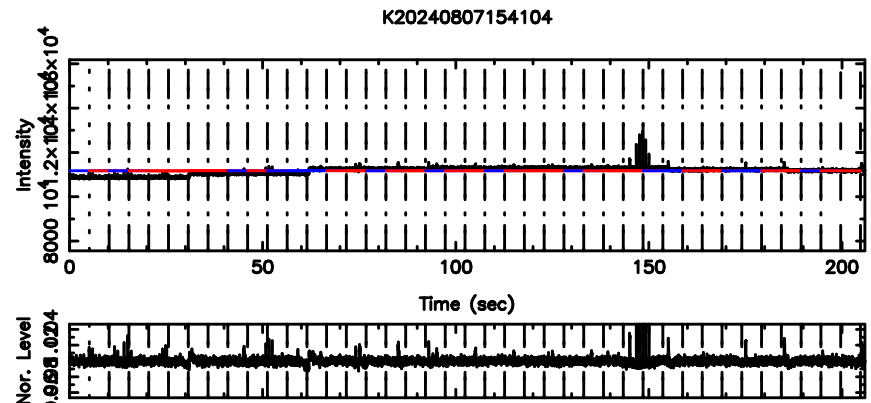

F20240807154107

BLK:11,SNR1: 0.47699 ,SNR2: 1.0026

Frequency (Hz)

3C279 2024/08/07 6.71UT TOYOKAWA-FUJI

3C279 2024/08/07 6.71UT TOYOKAWA-KISO

BLK:15,SNR1: 0.69143 ,SNR2: 1.3219

BLK:15,SNR1: 0.79827 ,SNR2: 3.8057