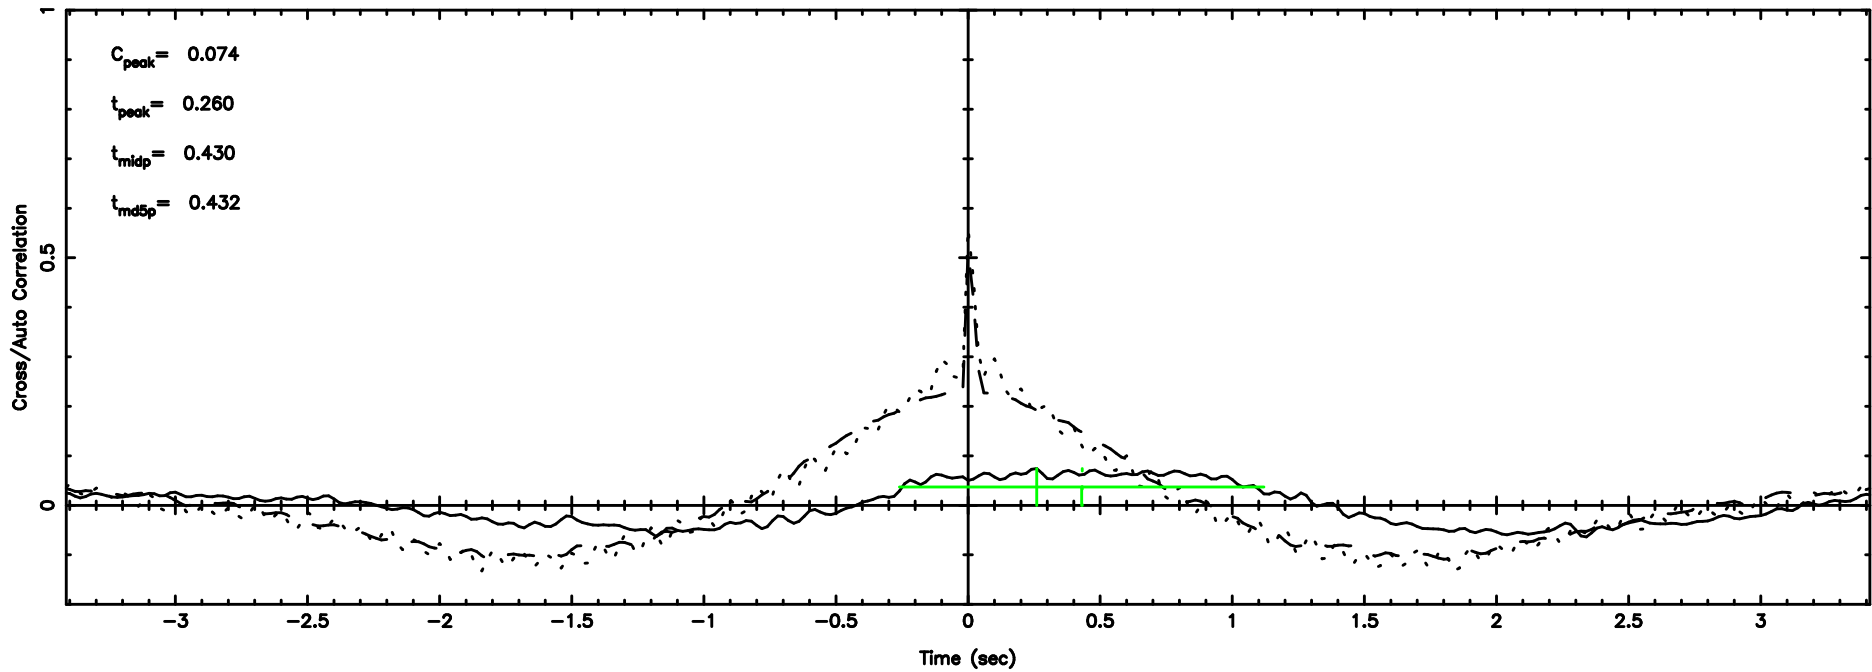

Frequency (Hz)

T20240807105950

BLK:14,SNR1: 0.53221 ,SNR2: 8.4275

Frequency (Hz)

3C196 2024/08/07 2.03UT TOYOKAWA-KISO

K20240807105947

BLK:14,SNR1: 2.2079 ,SNR2: 10.820

Frequency (Hz)