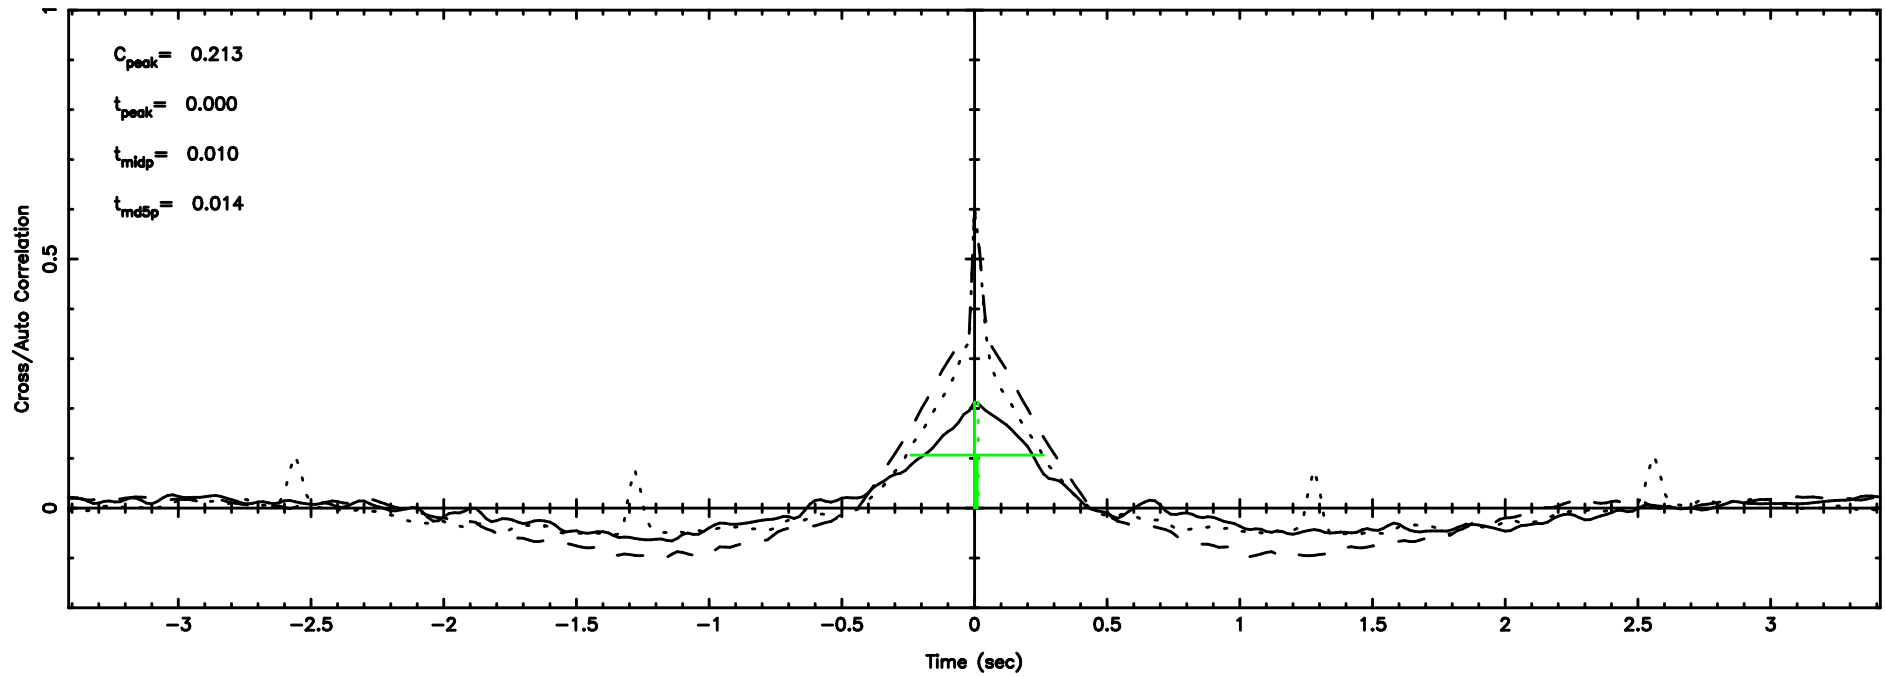

Frequency (Hz)

0531+194 2024/08/06 23.38UT TOYOKAWA-FUJI