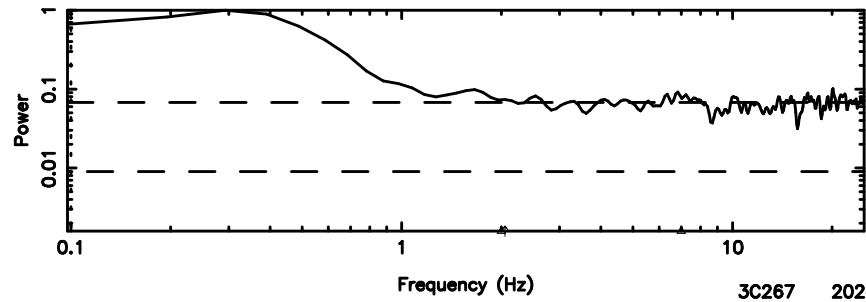

T20240807143503

BLK:13,SNR1: 0.26979 ,SNR2: 3.2037

K20240807143500

BLK:13,SNR1: 1.0055 ,SNR2: 3.4601

3C267 2024/08/07 5.61UT TOYOKAWA-KISO