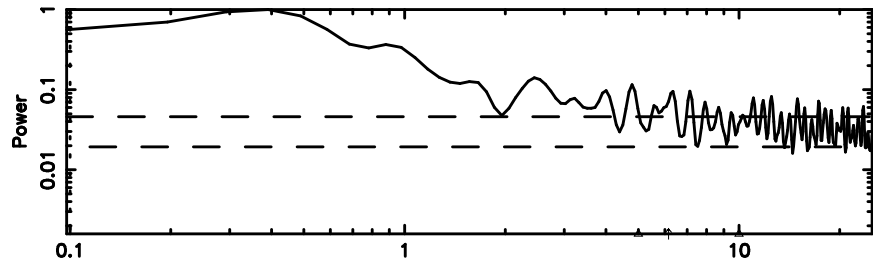

Frequency (Hz)

3C119 2024/08/06 22.35UT TOYOKAWA-KISO

F20240807071923

BLK: 8,SNR1: 0.68492 ,SNR2: 2.5478

K20240807071921

BLK: 8,SNR1: 75.096 ,SNR2: 71.574

3C119 2024/08/06 22.35UT FUJI -KISO

T20240807080731