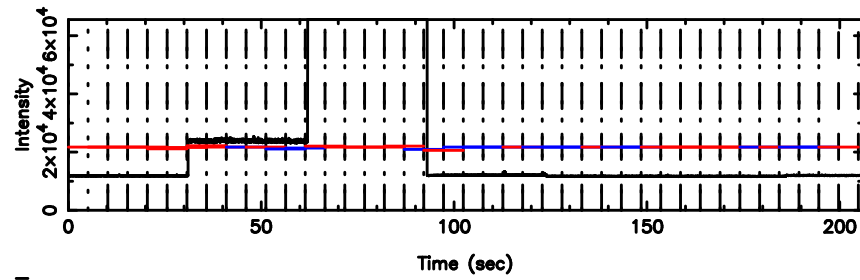

Frequency (Hz)

K20240807163216