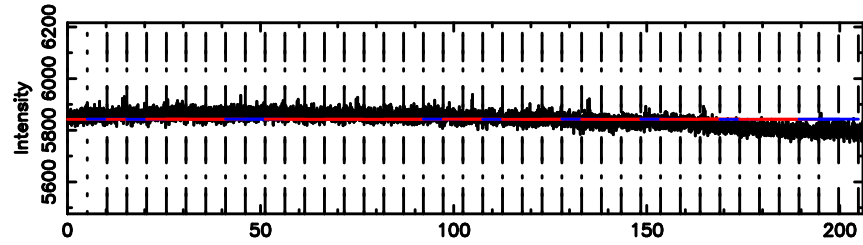

T20240807154107