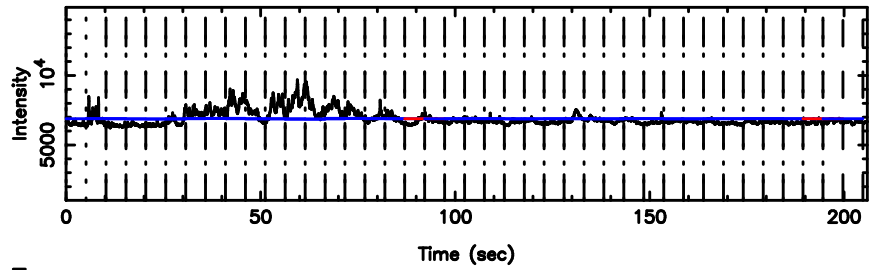

T20240807112240

BLK:36,SNR1: 149.48 ,SNR2: 187.33

Frequency (Hz)

F20240807112240

BLK:36,SNR1: 9.7697 ,SNR2: 20.706

Frequency (Hz)

0834-19 2024/08/07 2.41UT TOYOKAWA-FUJI

T20240807112240