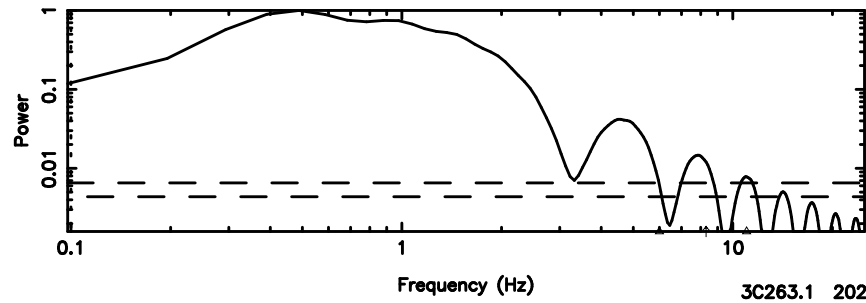

Frequency (Hz)

K20240807141512

BLK:17,SNR1: 6.0919 ,SNR2: 12.065

Frequency (Hz)

1127-14 2024/08/07 5.28UT FUJI -KISO

T20240807142836

BLK:22,SNR1: 9.1802 ,SNR2: 23.003

3C263.1 2024/08/07 5.50UT TOYOKAWA-FUJI