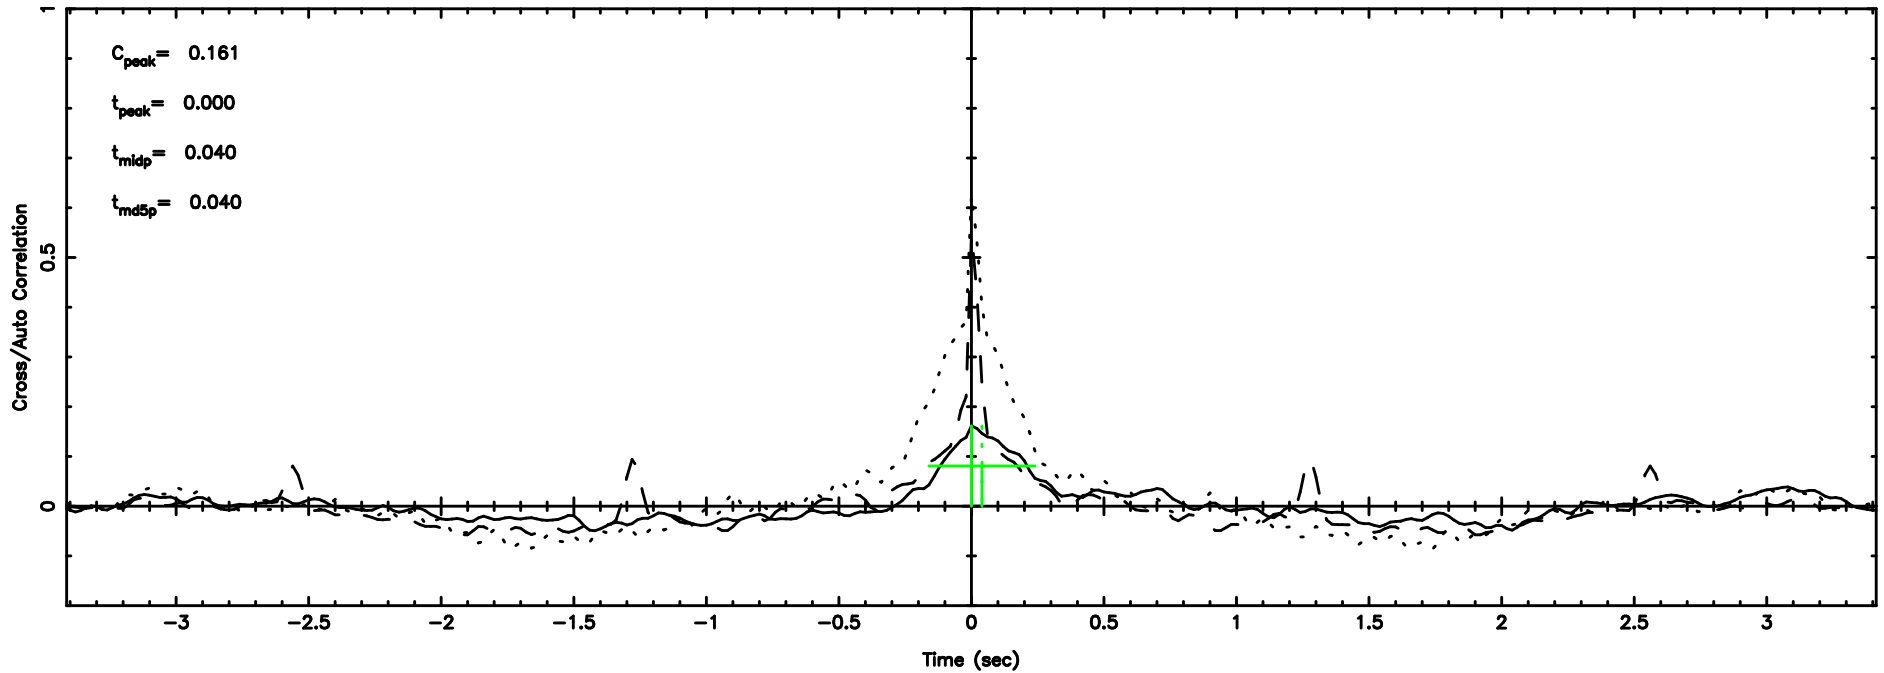

Frequency (Hz)

0552+12 2024/08/06 23.72UT FUJI -KISO