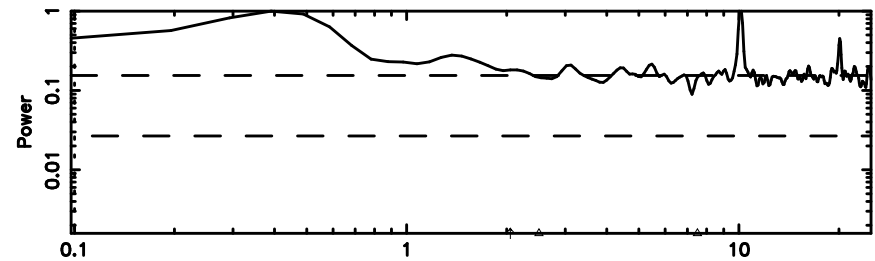

0926+117 2024/08/07 3.27UT TOYOKAWA-FUJI

T20240807121418

BLK:21,SNR1: 4.5696 ,SNR2: 8.9609

Frequency (Hz)

0926+117 2024/08/07 3.27UT TOYOKAWA-KISO

K20240807121415

BLK:21,SNR1: 0.23736 ,SNR2: 1.4712

Frequency (Hz)