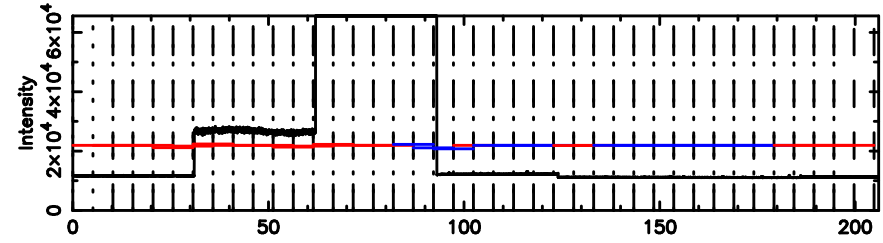

Frequency (Hz)

K20240807070754