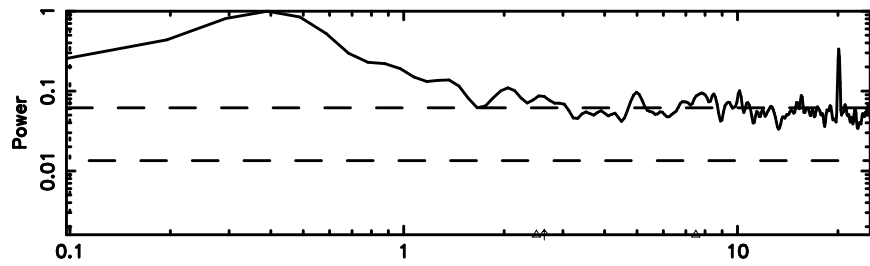

BLK:15,SNR1: 0.20958 ,SNR2: 3.1783

Frequency (Hz)

3C152 2024/08/06 23.87UT FUJI -KISO

K20240807085042

BLK:15,SNR1: 0.91138 ,SNR2: 3.9111

Frequency (Hz)

T20240807091306

BLK:15,SNR1: 0.34484 ,SNR2: 2.9289