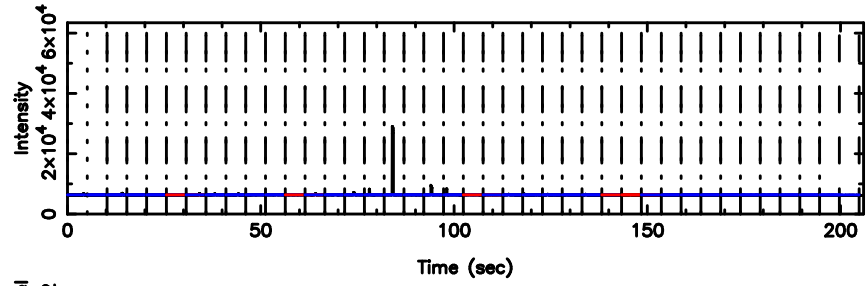

T20240807151408