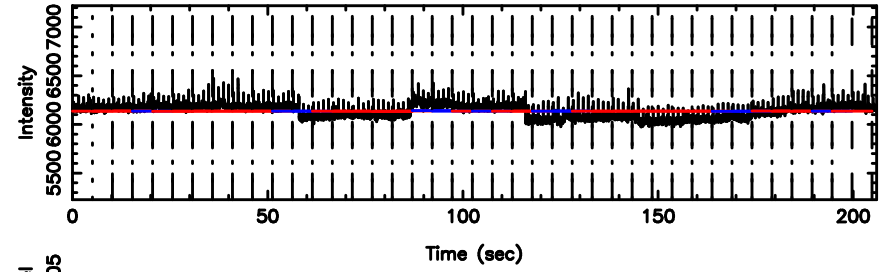

T20240807085045

BLK:11,SNR1: 5.0549 ,SNR2: 12.789

3C152 2024/08/06 23.87UT TOYOKAWA-FUJI

F20240807085045

BLK:11,SNR1: 0.10713 ,SNR2: 2.7120