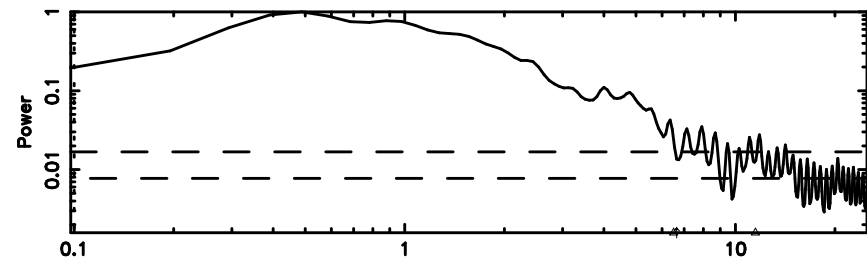

BLK:32,SNR1: 10.006 ,SNR2: 22.776

1213-17 2024/08/07 6.04UT FUJI -KISO

T20240807151408

BLK:33,SNR1: 9.8355 ,SNR2: 24.545

Frequency (Hz)

F20240807151408

BLK:33,SNR1: 4.2936 ,SNR2: 13.582

Frequency (Hz)