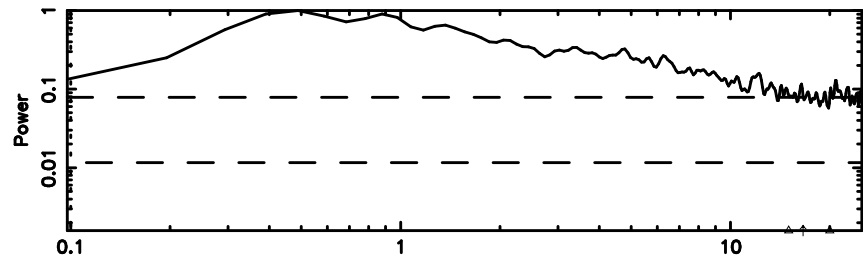

Frequency (Hz)

K20240807163216

BLK:12,SNR1: 77.581 ,SNR2: 76.452

Frequency (Hz)

1345+12 2024/08/07 7.57UT TOYOKAWA-KISO

F20240807163219

BLK:15,SNR1: 0.70837 ,SNR2: 2.6351

Frequency (Hz)