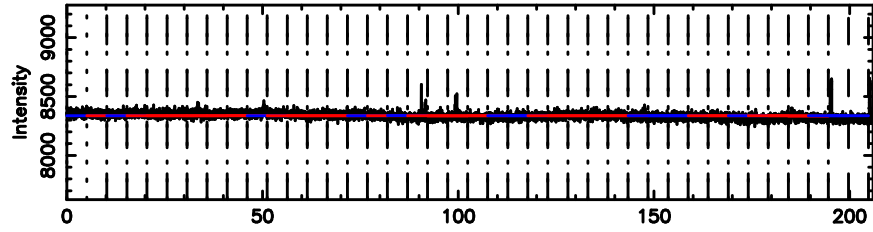

F20240807063617

BLK:17,SNR1: 3.8477 ,SNR2: 9.2929

Frequency (Hz)

0347+05 2024/08/06 21.63UT TOYOKAWA-FUJI

T20240807063617

BLK:13,SNR1: 1.2887 ,SNR2: 4.5165

Frequency (Hz)

K20240807063615