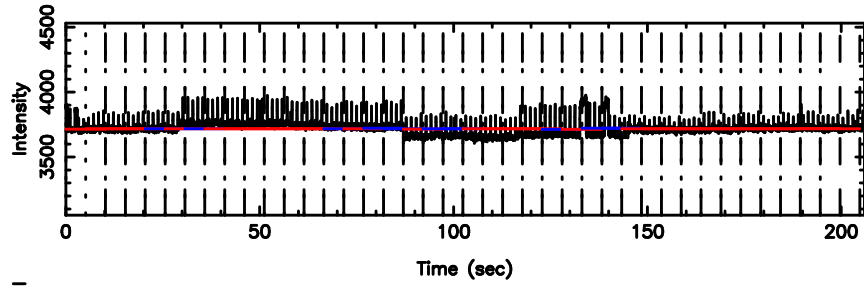

F20240807130723

BLK:12,SNR1: 0.63663 ,SNR2: 6.8676

T20240807130723

BLK:23,SNR1: 0.67489 ,SNR2: 1.3568

K20240807130720

BLK:23,SNR1: 0.58811 ,SNR2: 2.4819

3C241 2024/08/07 4.15UT TOYOKAWA-KISO

F20240807130723