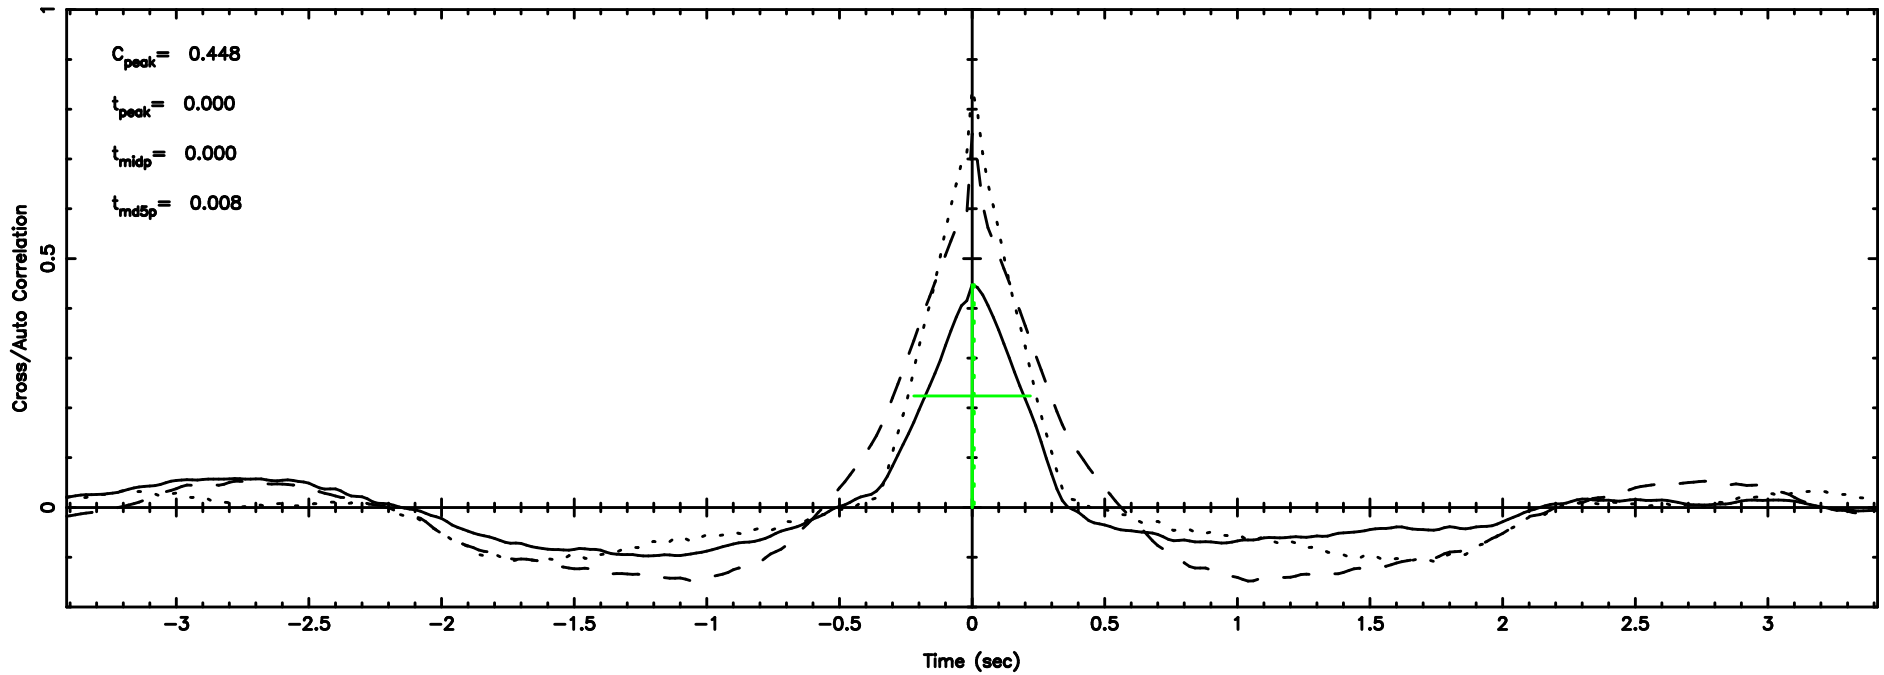

Frequency (Hz)

3C147 2024/08/06 23.52UT TOYOKAWA-KISO

K20240807082921

BLK:31,SNR1: 8.3701 ,SNR2: 23.372

Frequency (Hz)

F20240807082923

BLK:27,SNR1: 5.3144 ,SNR2: 14.724

Frequency (Hz)