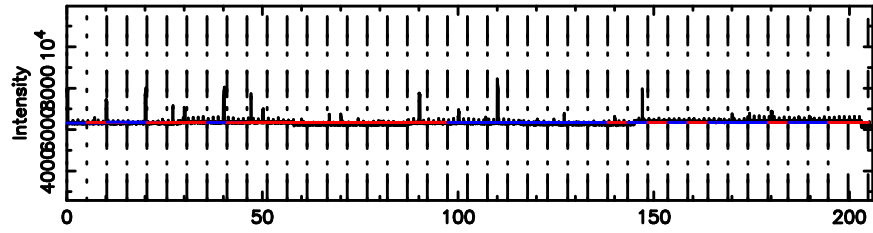

F20240807070102