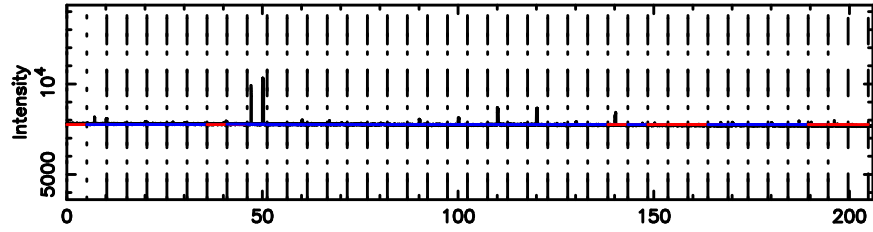

T20240807070102