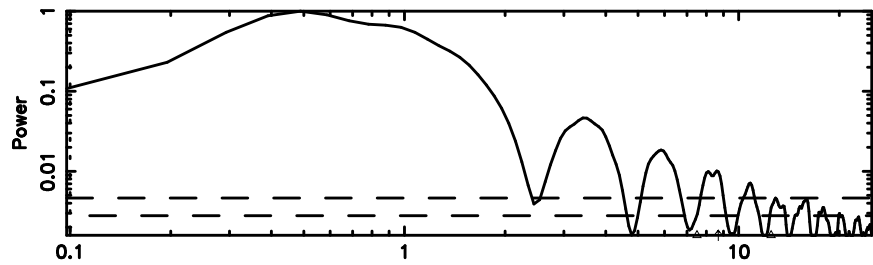

BLK:13,SNR1: 3.5668 ,SNR2: 12.293

Frequency (Hz)

0531+194 2024/08/06 23.38UT TOYOKAWA-FUJI

T20240807082104

BLK:19,SNR1: 9.8881 ,SNR2: 23.338

Frequency (Hz)

K20240807082101

BLK:19,SNR1: 21.396 ,SNR2: 38.799