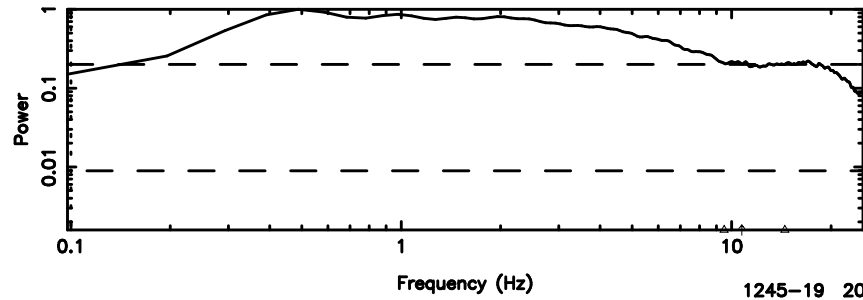

BLK:13,SNR1: 0.74011 ,SNR2: 1.3860