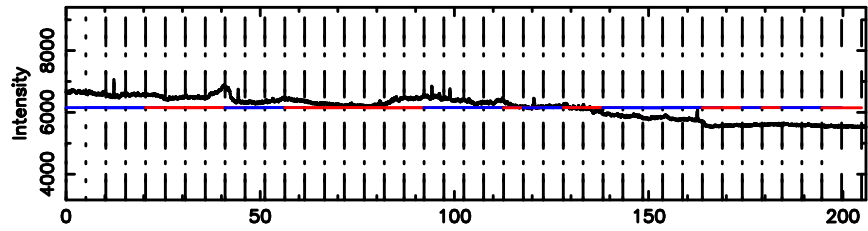

0926+117 2024/08/07 3.27UT TOYOKAWA-FUJI

T20240807121418

BLK:21,SNR1: 4.5696 ,SNR2: 8.9609

Frequency (Hz)

0926+117 2024/08/07 3.27UT TOYOKAWA-KISO

K20240807121415

BLK:21,SNR1: 0.23736 ,SNR2: 1.4712

Frequency (Hz)