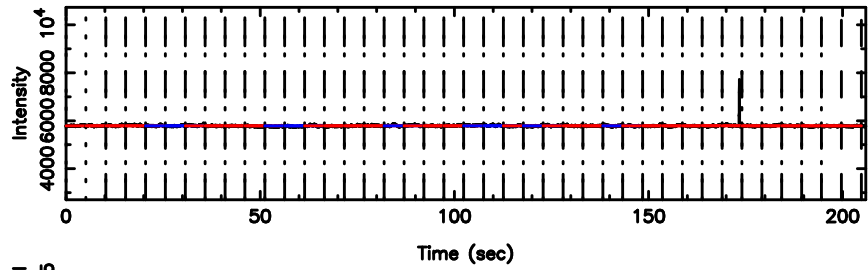

T20240807122203