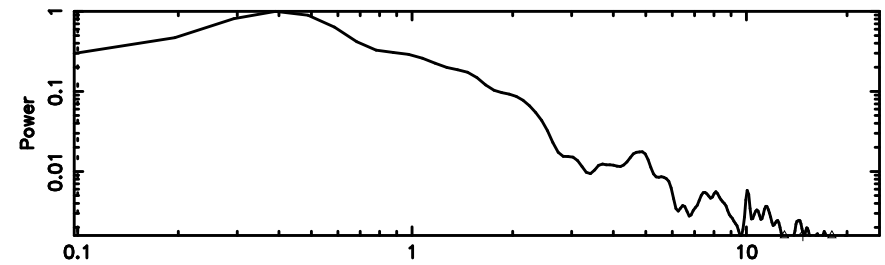

BLK:25,SNR1: 24.129 ,SNR2: 32.717