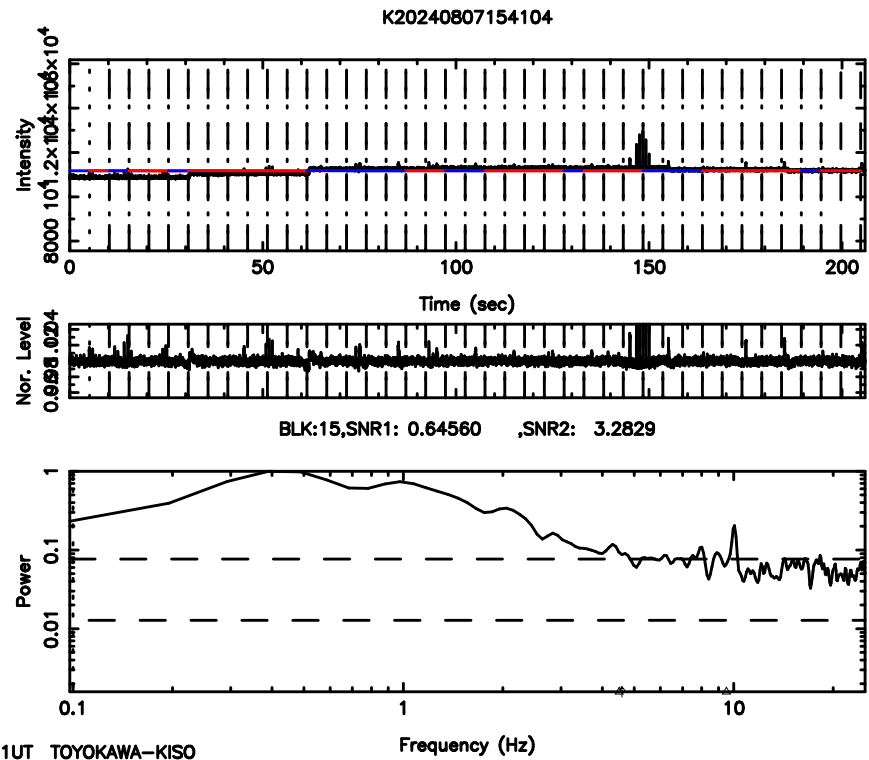

F20240807154107

BLK:11,SNR1: 0.47699 ,SNR2: 1.0026

Frequency (Hz)

3C279 2024/08/07 6.71UT TOYOKAWA-FUJI

3C279 2024/08/07 6.71UT TOYOKAWA-KISO

BLK:15,SNR1: 0.69143 ,SNR2: 1.3219

BLK:15,SNR1: 0.79827 ,SNR2: 3.8057