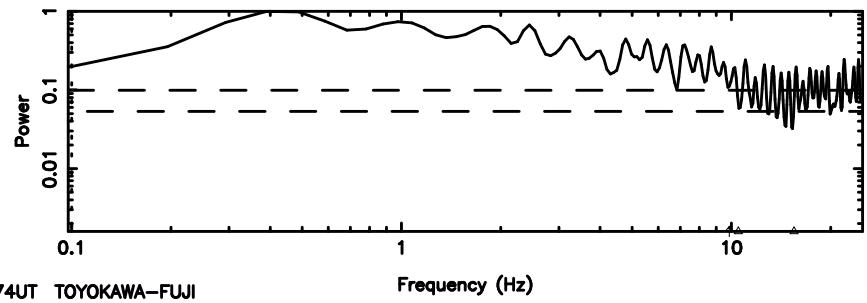

BLK: 7,SNR1: 1.2543 ,SNR2: 2.4681

1355+01 2024/08/07 7.74UT TOYOKAWA-FUJI