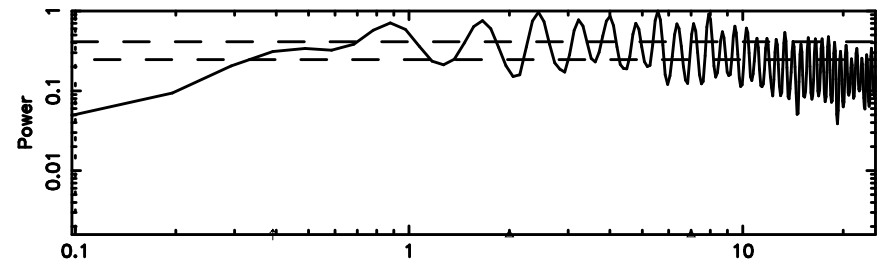

Frequency (Hz)

T20240807094039

BLK: 7,SNR1: 3.0701 ,SNR2: 11.562

Frequency (Hz)

F20240807094039

BLK: 7,SNR1:-0.24773 ,SNR2: 0.0000

Frequency (Hz)

0652-130 2024/08/07 0.71UT TOYOKAWA-FUJI