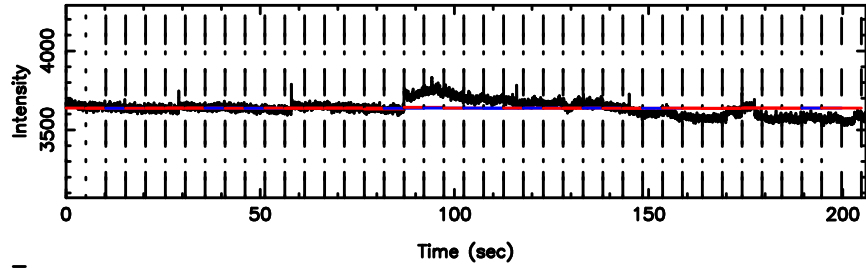

F20240807121418