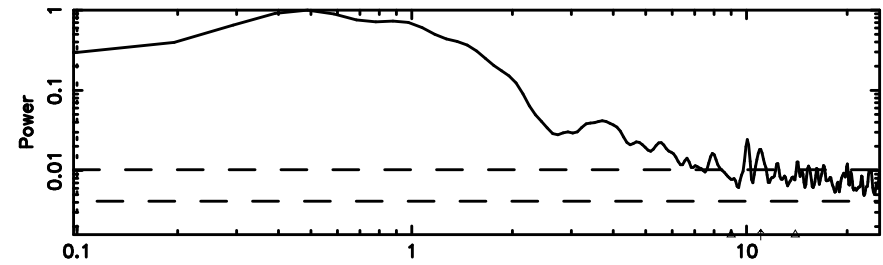

BLK:13,SNR1: 3.5503 ,SNR2: 11.777

Frequency (Hz)

0347+05 2024/08/06 21.63UT TOYOKAWA-KISO

F20240807063617

BLK:16,SNR1: 2.3984 ,SNR2: 7.9481

Frequency (Hz)

K20240807063615

BLK:16,SNR1: 5.2923 ,SNR2: 9.7571