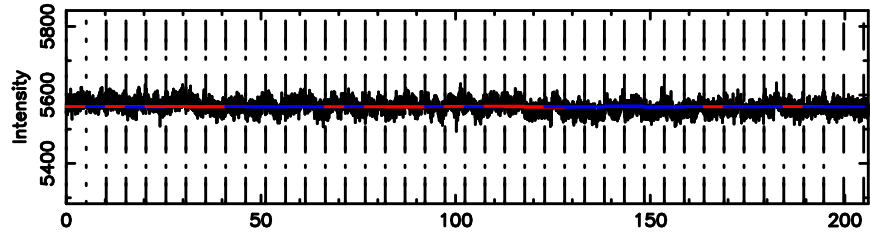

T20240807104726