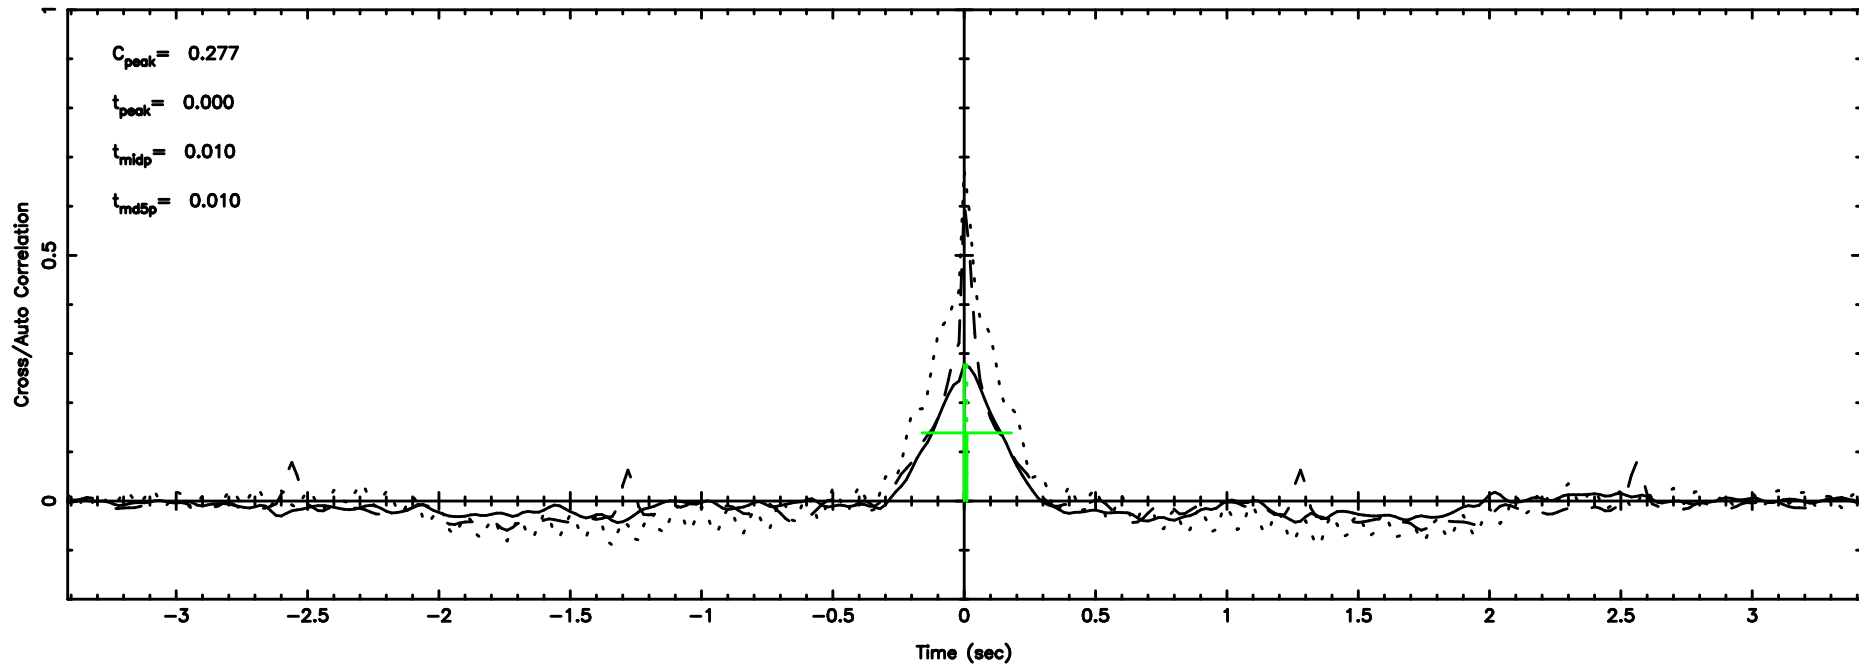

Frequency (Hz)

K20240807141512

BLK:17,SNR1: 6.0919 ,SNR2: 12.065

Frequency (Hz)

1127-14 2024/08/07 5.28UT FUJI -KISO

T20240807142836

BLK:22,SNR1: 9.1802 ,SNR2: 23.003

3C263.1 2024/08/07 5.50UT TOYOKAWA-FUJI