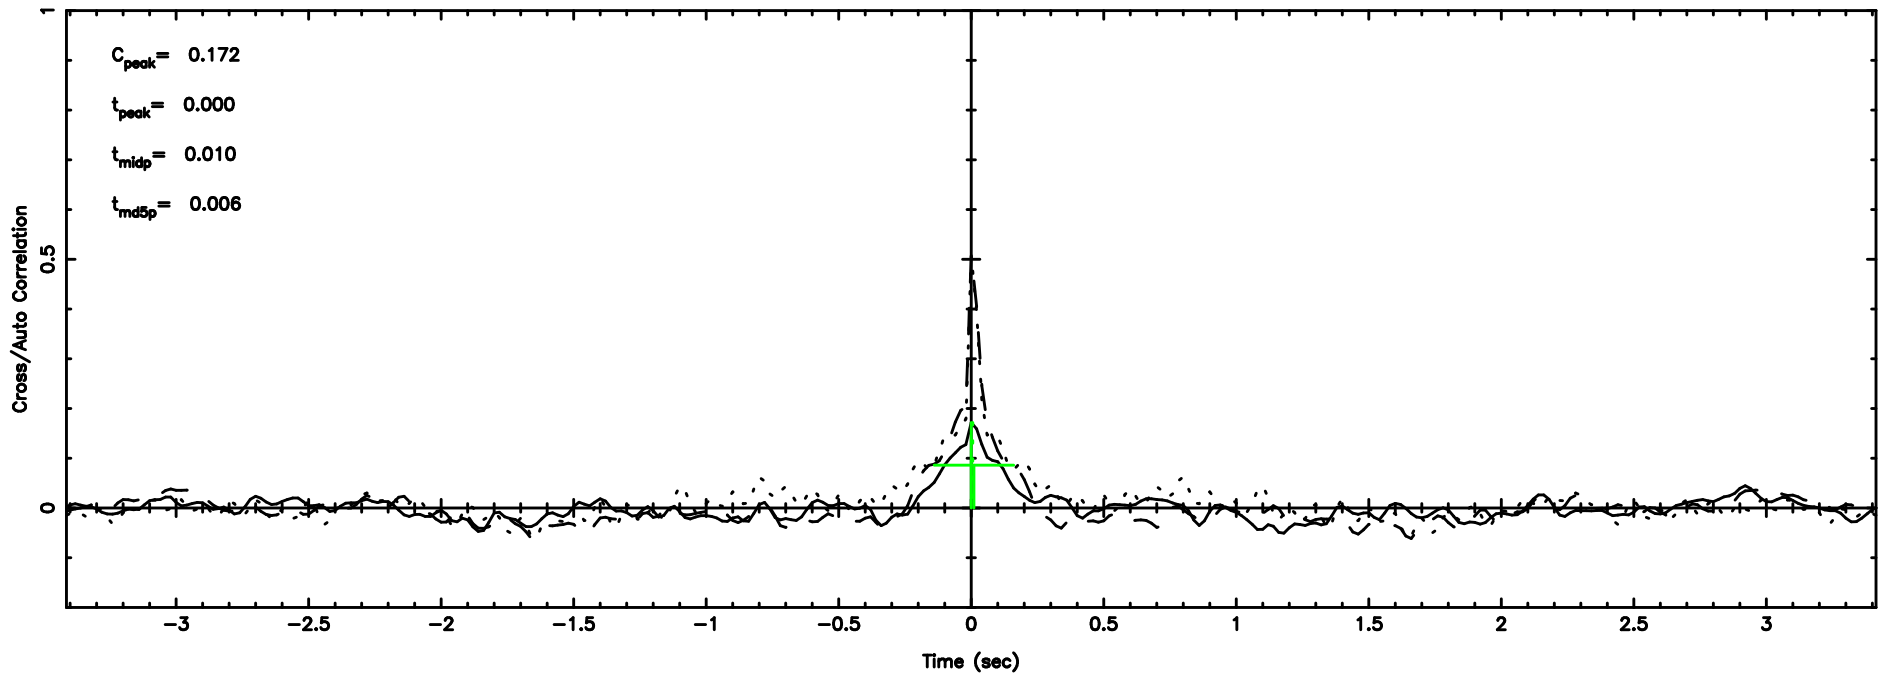

0556+191 2024/08/06 23.80UT TOYOKAWA-FUJI

T20240807084613

BLK: 5,SNR1: 0.84514 ,SNR2: 2.7395

Frequency (Hz)

K20240807084610

BLK: 5,SNR1: 0.25230 ,SNR2: 1.9672

Frequency (Hz)

0556+191 2024/08/06 23.80UT TOYOKAWA-KISO