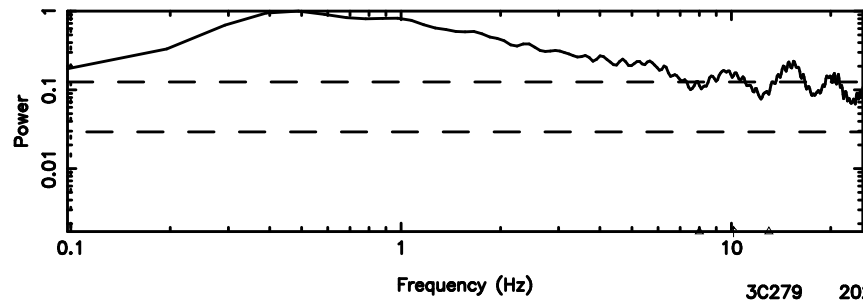

F20240807154107

BLK:11,SNR1: 0.47699 ,SNR2: 1.0026

Frequency (Hz)

3C279 2024/08/07 6.71UT TOYOKAWA-FUJI

3C279 2024/08/07 6.71UT TOYOKAWA-KISO

BLK:15,SNR1: 0.69143 ,SNR2: 1.3219

BLK:15,SNR1: 0.79827 ,SNR2: 3.8057