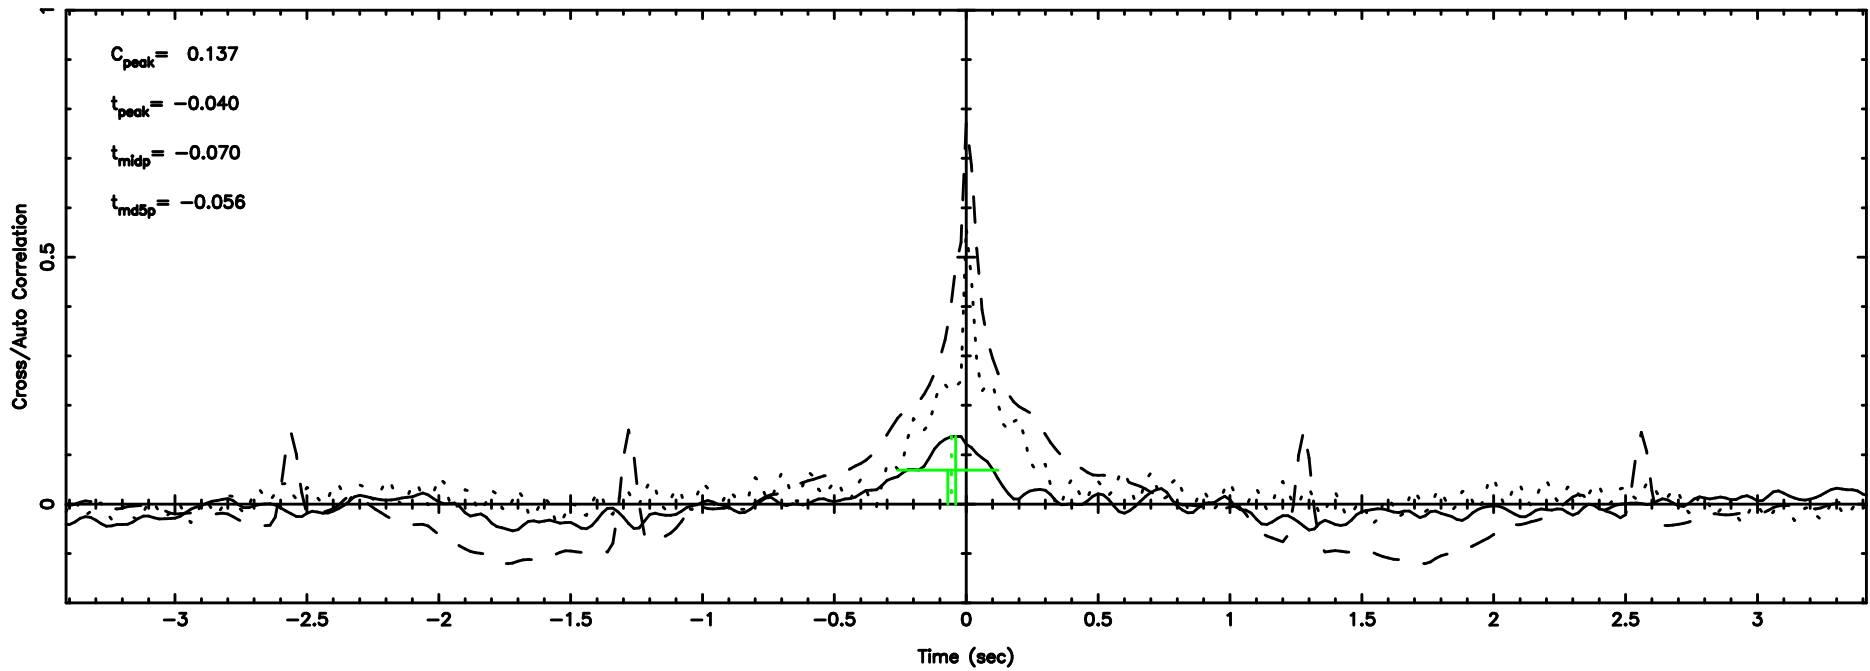

0919-142 2024/08/07 3.16UT FUJI -KISO