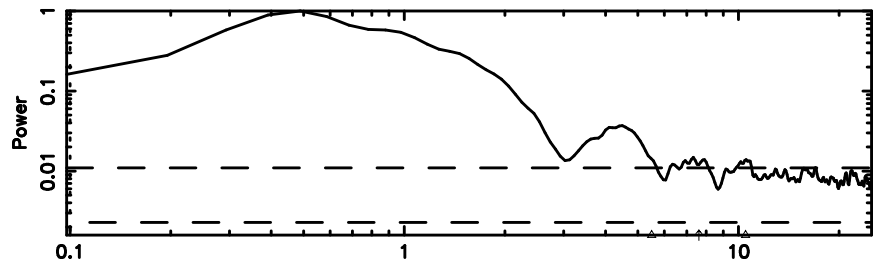

BLK:24,SNR1: 4.7662 ,SNR2: 12.891

Frequency (Hz)

3C147 2024/08/06 23.52UT TOYOKAWA-FUJI

F20240807082923

BLK:24,SNR1: 5.5210 ,SNR2: 15.290

Frequency (Hz)

T20240807082923

BLK:31,SNR1: 4.1351 ,SNR2: 11.183