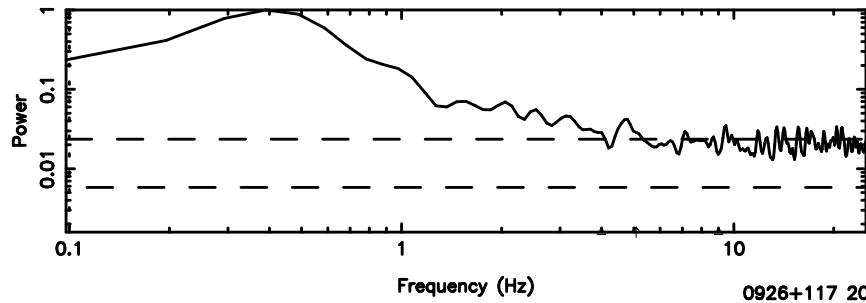

BLK:11,SNR1: 1.0758 ,SNR2: 4.5773