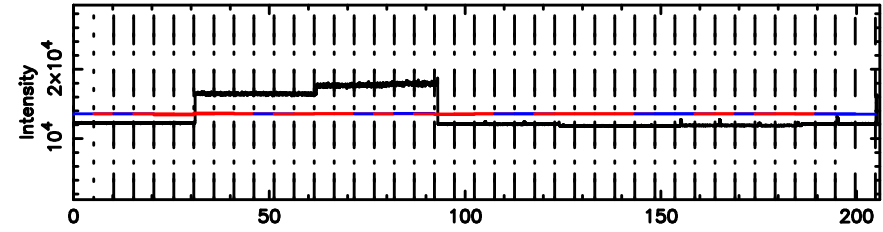

F20240807063617

BLK:17,SNR1: 3.8477 ,SNR2: 9.2929

Frequency (Hz)

0347+05 2024/08/06 21.63UT TOYOKAWA-FUJI

T20240807063617

BLK:13,SNR1: 1.2887 ,SNR2: 4.5165

Frequency (Hz)

K20240807063615