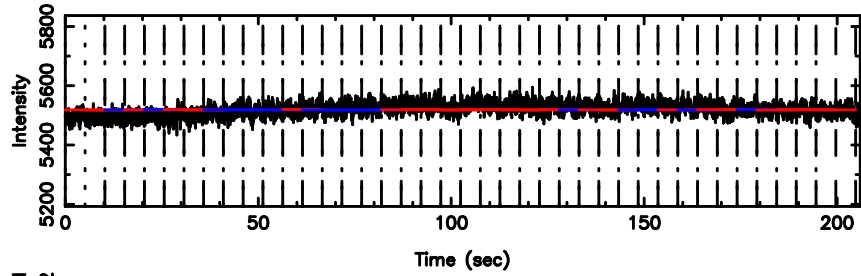

T20240807161551