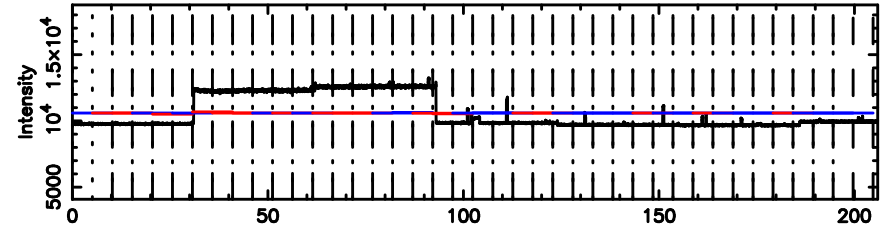

Frequency (Hz)

K20240807080728