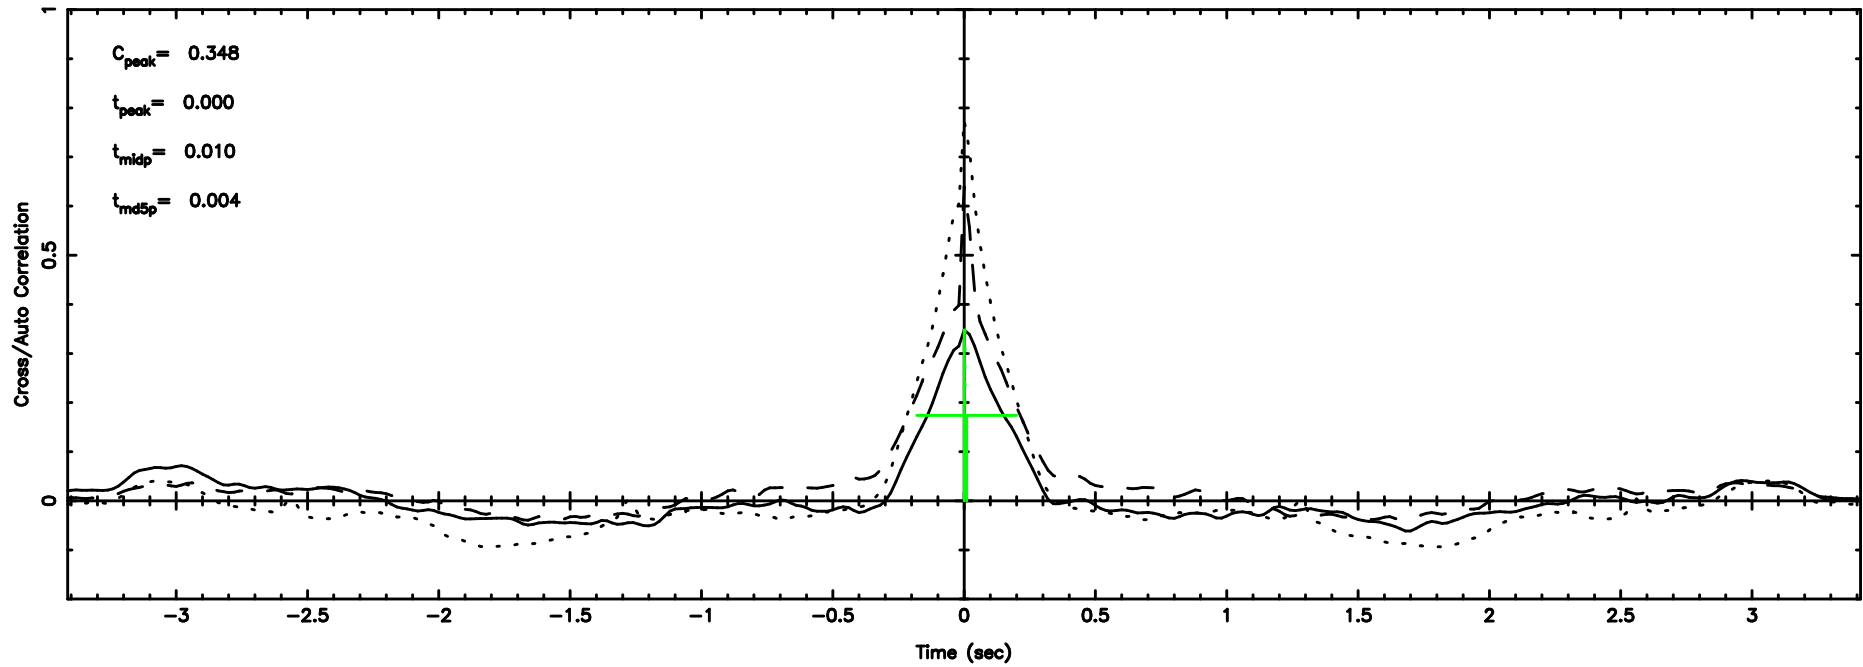

BLK:22,SNR1: 7.9728 ,SNR2: 18.724