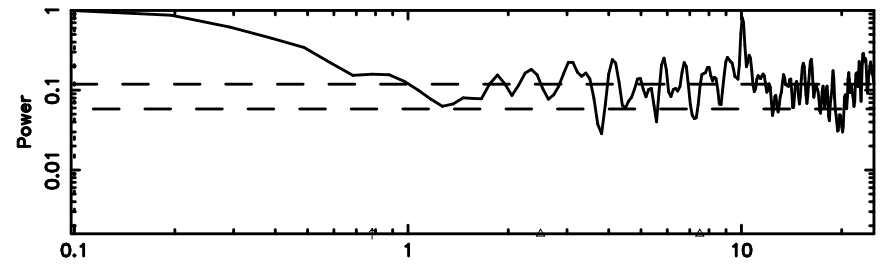

K20240807100135

BLK: 2,SNR1: 3.1729 ,SNR2: 19.232

F20240807100138

BLK: 2,SNR1: 3.4568 ,SNR2: 24.250

Frequency (Hz)

K20240807100135

BLK: 2,SNR1: 0.18132 ,SNR2: 2.8780

Frequency (Hz)