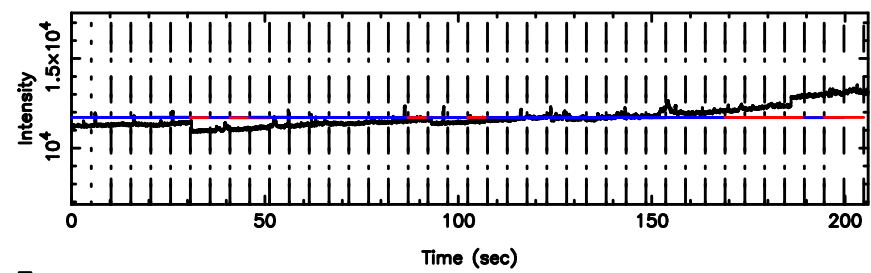

K20240807142833