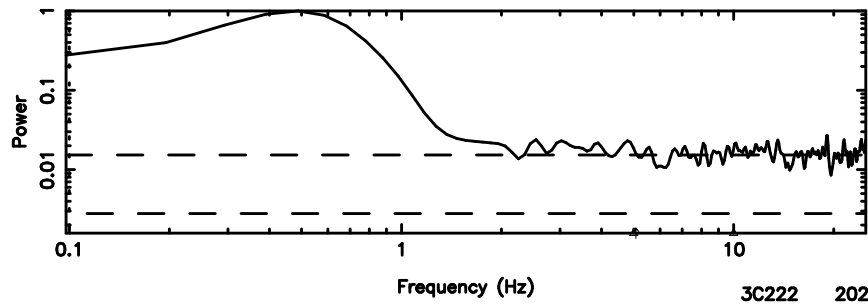

BLK: 9,SNR1: 1.8299 ,SNR2: 7.1871