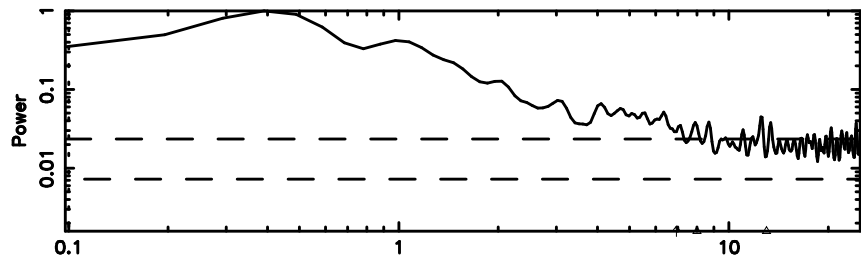

K20240807161058

BLK:15,SNR1: 24.269 ,SNR2: 42.963

1323+32 2024/08/07 7.21UT TOYOKAWA-KISO

F20240807161102

BLK:17,SNR1: 1.7778 ,SNR2: 5.2787

Frequency (Hz)

K20240807161058

BLK:17,SNR1: 65.579 ,SNR2: 73.556