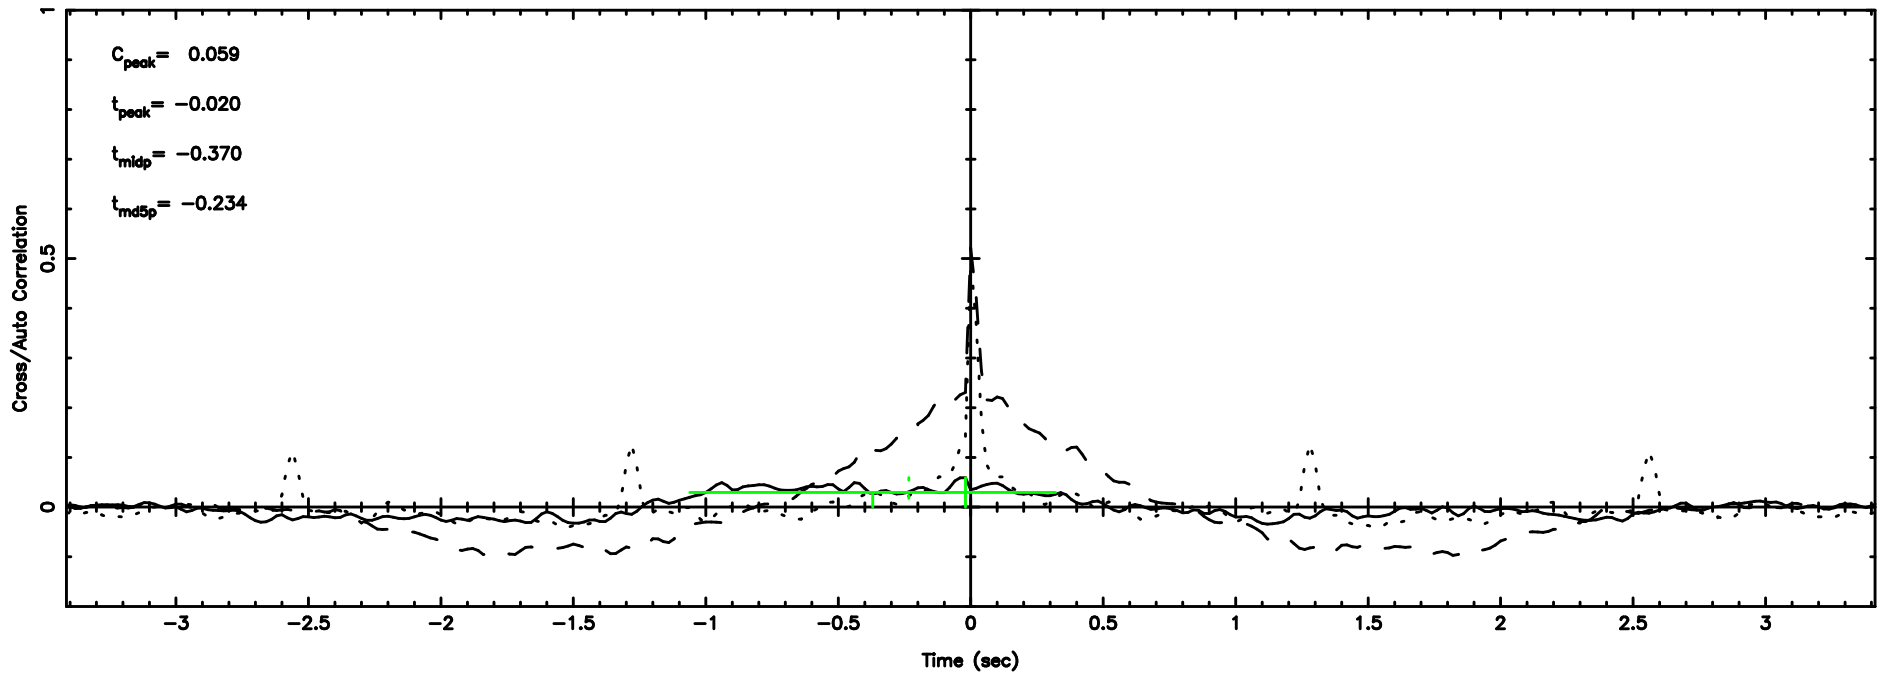

Frequency (Hz)