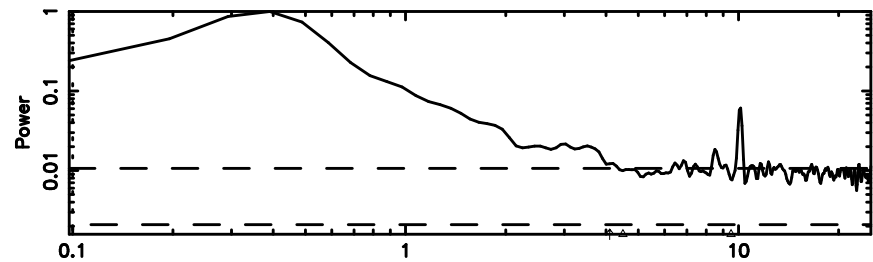

Frequency (Hz)

T20240807105950

BLK:14,SNR1: 0.53221 ,SNR2: 8.4275

Frequency (Hz)

3C196 2024/08/07 2.03UT TOYOKAWA-KISO

K20240807105947

BLK:14,SNR1: 2.2079 ,SNR2: 10.820

Frequency (Hz)