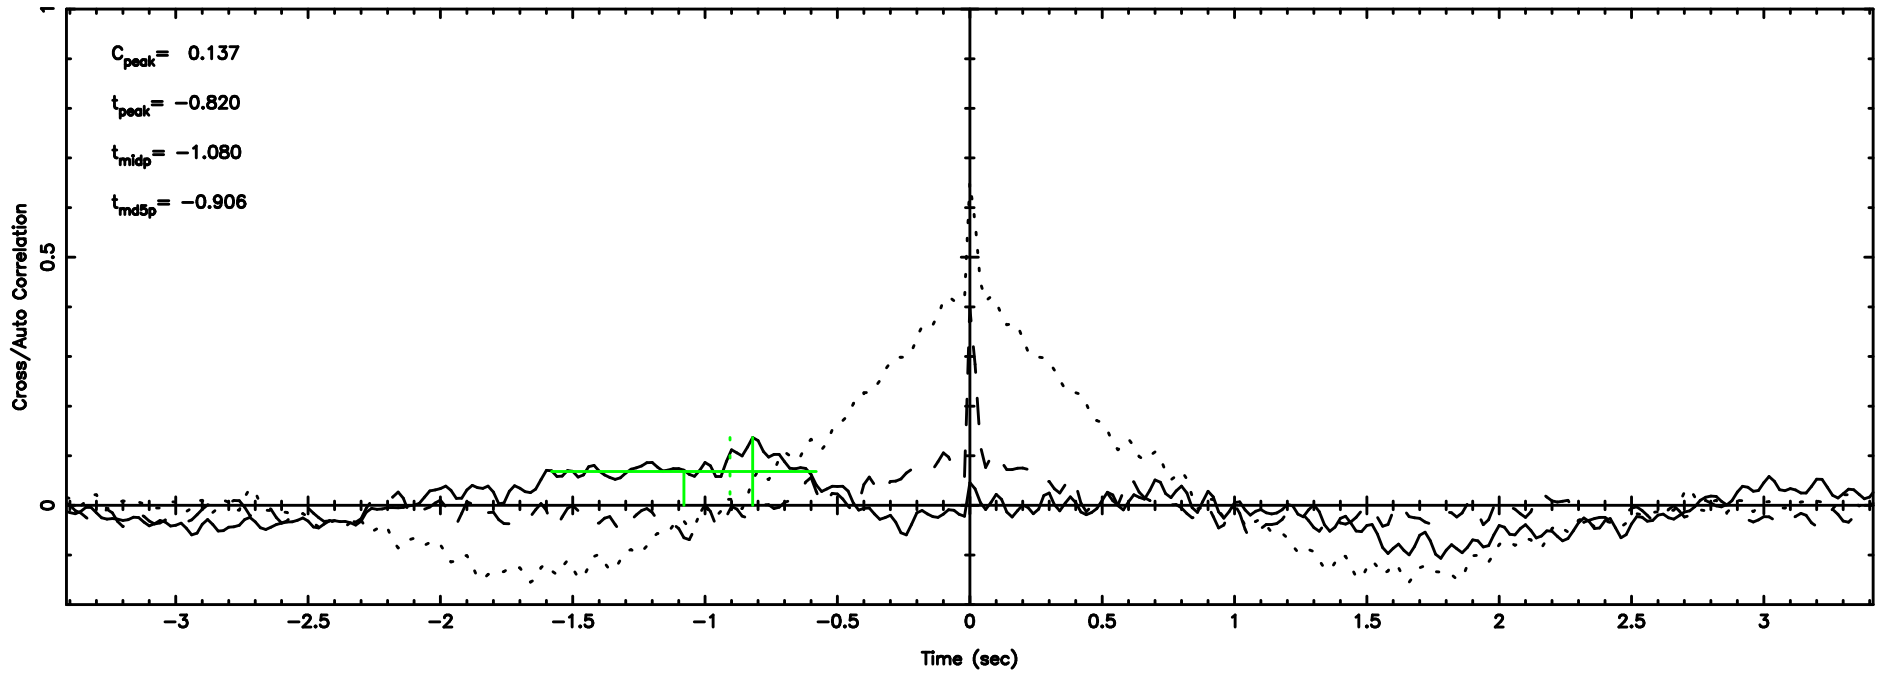

K20240807100135

BLK: 2,SNR1: 3.1729 ,SNR2: 19.232

F20240807100138

BLK: 2,SNR1: 3.4568 ,SNR2: 24.250

Frequency (Hz)

K20240807100135

BLK: 2,SNR1: 0.18132 ,SNR2: 2.8780

Frequency (Hz)