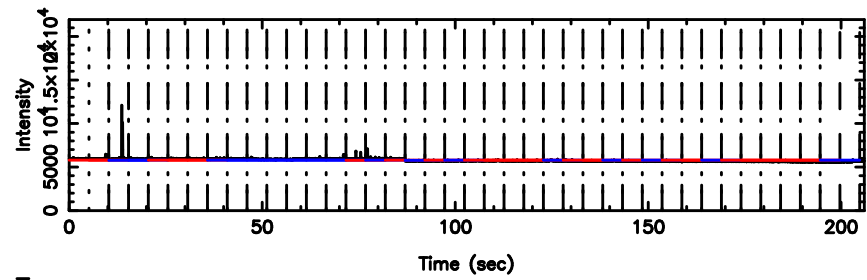

BLK:17,SNR1: 7.6531 ,SNR2: 11.637

Frequency (Hz)

F20240807161102

BLK:17,SNR1: 0.38593E-01,SNR2: 0.92560

Frequency (Hz)

1323+32 2024/08/07 7.21UT TOYOKAWA-FUJI

T20240807161101

BLK:15,SNR1: 0.52322 ,SNR2: 1.8515