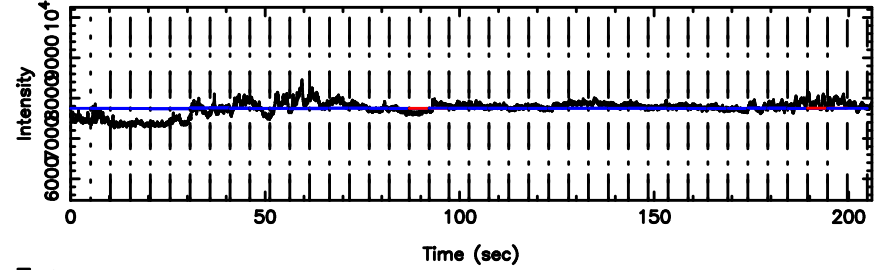

T20240807112240

BLK:37,SNR1: 147.59 ,SNR2: 183.84

0834-19 2024/08/07 2.41UT TOYOKAWA-KISO

K20240807112237

BLK:37,SNR1: 6.6345 ,SNR2: 25.443

Frequency (Hz)