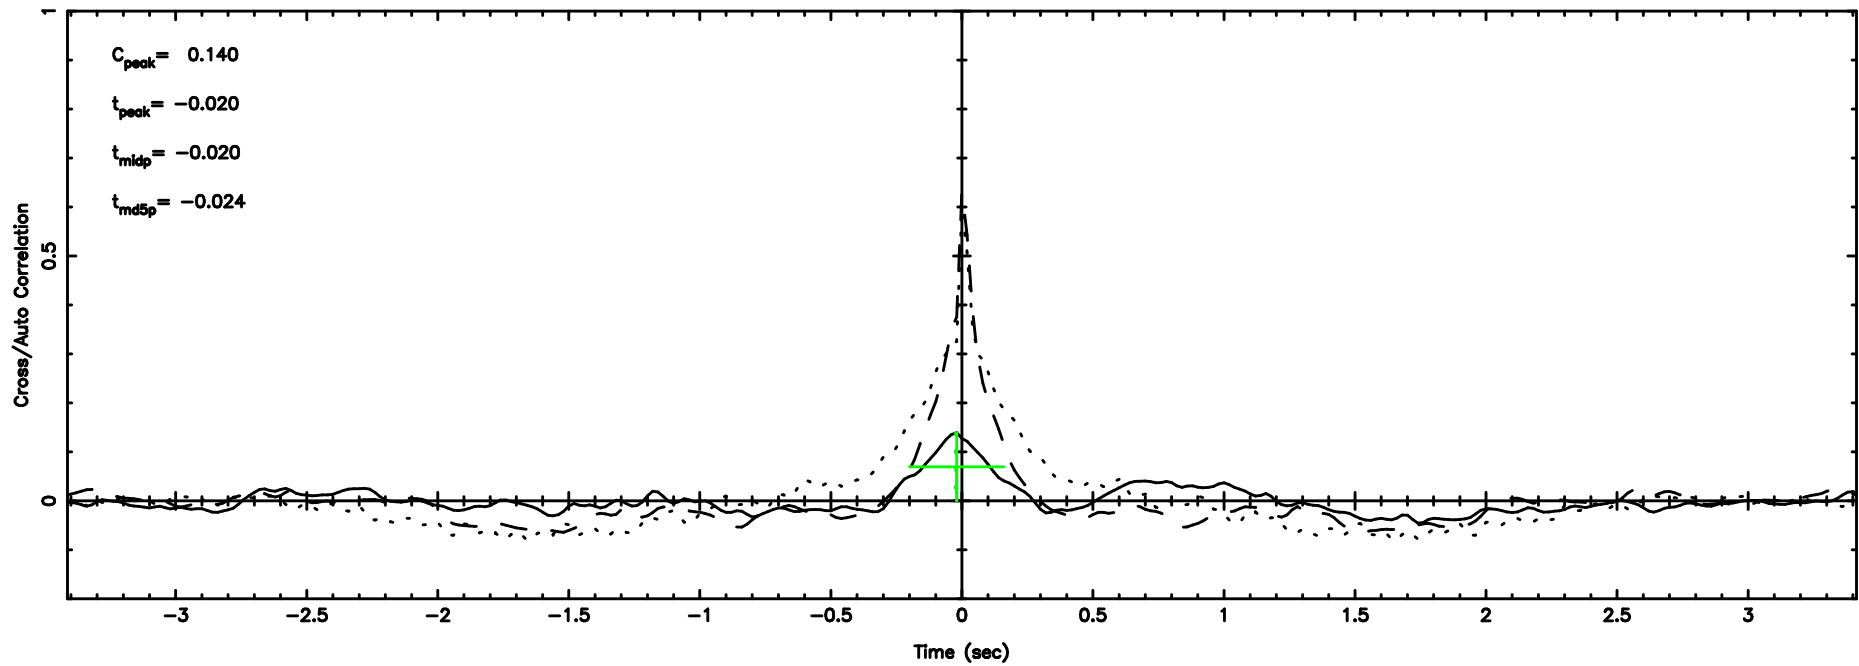

Frequency (Hz)

3C283 2024/08/07 6.97UT FUJI -KISO