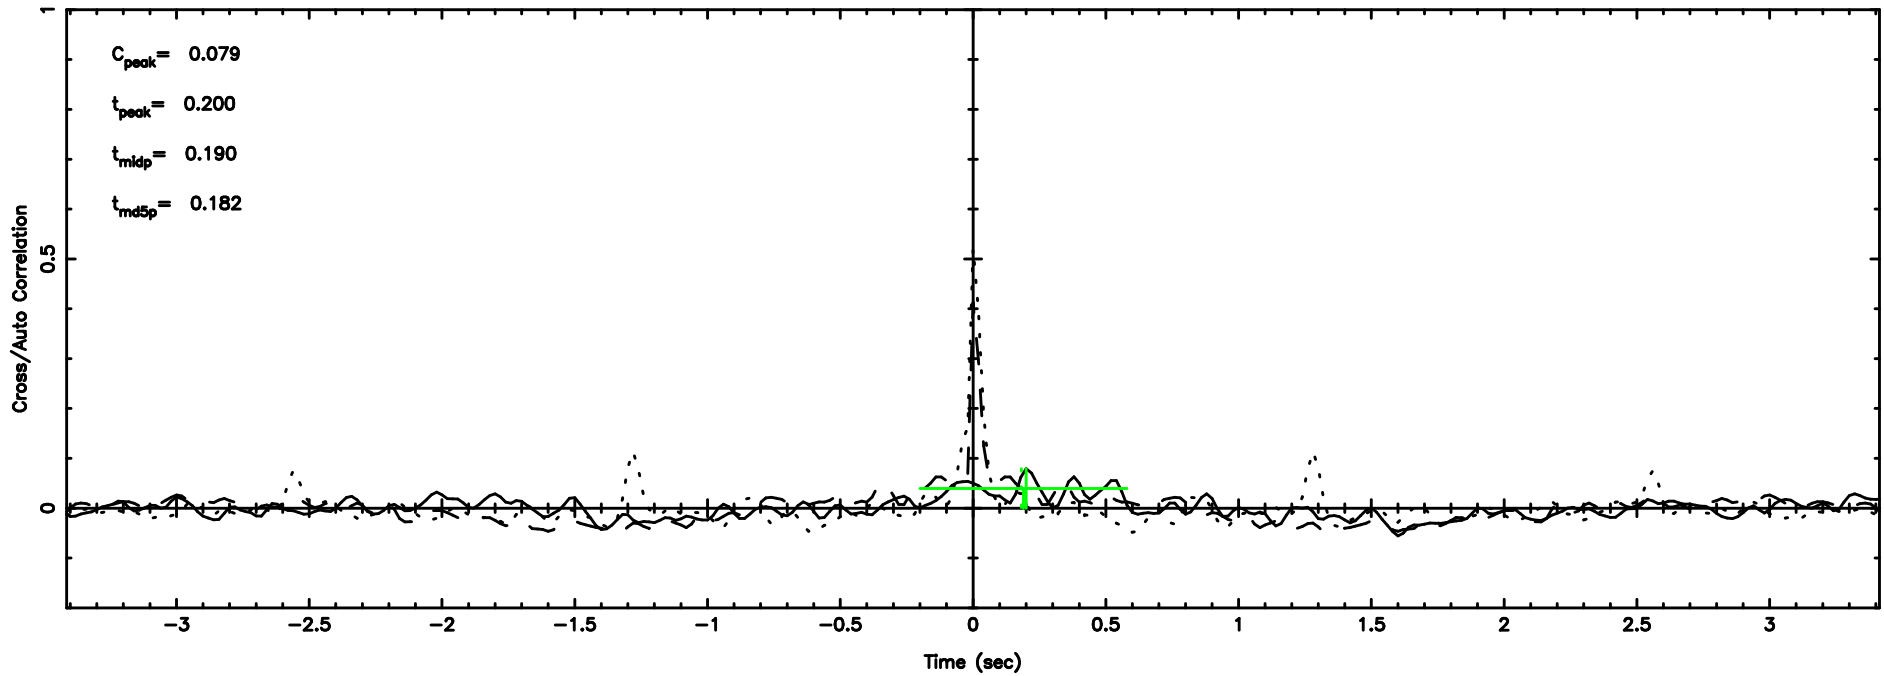

Frequency (Hz)

3C119 2024/08/06 22.35UT TOYOKAWA-FUJI