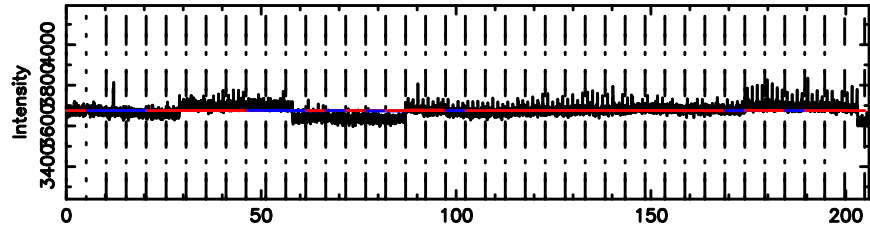

K20240807101148

BLK:16,SNR1: 0.41007 ,SNR2: 1.7570

0723+10 2024/08/07 1.23UT TOYOKAWA-KISO

F20240807101150

BLK:11,SNR1: 0.29813 ,SNR2: 2.1279

Frequency (Hz)

K20240807101148

BLK:11,SNR1: 1.8559 ,SNR2: 8.5343