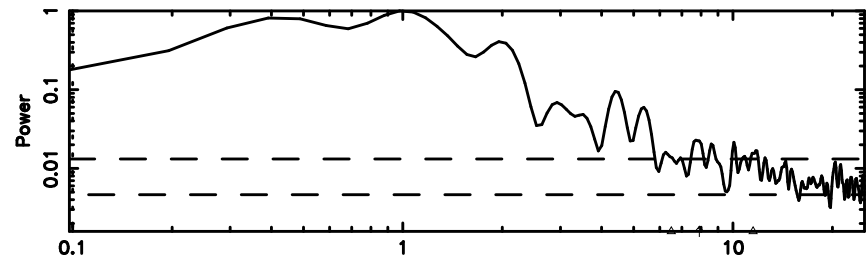

BLK:11,SNR1: 4.7798 ,SNR2: 12.627