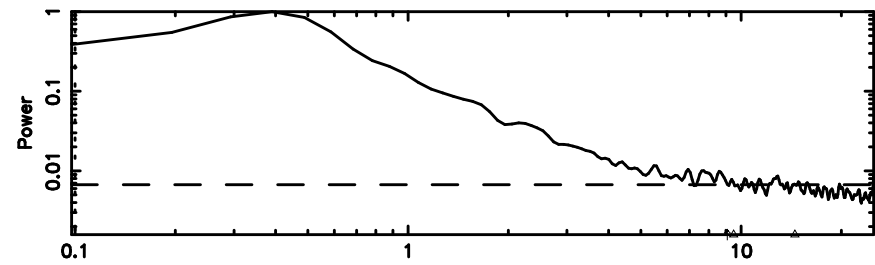

BLK:23,SNR1: 4.4517 ,SNR2: 9.9074