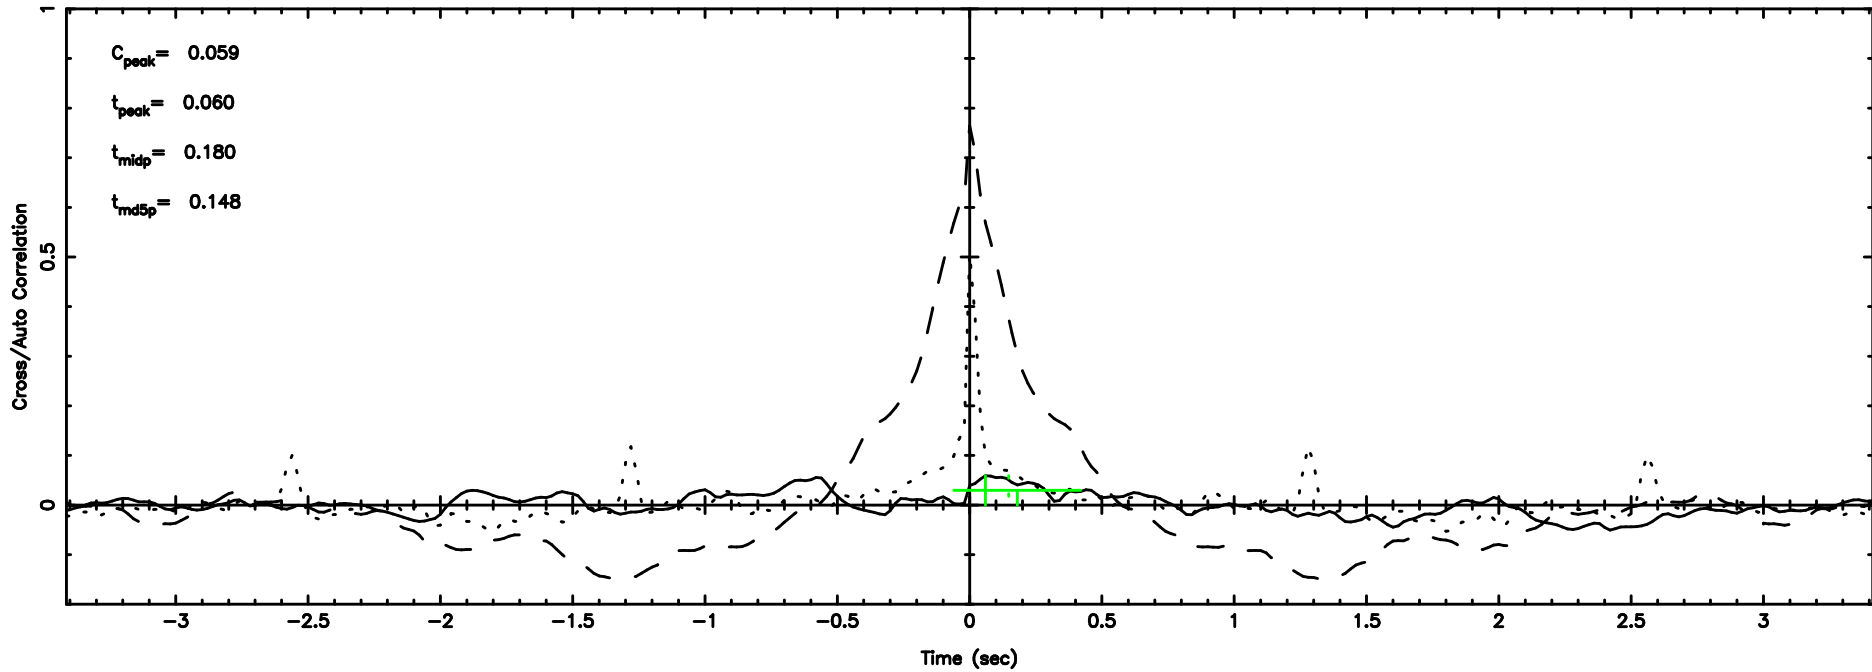

T20240807101150

BLK: 8,SNR1: 6.8755 ,SNR2: 31.921

F20240807101150

BLK: 8,SNR1:-0.31968E-01,SNR2: 1.3063

0723+10 2024/08/07 1.23UT TOYOKAWA-FUJI