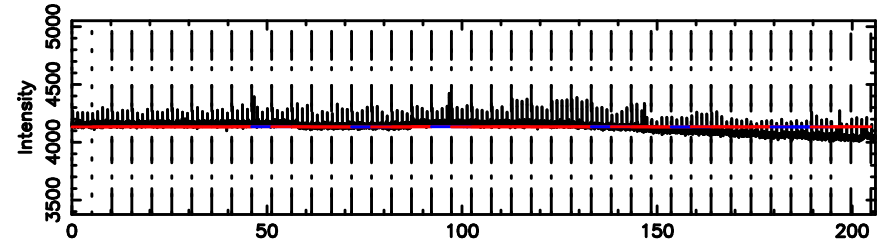

Frequency (Hz)

T20240807094039

BLK: 7,SNR1: 3.0701 ,SNR2: 11.562

Frequency (Hz)

F20240807094039

BLK: 7,SNR1:-0.24773 ,SNR2: 0.0000

Frequency (Hz)

0652-130 2024/08/07 0.71UT TOYOKAWA-FUJI