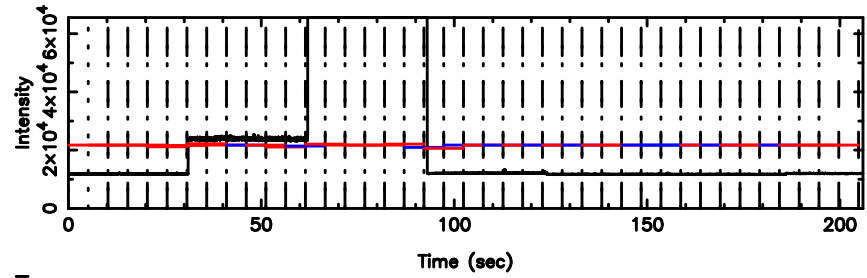

Frequency (Hz)

K20240807163216

BLK:12,SNR1: 77.581 ,SNR2: 76.452

Frequency (Hz)

1345+12 2024/08/07 7.57UT TOYOKAWA-KISO

F20240807163219

BLK:15,SNR1: 0.70837 ,SNR2: 2.6351

Frequency (Hz)