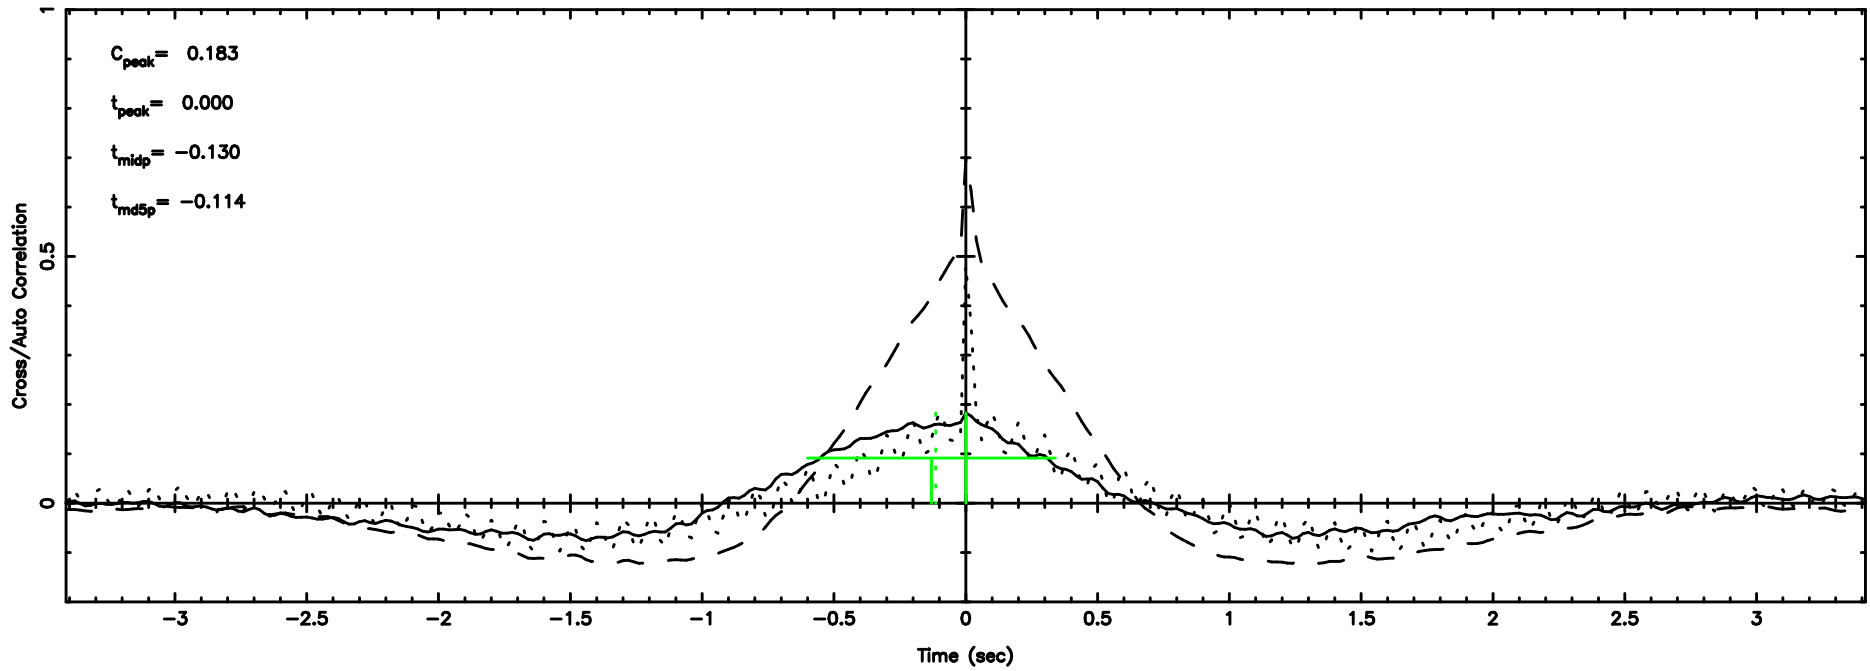

T20240807122203

BLK:23,SNR1: 13.507 ,SNR2: 20.129

K20240807122200

BLK:23,SNR1: 0.54880 ,SNR2: 1.8702

3C222 2024/08/07 3.40UT TOYOKAWA-KISO