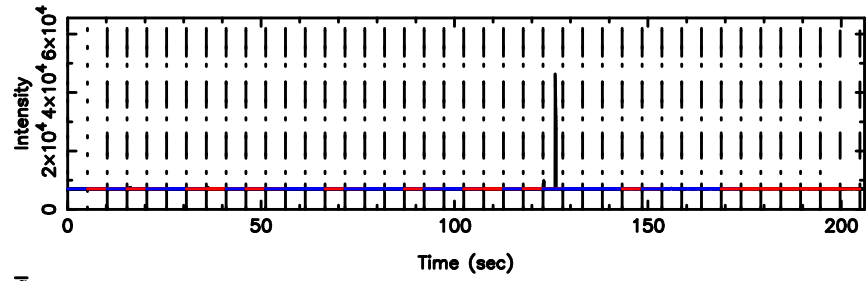

Frequency (Hz)

K20240807141512

BLK:17,SNR1: 6.0919 ,SNR2: 12.065

Frequency (Hz)

1127-14 2024/08/07 5.28UT FUJI -KISO

T20240807142836

BLK:22,SNR1: 9.1802 ,SNR2: 23.003

3C263.1 2024/08/07 5.50UT TOYOKAWA-FUJI