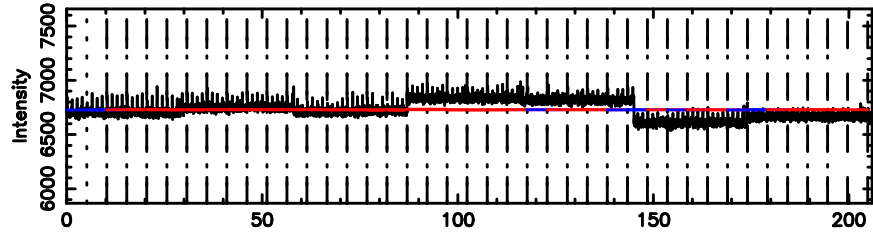

F20240807071923