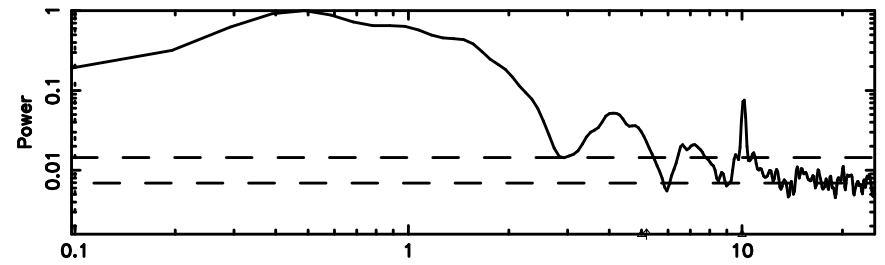

F20240807095216

BLK:10,SNR1: 0.34845 ,SNR2: 1.7991

0703+138 2024/08/07 0.90UT TOYOKAWA-FUJI

T20240807095216

BLK:14,SNR1: 0.92908E-01,SNR2: 1.2677

Frequency (Hz)

K20240807095213

BLK:14,SNR1: 3.5452 ,SNR2: 14.485