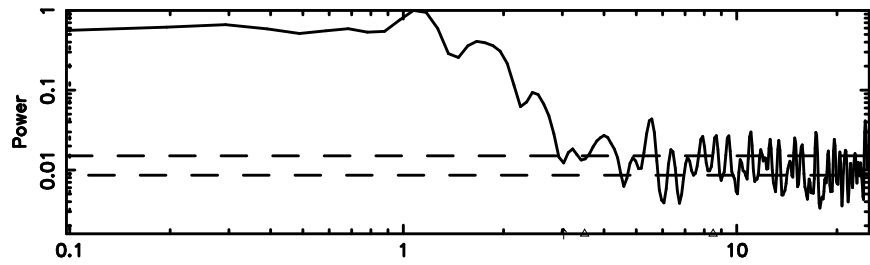

K20240807100135

BLK: 2,SNR1: 3.1729 ,SNR2: 19.232

F20240807100138

BLK: 2,SNR1: 3.4568 ,SNR2: 24.250

Frequency (Hz)

K20240807100135

BLK: 2,SNR1: 0.18132 ,SNR2: 2.8780

Frequency (Hz)