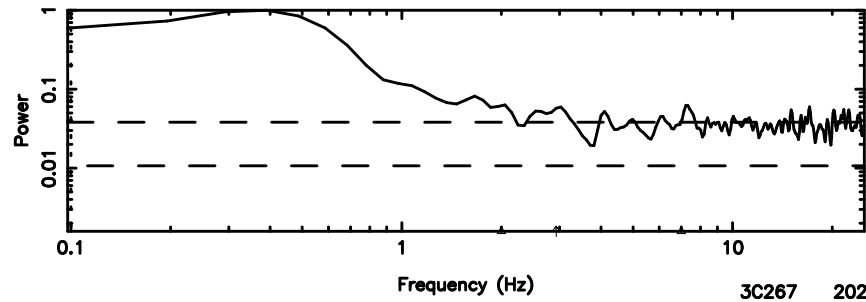

T20240807143503

BLK: 7,SNR1: 0.62757 ,SNR2: 4.8358

F20240807143503

BLK: 7,SNR1: 1.9654 ,SNR2: 1.8853

3C267 2024/08/07 5.61UT TOYOKAWA-FUJI