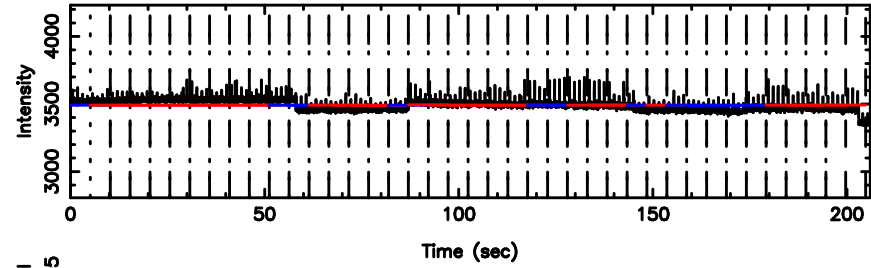

F20240807122903