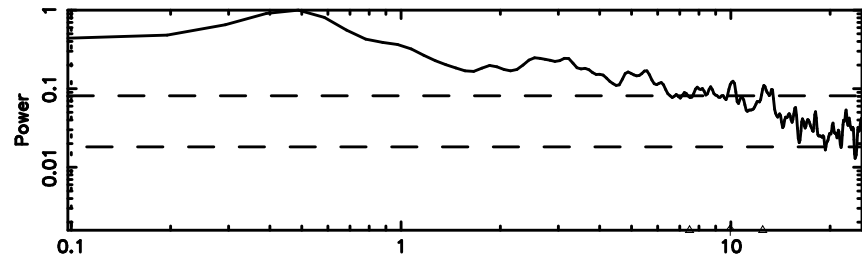

BLK:11,SNR1: 0.44183 ,SNR2: 1.2689