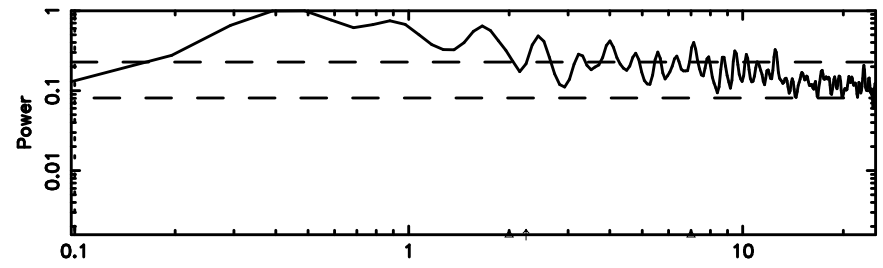

BLK:12,SNR1: 3.0034 ,SNR2: 13.307

Frequency (Hz)

F20240807084146

BLK:12,SNR1:-0.63069E-01,SNR2: 1.2933

Frequency (Hz)

0552+12 2024/08/06 23.72UT TOYOKAWA-FUJI

T20240807084146

BLK:21,SNR1: 2.9967 ,SNR2: 13.277