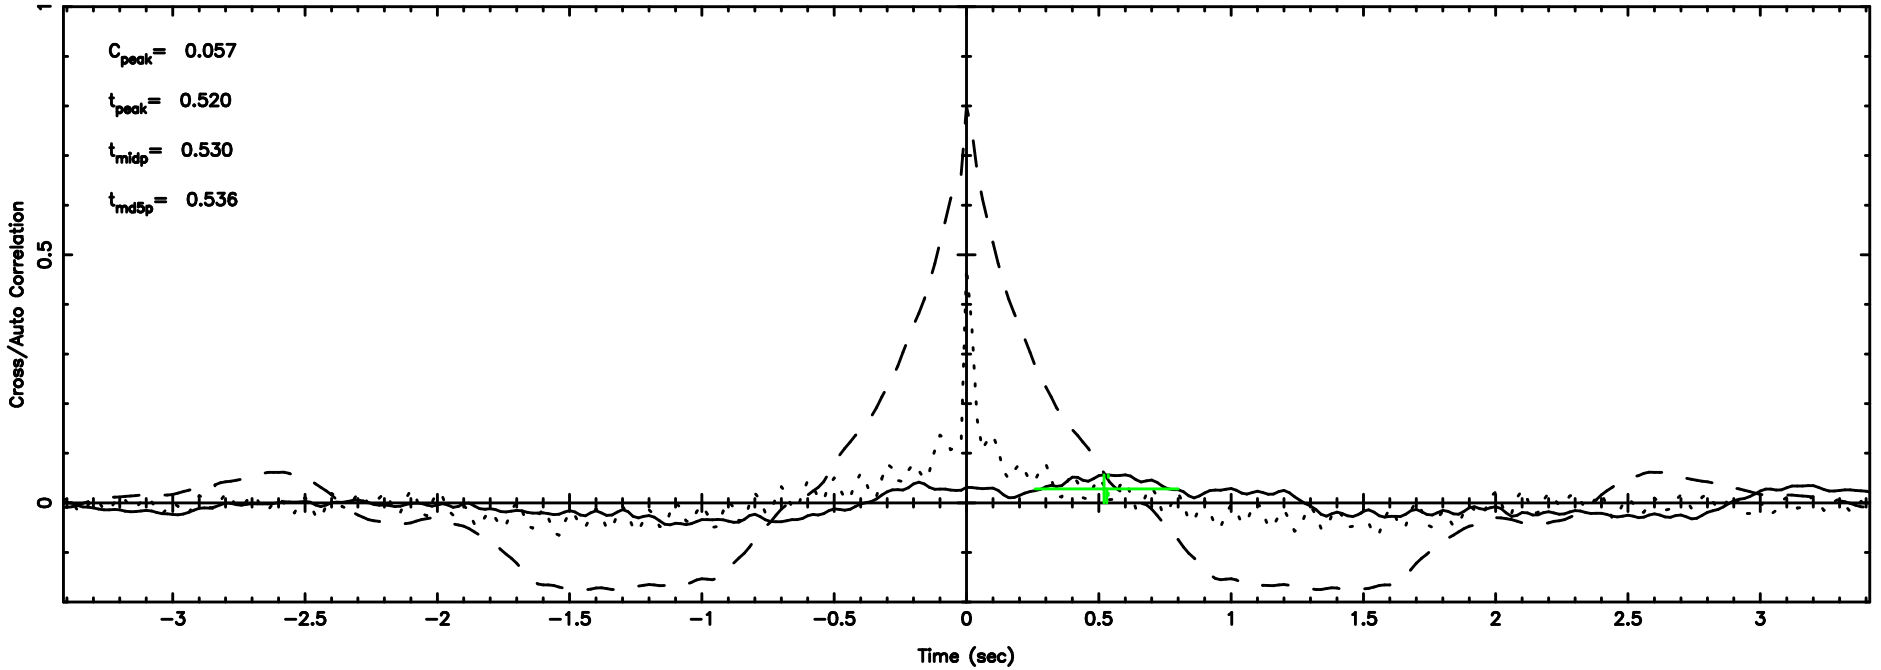

T20240807101150

BLK:16,SNR1: 79.267 ,SNR2: 309.56

K20240807101148

BLK:16,SNR1: 0.41007 ,SNR2: 1.7570

0723+10 2024/08/07 1.23UT TOYOKAWA-KISO