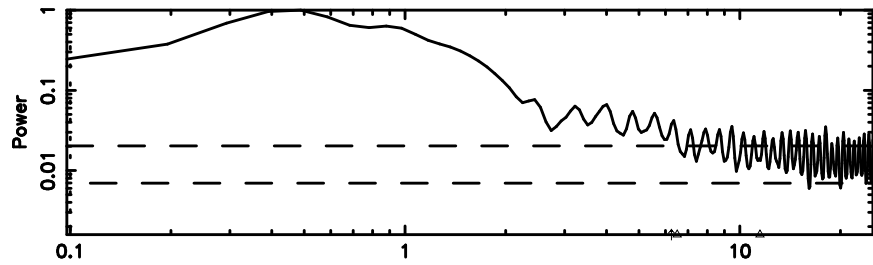

BLK:13,SNR1: 3.5503 ,SNR2: 11.777

Frequency (Hz)

0347+05 2024/08/06 21.63UT TOYOKAWA-KISO

F20240807063617

BLK:16,SNR1: 2.3984 ,SNR2: 7.9481

Frequency (Hz)

K20240807063615

BLK:16,SNR1: 5.2923 ,SNR2: 9.7571