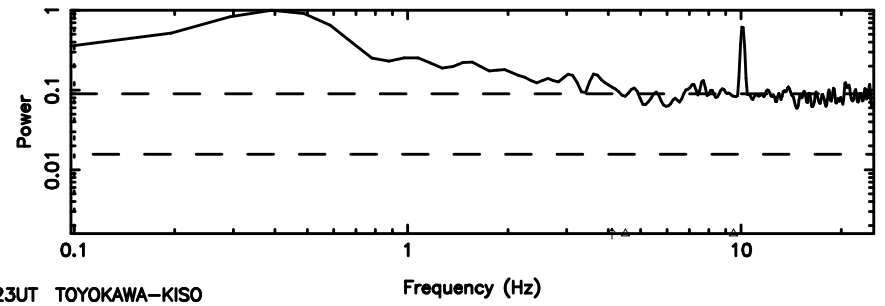

BLK:16,SNR1: 0.41007 ,SNR2: 1.7570

0723+10 2024/08/07 1.23UT TOYOKAWA-KISO