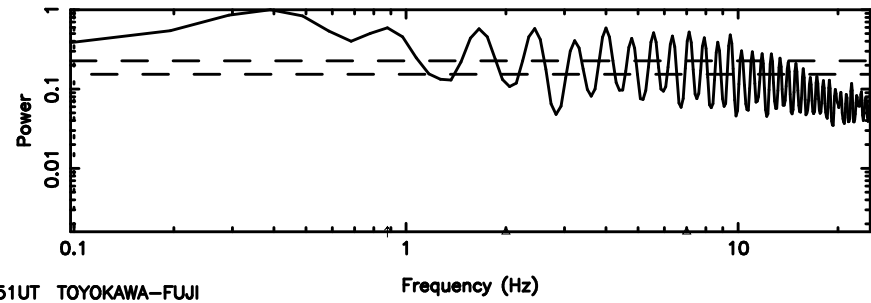

BLK:12,SNR1:-0.17736 ,SNR2: 1.8459

0941-08 2024/08/07 3.51UT TOYOKAWA-FUJI