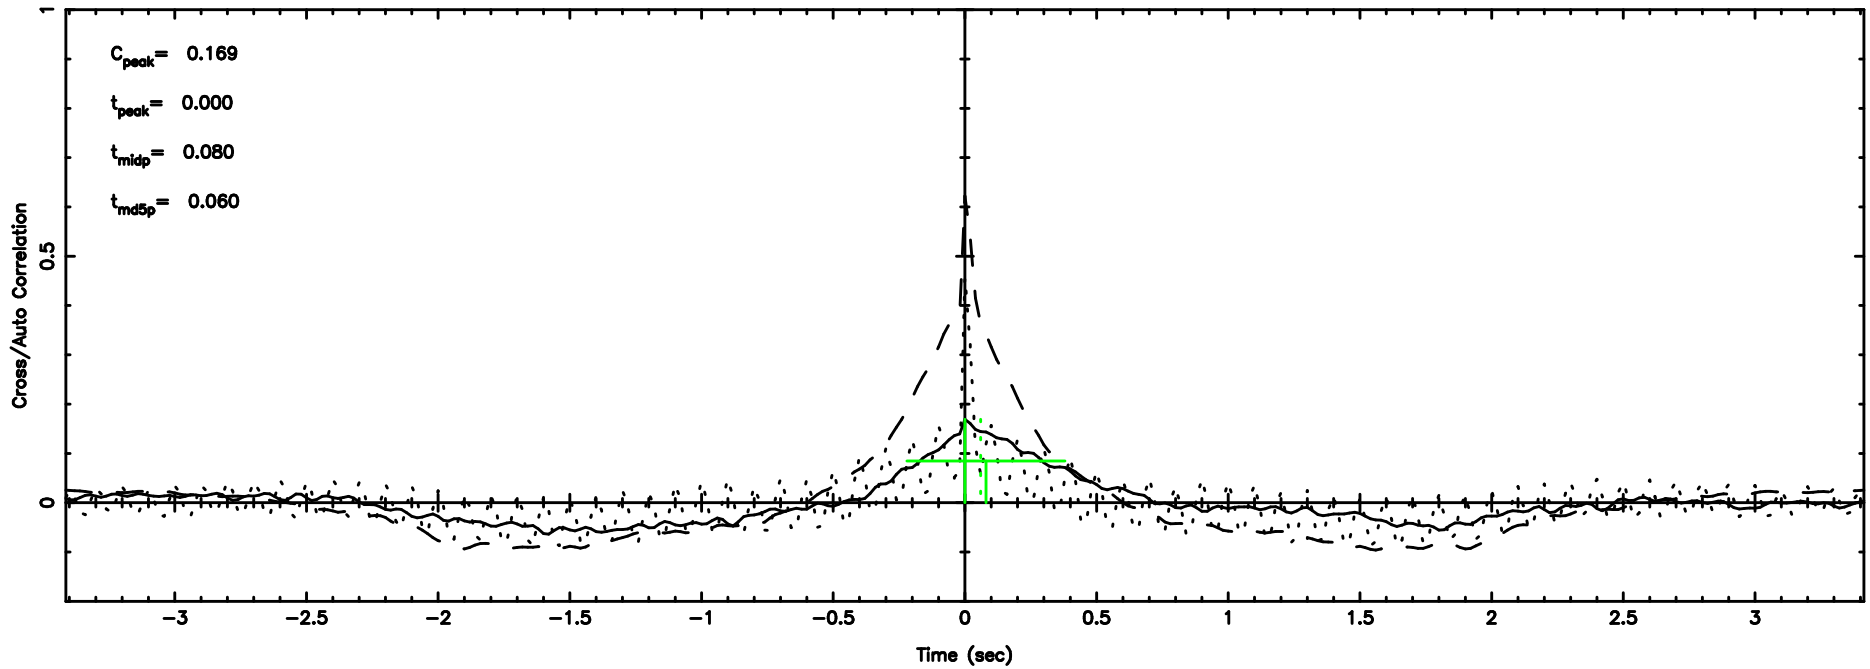

BLK:11,SNR1: 0.11969 ,SNR2: 2.6005

3C236 2024/08/07 3.89UT TOYOKAWA-FUJI

T20240807125132

BLK:19,SNR1: 0.85526 ,SNR2: 1.4344

3C236 2024/08/07 3.89UT TOYOKAWA-KISO

K20240807125129

BLK:19,SNR1: 0.42537 ,SNR2: 1.2927