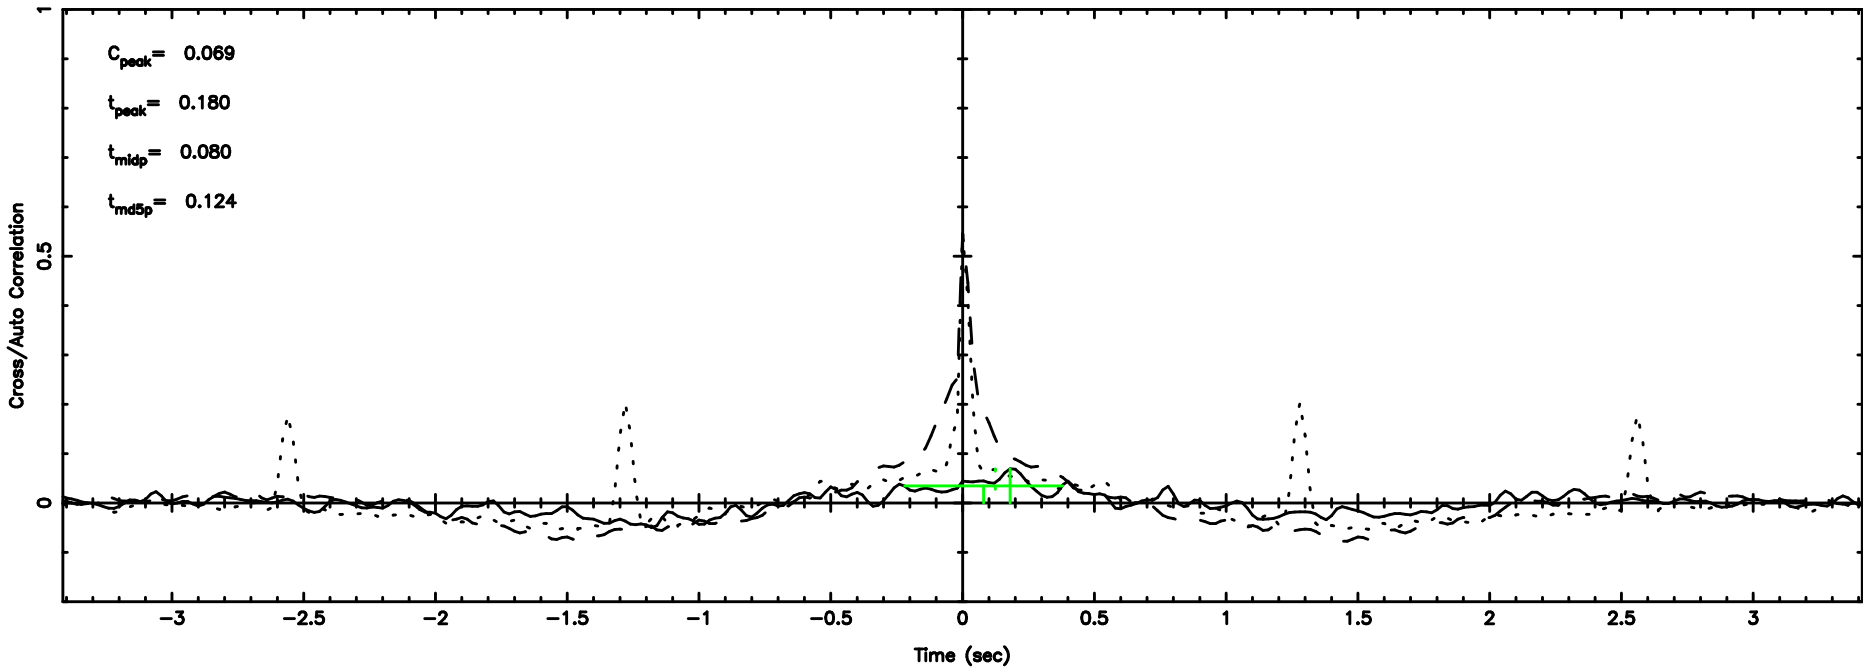

T20240807122903

BLK:12,SNR1: 0.49518 ,SNR2: 2.6568

F20240807122903

BLK:12,SNR1:-0.17736 ,SNR2: 1.8459

0941-08 2024/08/07 3.51UT TOYOKAWA-FUJI