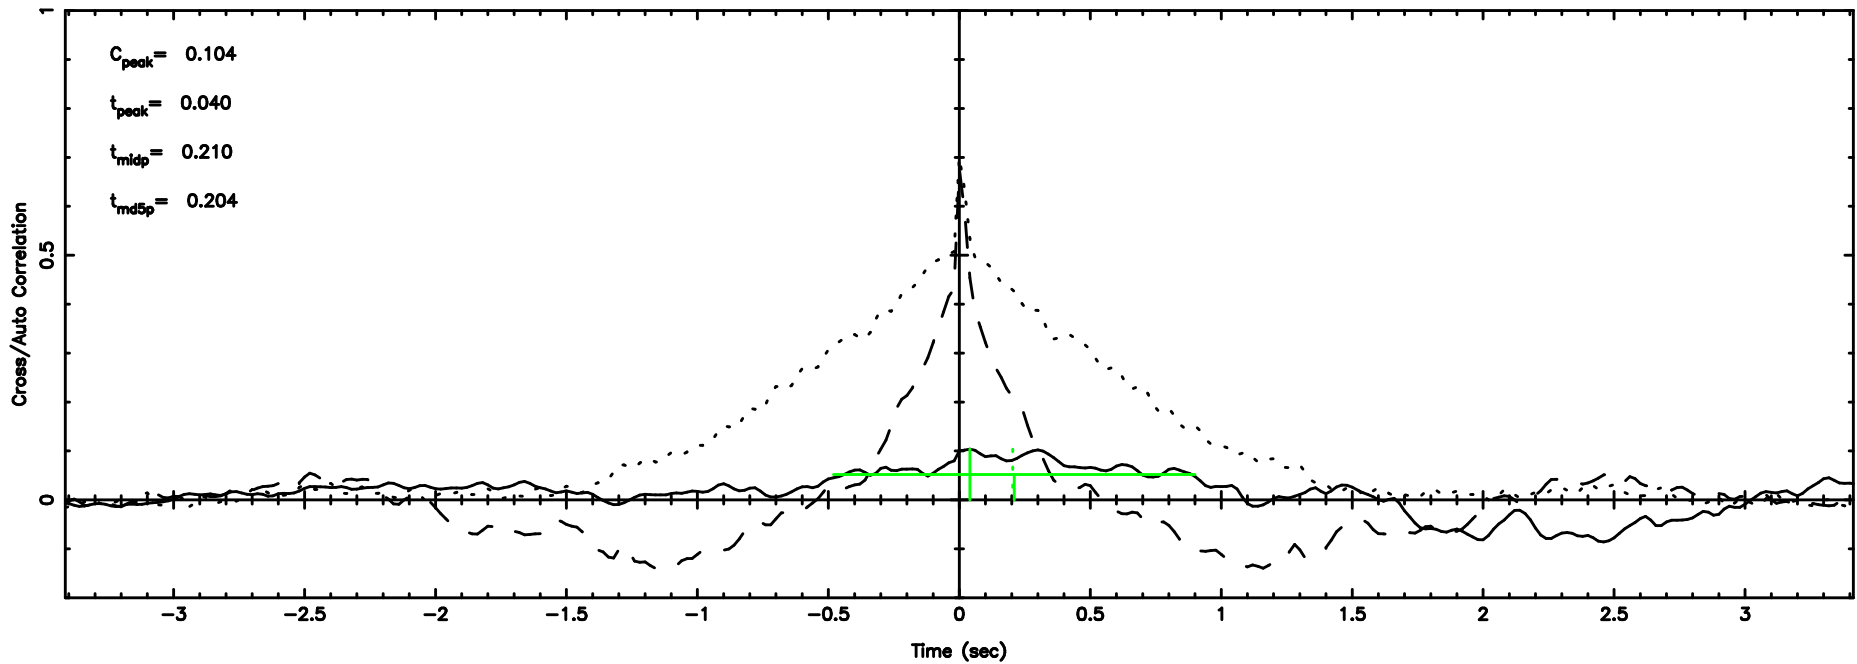

Frequency (Hz)

3C286 2024/08/07 7.29UT FUJI -KISO