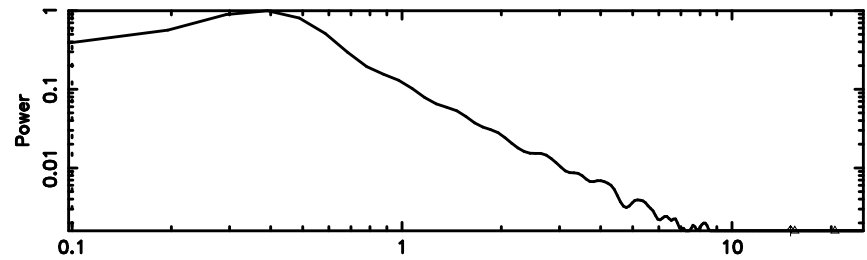

F20240807161552

BLK: 5,SNR1: 0.26578 ,SNR2: 2.4370

Frequency (Hz)

K20240807161548

BLK: 5,SNR1: 76.864 ,SNR2: 101.99

Frequency (Hz)

3C286 2024/08/07 7.29UT FUJI -KISO