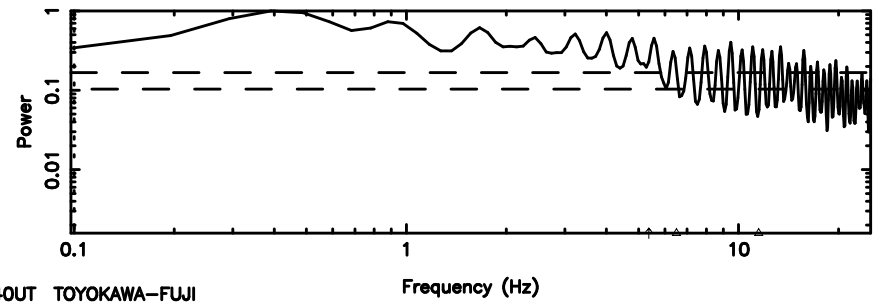

BLK: 9,SNR1: 0.33148 ,SNR2: 1.5037

3C222 2024/08/07 3.40UT TOYOKAWA-FUJI