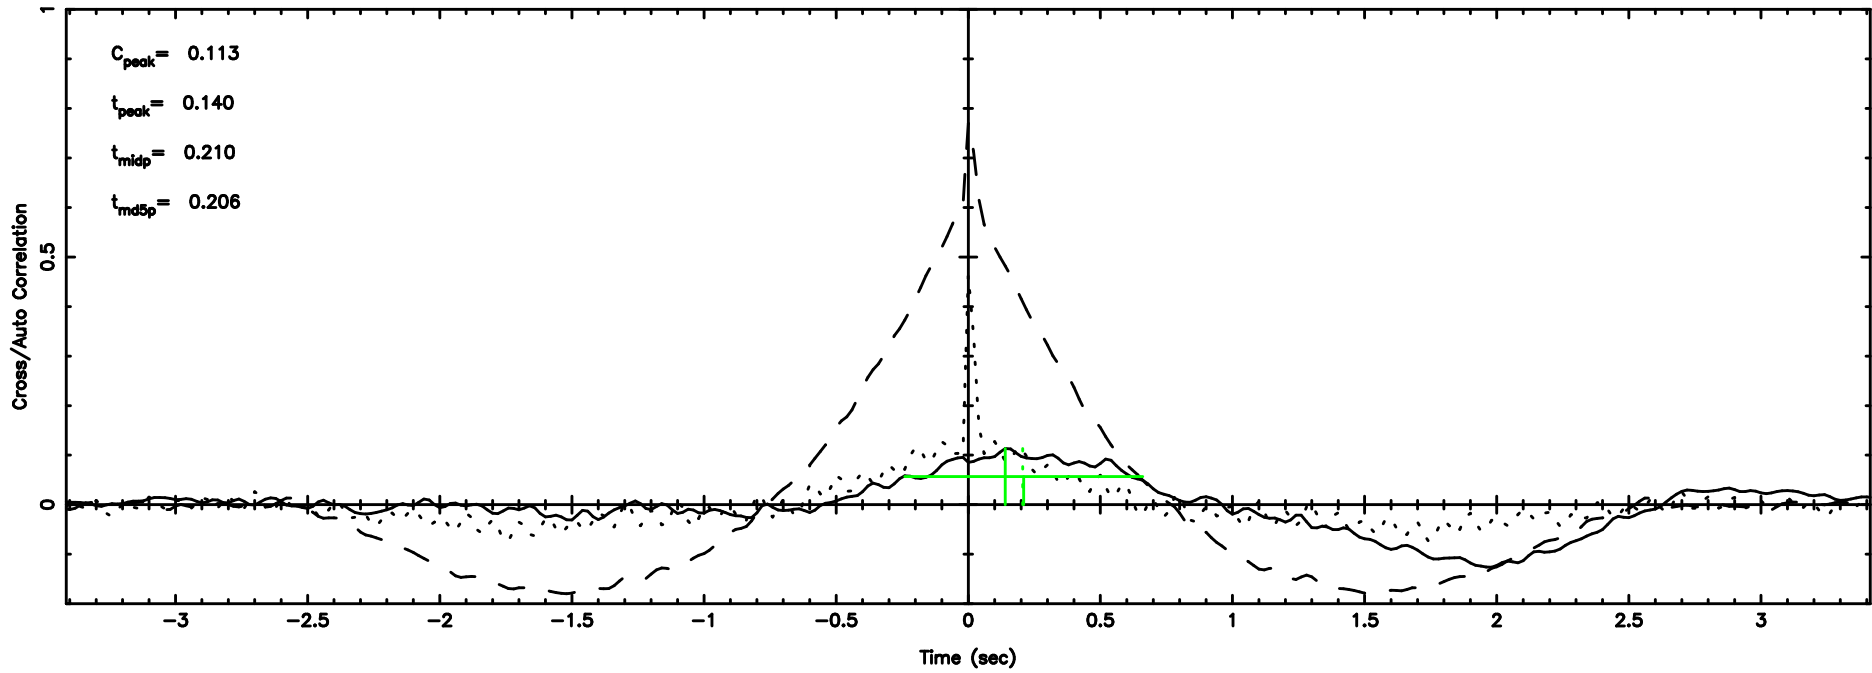

BLK:10,SNR1: 0.39408 ,SNR2: 3.6239