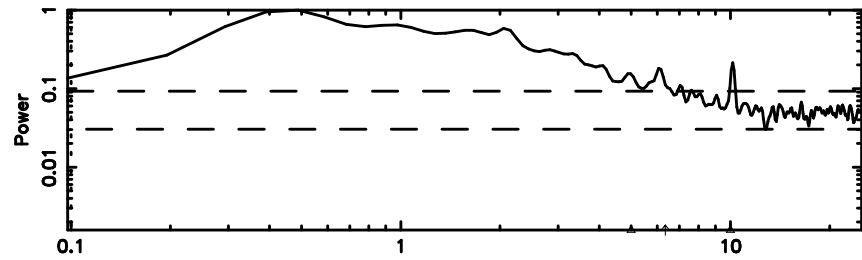

BLK:17,SNR1: 0.57490 ,SNR2: 2.5676