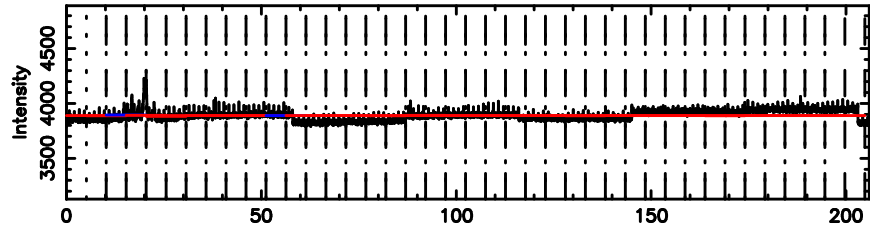

K20240807100135

BLK: 2,SNR1: 3.1729 ,SNR2: 19.232

F20240807100138

BLK: 2,SNR1: 3.4568 ,SNR2: 24.250

Frequency (Hz)

K20240807100135

BLK: 2,SNR1: 0.18132 ,SNR2: 2.8780

Frequency (Hz)