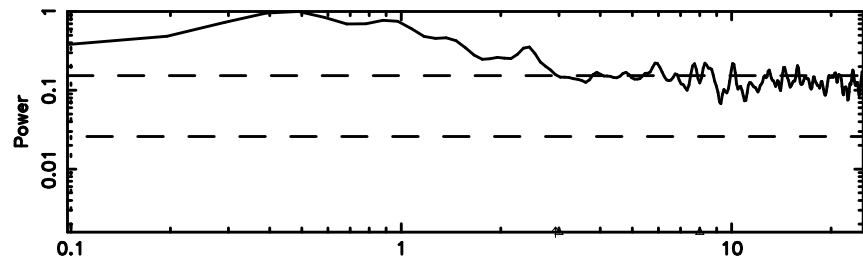

BLK:13,SNR1: 0.20052 ,SNR2: 2.0143