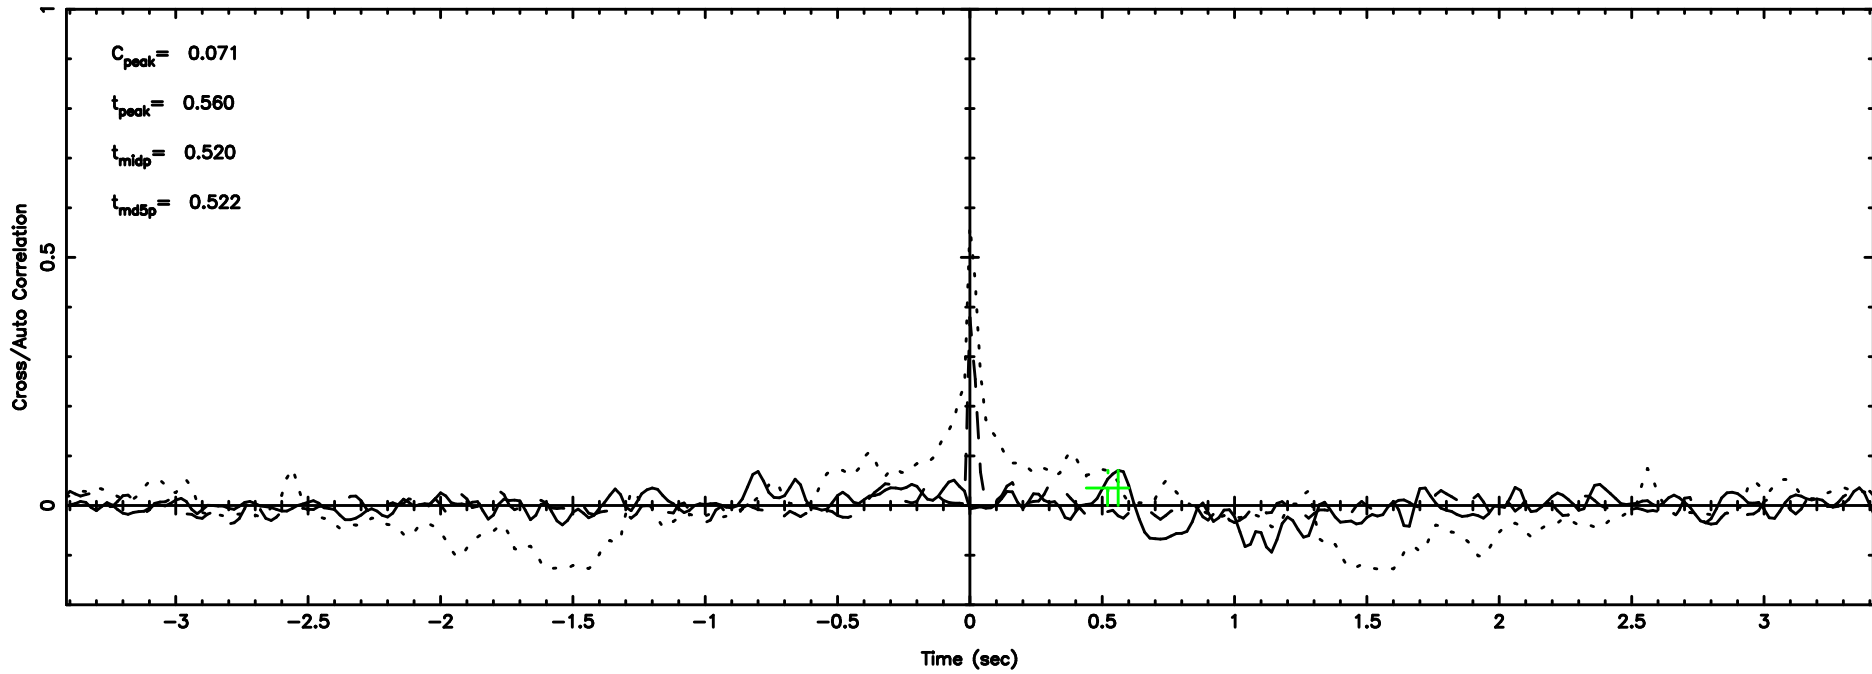

T20240807100138

BLK: 2,SNR1: 0.24102E-01,SNR2: 0.62740

F20240807100138

BLK: 2,SNR1: 0.16801 ,SNR2: 1.1432

0713-024 2024/08/07 1.06UT TOYOKAWA-FUJI