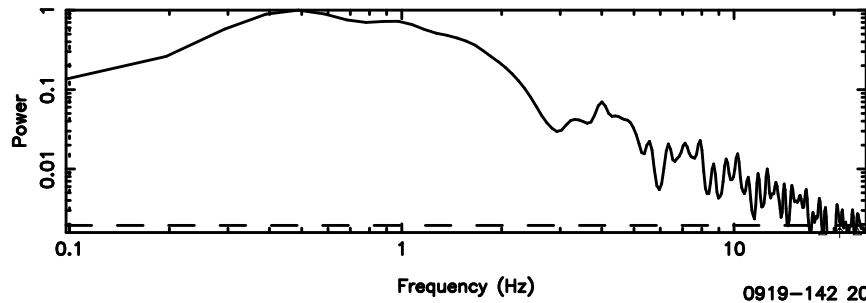

BLK: 6,SNR1: 33.850 ,SNR2: 32.443