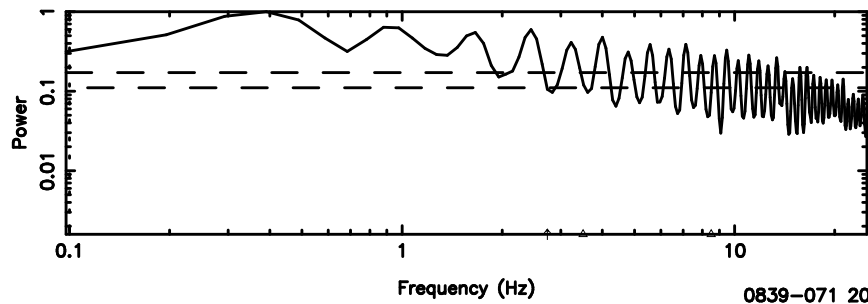

BLK:12,SNR1:-0.86148E-03,SNR2: 1.5519

0839-071 2024/08/07 2.49UT FUJI -KISO

K20240807112743