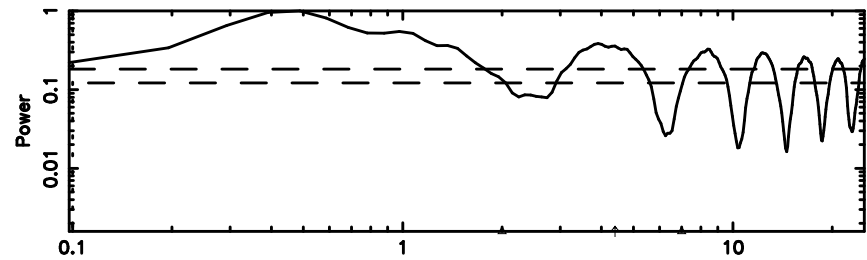

BLK:17,SNR1: 7.6531 ,SNR2: 11.637

Frequency (Hz)

F20240807161102

BLK:17,SNR1: 0.38593E-01,SNR2: 0.92560

Frequency (Hz)

1323+32 2024/08/07 7.21UT TOYOKAWA-FUJI

T20240807161101

BLK:15,SNR1: 0.52322 ,SNR2: 1.8515