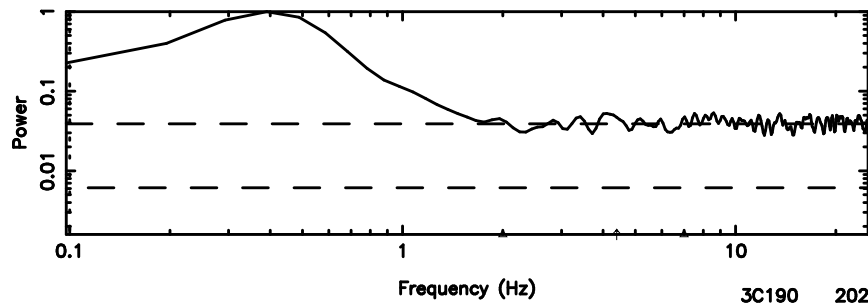

BLK:18,SNR1: 0.56734 ,SNR2: 2.5417