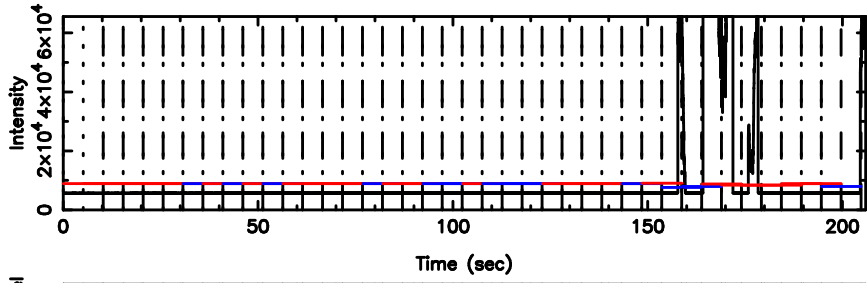

T20240807103007