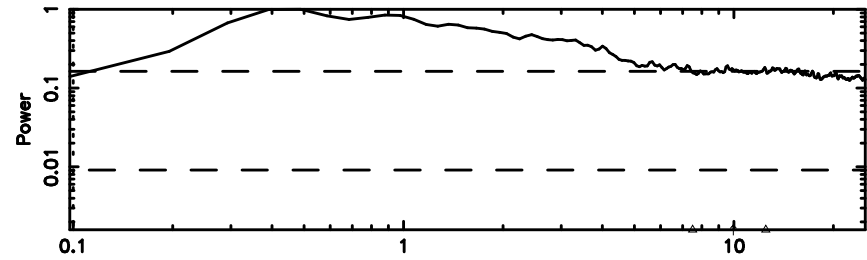

BLK:11,SNR1: 0.47699 ,SNR2: 1.0026