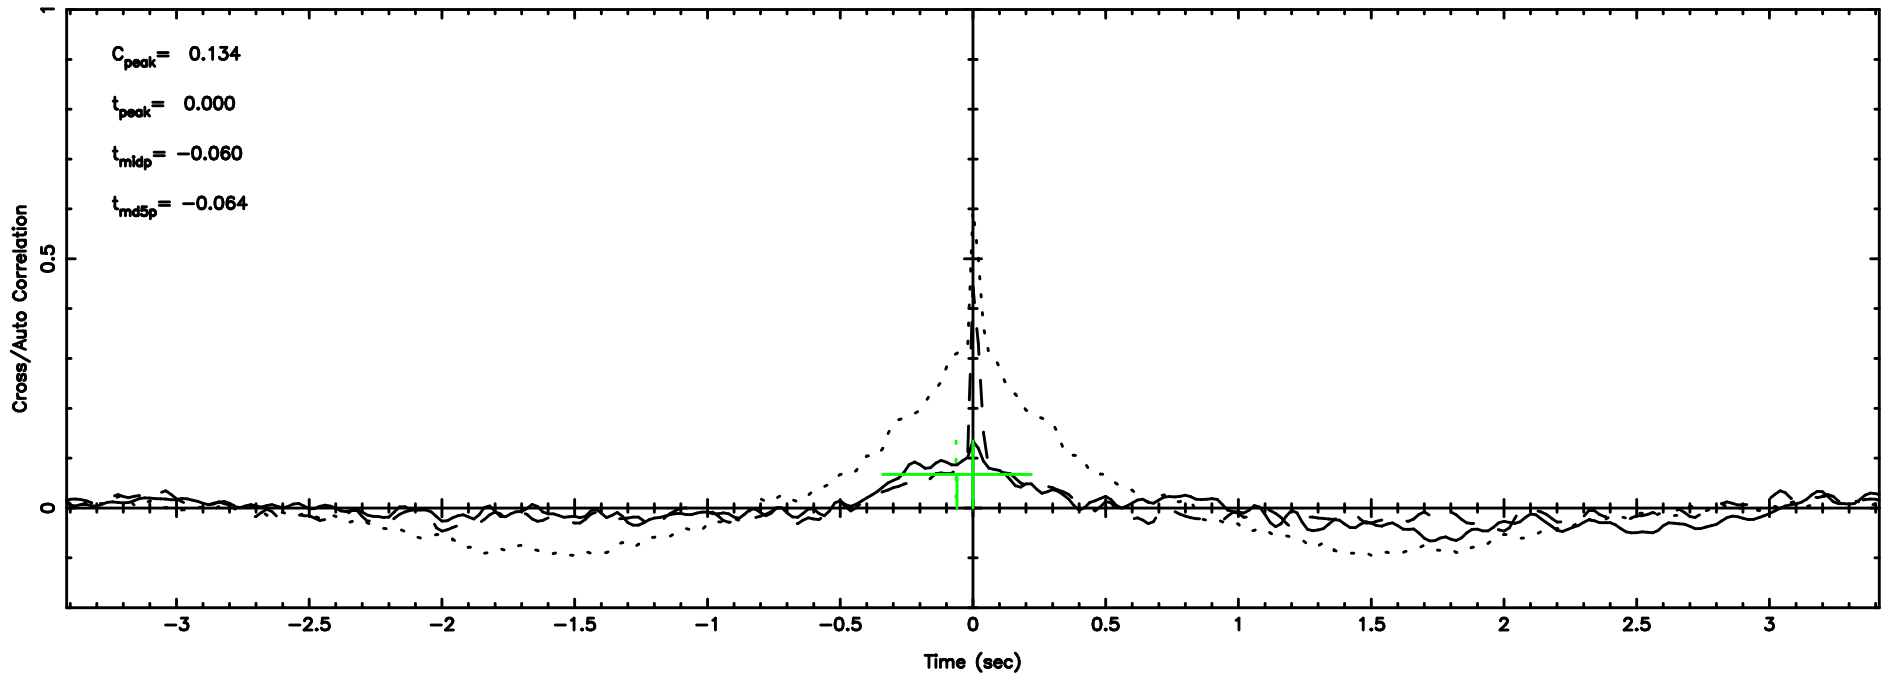

Frequency (Hz)

3C119 2024/08/06 22.35UT TOYOKAWA-KISO