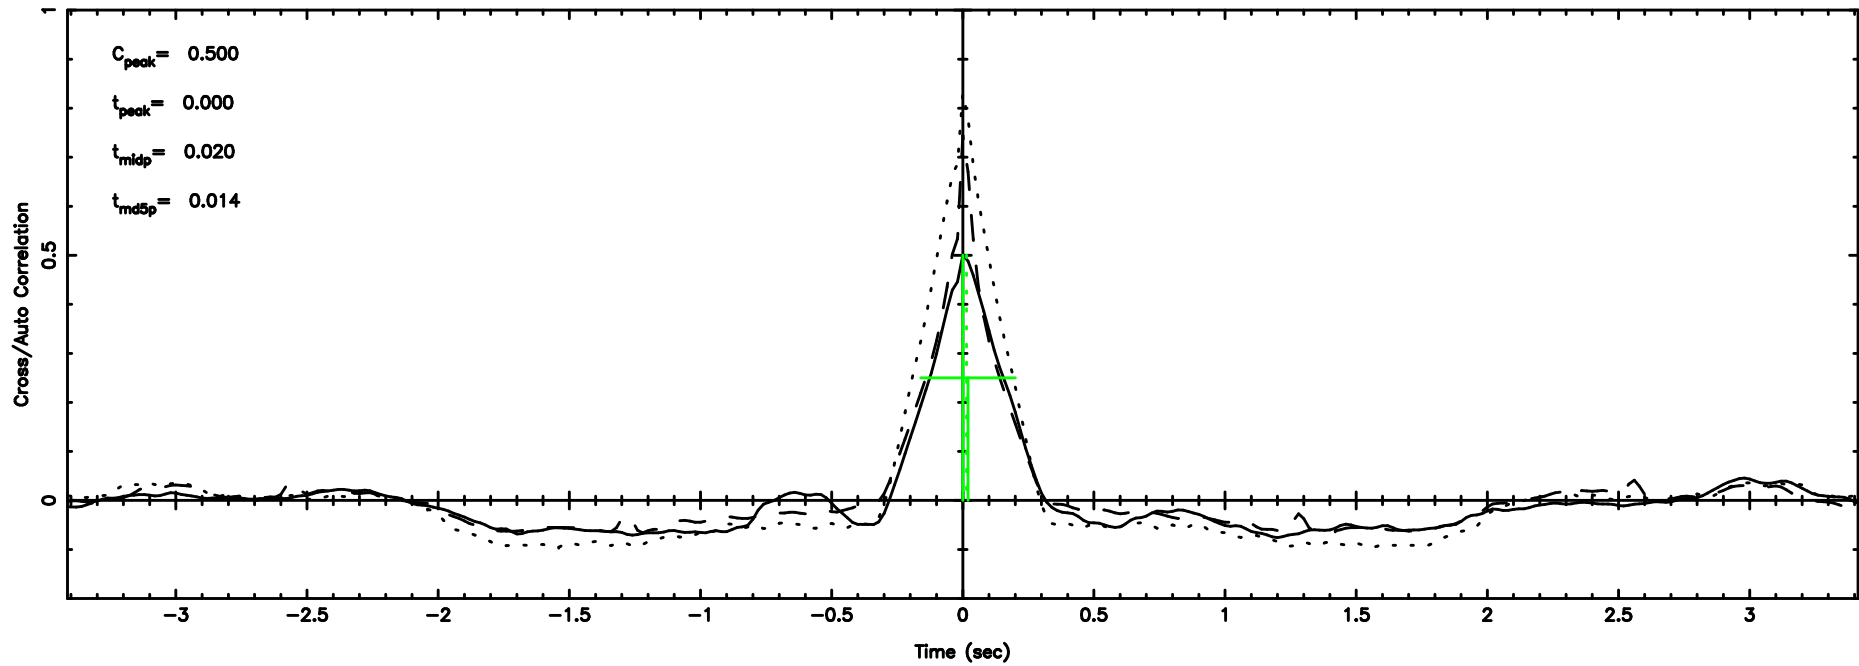

F20240807152719

BLK:15,SNR1: 8.4183 ,SNR2: 8.0721

K20240807152716

BLK:15,SNR1: 6.0438 ,SNR2: 15.098

3C275 2024/08/07 6.48UT FUJI -KISO