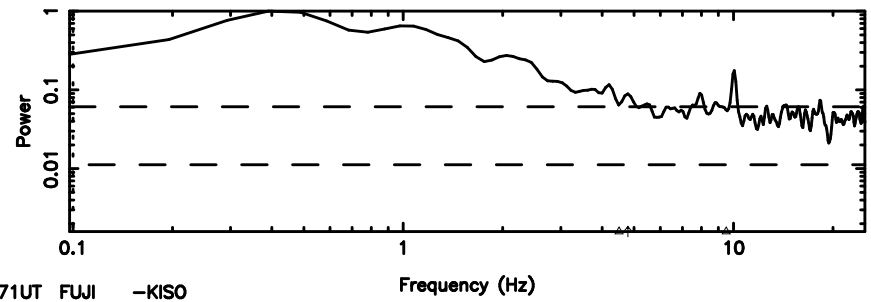

F20240807154107

BLK:11,SNR1: 0.47699 ,SNR2: 1.0026

Frequency (Hz)

3C279 2024/08/07 6.71UT TOYOKAWA-FUJI

3C279 2024/08/07 6.71UT TOYOKAWA-KISO

BLK:15,SNR1: 0.69143 ,SNR2: 1.3219

BLK:15,SNR1: 0.79827 ,SNR2: 3.8057