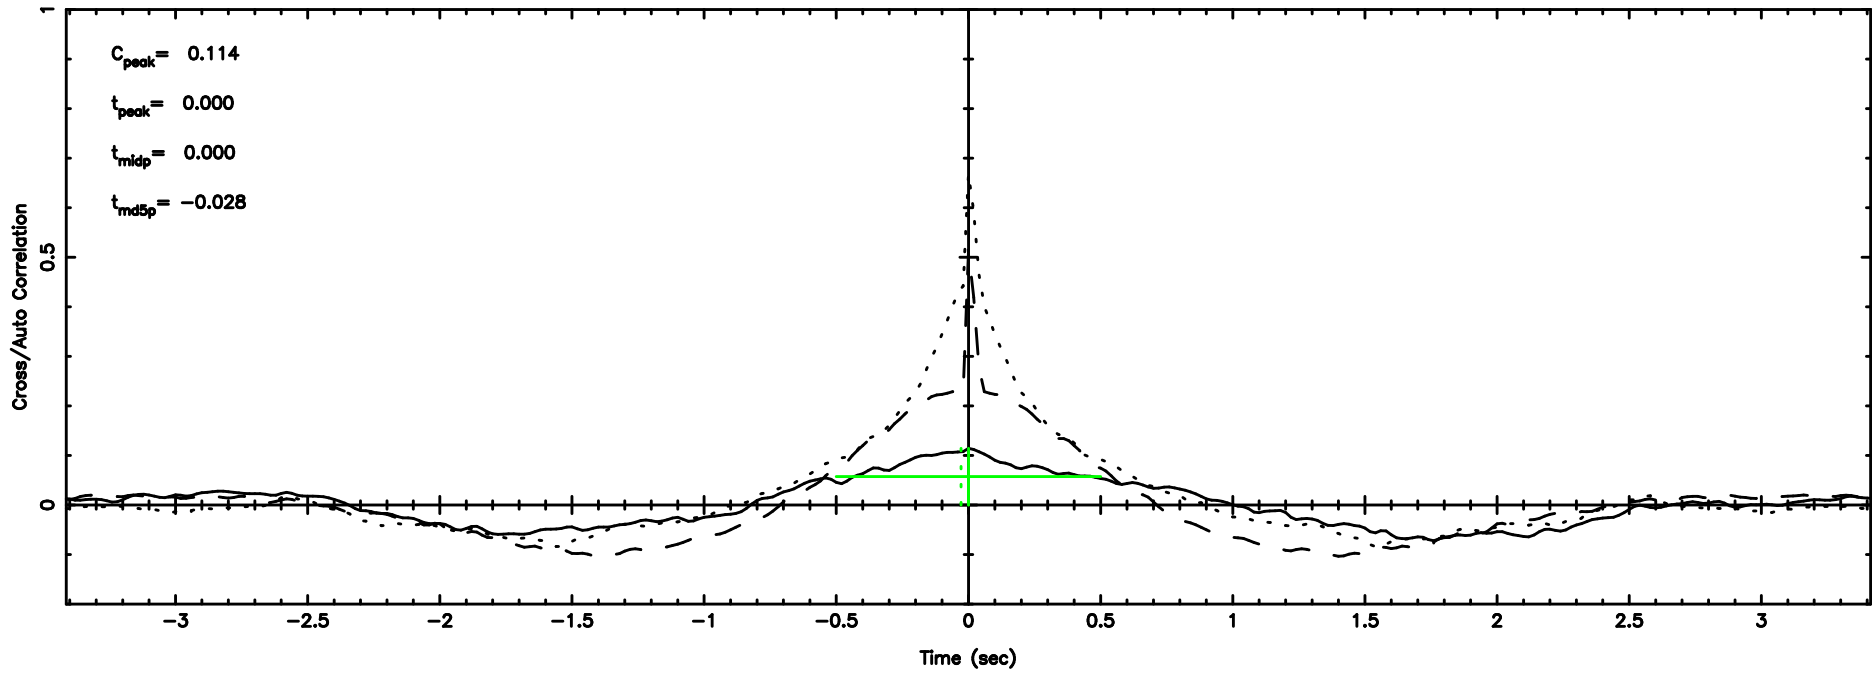

3C190 2024/08/07 1.82UT TOYOKAWA-FUJI