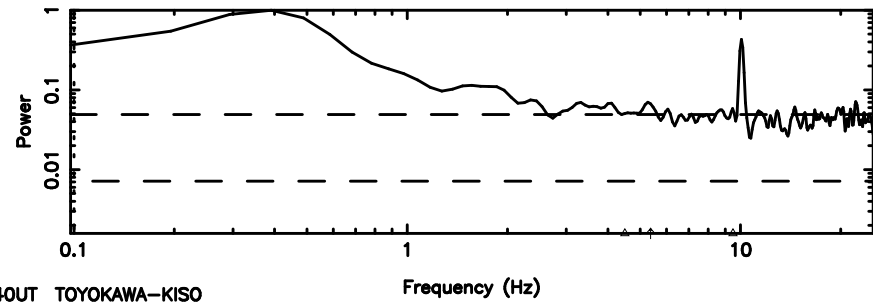

BLK:13,SNR1: 0.30293 ,SNR2: 1.9028

0732+33 2024/08/07 1.40UT TOYOKAWA-KISO

K20240807102202

BLK:13,SNR1: 0.57482 ,SNR2: 1.9954

F20240807102205

BLK:12,SNR1: 0.39066E-01,SNR2: 1.0793

K20240807102202

BLK:12,SNR1: 0.64905 ,SNR2: 2.3072