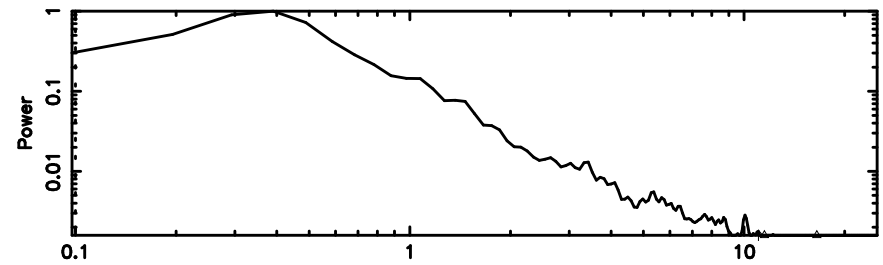

BLK:13,SNR1: 3.5668 ,SNR2: 12.293

Frequency (Hz)

0531+194 2024/08/06 23.38UT TOYOKAWA-FUJI

T20240807082104

BLK:19,SNR1: 9.8881 ,SNR2: 23.338

Frequency (Hz)

K20240807082101

BLK:19,SNR1: 21.396 ,SNR2: 38.799