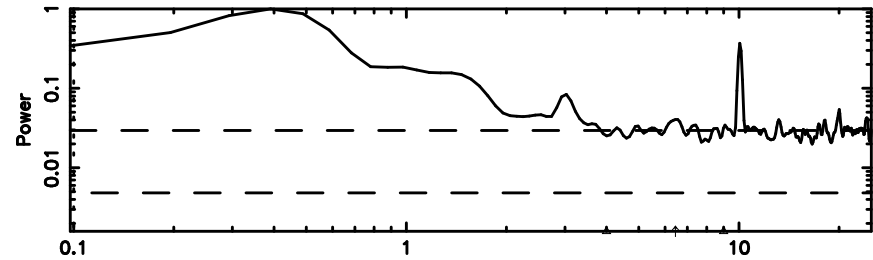

T20240807112746

BLK:16,SNR1: 0.30925 ,SNR2: 1.3538

Frequency (Hz)

0839-071 2024/08/07 2.49UT TOYOKAWA-KISO

K20240807112743

BLK:16,SNR1: 1.1077 ,SNR2: 3.0260

Frequency (Hz)

F20240807112746