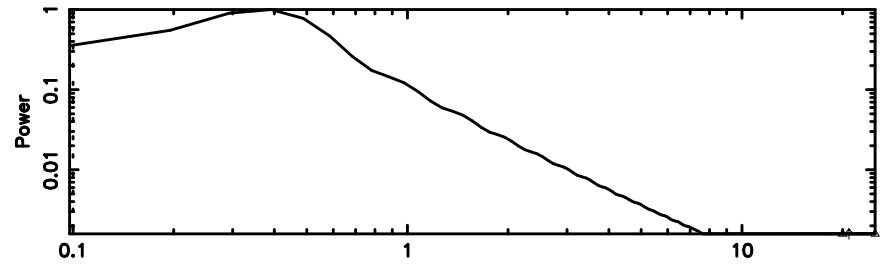

Frequency (Hz)

3C119 2024/08/06 22.35UT TOYOKAWA-KISO

F20240807071923

BLK: 8,SNR1: 0.68492 ,SNR2: 2.5478

K20240807071921

BLK: 8,SNR1: 75.096 ,SNR2: 71.574

3C119 2024/08/06 22.35UT FUJI -KISO

T20240807080731