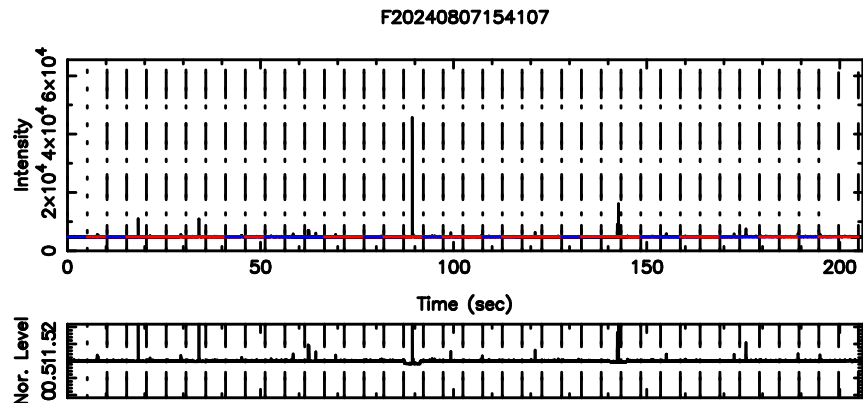

F20240807154107

BLK:11,SNR1: 0.47699 ,SNR2: 1.0026

Frequency (Hz)

3C279 2024/08/07 6.71UT TOYOKAWA-FUJI

3C279 2024/08/07 6.71UT TOYOKAWA-KISO

BLK:15,SNR1: 0.69143 ,SNR2: 1.3219

BLK:15,SNR1: 0.79827 ,SNR2: 3.8057