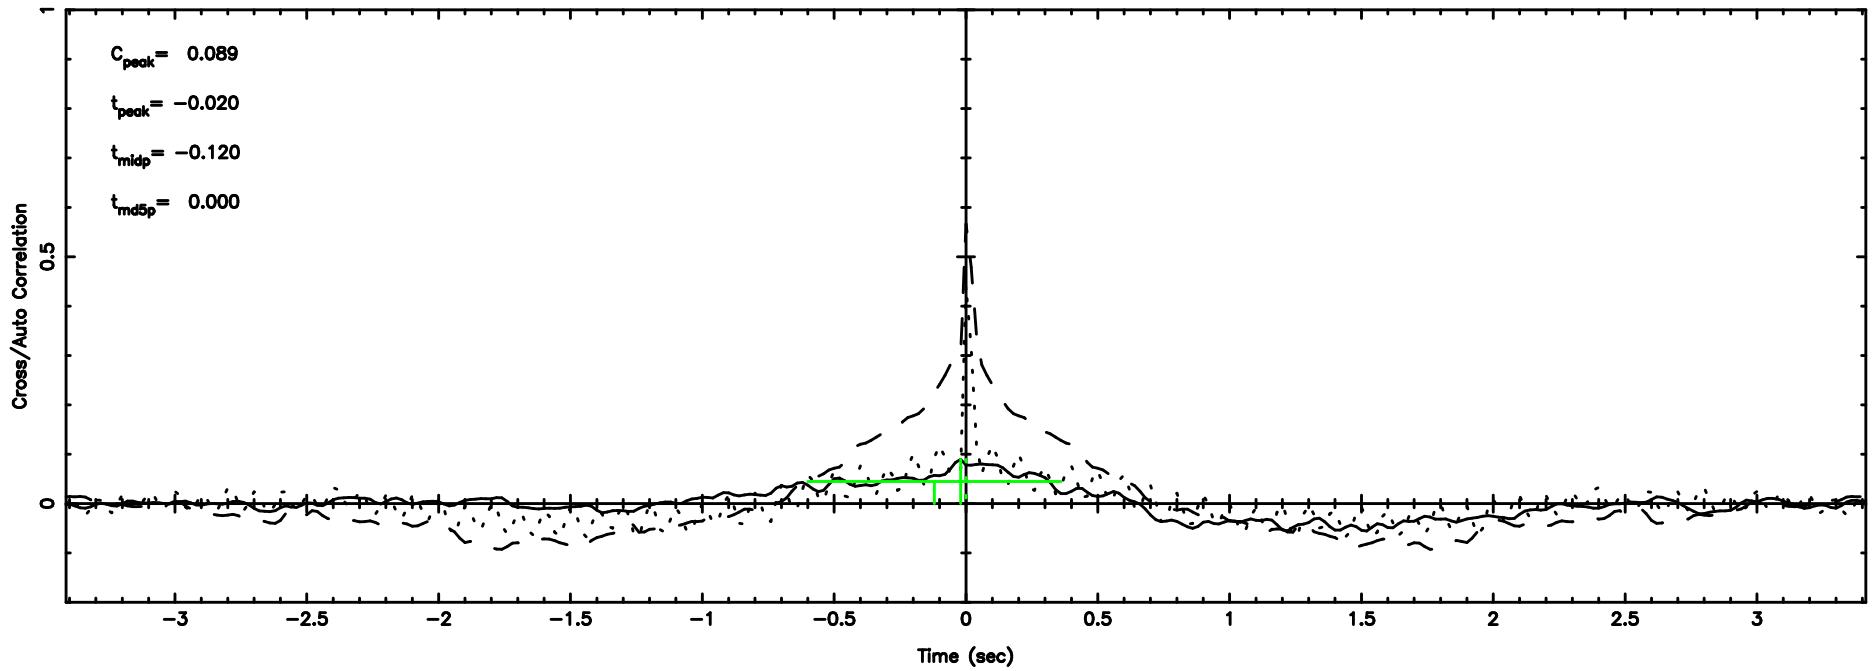

F20240807121418

BLK:11,SNR1: 1.0758 ,SNR2: 4.5773

K20240807121415

BLK:11,SNR1: 0.25529 ,SNR2: 1.3187

0926+117 2024/08/07 3.27UT FUJI -KISO