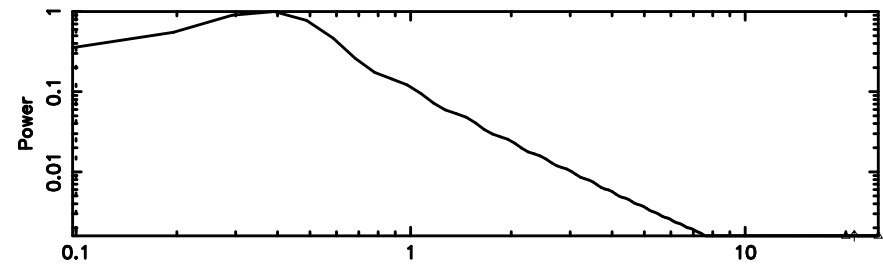

BLK: 5,SNR1: 0.41886E-01,SNR2: 0.72565

Frequency (Hz)

3C119 2024/08/06 22.35UT TOYOKAWA-FUJI

T20240807071923

BLK: 7,SNR1: 0.17680E-01,SNR2: 1.5775

Frequency (Hz)

K20240807071921

BLK: 7,SNR1: 77.081 ,SNR2: 72.445