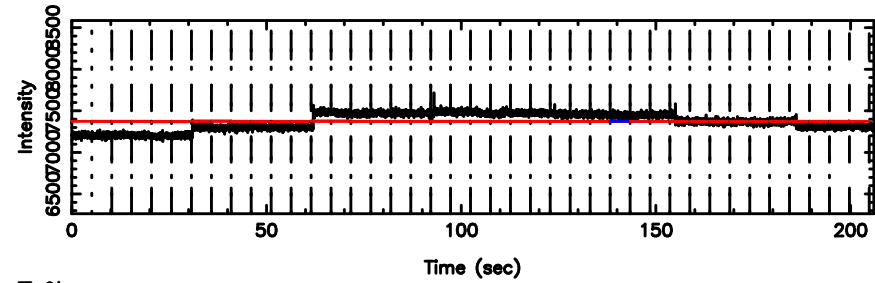

K20240807103948