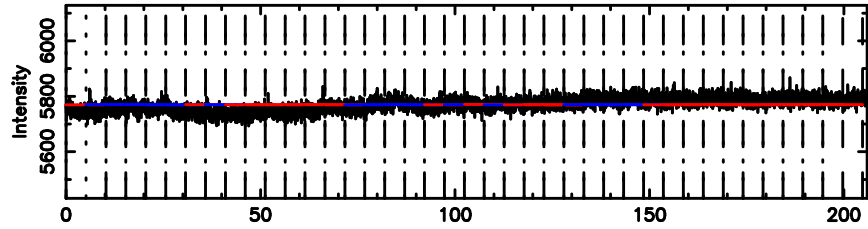

T20240807112746