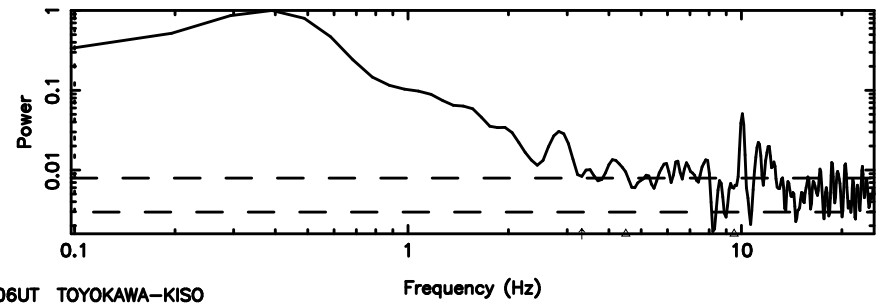

K20240807100135

BLK: 2,SNR1: 3.1729 ,SNR2: 19.232

F20240807100138

BLK: 2,SNR1: 3.4568 ,SNR2: 24.250

Frequency (Hz)

K20240807100135

BLK: 2,SNR1: 0.18132 ,SNR2: 2.8780

Frequency (Hz)