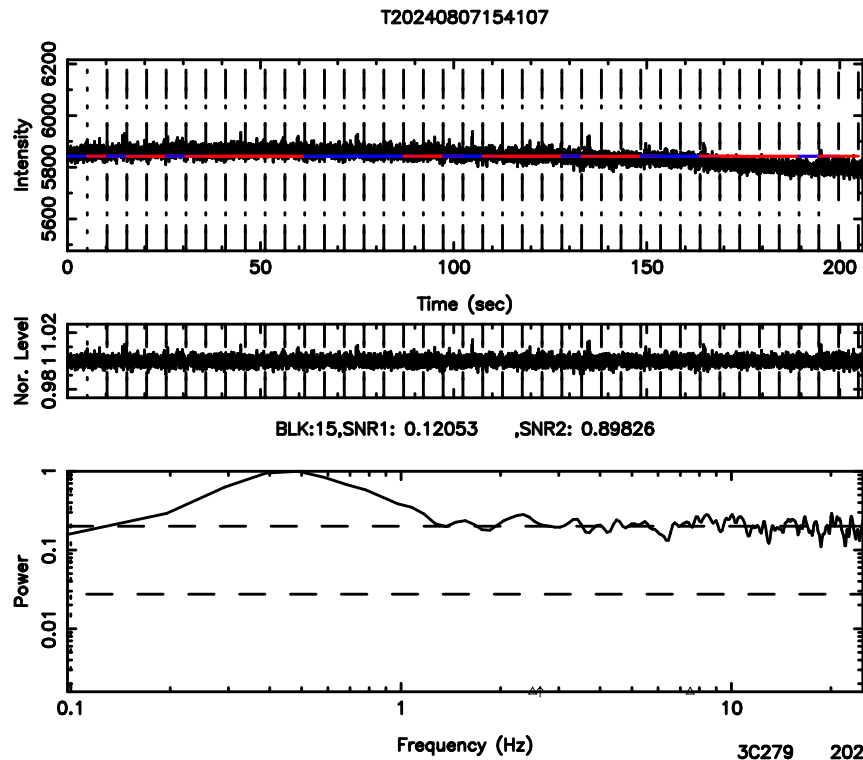

F20240807154107

BLK:11,SNR1: 0.47699 ,SNR2: 1.0026

Frequency (Hz)

3C279 2024/08/07 6.71UT TOYOKAWA-FUJI

3C279 2024/08/07 6.71UT TOYOKAWA-KISO

BLK:15,SNR1: 0.69143 ,SNR2: 1.3219

BLK:15,SNR1: 0.79827 ,SNR2: 3.8057