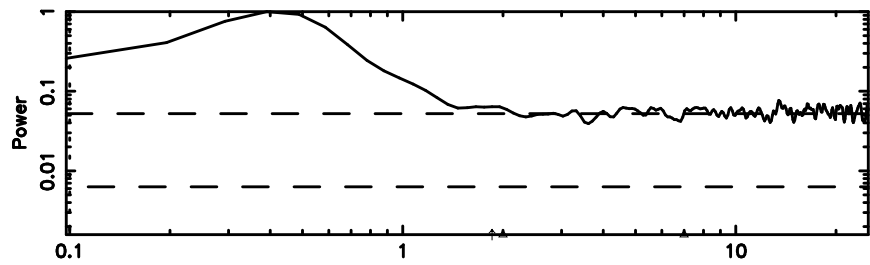

BLK:23,SNR1: 0.46765 ,SNR2: 4.7960