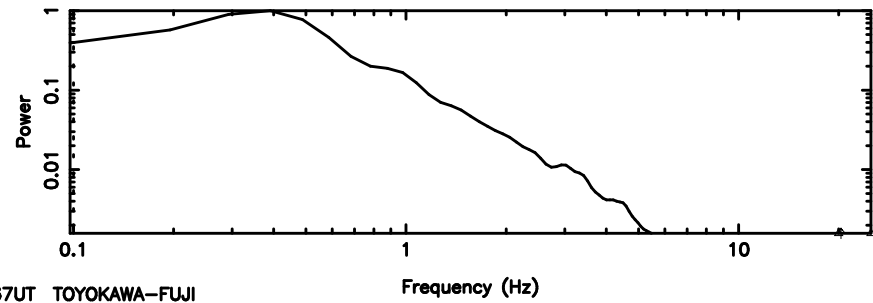

BLK:39,SNR1: 1227.6 ,SNR2: 1203.9