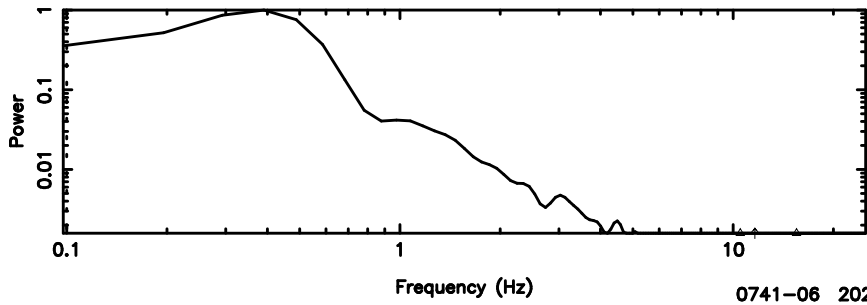

BLK:13,SNR1: 77.422 ,SNR2: 133.25