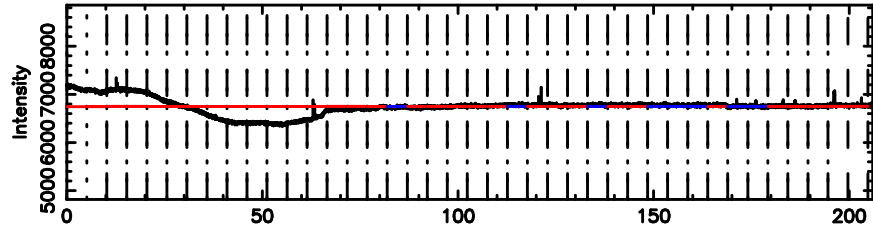

F20240807070102

BLK:19,SNR1: 11.732 ,SNR2: 20.723

Frequency (Hz)

K20240807070100

BLK:19,SNR1: 9.5162 ,SNR2: 21.991

Frequency (Hz)

0411+05 2024/08/06 22.05UT FUJI -KISO

T20240807070756