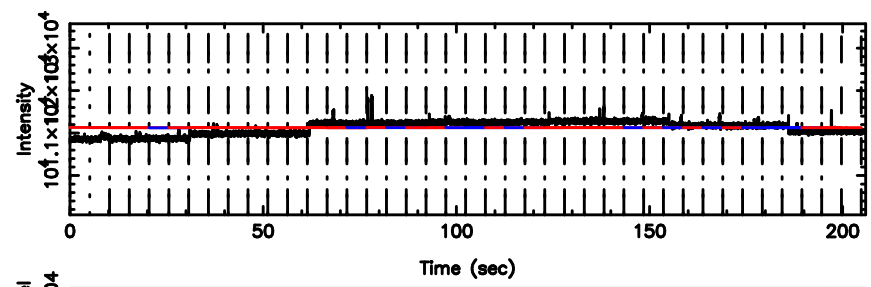

BLK:13,SNR1: 0.58409 ,SNR2: 1.0546

Frequency (Hz)

1245-19 2024/08/07 6.58UT TOYOKAWA-FUJI

T20240807153324

BLK:12,SNR1: 0.64218 ,SNR2: 5.4086

K20240807153321

BLK:12,SNR1: 2.3805 ,SNR2: 8.3581

1245-19 2024/08/07 6.58UT TOYOKAWA-KISO