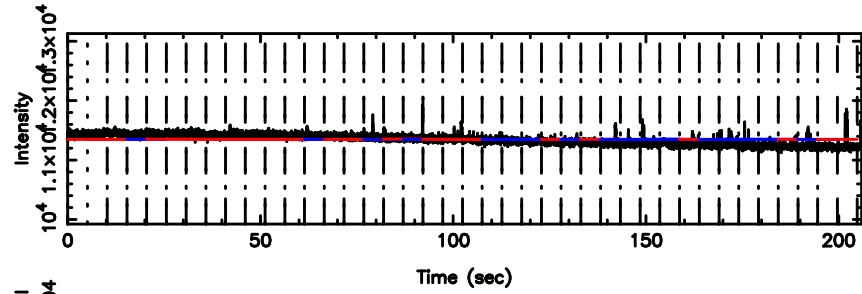

Frequency (Hz)

K20240807170347