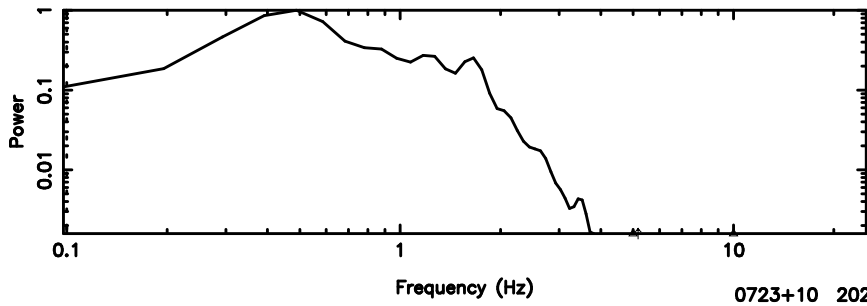

BLK:16,SNR1: 79.267 ,SNR2: 309.56