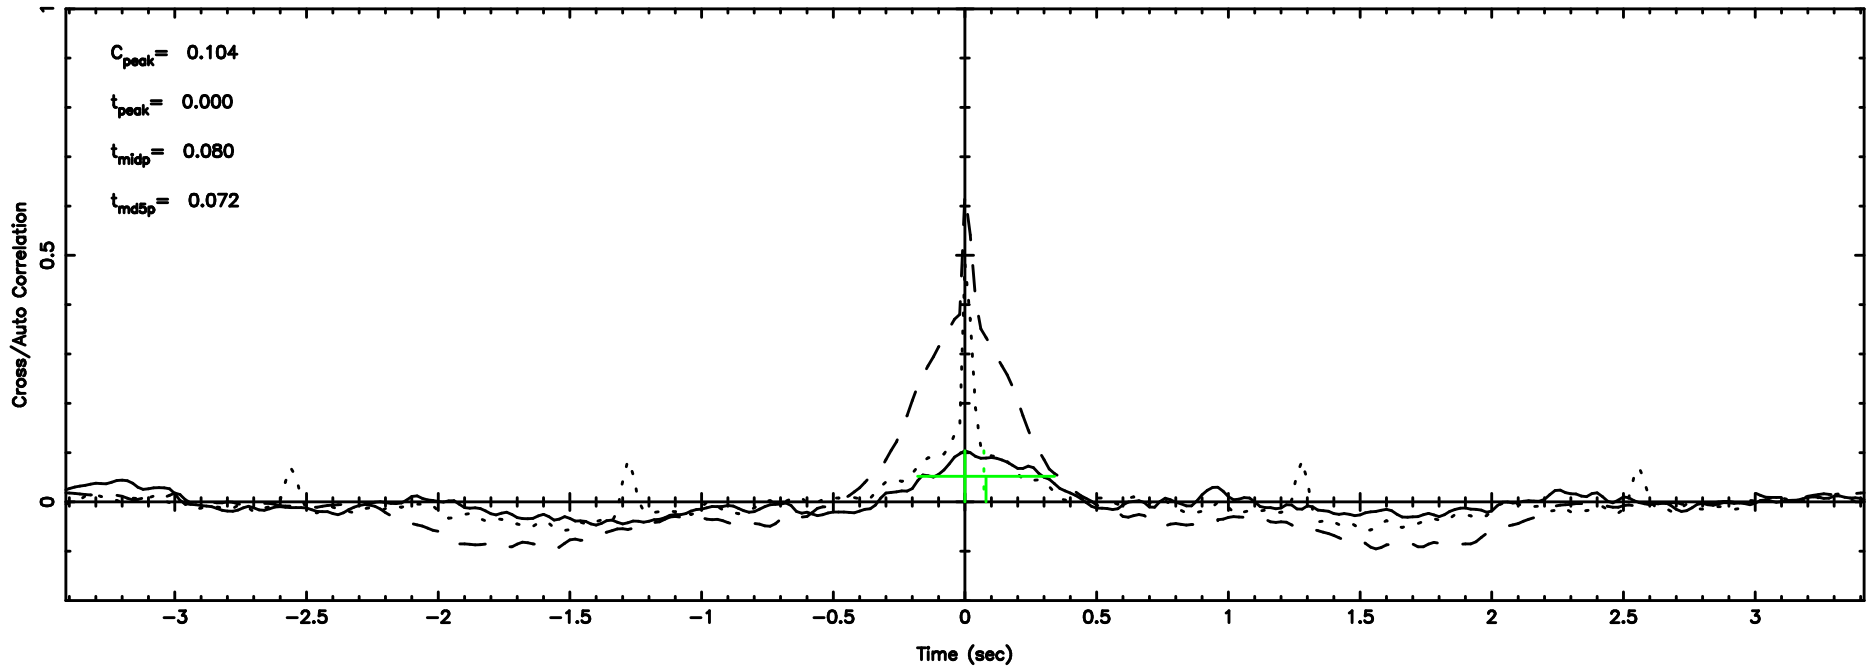

BLK:11,SNR1: 0.11969 ,SNR2: 2.6005

3C236 2024/08/07 3.89UT TOYOKAWA-FUJI

T20240807125132

BLK:19,SNR1: 0.85526 ,SNR2: 1.4344

3C236 2024/08/07 3.89UT TOYOKAWA-KISO

K20240807125129

BLK:19,SNR1: 0.42537 ,SNR2: 1.2927