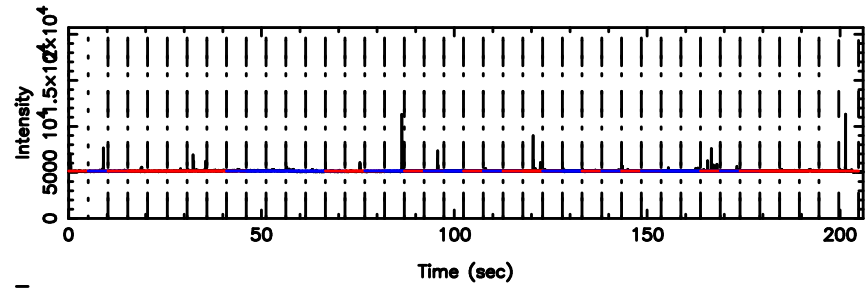

Frequency (Hz)

F20240807163219