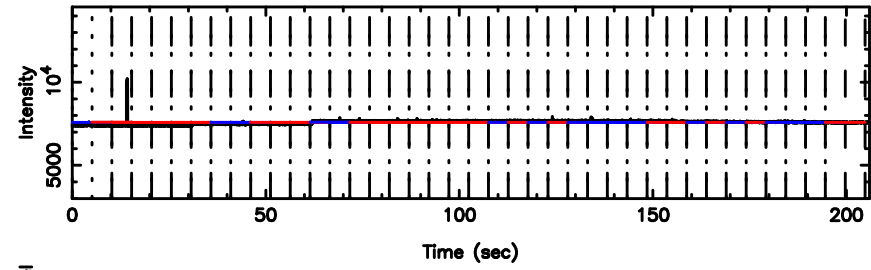

F20240807140438

BLK:14,SNR1: 4.2803 ,SNR2: 11.196

T20240807140438

BLK:16,SNR1: 2.2395 ,SNR2: 10.449

3C255 2024/08/07 5.11UT TOYOKAWA-KISO

K20240807140435

BLK:16,SNR1: 0.63780 ,SNR2: 3.2164

F20240807140438