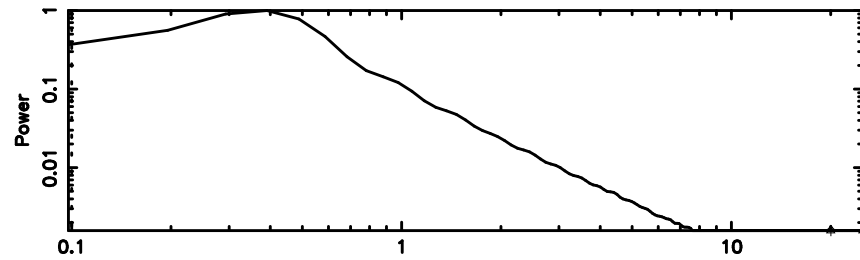

BLK:15,SNR1: 75.264 ,SNR2: 74.896