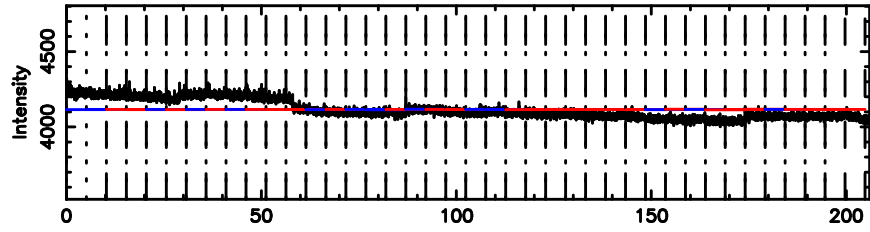

F20240807095216