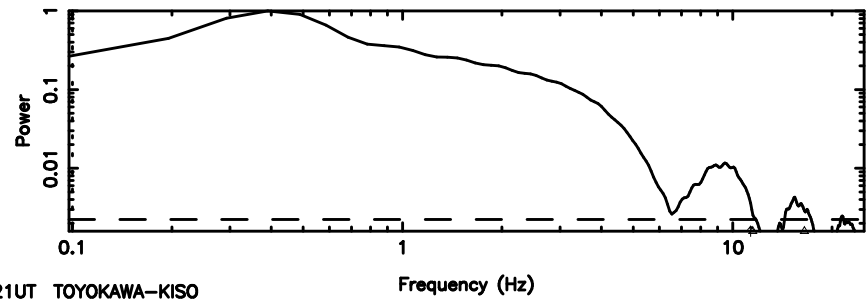

BLK:15,SNR1: 24.269 ,SNR2: 42.963