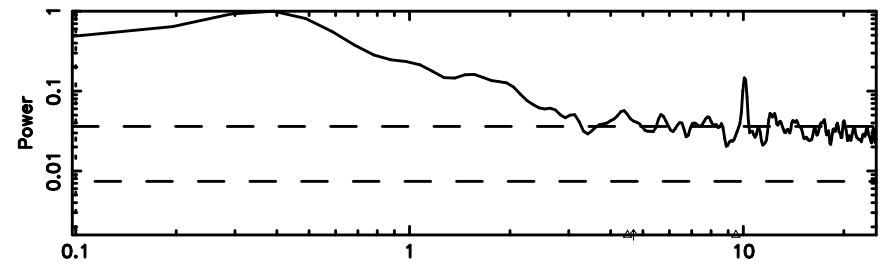

BLK:15,SNR1: 0.20958 ,SNR2: 3.1783

Frequency (Hz)

3C152 2024/08/06 23.87UT FUJI -KISO

K20240807085042

BLK:15,SNR1: 0.91138 ,SNR2: 3.9111

Frequency (Hz)

T20240807091306

BLK:15,SNR1: 0.34484 ,SNR2: 2.9289