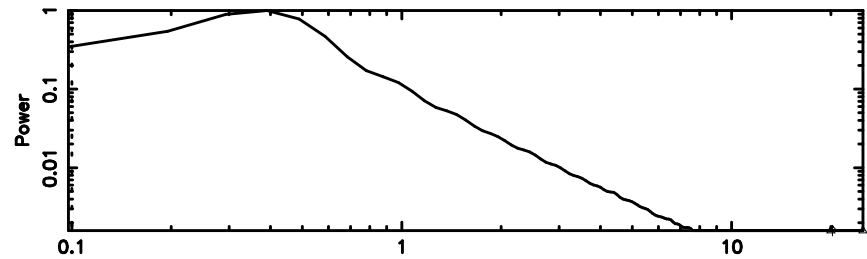

Frequency (Hz)

K20240807163216

BLK:12,SNR1: 77.581 ,SNR2: 76.452

Frequency (Hz)

1345+12 2024/08/07 7.57UT TOYOKAWA-KISO

F20240807163219

BLK:15,SNR1: 0.70837 ,SNR2: 2.6351

Frequency (Hz)