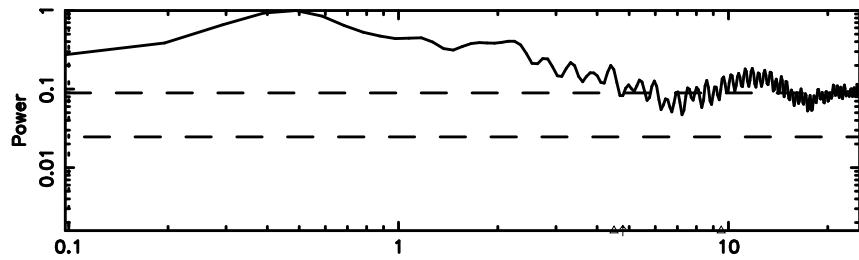

Frequency (Hz)

K20240807163216

BLK:12,SNR1: 77.581 ,SNR2: 76.452

Frequency (Hz)

1345+12 2024/08/07 7.57UT TOYOKAWA-KISO

F20240807163219

BLK:15,SNR1: 0.70837 ,SNR2: 2.6351

Frequency (Hz)