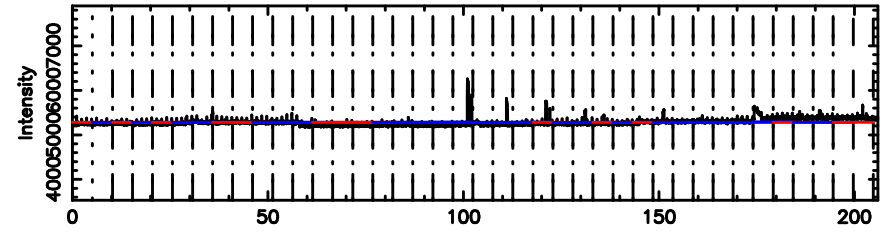

Frequency (Hz)

3C138 2024/08/06 23.15UT TOYOKAWA-FUJI

F20240807080731

BLK:26,SNR1: 4.3511 ,SNR2: 10.839