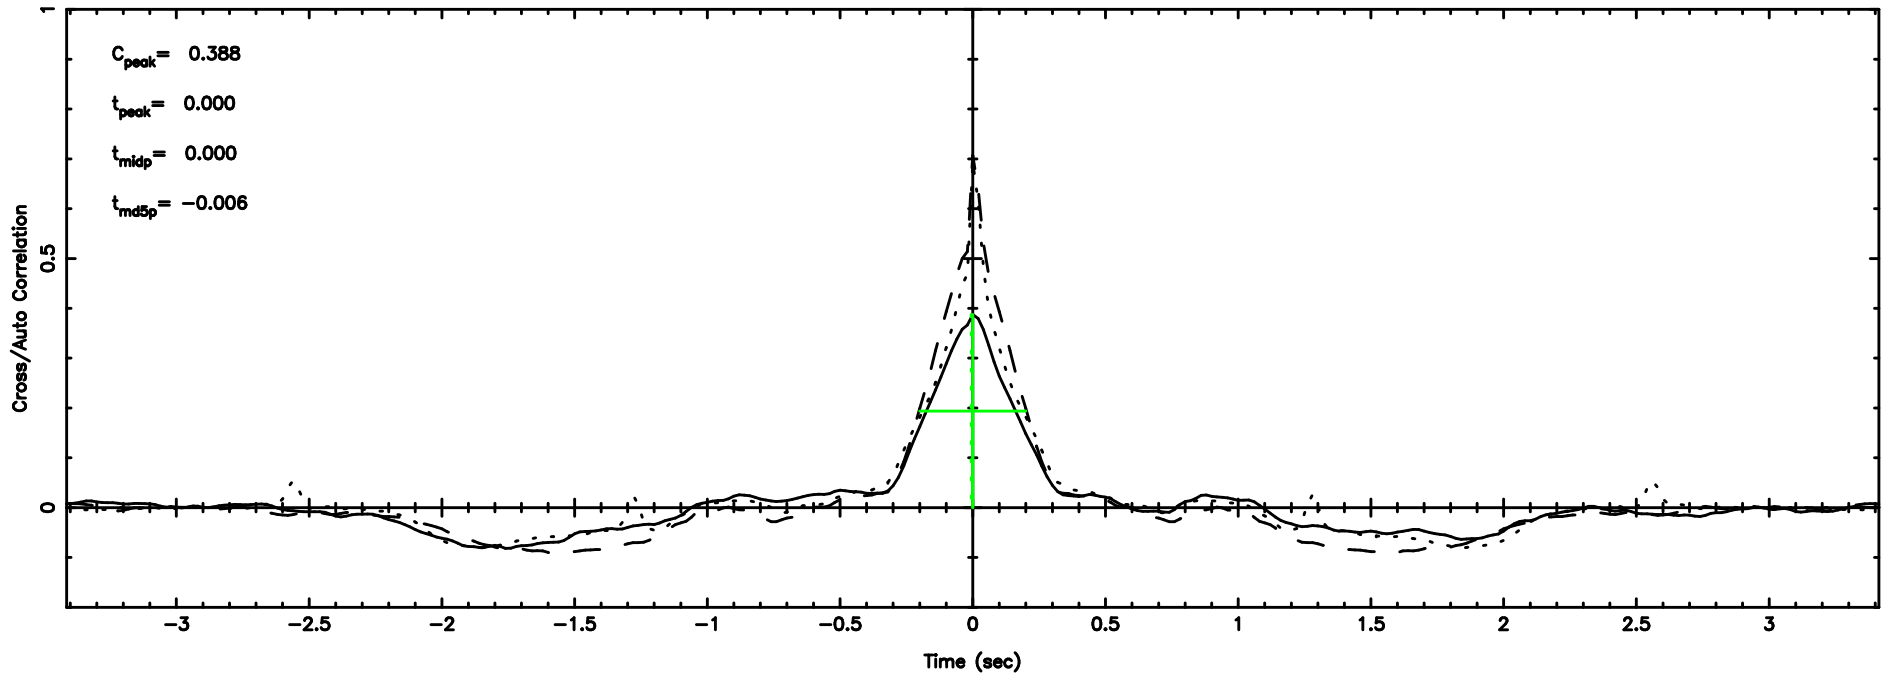

BLK:26,SNR1: 5.1926 ,SNR2: 12.446

Frequency (Hz)

3C138 2024/08/06 23.15UT TOYOKAWA-FUJI

F20240807080731

BLK:26,SNR1: 4.3511 ,SNR2: 10.839

Frequency (Hz)

T20240807080731

BLK:22,SNR1: 5.3089 ,SNR2: 12.840