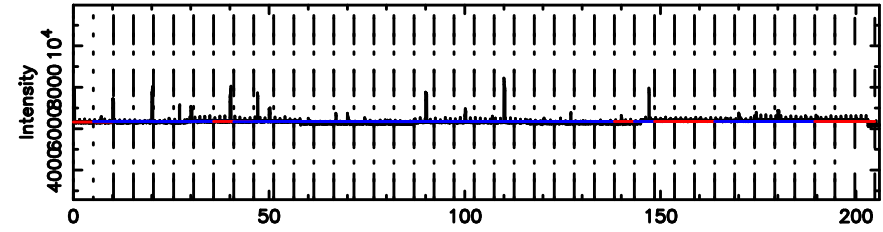

Frequency (Hz)

0347+05 2024/08/06 21.63UT FUJI -KISO

T20240807070102

BLK:31,SNR1: 7.6201 ,SNR2: 19.036

Frequency (Hz)

F20240807070102

BLK:31,SNR1: 6.3328 ,SNR2: 15.898

Frequency (Hz)