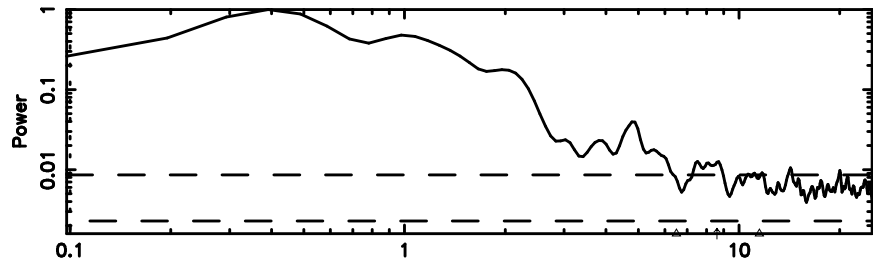

T20240807080731

BLK:26,SNR1: 5.1926 ,SNR2: 12.446

Frequency (Hz)

3C138 2024/08/06 23.15UT TOYOKAWA-FUJI

F20240807080731

BLK:26,SNR1: 4.3511 ,SNR2: 10.839

Frequency (Hz)