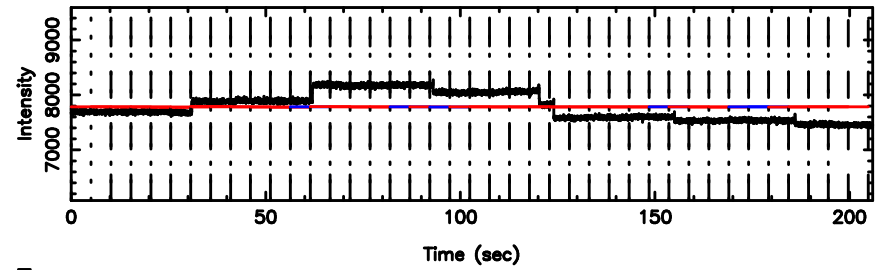

K20240807105947