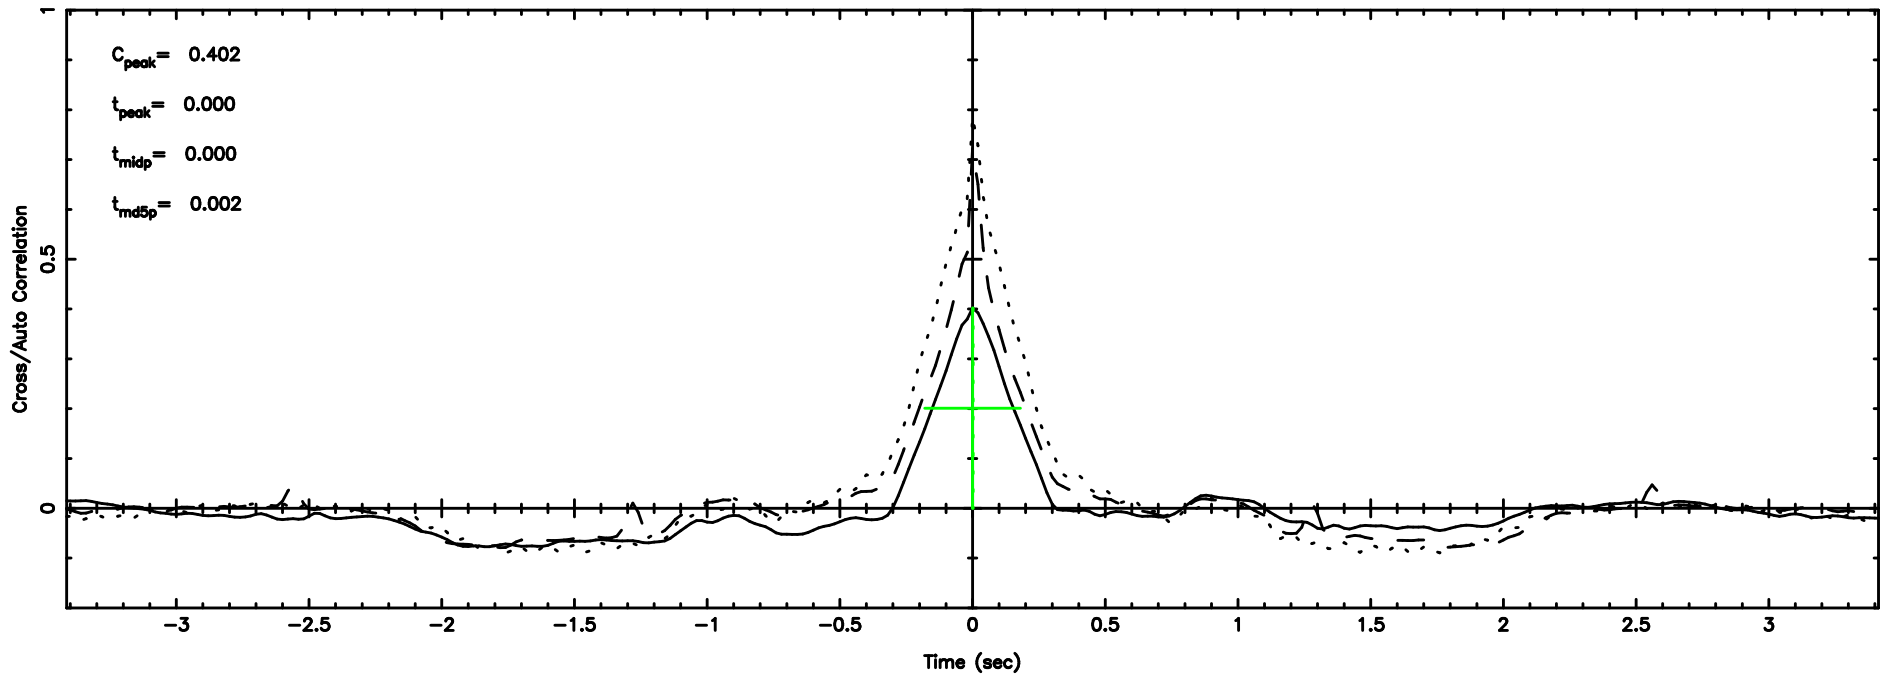

3C138 2024/08/06 23.15UT FUJI -KISO

K20240807080728

BLK:25,SNR1: 24.129 ,SNR2: 32.717

Frequency (Hz)

T20240807082104

BLK:13,SNR1: 16.912 ,SNR2: 30.886

Frequency (Hz)

F20240807082104