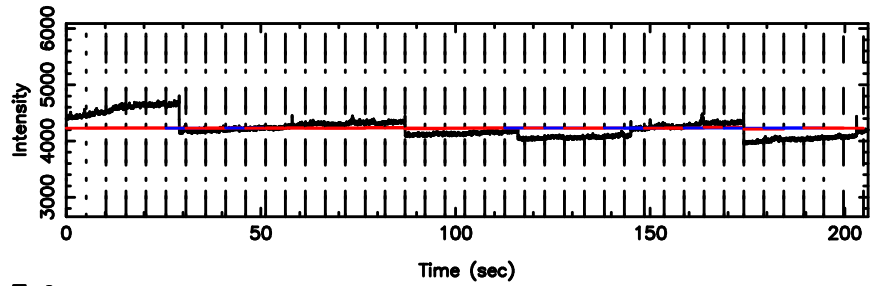

T20240807104726

BLK:18,SNR1: 0.56734 ,SNR2: 2.5417

K20240807104723

BLK:18,SNR1: 0.38928E-01,SNR2: 0.96734

3C190 2024/08/07 1.82UT TOYOKAWA-KISO

F20240807104726

BLK:10,SNR1: 12.550 ,SNR2: 23.709

3C190 2024/08/07 1.82UT FUJI -KISO