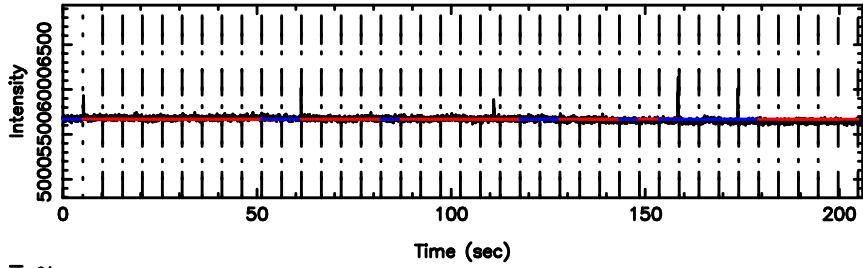

T20240807122903