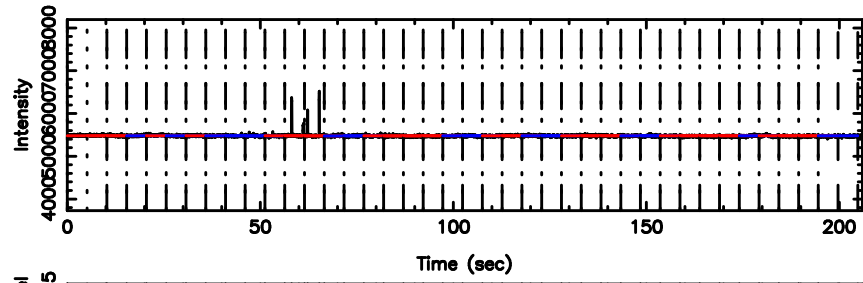

BLK:17,SNR1: 7.6531 ,SNR2: 11.637

Frequency (Hz)

F20240807161102

BLK:17,SNR1: 0.38593E-01,SNR2: 0.92560

Frequency (Hz)

1323+32 2024/08/07 7.21UT TOYOKAWA-FUJI

T20240807161101

BLK:15,SNR1: 0.52322 ,SNR2: 1.8515