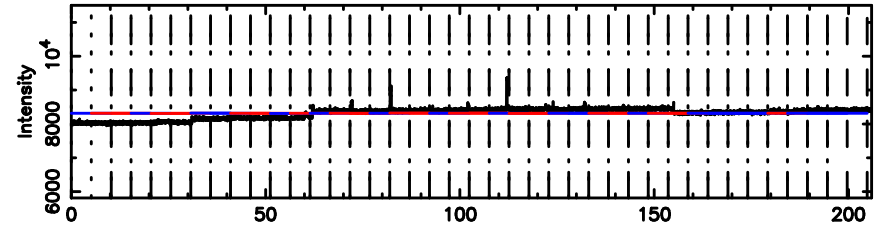

T20240807120740

BLK:19,SNR1: 7.3567 ,SNR2: 13.964

Frequency (Hz)

K20240807120737

BLK:19,SNR1: 2.8203 ,SNR2: 11.626

Frequency (Hz)

0919-142 2024/08/07 3.16UT TOYOKAWA-KISO

F20240807120740