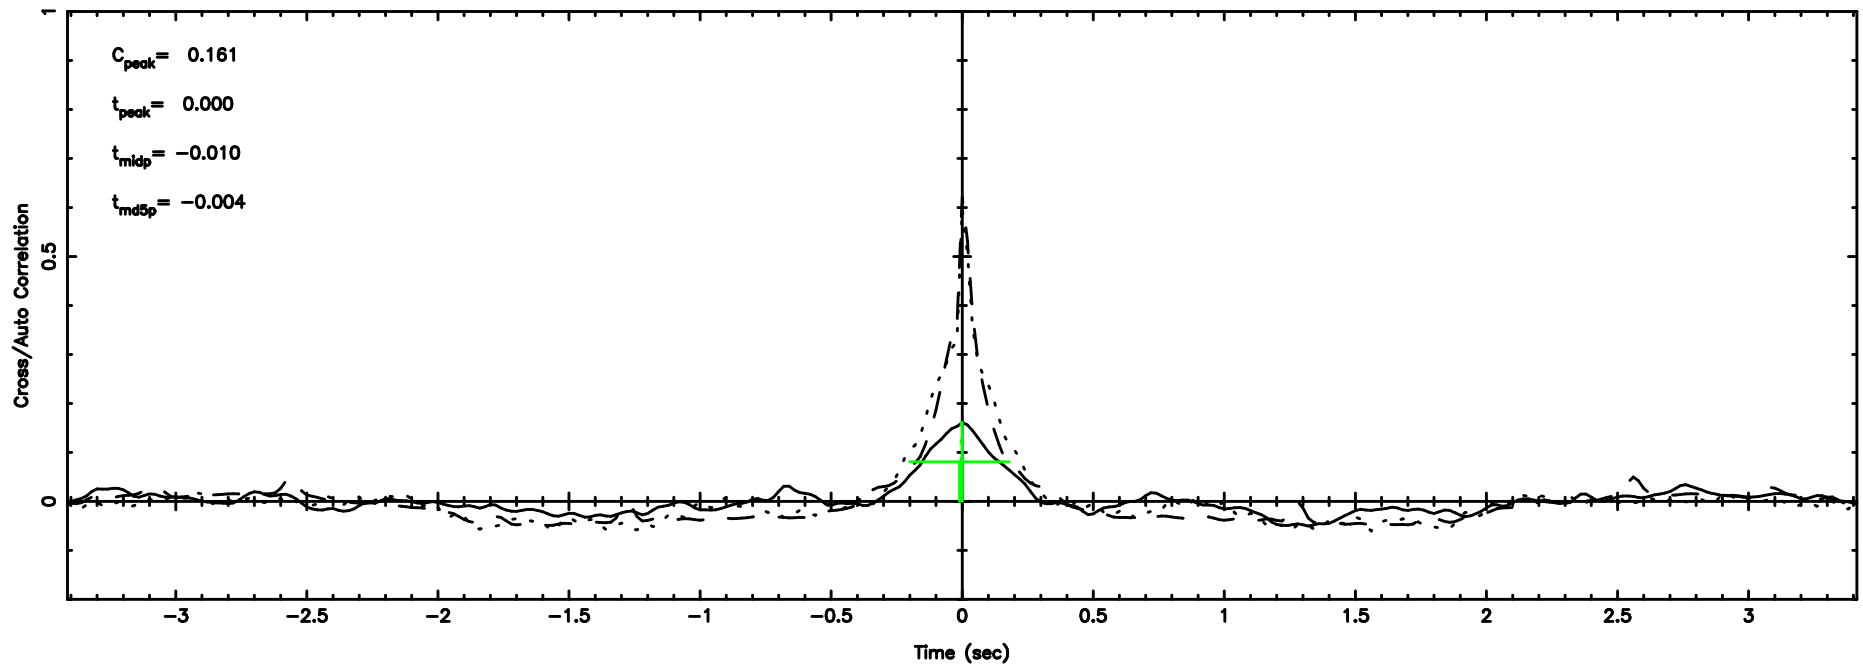

3C279 2024/08/07 6.71UT FUJI -KISO