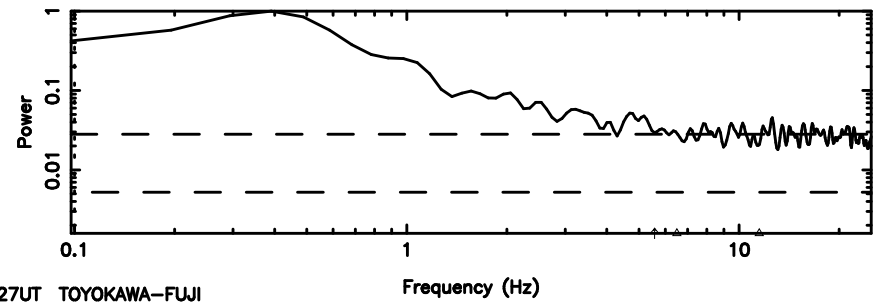

0926+117 2024/08/07 3.27UT TOYOKAWA-FUJI

T20240807121418

BLK:21,SNR1: 4.5696 ,SNR2: 8.9609

Frequency (Hz)

0926+117 2024/08/07 3.27UT TOYOKAWA-KISO

K20240807121415

BLK:21,SNR1: 0.23736 ,SNR2: 1.4712

Frequency (Hz)