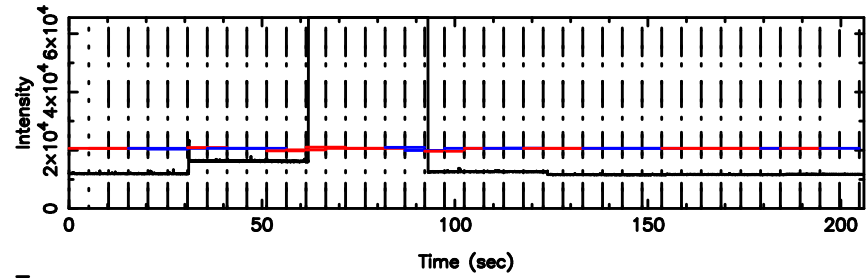

K20240807161058

BLK:15,SNR1: 24.269 ,SNR2: 42.963

1323+32 2024/08/07 7.21UT TOYOKAWA-KISO

F20240807161102

BLK:17,SNR1: 1.7778 ,SNR2: 5.2787

Frequency (Hz)

K20240807161058

BLK:17,SNR1: 65.579 ,SNR2: 73.556