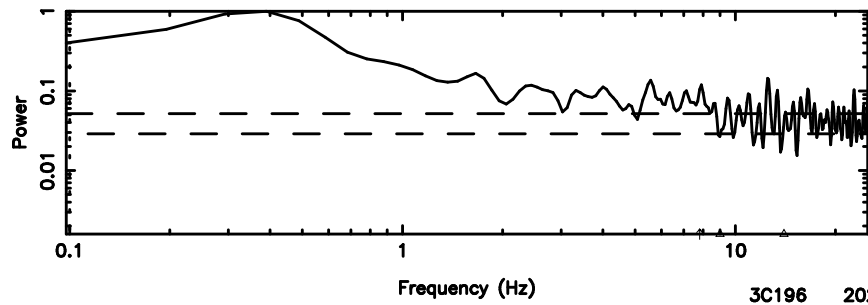

BLK: 6,SNR1: 0.67074 ,SNR2: 1.7464