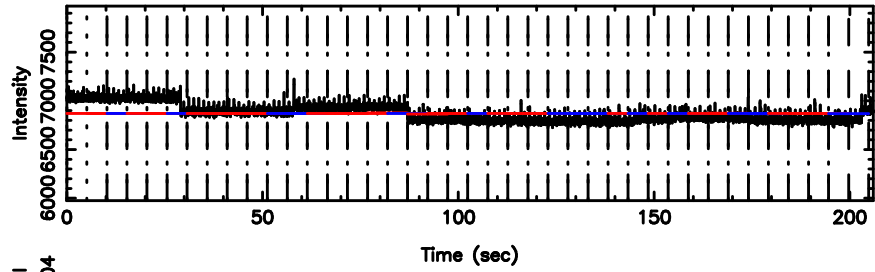

BLK:11,SNR1: 0.11736 ,SNR2: 1.7109

Frequency (Hz)

K20240807062312

BLK:11,SNR1: 0.54743 ,SNR2: 2.2770

Frequency (Hz)

0333+32 2024/08/06 21.42UT TOYOKAWA-KISO

F20240807062315

BLK:14,SNR1: 0.35080 ,SNR2: 2.6150