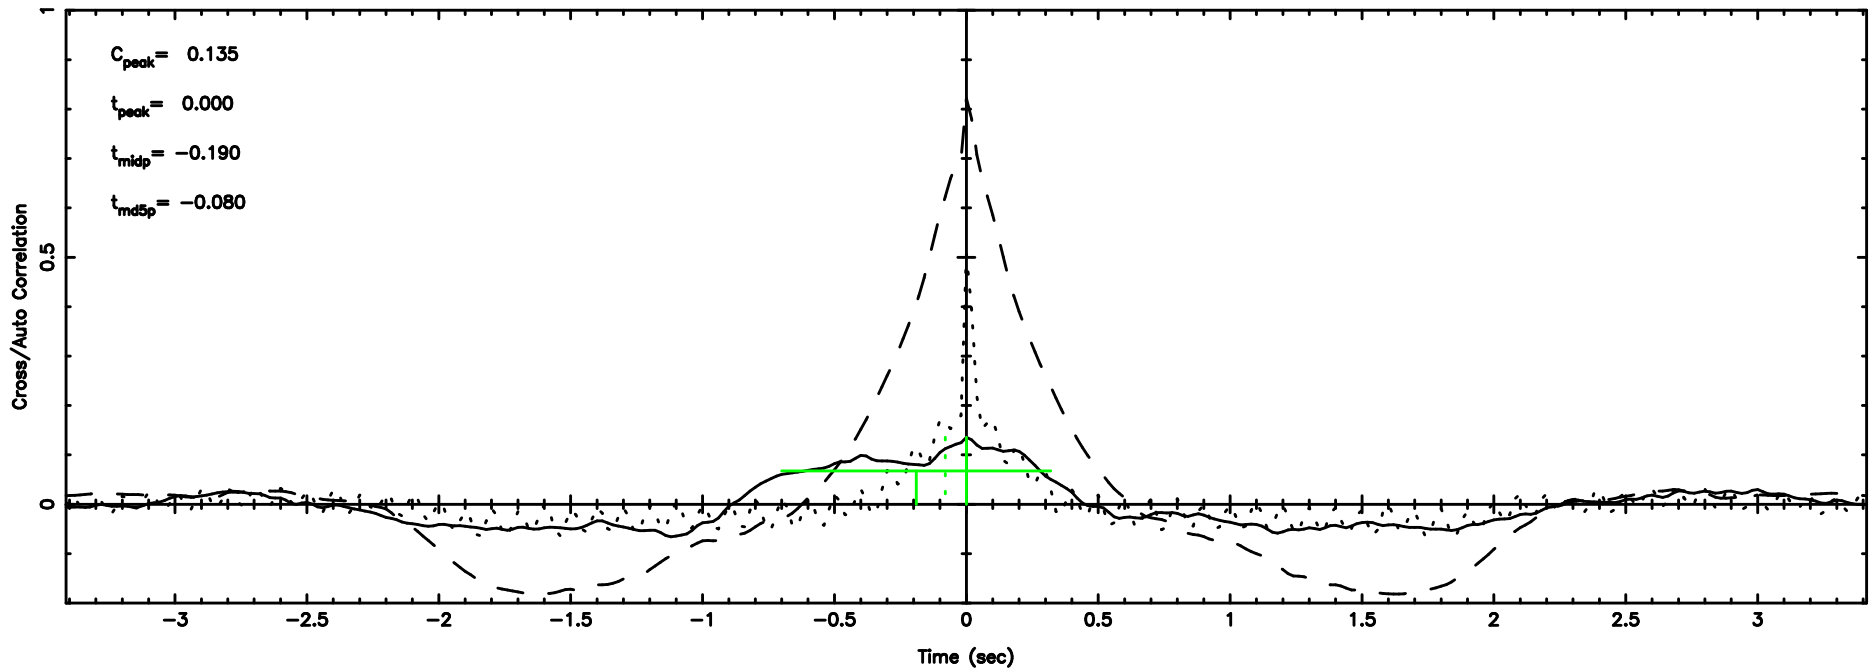

T20240807120740

BLK:19,SNR1: 7.3567 ,SNR2: 13.964

Frequency (Hz)

K20240807120737

BLK:19,SNR1: 2.8203 ,SNR2: 11.626

Frequency (Hz)

0919-142 2024/08/07 3.16UT TOYOKAWA-KISO

F20240807120740