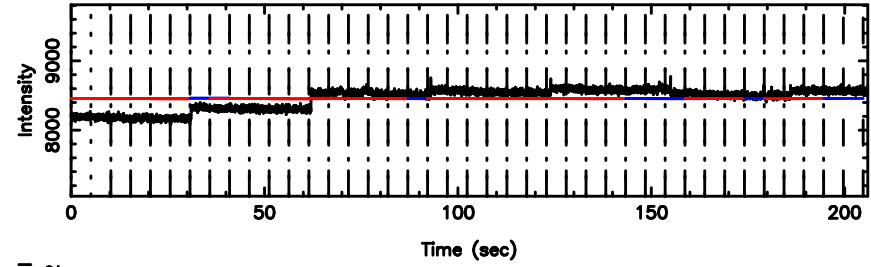

K20240807143500