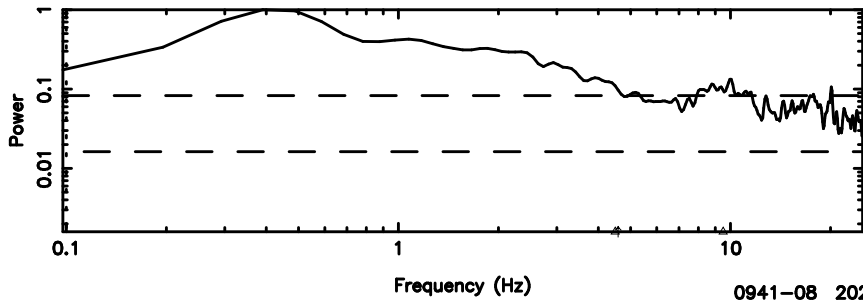

BLK:12,SNR1: 0.49518 ,SNR2: 2.6568