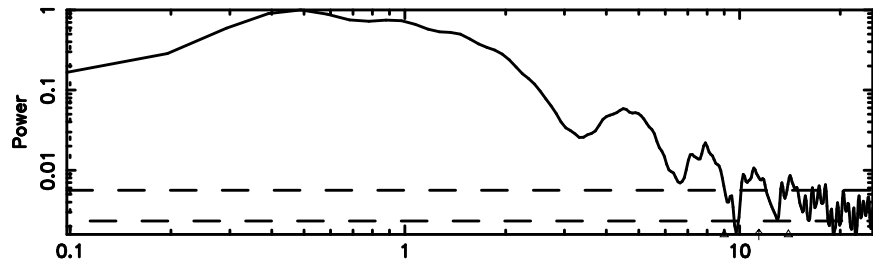

BLK:19,SNR1: 11.732 ,SNR2: 20.723