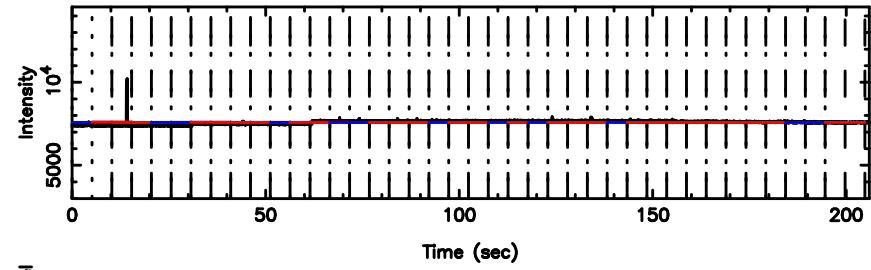

K20240807140435