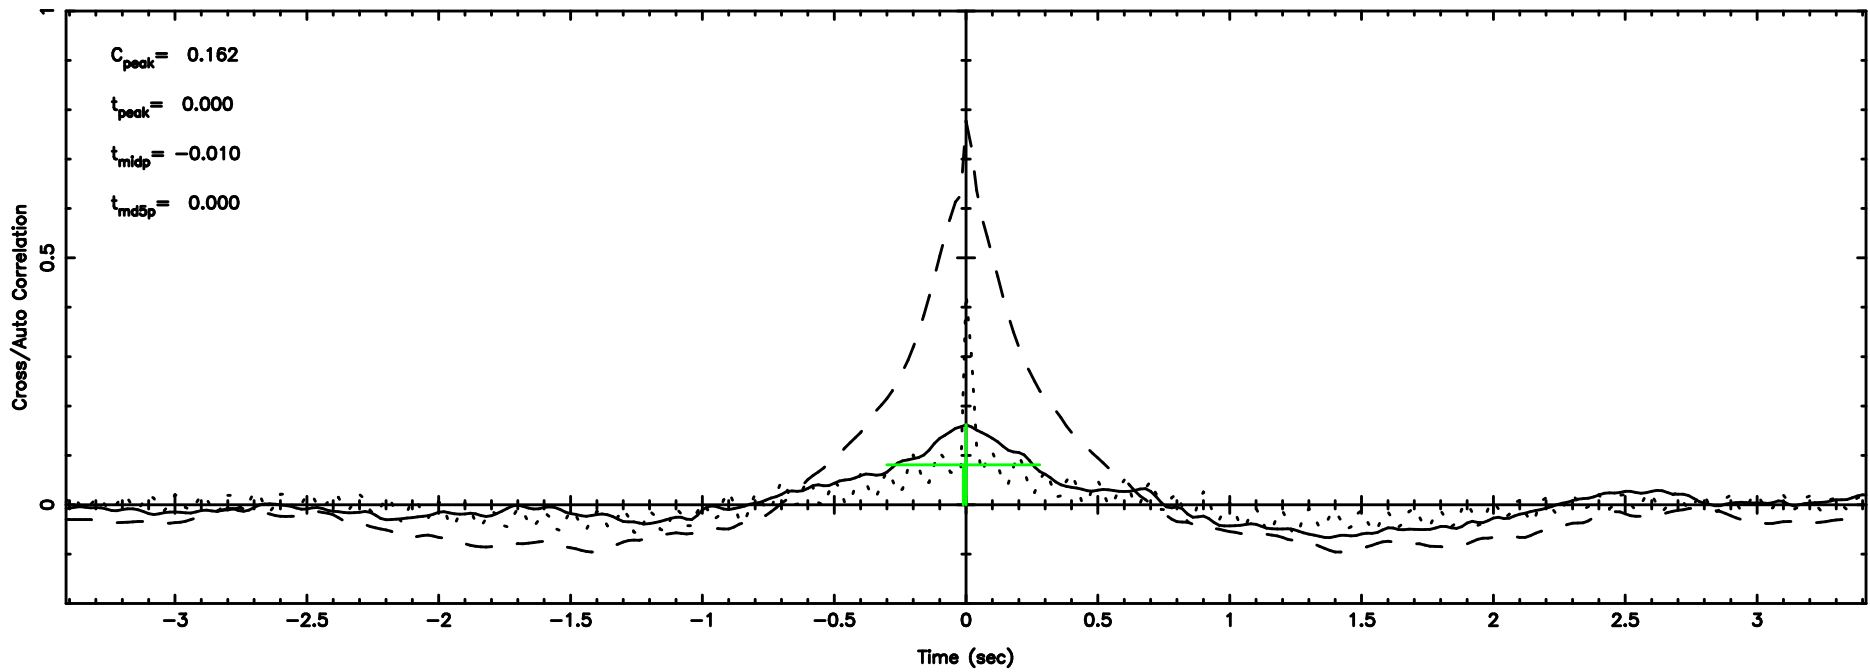

0926+117 2024/08/07 3.27UT TOYOKAWA-FUJI

T20240807121418

BLK:21,SNR1: 4.5696 ,SNR2: 8.9609

Frequency (Hz)

0926+117 2024/08/07 3.27UT TOYOKAWA-KISO

K20240807121415

BLK:21,SNR1: 0.23736 ,SNR2: 1.4712

Frequency (Hz)