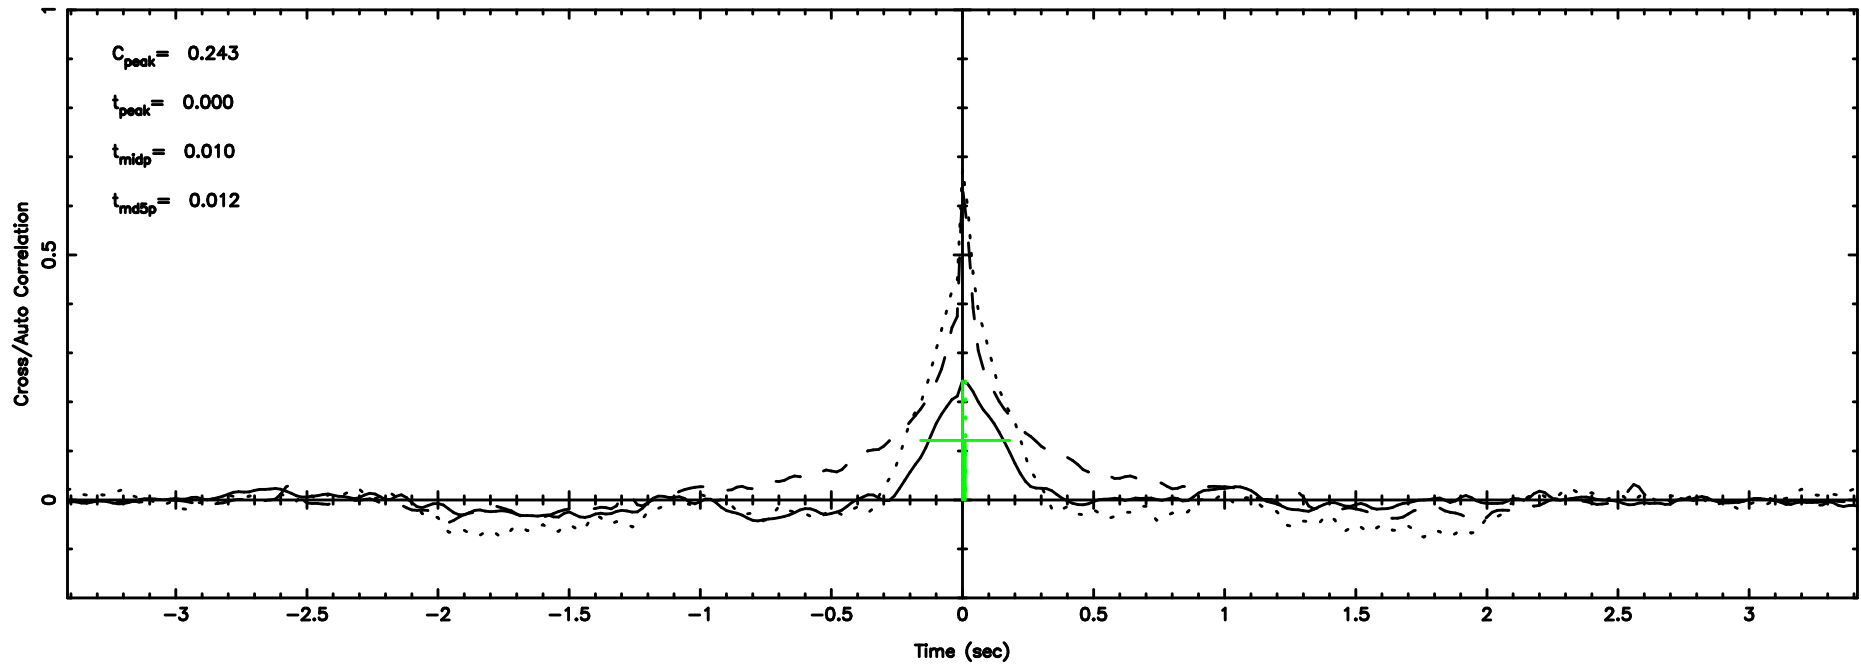

F20240807153324

BLK:13,SNR1: 0.74011 ,SNR2: 1.3860

K20240807153321

BLK:13,SNR1: 2.4052 ,SNR2: 8.2613

1245-19 2024/08/07 6.58UT FUJI -KISO