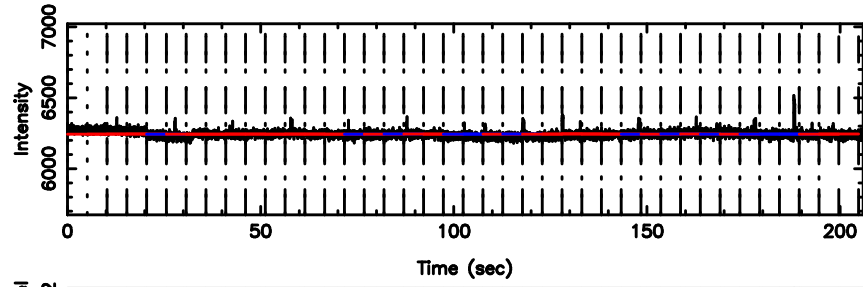

BLK:13,SNR1: 0.58409 ,SNR2: 1.0546

Frequency (Hz)

1245-19 2024/08/07 6.58UT TOYOKAWA-FUJI

T20240807153324

BLK:12,SNR1: 0.64218 ,SNR2: 5.4086

K20240807153321

BLK:12,SNR1: 2.3805 ,SNR2: 8.3581

1245-19 2024/08/07 6.58UT TOYOKAWA-KISO