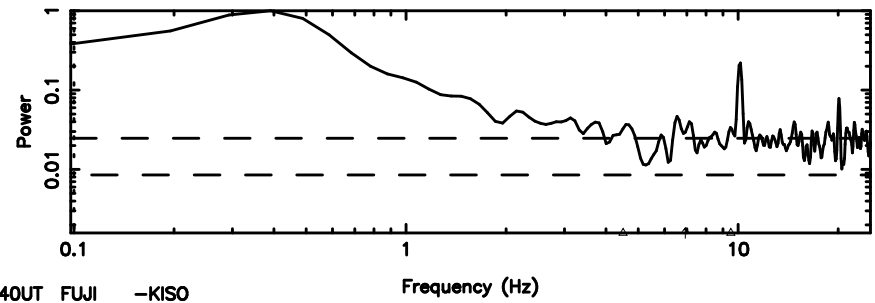

BLK: 5,SNR1: 1.1603 ,SNR2: 3.1359

3C222 2024/08/07 3.40UT FUJI -KISO