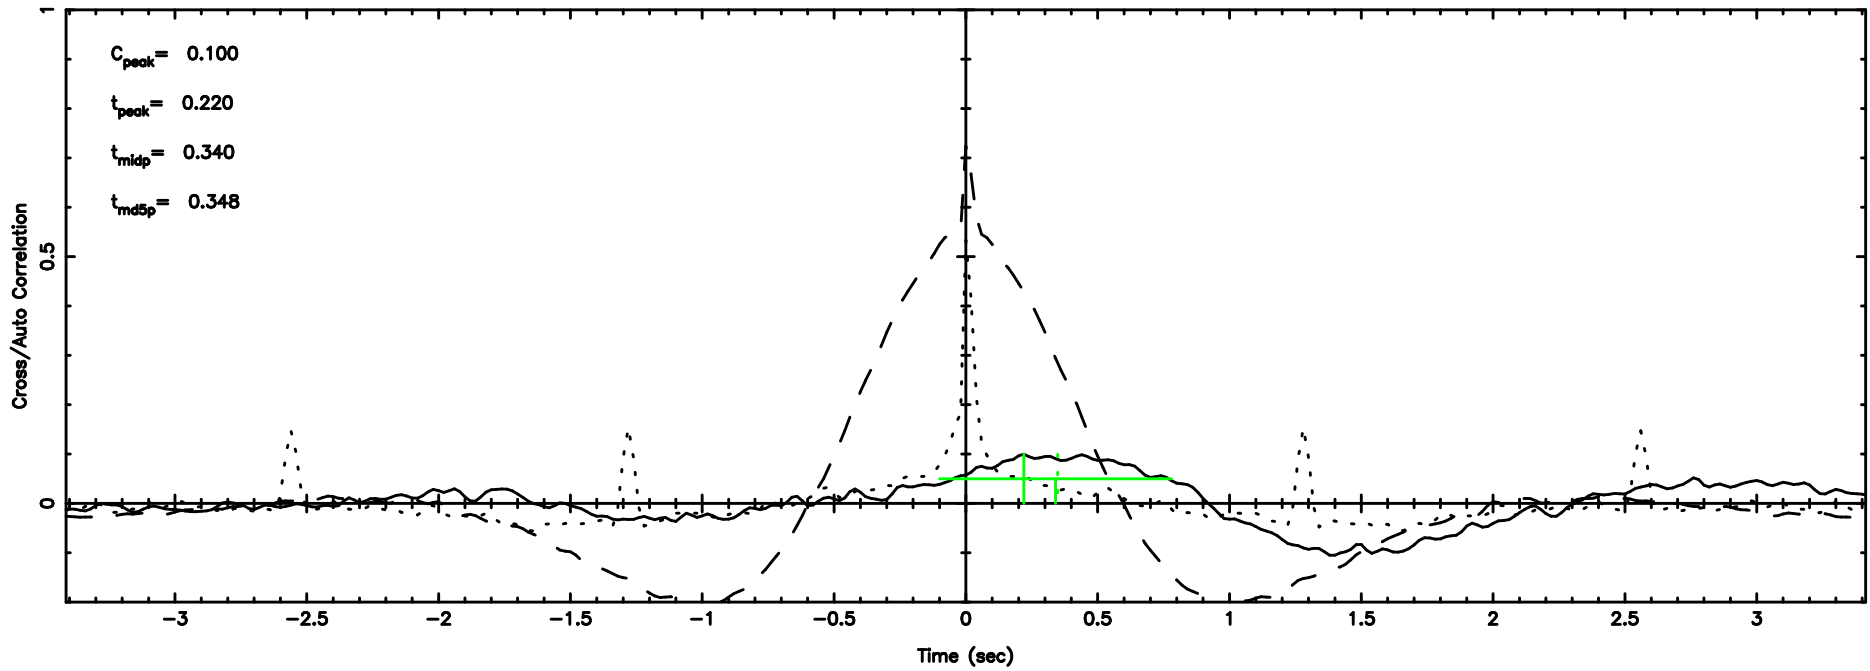

T20240807122203

BLK: 9,SNR1: 1.8299 ,SNR2: 7.1871

F20240807122203

BLK: 9,SNR1: 0.33148 ,SNR2: 1.5037

3C222 2024/08/07 3.40UT TOYOKAWA-FUJI