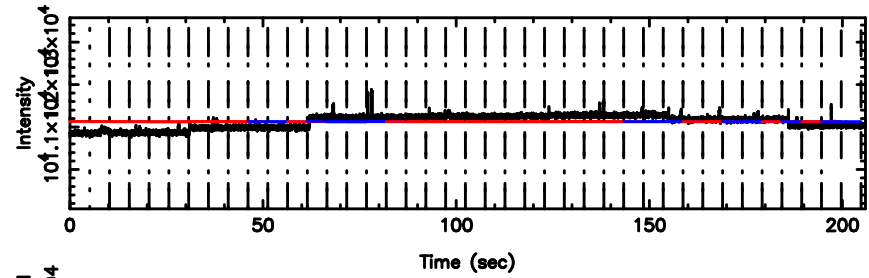

K20240807153321