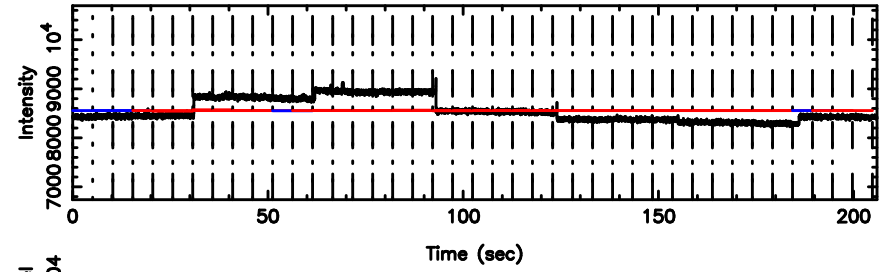

0556+191 2024/08/06 23.80UT TOYOKAWA-FUJI

T20240807084613

BLK: 5,SNR1: 0.84514 ,SNR2: 2.7395

Frequency (Hz)

K20240807084610

BLK: 5,SNR1: 0.25230 ,SNR2: 1.9672

Frequency (Hz)

0556+191 2024/08/06 23.80UT TOYOKAWA-KISO