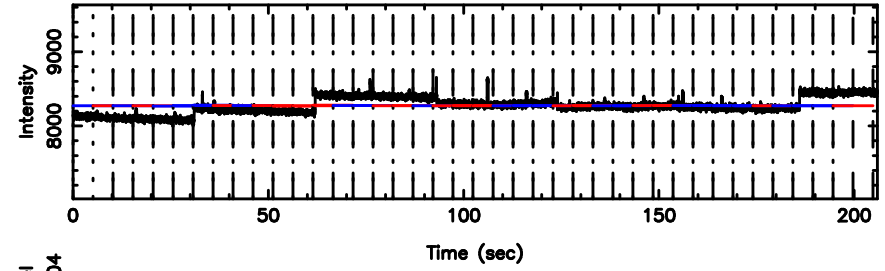

Frequency (Hz)

K20240807084143