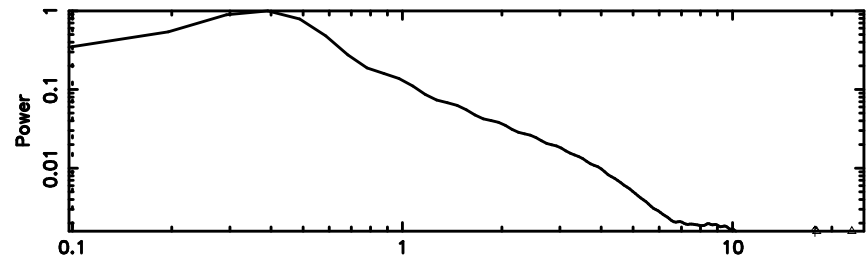

K20240807161058

BLK:15,SNR1: 24.269 ,SNR2: 42.963

1323+32 2024/08/07 7.21UT TOYOKAWA-KISO

F20240807161102

BLK:17,SNR1: 1.7778 ,SNR2: 5.2787

Frequency (Hz)

K20240807161058

BLK:17,SNR1: 65.579 ,SNR2: 73.556