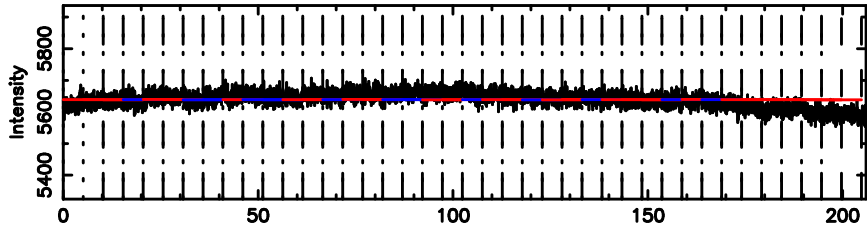

T20240807102205