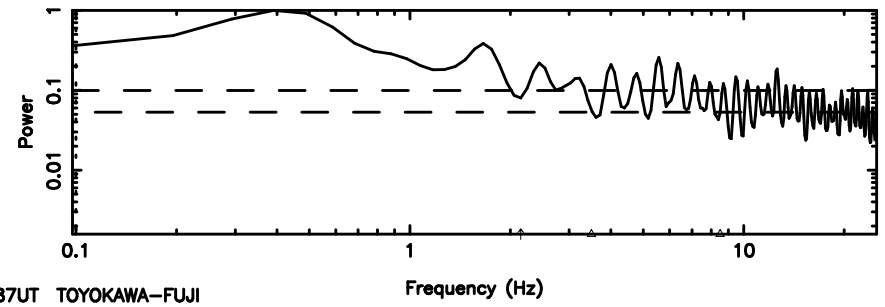

BLK:11,SNR1: 0.10713 ,SNR2: 2.7120