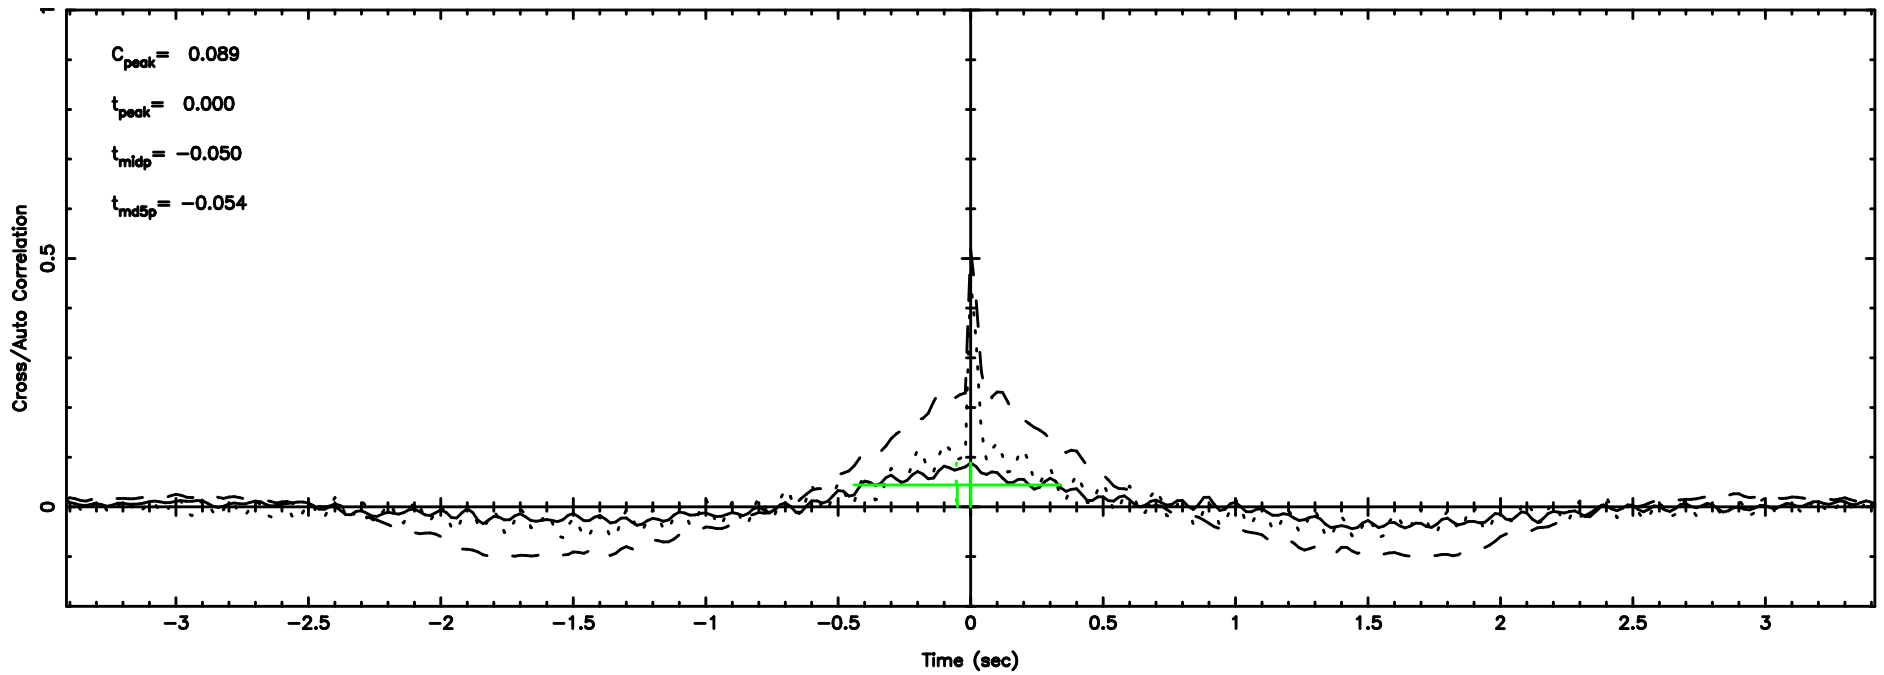

BLK:25,SNR1: 0.46886 ,SNR2: 1.7862