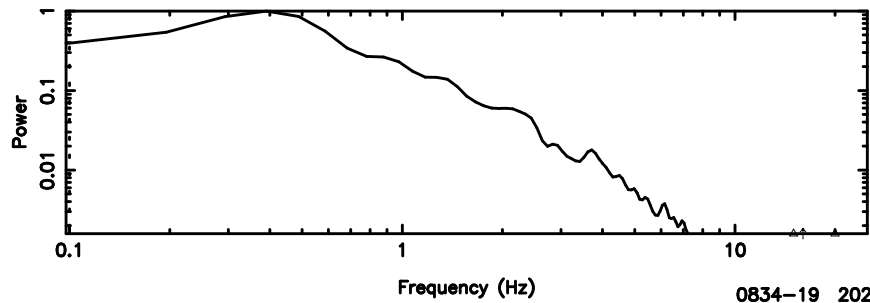

BLK:37,SNR1: 147.59 ,SNR2: 183.84

0834-19 2024/08/07 2.41UT TOYOKAWA-KISO

K20240807112237