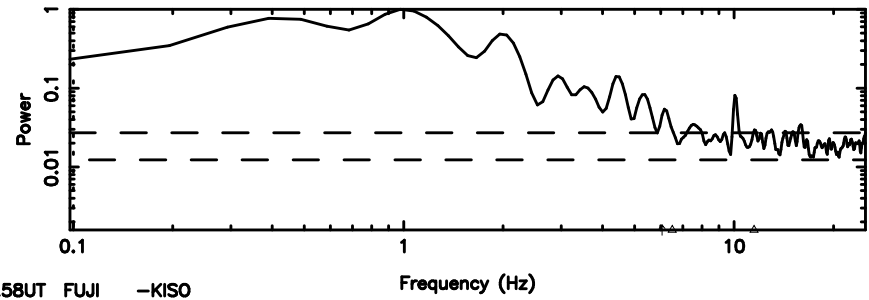

BLK:13,SNR1: 2.4052 ,SNR2: 8.2613

1245-19 2024/08/07 6.58UT FUJI -KISO