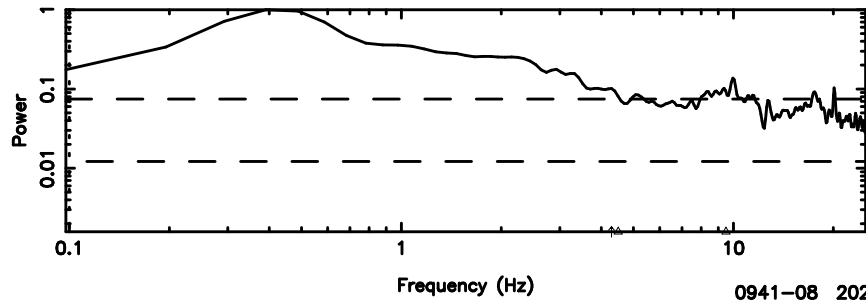

BLK:12,SNR1:-0.17736 ,SNR2: 1.8459

0941-08 2024/08/07 3.51UT TOYOKAWA-FUJI

T20240807122903

BLK:16,SNR1: 0.49687 ,SNR2: 2.7242

K20240807122900

BLK:16,SNR1: 0.85358 ,SNR2: 3.7984

0941-08 2024/08/07 3.51UT TOYOKAWA-KISO