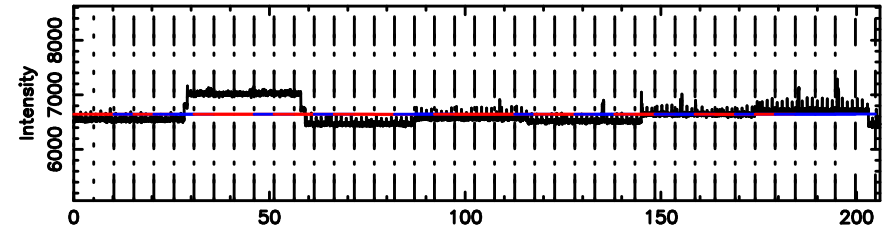

Frequency (Hz)

F20240807063617