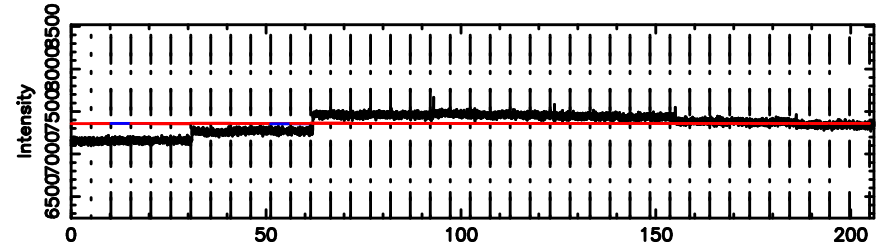

K20240807100135

BLK: 2,SNR1: 3.1729 ,SNR2: 19.232

F20240807100138

BLK: 2,SNR1: 3.4568 ,SNR2: 24.250

Frequency (Hz)

K20240807100135

BLK: 2,SNR1: 0.18132 ,SNR2: 2.8780

Frequency (Hz)