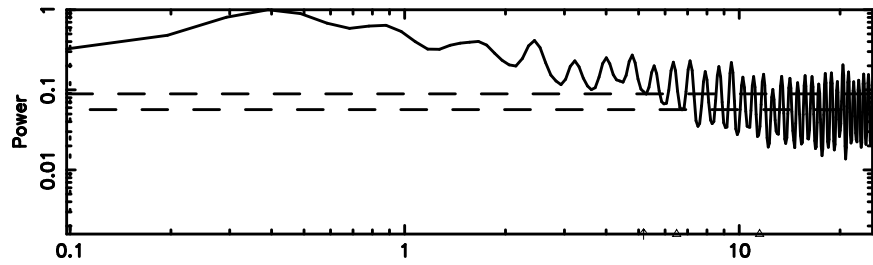

Frequency (Hz)

K20240807070754

BLK:16,SNR1: 77.390 ,SNR2: 88.757

Frequency (Hz)

0418+236 2024/08/06 22.16UT TOYOKAWA-KISO

F20240807070756

BLK:16,SNR1: 0.54004 ,SNR2: 2.4506

Frequency (Hz)