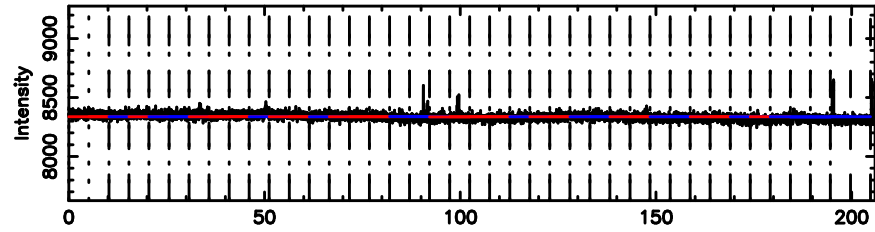

Frequency (Hz)

K20240807062312

BLK:14,SNR1: 0.88433 ,SNR2: 3.2613

Frequency (Hz)

0333+32 2024/08/06 21.42UT FUJI -KISO

T20240807063617

BLK:17,SNR1: 0.70033 ,SNR2: 4.5599

Frequency (Hz)