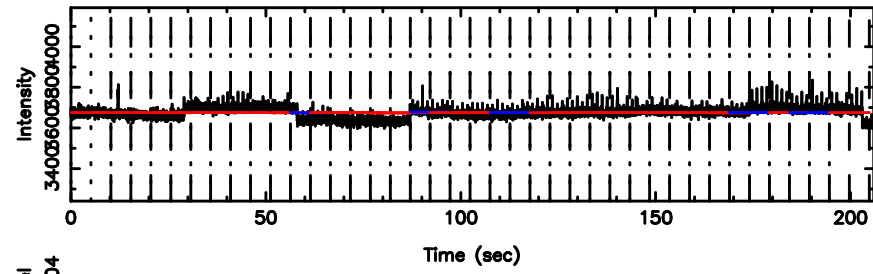

F20240807101150