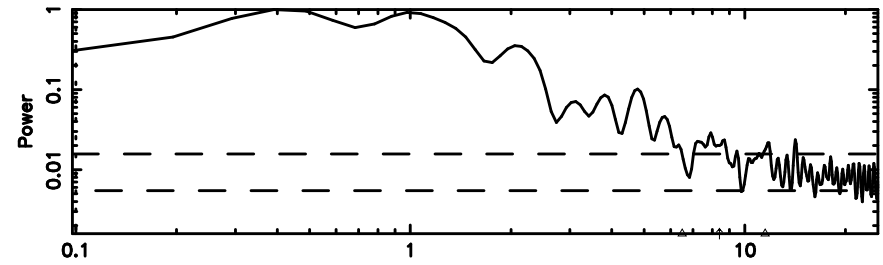

BLK:26,SNR1: 5.1926 ,SNR2: 12.446

Frequency (Hz)

3C138 2024/08/06 23.15UT TOYOKAWA-FUJI

F20240807080731

BLK:26,SNR1: 4.3511 ,SNR2: 10.839

Frequency (Hz)

T20240807080731

BLK:22,SNR1: 5.3089 ,SNR2: 12.840