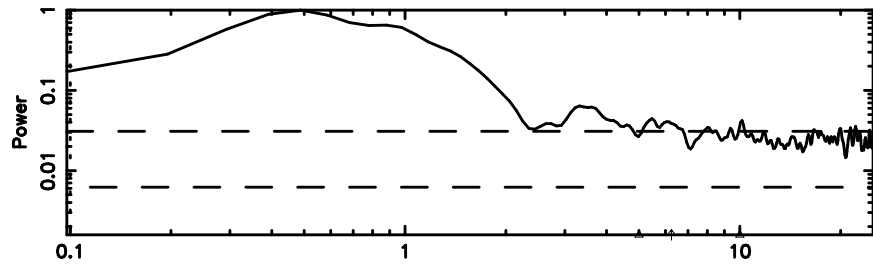

F20240807063617

BLK:17,SNR1: 3.8477 ,SNR2: 9.2929

Frequency (Hz)

0347+05 2024/08/06 21.63UT TOYOKAWA-FUJI

T20240807063617

BLK:13,SNR1: 1.2887 ,SNR2: 4.5165

Frequency (Hz)

K20240807063615