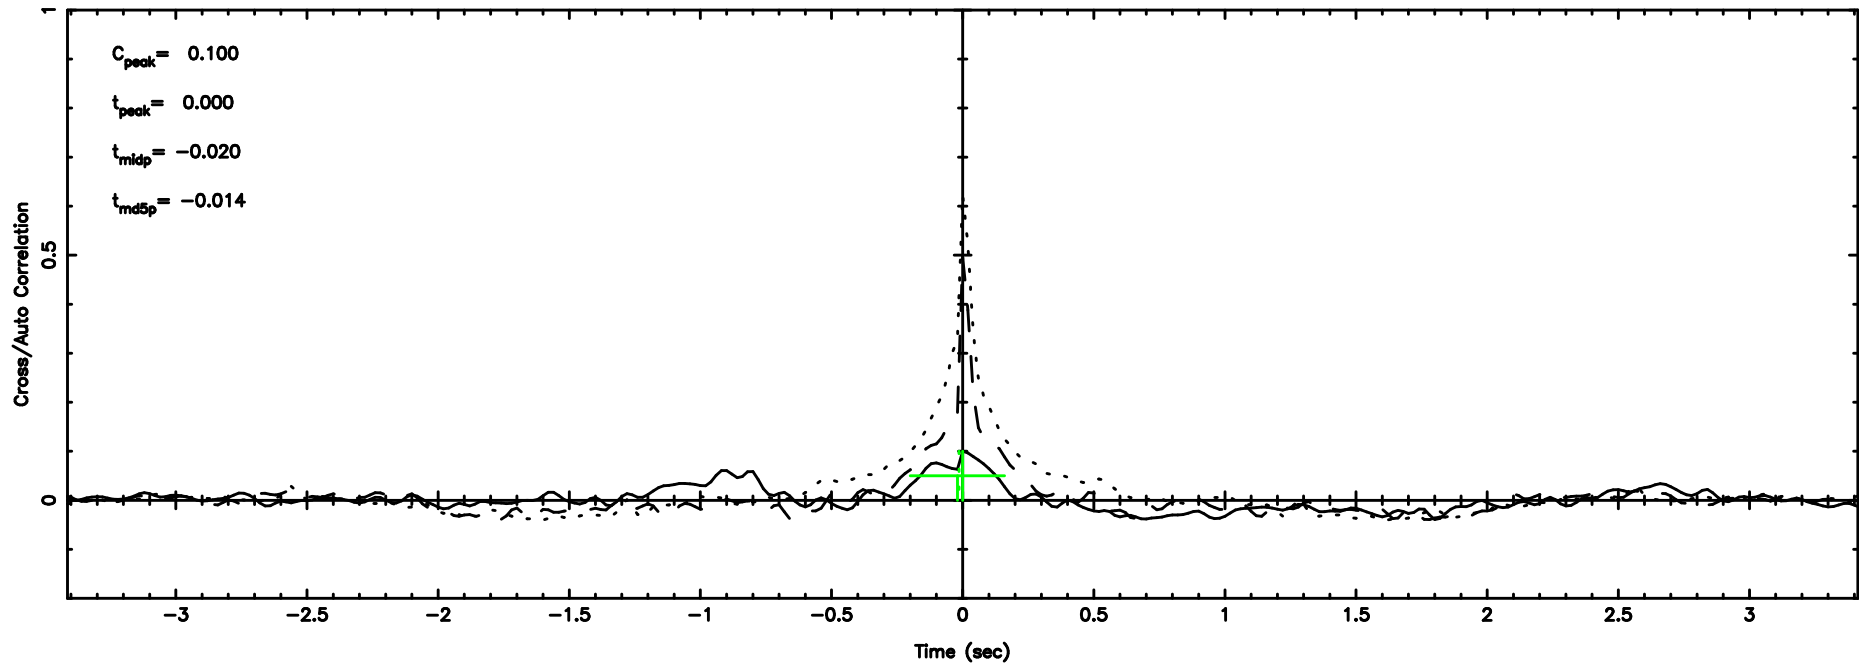

BLK:13,SNR1: 0.58409 ,SNR2: 1.0546

Frequency (Hz)

1245-19 2024/08/07 6.58UT TOYOKAWA-FUJI

T20240807153324

BLK:12,SNR1: 0.64218 ,SNR2: 5.4086

K20240807153321

BLK:12,SNR1: 2.3805 ,SNR2: 8.3581

1245-19 2024/08/07 6.58UT TOYOKAWA-KISO