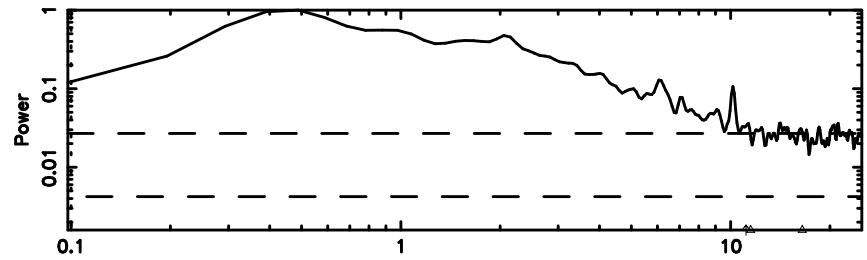

Frequency (Hz)

K20240807170347

BLK:12,SNR1: 3.1161 ,SNR2: 5.6406

Frequency (Hz)

3C298 2024/08/07 8.09UT TOYOKAWA-KISO

F20240807170350

BLK:17,SNR1: 2.8066 ,SNR2: 3.2778

Frequency (Hz)