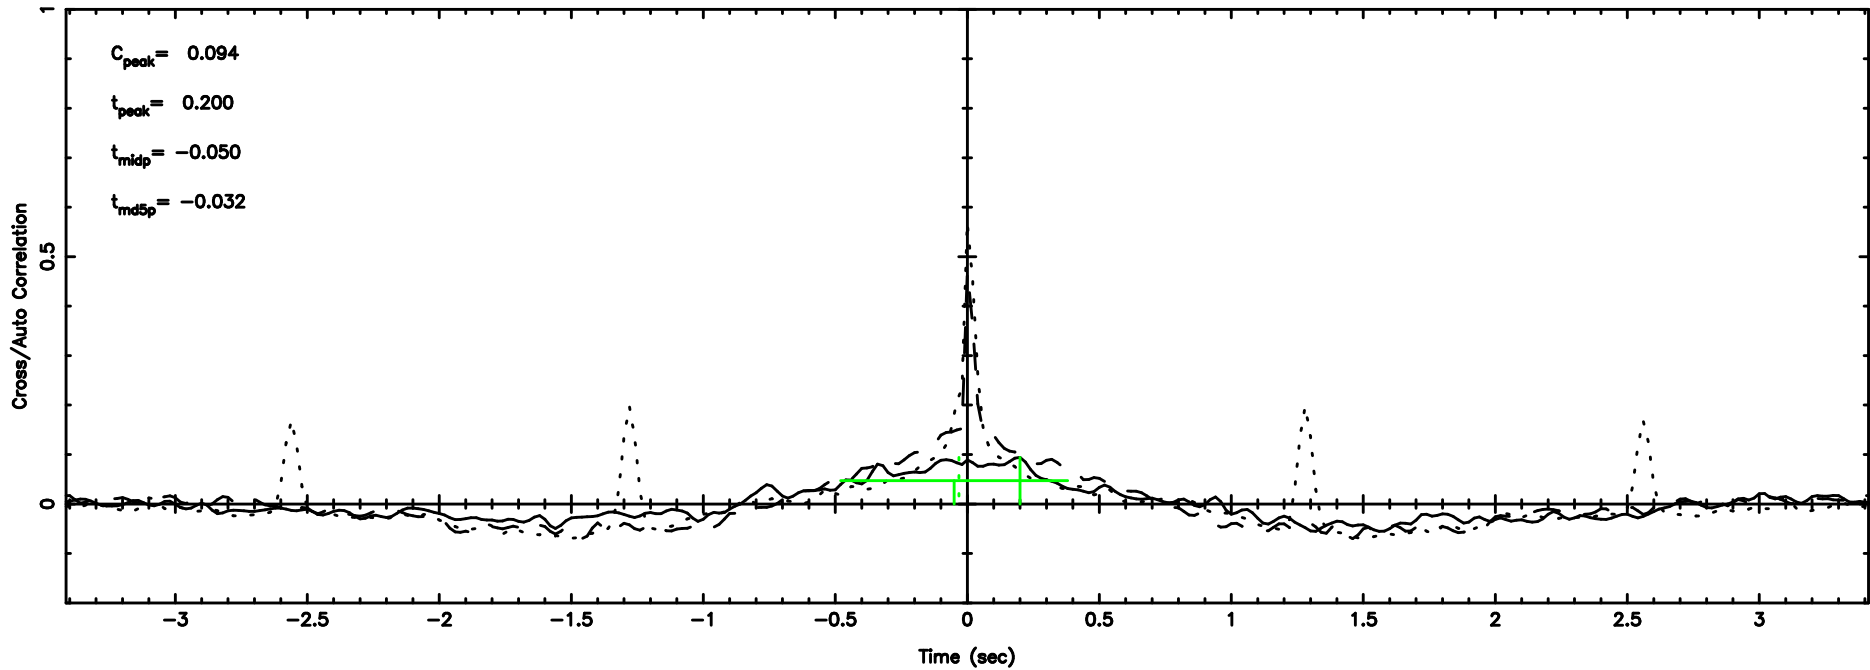

K20240807112237

BLK:35,SNR1: 6.6045 ,SNR2: 25.370

T20240807112746

BLK:12,SNR1: 0.28703 ,SNR2: 1.5733

0839-071 2024/08/07 2.49UT TOYOKAWA-FUJI

F20240807112746

BLK:12,SNR1:-0.15238 ,SNR2: 1.7487

Frequency (Hz)