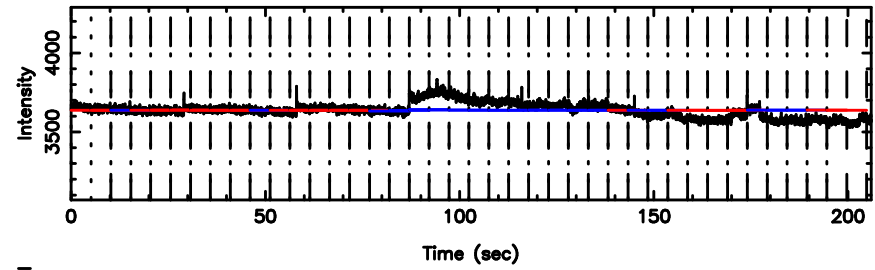

F20240807121418