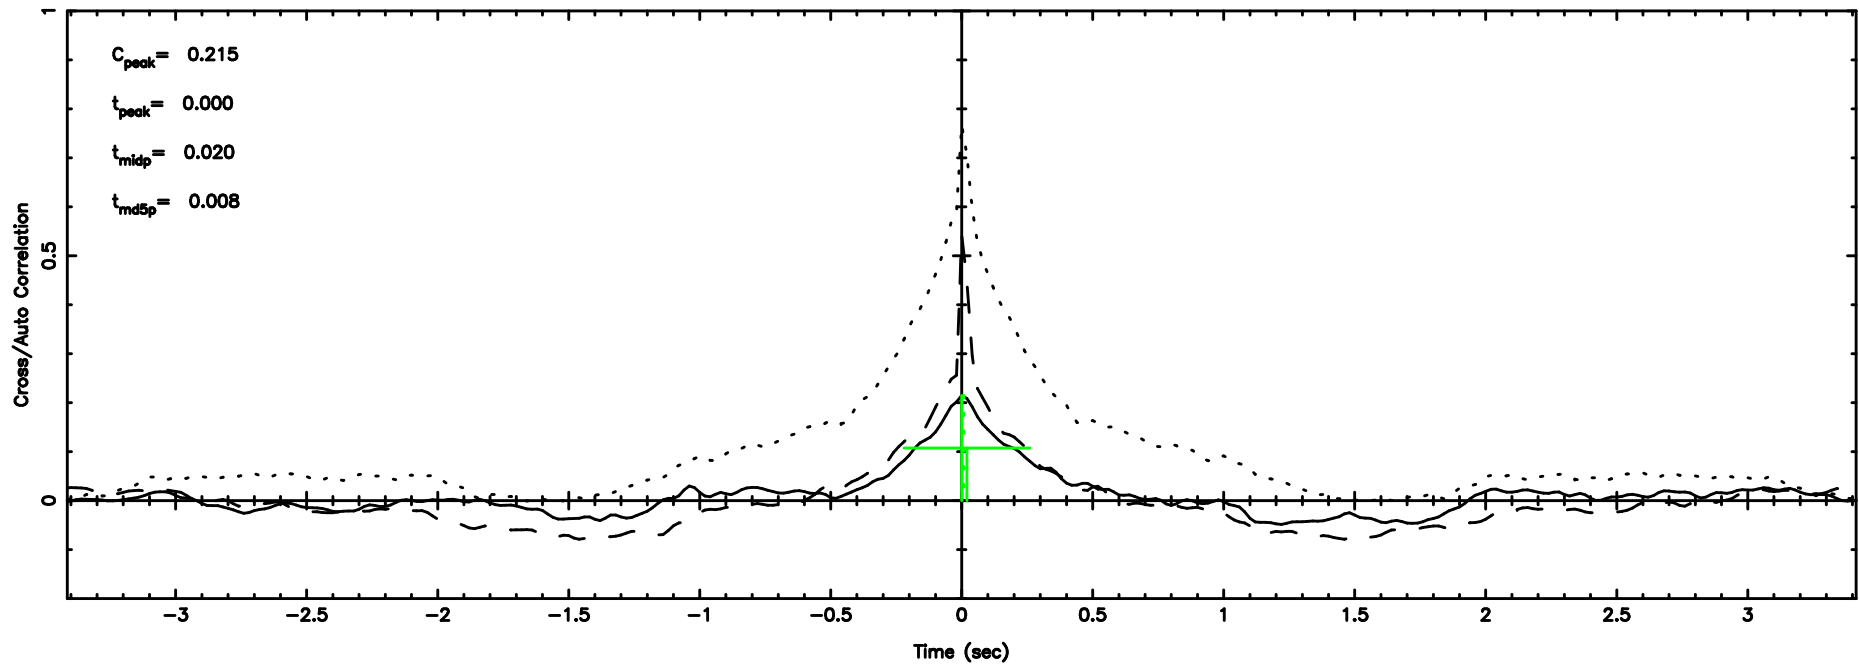

1323+32 2024/08/07 7.21UT TOYOKAWA-KISO