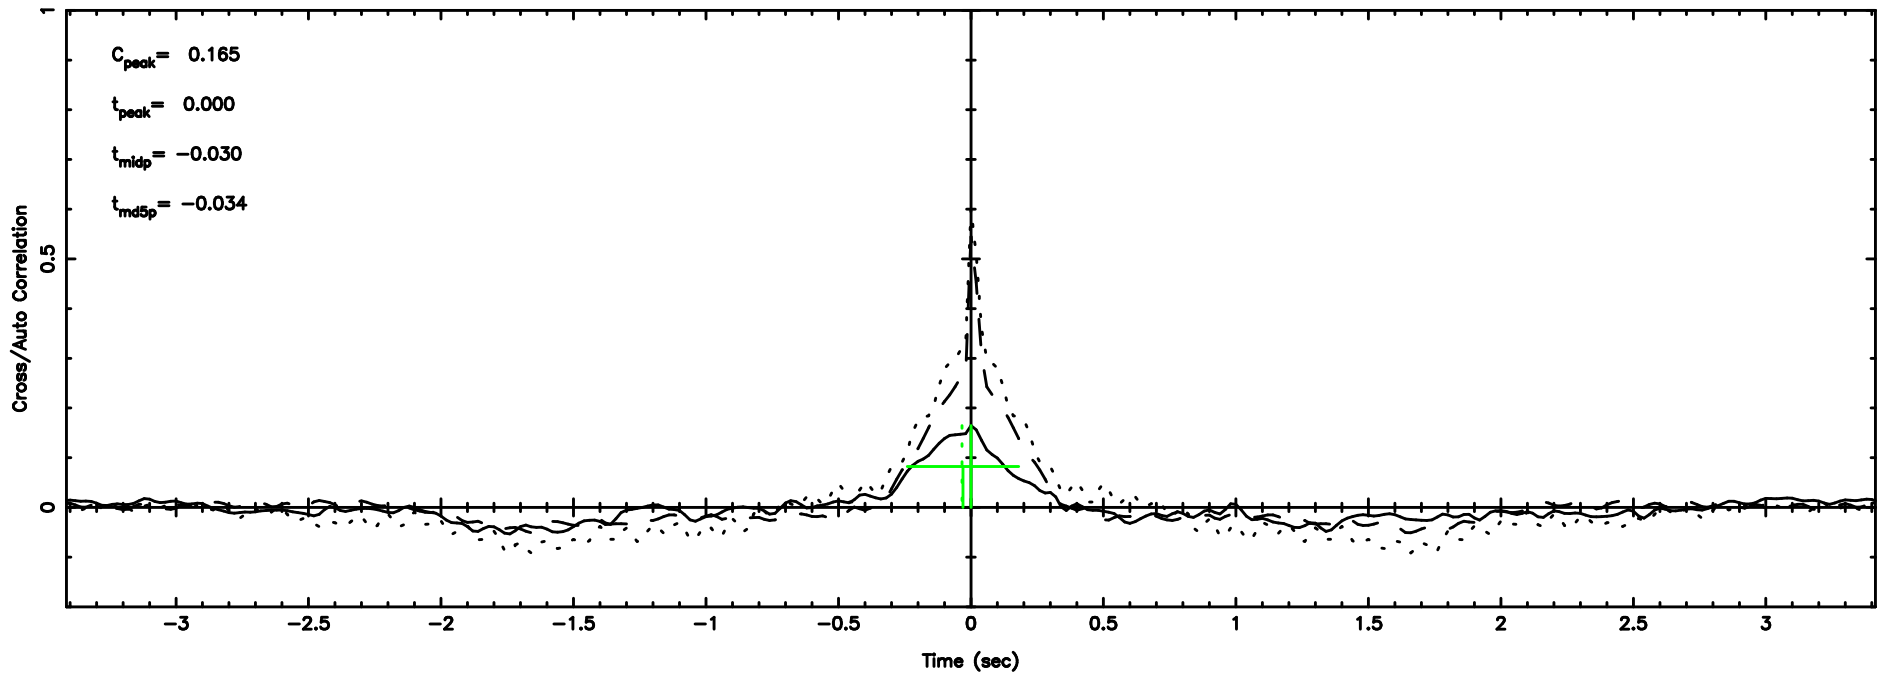

F20240807085045

BLK:11,SNR1: 0.10713 ,SNR2: 2.7120

T20240807085045

BLK:12,SNR1: 4.8526 ,SNR2: 12.319

K20240807085042

BLK:12,SNR1: 1.0149 ,SNR2: 4.2224

3C152 2024/08/06 23.87UT TOYOKAWA-KISO

F20240807085045