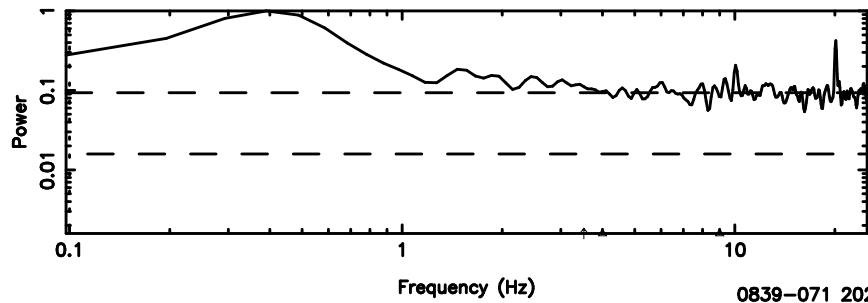

K20240807112237

BLK:35,SNR1: 6.6045 ,SNR2: 25.370

T20240807112746

BLK:12,SNR1: 0.28703 ,SNR2: 1.5733

0839-071 2024/08/07 2.49UT TOYOKAWA-FUJI

F20240807112746

BLK:12,SNR1:-0.15238 ,SNR2: 1.7487

Frequency (Hz)