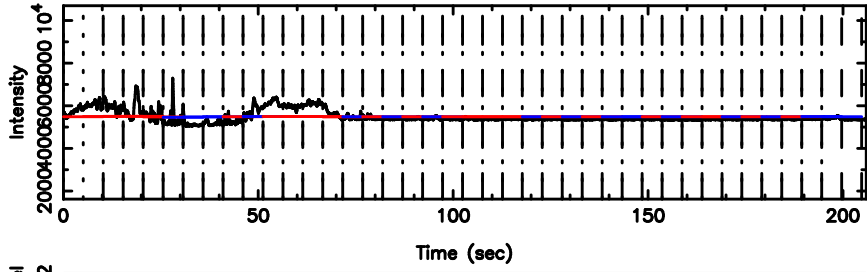

T20240807101150