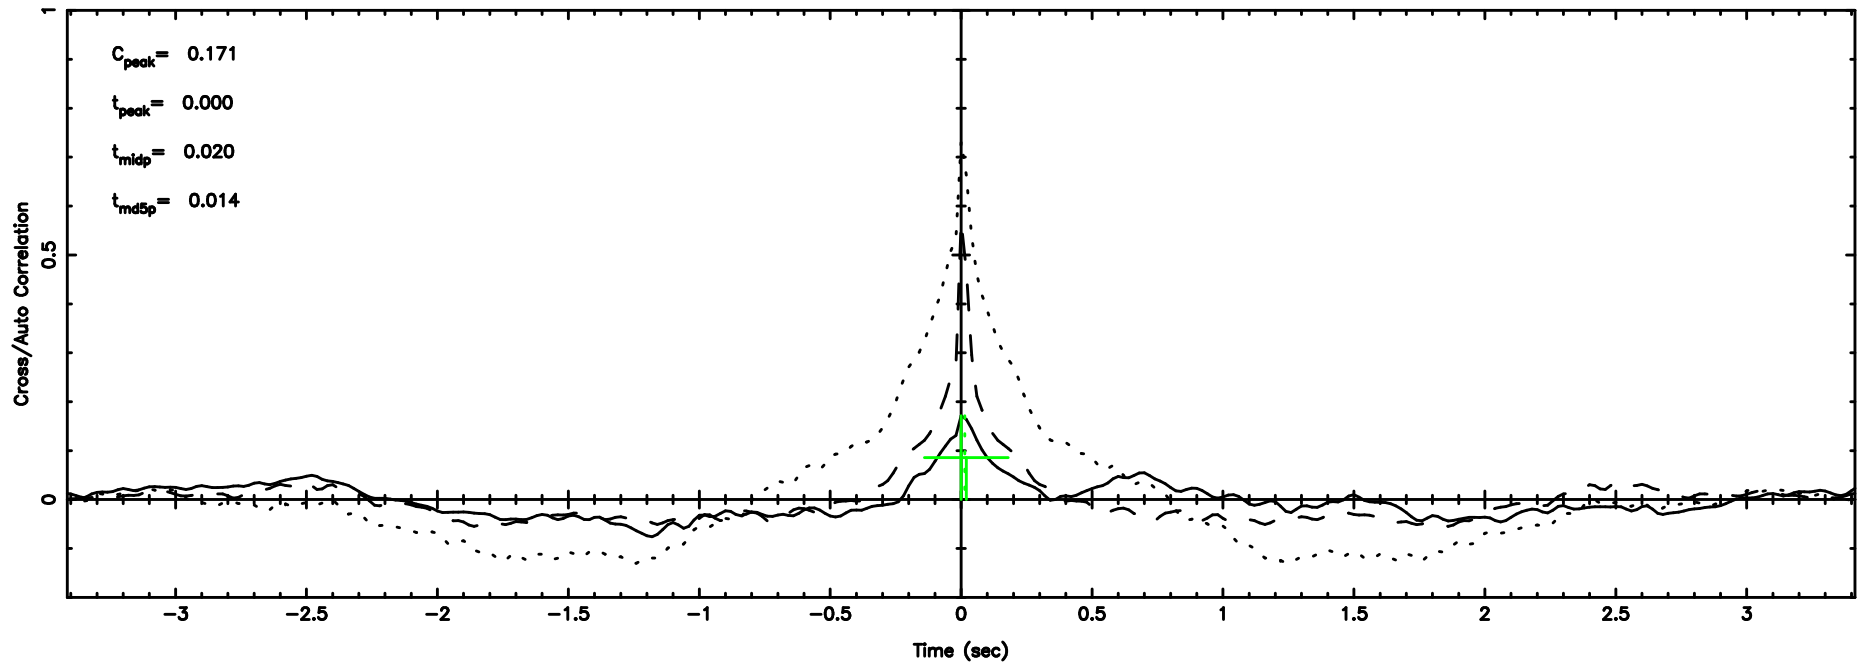

Frequency (Hz)

K20240807163216

BLK:12,SNR1: 77.581 ,SNR2: 76.452

Frequency (Hz)

1345+12 2024/08/07 7.57UT TOYOKAWA-KISO

F20240807163219

BLK:15,SNR1: 0.70837 ,SNR2: 2.6351

Frequency (Hz)