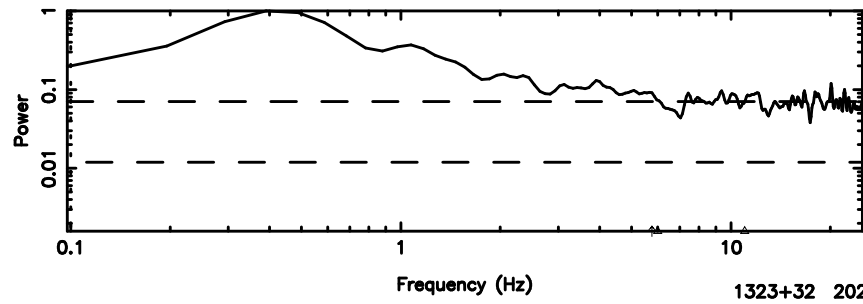

BLK:17,SNR1: 7.6531 ,SNR2: 11.637

Frequency (Hz)

F20240807161102

BLK:17,SNR1: 0.38593E-01,SNR2: 0.92560

Frequency (Hz)

1323+32 2024/08/07 7.21UT TOYOKAWA-FUJI

T20240807161101

BLK:15,SNR1: 0.52322 ,SNR2: 1.8515