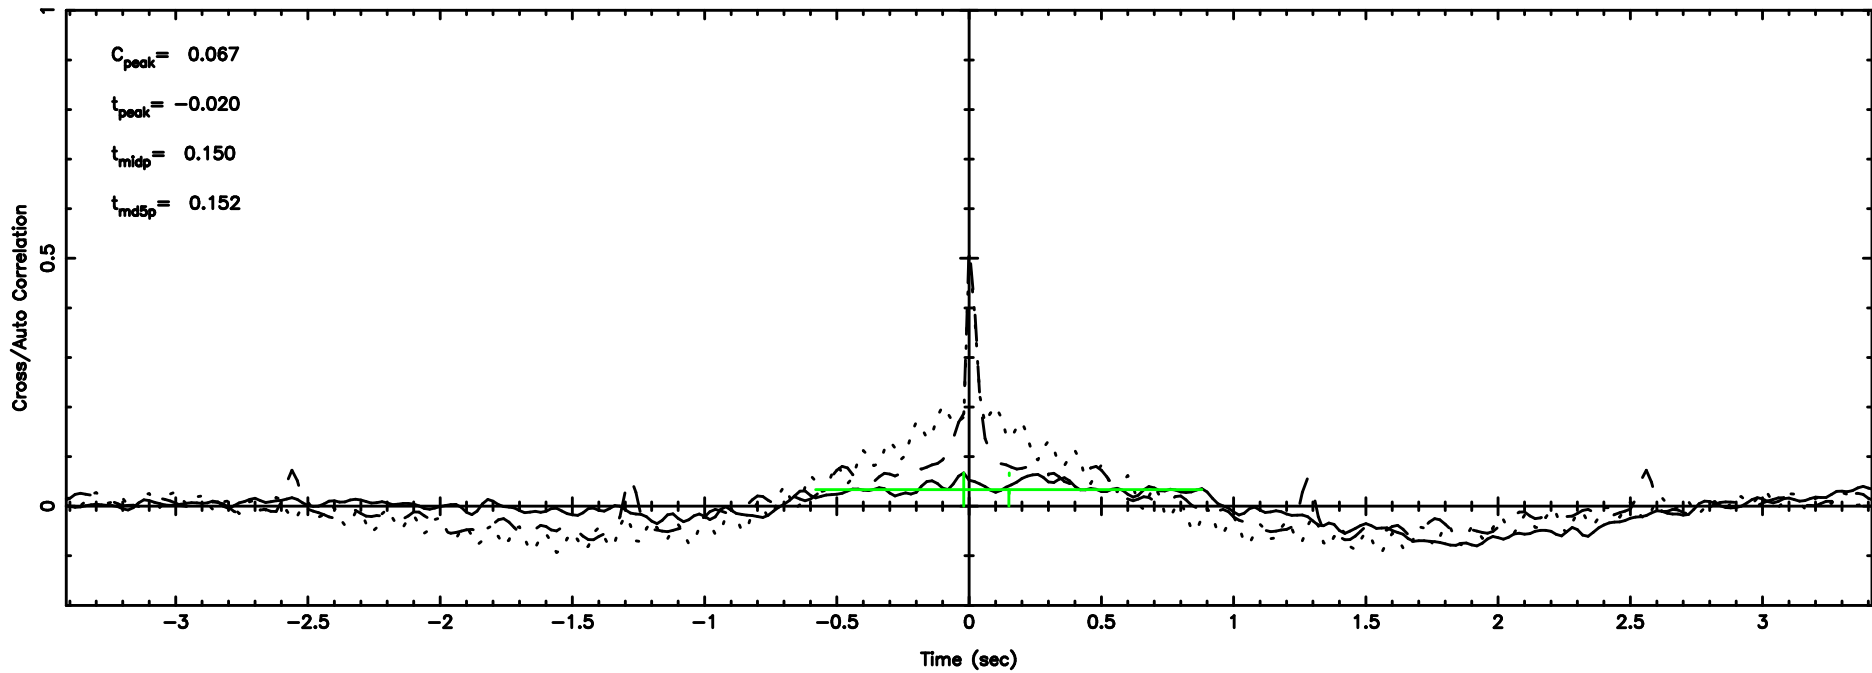

F20240807102205

BLK:12,SNR1: 0.39066E-01,SNR2: 1.0793

K20240807102202

BLK:12,SNR1: 0.64905 ,SNR2: 2.3072

0732+33 2024/08/07 1.40UT FUJI -KISO