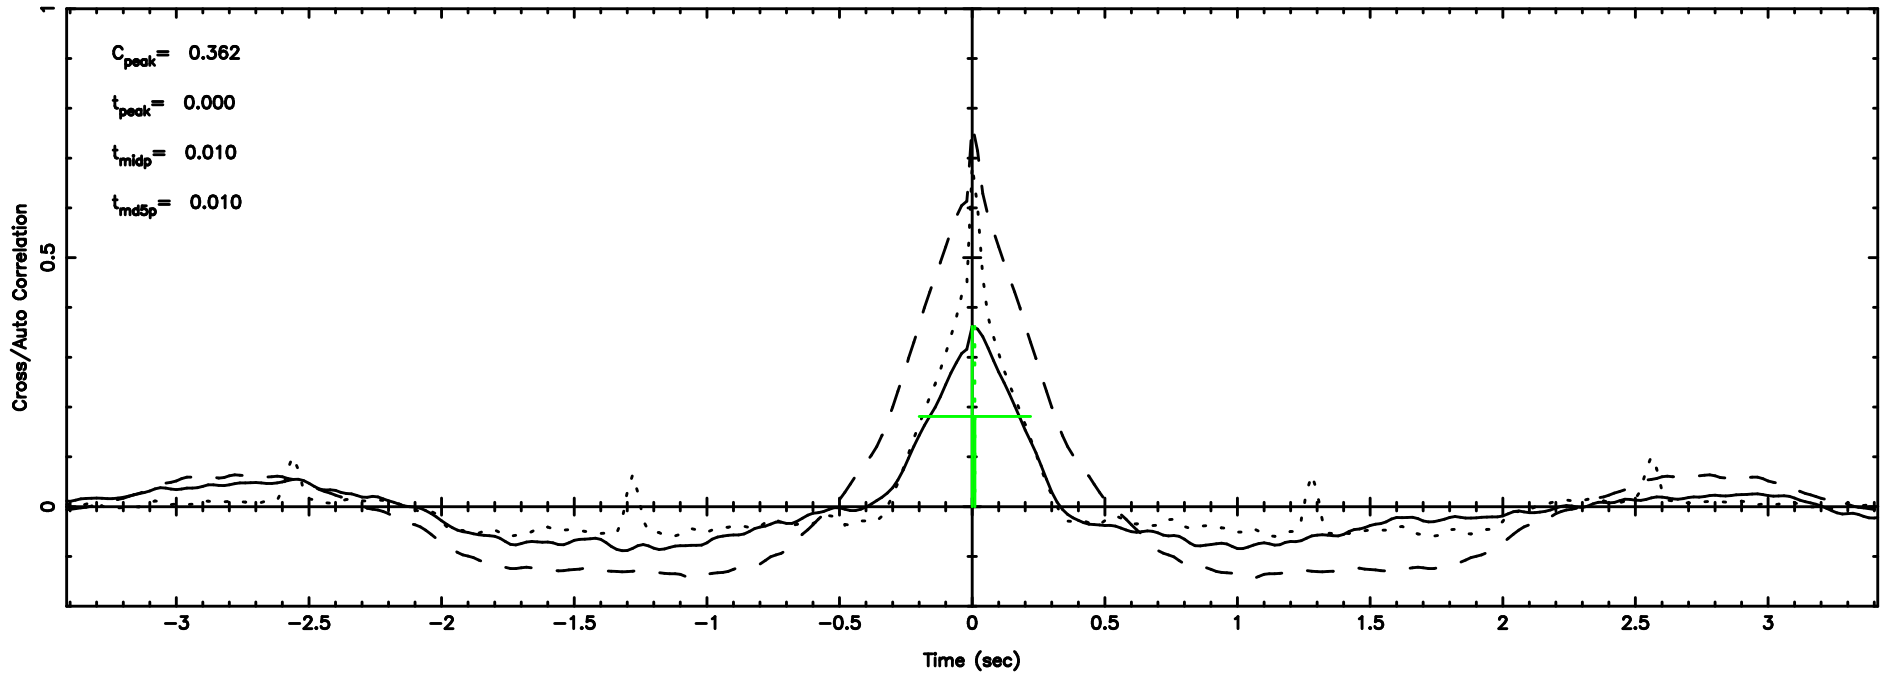

BLK:24,SNR1: 4.7662 ,SNR2: 12.891

Frequency (Hz)

3C147 2024/08/06 23.52UT TOYOKAWA-FUJI

F20240807082923

BLK:24,SNR1: 5.5210 ,SNR2: 15.290

Frequency (Hz)

T20240807082923

BLK:31,SNR1: 4.1351 ,SNR2: 11.183