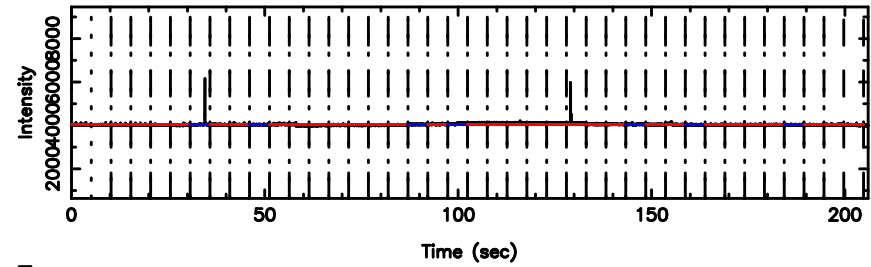

BLK:30,SNR1: 7.5955 ,SNR2: 18.031

K20240807142833

BLK:30,SNR1: 7.5686 ,SNR2: 14.663

3C263.1 2024/08/07 5.50UT FUJI -KISO

T20240807143503

BLK: 7,SNR1: 0.62757 ,SNR2: 4.8358

F20240807143503

BLK: 7,SNR1: 1.9654 ,SNR2: 1.8853