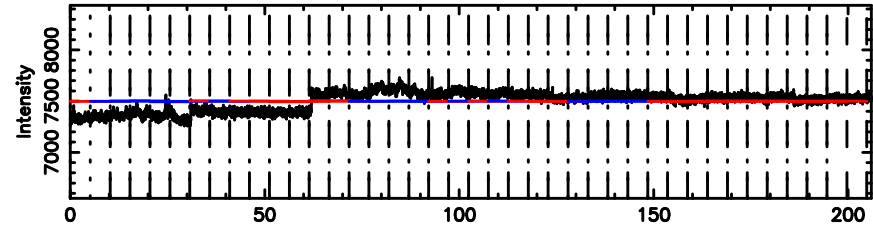

T20240807112746

BLK:16,SNR1: 0.30925 ,SNR2: 1.3538

Frequency (Hz)

0839-071 2024/08/07 2.49UT TOYOKAWA-KISO

K20240807112743

BLK:16,SNR1: 1.1077 ,SNR2: 3.0260

Frequency (Hz)

F20240807112746