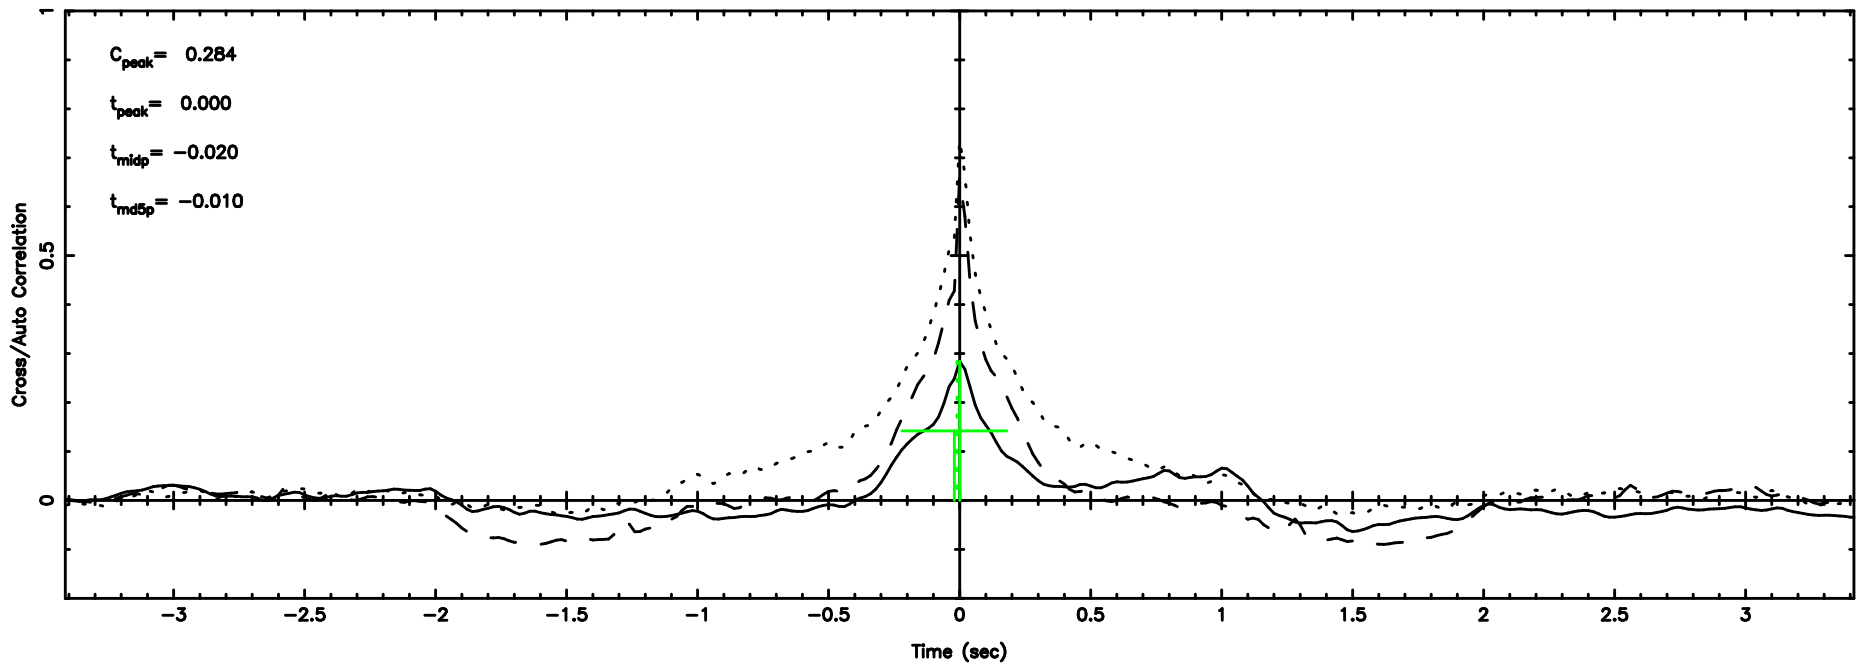

Frequency (Hz)

1323+32 2024/08/07 7.21UT FUJI -KISO