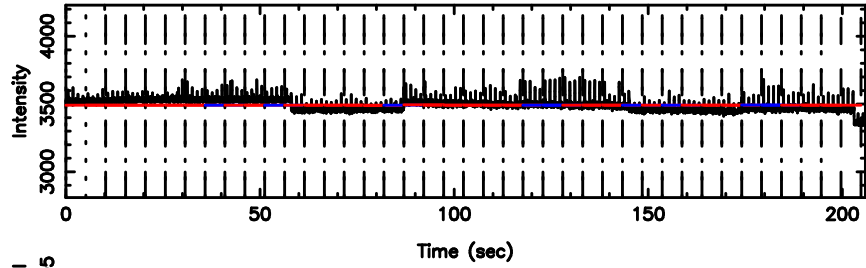

F20240807122903