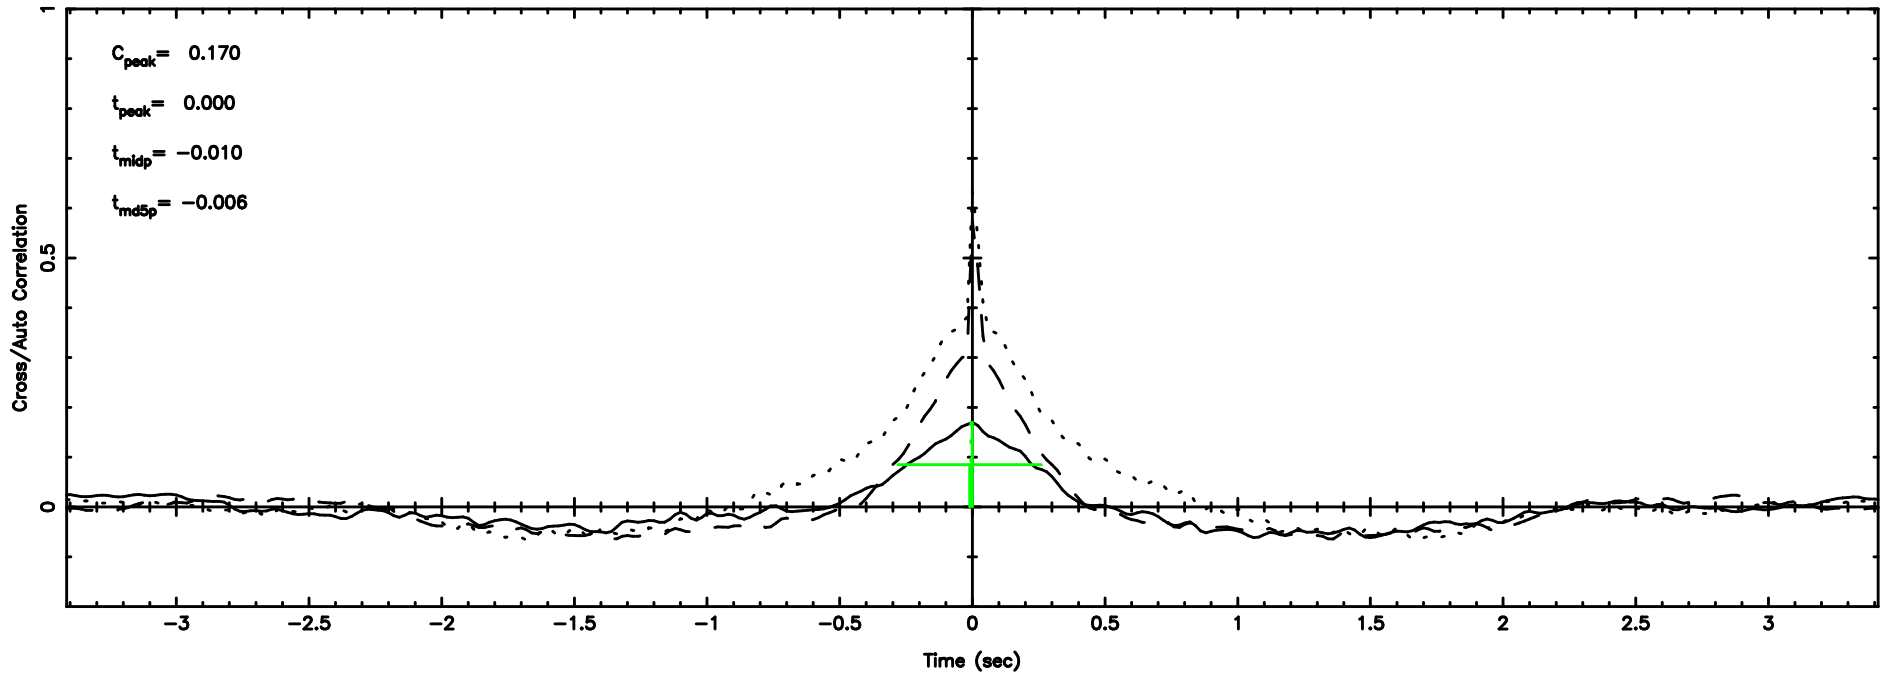

Frequency (Hz)

0531+194 2024/08/06 23.38UT TOYOKAWA-KISO