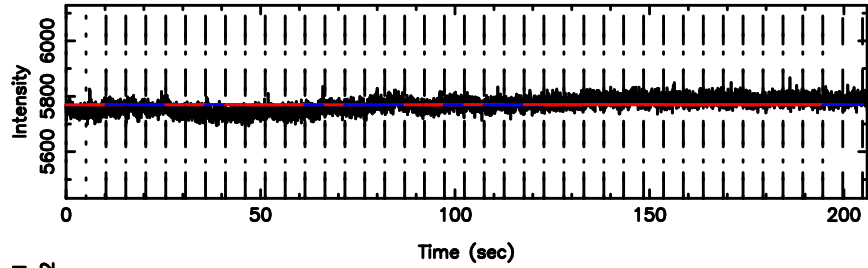

K20240807112237

BLK:35,SNR1: 6.6045 ,SNR2: 25.370

T20240807112746

BLK:12,SNR1: 0.28703 ,SNR2: 1.5733

0839-071 2024/08/07 2.49UT TOYOKAWA-FUJI

F20240807112746

BLK:12,SNR1:-0.15238 ,SNR2: 1.7487

Frequency (Hz)