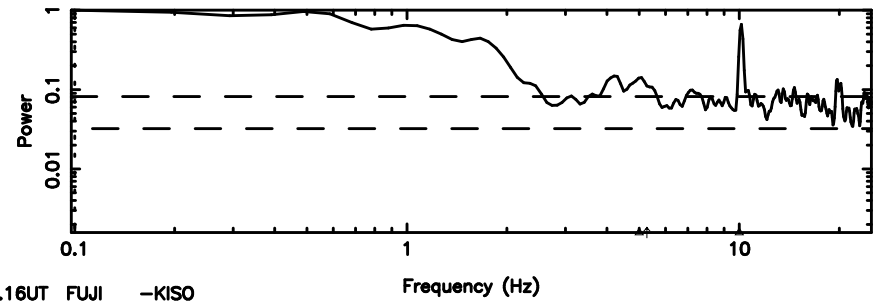

BLK: 6,SNR1: 0.68747 ,SNR2: 2.5999