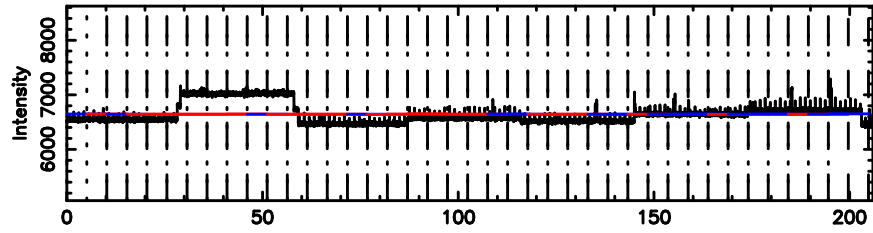

BLK:13,SNR1: 3.5503 ,SNR2: 11.777

Frequency (Hz)

0347+05 2024/08/06 21.63UT TOYOKAWA-KISO

F20240807063617

BLK:16,SNR1: 2.3984 ,SNR2: 7.9481

Frequency (Hz)

K20240807063615

BLK:16,SNR1: 5.2923 ,SNR2: 9.7571