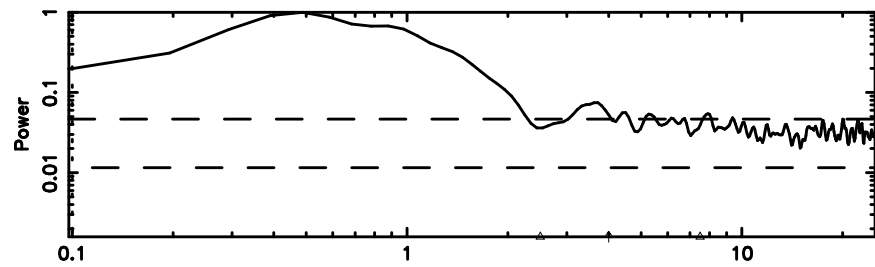

Frequency (Hz)

K20240807062312

BLK:14,SNR1: 0.88433 ,SNR2: 3.2613

Frequency (Hz)

0333+32 2024/08/06 21.42UT FUJI -KISO

T20240807063617

BLK:17,SNR1: 0.70033 ,SNR2: 4.5599

Frequency (Hz)