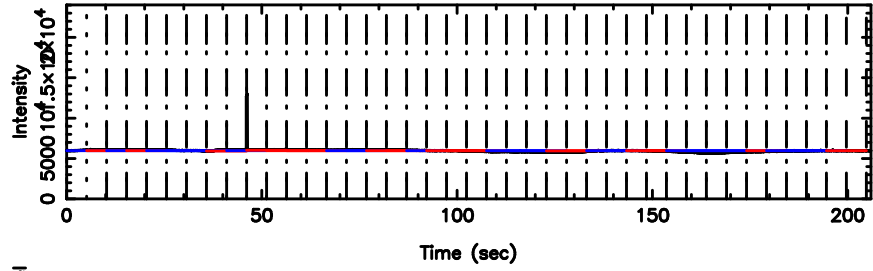

BLK:12,SNR1: 3.0034 ,SNR2: 13.307

Frequency (Hz)

F20240807084146

BLK:12,SNR1:-0.63069E-01,SNR2: 1.2933

Frequency (Hz)

0552+12 2024/08/06 23.72UT TOYOKAWA-FUJI

T20240807084146

BLK:21,SNR1: 2.9967 ,SNR2: 13.277