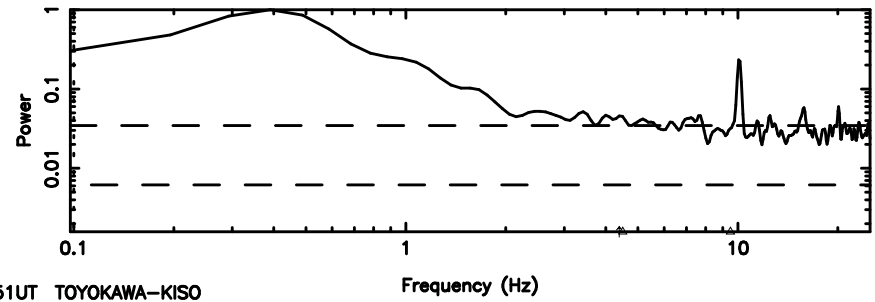

BLK:12,SNR1:-0.17736 ,SNR2: 1.8459

0941-08 2024/08/07 3.51UT TOYOKAWA-FUJI

T20240807122903

BLK:16,SNR1: 0.49687 ,SNR2: 2.7242

K20240807122900

BLK:16,SNR1: 0.85358 ,SNR2: 3.7984

0941-08 2024/08/07 3.51UT TOYOKAWA-KISO