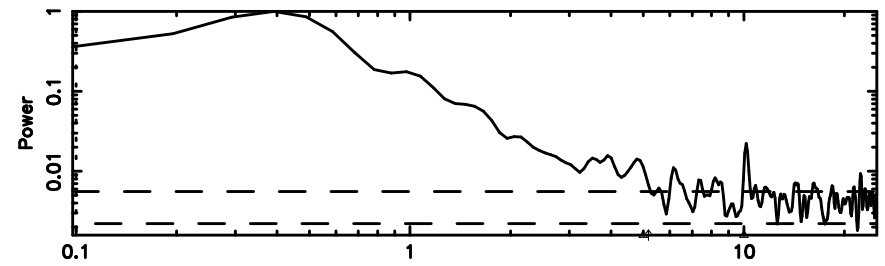

BLK: 4,SNR1: 4.9512 ,SNR2: 19.560