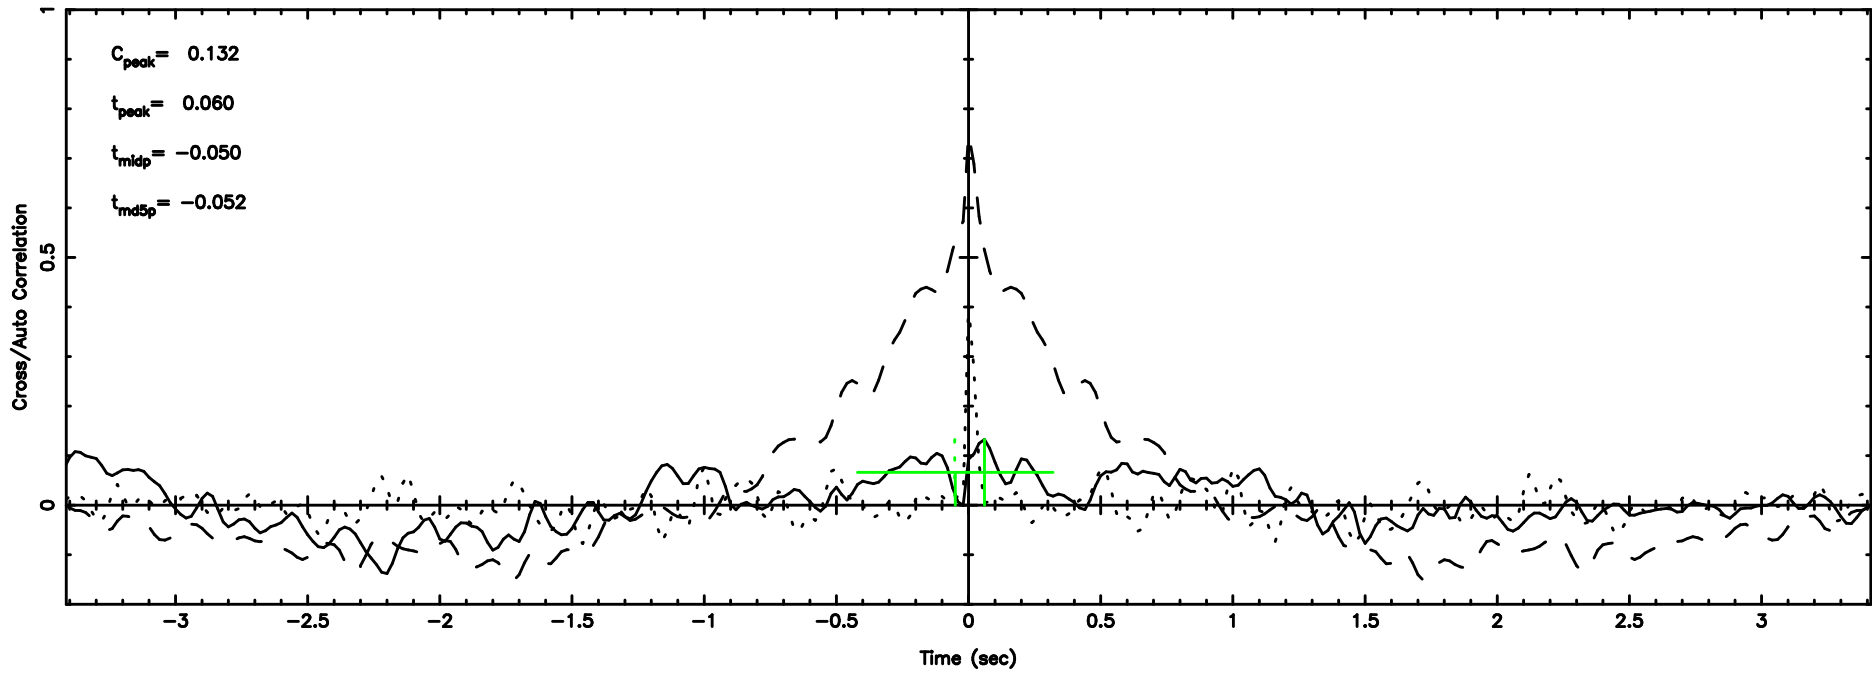

F20240807103951

BLK: 1,SNR1: 2.4902 ,SNR2: 6.7675

K20240807103948

BLK: 1,SNR1: 0.10063E-01,SNR2: 0.30055

0752-200 2024/08/07 1.69UT FUJI -KISO