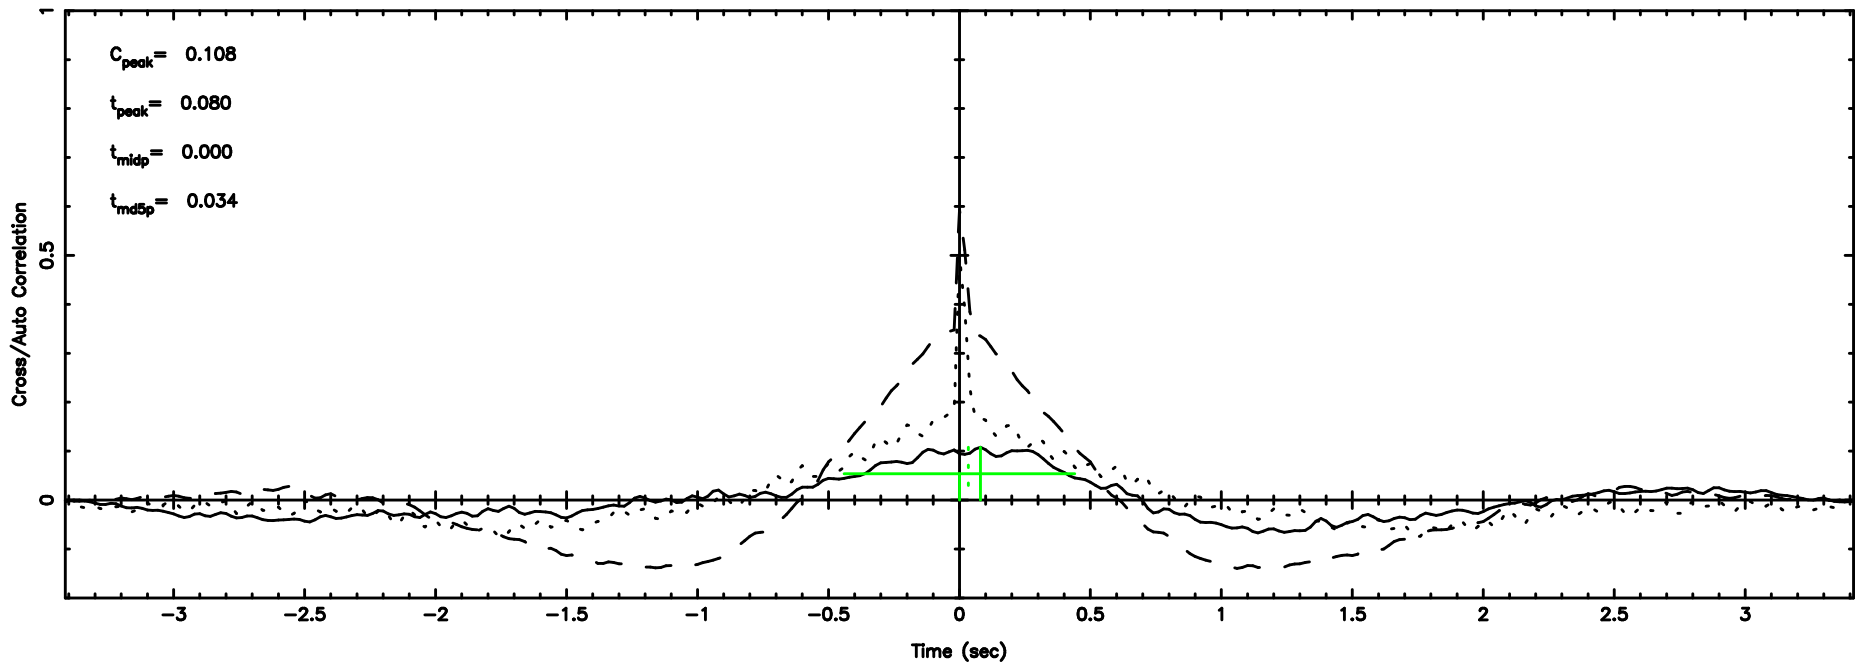

3C286 2024/08/07 7.29UT TOYOKAWA-FUJI

T20240807161551

BLK:15,SNR1: 0.76484 ,SNR2: 5.4936

Frequency (Hz)

K20240807161548

BLK:15,SNR1: 78.607 ,SNR2: 72.867

Frequency (Hz)

3C286 2024/08/07 7.29UT TOYOKAWA-KISO