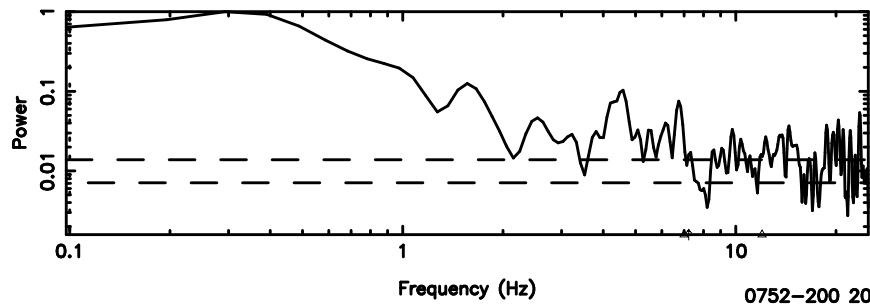

BLK: 5,SNR1: 52.290 ,SNR2: 91.606

Frequency (Hz)

K20240807103948

BLK: 5,SNR1: 0.44201 ,SNR2: 4.0268

Frequency (Hz)

0752-200 2024/08/07 1.69UT TOYOKAWA-KISO

F20240807103951

BLK: 1,SNR1: 2.4902 ,SNR2: 6.7675