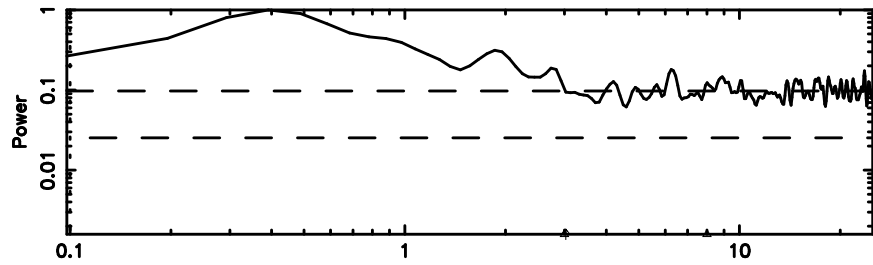

BLK: 8,SNR1: 0.38150 ,SNR2: 2.4510