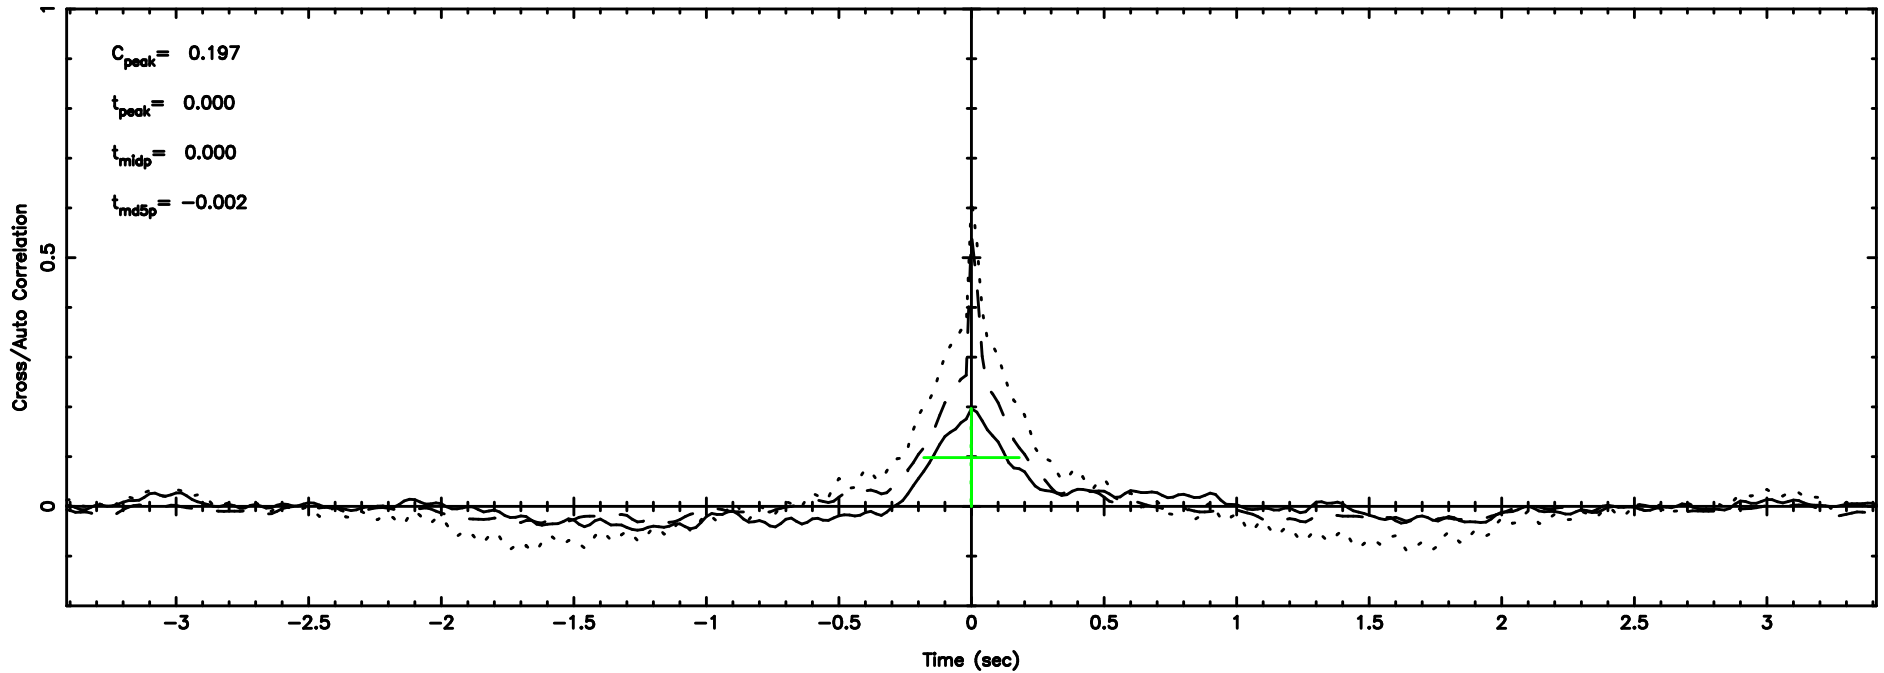

Frequency (Hz)

K20240807084143

BLK:21,SNR1: 1.1413 ,SNR2: 4.7558

Frequency (Hz)

0552+12 2024/08/06 23.72UT TOYOKAWA-KISO

F20240807084146

BLK:13,SNR1:-0.71120E-01,SNR2: 1.6006

Frequency (Hz)