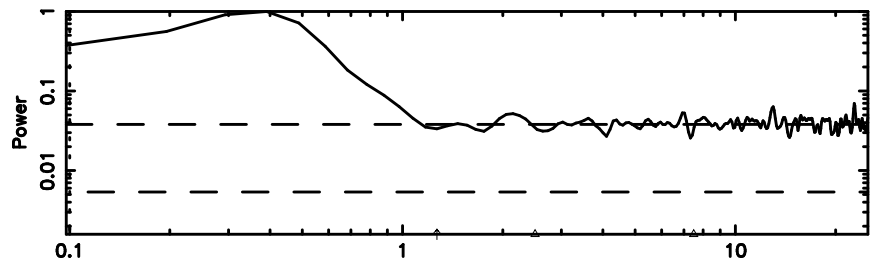

Frequency (Hz)

T20240807105950

BLK:14,SNR1: 0.53221 ,SNR2: 8.4275

Frequency (Hz)

3C196 2024/08/07 2.03UT TOYOKAWA-KISO

K20240807105947

BLK:14,SNR1: 2.2079 ,SNR2: 10.820

Frequency (Hz)