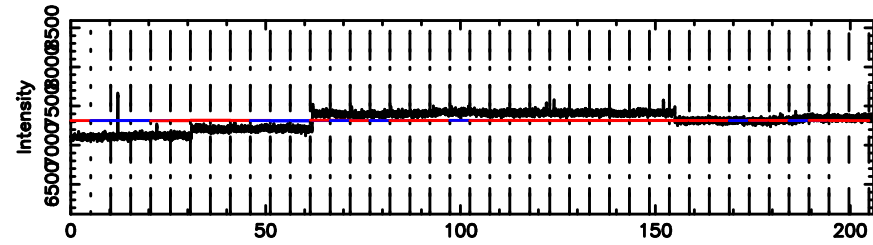

K20240807101148

BLK:16,SNR1: 0.41007 ,SNR2: 1.7570

0723+10 2024/08/07 1.23UT TOYOKAWA-KISO

F20240807101150

BLK:11,SNR1: 0.29813 ,SNR2: 2.1279

Frequency (Hz)

K20240807101148

BLK:11,SNR1: 1.8559 ,SNR2: 8.5343