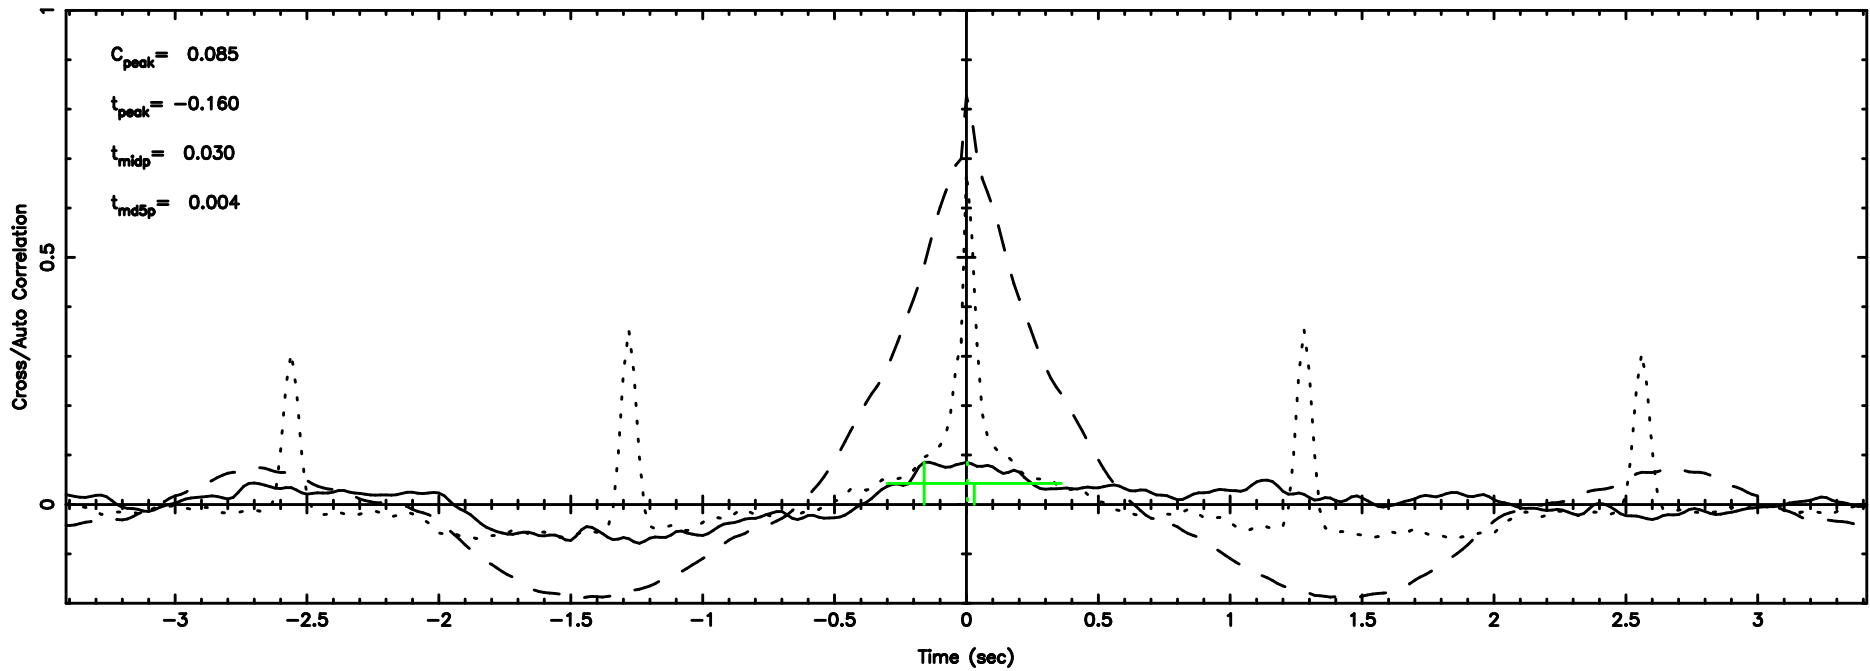

T20240807120740

BLK:19,SNR1: 7.3567 ,SNR2: 13.964

Frequency (Hz)

K20240807120737

BLK:19,SNR1: 2.8203 ,SNR2: 11.626

Frequency (Hz)

0919-142 2024/08/07 3.16UT TOYOKAWA-KISO

F20240807120740