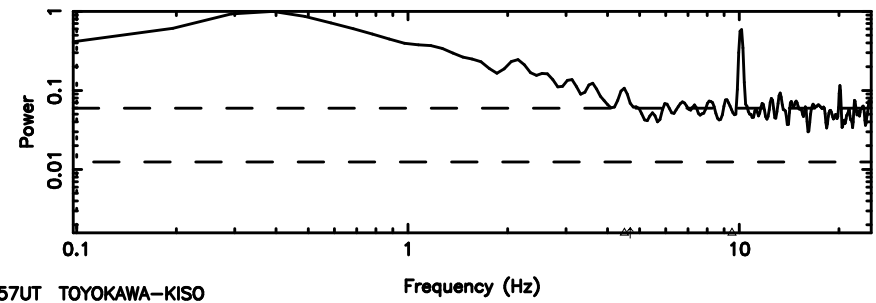

BLK:11,SNR1: 0.88664 ,SNR2: 3.3902

1044-008 2024/08/07 4.57UT TOYOKAWA-KISO