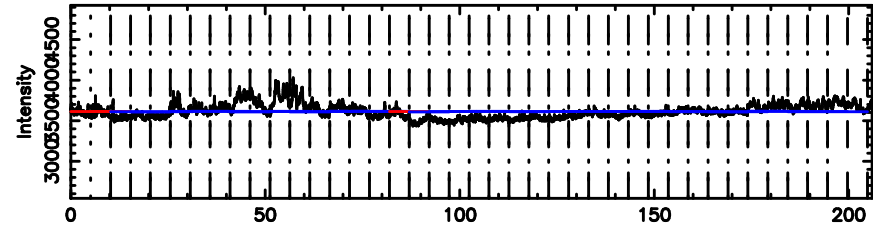

T20240807112240

BLK:36,SNR1: 149.48 ,SNR2: 187.33

Frequency (Hz)

F20240807112240

BLK:36,SNR1: 9.7697 ,SNR2: 20.706

Frequency (Hz)

0834-19 2024/08/07 2.41UT TOYOKAWA-FUJI

T20240807112240