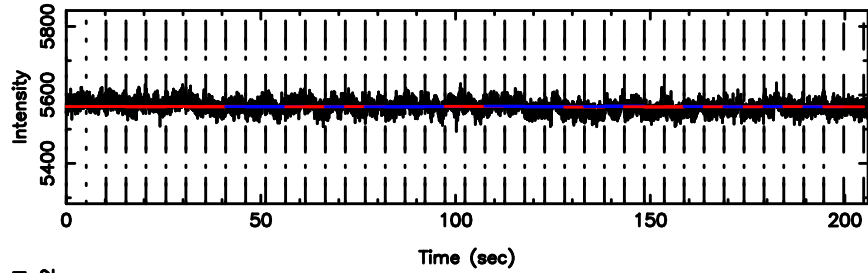

T20240807104726