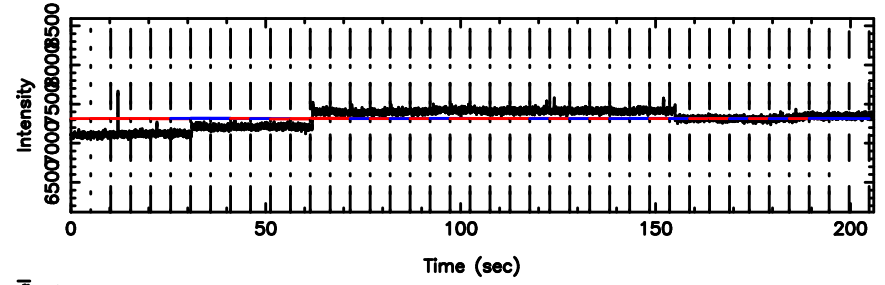

K20240807101148