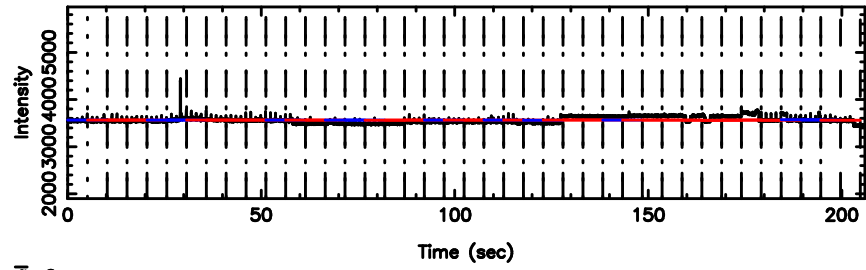

F20240807140438

BLK:14,SNR1: 4.2803 ,SNR2: 11.196

T20240807140438

BLK:16,SNR1: 2.2395 ,SNR2: 10.449

3C255 2024/08/07 5.11UT TOYOKAWA-KISO

K20240807140435

BLK:16,SNR1: 0.63780 ,SNR2: 3.2164

F20240807140438