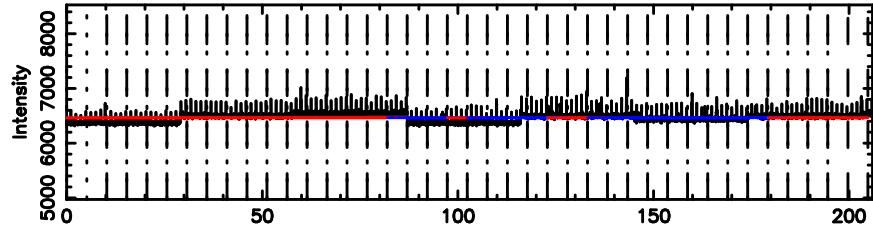

Frequency (Hz)

K20240807070754

BLK:16,SNR1: 77.390 ,SNR2: 88.757

Frequency (Hz)

0418+236 2024/08/06 22.16UT TOYOKAWA-KISO

F20240807070756

BLK:16,SNR1: 0.54004 ,SNR2: 2.4506

Frequency (Hz)