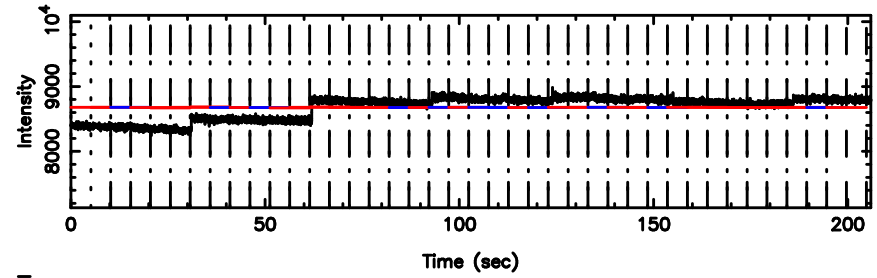

K20240807121415