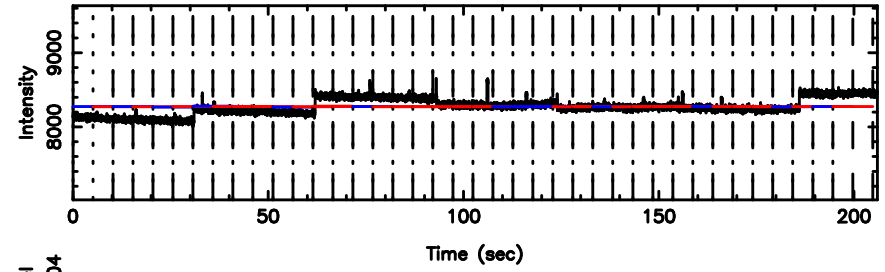

Frequency (Hz)

K20240807084143