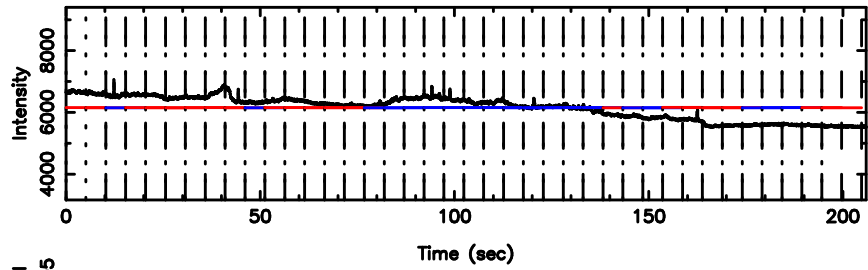

T20240807121418