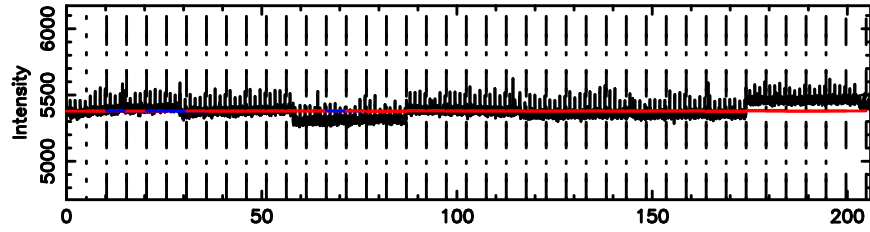

F20240807084613