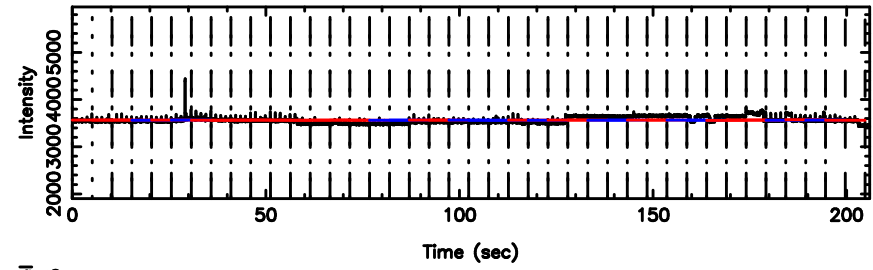

T20240807140438

BLK:14,SNR1: 2.2535 ,SNR2: 10.500

3C255 2024/08/07 5.11UT TOYOKAWA-FUJI

F20240807140438

BLK:14,SNR1: 4.2803 ,SNR2: 11.196