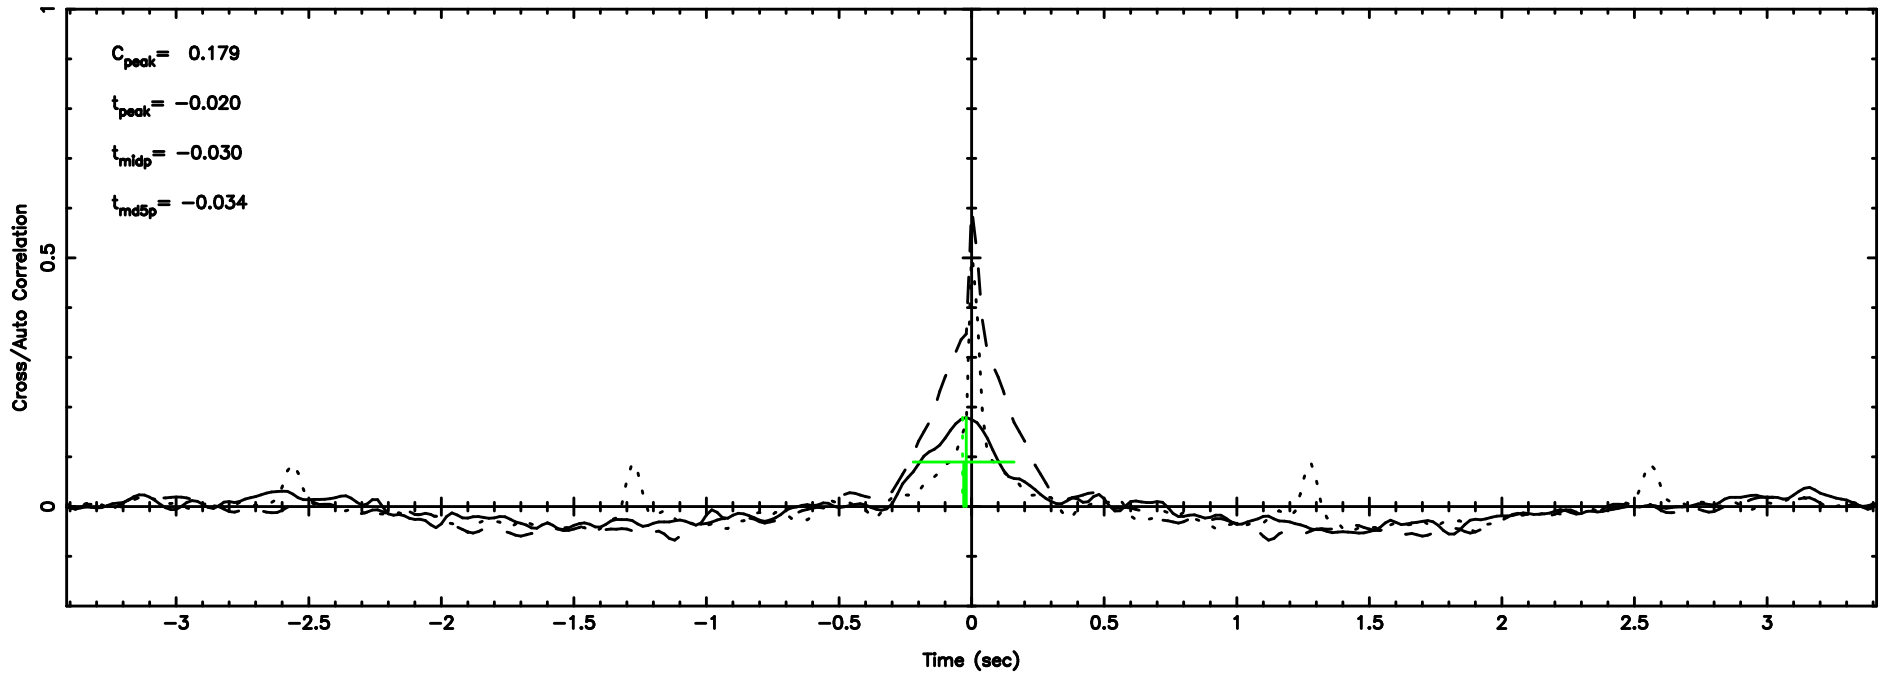

BLK:12,SNR1: 3.0034 ,SNR2: 13.307

Frequency (Hz)

F20240807084146

BLK:12,SNR1:-0.63069E-01,SNR2: 1.2933

Frequency (Hz)

0552+12 2024/08/06 23.72UT TOYOKAWA-FUJI

T20240807084146

BLK:21,SNR1: 2.9967 ,SNR2: 13.277