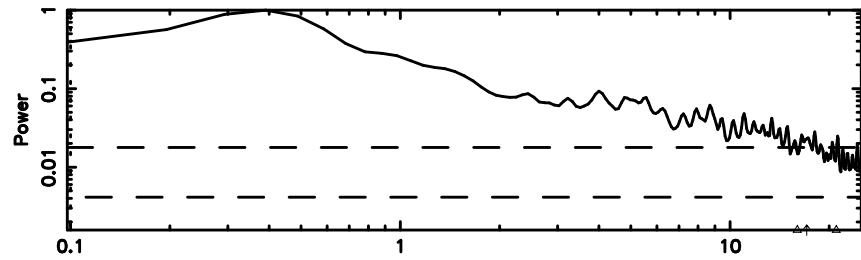

Frequency (Hz)

K20240807170347

BLK:12,SNR1: 3.1161 ,SNR2: 5.6406

Frequency (Hz)

3C298 2024/08/07 8.09UT TOYOKAWA-KISO

F20240807170350

BLK:17,SNR1: 2.8066 ,SNR2: 3.2778

Frequency (Hz)