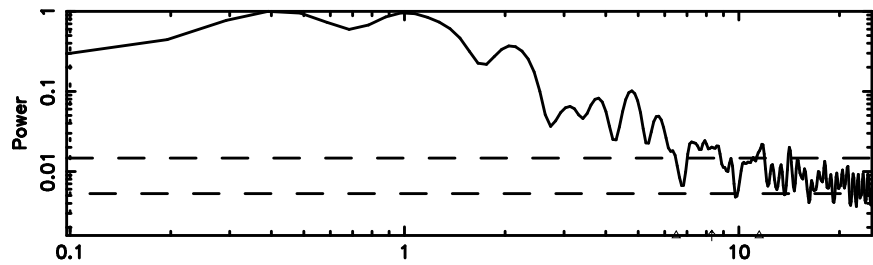

Frequency (Hz)

K20240807080728

BLK:22,SNR1: 24.268 ,SNR2: 32.906

Frequency (Hz)

3C138 2024/08/06 23.15UT TOYOKAWA-KISO

F20240807080731

BLK:25,SNR1: 4.7681 ,SNR2: 11.984

Frequency (Hz)