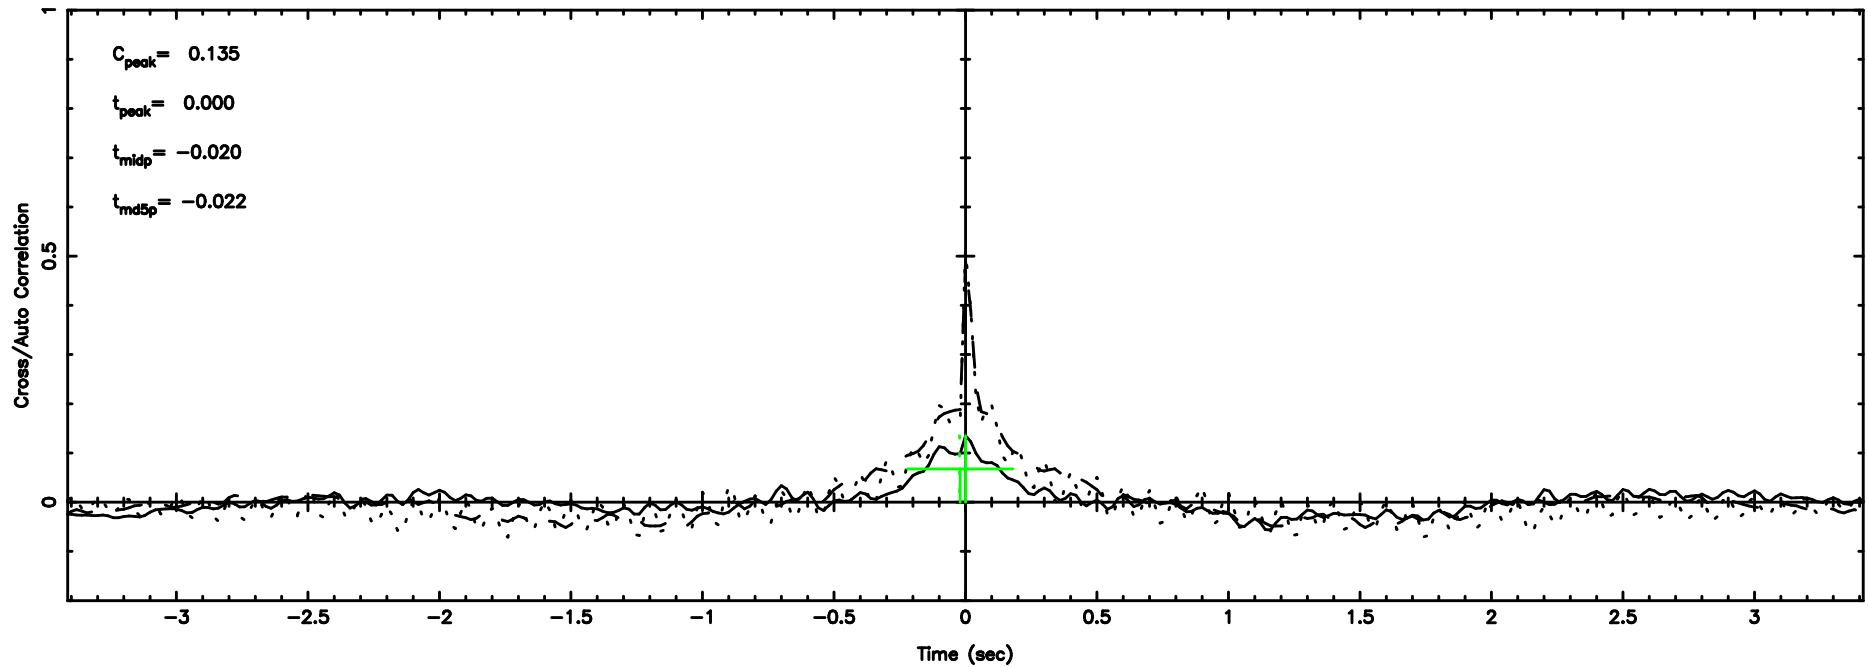

T20240807133238

BLK:11,SNR1: 0.69365 ,SNR2: 4.1070

K20240807133235

BLK:11,SNR1: 0.88664 ,SNR2: 3.3902

1044-008 2024/08/07 4.57UT TOYOKAWA-KISO