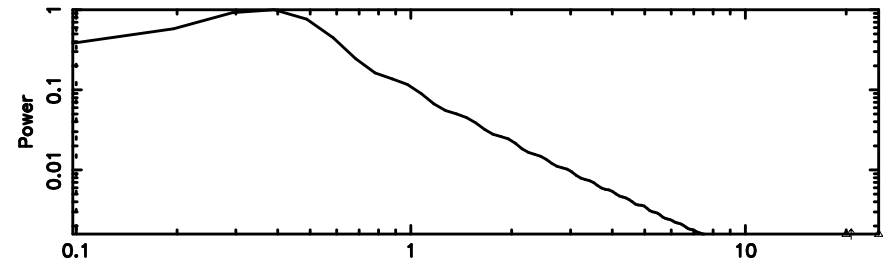

BLK:16,SNR1: 79.148 ,SNR2: 76.150