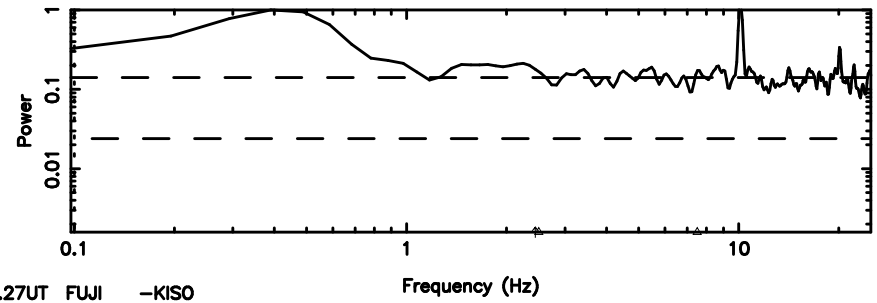

BLK:11,SNR1: 0.25529 ,SNR2: 1.3187

0926+117 2024/08/07 3.27UT FUJI -KISO