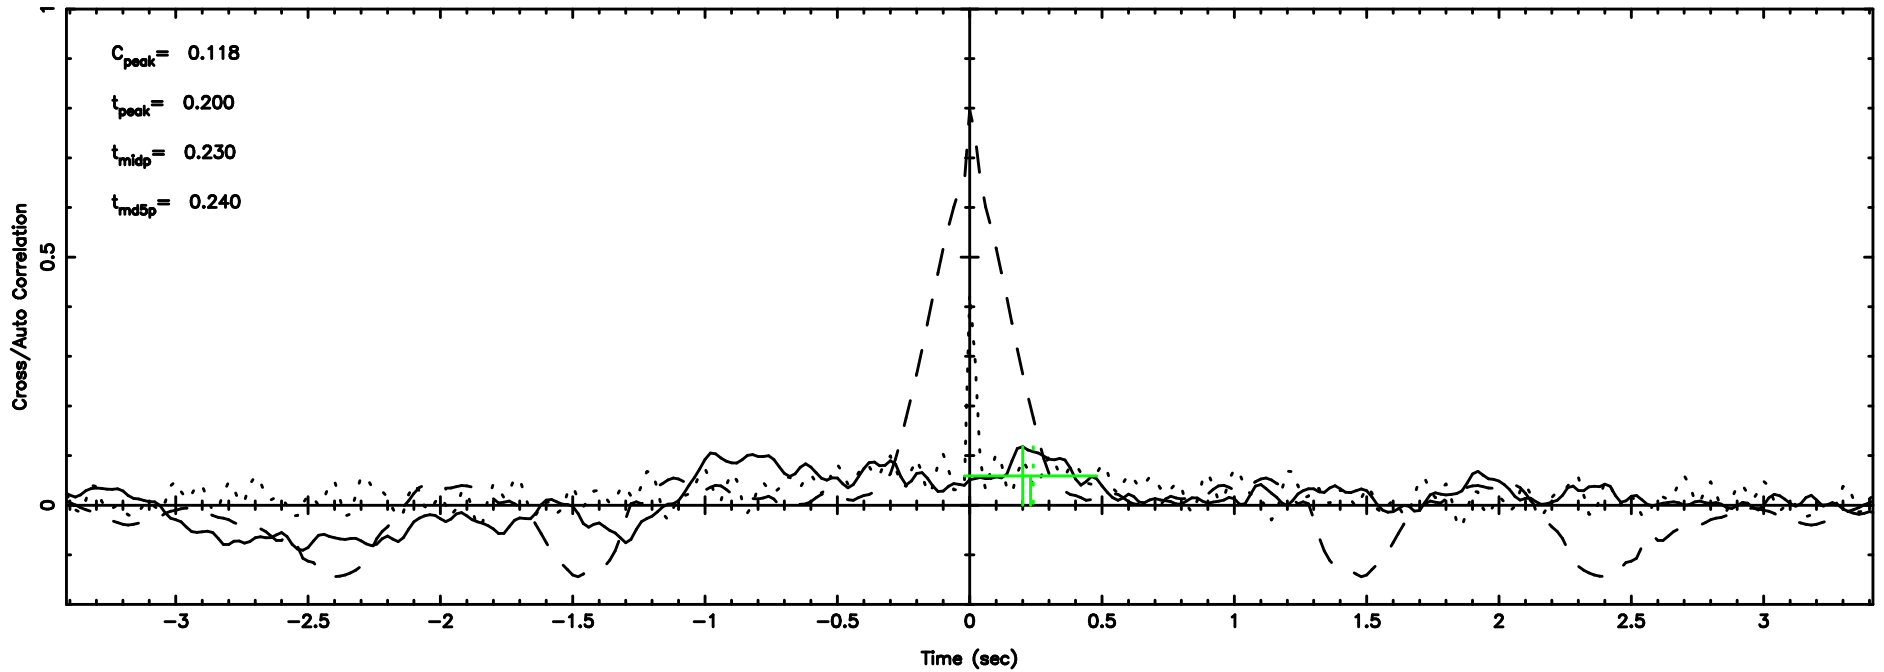

Frequency (Hz)

0713-024 2024/08/07 1.06UT FUJI -KISO