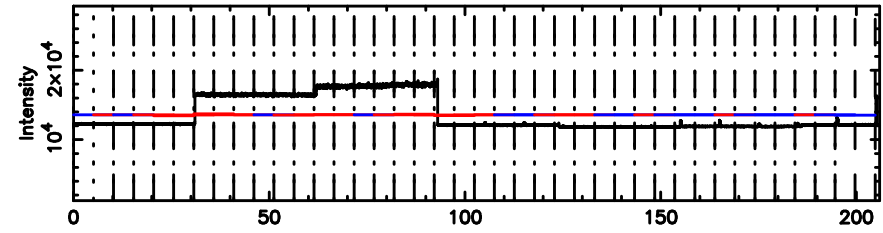

BLK:13,SNR1: 3.5503 ,SNR2: 11.777

Frequency (Hz)

0347+05 2024/08/06 21.63UT TOYOKAWA-KISO

F20240807063617

BLK:16,SNR1: 2.3984 ,SNR2: 7.9481

Frequency (Hz)

K20240807063615

BLK:16,SNR1: 5.2923 ,SNR2: 9.7571