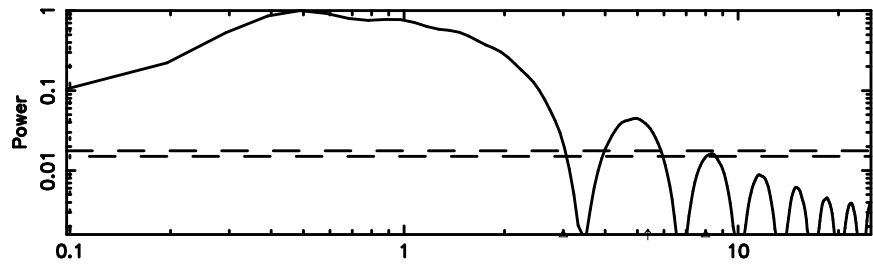

BLK:12,SNR1: 3.0034 ,SNR2: 13.307

Frequency (Hz)

F20240807084146

BLK:12,SNR1:-0.63069E-01,SNR2: 1.2933

Frequency (Hz)

0552+12 2024/08/06 23.72UT TOYOKAWA-FUJI

T20240807084146

BLK:21,SNR1: 2.9967 ,SNR2: 13.277