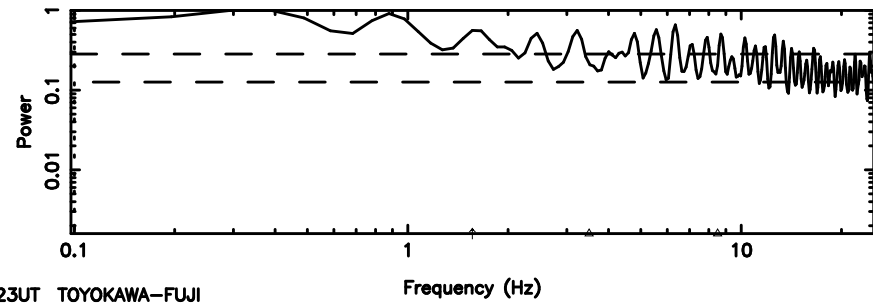

BLK: 8,SNR1:-0.31968E-01,SNR2: 1.3063

0723+10 2024/08/07 1.23UT TOYOKAWA-FUJI