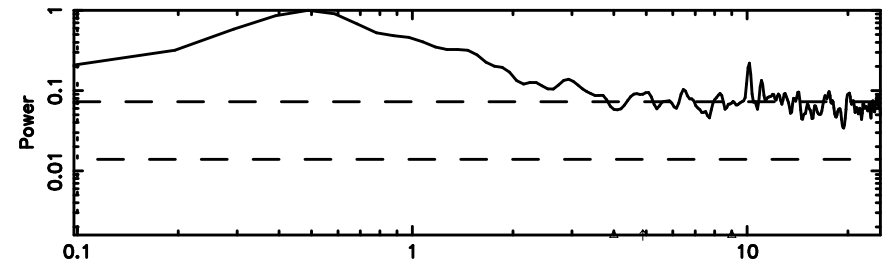

BLK:11,SNR1: 0.11736 ,SNR2: 1.7109

Frequency (Hz)

K20240807062312

BLK:11,SNR1: 0.54743 ,SNR2: 2.2770

Frequency (Hz)

0333+32 2024/08/06 21.42UT TOYOKAWA-KISO

F20240807062315

BLK:14,SNR1: 0.35080 ,SNR2: 2.6150