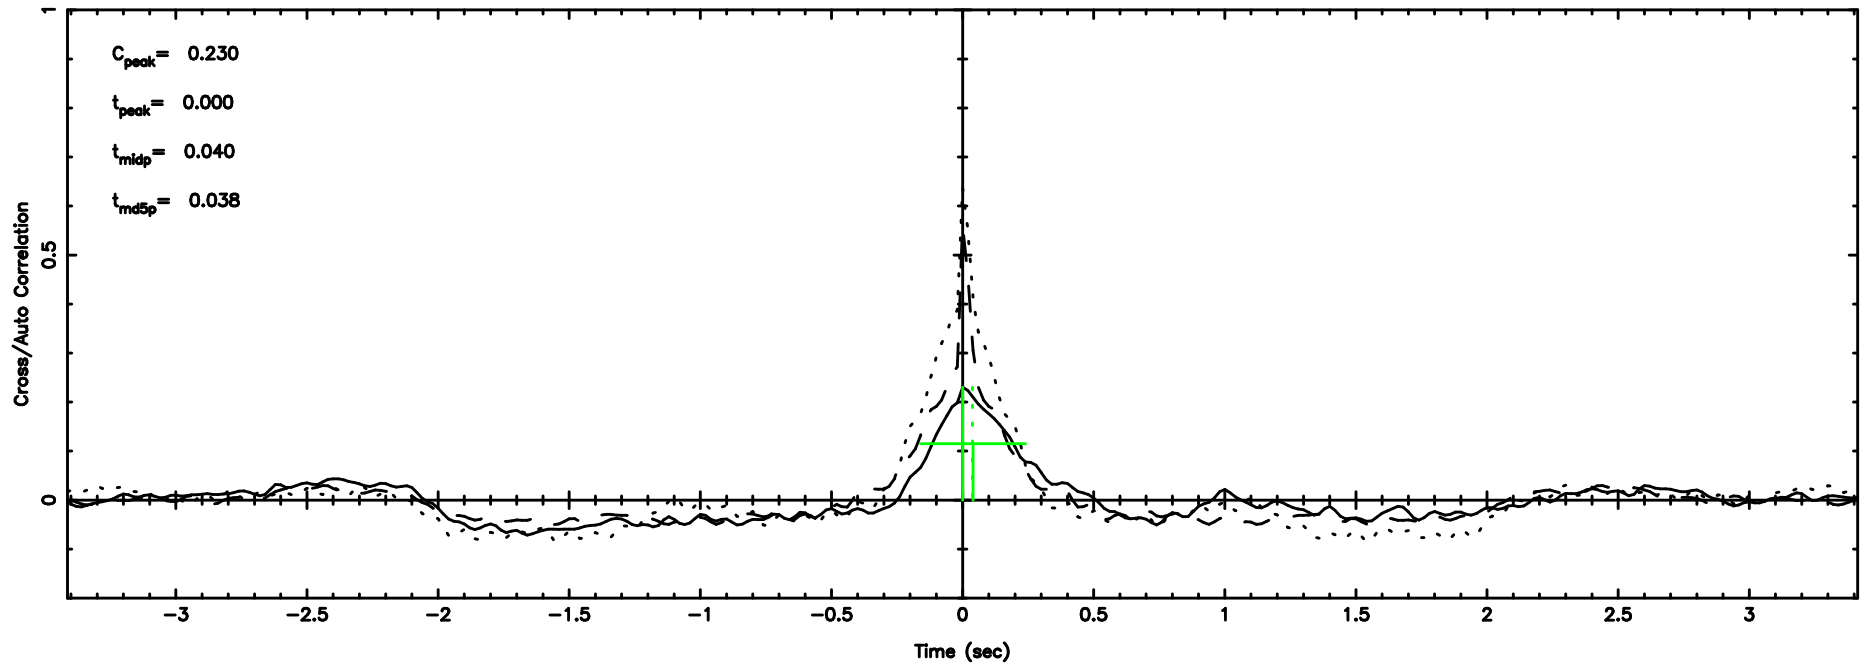

BLK:13,SNR1: 0.58409 ,SNR2: 1.0546

Frequency (Hz)

1245-19 2024/08/07 6.58UT TOYOKAWA-FUJI

T20240807153324

BLK:12,SNR1: 0.64218 ,SNR2: 5.4086

K20240807153321

BLK:12,SNR1: 2.3805 ,SNR2: 8.3581

1245-19 2024/08/07 6.58UT TOYOKAWA-KISO