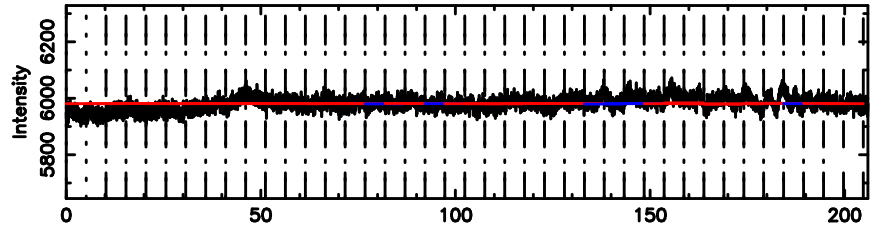

T20240807105950