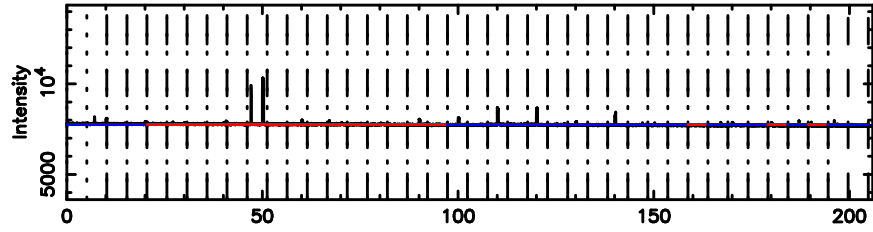

T20240807070102