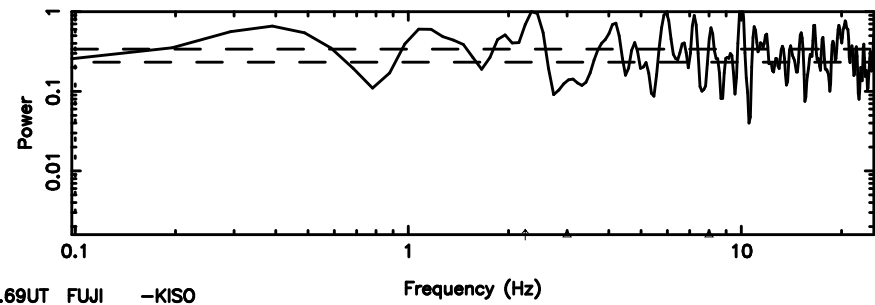

BLK: 1,SNR1: 0.10063E-01,SNR2: 0.30055

0752-200 2024/08/07 1.69UT FUJI -KISO