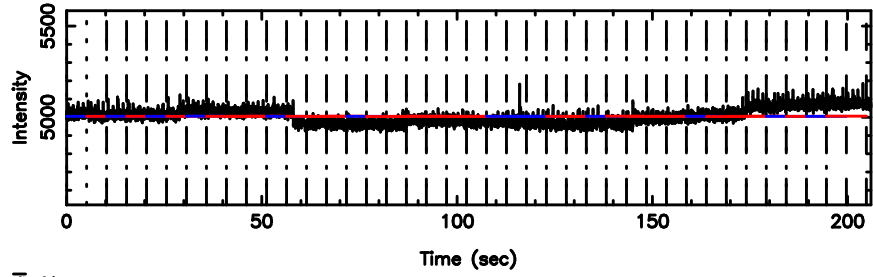

Frequency (Hz)

K20240807084143

BLK:21,SNR1: 1.1413 ,SNR2: 4.7558

Frequency (Hz)

0552+12 2024/08/06 23.72UT TOYOKAWA-KISO

F20240807084146

BLK:13,SNR1:-0.71120E-01,SNR2: 1.6006

Frequency (Hz)