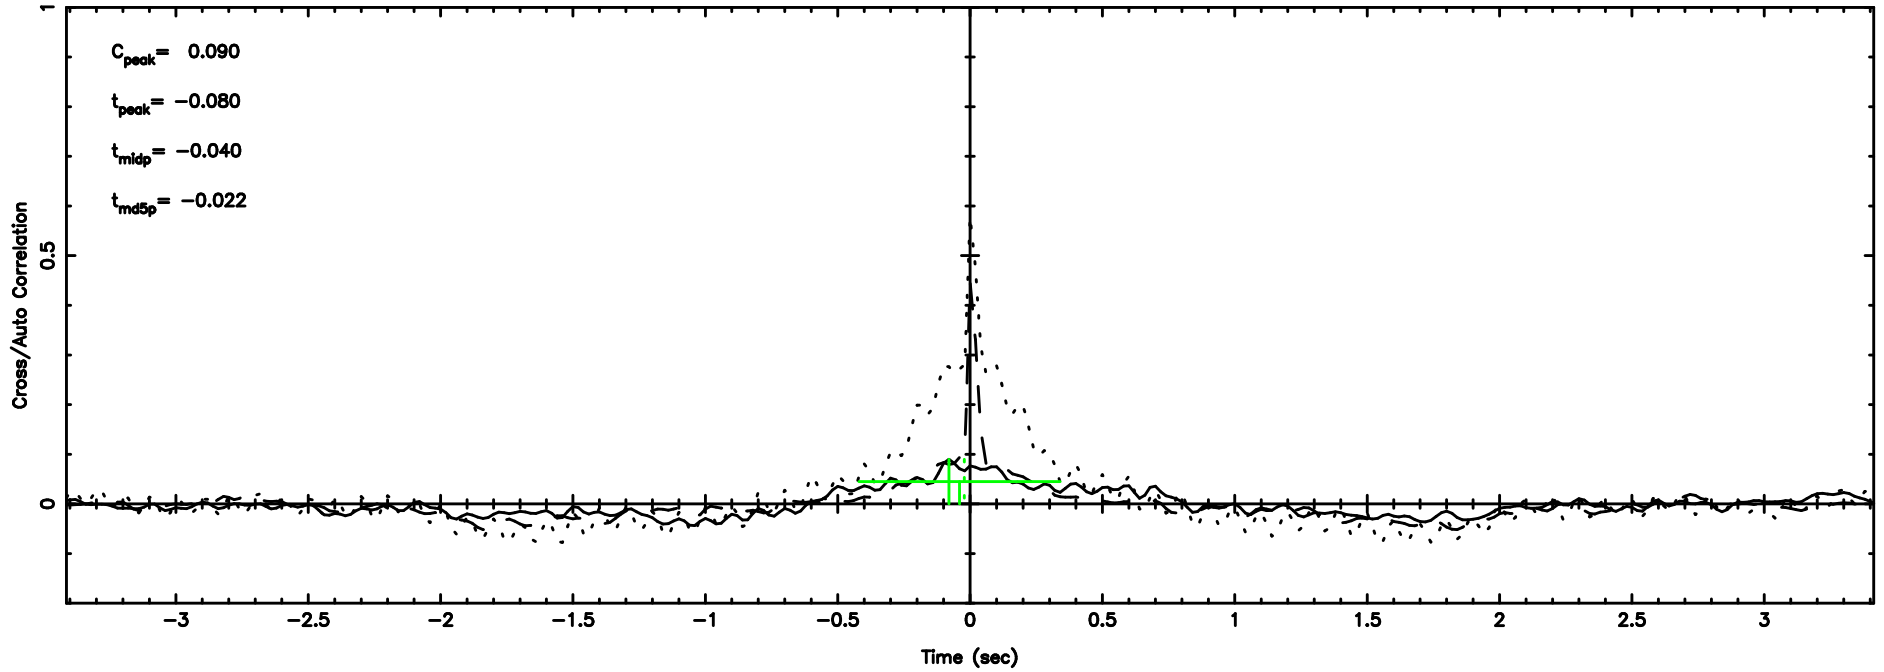

Frequency (Hz)

0703+138 2024/08/07 0.90UT TOYOKAWA-KISO