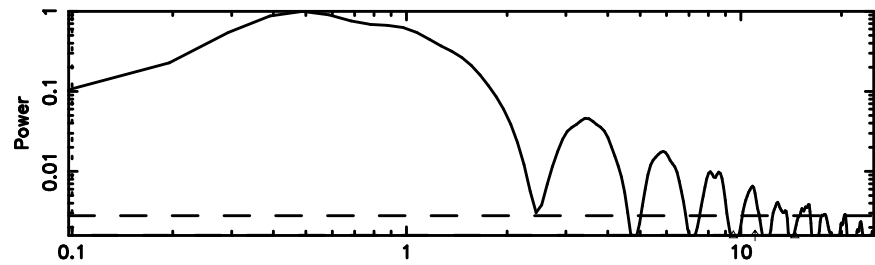

3C138 2024/08/06 23.15UT FUJI -KISO

K20240807080728

BLK:25,SNR1: 24.129 ,SNR2: 32.717

Frequency (Hz)

T20240807082104

BLK:13,SNR1: 16.912 ,SNR2: 30.886

Frequency (Hz)

F20240807082104