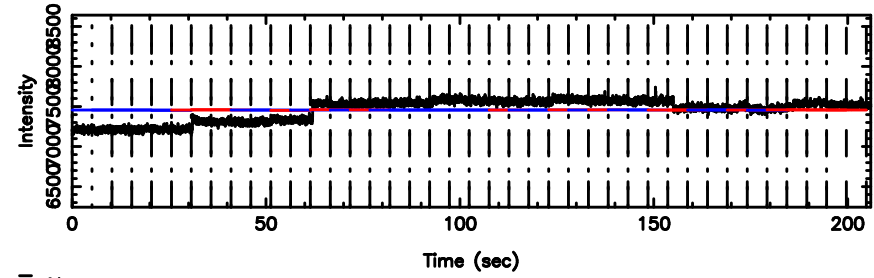

F20240807130723

BLK:12,SNR1: 0.63663 ,SNR2: 6.8676

T20240807130723

BLK:23,SNR1: 0.67489 ,SNR2: 1.3568

K20240807130720

BLK:23,SNR1: 0.58811 ,SNR2: 2.4819

3C241 2024/08/07 4.15UT TOYOKAWA-KISO

F20240807130723