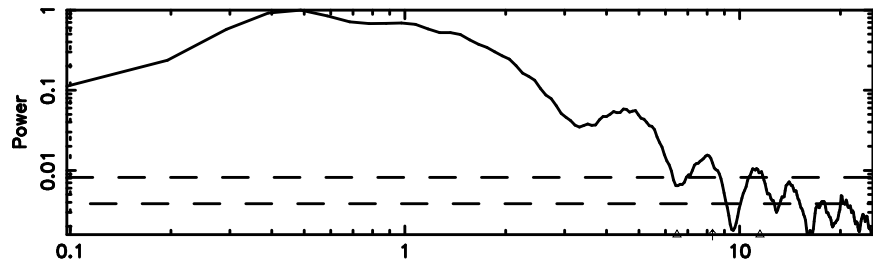

Frequency (Hz)

0347+05 2024/08/06 21.63UT FUJI -KISO

T20240807070102

BLK:31,SNR1: 7.6201 ,SNR2: 19.036

Frequency (Hz)

F20240807070102

BLK:31,SNR1: 6.3328 ,SNR2: 15.898

Frequency (Hz)