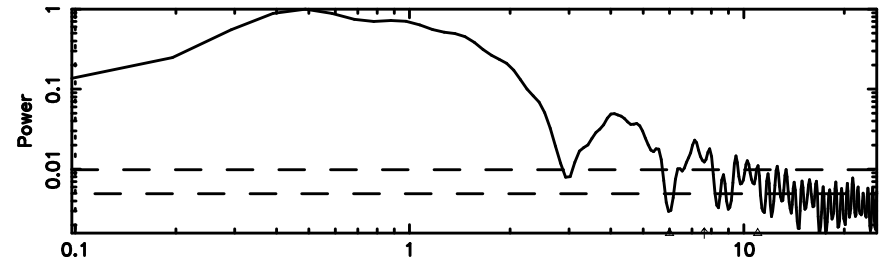

BLK:24,SNR1: 4.7662 ,SNR2: 12.891

Frequency (Hz)

3C147 2024/08/06 23.52UT TOYOKAWA-FUJI

F20240807082923

BLK:24,SNR1: 5.5210 ,SNR2: 15.290

Frequency (Hz)

T20240807082923

BLK:31,SNR1: 4.1351 ,SNR2: 11.183