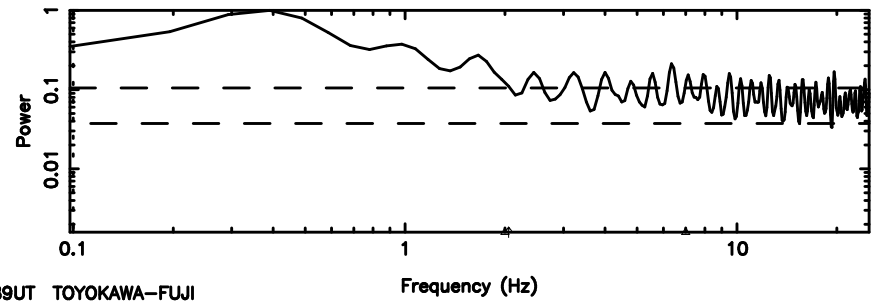

BLK:11,SNR1: 0.11969 ,SNR2: 2.6005

3C236 2024/08/07 3.89UT TOYOKAWA-FUJI