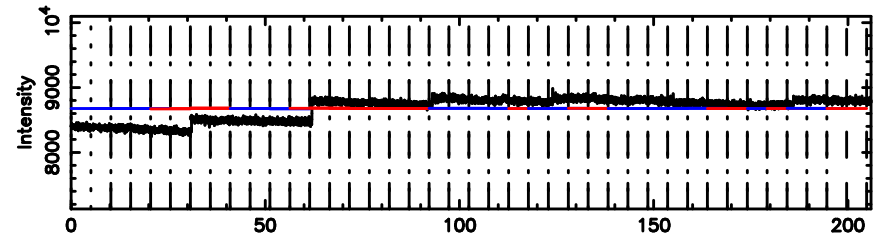

0926+117 2024/08/07 3.27UT TOYOKAWA-FUJI

T20240807121418

BLK:21,SNR1: 4.5696 ,SNR2: 8.9609

Frequency (Hz)

0926+117 2024/08/07 3.27UT TOYOKAWA-KISO

K20240807121415

BLK:21,SNR1: 0.23736 ,SNR2: 1.4712

Frequency (Hz)