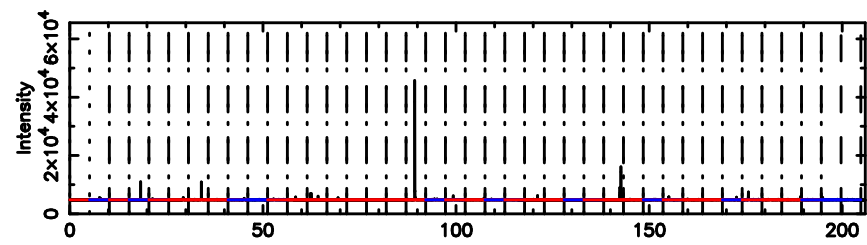

Frequency (Hz)

F20240807154107