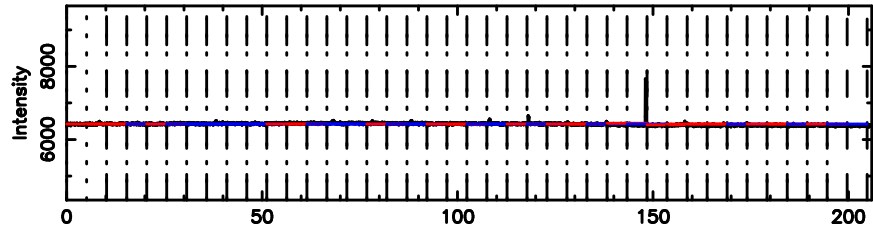

BLK:13,SNR1: 3.5668 ,SNR2: 12.293

Frequency (Hz)

0531+194 2024/08/06 23.38UT TOYOKAWA-FUJI

T20240807082104

BLK:19,SNR1: 9.8881 ,SNR2: 23.338

Frequency (Hz)

K20240807082101

BLK:19,SNR1: 21.396 ,SNR2: 38.799