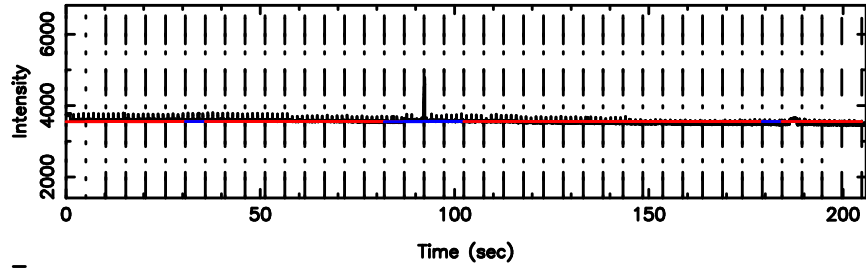

T20240807120740

BLK:19,SNR1: 7.3567 ,SNR2: 13.964

Frequency (Hz)

K20240807120737

BLK:19,SNR1: 2.8203 ,SNR2: 11.626

Frequency (Hz)

0919-142 2024/08/07 3.16UT TOYOKAWA-KISO

F20240807120740