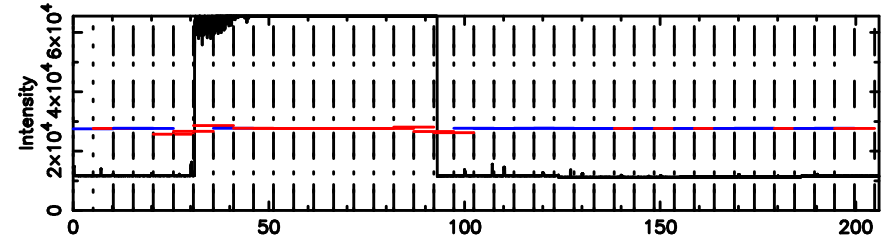

F20240807070102

BLK:19,SNR1: 11.732 ,SNR2: 20.723

Frequency (Hz)

K20240807070100

BLK:19,SNR1: 9.5162 ,SNR2: 21.991

Frequency (Hz)

0411+05 2024/08/06 22.05UT FUJI -KISO

T20240807070756