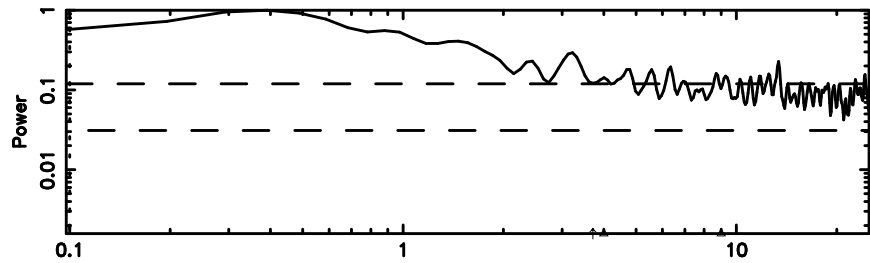

K20240807101148

BLK:16,SNR1: 0.41007 ,SNR2: 1.7570

0723+10 2024/08/07 1.23UT TOYOKAWA-KISO

F20240807101150

BLK:11,SNR1: 0.29813 ,SNR2: 2.1279

Frequency (Hz)

K20240807101148

BLK:11,SNR1: 1.8559 ,SNR2: 8.5343