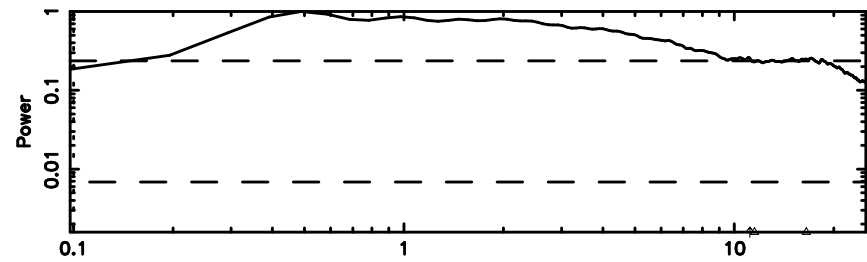

BLK:13,SNR1: 0.58409 ,SNR2: 1.0546

Frequency (Hz)

1245-19 2024/08/07 6.58UT TOYOKAWA-FUJI

T20240807153324

BLK:12,SNR1: 0.64218 ,SNR2: 5.4086

K20240807153321

BLK:12,SNR1: 2.3805 ,SNR2: 8.3581

1245-19 2024/08/07 6.58UT TOYOKAWA-KISO