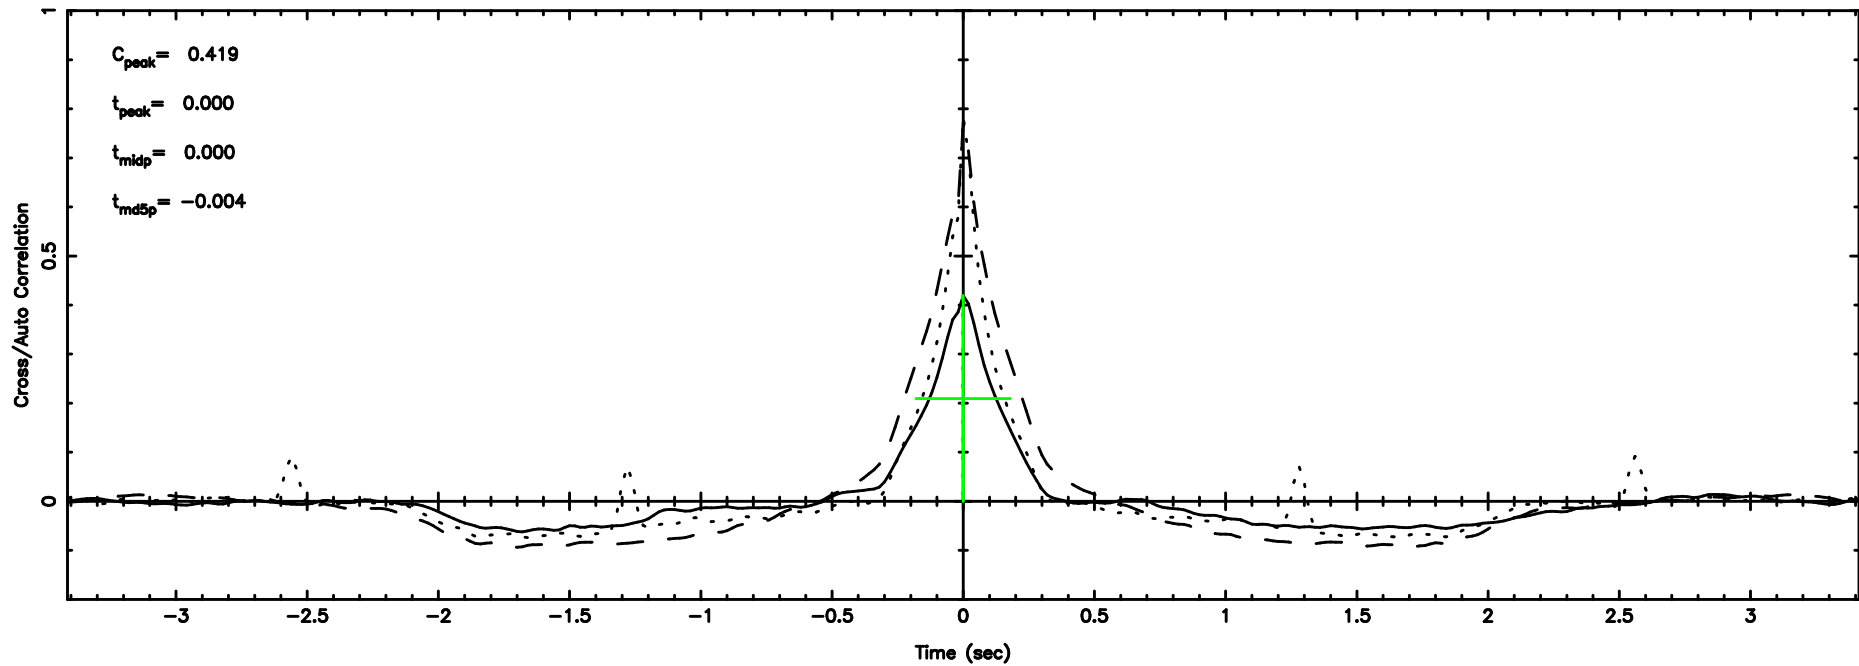

Frequency (Hz)

3C273 2024/08/07 6.26UT TOYOKAWA-FUJI