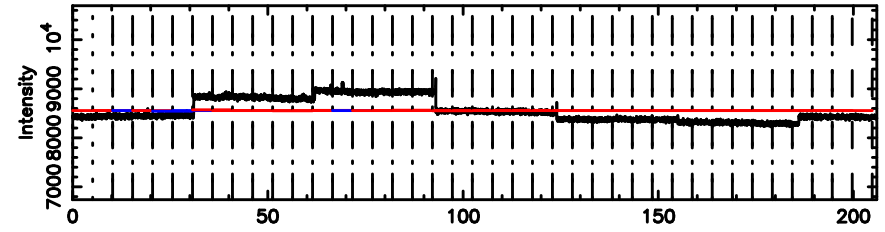

K20240807084610