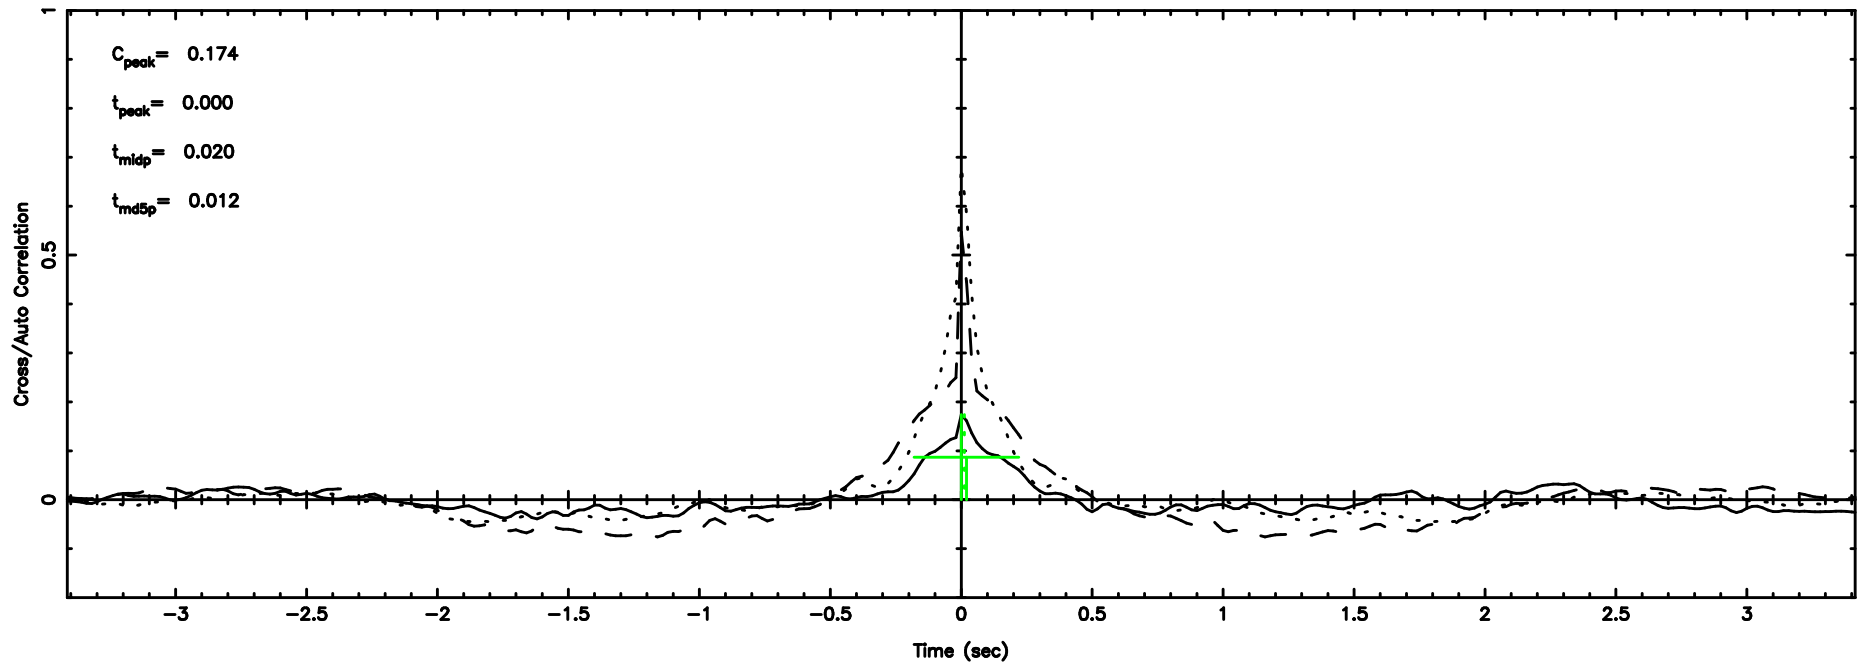

Frequency (Hz)

1345+12 2024/08/07 7.57UT TOYOKAWA-FUJI