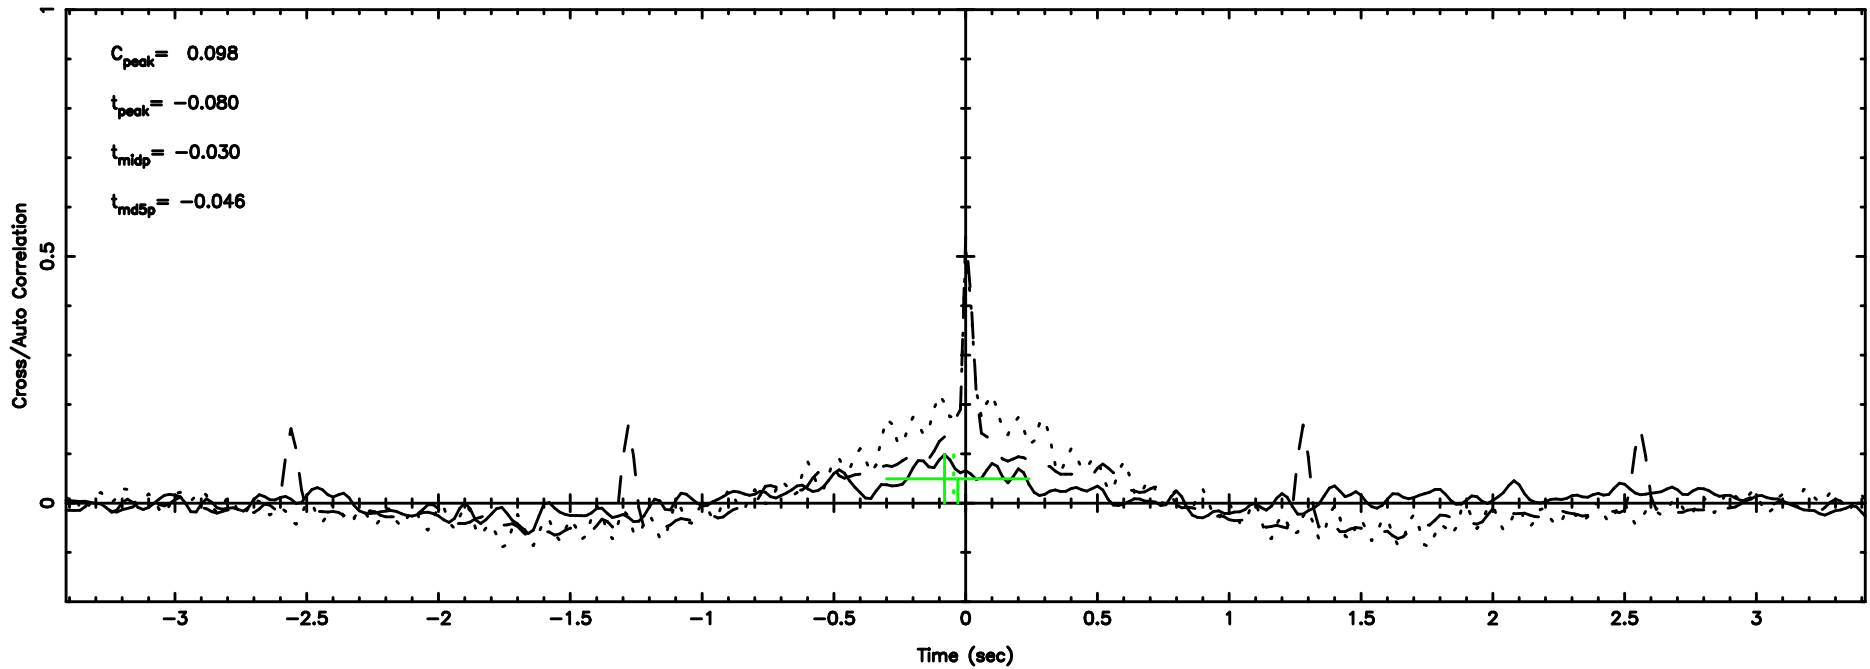

F20240807122203

BLK: 5,SNR1:-0.33342E-01,SNR2: 1.4238

K20240807122200

BLK: 5,SNR1: 1.1603 ,SNR2: 3.1359

3C222 2024/08/07 3.40UT FUJI -KISO