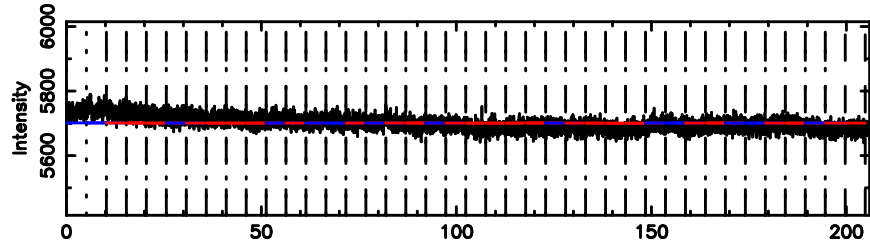

F20240807095216

BLK:10,SNR1: 0.34845 ,SNR2: 1.7991

0703+138 2024/08/07 0.90UT TOYOKAWA-FUJI

T20240807095216

BLK:14,SNR1: 0.92908E-01,SNR2: 1.2677

Frequency (Hz)

K20240807095213

BLK:14,SNR1: 3.5452 ,SNR2: 14.485