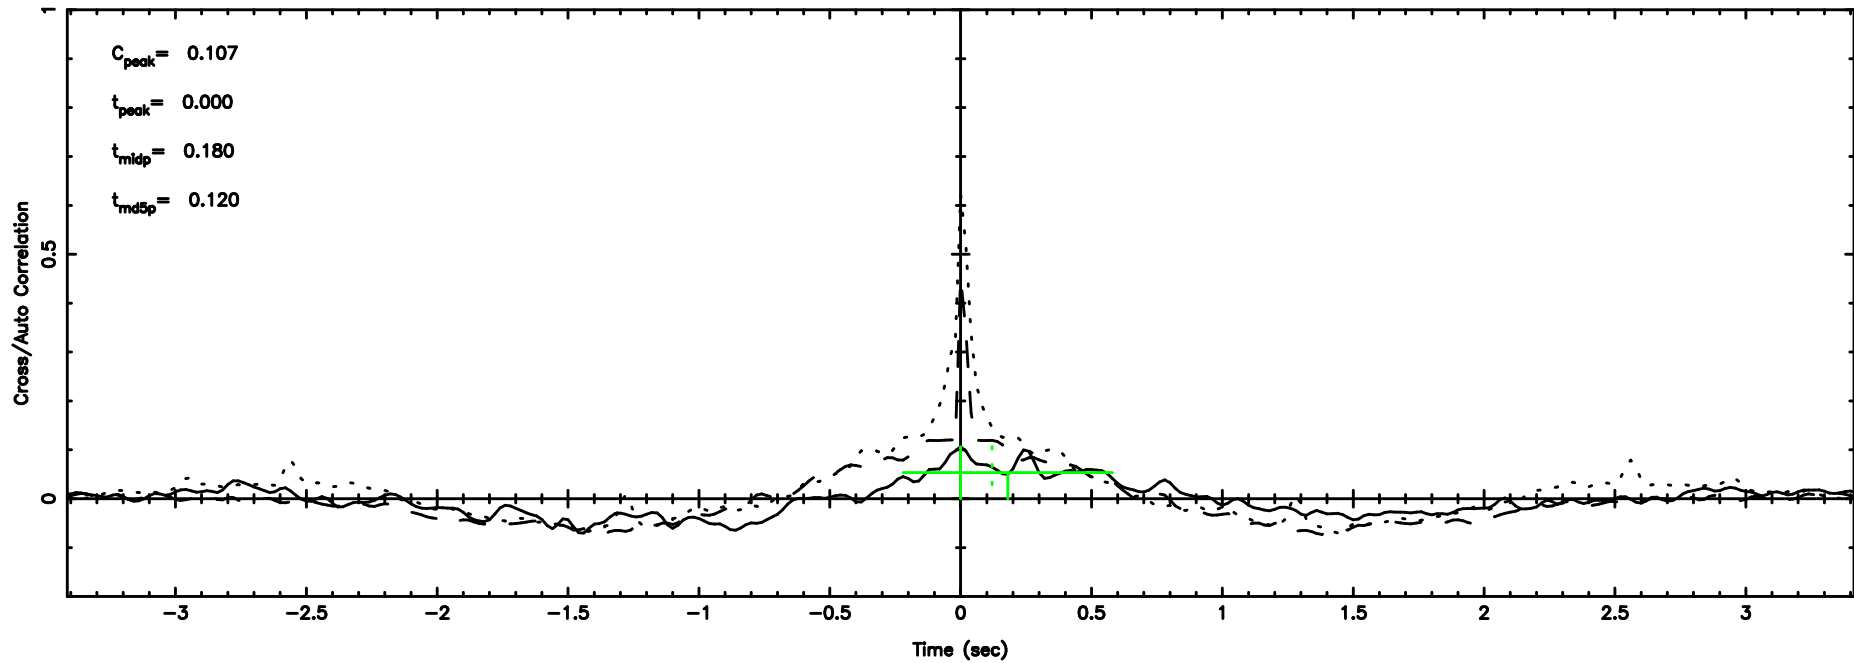

Frequency (Hz)

3C298 2024/08/07 8.09UT TOYOKAWA-FUJI