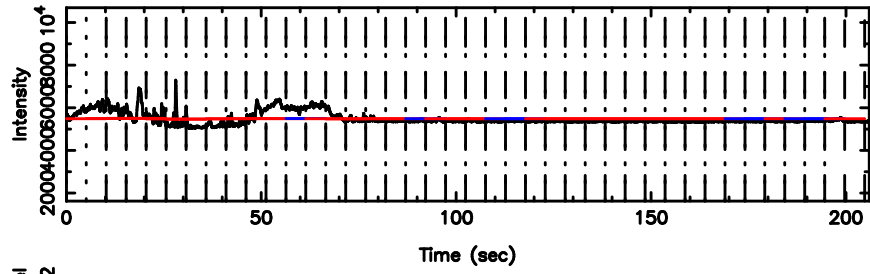

T20240807101150