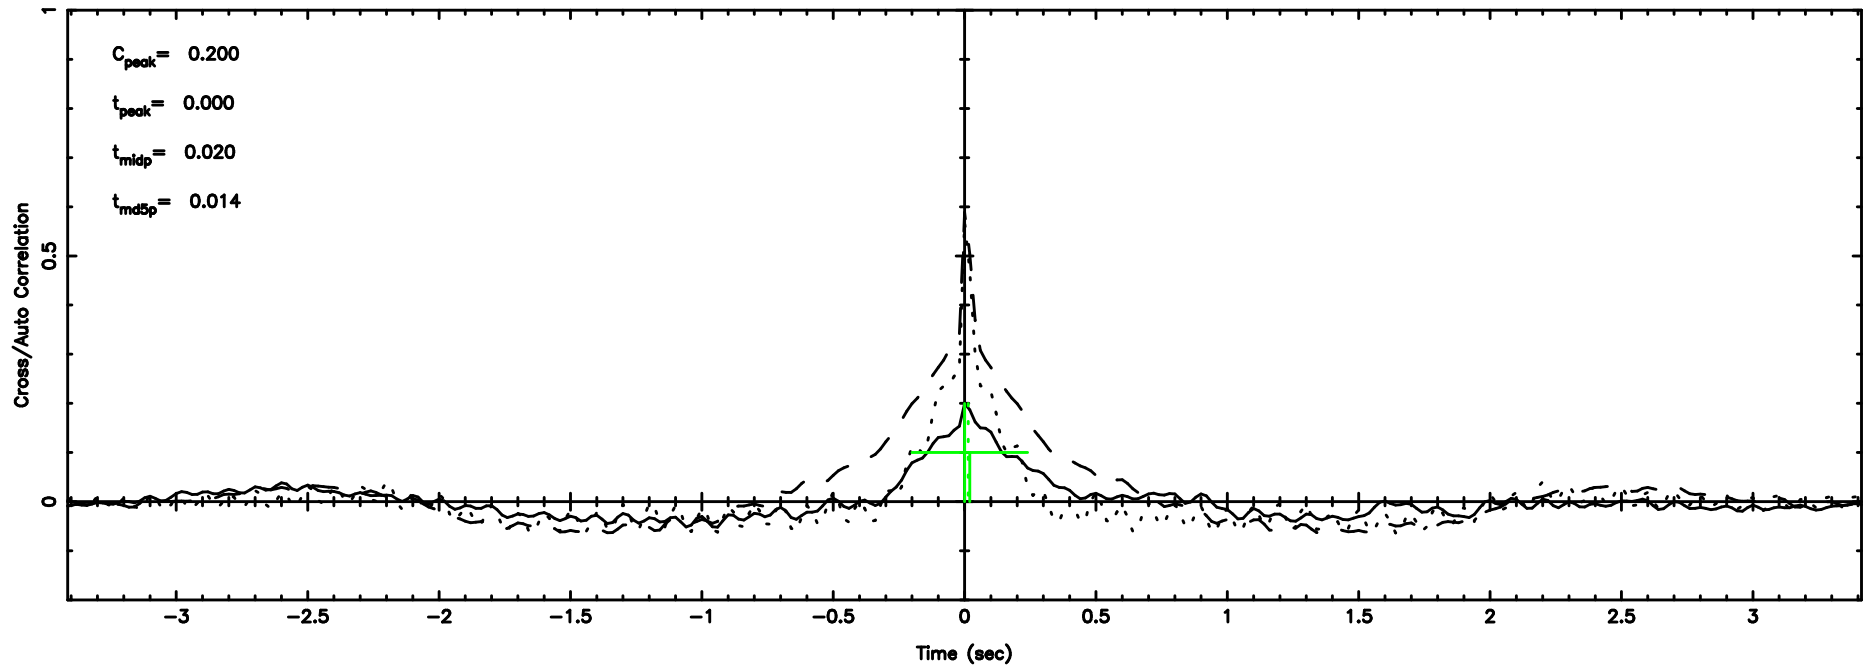

F20240807140438

BLK:14,SNR1: 4.2803 ,SNR2: 11.196

T20240807140438

BLK:16,SNR1: 2.2395 ,SNR2: 10.449

3C255 2024/08/07 5.11UT TOYOKAWA-KISO

K20240807140435

BLK:16,SNR1: 0.63780 ,SNR2: 3.2164

F20240807140438