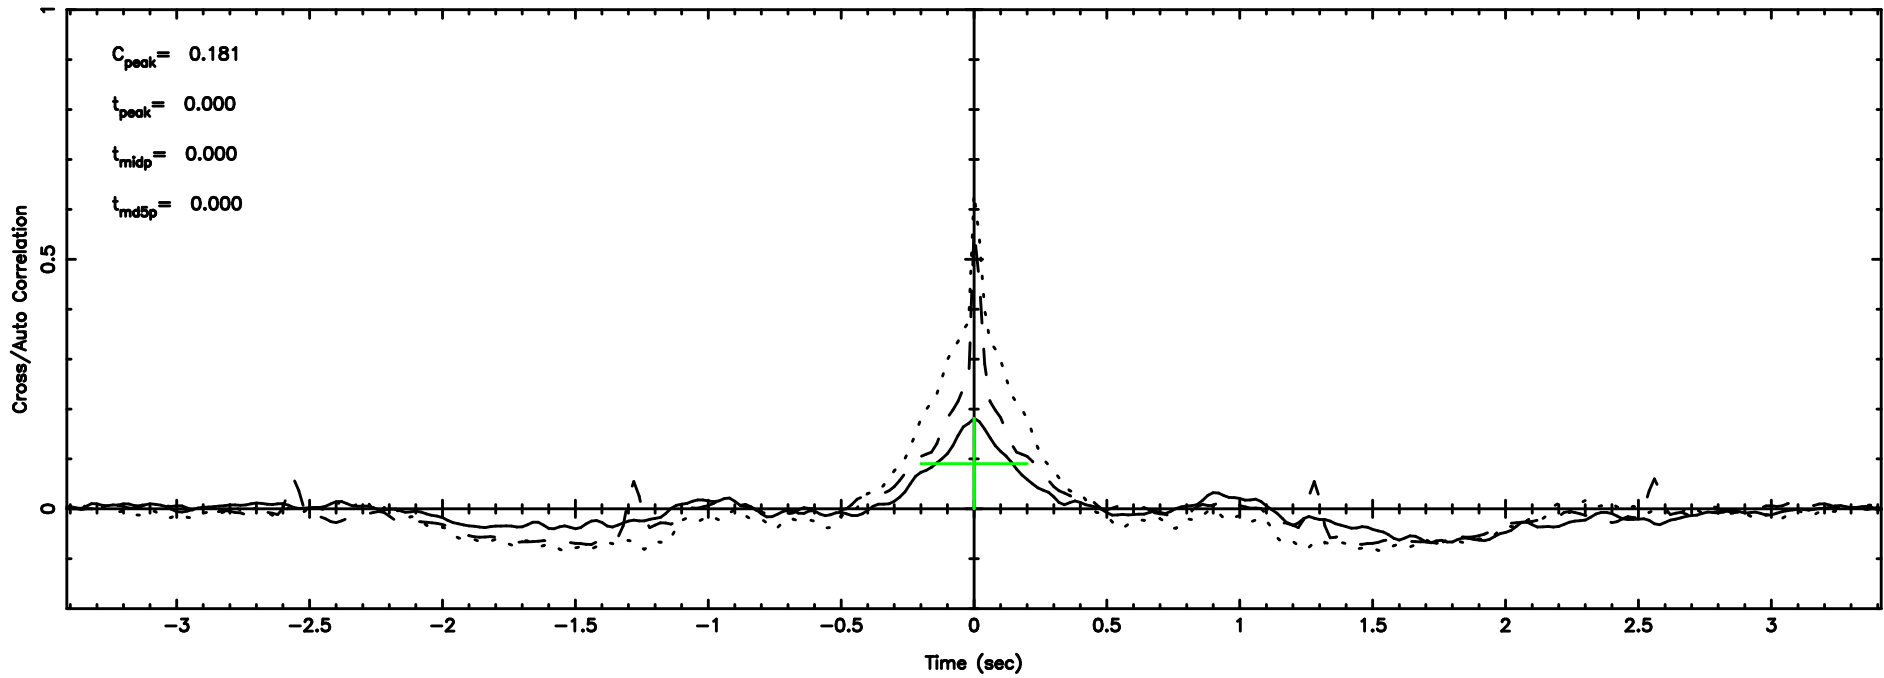

Frequency (Hz)

K20240807062312

BLK:14,SNR1: 0.88433 ,SNR2: 3.2613

Frequency (Hz)

0333+32 2024/08/06 21.42UT FUJI -KISO

T20240807063617

BLK:17,SNR1: 0.70033 ,SNR2: 4.5599

Frequency (Hz)