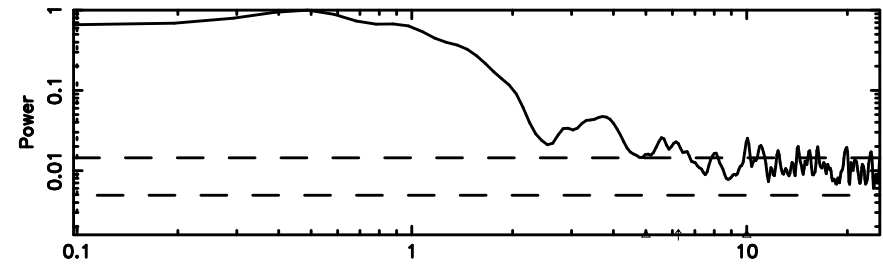

BLK:13,SNR1: 3.5503 ,SNR2: 11.777