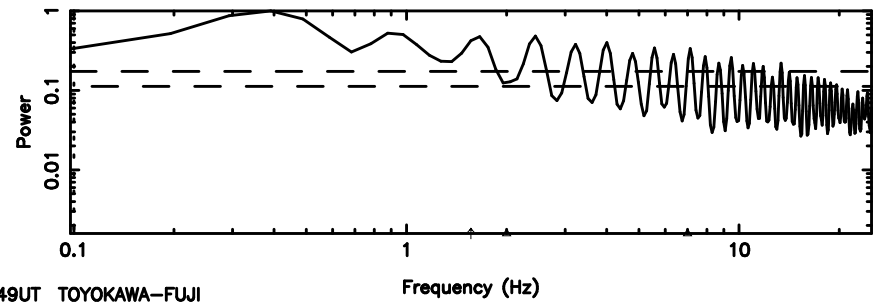

K20240807112237

BLK:35,SNR1: 6.6045 ,SNR2: 25.370

T20240807112746

BLK:12,SNR1: 0.28703 ,SNR2: 1.5733

0839-071 2024/08/07 2.49UT TOYOKAWA-FUJI

F20240807112746

BLK:12,SNR1:-0.15238 ,SNR2: 1.7487

Frequency (Hz)