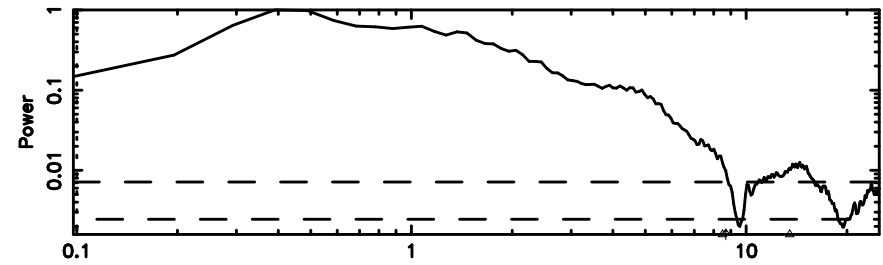

0411+05 2024/08/06 22.05UT TOYOKAWA-FUJI

T20240807070102

BLK:21,SNR1: 6.2262 ,SNR2: 15.389

Frequency (Hz)

K20240807070100

BLK:21,SNR1: 10.774 ,SNR2: 24.926

Frequency (Hz)

0411+05 2024/08/06 22.05UT TOYOKAWA-KISO