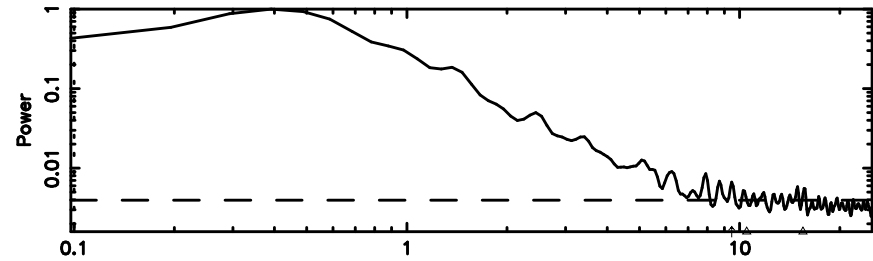

T20240807112240

BLK:36,SNR1: 149.48 ,SNR2: 187.33

Frequency (Hz)

F20240807112240

BLK:36,SNR1: 9.7697 ,SNR2: 20.706

Frequency (Hz)

0834-19 2024/08/07 2.41UT TOYOKAWA-FUJI

T20240807112240