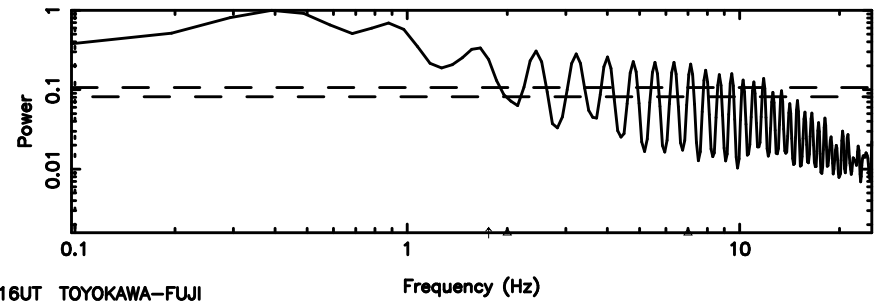

0919-142 2024/08/07 3.16UT TOYOKAWA-FUJI