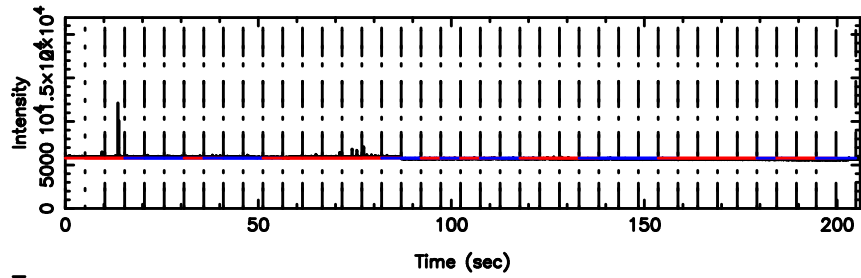

K20240807161058

BLK:15,SNR1: 24.269 ,SNR2: 42.963

1323+32 2024/08/07 7.21UT TOYOKAWA-KISO

F20240807161102

BLK:17,SNR1: 1.7778 ,SNR2: 5.2787

Frequency (Hz)

K20240807161058

BLK:17,SNR1: 65.579 ,SNR2: 73.556