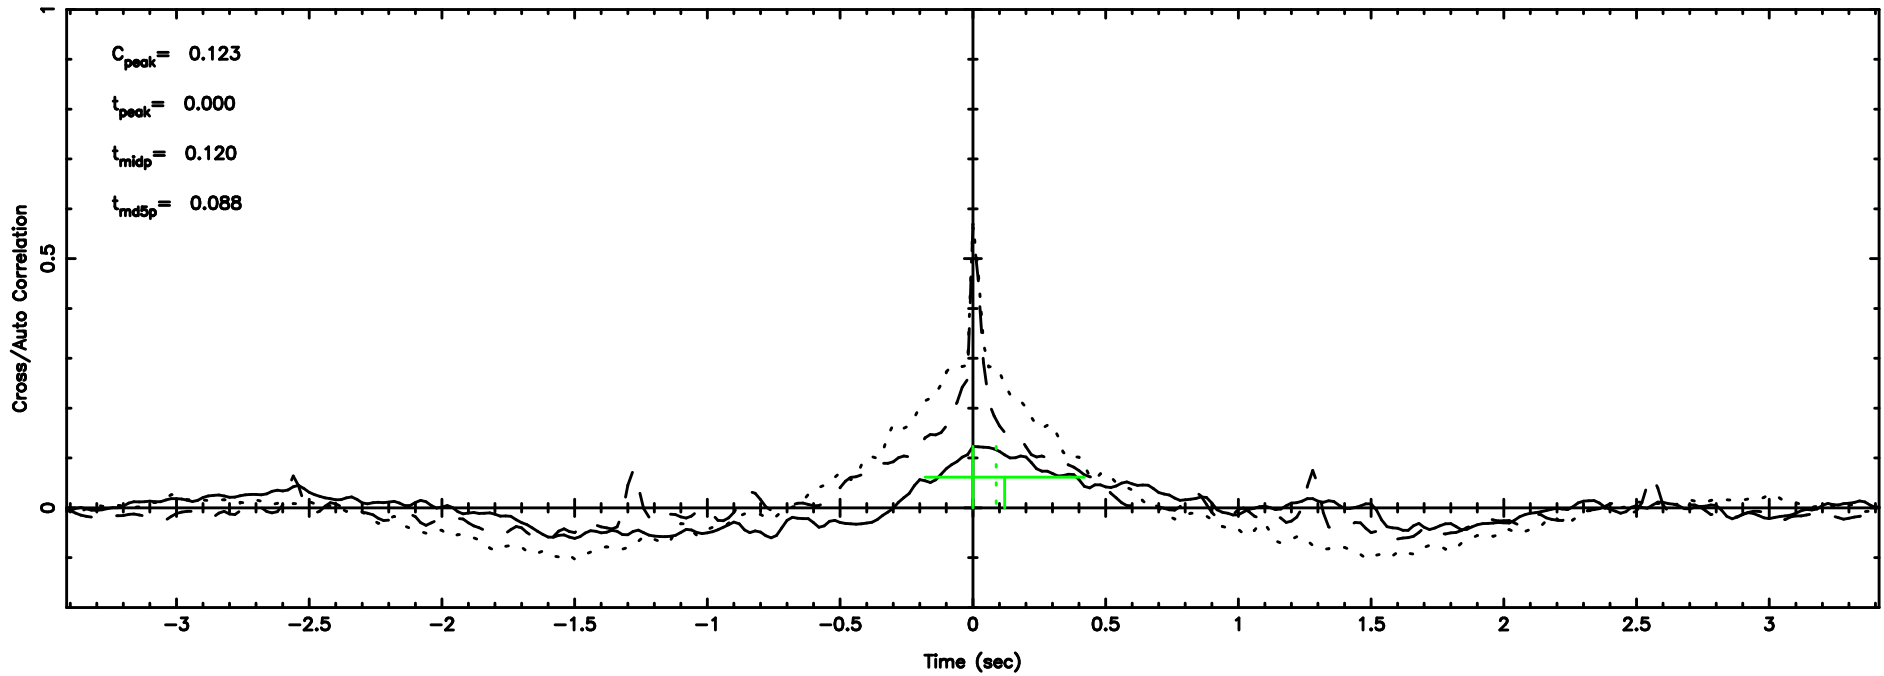

Frequency (Hz)

3C119 2024/08/06 22.35UT TOYOKAWA-KISO

F20240807071923

BLK: 8,SNR1: 0.68492 ,SNR2: 2.5478

K20240807071921

BLK: 8,SNR1: 75.096 ,SNR2: 71.574

3C119 2024/08/06 22.35UT FUJI -KISO

T20240807080731