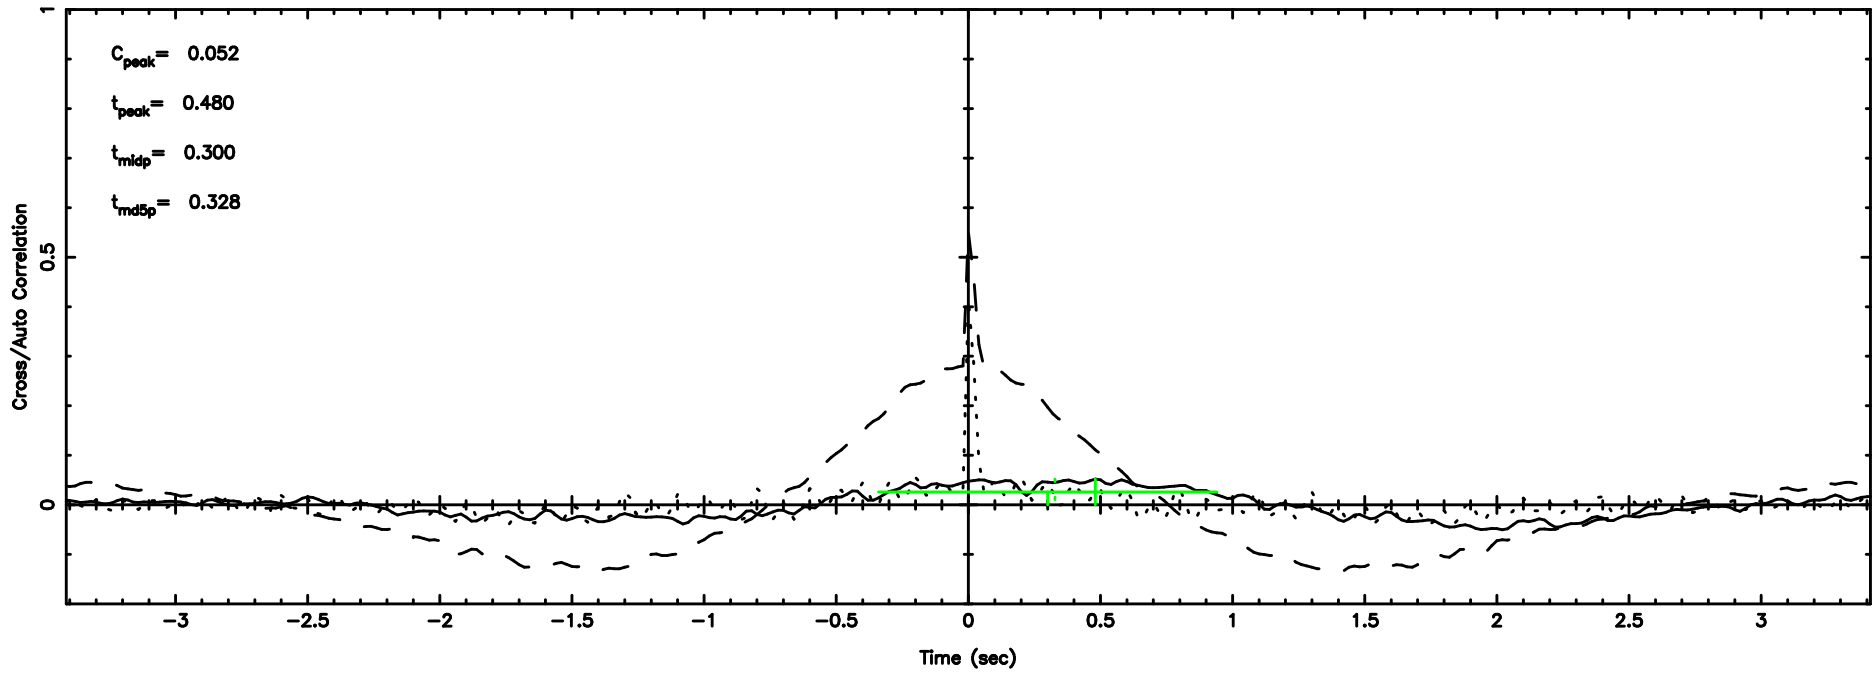

T20240807104726

BLK:18,SNR1: 0.56734 ,SNR2: 2.5417

K20240807104723

BLK:18,SNR1: 0.38928E-01,SNR2: 0.96734

3C190 2024/08/07 1.82UT TOYOKAWA-KISO

F20240807104726

BLK:10,SNR1: 12.550 ,SNR2: 23.709

3C190 2024/08/07 1.82UT FUJI -KISO