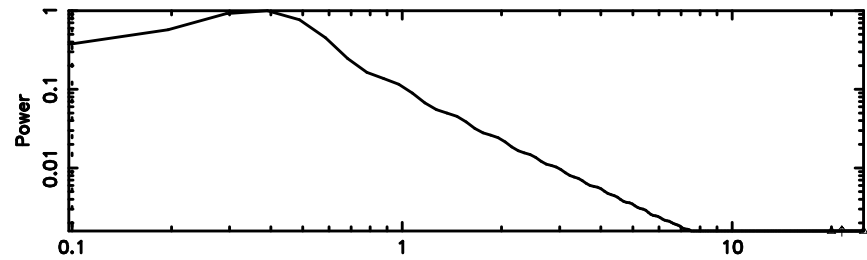

3C286 2024/08/07 7.29UT TOYOKAWA-FUJI

T20240807161551

BLK:15,SNR1: 0.76484 ,SNR2: 5.4936

Frequency (Hz)

K20240807161548

BLK:15,SNR1: 78.607 ,SNR2: 72.867

Frequency (Hz)

3C286 2024/08/07 7.29UT TOYOKAWA-KISO