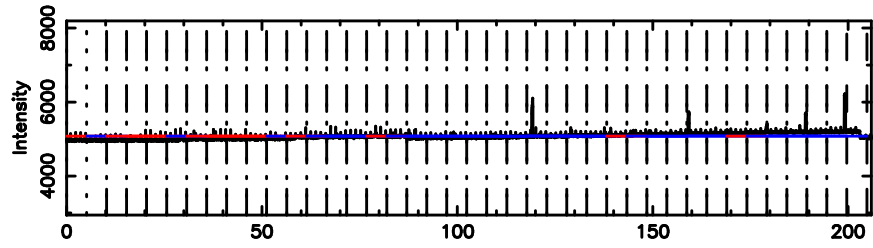

Frequency (Hz)

3C147 2024/08/06 23.52UT TOYOKAWA-KISO

K20240807082921

BLK:31,SNR1: 8.3701 ,SNR2: 23.372

Frequency (Hz)

F20240807082923

BLK:27,SNR1: 5.3144 ,SNR2: 14.724

Frequency (Hz)