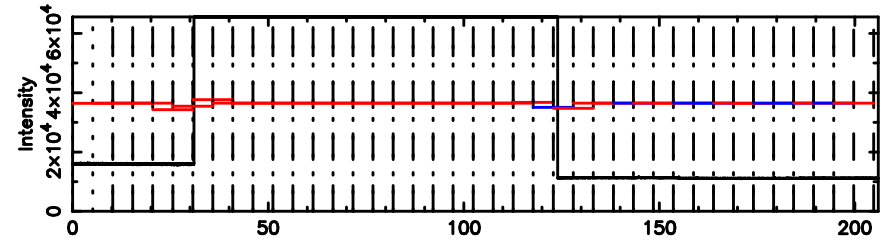

BLK: 5,SNR1: 0.41886E-01,SNR2: 0.72565

Frequency (Hz)

3C119 2024/08/06 22.35UT TOYOKAWA-FUJI

T20240807071923

BLK: 7,SNR1: 0.17680E-01,SNR2: 1.5775

Frequency (Hz)

K20240807071921

BLK: 7,SNR1: 77.081 ,SNR2: 72.445