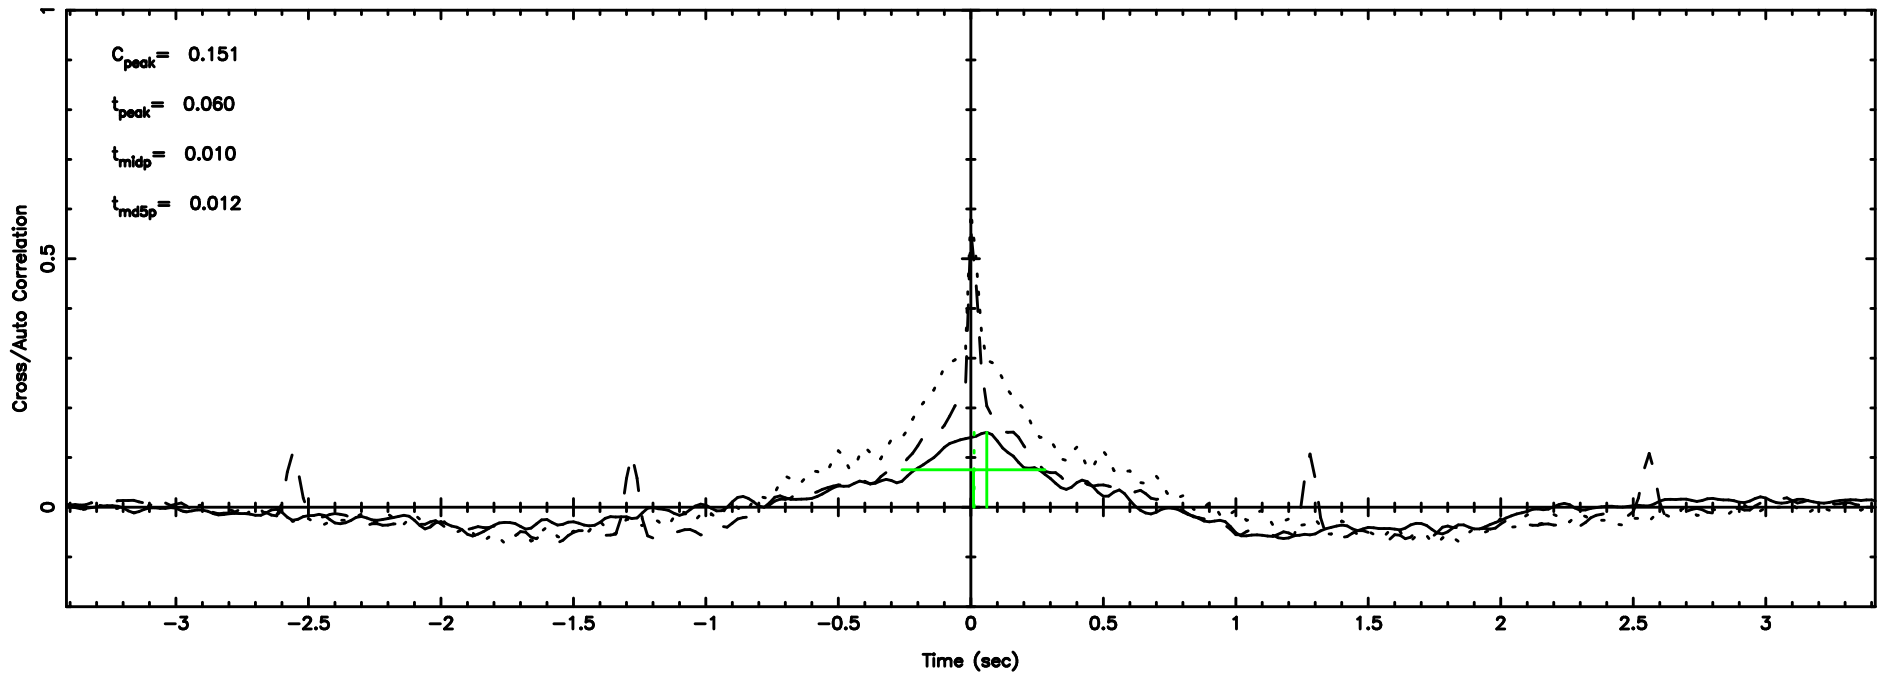

BLK:15,SNR1: 0.20958 ,SNR2: 3.1783

Frequency (Hz)

3C152 2024/08/06 23.87UT FUJI -KISO

K20240807085042

BLK:15,SNR1: 0.91138 ,SNR2: 3.9111

Frequency (Hz)

T20240807091306

BLK:15,SNR1: 0.34484 ,SNR2: 2.9289