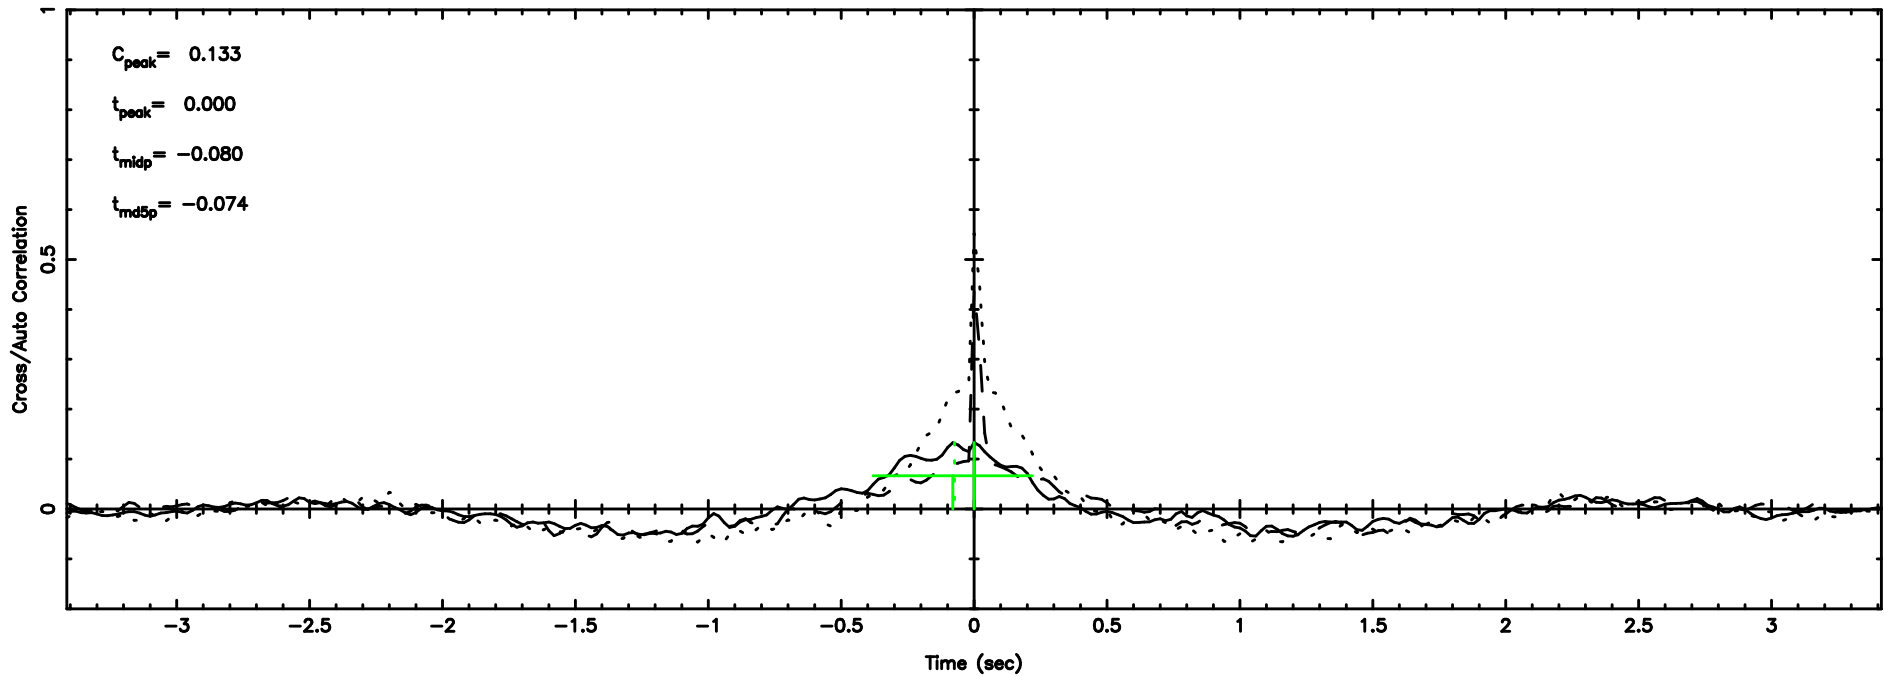

BLK:11,SNR1: 0.11736 ,SNR2: 1.7109

Frequency (Hz)

K20240807062312

BLK:11,SNR1: 0.54743 ,SNR2: 2.2770

Frequency (Hz)

0333+32 2024/08/06 21.42UT TOYOKAWA-KISO

F20240807062315

BLK:14,SNR1: 0.35080 ,SNR2: 2.6150