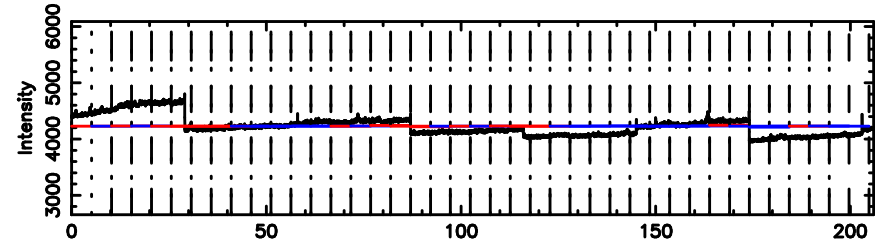

F20240807104726