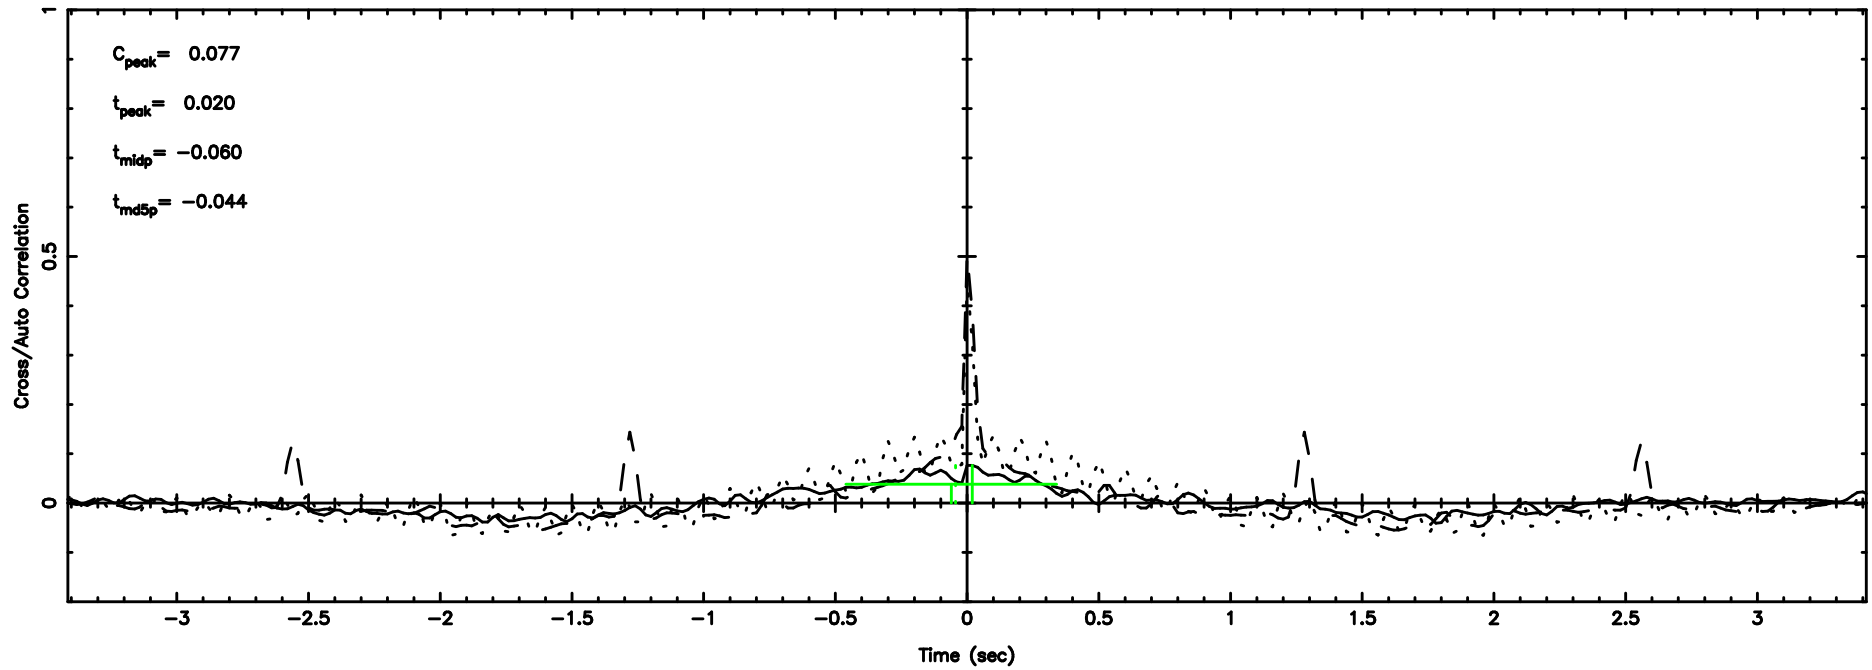

3C230 2024/08/07 3.65UT FUJI -KISO