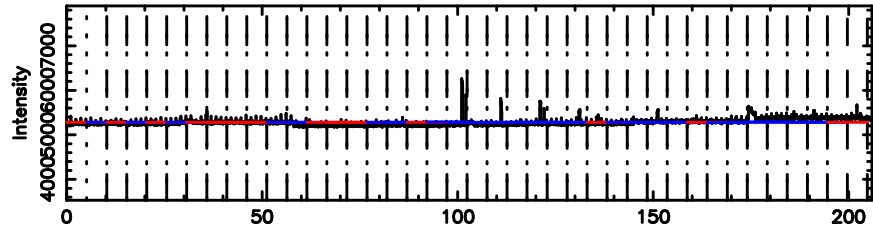

Frequency (Hz)

K20240807080728

BLK:22,SNR1: 24.268 ,SNR2: 32.906

Frequency (Hz)

3C138 2024/08/06 23.15UT TOYOKAWA-KISO

F20240807080731

BLK:25,SNR1: 4.7681 ,SNR2: 11.984

Frequency (Hz)