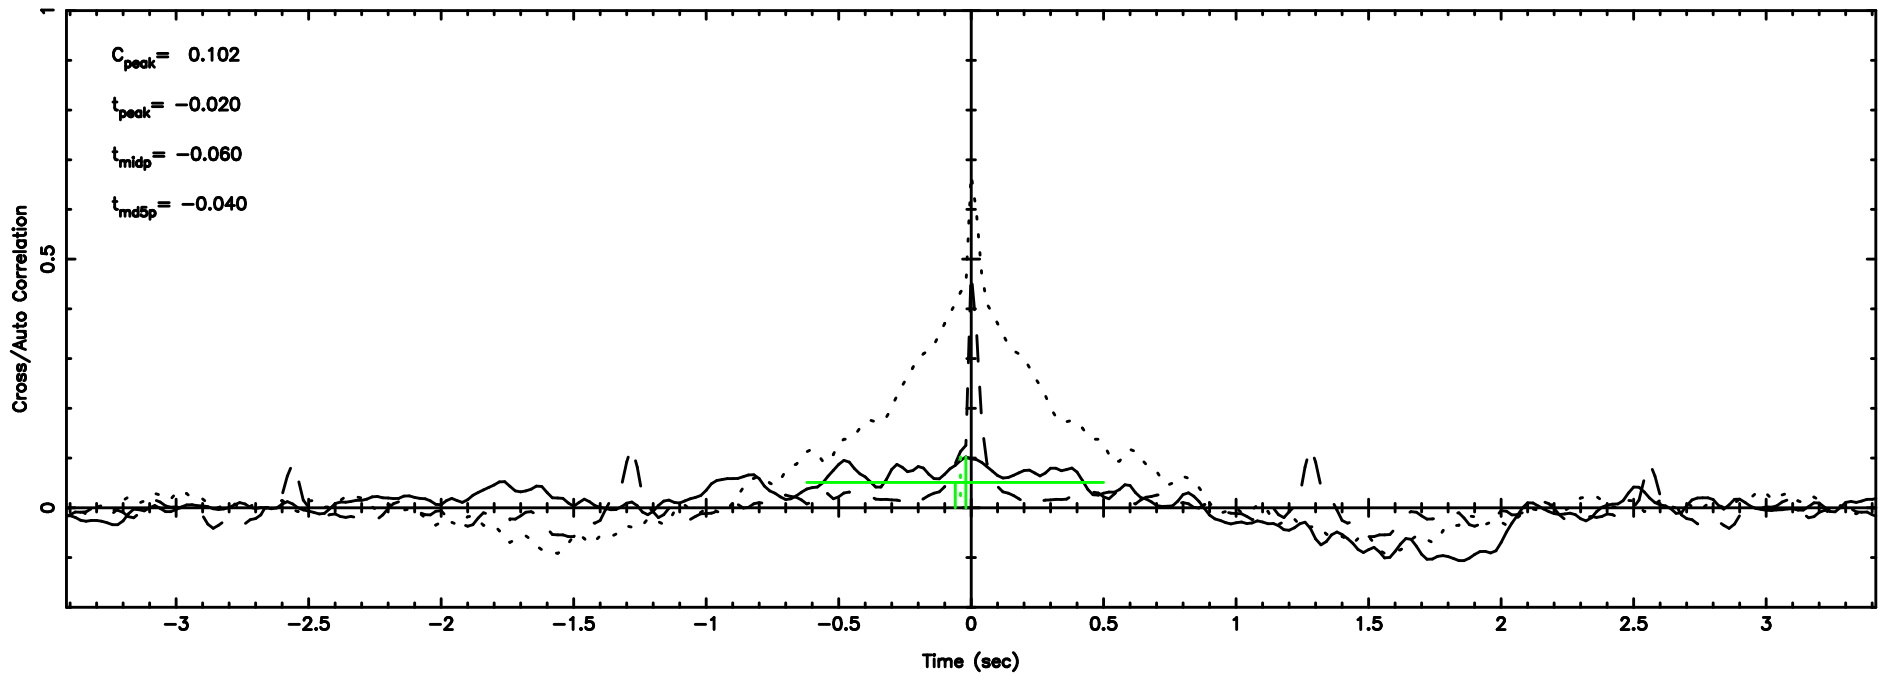

0556+191 2024/08/06 23.80UT FUJI -KISO