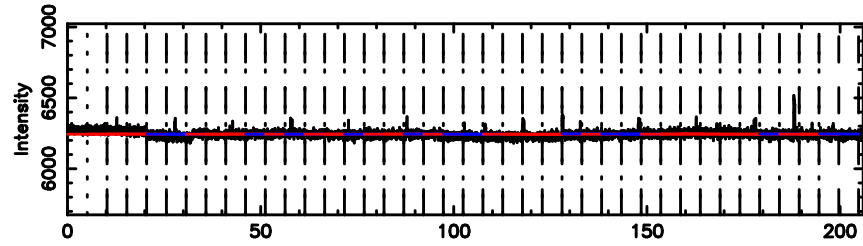

T20240807153324