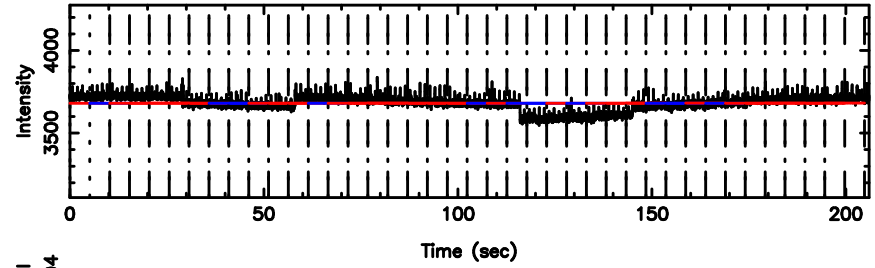

BLK:11,SNR1: 0.11969 ,SNR2: 2.6005

3C236 2024/08/07 3.89UT TOYOKAWA-FUJI

T20240807125132

BLK:19,SNR1: 0.85526 ,SNR2: 1.4344

3C236 2024/08/07 3.89UT TOYOKAWA-KISO

K20240807125129

BLK:19,SNR1: 0.42537 ,SNR2: 1.2927