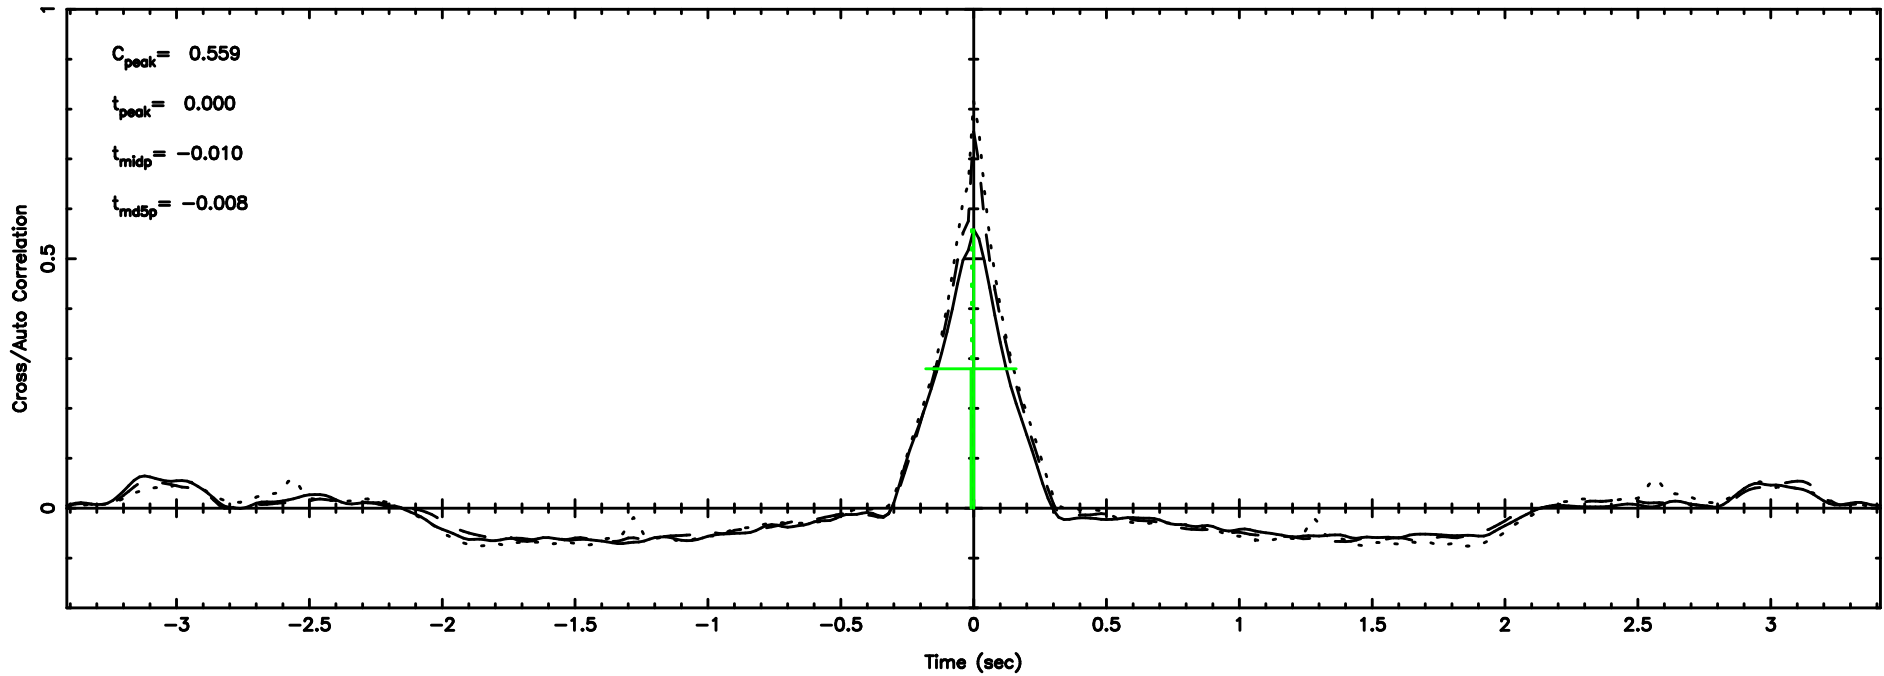

Frequency (Hz)

0411+05 2024/08/06 22.05UT TOYOKAWA-FUJI