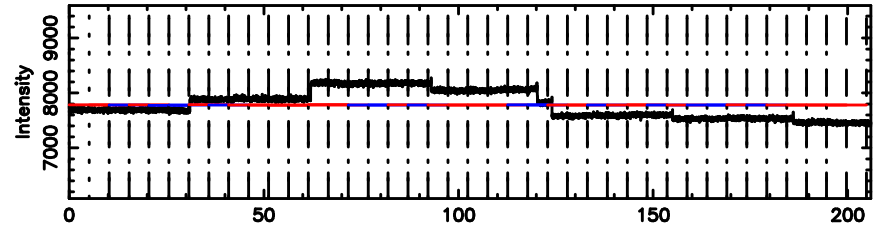

Frequency (Hz)

T20240807105950

BLK:14,SNR1: 0.53221 ,SNR2: 8.4275

Frequency (Hz)

3C196 2024/08/07 2.03UT TOYOKAWA-KISO

K20240807105947

BLK:14,SNR1: 2.2079 ,SNR2: 10.820

Frequency (Hz)