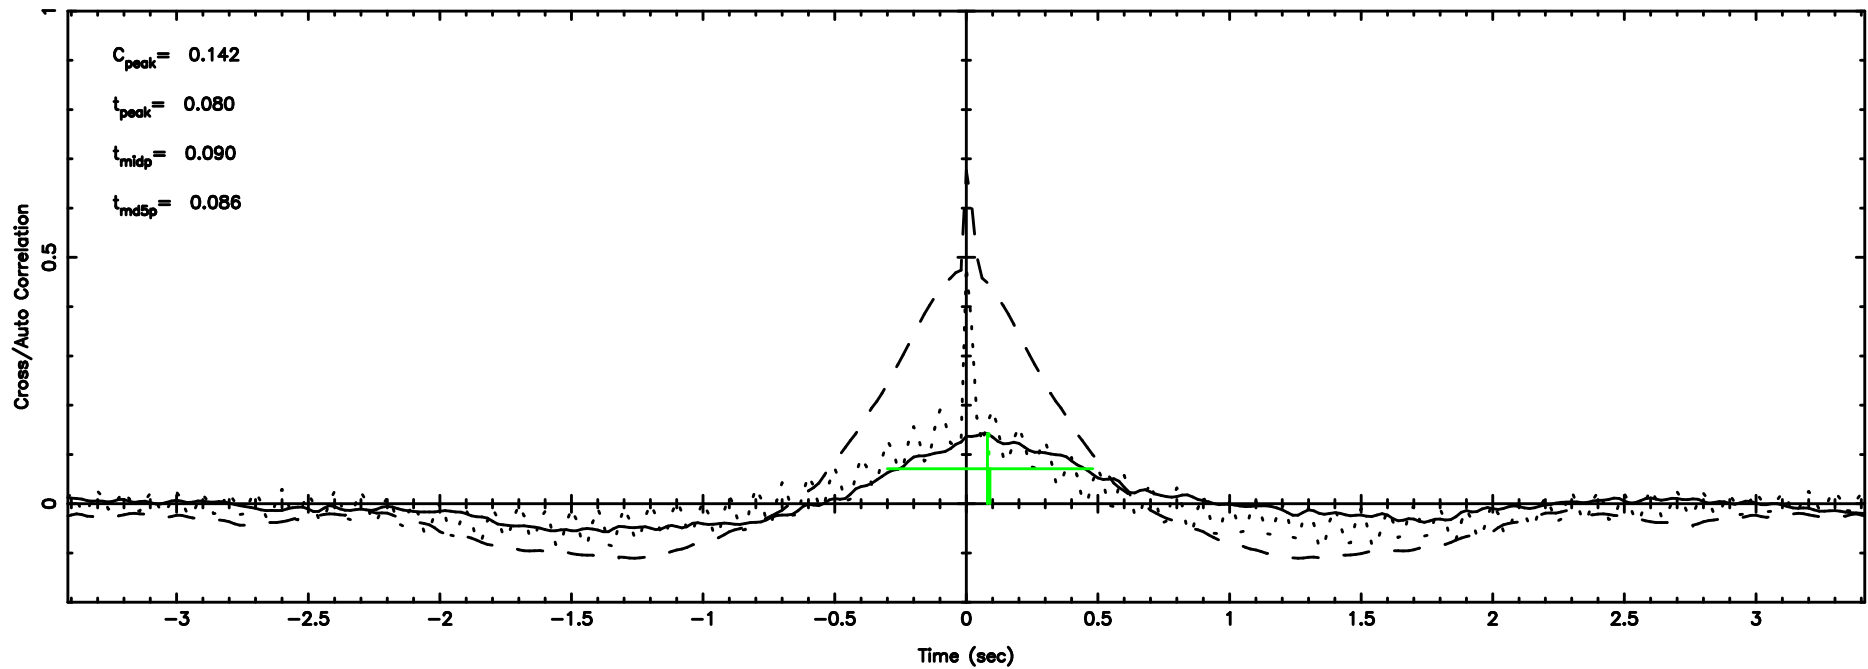

F20240807130723

BLK:12,SNR1: 0.63663 ,SNR2: 6.8676

T20240807130723

BLK:23,SNR1: 0.67489 ,SNR2: 1.3568

K20240807130720

BLK:23,SNR1: 0.58811 ,SNR2: 2.4819

3C241 2024/08/07 4.15UT TOYOKAWA-KISO

F20240807130723