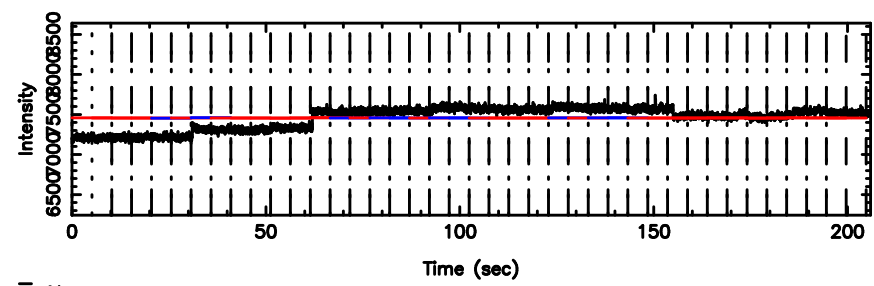

3C241 2024/08/07 4.15UT FUJI -KISO

K20240807130720