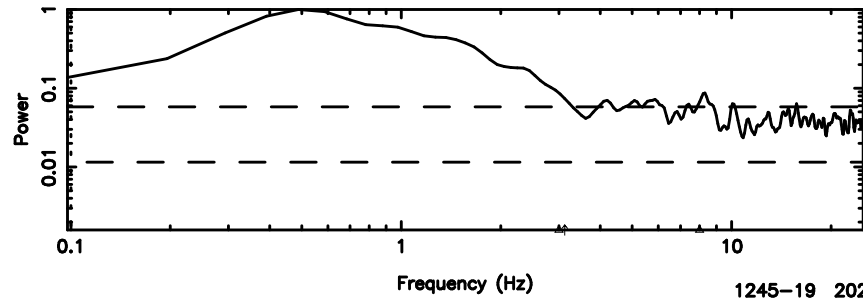

BLK:13,SNR1: 0.58409 ,SNR2: 1.0546

Frequency (Hz)

1245-19 2024/08/07 6.58UT TOYOKAWA-FUJI

T20240807153324

BLK:12,SNR1: 0.64218 ,SNR2: 5.4086

K20240807153321

BLK:12,SNR1: 2.3805 ,SNR2: 8.3581

1245-19 2024/08/07 6.58UT TOYOKAWA-KISO