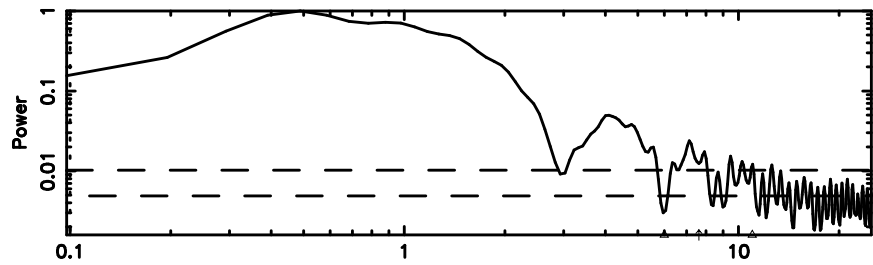

Frequency (Hz)

3C147 2024/08/06 23.52UT TOYOKAWA-KISO

K20240807082921

BLK:31,SNR1: 8.3701 ,SNR2: 23.372

Frequency (Hz)

F20240807082923

BLK:27,SNR1: 5.3144 ,SNR2: 14.724

Frequency (Hz)