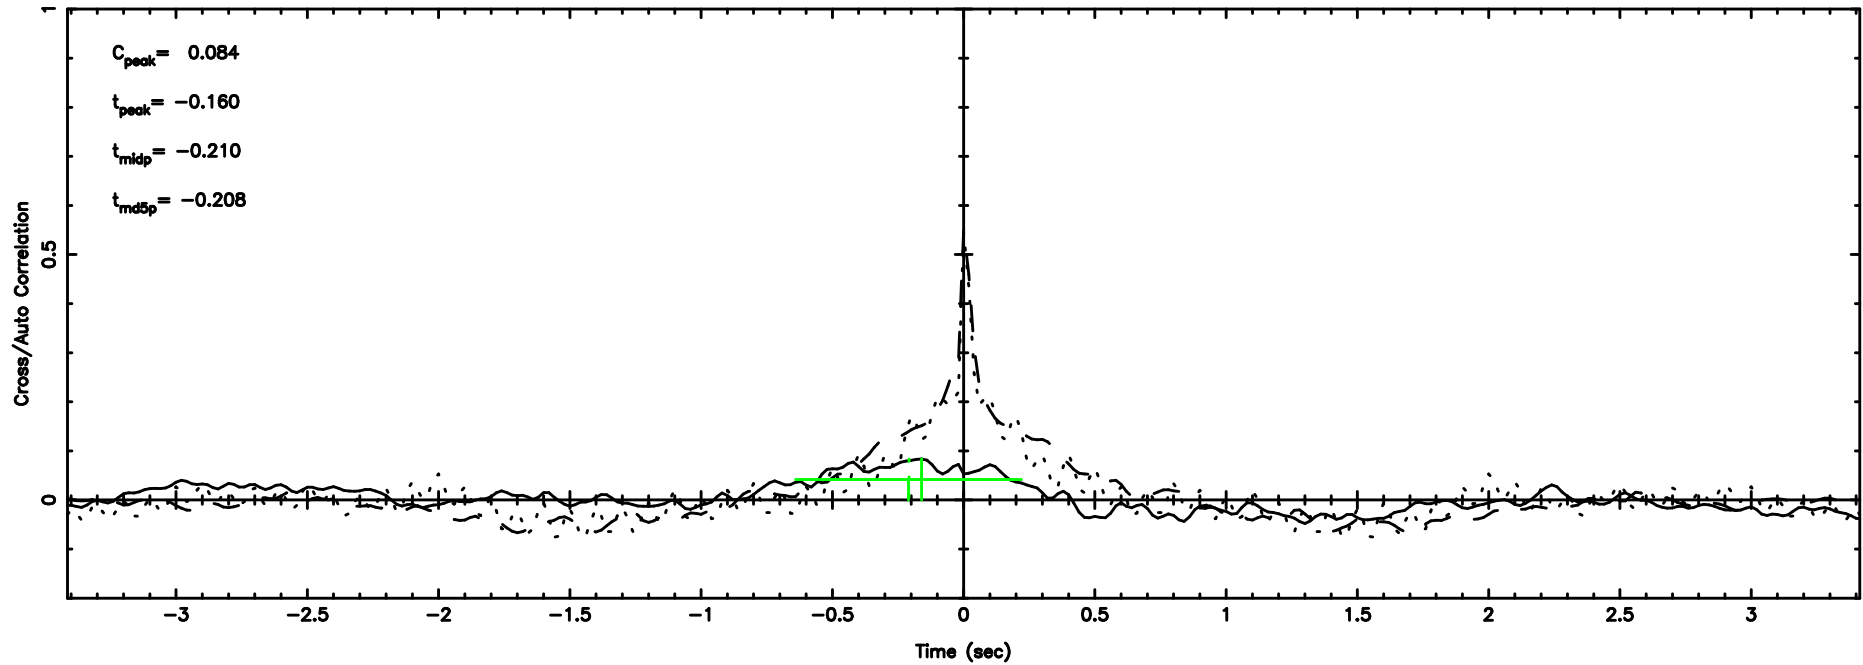

F20240807143503

BLK: 7,SNR1: 1.1290 ,SNR2: 1.5240

K20240807143500

BLK: 7,SNR1: 0.42817 ,SNR2: 1.8839

3C267 2024/08/07 5.61UT FUJI -KISO