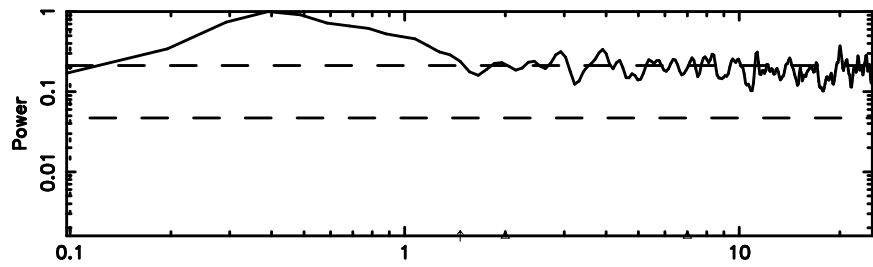

BLK: 5,SNR1: 0.41886E-01,SNR2: 0.72565

Frequency (Hz)

3C119 2024/08/06 22.35UT TOYOKAWA-FUJI

T20240807071923

BLK: 7,SNR1: 0.17680E-01,SNR2: 1.5775

Frequency (Hz)

K20240807071921

BLK: 7,SNR1: 77.081 ,SNR2: 72.445