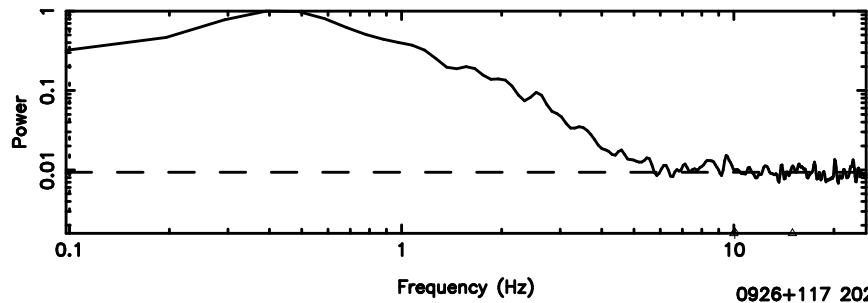

BLK:19,SNR1: 4.8998 ,SNR2: 9.7657