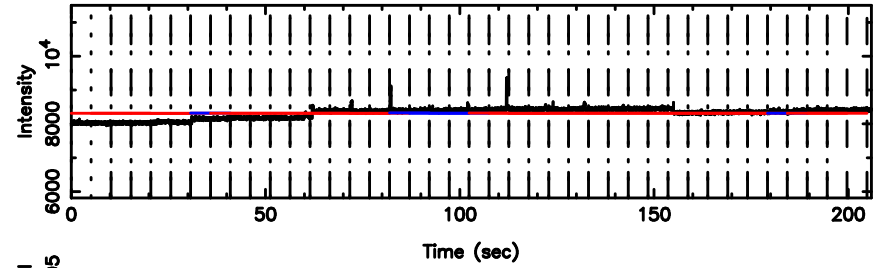

K20240807120737