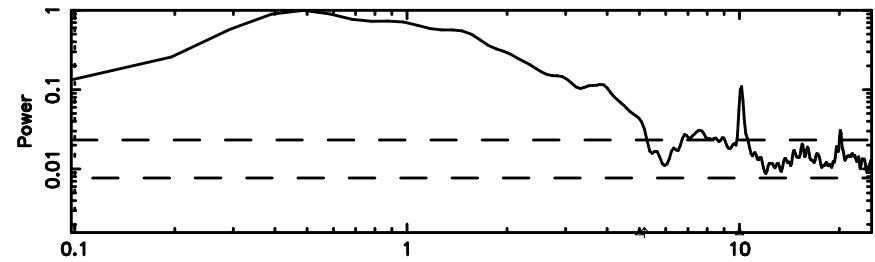

T20240807120740

BLK:19,SNR1: 7.3567 ,SNR2: 13.964

Frequency (Hz)

K20240807120737

BLK:19,SNR1: 2.8203 ,SNR2: 11.626

Frequency (Hz)

0919-142 2024/08/07 3.16UT TOYOKAWA-KISO

F20240807120740