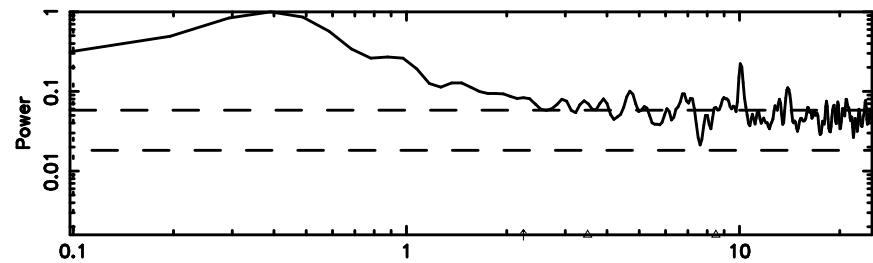

BLK: 5,SNR1: 52.290 ,SNR2: 91.606

Frequency (Hz)

K20240807103948

BLK: 5,SNR1: 0.44201 ,SNR2: 4.0268

Frequency (Hz)

0752-200 2024/08/07 1.69UT TOYOKAWA-KISO

F20240807103951

BLK: 1,SNR1: 2.4902 ,SNR2: 6.7675