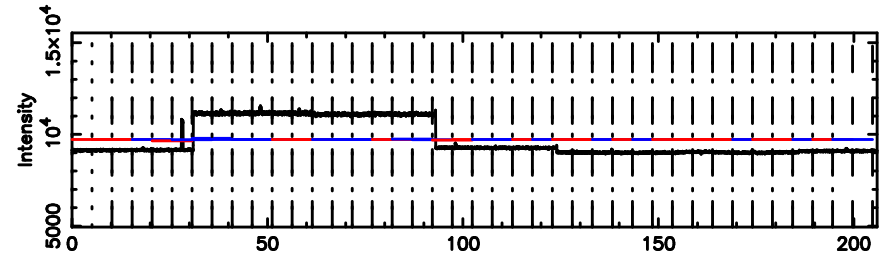

BLK:13,SNR1: 3.5668 ,SNR2: 12.293

Frequency (Hz)

0531+194 2024/08/06 23.38UT TOYOKAWA-FUJI

T20240807082104

BLK:19,SNR1: 9.8881 ,SNR2: 23.338

Frequency (Hz)

K20240807082101

BLK:19,SNR1: 21.396 ,SNR2: 38.799