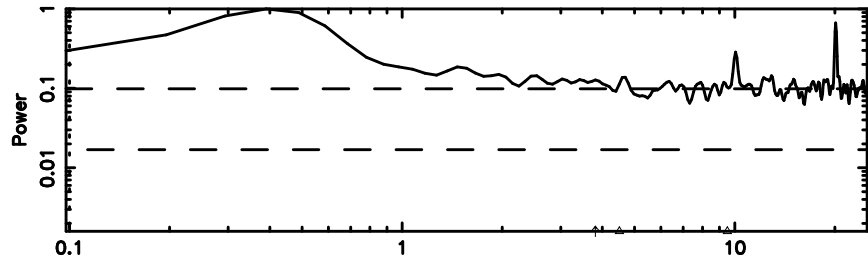

BLK:16,SNR1: 0.30925 ,SNR2: 1.3538