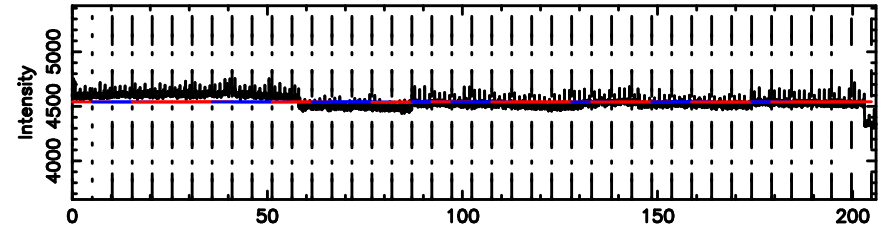

Frequency (Hz)

3C161 2024/08/07 0.25UT TOYOKAWA-FUJI

F20240807091306