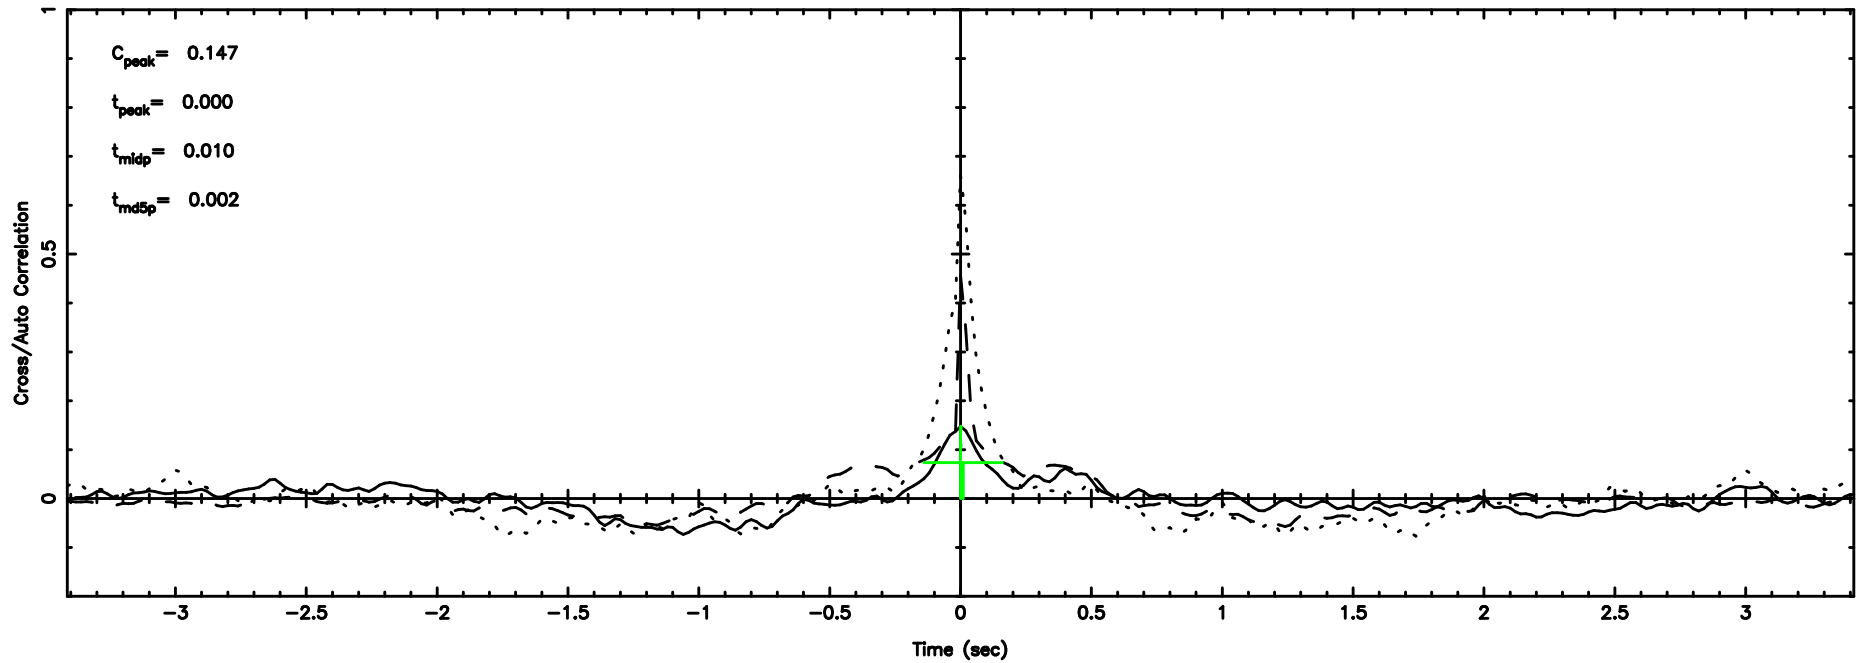

Frequency (Hz)

K20240807170347

BLK:12,SNR1: 3.1161 ,SNR2: 5.6406

Frequency (Hz)

3C298 2024/08/07 8.09UT TOYOKAWA-KISO

F20240807170350

BLK:17,SNR1: 2.8066 ,SNR2: 3.2778

Frequency (Hz)