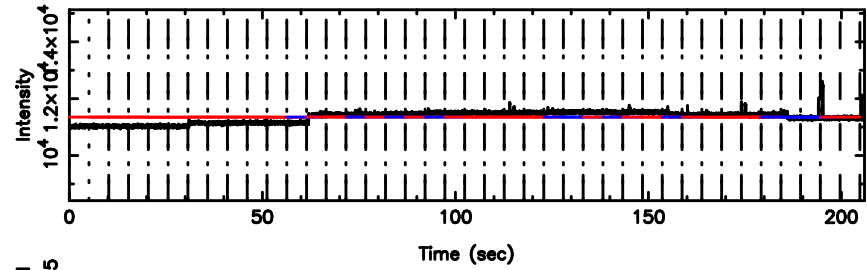

Frequency (Hz)

K20240807155634