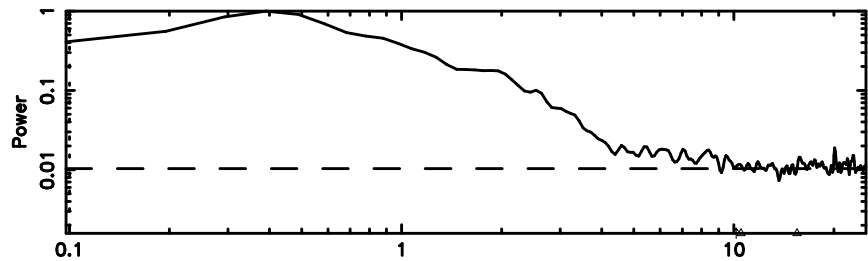

0926+117 2024/08/07 3.27UT TOYOKAWA-FUJI

T20240807121418

BLK:21,SNR1: 4.5696 ,SNR2: 8.9609

Frequency (Hz)

0926+117 2024/08/07 3.27UT TOYOKAWA-KISO

K20240807121415

BLK:21,SNR1: 0.23736 ,SNR2: 1.4712

Frequency (Hz)