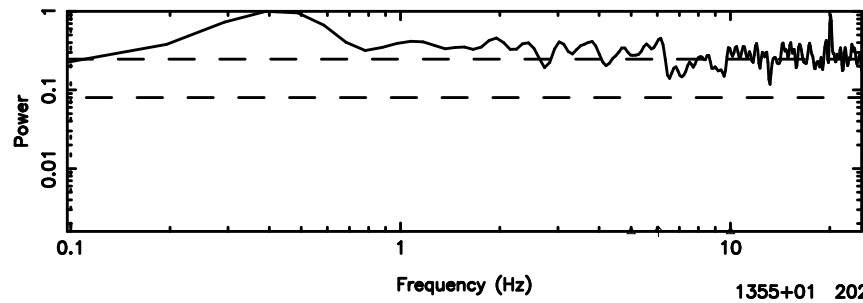

BLK: 7,SNR1: 0.19192 ,SNR2: 0.50551