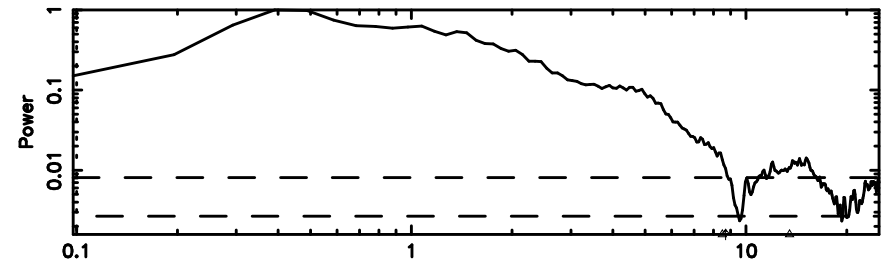

F20240807070102

BLK:19,SNR1: 11.732 ,SNR2: 20.723

Frequency (Hz)

K20240807070100

BLK:19,SNR1: 9.5162 ,SNR2: 21.991

Frequency (Hz)

0411+05 2024/08/06 22.05UT FUJI -KISO

T20240807070756