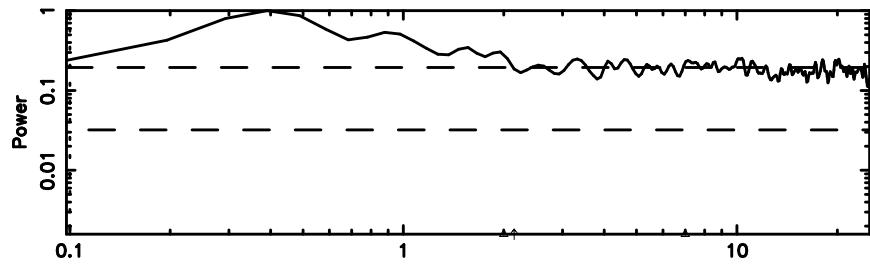

F20240807095216

BLK:10,SNR1: 0.34845 ,SNR2: 1.7991

0703+138 2024/08/07 0.90UT TOYOKAWA-FUJI

T20240807095216

BLK:14,SNR1: 0.92908E-01,SNR2: 1.2677

Frequency (Hz)

K20240807095213

BLK:14,SNR1: 3.5452 ,SNR2: 14.485