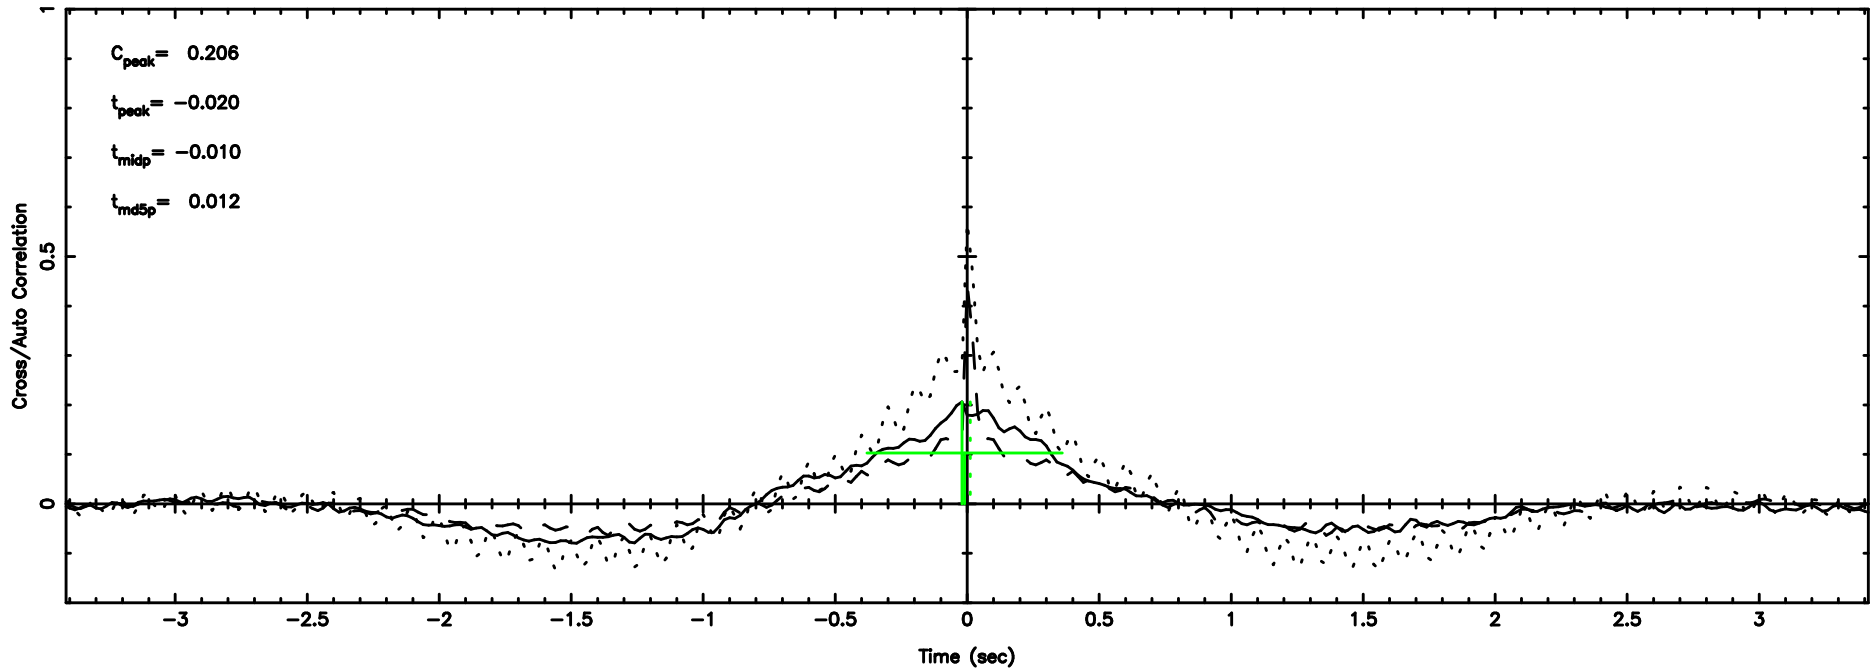

T20240807112746

BLK:16,SNR1: 0.30925 ,SNR2: 1.3538

Frequency (Hz)

0839-071 2024/08/07 2.49UT TOYOKAWA-KISO

K20240807112743

BLK:16,SNR1: 1.1077 ,SNR2: 3.0260

Frequency (Hz)

F20240807112746