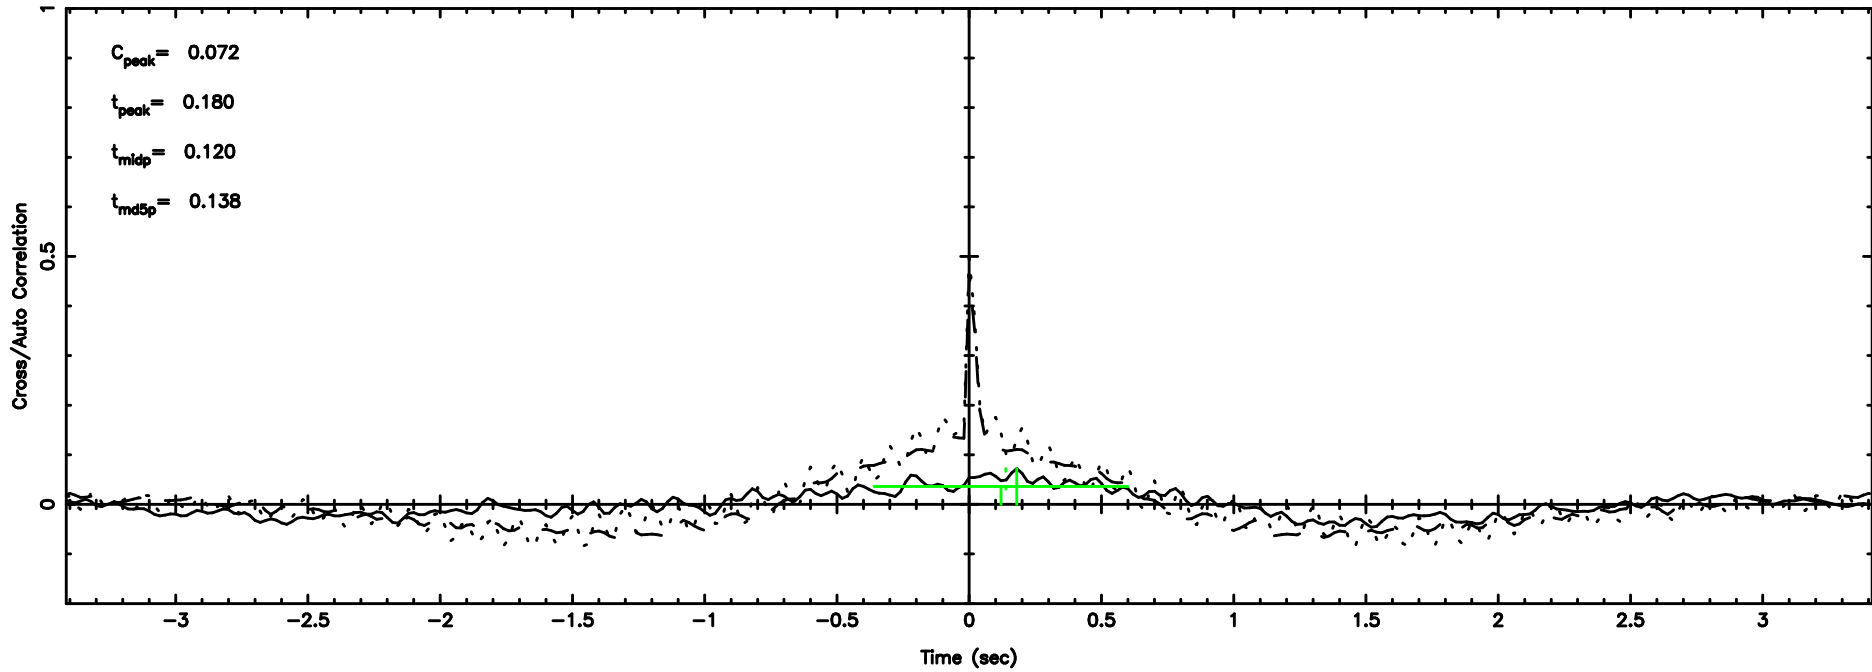

BLK:13,SNR1: 0.30293 ,SNR2: 1.9028

0732+33 2024/08/07 1.40UT TOYOKAWA-KISO

K20240807102202

BLK:13,SNR1: 0.57482 ,SNR2: 1.9954

F20240807102205

BLK:12,SNR1: 0.39066E-01,SNR2: 1.0793

K20240807102202

BLK:12,SNR1: 0.64905 ,SNR2: 2.3072