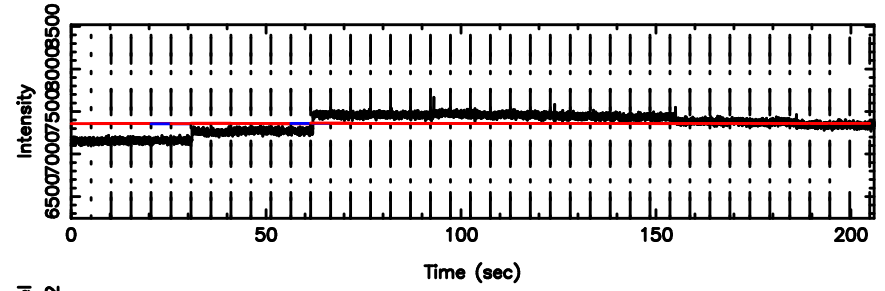

K20240807100135

BLK: 2,SNR1: 3.1729 ,SNR2: 19.232

F20240807100138

BLK: 2,SNR1: 3.4568 ,SNR2: 24.250

Frequency (Hz)

K20240807100135

BLK: 2,SNR1: 0.18132 ,SNR2: 2.8780

Frequency (Hz)