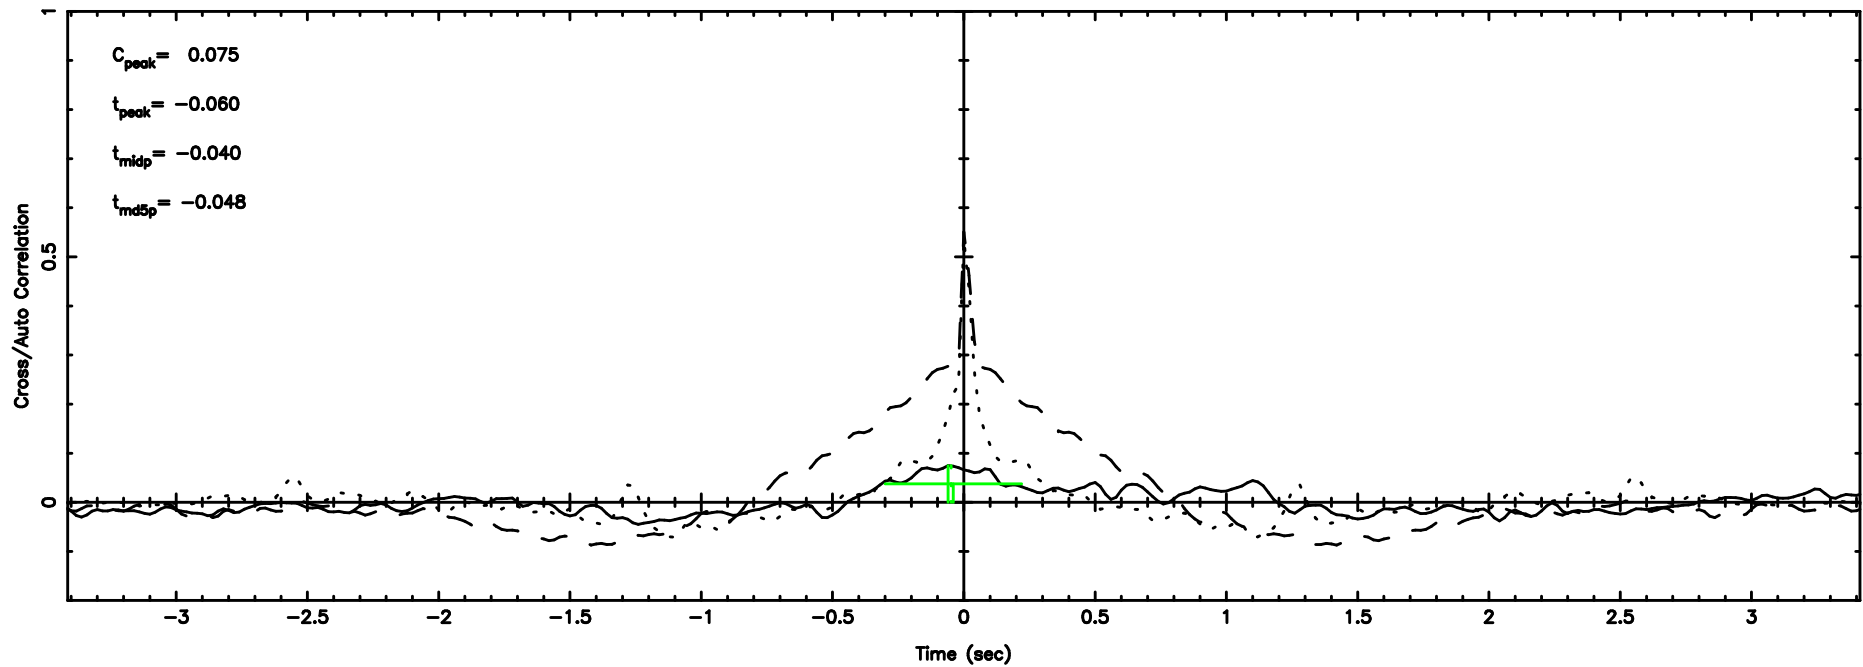

3C267 2024/08/07 5.61UT TOYOKAWA-FUJI