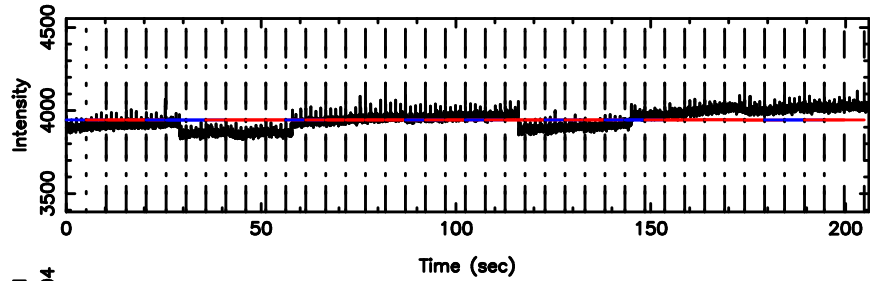

BLK:13,SNR1: 0.30293 ,SNR2: 1.9028

0732+33 2024/08/07 1.40UT TOYOKAWA-KISO

K20240807102202

BLK:13,SNR1: 0.57482 ,SNR2: 1.9954

F20240807102205

BLK:12,SNR1: 0.39066E-01,SNR2: 1.0793

K20240807102202

BLK:12,SNR1: 0.64905 ,SNR2: 2.3072