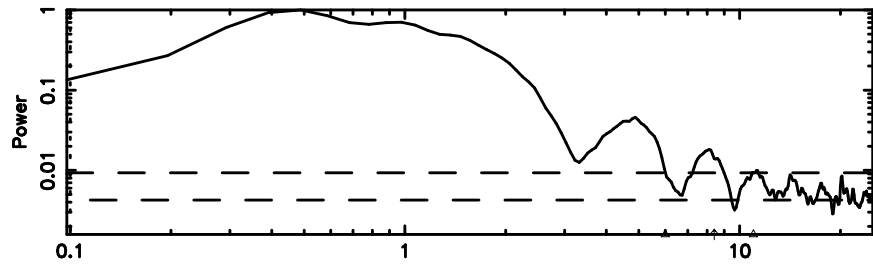

BLK:21,SNR1: 6.2262 ,SNR2: 15.389