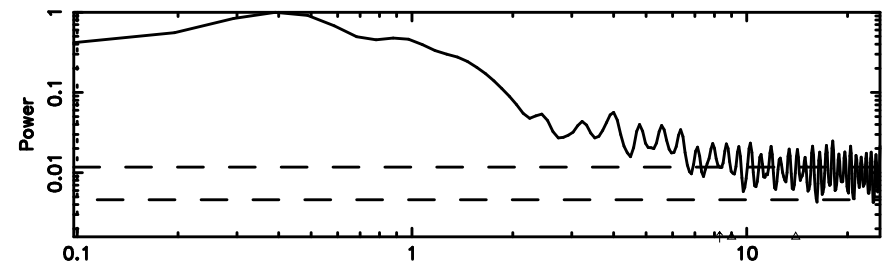

BLK:17,SNR1: 3.8477 ,SNR2: 9.2929