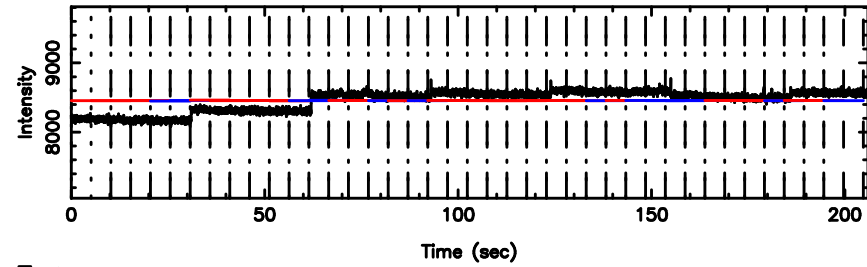

3C267 2024/08/07 5.61UT TOYOKAWA-FUJI

T20240807143503

BLK:13,SNR1: 0.26979 ,SNR2: 3.2037

K20240807143500

BLK:13,SNR1: 1.0055 ,SNR2: 3.4601

3C267 2024/08/07 5.61UT TOYOKAWA-KISO

F20240807143503

BLK: 7,SNR1: 1.1290 ,SNR2: 1.5240