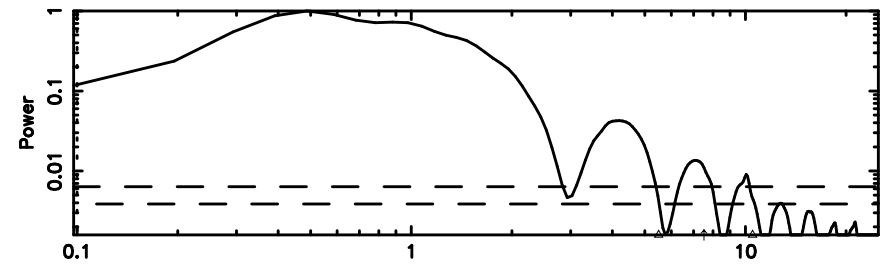

BLK:27,SNR1: 8.4424 ,SNR2: 23.575