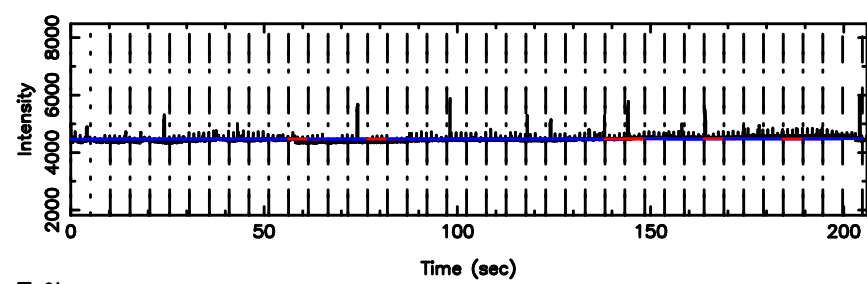

BLK:32,SNR1: 10.006 ,SNR2: 22.776

1213-17 2024/08/07 6.04UT FUJI -KISO

T20240807151408

BLK:33,SNR1: 9.8355 ,SNR2: 24.545

Frequency (Hz)

F20240807151408

BLK:33,SNR1: 4.2936 ,SNR2: 13.582

Frequency (Hz)