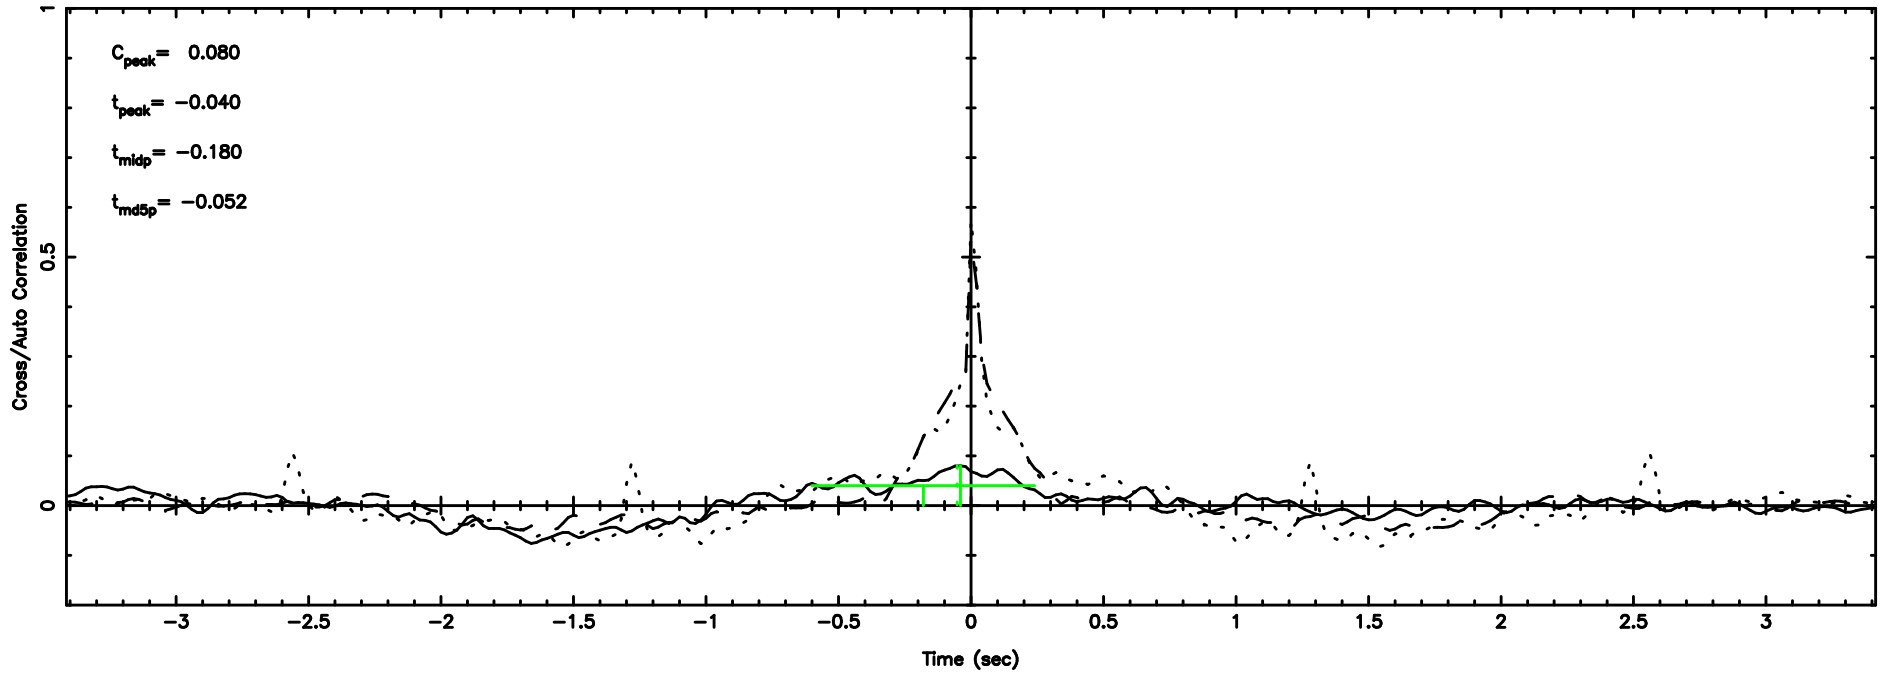

BLK:11,SNR1: 0.10713 ,SNR2: 2.7120