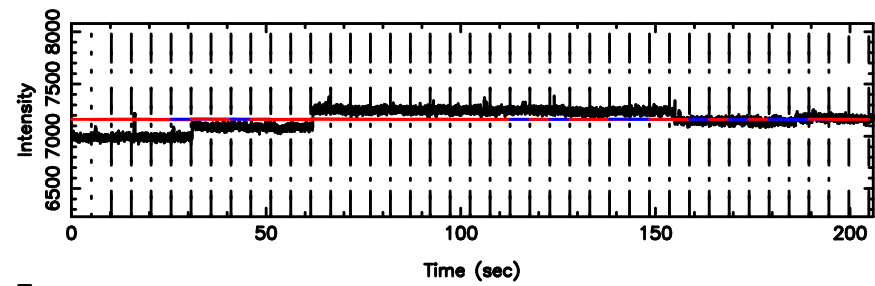

3C190 2024/08/07 1.82UT FUJI -KISO

K20240807104723