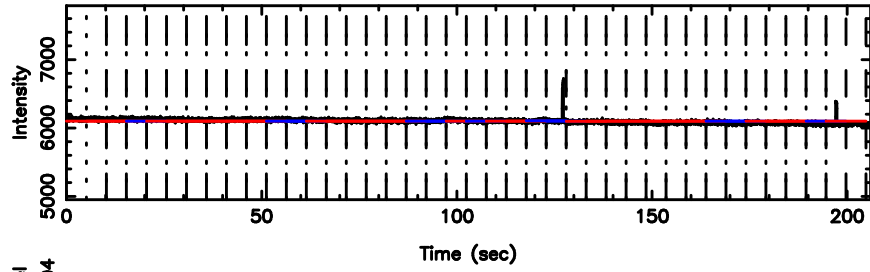

T20240807085045