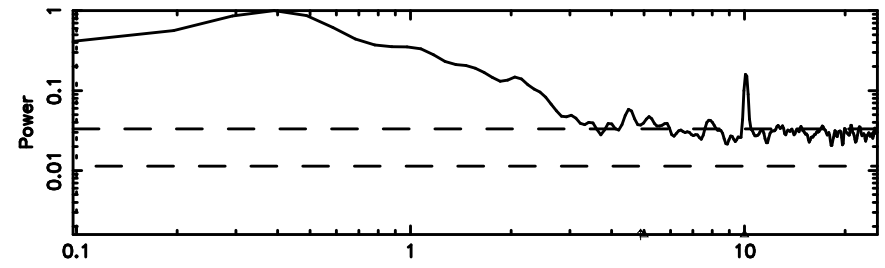

BLK:21,SNR1: 1.1413 ,SNR2: 4.7558