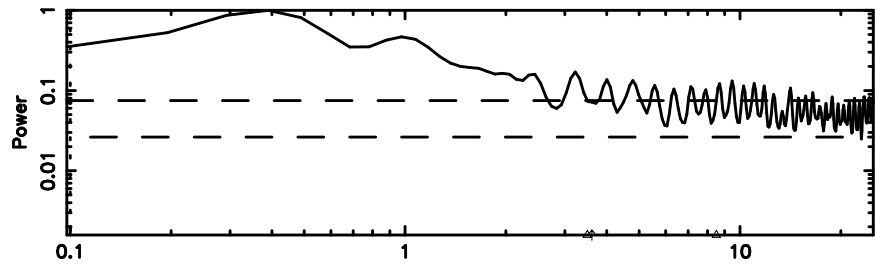

BLK:11,SNR1: 0.11736 ,SNR2: 1.7109

Frequency (Hz)

K20240807062312

BLK:11,SNR1: 0.54743 ,SNR2: 2.2770

Frequency (Hz)

0333+32 2024/08/06 21.42UT TOYOKAWA-KISO

F20240807062315

BLK:14,SNR1: 0.35080 ,SNR2: 2.6150