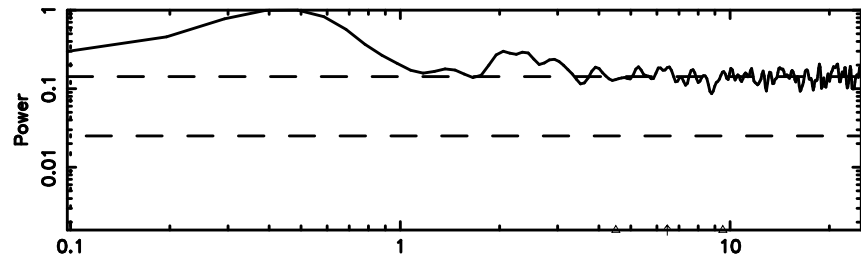

Frequency (Hz)

K20240807170347

BLK:12,SNR1: 3.1161 ,SNR2: 5.6406

Frequency (Hz)

3C298 2024/08/07 8.09UT TOYOKAWA-KISO

F20240807170350

BLK:17,SNR1: 2.8066 ,SNR2: 3.2778

Frequency (Hz)