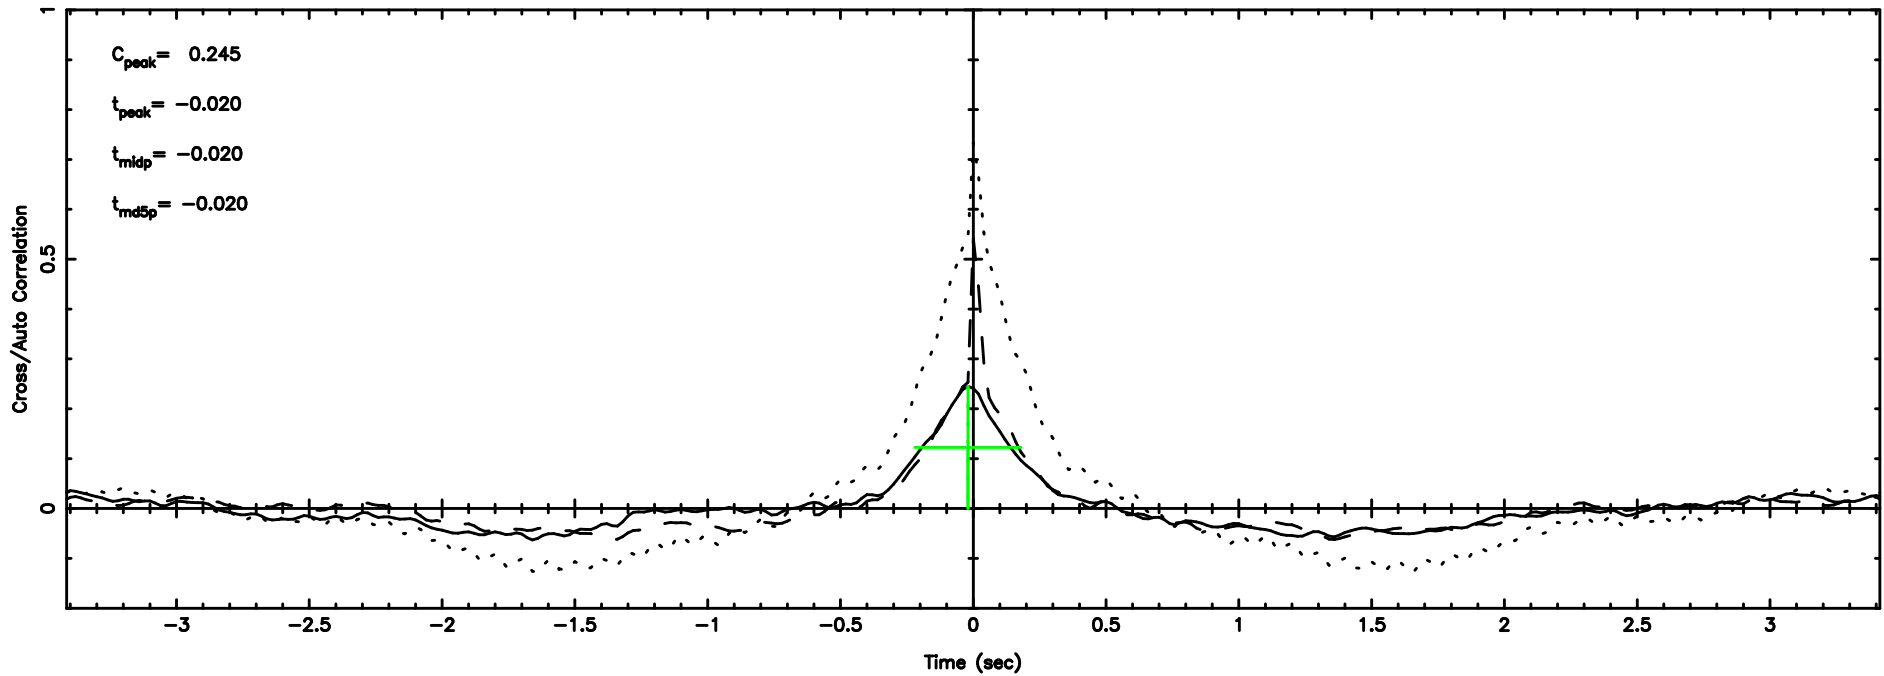

Frequency (Hz)

K20240807070754

BLK:16,SNR1: 77.390 ,SNR2: 88.757

Frequency (Hz)

0418+236 2024/08/06 22.16UT TOYOKAWA-KISO

F20240807070756

BLK:16,SNR1: 0.54004 ,SNR2: 2.4506

Frequency (Hz)