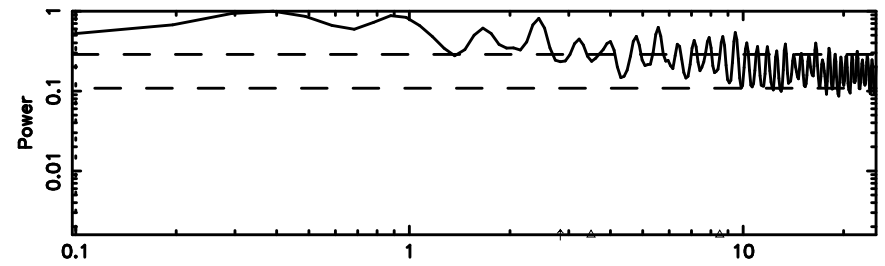

BLK:15,SNR1:-0.19530E-01,SNR2: 0.97534