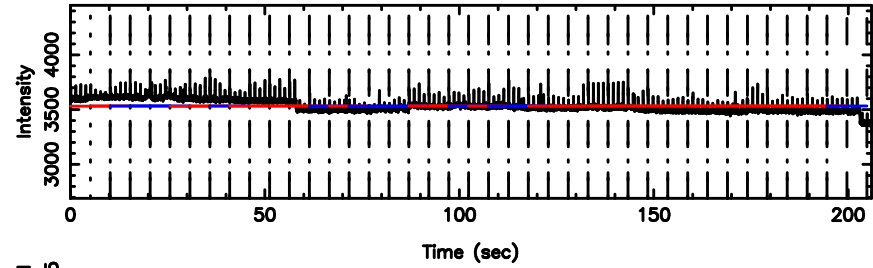

K20240807112237

BLK:35,SNR1: 6.6045 ,SNR2: 25.370

T20240807112746

BLK:12,SNR1: 0.28703 ,SNR2: 1.5733

0839-071 2024/08/07 2.49UT TOYOKAWA-FUJI

F20240807112746

BLK:12,SNR1:-0.15238 ,SNR2: 1.7487

Frequency (Hz)