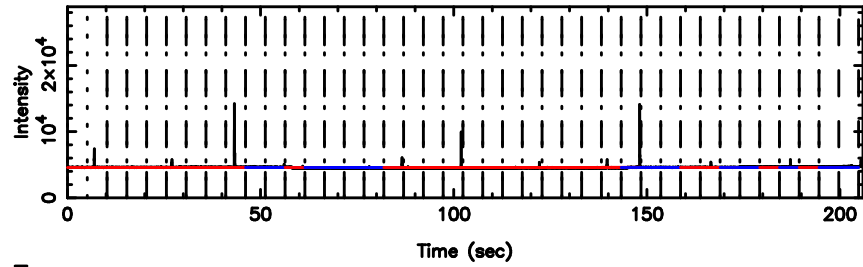

F20240807153324