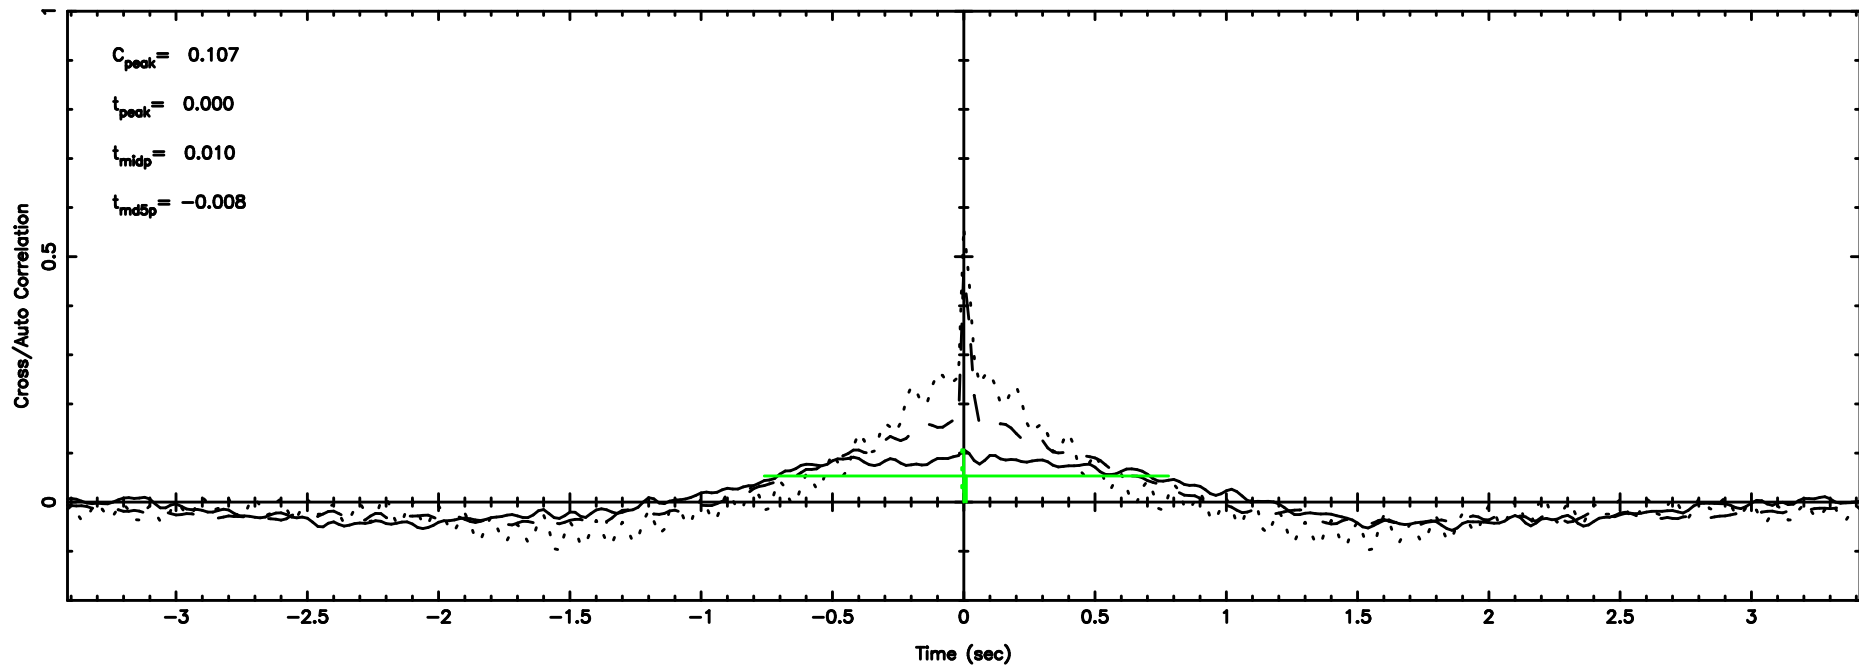

3C267 2024/08/07 5.61UT TOYOKAWA-FUJI

T20240807143503

BLK:13,SNR1: 0.26979 ,SNR2: 3.2037

K20240807143500

BLK:13,SNR1: 1.0055 ,SNR2: 3.4601

3C267 2024/08/07 5.61UT TOYOKAWA-KISO

F20240807143503

BLK: 7,SNR1: 1.1290 ,SNR2: 1.5240