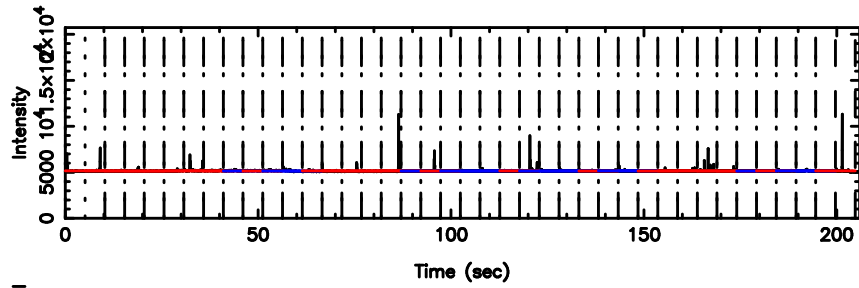

Frequency (Hz)

K20240807163216

BLK:12,SNR1: 77.581 ,SNR2: 76.452

Frequency (Hz)

1345+12 2024/08/07 7.57UT TOYOKAWA-KISO

F20240807163219

BLK:15,SNR1: 0.70837 ,SNR2: 2.6351

Frequency (Hz)