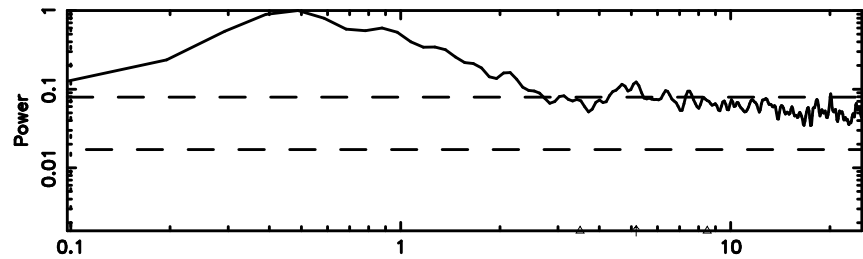

BLK:18,SNR1: 0.27297 ,SNR2: 1.7735