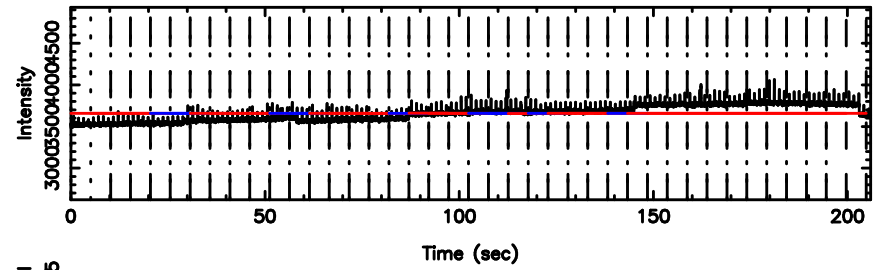

F20240807122203