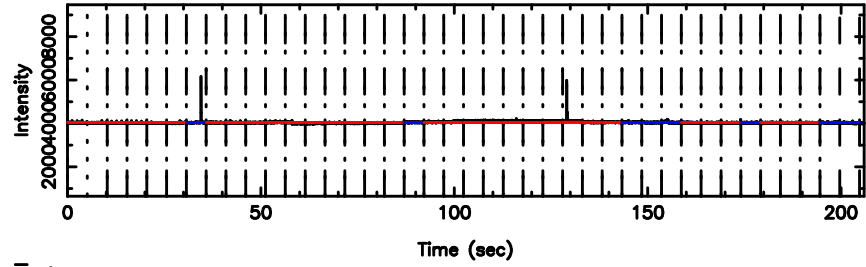

3C267 2024/08/07 5.61UT TOYOKAWA-FUJI

T20240807143503

BLK:13,SNR1: 0.26979 ,SNR2: 3.2037

K20240807143500

BLK:13,SNR1: 1.0055 ,SNR2: 3.4601

3C267 2024/08/07 5.61UT TOYOKAWA-KISO

F20240807143503

BLK: 7,SNR1: 1.1290 ,SNR2: 1.5240