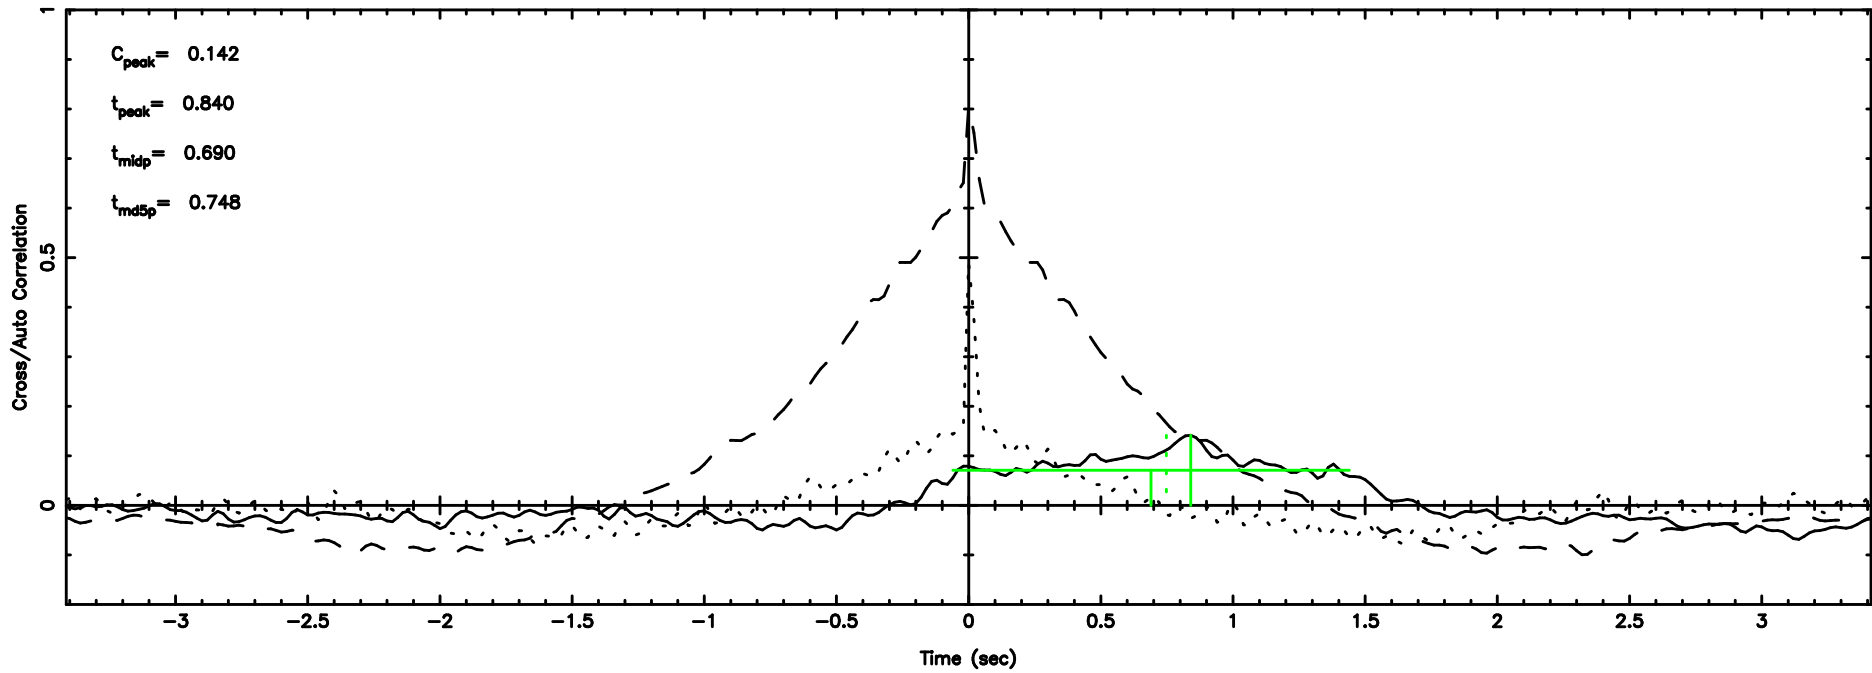

BLK: 5,SNR1: 52.290 ,SNR2: 91.606

Frequency (Hz)

K20240807103948

BLK: 5,SNR1: 0.44201 ,SNR2: 4.0268

Frequency (Hz)

0752-200 2024/08/07 1.69UT TOYOKAWA-KISO

F20240807103951

BLK: 1,SNR1: 2.4902 ,SNR2: 6.7675