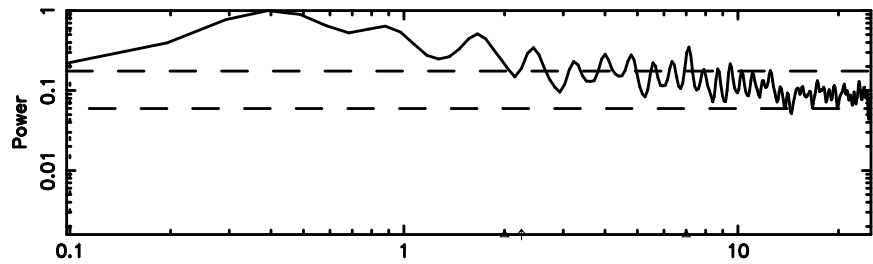

Frequency (Hz)

K20240807084143

BLK:21,SNR1: 1.1413 ,SNR2: 4.7558

Frequency (Hz)

0552+12 2024/08/06 23.72UT TOYOKAWA-KISO

F20240807084146

BLK:13,SNR1:-0.71120E-01,SNR2: 1.6006

Frequency (Hz)