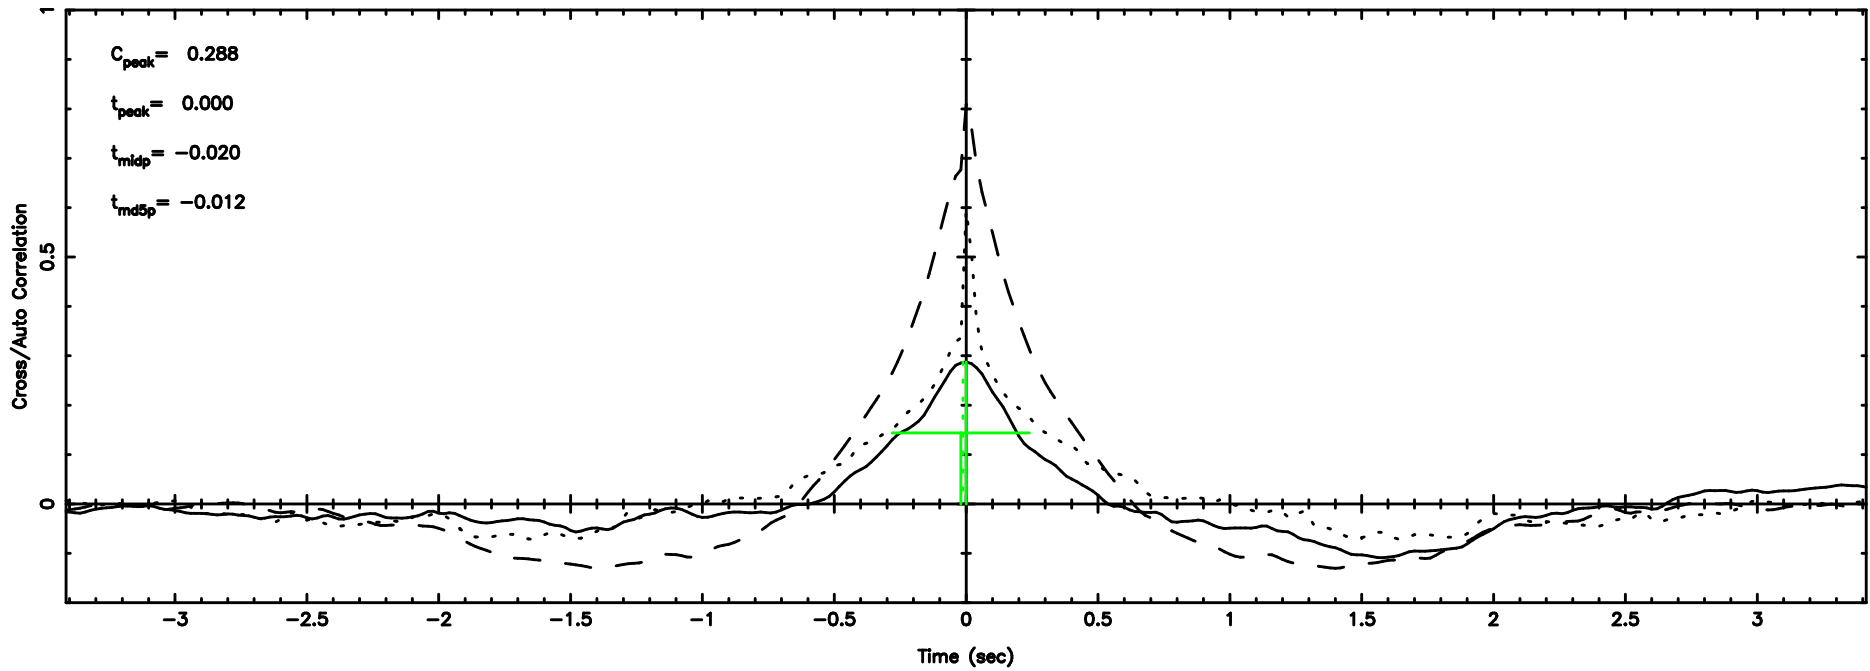

0926+117 2024/08/07 3.27UT TOYOKAWA-FUJI

T20240807121418

BLK:21,SNR1: 4.5696 ,SNR2: 8.9609

Frequency (Hz)

0926+117 2024/08/07 3.27UT TOYOKAWA-KISO

K20240807121415

BLK:21,SNR1: 0.23736 ,SNR2: 1.4712

Frequency (Hz)