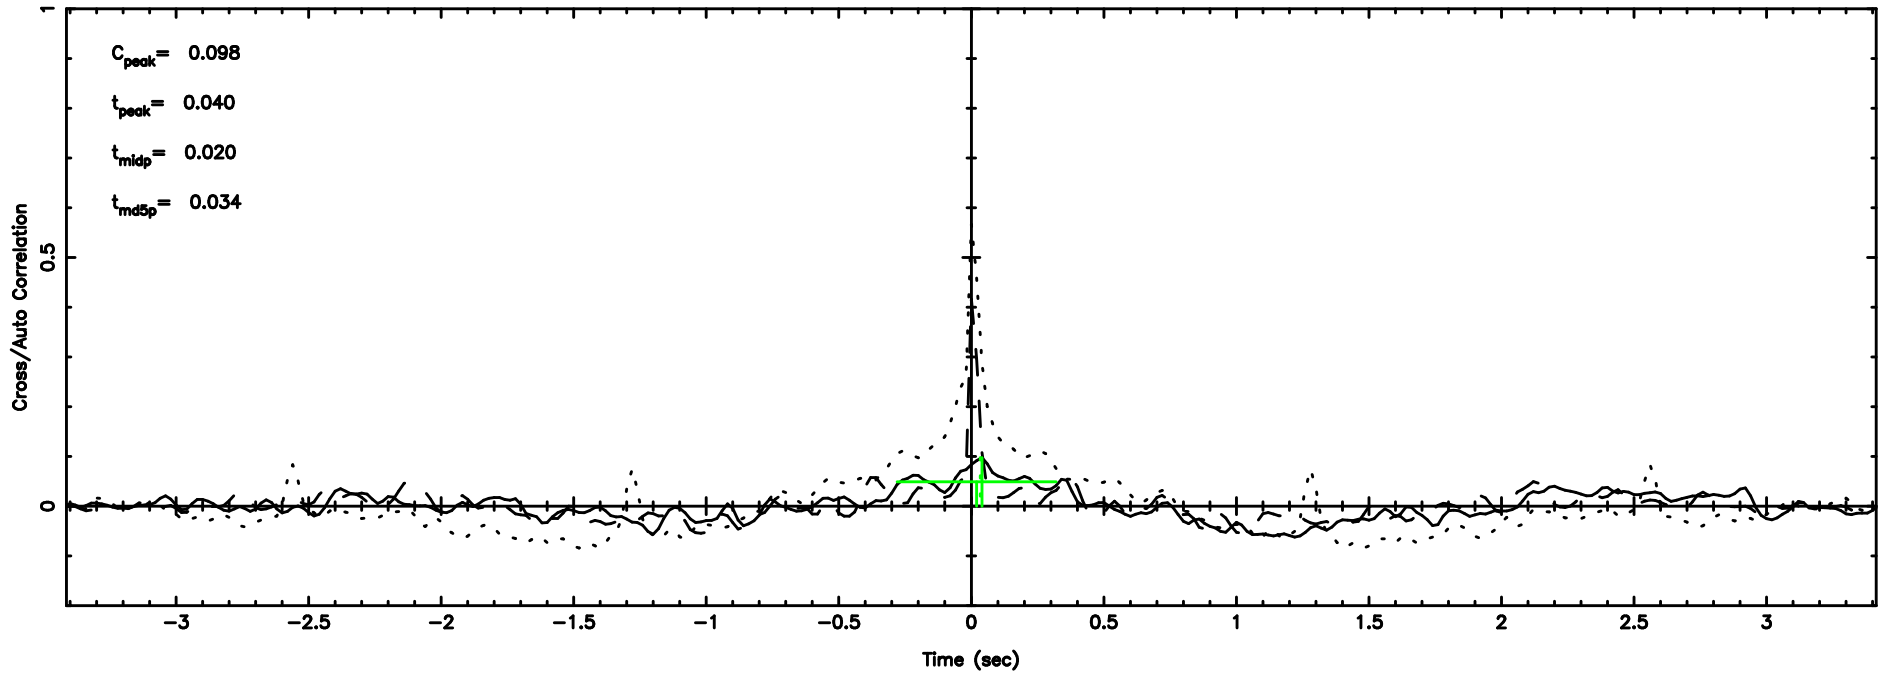

0556+191 2024/08/06 23.80UT TOYOKAWA-FUJI

T20240807084613

BLK: 5,SNR1: 0.84514 ,SNR2: 2.7395

Frequency (Hz)

K20240807084610

BLK: 5,SNR1: 0.25230 ,SNR2: 1.9672

Frequency (Hz)

0556+191 2024/08/06 23.80UT TOYOKAWA-KISO