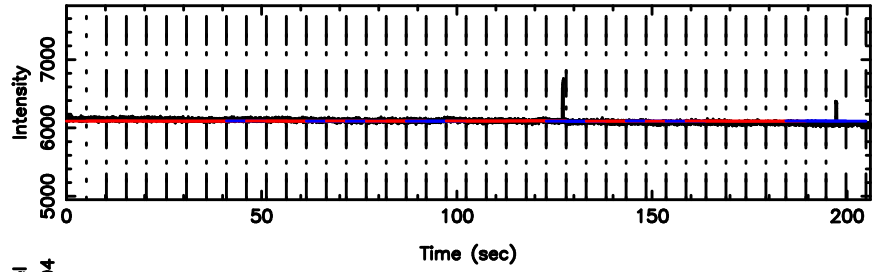

T20240807085045

BLK:12,SNR1: 4.8526 ,SNR2: 12.319