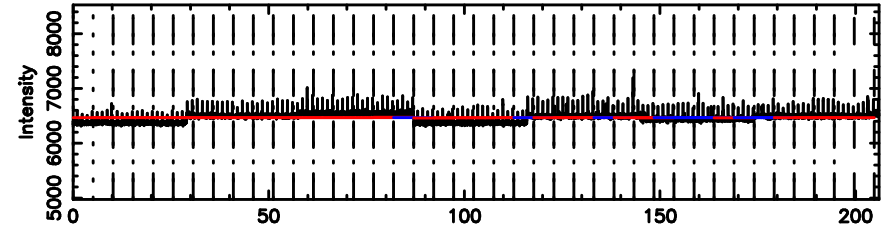

Frequency (Hz)

F20240807070756