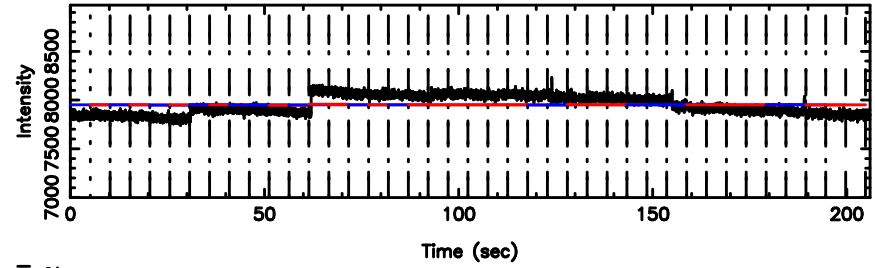

BLK:12,SNR1:-0.17736 ,SNR2: 1.8459

0941-08 2024/08/07 3.51UT TOYOKAWA-FUJI

T20240807122903

BLK:16,SNR1: 0.49687 ,SNR2: 2.7242

K20240807122900

BLK:16,SNR1: 0.85358 ,SNR2: 3.7984

0941-08 2024/08/07 3.51UT TOYOKAWA-KISO