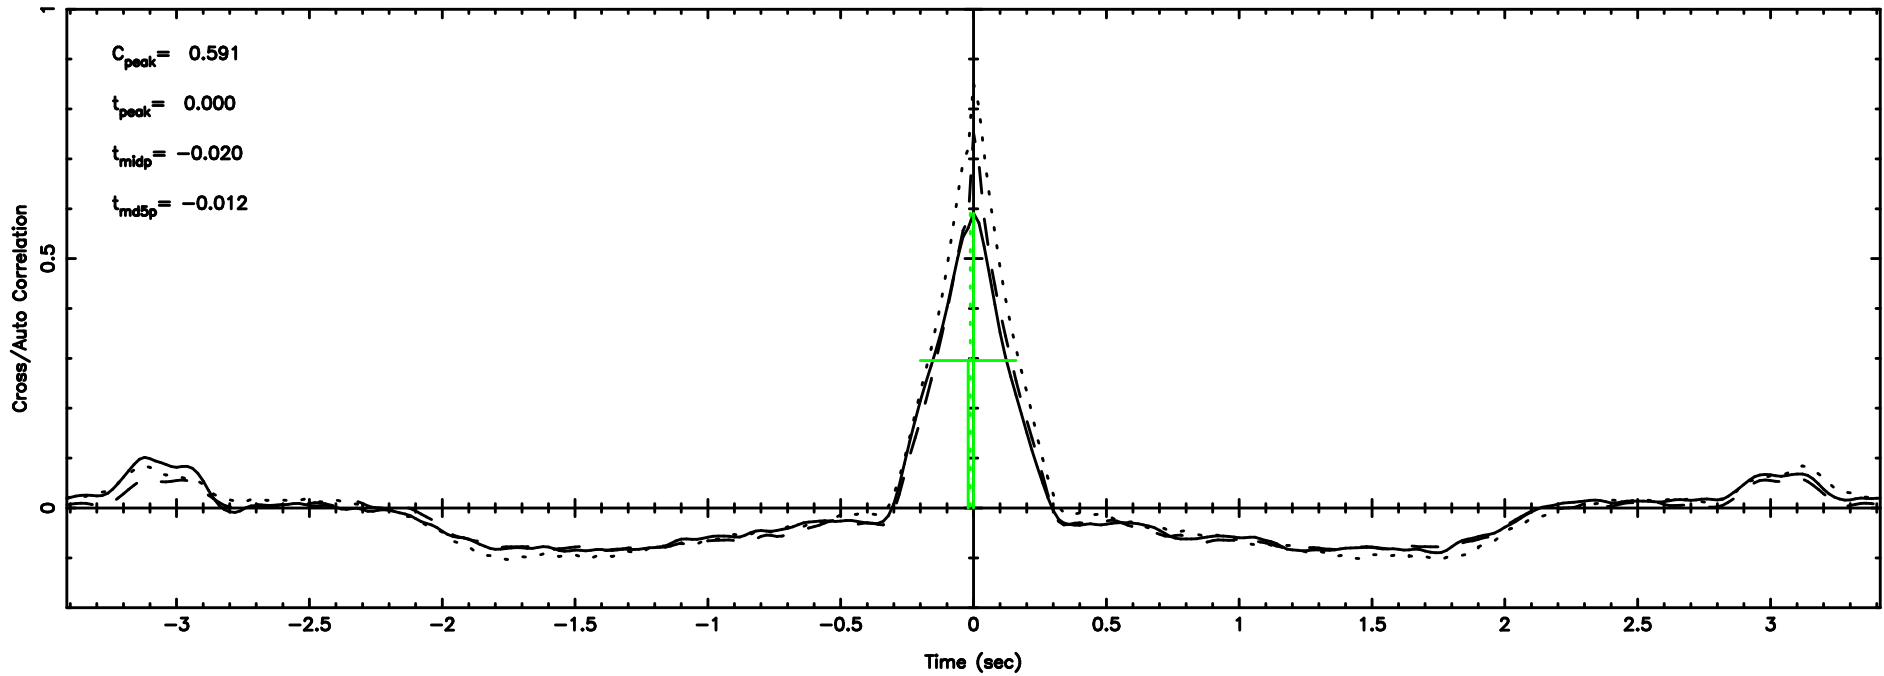

0411+05 2024/08/06 22.05UT TOYOKAWA-FUJI

T20240807070102

BLK:21,SNR1: 6.2262 ,SNR2: 15.389

Frequency (Hz)

K20240807070100

BLK:21,SNR1: 10.774 ,SNR2: 24.926

Frequency (Hz)

0411+05 2024/08/06 22.05UT TOYOKAWA-KISO