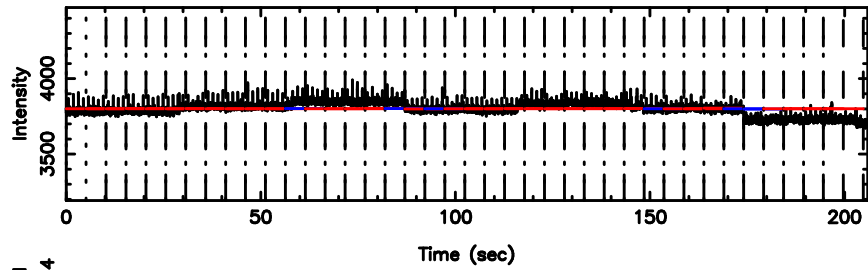

F20240807105950