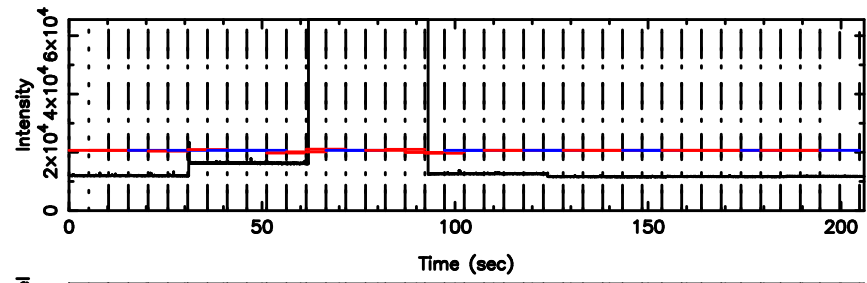

K20240807161058