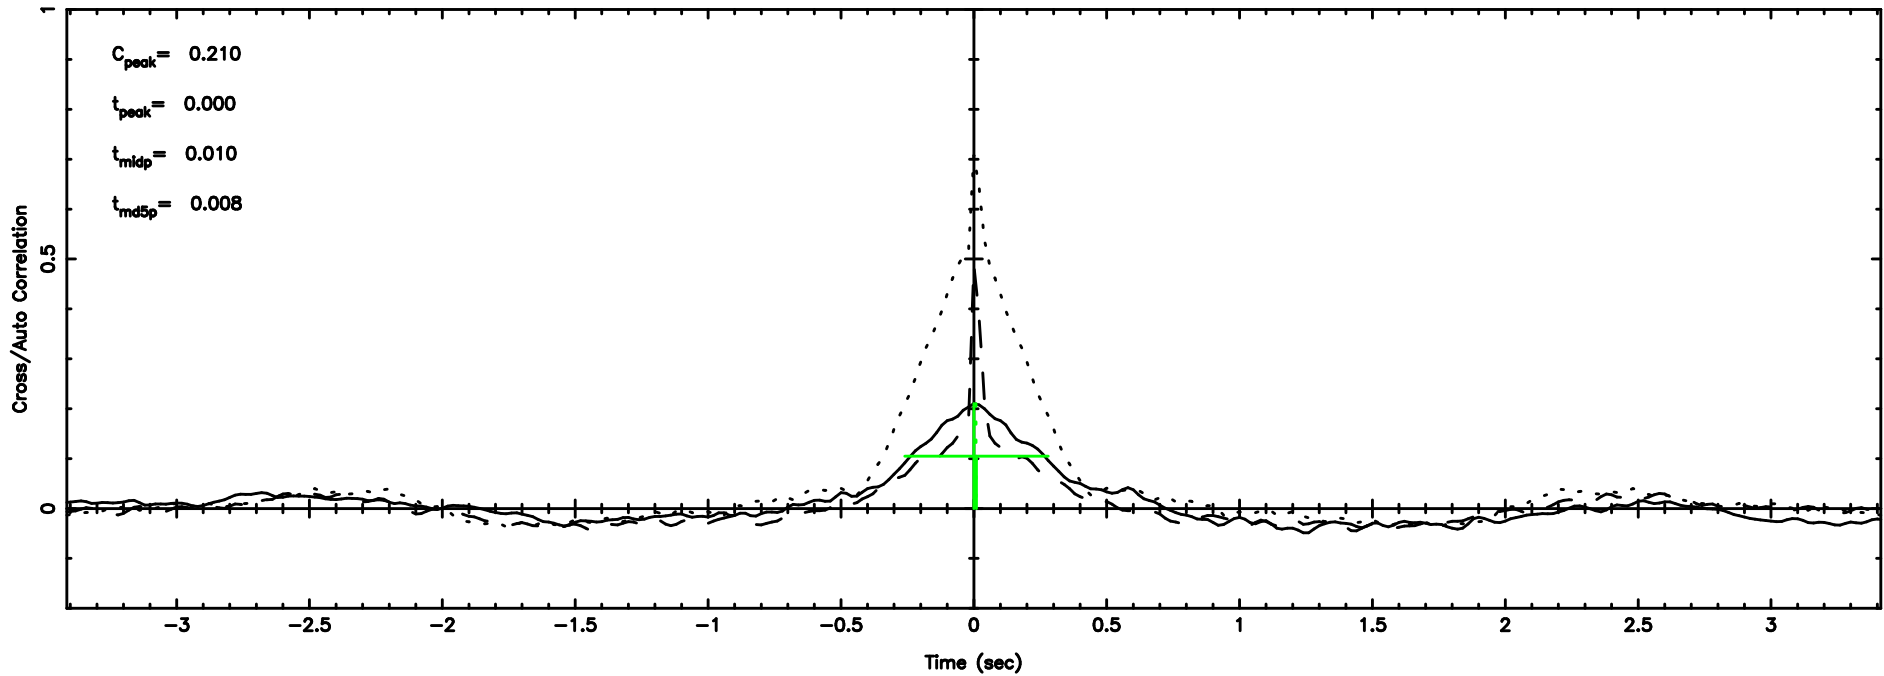

Frequency (Hz)

0347+05 2024/08/06 21.63UT TOYOKAWA-KISO