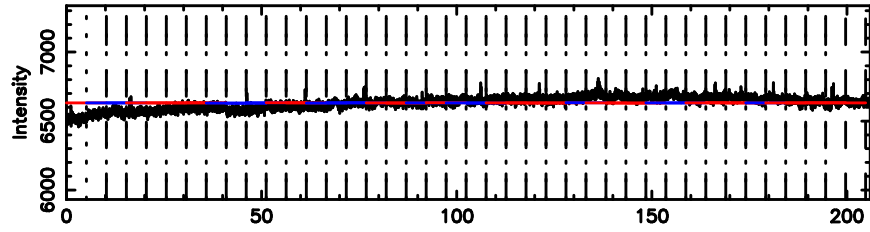

BLK:15,SNR1: 0.20958 ,SNR2: 3.1783

Frequency (Hz)

3C152 2024/08/06 23.87UT FUJI -KISO

K20240807085042

BLK:15,SNR1: 0.91138 ,SNR2: 3.9111

Frequency (Hz)

T20240807091306

BLK:15,SNR1: 0.34484 ,SNR2: 2.9289