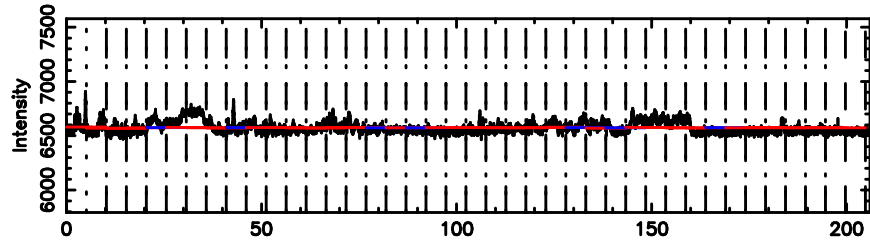

T20240807094039