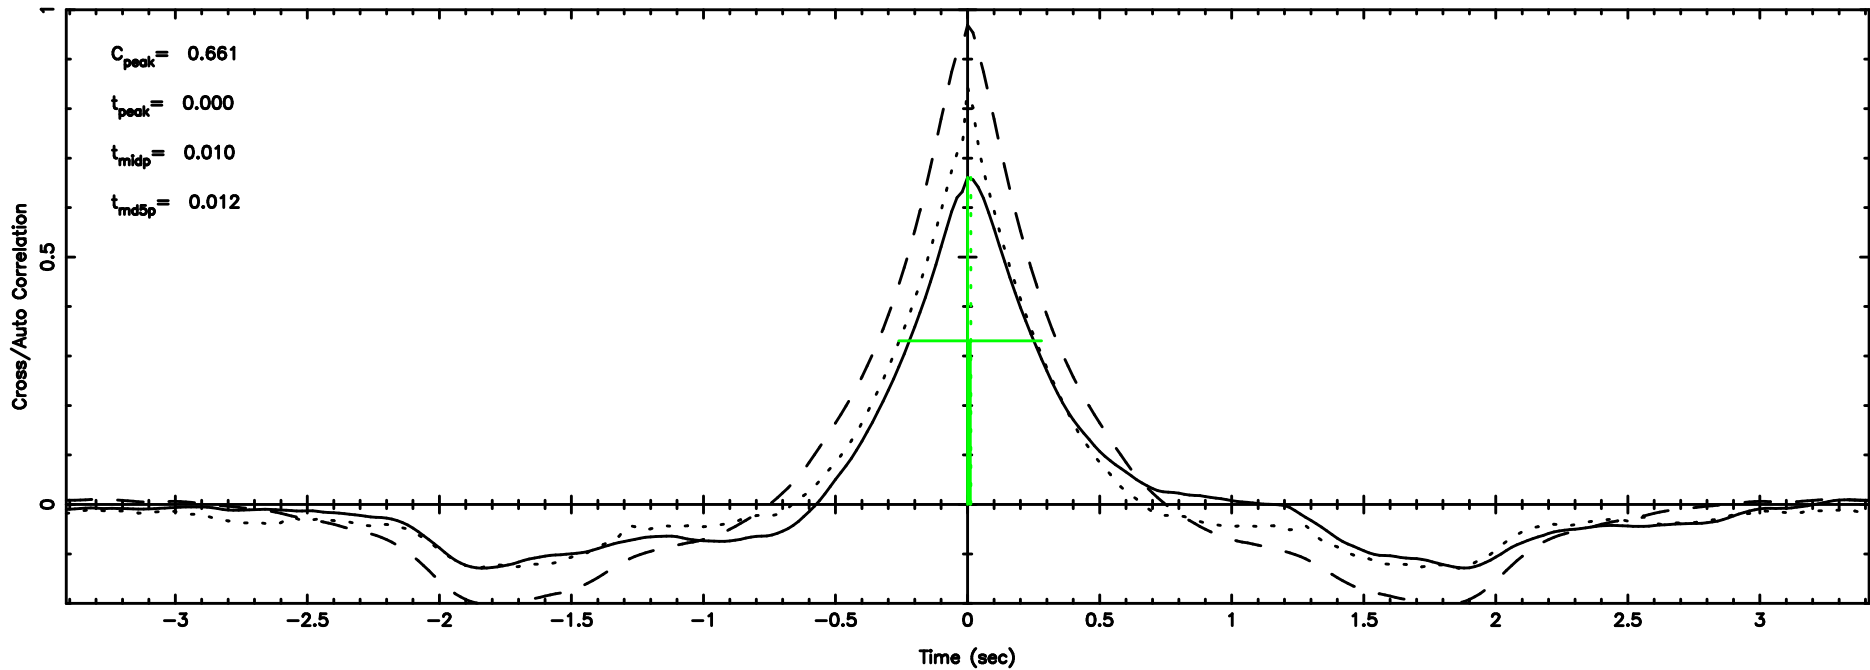

T20240807112240

BLK:36,SNR1: 149.48 ,SNR2: 187.33

Frequency (Hz)

F20240807112240

BLK:36,SNR1: 9.7697 ,SNR2: 20.706

Frequency (Hz)

0834-19 2024/08/07 2.41UT TOYOKAWA-FUJI

T20240807112240