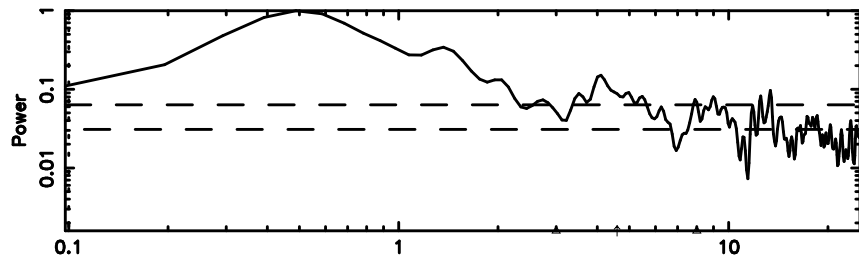

F20240807161552

BLK: 5,SNR1: 0.26578 ,SNR2: 2.4370

Frequency (Hz)

K20240807161548

BLK: 5,SNR1: 76.864 ,SNR2: 101.99

Frequency (Hz)

3C286 2024/08/07 7.29UT FUJI -KISO