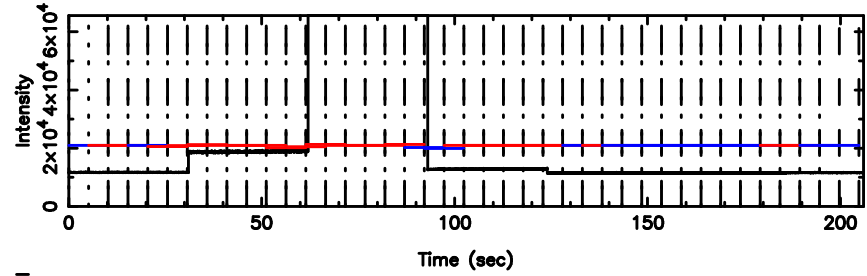

3C286 2024/08/07 7.29UT TOYOKAWA-FUJI

T20240807161551

BLK:15,SNR1: 0.76484 ,SNR2: 5.4936

Frequency (Hz)

K20240807161548

BLK:15,SNR1: 78.607 ,SNR2: 72.867

Frequency (Hz)

3C286 2024/08/07 7.29UT TOYOKAWA-KISO