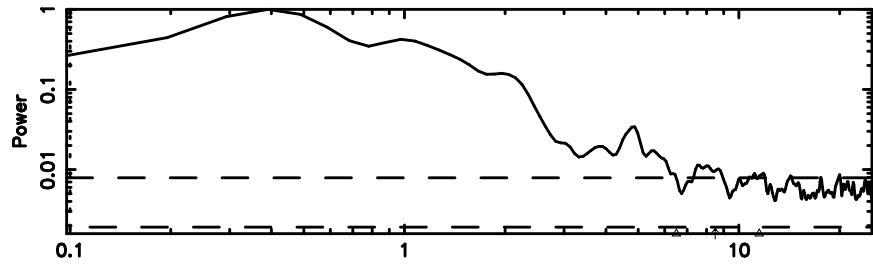

BLK:26,SNR1: 5.1926 ,SNR2: 12.446

Frequency (Hz)

3C138 2024/08/06 23.15UT TOYOKAWA-FUJI

F20240807080731

BLK:26,SNR1: 4.3511 ,SNR2: 10.839

Frequency (Hz)

T20240807080731

BLK:22,SNR1: 5.3089 ,SNR2: 12.840