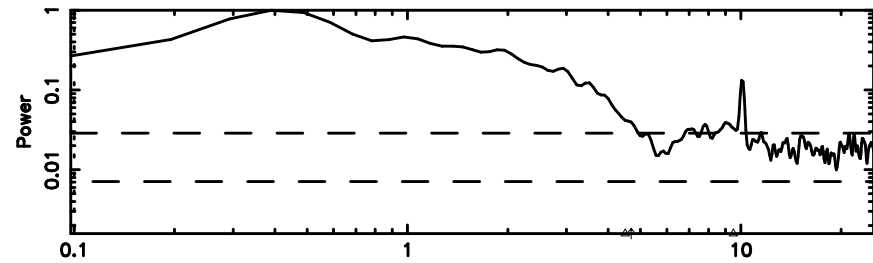

K20240807101148

BLK:16,SNR1: 0.41007 ,SNR2: 1.7570

0723+10 2024/08/07 1.23UT TOYOKAWA-KISO

F20240807101150

BLK:11,SNR1: 0.29813 ,SNR2: 2.1279

Frequency (Hz)

K20240807101148

BLK:11,SNR1: 1.8559 ,SNR2: 8.5343