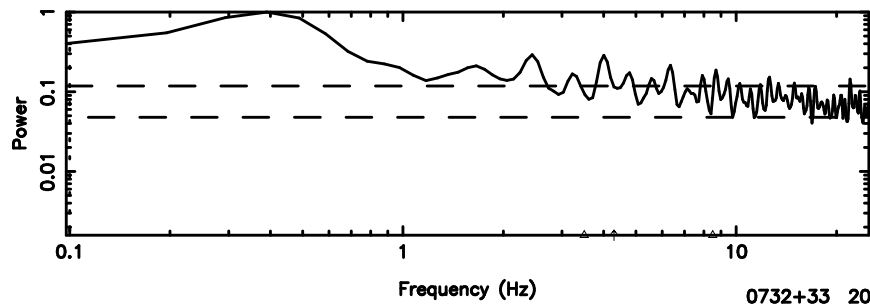

BLK:13,SNR1: 0.30293 ,SNR2: 1.9028

0732+33 2024/08/07 1.40UT TOYOKAWA-KISO

K20240807102202

BLK:13,SNR1: 0.57482 ,SNR2: 1.9954

F20240807102205

BLK:12,SNR1: 0.39066E-01,SNR2: 1.0793

K20240807102202

BLK:12,SNR1: 0.64905 ,SNR2: 2.3072