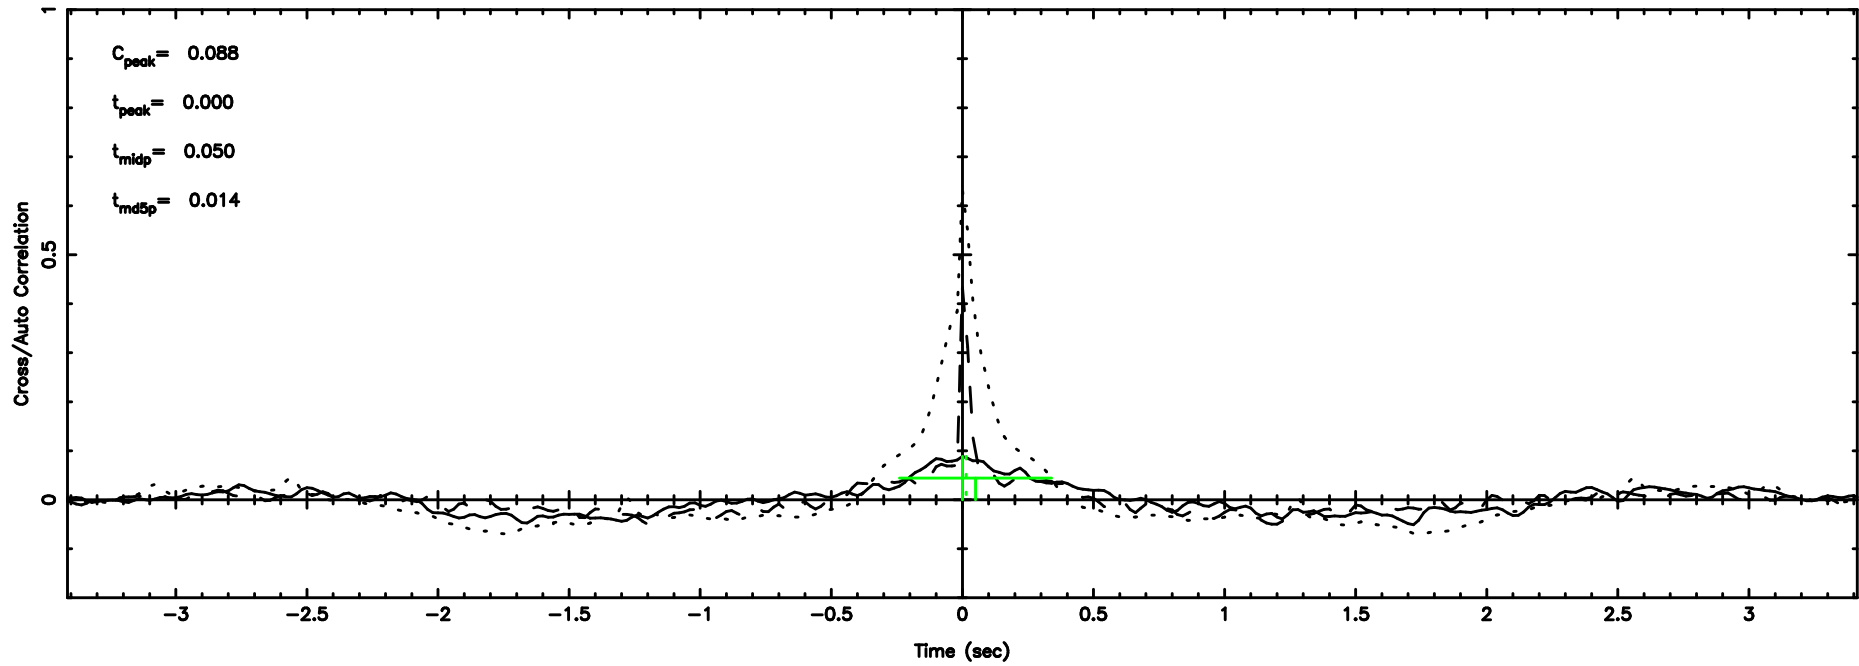

F20240807154107

BLK:11,SNR1: 0.47699 ,SNR2: 1.0026

Frequency (Hz)

3C279 2024/08/07 6.71UT TOYOKAWA-FUJI

3C279 2024/08/07 6.71UT TOYOKAWA-KISO

BLK:15,SNR1: 0.69143 ,SNR2: 1.3219

BLK:15,SNR1: 0.79827 ,SNR2: 3.8057