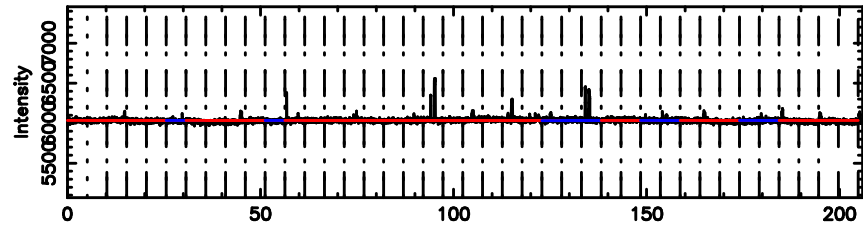

T20240807155637