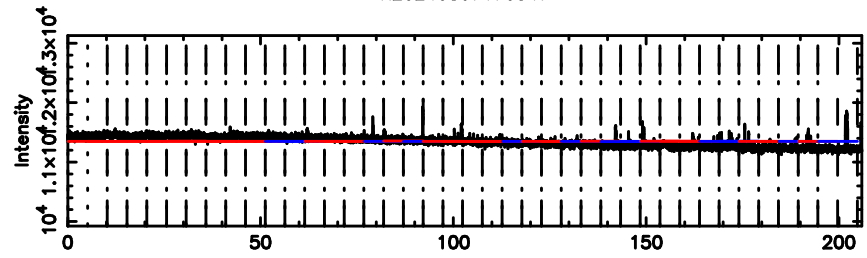

Frequency (Hz)

K20240807170347

BLK:12,SNR1: 3.1161 ,SNR2: 5.6406