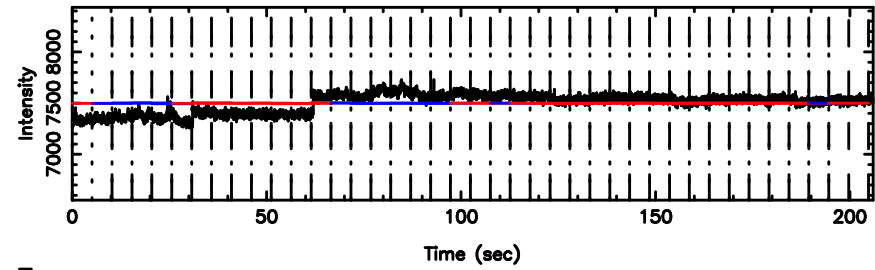

F20240807112746

BLK:12,SNR1:-0.86148E-03,SNR2: 1.5519

0839-071 2024/08/07 2.49UT FUJI -KISO

K20240807112743

BLK:12,SNR1: 1.1880 ,SNR2: 3.1353