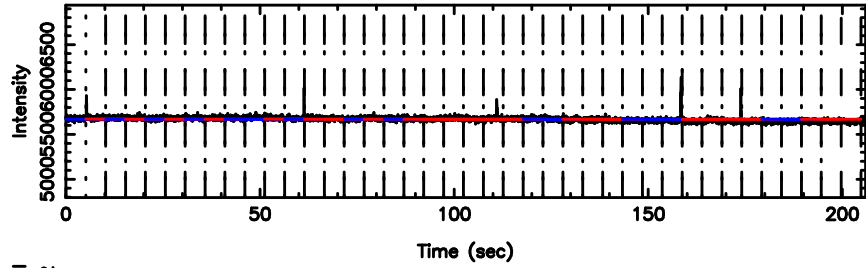

T20240807122903