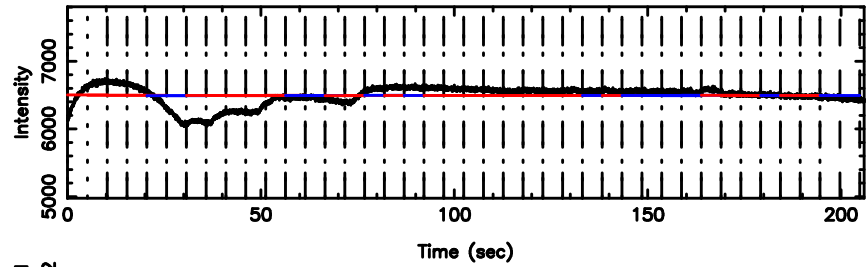

T20240807143503

BLK:13,SNR1: 0.26979 ,SNR2: 3.2037