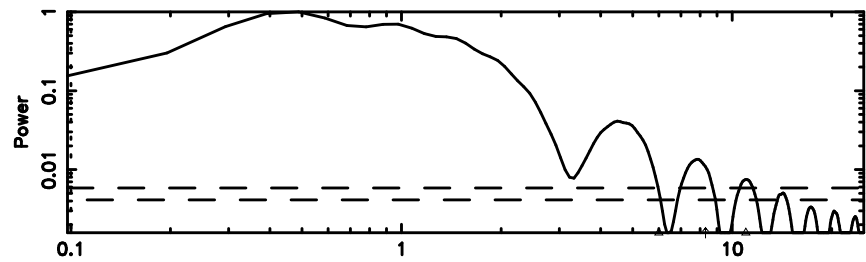

BLK:32,SNR1: 10.006 ,SNR2: 22.776

1213-17 2024/08/07 6.04UT FUJI -KISO

T20240807151408

BLK:33,SNR1: 9.8355 ,SNR2: 24.545

Frequency (Hz)

F20240807151408

BLK:33,SNR1: 4.2936 ,SNR2: 13.582

Frequency (Hz)