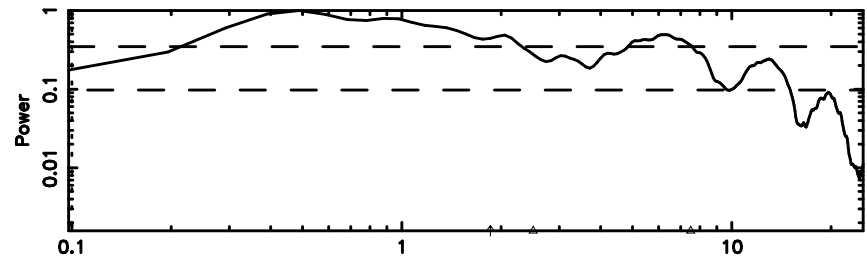

BLK:18,SNR1:-0.30290 ,SNR2: 0.88126