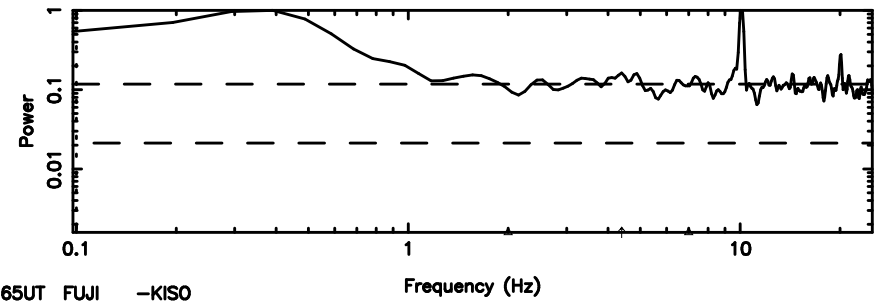

BLK:13,SNR1: 0.29698 ,SNR2: 0.88795