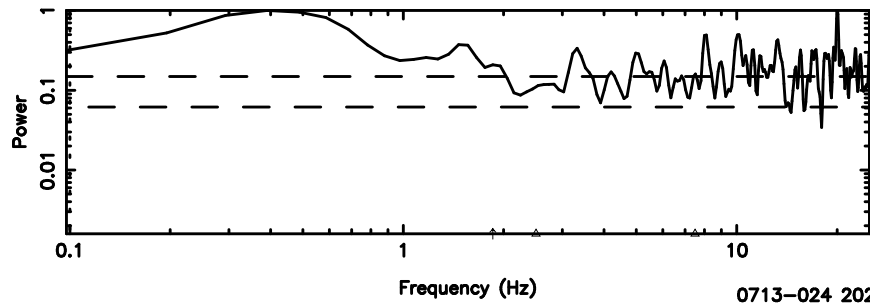

BLK: 2,SNR1: 0.39331 ,SNR2: 2.0194