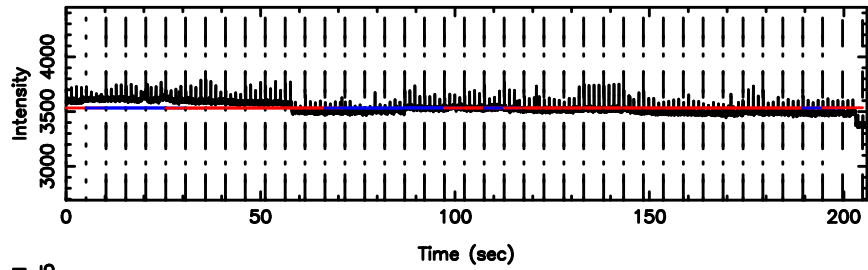

T20240807112746

BLK:16,SNR1: 0.30925 ,SNR2: 1.3538

Frequency (Hz)

0839-071 2024/08/07 2.49UT TOYOKAWA-KISO

K20240807112743

BLK:16,SNR1: 1.1077 ,SNR2: 3.0260

Frequency (Hz)

F20240807112746