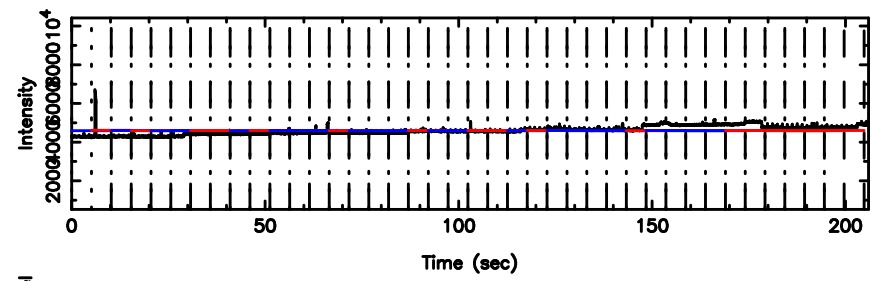

3C263.1 2024/08/07 5.50UT TOYOKAWA-FUJI

F20240807142836