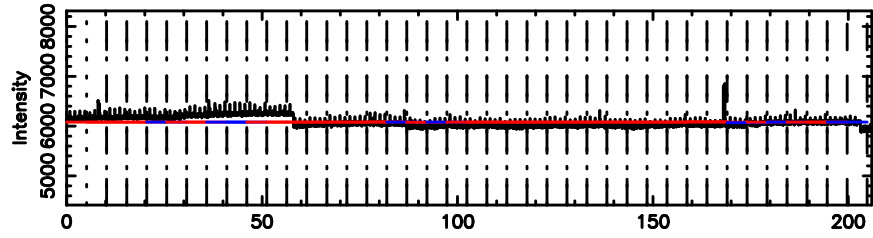

F20240807082104