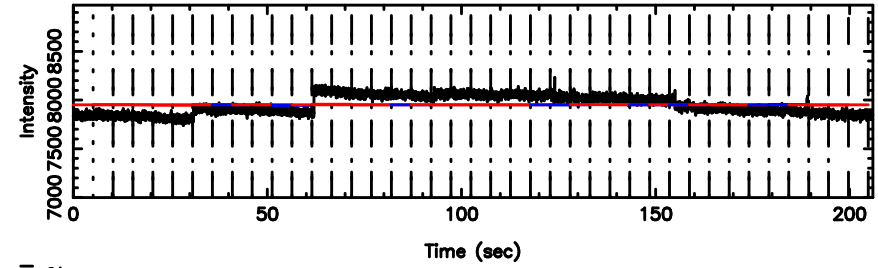

K20240807122900