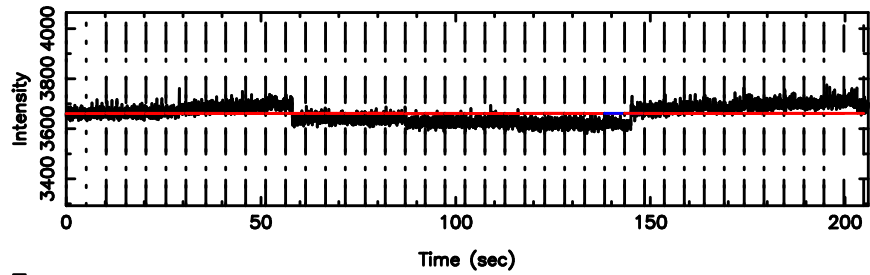

BLK: 5,SNR1: 52.290 ,SNR2: 91.606

Frequency (Hz)

K20240807103948

BLK: 5,SNR1: 0.44201 ,SNR2: 4.0268

Frequency (Hz)

0752-200 2024/08/07 1.69UT TOYOKAWA-KISO

F20240807103951

BLK: 1,SNR1: 2.4902 ,SNR2: 6.7675