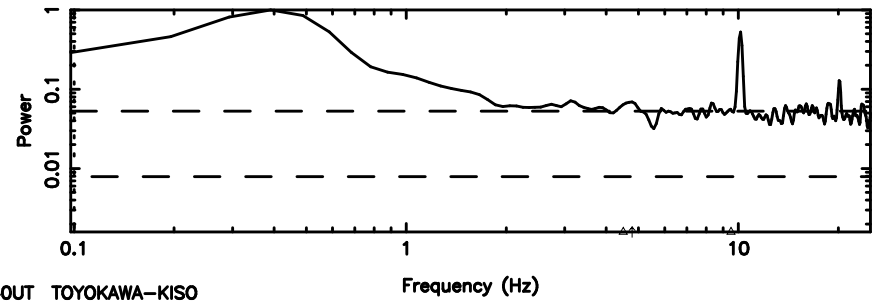

BLK:23,SNR1: 0.54880 ,SNR2: 1.8702

3C222 2024/08/07 3.40UT TOYOKAWA-KISO