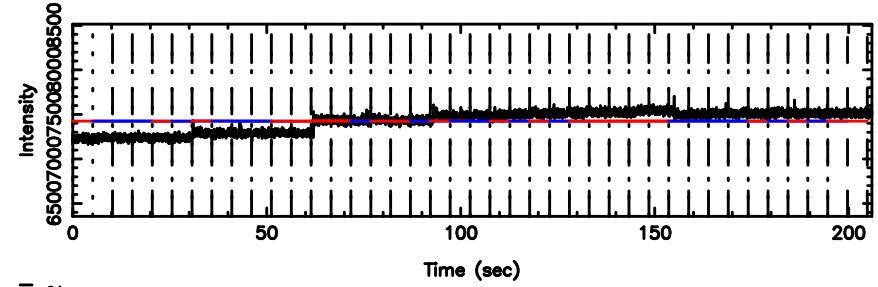

BLK:11,SNR1: 0.11969 ,SNR2: 2.6005

3C236 2024/08/07 3.89UT TOYOKAWA-FUJI

T20240807125132

BLK:19,SNR1: 0.85526 ,SNR2: 1.4344

3C236 2024/08/07 3.89UT TOYOKAWA-KISO

K20240807125129

BLK:19,SNR1: 0.42537 ,SNR2: 1.2927