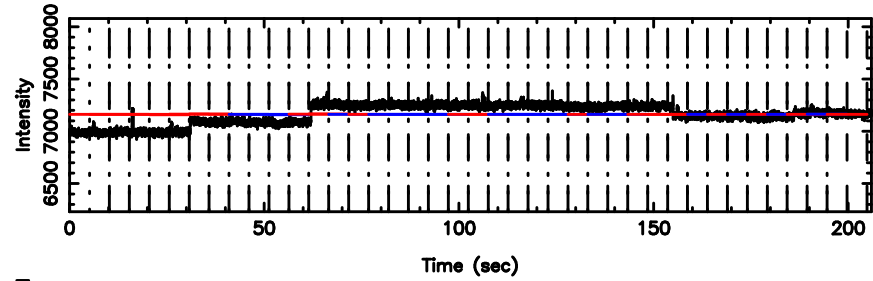

K20240807104723