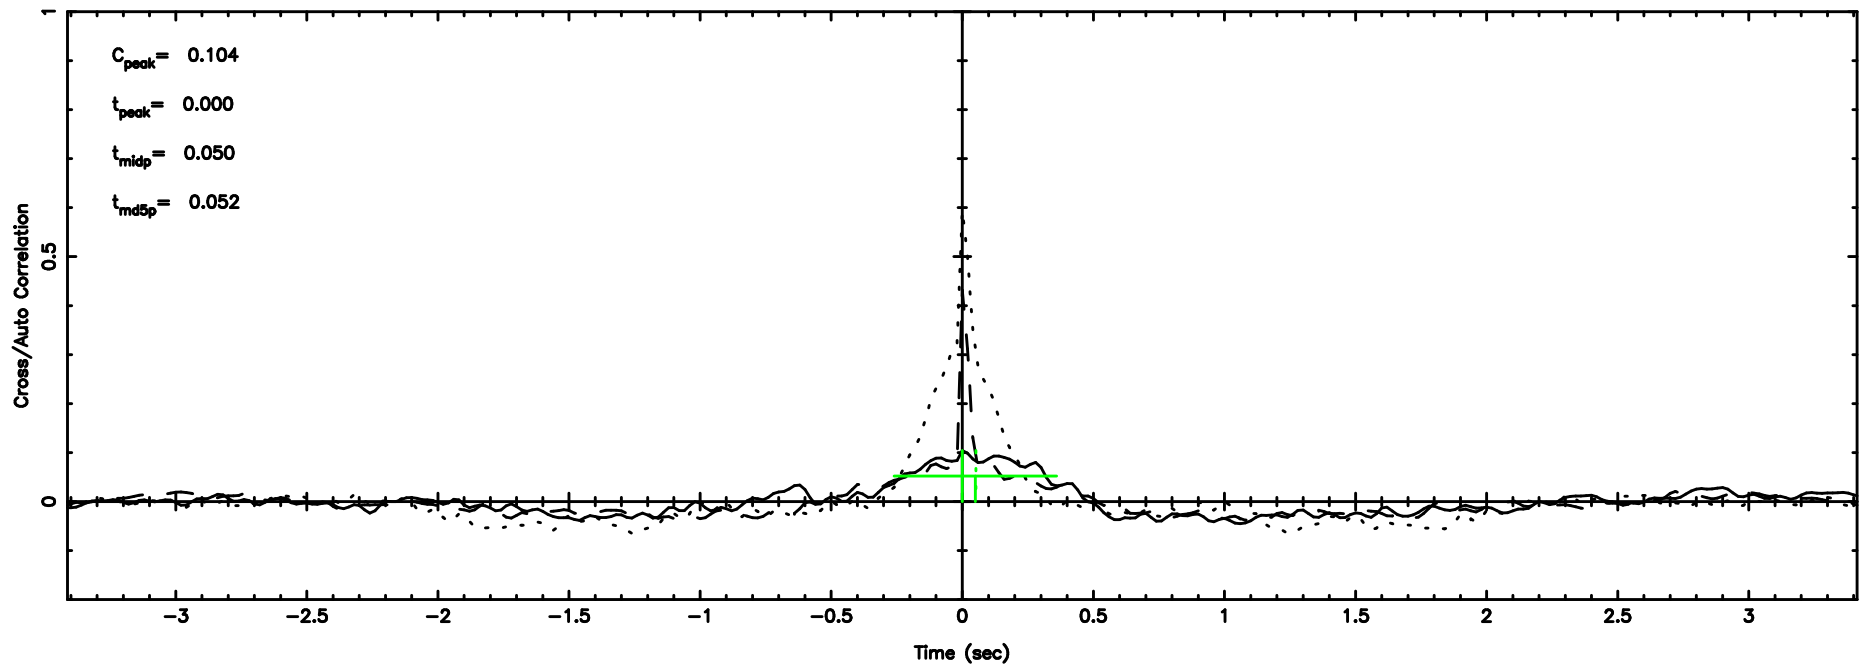

F20240807154107

BLK:11,SNR1: 0.47699 ,SNR2: 1.0026

Frequency (Hz)

3C279 2024/08/07 6.71UT TOYOKAWA-FUJI

3C279 2024/08/07 6.71UT TOYOKAWA-KISO

BLK:15,SNR1: 0.69143 ,SNR2: 1.3219

BLK:15,SNR1: 0.79827 ,SNR2: 3.8057