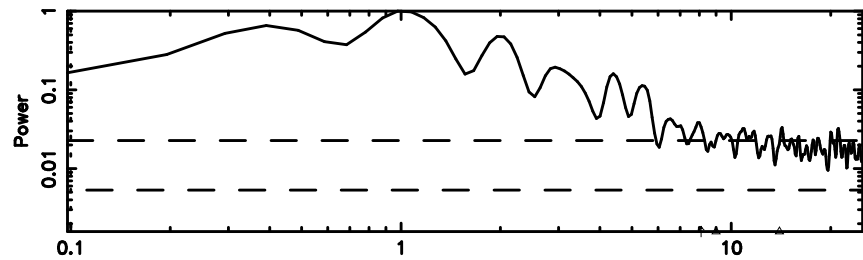

BLK: 9,SNR1: 2.9196 ,SNR2: 7.3739