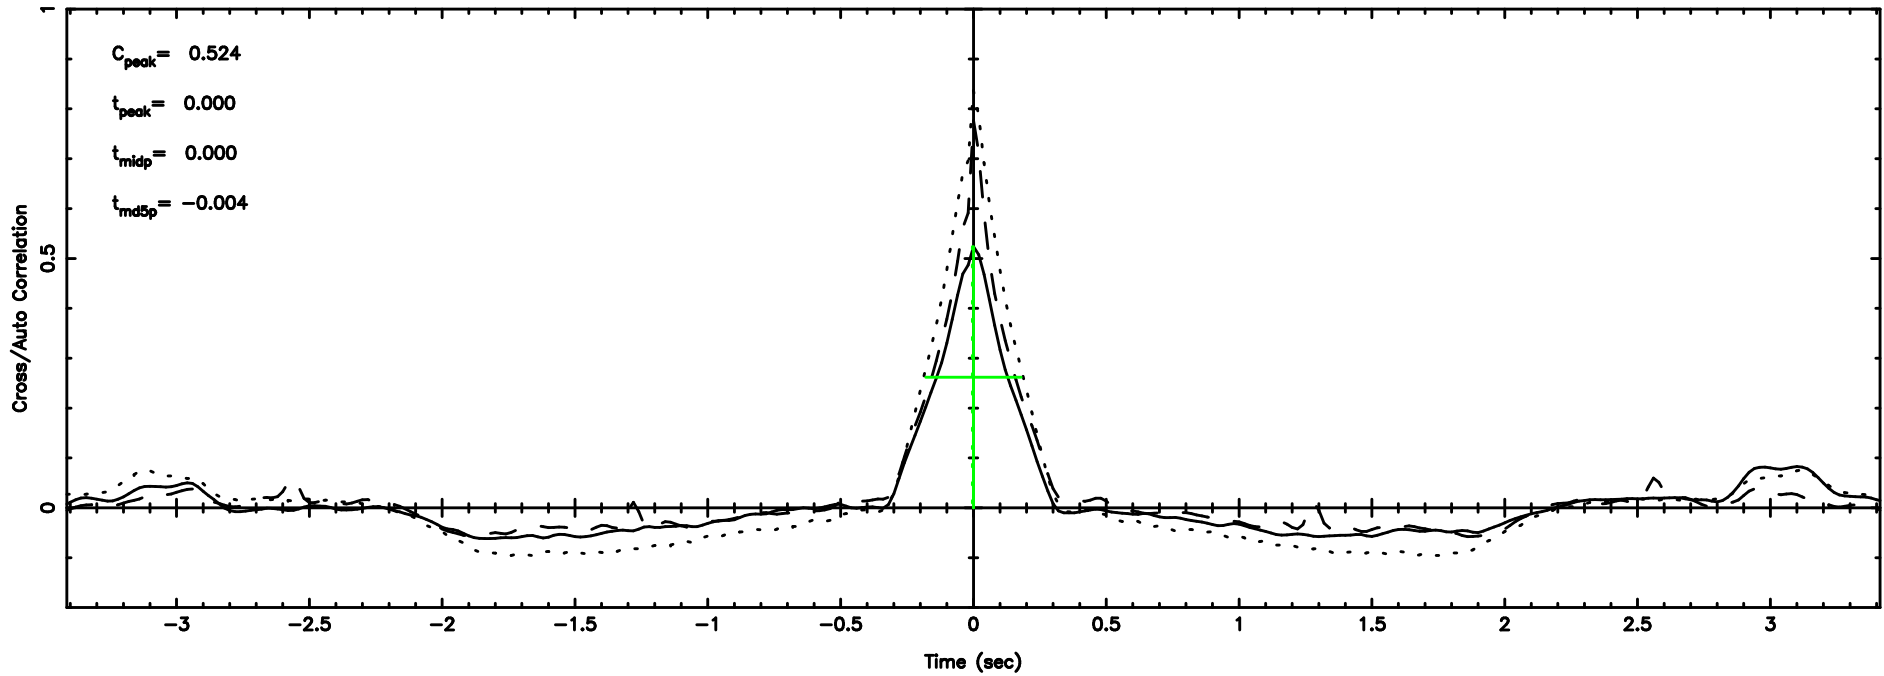

F20240807070102

BLK:19,SNR1: 11.732 ,SNR2: 20.723

Frequency (Hz)

K20240807070100

BLK:19,SNR1: 9.5162 ,SNR2: 21.991

Frequency (Hz)

0411+05 2024/08/06 22.05UT FUJI -KISO

T20240807070756