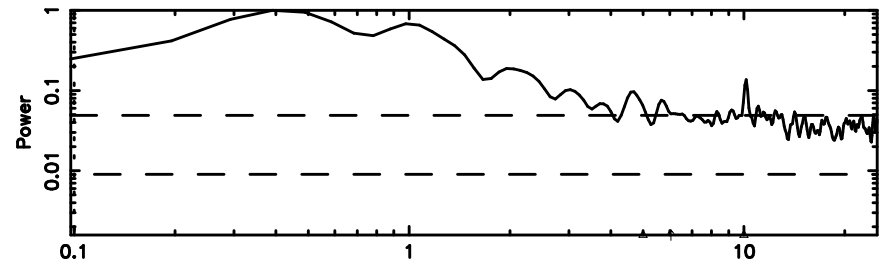

BLK:14,SNR1: 0.88433 ,SNR2: 3.2613