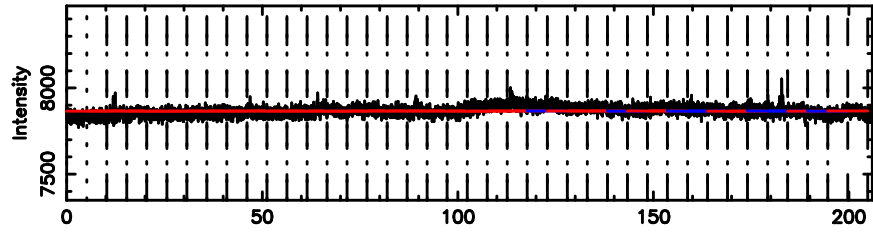

BLK: 5,SNR1: 0.41886E-01,SNR2: 0.72565

Frequency (Hz)

3C119 2024/08/06 22.35UT TOYOKAWA-FUJI

T20240807071923

BLK: 7,SNR1: 0.17680E-01,SNR2: 1.5775

Frequency (Hz)

K20240807071921

BLK: 7,SNR1: 77.081 ,SNR2: 72.445