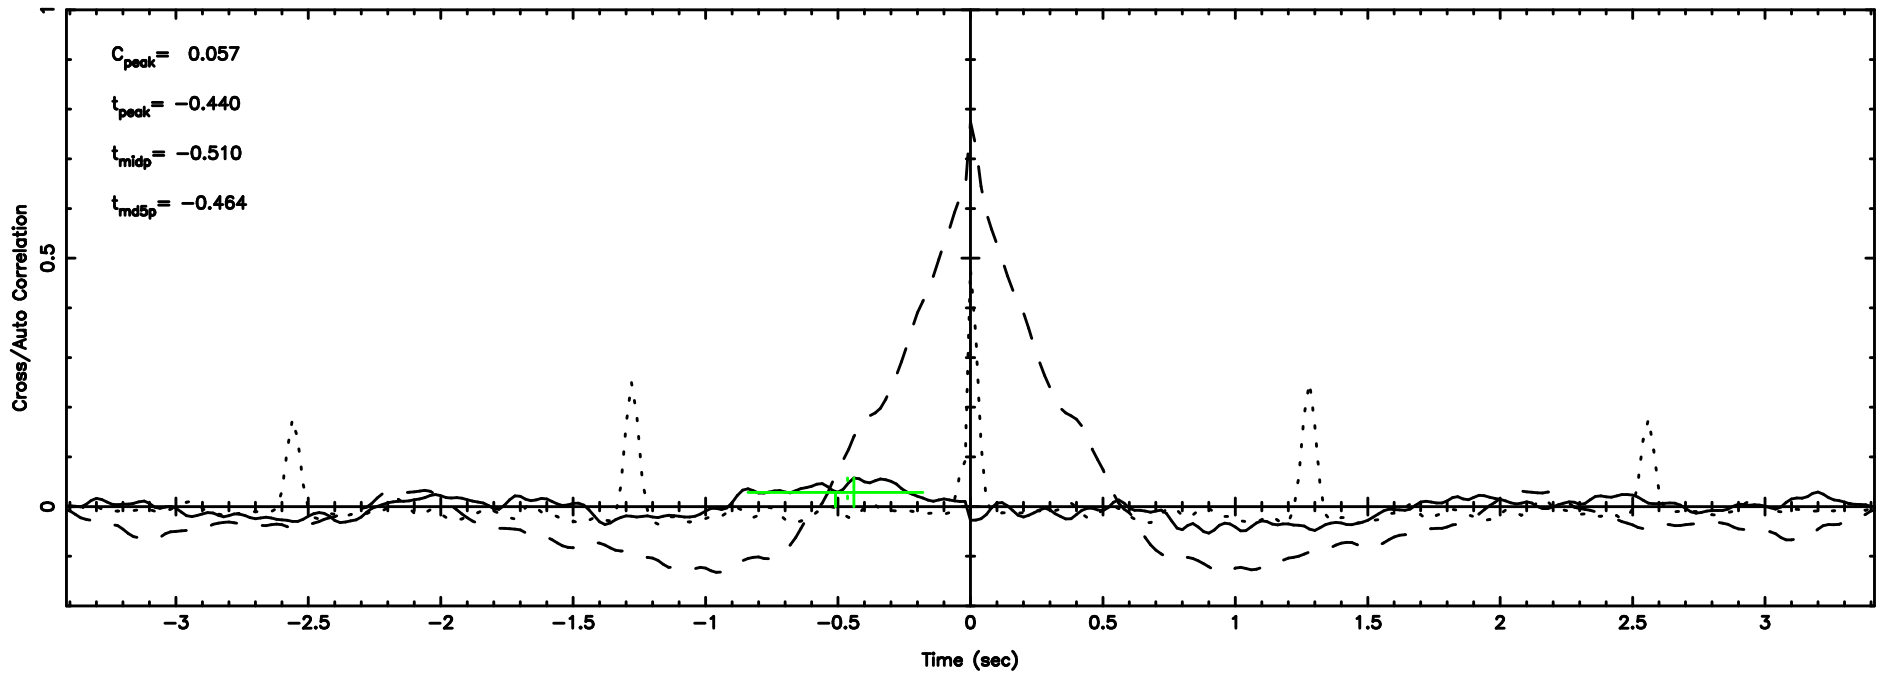

Frequency (Hz)

T20240807094039

BLK: 7,SNR1: 3.0701 ,SNR2: 11.562

Frequency (Hz)

F20240807094039

BLK: 7,SNR1:-0.24773 ,SNR2: 0.0000

Frequency (Hz)

0652-130 2024/08/07 0.71UT TOYOKAWA-FUJI