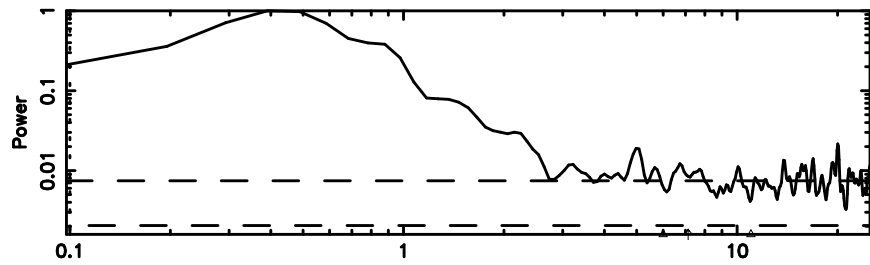

BLK: 7,SNR1: 4.0108 ,SNR2: 11.286