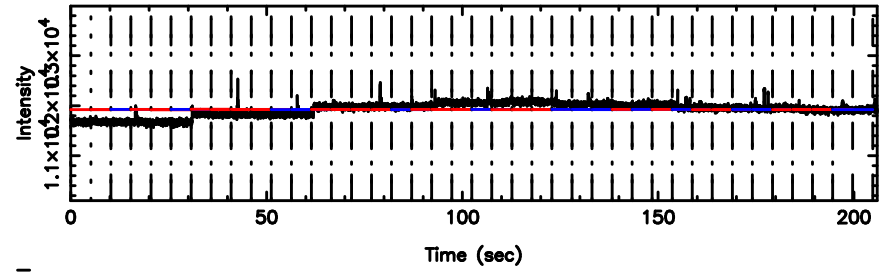

Frequency (Hz)

K20240807062312