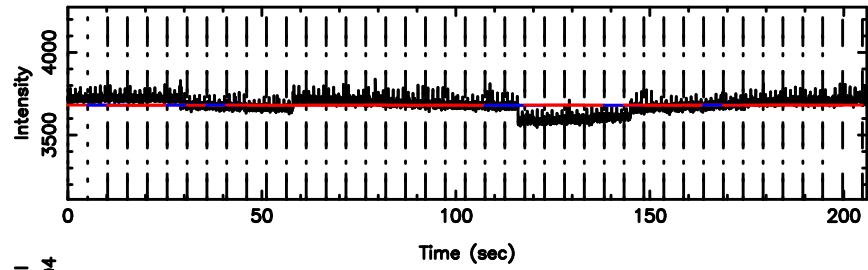

F20240807125132