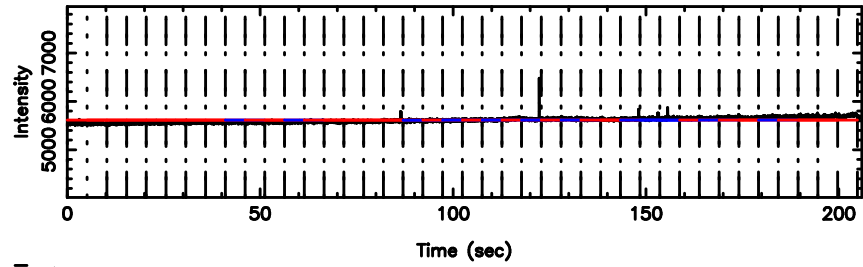

BLK:18,SNR1: 0.27297 ,SNR2: 1.7735

Frequency (Hz)

F20240807163219

BLK:18,SNR1:-0.30290 ,SNR2: 0.88126

Frequency (Hz)

1345+12 2024/08/07 7.57UT TOYOKAWA-FUJI

T20240807163219

BLK:12,SNR1: 1.5334 ,SNR2: 1.8535