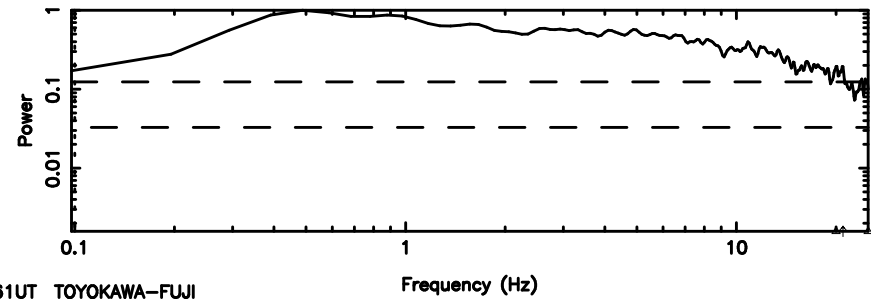

BLK:30,SNR1: 7.5955 ,SNR2: 18.031

K20240807142833

BLK:30,SNR1: 7.5686 ,SNR2: 14.663

3C263.1 2024/08/07 5.50UT FUJI -KISO

T20240807143503

BLK: 7,SNR1: 0.62757 ,SNR2: 4.8358

F20240807143503

BLK: 7,SNR1: 1.9654 ,SNR2: 1.8853