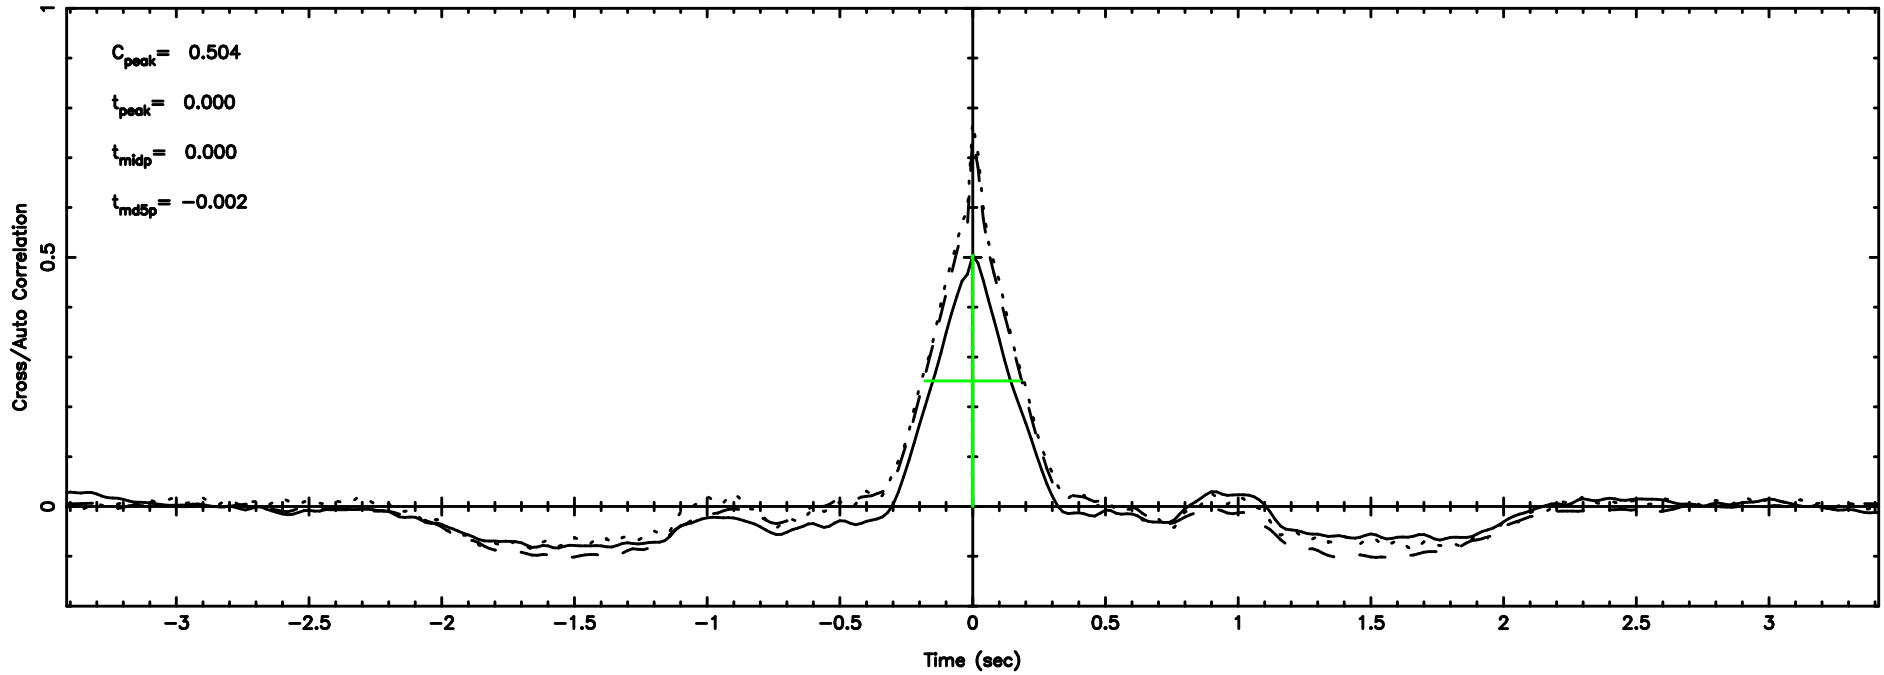

Frequency (Hz)

K20240807080728

BLK:22,SNR1: 24.268 ,SNR2: 32.906

Frequency (Hz)

3C138 2024/08/06 23.15UT TOYOKAWA-KISO

F20240807080731

BLK:25,SNR1: 4.7681 ,SNR2: 11.984

Frequency (Hz)