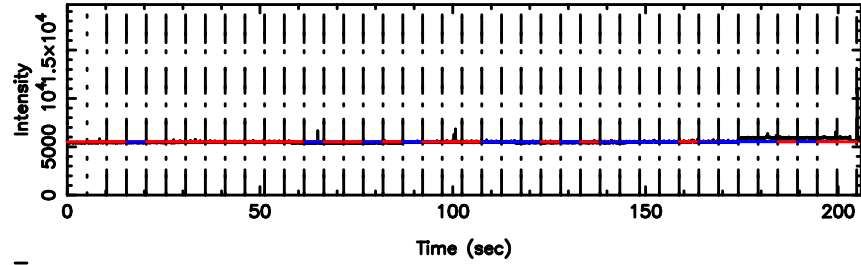

Frequency (Hz)

K20240807170347

BLK:12,SNR1: 3.1161 ,SNR2: 5.6406

Frequency (Hz)

3C298 2024/08/07 8.09UT TOYOKAWA-KISO

F20240807170350

BLK:17,SNR1: 2.8066 ,SNR2: 3.2778

Frequency (Hz)