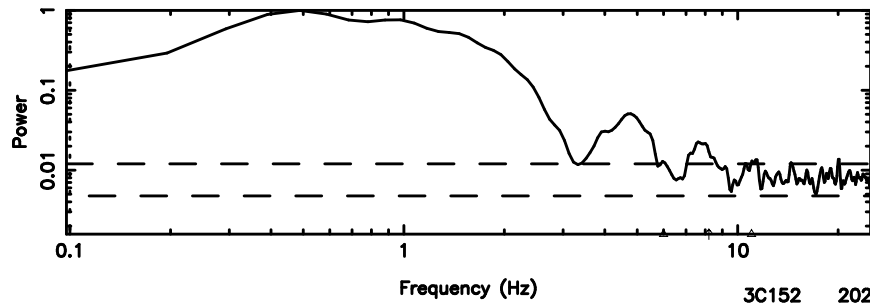

BLK:11,SNR1: 5.0549 ,SNR2: 12.789

3C152 2024/08/06 23.87UT TOYOKAWA-FUJI

F20240807085045