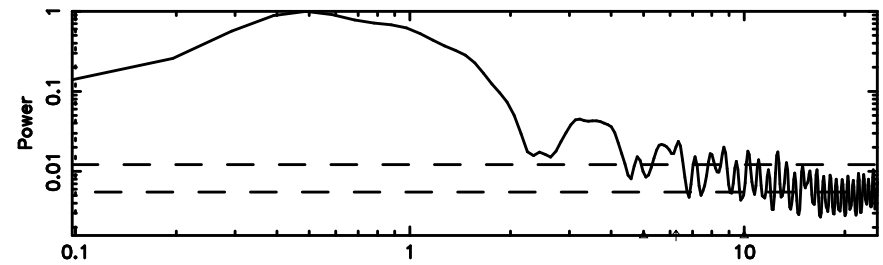

BLK:13,SNR1: 3.5668 ,SNR2: 12.293