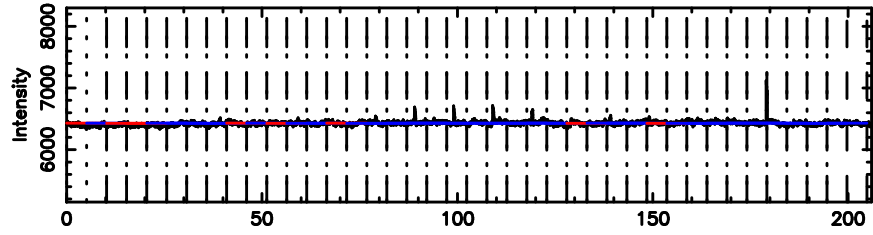

BLK:24,SNR1: 4.7662 ,SNR2: 12.891

Frequency (Hz)

3C147 2024/08/06 23.52UT TOYOKAWA-FUJI

F20240807082923

BLK:24,SNR1: 5.5210 ,SNR2: 15.290

Frequency (Hz)

T20240807082923

BLK:31,SNR1: 4.1351 ,SNR2: 11.183