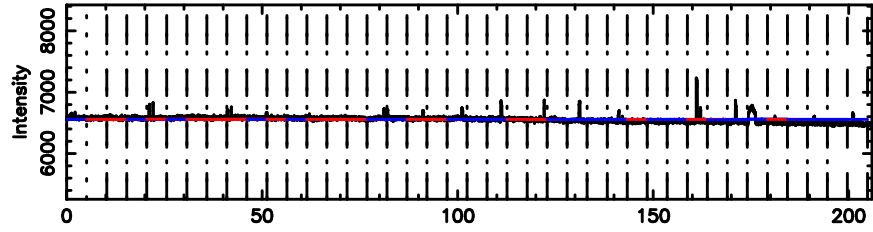

BLK:26,SNR1: 5.1926 ,SNR2: 12.446

Frequency (Hz)

3C138 2024/08/06 23.15UT TOYOKAWA-FUJI

F20240807080731

BLK:26,SNR1: 4.3511 ,SNR2: 10.839

Frequency (Hz)

T20240807080731

BLK:22,SNR1: 5.3089 ,SNR2: 12.840