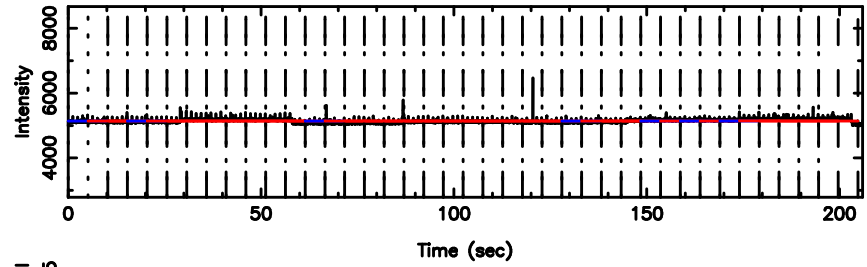

F20240807164239