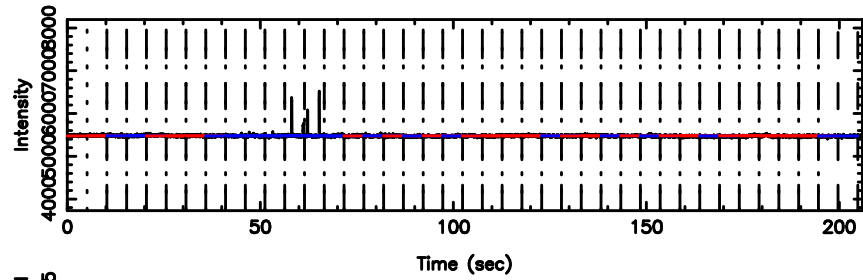

BLK:17,SNR1: 7.6531 ,SNR2: 11.637

Frequency (Hz)

F20240807161102

BLK:17,SNR1: 0.38593E-01,SNR2: 0.92560

Frequency (Hz)

1323+32 2024/08/07 7.21UT TOYOKAWA-FUJI

T20240807161101

BLK:15,SNR1: 0.52322 ,SNR2: 1.8515