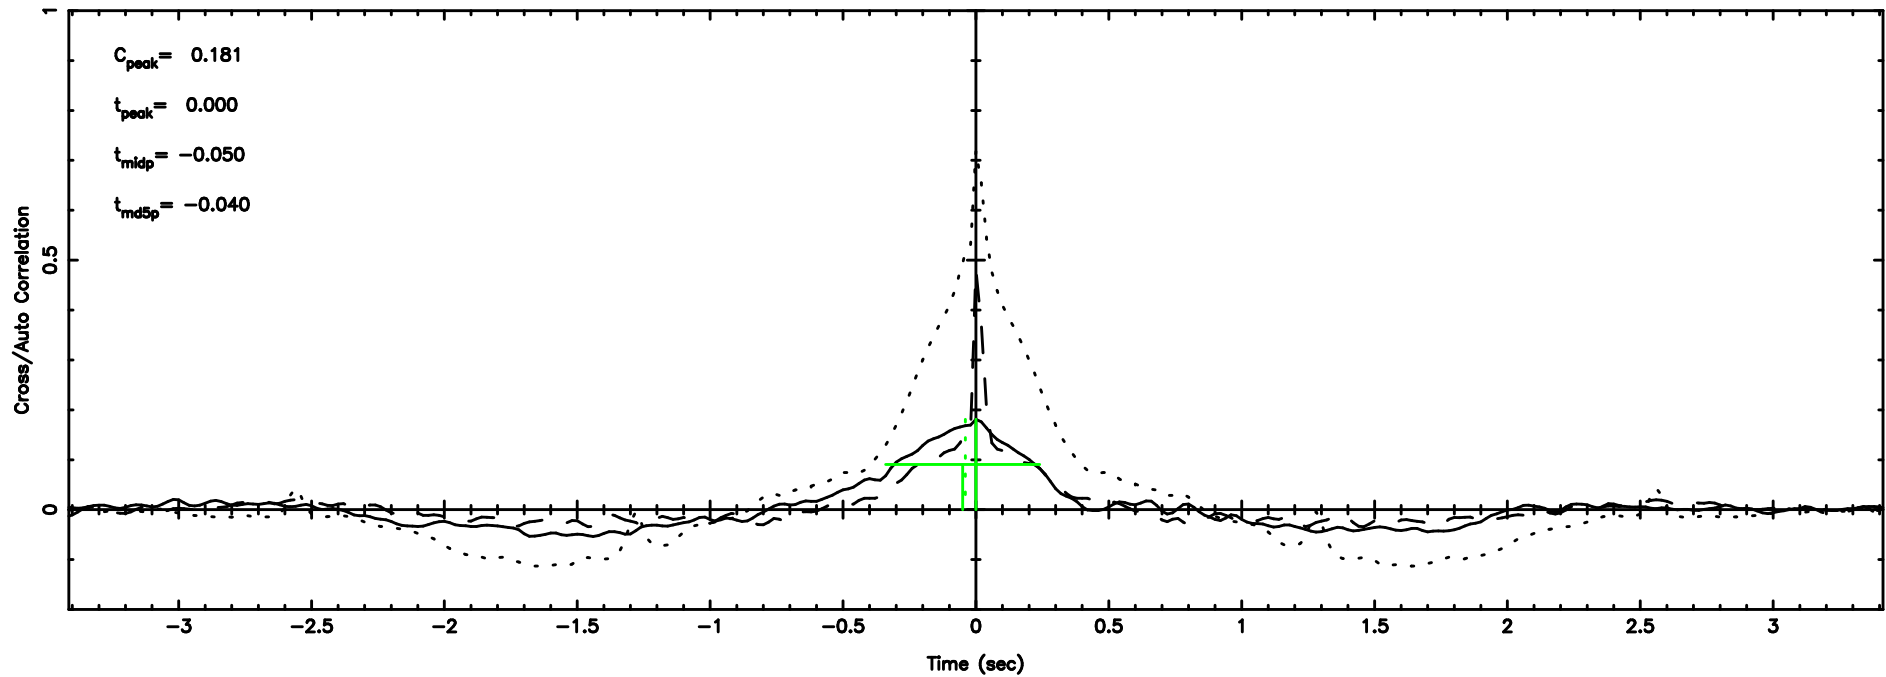

F20240807063617

BLK:17,SNR1: 3.8477 ,SNR2: 9.2929

Frequency (Hz)

0347+05 2024/08/06 21.63UT TOYOKAWA-FUJI

T20240807063617

BLK:13,SNR1: 1.2887 ,SNR2: 4.5165

Frequency (Hz)

K20240807063615