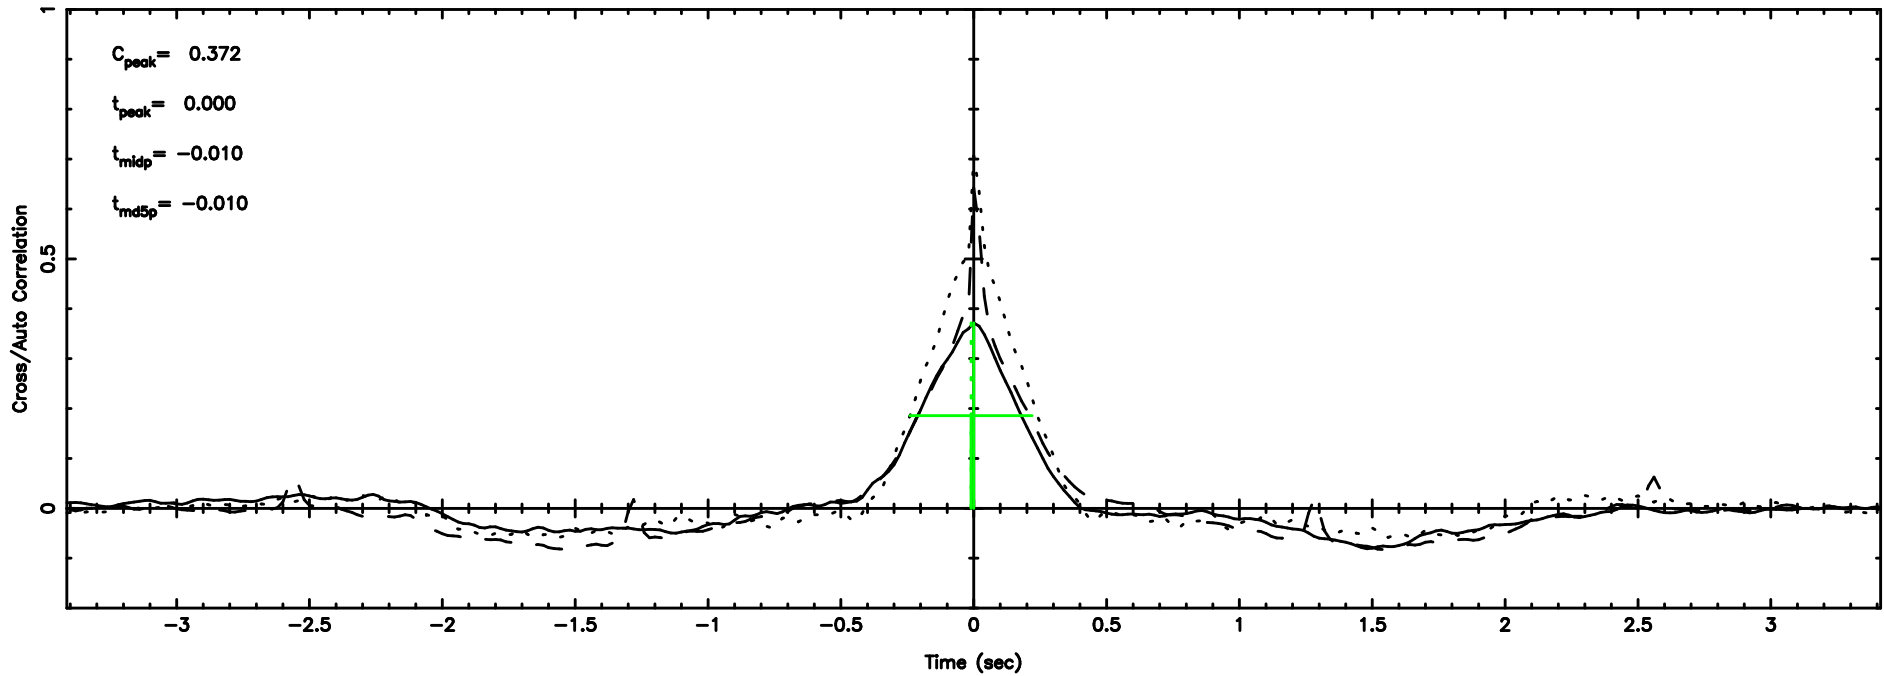

Frequency (Hz)

0347+05 2024/08/06 21.63UT FUJI -KISO