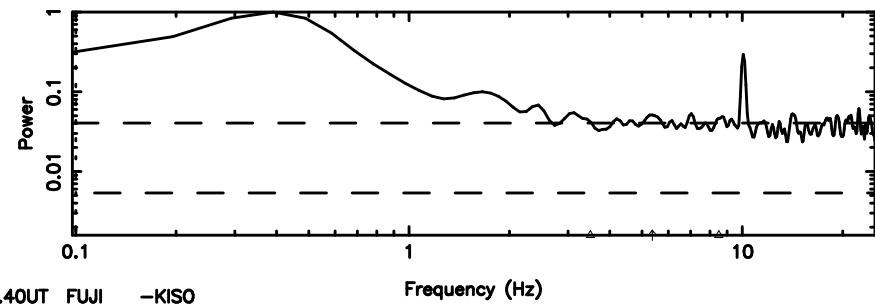

BLK:13,SNR1: 0.30293 ,SNR2: 1.9028

0732+33 2024/08/07 1.40UT TOYOKAWA-KISO

K20240807102202

BLK:13,SNR1: 0.57482 ,SNR2: 1.9954

F20240807102205

BLK:12,SNR1: 0.39066E-01,SNR2: 1.0793

K20240807102202

BLK:12,SNR1: 0.64905 ,SNR2: 2.3072