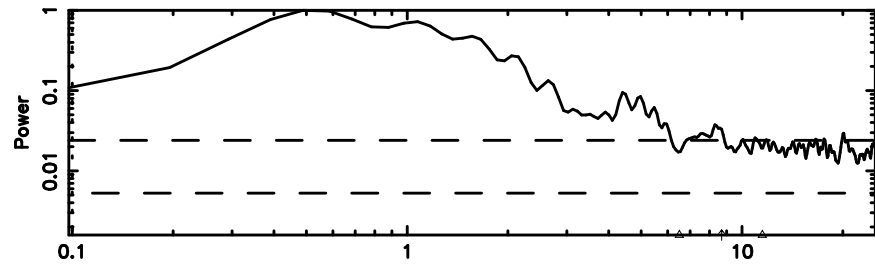

BLK:18,SNR1: 2.4621 ,SNR2: 5.9297