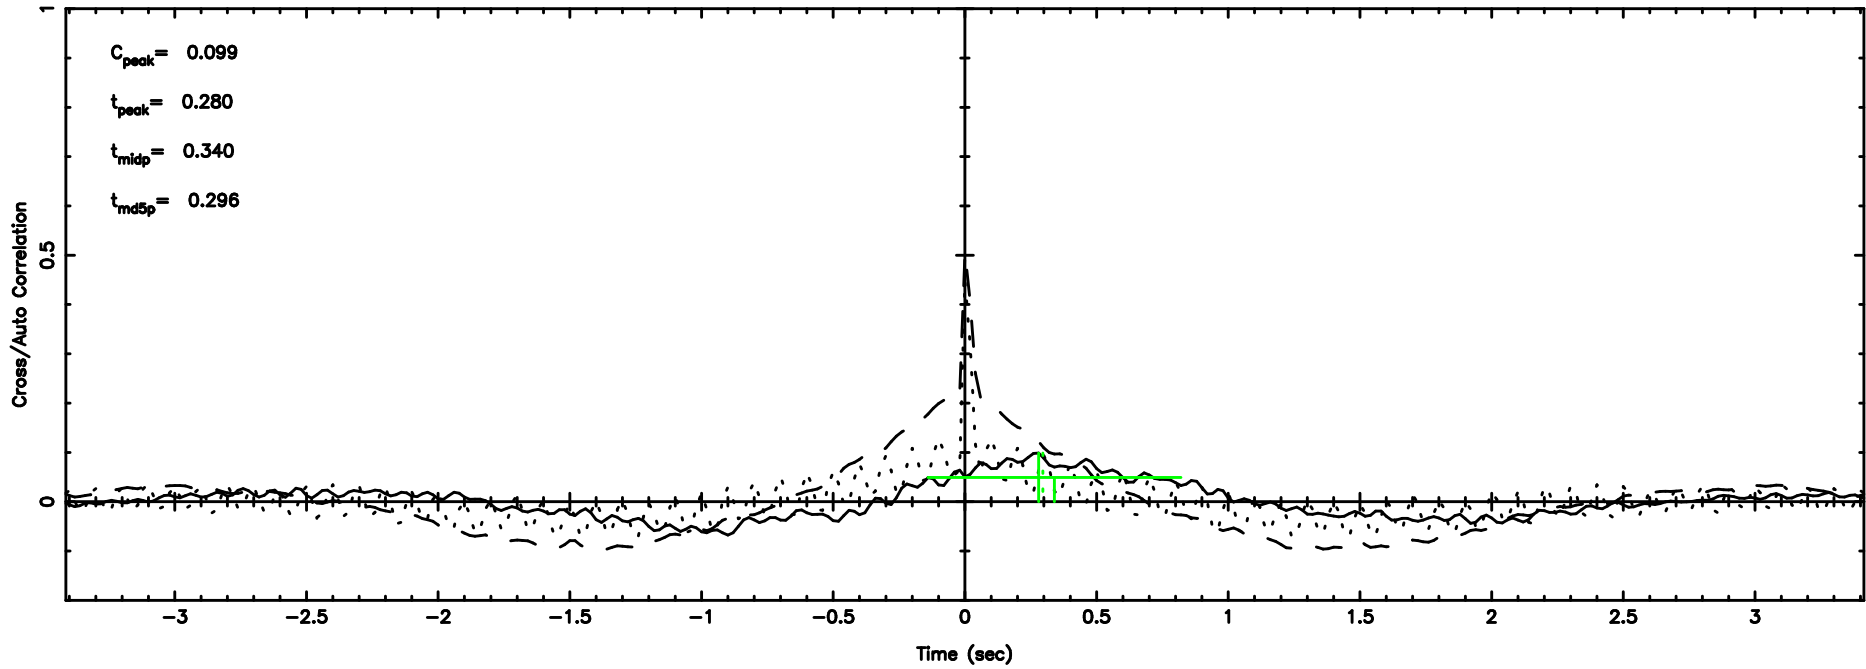

T20240808124736

BLK:20,SNR1: 0.40394 ,SNR2: 1.6837

K20240808124733

BLK:20,SNR1: 0.31682 ,SNR2: 1.3104

3C236 2024/08/08 3.82UT TOYOKAWA-KISO