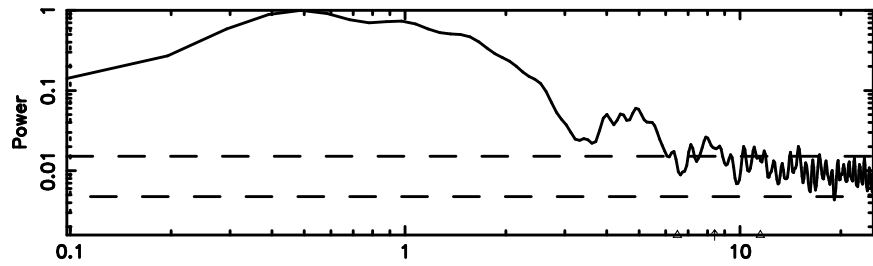

BLK:18,SNR1: 2.4621 ,SNR2: 5.9297

Frequency (Hz)

3C84 2024/08/07 21.07UT TOYOKAWA-KISO

K20240808060243

BLK:18,SNR1: 4.1293 ,SNR2: 14.558

Frequency (Hz)

F20240808060246

BLK:19,SNR1: 3.9923 ,SNR2: 9.9127