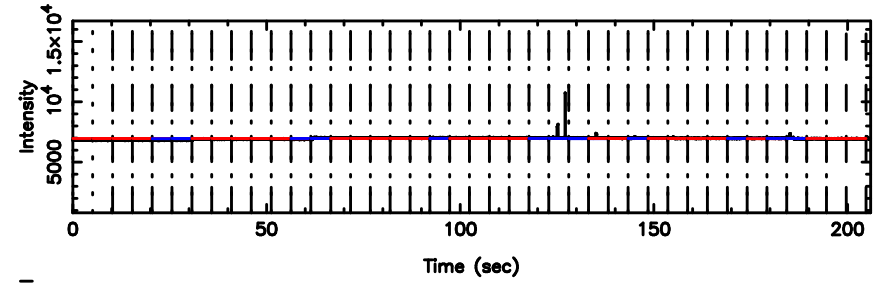

BLK: 4,SNR1:-0.38320E-01,SNR2: 1.2454

1055+01 2024/08/08 4.69UT TOYOKAWA-FUJI

T20240808133947

BLK:12,SNR1: 0.32030 ,SNR2: 1.1827

K20240808133944

BLK:12,SNR1: 9.3500 ,SNR2: 21.812

1055+01 2024/08/08 4.69UT TOYOKAWA-KISO