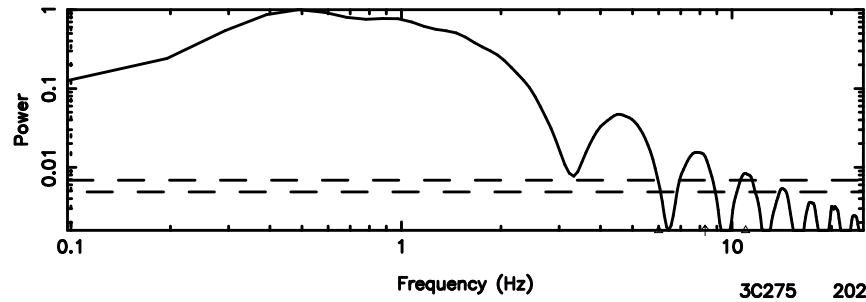

BLK:22,SNR1: 8.9613 ,SNR2: 22.470