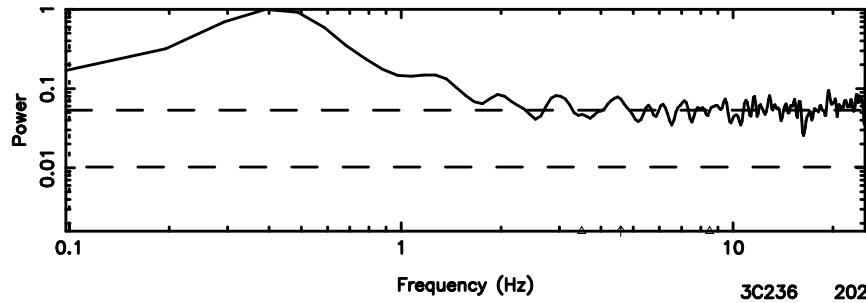

BLK:10,SNR1: 0.44908 ,SNR2: 1.9416