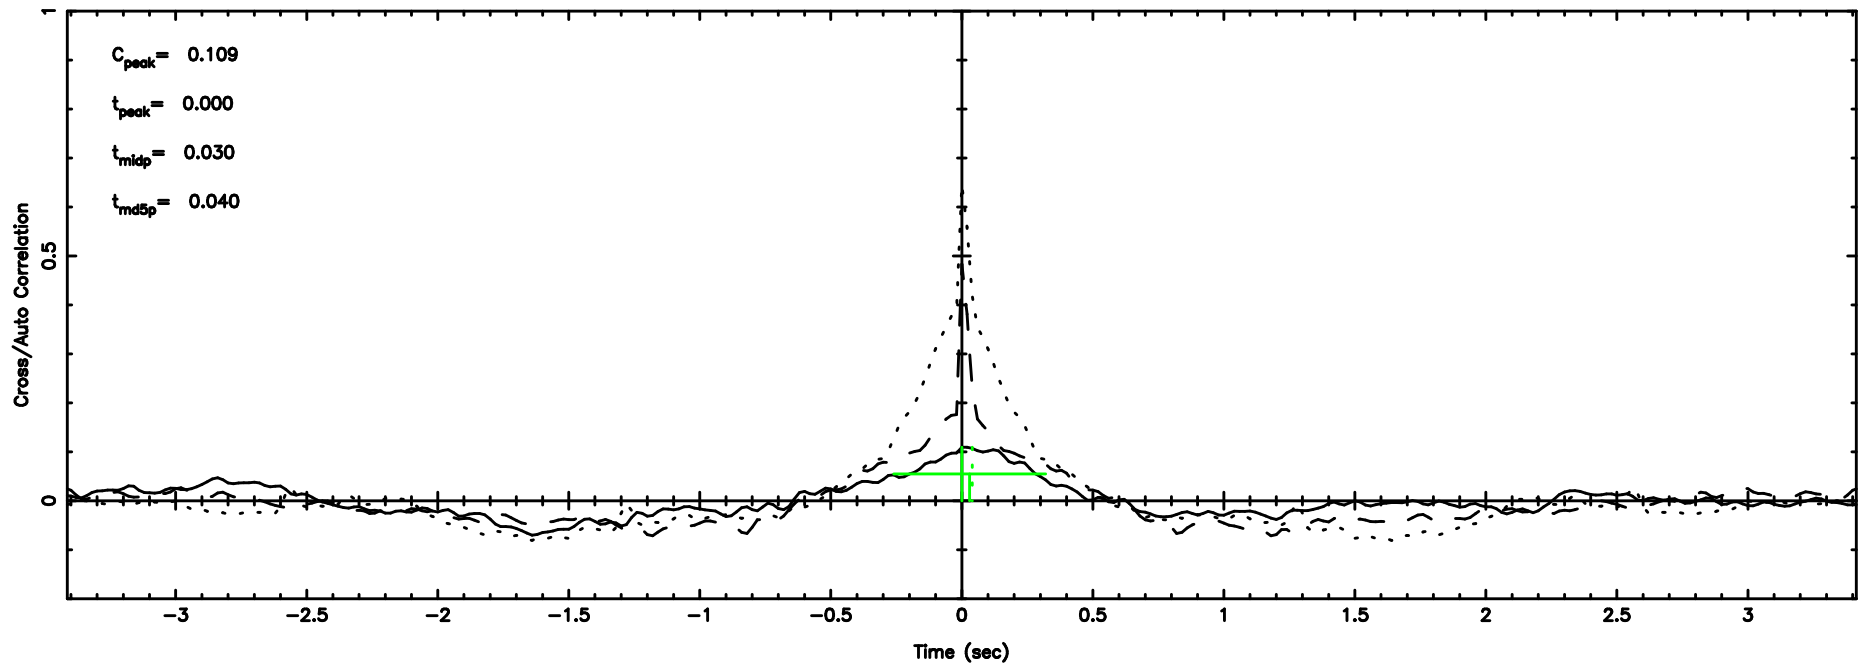

1323+32 2024/08/08 7.15UT TOYOKAWA-FUJI