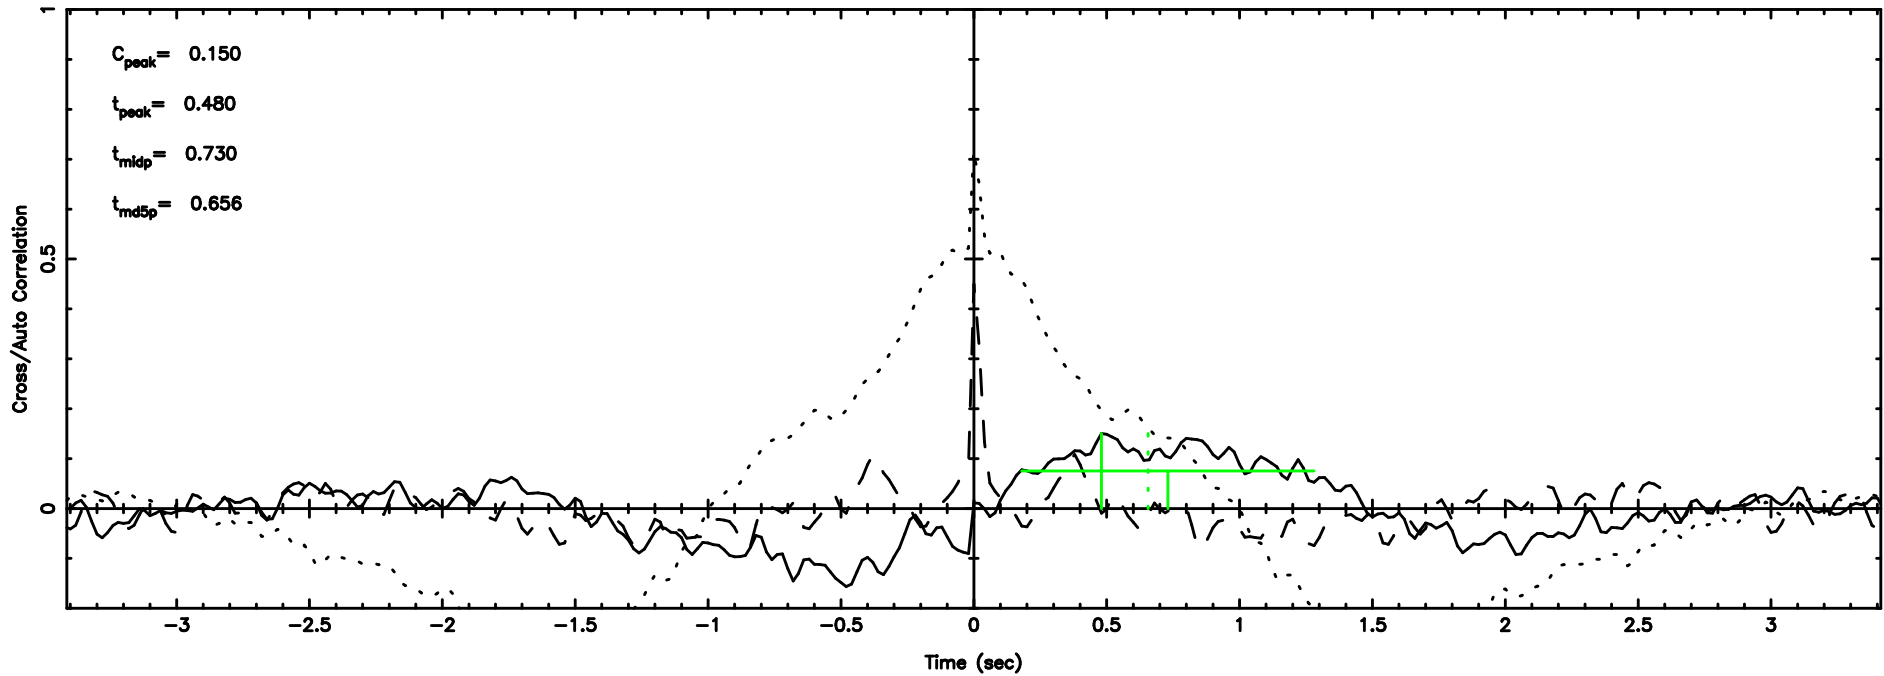

Frequency (Hz)

0333+32 2024/08/07 21.35UT TOYOKAWA-KISO