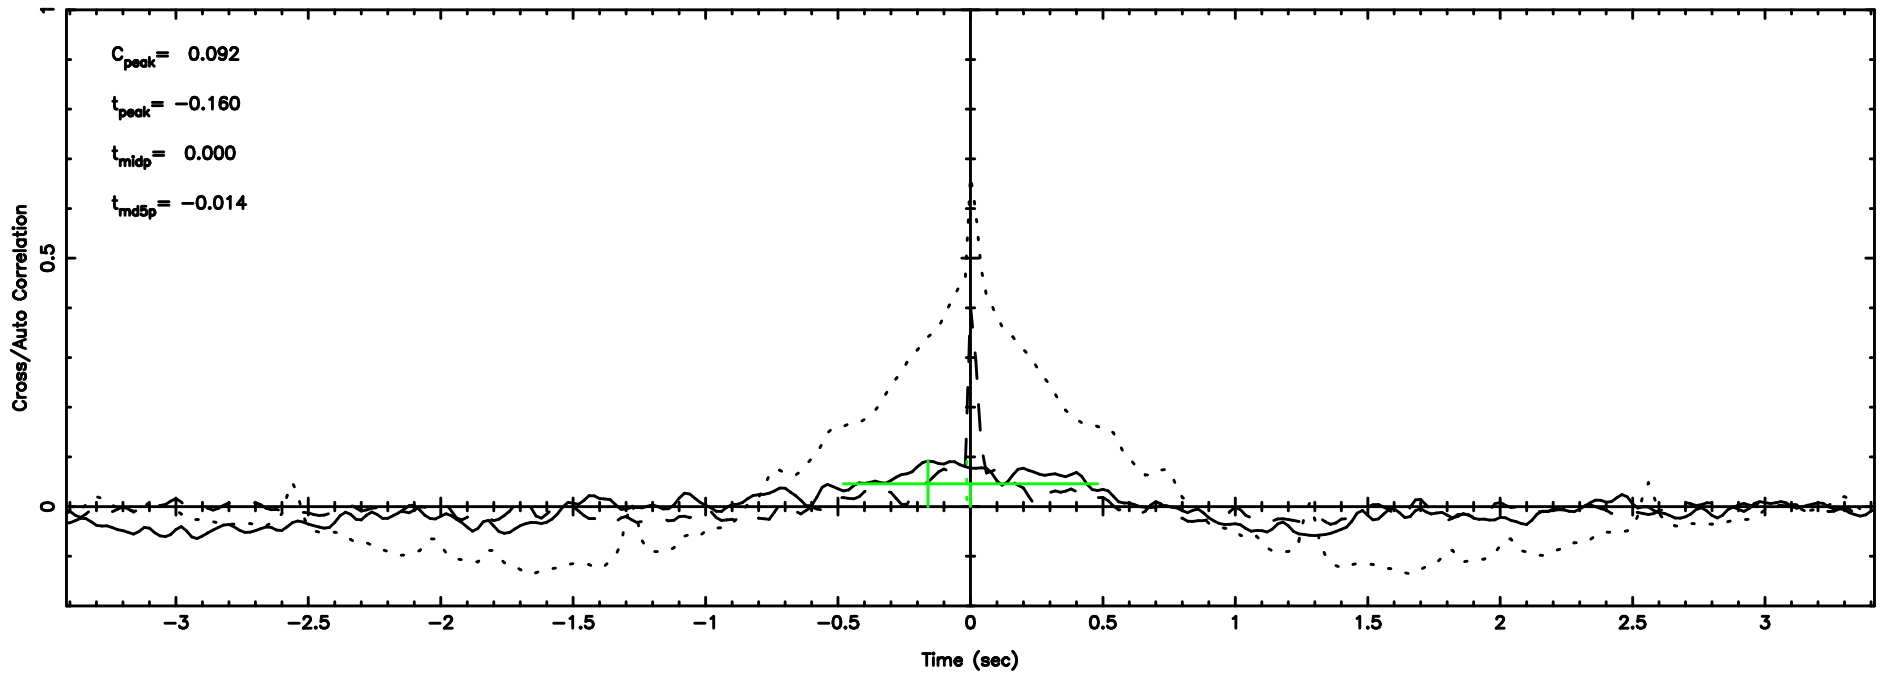

Frequency (Hz)

T20240808093643

BLK: 5,SNR1: 0.18201 ,SNR2: 0.53974

Frequency (Hz)

F20240808093643

BLK: 5,SNR1: 2.3675 ,SNR2: 11.337

Frequency (Hz)

0652-130 2024/08/08 0.64UT TOYOKAWA-FUJI