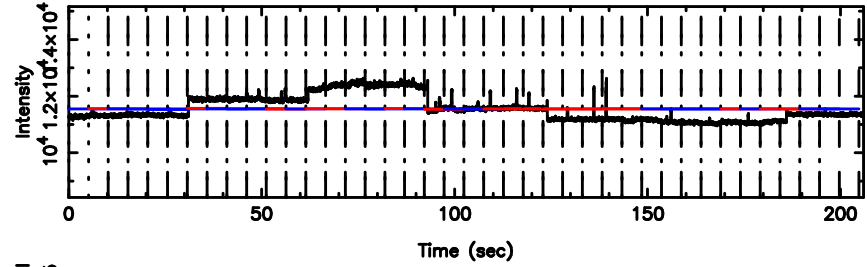

K20240808161154