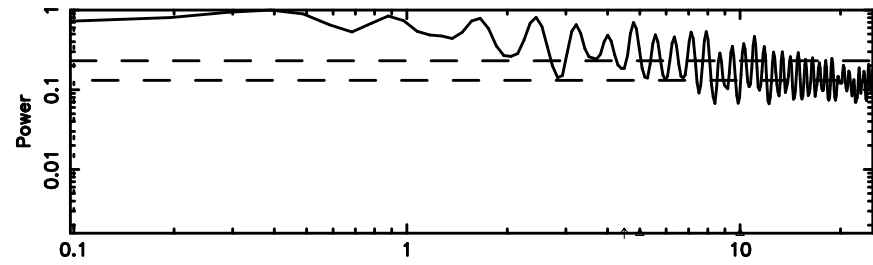

BLK:12,SNR1: 0.12331 ,SNR2: 1.1381