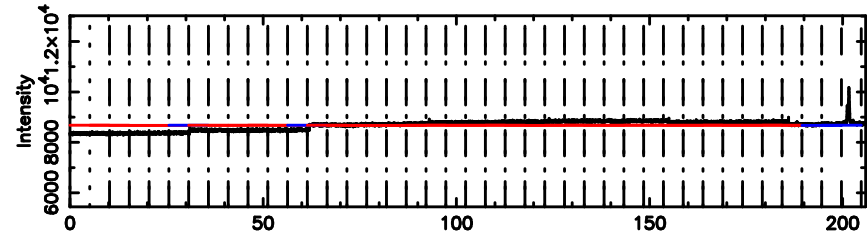

Frequency (Hz)

1245-19 2024/08/08 6.52UT TOYOKAWA-FUJI

T20240808152928

BLK: 4,SNR1: 9.4883 ,SNR2: 39.038

Frequency (Hz)

K20240808152925

BLK: 4,SNR1: 16.688 ,SNR2: 64.617

Frequency (Hz)