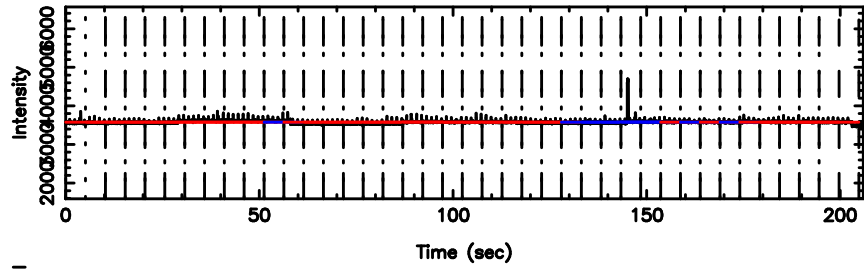

F20240808133947