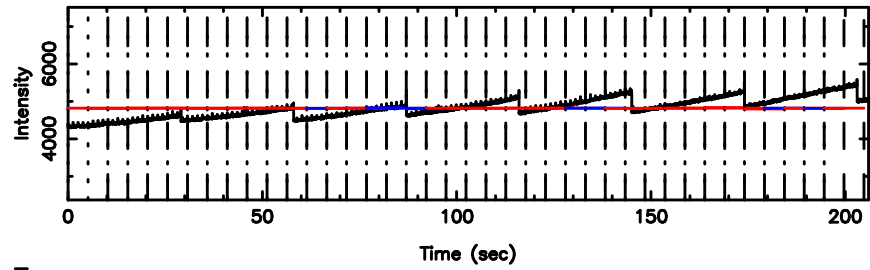

F20240808115132