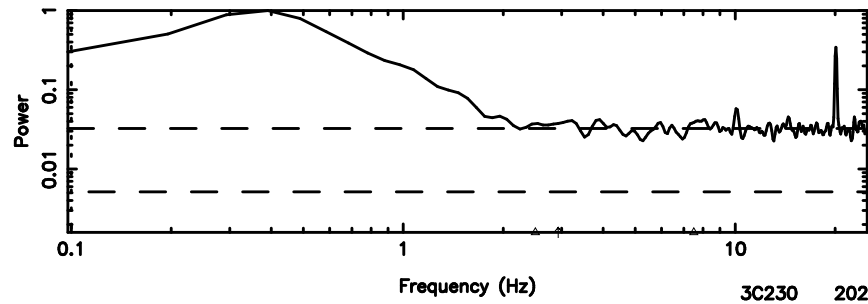

T20240808123329

BLK:15,SNR1: 47.896 ,SNR2: 63.141

F20240808123329

BLK:15,SNR1: 8.7086 ,SNR2: 14.774

3C230 2024/08/08 3.59UT TOYOKAWA-FUJI

T20240808123329

BLK:19,SNR1: 0.81988 ,SNR2: 5.6177

3C230 2024/08/08 3.59UT TOYOKAWA-KISO