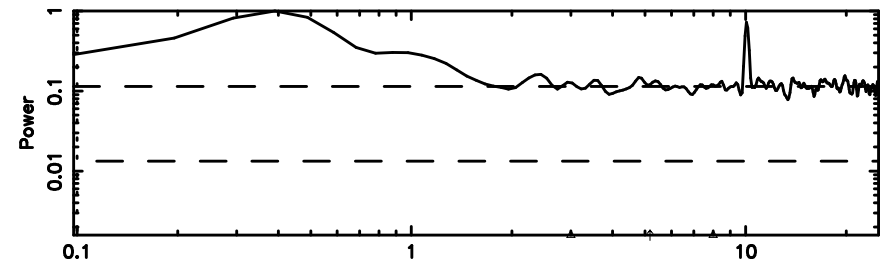

BLK:30,SNR1: 0.29767 ,SNR2: 0.82360