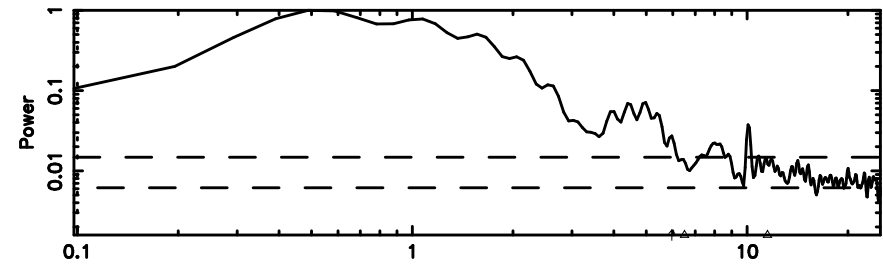

BLK:18,SNR1: 2.4621 ,SNR2: 5.9297

Frequency (Hz)

3C84 2024/08/07 21.07UT TOYOKAWA-KISO

K20240808060243

BLK:18,SNR1: 4.1293 ,SNR2: 14.558

Frequency (Hz)

F20240808060246

BLK:19,SNR1: 3.9923 ,SNR2: 9.9127