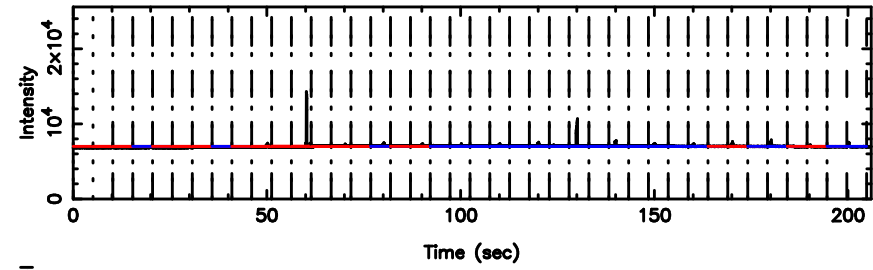

BLK:15,SNR1: 4.6775 ,SNR2: 14.729

1044-008 2024/08/08 4.51UT TOYOKAWA-FUJI

T20240808132842

BLK:20,SNR1: 3.3154 ,SNR2: 10.565

K20240808132839

BLK:20,SNR1: 6.9953 ,SNR2: 22.209

1044-008 2024/08/08 4.51UT TOYOKAWA-KISO