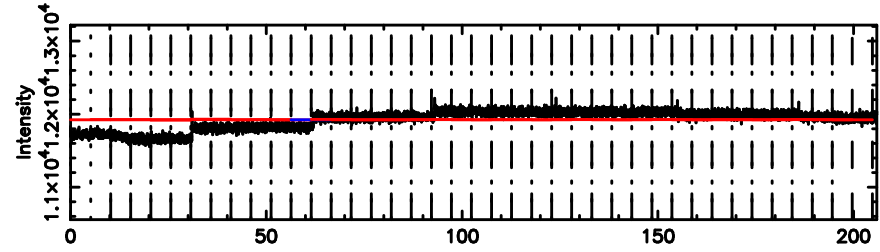

F20240808061919

BLK: 2,SNR1: 0.30167 ,SNR2: 0.74644

Frequency (Hz)

0333+32 2024/08/07 21.35UT TOYOKAWA-FUJI

T20240808061919

BLK: 1,SNR1: 0.51134E-01,SNR2: 0.83070

Frequency (Hz)

K20240808061916