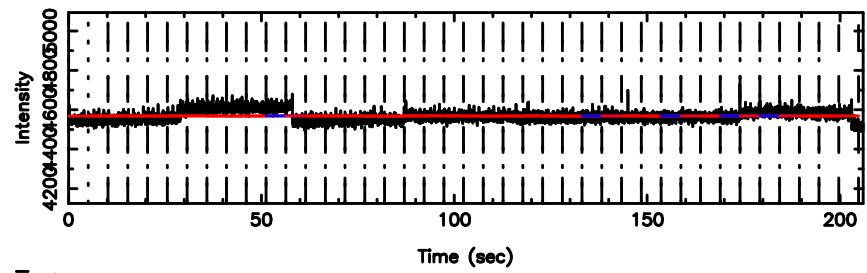

F20240808162823