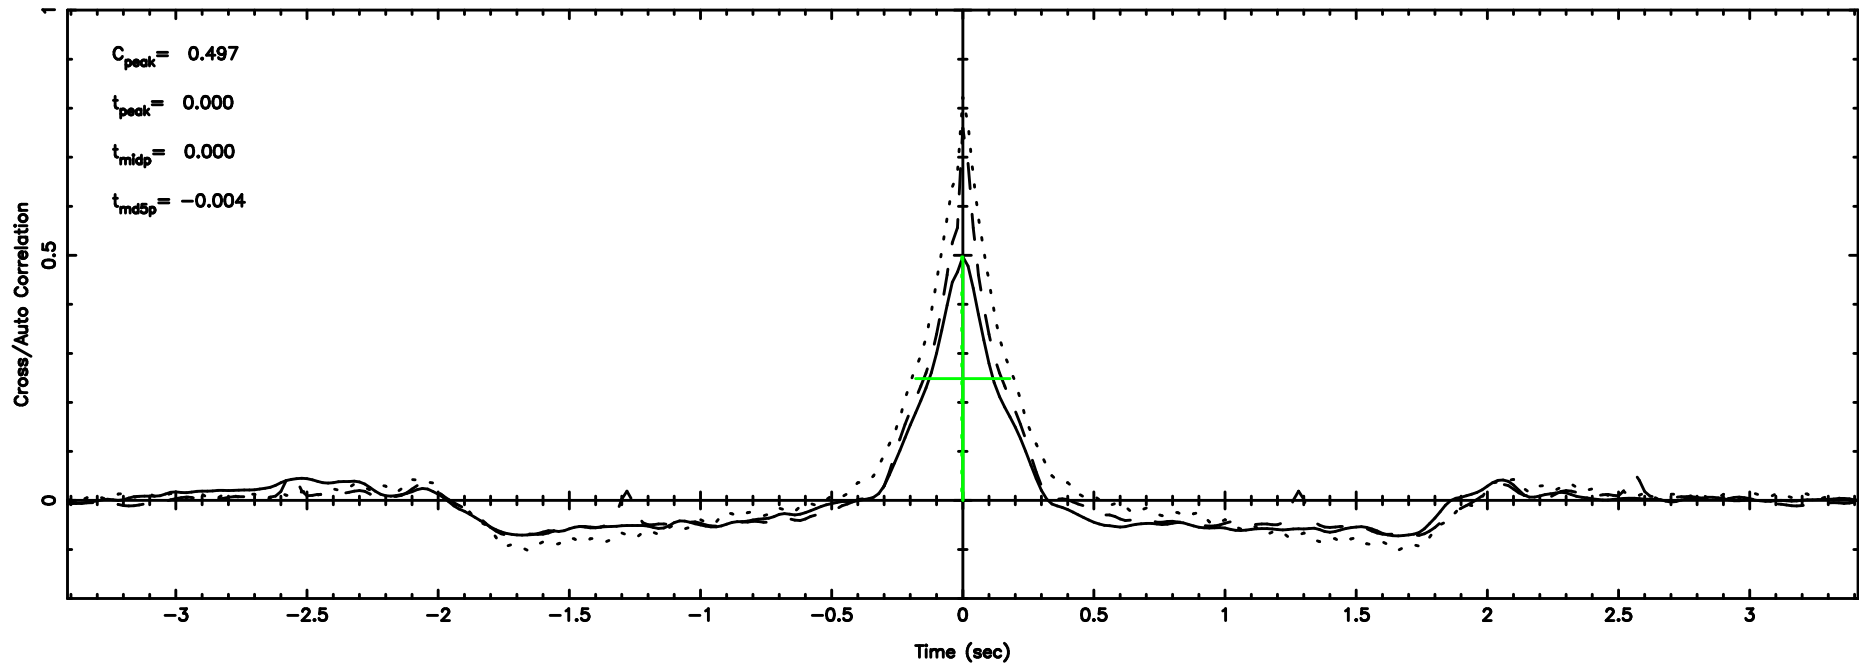

BLK:27,SNR1: 2.5764 ,SNR2: 12.482