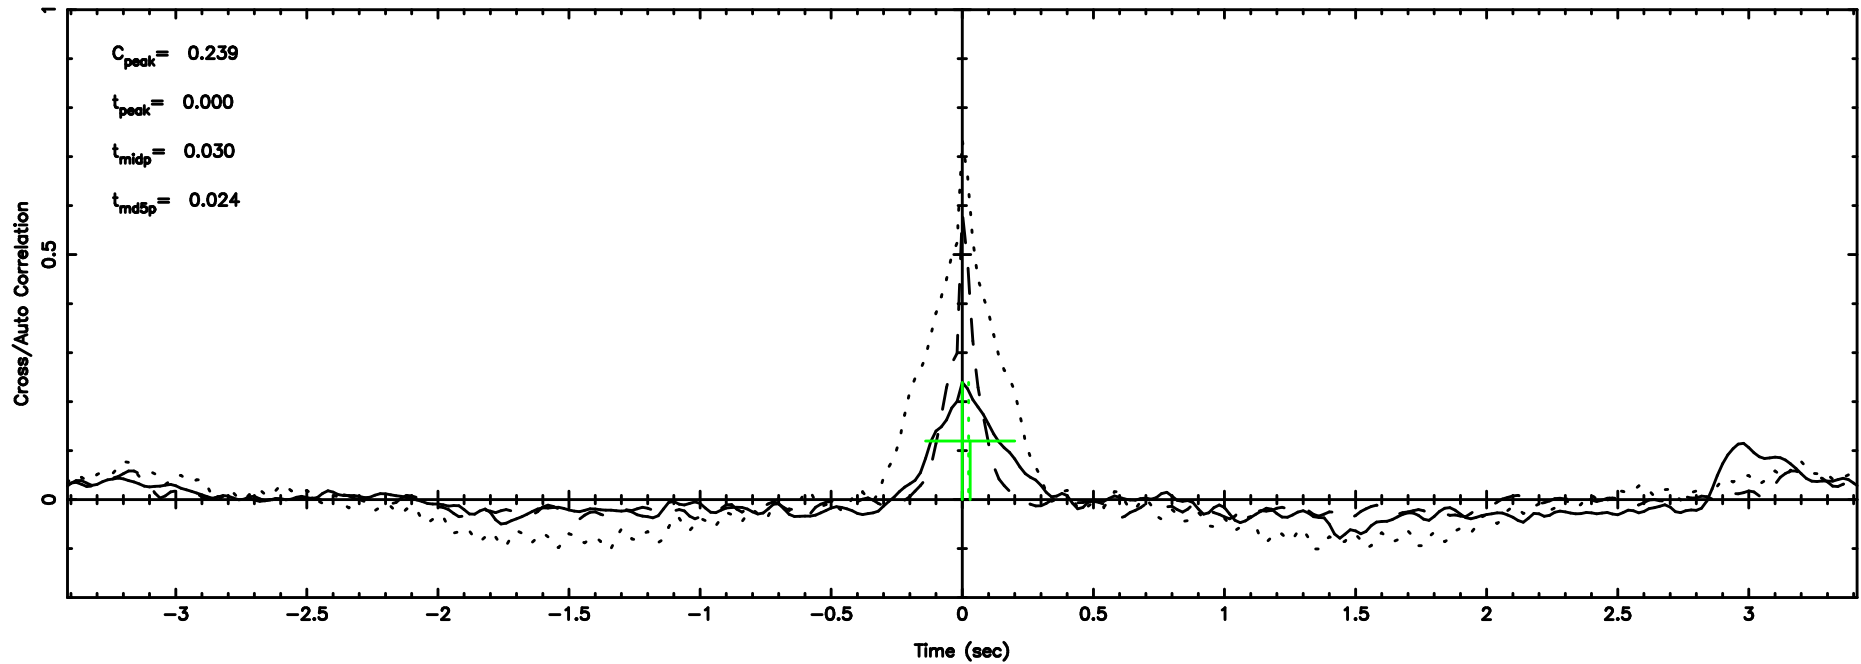

T20240808153711

BLK: 6,SNR1: 2.8894 ,SNR2: 7.6037

K20240808153708

BLK: 6,SNR1: 6.1129 ,SNR2: 15.278

3C279 2024/08/08 6.65UT TOYOKAWA-KISO