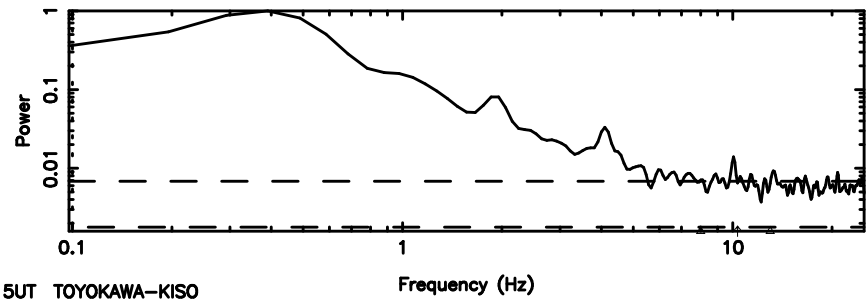

BLK:14,SNR1: 4.2368 ,SNR2: 8.3004

1323+32 2024/08/08 7.15UT TOYOKAWA-KISO

F20240808160705

BLK:10,SNR1: 3.0578 ,SNR2: 15.905

Frequency (Hz)

K20240808160703

BLK:10,SNR1: 6.6704 ,SNR2: 12.921

Frequency (Hz)