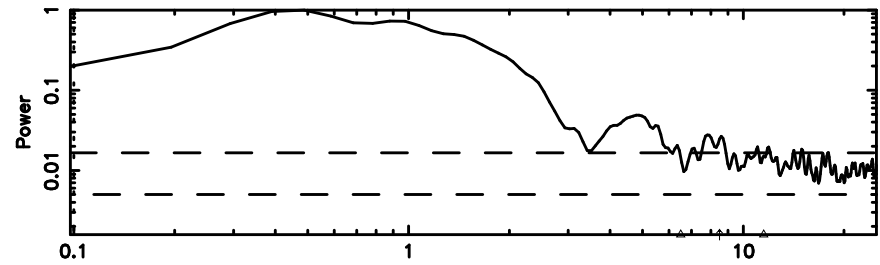

Frequency (Hz)

0333+32 2024/08/07 21.35UT FUJI -KISO

T20240808065706

BLK:19,SNR1: 0.36085 ,SNR2: 1.7597

Frequency (Hz)

F20240808065706

BLK:19,SNR1: 3.5168 ,SNR2: 8.6444

Frequency (Hz)