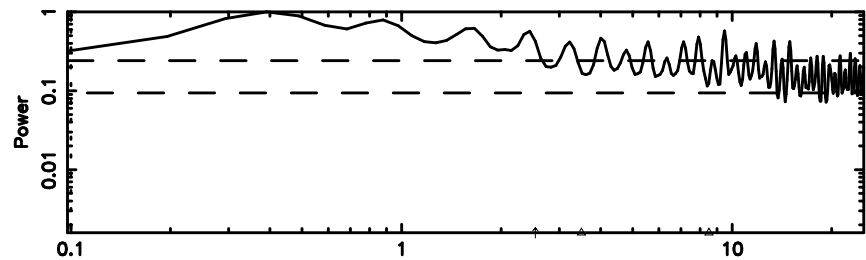

BLK:12,SNR1: 0.34554 ,SNR2: 2.5297

K20240808145652

BLK:12,SNR1: 1.6426 ,SNR2: 6.6911

1213-17 2024/08/08 5.98UT TOYOKAWA-KISO

F20240808145655

BLK:13,SNR1: 0.37704E-01,SNR2: 1.2949

Frequency (Hz)

K20240808145652