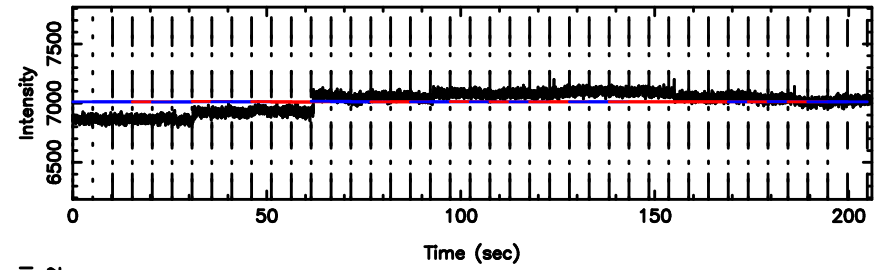

BLK:10,SNR1: 0.44908 ,SNR2: 1.9416

F20240808124736

BLK:10,SNR1:-0.49559E-02,SNR2: 2.0037

3C236 2024/08/08 3.82UT TOYOKAWA-FUJI

T20240808124736

BLK:20,SNR1: 0.40394 ,SNR2: 1.6837

K20240808124733

BLK:20,SNR1: 0.31682 ,SNR2: 1.3104