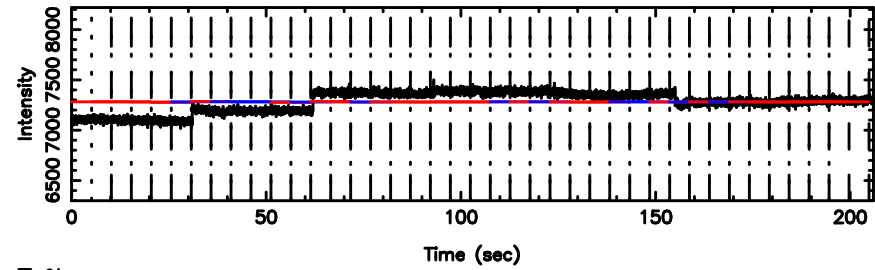

BLK:13,SNR1: 0.29487 ,SNR2: 2.4029

F20240808104330

BLK:13,SNR1: 0.38540 ,SNR2: 2.5074

3C190 2024/08/08 1.75UT TOYOKAWA-FUJI

T20240808104330

BLK:12,SNR1: 0.33178 ,SNR2: 1.4308

K20240808104327

BLK:12,SNR1: 0.90993 ,SNR2: 3.5699