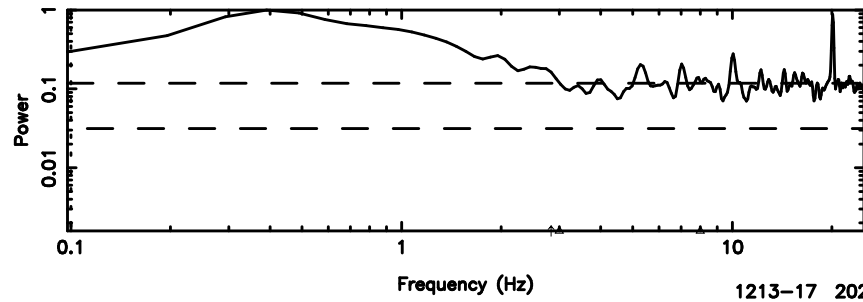

BLK:12,SNR1: 0.34554 ,SNR2: 2.5297