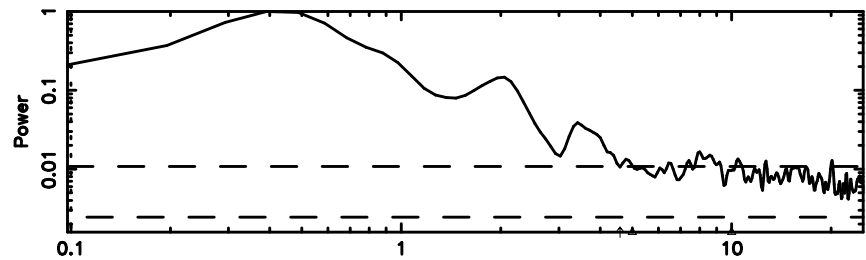

BLK:10,SNR1: 3.0187 ,SNR2: 13.801