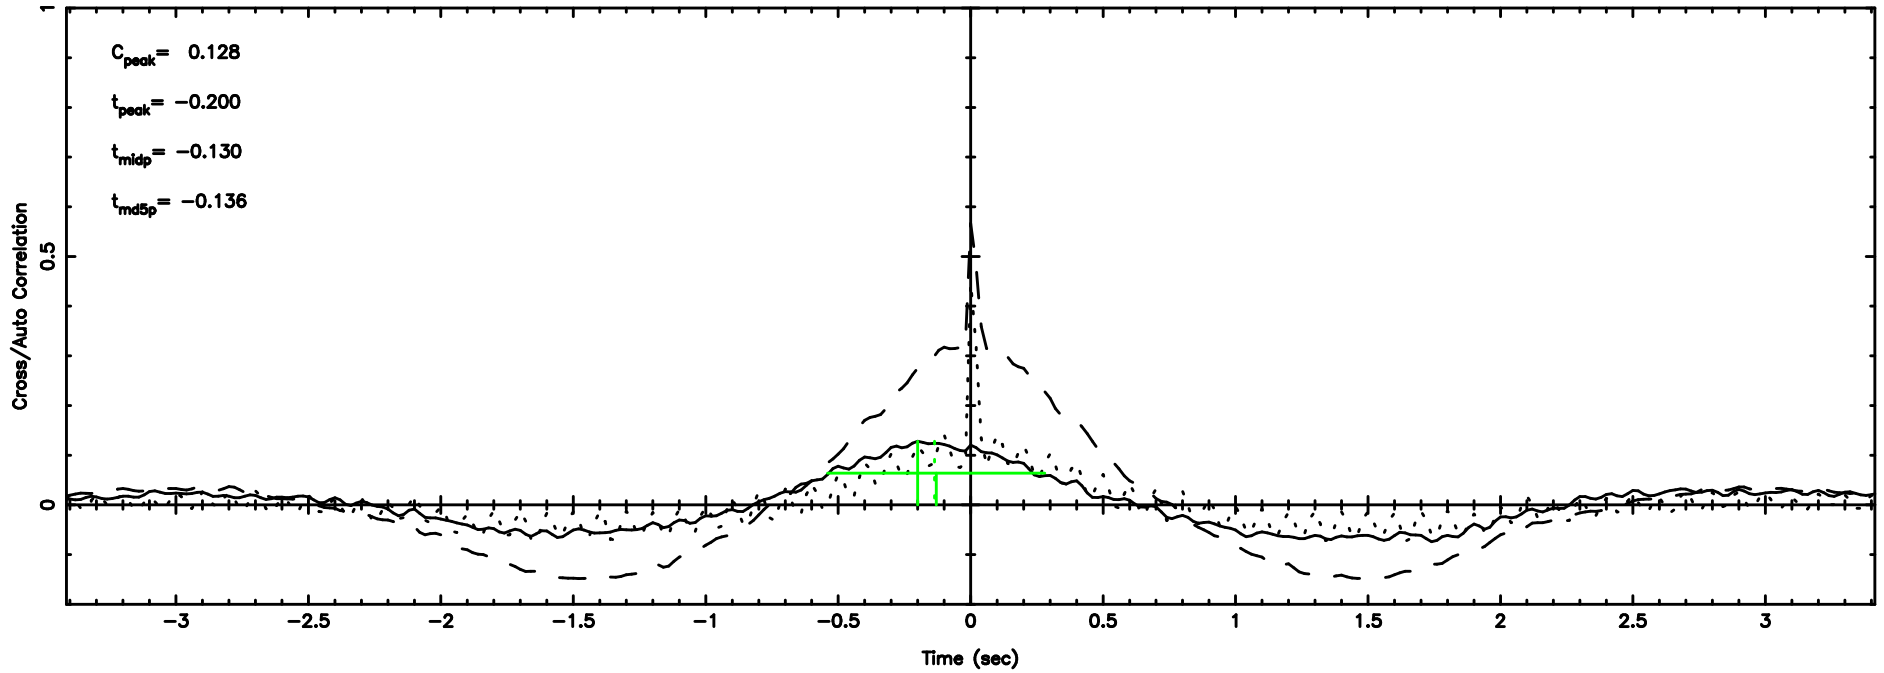

BLK:22,SNR1: 0.39059 ,SNR2: 3.5822