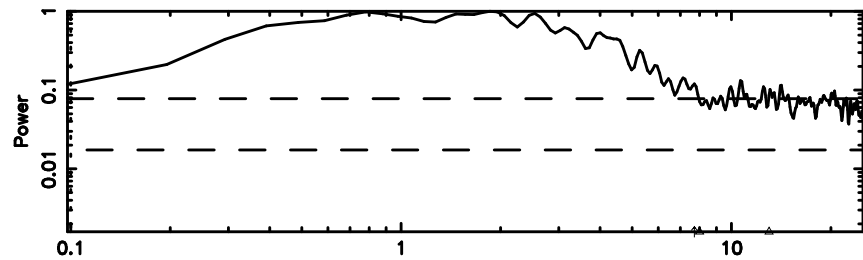

BLK: 6,SNR1: 1.8864 ,SNR2: 4.9693