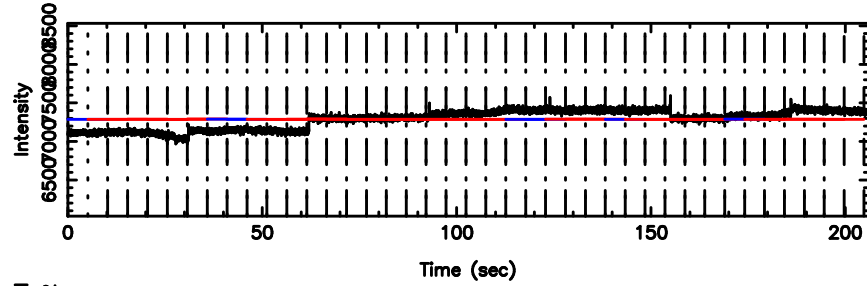

K20240808113448

BLK: 7,SNR1: 0.15435 ,SNR2: 0.74480