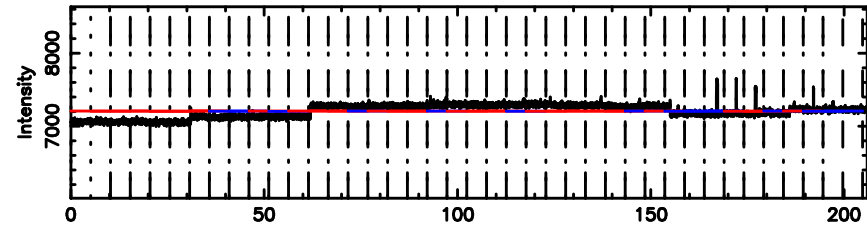

BLK:12,SNR1: 0.34554 ,SNR2: 2.5297

K20240808145652

BLK:12,SNR1: 1.6426 ,SNR2: 6.6911

1213-17 2024/08/08 5.98UT TOYOKAWA-KISO

F20240808145655

BLK:13,SNR1: 0.37704E-01,SNR2: 1.2949

Frequency (Hz)

K20240808145652