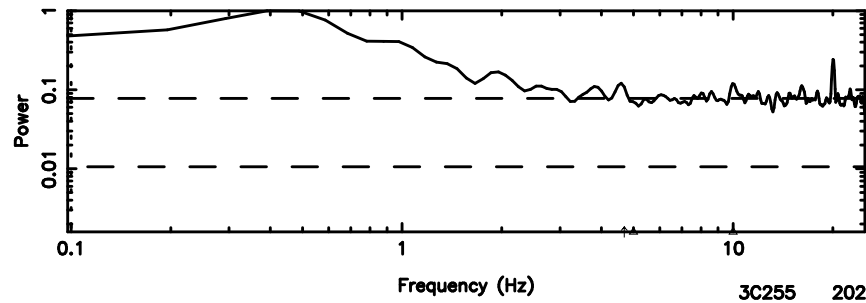

F20240808140042

BLK:12,SNR1: 0.54775 ,SNR2: 3.2528

T20240808140042

BLK:19,SNR1: 0.47062 ,SNR2: 1.9643

K20240808140039

BLK:19,SNR1: 1.6397 ,SNR2: 6.8770

3C255 2024/08/08 5.04UT TOYOKAWA-KISO

F20240808140042