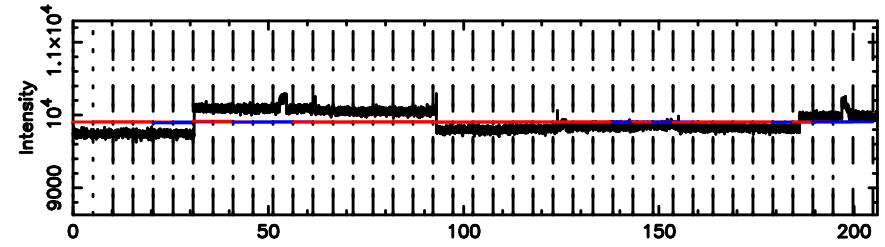

T20240808083750

BLK:10,SNR1: 15.904 ,SNR2: 28.776

Frequency (Hz)

0552+12 2024/08/07 23.68UT TOYOKAWA-KISO

K20240808083747

BLK:10,SNR1: 2.6525 ,SNR2: 11.478

Frequency (Hz)

F20240808083750