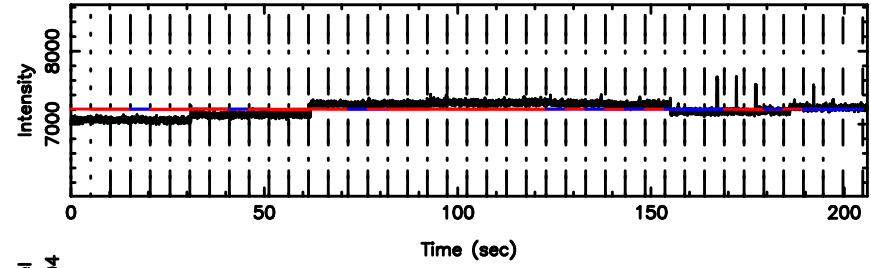

K20240808145652