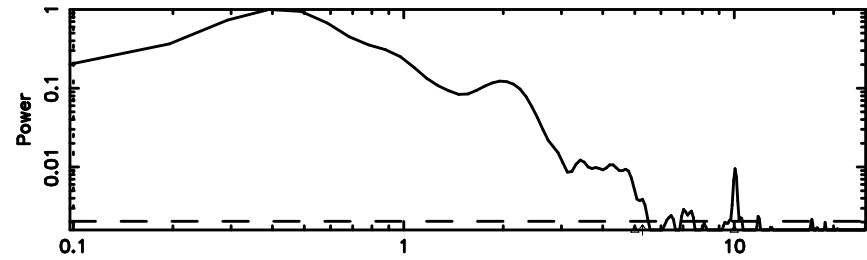

Frequency (Hz)

1245-19 2024/08/08 6.52UT TOYOKAWA-FUJI

T20240808152928

BLK: 4,SNR1: 9.4883 ,SNR2: 39.038

Frequency (Hz)

K20240808152925

BLK: 4,SNR1: 16.688 ,SNR2: 64.617

Frequency (Hz)