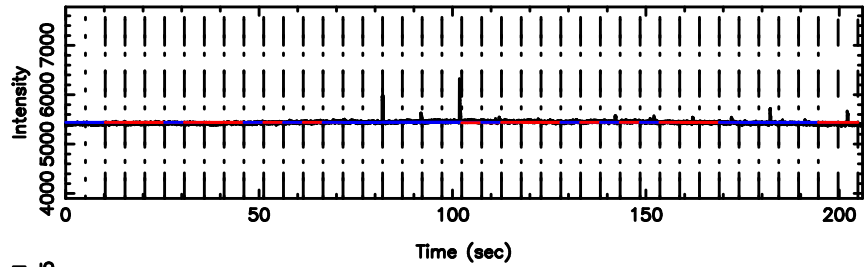

Frequency (Hz)

K20240808141117

BLK: 4,SNR1: 1.5665 ,SNR2: 6.2675

Frequency (Hz)

1127-14 2024/08/08 5.22UT FUJI -KISO

T20240808142440

BLK:21,SNR1: 7.5606 ,SNR2: 12.707

F20240808142440