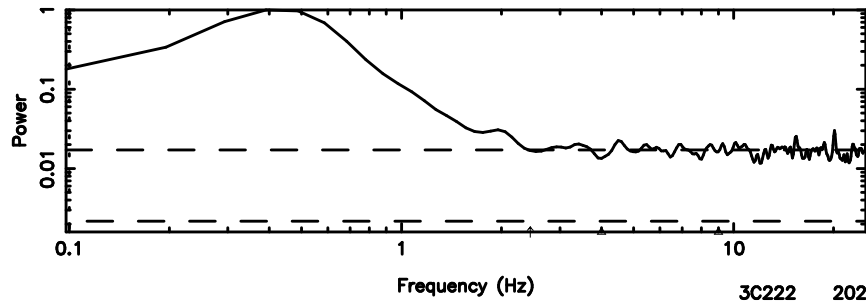

BLK:25,SNR1: 1.3902 ,SNR2: 11.794