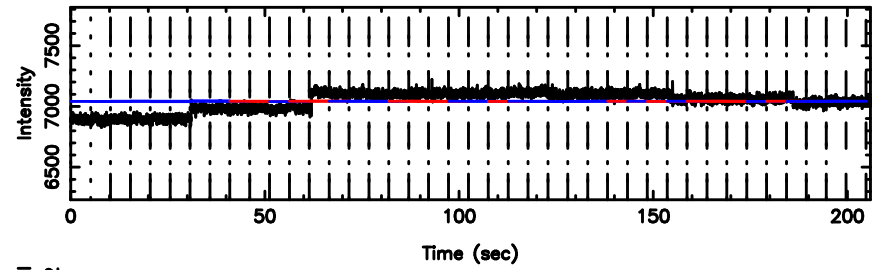

K20240808121804