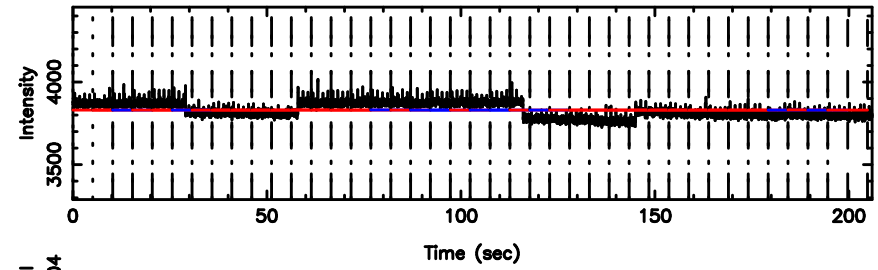

F20240808124736