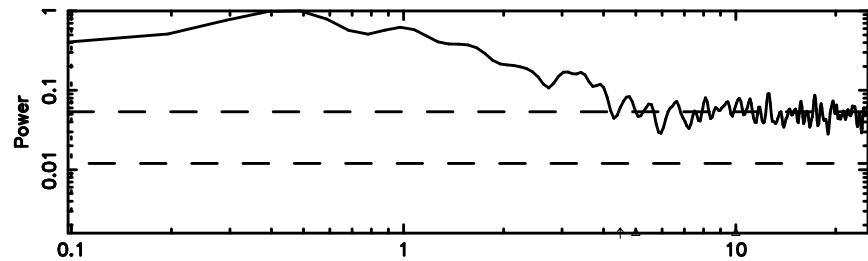

K20240808121019

BLK:13,SNR1: 2.2597 ,SNR2: 9.8497

0926+117 2024/08/08 3.20UT TOYOKAWA-KISO

F20240808121022

BLK:12,SNR1: 1.0299 ,SNR2: 4.6640

Frequency (Hz)

K20240808121019

BLK:12,SNR1: 1.9567 ,SNR2: 8.2663