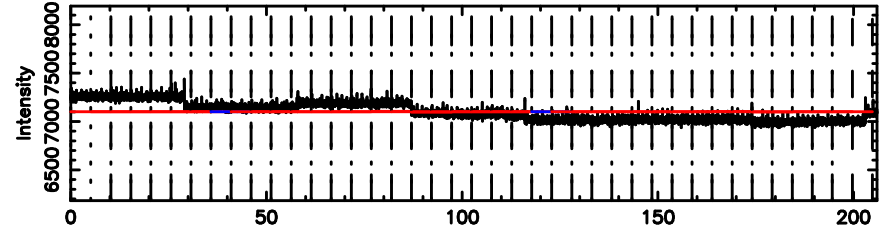

Frequency (Hz)

F20240808061919