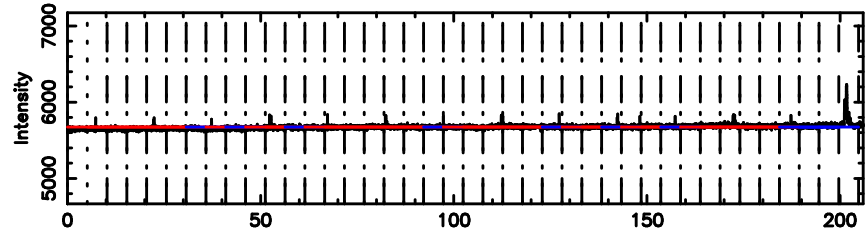

T20240808152928