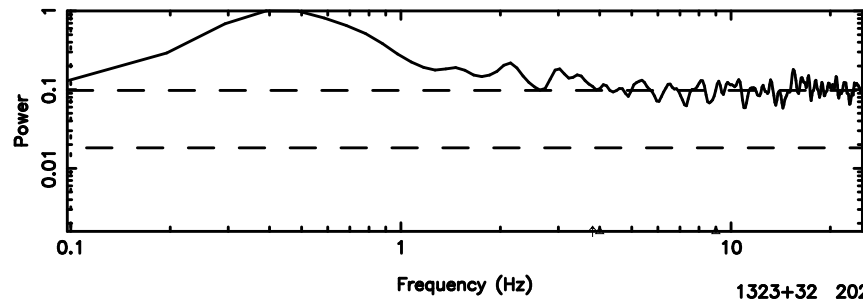

BLK:11,SNR1: 0.36254 ,SNR2: 1.7475