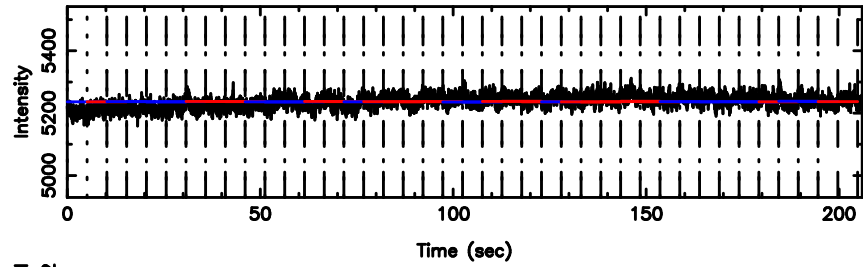

T20240808161156