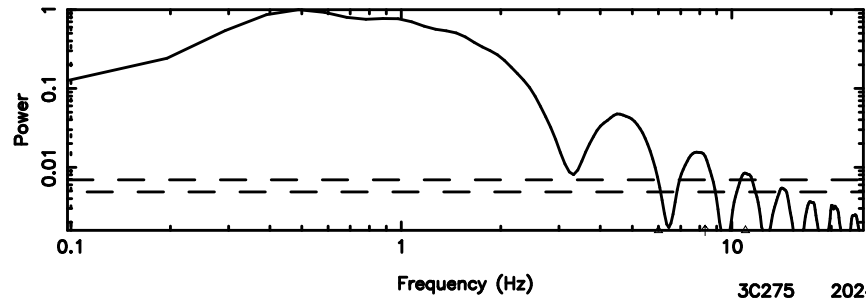

BLK:28,SNR1: 8.8888 ,SNR2: 22.286