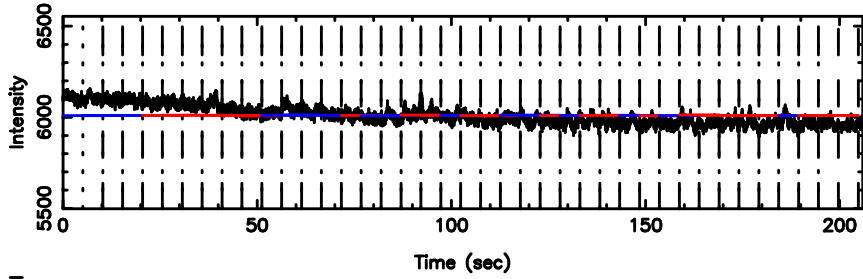

T20240808121807