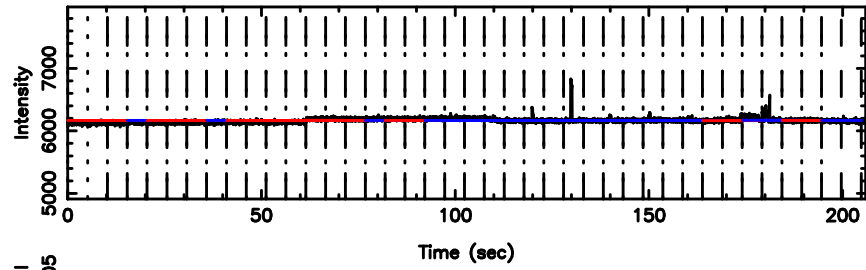

BLK:15,SNR1: 4.6775 ,SNR2: 14.729

1044-008 2024/08/08 4.51UT TOYOKAWA-FUJI

T20240808132842

BLK:20,SNR1: 3.3154 ,SNR2: 10.565

K20240808132839

BLK:20,SNR1: 6.9953 ,SNR2: 22.209

1044-008 2024/08/08 4.51UT TOYOKAWA-KISO