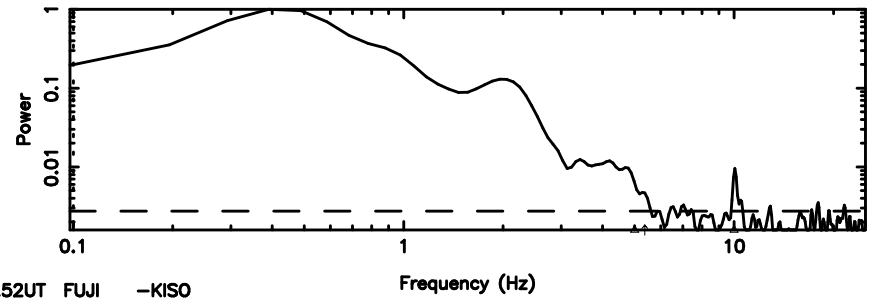

1245-19 2024/08/08 6.52UT FUJI -KISO