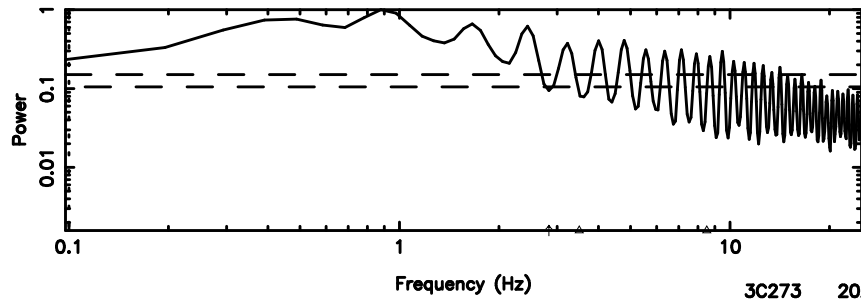

BLK:16,SNR1: 0.67905E-01,SNR2: 2.3037