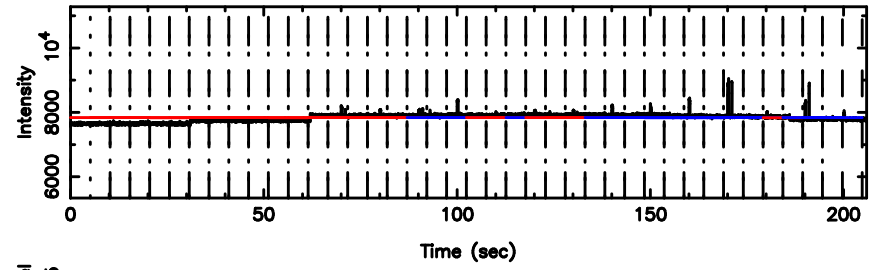

K20240808151009