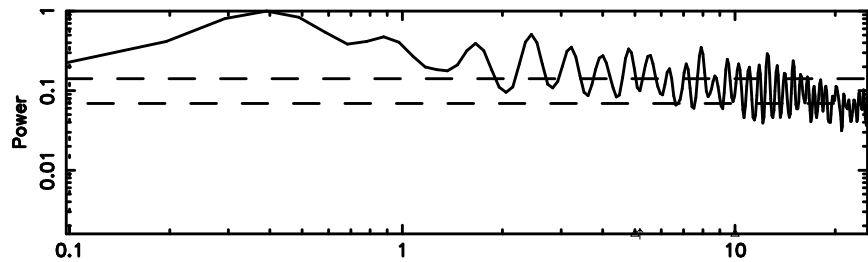

Frequency (Hz)

0821+394 2024/08/08 2.15UT TOYOKAWA-KISO

K20240808110701

BLK: 7,SNR1: 14.820 ,SNR2: 21.609

Frequency (Hz)

F20240808110704

BLK: 7,SNR1: 0.11138 ,SNR2: 1.0335

Frequency (Hz)