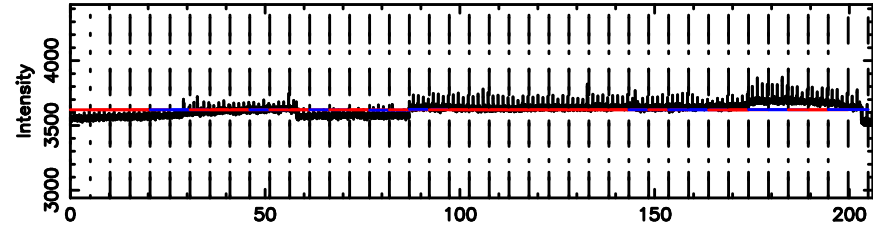

Frequency (Hz)

F20240808102611