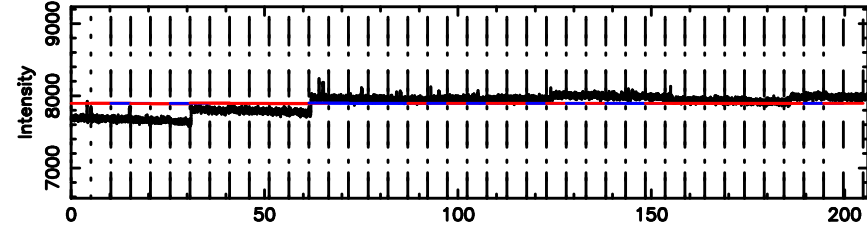

3C267 2024/08/08 5.55UT TOYOKAWA-KISO

F20240808143107

BLK:14,SNR1: 0.15296 ,SNR2: 1.3890

Frequency (Hz)

K20240808143104

BLK:14,SNR1: 1.2617 ,SNR2: 4.4465

Frequency (Hz)

3C267 2024/08/08 5.55UT FUJI -KISO