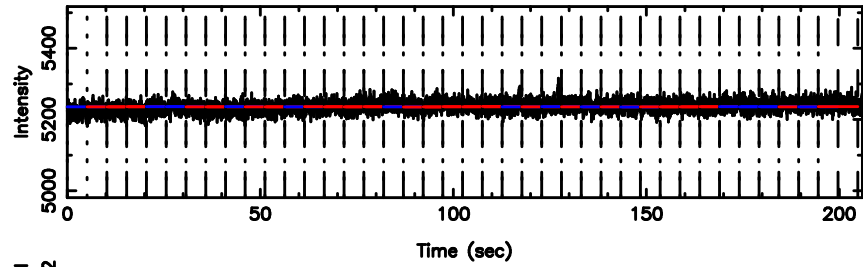

T20240808160705