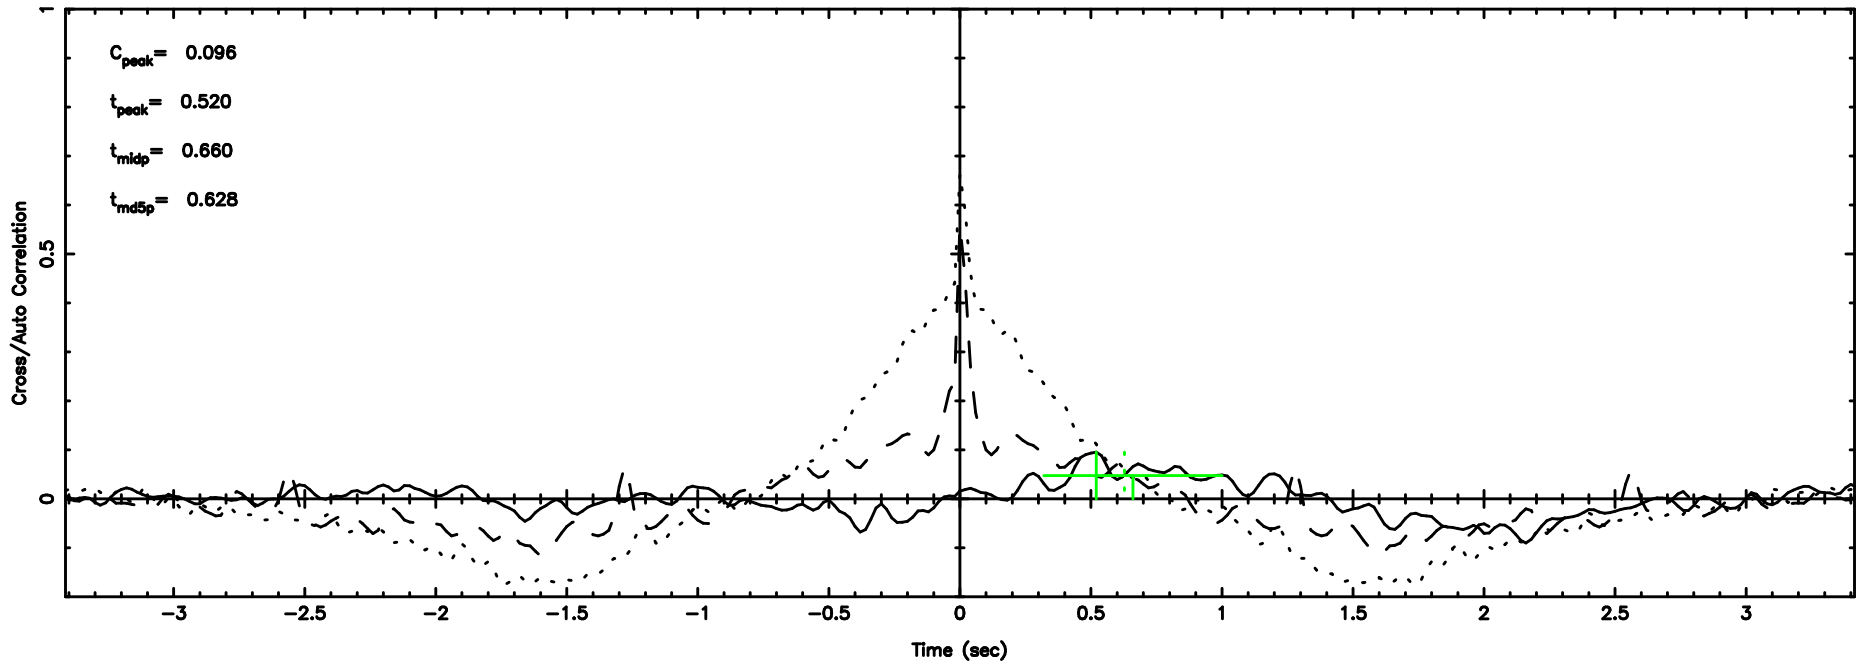

F20240808155241

BLK: 3,SNR1: 0.66238 ,SNR2: 1.9101

K20240808155239

BLK: 3,SNR1: 2.2781 ,SNR2: 14.595

3C283 2024/08/08 6.91UT FUJI -KISO