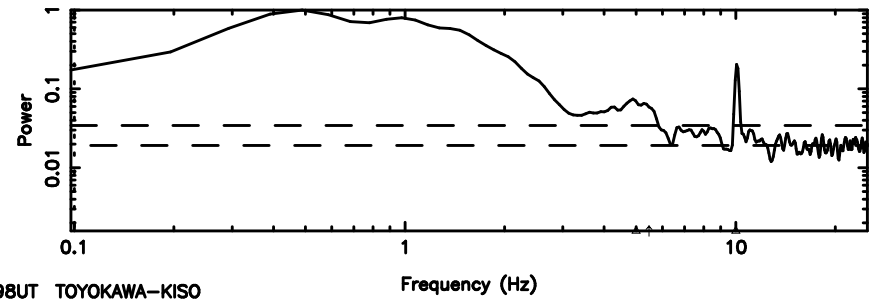

BLK:12,SNR1: 1.6426 ,SNR2: 6.6911