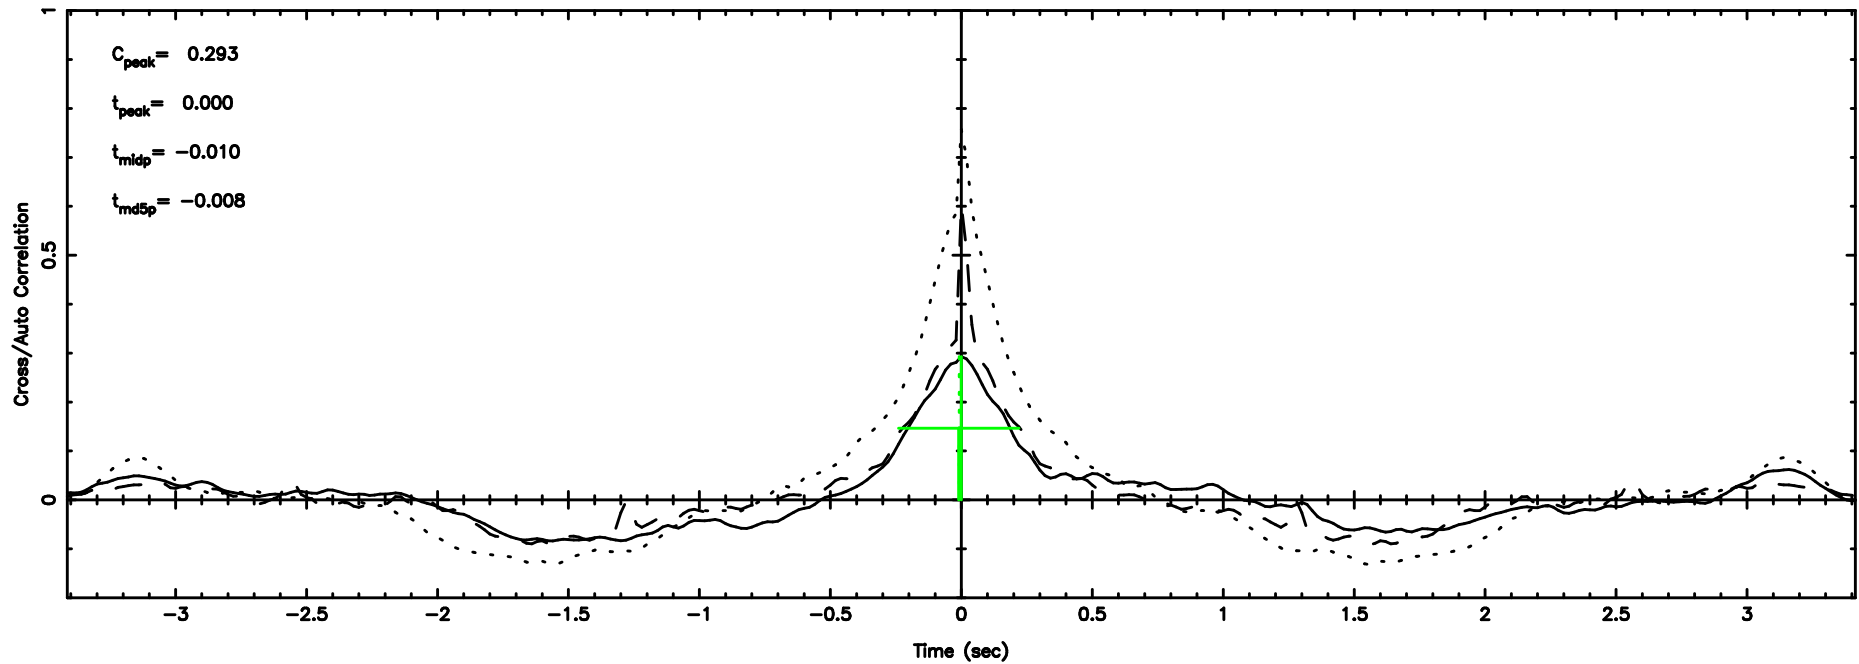

F20240808161156

BLK:20,SNR1: 3.4800 ,SNR2: 16.028

K20240808161154

BLK:20,SNR1: 7.5033 ,SNR2: 11.414

3C286 2024/08/08 7.23UT FUJI -KISO