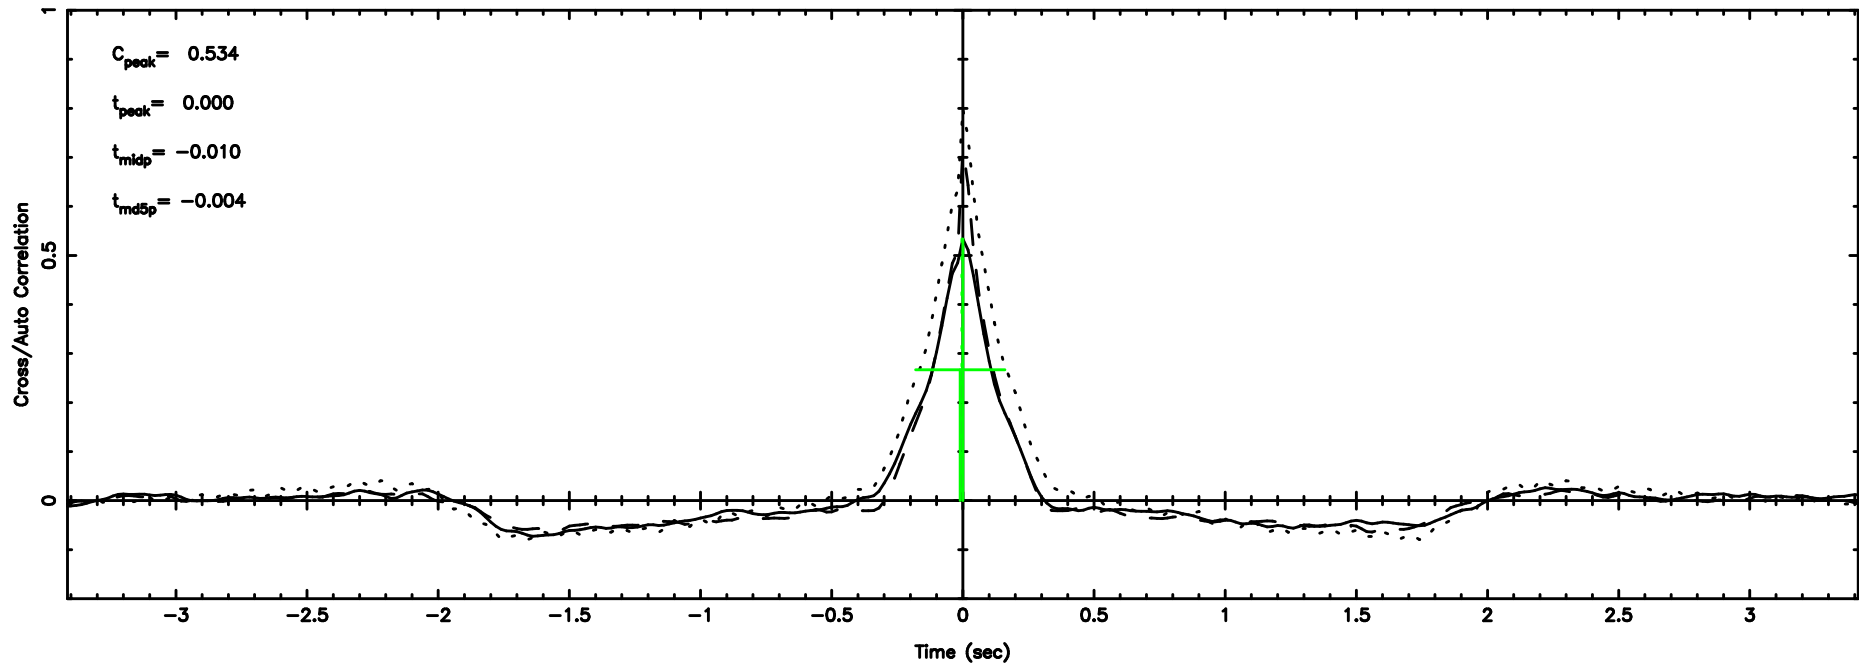

T20240808152323

BLK:28,SNR1: 8.8888 ,SNR2: 22.286

K20240808152320

BLK:28,SNR1: 2.6799 ,SNR2: 12.888

3C275 2024/08/08 6.42UT TOYOKAWA-KISO