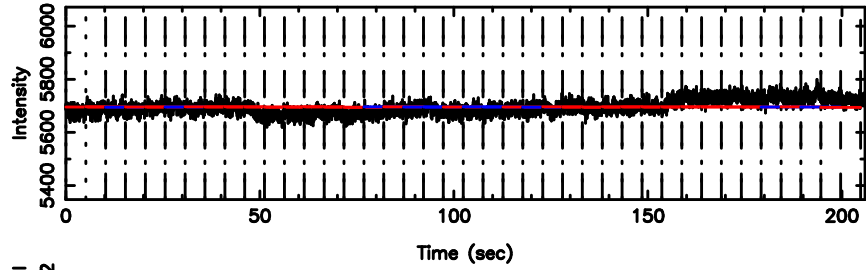

K20240808123326

BLK:19,SNR1: 6.3200 ,SNR2: 19.864

F20240808123329

BLK:12,SNR1: 9.7975 ,SNR2: 16.497

3C230 2024/08/08 3.59UT FUJI -KISO

K20240808123326

BLK:12,SNR1: 6.6744 ,SNR2: 20.974

T20240808124736