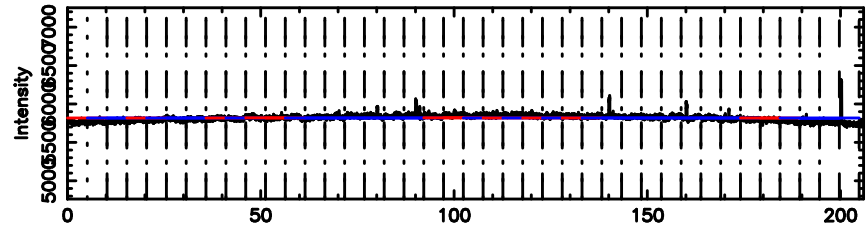

T20240808151012