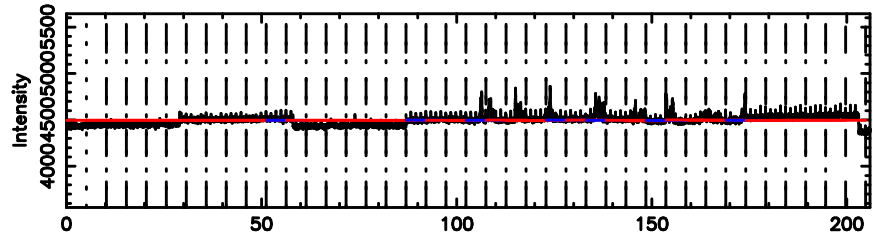

F20240808090910