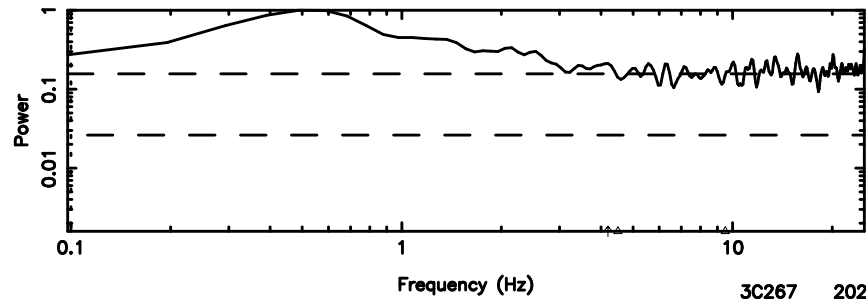

T20240808143107

BLK:13,SNR1: 0.31783 ,SNR2: 1.3158

F20240808143107

BLK:13,SNR1: 0.72808 ,SNR2: 2.9915

3C267 2024/08/08 5.55UT TOYOKAWA-FUJI