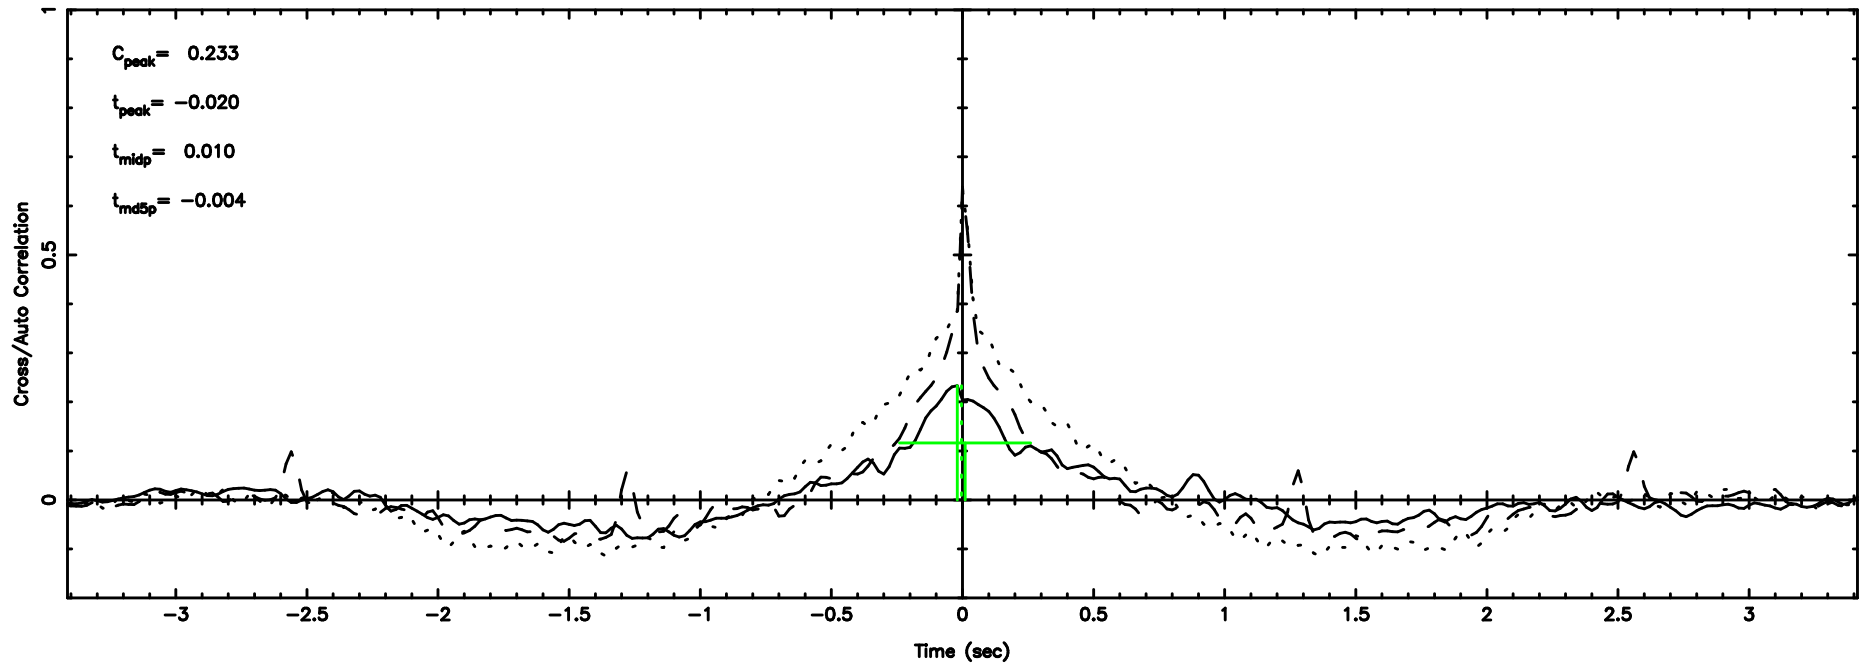

F20240808152928

BLK: 6,SNR1: 15.153 ,SNR2: 32.465

K20240808152925

BLK: 6,SNR1: 12.702 ,SNR2: 48.288

1245-19 2024/08/08 6.52UT FUJI -KISO