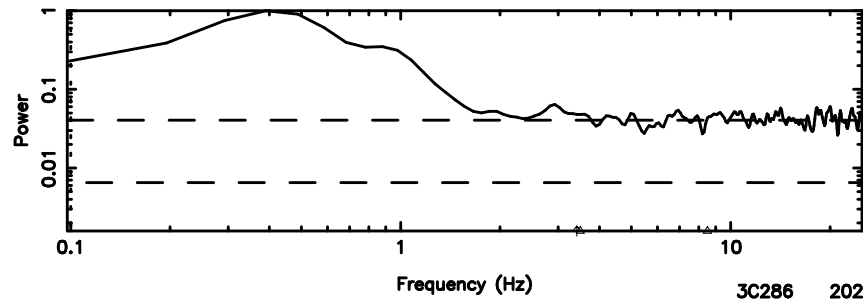

BLK:21,SNR1: 0.69692 ,SNR2: 3.9562