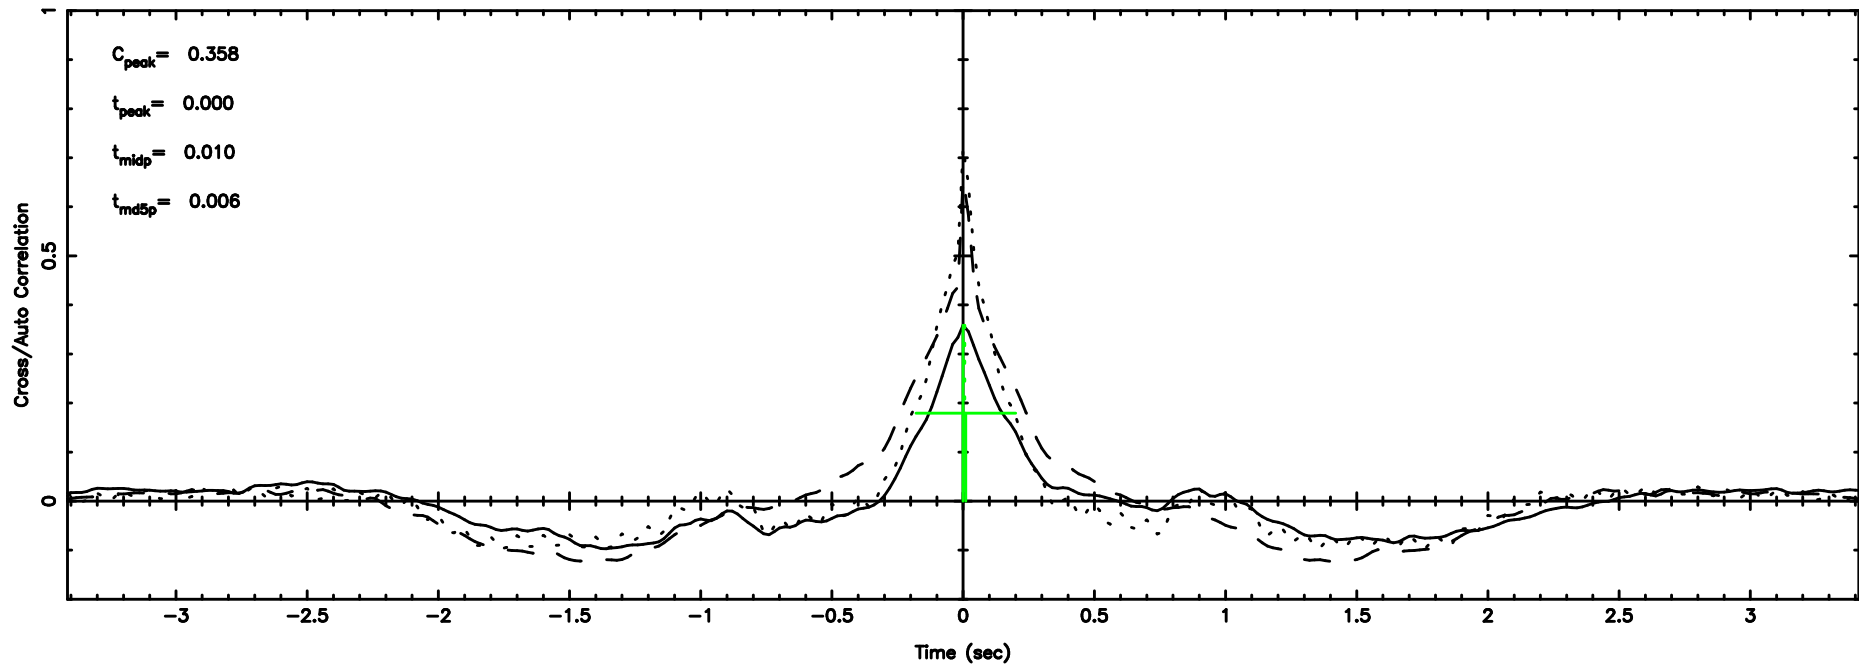

T20240808151012

BLK:27,SNR1: 1.8584 ,SNR2: 8.6640

Frequency (Hz)

K20240808151009

BLK:27,SNR1: 4.3594 ,SNR2: 14.622

Frequency (Hz)

3C273 2024/08/08 6.20UT TOYOKAWA-KISO

F20240808151012