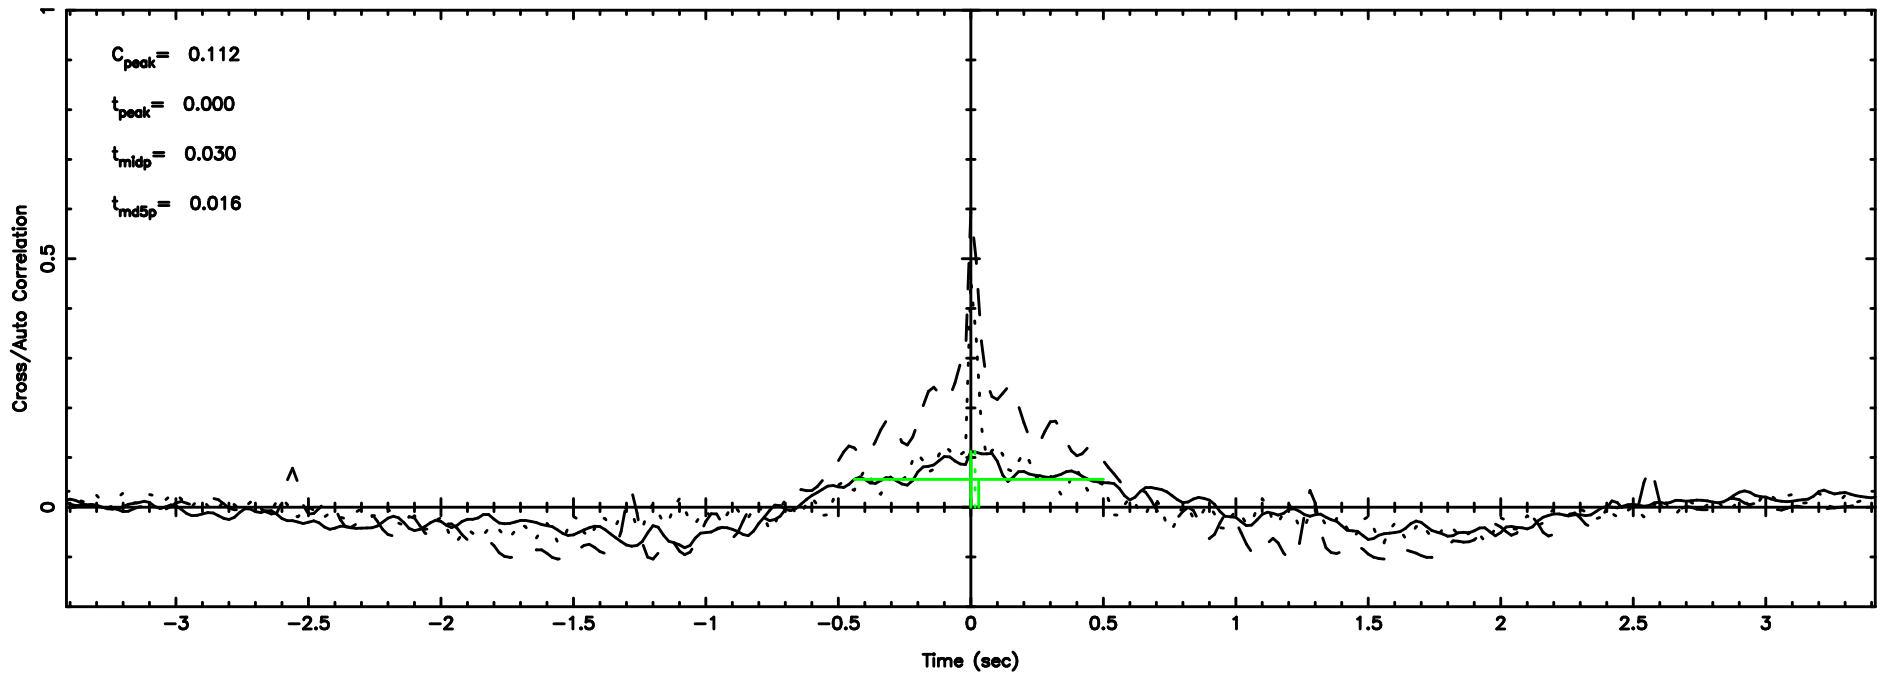

BLK: 7,SNR1: 0.26641 ,SNR2: 0.96358