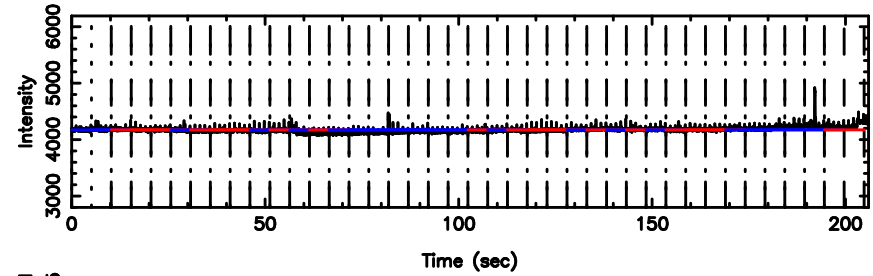

Frequency (Hz)

K20240808141117

BLK: 4,SNR1: 1.5665 ,SNR2: 6.2675

Frequency (Hz)

1127-14 2024/08/08 5.22UT FUJI -KISO

T20240808142440

BLK:21,SNR1: 7.5606 ,SNR2: 12.707

F20240808142440