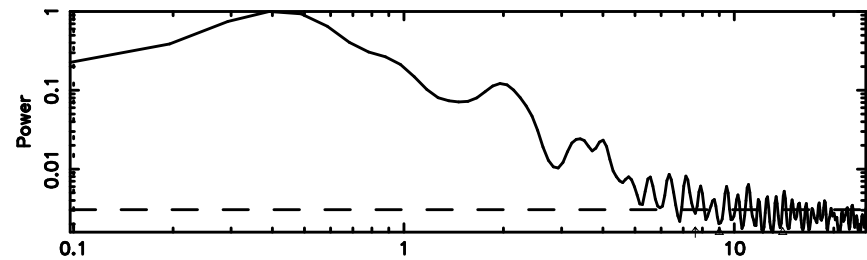

Frequency (Hz)

1245-19 2024/08/08 6.52UT TOYOKAWA-FUJI

T20240808152928

BLK: 4,SNR1: 9.4883 ,SNR2: 39.038

Frequency (Hz)

K20240808152925

BLK: 4,SNR1: 16.688 ,SNR2: 64.617

Frequency (Hz)