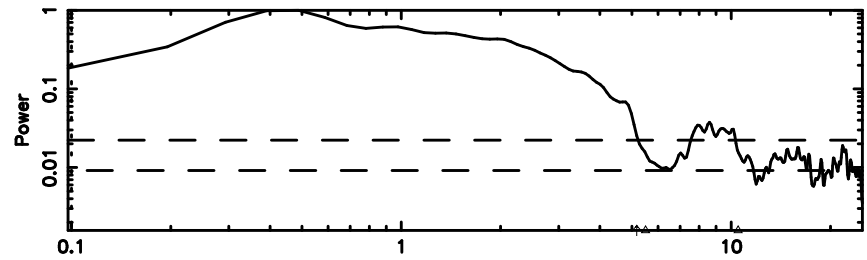

Frequency (Hz)

1355+01 2024/08/08 7.67UT TOYOKAWA-FUJI

T20240808163843

BLK:11,SNR1: 0.60642E-01,SNR2: 1.0565

Frequency (Hz)

K20240808163840

BLK:11,SNR1: 3.2630 ,SNR2: 13.675

Frequency (Hz)