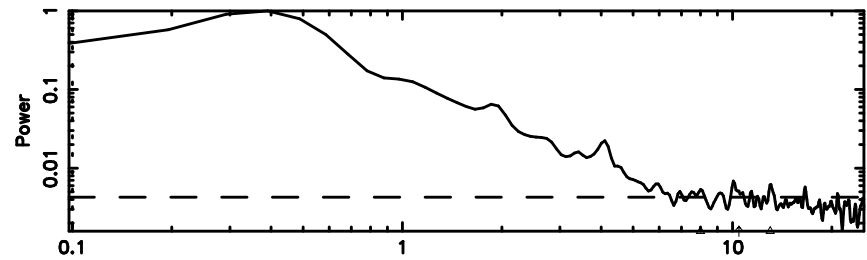

BLK:14,SNR1: 4.2368 ,SNR2: 8.3004

1323+32 2024/08/08 7.15UT TOYOKAWA-KISO

F20240808160705

BLK:10,SNR1: 3.0578 ,SNR2: 15.905

Frequency (Hz)

K20240808160703

BLK:10,SNR1: 6.6704 ,SNR2: 12.921

Frequency (Hz)