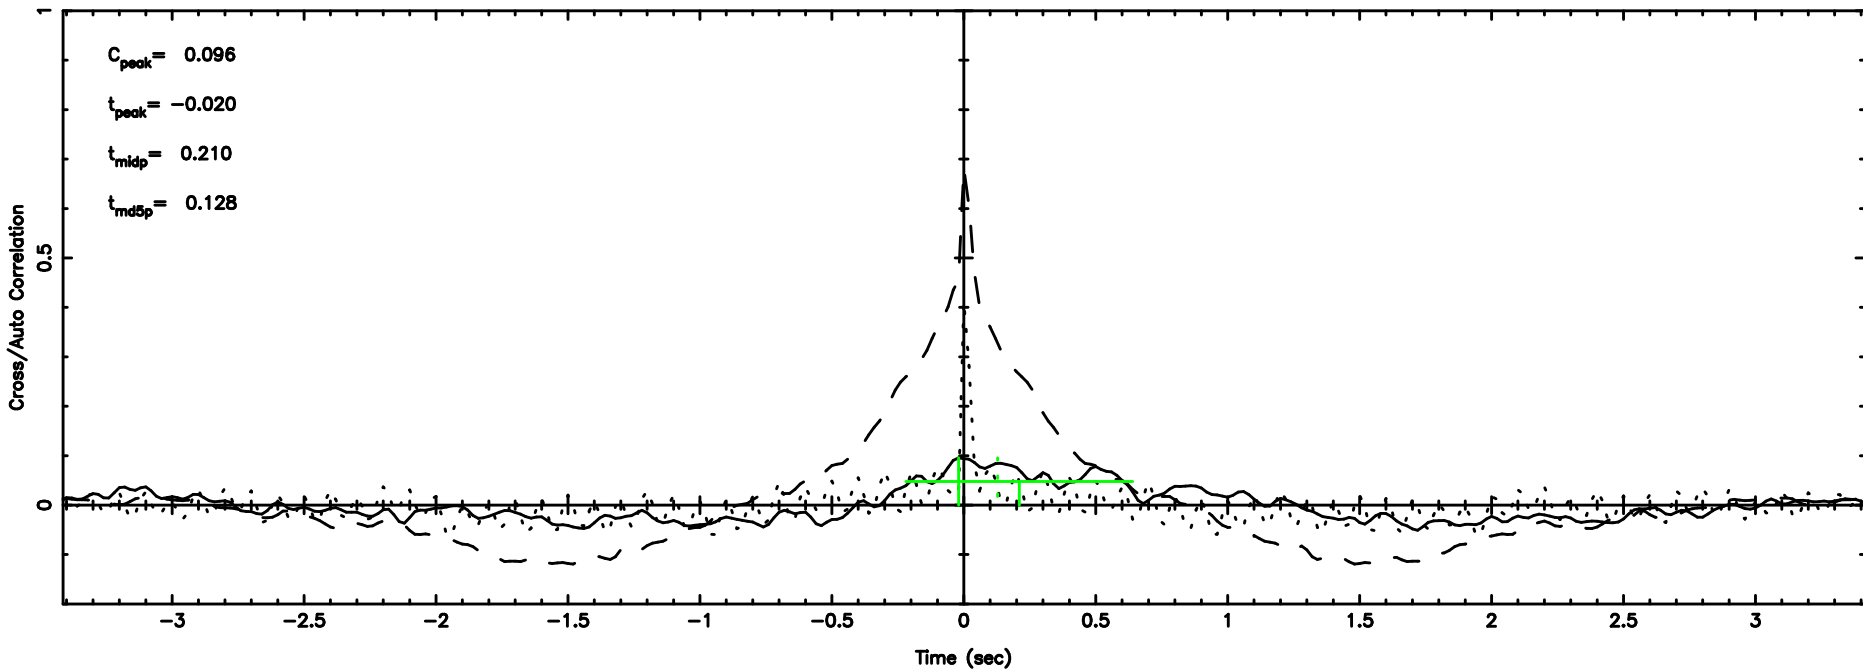

F20240808113451

BLK: 7,SNR1: 1.2766 ,SNR2: 3.3993

K20240808113448

BLK: 7,SNR1: 0.15435 ,SNR2: 0.74480

3C208 2024/08/08 2.61UT FUJI -KISO