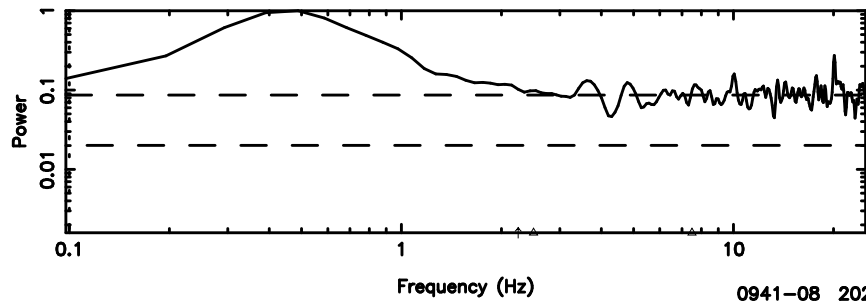

BLK: 8,SNR1: 0.33444 ,SNR2: 2.8726