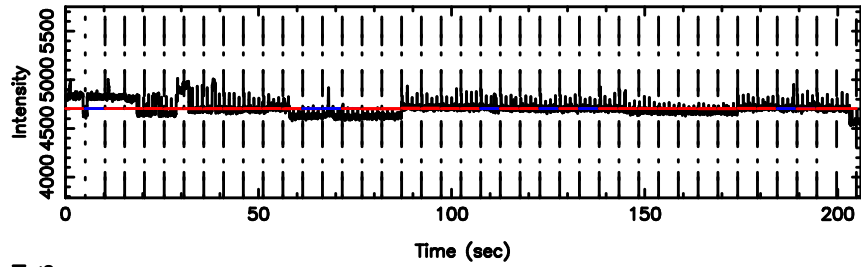

F20240808153711

BLK: 7,SNR1: 1.9162 ,SNR2: 4.5128