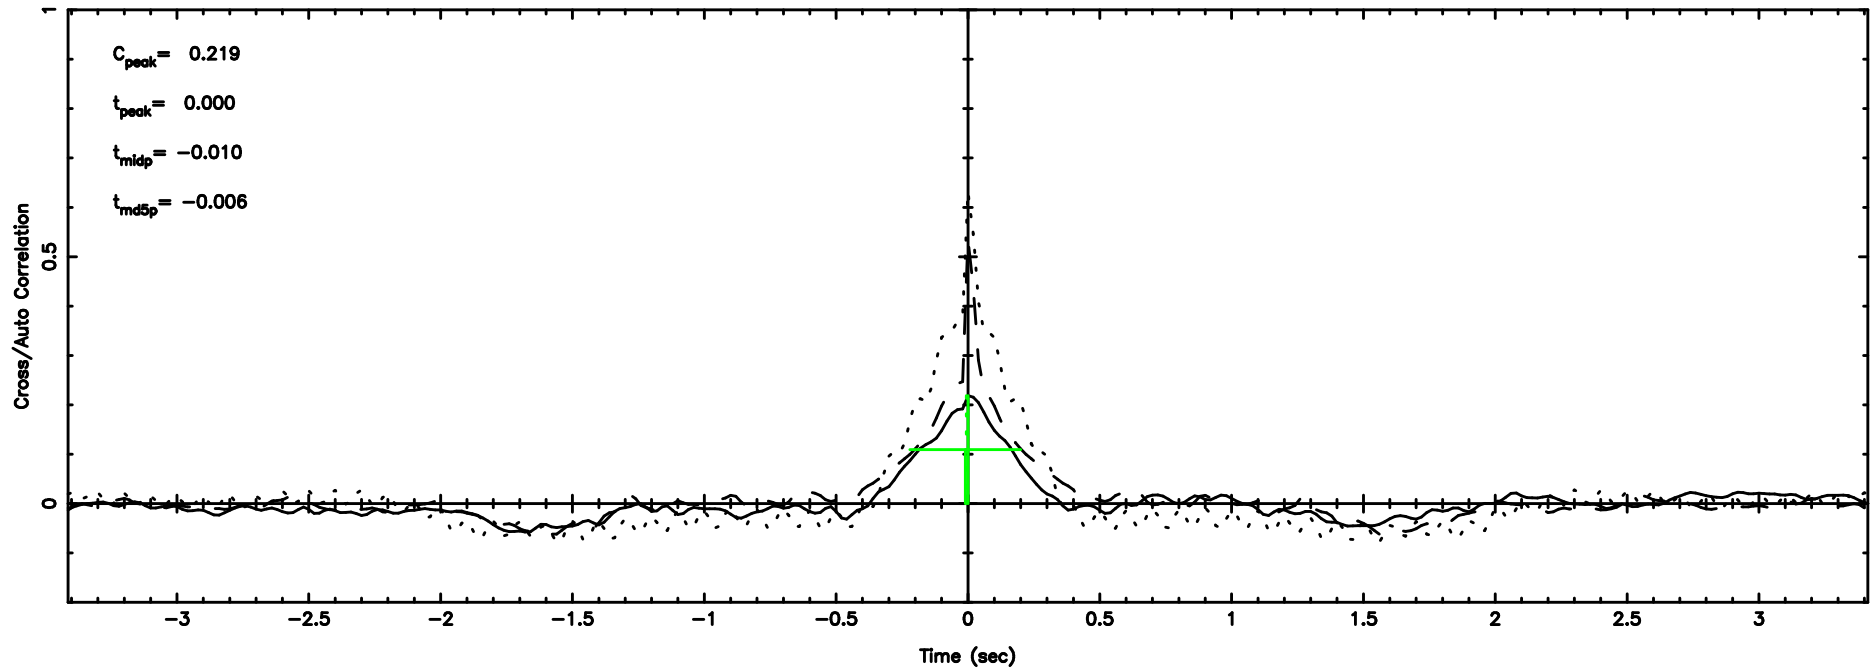

Frequency (Hz)

0926+117 2024/08/08 3.20UT FUJI -KISO