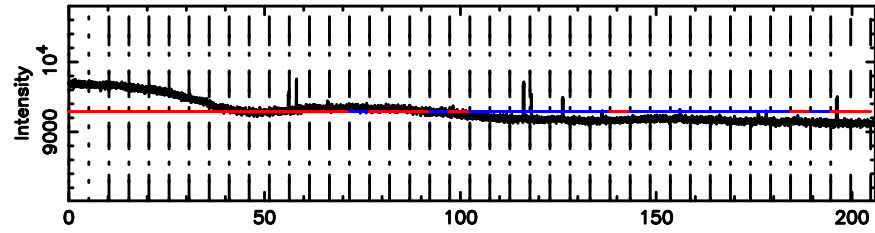

T20240808060246

BLK:17,SNR1: 3.0001 ,SNR2: 7.2442

Frequency (Hz)

3C84 2024/08/07 21.07UT TOYOKAWA-FUJI

F20240808060246

BLK:17,SNR1: 5.7550 ,SNR2: 14.387

Frequency (Hz)

T20240808060246