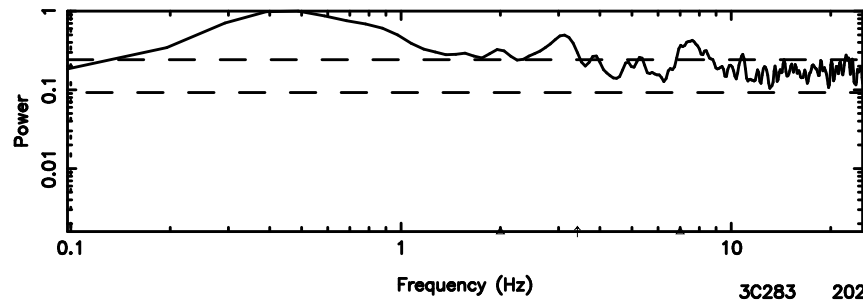

BLK: 6,SNR1:-0.28314E-01,SNR2: 0.78820