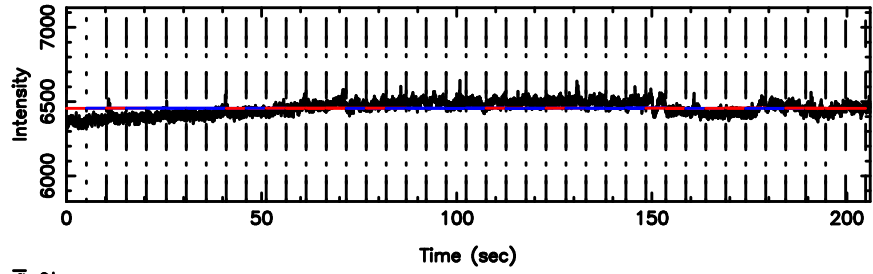

Frequency (Hz)

3C161 2024/08/08 0.18UT TOYOKAWA-FUJI

F20240808090910

BLK:10,SNR1: 3.2034 ,SNR2: 13.245

Frequency (Hz)

T20240808090910

BLK:22,SNR1: 0.82570 ,SNR2: 6.6063

3C161 2024/08/08 0.18UT TOYOKAWA-KISO