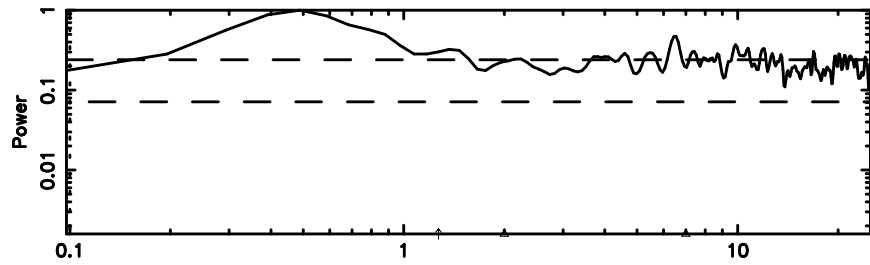

Frequency (Hz)

3C152 2024/08/07 23.81UT TOYOKAWA-FUJI

T20240808084649

BLK: 7,SNR1: 0.94457E-02,SNR2: 1.2631

Frequency (Hz)

K20240808084646

BLK: 7,SNR1: 1.3425 ,SNR2: 5.5904

Frequency (Hz)