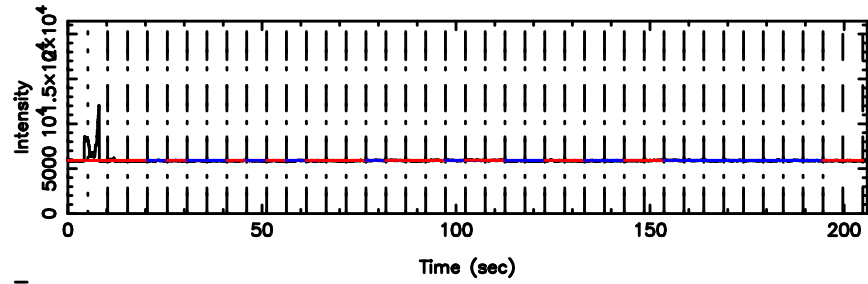

T20240808123329

BLK:15,SNR1: 47.896 ,SNR2: 63.141

F20240808123329

BLK:15,SNR1: 8.7086 ,SNR2: 14.774

3C230 2024/08/08 3.59UT TOYOKAWA-FUJI

T20240808123329

BLK:19,SNR1: 0.81988 ,SNR2: 5.6177

3C230 2024/08/08 3.59UT TOYOKAWA-KISO