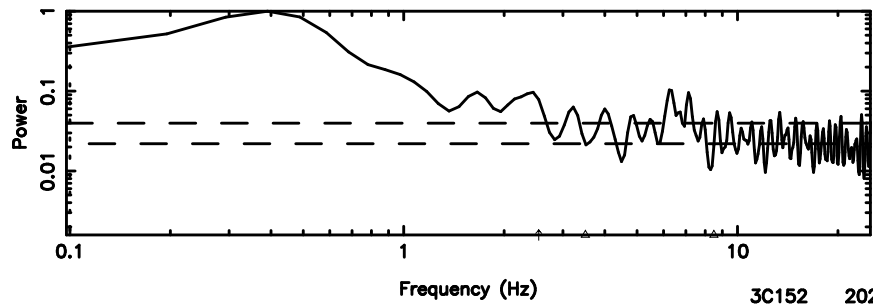

BLK: 7,SNR1: 0.43130 ,SNR2: 5.1241

3C152 2024/08/07 23.81UT FUJI -KISO

K20240808084646