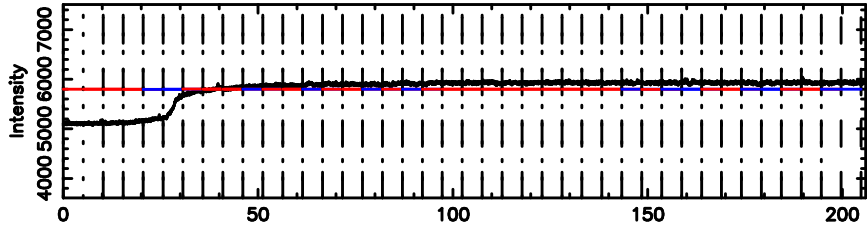

BLK:10,SNR1: 0.83667 ,SNR2: 3.2949

Frequency (Hz)

K20240808101806

BLK:10,SNR1: 0.34626 ,SNR2: 3.4876

Frequency (Hz)

0732+33 2024/08/08 1.33UT FUJI -KISO

T20240808102611

BLK:12,SNR1: 1.1374 ,SNR2: 15.325