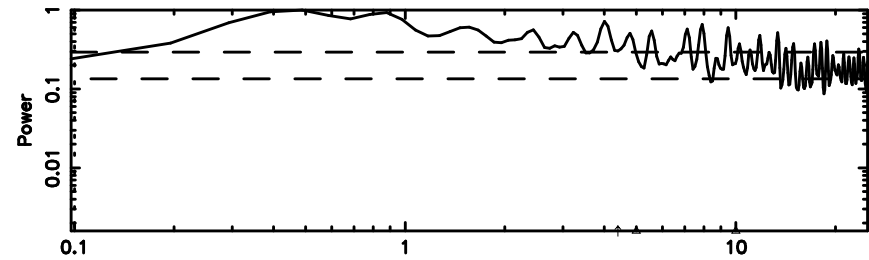

T20240808145655

BLK:13,SNR1: 0.14199 ,SNR2: 1.8693

Frequency (Hz)

F20240808145655

BLK:13,SNR1: 0.44280E-01,SNR2: 0.76940

Frequency (Hz)

1213-17 2024/08/08 5.98UT TOYOKAWA-FUJI

T20240808145655