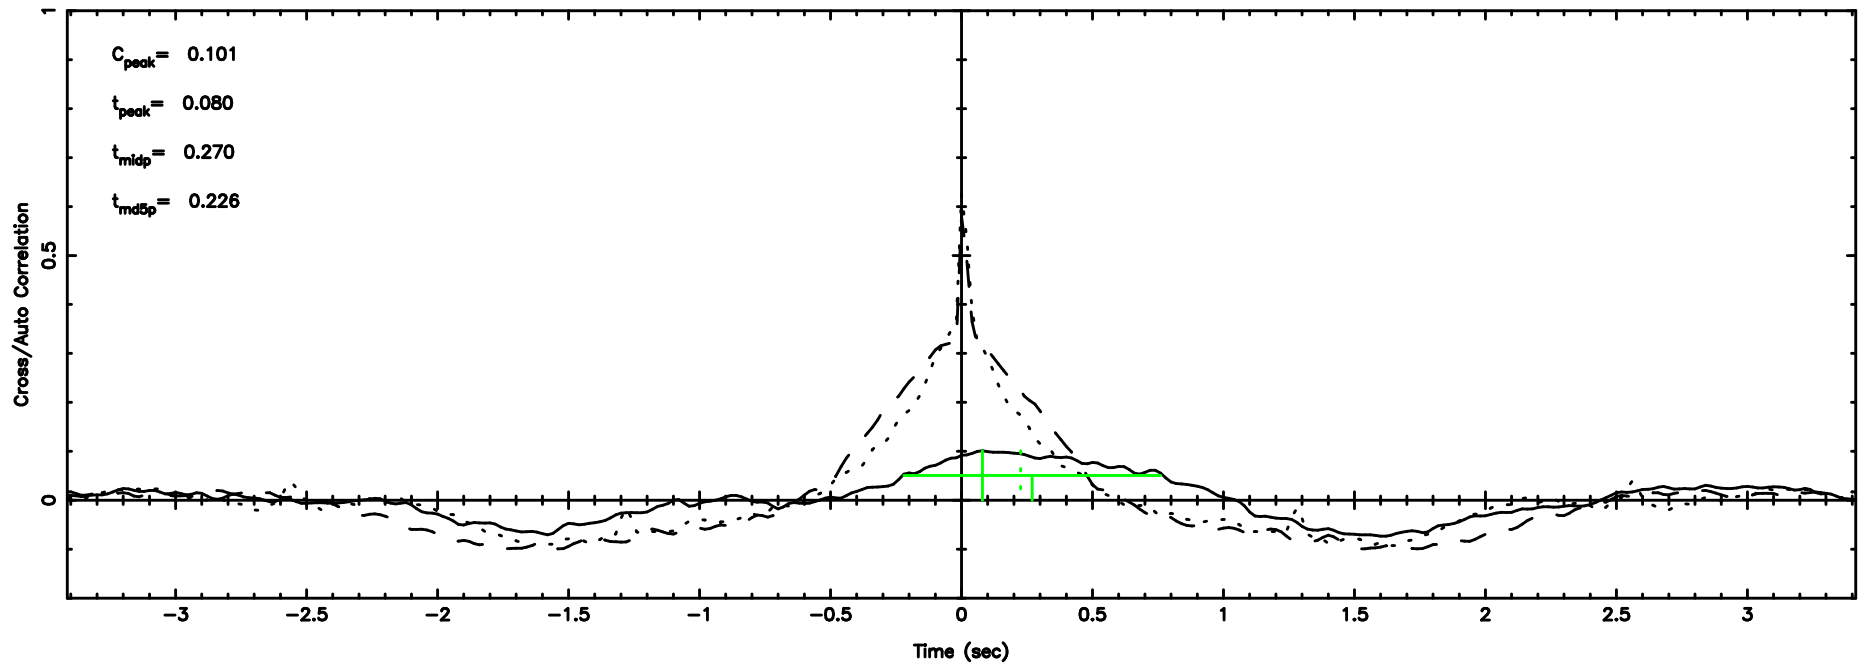

3C286 2024/08/08 7.23UT TOYOKAWA-FUJI