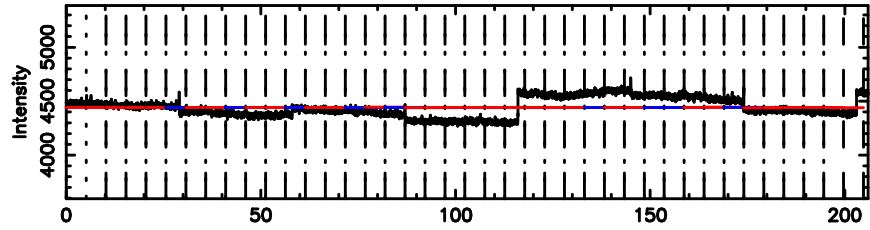

F20240808104330