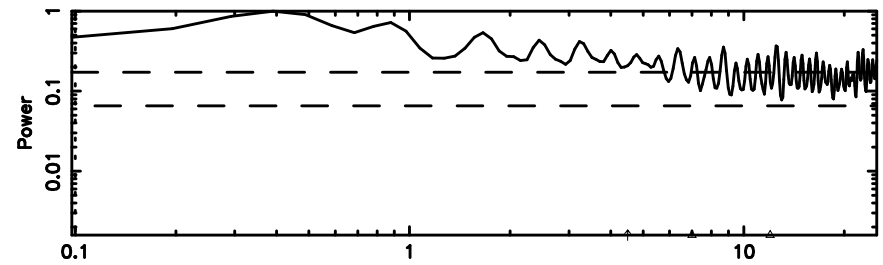

BLK:20,SNR1: 1.6133 ,SNR2: 8.8232

Frequency (Hz)

F20240808082528

BLK:20,SNR1: 0.29103 ,SNR2: 1.2578

Frequency (Hz)

3C147 2024/08/07 23.45UT TOYOKAWA-FUJI

T20240808082528

BLK:30,SNR1: 1.7363 ,SNR2: 9.5776