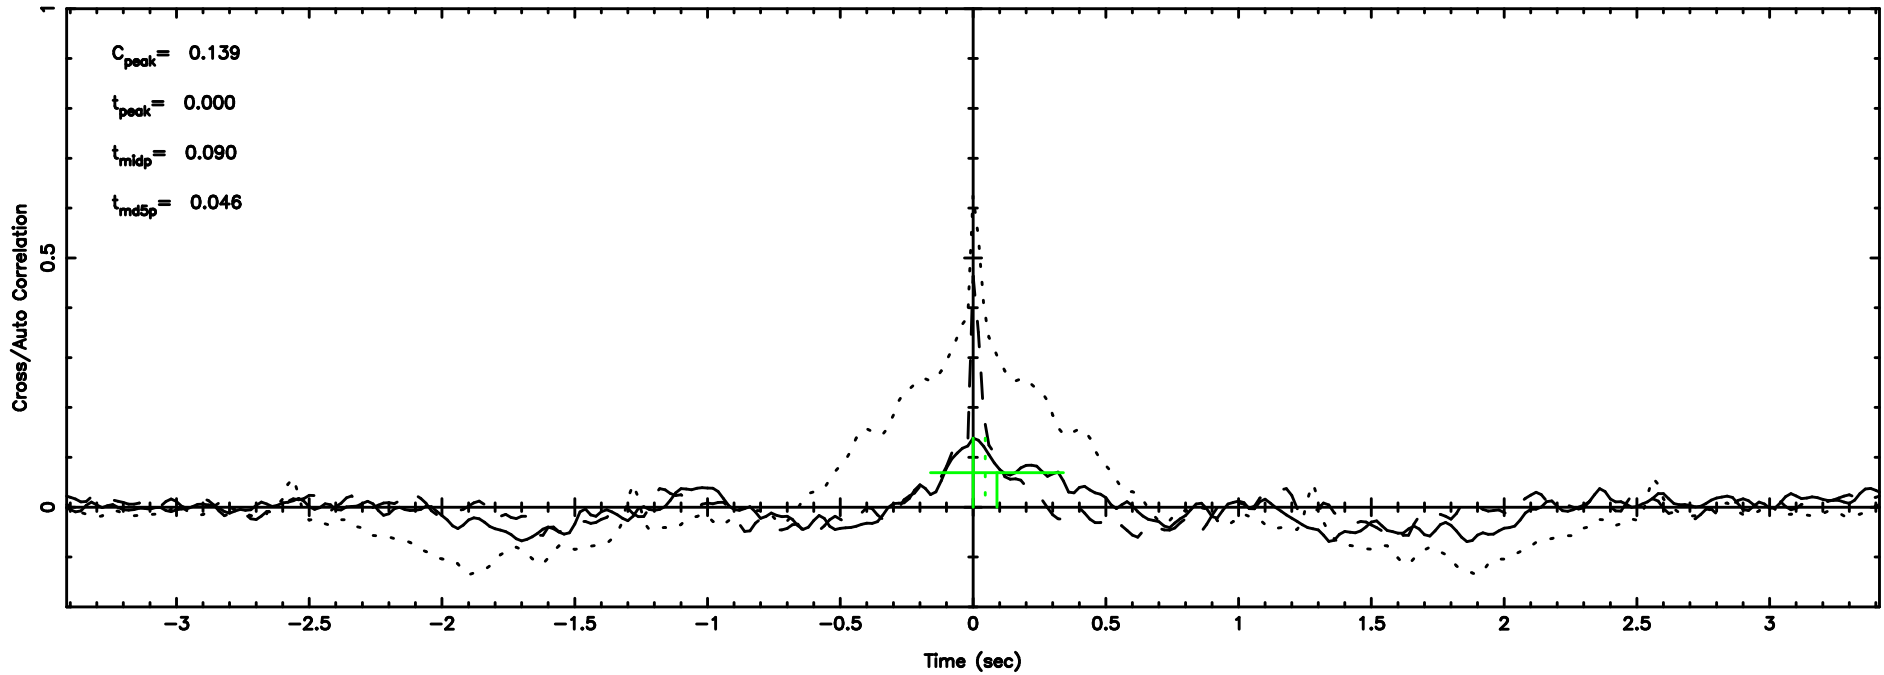

Frequency (Hz)

3C119 2024/08/07 22.29UT TOYOKAWA-FUJI