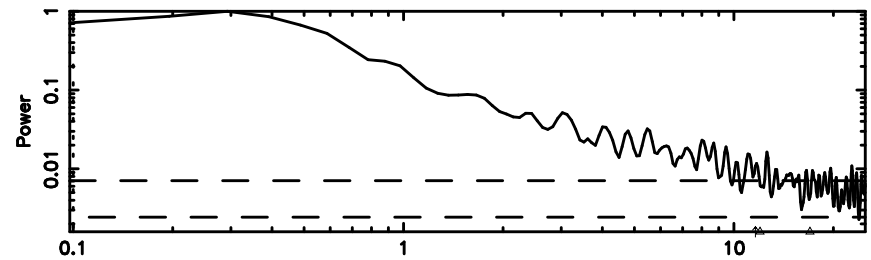

BLK: 6,SNR1: 5.0902 ,SNR2: 8.7626