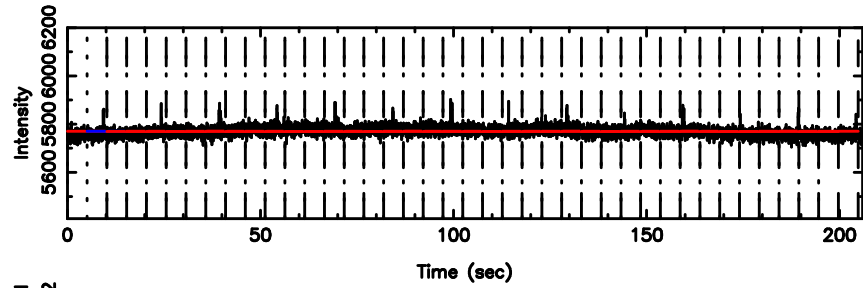

T20240808155241