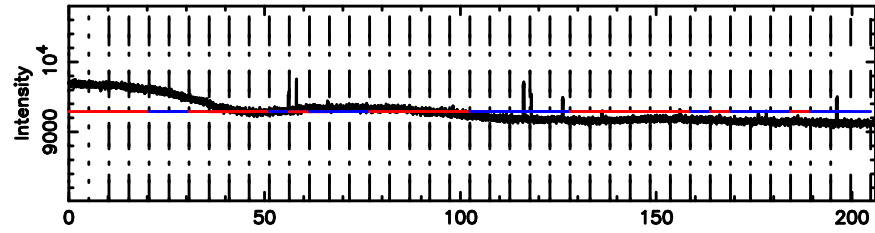

T20240808060246

BLK:17,SNR1: 3.0001 ,SNR2: 7.2442

Frequency (Hz)

3C84 2024/08/07 21.07UT TOYOKAWA-FUJI

F20240808060246

BLK:17,SNR1: 5.7550 ,SNR2: 14.387

Frequency (Hz)

T20240808060246