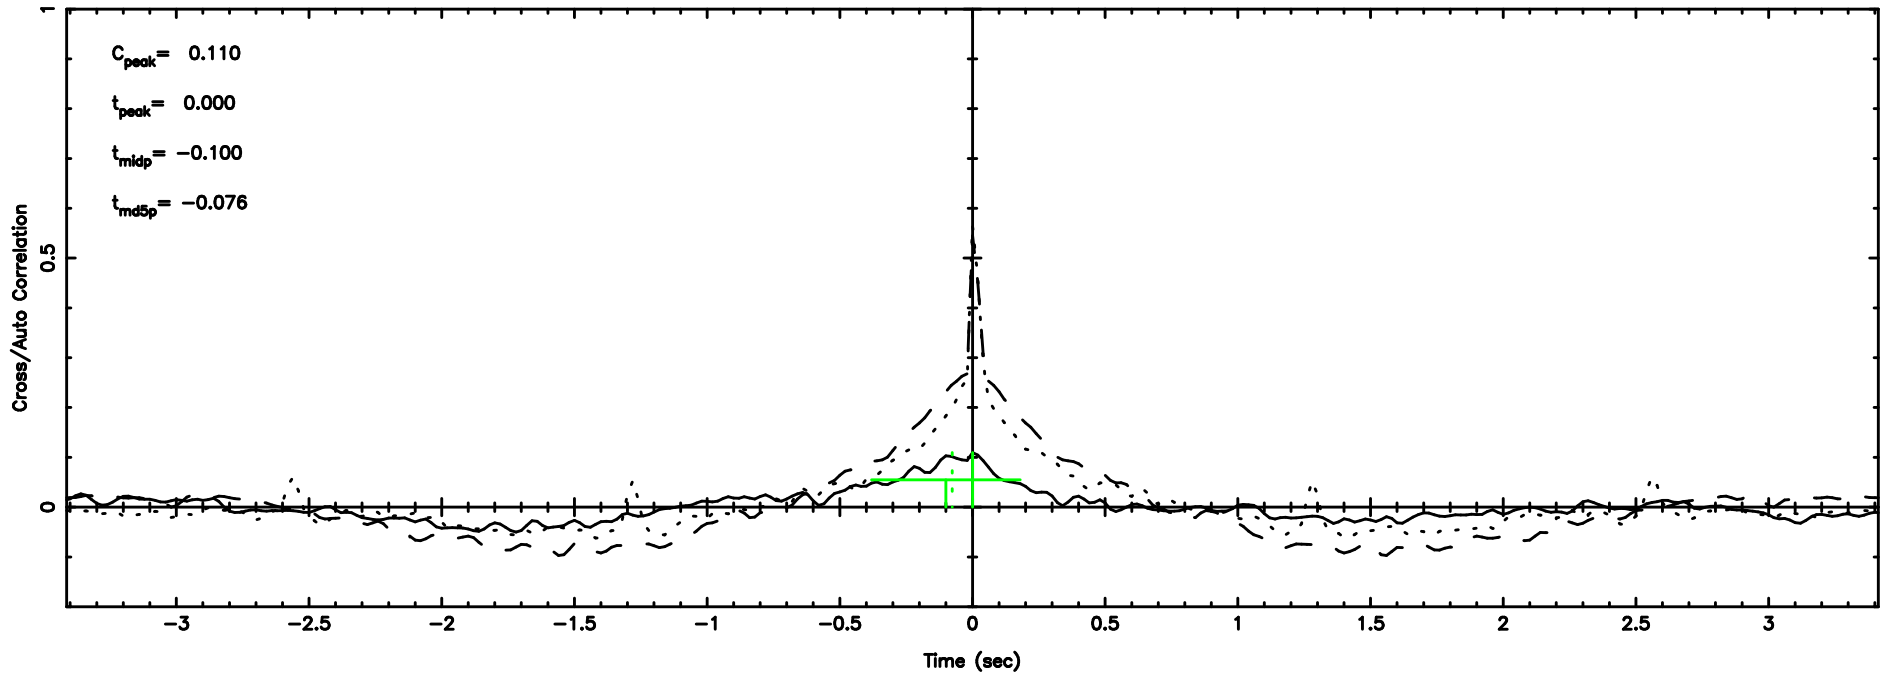

T20240808081708

BLK:11,SNR1: 135.08 ,SNR2: 334.34

F20240808081709

BLK:11,SNR1: 0.52012 ,SNR2: 3.1099

0531+194 2024/08/07 23.31UT TOYOKAWA-FUJI