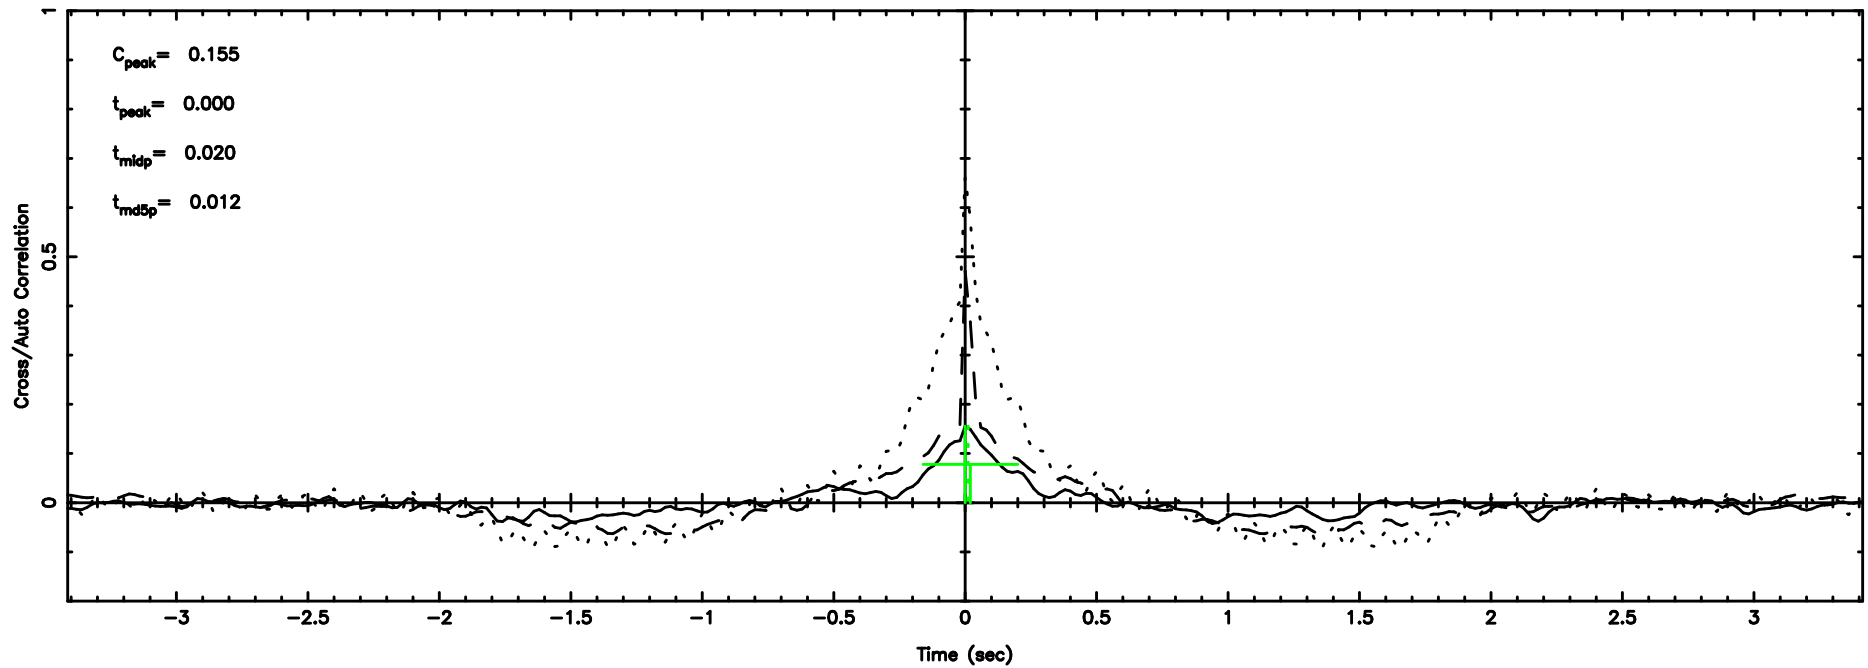

BLK: 4,SNR1:-0.38320E-01,SNR2: 1.2454

1055+01 2024/08/08 4.69UT TOYOKAWA-FUJI

T20240808133947

BLK:12,SNR1: 0.32030 ,SNR2: 1.1827

K20240808133944

BLK:12,SNR1: 9.3500 ,SNR2: 21.812

1055+01 2024/08/08 4.69UT TOYOKAWA-KISO