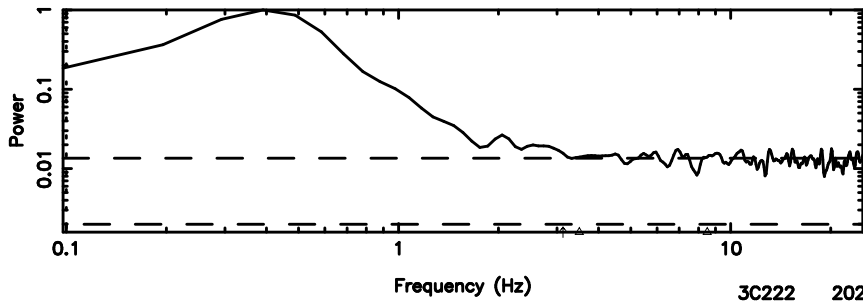

Frequency (Hz)

0926+117 2024/08/08 3.20UT FUJI -KISO

T20240808121807

BLK:17,SNR1: 1.5945 ,SNR2: 10.612

F20240808121807

BLK:17,SNR1:-0.53848E-01,SNR2: 2.1349

3C222 2024/08/08 3.33UT TOYOKAWA-FUJI

T20240808121807