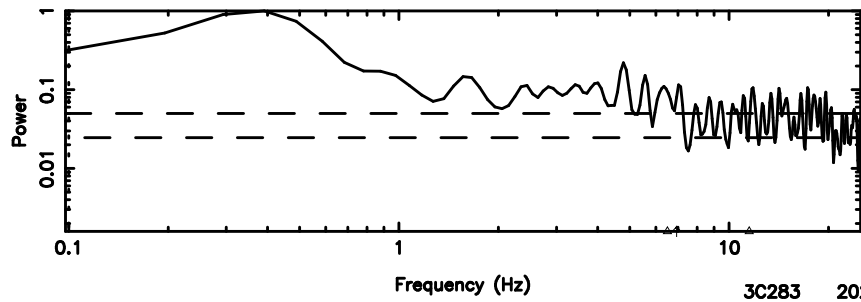

BLK: 3,SNR1: 0.66238 ,SNR2: 1.9101