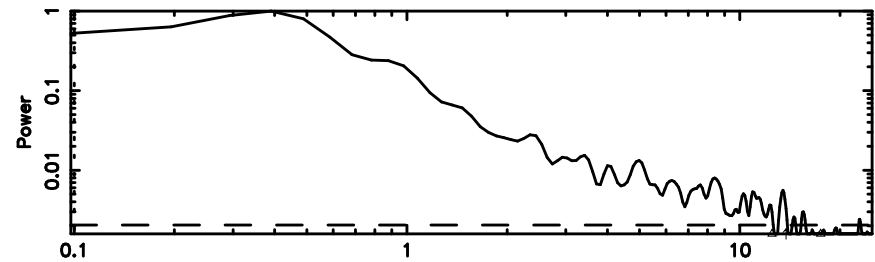

BLK: 7,SNR1: 14.836 ,SNR2: 21.630