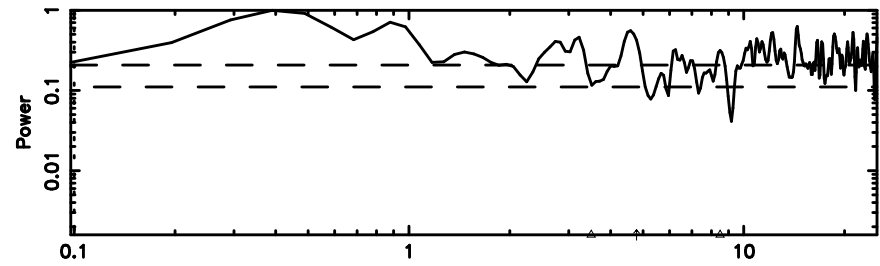

BLK: 2,SNR1: 0.30167 ,SNR2: 0.74644