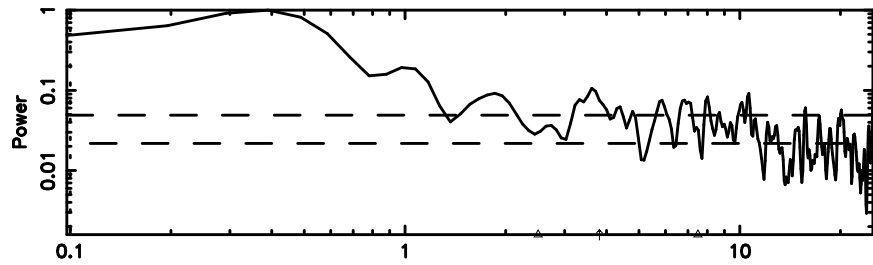

BLK: 1,SNR1: 1.4909 ,SNR2: 16.453

Frequency (Hz)

0333+32 2024/08/07 21.35UT TOYOKAWA-KISO

F20240808061919

BLK: 1,SNR1: 0.21342 ,SNR2: 2.7089

Frequency (Hz)

K20240808061916

BLK: 1,SNR1: 1.3122 ,SNR2: 4.9770