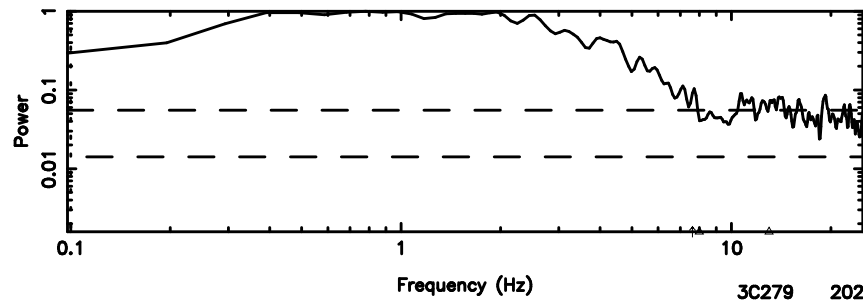

Frequency (Hz)

F20240808153711

BLK: 6,SNR1: 5.0902 ,SNR2: 8.7626

Frequency (Hz)

3C279 2024/08/08 6.65UT TOYOKAWA-FUJI

T20240808153711

BLK: 6,SNR1: 2.8894 ,SNR2: 7.6037

K20240808153708