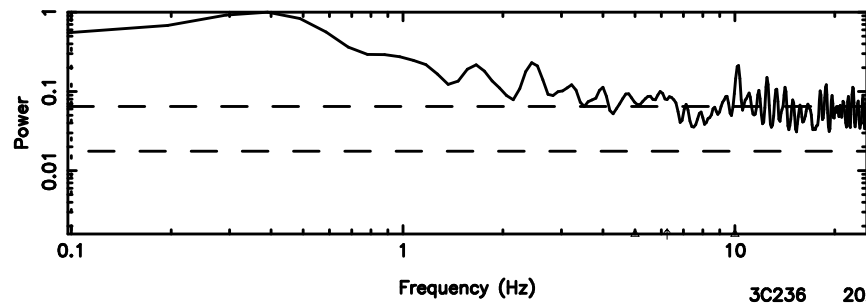

BLK: 7,SNR1: 0.55458 ,SNR2: 1.7862

3C236 2024/08/08 3.82UT FUJI -KISO

K20240808124733