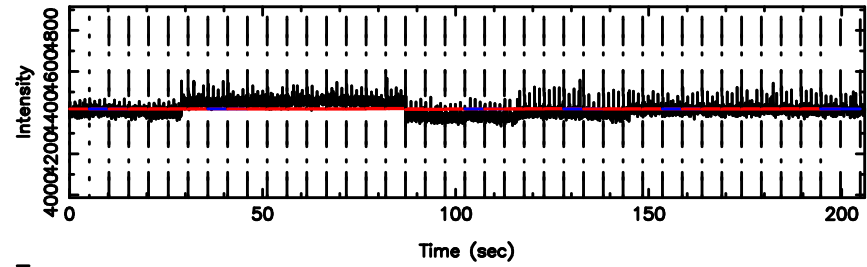

F20240808155241