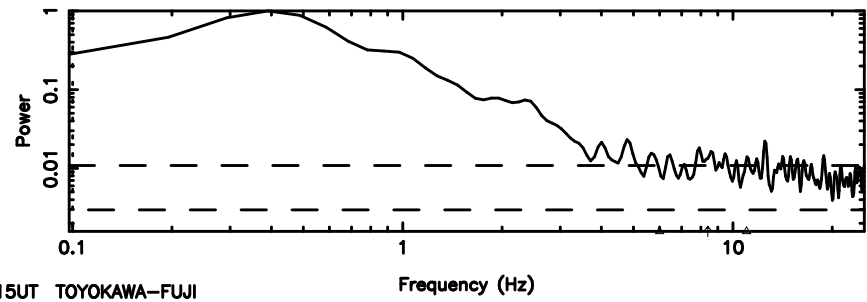

BLK:11,SNR1: 3.0910 ,SNR2: 7.5609