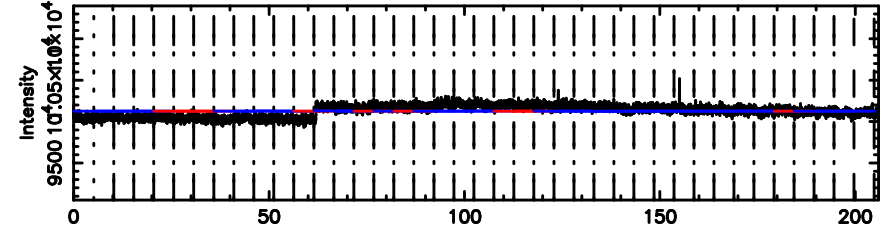

Frequency (Hz)

3C147 2024/08/07 23.45UT TOYOKAWA-KISO

K20240808082525