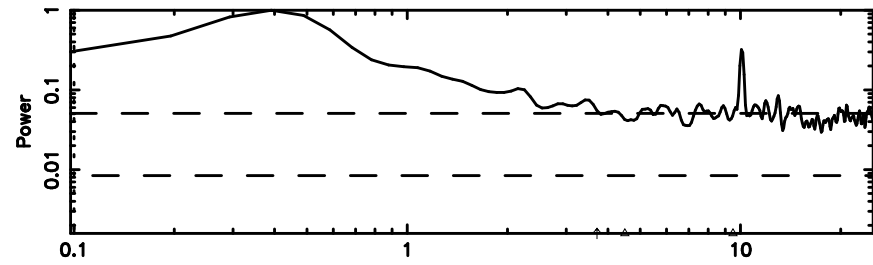

T20240808101809

BLK:13,SNR1: 0.17932 ,SNR2: 1.5709

Frequency (Hz)

K20240808101806

BLK:13,SNR1: 0.58695 ,SNR2: 2.9374

Frequency (Hz)

0732+33 2024/08/08 1.33UT TOYOKAWA-KISO

F20240808101809