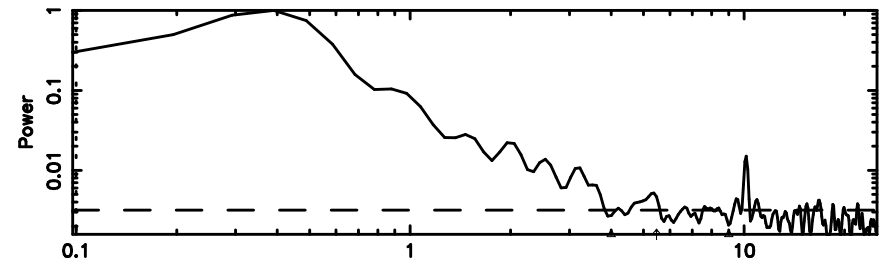

BLK: 6,SNR1: 6.8580 ,SNR2: 25.504