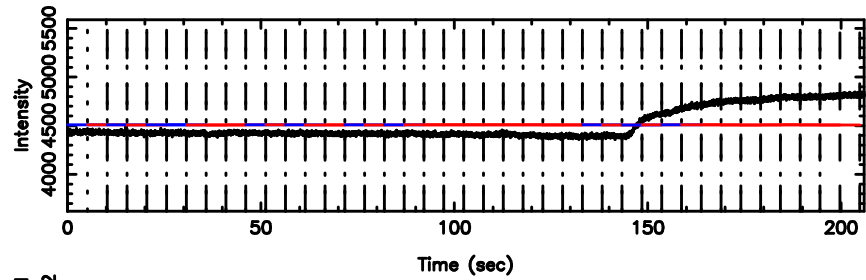

BLK:13,SNR1: 0.31783 ,SNR2: 1.3158

F20240808143107

BLK:13,SNR1: 0.72808 ,SNR2: 2.9915

3C267 2024/08/08 5.55UT TOYOKAWA-FUJI

T20240808143107

BLK:11,SNR1: 0.29678 ,SNR2: 1.9039

K20240808143104

BLK:11,SNR1: 1.9136 ,SNR2: 7.6497