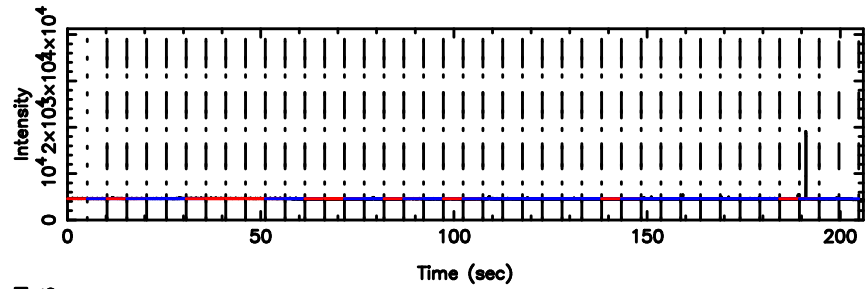

3C275 2024/08/08 6.42UT TOYOKAWA-FUJI

T20240808152323

BLK:28,SNR1: 8.8888 ,SNR2: 22.286

K20240808152320

BLK:28,SNR1: 2.6799 ,SNR2: 12.888

3C275 2024/08/08 6.42UT TOYOKAWA-KISO

F20240808152323

BLK:27,SNR1: 9.1430 ,SNR2: 22.683