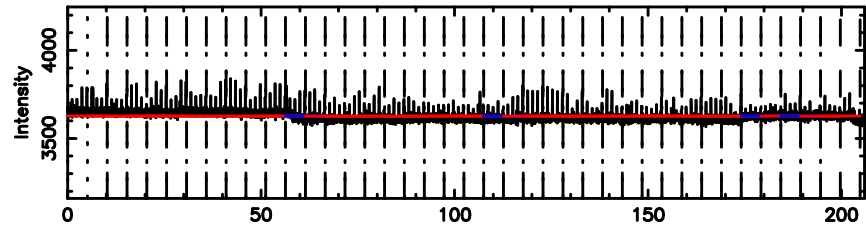

F20240808141120

BLK: 4,SNR1:-0.26750 ,SNR2: 0.0000