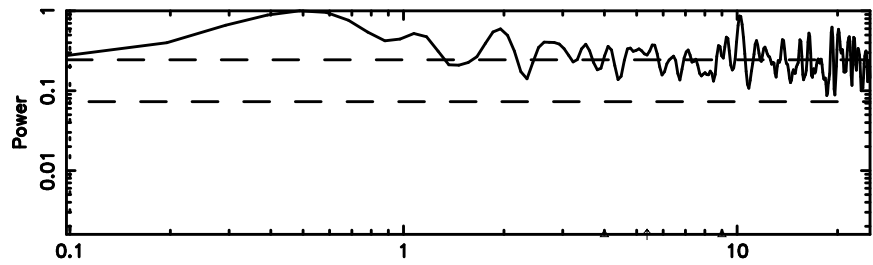

BLK: 3,SNR1: 0.17724 ,SNR2: 0.56986