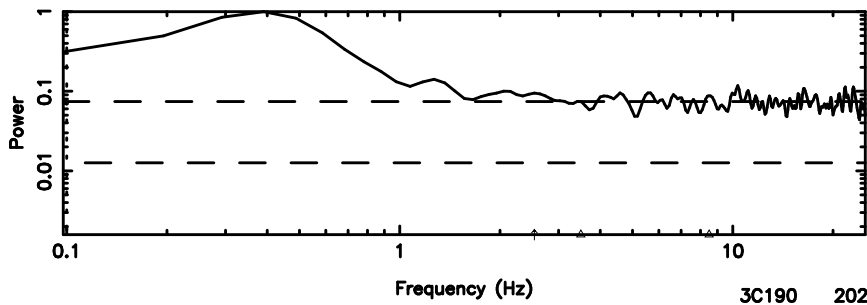

BLK:13,SNR1: 0.29487 ,SNR2: 2.4029