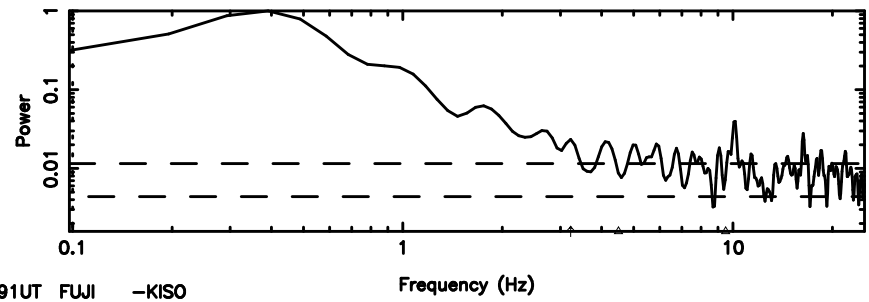

BLK: 3,SNR1: 2.2781 ,SNR2: 14.595

3C283 2024/08/08 6.91UT FUJI -KISO