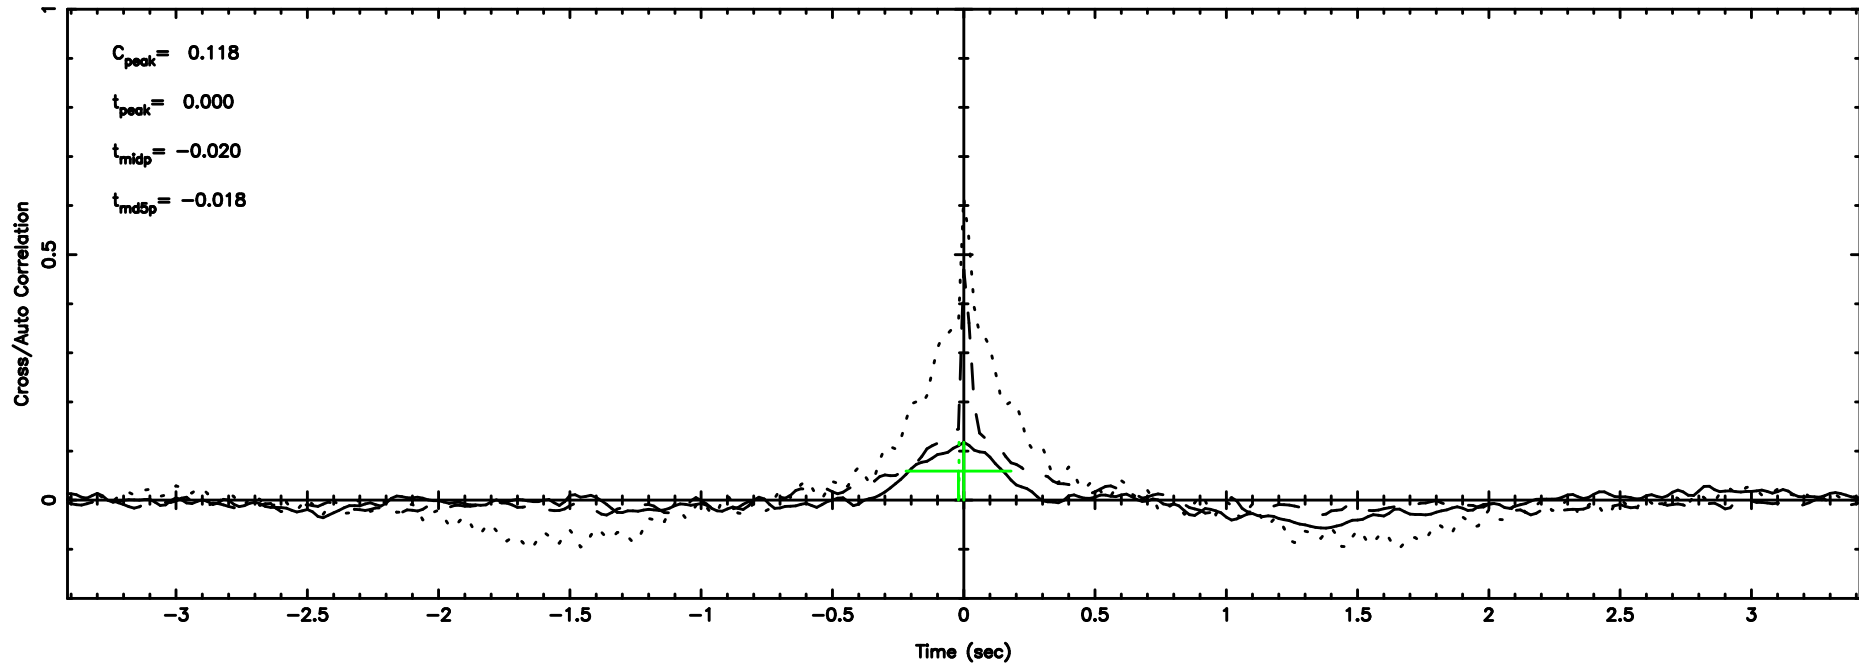

T20240808143107

BLK:11,SNR1: 0.29678 ,SNR2: 1.9039

K20240808143104

BLK:11,SNR1: 1.9136 ,SNR2: 7.6497

3C267 2024/08/08 5.55UT TOYOKAWA-KISO