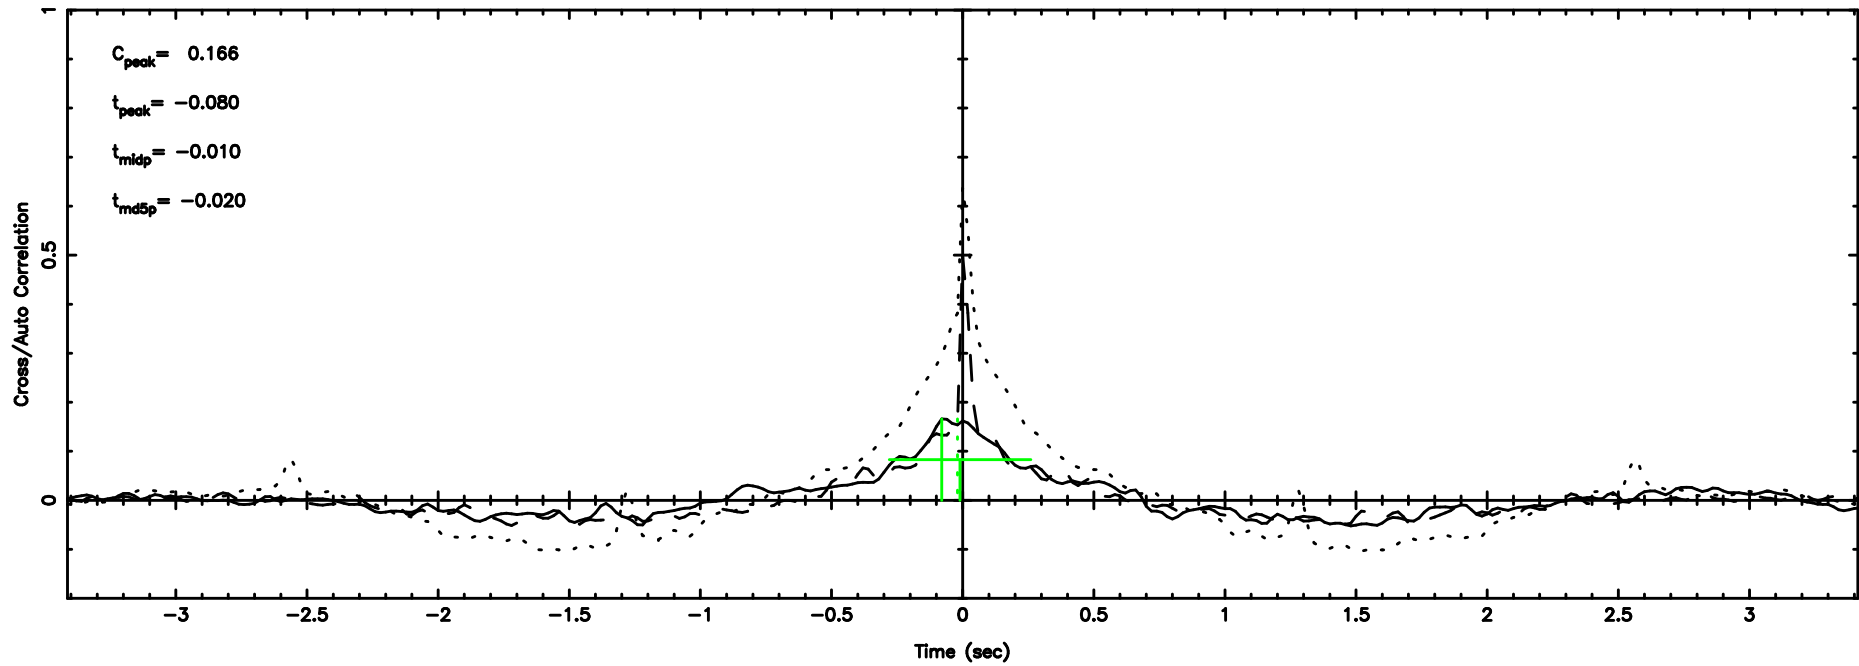

Frequency (Hz)

1245-19 2024/08/08 6.52UT TOYOKAWA-FUJI

T20240808152928

BLK: 4,SNR1: 9.4883 ,SNR2: 39.038

Frequency (Hz)

K20240808152925

BLK: 4,SNR1: 16.688 ,SNR2: 64.617

Frequency (Hz)