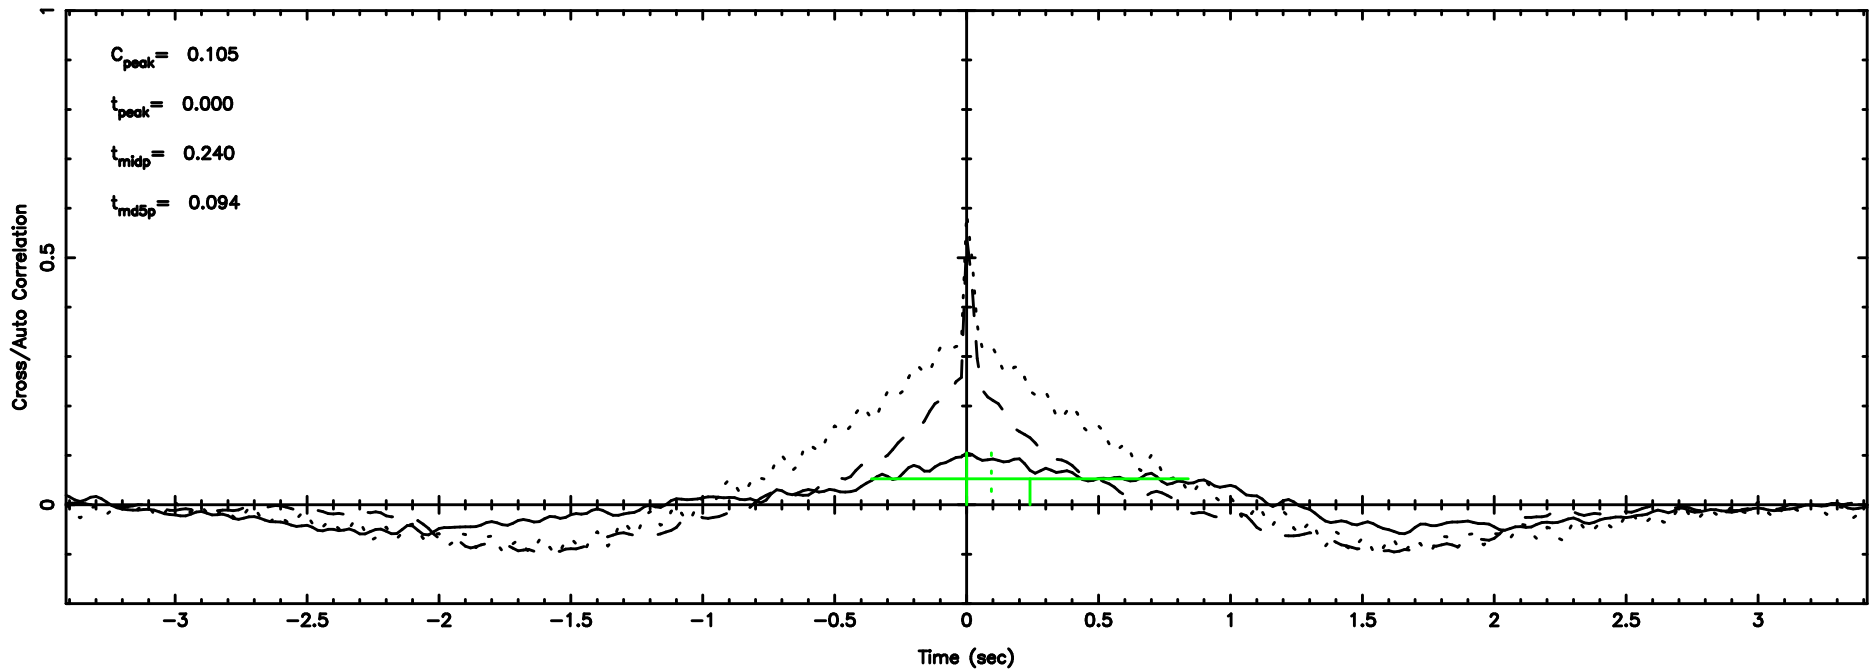

T20240808115132

BLK:16,SNR1: 0.32602 ,SNR2: 2.7500

K20240808115129

BLK:16,SNR1: 4.8726 ,SNR2: 20.336

3C216 2024/08/08 2.89UT TOYOKAWA-KISO