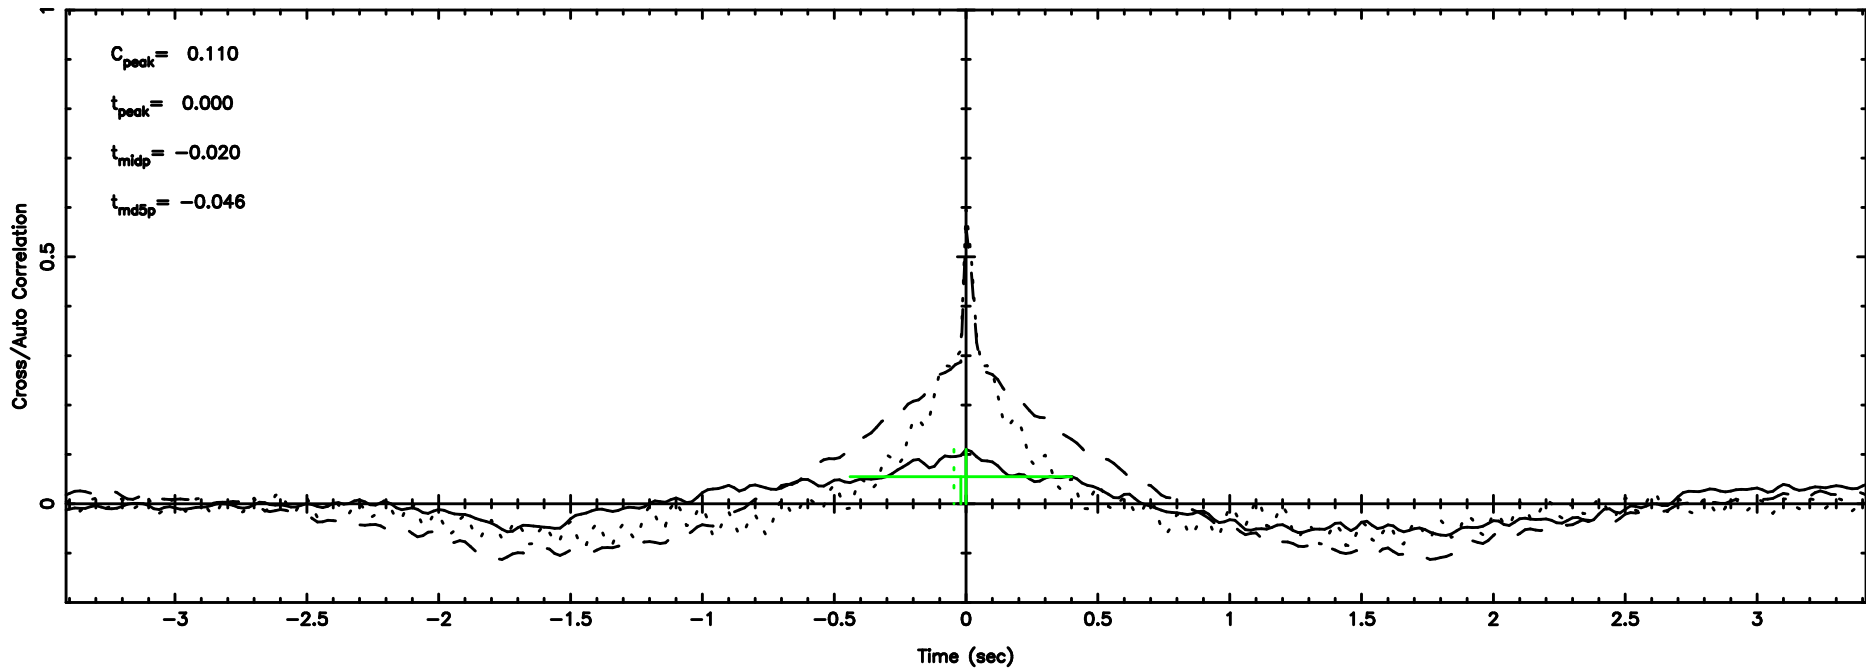

T20240808121022

BLK:13,SNR1: 0.59428 ,SNR2: 3.4407

K20240808121019

BLK:13,SNR1: 2.2597 ,SNR2: 9.8497

0926+117 2024/08/08 3.20UT TOYOKAWA-KISO