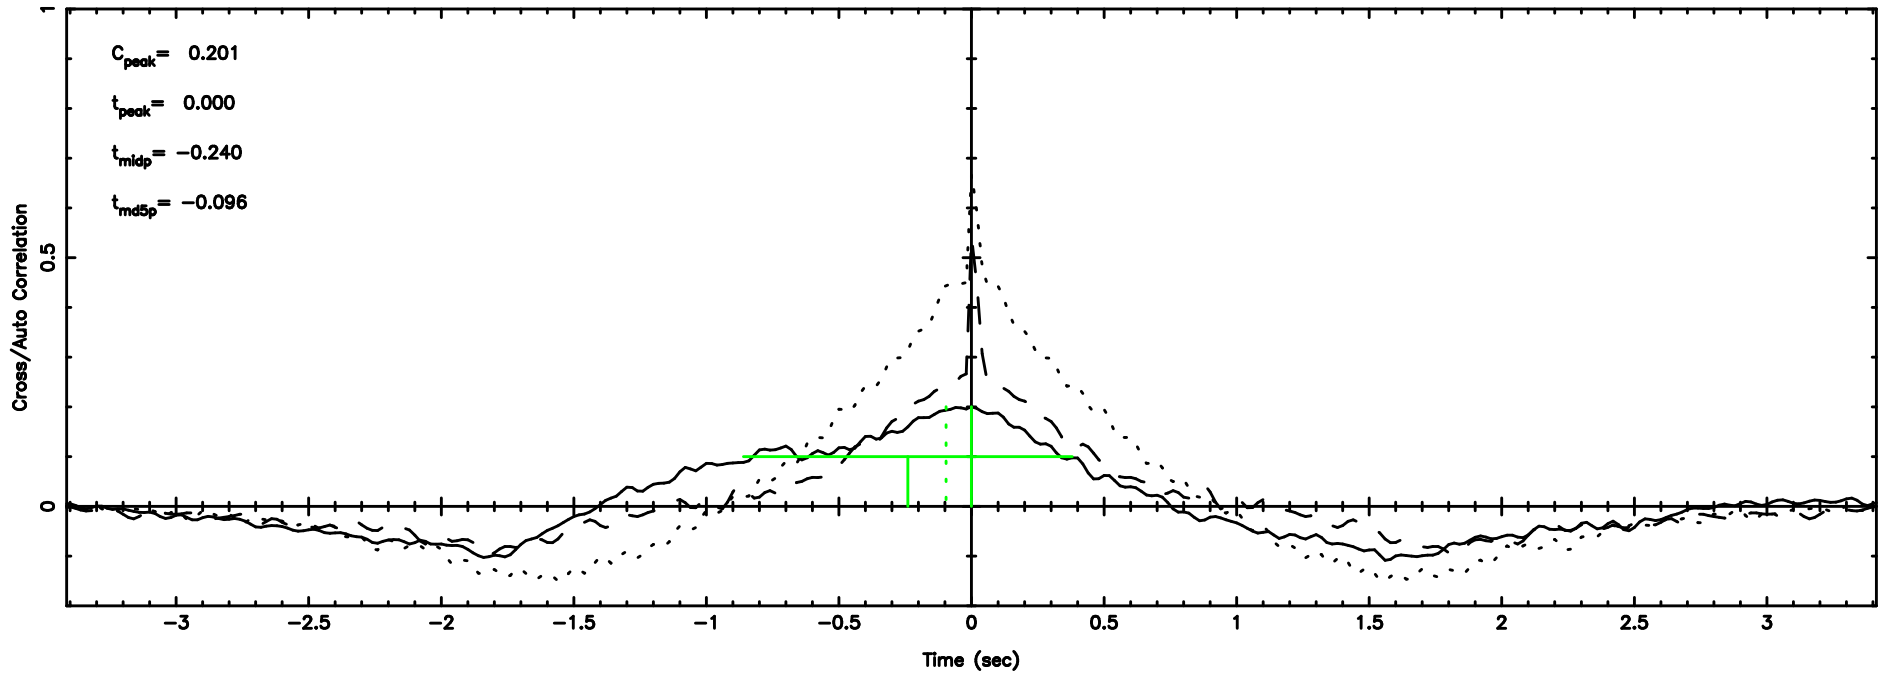

T20240808083750

BLK:10,SNR1: 15.904 ,SNR2: 28.776

Frequency (Hz)

0552+12 2024/08/07 23.68UT TOYOKAWA-KISO

K20240808083747

BLK:10,SNR1: 2.6525 ,SNR2: 11.478

Frequency (Hz)

F20240808083750