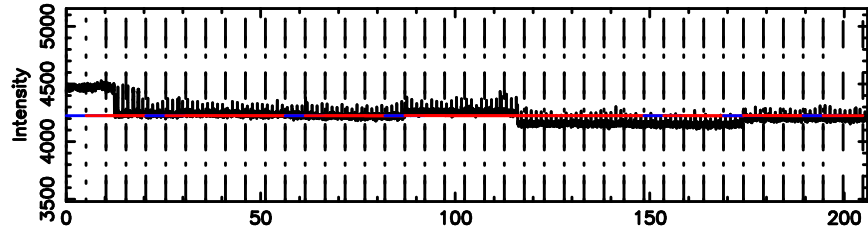

Frequency (Hz)

0821+394 2024/08/08 2.15UT TOYOKAWA-KISO

K20240808110701

BLK: 7,SNR1: 14.820 ,SNR2: 21.609

Frequency (Hz)

F20240808110704

BLK: 7,SNR1: 0.11138 ,SNR2: 1.0335

Frequency (Hz)