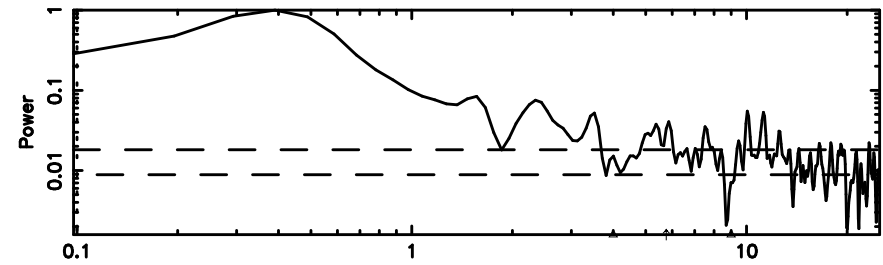

BLK: 1,SNR1: 1.4909 ,SNR2: 16.453

Frequency (Hz)

0333+32 2024/08/07 21.35UT TOYOKAWA-KISO

F20240808061919

BLK: 1,SNR1: 0.21342 ,SNR2: 2.7089

Frequency (Hz)

K20240808061916

BLK: 1,SNR1: 1.3122 ,SNR2: 4.9770