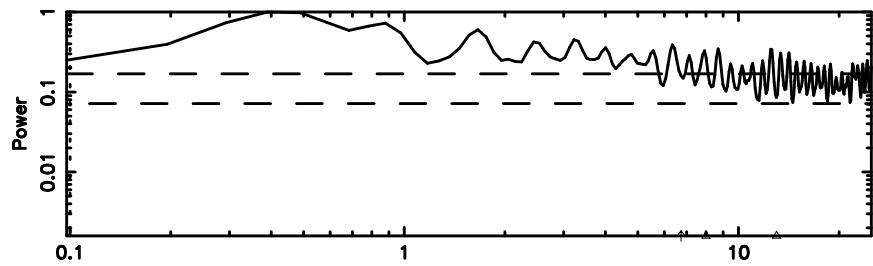

Frequency (Hz)

3C147 2024/08/07 23.45UT TOYOKAWA-KISO

K20240808082525

BLK:30,SNR1: 0.29767 ,SNR2: 0.82360

Frequency (Hz)

F20240808082528

BLK:16,SNR1: 0.31381 ,SNR2: 1.0403

Frequency (Hz)