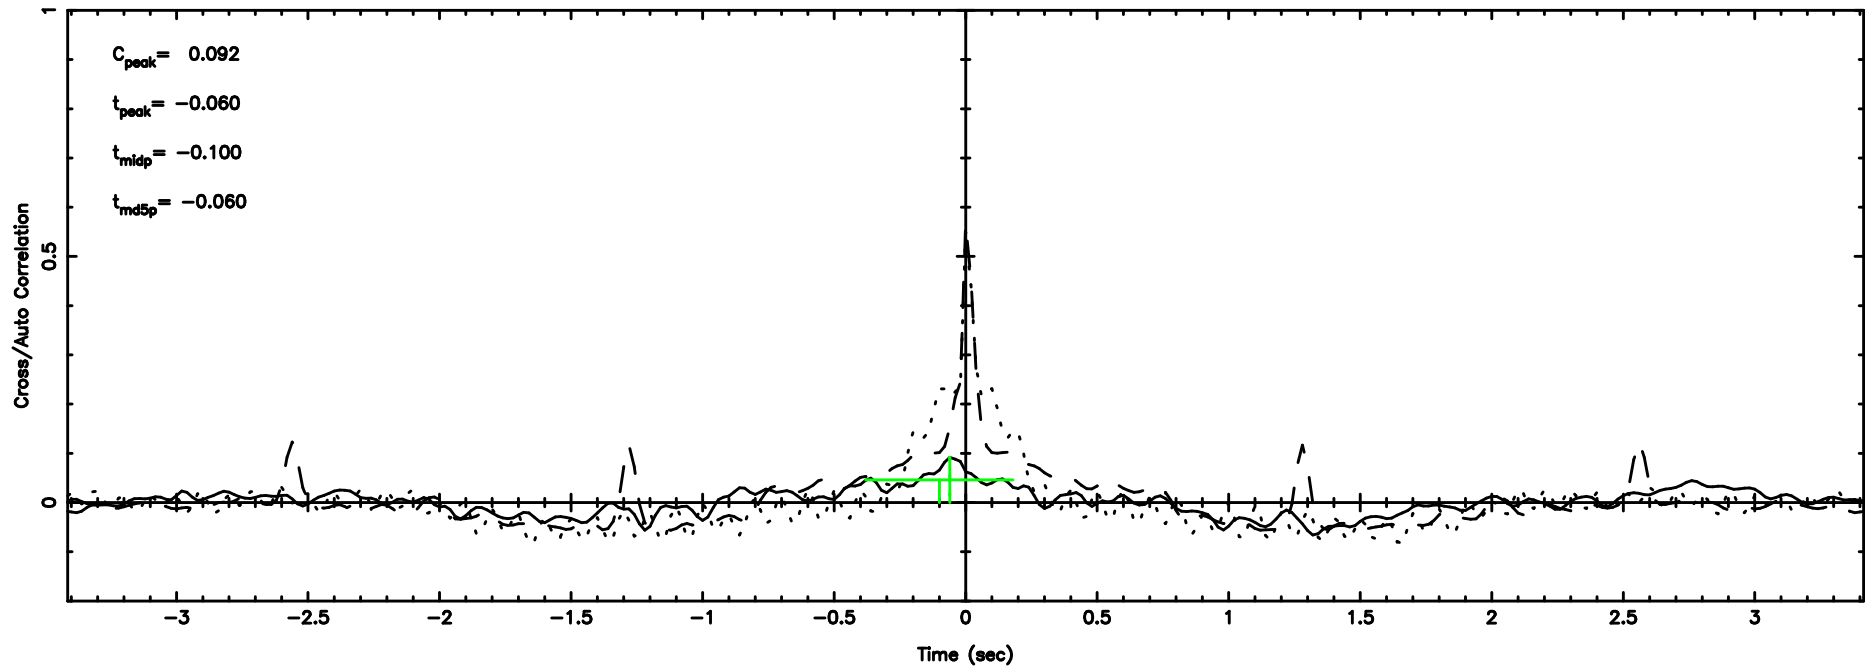

F20240808131930

BLK: 7,SNR1:-0.12465 ,SNR2: 2.2377

K20240808131927

BLK: 7,SNR1: 1.2911 ,SNR2: 5.6166

1035-058 2024/08/08 4.35UT FUJI -KISO