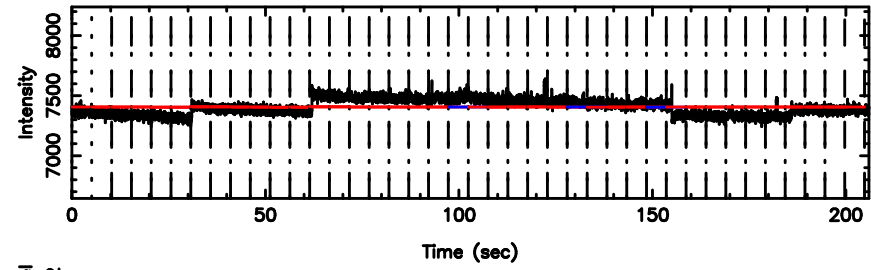

K20240808141117