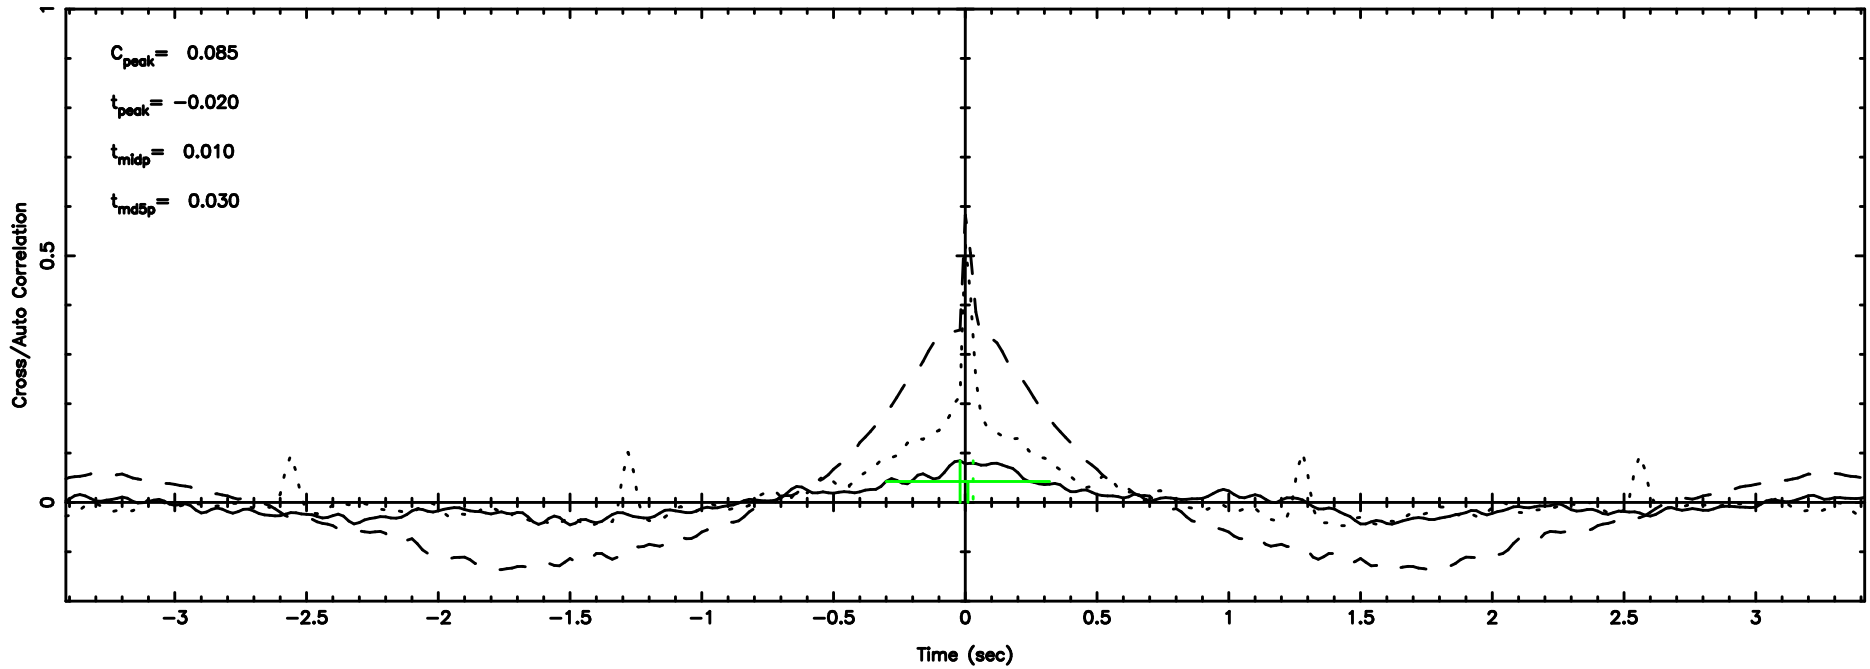

T20240808123329

BLK:15,SNR1: 47.896 ,SNR2: 63.141

F20240808123329

BLK:15,SNR1: 8.7086 ,SNR2: 14.774

3C230 2024/08/08 3.59UT TOYOKAWA-FUJI

T20240808123329

BLK:19,SNR1: 0.81988 ,SNR2: 5.6177

3C230 2024/08/08 3.59UT TOYOKAWA-KISO