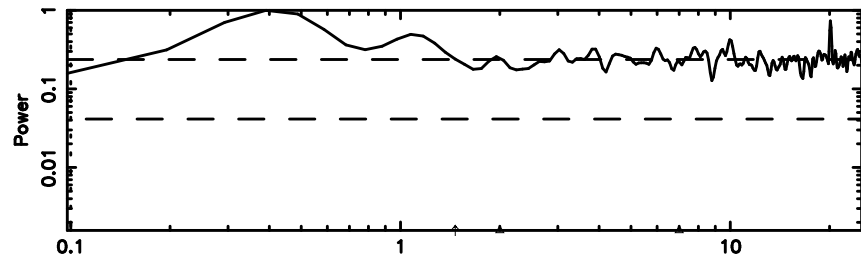

Frequency (Hz)

1355+01 2024/08/08 7.67UT TOYOKAWA-FUJI

T20240808163843

BLK:11,SNR1: 0.60642E-01,SNR2: 1.0565

Frequency (Hz)

K20240808163840

BLK:11,SNR1: 3.2630 ,SNR2: 13.675

Frequency (Hz)