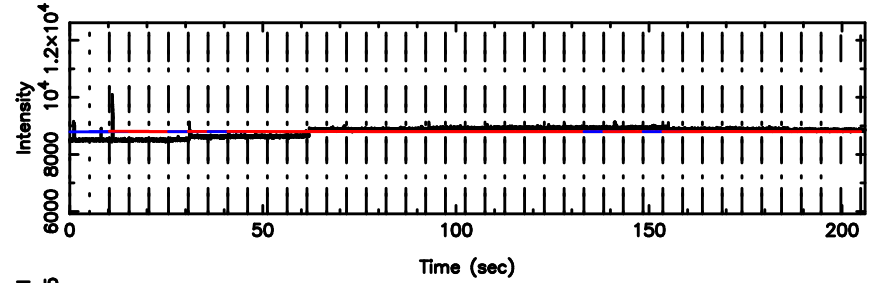

Frequency (Hz)

F20240808153711

BLK: 6,SNR1: 5.0902 ,SNR2: 8.7626

Frequency (Hz)

3C279 2024/08/08 6.65UT TOYOKAWA-FUJI

T20240808153711

BLK: 6,SNR1: 2.8894 ,SNR2: 7.6037

K20240808153708