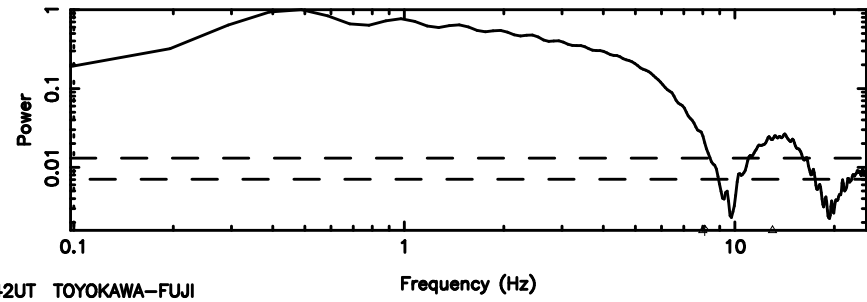

BLK:22,SNR1: 9.3669 ,SNR2: 23.220