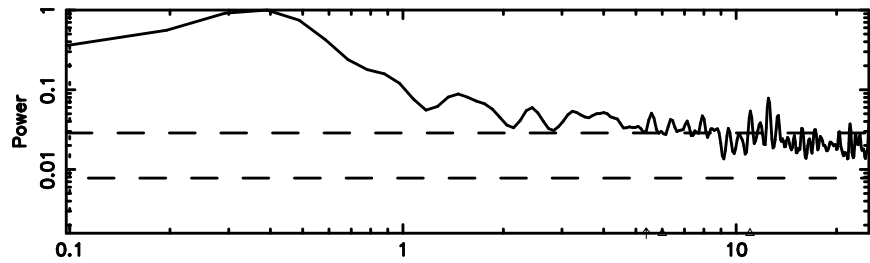

BLK:10,SNR1: 0.83667 ,SNR2: 3.2949