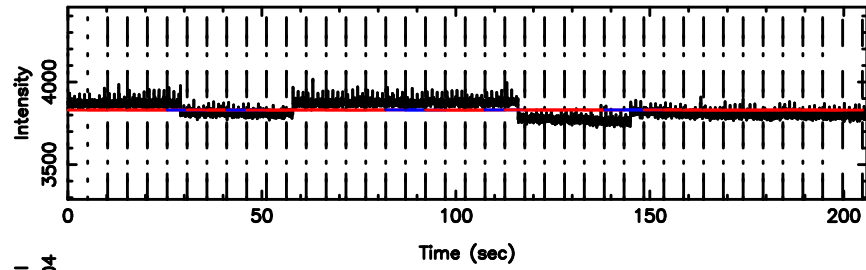

F20240808124736