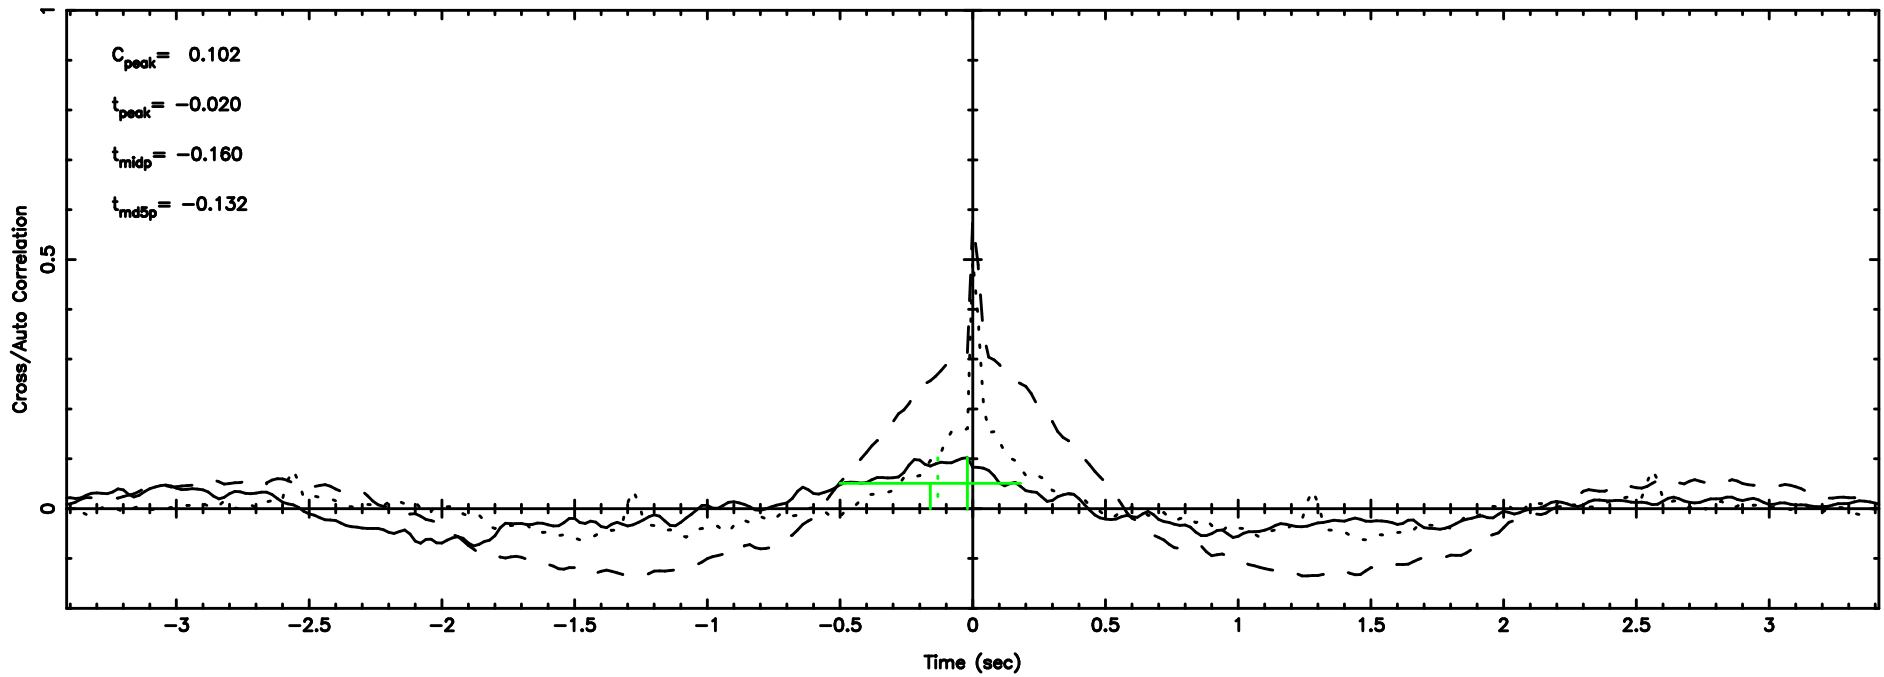

Frequency (Hz)

T20240808080335

BLK:12,SNR1: 0.57415 ,SNR2: 2.6065

Frequency (Hz)

3C138 2024/08/07 23.09UT TOYOKAWA-FUJI

F20240808080335

BLK:12,SNR1: 0.29356 ,SNR2: 2.0719

Frequency (Hz)