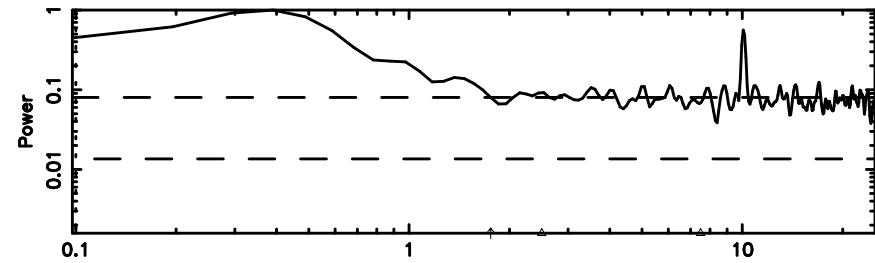

BLK:10,SNR1: 0.83667 ,SNR2: 3.2949

Frequency (Hz)

K20240808101806

BLK:10,SNR1: 0.34626 ,SNR2: 3.4876

Frequency (Hz)

0732+33 2024/08/08 1.33UT FUJI -KISO

T20240808102611

BLK:12,SNR1: 1.1374 ,SNR2: 15.325