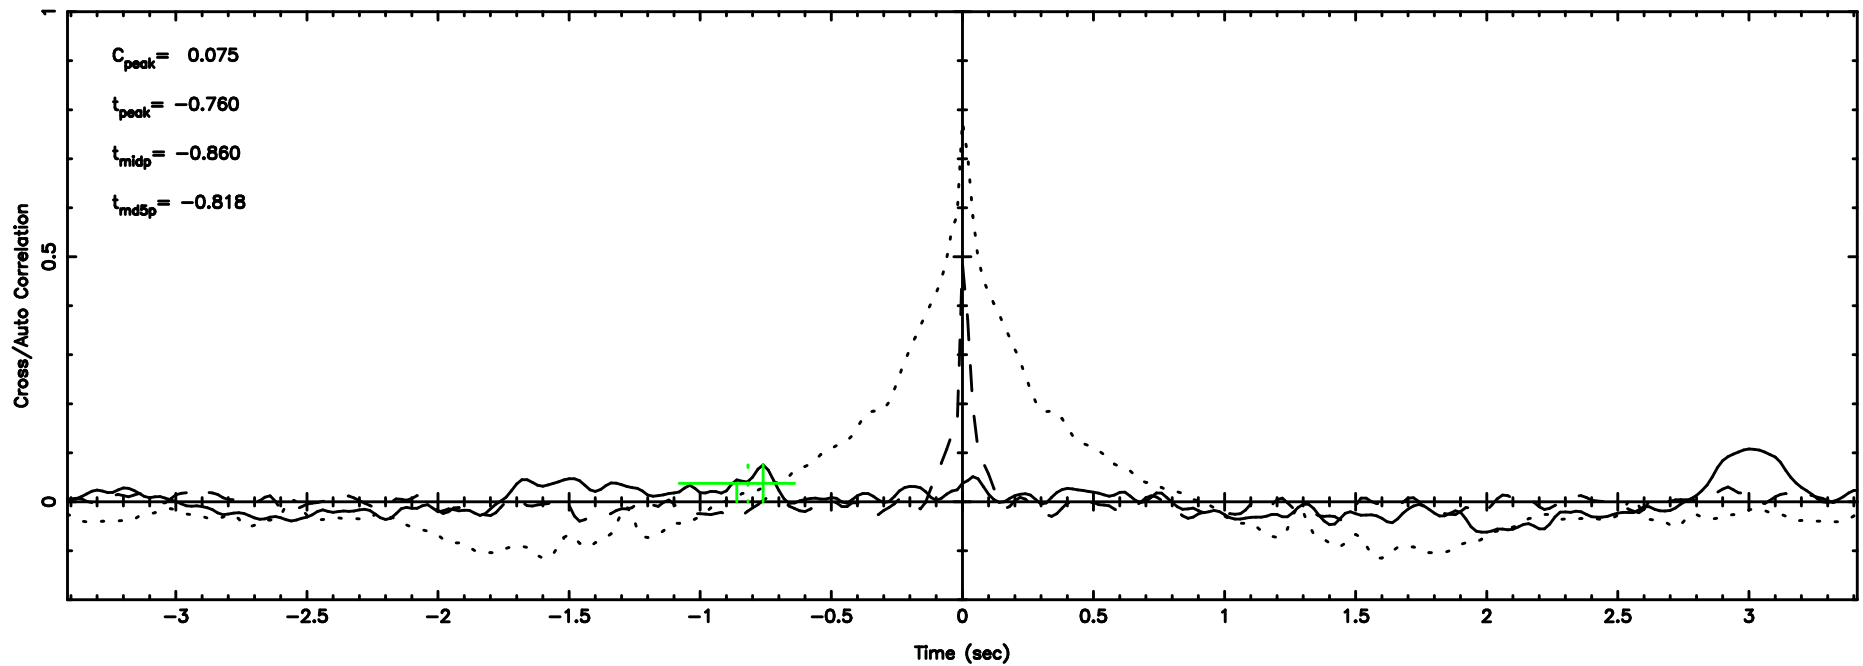

Frequency (Hz)

F20240808153711

BLK: 6,SNR1: 5.0902 ,SNR2: 8.7626

Frequency (Hz)

3C279 2024/08/08 6.65UT TOYOKAWA-FUJI

T20240808153711

BLK: 6,SNR1: 2.8894 ,SNR2: 7.6037

K20240808153708