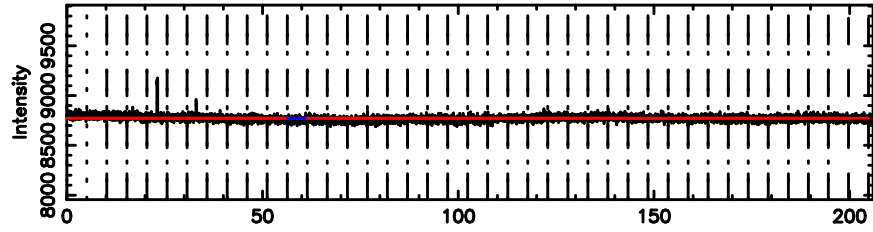

F20240808061919

BLK: 2,SNR1: 0.30167 ,SNR2: 0.74644

Frequency (Hz)

0333+32 2024/08/07 21.35UT TOYOKAWA-FUJI

T20240808061919

BLK: 1,SNR1: 0.51134E-01,SNR2: 0.83070

Frequency (Hz)

K20240808061916