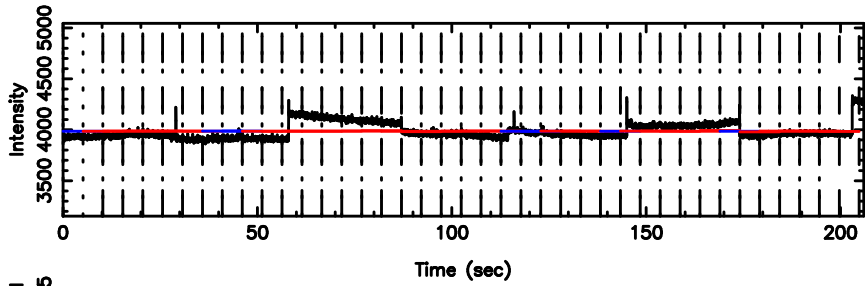

F20240808113451

BLK: 7,SNR1: 1.2766 ,SNR2: 3.3993