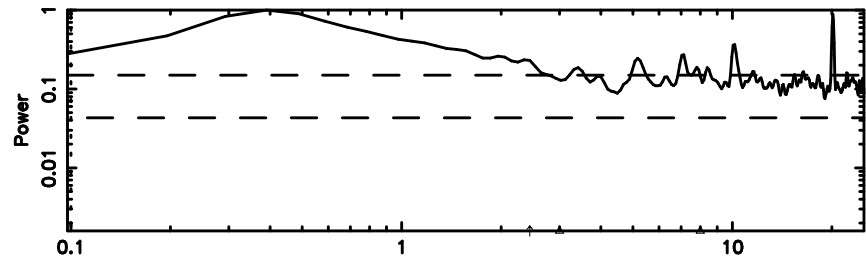

T20240808145655

BLK:13,SNR1: 0.14199 ,SNR2: 1.8693

Frequency (Hz)

F20240808145655

BLK:13,SNR1: 0.44280E-01,SNR2: 0.76940

Frequency (Hz)

1213-17 2024/08/08 5.98UT TOYOKAWA-FUJI