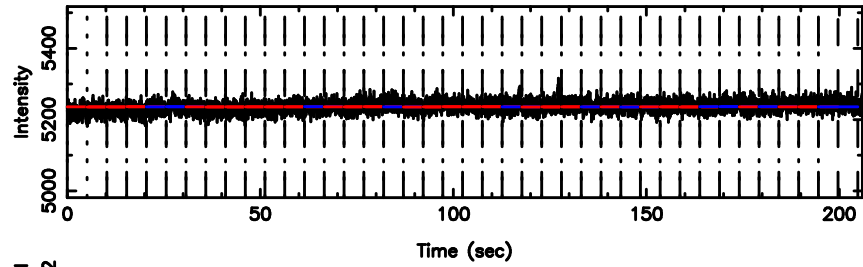

T20240808160705