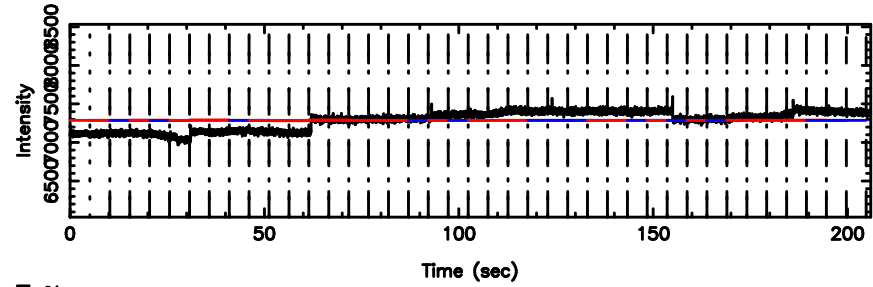

F20240808113451

BLK:19,SNR1: 0.56259 ,SNR2: 4.8746

Frequency (Hz)

T20240808113451

BLK:13,SNR1: 18.643 ,SNR2: 56.523

3C208 2024/08/08 2.61UT TOYOKAWA-KISO

K20240808113448

BLK:13,SNR1: 0.15822 ,SNR2: 1.2367