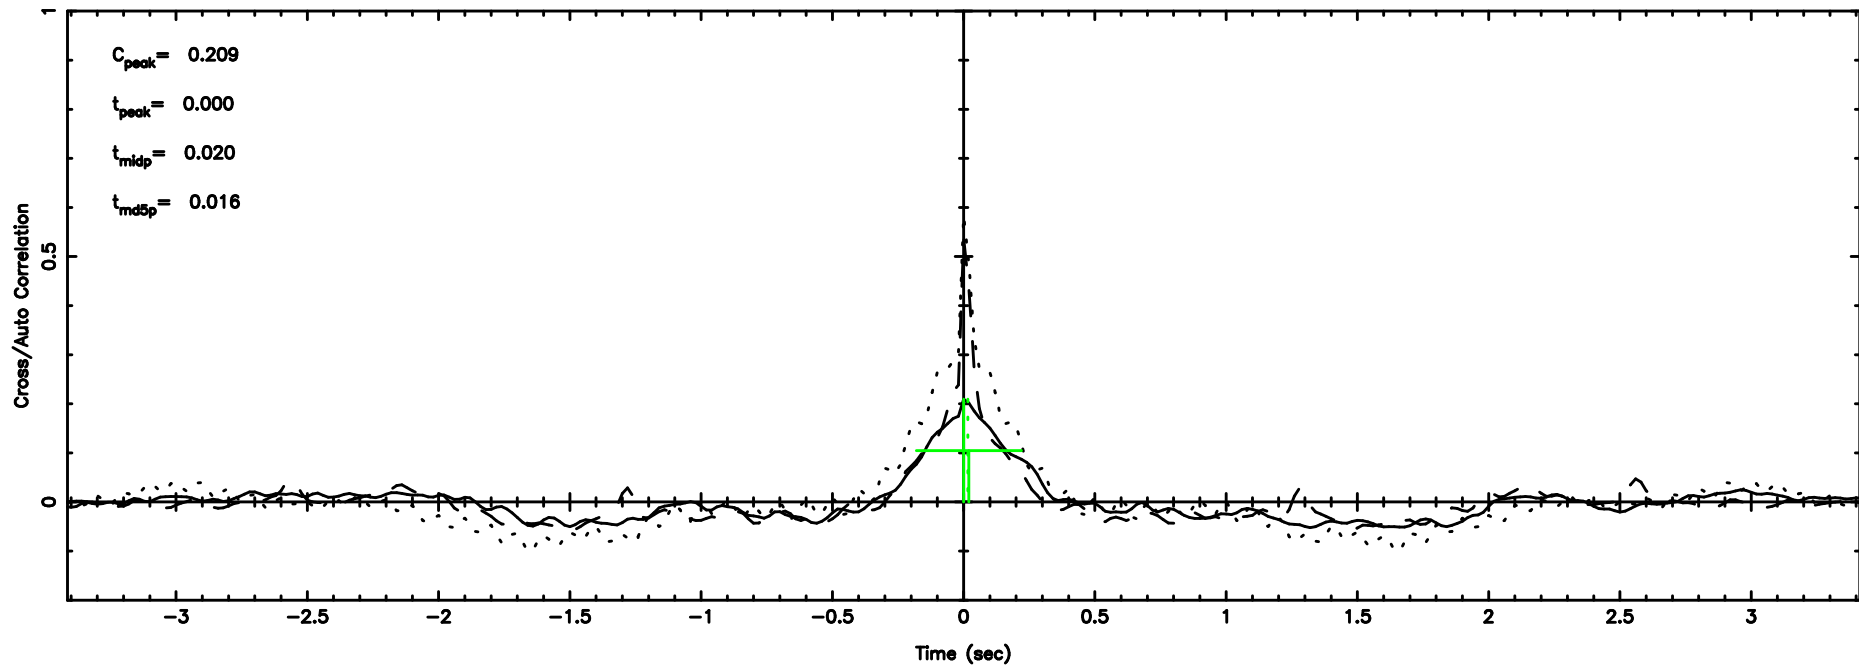

3C267 2024/08/08 5.55UT TOYOKAWA-KISO

F20240808143107

BLK:14,SNR1: 0.15296 ,SNR2: 1.3890

Frequency (Hz)

K20240808143104

BLK:14,SNR1: 1.2617 ,SNR2: 4.4465

Frequency (Hz)

3C267 2024/08/08 5.55UT FUJI -KISO