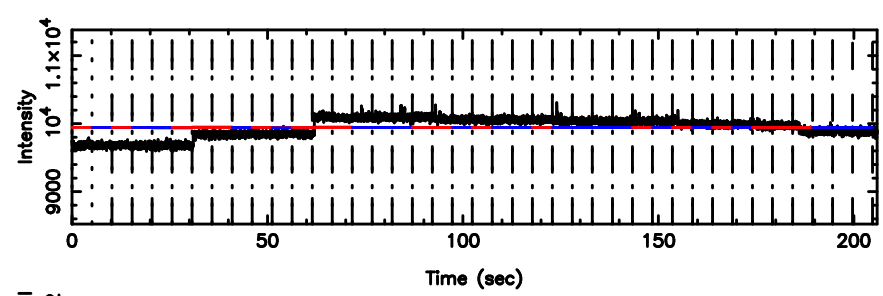

F20240808081709

BLK:11,SNR1: 0.52012 ,SNR2: 3.1099

0531+194 2024/08/07 23.31UT TOYOKAWA-FUJI

T20240808081708

BLK:20,SNR1: 93.886 ,SNR2: 235.27

K20240808081706

BLK:20,SNR1: 0.37843 ,SNR2: 1.2050

0531+194 2024/08/07 23.31UT TOYOKAWA-KISO