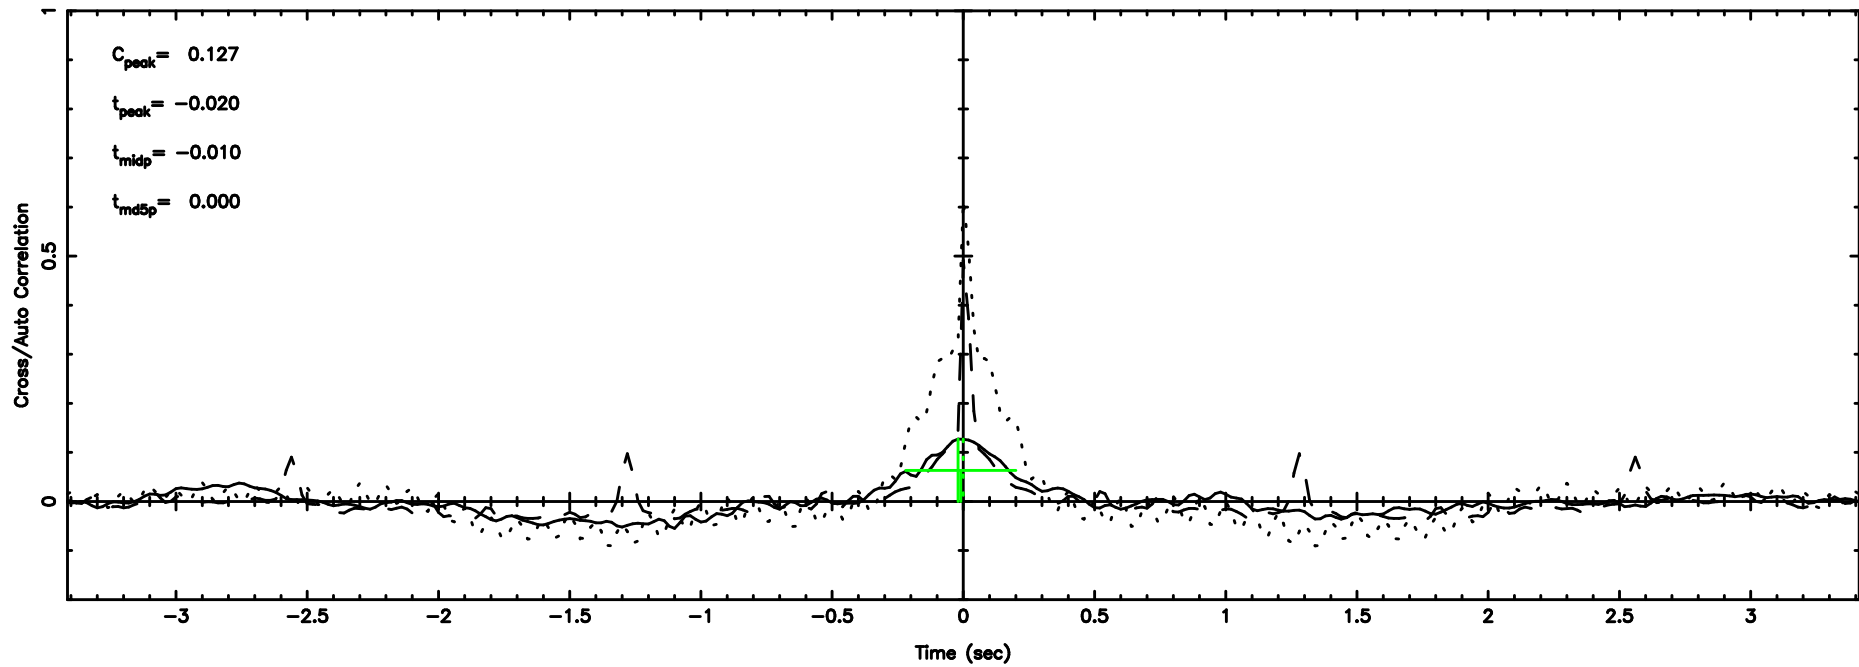

Frequency (Hz)

1213-17 2024/08/08 5.98UT FUJI -KISO