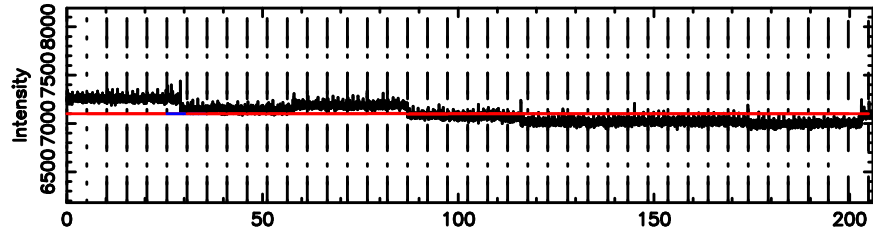

BLK: 1,SNR1: 1.4909 ,SNR2: 16.453

Frequency (Hz)

0333+32 2024/08/07 21.35UT TOYOKAWA-KISO

F20240808061919

BLK: 1,SNR1: 0.21342 ,SNR2: 2.7089

Frequency (Hz)

K20240808061916

BLK: 1,SNR1: 1.3122 ,SNR2: 4.9770