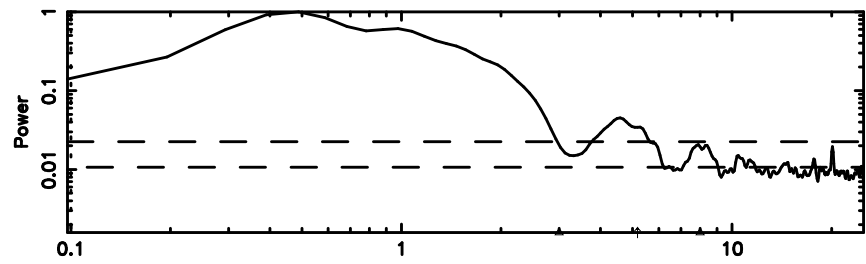

BLK:27,SNR1: 1.8584 ,SNR2: 8.6640