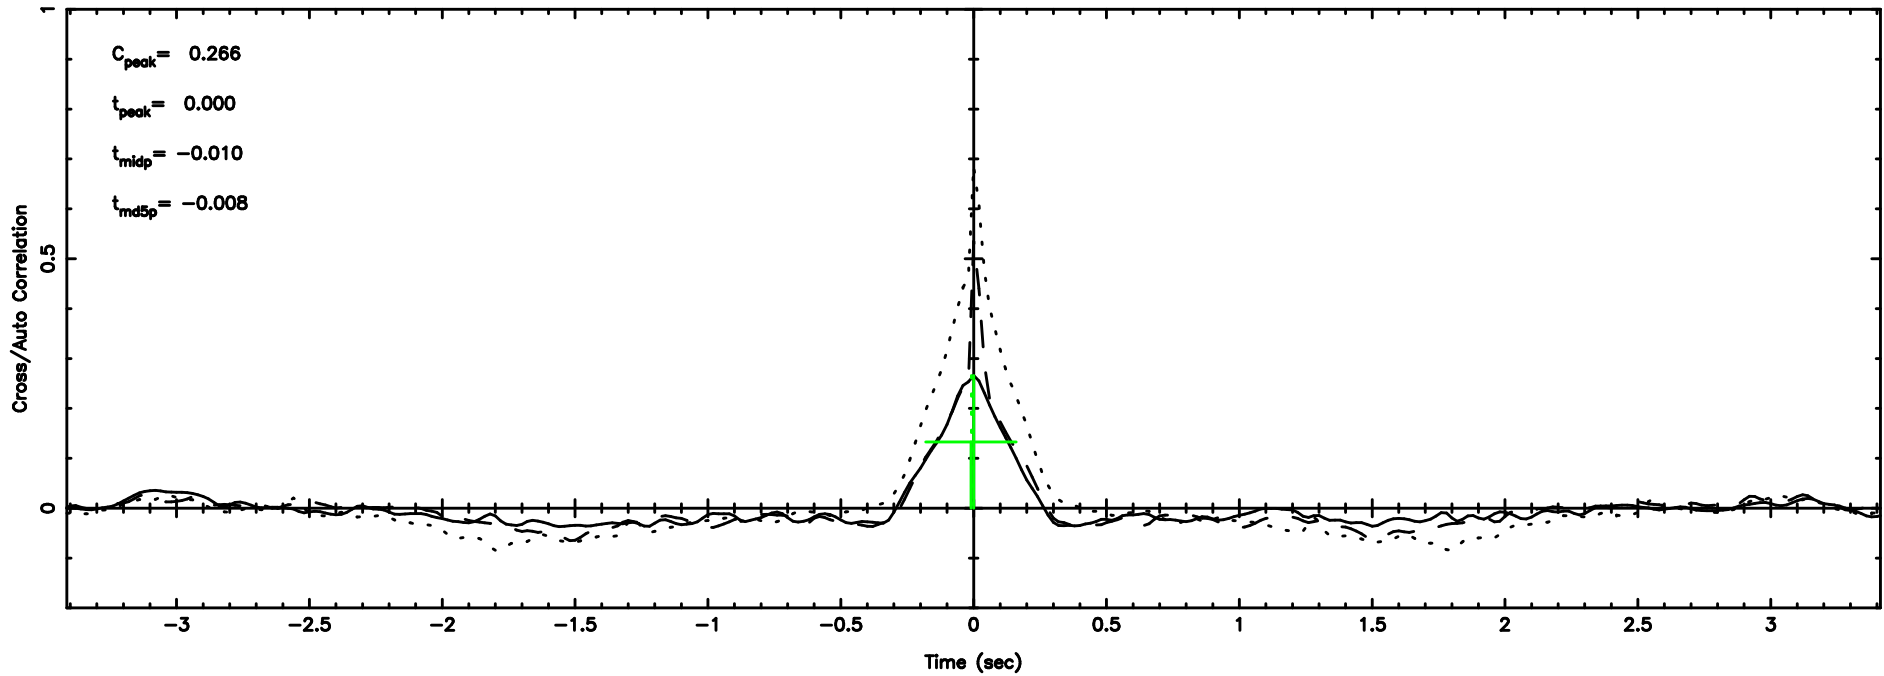

Frequency (Hz)

0411+05 2024/08/07 21.98UT TOYOKAWA-FUJI