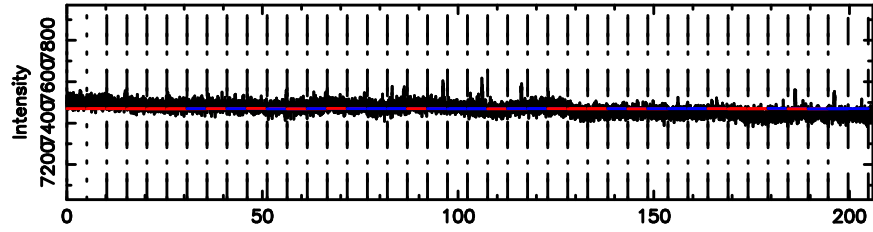

T20240808065706