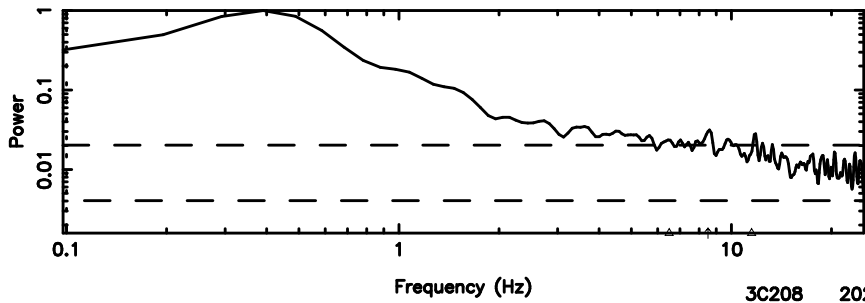

F20240808113451

BLK: 7,SNR1: 1.2766 ,SNR2: 3.3993

K20240808113448

BLK: 7,SNR1: 0.15435 ,SNR2: 0.74480

3C208 2024/08/08 2.61UT FUJI -KISO