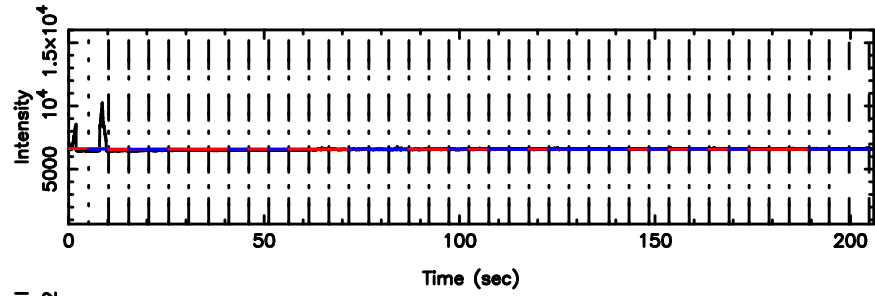

F20240808081709

BLK:11,SNR1: 0.52012 ,SNR2: 3.1099

0531+194 2024/08/07 23.31UT TOYOKAWA-FUJI

T20240808081708

BLK:20,SNR1: 93.886 ,SNR2: 235.27

K20240808081706

BLK:20,SNR1: 0.37843 ,SNR2: 1.2050

0531+194 2024/08/07 23.31UT TOYOKAWA-KISO