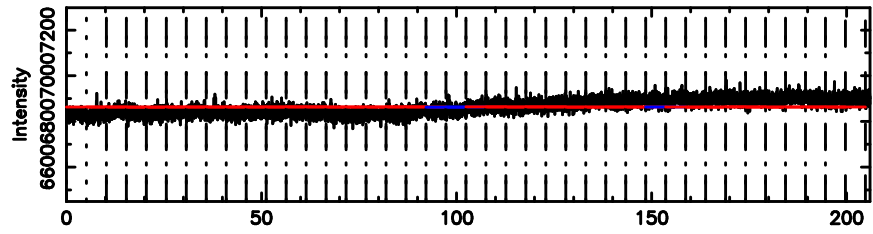

T20240808093643