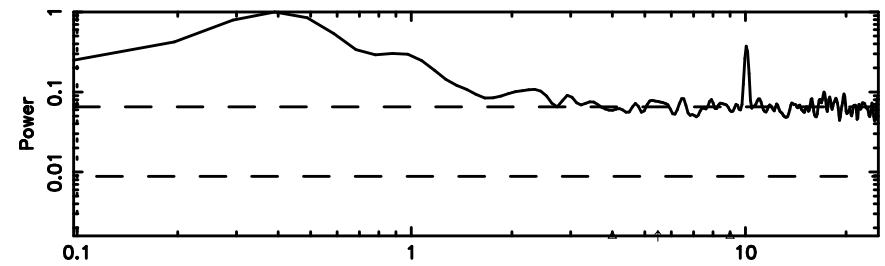

BLK:16,SNR1: 0.48138 ,SNR2: 1.4877