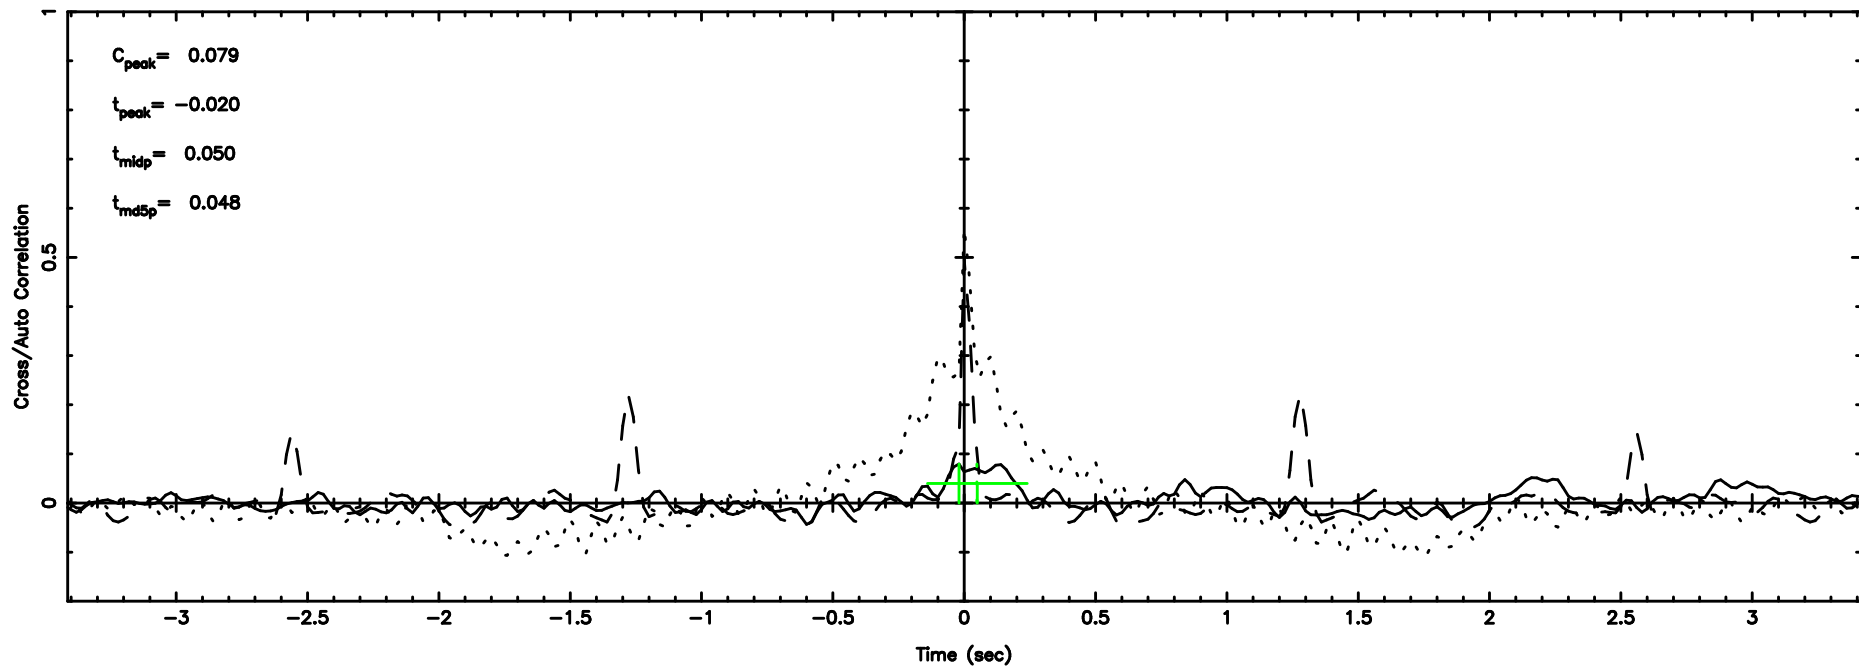

Frequency (Hz)

K20240808141117

BLK: 4,SNR1: 1.5665 ,SNR2: 6.2675

Frequency (Hz)

1127-14 2024/08/08 5.22UT FUJI -KISO

T20240808142440

BLK:21,SNR1: 7.5606 ,SNR2: 12.707

F20240808142440