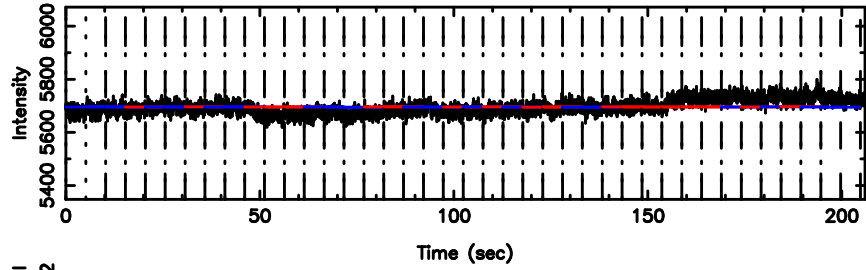

BLK:10,SNR1: 0.44908 ,SNR2: 1.9416

F20240808124736

BLK:10,SNR1:-0.49559E-02,SNR2: 2.0037

3C236 2024/08/08 3.82UT TOYOKAWA-FUJI

T20240808124736

BLK:20,SNR1: 0.40394 ,SNR2: 1.6837

K20240808124733

BLK:20,SNR1: 0.31682 ,SNR2: 1.3104