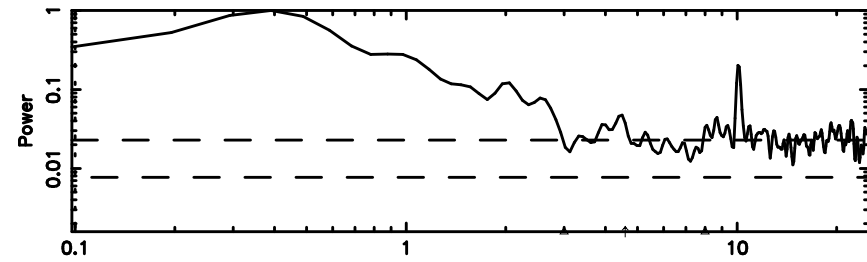

Frequency (Hz)

K20240808141117

BLK: 4,SNR1: 1.5665 ,SNR2: 6.2675

Frequency (Hz)

1127-14 2024/08/08 5.22UT FUJI -KISO

T20240808142440

BLK:21,SNR1: 7.5606 ,SNR2: 12.707

F20240808142440