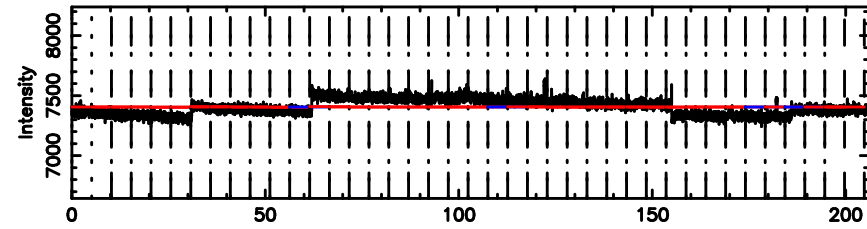

Frequency (Hz)

K20240808141117

BLK: 4,SNR1: 1.5665 ,SNR2: 6.2675

Frequency (Hz)

1127-14 2024/08/08 5.22UT FUJI -KISO

T20240808142440

BLK:21,SNR1: 7.5606 ,SNR2: 12.707

F20240808142440