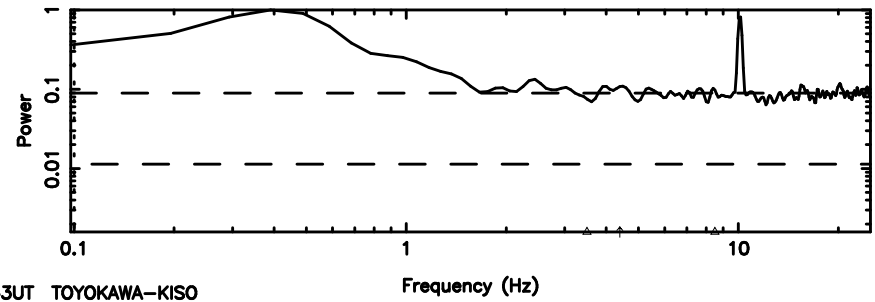

BLK:25,SNR1: 0.37624 ,SNR2: 1.3095

3C222 2024/08/08 3.33UT TOYOKAWA-KISO