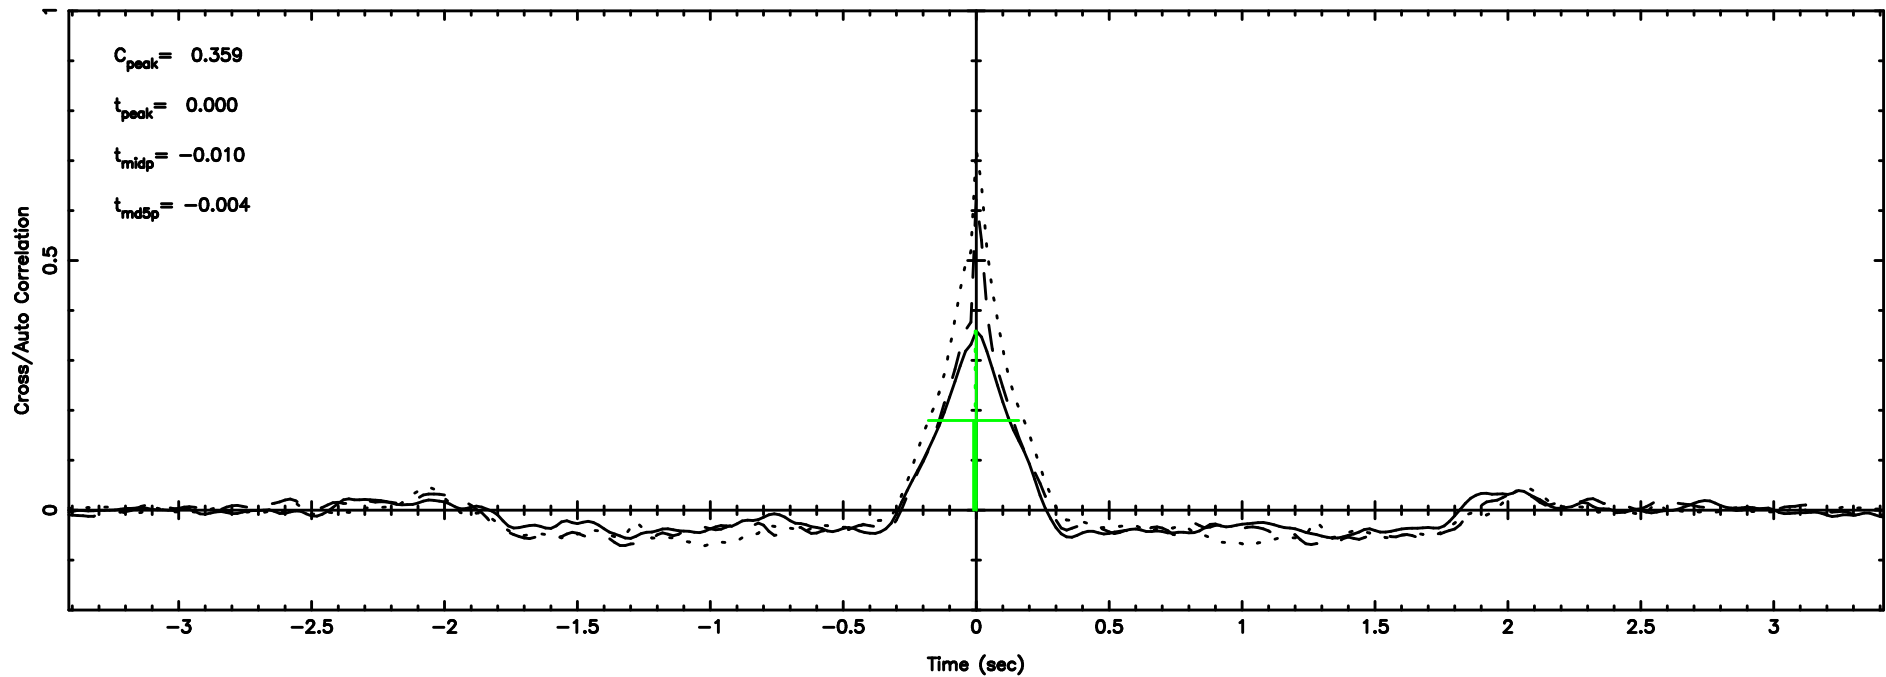

T20240808060246

BLK:17,SNR1: 3.0001 ,SNR2: 7.2442

Frequency (Hz)

3C84 2024/08/07 21.07UT TOYOKAWA-FUJI

F20240808060246

BLK:17,SNR1: 5.7550 ,SNR2: 14.387

Frequency (Hz)

T20240808060246