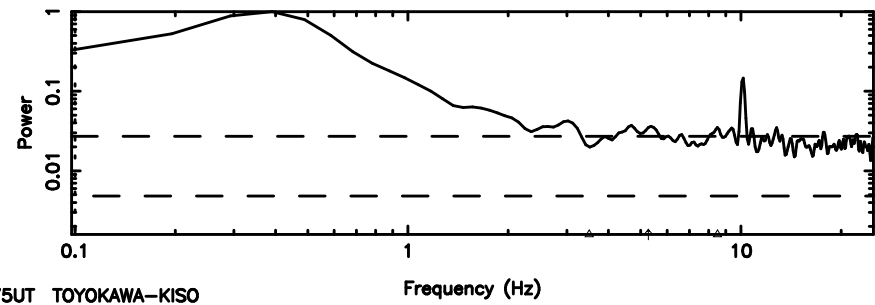

BLK:12,SNR1: 0.90993 ,SNR2: 3.5699

3C190 2024/08/08 1.75UT TOYOKAWA-KISO