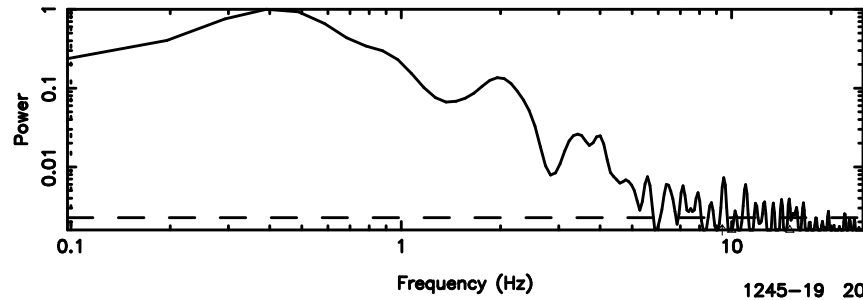

F20240808152928

BLK: 6,SNR1: 15.153 ,SNR2: 32.465

K20240808152925

BLK: 6,SNR1: 12.702 ,SNR2: 48.288

1245-19 2024/08/08 6.52UT FUJI -KISO