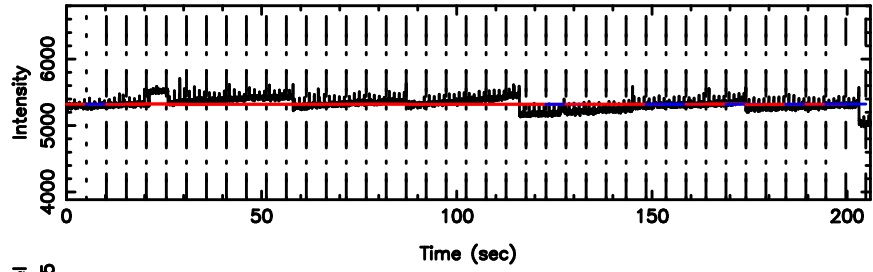

F20240808084649