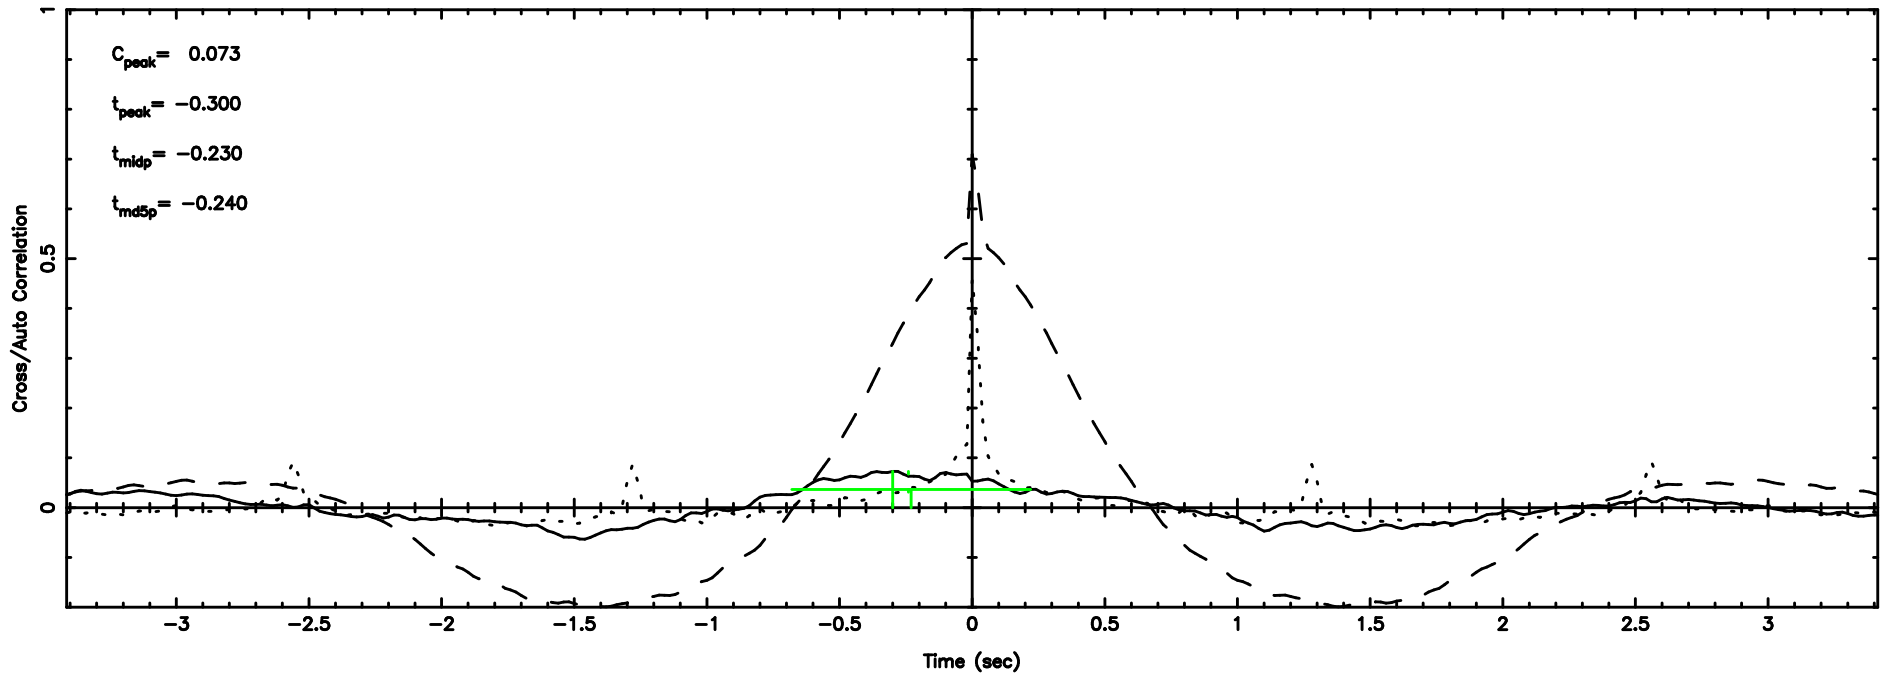

BLK:20,SNR1: 1.6133 ,SNR2: 8.8232

Frequency (Hz)

F20240808082528

BLK:20,SNR1: 0.29103 ,SNR2: 1.2578

Frequency (Hz)

3C147 2024/08/07 23.45UT TOYOKAWA-FUJI

T20240808082528

BLK:30,SNR1: 1.7363 ,SNR2: 9.5776