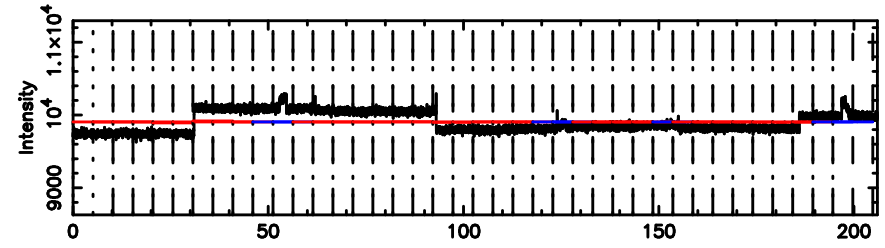

Frequency (Hz)

K20240808083747