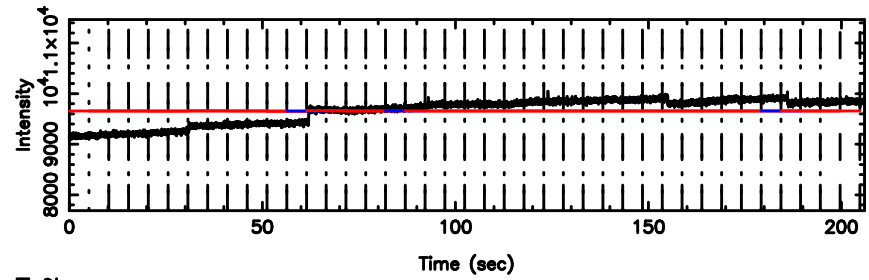

K20240808155239