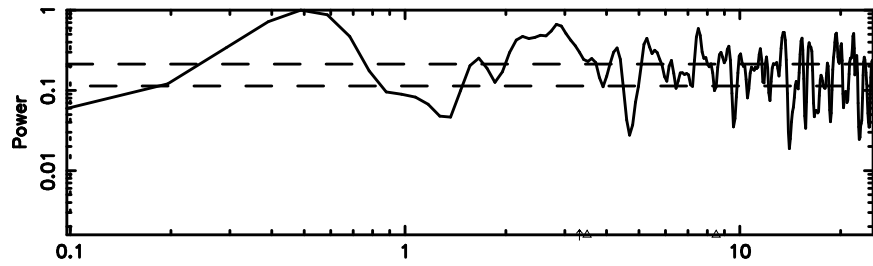

F20240808061919

BLK: 2,SNR1: 0.30167 ,SNR2: 0.74644

Frequency (Hz)

0333+32 2024/08/07 21.35UT TOYOKAWA-FUJI

T20240808061919

BLK: 1,SNR1: 0.51134E-01,SNR2: 0.83070

Frequency (Hz)

K20240808061916