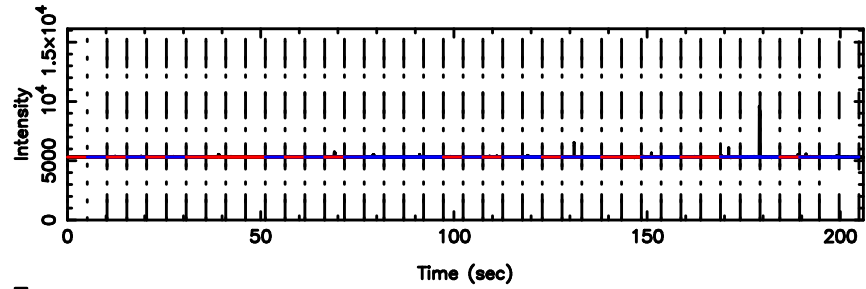

T20240808152323