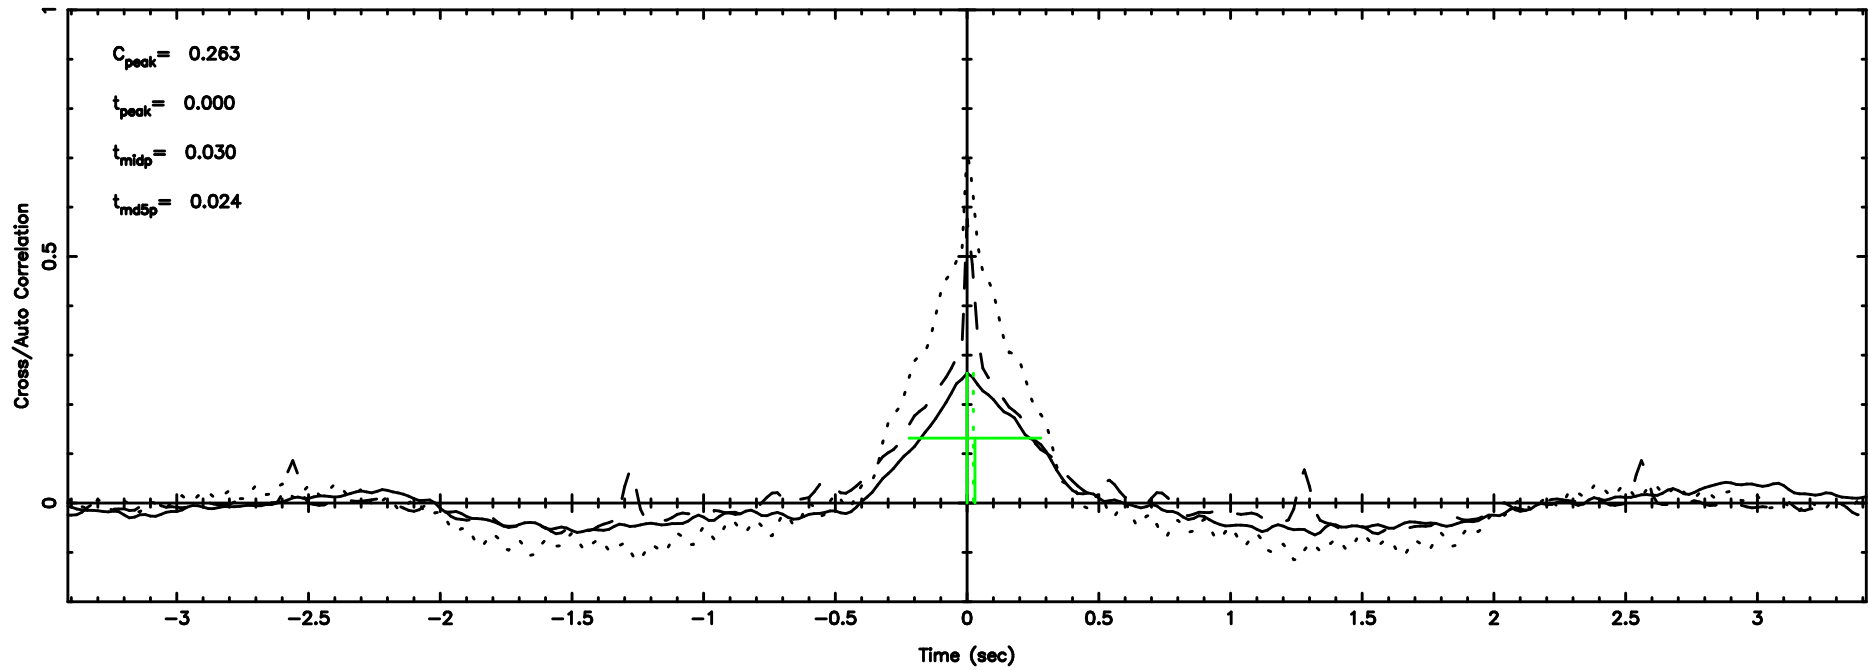

K20240808123326

BLK:19,SNR1: 6.3200 ,SNR2: 19.864

F20240808123329

BLK:12,SNR1: 9.7975 ,SNR2: 16.497

3C230 2024/08/08 3.59UT FUJI -KISO

K20240808123326

BLK:12,SNR1: 6.6744 ,SNR2: 20.974

T20240808124736