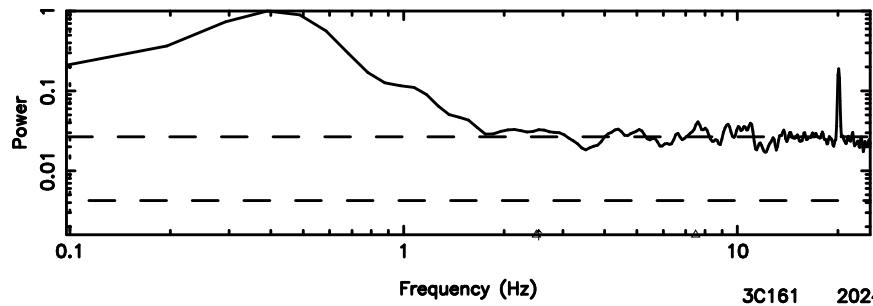

Frequency (Hz)

3C161 2024/08/08 0.18UT TOYOKAWA-FUJI

F20240808090910

BLK:10,SNR1: 3.2034 ,SNR2: 13.245

Frequency (Hz)

T20240808090910

BLK:22,SNR1: 0.82570 ,SNR2: 6.6063

3C161 2024/08/08 0.18UT TOYOKAWA-KISO