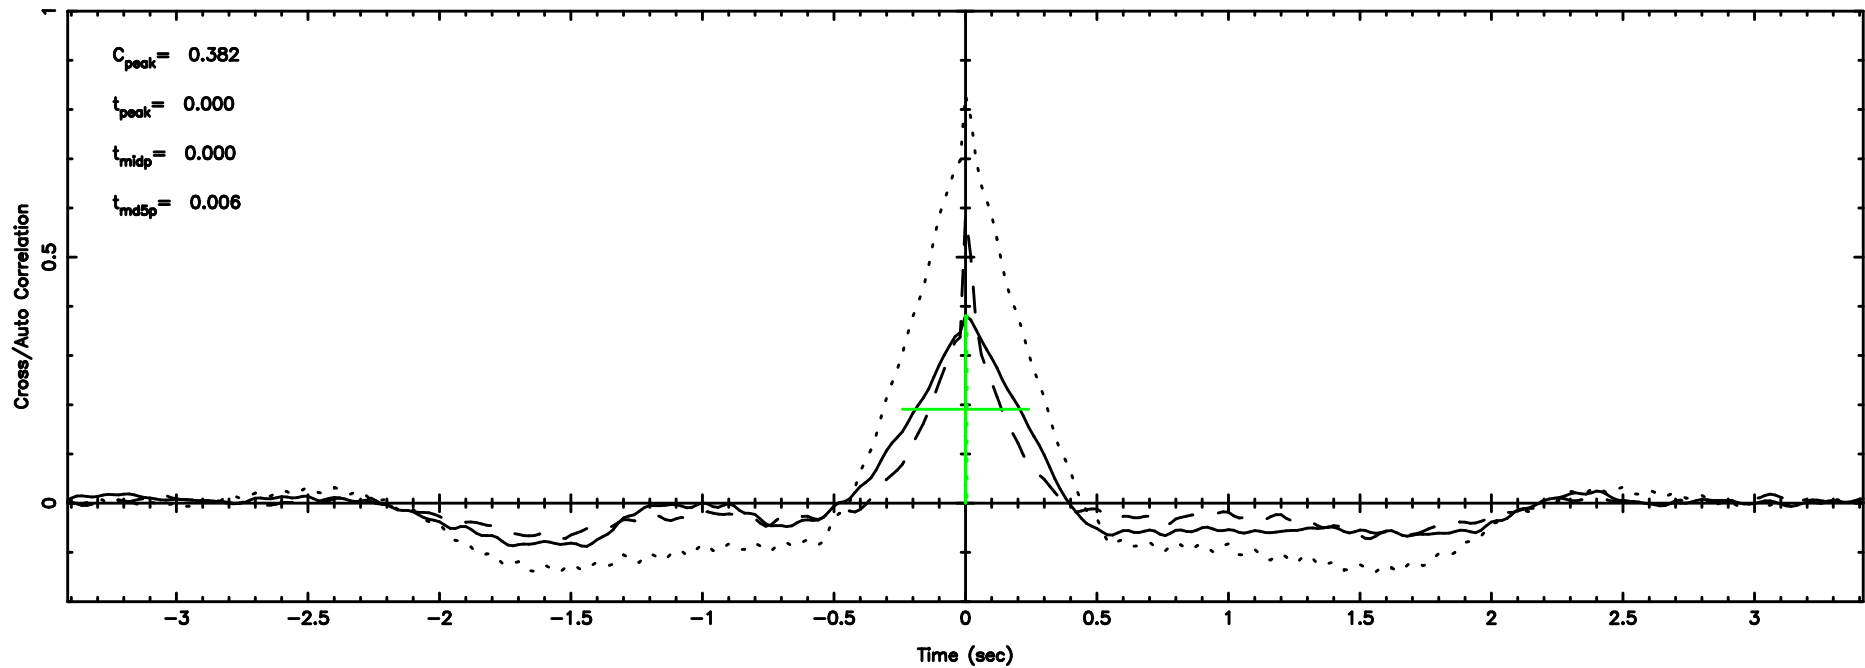

BLK:15,SNR1: 4.6775 ,SNR2: 14.729

1044-008 2024/08/08 4.51UT TOYOKAWA-FUJI

T20240808132842

BLK:20,SNR1: 3.3154 ,SNR2: 10.565

K20240808132839

BLK:20,SNR1: 6.9953 ,SNR2: 22.209

1044-008 2024/08/08 4.51UT TOYOKAWA-KISO