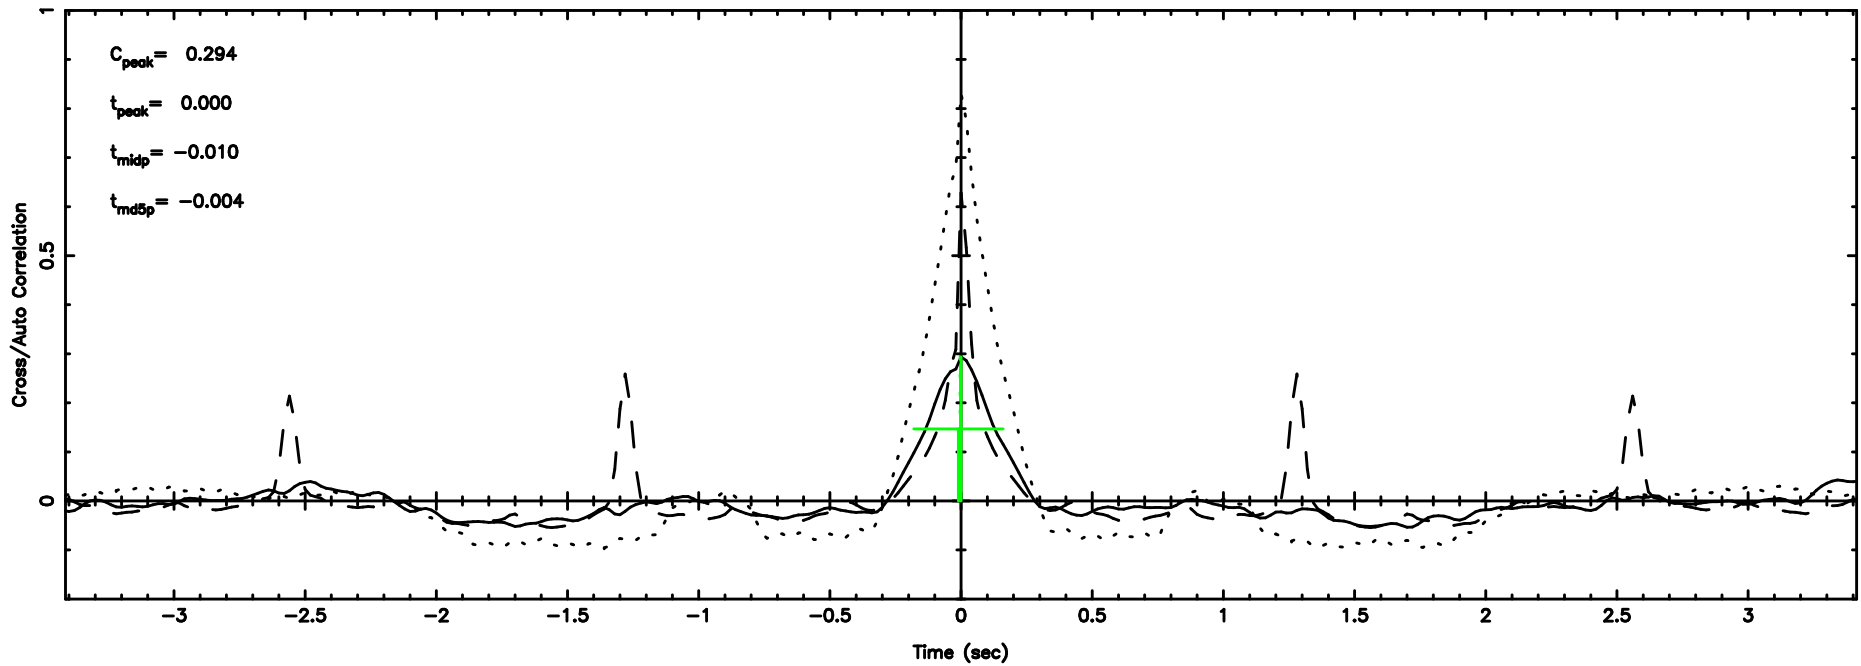

3C273 2024/08/08 6.20UT FUJI -KISO