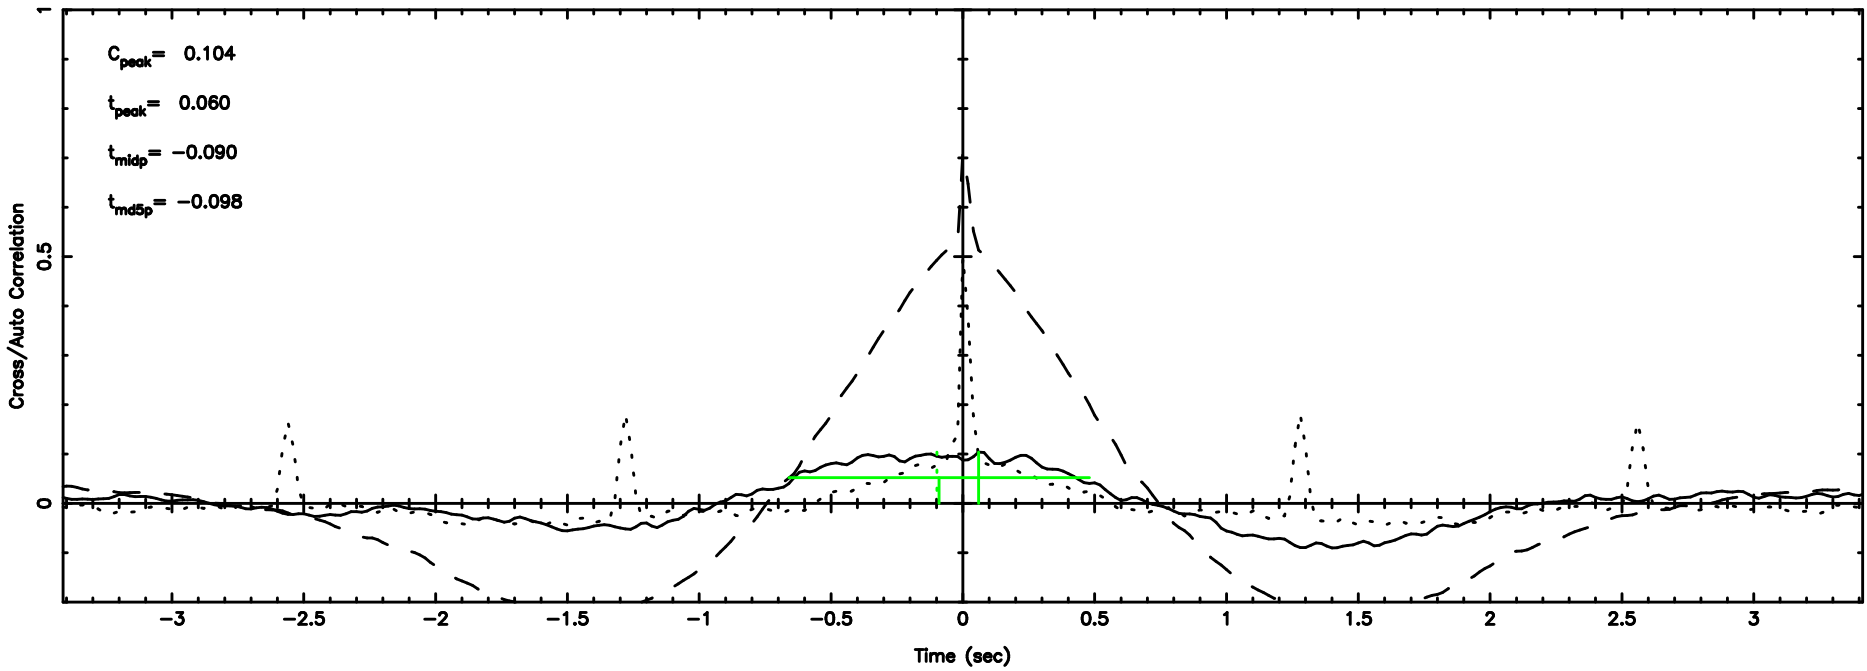

Frequency (Hz)

0926+117 2024/08/08 3.20UT FUJI -KISO

T20240808121807

BLK:17,SNR1: 1.5945 ,SNR2: 10.612

F20240808121807

BLK:17,SNR1:-0.53848E-01,SNR2: 2.1349

3C222 2024/08/08 3.33UT TOYOKAWA-FUJI

T20240808121807