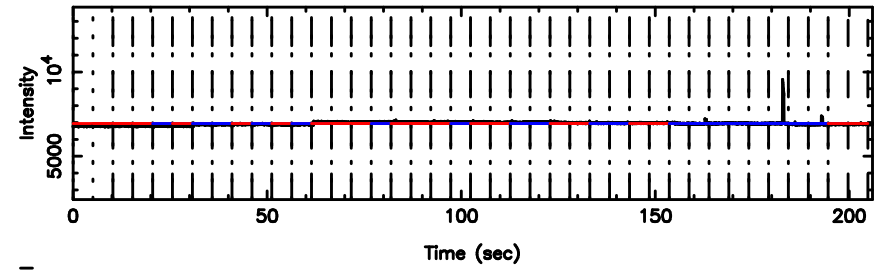

T20240808123329

BLK:19,SNR1: 0.81988 ,SNR2: 5.6177

3C230 2024/08/08 3.59UT TOYOKAWA-KISO

K20240808123326

BLK:19,SNR1: 6.3200 ,SNR2: 19.864