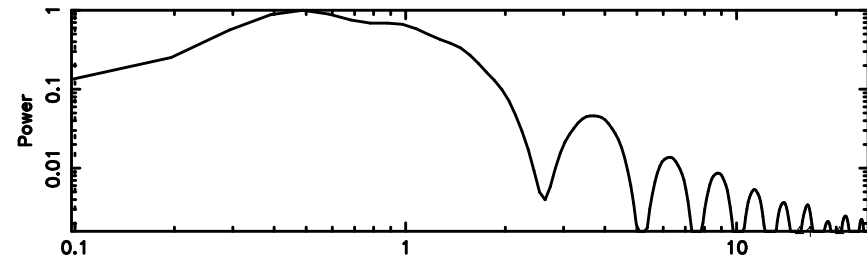

F20240808142440

BLK:24,SNR1: 1.2304 ,SNR2: 5.7608

Frequency (Hz)

K20240808142437

BLK:24,SNR1: 36.740 ,SNR2: 44.007

Frequency (Hz)

3C263.1 2024/08/08 5.44UT FUJI -KISO

T20240808143107