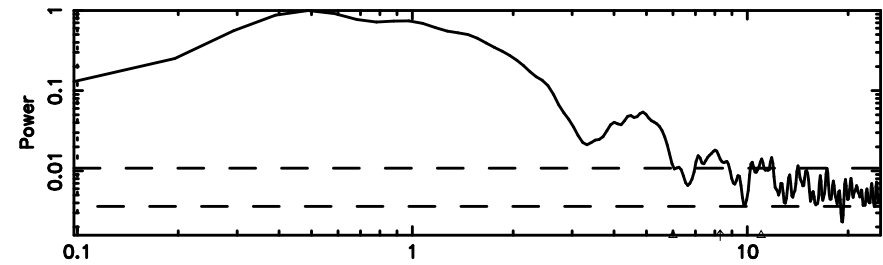

T20240808060246

BLK:17,SNR1: 3.0001 ,SNR2: 7.2442

Frequency (Hz)

3C84 2024/08/07 21.07UT TOYOKAWA-FUJI

F20240808060246

BLK:17,SNR1: 5.7550 ,SNR2: 14.387

Frequency (Hz)

T20240808060246