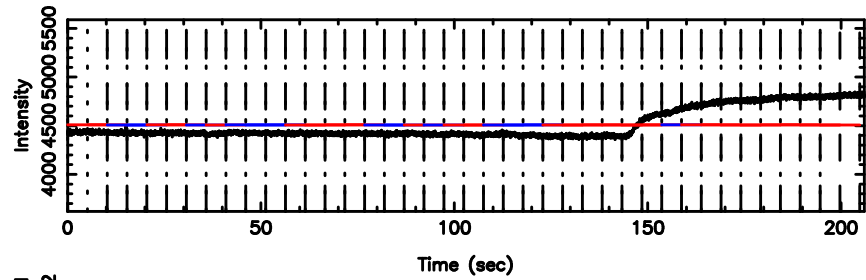

F20240808142440

BLK:24,SNR1: 1.2304 ,SNR2: 5.7608

Frequency (Hz)

K20240808142437

BLK:24,SNR1: 36.740 ,SNR2: 44.007

Frequency (Hz)

3C263.1 2024/08/08 5.44UT FUJI -KISO

T20240808143107