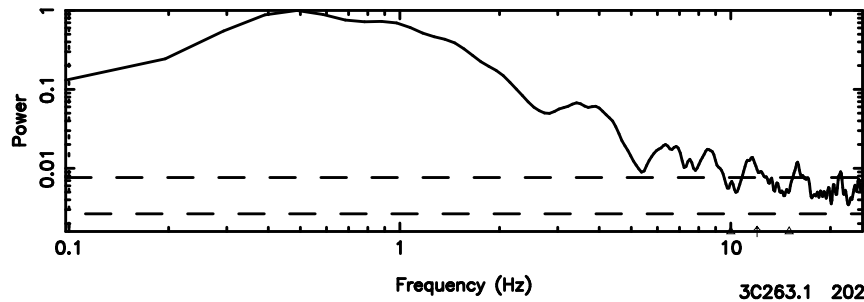

Frequency (Hz)

K20240808141117

BLK: 4,SNR1: 1.5665 ,SNR2: 6.2675

Frequency (Hz)

1127-14 2024/08/08 5.22UT FUJI -KISO

T20240808142440

BLK:21,SNR1: 7.5606 ,SNR2: 12.707

F20240808142440