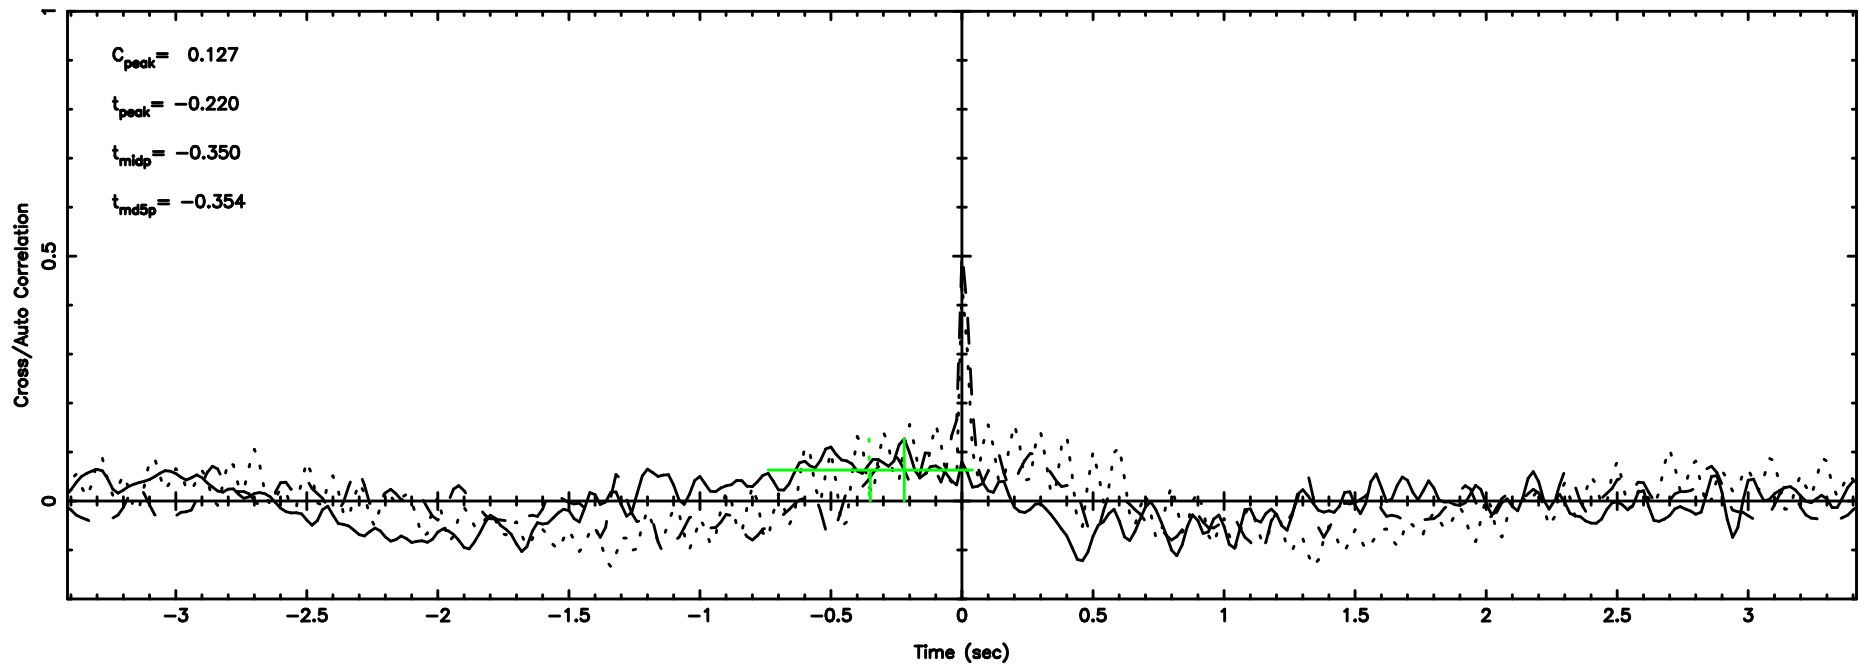

3C283 2024/08/08 6.91UT TOYOKAWA-KISO