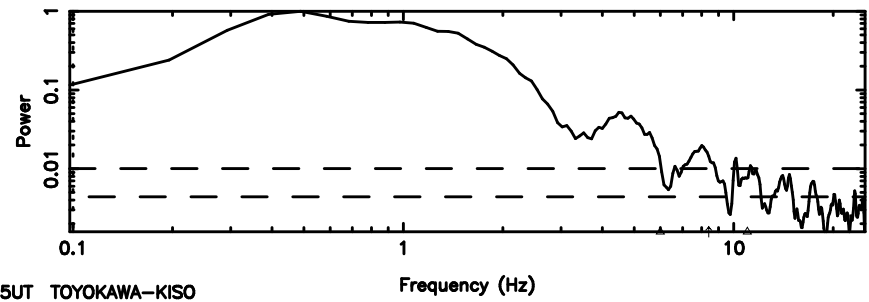

BLK: 6,SNR1: 6.1129 ,SNR2: 15.278

3C279 2024/08/08 6.65UT TOYOKAWA-KISO