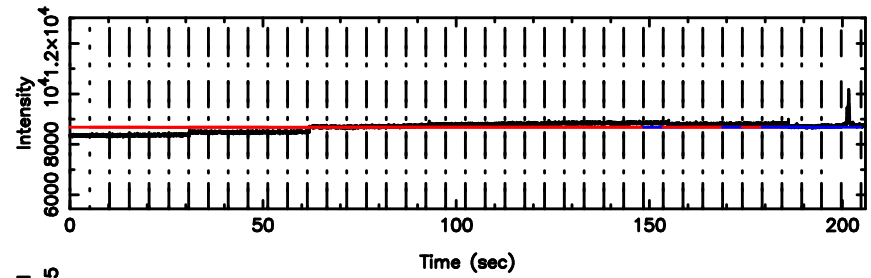

K20240808152925

BLK: 6,SNR1: 12.702 ,SNR2: 48.288