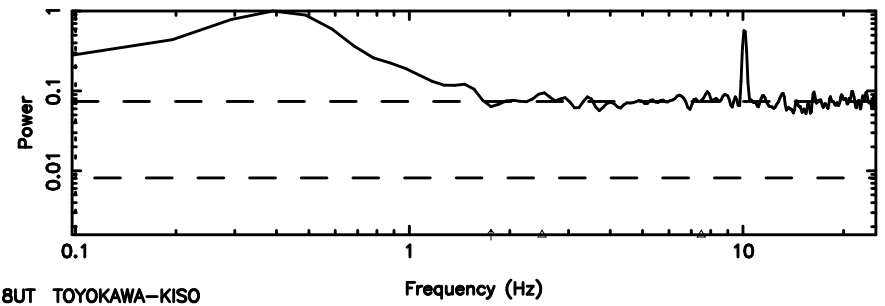

BLK:22,SNR1: 0.39059 ,SNR2: 3.5822