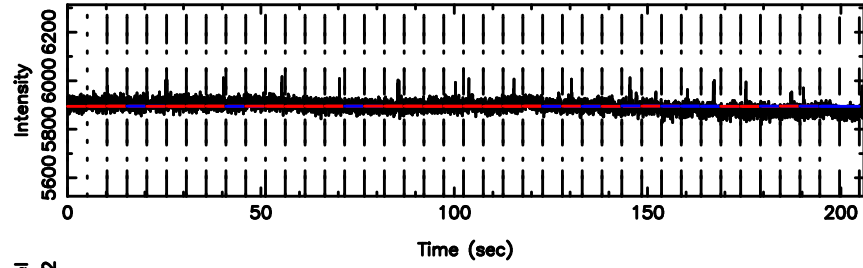

T20240808145655

BLK:13,SNR1: 0.14199 ,SNR2: 1.8693

Frequency (Hz)

F20240808145655

BLK:13,SNR1: 0.44280E-01,SNR2: 0.76940

Frequency (Hz)

1213-17 2024/08/08 5.98UT TOYOKAWA-FUJI

T20240808145655