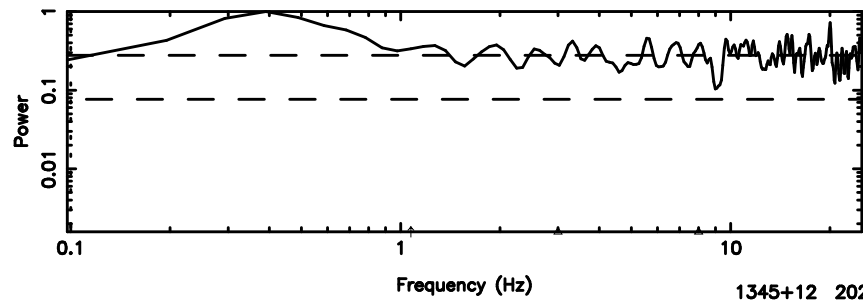

BLK: 5,SNR1: 0.91208E-01,SNR2: 1.0792