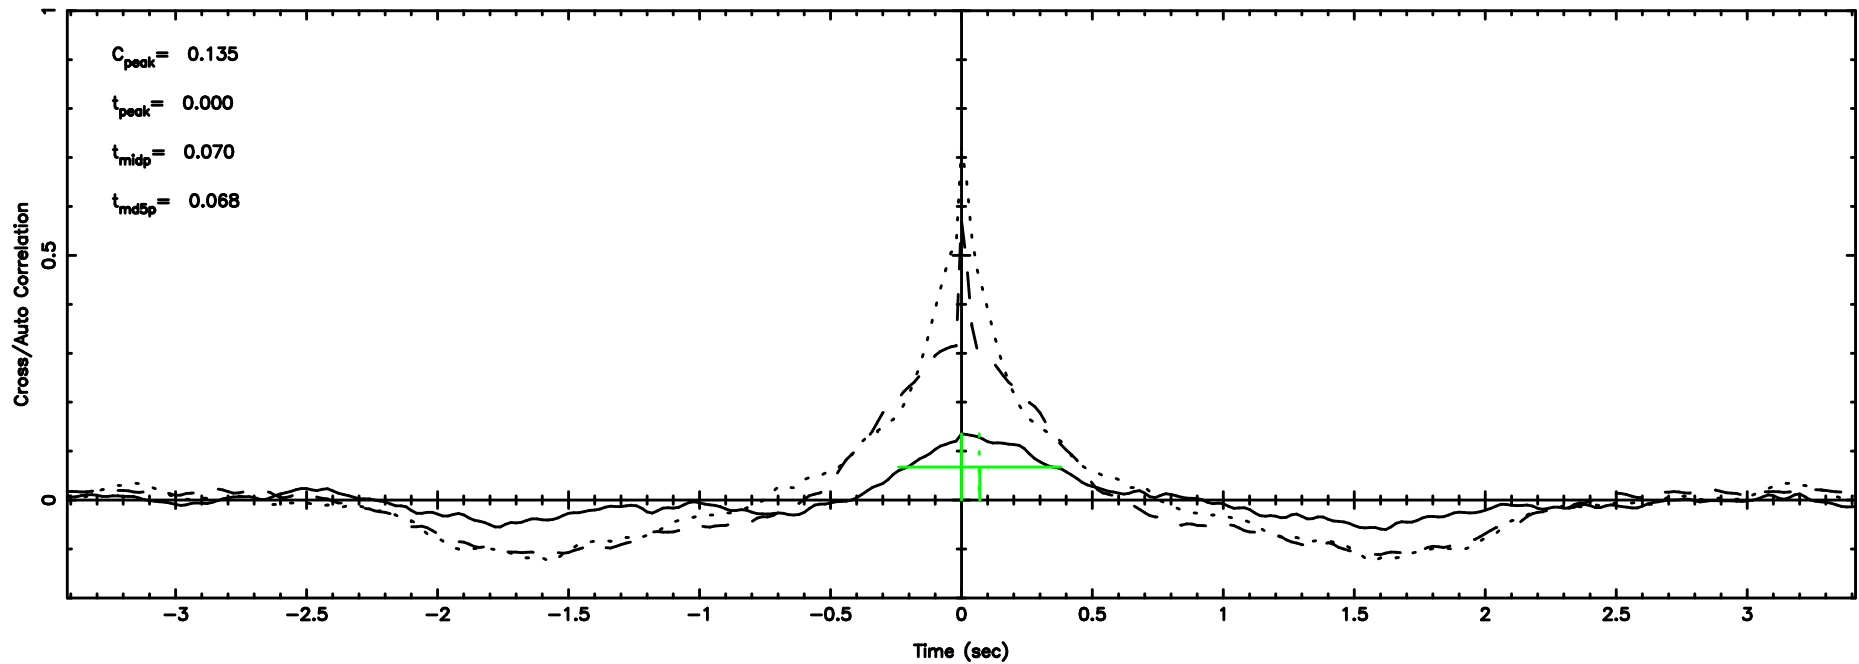

3C286 2024/08/08 7.23UT TOYOKAWA-KISO