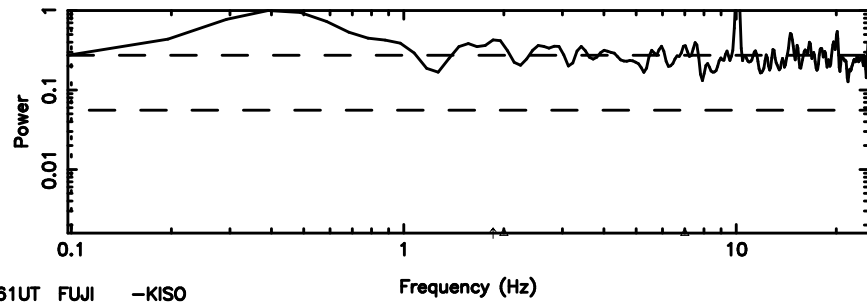

3C208 2024/08/08 2.61UT FUJI -KISO