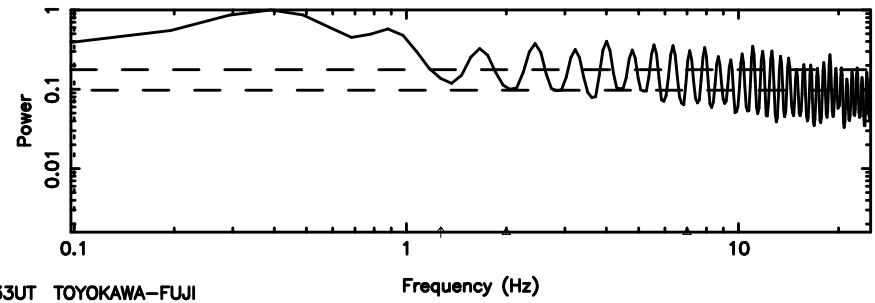

Frequency (Hz)

0926+117 2024/08/08 3.20UT FUJI -KISO

T20240808121807

BLK:17,SNR1: 1.5945 ,SNR2: 10.612

F20240808121807

BLK:17,SNR1:-0.53848E-01,SNR2: 2.1349

3C222 2024/08/08 3.33UT TOYOKAWA-FUJI

T20240808121807