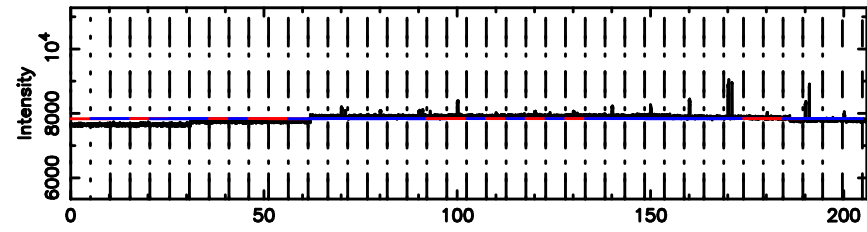

T20240808151012

BLK:27,SNR1: 1.8584 ,SNR2: 8.6640

Frequency (Hz)

K20240808151009

BLK:27,SNR1: 4.3594 ,SNR2: 14.622

Frequency (Hz)

3C273 2024/08/08 6.20UT TOYOKAWA-KISO

F20240808151012