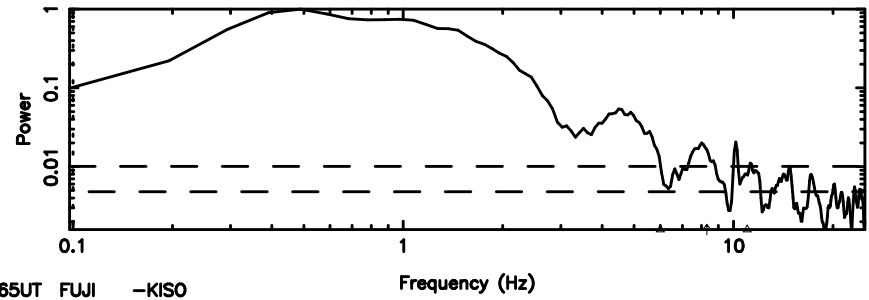

3C279 2024/08/08 6.65UT FUJI -KISO