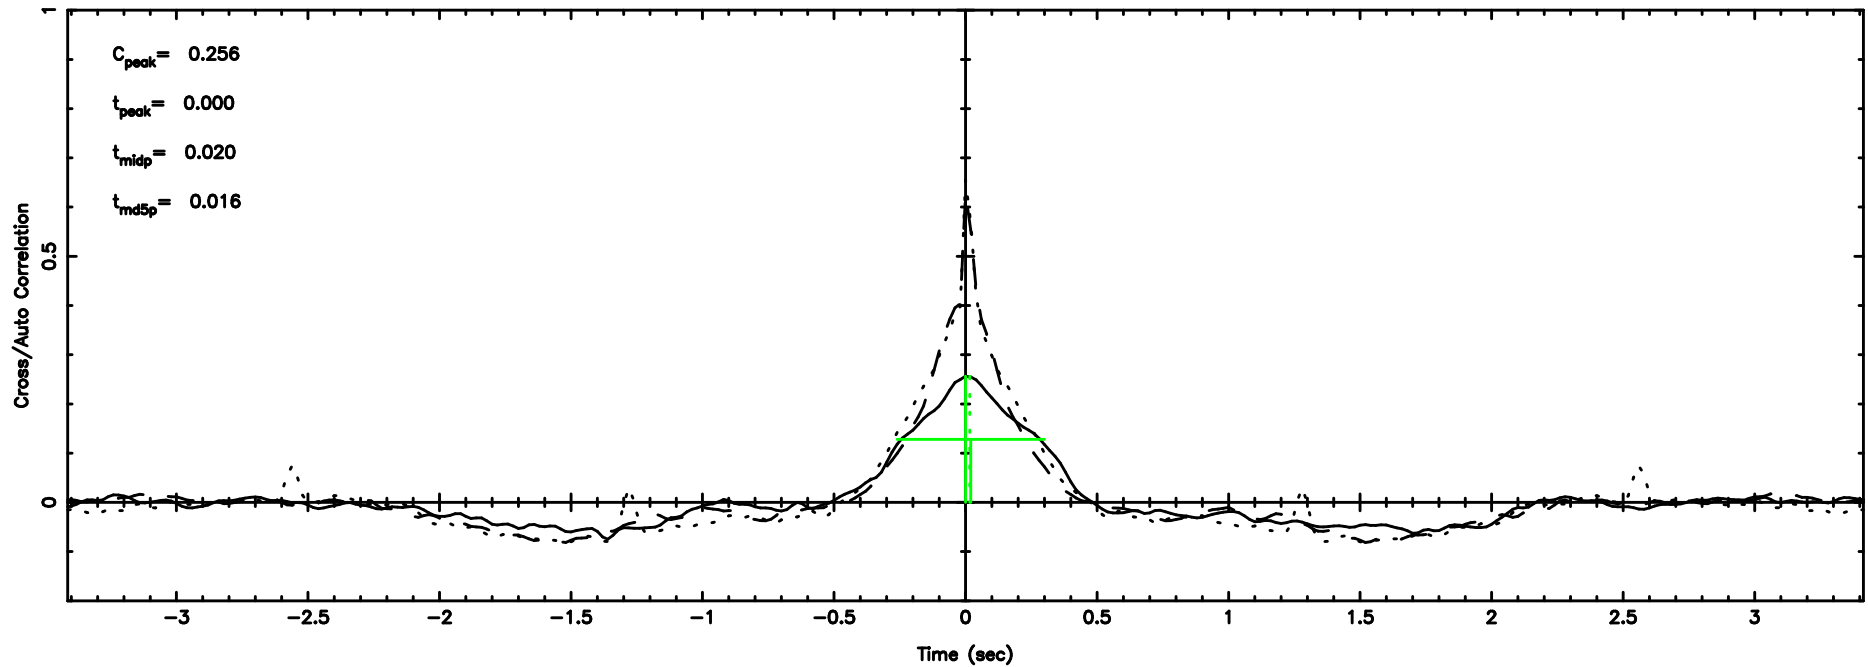

BLK:15,SNR1: 4.6775 ,SNR2: 14.729

1044-008 2024/08/08 4.51UT TOYOKAWA-FUJI

T20240808132842

BLK:20,SNR1: 3.3154 ,SNR2: 10.565

K20240808132839

BLK:20,SNR1: 6.9953 ,SNR2: 22.209

1044-008 2024/08/08 4.51UT TOYOKAWA-KISO