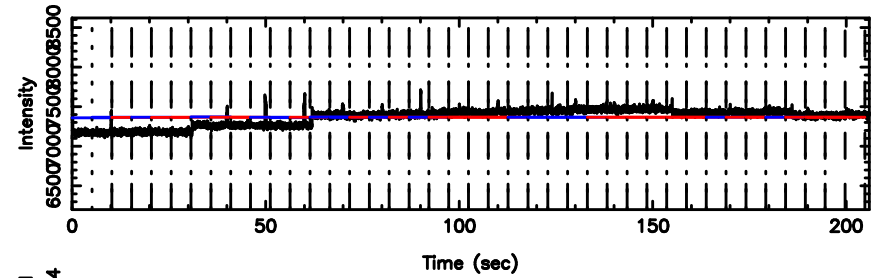

3C255 2024/08/08 5.04UT FUJI -KISO

K20240808140039

BLK:16,SNR1: 1.4918 ,SNR2: 6.3277