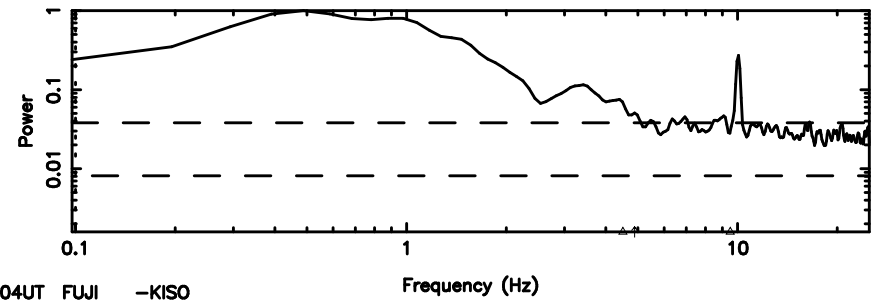

F20240808140042

BLK:16,SNR1: 0.33748 ,SNR2: 2.2289

3C255 2024/08/08 5.04UT FUJI -KISO

K20240808140039

BLK:16,SNR1: 1.4918 ,SNR2: 6.3277