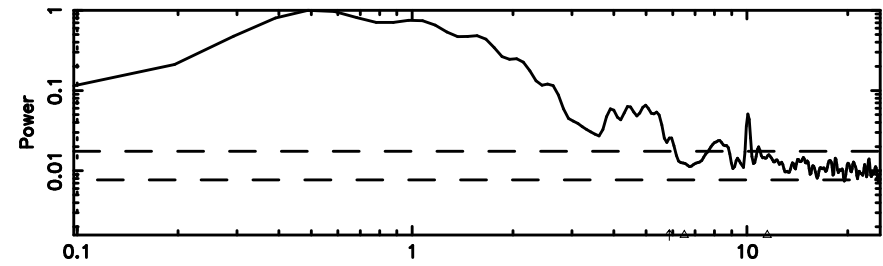

BLK:19,SNR1: 3.4429 ,SNR2: 12.352