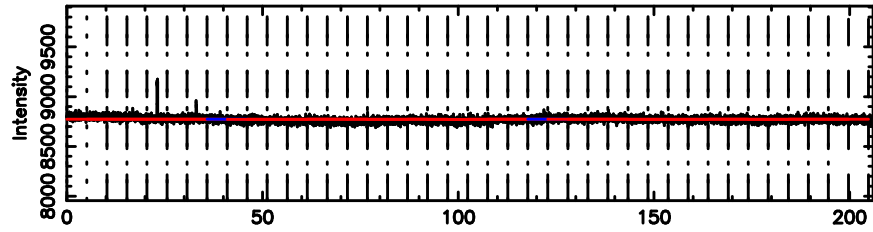

Frequency (Hz)

3C84 2024/08/07 21.07UT FUJI -KISO

K20240808060243

BLK:19,SNR1: 3.4429 ,SNR2: 12.352

Frequency (Hz)

T20240808061919

BLK: 2,SNR1:-0.94336E-03,SNR2: 1.0225

Frequency (Hz)