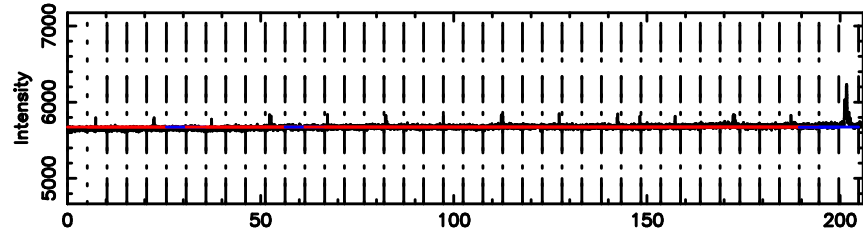

Frequency (Hz)

1245-19 2024/08/08 6.52UT TOYOKAWA-FUJI

T20240808152928

BLK: 4,SNR1: 9.4883 ,SNR2: 39.038

Frequency (Hz)

K20240808152925

BLK: 4,SNR1: 16.688 ,SNR2: 64.617

Frequency (Hz)