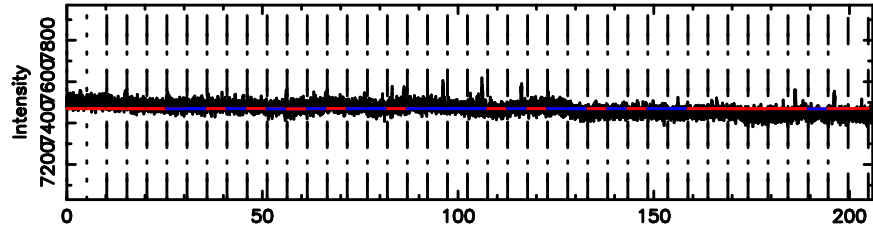

T20240808065706