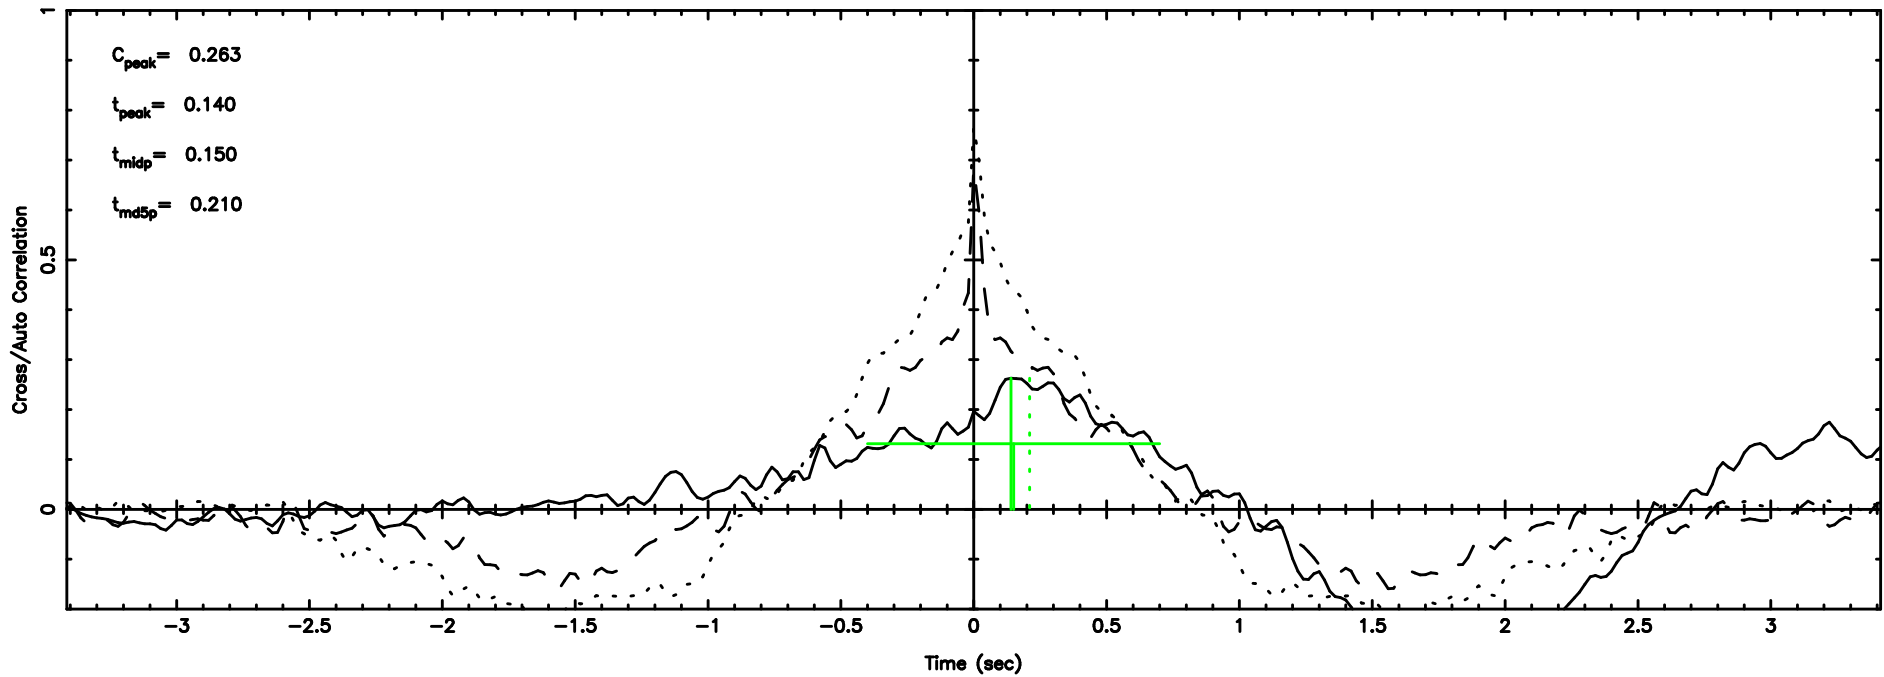

Frequency (Hz)

0333+32 2024/08/07 21.35UT FUJI -KISO