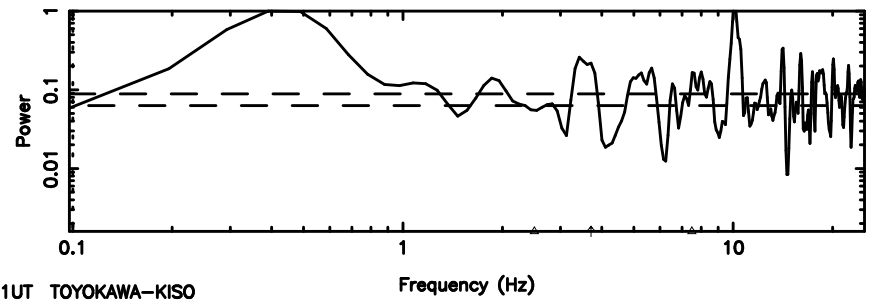

BLK: 1,SNR1: 0.44605 ,SNR2: 1.2188