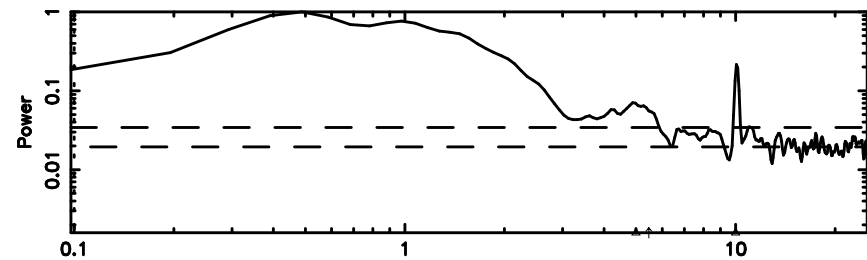

BLK:13,SNR1: 1.6114 ,SNR2: 6.4924