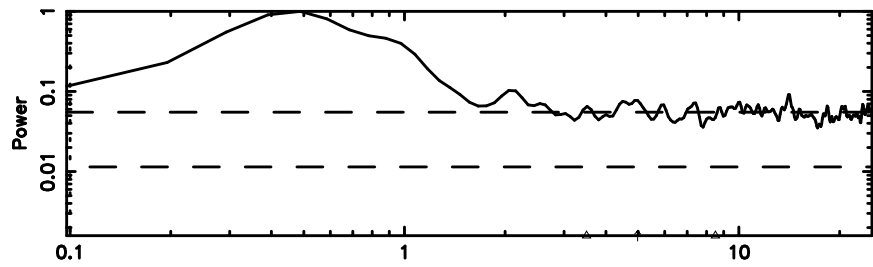

BLK:18,SNR1: 0.51197 ,SNR2: 2.1547