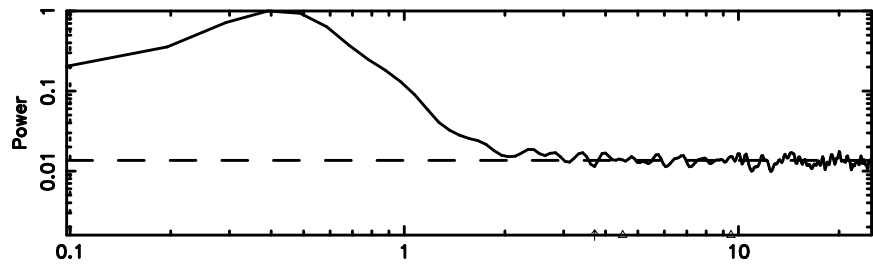

BLK:20,SNR1: 1.6133 ,SNR2: 8.8232

Frequency (Hz)

F20240808082528

BLK:20,SNR1: 0.29103 ,SNR2: 1.2578

Frequency (Hz)

3C147 2024/08/07 23.45UT TOYOKAWA-FUJI

T20240808082528

BLK:30,SNR1: 1.7363 ,SNR2: 9.5776