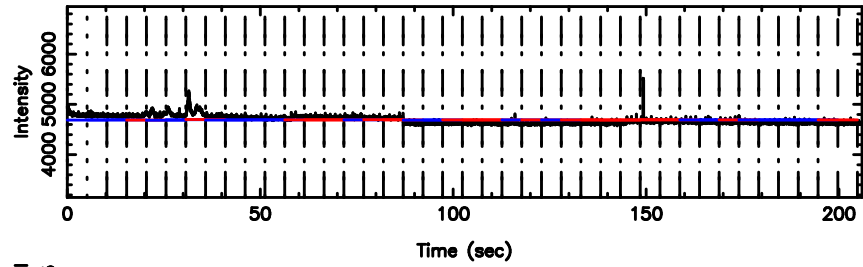

F20240808161156