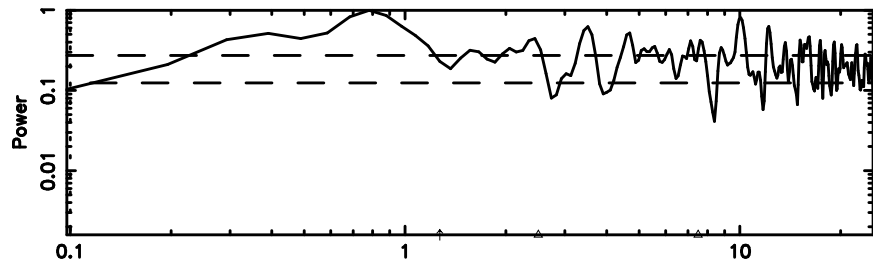

Frequency (Hz)

3C84 2024/08/07 21.07UT FUJI -KISO

K20240808060243

BLK:19,SNR1: 3.4429 ,SNR2: 12.352

Frequency (Hz)

T20240808061919

BLK: 2,SNR1:-0.94336E-03,SNR2: 1.0225

Frequency (Hz)