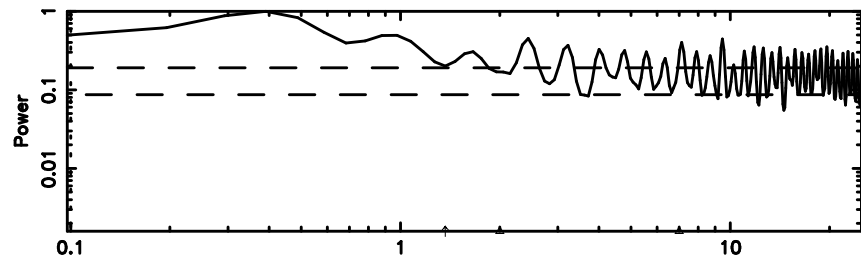

BLK:10,SNR1: 0.75511E-01,SNR2: 1.7995