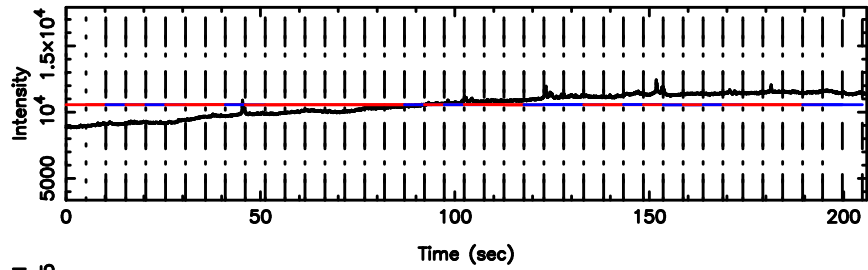

F20240808113451

BLK:19,SNR1: 0.56259 ,SNR2: 4.8746

Frequency (Hz)

T20240808113451

BLK:13,SNR1: 18.643 ,SNR2: 56.523

3C208 2024/08/08 2.61UT TOYOKAWA-KISO

K20240808113448

BLK:13,SNR1: 0.15822 ,SNR2: 1.2367