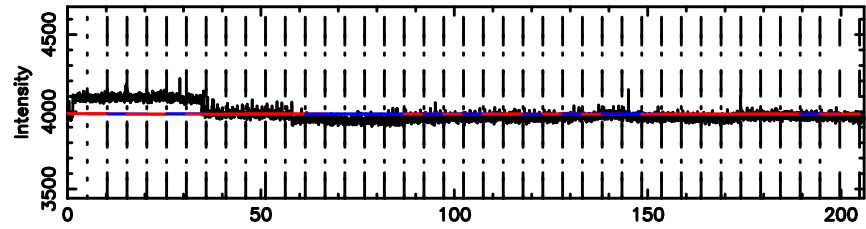

F20240808143107