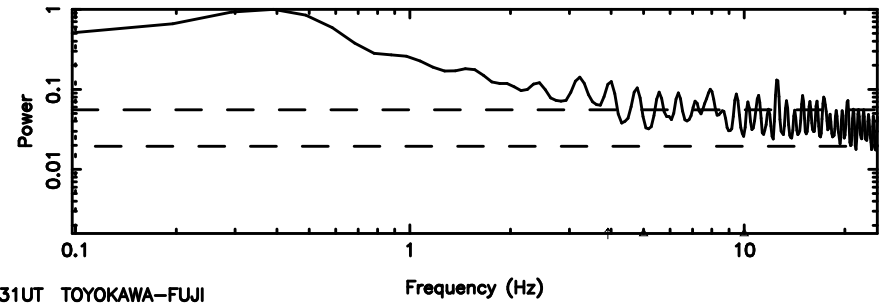

BLK:11,SNR1: 0.52012 ,SNR2: 3.1099

0531+194 2024/08/07 23.31UT TOYOKAWA-FUJI