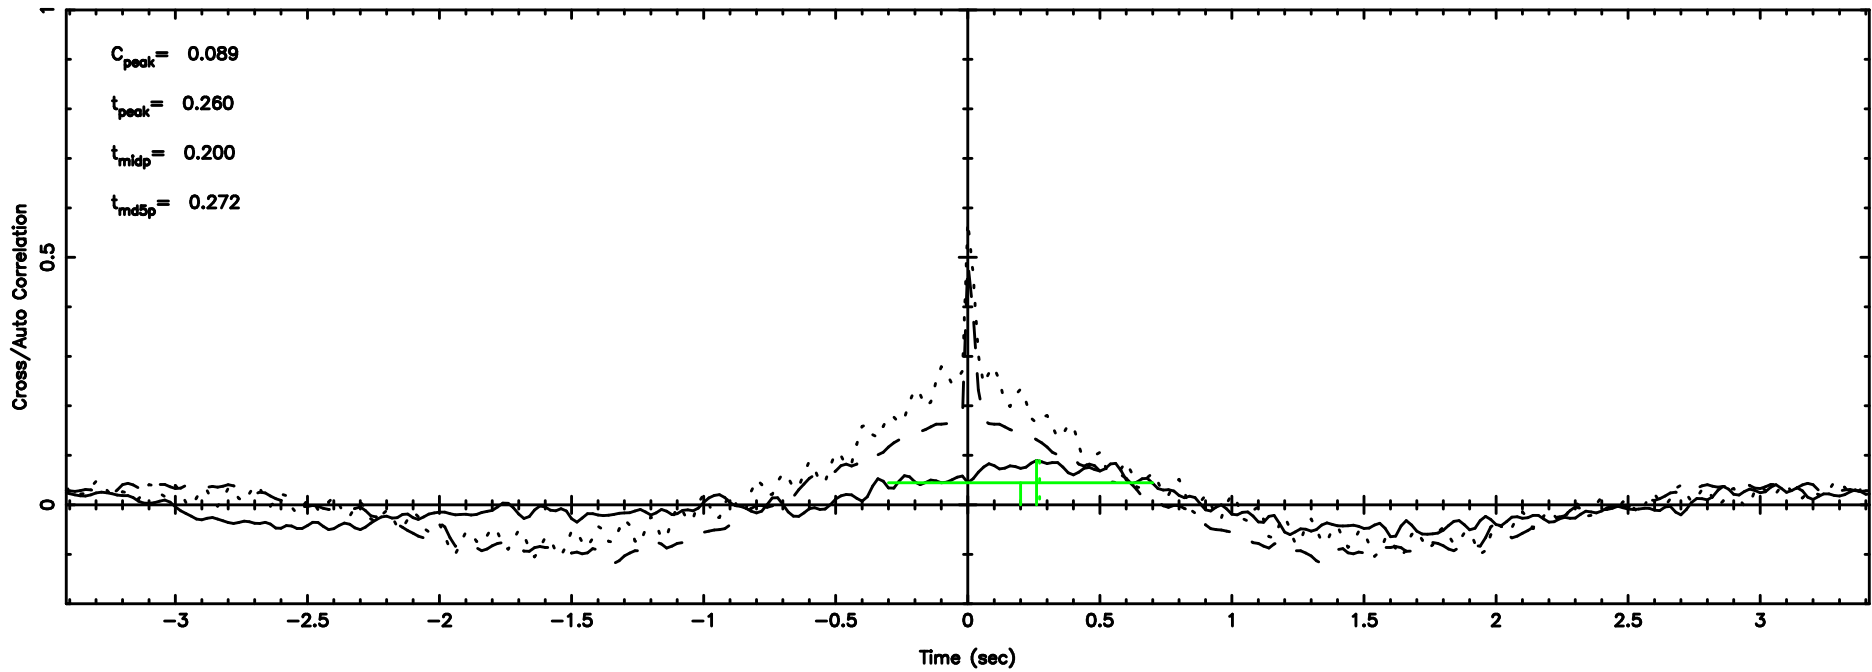

Frequency (Hz)

0821+394 2024/08/08 2.15UT TOYOKAWA-KISO

K20240808110701

BLK: 7,SNR1: 14.820 ,SNR2: 21.609

Frequency (Hz)

F20240808110704

BLK: 7,SNR1: 0.11138 ,SNR2: 1.0335

Frequency (Hz)