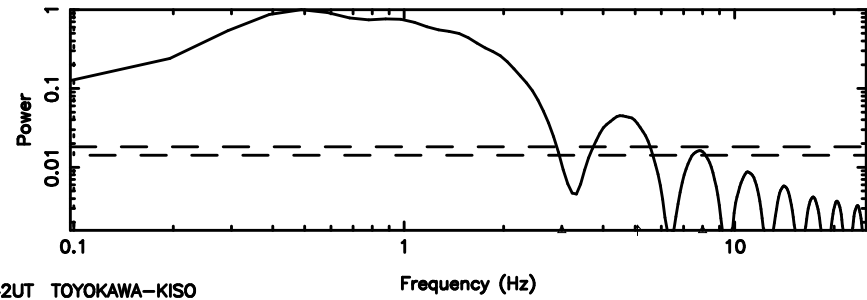

BLK:28,SNR1: 2.6799 ,SNR2: 12.888

3C275 2024/08/08 6.42UT TOYOKAWA-KISO