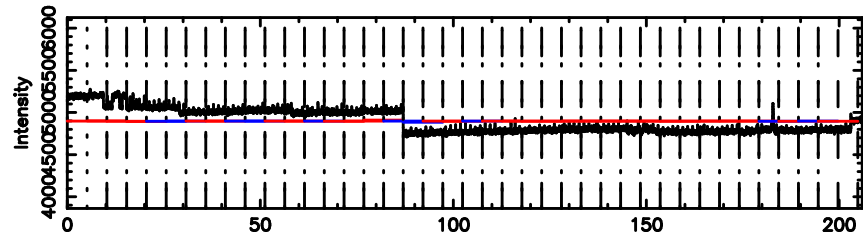

BLK:14,SNR1: 4.2368 ,SNR2: 8.3004

1323+32 2024/08/08 7.15UT TOYOKAWA-KISO

F20240808160705

BLK:10,SNR1: 3.0578 ,SNR2: 15.905

Frequency (Hz)

K20240808160703

BLK:10,SNR1: 6.6704 ,SNR2: 12.921

Frequency (Hz)