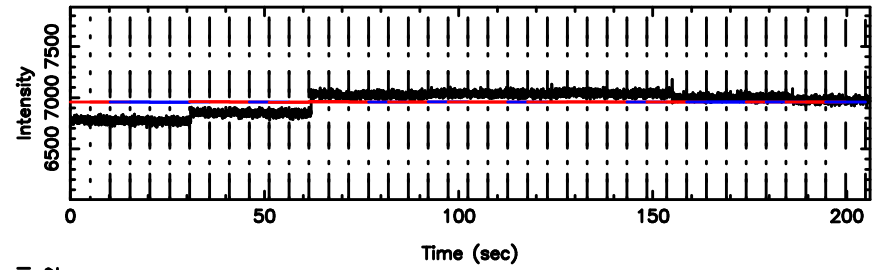

K20240808122504