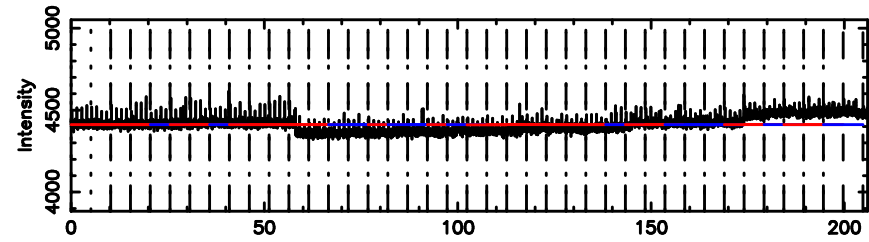

T20240808145655

BLK:13,SNR1: 0.14199 ,SNR2: 1.8693

Frequency (Hz)

F20240808145655

BLK:13,SNR1: 0.44280E-01,SNR2: 0.76940

Frequency (Hz)

1213-17 2024/08/08 5.98UT TOYOKAWA-FUJI

T20240808145655