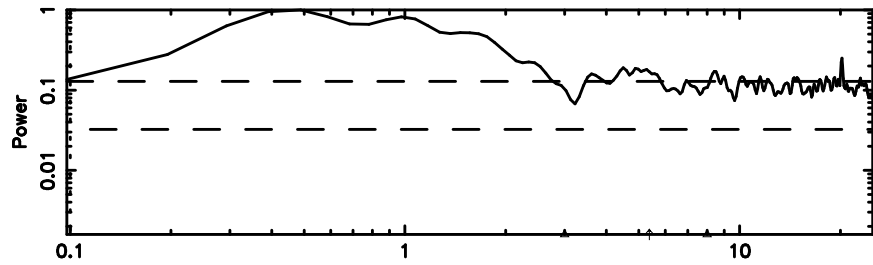

BLK:18,SNR1: 0.32498 ,SNR2: 1.5223