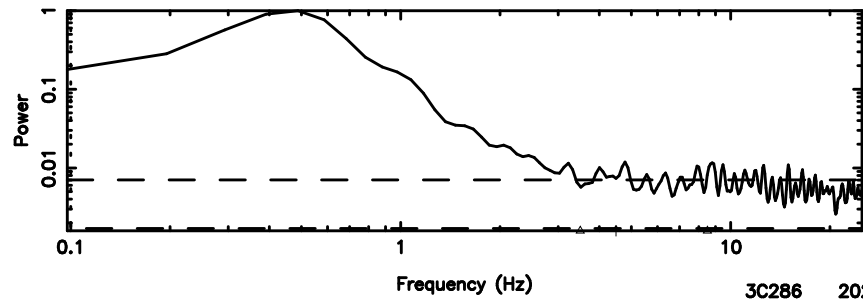

BLK:20,SNR1: 3.4800 ,SNR2: 16.028