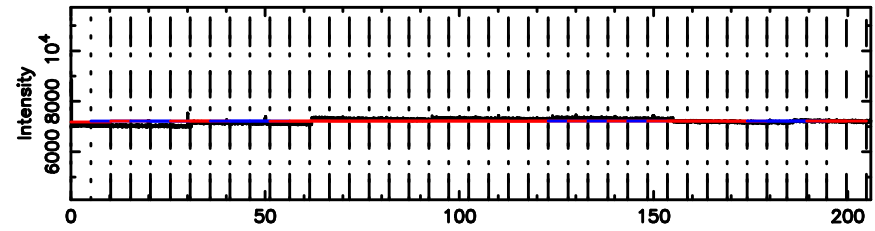

K20240808121019

BLK:13,SNR1: 2.2597 ,SNR2: 9.8497

0926+117 2024/08/08 3.20UT TOYOKAWA-KISO

F20240808121022

BLK:12,SNR1: 1.0299 ,SNR2: 4.6640

Frequency (Hz)

K20240808121019

BLK:12,SNR1: 1.9567 ,SNR2: 8.2663