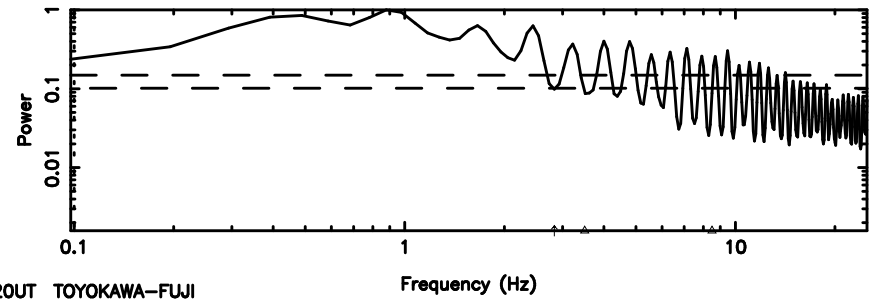

BLK:13,SNR1: 1.6114 ,SNR2: 6.4924

Frequency (Hz)

1213-17 2024/08/08 5.98UT FUJI -KISO

T20240808151012

BLK:13,SNR1: 2.3523 ,SNR2: 11.052

F20240808151012

BLK:13,SNR1: 0.80932E-01,SNR2: 2.4859

3C273 2024/08/08 6.20UT TOYOKAWA-FUJI