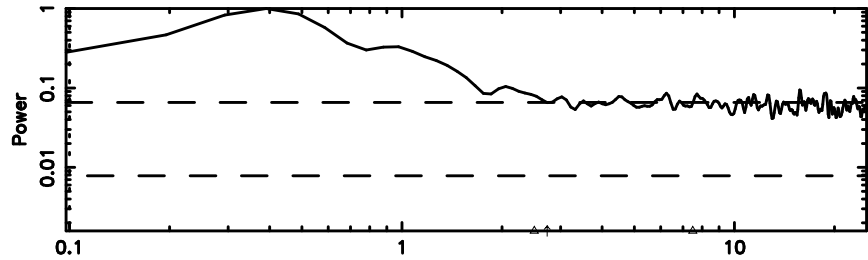

BLK:16,SNR1: 0.38871 ,SNR2: 3.1897