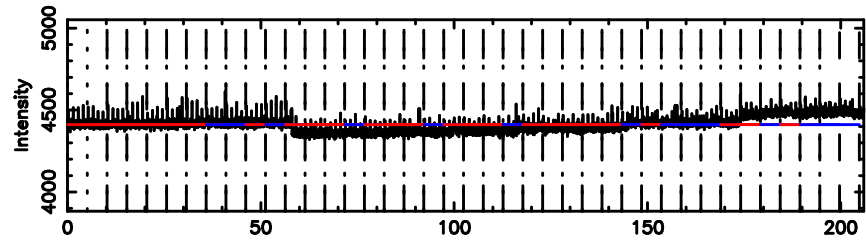

BLK:12,SNR1: 0.34554 ,SNR2: 2.5297

K20240808145652

BLK:12,SNR1: 1.6426 ,SNR2: 6.6911

1213-17 2024/08/08 5.98UT TOYOKAWA-KISO

F20240808145655

BLK:13,SNR1: 0.37704E-01,SNR2: 1.2949

Frequency (Hz)

K20240808145652