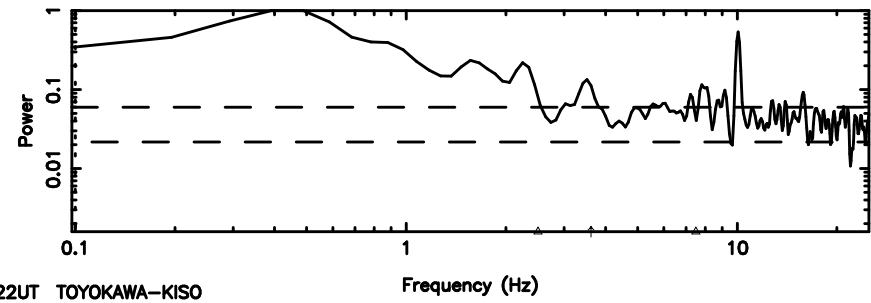

BLK: 3,SNR1: 0.55532 ,SNR2: 3.2669