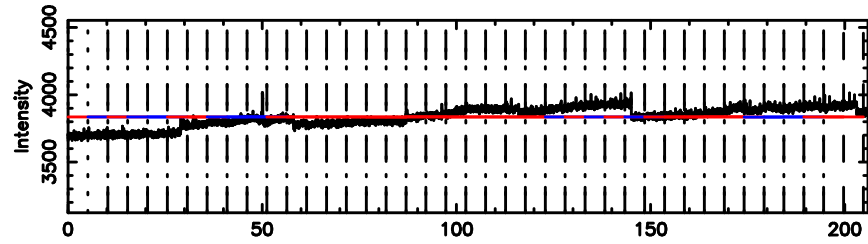

K20240808121019

BLK:13,SNR1: 2.2597 ,SNR2: 9.8497

0926+117 2024/08/08 3.20UT TOYOKAWA-KISO

F20240808121022

BLK:12,SNR1: 1.0299 ,SNR2: 4.6640

Frequency (Hz)

K20240808121019

BLK:12,SNR1: 1.9567 ,SNR2: 8.2663