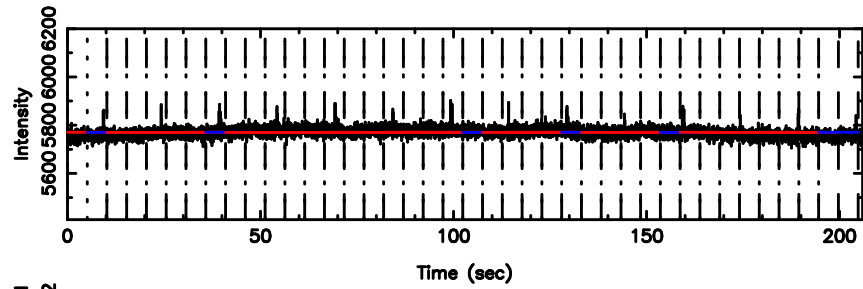

T20240808155241