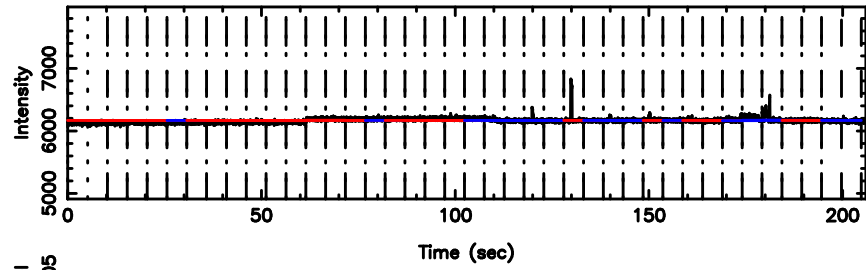

T20240808132842