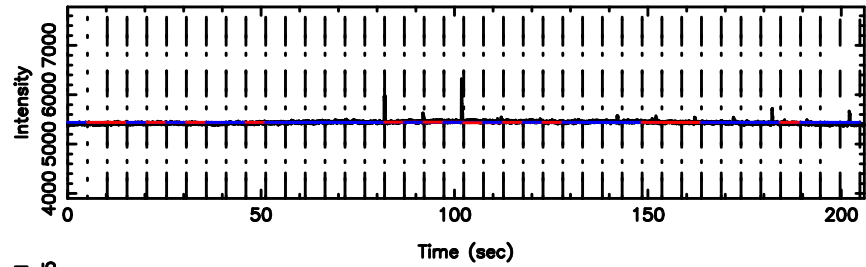

T20240808142440