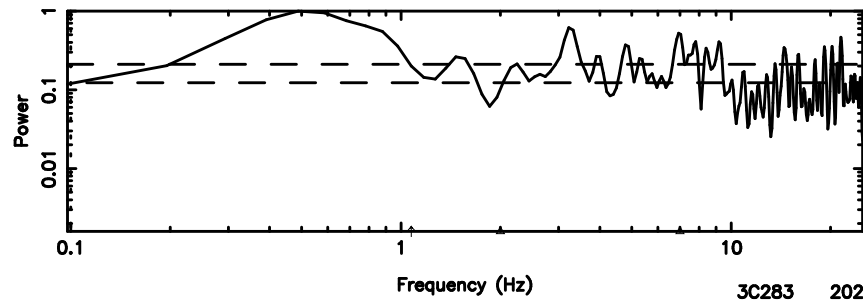

BLK: 1,SNR1:-0.14102 ,SNR2: 1.7988