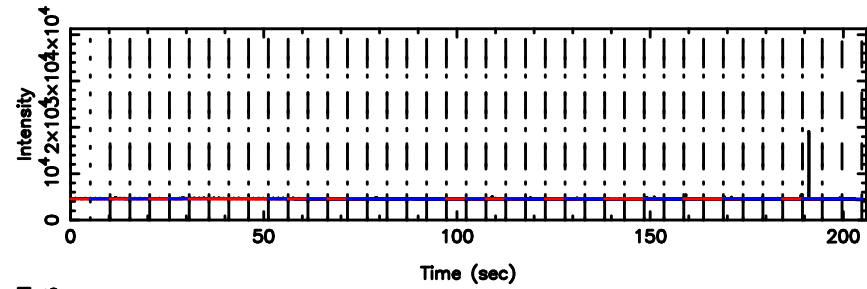

F20240808152323