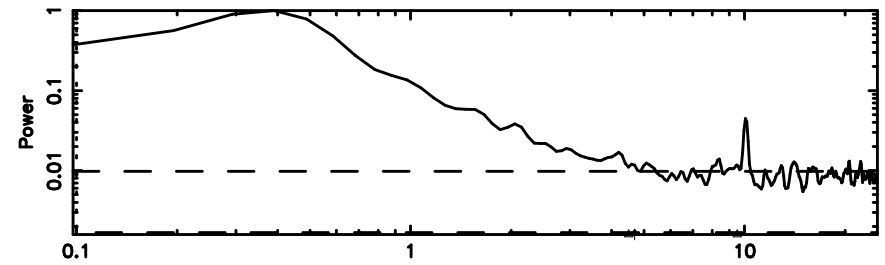

T20240808083750

BLK:10,SNR1: 15.904 ,SNR2: 28.776

Frequency (Hz)

0552+12 2024/08/07 23.68UT TOYOKAWA-KISO

K20240808083747

BLK:10,SNR1: 2.6525 ,SNR2: 11.478

Frequency (Hz)

F20240808083750