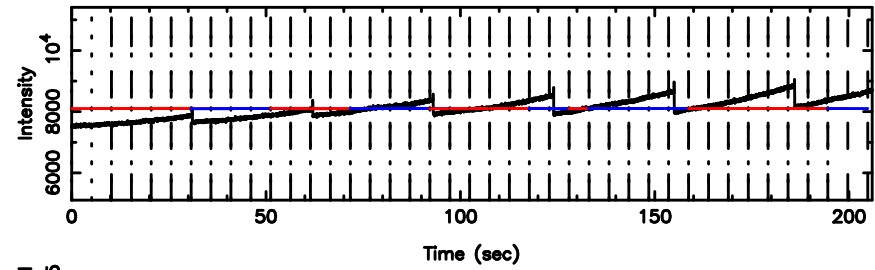

3C216 2024/08/08 2.89UT TOYOKAWA-FUJI

F20240808115132

BLK:16,SNR1: 3.2864 ,SNR2: 7.8709

Frequency (Hz)

T20240808115132

BLK:16,SNR1: 0.32602 ,SNR2: 2.7500

K20240808115129

BLK:16,SNR1: 4.8726 ,SNR2: 20.336