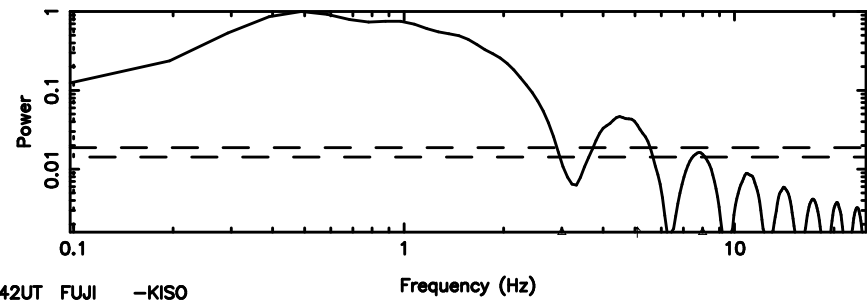

BLK:27,SNR1: 2.5764 ,SNR2: 12.482