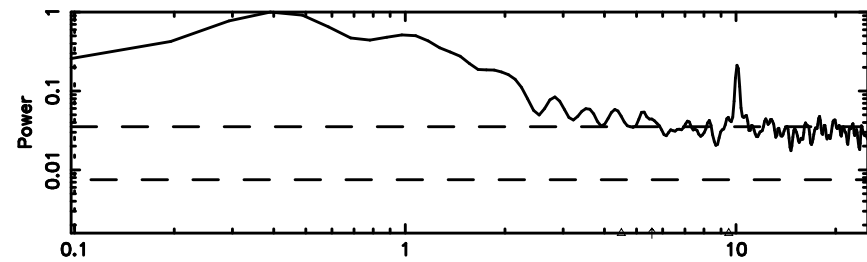

3C267 2024/08/08 5.55UT TOYOKAWA-KISO

F20240808143107

BLK:14,SNR1: 0.15296 ,SNR2: 1.3890

Frequency (Hz)

K20240808143104

BLK:14,SNR1: 1.2617 ,SNR2: 4.4465

Frequency (Hz)

3C267 2024/08/08 5.55UT FUJI -KISO