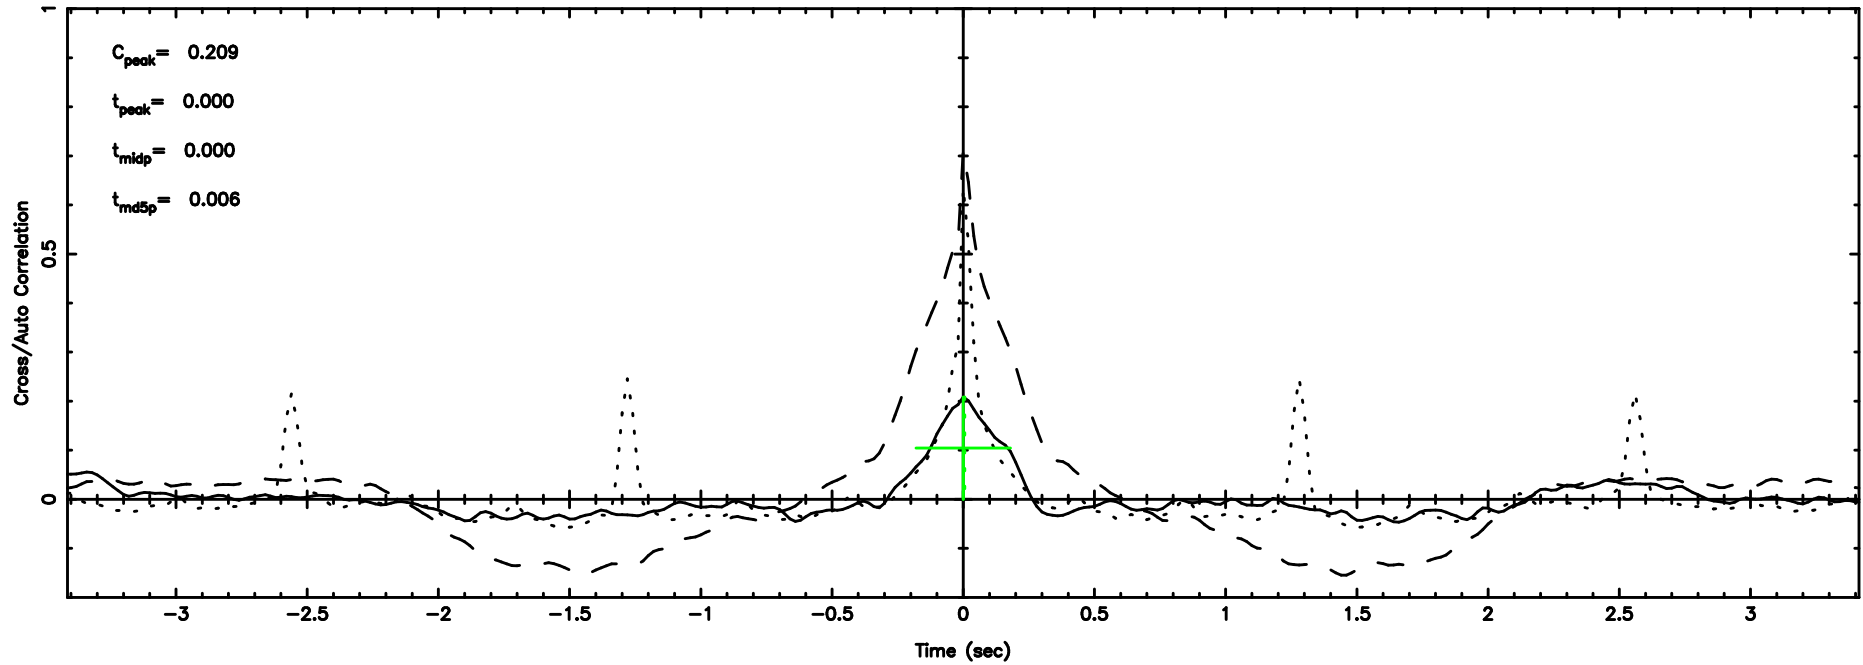

BLK:13,SNR1: 1.6114 ,SNR2: 6.4924

Frequency (Hz)

1213-17 2024/08/08 5.98UT FUJI -KISO

T20240808151012

BLK:13,SNR1: 2.3523 ,SNR2: 11.052

F20240808151012

BLK:13,SNR1: 0.80932E-01,SNR2: 2.4859

3C273 2024/08/08 6.20UT TOYOKAWA-FUJI