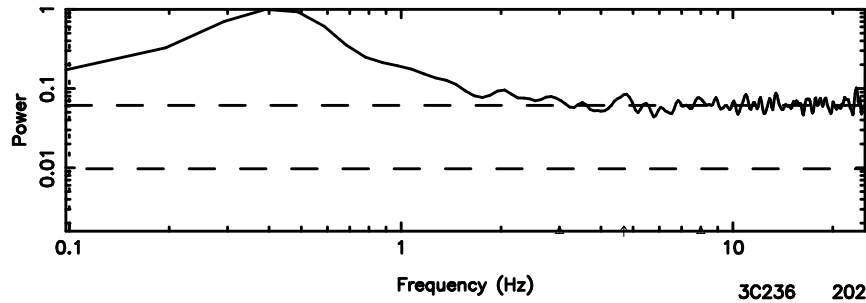

BLK:10,SNR1: 0.44908 ,SNR2: 1.9416

F20240808124736

BLK:10,SNR1:-0.49559E-02,SNR2: 2.0037

3C236 2024/08/08 3.82UT TOYOKAWA-FUJI

T20240808124736

BLK:20,SNR1: 0.40394 ,SNR2: 1.6837

K20240808124733

BLK:20,SNR1: 0.31682 ,SNR2: 1.3104