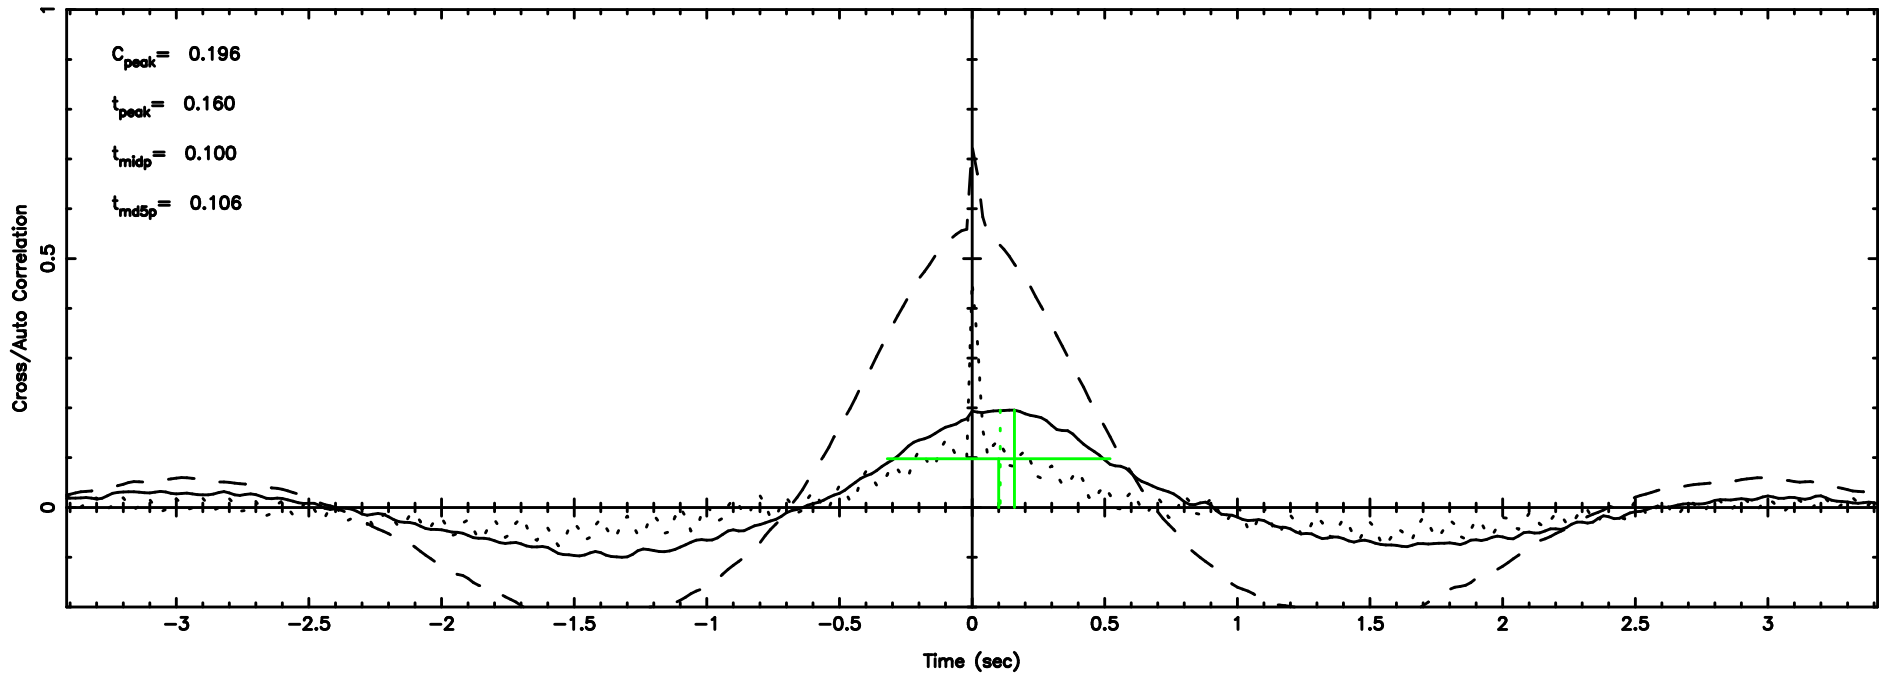

Frequency (Hz)

3C147 2024/08/07 23.45UT TOYOKAWA-KISO

K20240808082525

BLK:30,SNR1: 0.29767 ,SNR2: 0.82360

Frequency (Hz)

F20240808082528

BLK:16,SNR1: 0.31381 ,SNR2: 1.0403

Frequency (Hz)