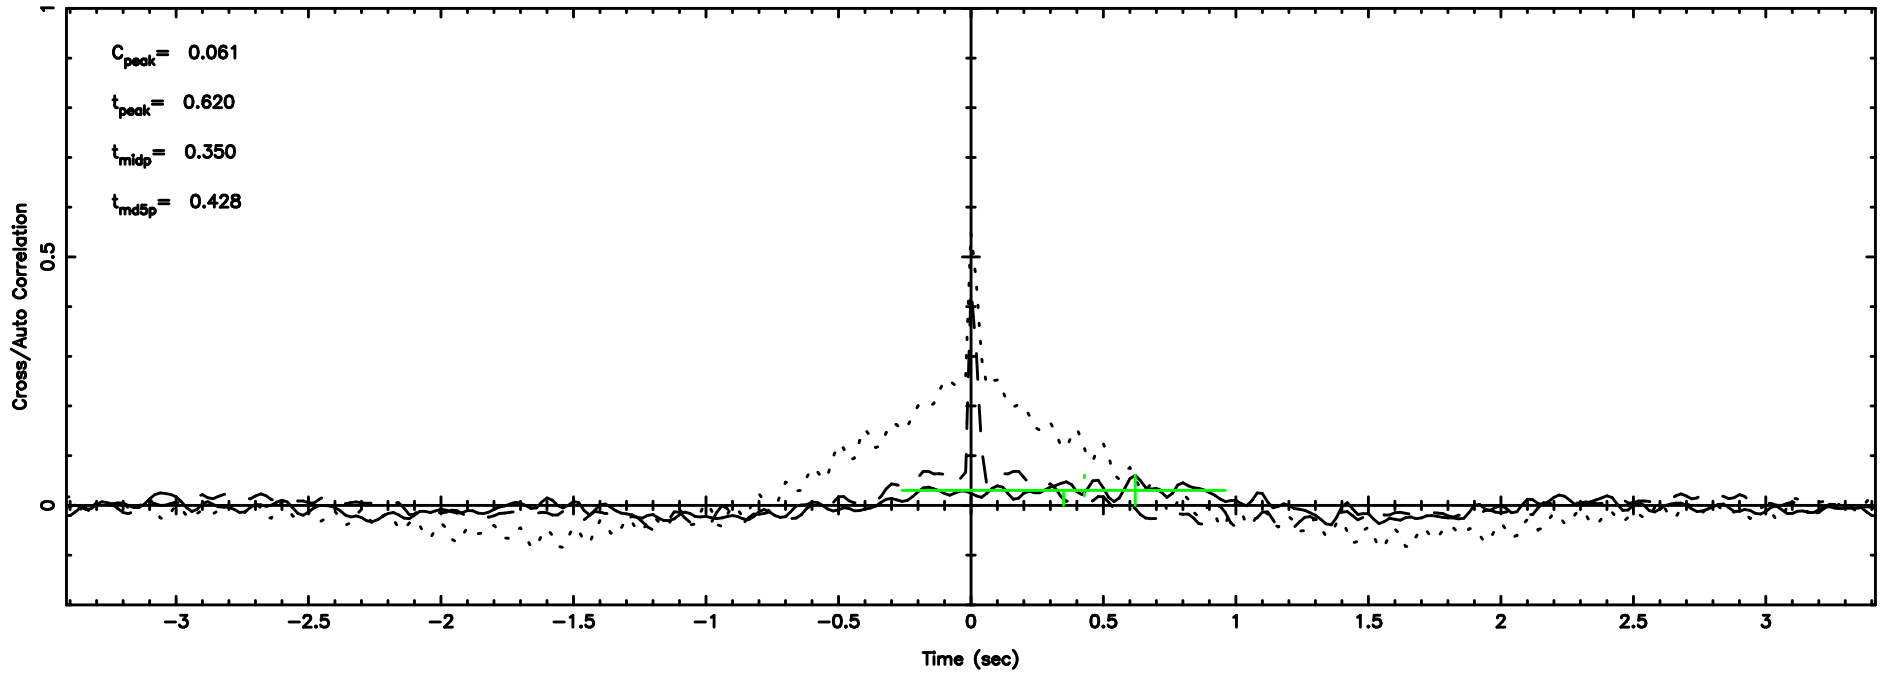

Frequency (Hz)

3C152 2024/08/07 23.81UT TOYOKAWA-KISO