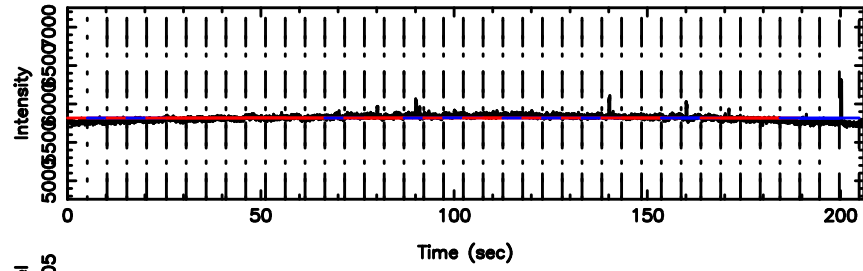

BLK:13,SNR1: 1.6114 ,SNR2: 6.4924

Frequency (Hz)

1213-17 2024/08/08 5.98UT FUJI -KISO

T20240808151012

BLK:13,SNR1: 2.3523 ,SNR2: 11.052

F20240808151012

BLK:13,SNR1: 0.80932E-01,SNR2: 2.4859

3C273 2024/08/08 6.20UT TOYOKAWA-FUJI