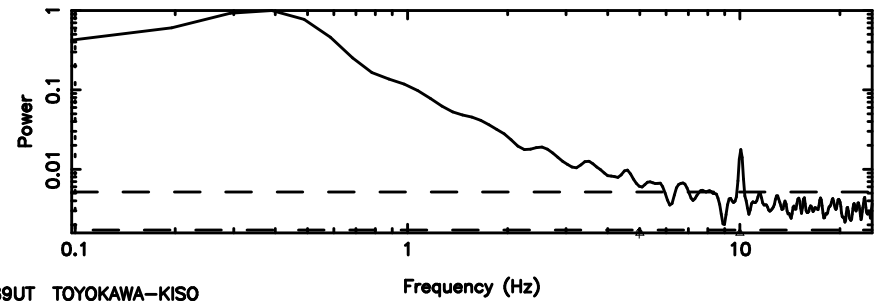

3C216 2024/08/08 2.89UT TOYOKAWA-FUJI

F20240808115132

BLK:16,SNR1: 3.2864 ,SNR2: 7.8709

Frequency (Hz)

T20240808115132

BLK:16,SNR1: 0.32602 ,SNR2: 2.7500

K20240808115129

BLK:16,SNR1: 4.8726 ,SNR2: 20.336