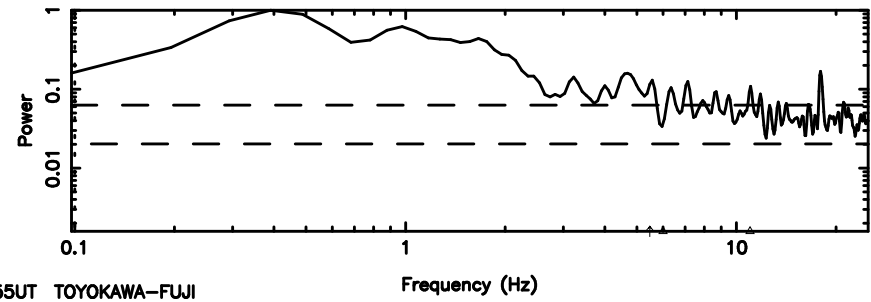

T20240808143107

BLK:13,SNR1: 0.31783 ,SNR2: 1.3158

F20240808143107

BLK:13,SNR1: 0.72808 ,SNR2: 2.9915

3C267 2024/08/08 5.55UT TOYOKAWA-FUJI