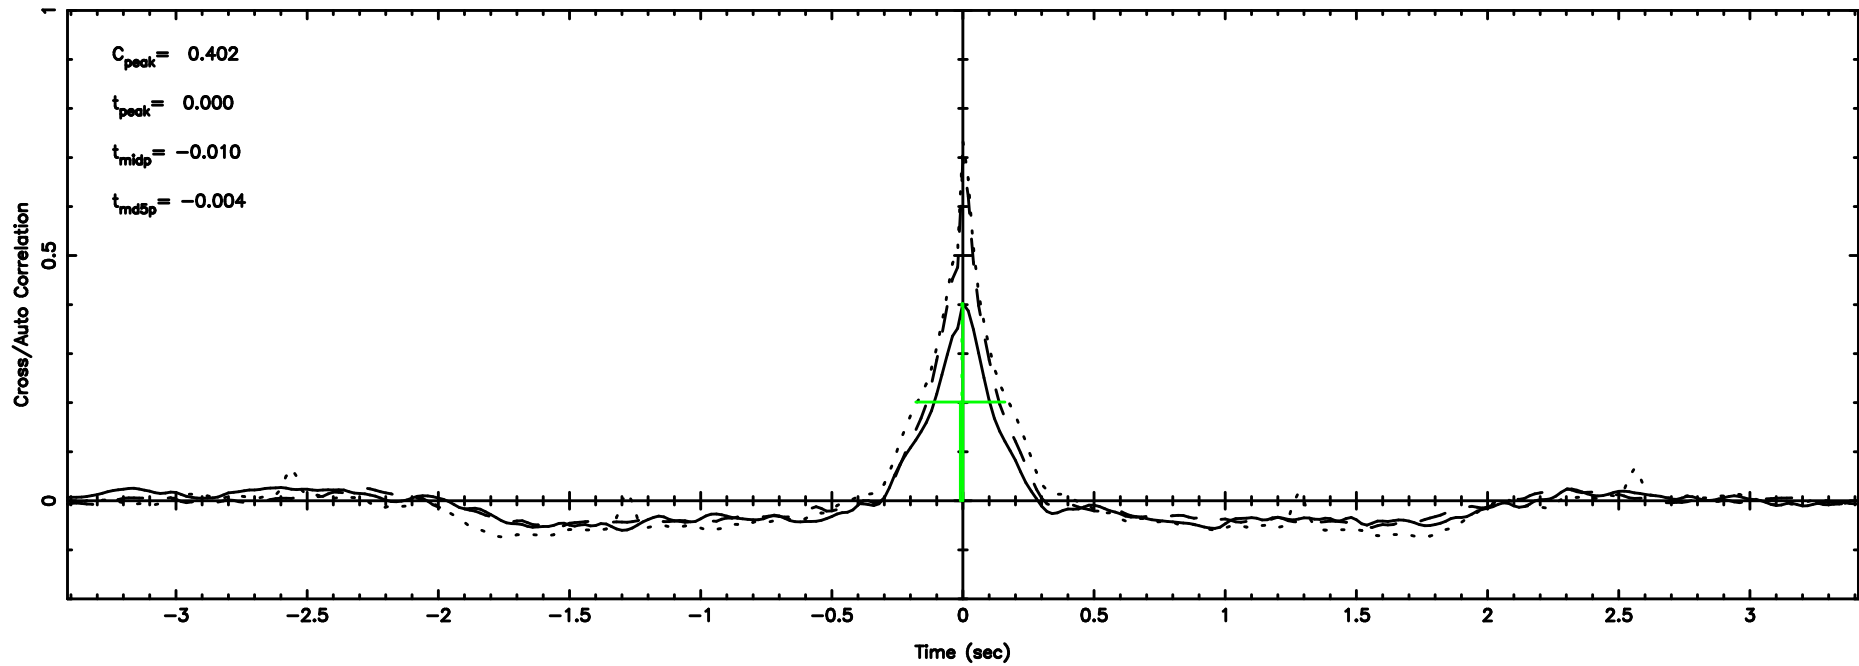

3C275 2024/08/08 6.42UT TOYOKAWA-FUJI