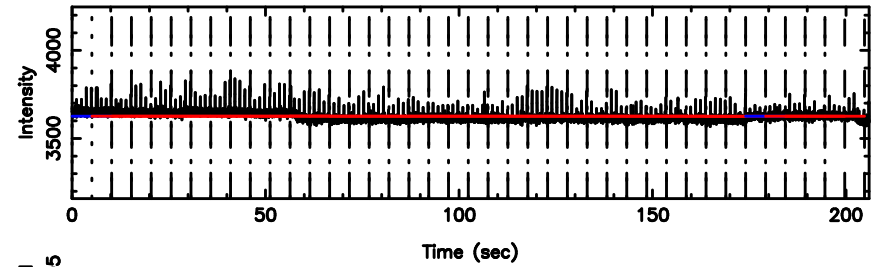

F20240808141120