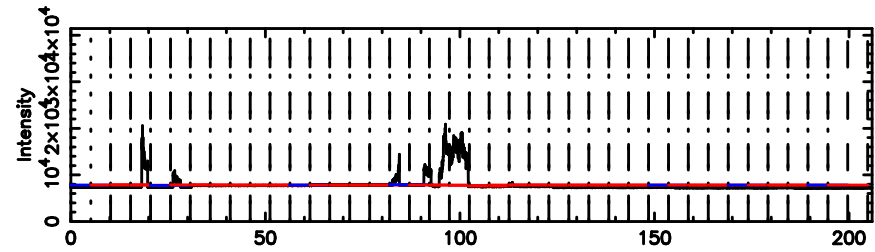

Frequency (Hz)

K20240808110701