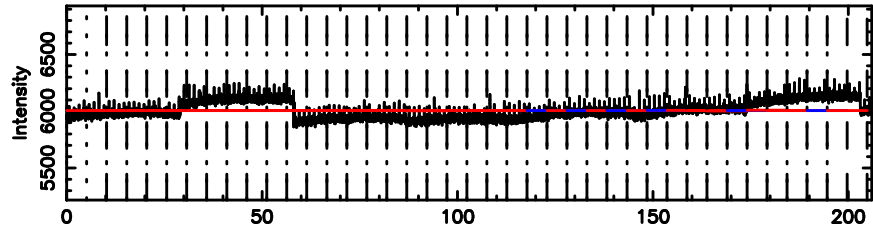

F20240808081709