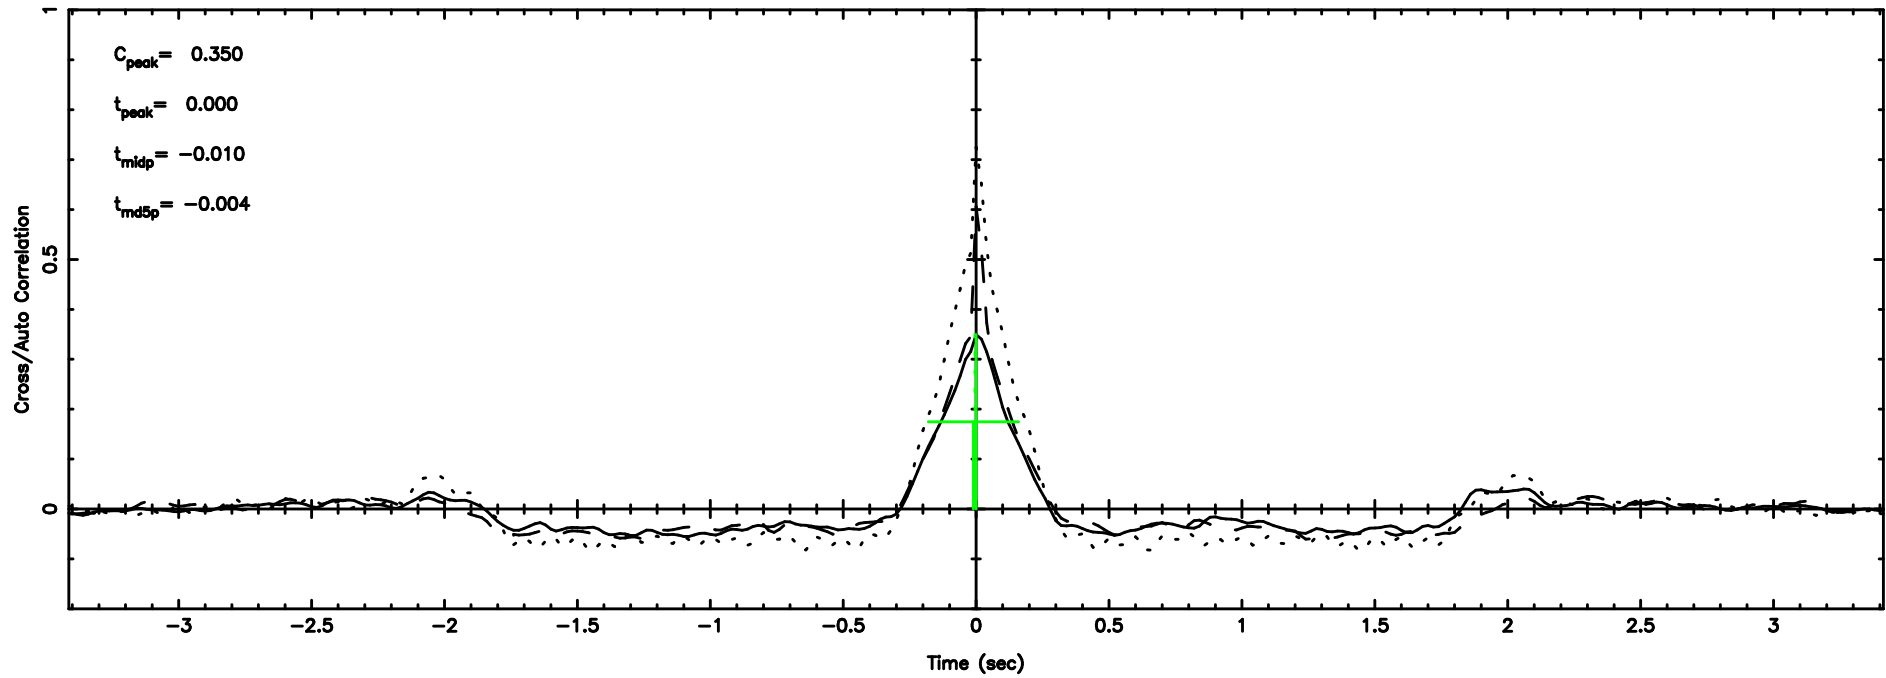

BLK:18,SNR1: 2.4621 ,SNR2: 5.9297

Frequency (Hz)

3C84 2024/08/07 21.07UT TOYOKAWA-KISO

K20240808060243

BLK:18,SNR1: 4.1293 ,SNR2: 14.558

Frequency (Hz)

F20240808060246

BLK:19,SNR1: 3.9923 ,SNR2: 9.9127