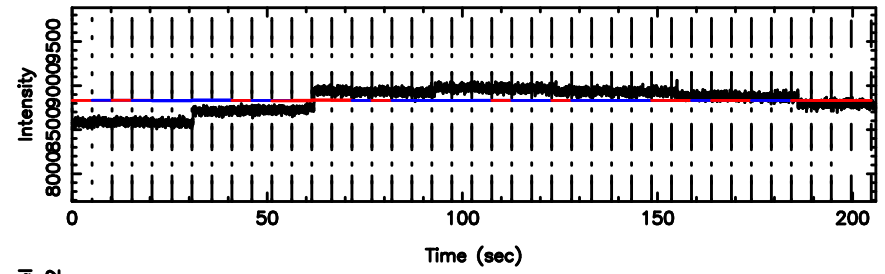

T20240808090910

BLK:22,SNR1: 0.82570 ,SNR2: 6.6063

3C161 2024/08/08 0.18UT TOYOKAWA-KISO

K20240808090907

BLK:22,SNR1: 0.39059 ,SNR2: 3.5822