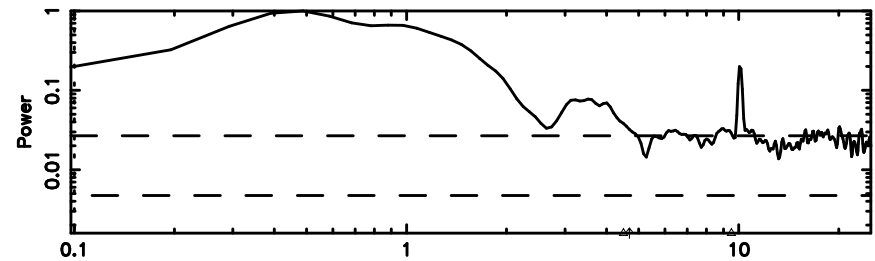

K20240808121019

BLK:13,SNR1: 2.2597 ,SNR2: 9.8497

0926+117 2024/08/08 3.20UT TOYOKAWA-KISO

F20240808121022

BLK:12,SNR1: 1.0299 ,SNR2: 4.6640

Frequency (Hz)

K20240808121019

BLK:12,SNR1: 1.9567 ,SNR2: 8.2663