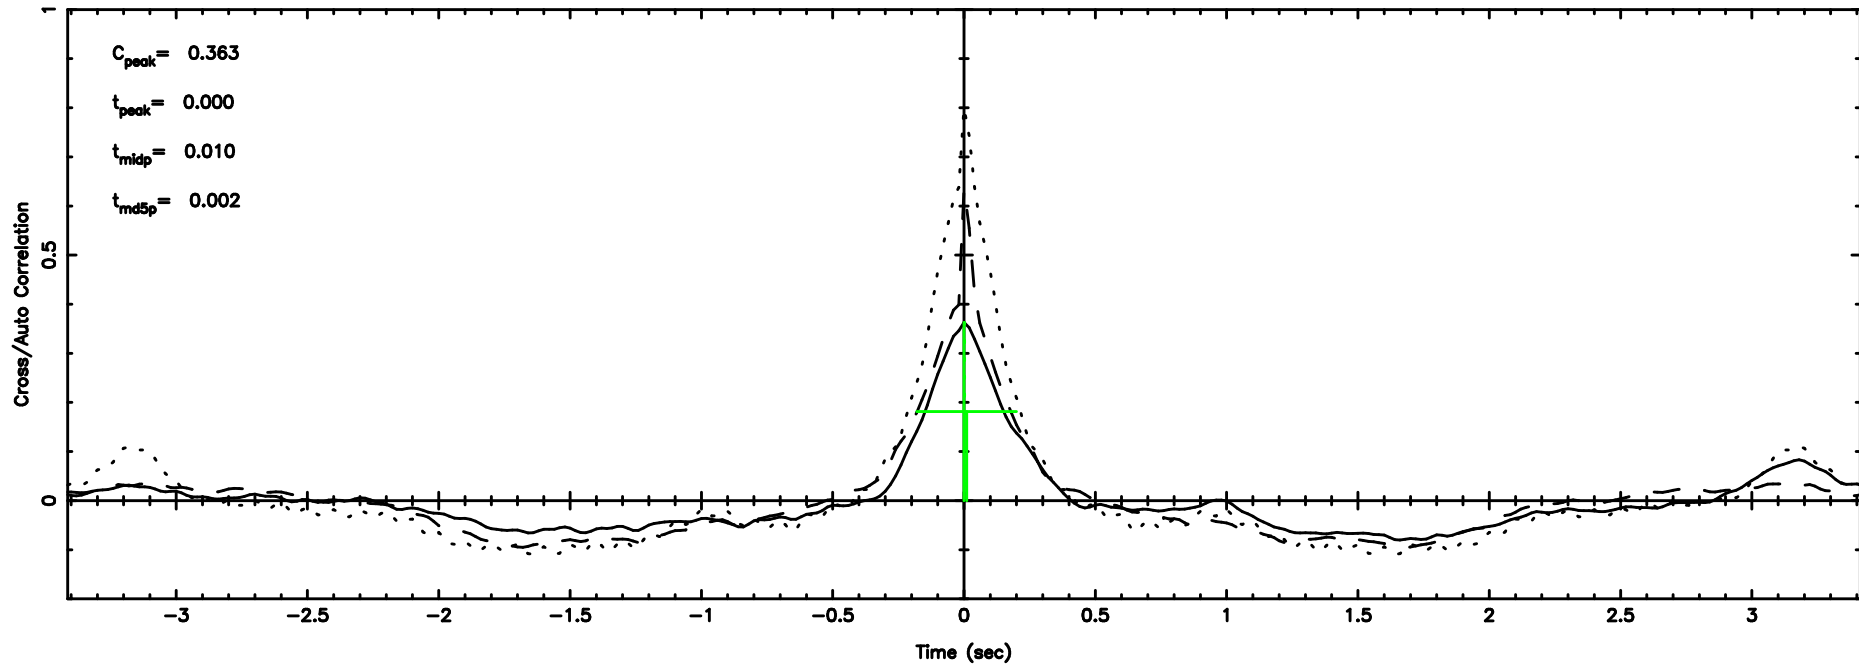

BLK:21,SNR1: 1.7809 ,SNR2: 8.2592

3C263.1 2024/08/08 5.44UT TOYOKAWA-FUJI

T20240808142440

BLK:25,SNR1: 6.9733 ,SNR2: 11.732

K20240808142437

BLK:25,SNR1: 36.520 ,SNR2: 43.727

3C263.1 2024/08/08 5.44UT TOYOKAWA-KISO