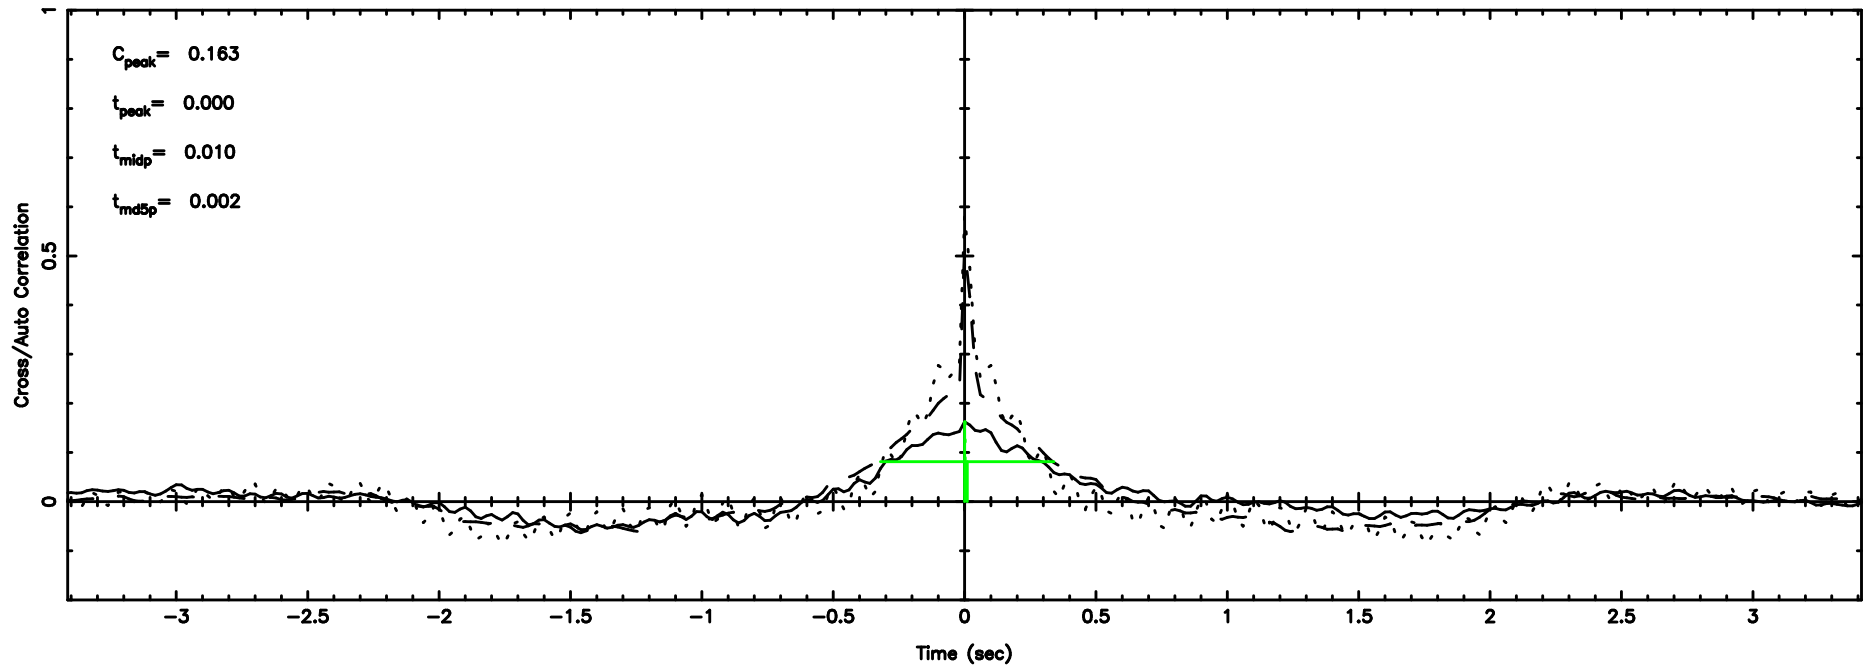

F20240808140042

BLK:12,SNR1: 0.54775 ,SNR2: 3.2528

T20240808140042

BLK:19,SNR1: 0.47062 ,SNR2: 1.9643

K20240808140039

BLK:19,SNR1: 1.6397 ,SNR2: 6.8770

3C255 2024/08/08 5.04UT TOYOKAWA-KISO

F20240808140042