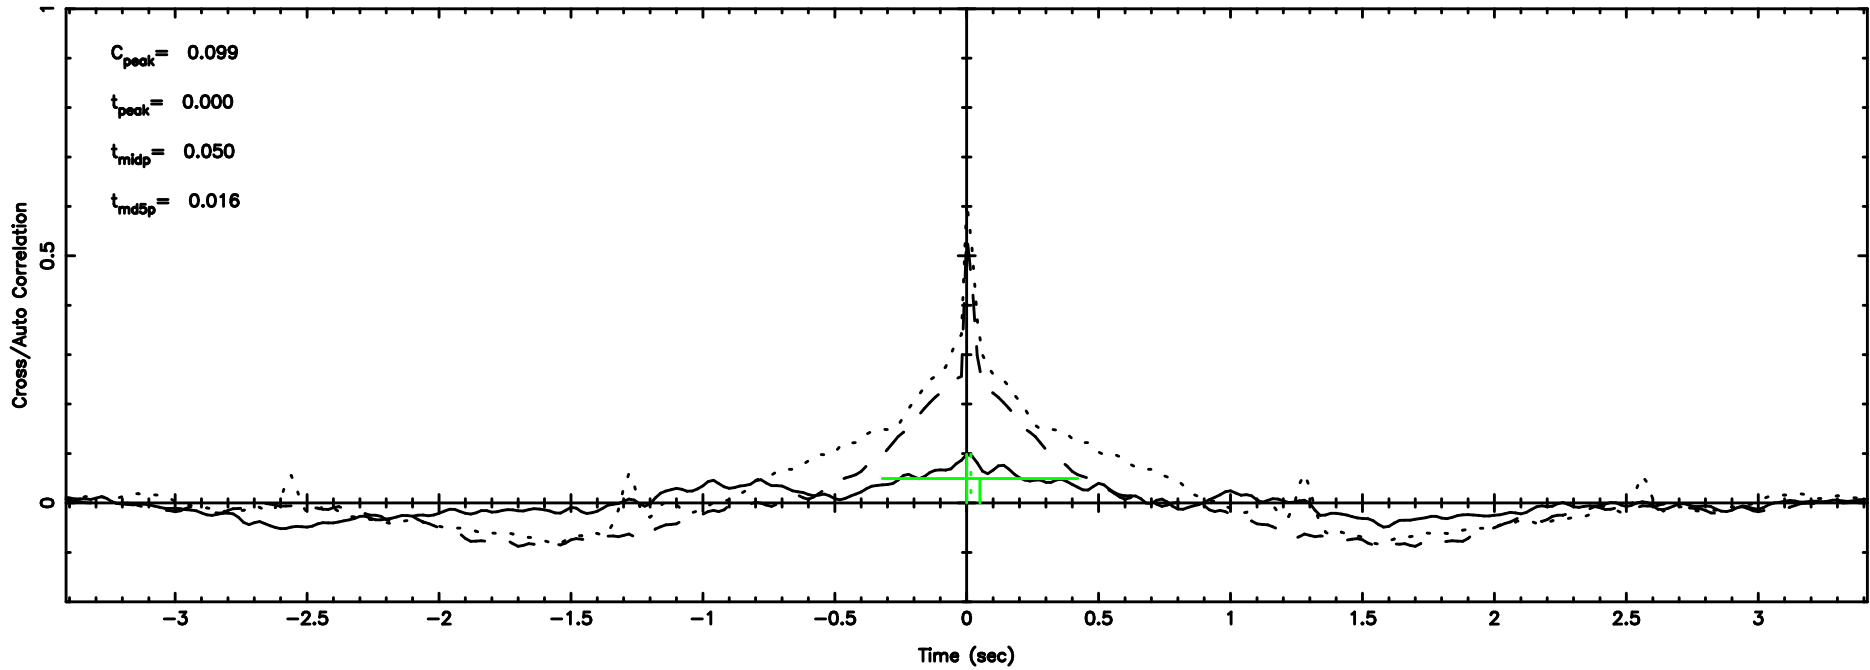

3C216 2024/08/08 2.89UT TOYOKAWA-FUJI

F20240808115132

BLK:16,SNR1: 3.2864 ,SNR2: 7.8709

Frequency (Hz)

T20240808115132

BLK:16,SNR1: 0.32602 ,SNR2: 2.7500

K20240808115129

BLK:16,SNR1: 4.8726 ,SNR2: 20.336