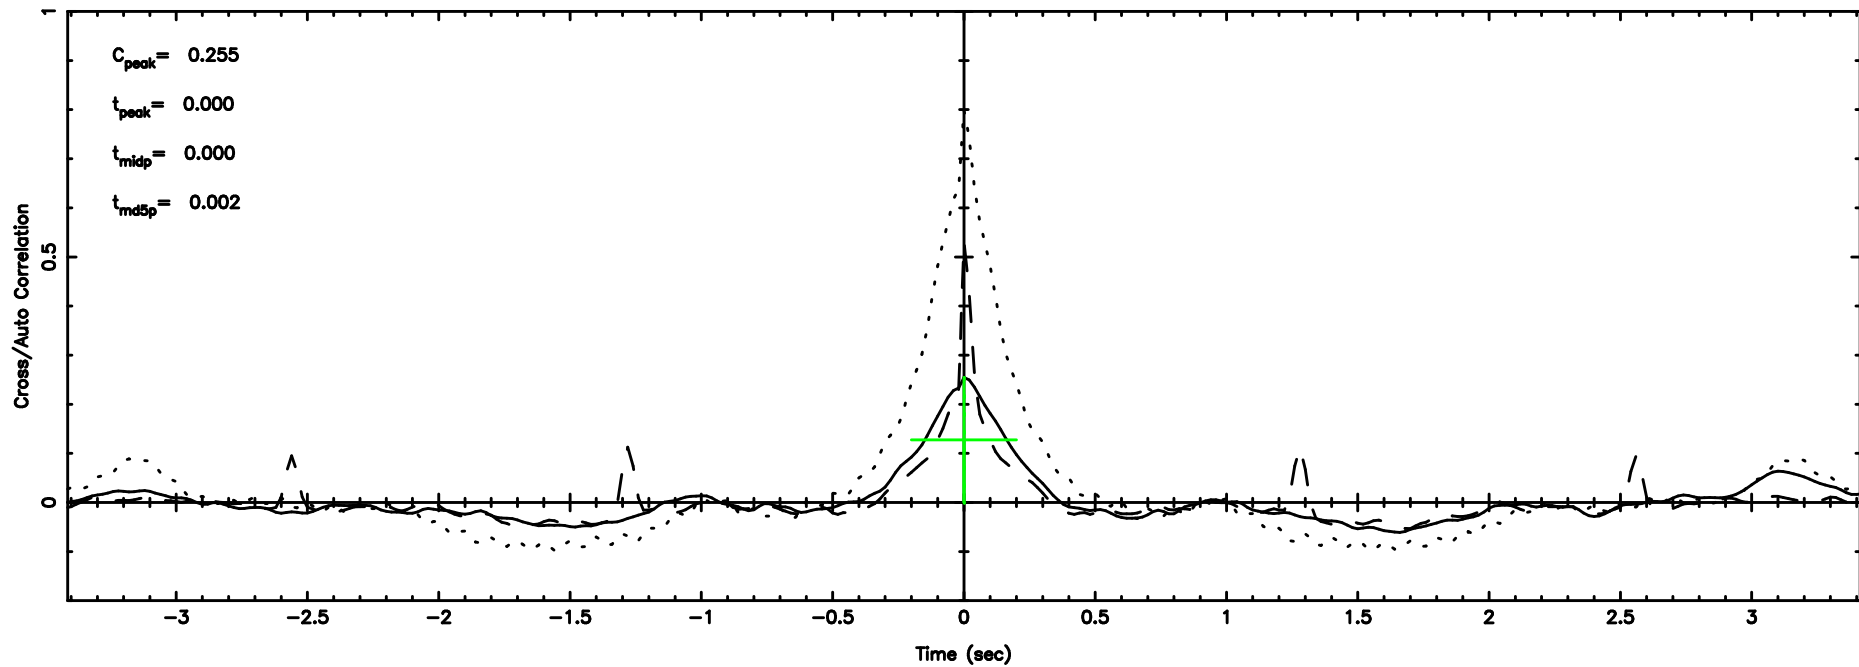

F20240808142440

BLK:24,SNR1: 1.2304 ,SNR2: 5.7608

Frequency (Hz)

K20240808142437

BLK:24,SNR1: 36.740 ,SNR2: 44.007

Frequency (Hz)

3C263.1 2024/08/08 5.44UT FUJI -KISO

T20240808143107