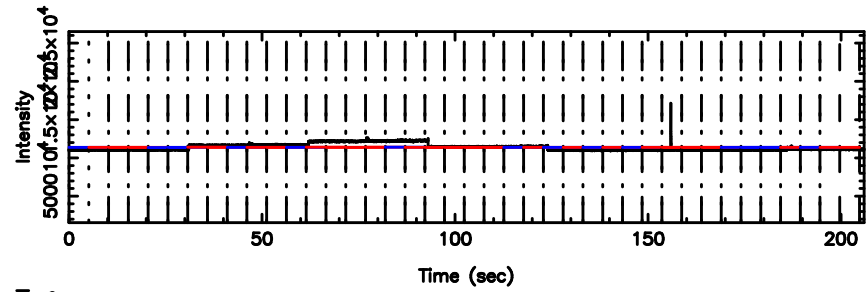

BLK:14,SNR1: 4.2368 ,SNR2: 8.3004

1323+32 2024/08/08 7.15UT TOYOKAWA-KISO

F20240808160705

BLK:10,SNR1: 3.0578 ,SNR2: 15.905

Frequency (Hz)

K20240808160703

BLK:10,SNR1: 6.6704 ,SNR2: 12.921

Frequency (Hz)