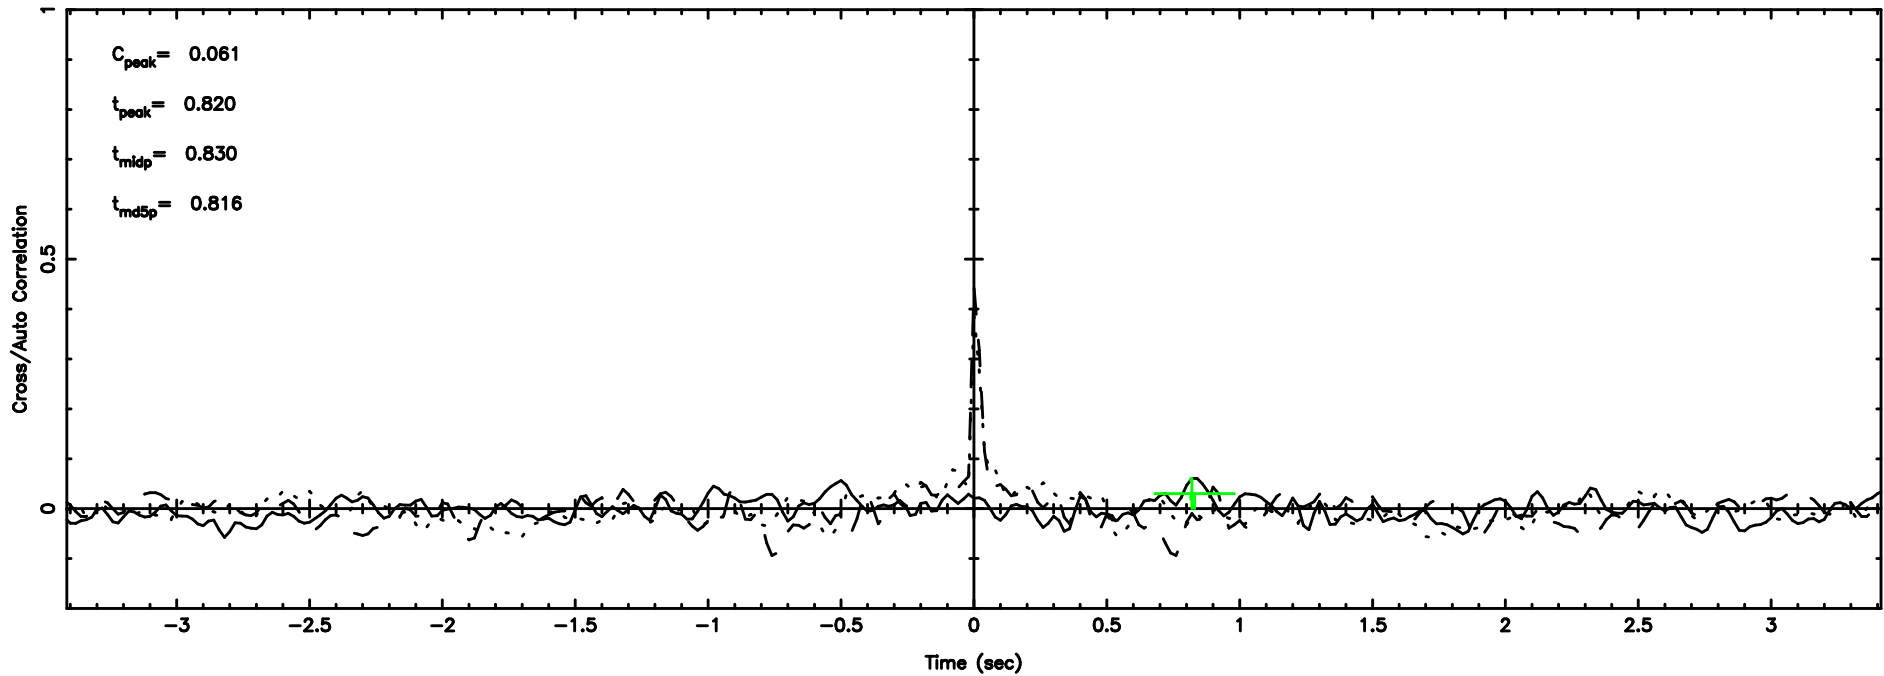

F20240808061919

BLK: 2,SNR1: 0.30167 ,SNR2: 0.74644

Frequency (Hz)

0333+32 2024/08/07 21.35UT TOYOKAWA-FUJI

T20240808061919

BLK: 1,SNR1: 0.51134E-01,SNR2: 0.83070

Frequency (Hz)

K20240808061916