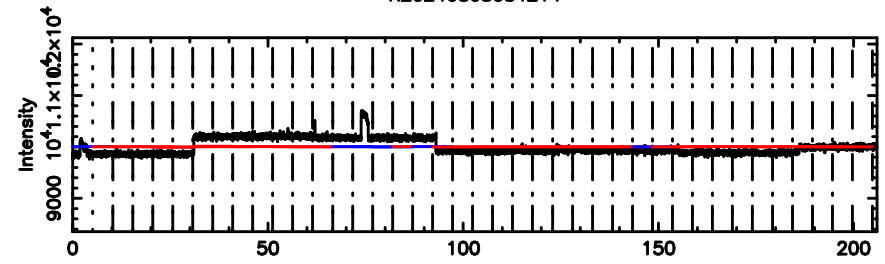

Frequency (Hz)

K20240808084214