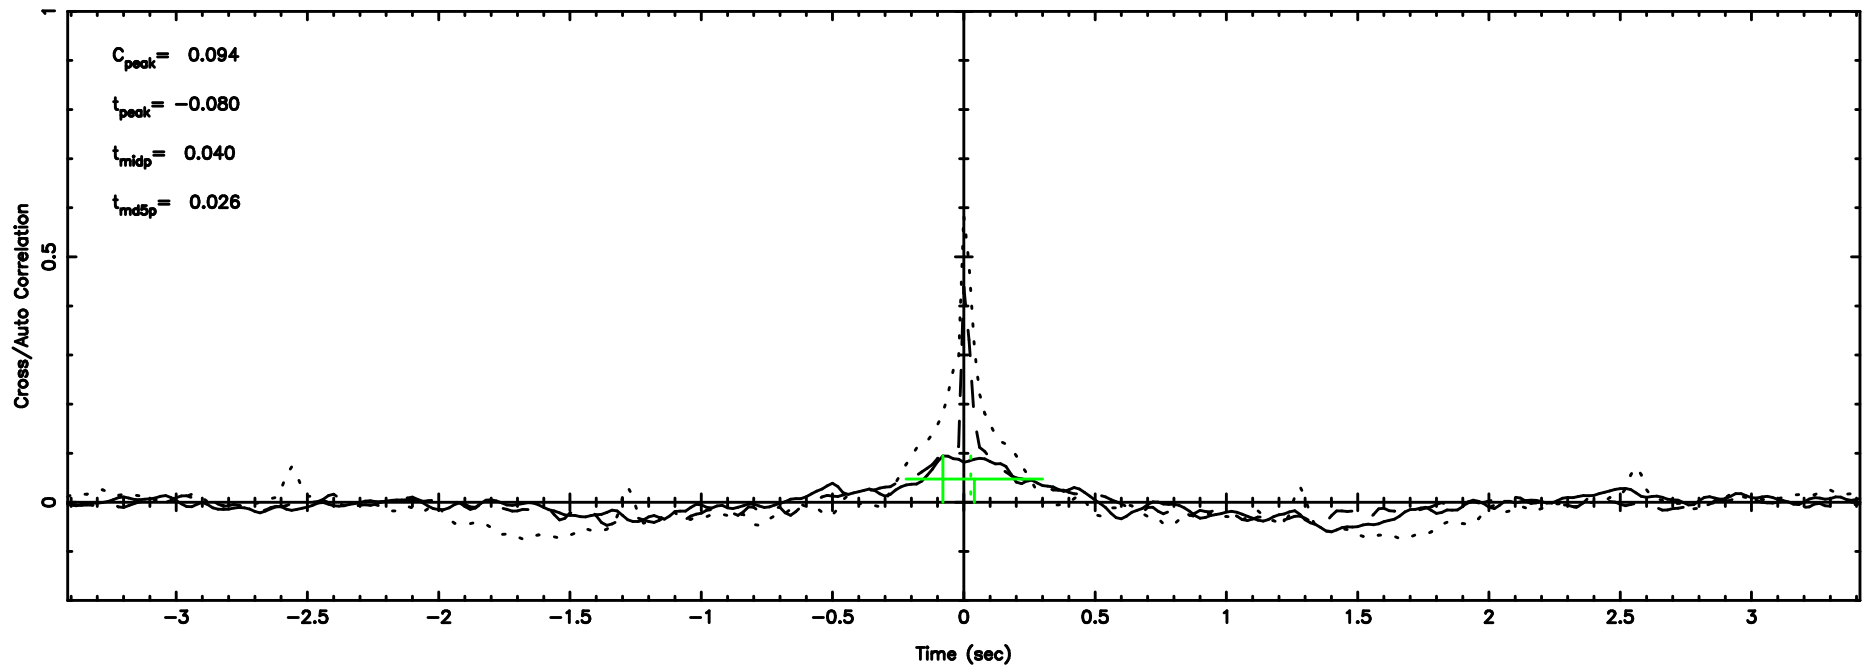

BLK:13,SNR1: 0.31783 ,SNR2: 1.3158

F20240808143107

BLK:13,SNR1: 0.72808 ,SNR2: 2.9915

3C267 2024/08/08 5.55UT TOYOKAWA-FUJI

T20240808143107

BLK:11,SNR1: 0.29678 ,SNR2: 1.9039

K20240808143104

BLK:11,SNR1: 1.9136 ,SNR2: 7.6497