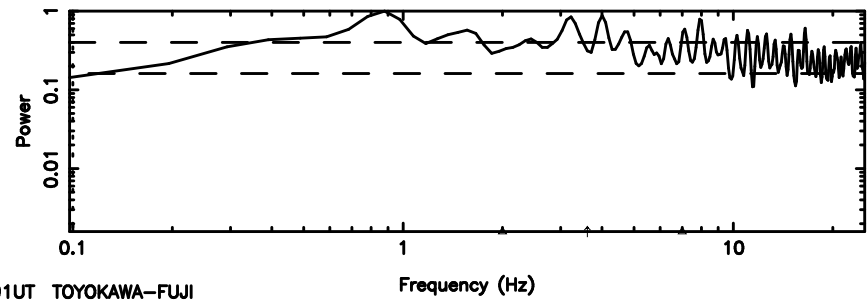

BLK: 6,SNR1:-0.16332,SNR2: 0.27294