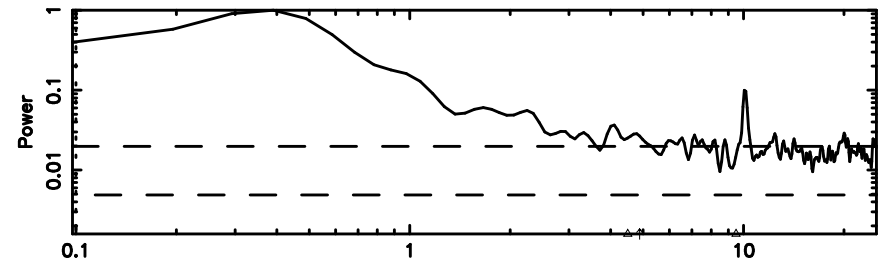

Frequency (Hz)

3C152 2024/08/07 23.81UT TOYOKAWA-FUJI

T20240808084649

BLK: 7,SNR1: 0.94457E-02,SNR2: 1.2631

Frequency (Hz)

K20240808084646

BLK: 7,SNR1: 1.3425 ,SNR2: 5.5904

Frequency (Hz)