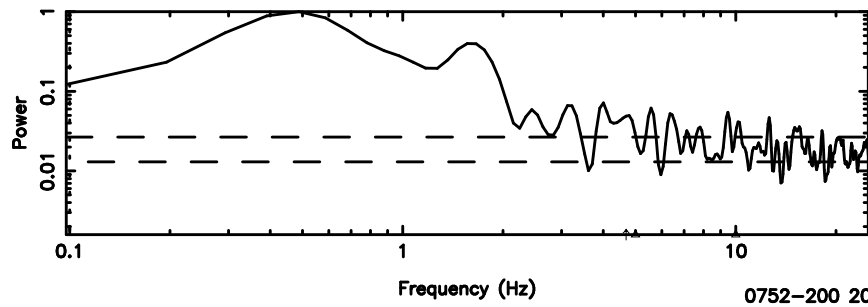

BLK: 3, SNR1: 1.3220 ,SNR2: 6.2767

0752-200 2024/08/08 1.63UT FUJI -KISO

K20240808103552