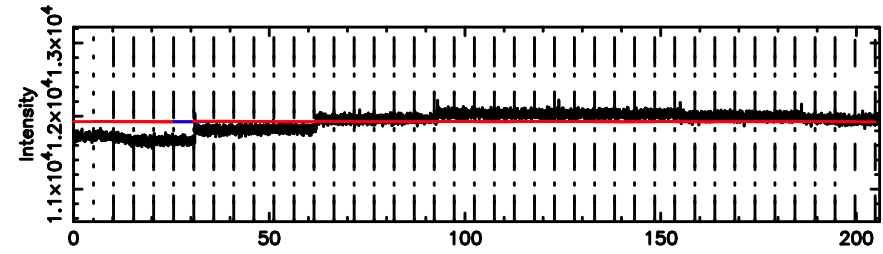

BLK: 1,SNR1: 1.4909 ,SNR2: 16.453

Frequency (Hz)

0333+32 2024/08/07 21.35UT TOYOKAWA-KISO

F20240808061919

BLK: 1,SNR1: 0.21342 ,SNR2: 2.7089

Frequency (Hz)

K20240808061916

BLK: 1,SNR1: 1.3122 ,SNR2: 4.9770