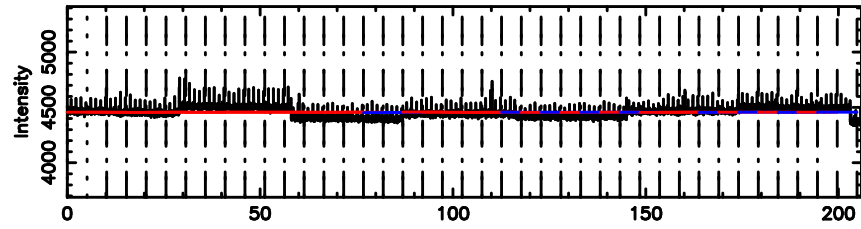

F20240808163843