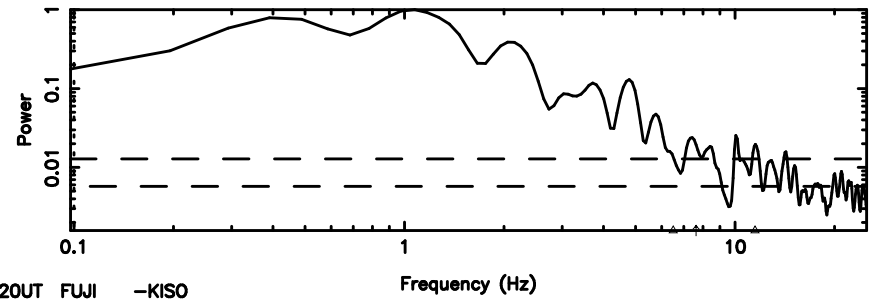

BLK:16,SNR1: 5.3884 ,SNR2: 14.766