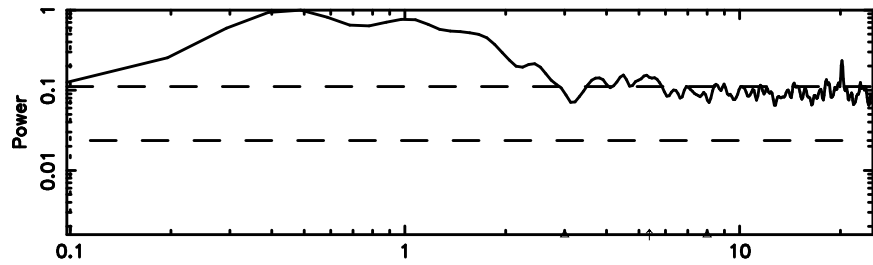

Frequency (Hz)

0333+32 2024/08/07 21.35UT FUJI -KISO

T20240808065706

BLK:19,SNR1: 0.36085 ,SNR2: 1.7597

Frequency (Hz)

F20240808065706

BLK:19,SNR1: 3.5168 ,SNR2: 8.6444

Frequency (Hz)