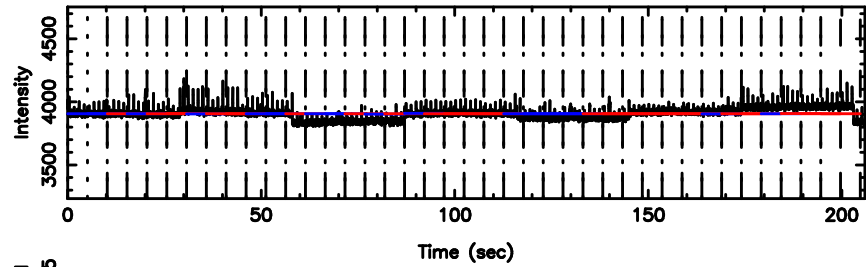

F20240808140042

BLK:12,SNR1: 0.54775 ,SNR2: 3.2528

T20240808140042

BLK:19,SNR1: 0.47062 ,SNR2: 1.9643

K20240808140039

BLK:19,SNR1: 1.6397 ,SNR2: 6.8770

3C255 2024/08/08 5.04UT TOYOKAWA-KISO

F20240808140042