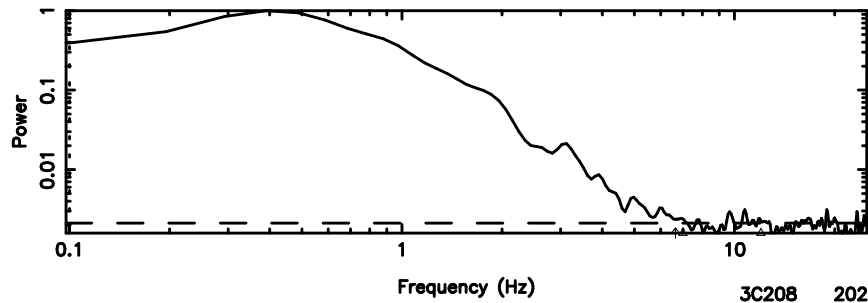

F20240808113451

BLK:19,SNR1: 0.56259 ,SNR2: 4.8746

Frequency (Hz)

T20240808113451

BLK:13,SNR1: 18.643 ,SNR2: 56.523

3C208 2024/08/08 2.61UT TOYOKAWA-KISO

K20240808113448

BLK:13,SNR1: 0.15822 ,SNR2: 1.2367