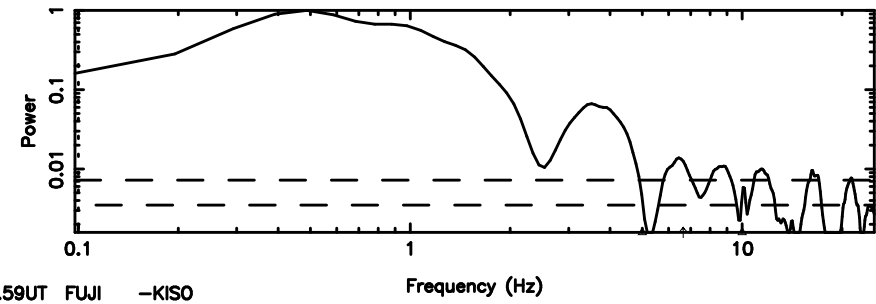

K20240808123326

BLK:19,SNR1: 6.3200 ,SNR2: 19.864

F20240808123329

BLK:12,SNR1: 9.7975 ,SNR2: 16.497

3C230 2024/08/08 3.59UT FUJI -KISO

K20240808123326

BLK:12,SNR1: 6.6744 ,SNR2: 20.974

T20240808124736