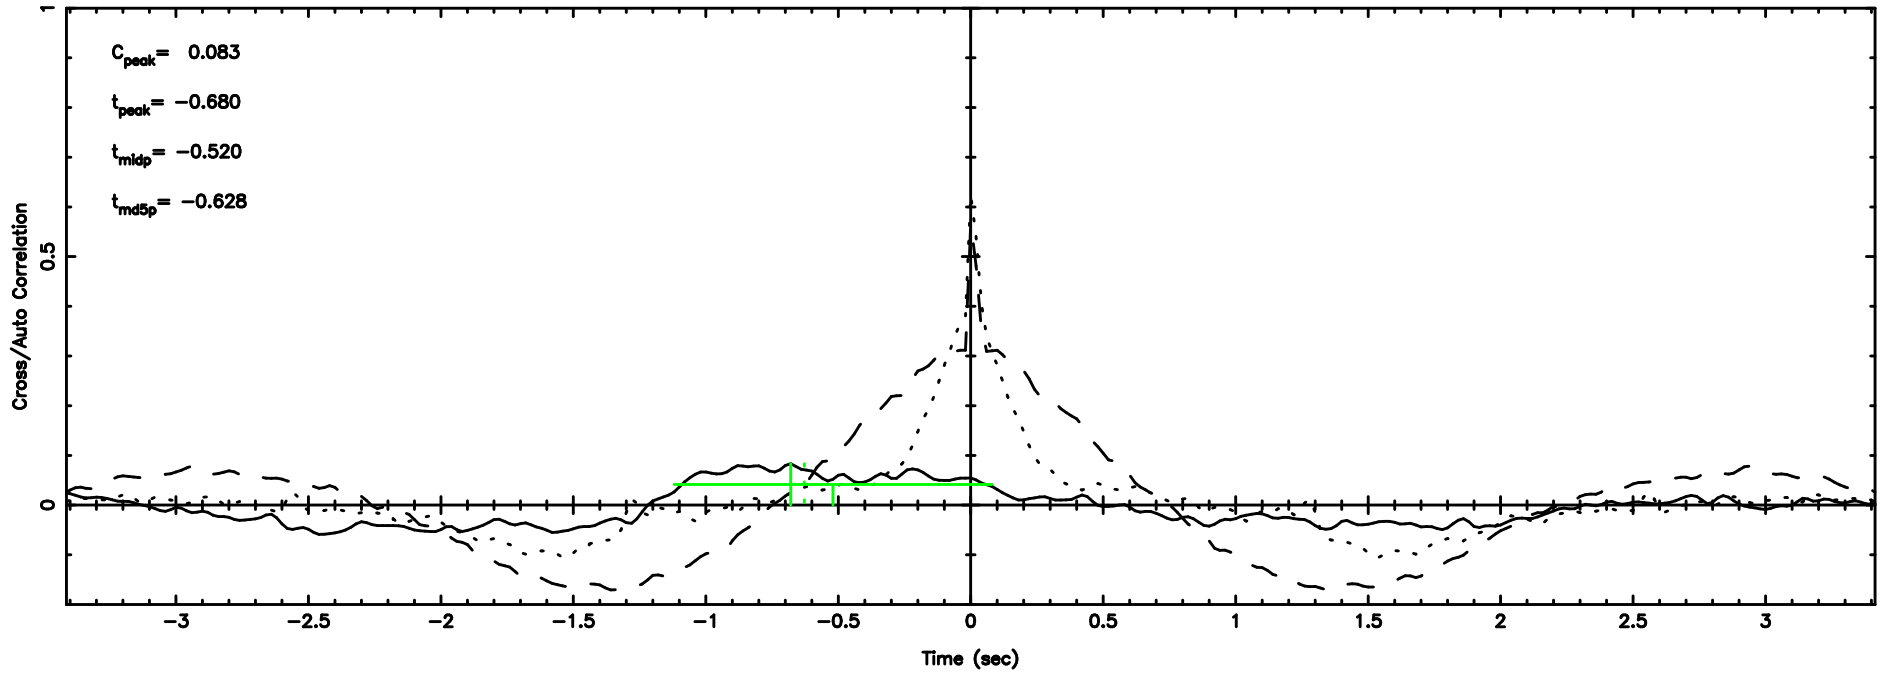

Frequency (Hz)