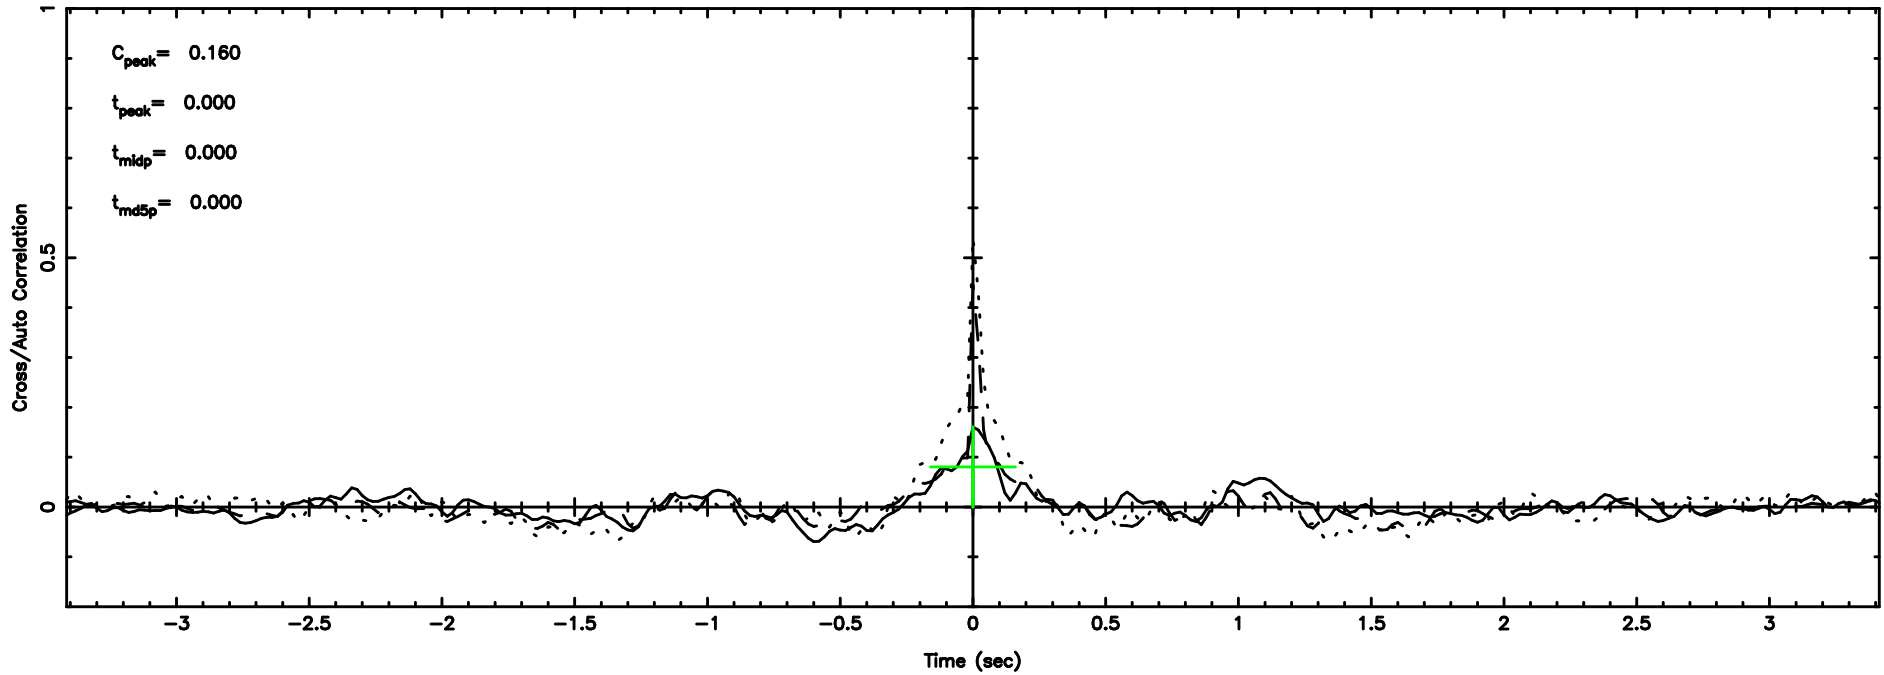

Frequency (Hz)

3C119 2024/08/07 22.29UT TOYOKAWA-KISO