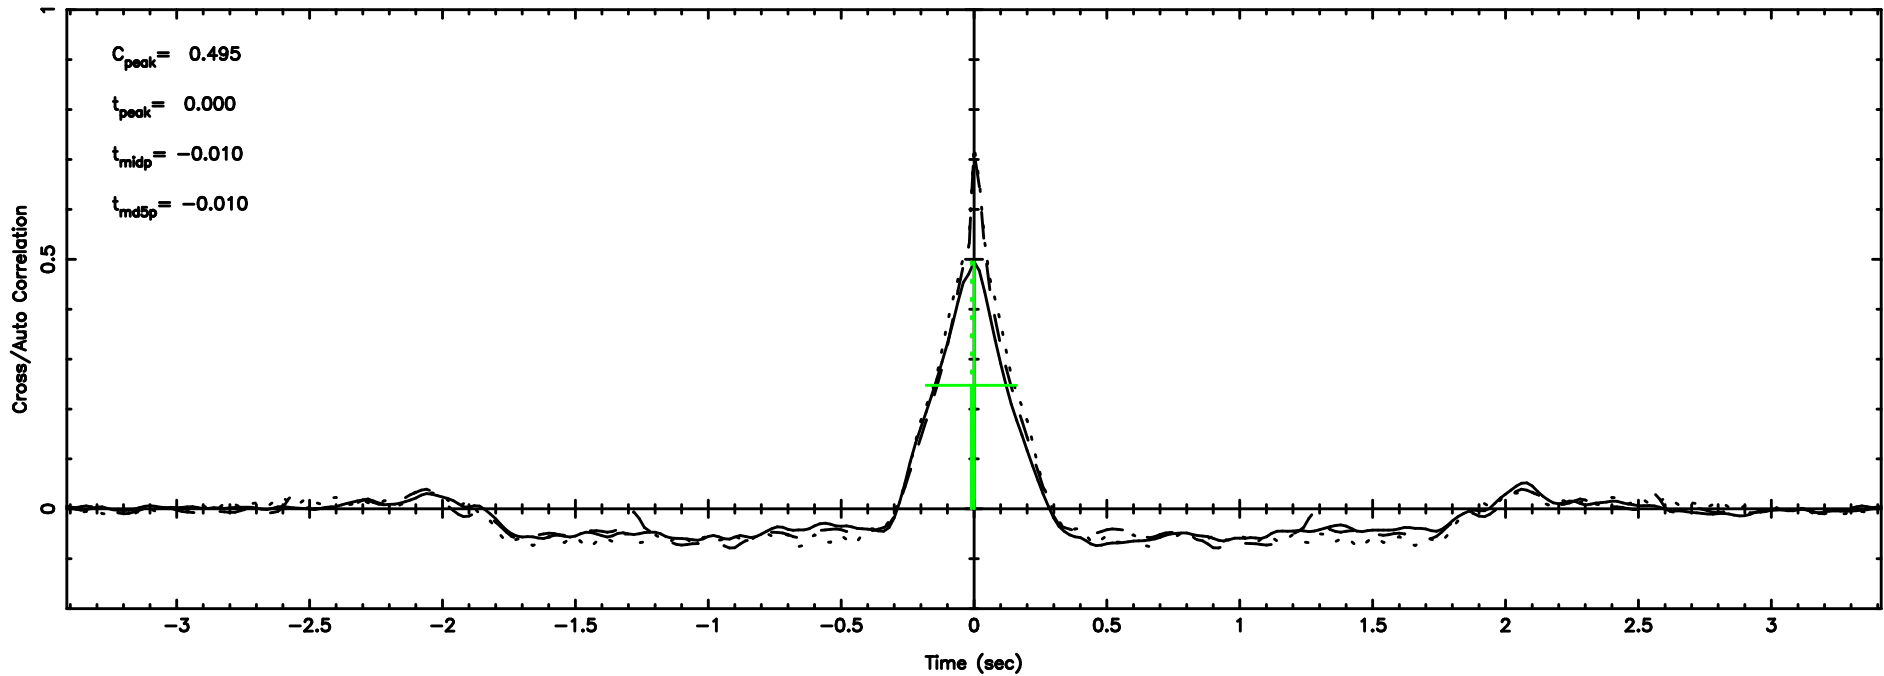

Frequency (Hz)

3C84 2024/08/07 21.07UT FUJI -KISO

K20240808060243

BLK:19,SNR1: 3.4429 ,SNR2: 12.352

Frequency (Hz)

T20240808061919

BLK: 2,SNR1:-0.94336E-03,SNR2: 1.0225

Frequency (Hz)