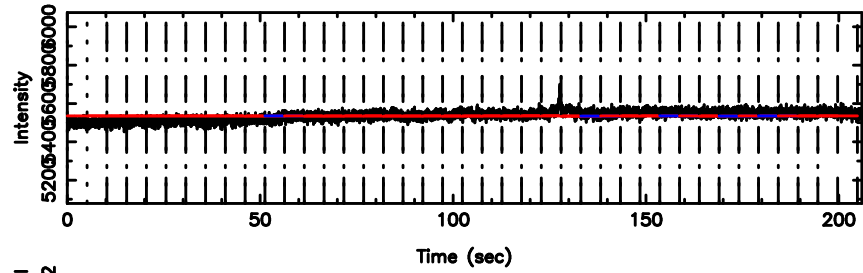

T20240808162823