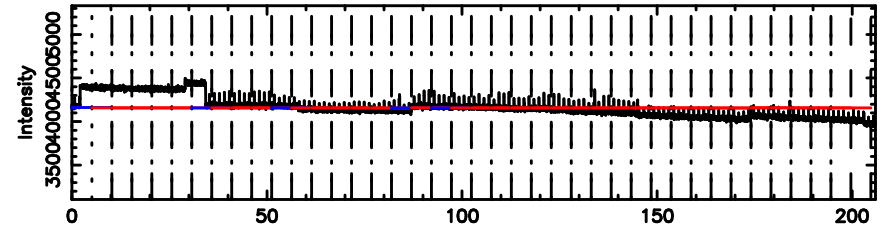

Frequency (Hz)

T20240808093643

BLK: 5,SNR1: 0.18201 ,SNR2: 0.53974

Frequency (Hz)

F20240808093643

BLK: 5,SNR1: 2.3675 ,SNR2: 11.337

Frequency (Hz)

0652-130 2024/08/08 0.64UT TOYOKAWA-FUJI