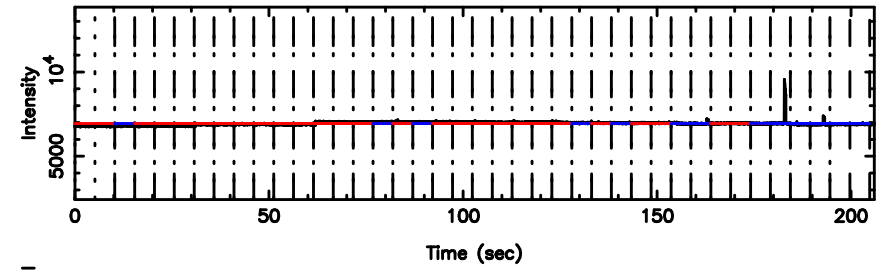

K20240808123326

BLK:19,SNR1: 6.3200 ,SNR2: 19.864

F20240808123329

BLK:12,SNR1: 9.7975 ,SNR2: 16.497

3C230 2024/08/08 3.59UT FUJI -KISO

K20240808123326

BLK:12,SNR1: 6.6744 ,SNR2: 20.974

T20240808124736