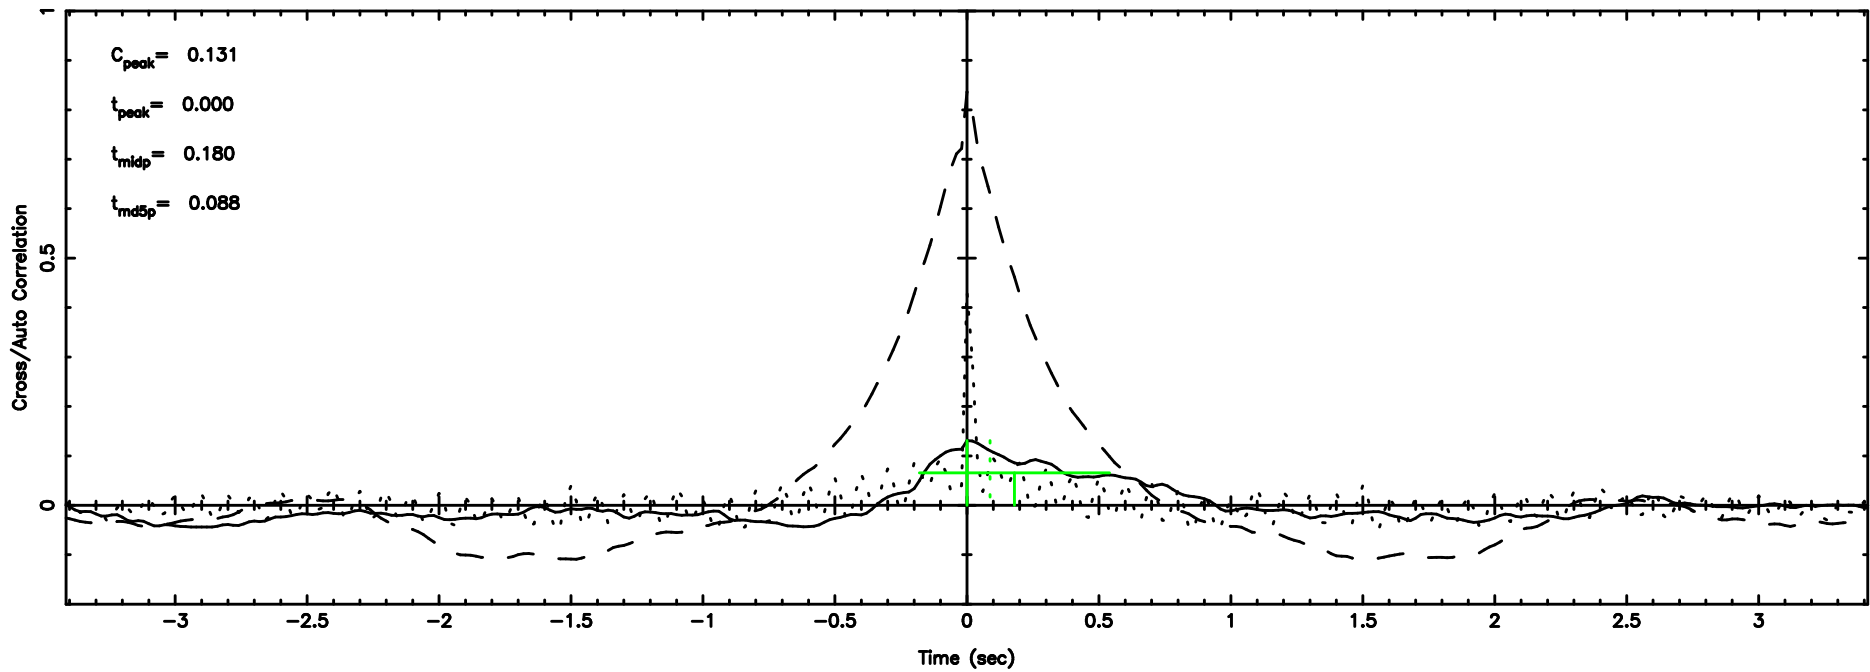

F20240808113451

BLK:19,SNR1: 0.56259 ,SNR2: 4.8746

Frequency (Hz)

T20240808113451

BLK:13,SNR1: 18.643 ,SNR2: 56.523

3C208 2024/08/08 2.61UT TOYOKAWA-KISO

K20240808113448

BLK:13,SNR1: 0.15822 ,SNR2: 1.2367