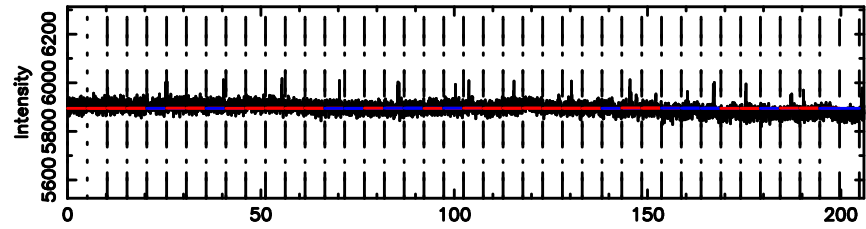

T20240808145655

BLK:13,SNR1: 0.14199 ,SNR2: 1.8693