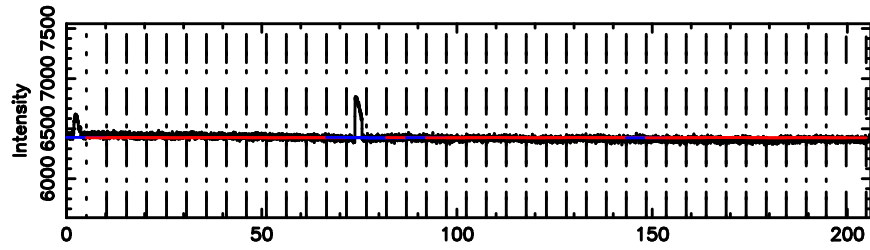

Frequency (Hz)

F20240808084217

BLK: 8,SNR1: 0.34048 ,SNR2: 1.8689

Frequency (Hz)

0556+191 2024/08/07 23.73UT TOYOKAWA-FUJI

T20240808084217

BLK: 6,SNR1: 13.316 ,SNR2: 31.505

Frequency (Hz)