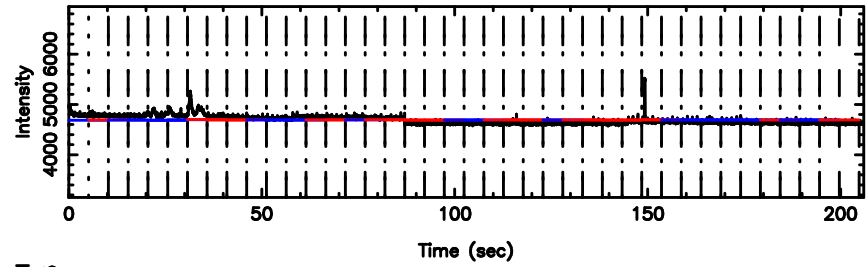

F20240808161156