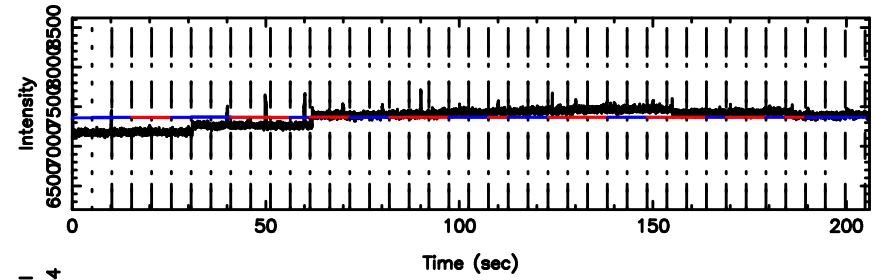

F20240808140042

BLK:12,SNR1: 0.54775 ,SNR2: 3.2528

T20240808140042

BLK:19,SNR1: 0.47062 ,SNR2: 1.9643

K20240808140039

BLK:19,SNR1: 1.6397 ,SNR2: 6.8770

3C255 2024/08/08 5.04UT TOYOKAWA-KISO

F20240808140042