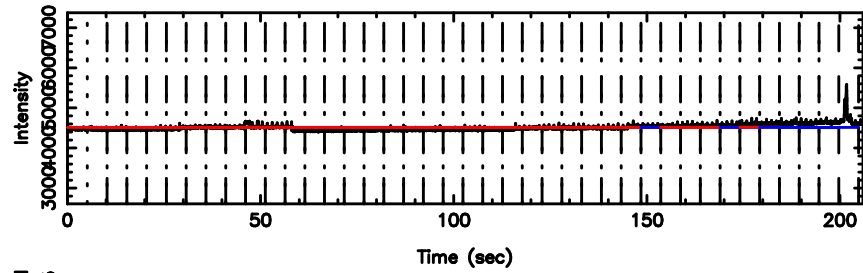

F20240808152928

BLK: 6,SNR1: 15.153 ,SNR2: 32.465