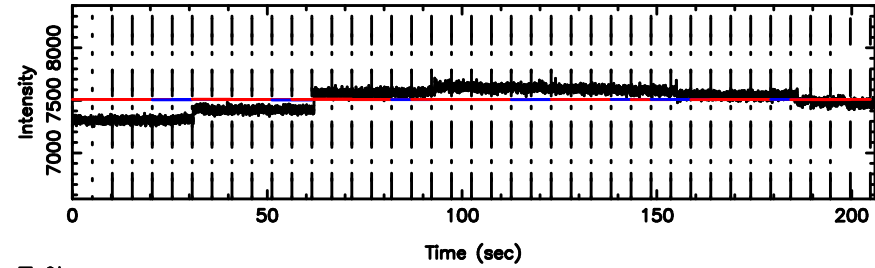

Frequency (Hz)

K20240808101806