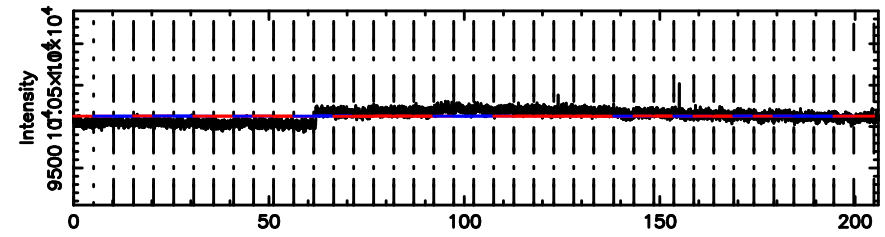

Frequency (Hz)

K20240808082525