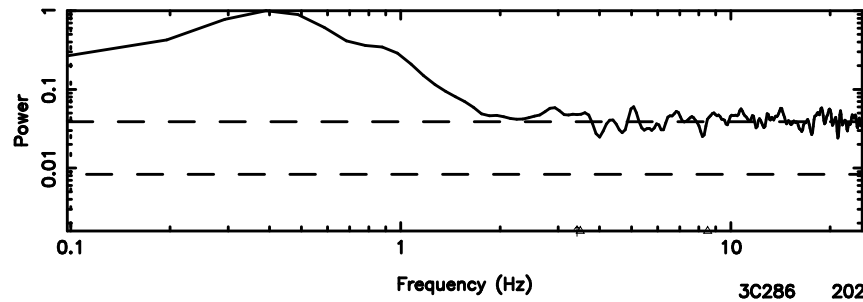

BLK:19,SNR1: 0.75873 ,SNR2: 4.2039