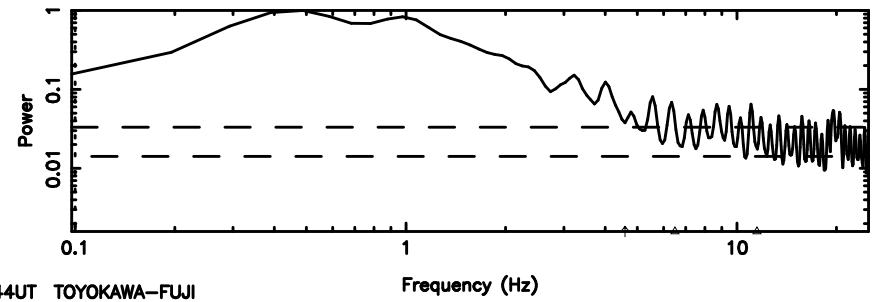

BLK:21,SNR1: 1.7809 ,SNR2: 8.2592

3C263.1 2024/08/08 5.44UT TOYOKAWA-FUJI