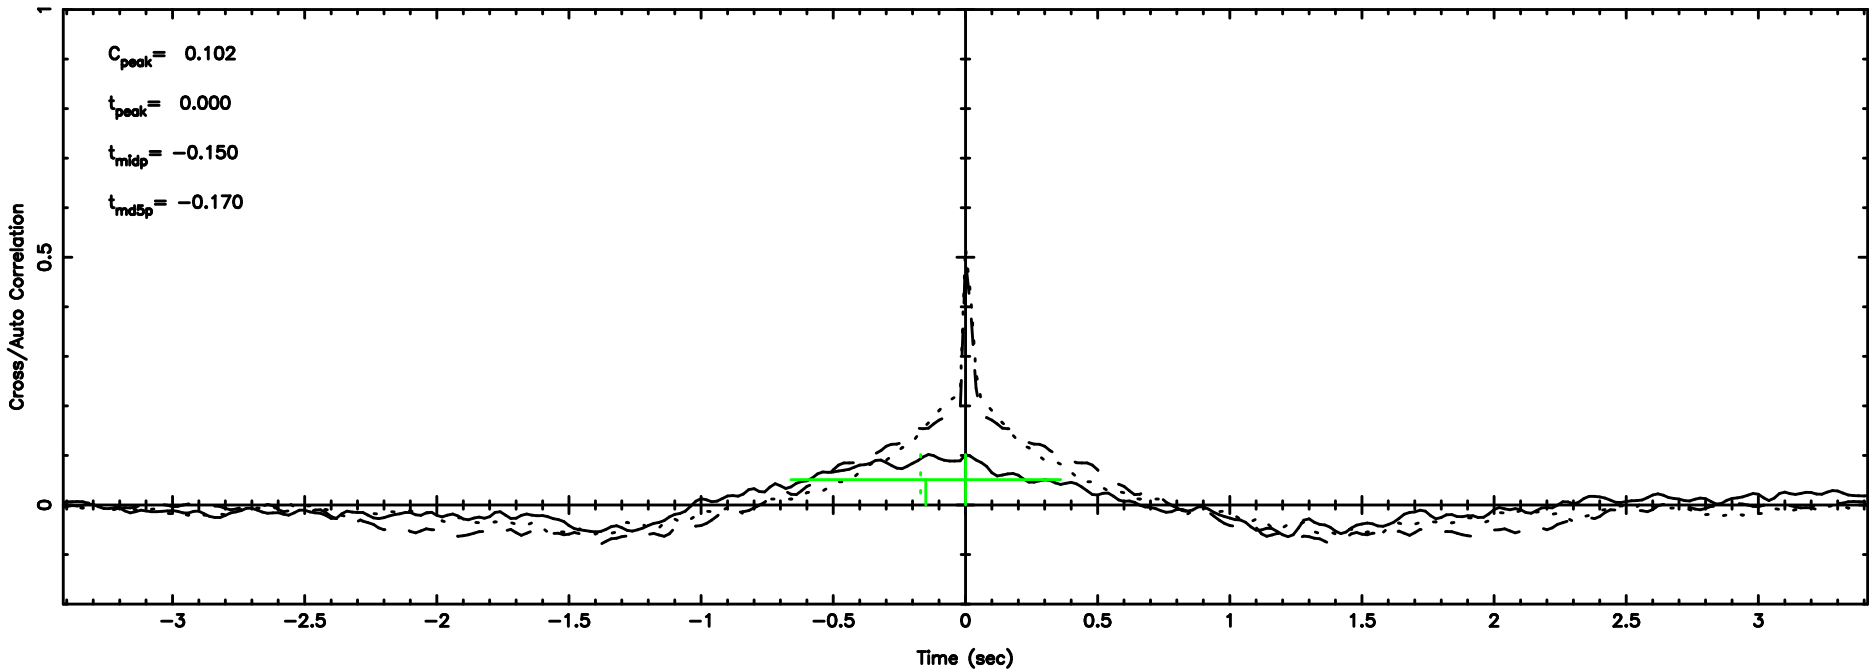

T20240808104330

BLK:13,SNR1: 0.29487 ,SNR2: 2.4029

F20240808104330

BLK:13,SNR1: 0.38540 ,SNR2: 2.5074

3C190 2024/08/08 1.75UT TOYOKAWA-FUJI