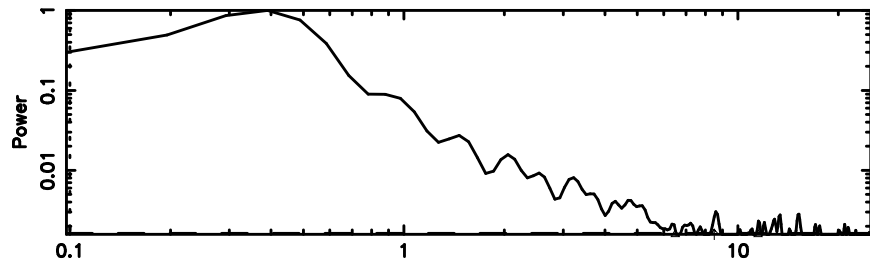

Frequency (Hz)

F20240808084217

BLK: 8,SNR1: 0.34048 ,SNR2: 1.8689

Frequency (Hz)

0556+191 2024/08/07 23.73UT TOYOKAWA-FUJI

T20240808084217

BLK: 6,SNR1: 13.316 ,SNR2: 31.505

Frequency (Hz)