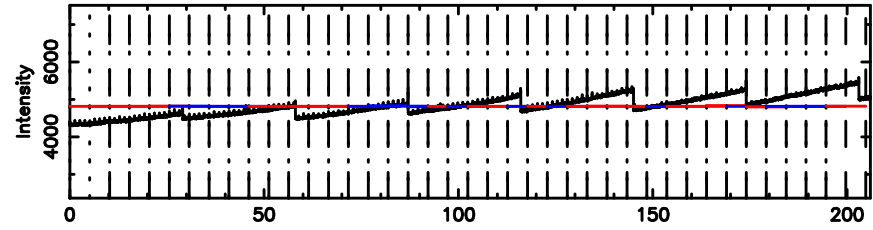

Frequency (Hz)

3C216 2024/08/08 2.89UT TOYOKAWA-FUJI

F20240808115132