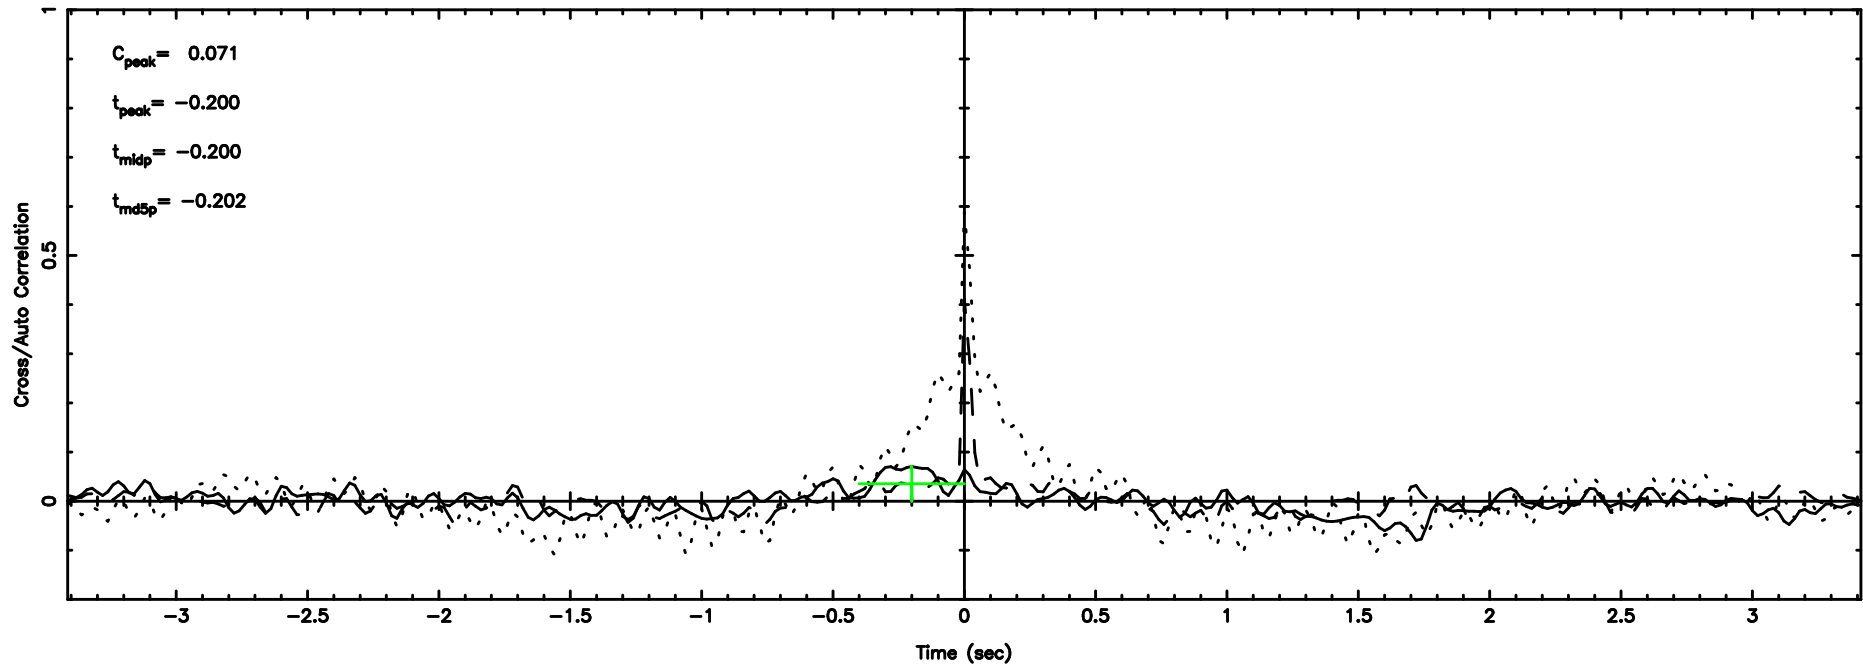

1127-14 2024/08/08 5.22UT TOYOKAWA-KISO