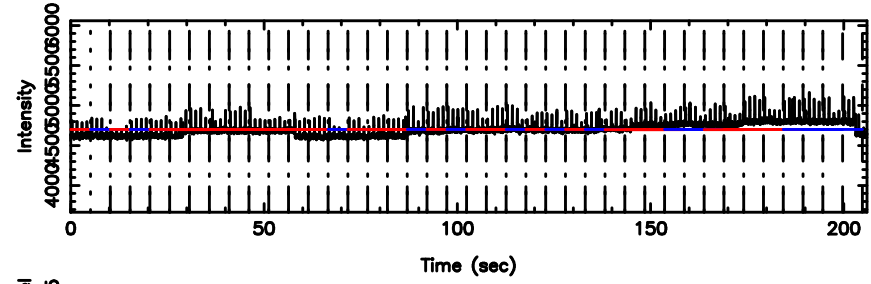

BLK:13,SNR1: 1.6114 ,SNR2: 6.4924

Frequency (Hz)

1213-17 2024/08/08 5.98UT FUJI -KISO

T20240808151012

BLK:13,SNR1: 2.3523 ,SNR2: 11.052

F20240808151012

BLK:13,SNR1: 0.80932E-01,SNR2: 2.4859

3C273 2024/08/08 6.20UT TOYOKAWA-FUJI