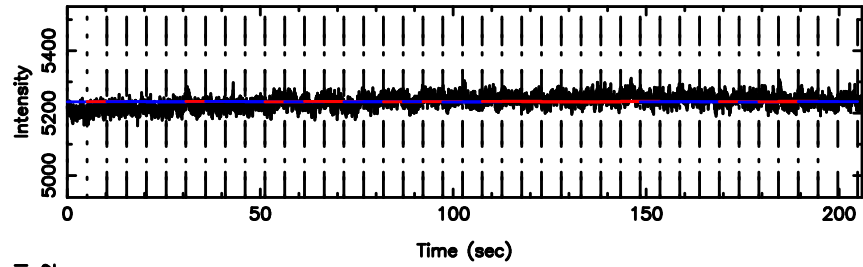

T20240808161156