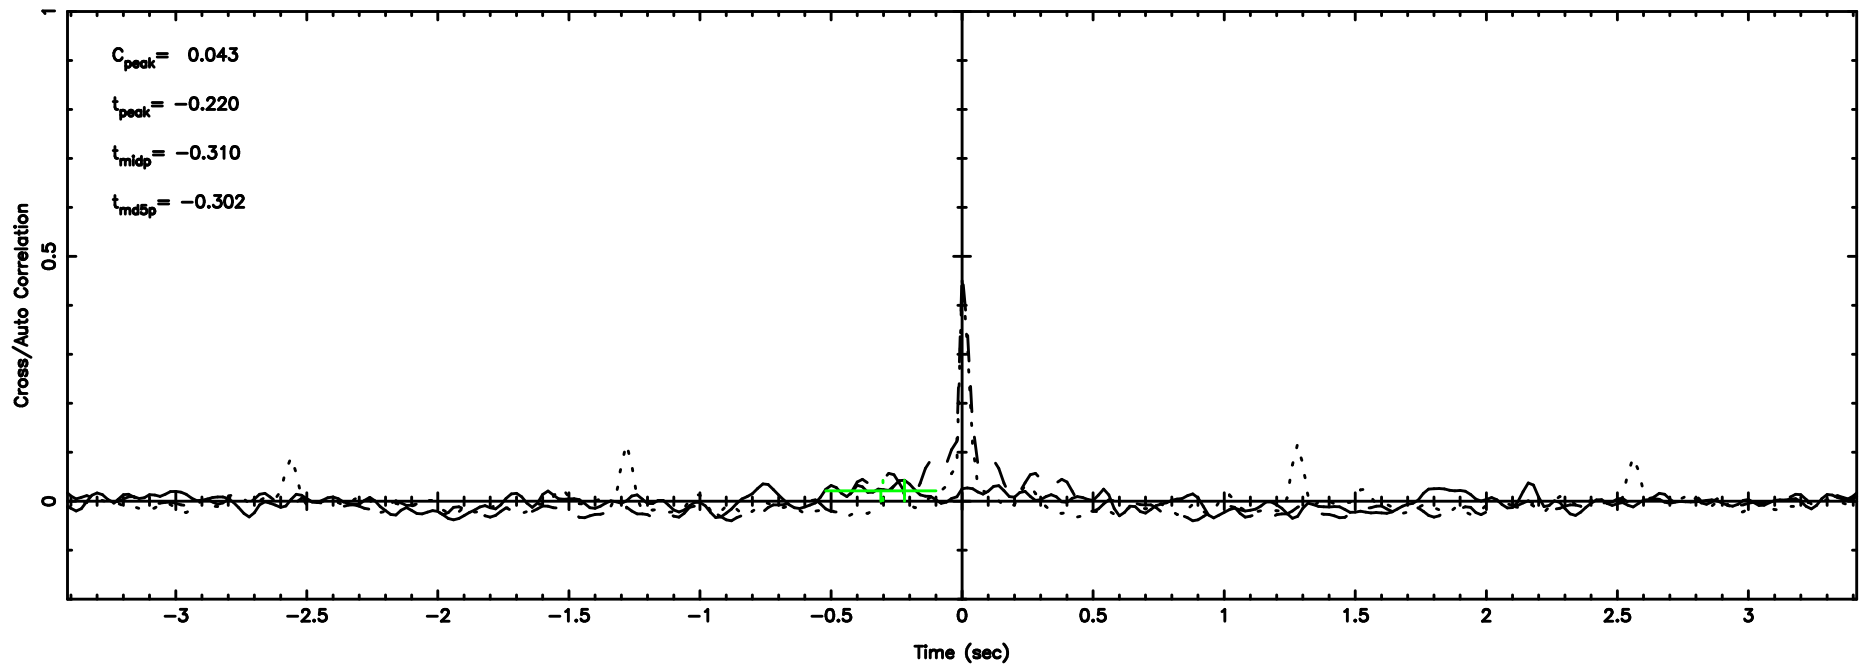

3C283 2024/08/08 6.91UT TOYOKAWA-FUJI