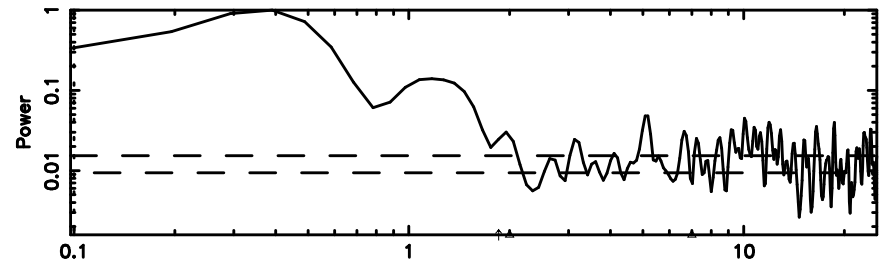

BLK: 1,SNR1: 1.4909 ,SNR2: 16.453