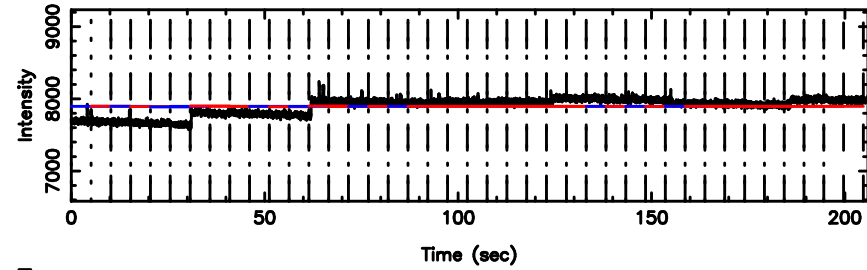

BLK:13,SNR1: 0.31783 ,SNR2: 1.3158

F20240808143107

BLK:13,SNR1: 0.72808 ,SNR2: 2.9915

3C267 2024/08/08 5.55UT TOYOKAWA-FUJI

T20240808143107

BLK:11,SNR1: 0.29678 ,SNR2: 1.9039

K20240808143104

BLK:11,SNR1: 1.9136 ,SNR2: 7.6497