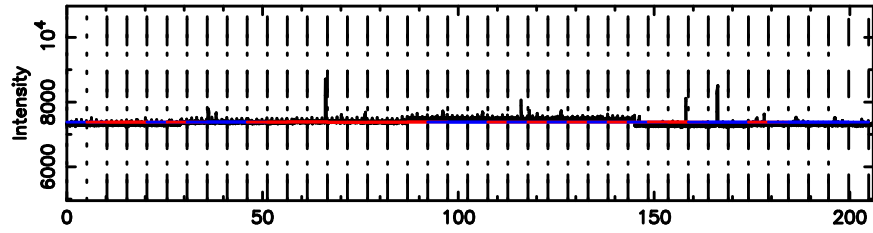

BLK:18,SNR1: 2.4621 ,SNR2: 5.9297

Frequency (Hz)

3C84 2024/08/07 21.07UT TOYOKAWA-KISO

K20240808060243

BLK:18,SNR1: 4.1293 ,SNR2: 14.558

Frequency (Hz)

F20240808060246

BLK:19,SNR1: 3.9923 ,SNR2: 9.9127