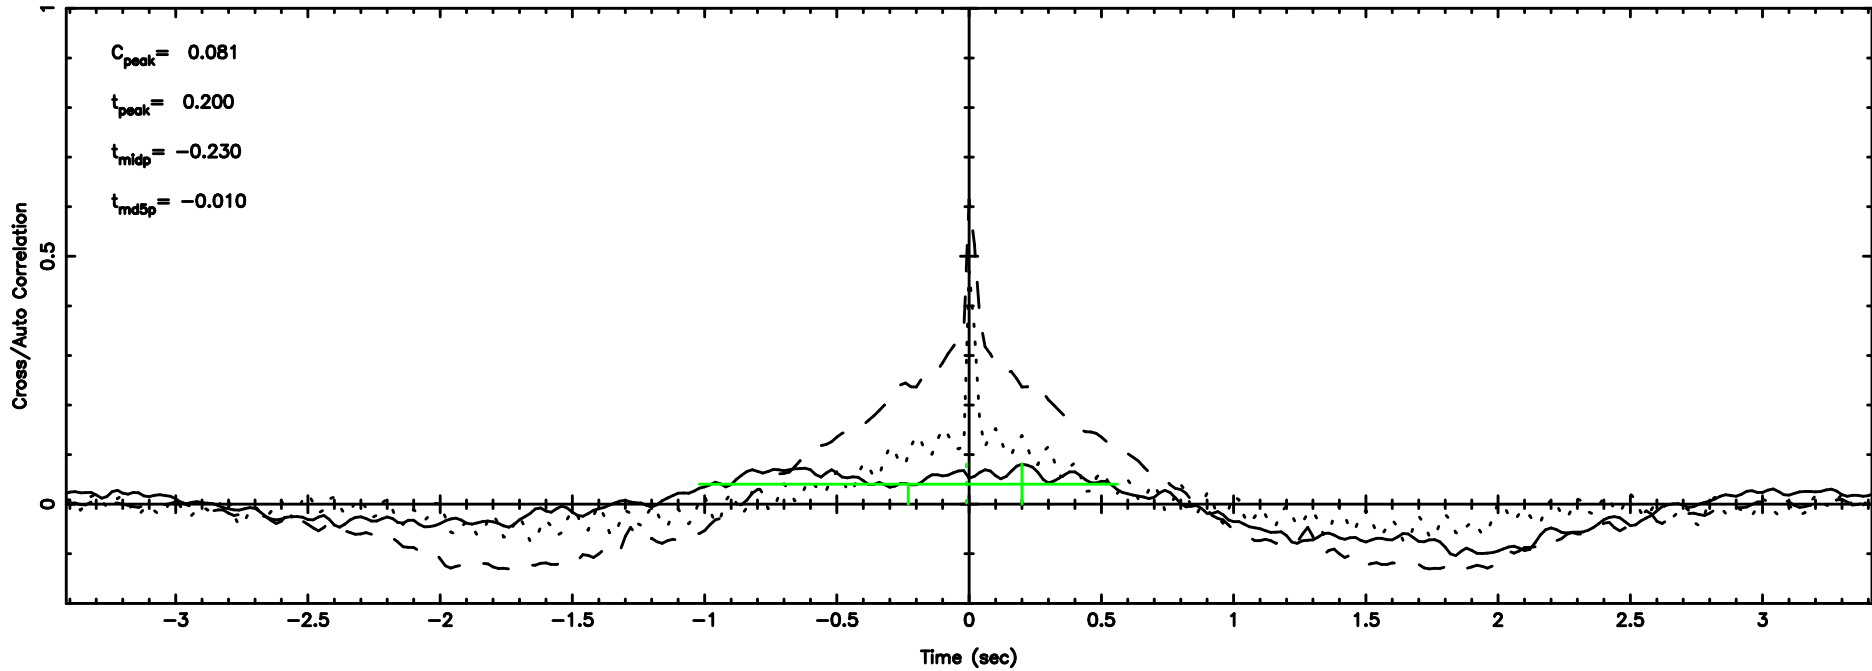

BLK:10,SNR1: 0.83667 ,SNR2: 3.2949

Frequency (Hz)

K20240808101806

BLK:10,SNR1: 0.34626 ,SNR2: 3.4876

Frequency (Hz)

0732+33 2024/08/08 1.33UT FUJI -KISO

T20240808102611

BLK:12,SNR1: 1.1374 ,SNR2: 15.325