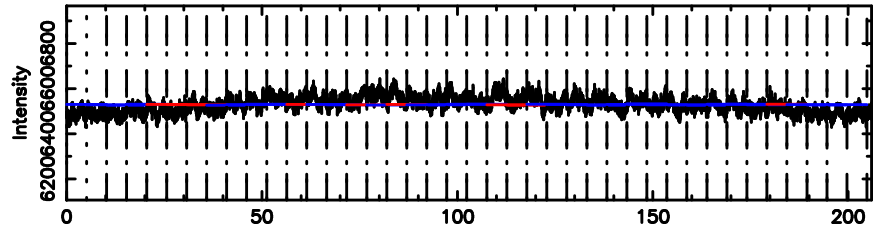

BLK:20,SNR1: 1.6133 ,SNR2: 8.8232

Frequency (Hz)

F20240808082528

BLK:20,SNR1: 0.29103 ,SNR2: 1.2578

Frequency (Hz)

3C147 2024/08/07 23.45UT TOYOKAWA-FUJI

T20240808082528

BLK:30,SNR1: 1.7363 ,SNR2: 9.5776