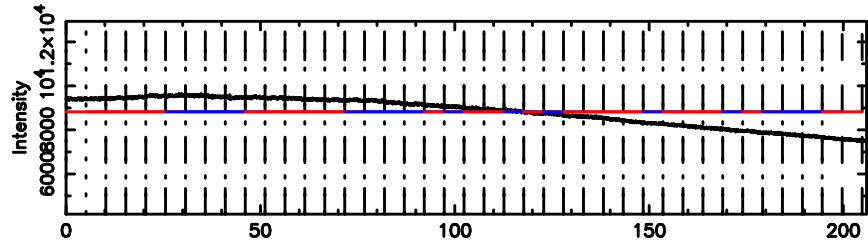

T20240808115132