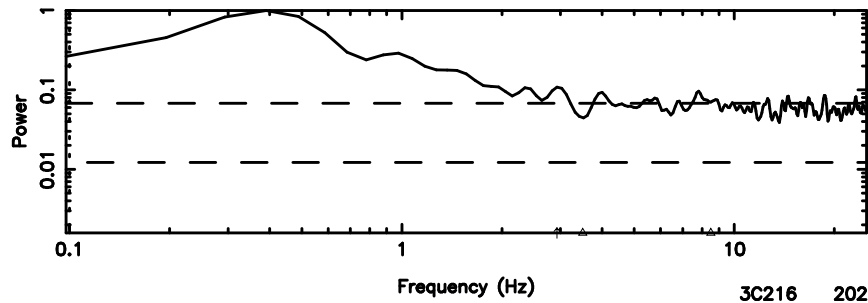

3C216 2024/08/08 2.89UT TOYOKAWA-FUJI

F20240808115132

BLK:16,SNR1: 3.2864 ,SNR2: 7.8709

Frequency (Hz)

T20240808115132

BLK:16,SNR1: 0.32602 ,SNR2: 2.7500

K20240808115129

BLK:16,SNR1: 4.8726 ,SNR2: 20.336