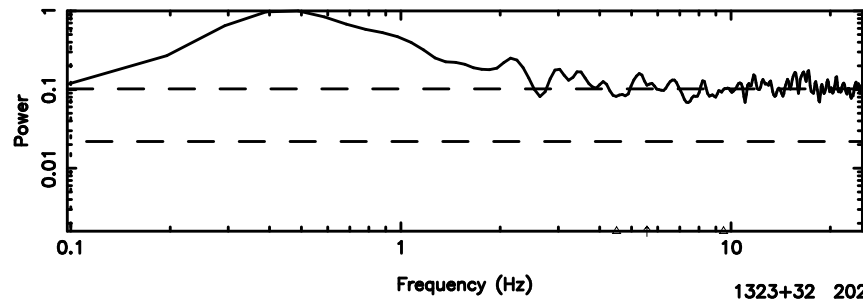

BLK:14,SNR1: 0.42311 ,SNR2: 1.3586