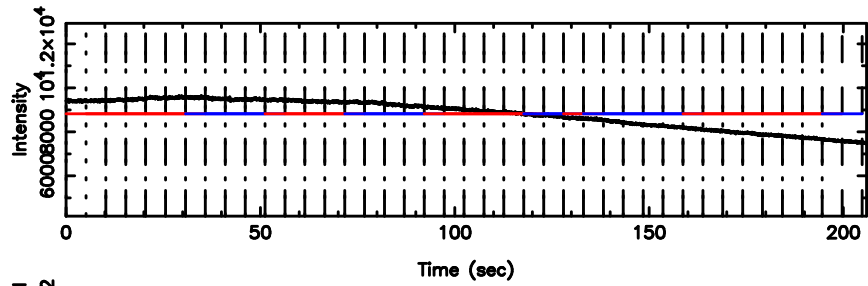

3C216 2024/08/08 2.89UT TOYOKAWA-FUJI

F20240808115132

BLK:16,SNR1: 3.2864 ,SNR2: 7.8709

Frequency (Hz)

T20240808115132

BLK:16,SNR1: 0.32602 ,SNR2: 2.7500

K20240808115129

BLK:16,SNR1: 4.8726 ,SNR2: 20.336