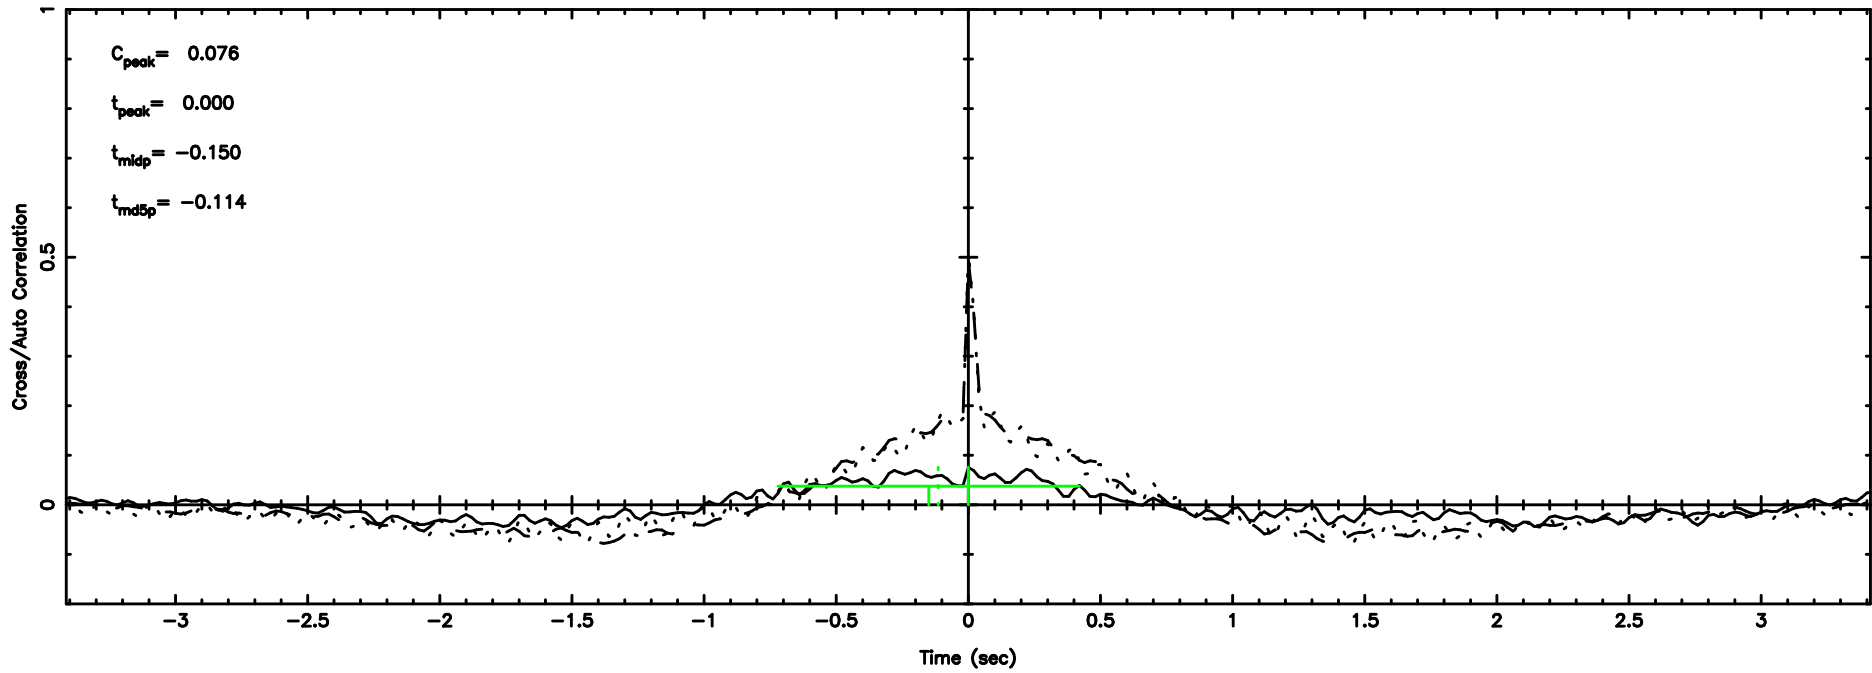

T20240808104330

BLK:12,SNR1: 0.33178 ,SNR2: 1.4308

K20240808104327

BLK:12,SNR1: 0.90993 ,SNR2: 3.5699

3C190 2024/08/08 1.75UT TOYOKAWA-KISO