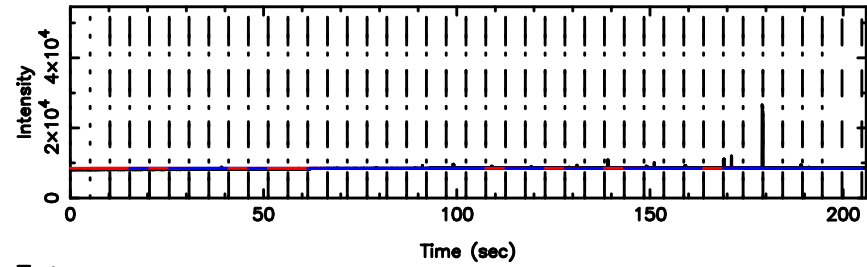

3C275 2024/08/08 6.42UT TOYOKAWA-FUJI

T20240808152323

BLK:28,SNR1: 8.8888 ,SNR2: 22.286

K20240808152320

BLK:28,SNR1: 2.6799 ,SNR2: 12.888

3C275 2024/08/08 6.42UT TOYOKAWA-KISO

F20240808152323

BLK:27,SNR1: 9.1430 ,SNR2: 22.683