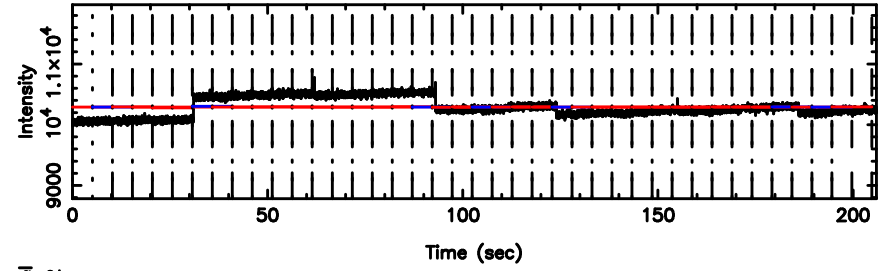

Frequency (Hz)

3C152 2024/08/07 23.81UT TOYOKAWA-FUJI

T20240808084649

BLK: 7,SNR1: 0.94457E-02,SNR2: 1.2631

Frequency (Hz)

K20240808084646

BLK: 7,SNR1: 1.3425 ,SNR2: 5.5904

Frequency (Hz)