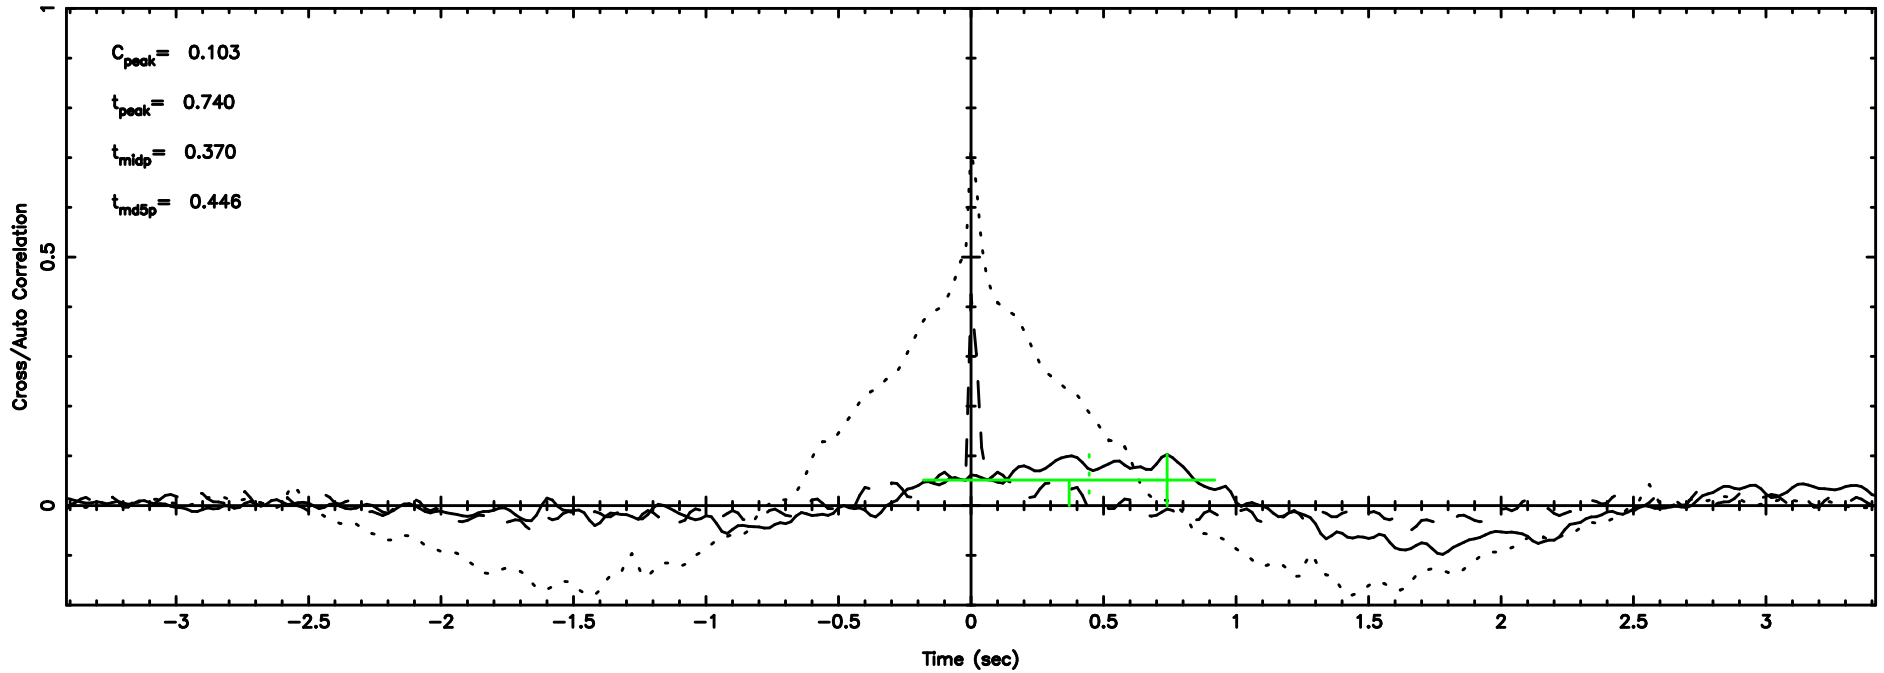

Frequency (Hz)

3C152 2024/08/07 23.81UT TOYOKAWA-FUJI