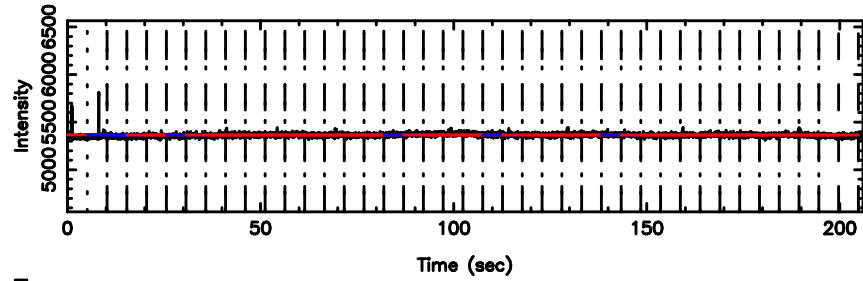

T20240808153711