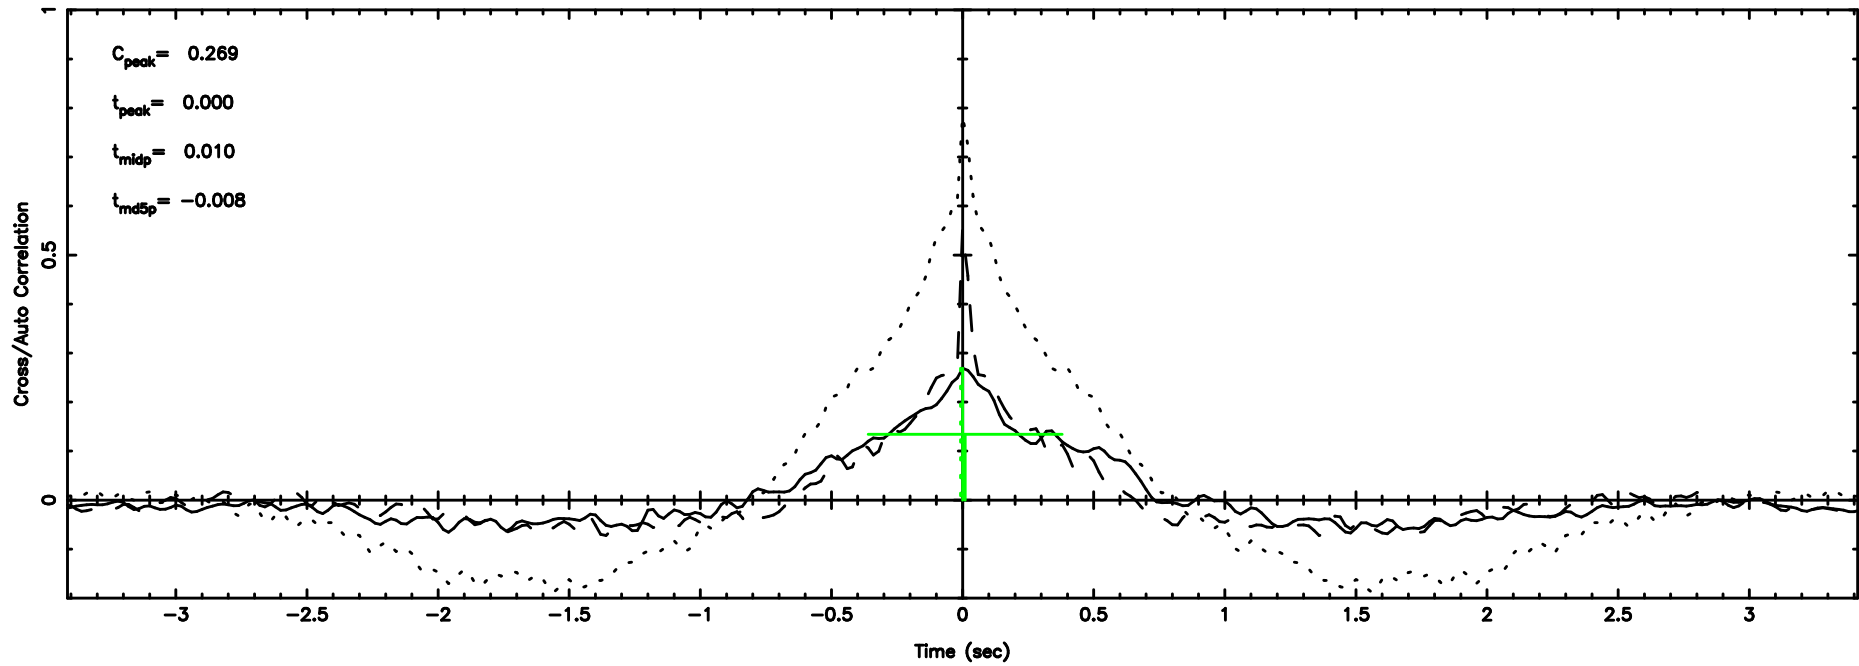

Frequency (Hz)

1245-19 2024/08/08 6.52UT TOYOKAWA-KISO