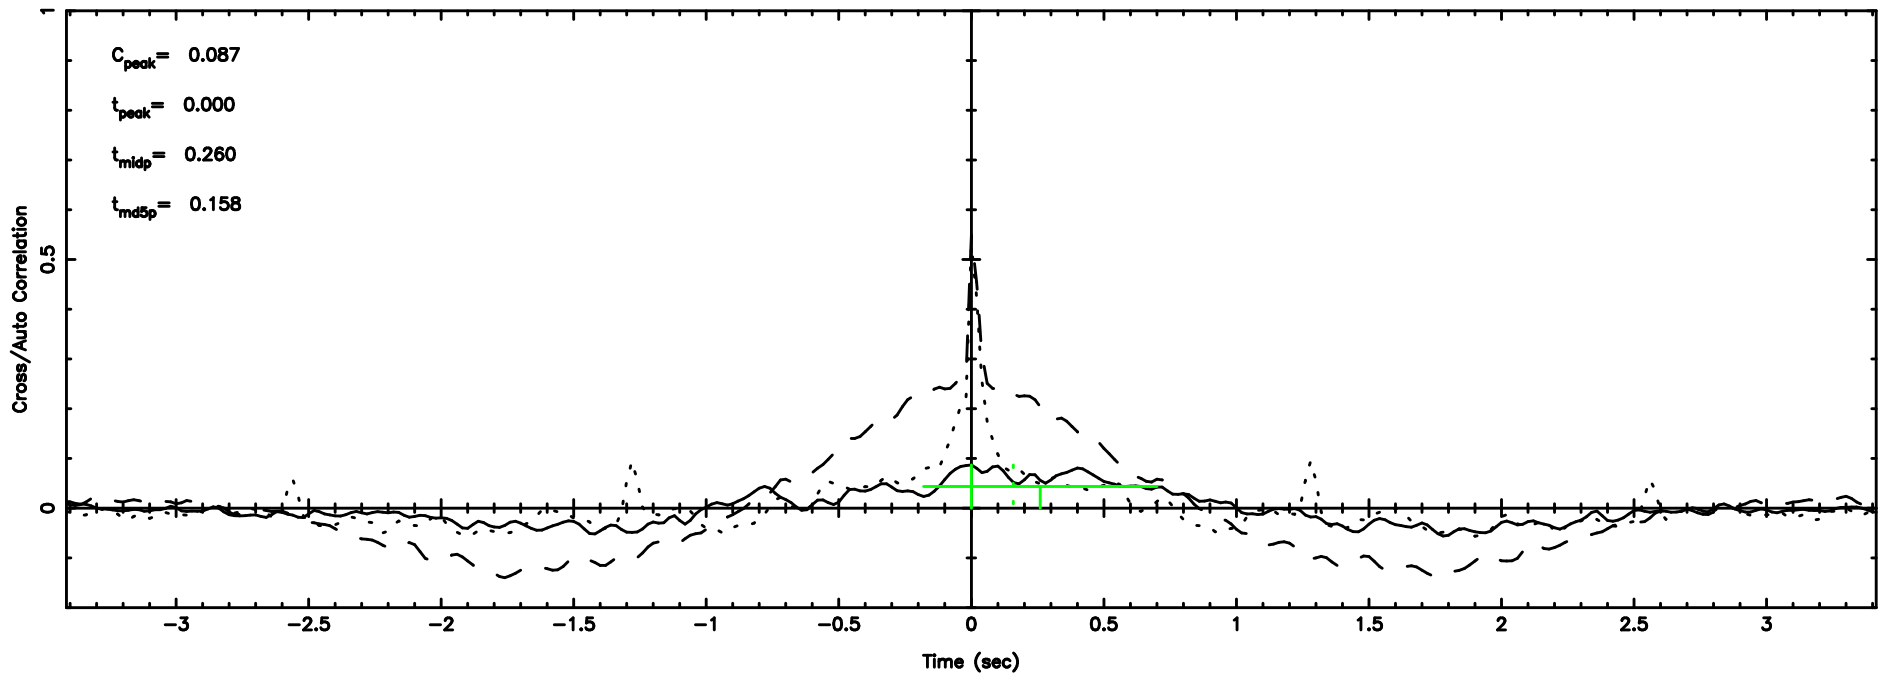

Frequency (Hz)

F20240808084217

BLK: 8,SNR1: 0.34048 ,SNR2: 1.8689

Frequency (Hz)

0556+191 2024/08/07 23.73UT TOYOKAWA-FUJI

T20240808084217

BLK: 6,SNR1: 13.316 ,SNR2: 31.505

Frequency (Hz)