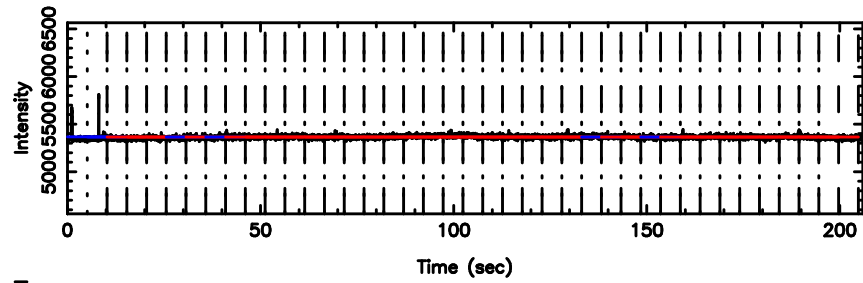

Frequency (Hz)

F20240808153711

BLK: 6,SNR1: 5.0902 ,SNR2: 8.7626

Frequency (Hz)

3C279 2024/08/08 6.65UT TOYOKAWA-FUJI

T20240808153711

BLK: 6,SNR1: 2.8894 ,SNR2: 7.6037

K20240808153708