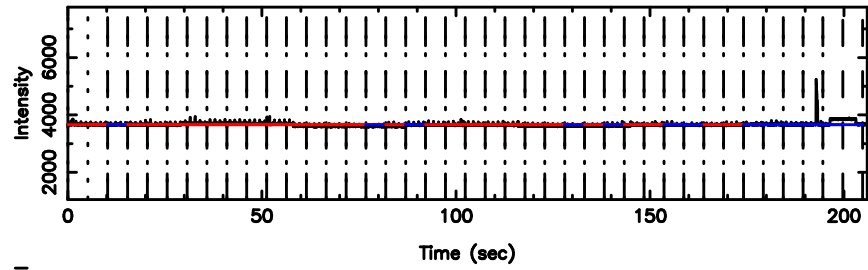

F20240808123329