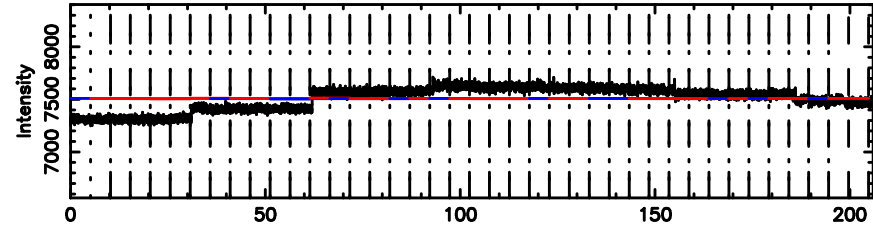

T20240808101809

BLK:13,SNR1: 0.17932 ,SNR2: 1.5709

Frequency (Hz)

K20240808101806

BLK:13,SNR1: 0.58695 ,SNR2: 2.9374

Frequency (Hz)

0732+33 2024/08/08 1.33UT TOYOKAWA-KISO

F20240808101809