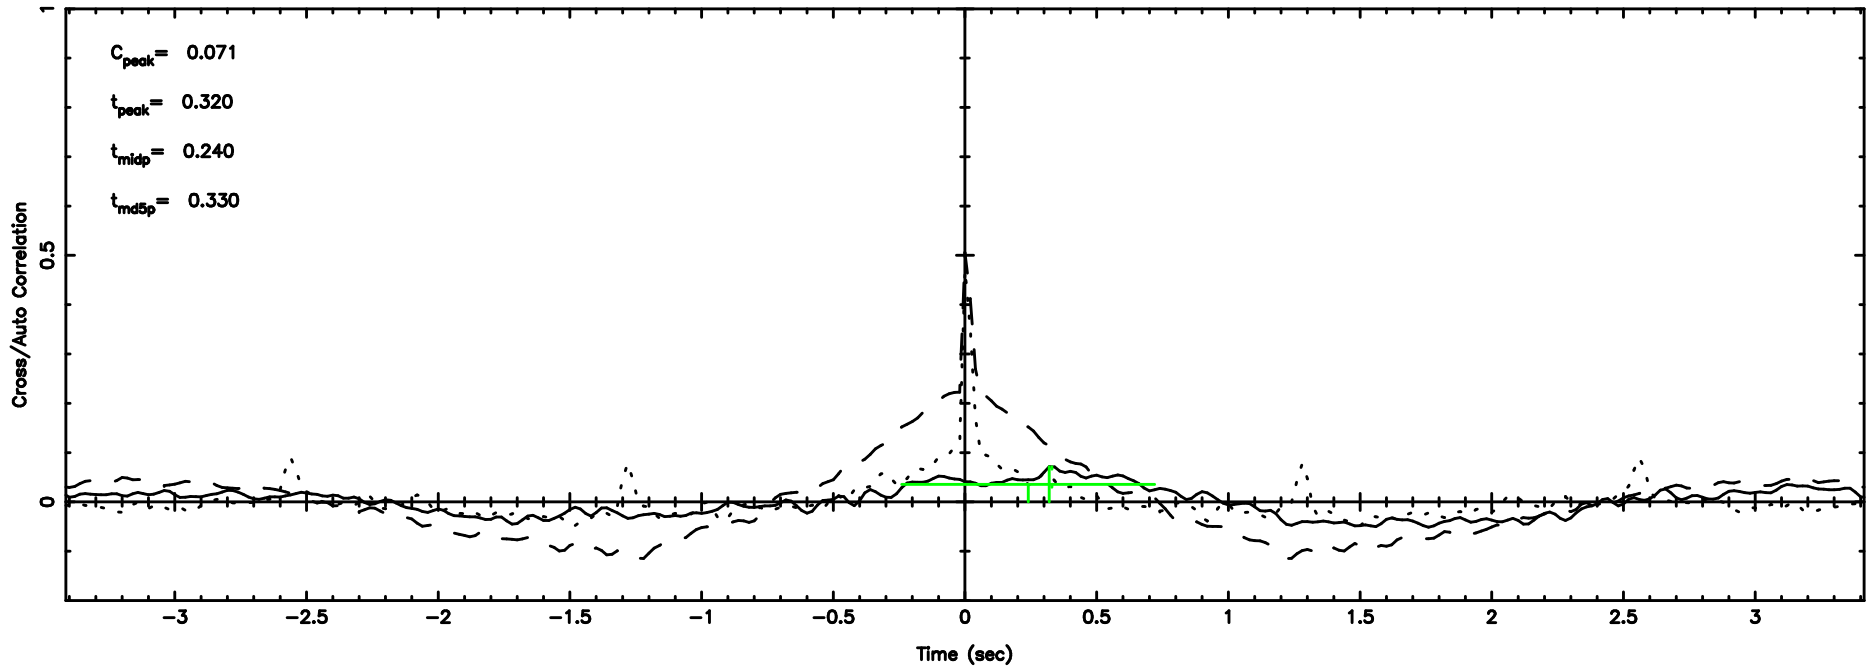

BLK:10,SNR1: 0.44908 ,SNR2: 1.9416

F20240808124736

BLK:10,SNR1:-0.49559E-02,SNR2: 2.0037

3C236 2024/08/08 3.82UT TOYOKAWA-FUJI

T20240808124736

BLK:20,SNR1: 0.40394 ,SNR2: 1.6837

K20240808124733

BLK:20,SNR1: 0.31682 ,SNR2: 1.3104