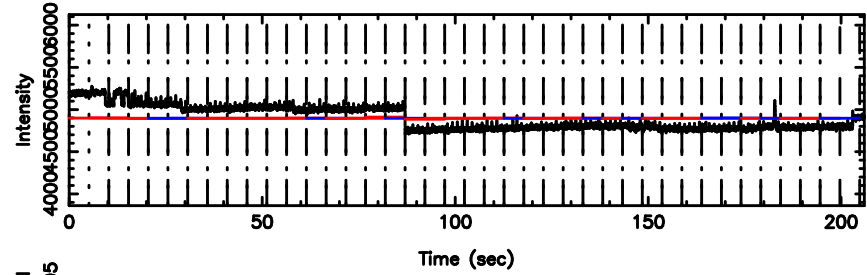

F20240808160705