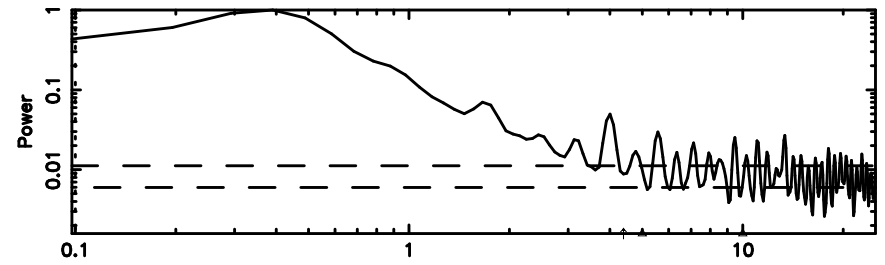

Frequency (Hz)

T20240808093643

BLK: 5,SNR1: 0.18201 ,SNR2: 0.53974

Frequency (Hz)

F20240808093643

BLK: 5,SNR1: 2.3675 ,SNR2: 11.337

Frequency (Hz)

0652-130 2024/08/08 0.64UT TOYOKAWA-FUJI