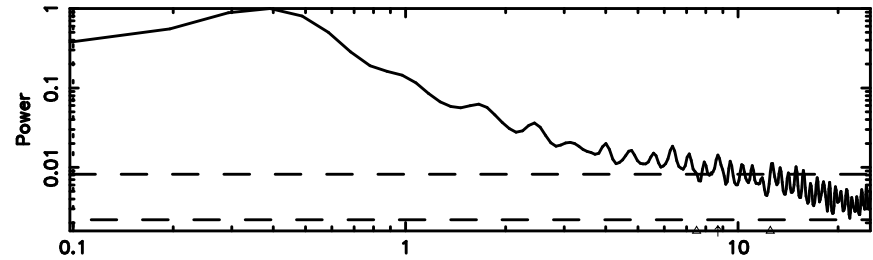

BLK:16,SNR1: 3.2864 ,SNR2: 7.8709