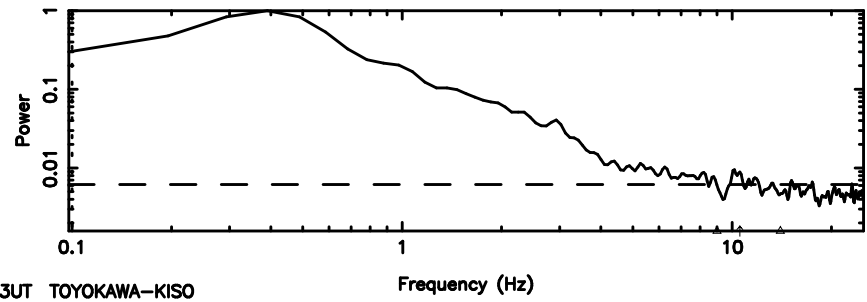

BLK:21,SNR1: 5.0192 ,SNR2: 9.6595