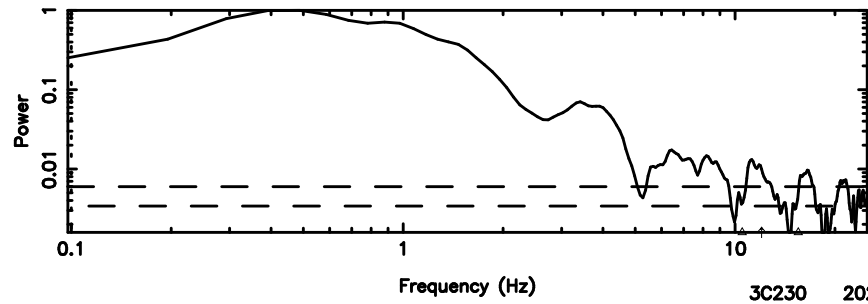

K20240808123326

BLK:19,SNR1: 6.3200 ,SNR2: 19.864

F20240808123329

BLK:12,SNR1: 9.7975 ,SNR2: 16.497

3C230 2024/08/08 3.59UT FUJI -KISO

K20240808123326

BLK:12,SNR1: 6.6744 ,SNR2: 20.974

T20240808124736