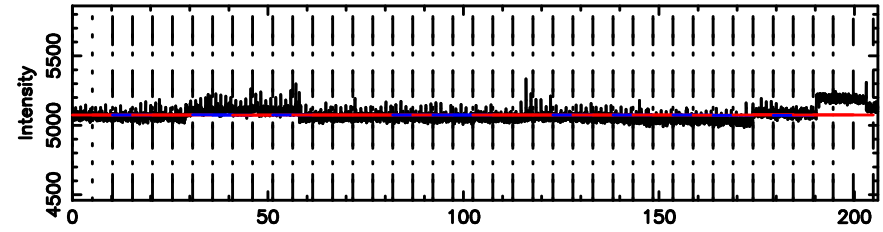

Frequency (Hz)

T20240808080335

BLK:12,SNR1: 0.57415 ,SNR2: 2.6065

Frequency (Hz)

3C138 2024/08/07 23.09UT TOYOKAWA-FUJI

F20240808080335

BLK:12,SNR1: 0.29356 ,SNR2: 2.0719

Frequency (Hz)