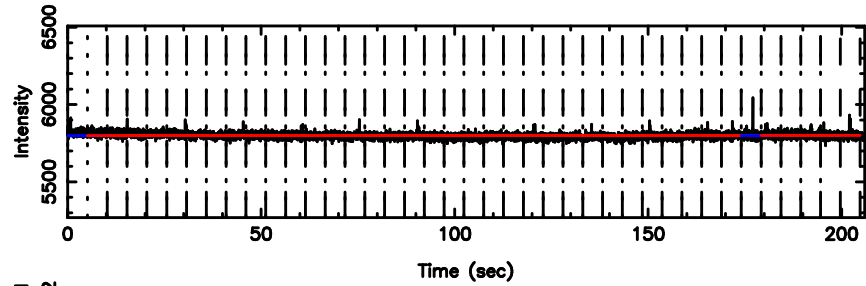

T20240808141120