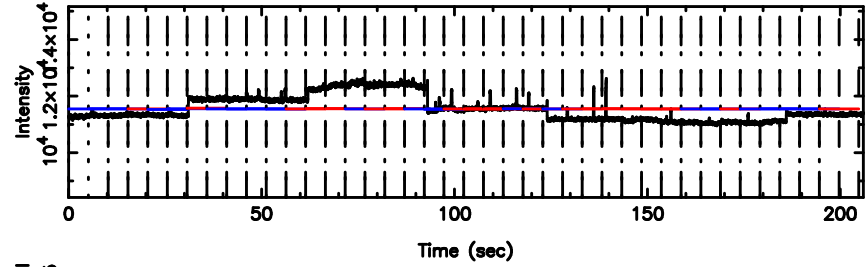

K20240808161154