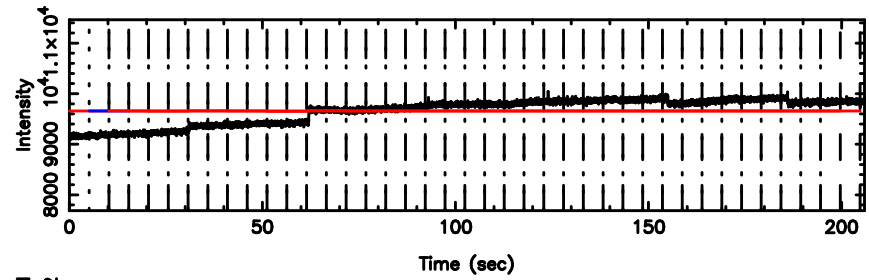

K20240808155239