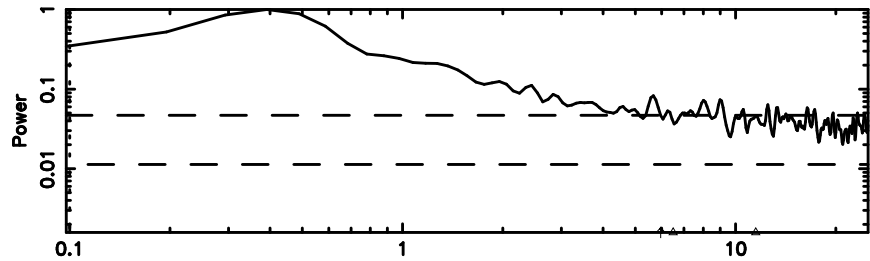

BLK: 9,SNR1: 0.64391 ,SNR2: 2.4065