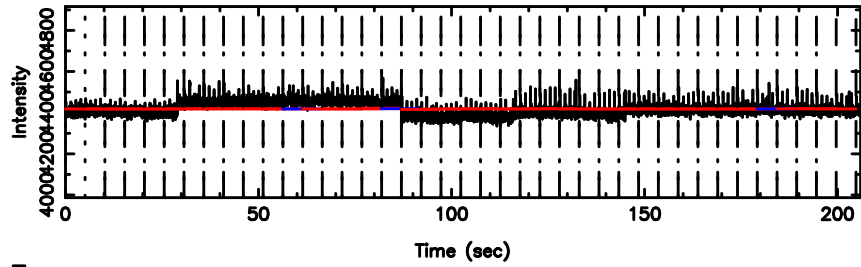

F20240808155241