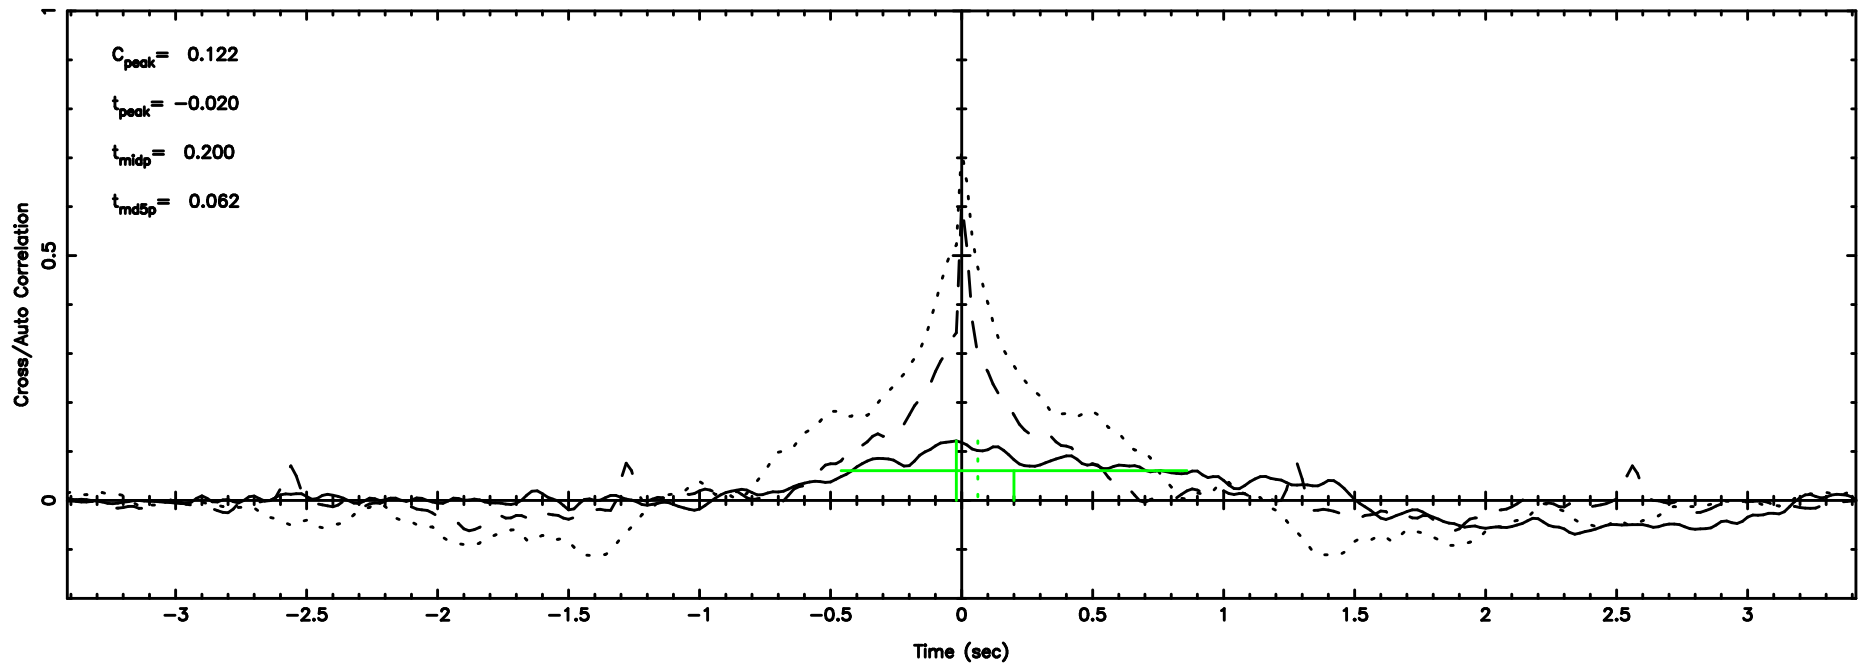

Frequency (Hz)

1323+32 2024/08/08 7.15UT FUJI -KISO