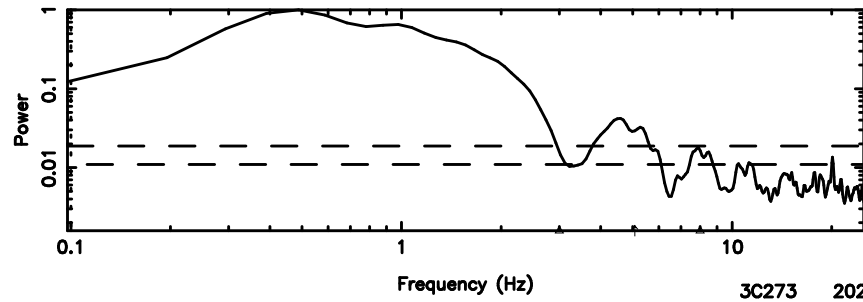

BLK:13,SNR1: 1.6114 ,SNR2: 6.4924

Frequency (Hz)

1213-17 2024/08/08 5.98UT FUJI -KISO

T20240808151012

BLK:13,SNR1: 2.3523 ,SNR2: 11.052

F20240808151012

BLK:13,SNR1: 0.80932E-01,SNR2: 2.4859

3C273 2024/08/08 6.20UT TOYOKAWA-FUJI