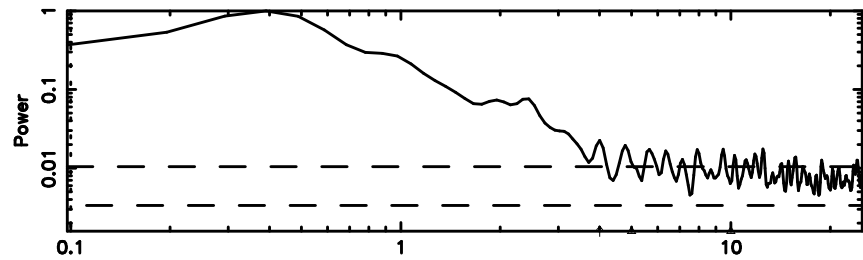

BLK:14,SNR1: 4.2368 ,SNR2: 8.3004

1323+32 2024/08/08 7.15UT TOYOKAWA-KISO

F20240808160705

BLK:10,SNR1: 3.0578 ,SNR2: 15.905

Frequency (Hz)

K20240808160703

BLK:10,SNR1: 6.6704 ,SNR2: 12.921

Frequency (Hz)