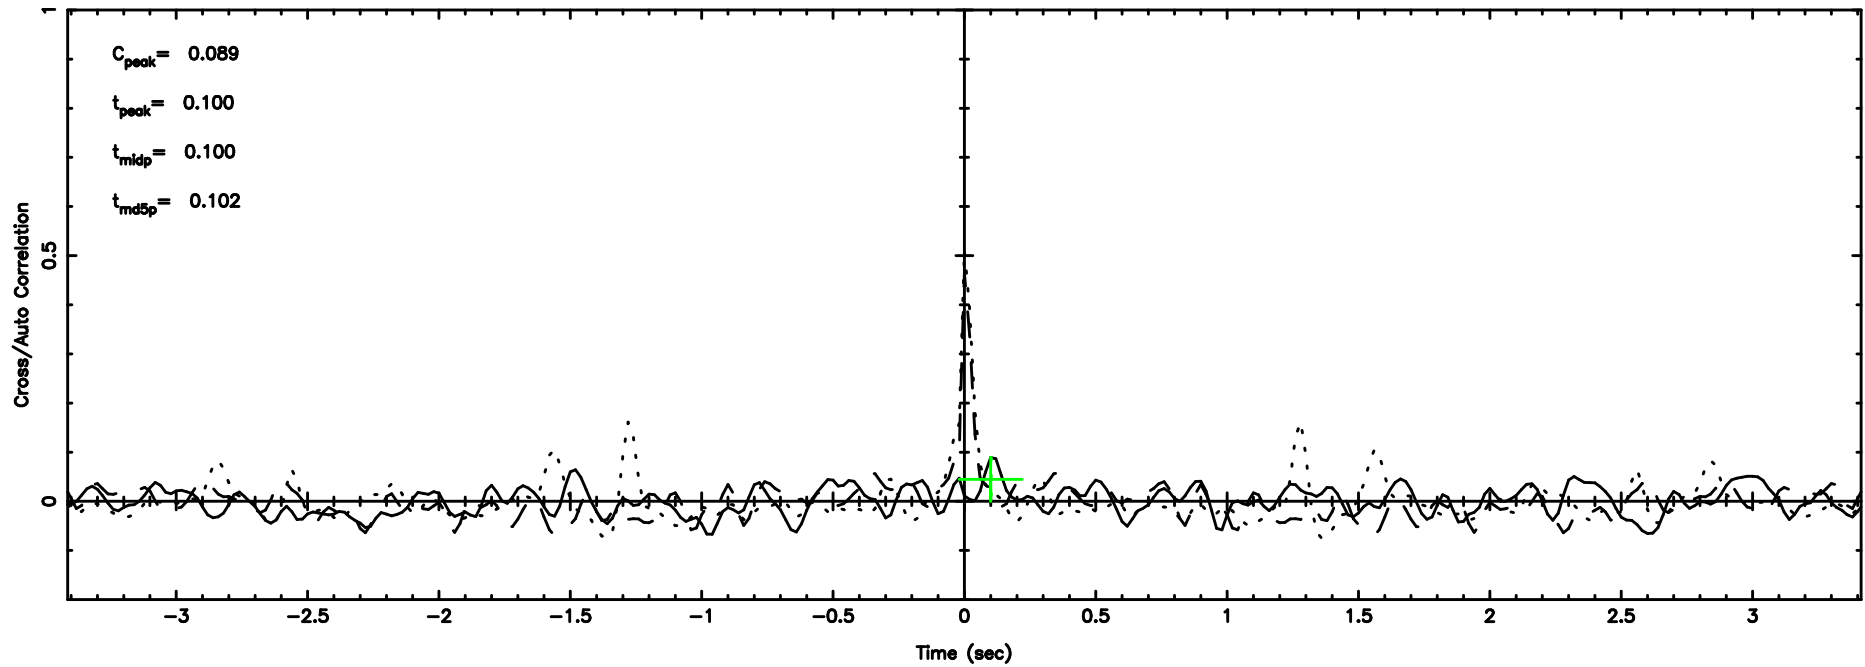

1127-14 2024/08/08 5.22UT TOYOKAWA-FUJI