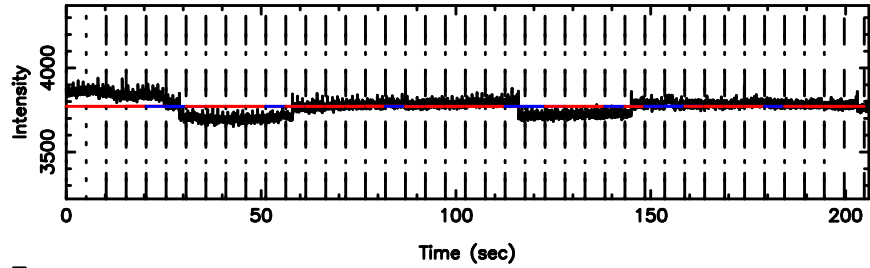

T20240808101809

BLK:13,SNR1: 0.17932 ,SNR2: 1.5709

Frequency (Hz)

K20240808101806

BLK:13,SNR1: 0.58695 ,SNR2: 2.9374

Frequency (Hz)

0732+33 2024/08/08 1.33UT TOYOKAWA-KISO

F20240808101809