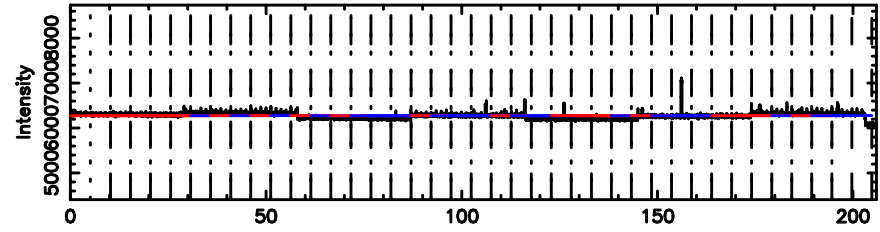

Frequency (Hz)

0333+32 2024/08/07 21.35UT FUJI -KISO

T20240808065706

BLK:19,SNR1: 0.36085 ,SNR2: 1.7597

Frequency (Hz)

F20240808065706

BLK:19,SNR1: 3.5168 ,SNR2: 8.6444

Frequency (Hz)