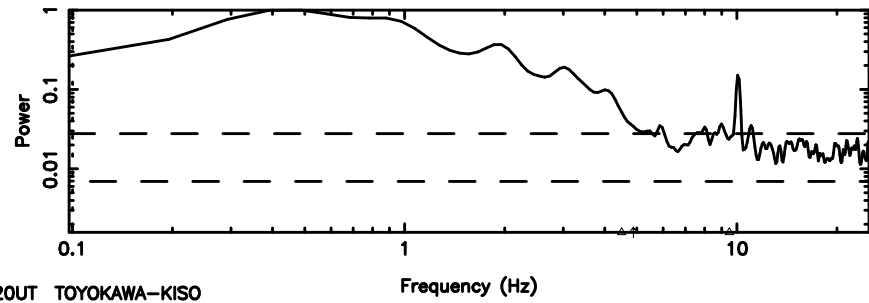

BLK:13,SNR1: 2.2597 ,SNR2: 9.8497

0926+117 2024/08/08 3.20UT TOYOKAWA-KISO