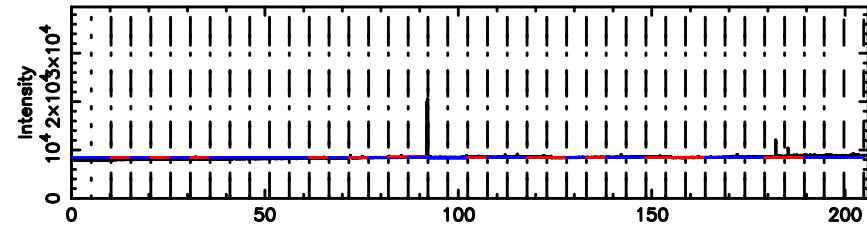

F20240808142440

BLK:24,SNR1: 1.2304 ,SNR2: 5.7608

Frequency (Hz)

K20240808142437

BLK:24,SNR1: 36.740 ,SNR2: 44.007

Frequency (Hz)

3C263.1 2024/08/08 5.44UT FUJI -KISO

T20240808143107