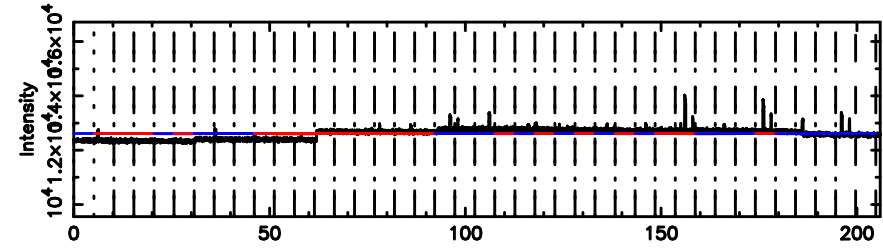

Frequency (Hz)

3C84 2024/08/07 21.07UT FUJI -KISO

K20240808060243