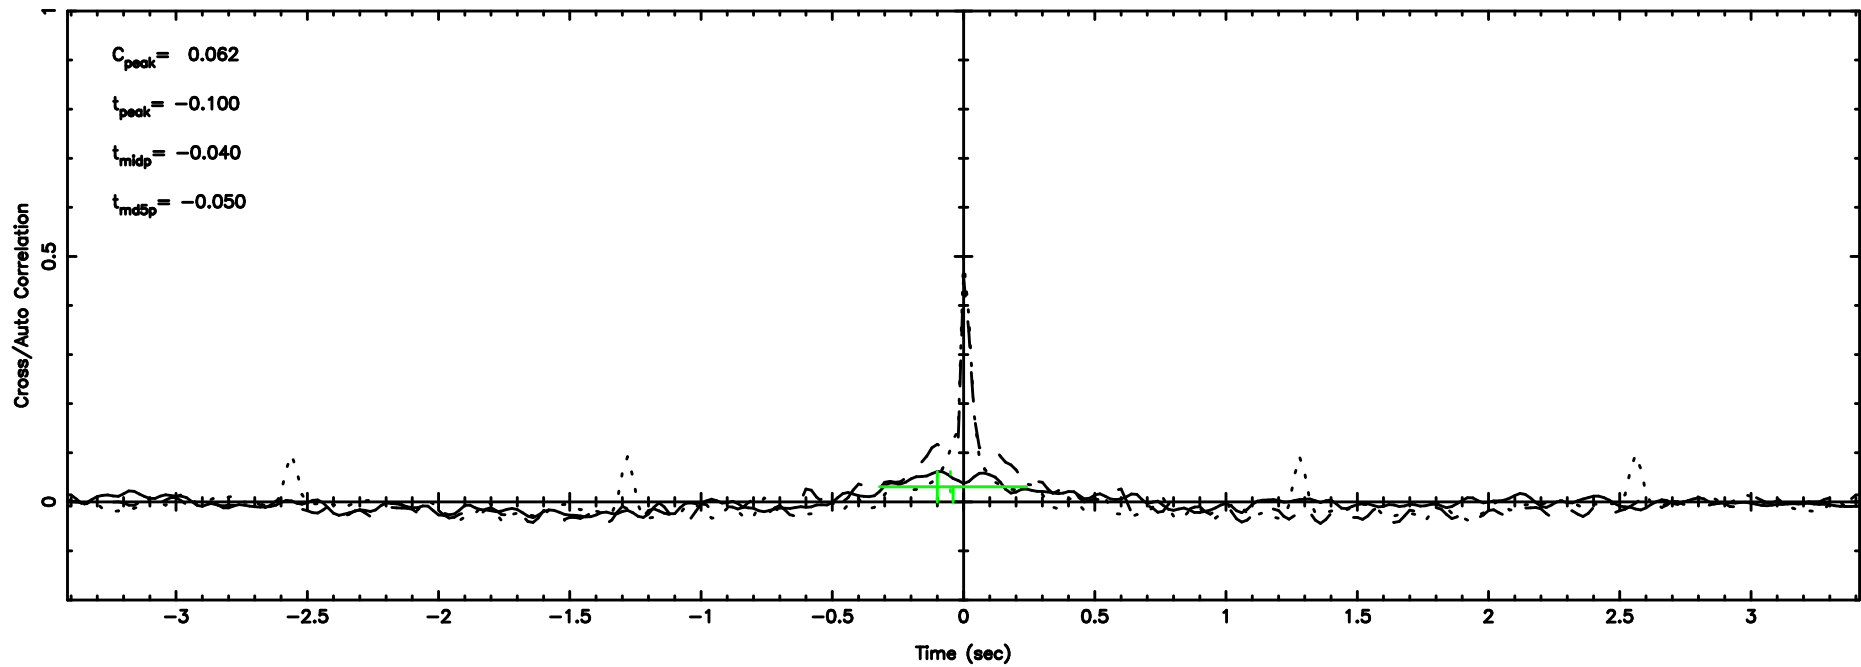

T20240808145655

BLK:13,SNR1: 0.14199 ,SNR2: 1.8693

Frequency (Hz)

F20240808145655

BLK:13,SNR1: 0.44280E-01,SNR2: 0.76940

Frequency (Hz)

1213-17 2024/08/08 5.98UT TOYOKAWA-FUJI

T20240808145655