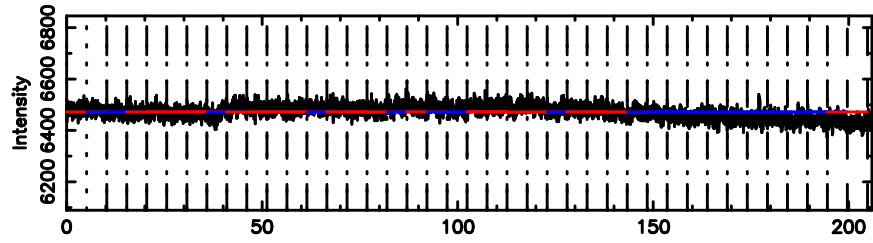

T20240808080335