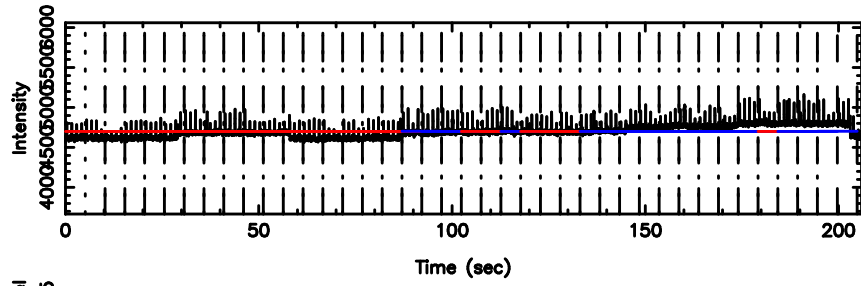

T20240808151012

BLK:27,SNR1: 1.8584 ,SNR2: 8.6640

Frequency (Hz)

K20240808151009

BLK:27,SNR1: 4.3594 ,SNR2: 14.622

Frequency (Hz)

3C273 2024/08/08 6.20UT TOYOKAWA-KISO

F20240808151012