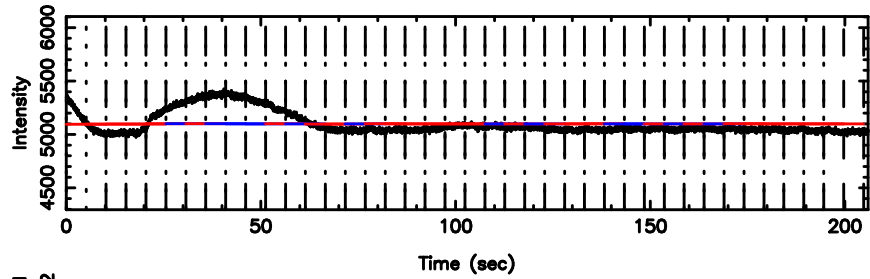

BLK:13,SNR1: 0.29487 ,SNR2: 2.4029

F20240808104330

BLK:13,SNR1: 0.38540 ,SNR2: 2.5074

3C190 2024/08/08 1.75UT TOYOKAWA-FUJI

T20240808104330

BLK:12,SNR1: 0.33178 ,SNR2: 1.4308

K20240808104327

BLK:12,SNR1: 0.90993 ,SNR2: 3.5699