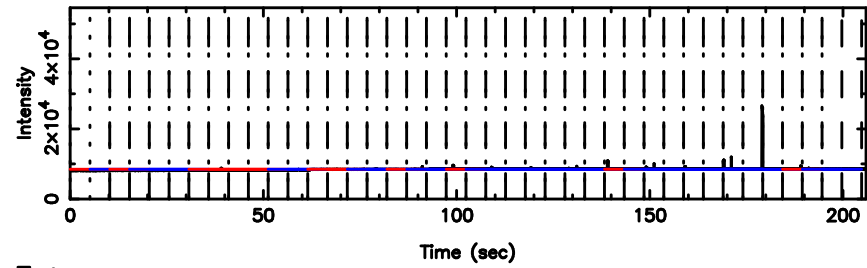

F20240808152323

BLK:27,SNR1: 9.1430 ,SNR2: 22.683

3C275 2024/08/08 6.42UT FUJI -KISO

K20240808152320

BLK:27,SNR1: 2.5764 ,SNR2: 12.482