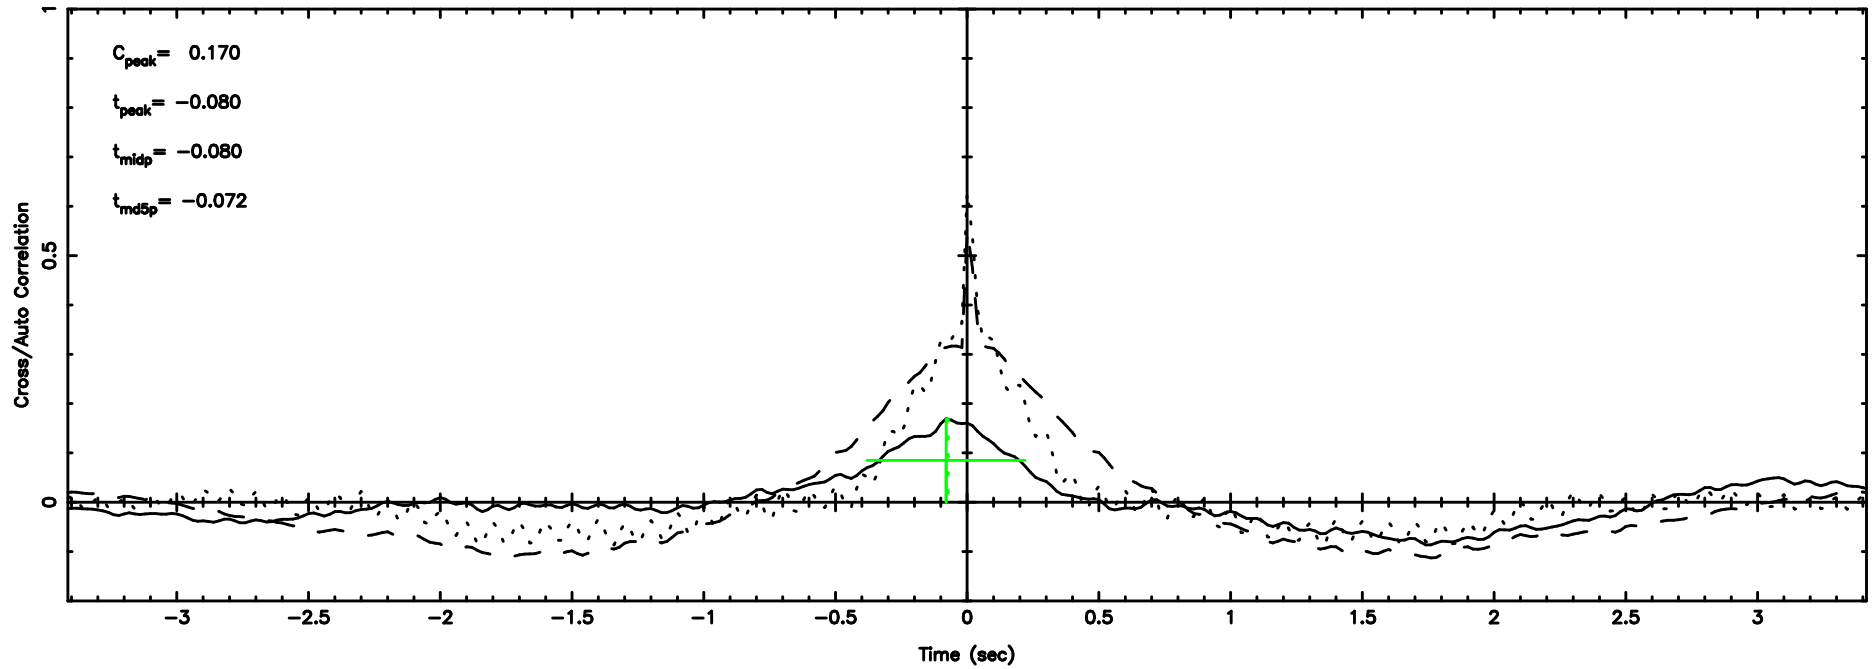

BLK:19,SNR1: 6.3200 ,SNR2: 19.864