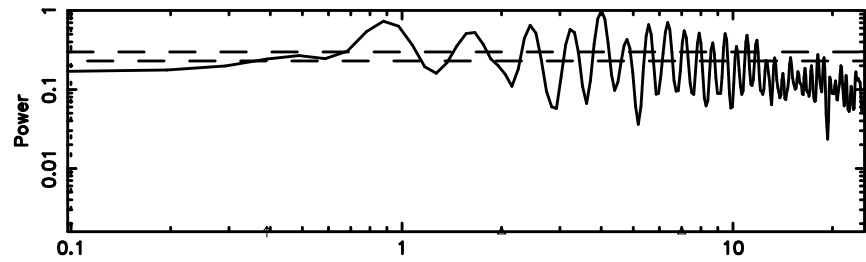

Frequency (Hz)

K20240808141117

BLK: 4,SNR1: 1.5665 ,SNR2: 6.2675

Frequency (Hz)

1127-14 2024/08/08 5.22UT FUJI -KISO

T20240808142440

BLK:21,SNR1: 7.5606 ,SNR2: 12.707

F20240808142440