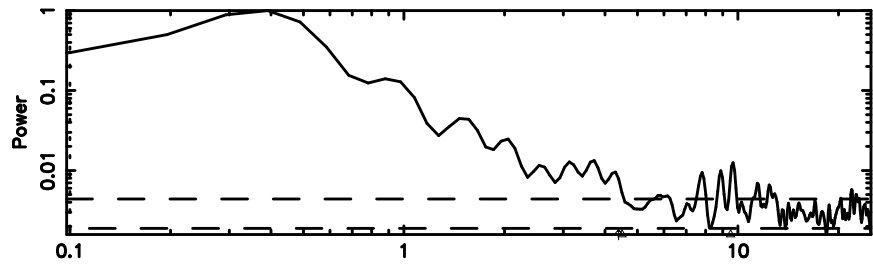

BLK: 7,SNR1: 5.0311 ,SNR2: 23.694