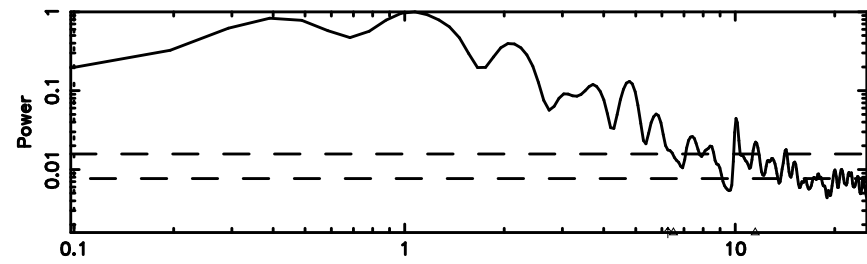

T20240808151012

BLK:27,SNR1: 1.8584 ,SNR2: 8.6640

Frequency (Hz)

K20240808151009

BLK:27,SNR1: 4.3594 ,SNR2: 14.622

Frequency (Hz)

3C273 2024/08/08 6.20UT TOYOKAWA-KISO

F20240808151012