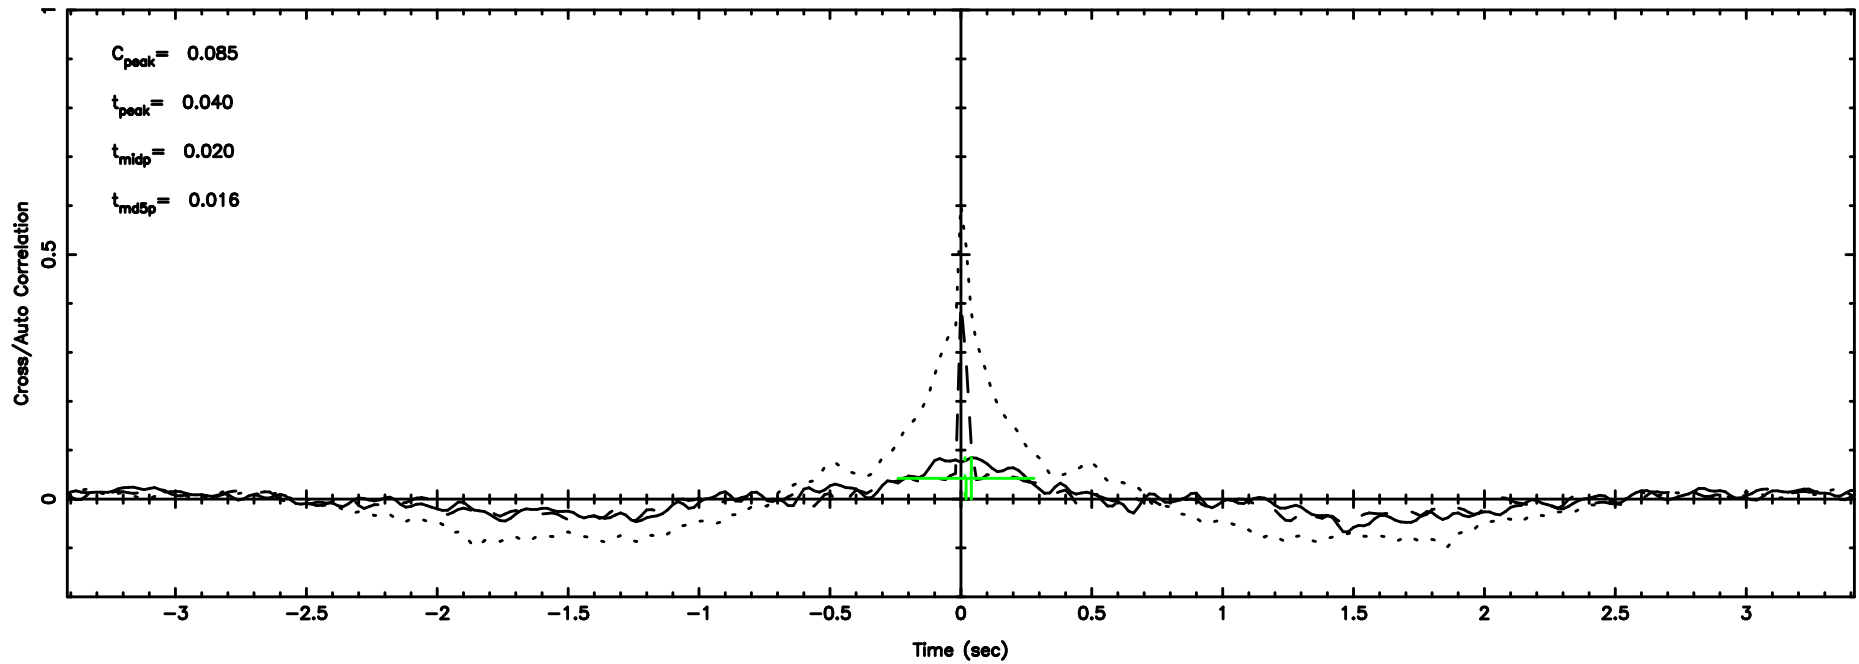

Frequency (Hz)

1355+01 2024/08/08 7.67UT TOYOKAWA-KISO