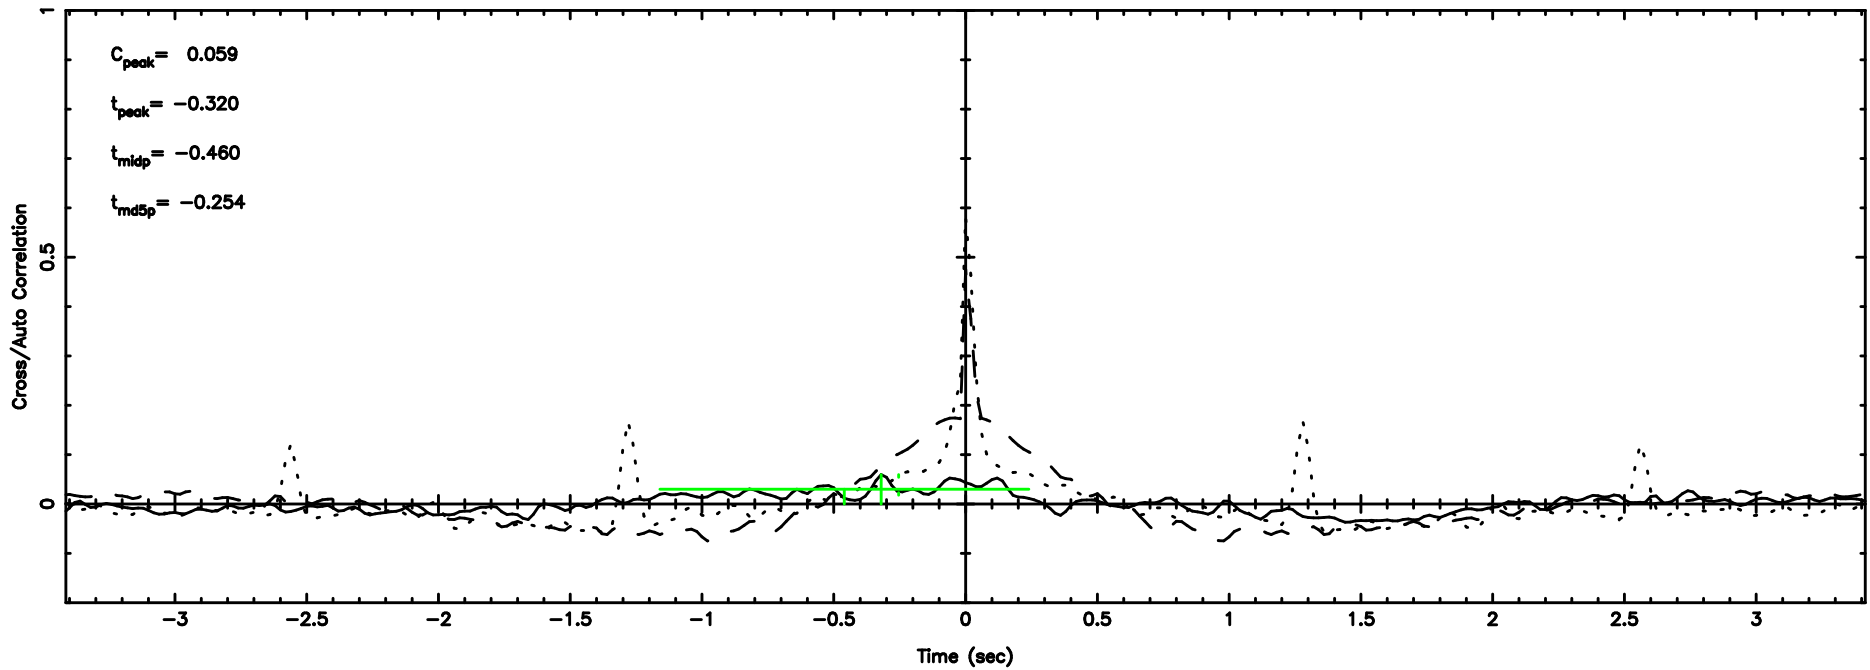

T20240808122507

BLK: 8,SNR1: 0.33444 ,SNR2: 2.8726

F20240808122507

BLK: 8,SNR1:-0.74173E-01,SNR2: 1.4839

0941-08 2024/08/08 3.45UT TOYOKAWA-FUJI