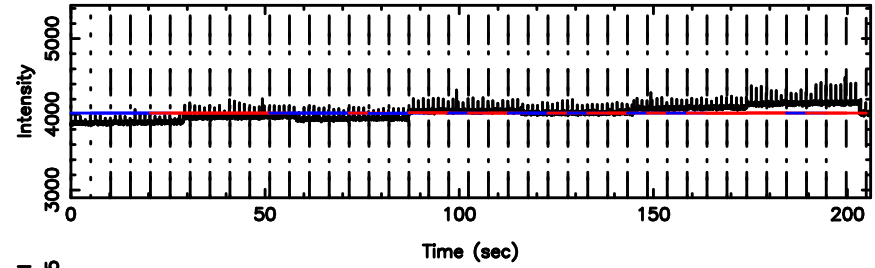

Frequency (Hz)

0926+117 2024/08/08 3.20UT FUJI -KISO

T20240808121807

BLK:17,SNR1: 1.5945 ,SNR2: 10.612

F20240808121807

BLK:17,SNR1:-0.53848E-01,SNR2: 2.1349

3C222 2024/08/08 3.33UT TOYOKAWA-FUJI

T20240808121807