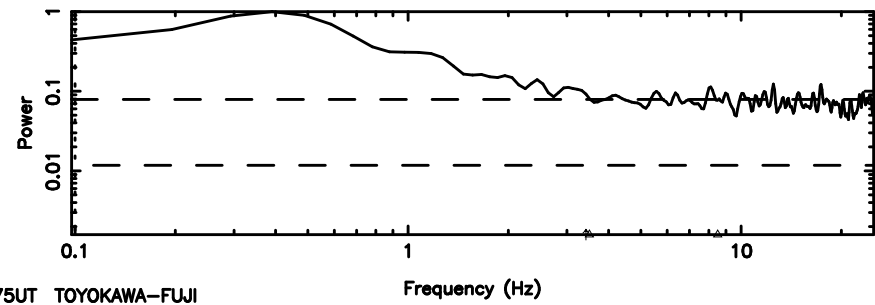

BLK:13,SNR1: 0.38540 ,SNR2: 2.5074

3C190 2024/08/08 1.75UT TOYOKAWA-FUJI