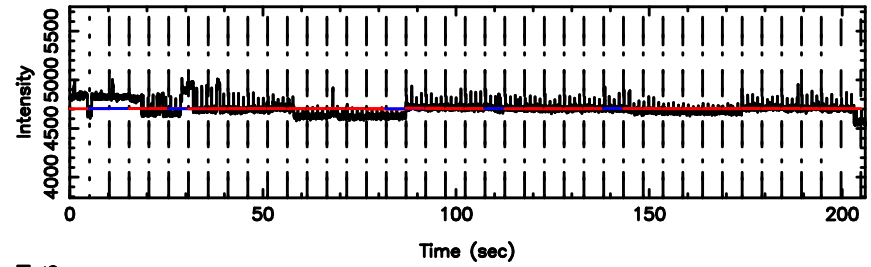

Frequency (Hz)

F20240808153711