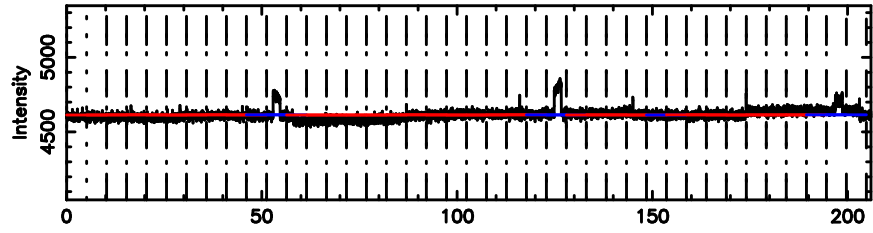

T20240808083750

BLK:10,SNR1: 15.904 ,SNR2: 28.776

Frequency (Hz)

0552+12 2024/08/07 23.68UT TOYOKAWA-KISO

K20240808083747

BLK:10,SNR1: 2.6525 ,SNR2: 11.478

Frequency (Hz)

F20240808083750