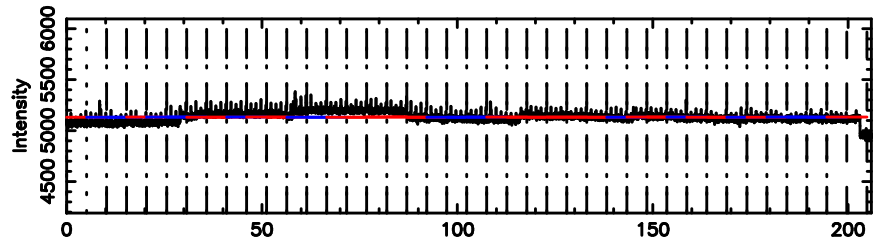

Frequency (Hz)

3C147 2024/08/07 23.45UT TOYOKAWA-KISO

K20240808082525

BLK:30,SNR1: 0.29767 ,SNR2: 0.82360

Frequency (Hz)

F20240808082528

BLK:16,SNR1: 0.31381 ,SNR2: 1.0403

Frequency (Hz)