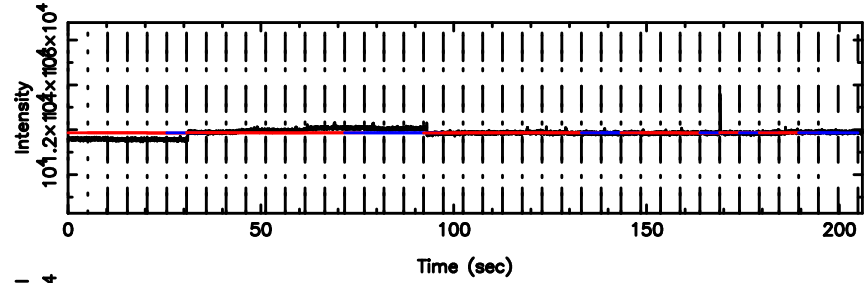

Frequency (Hz)

1355+01 2024/08/08 7.67UT TOYOKAWA-FUJI

T20240808163843

BLK:11,SNR1: 0.60642E-01,SNR2: 1.0565

Frequency (Hz)

K20240808163840

BLK:11,SNR1: 3.2630 ,SNR2: 13.675

Frequency (Hz)