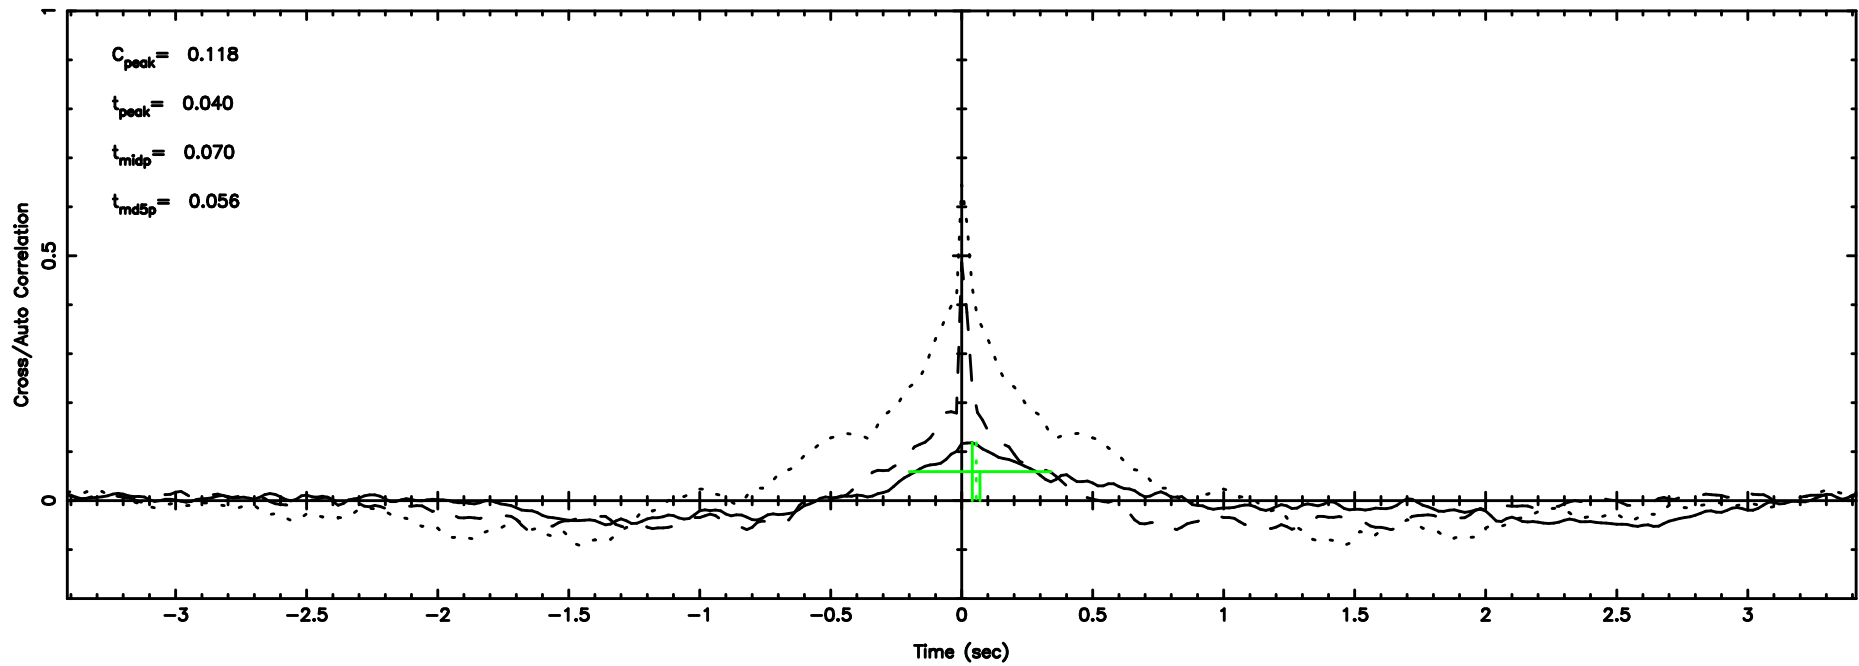

BLK:14,SNR1: 4.2368 ,SNR2: 8.3004

1323+32 2024/08/08 7.15UT TOYOKAWA-KISO

F20240808160705

BLK:10,SNR1: 3.0578 ,SNR2: 15.905

Frequency (Hz)

K20240808160703

BLK:10,SNR1: 6.6704 ,SNR2: 12.921

Frequency (Hz)