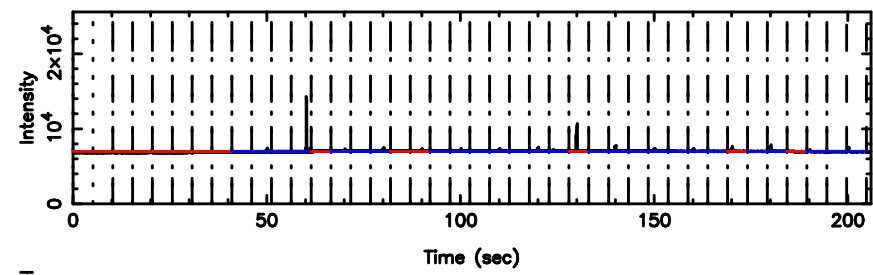

K20240808132839