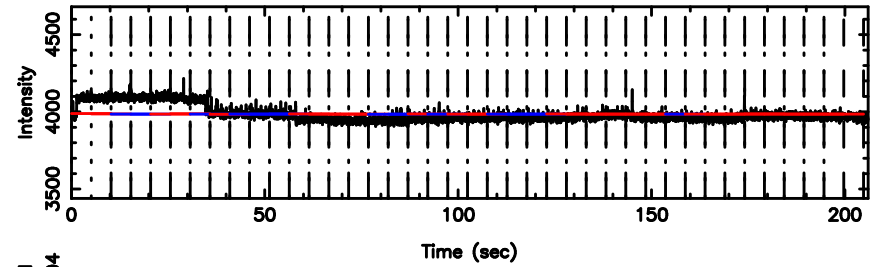

F20240808143107

BLK:13,SNR1: 0.72808 ,SNR2: 2.9915