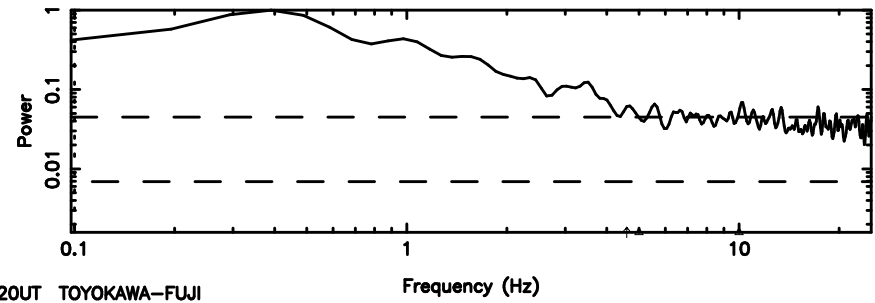

BLK:15,SNR1: 0.90833 ,SNR2: 4.2681

0926+117 2024/08/08 3.20UT TOYOKAWA-FUJI