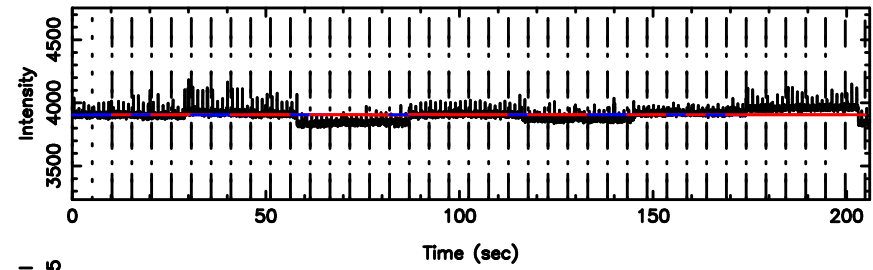

T20240808140042

BLK:12,SNR1: 0.45859 ,SNR2: 1.9526

3C255 2024/08/08 5.04UT TOYOKAWA-FUJI

F20240808140042

BLK:12,SNR1: 0.54775 ,SNR2: 3.2528