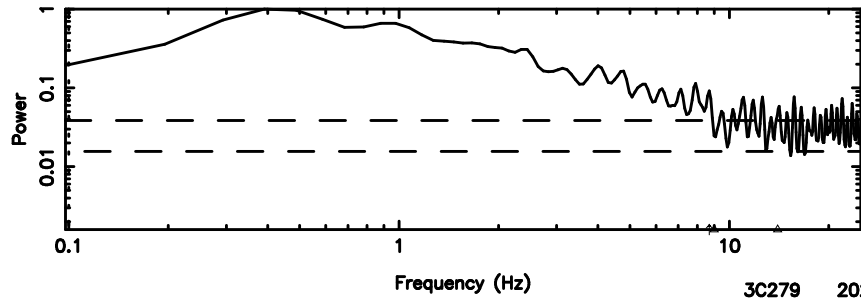

F20240808153711

BLK: 7,SNR1: 1.9162 ,SNR2: 4.5128

K20240808153708

BLK: 7,SNR1: 6.1629 ,SNR2: 15.535

3C279 2024/08/08 6.65UT FUJI -KISO