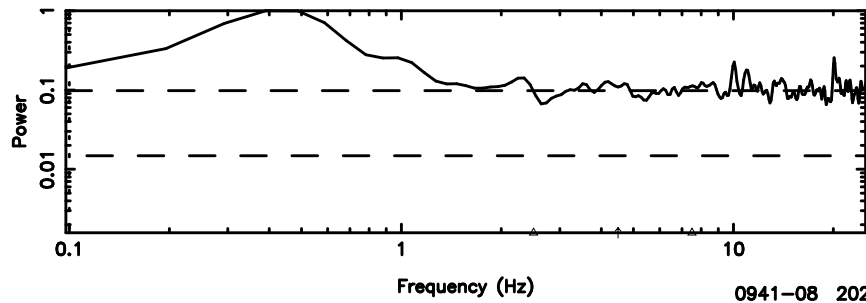

BLK:14,SNR1: 0.27289 ,SNR2: 1.0709