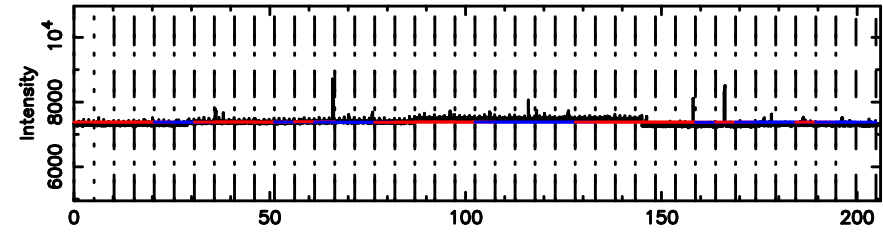

T20240808060246

BLK:17,SNR1: 3.0001 ,SNR2: 7.2442

Frequency (Hz)

3C84 2024/08/07 21.07UT TOYOKAWA-FUJI

F20240808060246

BLK:17,SNR1: 5.7550 ,SNR2: 14.387

Frequency (Hz)

T20240808060246