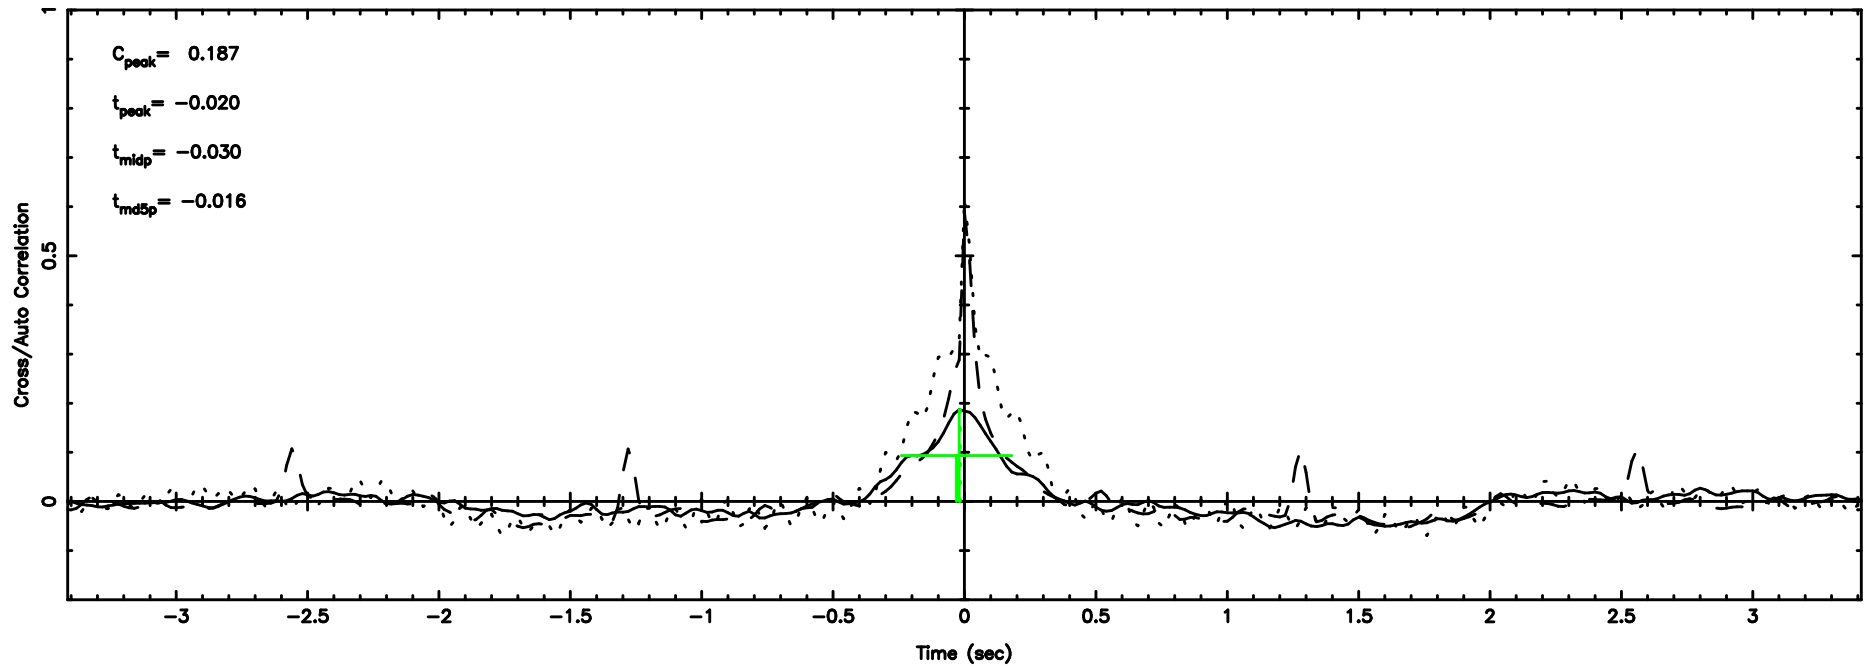

F20240808140042

BLK:16,SNR1: 0.33748 ,SNR2: 2.2289

3C255 2024/08/08 5.04UT FUJI -KISO

K20240808140039

BLK:16,SNR1: 1.4918 ,SNR2: 6.3277