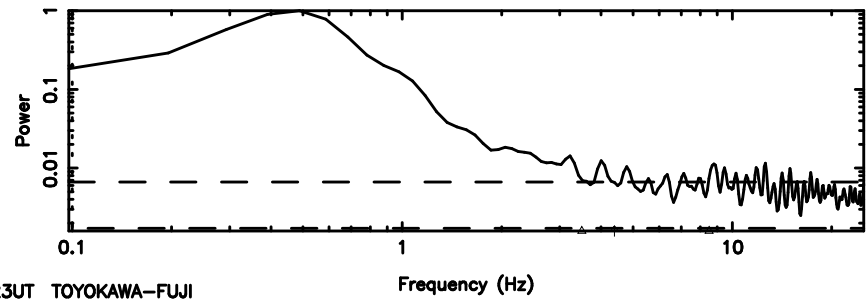

BLK:19,SNR1: 3.7474 ,SNR2: 17.661