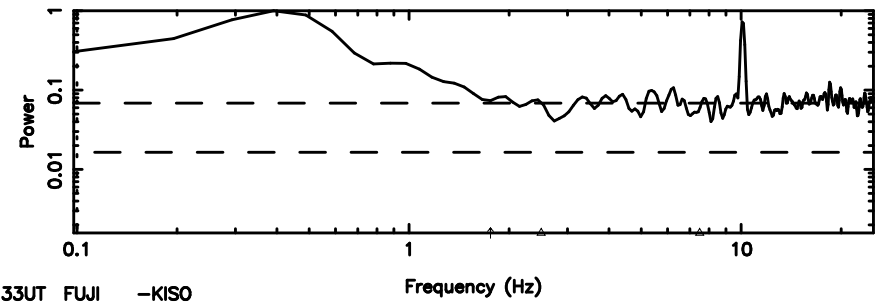

BLK: 9,SNR1: 0.49746 ,SNR2: 3.8450

3C222 2024/08/08 3.33UT FUJI -KISO