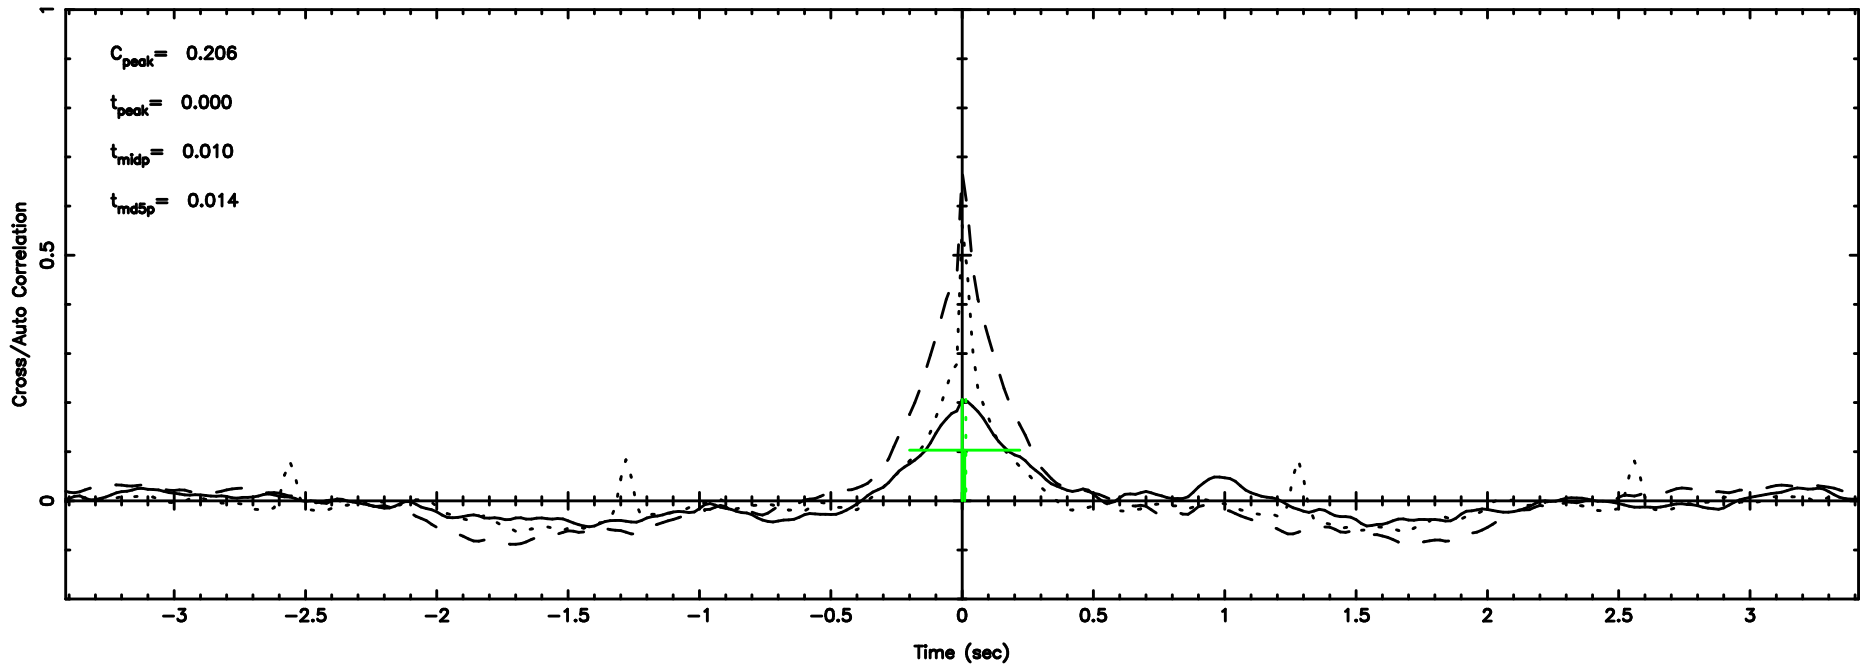

T20240808142440

BLK:21,SNR1: 7.5606 ,SNR2: 12.707

F20240808142440

BLK:21,SNR1: 1.7809 ,SNR2: 8.2592

3C263.1 2024/08/08 5.44UT TOYOKAWA-FUJI