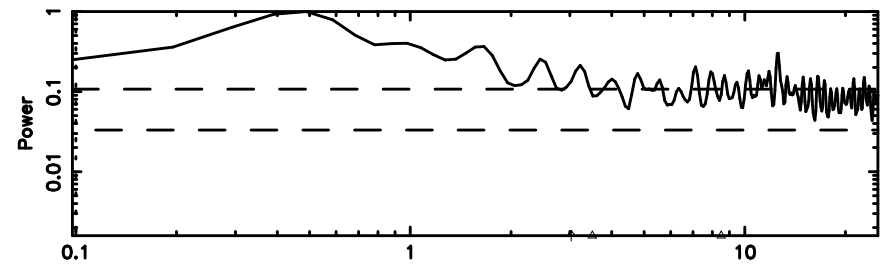

Frequency (Hz)

T20240808080335

BLK:12,SNR1: 0.57415 ,SNR2: 2.6065

Frequency (Hz)

3C138 2024/08/07 23.09UT TOYOKAWA-FUJI

F20240808080335

BLK:12,SNR1: 0.29356 ,SNR2: 2.0719

Frequency (Hz)