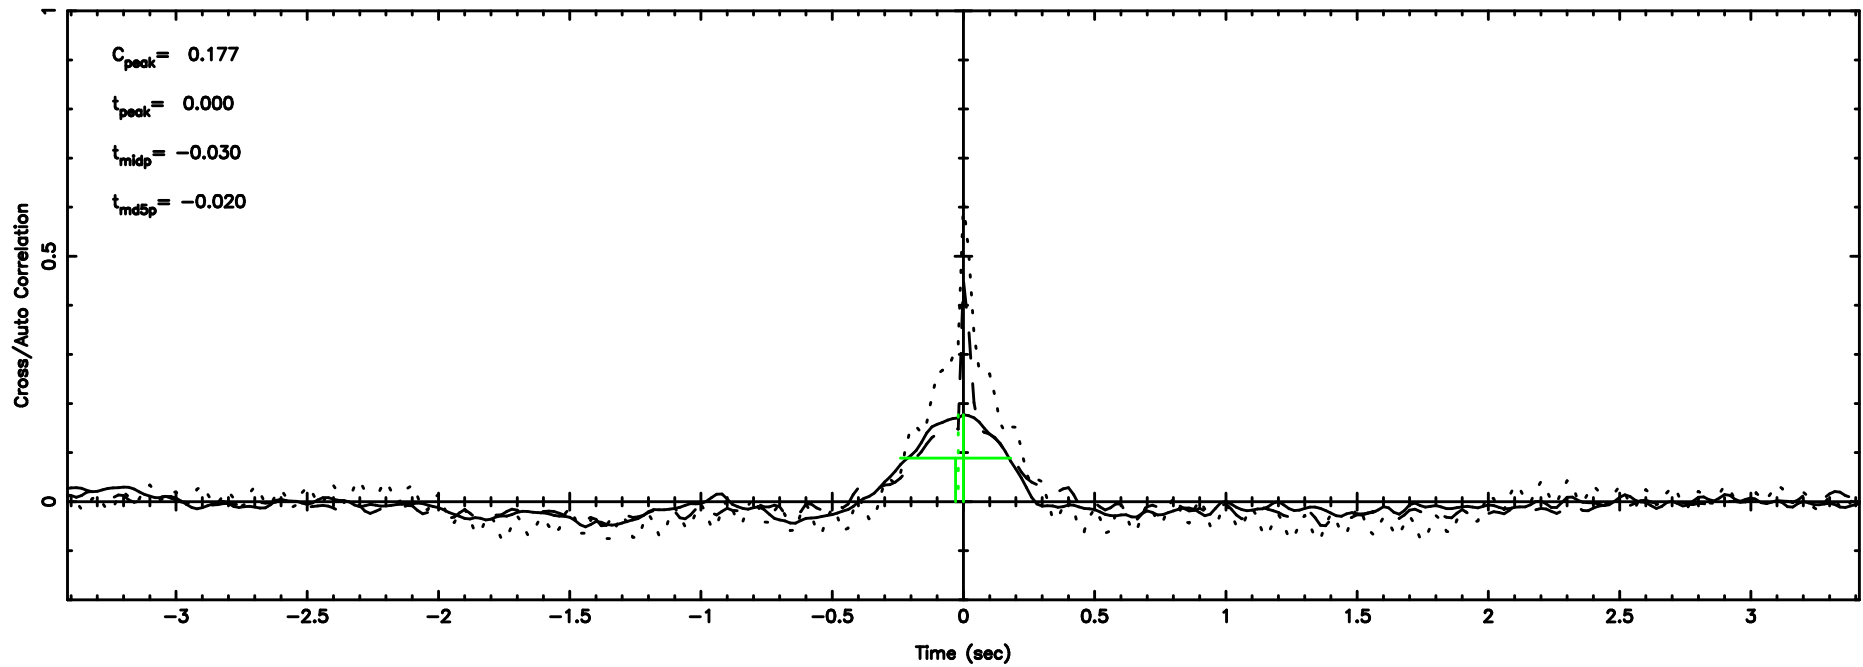

BLK:12,SNR1: 0.34554 ,SNR2: 2.5297

K20240808145652

BLK:12,SNR1: 1.6426 ,SNR2: 6.6911

1213-17 2024/08/08 5.98UT TOYOKAWA-KISO

F20240808145655

BLK:13,SNR1: 0.37704E-01,SNR2: 1.2949

Frequency (Hz)

K20240808145652