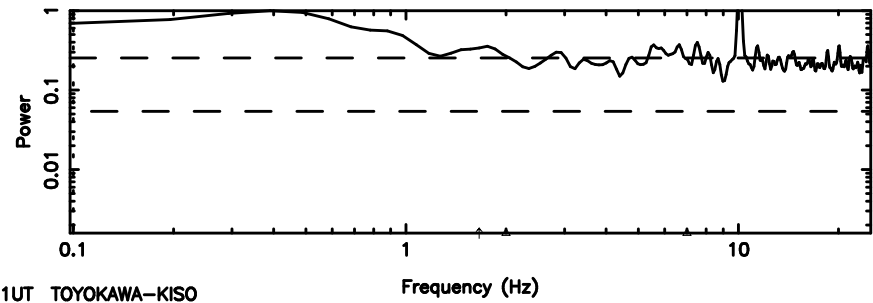

F20240808113451

BLK:19,SNR1: 0.56259 ,SNR2: 4.8746

Frequency (Hz)

T20240808113451

BLK:13,SNR1: 18.643 ,SNR2: 56.523

3C208 2024/08/08 2.61UT TOYOKAWA-KISO

K20240808113448

BLK:13,SNR1: 0.15822 ,SNR2: 1.2367