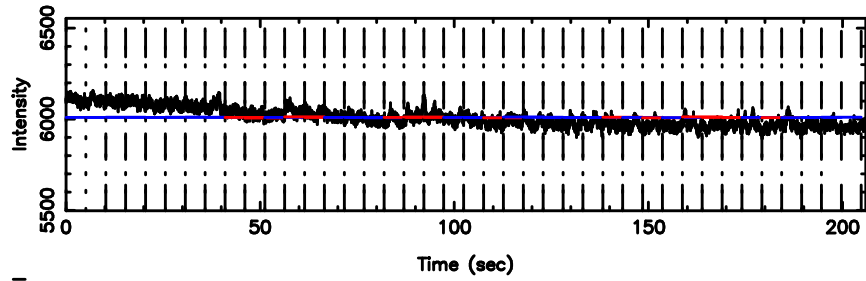

Frequency (Hz)

0926+117 2024/08/08 3.20UT FUJI -KISO

T20240808121807

BLK:17,SNR1: 1.5945 ,SNR2: 10.612

F20240808121807

BLK:17,SNR1:-0.53848E-01,SNR2: 2.1349

3C222 2024/08/08 3.33UT TOYOKAWA-FUJI

T20240808121807