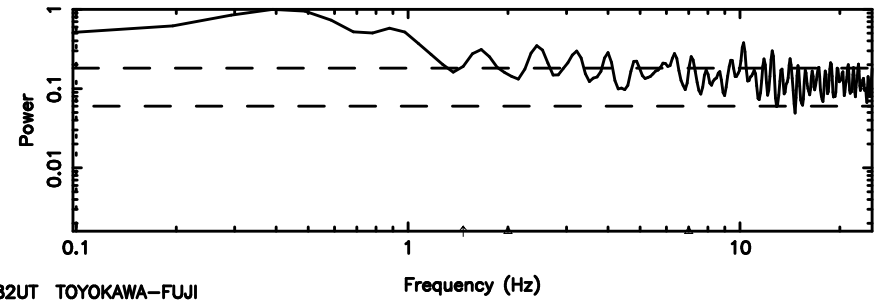

BLK:10,SNR1:-0.49559E-02,SNR2: 2.0037

3C236 2024/08/08 3.82UT TOYOKAWA-FUJI