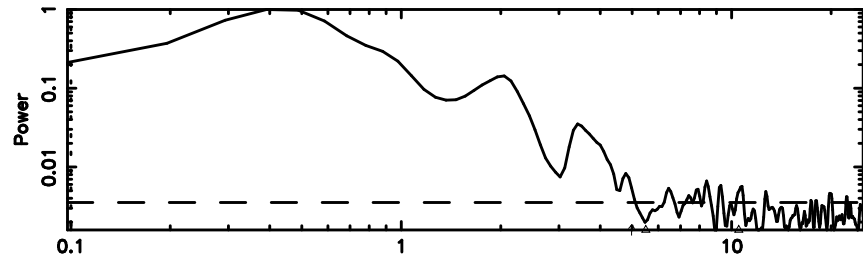

Frequency (Hz)

1245-19 2024/08/08 6.52UT TOYOKAWA-FUJI

T20240808152928

BLK: 4,SNR1: 9.4883 ,SNR2: 39.038

Frequency (Hz)

K20240808152925

BLK: 4,SNR1: 16.688 ,SNR2: 64.617

Frequency (Hz)