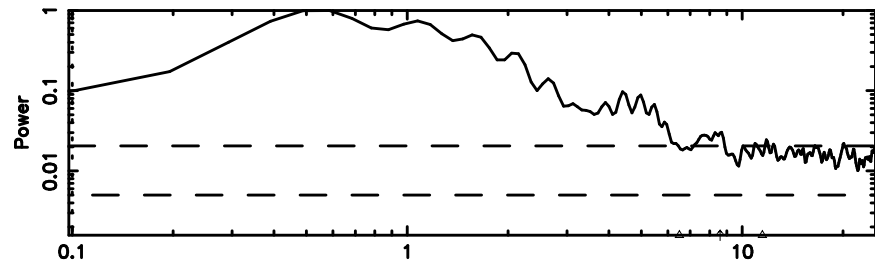

T20240808060246

BLK:17,SNR1: 3.0001 ,SNR2: 7.2442

Frequency (Hz)

3C84 2024/08/07 21.07UT TOYOKAWA-FUJI

F20240808060246

BLK:17,SNR1: 5.7550 ,SNR2: 14.387

Frequency (Hz)

T20240808060246