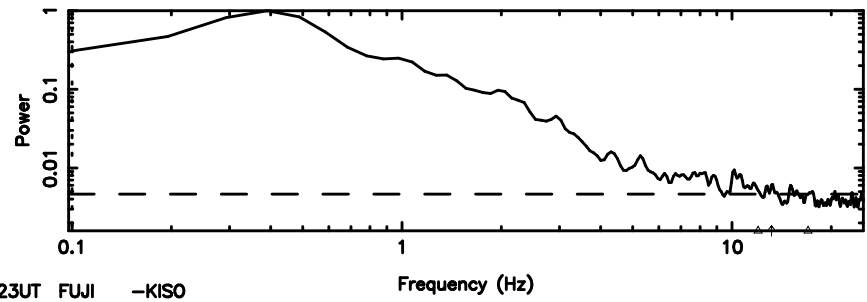

BLK:20,SNR1: 7.5033 ,SNR2: 11.414

3C286 2024/08/08 7.23UT FUJI -KISO