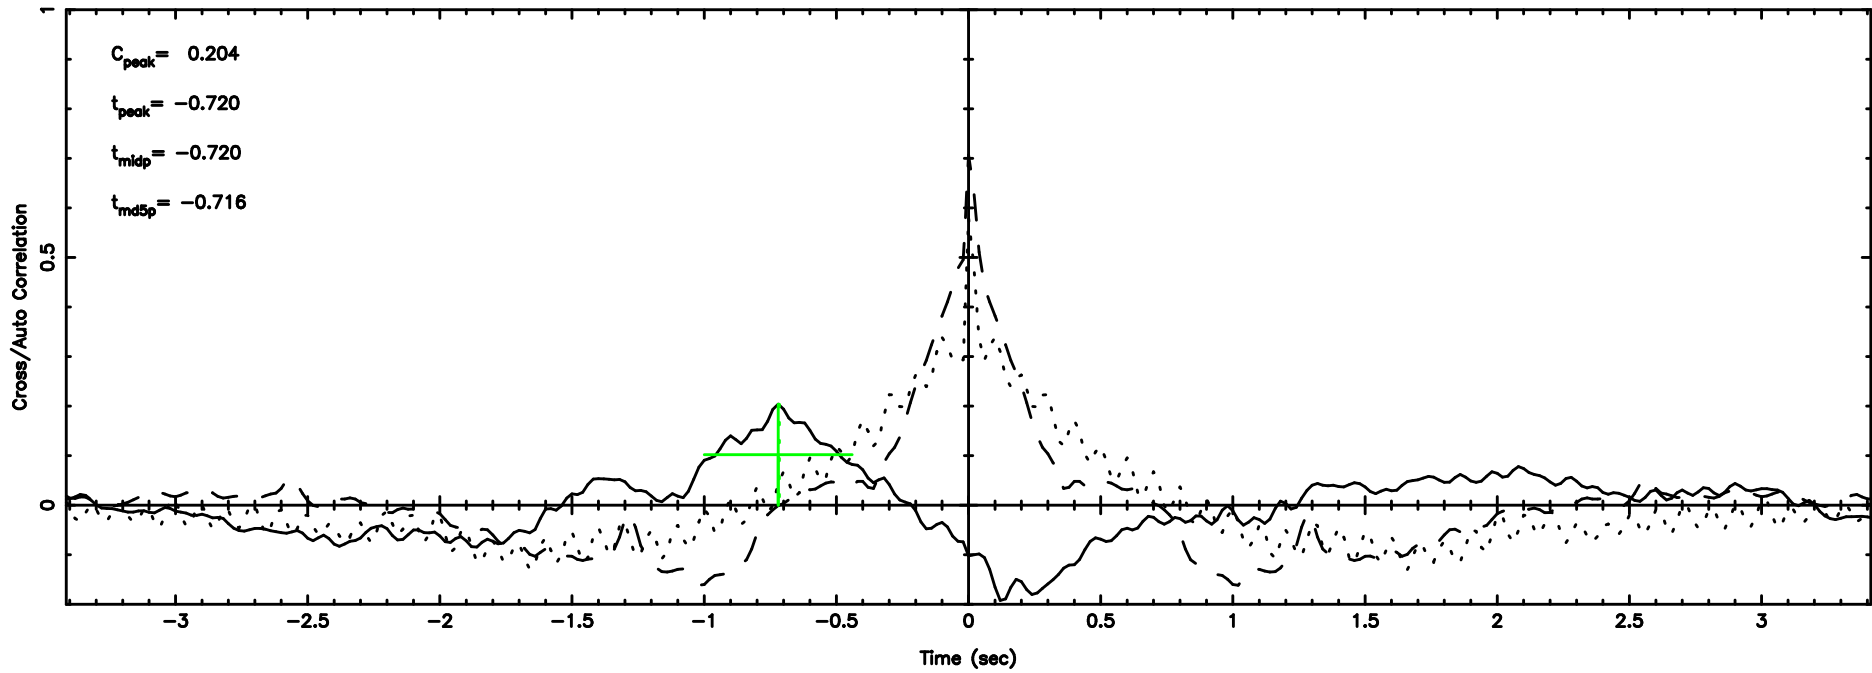

BLK: 3, SNR1: 2.2655 ,SNR2: 13.154