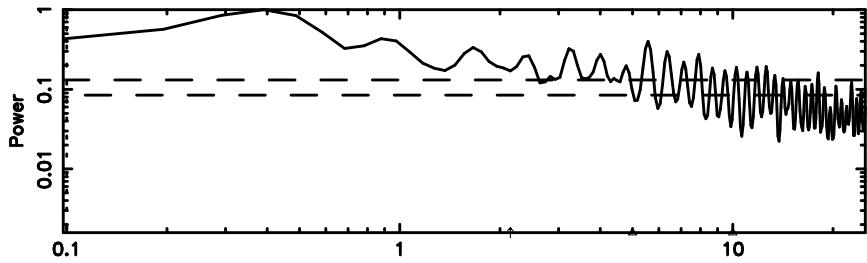

BLK: 9,SNR1: 0.49633E-01,SNR2: 1.9666