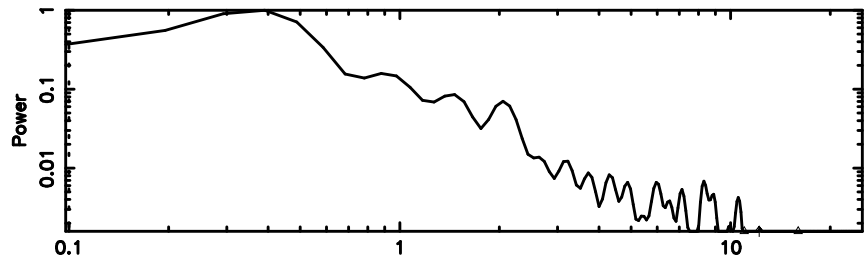

F20240809140724

BLK:12,SNR1:-0.77753E-01,SNR2: 0.97163

K20240809140721

BLK:12,SNR1: 1.7969 ,SNR2: 6.3236

1127-14 2024/08/09 5.15UT FUJI -KISO

T20240809142044

BLK:15,SNR1: 22.840 ,SNR2: 37.445

Frequency (Hz)