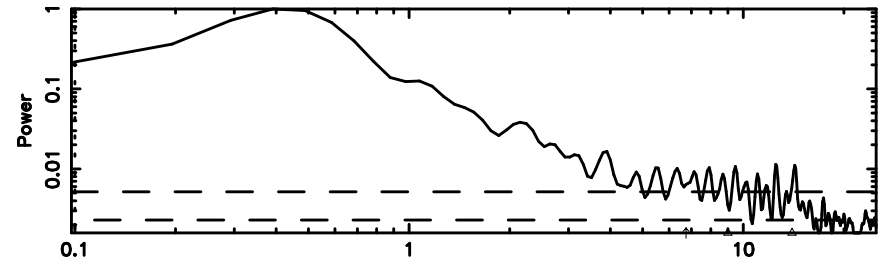

T20240809082943

BLK: 8,SNR1: 0.66817E-01,SNR2: 1.0396

Frequency (Hz)

F20240809082943

BLK: 8,SNR1: 5.1967 ,SNR2: 15.777

Frequency (Hz)

0548+16 2024/08/08 23.52UT TOYOKAWA-FUJI

T20240809082943