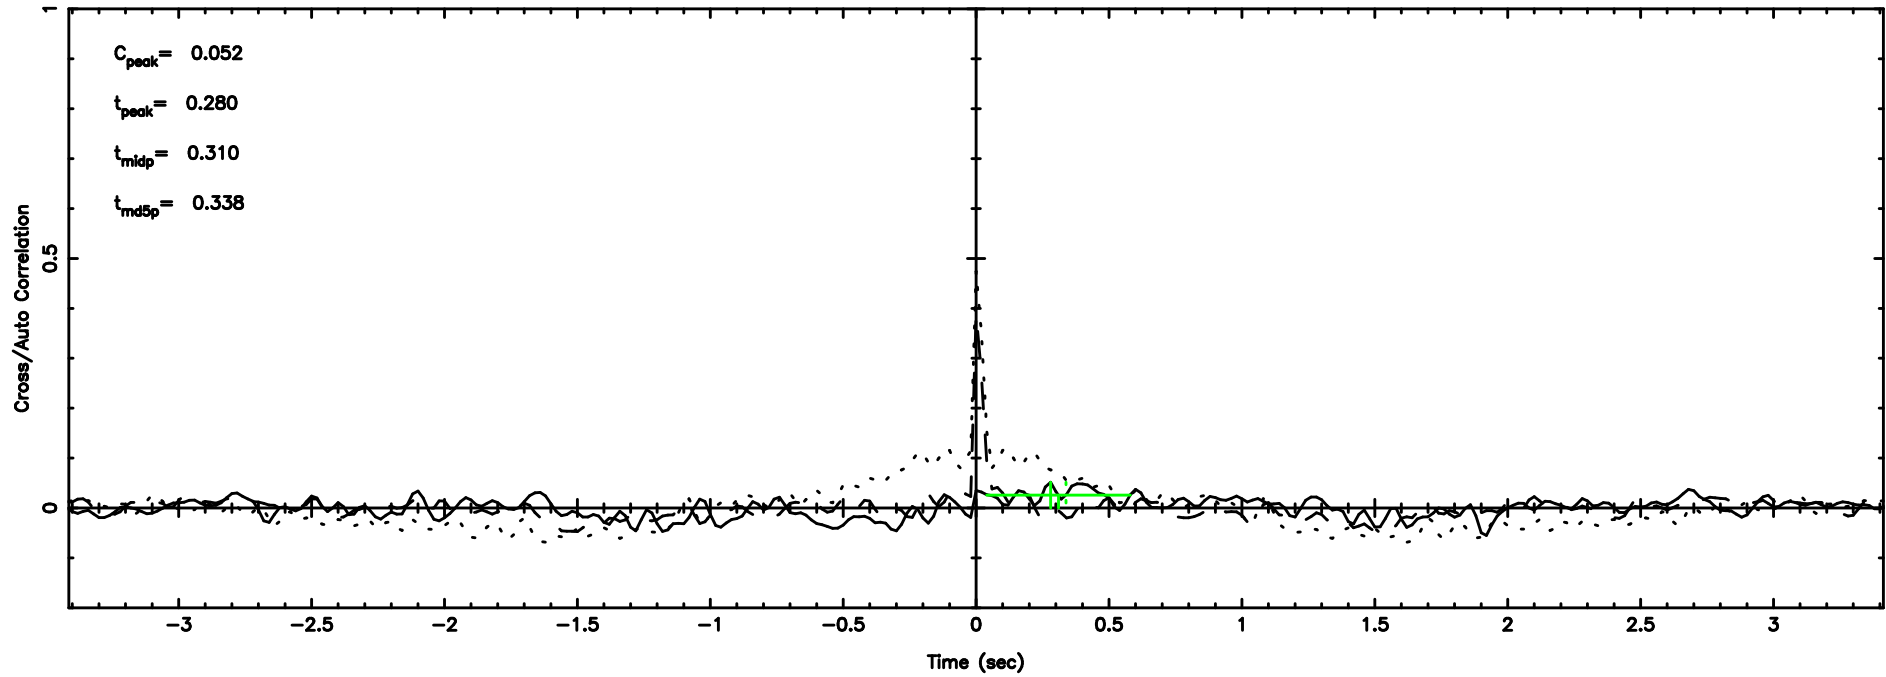

BLK: 4,SNR1: 0.22350 ,SNR2: 0.44970

Frequency (Hz)

3C84 2024/08/08 21.01UT TOYOKAWA-KISO

K20240809055848

BLK: 4,SNR1: 0.21886 ,SNR2: 1.2751

Frequency (Hz)

F20240809055852

BLK: 2,SNR1: 0.40974 ,SNR2: 4.8648