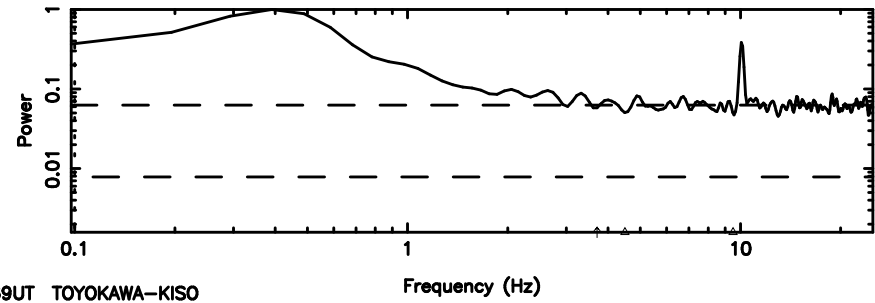

BLK:22,SNR1: 0.49443 ,SNR2: 2.2734