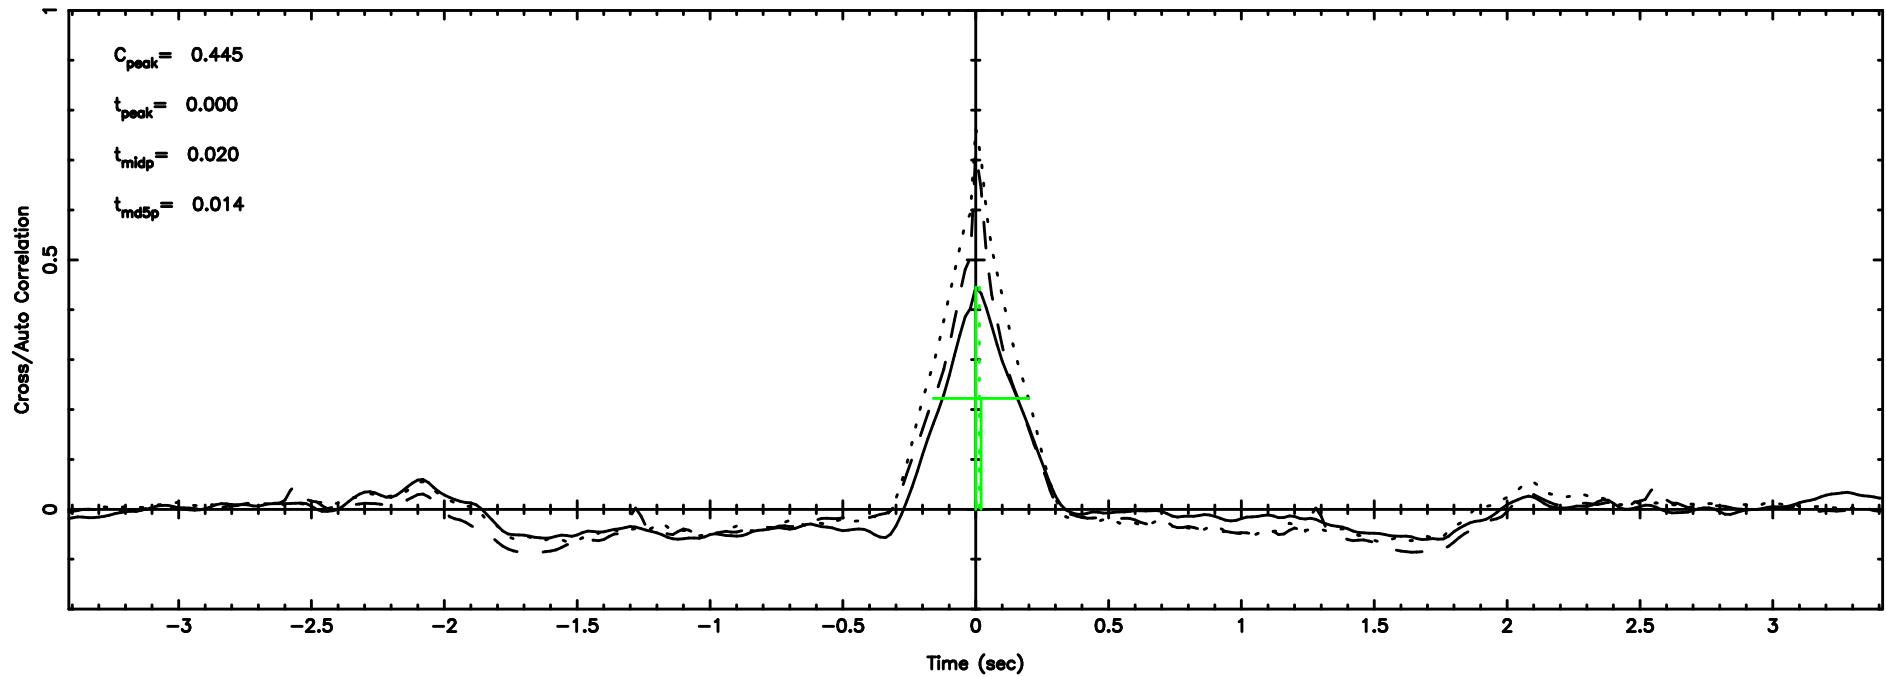

0333+32 2024/08/08 21.28UT TOYOKAWA-KISO

F20240809061523

BLK:21,SNR1: 11.712 ,SNR2: 20.686

Frequency (Hz)

0333+32 2024/08/08 21.28UT FUJI -KISO

K20240809061520

BLK:21,SNR1: 2.6373 ,SNR2: 12.633

Frequency (Hz)