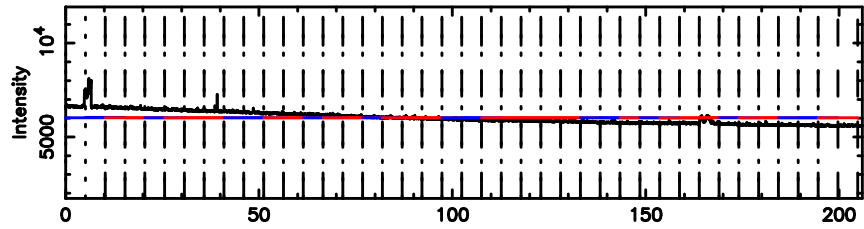

F20240809140724

BLK:12,SNR1:-0.77753E-01,SNR2: 0.97163

K20240809140721

BLK:12,SNR1: 1.7969 ,SNR2: 6.3236

1127-14 2024/08/09 5.15UT FUJI -KISO

T20240809142044

BLK:15,SNR1: 22.840 ,SNR2: 37.445

Frequency (Hz)