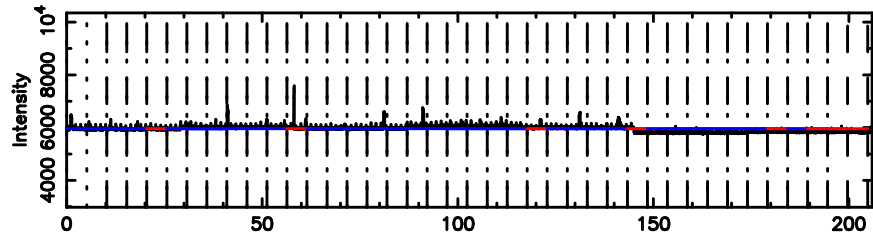

Frequency (Hz)

BLK:29,SNR1: 6.6570 ,SNR2: 19.540

Frequency (Hz)

3C119 2024/08/08 22.22UT TOYOKAWA-KISO

F20240809071131

BLK:32,SNR1: 4.8258 ,SNR2: 11.606

Frequency (Hz)

3C119 2024/08/08 22.22UT FUJI -KISO