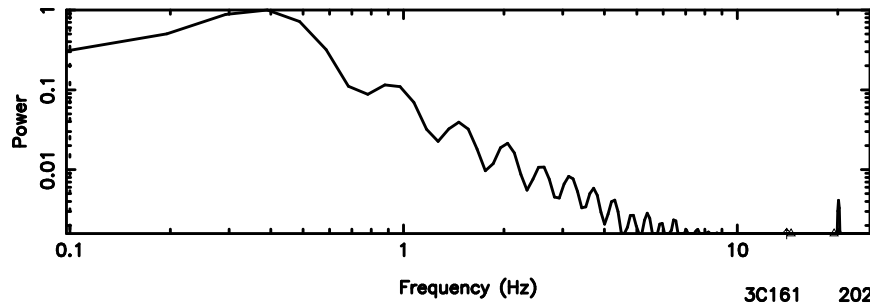

Frequency (Hz)

0612+227 2024/08/08 23.93UT FUJI -KISO

T20240809090515

BLK:11,SNR1: 40.373 ,SNR2: 57.301

3C161 2024/08/09 0.12UT TOYOKAWA-FUJI

F20240809090515

BLK:11,SNR1: 12.738 ,SNR2: 25.662

T20240809090515