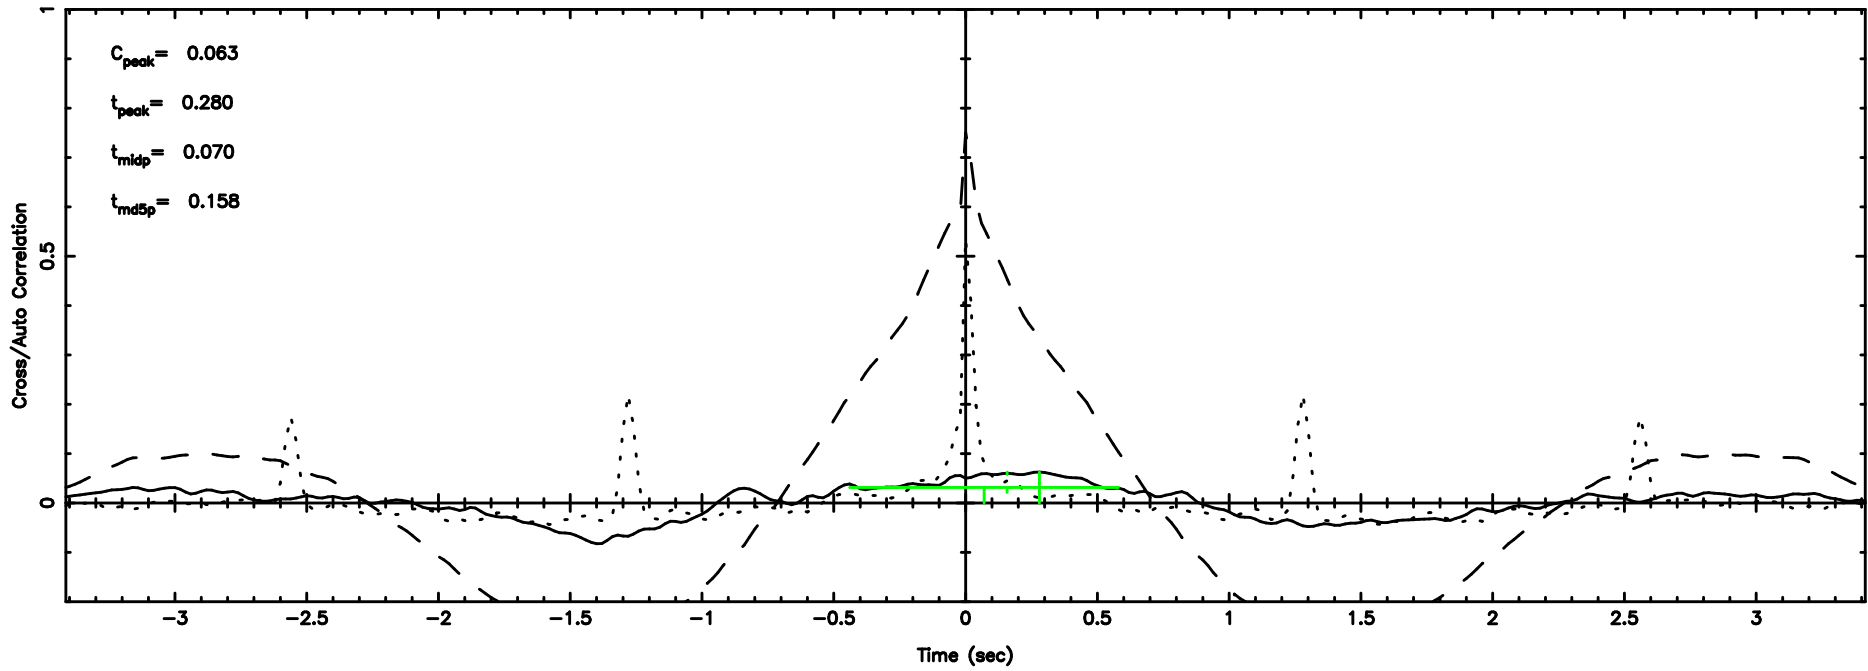

T20240809121411

BLK:21,SNR1: 2.4916 ,SNR2: 7.7040

F20240809121411

BLK:21,SNR1:-0.85167E-01,SNR2: 0.97091

3C222 2024/08/09 3.26UT TOYOKAWA-FUJI