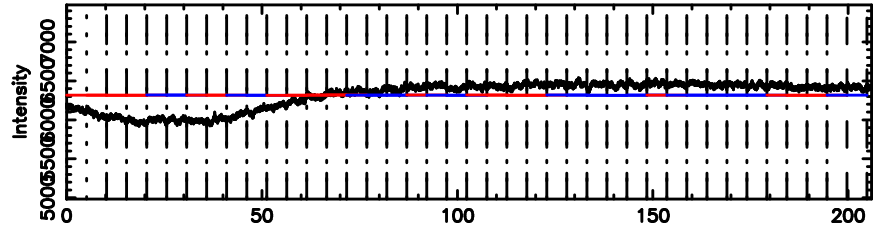

Frequency (Hz)

K20240809081309

BLK: 6,SNR1: 0.99647E-01,SNR2: 1.3180

Frequency (Hz)

0531+194 2024/08/08 23.25UT FUJI -KISO

T20240809082132

BLK:20,SNR1: 1.7427 ,SNR2: 16.510

Frequency (Hz)