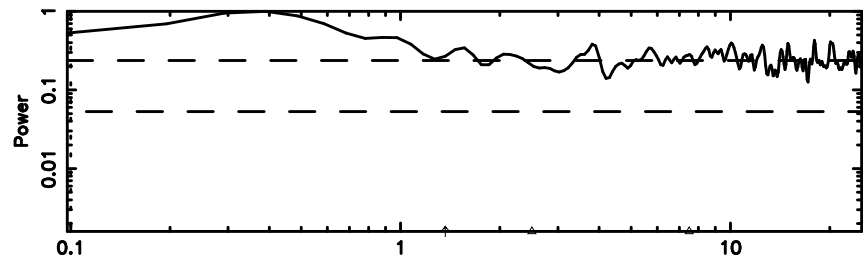

BLK:10,SNR1: 0.13054 ,SNR2: 1.4092