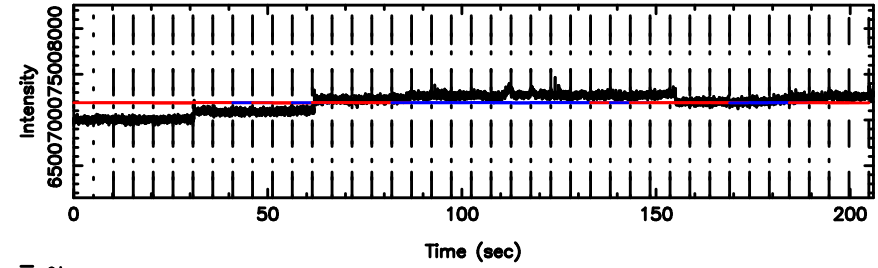

K20240809120624

BLK:16,SNR1: 0.43249 ,SNR2: 5.4502