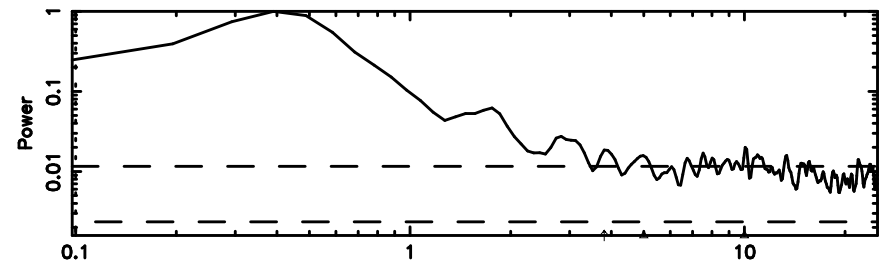

Frequency (Hz)

F20240809075939

BLK:10,SNR1: 0.50534 ,SNR2: 2.4930

Frequency (Hz)

3C138 2024/08/08 23.02UT FUJI -KISO

K20240809075937

BLK:10,SNR1: 2.0347 ,SNR2: 11.199

Frequency (Hz)