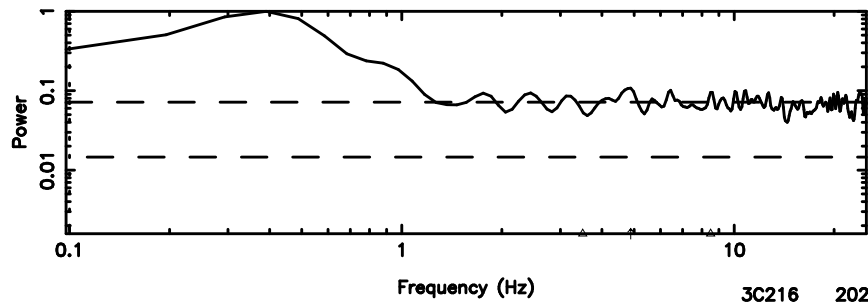

K20240809113052

BLK: 6,SNR1: 1.1873 ,SNR2: 5.1953

Frequency (Hz)

T20240809114736

BLK:11,SNR1: 0.24946 ,SNR2: 1.2557

3C216 2024/08/09 2.82UT TOYOKAWA-FUJI

F20240809114736

BLK:11,SNR1: 0.48069 ,SNR2: 1.7288