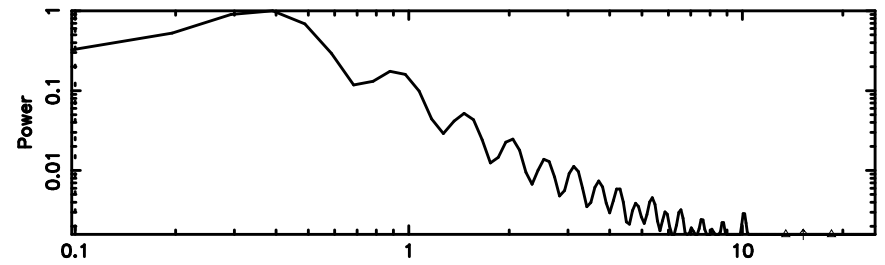

BLK:19,SNR1: 25.850 ,SNR2: 38.000

3C161 2024/08/09 0.12UT TOYOKAWA-KISO

K20240809090513

BLK:19,SNR1: 20.331 ,SNR2: 26.632

F20240809090515

BLK:13,SNR1: 106.37 ,SNR2: 131.63

K20240809090513

BLK:13,SNR1: 27.405 ,SNR2: 35.903