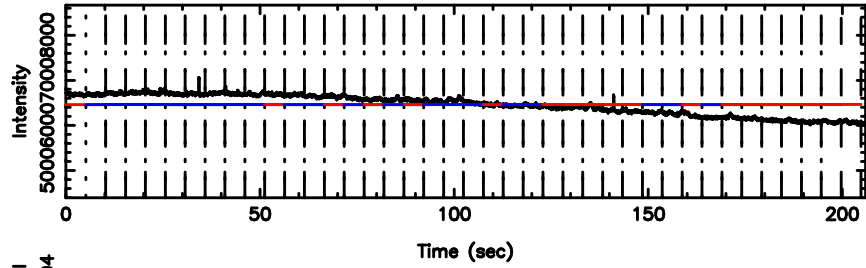

T20240809121411

BLK:21,SNR1: 2.4916 ,SNR2: 7.7040