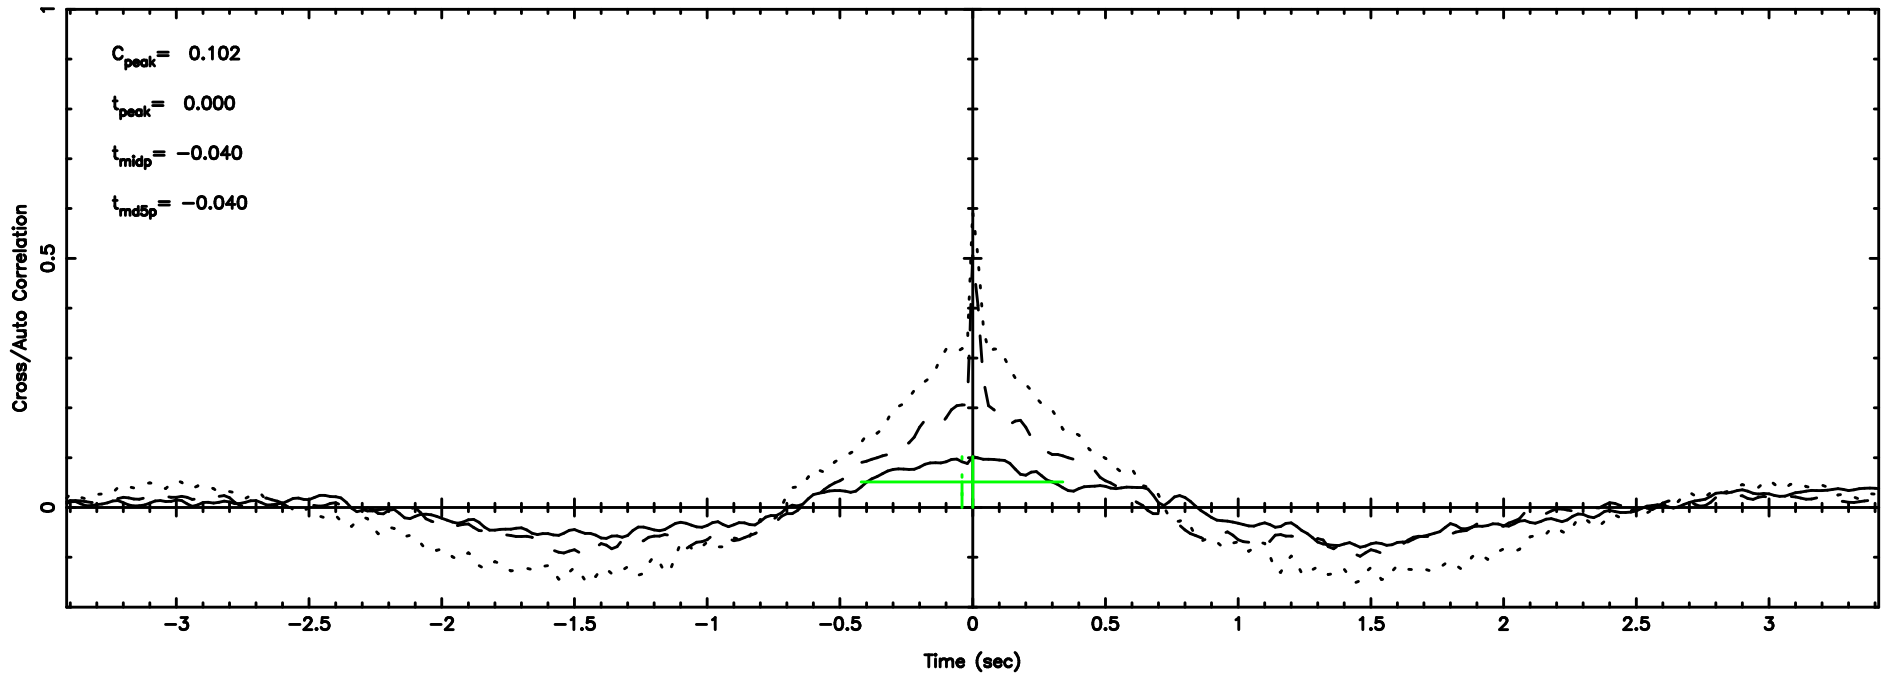

Frequency (Hz)