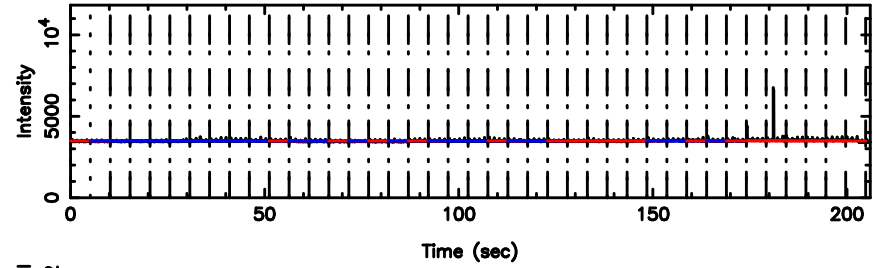

F20240809121411

BLK:21,SNR1:-0.85167E-01,SNR2: 0.97091