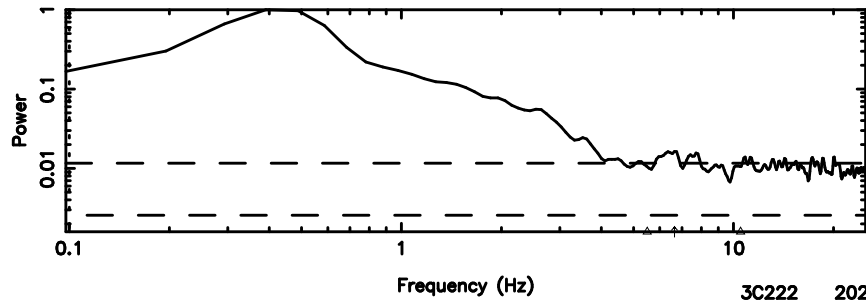

T20240809121411

BLK:21,SNR1: 2.4916 ,SNR2: 7.7040

F20240809121411

BLK:21,SNR1:-0.85167E-01,SNR2: 0.97091

3C222 2024/08/09 3.26UT TOYOKAWA-FUJI