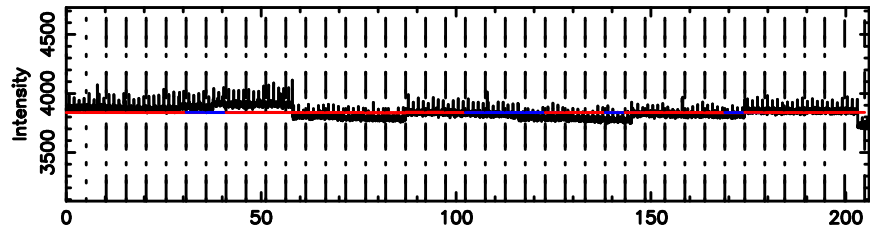

T20240809095347

BLK: 5, SNR1: 3.2549 ,SNR2: 10.742

K20240809095344

BLK: 5, SNR1: 6.2213 ,SNR2: 19.687

0713-024 2024/08/09 0.92UT TOYOKAWA-KISO

F20240809095347

BLK: 8,SNR1: 0.50364 ,SNR2: 1.2598

Frequency (Hz)