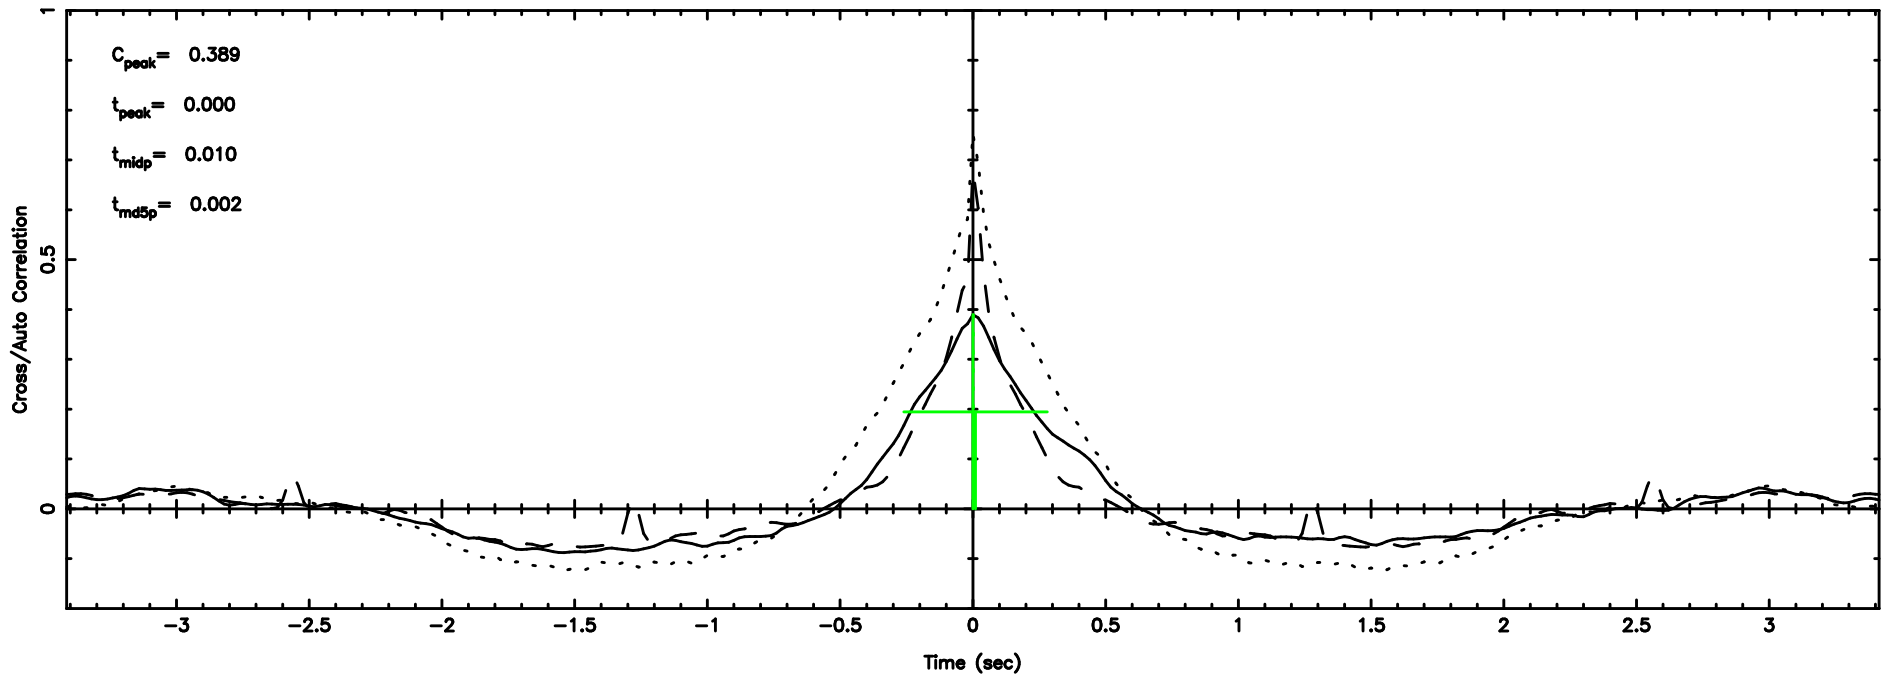

Frequency (Hz)