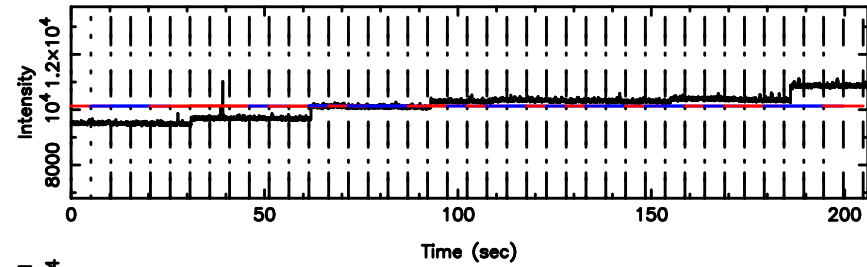

K20240809142042