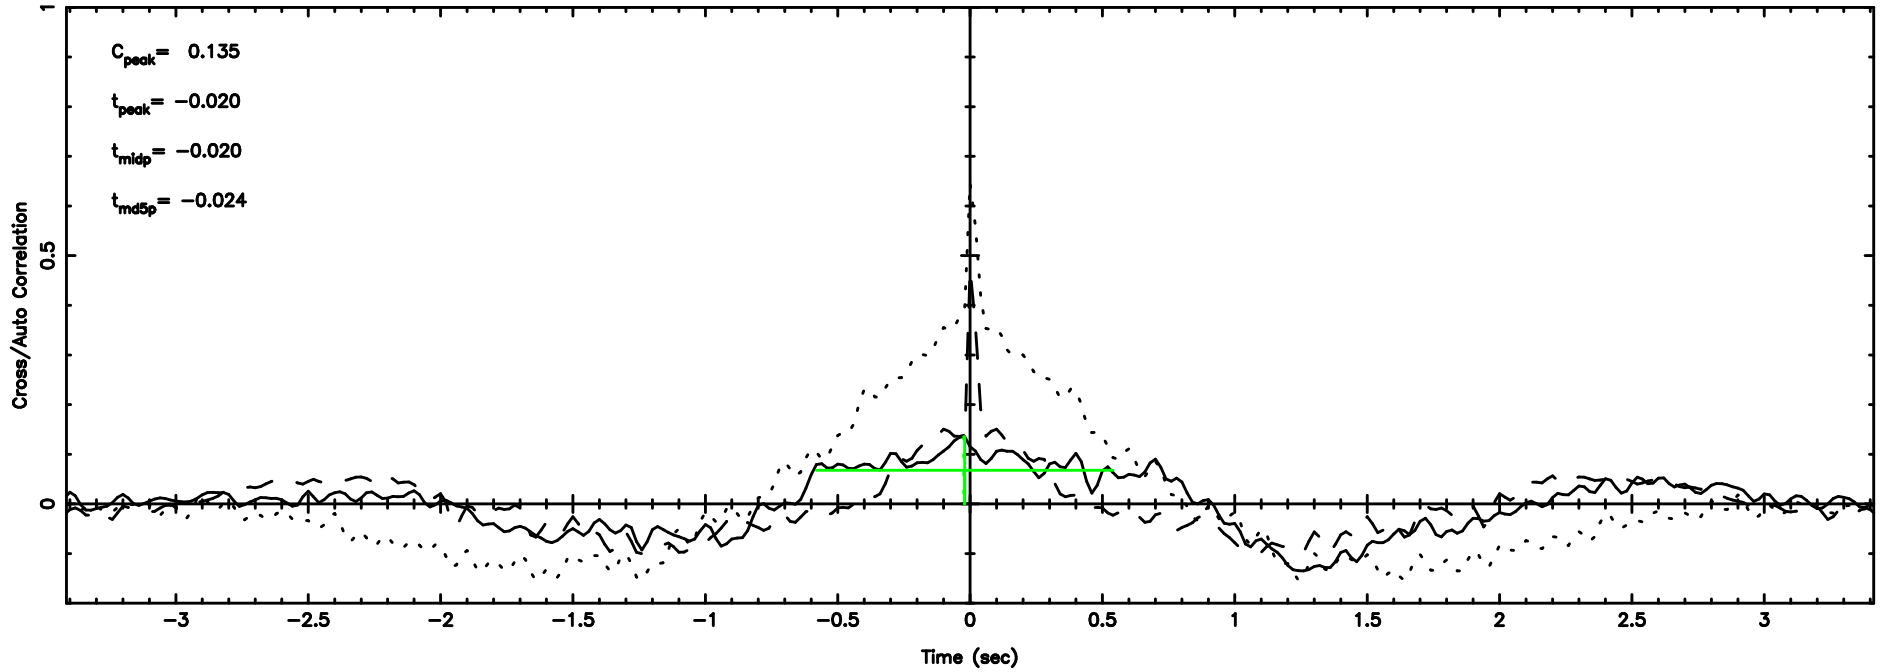

K20240809093245

BLK: 3,SNR1: 0.85576 ,SNR2: 3.8442

0652-130 2024/08/09 0.57UT TOYOKAWA-KISO

F20240809093248

BLK: 5,SNR1: 0.60837 ,SNR2: 1.7019

Frequency (Hz)

K20240809093245

BLK: 5,SNR1: 0.56917 ,SNR2: 5.3030