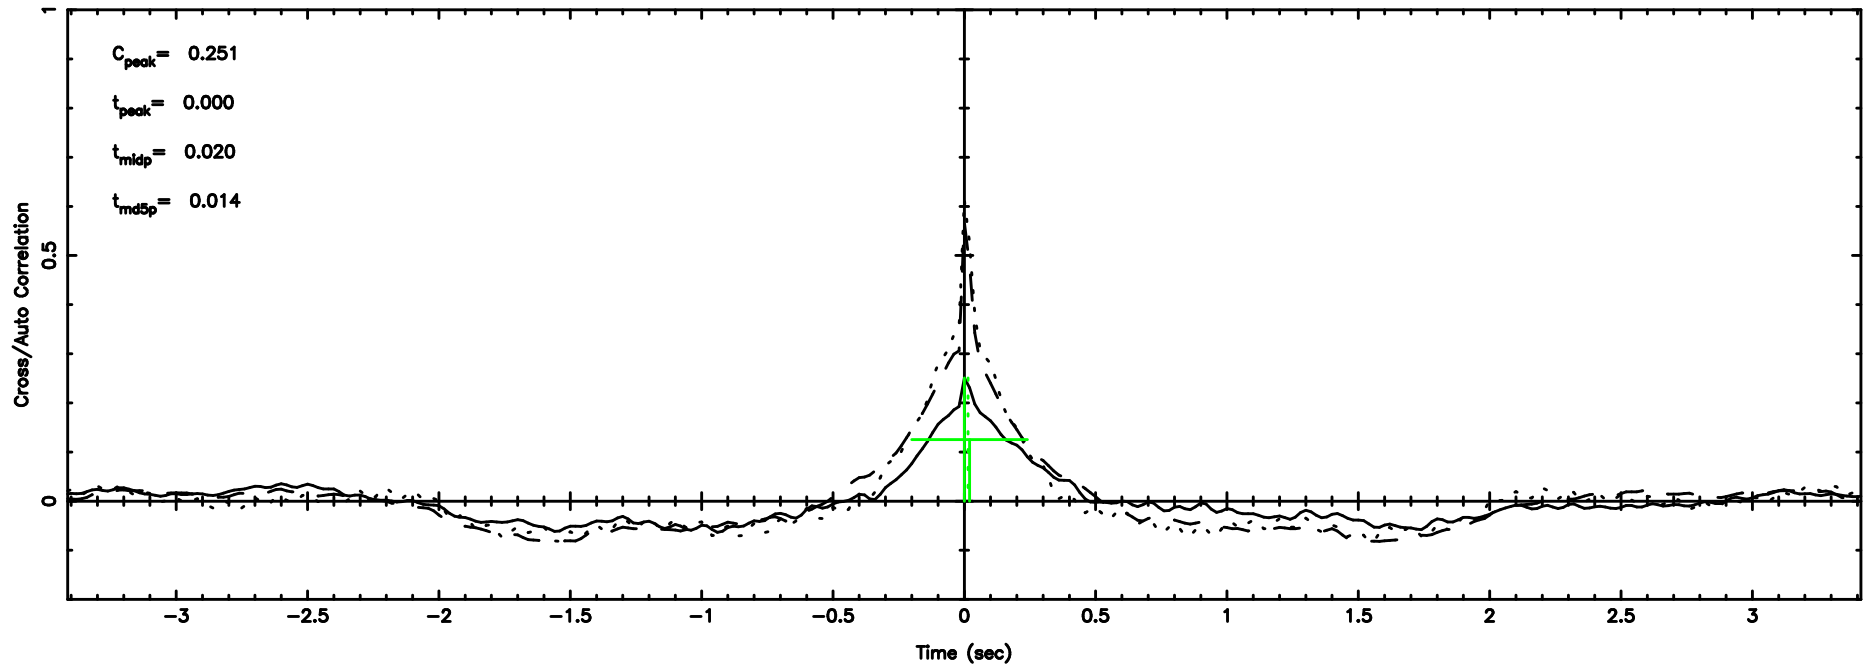

BLK:18,SNR1:-0.15425 ,SNR2: 1.2019

3C255 2024/08/09 4.97UT TOYOKAWA-FUJI

T20240809135646

BLK:30,SNR1: 0.49685 ,SNR2: 2.4398

K20240809135643

BLK:30,SNR1: 1.0716 ,SNR2: 5.1029

3C255 2024/08/09 4.97UT TOYOKAWA-KISO