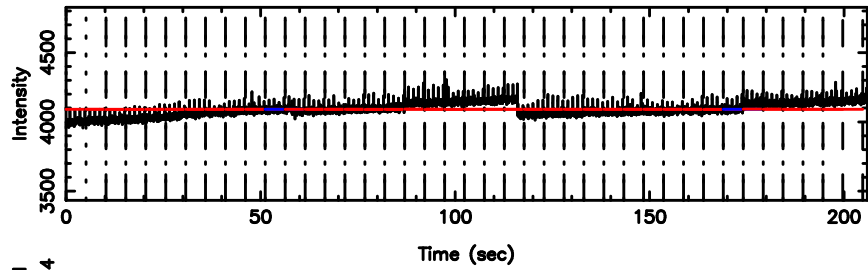

BLK:17,SNR1: 0.18573 ,SNR2: 1.6130

0821+394 2024/08/09 2.08UT TOYOKAWA-KISO

K20240809110305

BLK:17,SNR1: 1.8195 ,SNR2: 5.7483

F20240809110308

BLK: 2,SNR1:-0.10547E-01,SNR2: 3.0542

K20240809110305

BLK: 2,SNR1: 0.41756 ,SNR2: 5.3199