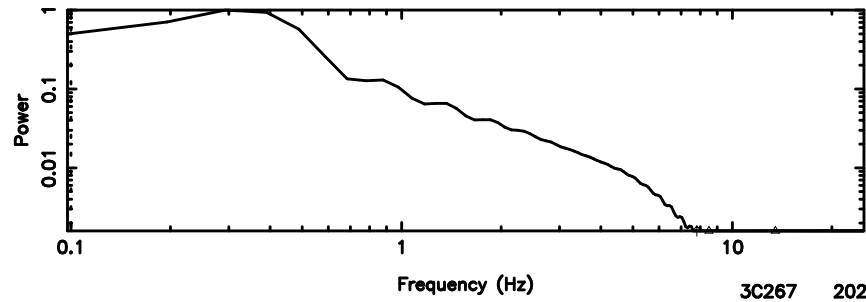

BLK:28,SNR1: 21.365 ,SNR2: 55.344