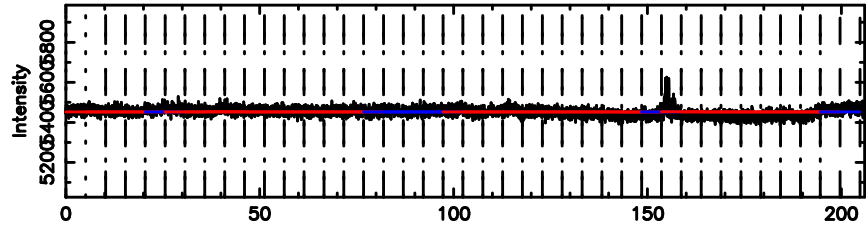

T20240809125150