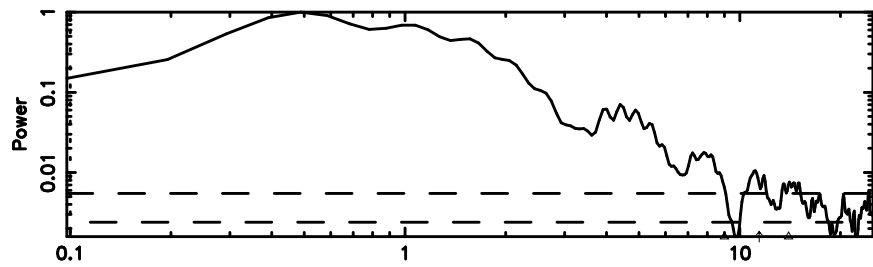

BLK:21,SNR1: 11.712 ,SNR2: 20.686