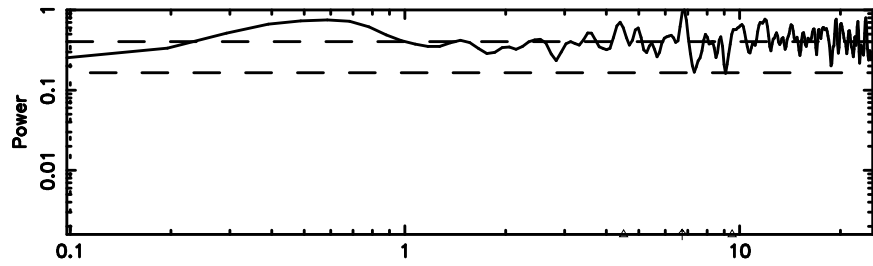

BLK: 4,SNR1: 0.10276 ,SNR2: 0.14750