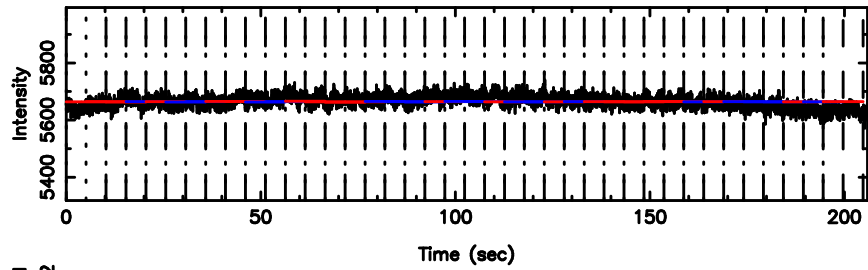

F20240809105159

BLK:12,SNR1: 0.65901 ,SNR2: 3.3257

3C196 2024/08/09 1.89UT TOYOKAWA-FUJI

T20240809105159

BLK:18,SNR1: 0.32182 ,SNR2: 2.2014

3C196 2024/08/09 1.89UT TOYOKAWA-KISO

K20240809105157

BLK:18,SNR1: 3.3893 ,SNR2: 15.063