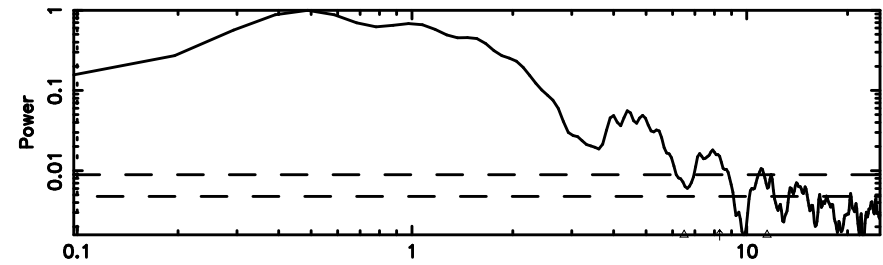

K20240809055848

BLK: 2,SNR1: 0.37632 ,SNR2: 1.2602

3C84 2024/08/08 21.01UT FUJI -KISO

T20240809061523

BLK:21,SNR1: 15.661 ,SNR2: 26.387

Frequency (Hz)

F20240809061523

BLK:21,SNR1: 6.5310 ,SNR2: 16.465