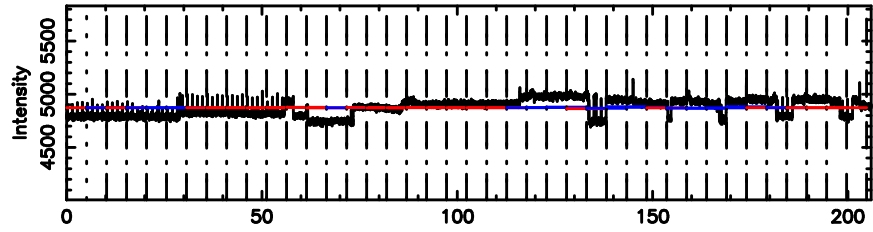

BLK:11,SNR1: 0.89773E-01,SNR2: 1.2584

Frequency (Hz)

K20240809082941

BLK:11,SNR1: 5.5591 ,SNR2: 23.125

Frequency (Hz)

0548+16 2024/08/08 23.52UT TOYOKAWA-KISO

F20240809082943

BLK:16,SNR1: 2.4217 ,SNR2: 6.4805