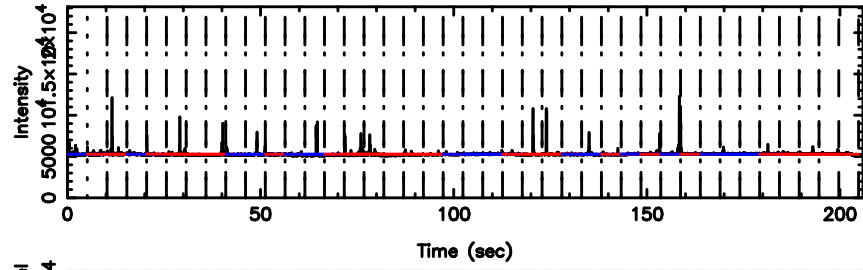

F20240809151928