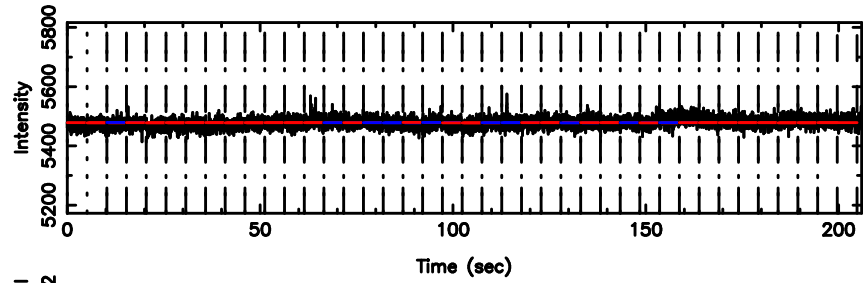

Frequency (Hz)

1345+12 2024/08/09 7.44UT TOYOKAWA-FUJI

T20240809162427

BLK:10,SNR1: 0.17117 ,SNR2: 1.0863

K20240809162424

BLK:10,SNR1: 0.73327 ,SNR2: 3.1934

1345+12 2024/08/09 7.44UT TOYOKAWA-KISO

F20240809162428