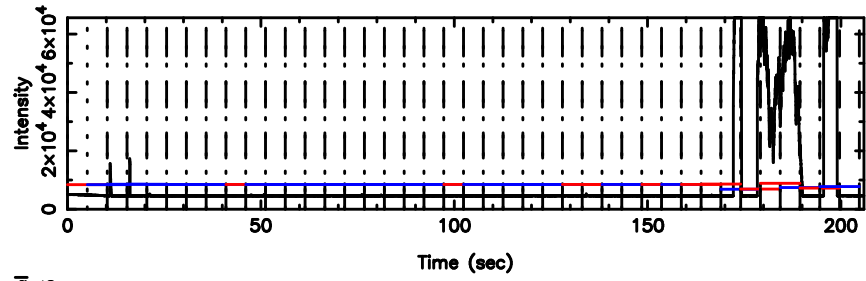

T20240809142711