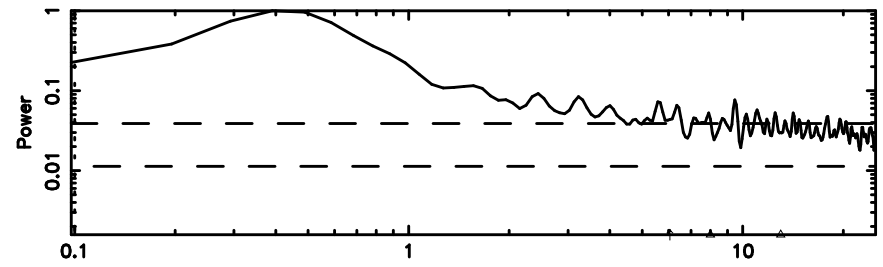

BLK:11,SNR1: 0.75400 ,SNR2: 2.6566