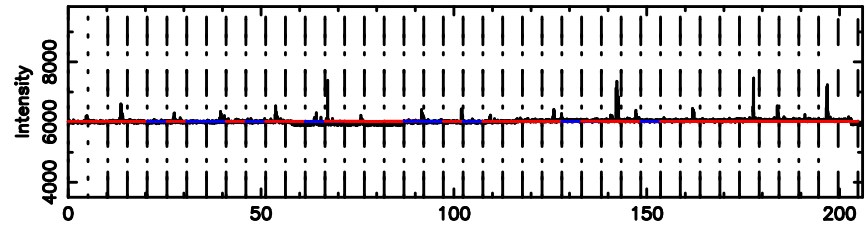

Frequency (Hz)

F20240809162428