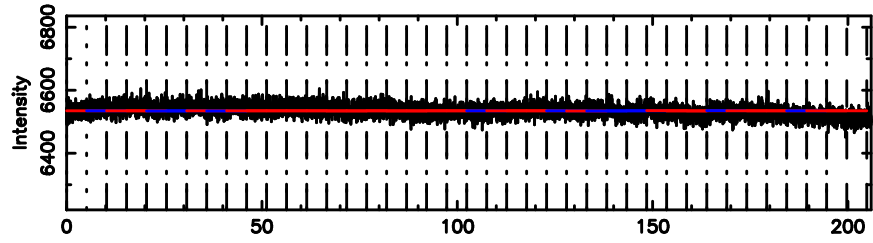

T20240809082943

BLK: 8,SNR1: 0.66817E-01,SNR2: 1.0396

Frequency (Hz)

F20240809082943

BLK: 8,SNR1: 5.1967 ,SNR2: 15.777

Frequency (Hz)

0548+16 2024/08/08 23.52UT TOYOKAWA-FUJI

T20240809082943