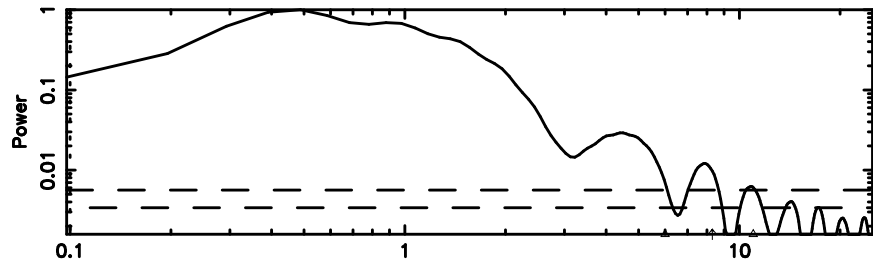

Frequency (Hz)

0418+236 2024/08/08 22.03UT TOYOKAWA-FUJI

T20240809070004

BLK:27,SNR1: 9.4348 ,SNR2: 23.584

Frequency (Hz)

K20240809070001

BLK:27,SNR1: 8.7026 ,SNR2: 21.556

Frequency (Hz)