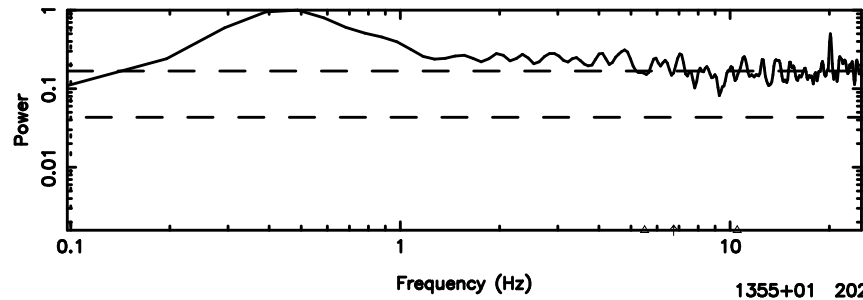

BLK:11,SNR1: 0.20657 ,SNR2: 0.68228