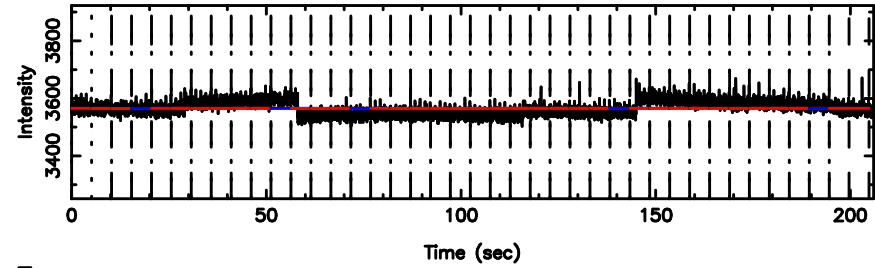

T20240809103159

BLK: 5, SNR1: 65.536 ,SNR2: 76.909

0752-200 2024/08/09 1.56UT TOYOKAWA-FUJI

F20240809103159

BLK: 5, SNR1: 0.31460 ,SNR2: 1.9729