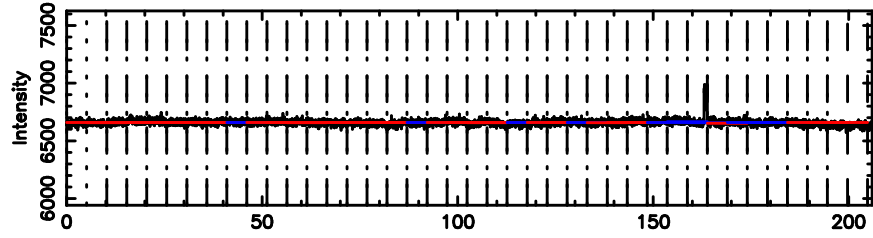

K20240809071128

BLK:32,SNR1: 6.1848 ,SNR2: 18.406

Frequency (Hz)

T20240809075939

BLK:10,SNR1: 4.3259 ,SNR2: 13.299

Frequency (Hz)

3C138 2024/08/08 23.02UT TOYOKAWA-FUJI

F20240809075939