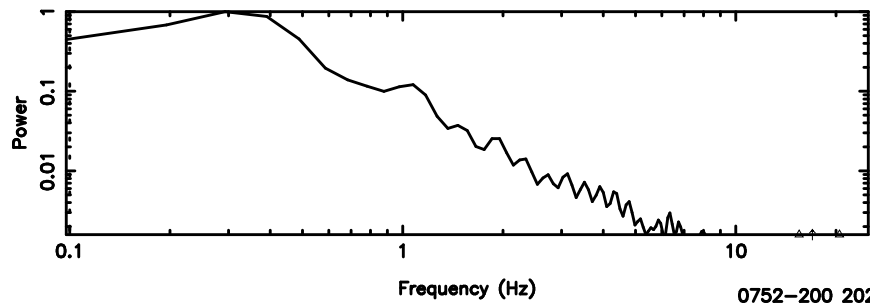

BLK: 9,SNR1: 0.49633E-01,SNR2: 1.9666

Frequency (Hz)

K20240809102212

BLK: 9,SNR1: 6.7217 ,SNR2: 20.799

Frequency (Hz)

0741-06 2024/08/09 1.40UT FUJI -KISO

T20240809103159

BLK: 5, SNR1: 65.536 ,SNR2: 76.909