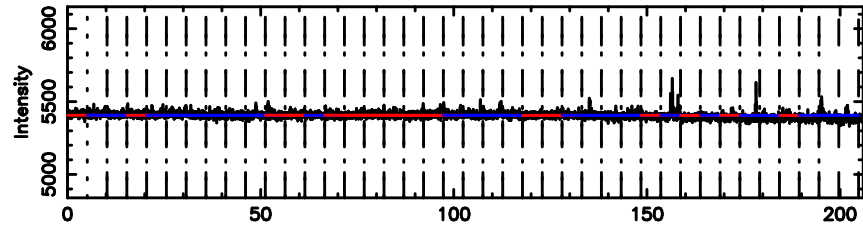

BLK:15,SNR1: 2.4258 ,SNR2: 4.7028

3C275 2024/08/09 6.35UT TOYOKAWA-FUJI

T20240809151927

BLK:23,SNR1: 0.26680 ,SNR2: 2.8901

Frequency (Hz)

K20240809151924

BLK:23,SNR1: 4.1985 ,SNR2: 13.438

Frequency (Hz)