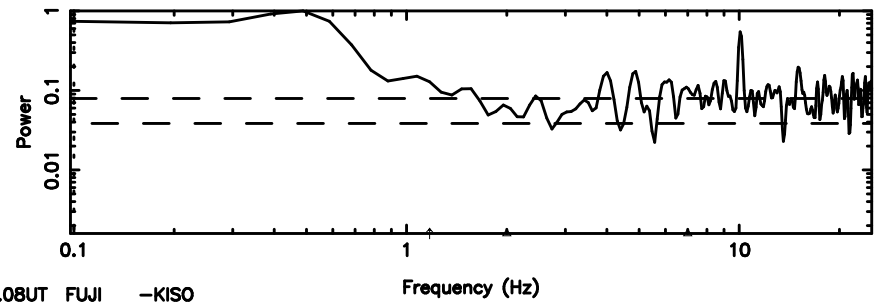

BLK:17,SNR1: 0.18573 ,SNR2: 1.6130

0821+394 2024/08/09 2.08UT TOYOKAWA-KISO

K20240809110305

BLK:17,SNR1: 1.8195 ,SNR2: 5.7483

F20240809110308

BLK: 2,SNR1:-0.10547E-01,SNR2: 3.0542

K20240809110305

BLK: 2,SNR1: 0.41756 ,SNR2: 5.3199