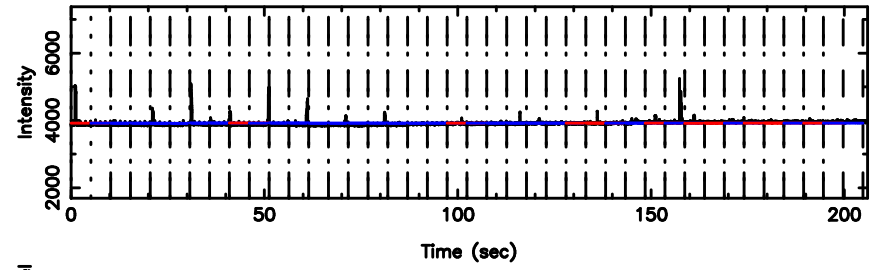

F20240809142711