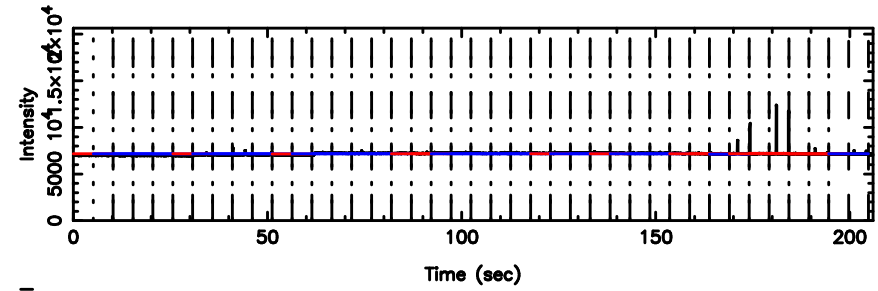

3C222 2024/08/09 3.26UT TOYOKAWA-FUJI

T20240809121411

BLK:25,SNR1: 2.4853 ,SNR2: 6.9104

K20240809121408

BLK:25,SNR1: 2.7512 ,SNR2: 12.626

3C222 2024/08/09 3.26UT TOYOKAWA-KISO

F20240809121411

BLK:17,SNR1: 3.2845 ,SNR2: 14.019