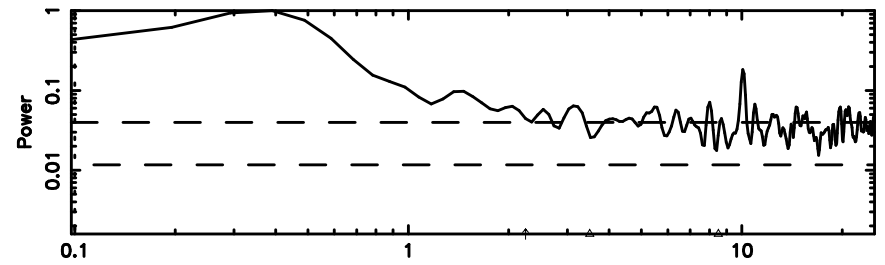

K20240809093245

BLK: 3,SNR1: 0.85576 ,SNR2: 3.8442

0652-130 2024/08/09 0.57UT TOYOKAWA-KISO

F20240809093248

BLK: 5,SNR1: 0.60837 ,SNR2: 1.7019

Frequency (Hz)

K20240809093245

BLK: 5,SNR1: 0.56917 ,SNR2: 5.3030