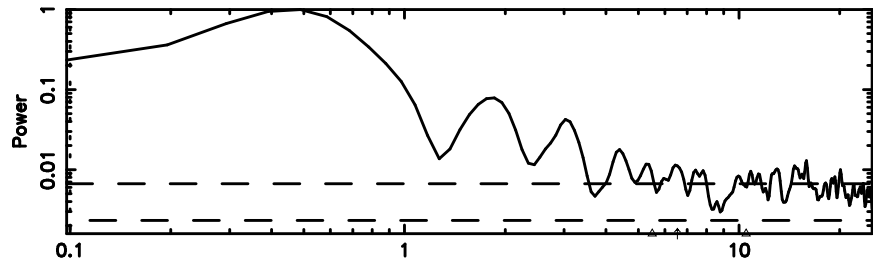

K20240809071128

BLK:32,SNR1: 6.1848 ,SNR2: 18.406

Frequency (Hz)

T20240809075939

BLK:10,SNR1: 4.3259 ,SNR2: 13.299

Frequency (Hz)

3C138 2024/08/08 23.02UT TOYOKAWA-FUJI

F20240809075939