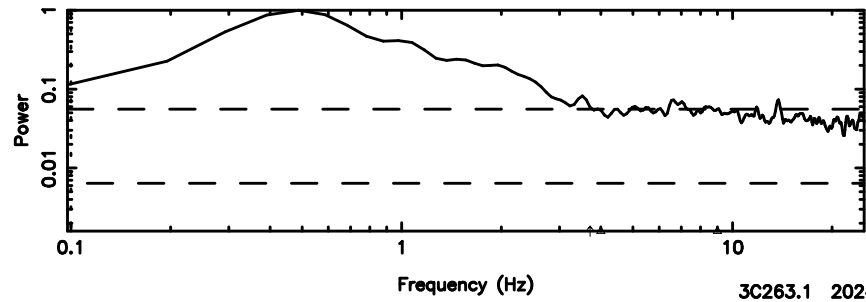

F20240809142044

BLK:15,SNR1: 0.15772 ,SNR2: 1.6513

Frequency (Hz)

3C263.1 2024/08/09 5.37UT TOYOKAWA-FUJI

T20240809142044

BLK:27,SNR1: 0.56709 ,SNR2: 3.7395

K20240809142042

BLK:27,SNR1: 0.77404 ,SNR2: 3.2268