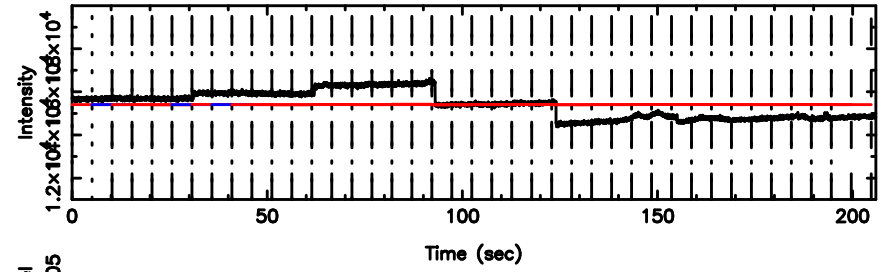

BLK: 1,SNR1:-0.59869E-01,SNR2: 0.85614

F20240809085359

BLK: 1,SNR1: 1.4962 ,SNR2: 22.118

0612+227 2024/08/08 23.93UT TOYOKAWA-FUJI

T20240809085359

BLK: 3,SNR1: 0.86365E-01,SNR2: 0.36872

Frequency (Hz)

K20240809085356