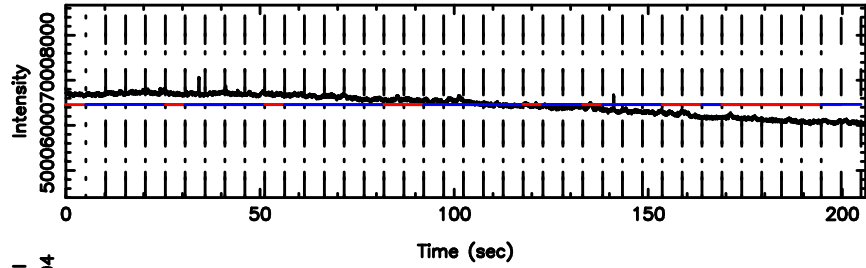

T20240809121411

BLK:25,SNR1: 2.4853 ,SNR2: 6.9104