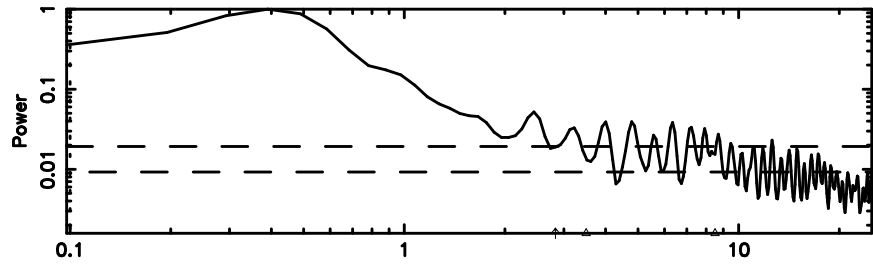

BLK: 9,SNR1: 0.54495E-01,SNR2: 0.78699

Frequency (Hz)

K20240809081309

BLK: 9,SNR1: 7.1786 ,SNR2: 25.157

Frequency (Hz)

0531+194 2024/08/08 23.25UT TOYOKAWA-KISO

F20240809081312

BLK: 6,SNR1: 1.0297 ,SNR2: 9.3953