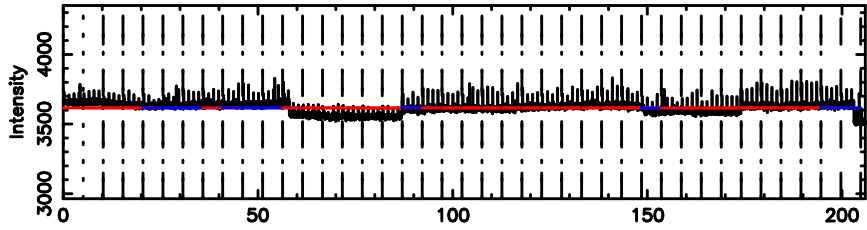

T20240809102215

BLK:14,SNR1: 0.32887 ,SNR2: 3.0117

Frequency (Hz)

0741-06 2024/08/09 1.40UT TOYOKAWA-KISO

K20240809102212

BLK:14,SNR1: 6.6129 ,SNR2: 20.456

Frequency (Hz)

F20240809102215