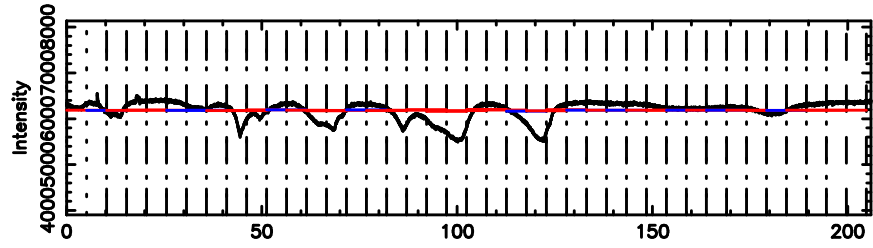

Frequency (Hz)

K20240809082941

BLK:16,SNR1: 4.8671 ,SNR2: 21.195

Frequency (Hz)

0548+16 2024/08/08 23.52UT FUJI -KISO

T20240809083354

BLK:11,SNR1: 1.1235 ,SNR2: 4.0855

Frequency (Hz)