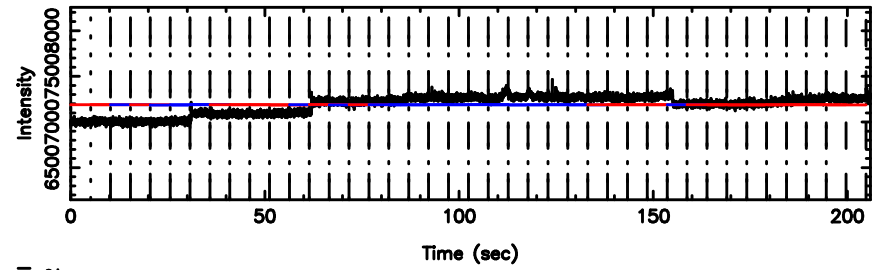

Frequency (Hz)

0926+117 2024/08/09 3.14UT TOYOKAWA-FUJI

T20240809120627

BLK:18,SNR1: 60.372 ,SNR2: 314.54

0926+117 2024/08/09 3.14UT TOYOKAWA-KISO

K20240809120624

BLK:18,SNR1: 0.48316 ,SNR2: 4.9614

F20240809120627