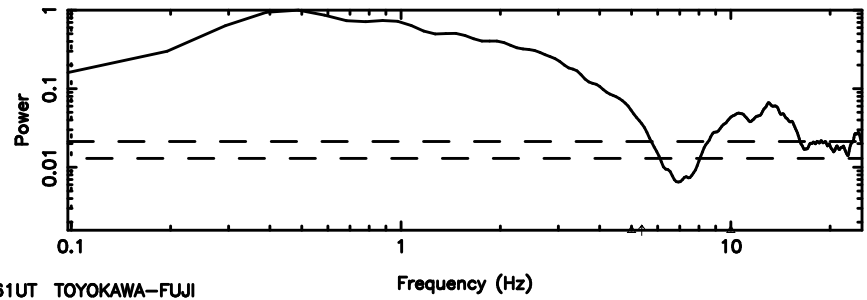

BLK:11,SNR1: 4.0387 ,SNR2: 13.959

1355+01 2024/08/09 7.61UT TOYOKAWA-FUJI