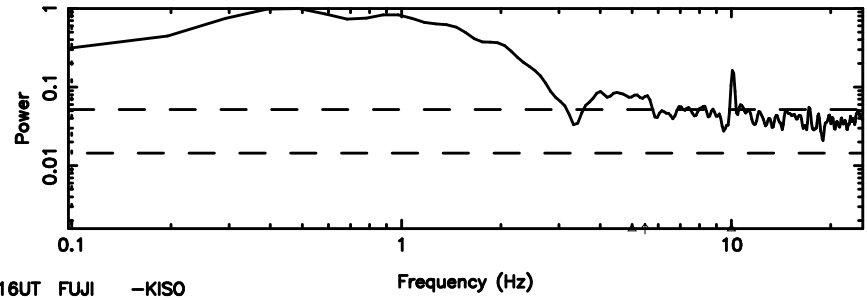

BLK:14,SNR1: 1.1667 ,SNR2: 4.7107

3C286 2024/08/09 7.16UT FUJI -KISO