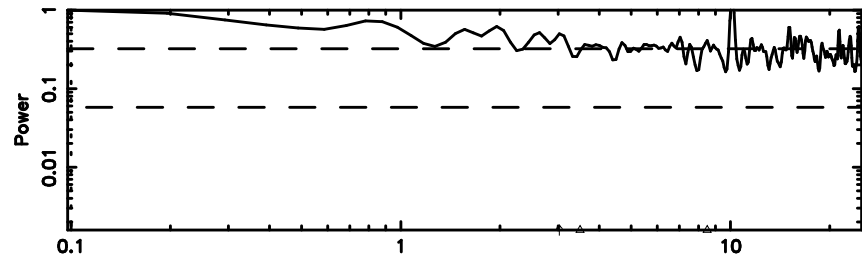

Frequency (Hz)

1355+01 2024/08/09 7.61UT TOYOKAWA-KISO

F20240809163447

BLK: 5, SNR1: 3.9556 , SNR2: 13.820

Frequency (Hz)

K20240809163444

BLK: 5, SNR1: 0.12278 , SNR2: 0.65028

Frequency (Hz)