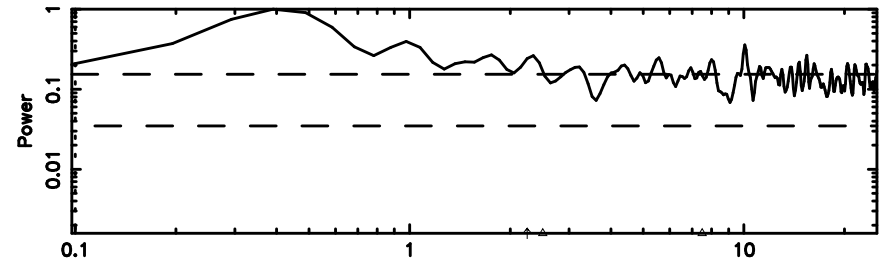

BLK: 6,SNR1: 0.99647E-01,SNR2: 1.3180