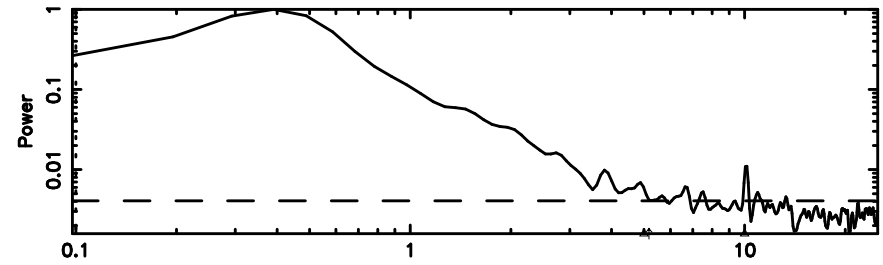

BLK:10,SNR1: 0.13371 ,SNR2: 3.6142

Frequency (Hz)

T20240809075939

BLK:10,SNR1: 4.1300 ,SNR2: 12.519

Frequency (Hz)

3C138 2024/08/08 23.02UT TOYOKAWA-KISO

K20240809075937

BLK:10,SNR1: 6.1647 ,SNR2: 24.513