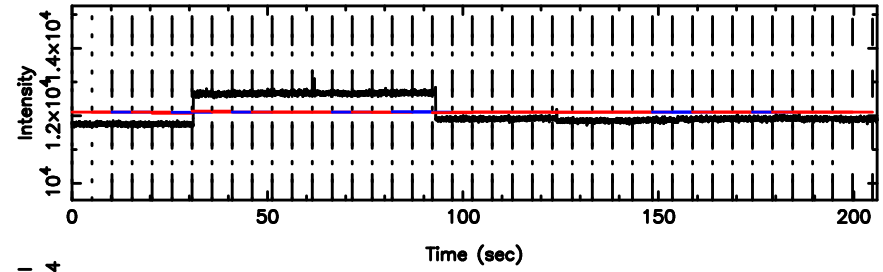

Frequency (Hz)

K20240809081309