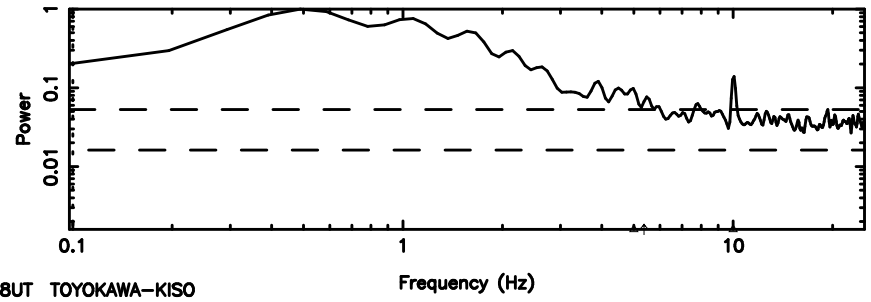

BLK:26,SNR1: 1.0102 ,SNR2: 4.3184