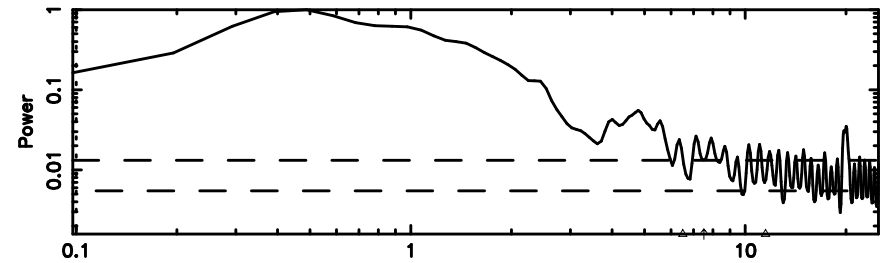

T20240809071131

BLK:28,SNR1: 7.7848 ,SNR2: 20.124

Frequency (Hz)

F20240809071131

BLK:28,SNR1: 4.0777 ,SNR2: 11.230

Frequency (Hz)

3C119 2024/08/08 22.22UT TOYOKAWA-FUJI

BLK:29,SNR1: 7.7899 ,SNR2: 20.137