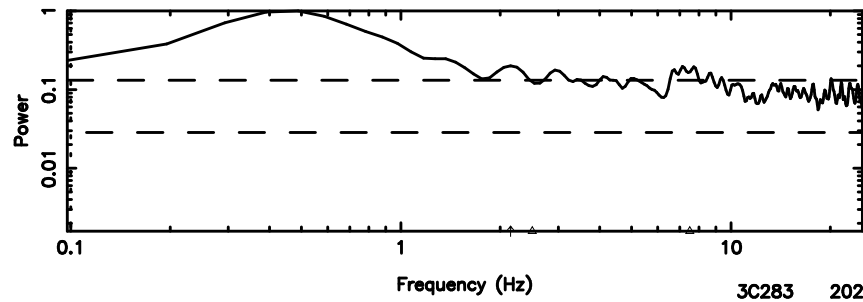

Frequency (Hz)

F20240809154845

BLK:10,SNR1: 5.0137 ,SNR2: 16.911

Frequency (Hz)

3C283 2024/08/09 6.84UT TOYOKAWA-FUJI

T20240809154845

BLK:13,SNR1: 0.60042E-01,SNR2: 2.0579

K20240809154842