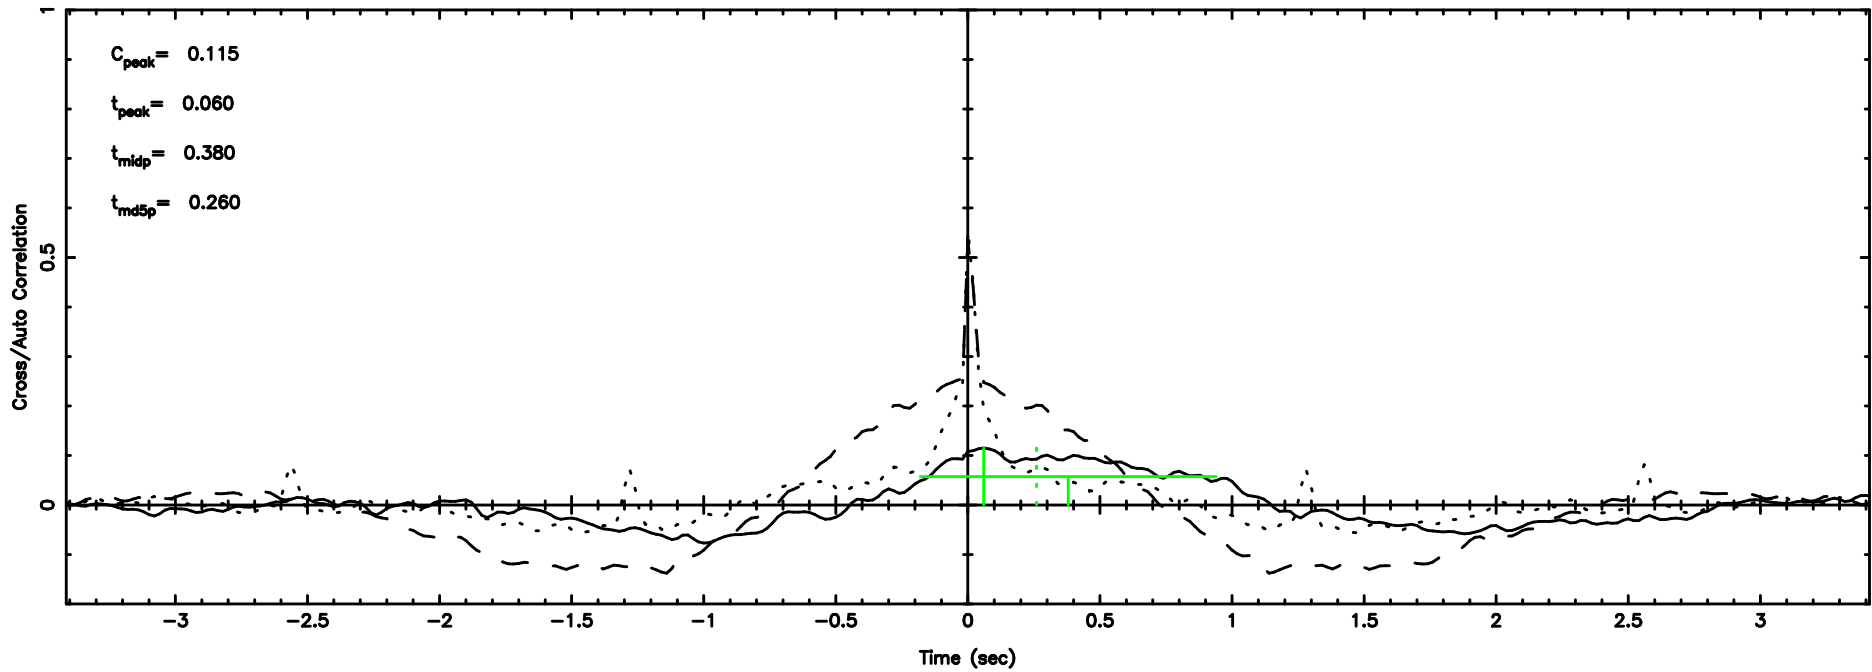

T20240809105159

BLK:12,SNR1: 0.58029 ,SNR2: 1.5208

F20240809105159

BLK:12,SNR1: 0.65901 ,SNR2: 3.3257

3C196 2024/08/09 1.89UT TOYOKAWA-FUJI