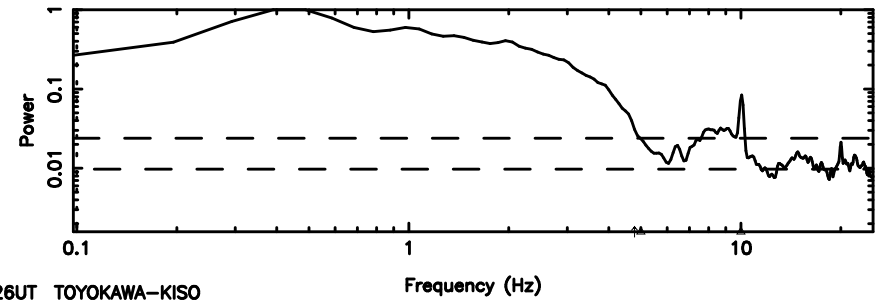

3C222 2024/08/09 3.26UT TOYOKAWA-KISO