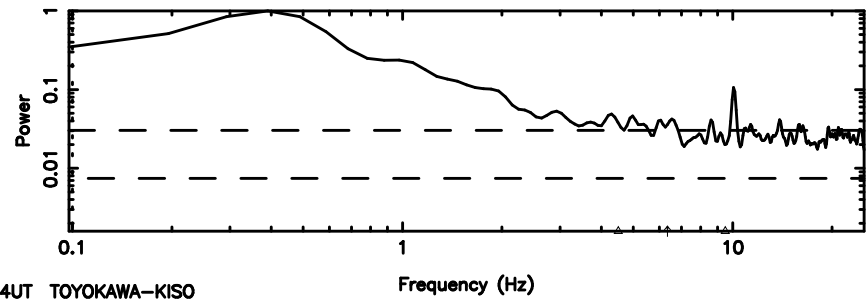

T20240809154845

BLK:13,SNR1: 0.60042E-01,SNR2: 2.0579

K20240809154842

BLK:13,SNR1: 0.94507 ,SNR2: 3.1923

3C283 2024/08/09 6.84UT TOYOKAWA-KISO