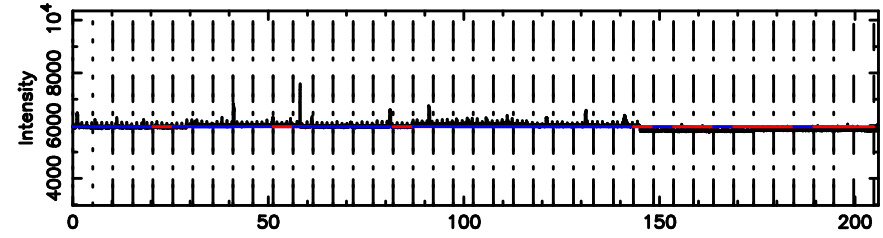

T20240809071131

BLK:28,SNR1: 7.7848 ,SNR2: 20.124

Frequency (Hz)

F20240809071131

BLK:28,SNR1: 4.0777 ,SNR2: 11.230

Frequency (Hz)

3C119 2024/08/08 22.22UT TOYOKAWA-FUJI

BLK:29,SNR1: 7.7899 ,SNR2: 20.137