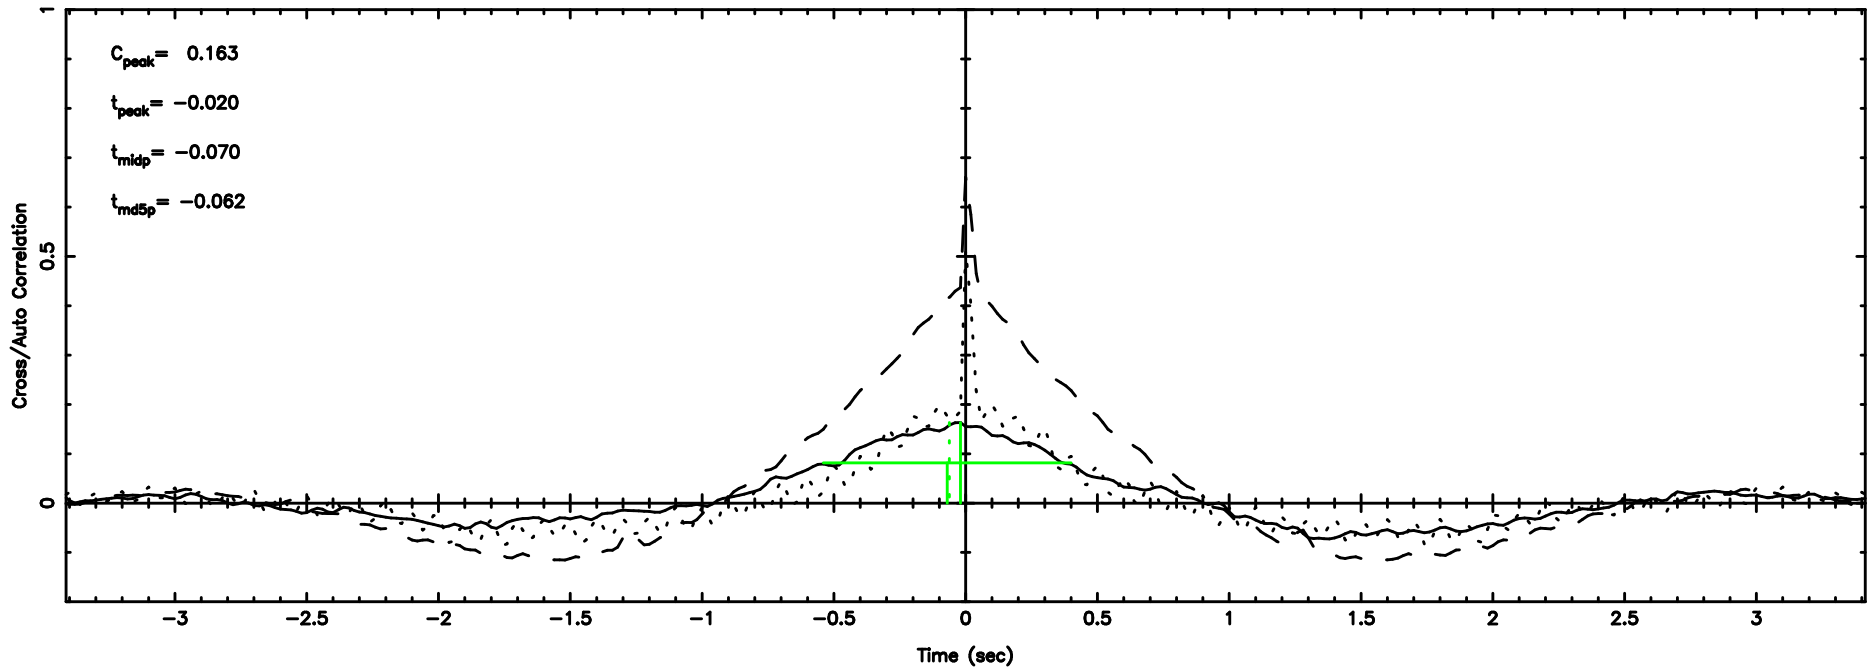

F20240809120627

BLK:16,SNR1: 2.2919 ,SNR2: 9.4363

K20240809120624

BLK:16,SNR1: 0.43249 ,SNR2: 5.4502

0926+117 2024/08/09 3.14UT FUJI -KISO