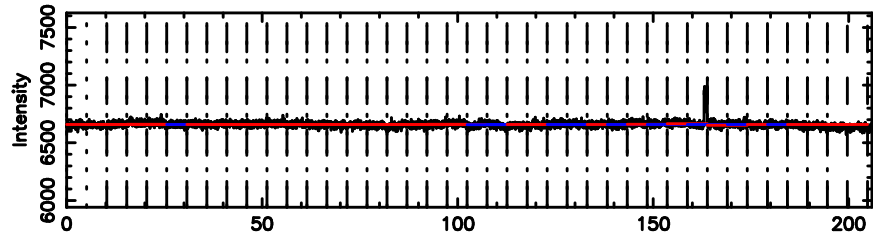

BLK:10,SNR1: 0.13371 ,SNR2: 3.6142

Frequency (Hz)

T20240809075939

BLK:10,SNR1: 4.1300 ,SNR2: 12.519

Frequency (Hz)

3C138 2024/08/08 23.02UT TOYOKAWA-KISO

K20240809075937

BLK:10,SNR1: 6.1647 ,SNR2: 24.513