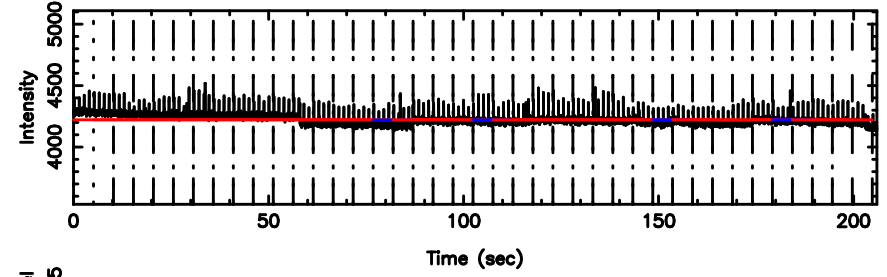

F20240809093248