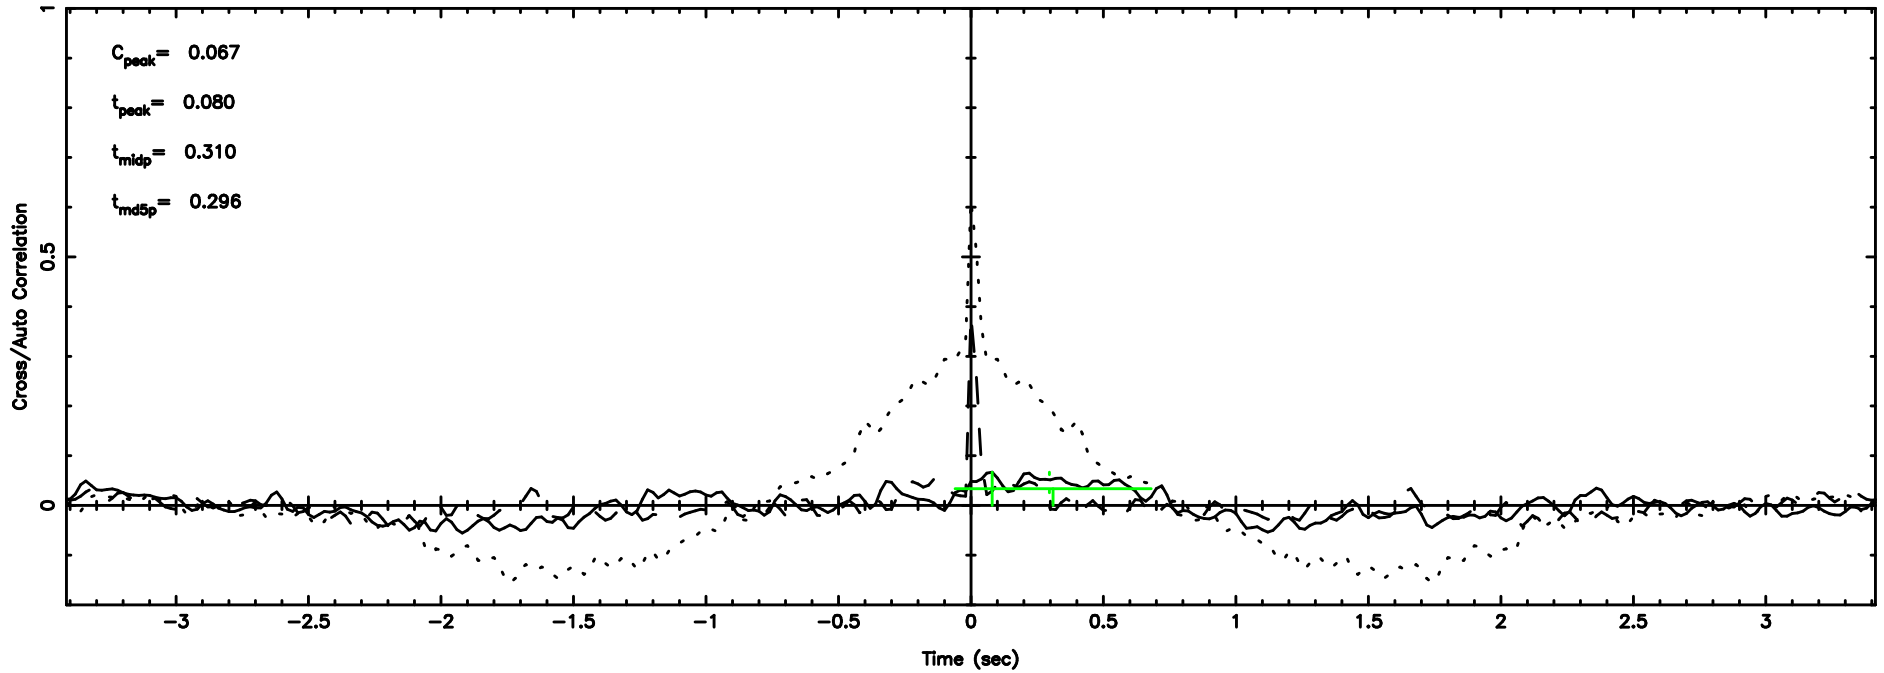

T20240809084253

BLK: 3,SNR1: 0.18814 ,SNR2: 0.37312

K20240809084250

BLK: 3,SNR1: 4.1674 ,SNR2: 16.888

3C152 2024/08/08 23.74UT TOYOKAWA-KISO