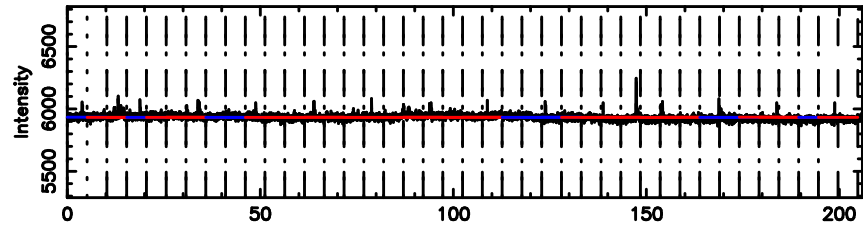

T20240809154845