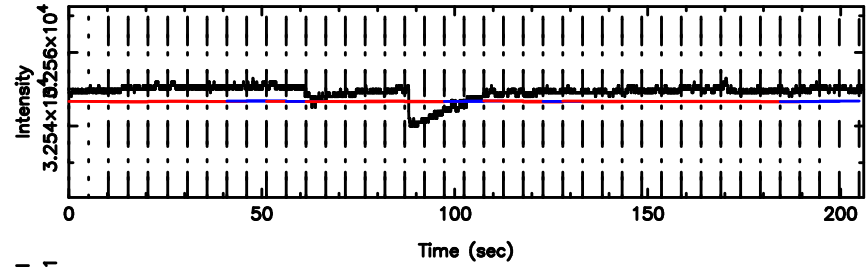

Frequency (Hz)

F20240809160309