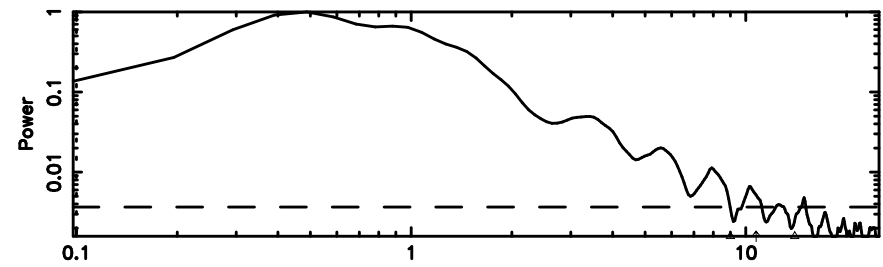

K20240809065307

BLK: 4,SNR1: 0.39147 ,SNR2: 4.1959

0411+05 2024/08/08 21.91UT FUJI -KISO

T20240809070004

BLK:26,SNR1: 9.4352 ,SNR2: 23.584

Frequency (Hz)

F20240809070004

BLK:26,SNR1: 14.253 ,SNR2: 26.794