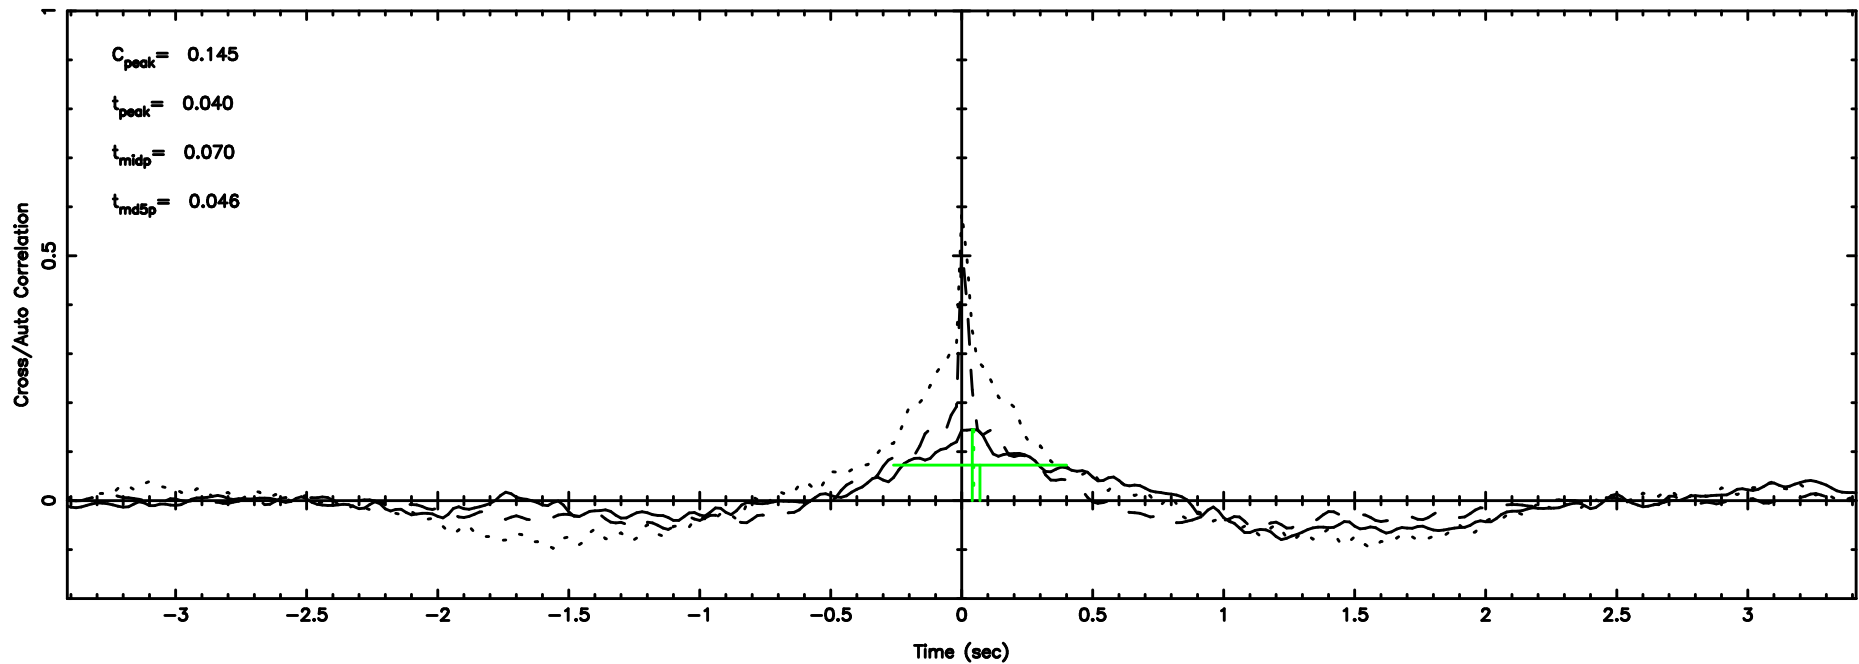

3C283 2024/08/09 6.84UT TOYOKAWA-KISO