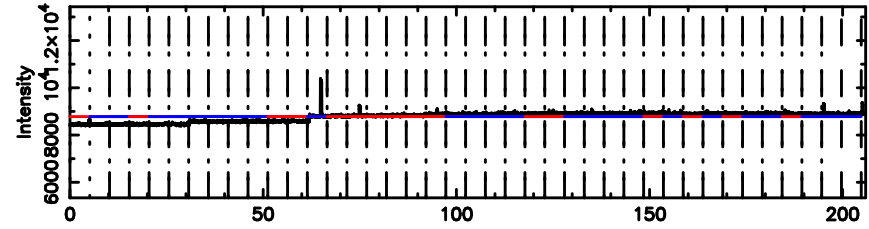

BLK:15,SNR1: 2.4258 ,SNR2: 4.7028

3C275 2024/08/09 6.35UT TOYOKAWA-FUJI

T20240809151927

BLK:23,SNR1: 0.26680 ,SNR2: 2.8901

Frequency (Hz)

K20240809151924

BLK:23,SNR1: 4.1985 ,SNR2: 13.438

Frequency (Hz)