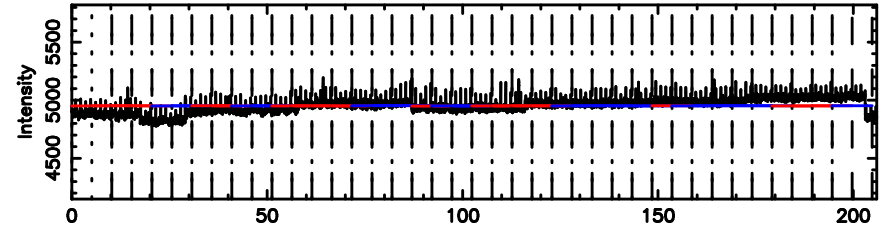

Frequency (Hz)

3C147 2024/08/08 23.39UT TOYOKAWA-FUJI

F20240809082132