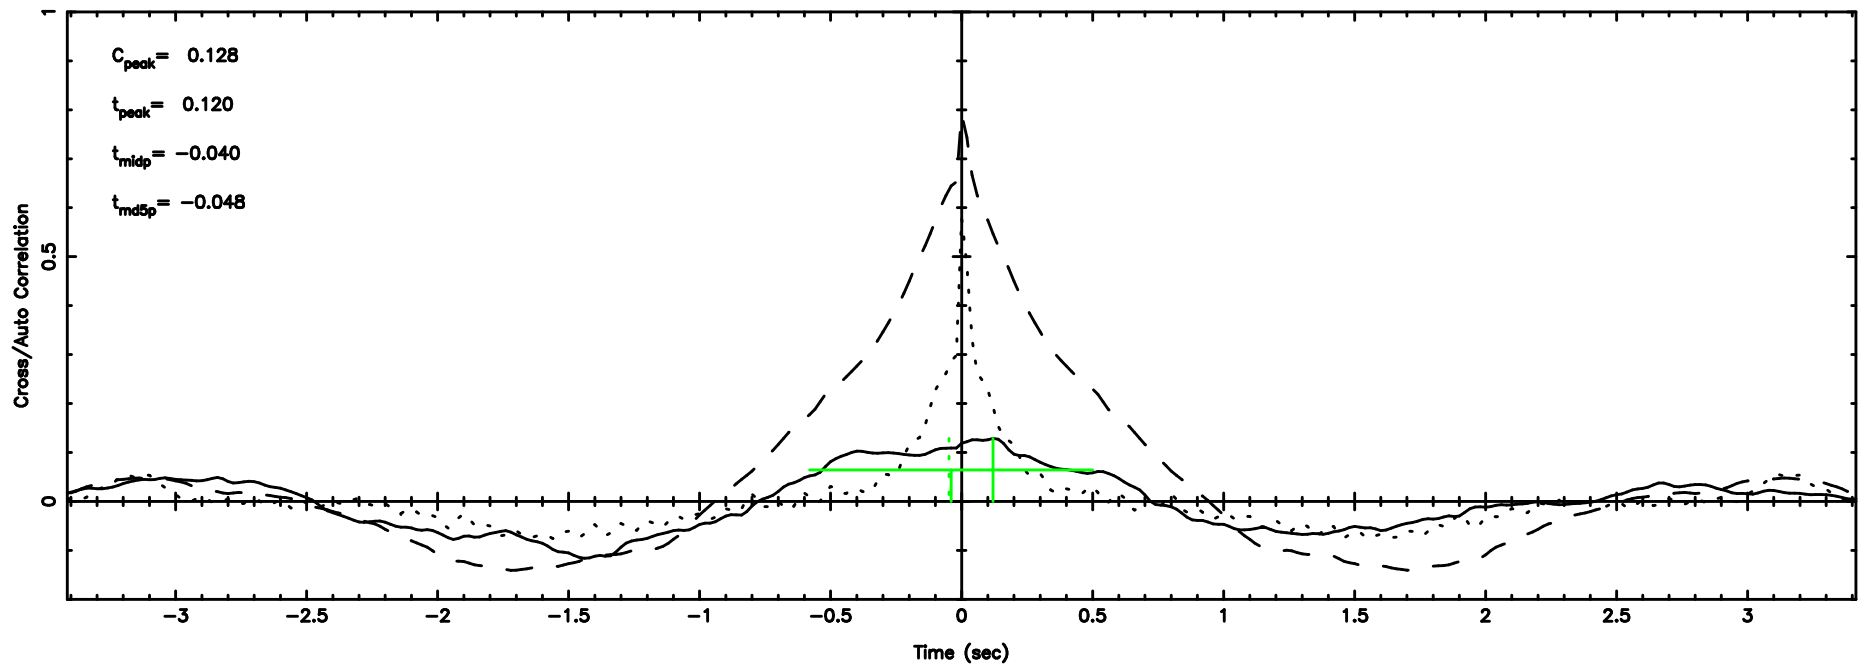

3C283 2024/08/09 6.84UT FUJI -KISO