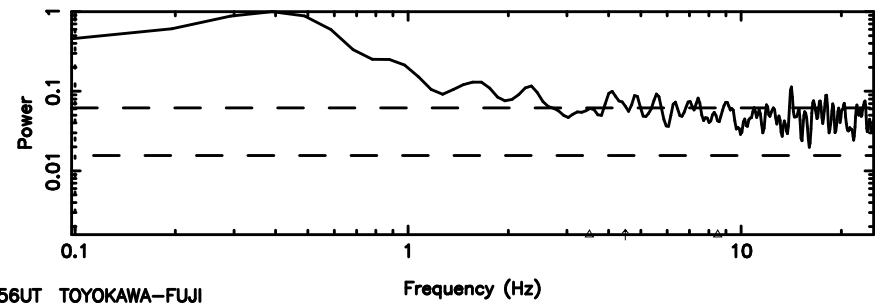

BLK: 5, SNR1: 0.31460 ,SNR2: 1.9729