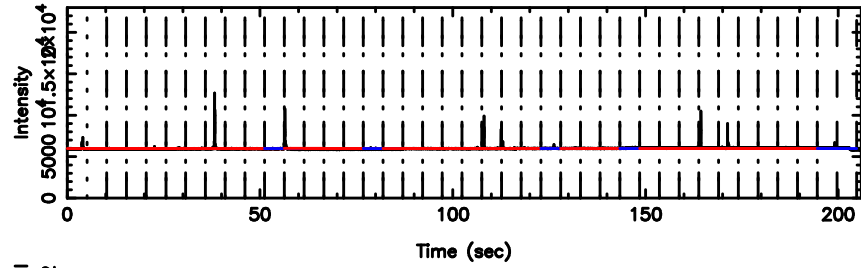

Frequency (Hz)

1355+01 2024/08/09 7.61UT TOYOKAWA-KISO

F20240809163447

BLK: 5, SNR1: 3.9556 , SNR2: 13.820

Frequency (Hz)

K20240809163444

BLK: 5, SNR1: 0.12278 , SNR2: 0.65028

Frequency (Hz)