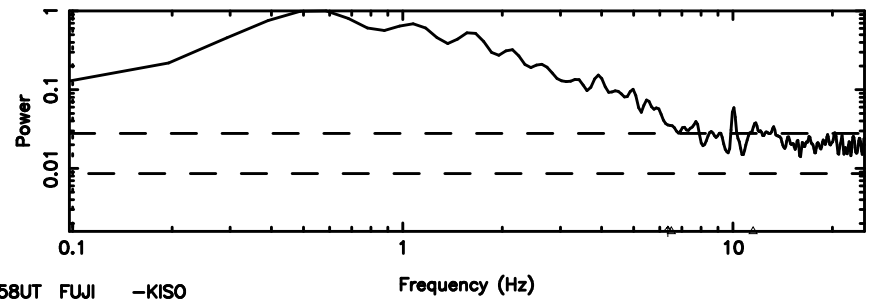

3C279 2024/08/09 6.58UT FUJI -KISO