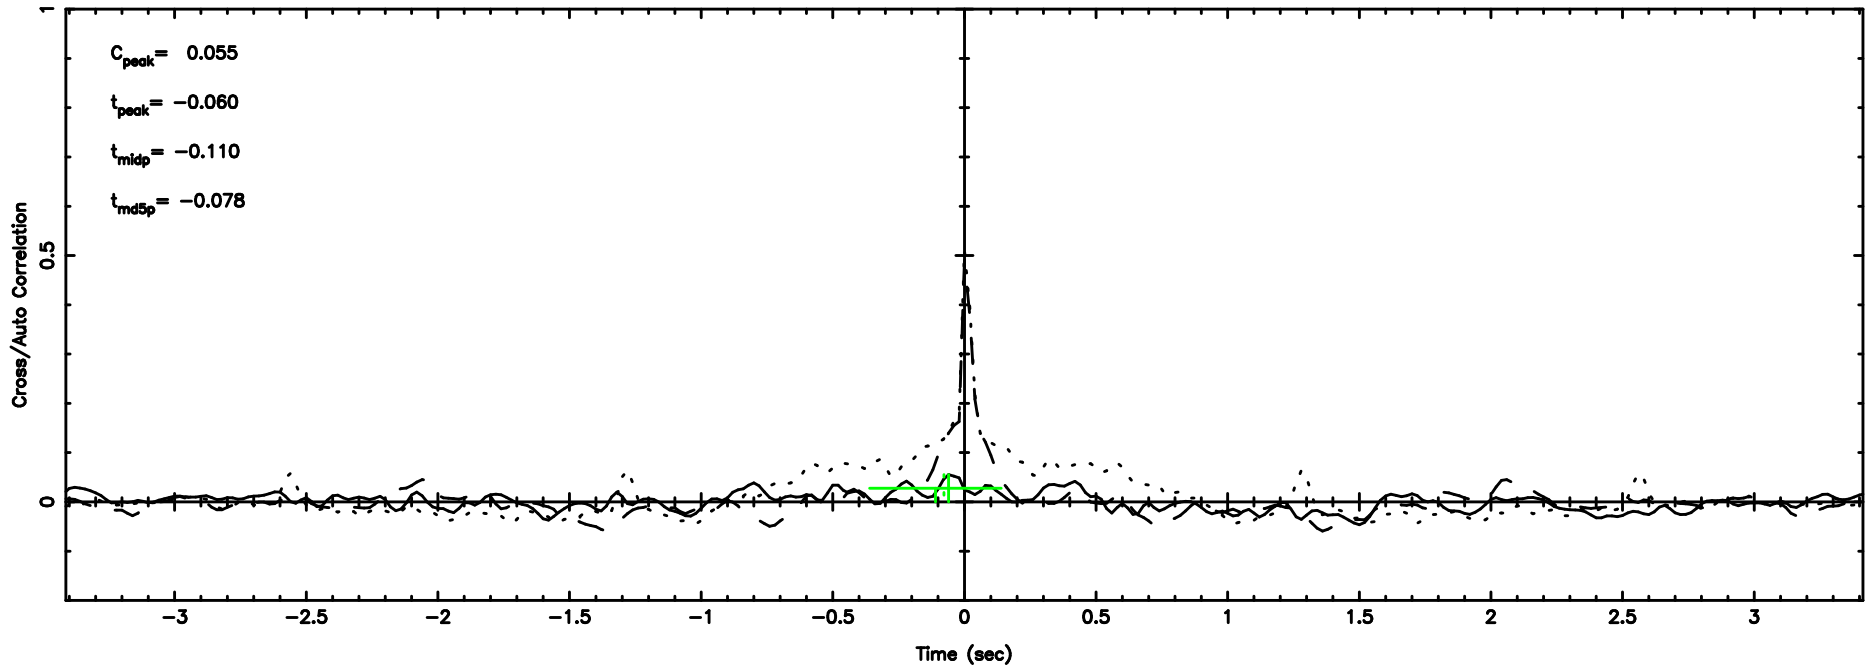

Frequency (Hz)

1011+110 2024/08/09 3.89UT TOYOKAWA-FUJI