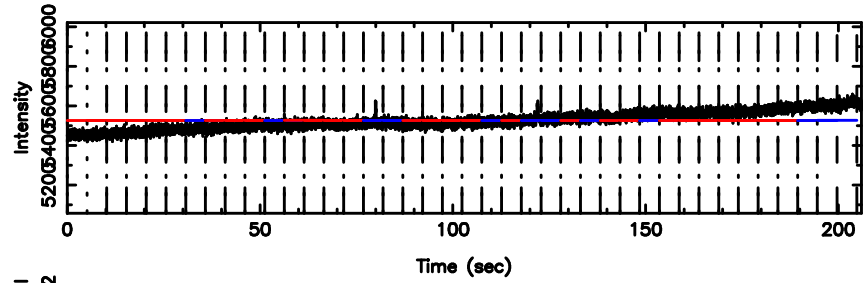

T20240809163447