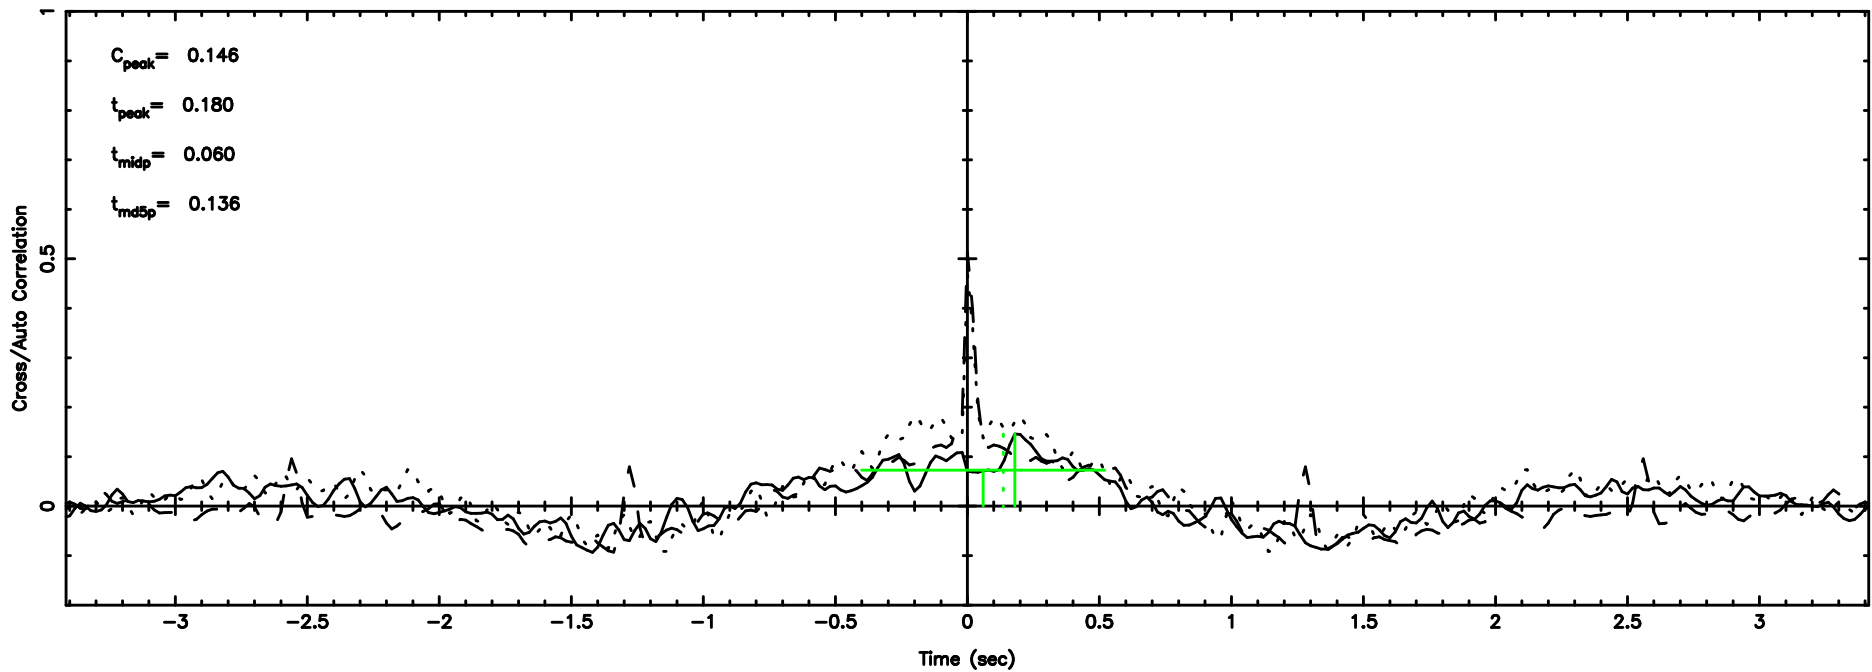

F20240809110308

BLK: 2,SNR1:-0.10547E-01,SNR2: 3.0542

K20240809110305

BLK: 2,SNR1: 0.41756 ,SNR2: 5.3199

0821+394 2024/08/09 2.08UT FUJI -KISO