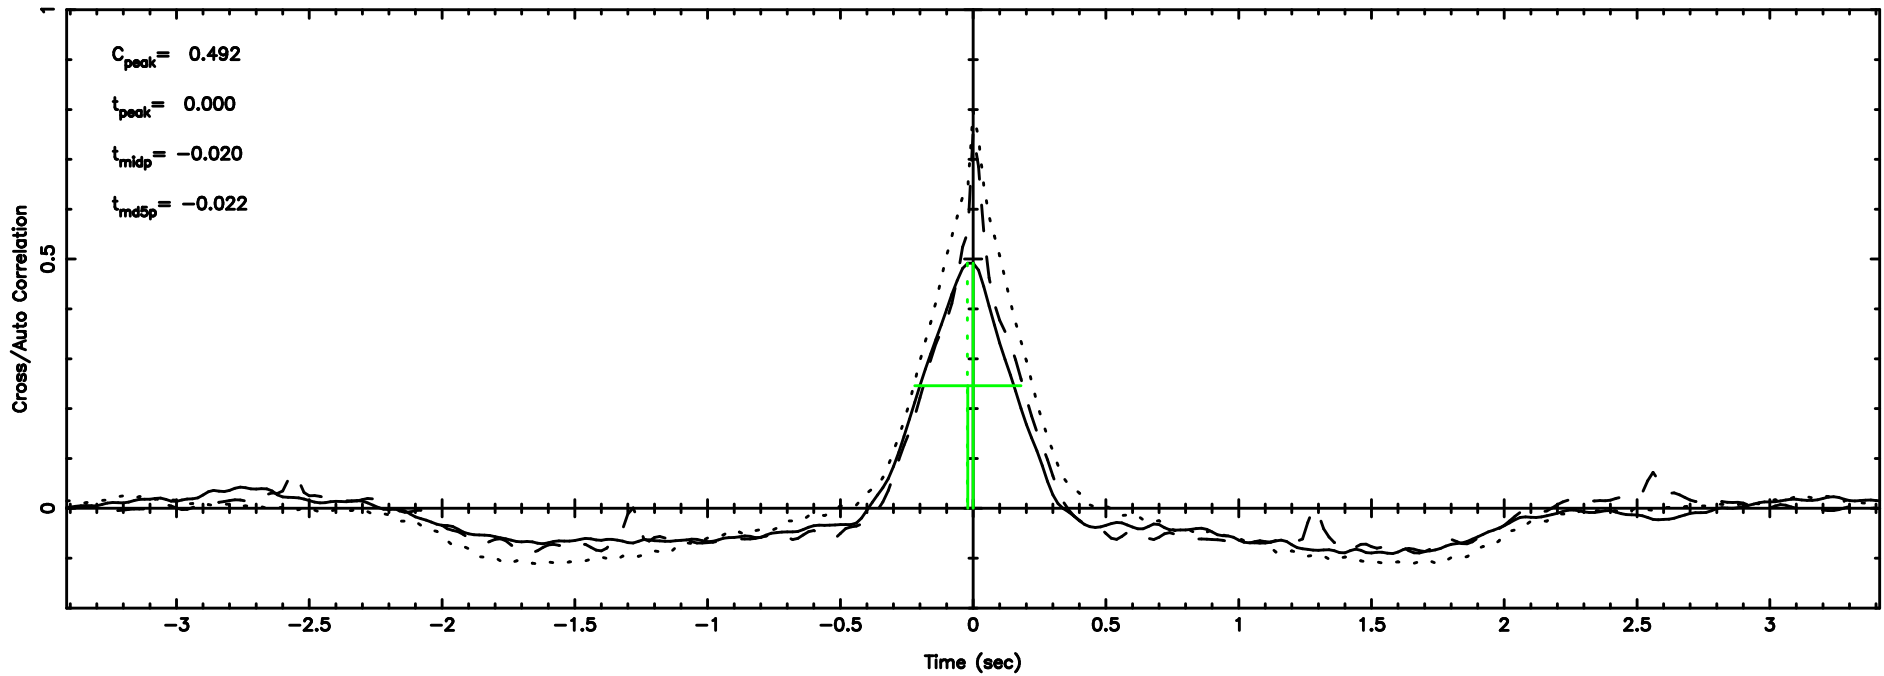

0418+236 2024/08/08 22.03UT TOYOKAWA-KISO

F20240809070004

BLK:27,SNR1: 13.935 ,SNR2: 26.205

Frequency (Hz)

K20240809070001

BLK:27,SNR1: 8.6548 ,SNR2: 21.440

Frequency (Hz)

0418+236 2024/08/08 22.03UT FUJI -KISO