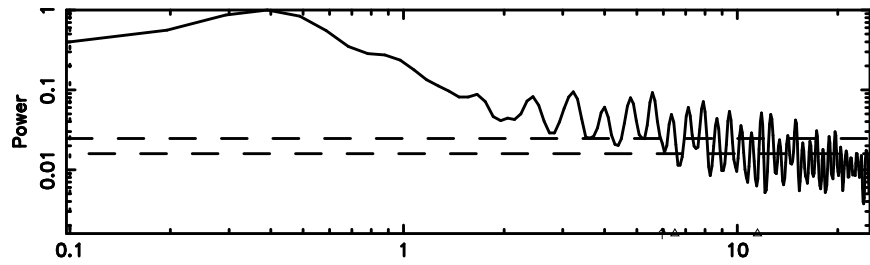

BLK: 3,SNR1: 0.67019 ,SNR2: 5.5594

Frequency (Hz)

0612+227 2024/08/08 23.93UT TOYOKAWA-KISO

F20240809085359

BLK: 5,SNR1: 1.1751 ,SNR2: 4.4288

Frequency (Hz)

K20240809085356

BLK: 5,SNR1: 6.9699 ,SNR2: 25.195