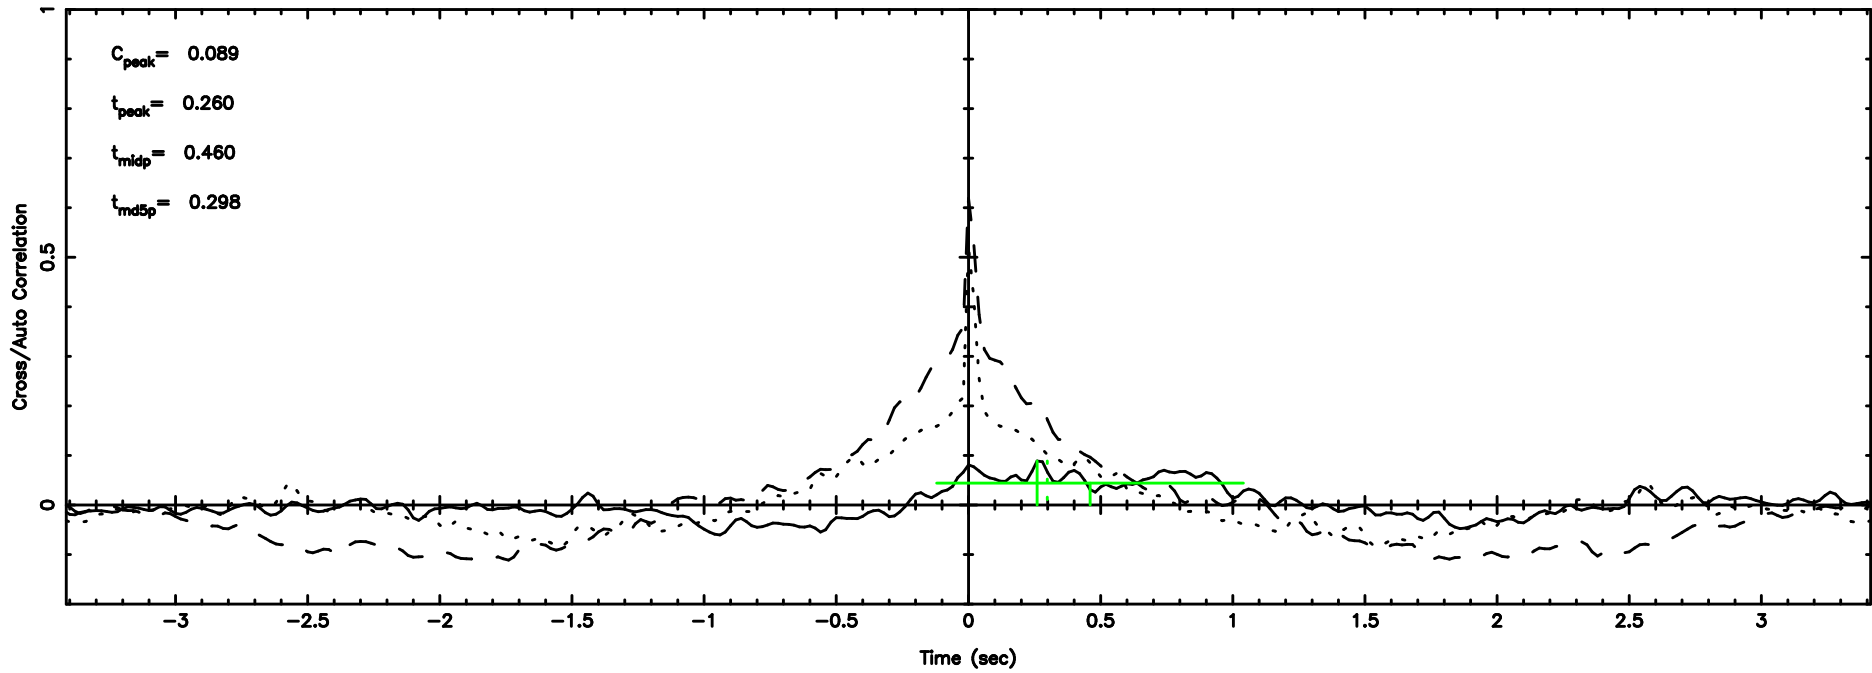

BLK: 5, SNR1: 0.31460 ,SNR2: 1.9729