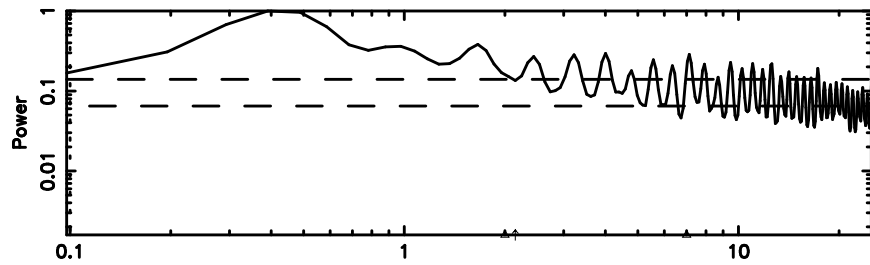

BLK:26,SNR1: 0.29544 ,SNR2: 3.7837

Frequency (Hz)

3C147 2024/08/08 23.39UT TOYOKAWA-KISO

F20240809082132

BLK:20,SNR1:-0.23590E-01,SNR2: 1.7154

K20240809082130

BLK:20,SNR1: 0.26284 ,SNR2: 3.1558

3C147 2024/08/08 23.39UT FUJI -KISO