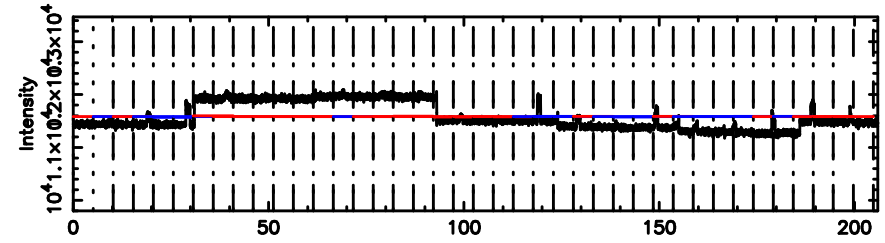

Frequency (Hz)

K20240809082941