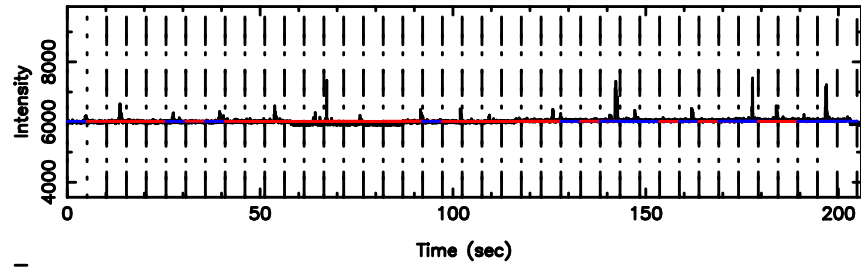

Frequency (Hz)

1345+12 2024/08/09 7.44UT TOYOKAWA-FUJI

T20240809162427

BLK:10,SNR1: 0.17117 ,SNR2: 1.0863

K20240809162424

BLK:10,SNR1: 0.73327 ,SNR2: 3.1934

1345+12 2024/08/09 7.44UT TOYOKAWA-KISO

F20240809162428