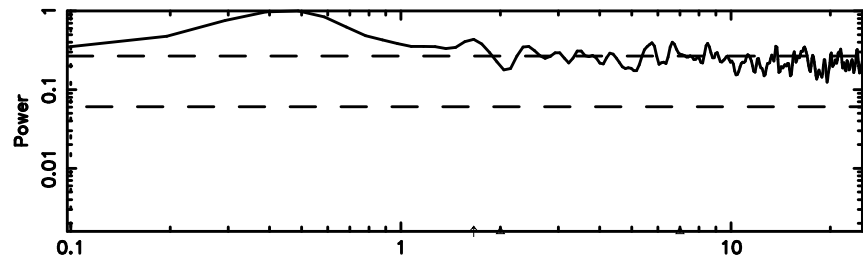

BLK:10,SNR1:-0.11262E-01,SNR2: 0.99142