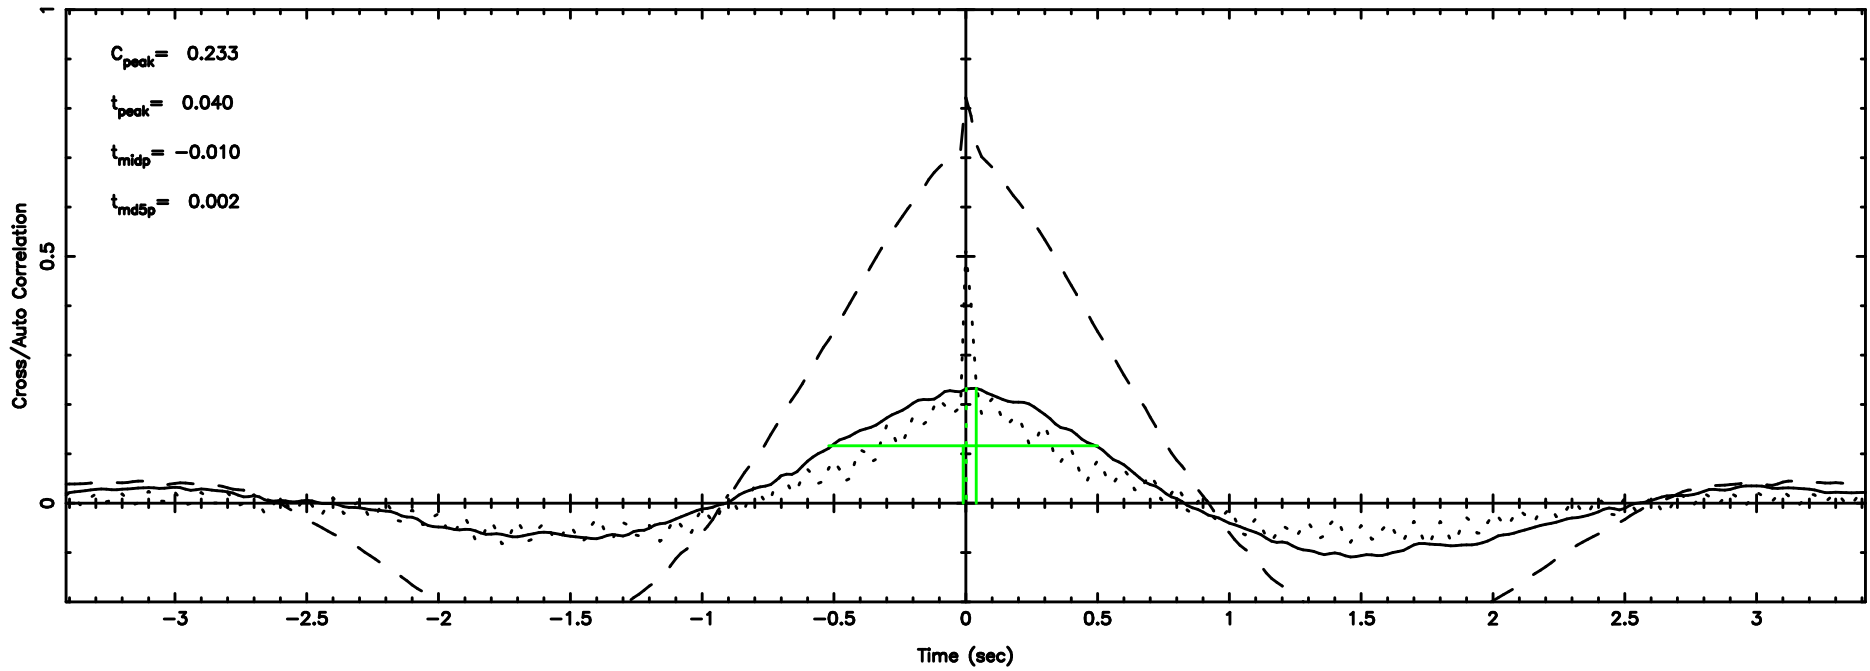

Frequency (Hz)

0926+117 2024/08/09 3.14UT TOYOKAWA-FUJI

T20240809120627

BLK:18,SNR1: 60.372 ,SNR2: 314.54

0926+117 2024/08/09 3.14UT TOYOKAWA-KISO

K20240809120624

BLK:18,SNR1: 0.48316 ,SNR2: 4.9614

F20240809120627