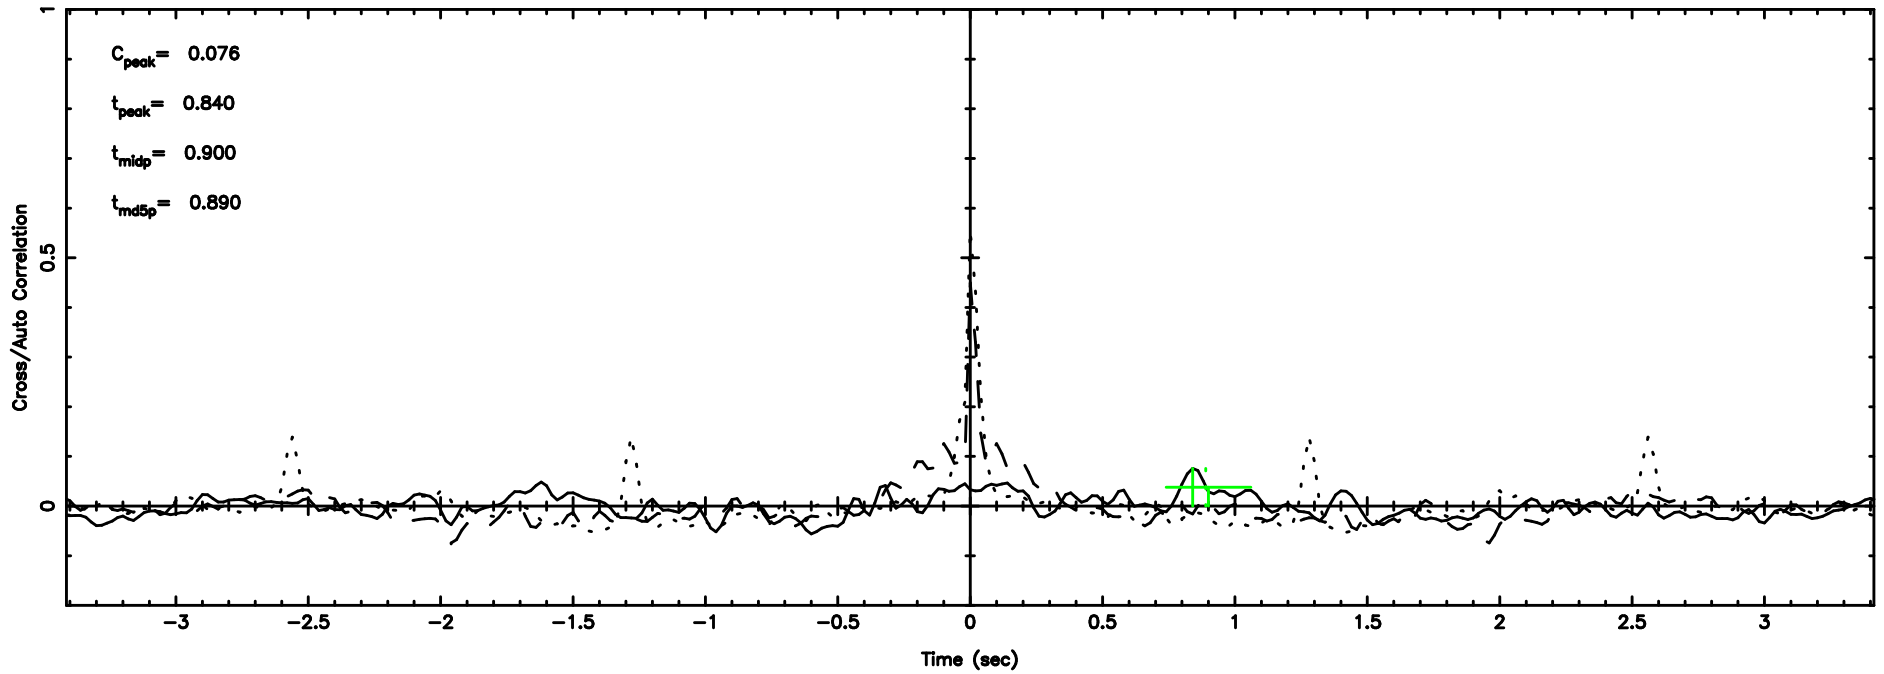

T20240809093248

BLK: 4,SNR1: 0.23547 ,SNR2: 2.1151

F20240809093248

BLK: 4,SNR1:-0.31573 ,SNR2: 0.49507

0652-130 2024/08/09 0.57UT TOYOKAWA-FUJI