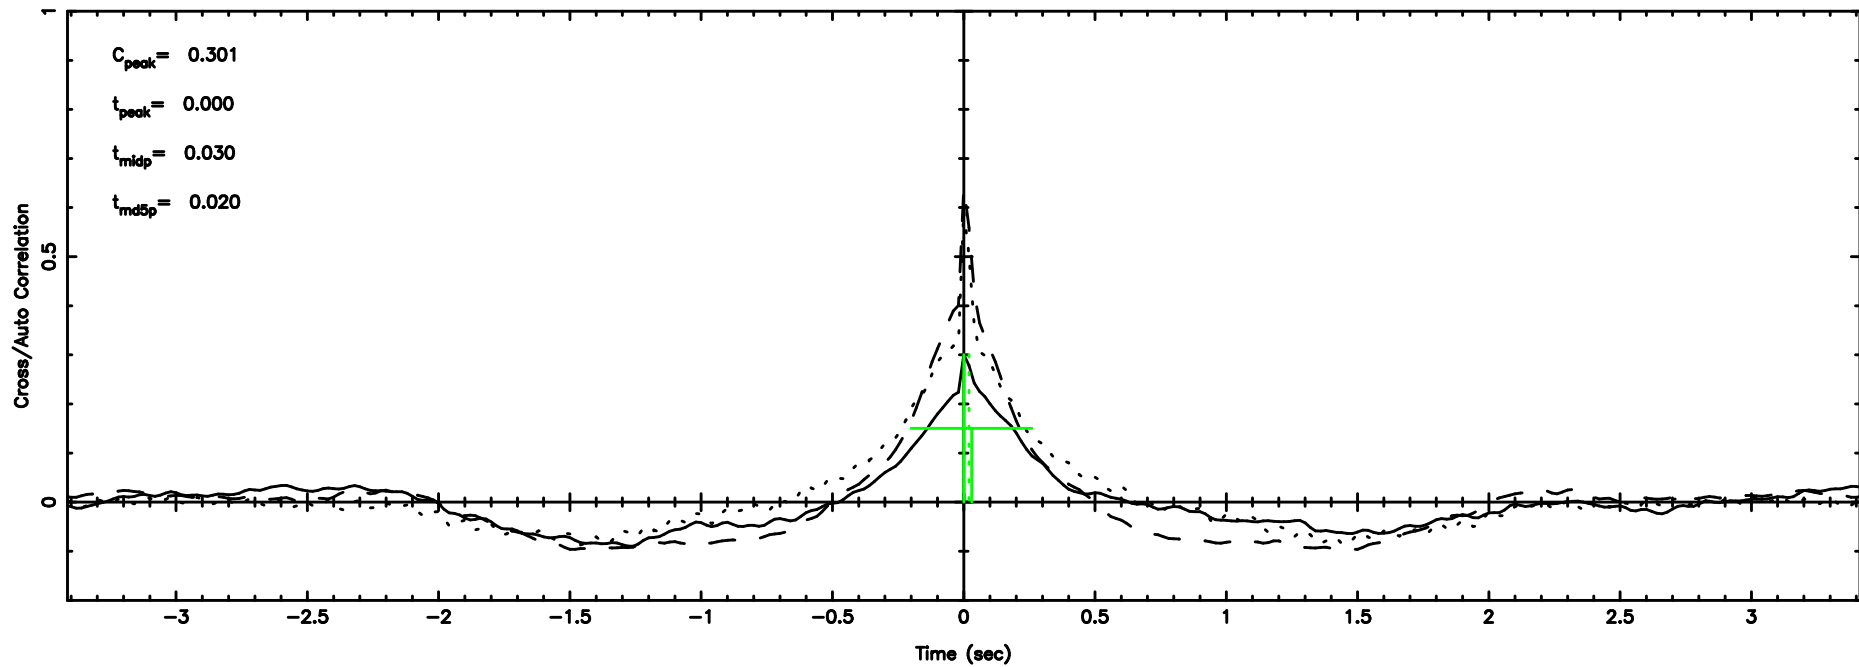

3C263.1 2024/08/09 5.37UT TOYOKAWA-KISO