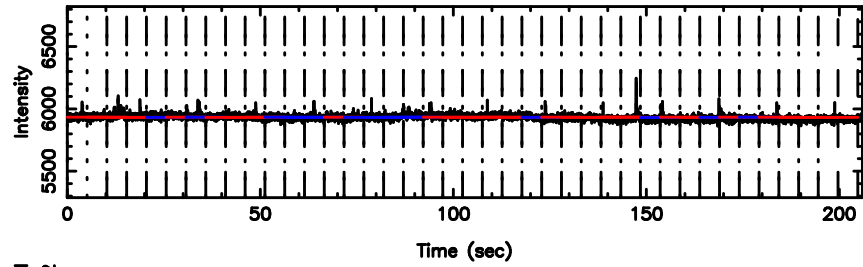

Frequency (Hz)

F20240809154845

BLK:10,SNR1: 5.0137 ,SNR2: 16.911

Frequency (Hz)

3C283 2024/08/09 6.84UT TOYOKAWA-FUJI

T20240809154845

BLK:13,SNR1: 0.60042E-01,SNR2: 2.0579

K20240809154842