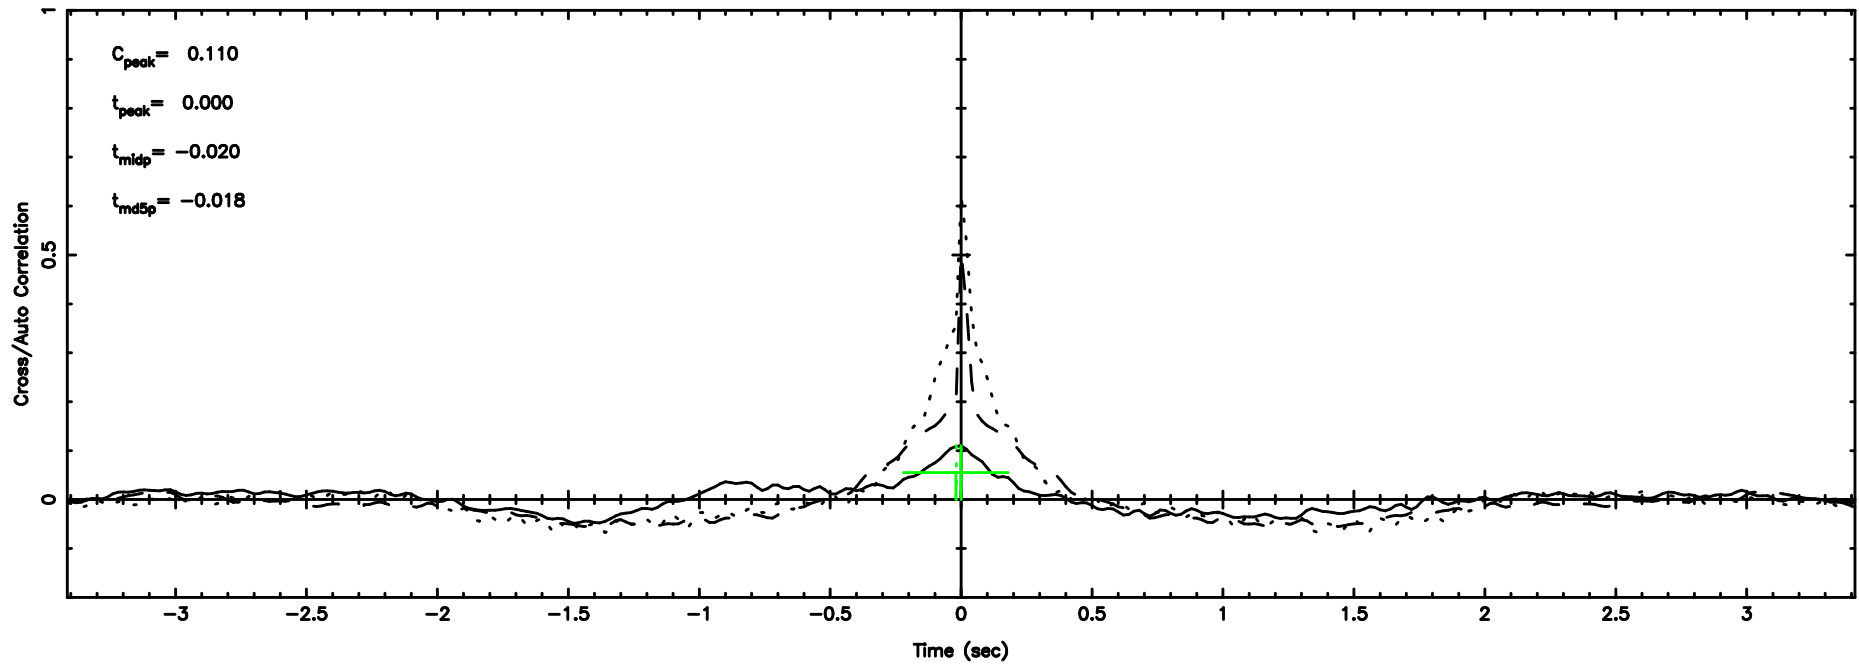

Frequency (Hz)

3C286 2024/08/09 7.16UT TOYOKAWA-KISO