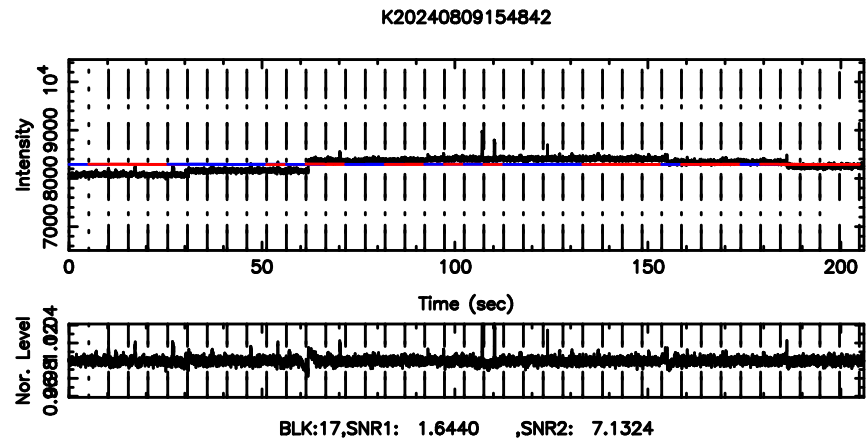

3C283 2024/08/09 6.84UT FUJI -KISO