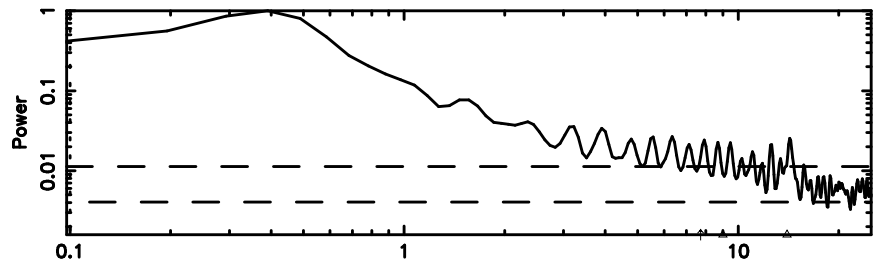

BLK:11,SNR1: 0.89773E-01,SNR2: 1.2584

Frequency (Hz)

K20240809082941

BLK:11,SNR1: 5.5591 ,SNR2: 23.125

Frequency (Hz)

0548+16 2024/08/08 23.52UT TOYOKAWA-KISO

F20240809082943

BLK:16,SNR1: 2.4217 ,SNR2: 6.4805