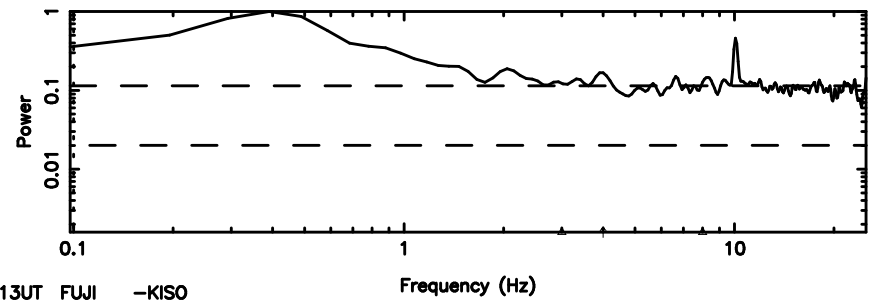

BLK:21,SNR1: 0.25324 ,SNR2: 1.1901

3C273 2024/08/09 6.13UT FUJI -KISO