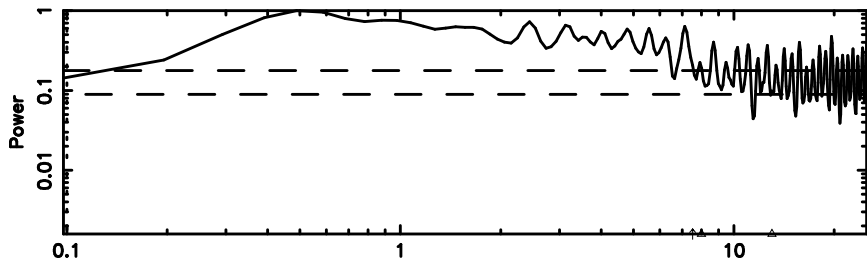

K20240809093245

BLK: 3,SNR1: 0.85576 ,SNR2: 3.8442

0652-130 2024/08/09 0.57UT TOYOKAWA-KISO

F20240809093248

BLK: 5,SNR1: 0.60837 ,SNR2: 1.7019

Frequency (Hz)

K20240809093245

BLK: 5,SNR1: 0.56917 ,SNR2: 5.3030