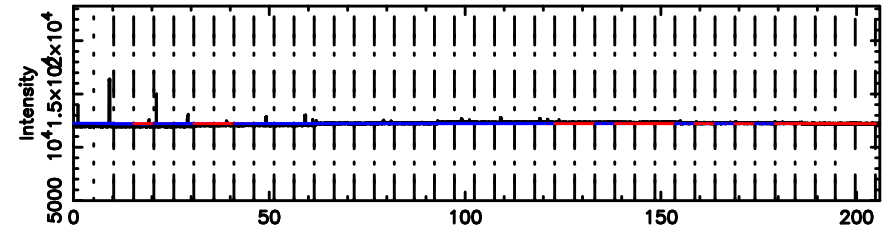

Frequency (Hz)

0333+32 2024/08/08 21.28UT TOYOKAWA-FUJI

T20240809061523

BLK:25,SNR1: 15.416 ,SNR2: 25.976

Frequency (Hz)

K20240809061520

BLK:25,SNR1: 2.6017 ,SNR2: 12.464

Frequency (Hz)