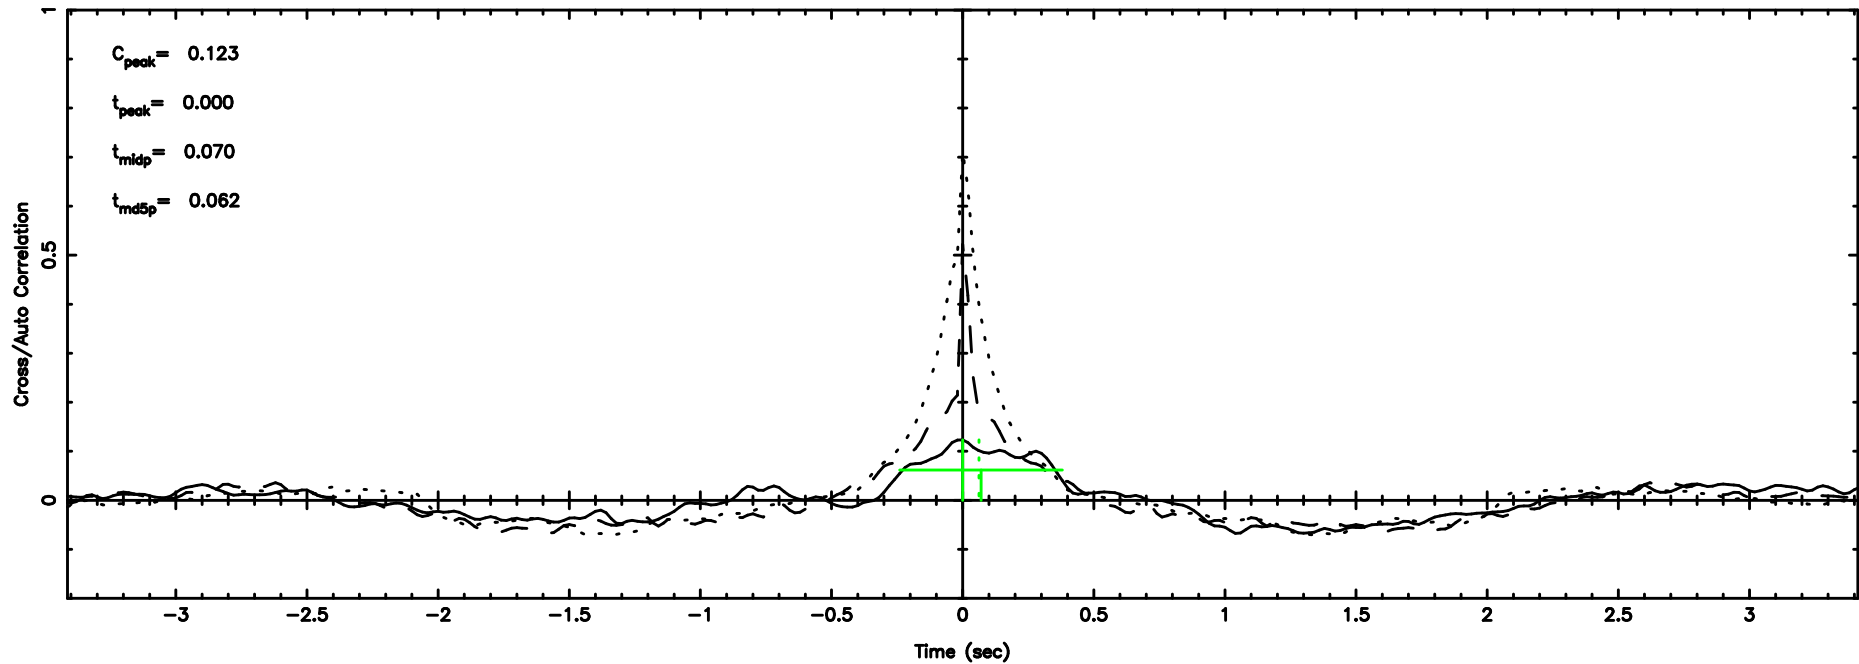

T20240809151927

BLK:15,SNR1: 0.24981 ,SNR2: 2.1131

F20240809151928

BLK:15,SNR1: 2.4258 ,SNR2: 4.7028

3C275 2024/08/09 6.35UT TOYOKAWA-FUJI