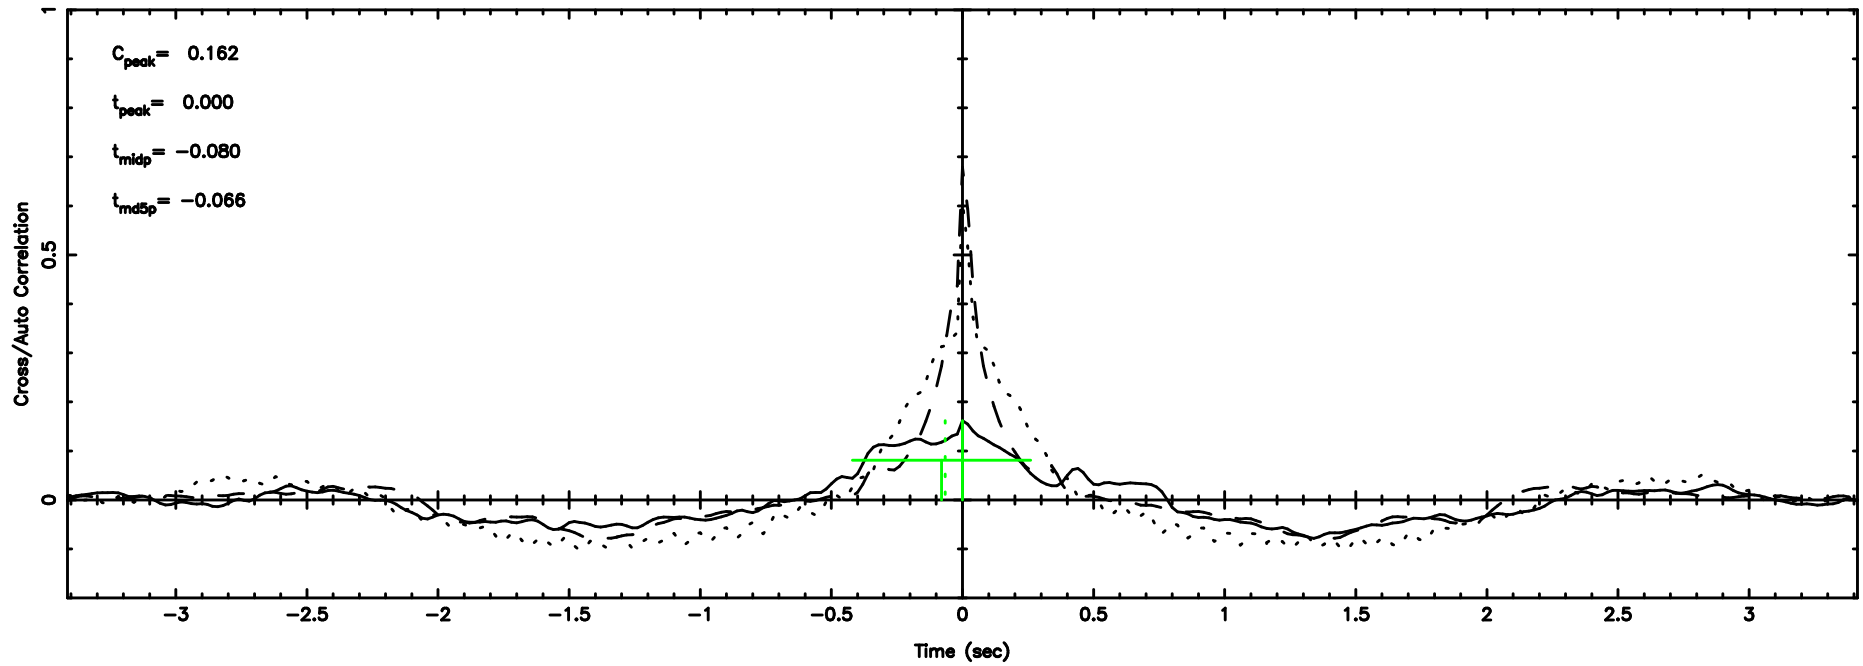

3C275 2024/08/09 6.35UT FUJI -KISO