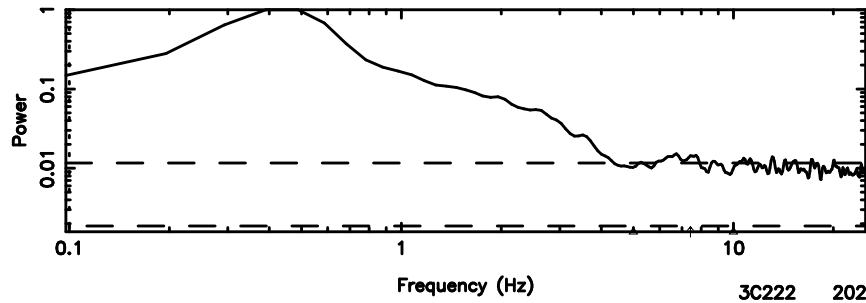

T20240809121411

BLK:25,SNR1: 2.4853 ,SNR2: 6.9104

K20240809121408

BLK:25,SNR1: 2.7512 ,SNR2: 12.626

3C222 2024/08/09 3.26UT TOYOKAWA-KISO