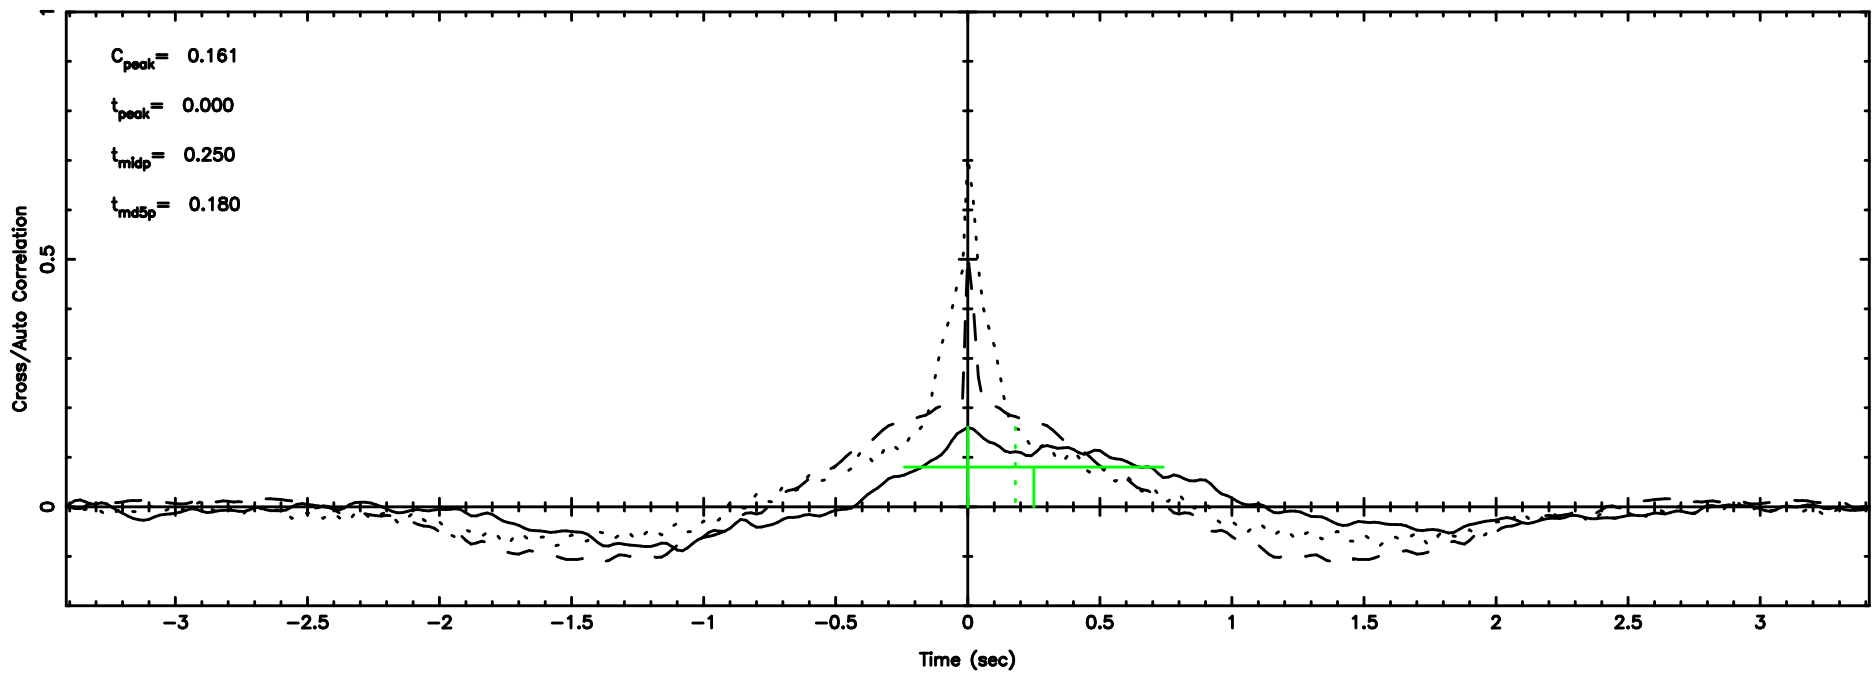

T20240809105159

BLK:18,SNR1: 0.32182 ,SNR2: 2.2014

3C196 2024/08/09 1.89UT TOYOKAWA-KISO

K20240809105157

BLK:18,SNR1: 3.3893 ,SNR2: 15.063

Frequency (Hz)