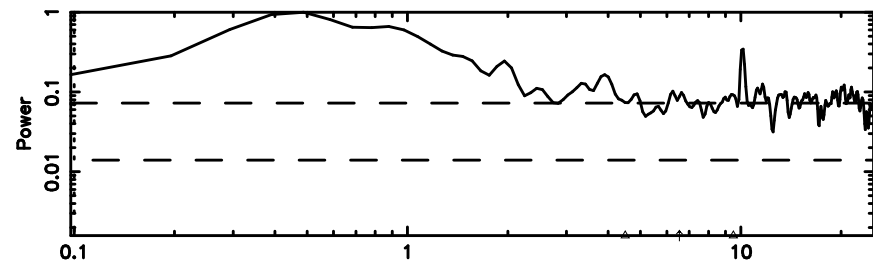

BLK: 8,SNR1: 0.68455 ,SNR2: 1.8456