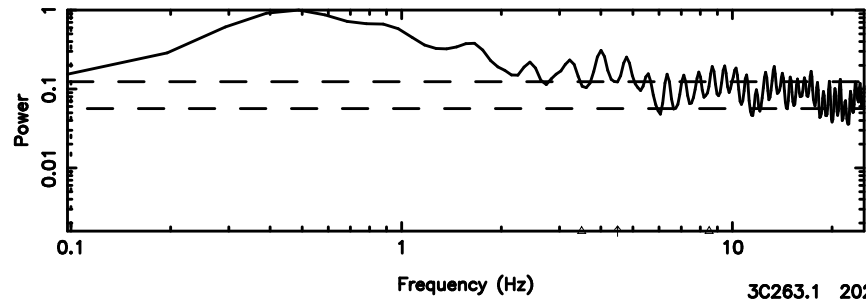

BLK:20,SNR1: 0.20650 ,SNR2: 1.5269