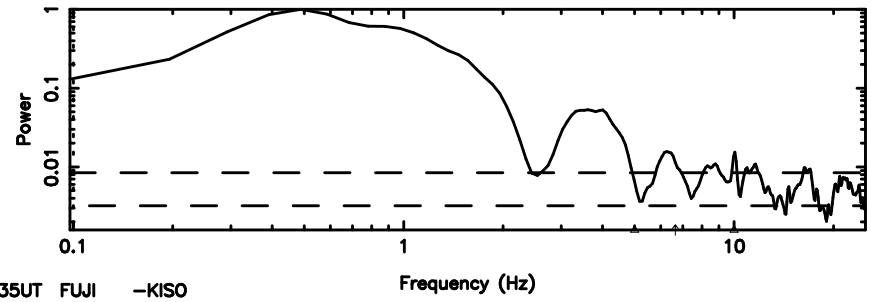

BLK:16,SNR1: 5.1648 ,SNR2: 16.237