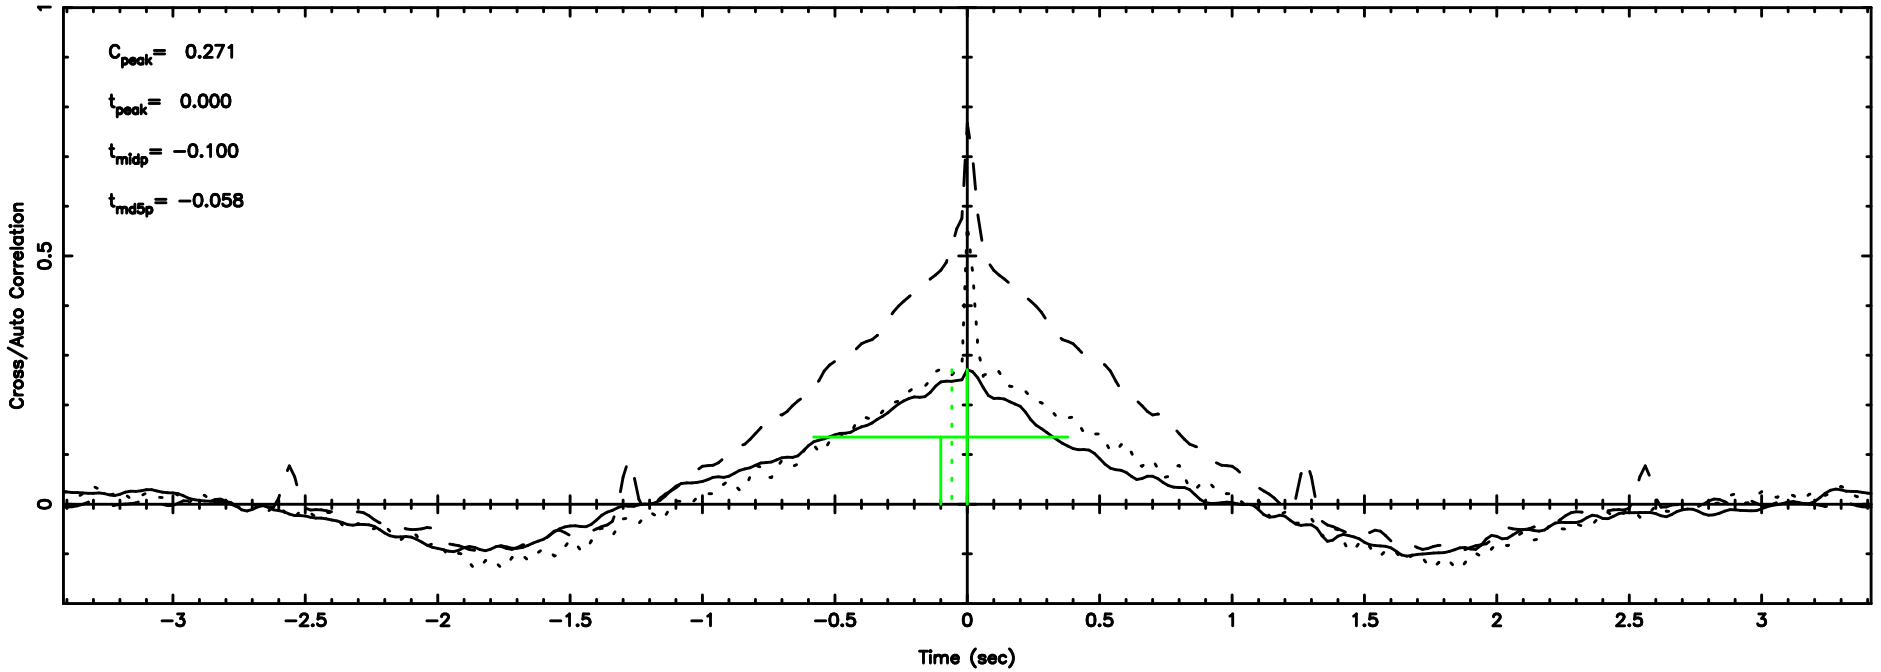

3C161 2024/08/09 0.12UT FUJI -KISO