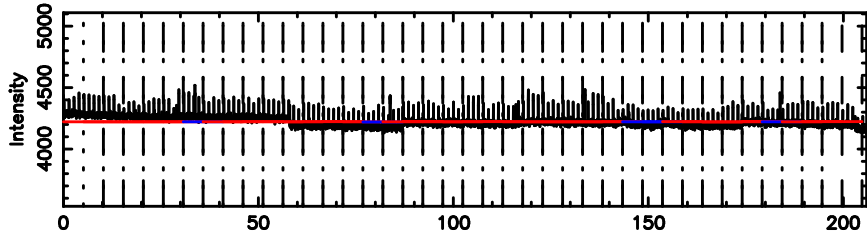

K20240809093245

BLK: 3,SNR1: 0.85576 ,SNR2: 3.8442

0652-130 2024/08/09 0.57UT TOYOKAWA-KISO

F20240809093248

BLK: 5,SNR1: 0.60837 ,SNR2: 1.7019

Frequency (Hz)

K20240809093245

BLK: 5,SNR1: 0.56917 ,SNR2: 5.3030