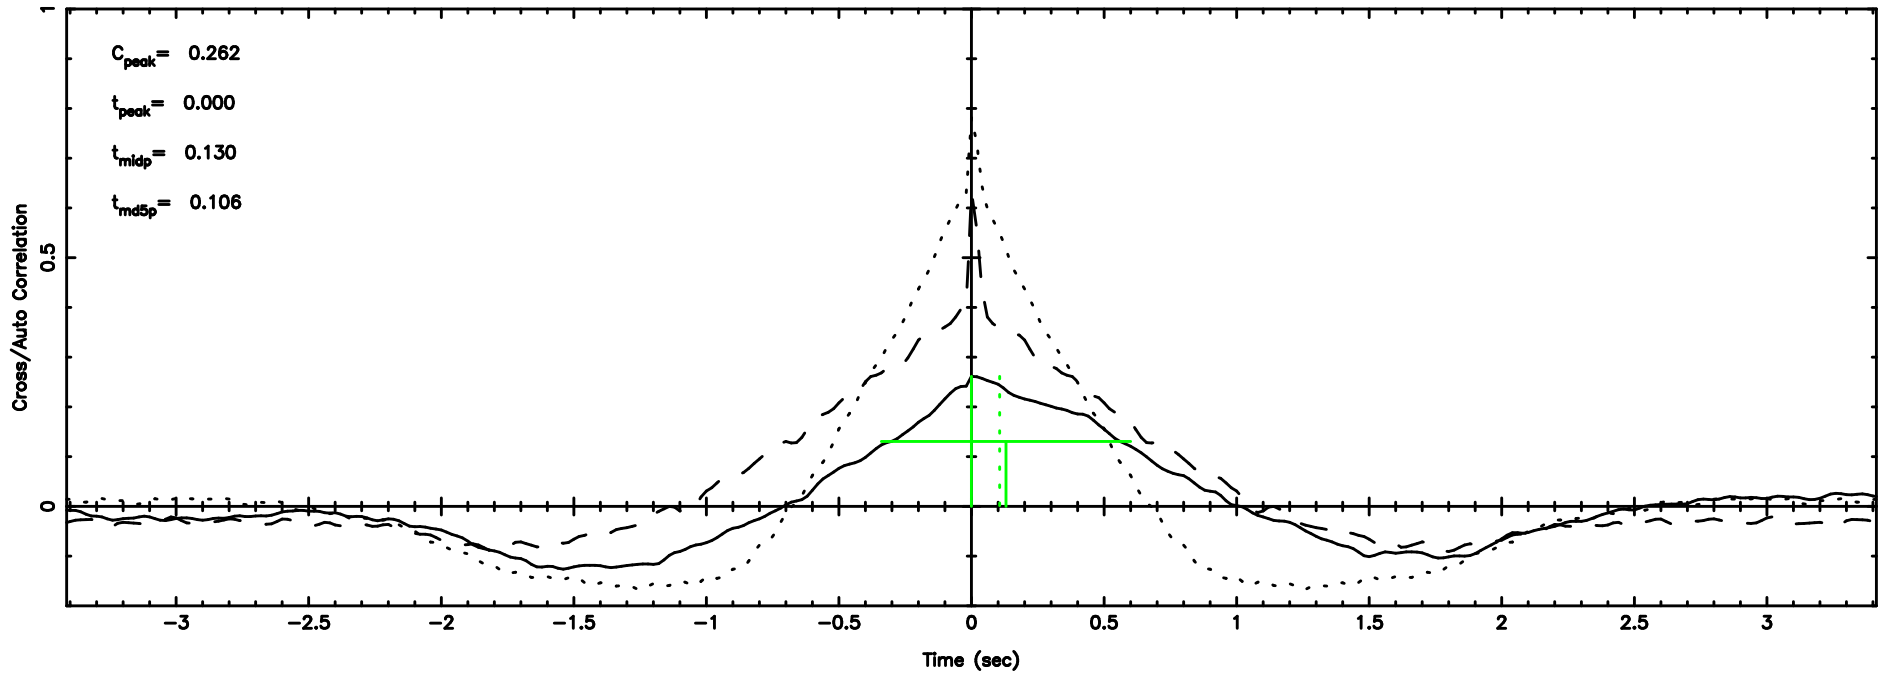

K20240809083351

BLK:13,SNR1: 7.9393 ,SNR2: 32.624

Frequency (Hz)

F20240809083354

BLK:23,SNR1: 0.39849 ,SNR2: 2.6740

Frequency (Hz)

K20240809083351

BLK:23,SNR1: 7.2657 ,SNR2: 18.709