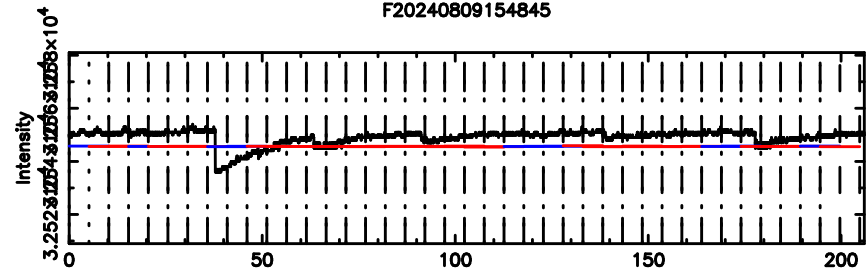

Frequency (Hz)

F20240809154845