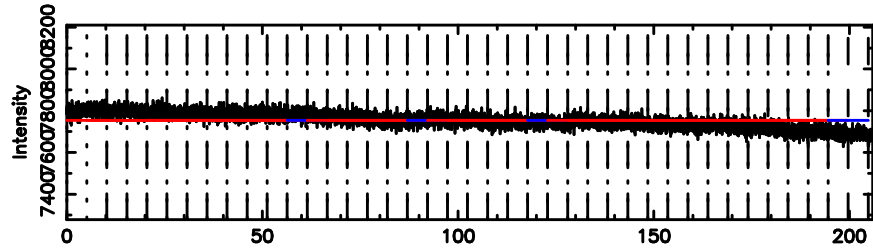

T20240809065310

BLK: 2,SNR1: 0.24906 ,SNR2: 0.70512

Frequency (Hz)

F20240809065310

BLK: 2,SNR1:-0.19536 ,SNR2: 3.3974

Frequency (Hz)

0411+05 2024/08/08 21.91UT TOYOKAWA-FUJI

T20240809065310