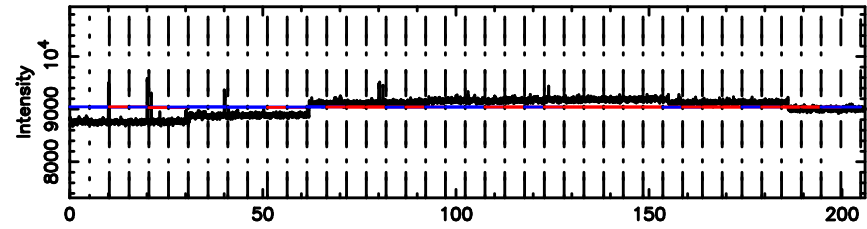

Frequency (Hz)

K20240809152529