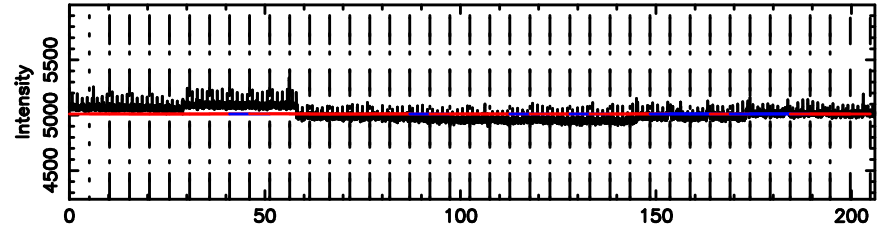

K20240809071128

BLK:32,SNR1: 6.1848 ,SNR2: 18.406

Frequency (Hz)

T20240809075939

BLK:10,SNR1: 4.3259 ,SNR2: 13.299

Frequency (Hz)

3C138 2024/08/08 23.02UT TOYOKAWA-FUJI

F20240809075939