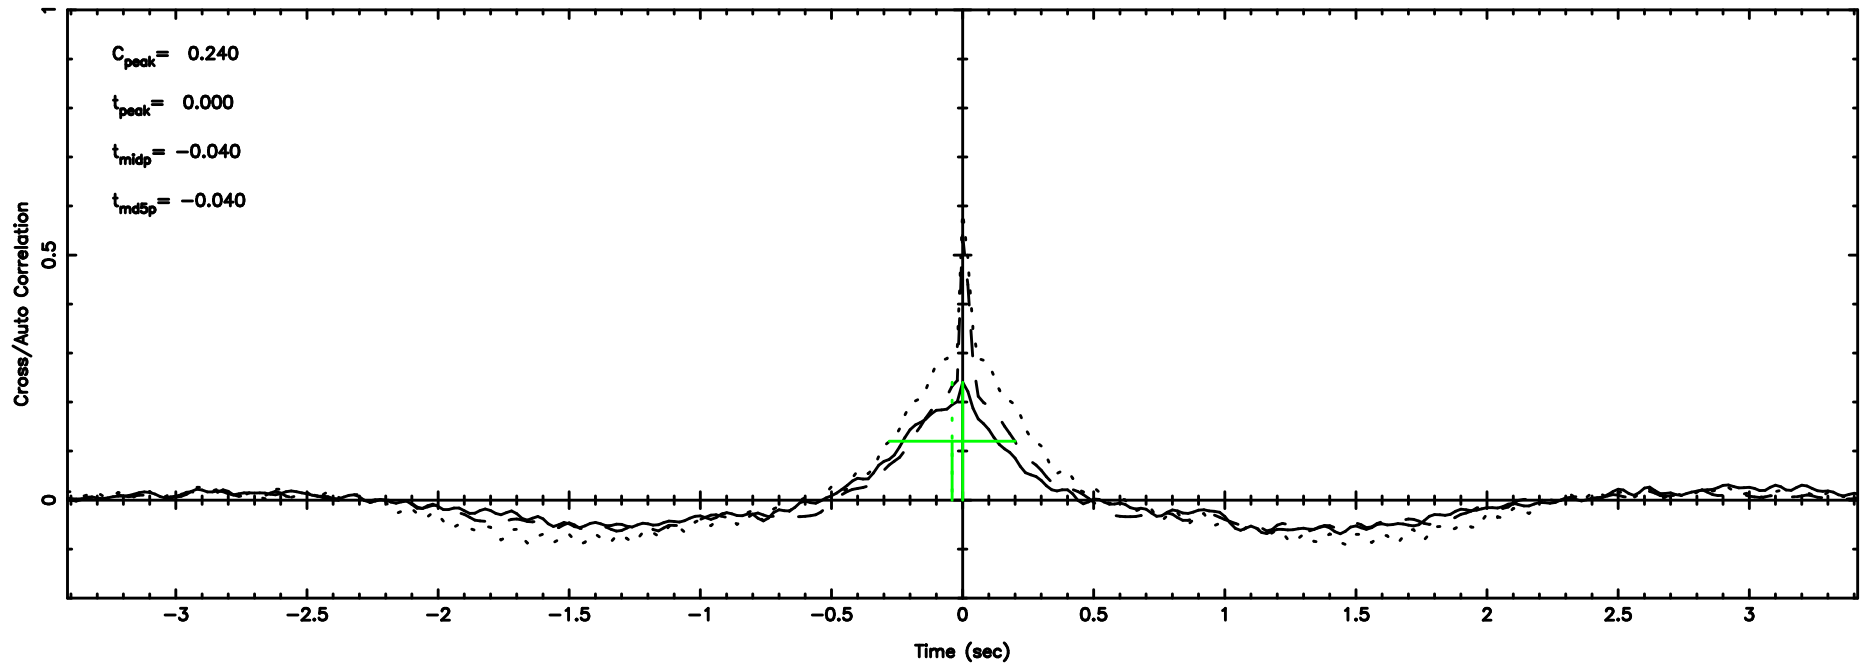

Frequency (Hz)

3C275 2024/08/09 6.35UT TOYOKAWA-KISO