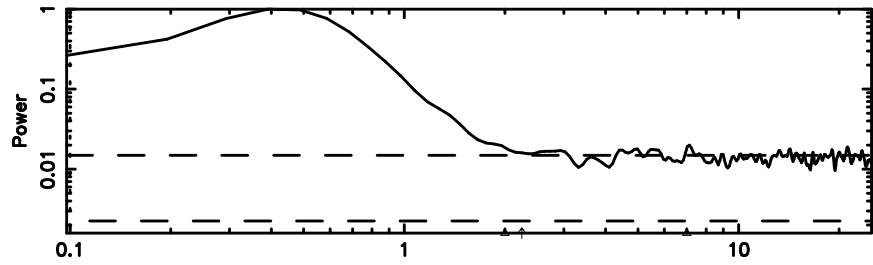

Frequency (Hz)

K20240809081309

BLK: 6,SNR1: 0.99647E-01,SNR2: 1.3180

Frequency (Hz)

0531+194 2024/08/08 23.25UT FUJI -KISO

T20240809082132

BLK:20,SNR1: 1.7427 ,SNR2: 16.510

Frequency (Hz)