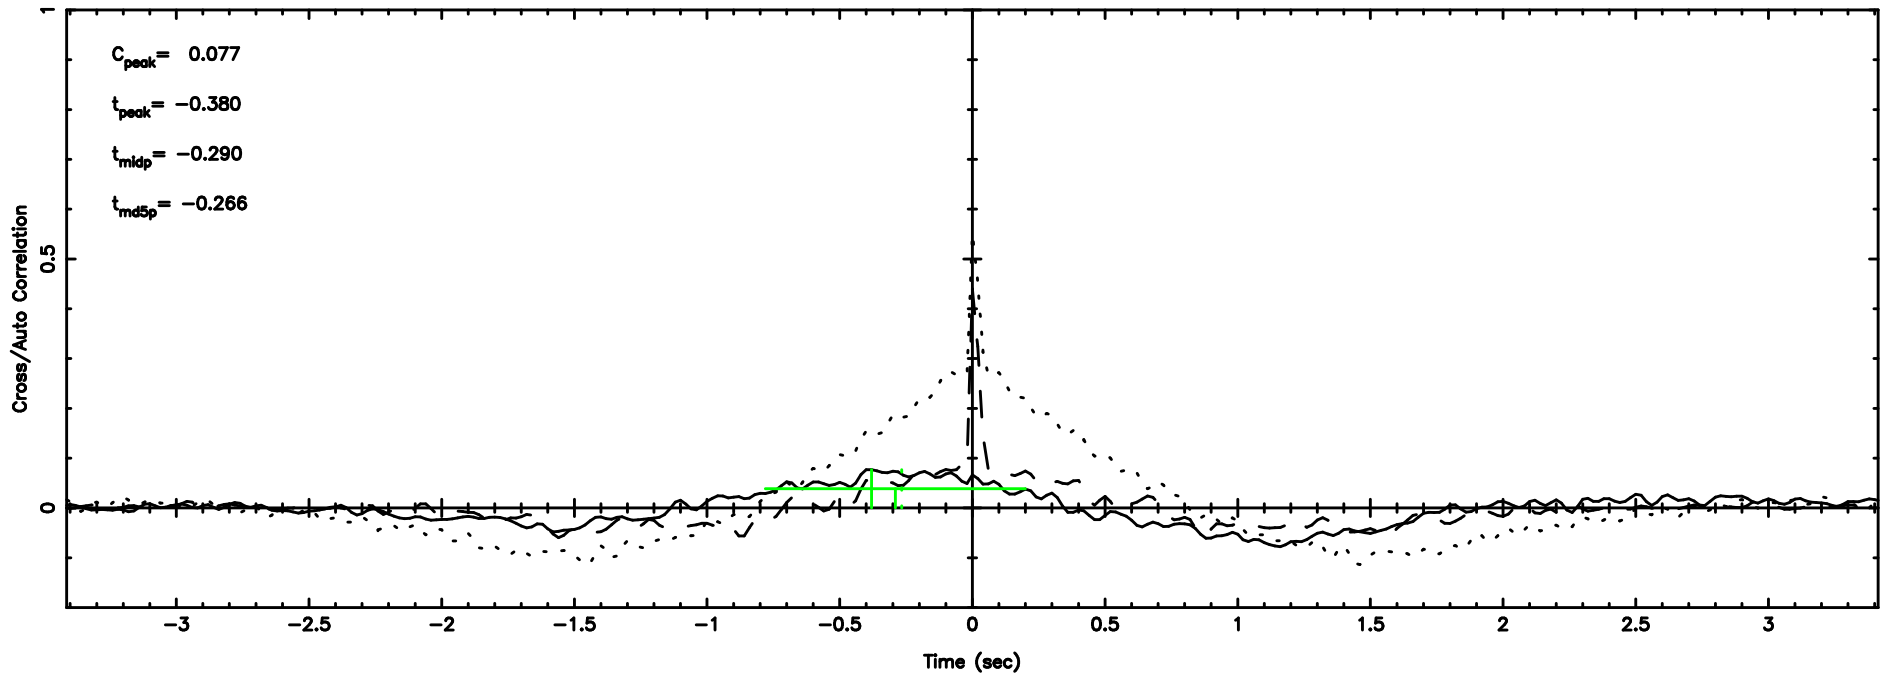

BLK: 9,SNR1: 0.54495E-01,SNR2: 0.78699

Frequency (Hz)

K20240809081309

BLK: 9,SNR1: 7.1786 ,SNR2: 25.157

Frequency (Hz)

0531+194 2024/08/08 23.25UT TOYOKAWA-KISO

F20240809081312

BLK: 6,SNR1: 1.0297 ,SNR2: 9.3953