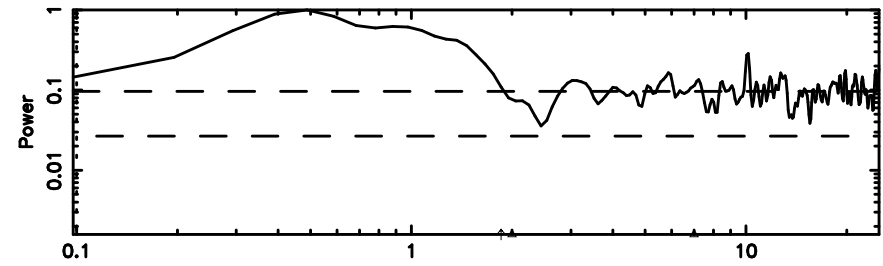

BLK: 4,SNR1: 0.39147 ,SNR2: 4.1959