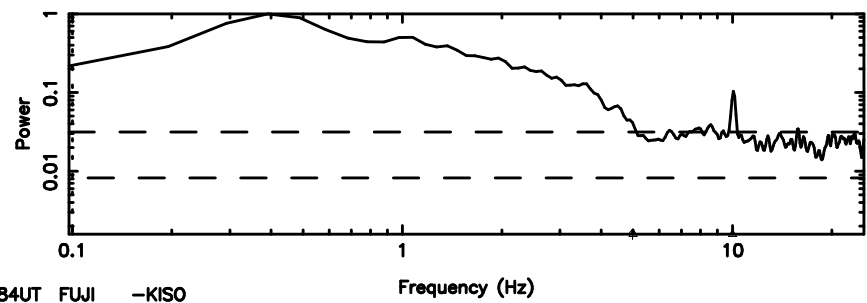

3C283 2024/08/09 6.84UT FUJI -KISO