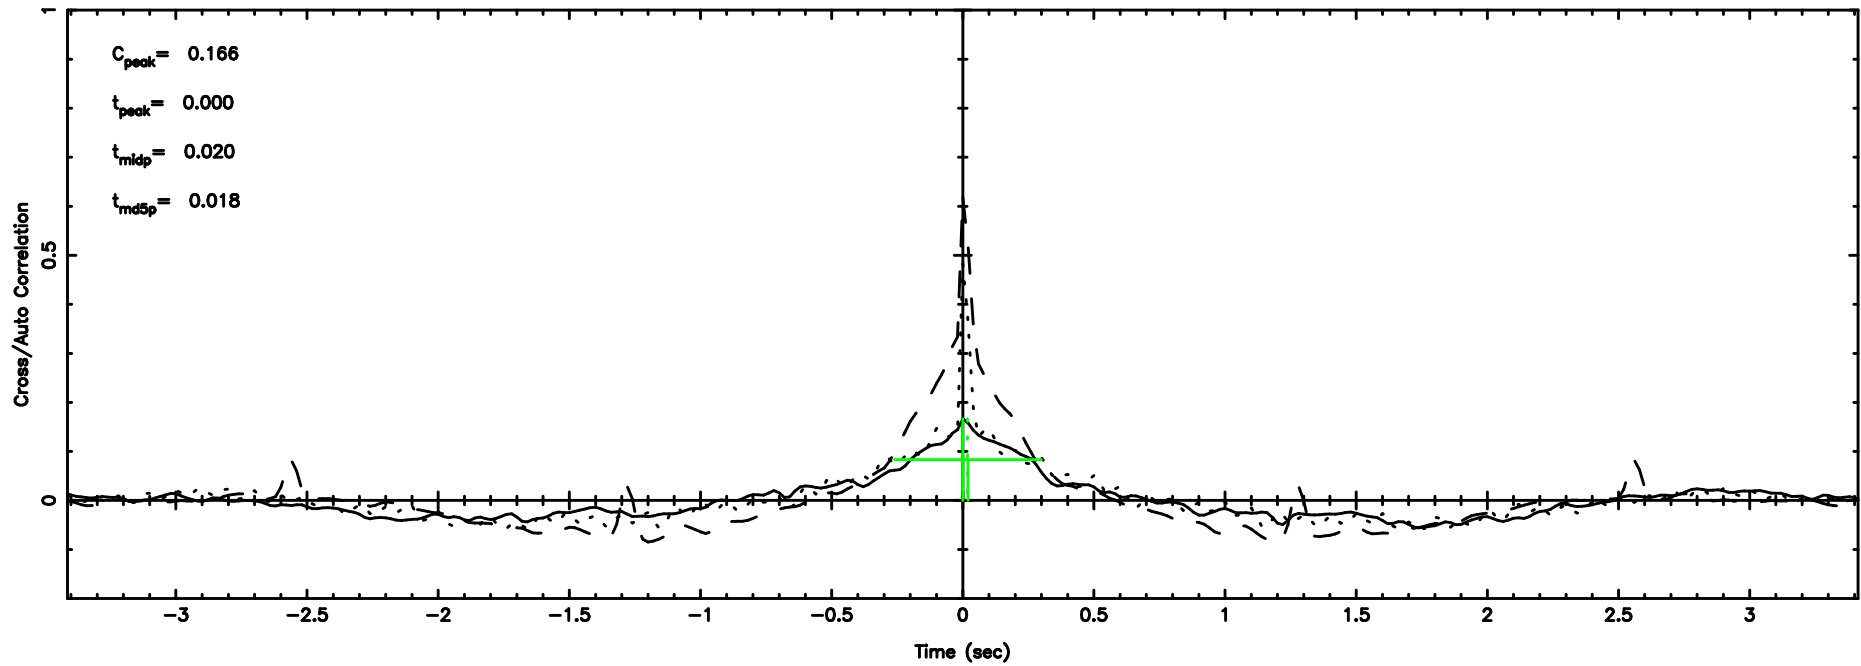

F20240809150616

BLK:21,SNR1: 0.65659 ,SNR2: 2.7568

K20240809150613

BLK:21,SNR1: 0.25324 ,SNR2: 1.1901

3C273 2024/08/09 6.13UT FUJI -KISO