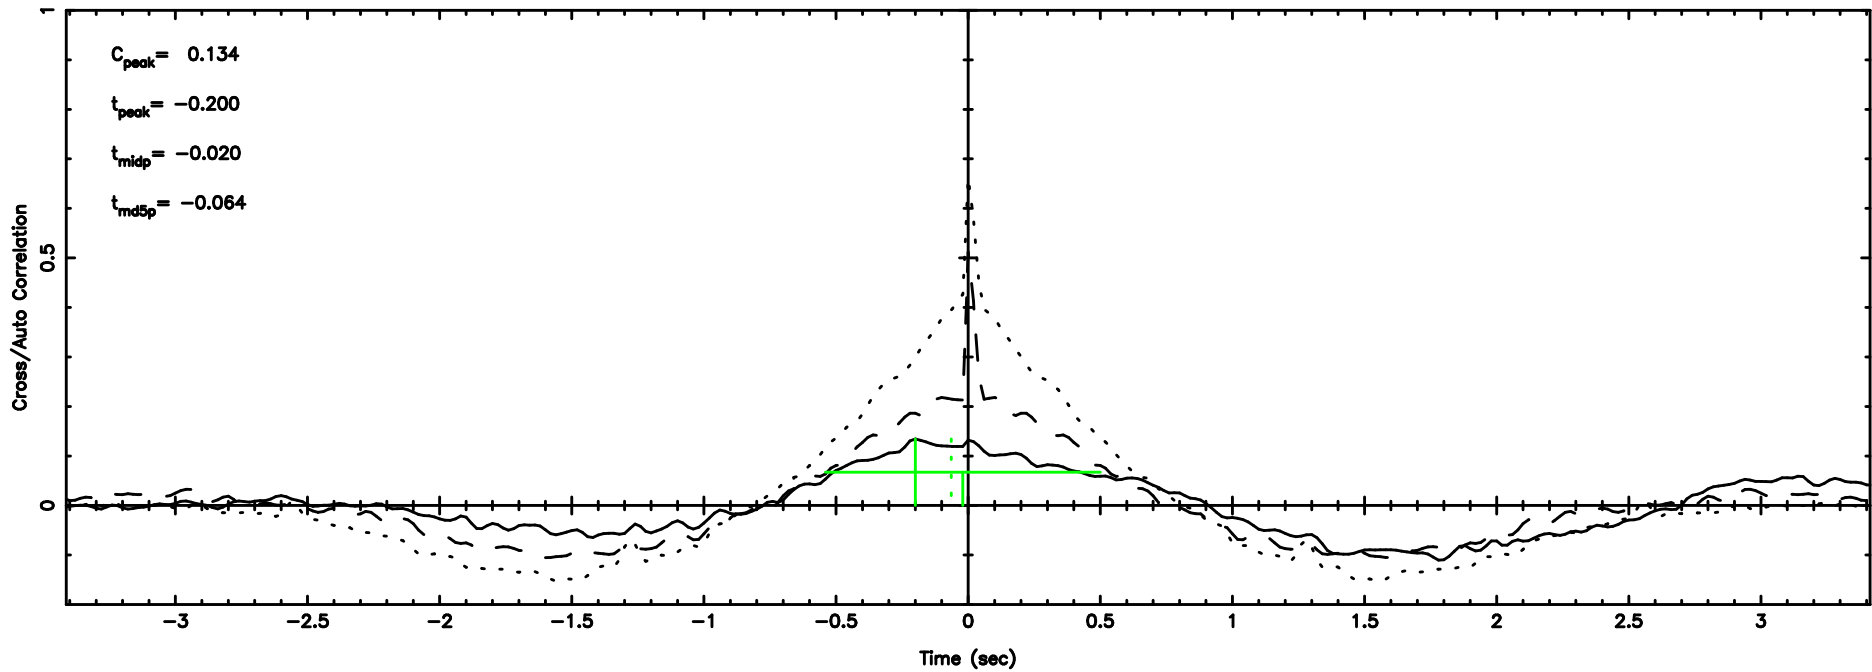

3C190 2024/08/09 1.69UT TOYOKAWA-FUJI

F20240809103934

BLK:11,SNR1: 19.187 ,SNR2: 27.862

Frequency (Hz)

T20240809103934

BLK:22,SNR1: 0.32397 ,SNR2: 4.6199

3C190 2024/08/09 1.69UT TOYOKAWA-KISO

K20240809103931