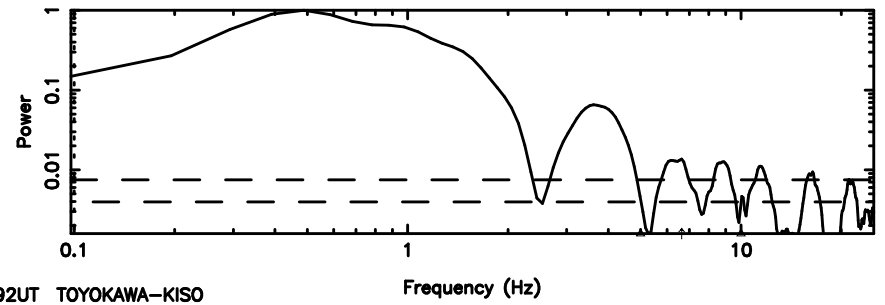

T20240809095347

BLK: 5, SNR1: 3.2549 ,SNR2: 10.742

K20240809095344

BLK: 5, SNR1: 6.2213 ,SNR2: 19.687

0713-024 2024/08/09 0.92UT TOYOKAWA-KISO

F20240809095347

BLK: 8,SNR1: 0.50364 ,SNR2: 1.2598

Frequency (Hz)