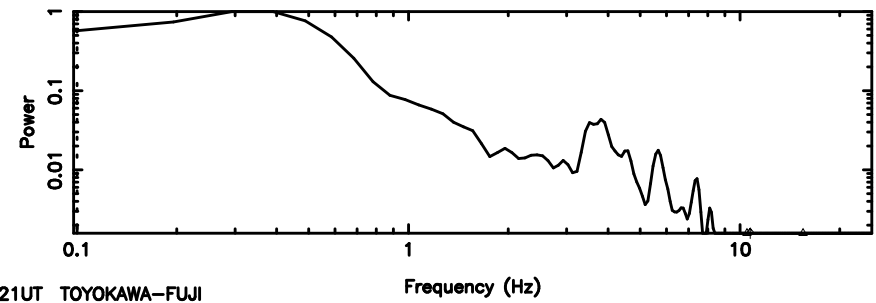

BLK: 5,SNR1: 65.079 ,SNR2: 121.22

1031-11 2024/08/09 4.21UT TOYOKAWA-FUJI