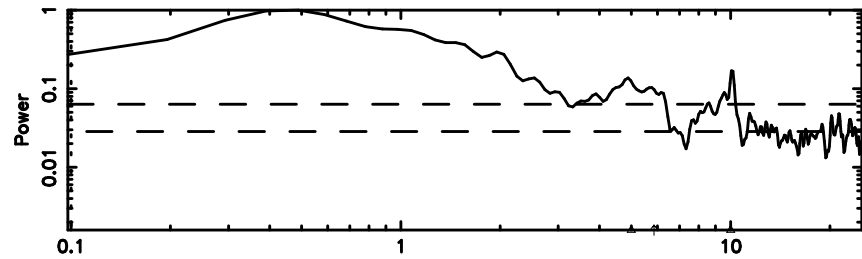

Frequency (Hz)

1355+01 2024/08/09 7.61UT TOYOKAWA-KISO

F20240809163447

BLK: 5, SNR1: 3.9556 , SNR2: 13.820

Frequency (Hz)

K20240809163444

BLK: 5, SNR1: 0.12278 , SNR2: 0.65028

Frequency (Hz)