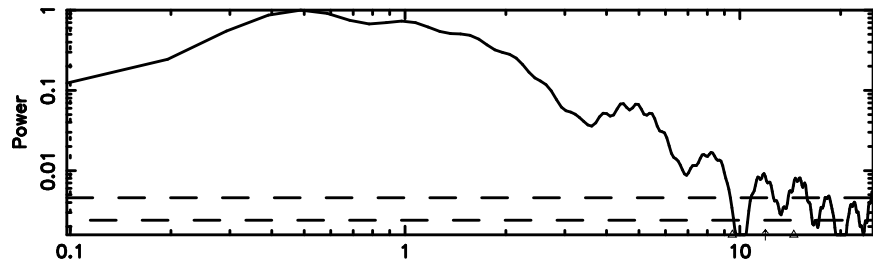

Frequency (Hz)

0333+32 2024/08/08 21.28UT TOYOKAWA-FUJI

T20240809061523

BLK:25,SNR1: 15.416 ,SNR2: 25.976

Frequency (Hz)

K20240809061520

BLK:25,SNR1: 2.6017 ,SNR2: 12.464

Frequency (Hz)