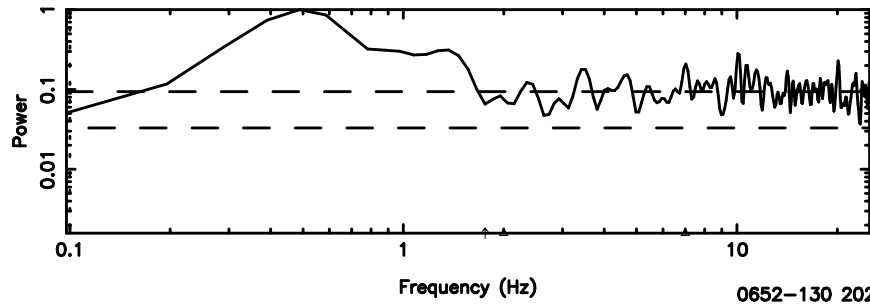

K20240809093245

BLK: 3,SNR1: 0.85576 ,SNR2: 3.8442

0652-130 2024/08/09 0.57UT TOYOKAWA-KISO

F20240809093248

BLK: 5,SNR1: 0.60837 ,SNR2: 1.7019

Frequency (Hz)

K20240809093245

BLK: 5,SNR1: 0.56917 ,SNR2: 5.3030