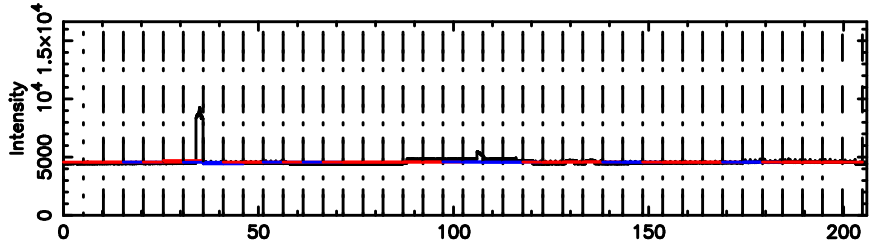

BLK:19,SNR1: 25.850 ,SNR2: 38.000

3C161 2024/08/09 0.12UT TOYOKAWA-KISO

K20240809090513

BLK:19,SNR1: 20.331 ,SNR2: 26.632

F20240809090515

BLK:13,SNR1: 106.37 ,SNR2: 131.63

K20240809090513

BLK:13,SNR1: 27.405 ,SNR2: 35.903