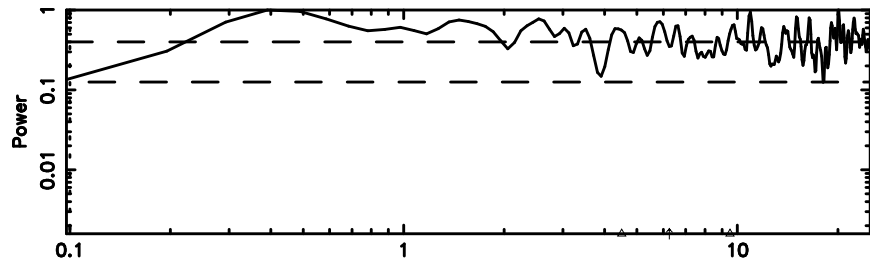

BLK: 1,SNR1:-0.59869E-01,SNR2: 0.85614

F20240809085359

BLK: 1,SNR1: 1.4962 ,SNR2: 22.118

0612+227 2024/08/08 23.93UT TOYOKAWA-FUJI

T20240809085359

BLK: 3,SNR1: 0.86365E-01,SNR2: 0.36872

Frequency (Hz)

K20240809085356