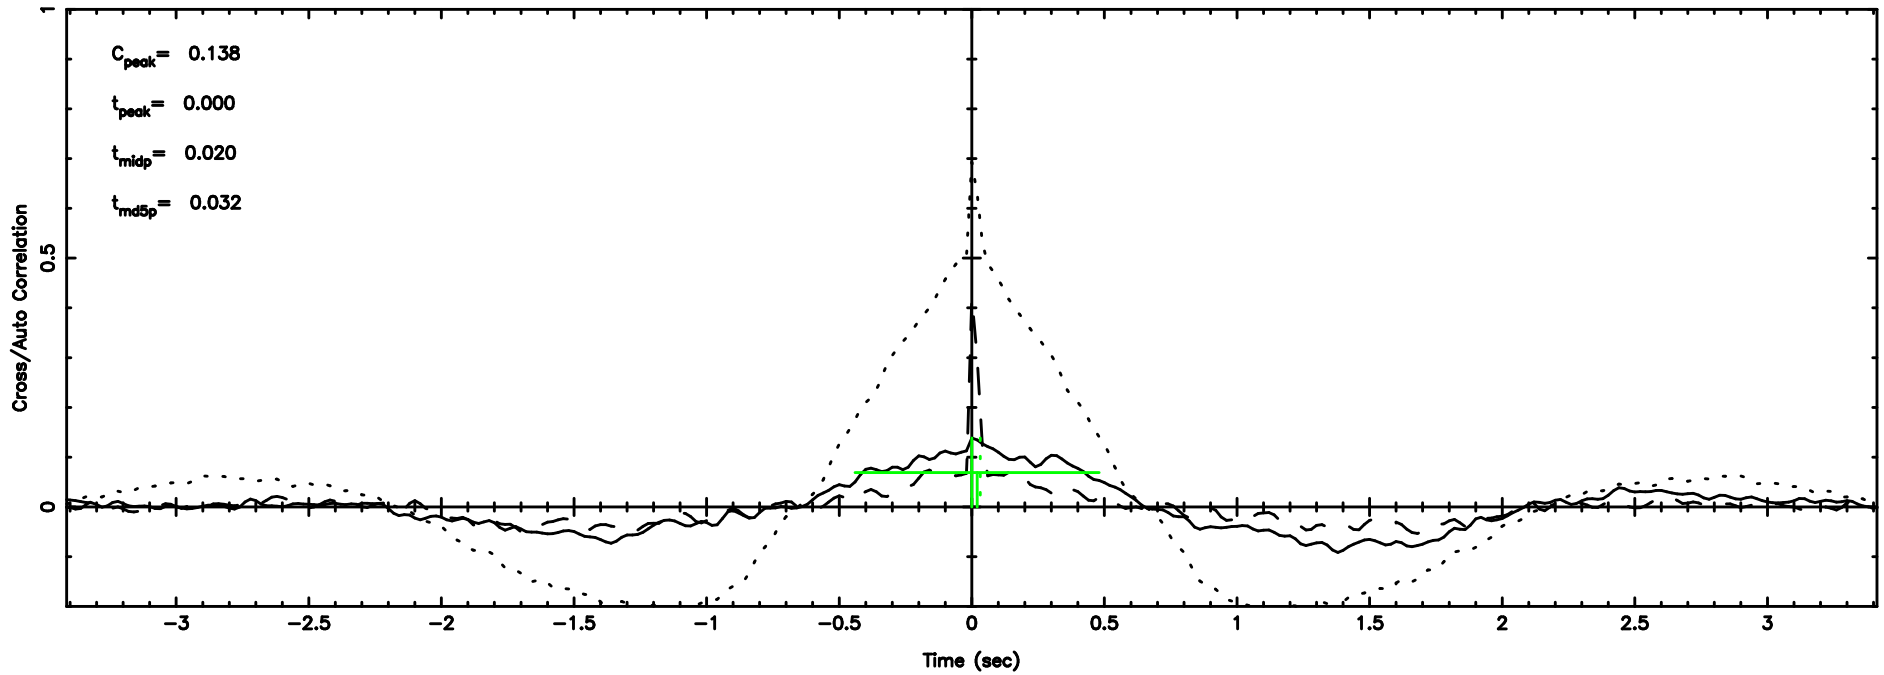

BLK:11,SNR1: 0.89773E-01,SNR2: 1.2584

Frequency (Hz)

K20240809082941

BLK:11,SNR1: 5.5591 ,SNR2: 23.125

Frequency (Hz)

0548+16 2024/08/08 23.52UT TOYOKAWA-KISO

F20240809082943

BLK:16,SNR1: 2.4217 ,SNR2: 6.4805