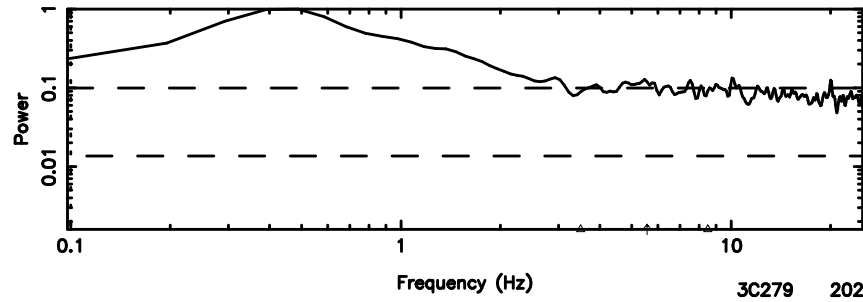

BLK:26,SNR1: 0.26111 ,SNR2: 1.3133