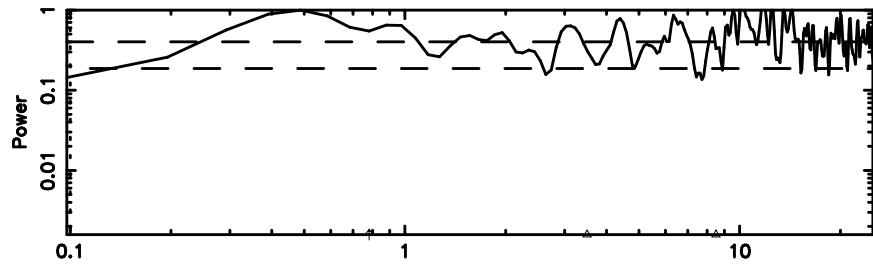

BLK: 2,SNR1: 0.24906 ,SNR2: 0.70512