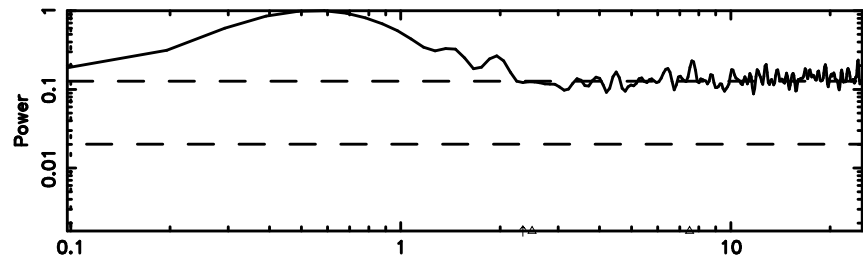

BLK: 9,SNR1: 0.34903 ,SNR2: 2.5135