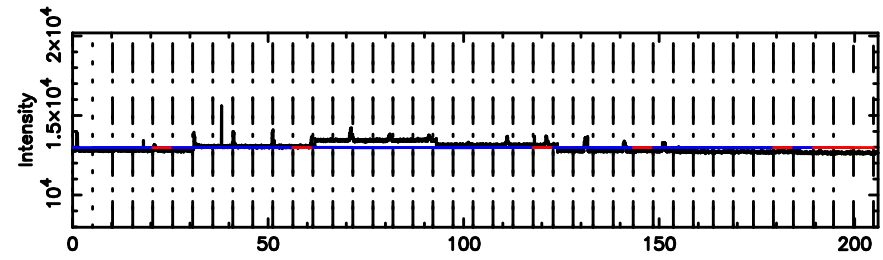

Frequency (Hz)

3C119 2024/08/08 22.22UT FUJI -KISO

K20240809071128