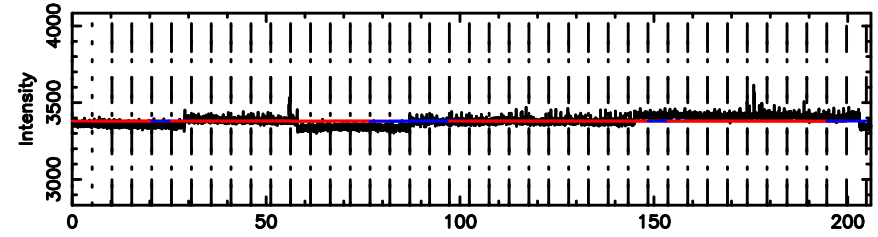

BLK:19,SNR1: 1.2848 ,SNR2: 7.4511

3C236 2024/08/09 3.76UT FUJI -KISO

T20240809125150

BLK: 7,SNR1: 0.32651 ,SNR2: 1.9381

Frequency (Hz)

F20240809125150

BLK: 7,SNR1: 0.15594 ,SNR2: 1.9459

Frequency (Hz)