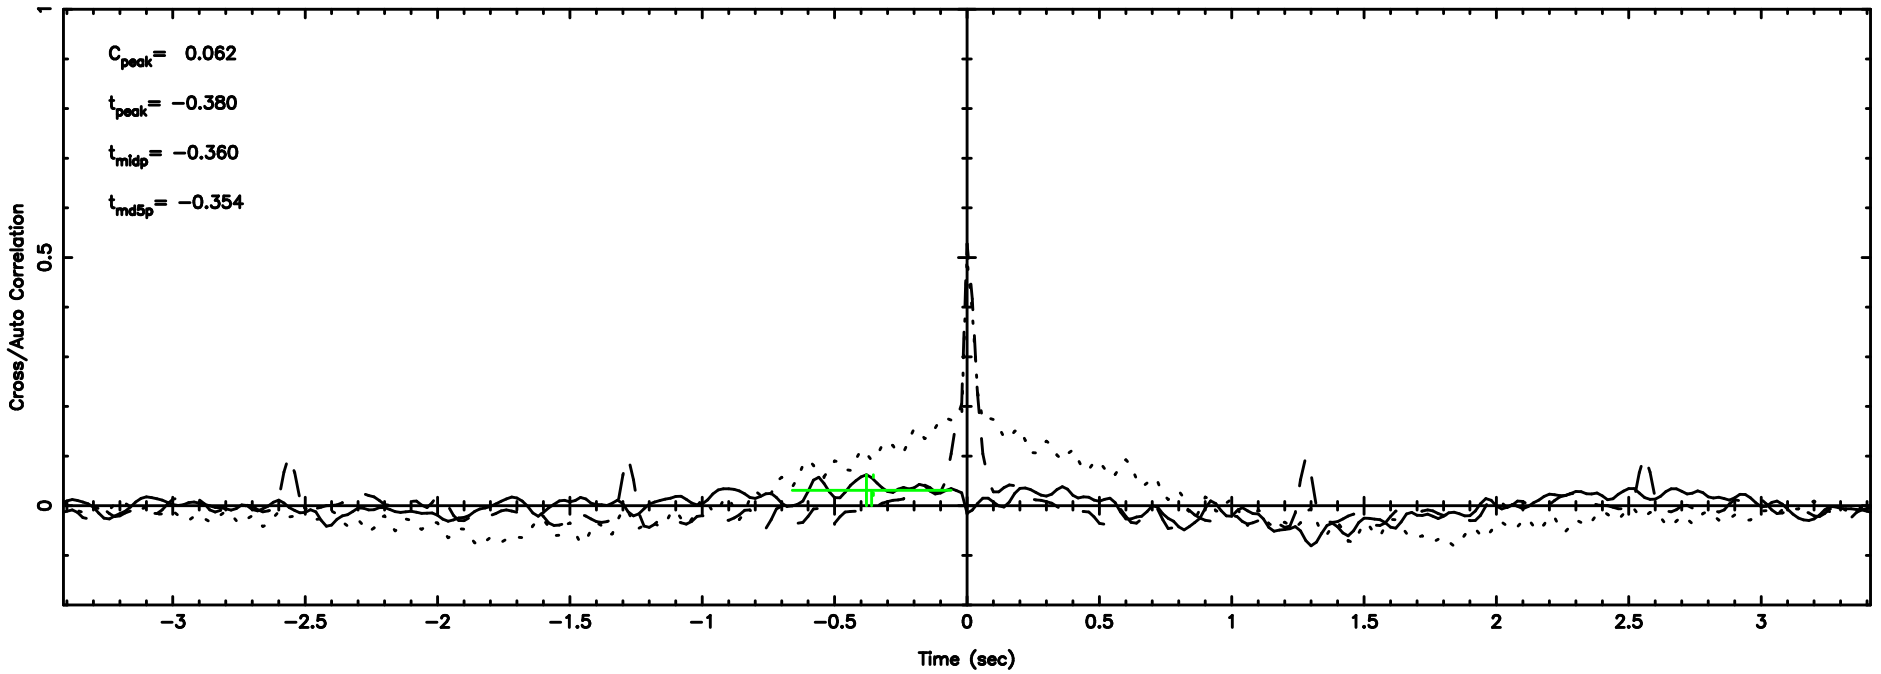

Frequency (Hz)

0652-130 2024/08/09 0.57UT FUJI -KISO