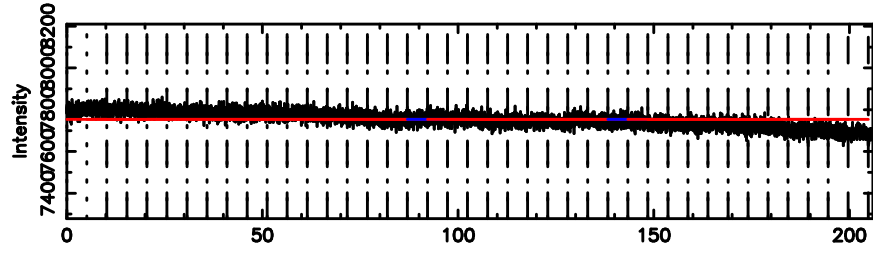

T20240809065310