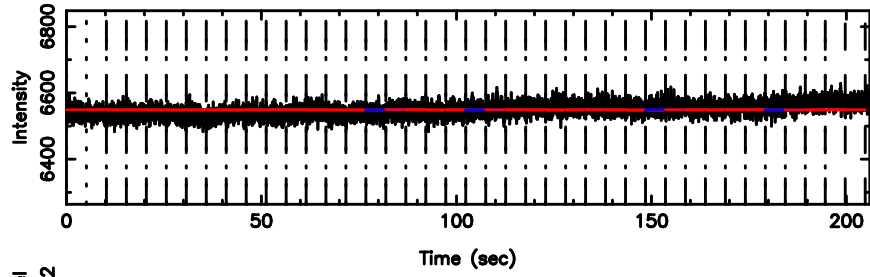

T20240809093248