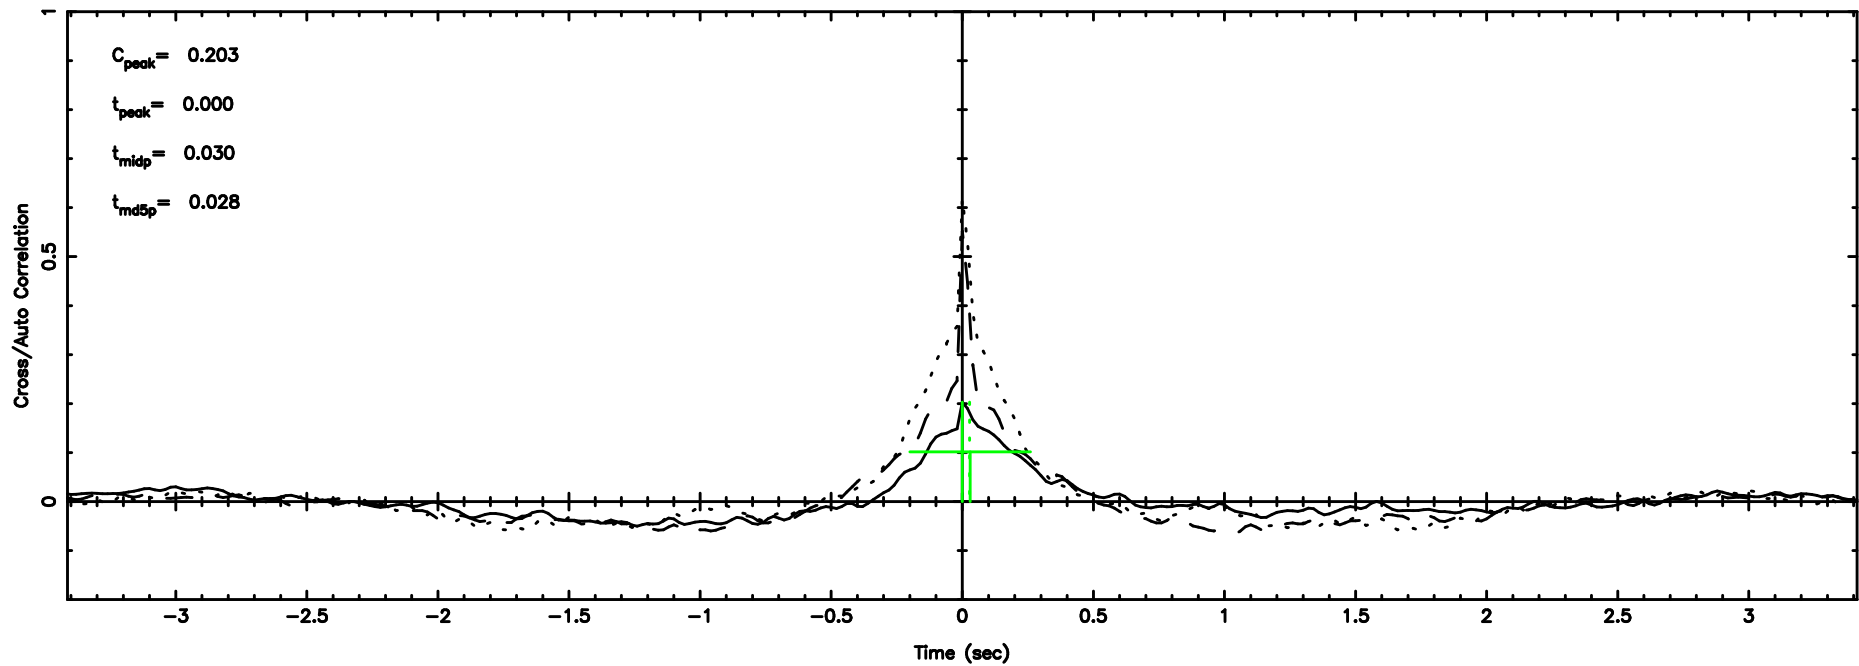

K20240809152529

BLK:18,SNR1: 4.9466 ,SNR2: 13.135

Frequency (Hz)

1245-19 2024/08/09 6.45UT TOYOKAWA-KISO

BLK:12,SNR1: 0.41720 ,SNR2: 2.2727

BLK:12,SNR1: 94.261 ,SNR2: 104.57

3C279 2024/08/09 6.58UT TOYOKAWA-FUJI