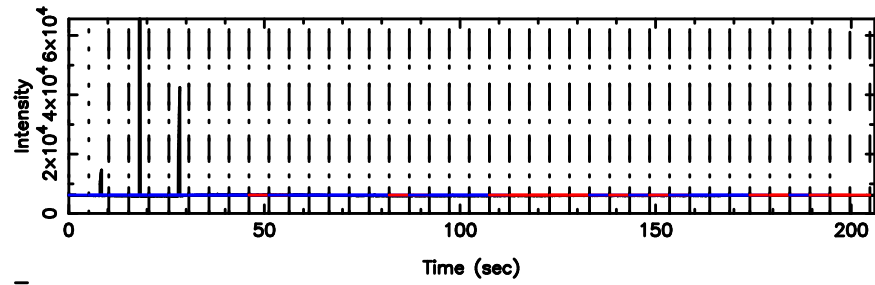

K20240809065307

BLK: 4,SNR1: 0.39147 ,SNR2: 4.1959

0411+05 2024/08/08 21.91UT FUJI -KISO

T20240809070004

BLK:26,SNR1: 9.4352 ,SNR2: 23.584

Frequency (Hz)

F20240809070004

BLK:26,SNR1: 14.253 ,SNR2: 26.794