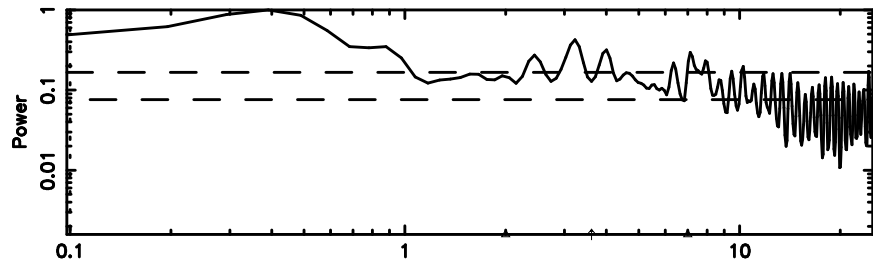

BLK: 4,SNR1: 0.10276 ,SNR2: 0.14750

Frequency (Hz)

K20240809065307

BLK: 4,SNR1: 4.6870 ,SNR2: 9.5505

Frequency (Hz)

0411+05 2024/08/08 21.91UT TOYOKAWA-KISO

F20240809065310

BLK: 4,SNR1:-0.20093 ,SNR2: 0.81384