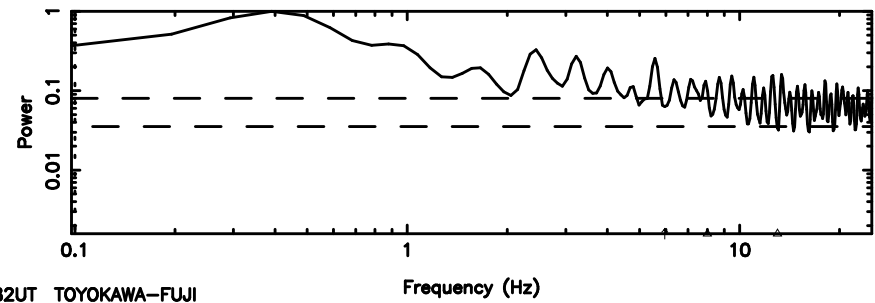

K20240809113052

BLK: 6,SNR1: 1.1873 ,SNR2: 5.1953

Frequency (Hz)

T20240809114736

BLK:11,SNR1: 0.24946 ,SNR2: 1.2557

3C216 2024/08/09 2.82UT TOYOKAWA-FUJI

F20240809114736

BLK:11,SNR1: 0.48069 ,SNR2: 1.7288