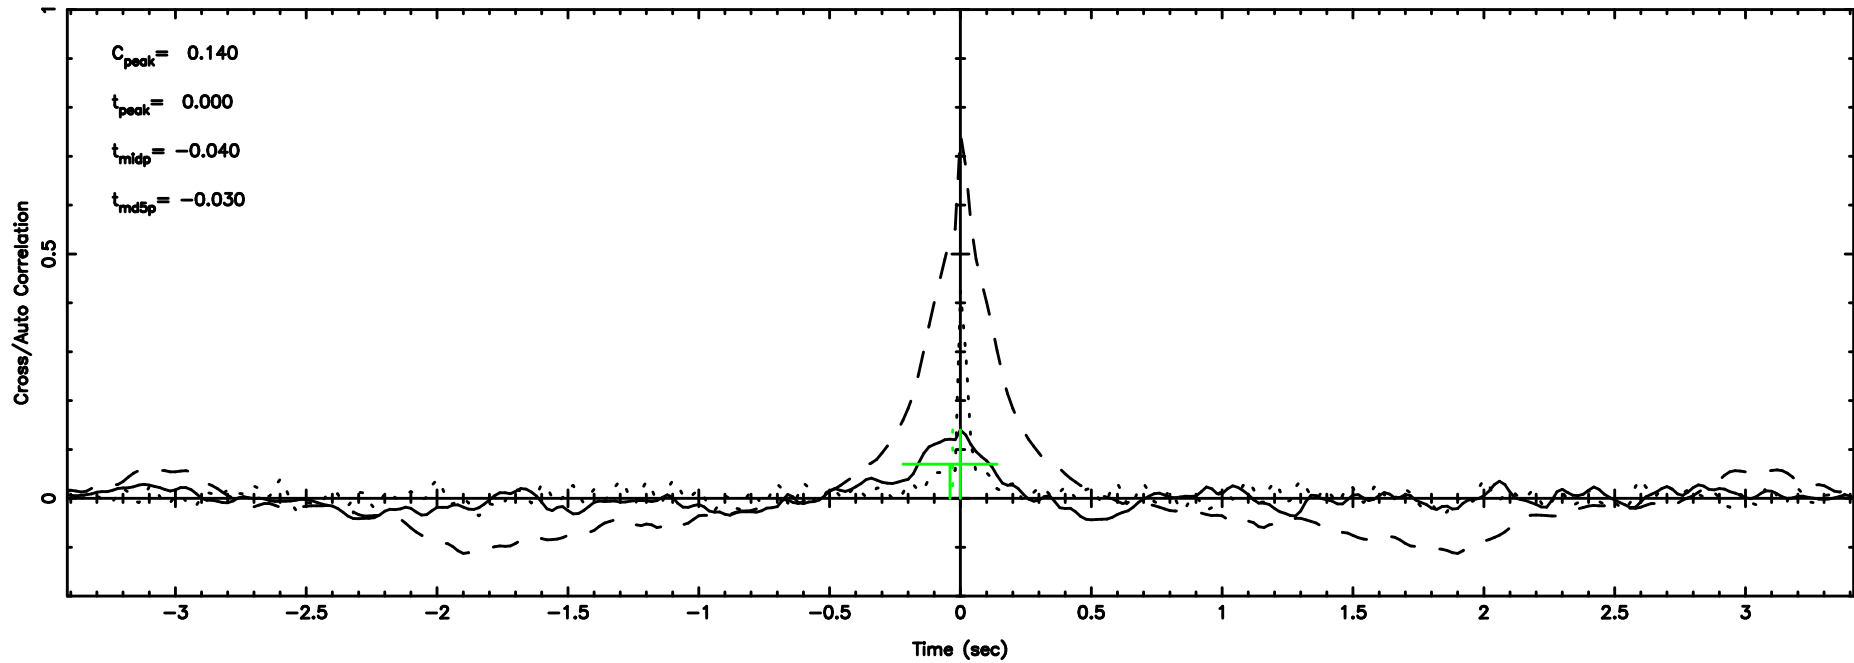

Frequency (Hz)

1355+01 2024/08/09 7.61UT FUJI -KISO