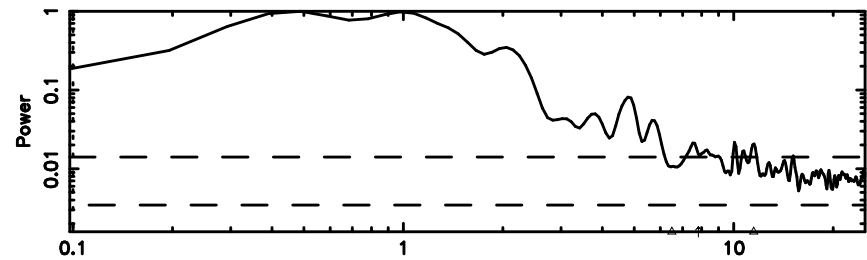

BLK:18,SNR1: 4.9466 ,SNR2: 13.135