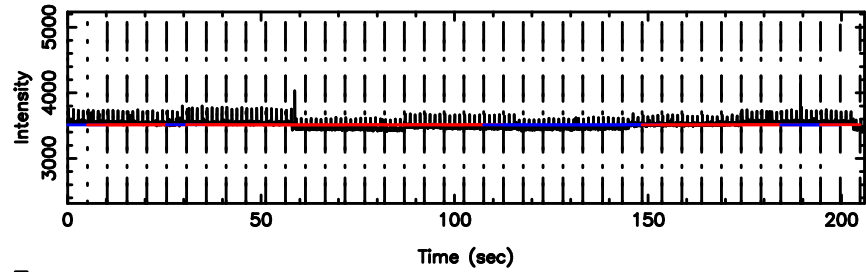

F20240809135646