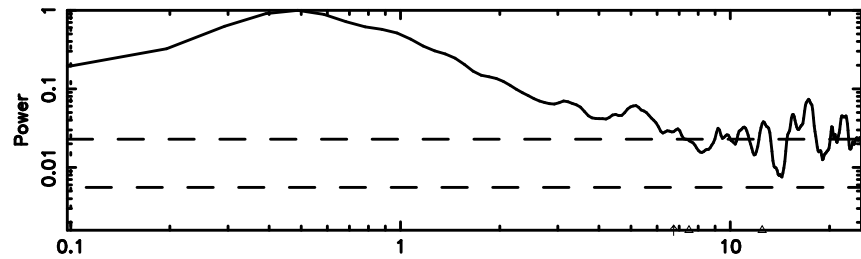

BLK:13,SNR1: 2.2242 ,SNR2: 6.2940