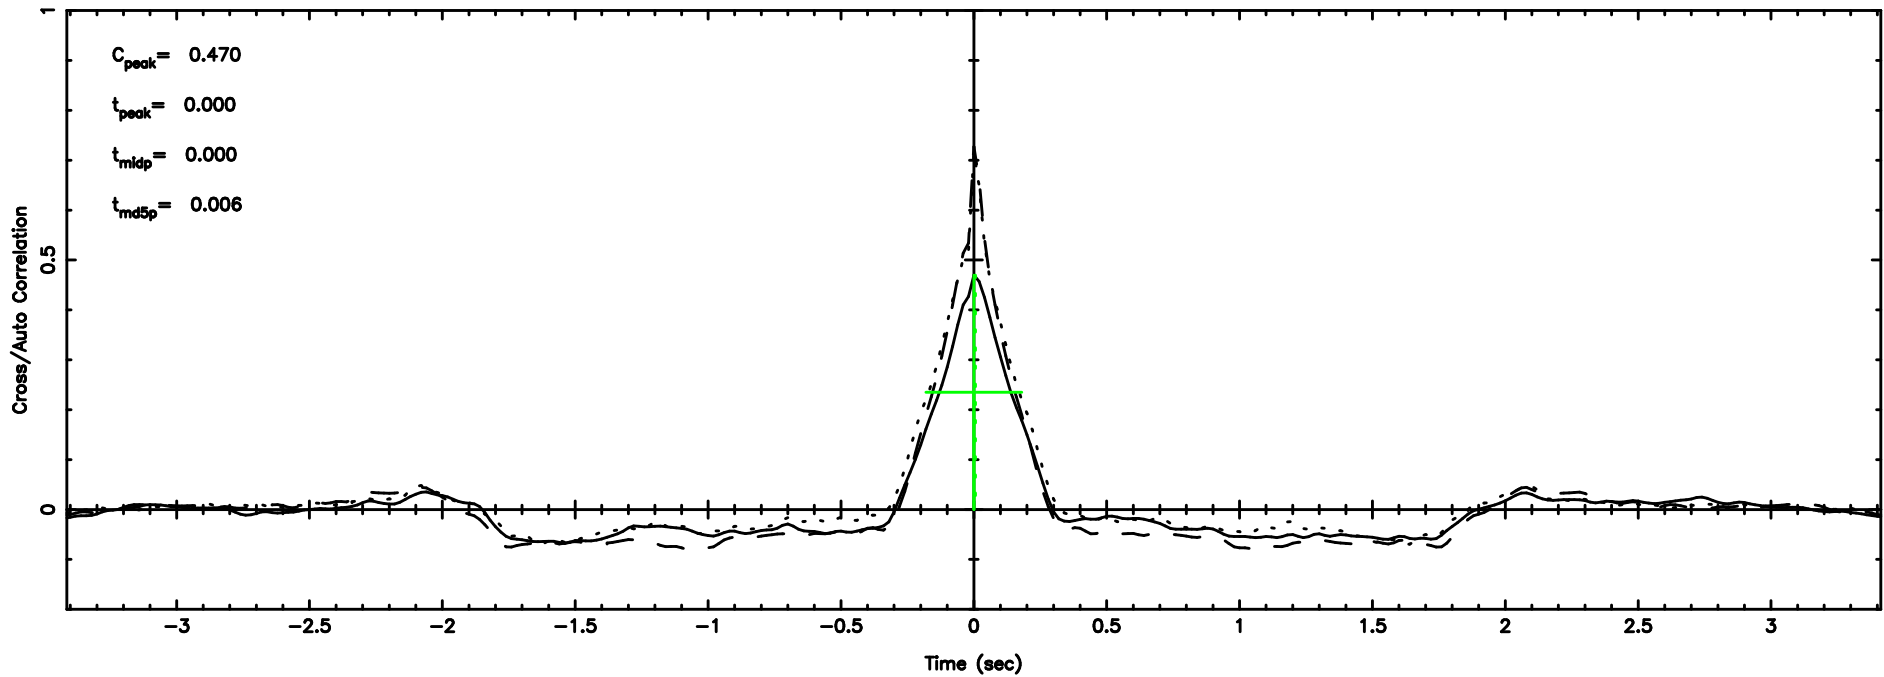

Frequency (Hz)

0333+32 2024/08/08 21.28UT TOYOKAWA-KISO