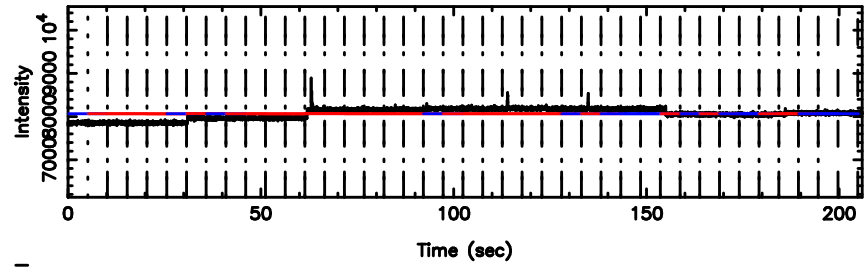

Frequency (Hz)

K20240809162424