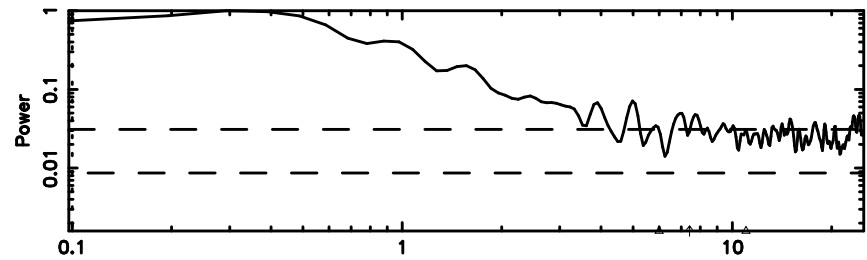

Frequency (Hz)

1323+32 2024/08/09 7.08UT TOYOKAWA-FUJI

T20240809160309

BLK: 9,SNR1: 0.52400 ,SNR2: 2.4405

Frequency (Hz)

K20240809160306

BLK: 9,SNR1: 0.28864 ,SNR2: 0.96770

Frequency (Hz)