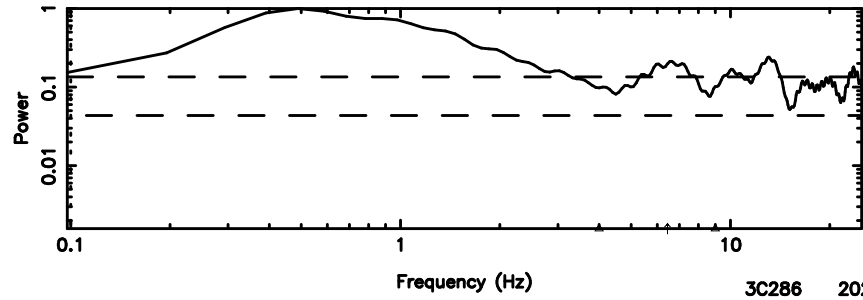

BLK:21,SNR1: 0.41125 ,SNR2: 1.2873

Frequency (Hz)

K20240809160757

BLK:21,SNR1: 3.0438 ,SNR2: 6.0526

Frequency (Hz)

3C286 2024/08/09 7.16UT TOYOKAWA-KISO

F20240809160800

BLK:14,SNR1: 0.30432 ,SNR2: 1.0980