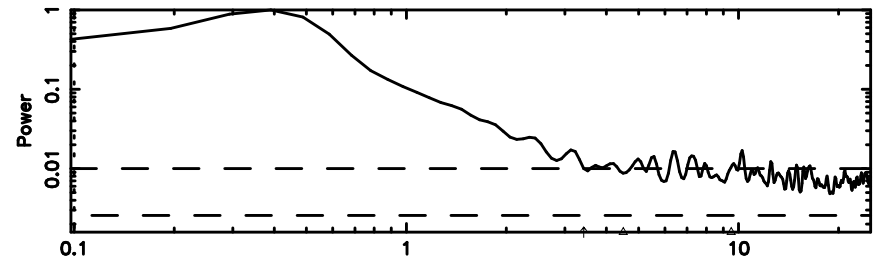

Frequency (Hz)

0926+117 2024/08/09 3.14UT TOYOKAWA-FUJI

T20240809120627

BLK:18,SNR1: 60.372 ,SNR2: 314.54

0926+117 2024/08/09 3.14UT TOYOKAWA-KISO

K20240809120624

BLK:18,SNR1: 0.48316 ,SNR2: 4.9614

F20240809120627