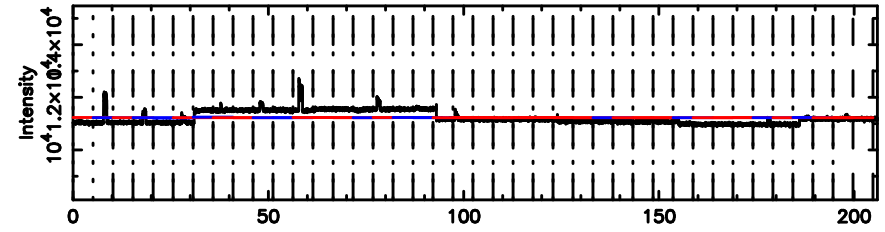

K20240809083351

BLK:13,SNR1: 7.9393 ,SNR2: 32.624

Frequency (Hz)

F20240809083354

BLK:23,SNR1: 0.39849 ,SNR2: 2.6740

Frequency (Hz)

K20240809083351

BLK:23,SNR1: 7.2657 ,SNR2: 18.709