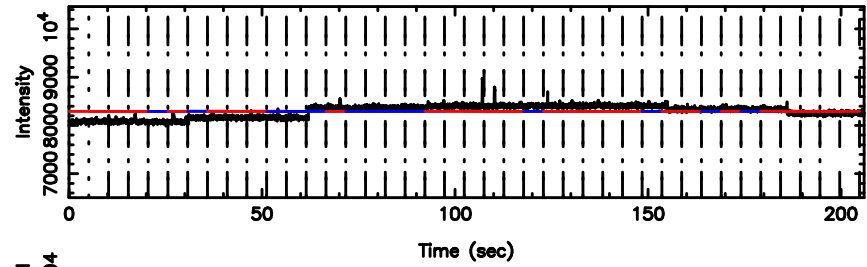

Frequency (Hz)

F20240809154845

BLK:10,SNR1: 5.0137 ,SNR2: 16.911

Frequency (Hz)

3C283 2024/08/09 6.84UT TOYOKAWA-FUJI

T20240809154845

BLK:13,SNR1: 0.60042E-01,SNR2: 2.0579

K20240809154842