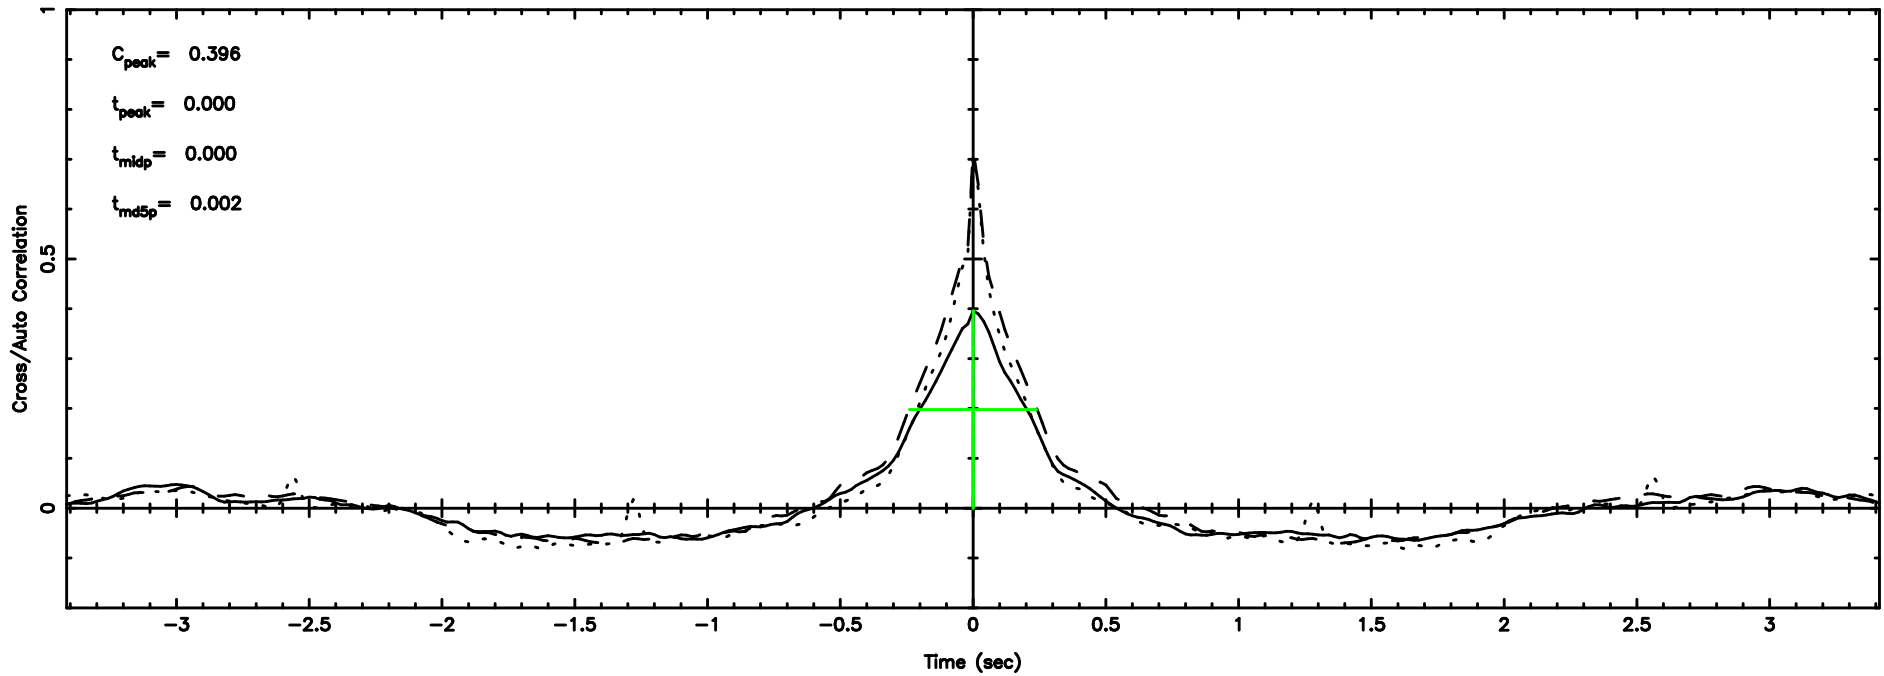

T20240809071131

BLK:28,SNR1: 7.7848 ,SNR2: 20.124

Frequency (Hz)

F20240809071131

BLK:28,SNR1: 4.0777 ,SNR2: 11.230

Frequency (Hz)

3C119 2024/08/08 22.22UT TOYOKAWA-FUJI

BLK:29,SNR1: 7.7899 ,SNR2: 20.137