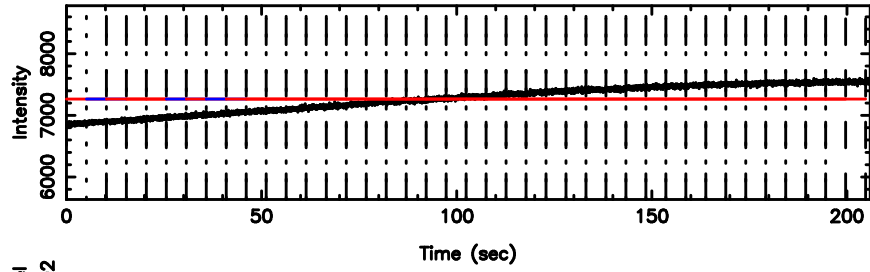

BLK: 1,SNR1:-0.59869E-01,SNR2: 0.85614

F20240809085359

BLK: 1,SNR1: 1.4962 ,SNR2: 22.118

0612+227 2024/08/08 23.93UT TOYOKAWA-FUJI

T20240809085359

BLK: 3,SNR1: 0.86365E-01,SNR2: 0.36872

Frequency (Hz)

K20240809085356