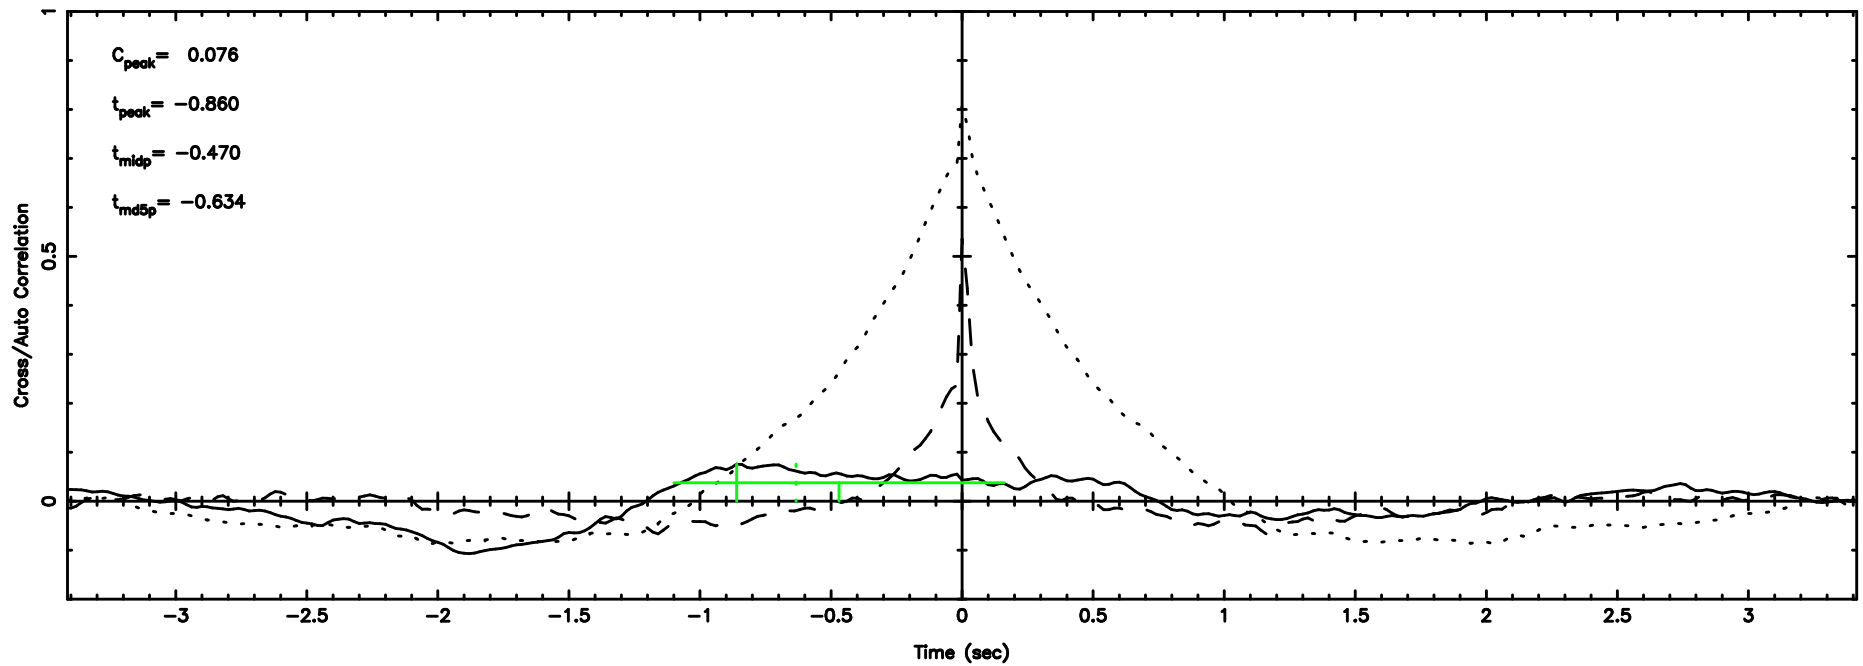

K20240809152529

BLK:18,SNR1: 4.9466 ,SNR2: 13.135

Frequency (Hz)

1245-19 2024/08/09 6.45UT TOYOKAWA-KISO

BLK:12,SNR1: 0.41720 ,SNR2: 2.2727

BLK:12,SNR1: 94.261 ,SNR2: 104.57

3C279 2024/08/09 6.58UT TOYOKAWA-FUJI