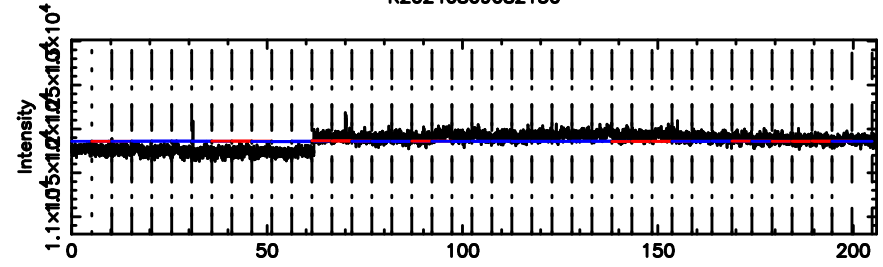

3C147 2024/08/08 23.39UT TOYOKAWA-FUJI

F20240809082132

BLK:20,SNR1:-0.72946E-01,SNR2: 1.6529

Frequency (Hz)

T20240809082132

BLK:26,SNR1: 1.8402 ,SNR2: 7.5930

Frequency (Hz)

K20240809082130