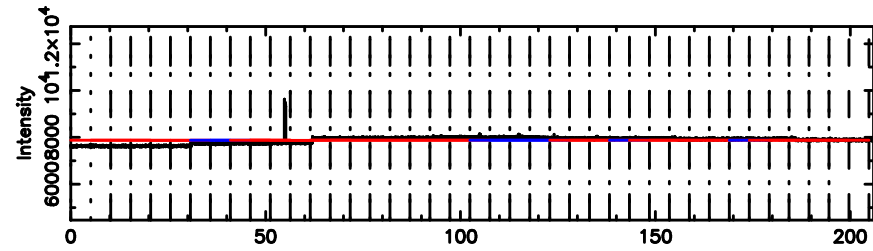

Frequency (Hz)

K20240809095344