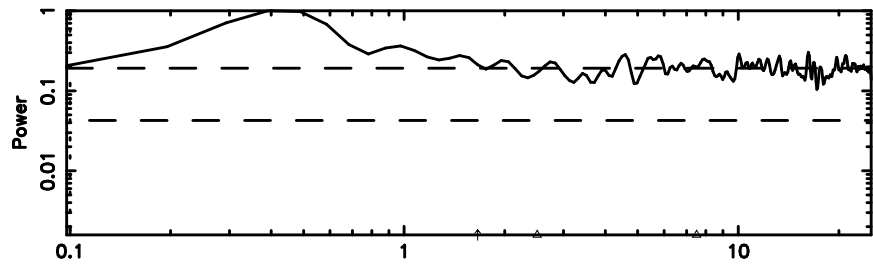

BLK:11,SNR1: 0.89773E-01,SNR2: 1.2584