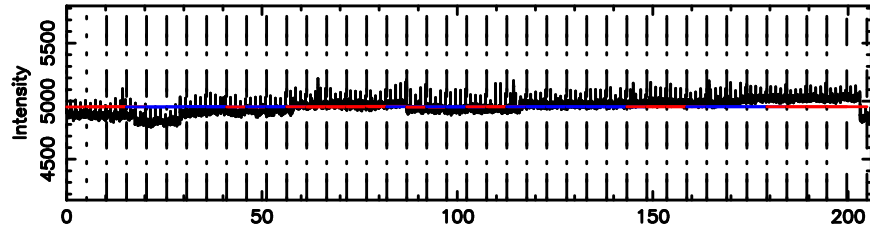

BLK:26,SNR1: 0.29544 ,SNR2: 3.7837

Frequency (Hz)

3C147 2024/08/08 23.39UT TOYOKAWA-KISO

F20240809082132

BLK:20,SNR1:-0.23590E-01,SNR2: 1.7154

K20240809082130

BLK:20,SNR1: 0.26284 ,SNR2: 3.1558

3C147 2024/08/08 23.39UT FUJI -KISO