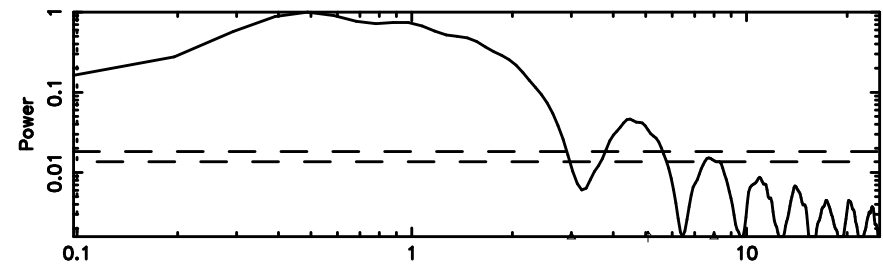

0333+32 2024/08/08 21.28UT TOYOKAWA-KISO

F20240809061523

BLK:21,SNR1: 11.712 ,SNR2: 20.686

Frequency (Hz)

0333+32 2024/08/08 21.28UT FUJI -KISO

K20240809061520

BLK:21,SNR1: 2.6373 ,SNR2: 12.633

Frequency (Hz)