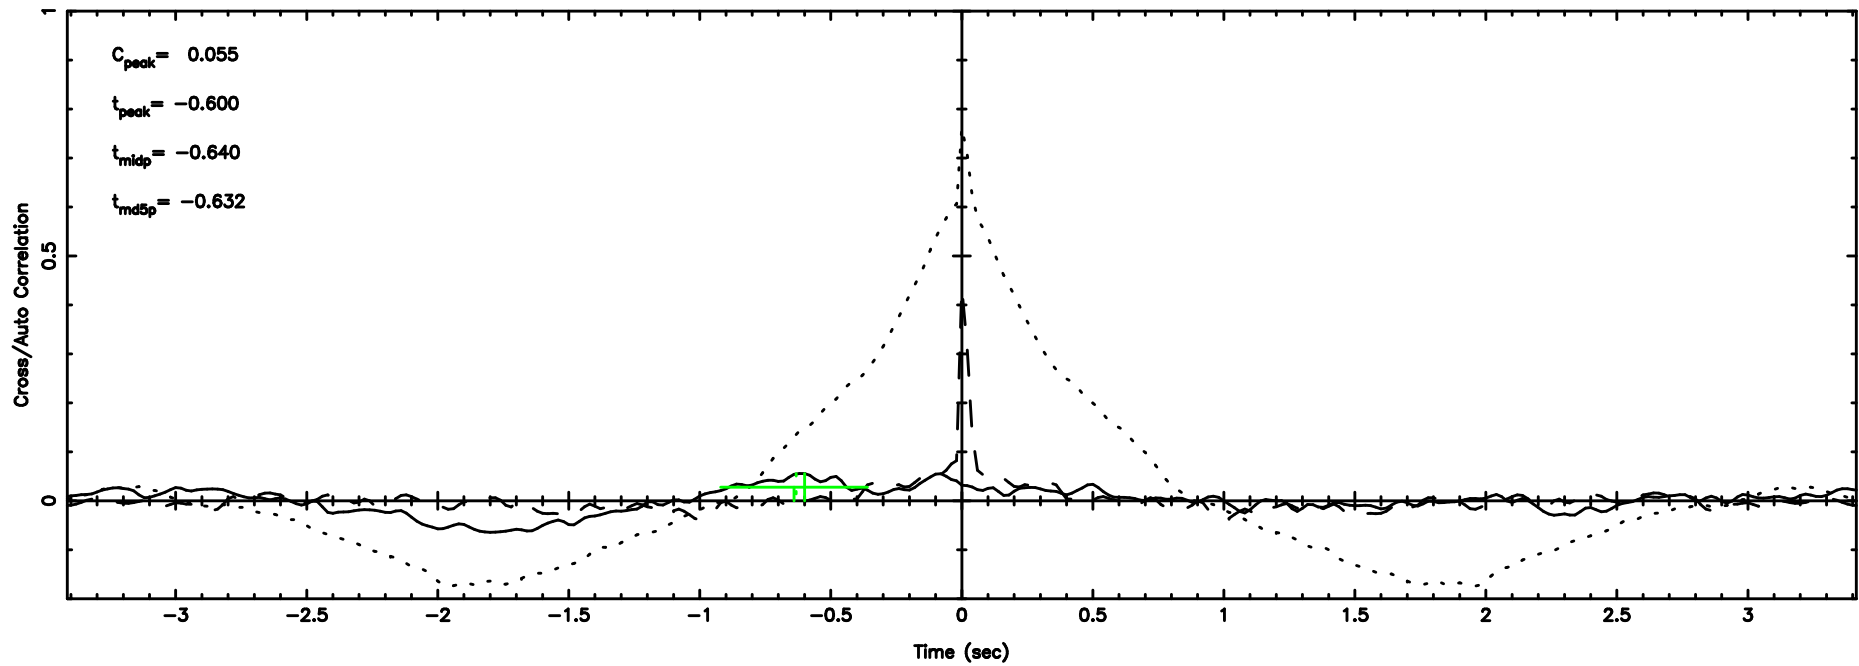

Frequency (Hz)

F20240809154845

BLK:10,SNR1: 5.0137 ,SNR2: 16.911

Frequency (Hz)

3C283 2024/08/09 6.84UT TOYOKAWA-FUJI

T20240809154845

BLK:13,SNR1: 0.60042E-01,SNR2: 2.0579

K20240809154842