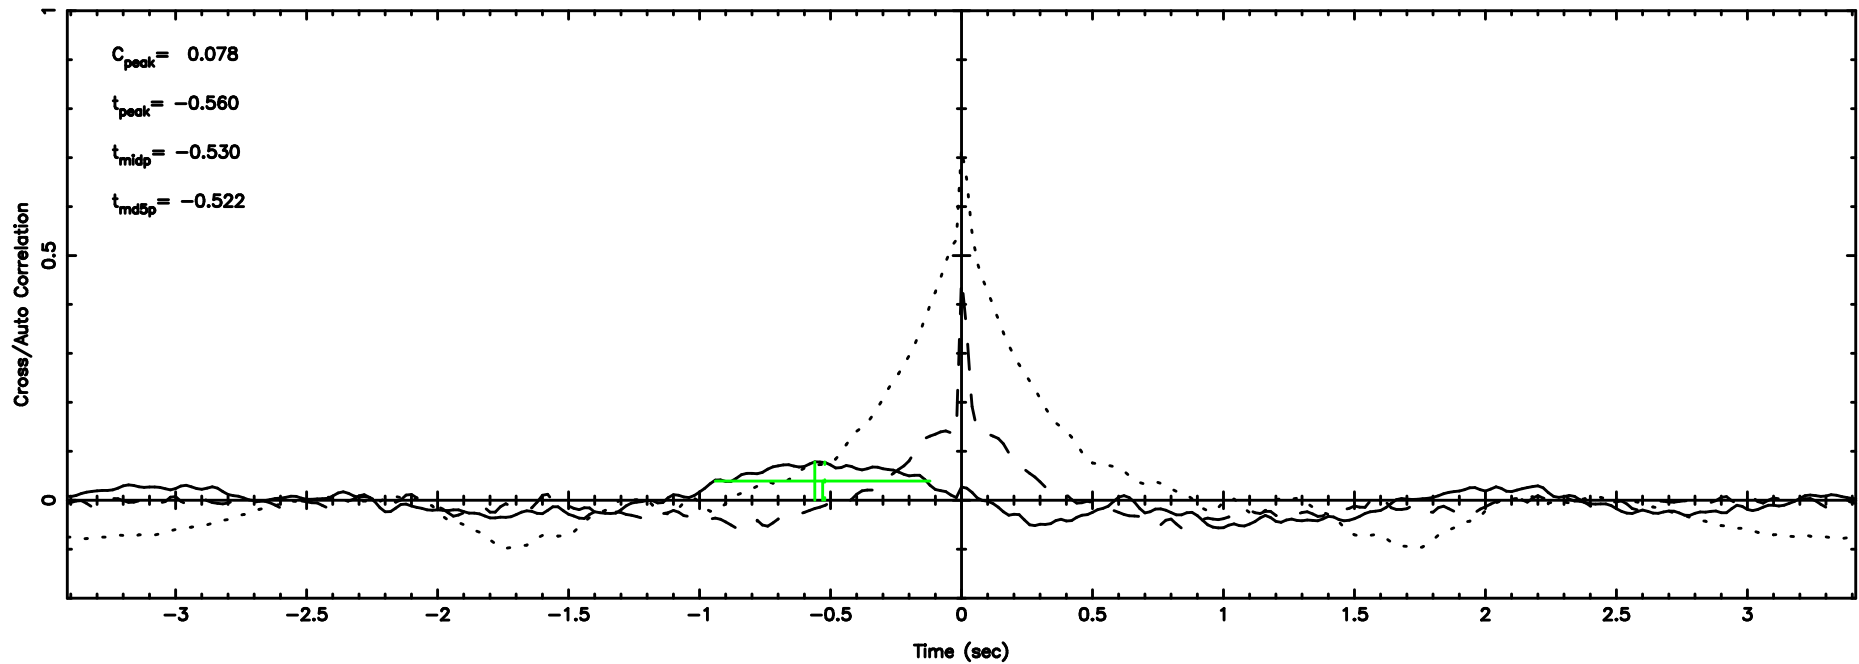

Frequency (Hz)

1323+32 2024/08/09 7.08UT TOYOKAWA-FUJI

T20240809160309

BLK: 9,SNR1: 0.52400 ,SNR2: 2.4405

Frequency (Hz)

K20240809160306

BLK: 9,SNR1: 0.28864 ,SNR2: 0.96770

Frequency (Hz)