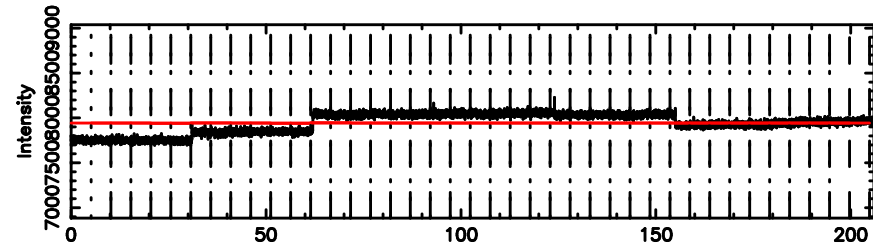

K20240809094421