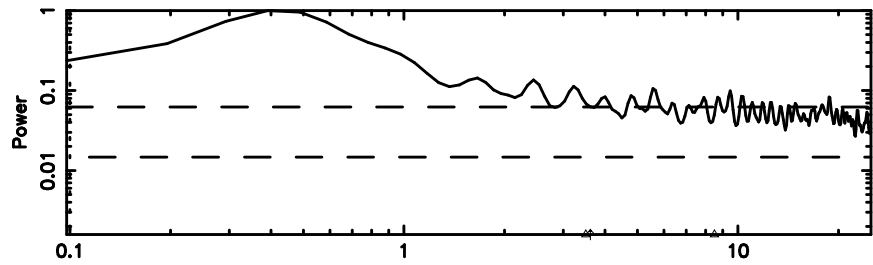

K20240809083351

BLK:13,SNR1: 7.9393 ,SNR2: 32.624

Frequency (Hz)

F20240809083354

BLK:23,SNR1: 0.39849 ,SNR2: 2.6740

Frequency (Hz)

K20240809083351

BLK:23,SNR1: 7.2657 ,SNR2: 18.709