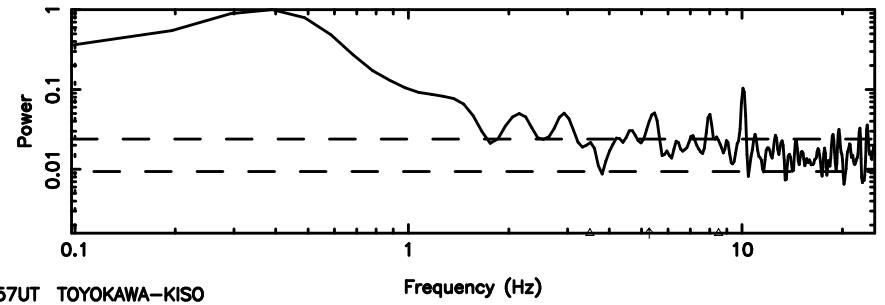

K20240809093245

BLK: 3,SNR1: 0.85576 ,SNR2: 3.8442

0652-130 2024/08/09 0.57UT TOYOKAWA-KISO

F20240809093248

BLK: 5,SNR1: 0.60837 ,SNR2: 1.7019

Frequency (Hz)

K20240809093245

BLK: 5,SNR1: 0.56917 ,SNR2: 5.3030