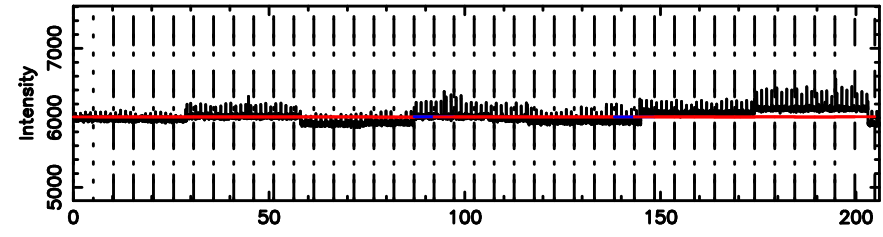

T20240809065310

BLK: 2,SNR1: 0.24906 ,SNR2: 0.70512

Frequency (Hz)

F20240809065310

BLK: 2,SNR1:-0.19536 ,SNR2: 3.3974

Frequency (Hz)

0411+05 2024/08/08 21.91UT TOYOKAWA-FUJI

T20240809065310