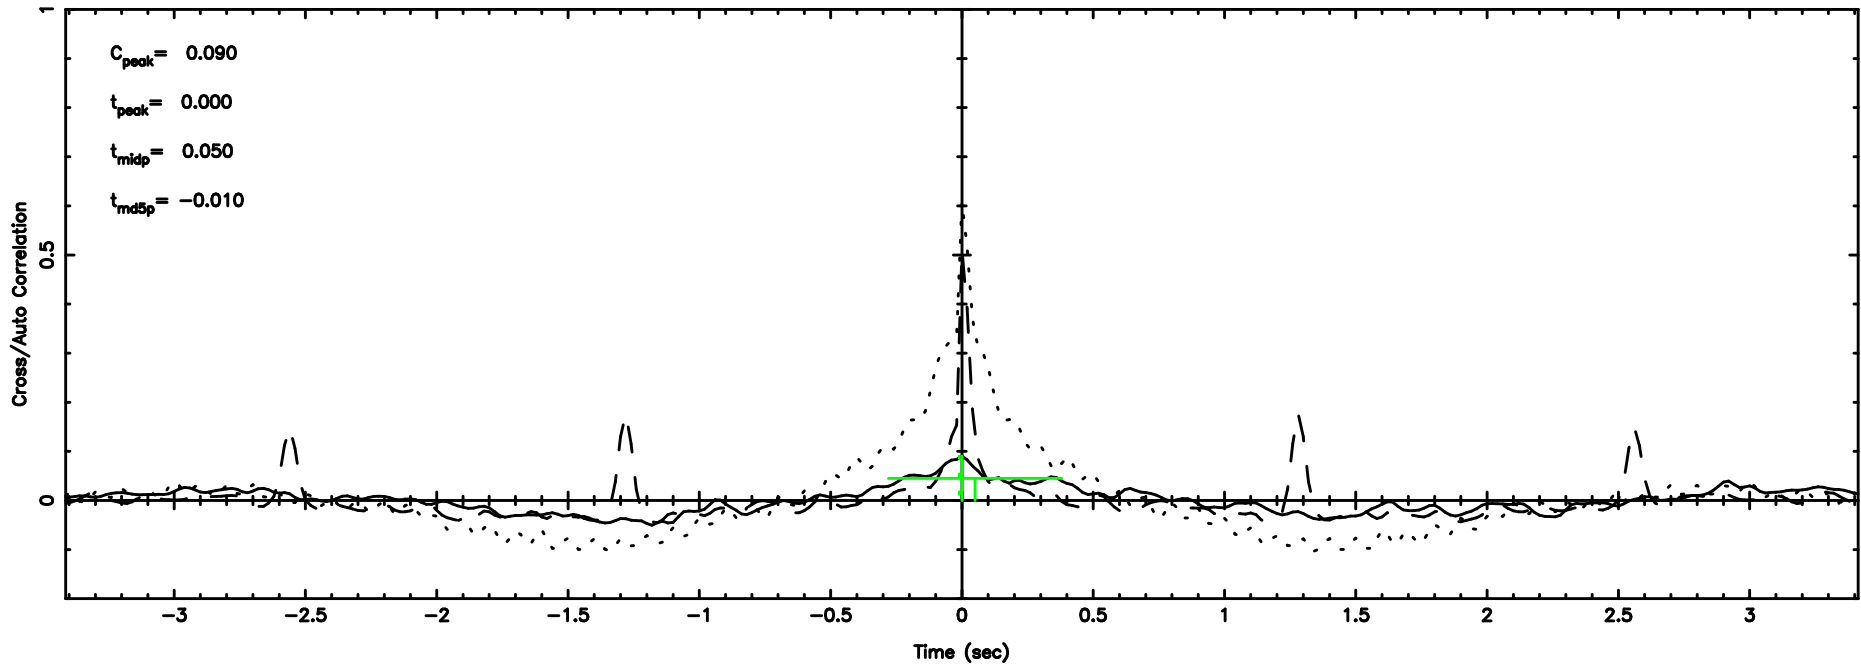

F20240809140724

BLK:12,SNR1:-0.77753E-01,SNR2: 0.97163

K20240809140721

BLK:12,SNR1: 1.7969 ,SNR2: 6.3236

1127-14 2024/08/09 5.15UT FUJI -KISO

T20240809142044

BLK:15,SNR1: 22.840 ,SNR2: 37.445

Frequency (Hz)