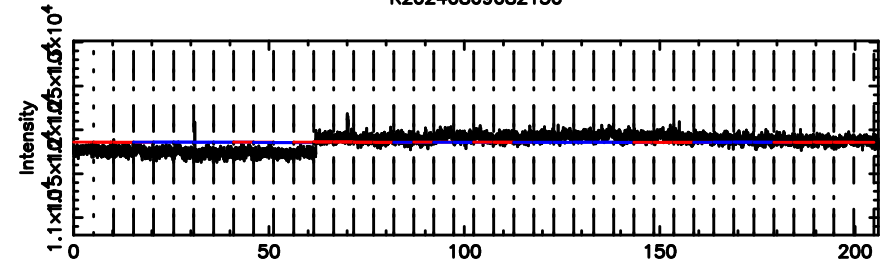

BLK:26,SNR1: 0.29544 ,SNR2: 3.7837

Frequency (Hz)

3C147 2024/08/08 23.39UT TOYOKAWA-KISO

F20240809082132

BLK:20,SNR1:-0.23590E-01,SNR2: 1.7154

K20240809082130

BLK:20,SNR1: 0.26284 ,SNR2: 3.1558

3C147 2024/08/08 23.39UT FUJI -KISO