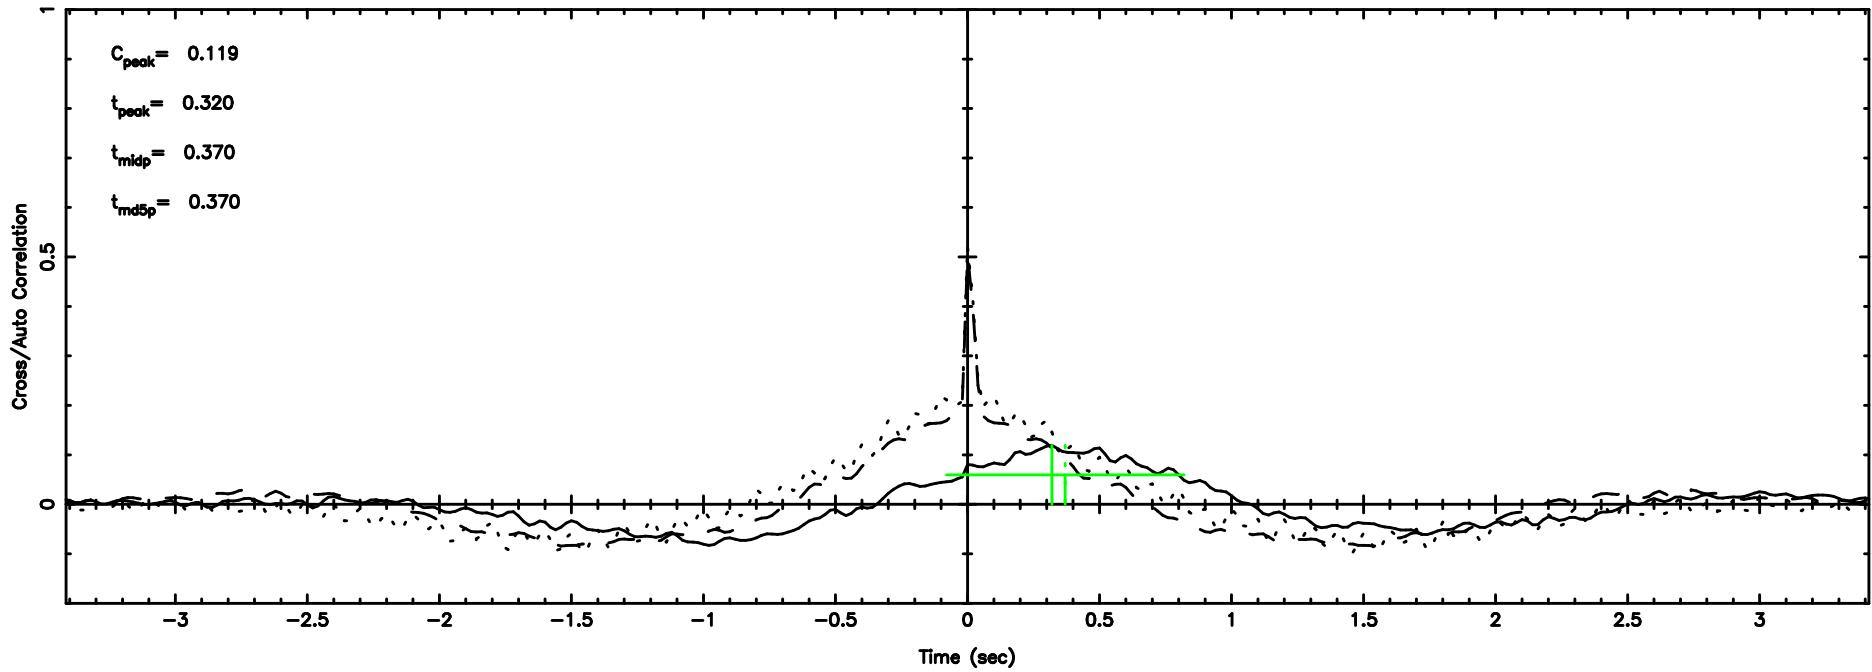

BLK:17,SNR1: 0.18573 ,SNR2: 1.6130

0821+394 2024/08/09 2.08UT TOYOKAWA-KISO

K20240809110305

BLK:17,SNR1: 1.8195 ,SNR2: 5.7483

F20240809110308

BLK: 2,SNR1:-0.10547E-01,SNR2: 3.0542

K20240809110305

BLK: 2,SNR1: 0.41756 ,SNR2: 5.3199