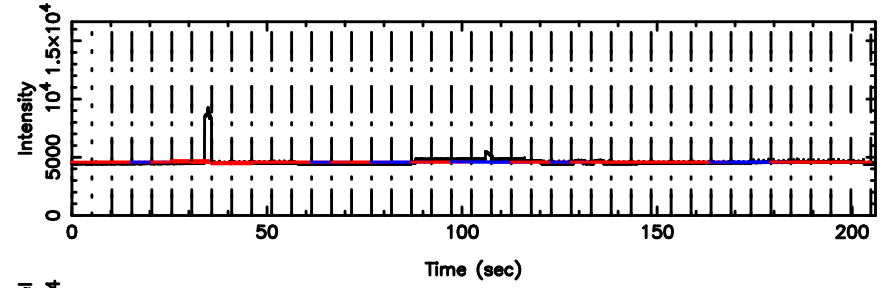

Frequency (Hz)

0612+227 2024/08/08 23.93UT FUJI -KISO

T20240809090515

BLK:11,SNR1: 40.373 ,SNR2: 57.301

3C161 2024/08/09 0.12UT TOYOKAWA-FUJI

F20240809090515

BLK:11,SNR1: 12.738 ,SNR2: 25.662

T20240809090515