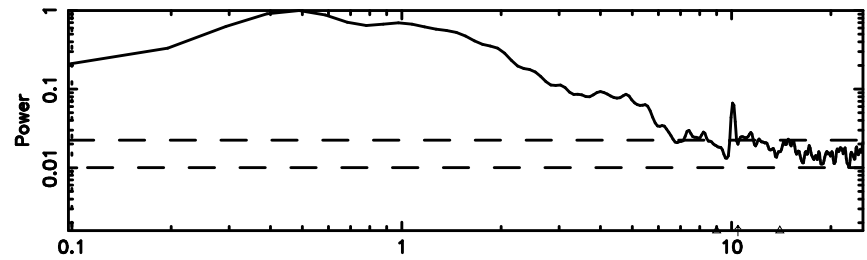

BLK:21,SNR1: 0.41125 ,SNR2: 1.2873

Frequency (Hz)

K20240809160757

BLK:21,SNR1: 3.0438 ,SNR2: 6.0526

Frequency (Hz)

3C286 2024/08/09 7.16UT TOYOKAWA-KISO

F20240809160800

BLK:14,SNR1: 0.30432 ,SNR2: 1.0980