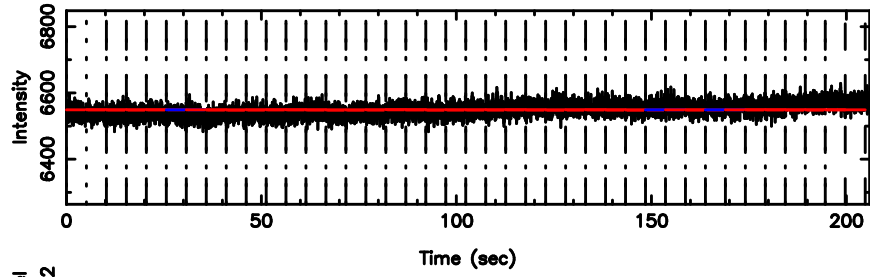

T20240809093248