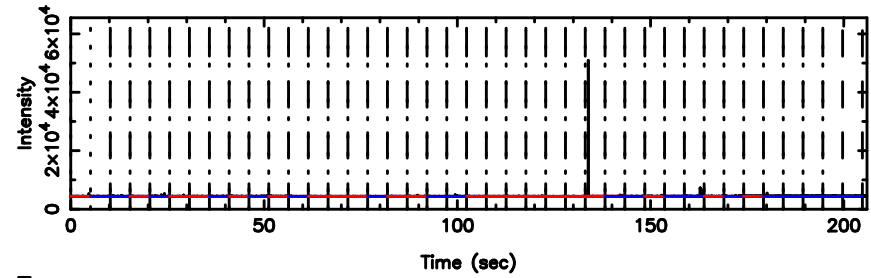

BLK:18,SNR1: 5.7587 ,SNR2: 17.841

1213-17 2024/08/09 5.91UT TOYOKAWA-FUJI

T20240809145259

BLK:26,SNR1: 10.917 ,SNR2: 13.027

K20240809145256

BLK:26,SNR1: 12.402 ,SNR2: 20.803

1213-17 2024/08/09 5.91UT TOYOKAWA-KISO