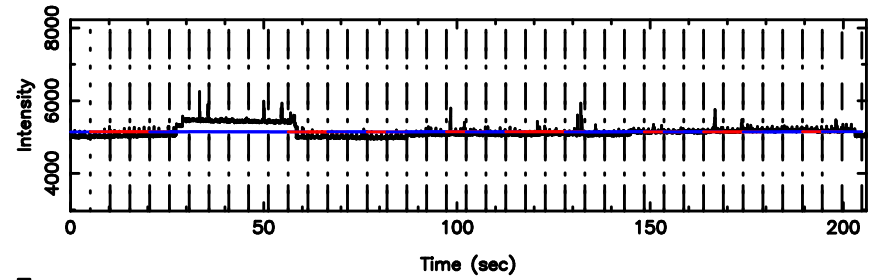

F20240809145259

BLK:24,SNR1: 51.700 ,SNR2: 55.835

K20240809145256

BLK:24,SNR1: 6.2323 ,SNR2: 19.679

1213-17 2024/08/09 5.91UT FUJI -KISO

T20240809150616

BLK:25,SNR1: 0.44273 ,SNR2: 2.5725

F20240809150616