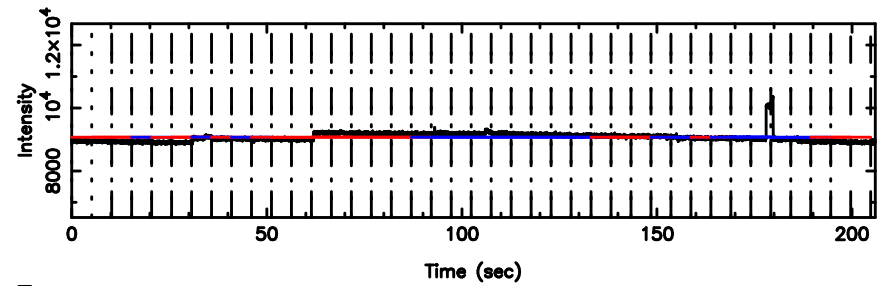

3C161 2024/08/09 0.12UT TOYOKAWA-KISO

K20240809090513