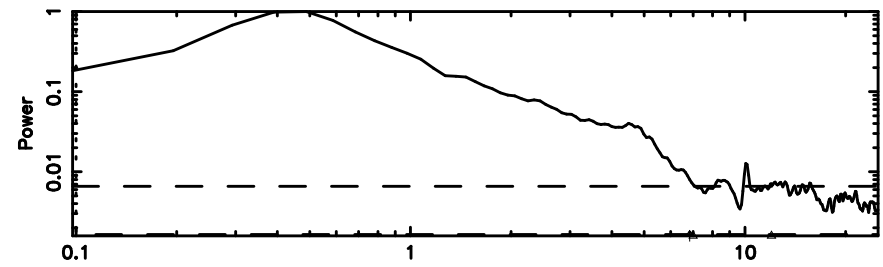

BLK:32,SNR1: 6.1848 ,SNR2: 18.406