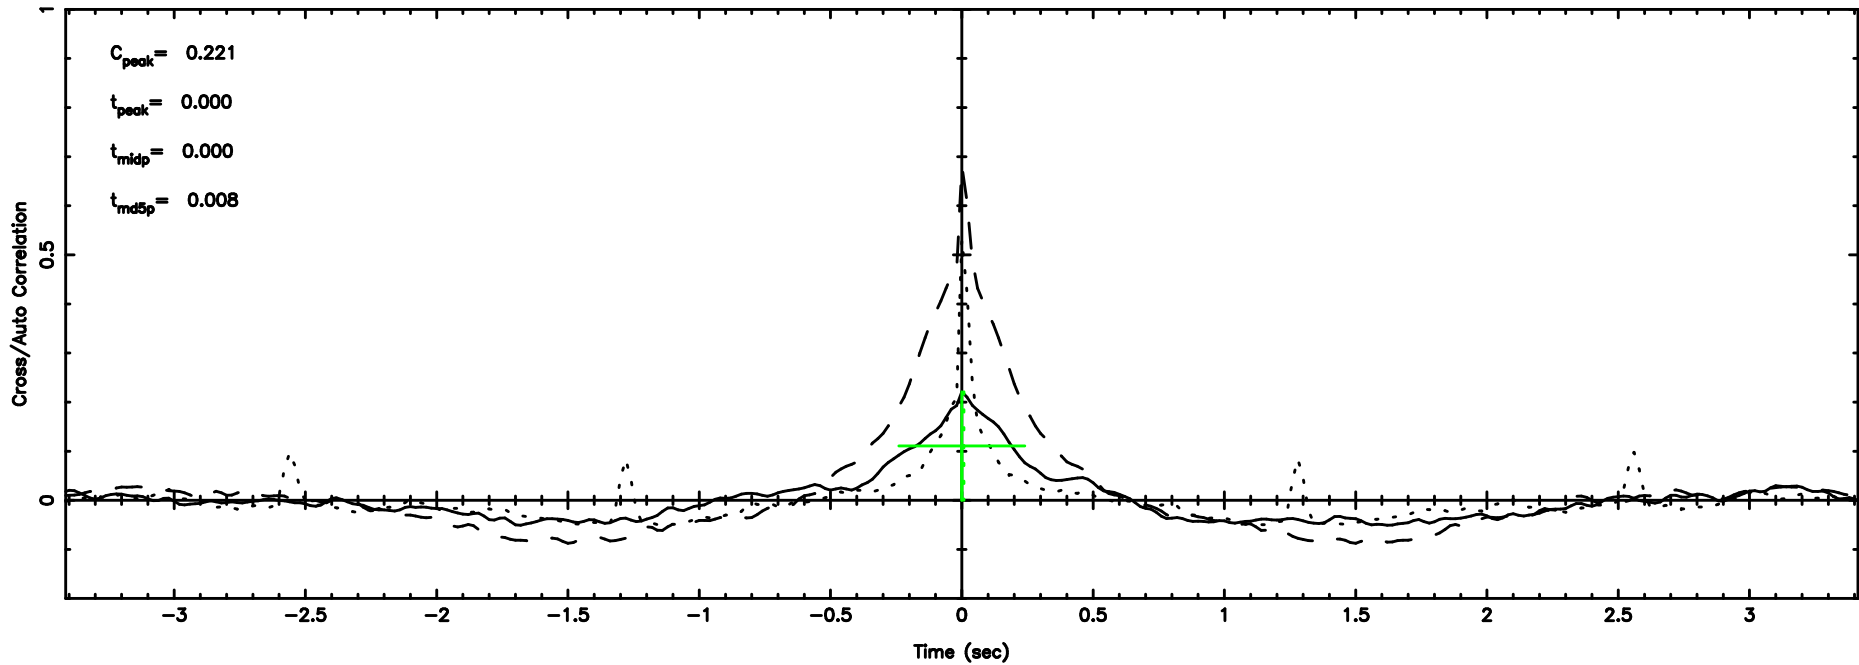

F20240809142044

BLK:15,SNR1: 0.15772 ,SNR2: 1.6513

Frequency (Hz)

3C263.1 2024/08/09 5.37UT TOYOKAWA-FUJI

T20240809142044

BLK:27,SNR1: 0.56709 ,SNR2: 3.7395

K20240809142042

BLK:27,SNR1: 0.77404 ,SNR2: 3.2268