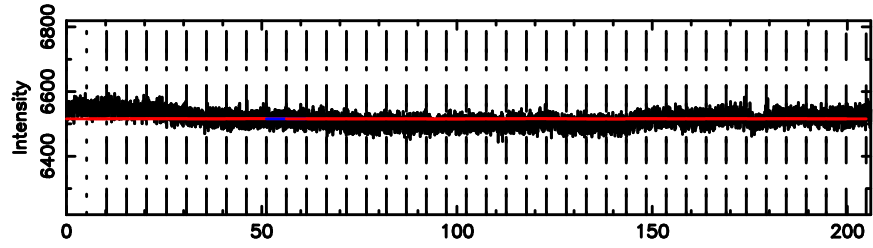

T20240809083821