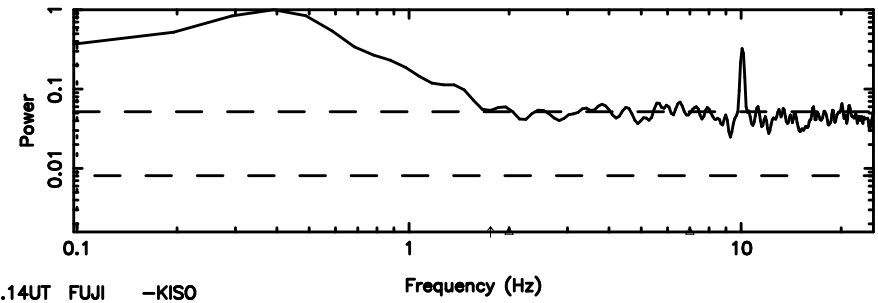

0926+117 2024/08/09 3.14UT FUJI -KISO