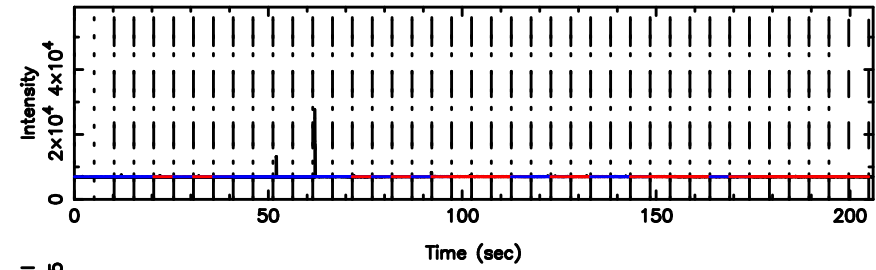

T20240809124340

BLK:19,SNR1: 0.65865 ,SNR2: 3.5022

3C236 2024/08/09 3.76UT TOYOKAWA-KISO

K20240809124337

BLK:19,SNR1: 3.0064 ,SNR2: 12.938

F20240809124340

BLK:19,SNR1: 7.5019 ,SNR2: 15.071

K20240809124337