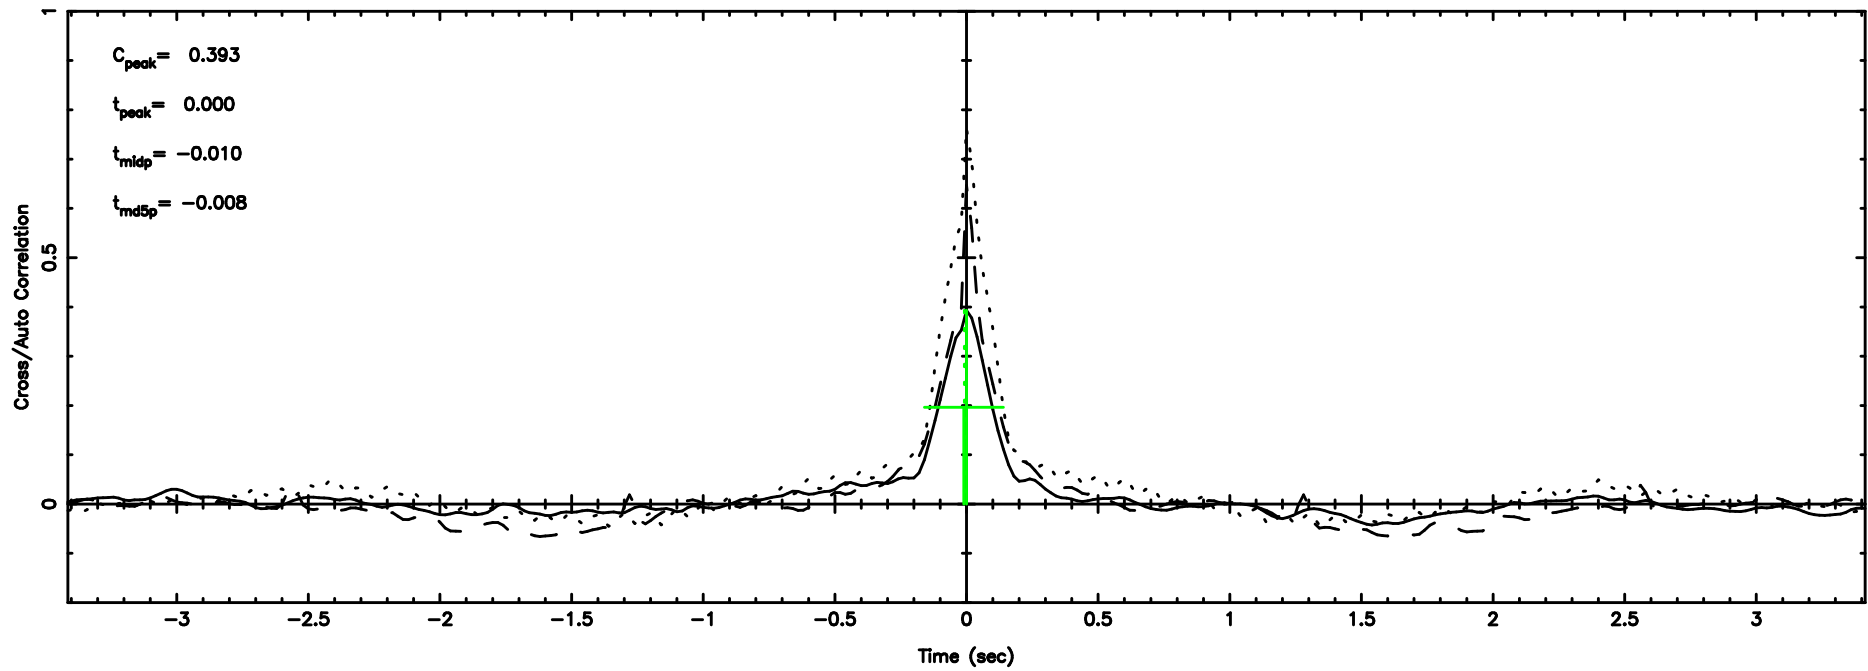

3C236 2024/08/09 3.76UT FUJI -KISO