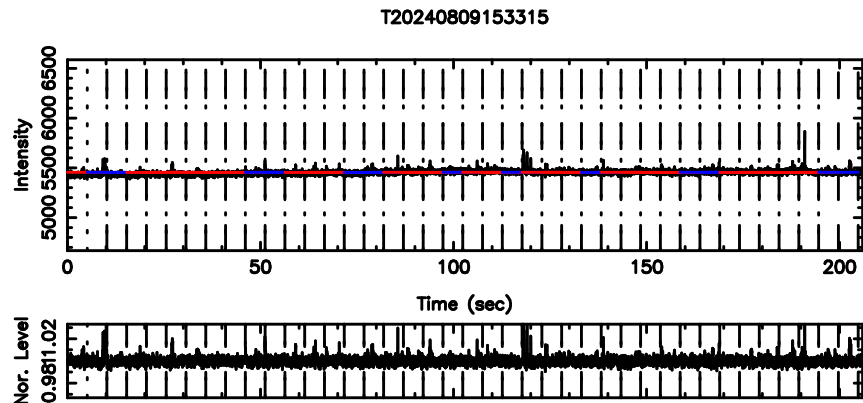

K20240809152529

BLK:18,SNR1: 4.9466 ,SNR2: 13.135

Frequency (Hz)

1245-19 2024/08/09 6.45UT TOYOKAWA-KISO

BLK:12,SNR1: 0.41720 ,SNR2: 2.2727

BLK:12,SNR1: 94.261 ,SNR2: 104.57

3C279 2024/08/09 6.58UT TOYOKAWA-FUJI