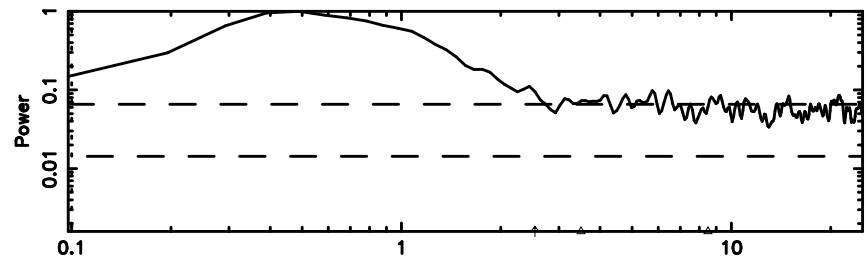

Frequency (Hz)

1345+12 2024/08/09 7.44UT TOYOKAWA-FUJI

T20240809162427

BLK:10,SNR1: 0.17117 ,SNR2: 1.0863

K20240809162424

BLK:10,SNR1: 0.73327 ,SNR2: 3.1934

1345+12 2024/08/09 7.44UT TOYOKAWA-KISO

F20240809162428