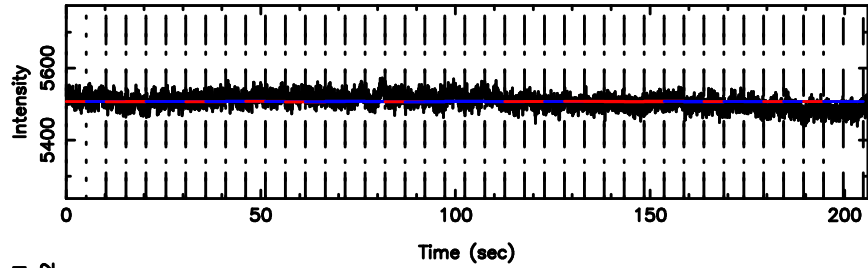

3C190 2024/08/09 1.69UT TOYOKAWA-FUJI

F20240809103934

BLK:11,SNR1: 19.187 ,SNR2: 27.862

Frequency (Hz)

T20240809103934

BLK:22,SNR1: 0.32397 ,SNR2: 4.6199

3C190 2024/08/09 1.69UT TOYOKAWA-KISO

K20240809103931