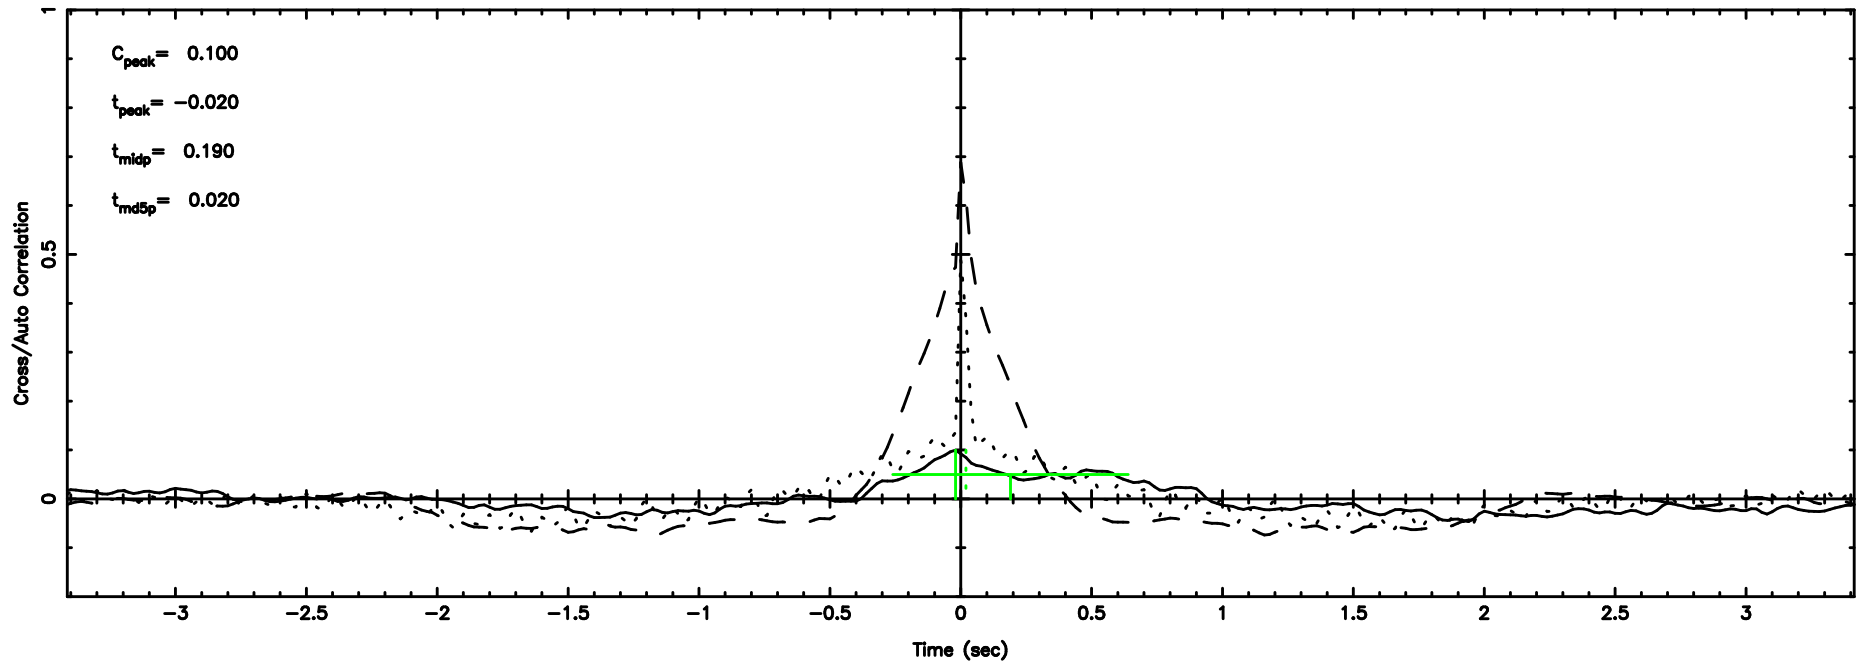

Frequency (Hz)

1345+12 2024/08/09 7.44UT FUJI -KISO