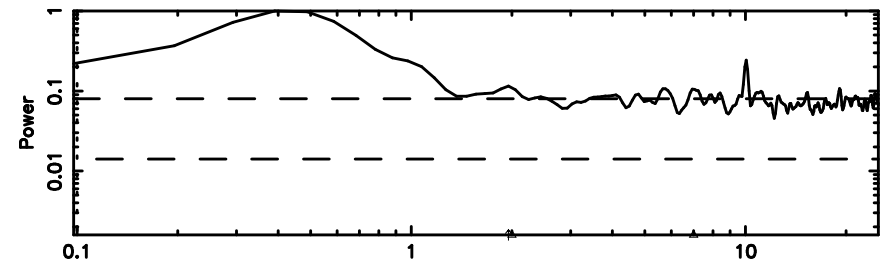

BLK:26,SNR1: 0.29544 ,SNR2: 3.7837

Frequency (Hz)

3C147 2024/08/08 23.39UT TOYOKAWA-KISO

F20240809082132

BLK:20,SNR1:-0.23590E-01,SNR2: 1.7154

K20240809082130

BLK:20,SNR1: 0.26284 ,SNR2: 3.1558

3C147 2024/08/08 23.39UT FUJI -KISO