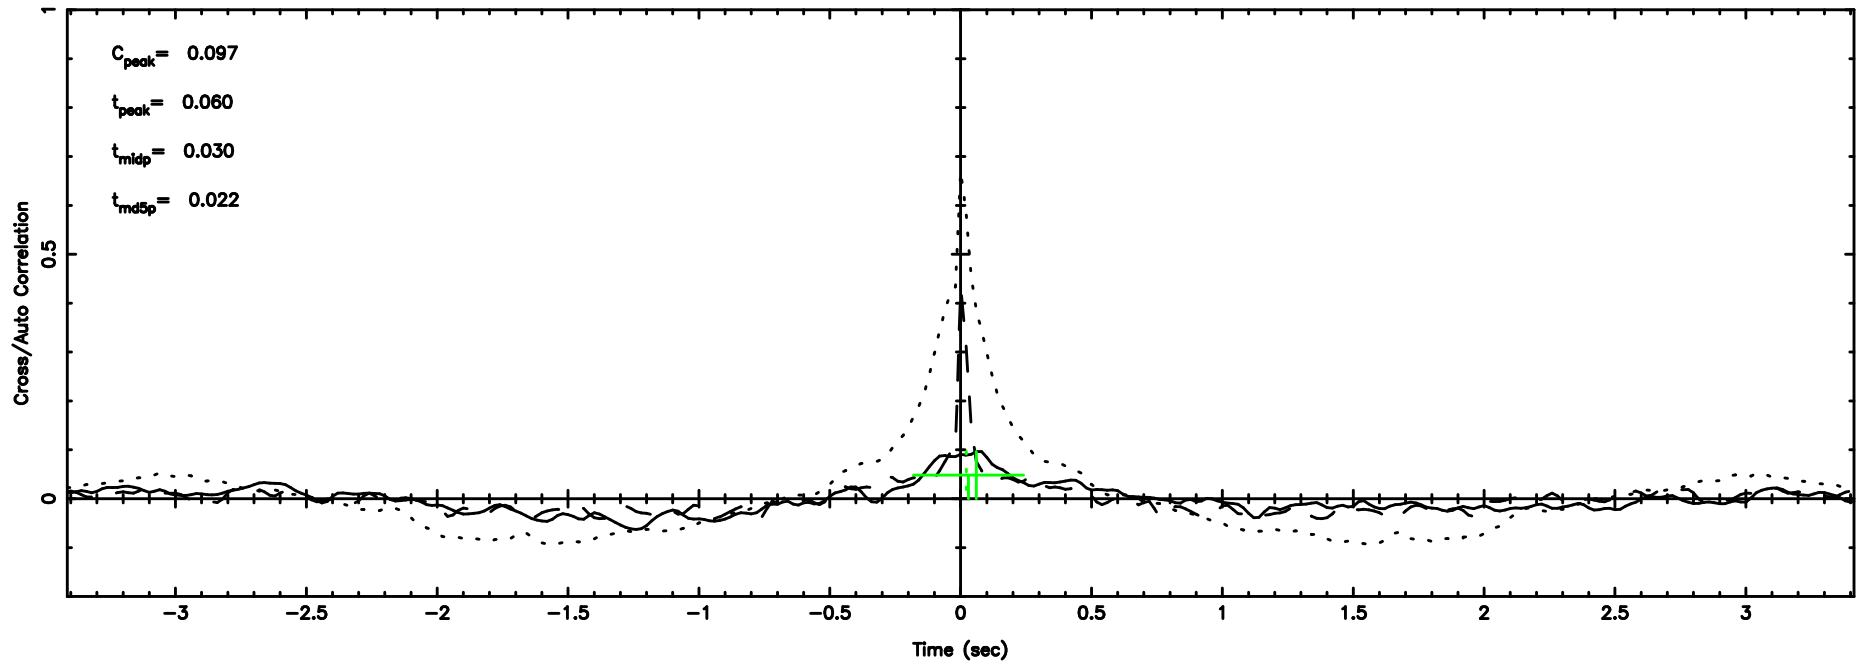

T20240809163447

BLK:11,SNR1: 0.20657 ,SNR2: 0.68228

F20240809163447

BLK:11,SNR1: 4.0387 ,SNR2: 13.959

1355+01 2024/08/09 7.61UT TOYOKAWA-FUJI