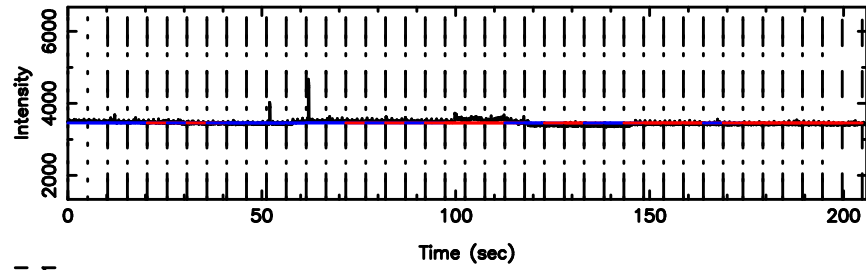

T20240809124340

BLK:19,SNR1: 0.65865 ,SNR2: 3.5022

3C236 2024/08/09 3.76UT TOYOKAWA-KISO

K20240809124337

BLK:19,SNR1: 3.0064 ,SNR2: 12.938

F20240809124340

BLK:19,SNR1: 7.5019 ,SNR2: 15.071

K20240809124337