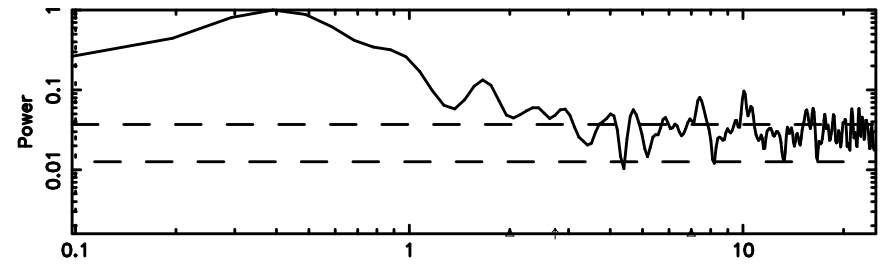

T20240809085359

BLK: 3,SNR1: 0.86365E-01,SNR2: 0.36872

Frequency (Hz)

K20240809085356

BLK: 3,SNR1: 0.67019 ,SNR2: 5.5594

Frequency (Hz)

0612+227 2024/08/08 23.93UT TOYOKAWA-KISO