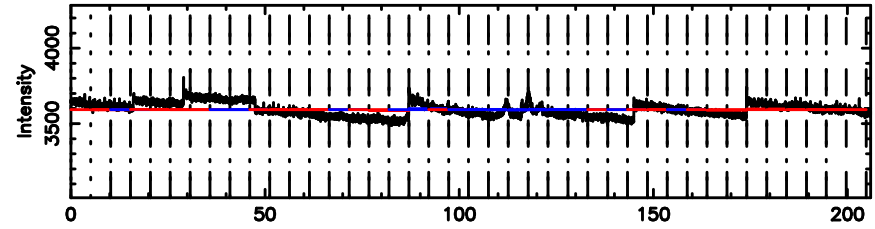

Frequency (Hz)

F20240809120627