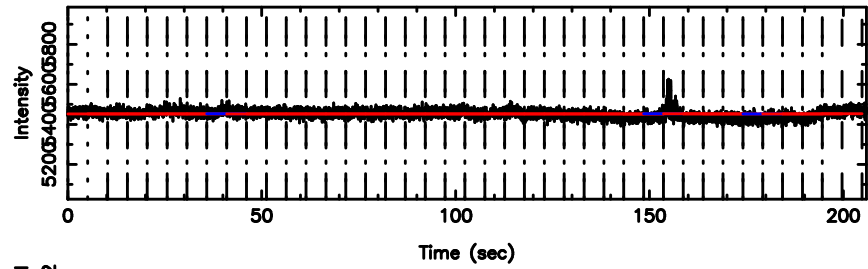

T20240809125150