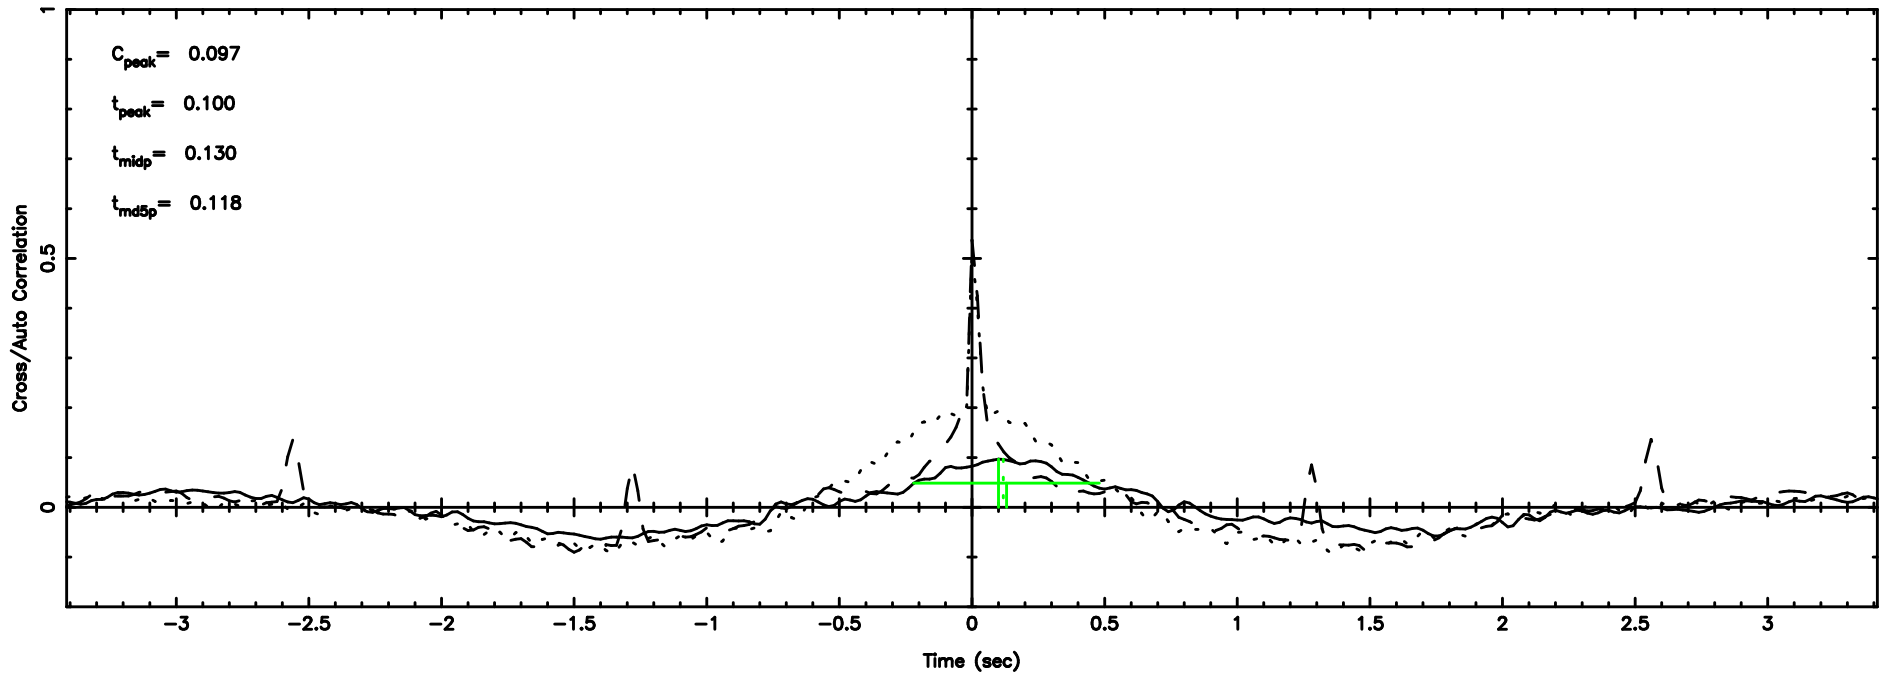

BLK:26,SNR1: 0.29544 ,SNR2: 3.7837

Frequency (Hz)

3C147 2024/08/08 23.39UT TOYOKAWA-KISO

F20240809082132

BLK:20,SNR1:-0.23590E-01,SNR2: 1.7154

K20240809082130

BLK:20,SNR1: 0.26284 ,SNR2: 3.1558

3C147 2024/08/08 23.39UT FUJI -KISO