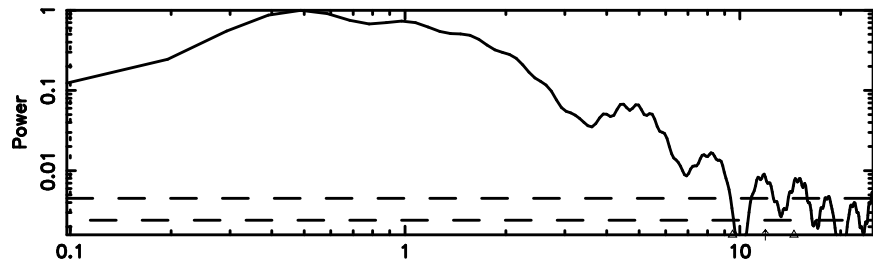

K20240809055848

BLK: 2,SNR1: 0.37632 ,SNR2: 1.2602

3C84 2024/08/08 21.01UT FUJI -KISO

T20240809061523

BLK:21,SNR1: 15.661 ,SNR2: 26.387

Frequency (Hz)

F20240809061523

BLK:21,SNR1: 6.5310 ,SNR2: 16.465