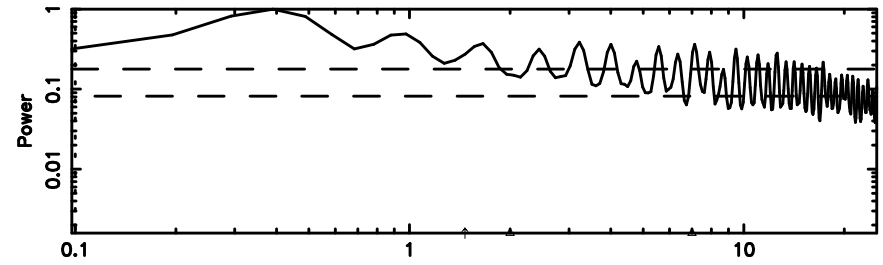

BLK:20,SNR1:-0.72946E-01,SNR2: 1.6529