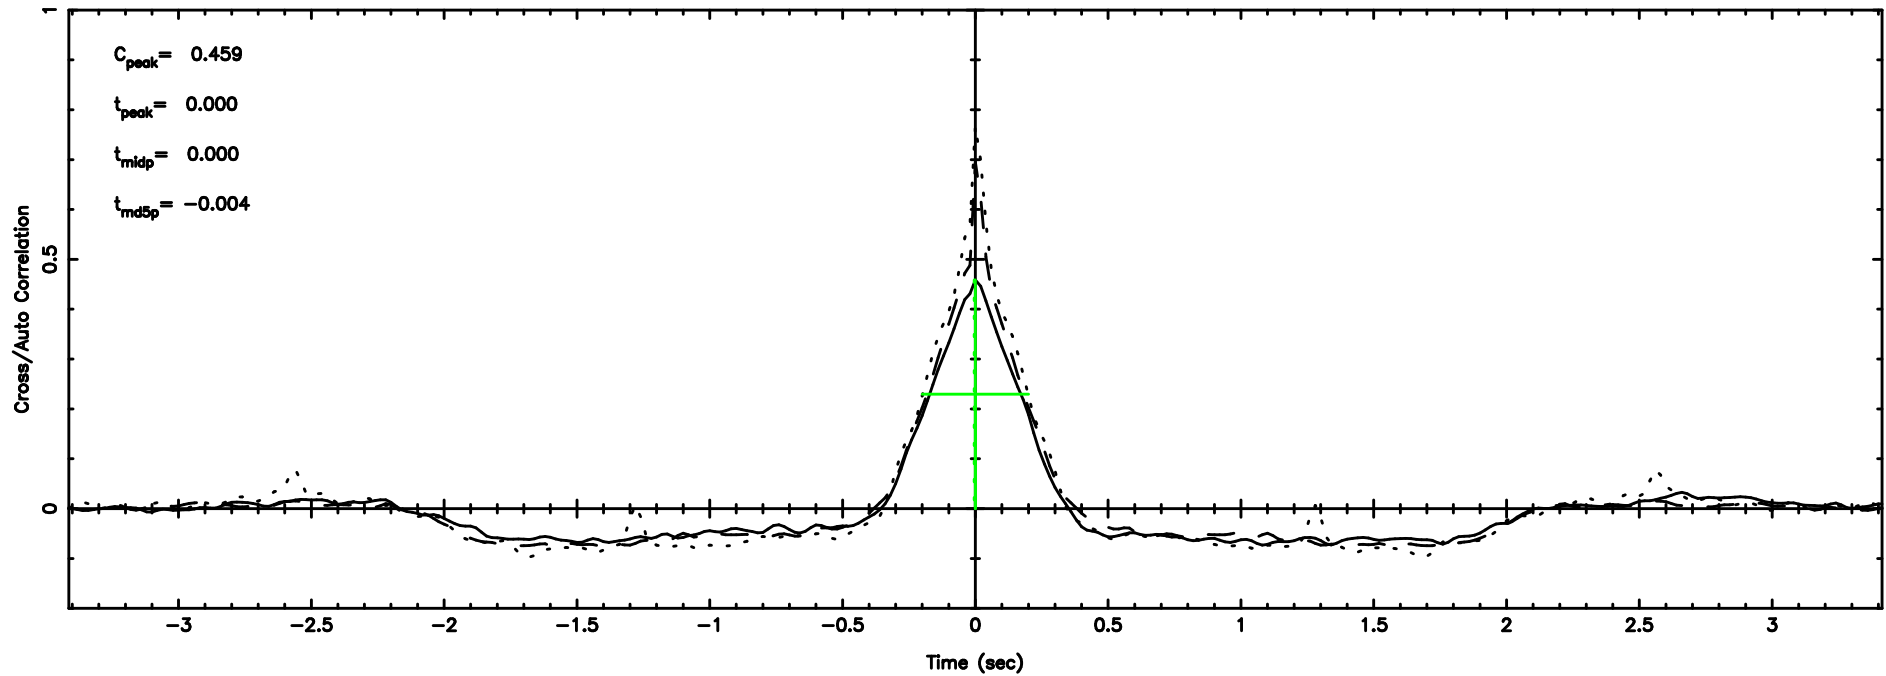

Frequency (Hz)

0418+236 2024/08/08 22.03UT TOYOKAWA-FUJI