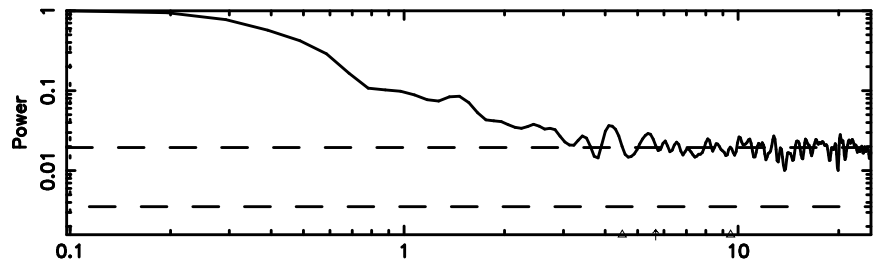

Frequency (Hz)

K20240809082941

BLK:16,SNR1: 4.8671 ,SNR2: 21.195

Frequency (Hz)

0548+16 2024/08/08 23.52UT FUJI -KISO

T20240809083354

BLK:11,SNR1: 1.1235 ,SNR2: 4.0855

Frequency (Hz)