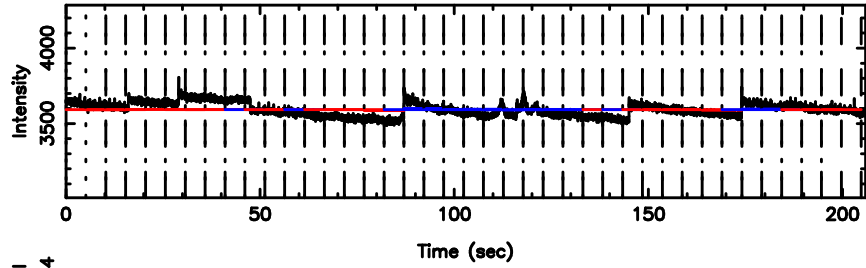

Frequency (Hz)

0926+117 2024/08/09 3.14UT TOYOKAWA-FUJI

T20240809120627

BLK:18,SNR1: 60.372 ,SNR2: 314.54

0926+117 2024/08/09 3.14UT TOYOKAWA-KISO

K20240809120624

BLK:18,SNR1: 0.48316 ,SNR2: 4.9614

F20240809120627