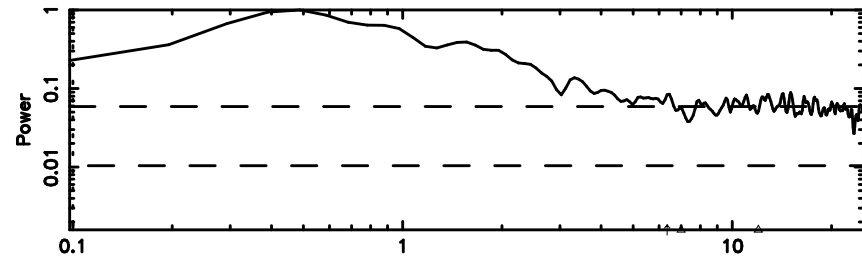

BLK:14,SNR1: 0.94616 ,SNR2: 2.9360