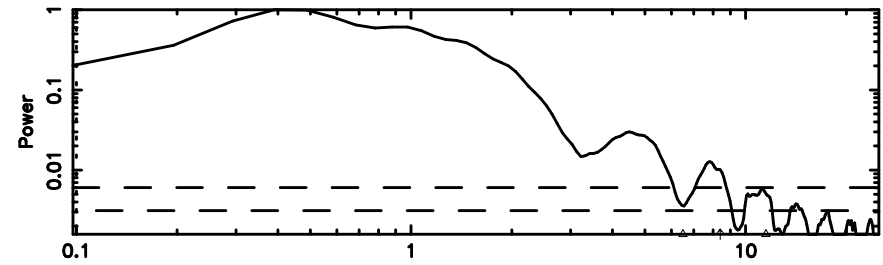

Frequency (Hz)

0418+236 2024/08/08 22.03UT TOYOKAWA-FUJI

T20240809070004

BLK:27,SNR1: 9.4348 ,SNR2: 23.584

Frequency (Hz)

K20240809070001

BLK:27,SNR1: 8.7026 ,SNR2: 21.556

Frequency (Hz)