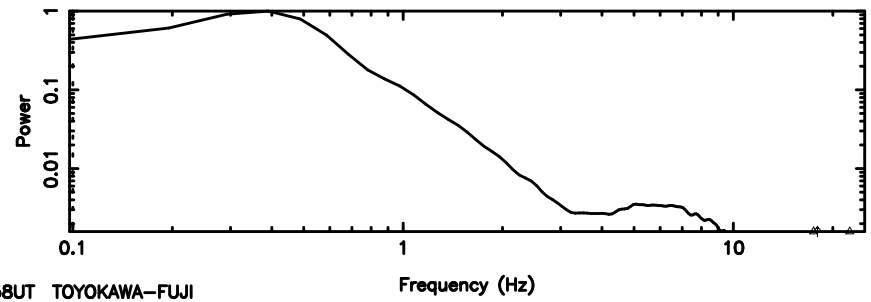

K20240809152529

BLK:18,SNR1: 4.9466 ,SNR2: 13.135

Frequency (Hz)

1245-19 2024/08/09 6.45UT TOYOKAWA-KISO

BLK:12,SNR1: 0.41720 ,SNR2: 2.2727

BLK:12,SNR1: 94.261 ,SNR2: 104.57

3C279 2024/08/09 6.58UT TOYOKAWA-FUJI