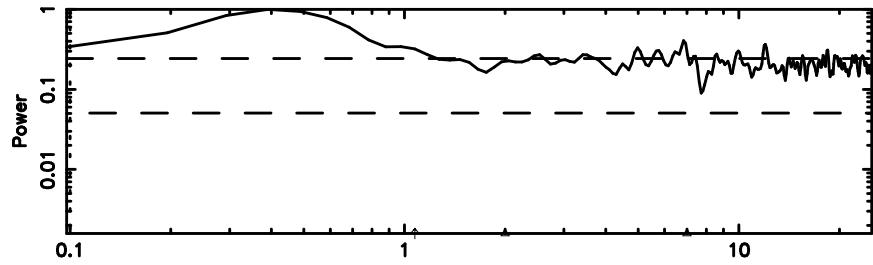

BLK: 9,SNR1:-0.25699E-01,SNR2: 1.5155