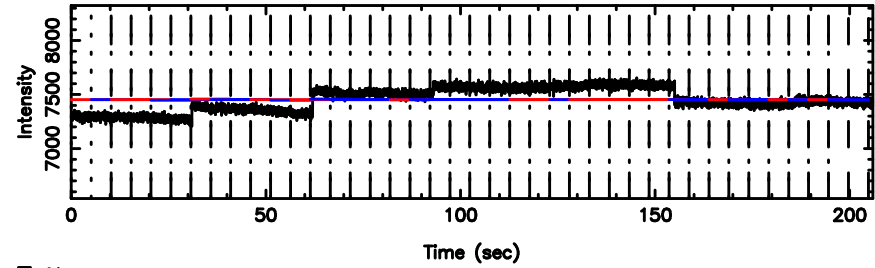

3C190 2024/08/09 1.69UT TOYOKAWA-FUJI

F20240809103934

BLK:11,SNR1: 19.187 ,SNR2: 27.862

Frequency (Hz)

T20240809103934

BLK:22,SNR1: 0.32397 ,SNR2: 4.6199

3C190 2024/08/09 1.69UT TOYOKAWA-KISO

K20240809103931