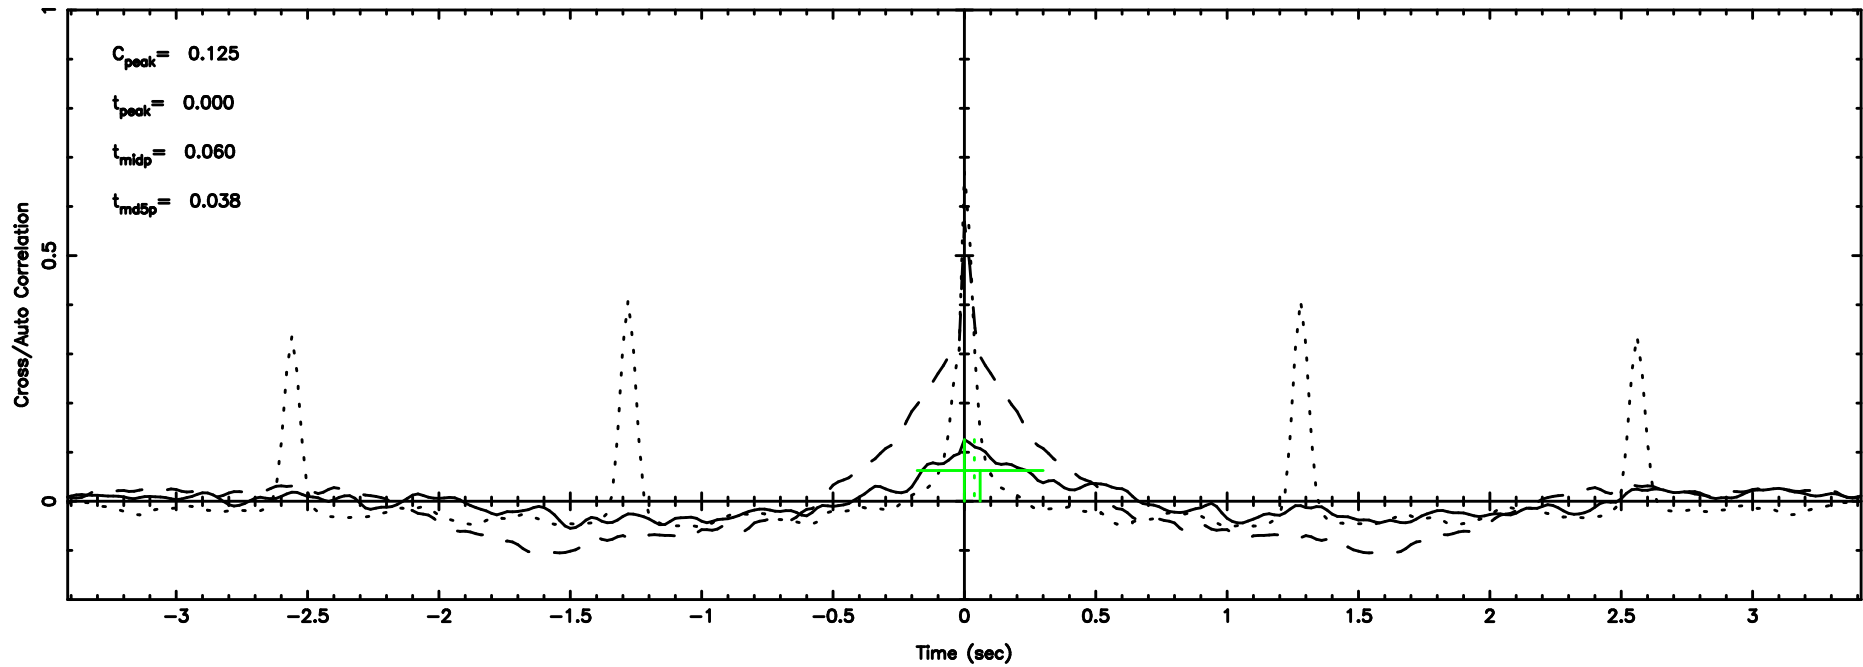

T20240809135646

BLK:18,SNR1: 0.57743 ,SNR2: 4.2566

F20240809135646

BLK:18,SNR1:-0.15425 ,SNR2: 1.2019

3C255 2024/08/09 4.97UT TOYOKAWA-FUJI