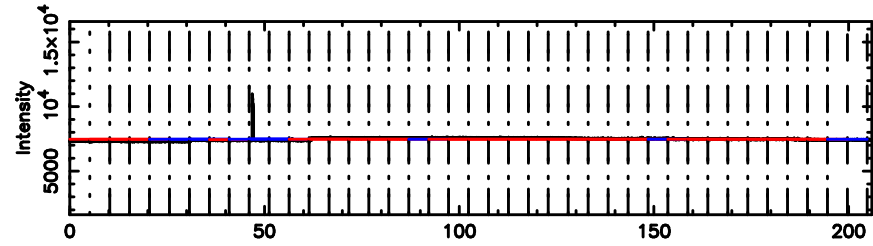

Frequency (Hz)

K20240809102212