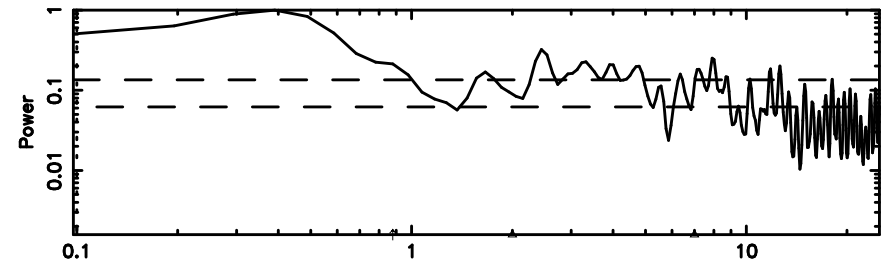

T20240809065310

BLK: 2,SNR1: 0.24906 ,SNR2: 0.70512

Frequency (Hz)

F20240809065310

BLK: 2,SNR1:-0.19536 ,SNR2: 3.3974

Frequency (Hz)

0411+05 2024/08/08 21.91UT TOYOKAWA-FUJI

T20240809065310