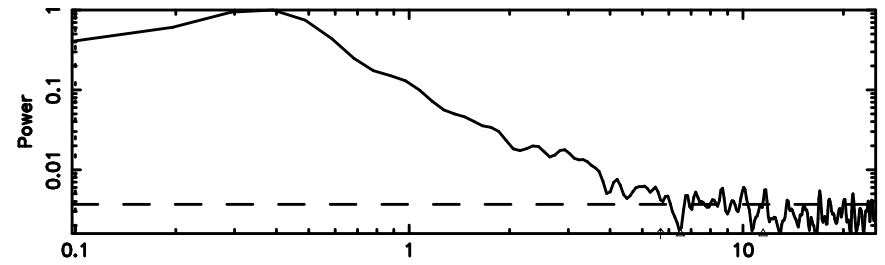

BLK: 3,SNR1: 0.67019 ,SNR2: 5.5594

Frequency (Hz)

0612+227 2024/08/08 23.93UT TOYOKAWA-KISO

F20240809085359

BLK: 5,SNR1: 1.1751 ,SNR2: 4.4288

Frequency (Hz)

K20240809085356

BLK: 5,SNR1: 6.9699 ,SNR2: 25.195