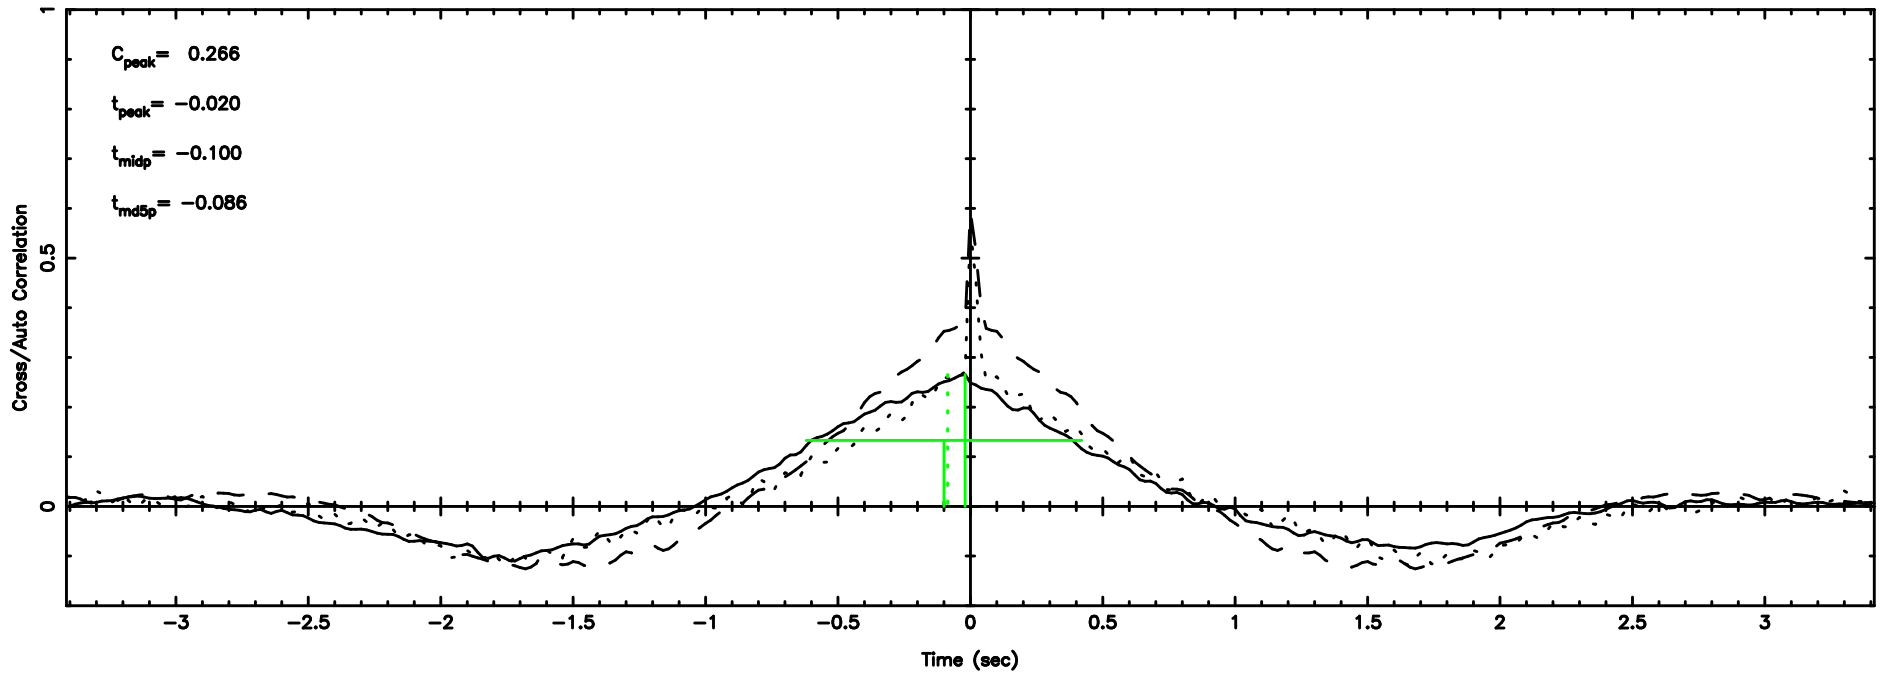

BLK:19,SNR1: 25.850 ,SNR2: 38.000

3C161 2024/08/09 0.12UT TOYOKAWA-KISO

K20240809090513

BLK:19,SNR1: 20.331 ,SNR2: 26.632

F20240809090515

BLK:13,SNR1: 106.37 ,SNR2: 131.63

K20240809090513

BLK:13,SNR1: 27.405 ,SNR2: 35.903