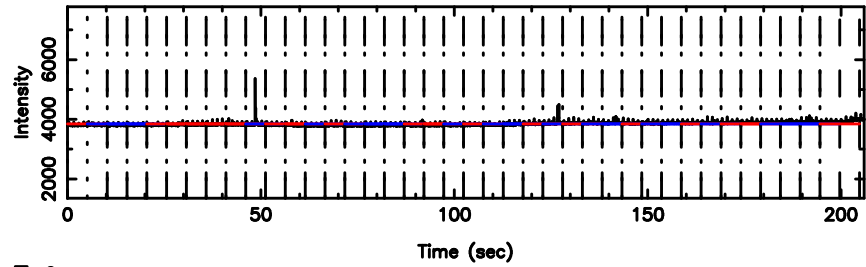

F20240809142044