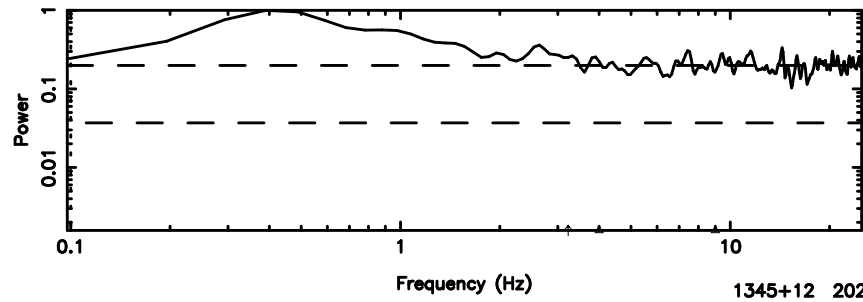

Frequency (Hz)

1345+12 2024/08/09 7.44UT TOYOKAWA-FUJI

T20240809162427

BLK:10,SNR1: 0.17117 ,SNR2: 1.0863

K20240809162424

BLK:10,SNR1: 0.73327 ,SNR2: 3.1934

1345+12 2024/08/09 7.44UT TOYOKAWA-KISO

F20240809162428