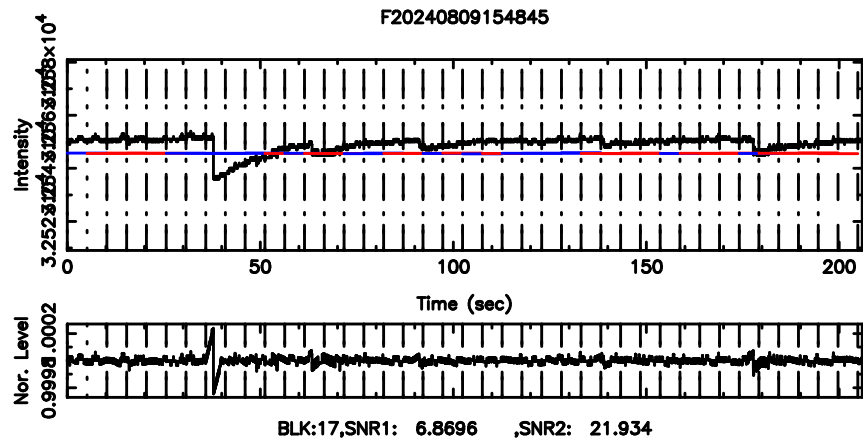

3C283 2024/08/09 6.84UT FUJI -KISO