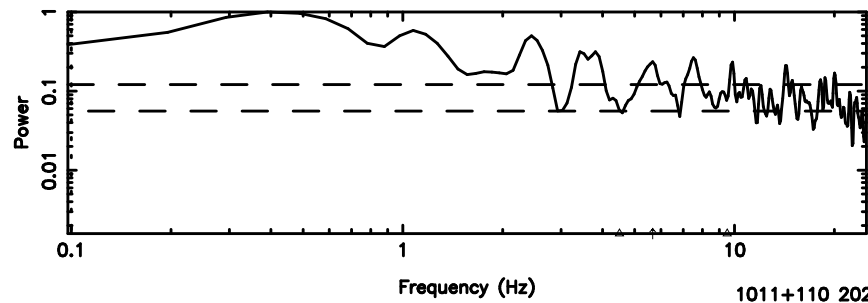

BLK: 3,SNR1: 0.23122 ,SNR2: 1.4219