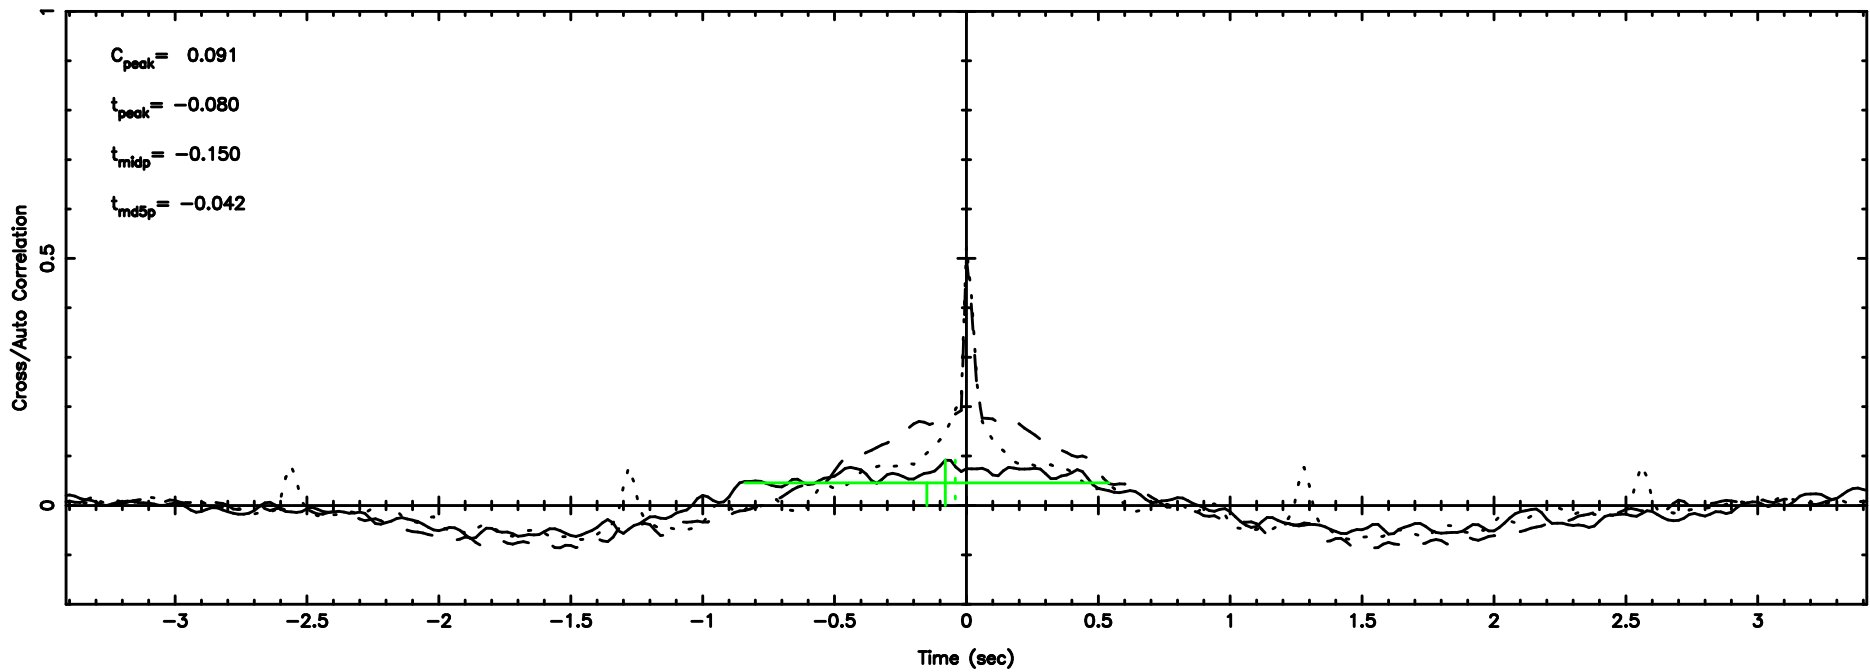

K20240809113052

BLK: 6,SNR1: 1.1873 ,SNR2: 5.1953

Frequency (Hz)

T20240809114736

BLK:11,SNR1: 0.24946 ,SNR2: 1.2557

3C216 2024/08/09 2.82UT TOYOKAWA-FUJI

F20240809114736

BLK:11,SNR1: 0.48069 ,SNR2: 1.7288