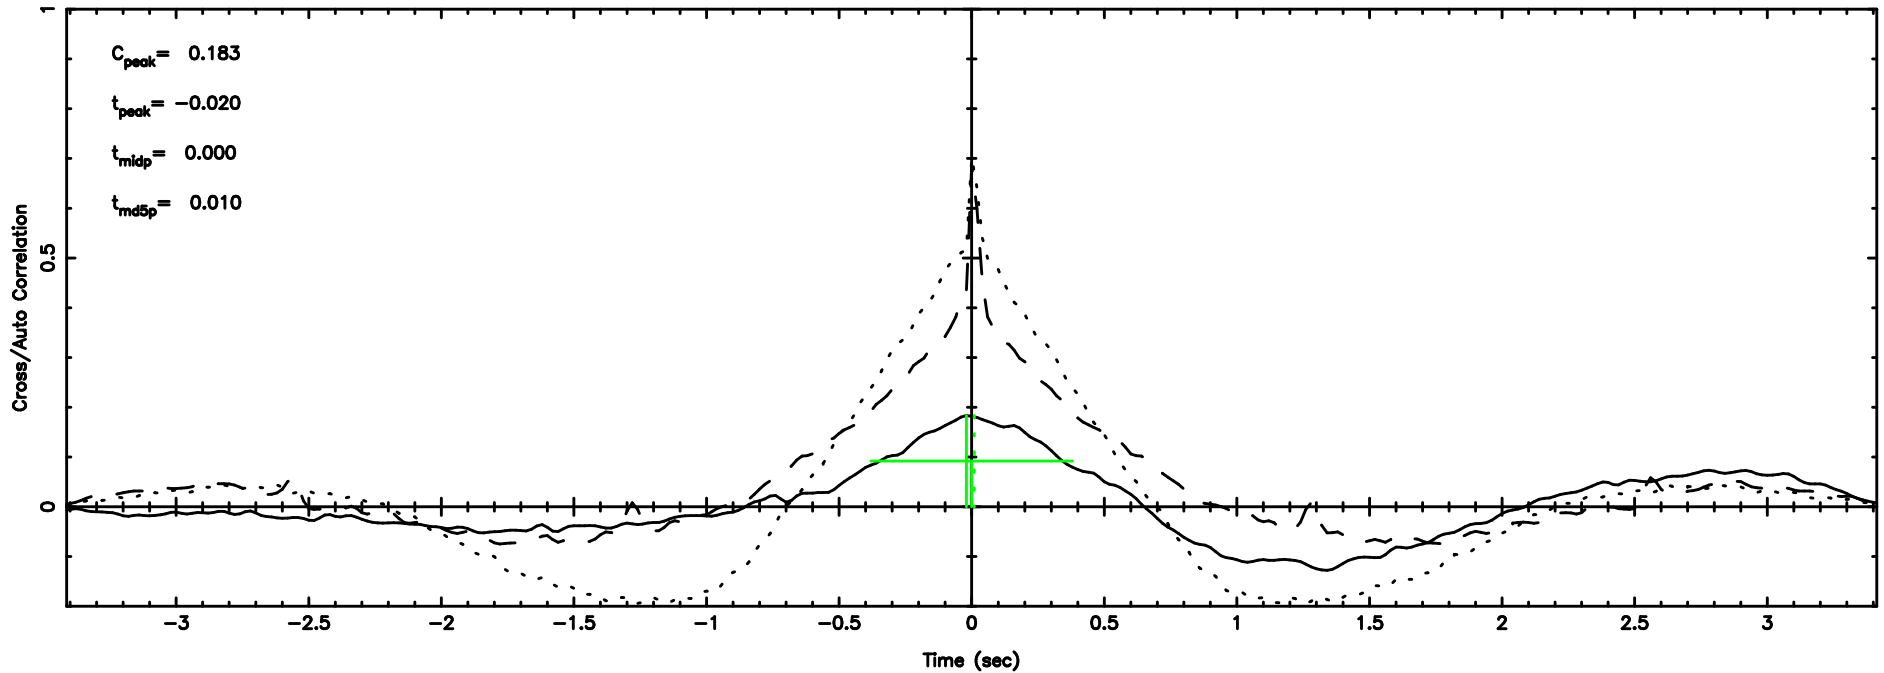

Frequency (Hz)

K20240809082941

BLK:16,SNR1: 4.8671 ,SNR2: 21.195

Frequency (Hz)

0548+16 2024/08/08 23.52UT FUJI -KISO

T20240809083354

BLK:11,SNR1: 1.1235 ,SNR2: 4.0855

Frequency (Hz)