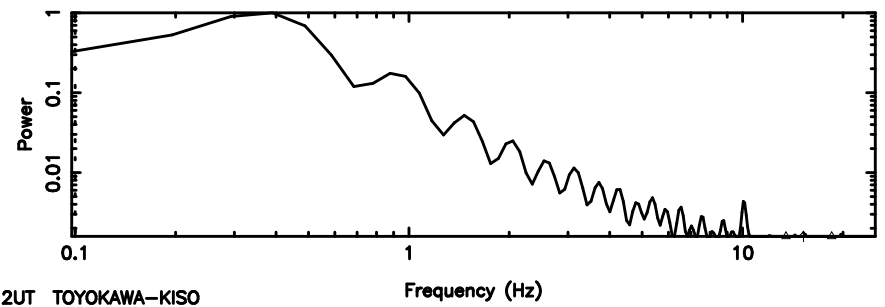

BLK:19,SNR1: 25.850 ,SNR2: 38.000

3C161 2024/08/09 0.12UT TOYOKAWA-KISO

K20240809090513

BLK:19,SNR1: 20.331 ,SNR2: 26.632

F20240809090515

BLK:13,SNR1: 106.37 ,SNR2: 131.63

K20240809090513

BLK:13,SNR1: 27.405 ,SNR2: 35.903