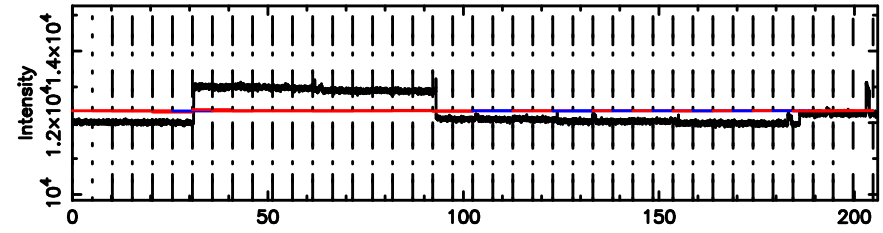

BLK:10,SNR1: 0.13371 ,SNR2: 3.6142

Frequency (Hz)

T20240809075939

BLK:10,SNR1: 4.1300 ,SNR2: 12.519

Frequency (Hz)

3C138 2024/08/08 23.02UT TOYOKAWA-KISO

K20240809075937

BLK:10,SNR1: 6.1647 ,SNR2: 24.513