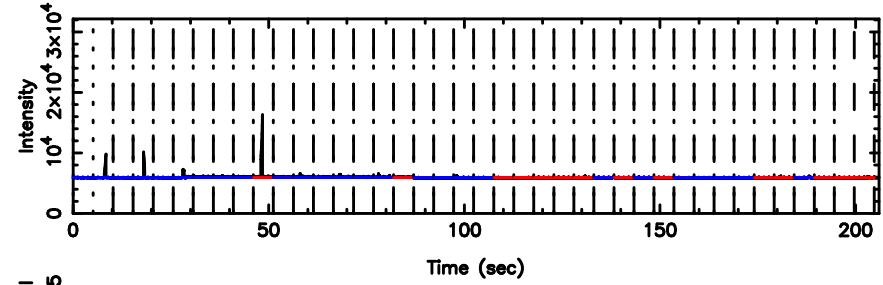

K20240809065307

BLK: 4,SNR1: 0.39147 ,SNR2: 4.1959

0411+05 2024/08/08 21.91UT FUJI -KISO

T20240809070004

BLK:26,SNR1: 9.4352 ,SNR2: 23.584

Frequency (Hz)

F20240809070004

BLK:26,SNR1: 14.253 ,SNR2: 26.794