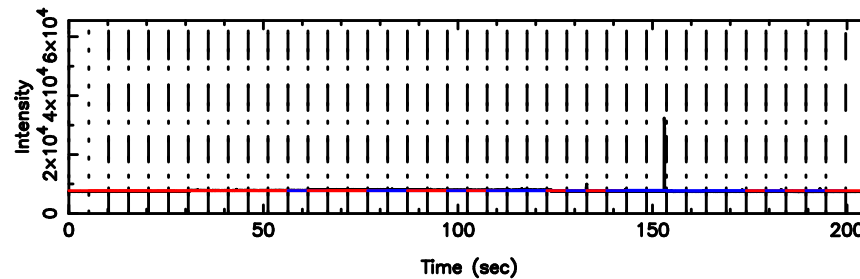

Frequency (Hz)

F20240809105159

BLK:17,SNR1: 2.8431 ,SNR2: 12.884

Frequency (Hz)

3C196 2024/08/09 1.89UT FUJI -KISO

K20240809105157

BLK:17,SNR1: 3.6221 ,SNR2: 10.120

Frequency (Hz)