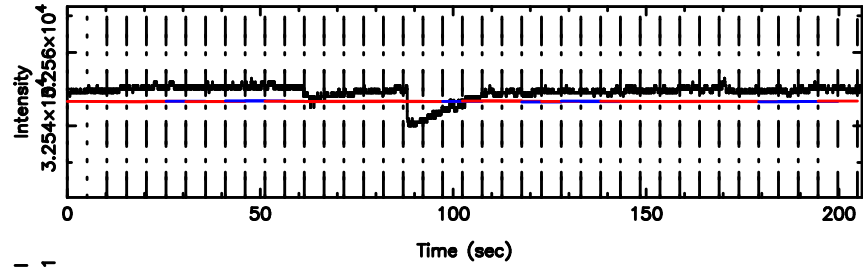

F20240809160309