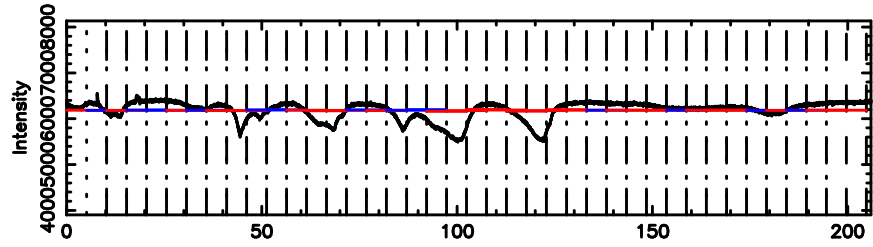

T20240809083354