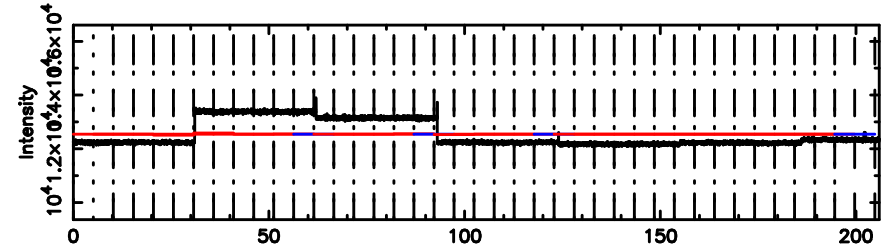

Frequency (Hz)

K20240809065307