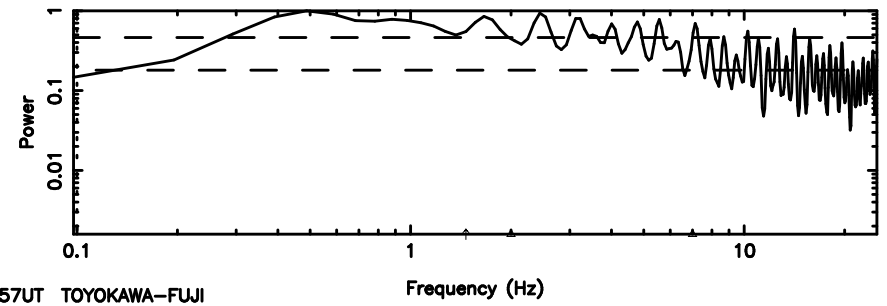

BLK: 4,SNR1:-0.31573 ,SNR2: 0.49507

0652-130 2024/08/09 0.57UT TOYOKAWA-FUJI