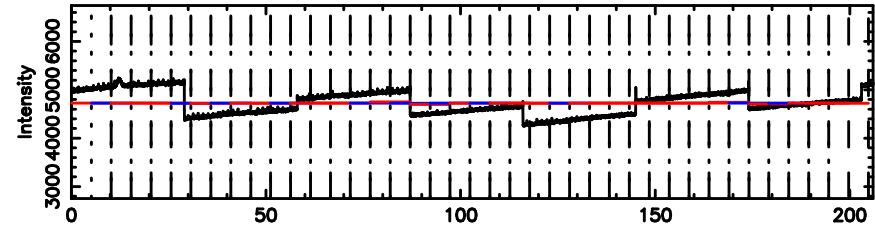

Frequency (Hz)

3C190 2024/08/09 1.69UT TOYOKAWA-FUJI

F20240809103934