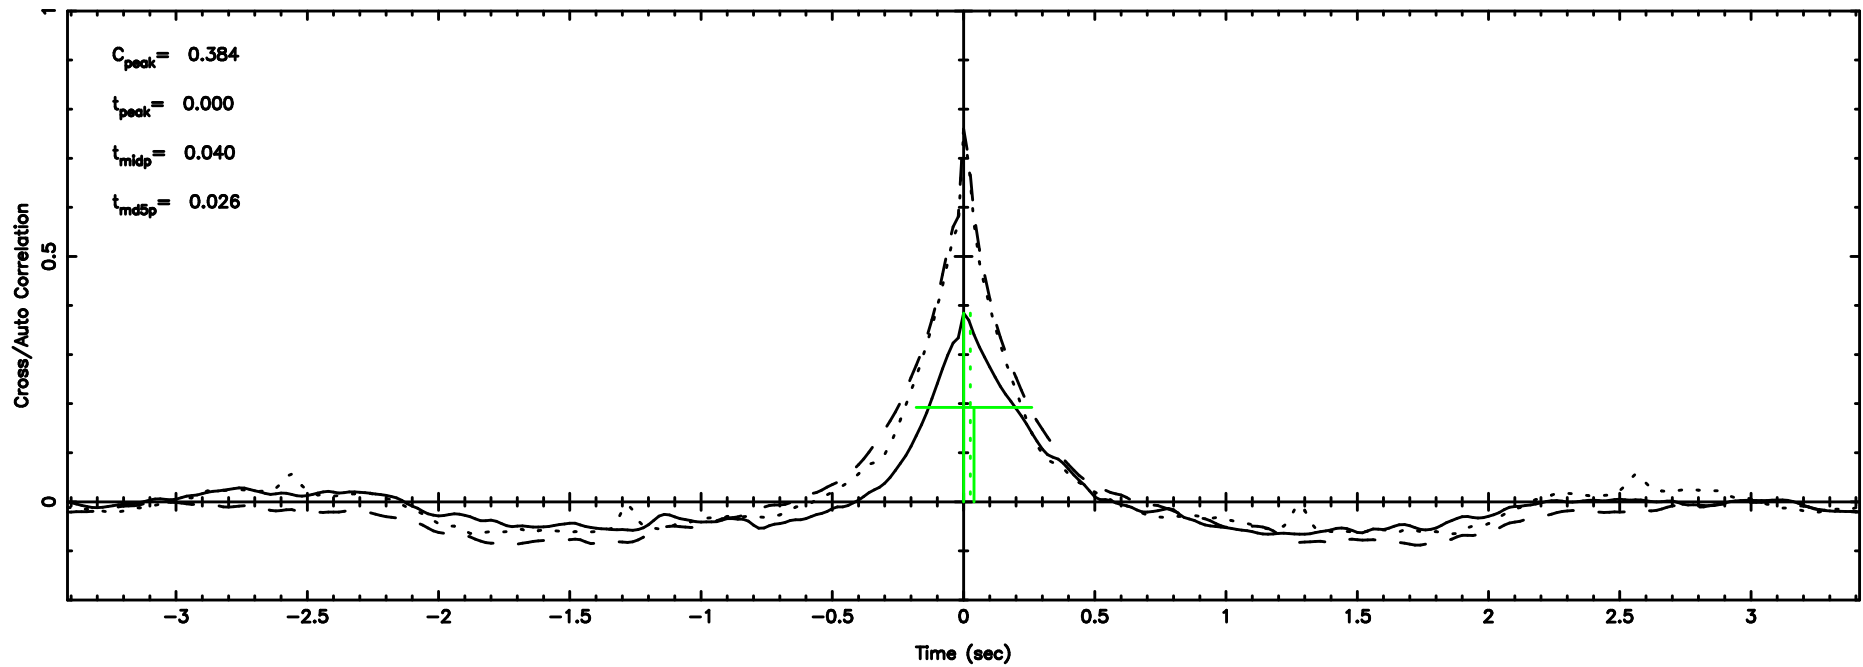

3C267 2024/08/09 5.48UT TOYOKAWA-FUJI