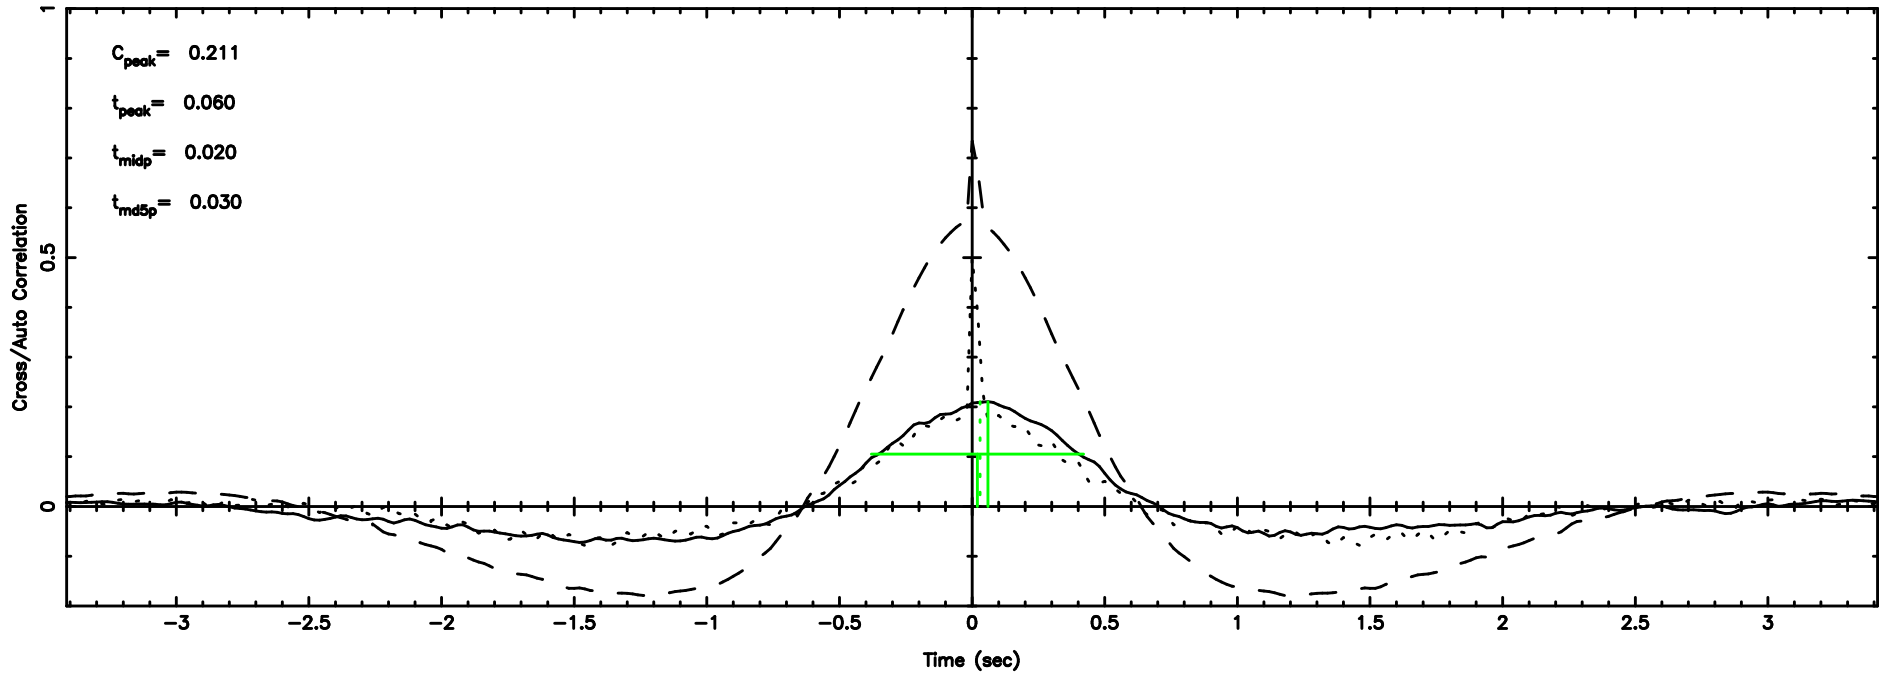

Frequency (Hz)

3C147 2024/08/08 23.39UT TOYOKAWA-KISO