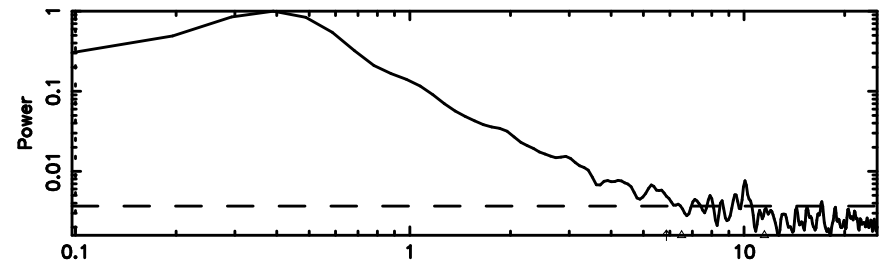

BLK: 9,SNR1: 0.54495E-01,SNR2: 0.78699

Frequency (Hz)

K20240809081309

BLK: 9,SNR1: 7.1786 ,SNR2: 25.157

Frequency (Hz)

0531+194 2024/08/08 23.25UT TOYOKAWA-KISO

F20240809081312

BLK: 6,SNR1: 1.0297 ,SNR2: 9.3953