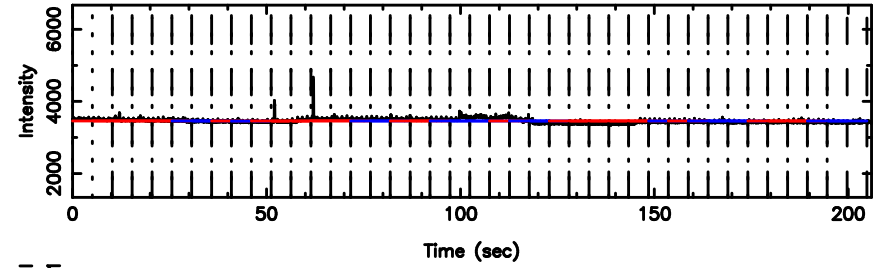

BLK:10,SNR1: 115.75 ,SNR2: 116.91

3C230 2024/08/09 3.52UT FUJI -KISO

T20240809124340

BLK:16,SNR1: 0.89100 ,SNR2: 2.4349

F20240809124340

BLK:16,SNR1: 1.3016 ,SNR2: 6.2946

3C236 2024/08/09 3.76UT TOYOKAWA-FUJI