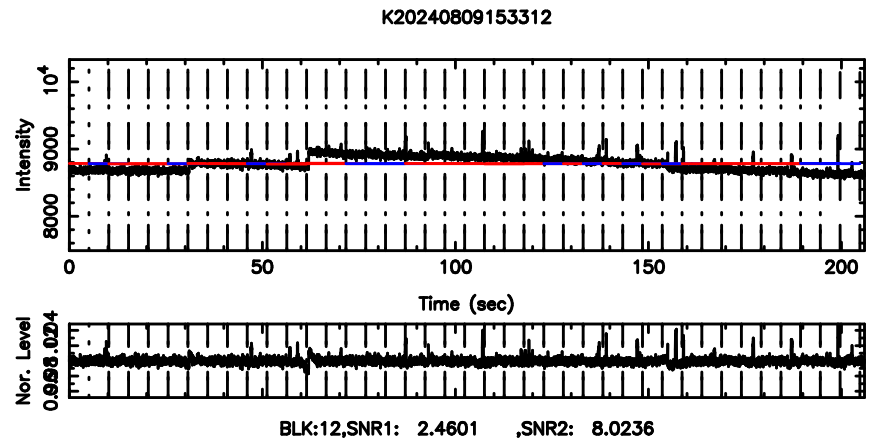

3C279 2024/08/09 6.58UT FUJI -KISO