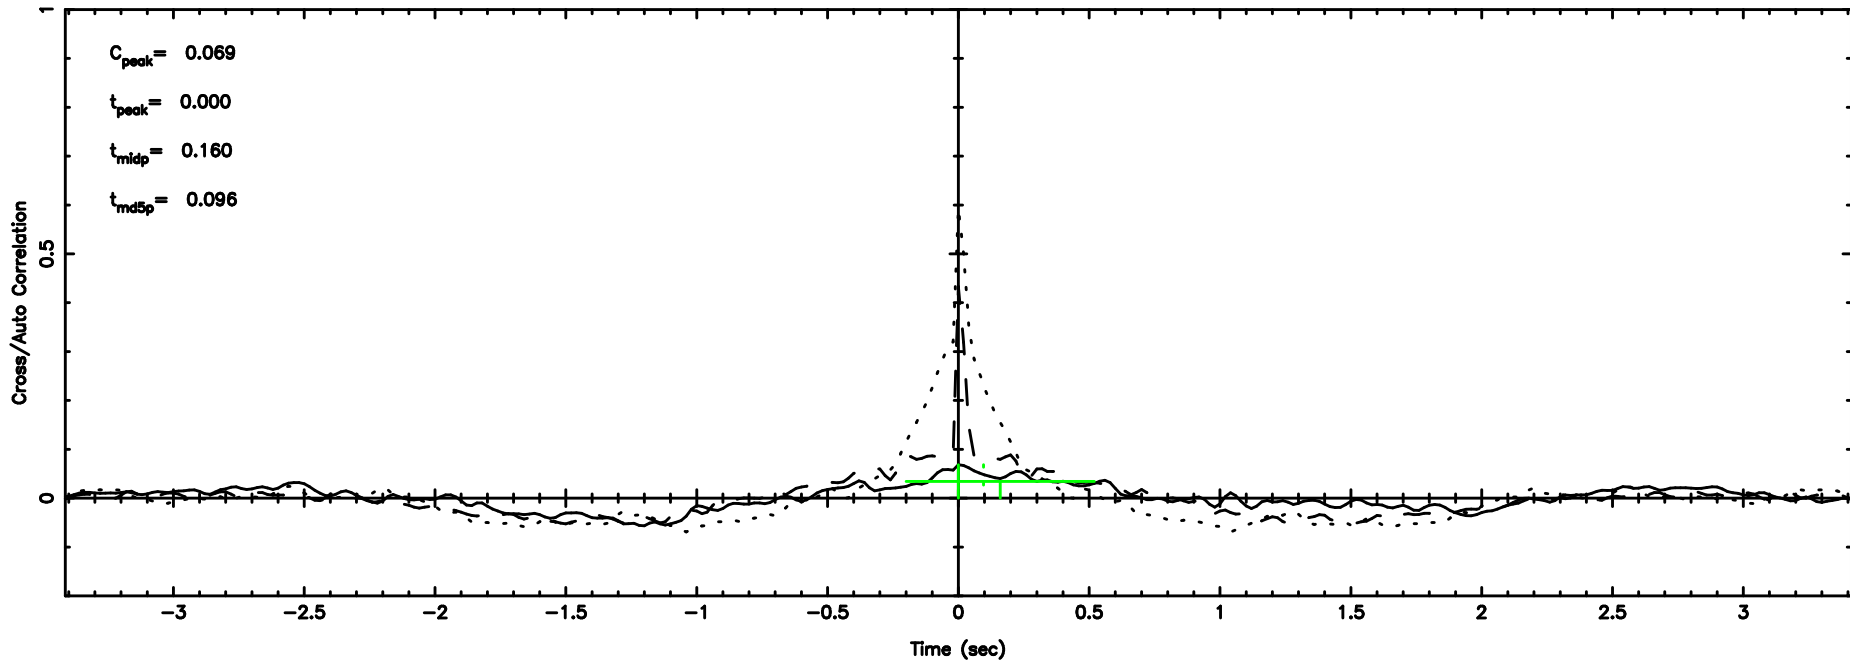

1355+01 2024/08/09 7.61UT FUJI -KISO

T20240809165558

BLK:14,SNR1: 0.14641 ,SNR2: 0.52196

Frequency (Hz)

F20240809165558

BLK:14,SNR1: 0.94616 ,SNR2: 2.9360

Frequency (Hz)

3C298 2024/08/09 7.96UT TOYOKAWA-FUJI