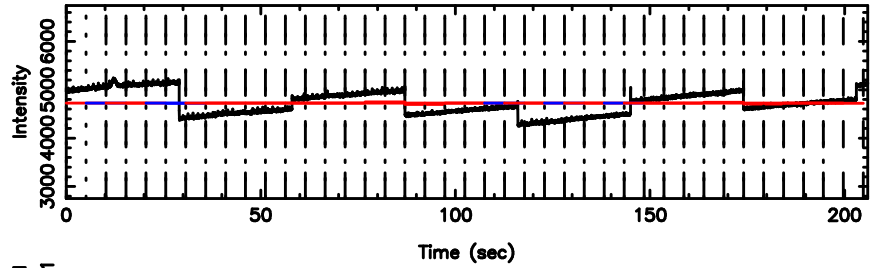

F20240809103934