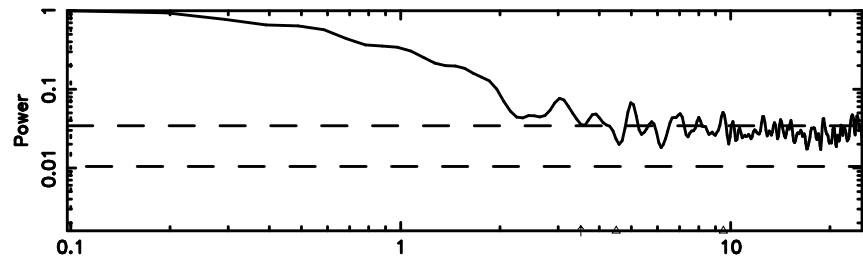

BLK:10,SNR1: 0.94363 ,SNR2: 5.9258