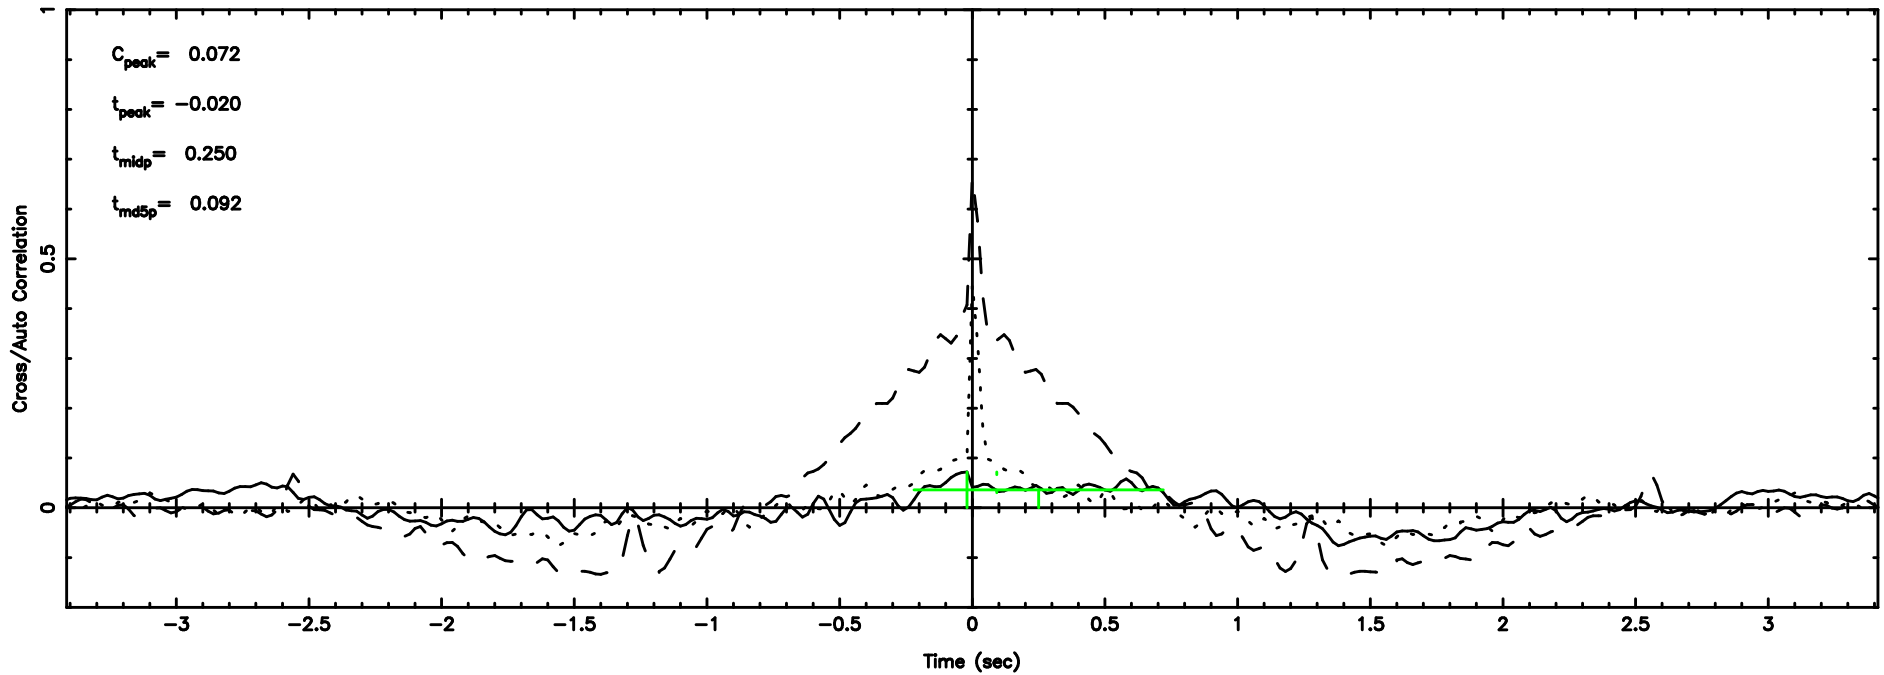

Frequency (Hz)

K20240809081309

BLK: 6,SNR1: 0.99647E-01,SNR2: 1.3180

Frequency (Hz)

0531+194 2024/08/08 23.25UT FUJI -KISO

T20240809082132

BLK:20,SNR1: 1.7427 ,SNR2: 16.510

Frequency (Hz)