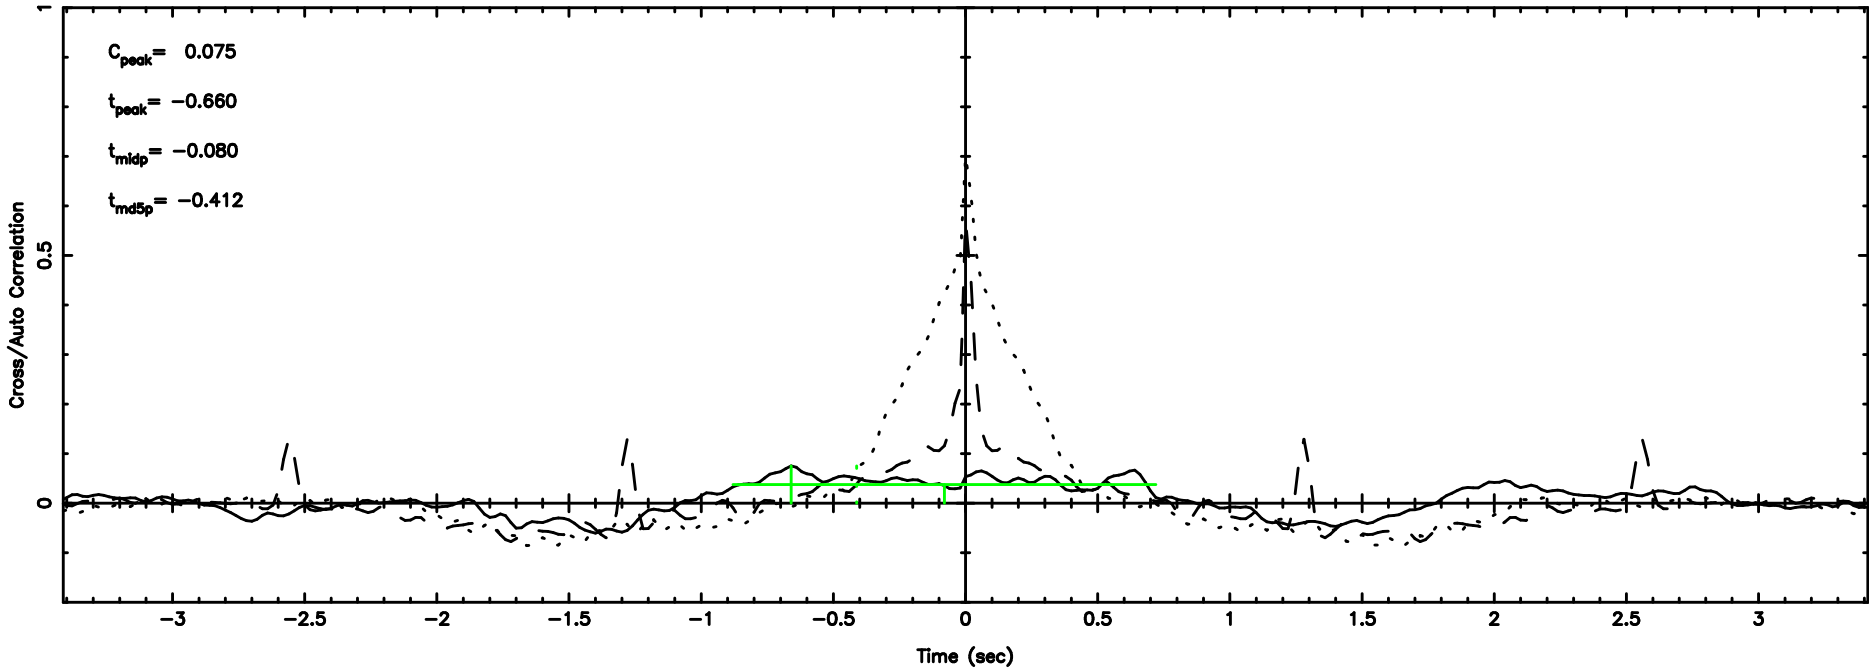

BLK: 9,SNR1: 0.49633E-01,SNR2: 1.9666

Frequency (Hz)

K20240809102212

BLK: 9,SNR1: 6.7217 ,SNR2: 20.799

Frequency (Hz)

0741-06 2024/08/09 1.40UT FUJI -KISO

T20240809103159

BLK: 5, SNR1: 65.536 ,SNR2: 76.909