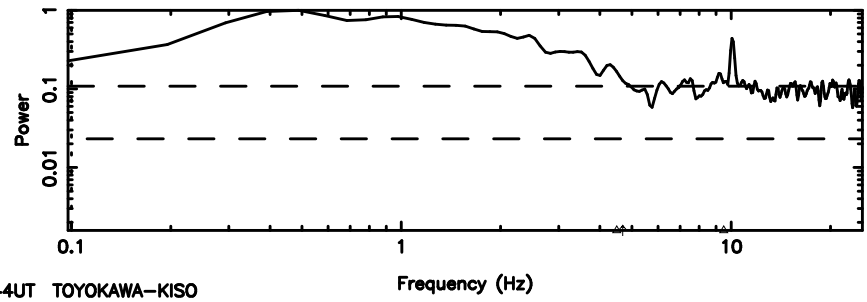

Frequency (Hz)

1345+12 2024/08/09 7.44UT TOYOKAWA-FUJI

T20240809162427

BLK:10,SNR1: 0.17117 ,SNR2: 1.0863

K20240809162424

BLK:10,SNR1: 0.73327 ,SNR2: 3.1934

1345+12 2024/08/09 7.44UT TOYOKAWA-KISO

F20240809162428