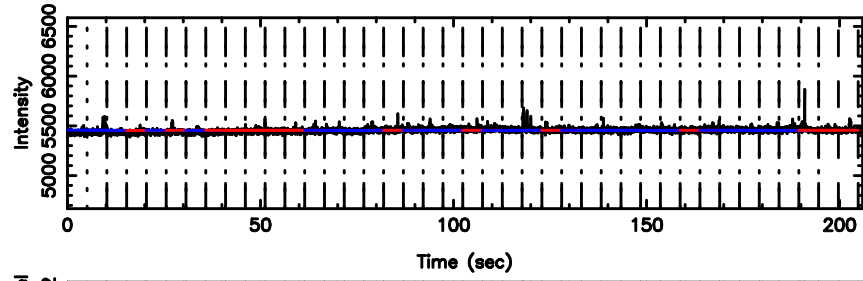

T20240809153315