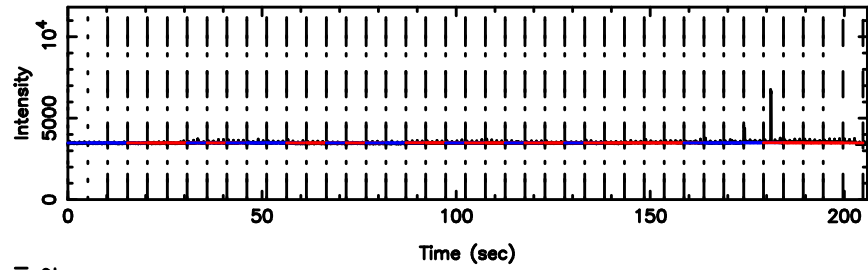

3C222 2024/08/09 3.26UT TOYOKAWA-FUJI

T20240809121411

BLK:25,SNR1: 2.4853 ,SNR2: 6.9104

K20240809121408

BLK:25,SNR1: 2.7512 ,SNR2: 12.626

3C222 2024/08/09 3.26UT TOYOKAWA-KISO

F20240809121411

BLK:17,SNR1: 3.2845 ,SNR2: 14.019