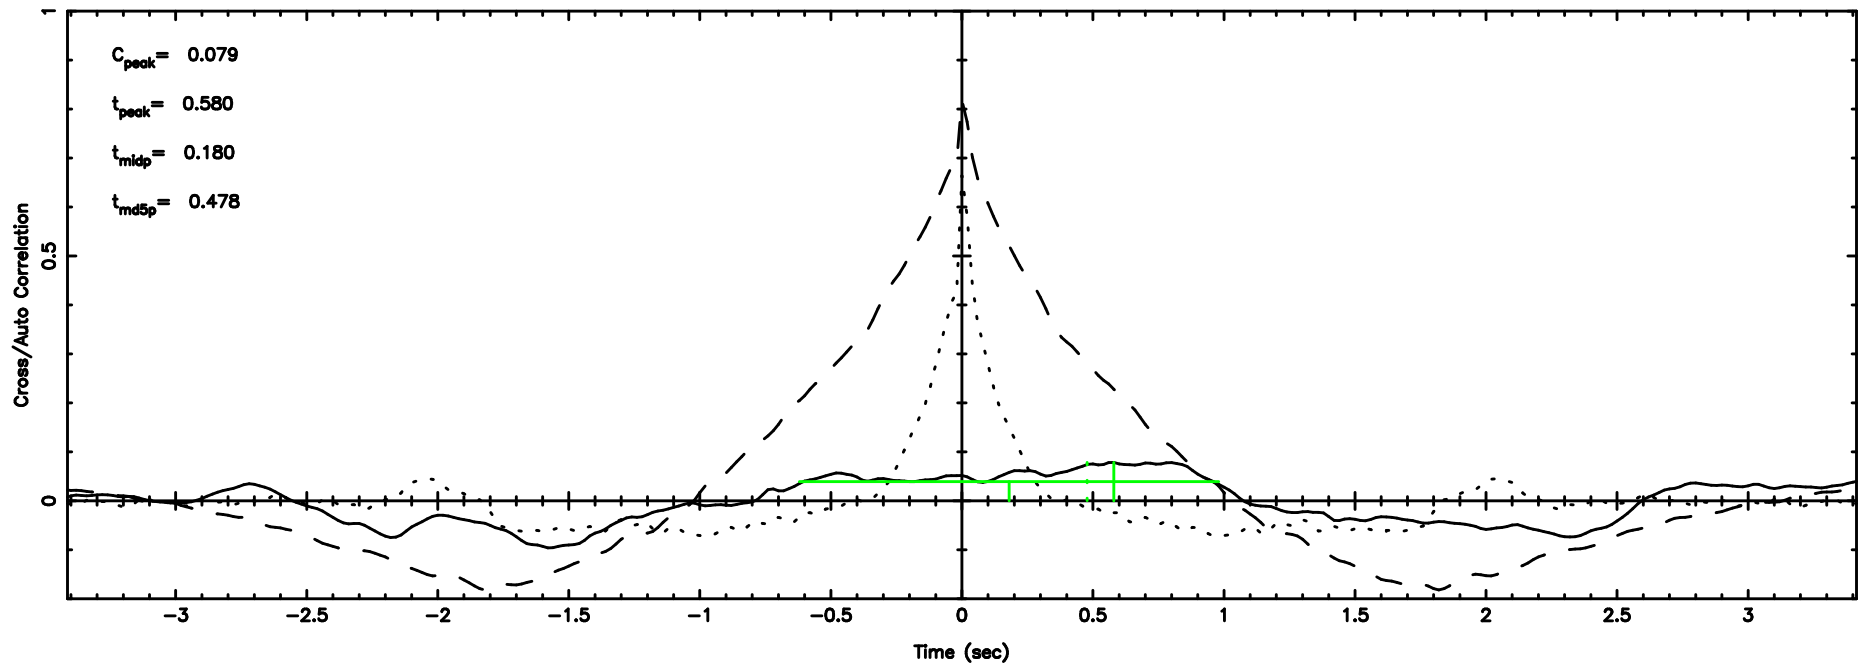

3C279 2024/08/09 6.58UT FUJI -KISO