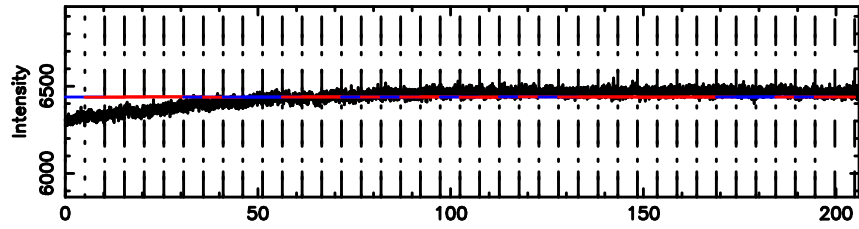

T20240809165558