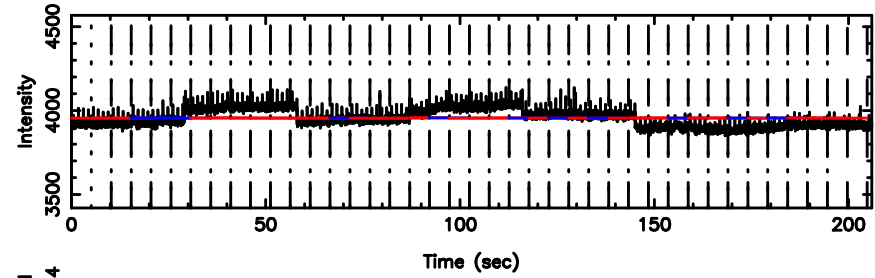

K20240809113052

BLK: 6,SNR1: 1.1873 ,SNR2: 5.1953

Frequency (Hz)

T20240809114736

BLK:11,SNR1: 0.24946 ,SNR2: 1.2557

3C216 2024/08/09 2.82UT TOYOKAWA-FUJI

F20240809114736

BLK:11,SNR1: 0.48069 ,SNR2: 1.7288