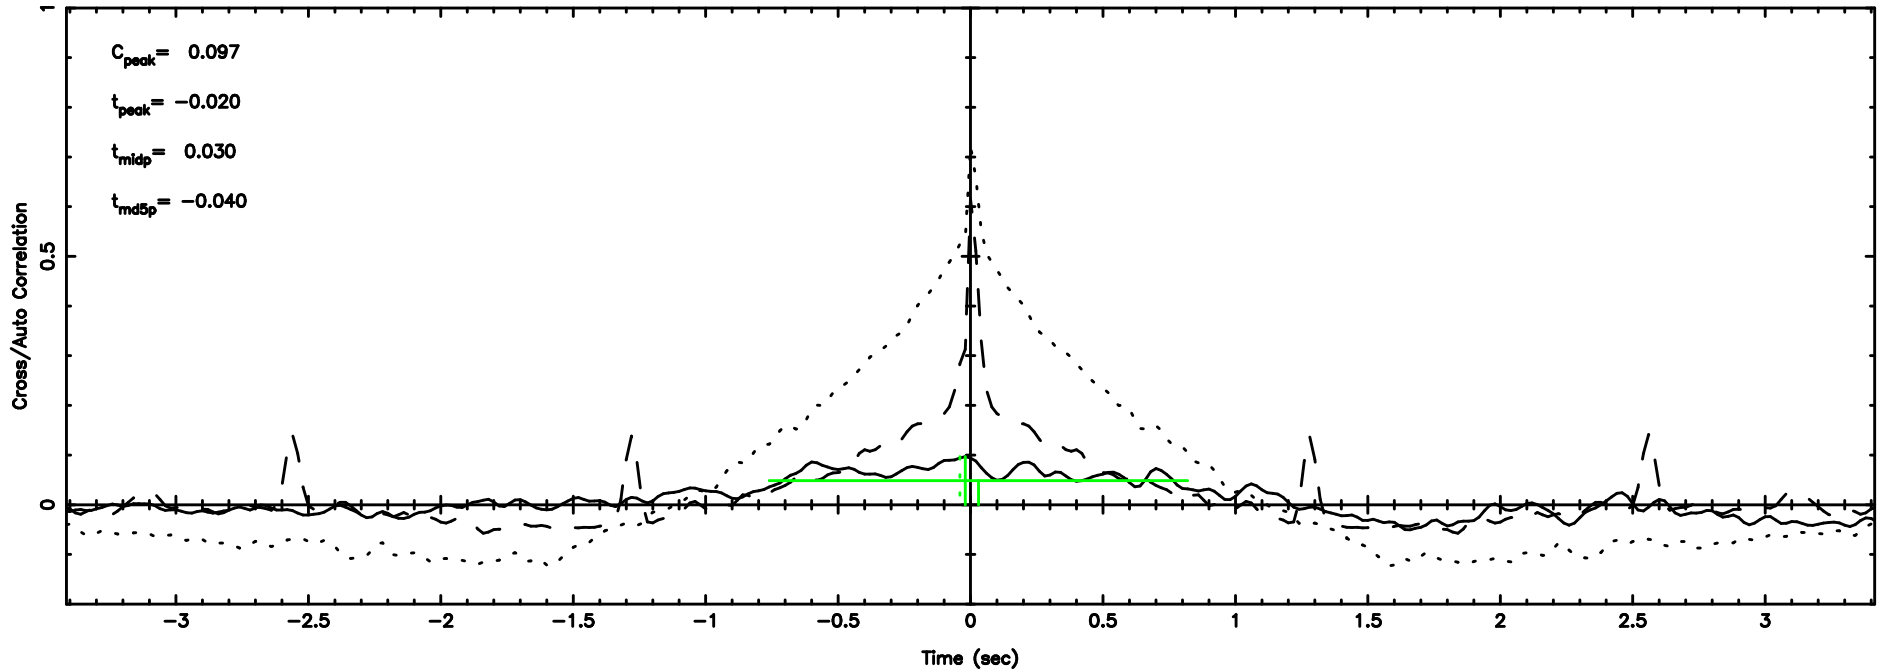

Frequency (Hz)

0612+227 2024/08/08 23.93UT FUJI -KISO