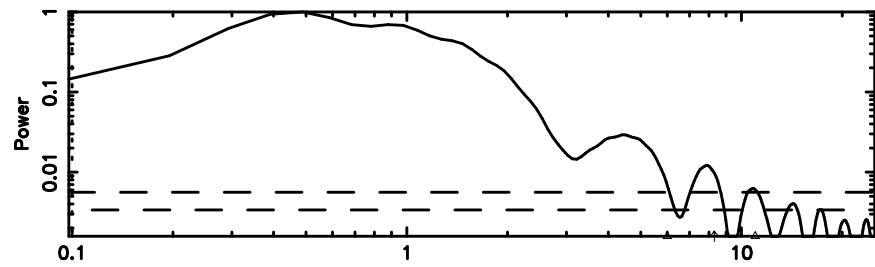

K20240809065307

BLK: 4,SNR1: 0.39147 ,SNR2: 4.1959

0411+05 2024/08/08 21.91UT FUJI -KISO

T20240809070004

BLK:26,SNR1: 9.4352 ,SNR2: 23.584

Frequency (Hz)

F20240809070004

BLK:26,SNR1: 14.253 ,SNR2: 26.794