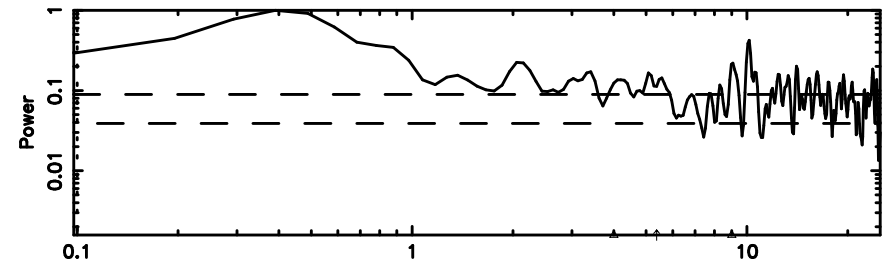

BLK: 2,SNR1: 0.37632 ,SNR2: 1.2602