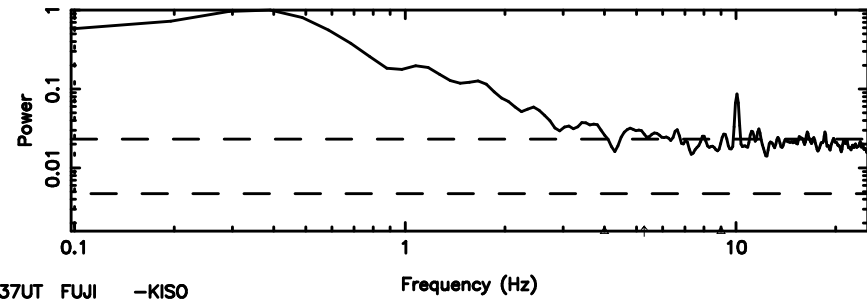

BLK:20,SNR1: 1.4000 ,SNR2: 5.4144