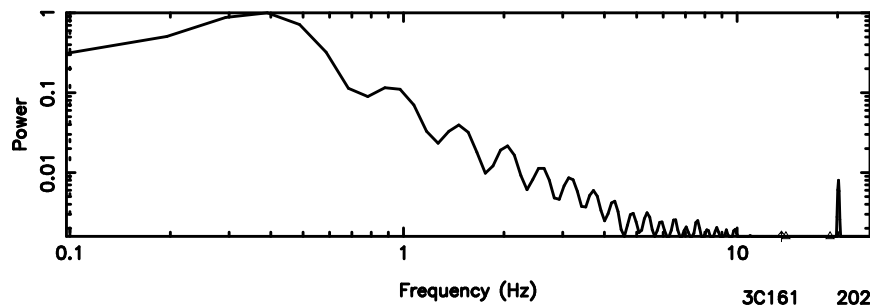

BLK:19,SNR1: 25.850 ,SNR2: 38.000