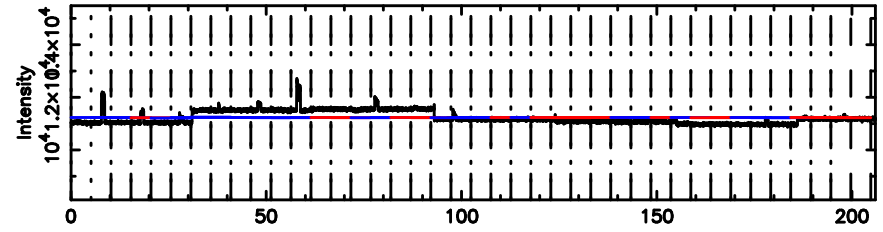

K20240809083351

BLK:13,SNR1: 7.9393 ,SNR2: 32.624

Frequency (Hz)

F20240809083354

BLK:23,SNR1: 0.39849 ,SNR2: 2.6740

Frequency (Hz)

K20240809083351

BLK:23,SNR1: 7.2657 ,SNR2: 18.709