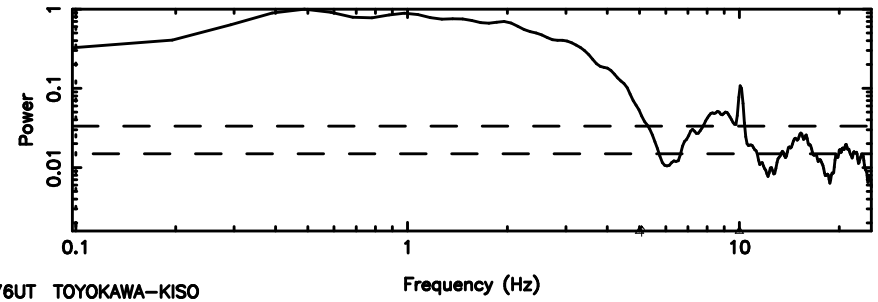

T20240809124340

BLK:19,SNR1: 0.65865 ,SNR2: 3.5022

3C236 2024/08/09 3.76UT TOYOKAWA-KISO

K20240809124337

BLK:19,SNR1: 3.0064 ,SNR2: 12.938

F20240809124340

BLK:19,SNR1: 7.5019 ,SNR2: 15.071

K20240809124337