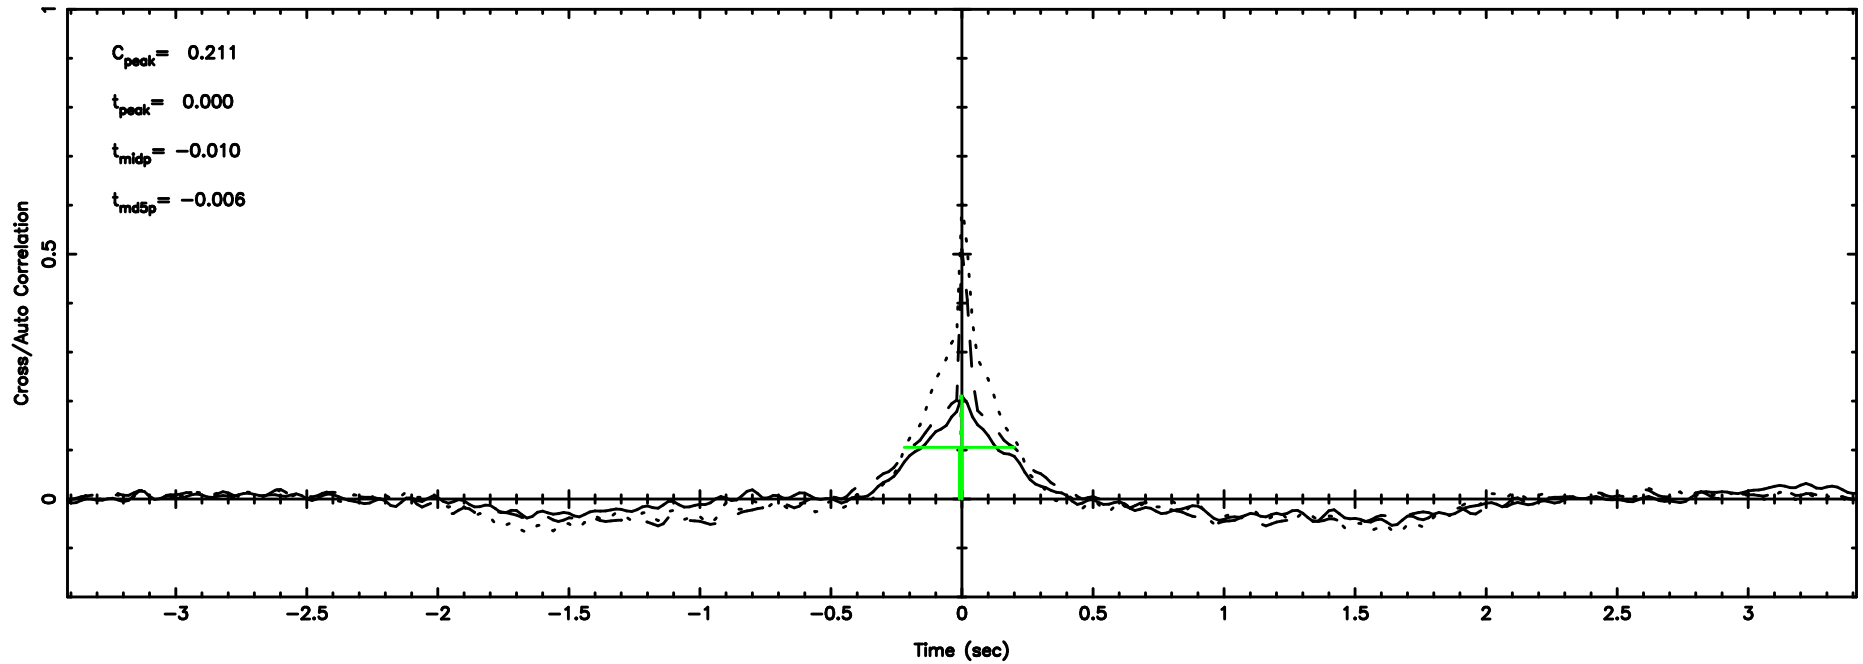

3C279 2024/08/09 6.58UT TOYOKAWA-KISO