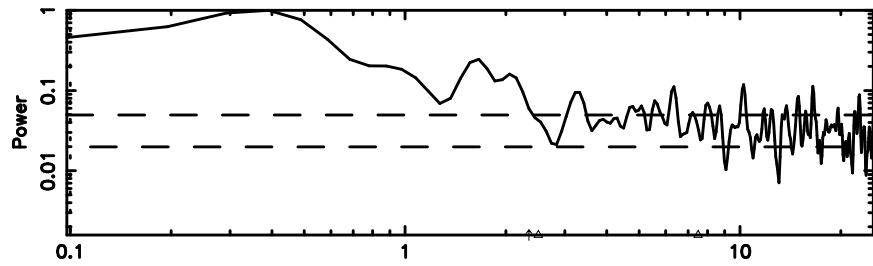

BLK: 4,SNR1: 0.22350 ,SNR2: 0.44970

Frequency (Hz)

3C84 2024/08/08 21.01UT TOYOKAWA-KISO

K20240809055848

BLK: 4,SNR1: 0.21886 ,SNR2: 1.2751

Frequency (Hz)

F20240809055852

BLK: 2,SNR1: 0.40974 ,SNR2: 4.8648