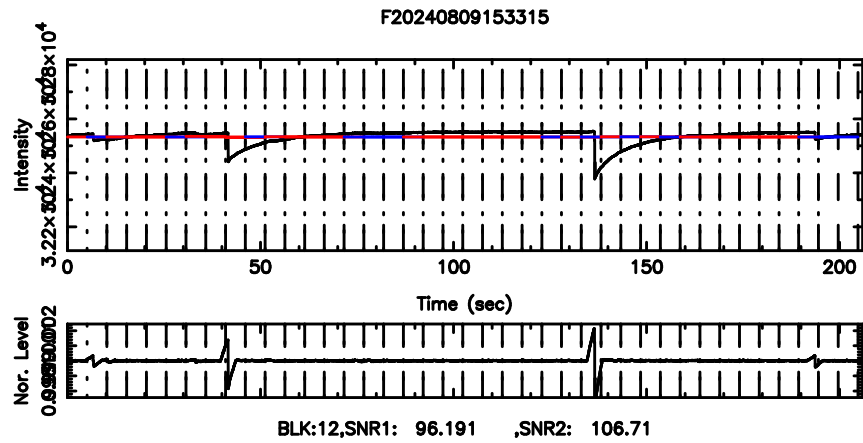

3C279 2024/08/09 6.58UT FUJI -KISO