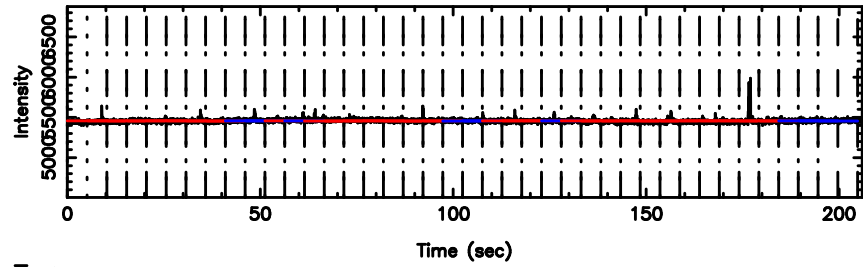

T20240809160309