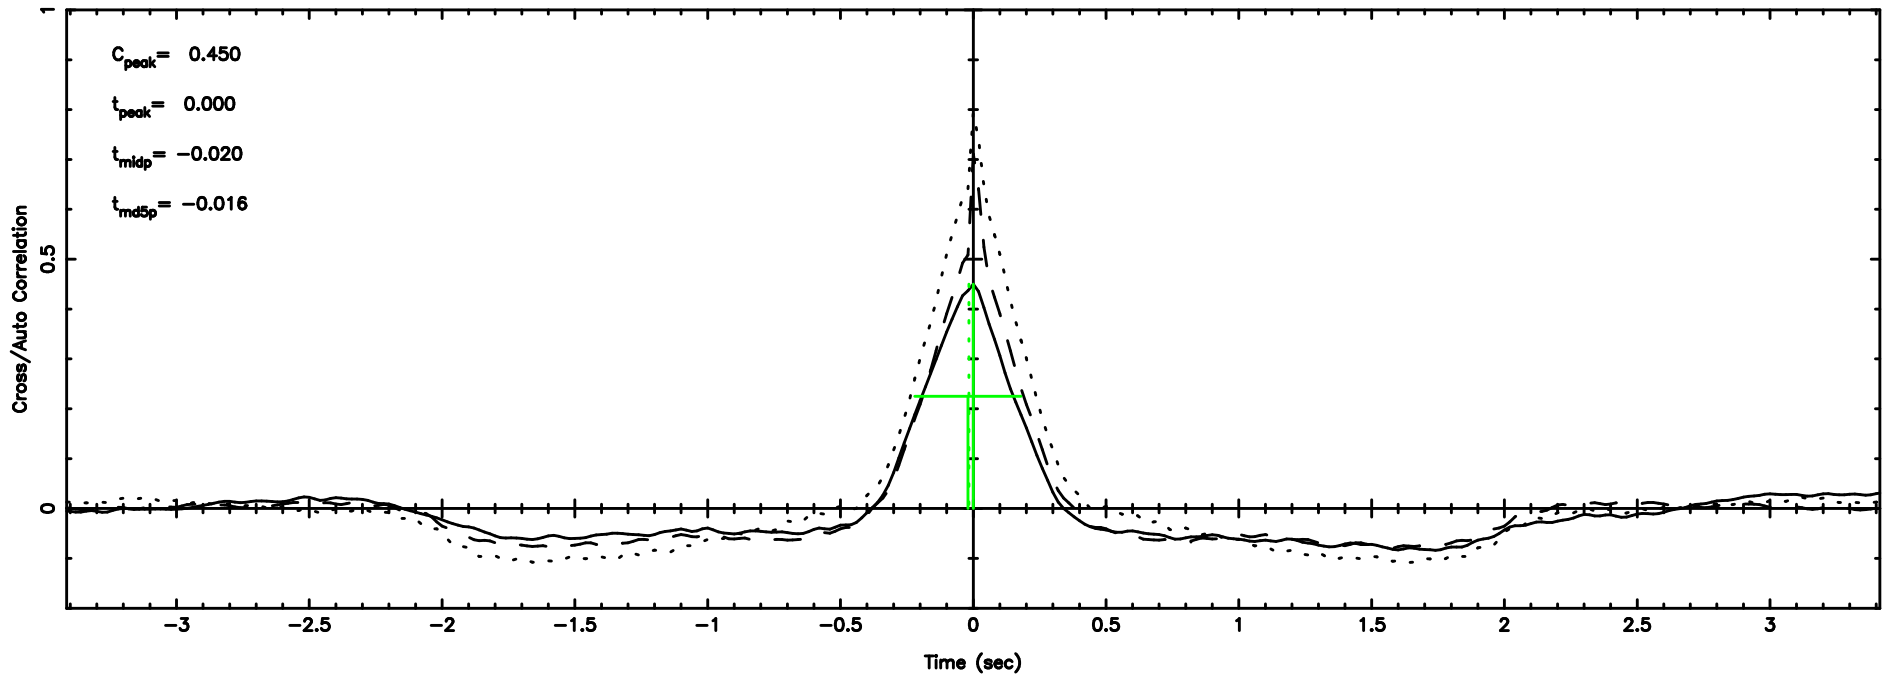

Frequency (Hz)

0418+236 2024/08/08 22.03UT TOYOKAWA-KISO