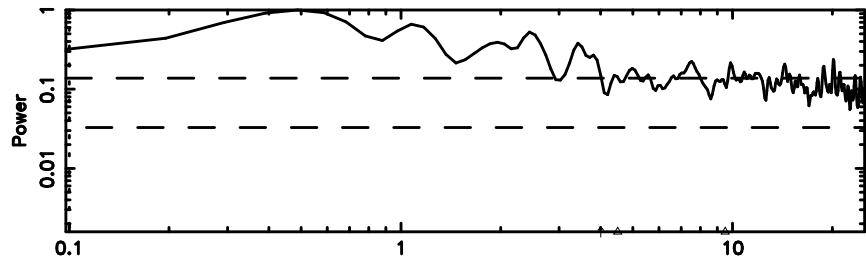

BLK:19,SNR1: 1.2848 ,SNR2: 7.4511

3C236 2024/08/09 3.76UT FUJI -KISO

T20240809125150

BLK: 7,SNR1: 0.32651 ,SNR2: 1.9381

Frequency (Hz)

F20240809125150

BLK: 7,SNR1: 0.15594 ,SNR2: 1.9459

Frequency (Hz)