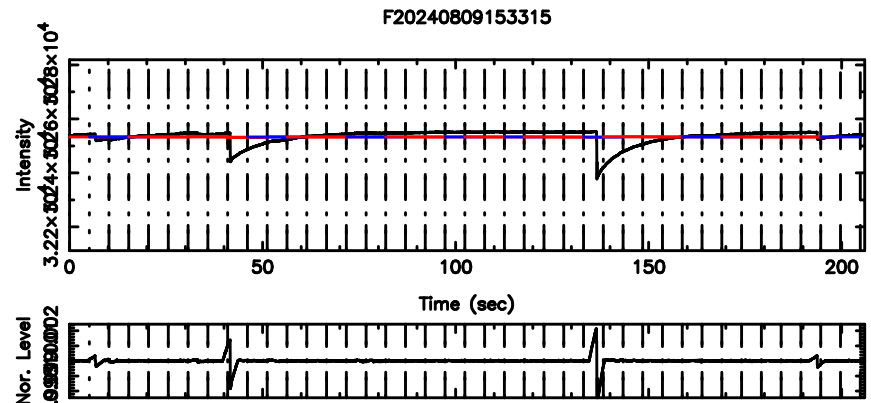

K20240809152529

BLK:18,SNR1: 4.9466 ,SNR2: 13.135

Frequency (Hz)

1245-19 2024/08/09 6.45UT TOYOKAWA-KISO

BLK:12,SNR1: 0.41720 ,SNR2: 2.2727

BLK:12,SNR1: 94.261 ,SNR2: 104.57

3C279 2024/08/09 6.58UT TOYOKAWA-FUJI