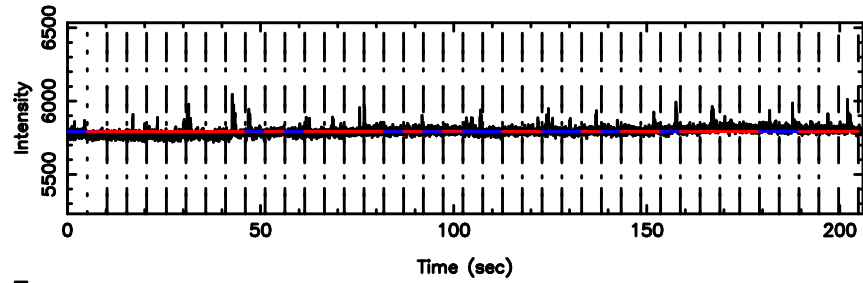

T20240809152532