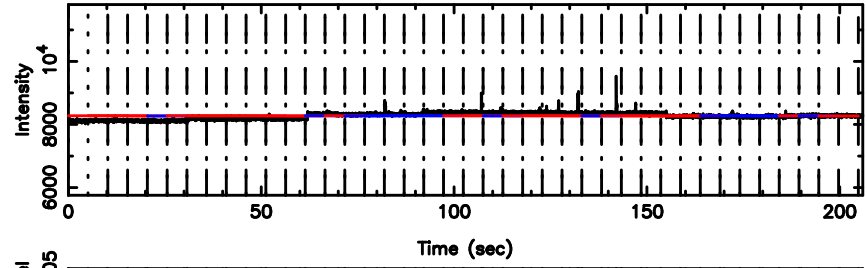

K20240809160757