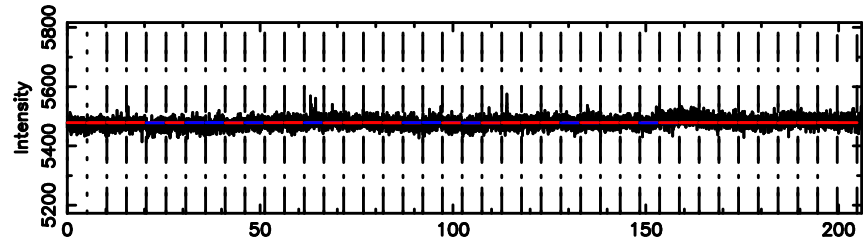

T20240809162427