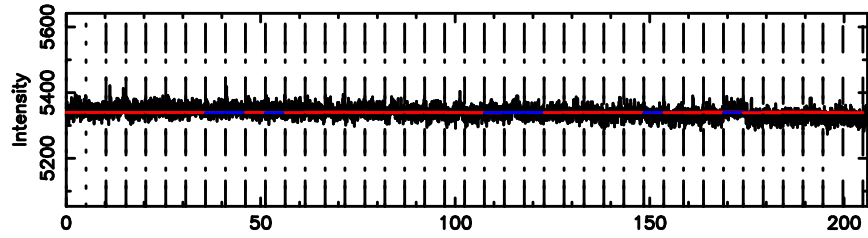

T20240809110308