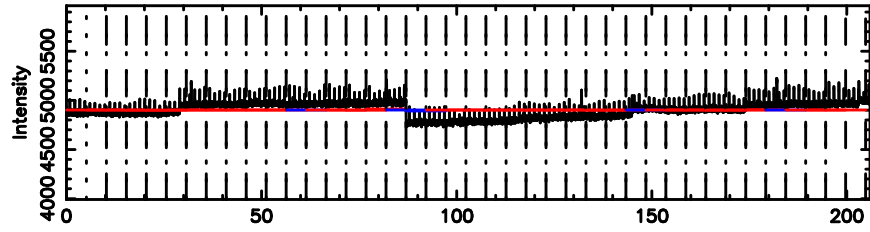

BLK: 3,SNR1: 0.67019 ,SNR2: 5.5594

Frequency (Hz)

0612+227 2024/08/08 23.93UT TOYOKAWA-KISO

F20240809085359

BLK: 5,SNR1: 1.1751 ,SNR2: 4.4288

Frequency (Hz)

K20240809085356

BLK: 5,SNR1: 6.9699 ,SNR2: 25.195