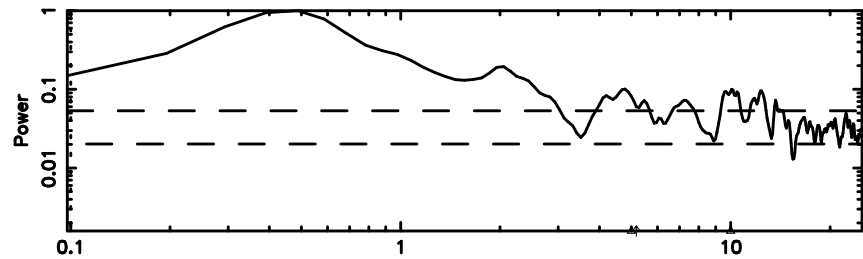

Frequency (Hz)

1323+32 2024/08/09 7.08UT TOYOKAWA-FUJI

T20240809160309

BLK: 9,SNR1: 0.52400 ,SNR2: 2.4405

Frequency (Hz)

K20240809160306

BLK: 9,SNR1: 0.28864 ,SNR2: 0.96770

Frequency (Hz)