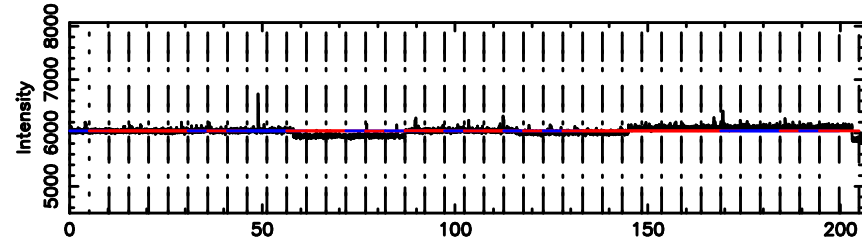

1355+01 2024/08/09 7.61UT FUJI -KISO

T20240809165558

BLK:14,SNR1: 0.14641 ,SNR2: 0.52196

Frequency (Hz)

F20240809165558

BLK:14,SNR1: 0.94616 ,SNR2: 2.9360

Frequency (Hz)

3C298 2024/08/09 7.96UT TOYOKAWA-FUJI