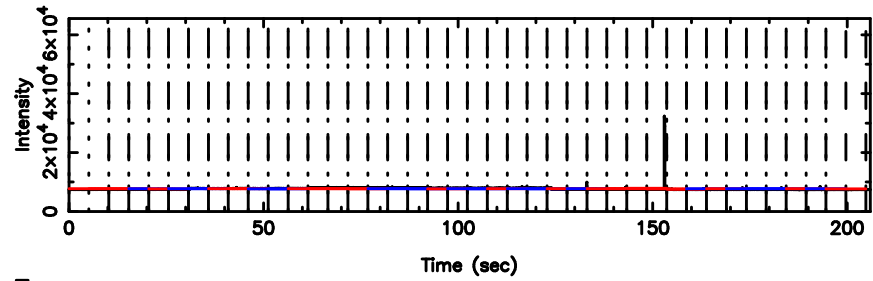

F20240809105159

BLK:12,SNR1: 0.65901 ,SNR2: 3.3257

3C196 2024/08/09 1.89UT TOYOKAWA-FUJI

T20240809105159

BLK:18,SNR1: 0.32182 ,SNR2: 2.2014

3C196 2024/08/09 1.89UT TOYOKAWA-KISO

K20240809105157

BLK:18,SNR1: 3.3893 ,SNR2: 15.063