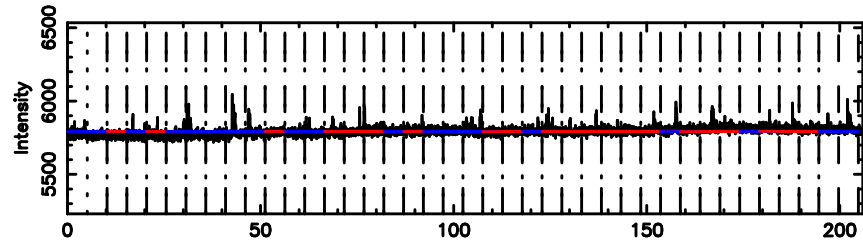

Frequency (Hz)

F20240809152532

BLK:13,SNR1: 4.5684 ,SNR2: 15.501

Frequency (Hz)

1245-19 2024/08/09 6.45UT TOYOKAWA-FUJI

T20240809152532

BLK:18,SNR1: 0.15827 ,SNR2: 2.1766

Frequency (Hz)