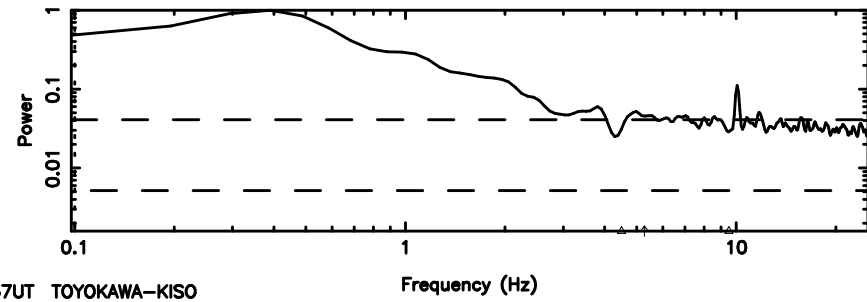

F20240809142044

BLK:15,SNR1: 0.15772 ,SNR2: 1.6513

Frequency (Hz)

3C263.1 2024/08/09 5.37UT TOYOKAWA-FUJI

T20240809142044

BLK:27,SNR1: 0.56709 ,SNR2: 3.7395

K20240809142042

BLK:27,SNR1: 0.77404 ,SNR2: 3.2268