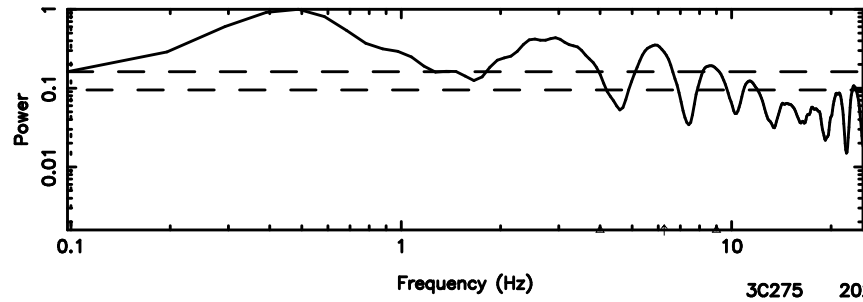

BLK:16,SNR1:-0.11914 ,SNR2: 0.87878