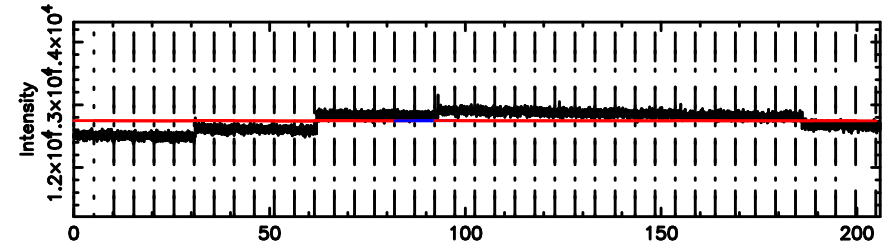

K20240809055848