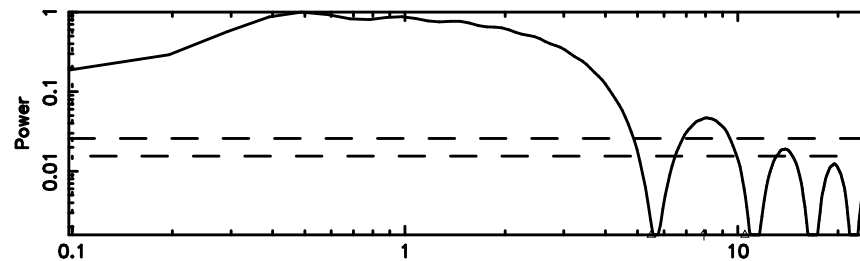

Frequency (Hz)

F20240809105159

BLK:17,SNR1: 2.8431 ,SNR2: 12.884

Frequency (Hz)

3C196 2024/08/09 1.89UT FUJI -KISO

K20240809105157

BLK:17,SNR1: 3.6221 ,SNR2: 10.120

Frequency (Hz)