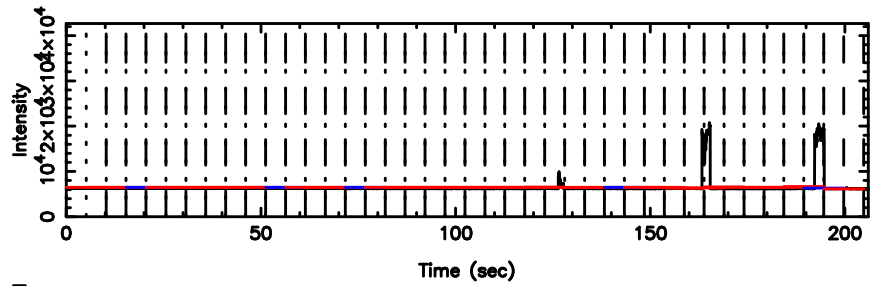

BLK: 9,SNR1: 0.49633E-01,SNR2: 1.9666

Frequency (Hz)

K20240809102212

BLK: 9,SNR1: 6.7217 ,SNR2: 20.799

Frequency (Hz)

0741-06 2024/08/09 1.40UT FUJI -KISO

T20240809103159

BLK: 5, SNR1: 65.536 ,SNR2: 76.909