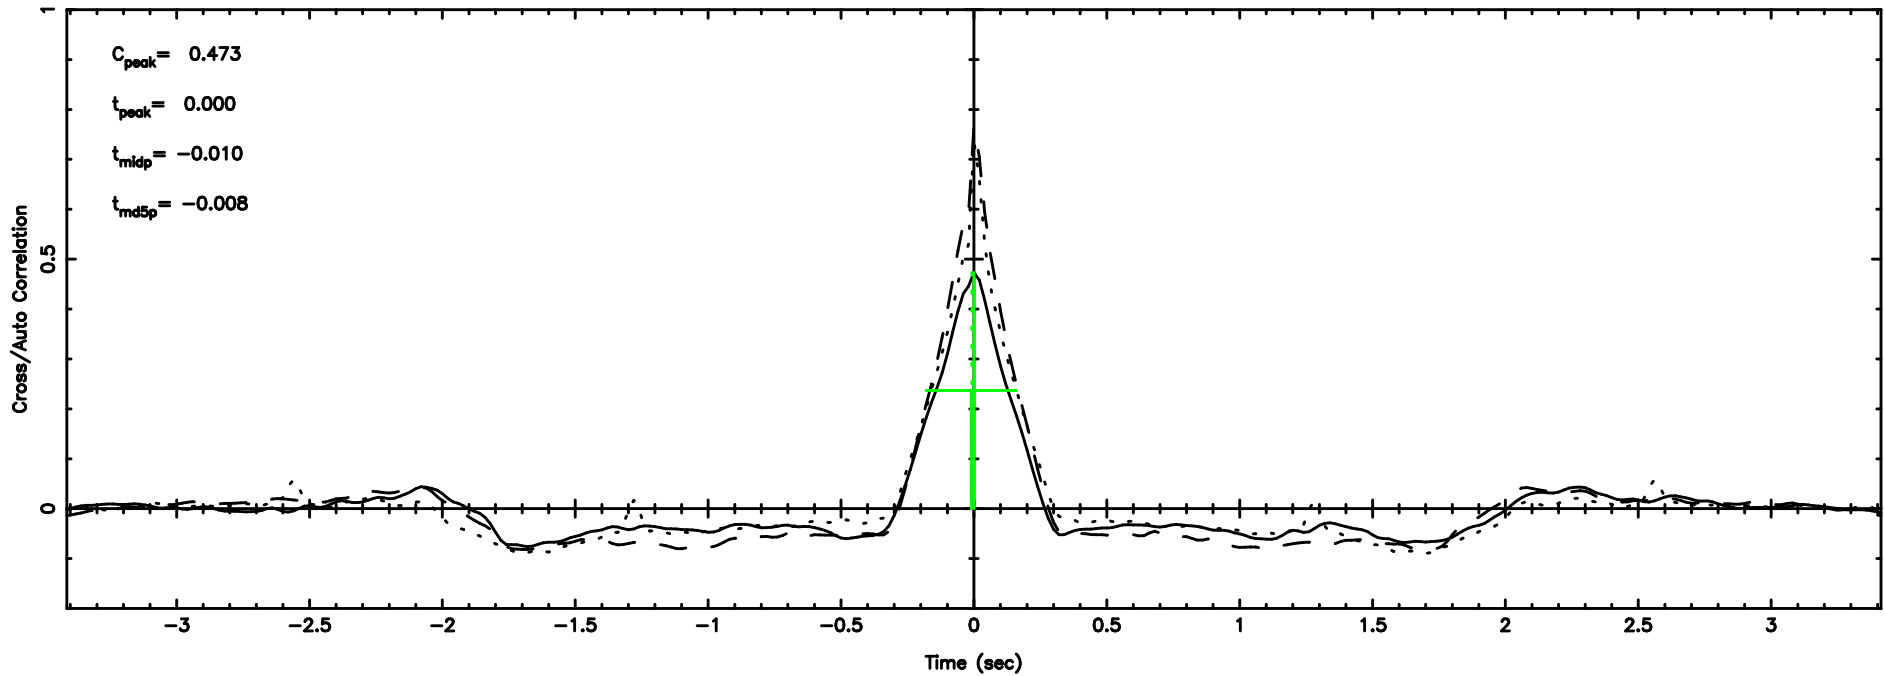

Frequency (Hz)

0333+32 2024/08/08 21.28UT TOYOKAWA-FUJI