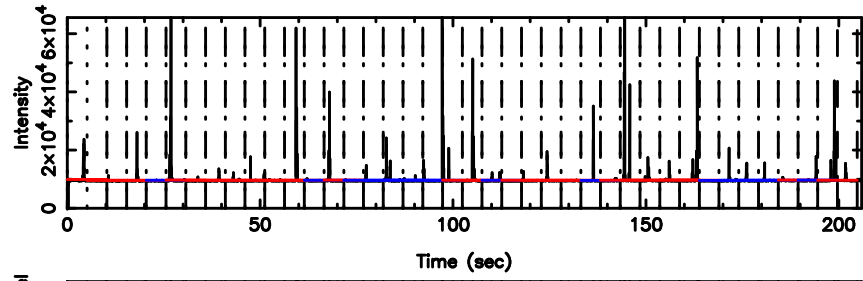

BLK:21,SNR1: 0.41125 ,SNR2: 1.2873

Frequency (Hz)

K20240809160757

BLK:21,SNR1: 3.0438 ,SNR2: 6.0526

Frequency (Hz)

3C286 2024/08/09 7.16UT TOYOKAWA-KISO

F20240809160800

BLK:14,SNR1: 0.30432 ,SNR2: 1.0980