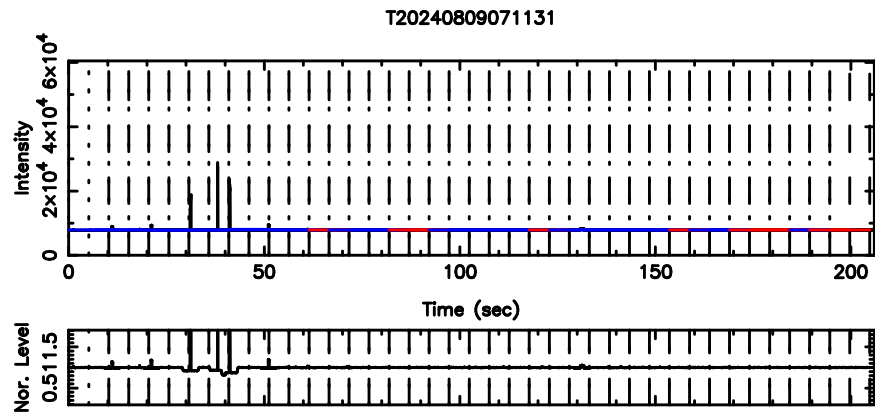

T20240809071131

BLK:28,SNR1: 7.7848 ,SNR2: 20.124

Frequency (Hz)

F20240809071131

BLK:28,SNR1: 4.0777 ,SNR2: 11.230

Frequency (Hz)

3C119 2024/08/08 22.22UT TOYOKAWA-FUJI

BLK:29,SNR1: 7.7899 ,SNR2: 20.137