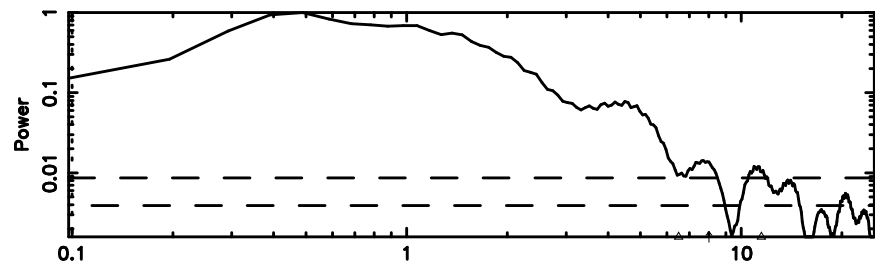

T20240809071131

BLK:28,SNR1: 7.7848 ,SNR2: 20.124

Frequency (Hz)

F20240809071131

BLK:28,SNR1: 4.0777 ,SNR2: 11.230

Frequency (Hz)

3C119 2024/08/08 22.22UT TOYOKAWA-FUJI

BLK:29,SNR1: 7.7899 ,SNR2: 20.137