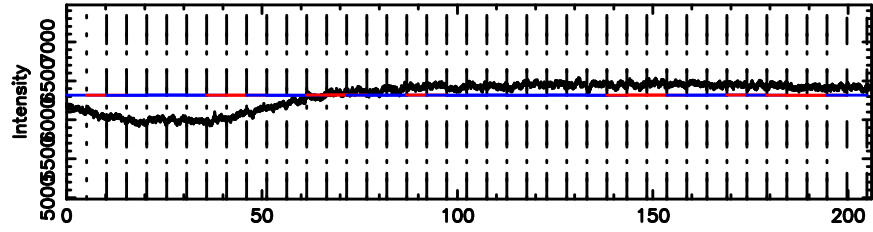

3C147 2024/08/08 23.39UT TOYOKAWA-FUJI

F20240809082132

BLK:20,SNR1:-0.72946E-01,SNR2: 1.6529

Frequency (Hz)

T20240809082132

BLK:26,SNR1: 1.8402 ,SNR2: 7.5930

Frequency (Hz)

K20240809082130