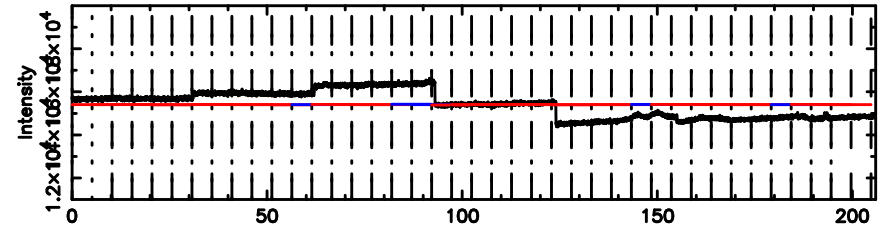

BLK: 3,SNR1: 0.67019 ,SNR2: 5.5594

Frequency (Hz)

0612+227 2024/08/08 23.93UT TOYOKAWA-KISO

F20240809085359

BLK: 5,SNR1: 1.1751 ,SNR2: 4.4288

Frequency (Hz)

K20240809085356

BLK: 5,SNR1: 6.9699 ,SNR2: 25.195