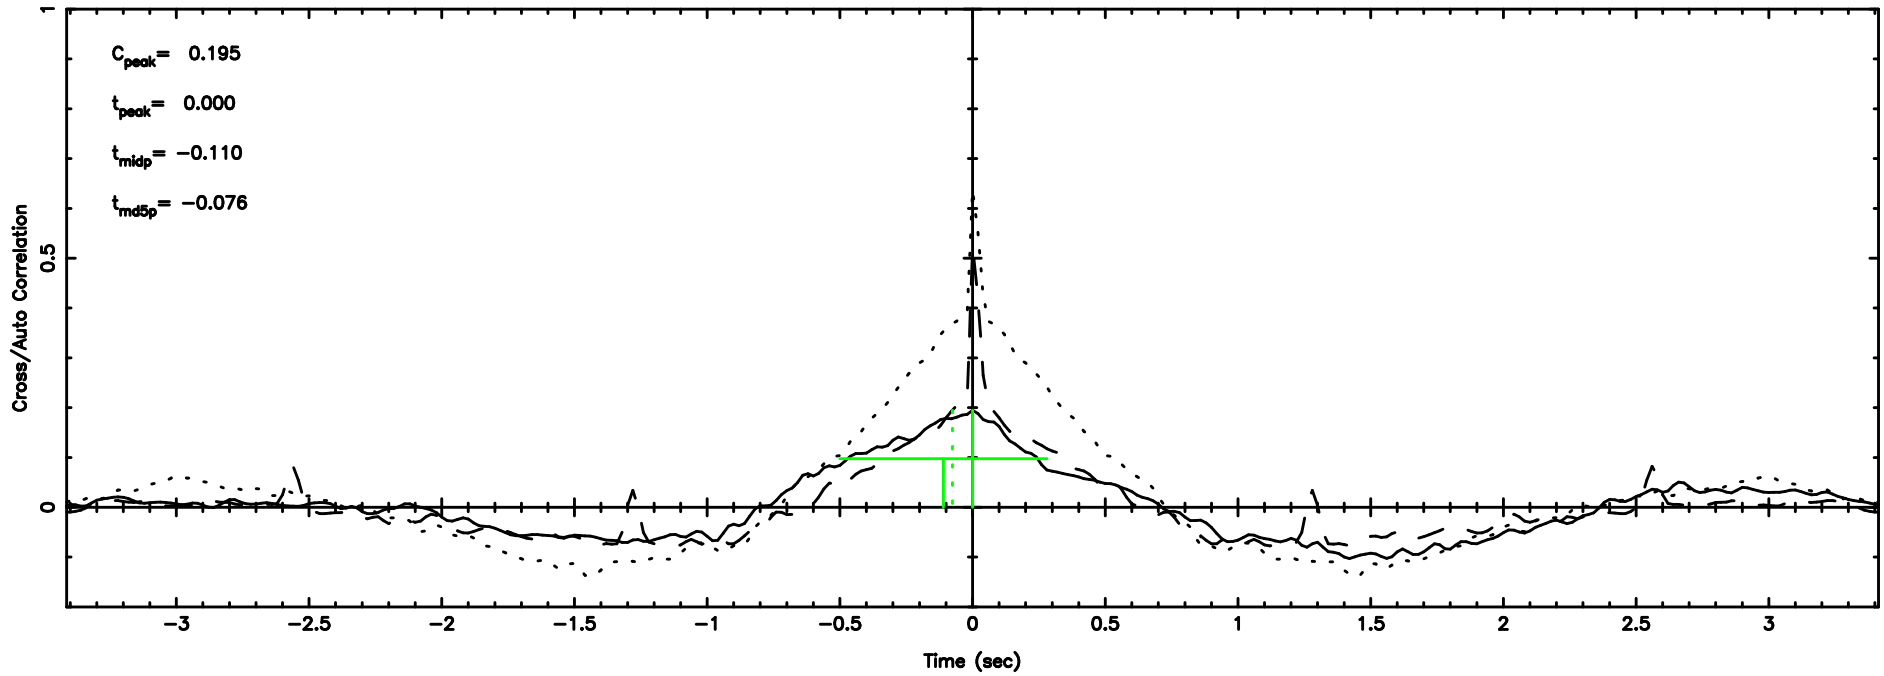

Frequency (Hz)

F20240809075939

BLK:10,SNR1: 0.50534 ,SNR2: 2.4930

Frequency (Hz)

3C138 2024/08/08 23.02UT FUJI -KISO

K20240809075937

BLK:10,SNR1: 2.0347 ,SNR2: 11.199

Frequency (Hz)