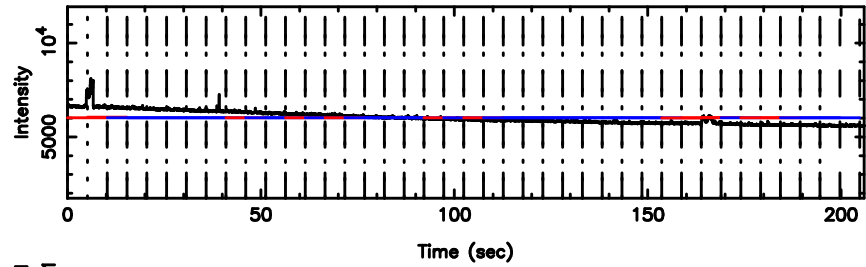

F20240809142044

BLK:15,SNR1: 0.15772 ,SNR2: 1.6513

Frequency (Hz)

3C263.1 2024/08/09 5.37UT TOYOKAWA-FUJI

T20240809142044

BLK:27,SNR1: 0.56709 ,SNR2: 3.7395

K20240809142042

BLK:27,SNR1: 0.77404 ,SNR2: 3.2268