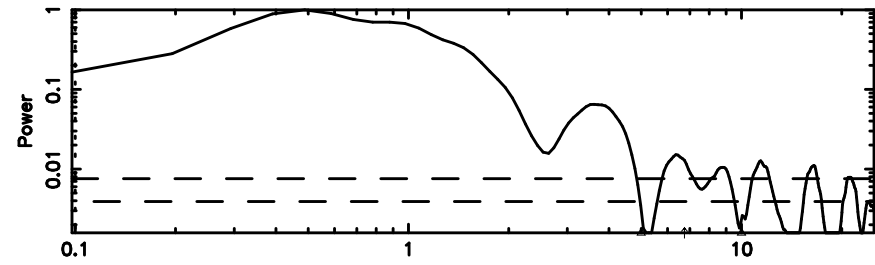

T20240809102215

BLK:14,SNR1: 0.32887 ,SNR2: 3.0117

Frequency (Hz)

0741-06 2024/08/09 1.40UT TOYOKAWA-KISO

K20240809102212

BLK:14,SNR1: 6.6129 ,SNR2: 20.456

Frequency (Hz)

F20240809102215