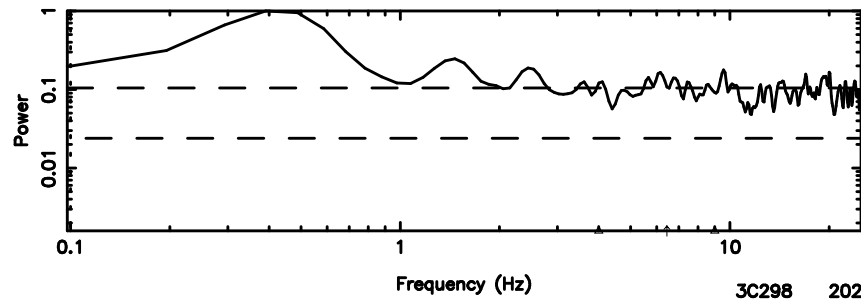

BLK: 7,SNR1: 0.16450 ,SNR2: 0.68785