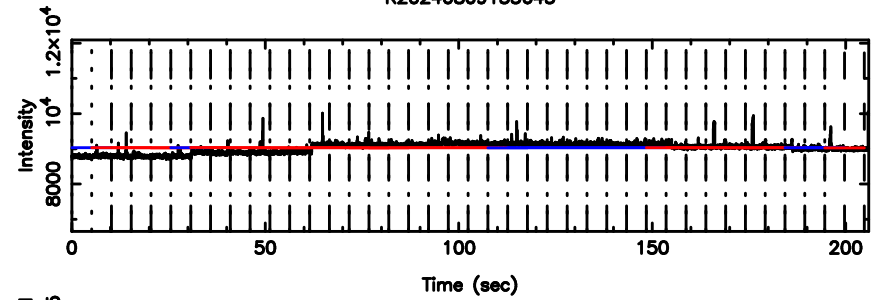

K20240809135643