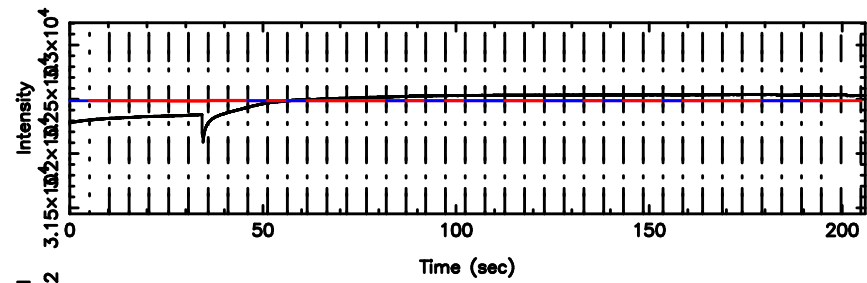

Frequency (Hz)

F20240809152532

BLK:13,SNR1: 4.5684 ,SNR2: 15.501

Frequency (Hz)

1245-19 2024/08/09 6.45UT TOYOKAWA-FUJI

T20240809152532

BLK:18,SNR1: 0.15827 ,SNR2: 2.1766

Frequency (Hz)