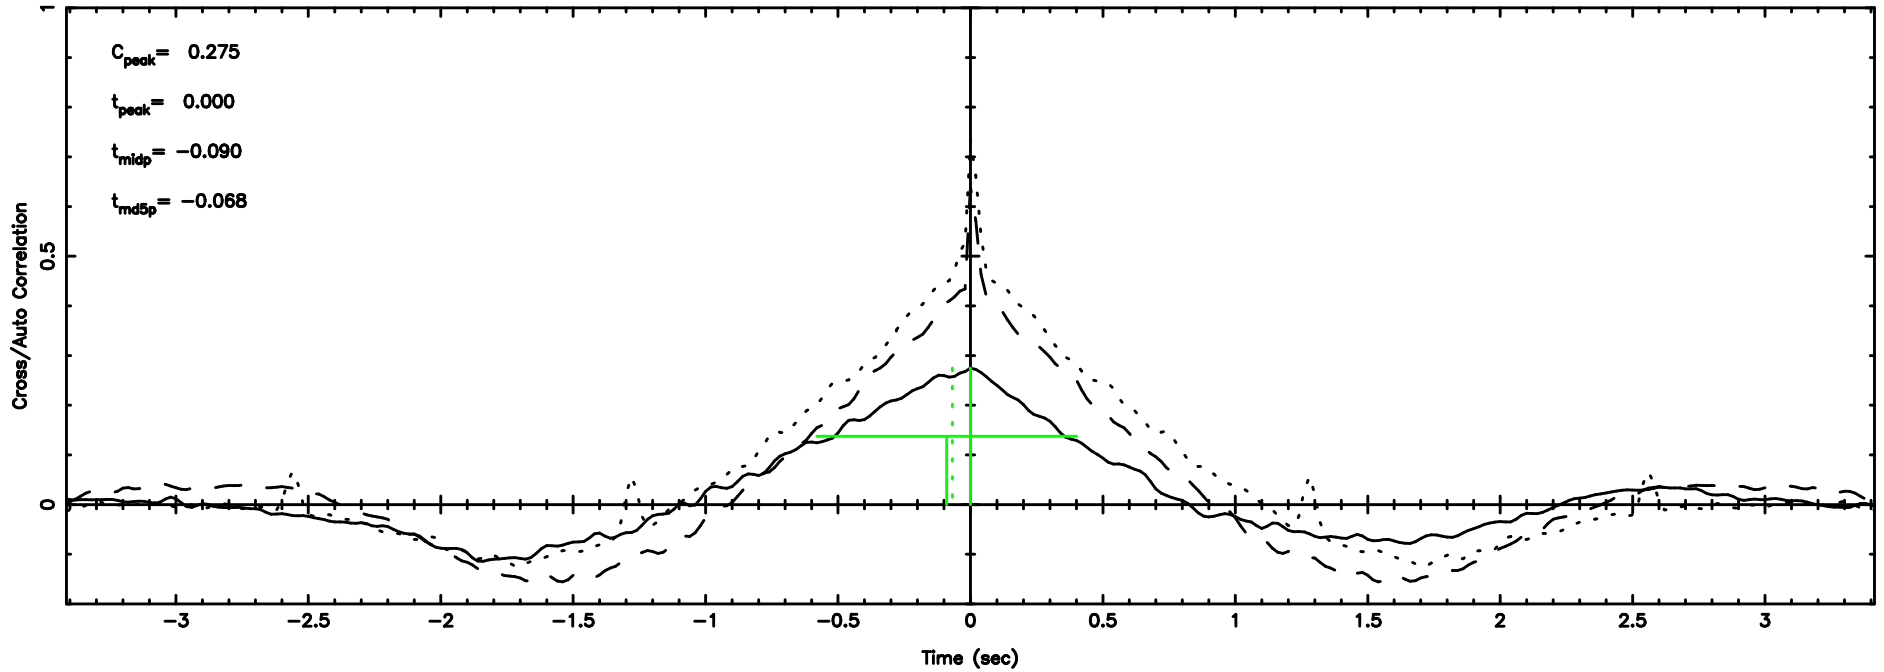

Frequency (Hz)

0612+227 2024/08/08 23.93UT FUJI -KISO

T20240809090515

BLK:11,SNR1: 40.373 ,SNR2: 57.301

3C161 2024/08/09 0.12UT TOYOKAWA-FUJI

F20240809090515

BLK:11,SNR1: 12.738 ,SNR2: 25.662

T20240809090515