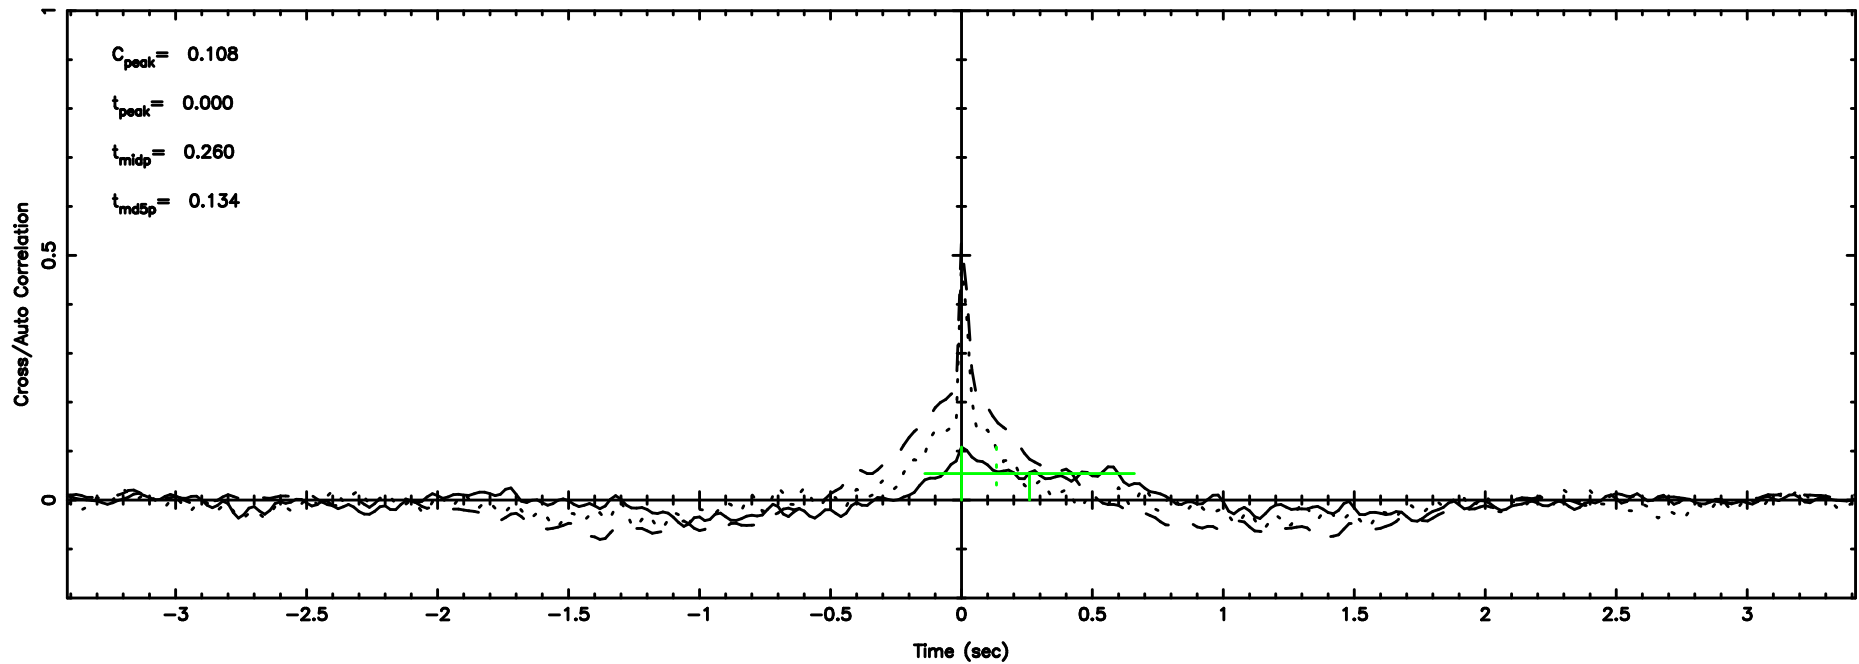

Frequency (Hz)

1323+32 2024/08/09 7.08UT TOYOKAWA-KISO