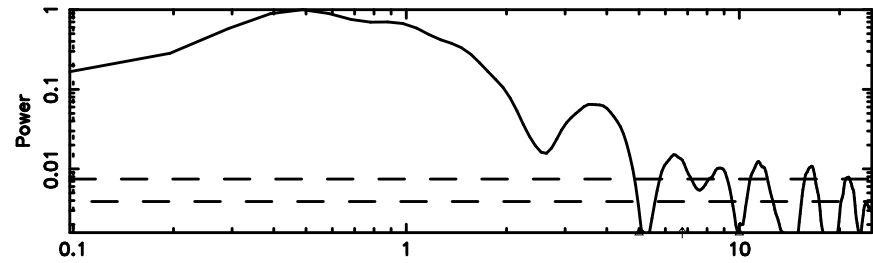

BLK: 9,SNR1: 0.49633E-01,SNR2: 1.9666

Frequency (Hz)

K20240809102212

BLK: 9,SNR1: 6.7217 ,SNR2: 20.799

Frequency (Hz)

0741-06 2024/08/09 1.40UT FUJI -KISO

T20240809103159

BLK: 5, SNR1: 65.536 ,SNR2: 76.909