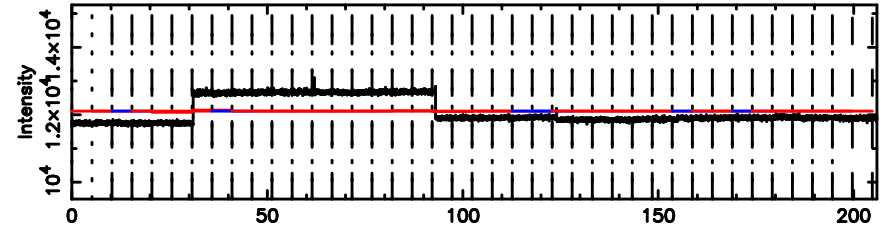

Frequency (Hz)

K20240809081309