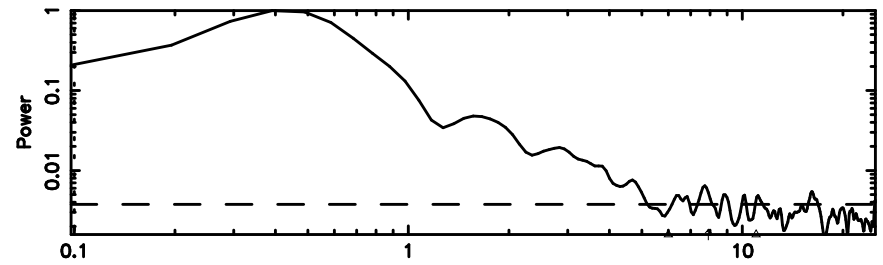

K20240809083351

BLK:13,SNR1: 7.9393 ,SNR2: 32.624

Frequency (Hz)

F20240809083354

BLK:23,SNR1: 0.39849 ,SNR2: 2.6740

Frequency (Hz)

K20240809083351

BLK:23,SNR1: 7.2657 ,SNR2: 18.709