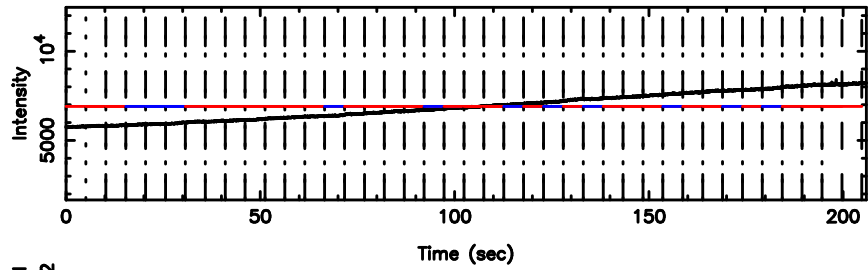

K20240809113052

BLK: 6,SNR1: 1.1873 ,SNR2: 5.1953

Frequency (Hz)

T20240809114736

BLK:11,SNR1: 0.24946 ,SNR2: 1.2557

3C216 2024/08/09 2.82UT TOYOKAWA-FUJI

F20240809114736

BLK:11,SNR1: 0.48069 ,SNR2: 1.7288