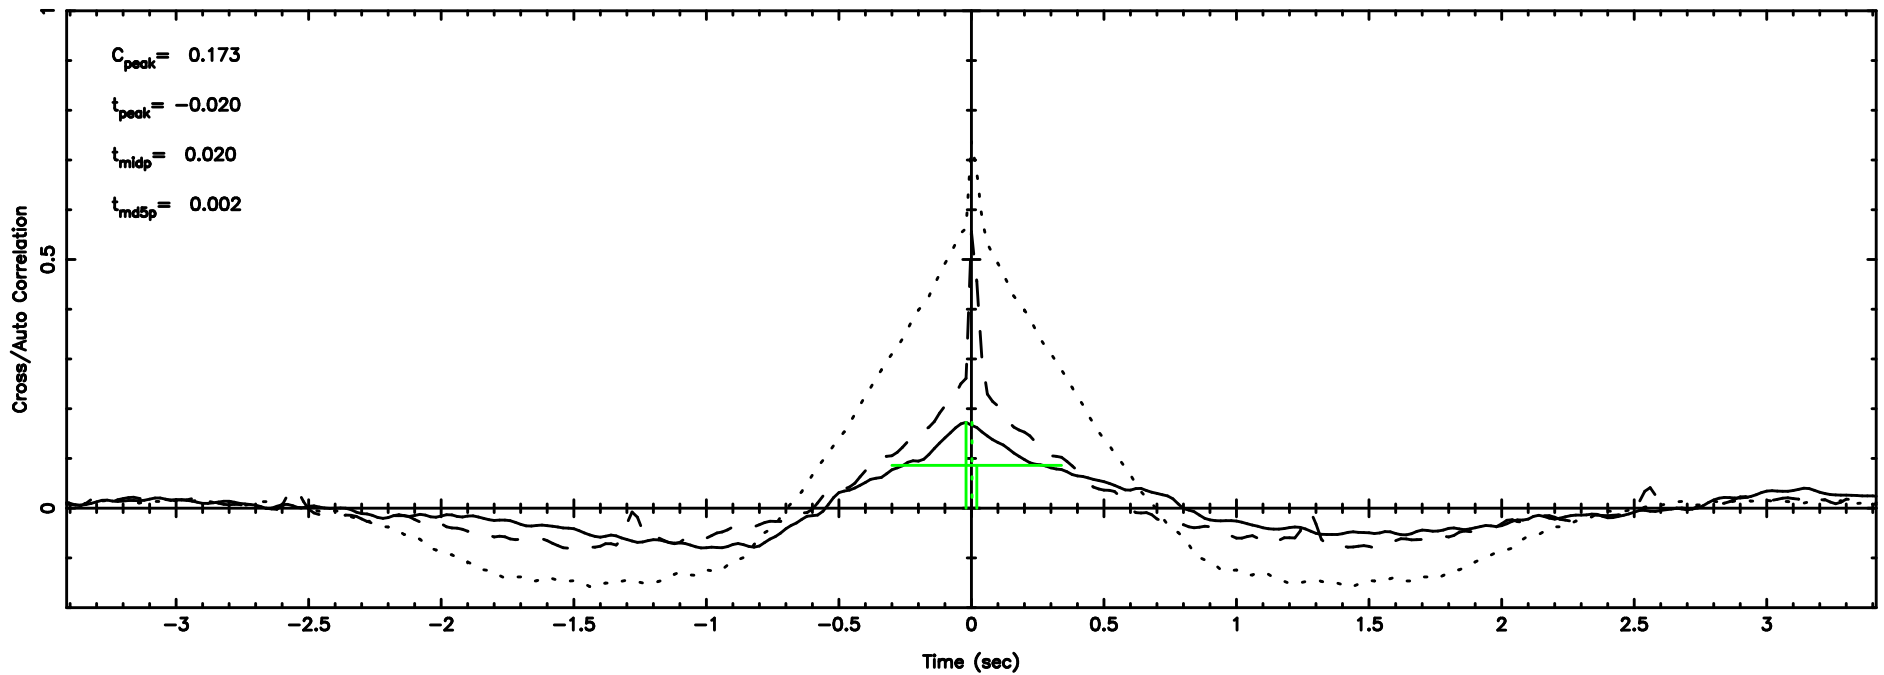

Frequency (Hz)

0552+12 2024/08/08 23.59UT FUJI -KISO