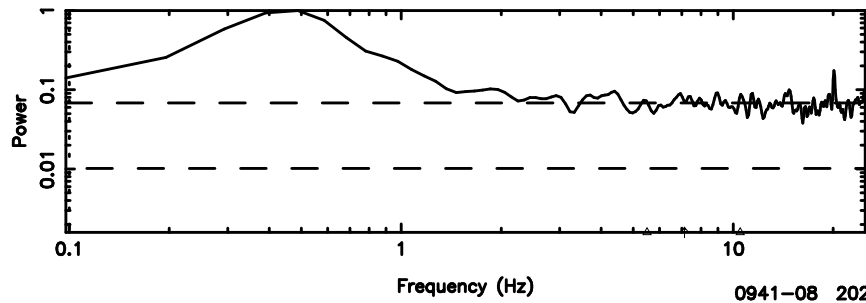

BLK:13,SNR1: 0.33159 ,SNR2: 1.0361