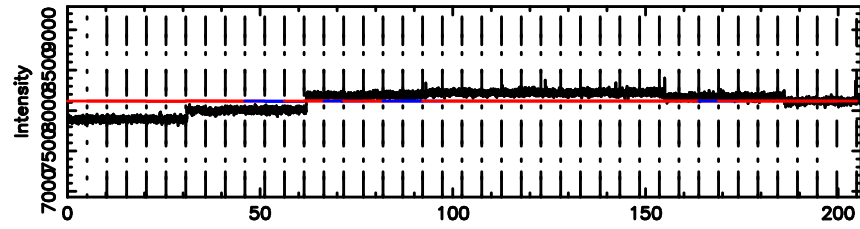

Frequency (Hz)

K20240809165555

BLK: 6,SNR1: 0.30119 ,SNR2: 1.1070