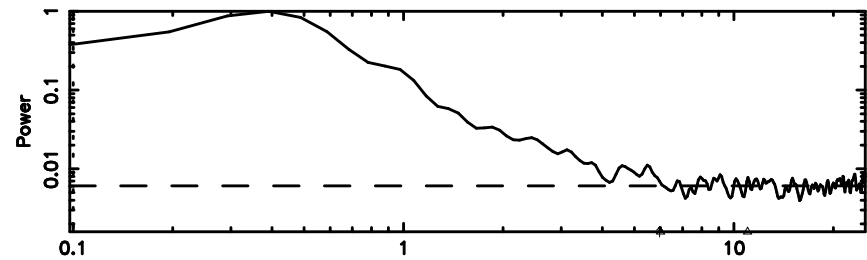

Frequency (Hz)

F20240809152532

BLK:13,SNR1: 4.5684 ,SNR2: 15.501

Frequency (Hz)

1245-19 2024/08/09 6.45UT TOYOKAWA-FUJI

T20240809152532

BLK:18,SNR1: 0.15827 ,SNR2: 2.1766

Frequency (Hz)