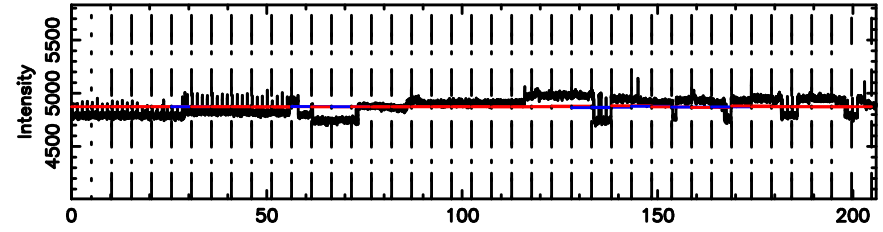

T20240809082943

BLK: 8,SNR1: 0.66817E-01,SNR2: 1.0396

Frequency (Hz)

F20240809082943

BLK: 8,SNR1: 5.1967 ,SNR2: 15.777

Frequency (Hz)

0548+16 2024/08/08 23.52UT TOYOKAWA-FUJI

T20240809082943