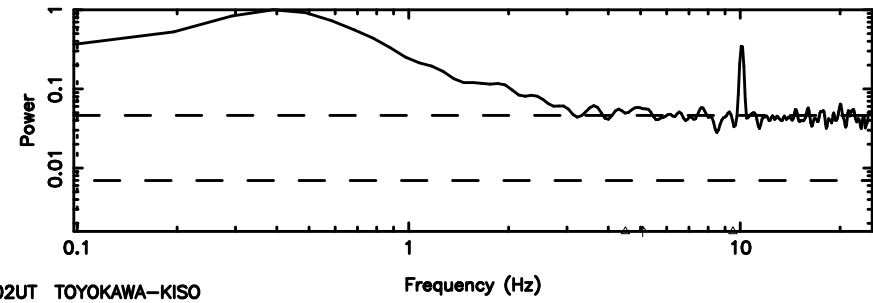

BLK:25,SNR1: 0.77749 ,SNR2: 2.8415

3C241 2024/08/09 4.02UT TOYOKAWA-KISO