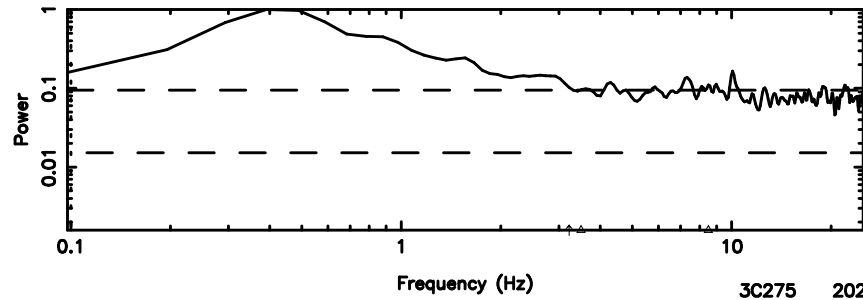

BLK:15,SNR1: 0.24981 ,SNR2: 2.1131