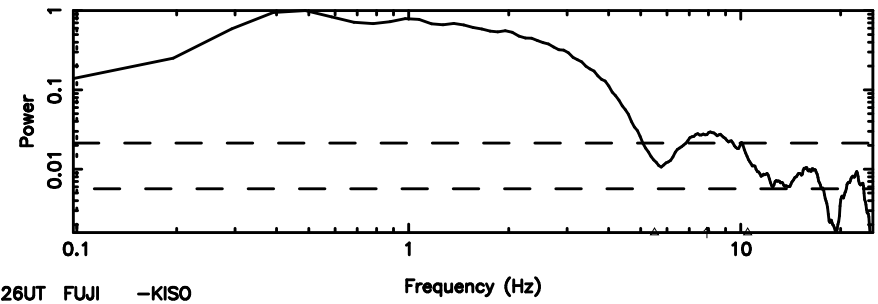

BLK:17,SNR1: 3.9577 ,SNR2: 10.895

3C222 2024/08/09 3.26UT FUJI -KISO