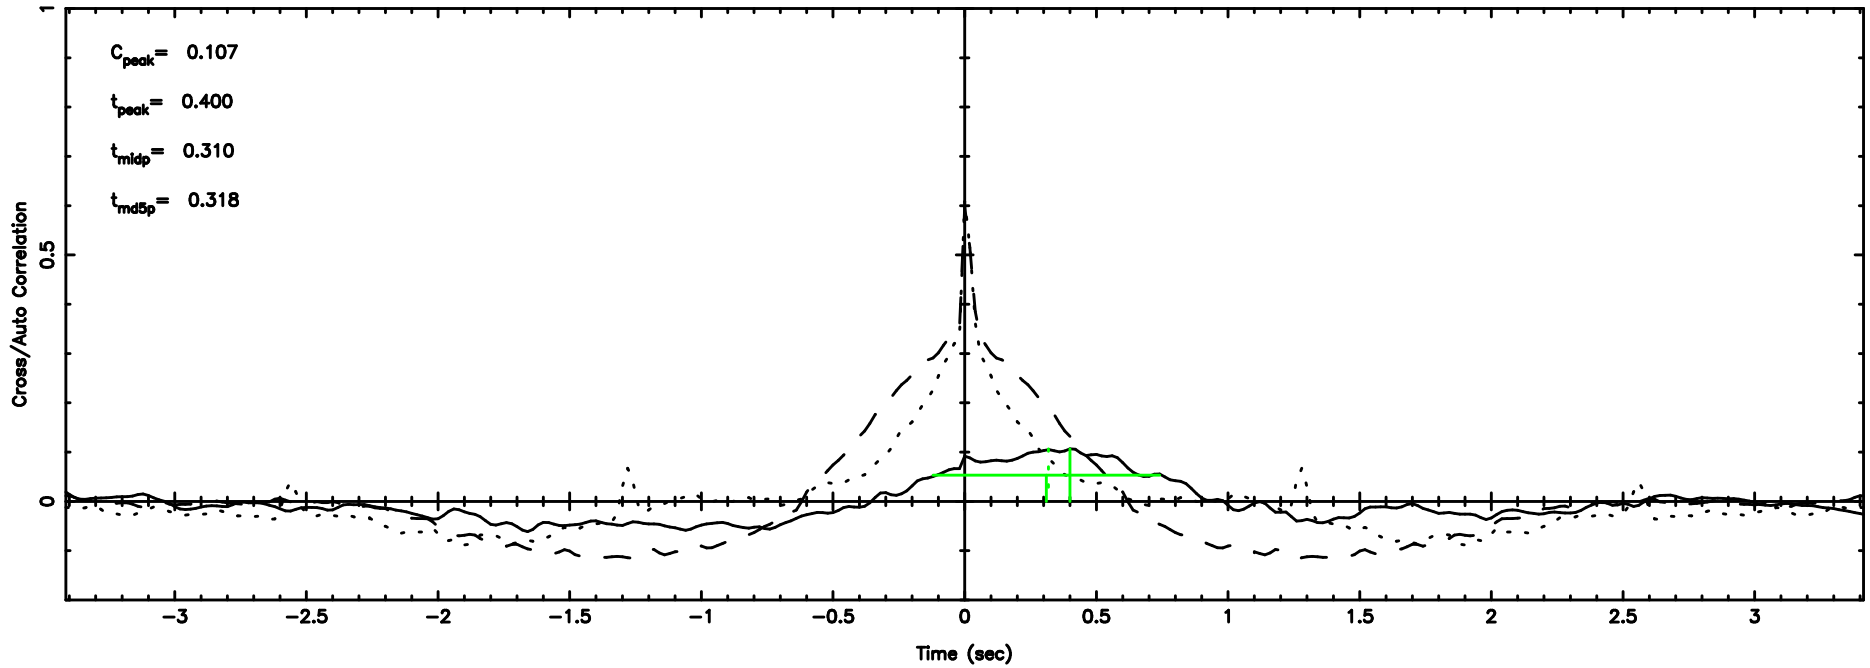

BLK:10,SNR1: 115.75 ,SNR2: 116.91

3C230 2024/08/09 3.52UT FUJI -KISO

T20240809124340

BLK:16,SNR1: 0.89100 ,SNR2: 2.4349

F20240809124340

BLK:16,SNR1: 1.3016 ,SNR2: 6.2946

3C236 2024/08/09 3.76UT TOYOKAWA-FUJI