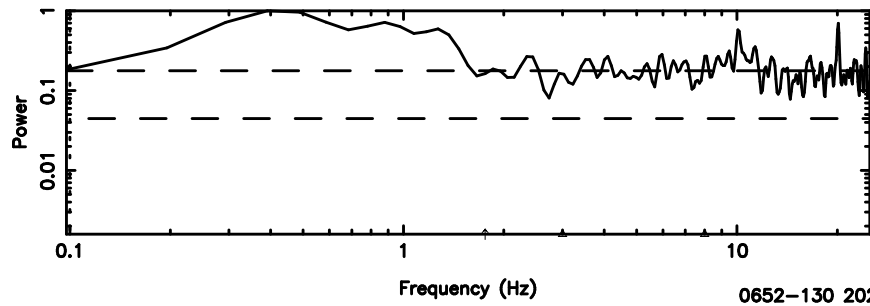

BLK: 4,SNR1: 0.23547 ,SNR2: 2.1151