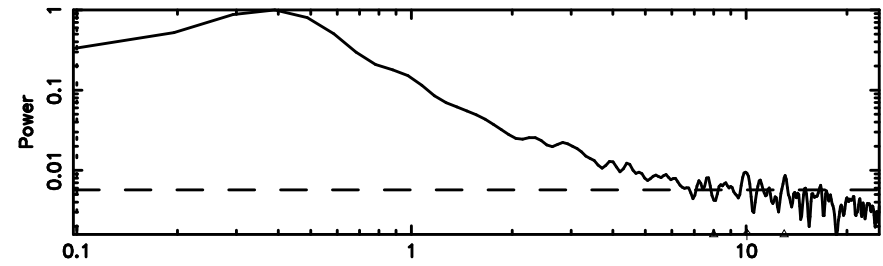

BLK: 4,SNR1: 0.10276 ,SNR2: 0.14750

Frequency (Hz)

K20240809065307

BLK: 4,SNR1: 4.6870 ,SNR2: 9.5505

Frequency (Hz)

0411+05 2024/08/08 21.91UT TOYOKAWA-KISO

F20240809065310

BLK: 4,SNR1:-0.20093 ,SNR2: 0.81384