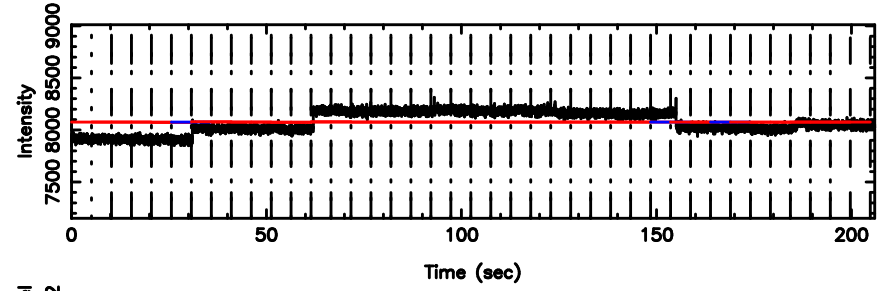

K20240809093245

BLK: 3,SNR1: 0.85576 ,SNR2: 3.8442

0652-130 2024/08/09 0.57UT TOYOKAWA-KISO

F20240809093248

BLK: 5,SNR1: 0.60837 ,SNR2: 1.7019

Frequency (Hz)

K20240809093245

BLK: 5,SNR1: 0.56917 ,SNR2: 5.3030