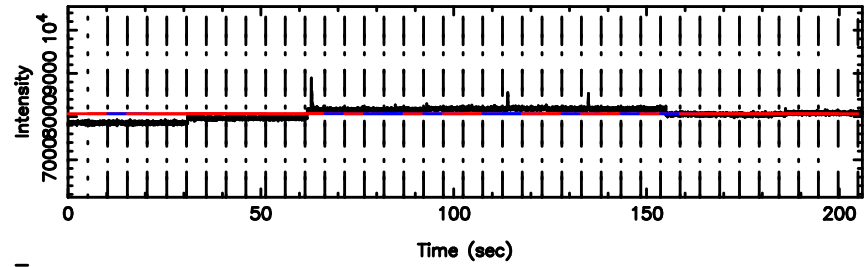

Frequency (Hz)

1345+12 2024/08/09 7.44UT TOYOKAWA-FUJI

T20240809162427

BLK:10,SNR1: 0.17117 ,SNR2: 1.0863

K20240809162424

BLK:10,SNR1: 0.73327 ,SNR2: 3.1934

1345+12 2024/08/09 7.44UT TOYOKAWA-KISO

F20240809162428