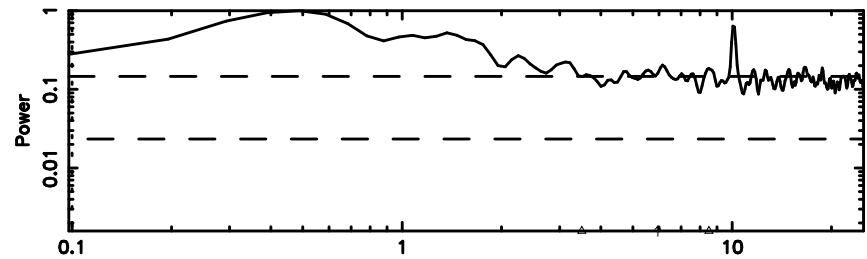

Frequency (Hz)

1323+32 2024/08/09 7.08UT TOYOKAWA-FUJI

T20240809160309

BLK: 9,SNR1: 0.52400 ,SNR2: 2.4405

Frequency (Hz)

K20240809160306

BLK: 9,SNR1: 0.28864 ,SNR2: 0.96770

Frequency (Hz)