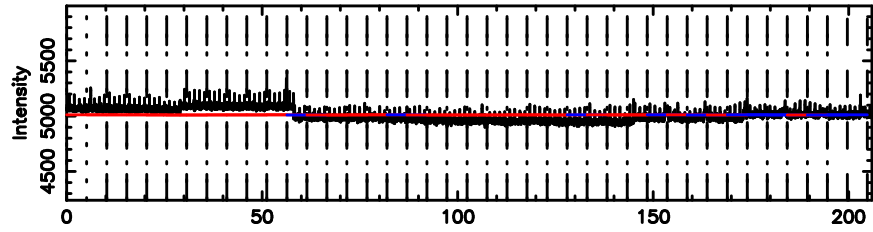

F20240809075939