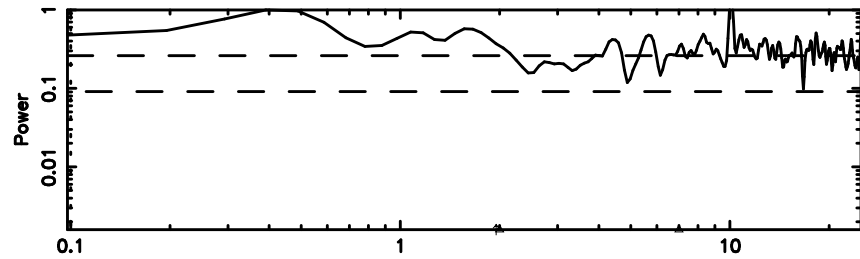

F20240809165558

BLK: 6,SNR1: 1.4536 ,SNR2: 4.0580

Frequency (Hz)

K20240809165555

BLK: 6,SNR1: 0.30119 ,SNR2: 1.1070

Frequency (Hz)

3C298 2024/08/09 7.96UT FUJI -KISO