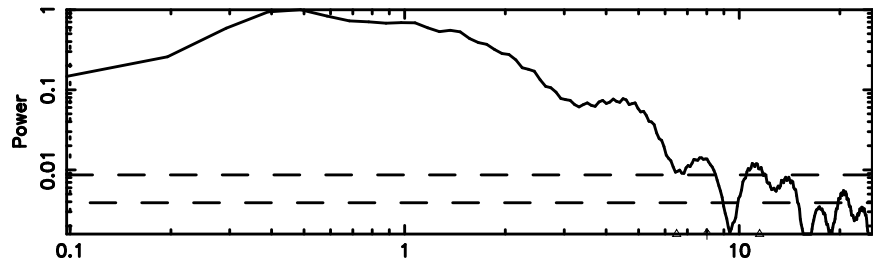

BLK:28,SNR1: 7.7848 ,SNR2: 20.124