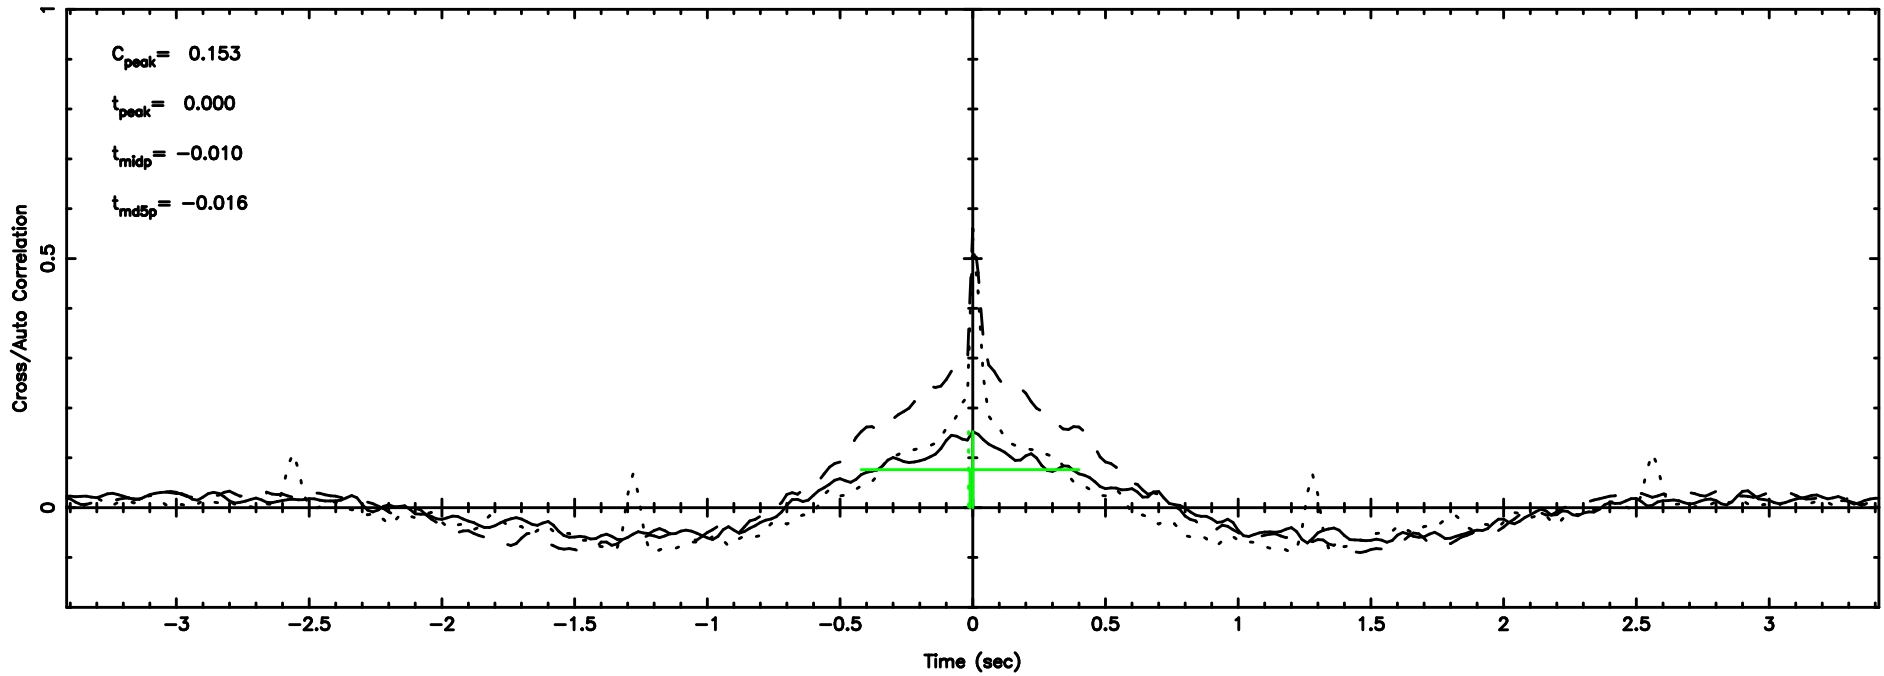

Frequency (Hz)