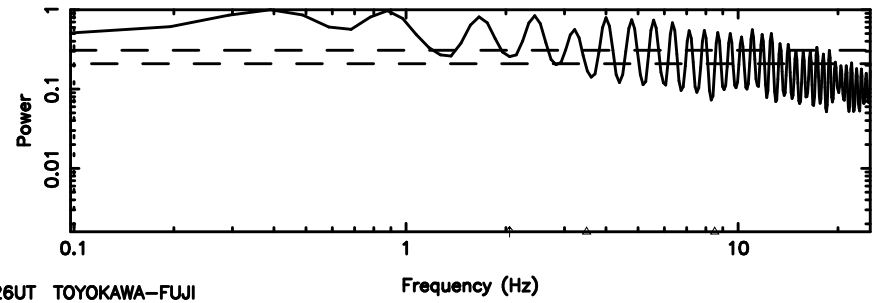

3C222 2024/08/09 3.26UT TOYOKAWA-FUJI