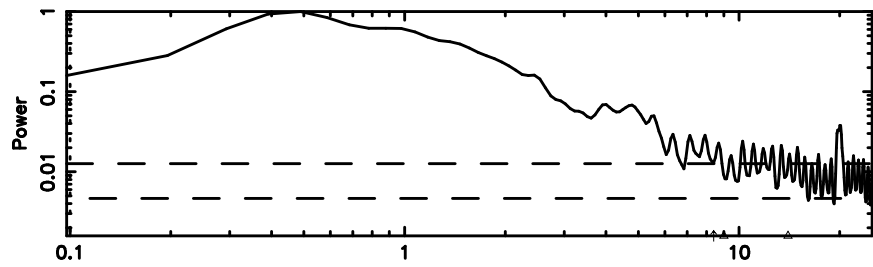

Frequency (Hz)

BLK:29,SNR1: 6.6570 ,SNR2: 19.540

Frequency (Hz)

3C119 2024/08/08 22.22UT TOYOKAWA-KISO

F20240809071131

BLK:32,SNR1: 4.8258 ,SNR2: 11.606

Frequency (Hz)

3C119 2024/08/08 22.22UT FUJI -KISO