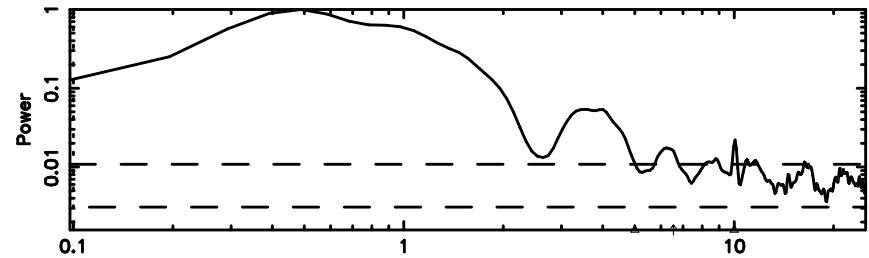

BLK:15,SNR1: 2.4258 ,SNR2: 4.7028

3C275 2024/08/09 6.35UT TOYOKAWA-FUJI

T20240809151927

BLK:23,SNR1: 0.26680 ,SNR2: 2.8901

Frequency (Hz)

K20240809151924

BLK:23,SNR1: 4.1985 ,SNR2: 13.438

Frequency (Hz)