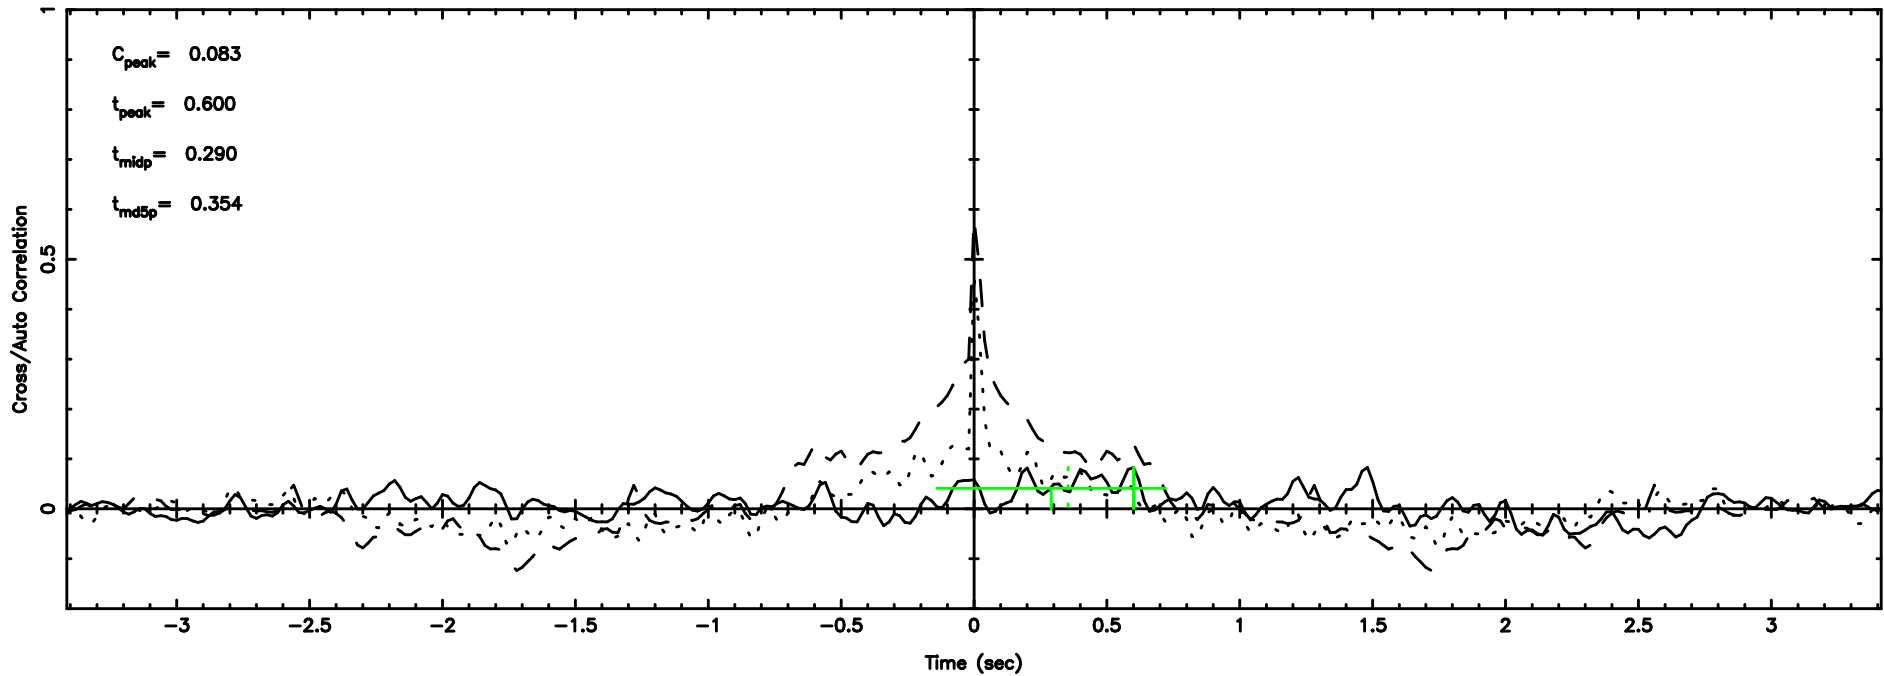

3C84 2024/08/08 21.01UT FUJI -KISO