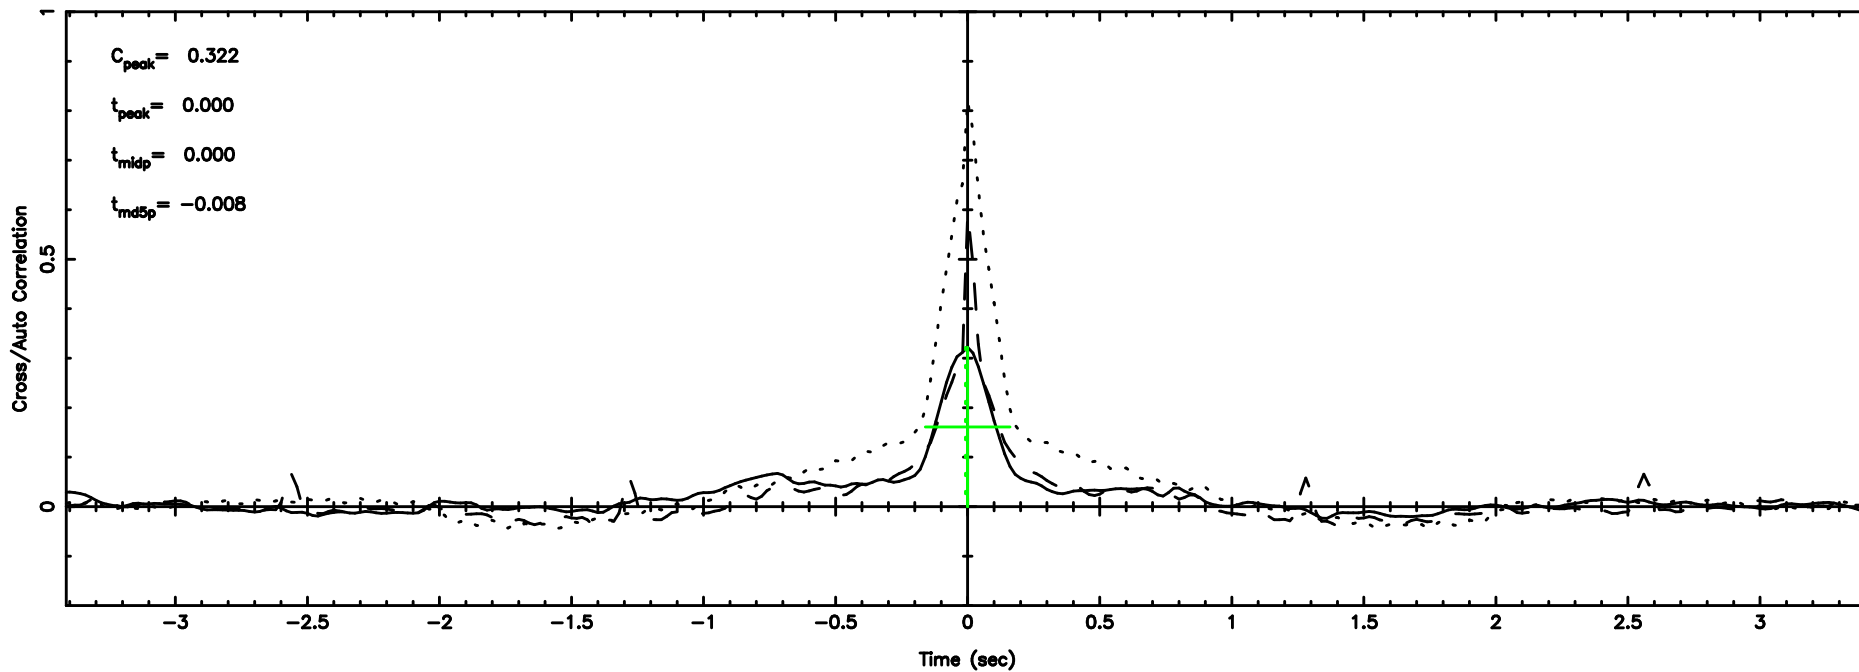

Frequency (Hz)

F20240809105159

BLK:17,SNR1: 2.8431 ,SNR2: 12.884

Frequency (Hz)

3C196 2024/08/09 1.89UT FUJI -KISO

K20240809105157

BLK:17,SNR1: 3.6221 ,SNR2: 10.120

Frequency (Hz)