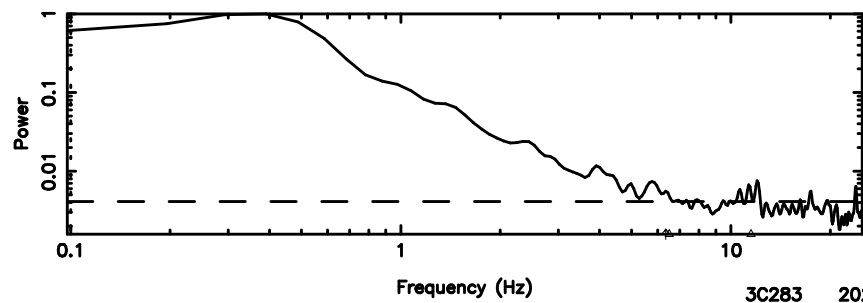

3C283 2024/08/09 6.84UT FUJI -KISO