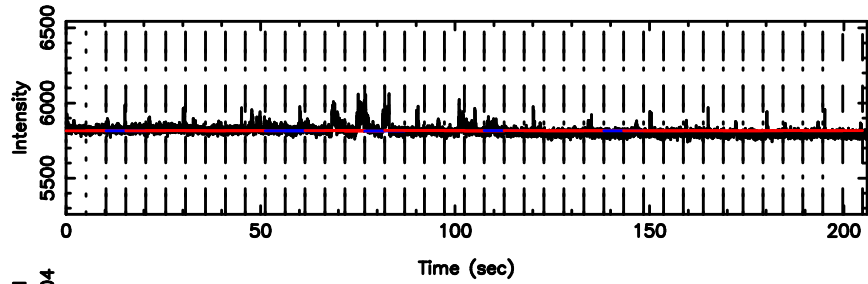

T20240809111449