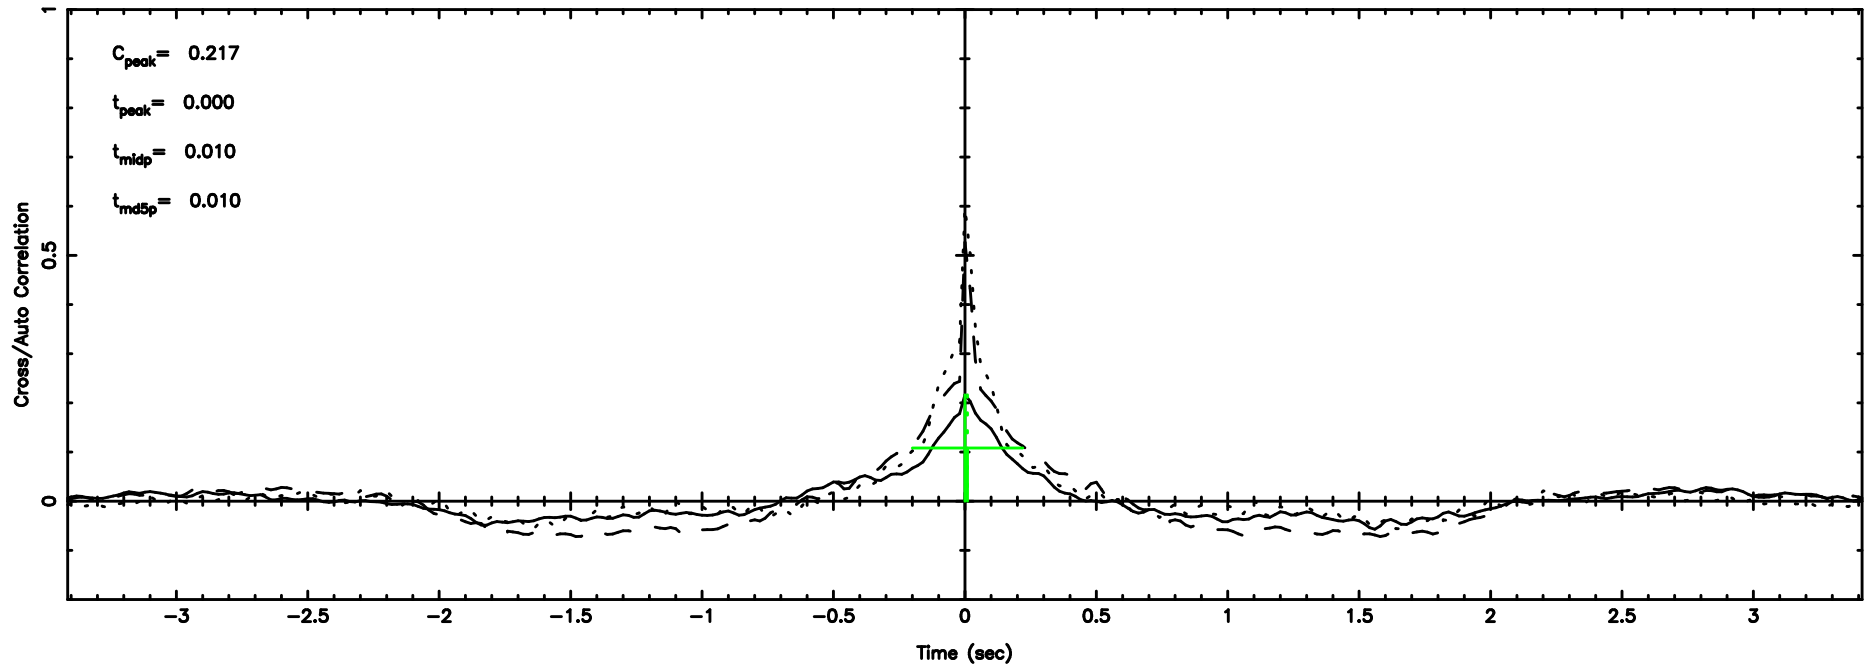

BLK:12,SNR1: 19.893 ,SNR2: 19.083

1055+01 2024/08/09 4.63UT TOYOKAWA-FUJI

T20240809133551

BLK:20,SNR1: 0.83712 ,SNR2: 4.0308

K20240809133548

BLK:20,SNR1: 2.1119 ,SNR2: 10.013

1055+01 2024/08/09 4.63UT TOYOKAWA-KISO