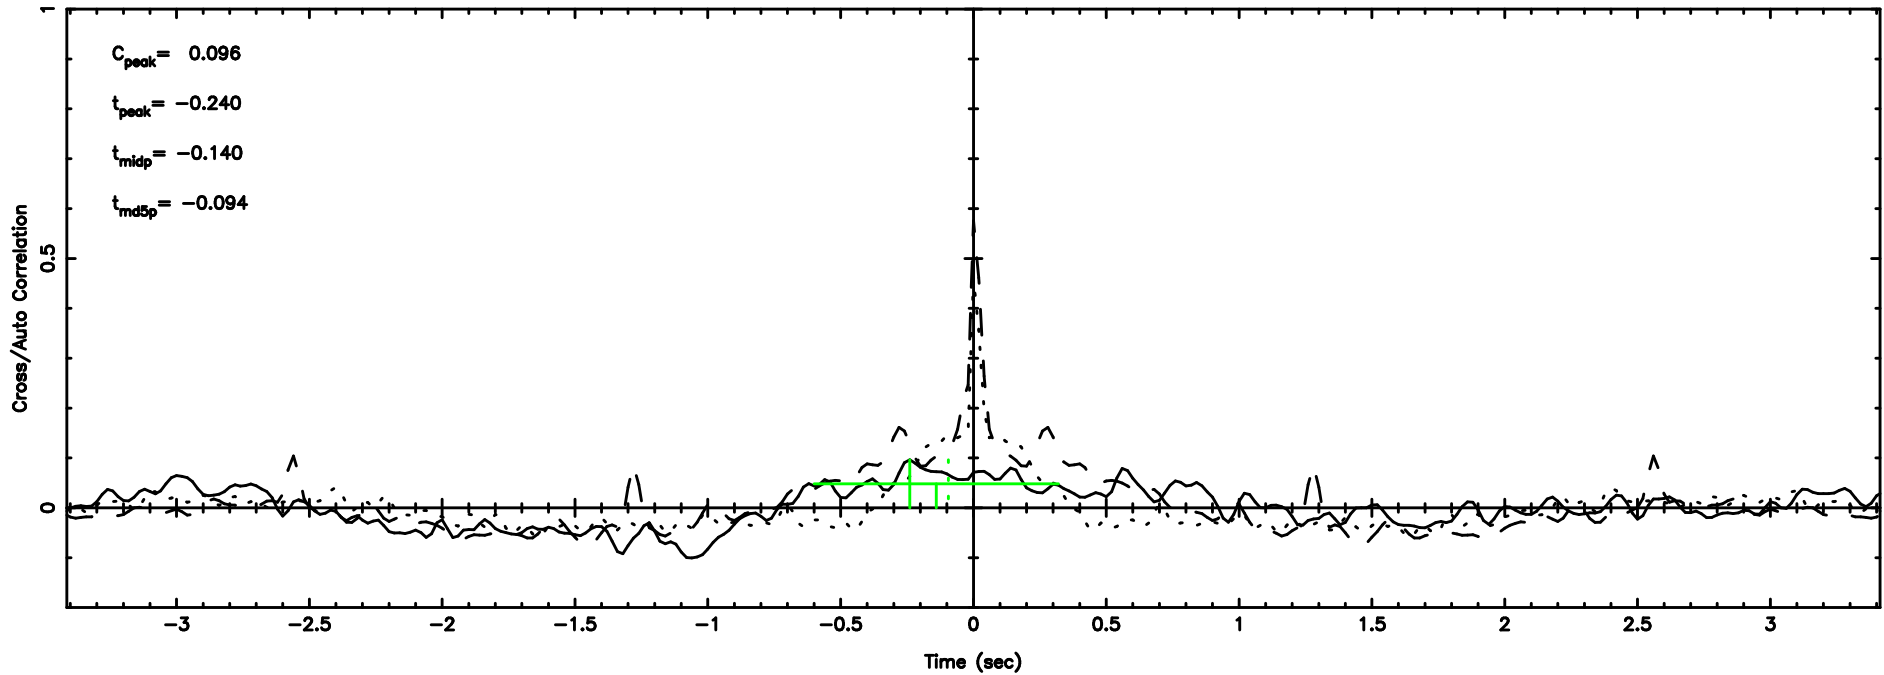

0411+05 2024/08/08 21.91UT FUJI -KISO