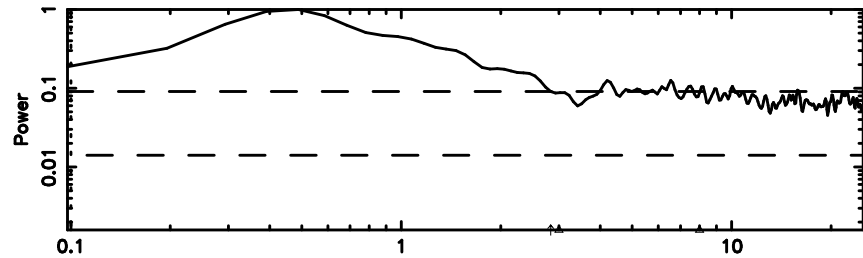

BLK:15,SNR1: 2.4258 ,SNR2: 4.7028

3C275 2024/08/09 6.35UT TOYOKAWA-FUJI

T20240809151927

BLK:23,SNR1: 0.26680 ,SNR2: 2.8901

Frequency (Hz)

K20240809151924

BLK:23,SNR1: 4.1985 ,SNR2: 13.438

Frequency (Hz)