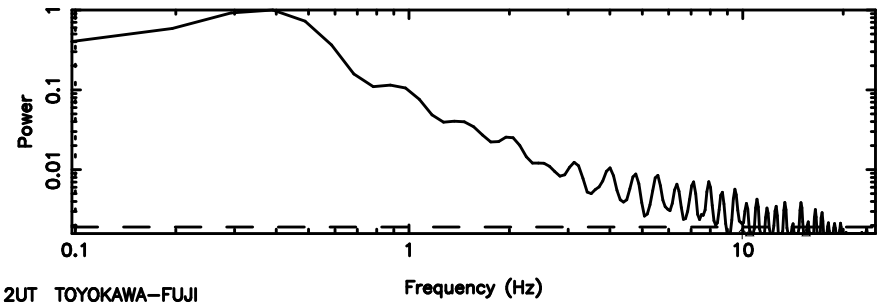

Frequency (Hz)

0612+227 2024/08/08 23.93UT FUJI -KISO

T20240809090515

BLK:11,SNR1: 40.373 ,SNR2: 57.301

3C161 2024/08/09 0.12UT TOYOKAWA-FUJI

F20240809090515

BLK:11,SNR1: 12.738 ,SNR2: 25.662

T20240809090515