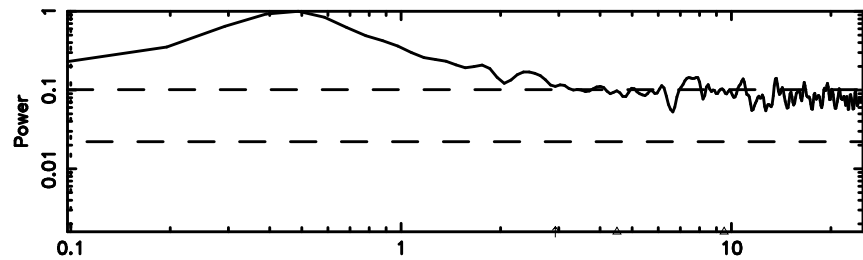

Frequency (Hz)

F20240809152532

BLK:13,SNR1: 4.5684 ,SNR2: 15.501

Frequency (Hz)

1245-19 2024/08/09 6.45UT TOYOKAWA-FUJI

T20240809152532

BLK:18,SNR1: 0.15827 ,SNR2: 2.1766

Frequency (Hz)