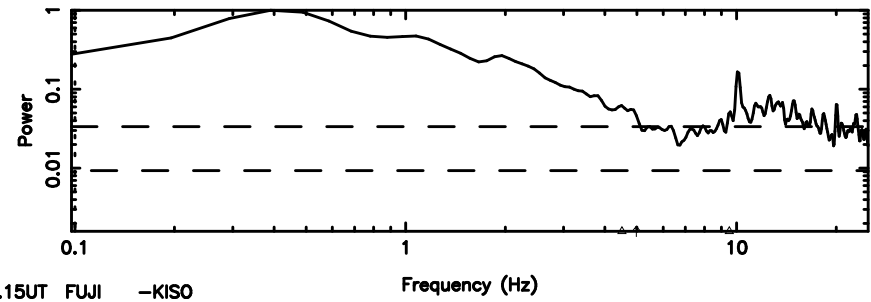

F20240809140724

BLK:12,SNR1:-0.77753E-01,SNR2: 0.97163

K20240809140721

BLK:12,SNR1: 1.7969 ,SNR2: 6.3236

1127-14 2024/08/09 5.15UT FUJI -KISO

T20240809142044

BLK:15,SNR1: 22.840 ,SNR2: 37.445

Frequency (Hz)