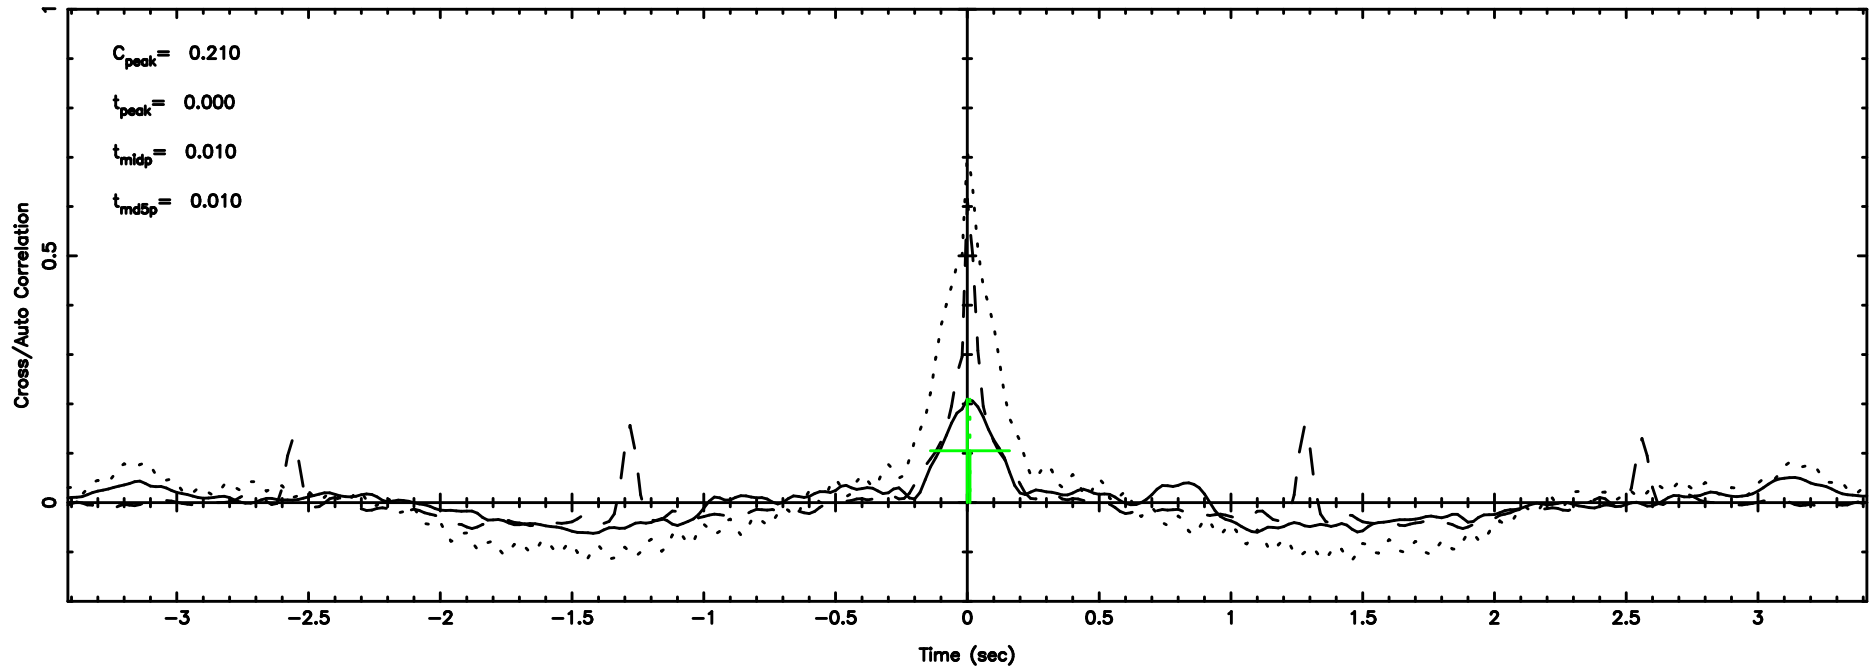

F20240809121411

BLK:17,SNR1: 3.2845 ,SNR2: 14.019

K20240809121408

BLK:17,SNR1: 3.9577 ,SNR2: 10.895

3C222 2024/08/09 3.26UT FUJI -KISO