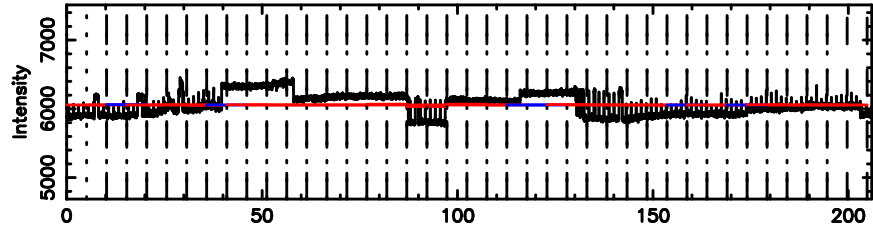

BLK: 9,SNR1: 0.54495E-01,SNR2: 0.78699

Frequency (Hz)

K20240809081309

BLK: 9,SNR1: 7.1786 ,SNR2: 25.157

Frequency (Hz)

0531+194 2024/08/08 23.25UT TOYOKAWA-KISO

F20240809081312

BLK: 6,SNR1: 1.0297 ,SNR2: 9.3953