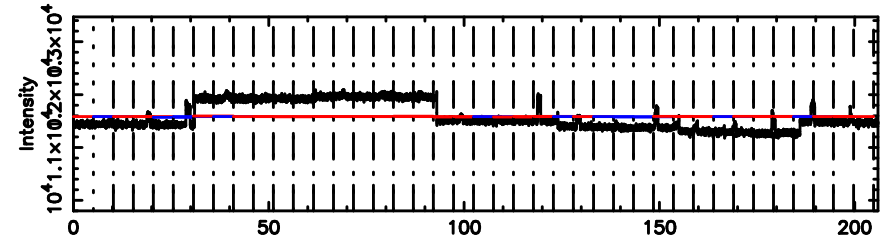

Frequency (Hz)

K20240809082941