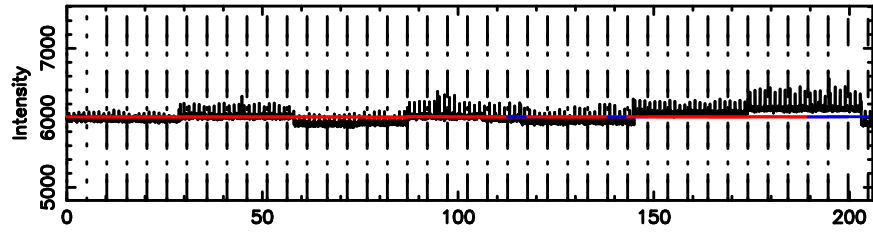

BLK: 4,SNR1: 0.10276 ,SNR2: 0.14750

Frequency (Hz)

K20240809065307

BLK: 4,SNR1: 4.6870 ,SNR2: 9.5505

Frequency (Hz)

0411+05 2024/08/08 21.91UT TOYOKAWA-KISO

F20240809065310

BLK: 4,SNR1:-0.20093 ,SNR2: 0.81384