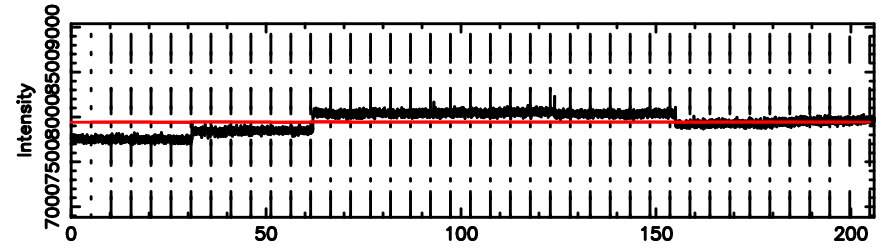

Frequency (Hz)

T20240809094424

No. Good Data

K20240809094421

No. Good Data

0703+138 2024/08/09 0.77UT TOYOKAWA-KISO

F20240809094424

No.Good Data