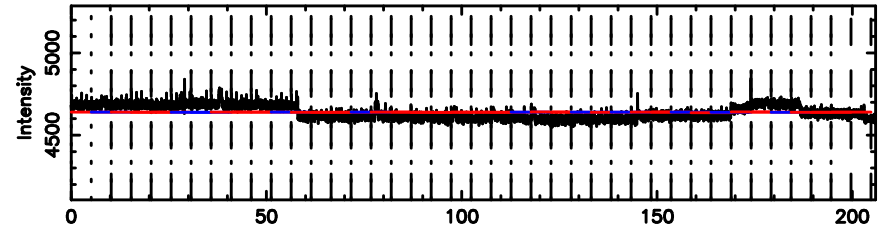

Frequency (Hz)

F20240809083354