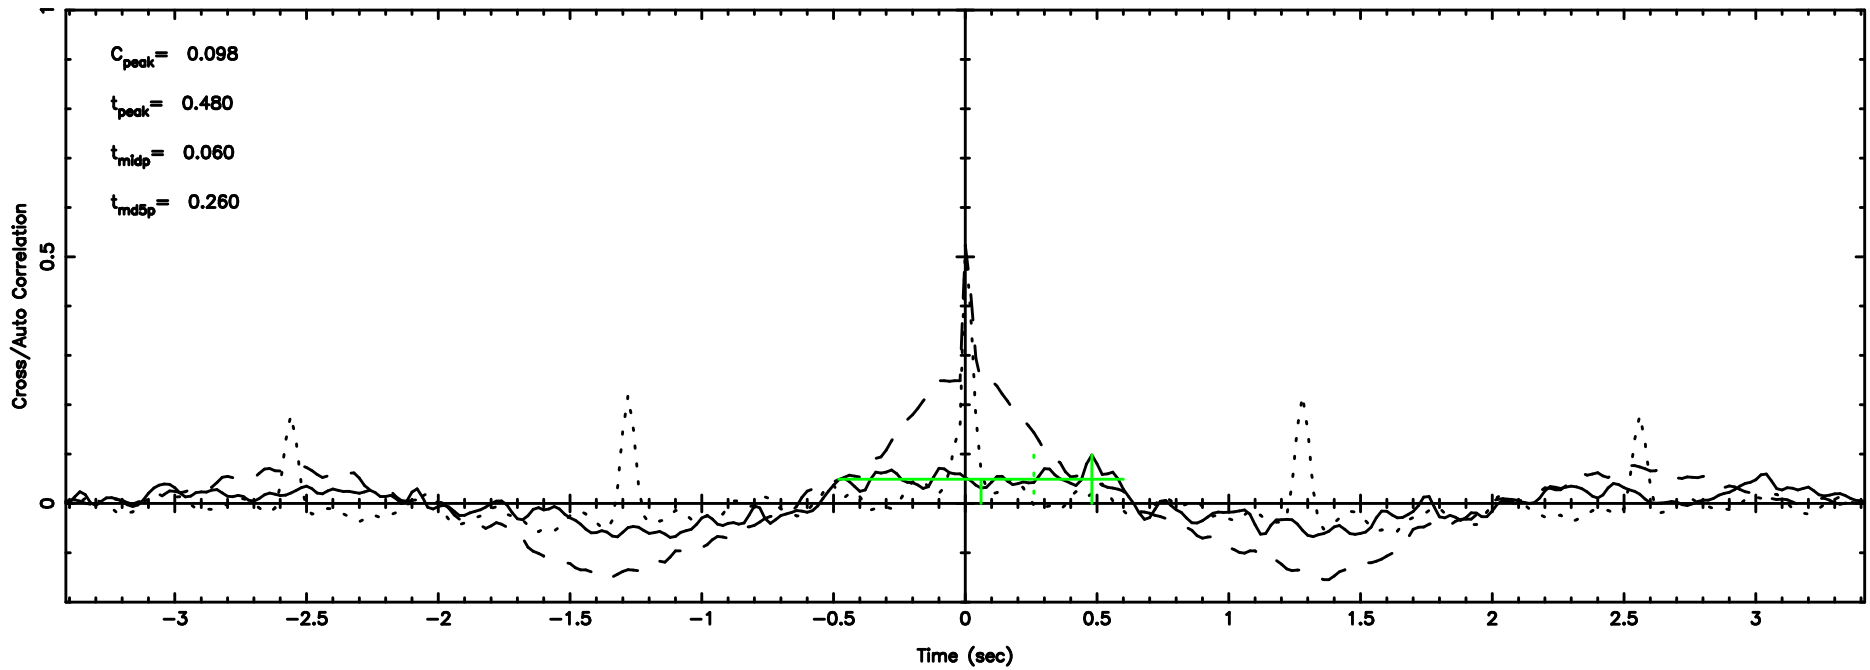

T20240809122111

BLK: 5,SNR1: 0.61772 ,SNR2: 4.8889

F20240809122111

BLK: 5,SNR1:-0.22584 ,SNR2: 0.82780

0941-08 2024/08/09 3.38UT TOYOKAWA-FUJI