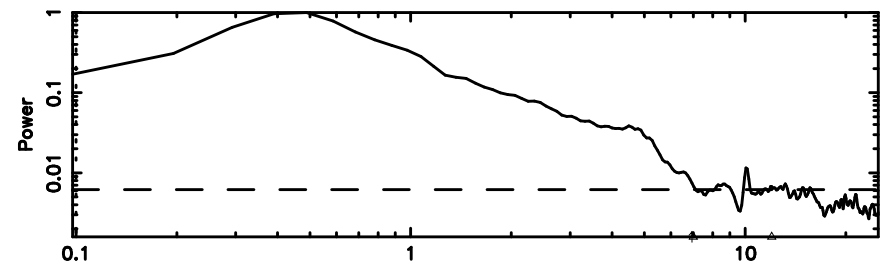

BLK:29,SNR1: 6.6570 ,SNR2: 19.540