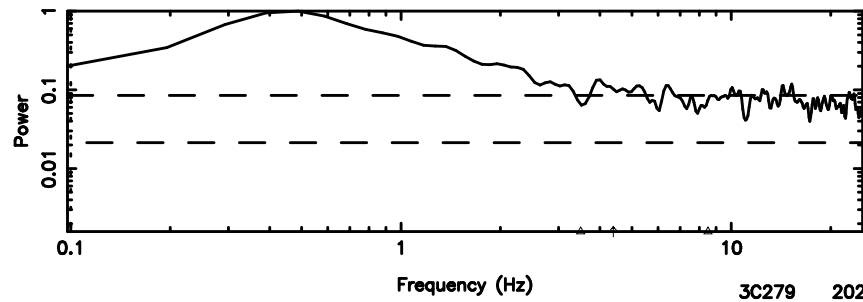

K20240809152529

BLK:18,SNR1: 4.9466 ,SNR2: 13.135

Frequency (Hz)

1245-19 2024/08/09 6.45UT TOYOKAWA-KISO

BLK:12,SNR1: 0.41720 ,SNR2: 2.2727

BLK:12,SNR1: 94.261 ,SNR2: 104.57

3C279 2024/08/09 6.58UT TOYOKAWA-FUJI