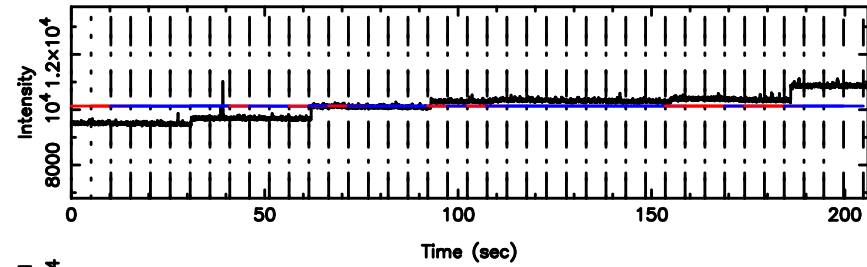

F20240809142044

BLK:15,SNR1: 0.15772 ,SNR2: 1.6513

Frequency (Hz)

3C263.1 2024/08/09 5.37UT TOYOKAWA-FUJI

T20240809142044

BLK:27,SNR1: 0.56709 ,SNR2: 3.7395

K20240809142042

BLK:27,SNR1: 0.77404 ,SNR2: 3.2268