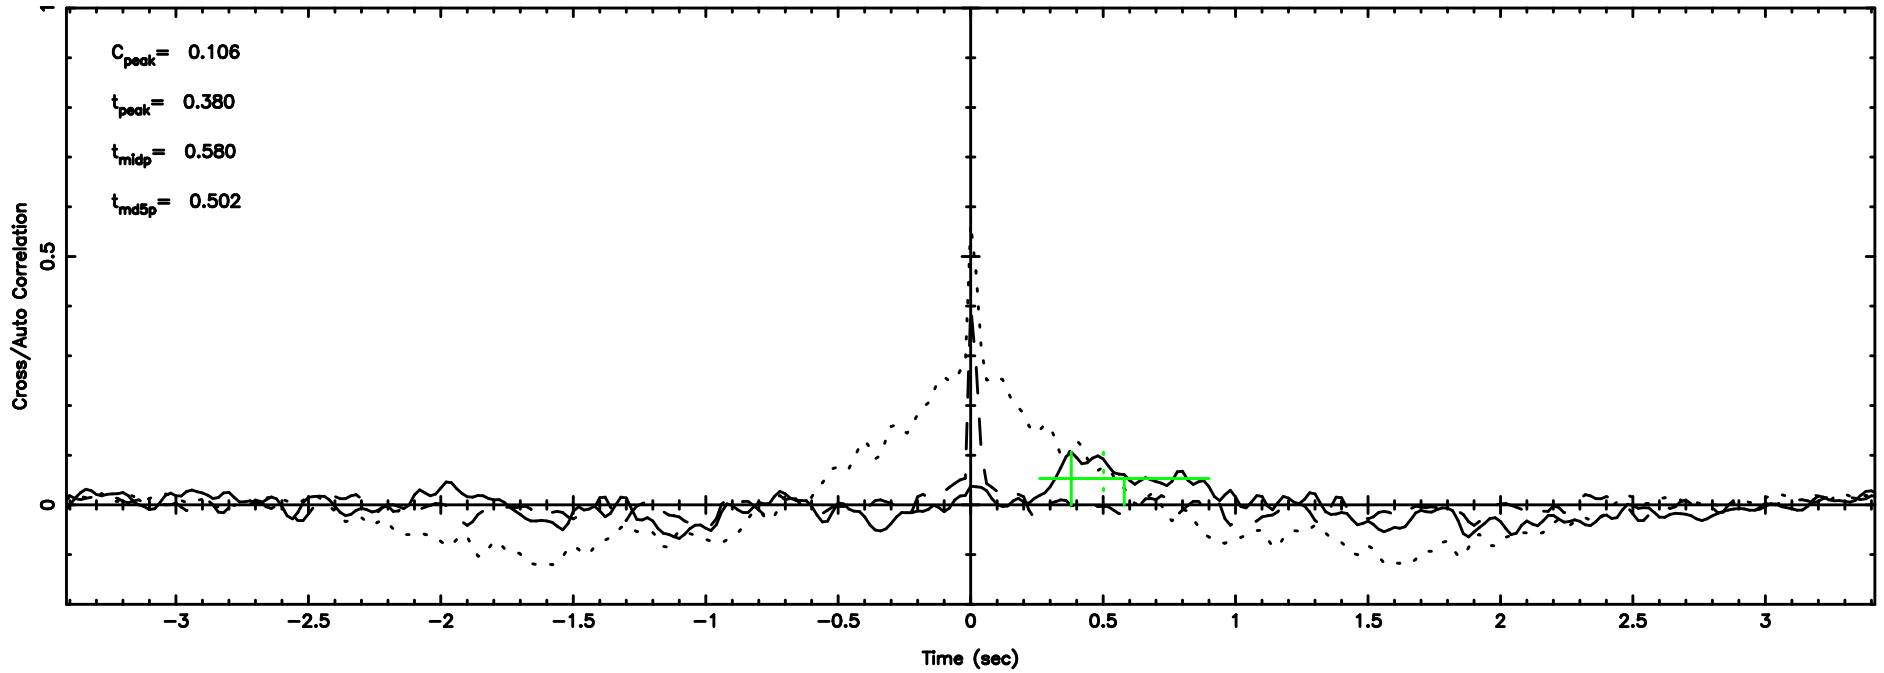

Frequency (Hz)

0612+227 2024/08/08 23.93UT TOYOKAWA-KISO