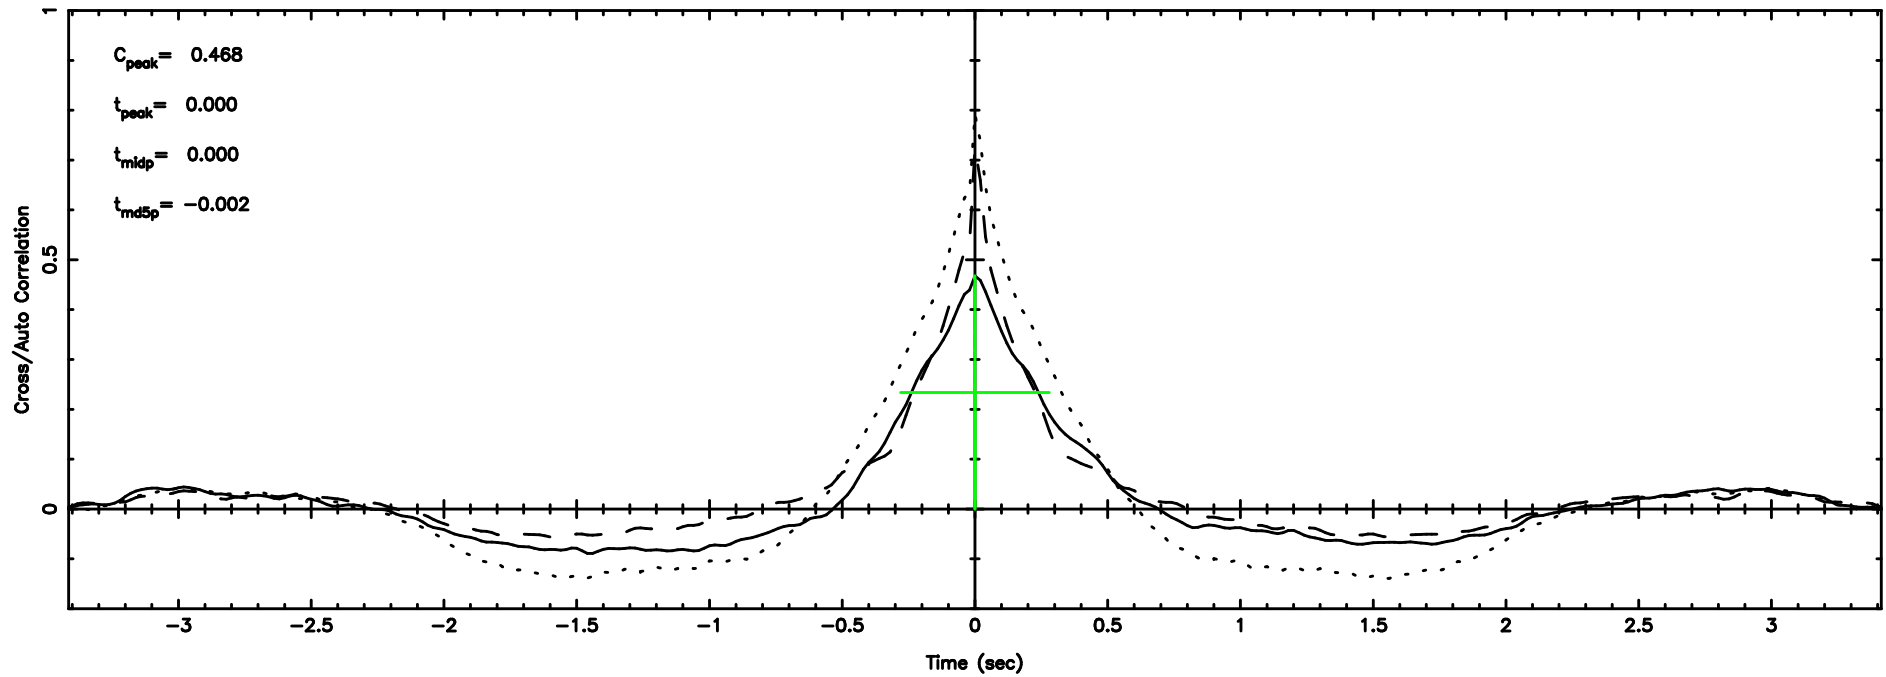

Frequency (Hz)

BLK:29,SNR1: 6.6570 ,SNR2: 19.540

Frequency (Hz)

3C119 2024/08/08 22.22UT TOYOKAWA-KISO

F20240809071131

BLK:32,SNR1: 4.8258 ,SNR2: 11.606

Frequency (Hz)

3C119 2024/08/08 22.22UT FUJI -KISO