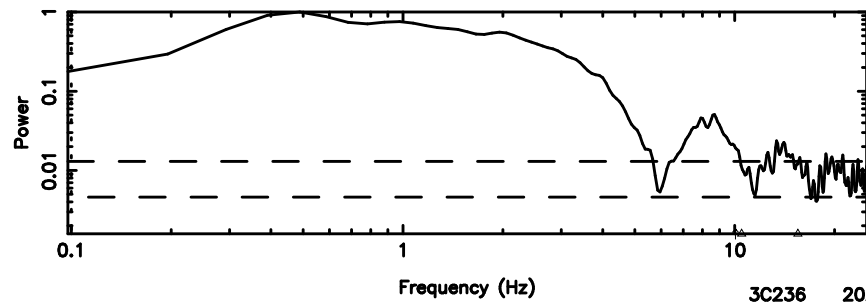

T20240809124340

BLK:19,SNR1: 0.65865 ,SNR2: 3.5022

3C236 2024/08/09 3.76UT TOYOKAWA-KISO

K20240809124337

BLK:19,SNR1: 3.0064 ,SNR2: 12.938

F20240809124340

BLK:19,SNR1: 7.5019 ,SNR2: 15.071

K20240809124337