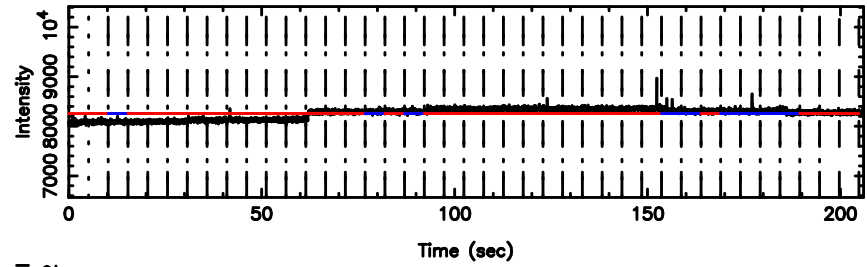

Frequency (Hz)

1323+32 2024/08/09 7.08UT TOYOKAWA-FUJI

T20240809160309

BLK: 9,SNR1: 0.52400 ,SNR2: 2.4405

Frequency (Hz)

K20240809160306

BLK: 9,SNR1: 0.28864 ,SNR2: 0.96770

Frequency (Hz)