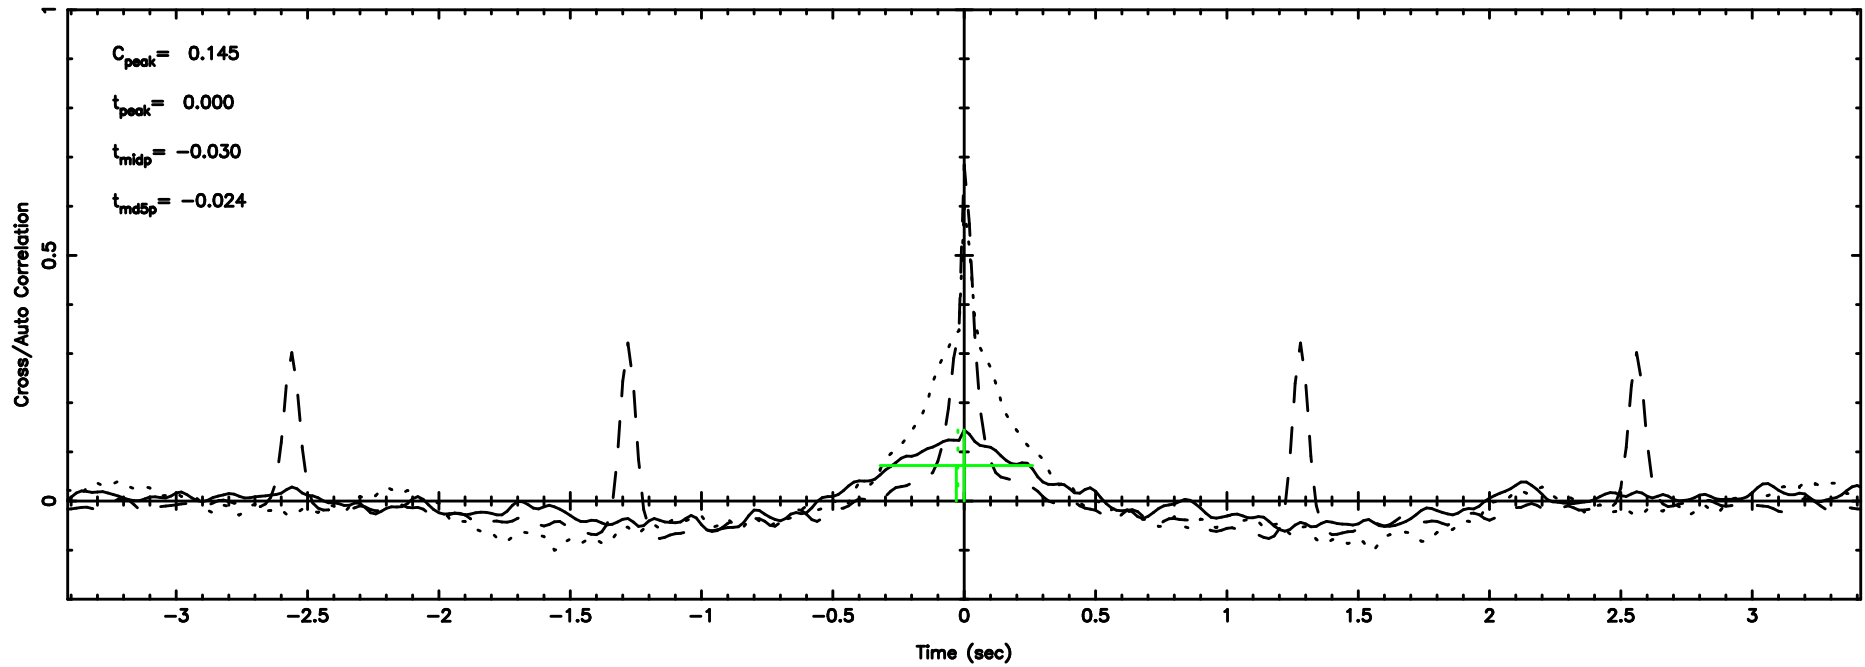

F20240809135646

BLK:12,SNR1: 0.37750 ,SNR2: 2.1362

K20240809135643

BLK:12,SNR1: 1.1635 ,SNR2: 5.8682

3C255 2024/08/09 4.97UT FUJI -KISO