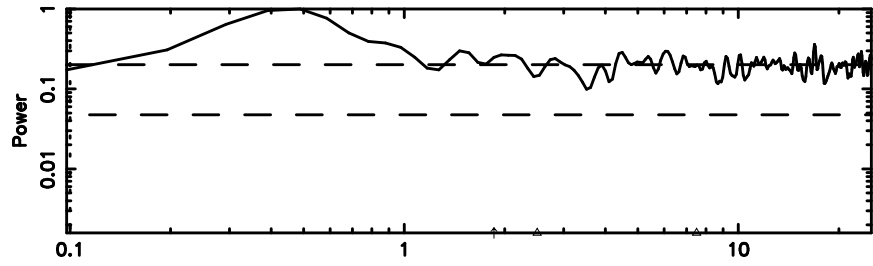

BLK: 8,SNR1: 0.66817E-01,SNR2: 1.0396