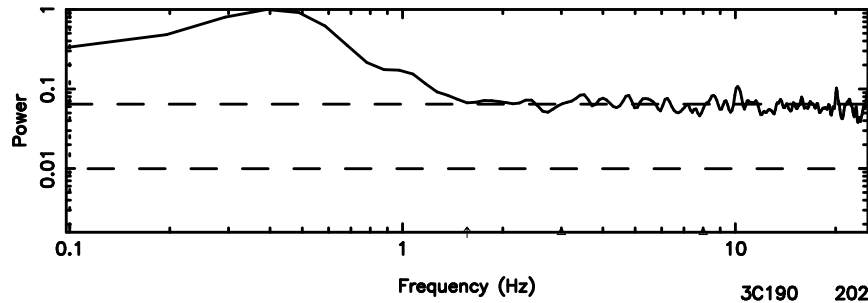

3C190 2024/08/09 1.69UT TOYOKAWA-FUJI

F20240809103934

BLK:11,SNR1: 19.187 ,SNR2: 27.862

Frequency (Hz)

T20240809103934

BLK:22,SNR1: 0.32397 ,SNR2: 4.6199

3C190 2024/08/09 1.69UT TOYOKAWA-KISO

K20240809103931