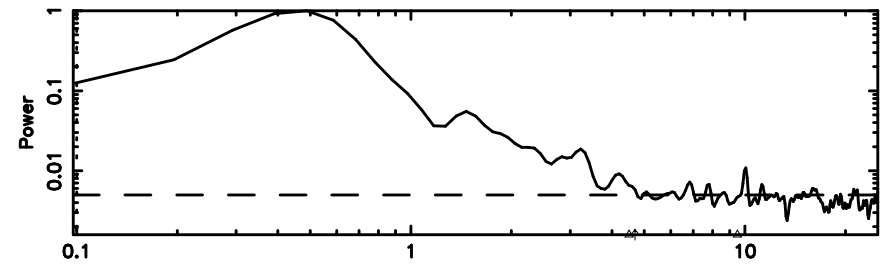

BLK:16,SNR1: 4.8671 ,SNR2: 21.195