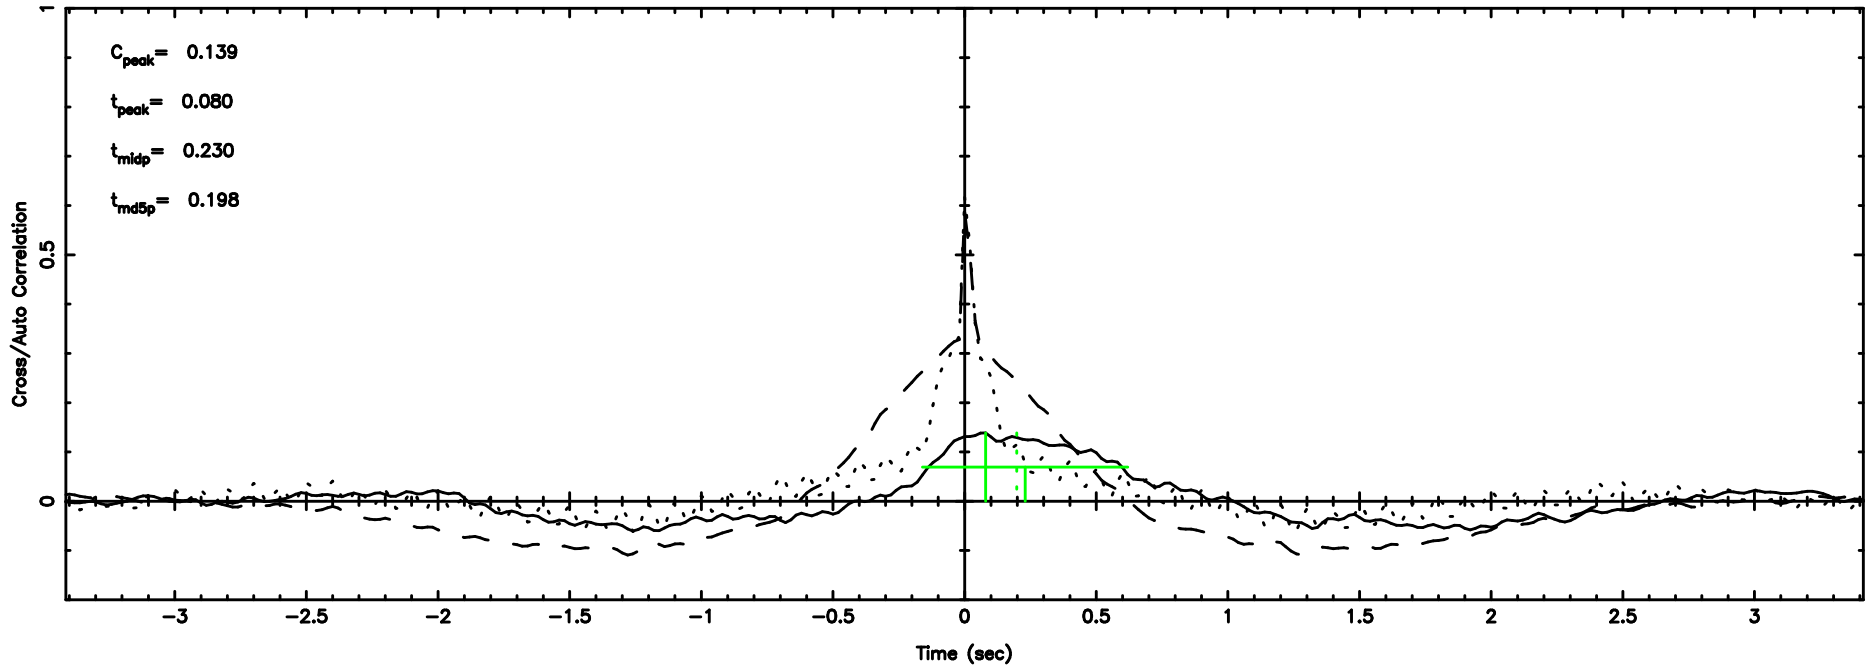

T20240809124340

BLK:19,SNR1: 0.65865 ,SNR2: 3.5022

3C236 2024/08/09 3.76UT TOYOKAWA-KISO

K20240809124337

BLK:19,SNR1: 3.0064 ,SNR2: 12.938

F20240809124340

BLK:19,SNR1: 7.5019 ,SNR2: 15.071

K20240809124337