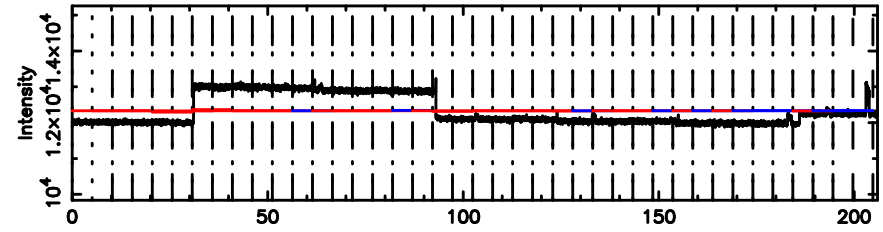

Frequency (Hz)

F20240809075939

BLK:10,SNR1: 0.50534 ,SNR2: 2.4930

Frequency (Hz)

3C138 2024/08/08 23.02UT FUJI -KISO

K20240809075937

BLK:10,SNR1: 2.0347 ,SNR2: 11.199

Frequency (Hz)