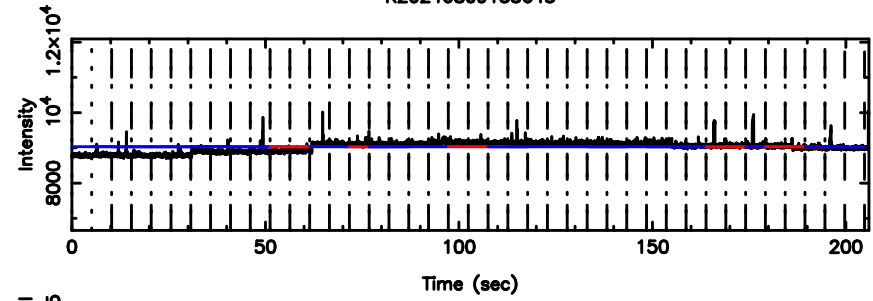

BLK:18,SNR1:-0.15425 ,SNR2: 1.2019

3C255 2024/08/09 4.97UT TOYOKAWA-FUJI

T20240809135646

BLK:30,SNR1: 0.49685 ,SNR2: 2.4398

K20240809135643

BLK:30,SNR1: 1.0716 ,SNR2: 5.1029

3C255 2024/08/09 4.97UT TOYOKAWA-KISO