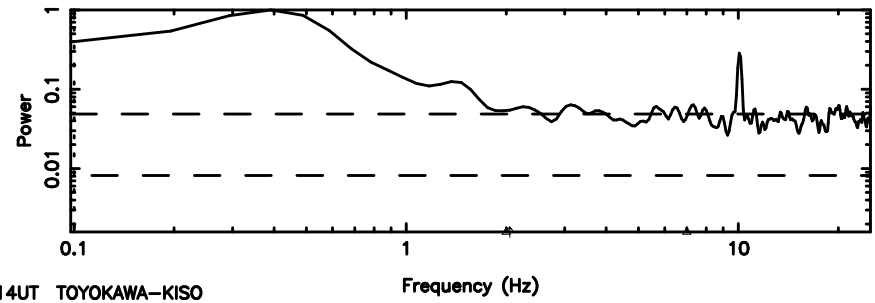

Frequency (Hz)

0926+117 2024/08/09 3.14UT TOYOKAWA-FUJI

T20240809120627

BLK:18,SNR1: 60.372 ,SNR2: 314.54

0926+117 2024/08/09 3.14UT TOYOKAWA-KISO

K20240809120624

BLK:18,SNR1: 0.48316 ,SNR2: 4.9614

F20240809120627