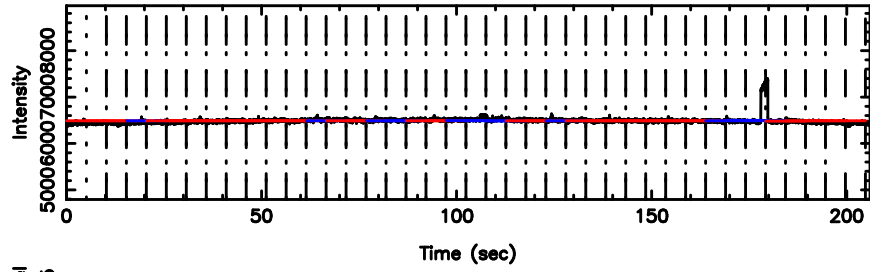

T20240809090515