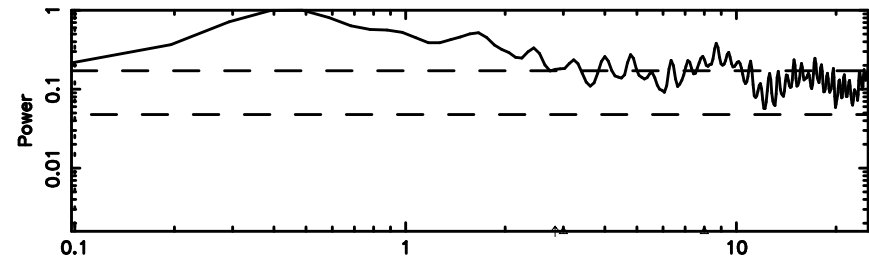

BLK:15,SNR1: 0.15772 ,SNR2: 1.6513