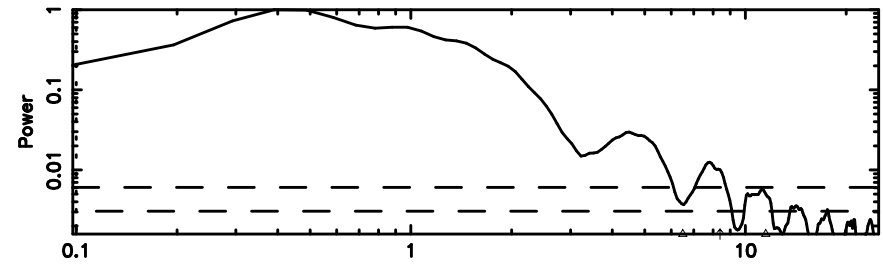

0418+236 2024/08/08 22.03UT TOYOKAWA-KISO

F20240809070004

BLK:27,SNR1: 13.935 ,SNR2: 26.205

Frequency (Hz)

K20240809070001

BLK:27,SNR1: 8.6548 ,SNR2: 21.440

Frequency (Hz)

0418+236 2024/08/08 22.03UT FUJI -KISO