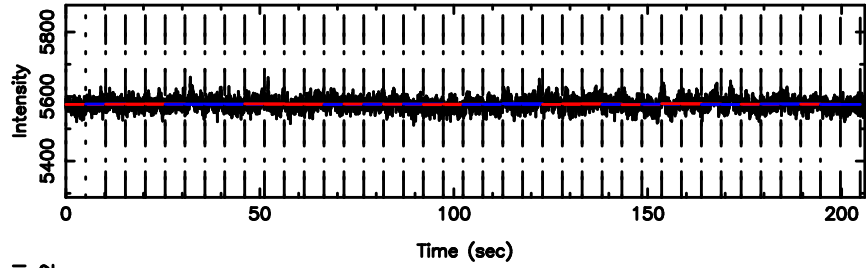

T20240809124340