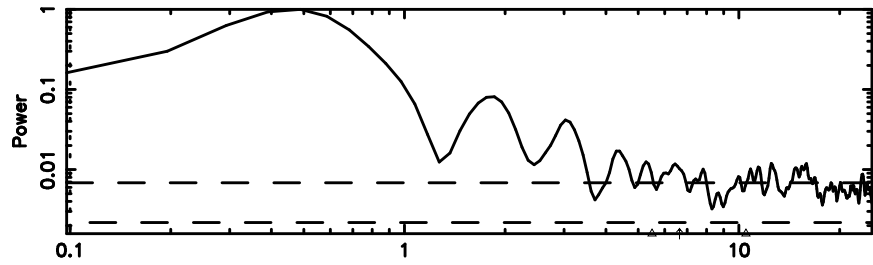

BLK:10,SNR1: 0.13371 ,SNR2: 3.6142

Frequency (Hz)

T20240809075939

BLK:10,SNR1: 4.1300 ,SNR2: 12.519

Frequency (Hz)

3C138 2024/08/08 23.02UT TOYOKAWA-KISO

K20240809075937

BLK:10,SNR1: 6.1647 ,SNR2: 24.513