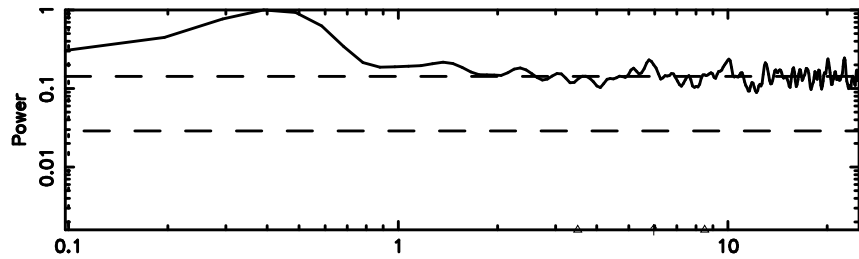

BLK:14,SNR1: 0.14641 ,SNR2: 0.52196