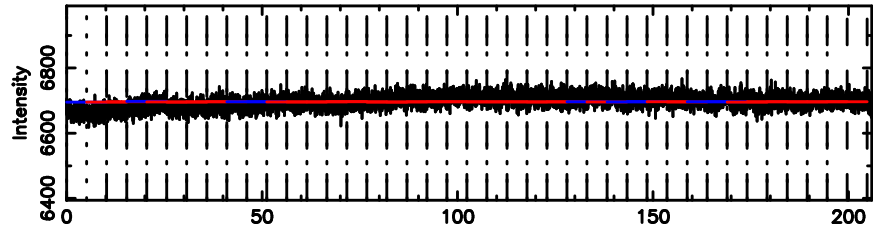

T20240809081312