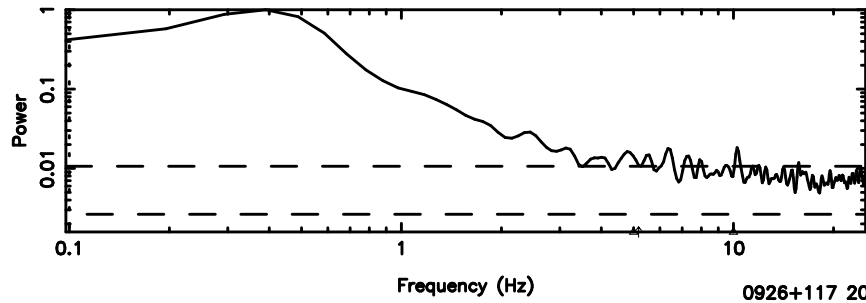

F20240809120627

BLK:16,SNR1: 2.2919 ,SNR2: 9.4363

K20240809120624

BLK:16,SNR1: 0.43249 ,SNR2: 5.4502

0926+117 2024/08/09 3.14UT FUJI -KISO