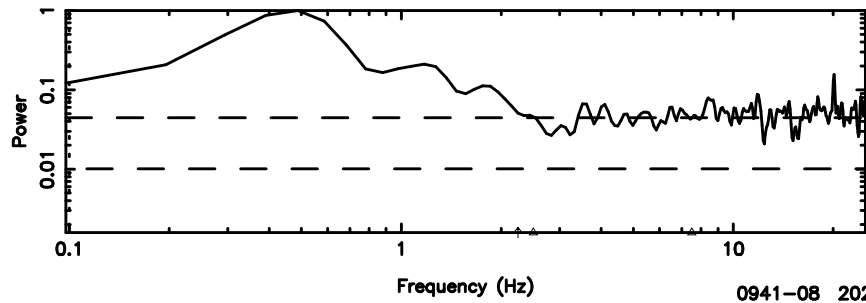

BLK: 5,SNR1: 0.61772 ,SNR2: 4.8889