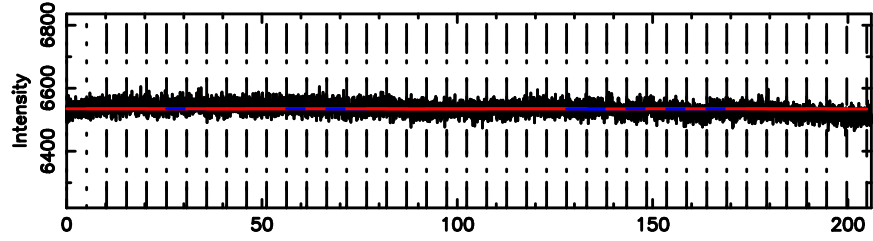

T20240809082943