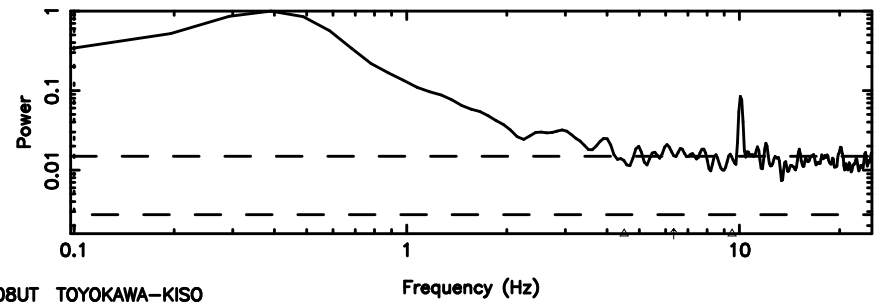

BLK:17,SNR1: 0.18573 ,SNR2: 1.6130

0821+394 2024/08/09 2.08UT TOYOKAWA-KISO

K20240809110305

BLK:17,SNR1: 1.8195 ,SNR2: 5.7483

F20240809110308

BLK: 2,SNR1:-0.10547E-01,SNR2: 3.0542

K20240809110305

BLK: 2,SNR1: 0.41756 ,SNR2: 5.3199