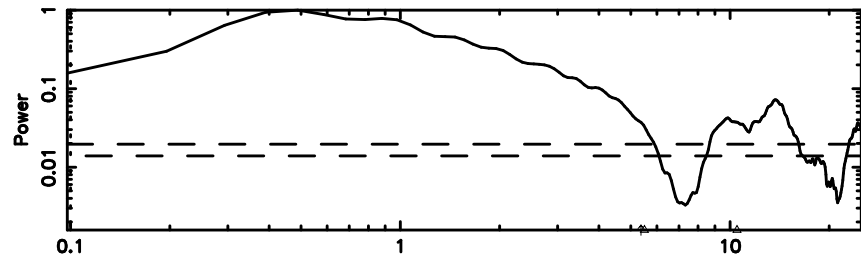

Frequency (Hz)

1355+01 2024/08/09 7.61UT TOYOKAWA-KISO

F20240809163447

BLK: 5, SNR1: 3.9556 , SNR2: 13.820

Frequency (Hz)

K20240809163444

BLK: 5, SNR1: 0.12278 , SNR2: 0.65028

Frequency (Hz)