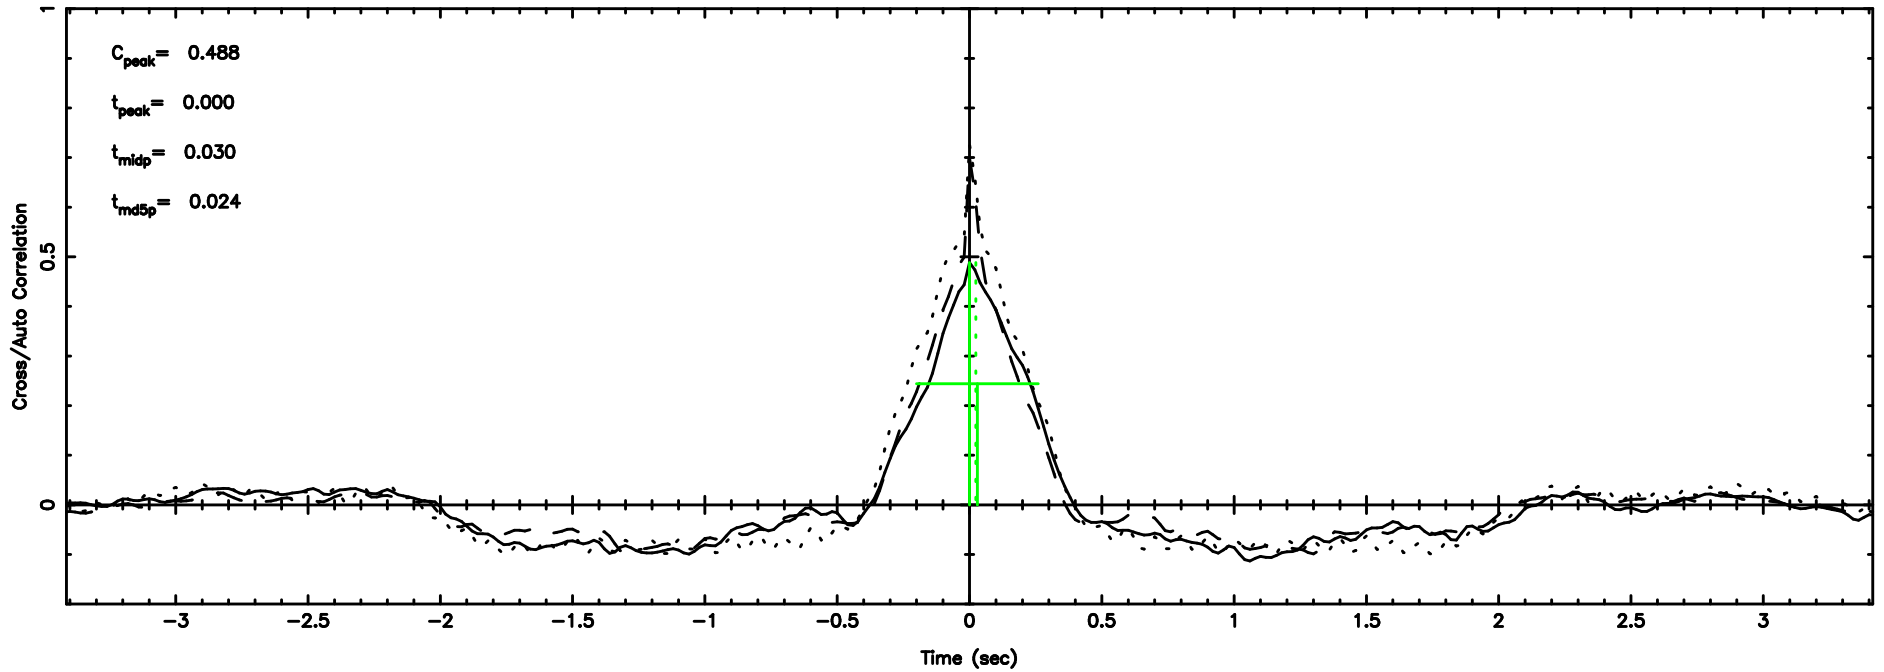

T20240809095347

BLK: 5, SNR1: 3.2549 ,SNR2: 10.742

K20240809095344

BLK: 5, SNR1: 6.2213 ,SNR2: 19.687

0713-024 2024/08/09 0.92UT TOYOKAWA-KISO

F20240809095347

BLK: 8,SNR1: 0.50364 ,SNR2: 1.2598

Frequency (Hz)