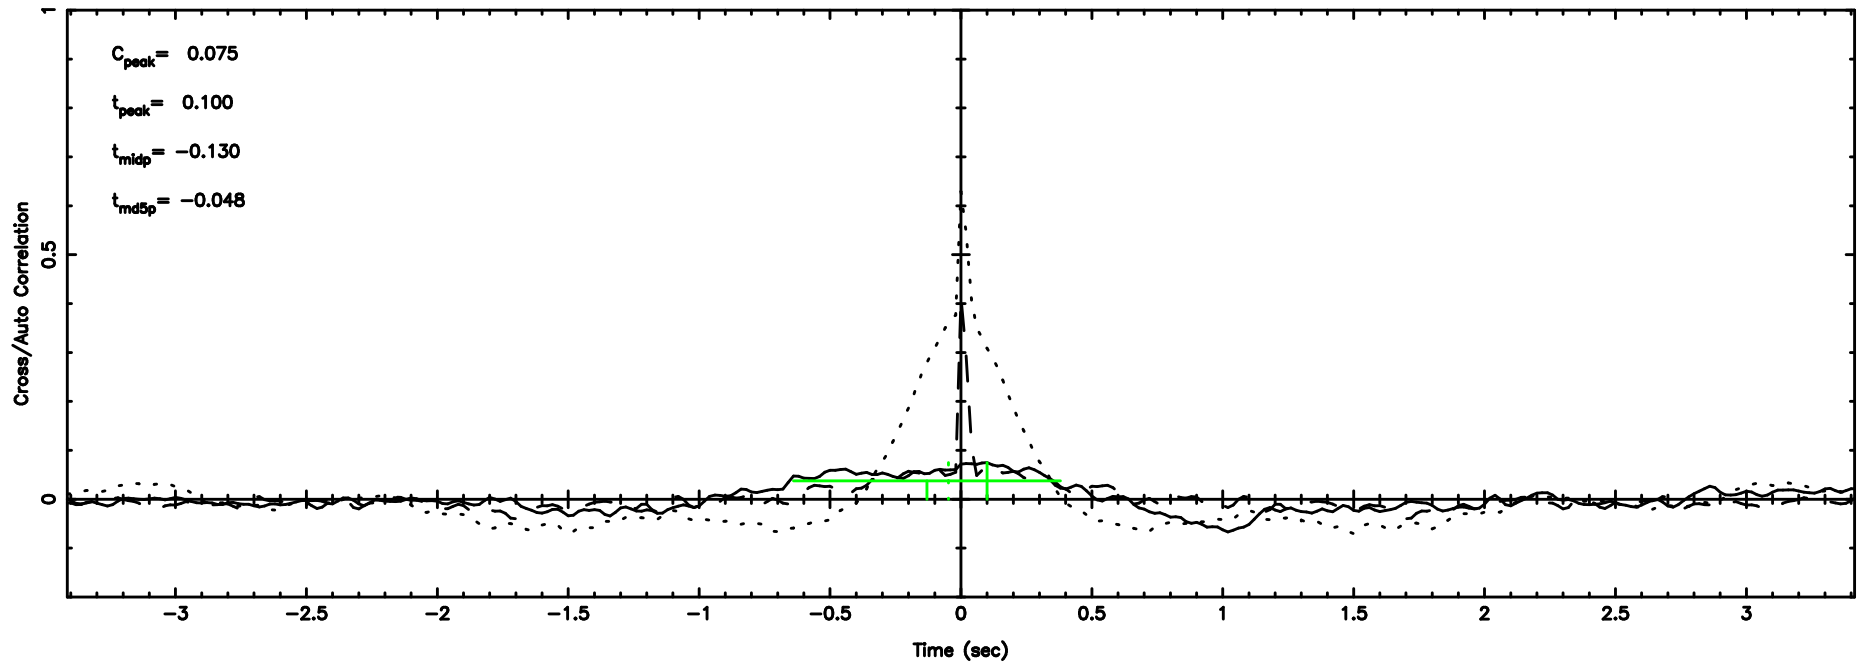

Frequency (Hz)

1345+12 2024/08/09 7.44UT TOYOKAWA-FUJI

T20240809162427

BLK:10,SNR1: 0.17117 ,SNR2: 1.0863

K20240809162424

BLK:10,SNR1: 0.73327 ,SNR2: 3.1934

1345+12 2024/08/09 7.44UT TOYOKAWA-KISO

F20240809162428