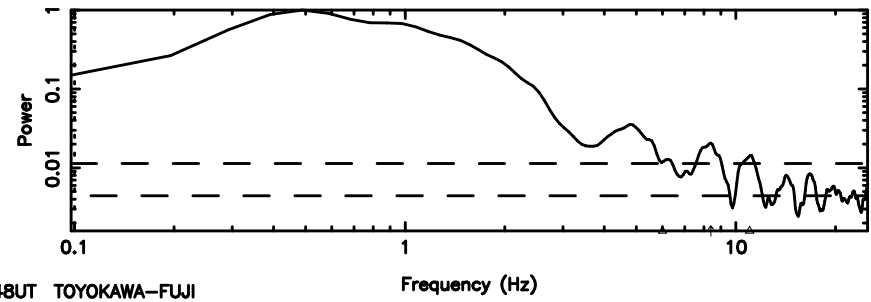

BLK:28,SNR1: 4.7673 ,SNR2: 11.992