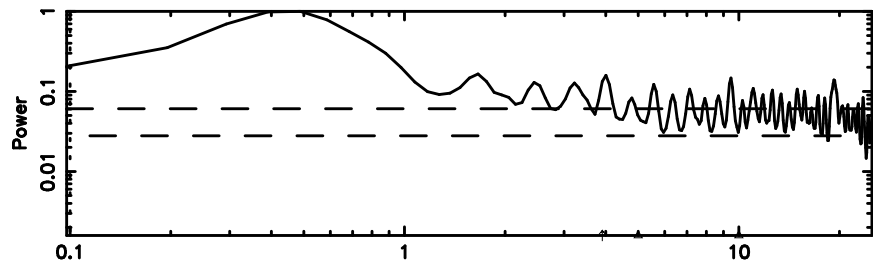

BLK:10,SNR1: 0.50534 ,SNR2: 2.4930