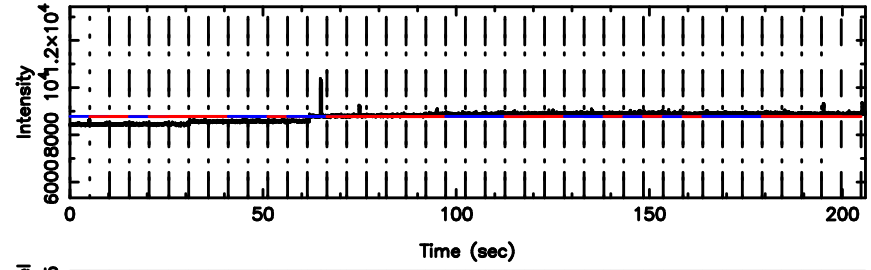

K20240809151924