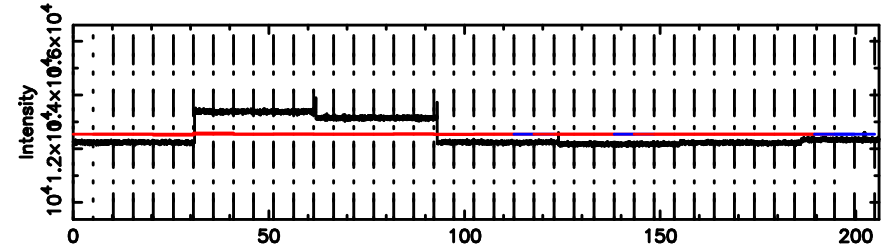

K20240809065307