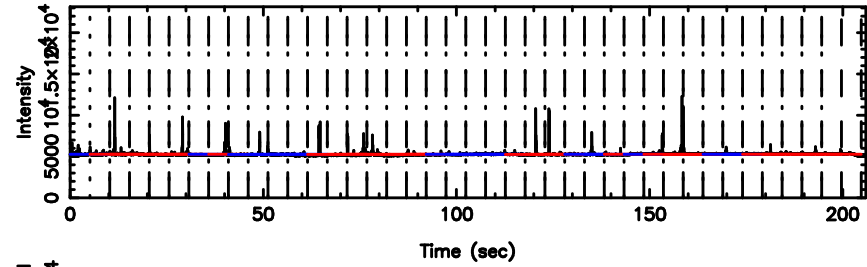

BLK:15,SNR1: 2.4258 ,SNR2: 4.7028

3C275 2024/08/09 6.35UT TOYOKAWA-FUJI

T20240809151927

BLK:23,SNR1: 0.26680 ,SNR2: 2.8901

Frequency (Hz)

K20240809151924

BLK:23,SNR1: 4.1985 ,SNR2: 13.438

Frequency (Hz)