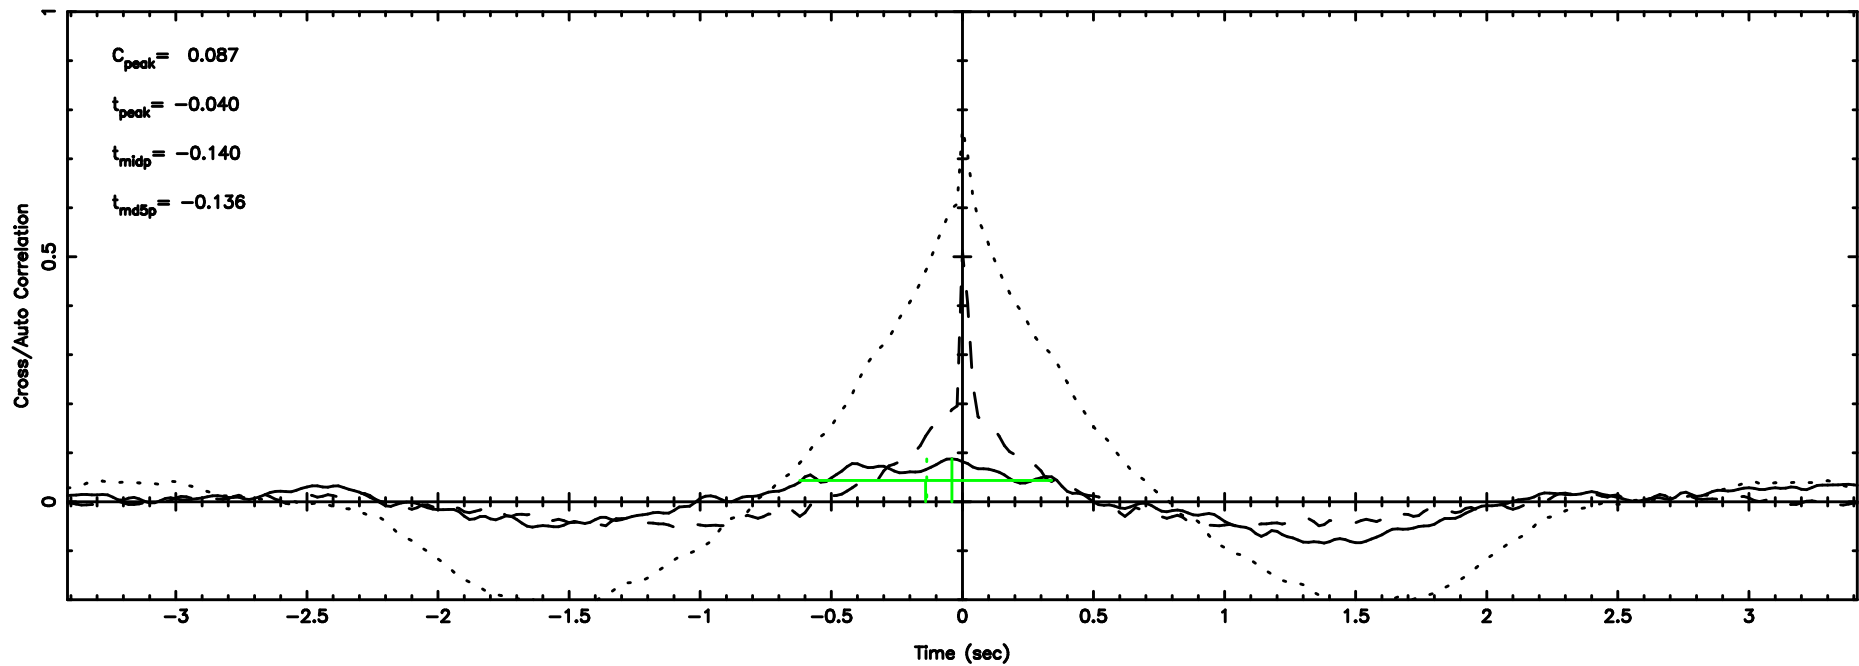

Frequency (Hz)

F20240809152532

BLK:13,SNR1: 4.5684 ,SNR2: 15.501

Frequency (Hz)

1245-19 2024/08/09 6.45UT TOYOKAWA-FUJI

T20240809152532

BLK:18,SNR1: 0.15827 ,SNR2: 2.1766

Frequency (Hz)