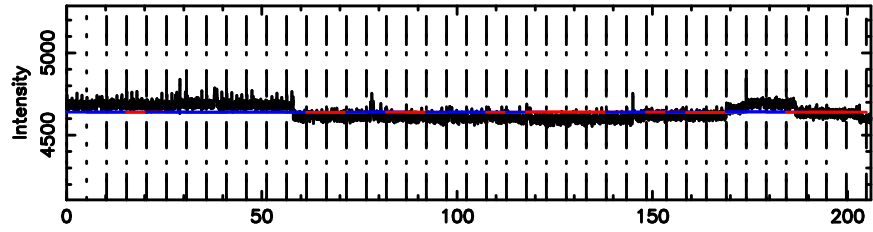

K20240809083351

BLK:13,SNR1: 7.9393 ,SNR2: 32.624

Frequency (Hz)

F20240809083354

BLK:23,SNR1: 0.39849 ,SNR2: 2.6740

Frequency (Hz)

K20240809083351

BLK:23,SNR1: 7.2657 ,SNR2: 18.709