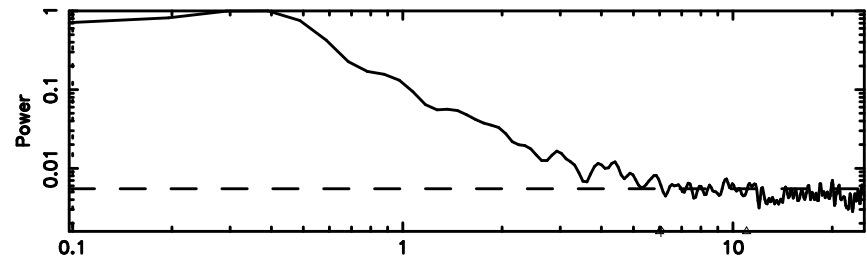

BLK:10,SNR1: 5.0137 ,SNR2: 16.911