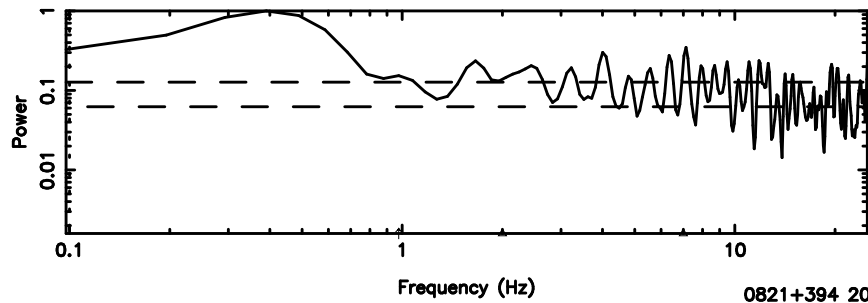

BLK:17,SNR1: 0.18573 ,SNR2: 1.6130

0821+394 2024/08/09 2.08UT TOYOKAWA-KISO

K20240809110305

BLK:17,SNR1: 1.8195 ,SNR2: 5.7483

F20240809110308

BLK: 2,SNR1:-0.10547E-01,SNR2: 3.0542

K20240809110305

BLK: 2,SNR1: 0.41756 ,SNR2: 5.3199