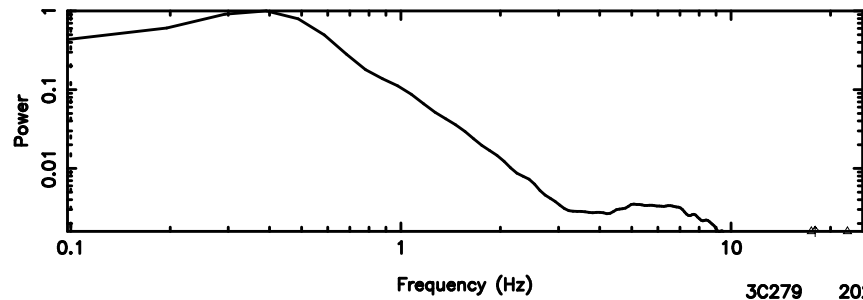

3C279 2024/08/09 6.58UT FUJI -KISO