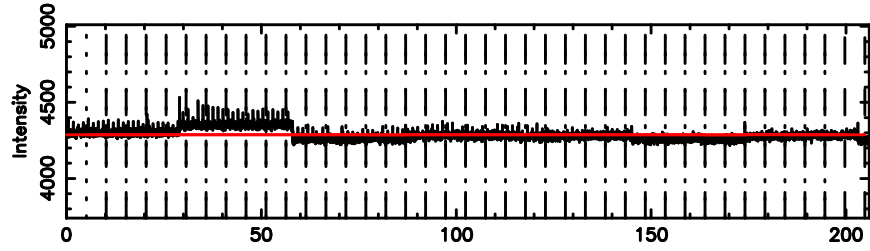

Frequency (Hz)

T20240809094424

No. Good Data

K20240809094421

No. Good Data

0703+138 2024/08/09 0.77UT TOYOKAWA-KISO

F20240809094424

No.Good Data