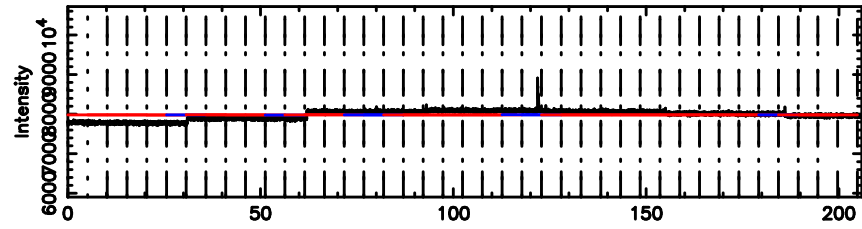

Frequency (Hz)

K20240809163444