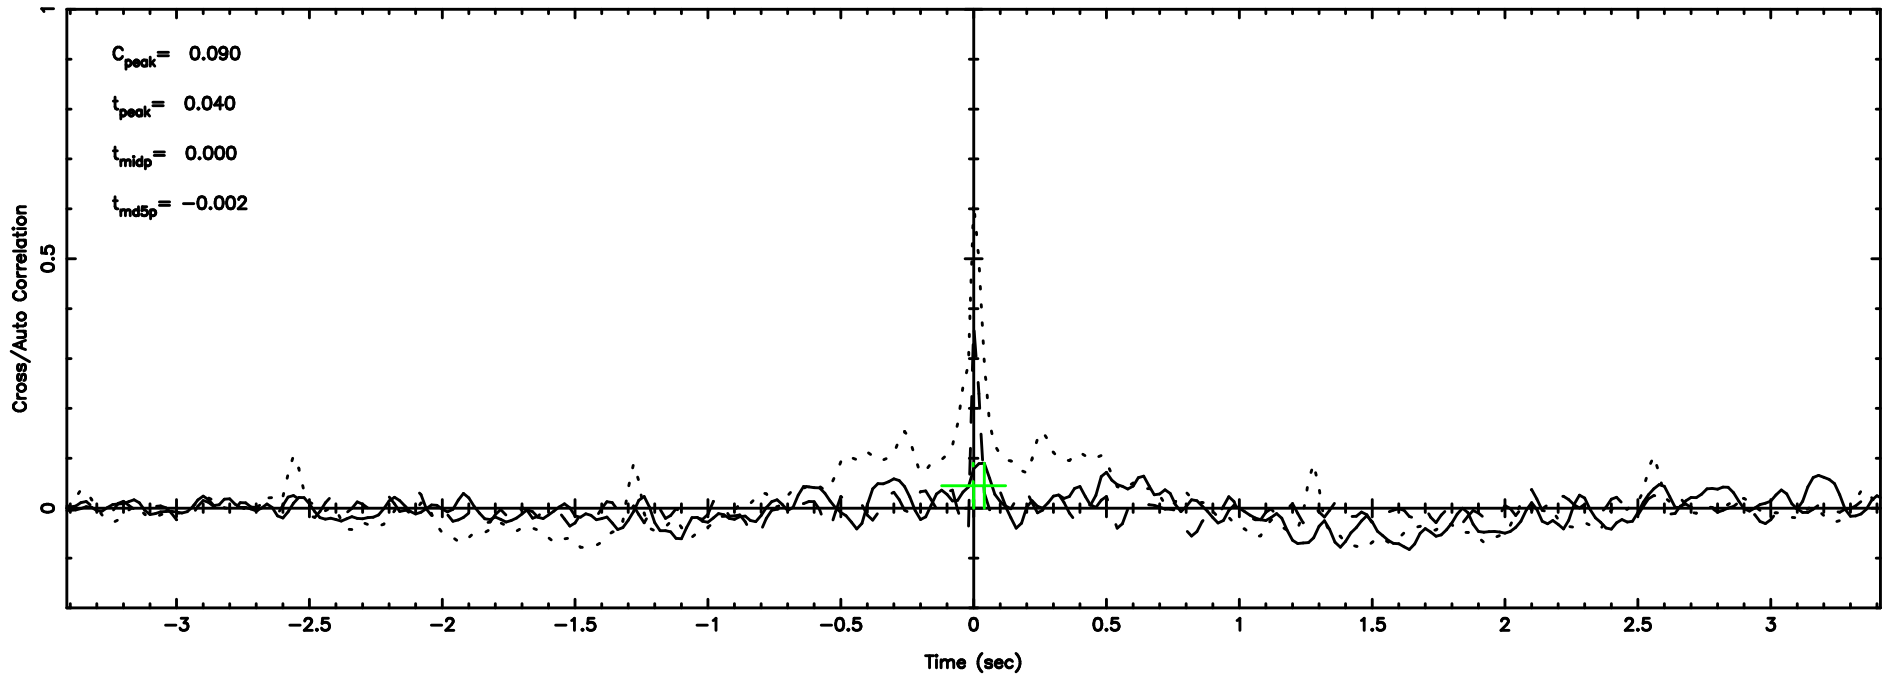

T20240809065310

BLK: 2,SNR1: 0.24906 ,SNR2: 0.70512

Frequency (Hz)

F20240809065310

BLK: 2,SNR1:-0.19536 ,SNR2: 3.3974

Frequency (Hz)

0411+05 2024/08/08 21.91UT TOYOKAWA-FUJI

T20240809065310