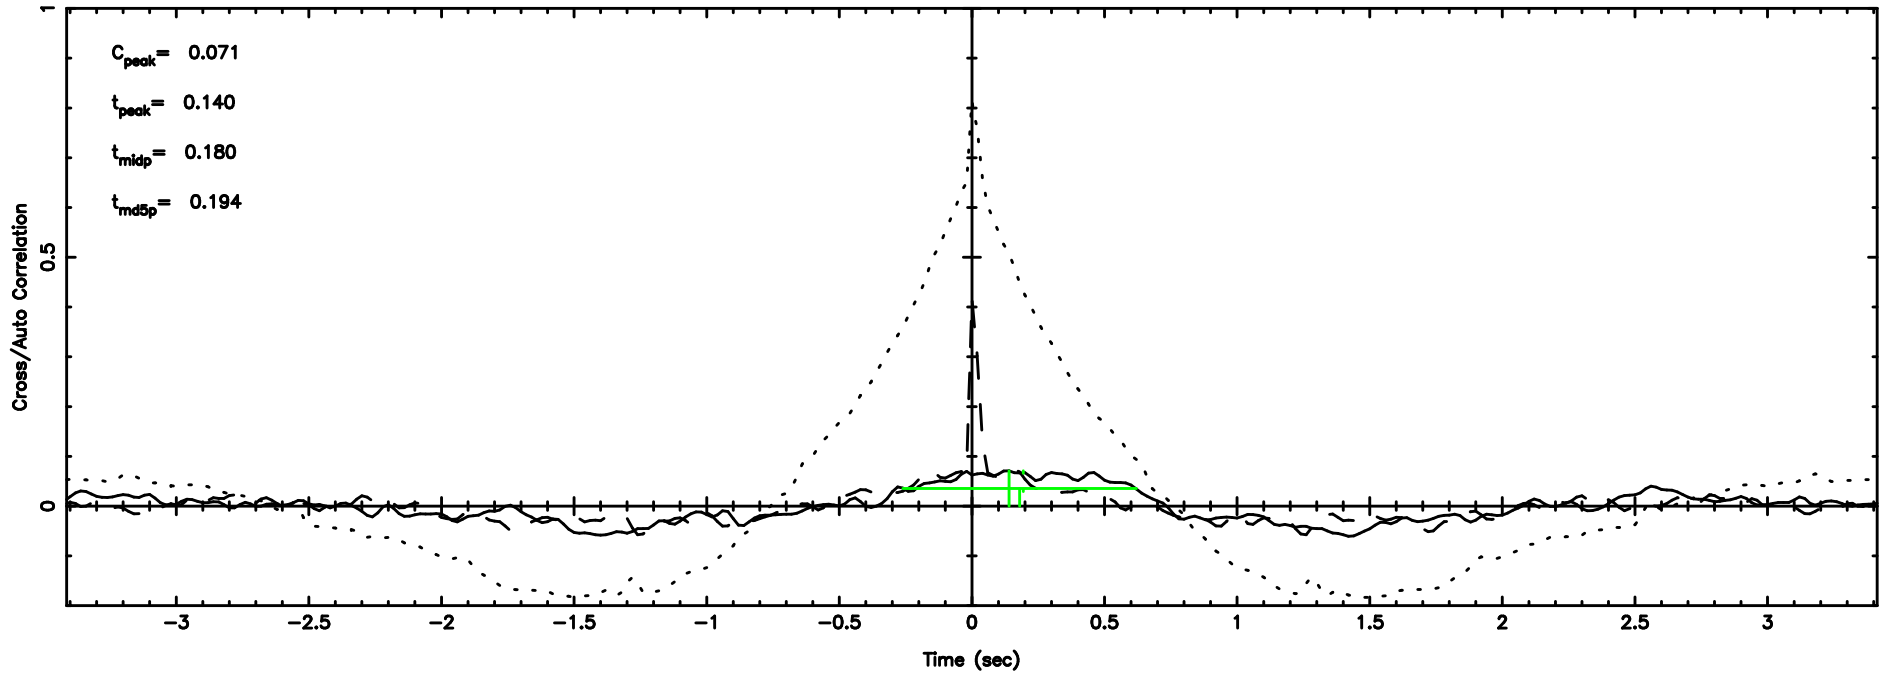

T20240809082943

BLK: 8,SNR1: 0.66817E-01,SNR2: 1.0396

Frequency (Hz)

F20240809082943

BLK: 8,SNR1: 5.1967 ,SNR2: 15.777

Frequency (Hz)

0548+16 2024/08/08 23.52UT TOYOKAWA-FUJI

T20240809082943