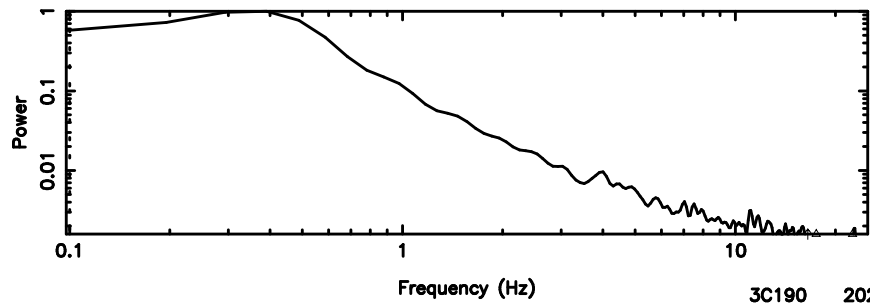

BLK: 6,SNR1: 28.614 ,SNR2: 34.558