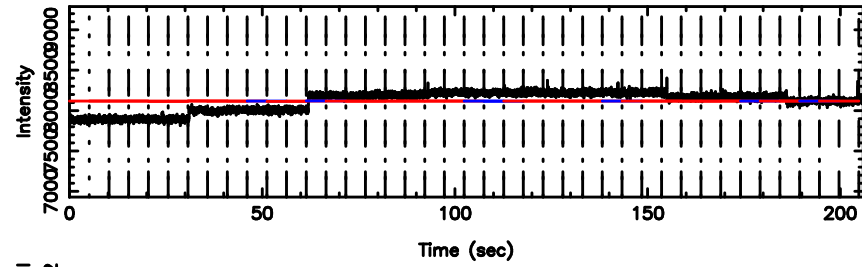

K20240809165555