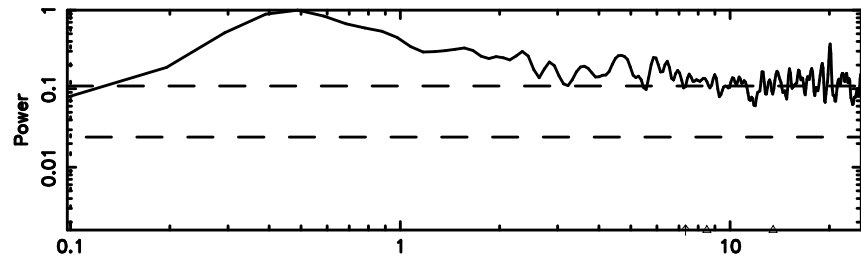

BLK: 7,SNR1: 0.54365 ,SNR2: 1.3116