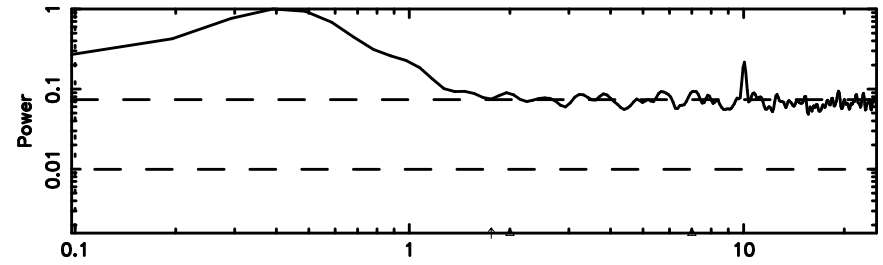

BLK:26,SNR1: 0.29544 ,SNR2: 3.7837