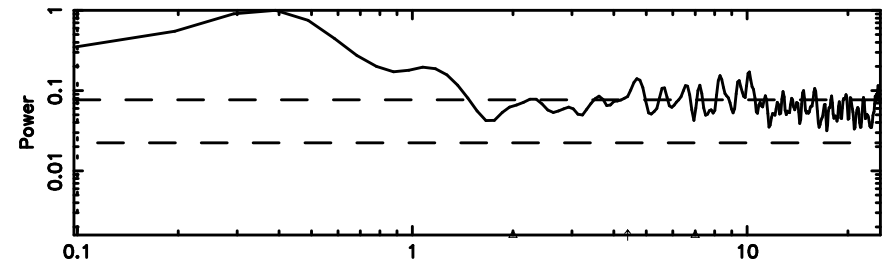

BLK: 4,SNR1: 0.22350 ,SNR2: 0.44970

Frequency (Hz)

3C84 2024/08/08 21.01UT TOYOKAWA-KISO

K20240809055848

BLK: 4,SNR1: 0.21886 ,SNR2: 1.2751

Frequency (Hz)

F20240809055852

BLK: 2,SNR1: 0.40974 ,SNR2: 4.8648