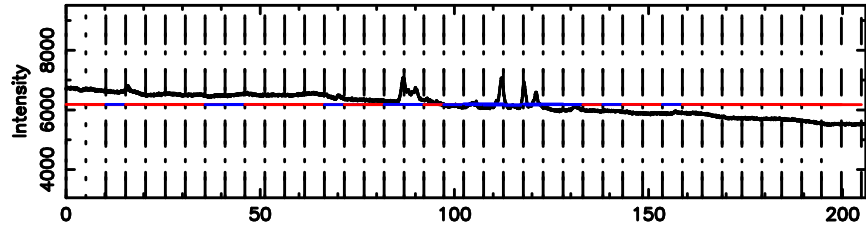

T20240809120627