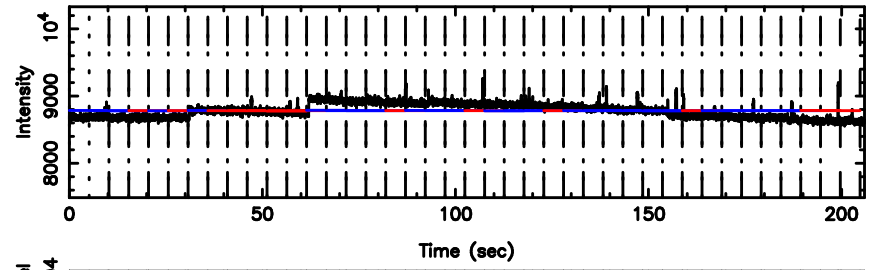

K20240809153312