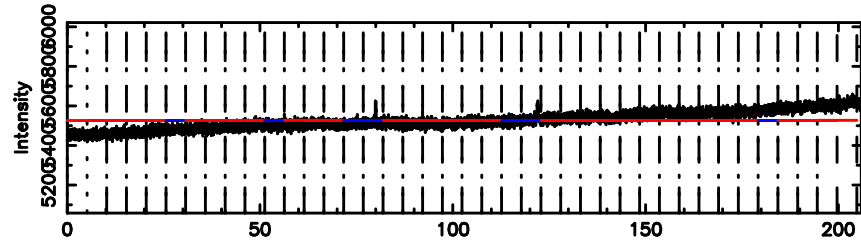

T20240809163447