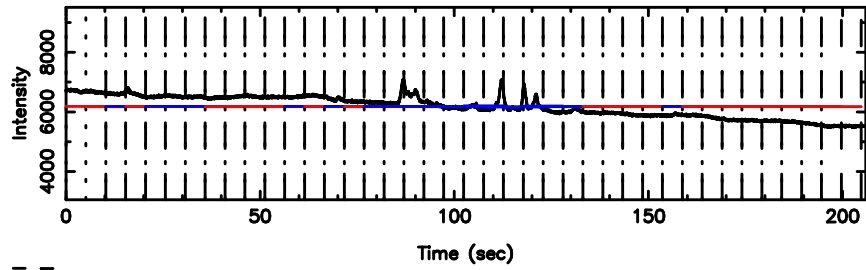

Frequency (Hz)

0926+117 2024/08/09 3.14UT TOYOKAWA-FUJI

T20240809120627

BLK:18,SNR1: 60.372 ,SNR2: 314.54

0926+117 2024/08/09 3.14UT TOYOKAWA-KISO

K20240809120624

BLK:18,SNR1: 0.48316 ,SNR2: 4.9614

F20240809120627