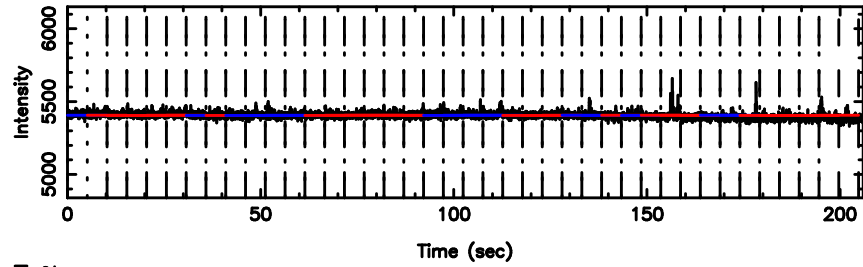

T20240809151927