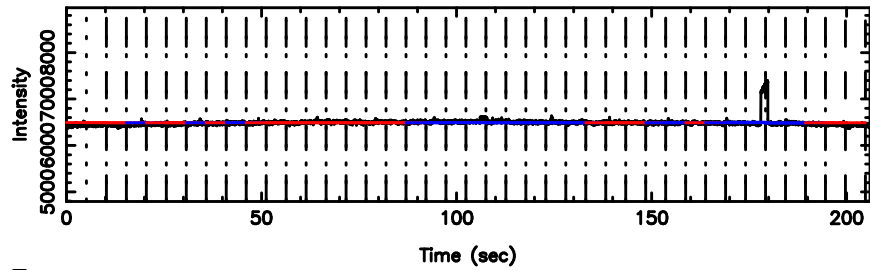

Frequency (Hz)

0612+227 2024/08/08 23.93UT FUJI -KISO

T20240809090515

BLK:11,SNR1: 40.373 ,SNR2: 57.301

3C161 2024/08/09 0.12UT TOYOKAWA-FUJI

F20240809090515

BLK:11,SNR1: 12.738 ,SNR2: 25.662

T20240809090515