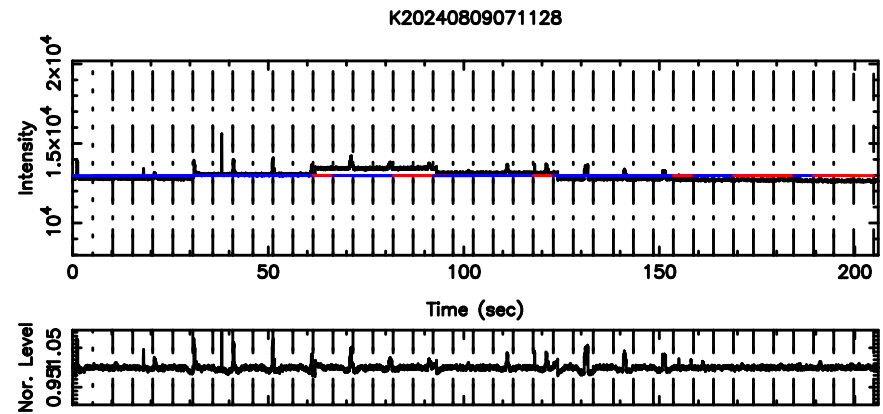

BLK:29,SNR1: 7.7899 ,SNR2: 20.137

Frequency (Hz)

BLK:29,SNR1: 6.6570 ,SNR2: 19.540

Frequency (Hz)

3C119 2024/08/08 22.22UT TOYOKAWA-KISO