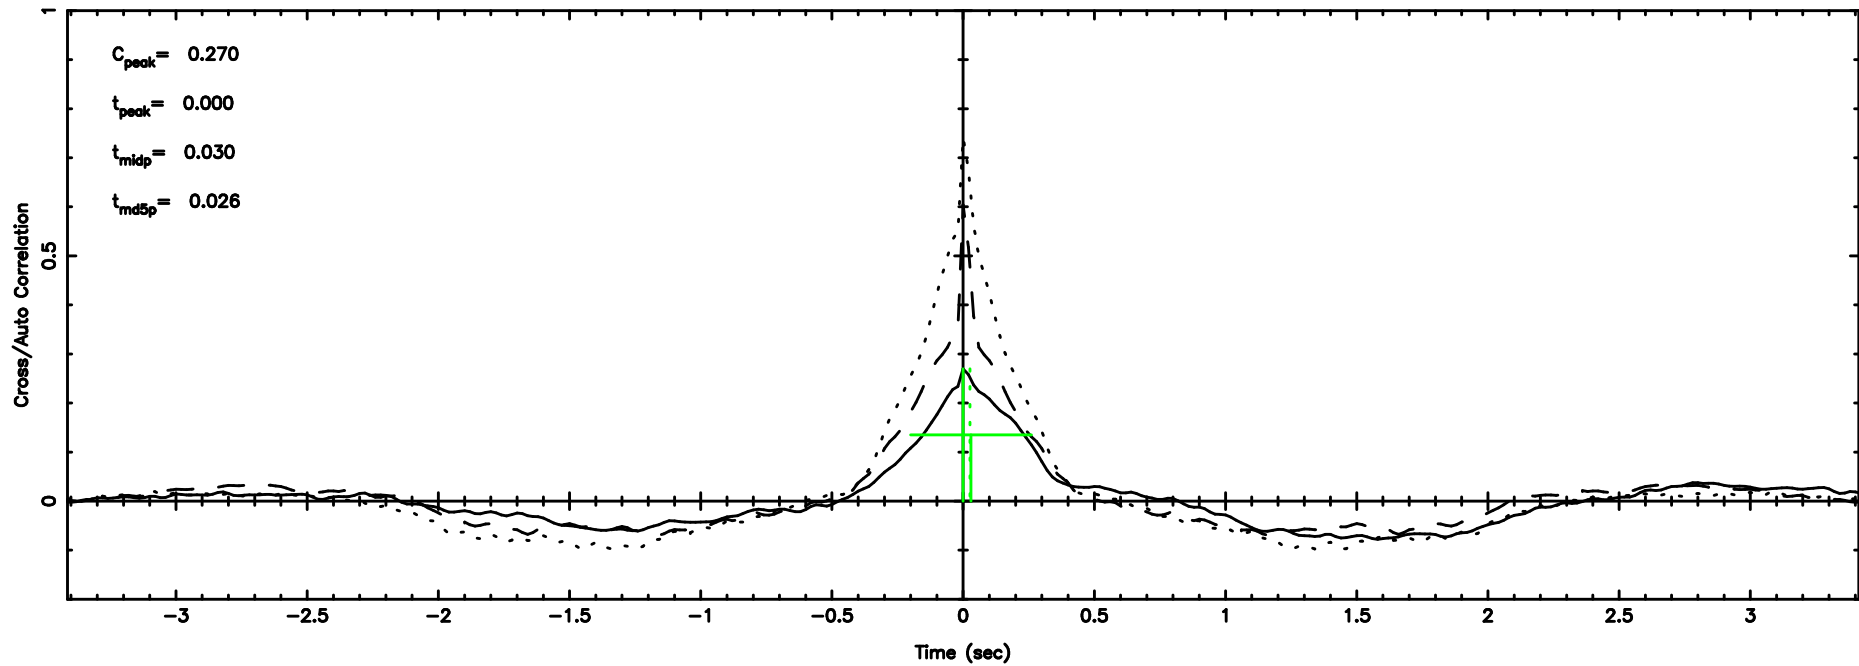

BLK:18,SNR1: 5.7587 ,SNR2: 17.841

1213-17 2024/08/09 5.91UT TOYOKAWA-FUJI

T20240809145259

BLK:26,SNR1: 10.917 ,SNR2: 13.027

K20240809145256

BLK:26,SNR1: 12.402 ,SNR2: 20.803

1213-17 2024/08/09 5.91UT TOYOKAWA-KISO