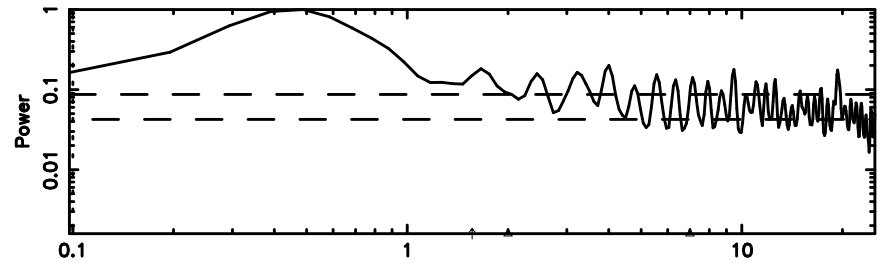

BLK:10,SNR1: 0.13371 ,SNR2: 3.6142