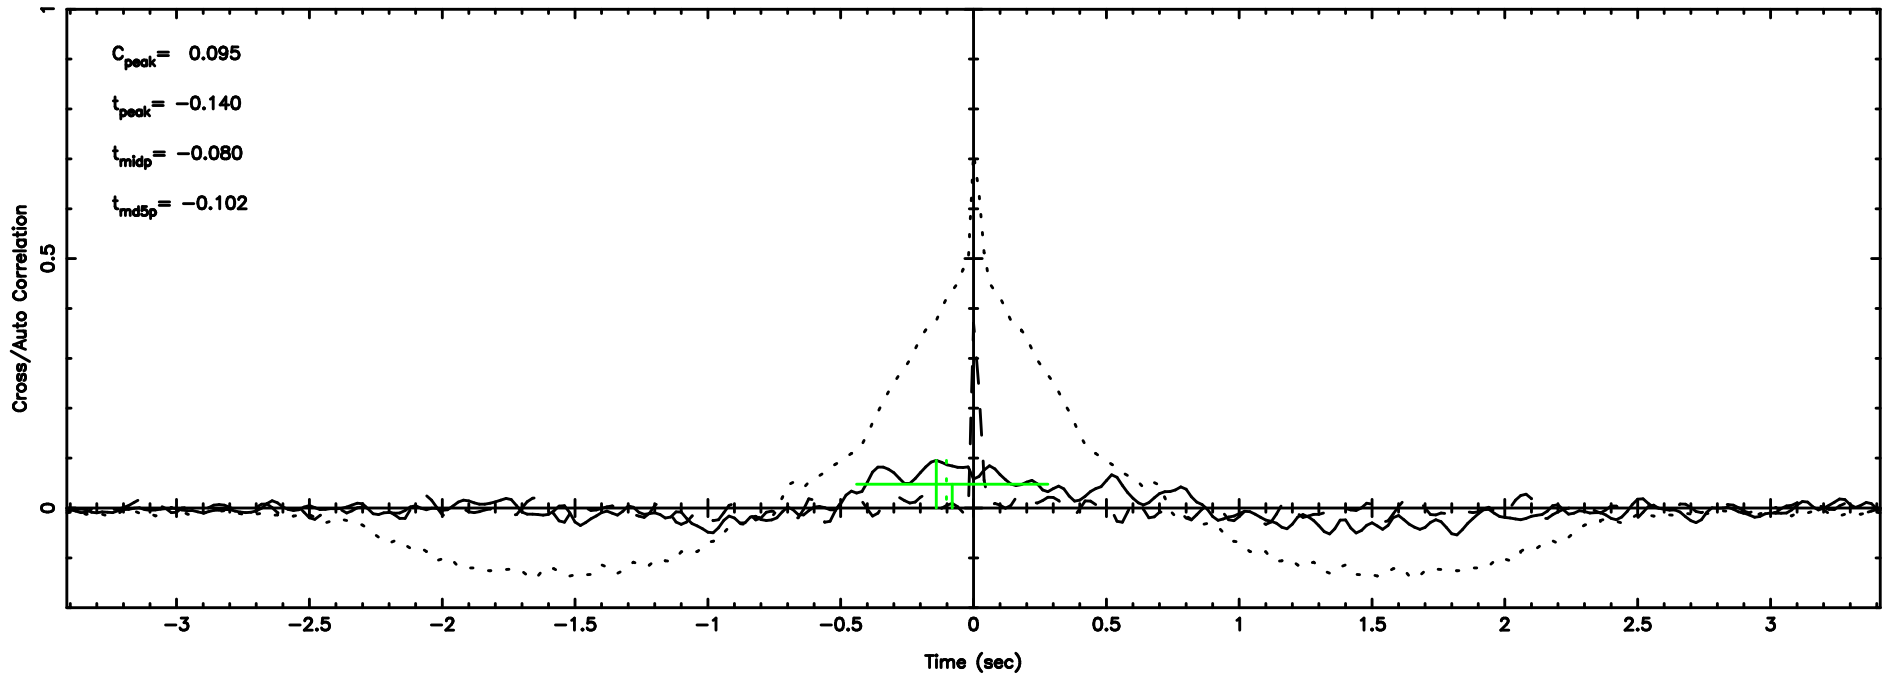

BLK: 4,SNR1: 0.10276 ,SNR2: 0.14750

Frequency (Hz)

K20240809065307

BLK: 4,SNR1: 4.6870 ,SNR2: 9.5505

Frequency (Hz)

0411+05 2024/08/08 21.91UT TOYOKAWA-KISO

F20240809065310

BLK: 4,SNR1:-0.20093 ,SNR2: 0.81384