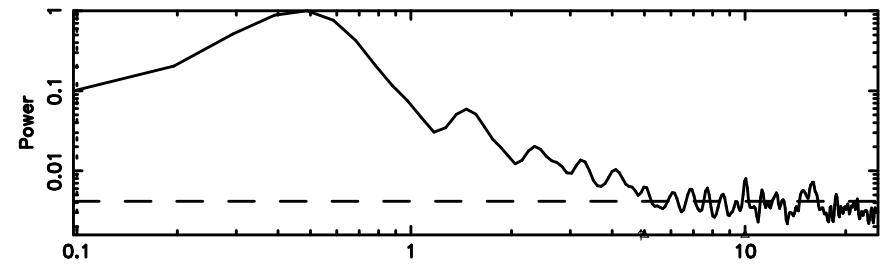

BLK:11,SNR1: 0.89773E-01,SNR2: 1.2584

Frequency (Hz)

K20240809082941

BLK:11,SNR1: 5.5591 ,SNR2: 23.125

Frequency (Hz)

0548+16 2024/08/08 23.52UT TOYOKAWA-KISO

F20240809082943

BLK:16,SNR1: 2.4217 ,SNR2: 6.4805