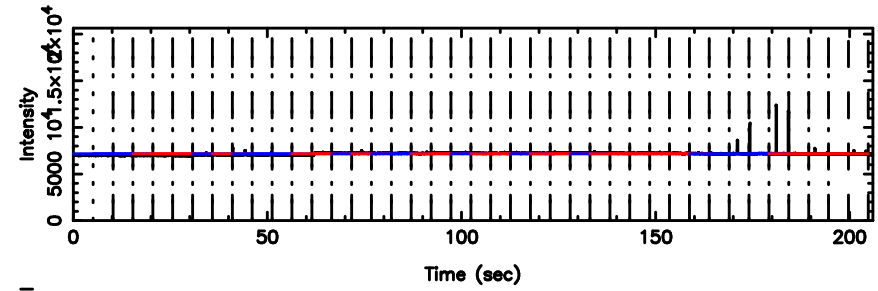

K20240809121408