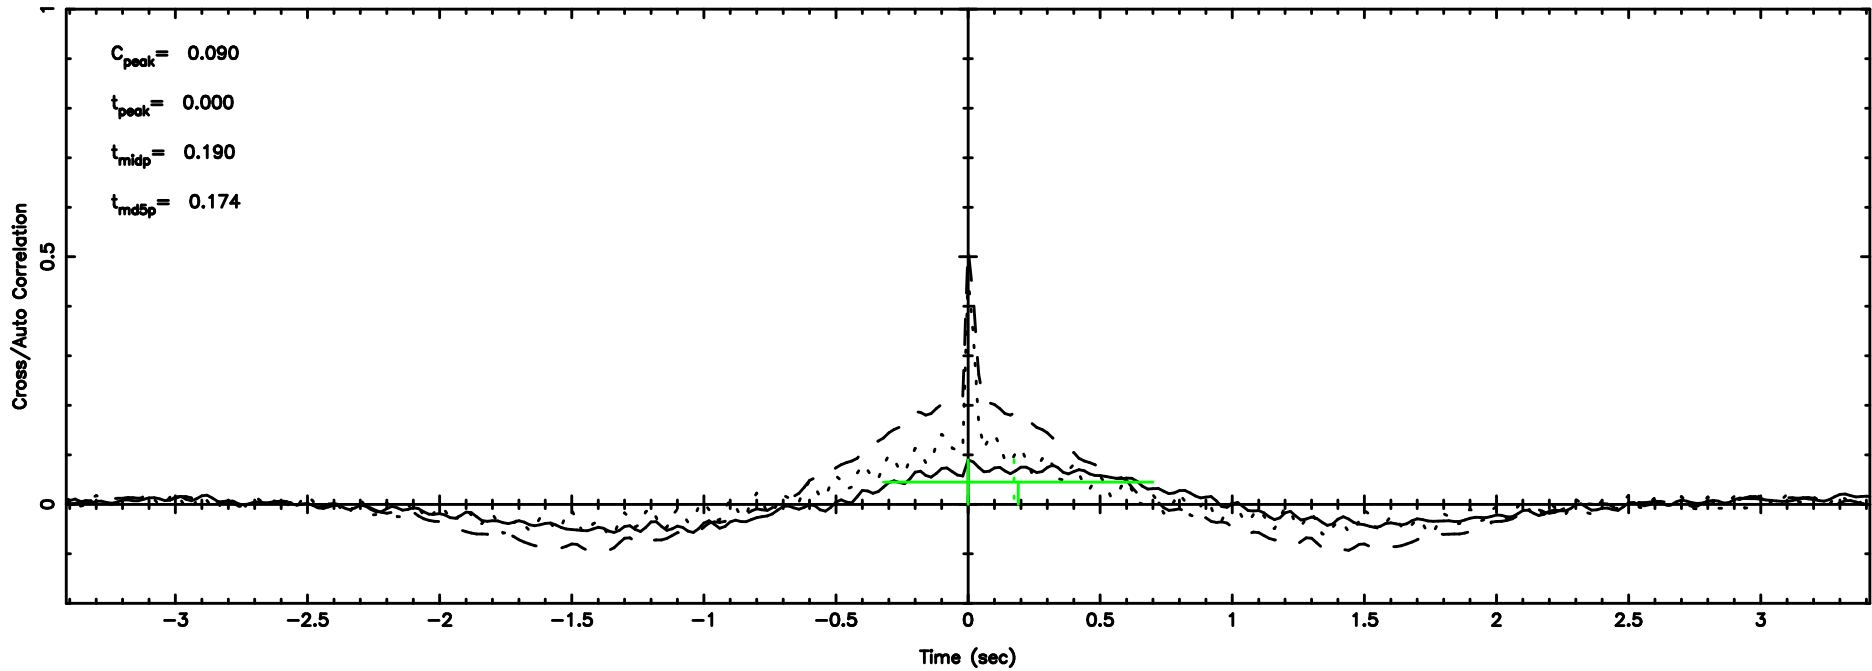

BLK:22,SNR1: 0.49443 ,SNR2: 2.2734