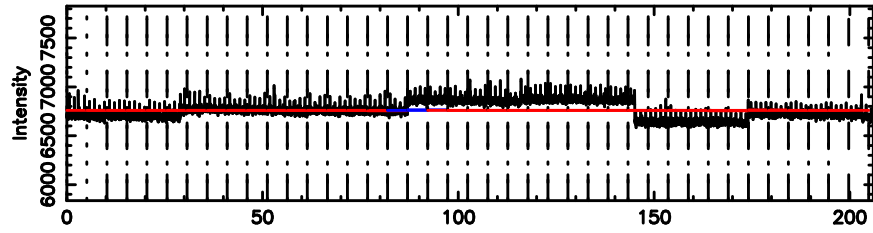

BLK: 4,SNR1: 0.22350 ,SNR2: 0.44970

Frequency (Hz)

3C84 2024/08/08 21.01UT TOYOKAWA-KISO

K20240809055848

BLK: 4,SNR1: 0.21886 ,SNR2: 1.2751

Frequency (Hz)

F20240809055852

BLK: 2,SNR1: 0.40974 ,SNR2: 4.8648