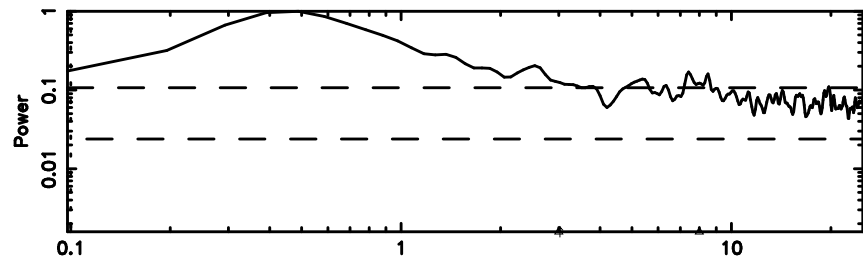

Frequency (Hz)

F20240809152532

BLK:13,SNR1: 4.5684 ,SNR2: 15.501

Frequency (Hz)

1245-19 2024/08/09 6.45UT TOYOKAWA-FUJI

T20240809152532

BLK:18,SNR1: 0.15827 ,SNR2: 2.1766

Frequency (Hz)