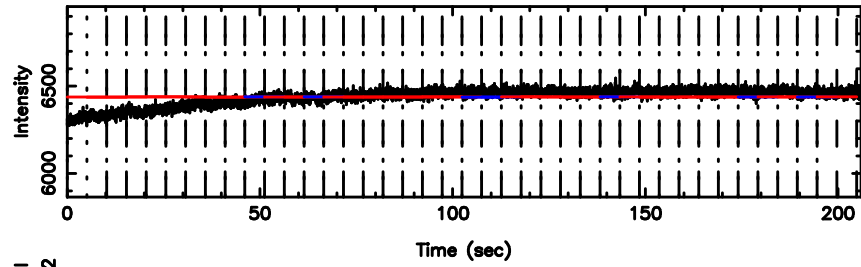

T20240809165558