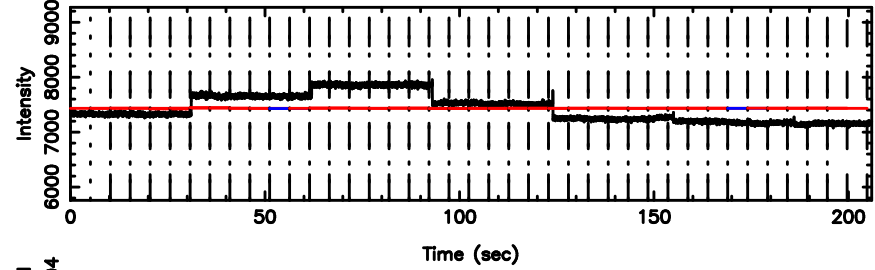

BLK:17,SNR1: 0.18573 ,SNR2: 1.6130

0821+394 2024/08/09 2.08UT TOYOKAWA-KISO

K20240809110305

BLK:17,SNR1: 1.8195 ,SNR2: 5.7483

F20240809110308

BLK: 2,SNR1:-0.10547E-01,SNR2: 3.0542

K20240809110305

BLK: 2,SNR1: 0.41756 ,SNR2: 5.3199