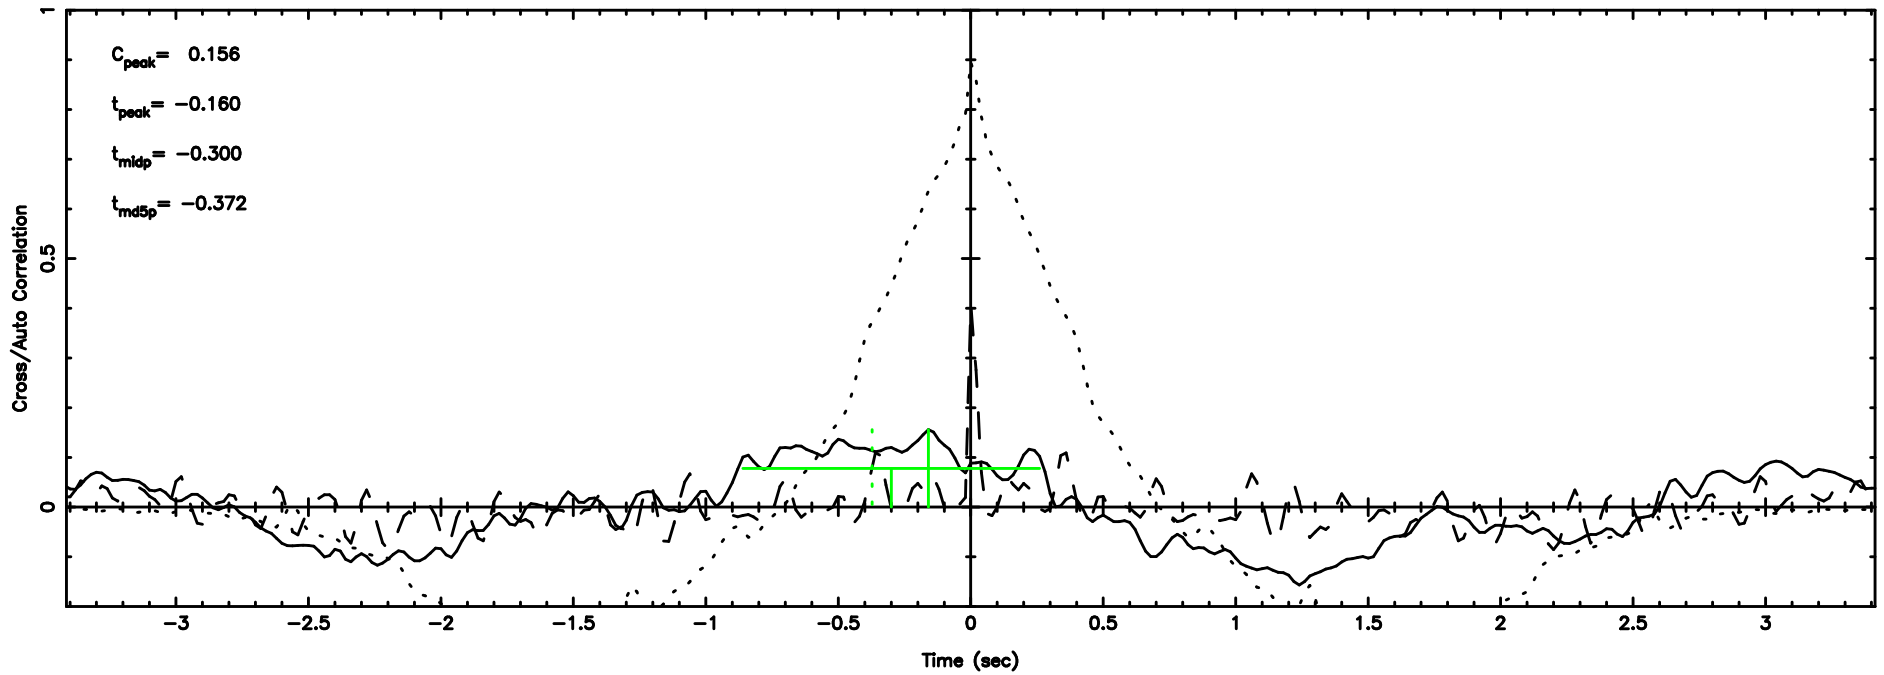

BLK: 1,SNR1:-0.59869E-01,SNR2: 0.85614

F20240809085359

BLK: 1,SNR1: 1.4962 ,SNR2: 22.118

0612+227 2024/08/08 23.93UT TOYOKAWA-FUJI

T20240809085359

BLK: 3,SNR1: 0.86365E-01,SNR2: 0.36872

Frequency (Hz)

K20240809085356