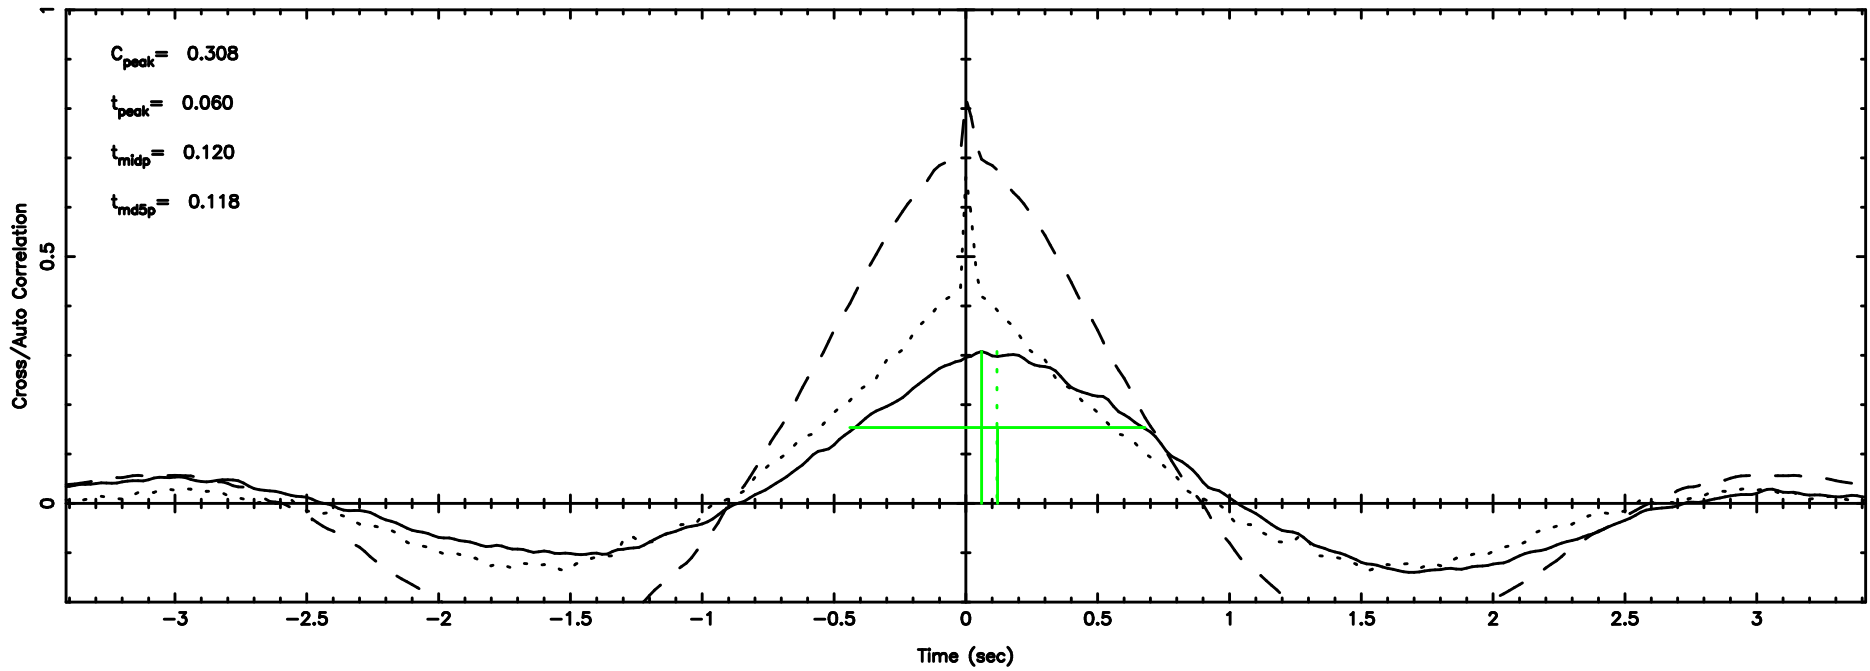

Frequency (Hz)

0926+117 2024/08/09 3.14UT TOYOKAWA-FUJI

T20240809120627

BLK:18,SNR1: 60.372 ,SNR2: 314.54

0926+117 2024/08/09 3.14UT TOYOKAWA-KISO

K20240809120624

BLK:18,SNR1: 0.48316 ,SNR2: 4.9614

F20240809120627