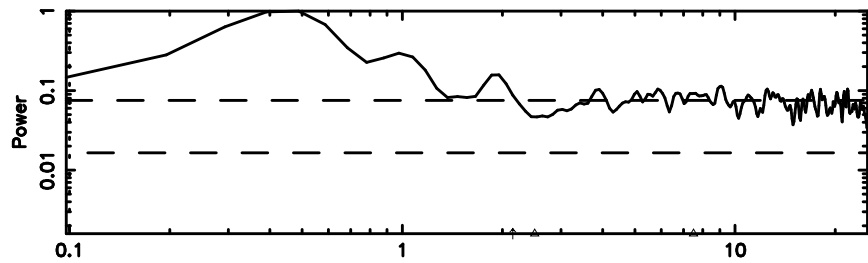

BLK: 8,SNR1: 0.28254 ,SNR2: 2.9536