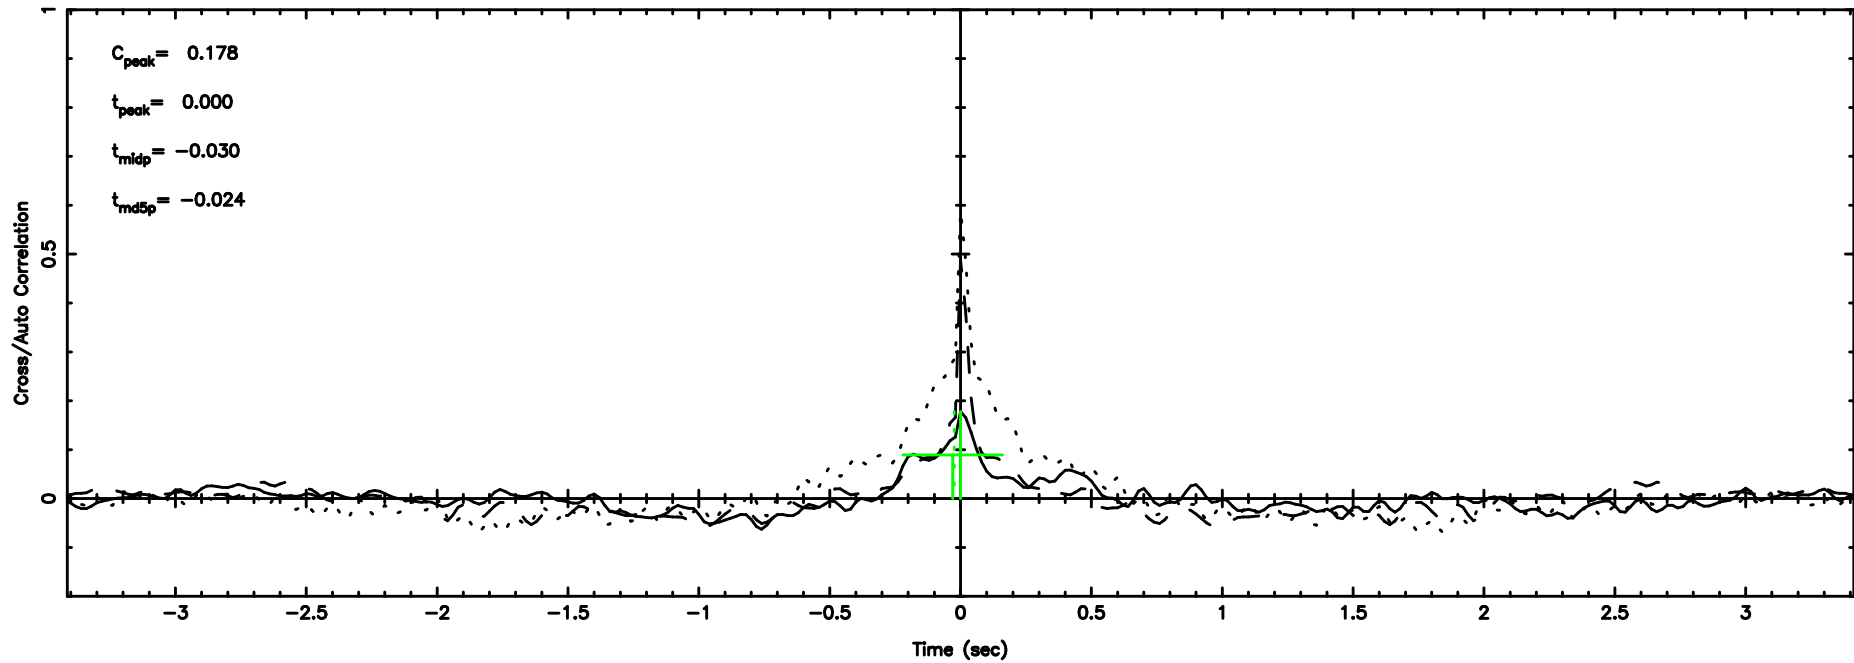

Frequency (Hz)

1355+01 2024/08/09 7.61UT TOYOKAWA-KISO

F20240809163447

BLK: 5, SNR1: 3.9556 , SNR2: 13.820

Frequency (Hz)

K20240809163444

BLK: 5, SNR1: 0.12278 , SNR2: 0.65028

Frequency (Hz)