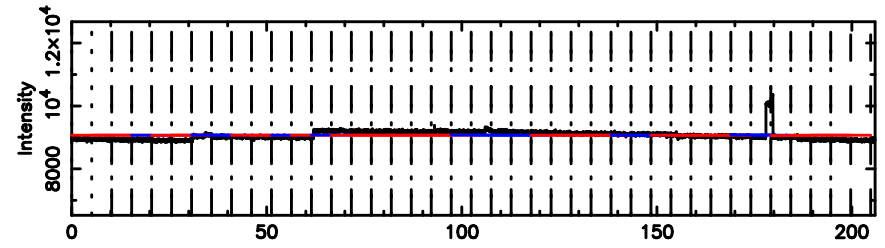

BLK:19,SNR1: 25.850 ,SNR2: 38.000

3C161 2024/08/09 0.12UT TOYOKAWA-KISO

K20240809090513

BLK:19,SNR1: 20.331 ,SNR2: 26.632

F20240809090515

BLK:13,SNR1: 106.37 ,SNR2: 131.63

K20240809090513

BLK:13,SNR1: 27.405 ,SNR2: 35.903