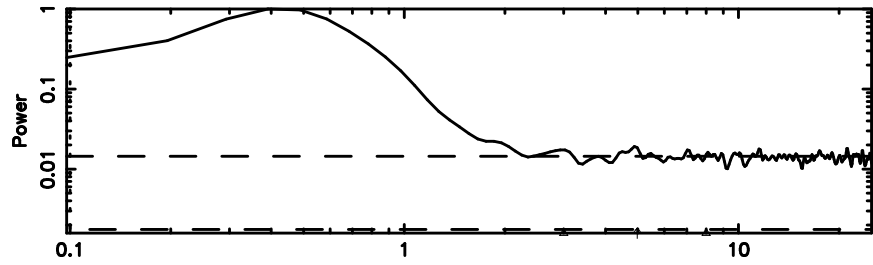

3C147 2024/08/08 23.39UT TOYOKAWA-FUJI

F20240809082132

BLK:20,SNR1:-0.72946E-01,SNR2: 1.6529

Frequency (Hz)

T20240809082132

BLK:26,SNR1: 1.8402 ,SNR2: 7.5930

Frequency (Hz)

K20240809082130