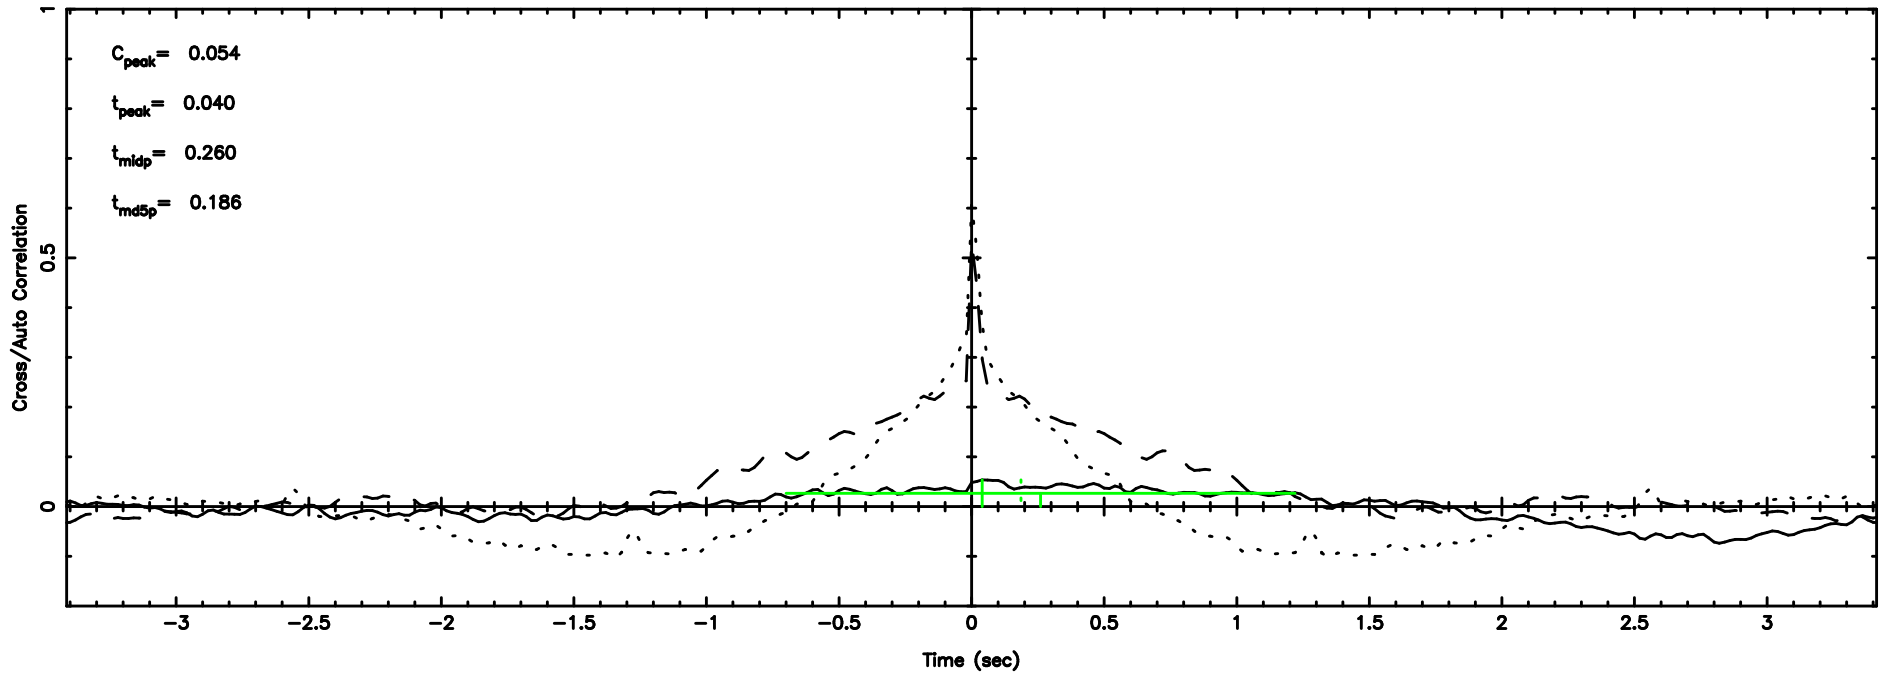

Frequency (Hz)

0552+12 2024/08/08 23.59UT TOYOKAWA-FUJI