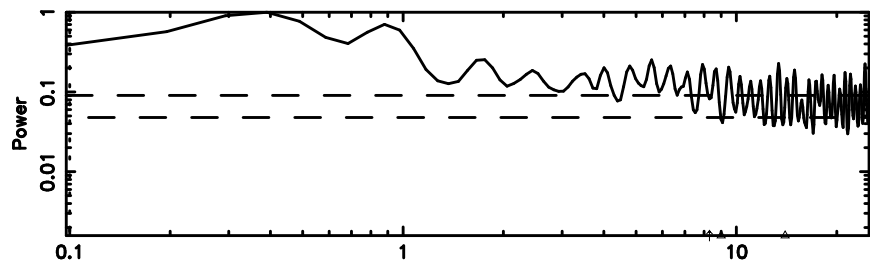

T20240809095347

BLK: 5, SNR1: 3.2549 ,SNR2: 10.742

K20240809095344

BLK: 5, SNR1: 6.2213 ,SNR2: 19.687

0713-024 2024/08/09 0.92UT TOYOKAWA-KISO

F20240809095347

BLK: 8,SNR1: 0.50364 ,SNR2: 1.2598

Frequency (Hz)