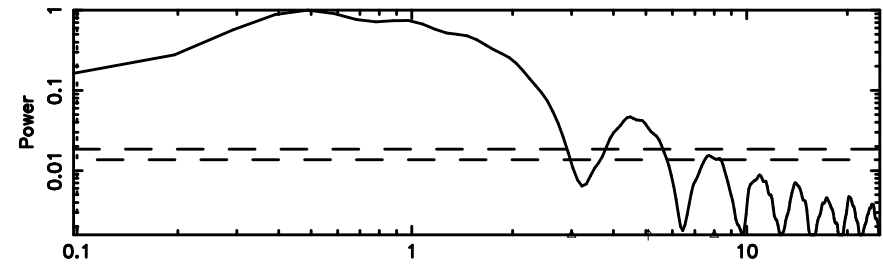

Frequency (Hz)

0333+32 2024/08/08 21.28UT TOYOKAWA-FUJI

T20240809061523

BLK:25,SNR1: 15.416 ,SNR2: 25.976

Frequency (Hz)

K20240809061520

BLK:25,SNR1: 2.6017 ,SNR2: 12.464

Frequency (Hz)