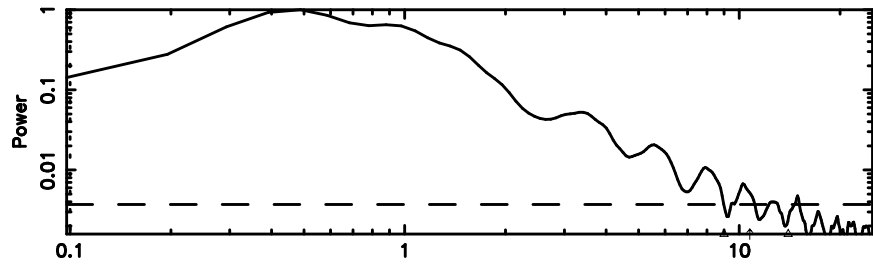

BLK:27,SNR1: 13.935 ,SNR2: 26.205