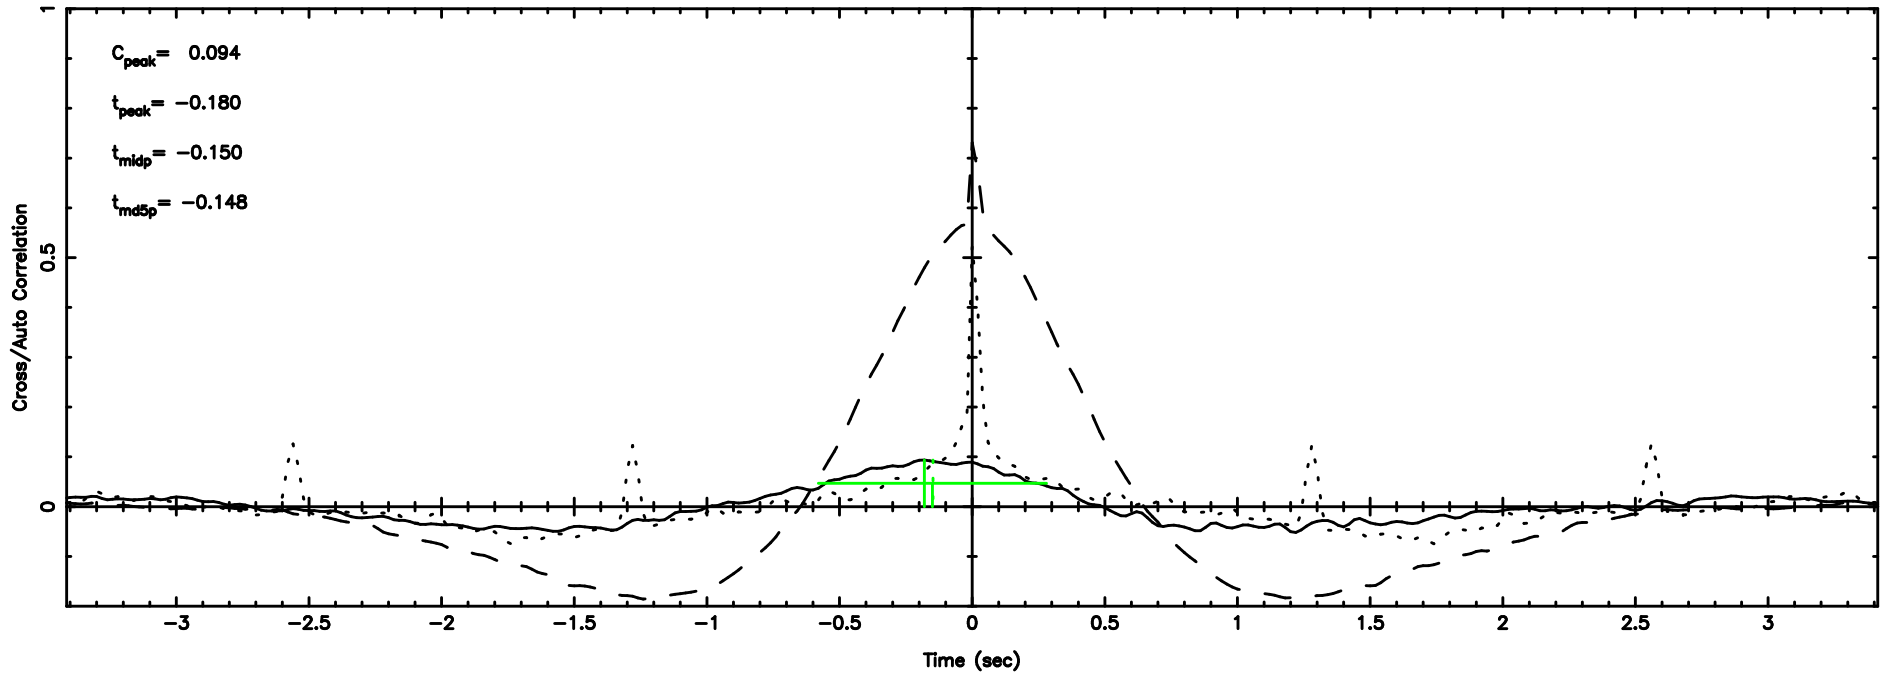

3C147 2024/08/08 23.39UT TOYOKAWA-FUJI

F20240809082132

BLK:20,SNR1:-0.72946E-01,SNR2: 1.6529

Frequency (Hz)

T20240809082132

BLK:26,SNR1: 1.8402 ,SNR2: 7.5930

Frequency (Hz)

K20240809082130