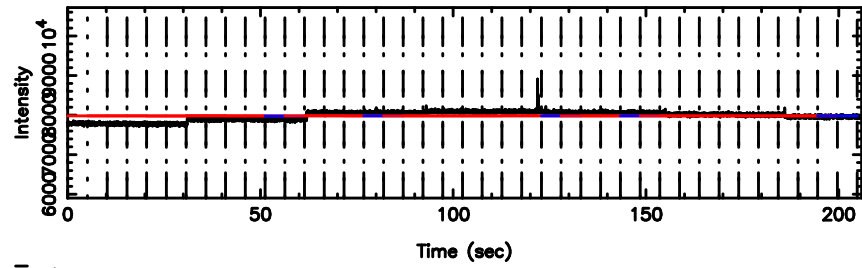

Frequency (Hz)

1355+01 2024/08/09 7.61UT TOYOKAWA-KISO

F20240809163447

BLK: 5, SNR1: 3.9556 , SNR2: 13.820

Frequency (Hz)

K20240809163444

BLK: 5, SNR1: 0.12278 , SNR2: 0.65028

Frequency (Hz)