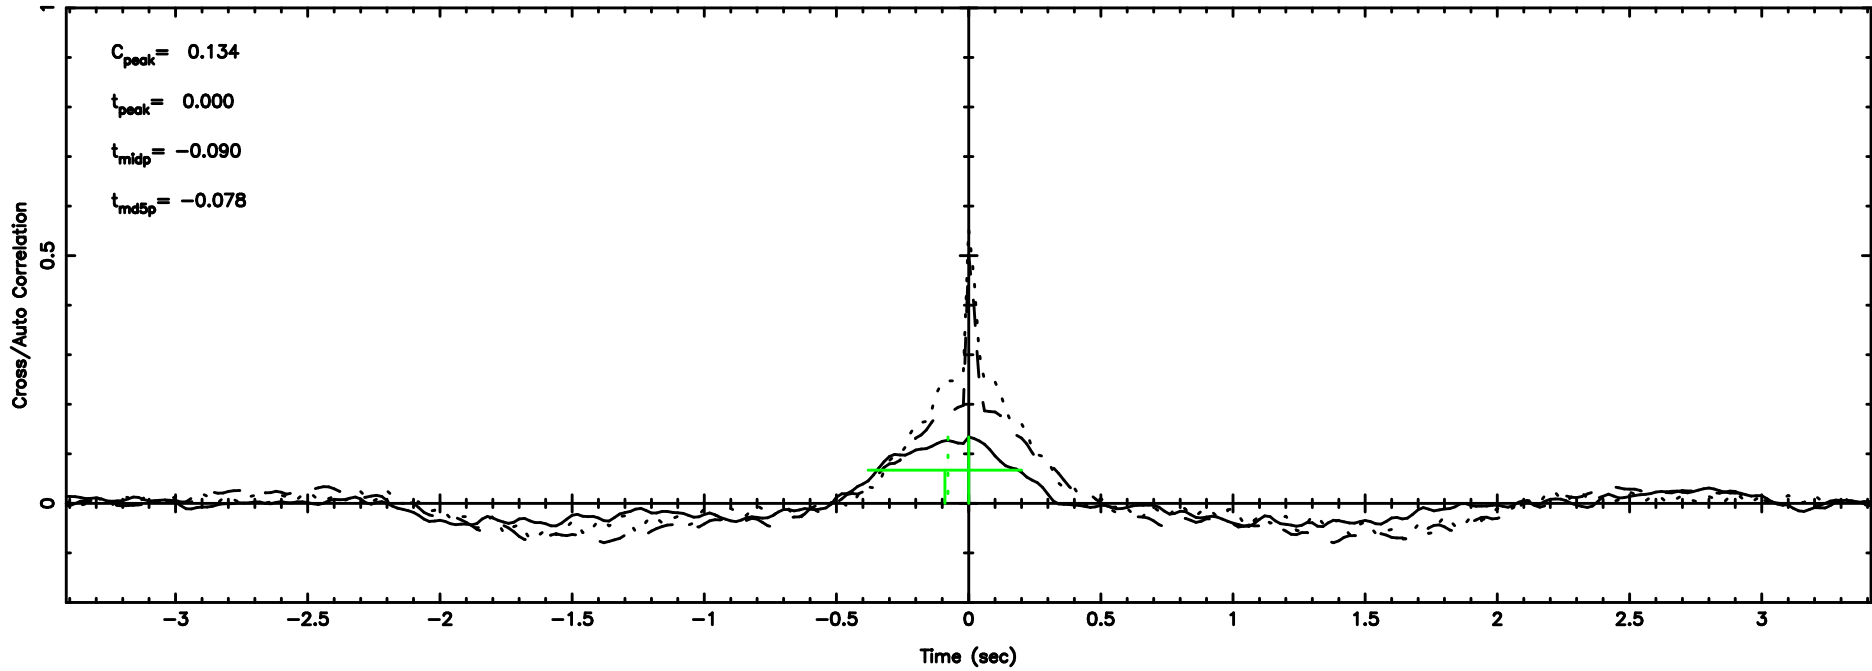

T20240809102215

BLK:14,SNR1: 0.32887 ,SNR2: 3.0117

Frequency (Hz)

0741-06 2024/08/09 1.40UT TOYOKAWA-KISO

K20240809102212

BLK:14,SNR1: 6.6129 ,SNR2: 20.456

Frequency (Hz)

F20240809102215