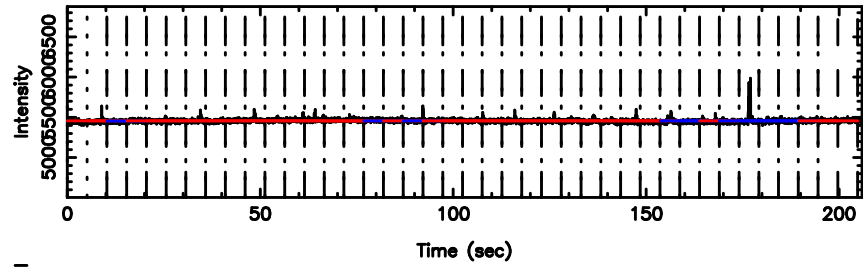

Frequency (Hz)

1323+32 2024/08/09 7.08UT TOYOKAWA-FUJI

T20240809160309

BLK: 9,SNR1: 0.52400 ,SNR2: 2.4405

Frequency (Hz)

K20240809160306

BLK: 9,SNR1: 0.28864 ,SNR2: 0.96770

Frequency (Hz)