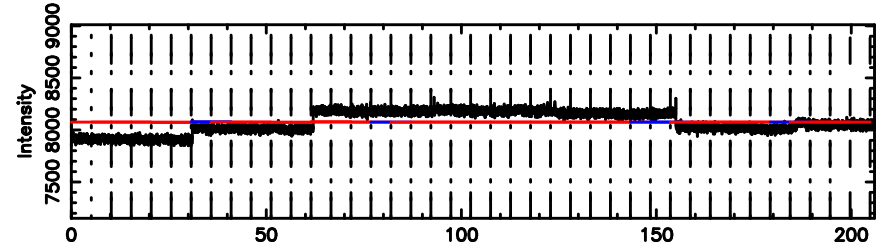

K20240809093245

BLK: 3,SNR1: 0.85576 ,SNR2: 3.8442

0652-130 2024/08/09 0.57UT TOYOKAWA-KISO

F20240809093248

BLK: 5,SNR1: 0.60837 ,SNR2: 1.7019

Frequency (Hz)

K20240809093245

BLK: 5,SNR1: 0.56917 ,SNR2: 5.3030