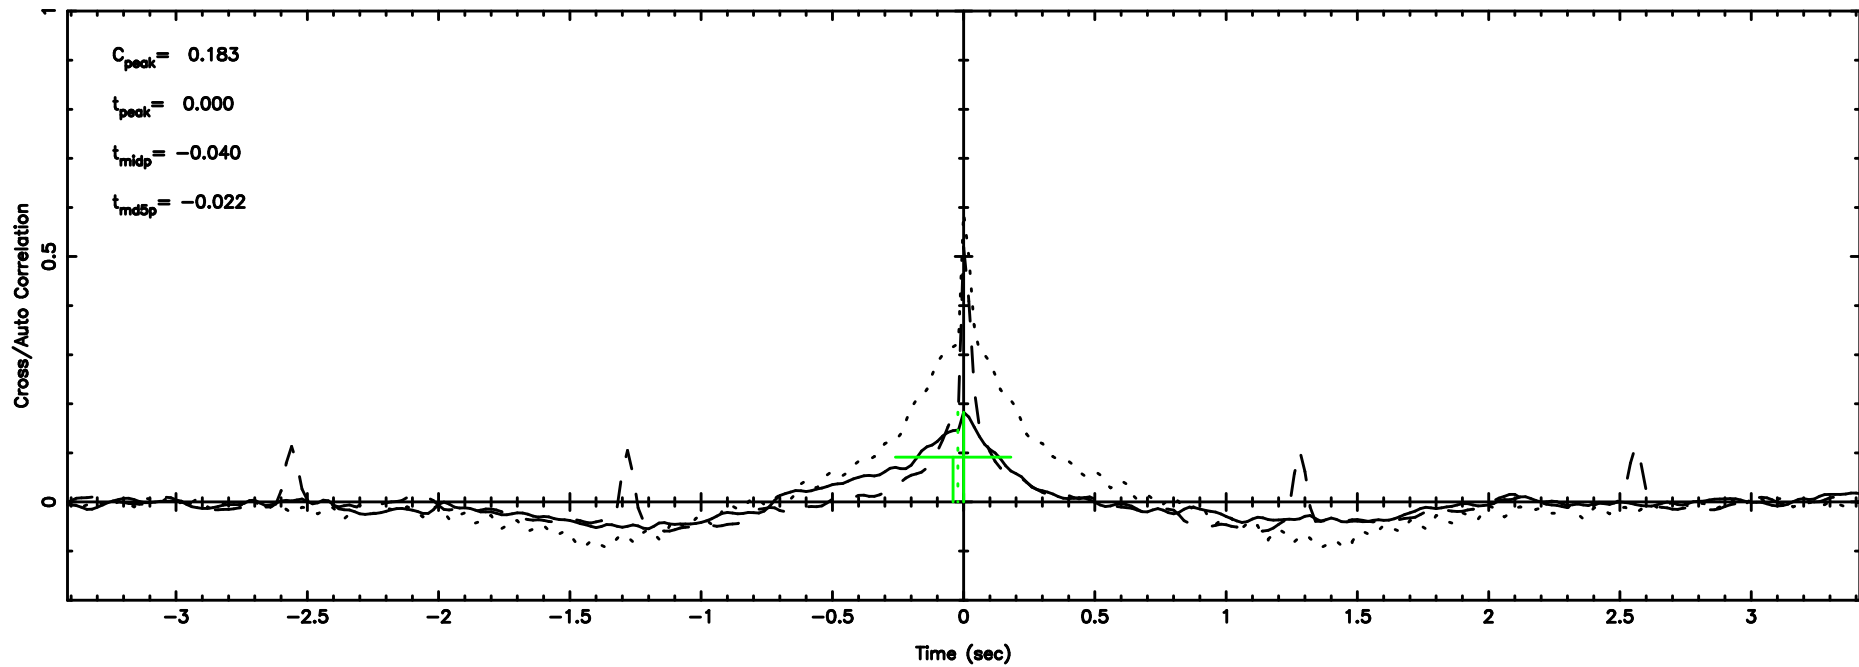

3C263.1 2024/08/09 5.37UT FUJI -KISO