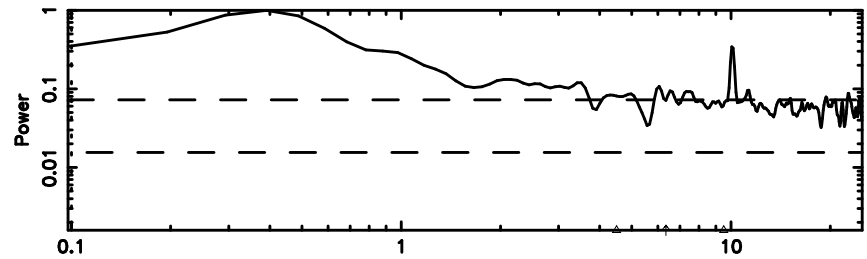

BLK:13,SNR1: 0.38790 ,SNR2: 1.3519