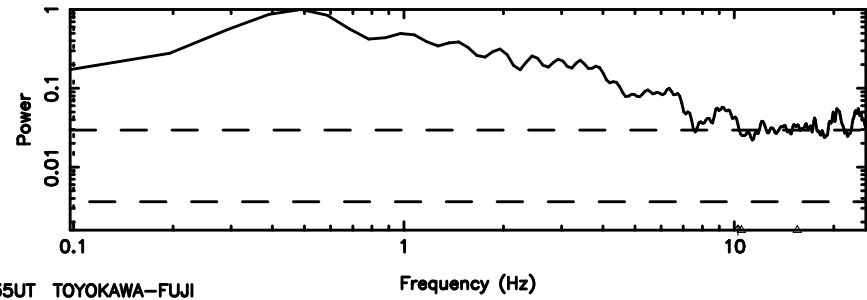

BLK:15,SNR1: 2.4258 ,SNR2: 4.7028

3C275 2024/08/09 6.35UT TOYOKAWA-FUJI

T20240809151927

BLK:23,SNR1: 0.26680 ,SNR2: 2.8901

Frequency (Hz)

K20240809151924

BLK:23,SNR1: 4.1985 ,SNR2: 13.438

Frequency (Hz)