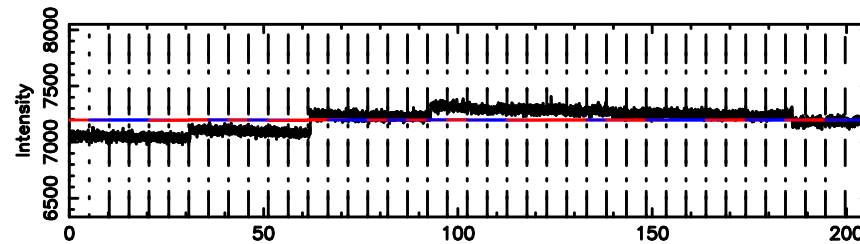

K20240809114733

BLK:18,SNR1: 0.25522 ,SNR2: 1.4296