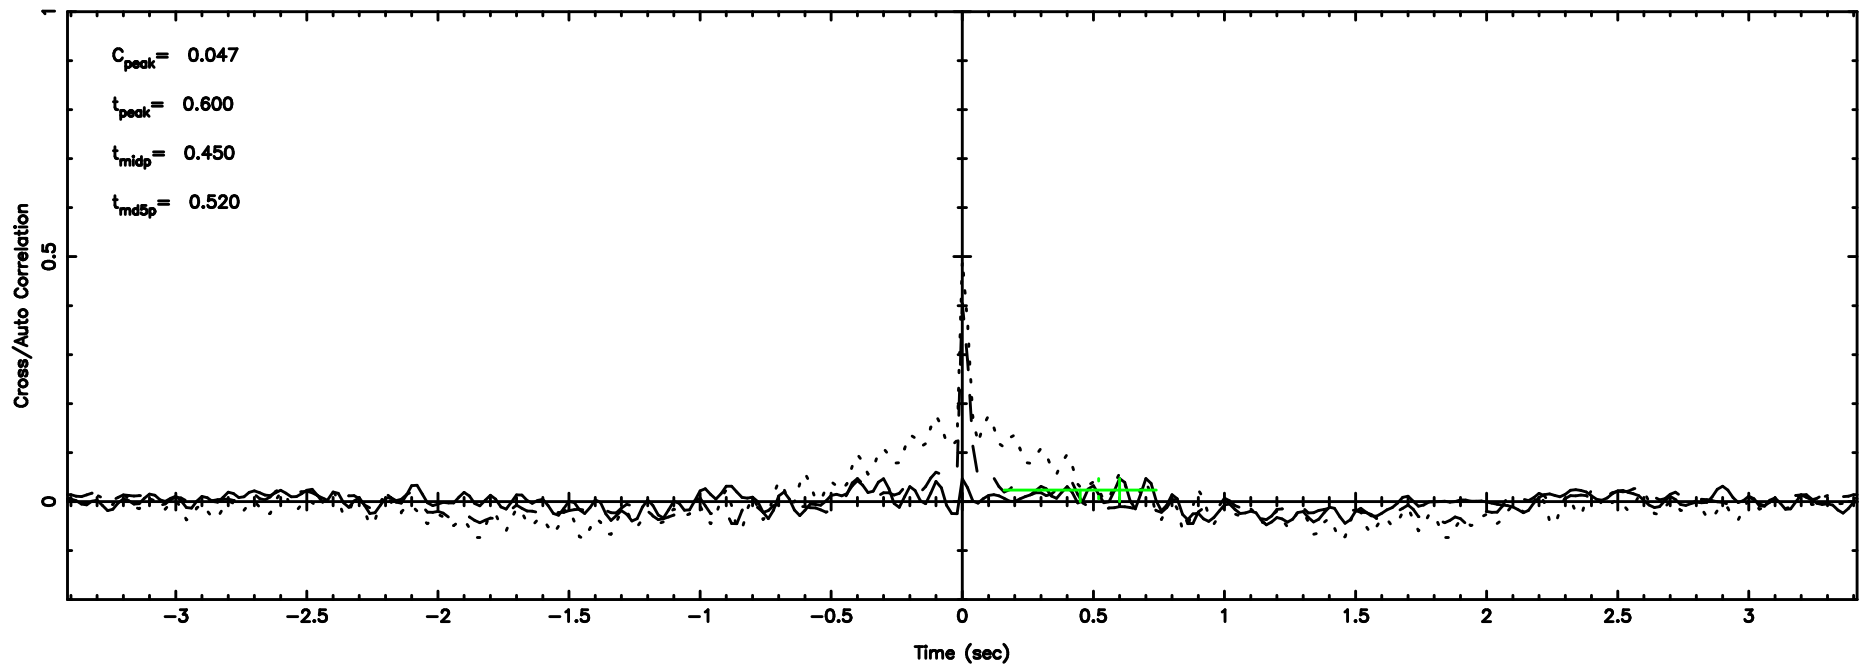

BLK: 4,SNR1: 0.17472 ,SNR2: 0.61321

Frequency (Hz)

K20240810151528

BLK: 4,SNR1: 0.36056 ,SNR2: 3.9913

Frequency (Hz)

3C275 2024/08/10 6.29UT TOYOKAWA-KISO

F20240810151531

BLK: 4,SNR1: 1.0490 ,SNR2: 3.8453