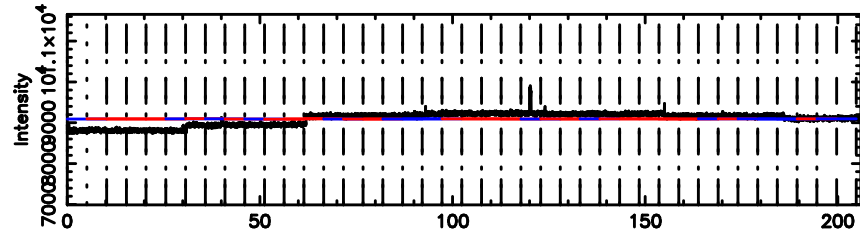

T20240810165202

BLK:15,SNR1: 0.25142 ,SNR2: 1.9705

Frequency (Hz)

K20240810165159

BLK:15,SNR1: 1.4092 ,SNR2: 4.8386

Frequency (Hz)

3C298 2024/08/10 7.90UT TOYOKAWA-KISO

F20240810165202