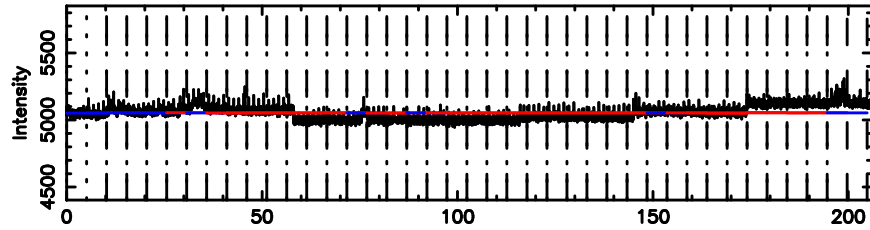

F20240810075543