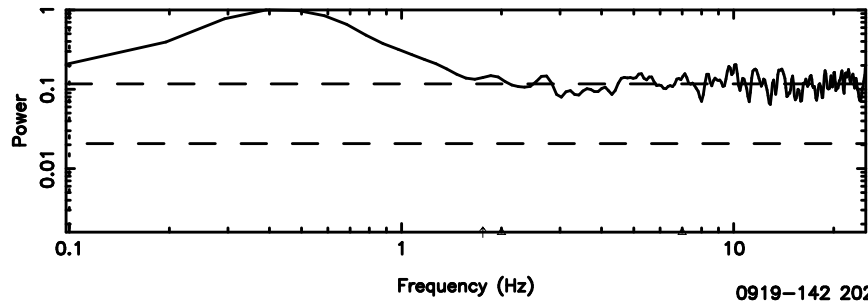

BLK: 7,SNR1: 0.24906 ,SNR2: 2.6970