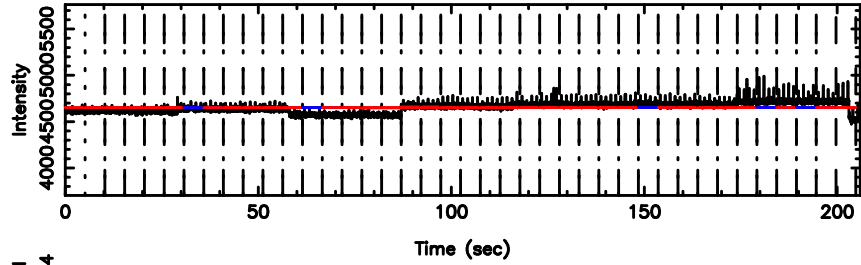

F20240810152919

BLK: 5,SNR1:-0.41635E-01,SNR2: 0.62987