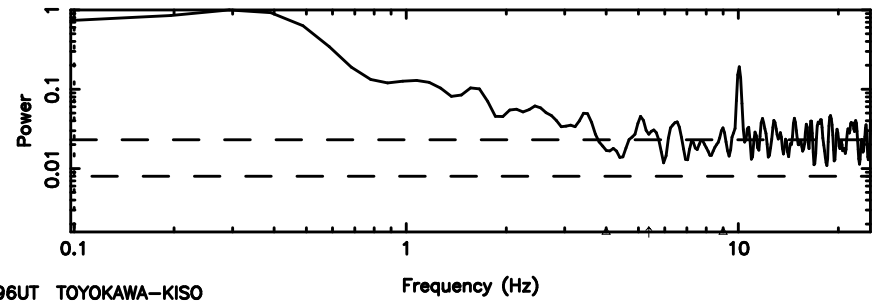

BLK: 4,SNR1: 1.3393 ,SNR2: 4.4878