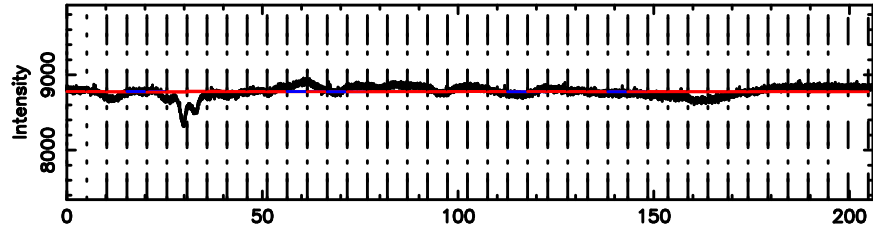

T20240810062811