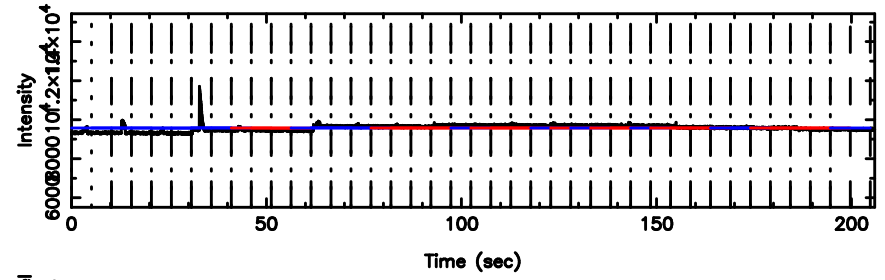

3C161 2024/08/10 00:50UT TOYOKAWA-FUJI

F20240810090119

BLK:12,SNR1: 0.32279 ,SNR2: 2.1315

T20240810090119

BLK:19,SNR1: 0.99656 ,SNR2: 5.3177

3C161 2024/08/10 0.05UT TOYOKAWA-KISO

K20240810090117

BLK:19,SNR1: 7.1339 ,SNR2: 19.679