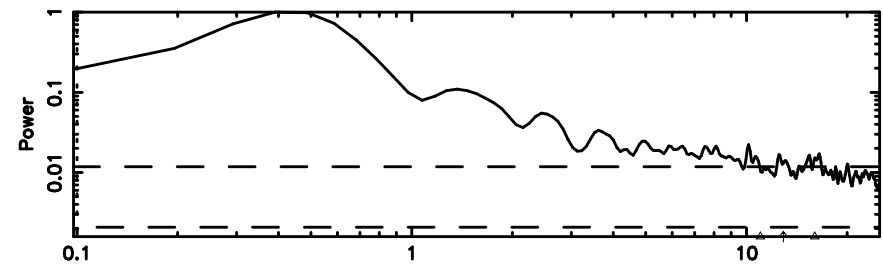

BLK:16,SNR1: 2.9970 ,SNR2: 4.6529

Frequency (Hz)

0337+319 2024/08/09 21.28UT TOYOKAWA-KISO

F20240810061506

BLK:20,SNR1: 0.81463 ,SNR2: 1.3514

Frequency (Hz)

K20240810061504

BLK:20,SNR1: 2.6282 ,SNR2: 4.1141