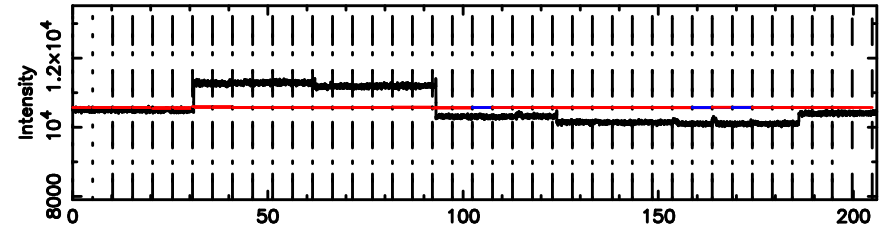

BLK:11,SNR1: 5.0930 ,SNR2: 19.108

Frequency (Hz)

F20240810082958

BLK: 3,SNR1: 1.4520 ,SNR2: 3.6624

Frequency (Hz)

K20240810082956

BLK: 3,SNR1: 1.7517 ,SNR2: 7.6730

Frequency (Hz)