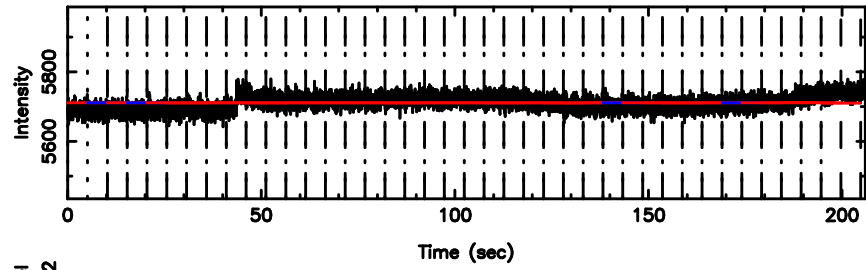

T20240810132051