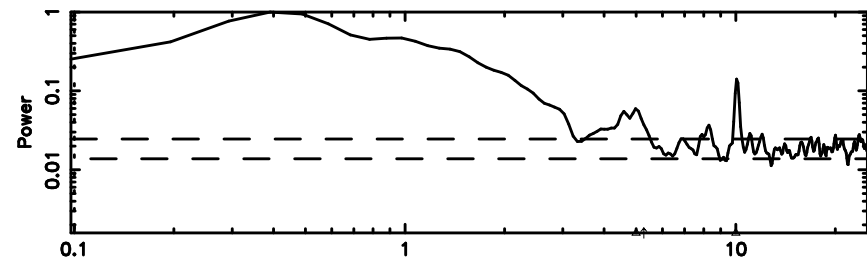

BLK: 8,SNR1: 7.4354 ,SNR2: 7.3639

3C263.1 2024/08/10 5.31UT TOYOKAWA-FUJI

T20240810141648

BLK:13,SNR1: 1.1153 ,SNR2: 5.4606

Frequency (Hz)

K20240810141645

BLK:13,SNR1: 1.7785 ,SNR2: 7.1036

Frequency (Hz)