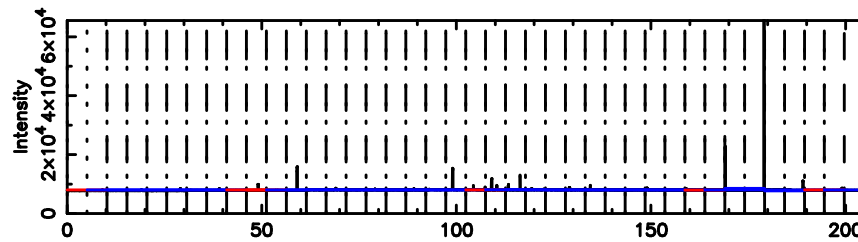

K20240810102800

BLK:27,SNR1: 3.7574 ,SNR2: 10.458

F20240810102803

BLK:33,SNR1: 5.3165 ,SNR2: 15.195

Frequency (Hz)

K20240810102800

BLK:33,SNR1: 3.7227 ,SNR2: 10.366

Frequency (Hz)