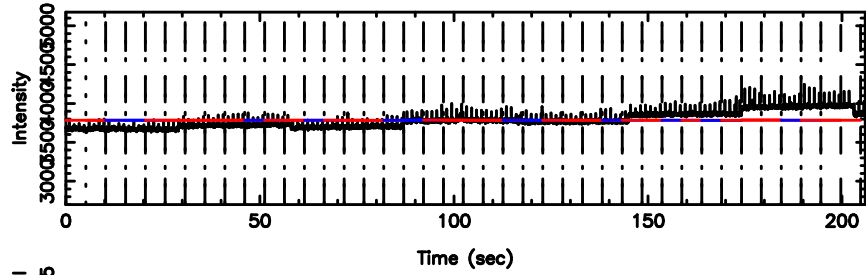

F20240810121015