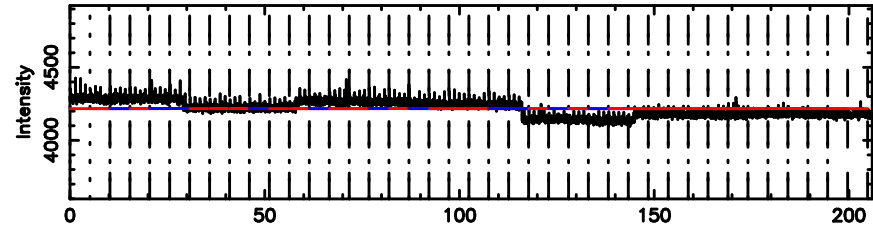

F20240810101017