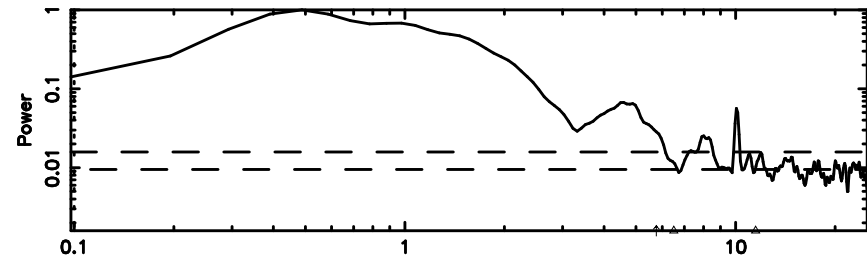

3C263.1 2024/08/10 5.31UT TOYOKAWA-KISO

F20240810141648

BLK:13,SNR1: 6.4143 ,SNR2: 6.8741

Frequency (Hz)

K20240810141645

BLK:13,SNR1: 3.6965 ,SNR2: 13.518

Frequency (Hz)

3C263.1 2024/08/10 5.31UT FUJI -KISO