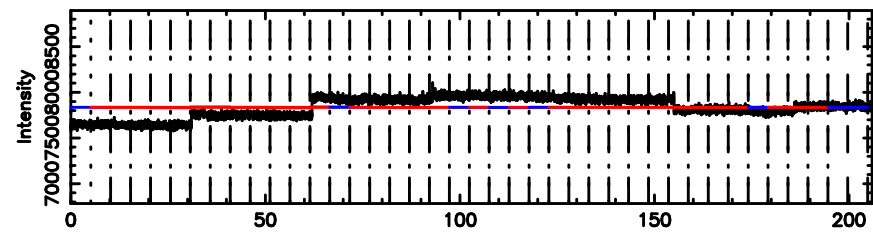

Frequency (Hz)

3C190 2024/08/10 1.62UT FUJI -KISO

K20240810103535