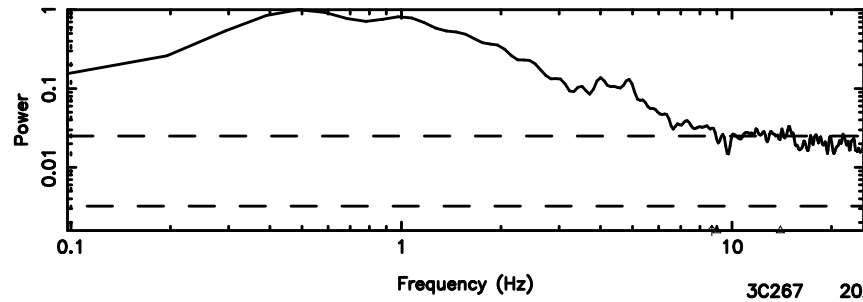

BLK:24,SNR1: 3.0609 ,SNR2: 7.1300