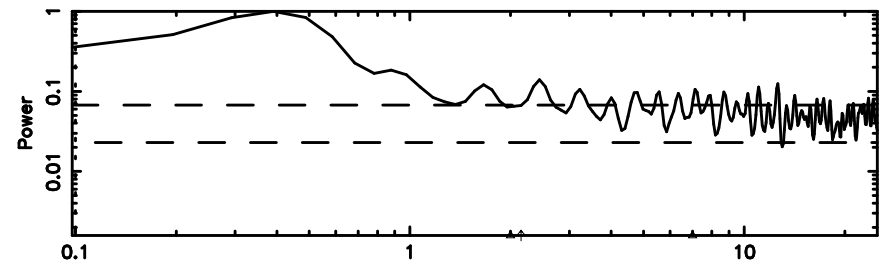

BLK:12,SNR1: 0.16740 ,SNR2: 2.9276