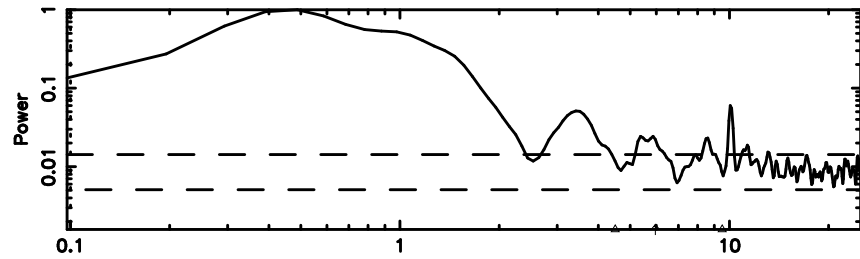

BLK: 8,SNR1: 0.79081 ,SNR2: 1.8488

Frequency (Hz)

K20240810165159

BLK: 8,SNR1: 2.8201 ,SNR2: 9.9645

Frequency (Hz)

3C298 2024/08/10 7.90UT FUJI -KISO