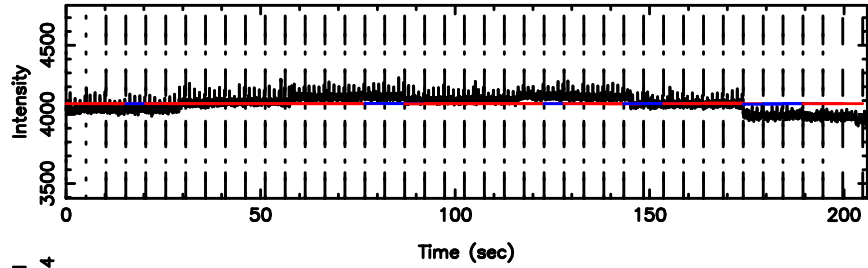

BLK:17,SNR1: 0.34104 ,SNR2: 5.9487

3C196 2024/08/10 1.83UT TOYOKAWA-KISO

K20240810104800

BLK:17,SNR1: 9.9672 ,SNR2: 28.192

F20240810104803

BLK: 9,SNR1: 0.33748E-01,SNR2: 2.7112

K20240810104800

BLK: 9,SNR1: 10.679 ,SNR2: 29.413