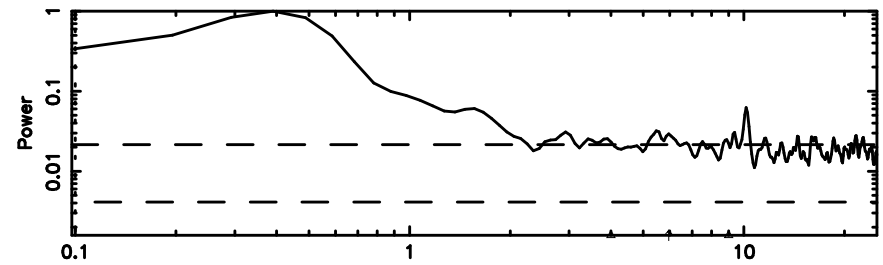

K20240810075540

BLK:10,SNR1: 0.99515 ,SNR2: 3.5650

Frequency (Hz)

T20240810080916

BLK: 6,SNR1: 0.30577 ,SNR2: 2.5934

Frequency (Hz)

F20240810080916

BLK: 6,SNR1: 1.2604 ,SNR2: 6.3787