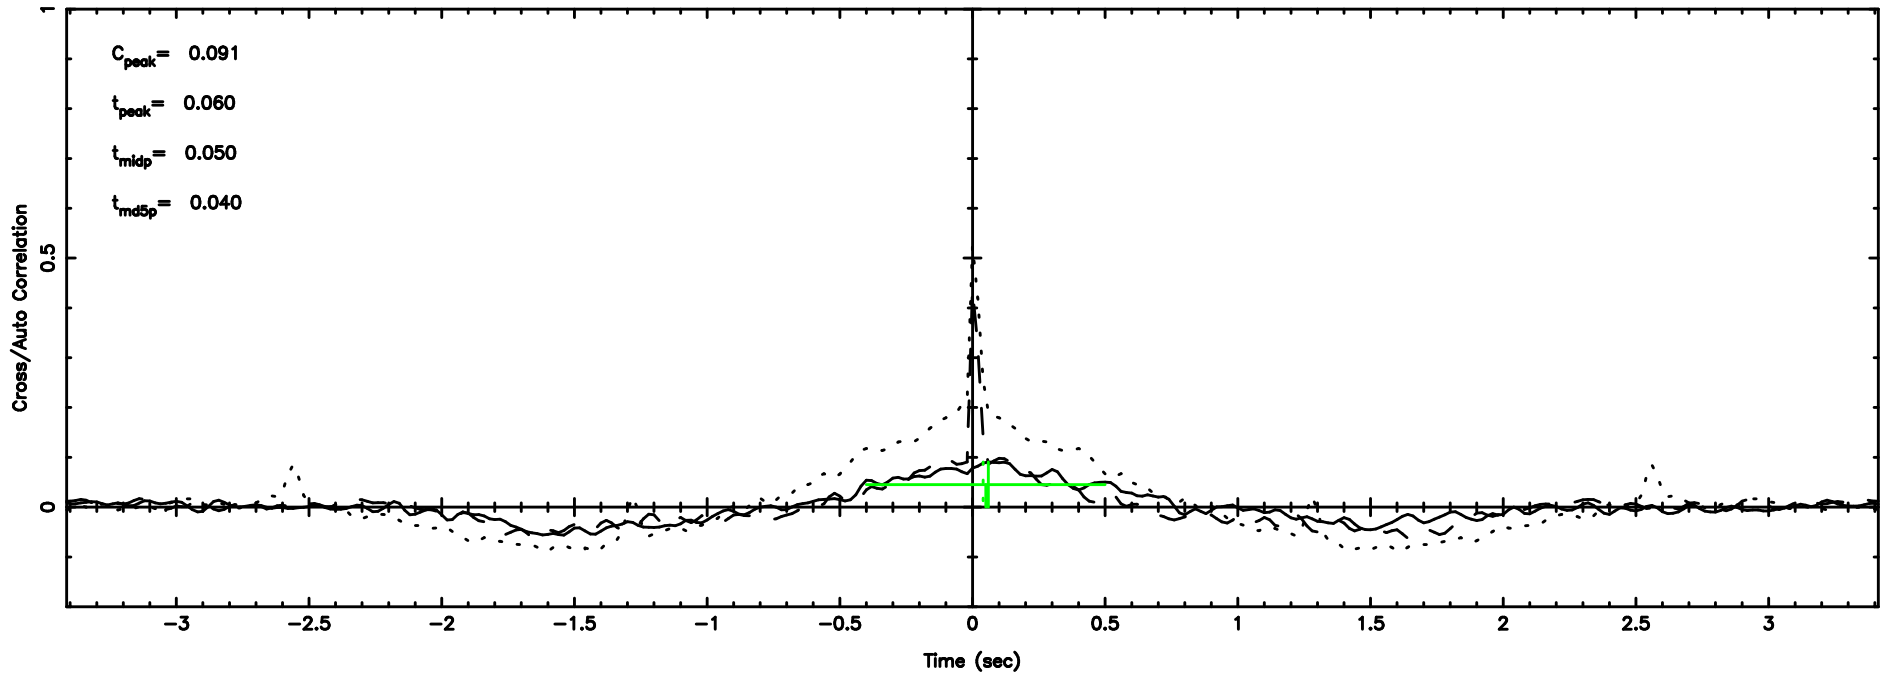

Frequency (Hz)