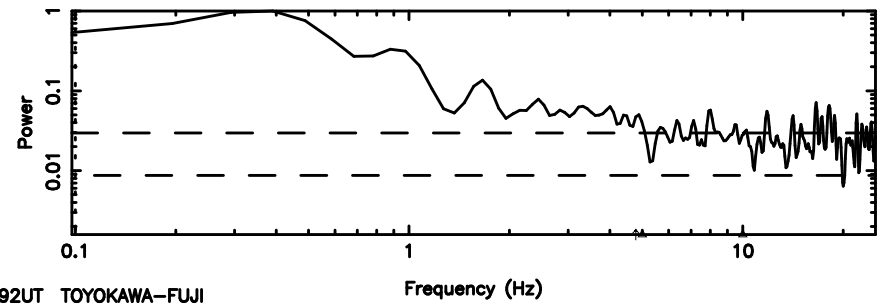

BLK: 4,SNR1: 1.0312 ,SNR2: 4.4827

0615+340 2024/08/09 23.92UT TOYOKAWA-FUJI