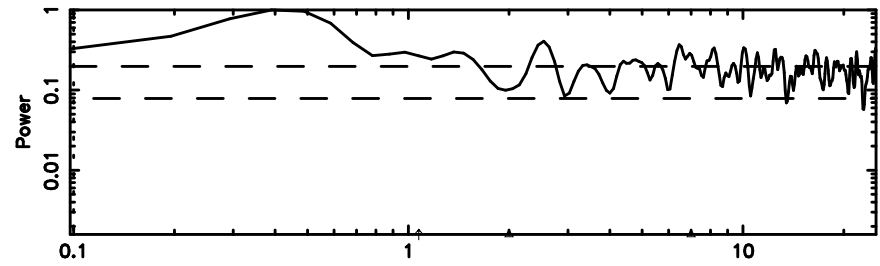

F20240810062811

BLK: 4,SNR1: 0.89171E-01,SNR2: 1.8006

Frequency (Hz)

K20240810062809

BLK: 4,SNR1: 0.66189E-01,SNR2: 1.7488

Frequency (Hz)

0349+382 2024/08/09 21.50UT FUJI -KISO

T20240810064914