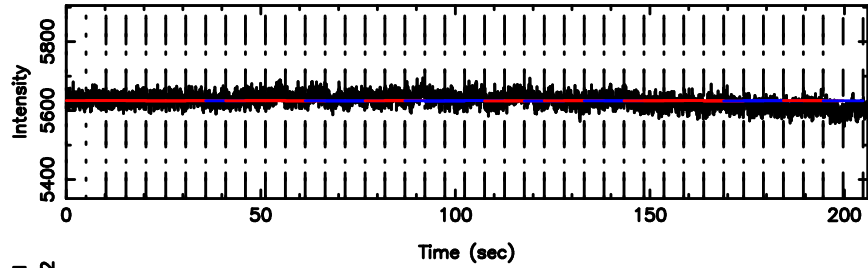

T20240810103538