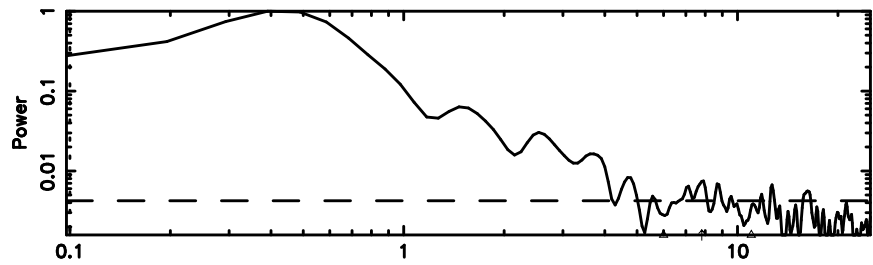

T20240810083425

BLK:20,SNR1: 2.1677 ,SNR2: 5.4523

0556+191 2024/08/09 23.60UT TOYOKAWA-KISO

K20240810083422

BLK:20,SNR1: 7.3230 ,SNR2: 20.159

F20240810083425

BLK:19,SNR1: 6.5985 ,SNR2: 17.403

Frequency (Hz)