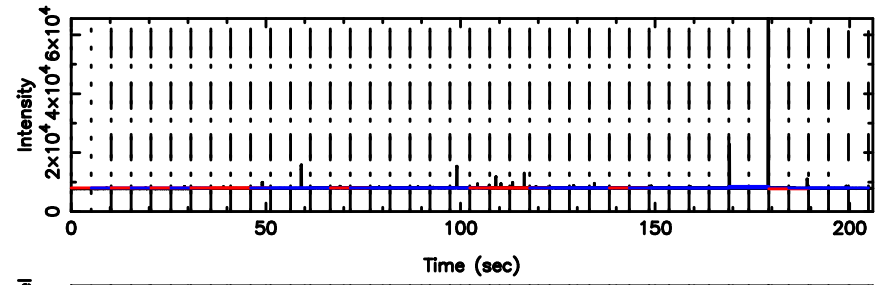

K20240810102800

BLK:27,SNR1: 3.7574 ,SNR2: 10.458

F20240810102803

BLK:33,SNR1: 5.3165 ,SNR2: 15.195

Frequency (Hz)

K20240810102800

BLK:33,SNR1: 3.7227 ,SNR2: 10.366

Frequency (Hz)