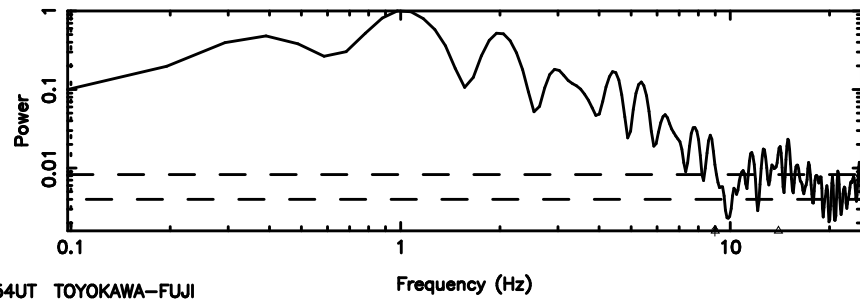

BLK: 8,SNR1: 8.0903 ,SNR2: 18.057

1355+01 2024/08/10 7.54UT TOYOKAWA-FUJI