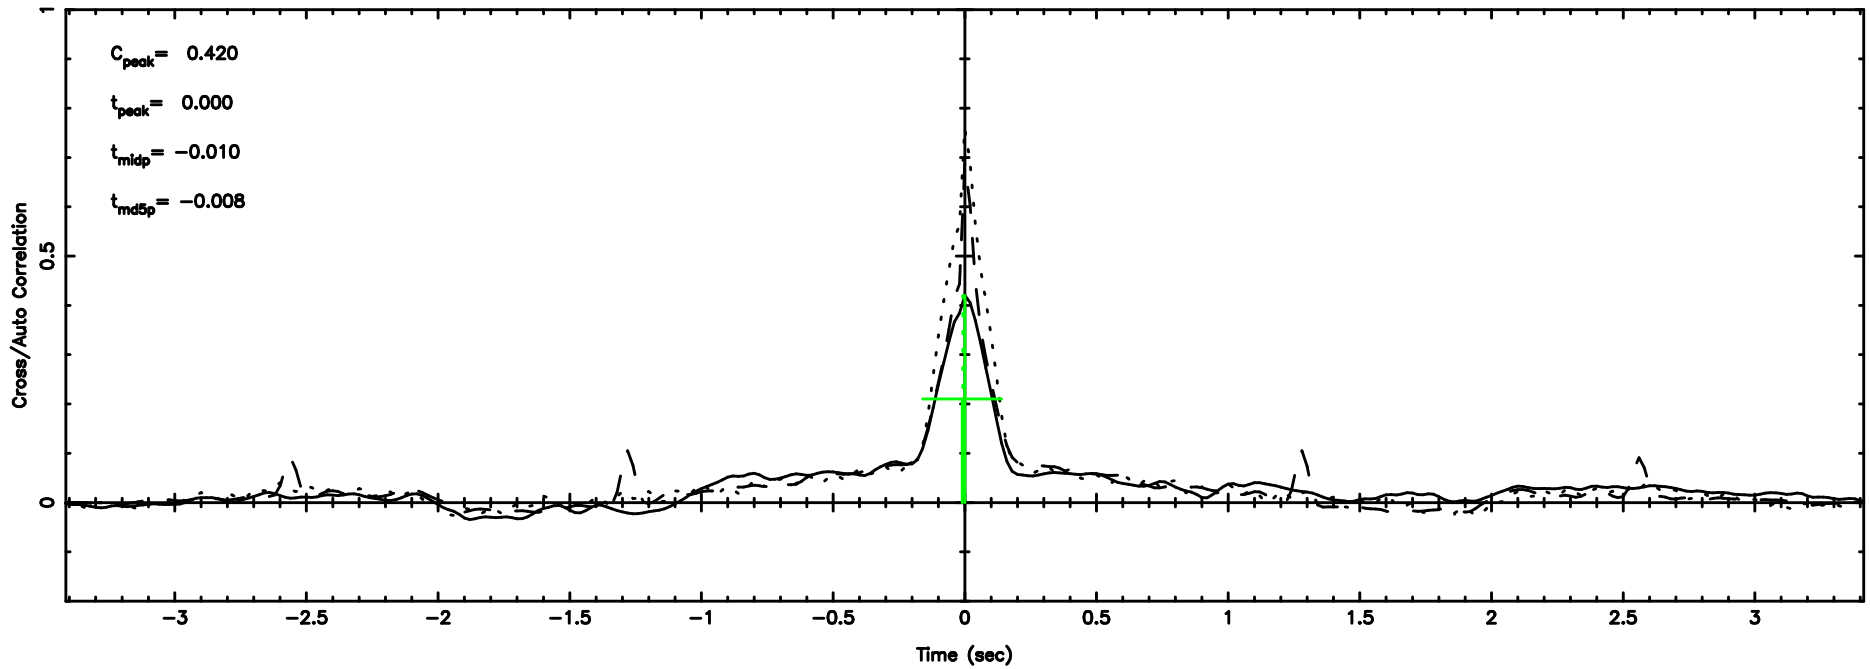

F20240810121715

BLK:20,SNR1: 3.6999 ,SNR2: 10.257

0941-08 2024/08/10 3.32UT FUJI -KISO

K20240810121712

BLK:20,SNR1: 3.8944 ,SNR2: 10.812

T20240810122537

BLK:20,SNR1: 2.6460 ,SNR2: 13.289

Frequency (Hz)