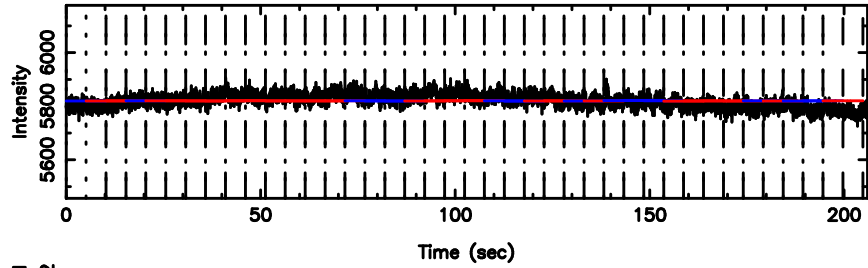

T20240810104803