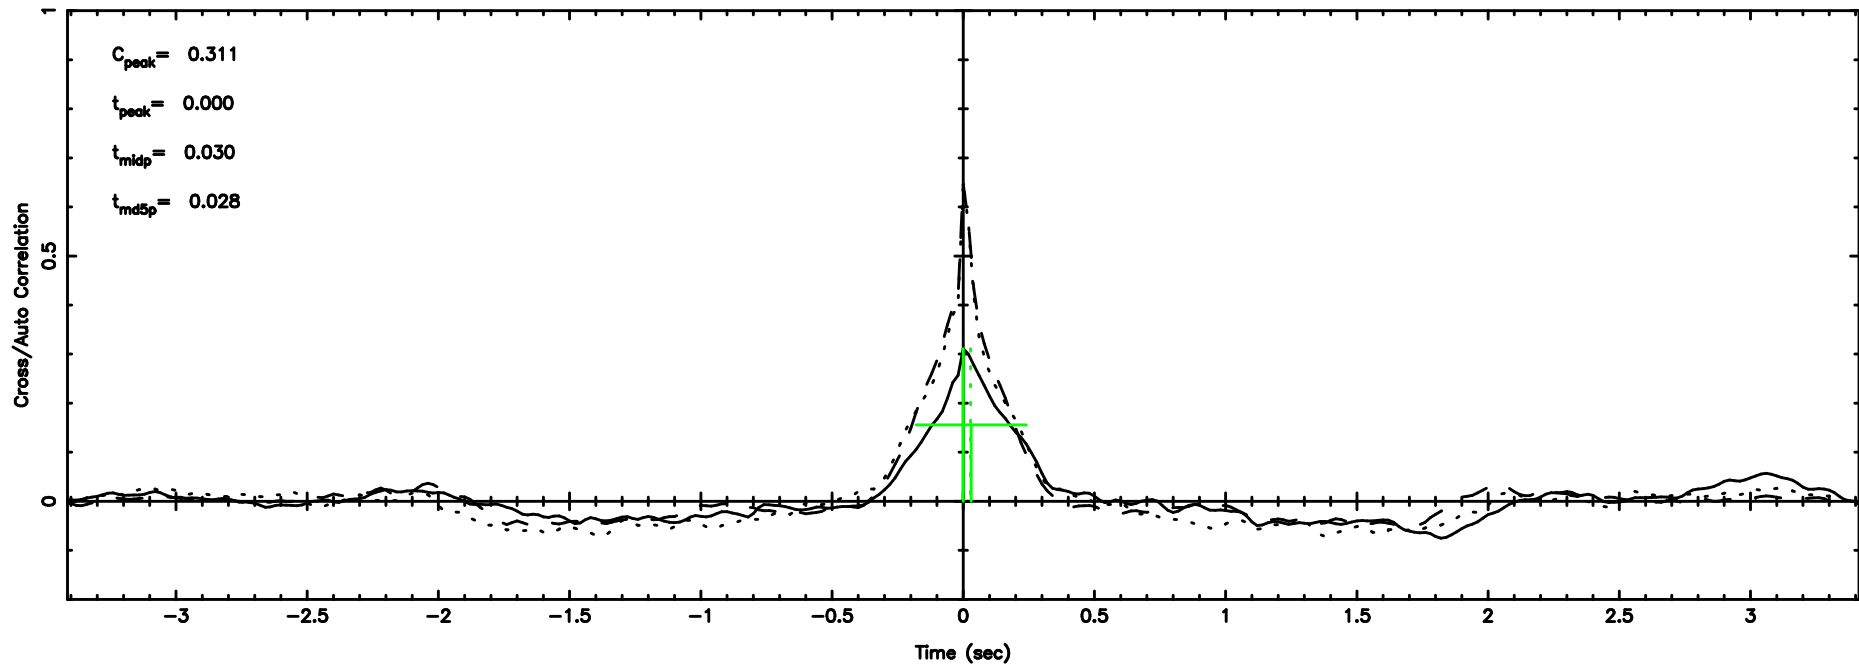

BLK:18,SNR1: 2.7017 ,SNR2: 6.2456