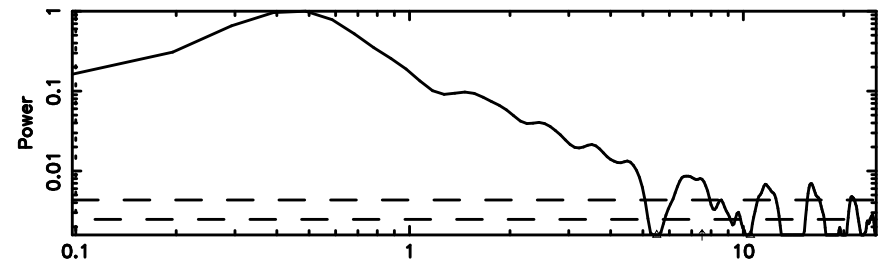

BLK:19,SNR1: 7.1836 ,SNR2: 19.780