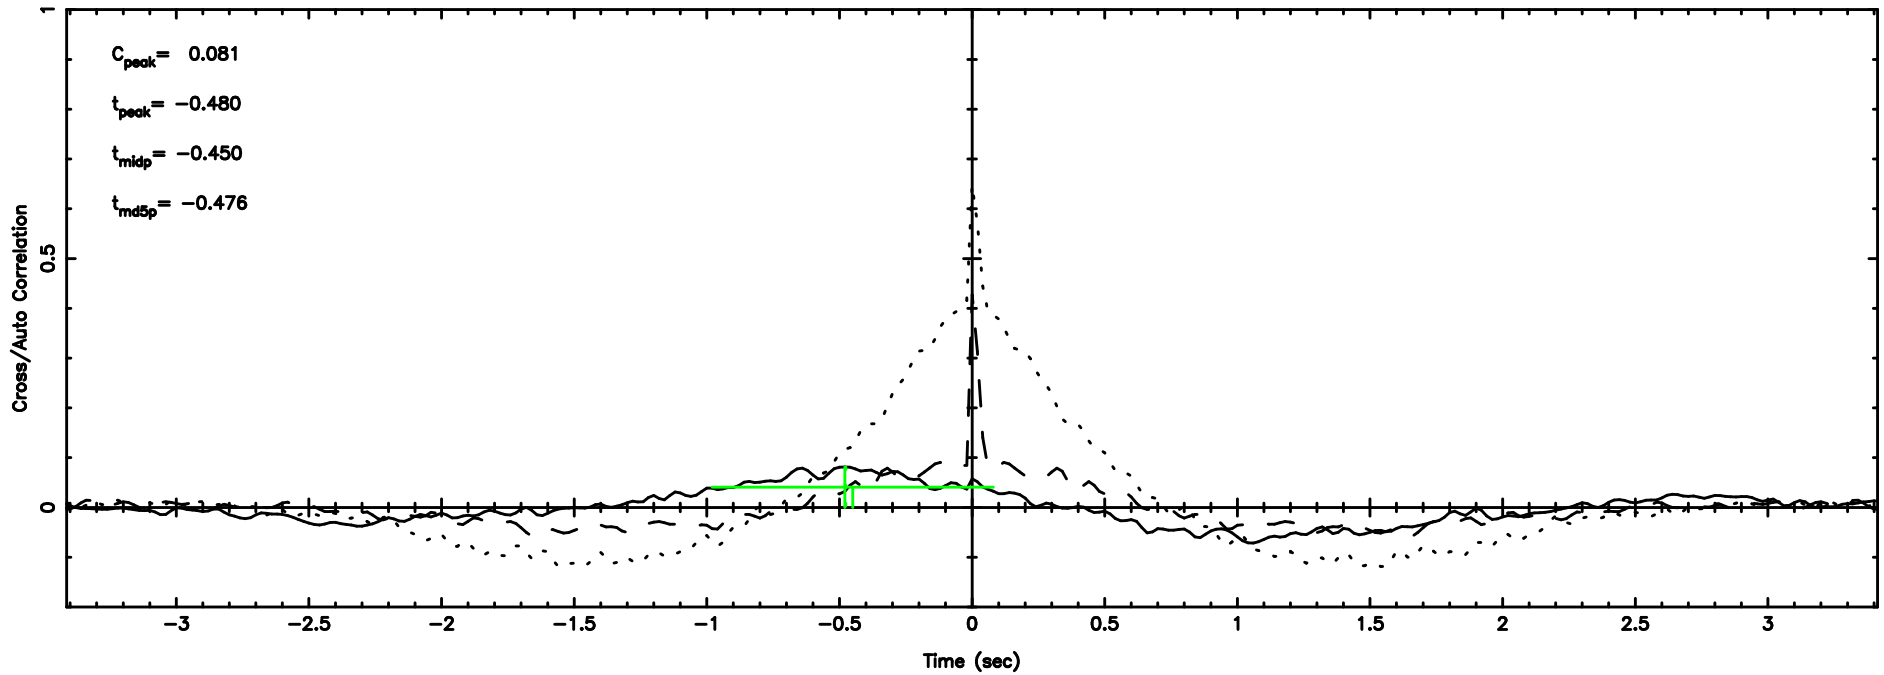

Frequency (Hz)

0531+194 2024/08/09 23.18UT TOYOKAWA-KISO