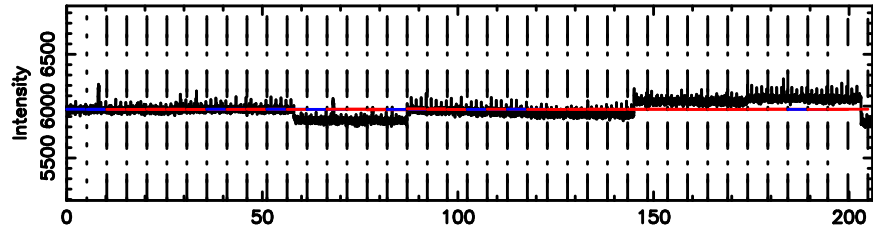

Frequency (Hz)

K20240810064912

BLK: 9,SNR1: 3.3309 ,SNR2: 12.605

Frequency (Hz)

0411+05 2024/08/09 21.85UT TOYOKAWA-KISO

F20240810064914

BLK: 9,SNR1: 0.78066 ,SNR2: 6.9511

Frequency (Hz)