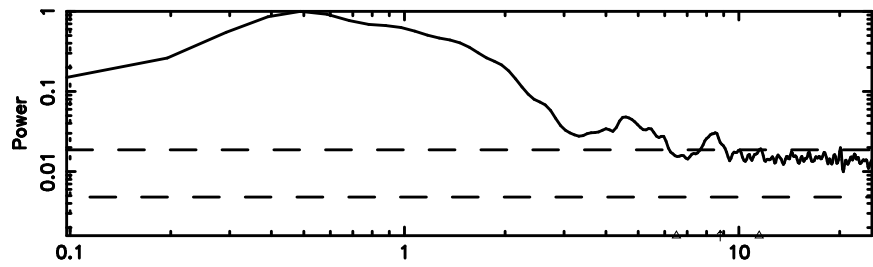

BLK:34,SNR1: 2.8170 ,SNR2: 6.6841