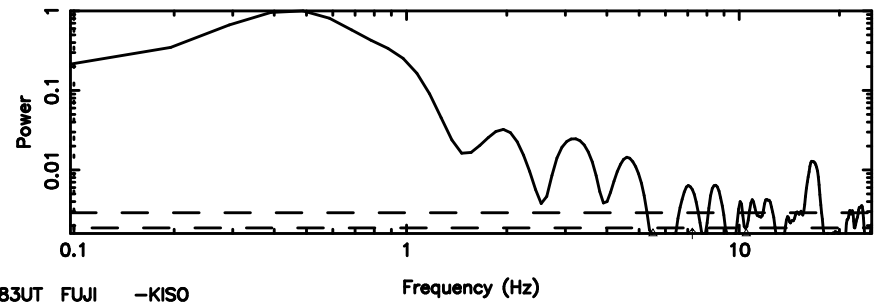

BLK:17,SNR1: 0.34104 ,SNR2: 5.9487

3C196 2024/08/10 1.83UT TOYOKAWA-KISO

K20240810104800

BLK:17,SNR1: 9.9672 ,SNR2: 28.192

F20240810104803

BLK: 9,SNR1: 0.33748E-01,SNR2: 2.7112

K20240810104800

BLK: 9,SNR1: 10.679 ,SNR2: 29.413