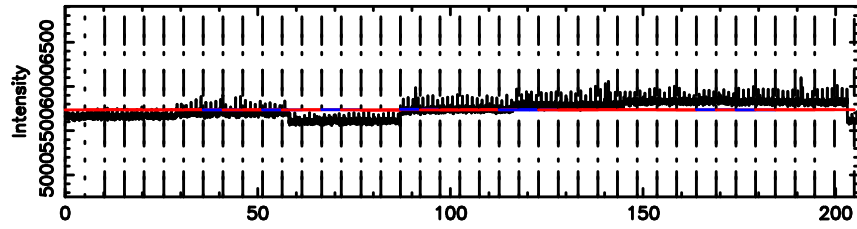

T20240810165202

BLK:15,SNR1: 0.25142 ,SNR2: 1.9705

Frequency (Hz)

K20240810165159

BLK:15,SNR1: 1.4092 ,SNR2: 4.8386

Frequency (Hz)

3C298 2024/08/10 7.90UT TOYOKAWA-KISO

F20240810165202