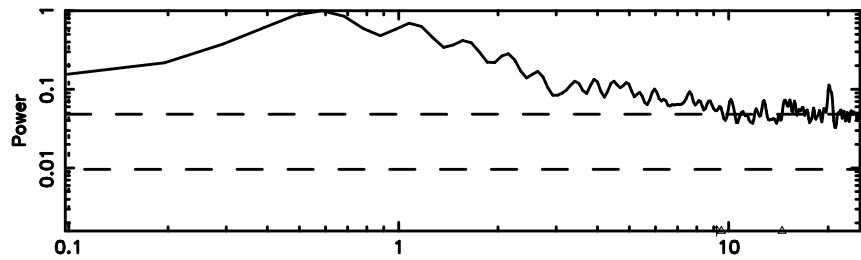

Frequency (Hz)

3C283 2024/08/10 6.78UT TOYOKAWA-FUJI

T20240810154449

BLK:14,SNR1: 1.2923 ,SNR2: 2.7451

Frequency (Hz)

K20240810154446

BLK:14,SNR1: 6.9158 ,SNR2: 13.449

Frequency (Hz)