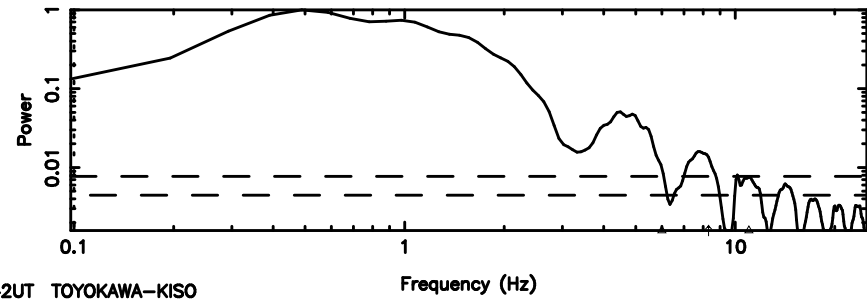

BLK:24,SNR1: 7.7332 ,SNR2: 19.438

3C267 2024/08/10 5.42UT TOYOKAWA-KISO