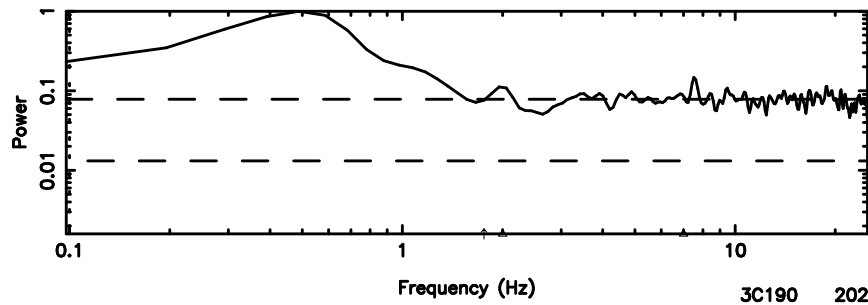

BLK:14,SNR1: 0.32363 ,SNR2: 3.5706