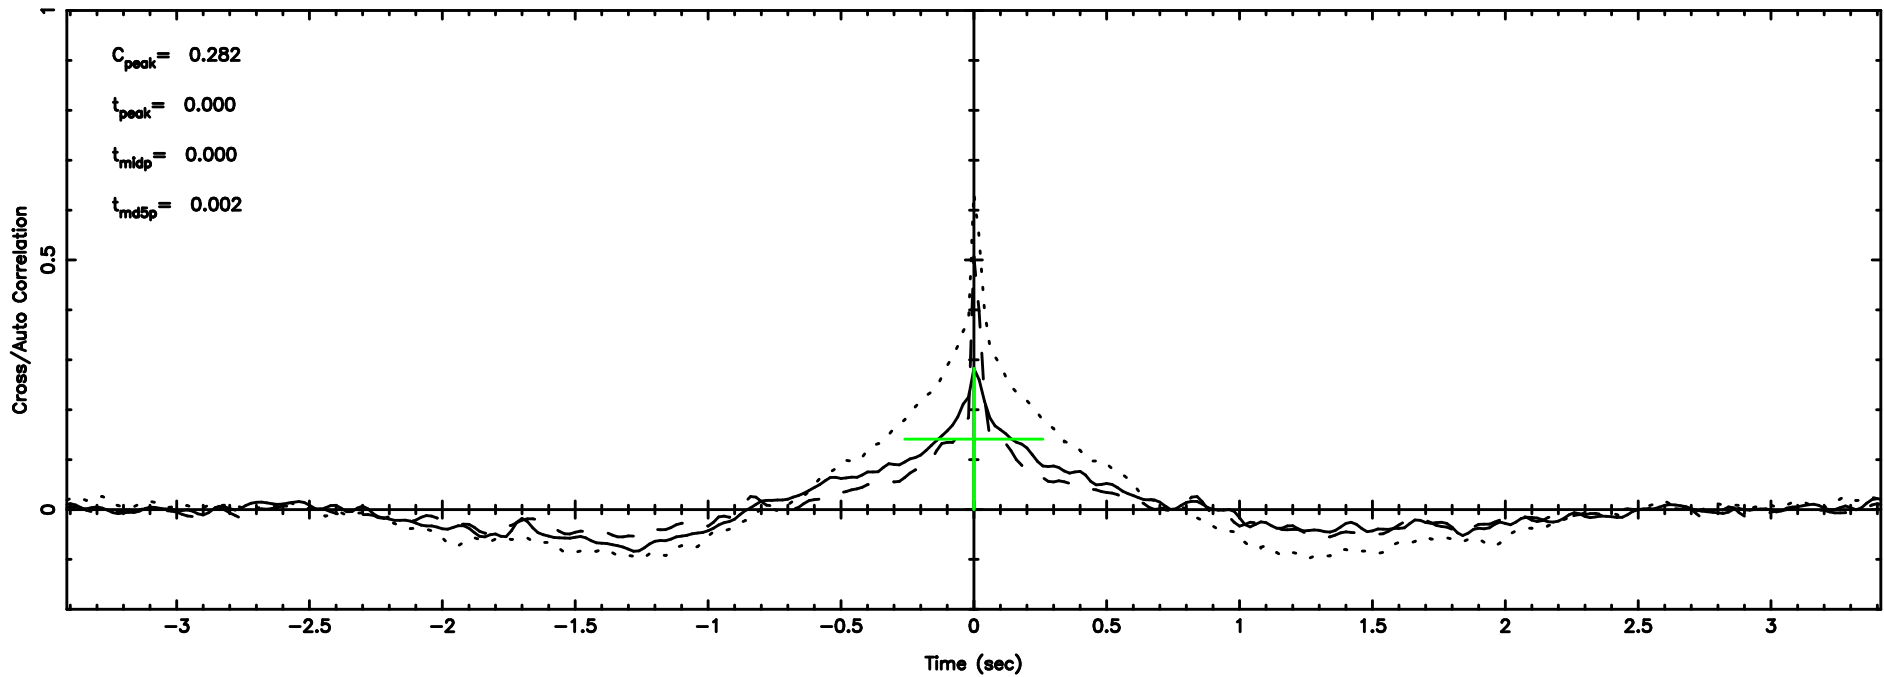

Frequency (Hz)

0337+319 2024/08/09 21.28UT TOYOKAWA-KISO