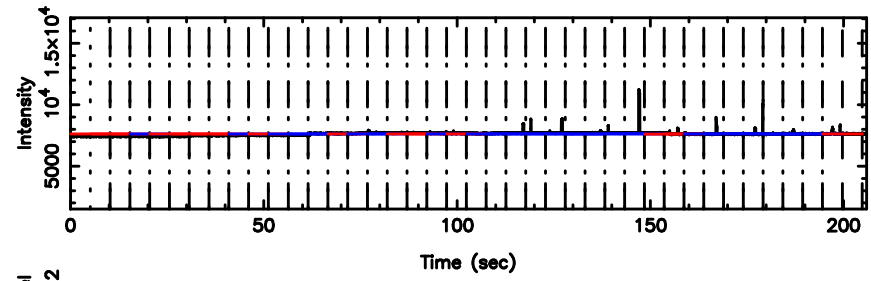

K20240810142312