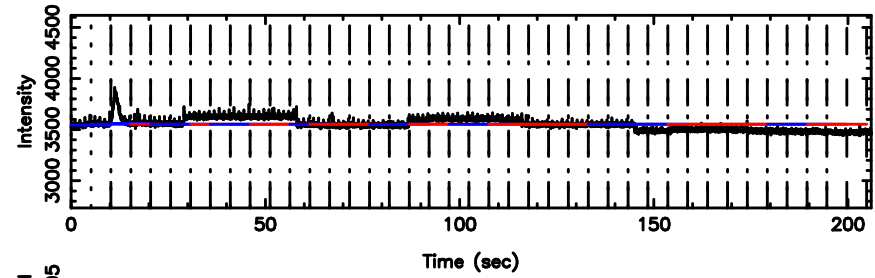

BLK:18,SNR1: 2.6160 ,SNR2: 12.298

Frequency (Hz)

T20240810114340

BLK:21,SNR1: 71.387 ,SNR2: 315.24

K20240810114337

BLK:21,SNR1: 22.033 ,SNR2: 68.828

3C216 2024/08/10 2.76UT TOYOKAWA-KISO

F20240810114340