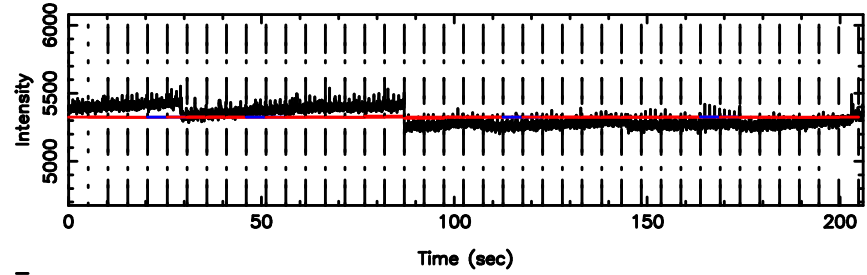

F20240810155914