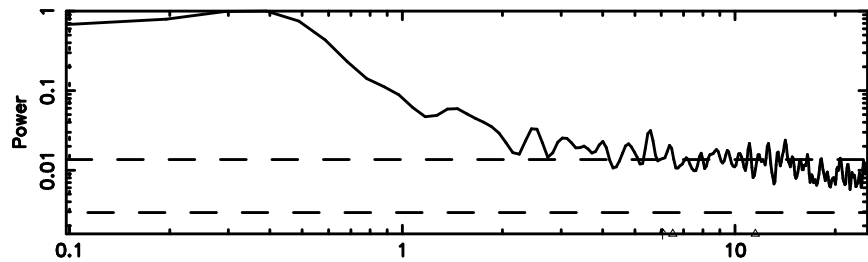

BLK: 7,SNR1: 1.8599 ,SNR2: 6.4223