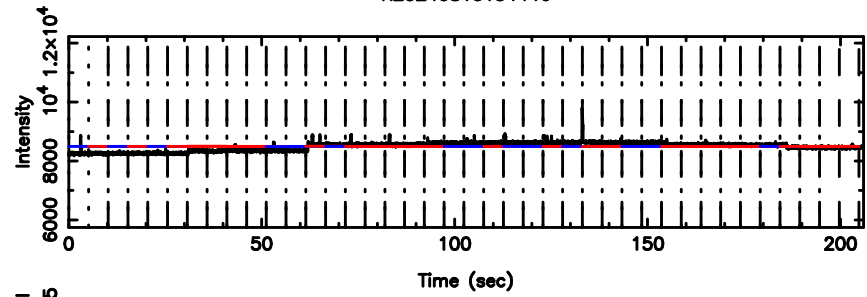

Frequency (Hz)

3C283 2024/08/10 6.78UT TOYOKAWA-FUJI

T20240810154449

BLK:14,SNR1: 1.2923 ,SNR2: 2.7451

Frequency (Hz)

K20240810154446

BLK:14,SNR1: 6.9158 ,SNR2: 13.449

Frequency (Hz)