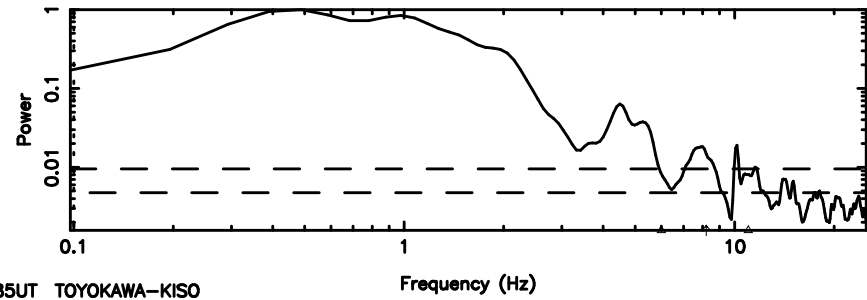

BLK:23,SNR1: 6.6237 ,SNR2: 16.883

1213-17 2024/08/10 5.85UT TOYOKAWA-KISO