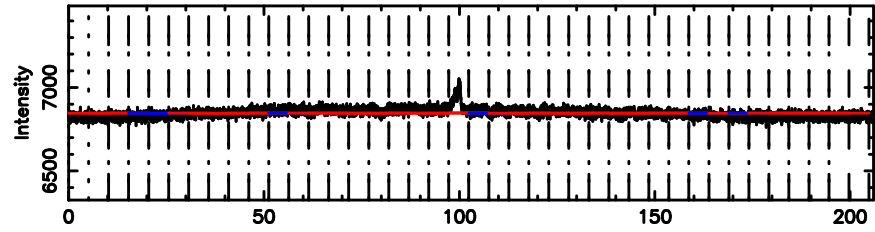

K20240810075540

BLK:10,SNR1: 0.99515 ,SNR2: 3.5650

Frequency (Hz)

T20240810080916

BLK: 6,SNR1: 0.30577 ,SNR2: 2.5934

Frequency (Hz)

F20240810080916

BLK: 6,SNR1: 1.2604 ,SNR2: 6.3787