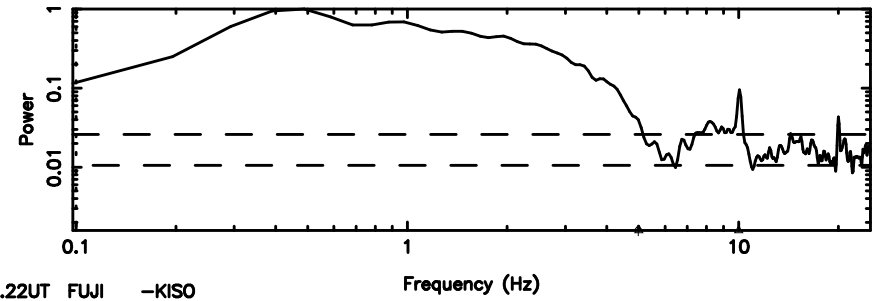

BLK:12,SNR1: 2.8609 ,SNR2: 12.272

1035-058 2024/08/10 4.22UT FUJI -KISO