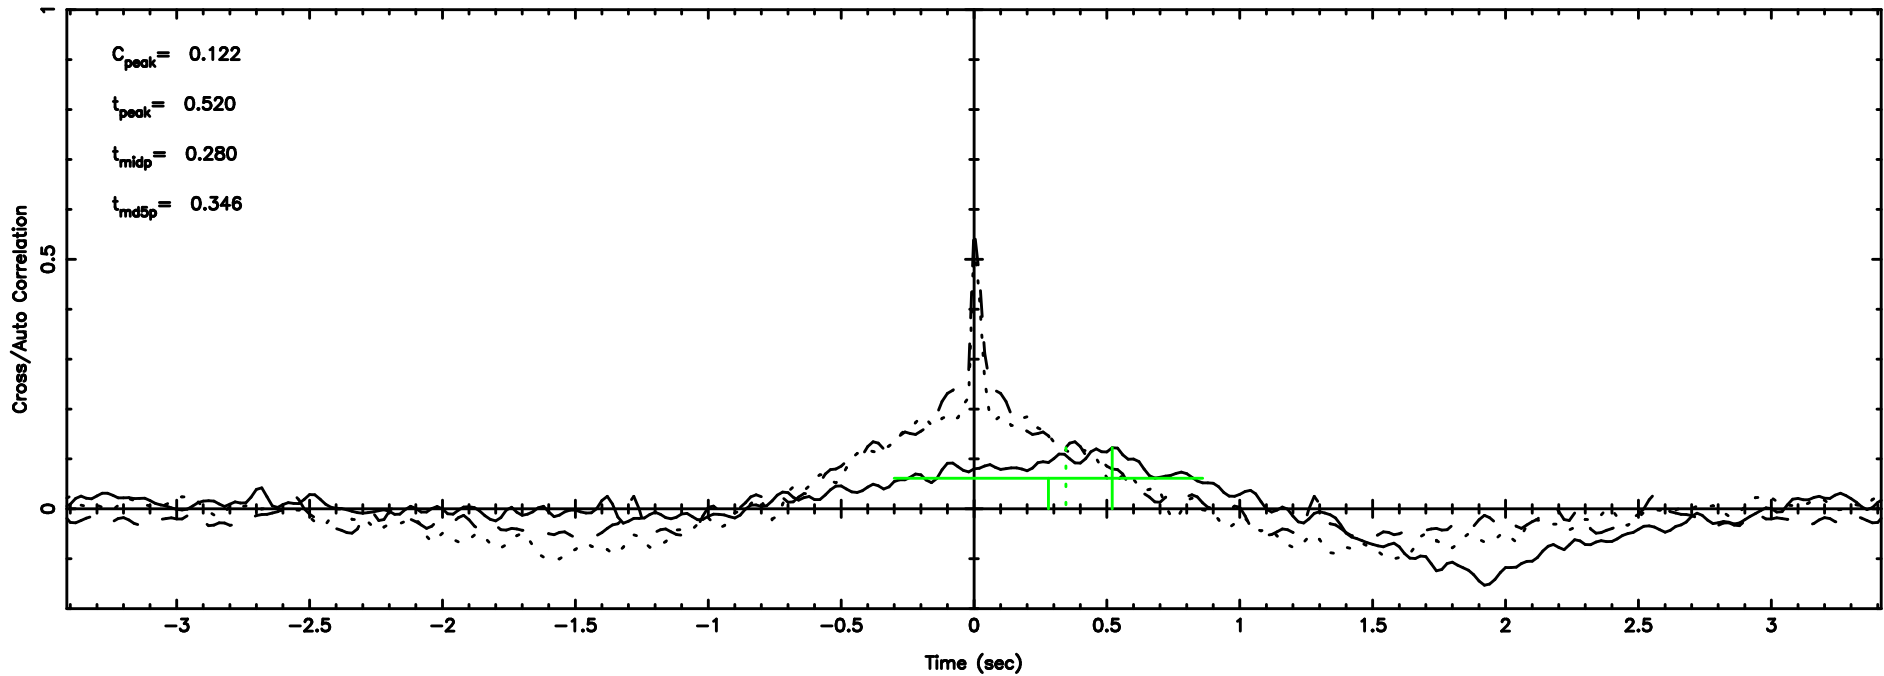

Frequency (Hz)

K20240810061124

BLK: 4,SNR1: 0.22476 ,SNR2: 5.2110

Frequency (Hz)

0333+32 2024/08/09 21.22UT FUJI -KISO

T20240810061506

BLK:18,SNR1: 0.45233 ,SNR2: 3.6123

Frequency (Hz)