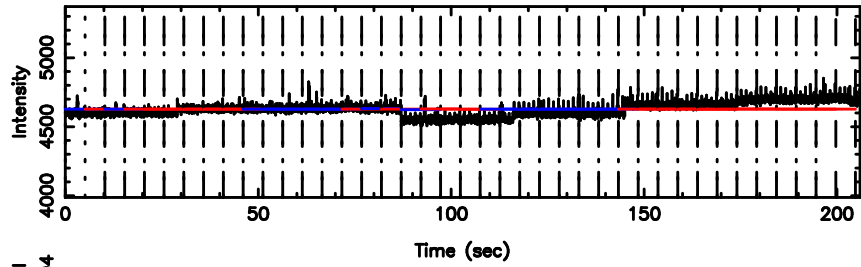

F20240810154449

BLK:16,SNR1: 0.71355 ,SNR2: 6.1935