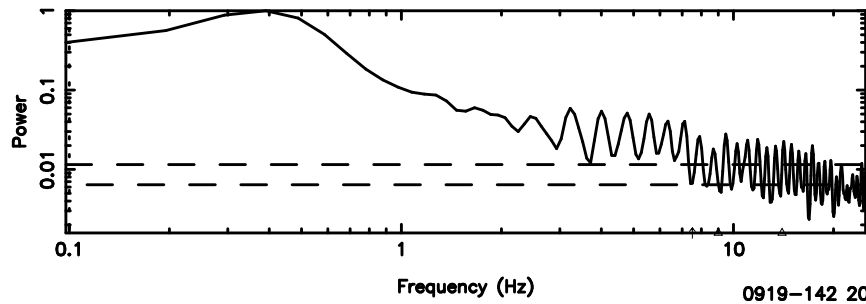

BLK: 5,SNR1: 2.5642 ,SNR2: 6.9961

0919-142 2024/08/10 2.96UT FUJI -KISO

K20240810115549