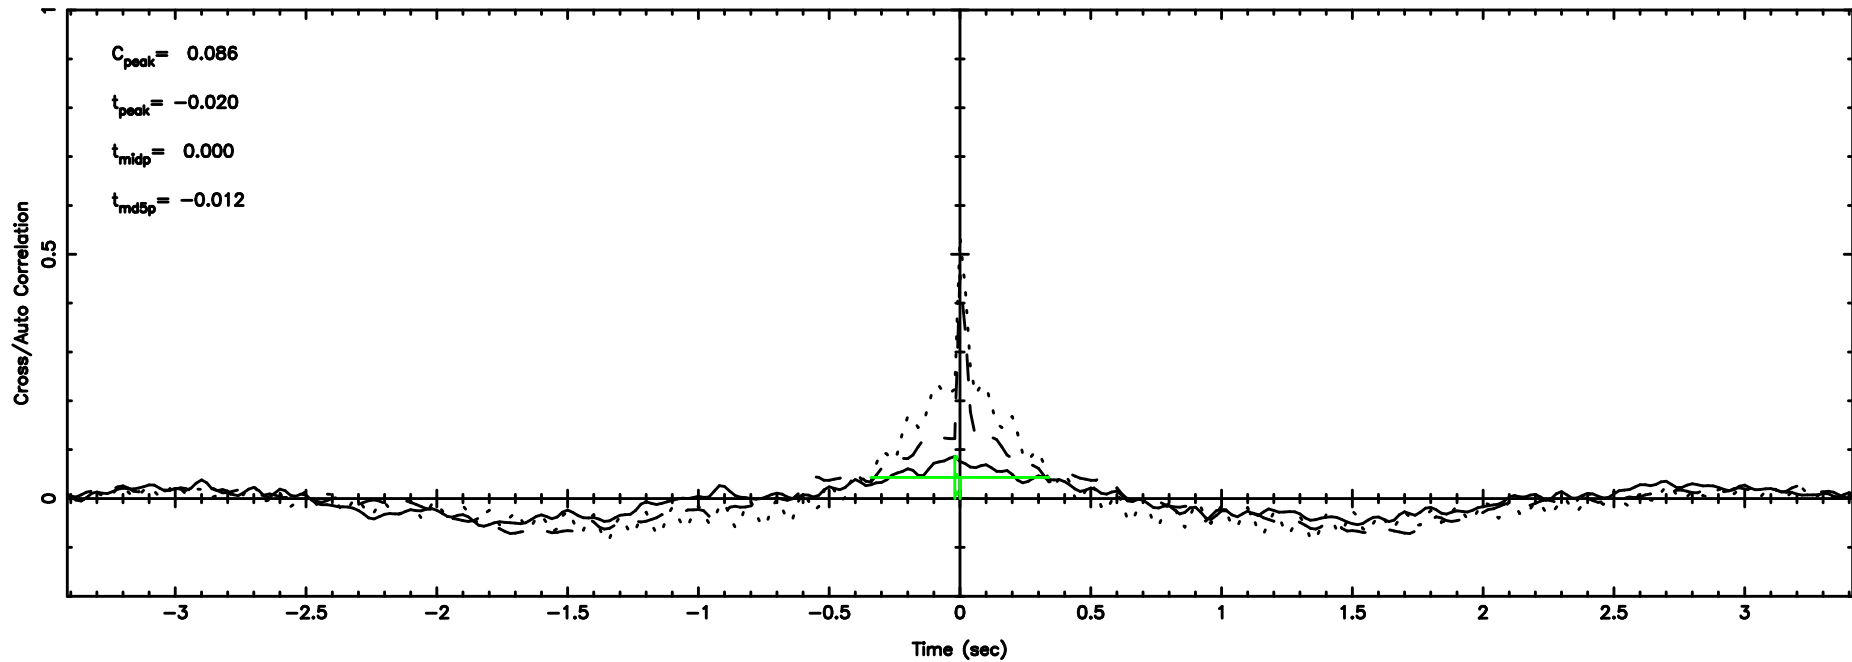

T20240810165202

BLK:15,SNR1: 0.25142 ,SNR2: 1.9705

Frequency (Hz)

K20240810165159

BLK:15,SNR1: 1.4092 ,SNR2: 4.8386

Frequency (Hz)

3C298 2024/08/10 7.90UT TOYOKAWA-KISO

F20240810165202