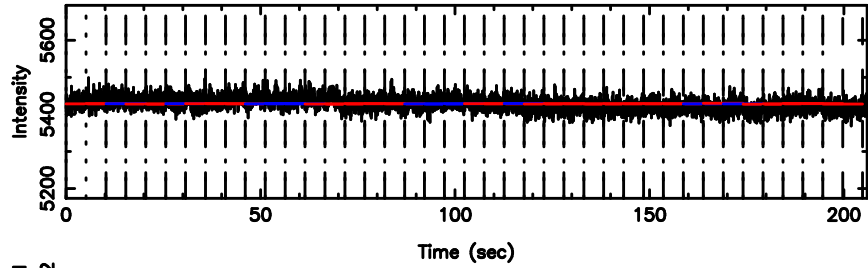

BLK:11,SNR1: 0.32448 ,SNR2: 4.4431

0821+394 2024/08/10 2.01UT TOYOKAWA-KISO

K20240810105909

BLK:11,SNR1: 3.3176 ,SNR2: 13.300

Frequency (Hz)

F20240810105912

BLK: 8,SNR1:-0.12387 ,SNR2: 0.48700

Frequency (Hz)