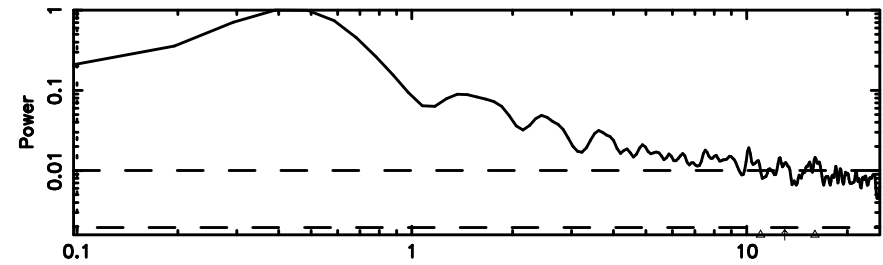

BLK:16,SNR1: 2.9970 ,SNR2: 4.6529