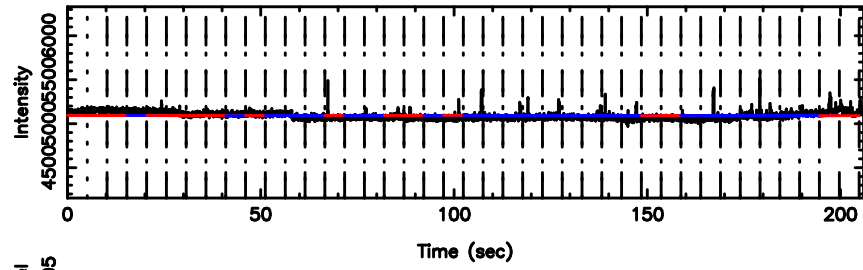

F20240810142315