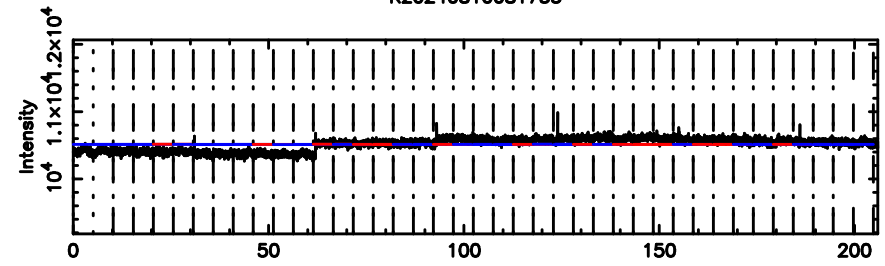

K20240810081733