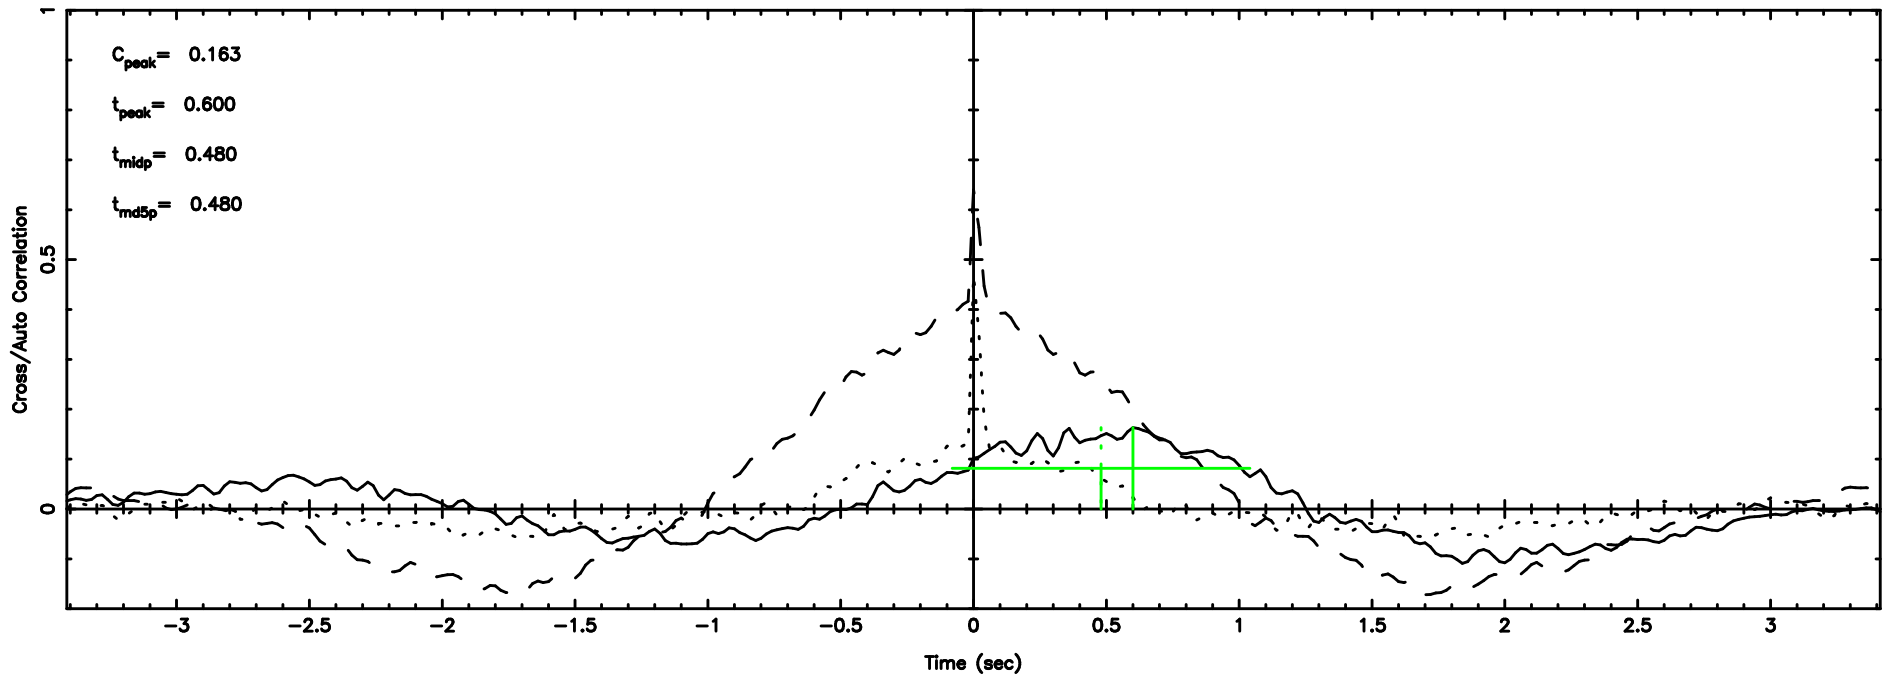

0349+382 2024/08/09 21.50UT TOYOKAWA-FUJI

T20240810062811

BLK: 5,SNR1: 6.0071 ,SNR2: 55.664

Frequency (Hz)

K20240810062809

BLK: 5,SNR1: 0.35642 ,SNR2: 2.6471

Frequency (Hz)

0349+382 2024/08/09 21.50UT TOYOKAWA-KISO