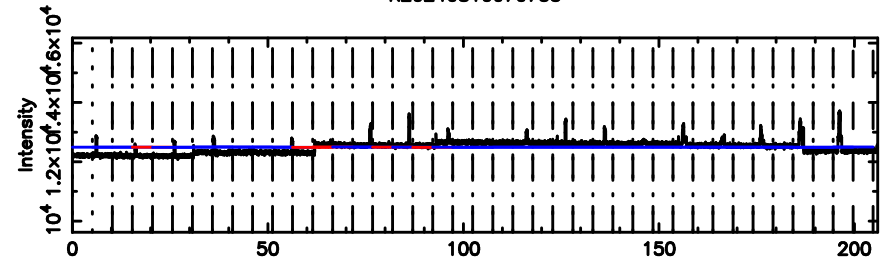

T20240810070736

BLK:34,SNR1: 2.8170 ,SNR2: 6.6841

Frequency (Hz)

K20240810070733

BLK:34,SNR1: 8.9596 ,SNR2: 17.086

Frequency (Hz)

3C119 2024/08/09 22.15UT TOYOKAWA-KISO

F20240810070736