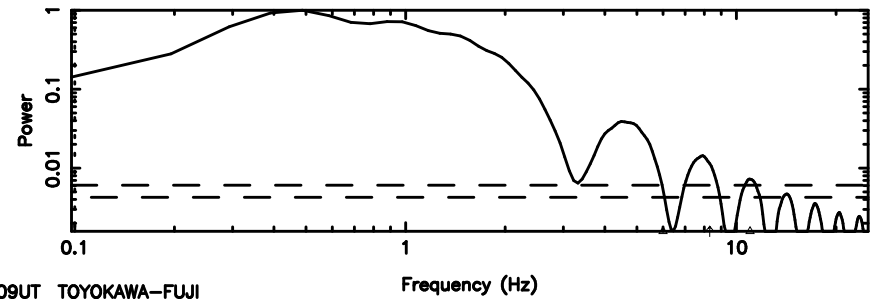

BLK:27,SNR1: 9.5719 ,SNR2: 23.952

1127-14 2024/08/10 5.09UT TOYOKAWA-FUJI