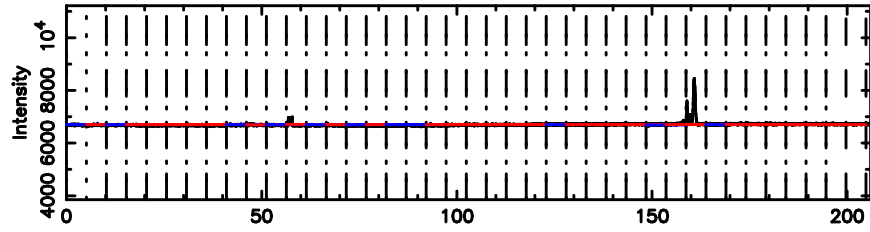

T20240810083425