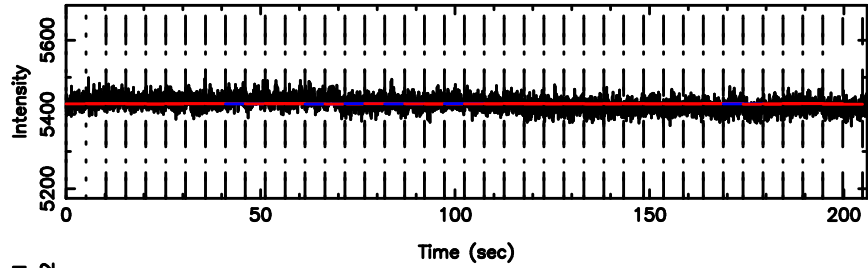

T20240810105912