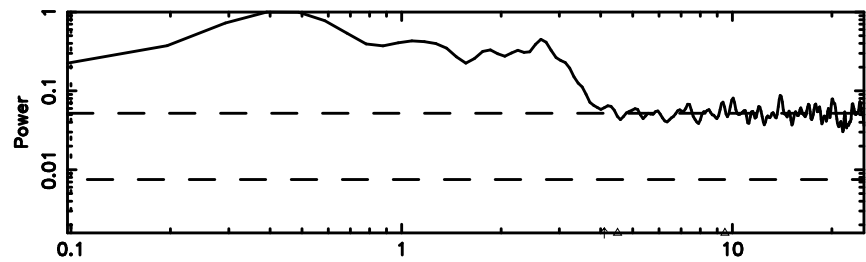

BLK: 8,SNR1: 7.4354 ,SNR2: 7.3639

3C263.1 2024/08/10 5.31UT TOYOKAWA-FUJI

T20240810141648

BLK:13,SNR1: 1.1153 ,SNR2: 5.4606

Frequency (Hz)

K20240810141645

BLK:13,SNR1: 1.7785 ,SNR2: 7.1036

Frequency (Hz)