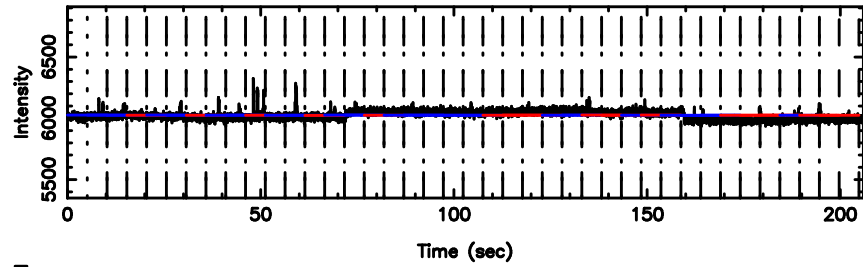

T20240810144903

BLK:17,SNR1: 2.1647 ,SNR2: 4.0717

Frequency (Hz)

F20240810144903

BLK:17,SNR1: 3.9079 ,SNR2: 9.8226

Frequency (Hz)

1213-17 2024/08/10 5.85UT TOYOKAWA-FUJI

T20240810144903