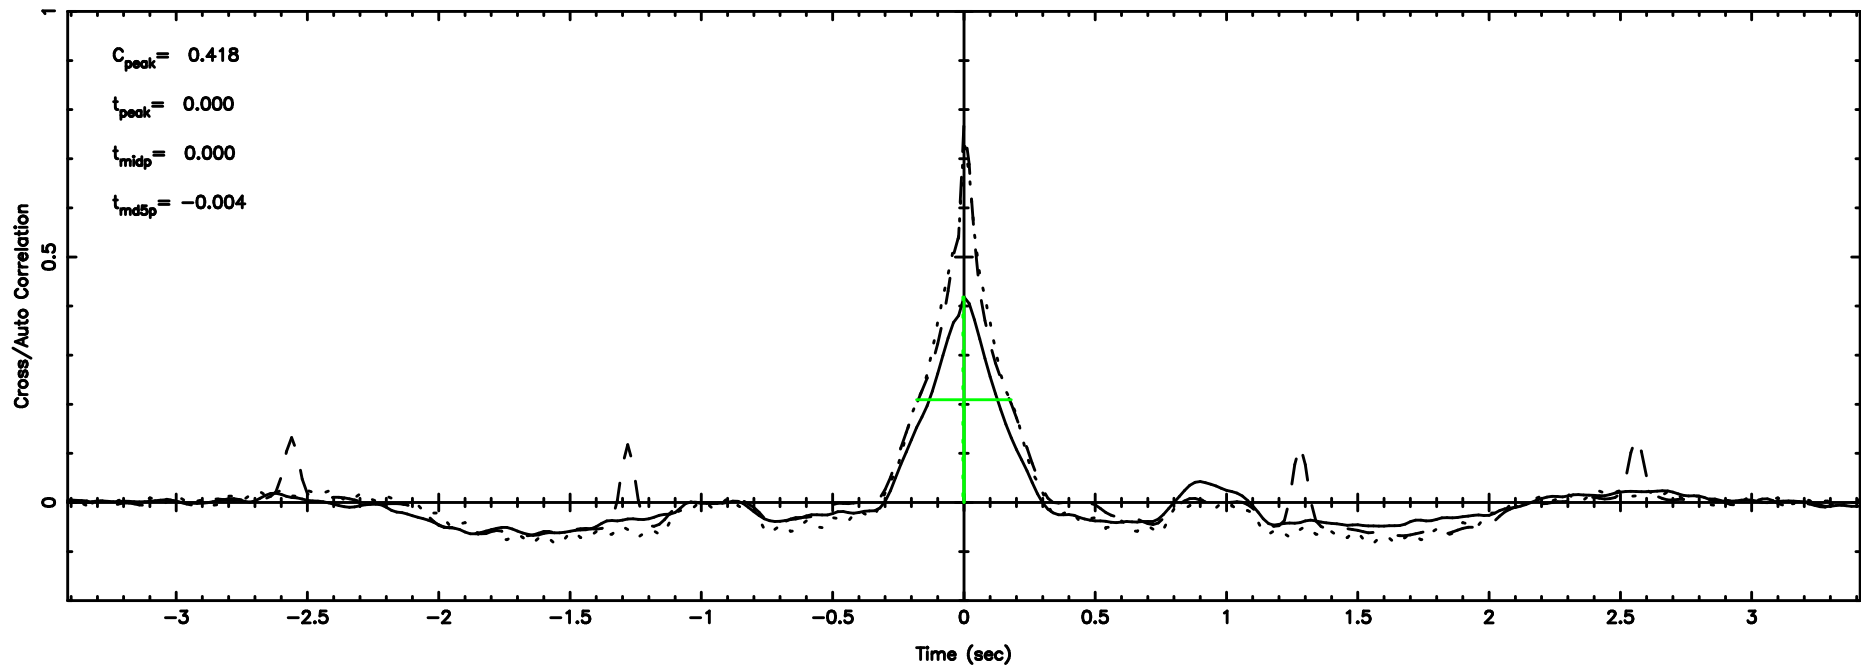

BLK:27,SNR1: 4.2009 ,SNR2: 10.786

Frequency (Hz)

K20240810135247

BLK:27,SNR1: 7.3980 ,SNR2: 18.754

Frequency (Hz)

3C255 2024/08/10 4.91UT FUJI -KISO

T20240810140328

BLK:27,SNR1: 8.3078 ,SNR2: 21.023