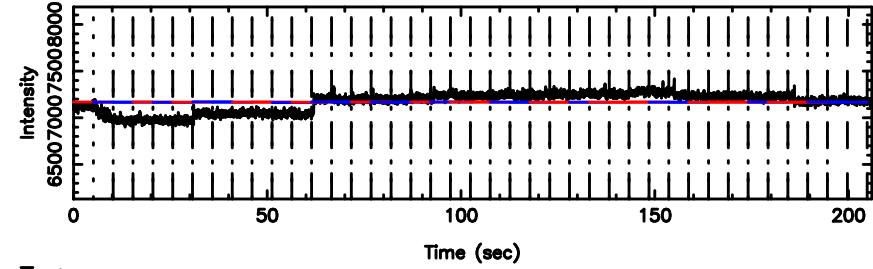

K20240810125532