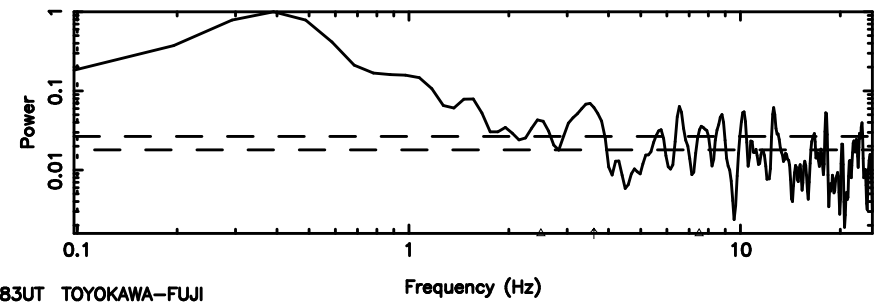

BLK: 1,SNR1: 0.59386 ,SNR2: 4.7465

1011+110 2024/08/10 3.83UT TOYOKAWA-FUJI