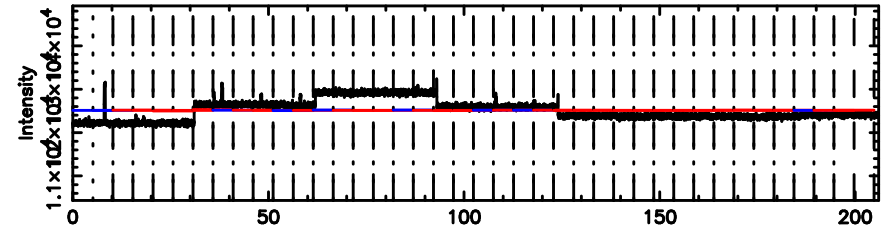

Frequency (Hz)

K20240810064912