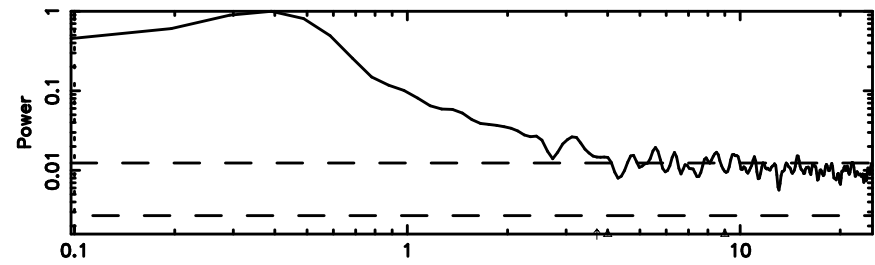

BLK:15,SNR1: 1.9454 ,SNR2: 11.114