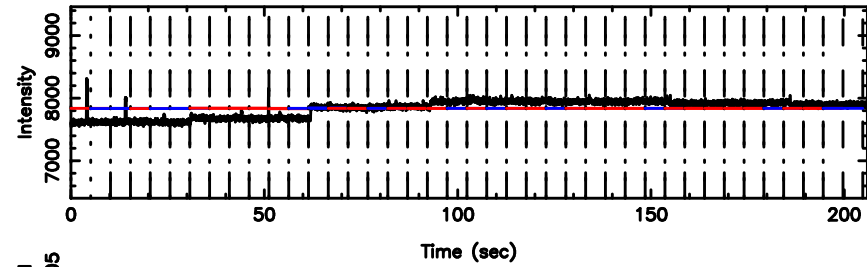

BLK: 8,SNR1: 7.4354 ,SNR2: 7.3639

3C263.1 2024/08/10 5.31UT TOYOKAWA-FUJI

T20240810141648

BLK:13,SNR1: 1.1153 ,SNR2: 5.4606

Frequency (Hz)

K20240810141645

BLK:13,SNR1: 1.7785 ,SNR2: 7.1036

Frequency (Hz)