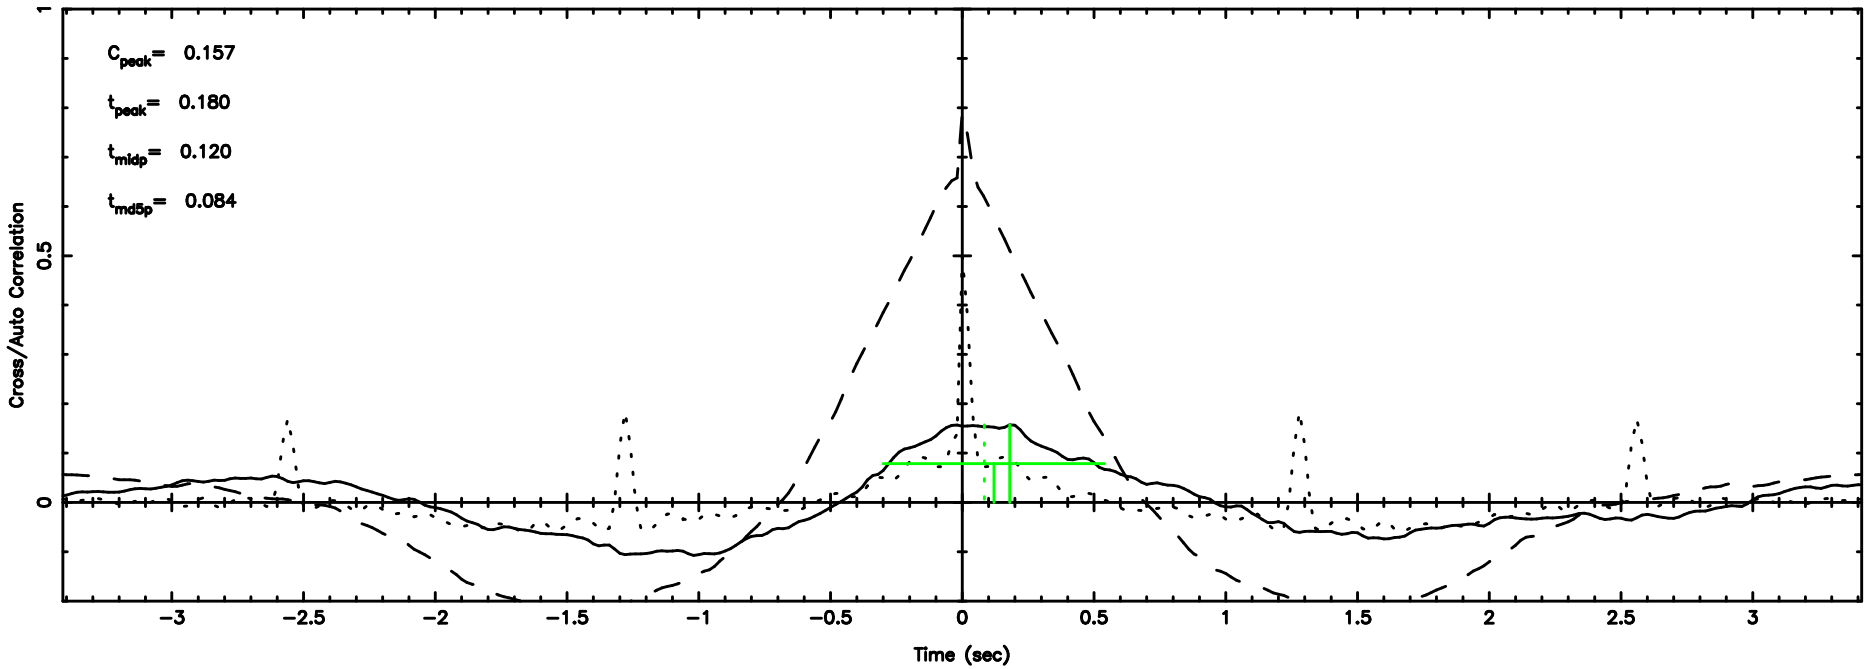

T20240810121015

BLK:16,SNR1: 26.623 ,SNR2: 46.205

F20240810121015

BLK:16,SNR1:-0.69551E-01,SNR2: 1.9120

3C222 2024/08/10 3.20UT TOYOKAWA-FUJI