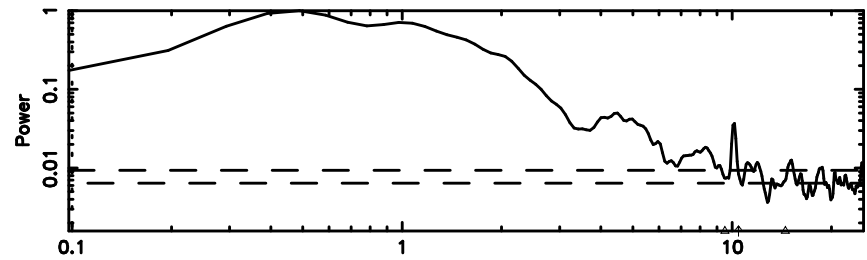

Frequency (Hz)

3C283 2024/08/10 6.78UT TOYOKAWA-FUJI

T20240810154449

BLK:14,SNR1: 1.2923 ,SNR2: 2.7451

Frequency (Hz)

K20240810154446

BLK:14,SNR1: 6.9158 ,SNR2: 13.449

Frequency (Hz)