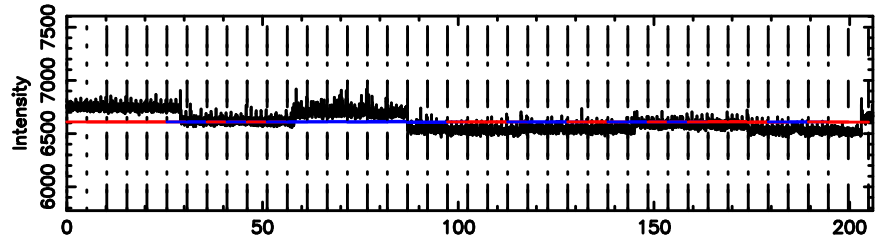

BLK:16,SNR1: 2.9970 ,SNR2: 4.6529

Frequency (Hz)

0337+319 2024/08/09 21.28UT TOYOKAWA-KISO

F20240810061506

BLK:20,SNR1: 0.81463 ,SNR2: 1.3514

Frequency (Hz)

K20240810061504

BLK:20,SNR1: 2.6282 ,SNR2: 4.1141