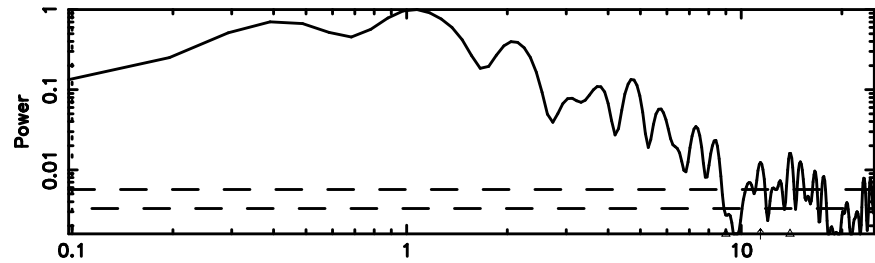

BLK:22,SNR1: 2.4333 ,SNR2: 8.1104

Frequency (Hz)

0418+236 2024/08/09 21.96UT TOYOKAWA-FUJI

T20240810065608

BLK:30,SNR1: 12.529 ,SNR2: 22.011

Frequency (Hz)

K20240810065606

BLK:30,SNR1: 7.6151 ,SNR2: 19.079