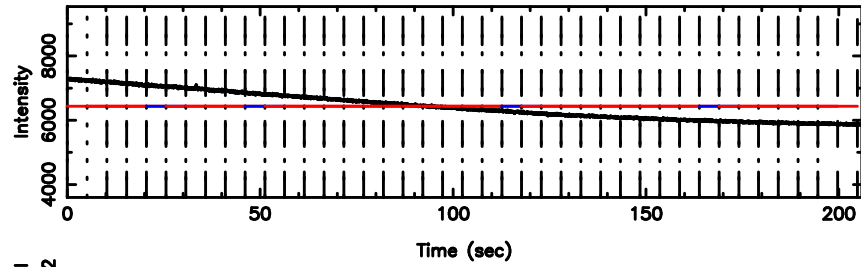

T20240810155913