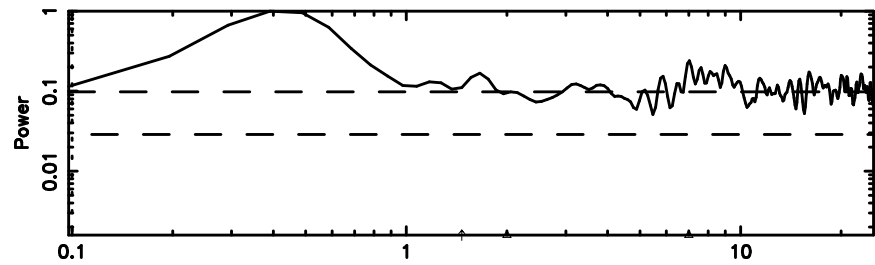

K20240810075540

BLK:10,SNR1: 0.99515 ,SNR2: 3.5650

Frequency (Hz)

T20240810080916

BLK: 6,SNR1: 0.30577 ,SNR2: 2.5934

Frequency (Hz)

F20240810080916

BLK: 6,SNR1: 1.2604 ,SNR2: 6.3787