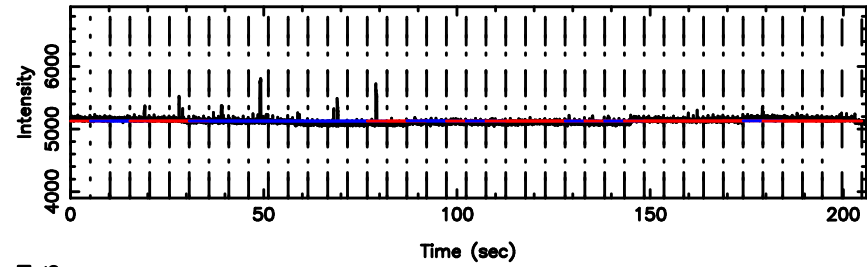

T20240810144903

BLK:17,SNR1: 2.1647 ,SNR2: 4.0717

Frequency (Hz)

F20240810144903

BLK:17,SNR1: 3.9079 ,SNR2: 9.8226

Frequency (Hz)

1213-17 2024/08/10 5.85UT TOYOKAWA-FUJI

T20240810144903