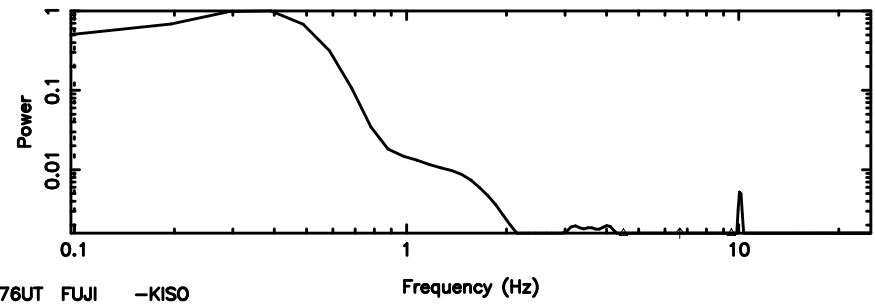

BLK:18,SNR1: 26.321 ,SNR2: 79.676