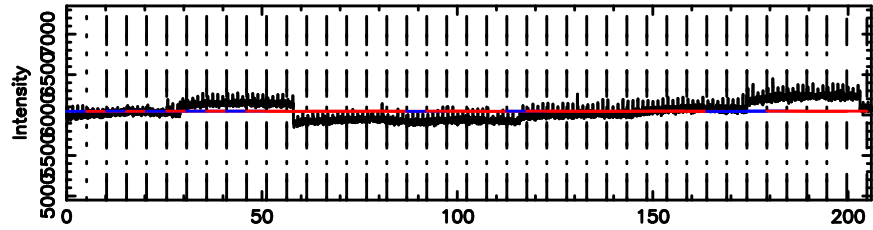

F20240810080916