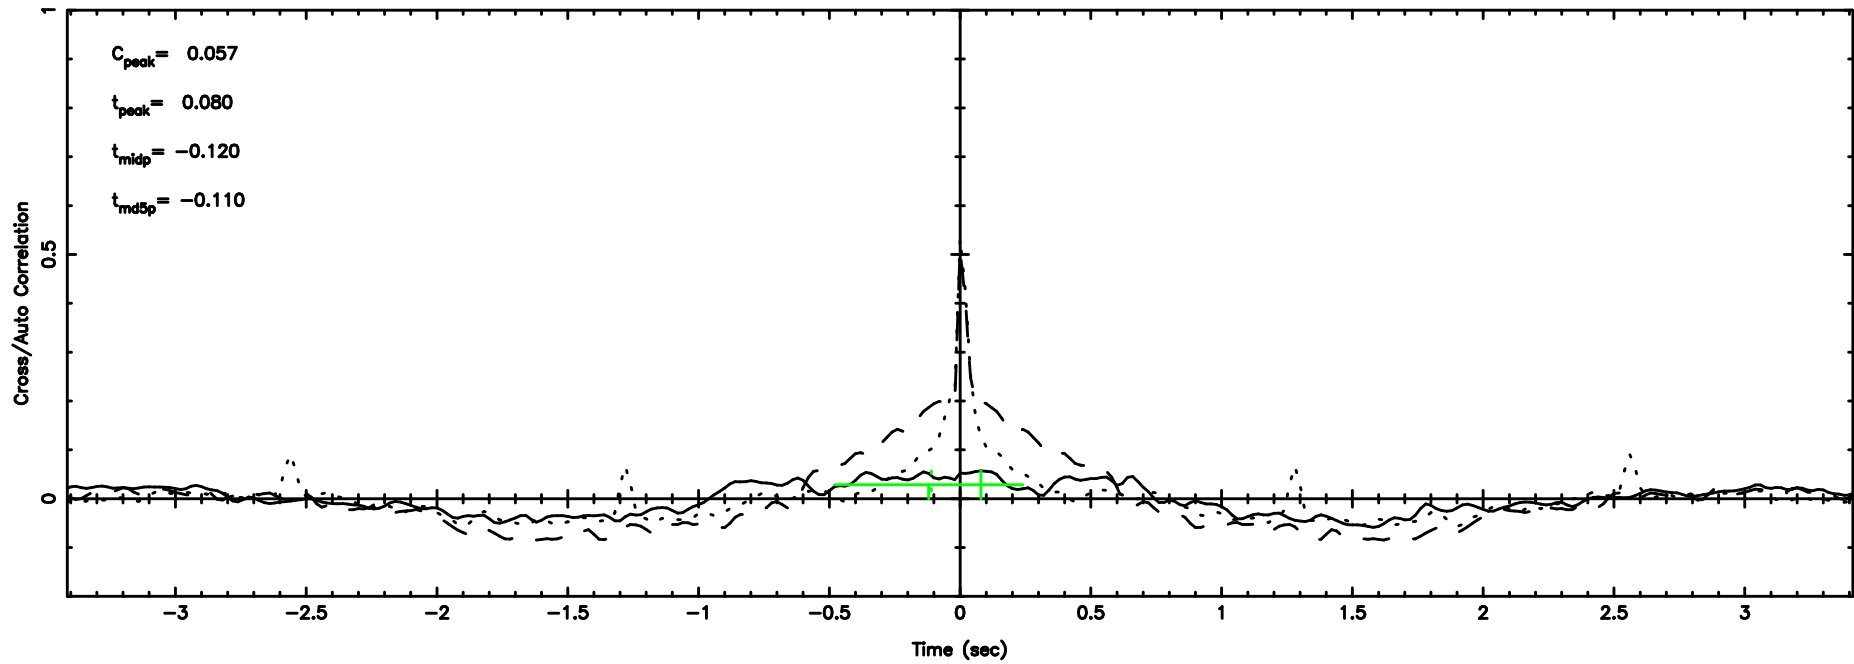

1355+01 2024/08/10 7.54UT FUJI -KISO

T20240810165202

BLK:11,SNR1: 2.6850 ,SNR2: 23.496

Frequency (Hz)

F20240810165202

BLK:11,SNR1: 0.68536 ,SNR2: 1.8466

Frequency (Hz)

3C298 2024/08/10 7.90UT TOYOKAWA-FUJI