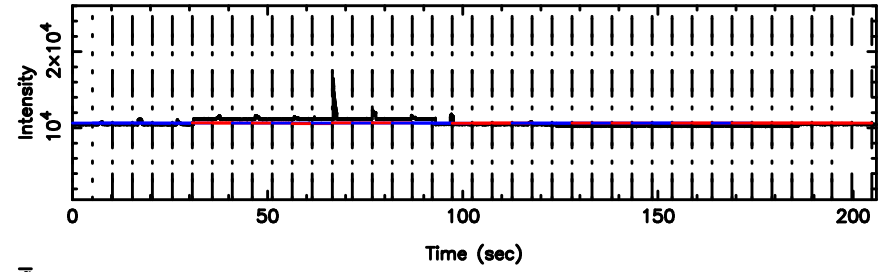

T20240810083425

BLK:20,SNR1: 2.1677 ,SNR2: 5.4523

0556+191 2024/08/09 23.60UT TOYOKAWA-KISO

K20240810083422

BLK:20,SNR1: 7.3230 ,SNR2: 20.159

F20240810083425

BLK:19,SNR1: 6.5985 ,SNR2: 17.403

Frequency (Hz)