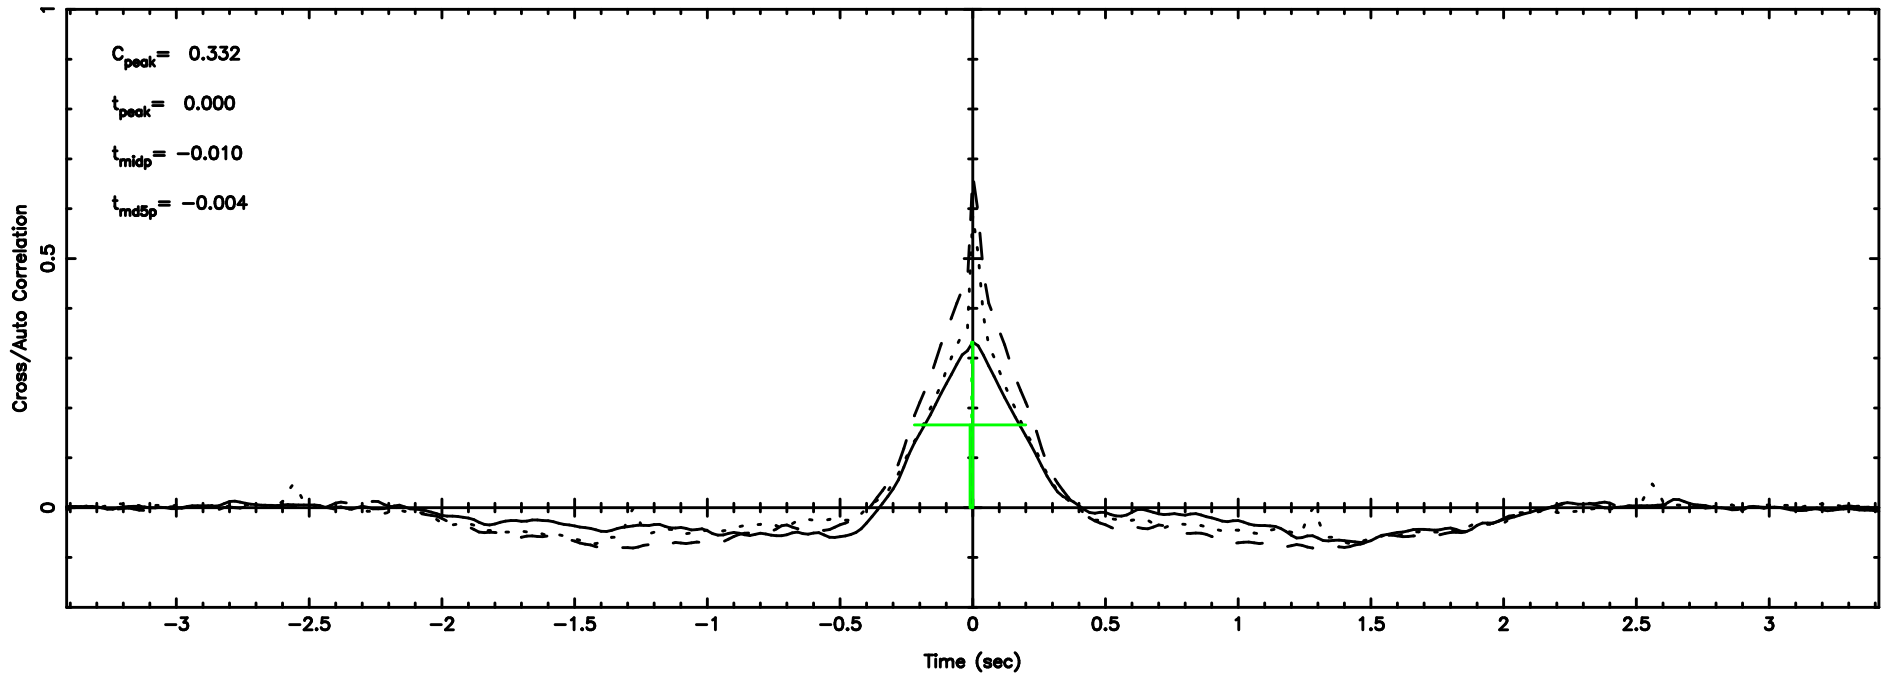

0418+236 2024/08/09 21.96UT FUJI -KISO

T20240810070736

BLK:24,SNR1: 3.4082 ,SNR2: 8.0982

Frequency (Hz)

F20240810070736

BLK:24,SNR1: 3.6570 ,SNR2: 9.0095

Frequency (Hz)

3C119 2024/08/09 22.15UT TOYOKAWA-FUJI