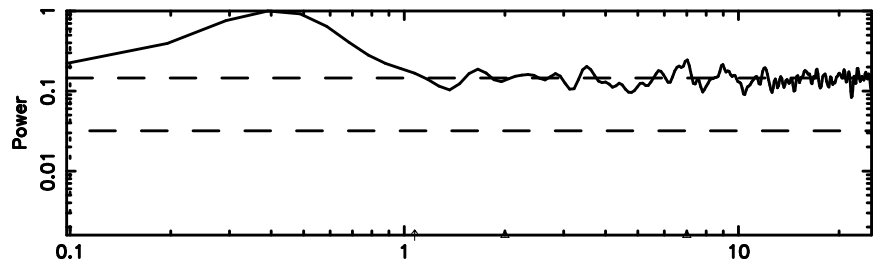

BLK:13,SNR1: 0.10291 ,SNR2: 2.4434