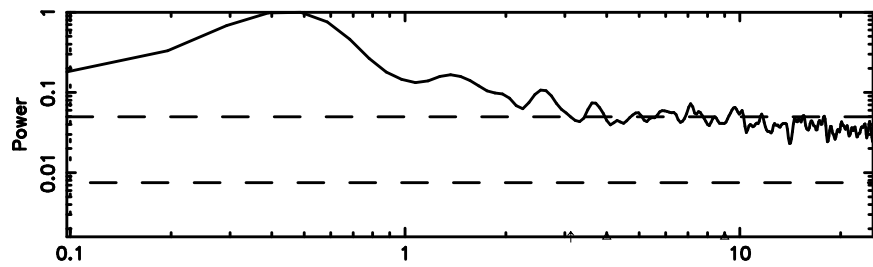

Frequency (Hz)

K20240810061124

BLK: 4,SNR1: 0.22476 ,SNR2: 5.2110

Frequency (Hz)

0333+32 2024/08/09 21.22UT FUJI -KISO

T20240810061506

BLK:18,SNR1: 0.45233 ,SNR2: 3.6123

Frequency (Hz)