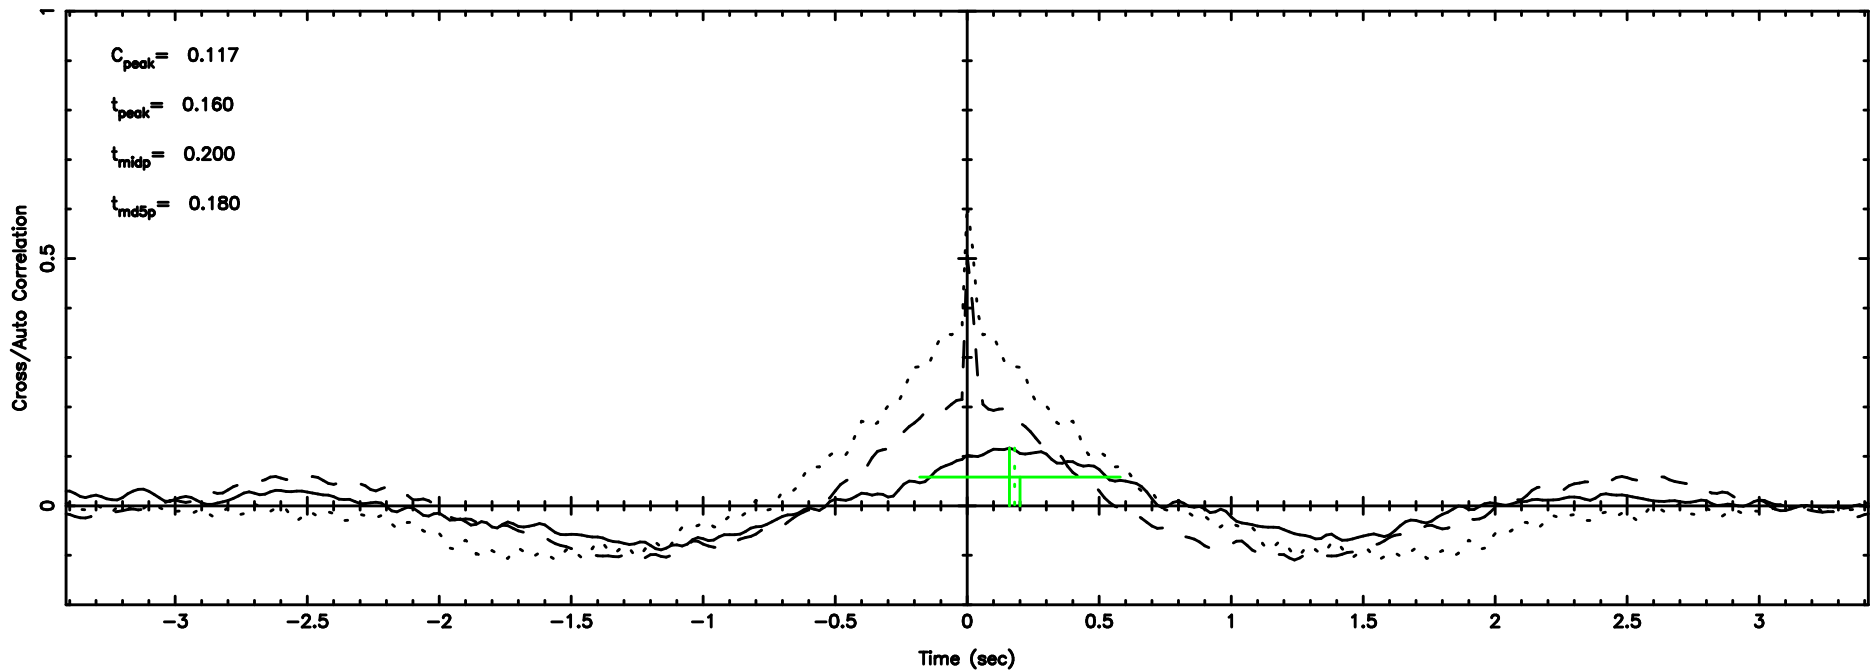

BLK:11,SNR1: 0.32448 ,SNR2: 4.4431

0821+394 2024/08/10 2.01UT TOYOKAWA-KISO

K20240810105909

BLK:11,SNR1: 3.3176 ,SNR2: 13.300

Frequency (Hz)

F20240810105912

BLK: 8,SNR1:-0.12387 ,SNR2: 0.48700

Frequency (Hz)