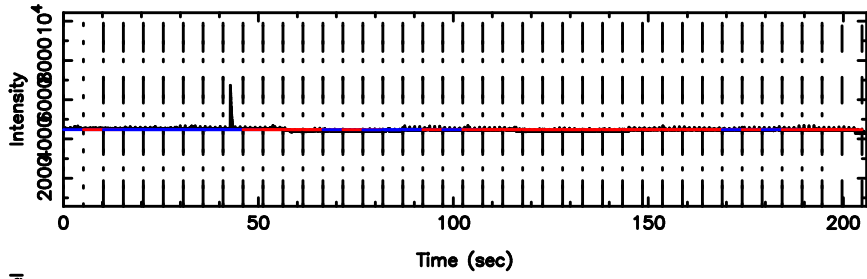

F20240810090119