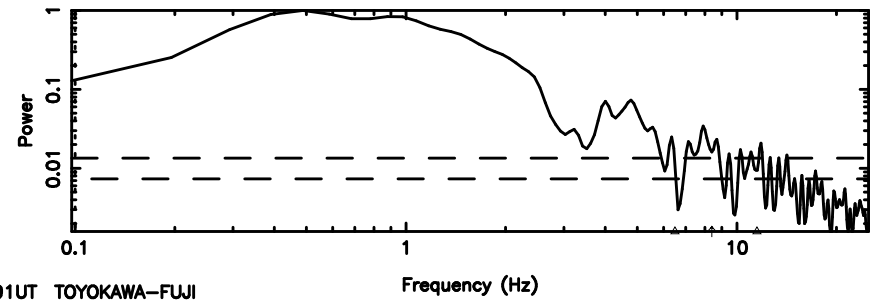

BLK:17,SNR1: 4.6211 ,SNR2: 11.708