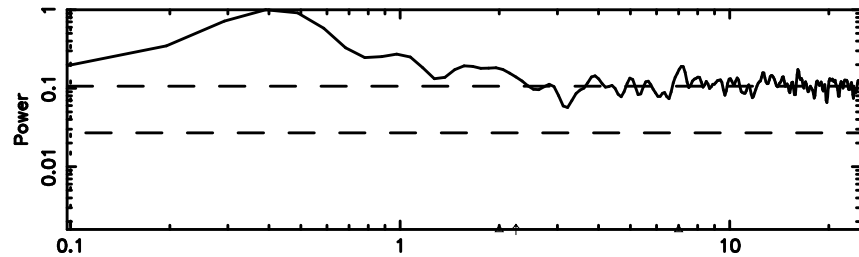

BLK:15,SNR1: 0.25142 ,SNR2: 1.9705