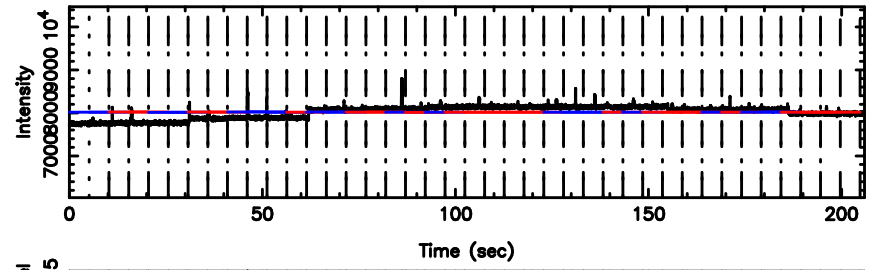

K20240810152133