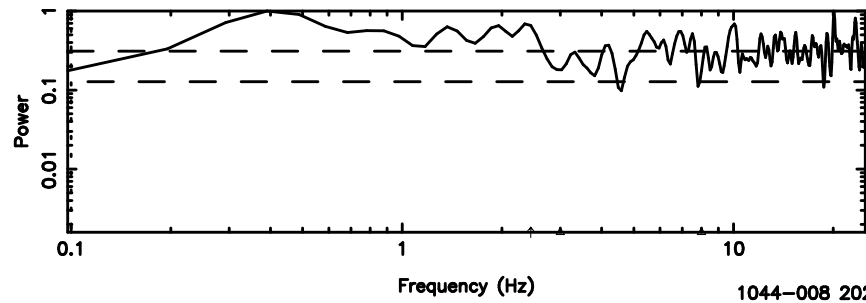

BLK: 4,SNR1: 0.11421 ,SNR2: 0.81051