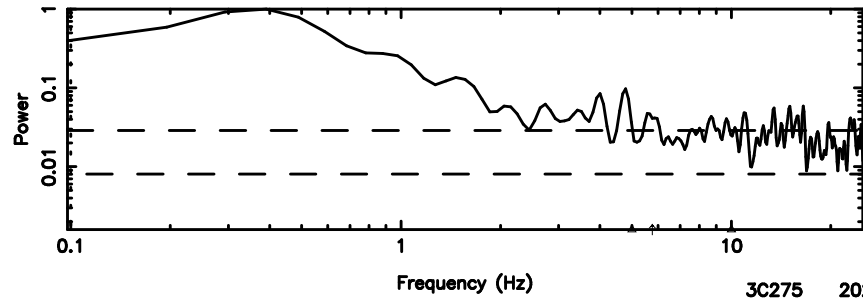

BLK: 4,SNR1: 0.17472 ,SNR2: 0.61321

Frequency (Hz)

K20240810151528

BLK: 4,SNR1: 0.36056 ,SNR2: 3.9913

Frequency (Hz)

3C275 2024/08/10 6.29UT TOYOKAWA-KISO

F20240810151531

BLK: 4,SNR1: 1.0490 ,SNR2: 3.8453