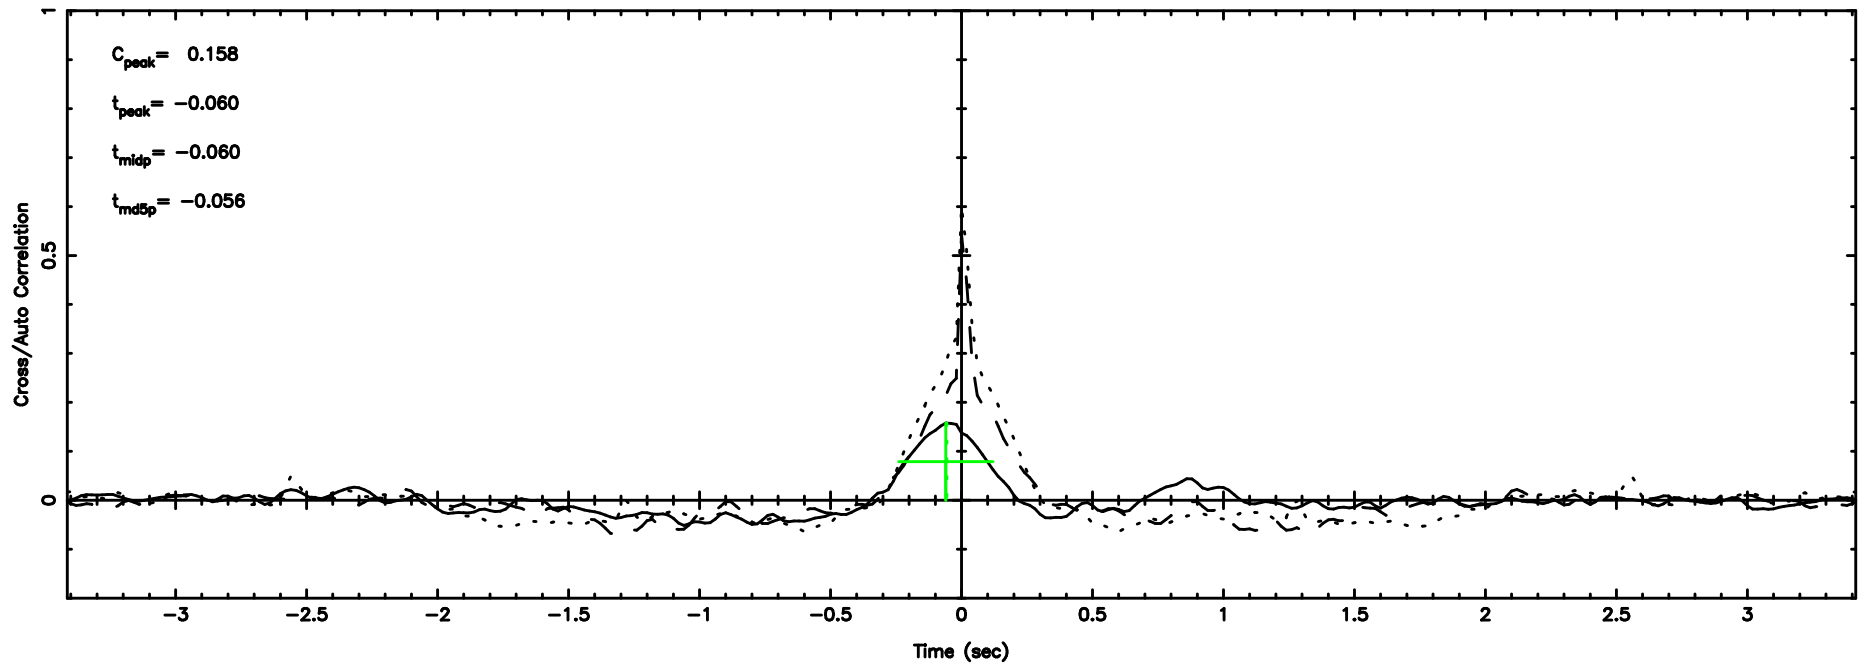

Frequency (Hz)

3C283 2024/08/10 6.78UT TOYOKAWA-FUJI

T20240810154449

BLK:14,SNR1: 1.2923 ,SNR2: 2.7451

Frequency (Hz)

K20240810154446

BLK:14,SNR1: 6.9158 ,SNR2: 13.449

Frequency (Hz)