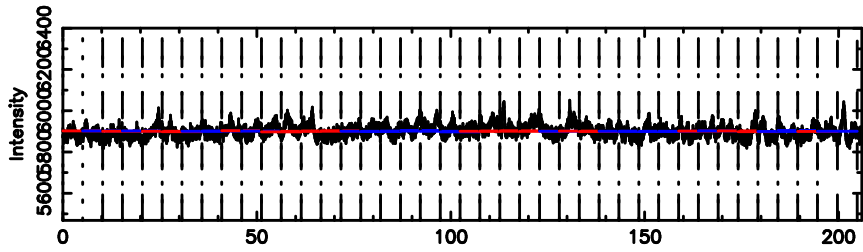

F20240810121715

BLK:20,SNR1: 3.6999 ,SNR2: 10.257

0941-08 2024/08/10 3.32UT FUJI -KISO

K20240810121712

BLK:20,SNR1: 3.8944 ,SNR2: 10.812

T20240810122537

BLK:20,SNR1: 2.6460 ,SNR2: 13.289

Frequency (Hz)