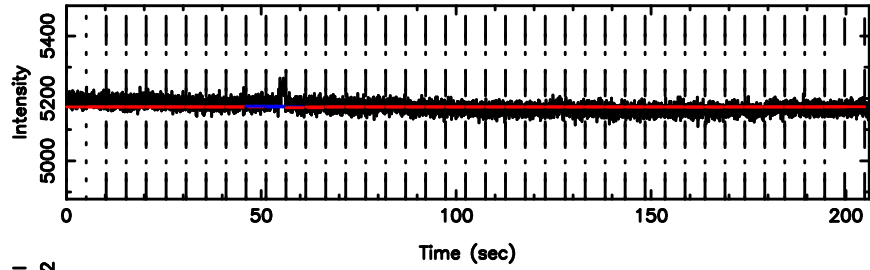

T20240810094028