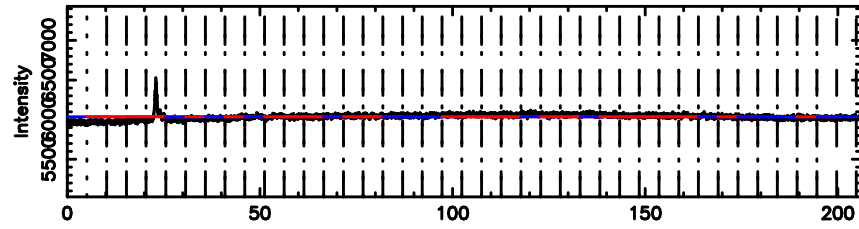

T20240810165202