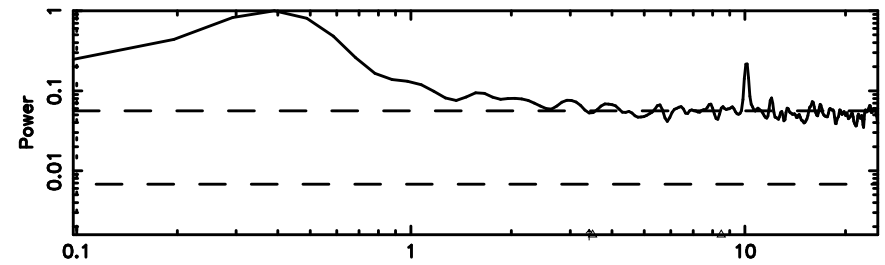

BLK:25,SNR1: 0.40627 ,SNR2: 2.2759