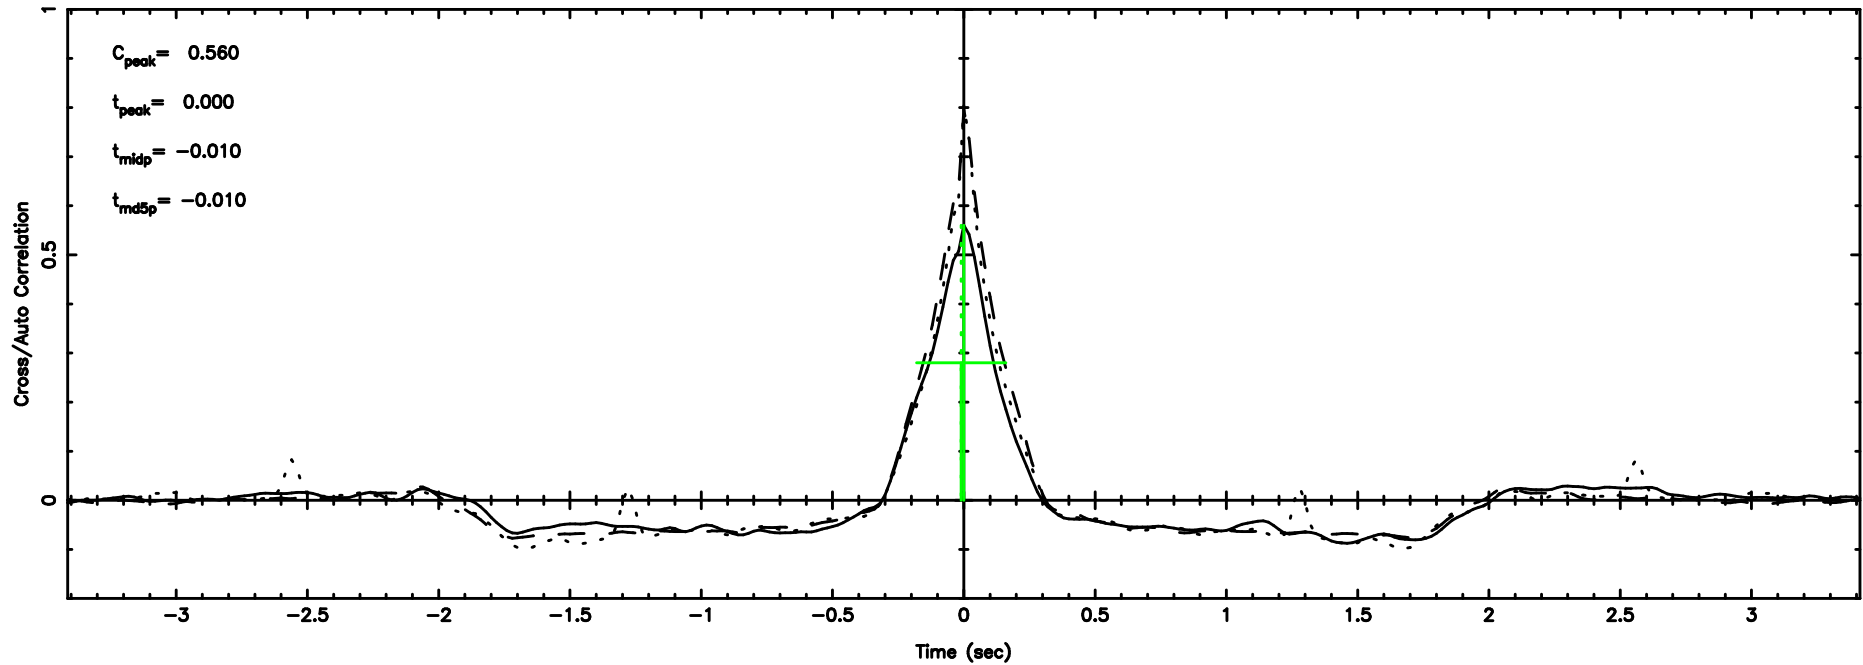

T20240810140328

BLK:27,SNR1: 8.3078 ,SNR2: 21.023

F20240810140328

BLK:27,SNR1: 9.5719 ,SNR2: 23.952

1127-14 2024/08/10 5.09UT TOYOKAWA-FUJI