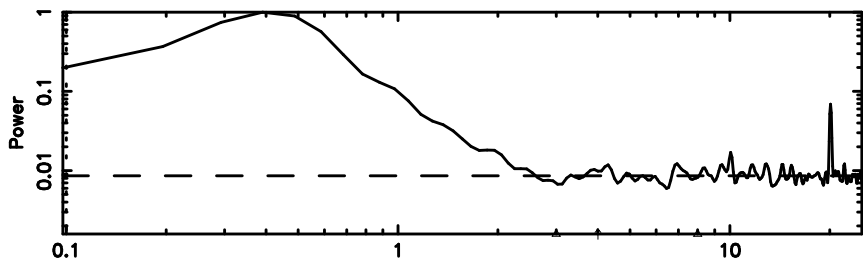

F20240810121715

BLK:20,SNR1: 3.6999 ,SNR2: 10.257

0941-08 2024/08/10 3.32UT FUJI -KISO

K20240810121712

BLK:20,SNR1: 3.8944 ,SNR2: 10.812

T20240810122537

BLK:20,SNR1: 2.6460 ,SNR2: 13.289

Frequency (Hz)