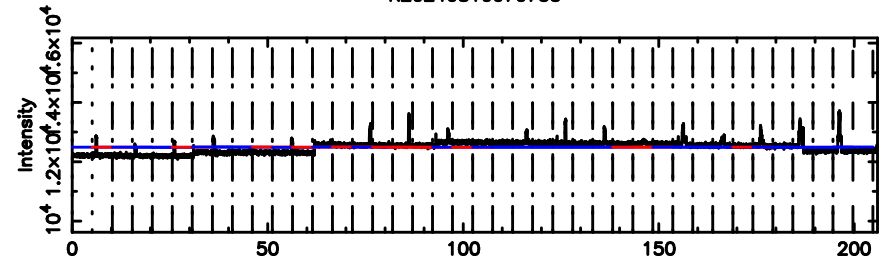

Frequency (Hz)

3C119 2024/08/09 22.15UT FUJI -KISO

K20240810070733