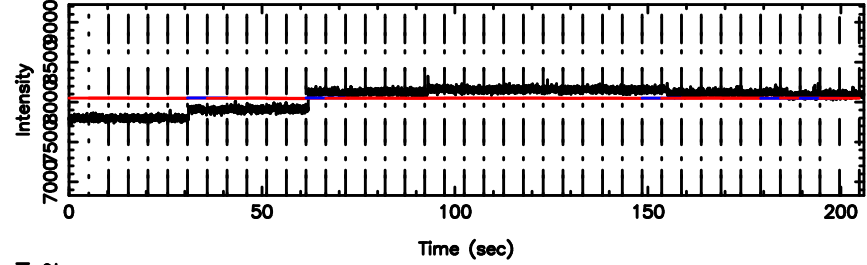

K20240810152916

BLK: 5,SNR1: 0.32534 ,SNR2: 1.8022