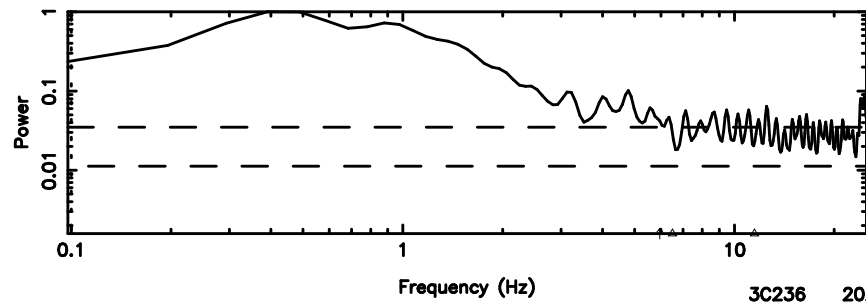

BLK:22,SNR1: 1.5131 ,SNR2: 5.3117

3C236 2024/08/10 3.69UT FUJI -KISO

K20240810123942