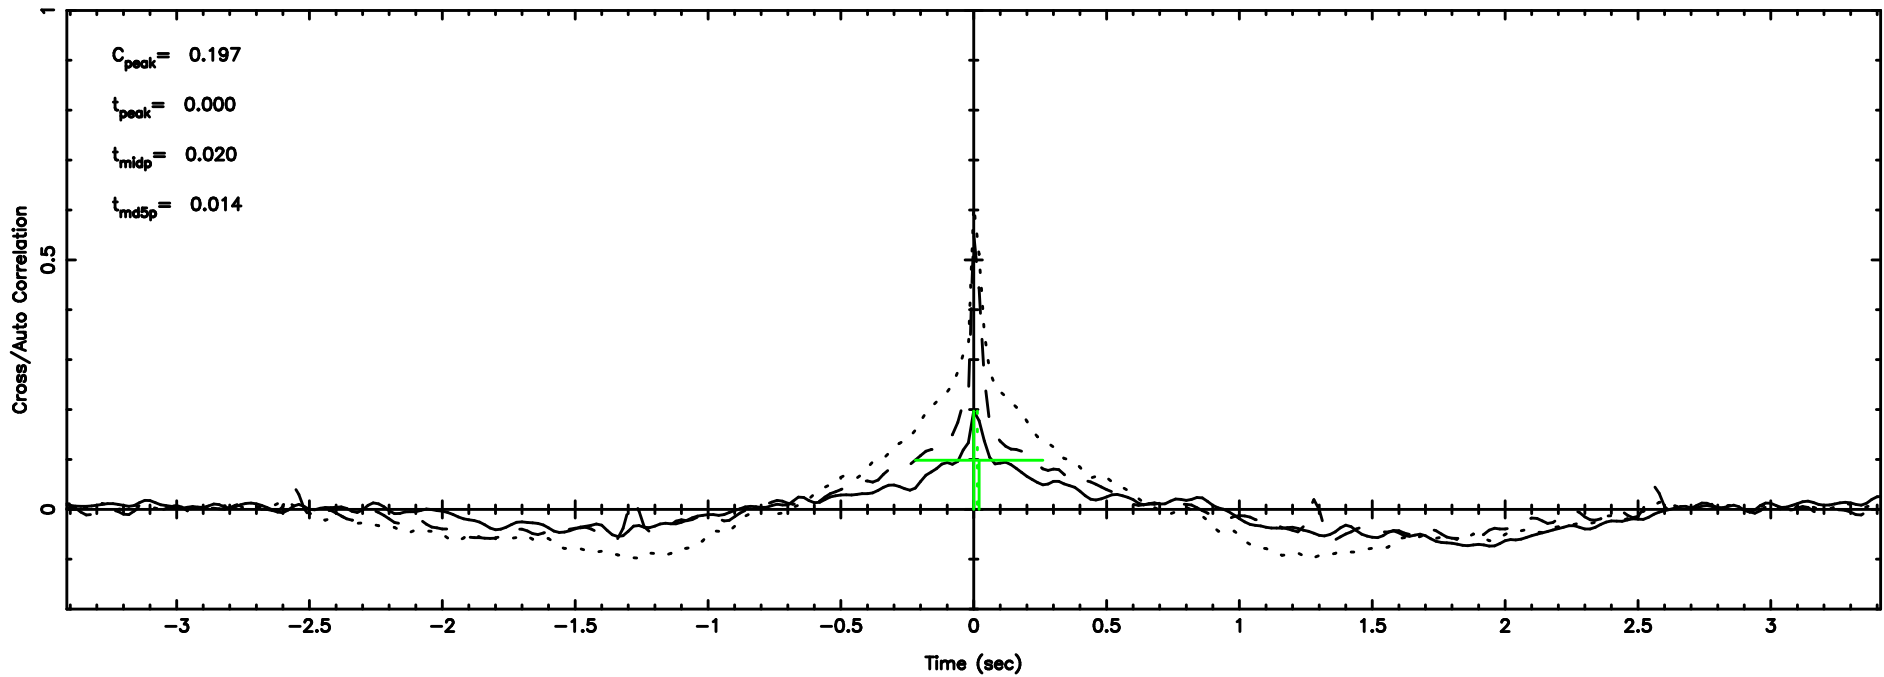

Frequency (Hz)

0337+319 2024/08/09 21.28UT FUJI -KISO