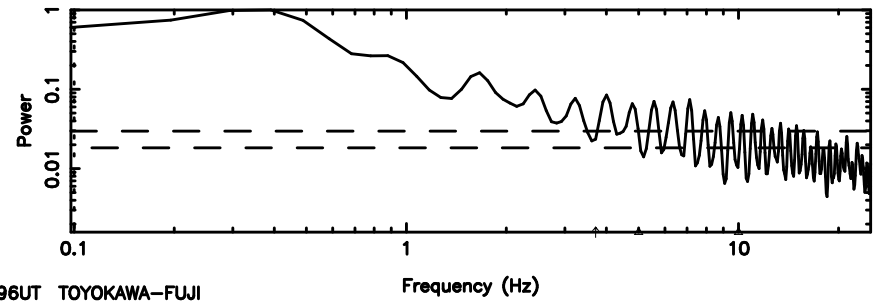

BLK: 7,SNR1: 0.86417 ,SNR2: 5.6819