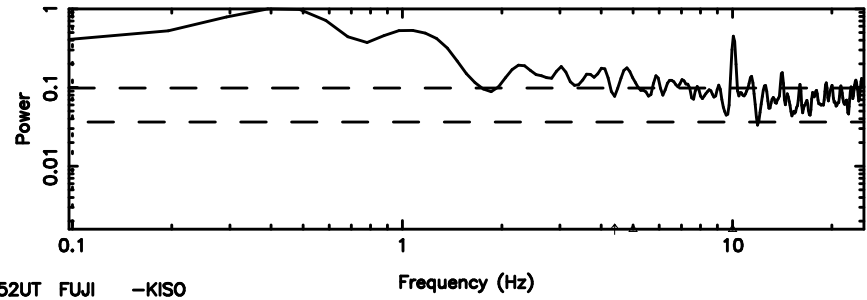

3C279 2024/08/10 6.52UT FUJI -KISO