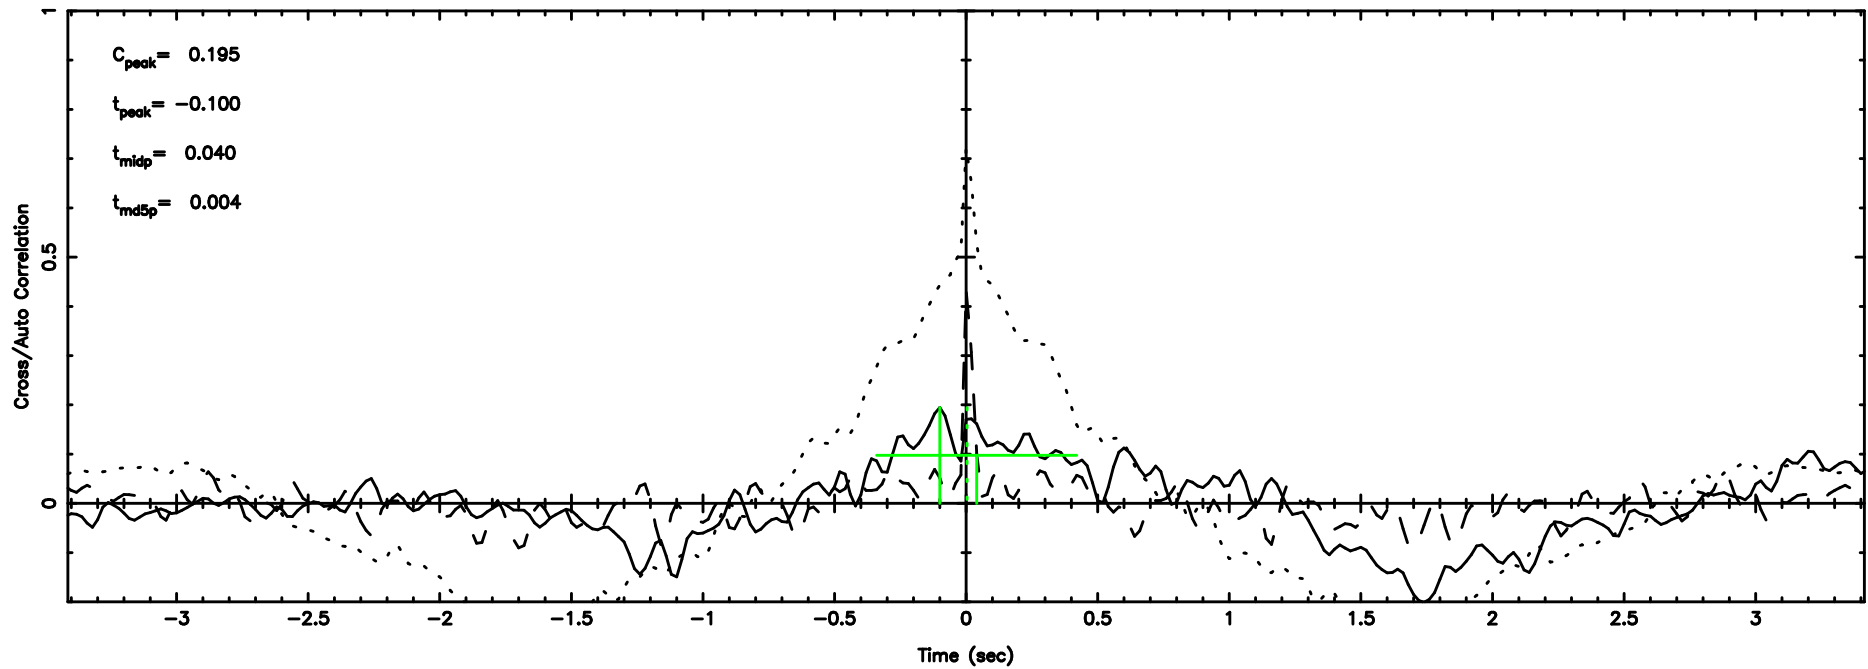

T20240810124754

BLK: 1,SNR1:-0.17181E-01,SNR2: 1.3358

F20240810124754

BLK: 1,SNR1: 0.59386 ,SNR2: 4.7465

1011+110 2024/08/10 3.83UT TOYOKAWA-FUJI