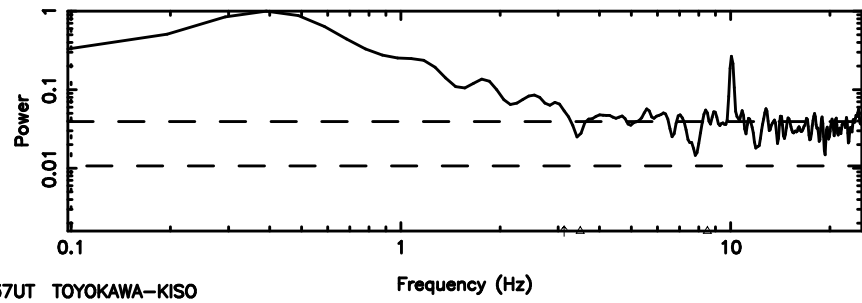

BLK: 7,SNR1: 0.82773 ,SNR2: 5.2944

1345+12 2024/08/10 7.37UT TOYOKAWA-KISO