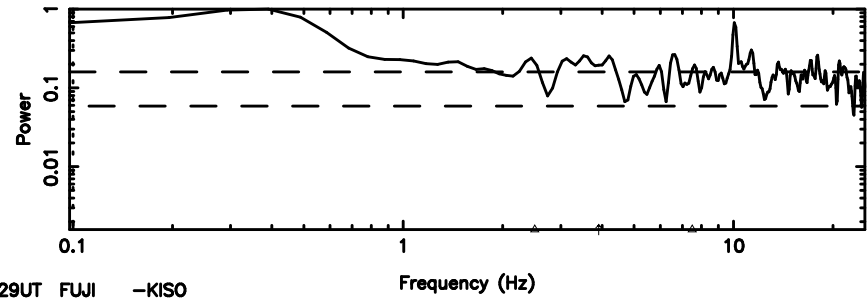

BLK: 4,SNR1: 0.13830 ,SNR2: 0.79538

3C275 2024/08/10 6.29UT FUJI -KISO