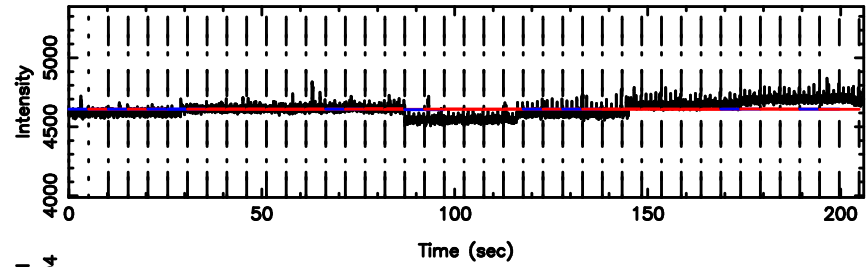

Frequency (Hz)

F20240810154449