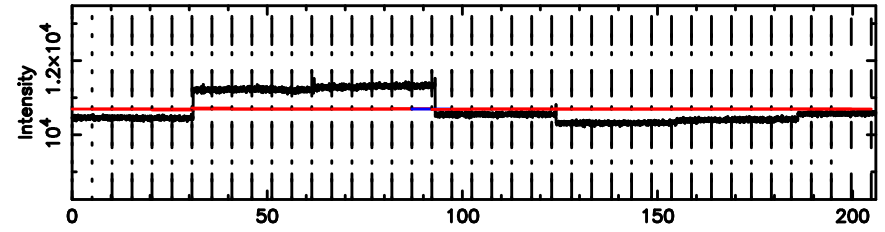

3C152 2024/08/09 23.68UT TOYOKAWA-FUJI

T20240810083857

BLK: 1,SNR1: 0.44172 ,SNR2: 1.7736

Frequency (Hz)

3C152 2024/08/09 23.68UT TOYOKAWA-KISO

K20240810083854

BLK: 1,SNR1: 16.458 ,SNR2: 39.975

Frequency (Hz)