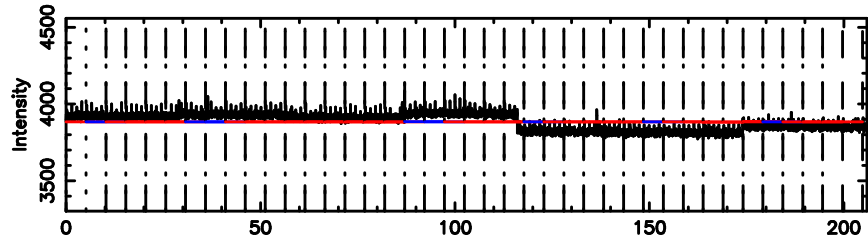

BLK:11,SNR1: 0.32448 ,SNR2: 4.4431

0821+394 2024/08/10 2.01UT TOYOKAWA-KISO

K20240810105909

BLK:11,SNR1: 3.3176 ,SNR2: 13.300

Frequency (Hz)

F20240810105912

BLK: 8,SNR1:-0.12387 ,SNR2: 0.48700

Frequency (Hz)