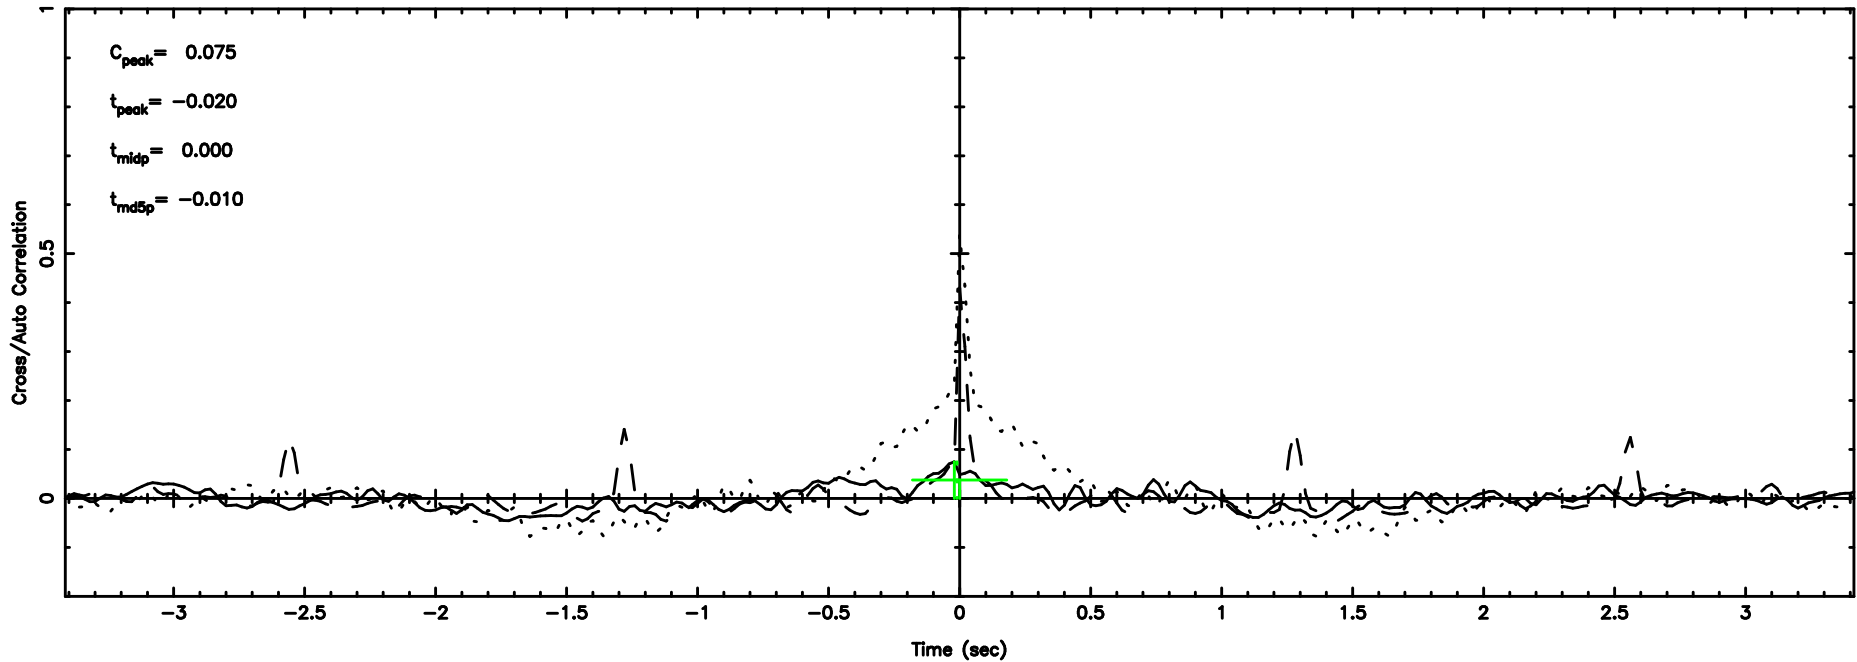

F20240810152919

BLK: 5,SNR1:-0.41635E-01,SNR2: 0.62987

K20240810152916

BLK: 5,SNR1: 0.32534 ,SNR2: 1.8022

3C279 2024/08/10 6.52UT FUJI -KISO