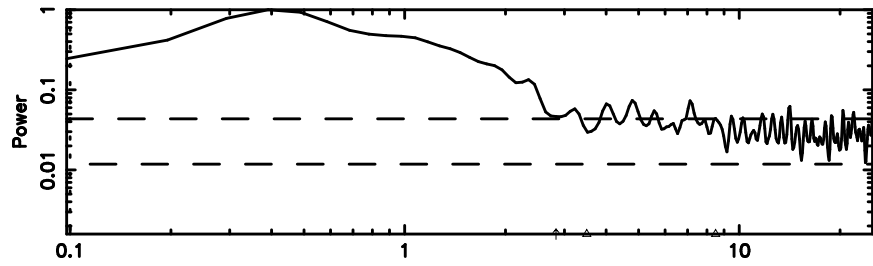

Frequency (Hz)

K20240810064912

BLK: 9,SNR1: 3.3309 ,SNR2: 12.605

Frequency (Hz)

0411+05 2024/08/09 21.85UT TOYOKAWA-KISO

F20240810064914

BLK: 9,SNR1: 0.78066 ,SNR2: 6.9511

Frequency (Hz)