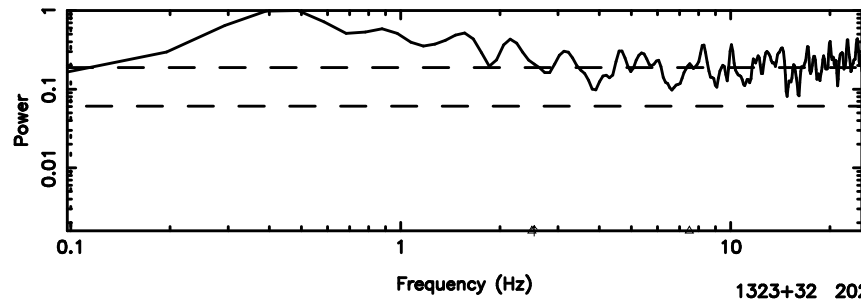

BLK: 4,SNR1: 0.21747 ,SNR2: 1.4229