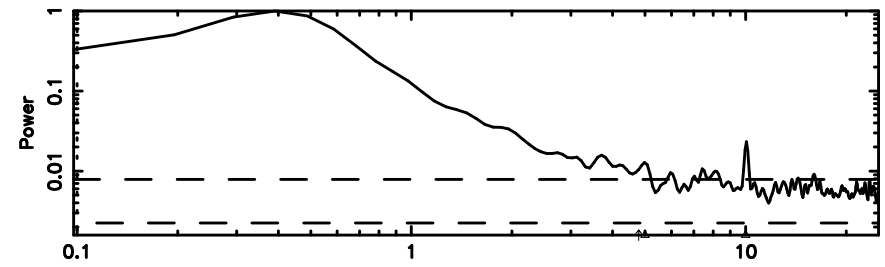

BLK:13,SNR1: 3.3241 ,SNR2: 14.457