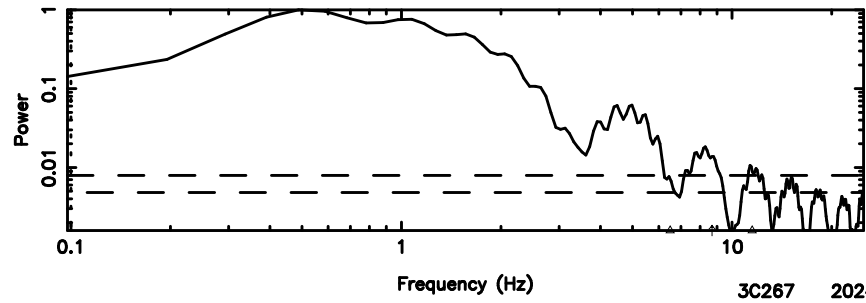

BLK:24,SNR1: 8.0152 ,SNR2: 19.080