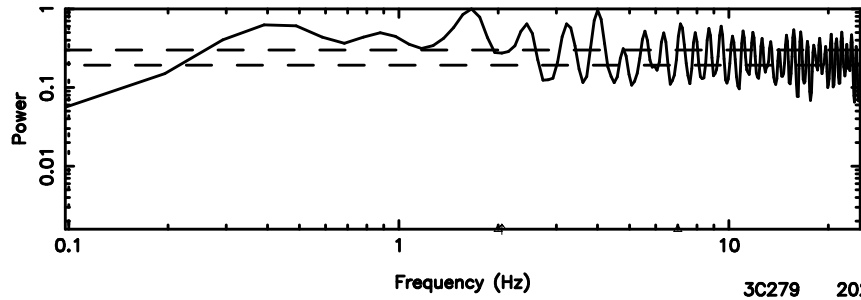

F20240810152919

BLK: 5,SNR1:-0.41635E-01,SNR2: 0.62987

K20240810152916

BLK: 5,SNR1: 0.32534 ,SNR2: 1.8022

3C279 2024/08/10 6.52UT FUJI -KISO