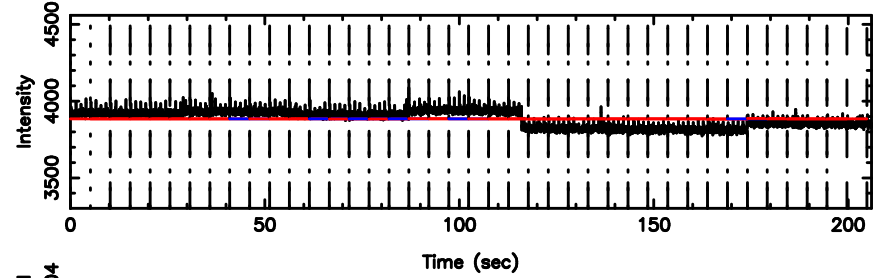

0821+394 2024/08/10 2.01UT TOYOKAWA-FUJI

F20240810105912