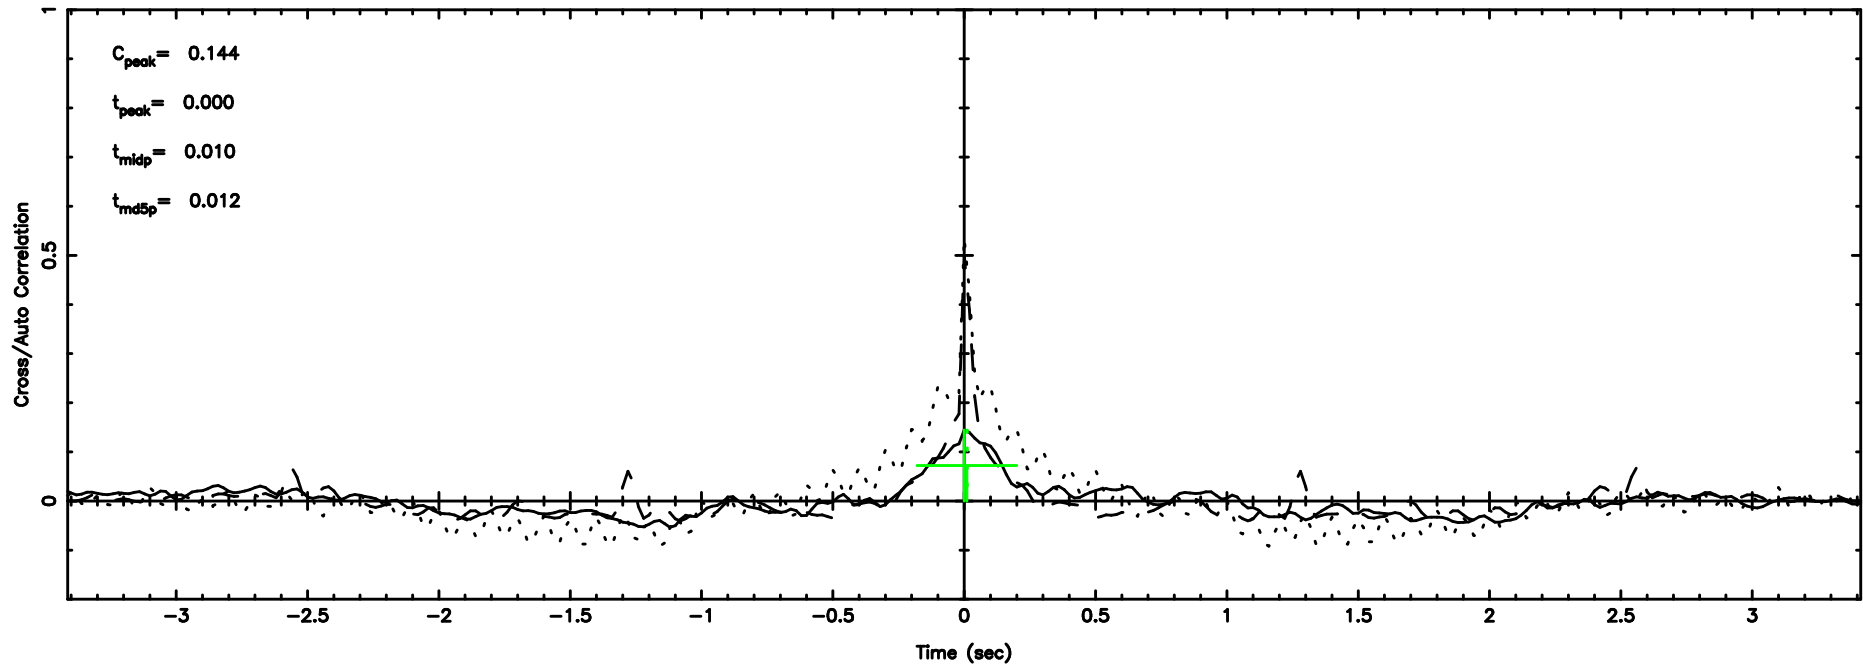

1107+109 2024/08/10 4.75UT FUJI -KISO