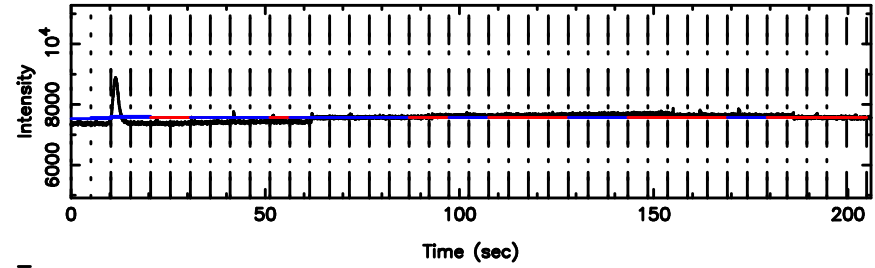

BLK:18,SNR1: 2.6160 ,SNR2: 12.298

Frequency (Hz)

T20240810114340

BLK:21,SNR1: 71.387 ,SNR2: 315.24

K20240810114337

BLK:21,SNR1: 22.033 ,SNR2: 68.828

3C216 2024/08/10 2.76UT TOYOKAWA-KISO

F20240810114340