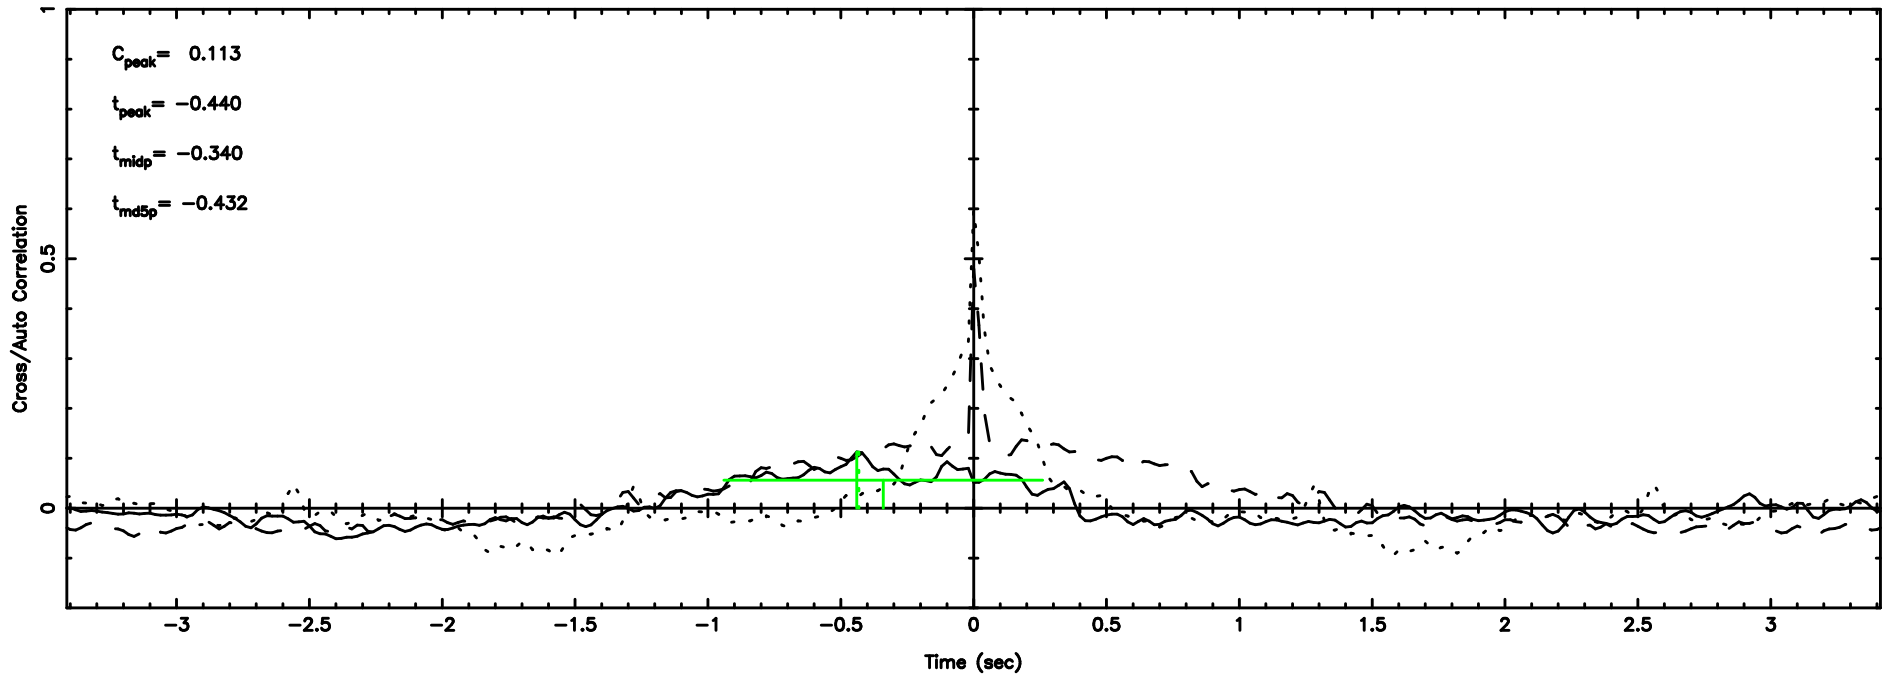

Frequency (Hz)

0349+382 2024/08/09 21.50UT TOYOKAWA-FUJI