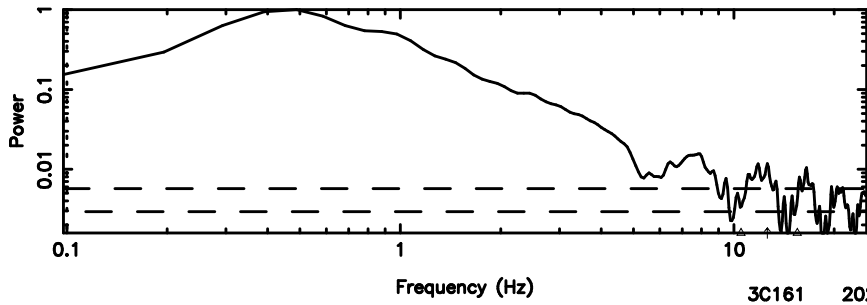

BLK:15,SNR1: 8.2268 ,SNR2: 13.229