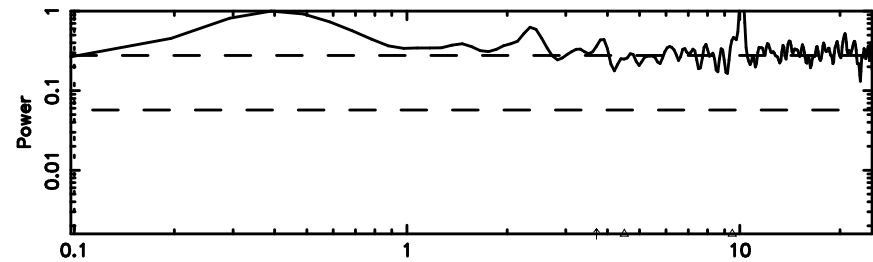

BLK: 7,SNR1: 0.26532 ,SNR2: 0.54154