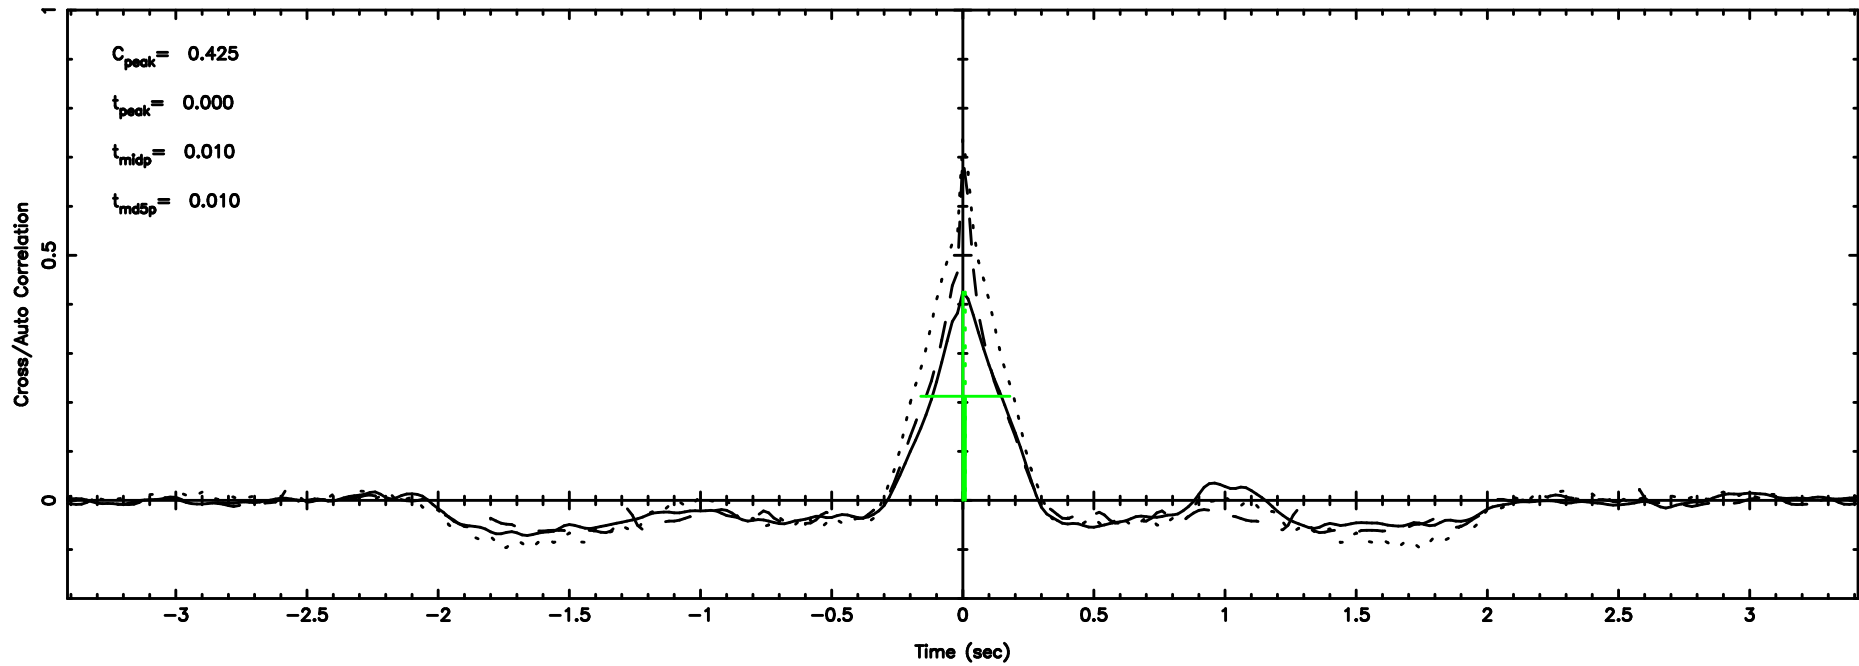

F20240810144903

BLK:22,SNR1: 2.3029 ,SNR2: 7.9557

K20240810144900

BLK:22,SNR1: 6.0956 ,SNR2: 15.313

1213-17 2024/08/10 5.85UT FUJI -KISO