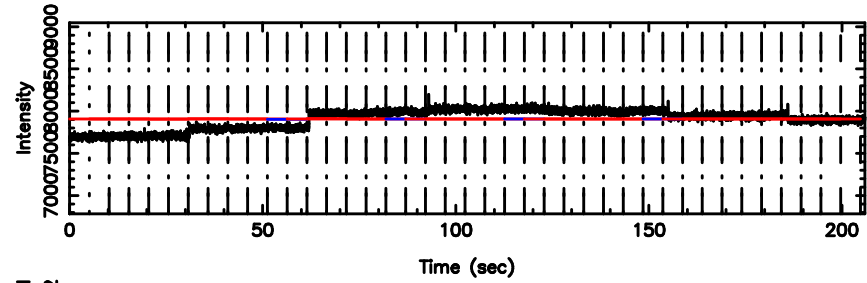

K20240810151528