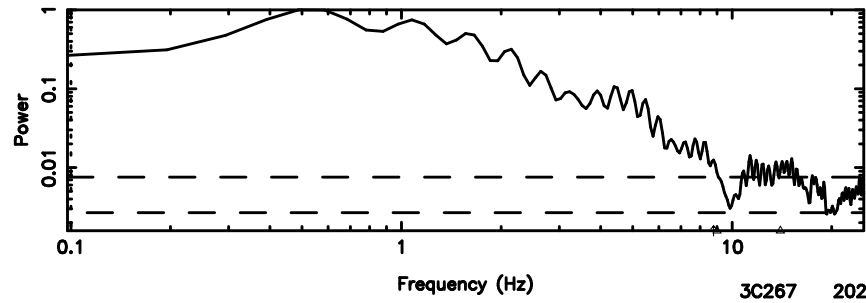

BLK:18,SNR1: 9.3210 ,SNR2: 21.343

3C267 2024/08/10 5.42UT TOYOKAWA-FUJI

F20240810142315