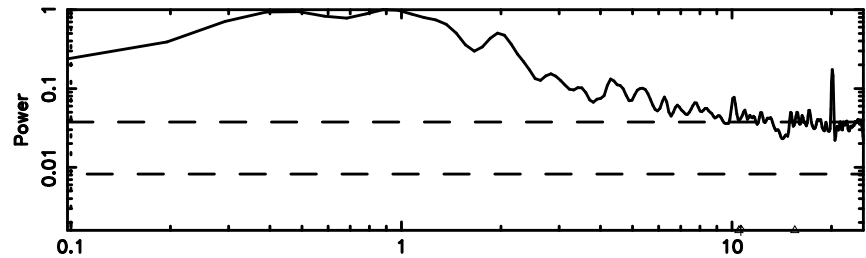

T20240810144903

BLK:17,SNR1: 2.1647 ,SNR2: 4.0717

Frequency (Hz)

F20240810144903

BLK:17,SNR1: 3.9079 ,SNR2: 9.8226

Frequency (Hz)

1213-17 2024/08/10 5.85UT TOYOKAWA-FUJI

T20240810144903