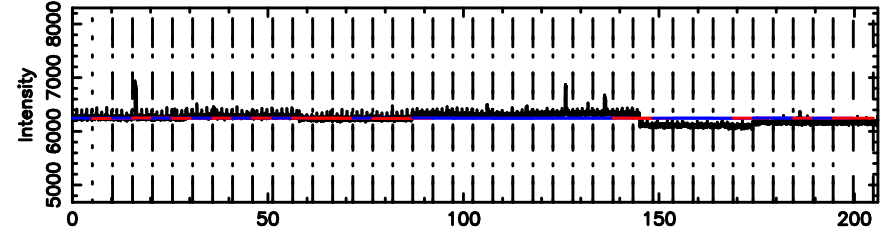

0418+236 2024/08/09 21.96UT FUJI -KISO

T20240810070736

BLK:24,SNR1: 3.4082 ,SNR2: 8.0982

Frequency (Hz)

F20240810070736

BLK:24,SNR1: 3.6570 ,SNR2: 9.0095

Frequency (Hz)

3C119 2024/08/09 22.15UT TOYOKAWA-FUJI