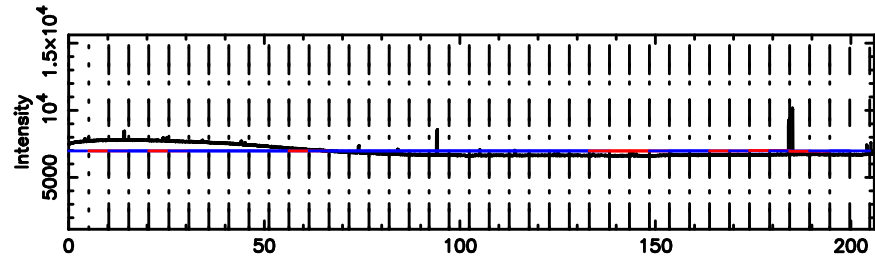

BLK:22,SNR1: 2.4333 ,SNR2: 8.1104

Frequency (Hz)

0418+236 2024/08/09 21.96UT TOYOKAWA-FUJI

T20240810065608

BLK:30,SNR1: 12.529 ,SNR2: 22.011

Frequency (Hz)

K20240810065606

BLK:30,SNR1: 7.6151 ,SNR2: 19.079