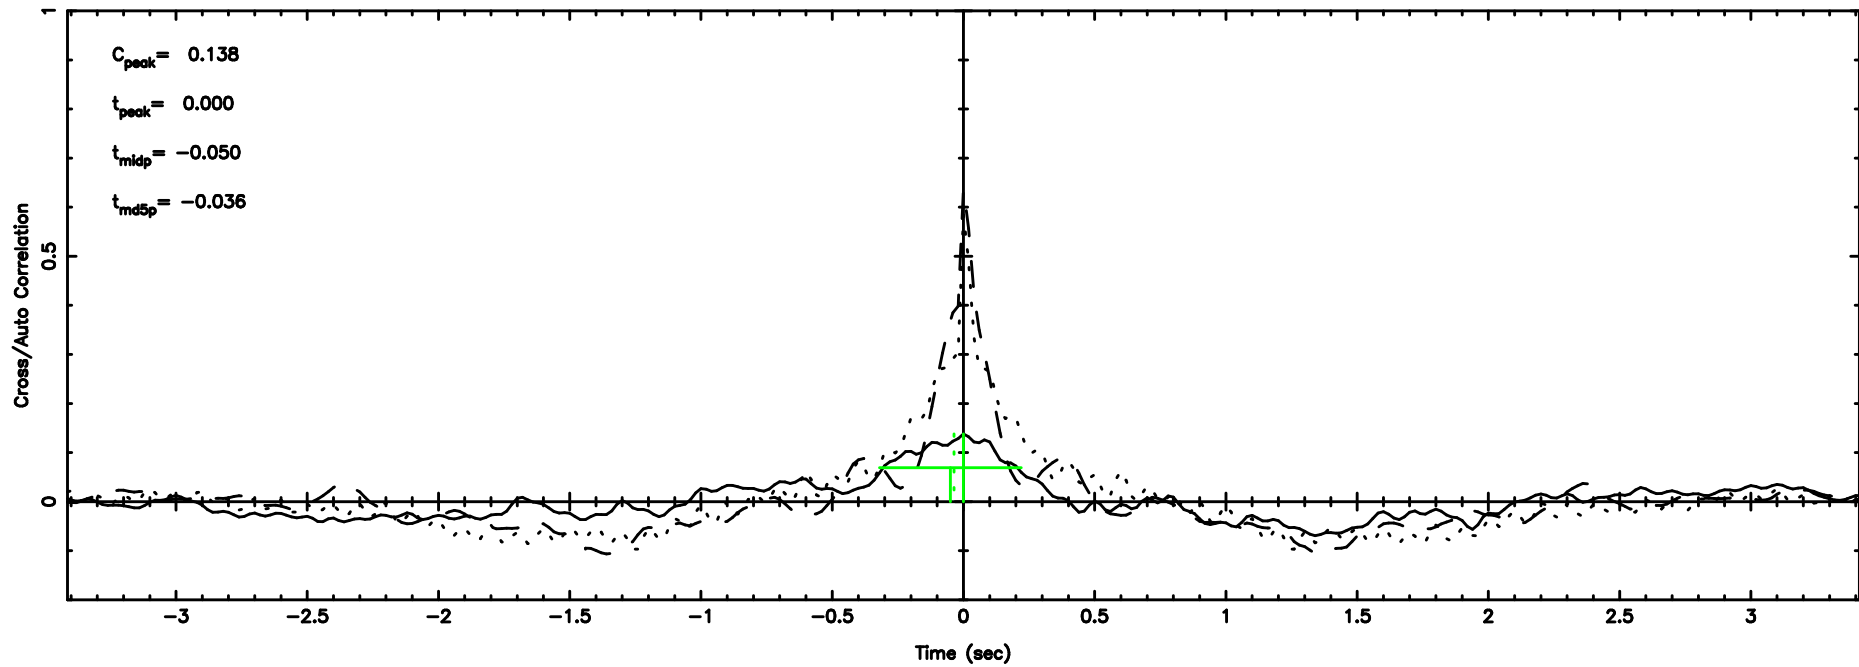

Frequency (Hz)

3C263.1 2024/08/10 5.31UT TOYOKAWA-KISO