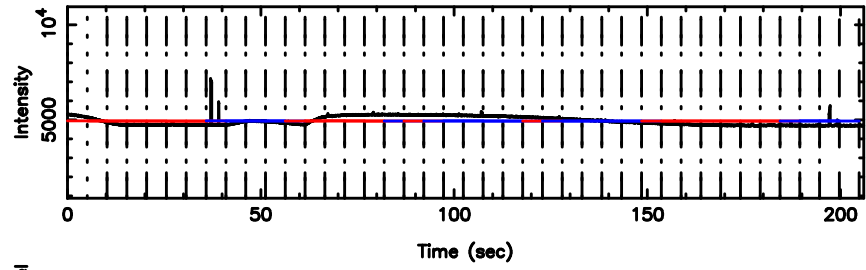

T20240810142315