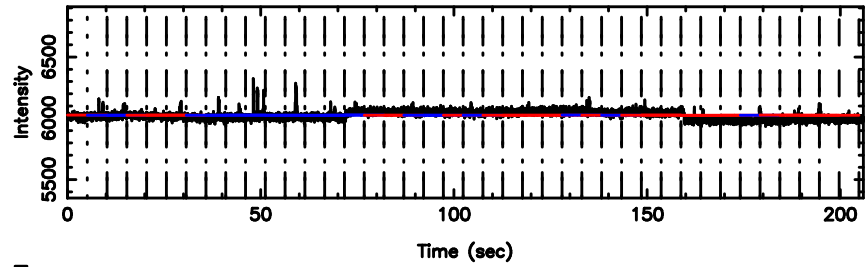

T20240810144903

BLK:17,SNR1: 2.1647 ,SNR2: 4.0717

Frequency (Hz)

F20240810144903

BLK:17,SNR1: 3.9079 ,SNR2: 9.8226

Frequency (Hz)

1213-17 2024/08/10 5.85UT TOYOKAWA-FUJI

T20240810144903