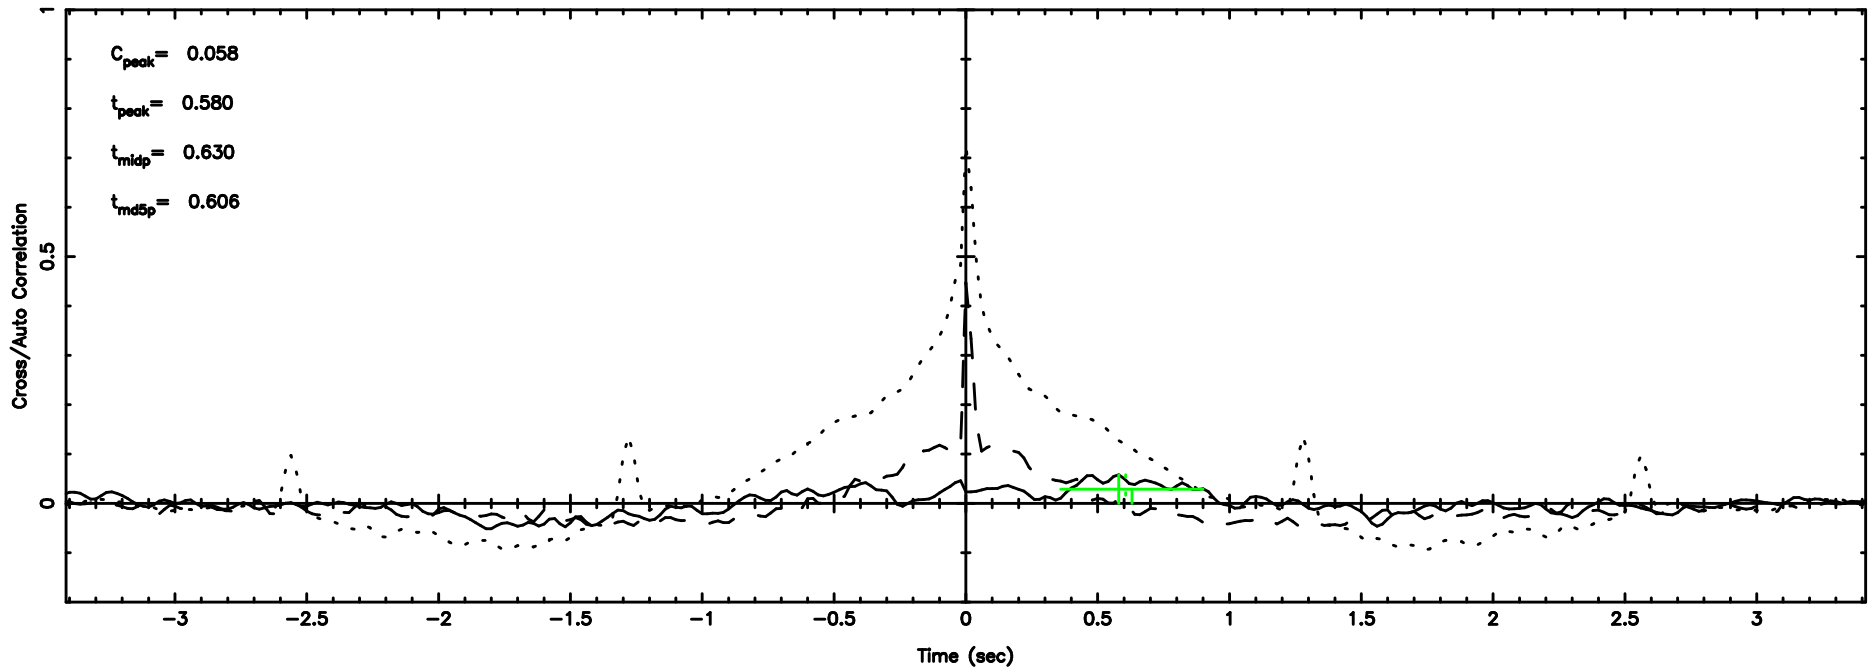

BLK: 7,SNR1: 0.86417 ,SNR2: 5.6819