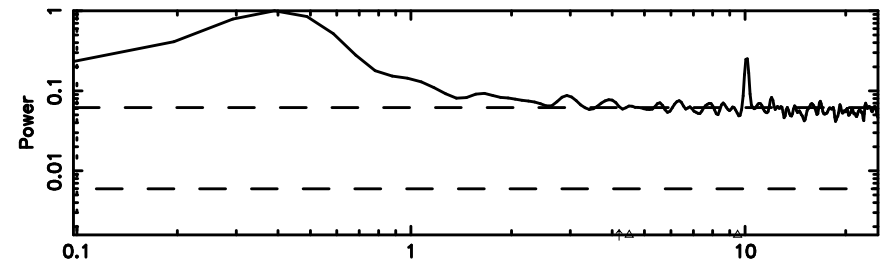

BLK:35,SNR1: 1.5232 ,SNR2: 16.950

Frequency (Hz)

3C147 2024/08/09 23.32UT TOYOKAWA-KISO

K20240810081733

BLK:35,SNR1: 0.37286 ,SNR2: 1.6994

Frequency (Hz)

F20240810081736

BLK:25,SNR1: 0.69524E-01,SNR2: 1.4326