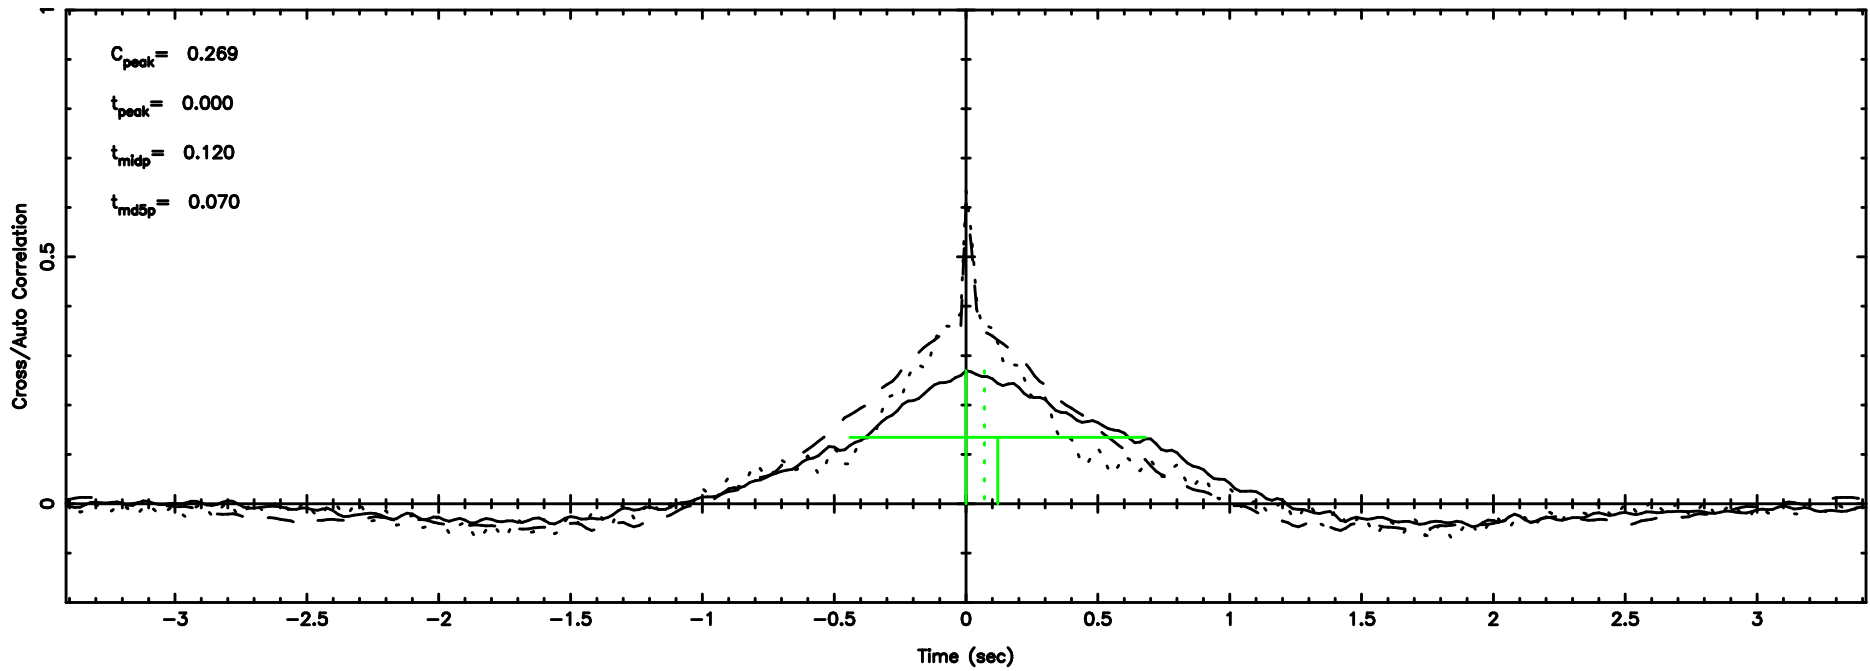

BLK:18,SNR1: 2.6160 ,SNR2: 12.298

Frequency (Hz)

T20240810114340

BLK:21,SNR1: 71.387 ,SNR2: 315.24

K20240810114337

BLK:21,SNR1: 22.033 ,SNR2: 68.828

3C216 2024/08/10 2.76UT TOYOKAWA-KISO

F20240810114340