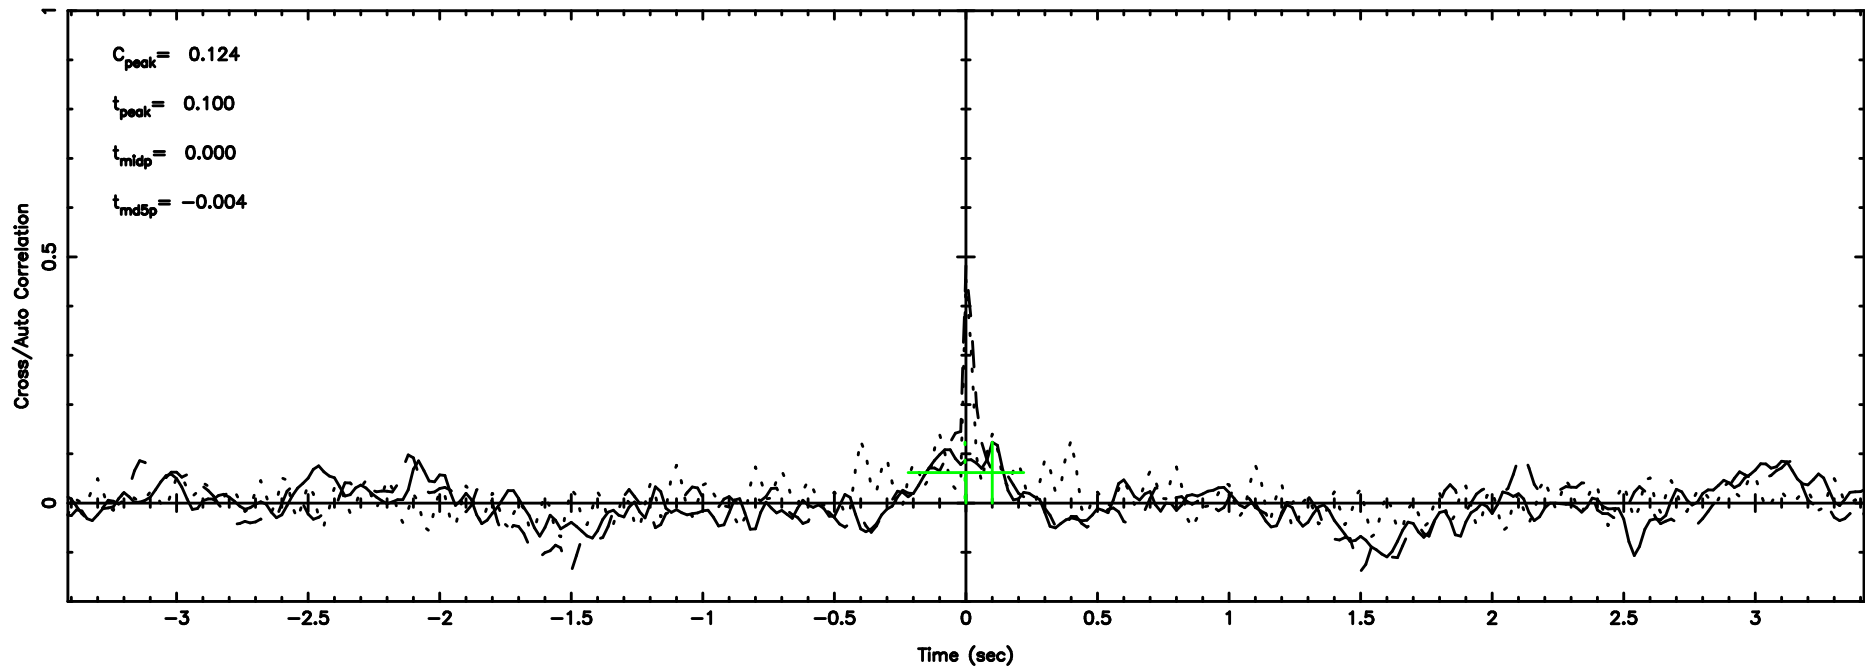

F20240810124754

BLK: 1,SNR1: 0.38909E-01,SNR2: 1.3977

K20240810124751

BLK: 1,SNR1: 0.36800 ,SNR2: 1.1723

1011+110 2024/08/10 3.83UT FUJI -KISO