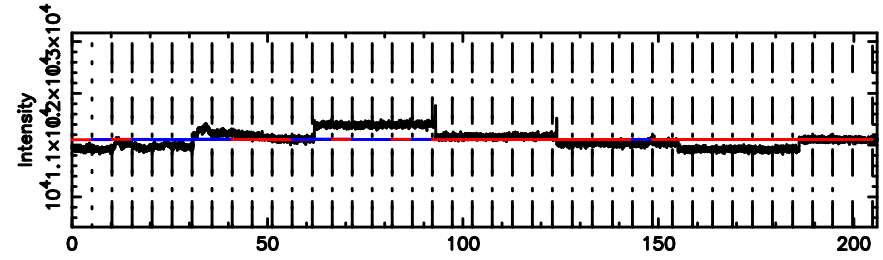

Frequency (Hz)

3C138 2024/08/09 22.96UT TOYOKAWA-KISO

K20240810075540