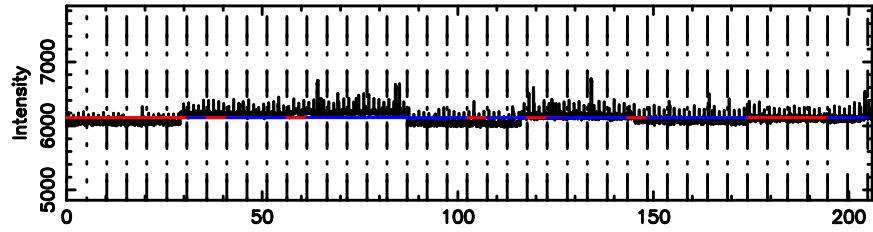

F20240810065608