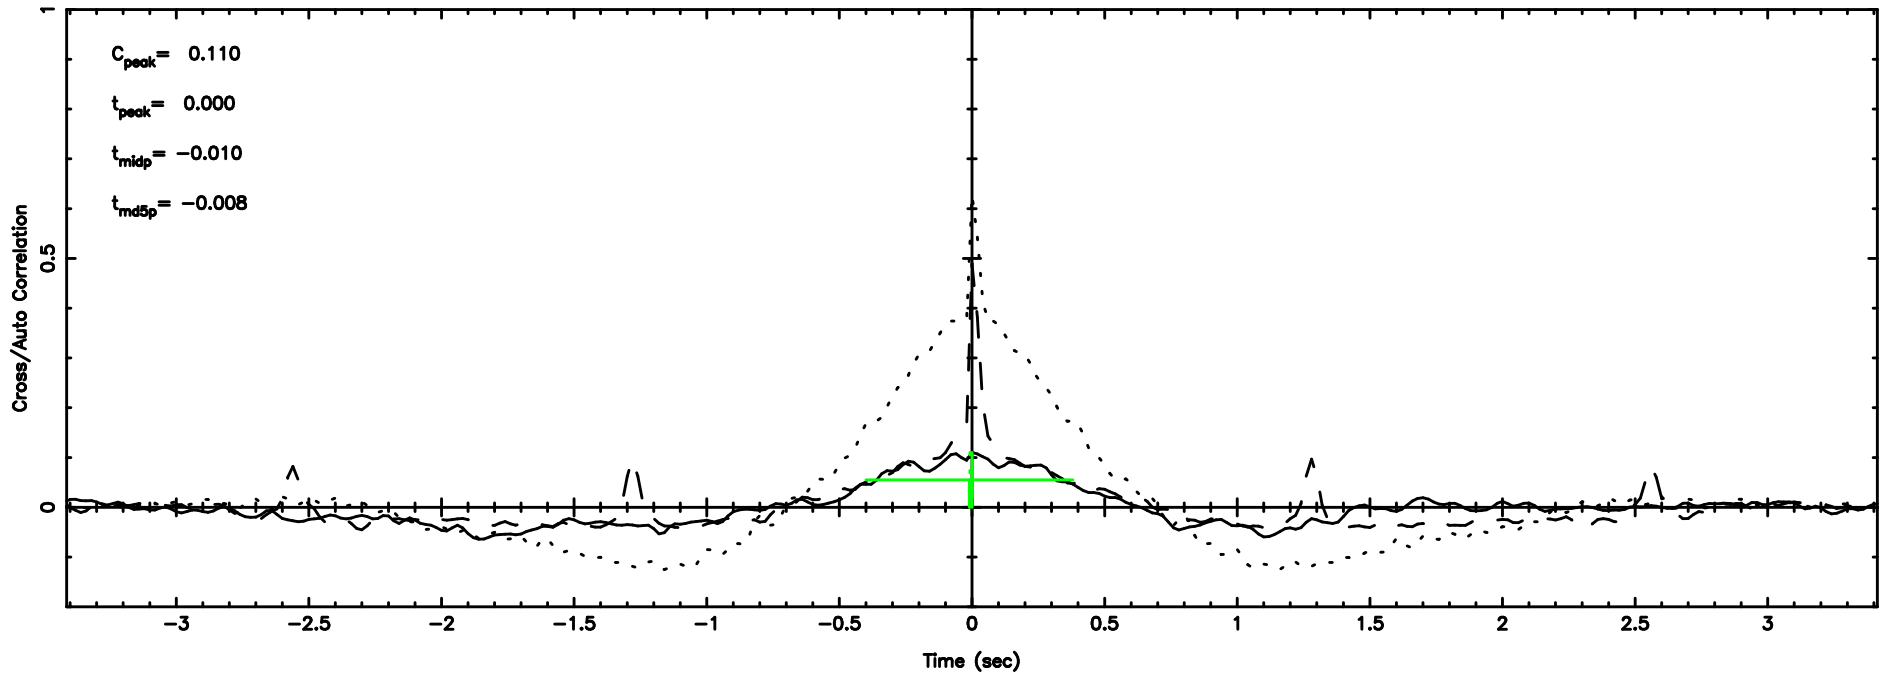

0531+194 2024/08/09 23.18UT TOYOKAWA-KISO

F20240810080916

BLK:10,SNR1: 0.17735E-01,SNR2: 2.9425

Frequency (Hz)

K20240810080914

BLK:10,SNR1: 3.7300 ,SNR2: 17.027

Frequency (Hz)

0531+194 2024/08/09 23.18UT FUJI -KISO