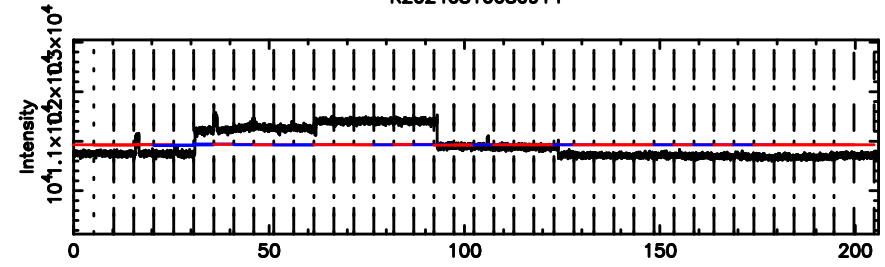

Frequency (Hz)

0531+194 2024/08/09 23.18UT TOYOKAWA-FUJI

T20240810080916

BLK:13,SNR1: 0.10291 ,SNR2: 2.4434

Frequency (Hz)

K20240810080914

BLK:13,SNR1: 3.3241 ,SNR2: 14.457

Frequency (Hz)