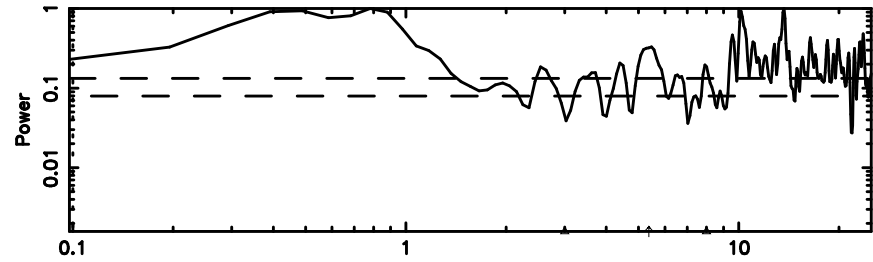

BLK: 1,SNR1: 0.71924 ,SNR2: 0.99152