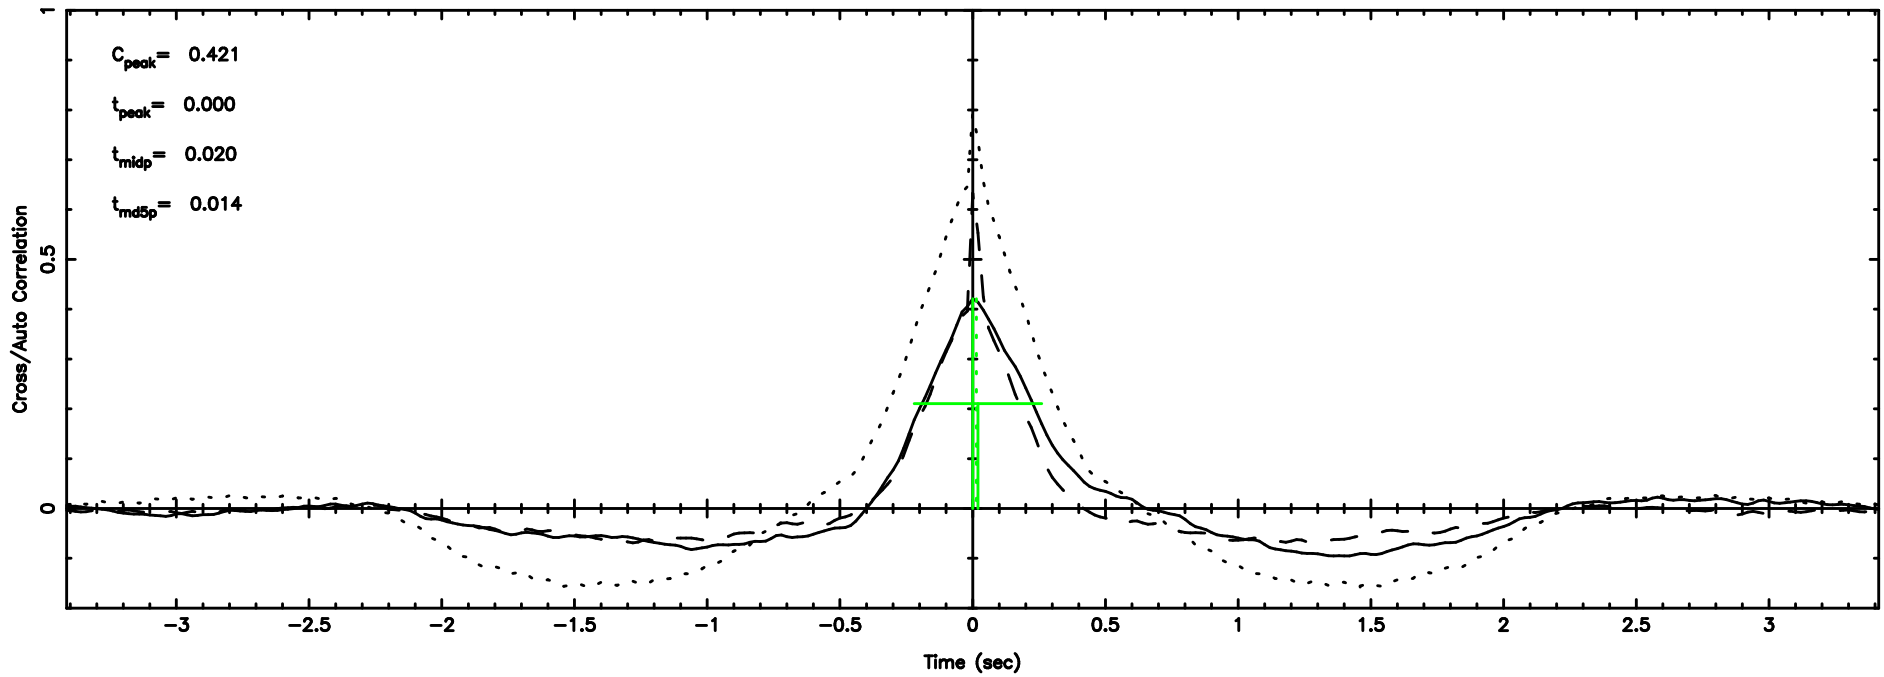

T20240810070736

BLK:34,SNR1: 2.8170 ,SNR2: 6.6841

Frequency (Hz)

K20240810070733

BLK:34,SNR1: 8.9596 ,SNR2: 17.086

Frequency (Hz)

3C119 2024/08/09 22.15UT TOYOKAWA-KISO

F20240810070736