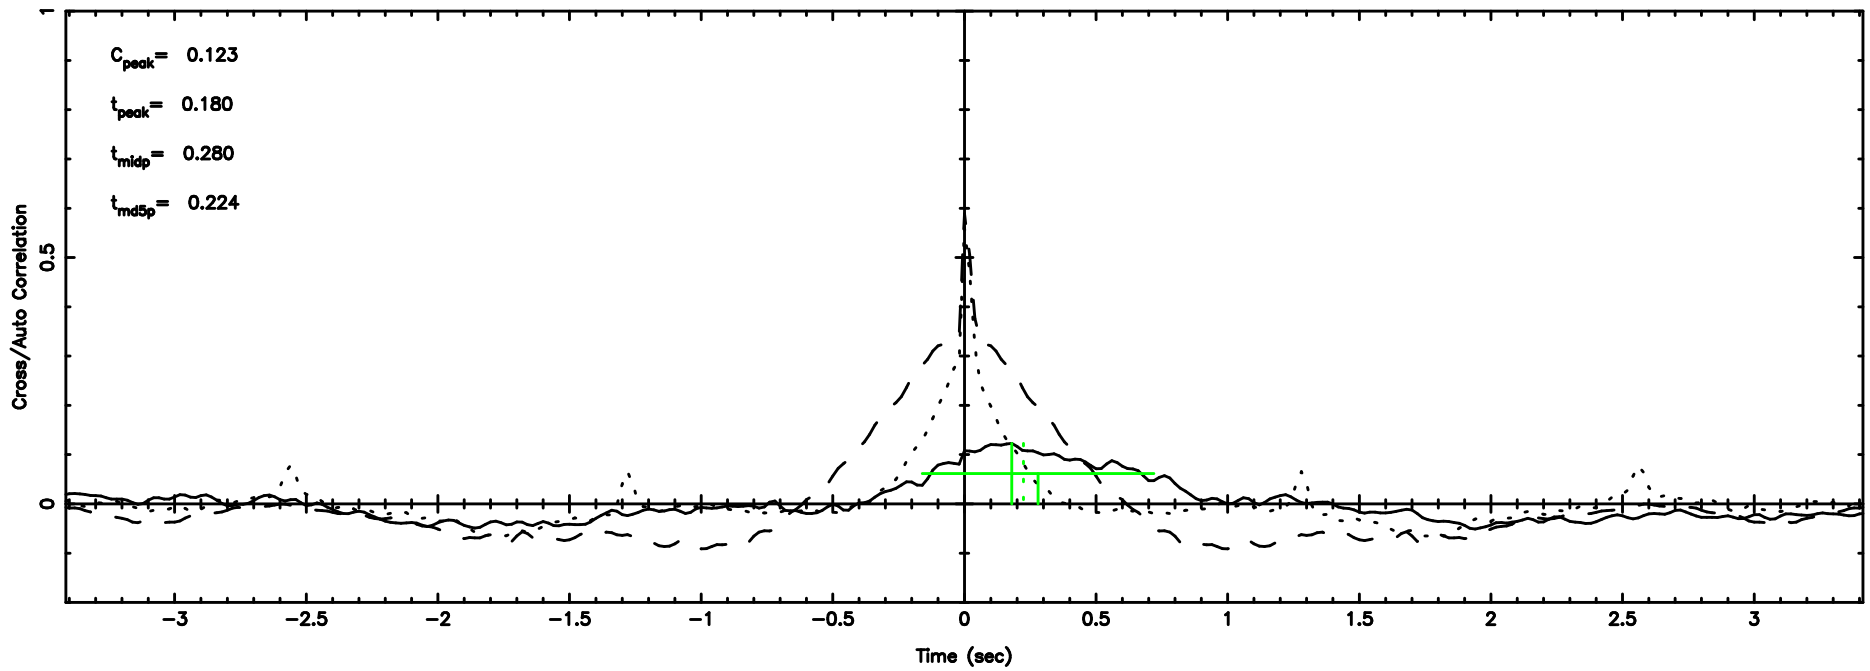

3C236 2024/08/10 3.69UT TOYOKAWA-FUJI