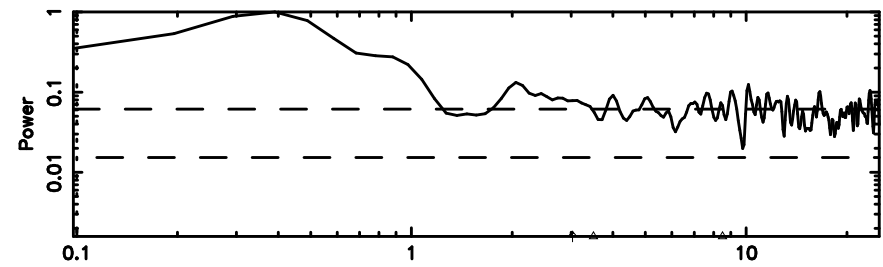

0349+382 2024/08/09 21.50UT TOYOKAWA-FUJI

T20240810062811

BLK: 5,SNR1: 6.0071 ,SNR2: 55.664

Frequency (Hz)

K20240810062809

BLK: 5,SNR1: 0.35642 ,SNR2: 2.6471

Frequency (Hz)

0349+382 2024/08/09 21.50UT TOYOKAWA-KISO