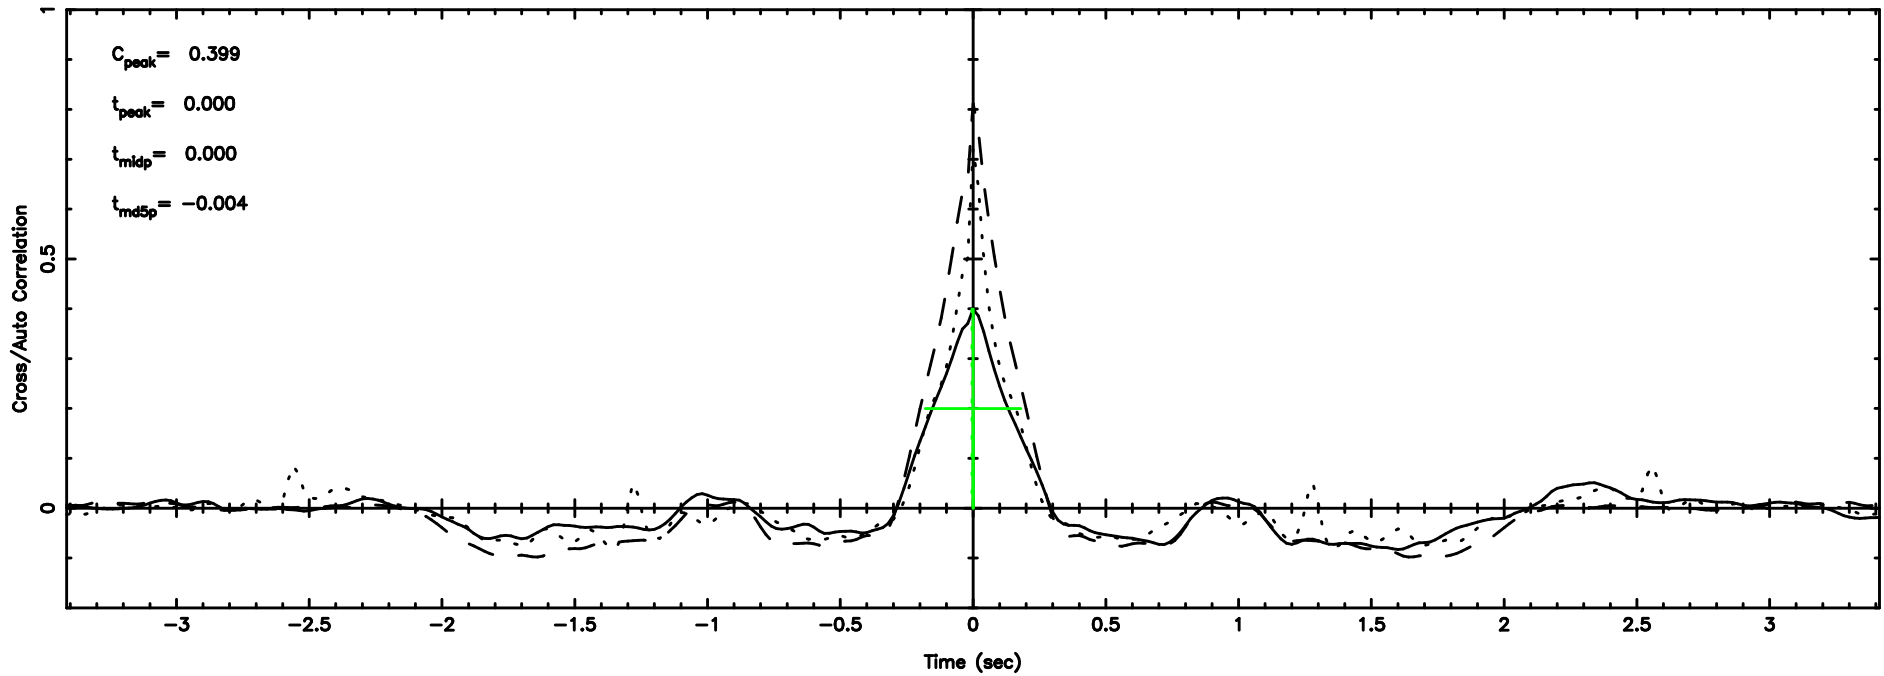

Frequency (Hz)

0418+236 2024/08/09 21.96UT TOYOKAWA-FUJI