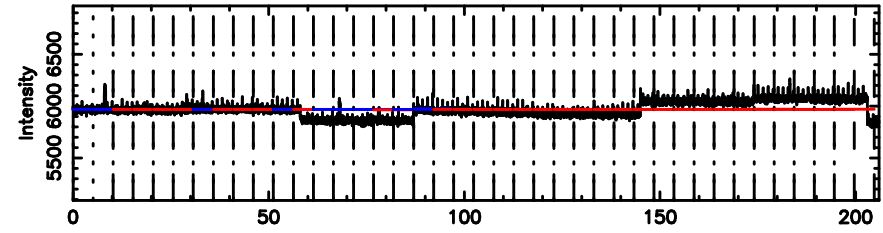

Frequency (Hz)

F20240810064914