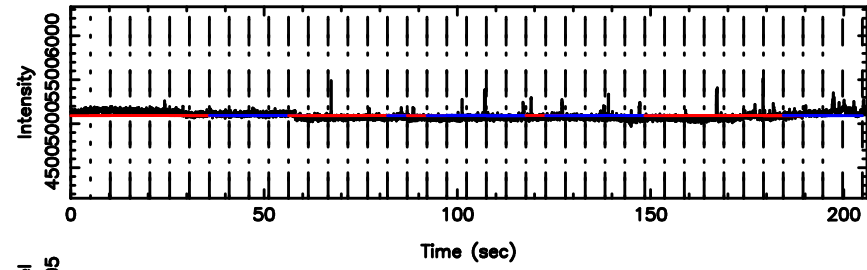

T20240810142315

BLK:18,SNR1: 9.3210 ,SNR2: 21.343

3C267 2024/08/10 5.42UT TOYOKAWA-FUJI

F20240810142315

BLK:18,SNR1: 2.7017 ,SNR2: 6.2456

T20240810142315

BLK:24,SNR1: 8.0152 ,SNR2: 19.080

K20240810142312