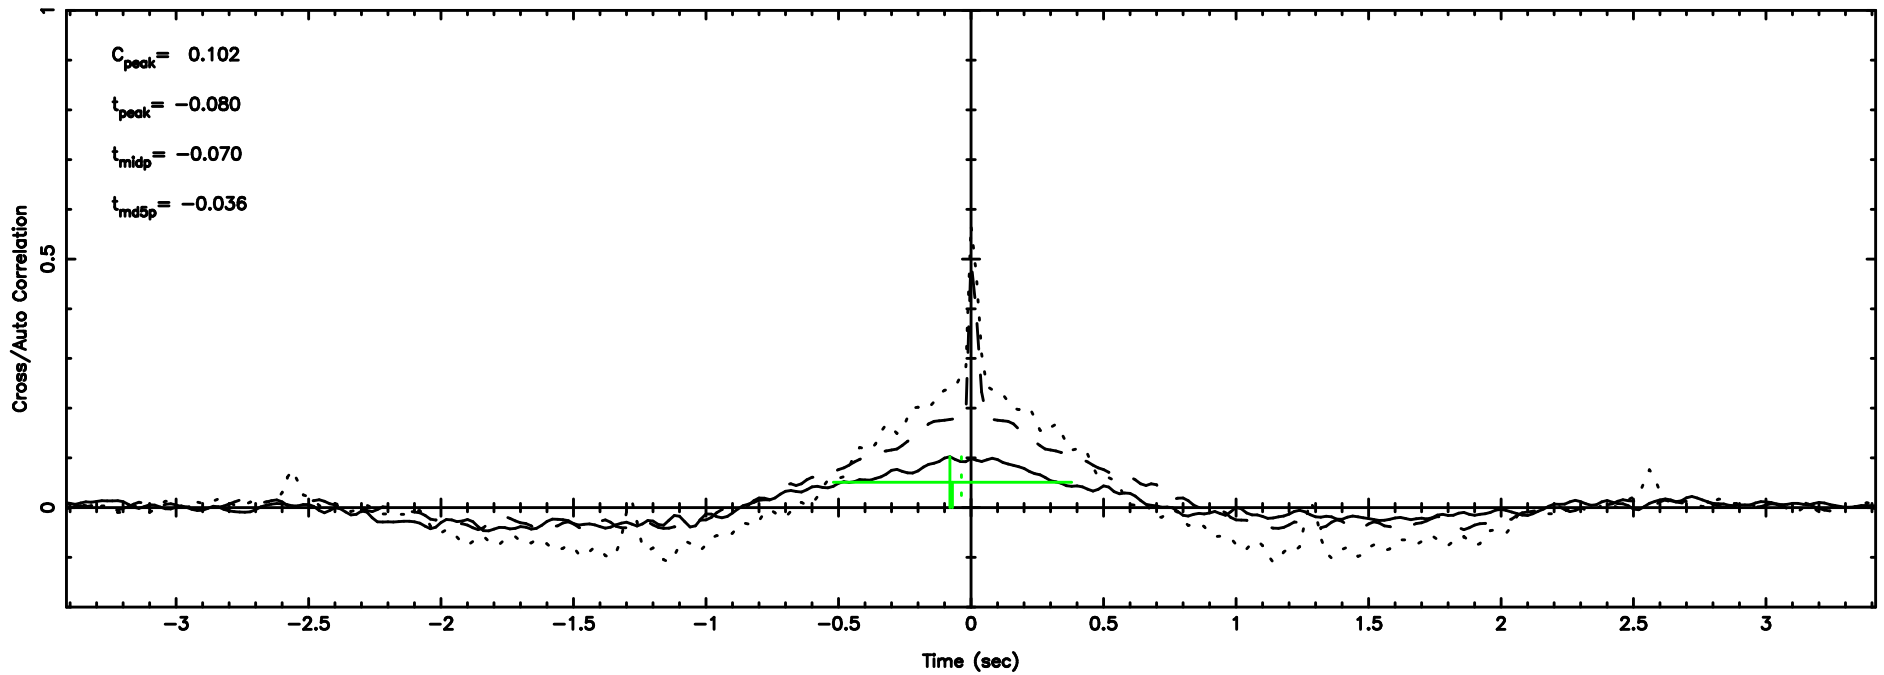

0552+12 2024/08/09 23.53UT FWJ -KISO

T20240810083425

BLK:11,SNR1: 3.4634 ,SNR2: 8.7384

Frequency (Hz)

0556+191 2024/08/09 23.60UT TOYOKAWA-FUJI

F20240810083425

BLK:11,SNR1: 7.9464 ,SNR2: 20.373

Frequency (Hz)