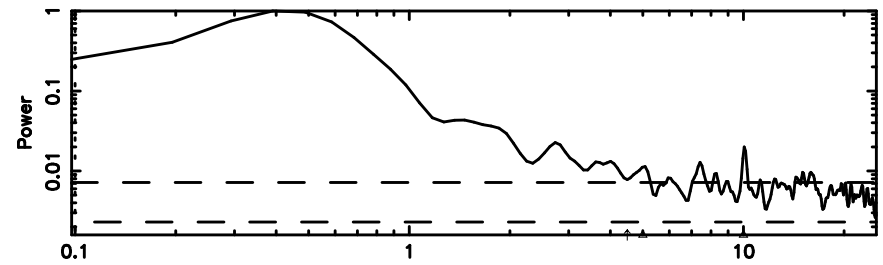

0531+194 2024/08/09 23.18UT TOYOKAWA-KISO

F20240810080916

BLK:10,SNR1: 0.17735E-01,SNR2: 2.9425

Frequency (Hz)

K20240810080914

BLK:10,SNR1: 3.7300 ,SNR2: 17.027

Frequency (Hz)

0531+194 2024/08/09 23.18UT FUJI -KISO