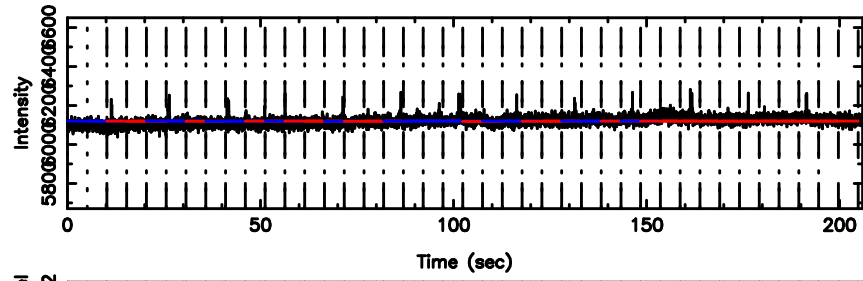

T20240810152136