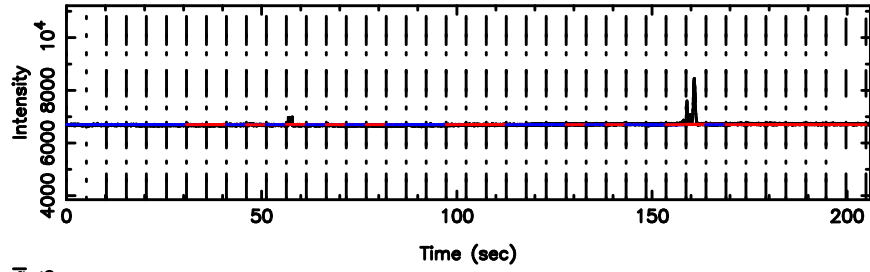

T20240810083425