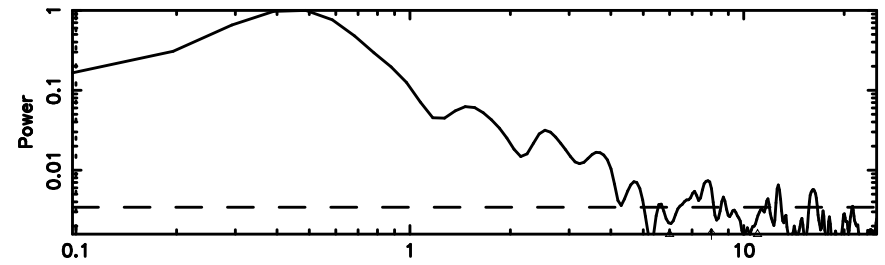

0552+12 2024/08/09 23.53UT FWJ -KISO

T20240810083425

BLK:11,SNR1: 3.4634 ,SNR2: 8.7384

Frequency (Hz)

0556+191 2024/08/09 23.60UT TOYOKAWA-FUJI

F20240810083425

BLK:11,SNR1: 7.9464 ,SNR2: 20.373

Frequency (Hz)