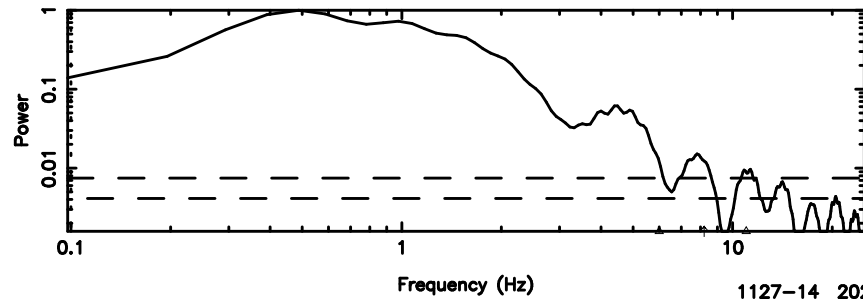

BLK:27,SNR1: 4.2009 ,SNR2: 10.786

Frequency (Hz)

K20240810135247

BLK:27,SNR1: 7.3980 ,SNR2: 18.754

Frequency (Hz)

3C255 2024/08/10 4.91UT FUJI -KISO

T20240810140328

BLK:27,SNR1: 8.3078 ,SNR2: 21.023