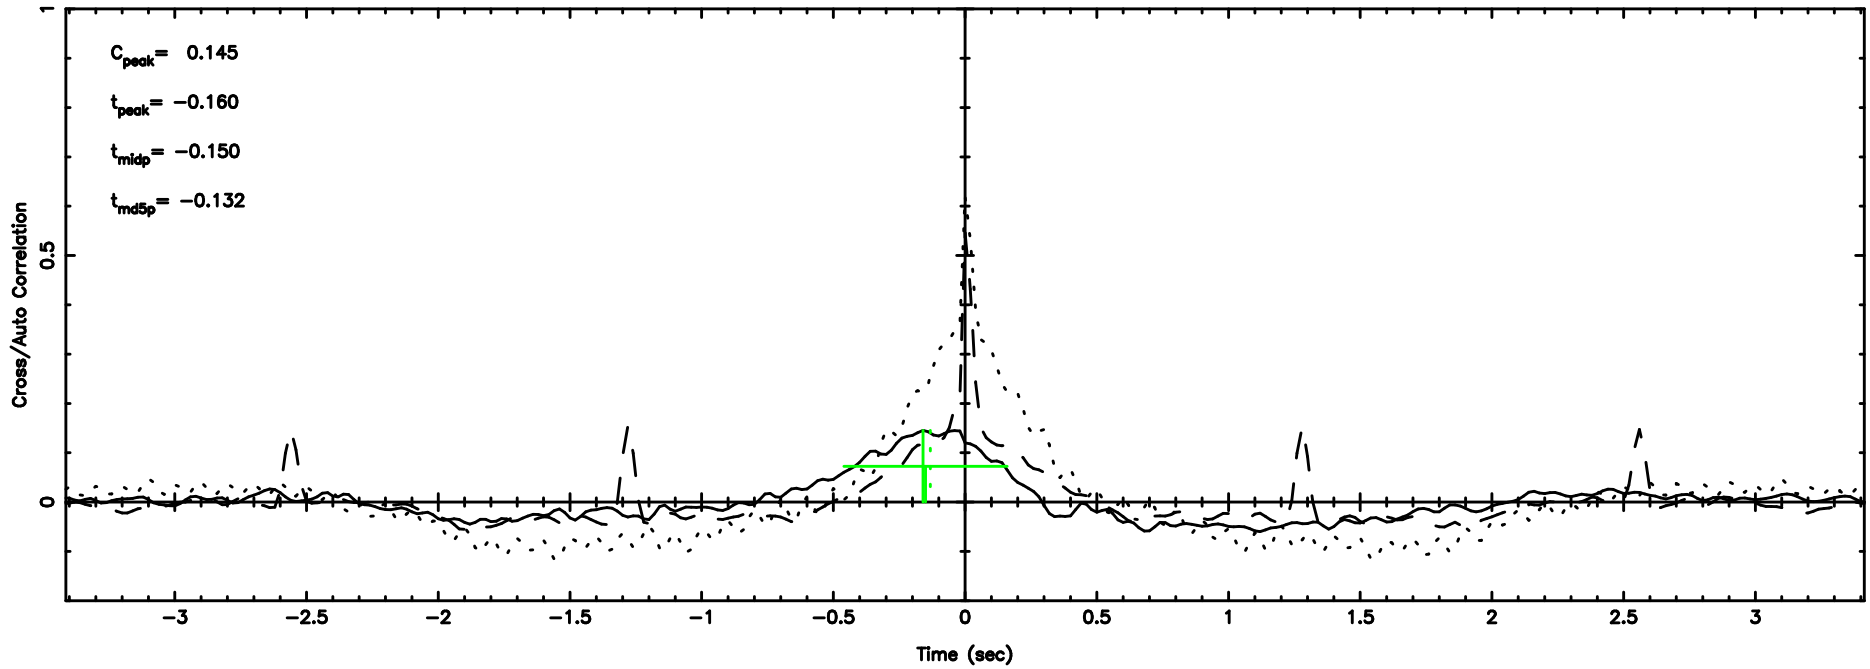

F20240810121015

BLK:12,SNR1:-0.70840E-01,SNR2: 2.3367

K20240810121012

BLK:12,SNR1: 1.6221 ,SNR2: 4.9915

3C222 2024/08/10 3.20UT FUJI -KISO