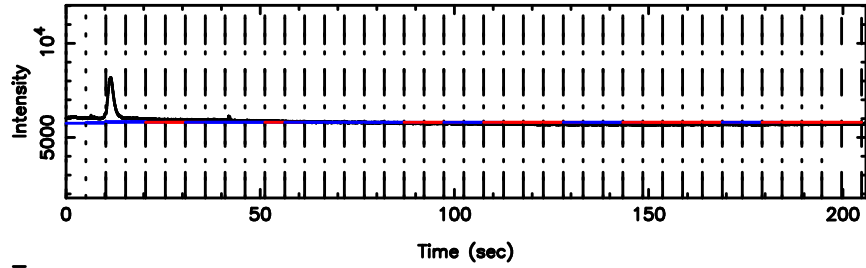

BLK:18,SNR1: 2.6160 ,SNR2: 12.298

Frequency (Hz)

T20240810114340

BLK:21,SNR1: 71.387 ,SNR2: 315.24

K20240810114337

BLK:21,SNR1: 22.033 ,SNR2: 68.828

3C216 2024/08/10 2.76UT TOYOKAWA-KISO

F20240810114340