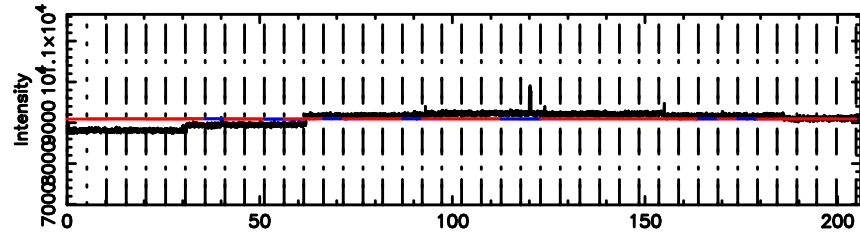

Frequency (Hz)

K20240810165159

BLK: 8,SNR1: 2.8201 ,SNR2: 9.9645