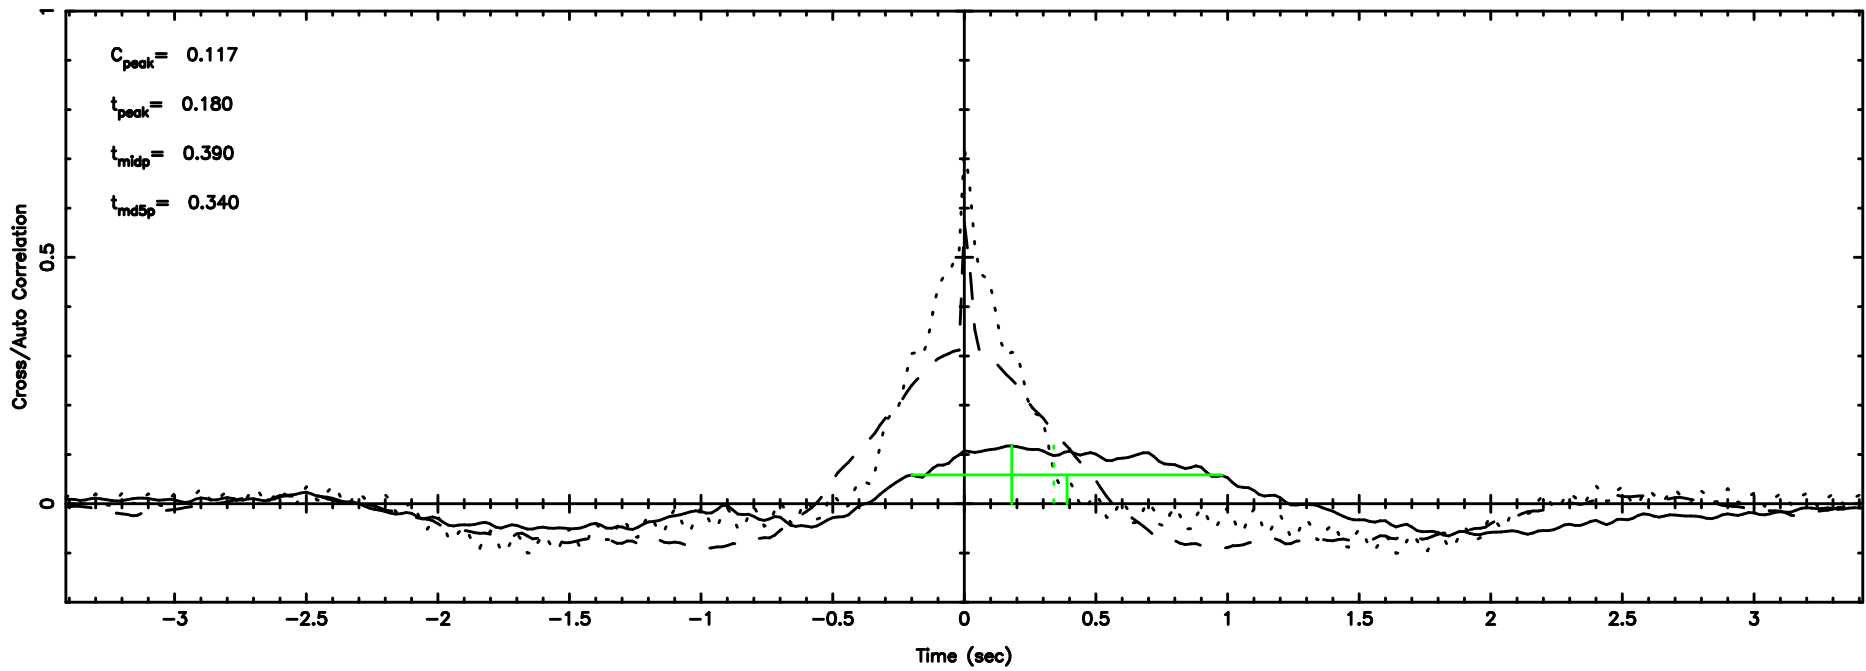

BLK:20,SNR1: 5.3012 ,SNR2: 16.942