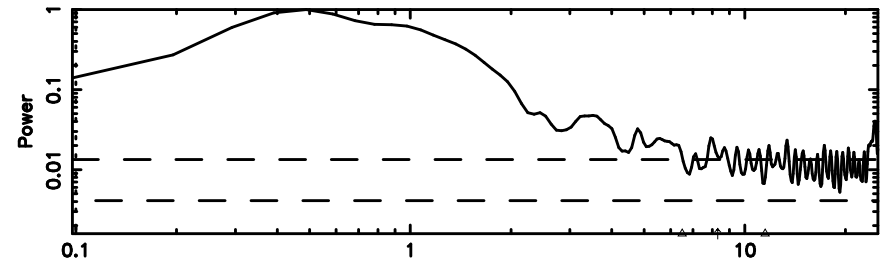

0418+236 2024/08/09 21.96UT FUJI -KISO

T20240810070736

BLK:24,SNR1: 3.4082 ,SNR2: 8.0982

Frequency (Hz)

F20240810070736

BLK:24,SNR1: 3.6570 ,SNR2: 9.0095

Frequency (Hz)

3C119 2024/08/09 22.15UT TOYOKAWA-FUJI