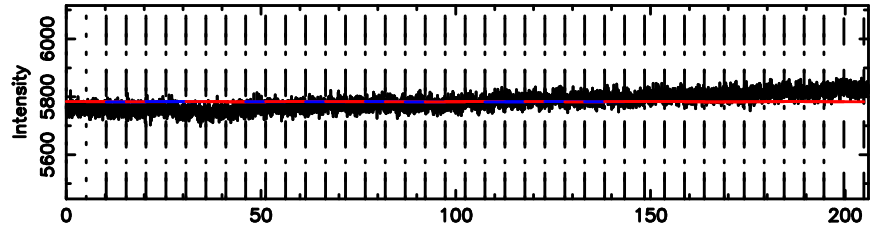

BLK:31,SNR1: 15.063 ,SNR2: 67.878

Frequency (Hz)

F20240810100002

BLK:34,SNR1: 17.933 ,SNR2: 61.885

K20240810095959

BLK:34,SNR1: 14.930 ,SNR2: 64.185

0723+10 2024/08/10 1.03UT FUJI -KISO

T20240810101017