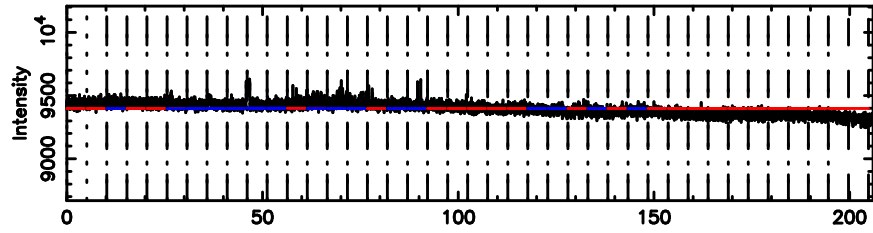

F20240810061506

BLK:18,SNR1: 0.32412 ,SNR2: 1.3379

Frequency (Hz)

0337+319 2024/08/09 21.28UT TOYOKAWA-FUJI

T20240810061506

BLK:16,SNR1: 0.48960 ,SNR2: 4.1349

Frequency (Hz)

K20240810061504