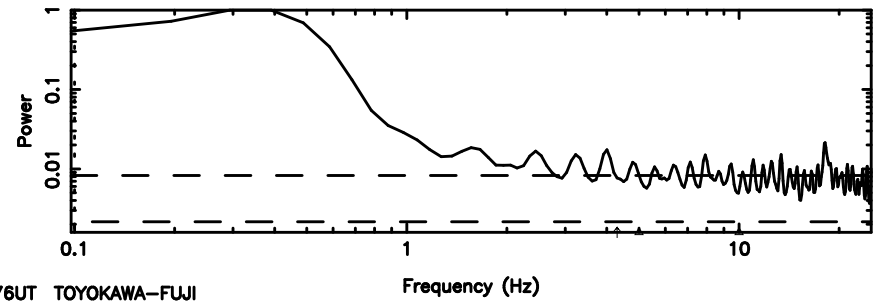

BLK:18,SNR1: 2.6160 ,SNR2: 12.298

Frequency (Hz)