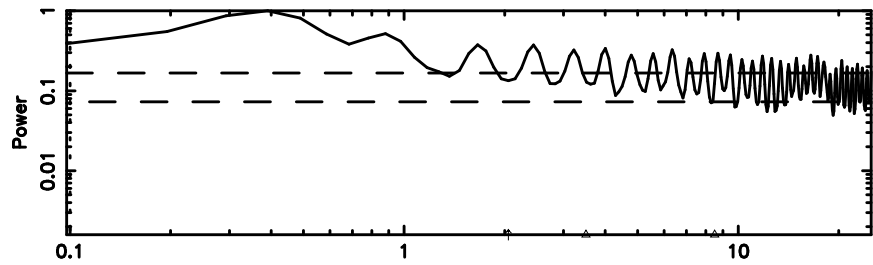

BLK:35,SNR1: 1.5232 ,SNR2: 16.950

Frequency (Hz)

3C147 2024/08/09 23.32UT TOYOKAWA-KISO

K20240810081733

BLK:35,SNR1: 0.37286 ,SNR2: 1.6994

Frequency (Hz)

F20240810081736

BLK:25,SNR1: 0.69524E-01,SNR2: 1.4326