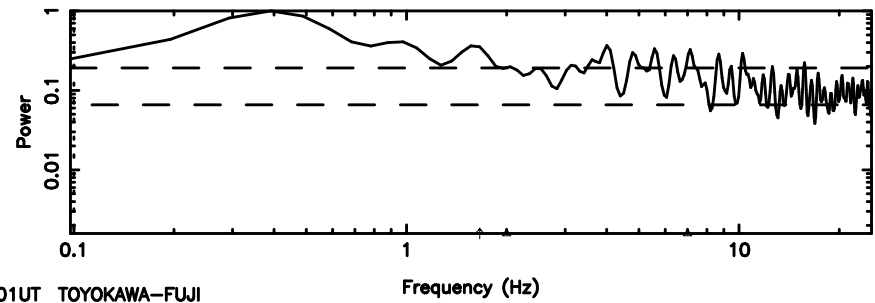

BLK: 6,SNR1:-0.14517 ,SNR2: 1.3824

Frequency (Hz)