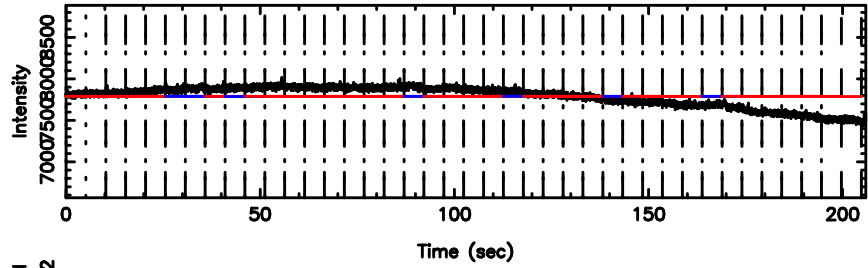

T20240810115552