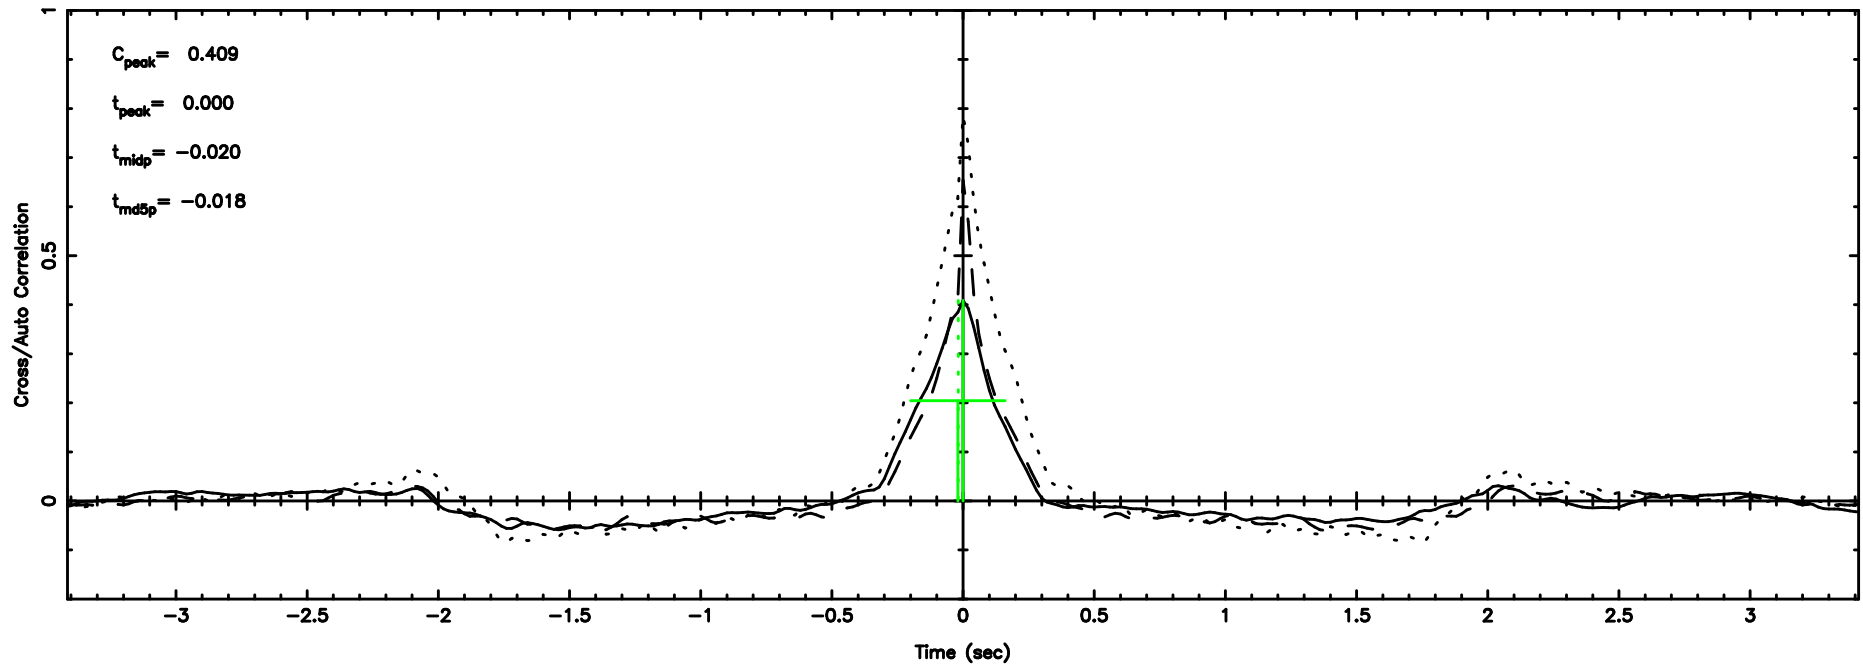

T20240810144903

BLK:17,SNR1: 2.1647 ,SNR2: 4.0717

Frequency (Hz)

F20240810144903

BLK:17,SNR1: 3.9079 ,SNR2: 9.8226

Frequency (Hz)

1213-17 2024/08/10 5.85UT TOYOKAWA-FUJI

T20240810144903