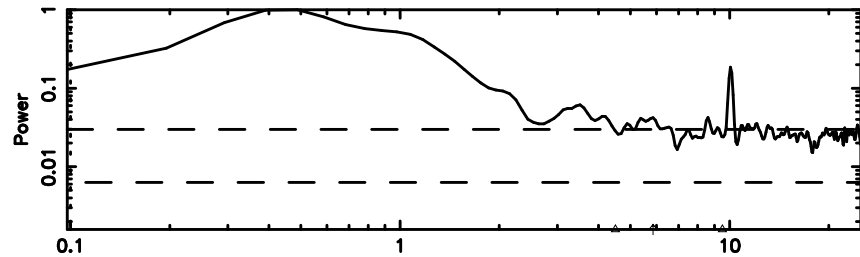

T20240810165202

BLK:15,SNR1: 0.25142 ,SNR2: 1.9705

Frequency (Hz)

K20240810165159

BLK:15,SNR1: 1.4092 ,SNR2: 4.8386

Frequency (Hz)

3C298 2024/08/10 7.90UT TOYOKAWA-KISO

F20240810165202