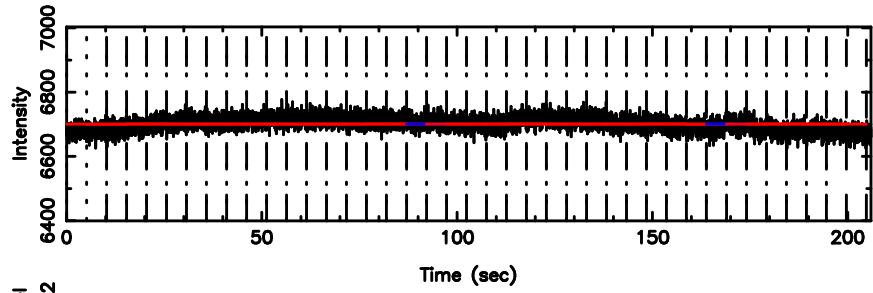

T20240810082547

BLK: 2,SNR1: 0.22901 ,SNR2: 1.1958