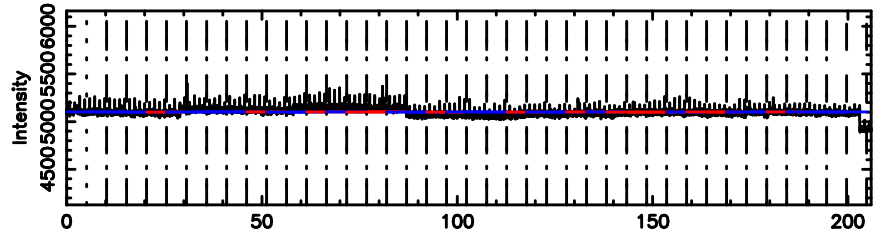

BLK:35,SNR1: 1.5232 ,SNR2: 16.950

Frequency (Hz)

3C147 2024/08/09 23.32UT TOYOKAWA-KISO

K20240810081733

BLK:35,SNR1: 0.37286 ,SNR2: 1.6994

Frequency (Hz)

F20240810081736

BLK:25,SNR1: 0.69524E-01,SNR2: 1.4326