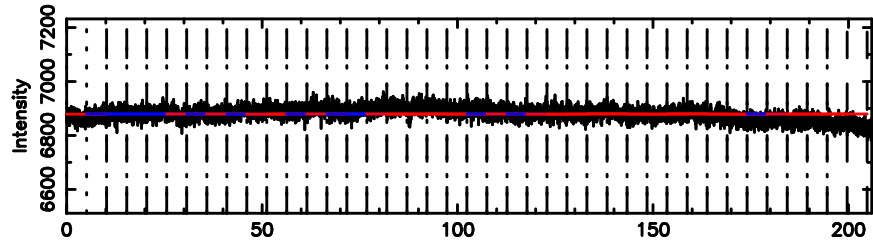

BLK:27,SNR1: 3.3759 ,SNR2: 8.3094

Frequency (Hz)

3C119 2024/08/09 22.15UT FUJI -KISO

K20240810070733

BLK:27,SNR1: 9.3720 ,SNR2: 17.850

Frequency (Hz)

T20240810075543

BLK:12,SNR1: 0.18426 ,SNR2: 1.5003