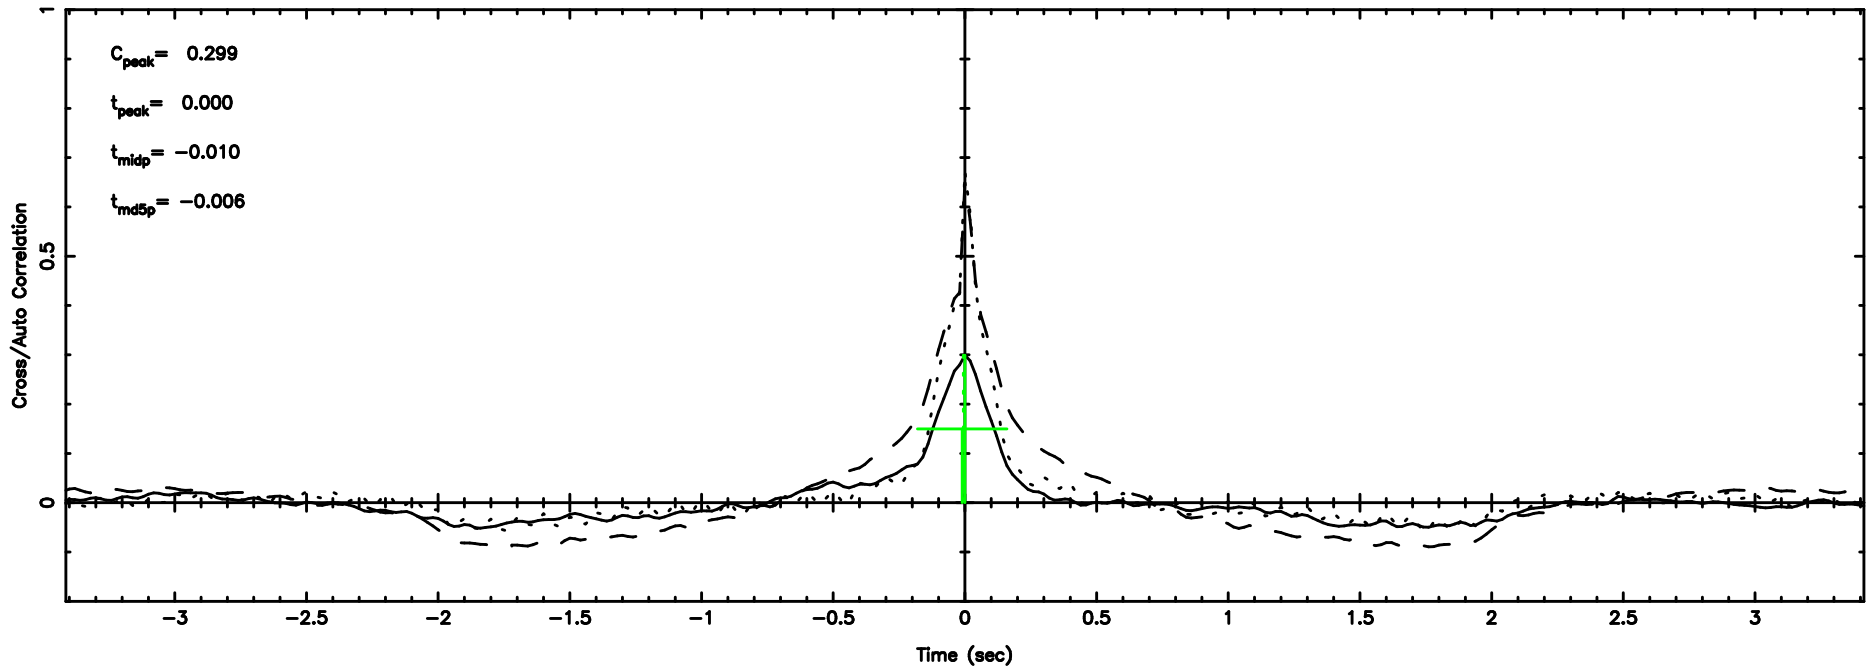

BLK:18,SNR1: 11.154 ,SNR2: 15.588

0941-08 2024/08/10 3.32UT TOYOKAWA-FUJI

T20240810121715

BLK:25,SNR1: 3.0325 ,SNR2: 13.051

0941-08 2024/08/10 3.32UT TOYOKAWA-KISO

K20240810121712

BLK:25,SNR1: 3.8789 ,SNR2: 10.772