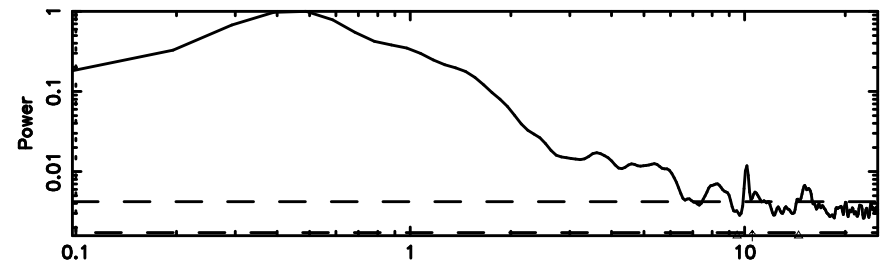

T20240810070736

BLK:34,SNR1: 2.8170 ,SNR2: 6.6841

Frequency (Hz)

K20240810070733

BLK:34,SNR1: 8.9596 ,SNR2: 17.086

Frequency (Hz)

3C119 2024/08/09 22.15UT TOYOKAWA-KISO

F20240810070736