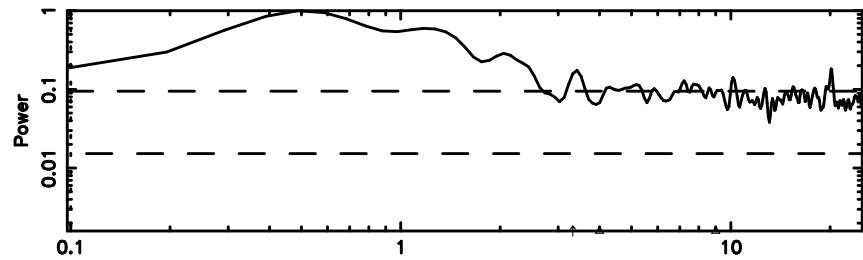

BLK:10,SNR1: 0.40409 ,SNR2: 2.9822