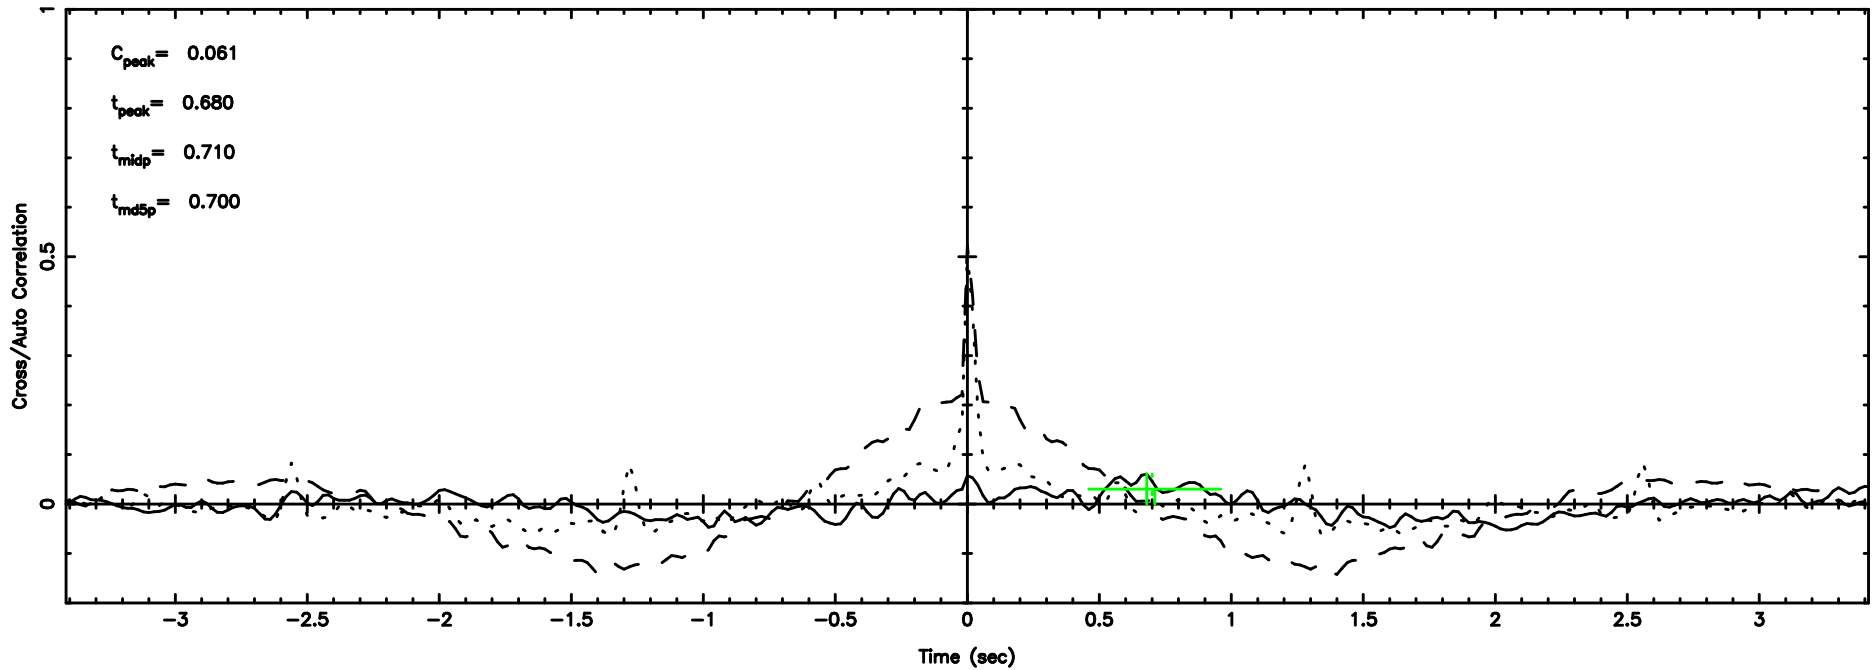

T20240810105912

BLK: 6,SNR1: 0.27315 ,SNR2: 4.0772

0821+394 2024/08/10 2.01UT TOYOKAWA-FUJI

F20240810105912

BLK: 6,SNR1:-0.14517 ,SNR2: 1.3824

Frequency (Hz)