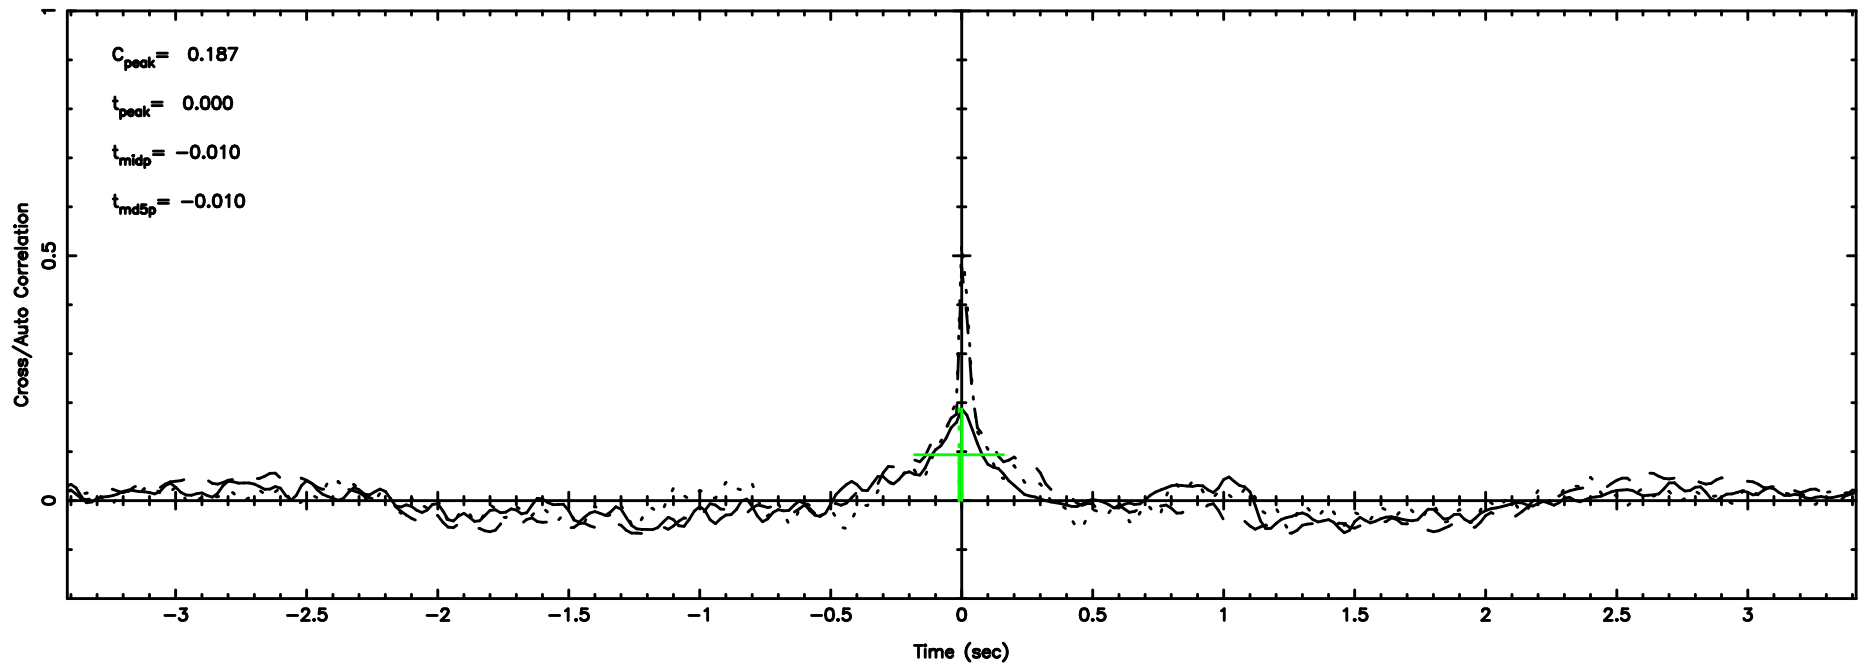

3C279 2024/08/10 6.52UT TOYOKAWA-KISO