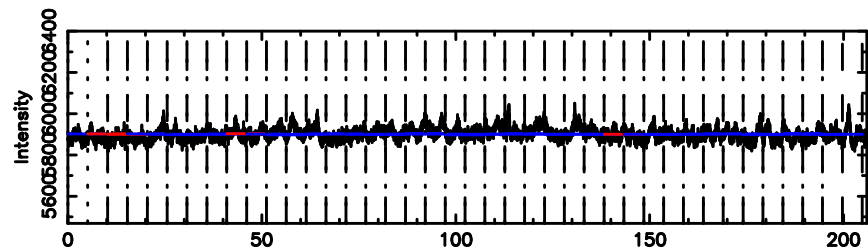

F20240810122537

BLK:20,SNR1:-0.14381 ,SNR2: 0.76891

Frequency (Hz)

3C230 2024/08/10 3.46UT TOYOKAWA-FUJI

T20240810122537

BLK:35,SNR1: 2.6851 ,SNR2: 22.550

Frequency (Hz)

3C230 2024/08/10 3.46UT TOYOKAWA-KISO