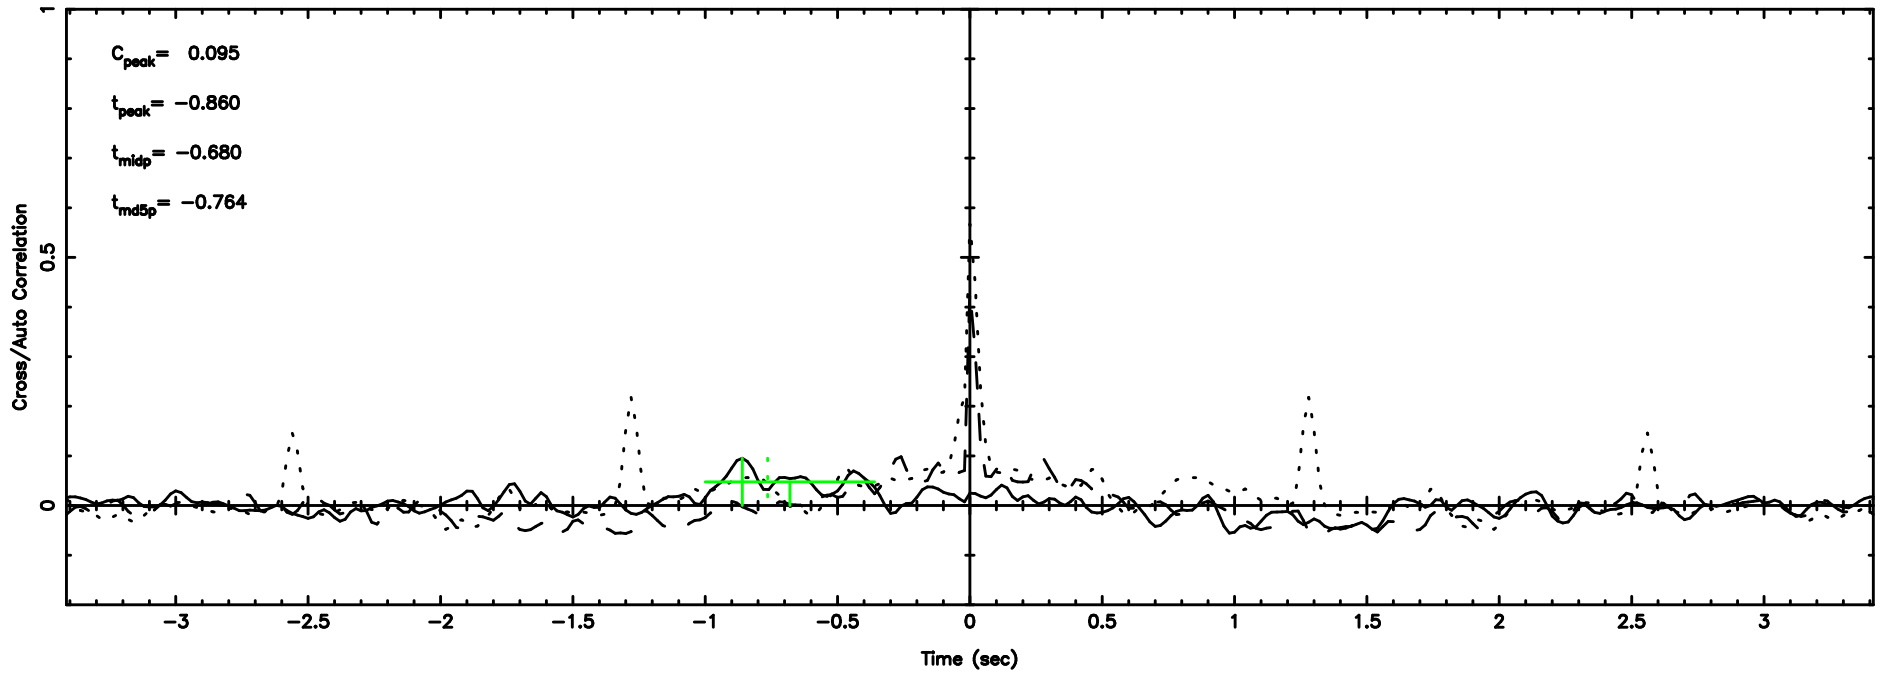

BLK: 4,SNR1:-0.14776 ,SNR2: 1.4271