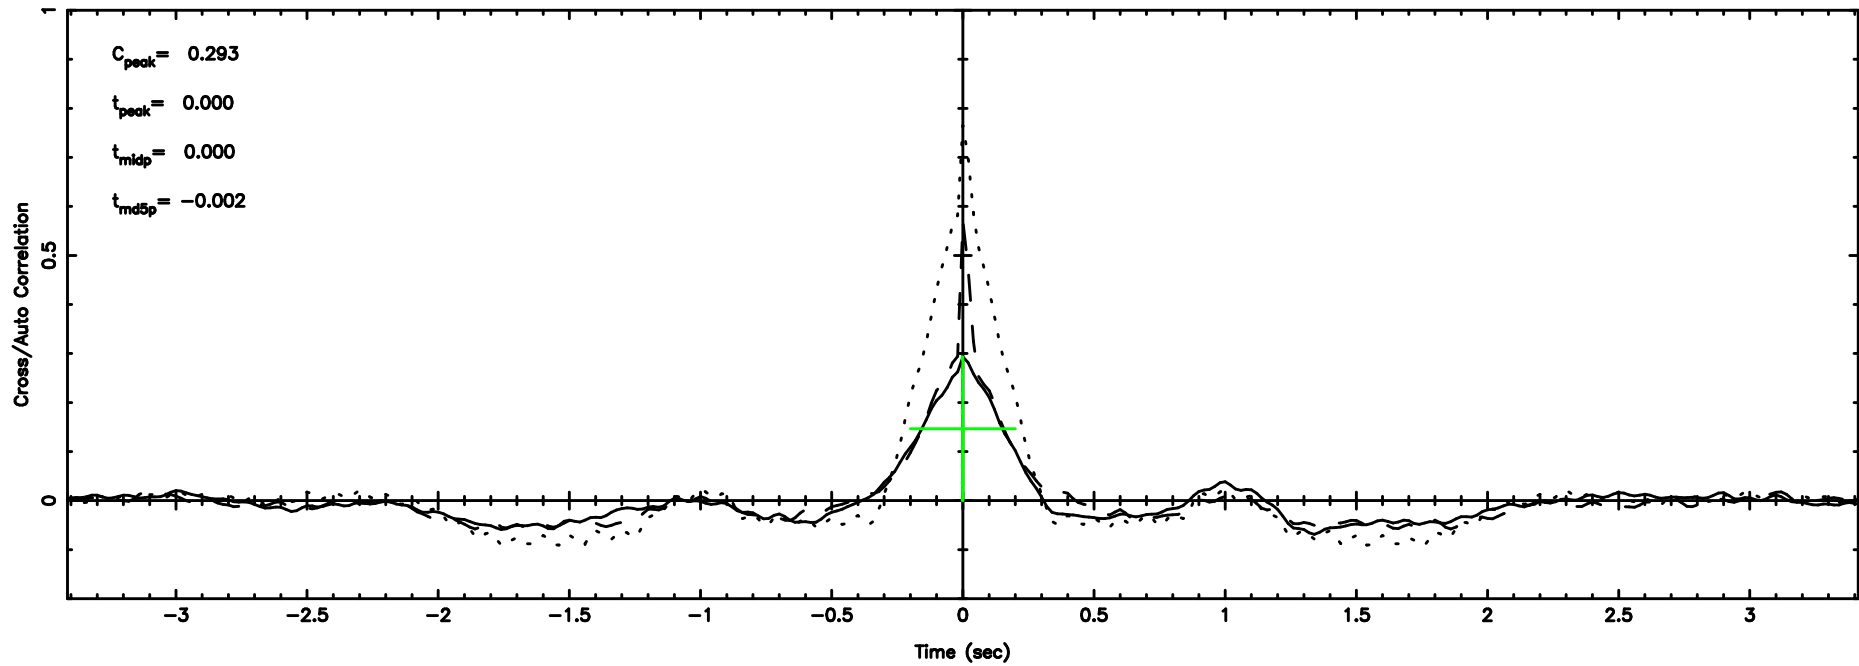

BLK:23,SNR1: 1.5886 ,SNR2: 2.5643

K20240810144900

BLK:23,SNR1: 6.6237 ,SNR2: 16.883

1213-17 2024/08/10 5.85UT TOYOKAWA-KISO

F20240810144903

BLK:22,SNR1: 2.3029 ,SNR2: 7.9557

K20240810144900

BLK:22,SNR1: 6.0956 ,SNR2: 15.313