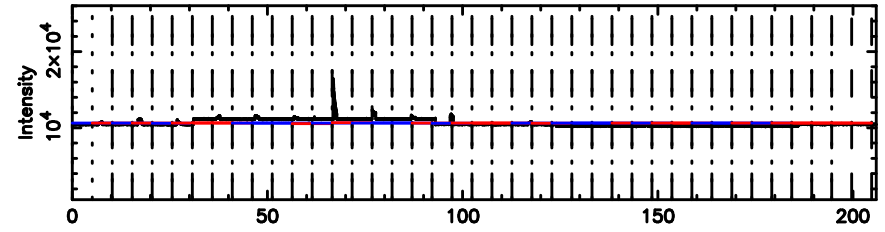

Frequency (Hz)

K20240810083422