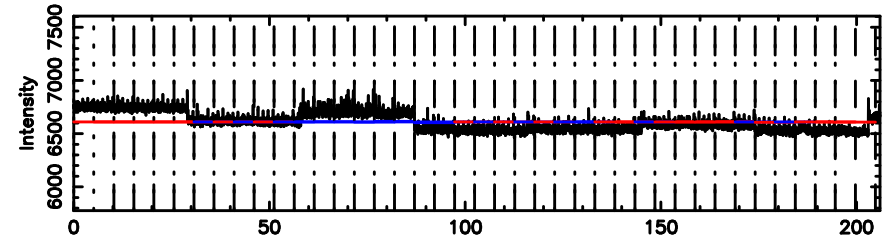

Frequency (Hz)

F20240810061506