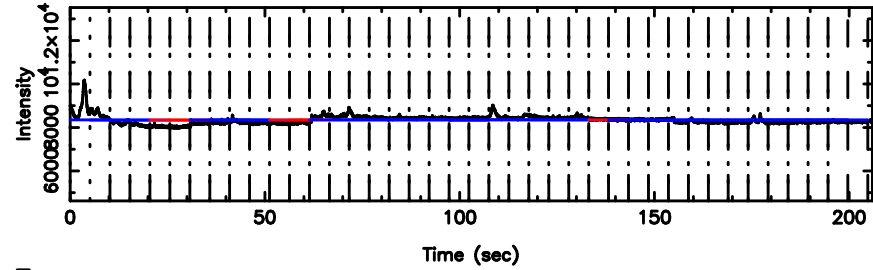

BLK:31,SNR1: 15.063 ,SNR2: 67.878

Frequency (Hz)

F20240810100002

BLK:34,SNR1: 17.933 ,SNR2: 61.885

K20240810095959

BLK:34,SNR1: 14.930 ,SNR2: 64.185

0723+10 2024/08/10 1.03UT FUJI -KISO

T20240810101017