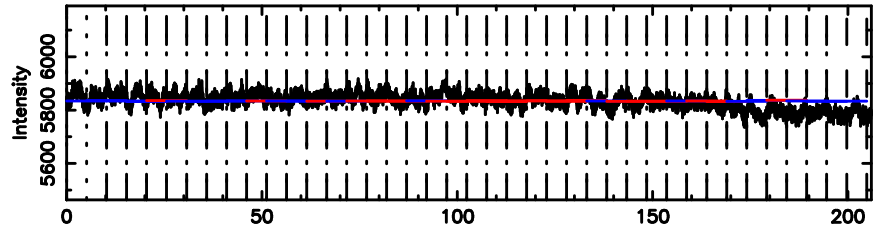

T20240810081736