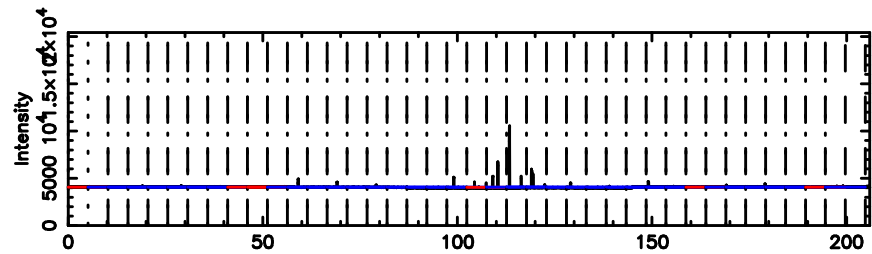

K20240810102800

BLK:27,SNR1: 3.7574 ,SNR2: 10.458

F20240810102803

BLK:33,SNR1: 5.3165 ,SNR2: 15.195

Frequency (Hz)

K20240810102800

BLK:33,SNR1: 3.7227 ,SNR2: 10.366

Frequency (Hz)