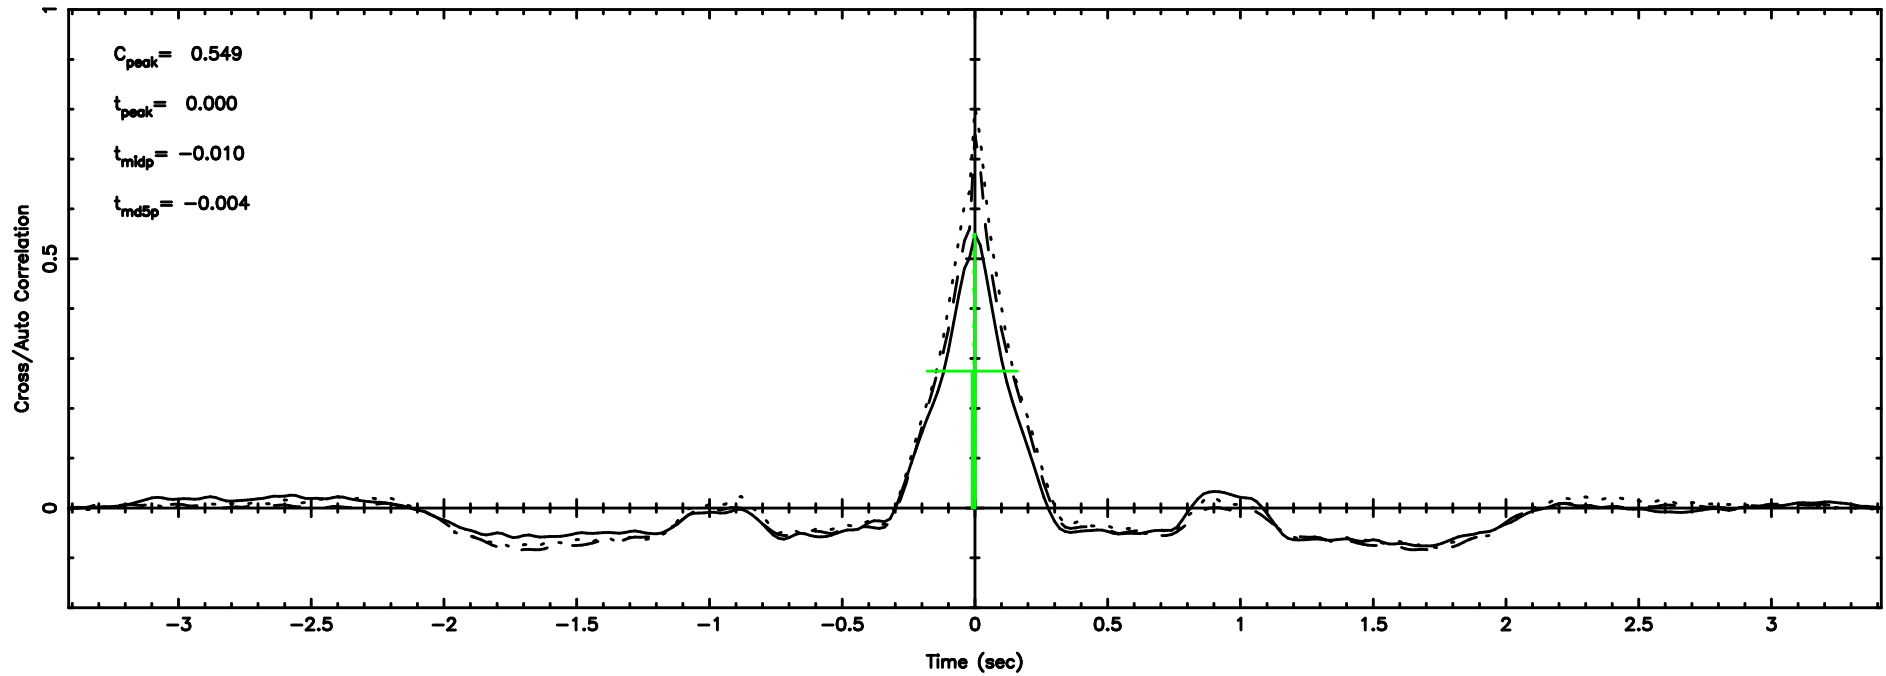

Frequency (Hz)

0418+236 2024/08/09 21.96UT TOYOKAWA-KISO