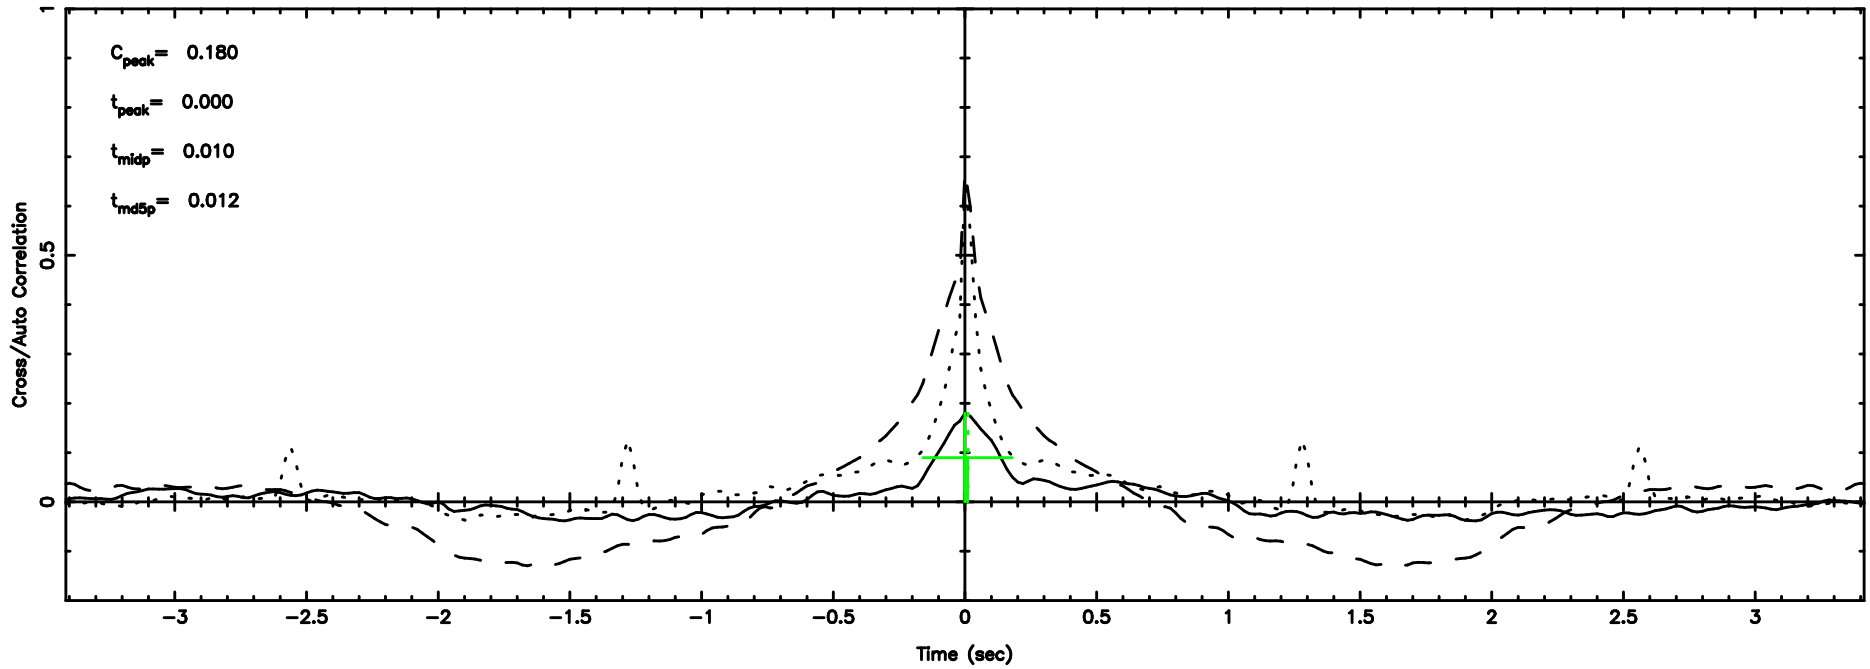

BLK:18,SNR1: 11.154 ,SNR2: 15.588

0941-08 2024/08/10 3.32UT TOYOKAWA-FUJI

T20240810121715

BLK:25,SNR1: 3.0325 ,SNR2: 13.051

0941-08 2024/08/10 3.32UT TOYOKAWA-KISO

K20240810121712

BLK:25,SNR1: 3.8789 ,SNR2: 10.772