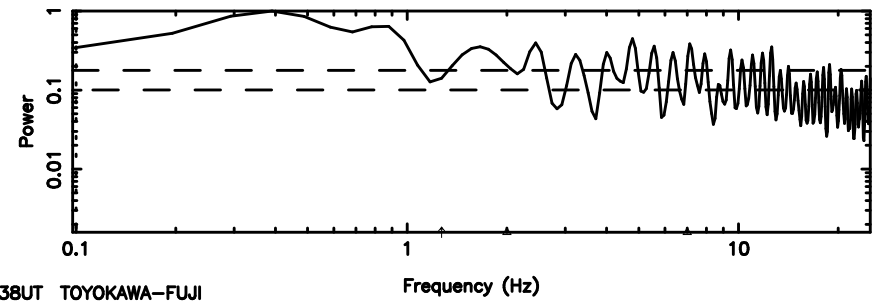

BLK: 4,SNR1:-0.79172E-01,SNR2: 2.1722