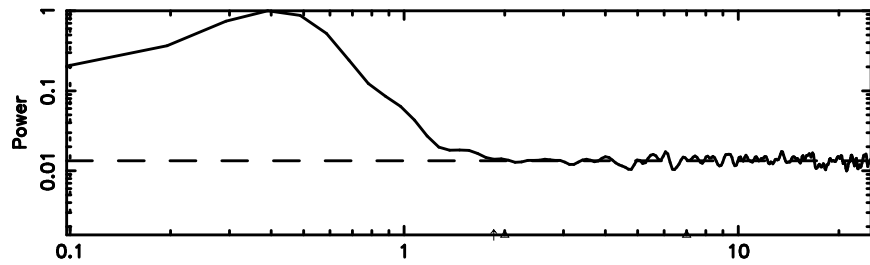

BLK:35,SNR1: 1.5232 ,SNR2: 16.950