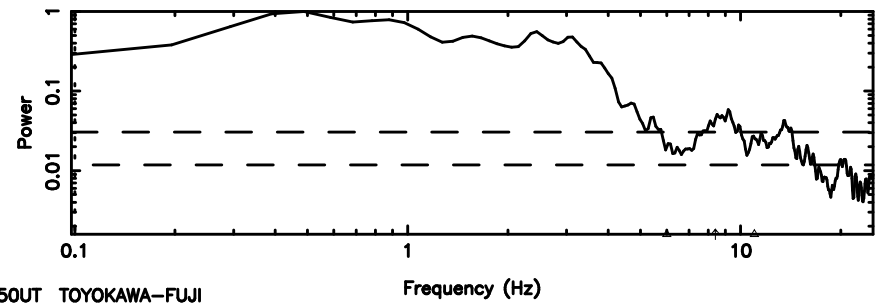

BLK:23,SNR1: 2.8083 ,SNR2: 7.1748