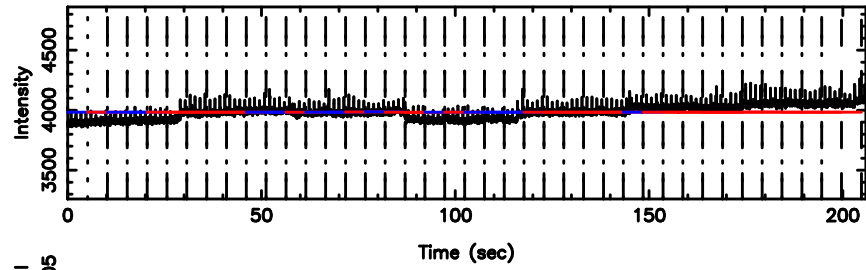

F20240810125535