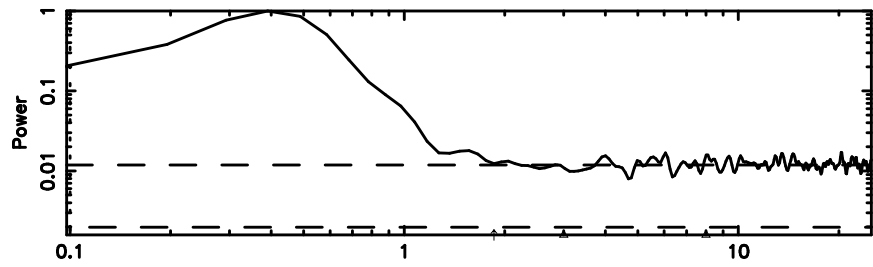

BLK:19,SNR1: 1.7277 ,SNR2: 19.197