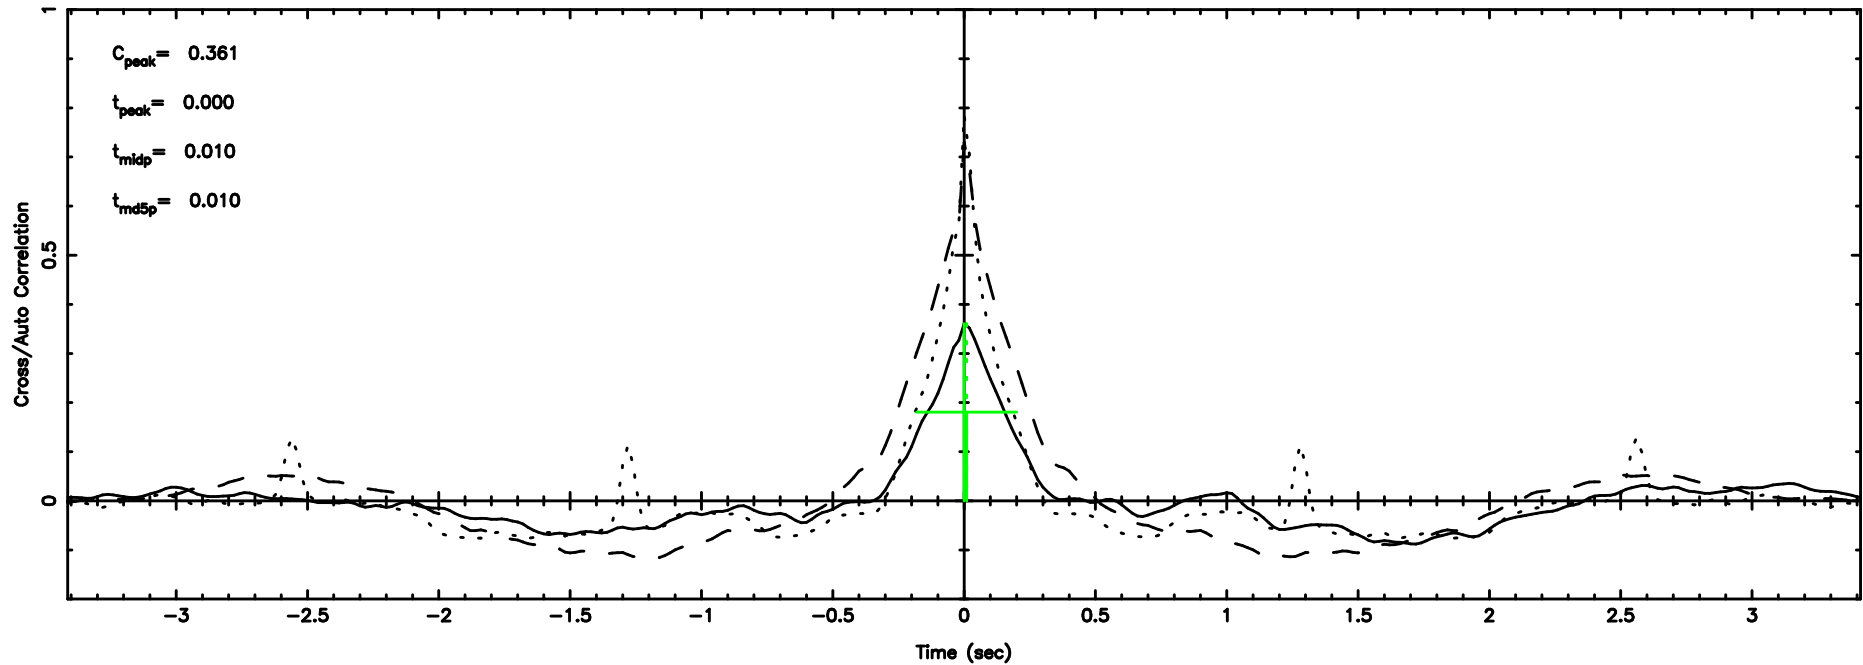

F20240810135250

BLK:17,SNR1: 4.6211 ,SNR2: 11.708

T20240810135250

BLK:26,SNR1: 2.5069 ,SNR2: 12.140

K20240810135247

BLK:26,SNR1: 7.3724 ,SNR2: 18.907

3C255 2024/08/10 4.91UT TOYOKAWA-KISO

F20240810135250