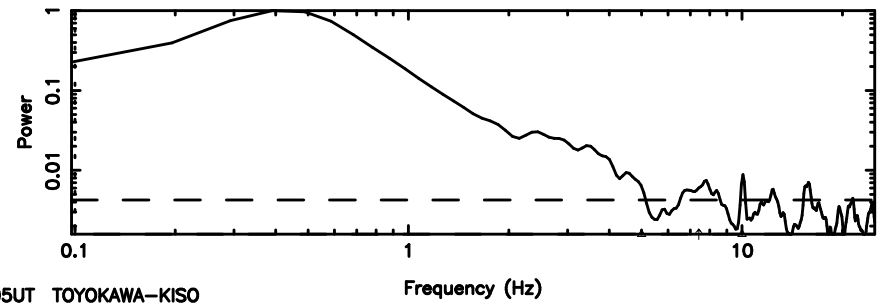

3C161 2024/08/10 00:50UT TOYOKAWA-FUJI

F20240810090119

BLK:12,SNR1: 0.32279 ,SNR2: 2.1315

T20240810090119

BLK:19,SNR1: 0.99656 ,SNR2: 5.3177

3C161 2024/08/10 0.05UT TOYOKAWA-KISO

K20240810090117

BLK:19,SNR1: 7.1339 ,SNR2: 19.679