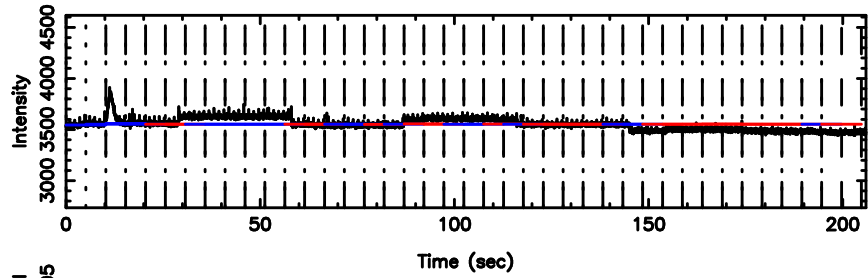

BLK:18,SNR1: 2.6160 ,SNR2: 12.298

Frequency (Hz)

T20240810114340

BLK:21,SNR1: 71.387 ,SNR2: 315.24

K20240810114337

BLK:21,SNR1: 22.033 ,SNR2: 68.828

3C216 2024/08/10 2.76UT TOYOKAWA-KISO

F20240810114340