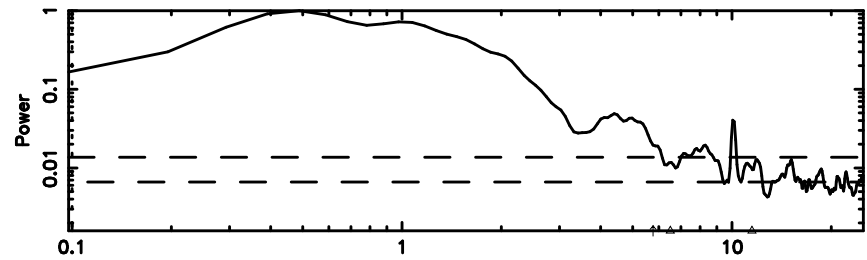

F20240810154449

BLK:16,SNR1: 0.71355 ,SNR2: 6.1935

Frequency (Hz)

K20240810154446

BLK:16,SNR1: 4.4112 ,SNR2: 16.107

Frequency (Hz)

3C283 2024/08/10 6.78UT FUJI -KISO