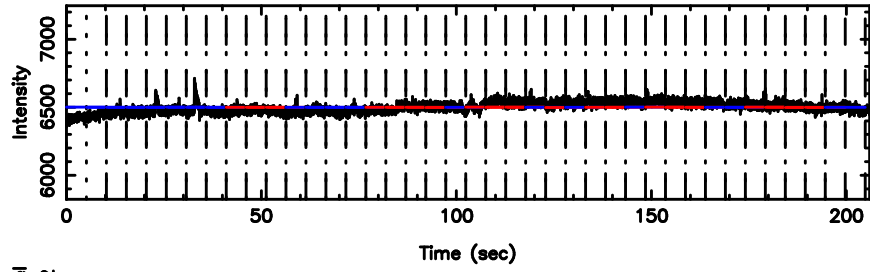

3C161 2024/08/10 00:50UT TOYOKAWA-FUJI

F20240810090119

BLK:12,SNR1: 0.32279 ,SNR2: 2.1315

T20240810090119

BLK:19,SNR1: 0.99656 ,SNR2: 5.3177

3C161 2024/08/10 0.05UT TOYOKAWA-KISO

K20240810090117

BLK:19,SNR1: 7.1339 ,SNR2: 19.679