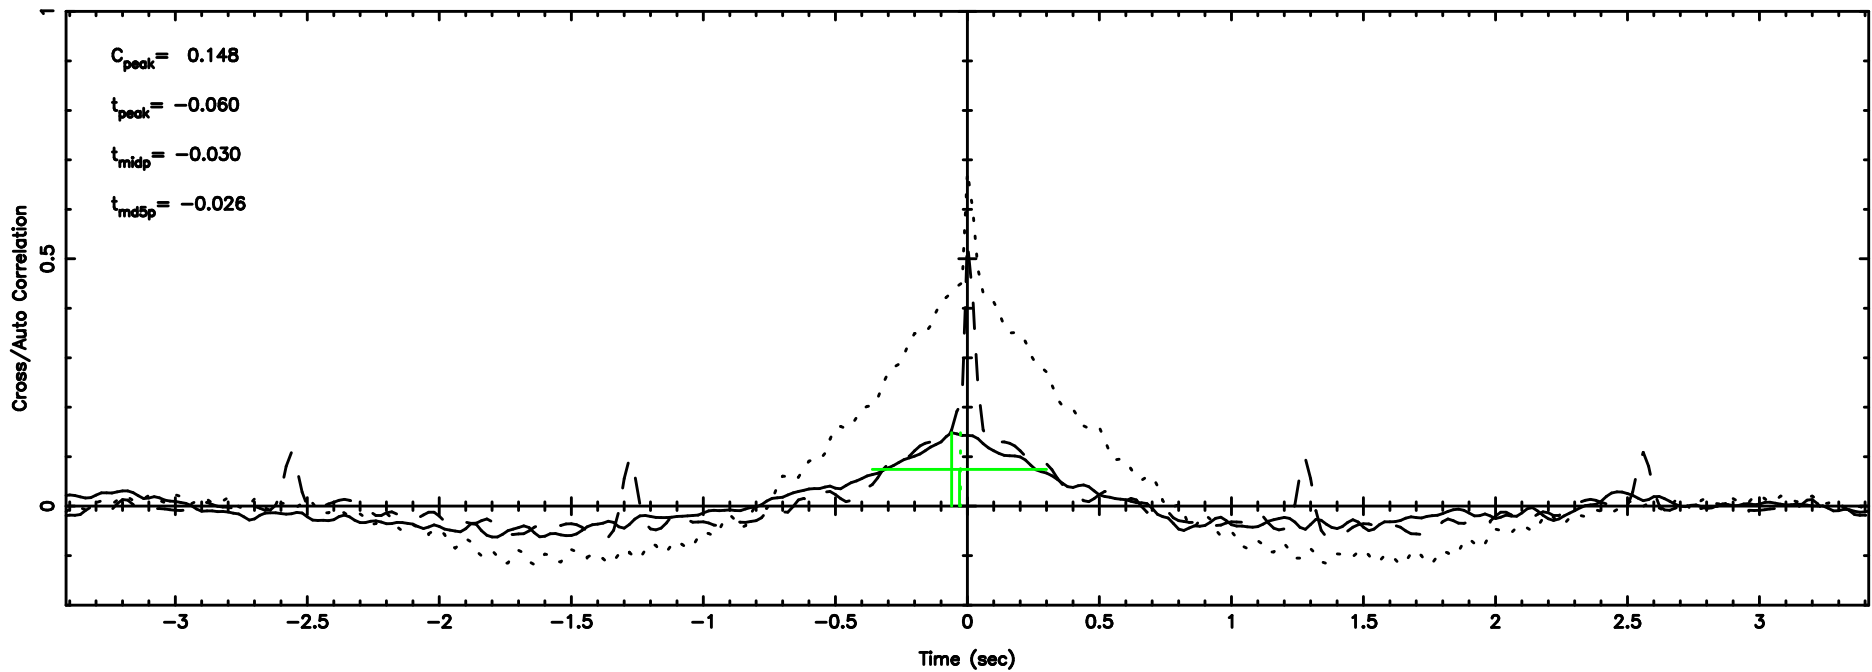

F20240810104803

BLK: 9,SNR1: 0.33748E-01,SNR2: 2.7112

K20240810104800

BLK: 9,SNR1: 10.679 ,SNR2: 29.413

3C196 2024/08/10 1.83UT FUJI -KISO