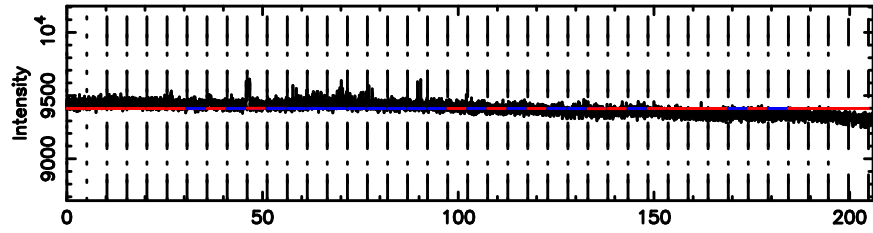

Frequency (Hz)

K20240810061124

BLK: 4,SNR1: 0.22476 ,SNR2: 5.2110

Frequency (Hz)

0333+32 2024/08/09 21.22UT FUJI -KISO

T20240810061506

BLK:18,SNR1: 0.45233 ,SNR2: 3.6123

Frequency (Hz)