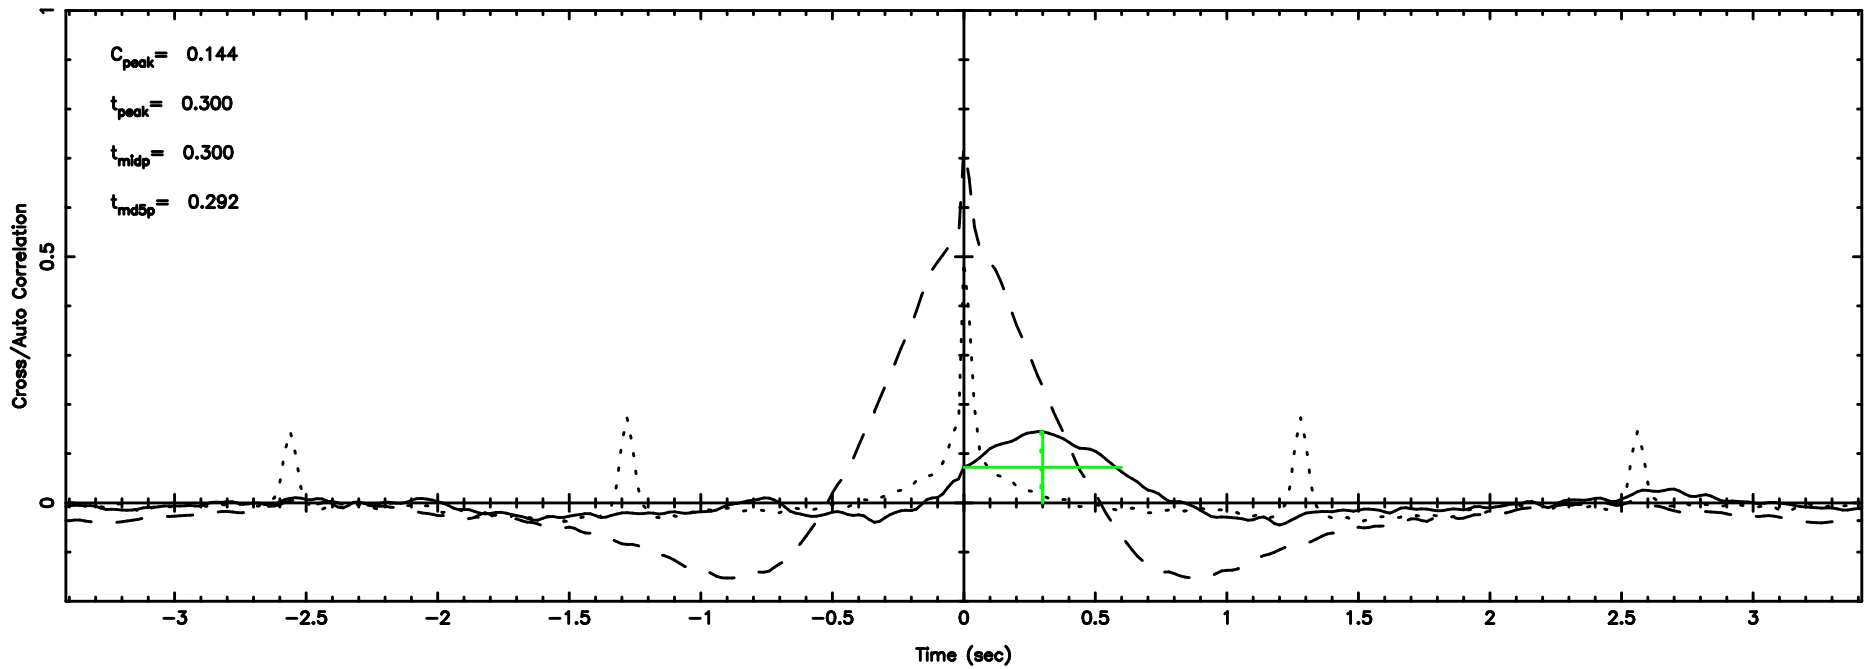

3C241 2024/08/10 3.95UT TOYOKAWA-FUJI