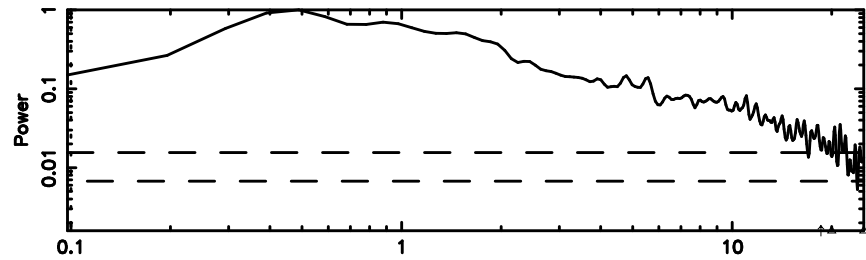

F20240810141648

BLK:13,SNR1: 6.4143 ,SNR2: 6.8741

Frequency (Hz)

K20240810141645

BLK:13,SNR1: 3.6965 ,SNR2: 13.518

Frequency (Hz)

3C263.1 2024/08/10 5.31UT FUJI -KISO