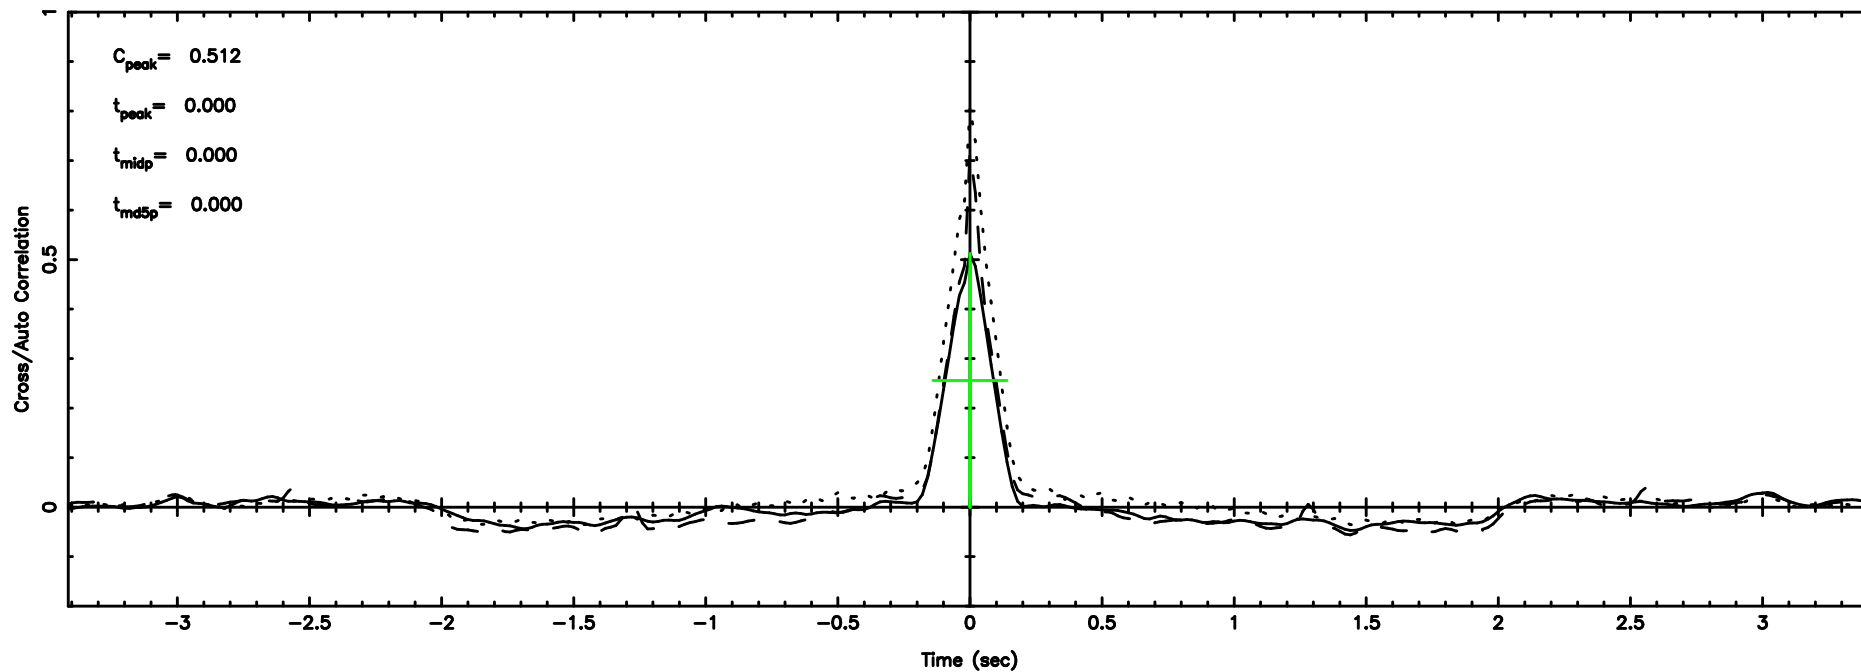

Frequency (Hz)

0752-200 2024/08/10 1.50UT FUJI -KISO