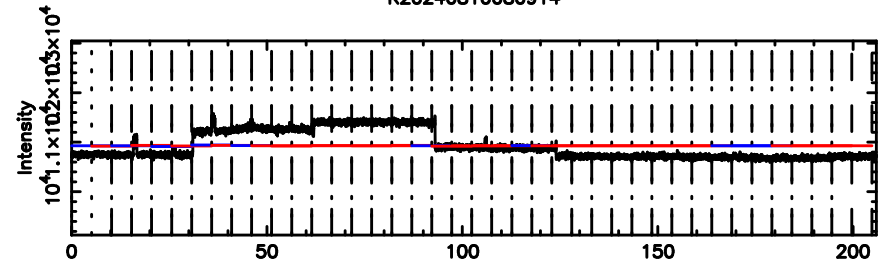

0531+194 2024/08/09 23.18UT TOYOKAWA-KISO

F20240810080916

BLK:10,SNR1: 0.17735E-01,SNR2: 2.9425

Frequency (Hz)

K20240810080914

BLK:10,SNR1: 3.7300 ,SNR2: 17.027

Frequency (Hz)

0531+194 2024/08/09 23.18UT FUJI -KISO