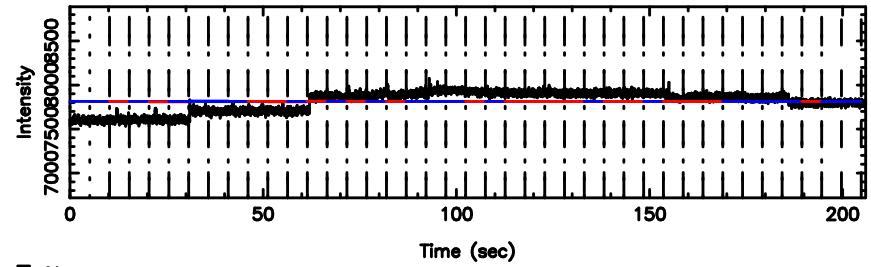

K20240810150217

BLK:21,SNR1: 0.70572 ,SNR2: 2.5947