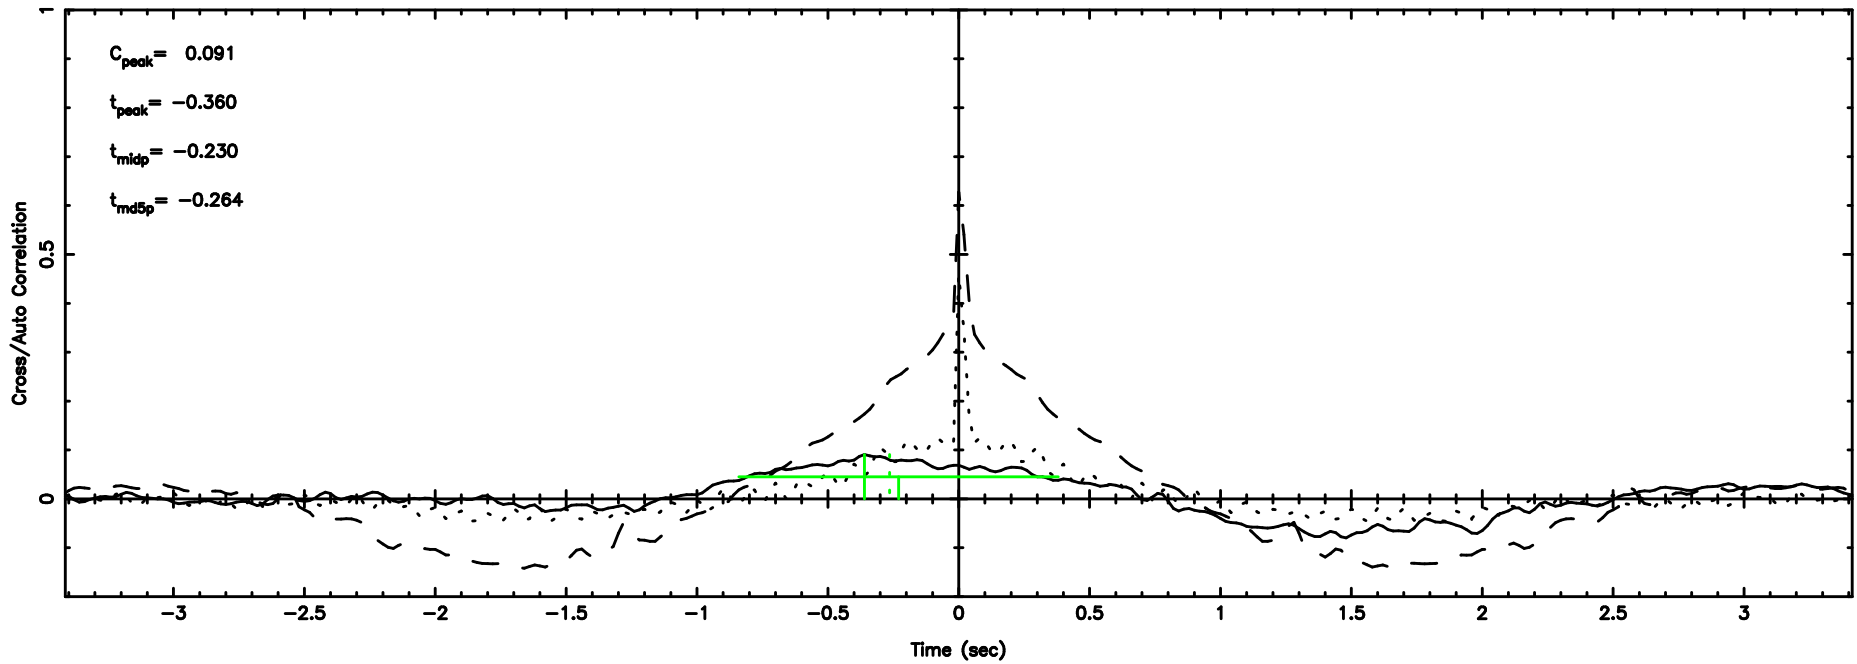

F20240810160404

BLK:11,SNR1: 2.4364 ,SNR2: 6.8934

K20240810160401

BLK:11,SNR1: 0.40934 ,SNR2: 1.4836

3C286 2024/08/10 7.10UT FUJI -KISO