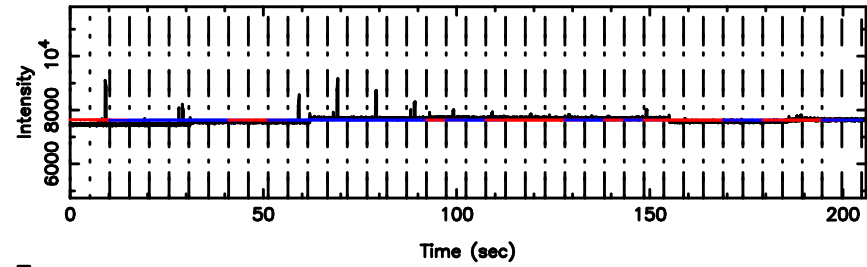

BLK:23,SNR1: 1.5886 ,SNR2: 2.5643

K20240810144900

BLK:23,SNR1: 6.6237 ,SNR2: 16.883

1213-17 2024/08/10 5.85UT TOYOKAWA-KISO

F20240810144903

BLK:22,SNR1: 2.3029 ,SNR2: 7.9557

K20240810144900

BLK:22,SNR1: 6.0956 ,SNR2: 15.313