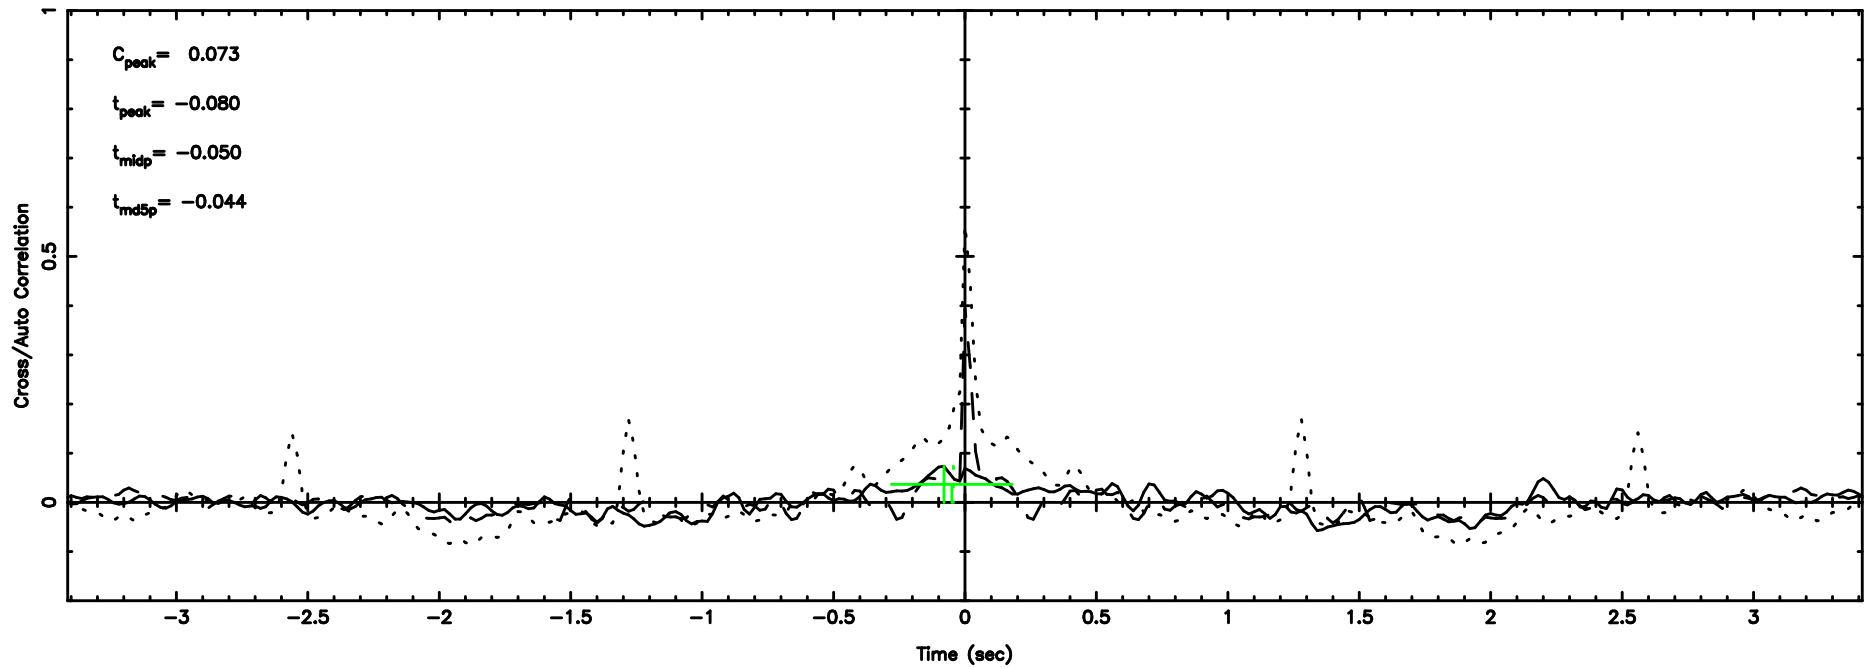

1044-008 2024/08/10 4.38UT TOYOKAWA-FUJI