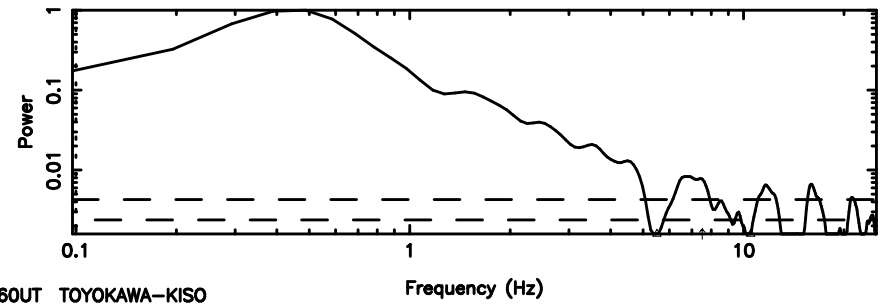

T20240810083425

BLK:20,SNR1: 2.1677 ,SNR2: 5.4523

0556+191 2024/08/09 23.60UT TOYOKAWA-KISO

K20240810083422

BLK:20,SNR1: 7.3230 ,SNR2: 20.159

F20240810083425

BLK:19,SNR1: 6.5985 ,SNR2: 17.403

Frequency (Hz)