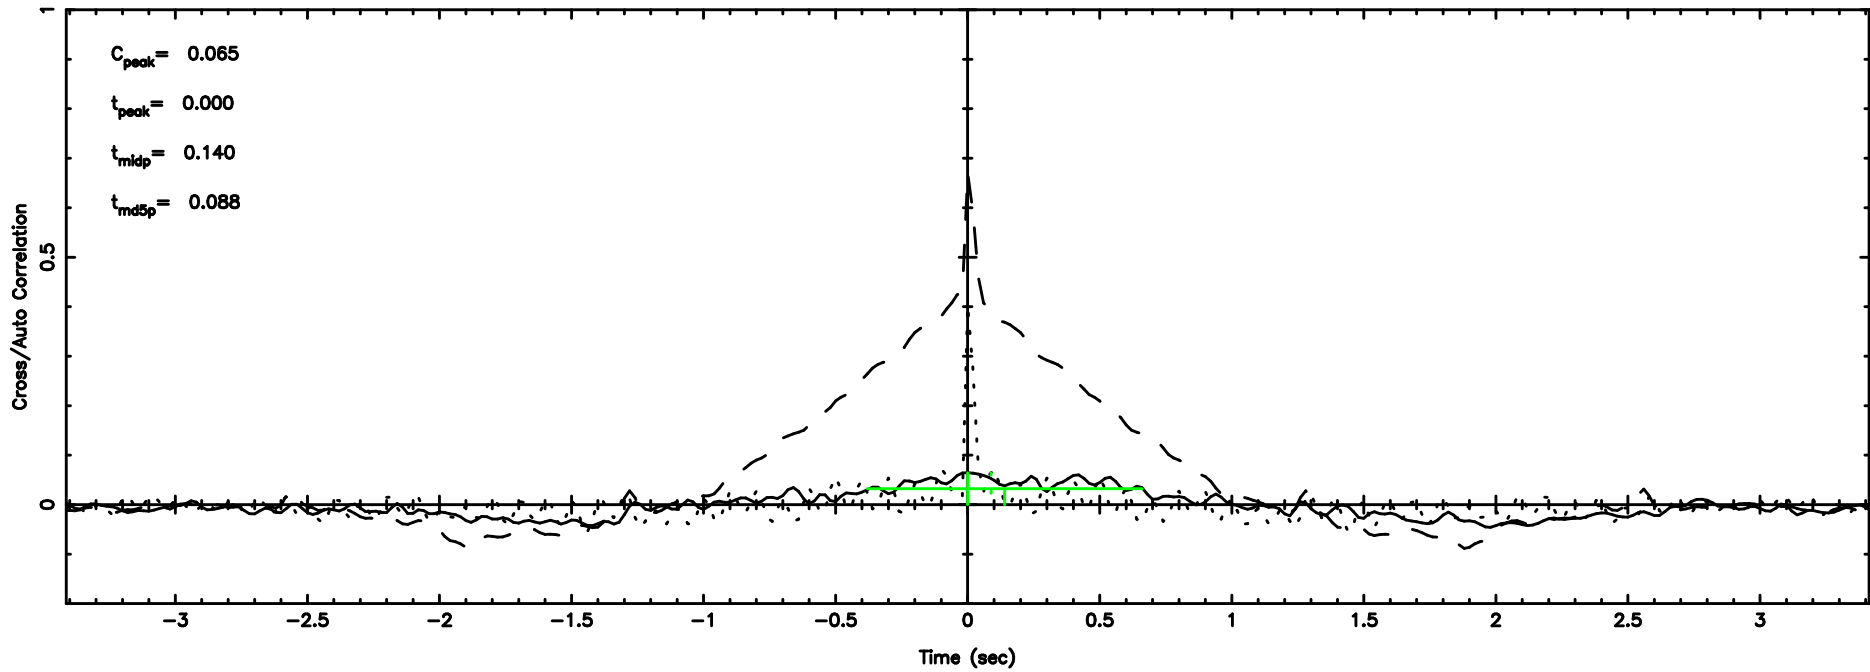

Frequency (Hz)