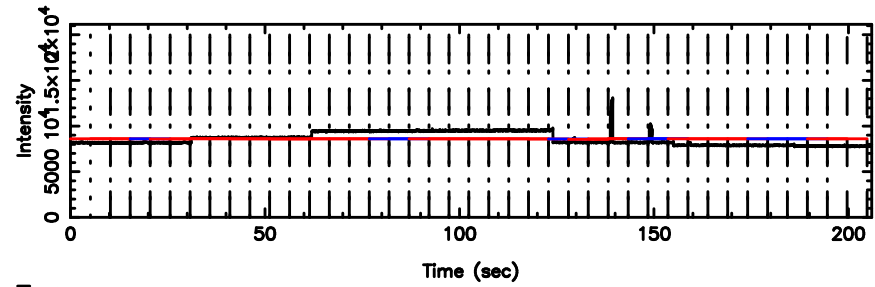

BLK:17,SNR1: 0.34104 ,SNR2: 5.9487

3C196 2024/08/10 1.83UT TOYOKAWA-KISO

K20240810104800

BLK:17,SNR1: 9.9672 ,SNR2: 28.192

F20240810104803

BLK: 9,SNR1: 0.33748E-01,SNR2: 2.7112

K20240810104800

BLK: 9,SNR1: 10.679 ,SNR2: 29.413