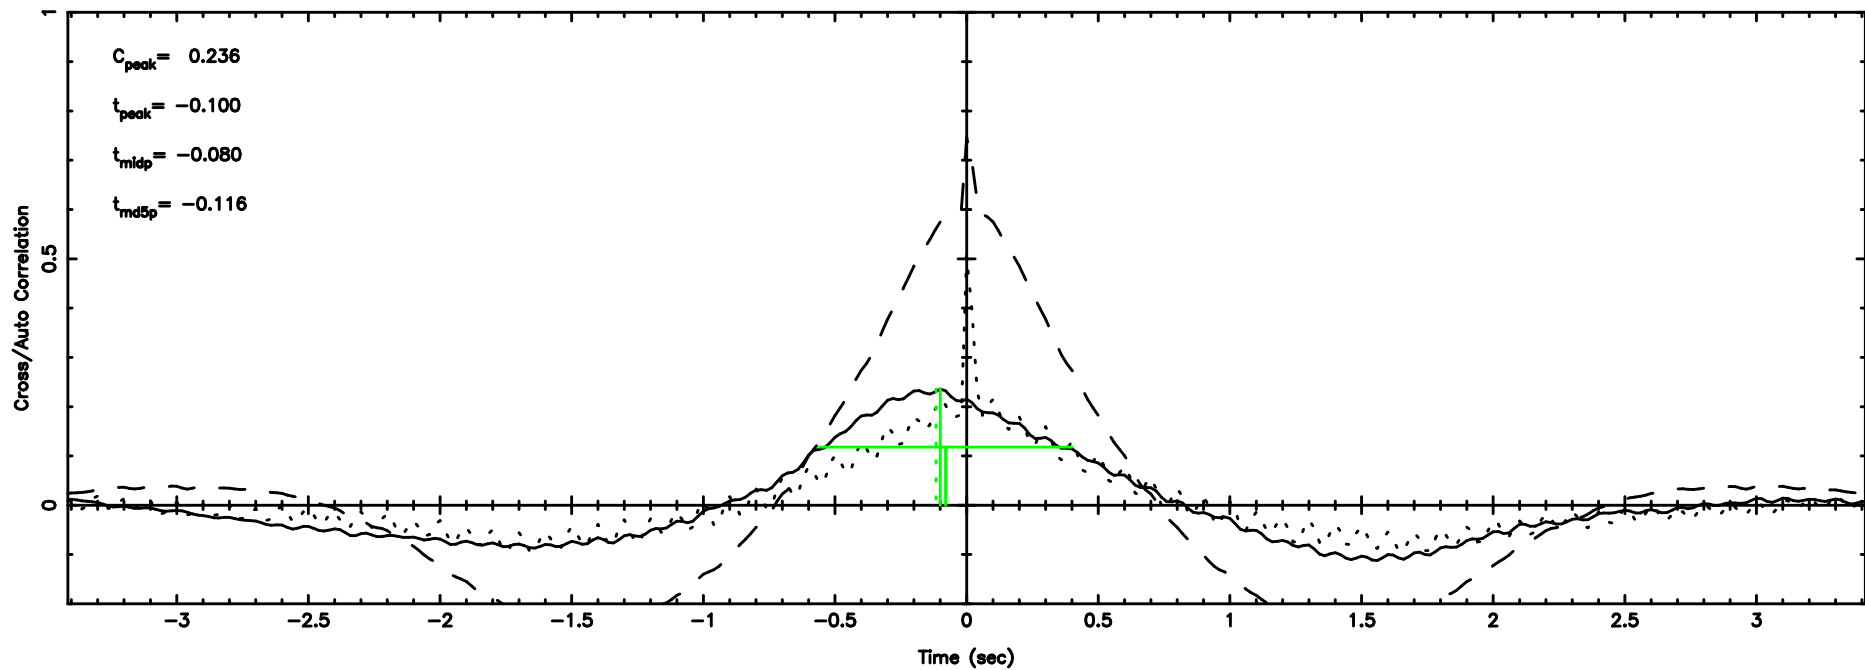

Frequency (Hz)