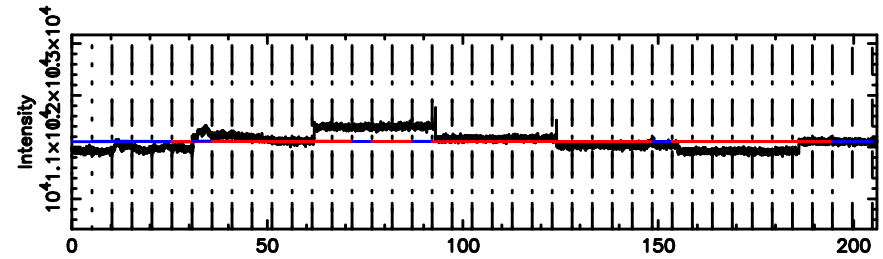

K20240810075540

BLK:10,SNR1: 0.99515 ,SNR2: 3.5650

Frequency (Hz)

T20240810080916

BLK: 6,SNR1: 0.30577 ,SNR2: 2.5934

Frequency (Hz)

F20240810080916

BLK: 6,SNR1: 1.2604 ,SNR2: 6.3787