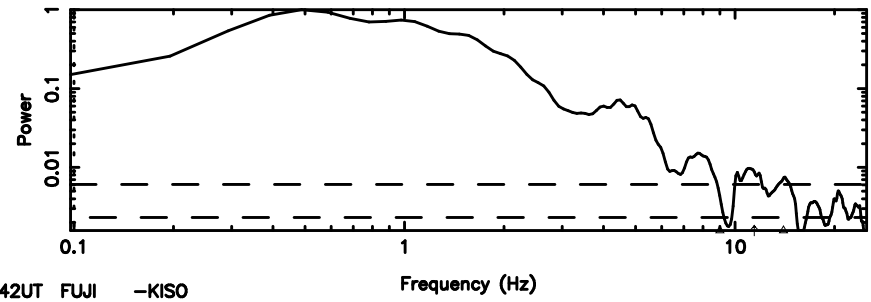

BLK:24,SNR1: 11.187 ,SNR2: 19.873