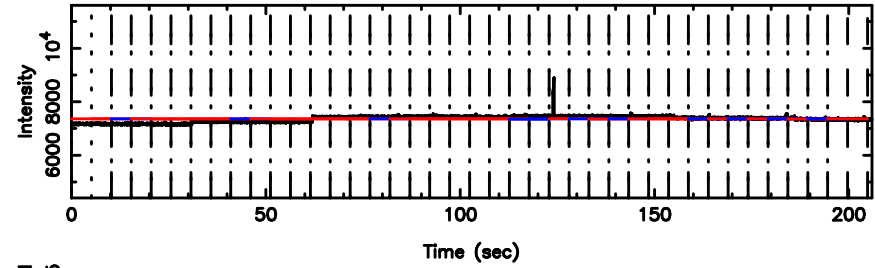

F20240810111558

BLK:11,SNR1: 5.6794 ,SNR2: 18.004

0839-071 2024/08/10 2.29UT FUJI -KISO

K20240810111556

BLK:11,SNR1: 6.2827 ,SNR2: 19.589