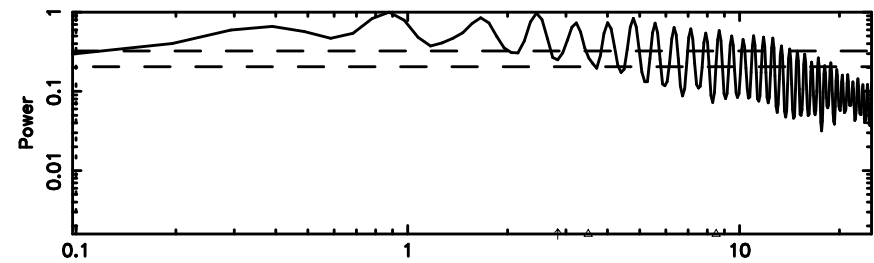

BLK:20,SNR1:-0.14381 ,SNR2: 0.76891