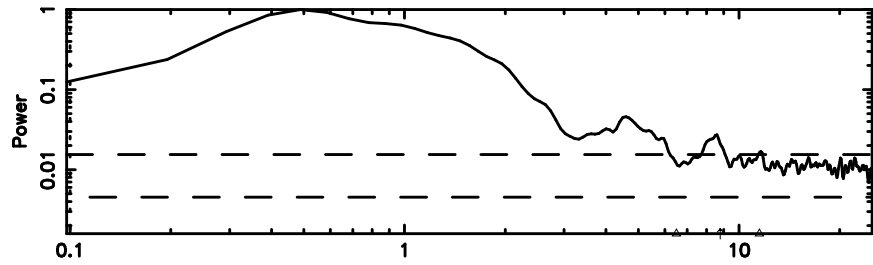

T20240810070736

BLK:24,SNR1: 3.4082 ,SNR2: 8.0982

Frequency (Hz)

F20240810070736

BLK:24,SNR1: 3.6570 ,SNR2: 9.0095

Frequency (Hz)

3C119 2024/08/09 22.15UT TOYOKAWA-FUJI