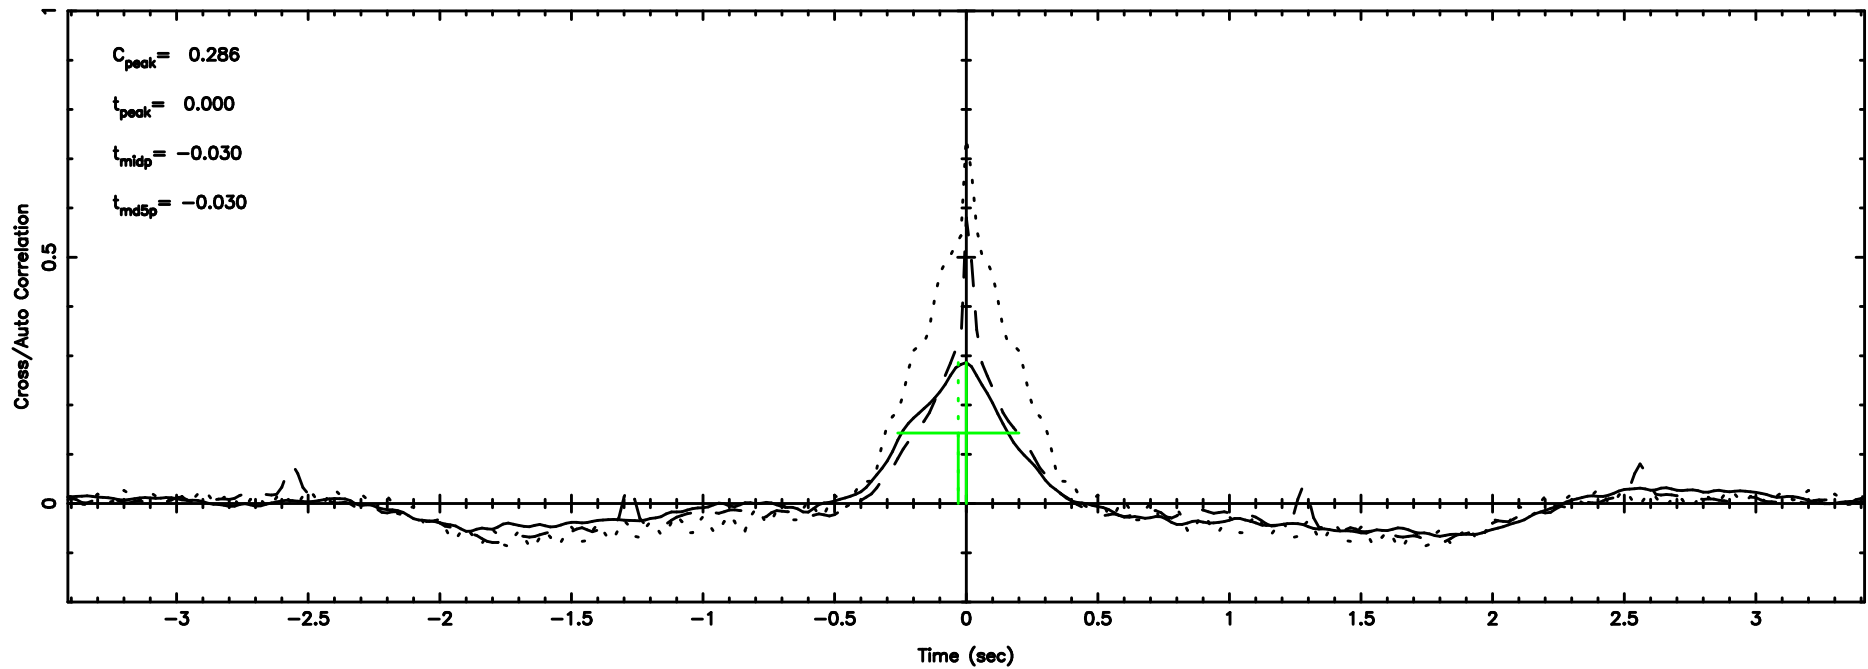

BLK:22,SNR1: 11.321 ,SNR2: 19.280