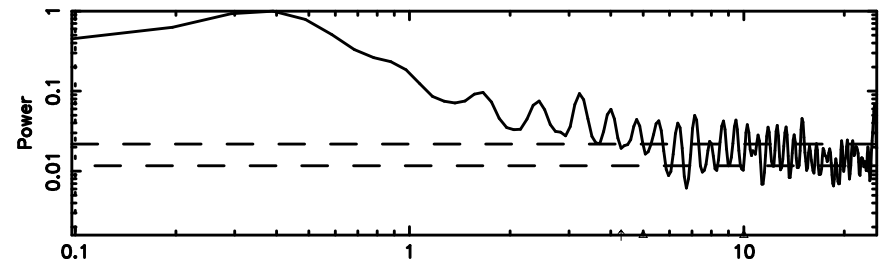

K20240810075540

BLK:10,SNR1: 0.99515 ,SNR2: 3.5650

Frequency (Hz)

T20240810080916

BLK: 6,SNR1: 0.30577 ,SNR2: 2.5934

Frequency (Hz)

F20240810080916

BLK: 6,SNR1: 1.2604 ,SNR2: 6.3787