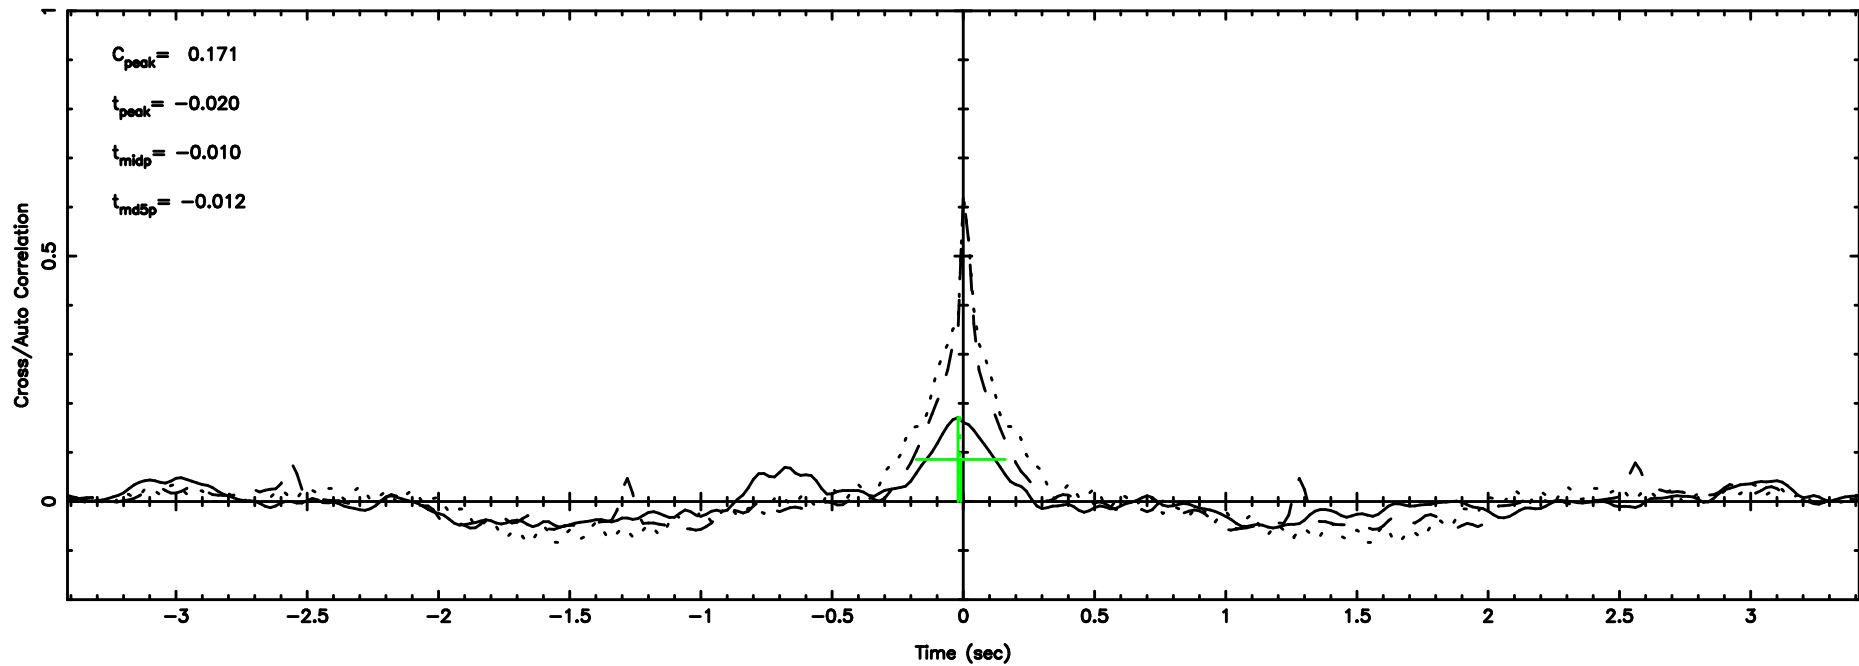

3C263.1 2024/08/10 5.31UT TOYOKAWA-KISO

F20240810141648

BLK:13,SNR1: 6.4143 ,SNR2: 6.8741

Frequency (Hz)

K20240810141645

BLK:13,SNR1: 3.6965 ,SNR2: 13.518

Frequency (Hz)

3C263.1 2024/08/10 5.31UT FUJI -KISO