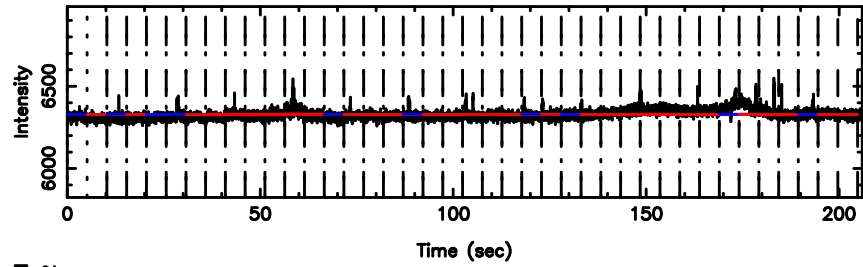

T20240810154449