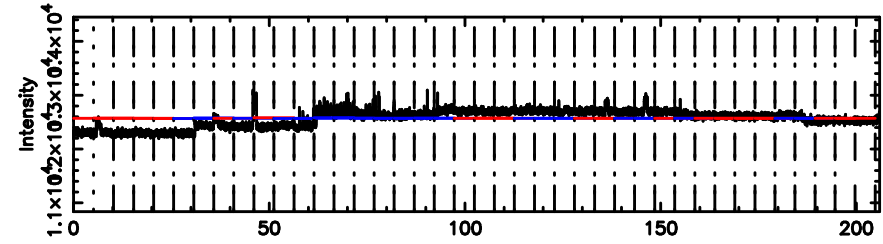

BLK:16,SNR1: 2.9970 ,SNR2: 4.6529

Frequency (Hz)

0337+319 2024/08/09 21.28UT TOYOKAWA-KISO

F20240810061506

BLK:20,SNR1: 0.81463 ,SNR2: 1.3514

Frequency (Hz)

K20240810061504

BLK:20,SNR1: 2.6282 ,SNR2: 4.1141