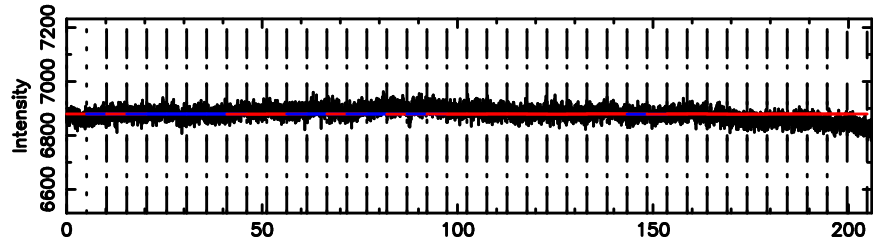

Frequency (Hz)

3C138 2024/08/09 22.96UT TOYOKAWA-FUJI

F20240810075543

BLK:12,SNR1: 0.16740 ,SNR2: 2.9276

Frequency (Hz)

T20240810075543

BLK:12,SNR1: 0.10505 ,SNR2: 1.3513

Frequency (Hz)