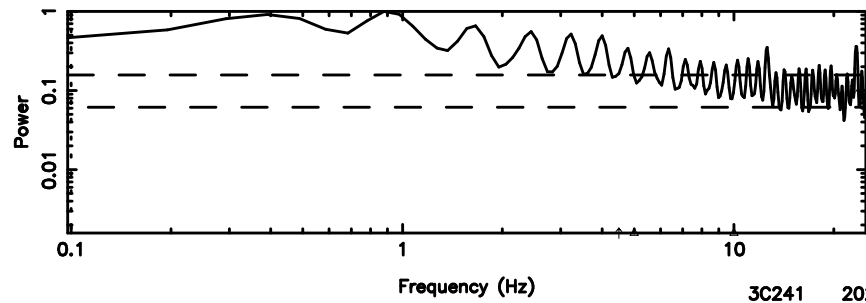

BLK:13,SNR1: 0.29125 ,SNR2: 1.7175