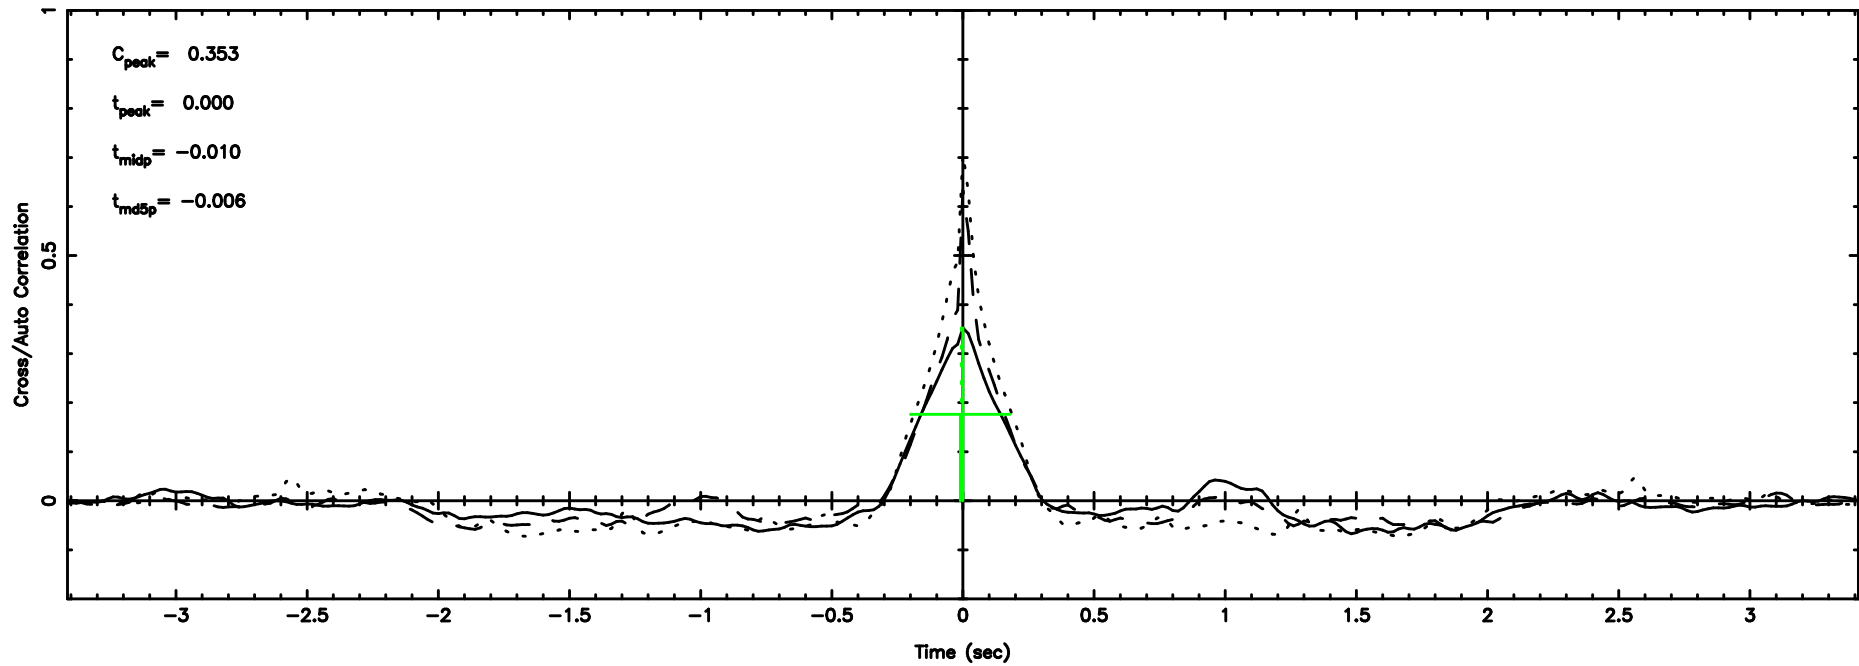

T20240810144903

BLK:17,SNR1: 2.1647 ,SNR2: 4.0717

Frequency (Hz)

F20240810144903

BLK:17,SNR1: 3.9079 ,SNR2: 9.8226

Frequency (Hz)

1213-17 2024/08/10 5.85UT TOYOKAWA-FUJI

T20240810144903