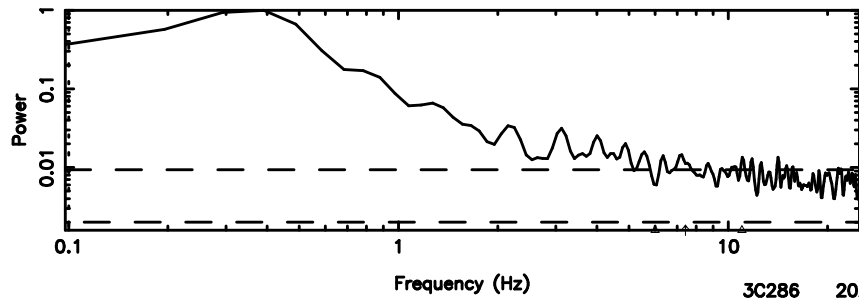

F20240810160404

BLK:11,SNR1: 2.4364 ,SNR2: 6.8934

K20240810160401

BLK:11,SNR1: 0.40934 ,SNR2: 1.4836

3C286 2024/08/10 7.10UT FUJI -KISO