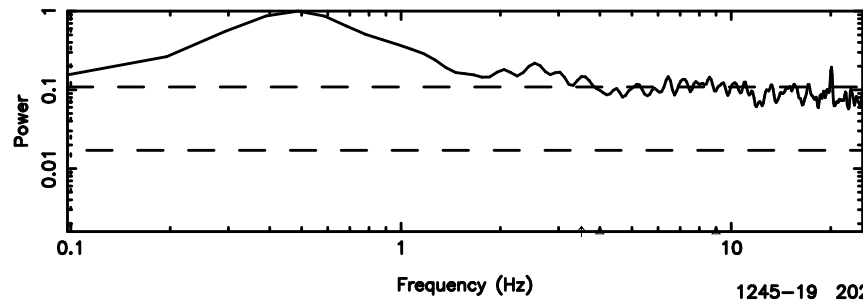

BLK:17,SNR1: 0.20765 ,SNR2: 1.6567