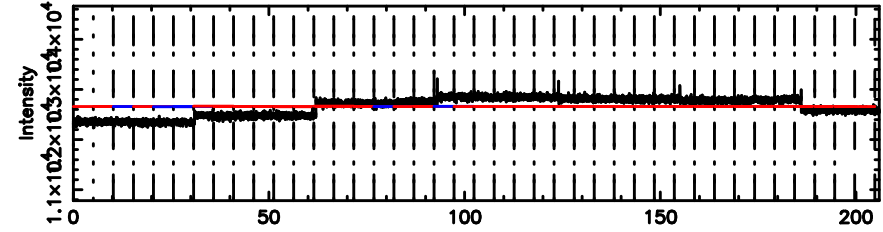

0349+382 2024/08/09 21.50UT TOYOKAWA-FUJI

T20240810062811

BLK: 5,SNR1: 6.0071 ,SNR2: 55.664

Frequency (Hz)

K20240810062809

BLK: 5,SNR1: 0.35642 ,SNR2: 2.6471

Frequency (Hz)

0349+382 2024/08/09 21.50UT TOYOKAWA-KISO