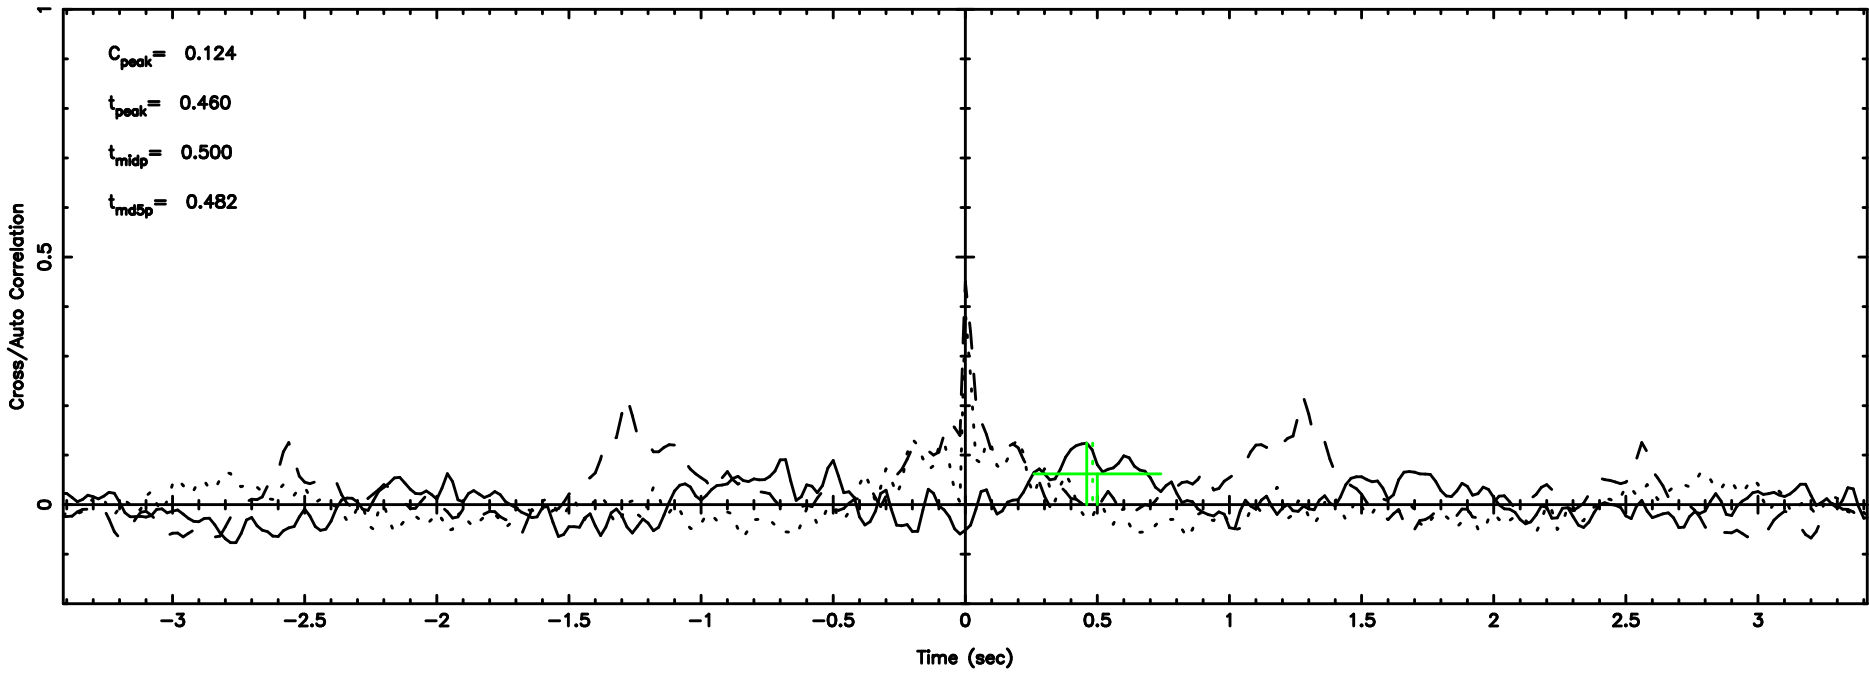

0741-06 2024/08/10 1.33UT FUJI -KISO