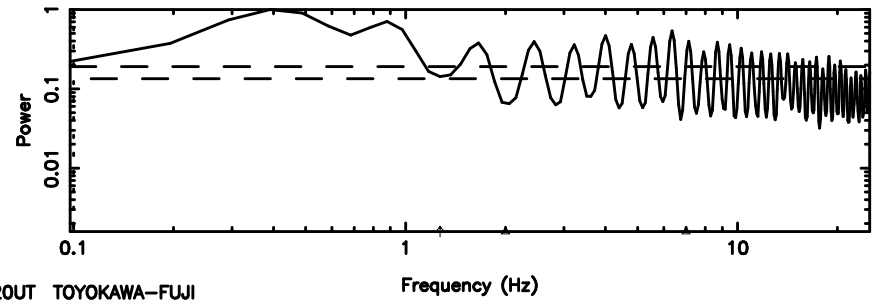

BLK:16,SNR1:-0.69551E-01,SNR2: 1.9120

3C222 2024/08/10 3.20UT TOYOKAWA-FUJI