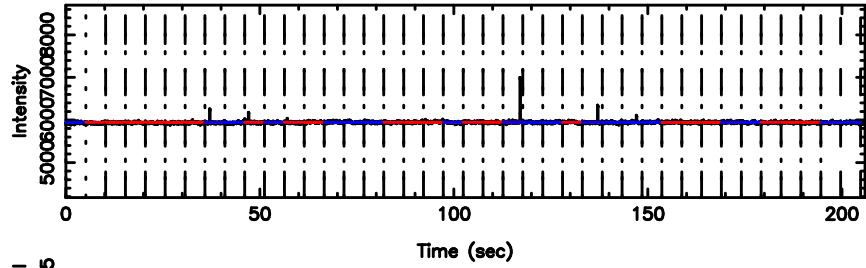

T20240810121715