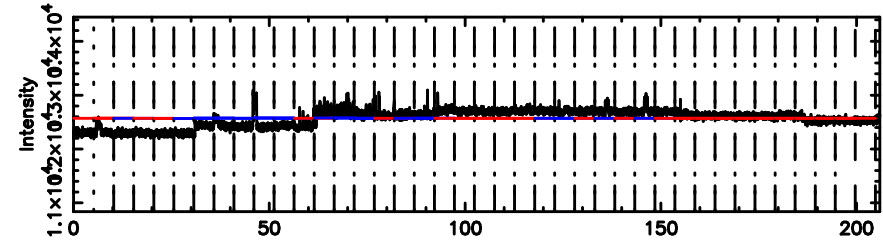

F20240810061506

BLK:18,SNR1: 0.32412 ,SNR2: 1.3379

Frequency (Hz)

0337+319 2024/08/09 21.28UT TOYOKAWA-FUJI

T20240810061506

BLK:16,SNR1: 0.48960 ,SNR2: 4.1349

Frequency (Hz)

K20240810061504