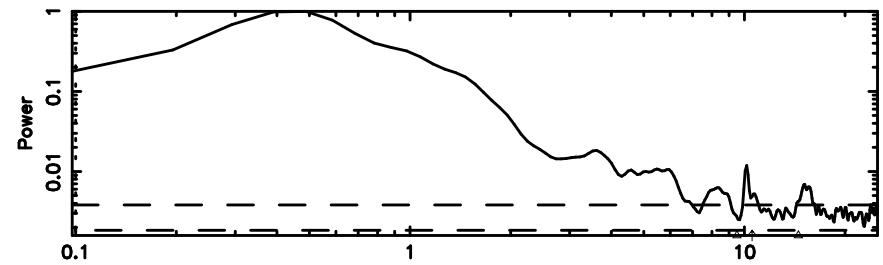

BLK:27,SNR1: 3.3759 ,SNR2: 8.3094

Frequency (Hz)

3C119 2024/08/09 22.15UT FUJI -KISO

K20240810070733

BLK:27,SNR1: 9.3720 ,SNR2: 17.850

Frequency (Hz)

T20240810075543

BLK:12,SNR1: 0.18426 ,SNR2: 1.5003