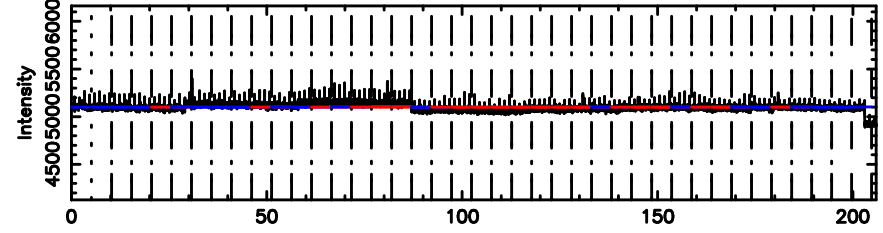

T20240810081736

BLK:19,SNR1: 1.7277 ,SNR2: 19.197

Frequency (Hz)

F20240810081736

BLK:19,SNR1: 0.57013E-01,SNR2: 1.4276

Frequency (Hz)

3C147 2024/08/09 23.32UT TOYOKAWA-FUJI

T20240810081736