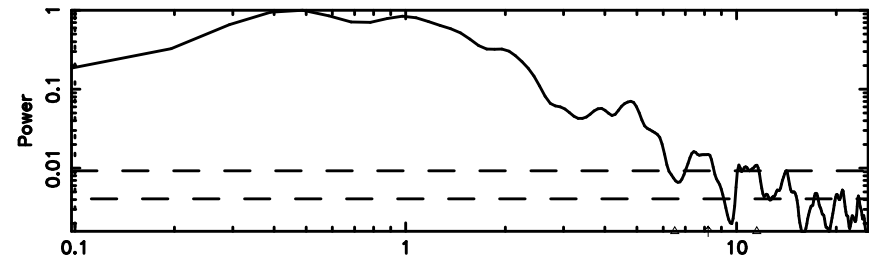

BLK:27,SNR1: 4.2009 ,SNR2: 10.786

Frequency (Hz)

K20240810135247

BLK:27,SNR1: 7.3980 ,SNR2: 18.754

Frequency (Hz)

3C255 2024/08/10 4.91UT FUJI -KISO

T20240810140328

BLK:27,SNR1: 8.3078 ,SNR2: 21.023