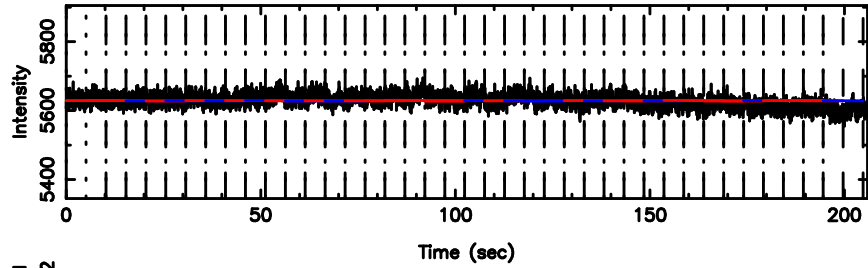

T20240810103538