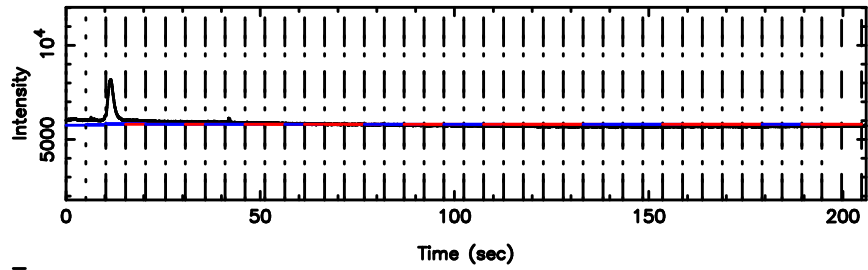

T20240810114340