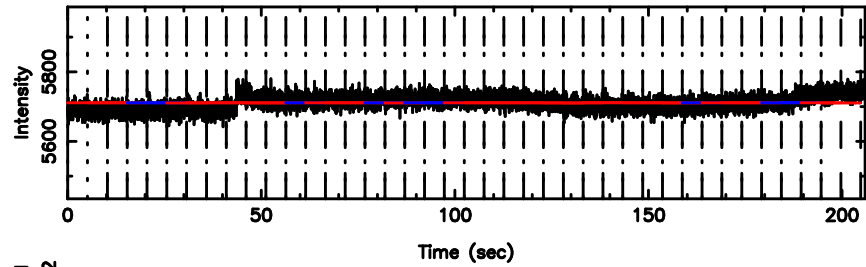

T20240810132051