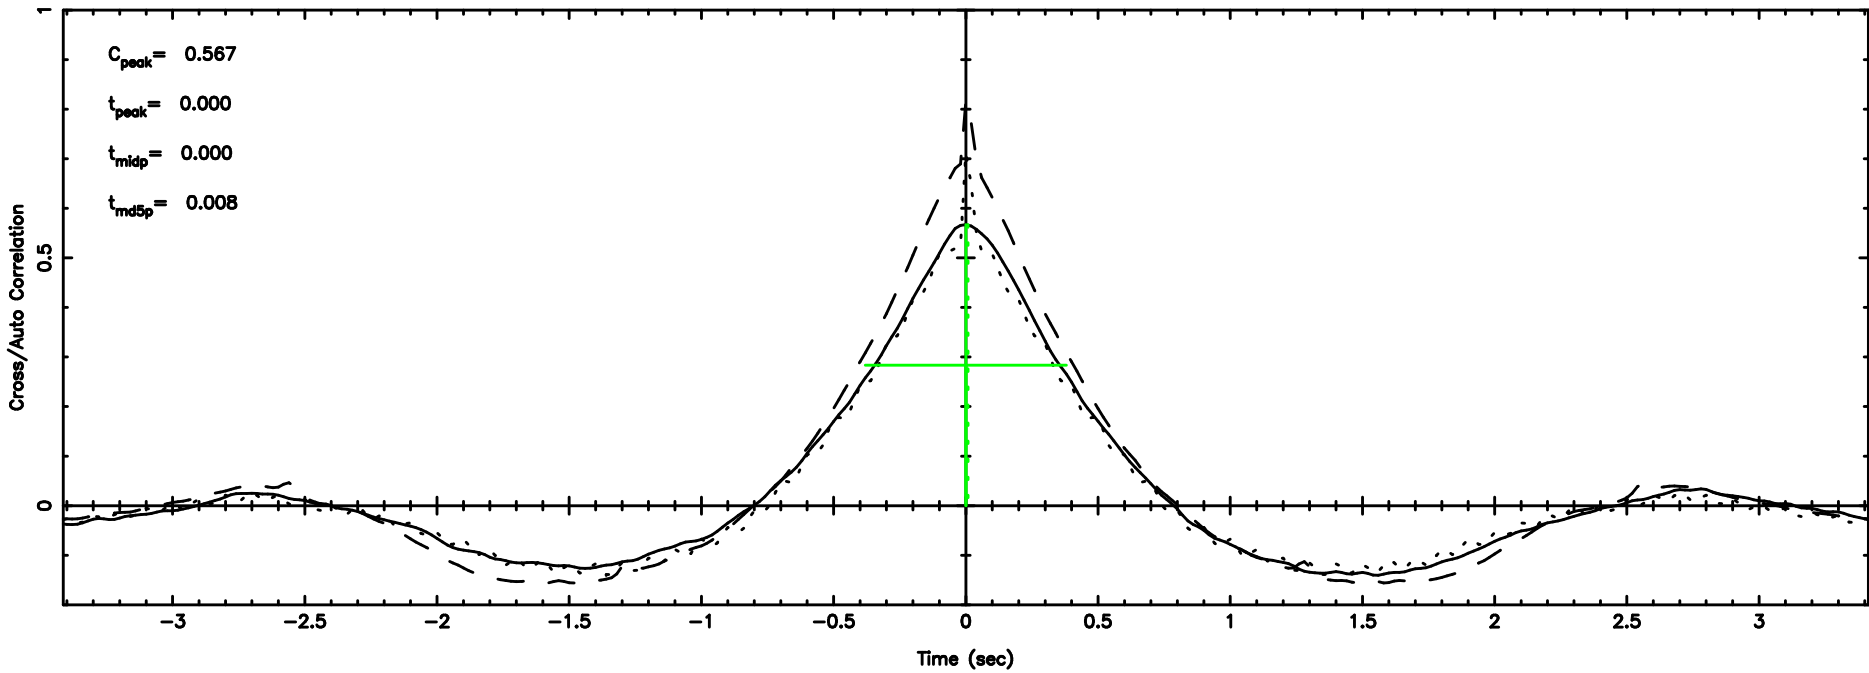

BLK:31,SNR1: 15.063 ,SNR2: 67.878

Frequency (Hz)

F20240810100002

BLK:34,SNR1: 17.933 ,SNR2: 61.885

K20240810095959

BLK:34,SNR1: 14.930 ,SNR2: 64.185

0723+10 2024/08/10 1.03UT FUJI -KISO

T20240810101017