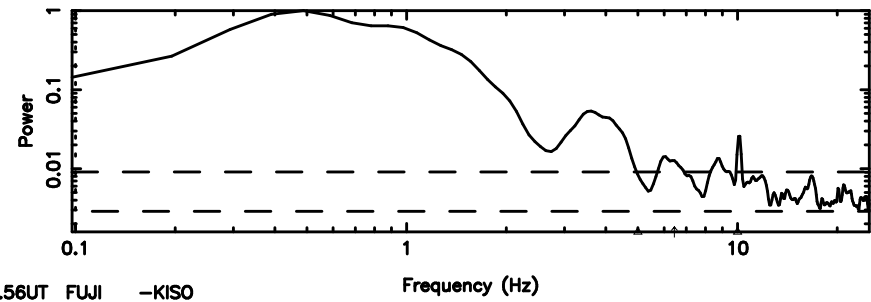

BLK:22,SNR1: 4.9700 ,SNR2: 16.174