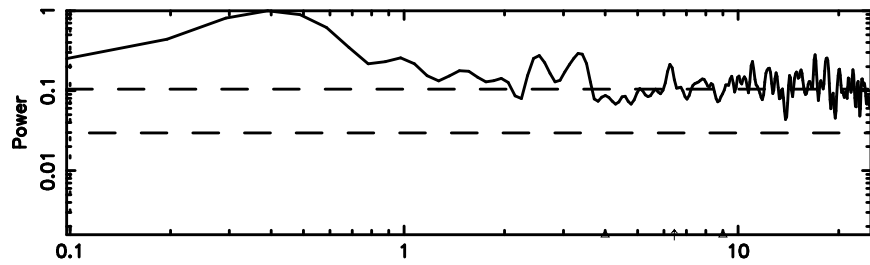

K20240810081733

BLK:25,SNR1: 0.40627 ,SNR2: 2.2759

3C147 2024/08/09 23.32UT FUJI -KISO

T20240810082547

BLK: 4,SNR1: 0.40313 ,SNR2: 0.91961

Frequency (Hz)

F20240810082547

BLK: 4,SNR1: 0.67072 ,SNR2: 2.3369