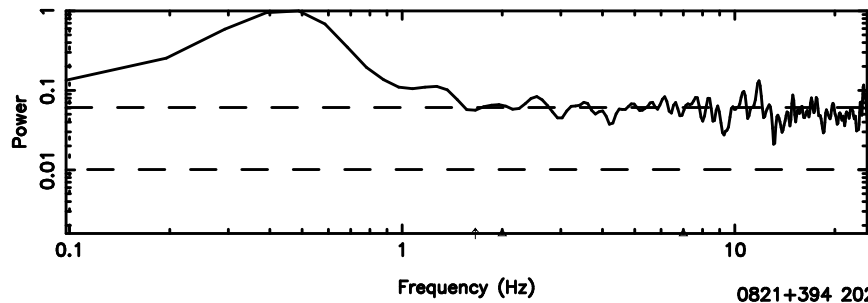

BLK: 6,SNR1: 0.27315 ,SNR2: 4.0772