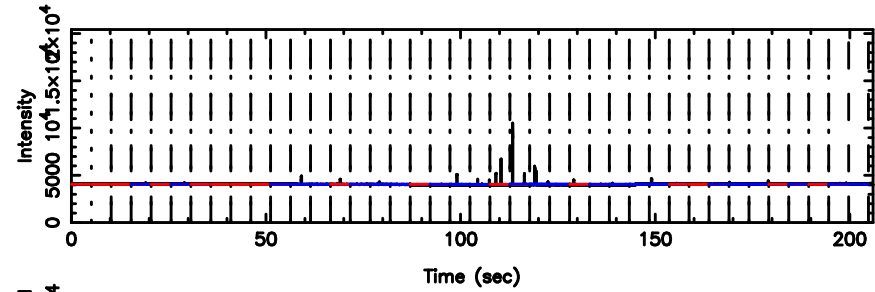

0752-200 2024/08/10 1.50UT TOYOKAWA-FUJI

F20240810102803