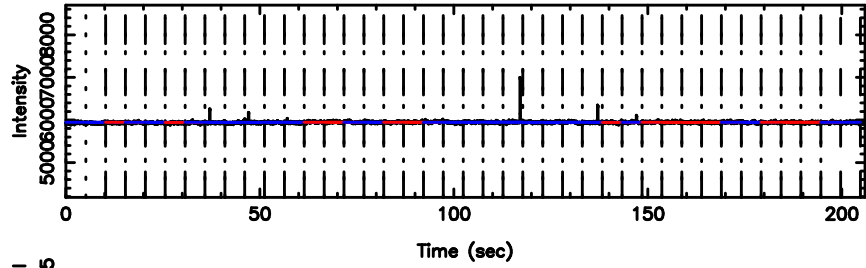

BLK:18,SNR1: 11.154 ,SNR2: 15.588

0941-08 2024/08/10 3.32UT TOYOKAWA-FUJI

T20240810121715

BLK:25,SNR1: 3.0325 ,SNR2: 13.051

0941-08 2024/08/10 3.32UT TOYOKAWA-KISO

K20240810121712

BLK:25,SNR1: 3.8789 ,SNR2: 10.772