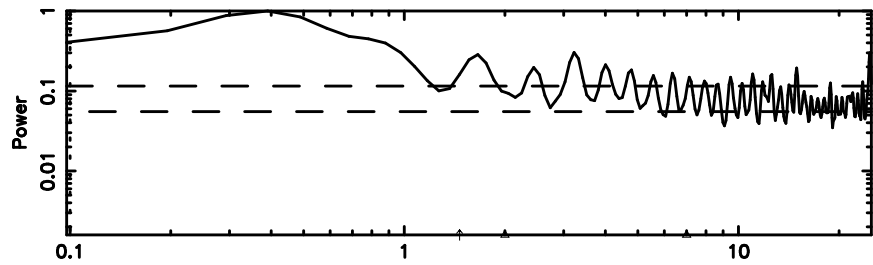

BLK:10,SNR1: 0.17735E-01,SNR2: 2.9425