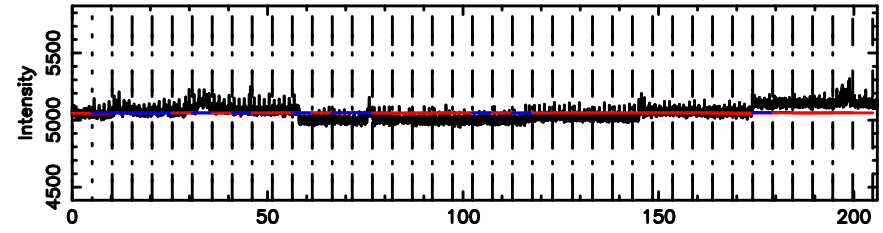

Frequency (Hz)

3C138 2024/08/09 22.96UT TOYOKAWA-FUJI

F20240810075543