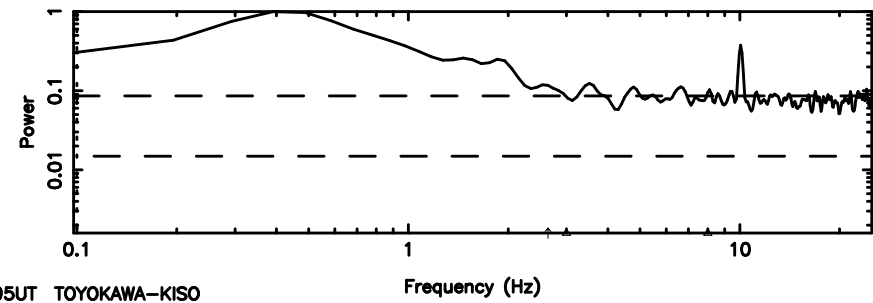

BLK:19,SNR1: 0.38857 ,SNR2: 3.1677

3C241 2024/08/10 3.95UT TOYOKAWA-KISO