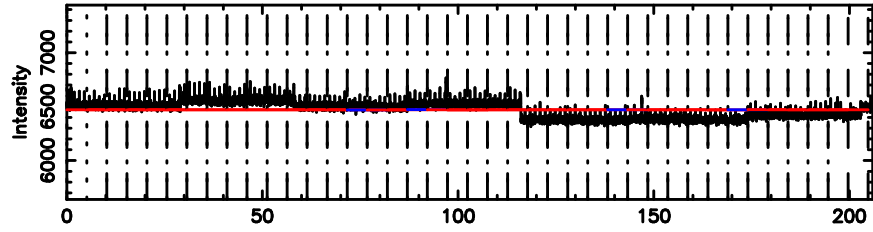

F20240810062811