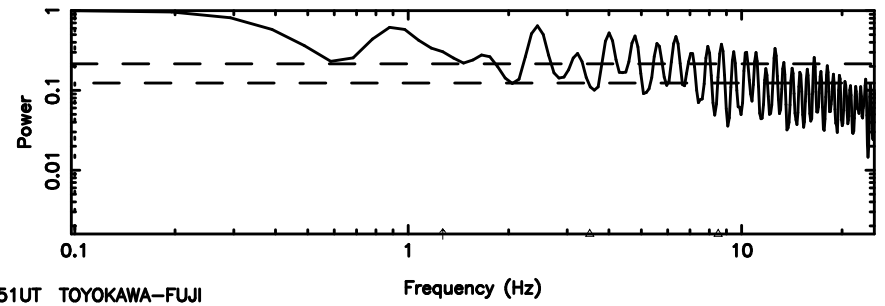

BLK: 4,SNR1:-0.14776 ,SNR2: 1.4271