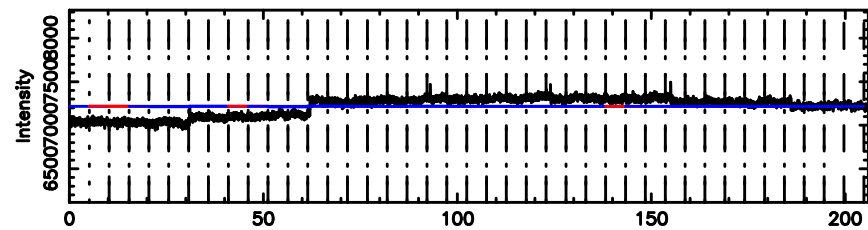

Frequency (Hz)

3C230 2024/08/10 3.46UT TOYOKAWA-KISO

K20240810122534