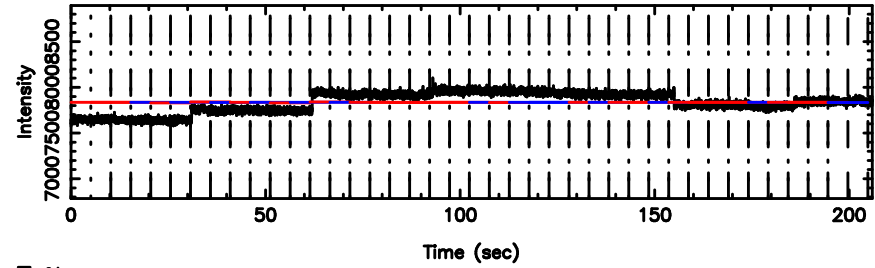

K20240810103535