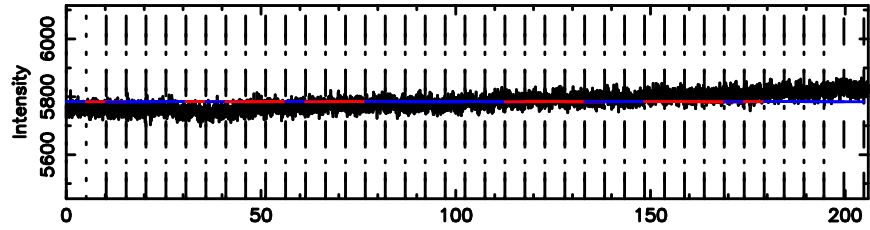

T20240810101017