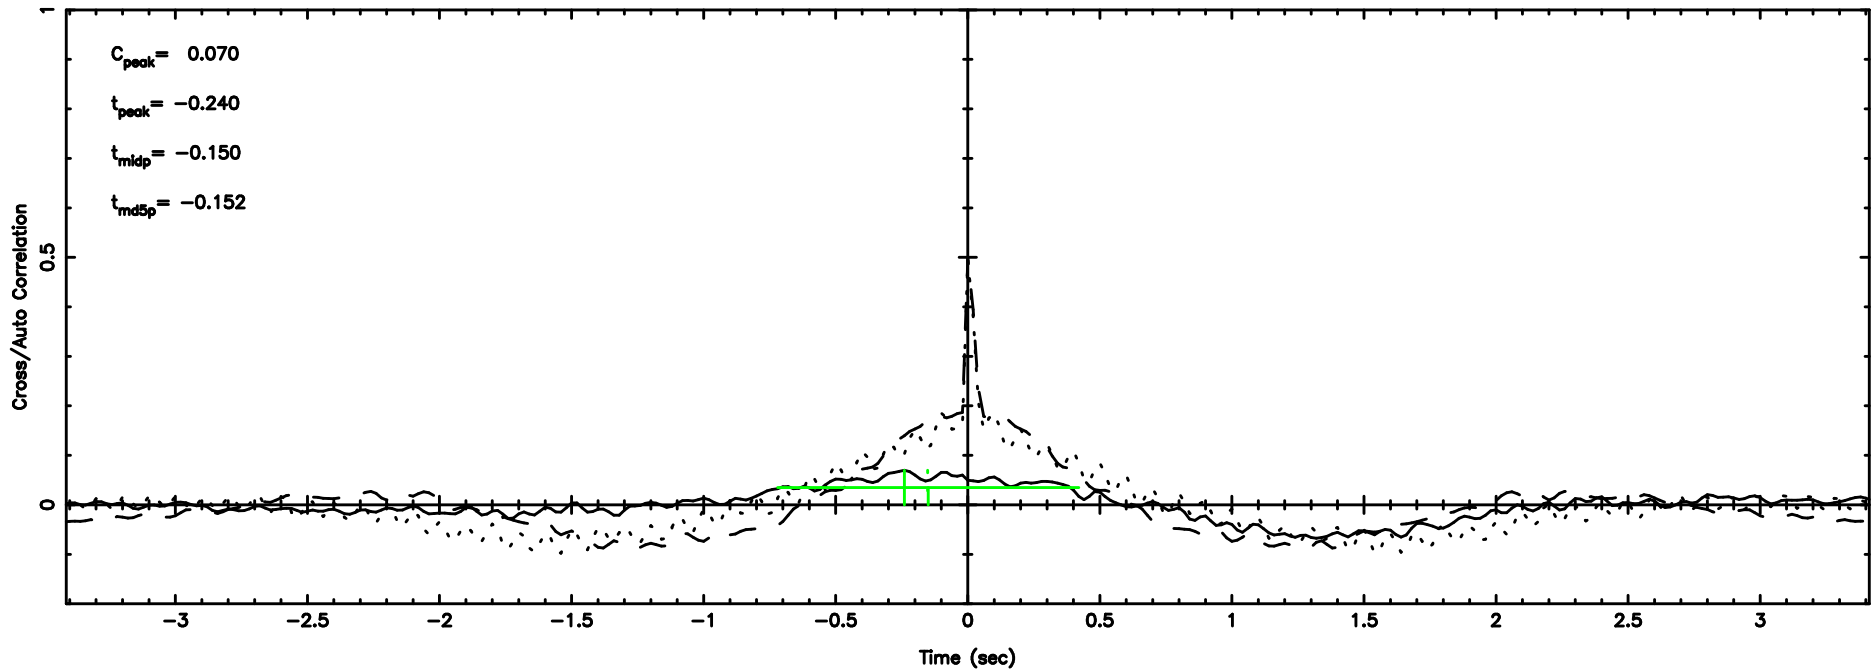

3C190 2024/08/10 1.62UT TOYOKAWA-KISO