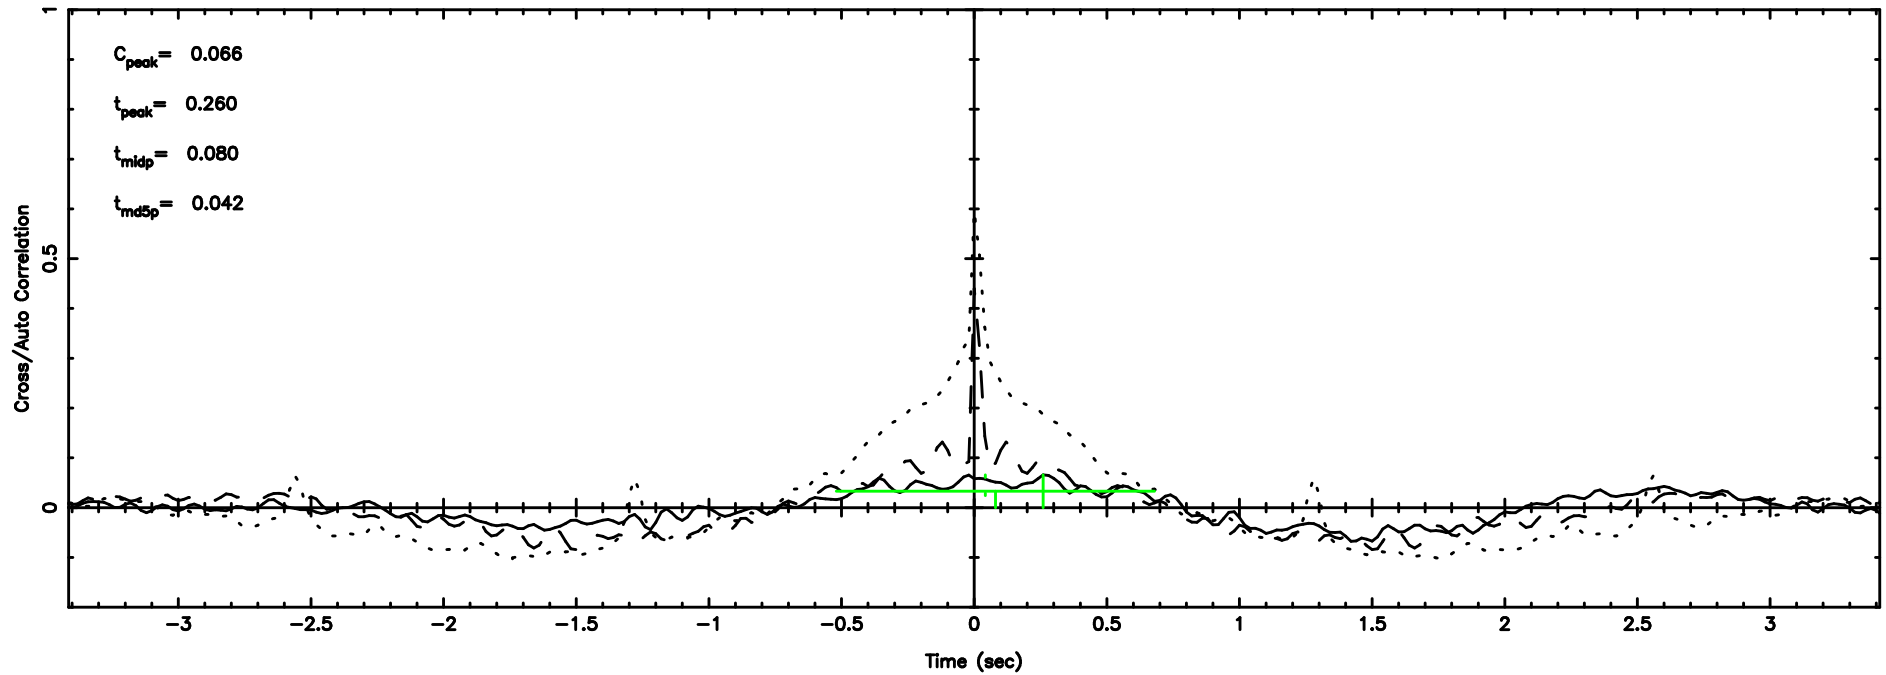

Frequency (Hz)

0531+194 2024/08/09 23.18UT TOYOKAWA-FUJI