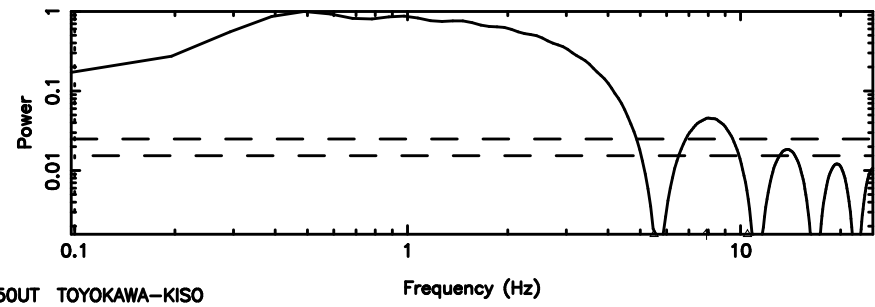

K20240810102800

BLK:27,SNR1: 3.7574 ,SNR2: 10.458

F20240810102803

BLK:33,SNR1: 5.3165 ,SNR2: 15.195

Frequency (Hz)

K20240810102800

BLK:33,SNR1: 3.7227 ,SNR2: 10.366

Frequency (Hz)