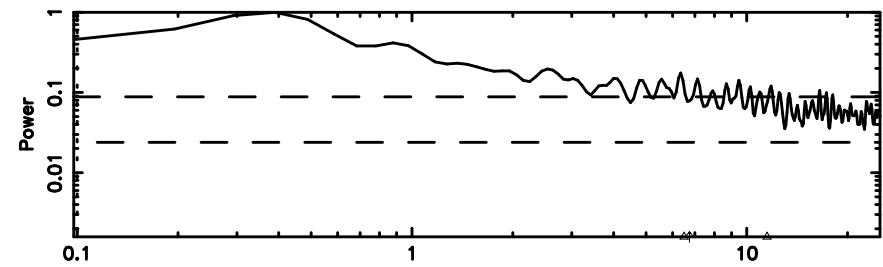

BLK:18,SNR1: 0.32412 ,SNR2: 1.3379