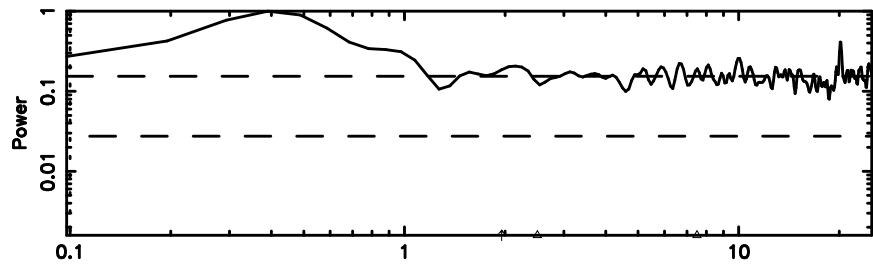

Frequency (Hz)

3C138 2024/08/09 22.96UT TOYOKAWA-FUJI

F20240810075543

BLK:12,SNR1: 0.16740 ,SNR2: 2.9276

Frequency (Hz)

T20240810075543

BLK:12,SNR1: 0.10505 ,SNR2: 1.3513

Frequency (Hz)