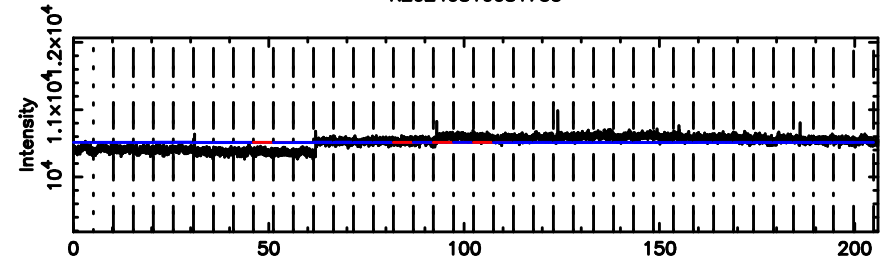

Frequency (Hz)

3C147 2024/08/09 23.32UT TOYOKAWA-KISO

K20240810081733