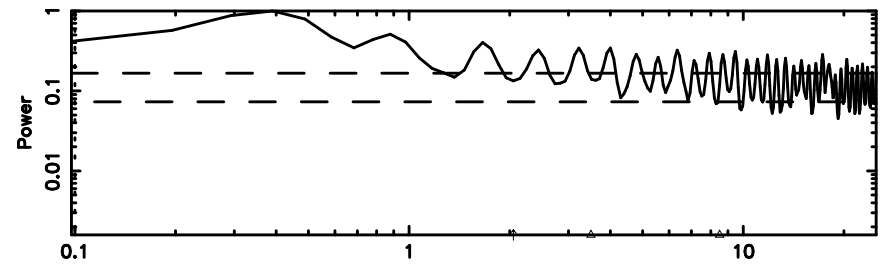

T20240810081736

BLK:19,SNR1: 1.7277 ,SNR2: 19.197

Frequency (Hz)

F20240810081736

BLK:19,SNR1: 0.57013E-01,SNR2: 1.4276

Frequency (Hz)

3C147 2024/08/09 23.32UT TOYOKAWA-FUJI

T20240810081736