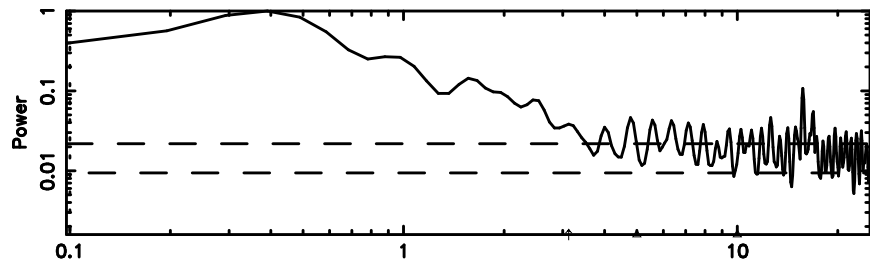

BLK: 5,SNR1: 1.4687 ,SNR2: 9.3823