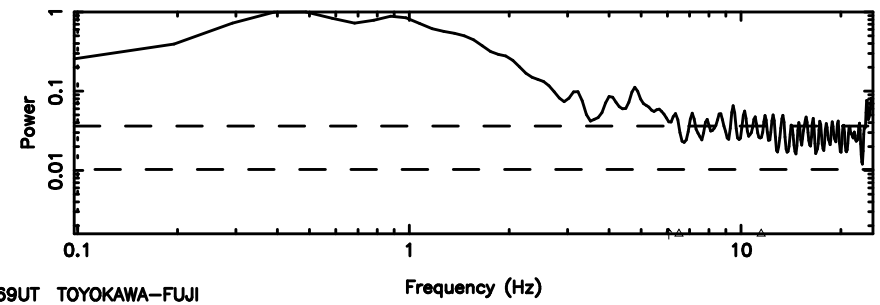

BLK:13,SNR1: 1.7285 ,SNR2: 6.0007