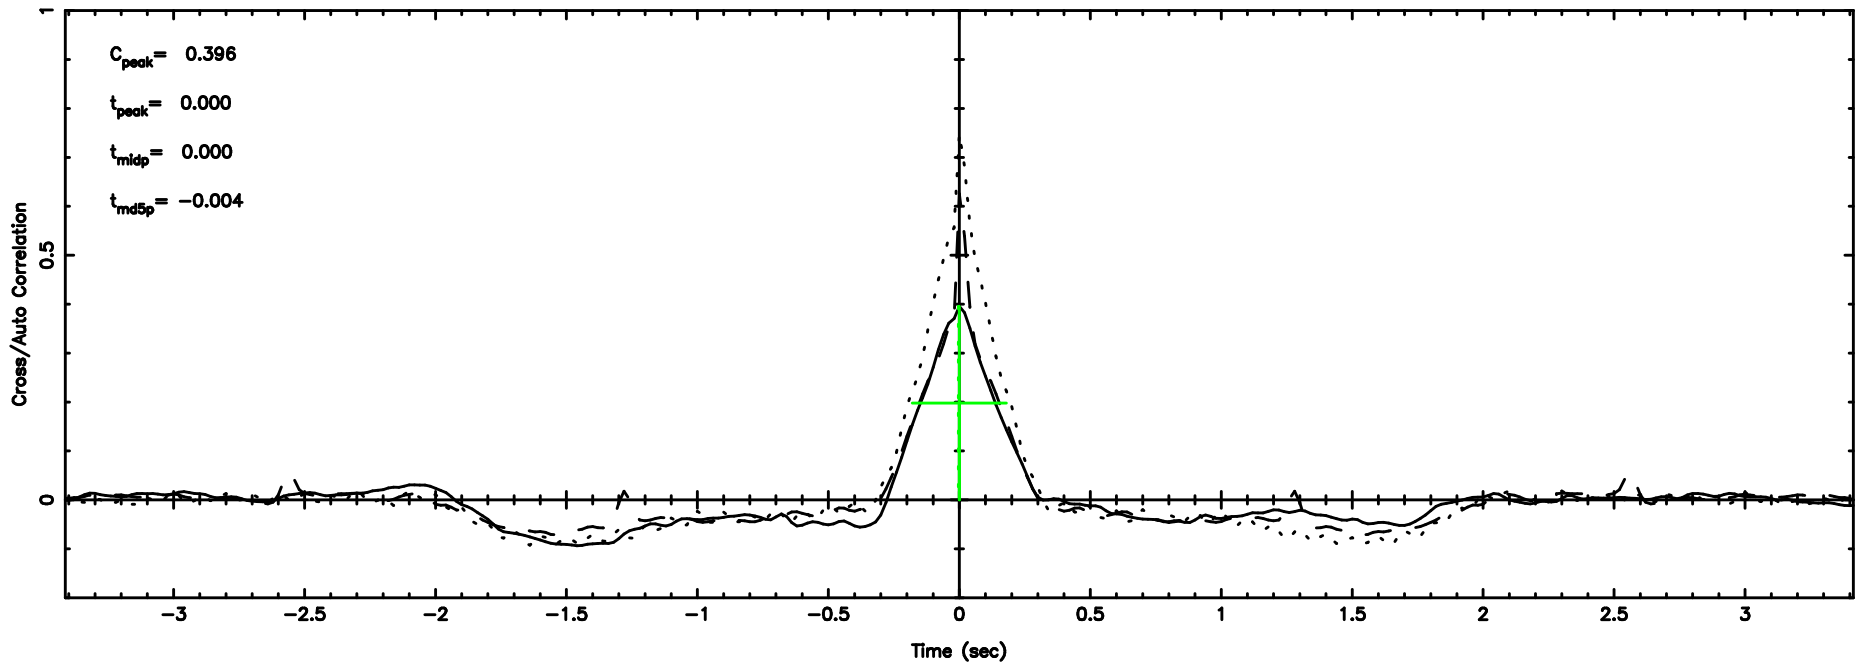

Frequency (Hz)

3C283 2024/08/10 6.78UT FUJI -KISO