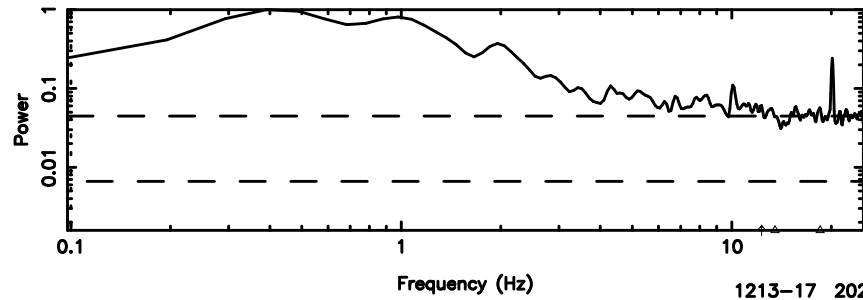

BLK:23,SNR1: 1.5886 ,SNR2: 2.5643