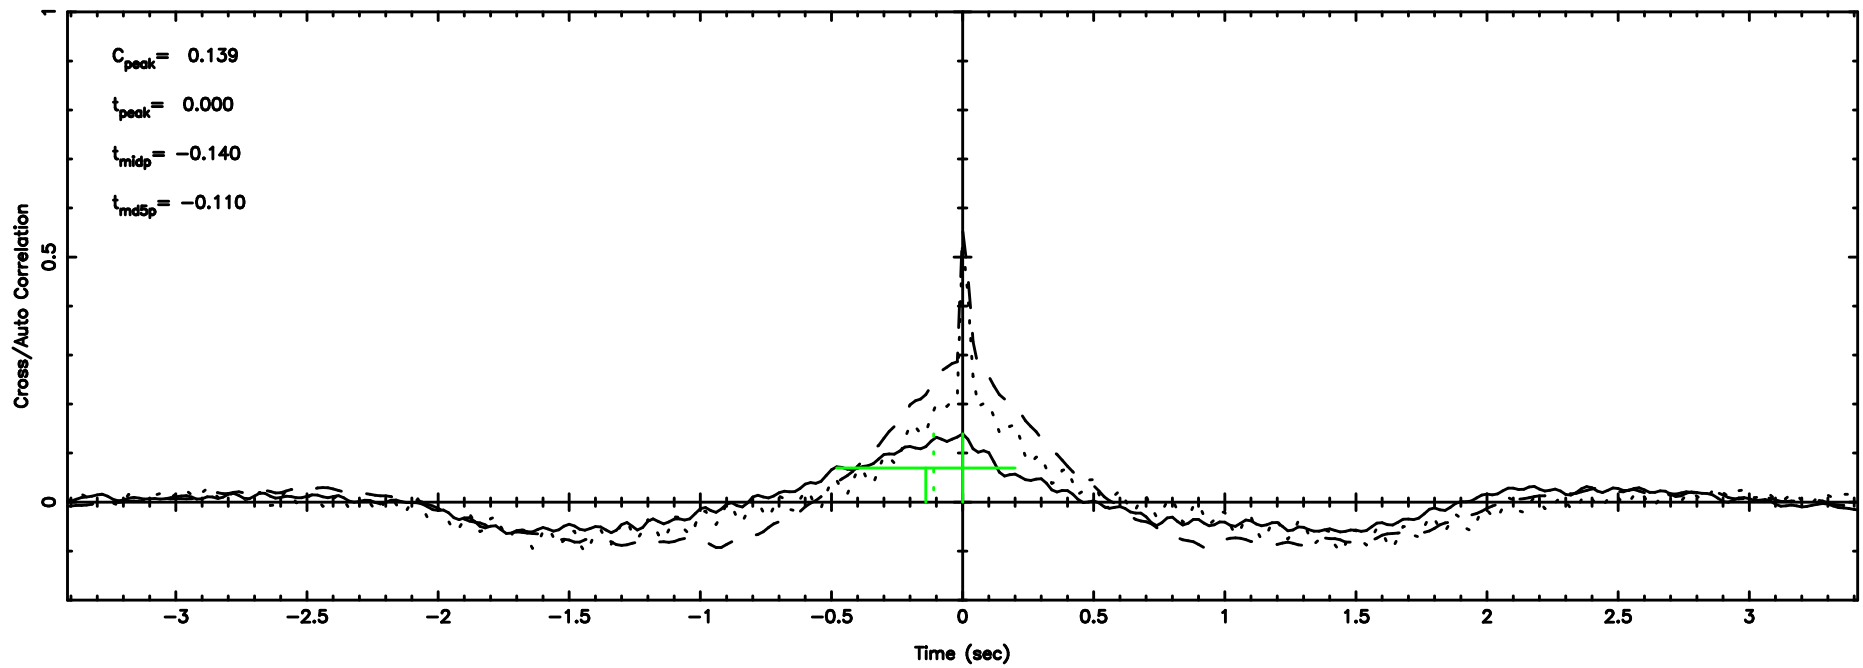

3C273 2024/08/10 6.07UT TOYOKAWA-KISO