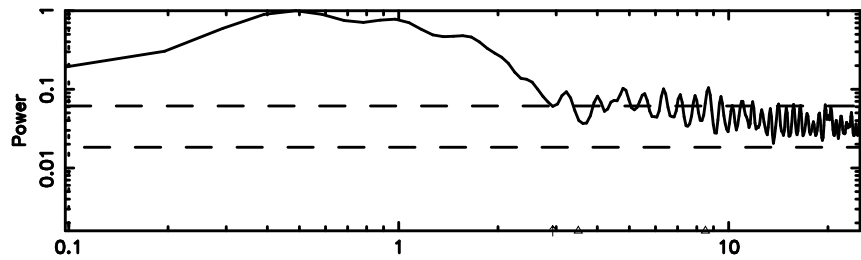

F20240810154449

BLK:16,SNR1: 0.71355 ,SNR2: 6.1935

Frequency (Hz)

K20240810154446

BLK:16,SNR1: 4.4112 ,SNR2: 16.107

Frequency (Hz)

3C283 2024/08/10 6.78UT FUJI -KISO