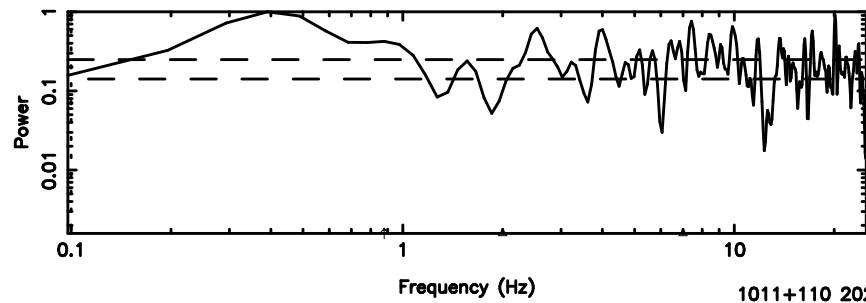

BLK: 1,SNR1:-0.17181E-01,SNR2: 1.3358