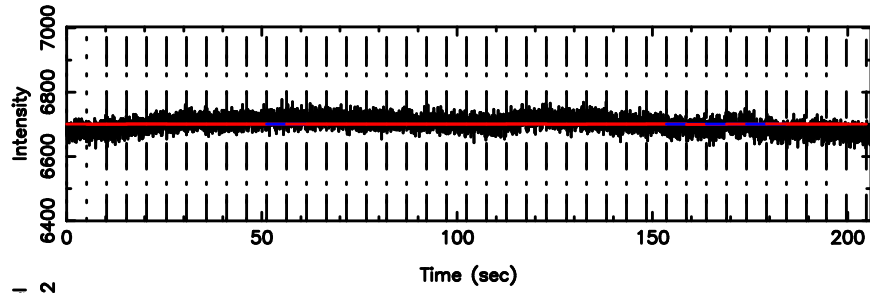

K20240810081733

BLK:25,SNR1: 0.40627 ,SNR2: 2.2759

3C147 2024/08/09 23.32UT FUJI -KISO

T20240810082547

BLK: 4,SNR1: 0.40313 ,SNR2: 0.91961

Frequency (Hz)

F20240810082547

BLK: 4,SNR1: 0.67072 ,SNR2: 2.3369