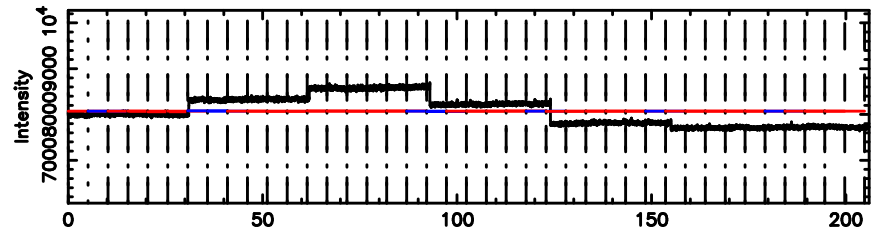

Frequency (Hz)

K20240810105909

BLK: 8,SNR1: 3.7125 ,SNR2: 14.813