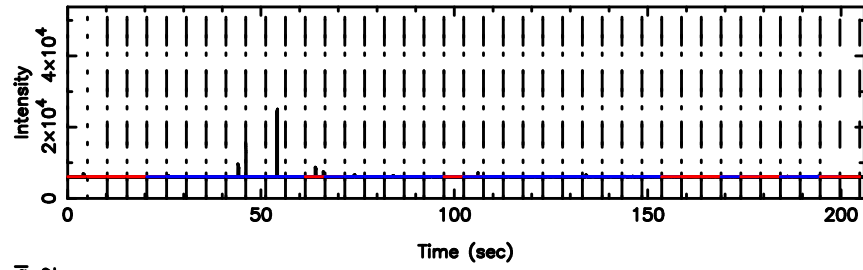

BLK:27,SNR1: 4.2009 ,SNR2: 10.786

Frequency (Hz)

K20240810135247

BLK:27,SNR1: 7.3980 ,SNR2: 18.754

Frequency (Hz)

3C255 2024/08/10 4.91UT FUJI -KISO

T20240810140328

BLK:27,SNR1: 8.3078 ,SNR2: 21.023