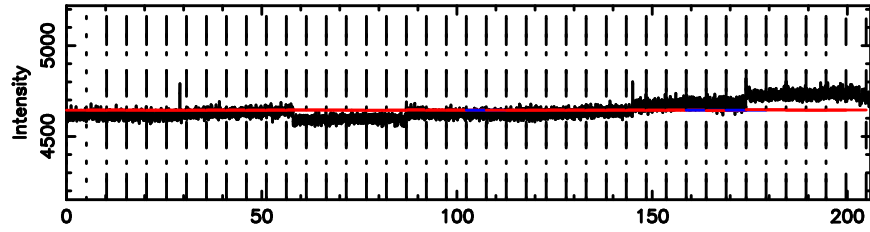

BLK:11,SNR1: 5.0930 ,SNR2: 19.108

Frequency (Hz)

F20240810082958

BLK: 3,SNR1: 1.4520 ,SNR2: 3.6624

Frequency (Hz)

K20240810082956

BLK: 3,SNR1: 1.7517 ,SNR2: 7.6730

Frequency (Hz)