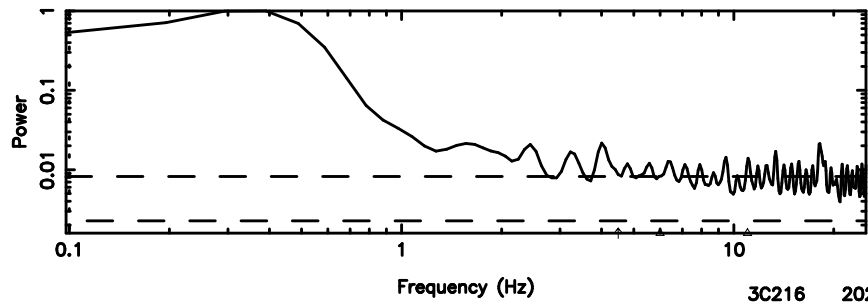

BLK:18,SNR1: 2.7286 ,SNR2: 12.093

3C216 2024/08/10 2.76UT FUJI -KISO

K20240810114337