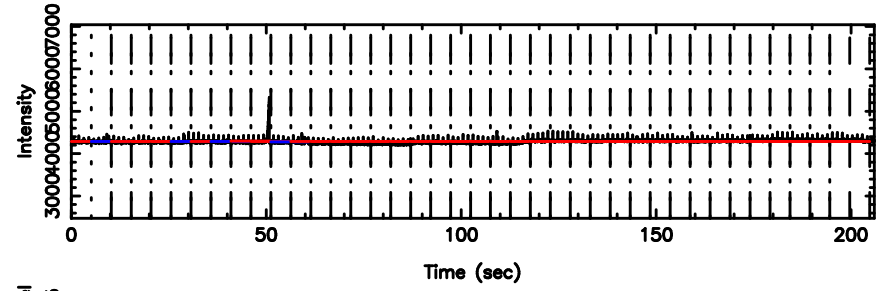

0652-130 2024/08/10 0.51UT TOYOKAWA-FUJI

F20240810092852