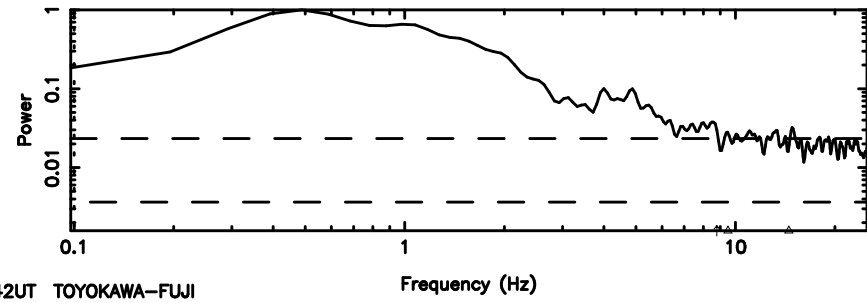

BLK:18,SNR1: 2.7017 ,SNR2: 6.2456