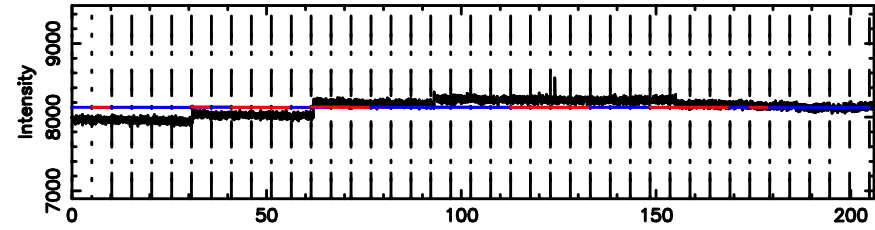

0732+33 2024/08/10 1.20UT TOYOKAWA-KISO

K20240810101015