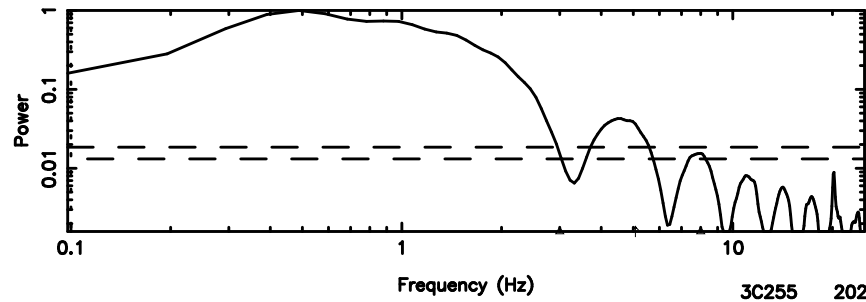

BLK:17,SNR1: 2.5873 ,SNR2: 12.489

3C255 2024/08/10 4.91UT TOYOKAWA-FUJI

F20240810135250