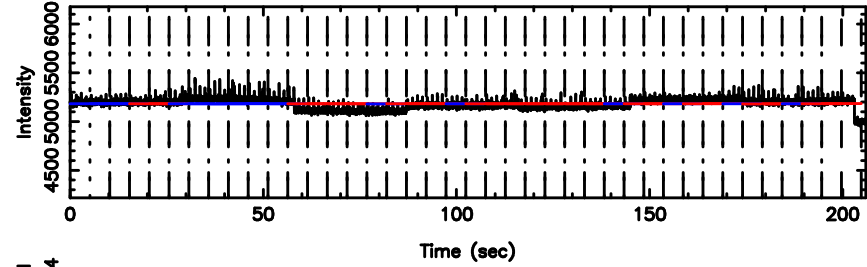

F20240810150220

BLK:15,SNR1: 0.49981 ,SNR2: 2.2411