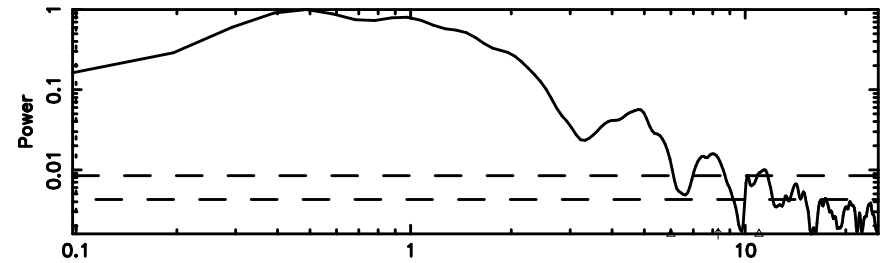

BLK:22,SNR1: 2.4333 ,SNR2: 8.1104

Frequency (Hz)

0418+236 2024/08/09 21.96UT TOYOKAWA-FUJI

T20240810065608

BLK:30,SNR1: 12.529 ,SNR2: 22.011

Frequency (Hz)

K20240810065606

BLK:30,SNR1: 7.6151 ,SNR2: 19.079