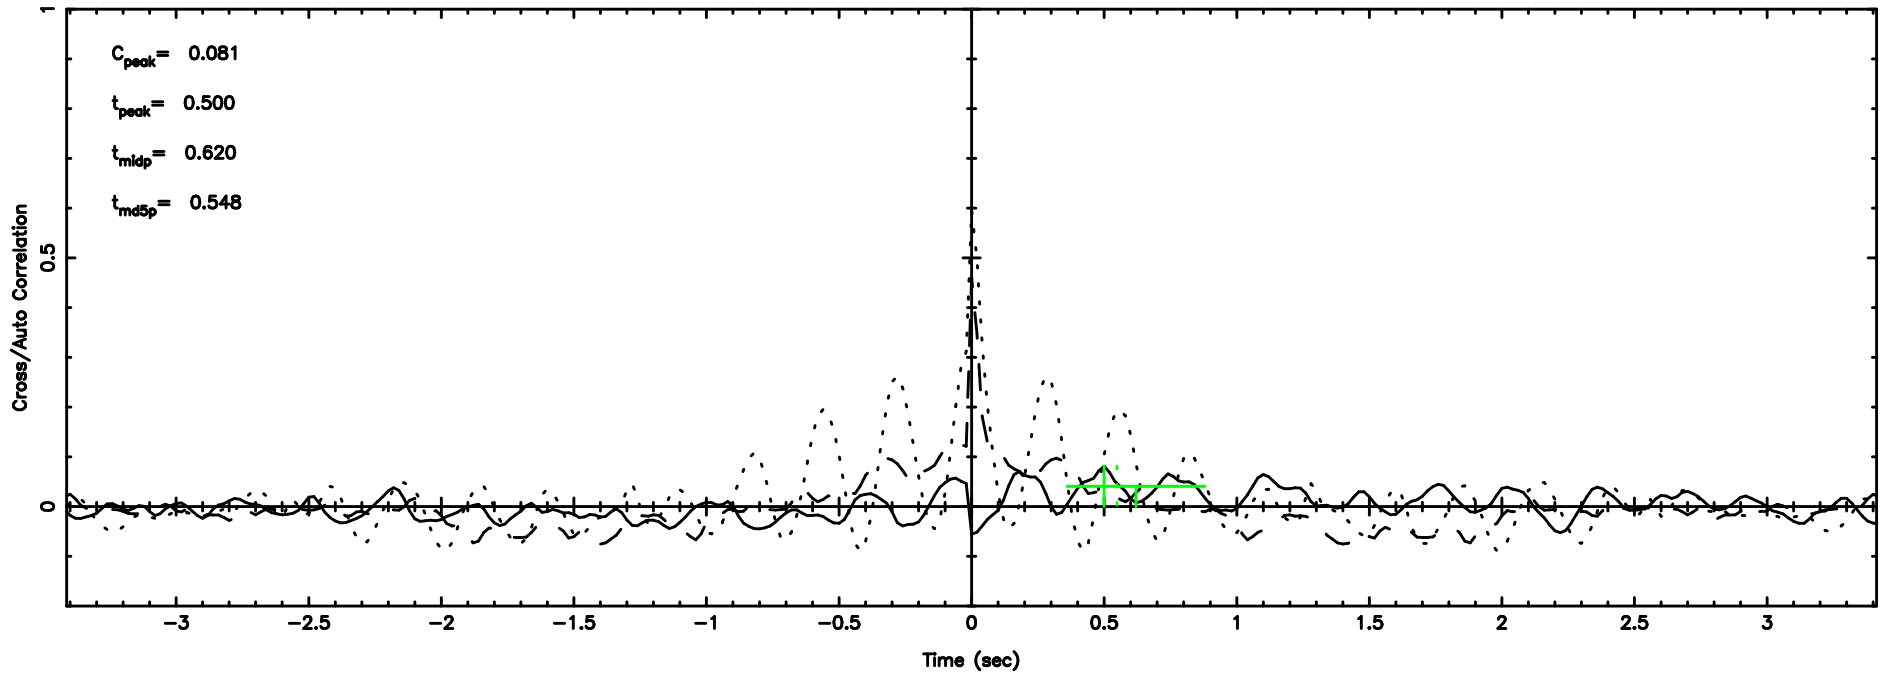

Frequency (Hz)

0548+16 2024/08/09 23.46UT TOYOKAWA-FUJI