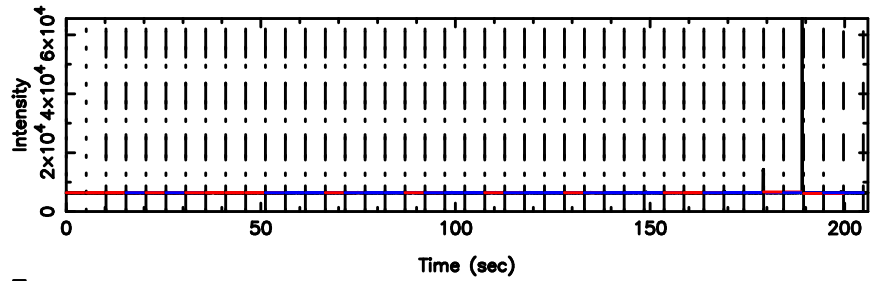

T20240810102803