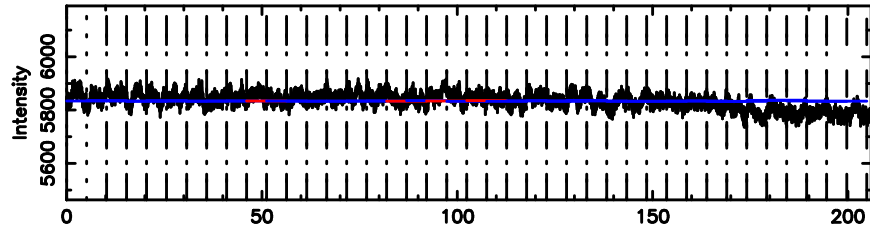

T20240810081736

BLK:19,SNR1: 1.7277 ,SNR2: 19.197

Frequency (Hz)

F20240810081736

BLK:19,SNR1: 0.57013E-01,SNR2: 1.4276

Frequency (Hz)

3C147 2024/08/09 23.32UT TOYOKAWA-FUJI

T20240810081736