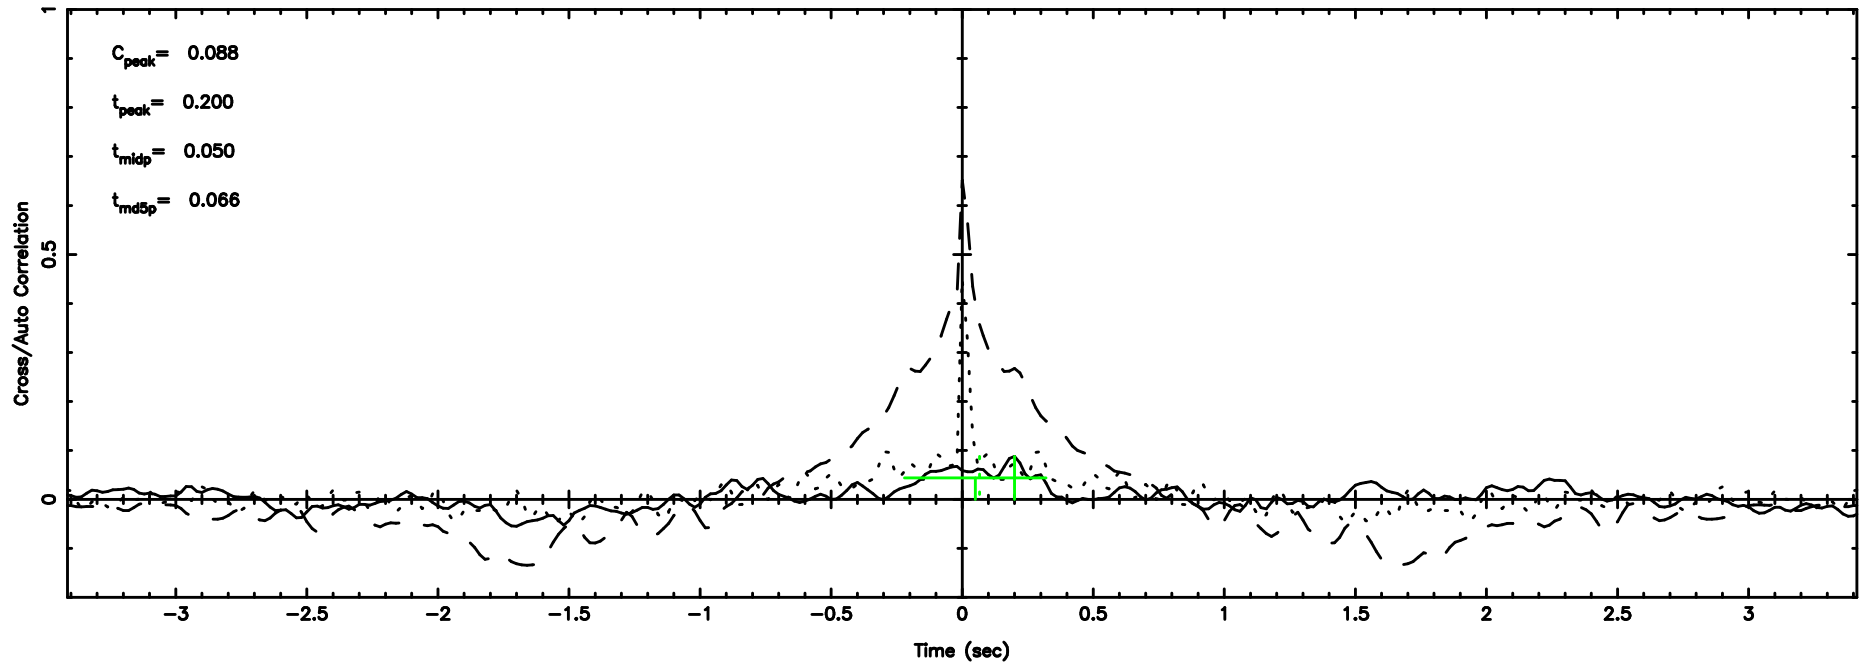

F20240810151531

BLK: 4,SNR1: 1.0490 ,SNR2: 3.8453

K20240810151528

BLK: 4,SNR1: 0.13830 ,SNR2: 0.79538

3C275 2024/08/10 6.29UT FUJI -KISO