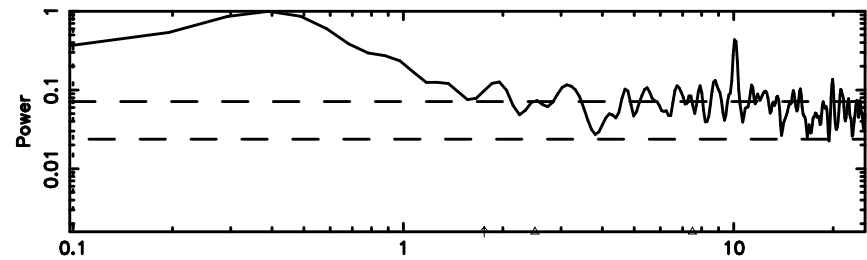

BLK: 4,SNR1: 0.17472 ,SNR2: 0.61321

Frequency (Hz)

K20240810151528

BLK: 4,SNR1: 0.36056 ,SNR2: 3.9913

Frequency (Hz)

3C275 2024/08/10 6.29UT TOYOKAWA-KISO

F20240810151531

BLK: 4,SNR1: 1.0490 ,SNR2: 3.8453