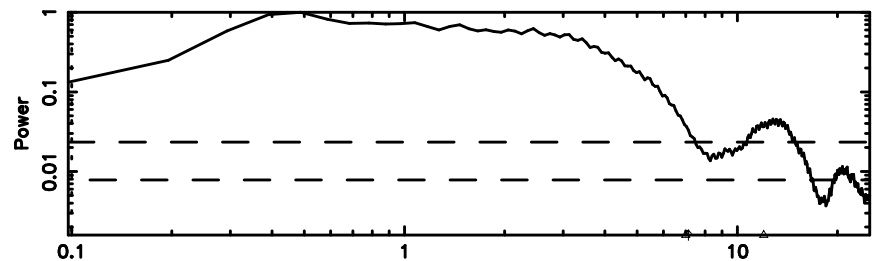

K20240810102800

BLK:27,SNR1: 3.7574 ,SNR2: 10.458

F20240810102803

BLK:33,SNR1: 5.3165 ,SNR2: 15.195

Frequency (Hz)

K20240810102800

BLK:33,SNR1: 3.7227 ,SNR2: 10.366

Frequency (Hz)