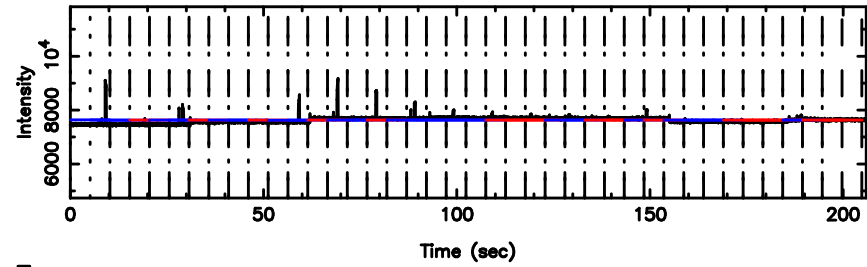

K20240810144900