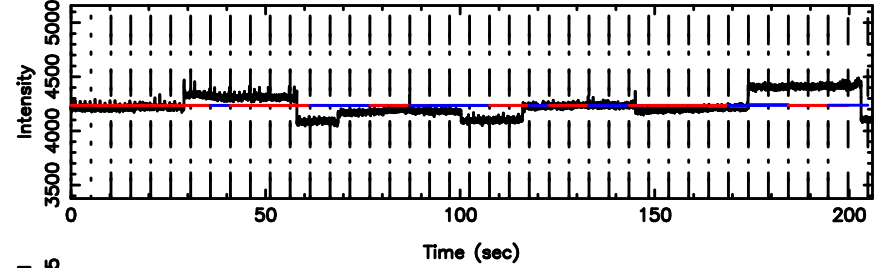

F20240810103538