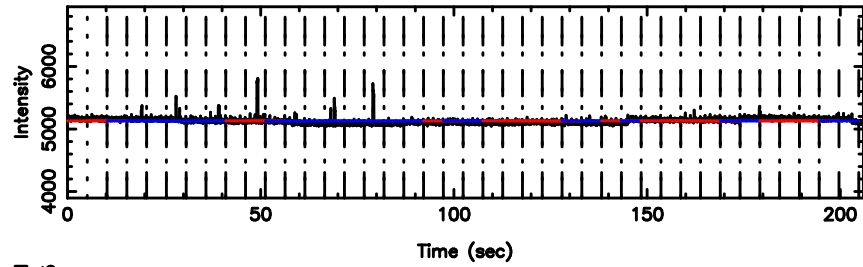

BLK:23,SNR1: 1.5886 ,SNR2: 2.5643

K20240810144900

BLK:23,SNR1: 6.6237 ,SNR2: 16.883

1213-17 2024/08/10 5.85UT TOYOKAWA-KISO

F20240810144903

BLK:22,SNR1: 2.3029 ,SNR2: 7.9557

K20240810144900

BLK:22,SNR1: 6.0956 ,SNR2: 15.313