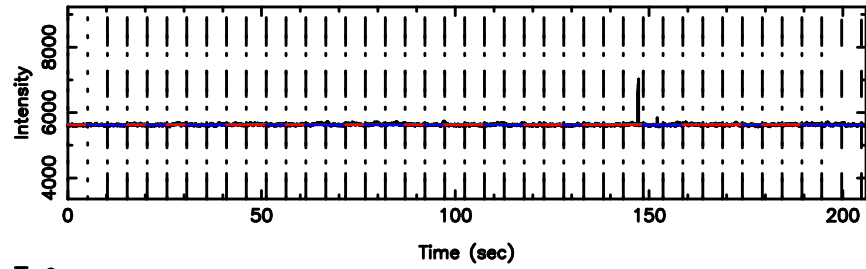

T20240810125535