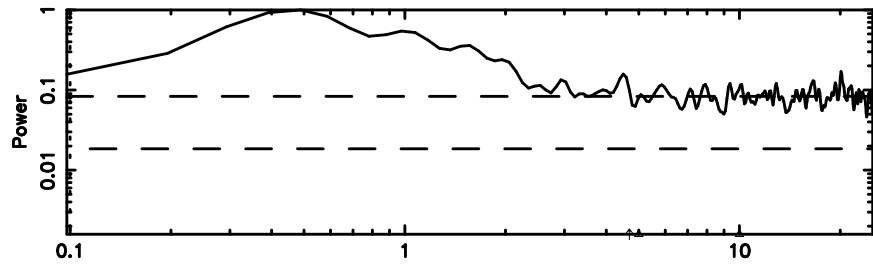

BLK: 9,SNR1: 0.49806 ,SNR2: 2.1351