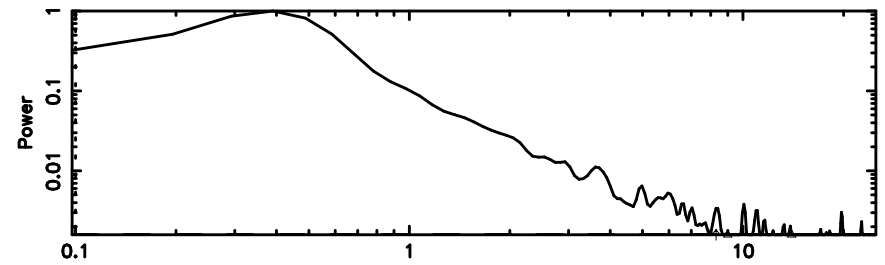

3C152 2024/08/09 23.68UT TOYOKAWA-FUJI

T20240810083857

BLK: 1,SNR1: 0.44172 ,SNR2: 1.7736

Frequency (Hz)

3C152 2024/08/09 23.68UT TOYOKAWA-KISO

K20240810083854

BLK: 1,SNR1: 16.458 ,SNR2: 39.975

Frequency (Hz)