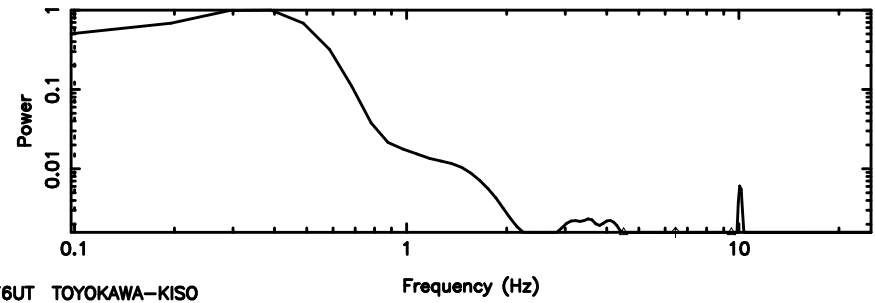

BLK:18,SNR1: 2.6160 ,SNR2: 12.298

Frequency (Hz)

T20240810114340

BLK:21,SNR1: 71.387 ,SNR2: 315.24

K20240810114337

BLK:21,SNR1: 22.033 ,SNR2: 68.828

3C216 2024/08/10 2.76UT TOYOKAWA-KISO

F20240810114340