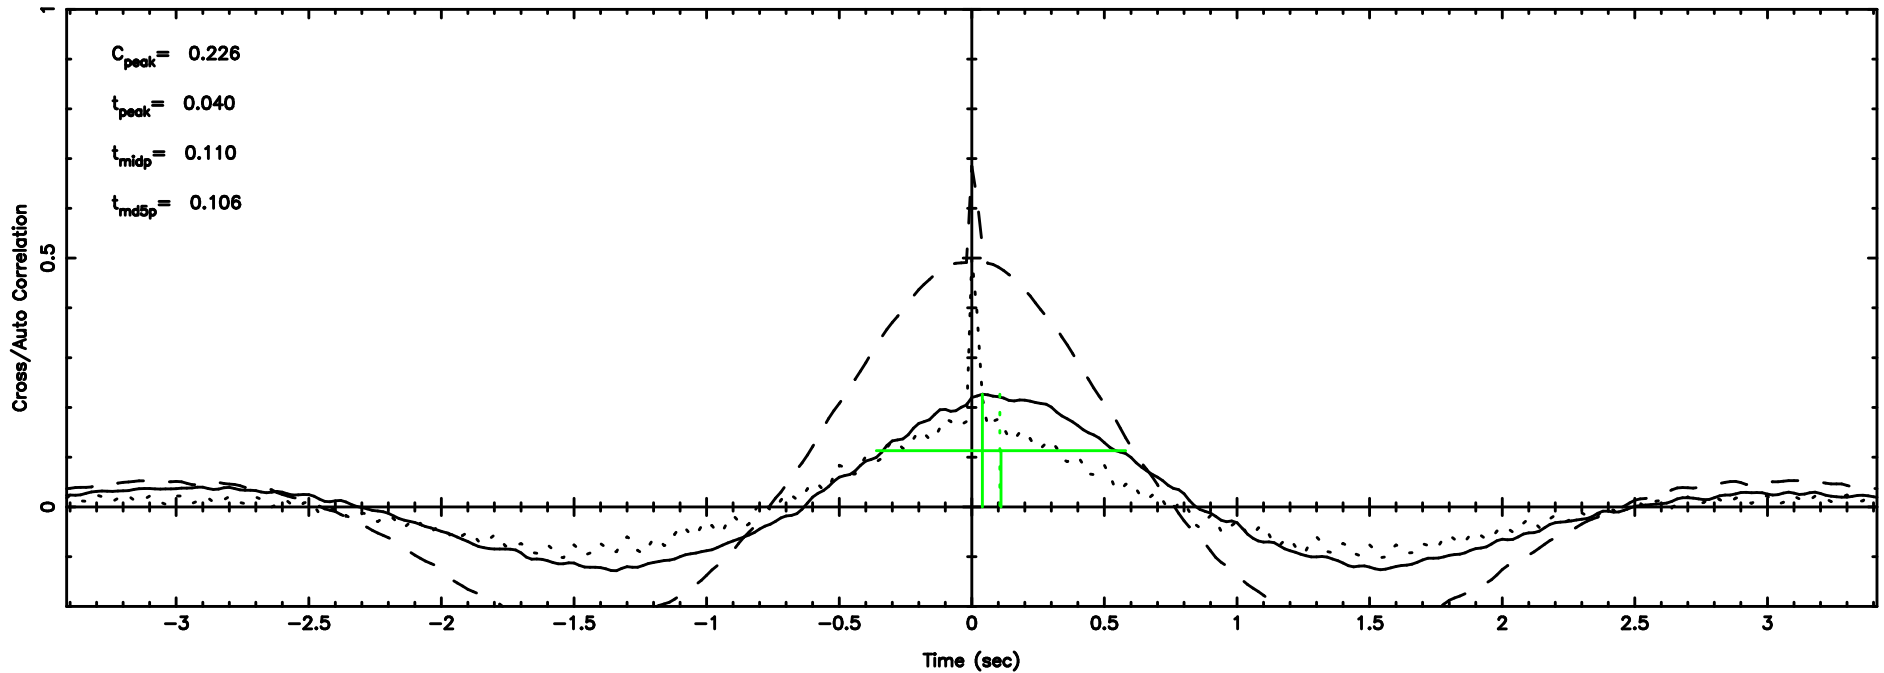

BLK:35,SNR1: 1.5232 ,SNR2: 16.950

Frequency (Hz)

3C147 2024/08/09 23.32UT TOYOKAWA-KISO

K20240810081733

BLK:35,SNR1: 0.37286 ,SNR2: 1.6994

Frequency (Hz)

F20240810081736

BLK:25,SNR1: 0.69524E-01,SNR2: 1.4326