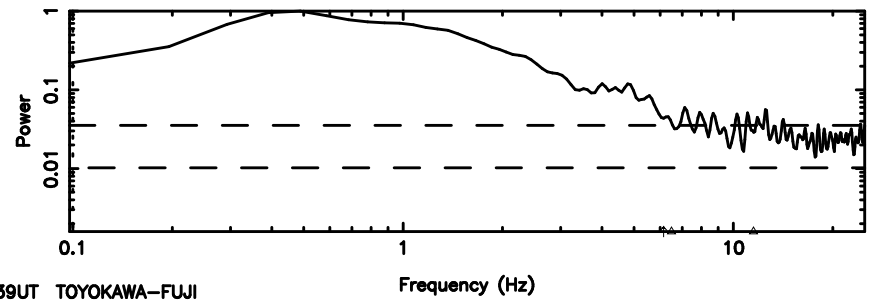

BLK:17,SNR1: 1.9781 ,SNR2: 6.7936

1245-19 2024/08/10 6.39UT TOYOKAWA-FUJI