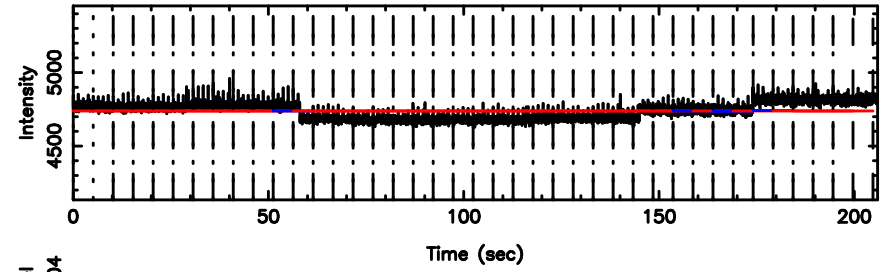

K20240810081733

BLK:25,SNR1: 0.40627 ,SNR2: 2.2759

3C147 2024/08/09 23.32UT FUJI -KISO

T20240810082547

BLK: 4,SNR1: 0.40313 ,SNR2: 0.91961

Frequency (Hz)

F20240810082547

BLK: 4,SNR1: 0.67072 ,SNR2: 2.3369