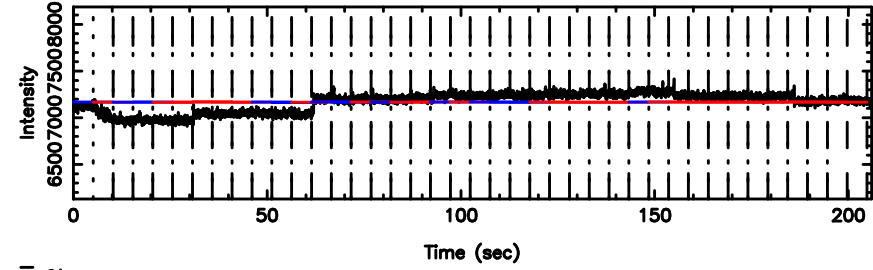

K20240810125532