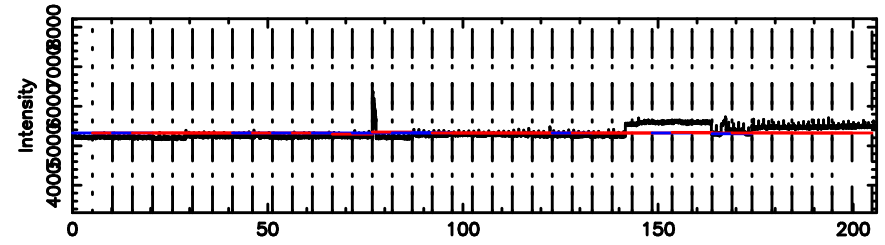

0552+12 2024/08/09 23.53UT FWJ -KISO

T20240810083425

BLK:11,SNR1: 3.4634 ,SNR2: 8.7384

Frequency (Hz)

0556+191 2024/08/09 23.60UT TOYOKAWA-FUJI

F20240810083425

BLK:11,SNR1: 7.9464 ,SNR2: 20.373

Frequency (Hz)