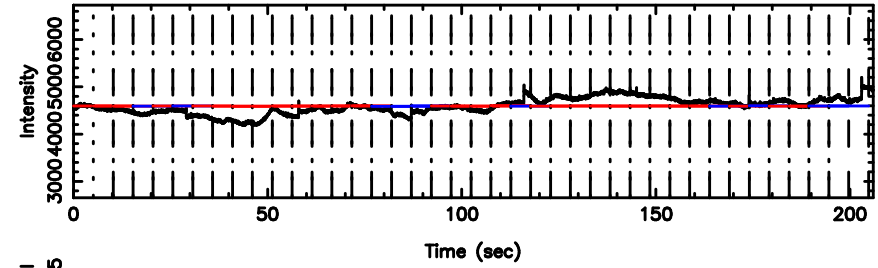

T20240810120231

BLK:10,SNR1: 0.58762 ,SNR2: 3.4932

0926+117 2024/08/10 3.07UT TOYOKAWA-FUJI

F20240810120231

BLK:10,SNR1: 5.0701 ,SNR2: 15.653