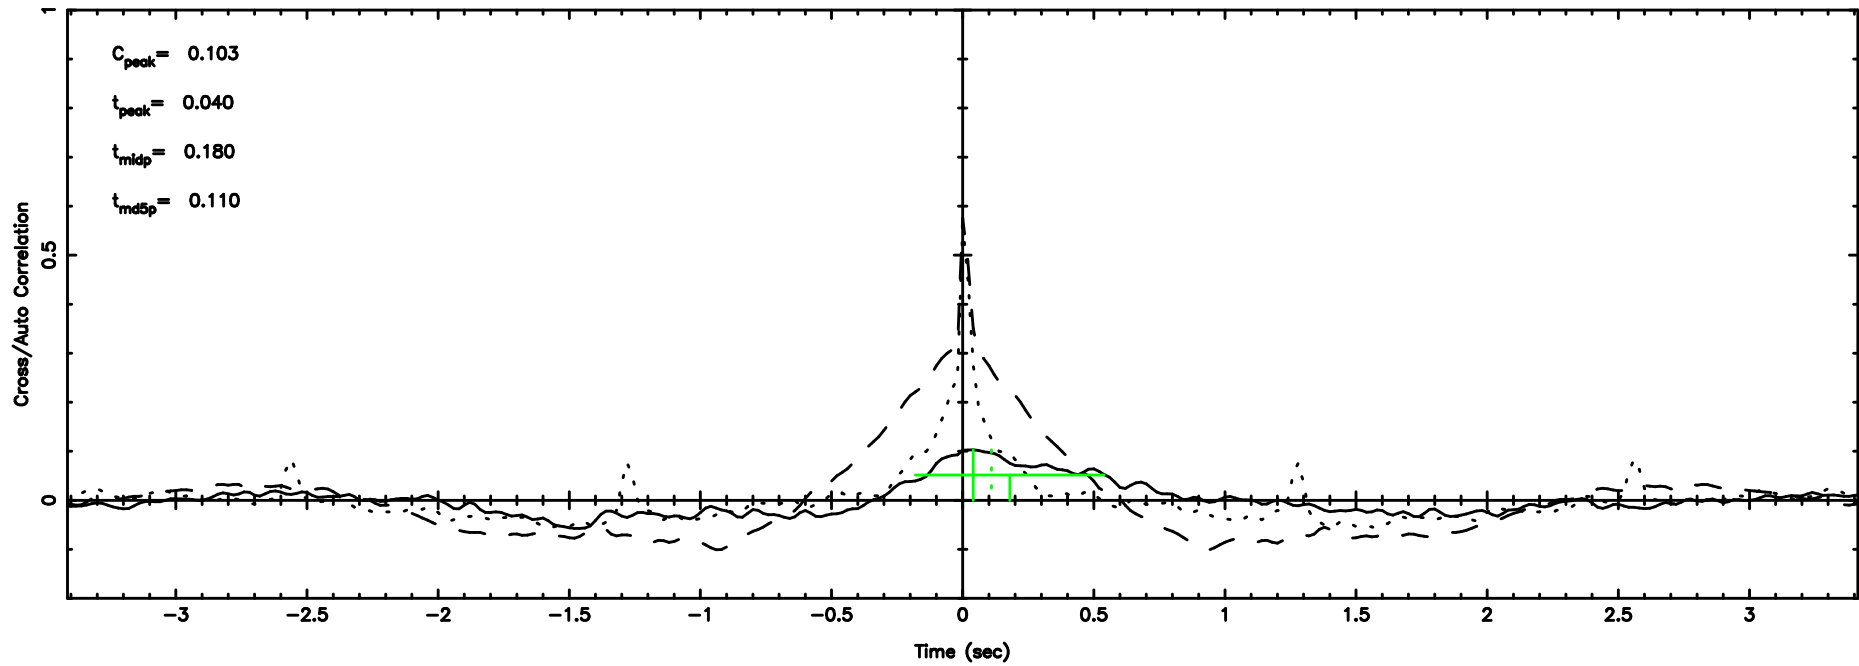

T20240810150220

BLK:15,SNR1: 0.61575 ,SNR2: 2.4369

F20240810150220

BLK:15,SNR1: 0.49981 ,SNR2: 2.2411

3C273 2024/08/10 6.07UT TOYOKAWA-FUJI