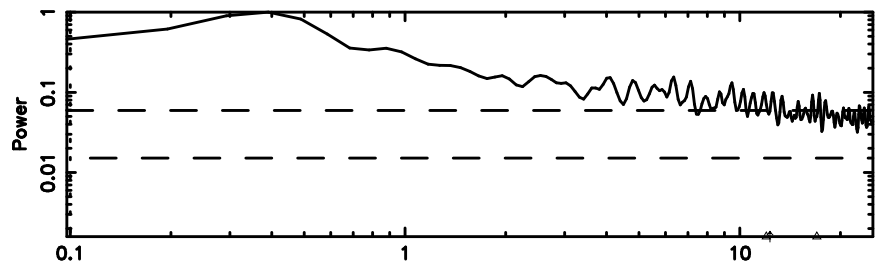

BLK:16,SNR1: 2.9970 ,SNR2: 4.6529

Frequency (Hz)

0337+319 2024/08/09 21.28UT TOYOKAWA-KISO

F20240810061506

BLK:20,SNR1: 0.81463 ,SNR2: 1.3514

Frequency (Hz)

K20240810061504

BLK:20,SNR1: 2.6282 ,SNR2: 4.1141