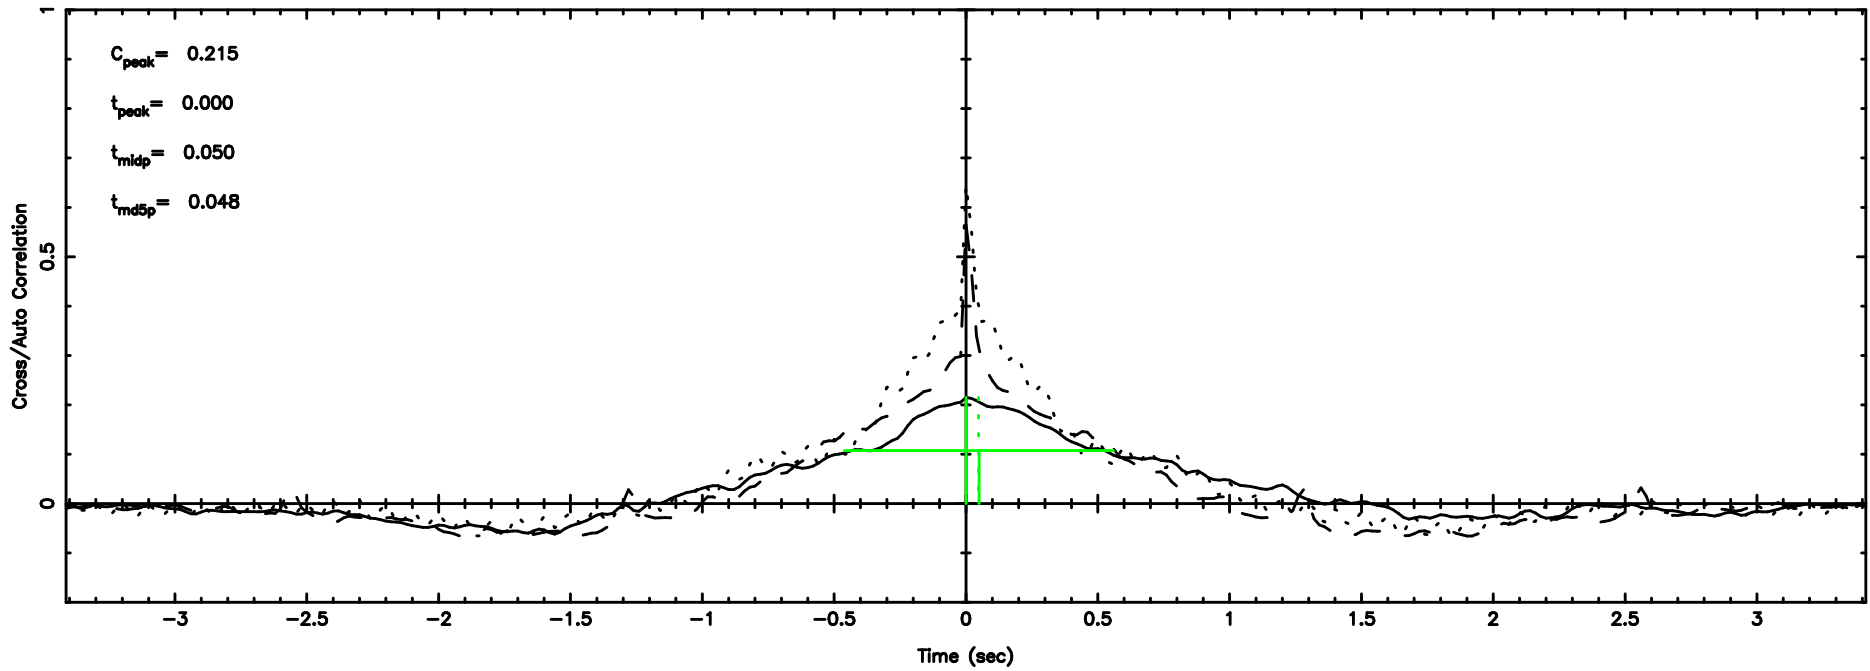

BLK:18,SNR1: 26.321 ,SNR2: 79.676