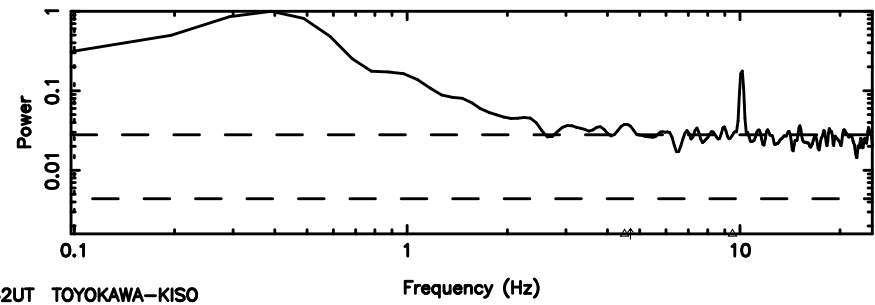

BLK:14,SNR1: 0.91563 ,SNR2: 3.8069