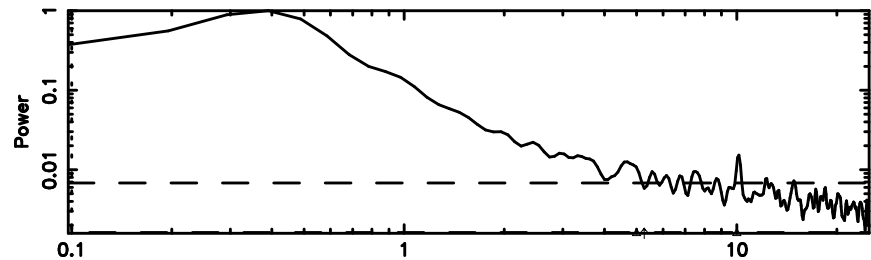

F20240810105912

BLK: 8,SNR1:-0.12387 ,SNR2: 0.48700

Frequency (Hz)

K20240810105909

BLK: 8,SNR1: 3.7125 ,SNR2: 14.813

Frequency (Hz)

0821+394 2024/08/10 2.01UT FUJI -KISO