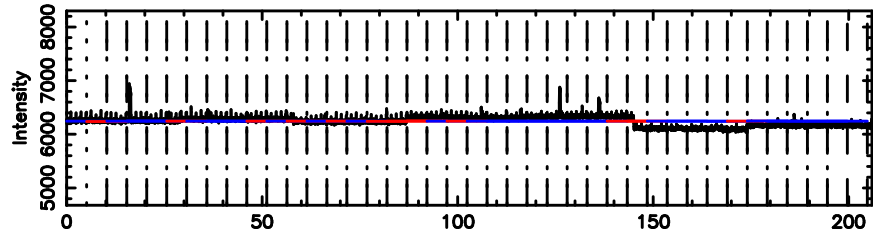

T20240810070736

BLK:34,SNR1: 2.8170 ,SNR2: 6.6841

Frequency (Hz)

K20240810070733

BLK:34,SNR1: 8.9596 ,SNR2: 17.086

Frequency (Hz)

3C119 2024/08/09 22.15UT TOYOKAWA-KISO

F20240810070736