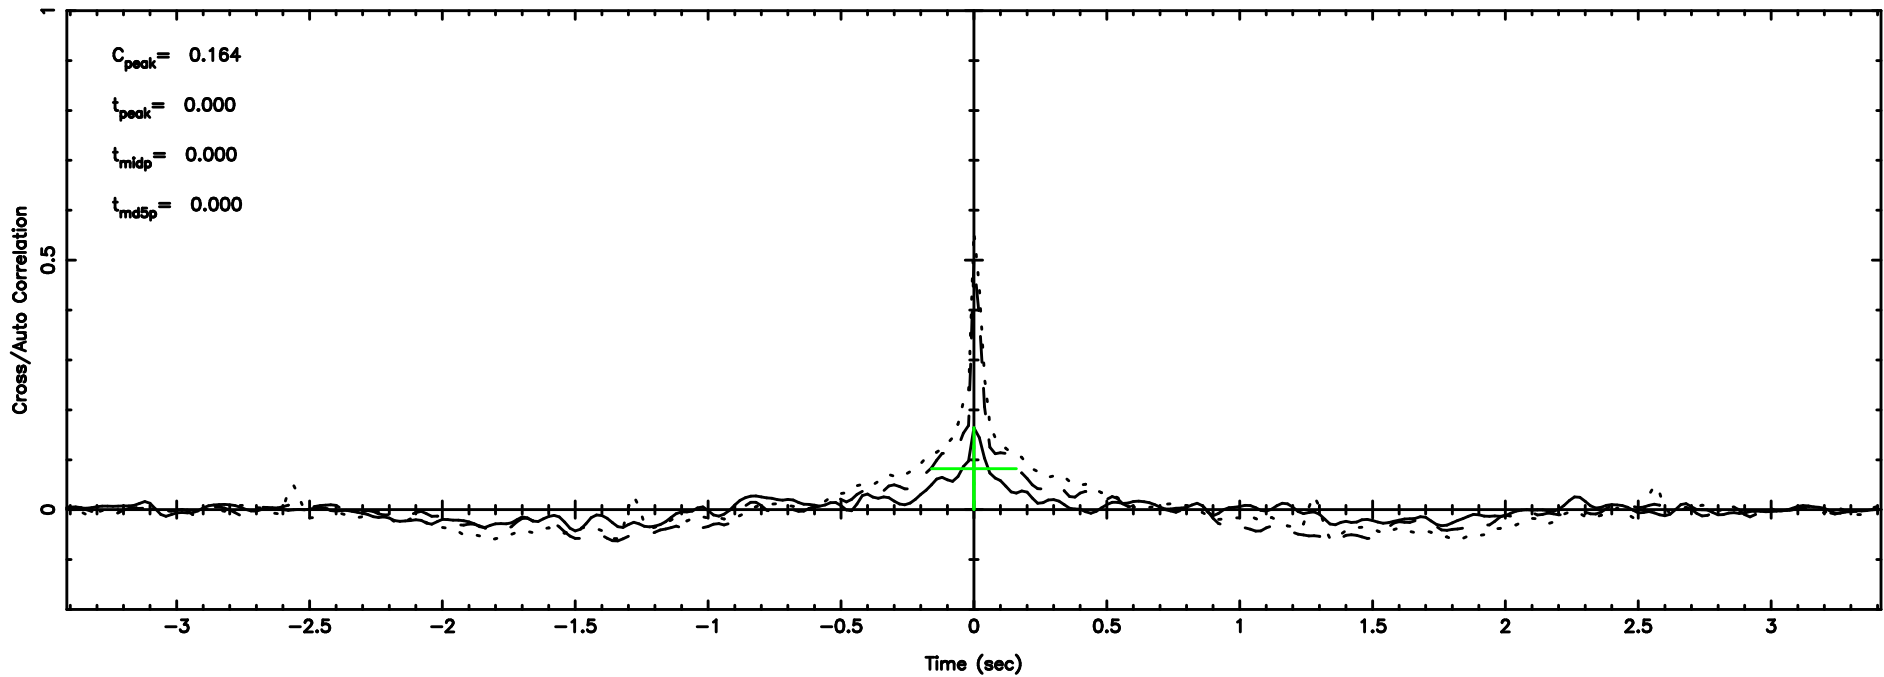

F20240810061506

BLK:18,SNR1: 0.32412 ,SNR2: 1.3379

Frequency (Hz)

0337+319 2024/08/09 21.28UT TOYOKAWA-FUJI

T20240810061506

BLK:16,SNR1: 0.48960 ,SNR2: 4.1349

Frequency (Hz)

K20240810061504