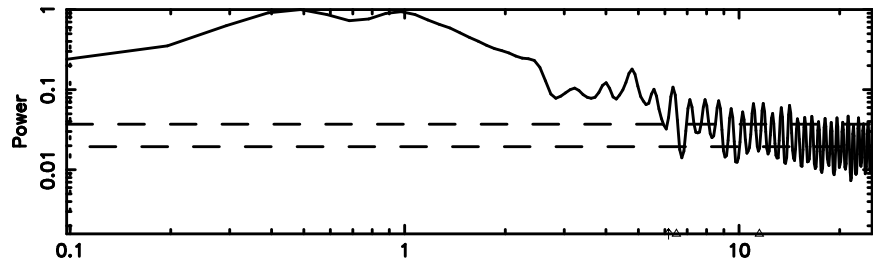

Frequency (Hz)

0418+236 2024/08/09 21.96UT TOYOKAWA-KISO

F20240810065608

BLK:24,SNR1: 1.8839 ,SNR2: 6.5248

Frequency (Hz)

K20240810065606

BLK:24,SNR1: 8.0820 ,SNR2: 20.228

Frequency (Hz)