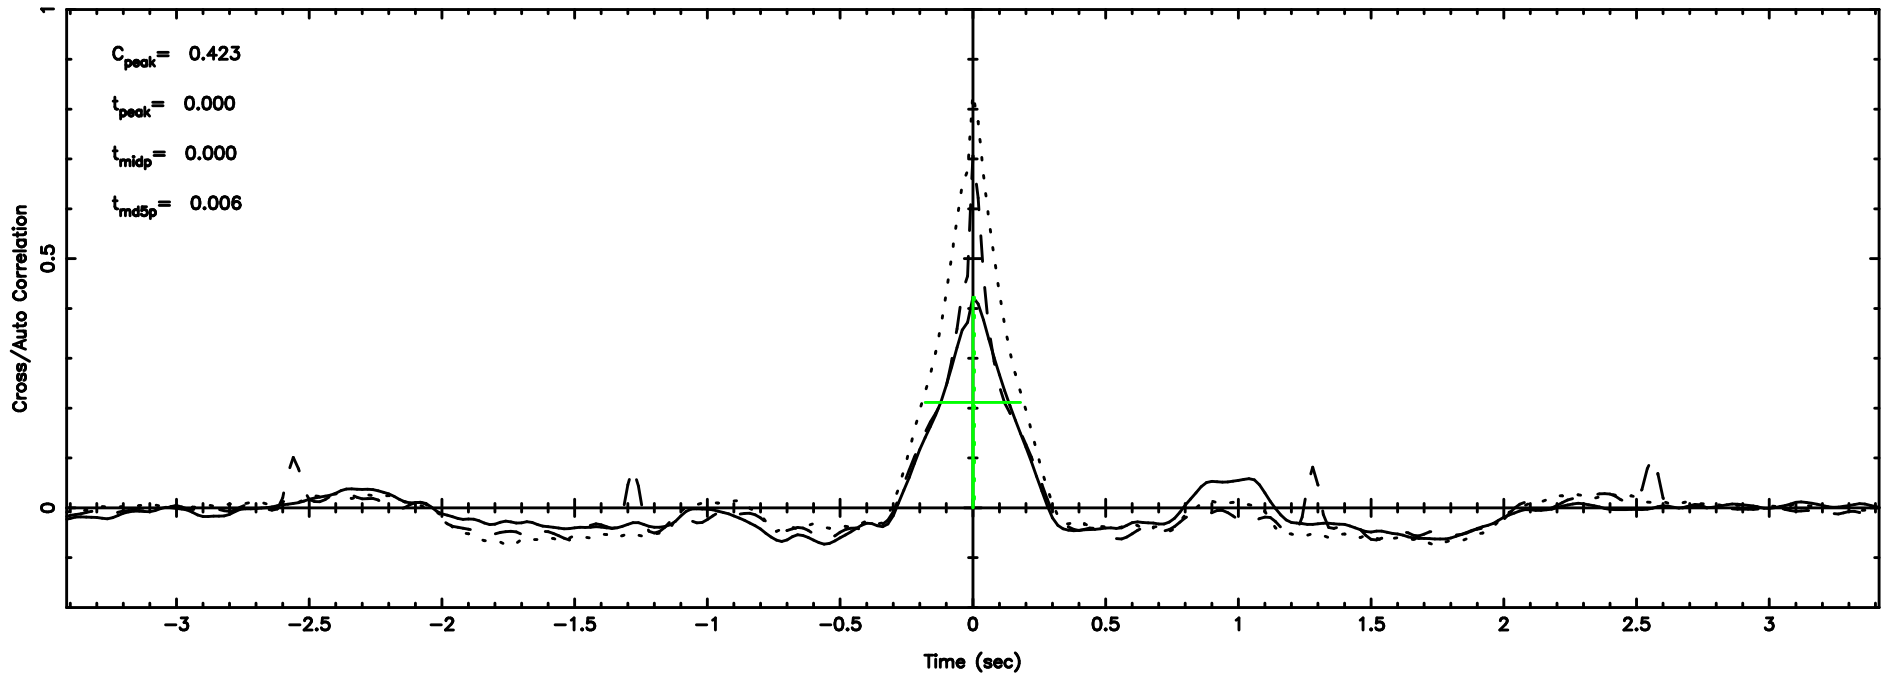

Frequency (Hz)

0418+236 2024/08/09 21.96UT FUJI -KISO