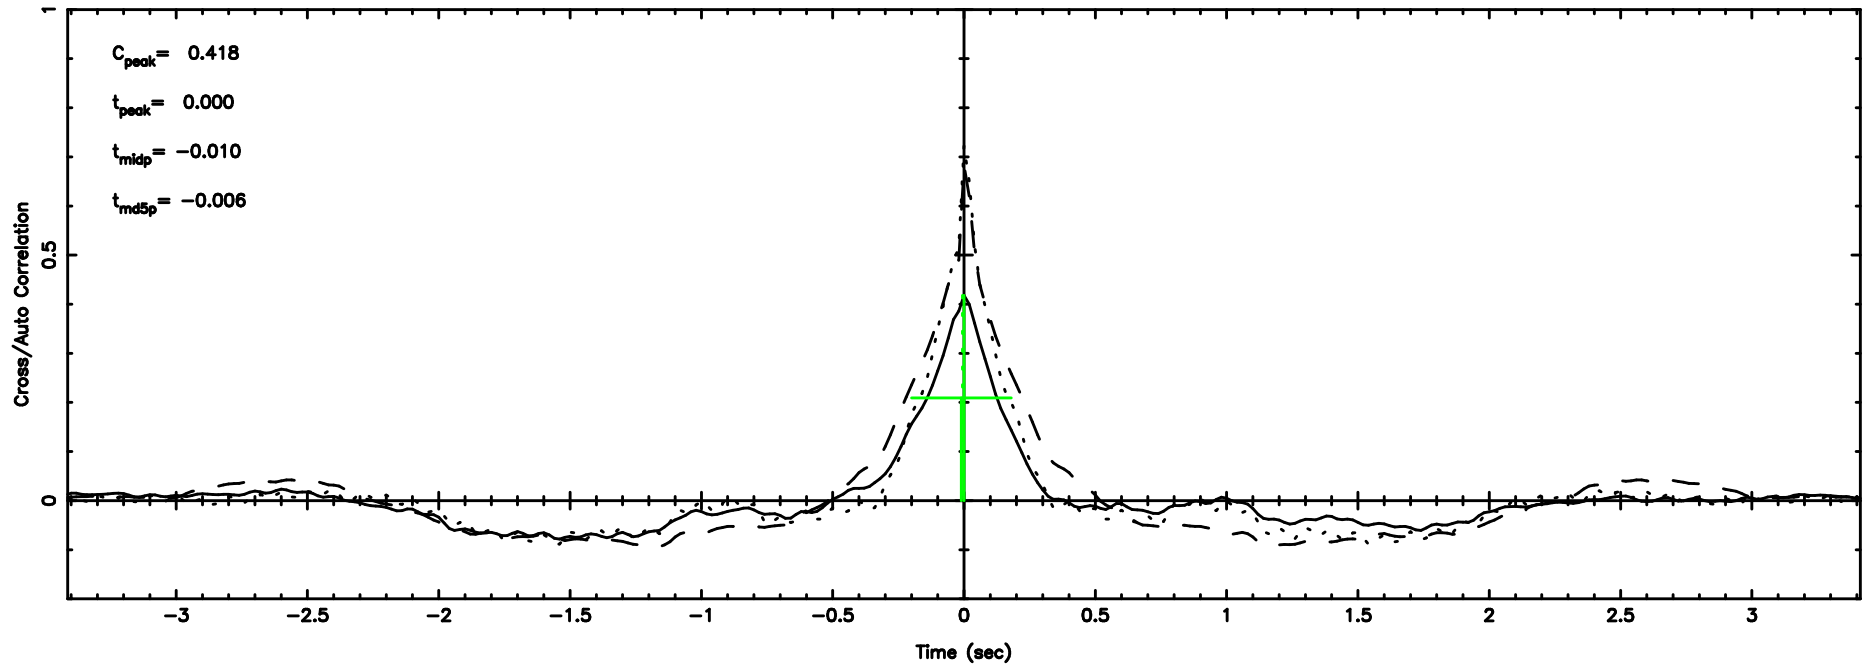

F20240810135250

BLK:17,SNR1: 4.6211 ,SNR2: 11.708

T20240810135250

BLK:26,SNR1: 2.5069 ,SNR2: 12.140

K20240810135247

BLK:26,SNR1: 7.3724 ,SNR2: 18.907

3C255 2024/08/10 4.91UT TOYOKAWA-KISO

F20240810135250