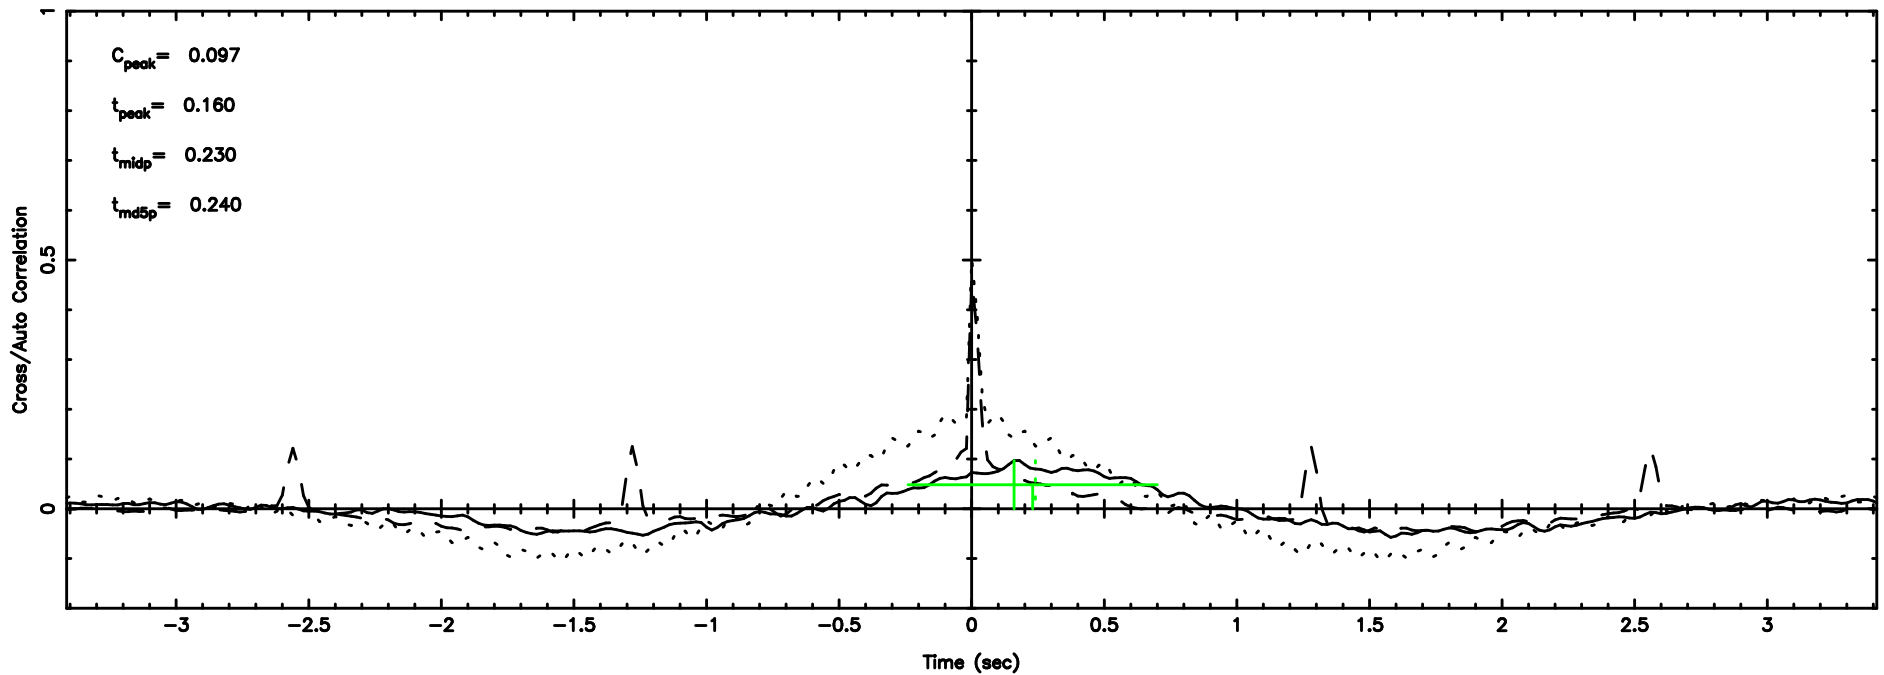

3C147 2024/08/09 23.32UT FUJI -KISO