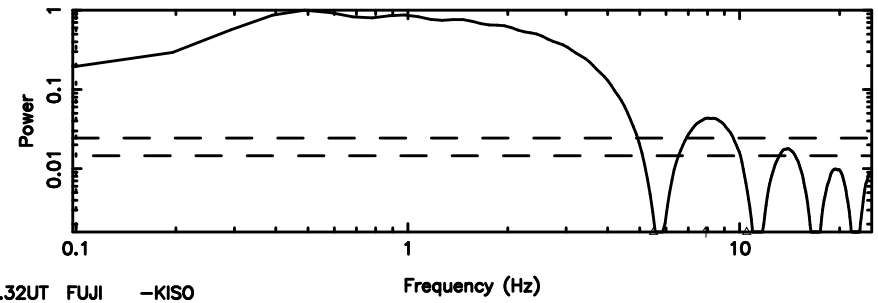

F20240810121715

BLK:20,SNR1: 3.6999 ,SNR2: 10.257

0941-08 2024/08/10 3.32UT FUJI -KISO

K20240810121712

BLK:20,SNR1: 3.8944 ,SNR2: 10.812

T20240810122537

BLK:20,SNR1: 2.6460 ,SNR2: 13.289

Frequency (Hz)