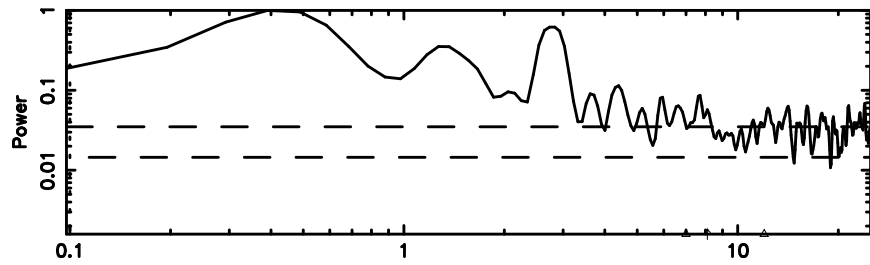

BLK:11,SNR1: 5.0930 ,SNR2: 19.108

Frequency (Hz)

F20240810082958

BLK: 3,SNR1: 1.4520 ,SNR2: 3.6624

Frequency (Hz)

K20240810082956

BLK: 3,SNR1: 1.7517 ,SNR2: 7.6730

Frequency (Hz)