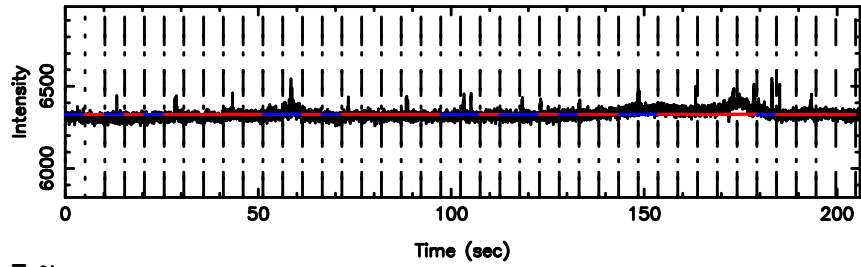

Frequency (Hz)

3C283 2024/08/10 6.78UT TOYOKAWA-FUJI

T20240810154449

BLK:14,SNR1: 1.2923 ,SNR2: 2.7451

Frequency (Hz)

K20240810154446

BLK:14,SNR1: 6.9158 ,SNR2: 13.449

Frequency (Hz)