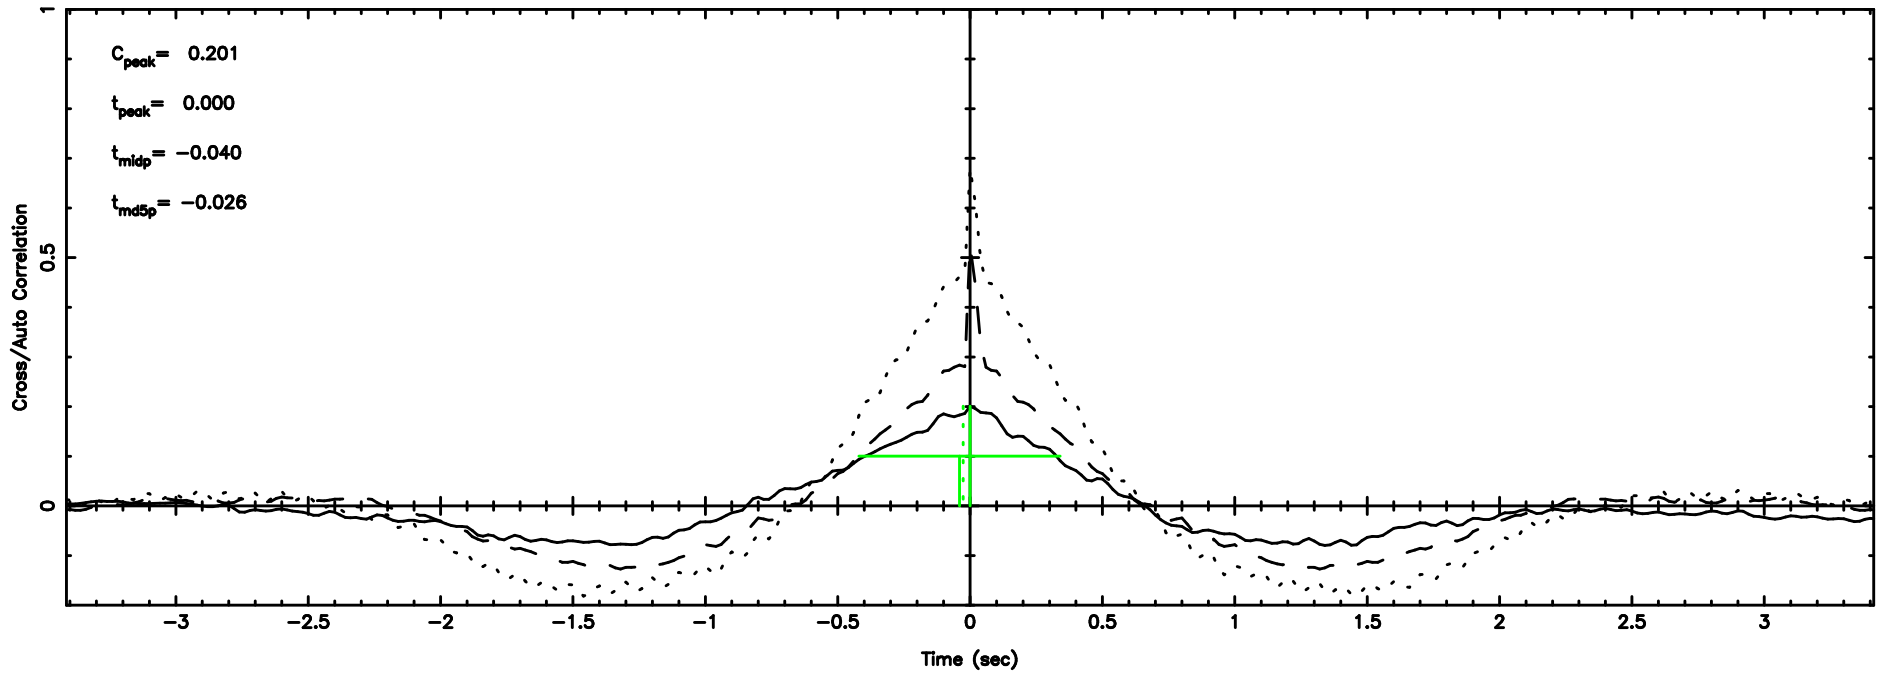

3C161 2024/08/10 00:50UT TOYOKAWA-FUJI

F20240810090119

BLK:12,SNR1: 0.32279 ,SNR2: 2.1315

T20240810090119

BLK:19,SNR1: 0.99656 ,SNR2: 5.3177

3C161 2024/08/10 0.05UT TOYOKAWA-KISO

K20240810090117

BLK:19,SNR1: 7.1339 ,SNR2: 19.679