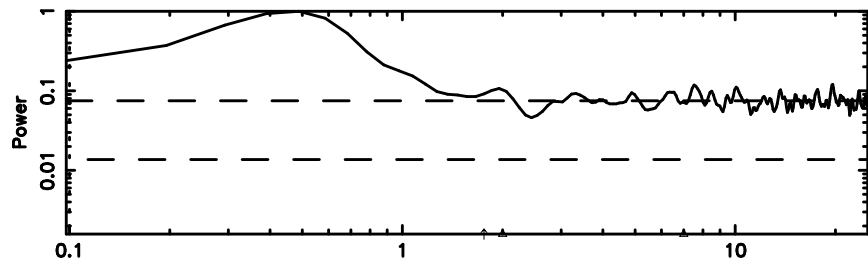

BLK:15,SNR1: 0.32549 ,SNR2: 3.6315