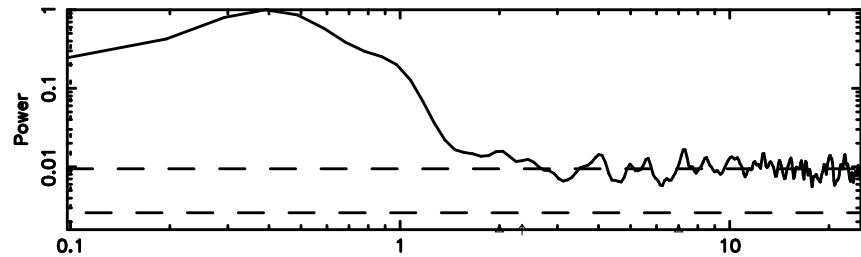

1355+01 2024/08/10 7.54UT FUJI -KISO

T20240810165202

BLK:11,SNR1: 2.6850 ,SNR2: 23.496

Frequency (Hz)

F20240810165202

BLK:11,SNR1: 0.68536 ,SNR2: 1.8466

Frequency (Hz)

3C298 2024/08/10 7.90UT TOYOKAWA-FUJI