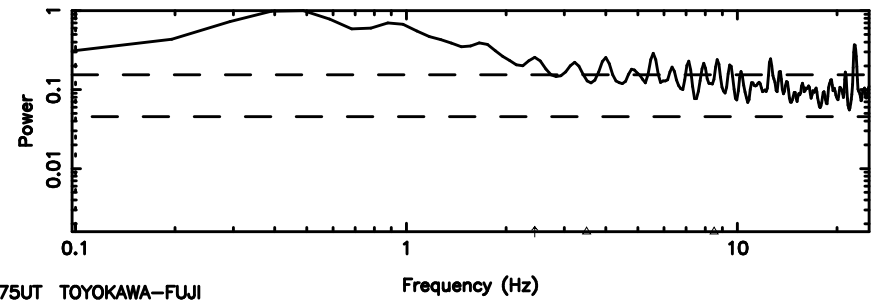

1107+109 2024/08/10 4.75UT TOYOKAWA-FUJI