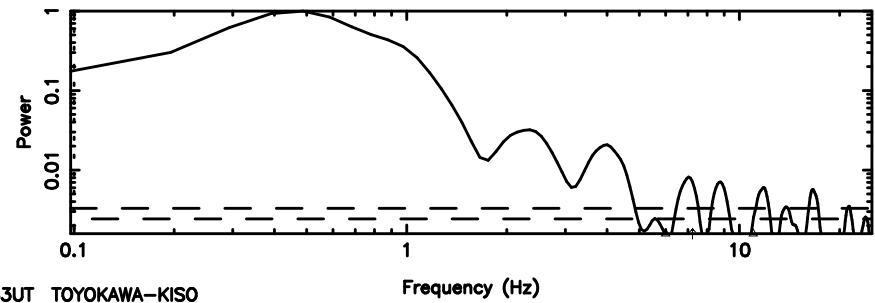

BLK:17,SNR1: 0.34104 ,SNR2: 5.9487

3C196 2024/08/10 1.83UT TOYOKAWA-KISO

K20240810104800

BLK:17,SNR1: 9.9672 ,SNR2: 28.192

F20240810104803

BLK: 9,SNR1: 0.33748E-01,SNR2: 2.7112

K20240810104800

BLK: 9,SNR1: 10.679 ,SNR2: 29.413