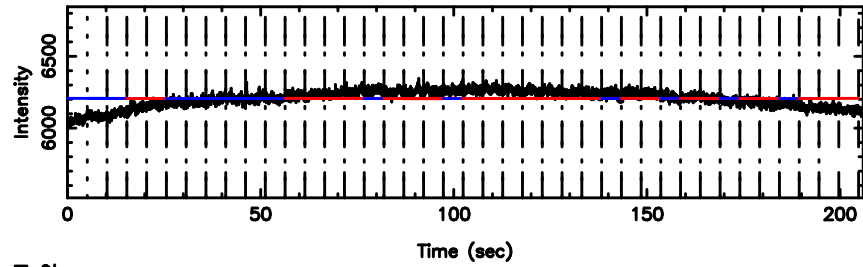

T20240810150220

BLK:15,SNR1: 0.61575 ,SNR2: 2.4369