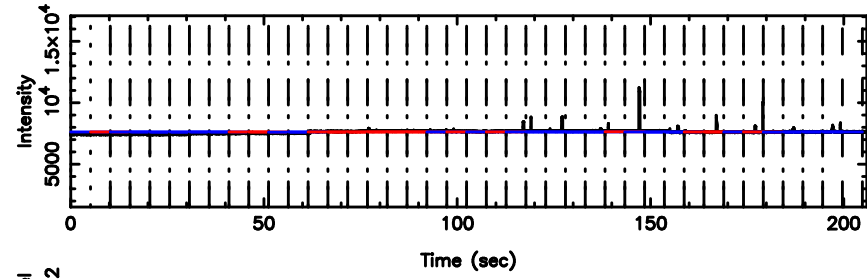

T20240810142315

BLK:18,SNR1: 9.3210 ,SNR2: 21.343

3C267 2024/08/10 5.42UT TOYOKAWA-FUJI

F20240810142315

BLK:18,SNR1: 2.7017 ,SNR2: 6.2456

T20240810142315

BLK:24,SNR1: 8.0152 ,SNR2: 19.080

K20240810142312