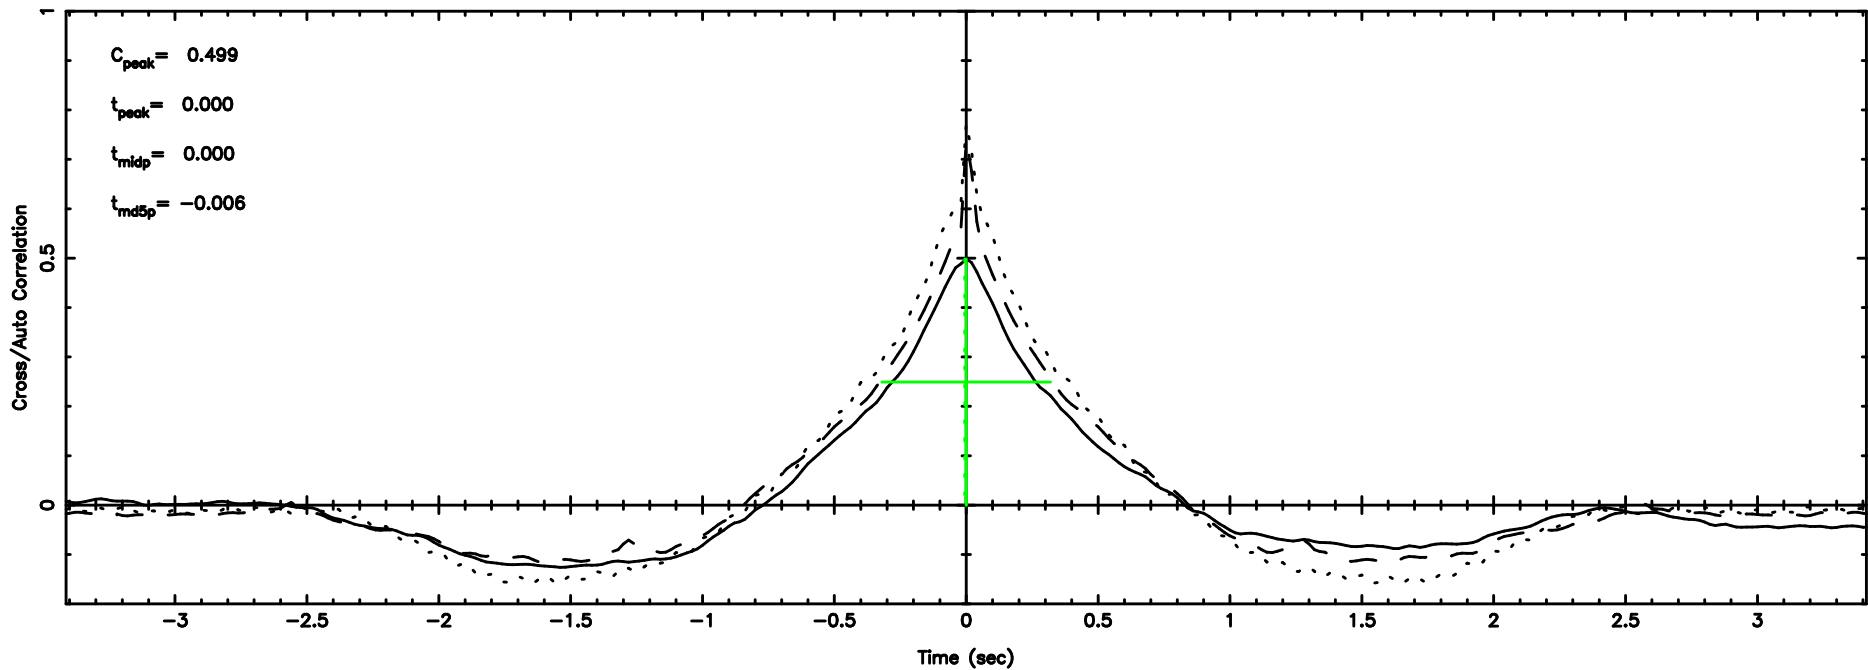

Frequency (Hz)