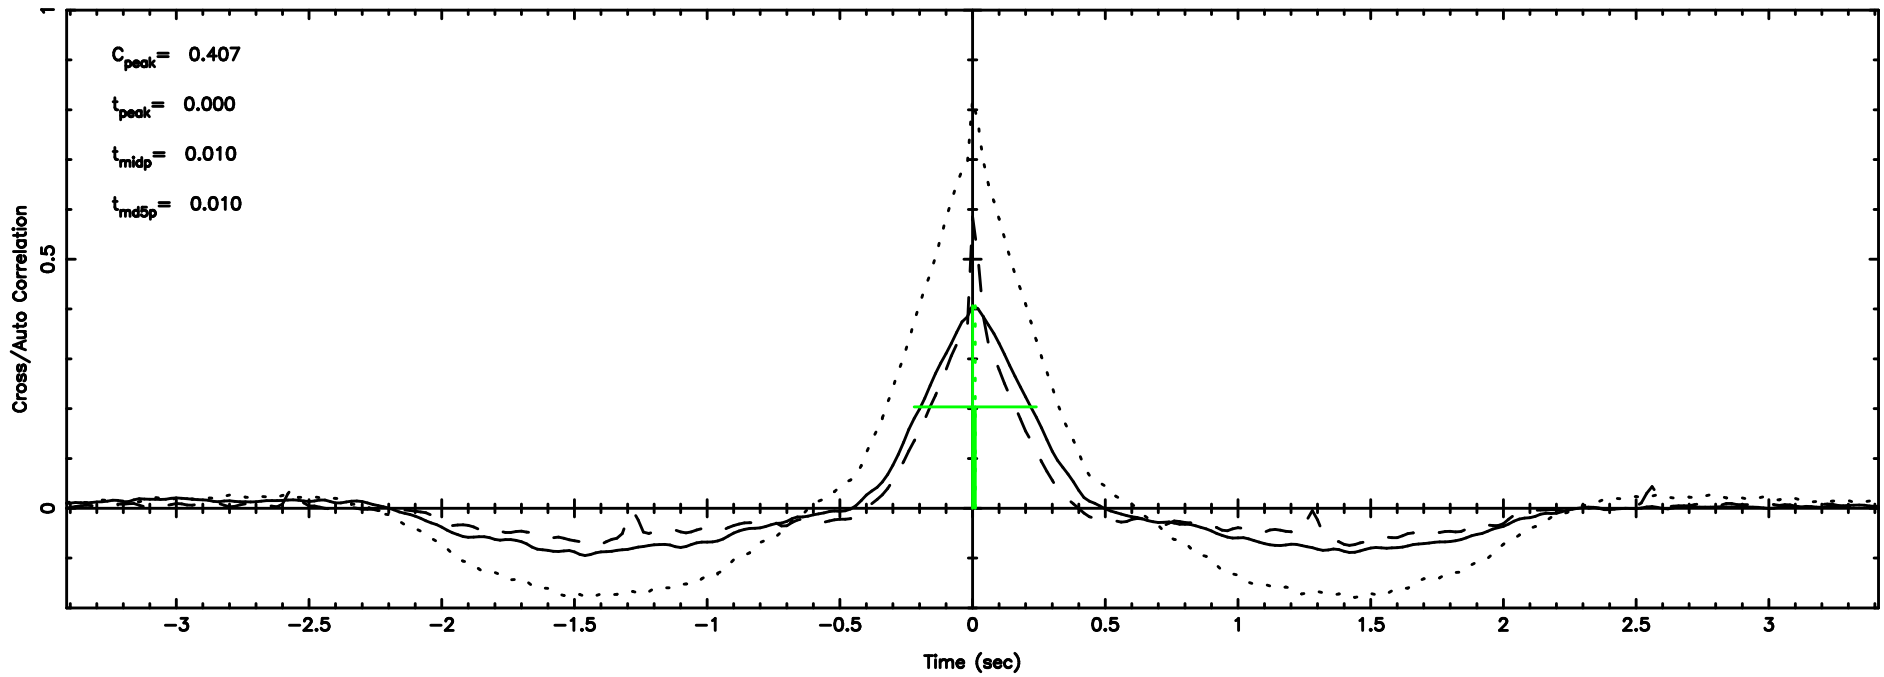

BLK:27,SNR1: 3.3759 ,SNR2: 8.3094

Frequency (Hz)

3C119 2024/08/09 22.15UT FUJI -KISO

K20240810070733

BLK:27,SNR1: 9.3720 ,SNR2: 17.850

Frequency (Hz)

T20240810075543

BLK:12,SNR1: 0.18426 ,SNR2: 1.5003