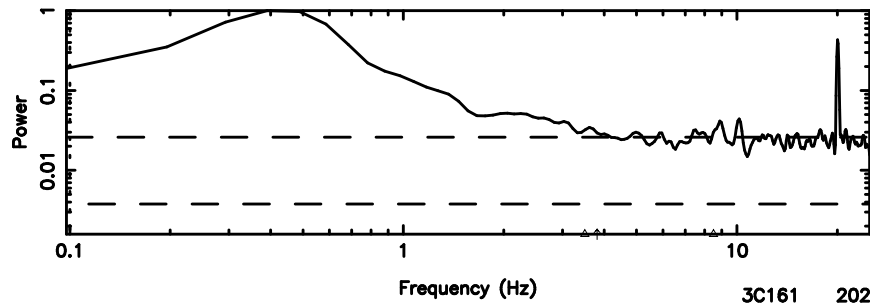

3C161 2024/08/10 00:50UT TOYOKAWA-FUJI

F20240810090119

BLK:12,SNR1: 0.32279 ,SNR2: 2.1315

T20240810090119

BLK:19,SNR1: 0.99656 ,SNR2: 5.3177

3C161 2024/08/10 0.05UT TOYOKAWA-KISO

K20240810090117

BLK:19,SNR1: 7.1339 ,SNR2: 19.679