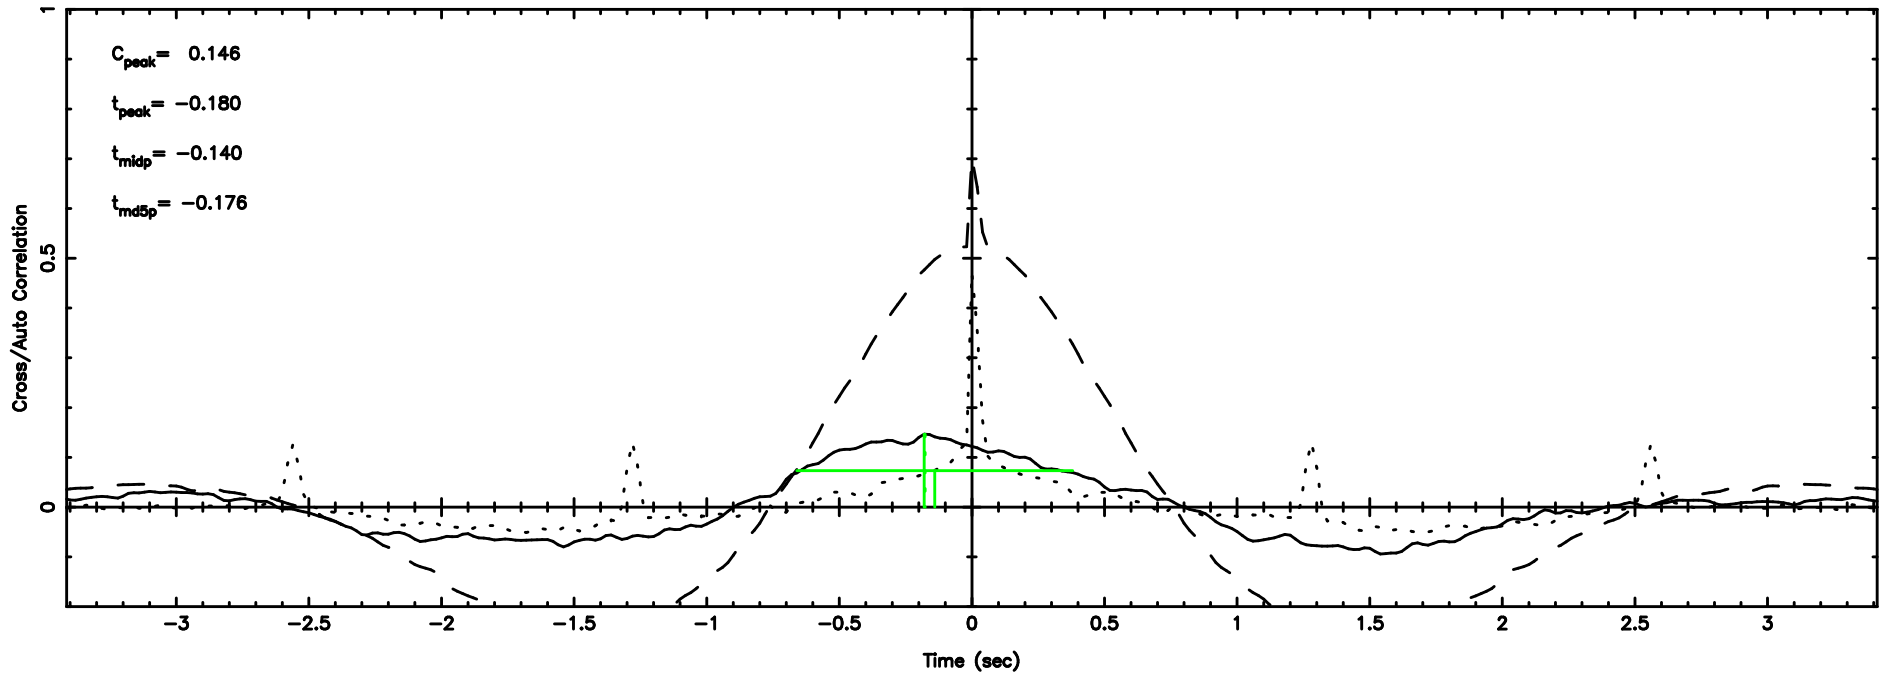

T20240810081736

BLK:19,SNR1: 1.7277 ,SNR2: 19.197

Frequency (Hz)

F20240810081736

BLK:19,SNR1: 0.57013E-01,SNR2: 1.4276

Frequency (Hz)

3C147 2024/08/09 23.32UT TOYOKAWA-FUJI

T20240810081736