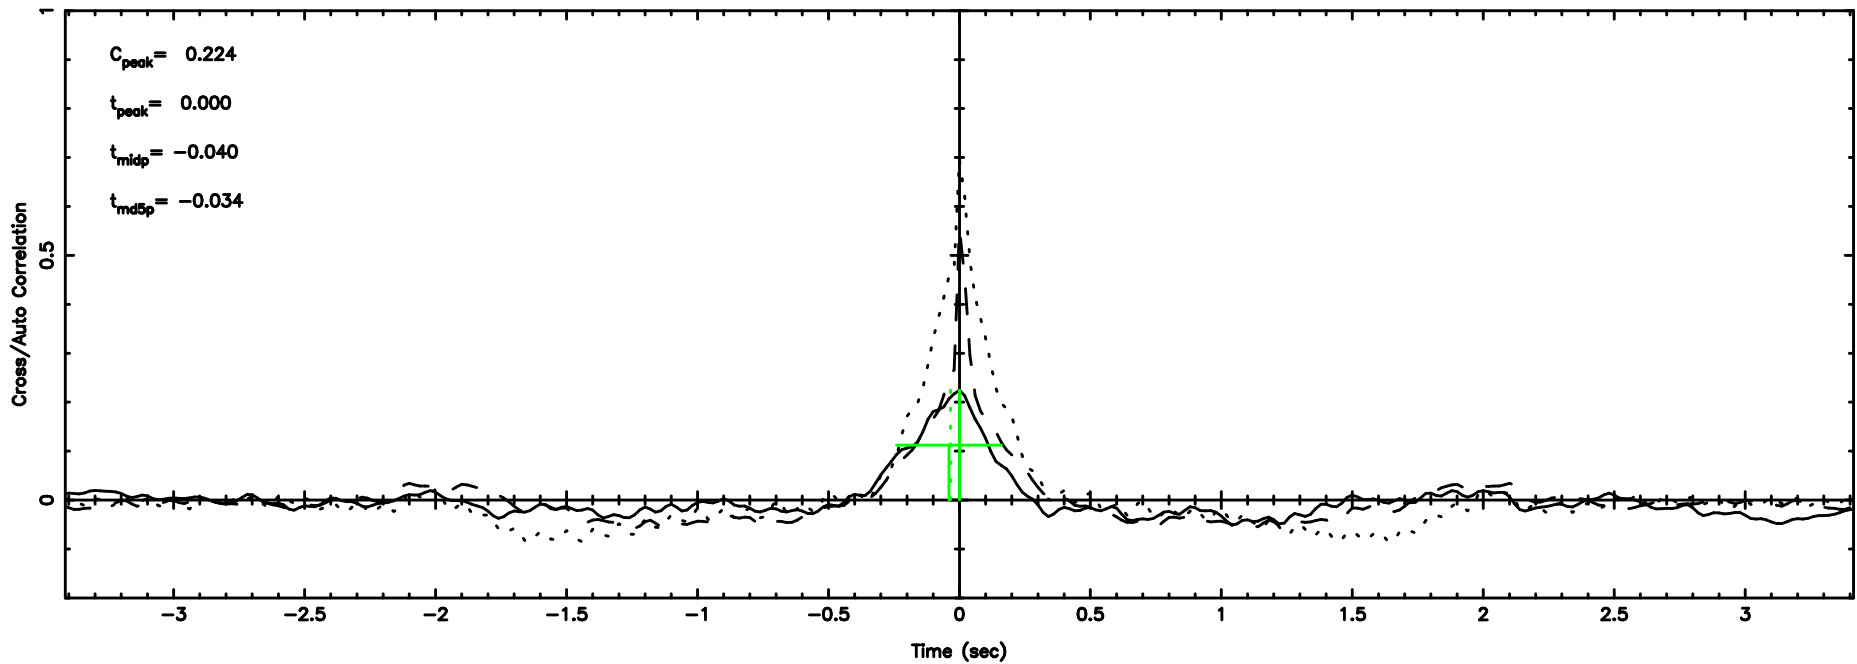

Frequency (Hz)

3C283 2024/08/10 6.78UT TOYOKAWA-KISO