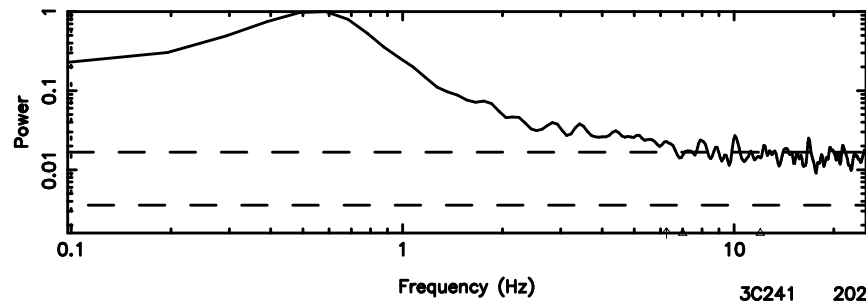

BLK:19,SNR1: 1.9702 ,SNR2: 6.4569