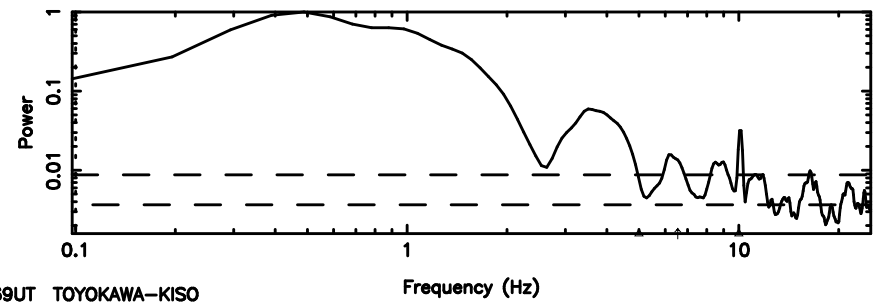

BLK:20,SNR1: 5.3012 ,SNR2: 16.942