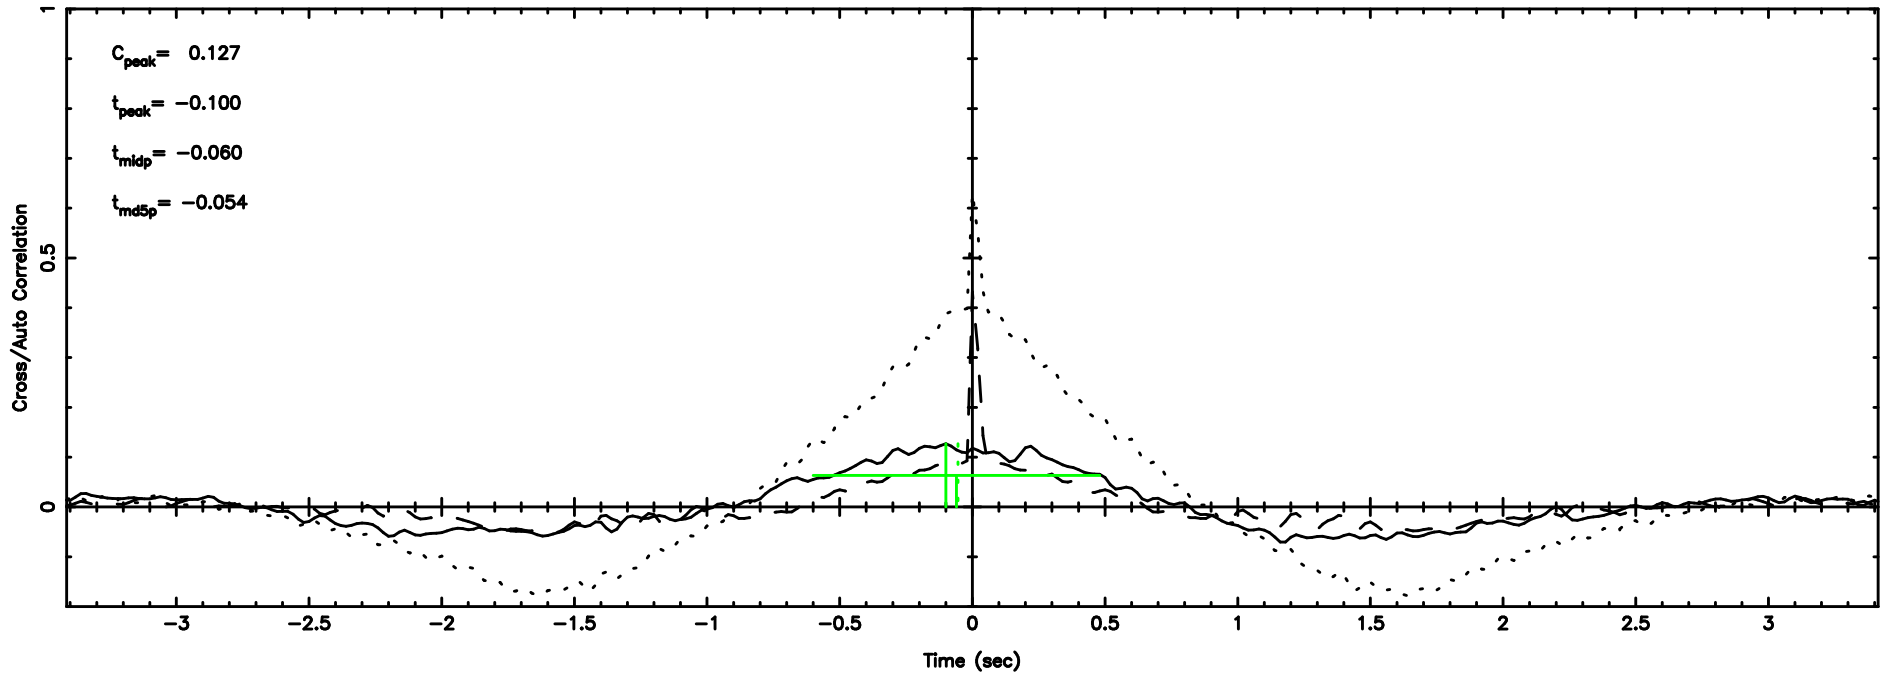

Frequency (Hz)