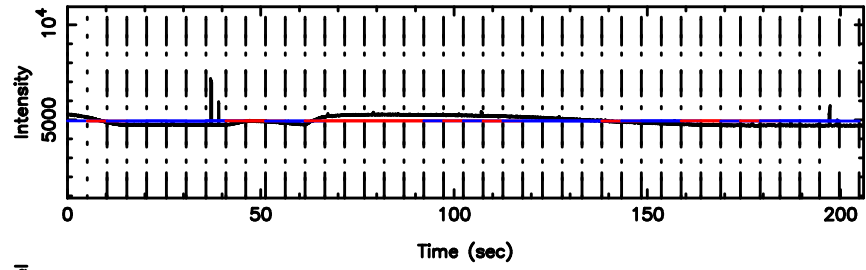

T20240810142315

BLK:18,SNR1: 9.3210 ,SNR2: 21.343

3C267 2024/08/10 5.42UT TOYOKAWA-FUJI

F20240810142315

BLK:18,SNR1: 2.7017 ,SNR2: 6.2456

T20240810142315

BLK:24,SNR1: 8.0152 ,SNR2: 19.080

K20240810142312