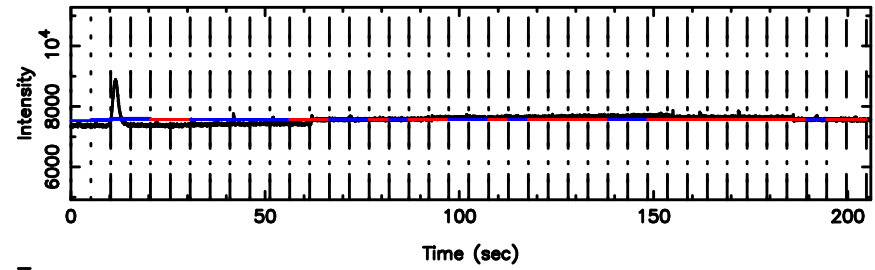

F20240810114340

BLK:18,SNR1: 2.7286 ,SNR2: 12.093

3C216 2024/08/10 2.76UT FUJI -KISO

K20240810114337

BLK:18,SNR1: 26.321 ,SNR2: 79.676