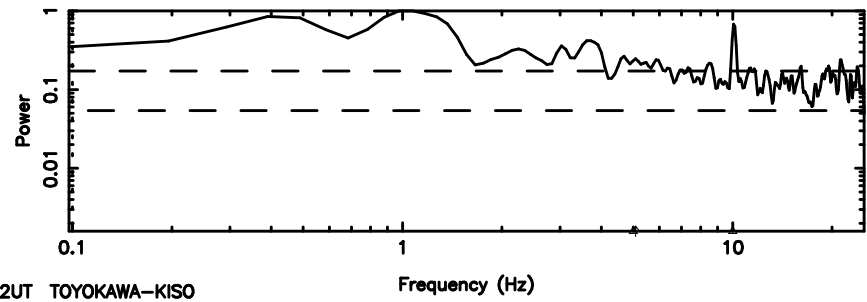

BLK: 5,SNR1: 0.21912 ,SNR2: 1.2931