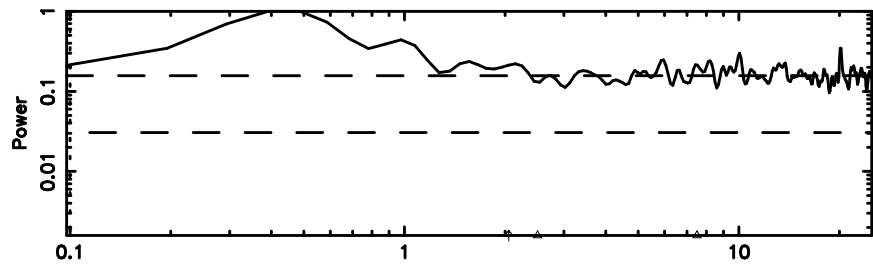

BLK:27,SNR1: 3.3759 ,SNR2: 8.3094

Frequency (Hz)

3C119 2024/08/09 22.15UT FUJI -KISO

K20240810070733

BLK:27,SNR1: 9.3720 ,SNR2: 17.850

Frequency (Hz)

T20240810075543

BLK:12,SNR1: 0.18426 ,SNR2: 1.5003