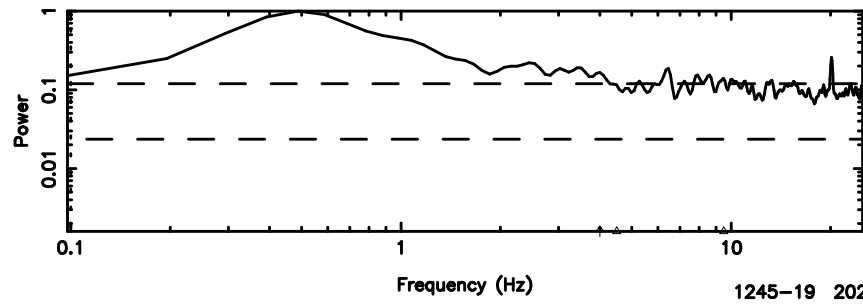

BLK:18,SNR1: 0.22000 ,SNR2: 1.5208