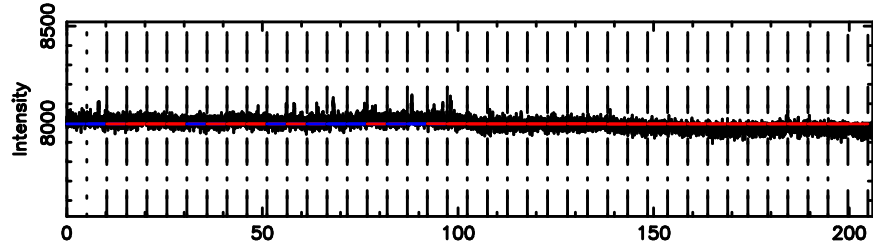

F20240810062811

BLK: 4,SNR1: 0.89171E-01,SNR2: 1.8006

Frequency (Hz)

K20240810062809

BLK: 4,SNR1: 0.66189E-01,SNR2: 1.7488

Frequency (Hz)

0349+382 2024/08/09 21.50UT FUJI -KISO

T20240810064914