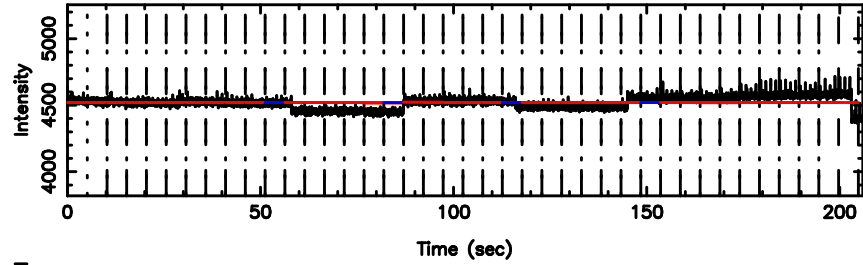

BLK: 4,SNR1: 0.17472 ,SNR2: 0.61321

Frequency (Hz)

K20240810151528

BLK: 4,SNR1: 0.36056 ,SNR2: 3.9913

Frequency (Hz)

3C275 2024/08/10 6.29UT TOYOKAWA-KISO

F20240810151531

BLK: 4,SNR1: 1.0490 ,SNR2: 3.8453