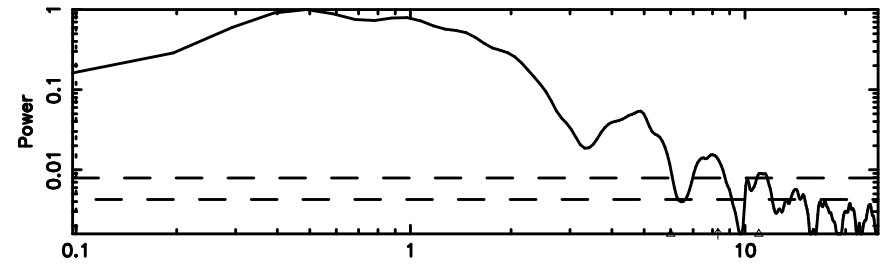

Frequency (Hz)

0418+236 2024/08/09 21.96UT TOYOKAWA-KISO

F20240810065608

BLK:24,SNR1: 1.8839 ,SNR2: 6.5248

Frequency (Hz)

K20240810065606

BLK:24,SNR1: 8.0820 ,SNR2: 20.228

Frequency (Hz)