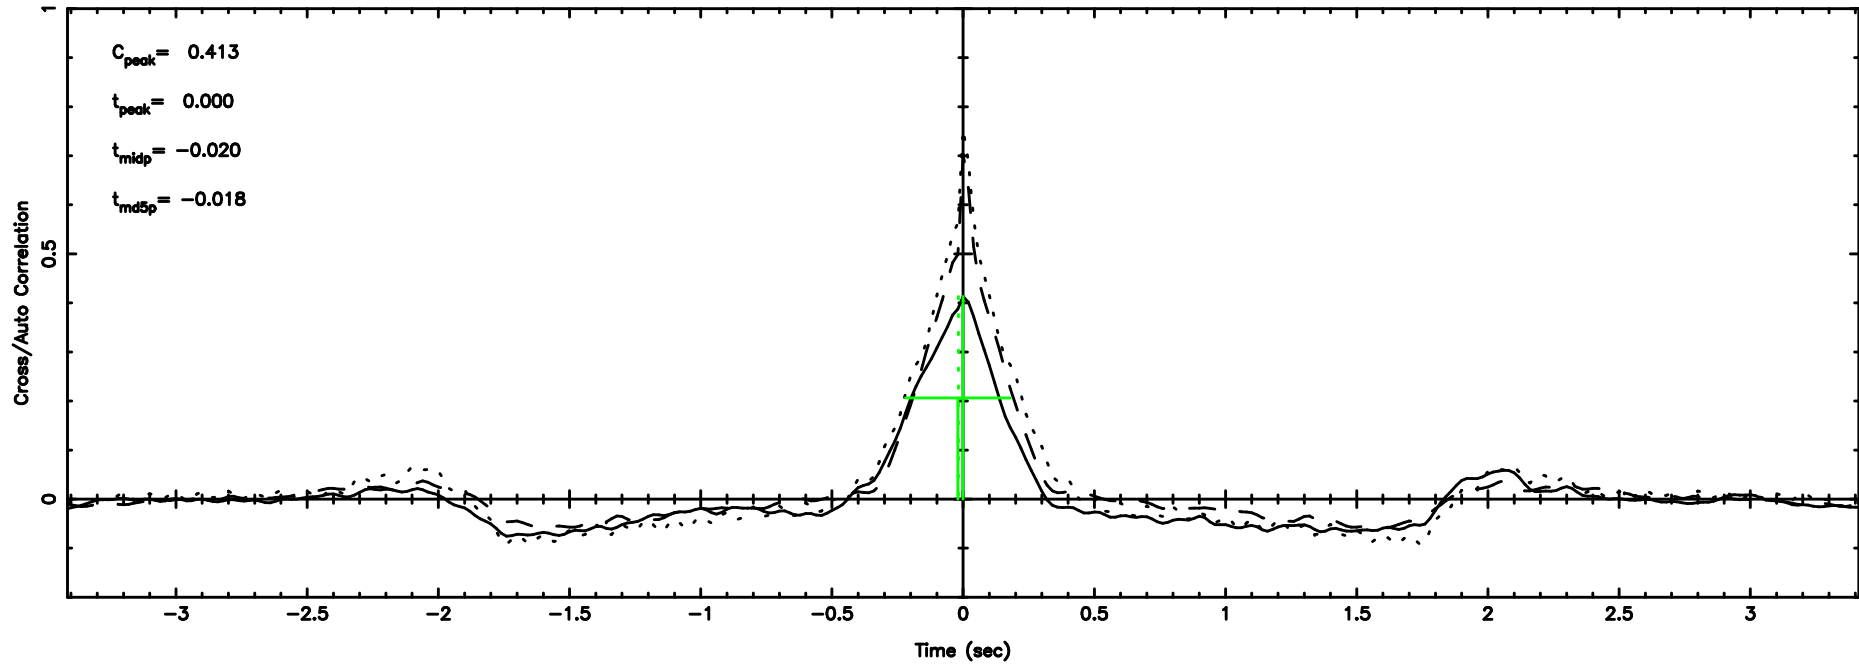

T20240810142315

BLK:24,SNR1: 8.0152 ,SNR2: 19.080

K20240810142312

BLK:24,SNR1: 7.7332 ,SNR2: 19.438

3C267 2024/08/10 5.42UT TOYOKAWA-KISO