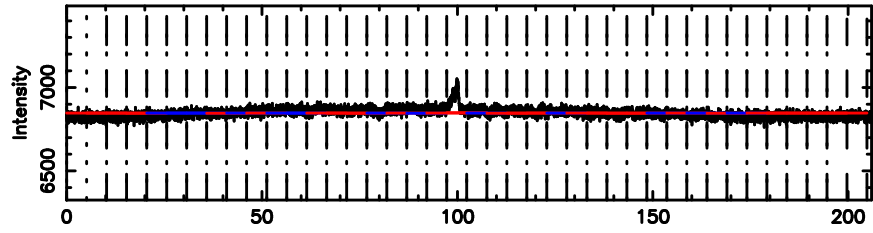

T20240810080916