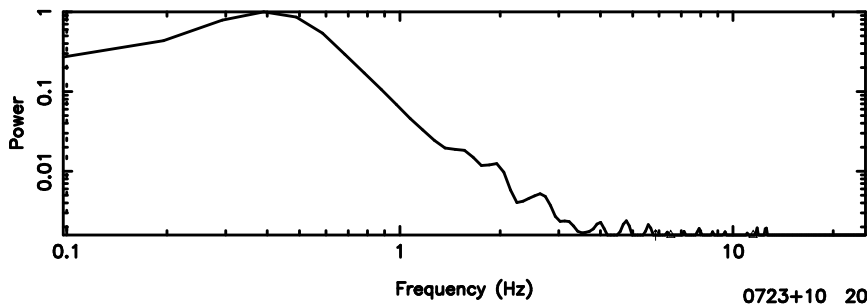

BLK:31,SNR1: 15.063 ,SNR2: 67.878

Frequency (Hz)

F20240810100002

BLK:34,SNR1: 17.933 ,SNR2: 61.885

K20240810095959

BLK:34,SNR1: 14.930 ,SNR2: 64.185

0723+10 2024/08/10 1.03UT FUJI -KISO

T20240810101017