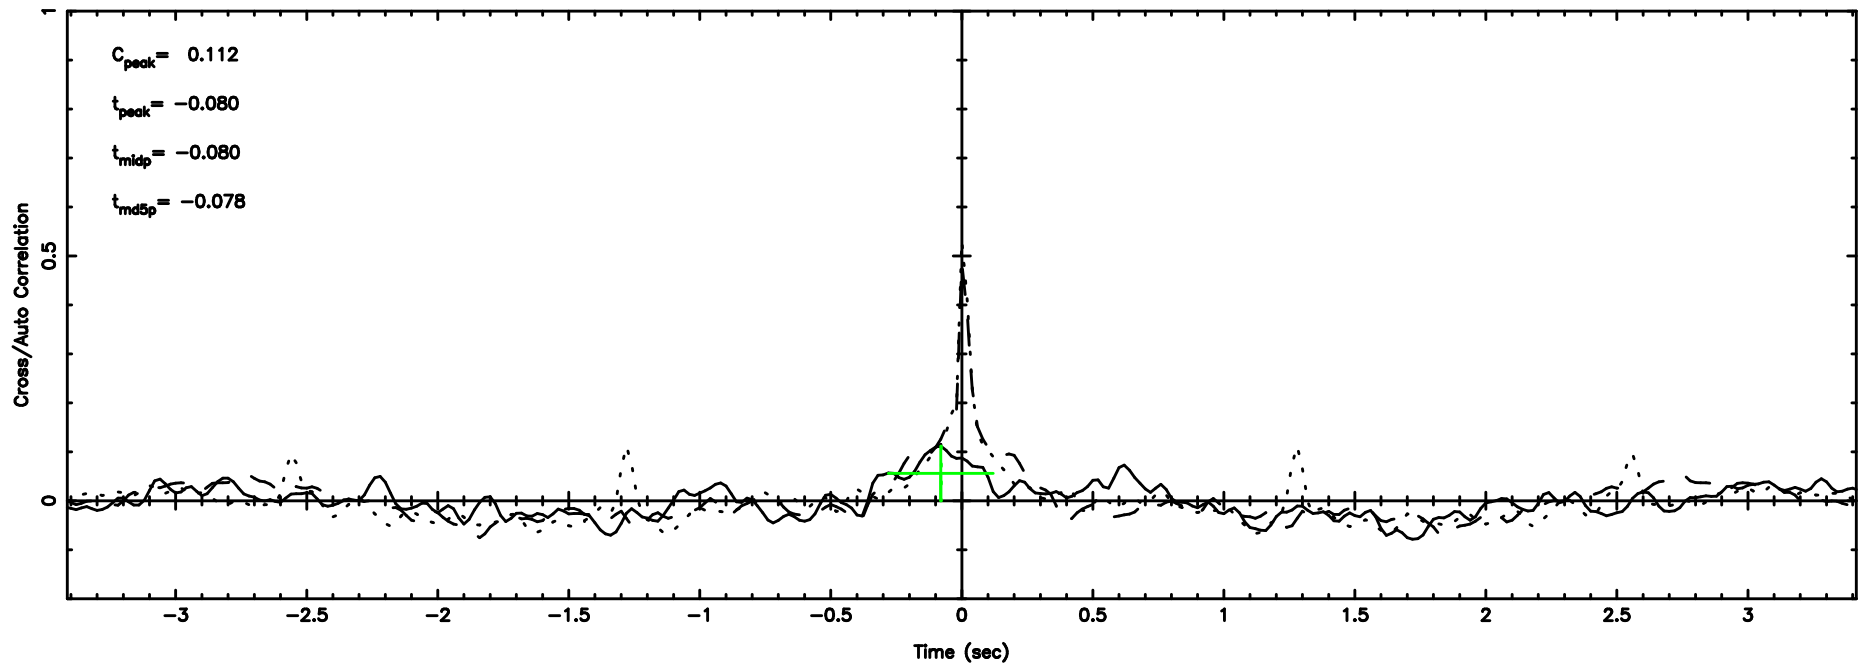

Frequency (Hz)

3C279 2024/08/10 6.52UT TOYOKAWA-FUJI