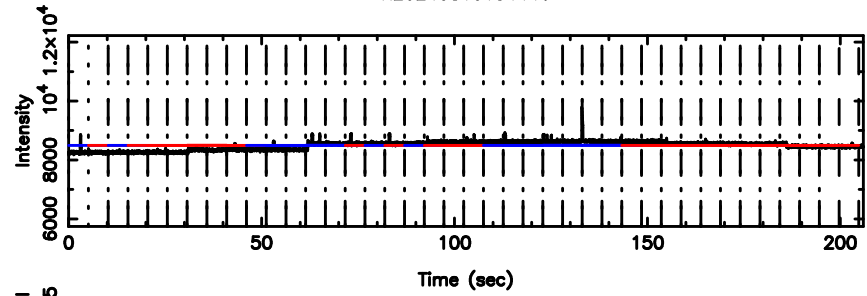

Frequency (Hz)

K20240810154446

BLK:16,SNR1: 4.4112 ,SNR2: 16.107