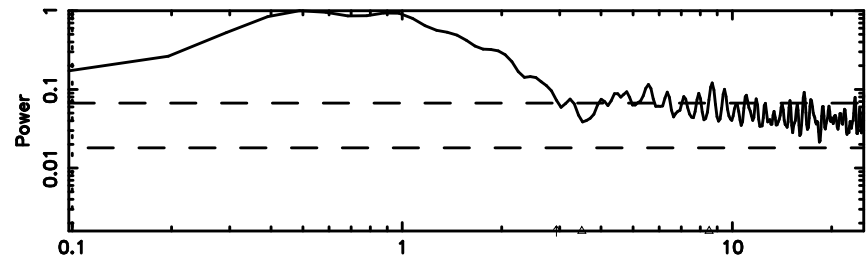

Frequency (Hz)

3C283 2024/08/10 6.78UT TOYOKAWA-FUJI

T20240810154449

BLK:14,SNR1: 1.2923 ,SNR2: 2.7451

Frequency (Hz)

K20240810154446

BLK:14,SNR1: 6.9158 ,SNR2: 13.449

Frequency (Hz)