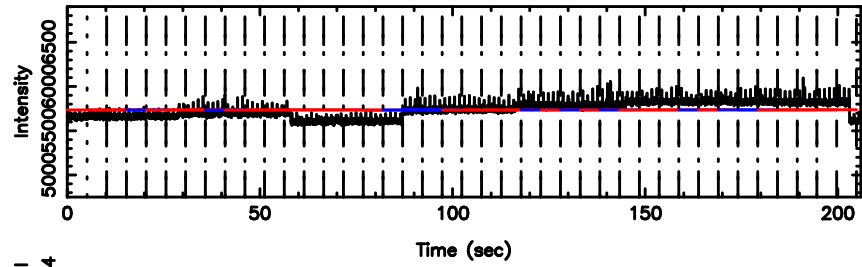

1355+01 2024/08/10 7.54UT FUJI -KISO

T20240810165202

BLK:11,SNR1: 2.6850 ,SNR2: 23.496

Frequency (Hz)

F20240810165202

BLK:11,SNR1: 0.68536 ,SNR2: 1.8466

Frequency (Hz)

3C298 2024/08/10 7.90UT TOYOKAWA-FUJI