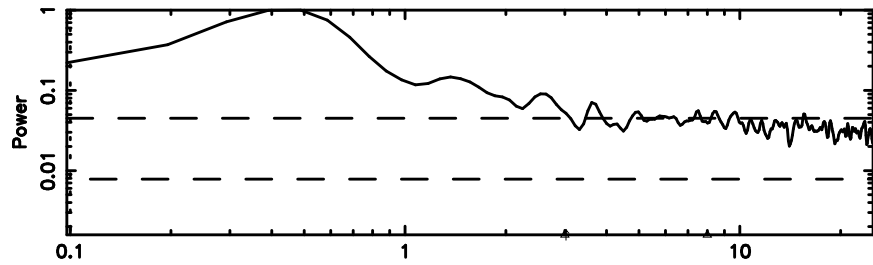

F20240810061506

BLK:18,SNR1: 0.32412 ,SNR2: 1.3379

Frequency (Hz)

0337+319 2024/08/09 21.28UT TOYOKAWA-FUJI

T20240810061506

BLK:16,SNR1: 0.48960 ,SNR2: 4.1349

Frequency (Hz)

K20240810061504