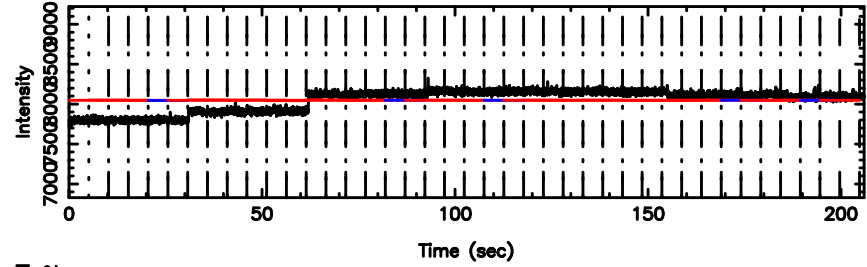

K20240810152916