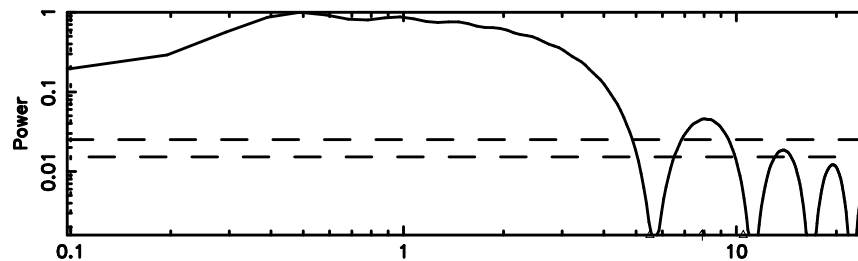

K20240810102800

BLK:27,SNR1: 3.7574 ,SNR2: 10.458

F20240810102803

BLK:33,SNR1: 5.3165 ,SNR2: 15.195

Frequency (Hz)

K20240810102800

BLK:33,SNR1: 3.7227 ,SNR2: 10.366

Frequency (Hz)