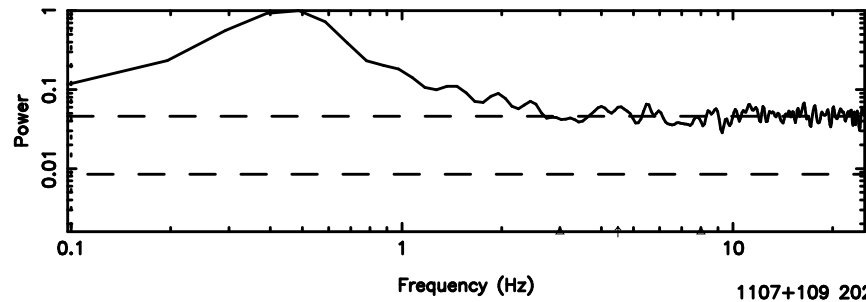

T20240810134313

BLK:15,SNR1: 0.53115 ,SNR2: 2.3176

F20240810134313

BLK:15,SNR1: 0.95958E-01,SNR2: 2.1211

1107+109 2024/08/10 4.75UT TOYOKAWA-FUJI