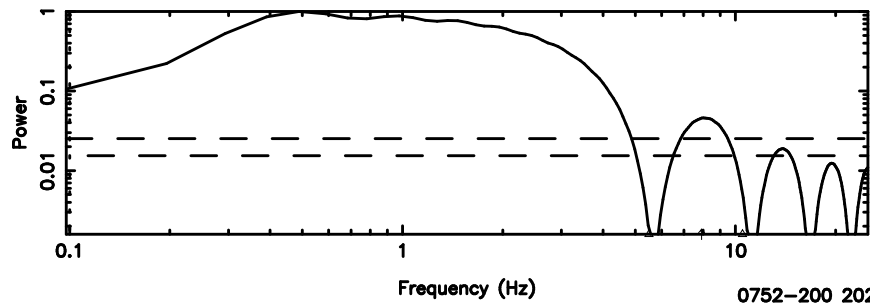

BLK:23,SNR1: 3.7090 ,SNR2: 10.328