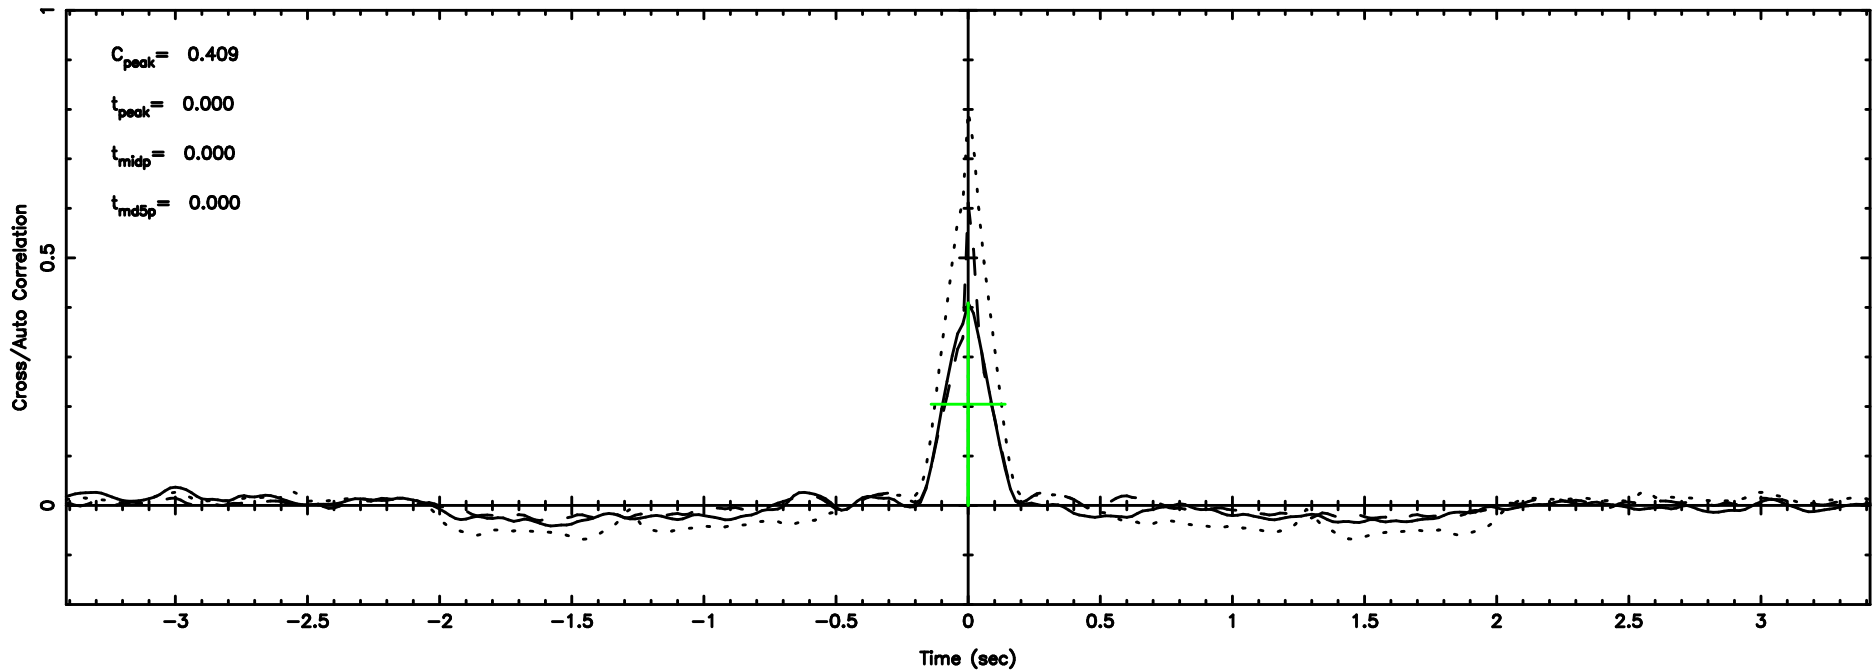

BLK:23,SNR1: 2.8083 ,SNR2: 7.1748