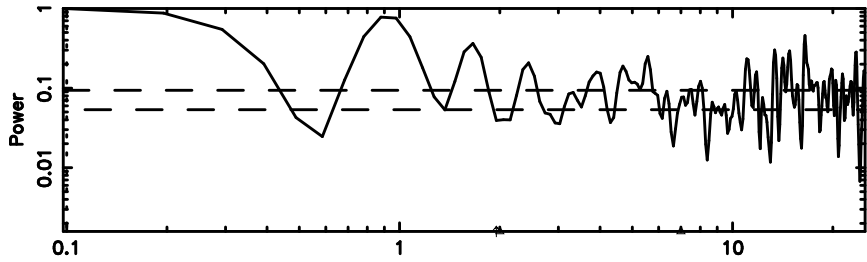

BLK: 1,SNR1: 0.26817 ,SNR2: 2.5872