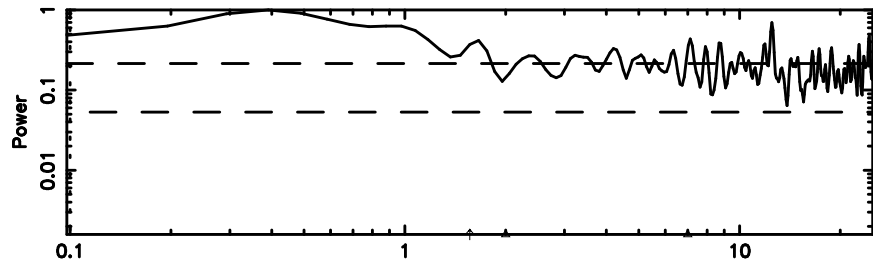

BLK: 4,SNR1: 0.89171E-01,SNR2: 1.8006