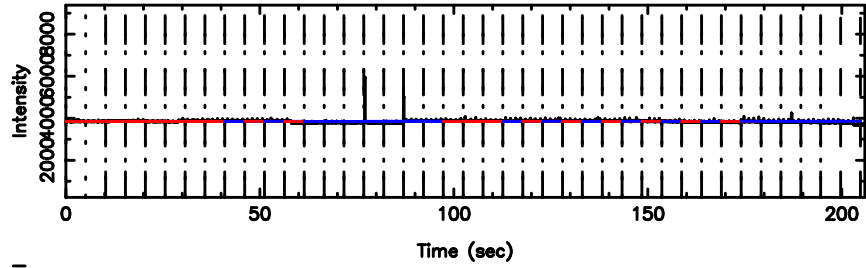

F20240810121715