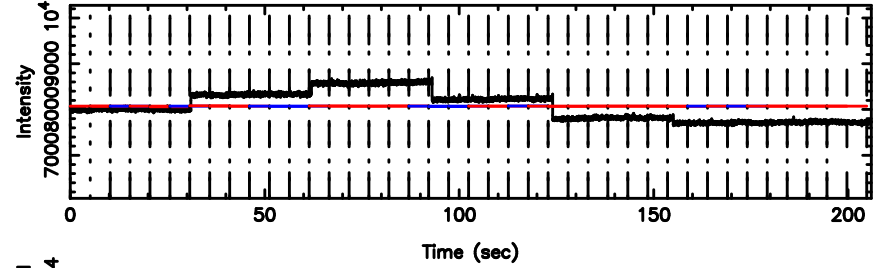

BLK:11,SNR1: 0.32448 ,SNR2: 4.4431

0821+394 2024/08/10 2.01UT TOYOKAWA-KISO

K20240810105909

BLK:11,SNR1: 3.3176 ,SNR2: 13.300

Frequency (Hz)

F20240810105912

BLK: 8,SNR1:-0.12387 ,SNR2: 0.48700

Frequency (Hz)