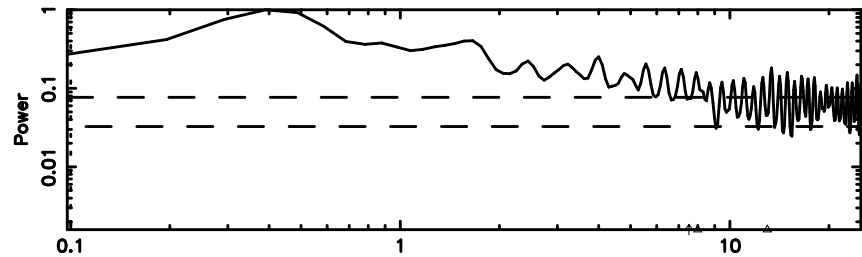

1355+01 2024/08/10 7.54UT FUJI -KISO

T20240810165202

BLK:11,SNR1: 2.6850 ,SNR2: 23.496

Frequency (Hz)

F20240810165202

BLK:11,SNR1: 0.68536 ,SNR2: 1.8466

Frequency (Hz)

3C298 2024/08/10 7.90UT TOYOKAWA-FUJI