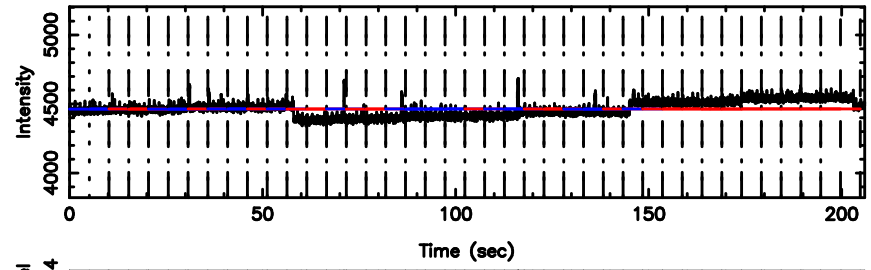

F20240810152136