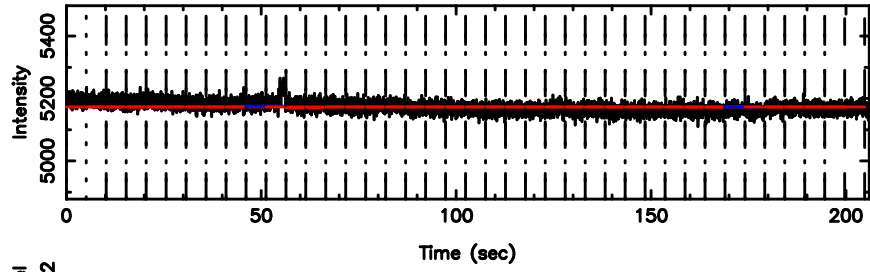

BLK:11,SNR1: 3.6649 ,SNR2: 7.5511

K20240810092849

BLK:11,SNR1: 4.3502 ,SNR2: 17.488

0652-130 2024/08/10 0.51UT FUJI -KISO

T20240810094028

BLK: 2,SNR1: 0.25079 ,SNR2: 5.3333

F20240810094028

BLK: 2,SNR1:-0.13393 ,SNR2: 0.98516