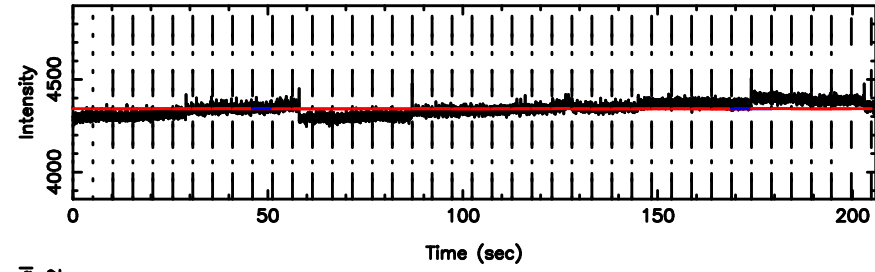

BLK:11,SNR1: 3.6649 ,SNR2: 7.5511

K20240810092849

BLK:11,SNR1: 4.3502 ,SNR2: 17.488

0652-130 2024/08/10 0.51UT FUJI -KISO

T20240810094028

BLK: 2,SNR1: 0.25079 ,SNR2: 5.3333

F20240810094028

BLK: 2,SNR1:-0.13393 ,SNR2: 0.98516