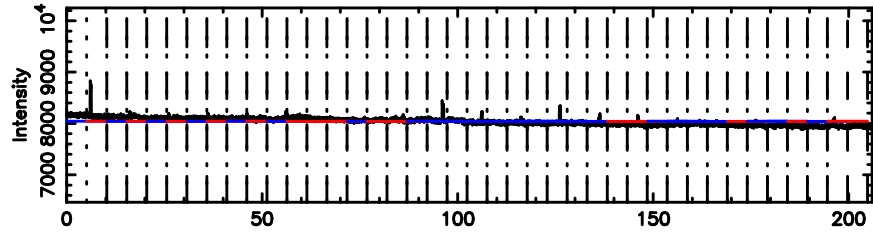

T20240810070736

BLK:24,SNR1: 3.4082 ,SNR2: 8.0982