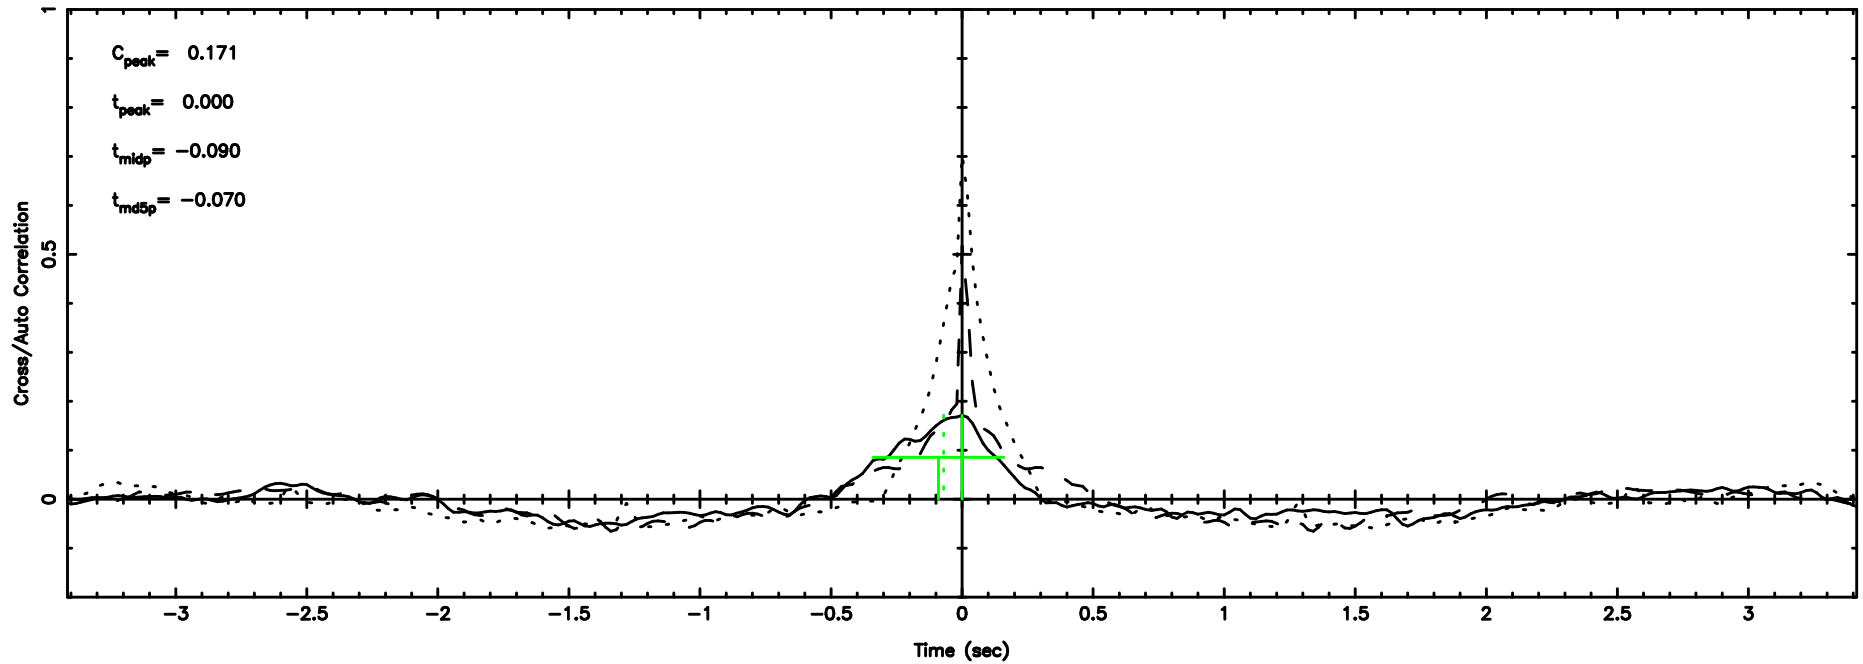

T20240810152136

BLK:17,SNR1: 0.20765 ,SNR2: 1.6567

F20240810152136

BLK:17,SNR1: 1.9781 ,SNR2: 6.7936

1245-19 2024/08/10 6.39UT TOYOKAWA-FUJI