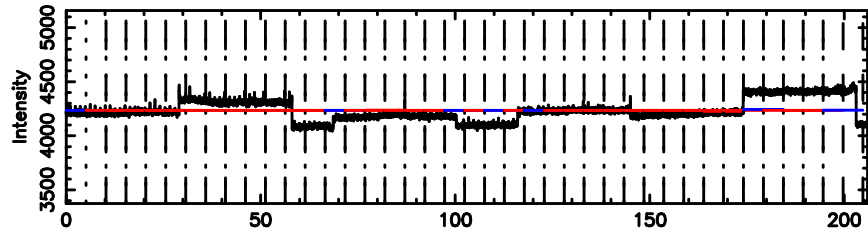

F20240810103538