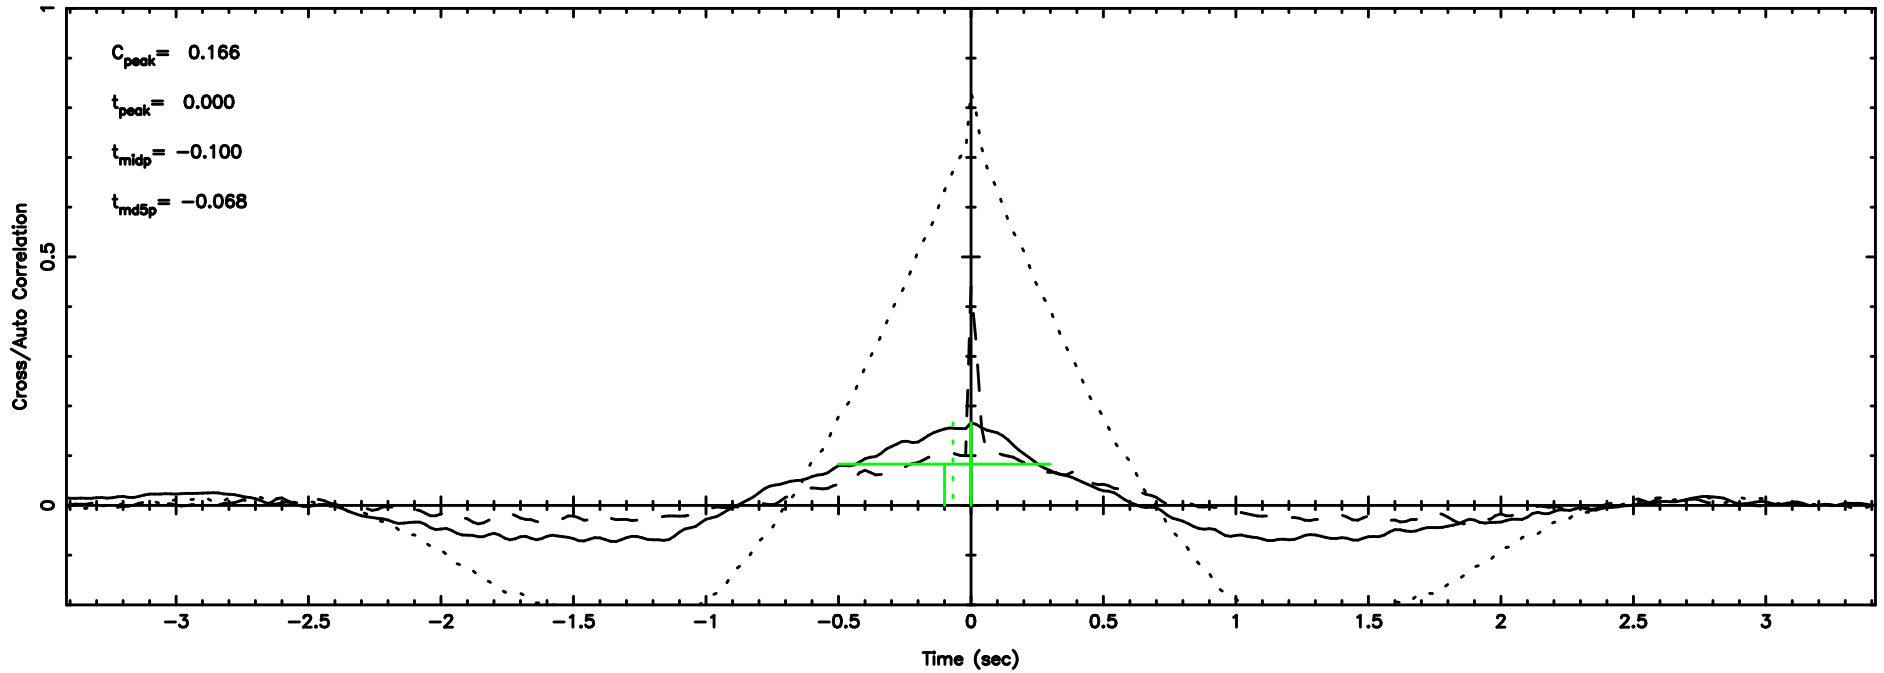

T20240810083425

BLK:20,SNR1: 2.1677 ,SNR2: 5.4523

0556+191 2024/08/09 23.60UT TOYOKAWA-KISO

K20240810083422

BLK:20,SNR1: 7.3230 ,SNR2: 20.159

F20240810083425

BLK:19,SNR1: 6.5985 ,SNR2: 17.403

Frequency (Hz)