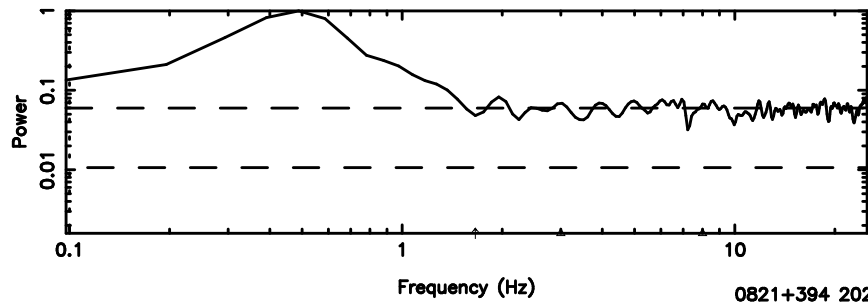

BLK:11,SNR1: 0.32448 ,SNR2: 4.4431

0821+394 2024/08/10 2.01UT TOYOKAWA-KISO

K20240810105909

BLK:11,SNR1: 3.3176 ,SNR2: 13.300

Frequency (Hz)

F20240810105912

BLK: 8,SNR1:-0.12387 ,SNR2: 0.48700

Frequency (Hz)