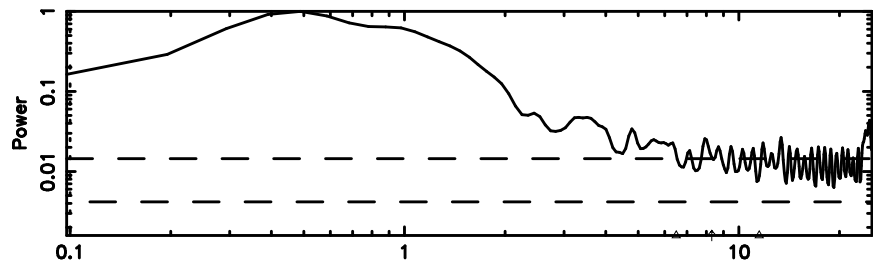

BLK:27,SNR1: 3.3759 ,SNR2: 8.3094