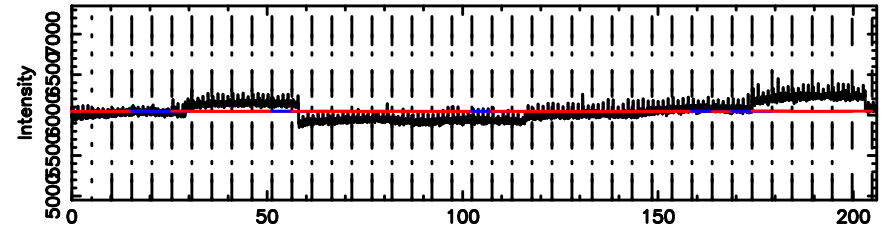

K20240810075540

BLK:10,SNR1: 0.99515 ,SNR2: 3.5650

Frequency (Hz)

T20240810080916

BLK: 6,SNR1: 0.30577 ,SNR2: 2.5934

Frequency (Hz)

F20240810080916

BLK: 6,SNR1: 1.2604 ,SNR2: 6.3787