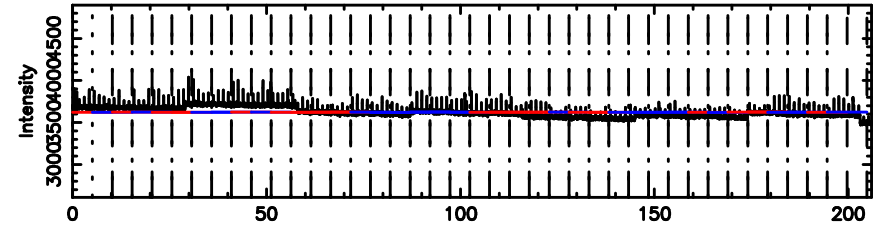

Frequency (Hz)

F20240810122537