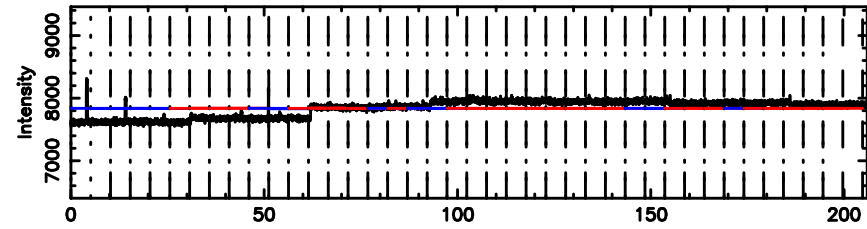

3C263.1 2024/08/10 5.31UT TOYOKAWA-KISO

F20240810141648

BLK:13,SNR1: 6.4143 ,SNR2: 6.8741

Frequency (Hz)

K20240810141645

BLK:13,SNR1: 3.6965 ,SNR2: 13.518

Frequency (Hz)

3C263.1 2024/08/10 5.31UT FUJI -KISO