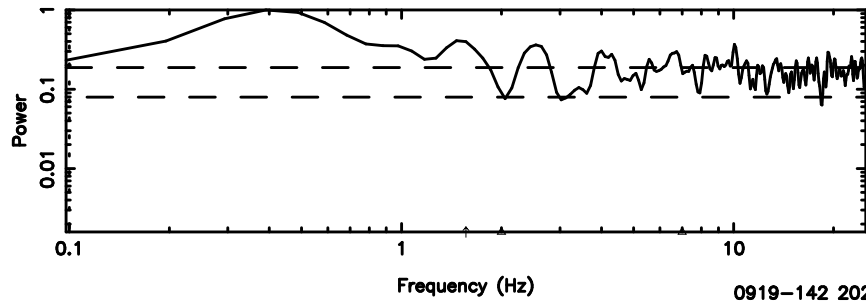

BLK: 4,SNR1: 0.68647E-01,SNR2: 1.5600

0919-142 2024/08/10 2.96UT TOYOKAWA-KISO

K20240810115549