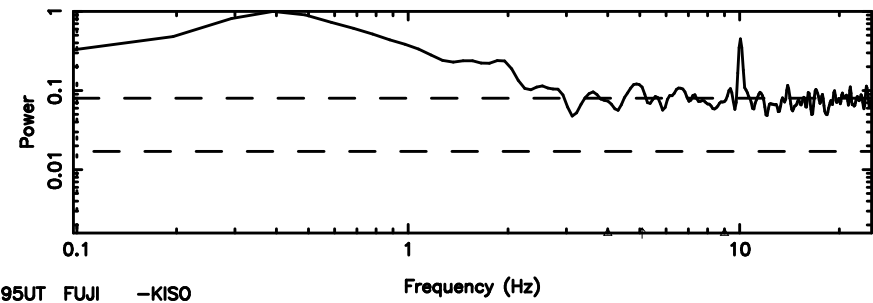

BLK:13,SNR1: 0.47701 ,SNR2: 1.8438

3C241 2024/08/10 3.95UT FUJI -KISO