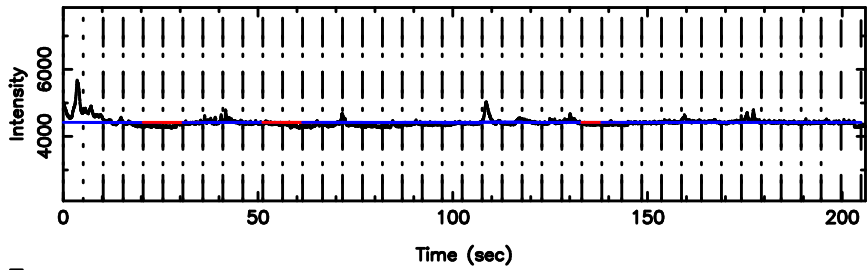

BLK:31,SNR1: 15.063 ,SNR2: 67.878

Frequency (Hz)

F20240810100002

BLK:34,SNR1: 17.933 ,SNR2: 61.885

K20240810095959

BLK:34,SNR1: 14.930 ,SNR2: 64.185

0723+10 2024/08/10 1.03UT FUJI -KISO

T20240810101017