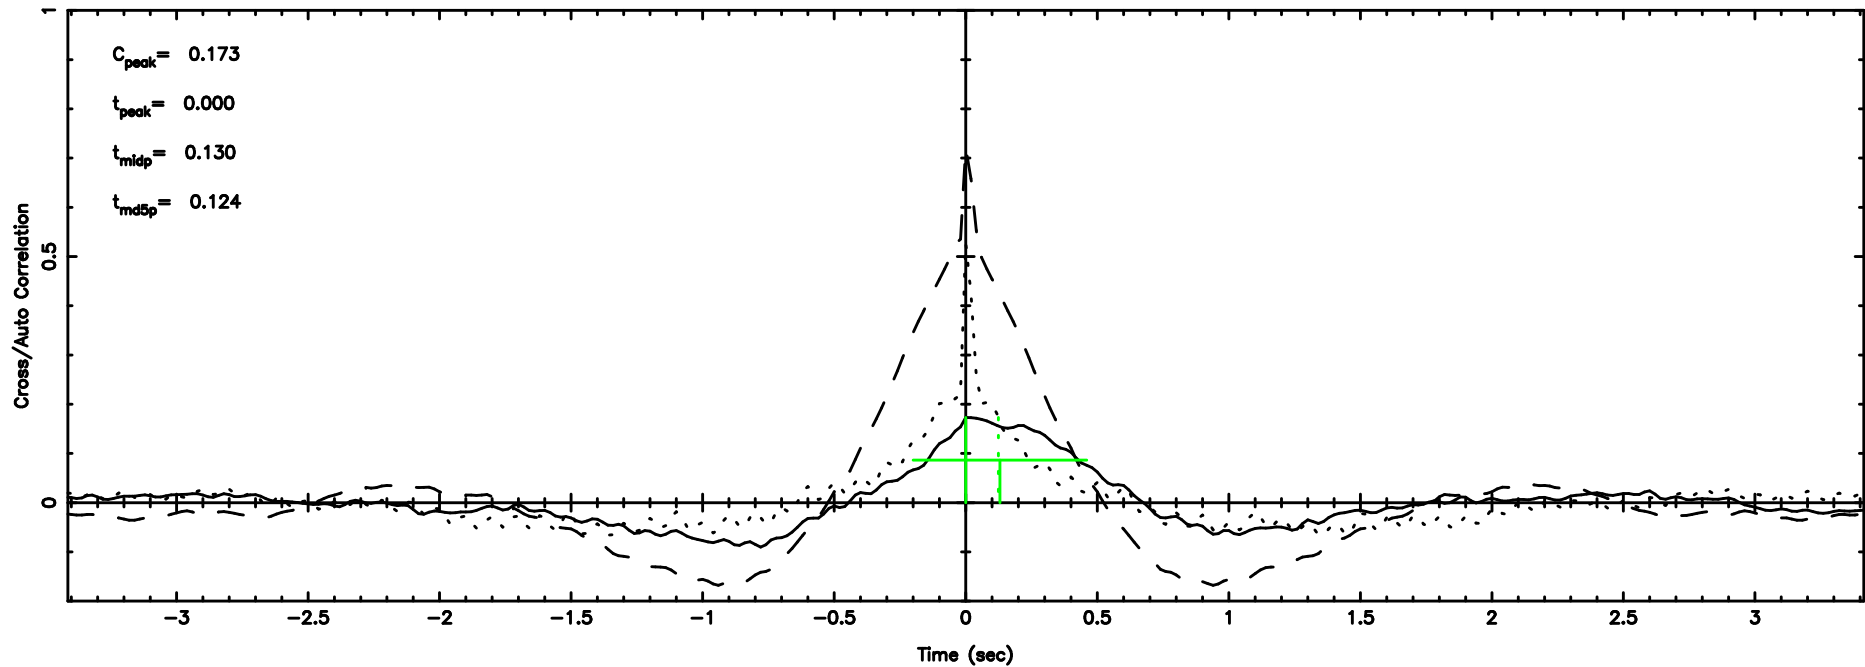

T20240810125535

BLK:19,SNR1: 1.9702 ,SNR2: 6.4569

K20240810125532

BLK:19,SNR1: 0.38857 ,SNR2: 3.1677

3C241 2024/08/10 3.95UT TOYOKAWA-KISO