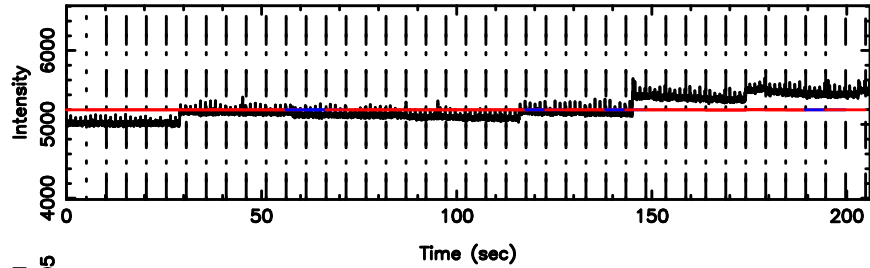

F20240810083857