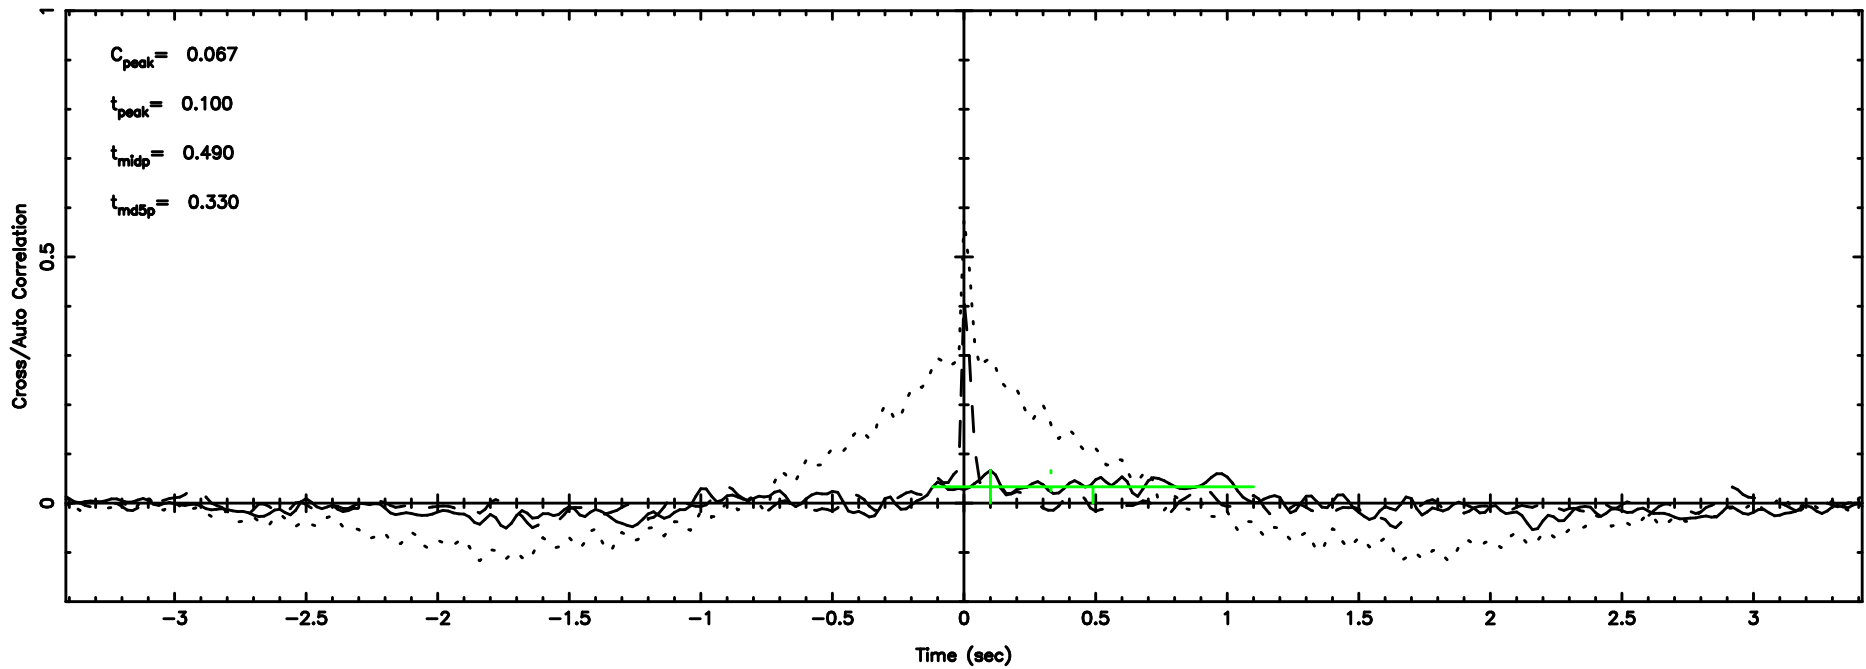

T20240810124754

BLK: 5,SNR1: 0.25590E-01,SNR2: 0.63610

K20240810124751

BLK: 5,SNR1: 1.2823 ,SNR2: 10.683

1011+110 2024/08/10 3.83UT TOYOKAWA-KISO