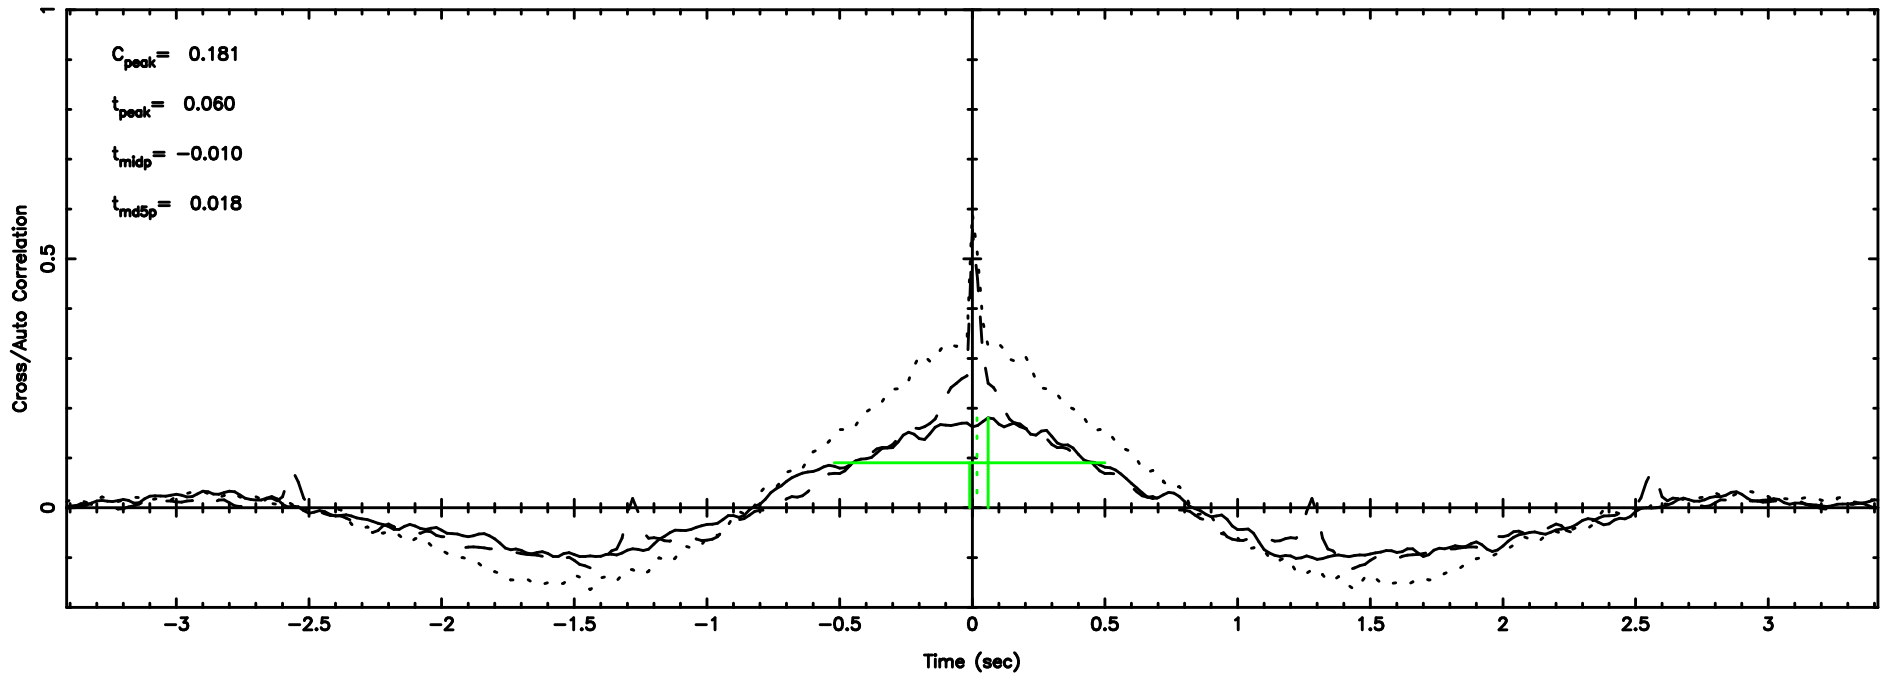

K20240810075540

BLK:10,SNR1: 0.99515 ,SNR2: 3.5650

Frequency (Hz)

T20240810080916

BLK: 6,SNR1: 0.30577 ,SNR2: 2.5934

Frequency (Hz)

F20240810080916

BLK: 6,SNR1: 1.2604 ,SNR2: 6.3787