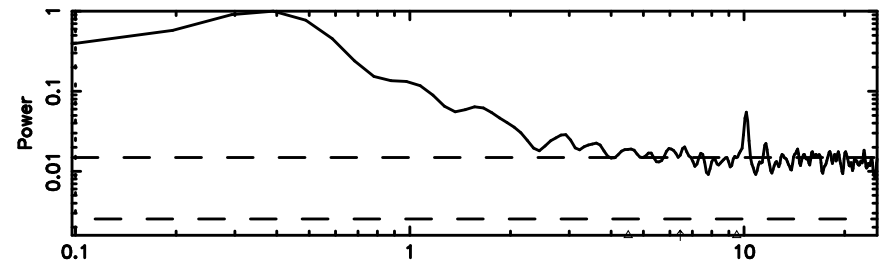

BLK:12,SNR1: 1.6995 ,SNR2: 5.3031