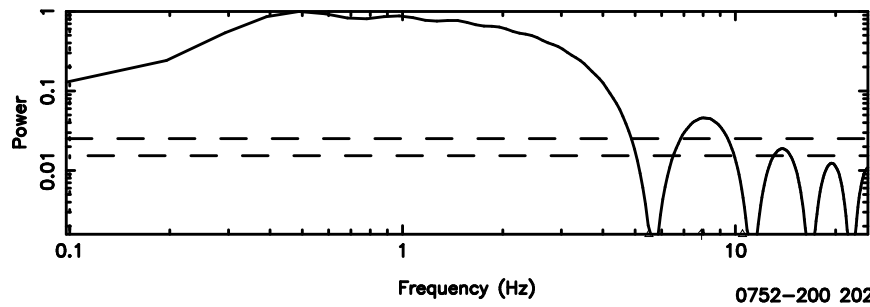

BLK:27,SNR1: 3.7182 ,SNR2: 10.351