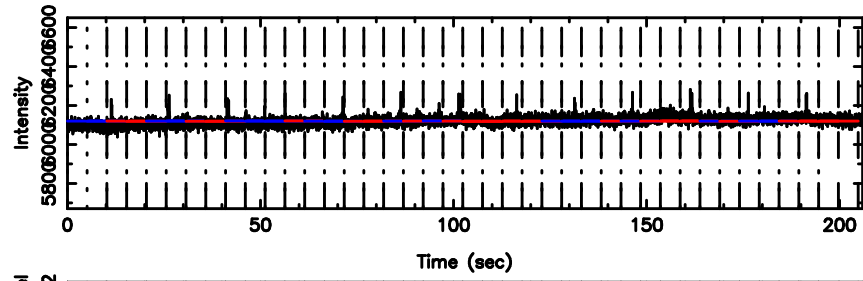

T20240810152136