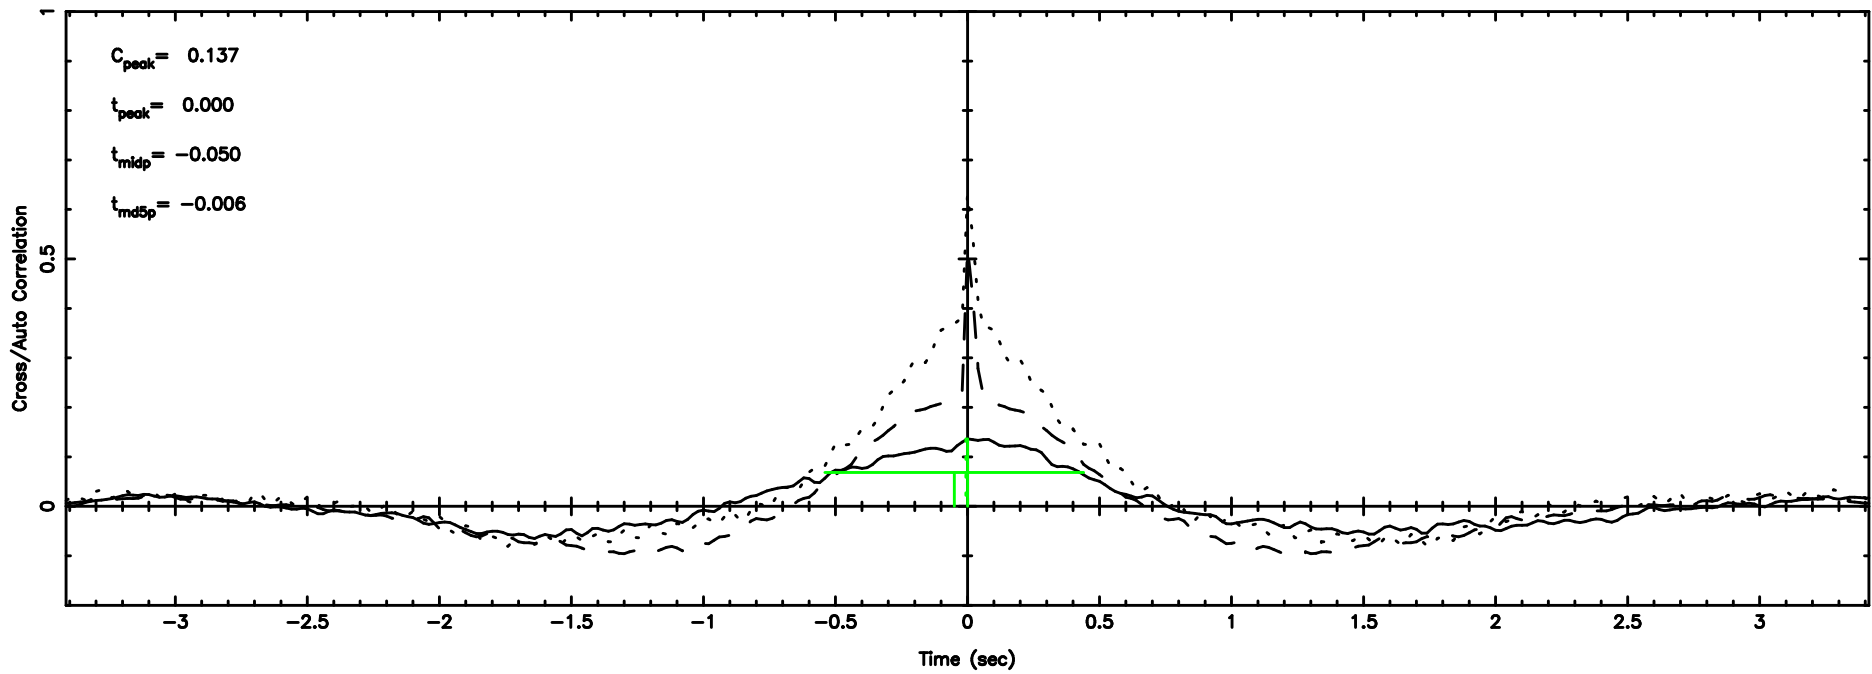

BLK:17,SNR1: 9.9672 ,SNR2: 28.192