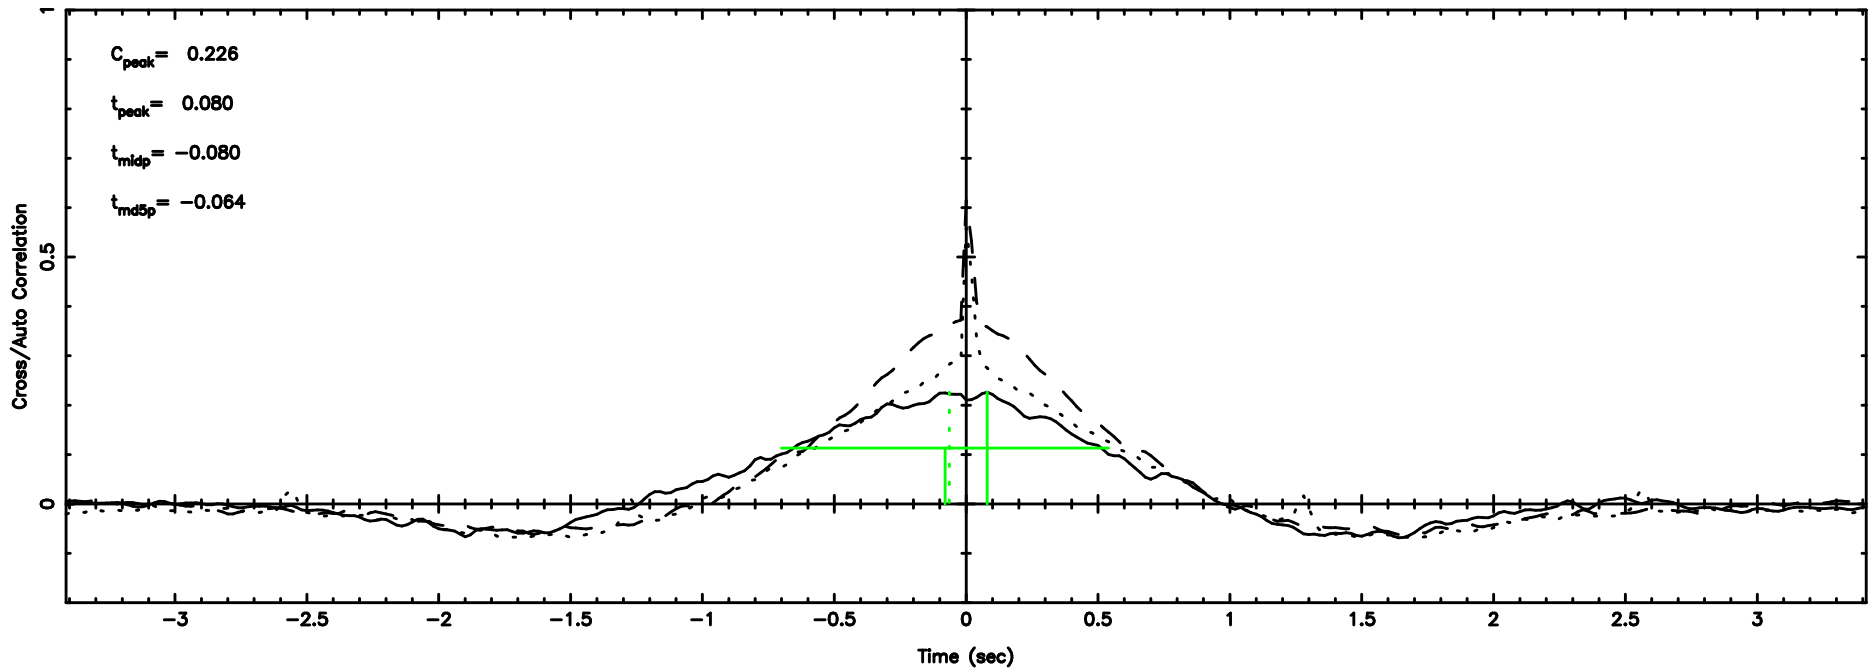

BLK:18,SNR1: 2.6160 ,SNR2: 12.298

Frequency (Hz)

T20240810114340

BLK:21,SNR1: 71.387 ,SNR2: 315.24

K20240810114337

BLK:21,SNR1: 22.033 ,SNR2: 68.828

3C216 2024/08/10 2.76UT TOYOKAWA-KISO

F20240810114340