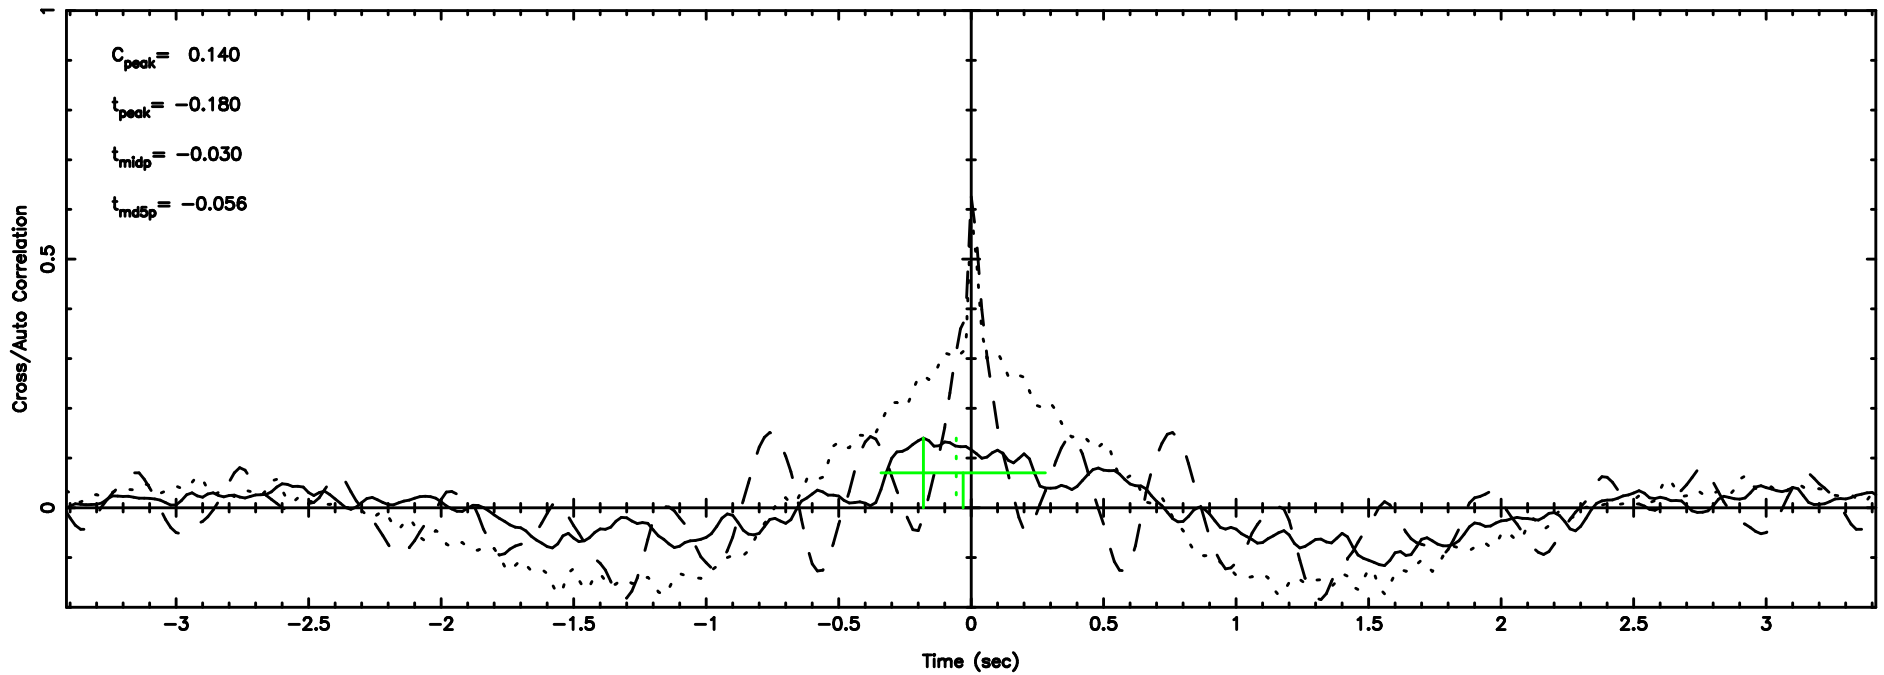

Frequency (Hz)

0552+12 2024/08/09 23.53UT FWJ -KISO