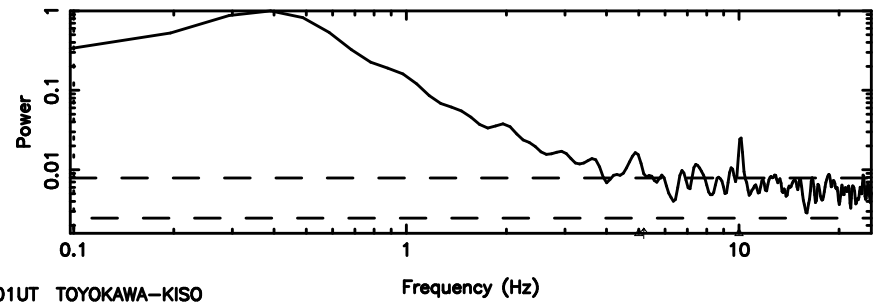

BLK:11,SNR1: 0.32448 ,SNR2: 4.4431

0821+394 2024/08/10 2.01UT TOYOKAWA-KISO

K20240810105909

BLK:11,SNR1: 3.3176 ,SNR2: 13.300

Frequency (Hz)

F20240810105912

BLK: 8,SNR1:-0.12387 ,SNR2: 0.48700

Frequency (Hz)