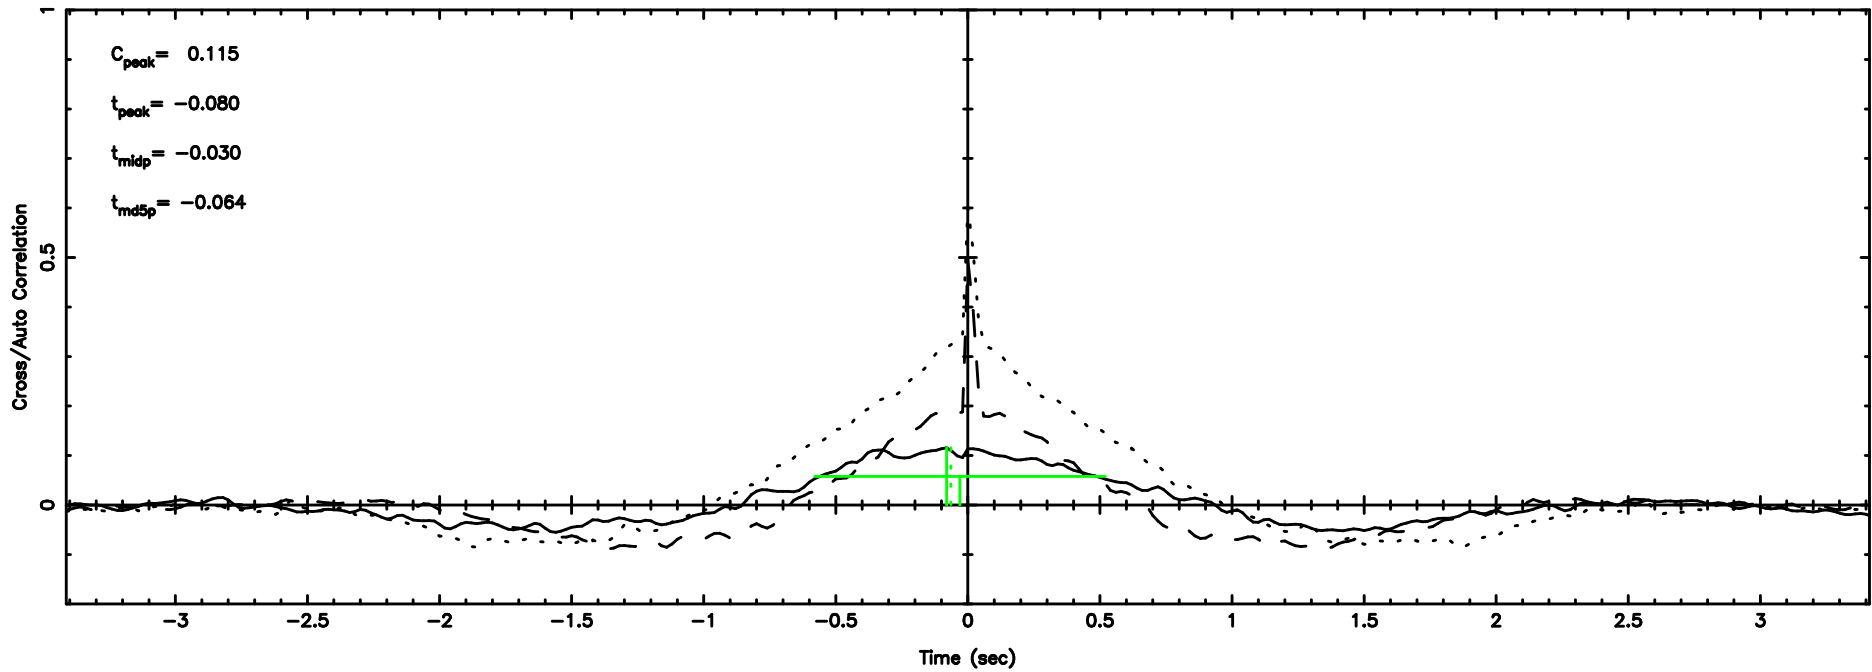

3C190 2024/08/10 1.62UT TOYOKAWA-FUJI