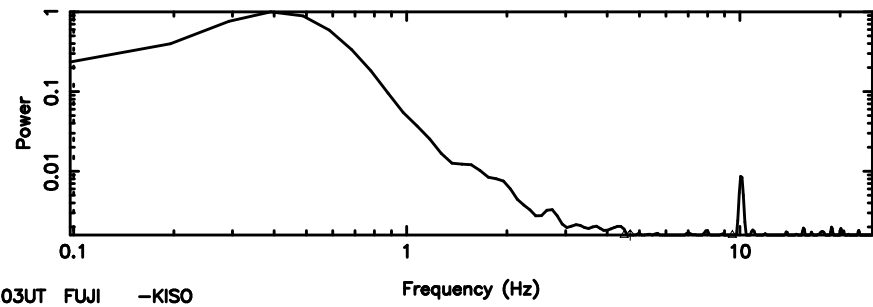

BLK:31,SNR1: 15.063 ,SNR2: 67.878

Frequency (Hz)

F20240810100002

BLK:34,SNR1: 17.933 ,SNR2: 61.885

K20240810095959

BLK:34,SNR1: 14.930 ,SNR2: 64.185

0723+10 2024/08/10 1.03UT FUJI -KISO

T20240810101017