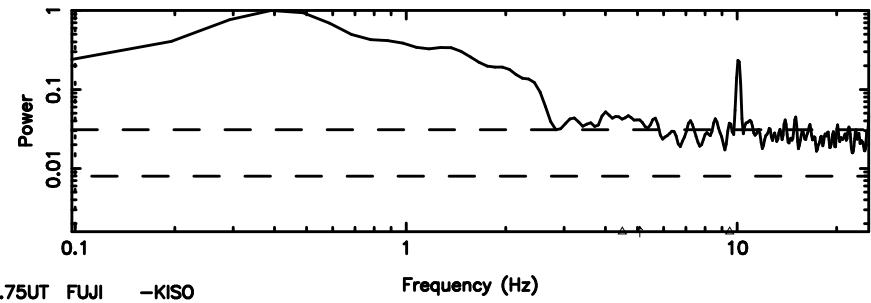

BLK: 8,SNR1: 1.3980 ,SNR2: 5.4829