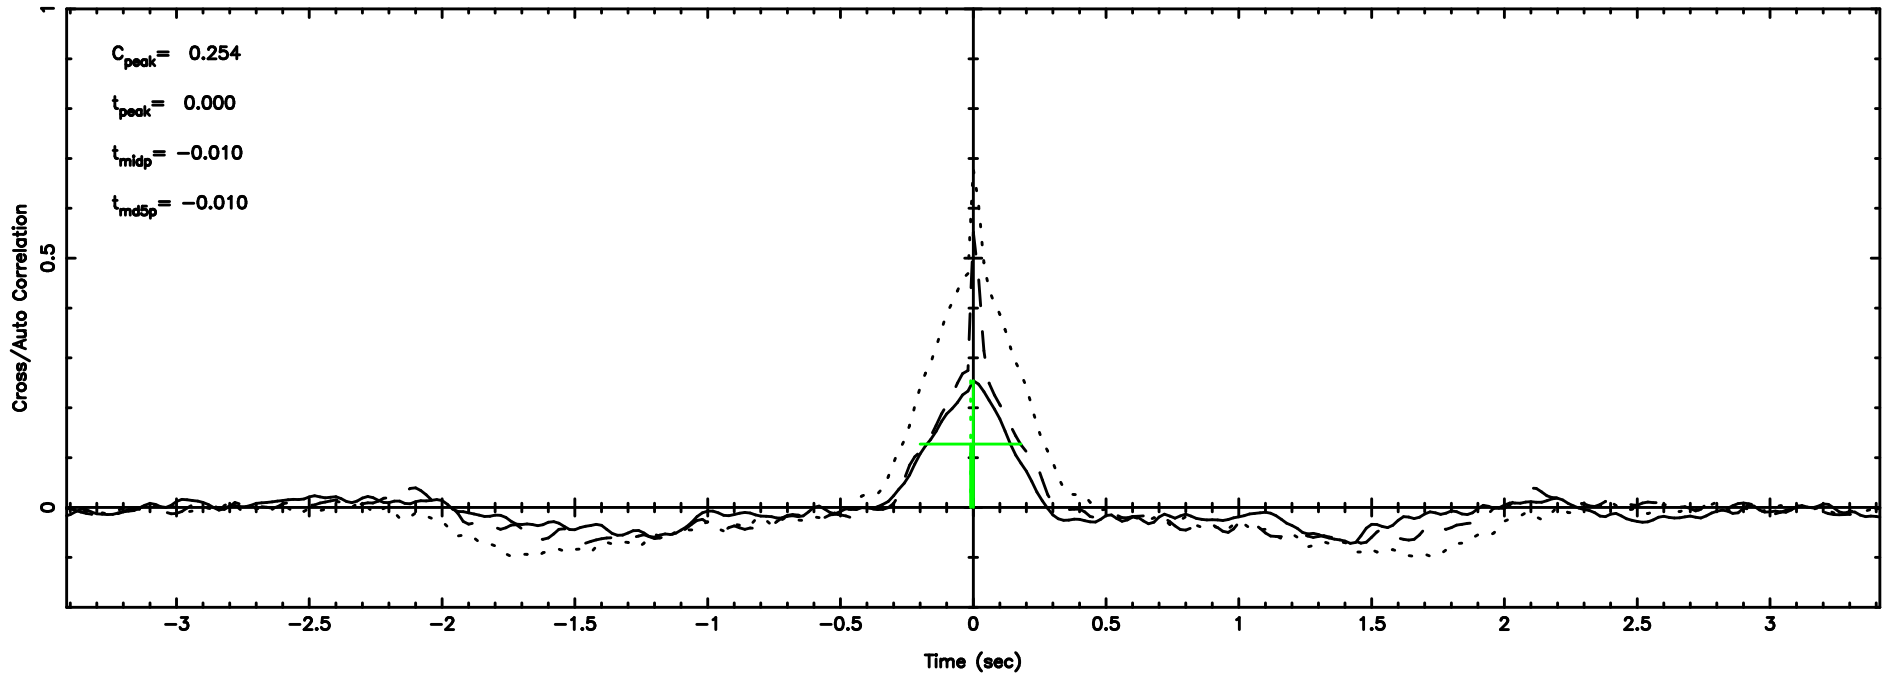

Frequency (Hz)

K20240810064912

BLK: 9,SNR1: 3.3309 ,SNR2: 12.605

Frequency (Hz)

0411+05 2024/08/09 21.85UT TOYOKAWA-KISO

F20240810064914

BLK: 9,SNR1: 0.78066 ,SNR2: 6.9511

Frequency (Hz)