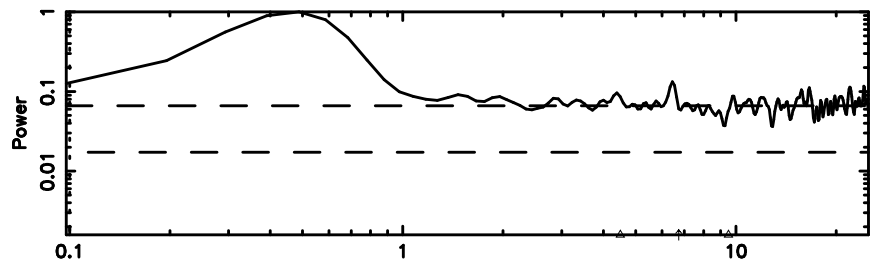

BLK:11,SNR1: 0.32793 ,SNR2: 1.0025