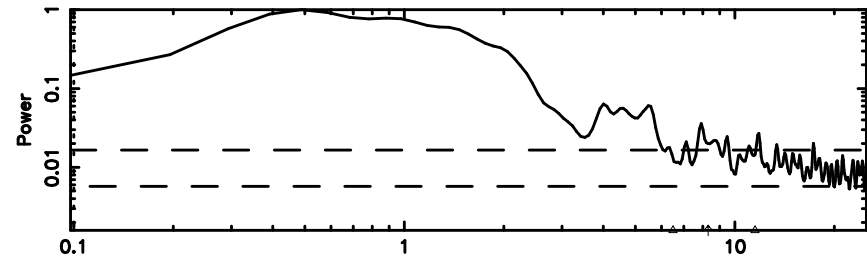

T20240810144903

BLK:17,SNR1: 2.1647 ,SNR2: 4.0717

Frequency (Hz)

F20240810144903

BLK:17,SNR1: 3.9079 ,SNR2: 9.8226

Frequency (Hz)

1213-17 2024/08/10 5.85UT TOYOKAWA-FUJI

T20240810144903