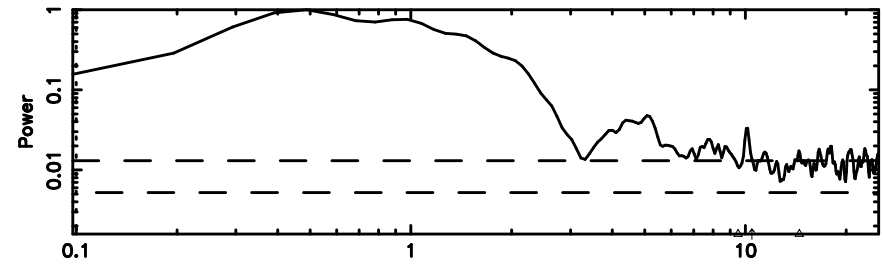

BLK: 9,SNR1: 4.6371 ,SNR2: 8.9508