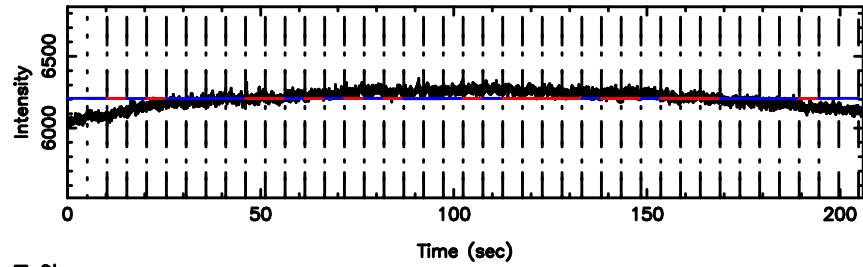

T20240810150220

BLK:21,SNR1: 0.59997 ,SNR2: 2.5407