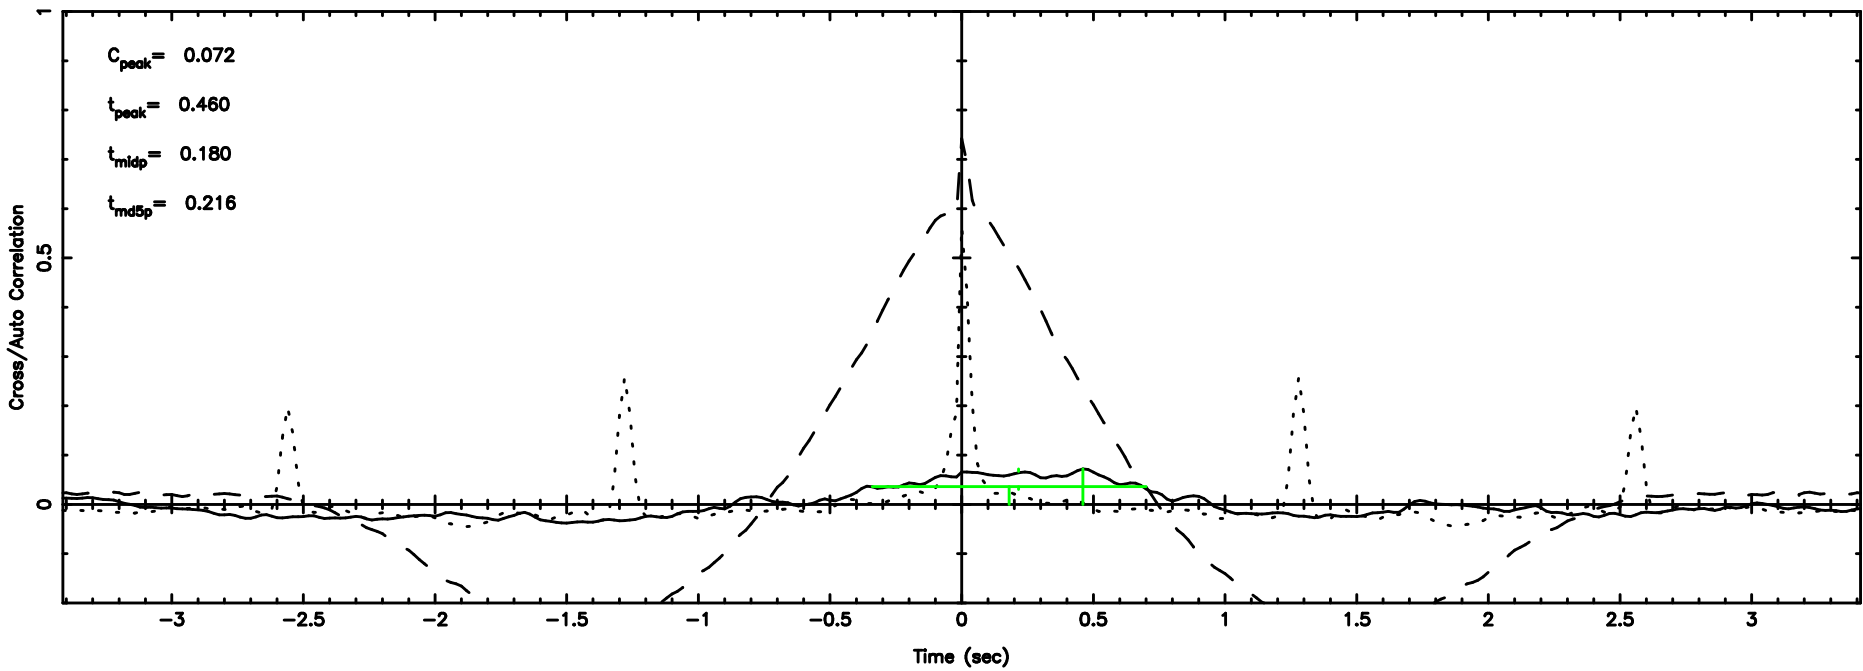

F20240810122537

BLK:20,SNR1:-0.14381 ,SNR2: 0.76891

Frequency (Hz)

3C230 2024/08/10 3.46UT TOYOKAWA-FUJI

T20240810122537

BLK:35,SNR1: 2.6851 ,SNR2: 22.550

Frequency (Hz)

3C230 2024/08/10 3.46UT TOYOKAWA-KISO