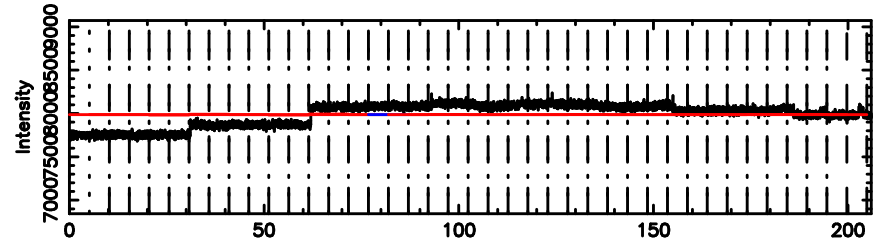

K20240810101816