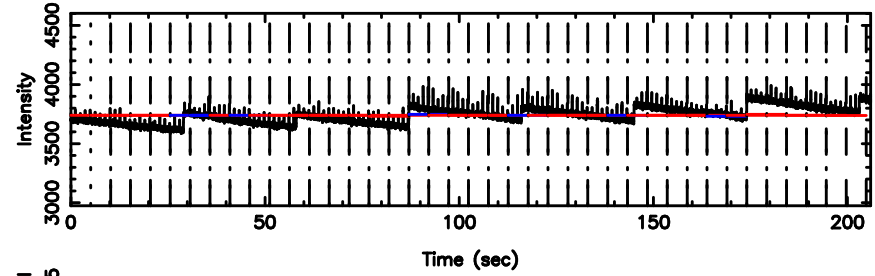

0919-142 2024/08/10 2.96UT TOYOKAWA-FUJI

F20240810115552