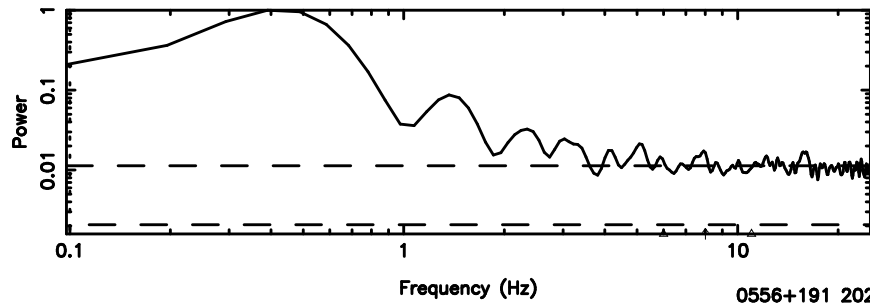

BLK:20,SNR1: 2.1677 ,SNR2: 5.4523

0556+191 2024/08/09 23.60UT TOYOKAWA-KISO

K20240810083422