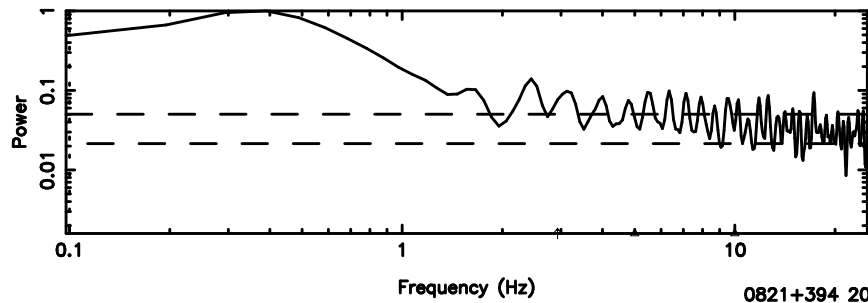

0821+394 2024/08/11 1.95UT TOYOKAWA-FUJI

T20240811105517

BLK:15,SNR1: 0.35859 ,SNR2: 3.7559

0821+394 2024/08/11 1.95UT TOYOKAWA-KISO

K20240811105514

BLK:15,SNR1: 1.2948 ,SNR2: 3.8412

F20240811105517

BLK: 5,SNR1: 0.44755 ,SNR2: 3.9838