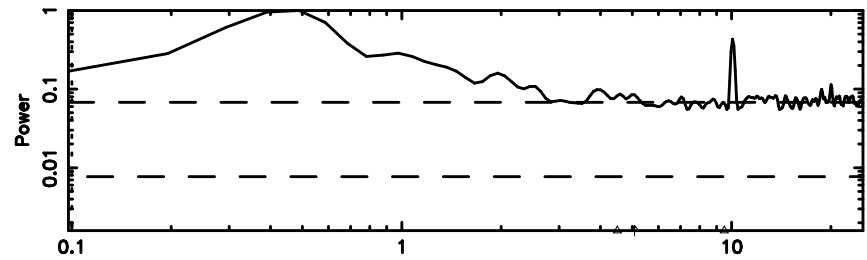

BLK:25,SNR1: 2.4986 ,SNR2: 6.9417

Frequency (Hz)

K20240811160005

BLK:25,SNR1: 0.51531 ,SNR2: 1.6797

Frequency (Hz)

3C286 2024/08/11 7.03UT TOYOKAWA-KISO

F20240811160008

BLK:22,SNR1: 0.28134 ,SNR2: 2.8319