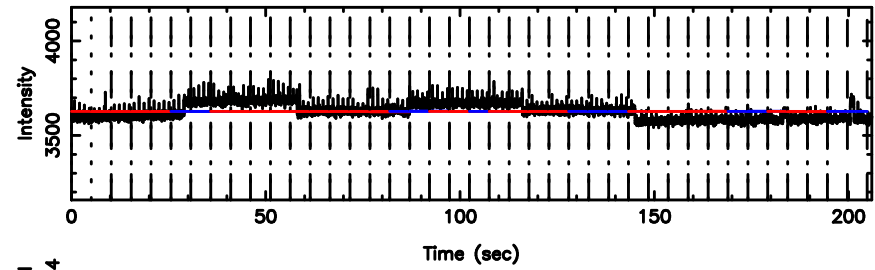

K20240811112300

BLK: 9,SNR1: 3.3858 ,SNR2: 14.073

T20240811113944

BLK:11,SNR1: 0.43155 ,SNR2: 3.8528

3C216 2024/08/11 2.69UT TOYOKAWA-FUJI

F20240811113944

BLK:11,SNR1: 0.73377 ,SNR2: 3.8250

T20240811113944