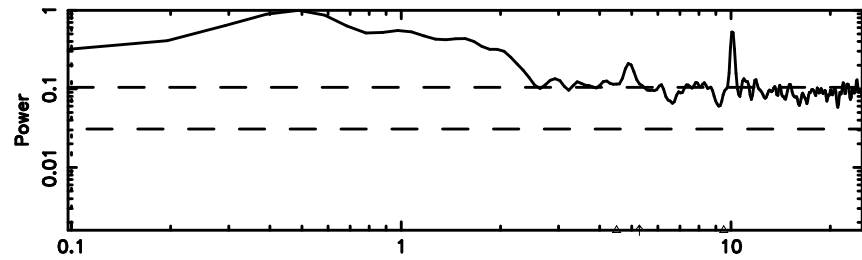

BLK: 7,SNR1: 1.1410 ,SNR2: 4.9871

Frequency (Hz)

1345+12 2024/08/11 7.30UT TOYOKAWA-KISO

F20240811161635

BLK:12,SNR1: 0.27573E-01,SNR2: 1.0861

Frequency (Hz)

K20240811161632

BLK:12,SNR1: 0.42872 ,SNR2: 1.7064