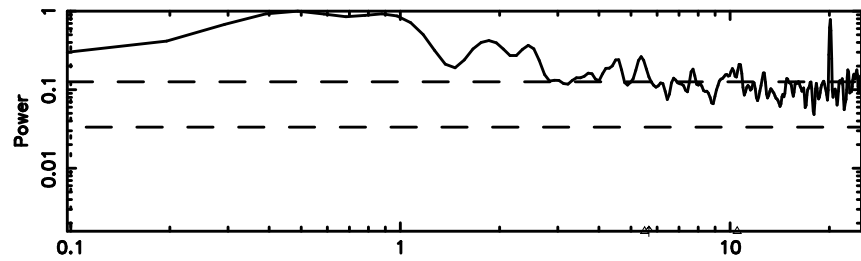

Frequency (Hz)

1345+12 2024/08/11 7.30UT FUJI -KISO

T20240811162655

BLK: 6,SNR1: 0.35423 ,SNR2: 1.5781

Frequency (Hz)

F20240811162655

BLK: 6,SNR1: 0.18787 ,SNR2: 2.7475

Frequency (Hz)