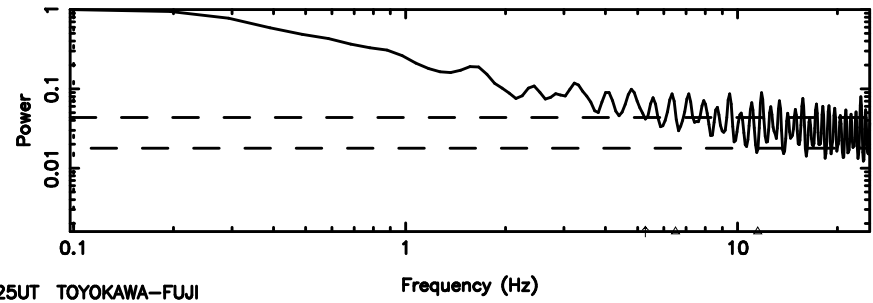

K20240811120616

BLK:12,SNR1: 0.54754 ,SNR2: 1.7345

Frequency (Hz)

T20240811121320

BLK:12,SNR1: 0.93846 ,SNR2: 4.3674

F20240811121320

BLK:12,SNR1: 0.71997 ,SNR2: 3.0093

0941-08 2024/08/11 3.25UT TOYOKAWA-FUJI