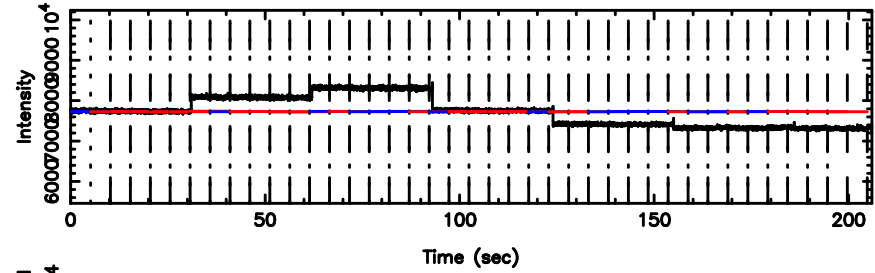

0821+394 2024/08/11 1.95UT TOYOKAWA-FUJI

T20240811105517

BLK:15,SNR1: 0.35859 ,SNR2: 3.7559

0821+394 2024/08/11 1.95UT TOYOKAWA-KISO

K20240811105514

BLK:15,SNR1: 1.2948 ,SNR2: 3.8412

F20240811105517

BLK: 5,SNR1: 0.44755 ,SNR2: 3.9838