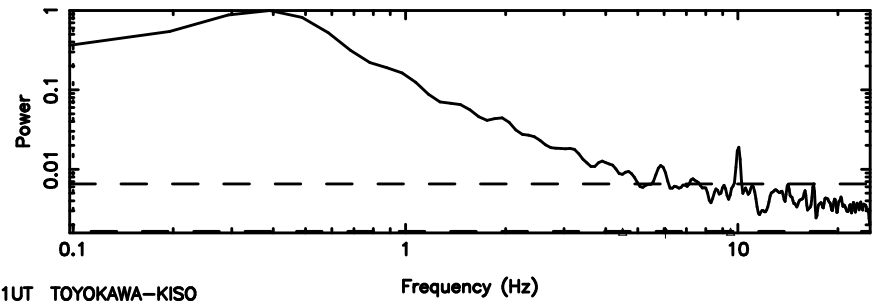

T20240811112303

BLK:14,SNR1: 0.18040 ,SNR2: 1.2882

K20240811112300

BLK:14,SNR1: 4.0812 ,SNR2: 14.144

3C208 2024/08/11 2.41UT TOYOKAWA-KISO

F20240811112303

BLK: 9,SNR1: 57.869 ,SNR2: 51.767

3C208 2024/08/11 2.41UT FUJI -KISO