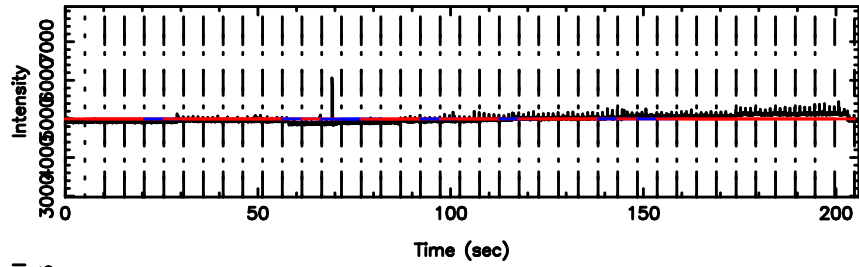

K20240811164803

BLK:15,SNR1: 1.4282 ,SNR2: 4.4316

3C298 2024/08/11 7.83UT TOYOKAWA-KISO

F20240811164806

BLK: 8,SNR1: 2.0878 ,SNR2: 11.283

Frequency (Hz)

K20240811164803

BLK: 8,SNR1: 1.7918 ,SNR2: 5.7767