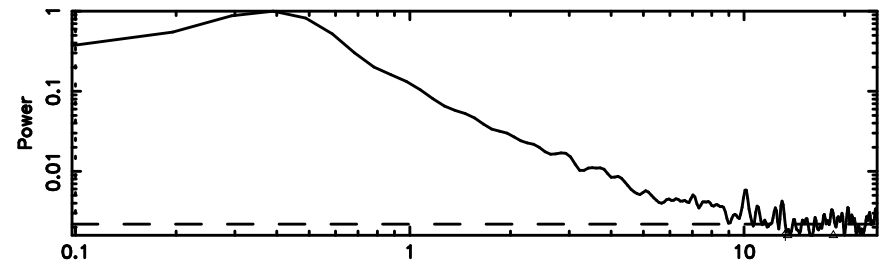

BLK:12,SNR1: 0.18804 ,SNR2: 1.3585

Frequency (Hz)

T20240811075147

BLK:16,SNR1: 0.30654 ,SNR2: 2.3360

Frequency (Hz)

K20240811075144

BLK:16,SNR1: 12.793 ,SNR2: 19.229

Frequency (Hz)