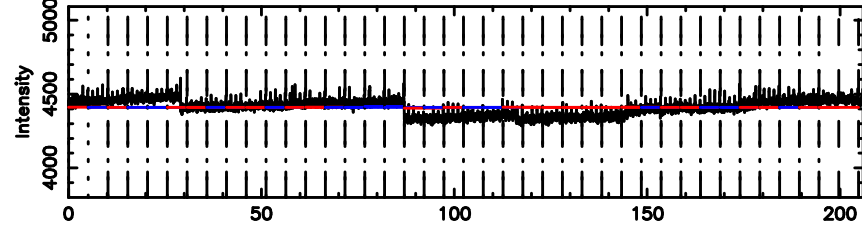

Frequency (Hz)

F20240811160008