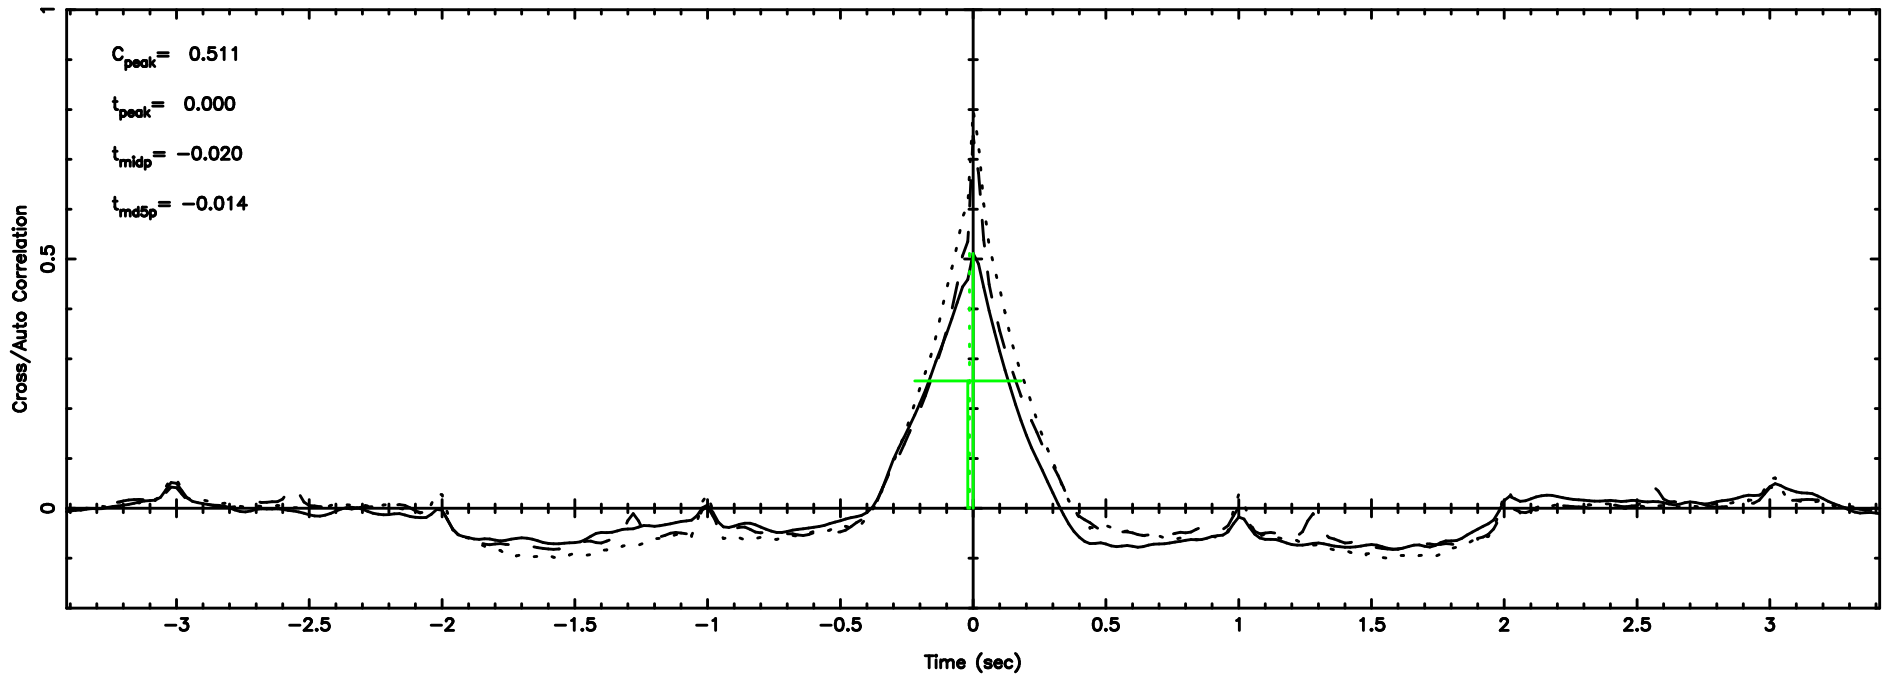

Frequency (Hz)

0411+05 2024/08/10 21.78UT FUJI -KISO