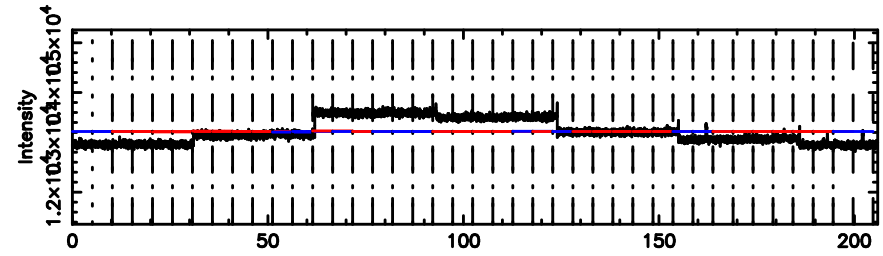

Frequency (Hz)

K20240811070337