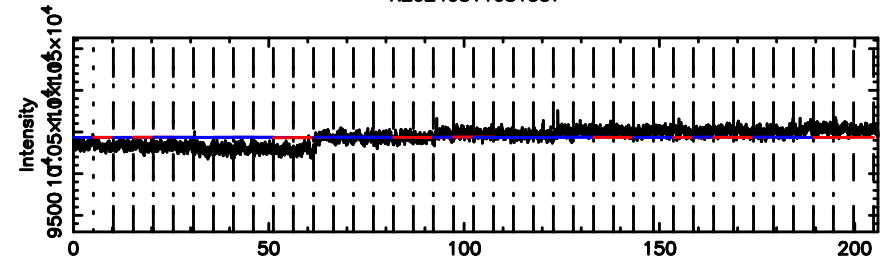

3C147 2024/08/10 23.26UT TOYOKAWA-FUJI

F20240811081340

BLK:16,SNR1:-0.10823 ,SNR2: 0.96508

Frequency (Hz)

T20240811081340

BLK:25,SNR1: 9.4039 ,SNR2: 32.340

Frequency (Hz)

K20240811081337