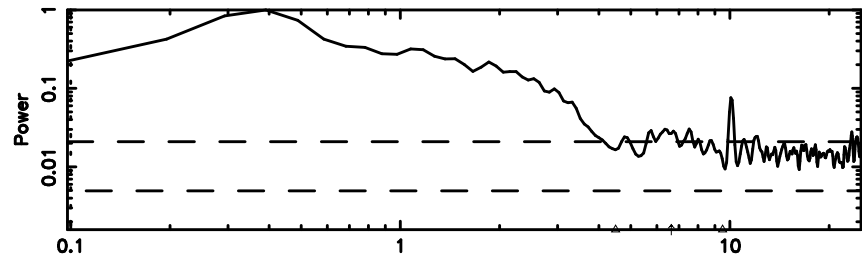

K20240811164803

BLK:15,SNR1: 1.4282 ,SNR2: 4.4316

3C298 2024/08/11 7.83UT TOYOKAWA-KISO

F20240811164806

BLK: 8,SNR1: 2.0878 ,SNR2: 11.283

Frequency (Hz)

K20240811164803

BLK: 8,SNR1: 1.7918 ,SNR2: 5.7767