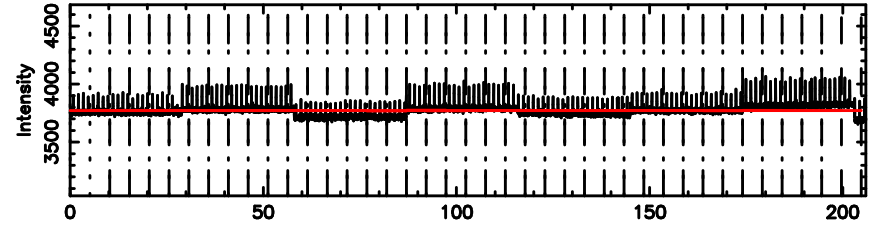

Frequency (Hz)

F20240811151135

No.Good Data