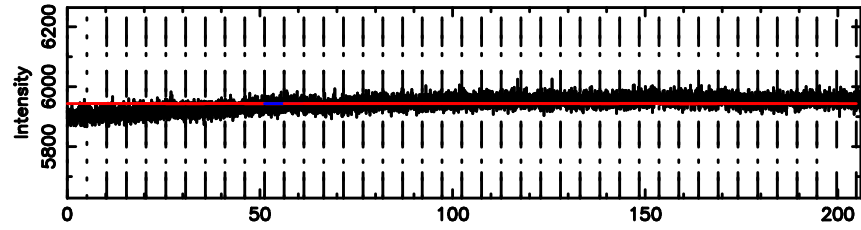

T20240811165949