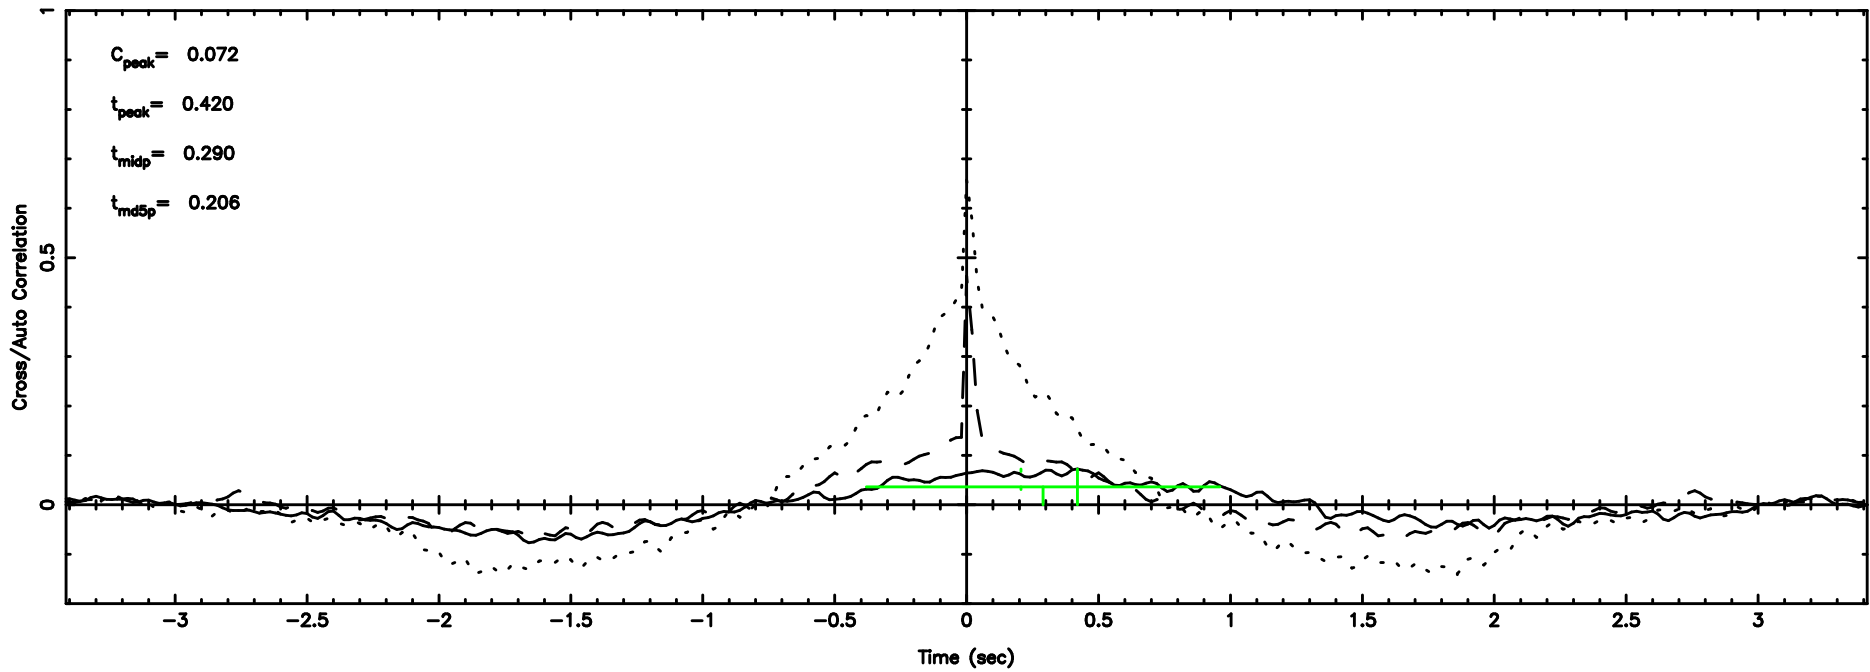

T20240811112303

BLK:14,SNR1: 0.18040 ,SNR2: 1.2882

K20240811112300

BLK:14,SNR1: 4.0812 ,SNR2: 14.144

3C208 2024/08/11 2.41UT TOYOKAWA-KISO

F20240811112303

BLK: 9,SNR1: 57.869 ,SNR2: 51.767

3C208 2024/08/11 2.41UT FUJI -KISO