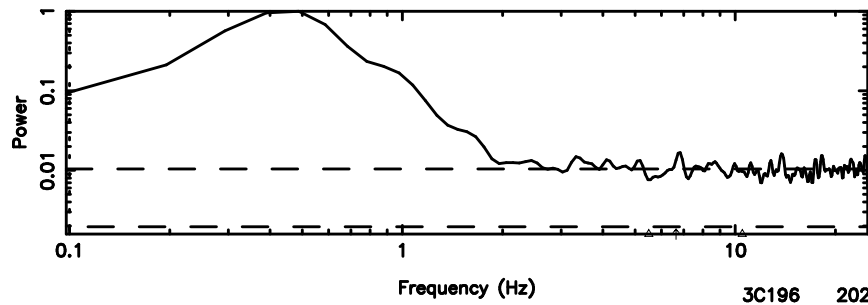

Frequency (Hz)

K20240811103139

BLK:17,SNR1: 0.20459 ,SNR2: 1.1578

Frequency (Hz)

3C190 2024/08/11 1.56UT FUJI -KISO

T20240811104407

BLK:15,SNR1: 2.2014 ,SNR2: 6.7315

3C196 2024/08/11 1.76UT TOYOKAWA-FUJI