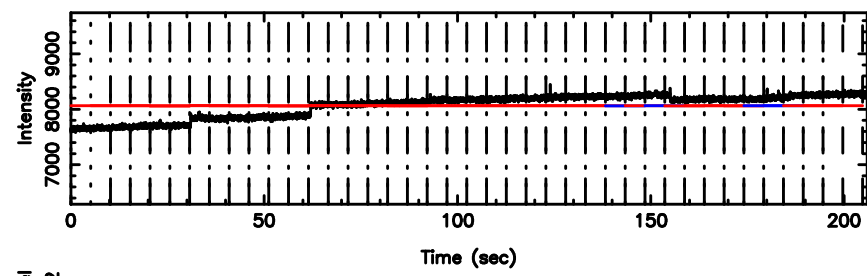

K20240811141916