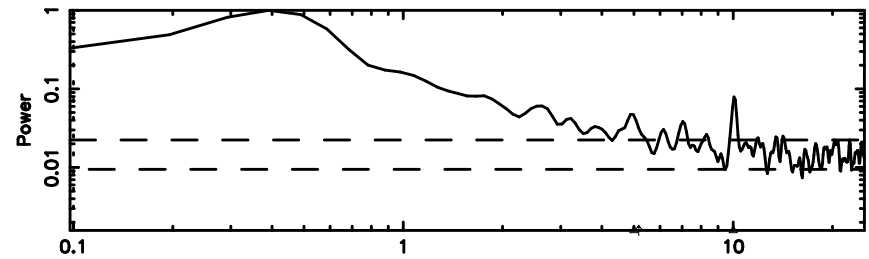

BLK: 7,SNR1: 1.1410 ,SNR2: 4.9871

Frequency (Hz)

1345+12 2024/08/11 7.30UT TOYOKAWA-KISO

F20240811161635

BLK:12,SNR1: 0.27573E-01,SNR2: 1.0861

Frequency (Hz)

K20240811161632

BLK:12,SNR1: 0.42872 ,SNR2: 1.7064