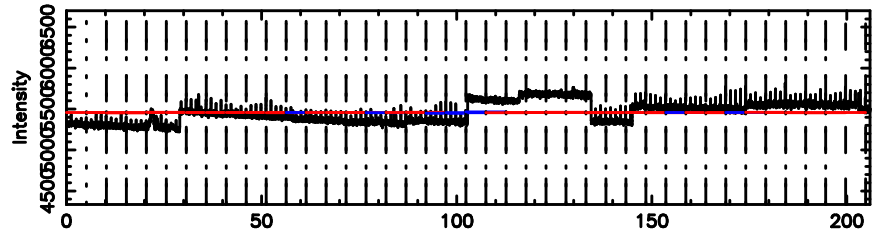

F20240811083502