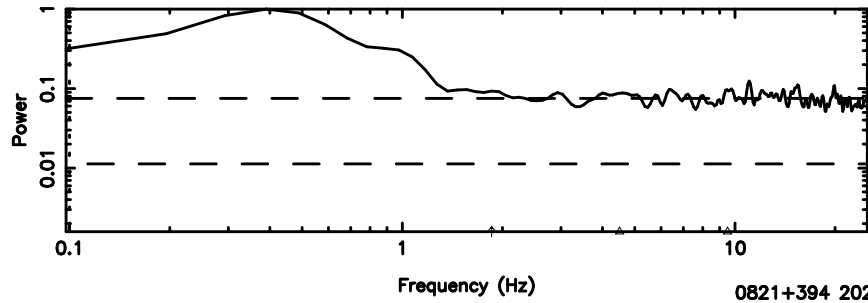

0821+394 2024/08/11 1.95UT TOYOKAWA-FUJI

T20240811105517

BLK:15,SNR1: 0.35859 ,SNR2: 3.7559

0821+394 2024/08/11 1.95UT TOYOKAWA-KISO

K20240811105514

BLK:15,SNR1: 1.2948 ,SNR2: 3.8412

F20240811105517

BLK: 5,SNR1: 0.44755 ,SNR2: 3.9838