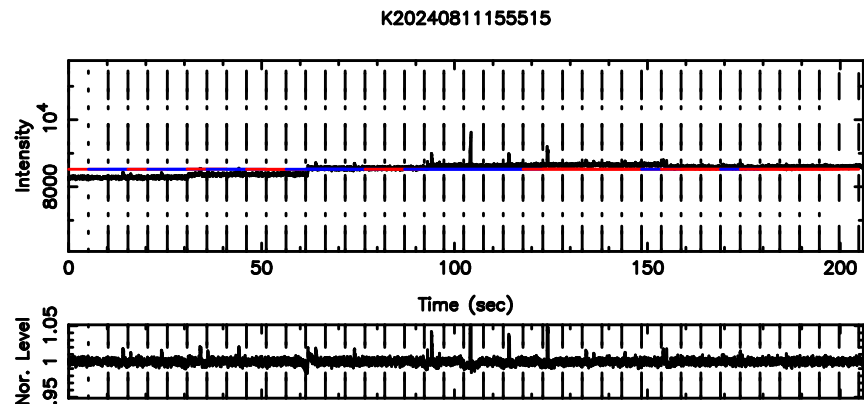

K20240811155515

BLK:16,SNR1: 1.1193 ,SNR2: 5.7923

Frequency (Hz)

1323+32 2024/08/11 6.95UT TOYOKAWA-KISO

BLK:18,SNR1: 3.1098 ,SNR2: 13.657

BLK:18,SNR1: 2.0245 ,SNR2: 7.9424

1323+32 2024/08/11 6.95UT FUJI -KISO