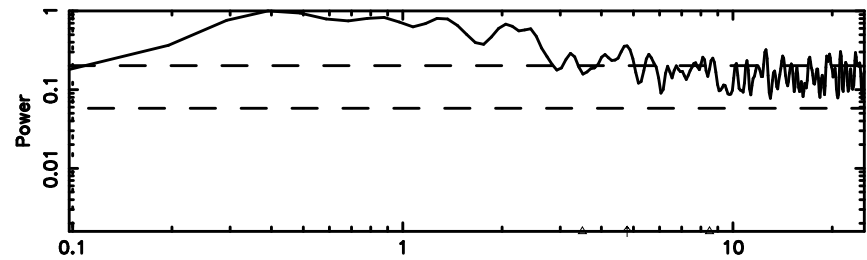

BLK: 4,SNR1: 0.39859 ,SNR2: 3.0313

Frequency (Hz)

F20240811154053

BLK: 4,SNR1: 0.15400 ,SNR2: 1.2748

Frequency (Hz)

3C283 2024/08/11 6.71UT TOYOKAWA-FUJI

T20240811154053

BLK:16,SNR1: 0.18939 ,SNR2: 2.1638