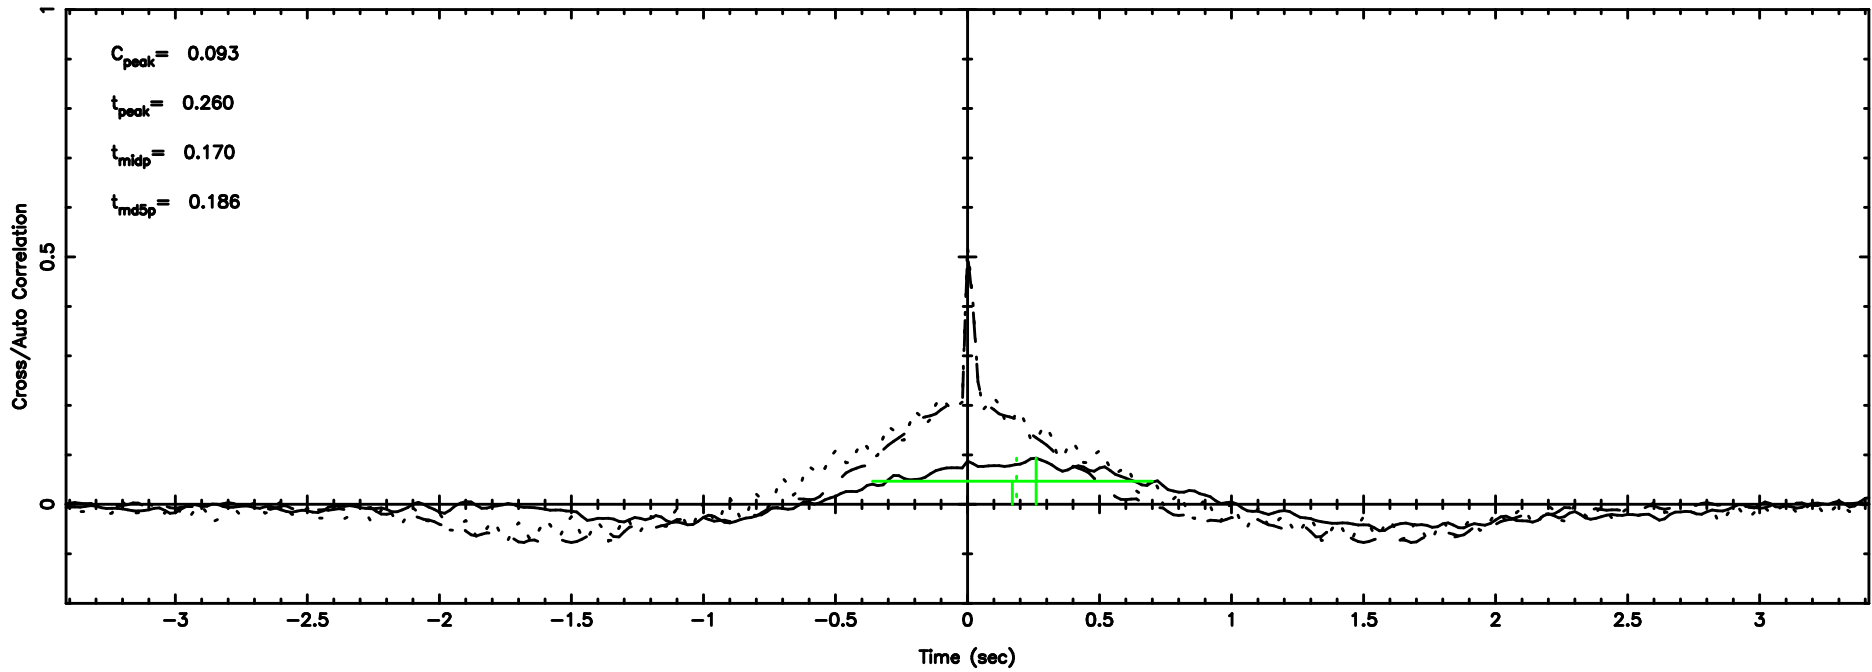

0821+394 2024/08/11 1.95UT TOYOKAWA-FUJI

T20240811105517

BLK:15,SNR1: 0.35859 ,SNR2: 3.7559

0821+394 2024/08/11 1.95UT TOYOKAWA-KISO

K20240811105514

BLK:15,SNR1: 1.2948 ,SNR2: 3.8412

F20240811105517

BLK: 5,SNR1: 0.44755 ,SNR2: 3.9838