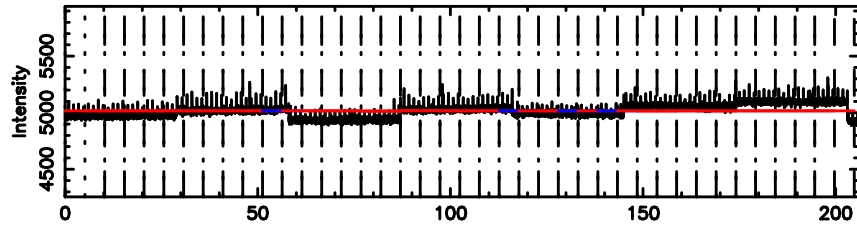

F20240811165949

BLK: 4, SNR1: 0.41884 , SNR2: 3.8445