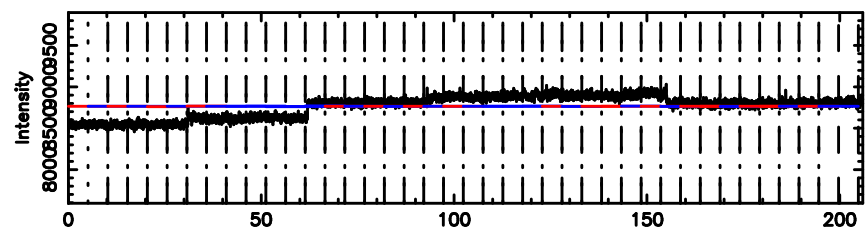

Frequency (Hz)

K20240811160005