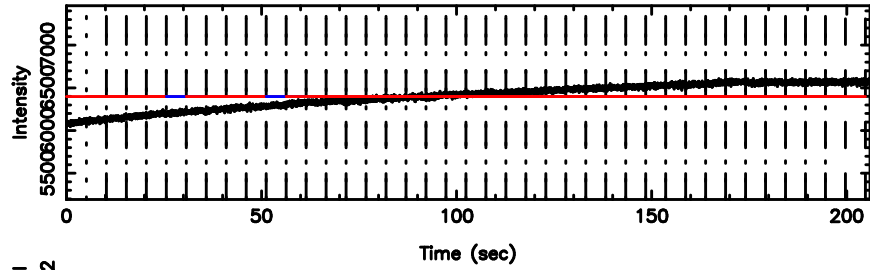

T20240811085208