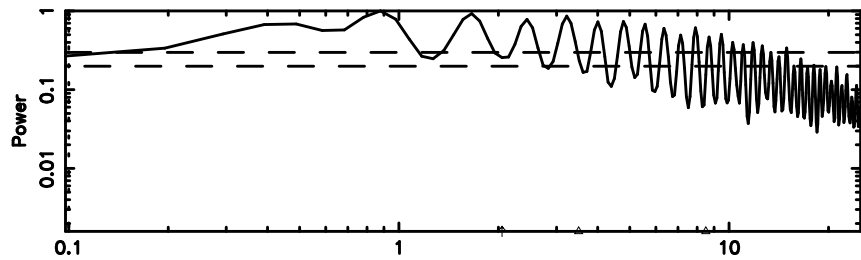

BLK:11,SNR1:-0.15343 ,SNR2: 0.89824