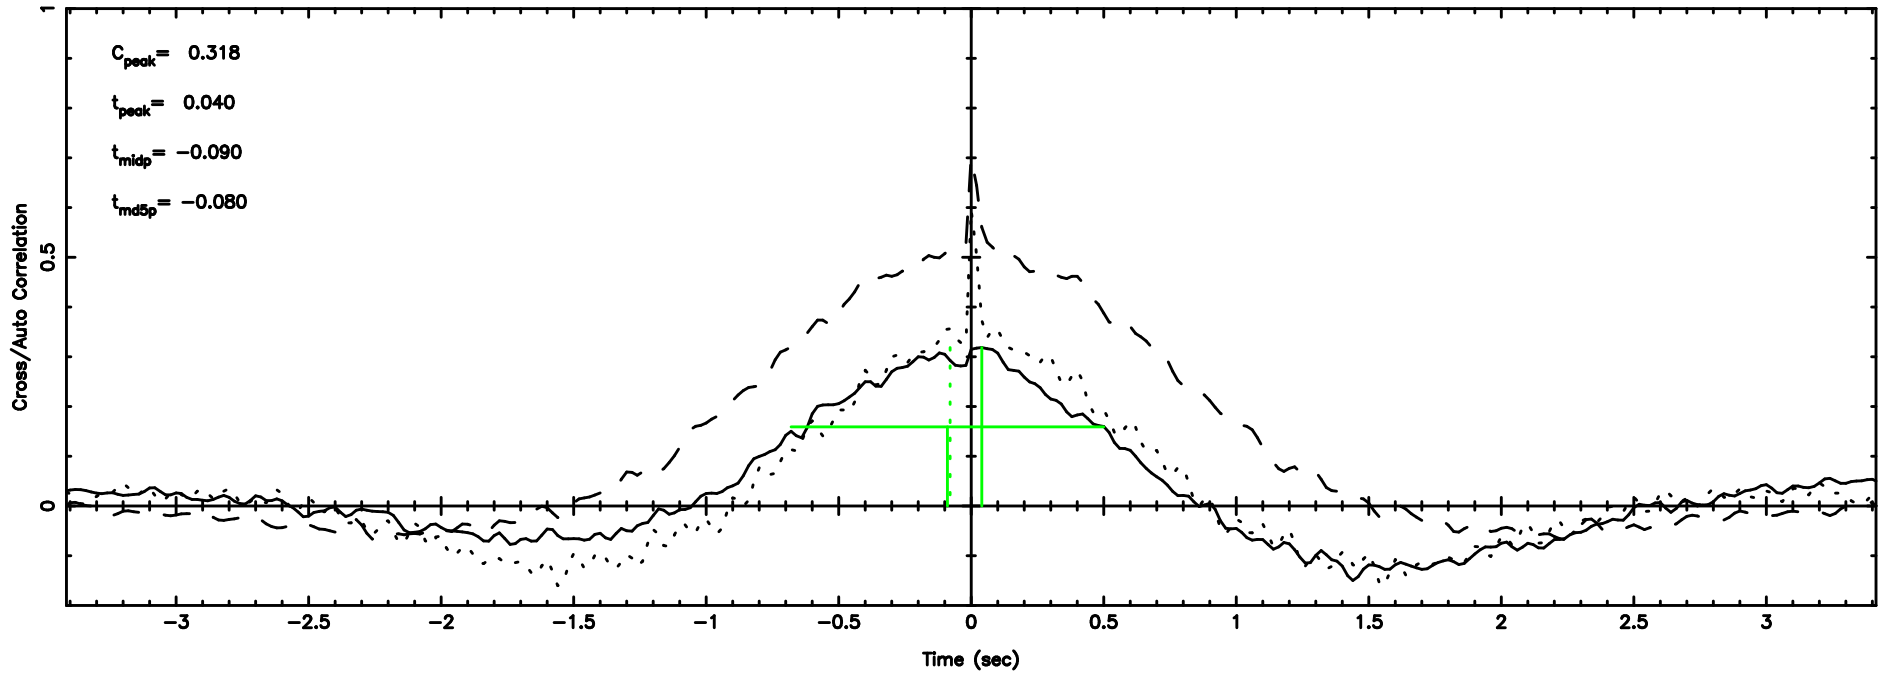

Frequency (Hz)

0552+12 2024/08/10 23.46UT TOYOKAWA-KISO

K20240811082559

BLK: 3,SNR1: 4.7358 ,SNR2: 25.354

Frequency (Hz)

F20240811082602

BLK: 5, SNR1: 1.3212 , SNR2: 7.8955

Frequency (Hz)