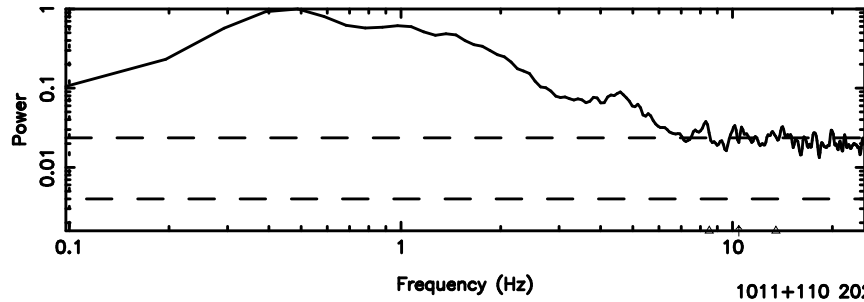

BLK:17,SNR1: 2.5547 ,SNR2: 4.9584