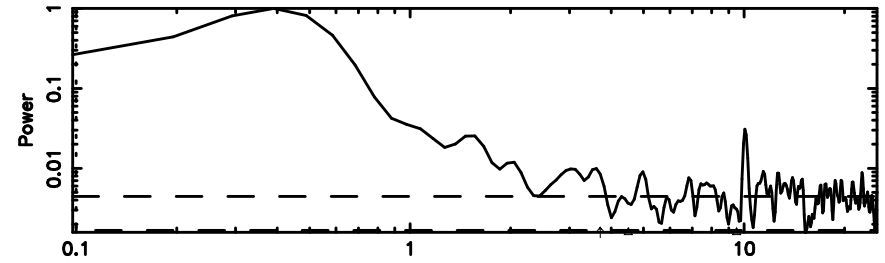

BLK: 3,SNR1: 4.7358 ,SNR2: 25.354