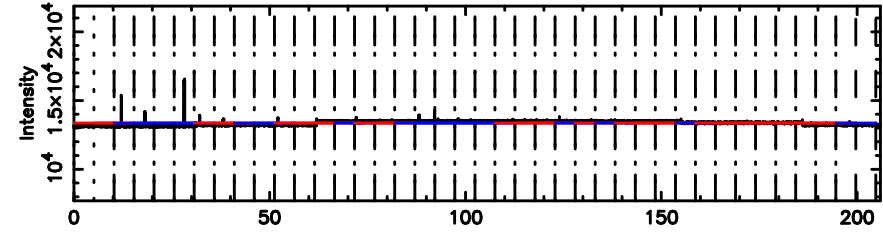

Frequency (Hz)

0326+455 2024/08/10 21.05UT TOYOKAWA-KISO

K20240811060131