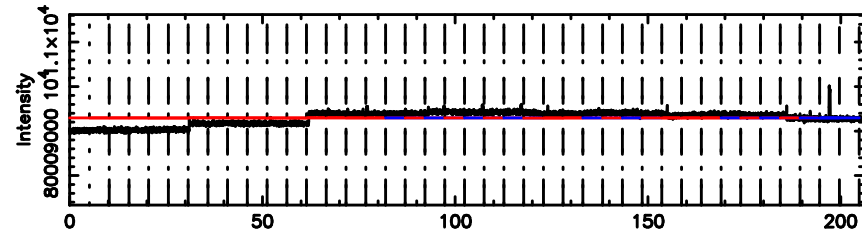

Frequency (Hz)

K20240811162652

BLK:10,SNR1: 1.4564 ,SNR2: 6.5680