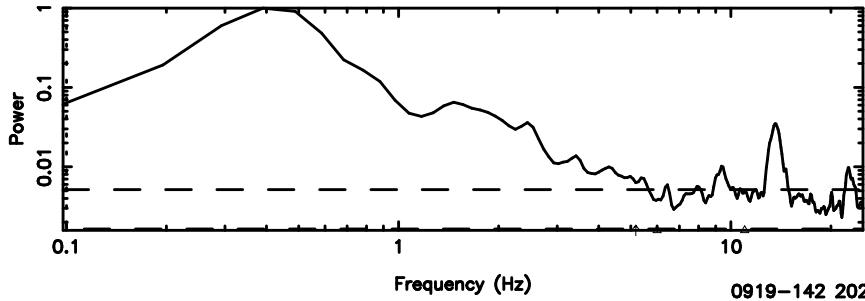

BLK:27,SNR1: 4.5272 ,SNR2: 16.828