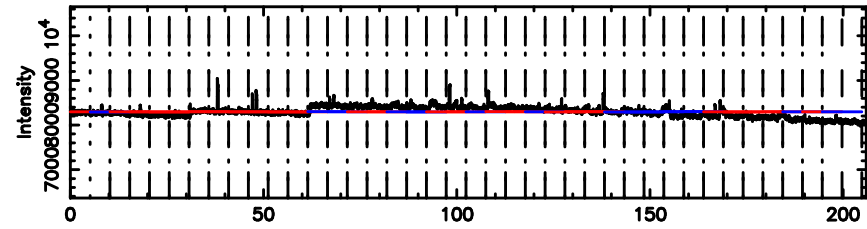

BLK:16,SNR1:-0.13772 ,SNR2: 1.2392

3C273 2024/08/11 6.00UT TOYOKAWA-FUJI

T20240811145824

BLK:14,SNR1: 5.6376 ,SNR2: 14.141

Frequency (Hz)

K20240811145821

BLK:14,SNR1: 2.4964 ,SNR2: 9.0214

Frequency (Hz)