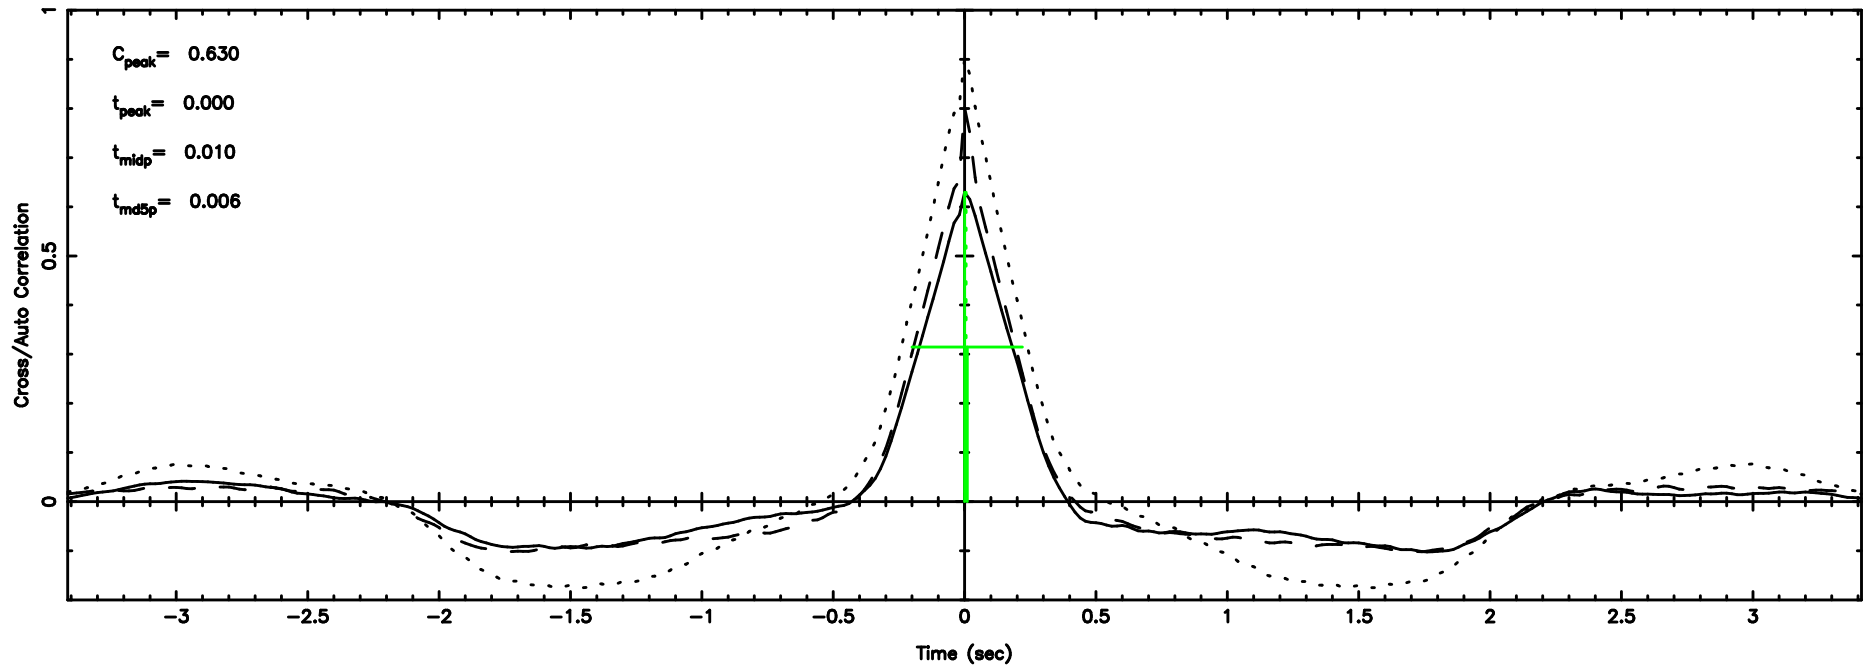

BLK:30,SNR1: 9.2792 ,SNR2: 23.221

K20240811133914

BLK:30,SNR1: 2.8489 ,SNR2: 13.537

1107+109 2024/08/11 4.68UT TOYOKAWA-KISO

F20240811133917

BLK:37,SNR1: 8.5718 ,SNR2: 21.514

K20240811133914

BLK:37,SNR1: 2.8970 ,SNR2: 13.727