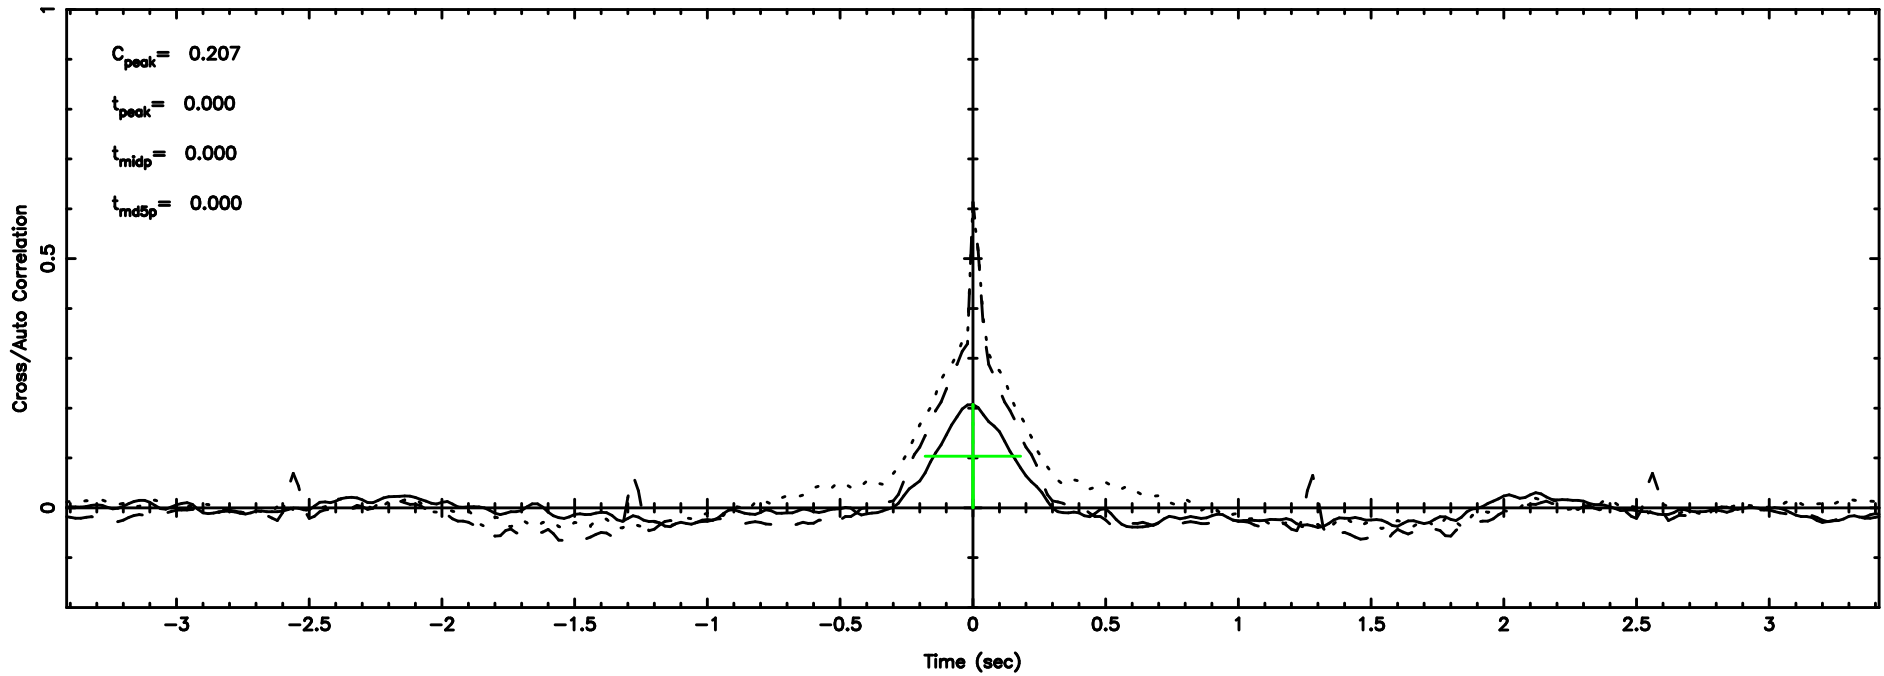

BLK:12,SNR1: 0.83443 ,SNR2: 4.2418

Frequency (Hz)

K20240811065209

BLK:12,SNR1: 8.8544 ,SNR2: 17.015

Frequency (Hz)

0418+236 2024/08/10 21.90UT FUJI -KISO

T20240811070340

BLK:11,SNR1: 0.45314 ,SNR2: 2.0632