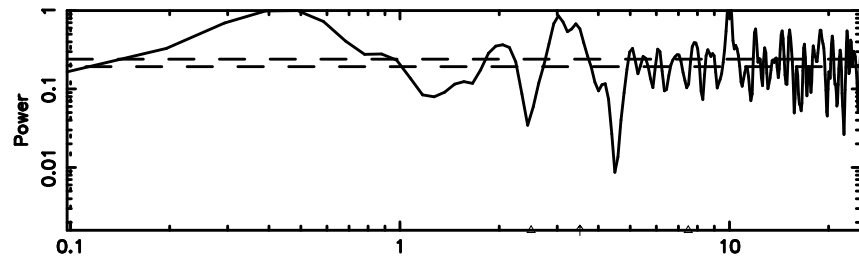

BLK: 1,SNR1: 0.10556 ,SNR2: 0.72264