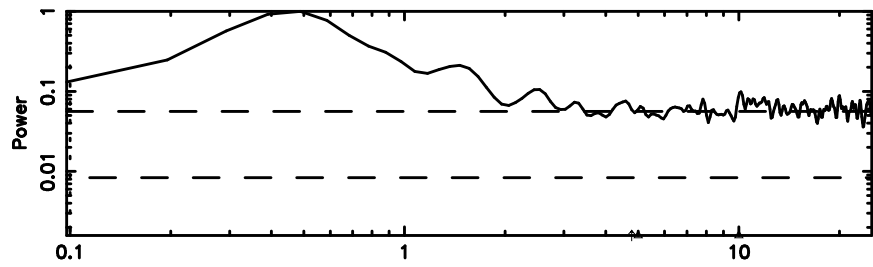

BLK:12,SNR1: 0.57279 ,SNR2: 2.1591