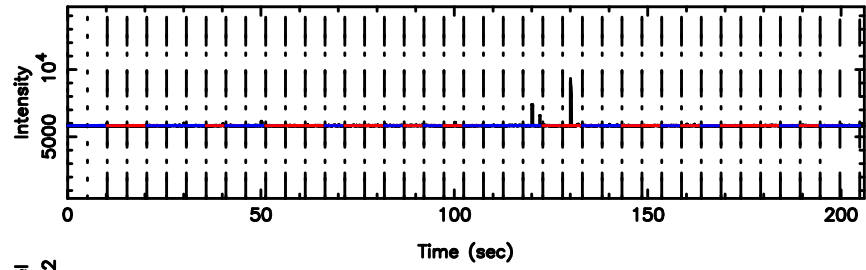

T20240811141252