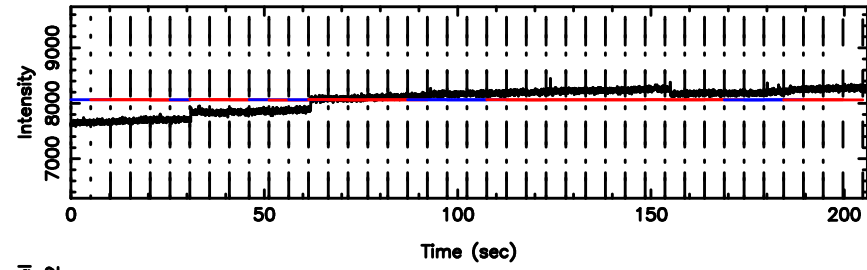

T20240811141919

BLK: 6,SNR1: 0.29084 ,SNR2: 2.1612

F20240811141920

BLK: 6,SNR1: 0.10480 ,SNR2: 1.2155

3C267 2024/08/11 5.35UT TOYOKAWA-FUJI

T20240811141919

BLK:11,SNR1: 716.12 ,SNR2: 4102.9

K20240811141916