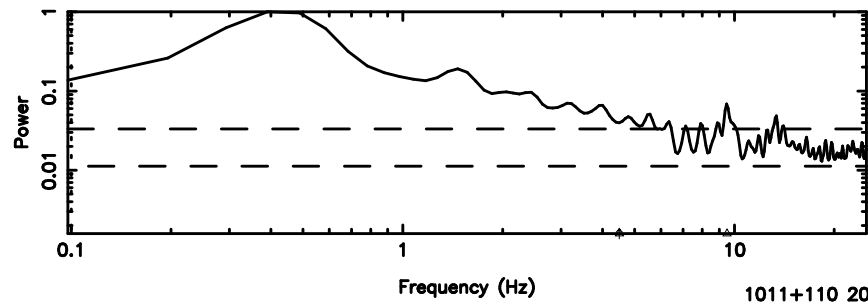

T20240811124358

BLK:25,SNR1: 2.0951 ,SNR2: 3.8665

K20240811124355

BLK:25,SNR1: 3.9955 ,SNR2: 16.571

1011+110 2024/08/11 3.76UT TOYOKAWA-KISO

F20240811124358

BLK:27,SNR1: 0.72477 ,SNR2: 4.0181

K20240811124355