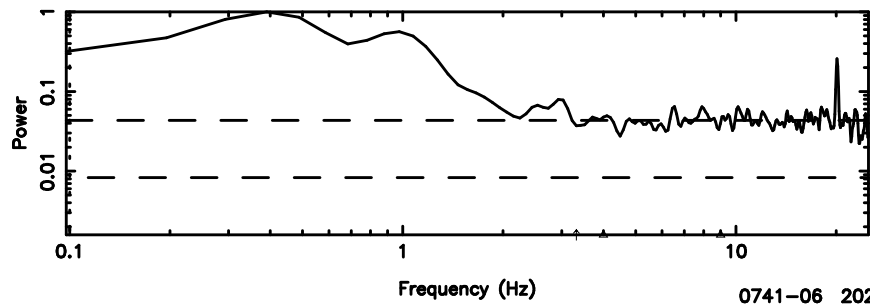

BLK:10,SNR1: 0.81408 ,SNR2: 4.8770

0741-06 2024/08/11 1.27UT TOYOKAWA-FUJI

F20240811101423