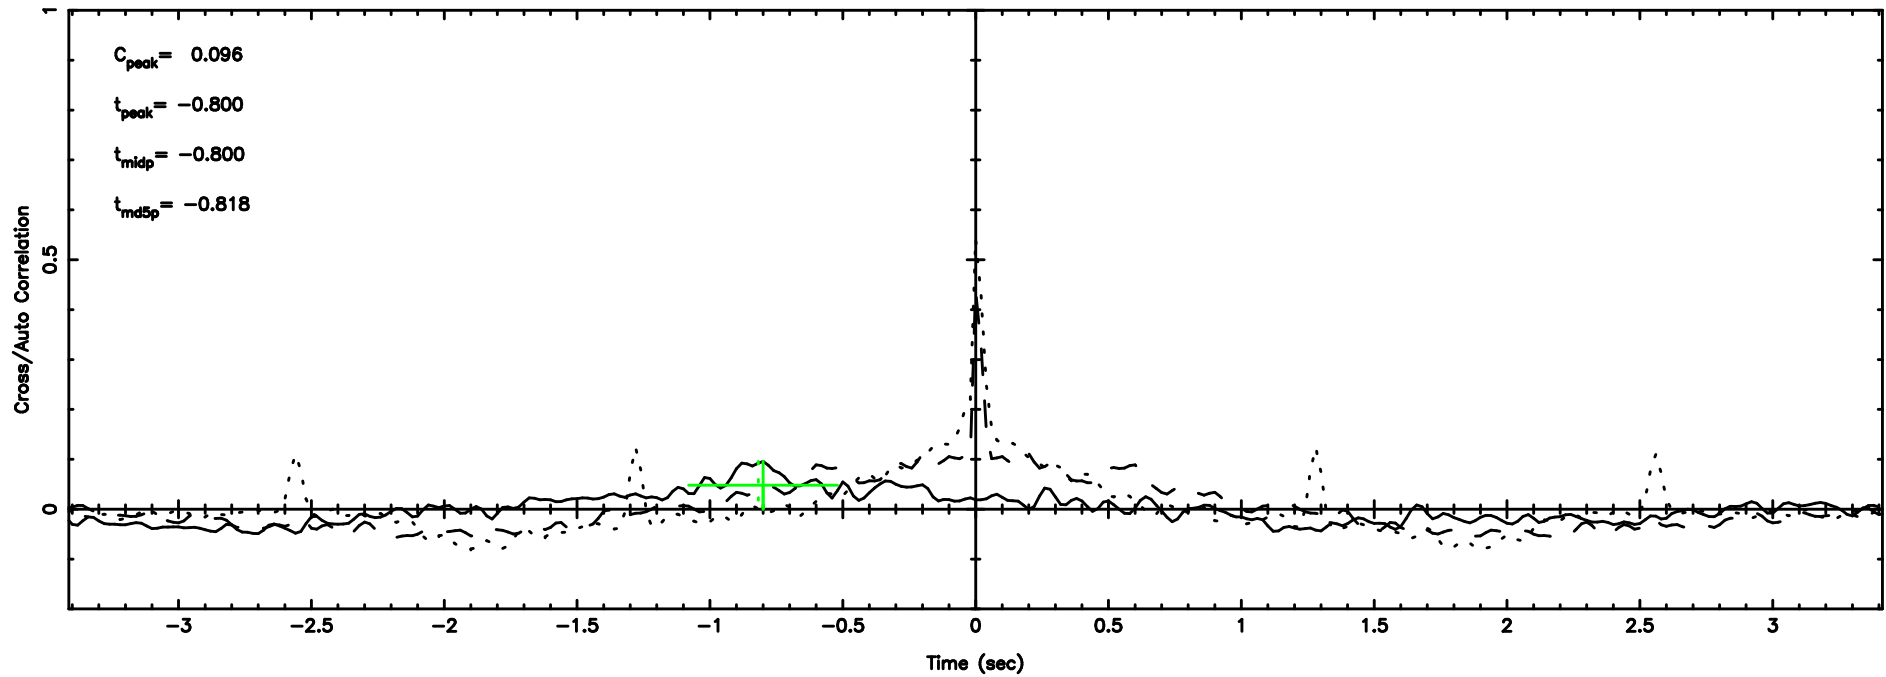

BLK: 7,SNR1: 0.14478 ,SNR2: 0.99538

Frequency (Hz)

F20240811062415

BLK: 7,SNR1:-0.14686E-01,SNR2: 2.7837

Frequency (Hz)

0349+382 2024/08/10 21.43UT TOYOKAWA-FUJI

T20240811062415

BLK: 4,SNR1: 0.12754 ,SNR2: 0.73861