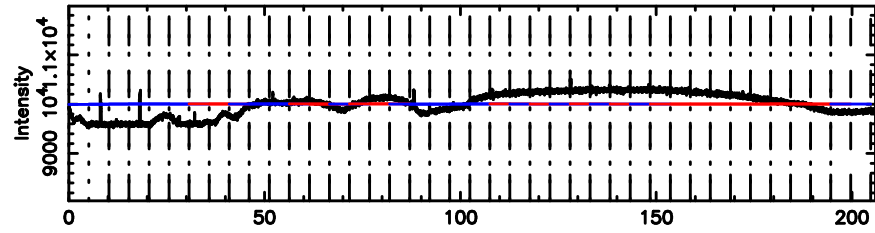

T20240811060134

BLK:20,SNR1: 4.2760 ,SNR2: 6.0887

Frequency (Hz)

F20240811060134

BLK:20,SNR1: 3.5680 ,SNR2: 11.733

Frequency (Hz)

0326+455 2024/08/10 21.05UT TOYOKAWA-FUJI

T20240811060134