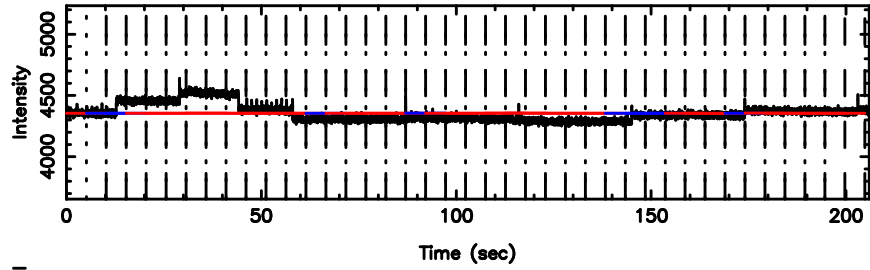

F20240811093632