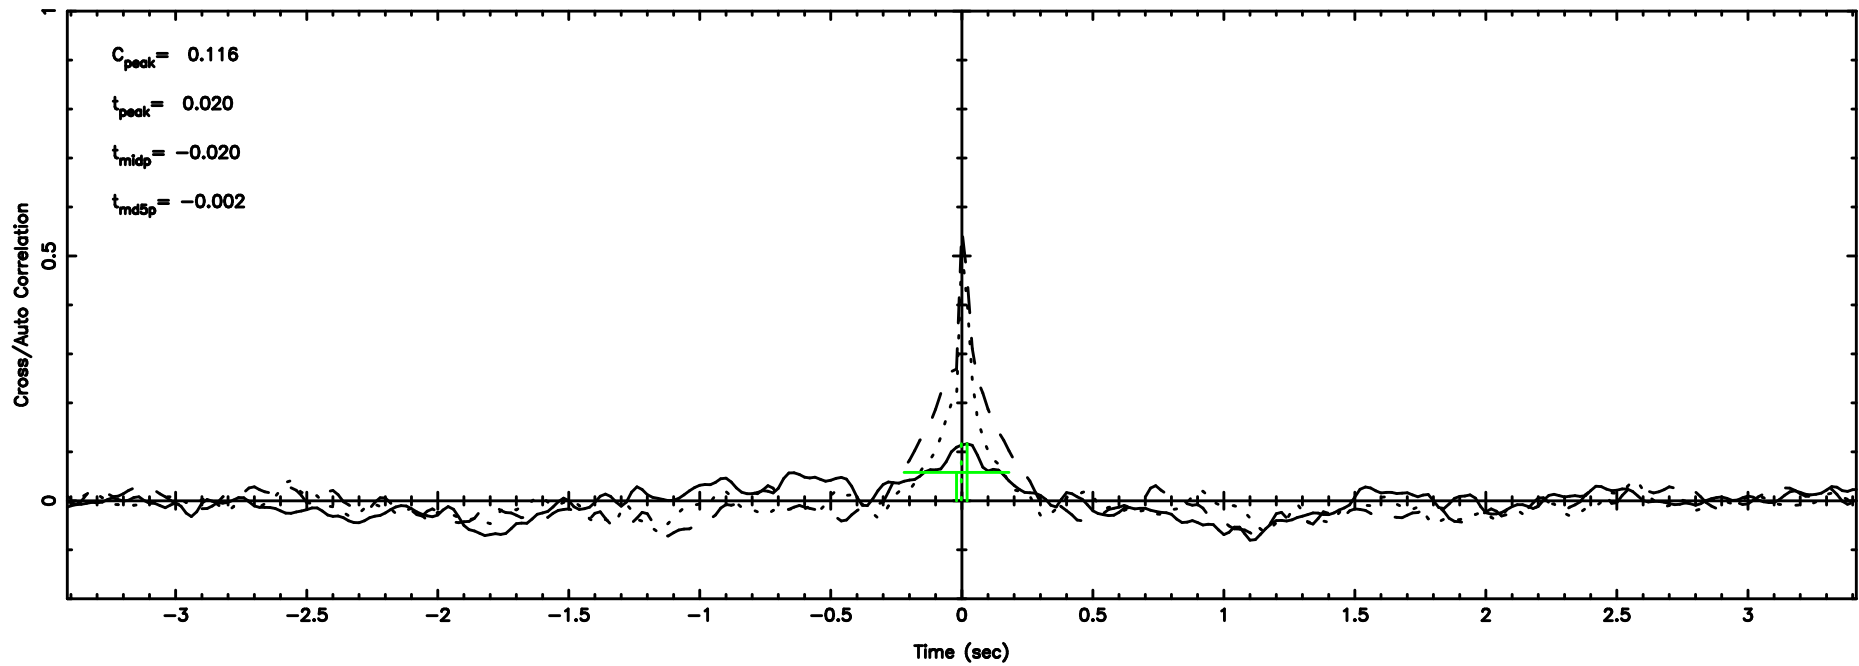

BLK: 4,SNR1: 0.39859 ,SNR2: 3.0313

Frequency (Hz)

F20240811154053

BLK: 4,SNR1: 0.15400 ,SNR2: 1.2748

Frequency (Hz)

3C283 2024/08/11 6.71UT TOYOKAWA-FUJI

T20240811154053

BLK:16,SNR1: 0.18939 ,SNR2: 2.1638