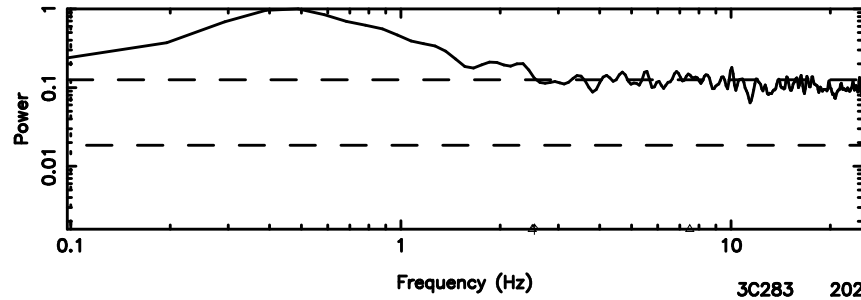

BLK: 4,SNR1: 0.39859 ,SNR2: 3.0313

Frequency (Hz)

F20240811154053

BLK: 4,SNR1: 0.15400 ,SNR2: 1.2748

Frequency (Hz)

3C283 2024/08/11 6.71UT TOYOKAWA-FUJI

T20240811154053

BLK:16,SNR1: 0.18939 ,SNR2: 2.1638