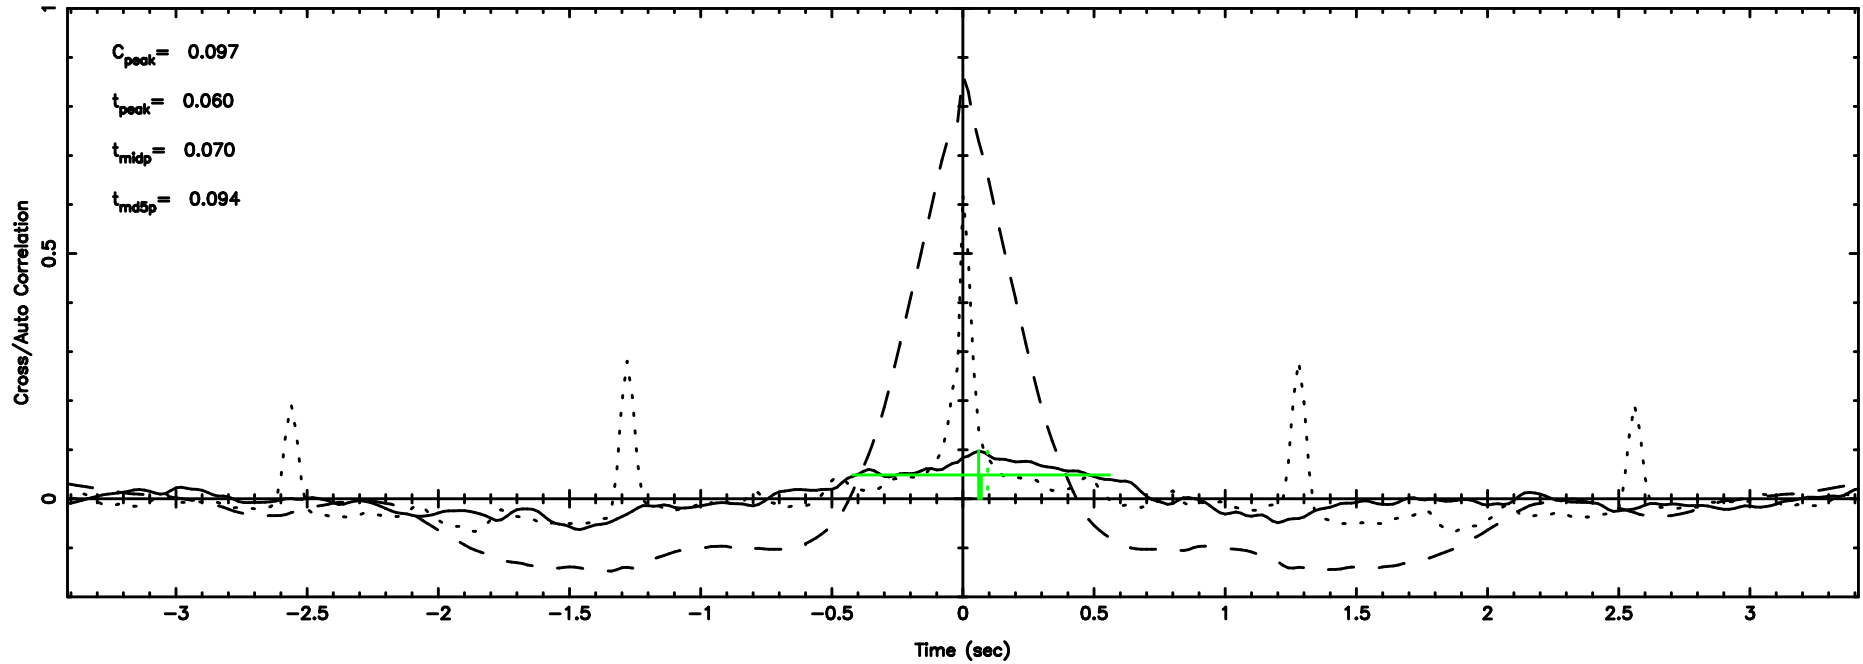

T20240811145824

BLK:16,SNR1: 6.0364 ,SNR2: 15.217

F20240811145824

BLK:16,SNR1:-0.13772 ,SNR2: 1.2392

3C273 2024/08/11 6.00UT TOYOKAWA-FUJI