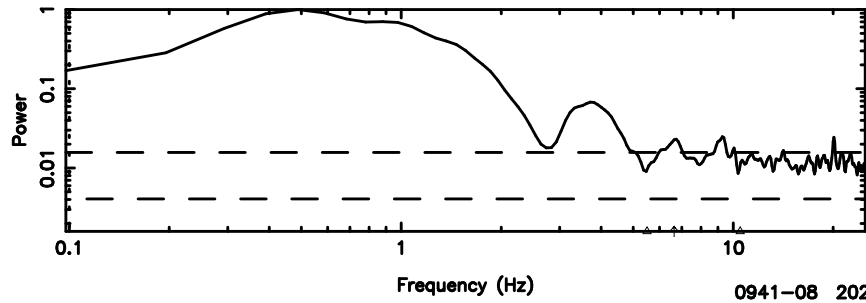

T20240811121320

BLK:19,SNR1: 3.1674 ,SNR2: 9.9767

K20240811121317

BLK:19,SNR1: 3.0570 ,SNR2: 10.064

0941-08 2024/08/11 3.25UT TOYOKAWA-KISO