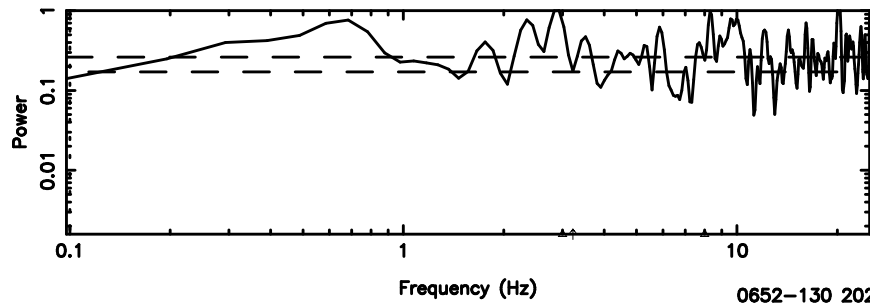

BLK: 1,SNR1: 0.18635 ,SNR2: 0.66653