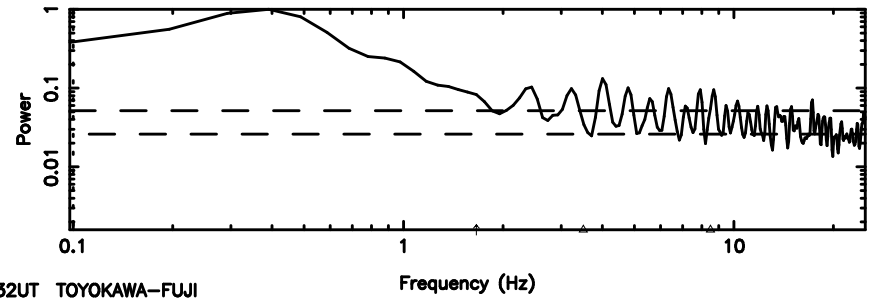

BLK: 7,SNR1: 0.32701 ,SNR2: 5.9160

1245-19 2024/08/11 6.32UT TOYOKAWA-FUJI