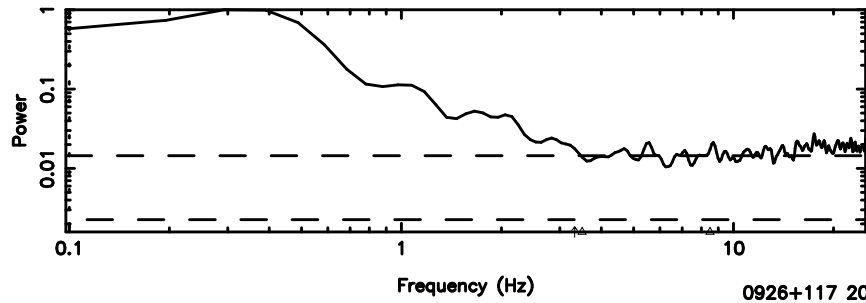

BLK:10,SNR1: 3.2140 ,SNR2: 7.6178

0926+117 2024/08/11 3.00UT TOYOKAWA-KISO

K20240811115832

BLK:10,SNR1: 1.3157 ,SNR2: 4.9245

F20240811115835

BLK:14,SNR1: 1.8239 ,SNR2: 10.597

0926+117 2024/08/11 3.00UT FUJI -KISO