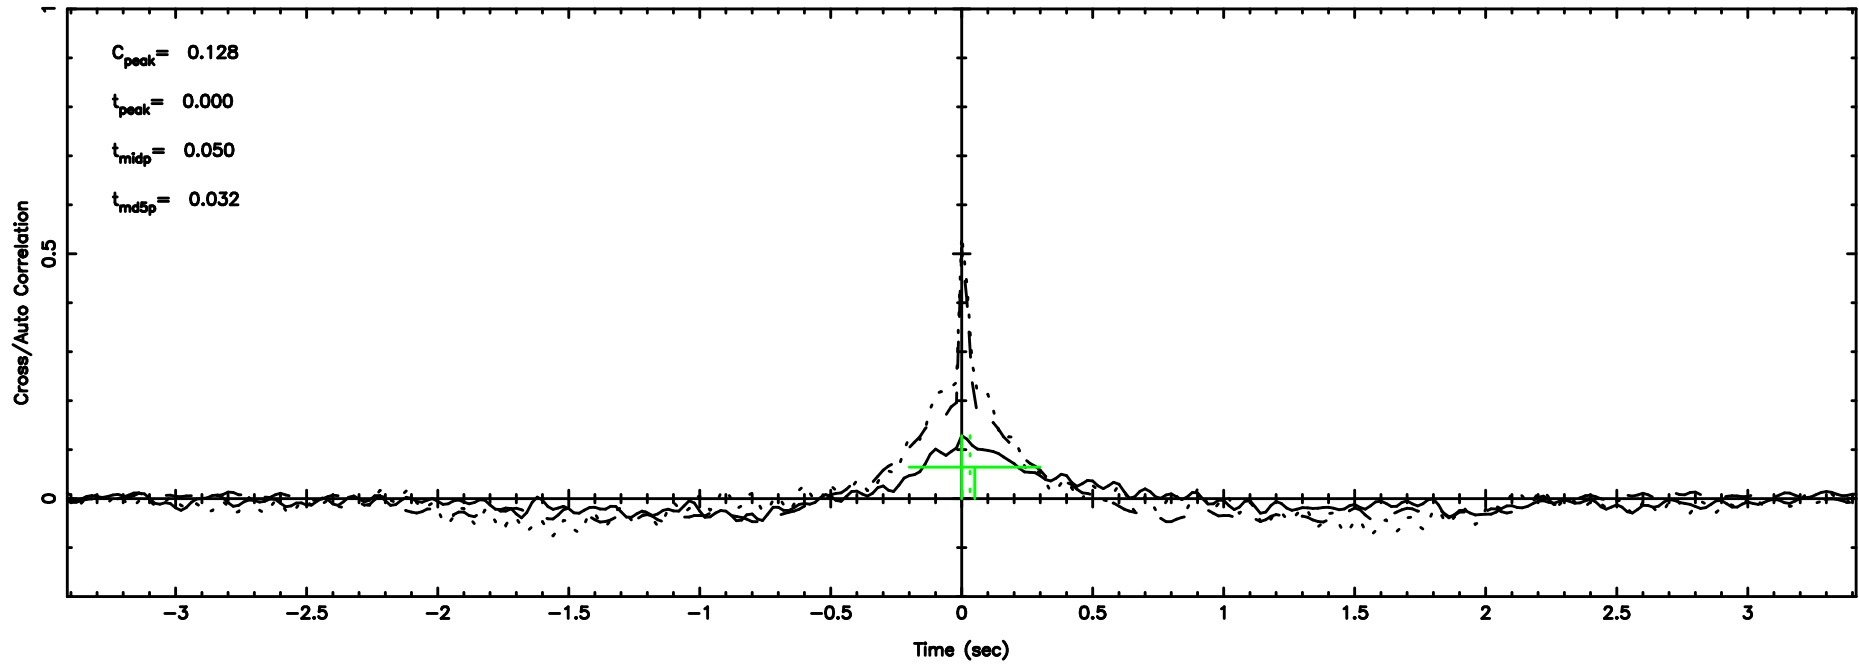

T20240811154053

BLK:16,SNR1: 0.18939 ,SNR2: 2.1638

K20240811154051

BLK:16,SNR1: 0.62586 ,SNR2: 2.3840

3C283 2024/08/11 6.71UT TOYOKAWA-KISO