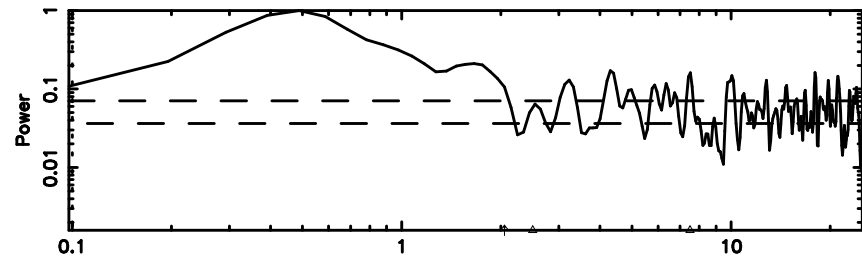

BLK: 1,SNR1: 0.26444 ,SNR2: 4.0638