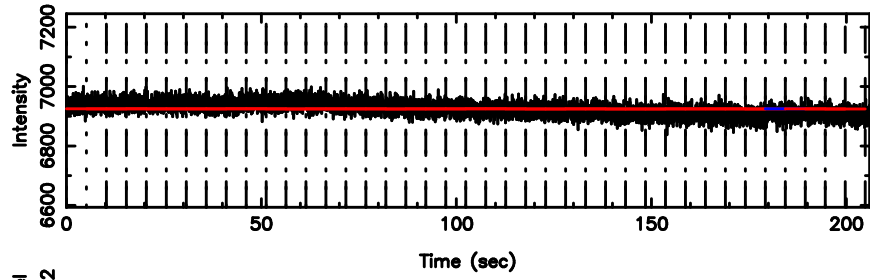

T20240811092456