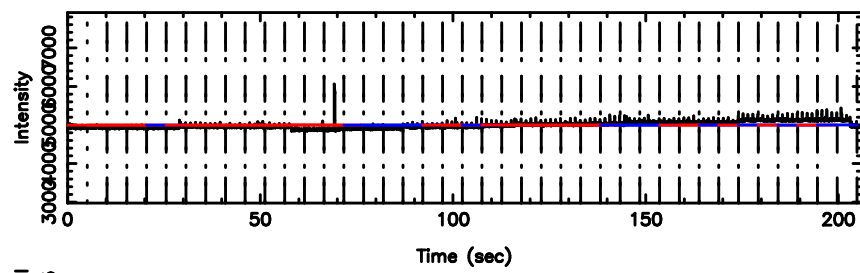

Frequency (Hz)

F20240811164806