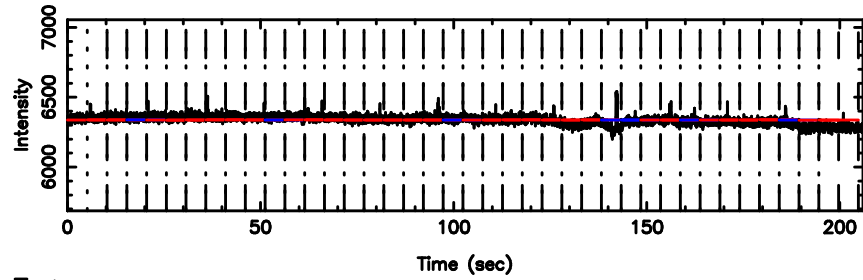

T20240811151740