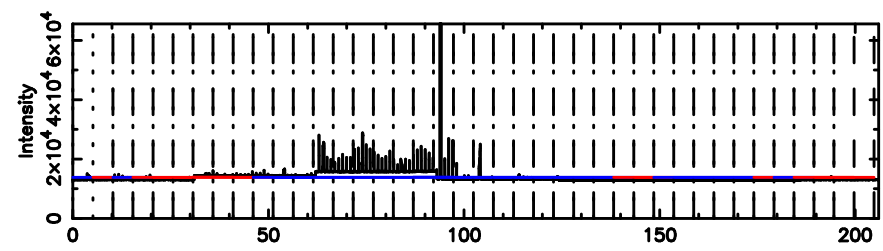

Frequency (Hz)

0411+05 2024/08/10 21.78UT TOYOKAWA-KISO

F20240811064518

BLK:26,SNR1: 6.0031 ,SNR2: 13.394

Frequency (Hz)

K20240811064515

BLK:26,SNR1: 3.5532 ,SNR2: 15.253

Frequency (Hz)