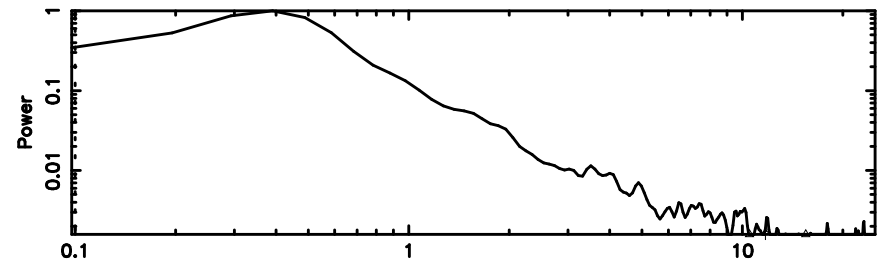

K20240811085205

BLK: 1,SNR1: 13.589 ,SNR2: 42.333

F20240811085208

BLK: 1,SNR1:-0.10039 ,SNR2: 0.62539

Frequency (Hz)

3C158 2024/08/10 23.90UT FUJI -KISO

K20240811085205

BLK: 1,SNR1: 22.207 ,SNR2: 38.044