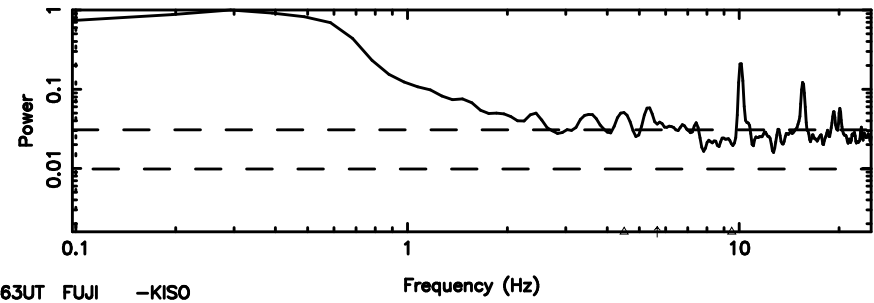

BLK:14,SNR1: 1.0558 ,SNR2: 3.4636

3C236 2024/08/11 3.63UT FUJI -KISO