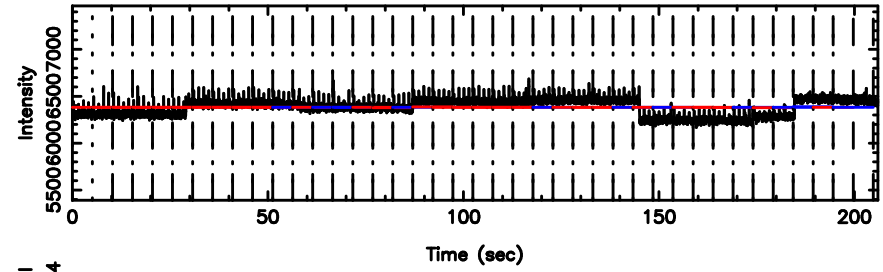

Frequency (Hz)

F20240811070340