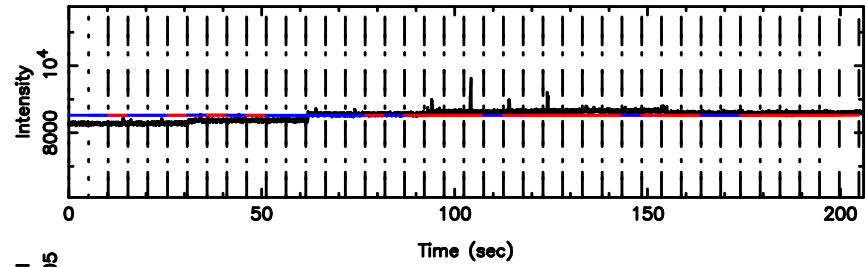

Frequency (Hz)

K20240811155515