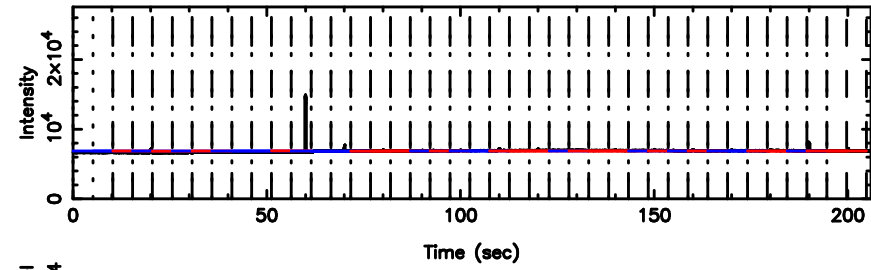

K20240811130739