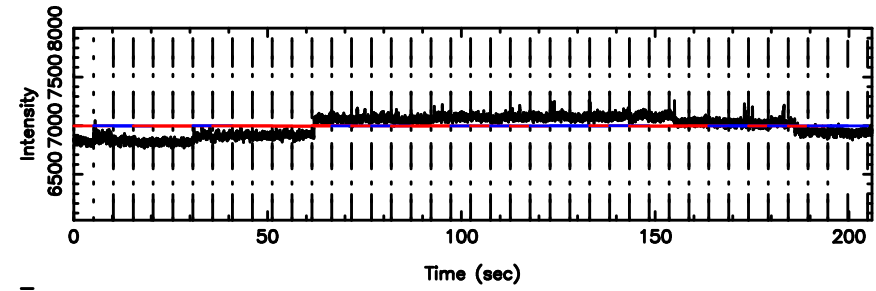

K20240811125136