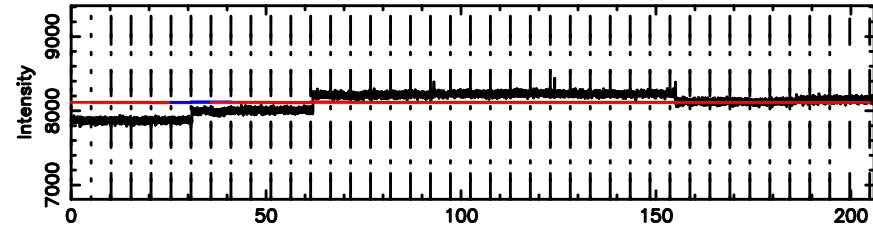

0703+138 2024/08/11 0.64UT TOYOKAWA-FUJI

T20240811093632

BLK: 2,SNR1:-0.20390 ,SNR2: 0.25156

Frequency (Hz)

K20240811093629

BLK: 2,SNR1: 0.97361 ,SNR2: 5.8824

Frequency (Hz)

0703+138 2024/08/11 0.64UT TOYOKAWA-KISO