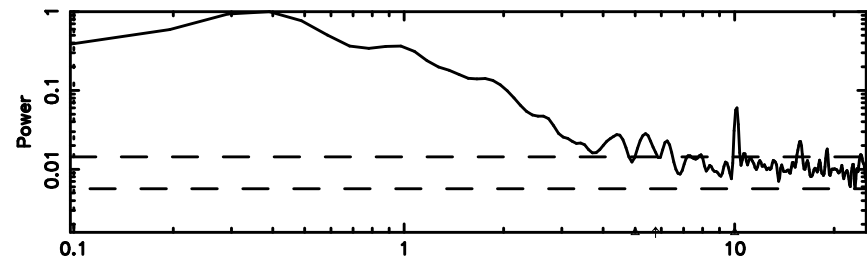

BLK:16,SNR1:-0.13772 ,SNR2: 1.2392

3C273 2024/08/11 6.00UT TOYOKAWA-FUJI

T20240811145824

BLK:14,SNR1: 5.6376 ,SNR2: 14.141

Frequency (Hz)

K20240811145821

BLK:14,SNR1: 2.4964 ,SNR2: 9.0214

Frequency (Hz)