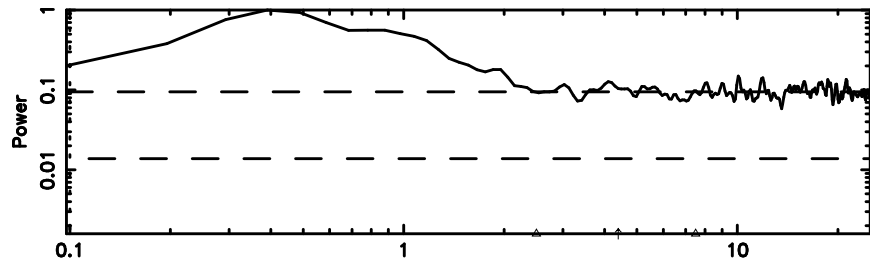

BLK: 4,SNR1: 5.2170 ,SNR2: 17.102

3C152 2024/08/10 23.61UT TOYOKAWA-FUJI

T20240811083502

BLK:12,SNR1: 0.38238 ,SNR2: 1.6952

Frequency (Hz)

K20240811083459

BLK:12,SNR1: 18.060 ,SNR2: 30.349

Frequency (Hz)