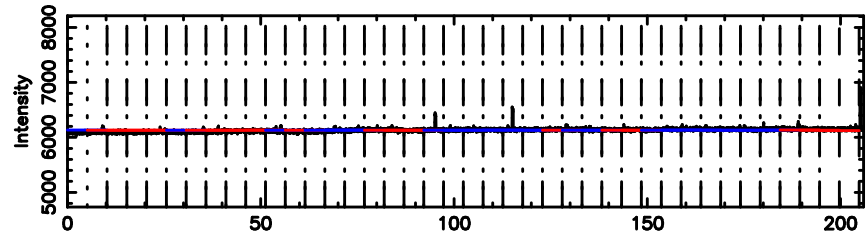

T20240811144507

BLK:13,SNR1: 1.8393 ,SNR2: 3.6797

Frequency (Hz)

F20240811144507

BLK:13,SNR1: 0.11344 ,SNR2: 2.1220

Frequency (Hz)

1213-17 2024/08/11 5.78UT TOYOKAWA-FUJI

T20240811144507