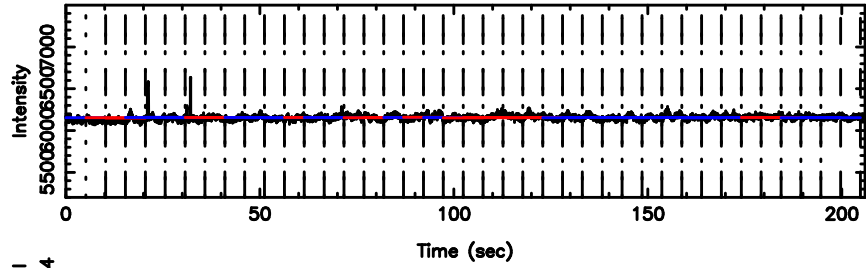

T20240811122141

BLK:24,SNR1: 3.7121 ,SNR2: 8.9321