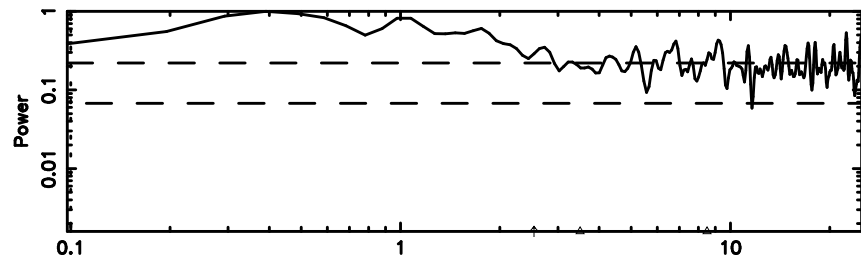

BLK: 3,SNR1: 0.17966 ,SNR2: 1.6183