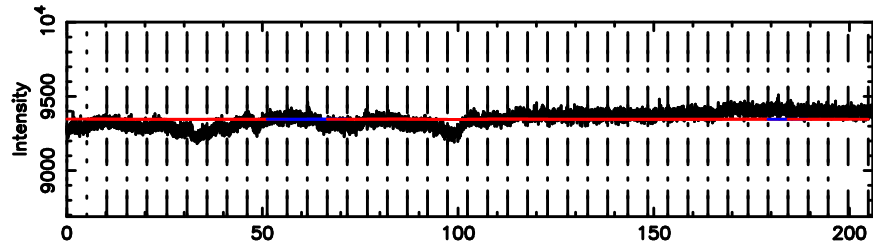

BLK: 7,SNR1: 0.14478 ,SNR2: 0.99538

Frequency (Hz)

F20240811062415

BLK: 7,SNR1:-0.14686E-01,SNR2: 2.7837

Frequency (Hz)

0349+382 2024/08/10 21.43UT TOYOKAWA-FUJI

T20240811062415

BLK: 4,SNR1: 0.12754 ,SNR2: 0.73861