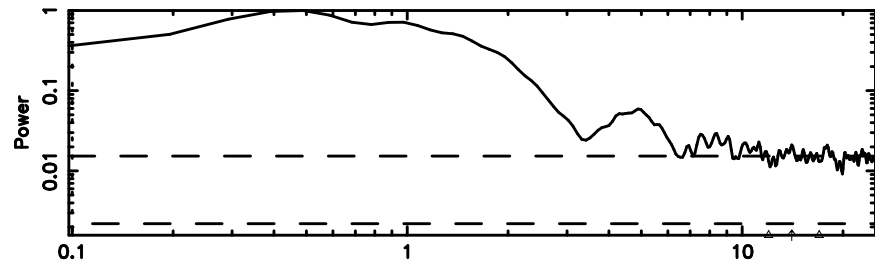

T20240811060134

BLK:20,SNR1: 4.2760 ,SNR2: 6.0887

Frequency (Hz)

F20240811060134

BLK:20,SNR1: 3.5680 ,SNR2: 11.733

Frequency (Hz)

0326+455 2024/08/10 21.05UT TOYOKAWA-FUJI

T20240811060134