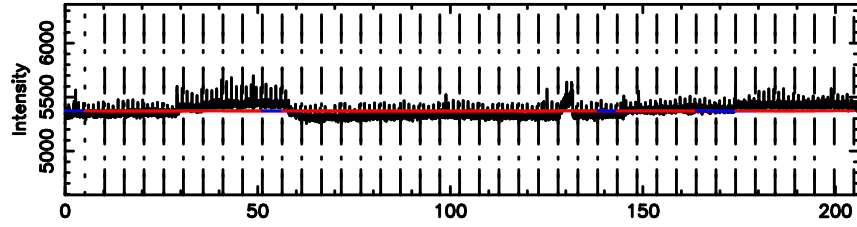

F20240811172308

BLK: 5,SNR1:-0.76748E-02,SNR2: 1.0471