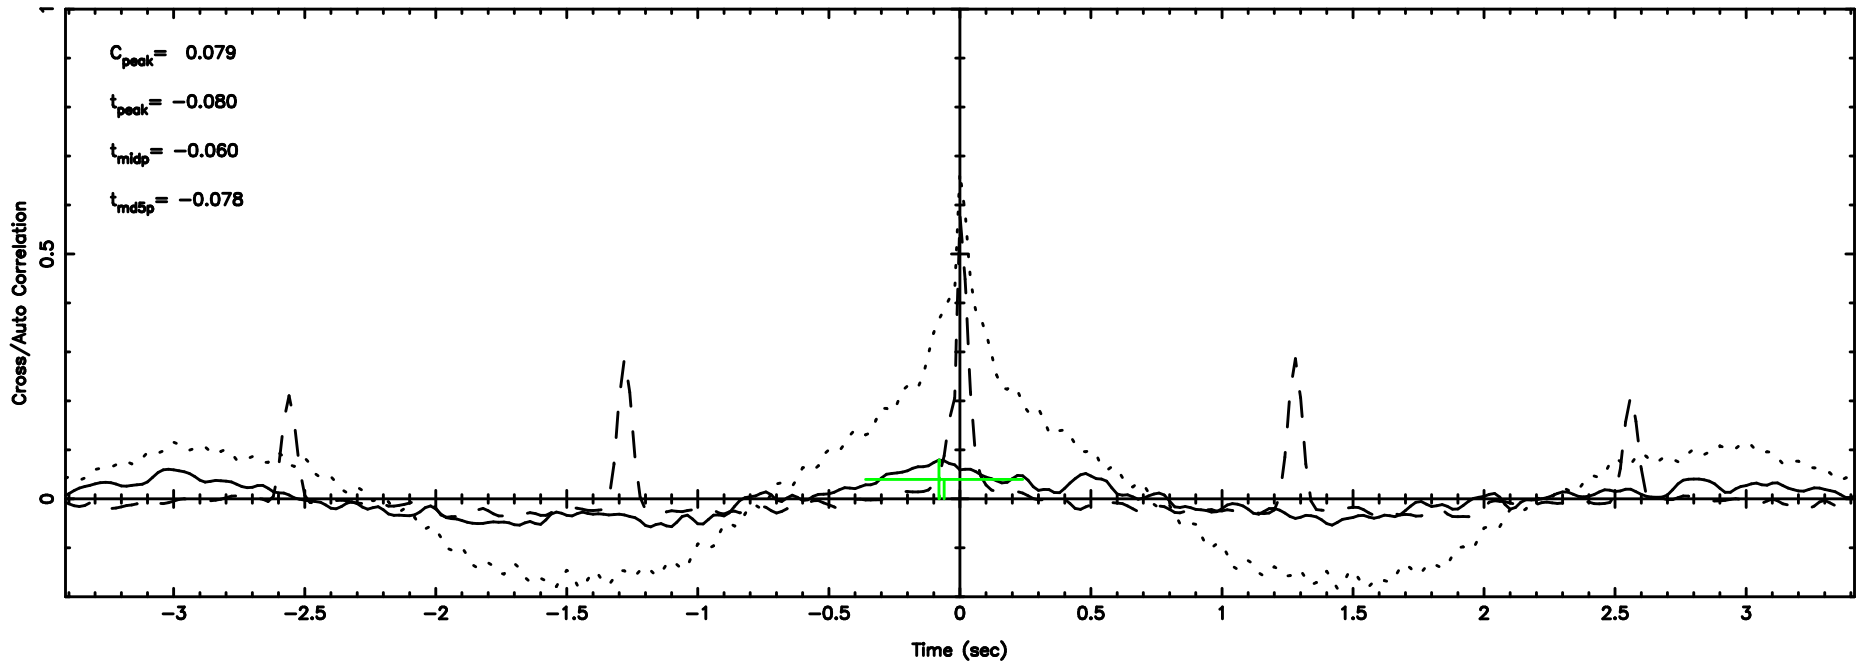

Frequency (Hz)

3C279 2024/08/11 6.45UT FUJI -KISO