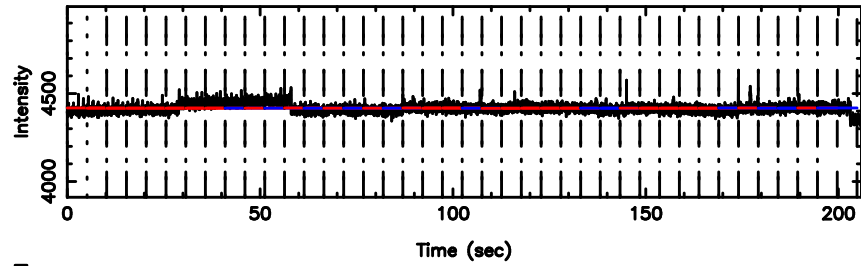

BLK: 7,SNR1: 1.1410 ,SNR2: 4.9871

Frequency (Hz)

1345+12 2024/08/11 7.30UT TOYOKAWA-KISO

F20240811161635

BLK:12,SNR1: 0.27573E-01,SNR2: 1.0861

Frequency (Hz)

K20240811161632

BLK:12,SNR1: 0.42872 ,SNR2: 1.7064