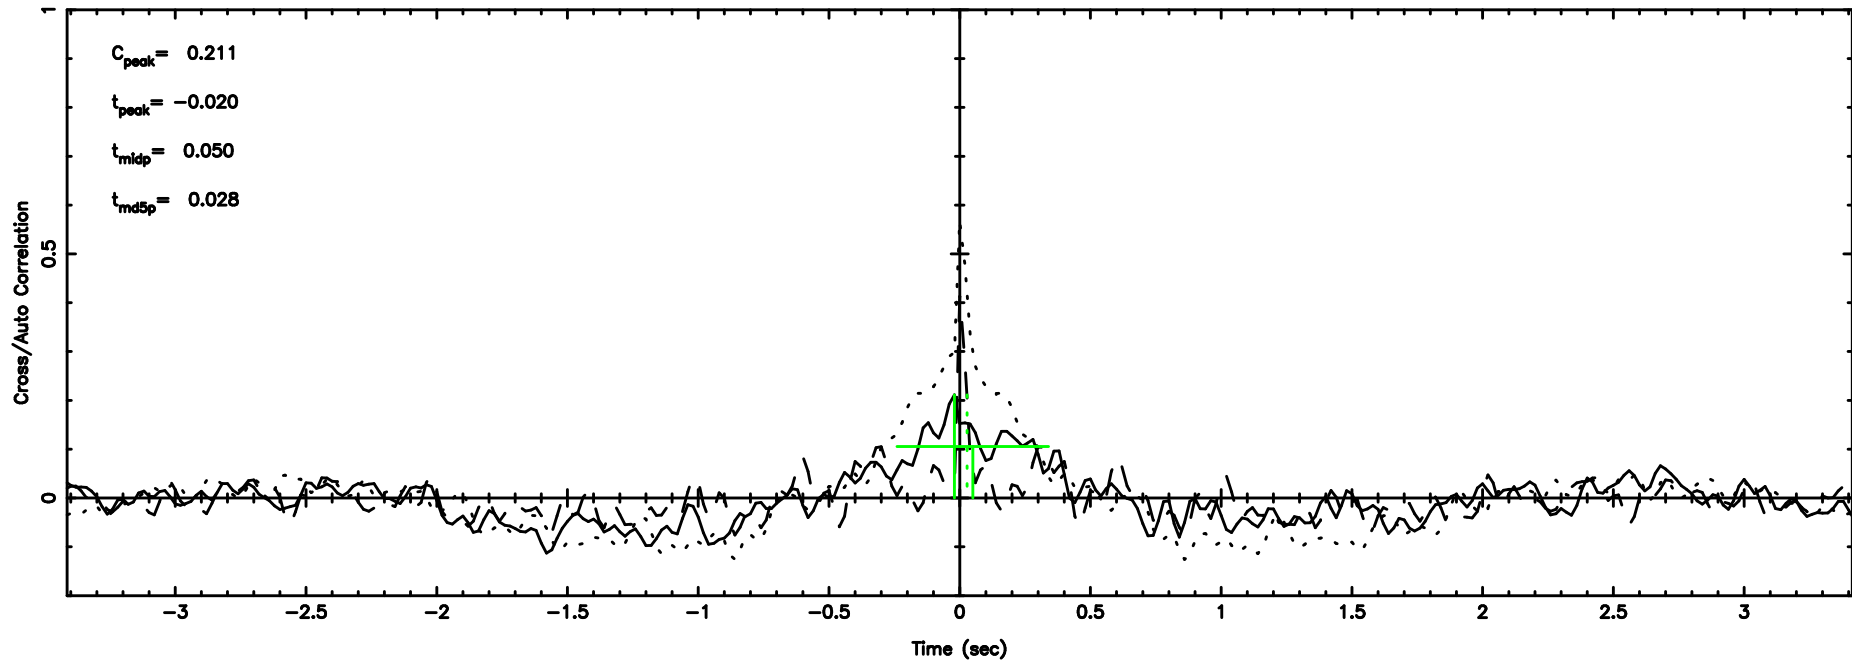

Frequency (Hz)

1452+16 2024/08/11 8.41UT TOYOKAWA-KISO