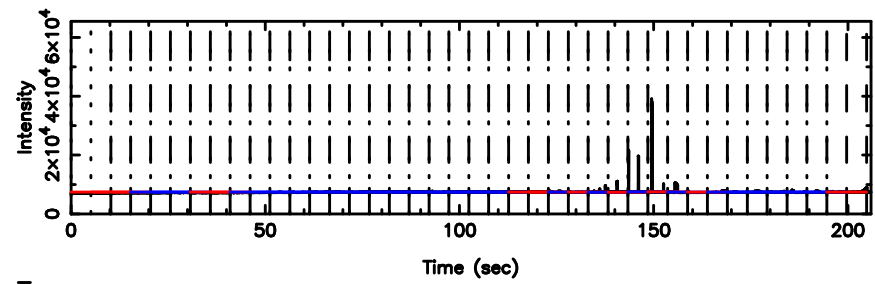

0919-142 2024/08/11 2.89UT TOYOKAWA-KISO

K20240811115154