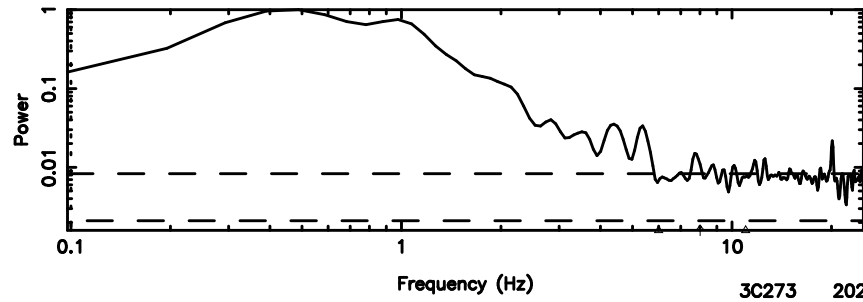

Frequency (Hz)

K20240811144504

BLK:24,SNR1: 4.9745 ,SNR2: 9.7809

Frequency (Hz)

1213-17 2024/08/11 5.78UT FUJI -KISO

T20240811145824

BLK:16,SNR1: 6.0364 ,SNR2: 15.217

F20240811145824