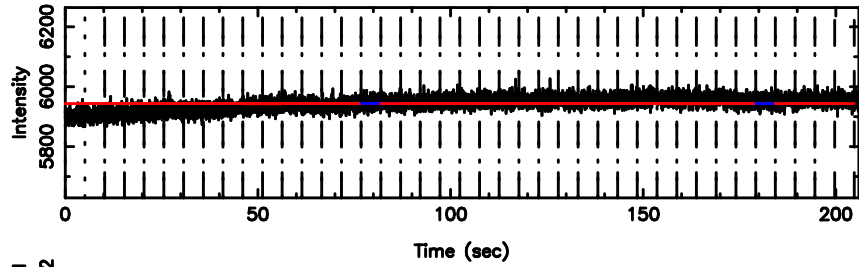

T20240811165949