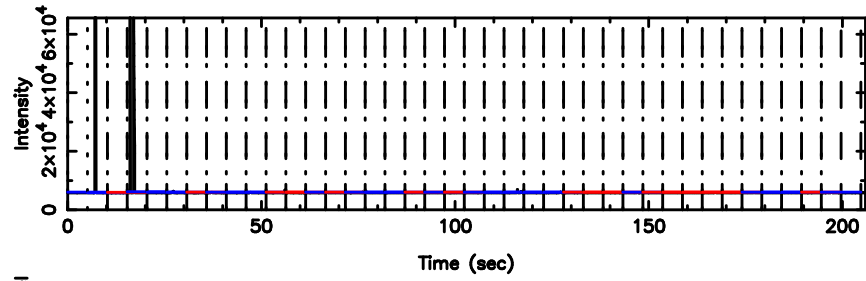

T20240811131655