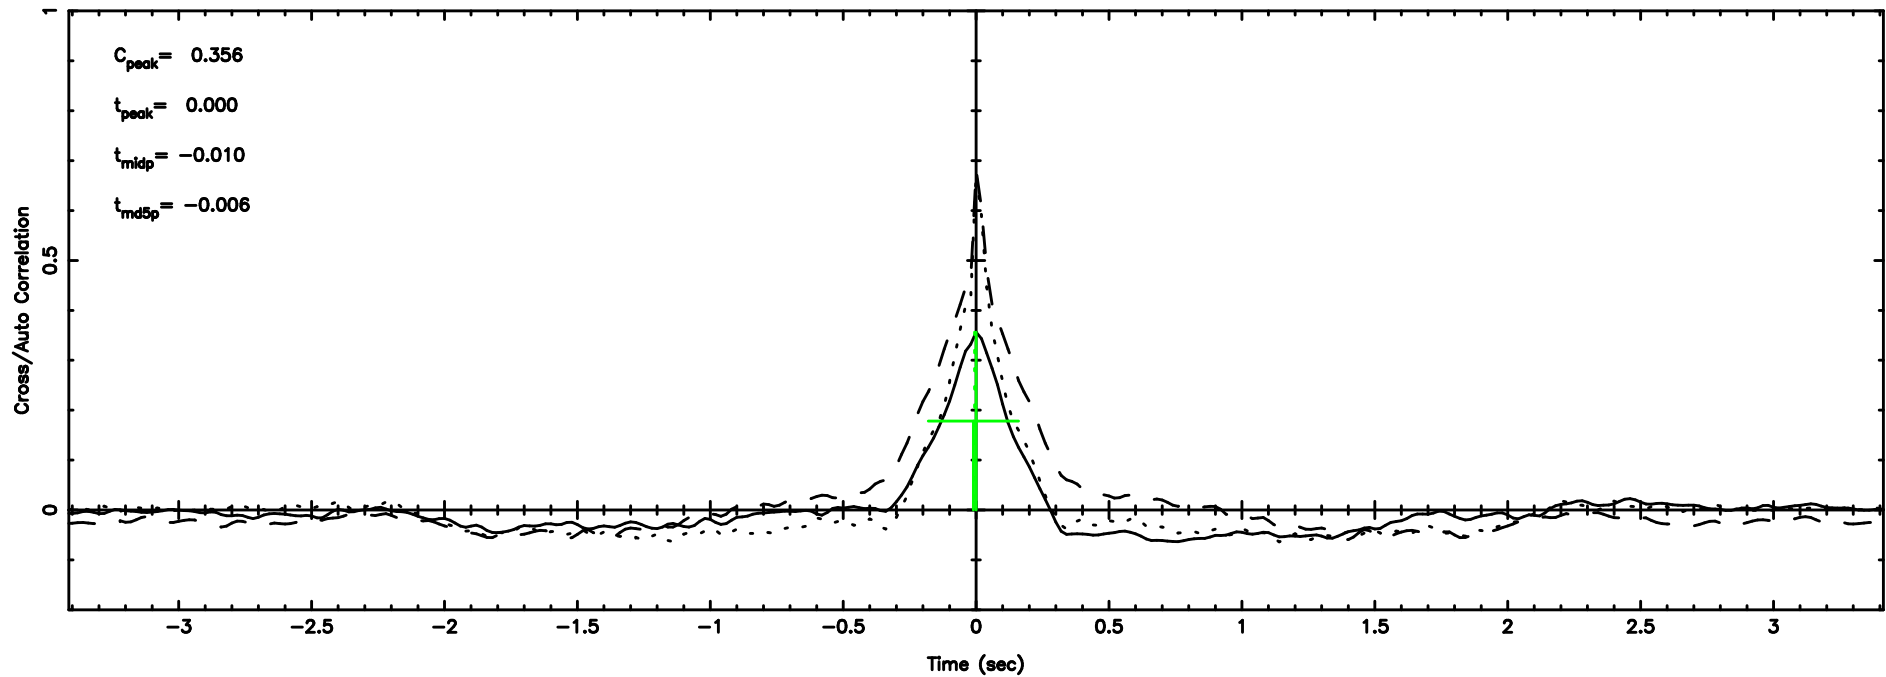

BLK:16,SNR1: 2.6368 ,SNR2: 9.3106

Frequency (Hz)

0326+455 2024/08/10 21.05UT TOYOKAWA-KISO

K20240811060131

BLK:16,SNR1: 7.0114 ,SNR2: 17.561

Frequency (Hz)

F20240811060134

BLK:22,SNR1: 3.2823 ,SNR2: 10.655