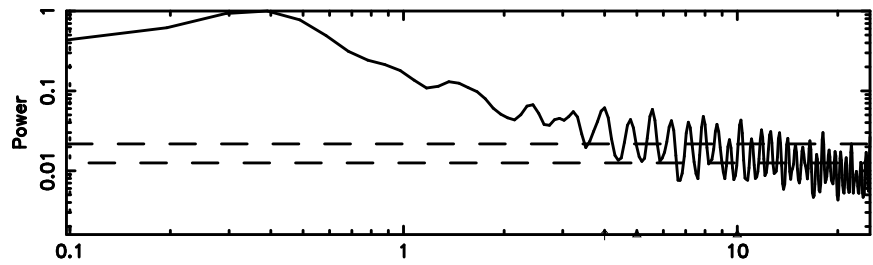

BLK: 7,SNR1: 1.2255 ,SNR2: 6.9826