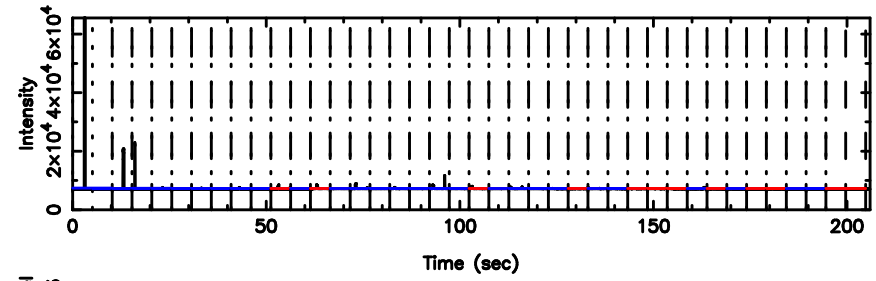

K20240811132756