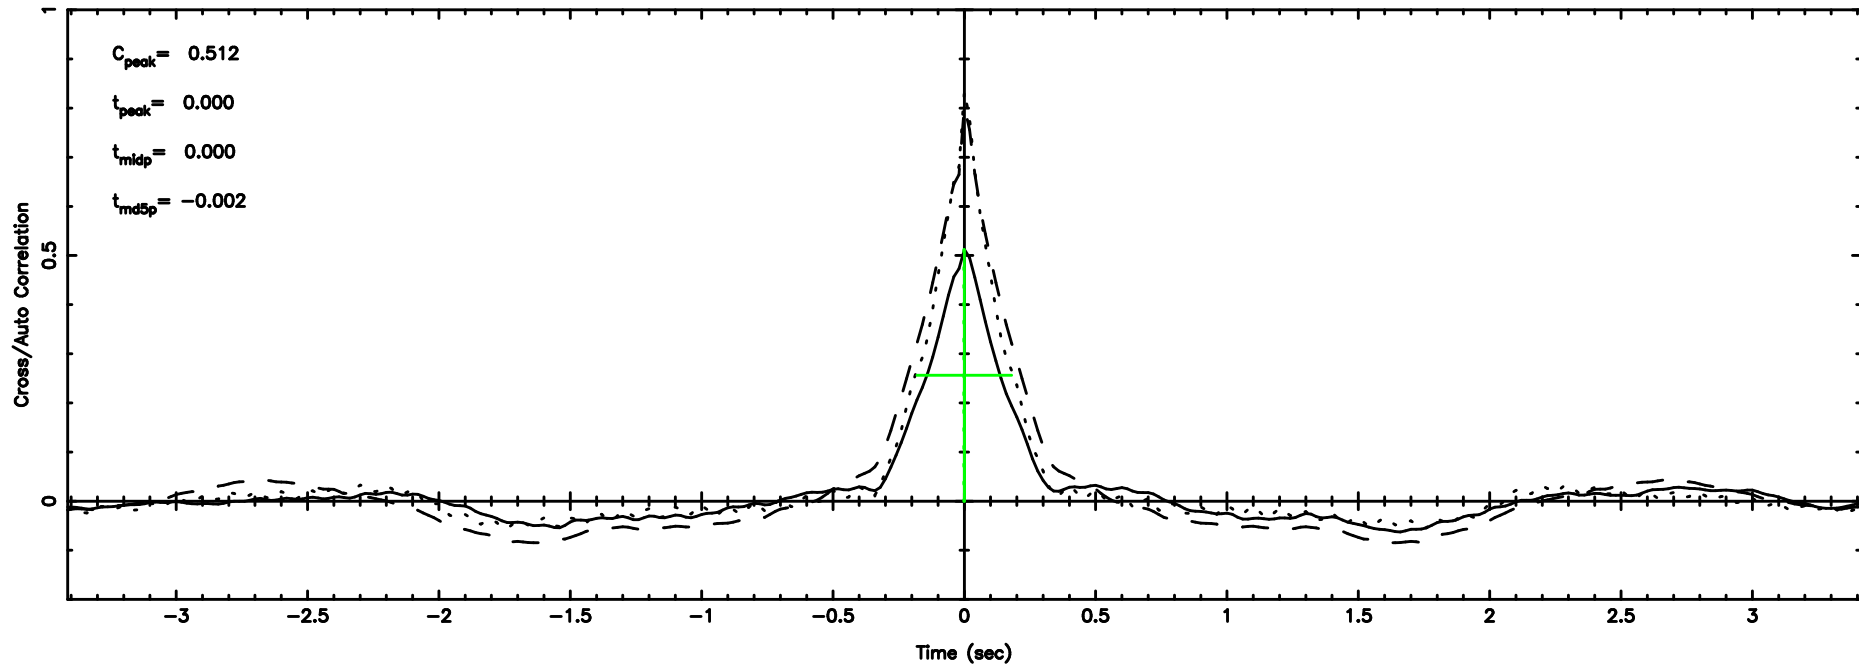

3C255 2024/08/11 4.84UT TOYOKAWA-KISO