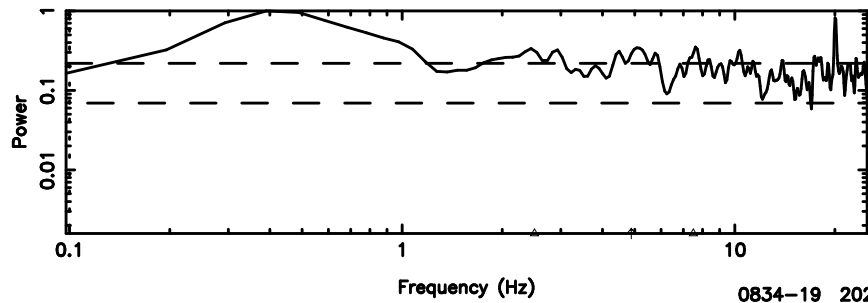

BLK: 5,SNR1:-0.50261E-01,SNR2: 0.45646