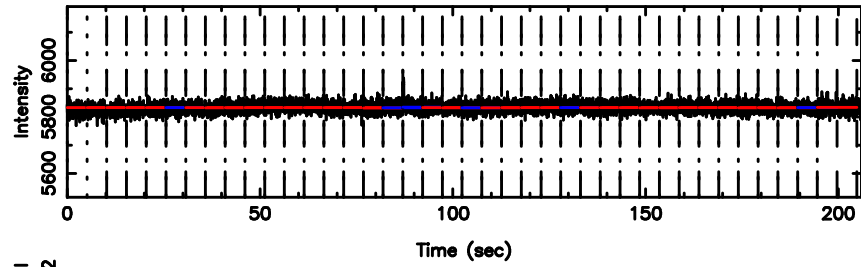

T20240811162655