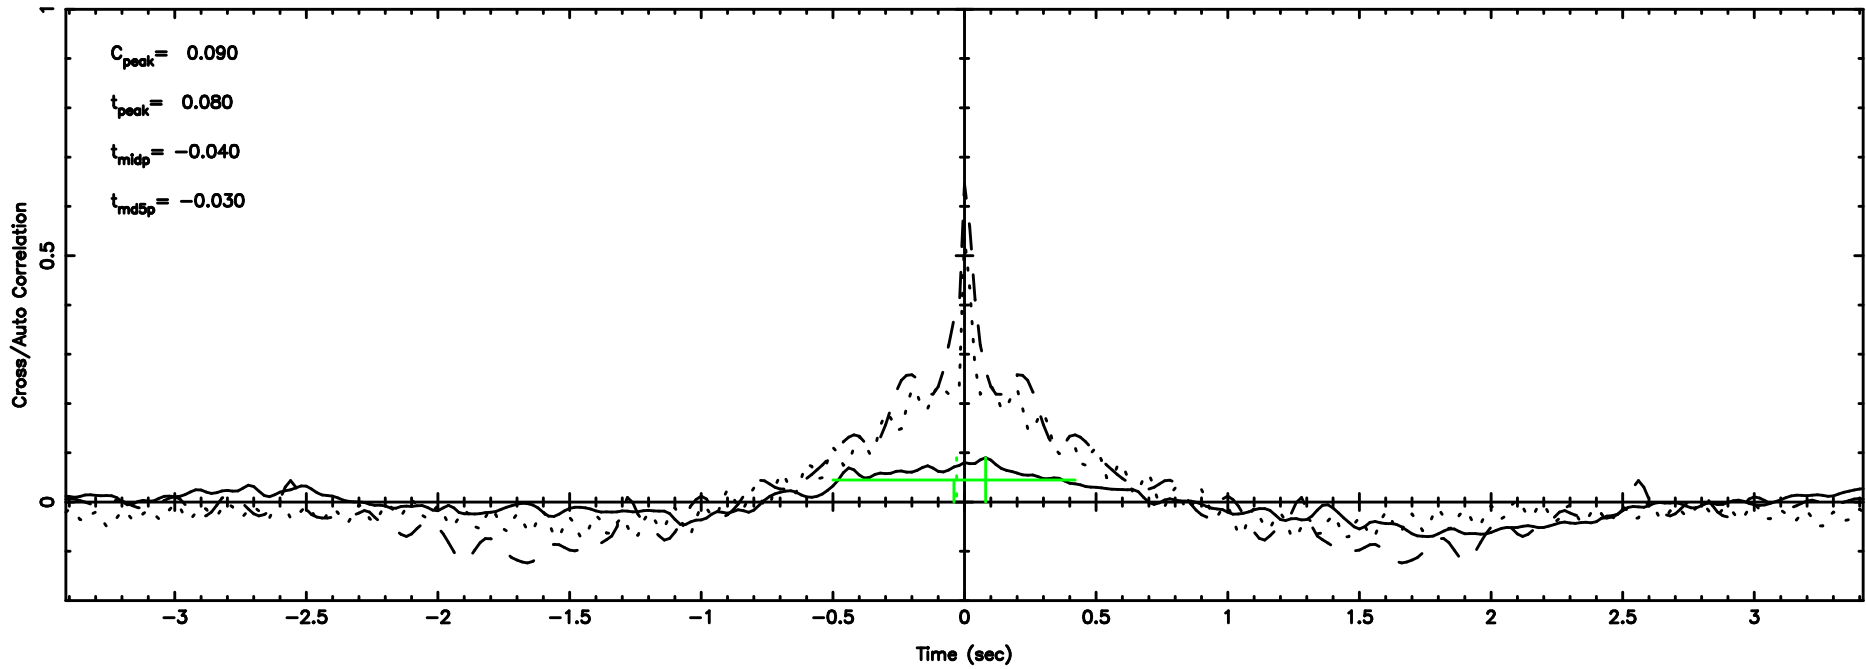

F20240811123549

BLK:14,SNR1: 2.2491 ,SNR2: 5.7654

K20240811123546

BLK:14,SNR1: 1.0558 ,SNR2: 3.4636

3C236 2024/08/11 3.63UT FUJI -KISO