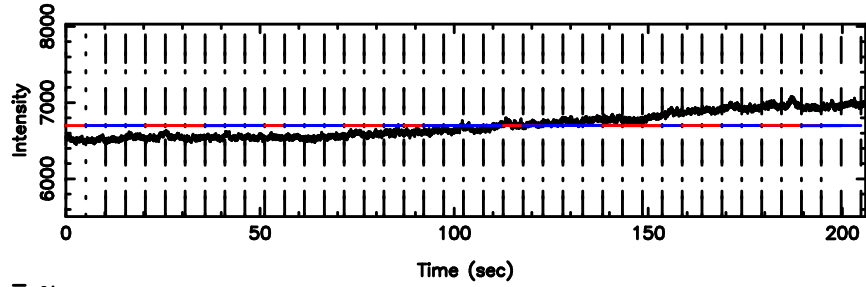

T20240811120619