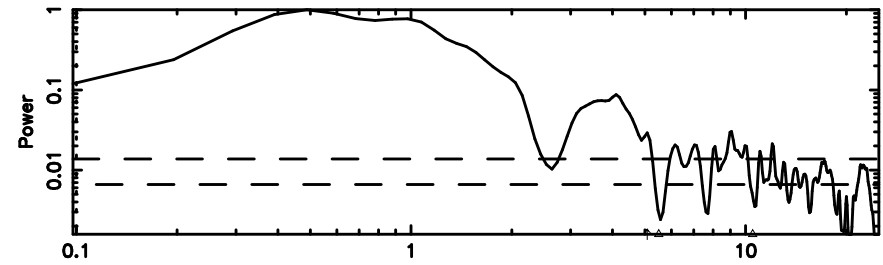

BLK: 3,SNR1: 0.96090 ,SNR2: 3.9226

0349+382 2024/08/10 21.43UT FUJI -KISO

0411+05 2024/08/10 21.78UT TOYOKAWA-FUJI

T20240811064518

BLK:23,SNR1: 1.2516 ,SNR2: 6.7210

Frequency (Hz)

K20240811064515

BLK:23,SNR1: 3.7549 ,SNR2: 15.785