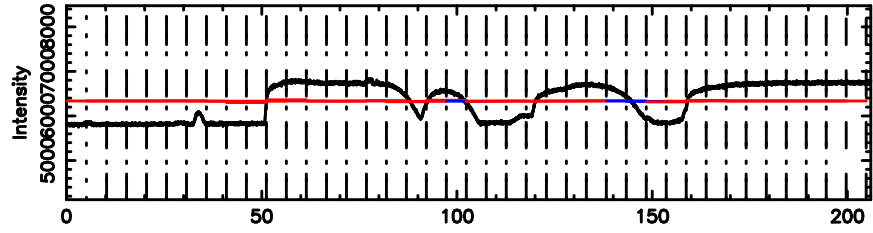

BLK: 8,SNR1: 4.6691 ,SNR2: 12.219

Frequency (Hz)

0552+12 2024/08/10 23.46UT TOYOKAWA-FUJI

F20240811082602

BLK: 8,SNR1: 2.2321 ,SNR2: 8.3407

Frequency (Hz)

T20240811082602

BLK: 3,SNR1: 1.9240 ,SNR2: 12.383