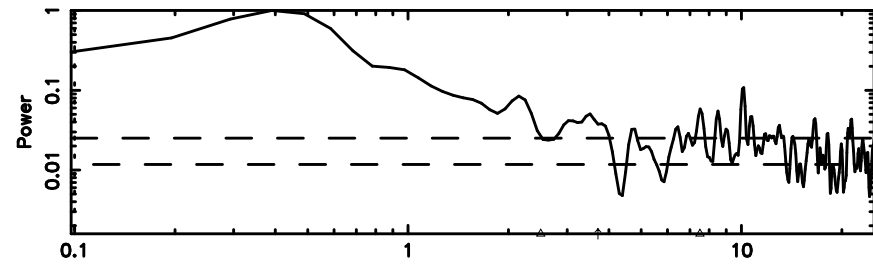

0703+138 2024/08/11 0.64UT TOYOKAWA-FUJI

T20240811093632

BLK: 2,SNR1:-0.20390 ,SNR2: 0.25156

Frequency (Hz)

K20240811093629

BLK: 2,SNR1: 0.97361 ,SNR2: 5.8824

Frequency (Hz)

0703+138 2024/08/11 0.64UT TOYOKAWA-KISO