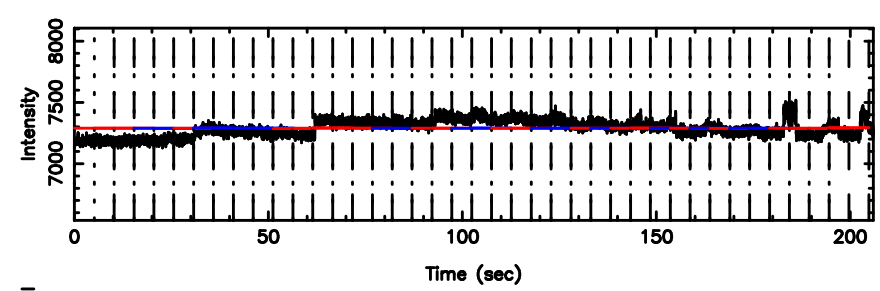

K20240811123546