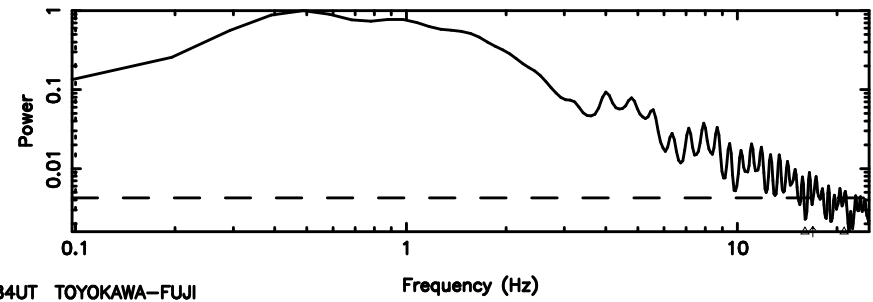

T20240811134854

BLK:26,SNR1: 6.9482 ,SNR2: 17.766

3C255 2024/08/11 4.84UT TOYOKAWA-FUJI

F20240811134854

BLK:26,SNR1: 18.316 ,SNR2: 21.630