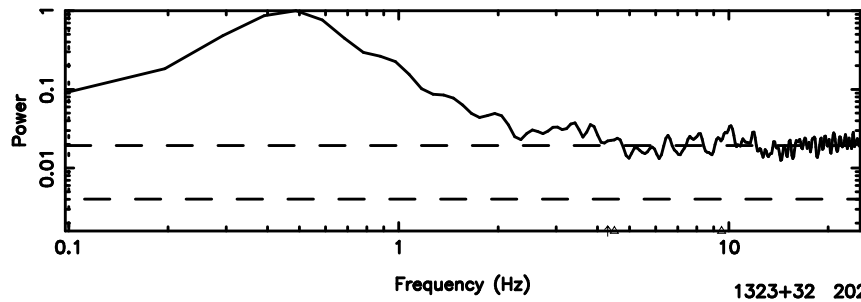

BLK:11,SNR1: 1.3500 ,SNR2: 6.2652