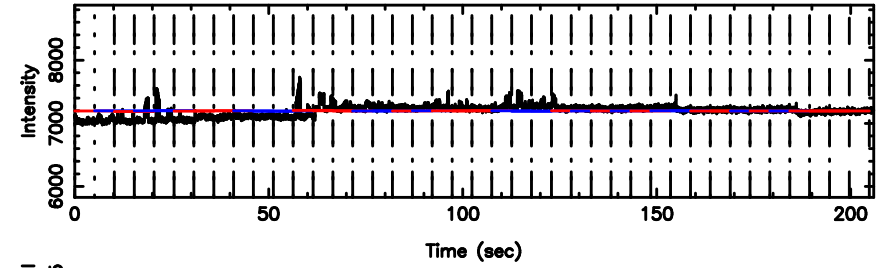

T20240811122141

BLK:24,SNR1: 3.7121 ,SNR2: 8.9321

3C230 2024/08/11 3.39UT TOYOKAWA-KISO

K20240811122138

BLK:24,SNR1: 4.4873 ,SNR2: 17.905

F20240811122141

BLK:18,SNR1: 0.51575E-01,SNR2: 1.4025

K20240811122138