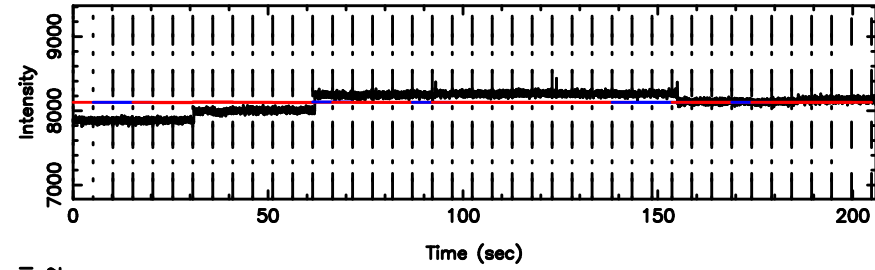

K20240811093629