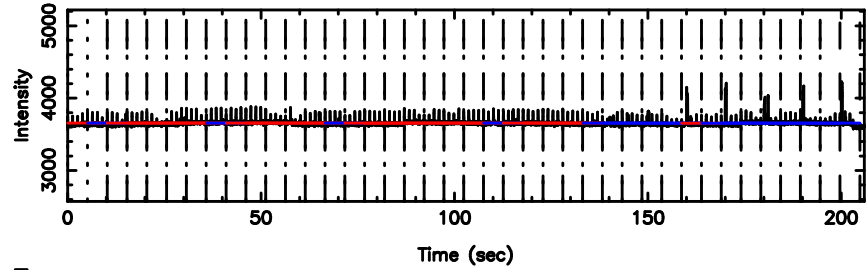

BLK:28,SNR1: 7.2231 ,SNR2: 19.044

1127-14 2024/08/11 5.02UT TOYOKAWA-KISO

F20240811135932

BLK:16,SNR1: 4.0270 ,SNR2: 14.156

K20240811135929

BLK:16,SNR1: 7.6061 ,SNR2: 19.996

1127-14 2024/08/11 5.02UT FUJI -KISO