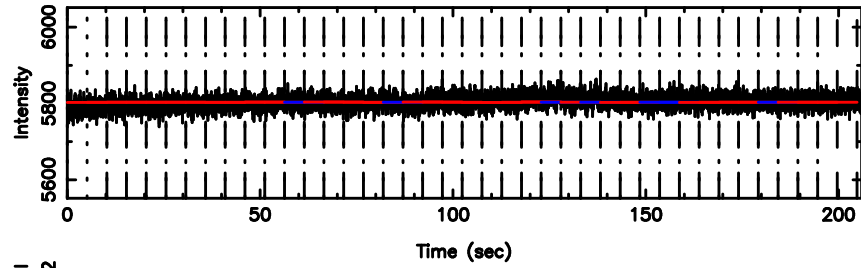

T20240811161635