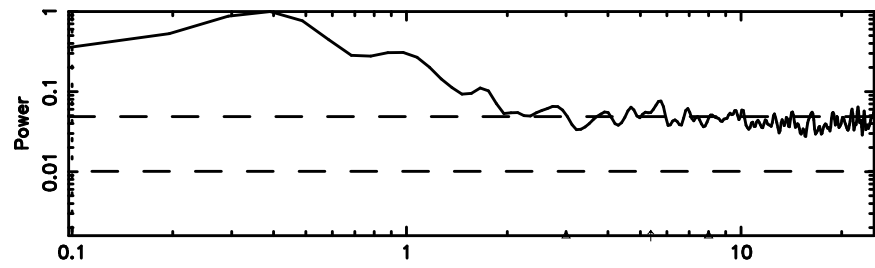

BLK:12,SNR1: 0.83443 ,SNR2: 4.2418

Frequency (Hz)

K20240811065209

BLK:12,SNR1: 8.8544 ,SNR2: 17.015

Frequency (Hz)

0418+236 2024/08/10 21.90UT FUJI -KISO

T20240811070340

BLK:11,SNR1: 0.45314 ,SNR2: 2.0632