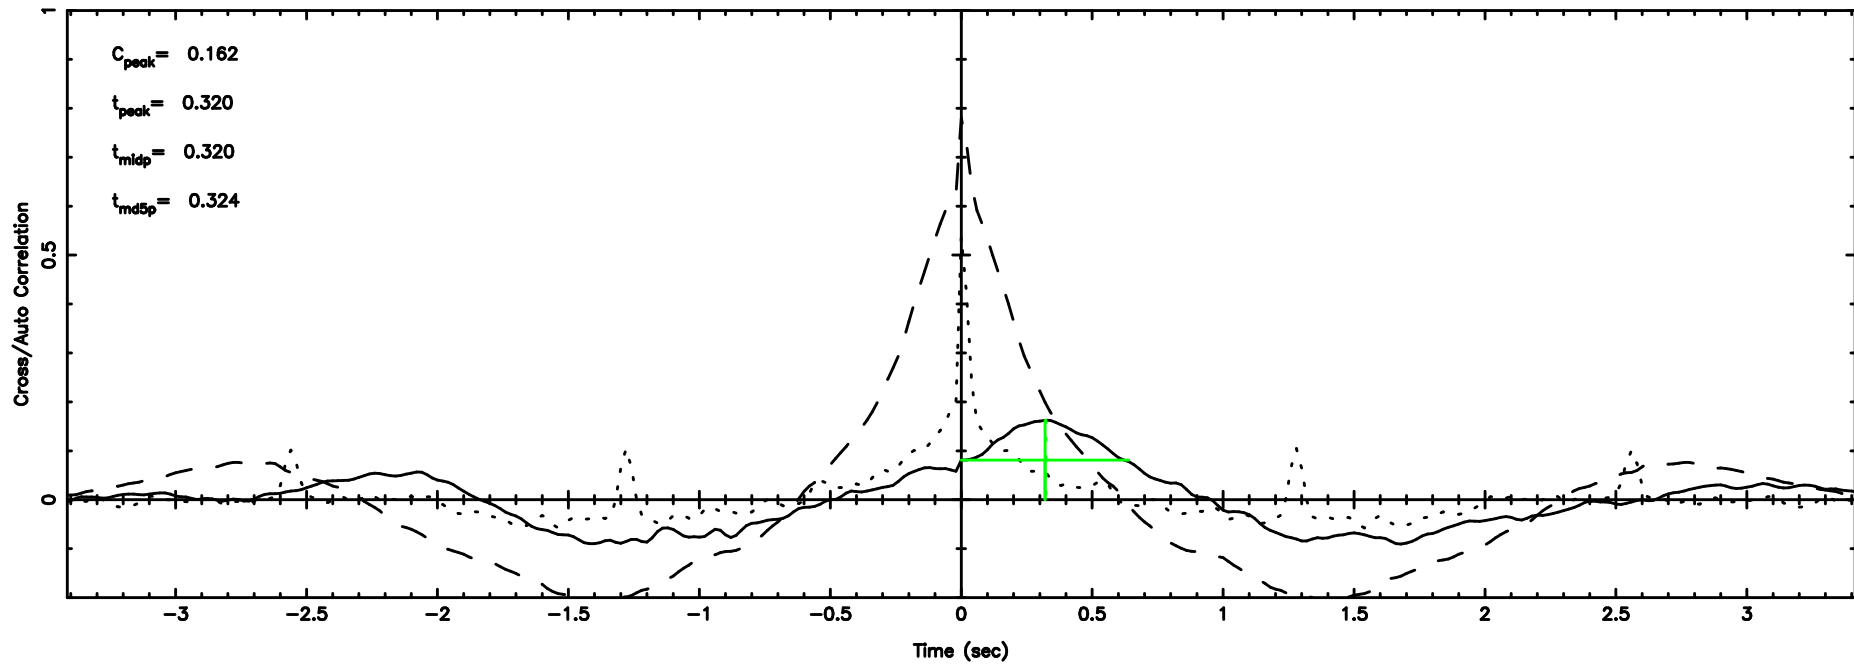

Frequency (Hz)

3C286 2024/08/11 7.03UT TOYOKAWA-FUJI