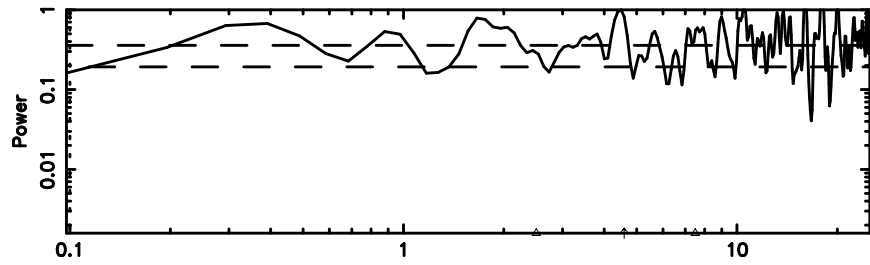

BLK: 1,SNR1: 0.24393 ,SNR2: 0.32632