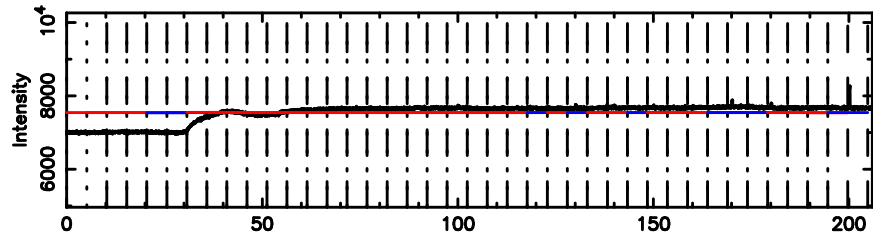

T20240811065212