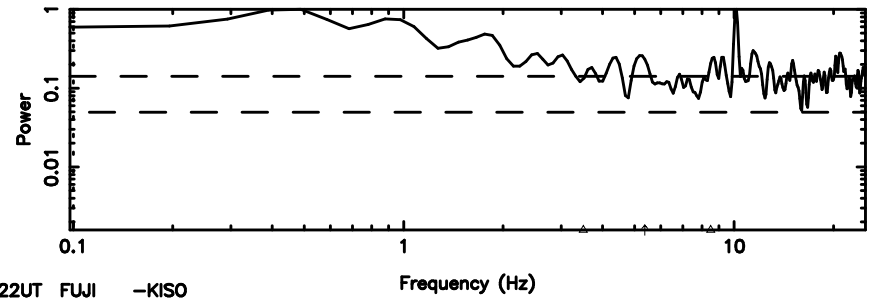

K20240811151132

BLK: 7,SNR1: 1.4387 ,SNR2: 5.8963

Frequency (Hz)

3C275 2024/08/11 6.22UT TOYOKAWA-KISO

F20240811151135

BLK: 4,SNR1:-0.23633 ,SNR2: 2.3861

K20240811151132

BLK: 4,SNR1: 0.42731 ,SNR2: 1.3737