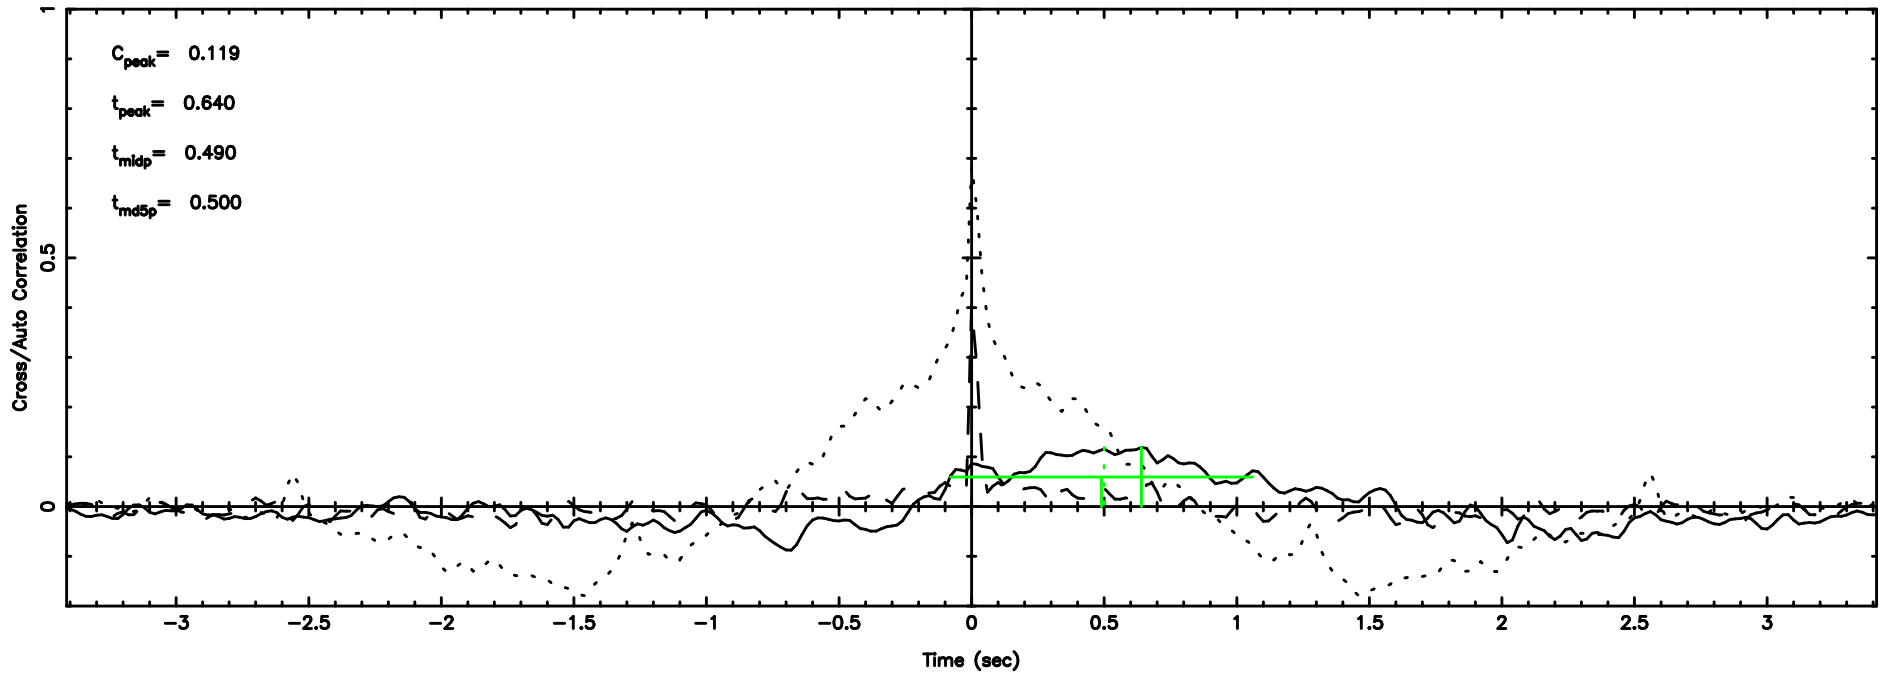

Frequency (Hz)

0548+16 2024/08/10 23.39UT TOYOKAWA-FUJI