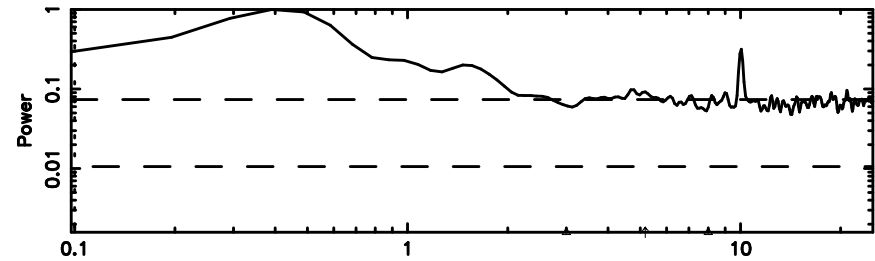

BLK:19,SNR1: 0.31504 ,SNR2: 1.4580

Frequency (Hz)

3C190 2024/08/11 1.56UT TOYOKAWA-KISO

K20240811103139

BLK:19,SNR1: 0.35839 ,SNR2: 1.4304

Frequency (Hz)

F20240811103142

BLK:17,SNR1: 1.5743 ,SNR2: 7.8201