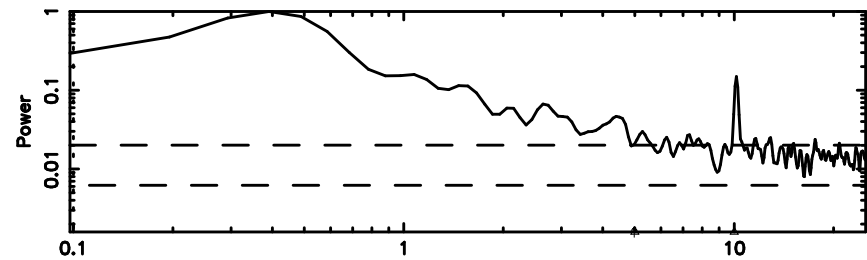

BLK: 7,SNR1: 1.4387 ,SNR2: 5.8963