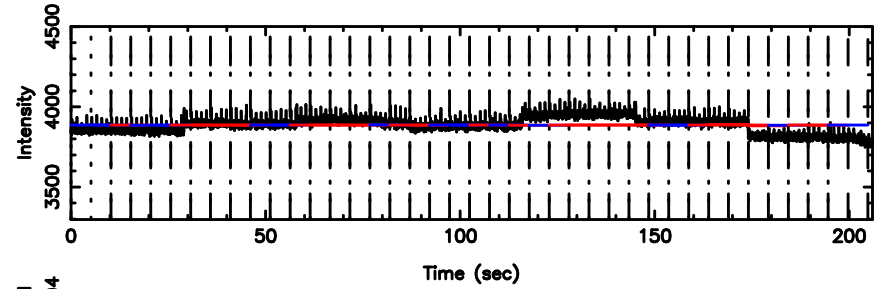

3C196 2024/08/11 1.76UT TOYOKAWA-FUJI

F20240811104407