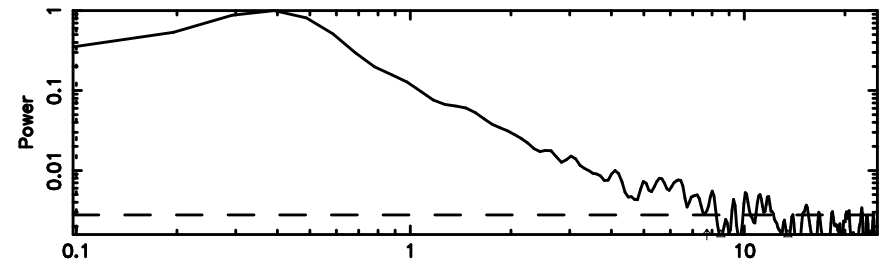

F20240811082151

BLK: 2,SNR1:-0.11080 ,SNR2: 0.47315

Frequency (Hz)

K20240811082148

BLK: 2,SNR1: 9.7701 ,SNR2: 25.663

Frequency (Hz)

0548+16 2024/08/10 23.39UT FUJI -KISO

T20240811082602