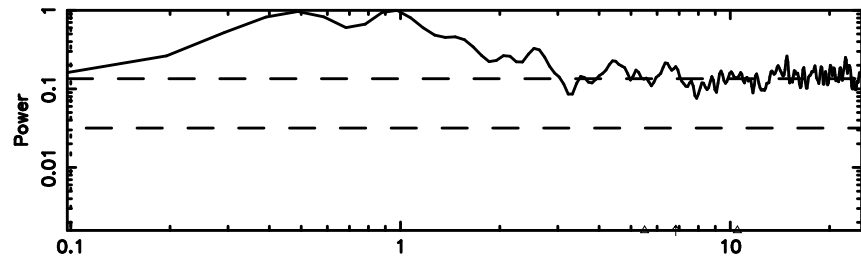

BLK: 7,SNR1: 0.39706 ,SNR2: 1.1300