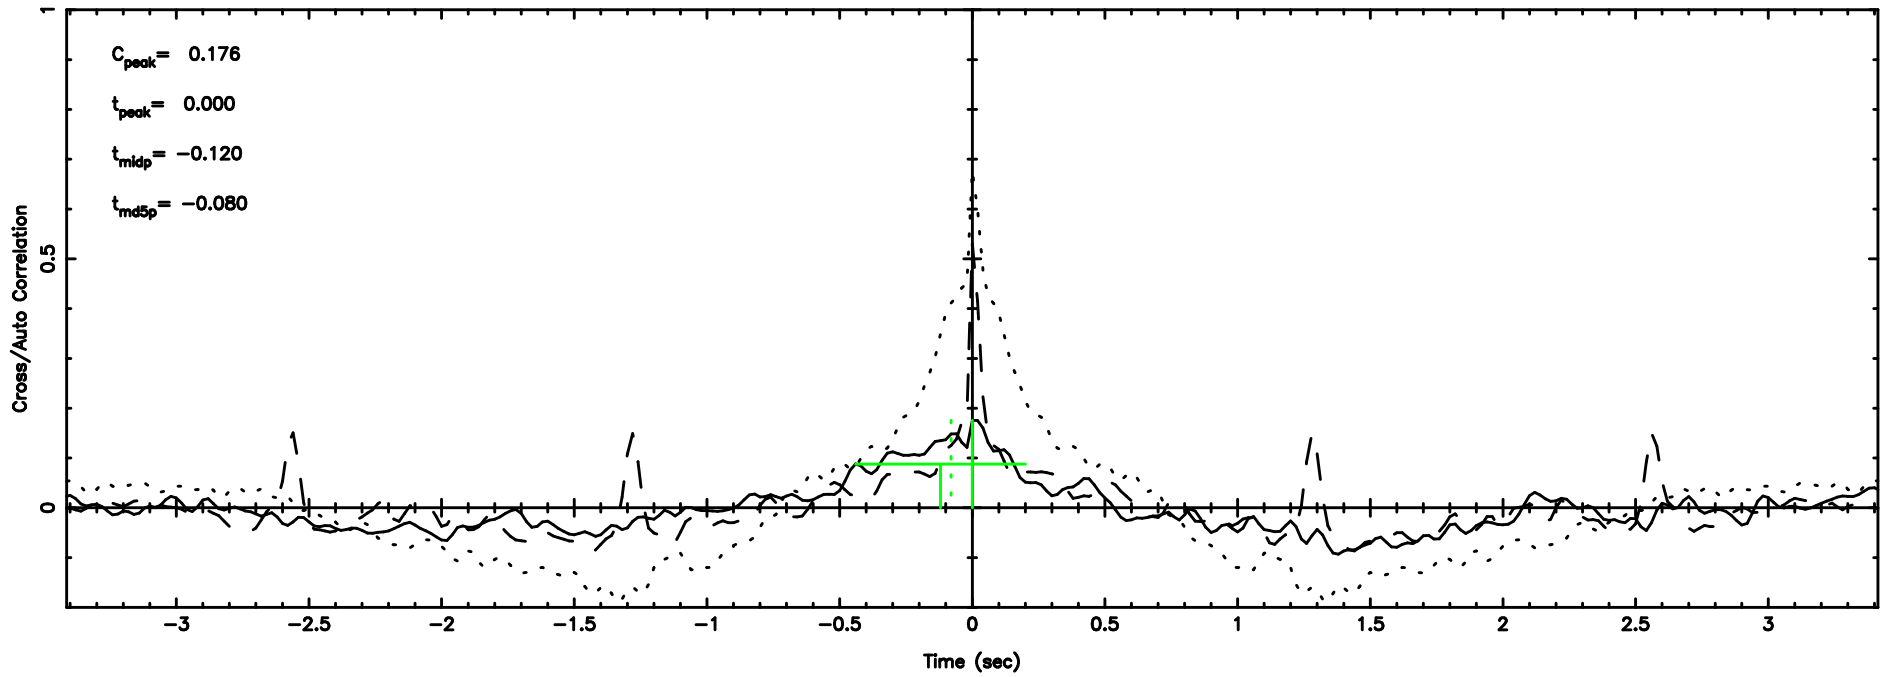

Frequency (Hz)