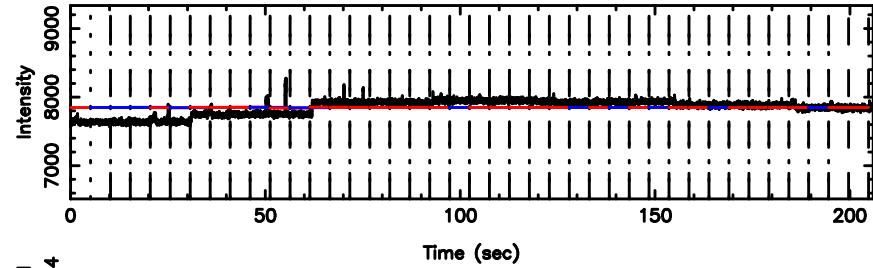

T20240811095607

BLK: 7,SNR1: 0.30319 ,SNR2: 2.5708

F20240811095607

BLK: 7,SNR1: 0.31270 ,SNR2: 1.9565

0723+10 2024/08/11 0.96UT TOYOKAWA-FUJI

T20240811095607

BLK:12,SNR1: 0.26505 ,SNR2: 0.79356

K20240811095604