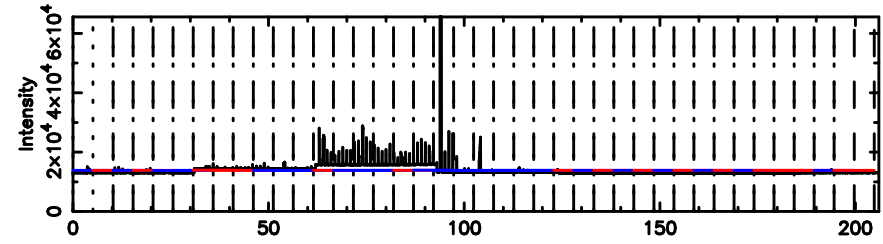

BLK: 3,SNR1: 0.96090 ,SNR2: 3.9226

0349+382 2024/08/10 21.43UT FUJI -KISO

0411+05 2024/08/10 21.78UT TOYOKAWA-FUJI

T20240811064518

BLK:23,SNR1: 1.2516 ,SNR2: 6.7210

Frequency (Hz)

K20240811064515

BLK:23,SNR1: 3.7549 ,SNR2: 15.785