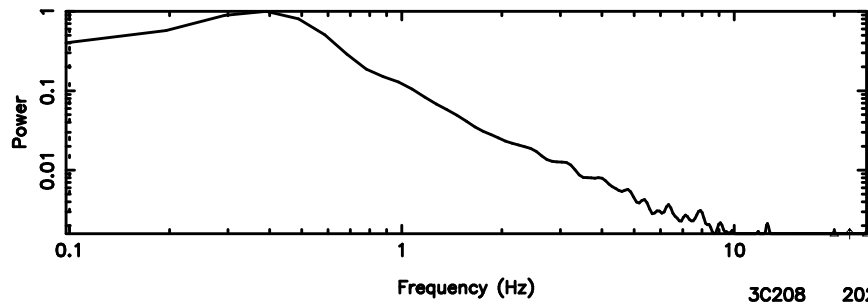

T20240811112303

BLK:14,SNR1: 0.18040 ,SNR2: 1.2882

K20240811112300

BLK:14,SNR1: 4.0812 ,SNR2: 14.144

3C208 2024/08/11 2.41UT TOYOKAWA-KISO

F20240811112303

BLK: 9,SNR1: 57.869 ,SNR2: 51.767

3C208 2024/08/11 2.41UT FUJI -KISO