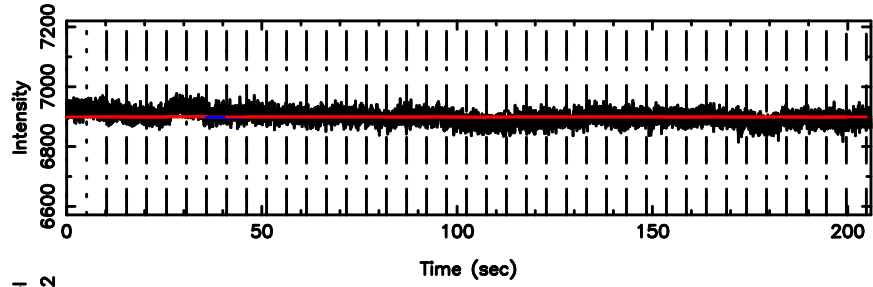

T20240811082151