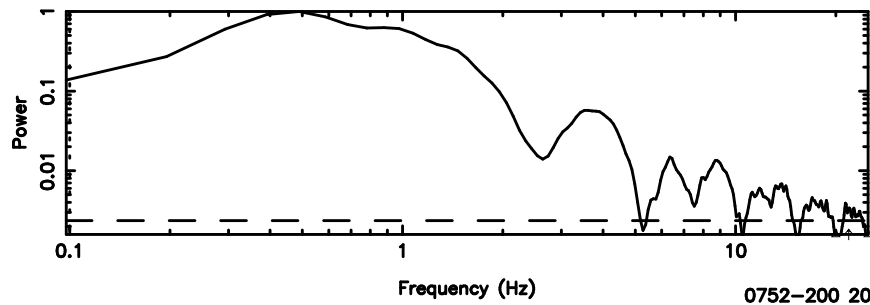

BLK: 9,SNR1: 21.990 ,SNR2: 20.051

0752-200 2024/08/11 1.43UT FUJI -KISO

K20240811102405