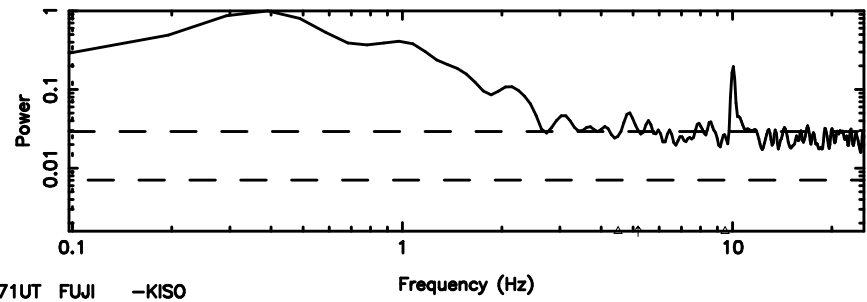

BLK:10,SNR1: 1.2139 ,SNR2: 4.7188