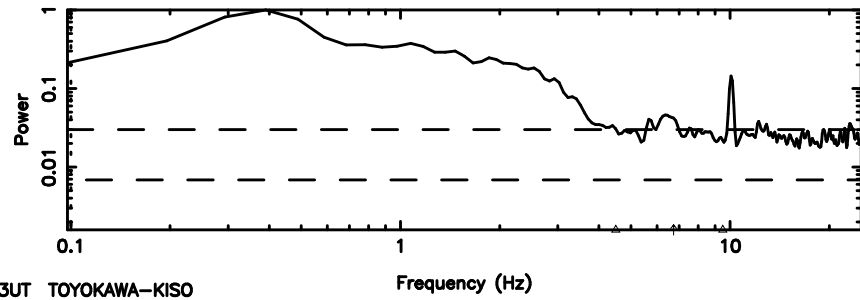

BLK:15,SNR1: 1.4282 ,SNR2: 4.4316

3C298 2024/08/11 7.83UT TOYOKAWA-KISO