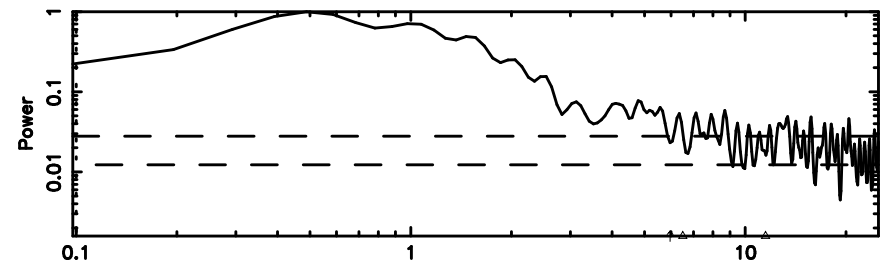

0411+05 2024/08/10 21.78UT FUJI -KISO

T20240811065212

BLK:11,SNR1: 0.55179 ,SNR2: 2.5315

Frequency (Hz)

F20240811065212

BLK:11,SNR1: 2.1062 ,SNR2: 7.3161

Frequency (Hz)

0418+236 2024/08/10 21.90UT TOYOKAWA-FUJI