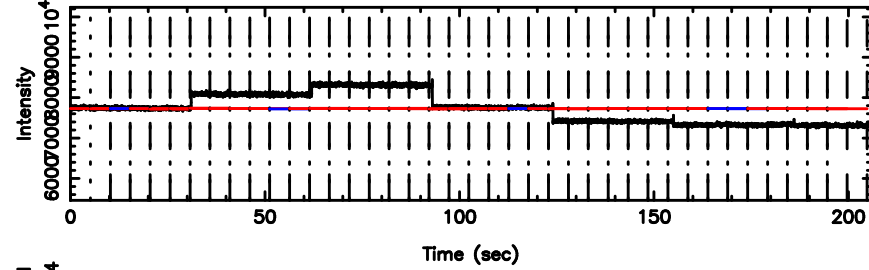

K20240811105514