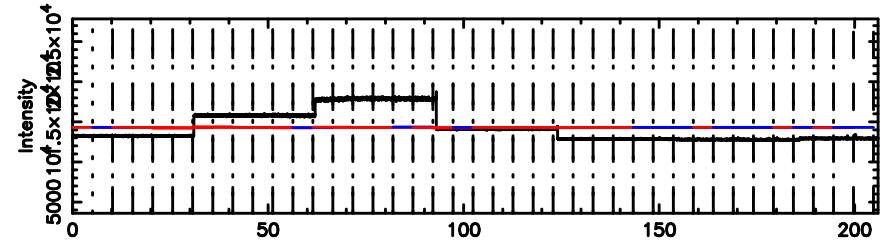

Frequency (Hz)

K20240811065209