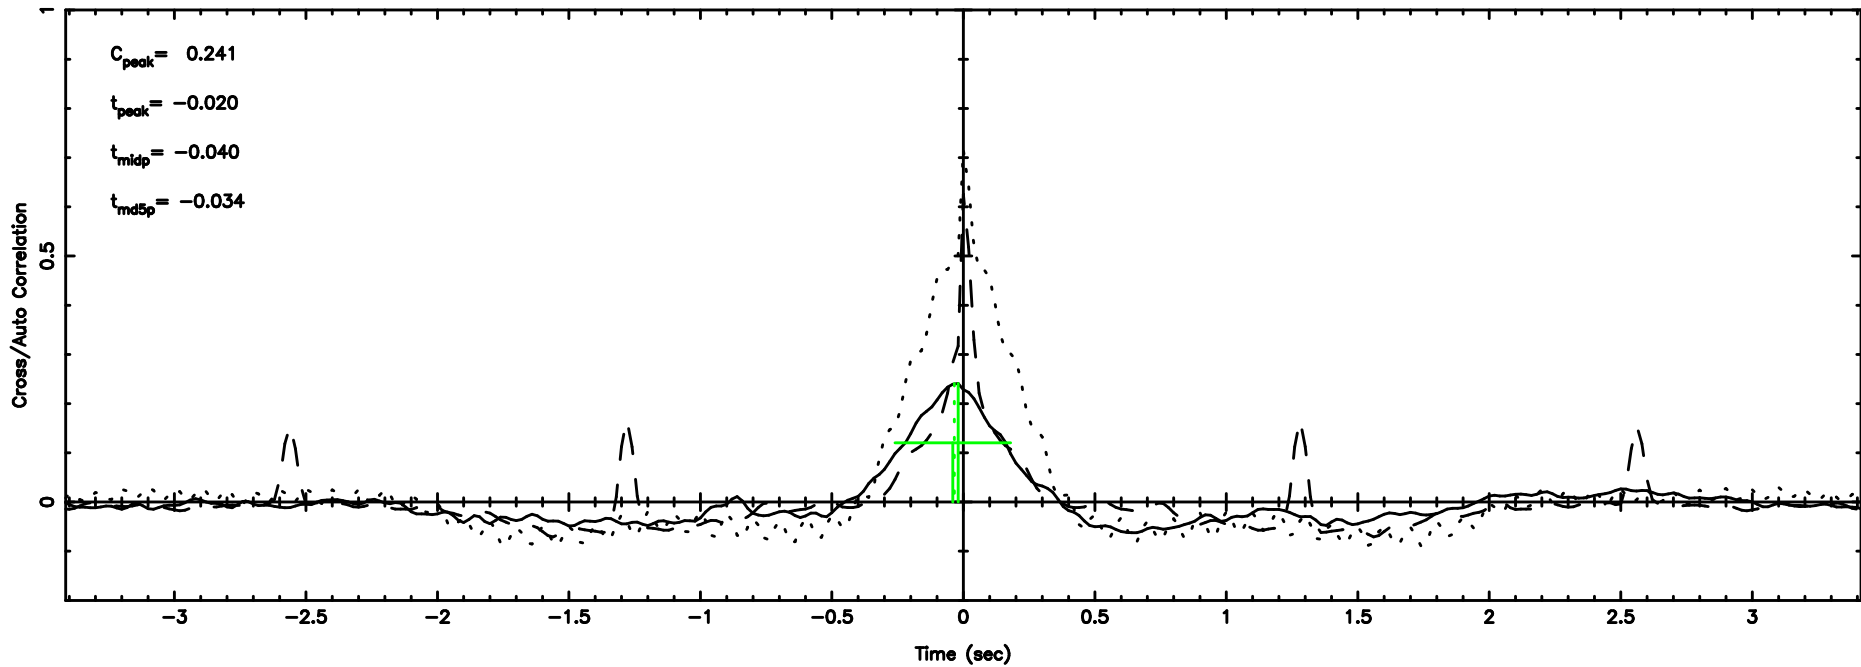

1035-058 2024/08/11 4.16UT FUJI -KISO