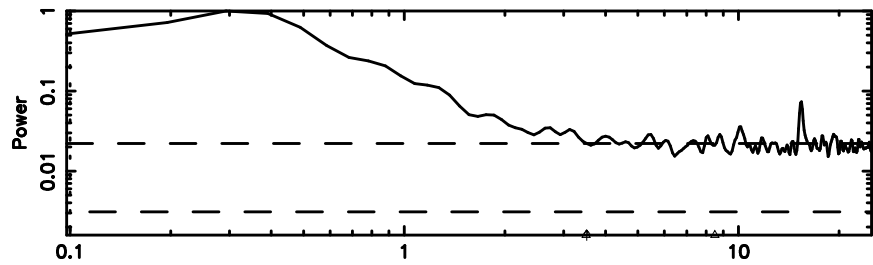

BLK:22,SNR1: 1.2018 ,SNR2: 6.7501