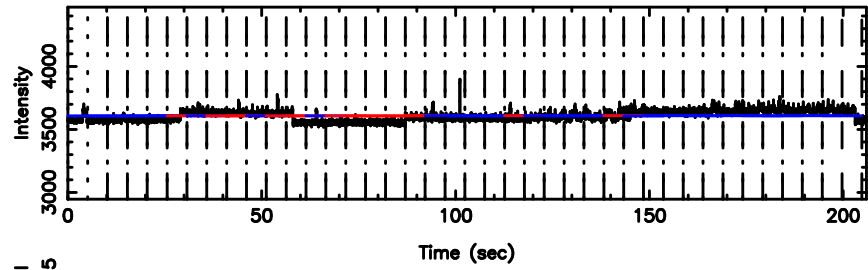

T20240811124358

BLK:25,SNR1: 2.0951 ,SNR2: 3.8665

K20240811124355

BLK:25,SNR1: 3.9955 ,SNR2: 16.571

1011+110 2024/08/11 3.76UT TOYOKAWA-KISO

F20240811124358

BLK:27,SNR1: 0.72477 ,SNR2: 4.0181

K20240811124355