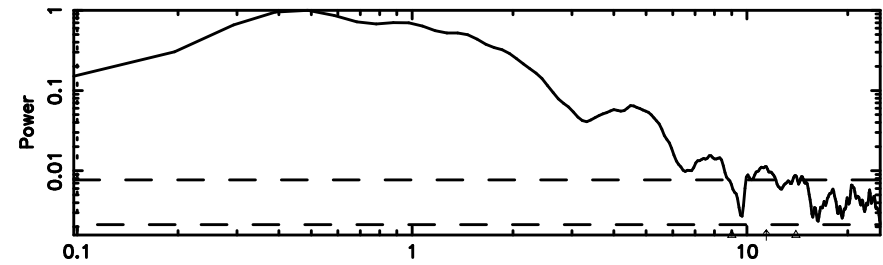

BLK:22,SNR1: 8.6410 ,SNR2: 15.365