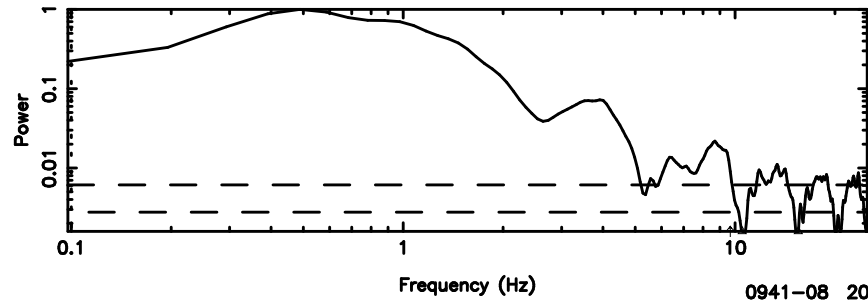

T20240811121320

BLK:19,SNR1: 3.1674 ,SNR2: 9.9767

K20240811121317

BLK:19,SNR1: 3.0570 ,SNR2: 10.064

0941-08 2024/08/11 3.25UT TOYOKAWA-KISO

F20240811121320

BLK:16,SNR1: 9.6330 ,SNR2: 20.041

K20240811121317