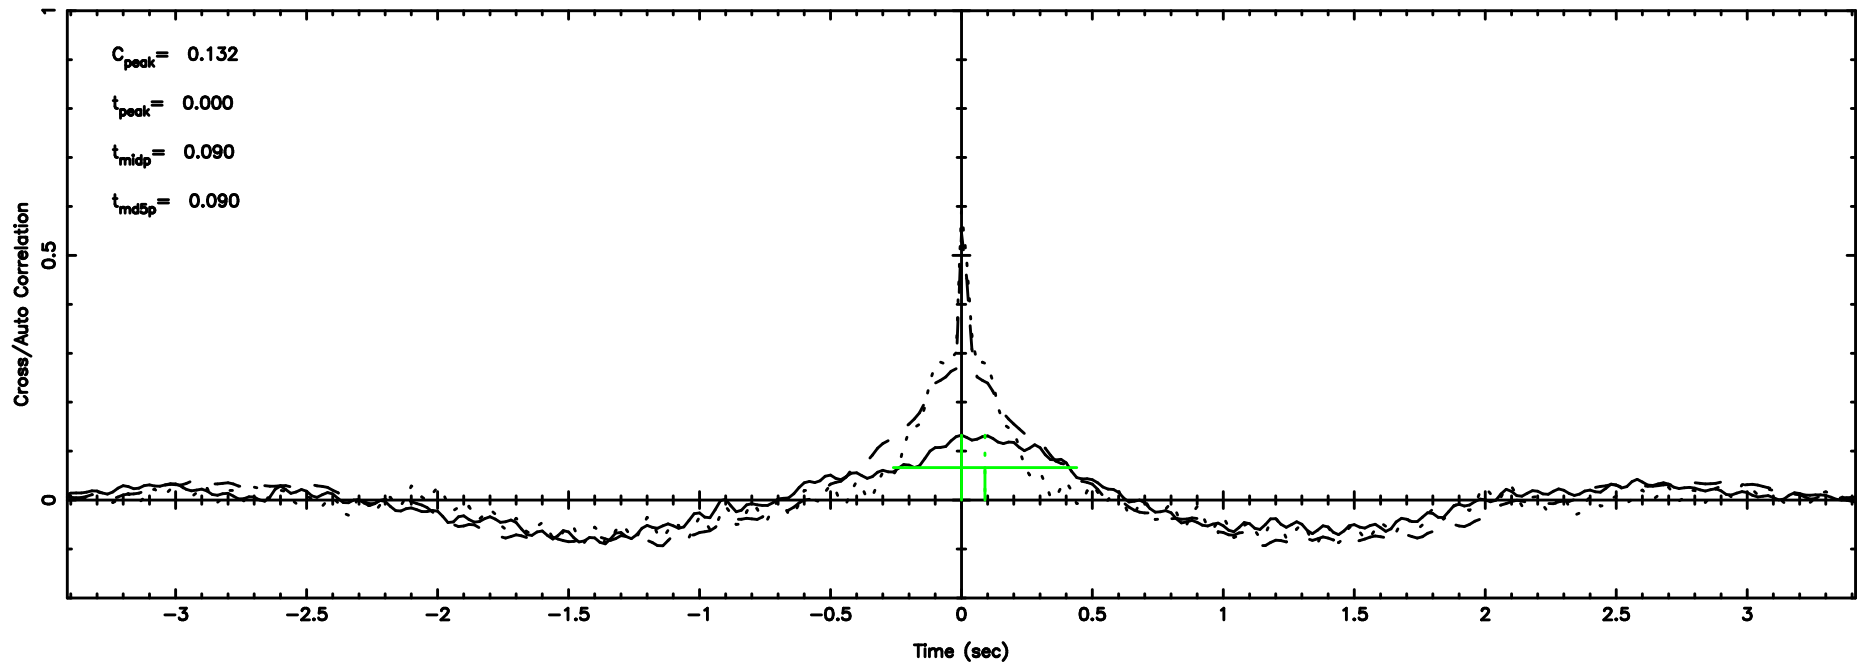

K20240811155515

BLK:16,SNR1: 1.1193 ,SNR2: 5.7923

Frequency (Hz)

1323+32 2024/08/11 6.95UT TOYOKAWA-KISO

BLK:18,SNR1: 3.1098 ,SNR2: 13.657

BLK:18,SNR1: 2.0245 ,SNR2: 7.9424

1323+32 2024/08/11 6.95UT FUJI -KISO