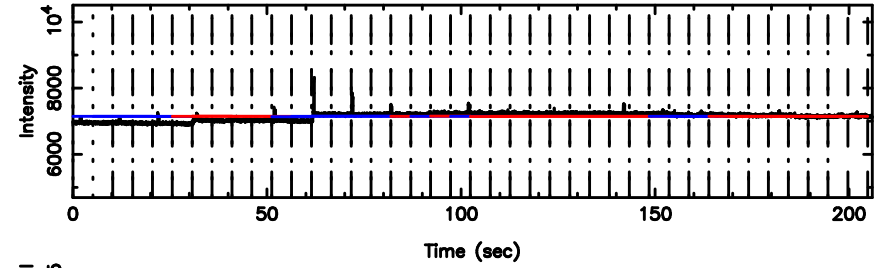

T20240811121320

BLK:19,SNR1: 3.1674 ,SNR2: 9.9767

K20240811121317

BLK:19,SNR1: 3.0570 ,SNR2: 10.064

0941-08 2024/08/11 3.25UT TOYOKAWA-KISO

F20240811121320

BLK:16,SNR1: 9.6330 ,SNR2: 20.041

K20240811121317