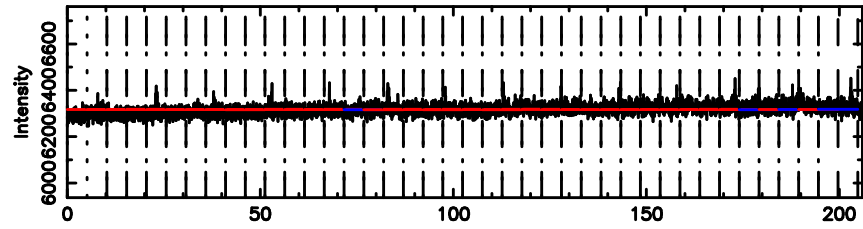

F20240811152524

BLK:11,SNR1:-0.15343 ,SNR2: 0.89824

Frequency (Hz)

K20240811152521

BLK:11,SNR1: 1.2489 ,SNR2: 5.3886

Frequency (Hz)

3C279 2024/08/11 6.45UT FUJI -KISO

T20240811154053