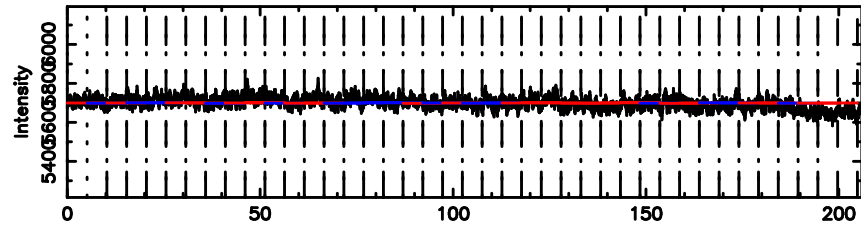

T20240811160008