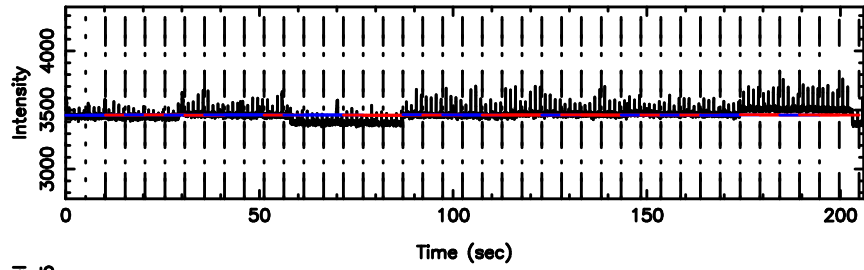

1035-058 2024/08/11 4.16UT TOYOKAWA-FUJI

T20240811130742

BLK:20,SNR1: 24.830 ,SNR2: 29.378

K20240811130739

BLK:20,SNR1: 14.781 ,SNR2: 32.531

1035-058 2024/08/11 4.16UT TOYOKAWA-KISO

F20240811130742

BLK:19,SNR1: 0.22747 ,SNR2: 4.1638