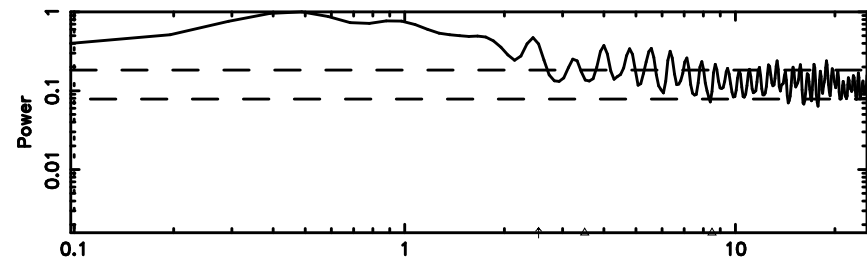

T20240811144507

BLK:13,SNR1: 1.8393 ,SNR2: 3.6797

Frequency (Hz)

F20240811144507

BLK:13,SNR1: 0.11344 ,SNR2: 2.1220

Frequency (Hz)

1213-17 2024/08/11 5.78UT TOYOKAWA-FUJI

T20240811144507