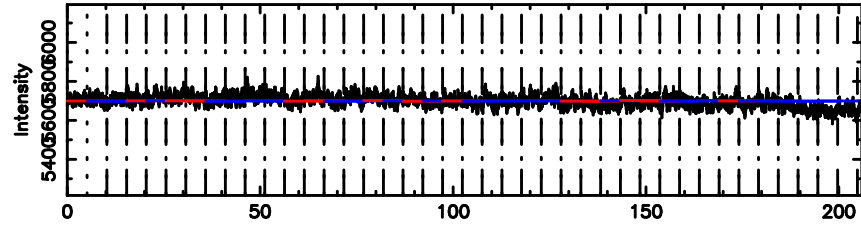

BLK:25,SNR1: 2.4986 ,SNR2: 6.9417

Frequency (Hz)

K20240811160005

BLK:25,SNR1: 0.51531 ,SNR2: 1.6797

Frequency (Hz)

3C286 2024/08/11 7.03UT TOYOKAWA-KISO

F20240811160008

BLK:22,SNR1: 0.28134 ,SNR2: 2.8319