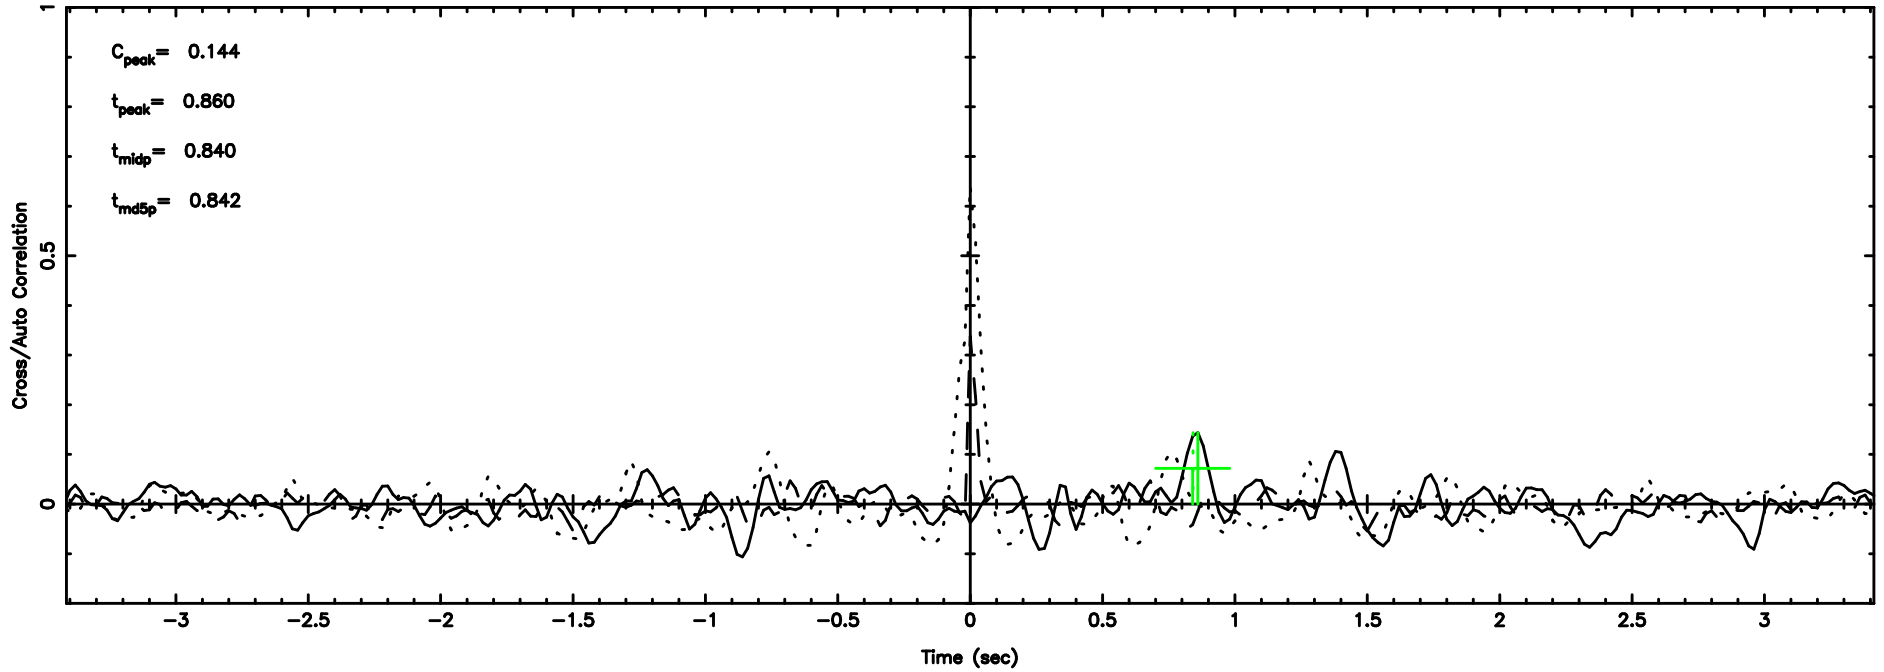

Frequency (Hz)

T20240811092456

BLK: 1,SNR1: 0.24393 ,SNR2: 0.32632

Frequency (Hz)

F20240811092456

BLK: 1,SNR1: 1.3628 ,SNR2: 2.7886

Frequency (Hz)

0652-130 2024/08/11 0.44UT TOYOKAWA-FUJI