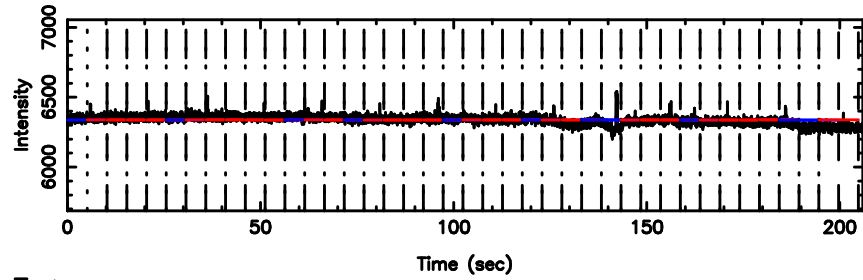

T20240811151740