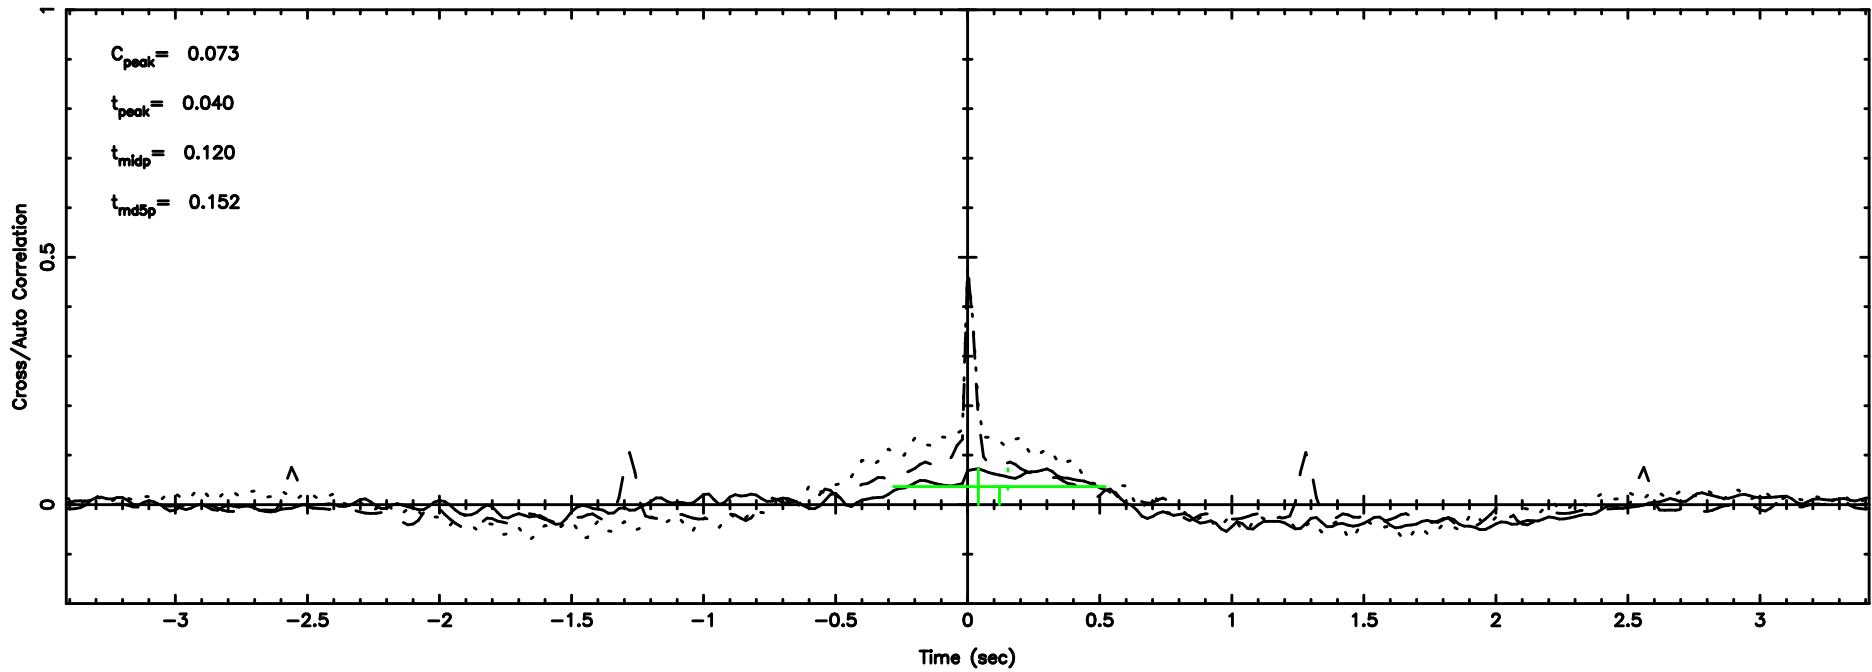

3C196 2024/08/11 1.76UT FUJI -KISO