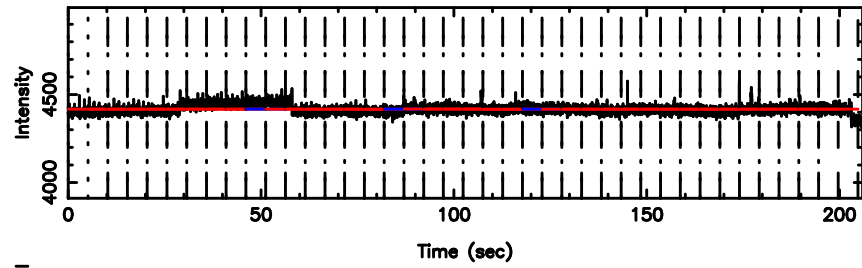

Frequency (Hz)

F20240811161635