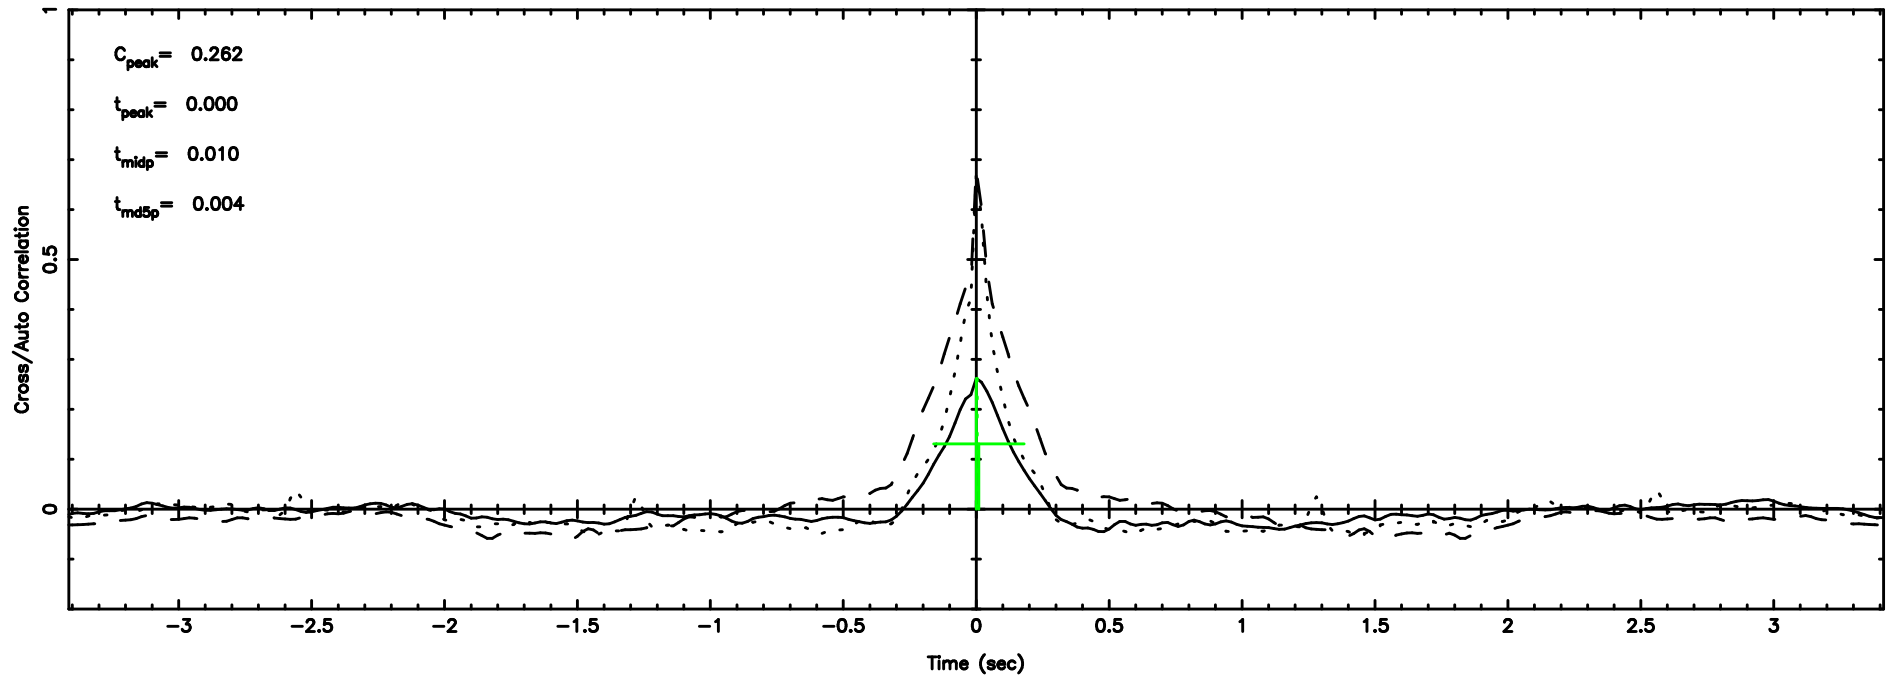

T20240811060134

BLK:20,SNR1: 4.2760 ,SNR2: 6.0887

Frequency (Hz)

F20240811060134

BLK:20,SNR1: 3.5680 ,SNR2: 11.733

Frequency (Hz)

0326+455 2024/08/10 21.05UT TOYOKAWA-FUJI

T20240811060134