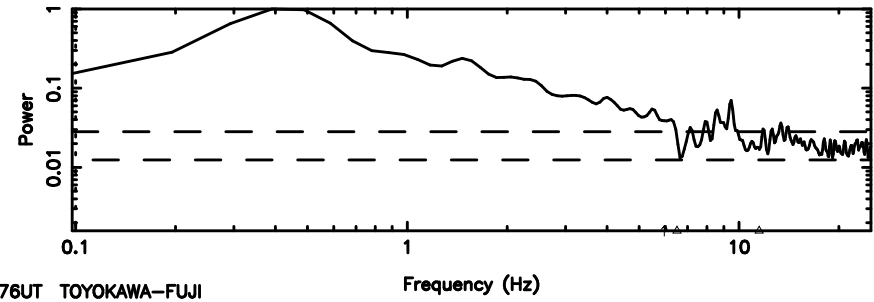

BLK:17,SNR1: 1.2933 ,SNR2: 4.7212

1011+110 2024/08/11 3.76UT TOYOKAWA-FUJI