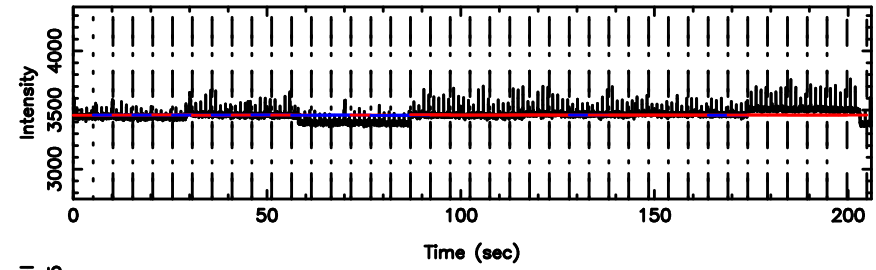

BLK:25,SNR1: 6.6870 ,SNR2: 17.142

K20240811130306

BLK:25,SNR1: 7.5458 ,SNR2: 21.992

1031-11 2024/08/11 4.08UT FUJI -KISO

T20240811130742

BLK:12,SNR1: 28.161 ,SNR2: 33.318

F20240811130742

BLK:12,SNR1: 0.85489 ,SNR2: 8.5771