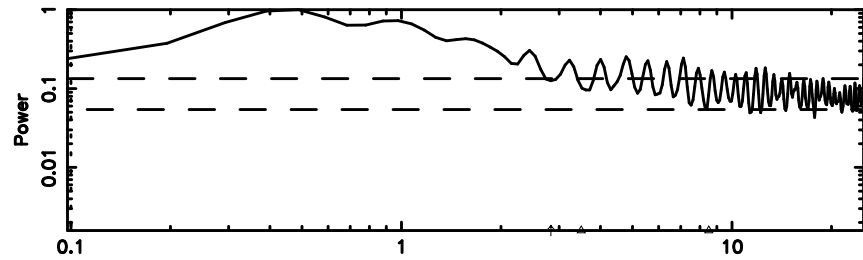

BLK:21,SNR1: 1.6772 ,SNR2: 6.3944

Frequency (Hz)

K20240811144504

BLK:21,SNR1: 4.2173 ,SNR2: 8.3418

Frequency (Hz)

1213-17 2024/08/11 5.78UT TOYOKAWA-KISO

F20240811144507

BLK:24,SNR1: 0.17960 ,SNR2: 2.4465