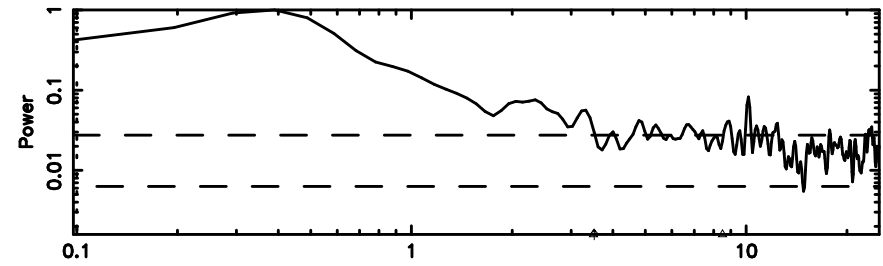

BLK: 4,SNR1: 0.89956 ,SNR2: 5.9104