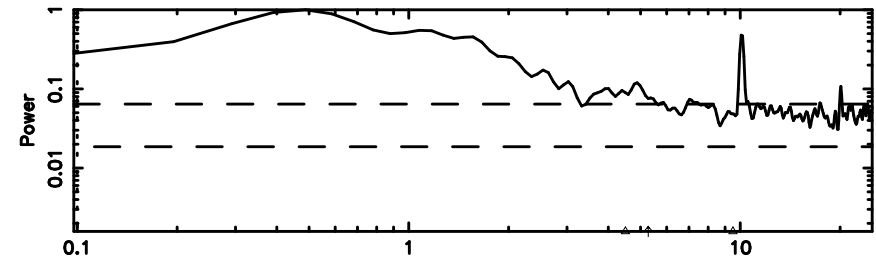

T20240811125139

BLK:20,SNR1: 3.4324 ,SNR2: 9.0266

Frequency (Hz)

K20240811125136

BLK:20,SNR1: 0.77948 ,SNR2: 3.1579

Frequency (Hz)

3C241 2024/08/11 3.89UT TOYOKAWA-KISO

F20240811125139