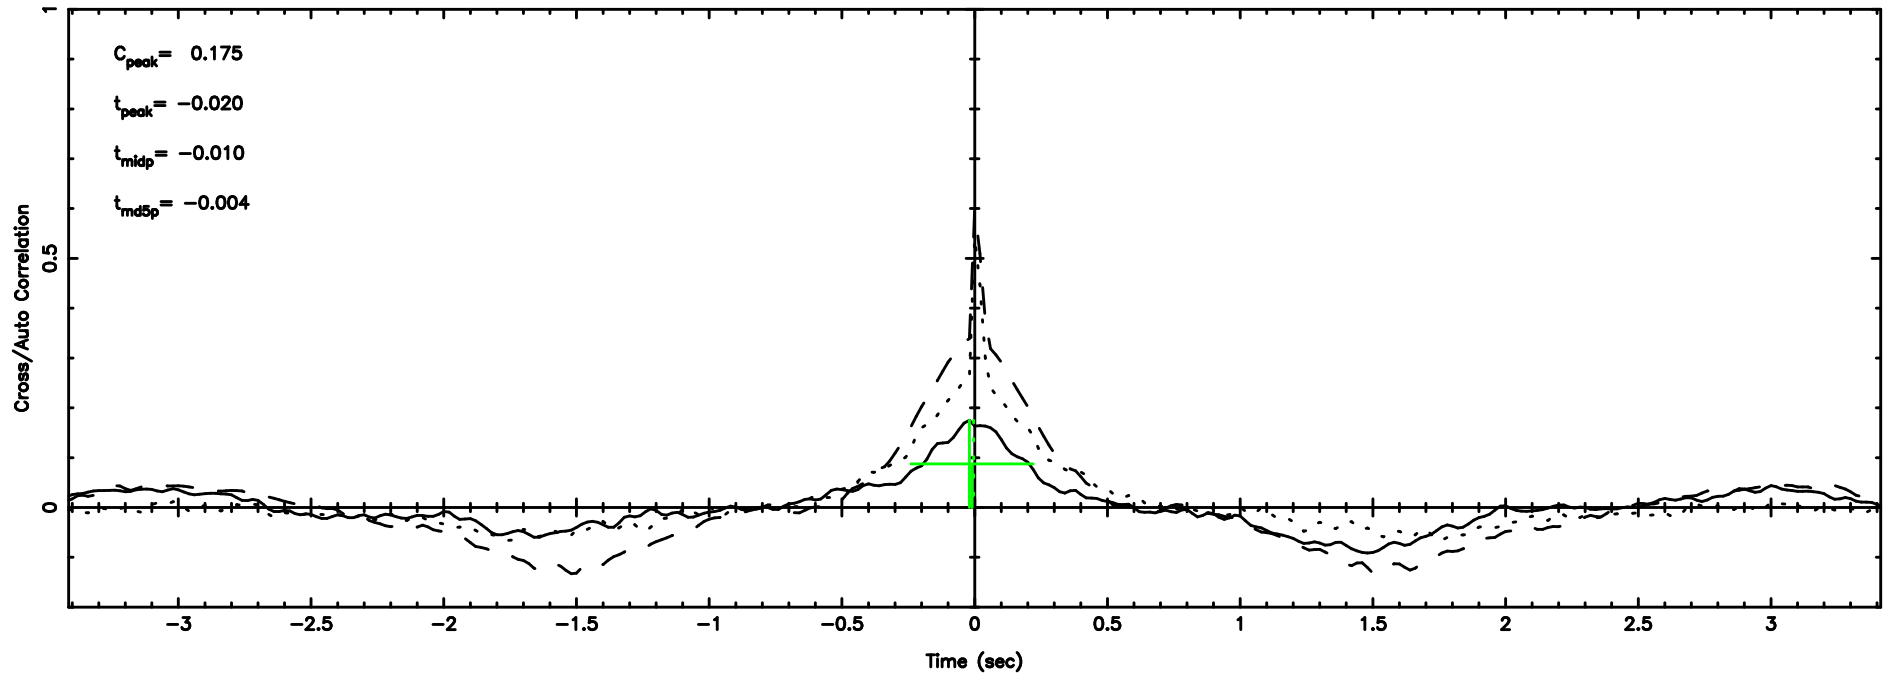

K20240811070337

BLK:13,SNR1: 1.5165 ,SNR2: 3.0241

Frequency (Hz)

3C119 2024/08/10 22.09UT TOYOKAWA-KISO

F20240811070340

BLK:13,SNR1: 1.1066 ,SNR2: 2.7229

Frequency (Hz)

K20240811070337