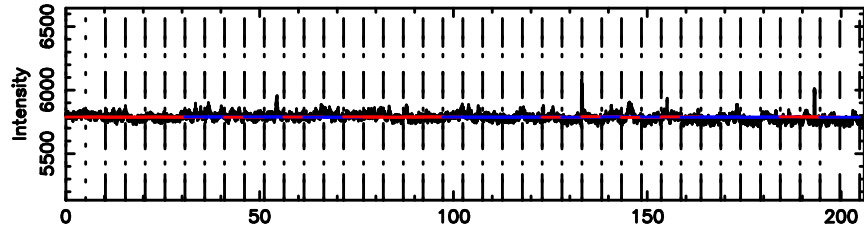

T20240811125139

BLK:20,SNR1: 3.4324 ,SNR2: 9.0266