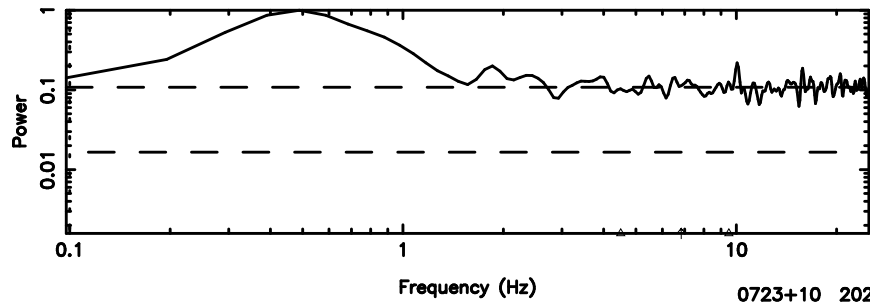

T20240811095607

BLK: 7,SNR1: 0.30319 ,SNR2: 2.5708

F20240811095607

BLK: 7,SNR1: 0.31270 ,SNR2: 1.9565

0723+10 2024/08/11 0.96UT TOYOKAWA-FUJI

T20240811095607

BLK:12,SNR1: 0.26505 ,SNR2: 0.79356

K20240811095604