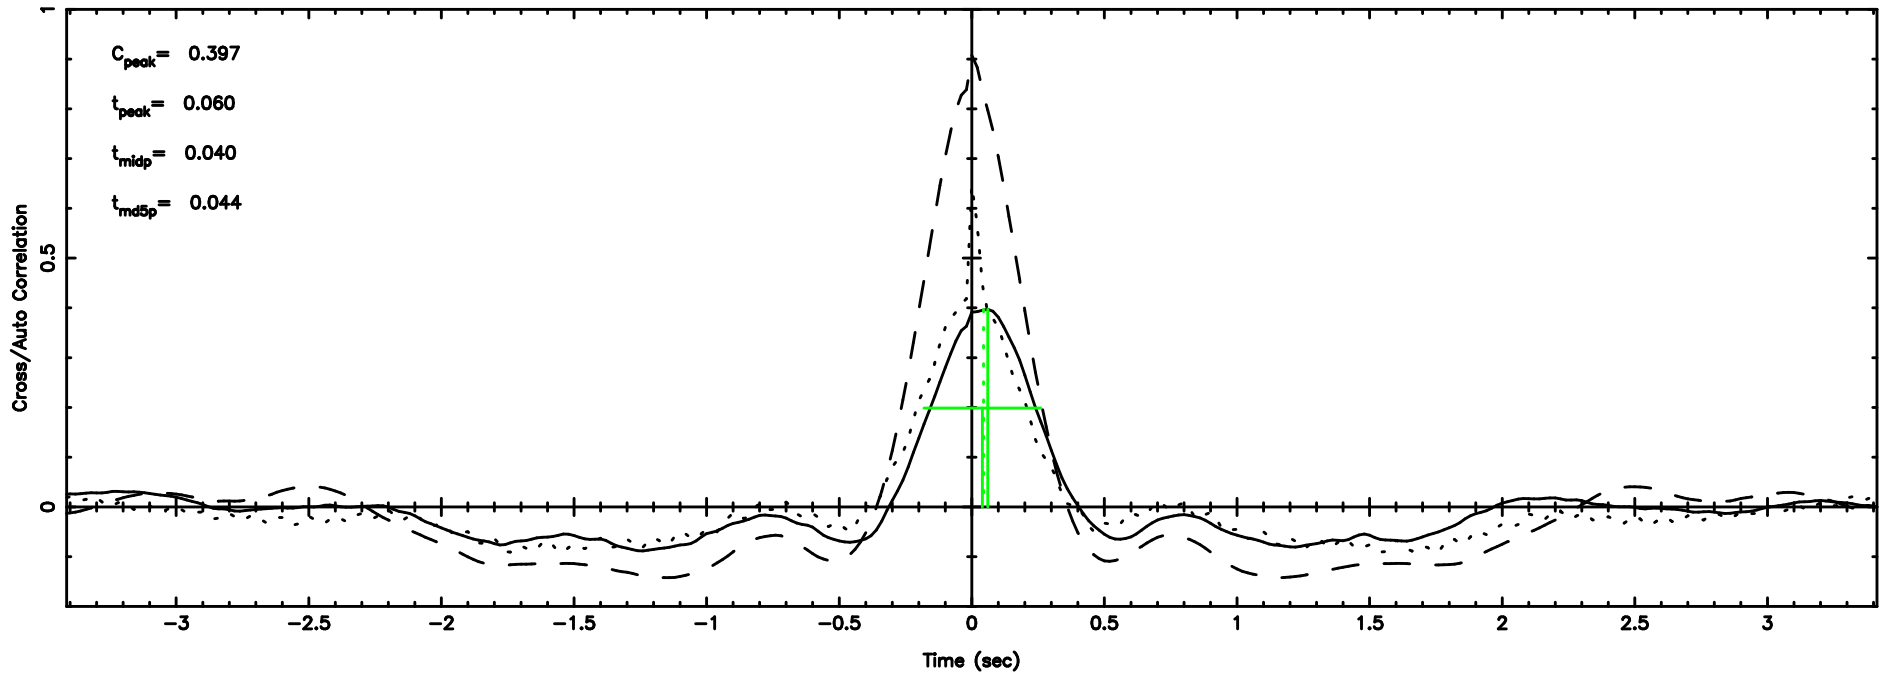

Frequency (Hz)

3C147 2024/08/10 23.26UT TOYOKAWA-KISO