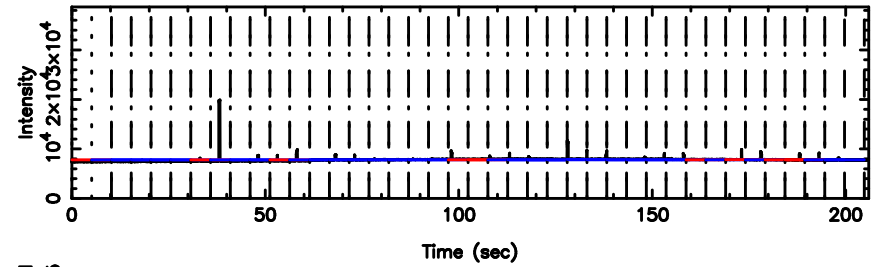

K20240811134851