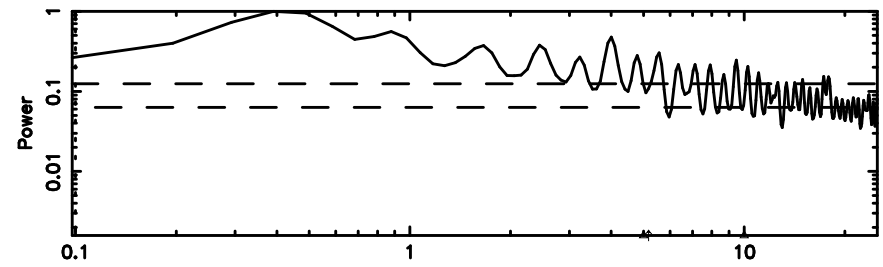

BLK:12,SNR1: 0.18804 ,SNR2: 1.3585

Frequency (Hz)

T20240811075147

BLK:16,SNR1: 0.30654 ,SNR2: 2.3360

Frequency (Hz)

K20240811075144

BLK:16,SNR1: 12.793 ,SNR2: 19.229

Frequency (Hz)