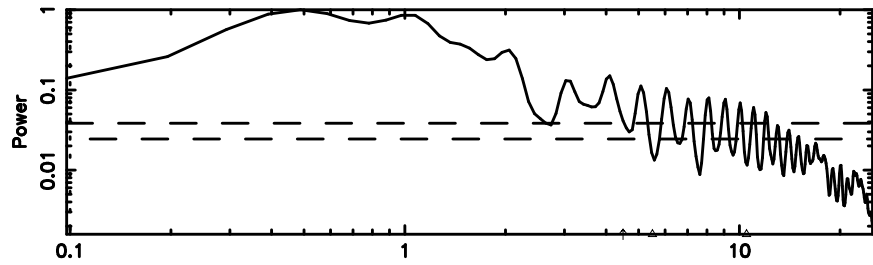

BLK: 3,SNR1: 0.96090 ,SNR2: 3.9226

0349+382 2024/08/10 21.43UT FUJI -KISO

0411+05 2024/08/10 21.78UT TOYOKAWA-FUJI

T20240811064518

BLK:23,SNR1: 1.2516 ,SNR2: 6.7210

Frequency (Hz)

K20240811064515

BLK:23,SNR1: 3.7549 ,SNR2: 15.785