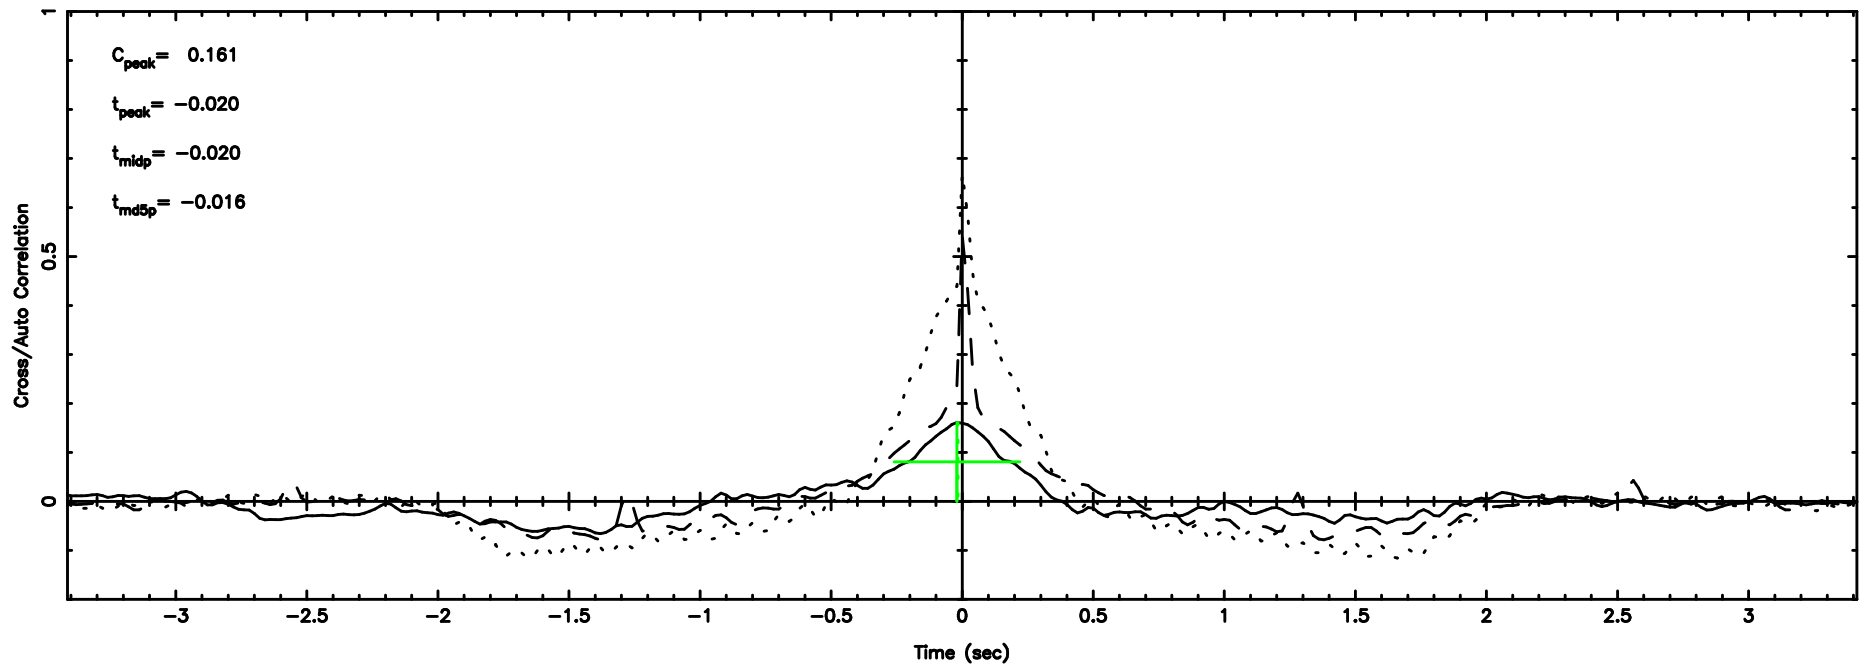

Frequency (Hz)

1245-19 2024/08/11 6.32UT FUJI -KISO