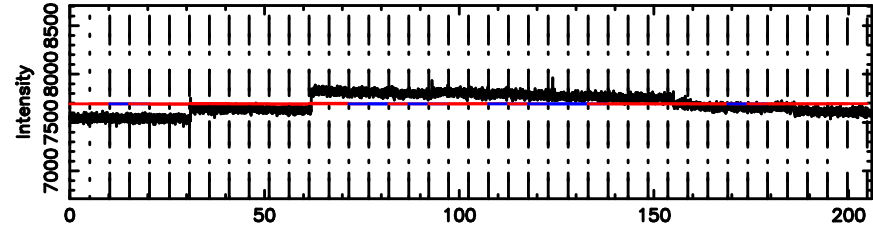

0741-06 2024/08/11 1.27UT TOYOKAWA-KISO

K20240811101420

BLK:18,SNR1: 0.39341 ,SNR2: 0.95364

F20240811101423

BLK: 9,SNR1: 0.63395 ,SNR2: 1.7402

Frequency (Hz)

K20240811101420

BLK: 9,SNR1: 0.34363 ,SNR2: 0.62349