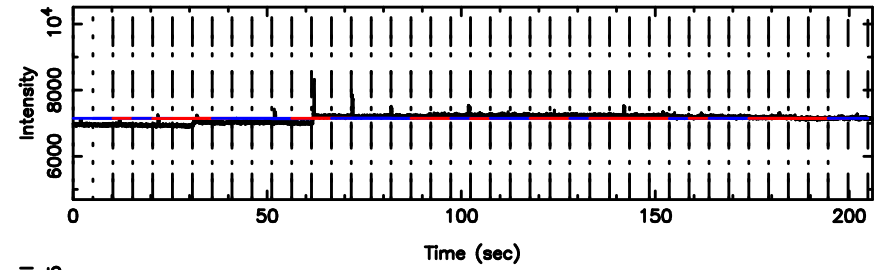

K20240811121317

BLK:19,SNR1: 3.0570 ,SNR2: 10.064