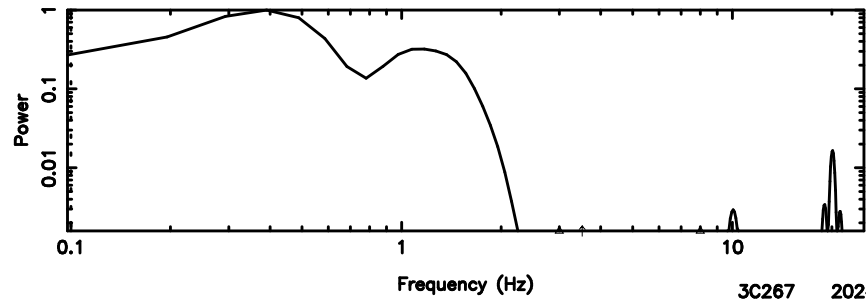

T20240811141919

BLK: 6,SNR1: 0.29084 ,SNR2: 2.1612

F20240811141920

BLK: 6,SNR1: 0.10480 ,SNR2: 1.2155

3C267 2024/08/11 5.35UT TOYOKAWA-FUJI

T20240811141919

BLK:11,SNR1: 716.12 ,SNR2: 4102.9

K20240811141916