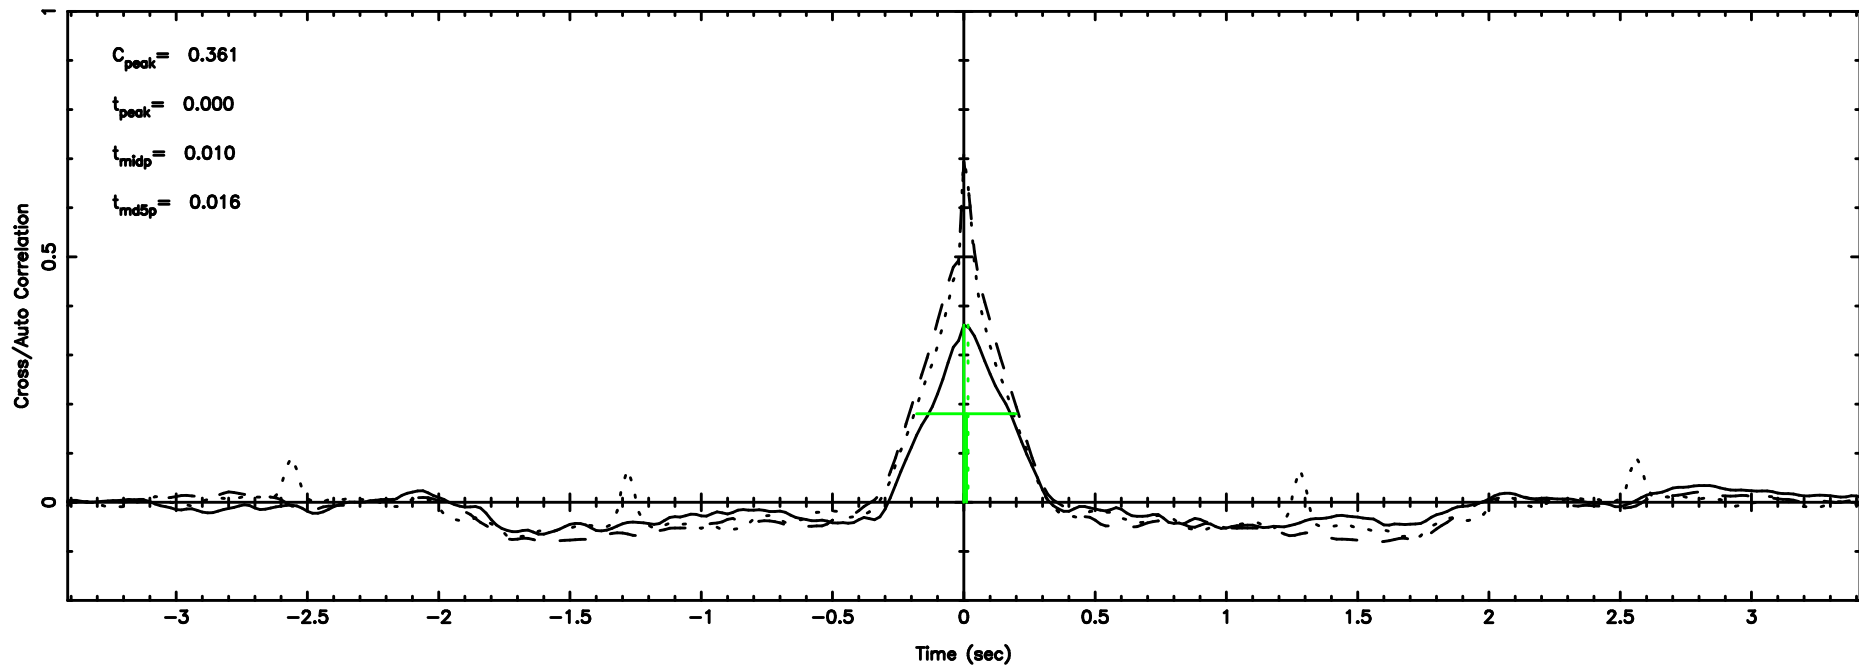

T20240811141252

BLK:20,SNR1: 11.073 ,SNR2: 19.597

F20240811141252

BLK:20,SNR1: 2.2370 ,SNR2: 8.1145

3C263.1 2024/08/11 5.24UT TOYOKAWA-FUJI

T20240811141252

BLK:24,SNR1: 8.2160 ,SNR2: 20.616

K20240811141249