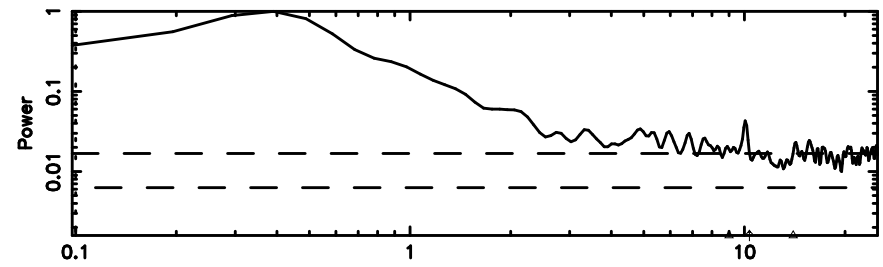

BLK:13,SNR1: 1.8263 ,SNR2: 3.6010