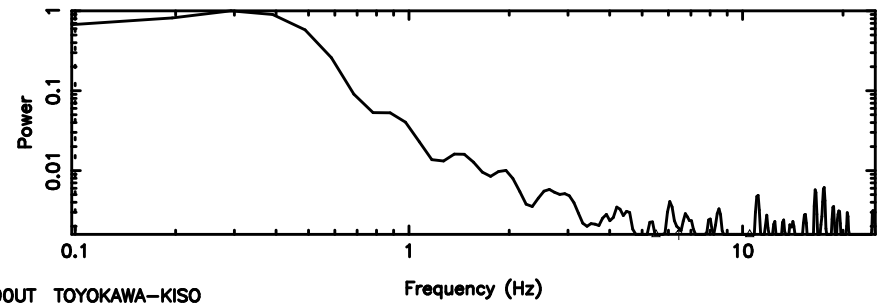

BLK: 1,SNR1: 13.589 ,SNR2: 42.333