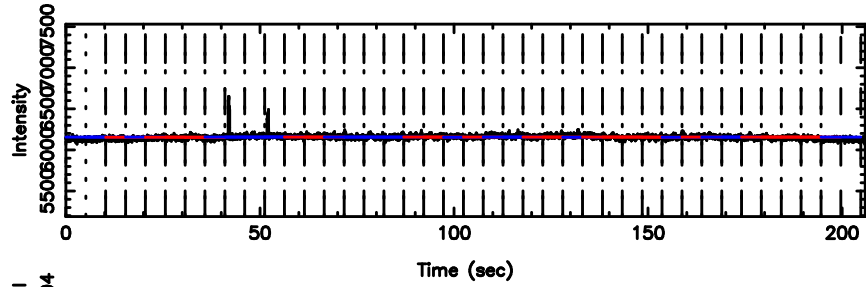

T20240811121320

BLK:19,SNR1: 3.1674 ,SNR2: 9.9767