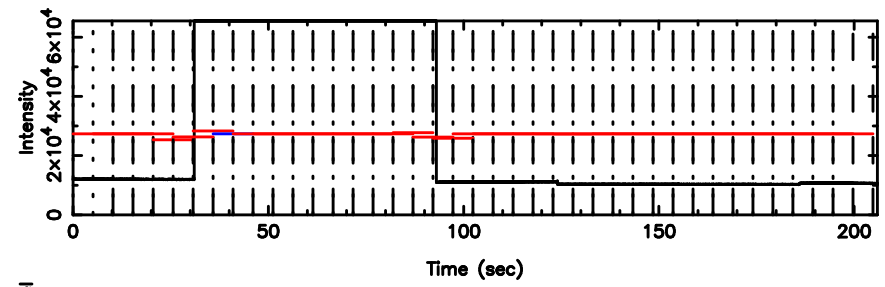

0548+16 2024/08/10 23.39UT TOYOKAWA-FUJI

T20240811082151

BLK: 1,SNR1: 0.53429 ,SNR2: 1.1662

Frequency (Hz)

K20240811082148

BLK: 1,SNR1: 7667.8 ,SNR2: 7377.1

Frequency (Hz)

0548+16 2024/08/10 23.39UT TOYOKAWA-KISO