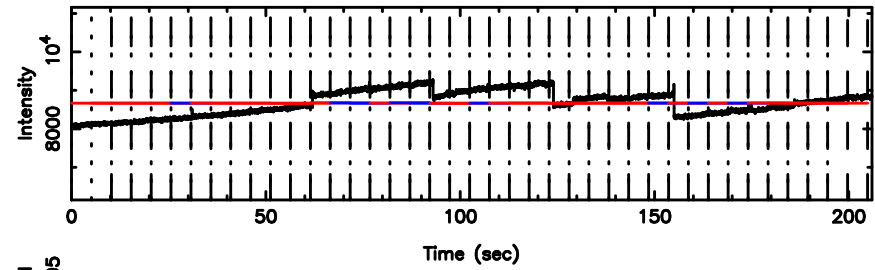

F20240811112303

BLK: 9,SNR1: 57.869 ,SNR2: 51.767

3C208 2024/08/11 2.41UT FUJI -KISO

K20240811112300

BLK: 9,SNR1: 3.3858 ,SNR2: 14.073