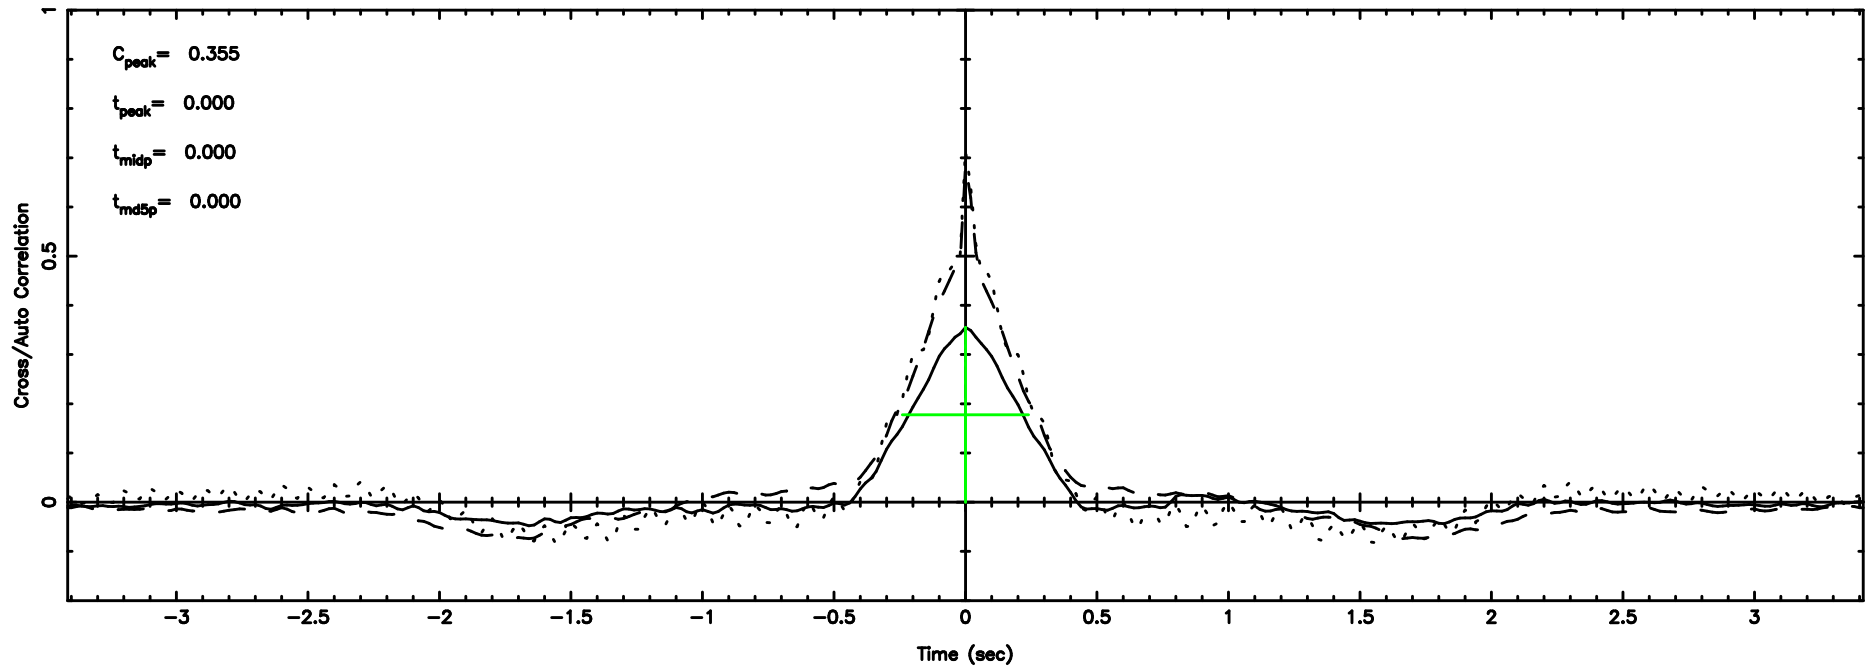

1035-058 2024/08/11 4.16UT TOYOKAWA-FUJI

T20240811130742

BLK:20,SNR1: 24.830 ,SNR2: 29.378

K20240811130739

BLK:20,SNR1: 14.781 ,SNR2: 32.531

1035-058 2024/08/11 4.16UT TOYOKAWA-KISO

F20240811130742

BLK:19,SNR1: 0.22747 ,SNR2: 4.1638