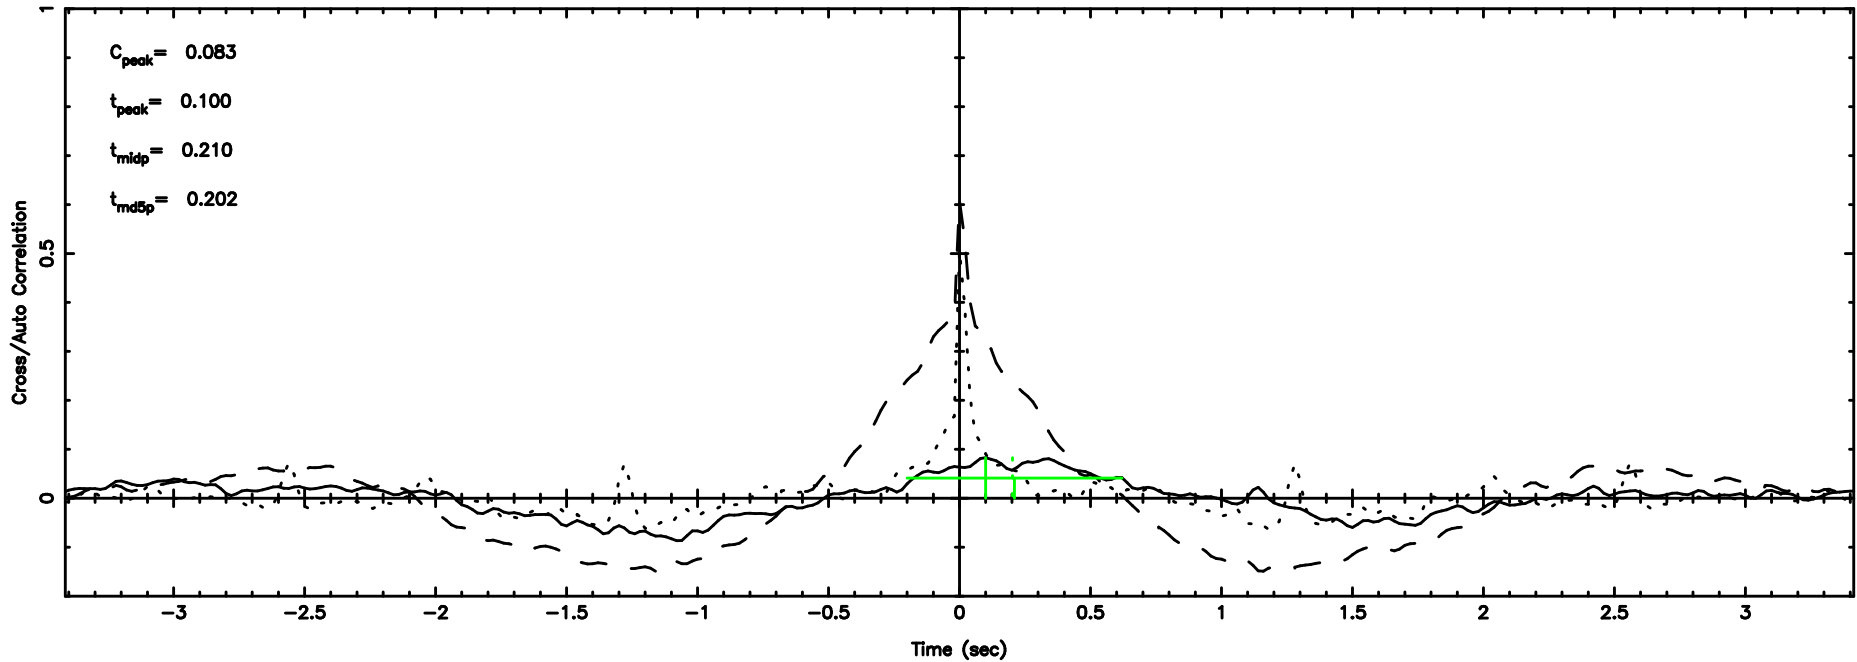

T20240811155518

BLK:11,SNR1: 1.3500 ,SNR2: 6.2652

F20240811155518

BLK:11,SNR1: 0.57331E-01,SNR2: 1.6292

1323+32 2024/08/11 6.95UT TOYOKAWA-FUJI

T20240811155518

BLK:16,SNR1: 0.55403 ,SNR2: 3.1370

Frequency (Hz)