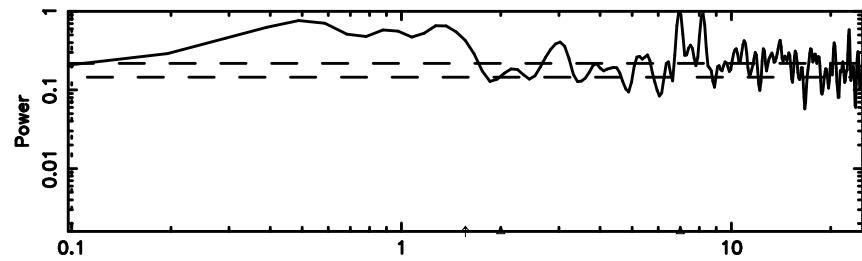

BLK: 3,SNR1: 0.20109 ,SNR2: 1.4962