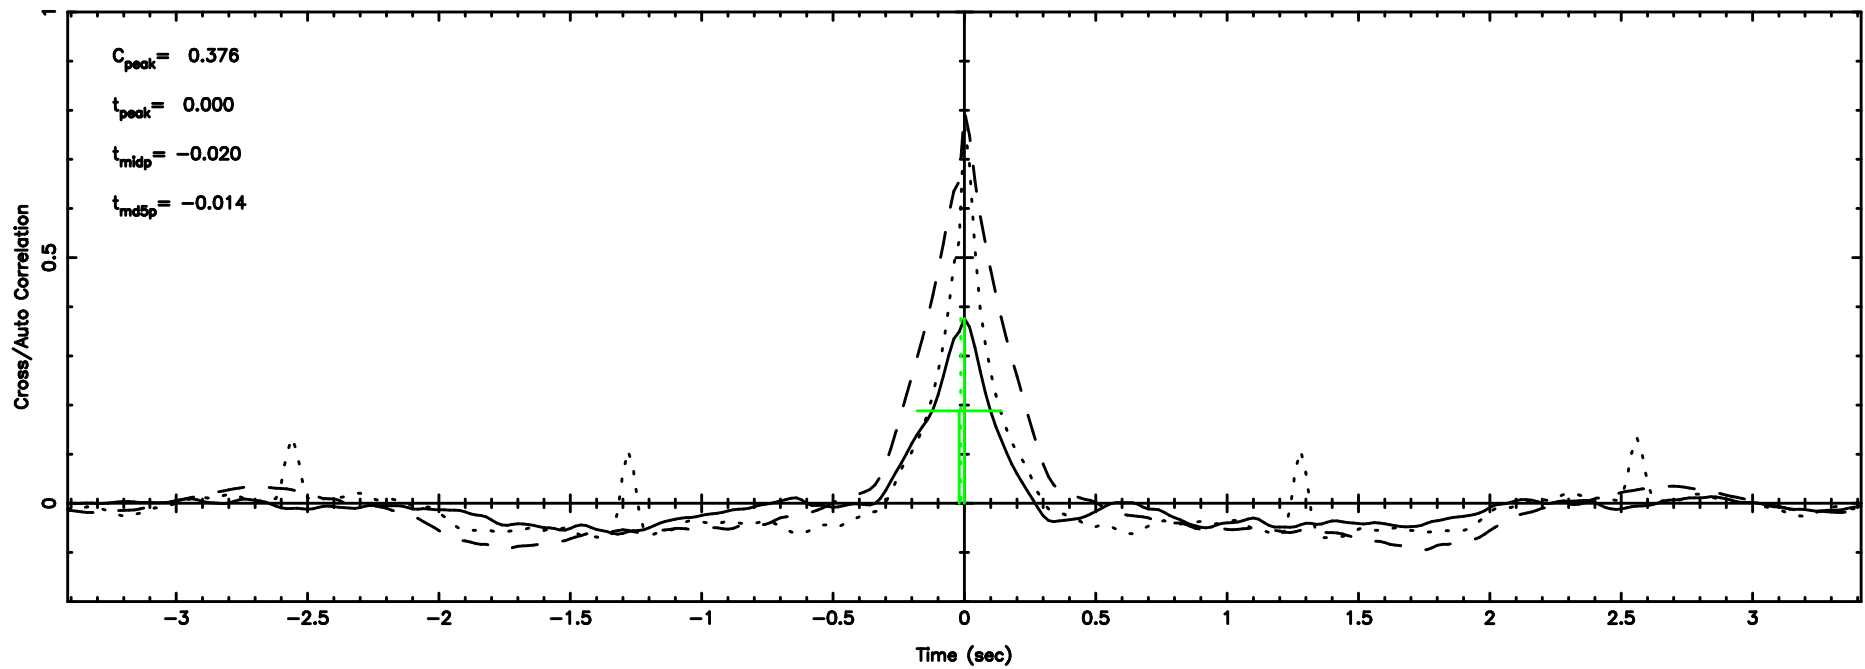

T20240811134854

BLK:26,SNR1: 6.9482 ,SNR2: 17.766

3C255 2024/08/11 4.84UT TOYOKAWA-FUJI

F20240811134854

BLK:26,SNR1: 18.316 ,SNR2: 21.630