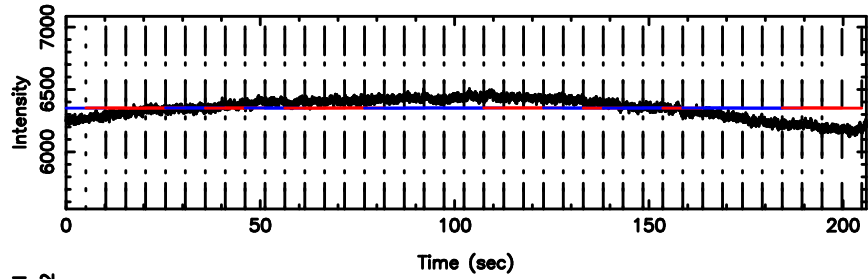

K20240811112300

BLK: 9,SNR1: 3.3858 ,SNR2: 14.073

T20240811113944

BLK:11,SNR1: 0.43155 ,SNR2: 3.8528

3C216 2024/08/11 2.69UT TOYOKAWA-FUJI

F20240811113944

BLK:11,SNR1: 0.73377 ,SNR2: 3.8250

T20240811113944