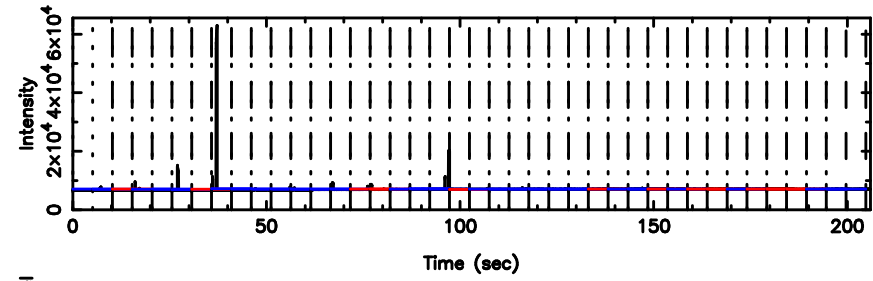

T20240811131655

BLK:23,SNR1: 9.0436 ,SNR2: 22.645

K20240811131652

BLK:23,SNR1: 9.3983 ,SNR2: 23.519

1044-008 2024/08/11 4.31UT TOYOKAWA-KISO

F20240811131655

BLK:27,SNR1: 2.8446 ,SNR2: 13.531

K20240811131652