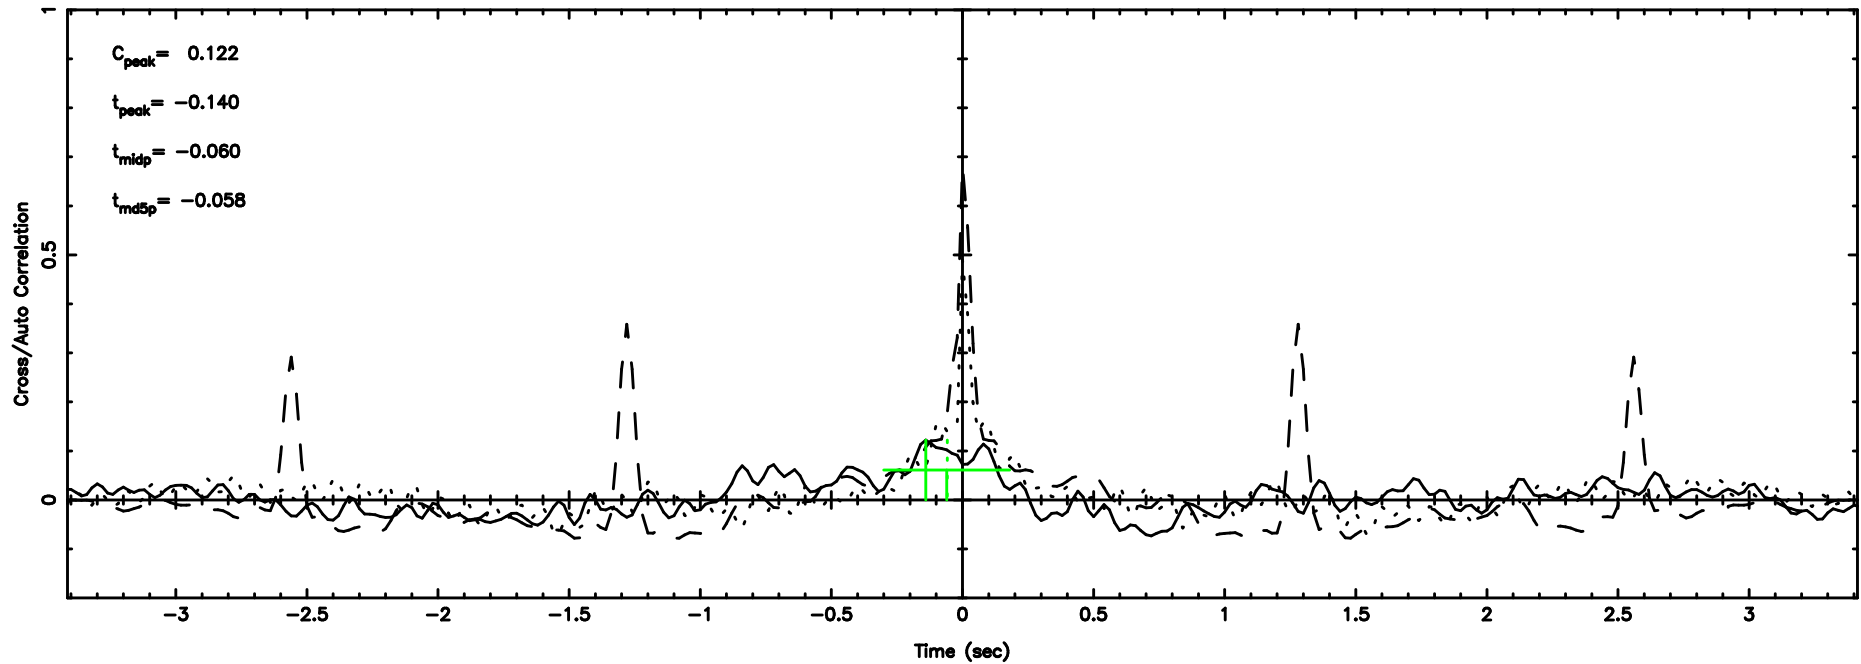

F20240811151135

BLK: 4,SNR1:-0.23633 ,SNR2: 2.3861

K20240811151132

BLK: 4,SNR1: 0.42731 ,SNR2: 1.3737

3C275 2024/08/11 6.22UT FUJI -KISO