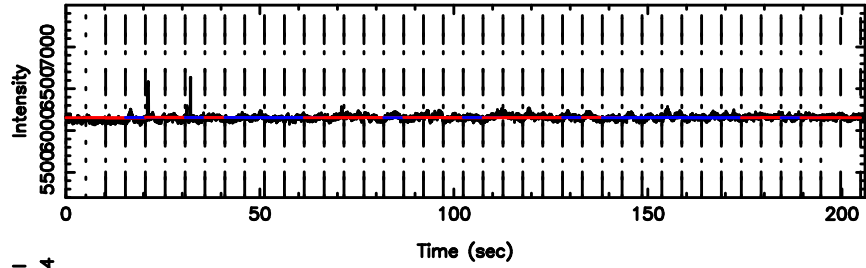

BLK:16,SNR1: 5.0670 ,SNR2: 21.533

0941-08 2024/08/11 3.25UT FUJI -KISO

T20240811122141

BLK:17,SNR1: 3.6328 ,SNR2: 13.025

3C230 2024/08/11 3.39UT TOYOKAWA-FUJI

F20240811122141

BLK:17,SNR1: 0.56644E-01,SNR2: 1.5326