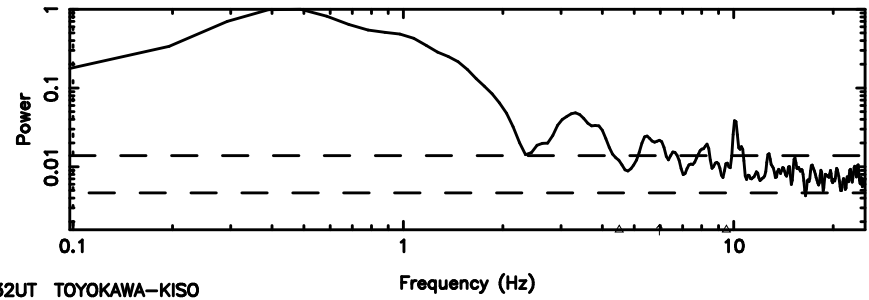

K20240811151737

BLK:11,SNR1: 2.8104 ,SNR2: 10.123

1245-19 2024/08/11 6.32UT TOYOKAWA-KISO

F20240811151740

BLK:14,SNR1: 0.21735 ,SNR2: 3.1033

Frequency (Hz)

K20240811151737

BLK:14,SNR1: 2.9123 ,SNR2: 10.124