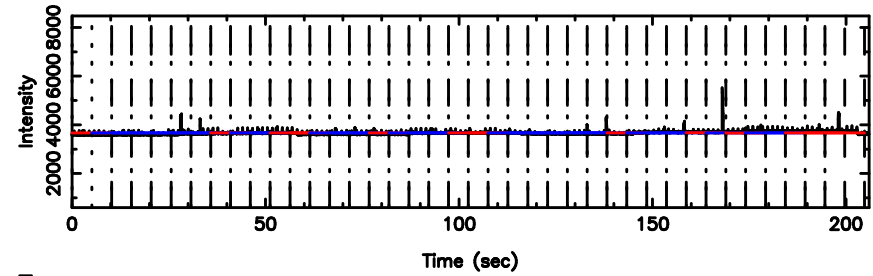

3C255 2024/08/11 4.84UT TOYOKAWA-FUJI

F20240811134854

BLK:26,SNR1: 18.316 ,SNR2: 21.630