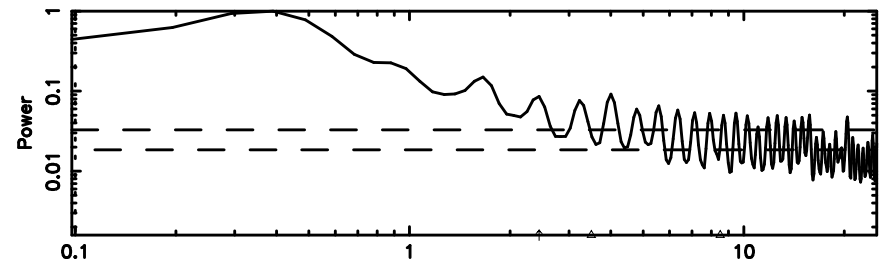

T20240811080520

BLK:15,SNR1: 1.6458 ,SNR2: 5.6290

Frequency (Hz)

F20240811080520

BLK:15,SNR1: 0.65859 ,SNR2: 6.9668

Frequency (Hz)

0531+194 2024/08/10 23.12UT TOYOKAWA-FUJI

T20240811080520