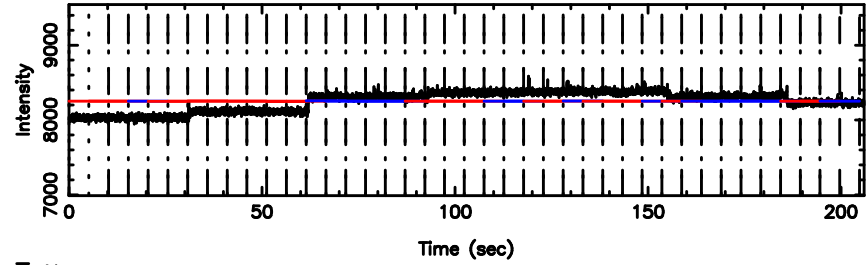

K20240811154051