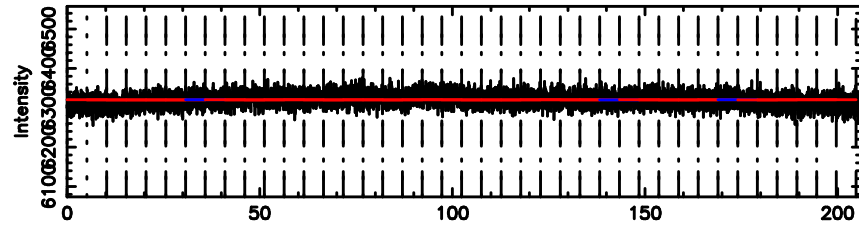

T20240811172308

BLK: 3,SNR1: 0.66022E-01,SNR2: 0.42919