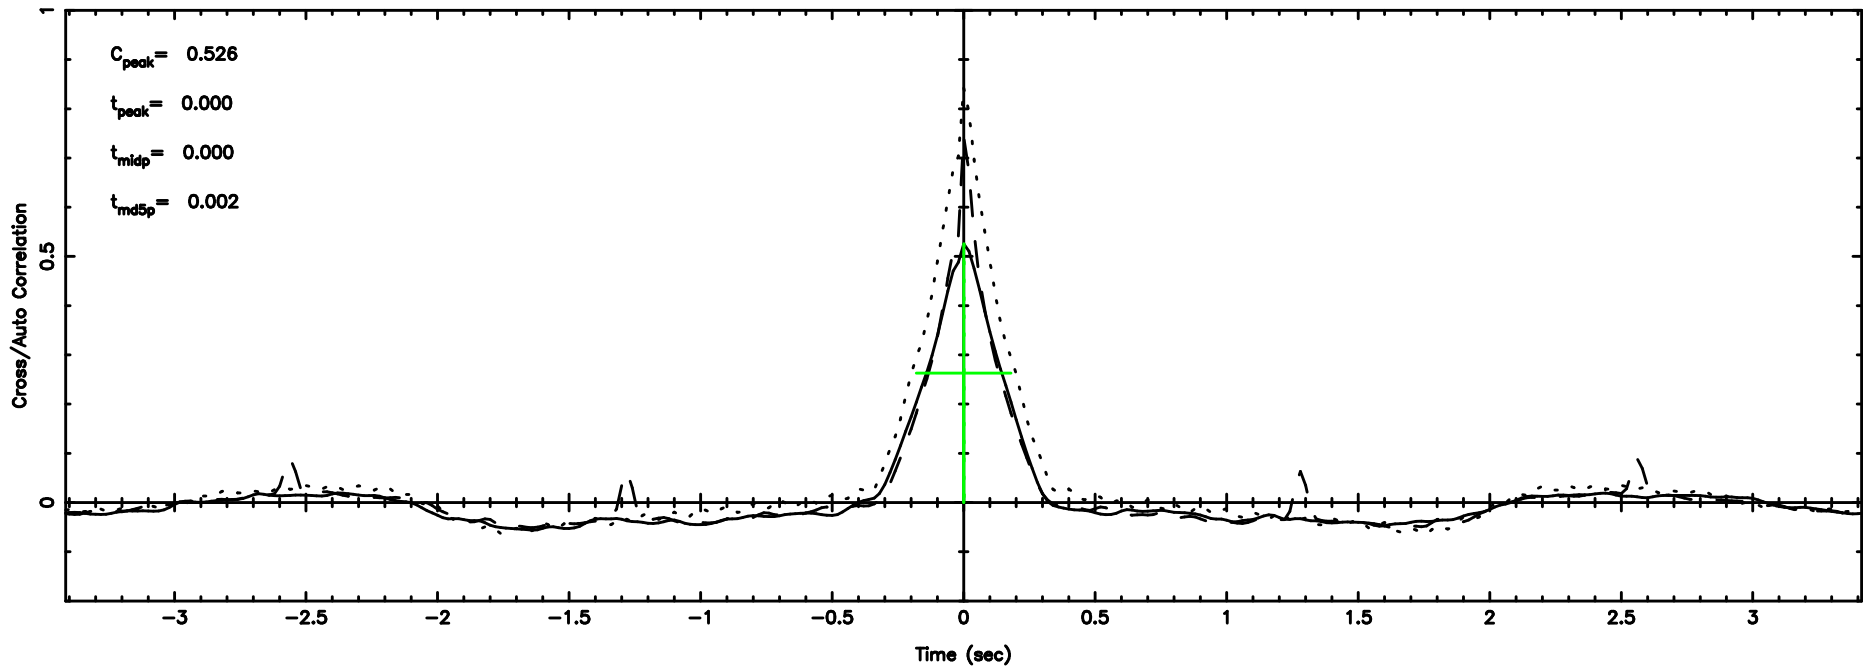

BLK:25,SNR1: 6.6870 ,SNR2: 17.142

K20240811130306

BLK:25,SNR1: 7.5458 ,SNR2: 21.992

1031-11 2024/08/11 4.08UT FUJI -KISO

T20240811130742

BLK:12,SNR1: 28.161 ,SNR2: 33.318

F20240811130742

BLK:12,SNR1: 0.85489 ,SNR2: 8.5771