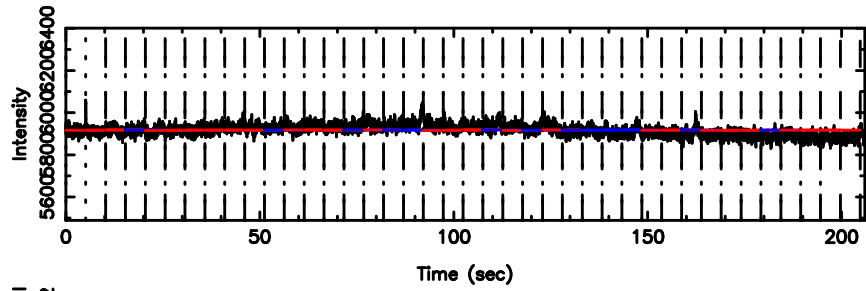

T20240811123549