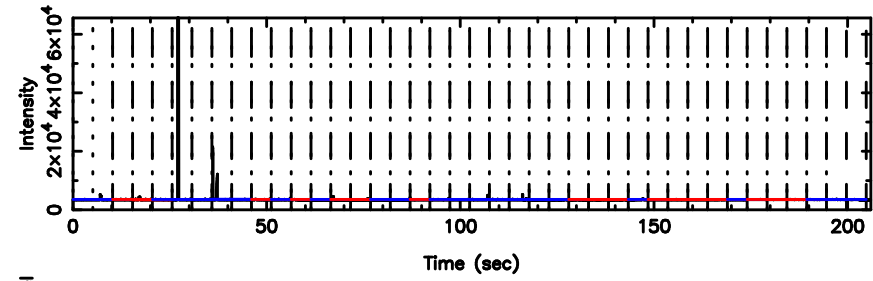

F20240811131655