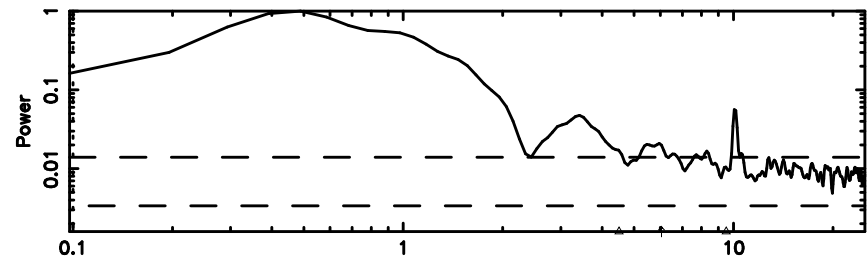

K20240811151737

BLK:11,SNR1: 2.8104 ,SNR2: 10.123

1245-19 2024/08/11 6.32UT TOYOKAWA-KISO

F20240811151740

BLK:14,SNR1: 0.21735 ,SNR2: 3.1033

Frequency (Hz)

K20240811151737

BLK:14,SNR1: 2.9123 ,SNR2: 10.124