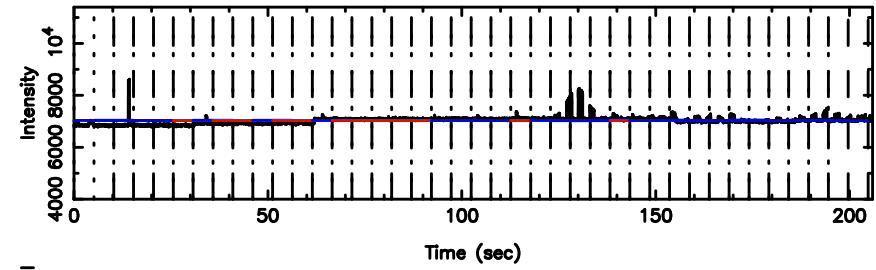

T20240811124358

BLK:25,SNR1: 2.0951 ,SNR2: 3.8665

K20240811124355

BLK:25,SNR1: 3.9955 ,SNR2: 16.571

1011+110 2024/08/11 3.76UT TOYOKAWA-KISO

F20240811124358

BLK:27,SNR1: 0.72477 ,SNR2: 4.0181

K20240811124355