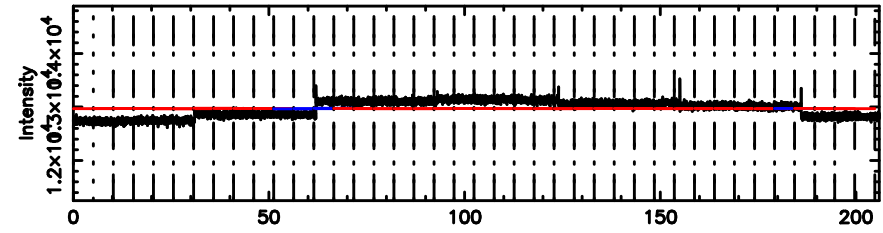

Frequency (Hz)

K20240811062412