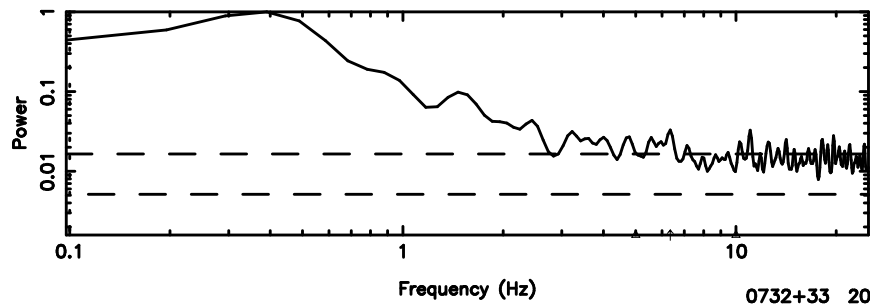

BLK:19,SNR1: 1.2205 ,SNR2: 8.5231

0732+33 2024/08/11 1.13UT TOYOKAWA-KISO

K20240811100618

BLK:19,SNR1: 2.2712 ,SNR2: 9.0194

F20240811100621

BLK:12,SNR1: 1.5603 ,SNR2: 5.1097

K20240811100618

BLK:12,SNR1: 2.9972 ,SNR2: 13.521