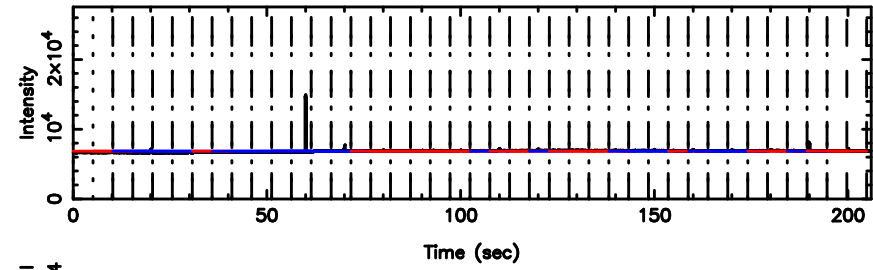

1035-058 2024/08/11 4.16UT TOYOKAWA-FUJI

T20240811130742

BLK:20,SNR1: 24.830 ,SNR2: 29.378

K20240811130739

BLK:20,SNR1: 14.781 ,SNR2: 32.531

1035-058 2024/08/11 4.16UT TOYOKAWA-KISO

F20240811130742

BLK:19,SNR1: 0.22747 ,SNR2: 4.1638