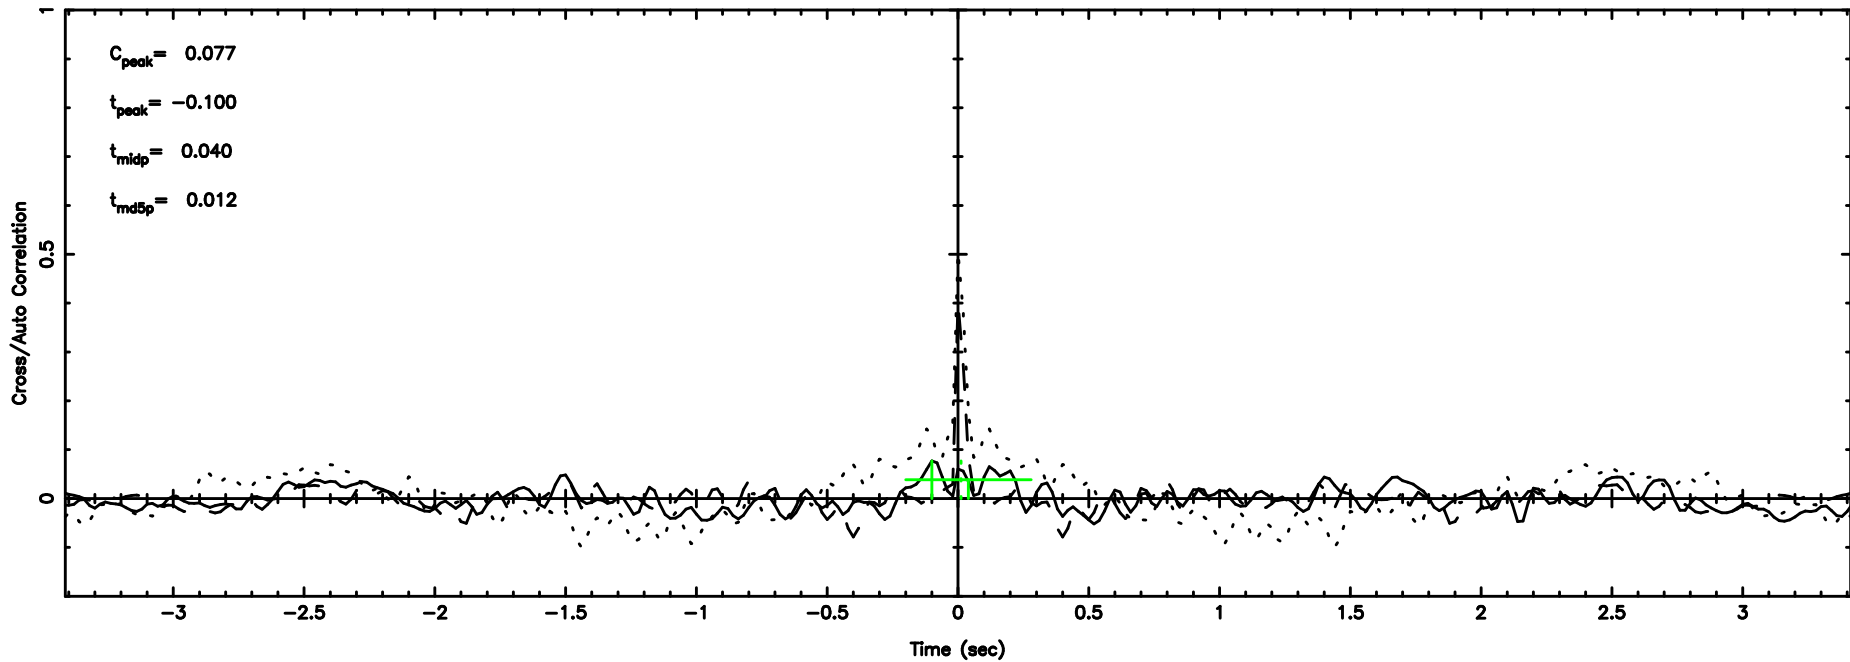

1428-03 2024/08/11 8.03UT TOYOKAWA-KISO