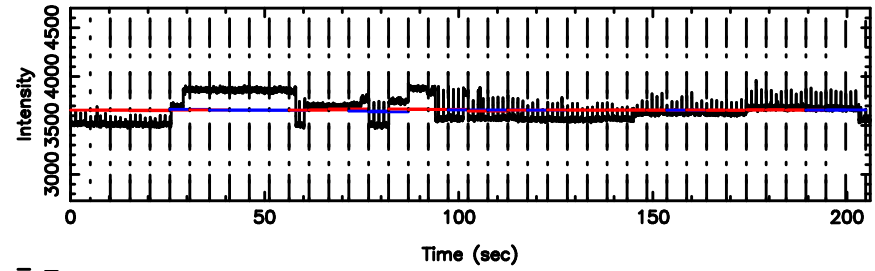

T20240811120619

BLK:13,SNR1: 1.3030 ,SNR2: 4.4902

3C222 2024/08/11 3.13UT TOYOKAWA-FUJI

F20240811120619

BLK:13,SNR1: 3.2275 ,SNR2: 16.273