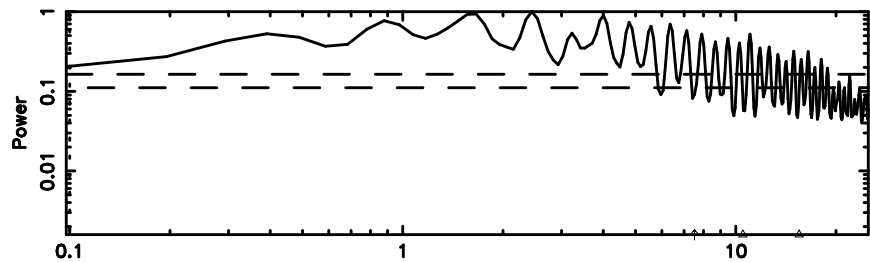

0741-06 2024/08/11 1.27UT TOYOKAWA-KISO

K20240811101420

BLK:18,SNR1: 0.39341 ,SNR2: 0.95364

F20240811101423

BLK: 9,SNR1: 0.63395 ,SNR2: 1.7402

Frequency (Hz)

K20240811101420

BLK: 9,SNR1: 0.34363 ,SNR2: 0.62349