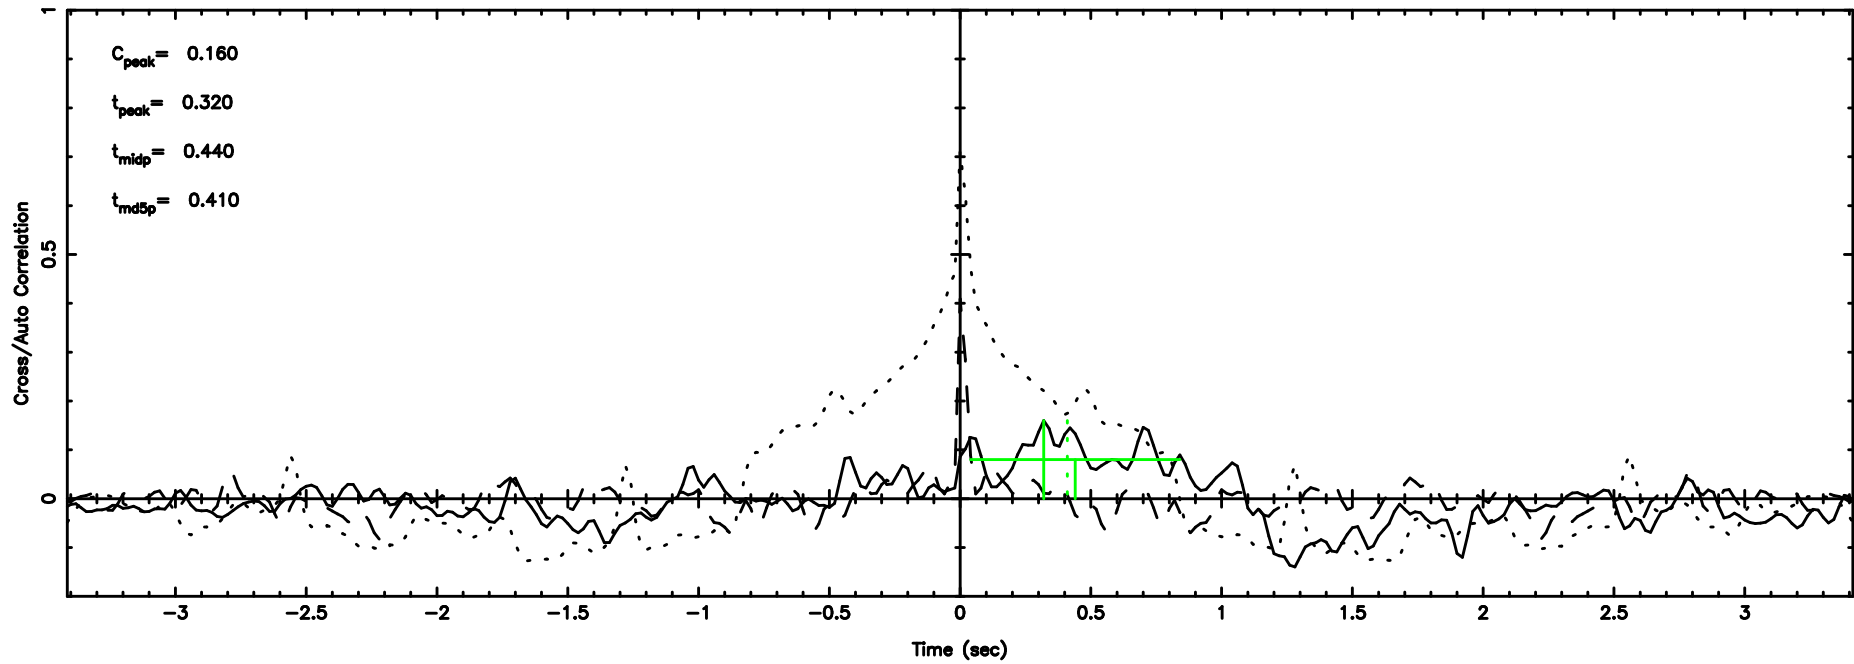

Frequency (Hz)

1428-03 2024/08/11 8.03UT TOYOKAWA-FUJI