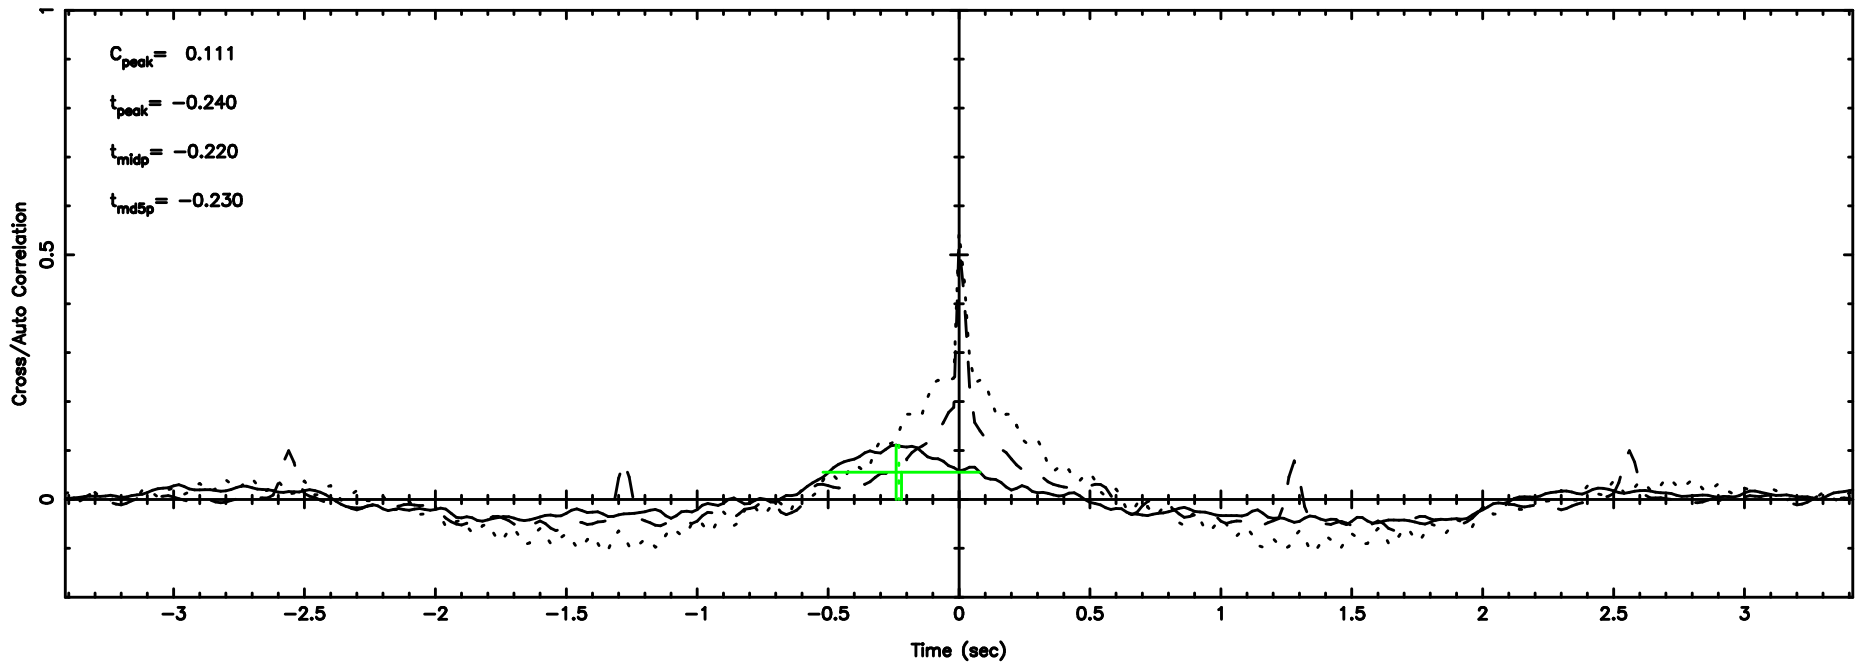

Frequency (Hz)

3C286 2024/08/11 7.03UT FUJI -KISO