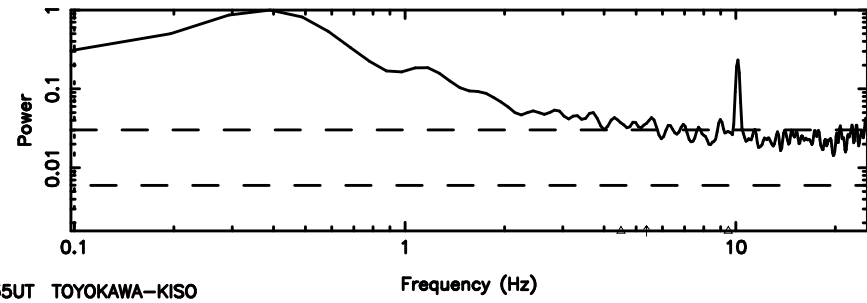

BLK:11,SNR1: 0.91980 ,SNR2: 3.5501