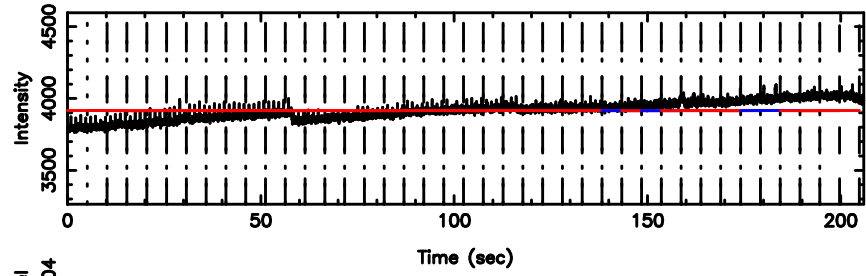

F20240811141920