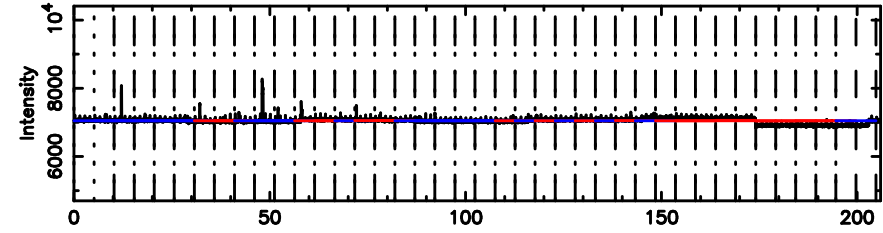

T20240811060134

BLK:20,SNR1: 4.2760 ,SNR2: 6.0887

Frequency (Hz)

F20240811060134

BLK:20,SNR1: 3.5680 ,SNR2: 11.733

Frequency (Hz)

0326+455 2024/08/10 21.05UT TOYOKAWA-FUJI

T20240811060134