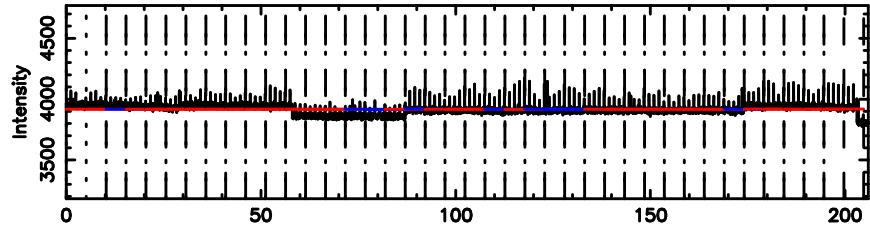

0741-06 2024/08/11 1.27UT TOYOKAWA-KISO

K20240811101420

BLK:18,SNR1: 0.39341 ,SNR2: 0.95364

F20240811101423

BLK: 9,SNR1: 0.63395 ,SNR2: 1.7402

Frequency (Hz)

K20240811101420

BLK: 9,SNR1: 0.34363 ,SNR2: 0.62349