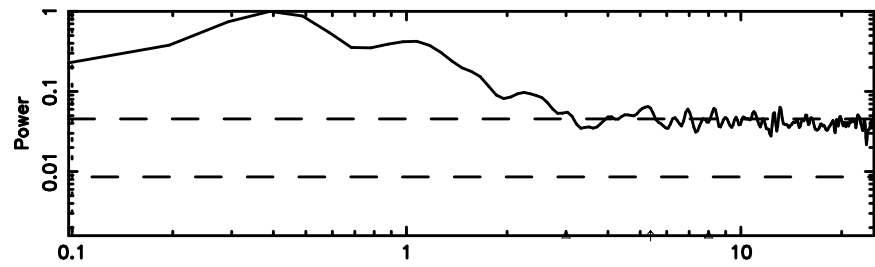

Frequency (Hz)

F20240811070340

BLK:11,SNR1: 1.3555 ,SNR2: 4.1493

Frequency (Hz)

3C119 2024/08/10 22.09UT TOYOKAWA-FUJI

T20240811070340

BLK:13,SNR1: 0.68277 ,SNR2: 2.8120

Frequency (Hz)