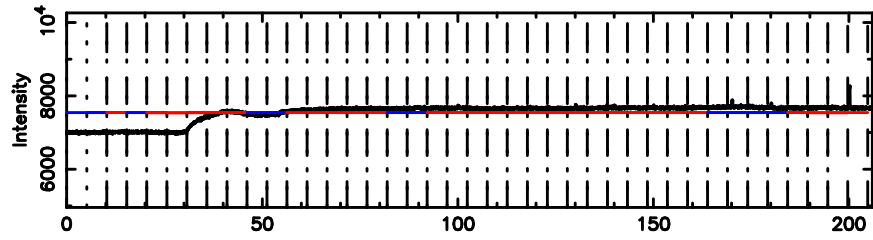

T20240811065212