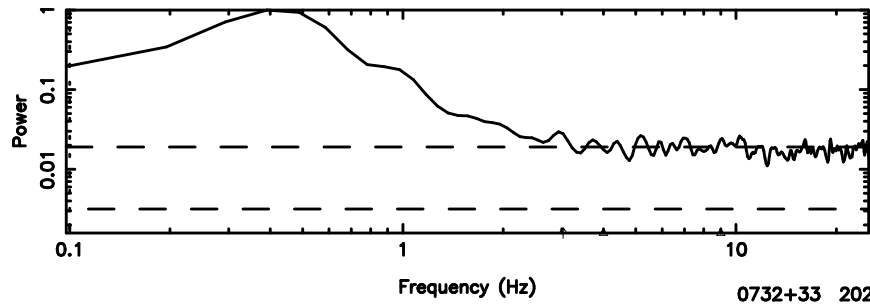

BLK:19,SNR1: 1.2205 ,SNR2: 8.5231

0732+33 2024/08/11 1.13UT TOYOKAWA-KISO

K20240811100618