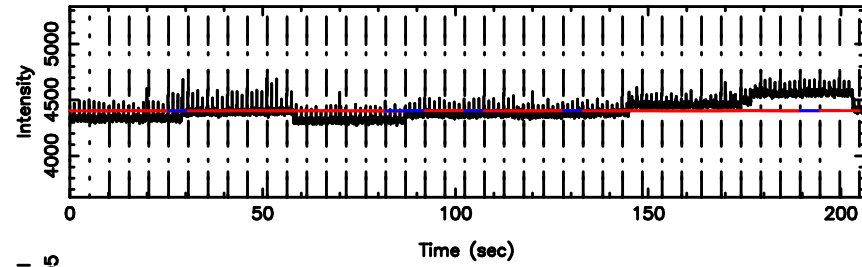

Frequency (Hz)

1345+12 2024/08/11 7.30UT FUJI -KISO

T20240811162655

BLK: 6,SNR1: 0.35423 ,SNR2: 1.5781

Frequency (Hz)

F20240811162655

BLK: 6,SNR1: 0.18787 ,SNR2: 2.7475

Frequency (Hz)