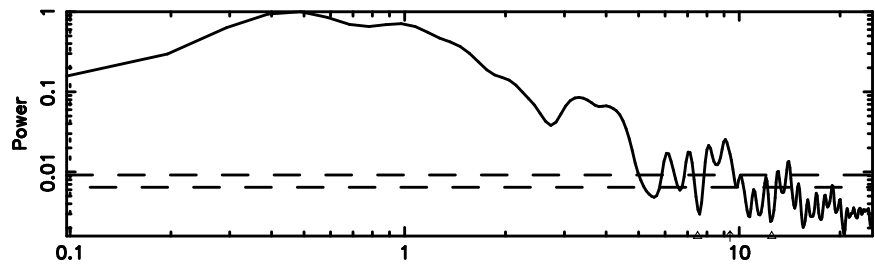

Frequency (Hz)

0411+05 2024/08/10 21.78UT TOYOKAWA-KISO

F20240811064518

BLK:26,SNR1: 6.0031 ,SNR2: 13.394

Frequency (Hz)

K20240811064515

BLK:26,SNR1: 3.5532 ,SNR2: 15.253

Frequency (Hz)