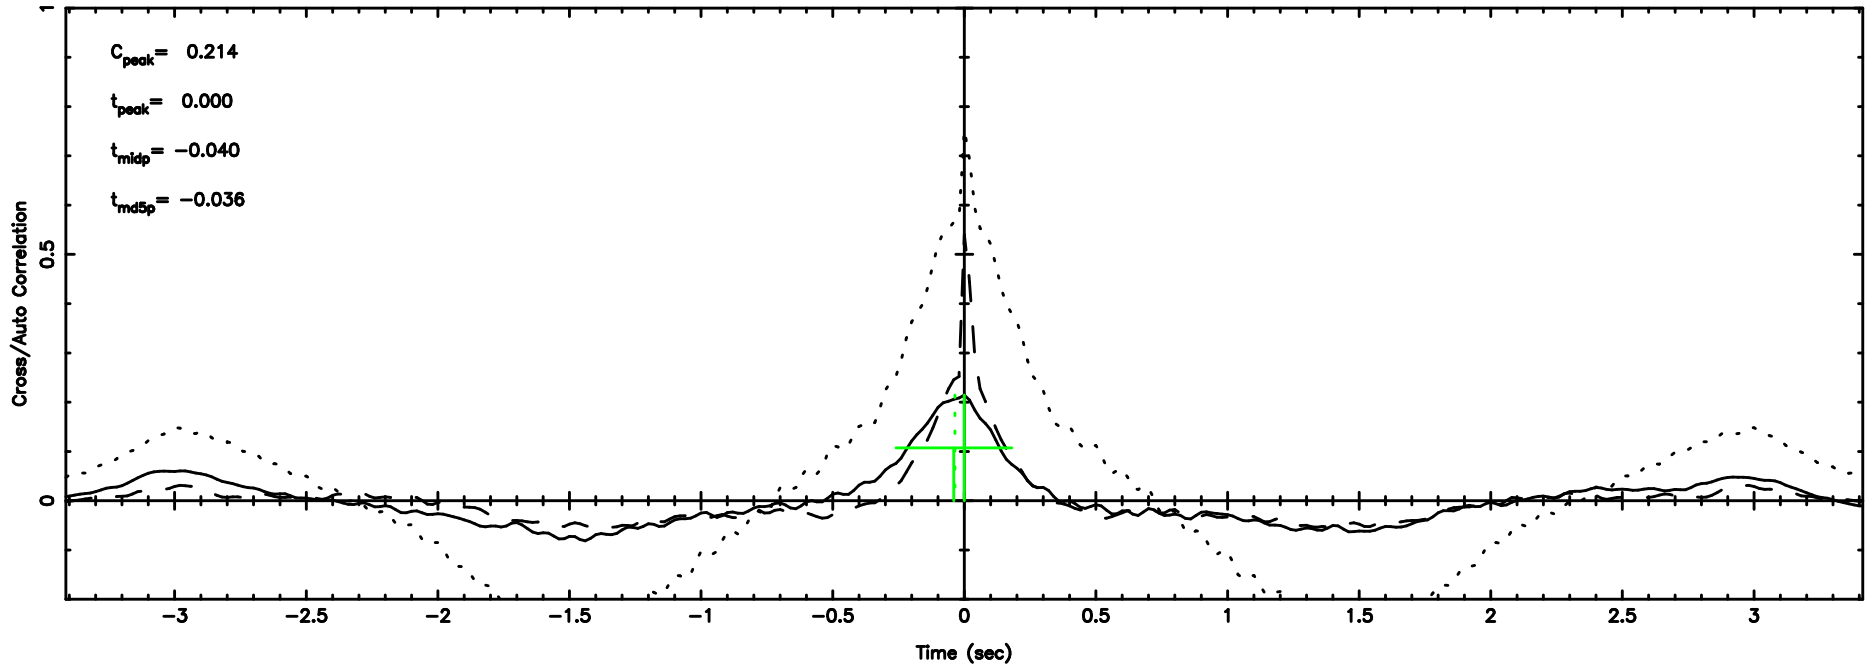

T20240811124358

BLK:25,SNR1: 2.0951 ,SNR2: 3.8665

K20240811124355

BLK:25,SNR1: 3.9955 ,SNR2: 16.571

1011+110 2024/08/11 3.76UT TOYOKAWA-KISO

F20240811124358

BLK:27,SNR1: 0.72477 ,SNR2: 4.0181

K20240811124355