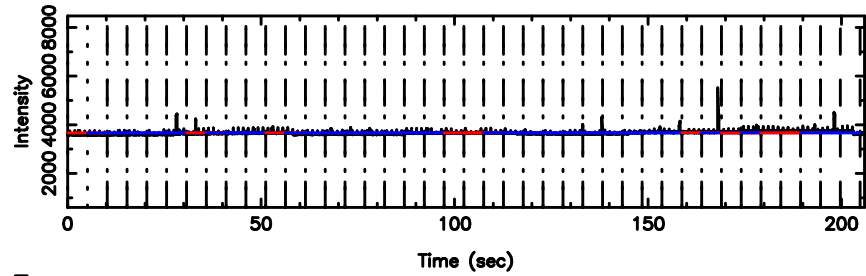

F20240811134854