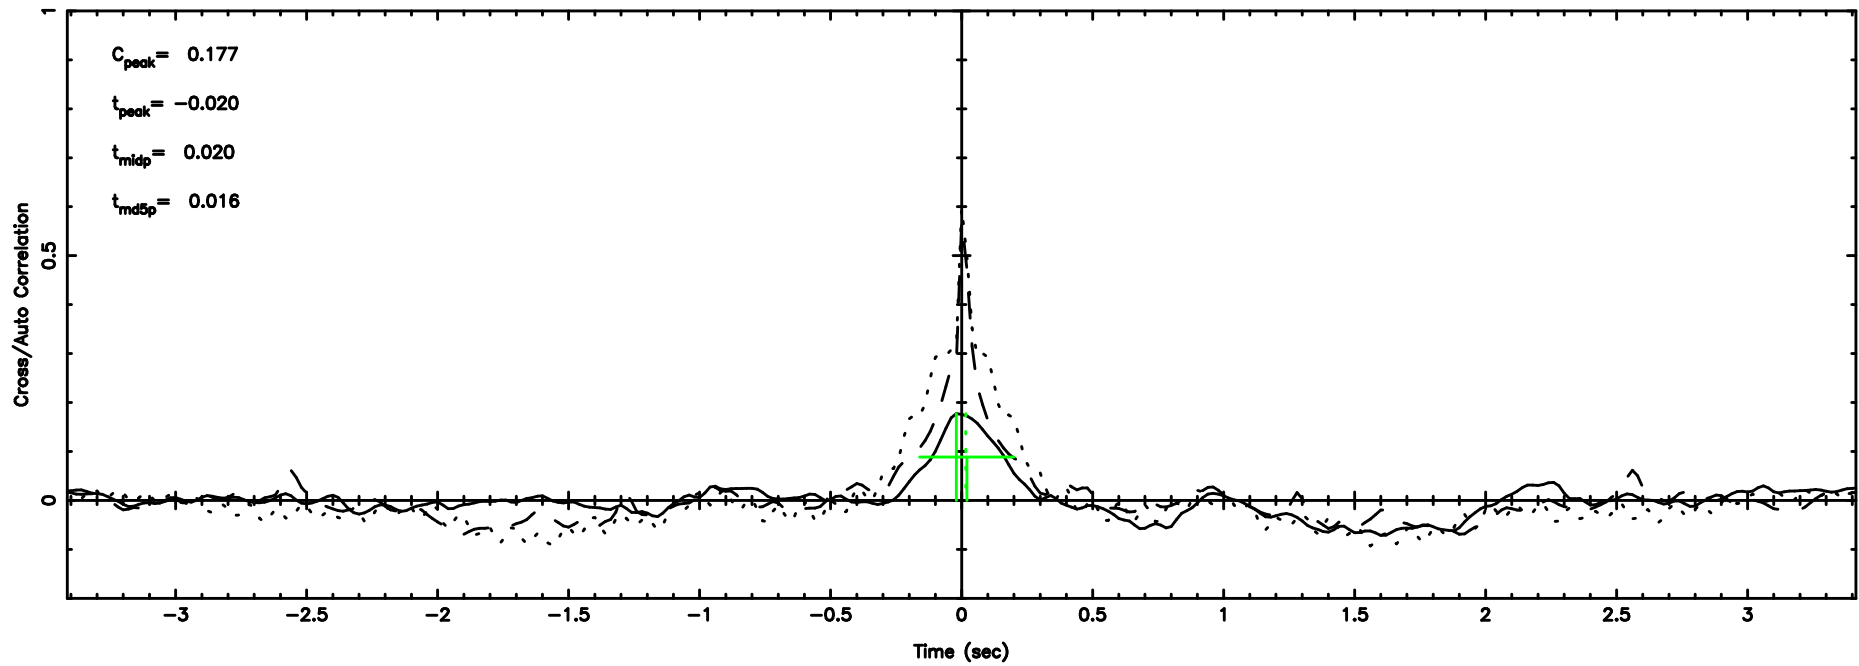

3C283 2024/08/11 6.71UT FUJI -KISO