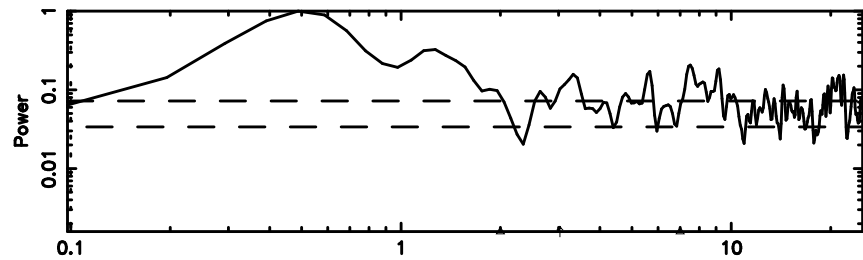

Frequency (Hz)

1245-19 2024/08/11 6.32UT FUJI -KISO

T20240811152524

BLK: 2,SNR1: 0.31619 ,SNR2: 2.3753

Frequency (Hz)

F20240811152524

BLK: 2,SNR1:-0.17321 ,SNR2: 2.0588

Frequency (Hz)