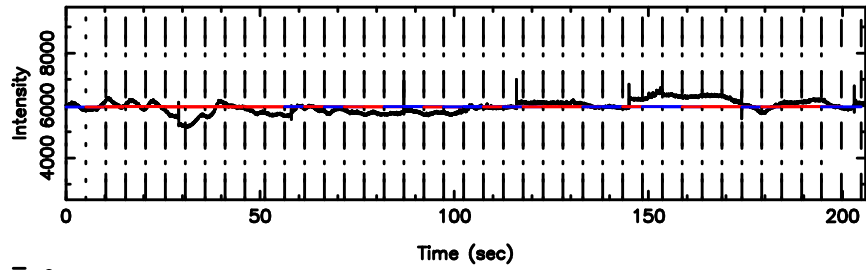

BLK:10,SNR1: 3.2140 ,SNR2: 7.6178

0926+117 2024/08/11 3.00UT TOYOKAWA-KISO

K20240811115832

BLK:10,SNR1: 1.3157 ,SNR2: 4.9245

F20240811115835

BLK:14,SNR1: 1.8239 ,SNR2: 10.597

0926+117 2024/08/11 3.00UT FUJI -KISO