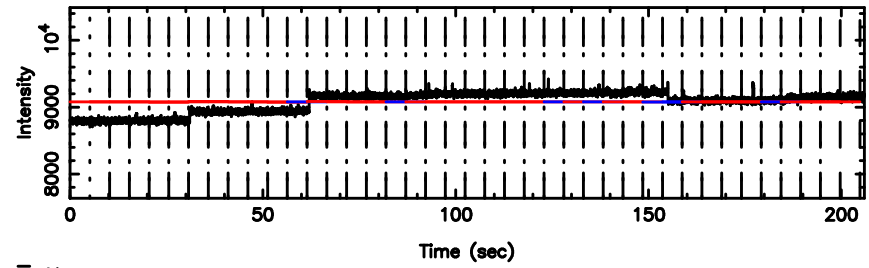

BLK: 7,SNR1: 1.1410 ,SNR2: 4.9871

Frequency (Hz)

1345+12 2024/08/11 7.30UT TOYOKAWA-KISO

F20240811161635

BLK:12,SNR1: 0.27573E-01,SNR2: 1.0861

Frequency (Hz)

K20240811161632

BLK:12,SNR1: 0.42872 ,SNR2: 1.7064