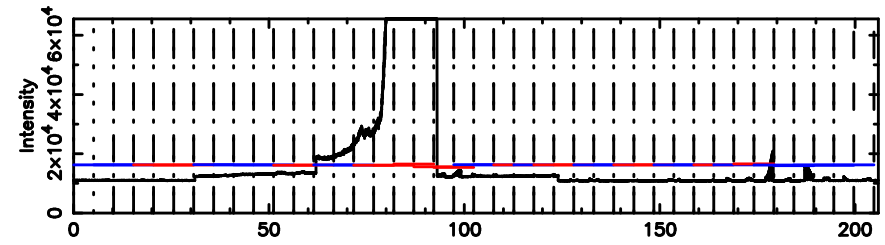

Frequency (Hz)

K20240811080517