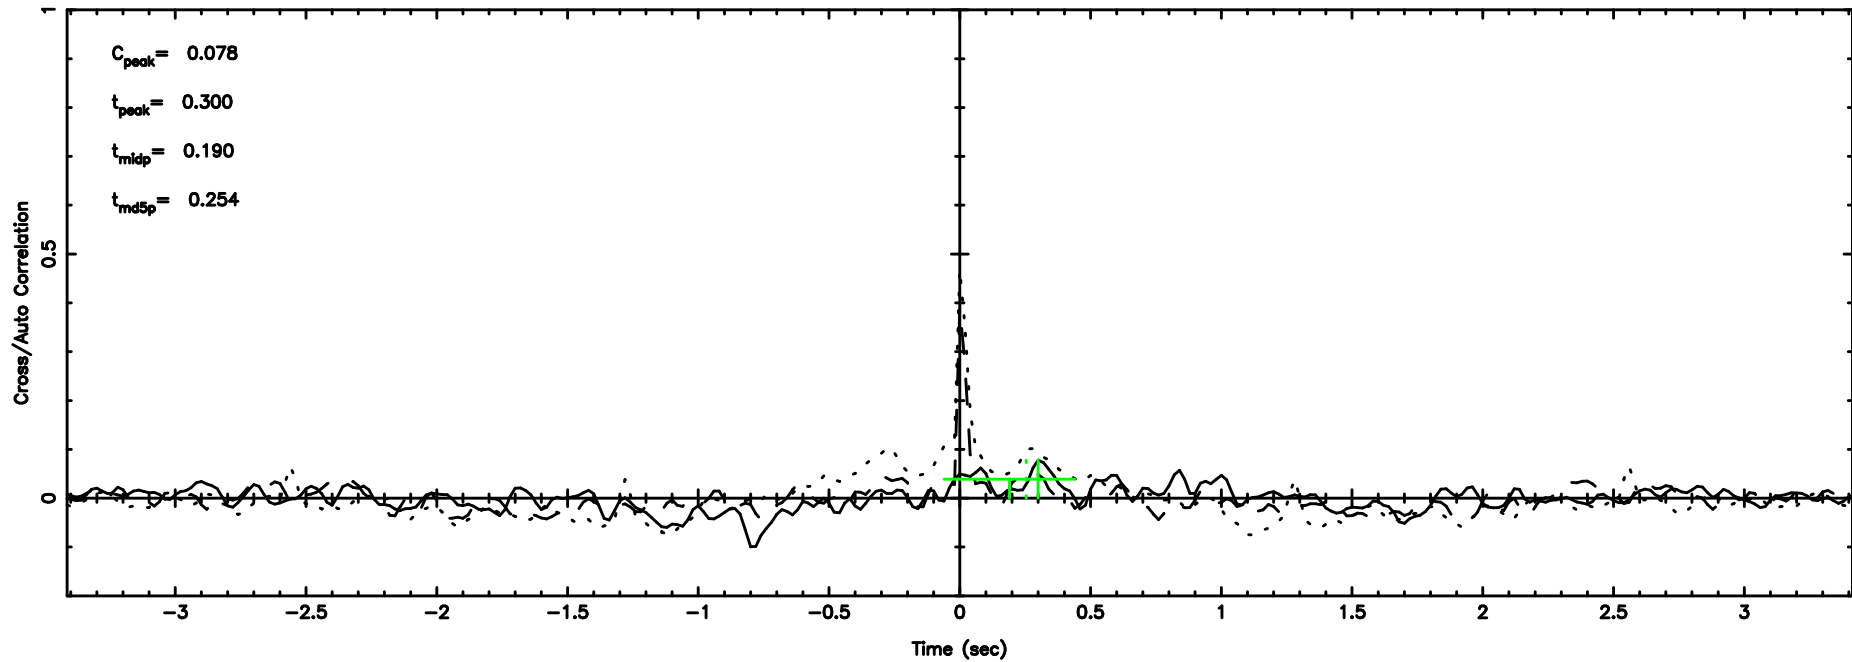

Frequency (Hz)

1452+16 2024/08/11 8.41UT TOYOKAWA-FUJI