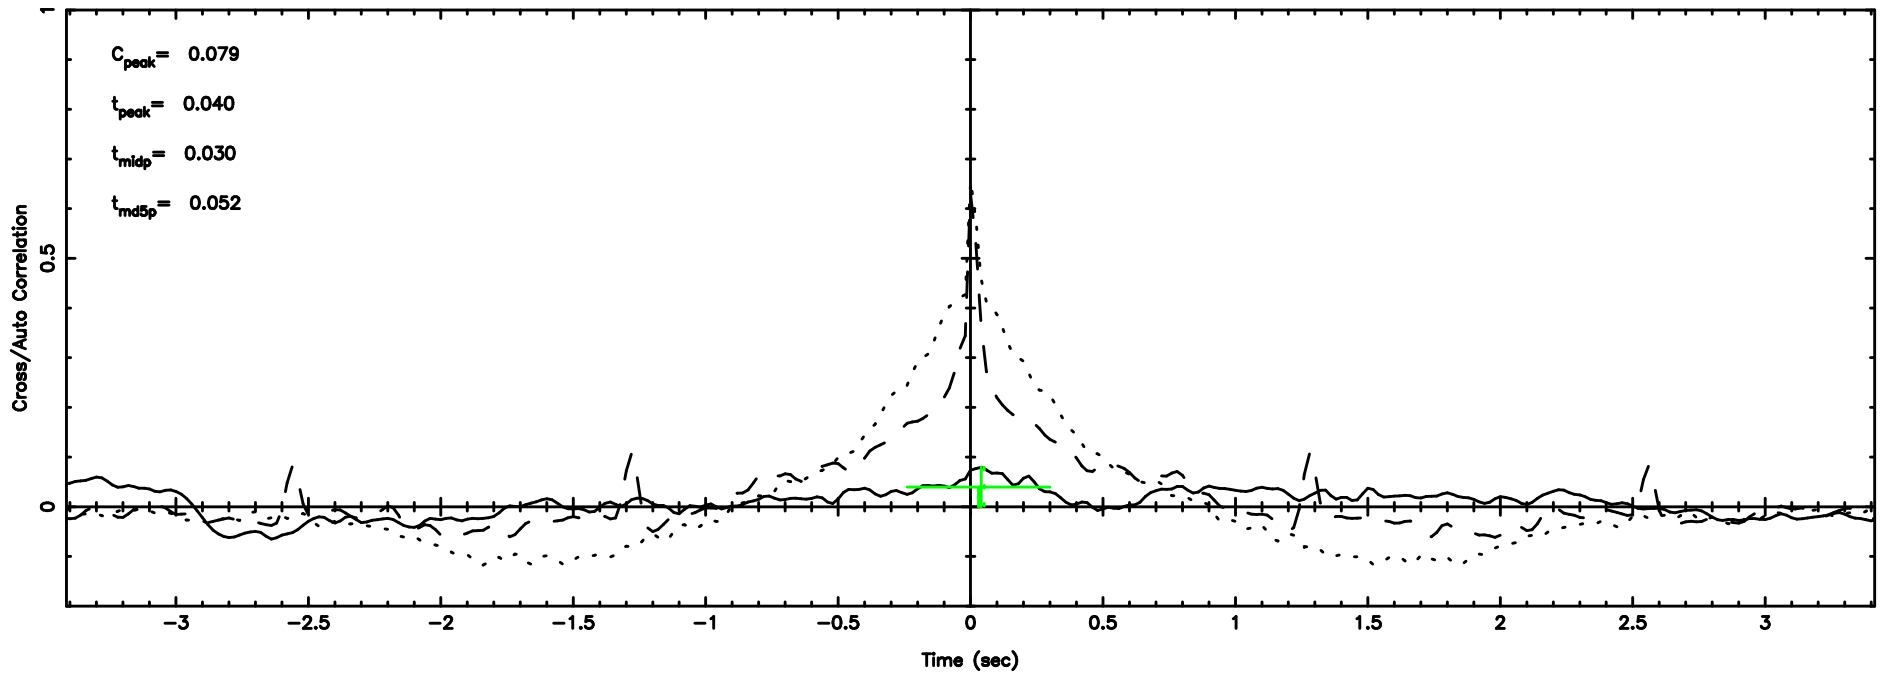

3C152 2024/08/10 23.61UT TOYOKAWA-KISO

F20240811083502

BLK: 7,SNR1: 1.2255 ,SNR2: 6.9826

Frequency (Hz)

3C152 2024/08/10 23.61UT FUJI -KISO

K20240811083459

BLK: 7,SNR1: 18.740 ,SNR2: 31.009

Frequency (Hz)