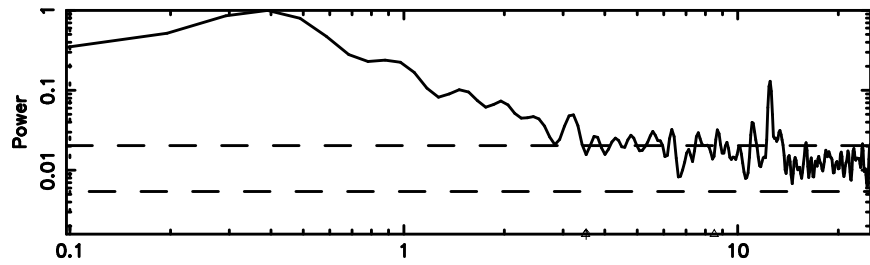

Frequency (Hz)

0552+12 2024/08/10 23.46UT TOYOKAWA-KISO

K20240811082559

BLK: 3,SNR1: 4.7358 ,SNR2: 25.354

Frequency (Hz)

F20240811082602

BLK: 5, SNR1: 1.3212 , SNR2: 7.8955

Frequency (Hz)