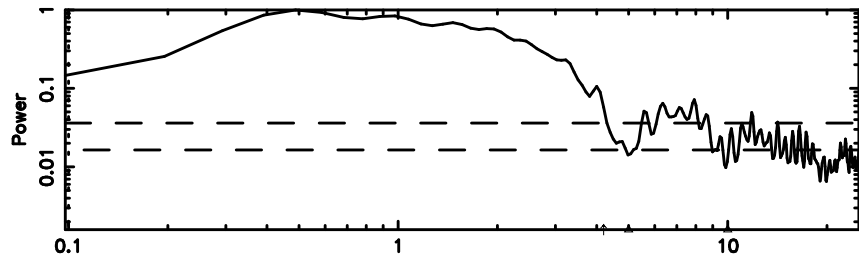

K20240811164803

BLK:15,SNR1: 1.4282 ,SNR2: 4.4316

3C298 2024/08/11 7.83UT TOYOKAWA-KISO

F20240811164806

BLK: 8,SNR1: 2.0878 ,SNR2: 11.283

Frequency (Hz)

K20240811164803

BLK: 8,SNR1: 1.7918 ,SNR2: 5.7767