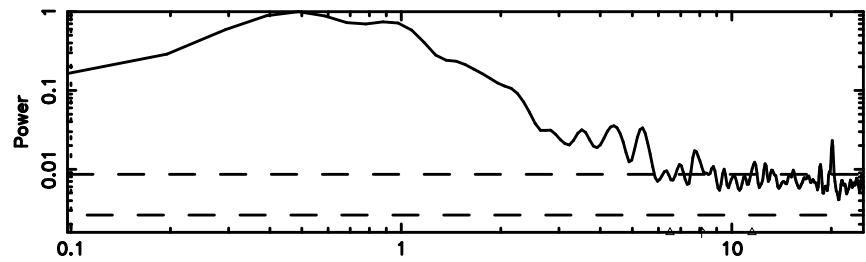

BLK:16,SNR1:-0.13772 ,SNR2: 1.2392

3C273 2024/08/11 6.00UT TOYOKAWA-FUJI

T20240811145824

BLK:14,SNR1: 5.6376 ,SNR2: 14.141

Frequency (Hz)

K20240811145821

BLK:14,SNR1: 2.4964 ,SNR2: 9.0214

Frequency (Hz)