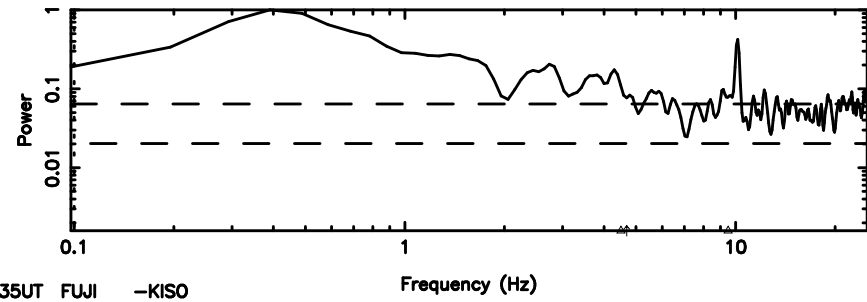

BLK: 4,SNR1: 0.61862 ,SNR2: 2.7164