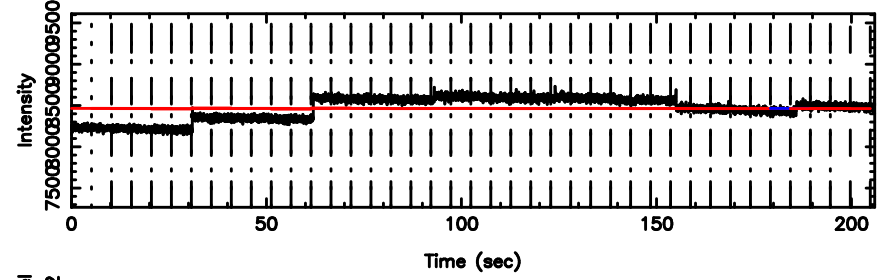

K20240811092453