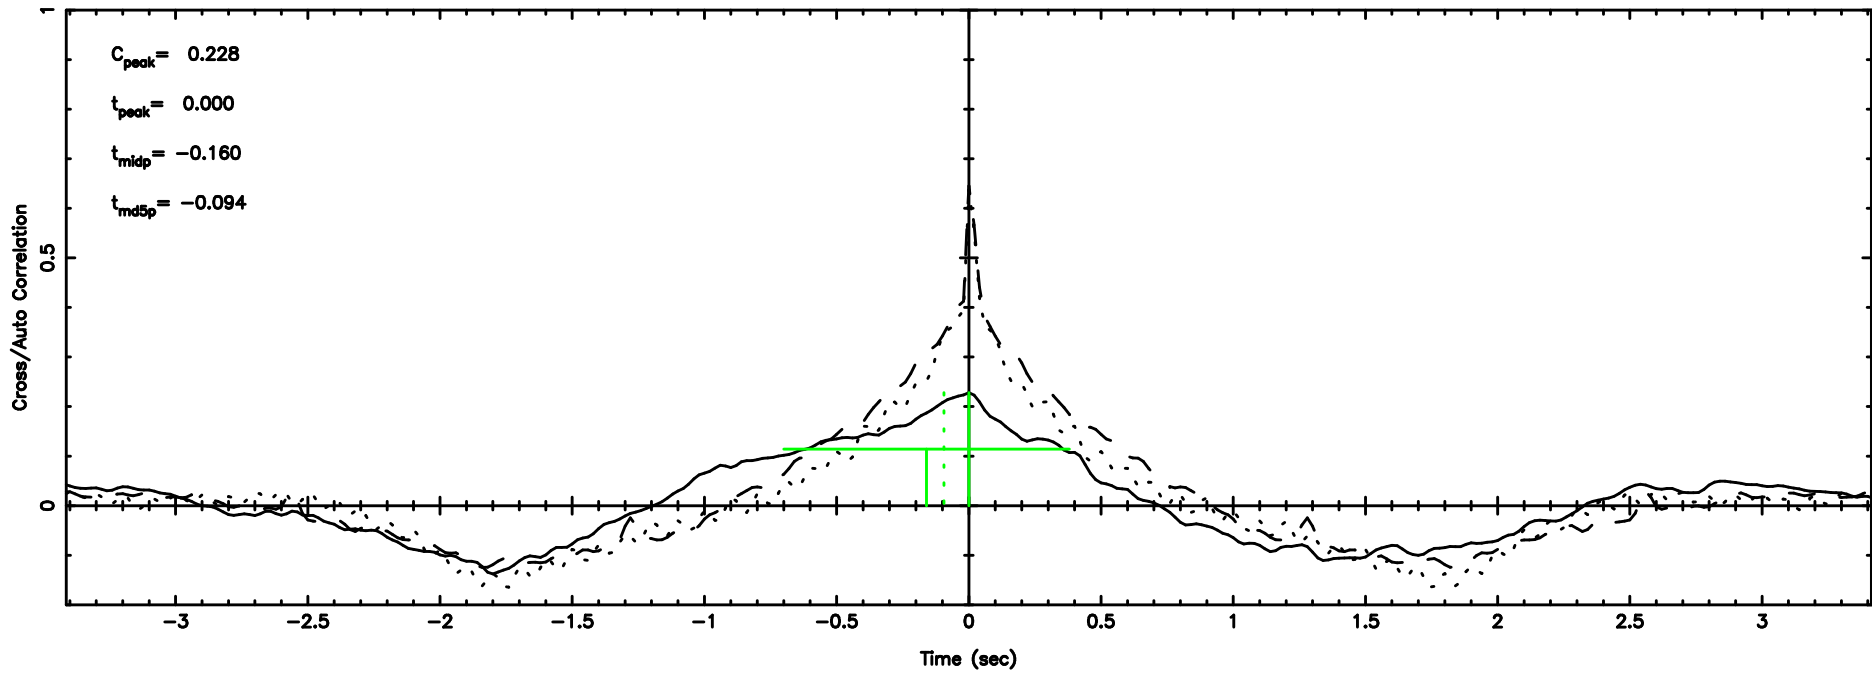

F20240811100621

BLK:12,SNR1: 1.5603 ,SNR2: 5.1097

K20240811100618

BLK:12,SNR1: 2.9972 ,SNR2: 13.521

0732+33 2024/08/11 1.13UT FUJI -KISO