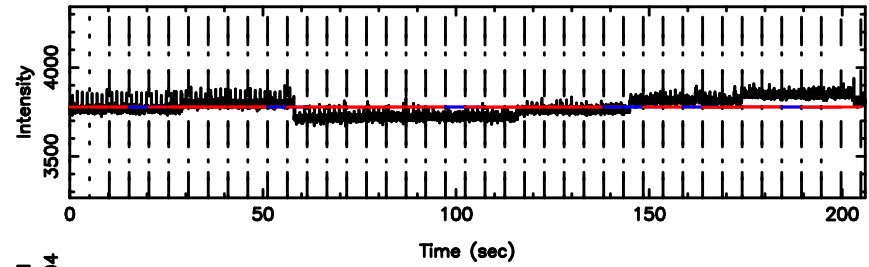

F20240811151740