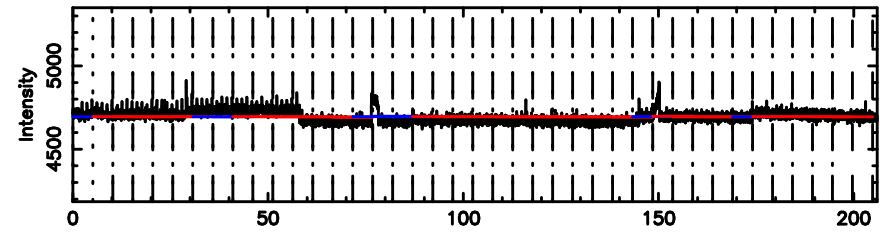

Frequency (Hz)

0552+12 2024/08/10 23.46UT TOYOKAWA-FUJI

F20240811082602

BLK: 8,SNR1: 2.2321 ,SNR2: 8.3407