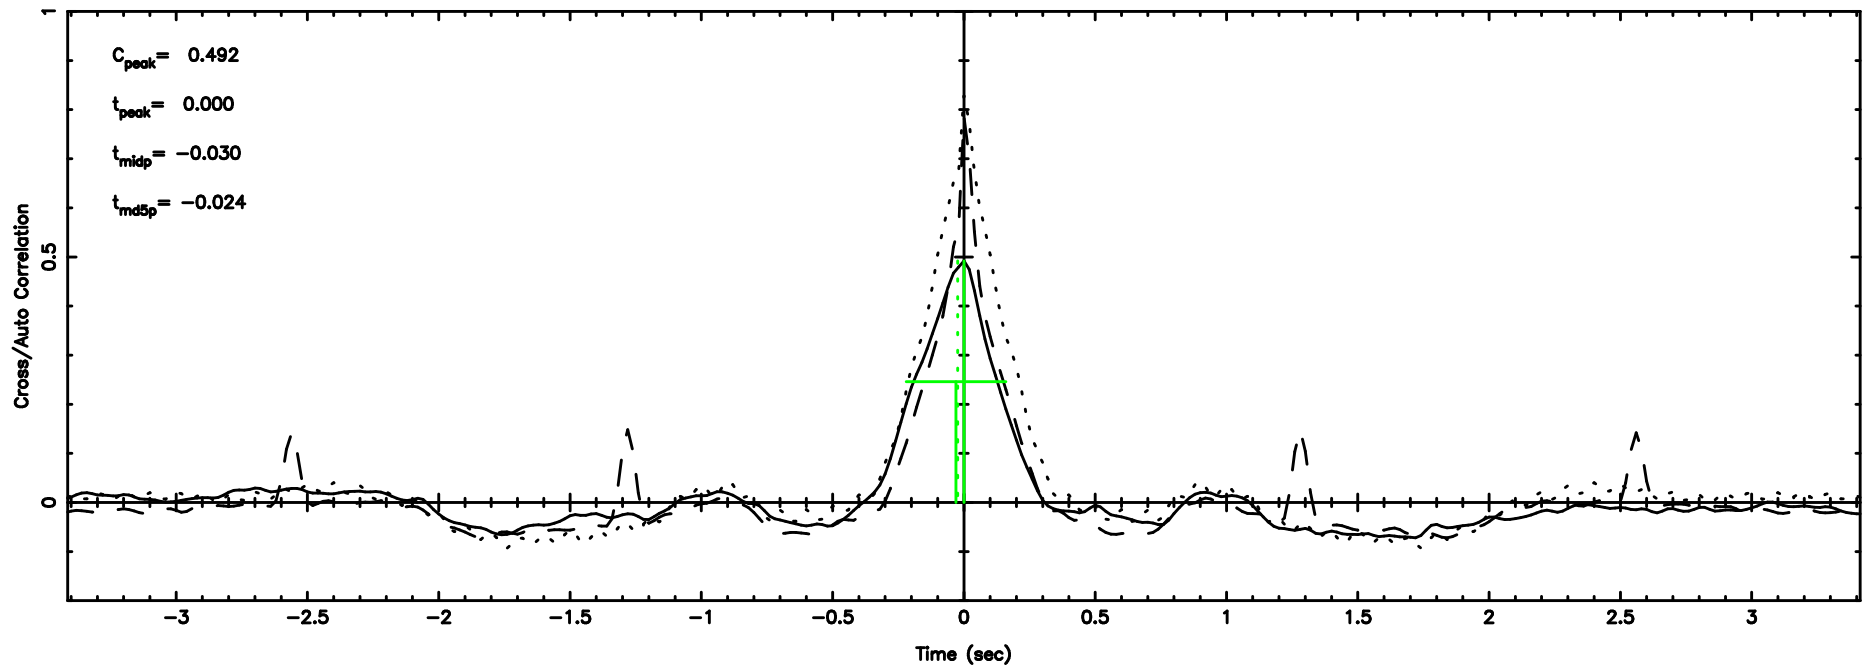

BLK:28,SNR1: 7.2231 ,SNR2: 19.044

1127-14 2024/08/11 5.02UT TOYOKAWA-KISO

F20240811135932

BLK:16,SNR1: 4.0270 ,SNR2: 14.156

K20240811135929

BLK:16,SNR1: 7.6061 ,SNR2: 19.996

1127-14 2024/08/11 5.02UT FUJI -KISO