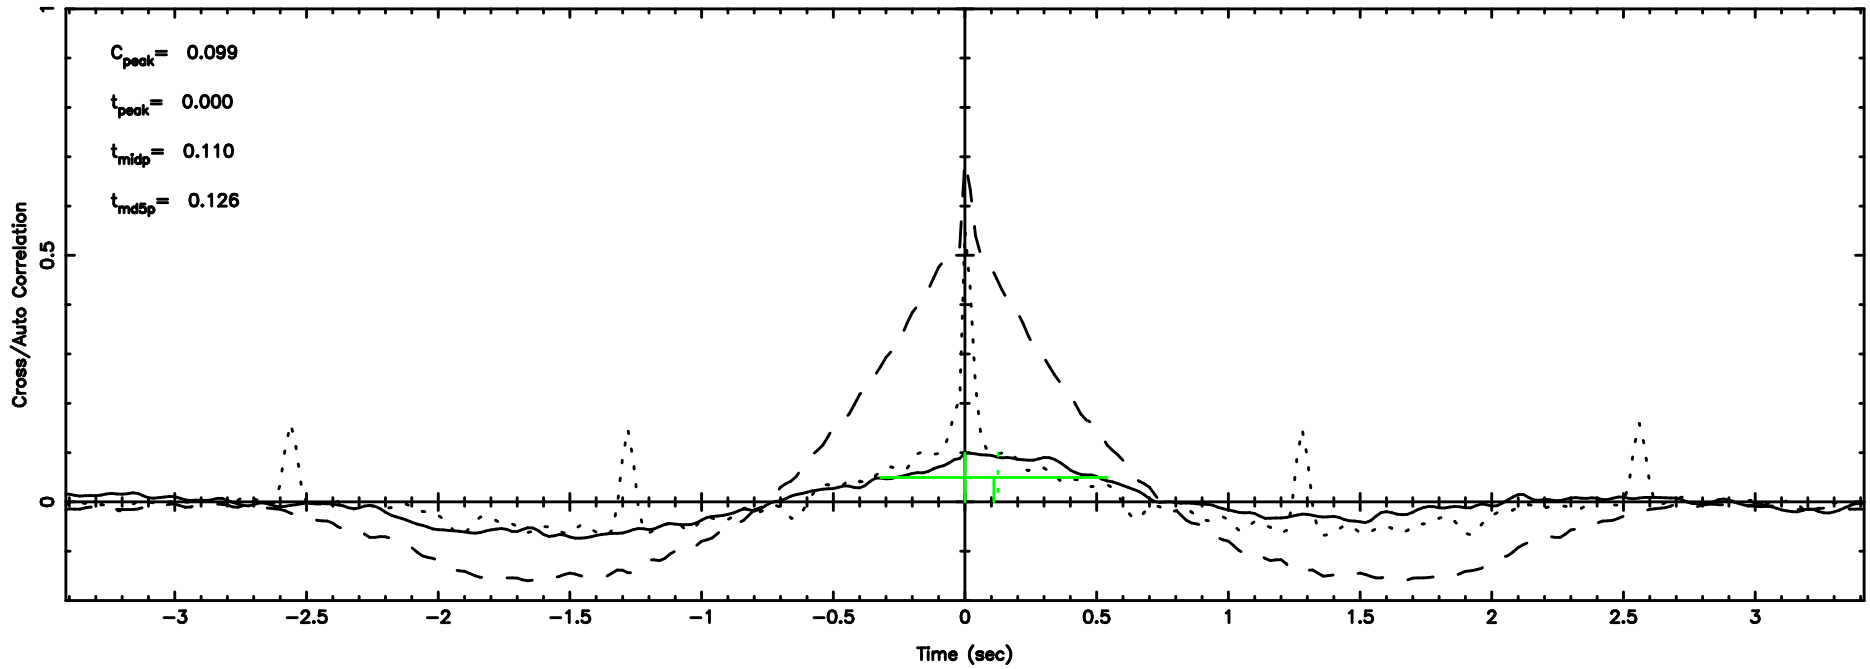

BLK:16,SNR1: 5.0670 ,SNR2: 21.533

0941-08 2024/08/11 3.25UT FUJI -KISO

T20240811122141

BLK:17,SNR1: 3.6328 ,SNR2: 13.025

3C230 2024/08/11 3.39UT TOYOKAWA-FUJI

F20240811122141

BLK:17,SNR1: 0.56644E-01,SNR2: 1.5326