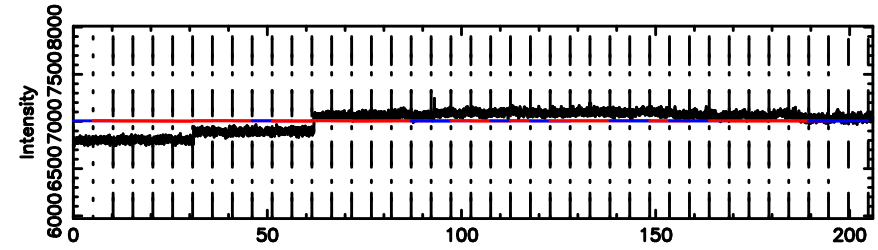

Frequency (Hz)

3C222 2024/08/11 3.13UT FUJI -KISO

K20240811120616