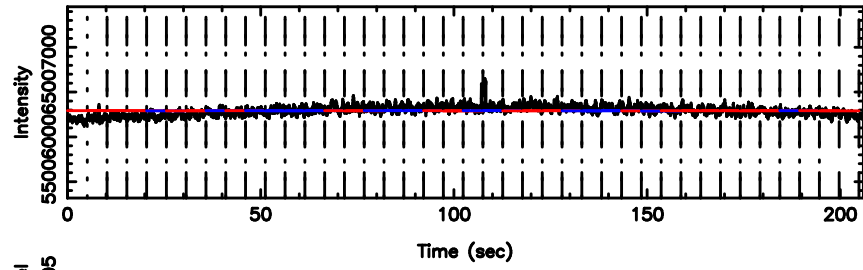

Frequency (Hz)

K20240811144504

BLK:24,SNR1: 4.9745 ,SNR2: 9.7809

Frequency (Hz)

1213-17 2024/08/11 5.78UT FUJI -KISO

T20240811145824

BLK:16,SNR1: 6.0364 ,SNR2: 15.217

F20240811145824