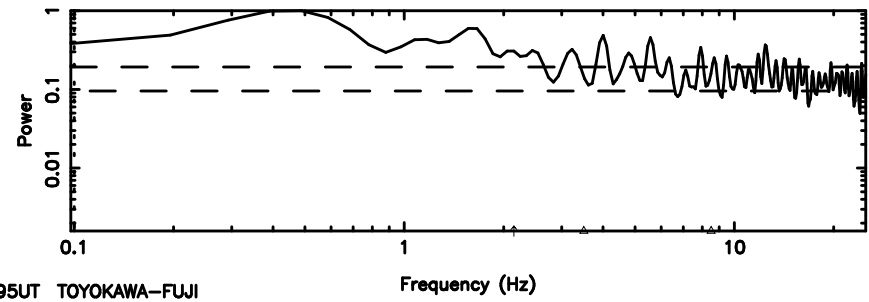

T20240811155518

BLK:11,SNR1: 1.3500 ,SNR2: 6.2652

F20240811155518

BLK:11,SNR1: 0.57331E-01,SNR2: 1.6292

1323+32 2024/08/11 6.95UT TOYOKAWA-FUJI

T20240811155518

BLK:16,SNR1: 0.55403 ,SNR2: 3.1370

Frequency (Hz)