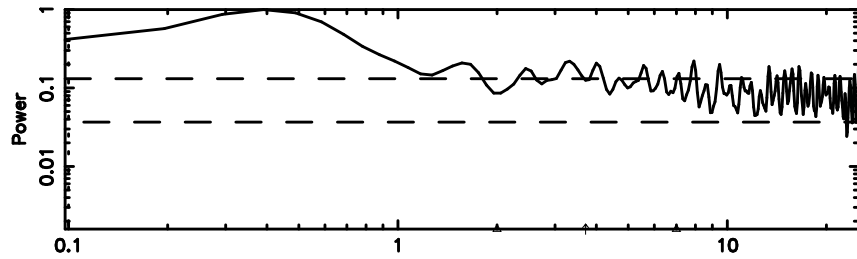

F20240811172308

BLK: 5,SNR1:-0.76748E-02,SNR2: 1.0471

Frequency (Hz)

K20240811172305

BLK: 5,SNR1: 14.030 ,SNR2: 35.498

Frequency (Hz)

1452+16 2024/08/11 8.41UT FUJI -KISO