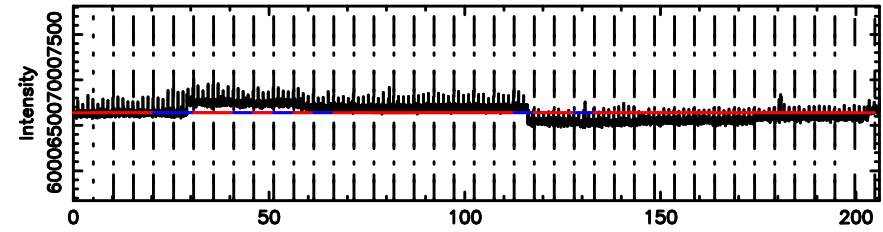

Frequency (Hz)

F20240811062415