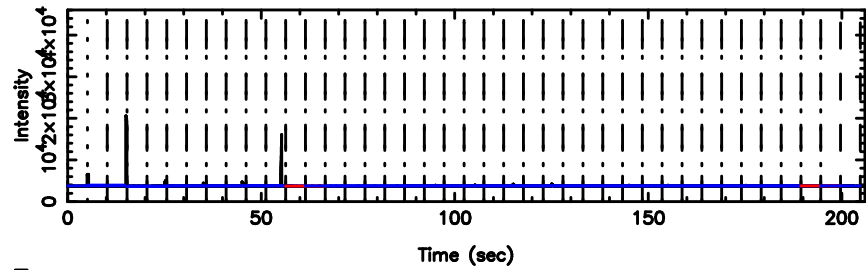

BLK:30,SNR1: 9.2792 ,SNR2: 23.221

K20240811133914

BLK:30,SNR1: 2.8489 ,SNR2: 13.537

1107+109 2024/08/11 4.68UT TOYOKAWA-KISO

F20240811133917

BLK:37,SNR1: 8.5718 ,SNR2: 21.514

K20240811133914

BLK:37,SNR1: 2.8970 ,SNR2: 13.727