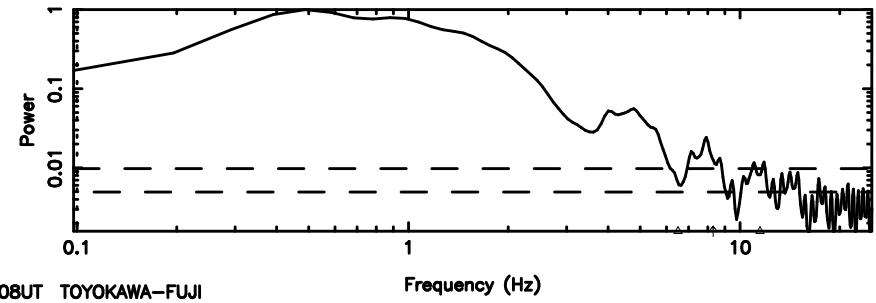

BLK:21,SNR1: 6.5281 ,SNR2: 16.425