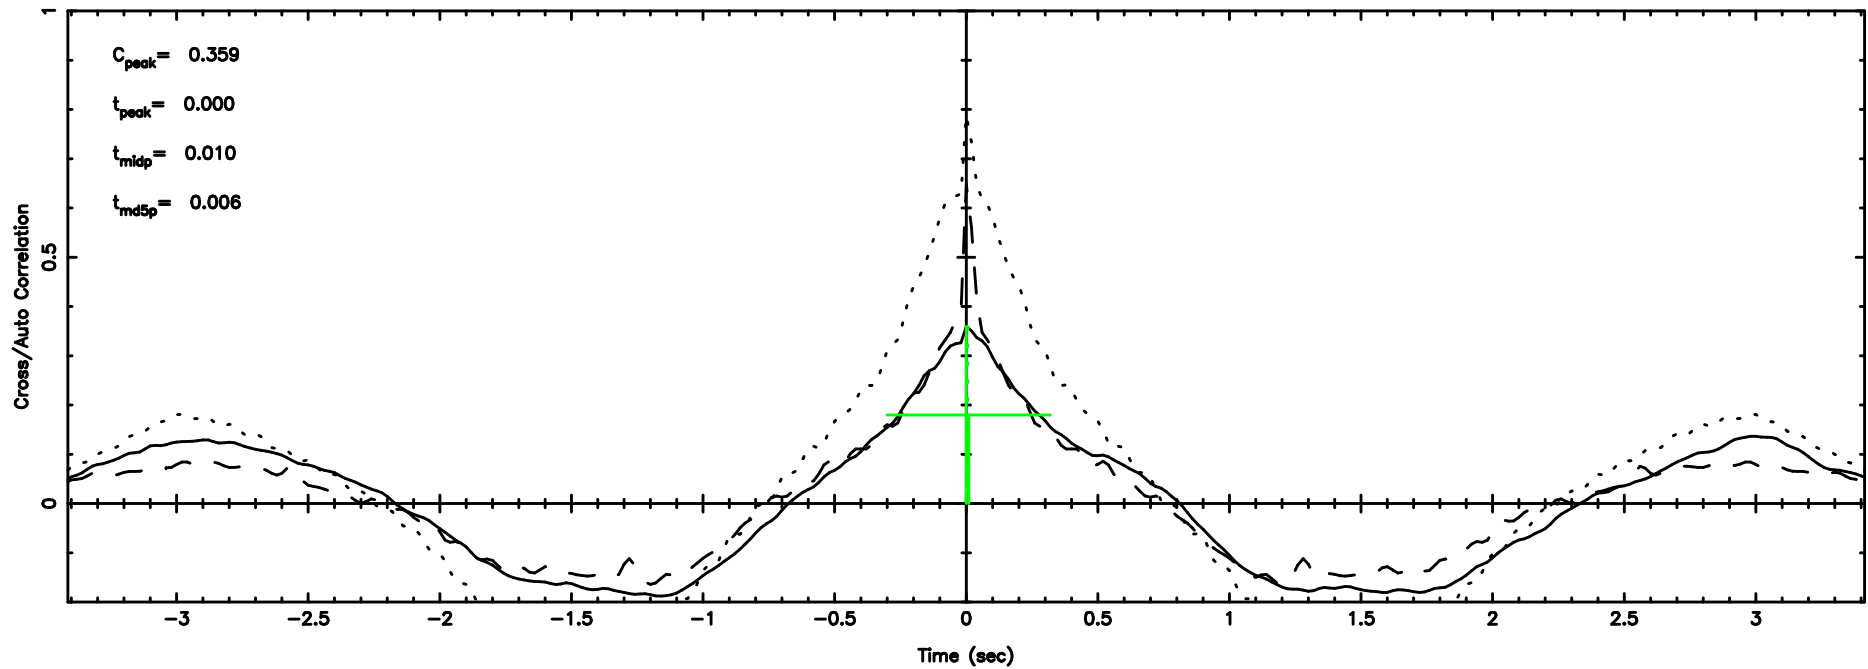

F20240811124358

BLK:27,SNR1: 0.72477 ,SNR2: 4.0181

K20240811124355

BLK:27,SNR1: 4.3328 ,SNR2: 17.714

1011+110 2024/08/11 3.76UT FUJI -KISO