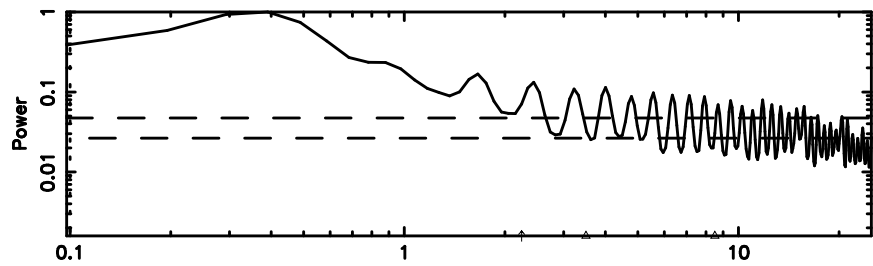

BLK:22,SNR1: 1.2018 ,SNR2: 6.7501

Frequency (Hz)

K20240811080517

BLK:22,SNR1: 10.393 ,SNR2: 31.091

Frequency (Hz)

0531+194 2024/08/10 23.12UT TOYOKAWA-KISO

F20240811080520

BLK:22,SNR1: 0.38191 ,SNR2: 4.8488