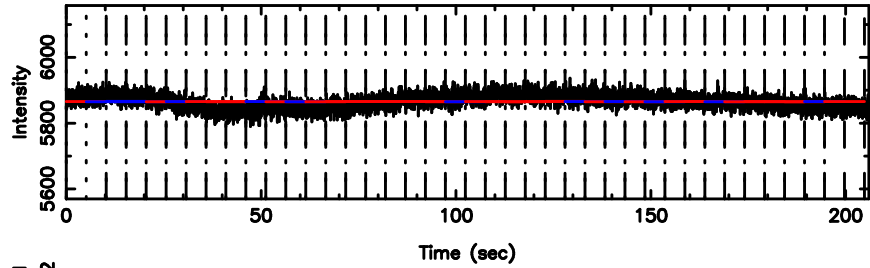

T20240811095607

BLK: 7,SNR1: 0.30319 ,SNR2: 2.5708

F20240811095607

BLK: 7,SNR1: 0.31270 ,SNR2: 1.9565

0723+10 2024/08/11 0.96UT TOYOKAWA-FUJI

T20240811095607

BLK:12,SNR1: 0.26505 ,SNR2: 0.79356

K20240811095604