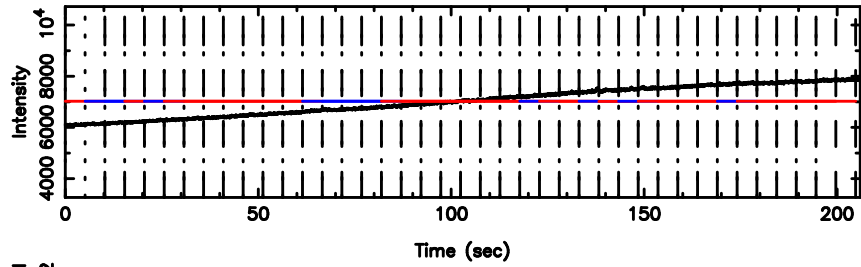

T20240811155518