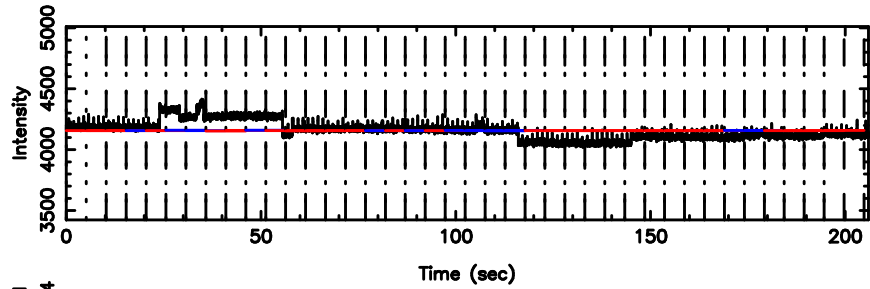

BLK:19,SNR1: 1.2205 ,SNR2: 8.5231

0732+33 2024/08/11 1.13UT TOYOKAWA-KISO

K20240811100618

BLK:19,SNR1: 2.2712 ,SNR2: 9.0194

F20240811100621

BLK:12,SNR1: 1.5603 ,SNR2: 5.1097

K20240811100618

BLK:12,SNR1: 2.9972 ,SNR2: 13.521