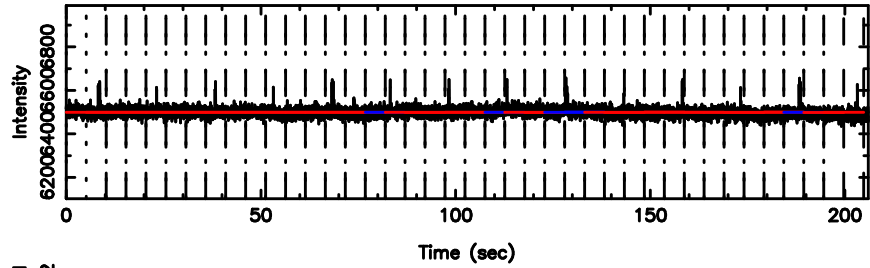

T20240811102408