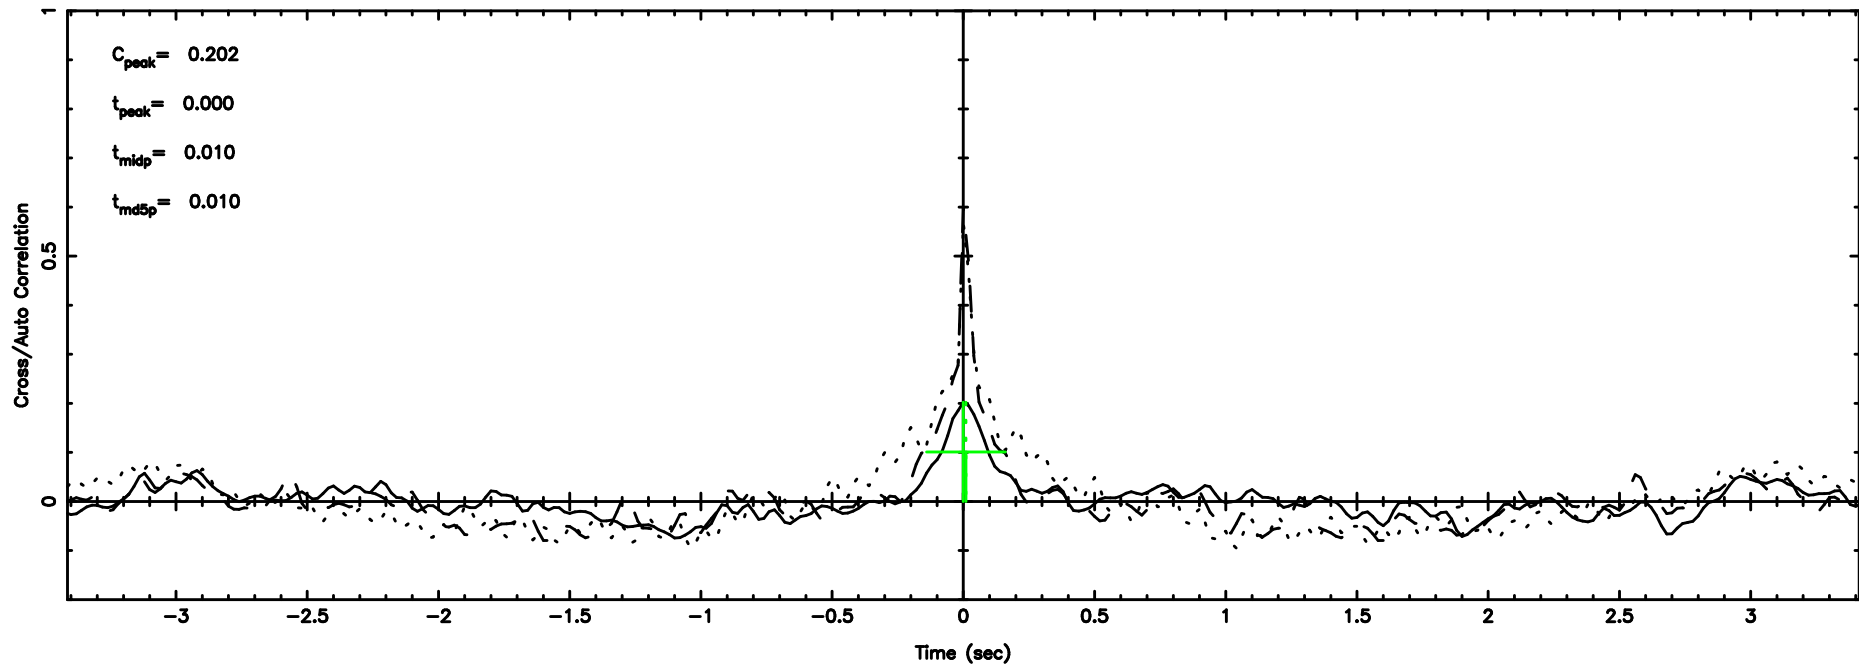

3C267 2024/08/11 5.35UT FUJI -KISO