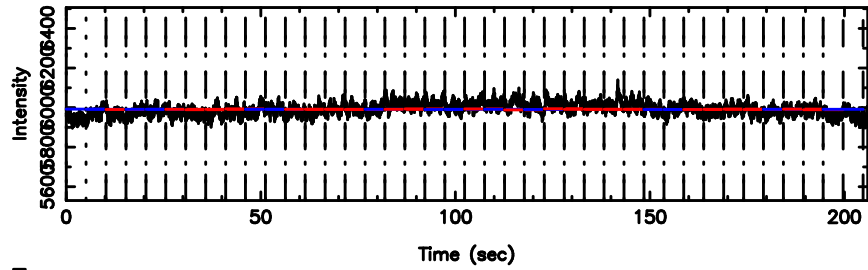

Frequency (Hz)

K20240811103139

BLK:17,SNR1: 0.20459 ,SNR2: 1.1578

Frequency (Hz)

3C190 2024/08/11 1.56UT FUJI -KISO

T20240811104407

BLK:15,SNR1: 2.2014 ,SNR2: 6.7315

3C196 2024/08/11 1.76UT TOYOKAWA-FUJI