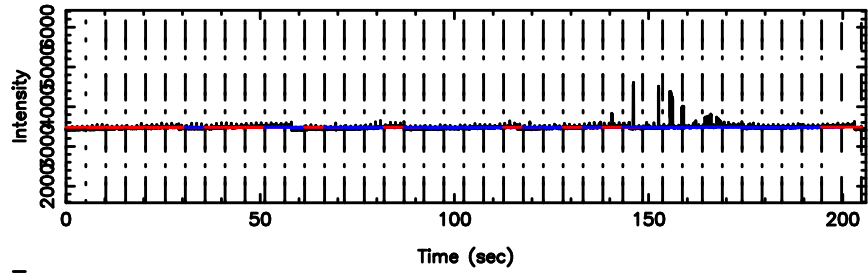

BLK:27,SNR1: 4.5272 ,SNR2: 16.828

0919-142 2024/08/11 2.89UT TOYOKAWA-KISO

K20240811115154

BLK:27,SNR1: 2.1317 ,SNR2: 9.8059

F20240811115156

BLK:24,SNR1: 6.0755 ,SNR2: 15.426

0919-142 2024/08/11 2.89UT FUJI -KISO