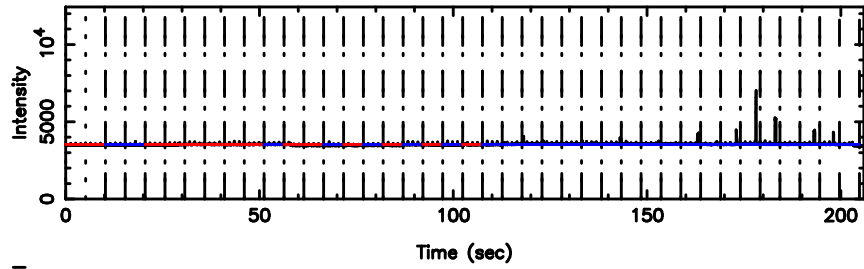

F20240811130309

BLK:21,SNR1: 6.5281 ,SNR2: 16.425

T20240811130309

BLK:26,SNR1: 3.1069 ,SNR2: 13.686

1031-11 2024/08/11 4.08UT TOYOKAWA-KISO

K20240811130306

BLK:26,SNR1: 8.4470 ,SNR2: 21.398

F20240811130309