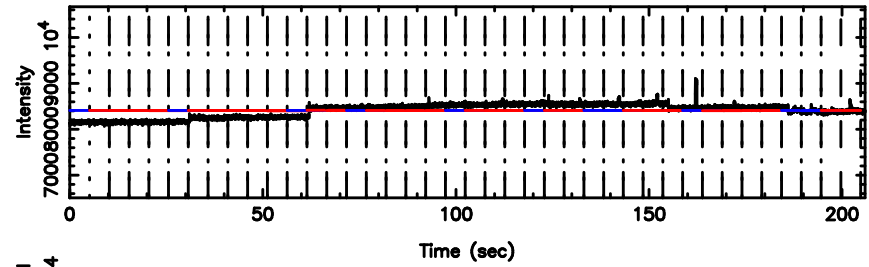

K20240811151737

BLK:11,SNR1: 2.8104 ,SNR2: 10.123

1245-19 2024/08/11 6.32UT TOYOKAWA-KISO

F20240811151740

BLK:14,SNR1: 0.21735 ,SNR2: 3.1033

Frequency (Hz)

K20240811151737

BLK:14,SNR1: 2.9123 ,SNR2: 10.124