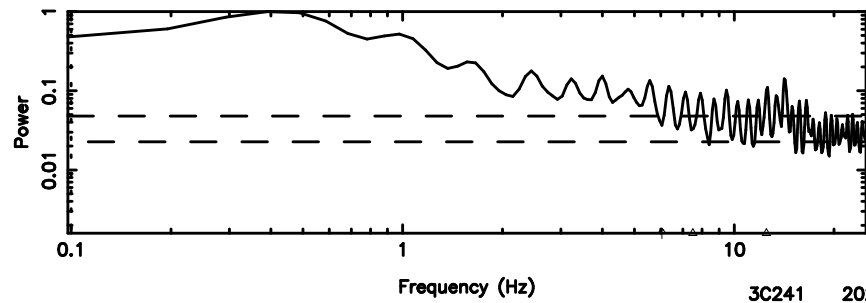

BLK:16,SNR1: 1.0007 ,SNR2: 3.3665