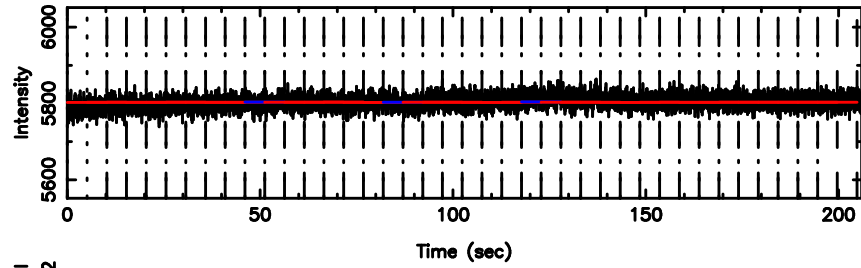

T20240811161635