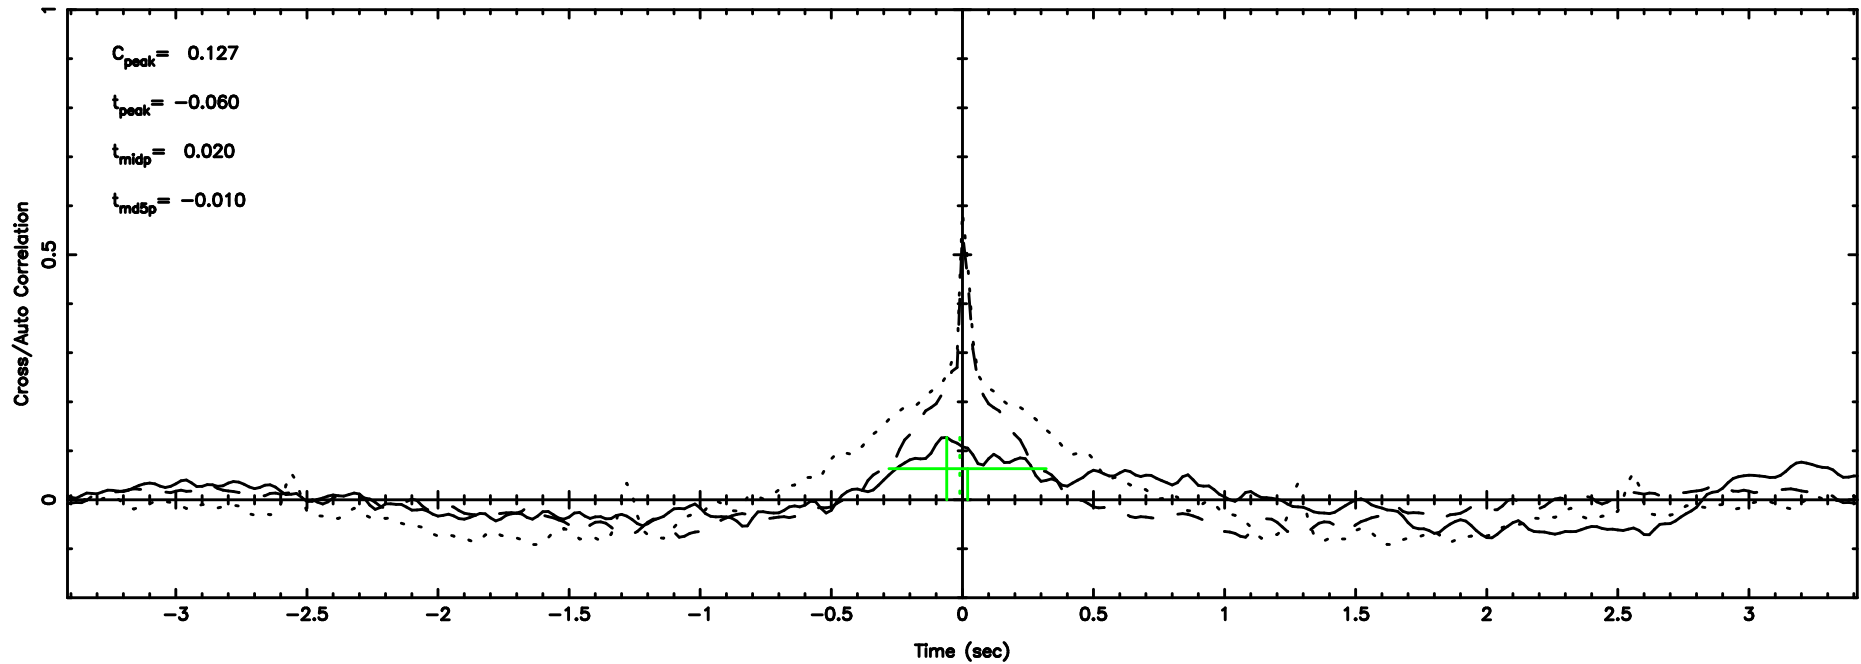

T20240811151740

BLK: 7,SNR1: 3.1478 ,SNR2: 7.4045

F20240811151740

BLK: 7,SNR1: 0.32701 ,SNR2: 5.9160

1245-19 2024/08/11 6.32UT TOYOKAWA-FUJI