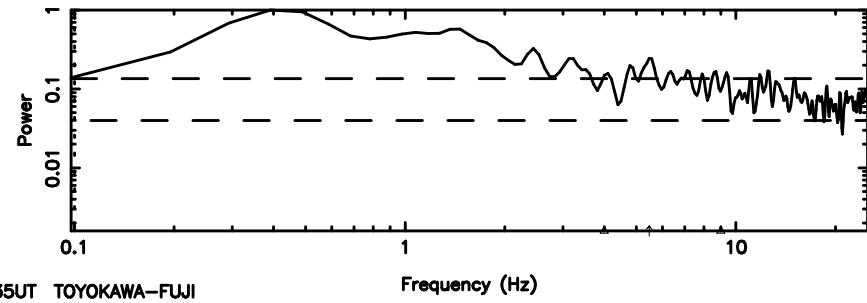

BLK: 6,SNR1: 0.10480 ,SNR2: 1.2155

3C267 2024/08/11 5.35UT TOYOKAWA-FUJI