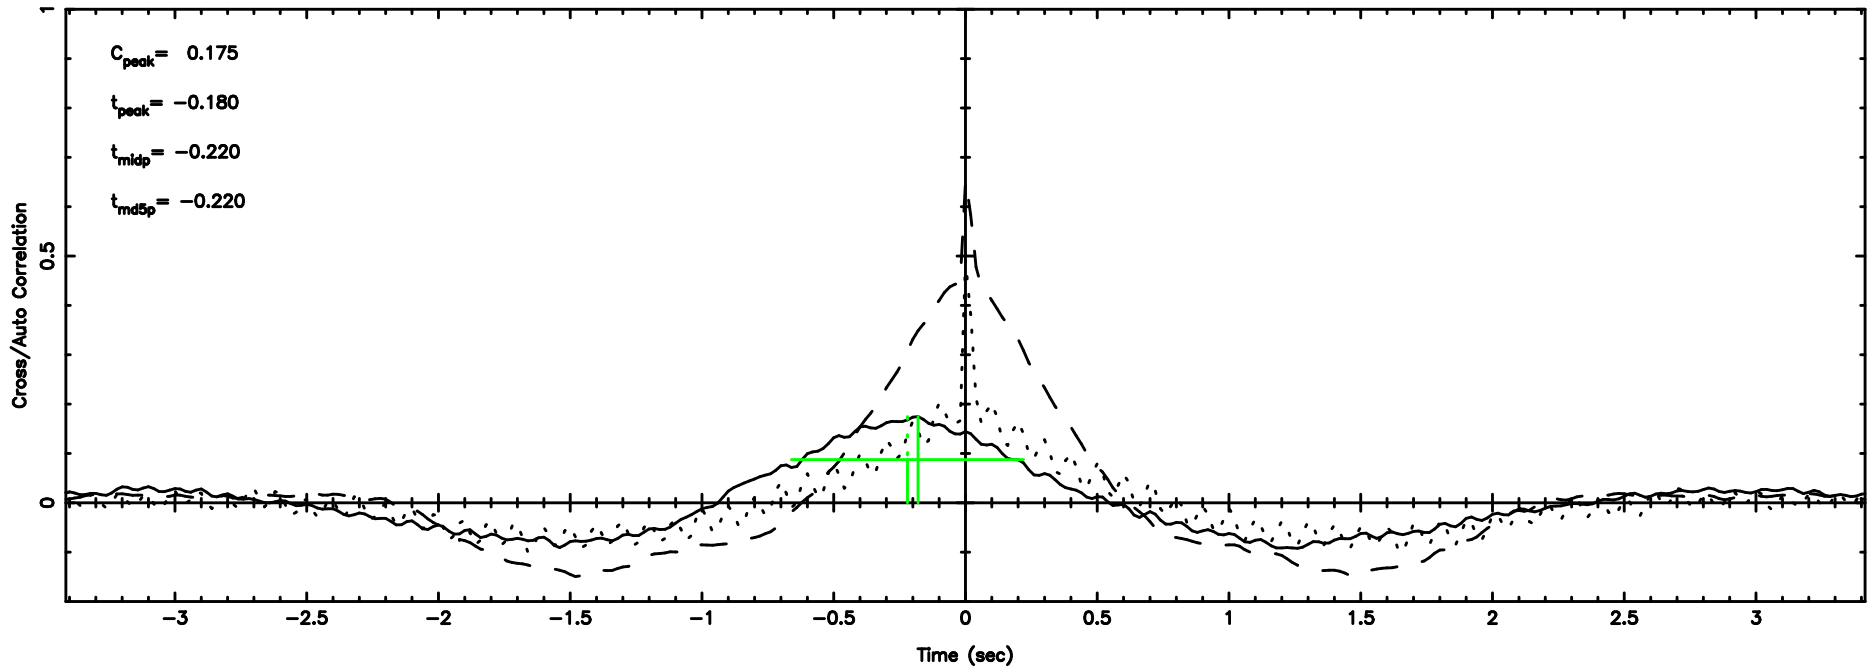

BLK:23,SNR1: 1.3119 ,SNR2: 5.2758

K20240811120616

BLK:23,SNR1: 0.65792 ,SNR2: 2.5348

3C222 2024/08/11 3.13UT TOYOKAWA-KISO

F20240811120619

BLK:12,SNR1: 0.28751 ,SNR2: 4.8678

Frequency (Hz)

3C222 2024/08/11 3.13UT FUJI -KISO