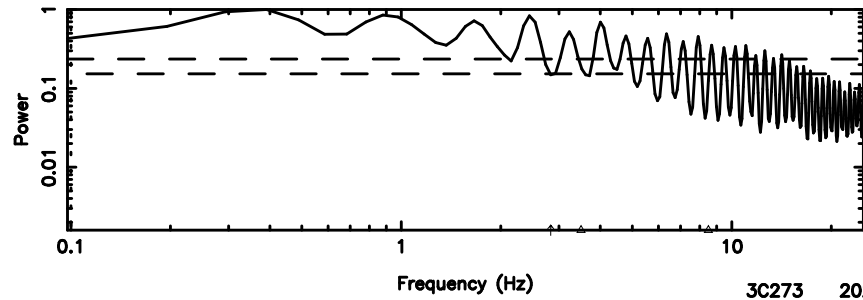

BLK:21,SNR1:-0.10073 ,SNR2: 1.3638