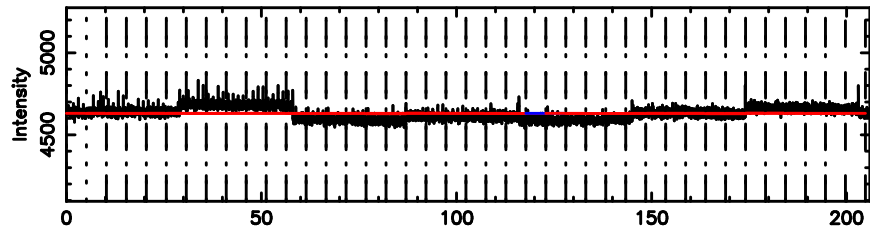

F20240811085208