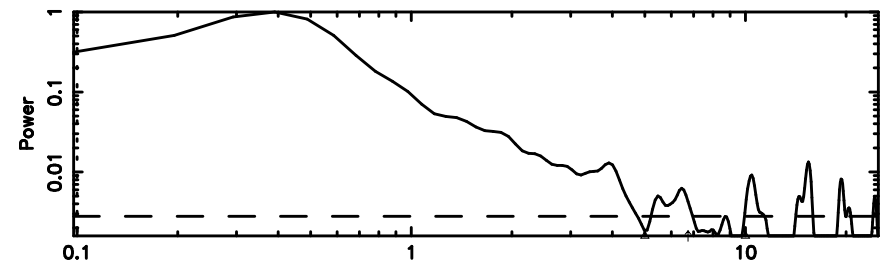

BLK:22,SNR1: 9.1770 ,SNR2: 27.386