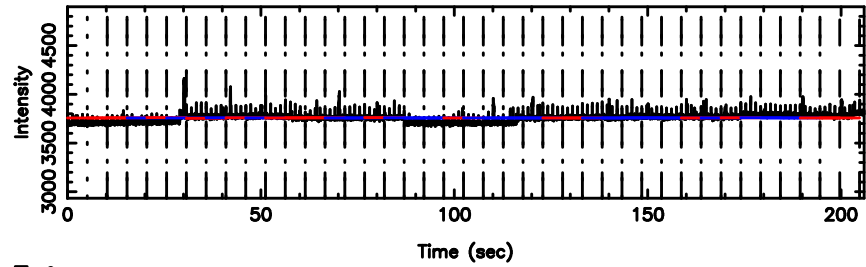

F20240811141252