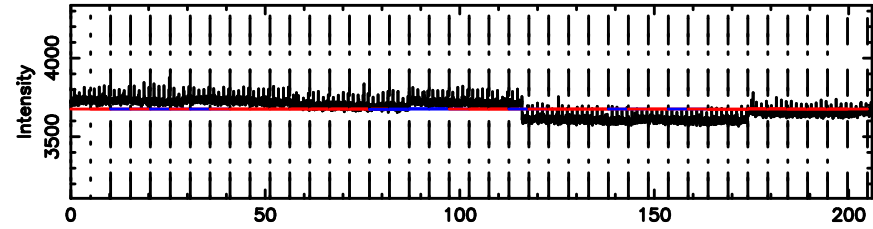

F20240811105517