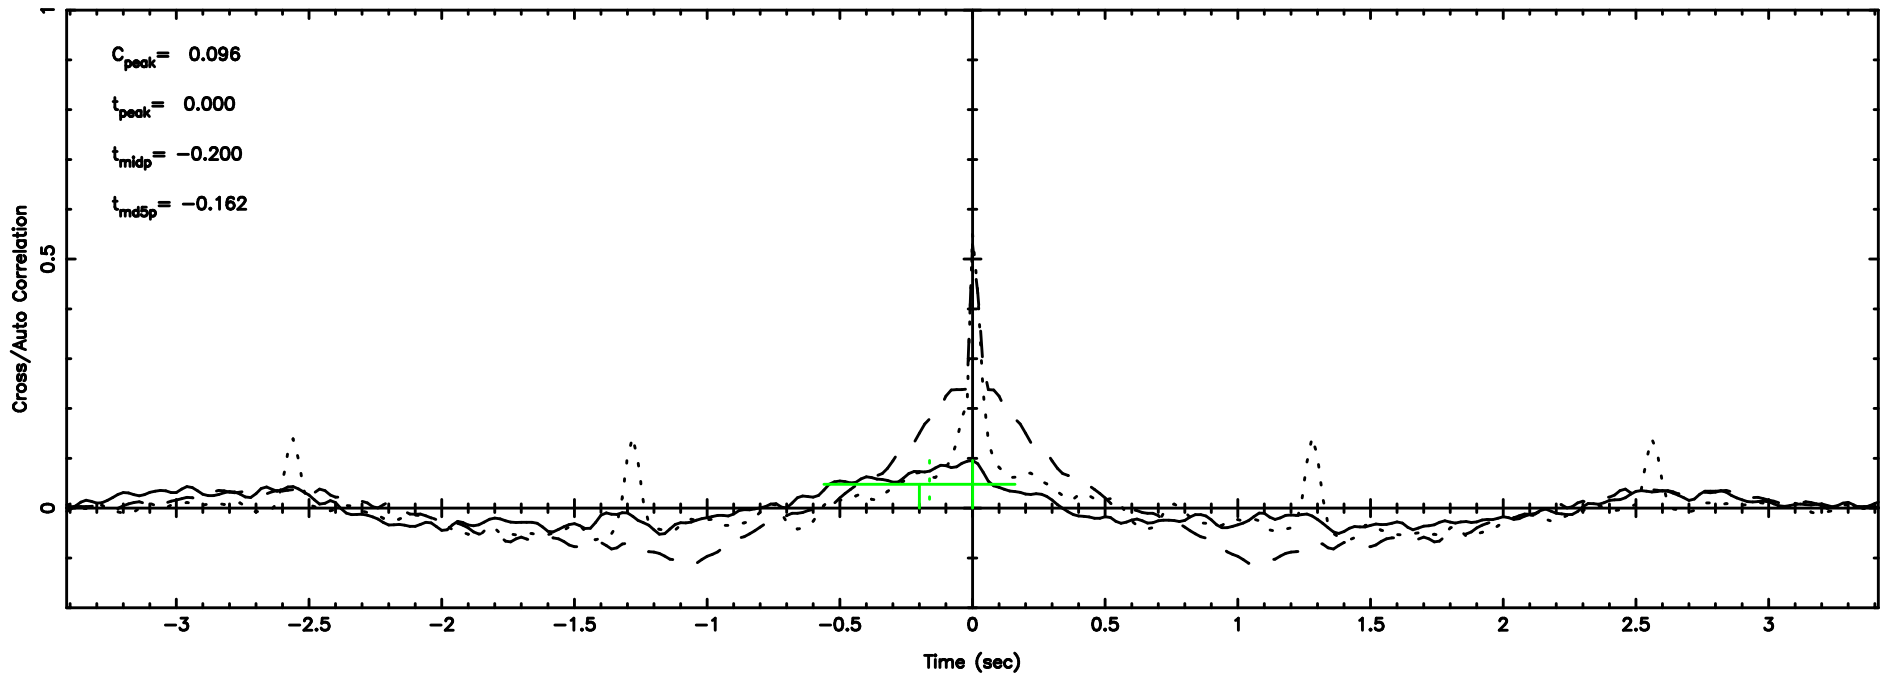

BLK:12,SNR1: 0.18804 ,SNR2: 1.3585

Frequency (Hz)

T20240811075147

BLK:16,SNR1: 0.30654 ,SNR2: 2.3360

Frequency (Hz)

K20240811075144

BLK:16,SNR1: 12.793 ,SNR2: 19.229

Frequency (Hz)