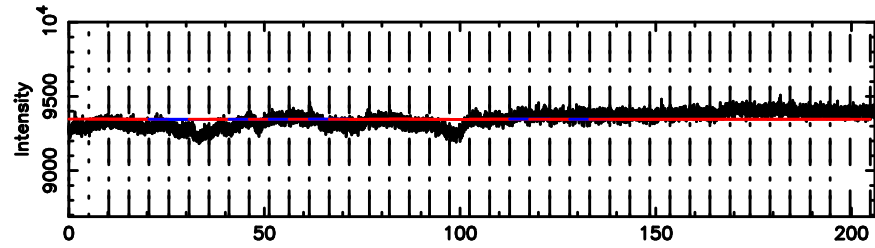

F20240811061110

BLK:36,SNR1: 21.302 ,SNR2: 39.928

Frequency (Hz)

0337+319 2024/08/10 21.21UT FUJI -KISO

K20240811061107

BLK:36,SNR1: 26.120 ,SNR2: 47.178

Frequency (Hz)

T20240811062415