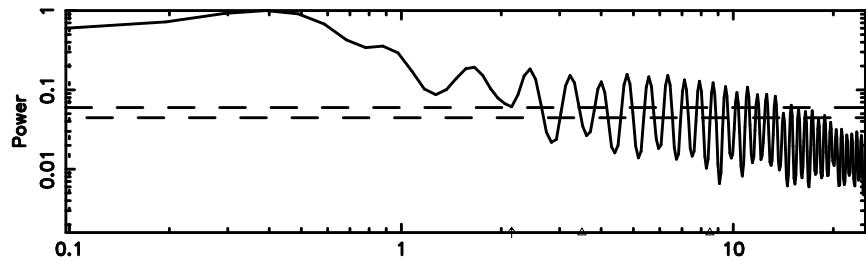

BLK:23,SNR1: 1.3119 ,SNR2: 5.2758

K20240811120616

BLK:23,SNR1: 0.65792 ,SNR2: 2.5348

3C222 2024/08/11 3.13UT TOYOKAWA-KISO

F20240811120619

BLK:12,SNR1: 0.28751 ,SNR2: 4.8678

Frequency (Hz)

3C222 2024/08/11 3.13UT FUJI -KISO