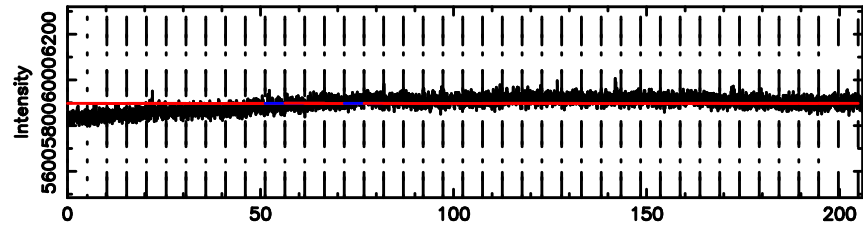

T20240811152524