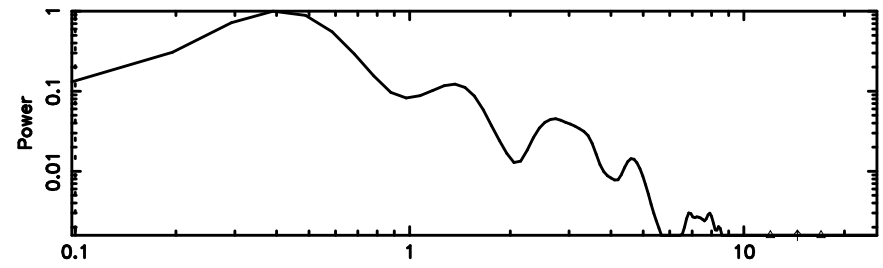

BLK: 3,SNR1: 148.22 ,SNR2: 204.73