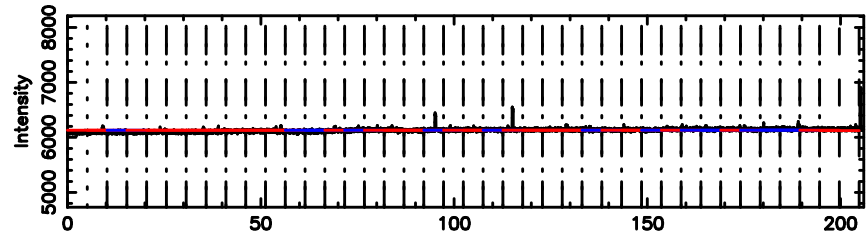

T20240811144507

BLK:13,SNR1: 1.8393 ,SNR2: 3.6797

Frequency (Hz)

F20240811144507

BLK:13,SNR1: 0.11344 ,SNR2: 2.1220

Frequency (Hz)

1213-17 2024/08/11 5.78UT TOYOKAWA-FUJI

T20240811144507