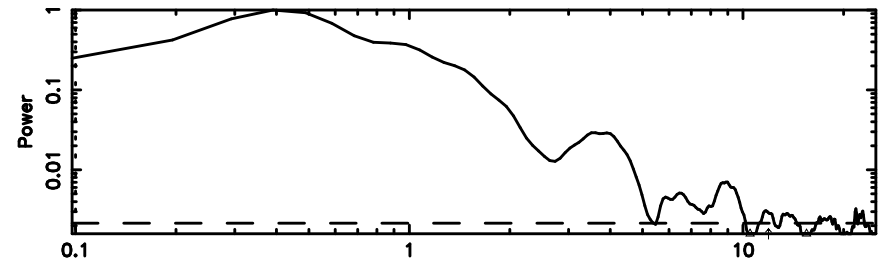

BLK: 4,SNR1: 5.2170 ,SNR2: 17.102

3C152 2024/08/10 23.61UT TOYOKAWA-FUJI

T20240811083502

BLK:12,SNR1: 0.38238 ,SNR2: 1.6952

Frequency (Hz)

K20240811083459

BLK:12,SNR1: 18.060 ,SNR2: 30.349

Frequency (Hz)