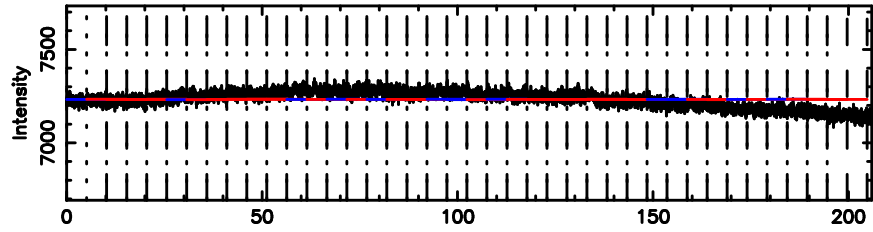

T20240811075147