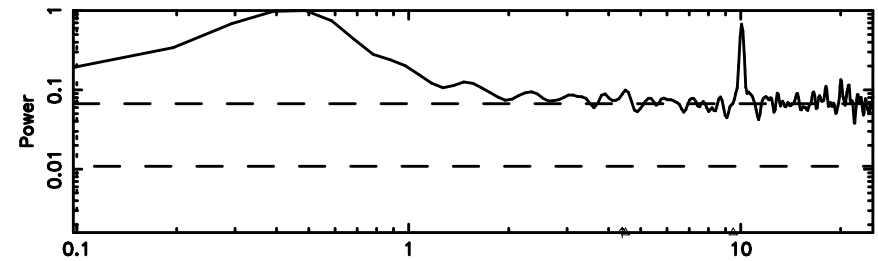

BLK:12,SNR1: 0.54754 ,SNR2: 1.7345