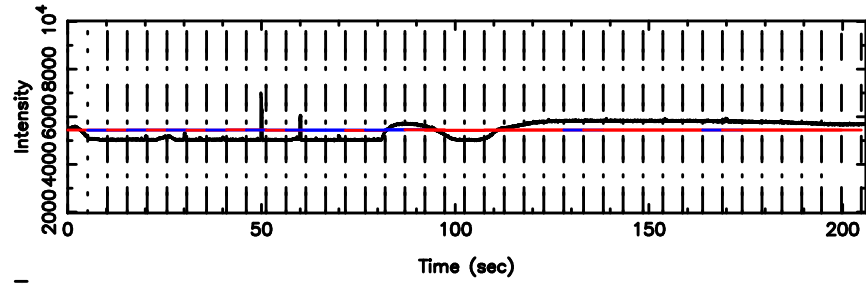

BLK:25,SNR1: 6.6870 ,SNR2: 17.142

K20240811130306

BLK:25,SNR1: 7.5458 ,SNR2: 21.992

1031-11 2024/08/11 4.08UT FUJI -KISO

T20240811130742

BLK:12,SNR1: 28.161 ,SNR2: 33.318

F20240811130742

BLK:12,SNR1: 0.85489 ,SNR2: 8.5771