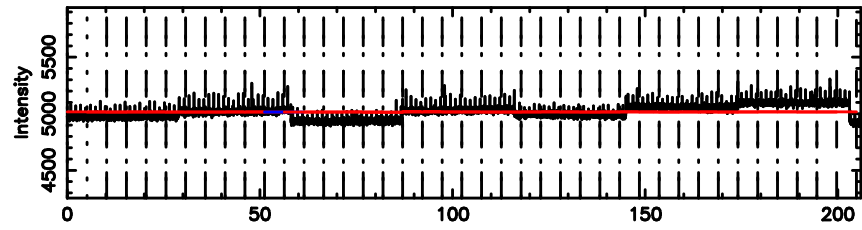

Frequency (Hz)

F20240811165949