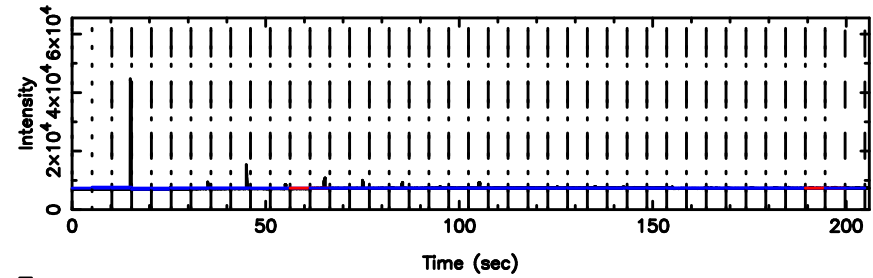

BLK:30,SNR1: 9.2792 ,SNR2: 23.221

K20240811133914

BLK:30,SNR1: 2.8489 ,SNR2: 13.537

1107+109 2024/08/11 4.68UT TOYOKAWA-KISO

F20240811133917

BLK:37,SNR1: 8.5718 ,SNR2: 21.514

K20240811133914

BLK:37,SNR1: 2.8970 ,SNR2: 13.727