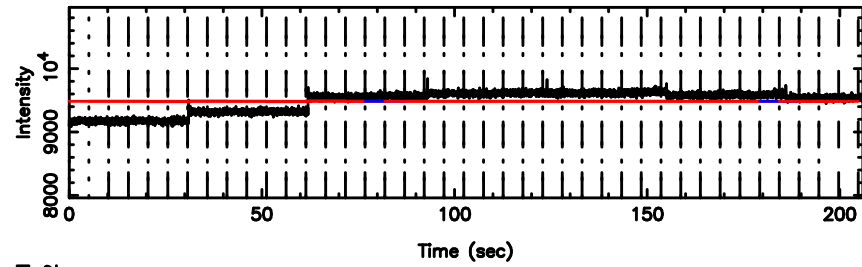

K20240811165946