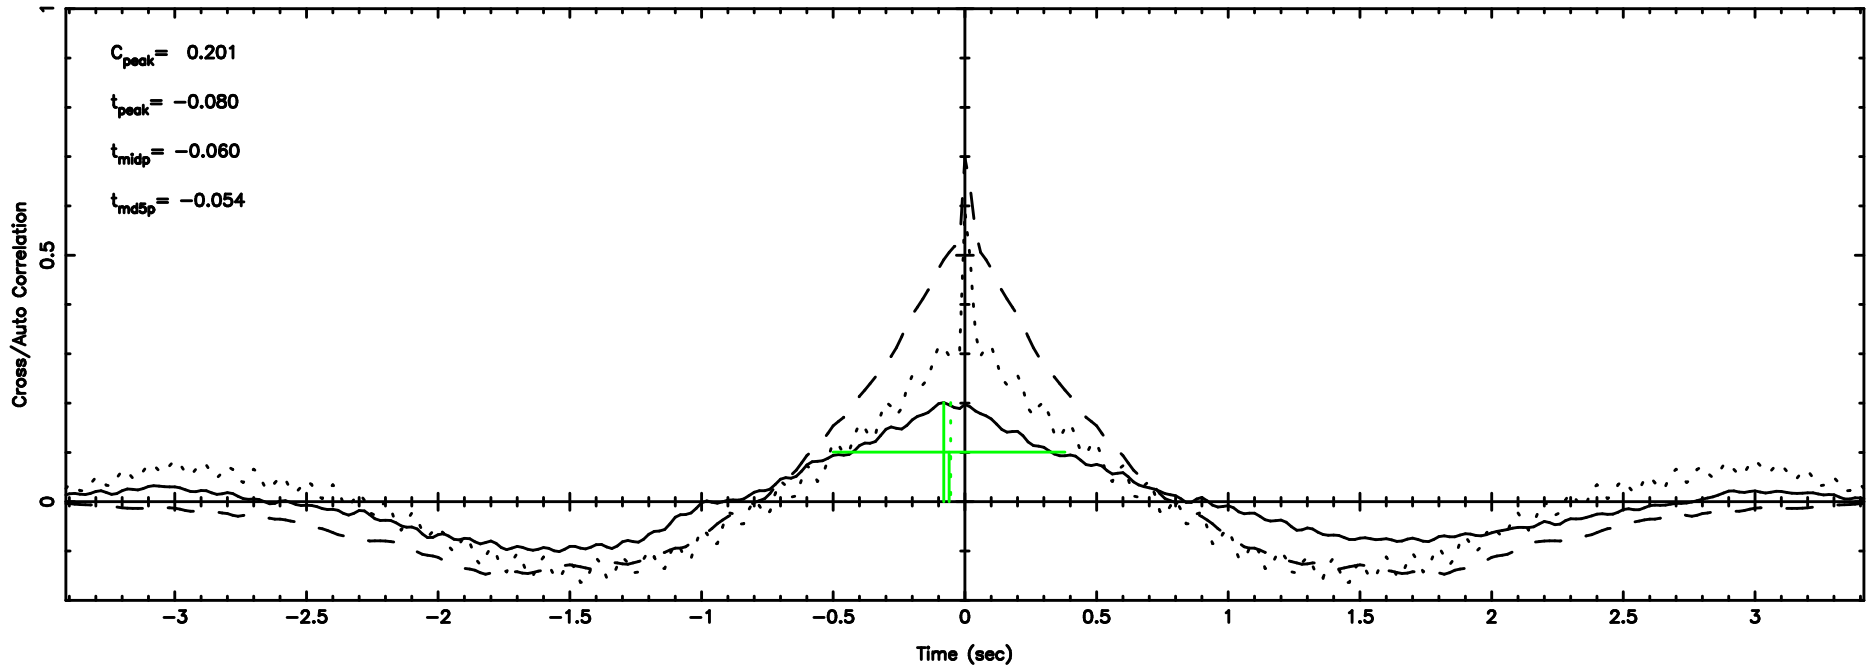

T20240811122141

BLK:24,SNR1: 3.7121 ,SNR2: 8.9321

3C230 2024/08/11 3.39UT TOYOKAWA-KISO

K20240811122138

BLK:24,SNR1: 4.4873 ,SNR2: 17.905

F20240811122141

BLK:18,SNR1: 0.51575E-01,SNR2: 1.4025

K20240811122138