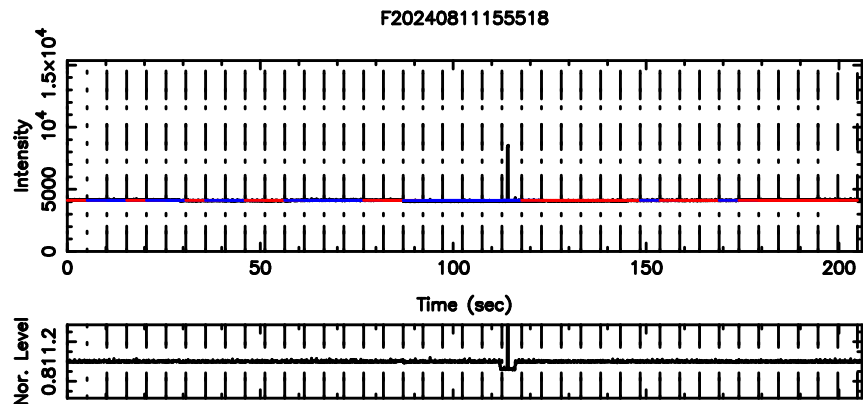

K20240811155515

BLK:16,SNR1: 1.1193 ,SNR2: 5.7923

Frequency (Hz)

1323+32 2024/08/11 6.95UT TOYOKAWA-KISO

BLK:18,SNR1: 3.1098 ,SNR2: 13.657

BLK:18,SNR1: 2.0245 ,SNR2: 7.9424

1323+32 2024/08/11 6.95UT FUJI -KISO