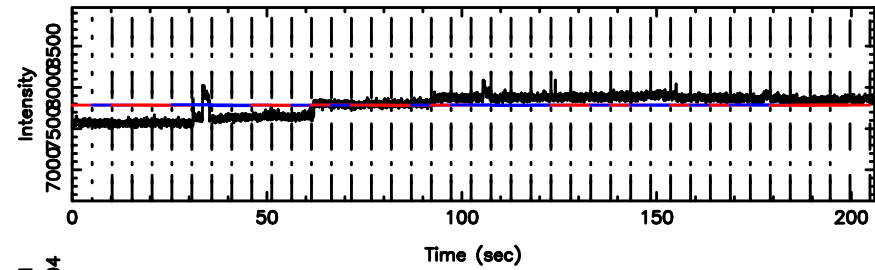

T20240811100621

BLK:19,SNR1: 1.2205 ,SNR2: 8.5231

0732+33 2024/08/11 1.13UT TOYOKAWA-KISO

K20240811100618

BLK:19,SNR1: 2.2712 ,SNR2: 9.0194