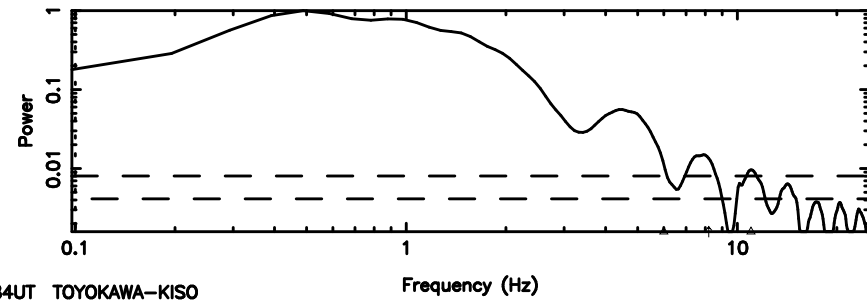

BLK:29,SNR1: 8.0886 ,SNR2: 20.500