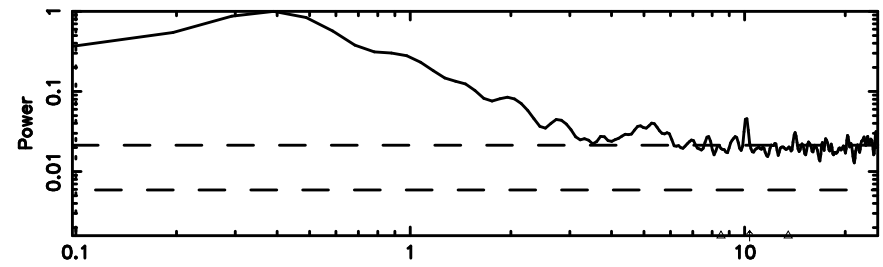

BLK:13,SNR1: 1.5165 ,SNR2: 3.0241