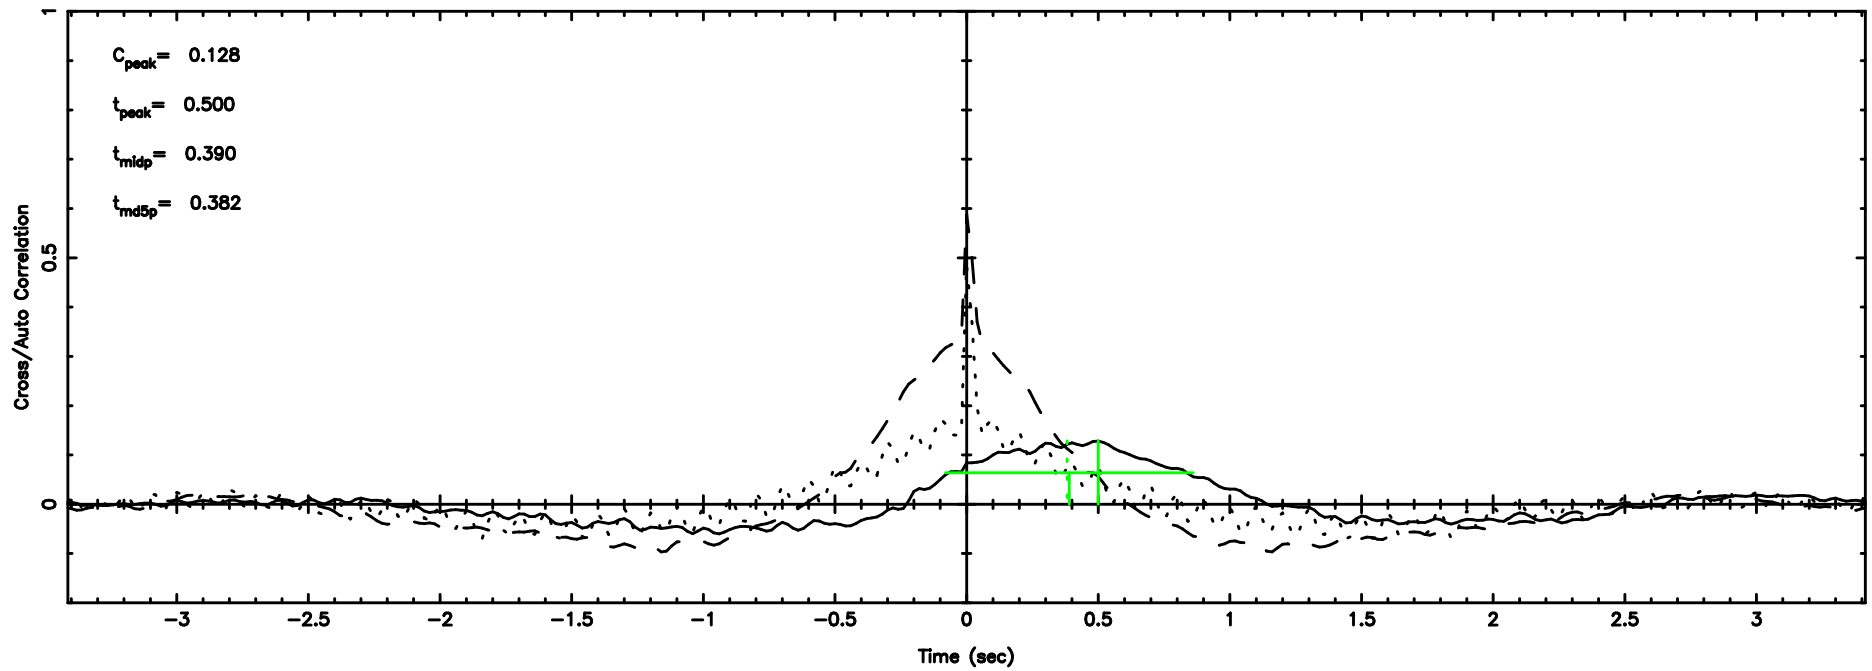

T20240811123549

BLK:17,SNR1: 0.71674 ,SNR2: 3.5658

K20240811123546

BLK:17,SNR1: 0.41508 ,SNR2: 1.0169

3C236 2024/08/11 3.63UT TOYOKAWA-KISO

F20240811123549

BLK:14,SNR1: 2.2491 ,SNR2: 5.7654

K20240811123546