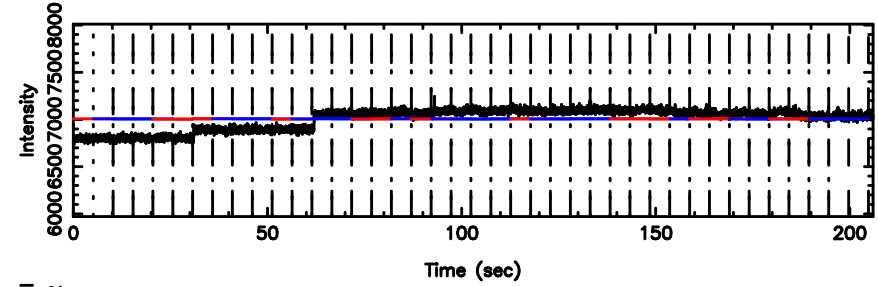

K20240811120616