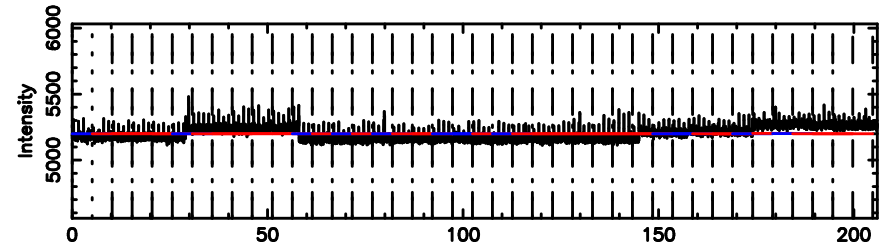

BLK:12,SNR1: 0.18804 ,SNR2: 1.3585

Frequency (Hz)

T20240811075147

BLK:16,SNR1: 0.30654 ,SNR2: 2.3360

Frequency (Hz)

K20240811075144

BLK:16,SNR1: 12.793 ,SNR2: 19.229

Frequency (Hz)