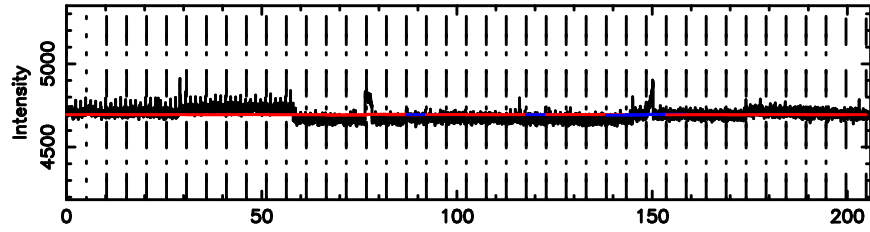

Frequency (Hz)

0552+12 2024/08/10 23.46UT TOYOKAWA-KISO

K20240811082559

BLK: 3,SNR1: 4.7358 ,SNR2: 25.354

Frequency (Hz)

F20240811082602

BLK: 5, SNR1: 1.3212 , SNR2: 7.8955

Frequency (Hz)