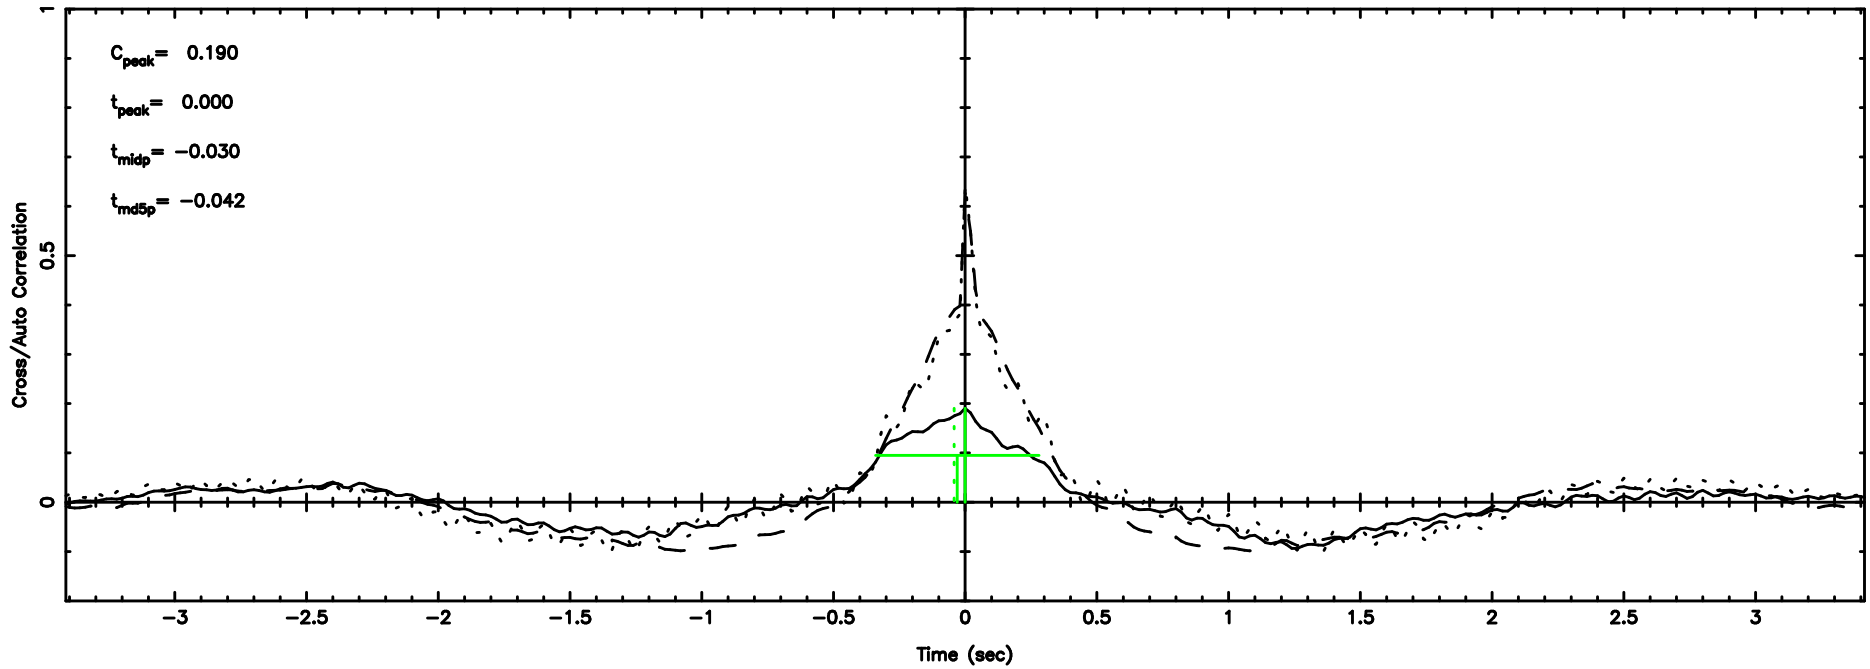

T20240811121320

BLK:19,SNR1: 3.1674 ,SNR2: 9.9767

K20240811121317

BLK:19,SNR1: 3.0570 ,SNR2: 10.064

0941-08 2024/08/11 3.25UT TOYOKAWA-KISO

F20240811121320

BLK:16,SNR1: 9.6330 ,SNR2: 20.041

K20240811121317