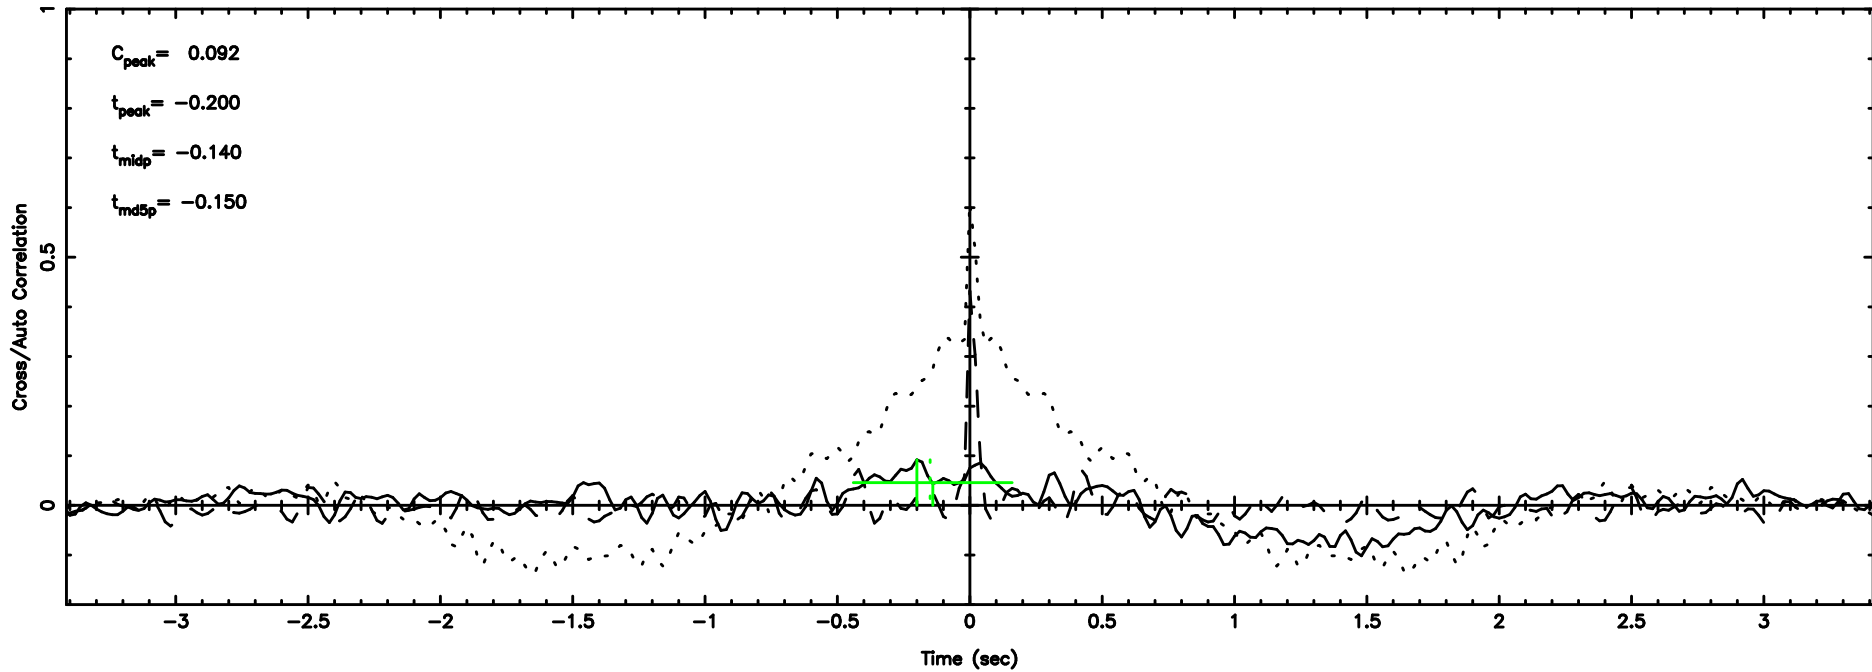

0703+138 2024/08/11 0.64UT TOYOKAWA-FUJI

T20240811093632

BLK: 2,SNR1:-0.20390 ,SNR2: 0.25156

Frequency (Hz)

K20240811093629

BLK: 2,SNR1: 0.97361 ,SNR2: 5.8824

Frequency (Hz)

0703+138 2024/08/11 0.64UT TOYOKAWA-KISO