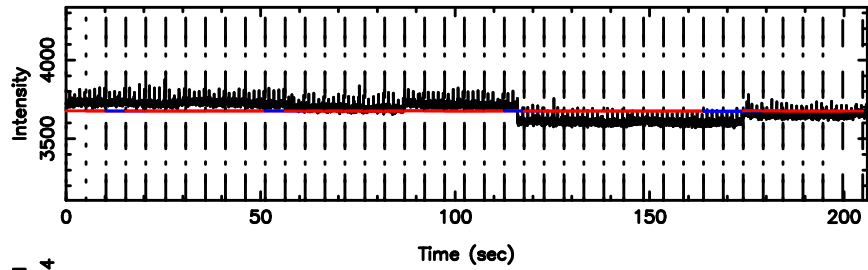

0821+394 2024/08/11 1.95UT TOYOKAWA-FUJI

T20240811105517

BLK:15,SNR1: 0.35859 ,SNR2: 3.7559

0821+394 2024/08/11 1.95UT TOYOKAWA-KISO

K20240811105514

BLK:15,SNR1: 1.2948 ,SNR2: 3.8412

F20240811105517

BLK: 5,SNR1: 0.44755 ,SNR2: 3.9838