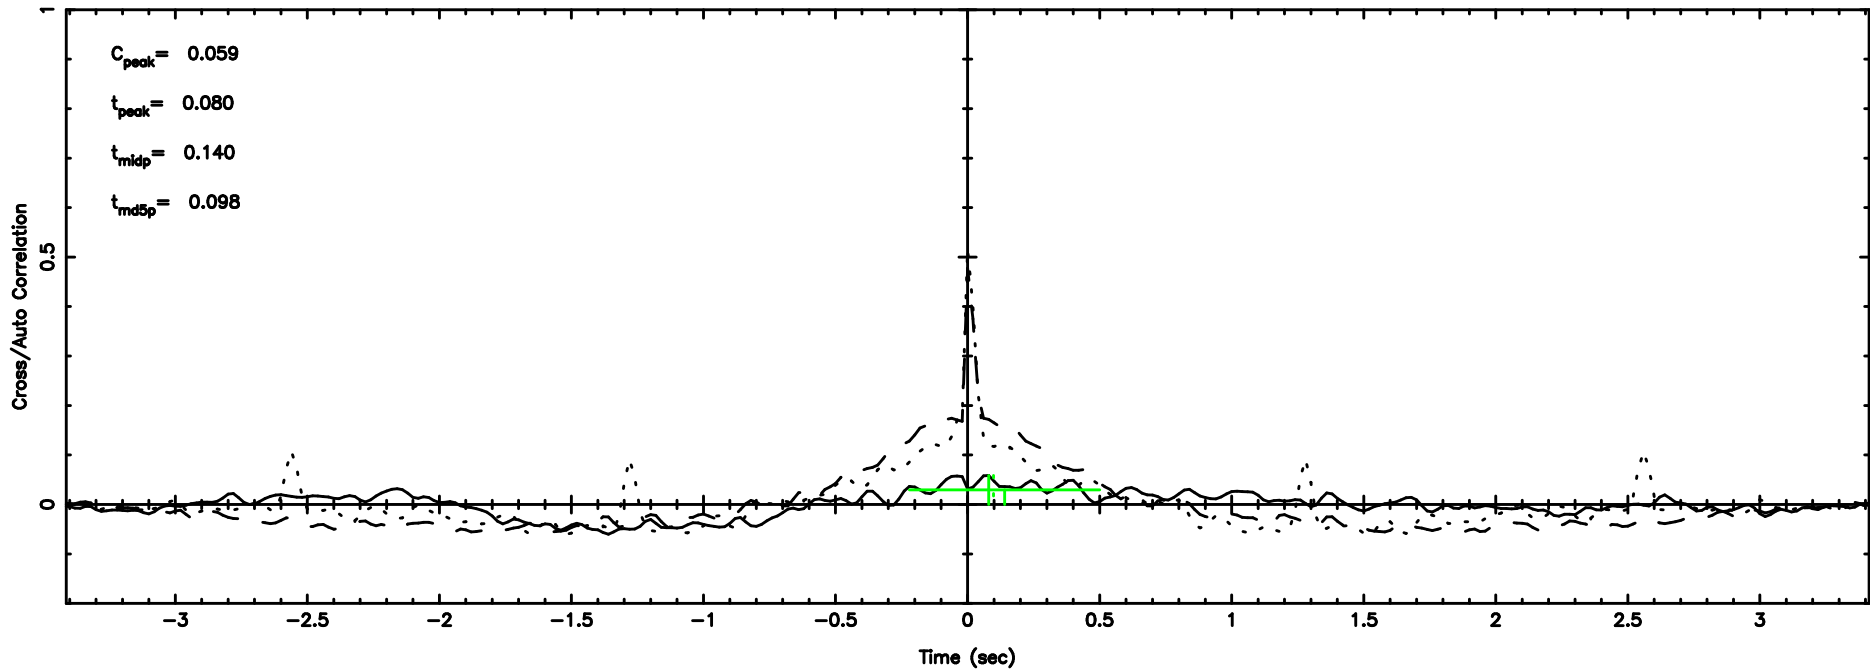

0821+394 2024/08/11 1.95UT TOYOKAWA-FUJI

T20240811105517

BLK:15,SNR1: 0.35859 ,SNR2: 3.7559

0821+394 2024/08/11 1.95UT TOYOKAWA-KISO

K20240811105514

BLK:15,SNR1: 1.2948 ,SNR2: 3.8412

F20240811105517

BLK: 5,SNR1: 0.44755 ,SNR2: 3.9838