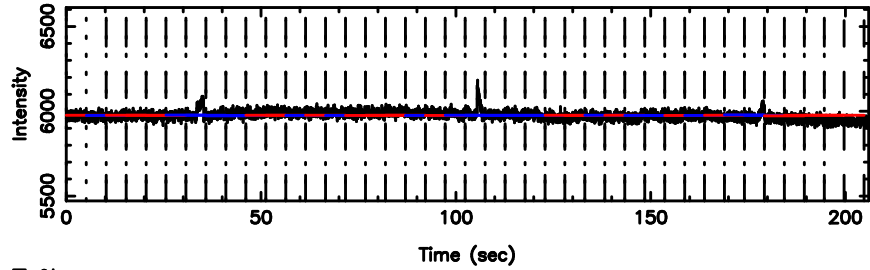

T20240811100621

BLK:12,SNR1: 1.4741 ,SNR2: 10.259

Frequency (Hz)

0732+33 2024/08/11 1.13UT TOYOKAWA-FUJI

F20240811100621

BLK:12,SNR1: 2.3674 ,SNR2: 8.3106

Frequency (Hz)

T20240811100621