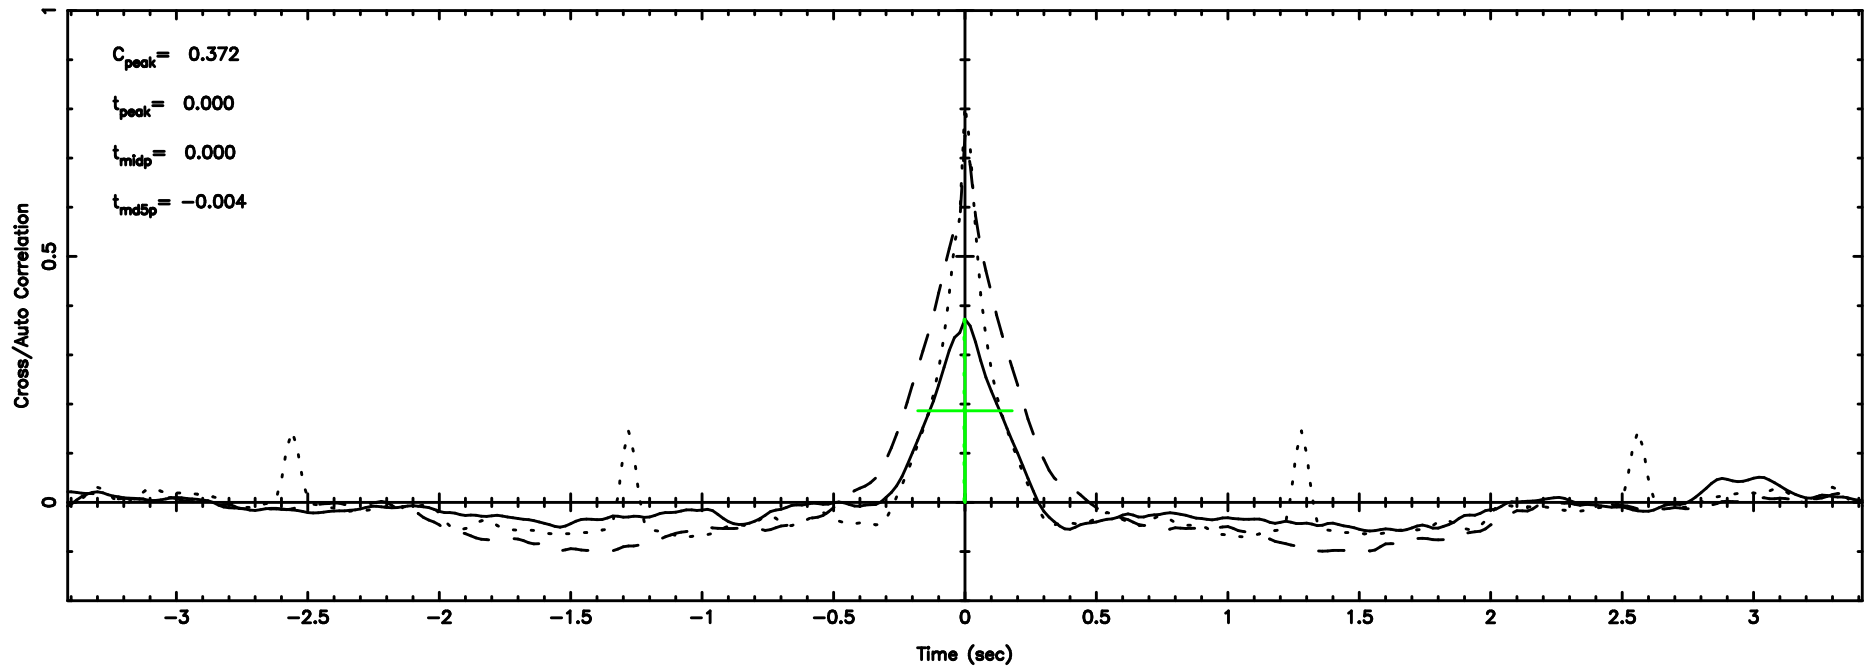

BLK:27,SNR1: 9.4473 ,SNR2: 23.635

1044-008 2024/08/11 4.31UT FUJI -KISO

T20240811132759

BLK:22,SNR1: 8.7712 ,SNR2: 22.016

F20240811132759

BLK:22,SNR1: 7.6849 ,SNR2: 19.345

1055+01 2024/08/11 4.49UT TOYOKAWA-FUJI