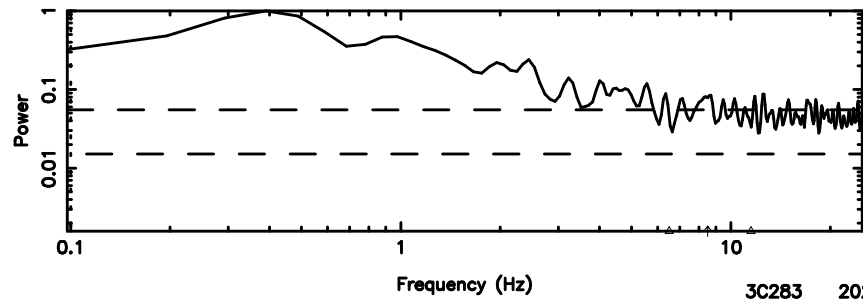

BLK:10,SNR1: 0.76502 ,SNR2: 1.9581