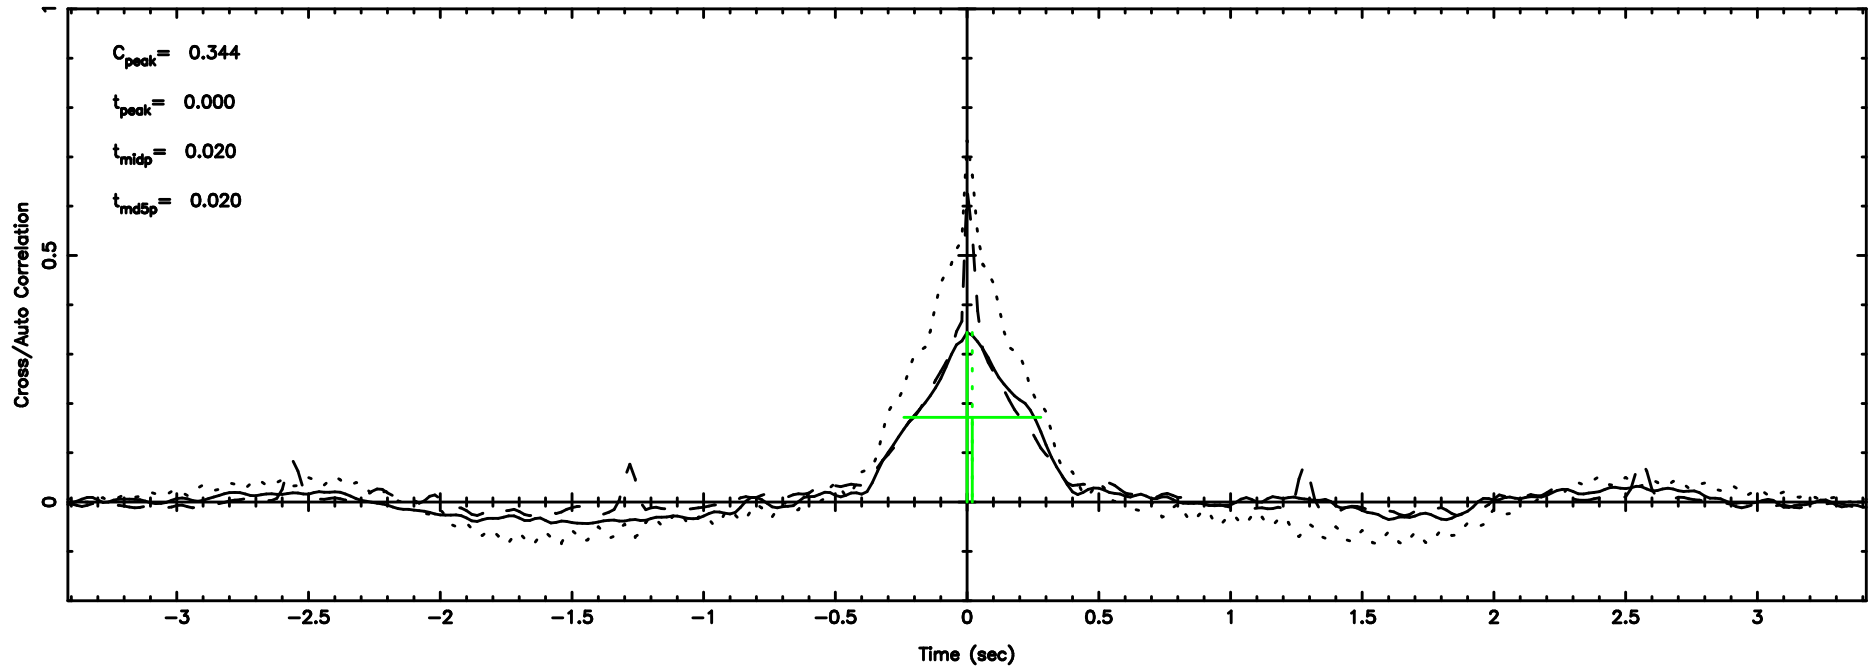

F20240811121320

BLK:16,SNR1: 9.6330 ,SNR2: 20.041

K20240811121317

BLK:16,SNR1: 5.0670 ,SNR2: 21.533

0941-08 2024/08/11 3.25UT FUJI -KISO