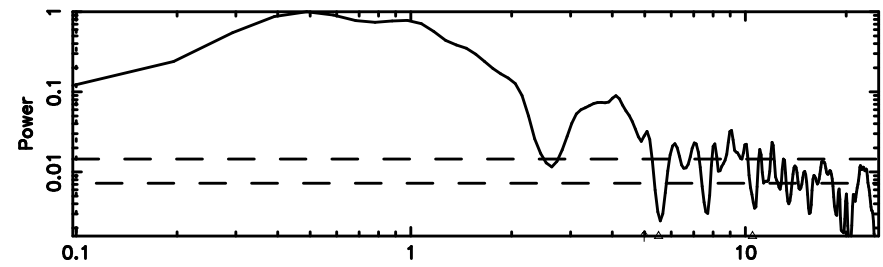

Frequency (Hz)

0411+05 2024/08/10 21.78UT TOYOKAWA-KISO

F20240811064518

BLK:26,SNR1: 6.0031 ,SNR2: 13.394

Frequency (Hz)

K20240811064515

BLK:26,SNR1: 3.5532 ,SNR2: 15.253

Frequency (Hz)