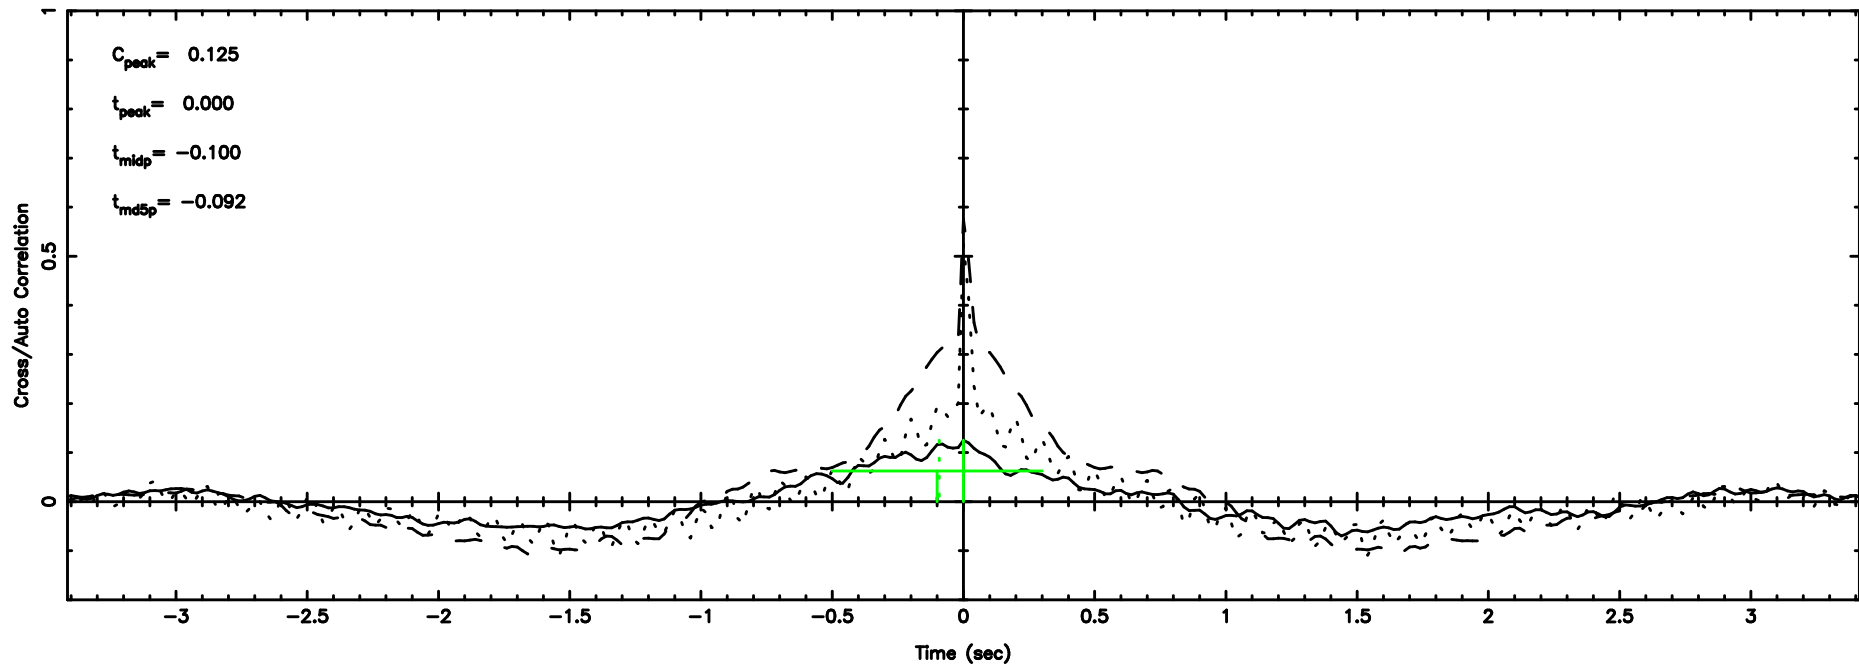

3C267 2024/08/11 5.35UT TOYOKAWA-KISO