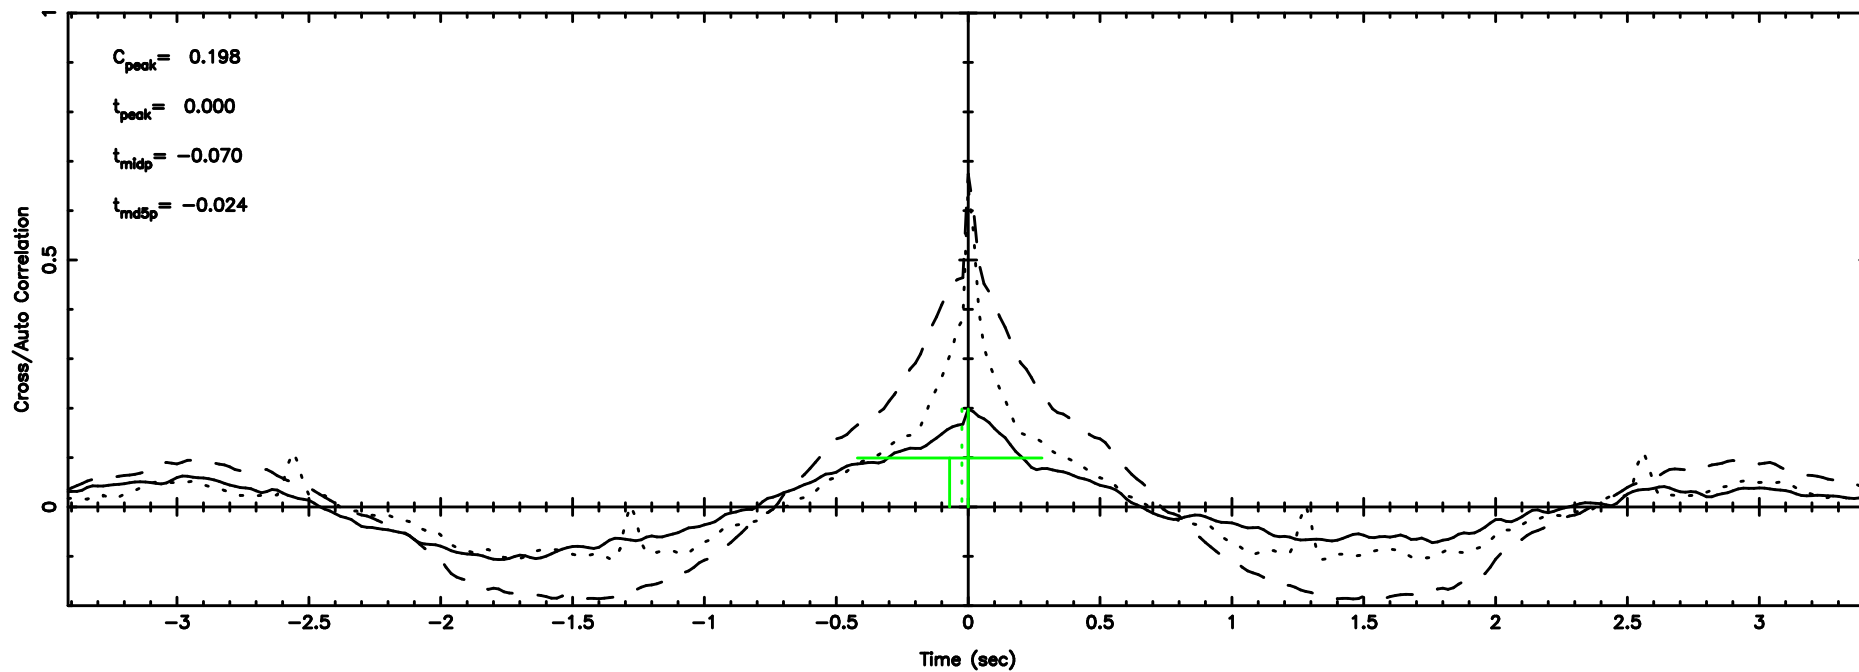

3C216 2024/08/11 2.69UT FUJI -KISO

T20240811115156

BLK:20,SNR1: 4.1430 ,SNR2: 15.467

0919-142 2024/08/11 2.89UT TOYOKAWA-FUJI

F20240811115156

BLK:20,SNR1: 2.4156 ,SNR2: 10.088

Frequency (Hz)

T20240811115156