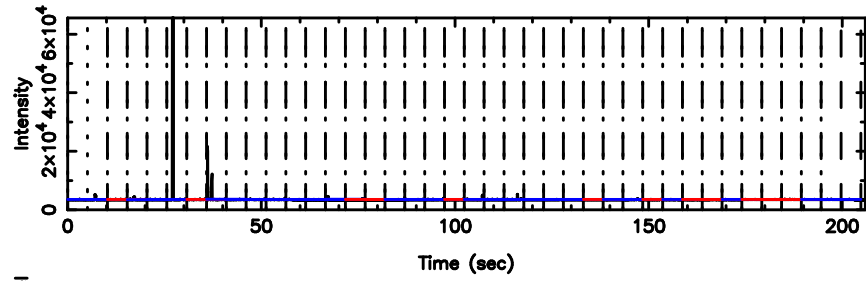

T20240811131655

BLK:23,SNR1: 9.0436 ,SNR2: 22.645

K20240811131652

BLK:23,SNR1: 9.3983 ,SNR2: 23.519

1044-008 2024/08/11 4.31UT TOYOKAWA-KISO

F20240811131655

BLK:27,SNR1: 2.8446 ,SNR2: 13.531

K20240811131652