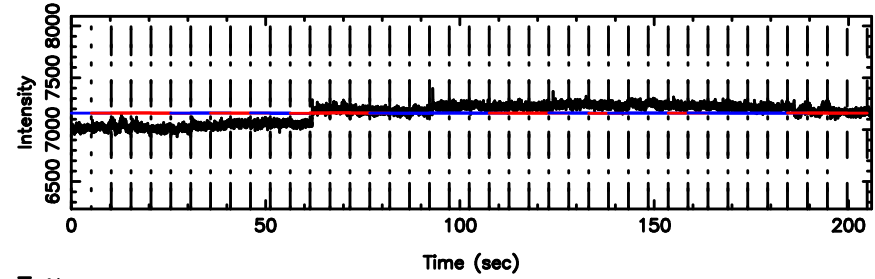

K20240811113941