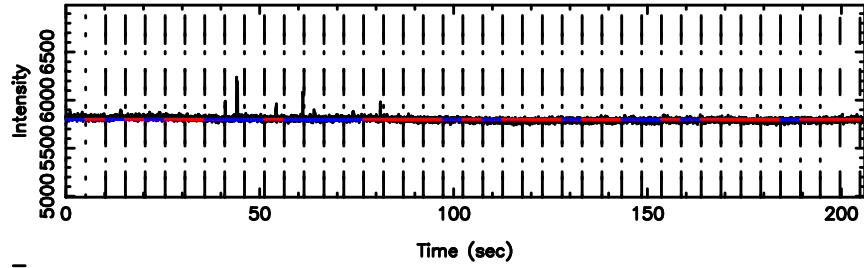

T20240811124358