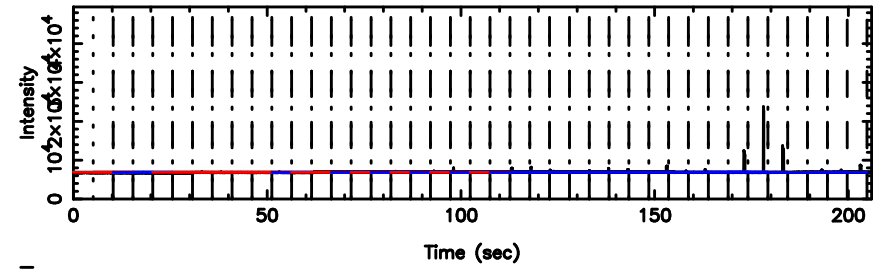

K20240811130306