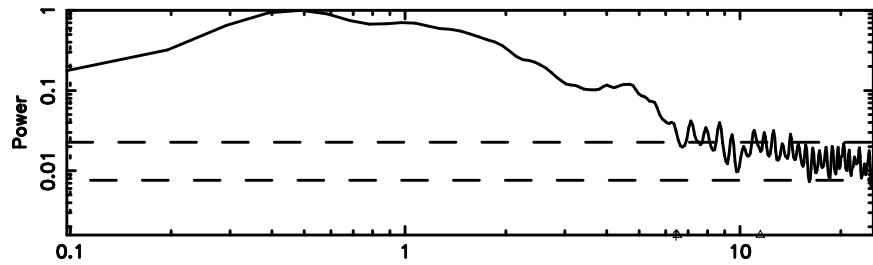

BLK:16,SNR1: 2.6368 ,SNR2: 9.3106

Frequency (Hz)

0326+455 2024/08/10 21.05UT TOYOKAWA-KISO

K20240811060131

BLK:16,SNR1: 7.0114 ,SNR2: 17.561

Frequency (Hz)

F20240811060134

BLK:22,SNR1: 3.2823 ,SNR2: 10.655