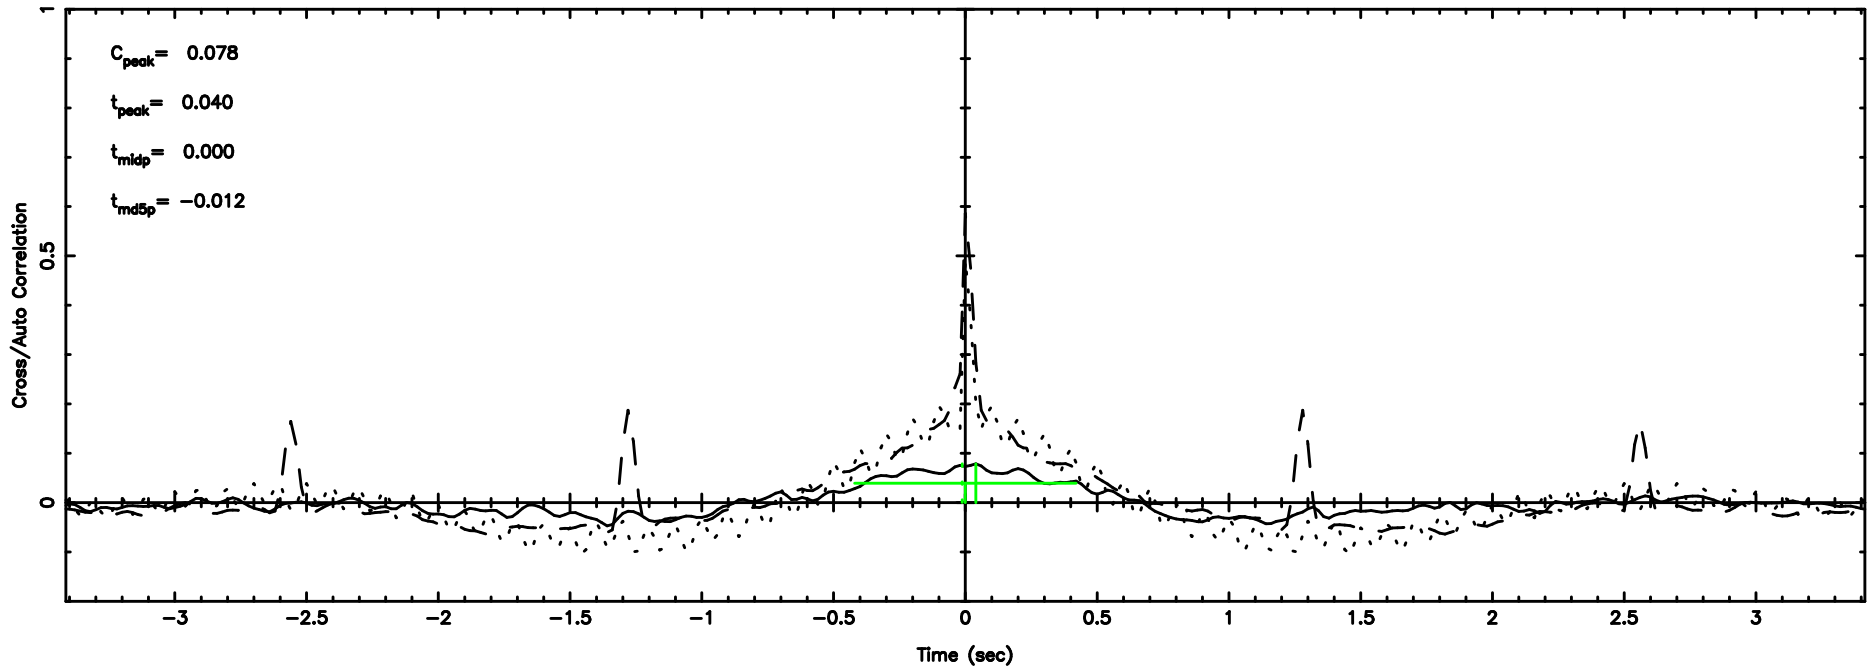

Frequency (Hz)