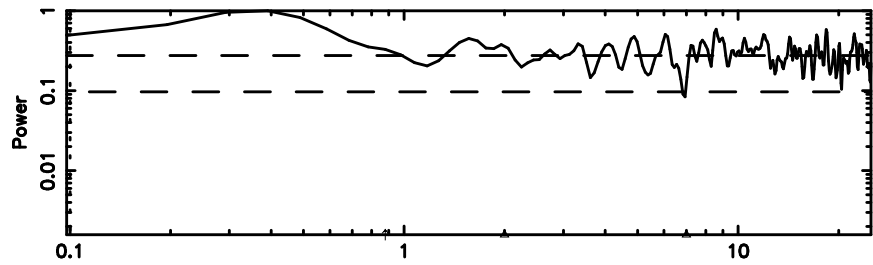

BLK:23,SNR1: 1.2359 ,SNR2: 7.0121

Frequency (Hz)

T20240811082151

BLK: 3,SNR1: 0.12933 ,SNR2: 1.3745

Frequency (Hz)

F20240811082151

BLK: 3,SNR1: 0.78953 ,SNR2: 2.3020

Frequency (Hz)