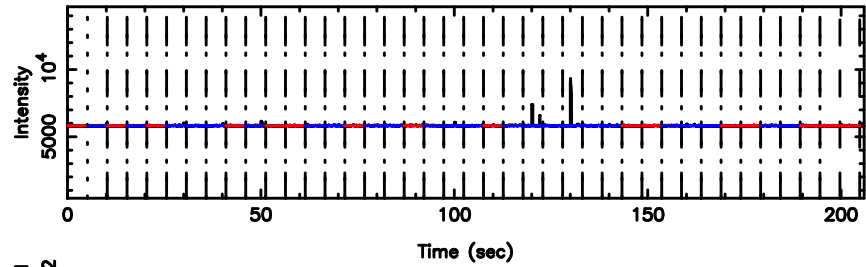

T20240811141252