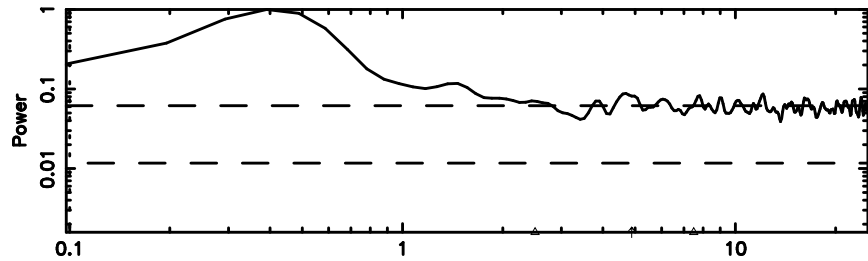

BLK:19,SNR1: 0.31504 ,SNR2: 1.4580