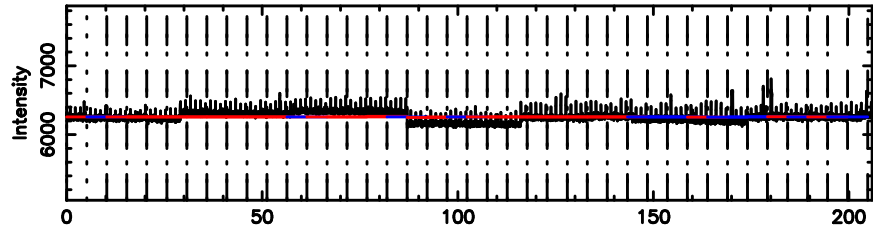

T20240811065212

BLK: 9,SNR1: 2.1459 ,SNR2: 9.4082

Frequency (Hz)

K20240811065209

BLK: 9,SNR1: 32.382 ,SNR2: 41.886

Frequency (Hz)

0418+236 2024/08/10 21.90UT TOYOKAWA-KISO

F20240811065212