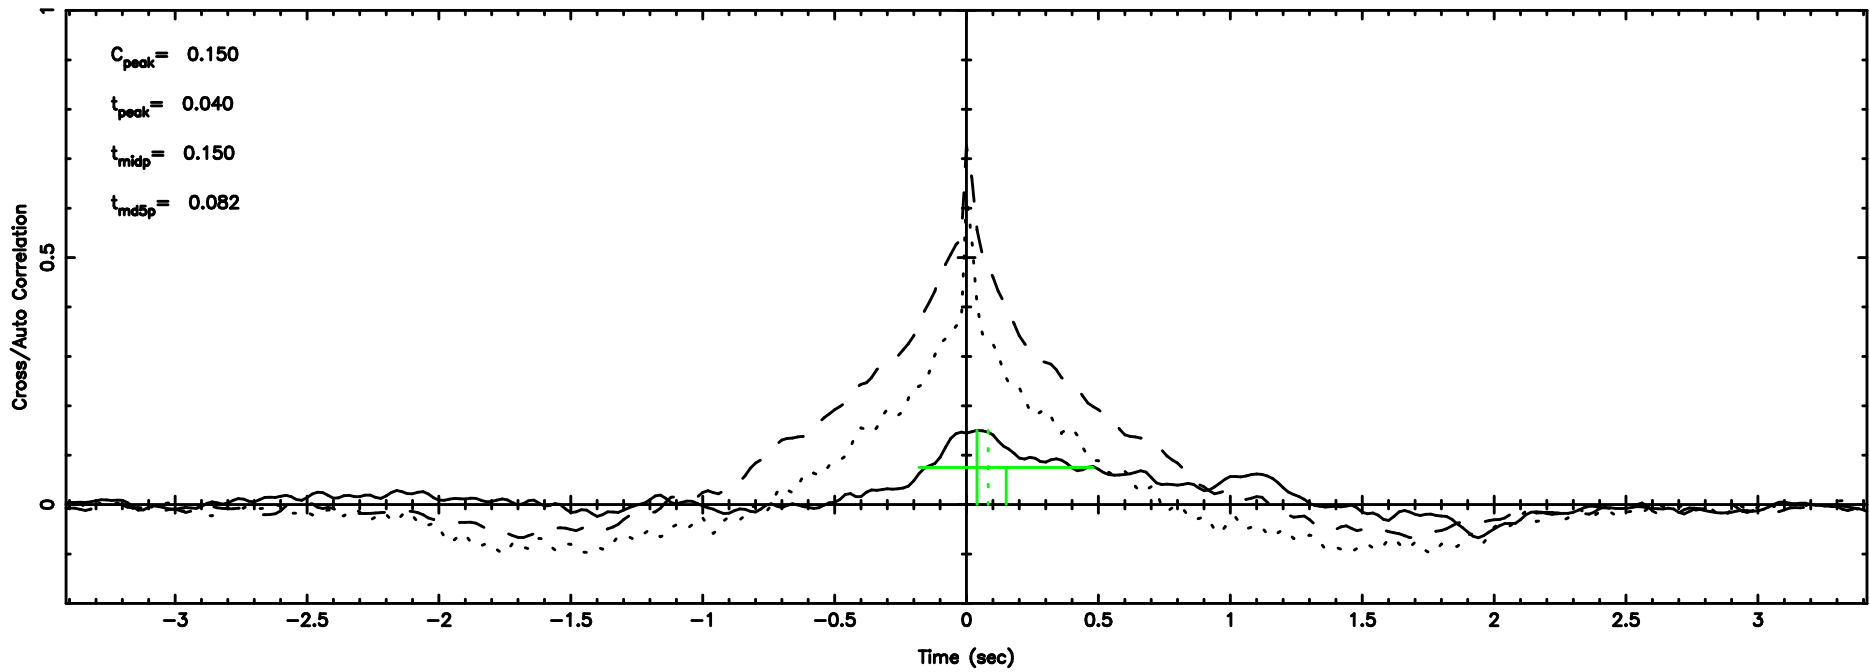

BLK: 9,SNR1: 3.3858 ,SNR2: 14.073