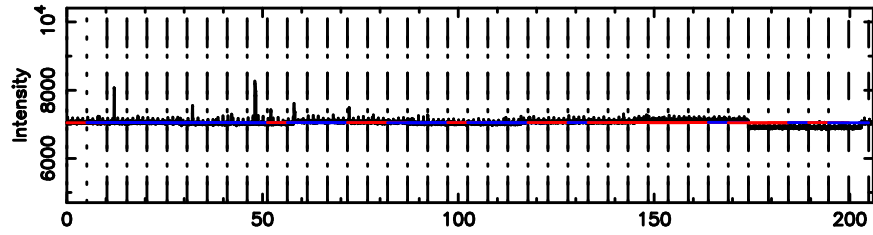

BLK:16,SNR1: 2.6368 ,SNR2: 9.3106

Frequency (Hz)

0326+455 2024/08/10 21.05UT TOYOKAWA-KISO

K20240811060131

BLK:16,SNR1: 7.0114 ,SNR2: 17.561

Frequency (Hz)

F20240811060134

BLK:22,SNR1: 3.2823 ,SNR2: 10.655