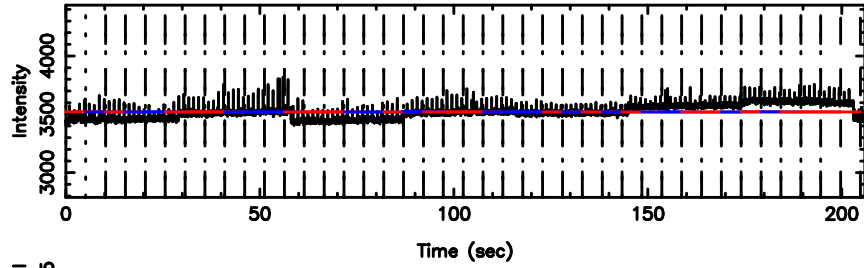

T20240811122141

BLK:24,SNR1: 3.7121 ,SNR2: 8.9321

3C230 2024/08/11 3.39UT TOYOKAWA-KISO

K20240811122138

BLK:24,SNR1: 4.4873 ,SNR2: 17.905

F20240811122141

BLK:18,SNR1: 0.51575E-01,SNR2: 1.4025

K20240811122138