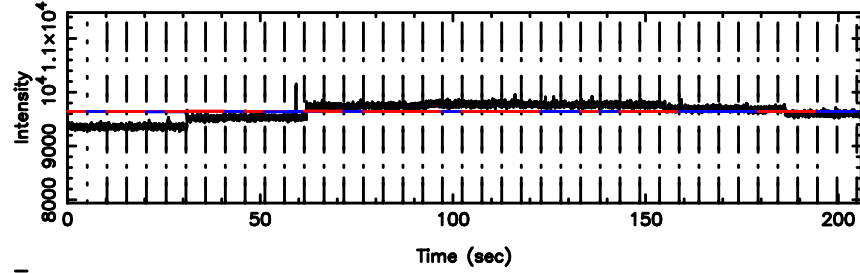

K20240811164803