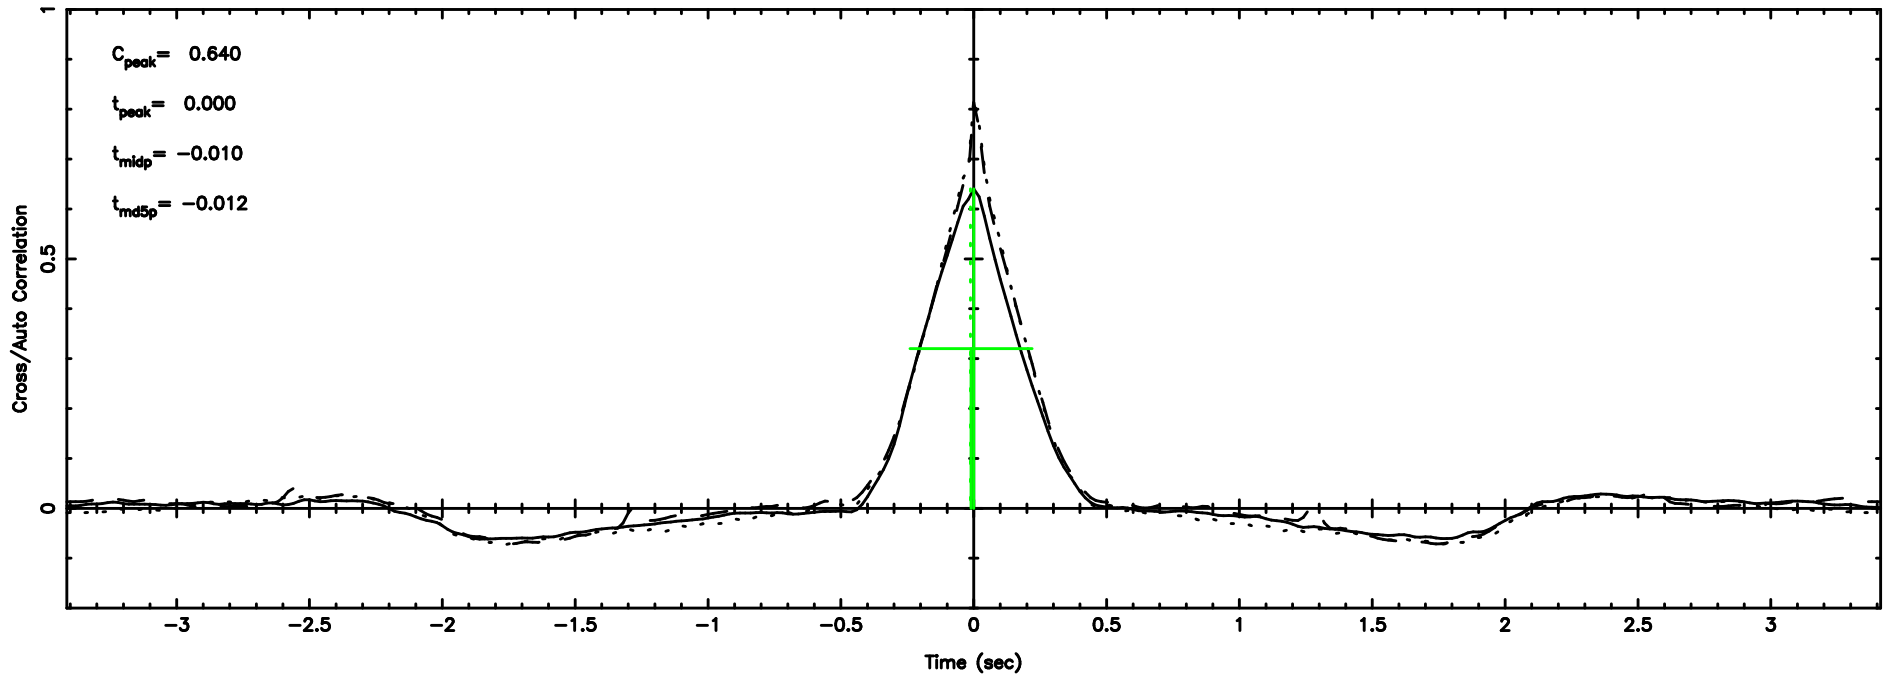

F20240811061110

BLK:36,SNR1: 21.302 ,SNR2: 39.928

Frequency (Hz)

0337+319 2024/08/10 21.21UT FUJI -KISO

K20240811061107

BLK:36,SNR1: 26.120 ,SNR2: 47.178

Frequency (Hz)

T20240811062415