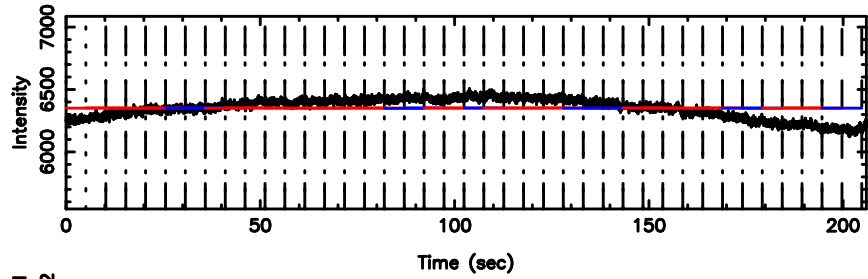

T20240811113944