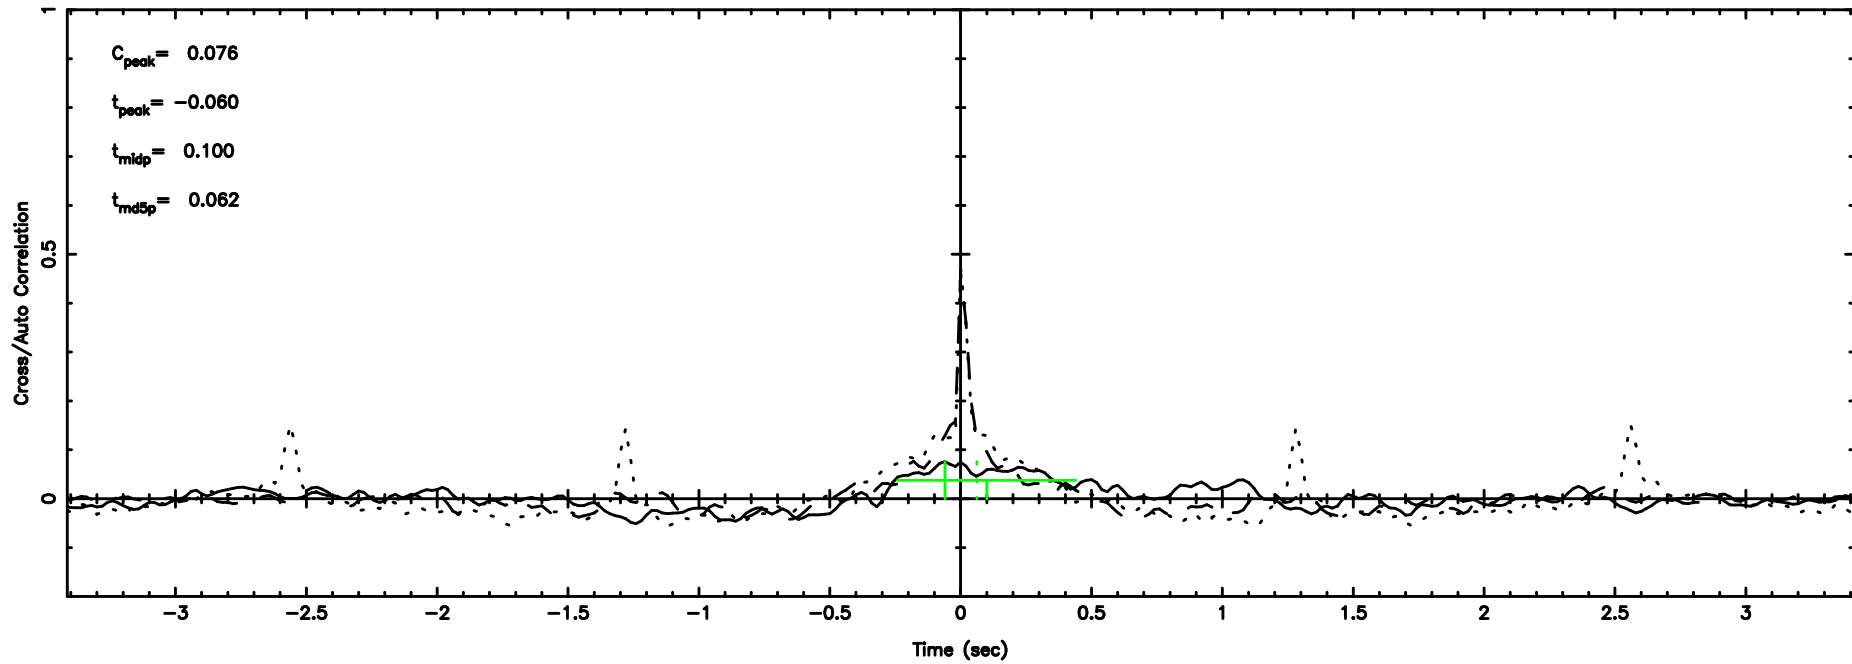

Frequency (Hz)

1355+01 2024/08/11 7.48UT TOYOKAWA-FUJI