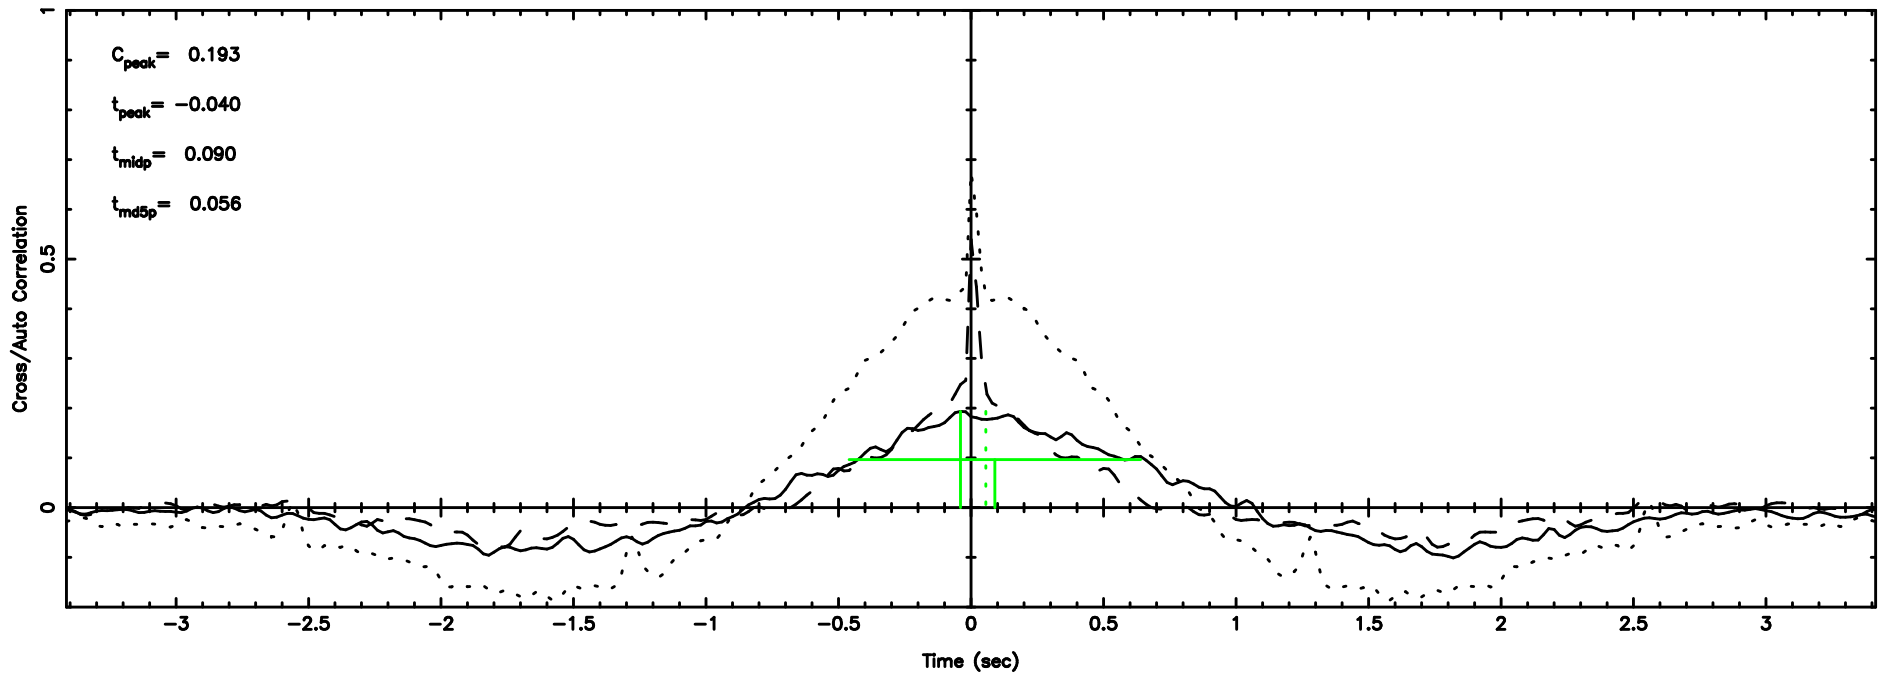

Frequency (Hz)

0556+191 2024/08/10 23.54UT TOYOKAWA-FUJI