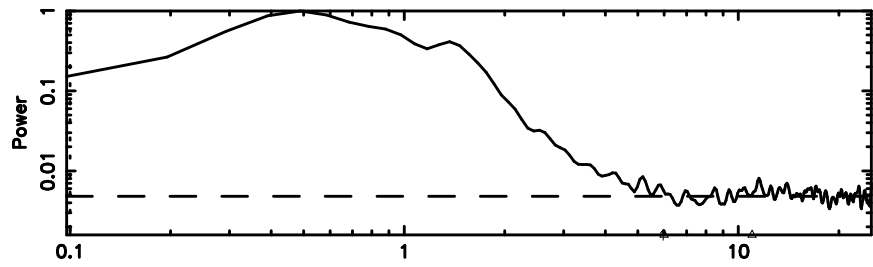

Frequency (Hz)

K20240811080517

BLK:22,SNR1: 9.1770 ,SNR2: 27.386

Frequency (Hz)

0531+194 2024/08/10 23.12UT FUJI -KISO

T20240811081340

BLK:16,SNR1: 9.5124 ,SNR2: 32.039

Frequency (Hz)