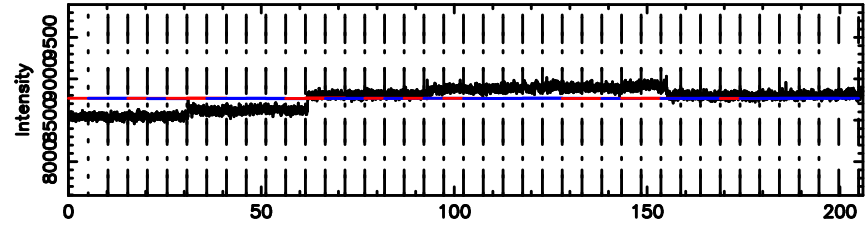

BLK:25,SNR1: 2.4986 ,SNR2: 6.9417

Frequency (Hz)

K20240811160005

BLK:25,SNR1: 0.51531 ,SNR2: 1.6797

Frequency (Hz)

3C286 2024/08/11 7.03UT TOYOKAWA-KISO

F20240811160008

BLK:22,SNR1: 0.28134 ,SNR2: 2.8319