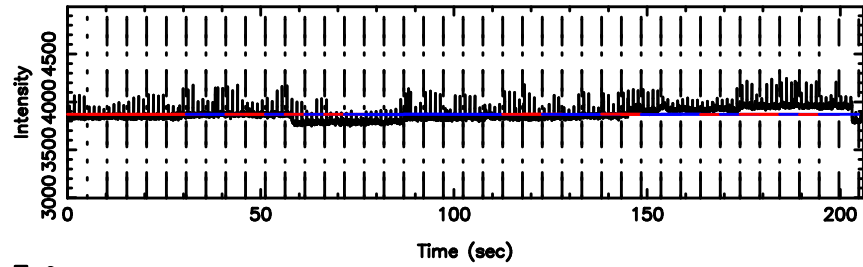

F20240811145824