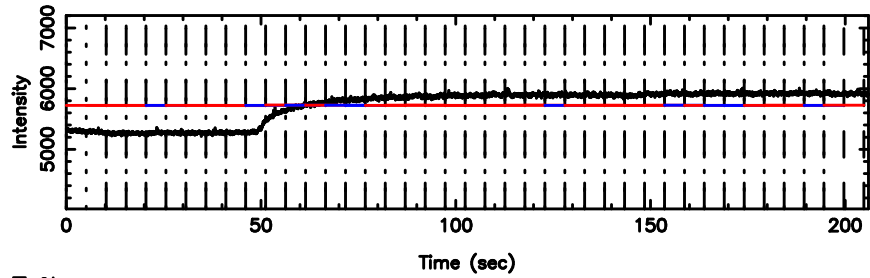

T20240811101423