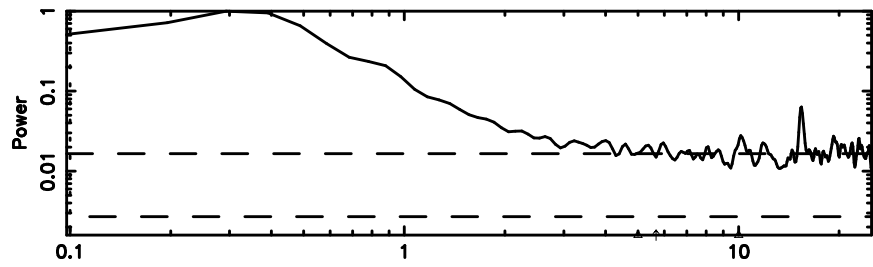

BLK:15,SNR1: 1.6458 ,SNR2: 5.6290