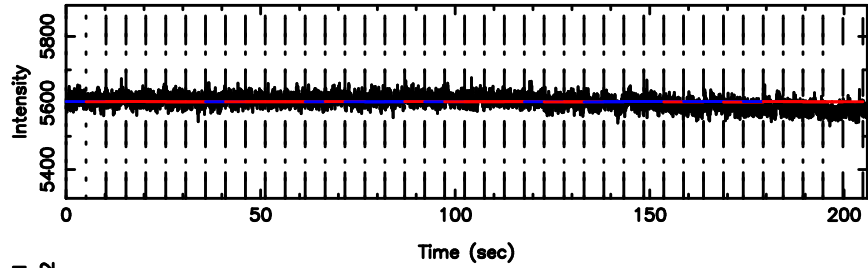

0821+394 2024/08/11 1.95UT TOYOKAWA-FUJI

T20240811105517

BLK:15,SNR1: 0.35859 ,SNR2: 3.7559

0821+394 2024/08/11 1.95UT TOYOKAWA-KISO

K20240811105514

BLK:15,SNR1: 1.2948 ,SNR2: 3.8412

F20240811105517

BLK: 5,SNR1: 0.44755 ,SNR2: 3.9838