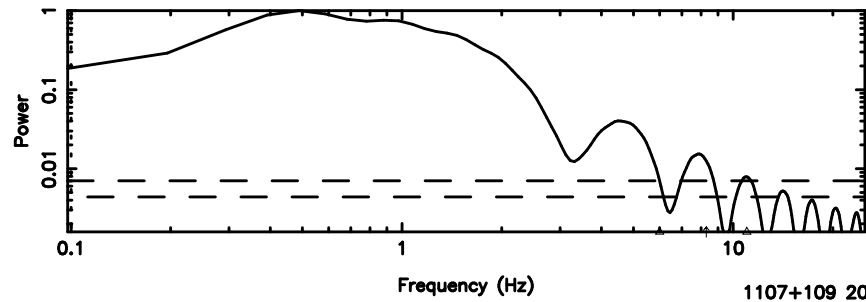

BLK:30,SNR1: 9.2792 ,SNR2: 23.221

K20240811133914

BLK:30,SNR1: 2.8489 ,SNR2: 13.537

1107+109 2024/08/11 4.68UT TOYOKAWA-KISO

F20240811133917

BLK:37,SNR1: 8.5718 ,SNR2: 21.514

K20240811133914

BLK:37,SNR1: 2.8970 ,SNR2: 13.727