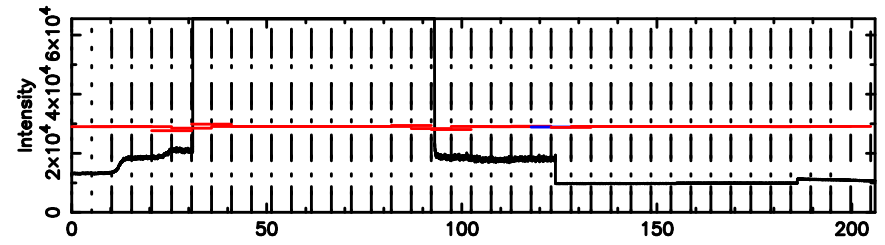

K20240811085205

BLK: 1,SNR1: 13.589 ,SNR2: 42.333

F20240811085208

BLK: 1,SNR1:-0.10039 ,SNR2: 0.62539

Frequency (Hz)

3C158 2024/08/10 23.90UT FUJI -KISO

K20240811085205

BLK: 1,SNR1: 22.207 ,SNR2: 38.044