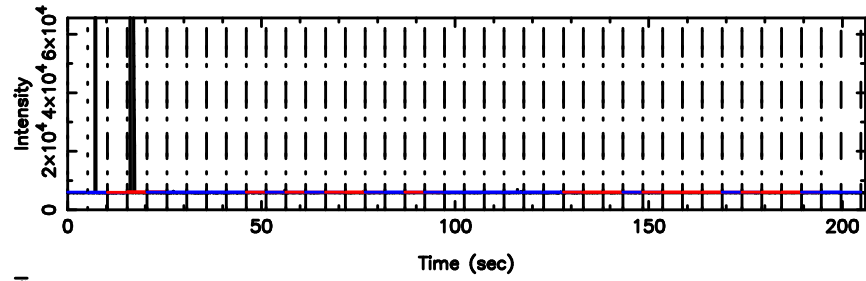

T20240811131655