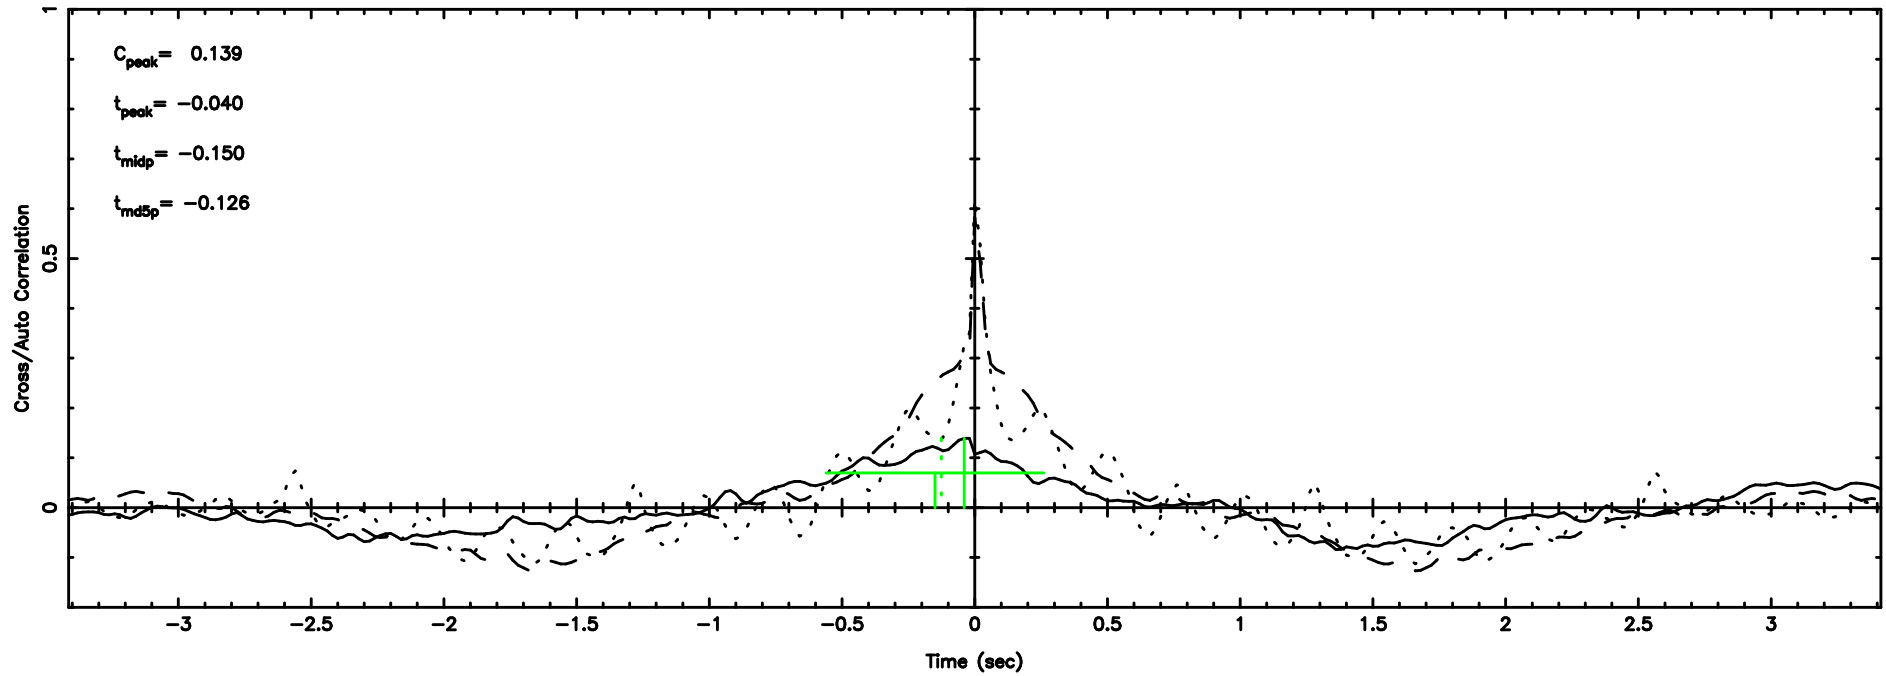

Frequency (Hz)

F20240811070340

BLK:11,SNR1: 1.3555 ,SNR2: 4.1493

Frequency (Hz)

3C119 2024/08/10 22.09UT TOYOKAWA-FUJI

T20240811070340

BLK:13,SNR1: 0.68277 ,SNR2: 2.8120

Frequency (Hz)