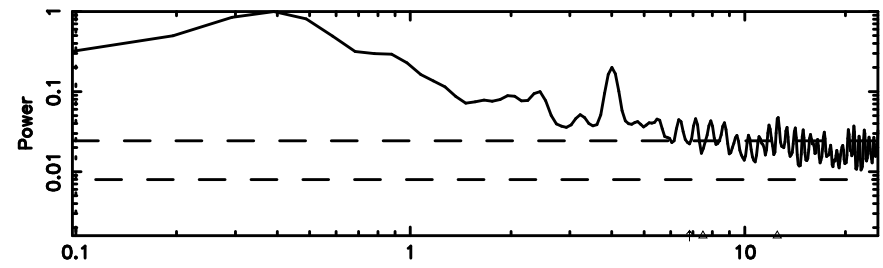

BLK:11,SNR1: 1.3555 ,SNR2: 4.1493