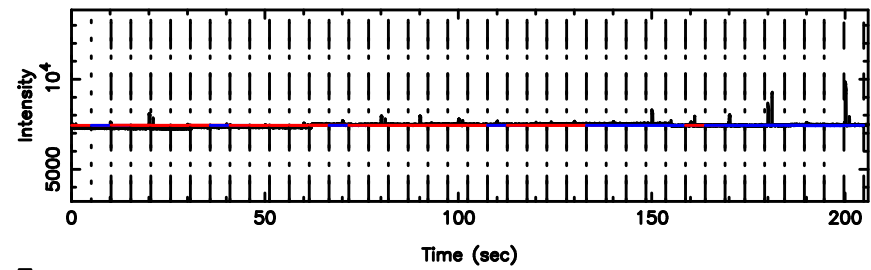

BLK:28,SNR1: 7.2231 ,SNR2: 19.044

1127-14 2024/08/11 5.02UT TOYOKAWA-KISO

F20240811135932

BLK:16,SNR1: 4.0270 ,SNR2: 14.156

K20240811135929

BLK:16,SNR1: 7.6061 ,SNR2: 19.996

1127-14 2024/08/11 5.02UT FUJI -KISO