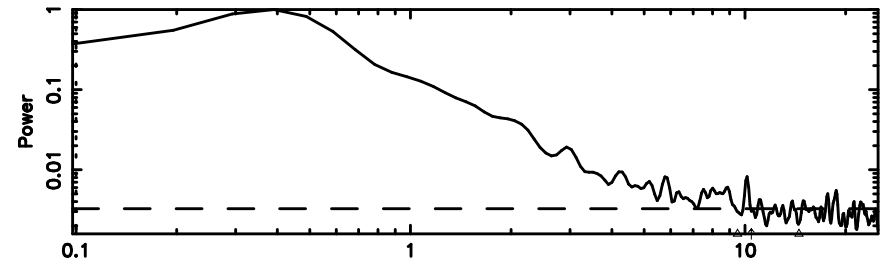

BLK:12,SNR1: 0.83443 ,SNR2: 4.2418

Frequency (Hz)

K20240811065209

BLK:12,SNR1: 8.8544 ,SNR2: 17.015

Frequency (Hz)

0418+236 2024/08/10 21.90UT FUJI -KISO

T20240811070340

BLK:11,SNR1: 0.45314 ,SNR2: 2.0632