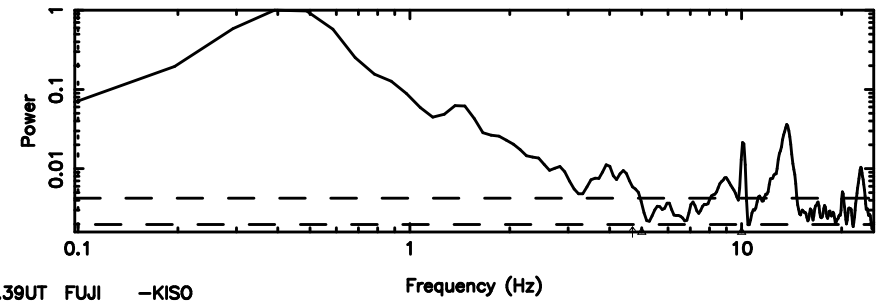

BLK:18,SNR1: 5.5271 ,SNR2: 22.464

3C230 2024/08/11 3.39UT FUJI -KISO