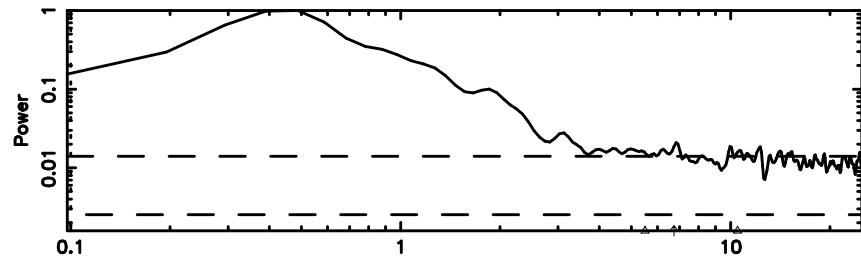

BLK:16,SNR1: 2.2641 ,SNR2: 6.9118