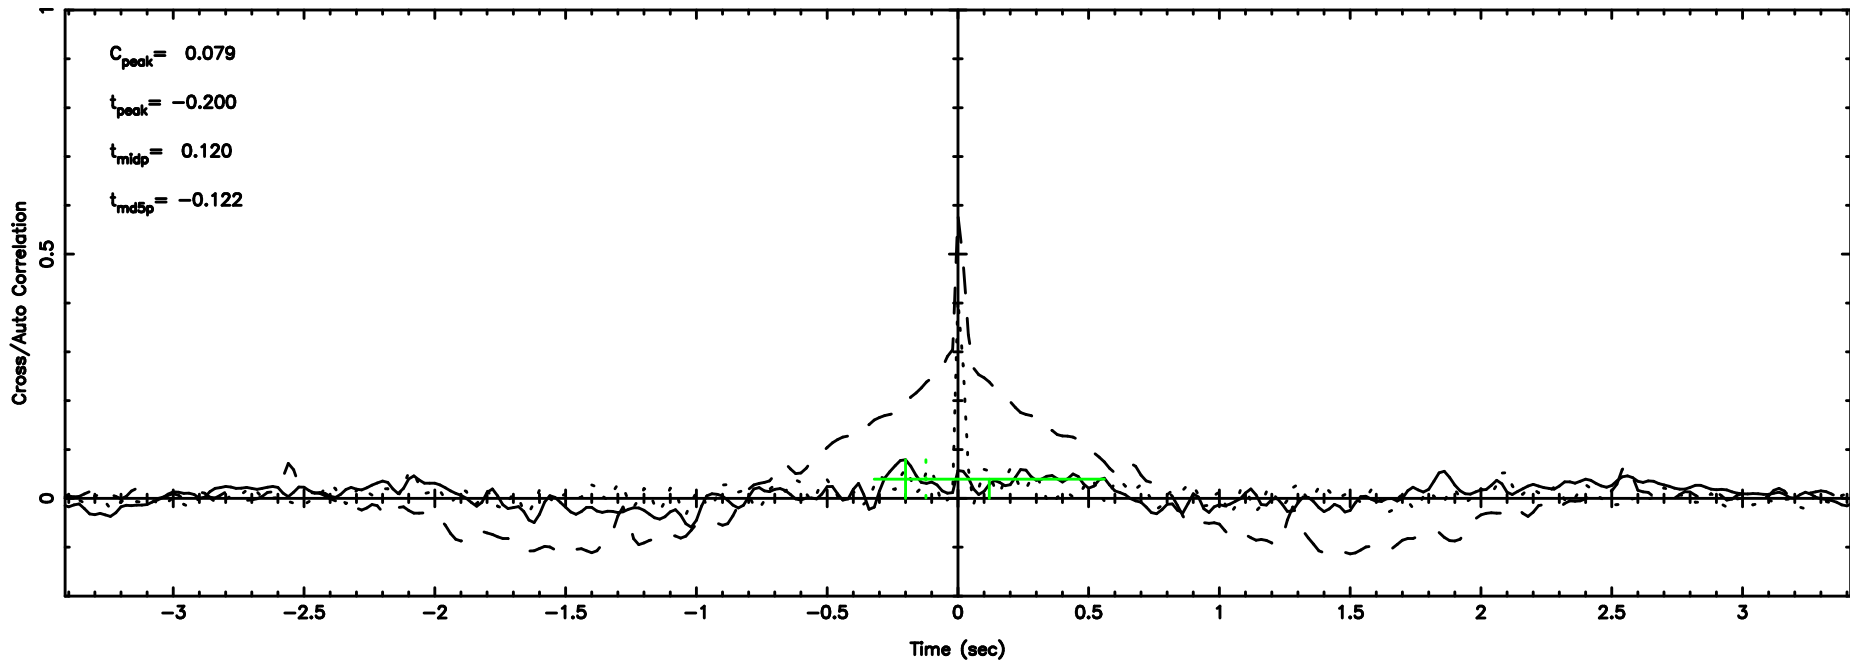

Frequency (Hz)

1428-03 2024/08/11 8.03UT FUJI -KISO