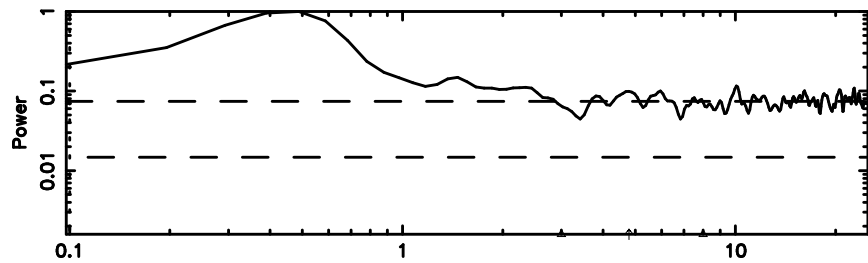

BLK:16,SNR1: 0.31570 ,SNR2: 1.3831