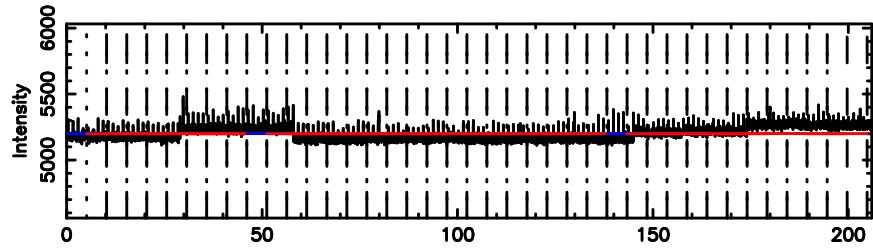

F20240811075147