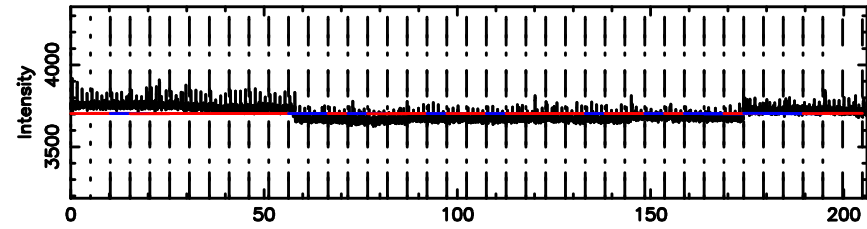

T20240811144507

BLK:13,SNR1: 1.8393 ,SNR2: 3.6797

Frequency (Hz)

F20240811144507

BLK:13,SNR1: 0.11344 ,SNR2: 2.1220

Frequency (Hz)

1213-17 2024/08/11 5.78UT TOYOKAWA-FUJI

T20240811144507