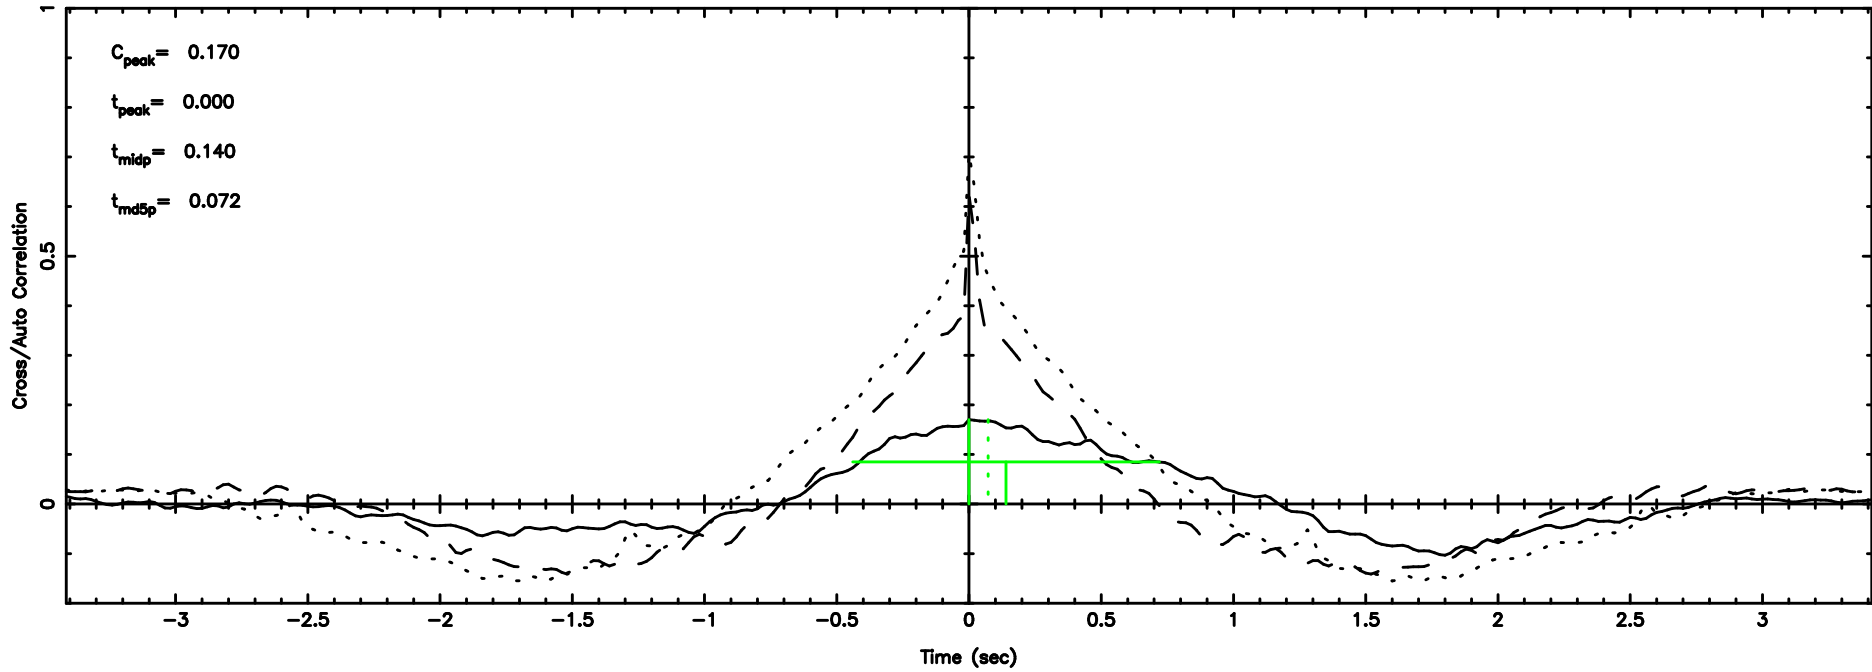

Frequency (Hz)