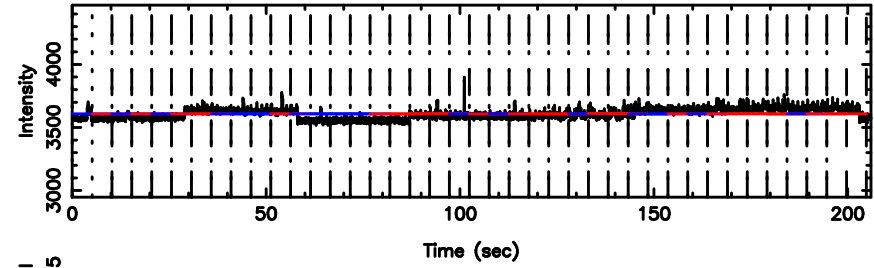

BLK:14,SNR1: 1.0558 ,SNR2: 3.4636

3C236 2024/08/11 3.63UT FUJI -KISO

T20240811124358

BLK:17,SNR1: 2.5547 ,SNR2: 4.9584

F20240811124358

BLK:17,SNR1: 1.2933 ,SNR2: 4.7212

1011+110 2024/08/11 3.76UT TOYOKAWA-FUJI