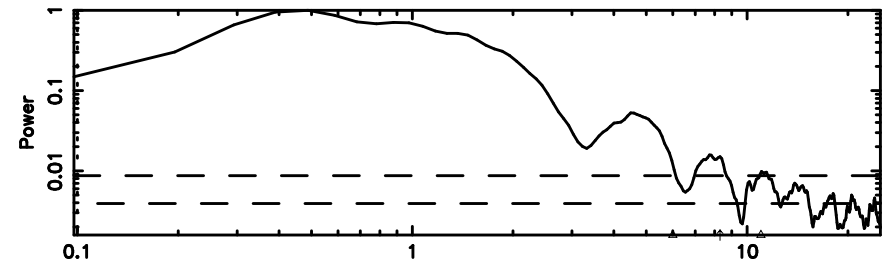

BLK:16,SNR1: 2.6368 ,SNR2: 9.3106

Frequency (Hz)

0326+455 2024/08/10 21.05UT TOYOKAWA-KISO

K20240811060131

BLK:16,SNR1: 7.0114 ,SNR2: 17.561

Frequency (Hz)

F20240811060134

BLK:22,SNR1: 3.2823 ,SNR2: 10.655