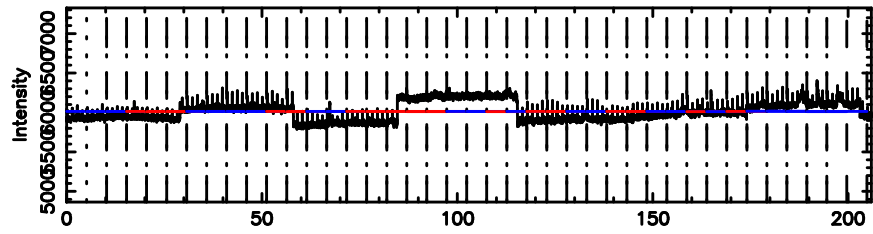

BLK:22,SNR1: 1.2018 ,SNR2: 6.7501

Frequency (Hz)

K20240811080517

BLK:22,SNR1: 10.393 ,SNR2: 31.091

Frequency (Hz)

0531+194 2024/08/10 23.12UT TOYOKAWA-KISO

F20240811080520

BLK:22,SNR1: 0.38191 ,SNR2: 4.8488