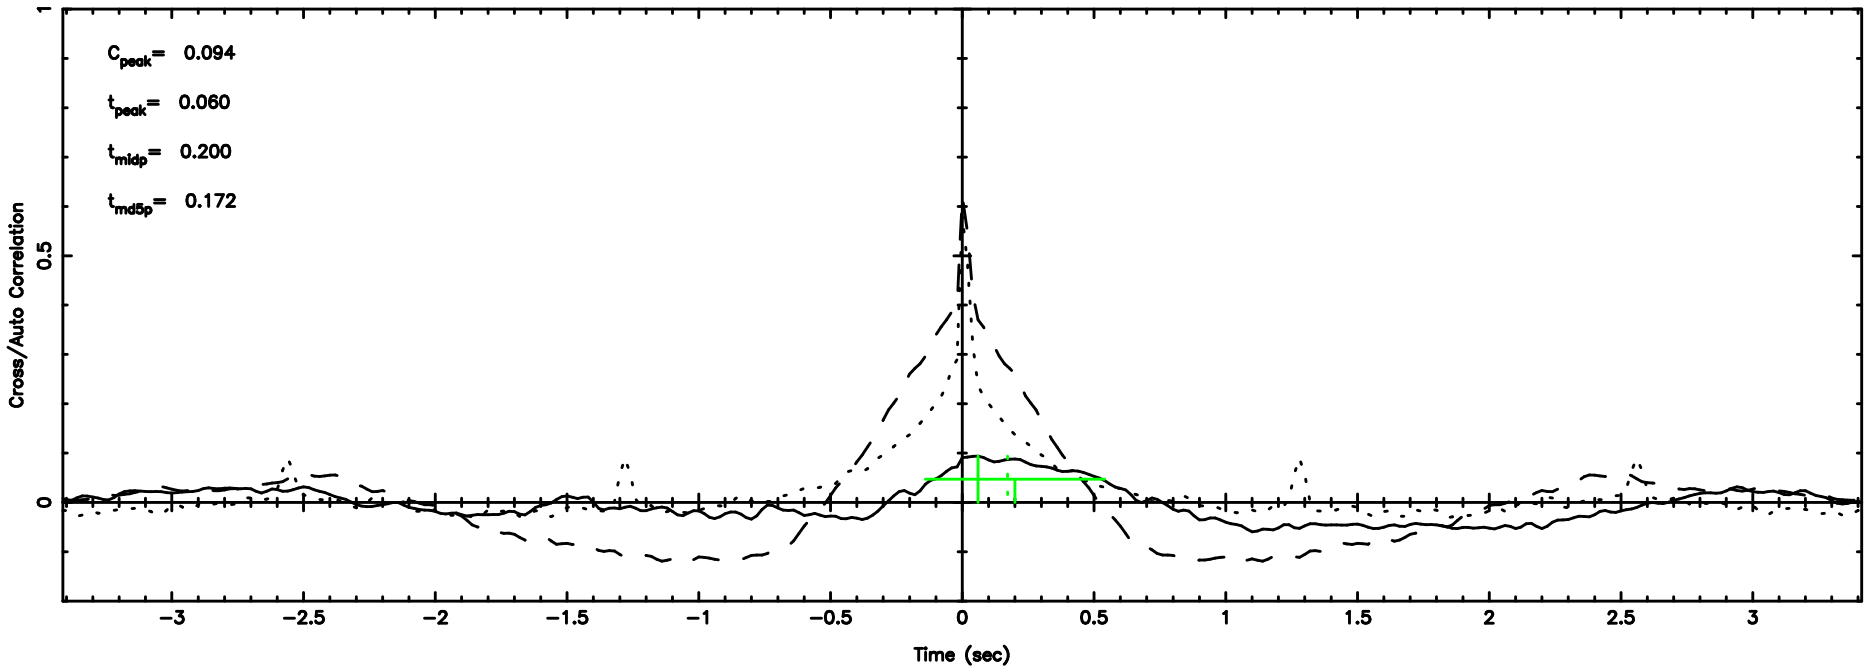

K20240811120616

BLK:12,SNR1: 0.54754 ,SNR2: 1.7345

Frequency (Hz)

T20240811121320

BLK:12,SNR1: 0.93846 ,SNR2: 4.3674

F20240811121320

BLK:12,SNR1: 0.71997 ,SNR2: 3.0093

0941-08 2024/08/11 3.25UT TOYOKAWA-FUJI