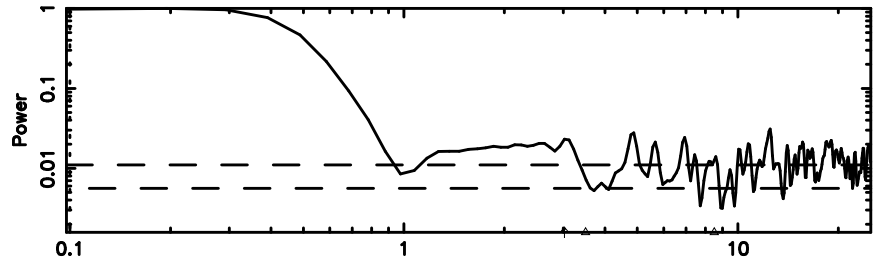

BLK: 8,SNR1: 4.6691 ,SNR2: 12.219

Frequency (Hz)

0552+12 2024/08/10 23.46UT TOYOKAWA-FUJI

F20240811082602

BLK: 8,SNR1: 2.2321 ,SNR2: 8.3407

Frequency (Hz)

T20240811082602

BLK: 3,SNR1: 1.9240 ,SNR2: 12.383