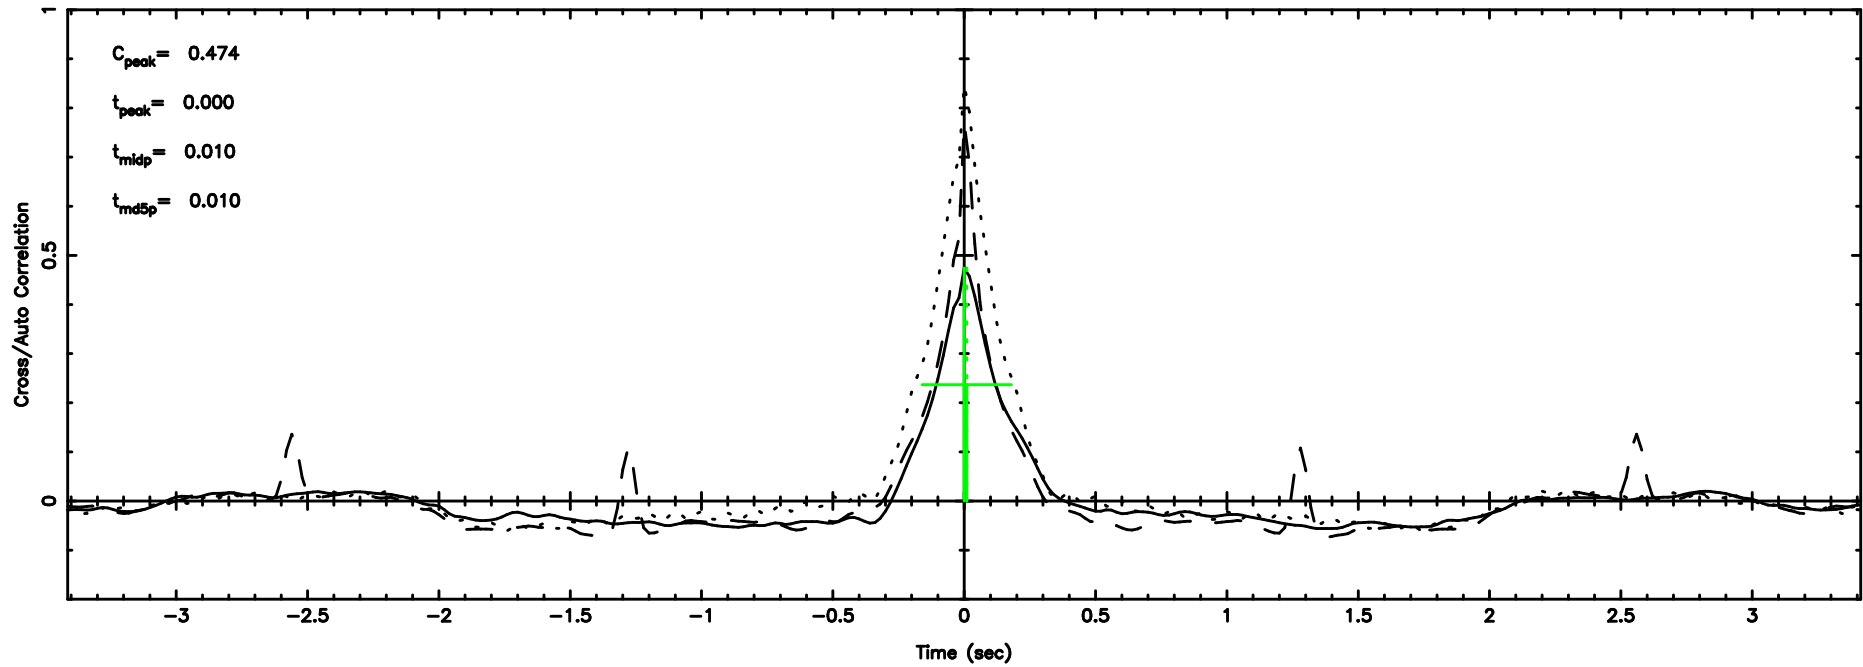

F20240811134854

BLK:30,SNR1: 18.922 ,SNR2: 22.345

K20240811134851

BLK:30,SNR1: 8.5122 ,SNR2: 21.332

3C255 2024/08/11 4.84UT FUJI -KISO