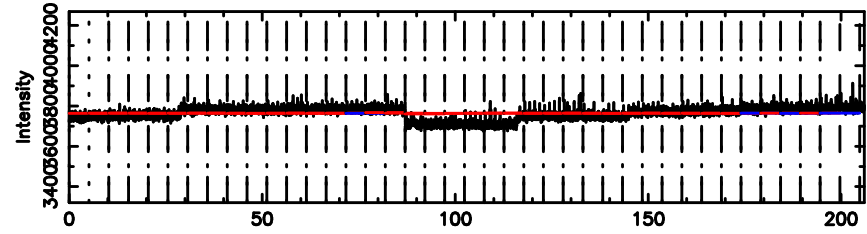

BLK: 4,SNR1: 0.39859 ,SNR2: 3.0313

Frequency (Hz)

F20240811154053

BLK: 4,SNR1: 0.15400 ,SNR2: 1.2748

Frequency (Hz)

3C283 2024/08/11 6.71UT TOYOKAWA-FUJI

T20240811154053

BLK:16,SNR1: 0.18939 ,SNR2: 2.1638