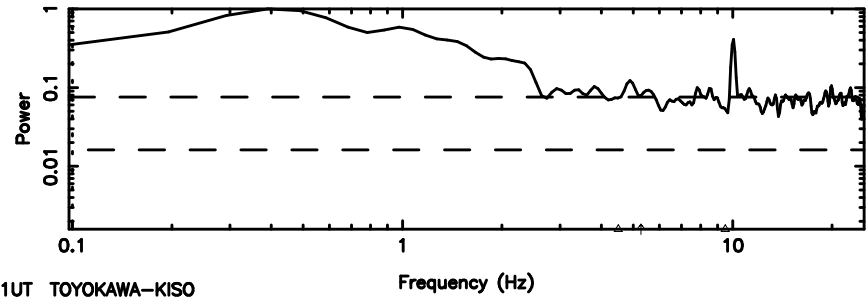

BLK:16,SNR1: 0.62586 ,SNR2: 2.3840

3C283 2024/08/11 6.71UT TOYOKAWA-KISO