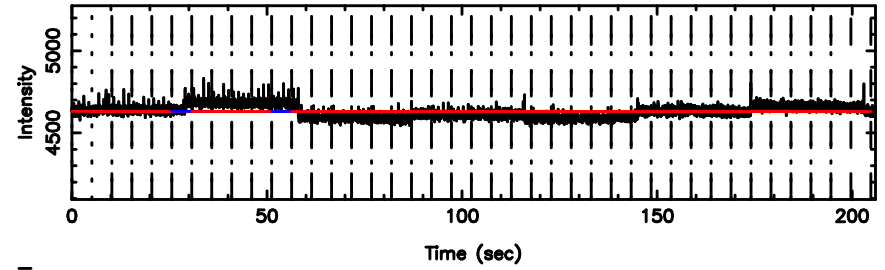

F20240811085208