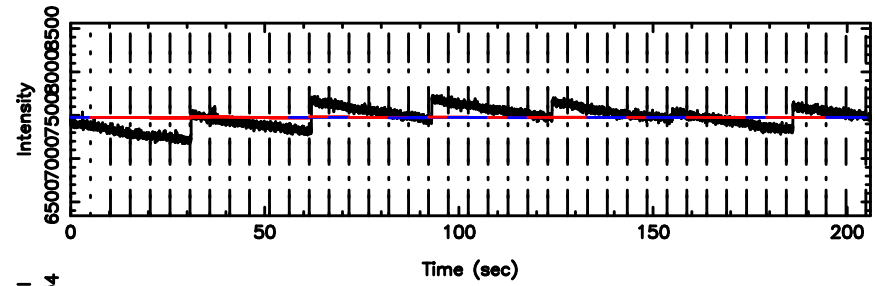

0926+117 2024/08/11 3.00UT FUJI -KISO

K20240811115832