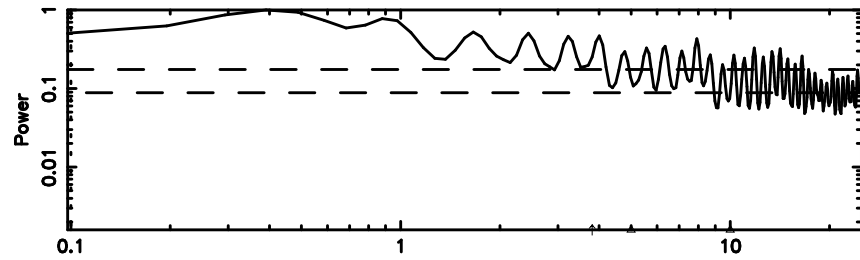

BLK:13,SNR1: 0.53815 ,SNR2: 1.5231

Frequency (Hz)

F20240811164806

BLK:13,SNR1: 0.15499 ,SNR2: 1.4282

Frequency (Hz)

3C298 2024/08/11 7.83UT TOYOKAWA-FUJI

T20240811164806

BLK:15,SNR1: 0.65687 ,SNR2: 2.6502