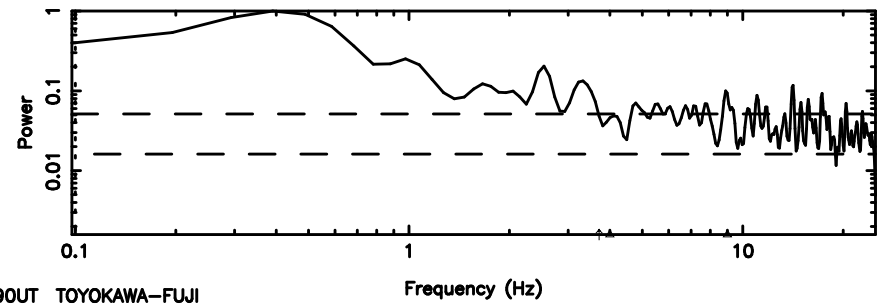

T20240811085208

BLK: 2,SNR1: 0.69923E-01,SNR2: 0.39002

F20240811085208

BLK: 2,SNR1: 0.47909 ,SNR2: 3.2843

3C158 2024/08/10 23.90UT TOYOKAWA-FUJI

T20240811085208

BLK: 1,SNR1:-0.73935E-01,SNR2: 0.79633E-01

3C158 2024/08/10 23.90UT TOYOKAWA-KISO