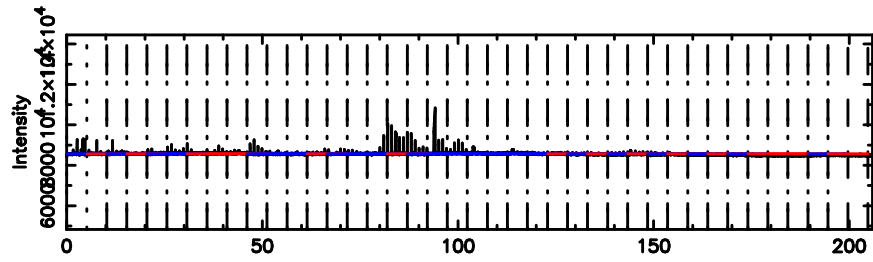

BLK: 3,SNR1: 0.96090 ,SNR2: 3.9226

0349+382 2024/08/10 21.43UT FUJI -KISO

0411+05 2024/08/10 21.78UT TOYOKAWA-FUJI

T20240811064518

BLK:23,SNR1: 1.2516 ,SNR2: 6.7210

Frequency (Hz)

K20240811064515

BLK:23,SNR1: 3.7549 ,SNR2: 15.785