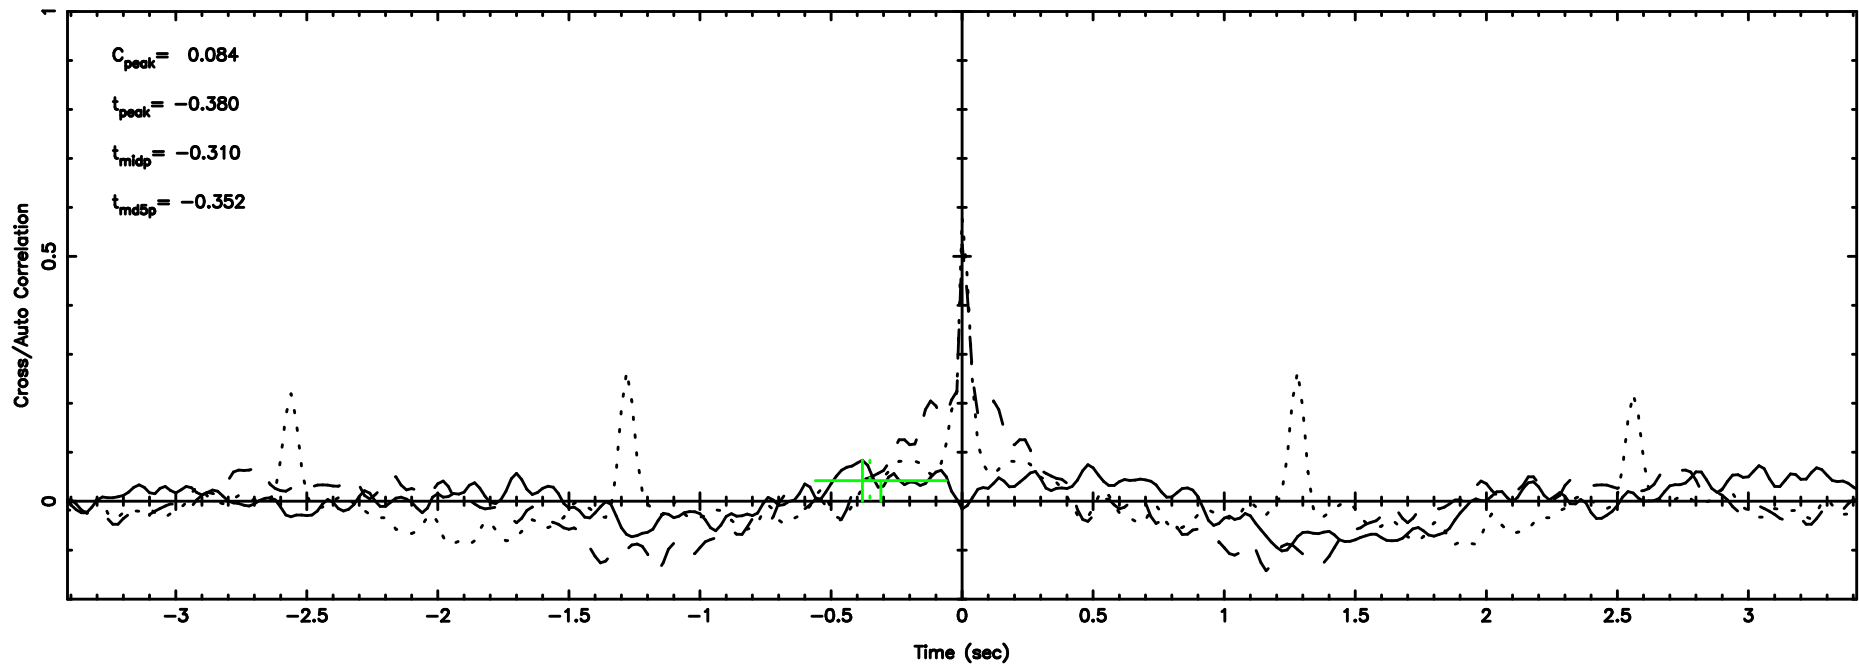

Frequency (Hz)

3C279 2024/08/11 6.45UT TOYOKAWA-FUJI