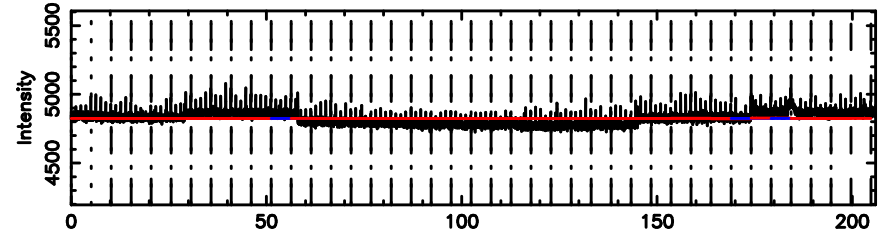

BLK:23,SNR1: 1.2359 ,SNR2: 7.0121

Frequency (Hz)

T20240811082151

BLK: 3,SNR1: 0.12933 ,SNR2: 1.3745

Frequency (Hz)

F20240811082151

BLK: 3,SNR1: 0.78953 ,SNR2: 2.3020

Frequency (Hz)