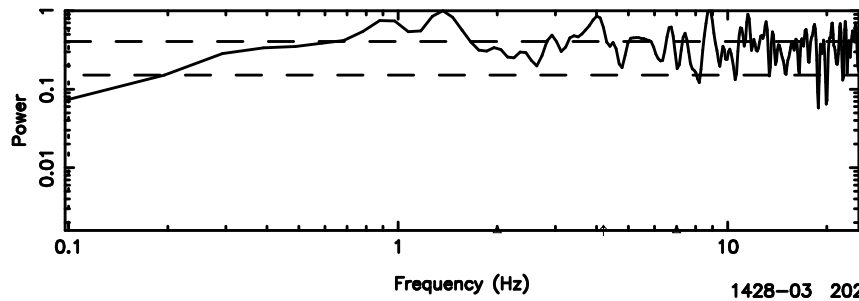

BLK: 2,SNR1:-0.38430E-01,SNR2: 0.28124