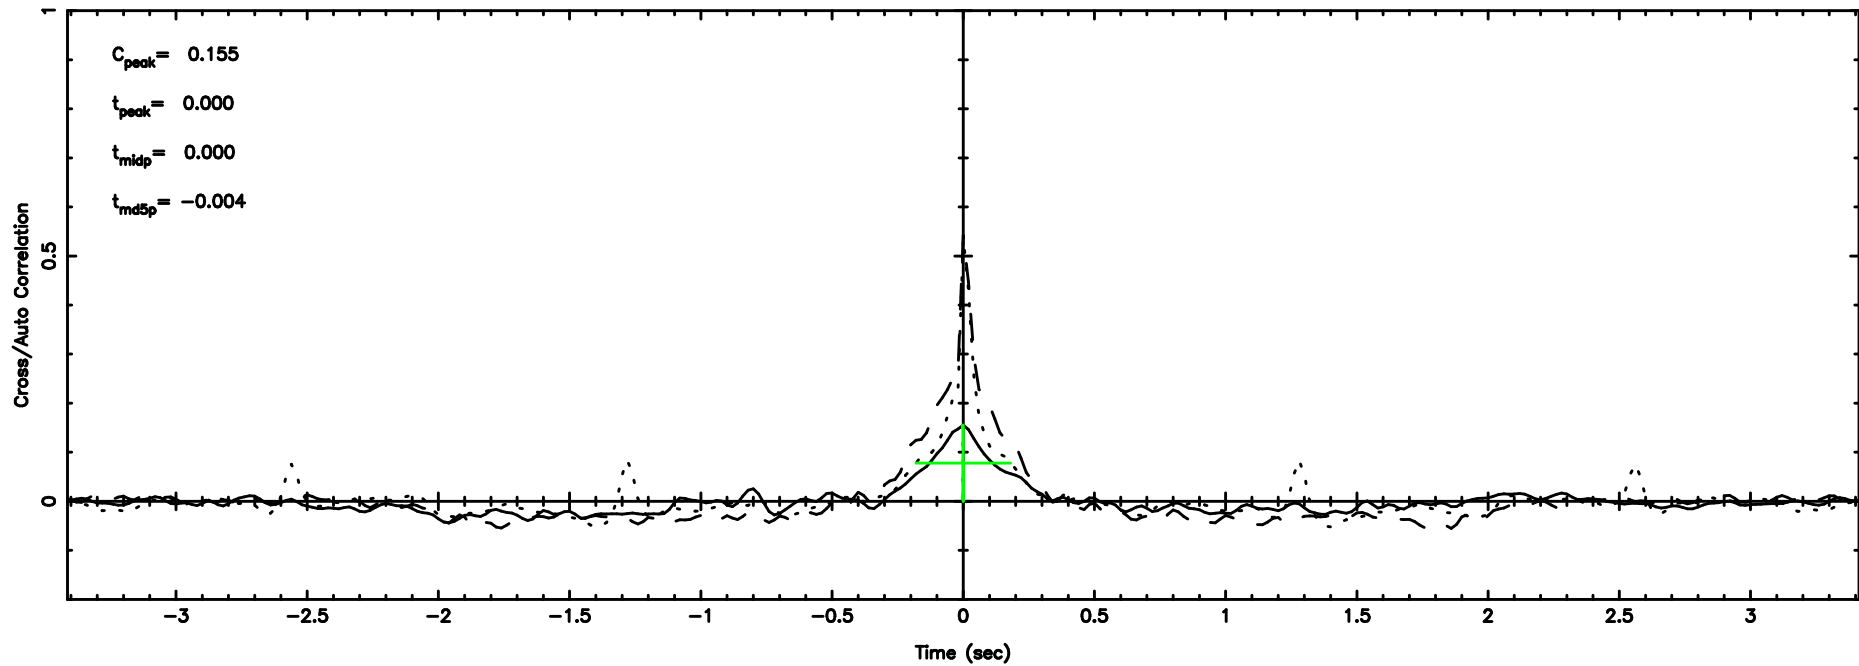

T20240811144507

BLK:13,SNR1: 1.8393 ,SNR2: 3.6797

Frequency (Hz)

F20240811144507

BLK:13,SNR1: 0.11344 ,SNR2: 2.1220

Frequency (Hz)

1213-17 2024/08/11 5.78UT TOYOKAWA-FUJI

T20240811144507