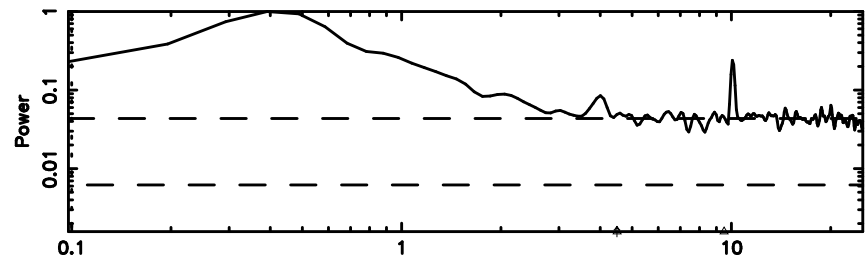

BLK:22,SNR1: 0.76181 ,SNR2: 3.0827