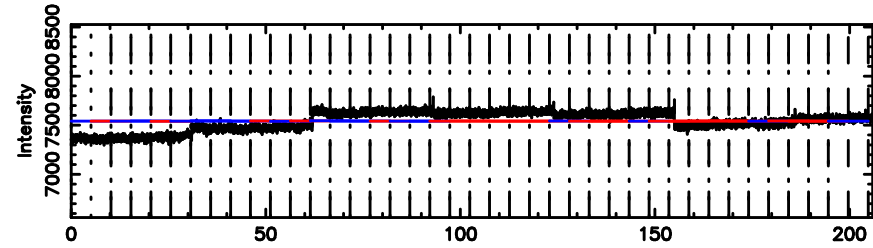

Frequency (Hz)

K20240811103139