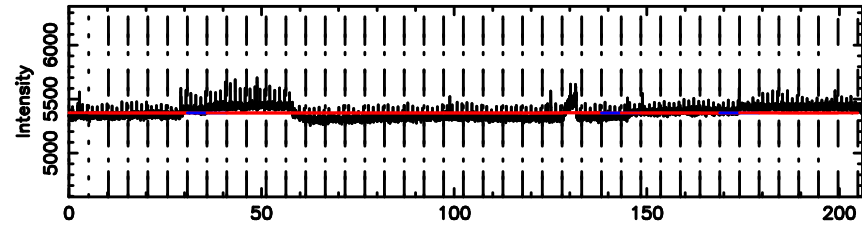

Frequency (Hz)

F20240811172308

BLK: 3,SNR1: 0.23310 ,SNR2: 1.0094