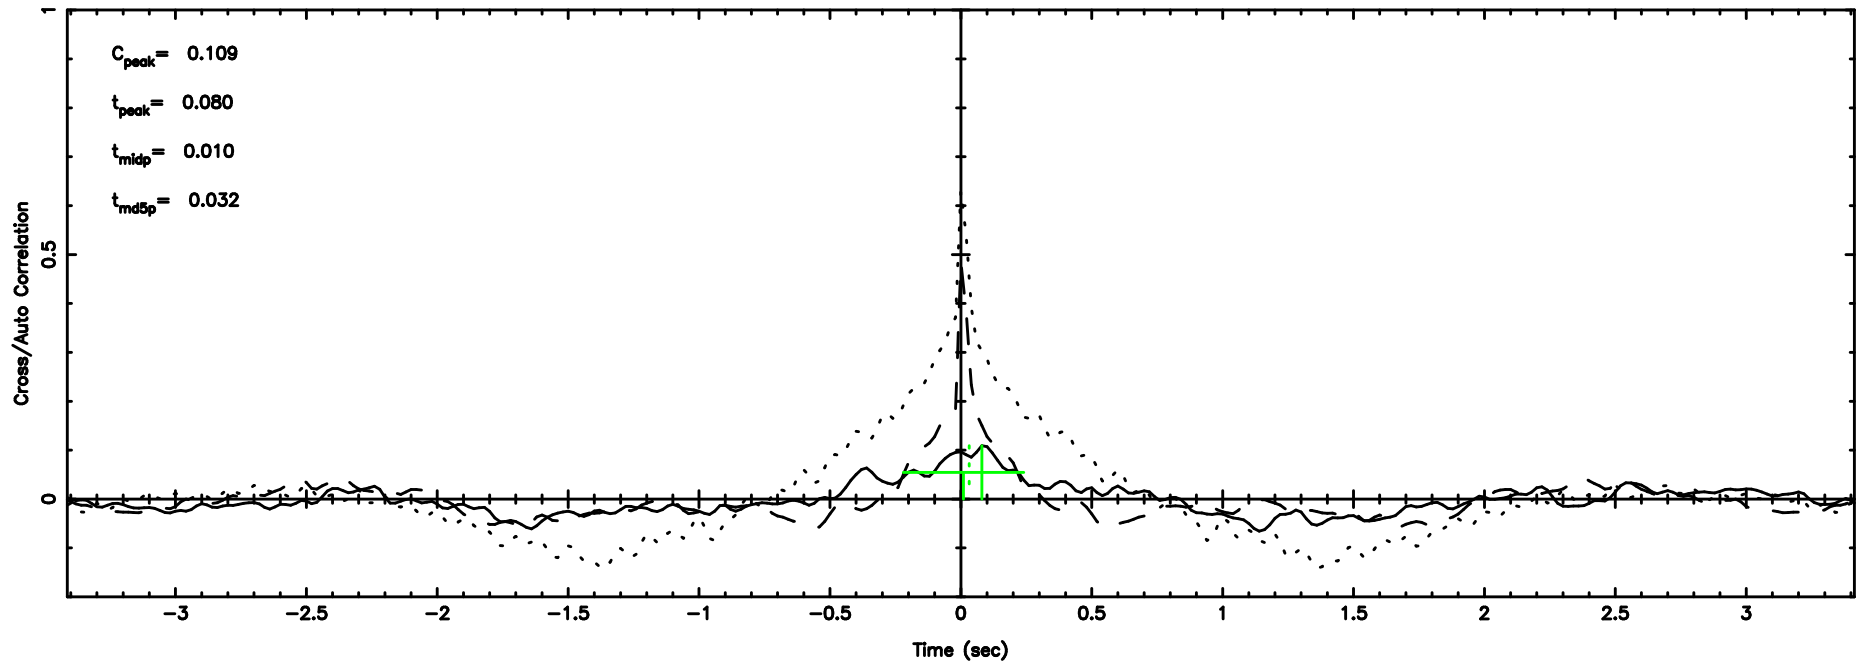

BLK: 7,SNR1: 1.1410 ,SNR2: 4.9871

Frequency (Hz)

1345+12 2024/08/11 7.30UT TOYOKAWA-KISO

F20240811161635

BLK:12,SNR1: 0.27573E-01,SNR2: 1.0861

Frequency (Hz)

K20240811161632

BLK:12,SNR1: 0.42872 ,SNR2: 1.7064