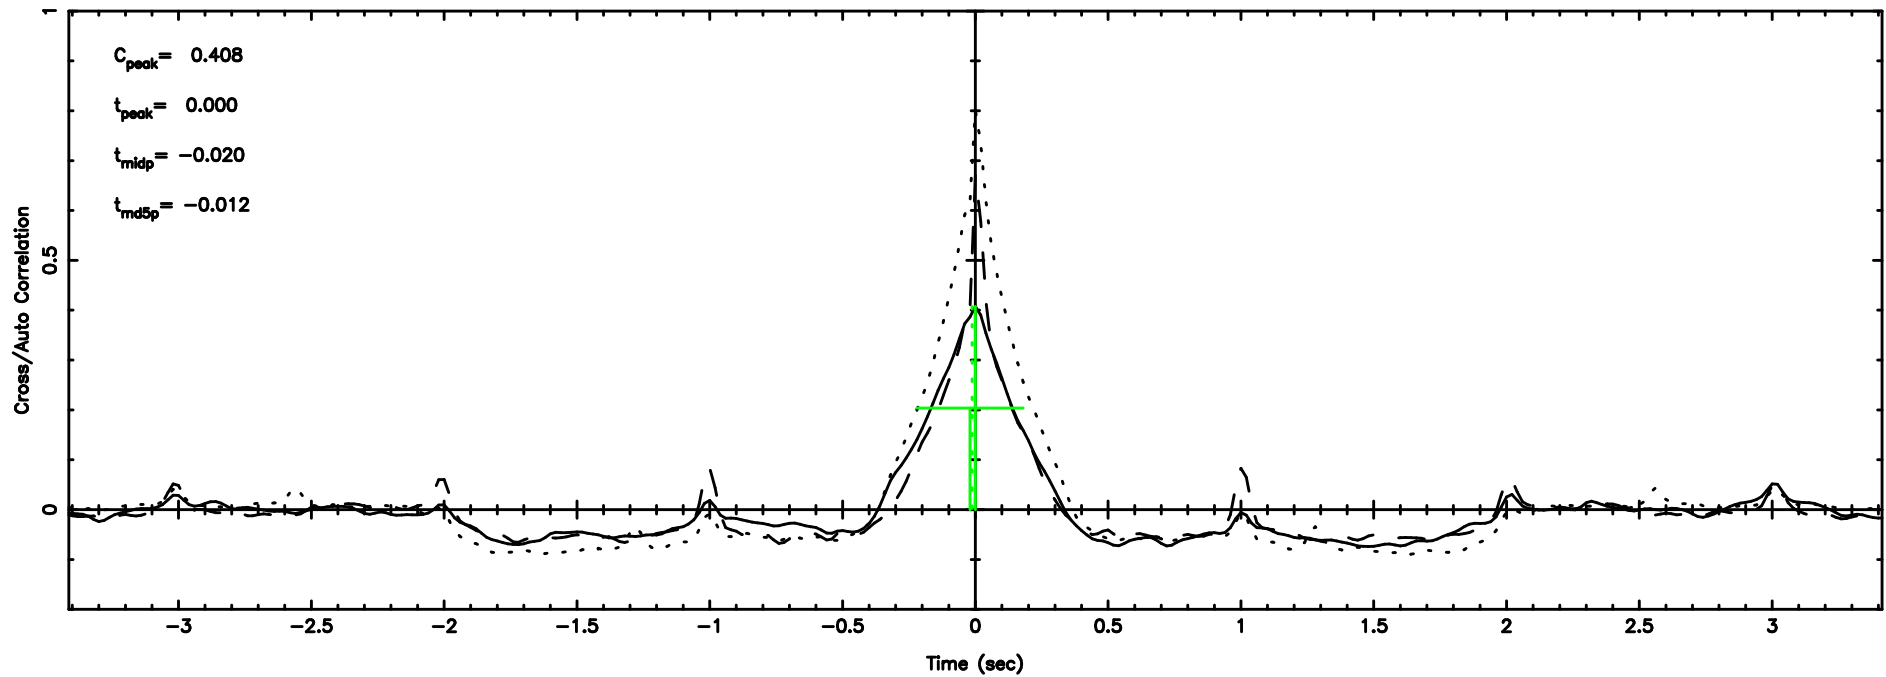

BLK: 3,SNR1: 0.96090 ,SNR2: 3.9226

0349+382 2024/08/10 21.43UT FUJI -KISO

0411+05 2024/08/10 21.78UT TOYOKAWA-FUJI

T20240811064518

BLK:23,SNR1: 1.2516 ,SNR2: 6.7210

Frequency (Hz)

K20240811064515

BLK:23,SNR1: 3.7549 ,SNR2: 15.785