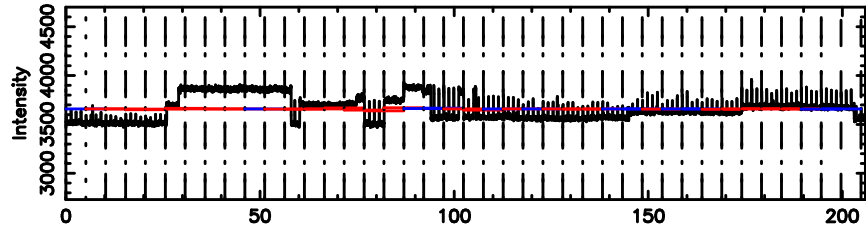

BLK:23,SNR1: 1.3119 ,SNR2: 5.2758

K20240811120616

BLK:23,SNR1: 0.65792 ,SNR2: 2.5348

3C222 2024/08/11 3.13UT TOYOKAWA-KISO

F20240811120619

BLK:12,SNR1: 0.28751 ,SNR2: 4.8678

Frequency (Hz)

3C222 2024/08/11 3.13UT FUJI -KISO