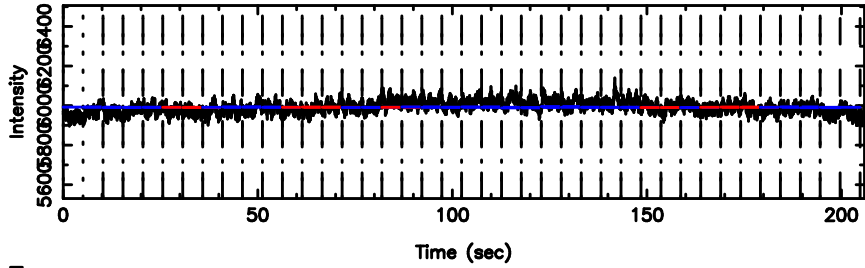

T20240811104407