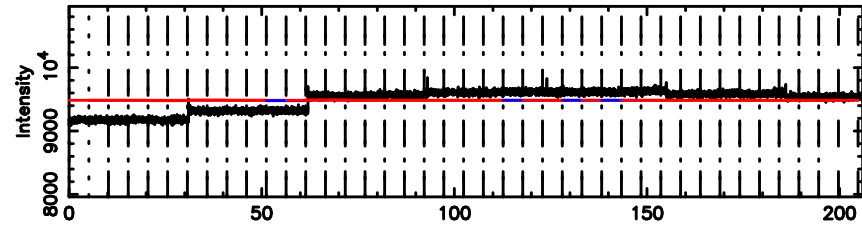

Frequency (Hz)

K20240811165946

BLK: 4, SNR1: 0.12992 , SNR2: 1.0883