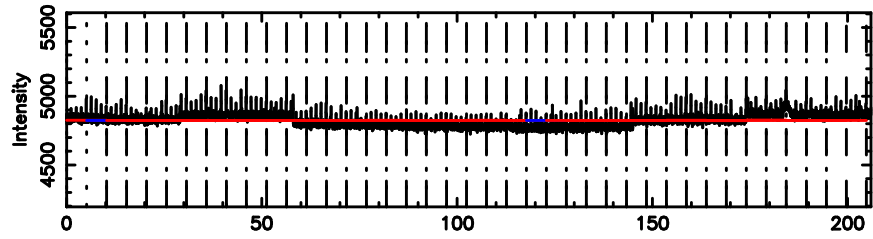

F20240811082151