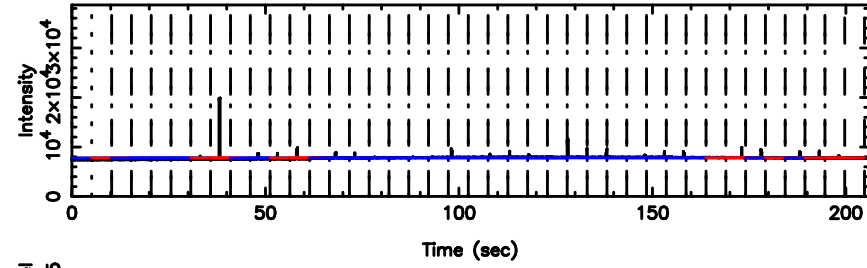

K20240811134851