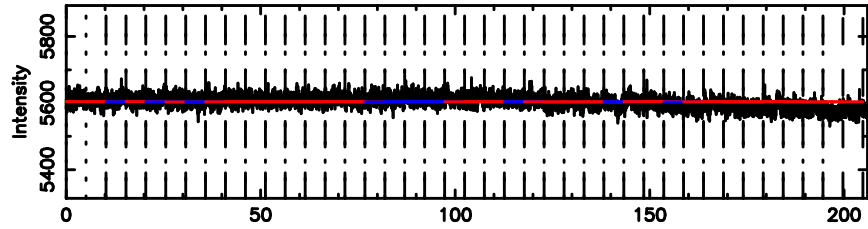

T20240811105517