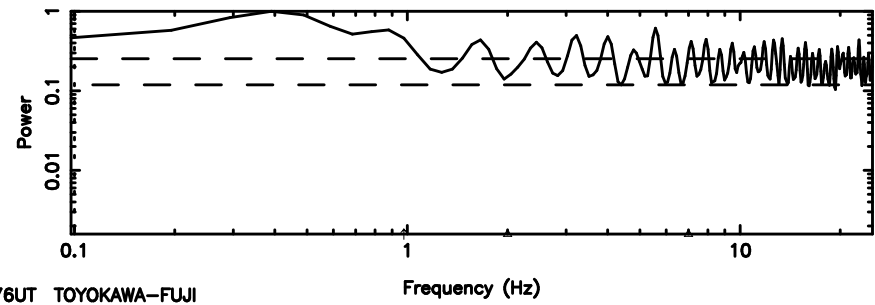

BLK:15,SNR1: 0.42196E-02,SNR2: 1.6681