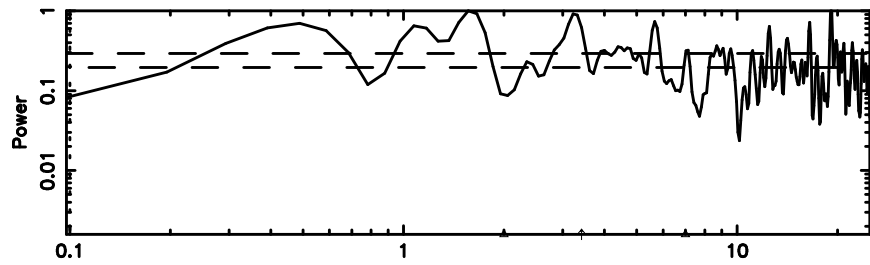

K20240811085205

BLK: 1,SNR1: 13.589 ,SNR2: 42.333

F20240811085208

BLK: 1,SNR1:-0.10039 ,SNR2: 0.62539

Frequency (Hz)

3C158 2024/08/10 23.90UT FUJI -KISO

K20240811085205

BLK: 1,SNR1: 22.207 ,SNR2: 38.044