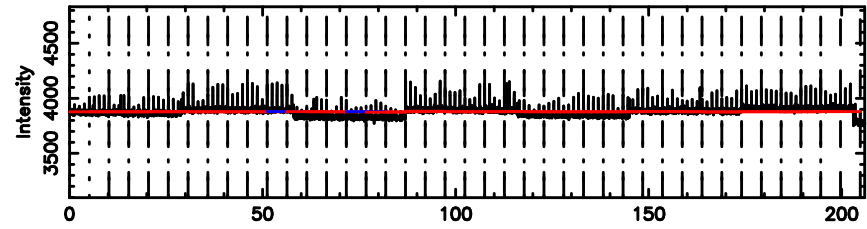

Frequency (Hz)

1245-19 2024/08/11 6.32UT FUJI -KISO

T20240811152524

BLK: 2,SNR1: 0.31619 ,SNR2: 2.3753

Frequency (Hz)

F20240811152524

BLK: 2,SNR1:-0.17321 ,SNR2: 2.0588

Frequency (Hz)