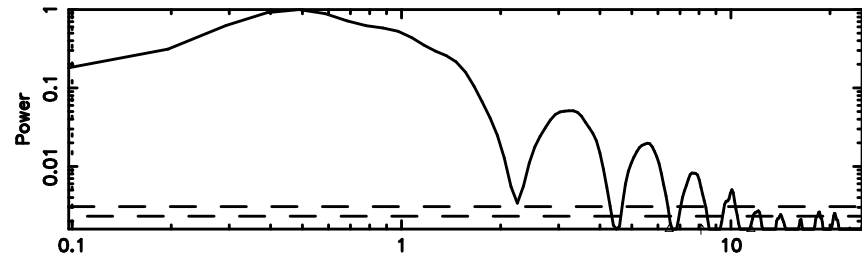

Frequency (Hz)

1452+16 2024/08/11 8.41UT FUJI -KISO