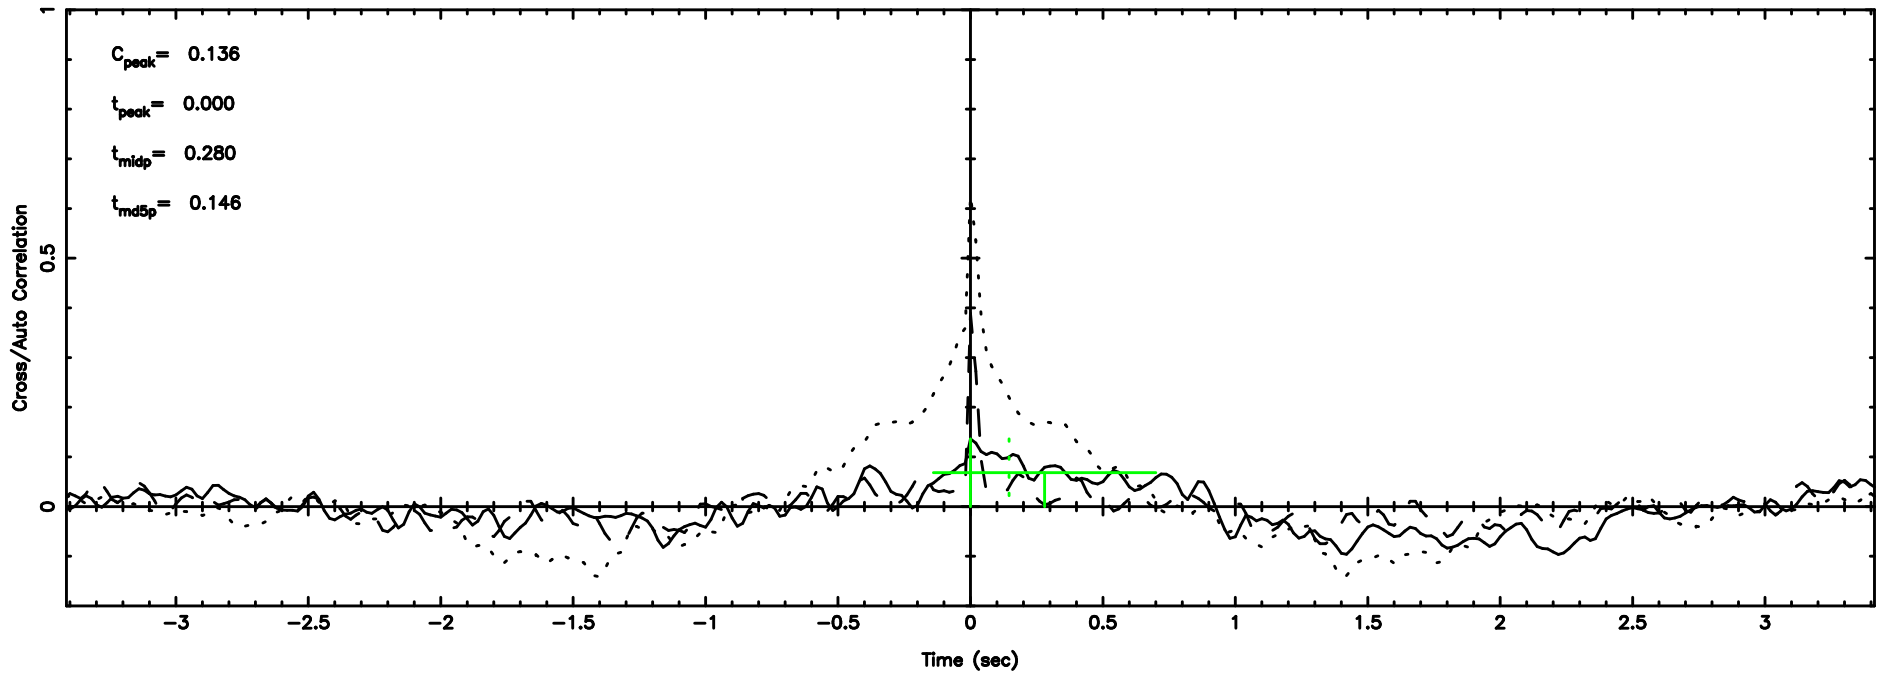

T20240811085208

BLK: 2,SNR1: 0.69923E-01,SNR2: 0.39002

F20240811085208

BLK: 2,SNR1: 0.47909 ,SNR2: 3.2843

3C158 2024/08/10 23.90UT TOYOKAWA-FUJI

T20240811085208

BLK: 1,SNR1:-0.73935E-01,SNR2: 0.79633E-01

3C158 2024/08/10 23.90UT TOYOKAWA-KISO