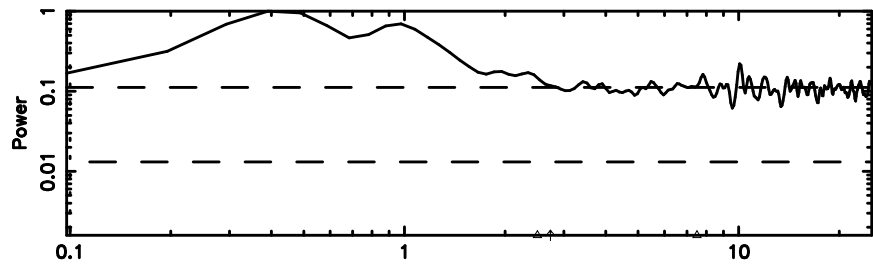

BLK:12,SNR1: 0.18804 ,SNR2: 1.3585

Frequency (Hz)

T20240811075147

BLK:16,SNR1: 0.30654 ,SNR2: 2.3360

Frequency (Hz)

K20240811075144

BLK:16,SNR1: 12.793 ,SNR2: 19.229

Frequency (Hz)