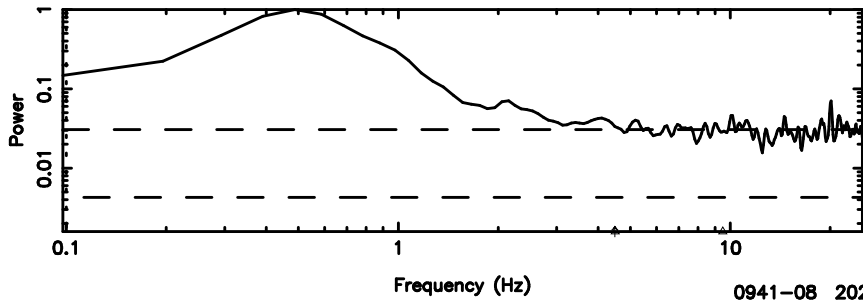

K20240811120616

BLK:12,SNR1: 0.54754 ,SNR2: 1.7345

Frequency (Hz)

T20240811121320

BLK:12,SNR1: 0.93846 ,SNR2: 4.3674

F20240811121320

BLK:12,SNR1: 0.71997 ,SNR2: 3.0093

0941-08 2024/08/11 3.25UT TOYOKAWA-FUJI