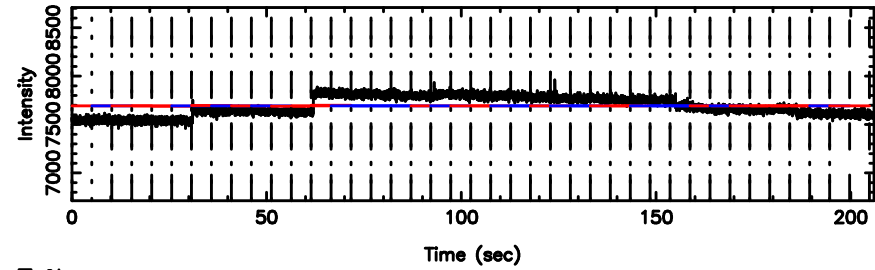

T20240811101423

BLK:18,SNR1: 0.79777 ,SNR2: 5.0559

0741-06 2024/08/11 1.27UT TOYOKAWA-KISO

K20240811101420

BLK:18,SNR1: 0.39341 ,SNR2: 0.95364