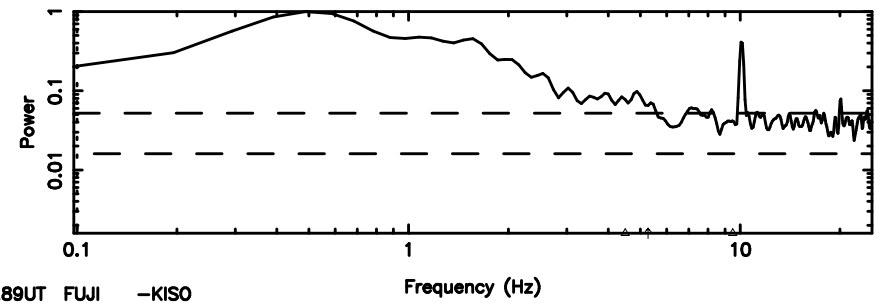

BLK:16,SNR1: 0.97648 ,SNR2: 3.8325

3C241 2024/08/11 3.89UT FUJI -KISO