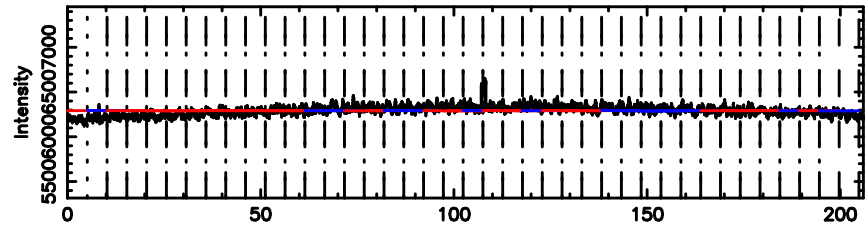

T20240811145824