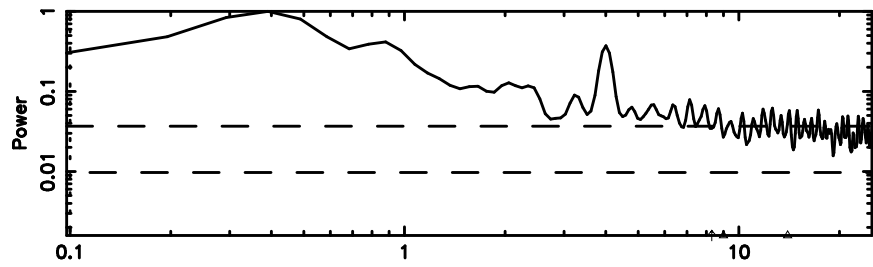

K20240811070337

BLK:13,SNR1: 1.5165 ,SNR2: 3.0241

Frequency (Hz)

3C119 2024/08/10 22.09UT TOYOKAWA-KISO

F20240811070340

BLK:13,SNR1: 1.1066 ,SNR2: 2.7229

Frequency (Hz)

K20240811070337