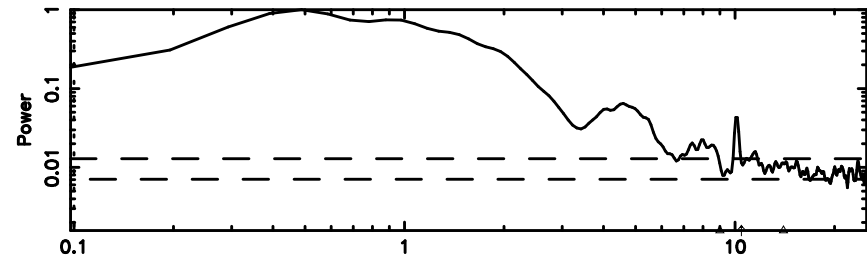

F20240811144507

BLK:24,SNR1: 0.17960 ,SNR2: 2.4465

Frequency (Hz)

K20240811144504

BLK:24,SNR1: 4.9745 ,SNR2: 9.7809

Frequency (Hz)

1213-17 2024/08/11 5.78UT FUJI -KISO