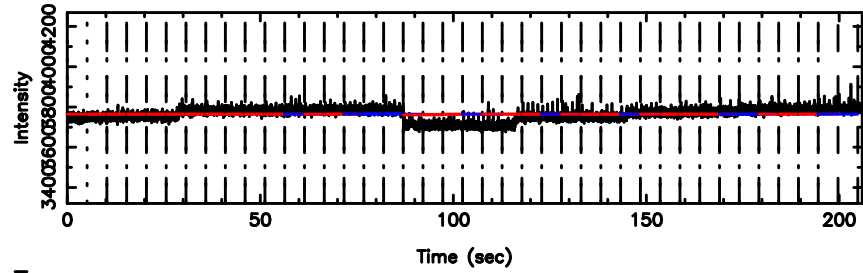

F20240811154053