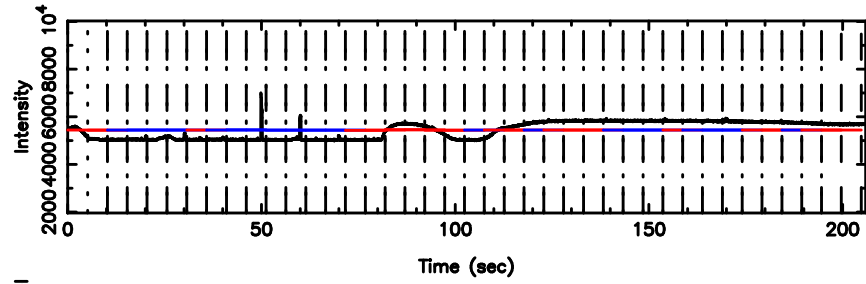

T20240811130742