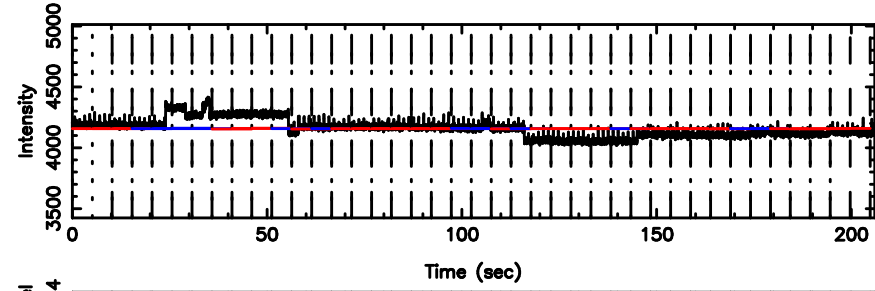

T20240811100621

BLK:12,SNR1: 1.4741 ,SNR2: 10.259

Frequency (Hz)

0732+33 2024/08/11 1.13UT TOYOKAWA-FUJI

F20240811100621

BLK:12,SNR1: 2.3674 ,SNR2: 8.3106

Frequency (Hz)

T20240811100621