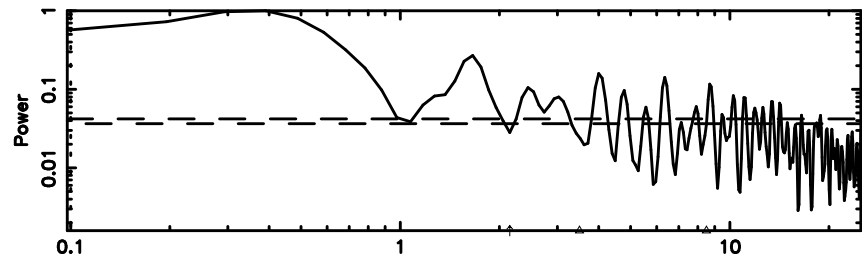

Frequency (Hz)

3C298 2024/08/11 7.83UT FUJI -KISO

T20240811165949

BLK: 1,SNR1: 0.12047 ,SNR2: 1.1895

Frequency (Hz)

F20240811165949

BLK: 1,SNR1: 0.49537 ,SNR2: 6.1085

Frequency (Hz)