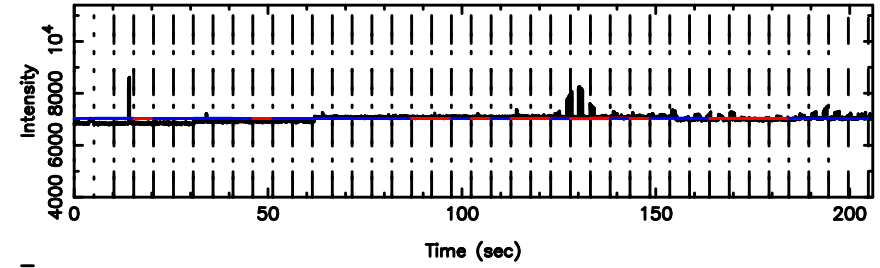

K20240811124355