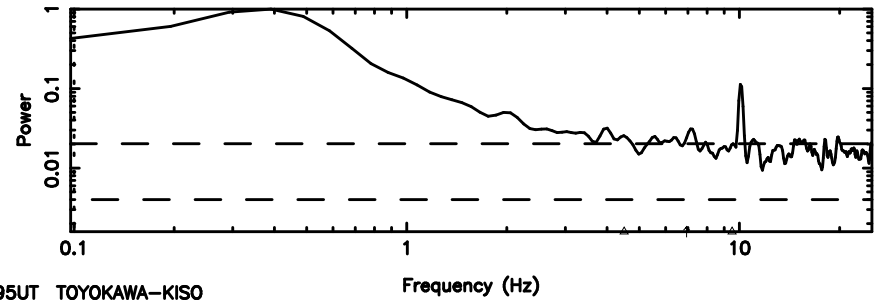

0821+394 2024/08/11 1.95UT TOYOKAWA-FUJI

T20240811105517

BLK:15,SNR1: 0.35859 ,SNR2: 3.7559

0821+394 2024/08/11 1.95UT TOYOKAWA-KISO

K20240811105514

BLK:15,SNR1: 1.2948 ,SNR2: 3.8412

F20240811105517

BLK: 5,SNR1: 0.44755 ,SNR2: 3.9838