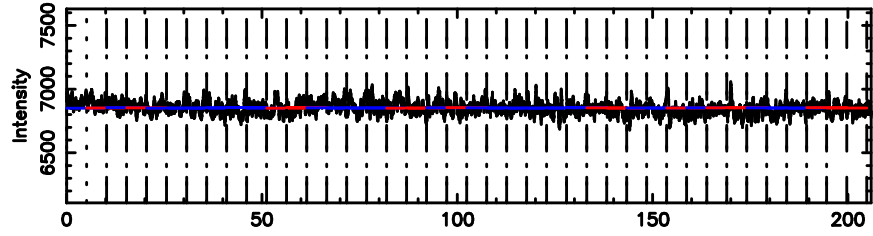

3C147 2024/08/10 23.26UT TOYOKAWA-FUJI

F20240811081340

BLK:16,SNR1:-0.10823 ,SNR2: 0.96508

Frequency (Hz)

T20240811081340

BLK:25,SNR1: 9.4039 ,SNR2: 32.340

Frequency (Hz)

K20240811081337