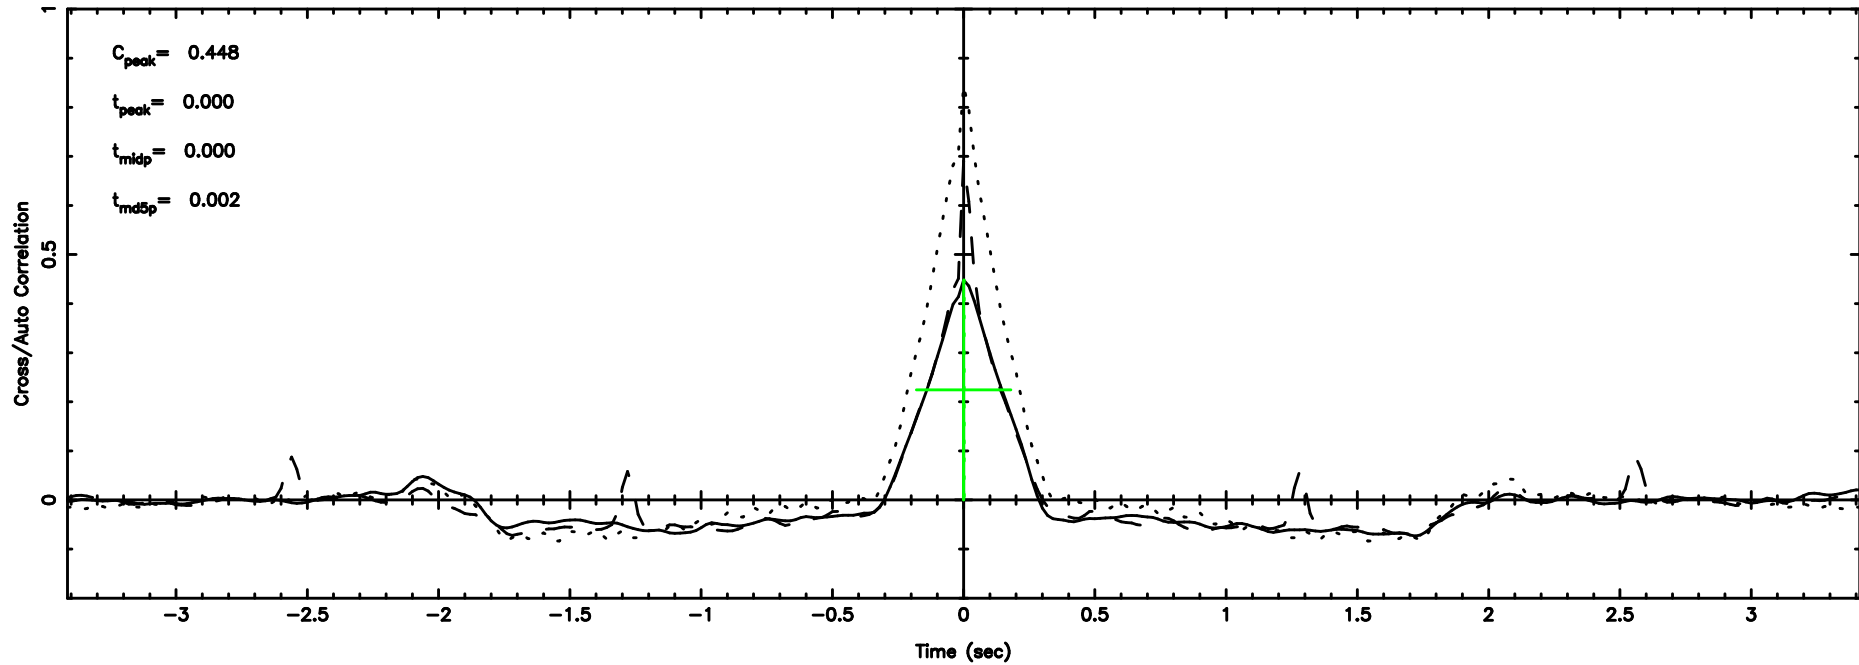

BLK:24,SNR1: 6.7069 ,SNR2: 17.249

3C263.1 2024/08/11 5.24UT TOYOKAWA-KISO

F20240811141252

BLK:22,SNR1: 2.1467 ,SNR2: 7.6088

K20240811141249

BLK:22,SNR1: 6.7919 ,SNR2: 17.327

3C263.1 2024/08/11 5.24UT FUJI -KISO