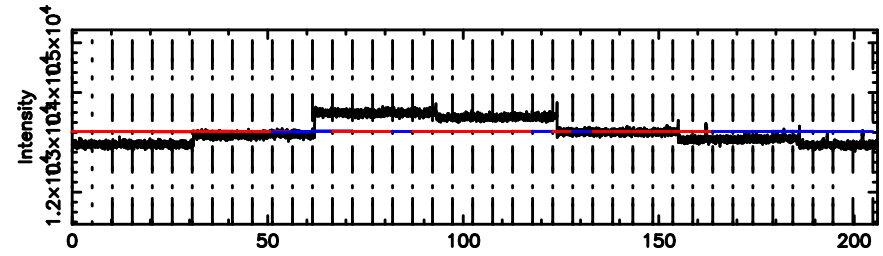

K20240811070337

BLK:13,SNR1: 1.5165 ,SNR2: 3.0241

Frequency (Hz)

3C119 2024/08/10 22.09UT TOYOKAWA-KISO

F20240811070340

BLK:13,SNR1: 1.1066 ,SNR2: 2.7229

Frequency (Hz)

K20240811070337