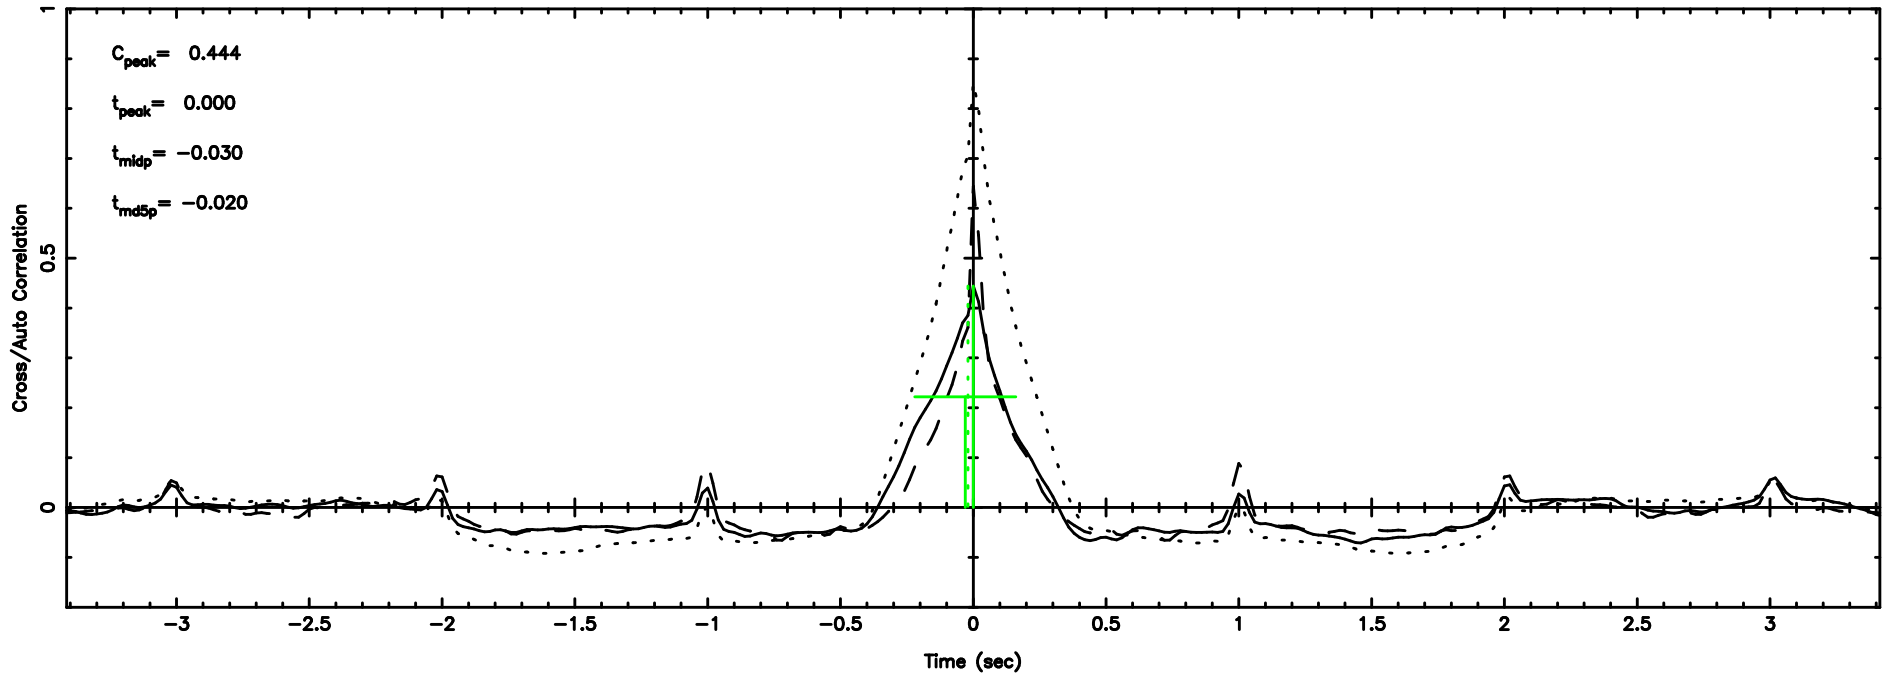

Frequency (Hz)

0411+05 2024/08/10 21.78UT TOYOKAWA-KISO