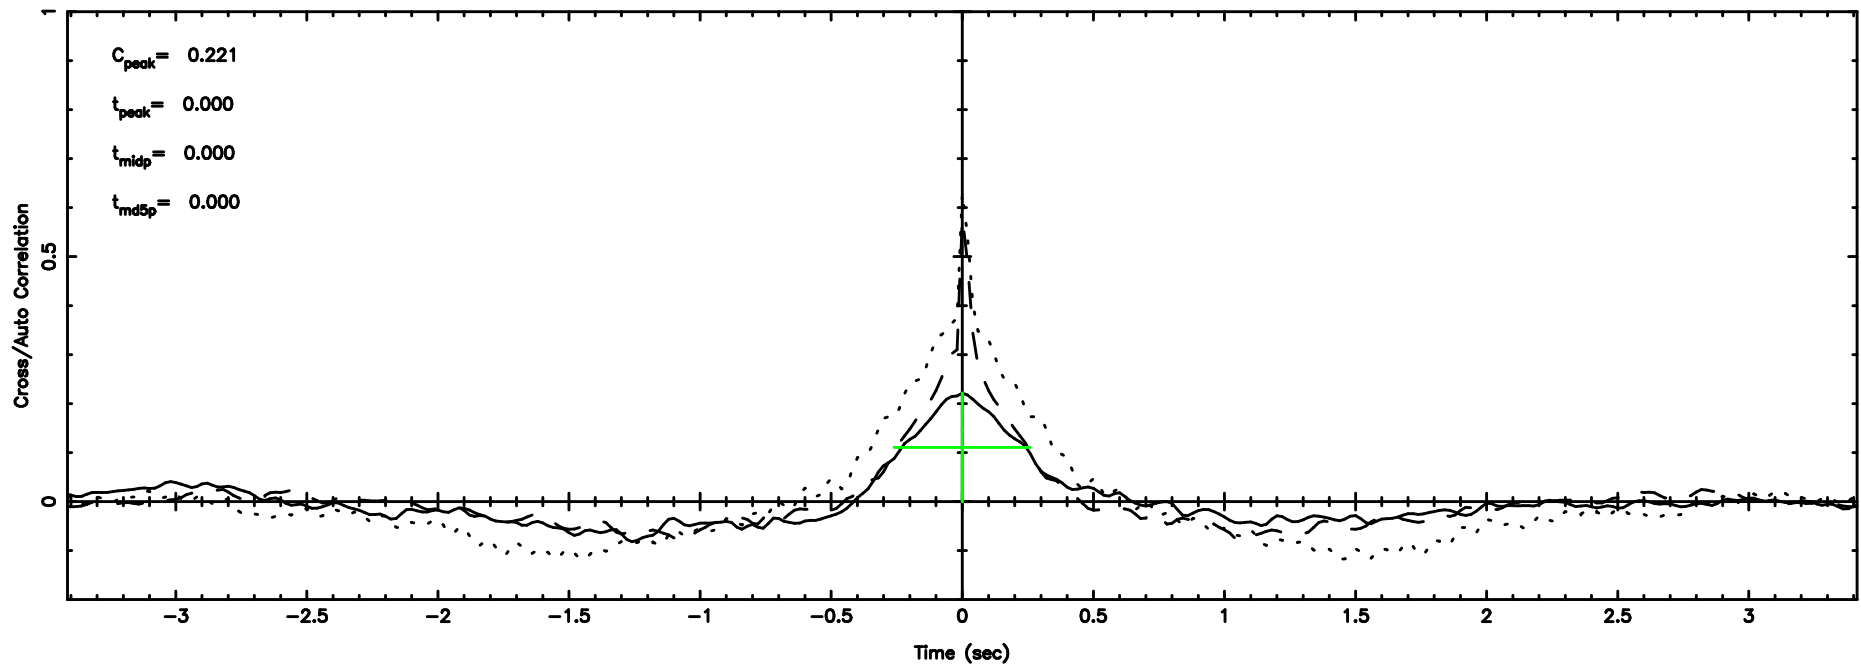

K20240811151737

BLK:11,SNR1: 2.8104 ,SNR2: 10.123

1245-19 2024/08/11 6.32UT TOYOKAWA-KISO

F20240811151740

BLK:14,SNR1: 0.21735 ,SNR2: 3.1033

Frequency (Hz)

K20240811151737

BLK:14,SNR1: 2.9123 ,SNR2: 10.124