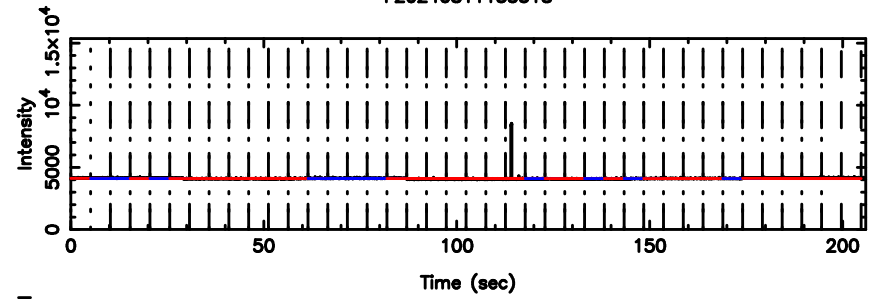

F20240811155518