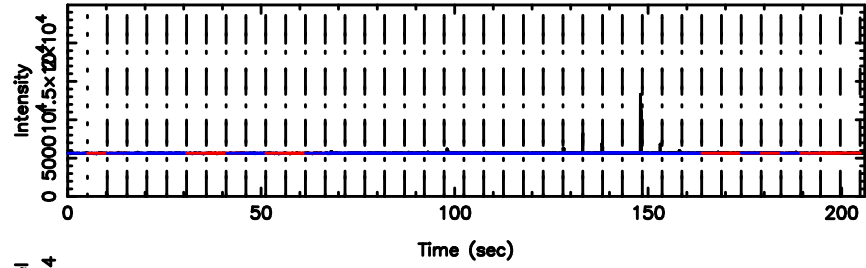

T20240811134854