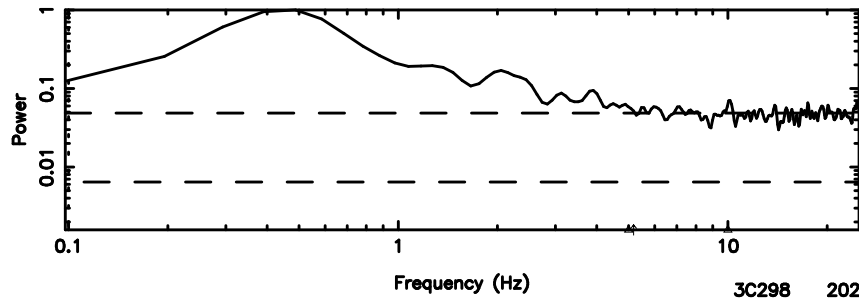

BLK:13,SNR1: 0.53815 ,SNR2: 1.5231

Frequency (Hz)

F20240811164806

BLK:13,SNR1: 0.15499 ,SNR2: 1.4282

Frequency (Hz)

3C298 2024/08/11 7.83UT TOYOKAWA-FUJI

T20240811164806

BLK:15,SNR1: 0.65687 ,SNR2: 2.6502