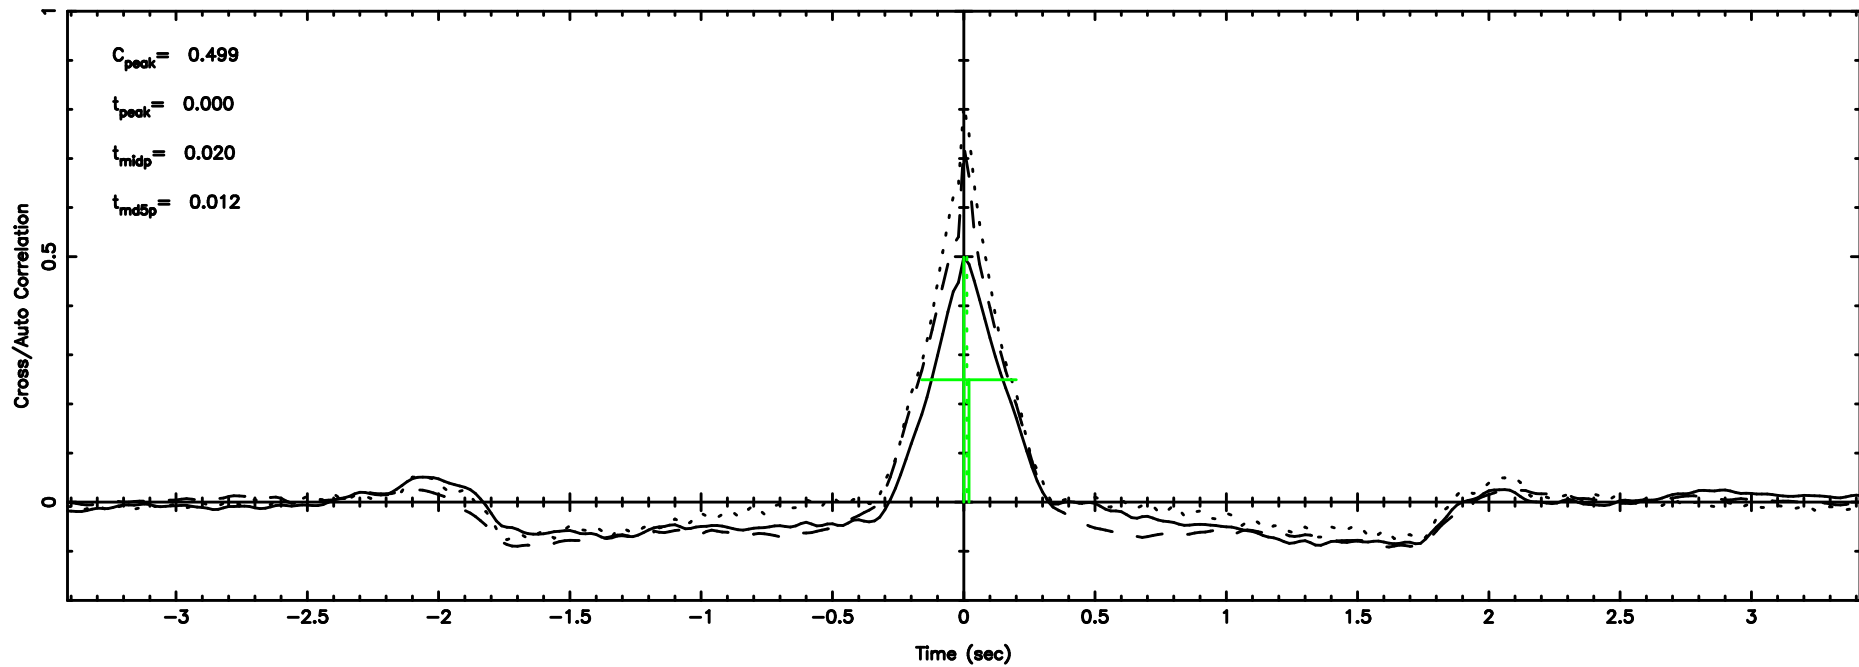

3C263.1 2024/08/11 5.24UT TOYOKAWA-KISO