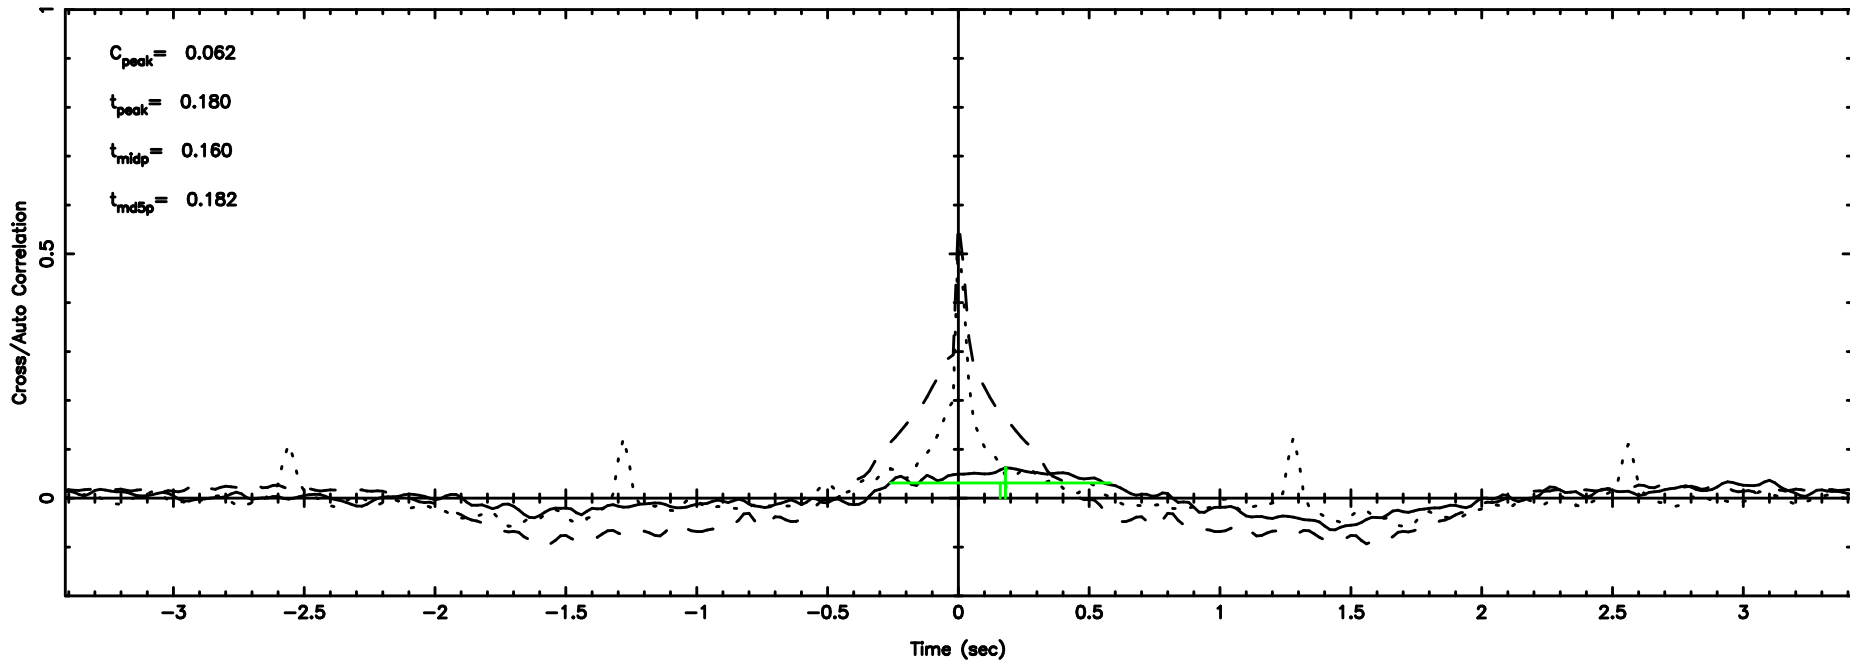

BLK:13,SNR1: 0.53815 ,SNR2: 1.5231

Frequency (Hz)

F20240811164806

BLK:13,SNR1: 0.15499 ,SNR2: 1.4282

Frequency (Hz)

3C298 2024/08/11 7.83UT TOYOKAWA-FUJI

T20240811164806

BLK:15,SNR1: 0.65687 ,SNR2: 2.6502