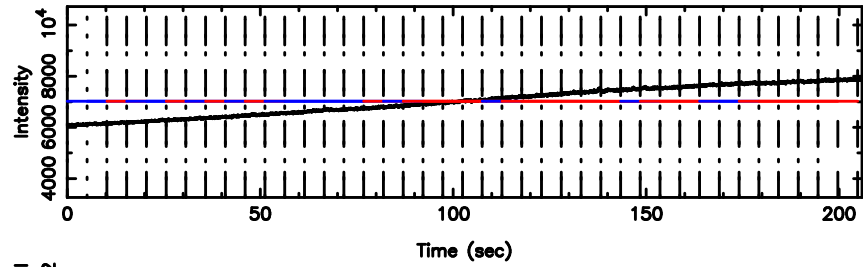

T20240811155518

BLK:11,SNR1: 1.3500 ,SNR2: 6.2652

F20240811155518

BLK:11,SNR1: 0.57331E-01,SNR2: 1.6292

1323+32 2024/08/11 6.95UT TOYOKAWA-FUJI

T20240811155518

BLK:16,SNR1: 0.55403 ,SNR2: 3.1370

Frequency (Hz)