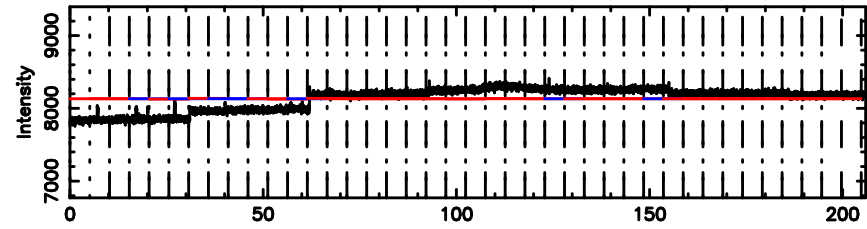

Frequency (Hz)

K20240811151132