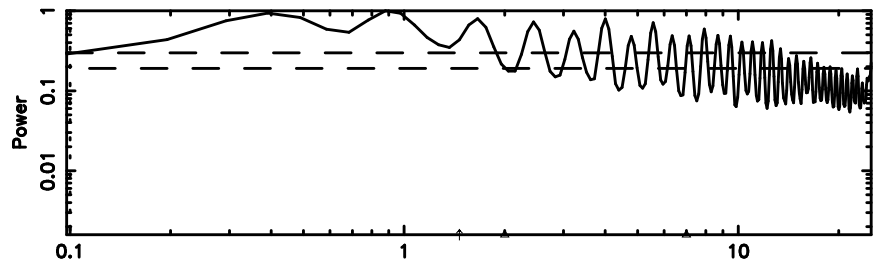

BLK:23,SNR1:-0.16249 ,SNR2: 1.1604