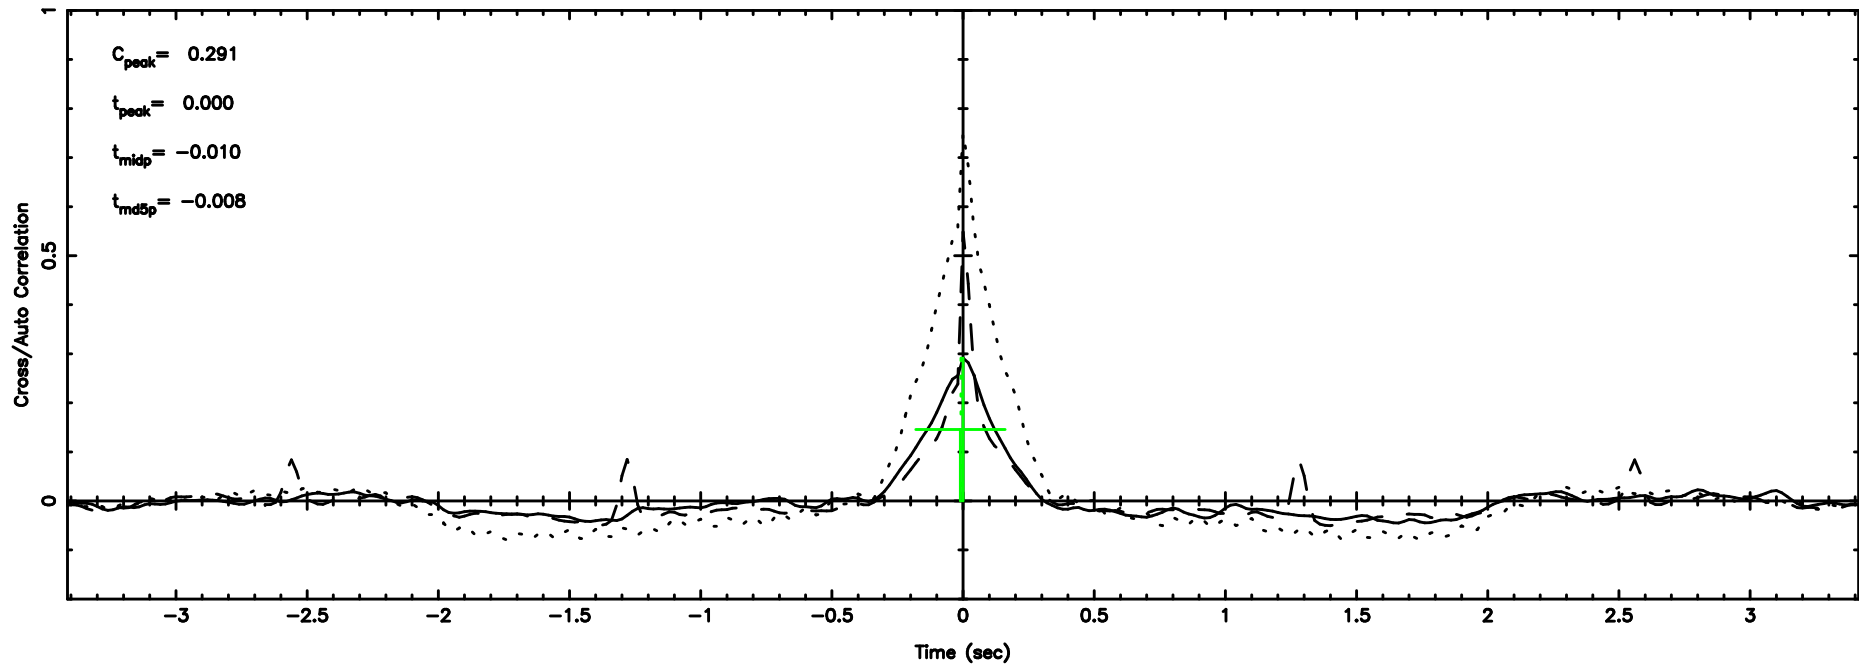

Frequency (Hz)

K20240811144504

BLK:24,SNR1: 4.9745 ,SNR2: 9.7809

Frequency (Hz)

1213-17 2024/08/11 5.78UT FUJI -KISO

T20240811145824

BLK:16,SNR1: 6.0364 ,SNR2: 15.217

F20240811145824