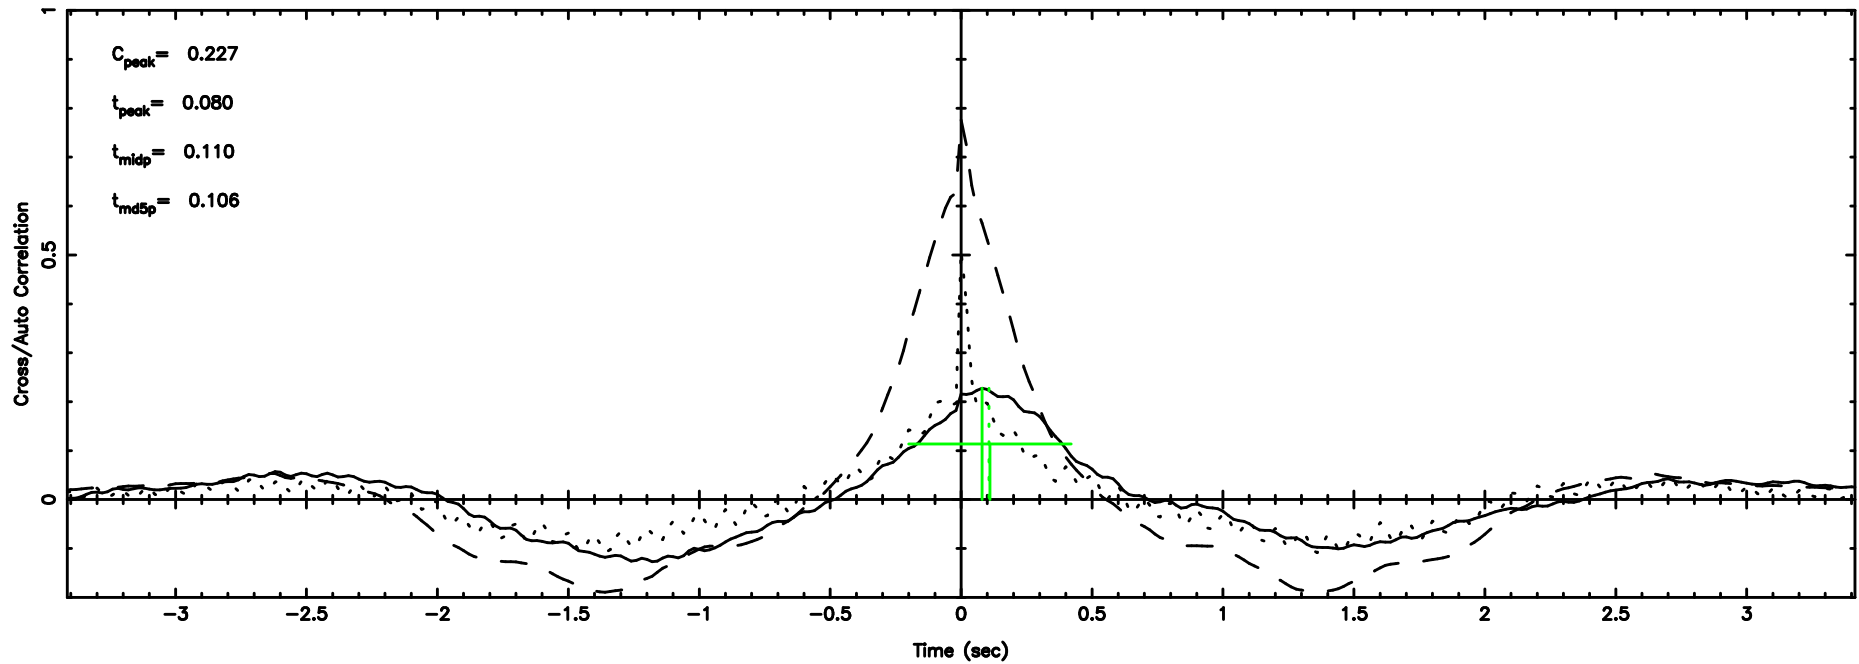

BLK:25,SNR1: 2.4986 ,SNR2: 6.9417

Frequency (Hz)

K20240811160005

BLK:25,SNR1: 0.51531 ,SNR2: 1.6797

Frequency (Hz)

3C286 2024/08/11 7.03UT TOYOKAWA-KISO

F20240811160008

BLK:22,SNR1: 0.28134 ,SNR2: 2.8319