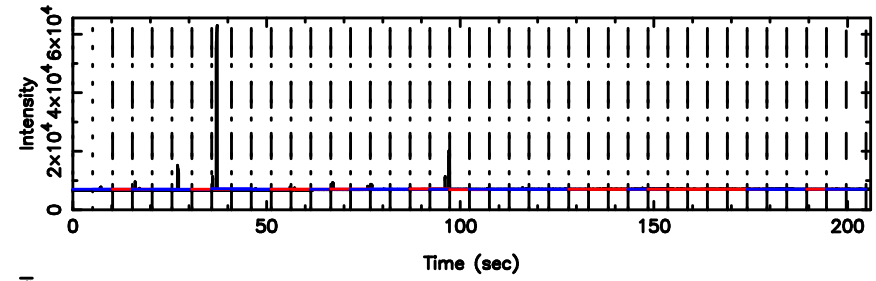

K20240811131652