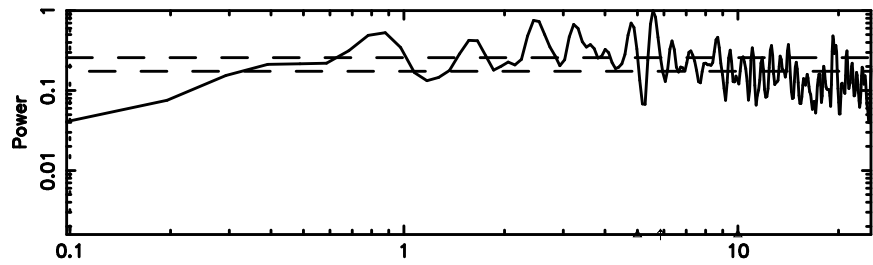

BLK: 2,SNR1:-0.11080 ,SNR2: 0.47315