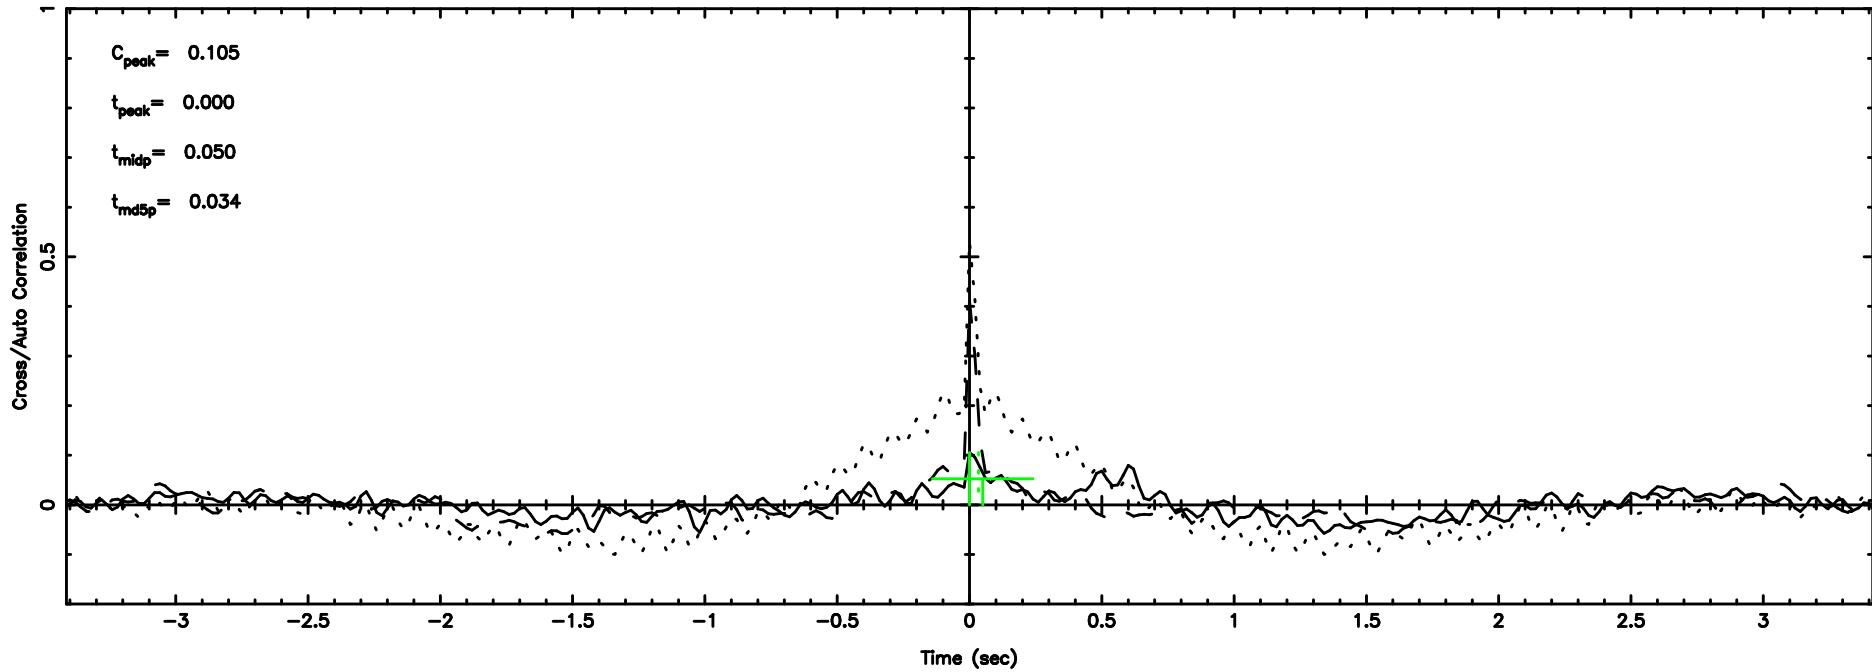

Frequency (Hz)

0713-024 2024/08/11 0.79UT TOYOKAWA-KISO