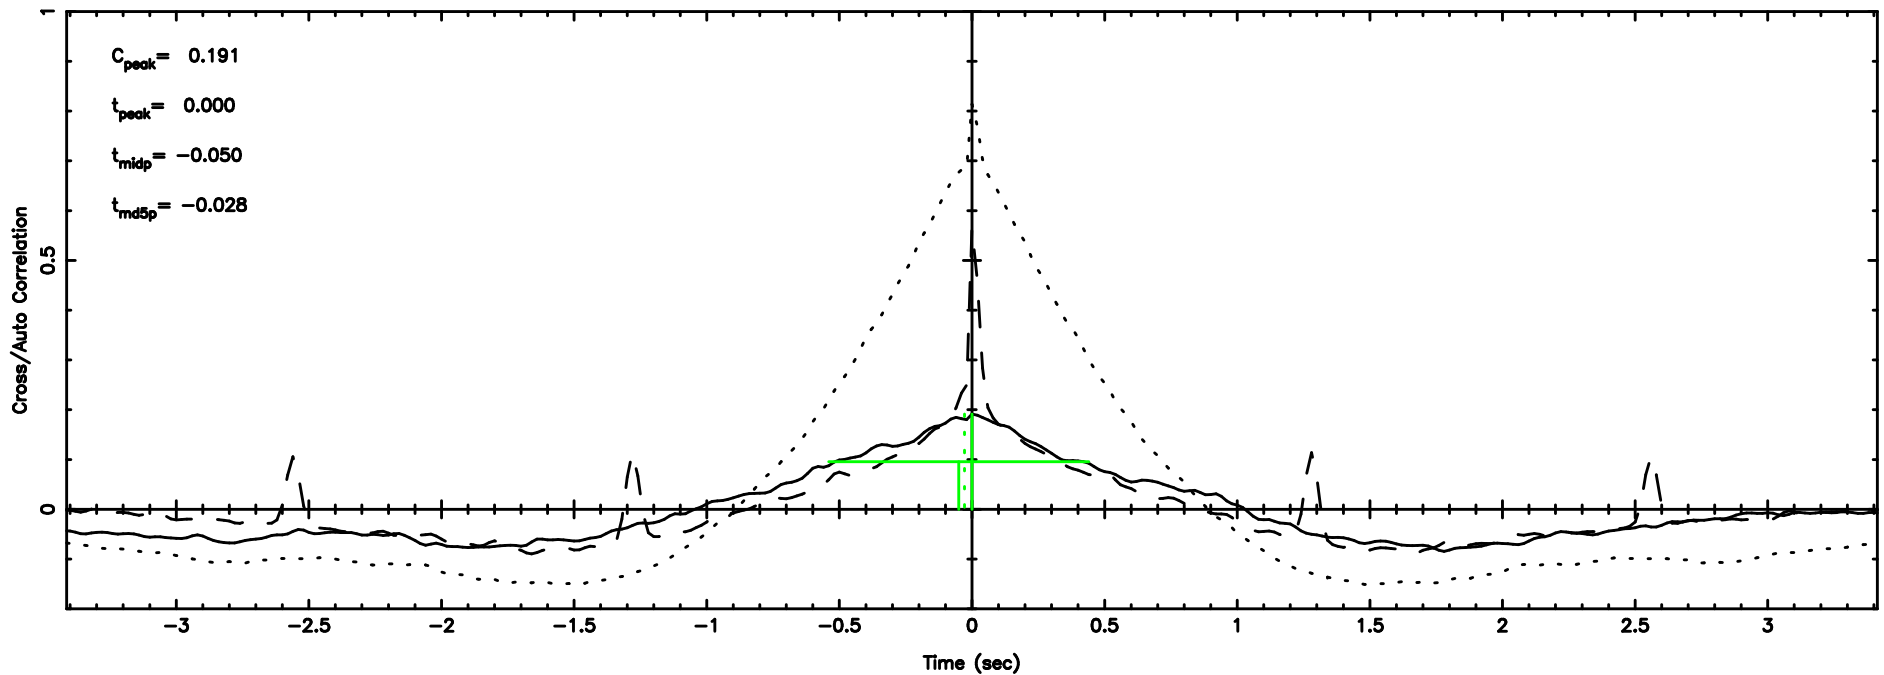

Frequency (Hz)

K20240811080517

BLK:22,SNR1: 9.1770 ,SNR2: 27.386

Frequency (Hz)

0531+194 2024/08/10 23.12UT FUJI -KISO

T20240811081340

BLK:16,SNR1: 9.5124 ,SNR2: 32.039

Frequency (Hz)