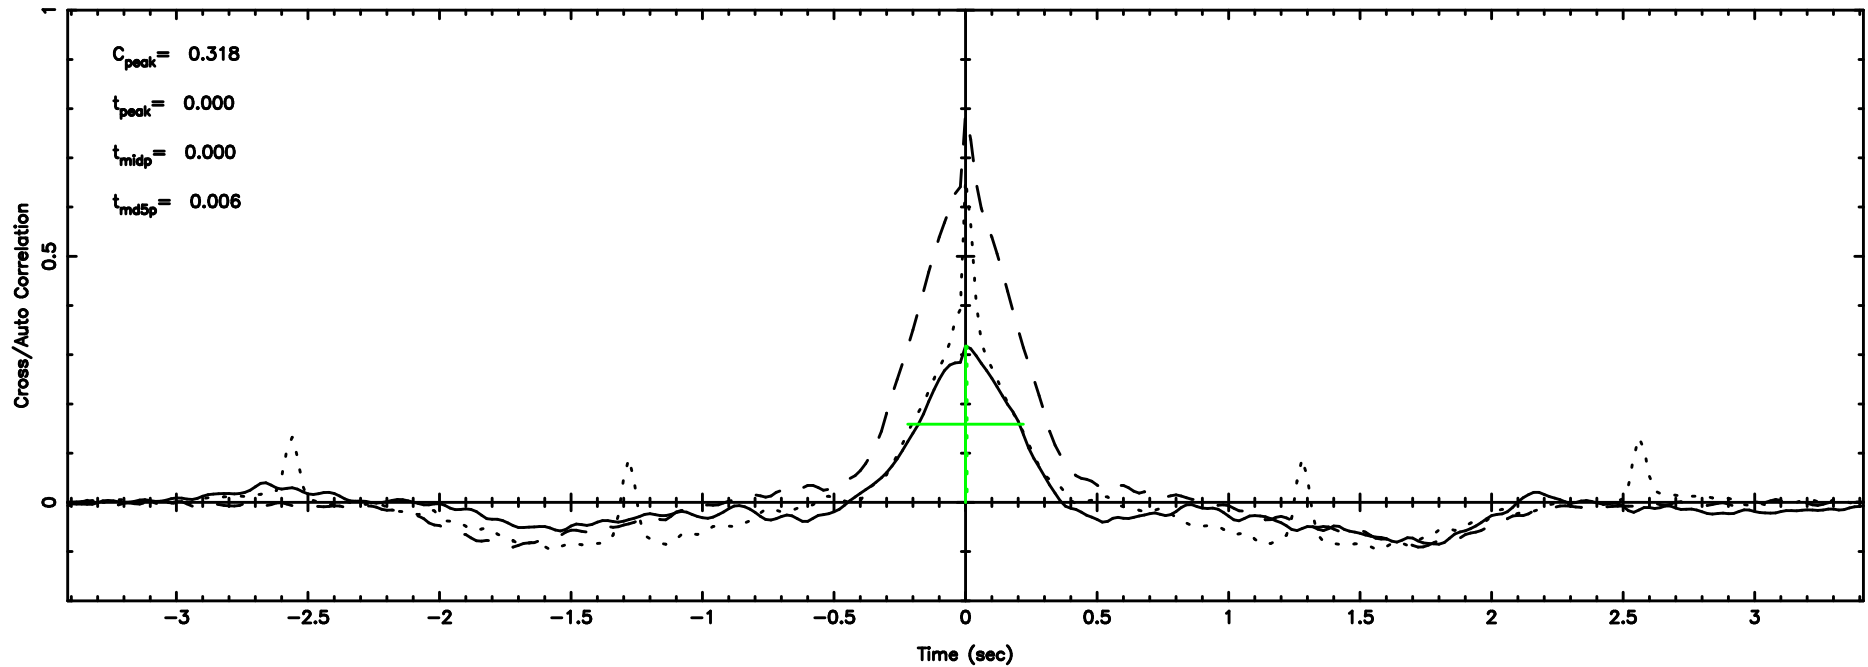

T20240811130742

BLK:12,SNR1: 28.161 ,SNR2: 33.318

F20240811130742

BLK:12,SNR1: 0.85489 ,SNR2: 8.5771

1035-058 2024/08/11 4.16UT TOYOKAWA-FUJI