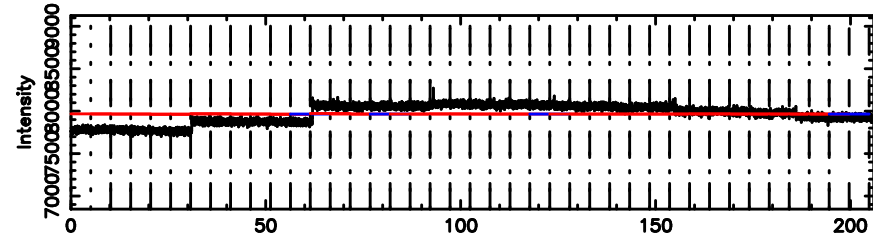

F20240811094555

BLK: 6,SNR1: 0.80026 ,SNR2: 1.9726

Frequency (Hz)

0713-024 2024/08/11 0.79UT TOYOKAWA-FUJI

T20240811094555

BLK: 4,SNR1: 0.62292E-01,SNR2: 0.86469

Frequency (Hz)

K20240811094552