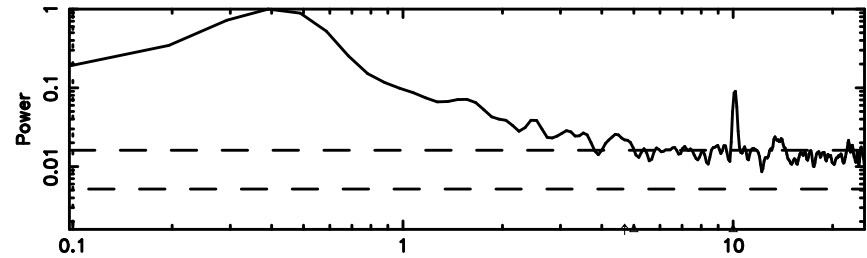

3C279 2024/08/11 6.45UT TOYOKAWA-FUJI

T20240811152524

BLK:13,SNR1: 0.28163 ,SNR2: 1.8189

Frequency (Hz)

K20240811152521

BLK:13,SNR1: 1.4849 ,SNR2: 6.3256

Frequency (Hz)

3C279 2024/08/11 6.45UT TOYOKAWA-KISO