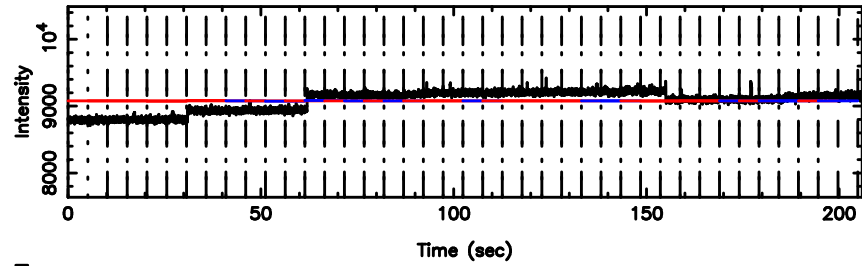

BLK: 7,SNR1: 1.1410 ,SNR2: 4.9871

Frequency (Hz)

1345+12 2024/08/11 7.30UT TOYOKAWA-KISO

F20240811161635

BLK:12,SNR1: 0.27573E-01,SNR2: 1.0861

Frequency (Hz)

K20240811161632

BLK:12,SNR1: 0.42872 ,SNR2: 1.7064