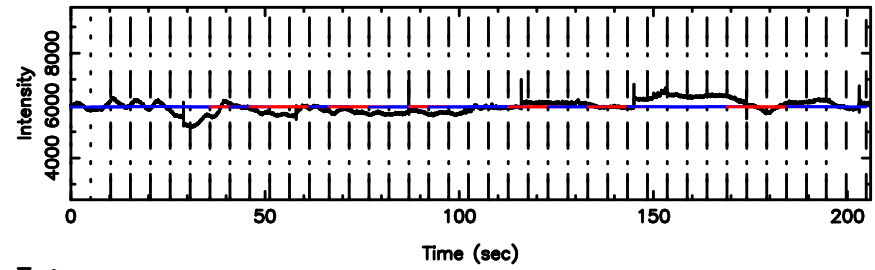

K20240811115154

BLK:24,SNR1: 2.6290 ,SNR2: 5.7266

T20240811115835

BLK:25,SNR1: 1.3796 ,SNR2: 7.1846

F20240811115835

BLK:25,SNR1: 3.6105 ,SNR2: 8.4441

0926+117 2024/08/11 3.00UT TOYOKAWA-FUJI

T20240811115835