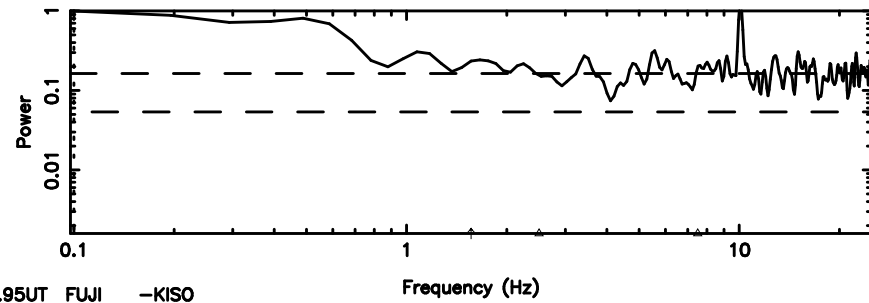

BLK: 5,SNR1: 0.25907 ,SNR2: 1.7577