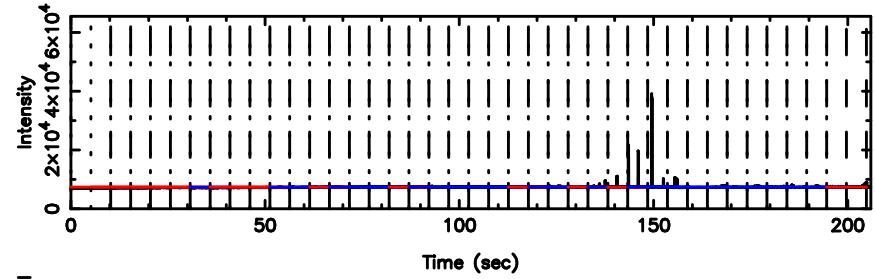

0919-142 2024/08/11 2.89UT FUJI -KISO

K20240811115154