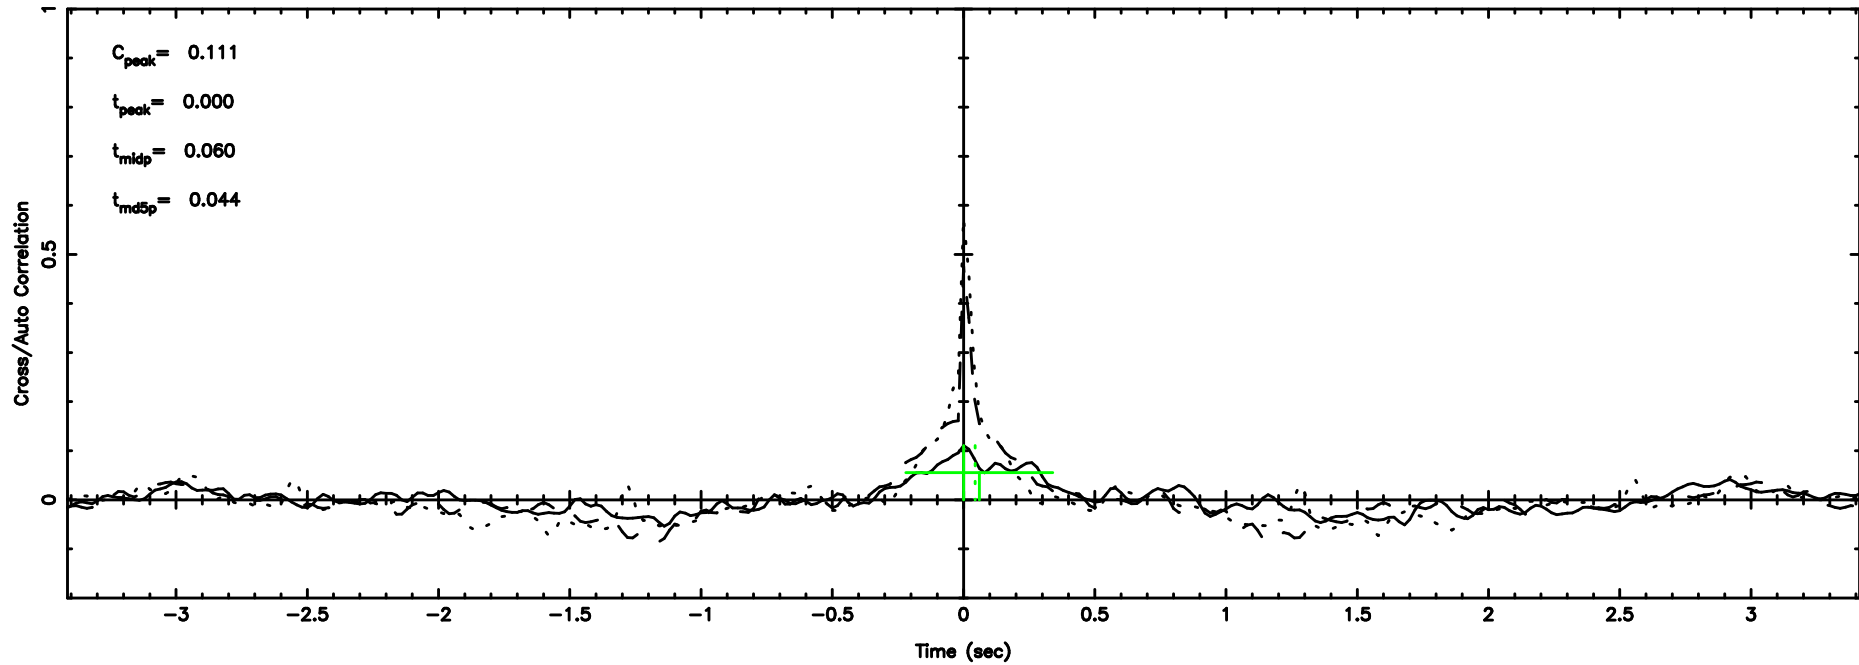

T20240811141919

BLK: 6,SNR1: 0.29084 ,SNR2: 2.1612

F20240811141920

BLK: 6,SNR1: 0.10480 ,SNR2: 1.2155

3C267 2024/08/11 5.35UT TOYOKAWA-FUJI