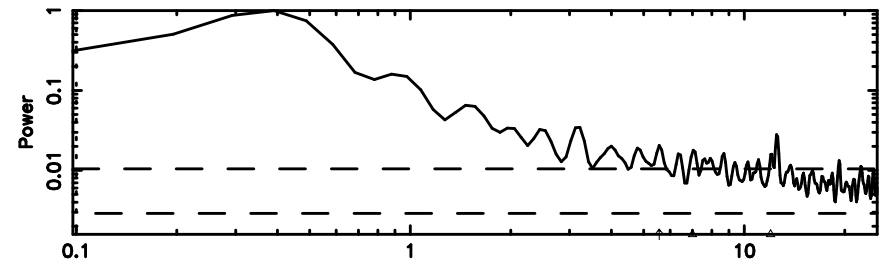

BLK: 8,SNR1: 4.6691 ,SNR2: 12.219

Frequency (Hz)

0552+12 2024/08/10 23.46UT TOYOKAWA-FUJI

F20240811082602

BLK: 8,SNR1: 2.2321 ,SNR2: 8.3407

Frequency (Hz)

T20240811082602

BLK: 3,SNR1: 1.9240 ,SNR2: 12.383