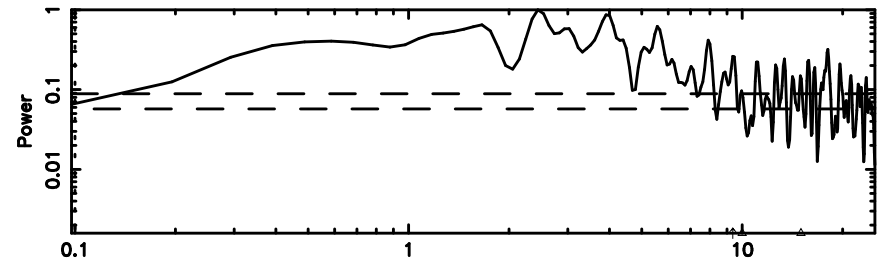

Frequency (Hz)

T20240811092456

BLK: 1,SNR1: 0.24393 ,SNR2: 0.32632

Frequency (Hz)

F20240811092456

BLK: 1,SNR1: 1.3628 ,SNR2: 2.7886

Frequency (Hz)

0652-130 2024/08/11 0.44UT TOYOKAWA-FUJI