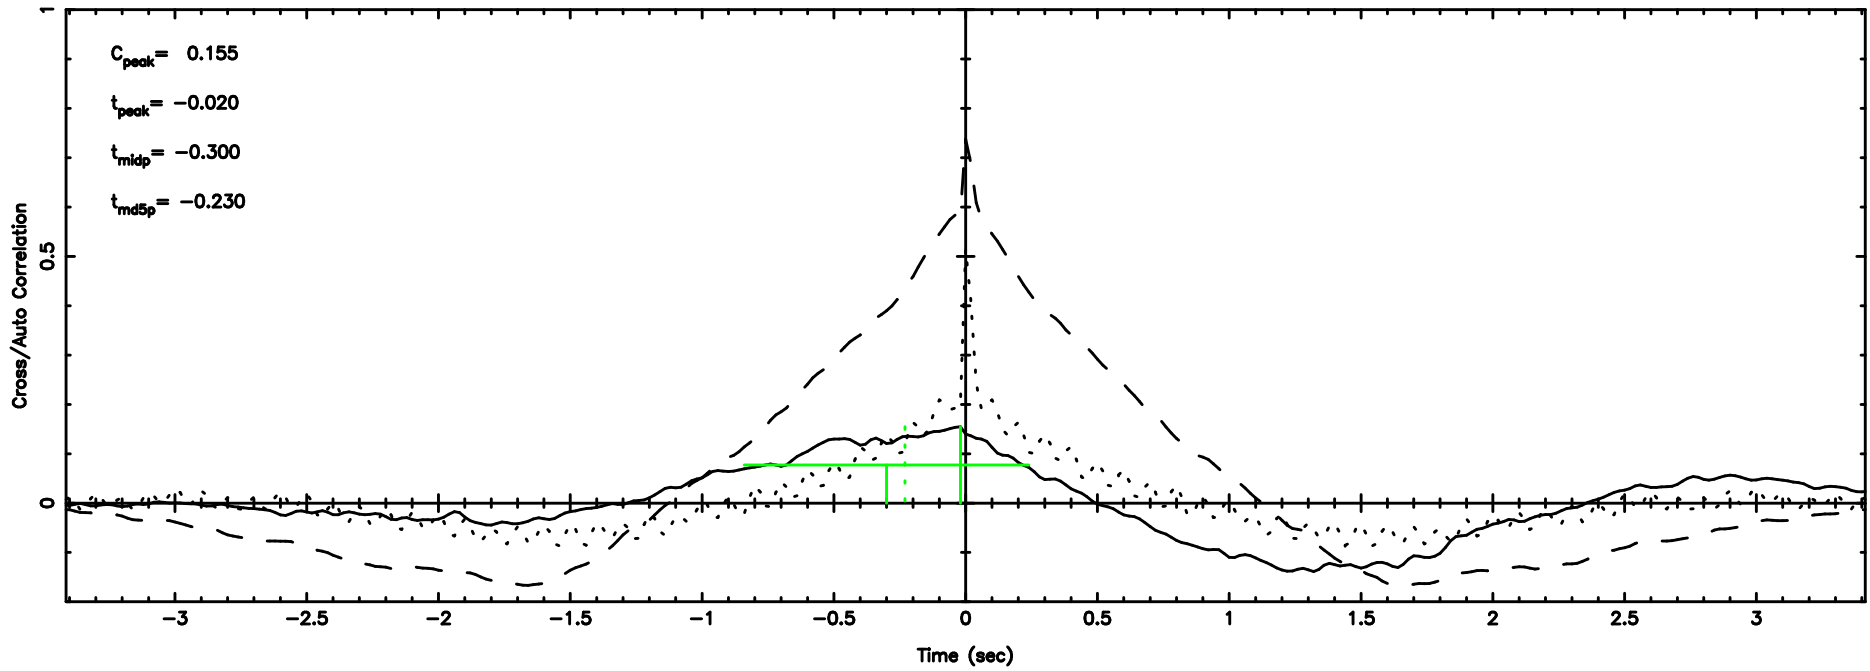

BLK:14,SNR1: 2.4381 ,SNR2: 8.5184