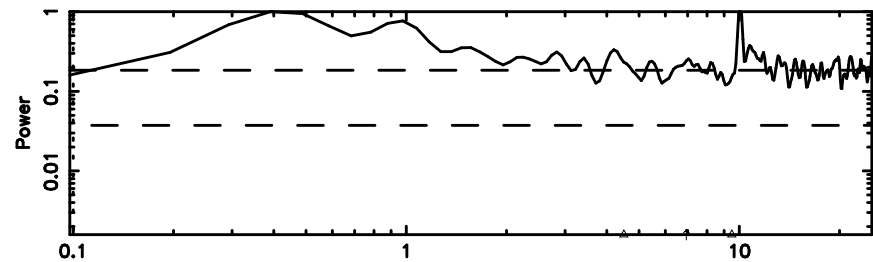

0741-06 2024/08/11 1.27UT TOYOKAWA-KISO

K20240811101420

BLK:18,SNR1: 0.39341 ,SNR2: 0.95364

F20240811101423

BLK: 9,SNR1: 0.63395 ,SNR2: 1.7402

Frequency (Hz)

K20240811101420

BLK: 9,SNR1: 0.34363 ,SNR2: 0.62349