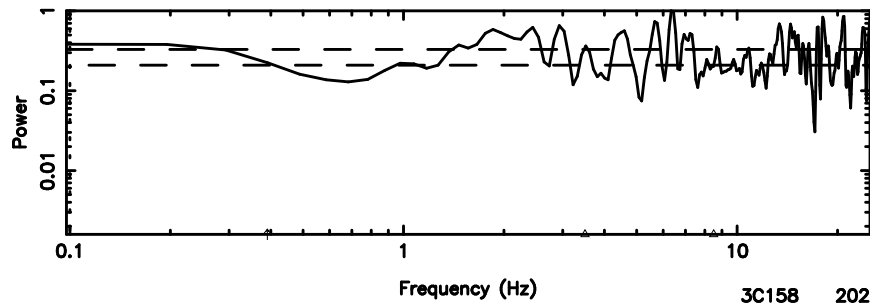

T20240811085208

BLK: 2,SNR1: 0.69923E-01,SNR2: 0.39002

F20240811085208

BLK: 2,SNR1: 0.47909 ,SNR2: 3.2843

3C158 2024/08/10 23.90UT TOYOKAWA-FUJI

T20240811085208

BLK: 1,SNR1:-0.73935E-01,SNR2: 0.79633E-01

3C158 2024/08/10 23.90UT TOYOKAWA-KISO