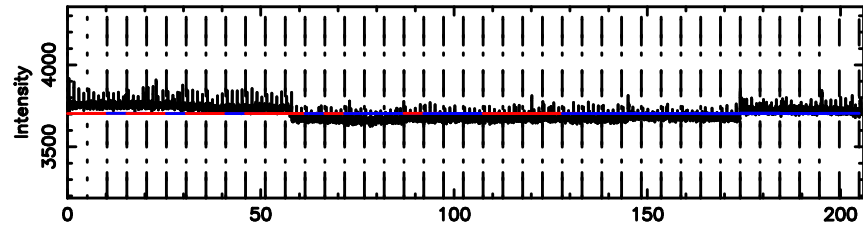

BLK:21,SNR1: 1.6772 ,SNR2: 6.3944

Frequency (Hz)

K20240811144504

BLK:21,SNR1: 4.2173 ,SNR2: 8.3418

Frequency (Hz)

1213-17 2024/08/11 5.78UT TOYOKAWA-KISO

F20240811144507

BLK:24,SNR1: 0.17960 ,SNR2: 2.4465