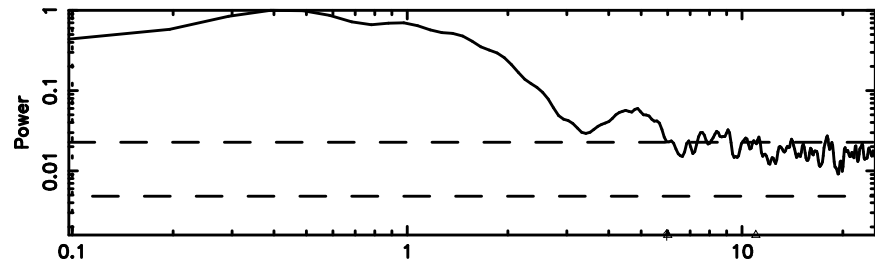

BLK:16,SNR1: 2.6368 ,SNR2: 9.3106