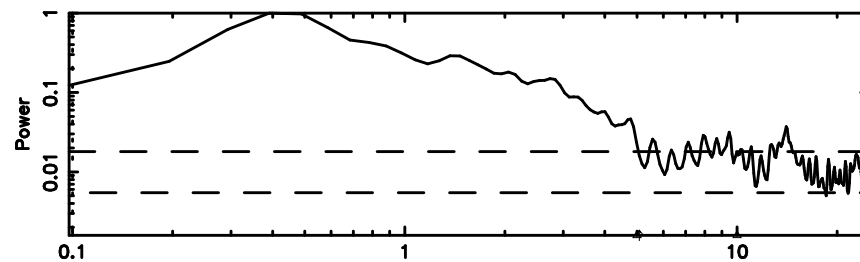

3C216 2024/08/11 2.69UT FUJI -KISO

T20240811115156

BLK:20,SNR1: 4.1430 ,SNR2: 15.467

0919-142 2024/08/11 2.89UT TOYOKAWA-FUJI

F20240811115156

BLK:20,SNR1: 2.4156 ,SNR2: 10.088

Frequency (Hz)

T20240811115156