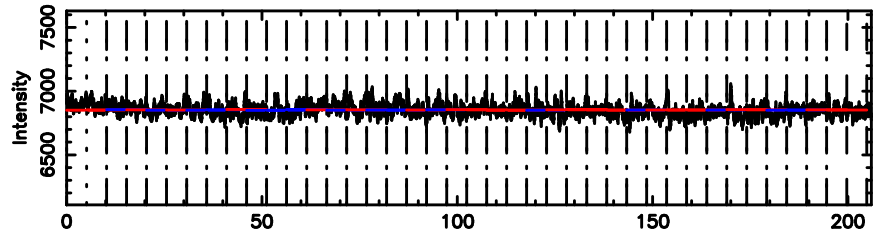

Frequency (Hz)

K20240811080517

BLK:22,SNR1: 9.1770 ,SNR2: 27.386

Frequency (Hz)

0531+194 2024/08/10 23.12UT FUJI -KISO

T20240811081340

BLK:16,SNR1: 9.5124 ,SNR2: 32.039

Frequency (Hz)