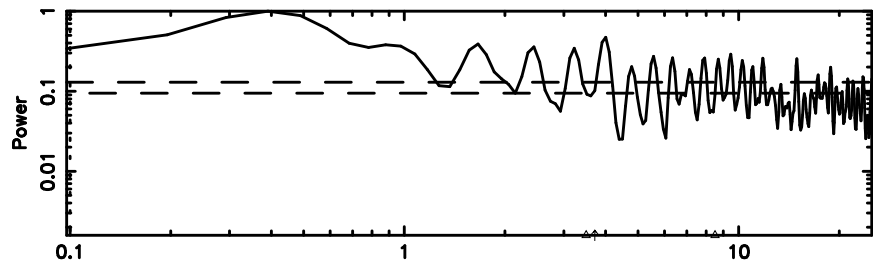

BLK: 3,SNR1: 0.99089E-01,SNR2: 1.2989