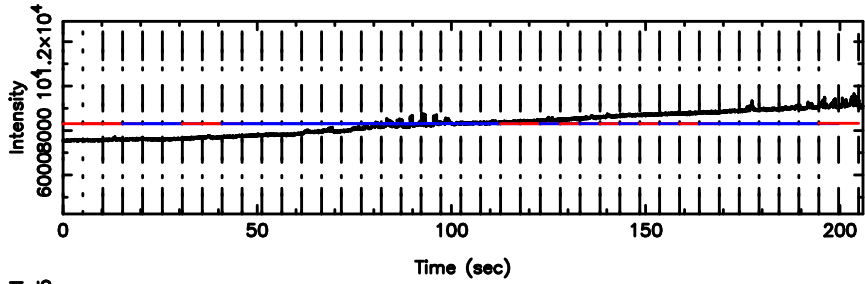

3C216 2024/08/11 2.69UT FUJI -KISO

T20240811115156

BLK:20,SNR1: 4.1430 ,SNR2: 15.467

0919-142 2024/08/11 2.89UT TOYOKAWA-FUJI

F20240811115156

BLK:20,SNR1: 2.4156 ,SNR2: 10.088

Frequency (Hz)

T20240811115156