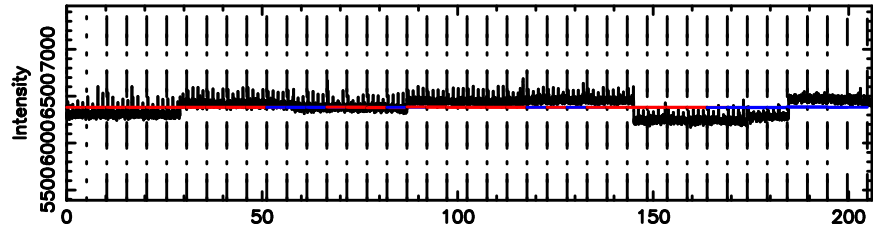

K20240811070337

BLK:13,SNR1: 1.5165 ,SNR2: 3.0241

Frequency (Hz)

3C119 2024/08/10 22.09UT TOYOKAWA-KISO

F20240811070340

BLK:13,SNR1: 1.1066 ,SNR2: 2.7229

Frequency (Hz)

K20240811070337