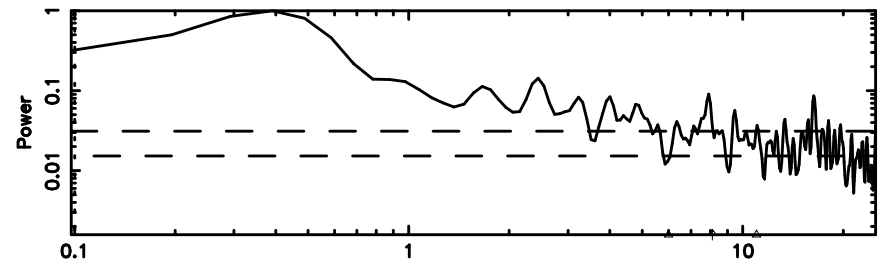

BLK:23,SNR1: 1.2359 ,SNR2: 7.0121

Frequency (Hz)

T20240811082151

BLK: 3,SNR1: 0.12933 ,SNR2: 1.3745

Frequency (Hz)

F20240811082151

BLK: 3,SNR1: 0.78953 ,SNR2: 2.3020

Frequency (Hz)