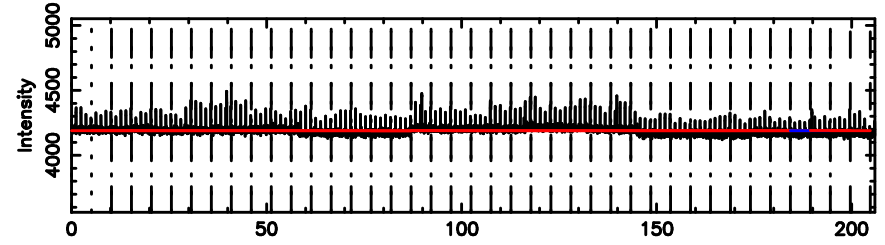

Frequency (Hz)

T20240811092456

BLK: 1,SNR1: 0.24393 ,SNR2: 0.32632

Frequency (Hz)

F20240811092456

BLK: 1,SNR1: 1.3628 ,SNR2: 2.7886

Frequency (Hz)

0652-130 2024/08/11 0.44UT TOYOKAWA-FUJI