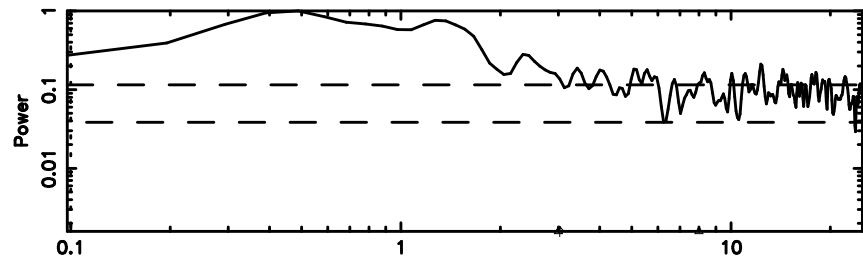

BLK: 4,SNR1: 0.39859 ,SNR2: 3.0313

Frequency (Hz)

F20240811154053

BLK: 4,SNR1: 0.15400 ,SNR2: 1.2748

Frequency (Hz)

3C283 2024/08/11 6.71UT TOYOKAWA-FUJI

T20240811154053

BLK:16,SNR1: 0.18939 ,SNR2: 2.1638