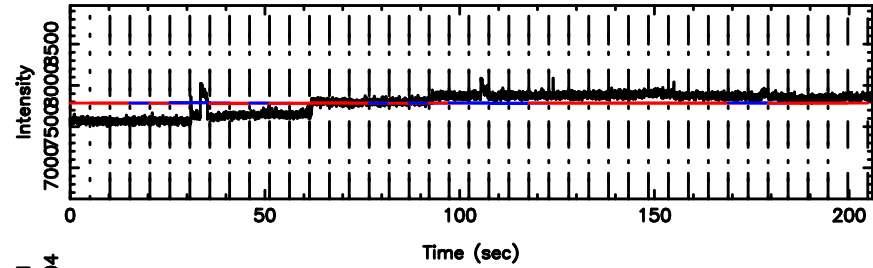

BLK:19,SNR1: 1.2205 ,SNR2: 8.5231

0732+33 2024/08/11 1.13UT TOYOKAWA-KISO

K20240811100618

BLK:19,SNR1: 2.2712 ,SNR2: 9.0194

F20240811100621

BLK:12,SNR1: 1.5603 ,SNR2: 5.1097

K20240811100618

BLK:12,SNR1: 2.9972 ,SNR2: 13.521