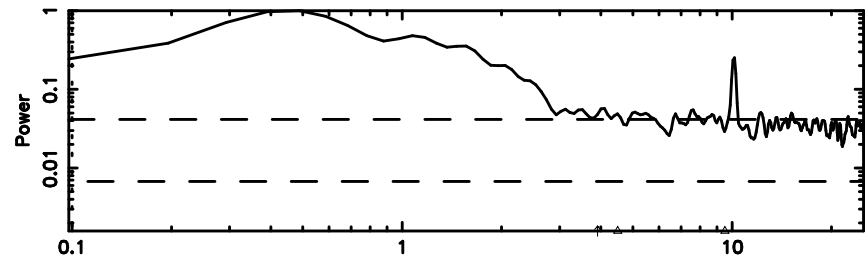

BLK:16,SNR1: 1.1193 ,SNR2: 5.7923