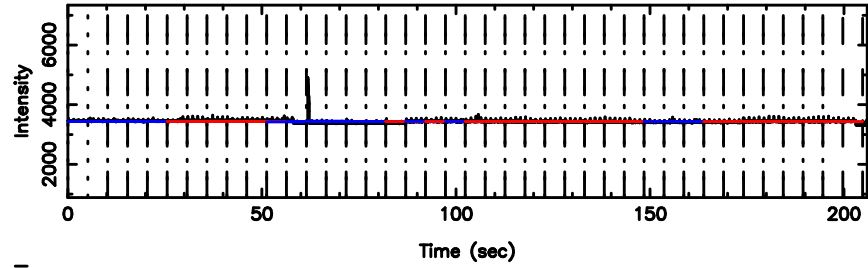

T20240811121320

BLK:19,SNR1: 3.1674 ,SNR2: 9.9767

K20240811121317

BLK:19,SNR1: 3.0570 ,SNR2: 10.064

0941-08 2024/08/11 3.25UT TOYOKAWA-KISO

F20240811121320

BLK:16,SNR1: 9.6330 ,SNR2: 20.041

K20240811121317