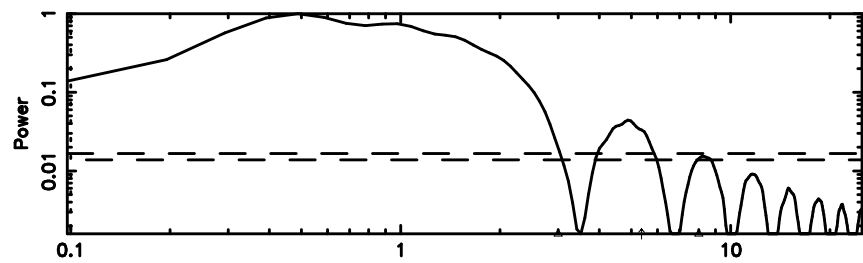

K20240811155515

BLK:16,SNR1: 1.1193 ,SNR2: 5.7923

Frequency (Hz)

1323+32 2024/08/11 6.95UT TOYOKAWA-KISO

BLK:18,SNR1: 3.1098 ,SNR2: 13.657

BLK:18,SNR1: 2.0245 ,SNR2: 7.9424

1323+32 2024/08/11 6.95UT FUJI -KISO