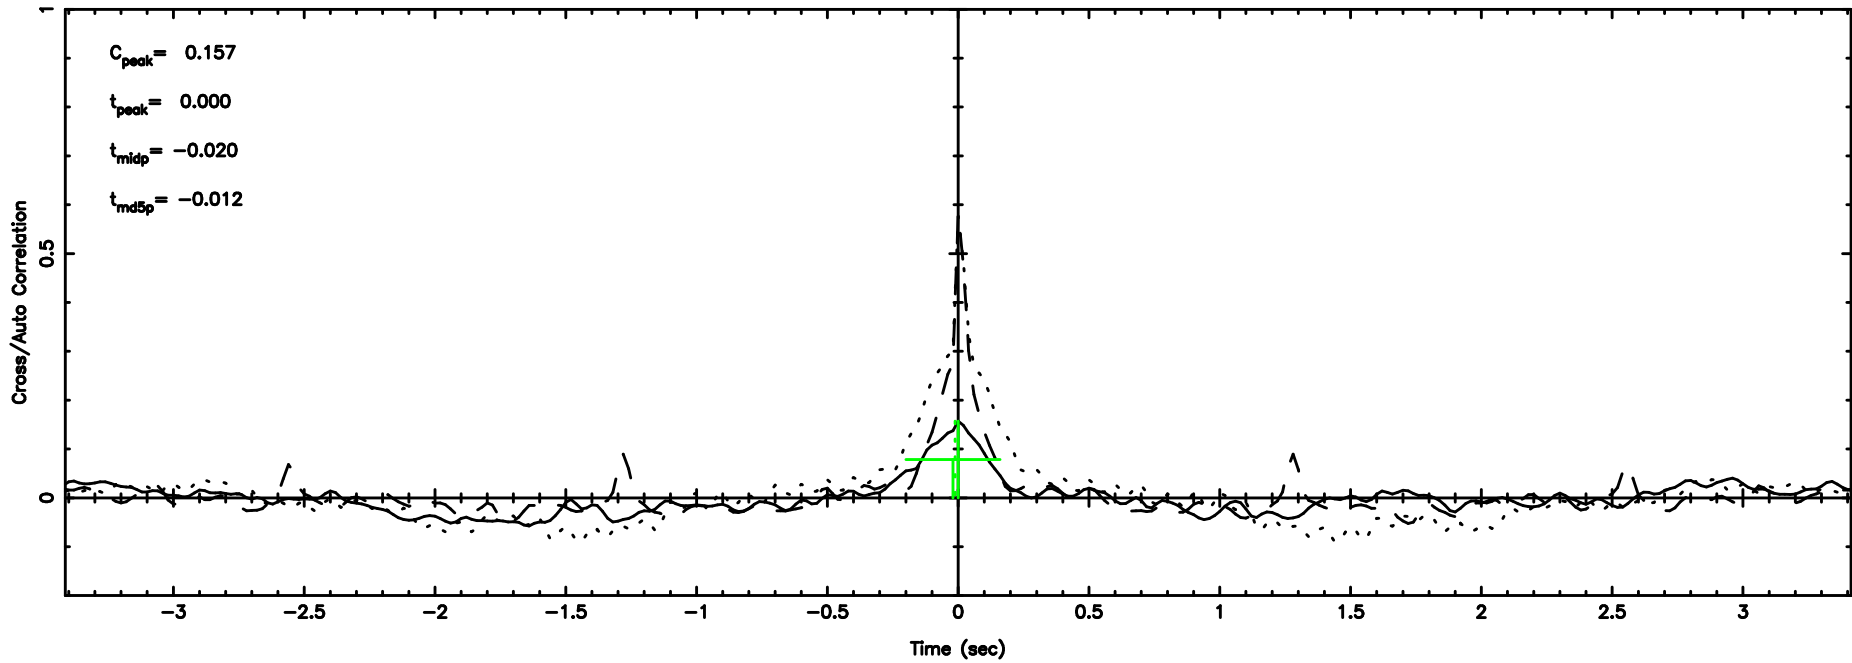

Frequency (Hz)

3C298 2024/08/11 7.83UT FUJI -KISO