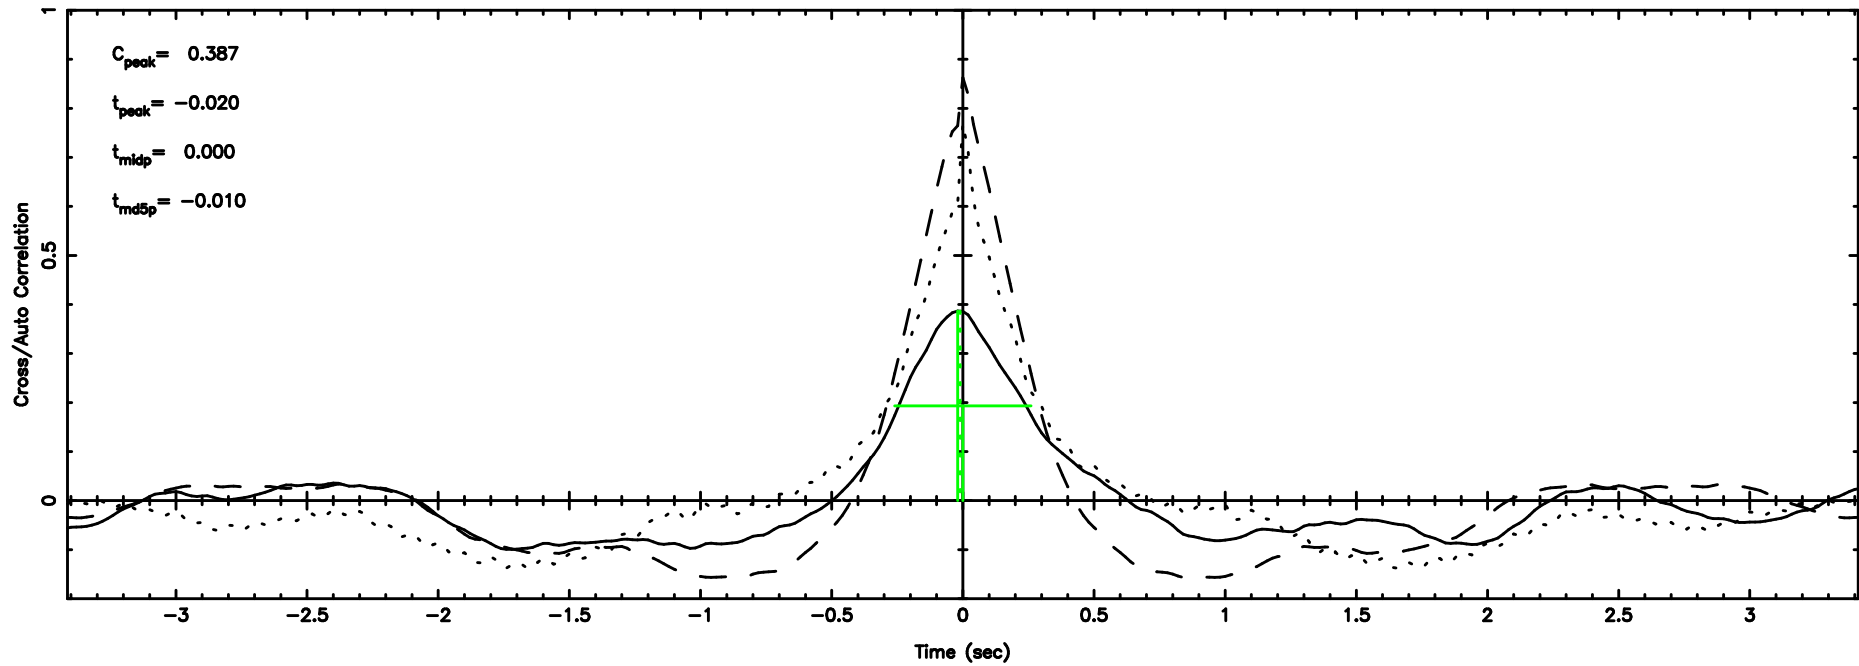

Frequency (Hz)

3C273 2024/08/11 6.00UT TOYOKAWA-KISO