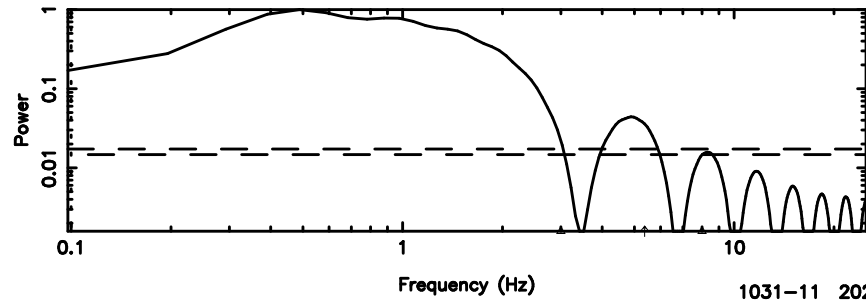

BLK:21,SNR1: 3.1046 ,SNR2: 13.677

1031-11 2024/08/11 4.08UT TOYOKAWA-FUJI

F20240811130309