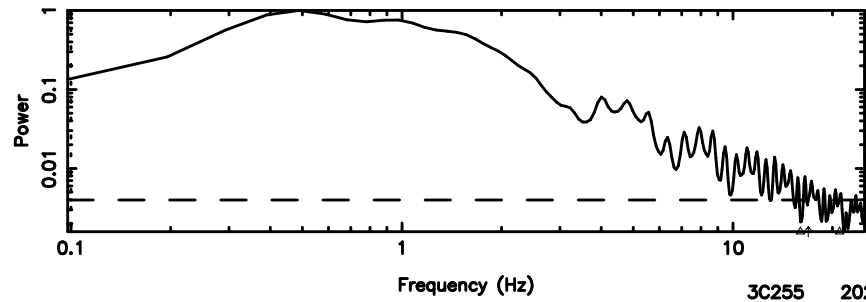

BLK:30,SNR1: 18.922 ,SNR2: 22.345