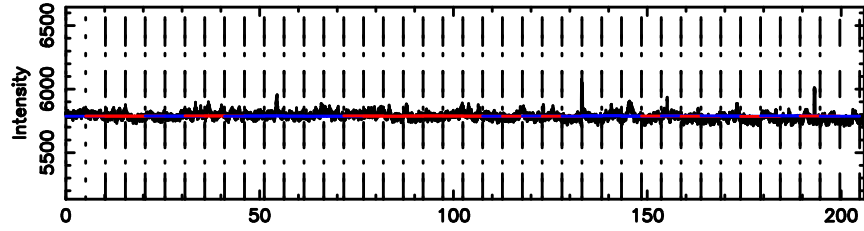

T20240811125139

BLK:21,SNR1: 2.9467 ,SNR2: 7.6728