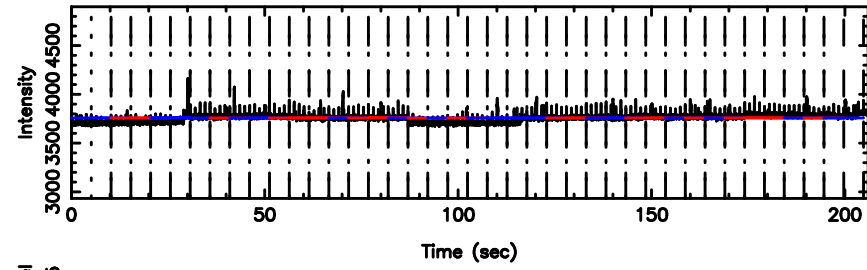

F20240811141252