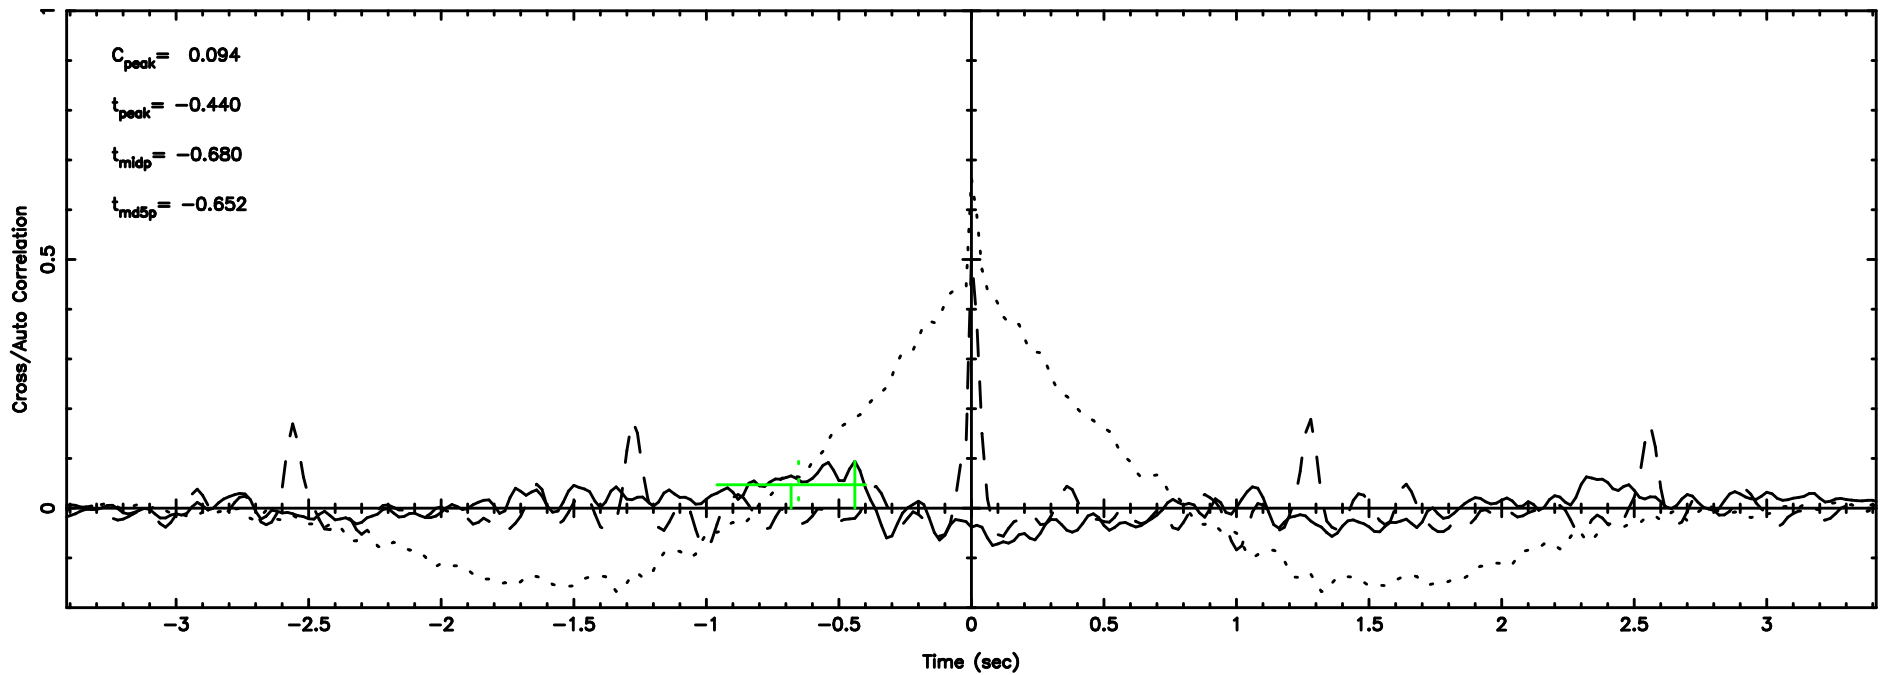

F20240811082151

BLK: 2,SNR1:-0.11080 ,SNR2: 0.47315

Frequency (Hz)

K20240811082148

BLK: 2,SNR1: 9.7701 ,SNR2: 25.663

Frequency (Hz)

0548+16 2024/08/10 23.39UT FUJI -KISO

T20240811082602