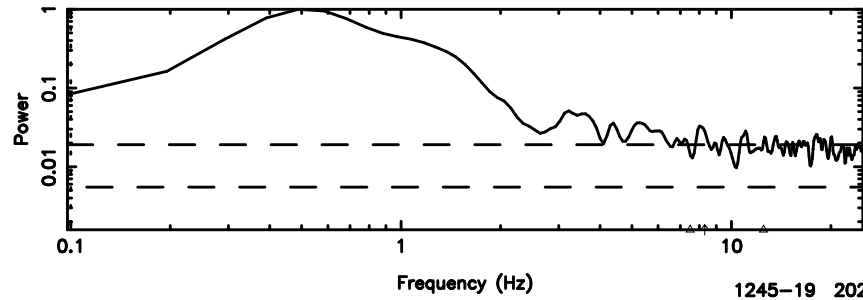

K20240811151737

BLK:11,SNR1: 2.8104 ,SNR2: 10.123

1245-19 2024/08/11 6.32UT TOYOKAWA-KISO

F20240811151740

BLK:14,SNR1: 0.21735 ,SNR2: 3.1033

Frequency (Hz)

K20240811151737

BLK:14,SNR1: 2.9123 ,SNR2: 10.124