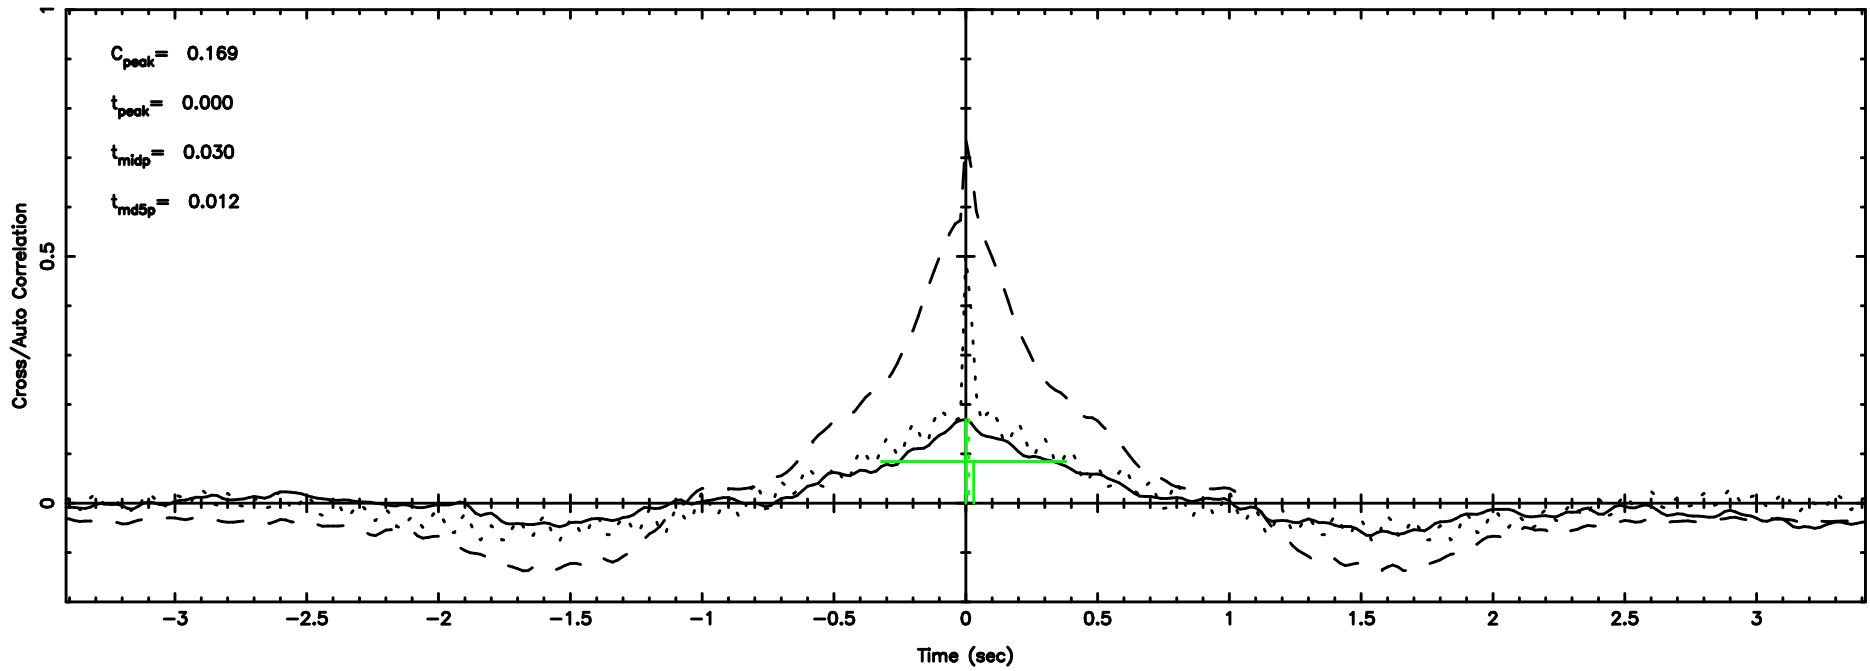

BLK:10,SNR1: 3.2140 ,SNR2: 7.6178

0926+117 2024/08/11 3.00UT TOYOKAWA-KISO

K20240811115832

BLK:10,SNR1: 1.3157 ,SNR2: 4.9245

F20240811115835

BLK:14,SNR1: 1.8239 ,SNR2: 10.597

0926+117 2024/08/11 3.00UT FUJI -KISO