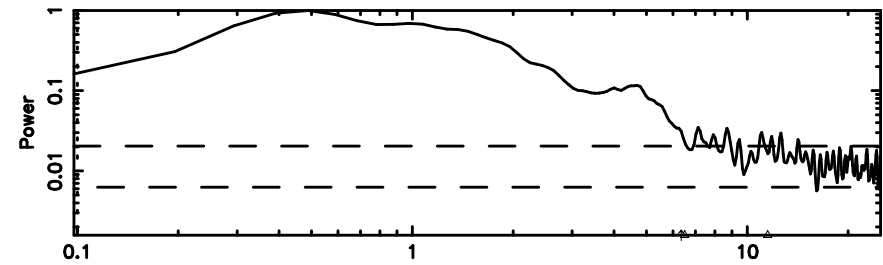

T20240811060134

BLK:20,SNR1: 4.2760 ,SNR2: 6.0887

Frequency (Hz)

F20240811060134

BLK:20,SNR1: 3.5680 ,SNR2: 11.733

Frequency (Hz)

0326+455 2024/08/10 21.05UT TOYOKAWA-FUJI

T20240811060134