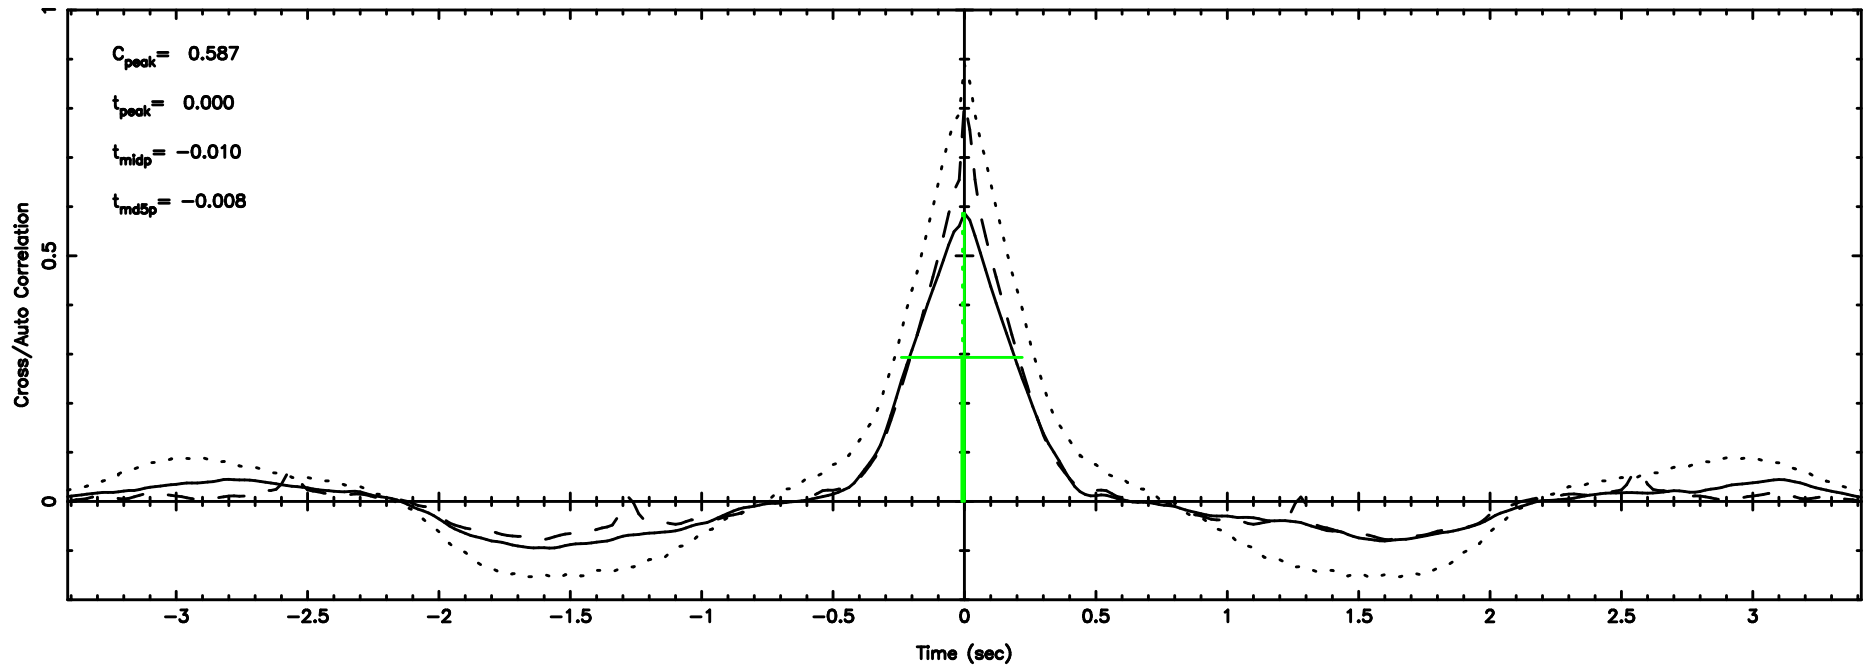

F20240811133917

BLK:37,SNR1: 8.5718 ,SNR2: 21.514

K20240811133914

BLK:37,SNR1: 2.8970 ,SNR2: 13.727

1107+109 2024/08/11 4.68UT FUJI -KISO