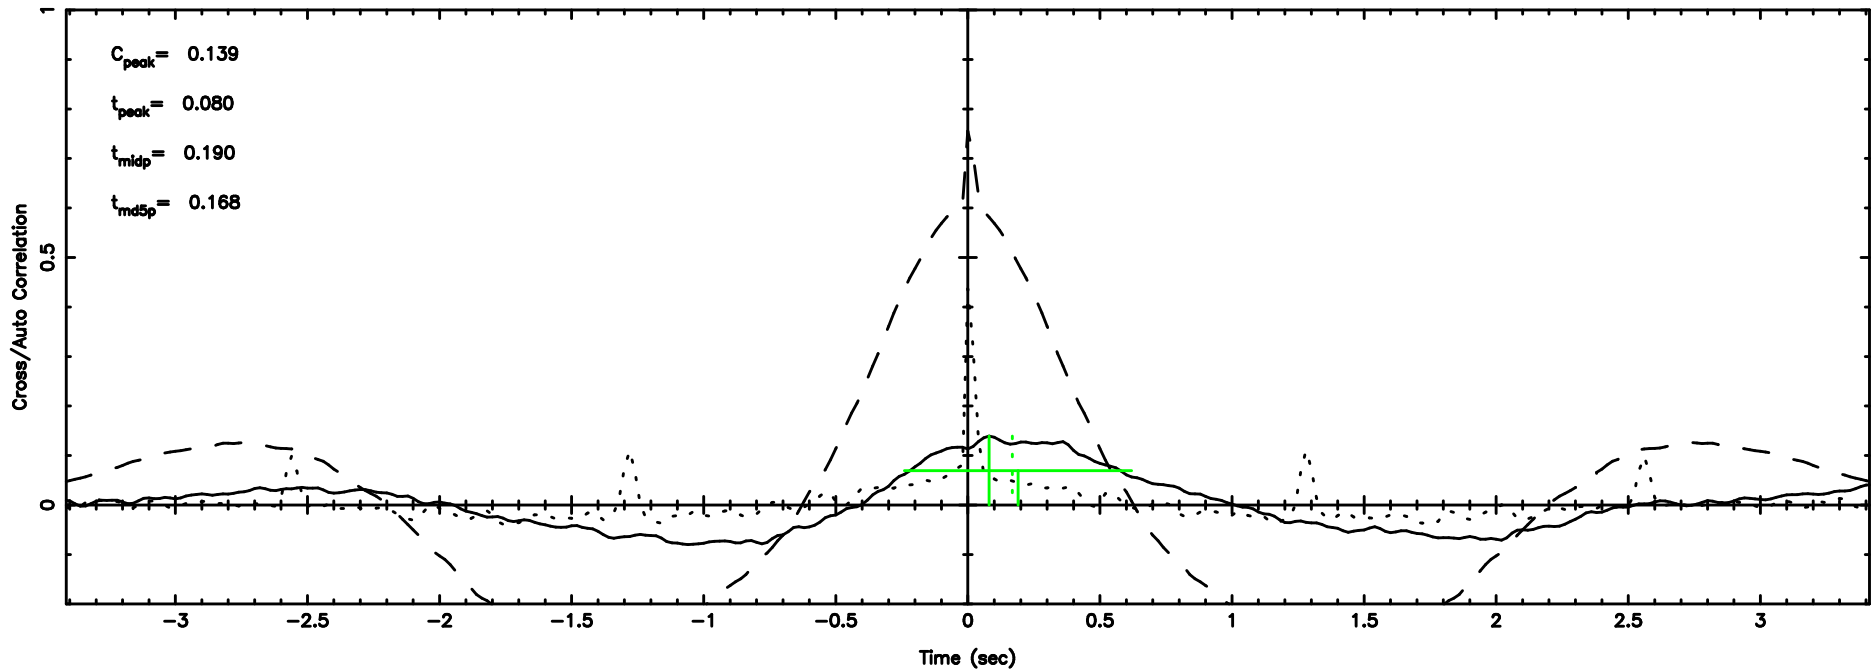

BLK:15,SNR1: 0.42196E-02,SNR2: 1.6681