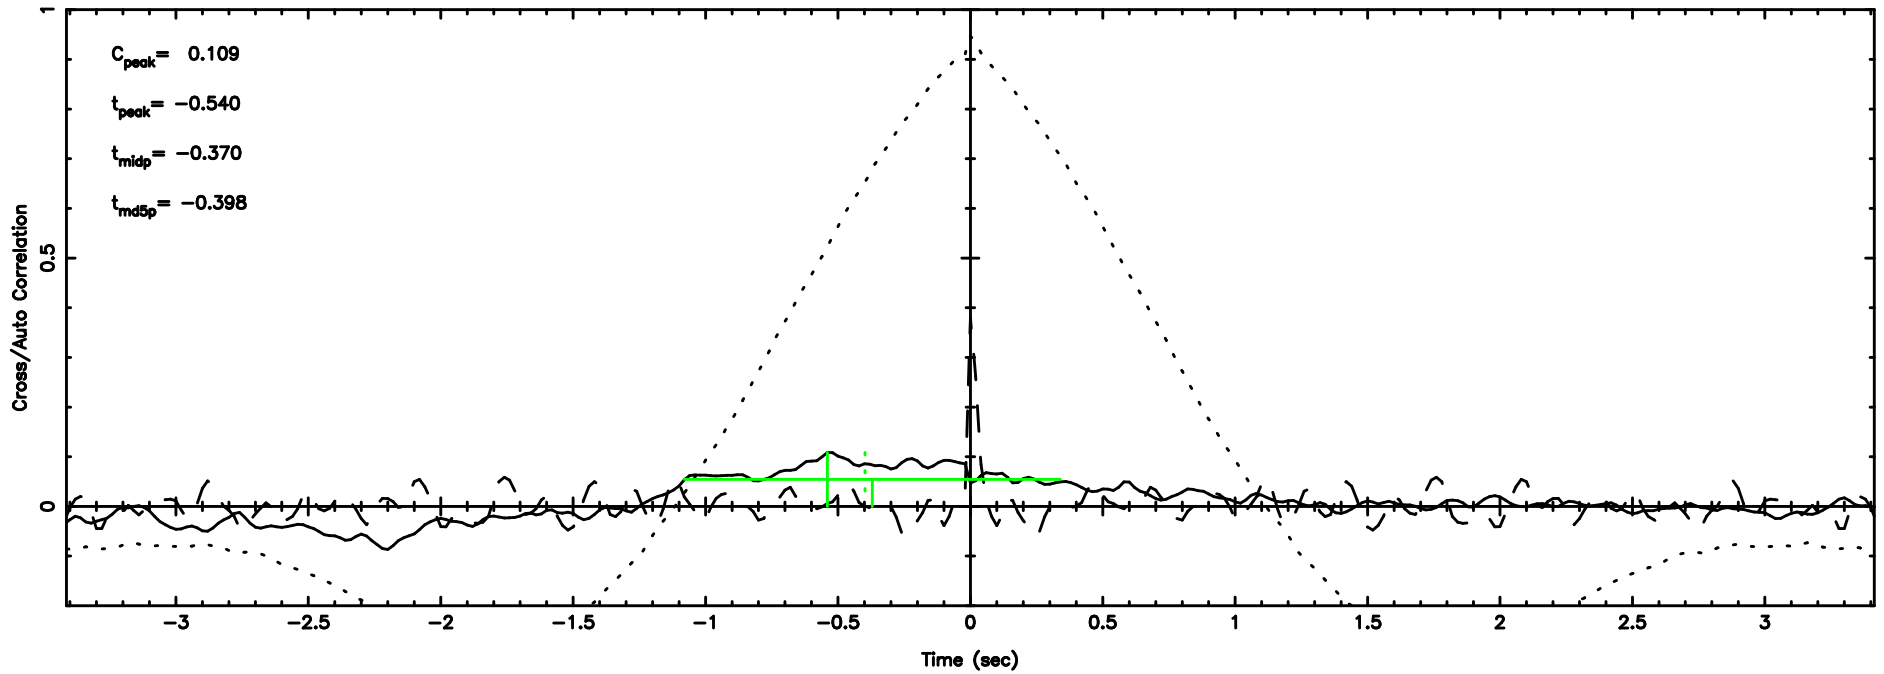

BLK: 1,SNR1: 13.589 ,SNR2: 42.333