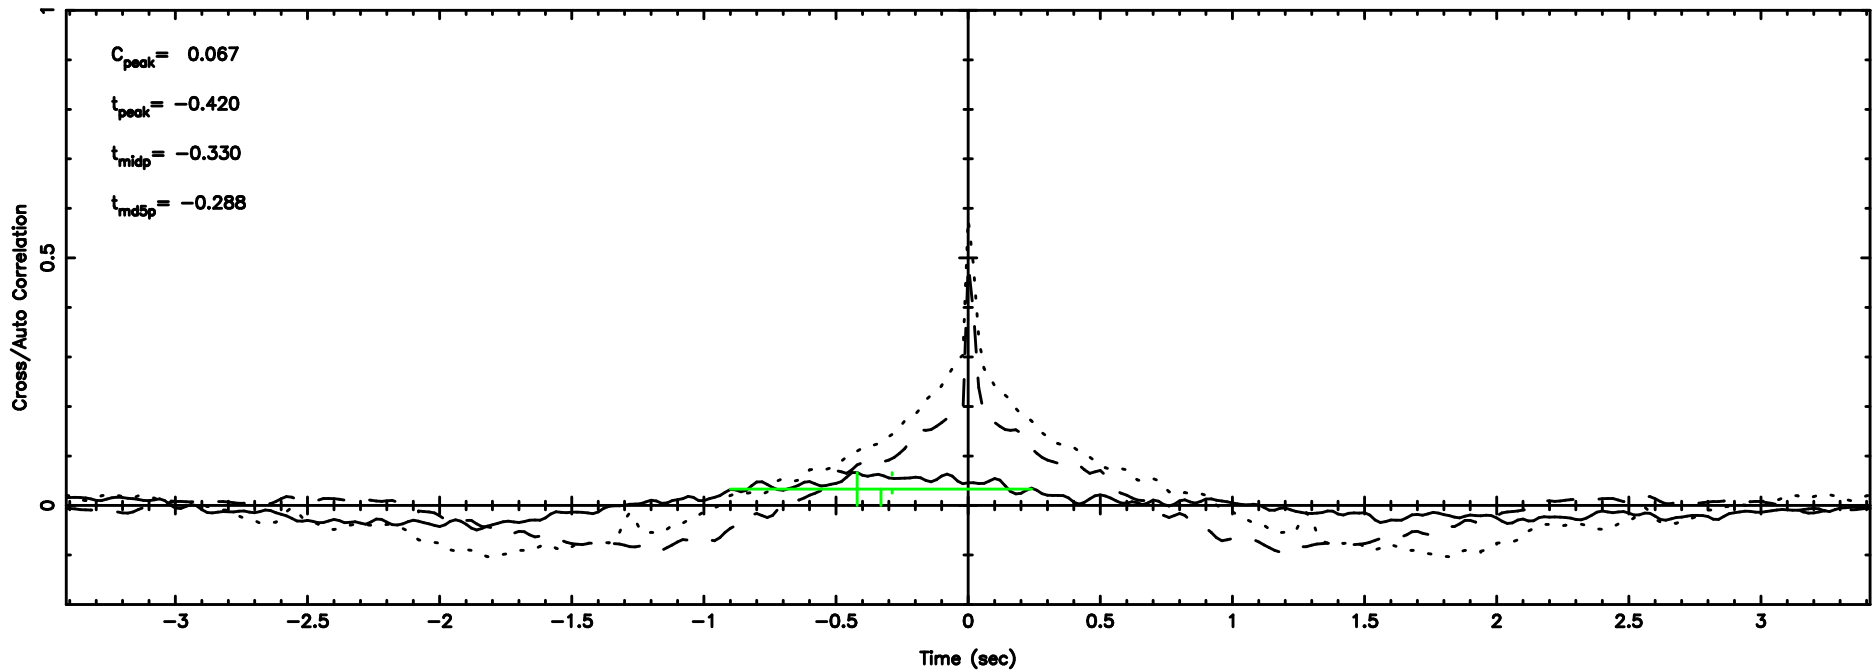

K20240811102405

BLK: 9,SNR1: 0.34315 ,SNR2: 1.9206

T20240811103142

BLK:16,SNR1: 0.31570 ,SNR2: 1.3831

F20240811103142

BLK:16,SNR1: 0.99029 ,SNR2: 6.0269

3C190 2024/08/11 1.56UT TOYOKAWA-FUJI

T20240811103142