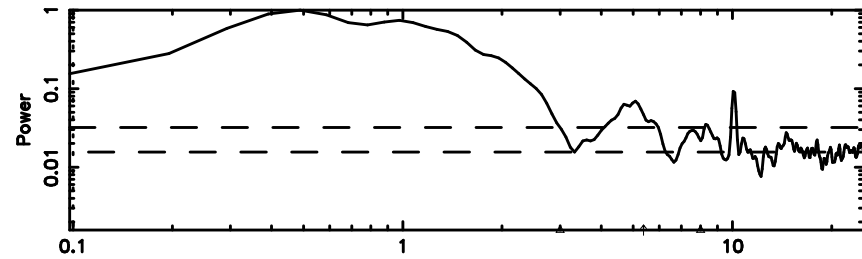

F20240811162655

BLK:10,SNR1: 0.35867 ,SNR2: 2.8851

Frequency (Hz)

K20240811162652

BLK:10,SNR1: 1.4564 ,SNR2: 6.5680

Frequency (Hz)

1355+01 2024/08/11 7.48UT FUJI -KISO