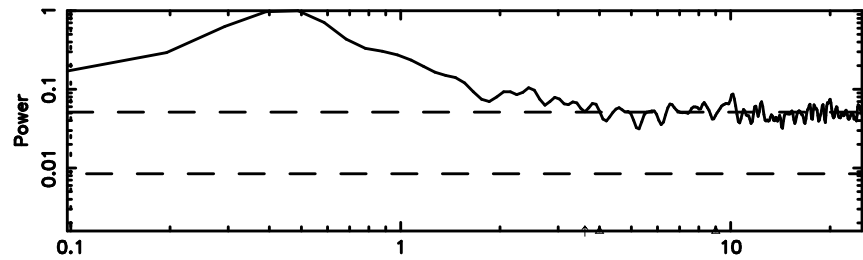

T20240811155518

BLK:11,SNR1: 1.3500 ,SNR2: 6.2652

F20240811155518

BLK:11,SNR1: 0.57331E-01,SNR2: 1.6292

1323+32 2024/08/11 6.95UT TOYOKAWA-FUJI

T20240811155518

BLK:16,SNR1: 0.55403 ,SNR2: 3.1370

Frequency (Hz)