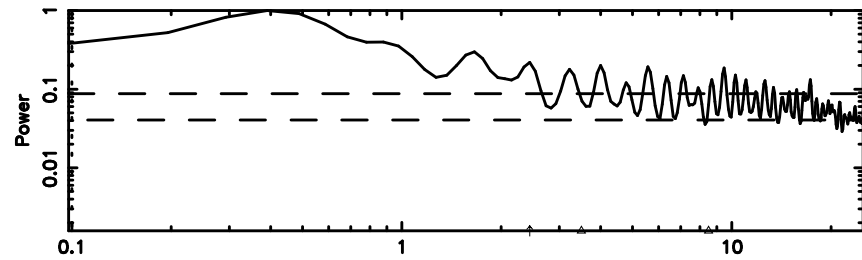

BLK:16,SNR1: 0.26937 ,SNR2: 3.0425