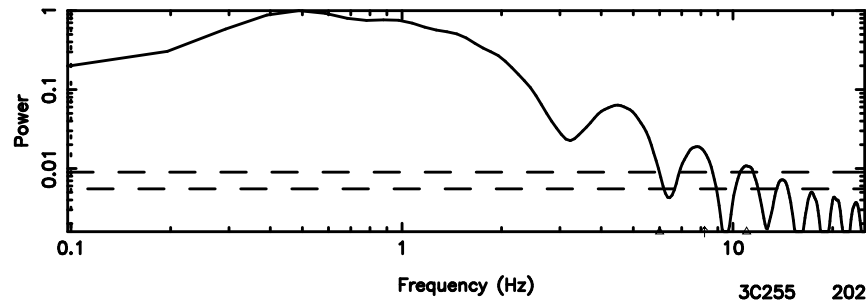

BLK:29,SNR1: 6.9985 ,SNR2: 17.889