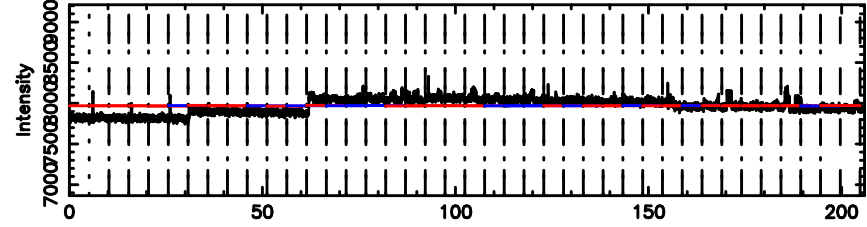

3C279 2024/08/11 6.45UT TOYOKAWA-FUJI

T20240811152524

BLK:13,SNR1: 0.28163 ,SNR2: 1.8189

Frequency (Hz)

K20240811152521

BLK:13,SNR1: 1.4849 ,SNR2: 6.3256

Frequency (Hz)

3C279 2024/08/11 6.45UT TOYOKAWA-KISO