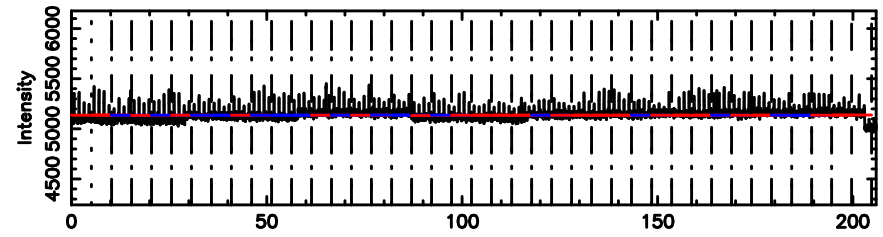

Frequency (Hz)

3C147 2024/08/10 23.26UT TOYOKAWA-FUJI

F20240811081340