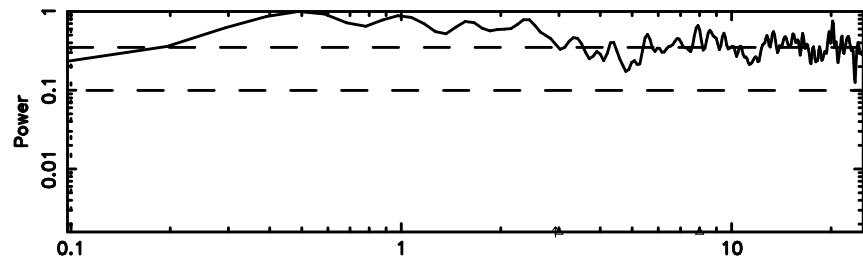

Frequency (Hz)

F20240811151135

No.Good Data

Frequency (Hz)

3C275 2024/08/11 6.22UT TOYOKAWA-FUJI

T20240811151135

BLK: 7,SNR1: 0.15264 ,SNR2: 0.89563

Frequency (Hz)