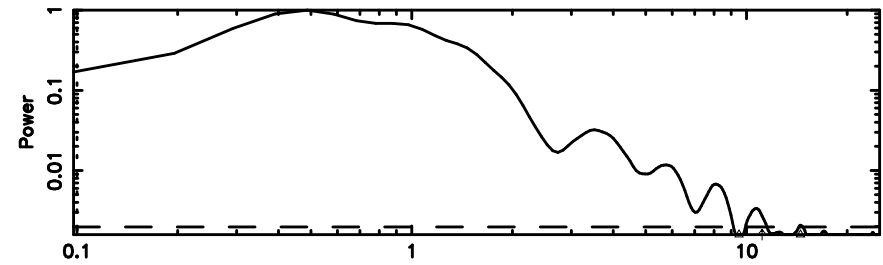

F20240811061110

BLK:36,SNR1: 21.302 ,SNR2: 39.928

Frequency (Hz)

0337+319 2024/08/10 21.21UT FUJI -KISO

K20240811061107

BLK:36,SNR1: 26.120 ,SNR2: 47.178

Frequency (Hz)

T20240811062415