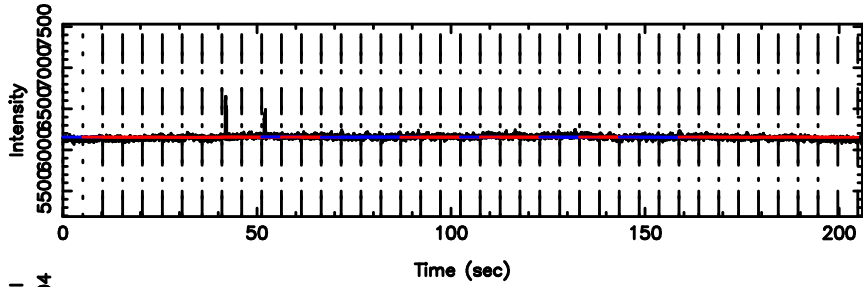

K20240811120616

BLK:12,SNR1: 0.54754 ,SNR2: 1.7345

Frequency (Hz)

T20240811121320

BLK:12,SNR1: 0.93846 ,SNR2: 4.3674

F20240811121320

BLK:12,SNR1: 0.71997 ,SNR2: 3.0093

0941-08 2024/08/11 3.25UT TOYOKAWA-FUJI