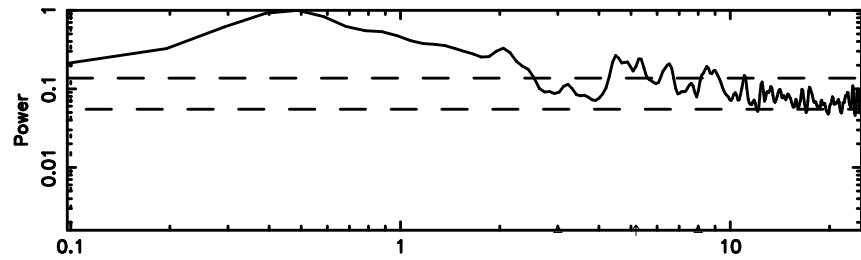

BLK: 7,SNR1: 1.1410 ,SNR2: 4.9871

Frequency (Hz)

1345+12 2024/08/11 7.30UT TOYOKAWA-KISO

F20240811161635

BLK:12,SNR1: 0.27573E-01,SNR2: 1.0861

Frequency (Hz)

K20240811161632

BLK:12,SNR1: 0.42872 ,SNR2: 1.7064