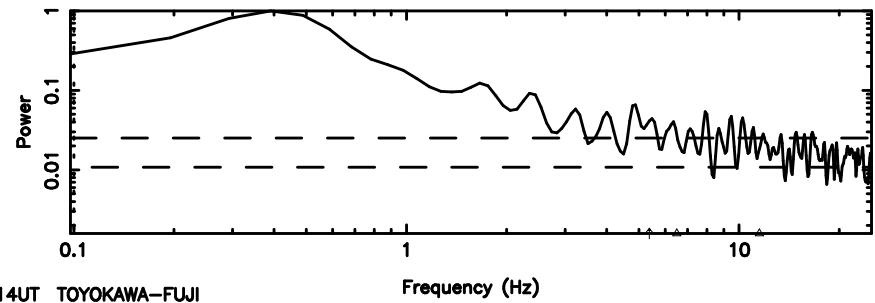

BLK: 5,SNR1: 1.0680 ,SNR2: 4.4771

0834-19 2024/08/11 2.14UT TOYOKAWA-FUJI