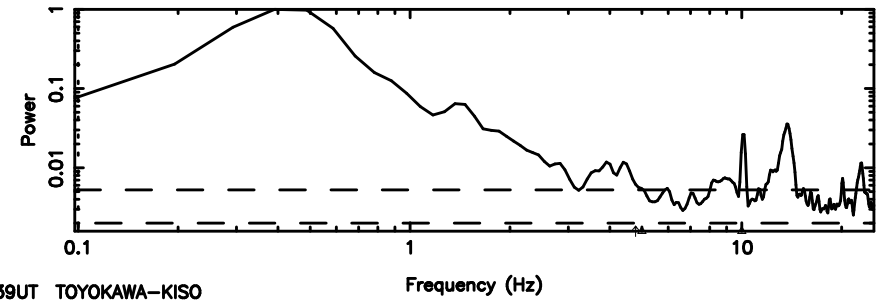

T20240811122141

BLK:24,SNR1: 3.7121 ,SNR2: 8.9321

3C230 2024/08/11 3.39UT TOYOKAWA-KISO

K20240811122138

BLK:24,SNR1: 4.4873 ,SNR2: 17.905

F20240811122141

BLK:18,SNR1: 0.51575E-01,SNR2: 1.4025

K20240811122138