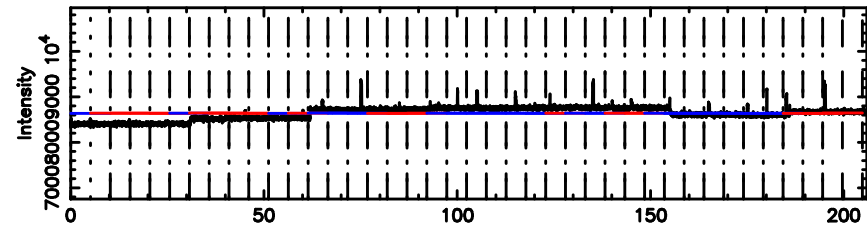

Frequency (Hz)

K20240811144504