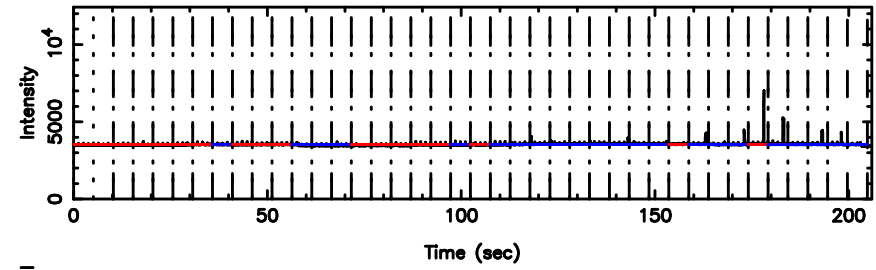

T20240811130309

BLK:21,SNR1: 3.1046 ,SNR2: 13.677

1031-11 2024/08/11 4.08UT TOYOKAWA-FUJI

F20240811130309

BLK:21,SNR1: 6.5281 ,SNR2: 16.425