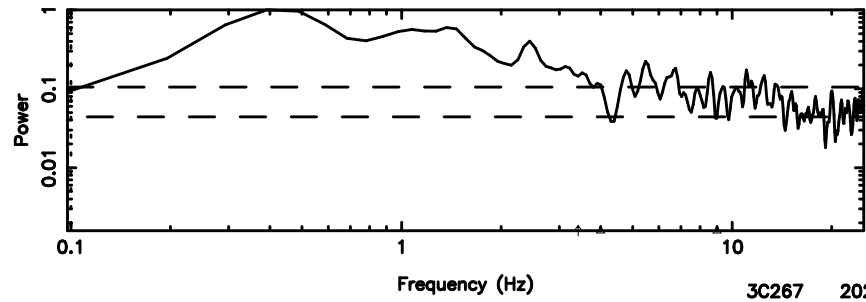

BLK: 4,SNR1: 0.26590 ,SNR2: 2.6543