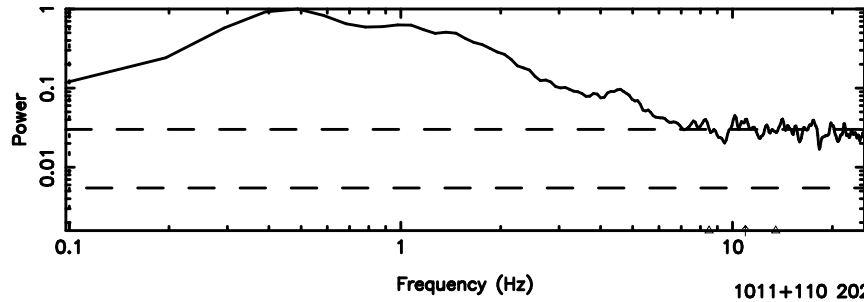

T20240811124358

BLK:25,SNR1: 2.0951 ,SNR2: 3.8665

K20240811124355

BLK:25,SNR1: 3.9955 ,SNR2: 16.571

1011+110 2024/08/11 3.76UT TOYOKAWA-KISO

F20240811124358

BLK:27,SNR1: 0.72477 ,SNR2: 4.0181

K20240811124355