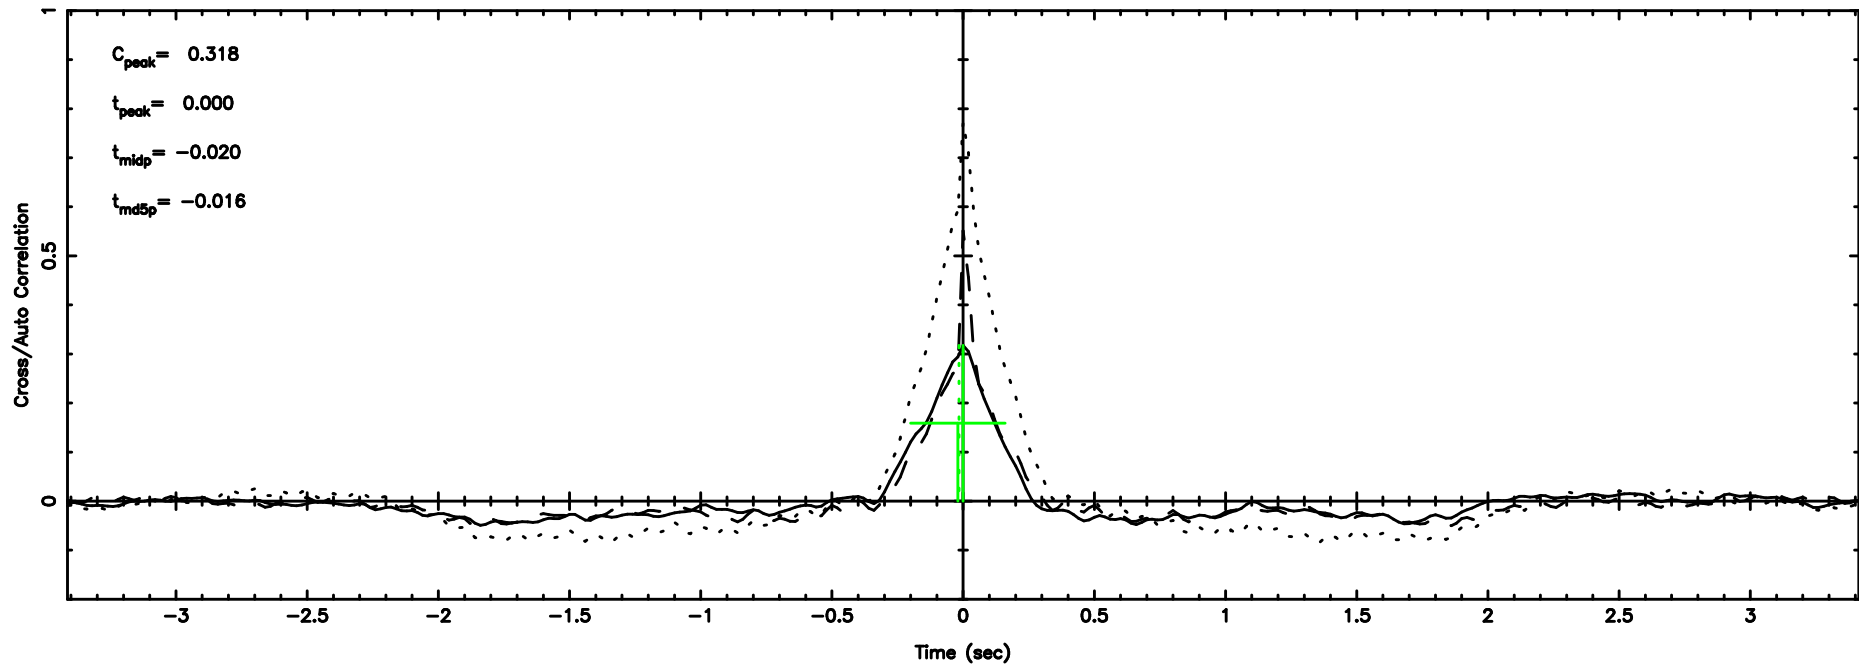

BLK:21,SNR1: 1.6772 ,SNR2: 6.3944

Frequency (Hz)

K20240811144504

BLK:21,SNR1: 4.2173 ,SNR2: 8.3418

Frequency (Hz)

1213-17 2024/08/11 5.78UT TOYOKAWA-KISO

F20240811144507

BLK:24,SNR1: 0.17960 ,SNR2: 2.4465