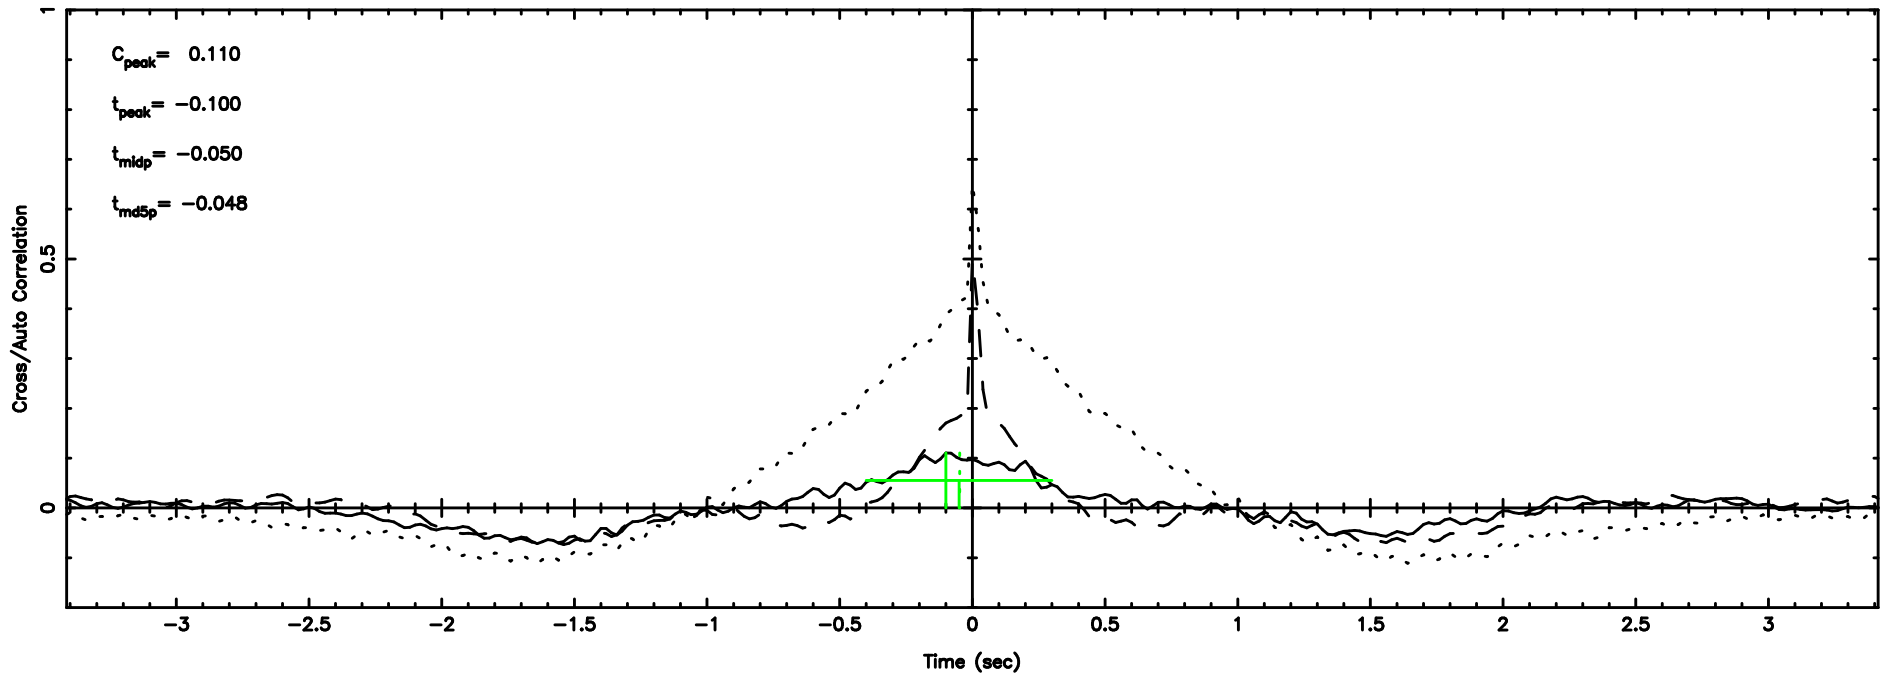

Frequency (Hz)

3C138 2024/08/10 22.89UT TOYOKAWA-KISO