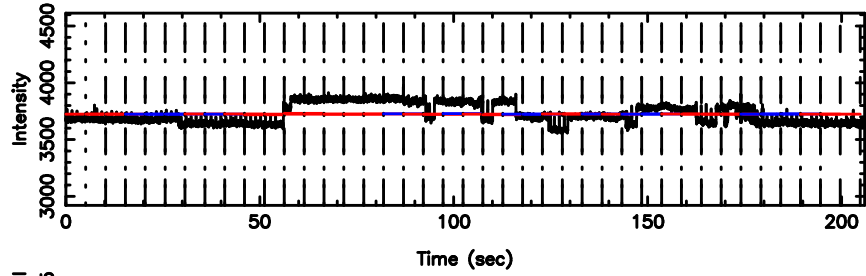

T20240811123549

BLK:17,SNR1: 0.71674 ,SNR2: 3.5658

K20240811123546

BLK:17,SNR1: 0.41508 ,SNR2: 1.0169

3C236 2024/08/11 3.63UT TOYOKAWA-KISO

F20240811123549

BLK:14,SNR1: 2.2491 ,SNR2: 5.7654

K20240811123546