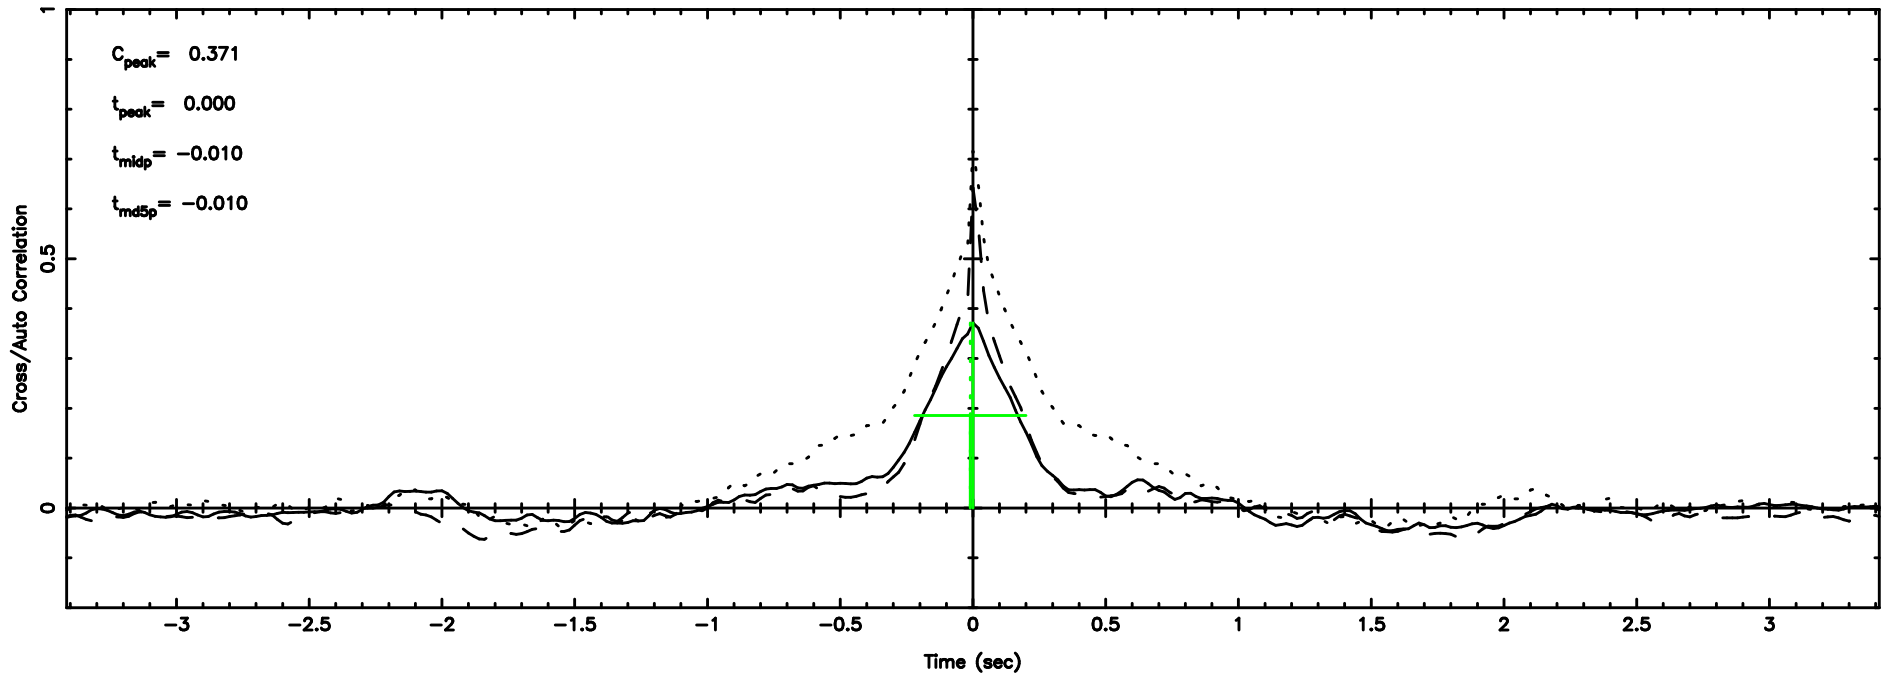

T20240811065212

BLK: 9,SNR1: 2.1459 ,SNR2: 9.4082

Frequency (Hz)

K20240811065209

BLK: 9,SNR1: 32.382 ,SNR2: 41.886

Frequency (Hz)

0418+236 2024/08/10 21.90UT TOYOKAWA-KISO

F20240811065212