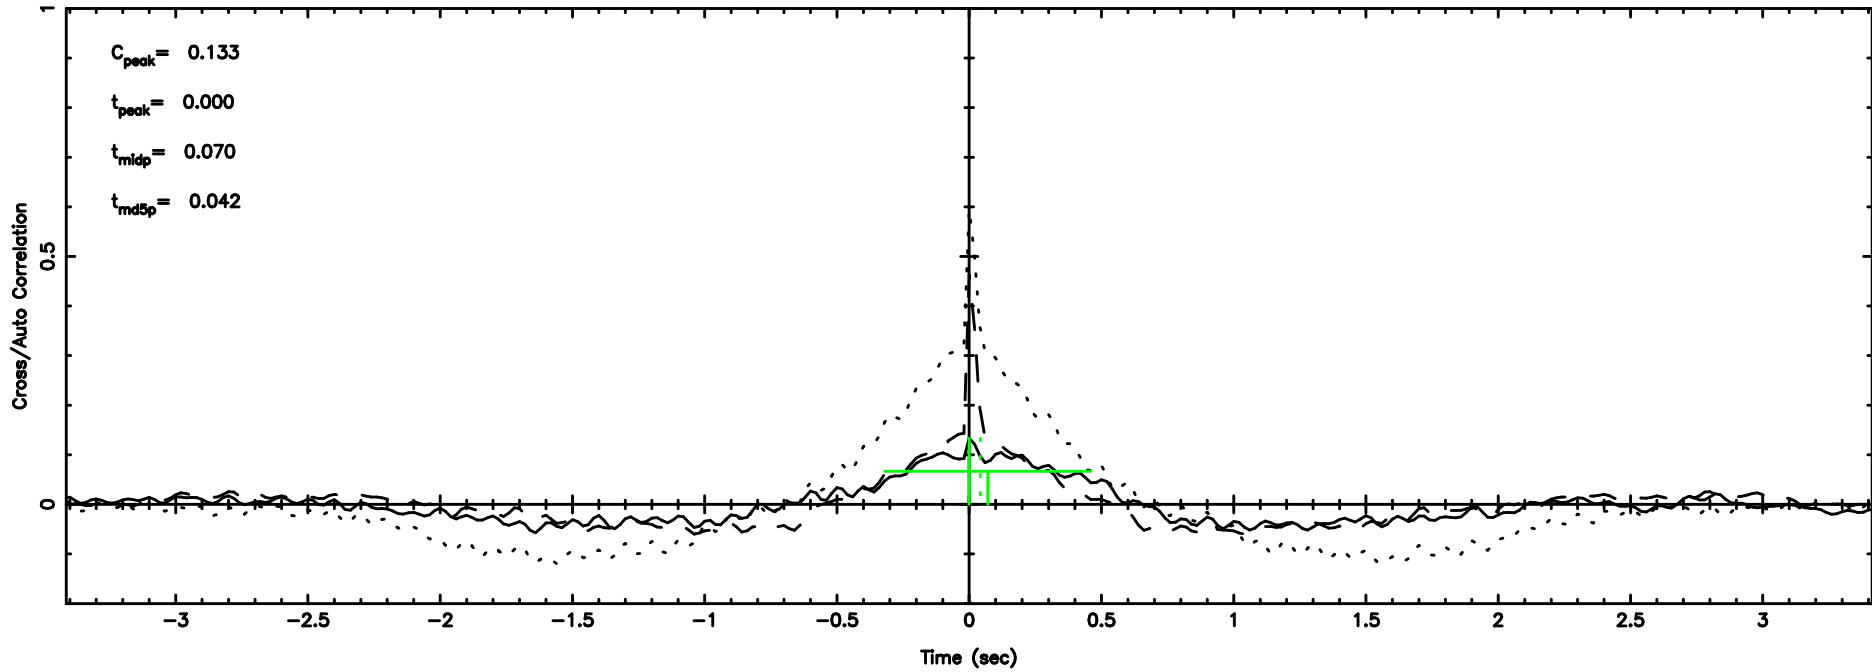

T20240811095607

BLK:12,SNR1: 0.26505 ,SNR2: 0.79356

K20240811095604

BLK:12,SNR1: 1.8768 ,SNR2: 5.6207

0723+10 2024/08/11 0.96UT TOYOKAWA-KISO