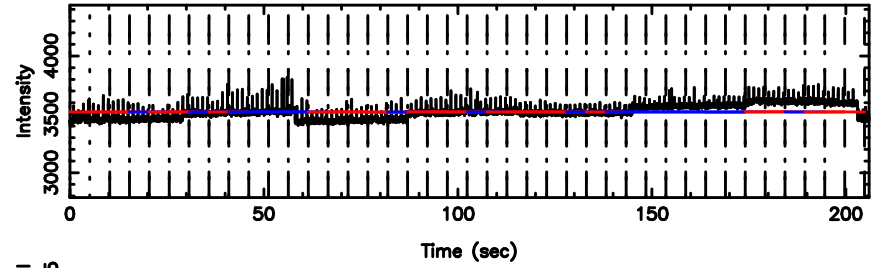

BLK:16,SNR1: 5.0670 ,SNR2: 21.533

0941-08 2024/08/11 3.25UT FUJI -KISO

T20240811122141

BLK:17,SNR1: 3.6328 ,SNR2: 13.025

3C230 2024/08/11 3.39UT TOYOKAWA-FUJI

F20240811122141

BLK:17,SNR1: 0.56644E-01,SNR2: 1.5326