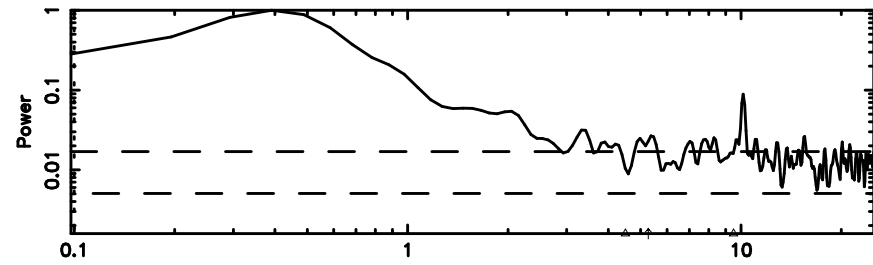

BLK: 4,SNR1: 1.5345 ,SNR2: 6.0684