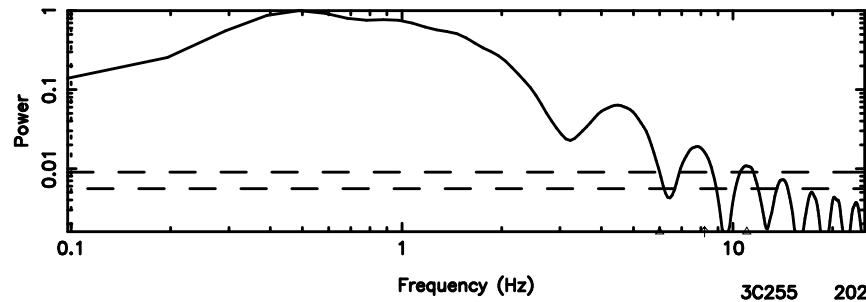

T20240811134854

BLK:26,SNR1: 6.9482 ,SNR2: 17.766

3C255 2024/08/11 4.84UT TOYOKAWA-FUJI

F20240811134854

BLK:26,SNR1: 18.316 ,SNR2: 21.630