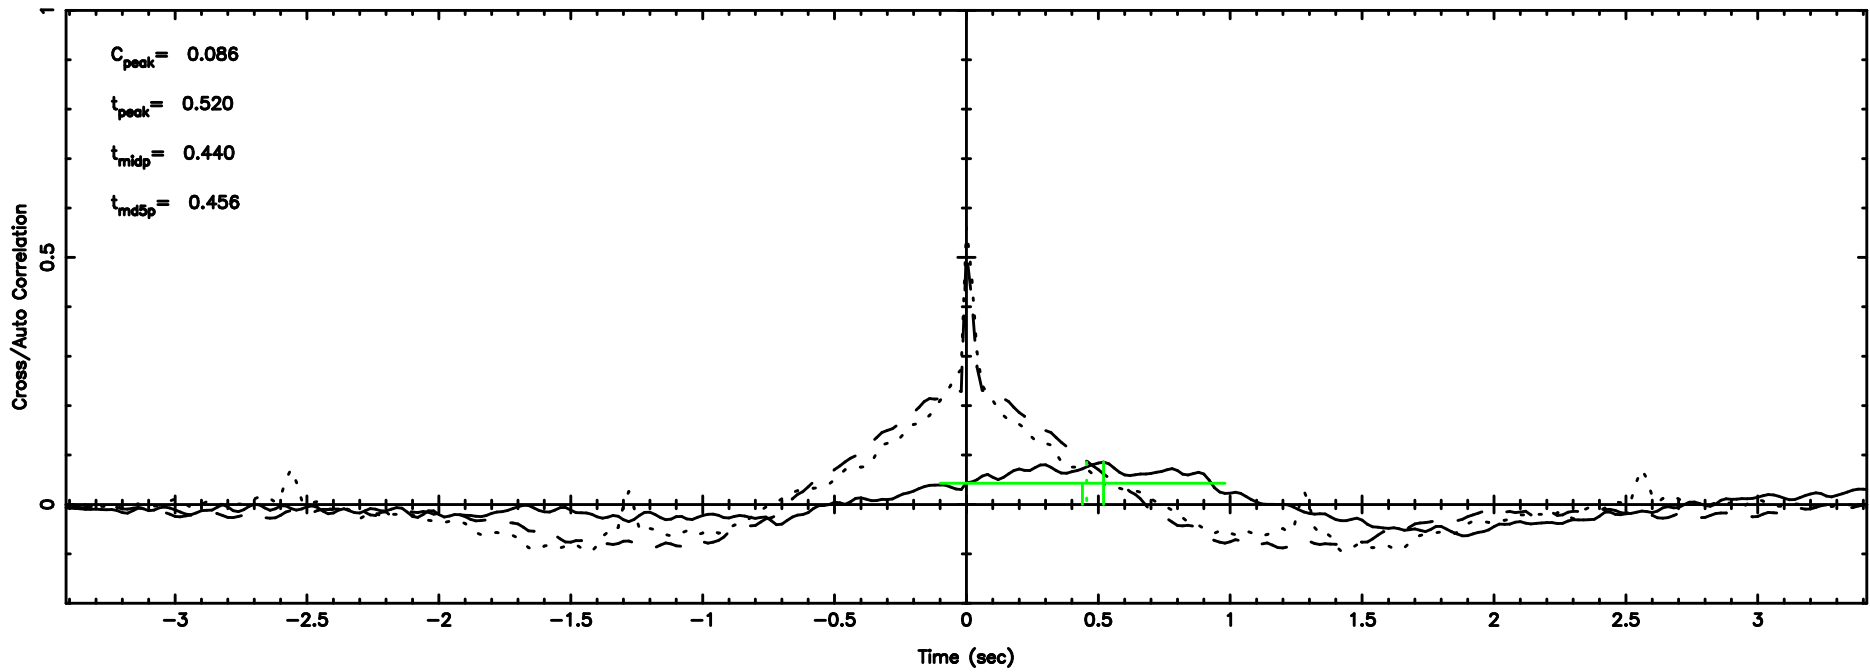

K20240811112300

BLK: 9,SNR1: 3.3858 ,SNR2: 14.073

T20240811113944

BLK:11,SNR1: 0.43155 ,SNR2: 3.8528

3C216 2024/08/11 2.69UT TOYOKAWA-FUJI

F20240811113944

BLK:11,SNR1: 0.73377 ,SNR2: 3.8250

T20240811113944