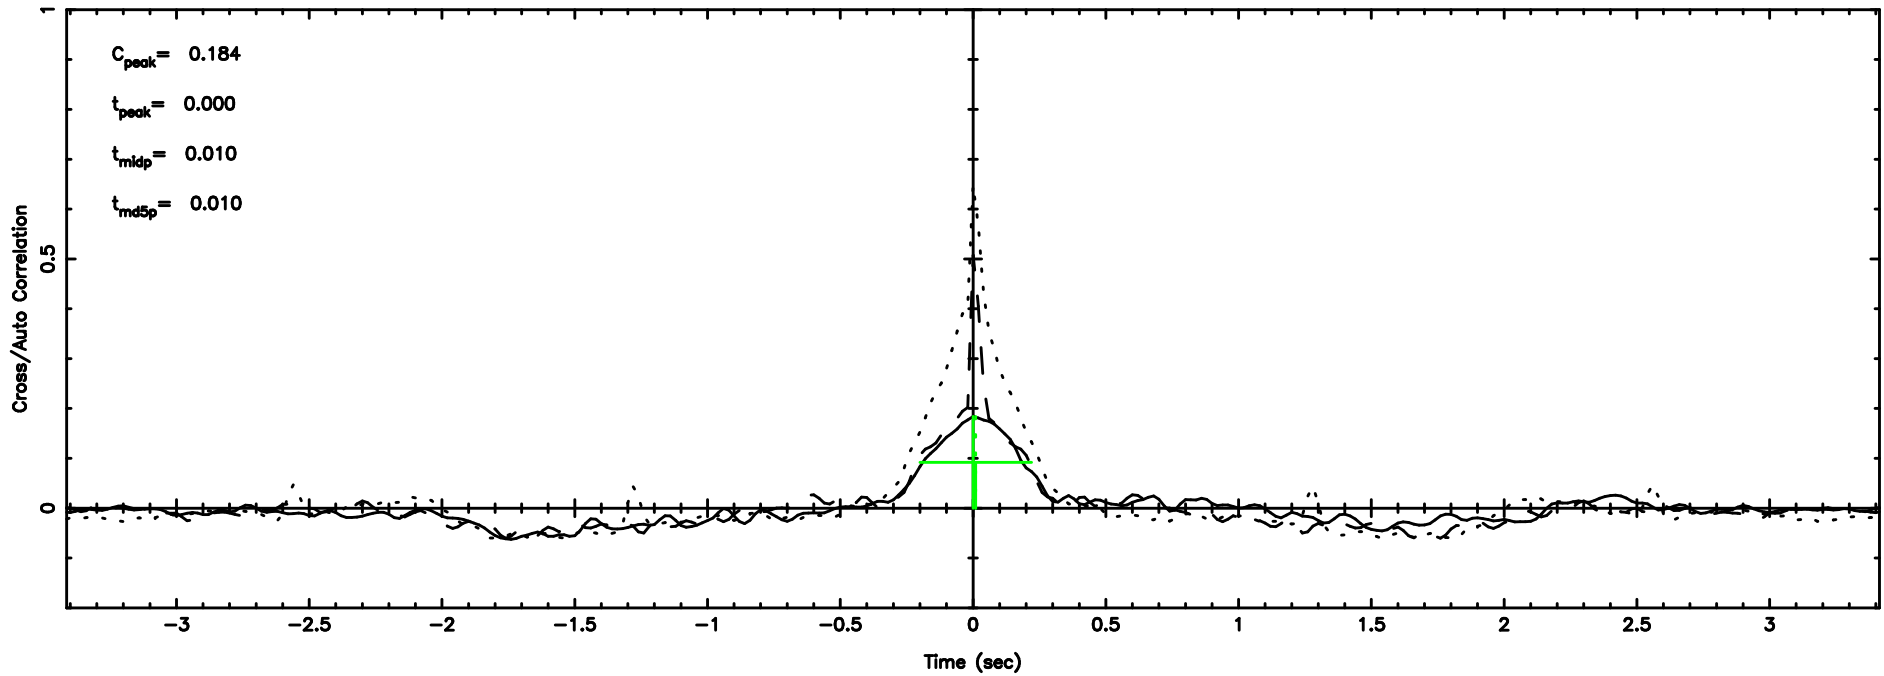

0411+05 2024/08/10 21.78UT FUJI -KISO

T20240811065212

BLK:11,SNR1: 0.55179 ,SNR2: 2.5315

Frequency (Hz)

F20240811065212

BLK:11,SNR1: 2.1062 ,SNR2: 7.3161

Frequency (Hz)

0418+236 2024/08/10 21.90UT TOYOKAWA-FUJI