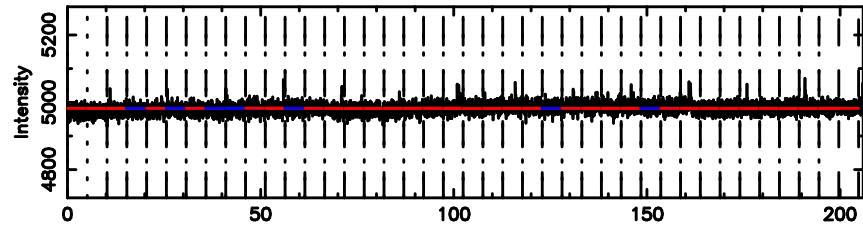

Frequency (Hz)

F20240811151135

No.Good Data

Frequency (Hz)

3C275 2024/08/11 6.22UT TOYOKAWA-FUJI

T20240811151135

BLK: 7,SNR1: 0.15264 ,SNR2: 0.89563

Frequency (Hz)