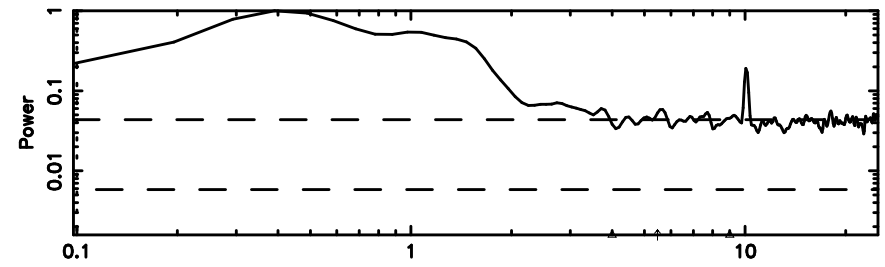

BLK:25,SNR1: 1.0373 ,SNR2: 3.7936