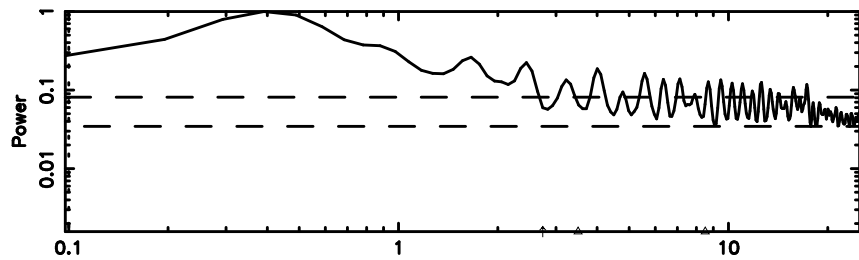

BLK:25,SNR1: 2.4986 ,SNR2: 6.9417

Frequency (Hz)

K20240811160005

BLK:25,SNR1: 0.51531 ,SNR2: 1.6797

Frequency (Hz)

3C286 2024/08/11 7.03UT TOYOKAWA-KISO

F20240811160008

BLK:22,SNR1: 0.28134 ,SNR2: 2.8319