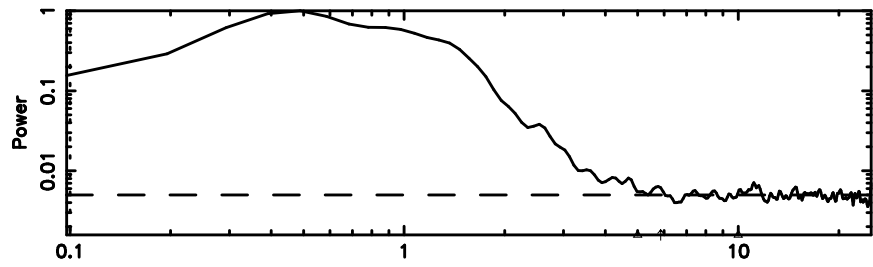

3C147 2024/08/10 23.26UT TOYOKAWA-FUJI

F20240811081340

BLK:16,SNR1:-0.10823 ,SNR2: 0.96508

Frequency (Hz)

T20240811081340

BLK:25,SNR1: 9.4039 ,SNR2: 32.340

Frequency (Hz)

K20240811081337