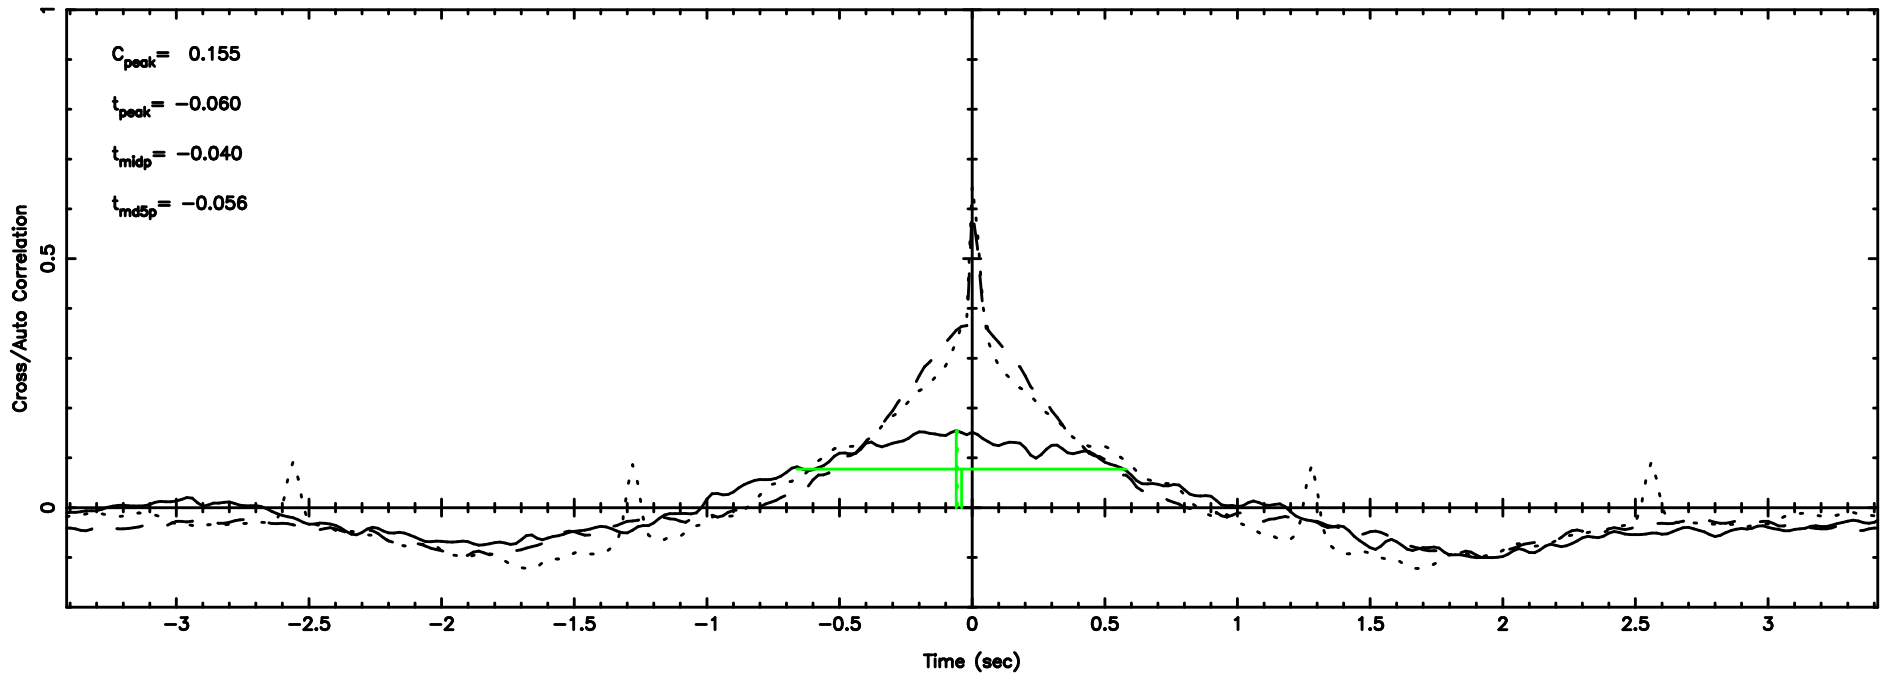

T20240811080520

BLK:15,SNR1: 1.6458 ,SNR2: 5.6290

Frequency (Hz)

F20240811080520

BLK:15,SNR1: 0.65859 ,SNR2: 6.9668

Frequency (Hz)

0531+194 2024/08/10 23.12UT TOYOKAWA-FUJI

T20240811080520