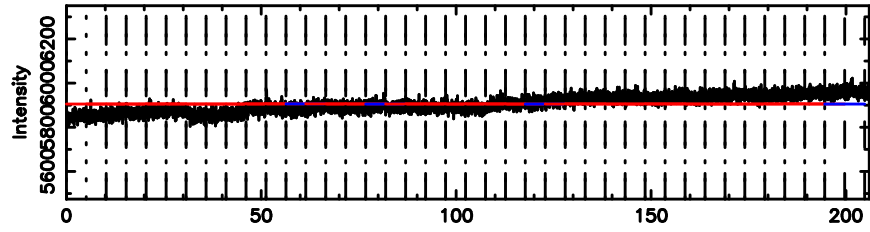

F20240811094555

BLK: 6,SNR1: 0.80026 ,SNR2: 1.9726

Frequency (Hz)

0713-024 2024/08/11 0.79UT TOYOKAWA-FUJI

T20240811094555

BLK: 4,SNR1: 0.62292E-01,SNR2: 0.86469

Frequency (Hz)

K20240811094552