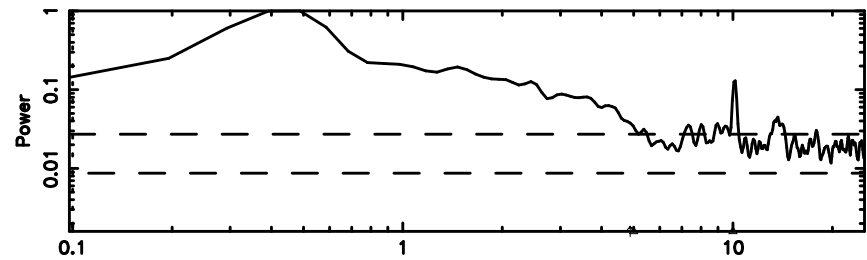

BLK:11,SNR1: 1.2489 ,SNR2: 5.3886