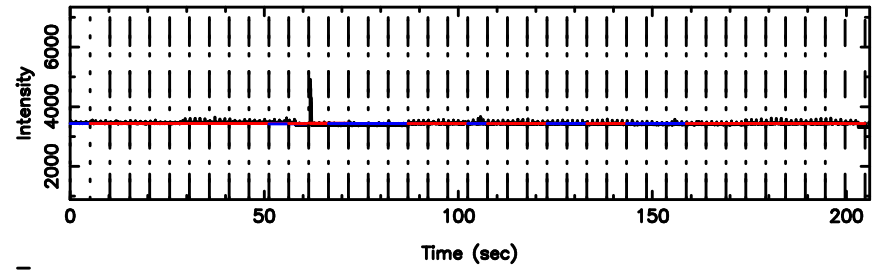

K20240811120616

BLK:12,SNR1: 0.54754 ,SNR2: 1.7345

Frequency (Hz)

T20240811121320

BLK:12,SNR1: 0.93846 ,SNR2: 4.3674

F20240811121320

BLK:12,SNR1: 0.71997 ,SNR2: 3.0093

0941-08 2024/08/11 3.25UT TOYOKAWA-FUJI