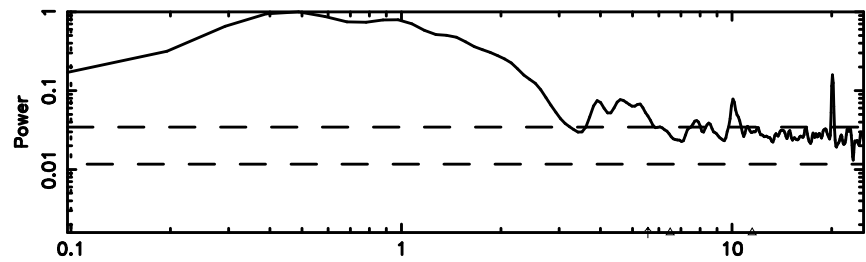

BLK:21,SNR1: 1.6772 ,SNR2: 6.3944