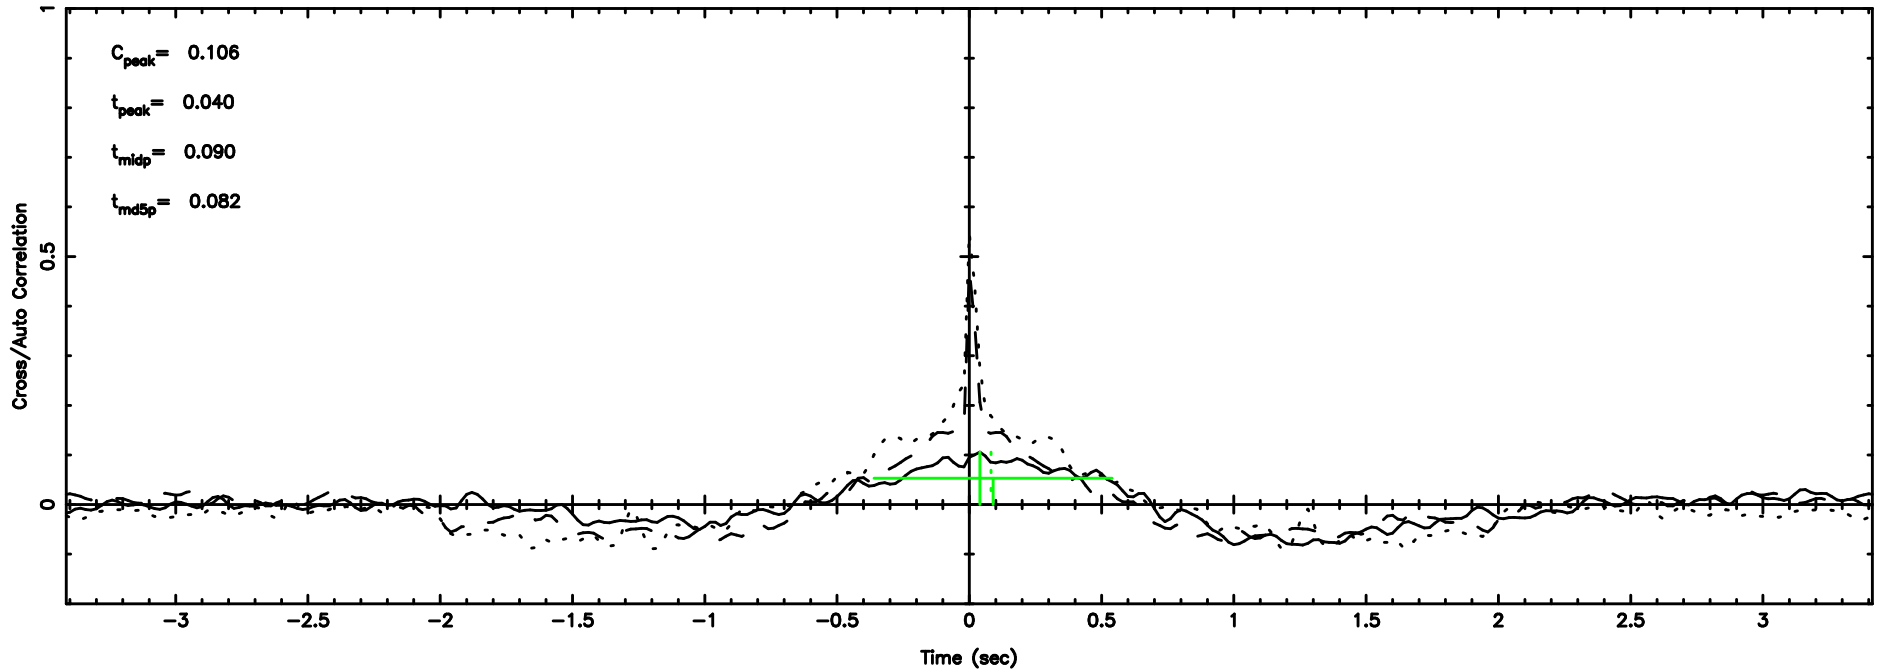

T20240811095607

BLK: 7,SNR1: 0.30319 ,SNR2: 2.5708

F20240811095607

BLK: 7,SNR1: 0.31270 ,SNR2: 1.9565

0723+10 2024/08/11 0.96UT TOYOKAWA-FUJI

T20240811095607

BLK:12,SNR1: 0.26505 ,SNR2: 0.79356

K20240811095604