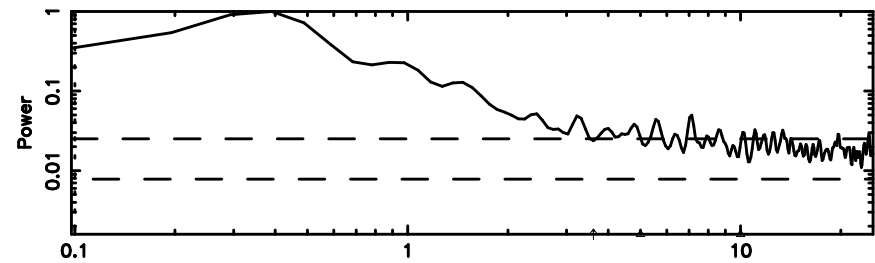

BLK:16,SNR1: 0.99029 ,SNR2: 6.0269