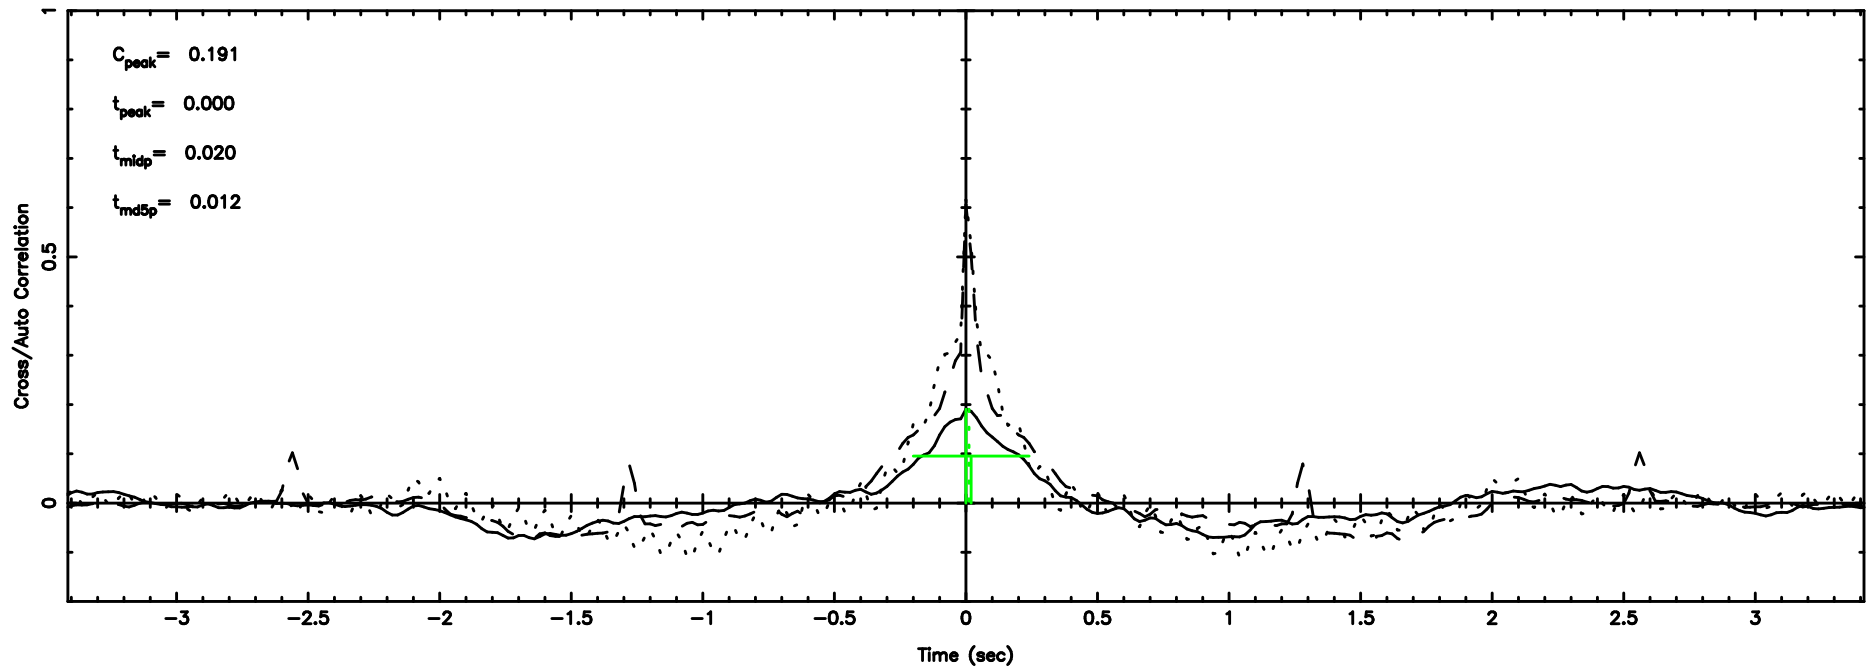

F20240811125139

BLK:16,SNR1: 1.0007 ,SNR2: 3.3665

K20240811125136

BLK:16,SNR1: 0.97648 ,SNR2: 3.8325

3C241 2024/08/11 3.89UT FUJI -KISO