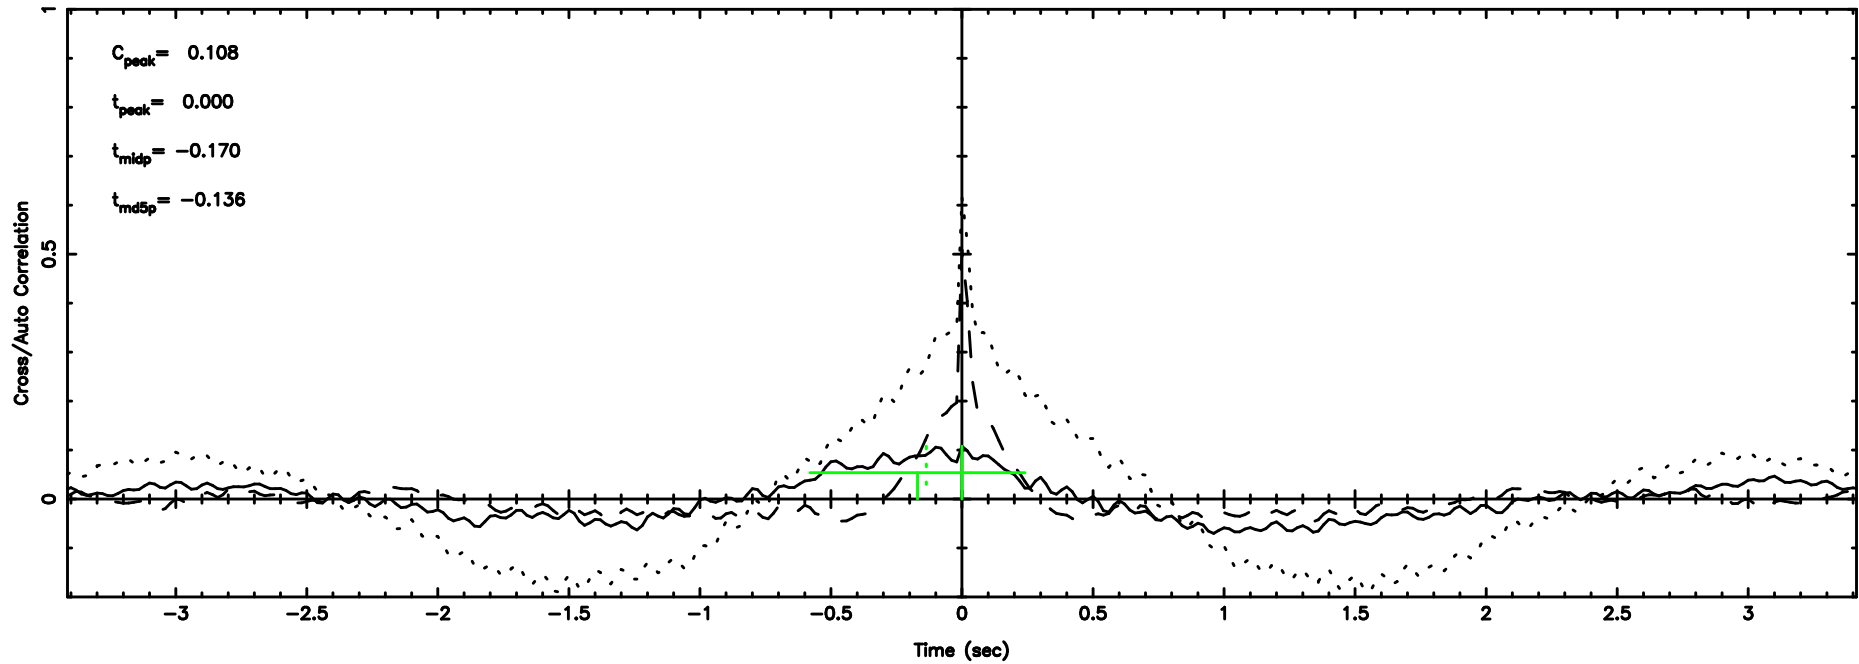

3C279 2024/08/11 6.45UT TOYOKAWA-FUJI

T20240811152524

BLK:13,SNR1: 0.28163 ,SNR2: 1.8189

Frequency (Hz)

K20240811152521

BLK:13,SNR1: 1.4849 ,SNR2: 6.3256

Frequency (Hz)

3C279 2024/08/11 6.45UT TOYOKAWA-KISO