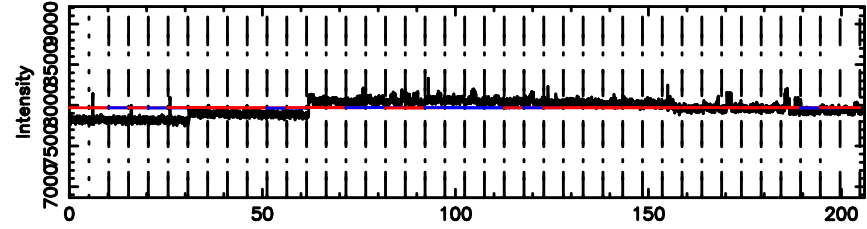

F20240811152524

BLK:11,SNR1:-0.15343 ,SNR2: 0.89824

Frequency (Hz)

K20240811152521

BLK:11,SNR1: 1.2489 ,SNR2: 5.3886

Frequency (Hz)

3C279 2024/08/11 6.45UT FUJI -KISO

T20240811154053