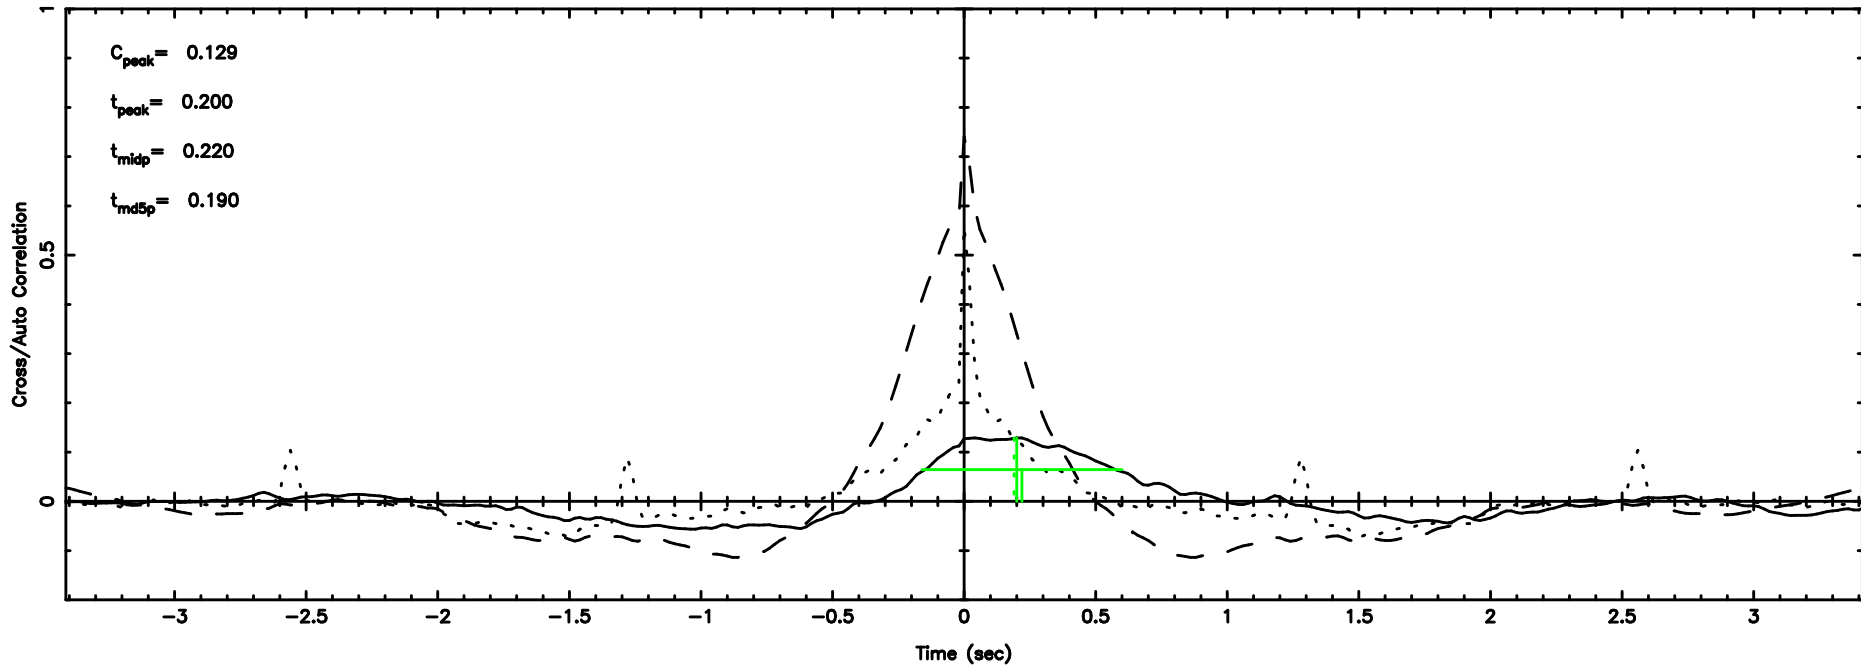

BLK:27,SNR1: 4.3328 ,SNR2: 17.714

1011+110 2024/08/11 3.76UT FUJI -KISO

T20240811125139

BLK:21,SNR1: 2.9467 ,SNR2: 7.6728

F20240811125139

BLK:21,SNR1: 0.70993 ,SNR2: 2.5415

3C241 2024/08/11 3.89UT TOYOKAWA-FUJI