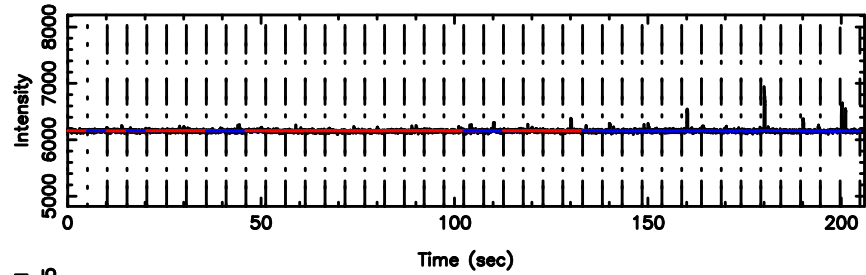

T20240811135932