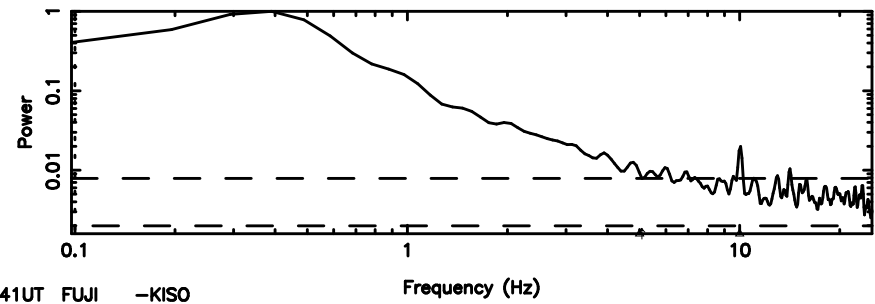

BLK: 9,SNR1: 3.3858 ,SNR2: 14.073