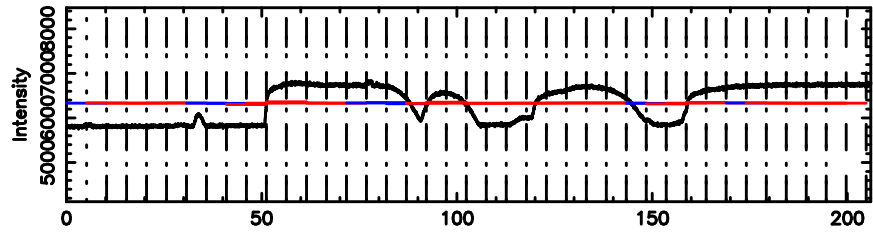

F20240811082151

BLK: 2,SNR1:-0.11080 ,SNR2: 0.47315

Frequency (Hz)

K20240811082148

BLK: 2,SNR1: 9.7701 ,SNR2: 25.663

Frequency (Hz)

0548+16 2024/08/10 23.39UT FUJI -KISO

T20240811082602