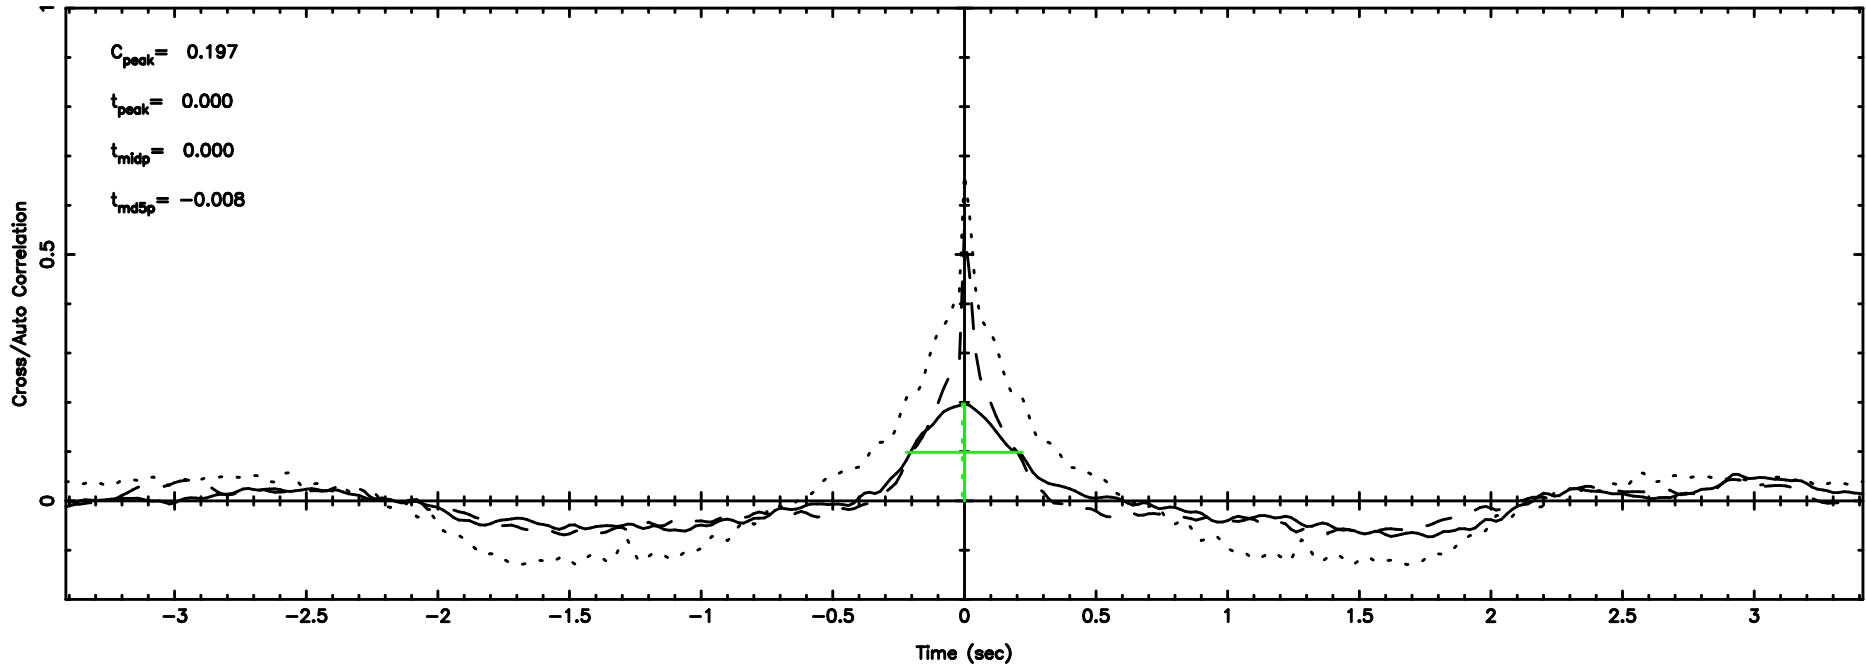

T20240811124358

BLK:25,SNR1: 2.0951 ,SNR2: 3.8665

K20240811124355

BLK:25,SNR1: 3.9955 ,SNR2: 16.571

1011+110 2024/08/11 3.76UT TOYOKAWA-KISO

F20240811124358

BLK:27,SNR1: 0.72477 ,SNR2: 4.0181

K20240811124355