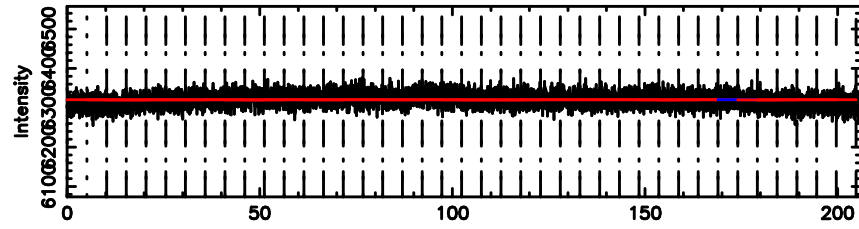

T20240811172308