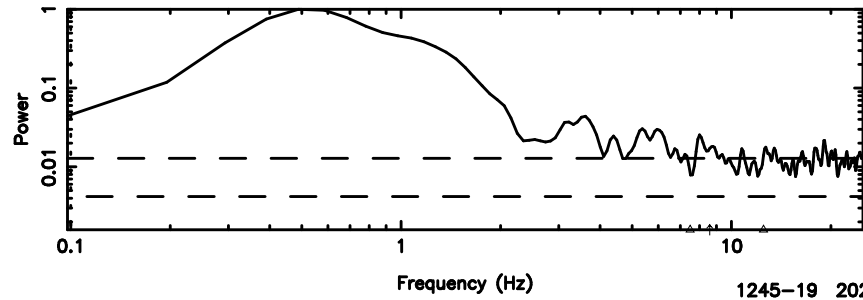

BLK: 7,SNR1: 3.1478 ,SNR2: 7.4045