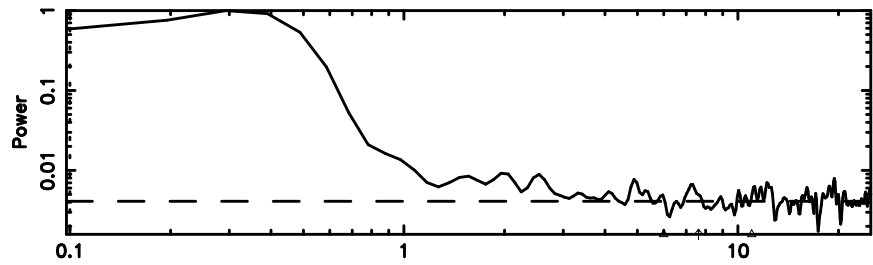

T20240811082602

BLK: 8,SNR1: 4.6691 ,SNR2: 12.219

Frequency (Hz)

0552+12 2024/08/10 23.46UT TOYOKAWA-FUJI

F20240811082602

BLK: 8,SNR1: 2.2321 ,SNR2: 8.3407

Frequency (Hz)