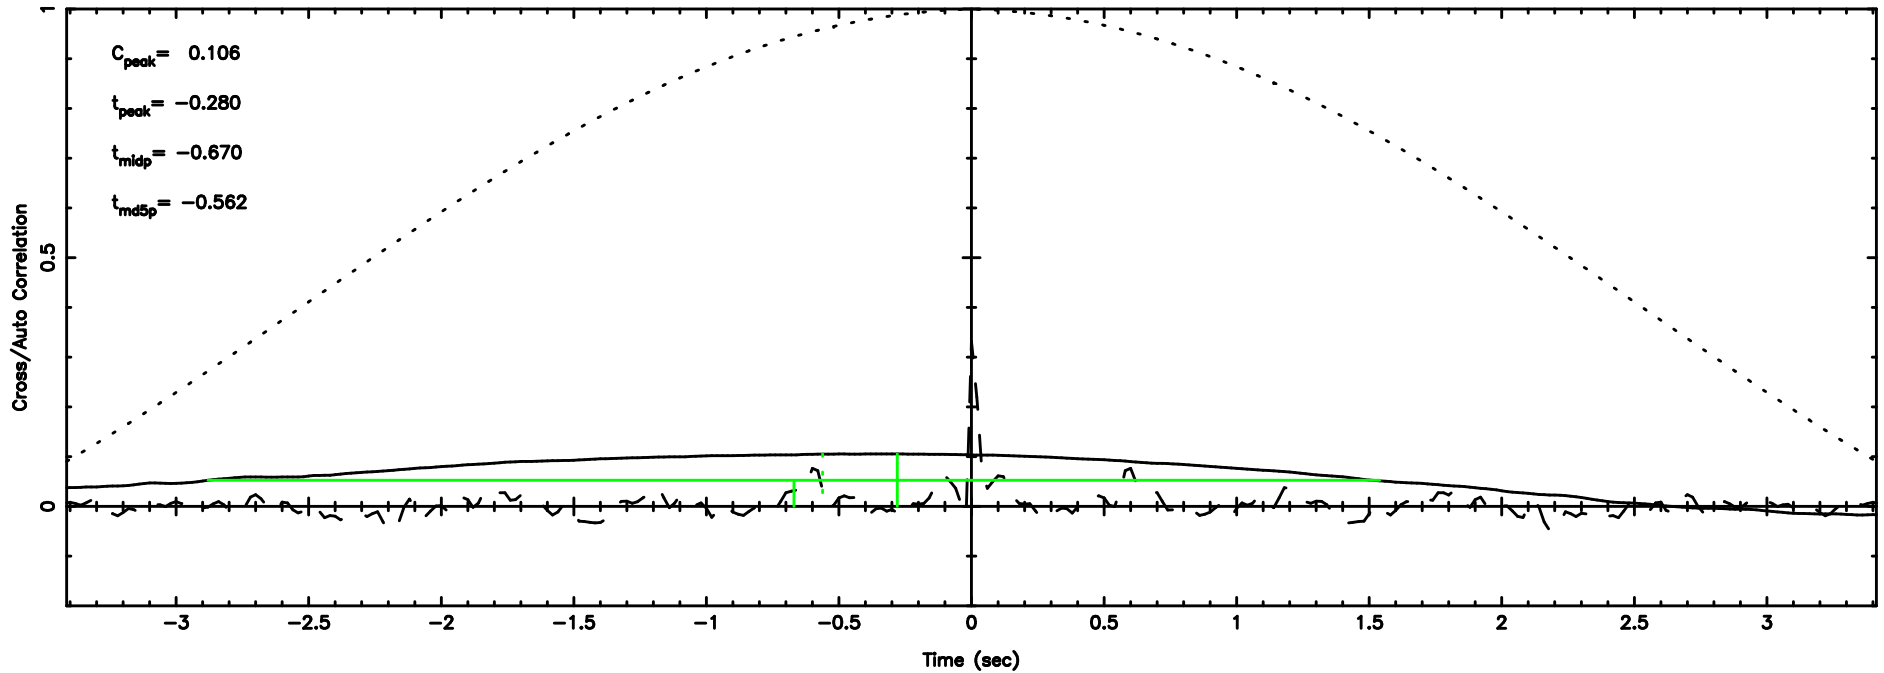

0548+16 2024/08/10 23.39UT TOYOKAWA-FUJI

T20240811082151

BLK: 1,SNR1: 0.53429 ,SNR2: 1.1662

Frequency (Hz)

K20240811082148

BLK: 1,SNR1: 7667.8 ,SNR2: 7377.1

Frequency (Hz)

0548+16 2024/08/10 23.39UT TOYOKAWA-KISO