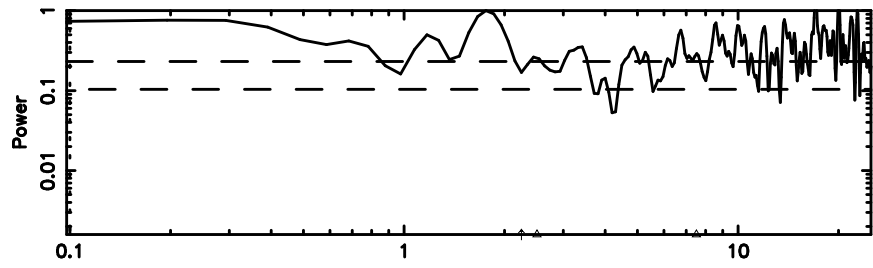

BLK: 1,SNR1: 0.53429 ,SNR2: 1.1662