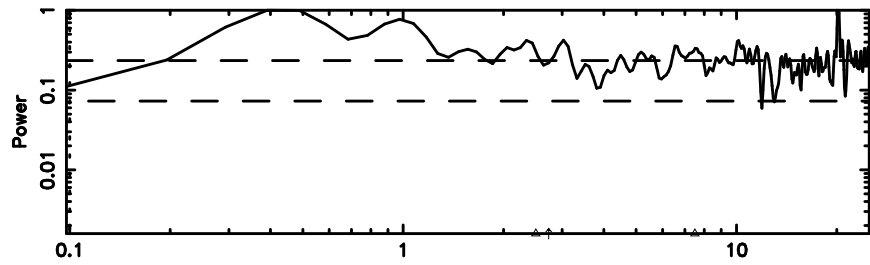

F20240811094555

BLK: 6,SNR1: 0.80026 ,SNR2: 1.9726

Frequency (Hz)

0713-024 2024/08/11 0.79UT TOYOKAWA-FUJI

T20240811094555

BLK: 4,SNR1: 0.62292E-01,SNR2: 0.86469

Frequency (Hz)

K20240811094552