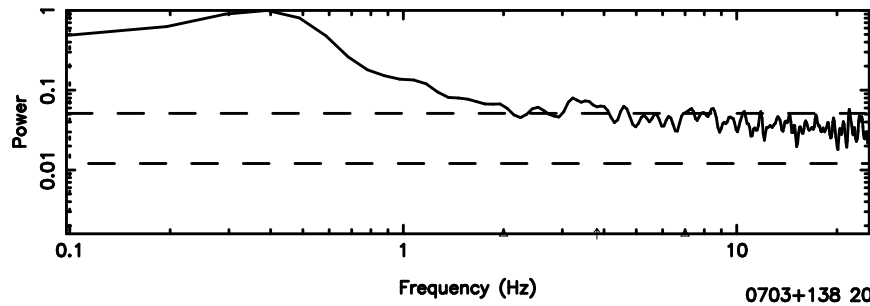

BLK: 8,SNR1: 0.27967 ,SNR2: 2.4888