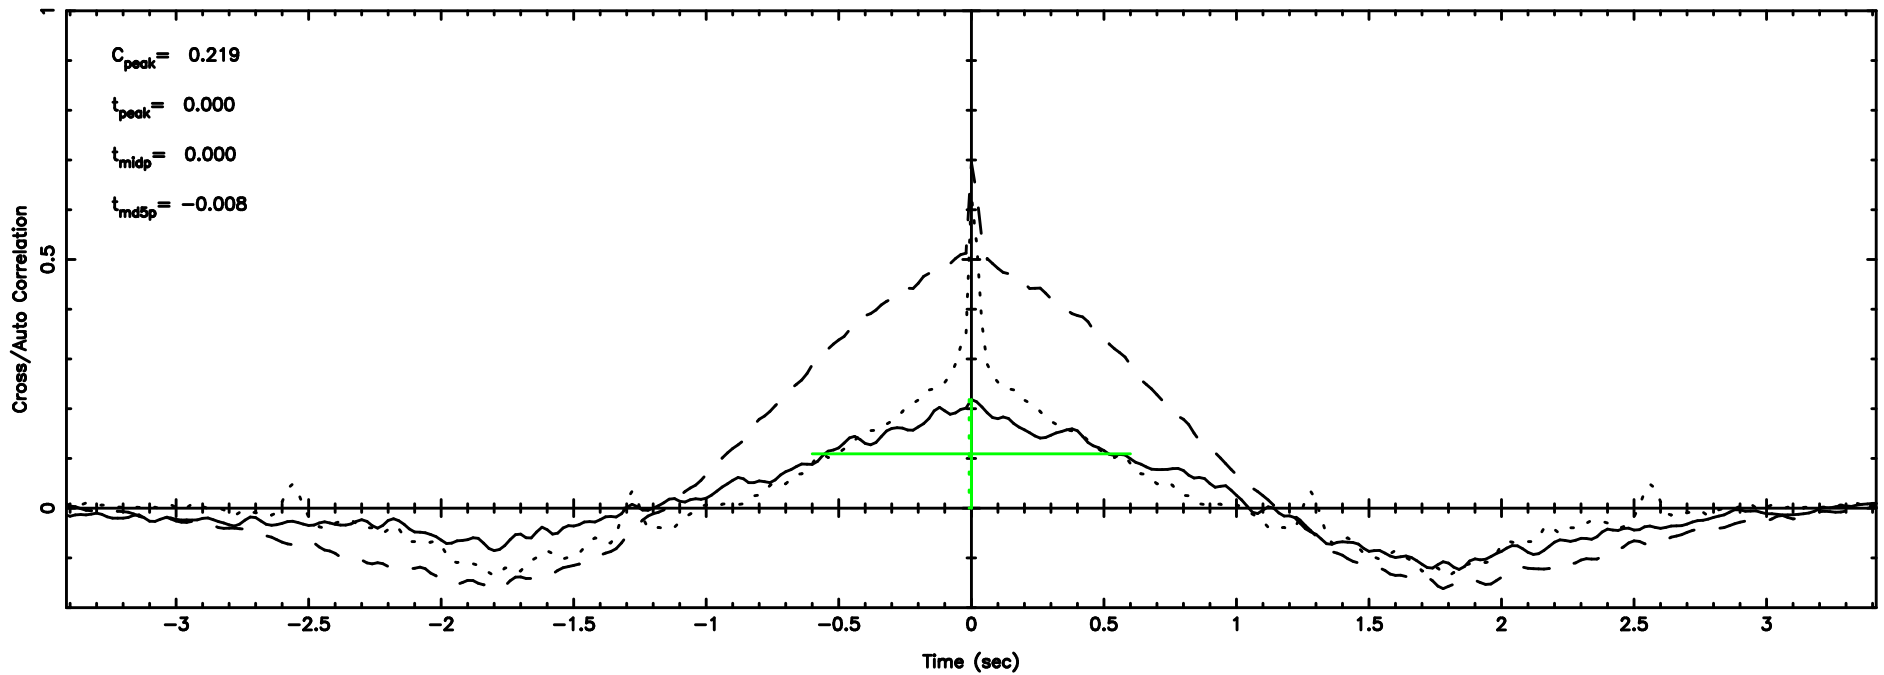

BLK: 8,SNR1: 4.6691 ,SNR2: 12.219

Frequency (Hz)

0552+12 2024/08/10 23.46UT TOYOKAWA-FUJI

F20240811082602

BLK: 8,SNR1: 2.2321 ,SNR2: 8.3407

Frequency (Hz)

T20240811082602

BLK: 3,SNR1: 1.9240 ,SNR2: 12.383