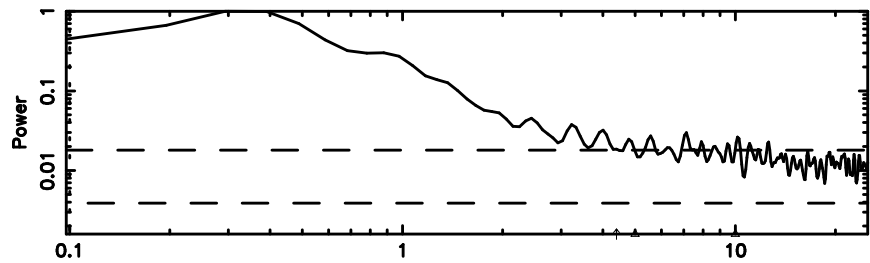

BLK:19,SNR1: 0.31504 ,SNR2: 1.4580

Frequency (Hz)

3C190 2024/08/11 1.56UT TOYOKAWA-KISO

K20240811103139

BLK:19,SNR1: 0.35839 ,SNR2: 1.4304

Frequency (Hz)

F20240811103142

BLK:17,SNR1: 1.5743 ,SNR2: 7.8201