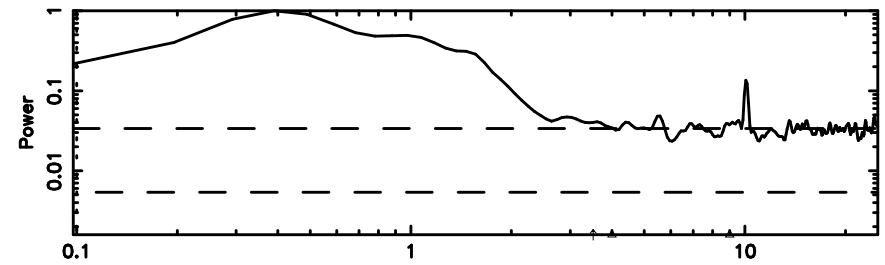

BLK:23,SNR1: 1.2359 ,SNR2: 7.0121

Frequency (Hz)

T20240811082151

BLK: 3,SNR1: 0.12933 ,SNR2: 1.3745

Frequency (Hz)

F20240811082151

BLK: 3,SNR1: 0.78953 ,SNR2: 2.3020

Frequency (Hz)