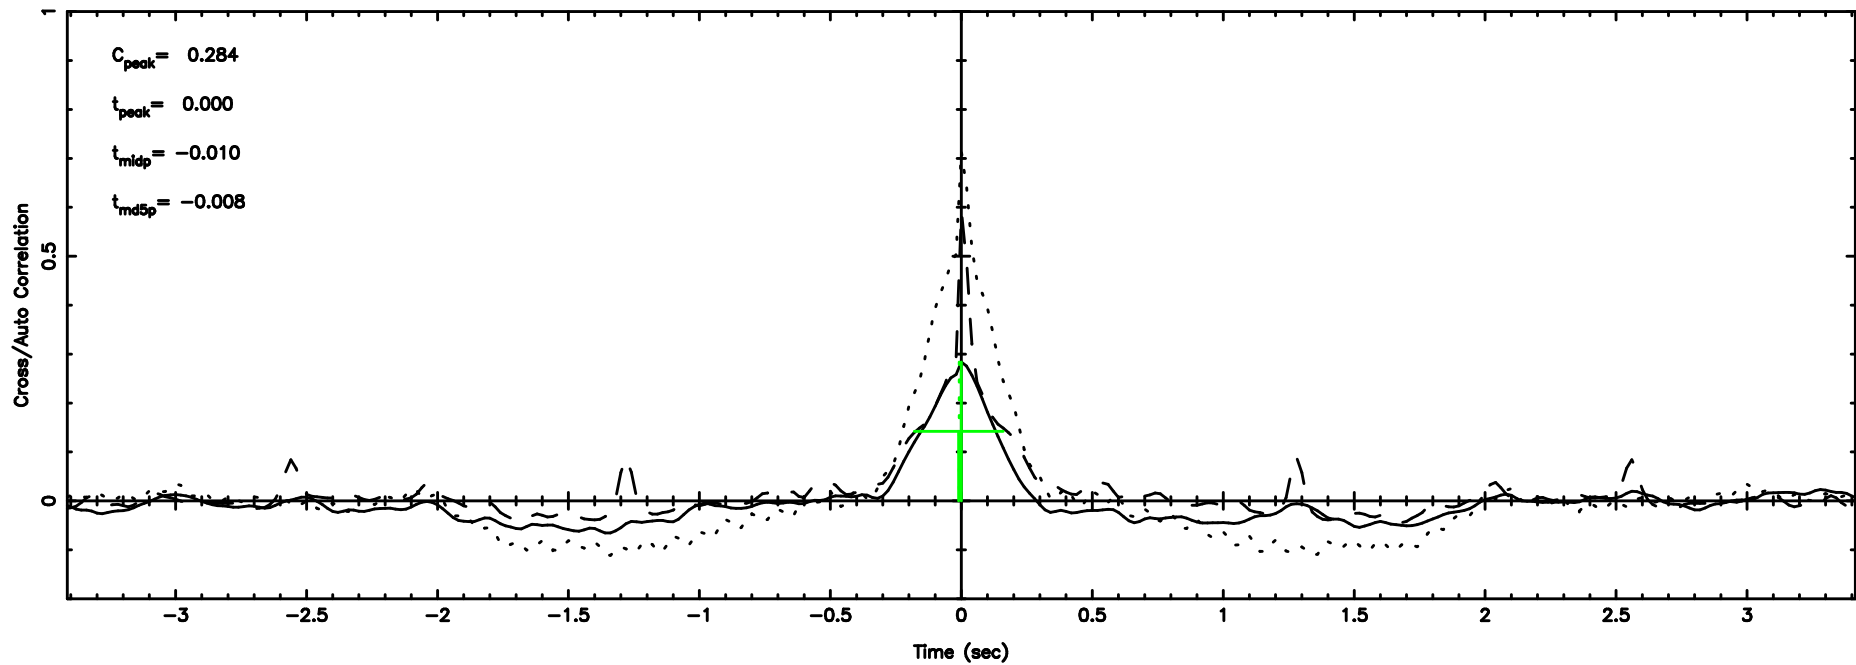

K20240811155515

BLK:16,SNR1: 1.1193 ,SNR2: 5.7923

Frequency (Hz)

1323+32 2024/08/11 6.95UT TOYOKAWA-KISO

BLK:18,SNR1: 3.1098 ,SNR2: 13.657

BLK:18,SNR1: 2.0245 ,SNR2: 7.9424

1323+32 2024/08/11 6.95UT FUJI -KISO