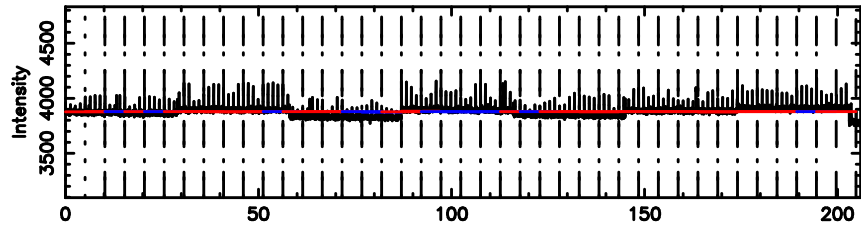

F20240811152524