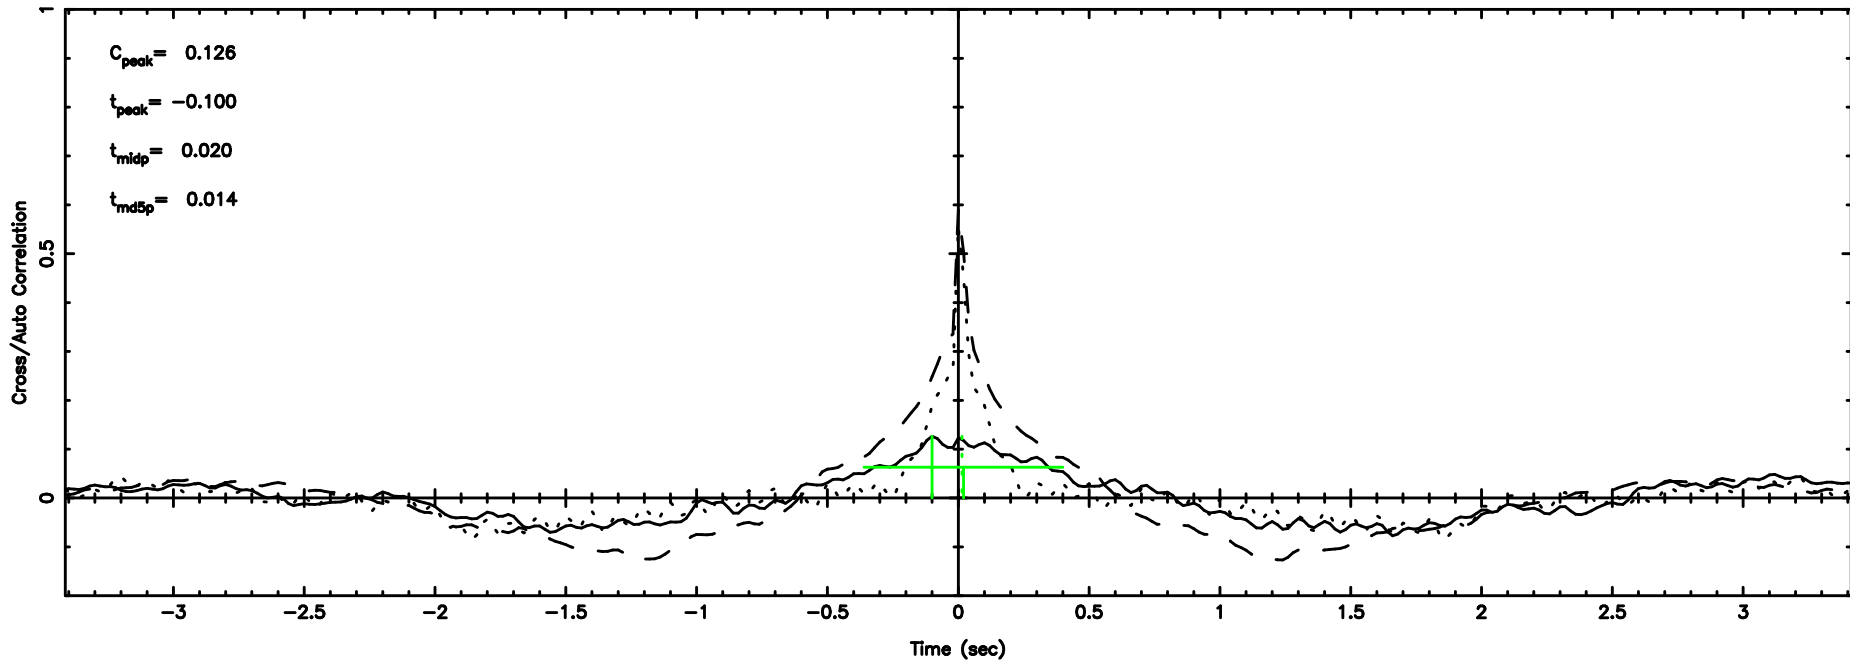

T20240811164806

BLK:15,SNR1: 0.65687 ,SNR2: 2.6502

K20240811164803

BLK:15,SNR1: 1.4282 ,SNR2: 4.4316

3C298 2024/08/11 7.83UT TOYOKAWA-KISO