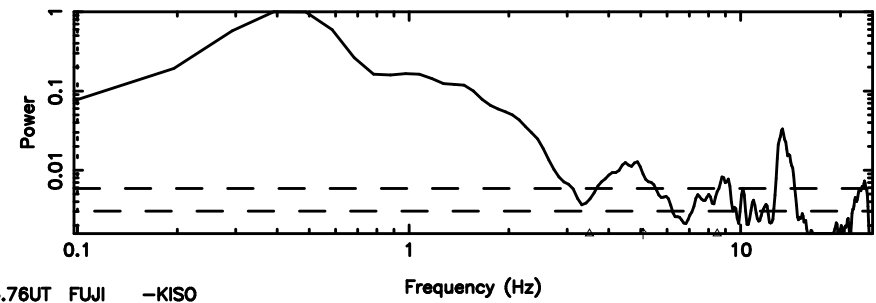

BLK:27,SNR1: 4.3328 ,SNR2: 17.714

1011+110 2024/08/11 3.76UT FUJI -KISO