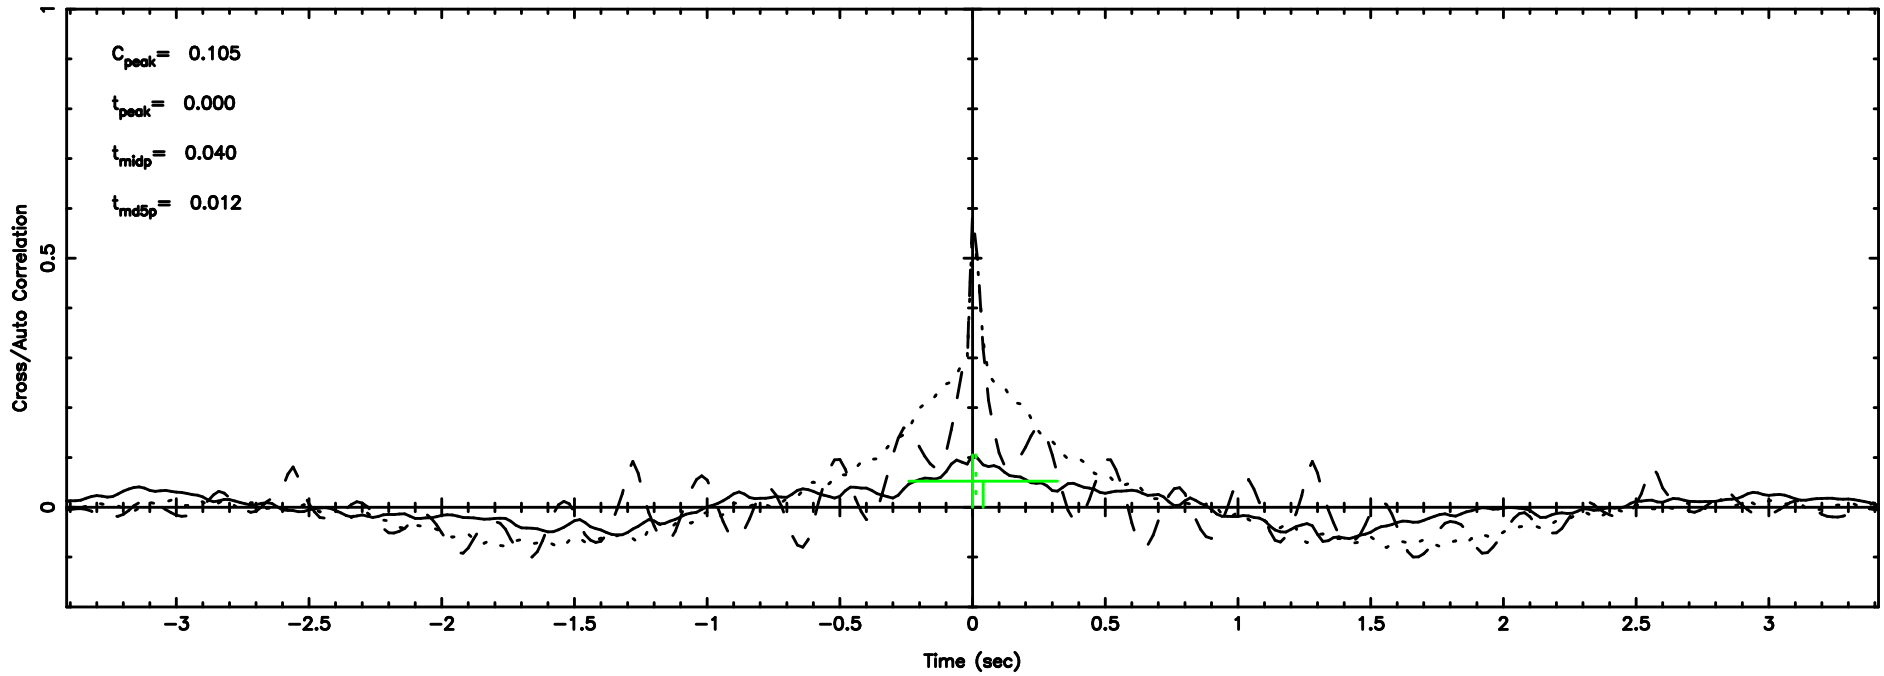

Frequency (Hz)

3C119 2024/08/10 22.09UT FUJI -KISO