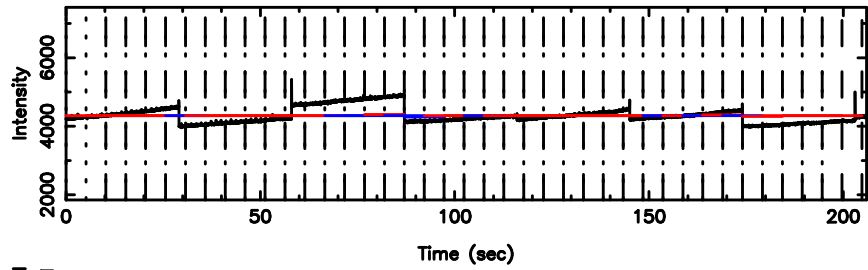

T20240811112303

BLK:14,SNR1: 0.18040 ,SNR2: 1.2882

K20240811112300

BLK:14,SNR1: 4.0812 ,SNR2: 14.144

3C208 2024/08/11 2.41UT TOYOKAWA-KISO

F20240811112303

BLK: 9,SNR1: 57.869 ,SNR2: 51.767

3C208 2024/08/11 2.41UT FUJI -KISO