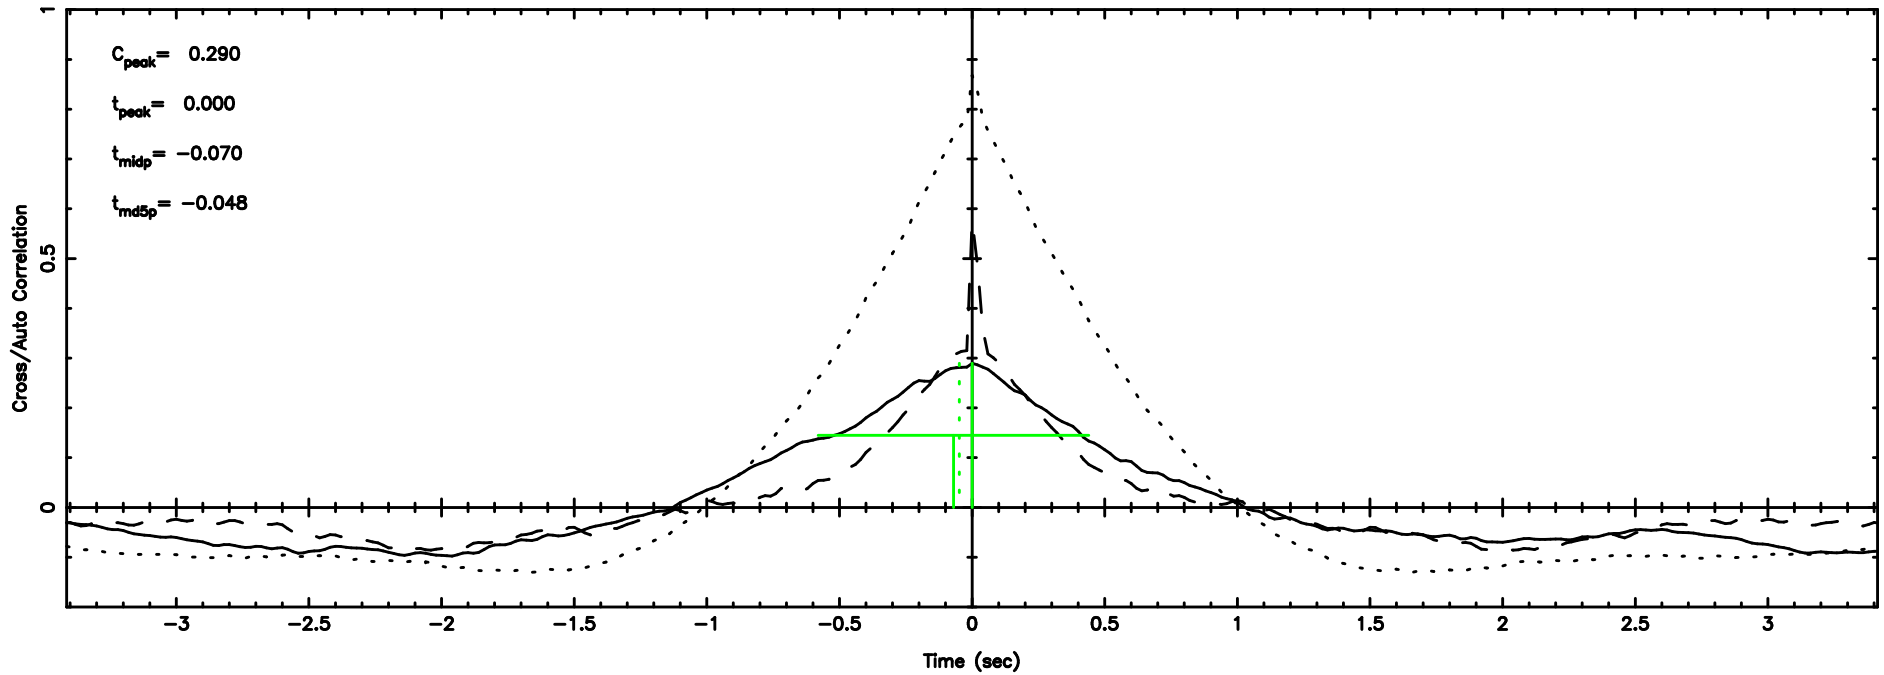

BLK:22,SNR1: 1.2018 ,SNR2: 6.7501

Frequency (Hz)

K20240811080517

BLK:22,SNR1: 10.393 ,SNR2: 31.091

Frequency (Hz)

0531+194 2024/08/10 23.12UT TOYOKAWA-KISO

F20240811080520

BLK:22,SNR1: 0.38191 ,SNR2: 4.8488