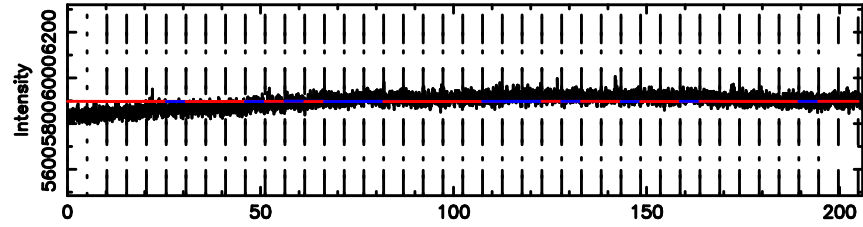

T20240811152524