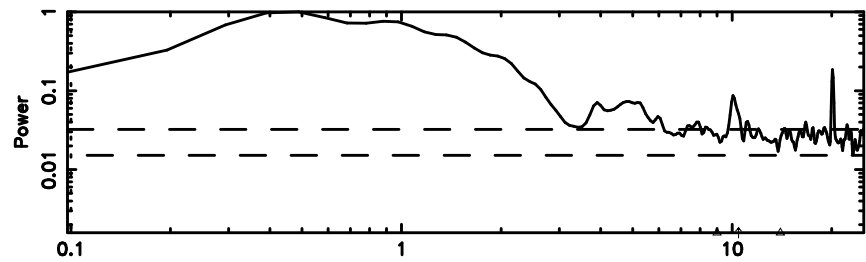

T20240811144507

BLK:13,SNR1: 1.8393 ,SNR2: 3.6797

Frequency (Hz)

F20240811144507

BLK:13,SNR1: 0.11344 ,SNR2: 2.1220

Frequency (Hz)

1213-17 2024/08/11 5.78UT TOYOKAWA-FUJI

T20240811144507