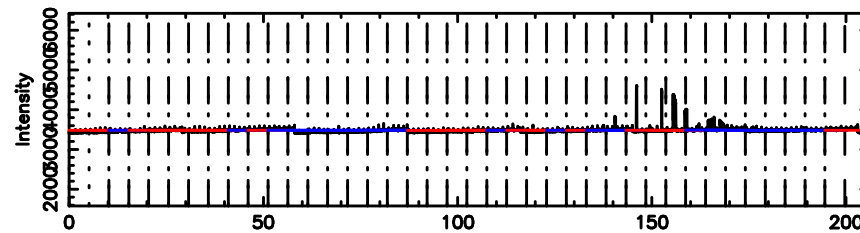

3C216 2024/08/11 2.69UT FUJI -KISO

T20240811115156

BLK:20,SNR1: 4.1430 ,SNR2: 15.467

0919-142 2024/08/11 2.89UT TOYOKAWA-FUJI

F20240811115156

BLK:20,SNR1: 2.4156 ,SNR2: 10.088

Frequency (Hz)

T20240811115156