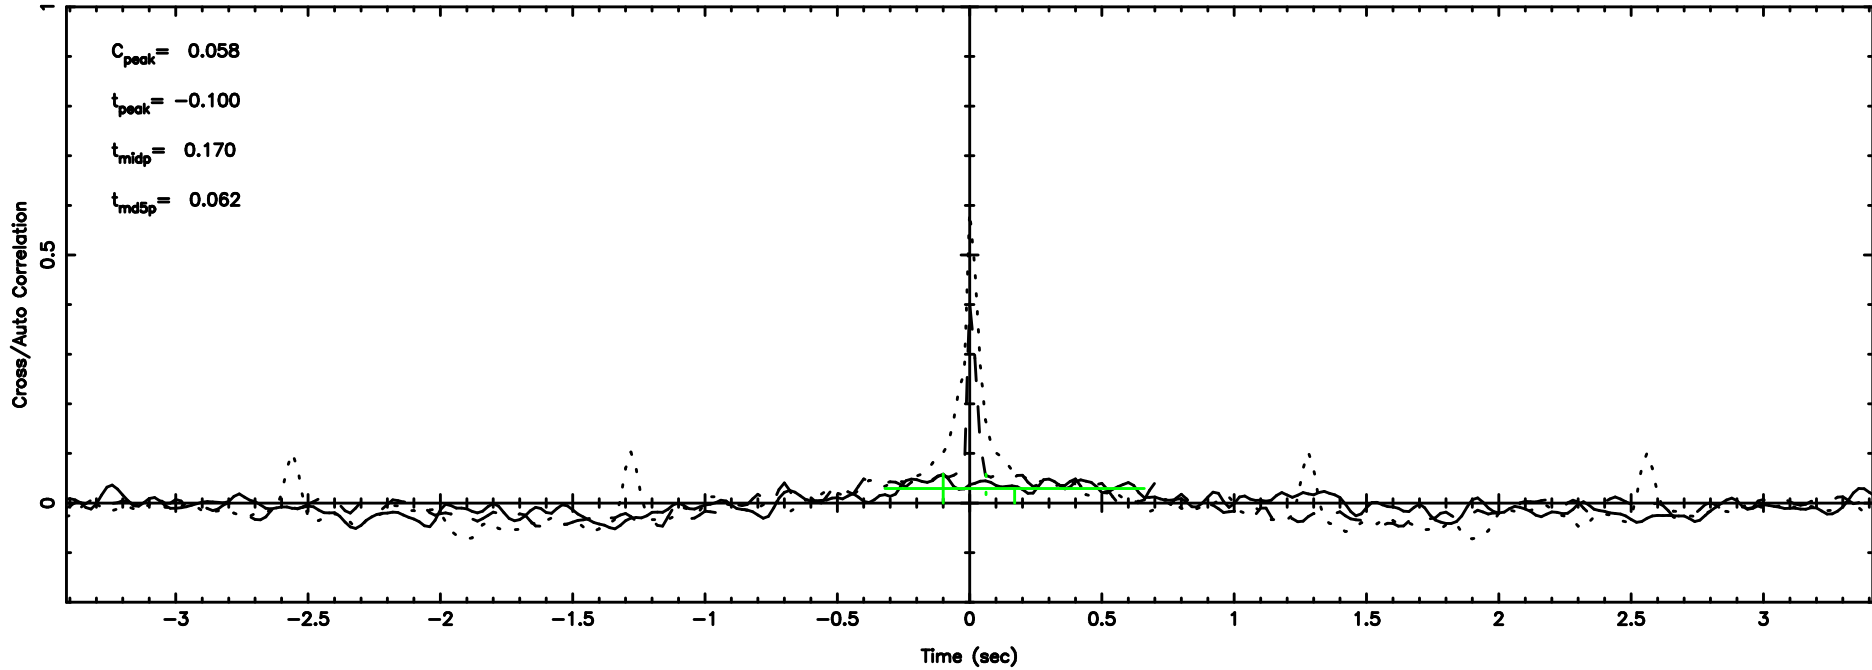

F20240811094555

BLK: 6,SNR1: 0.80026 ,SNR2: 1.9726

Frequency (Hz)

0713-024 2024/08/11 0.79UT TOYOKAWA-FUJI

T20240811094555

BLK: 4,SNR1: 0.62292E-01,SNR2: 0.86469

Frequency (Hz)

K20240811094552