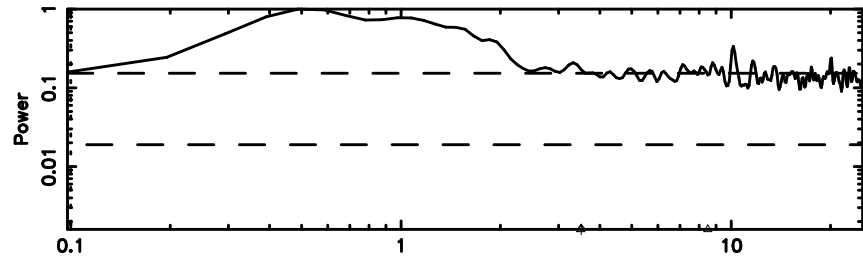

BLK:13,SNR1: 0.28163 ,SNR2: 1.8189