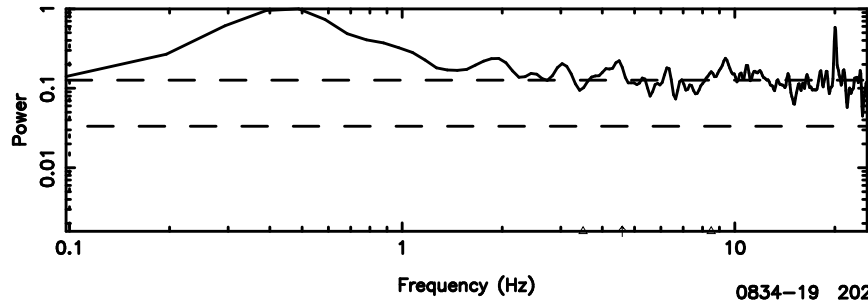

BLK: 8,SNR1: 0.22322 ,SNR2: 0.98336

0834-19 2024/08/11 2.14UT TOYOKAWA-KISO

K20240811110655