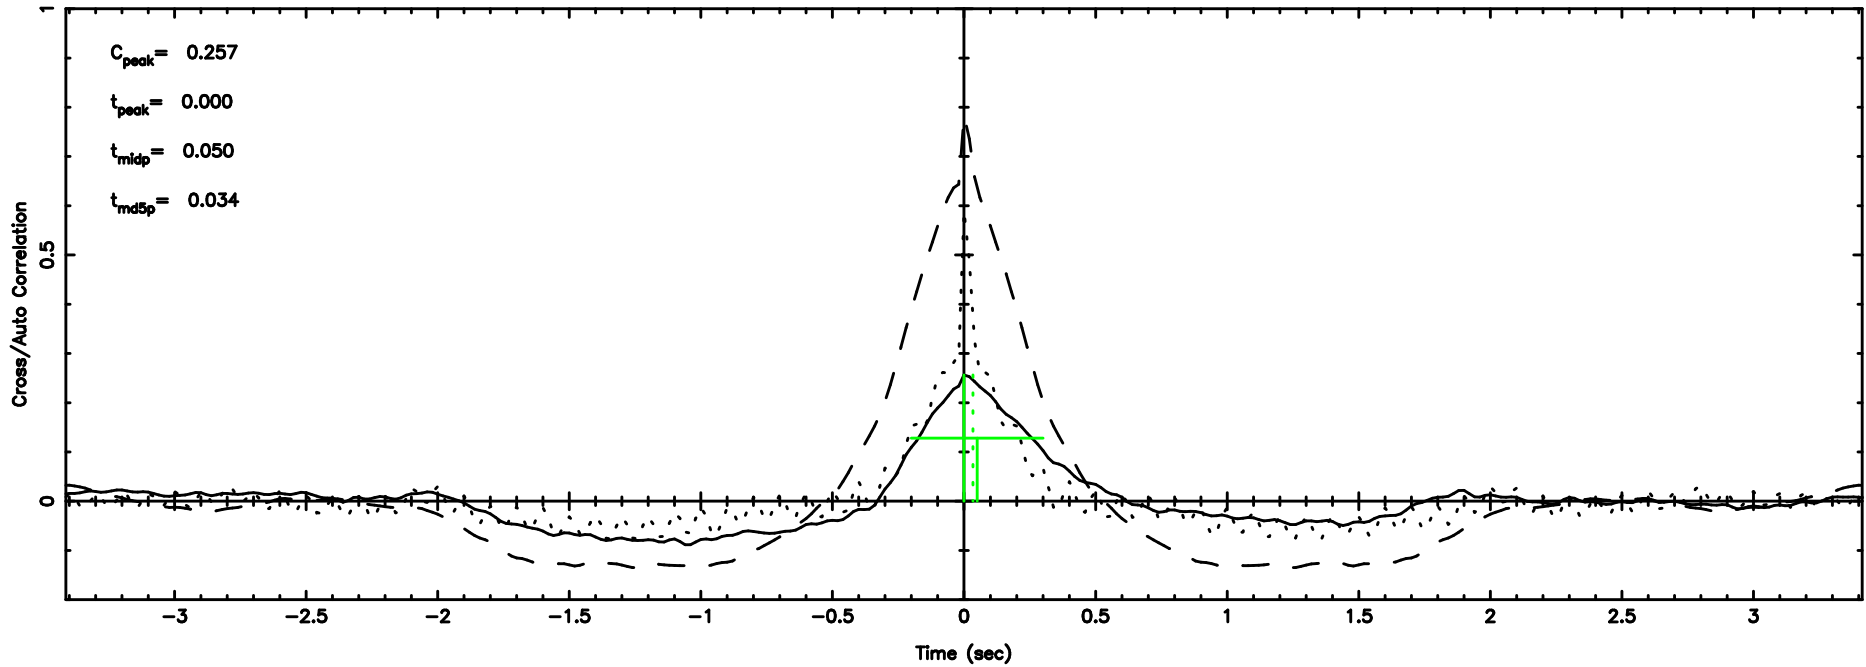

T20240811125139

BLK:20,SNR1: 3.4324 ,SNR2: 9.0266

Frequency (Hz)

K20240811125136

BLK:20,SNR1: 0.77948 ,SNR2: 3.1579

Frequency (Hz)

3C241 2024/08/11 3.89UT TOYOKAWA-KISO

F20240811125139