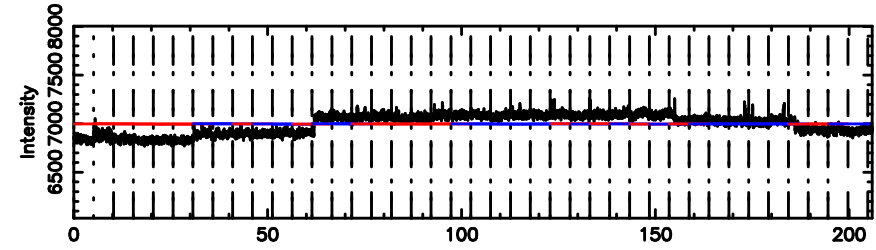

T20240811125139

BLK:20,SNR1: 3.4324 ,SNR2: 9.0266

Frequency (Hz)

K20240811125136

BLK:20,SNR1: 0.77948 ,SNR2: 3.1579

Frequency (Hz)

3C241 2024/08/11 3.89UT TOYOKAWA-KISO

F20240811125139