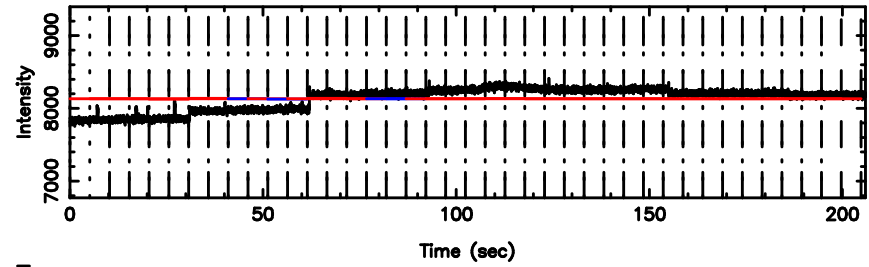

K20240811151132

BLK: 7,SNR1: 1.4387 ,SNR2: 5.8963

Frequency (Hz)

3C275 2024/08/11 6.22UT TOYOKAWA-KISO

F20240811151135

BLK: 4,SNR1:-0.23633 ,SNR2: 2.3861

K20240811151132

BLK: 4,SNR1: 0.42731 ,SNR2: 1.3737