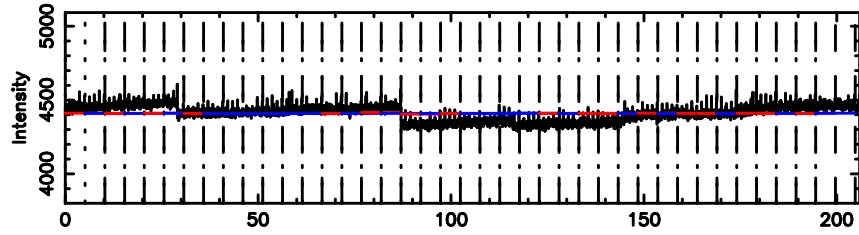

BLK:25,SNR1: 2.4986 ,SNR2: 6.9417

Frequency (Hz)

K20240811160005

BLK:25,SNR1: 0.51531 ,SNR2: 1.6797

Frequency (Hz)

3C286 2024/08/11 7.03UT TOYOKAWA-KISO

F20240811160008

BLK:22,SNR1: 0.28134 ,SNR2: 2.8319