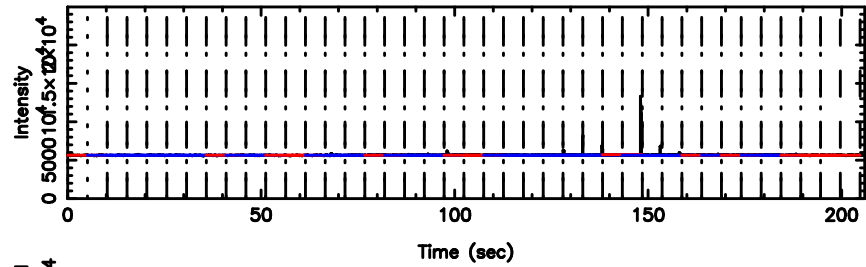

T20240811134854

BLK:26,SNR1: 6.9482 ,SNR2: 17.766