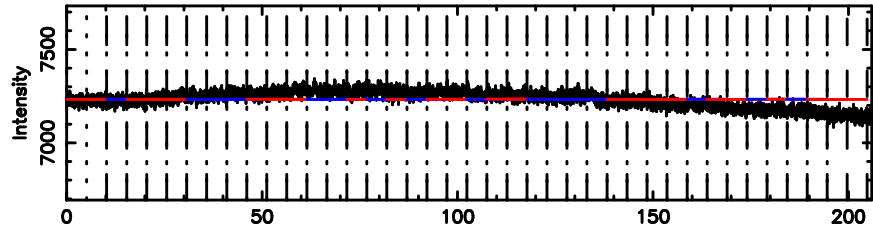

BLK:12,SNR1: 0.18804 ,SNR2: 1.3585

Frequency (Hz)

T20240811075147

BLK:16,SNR1: 0.30654 ,SNR2: 2.3360

Frequency (Hz)

K20240811075144

BLK:16,SNR1: 12.793 ,SNR2: 19.229

Frequency (Hz)