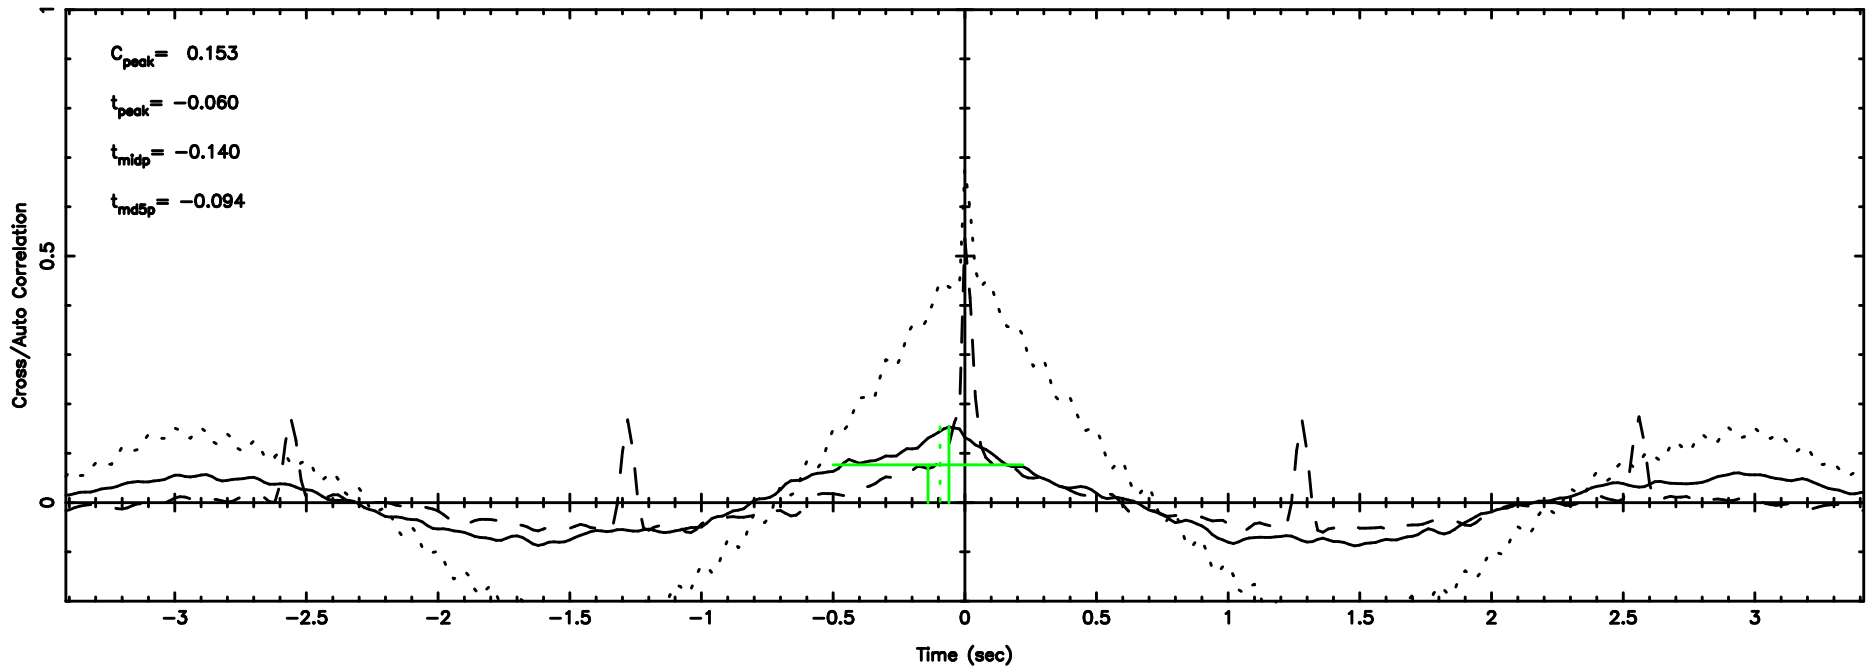

F20240811122141

BLK:18,SNR1: 0.51575E-01,SNR2: 1.4025

K20240811122138

BLK:18,SNR1: 5.5271 ,SNR2: 22.464

3C230 2024/08/11 3.39UT FUJI -KISO