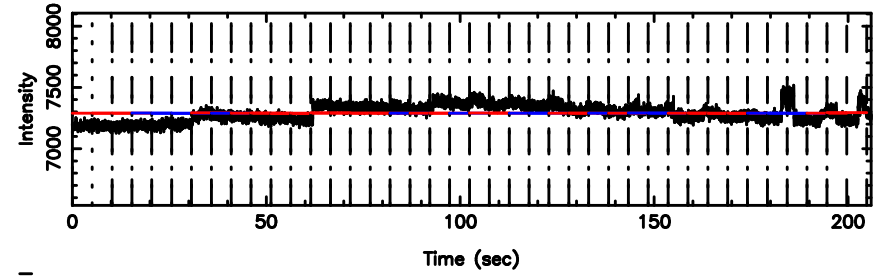

T20240811123549

BLK:17,SNR1: 0.71674 ,SNR2: 3.5658

K20240811123546

BLK:17,SNR1: 0.41508 ,SNR2: 1.0169

3C236 2024/08/11 3.63UT TOYOKAWA-KISO

F20240811123549

BLK:14,SNR1: 2.2491 ,SNR2: 5.7654

K20240811123546