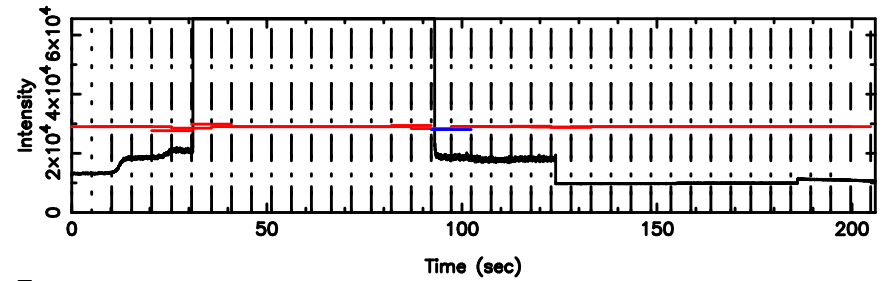

3C158 2024/08/10 23.90UT TOYOKAWA-KISO

K20240811085205