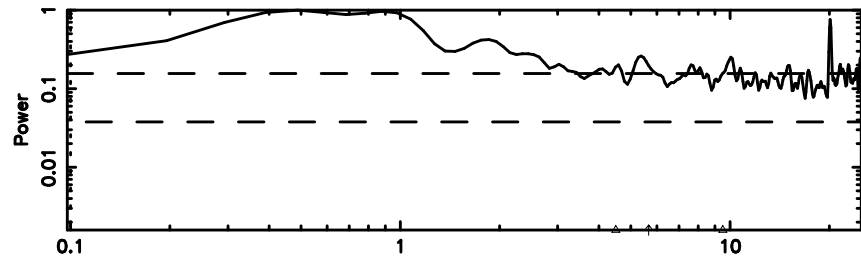

BLK: 8,SNR1: 0.23072 ,SNR2: 1.2001