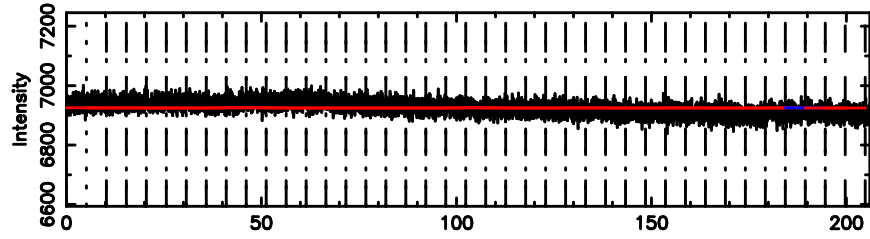

T20240811092456