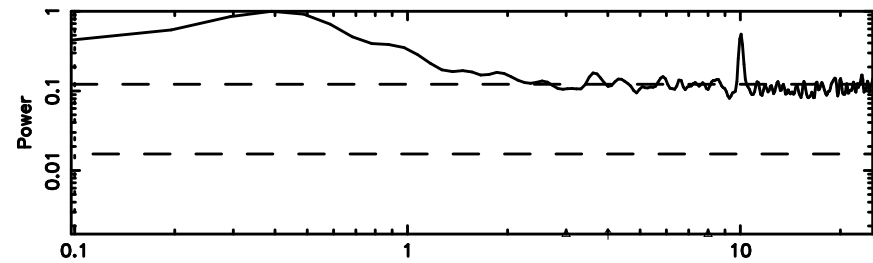

BLK:17,SNR1: 0.20459 ,SNR2: 1.1578