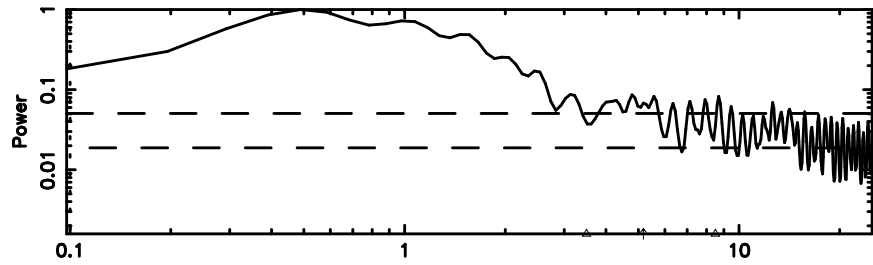

BLK:12,SNR1: 0.83443 ,SNR2: 4.2418