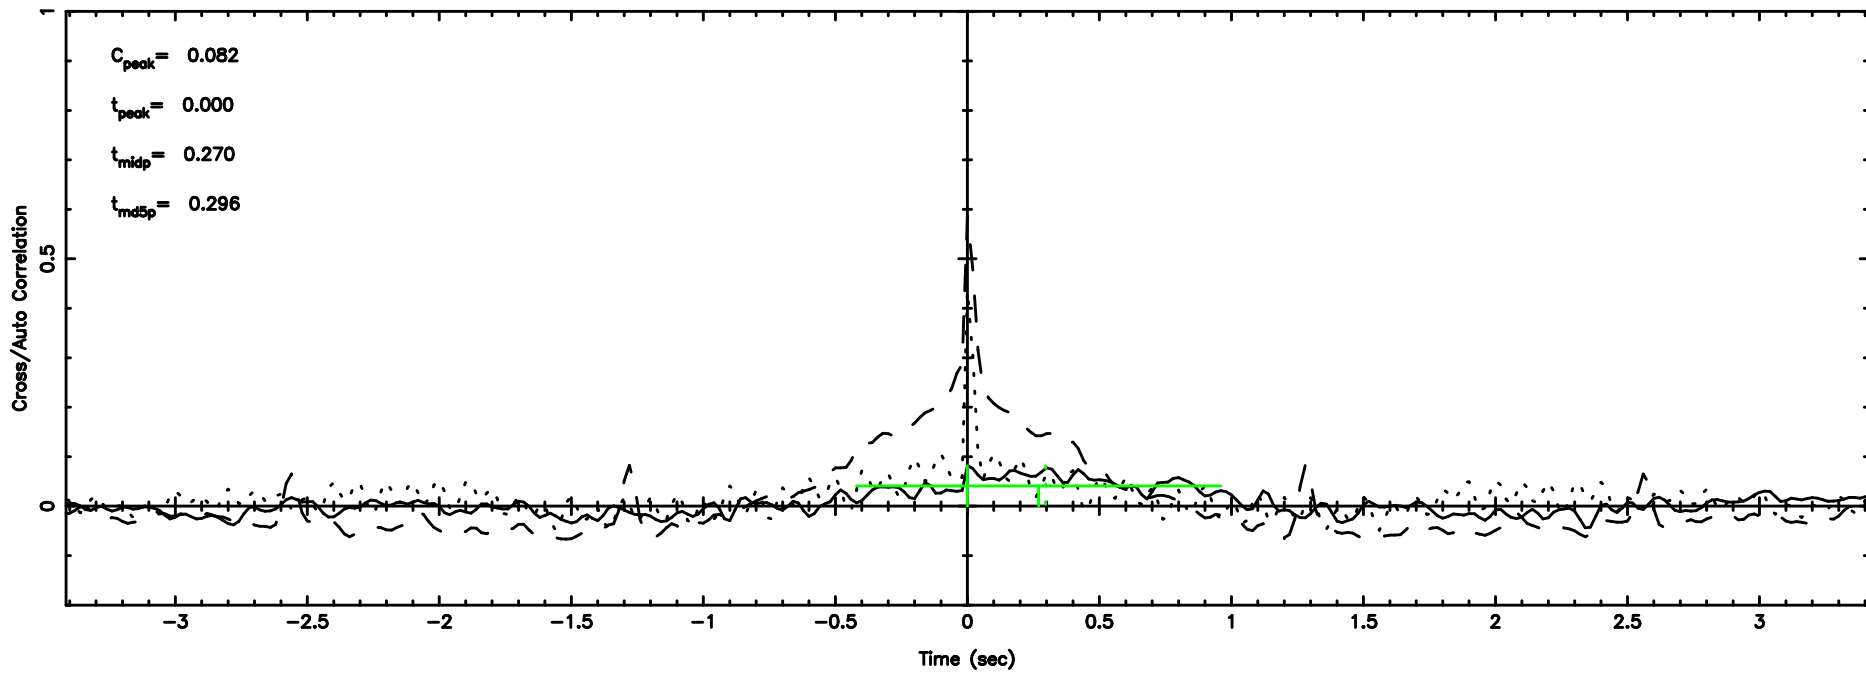

0821+394 2024/08/11 1.95UT FUJI -KISO