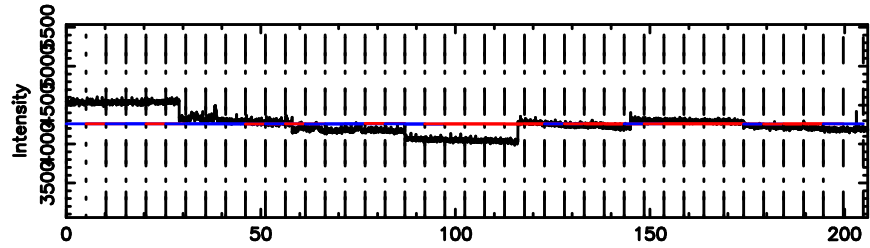

BLK:19,SNR1: 0.31504 ,SNR2: 1.4580

Frequency (Hz)

3C190 2024/08/11 1.56UT TOYOKAWA-KISO

K20240811103139

BLK:19,SNR1: 0.35839 ,SNR2: 1.4304

Frequency (Hz)

F20240811103142

BLK:17,SNR1: 1.5743 ,SNR2: 7.8201