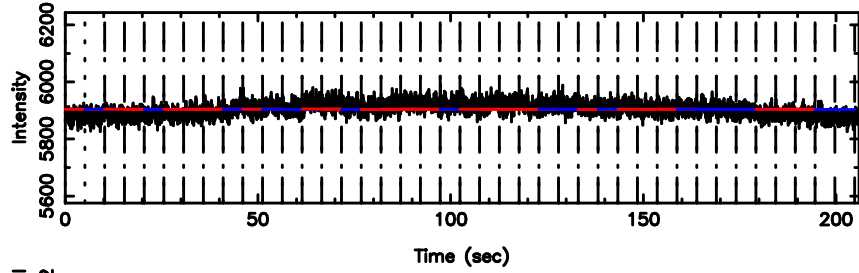

BLK:13,SNR1: 0.53815 ,SNR2: 1.5231

Frequency (Hz)

F20240811164806

BLK:13,SNR1: 0.15499 ,SNR2: 1.4282

Frequency (Hz)

3C298 2024/08/11 7.83UT TOYOKAWA-FUJI

T20240811164806

BLK:15,SNR1: 0.65687 ,SNR2: 2.6502