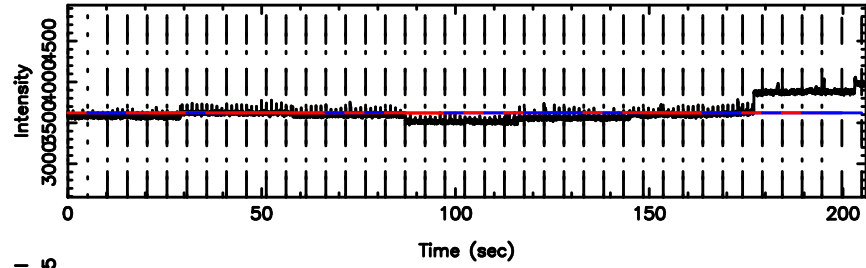

T20240811125139

BLK:20,SNR1: 3.4324 ,SNR2: 9.0266

Frequency (Hz)

K20240811125136

BLK:20,SNR1: 0.77948 ,SNR2: 3.1579

Frequency (Hz)

3C241 2024/08/11 3.89UT TOYOKAWA-KISO

F20240811125139