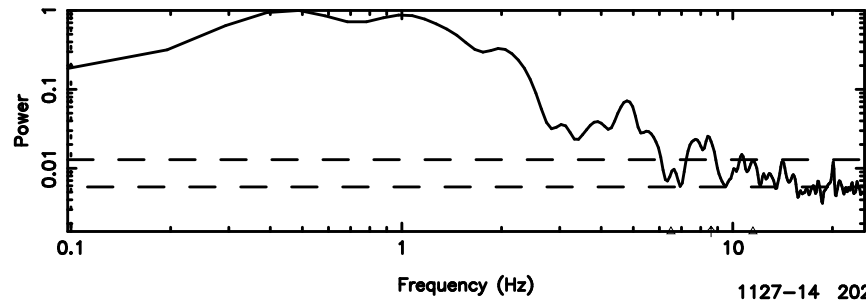

BLK:19,SNR1: 5.0538 ,SNR2: 12.377