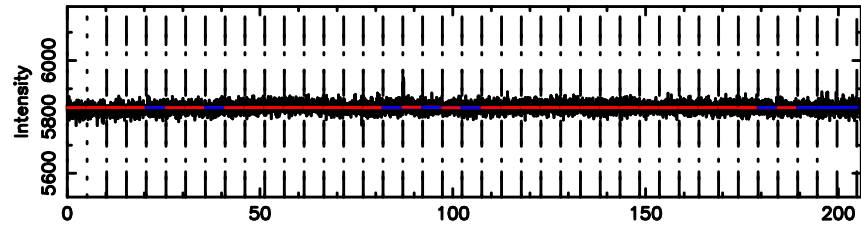

T20240811162655