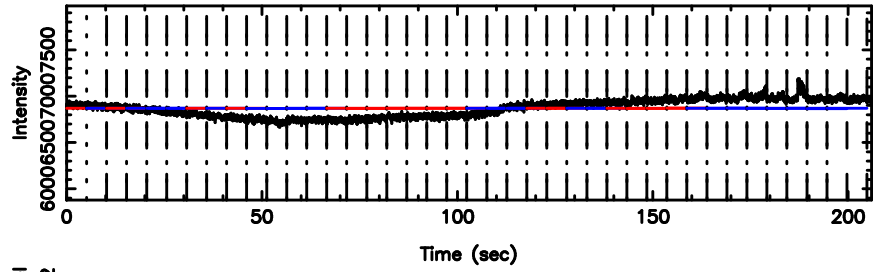

T20240811080520

BLK:15,SNR1: 1.6458 ,SNR2: 5.6290

Frequency (Hz)

F20240811080520

BLK:15,SNR1: 0.65859 ,SNR2: 6.9668

Frequency (Hz)

0531+194 2024/08/10 23.12UT TOYOKAWA-FUJI

T20240811080520