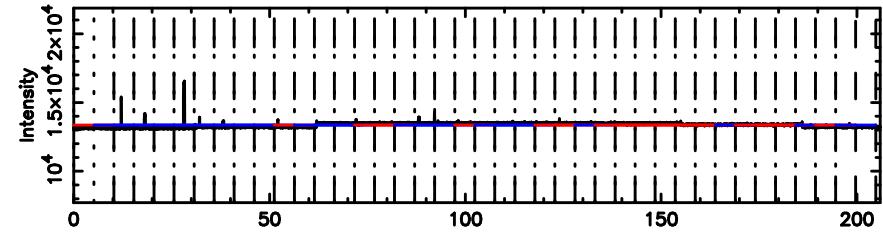

Frequency (Hz)

K20240811060131