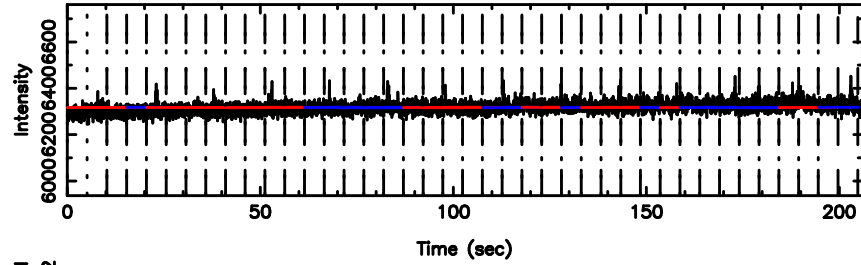

BLK: 4,SNR1: 0.39859 ,SNR2: 3.0313

Frequency (Hz)

F20240811154053

BLK: 4,SNR1: 0.15400 ,SNR2: 1.2748

Frequency (Hz)

3C283 2024/08/11 6.71UT TOYOKAWA-FUJI

T20240811154053

BLK:16,SNR1: 0.18939 ,SNR2: 2.1638