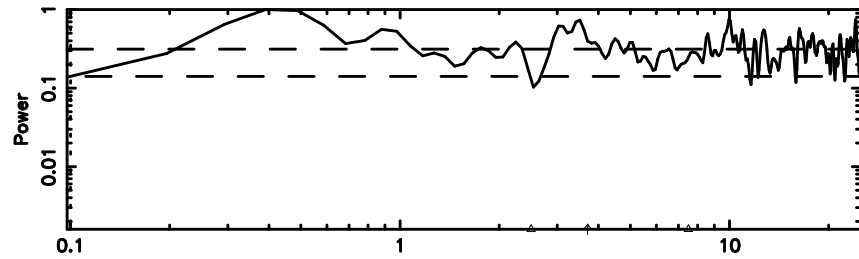

T20240811172308

BLK: 3,SNR1: 0.66022E-01,SNR2: 0.42919

Frequency (Hz)

F20240811172308

BLK: 3,SNR1: 0.23310 ,SNR2: 1.0094

Frequency (Hz)

1452+16 2024/08/11 8.41UT TOYOKAWA-FUJI