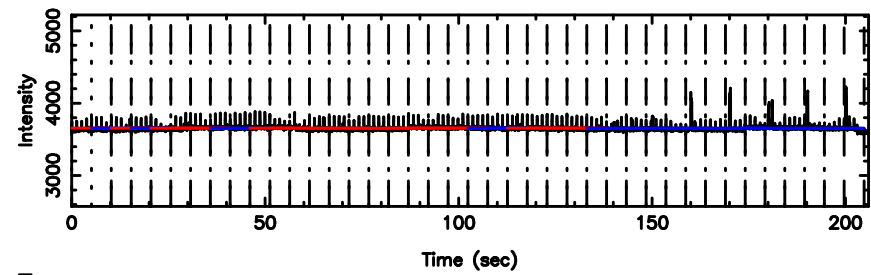

F20240811135932