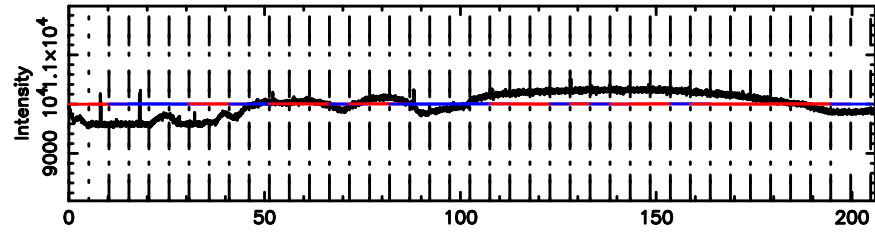

T20240811060134

BLK:20,SNR1: 4.2760 ,SNR2: 6.0887

Frequency (Hz)

F20240811060134

BLK:20,SNR1: 3.5680 ,SNR2: 11.733

Frequency (Hz)

0326+455 2024/08/10 21.05UT TOYOKAWA-FUJI

T20240811060134