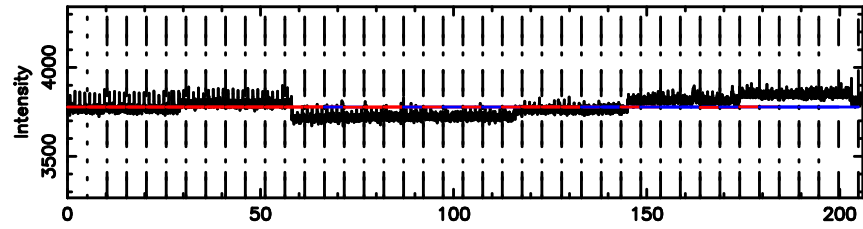

K20240811151737

BLK:11,SNR1: 2.8104 ,SNR2: 10.123

1245-19 2024/08/11 6.32UT TOYOKAWA-KISO

F20240811151740

BLK:14,SNR1: 0.21735 ,SNR2: 3.1033

Frequency (Hz)

K20240811151737

BLK:14,SNR1: 2.9123 ,SNR2: 10.124