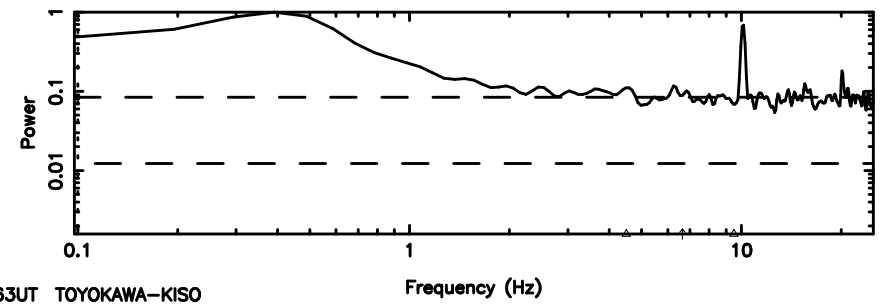

T20240811123549

BLK:17,SNR1: 0.71674 ,SNR2: 3.5658

K20240811123546

BLK:17,SNR1: 0.41508 ,SNR2: 1.0169

3C236 2024/08/11 3.63UT TOYOKAWA-KISO

F20240811123549

BLK:14,SNR1: 2.2491 ,SNR2: 5.7654

K20240811123546