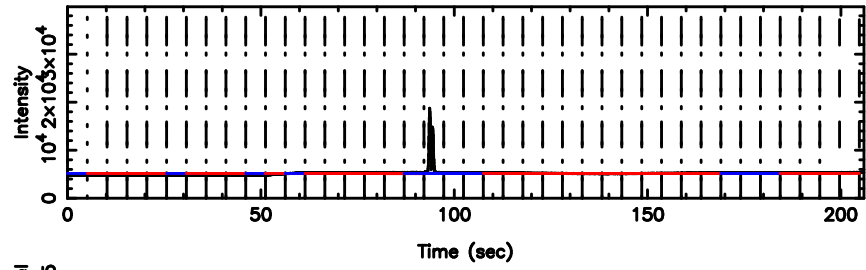

T20240811141919

BLK: 6,SNR1: 0.29084 ,SNR2: 2.1612

F20240811141920

BLK: 6,SNR1: 0.10480 ,SNR2: 1.2155

3C267 2024/08/11 5.35UT TOYOKAWA-FUJI

T20240811141919

BLK:11,SNR1: 716.12 ,SNR2: 4102.9

K20240811141916