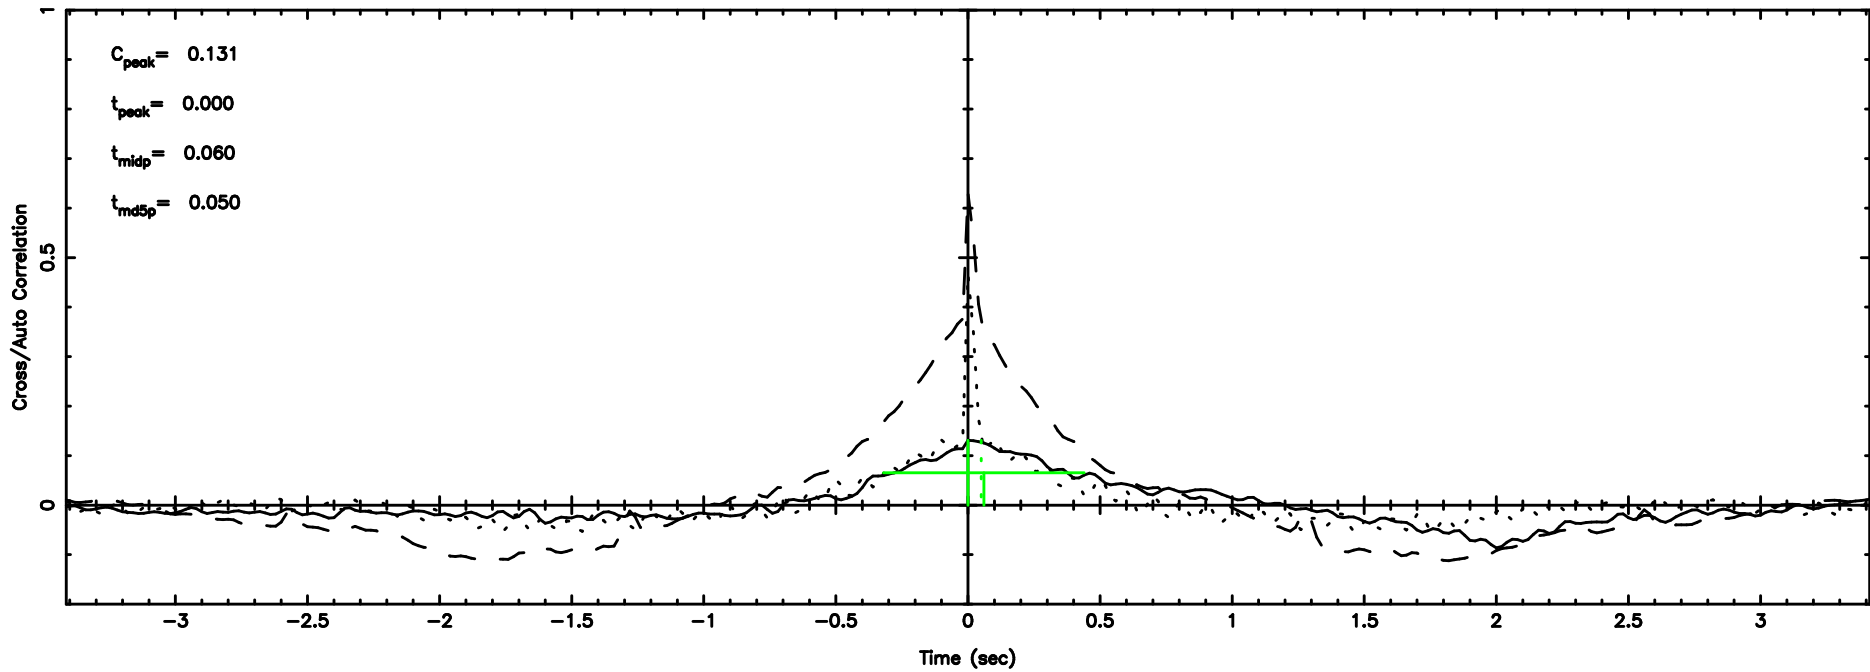

Frequency (Hz)

K20240811103139

BLK:17,SNR1: 0.20459 ,SNR2: 1.1578

Frequency (Hz)

3C190 2024/08/11 1.56UT FUJI -KISO

T20240811104407

BLK:15,SNR1: 2.2014 ,SNR2: 6.7315

3C196 2024/08/11 1.76UT TOYOKAWA-FUJI