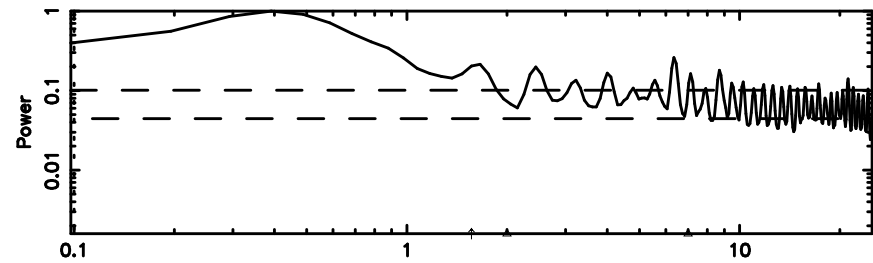

0821+394 2024/08/11 1.95UT TOYOKAWA-FUJI

T20240811105517

BLK:15,SNR1: 0.35859 ,SNR2: 3.7559

0821+394 2024/08/11 1.95UT TOYOKAWA-KISO

K20240811105514

BLK:15,SNR1: 1.2948 ,SNR2: 3.8412

F20240811105517

BLK: 5,SNR1: 0.44755 ,SNR2: 3.9838