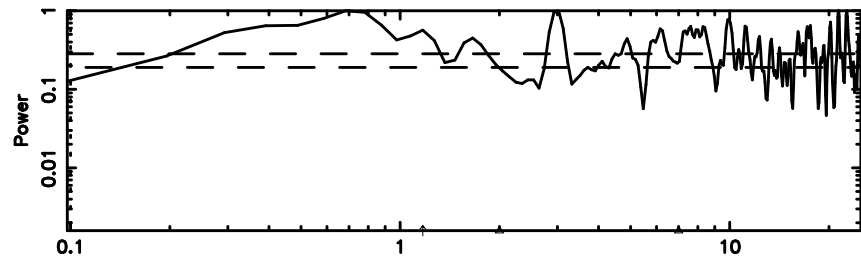

Frequency (Hz)

3C298 2024/08/11 7.83UT FUJI -KISO

T20240811165949

BLK: 1,SNR1: 0.12047 ,SNR2: 1.1895

Frequency (Hz)

F20240811165949

BLK: 1,SNR1: 0.49537 ,SNR2: 6.1085

Frequency (Hz)