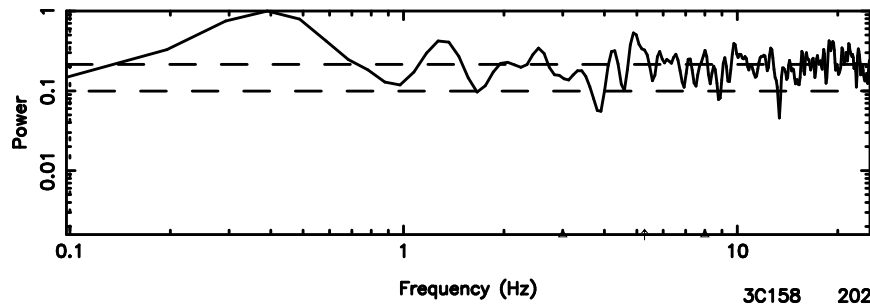

BLK: 2,SNR1: 0.69923E-01,SNR2: 0.39002