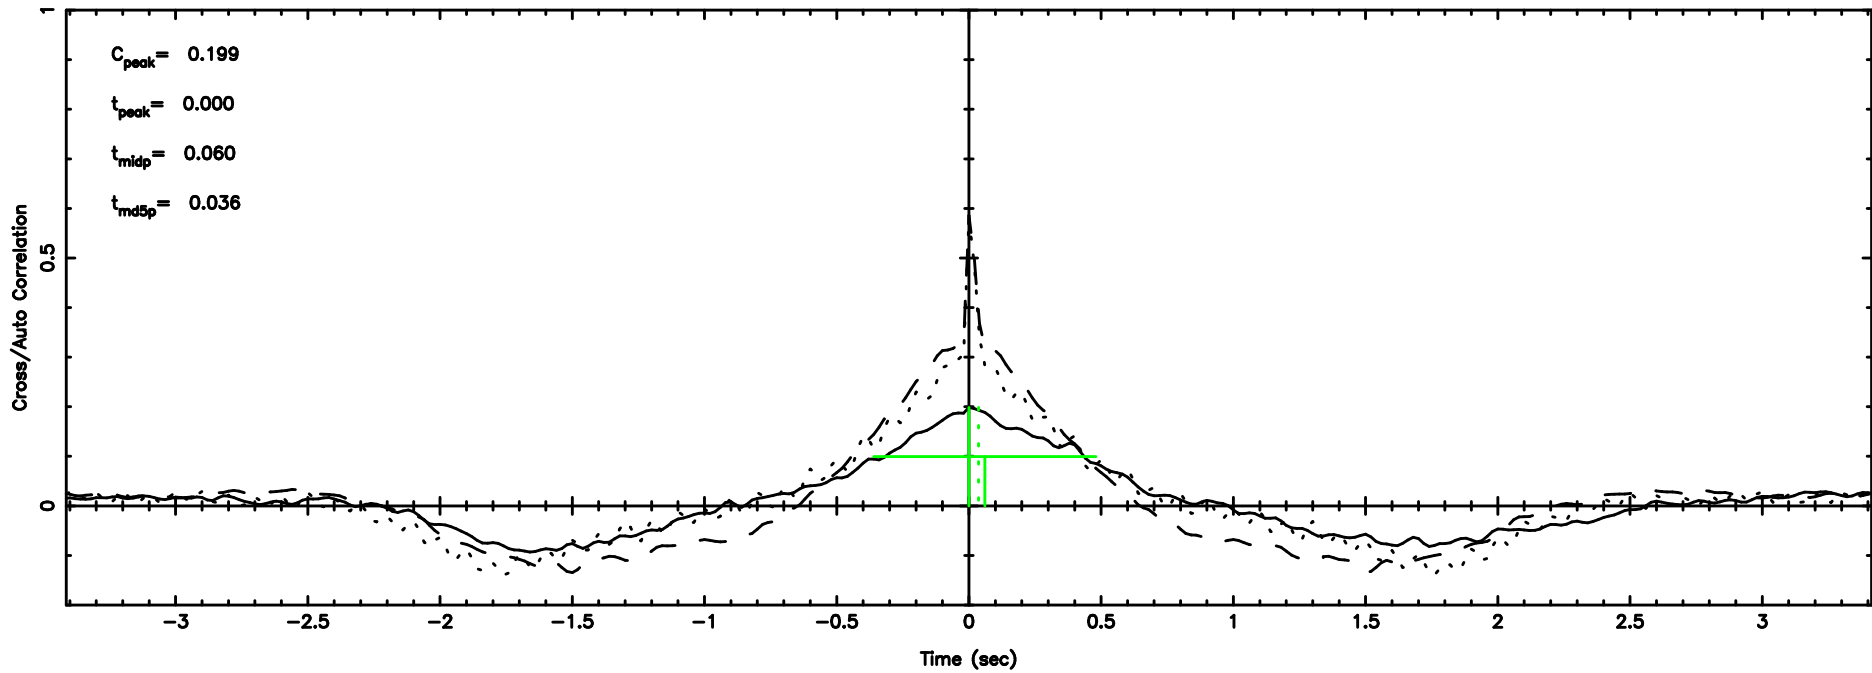

BLK:19,SNR1: 1.2205 ,SNR2: 8.5231

0732+33 2024/08/11 1.13UT TOYOKAWA-KISO

K20240811100618

BLK:19,SNR1: 2.2712 ,SNR2: 9.0194

F20240811100621

BLK:12,SNR1: 1.5603 ,SNR2: 5.1097

K20240811100618

BLK:12,SNR1: 2.9972 ,SNR2: 13.521