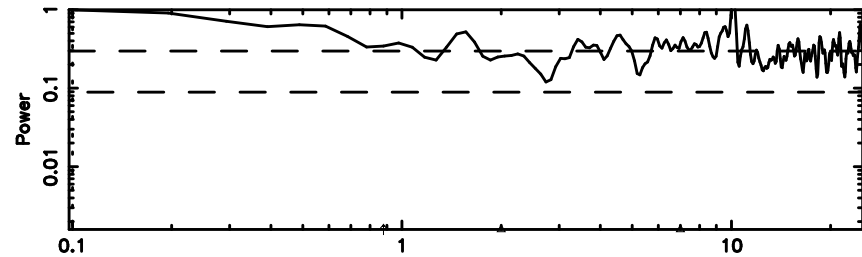

F20240811165949

BLK: 4, SNR1: 0.41884 , SNR2: 3.8445

Frequency (Hz)

K20240811165946

BLK: 4, SNR1: 0.12992 , SNR2: 1.0883

Frequency (Hz)

1428-03 2024/08/11 8.03UT FUJI -KISO