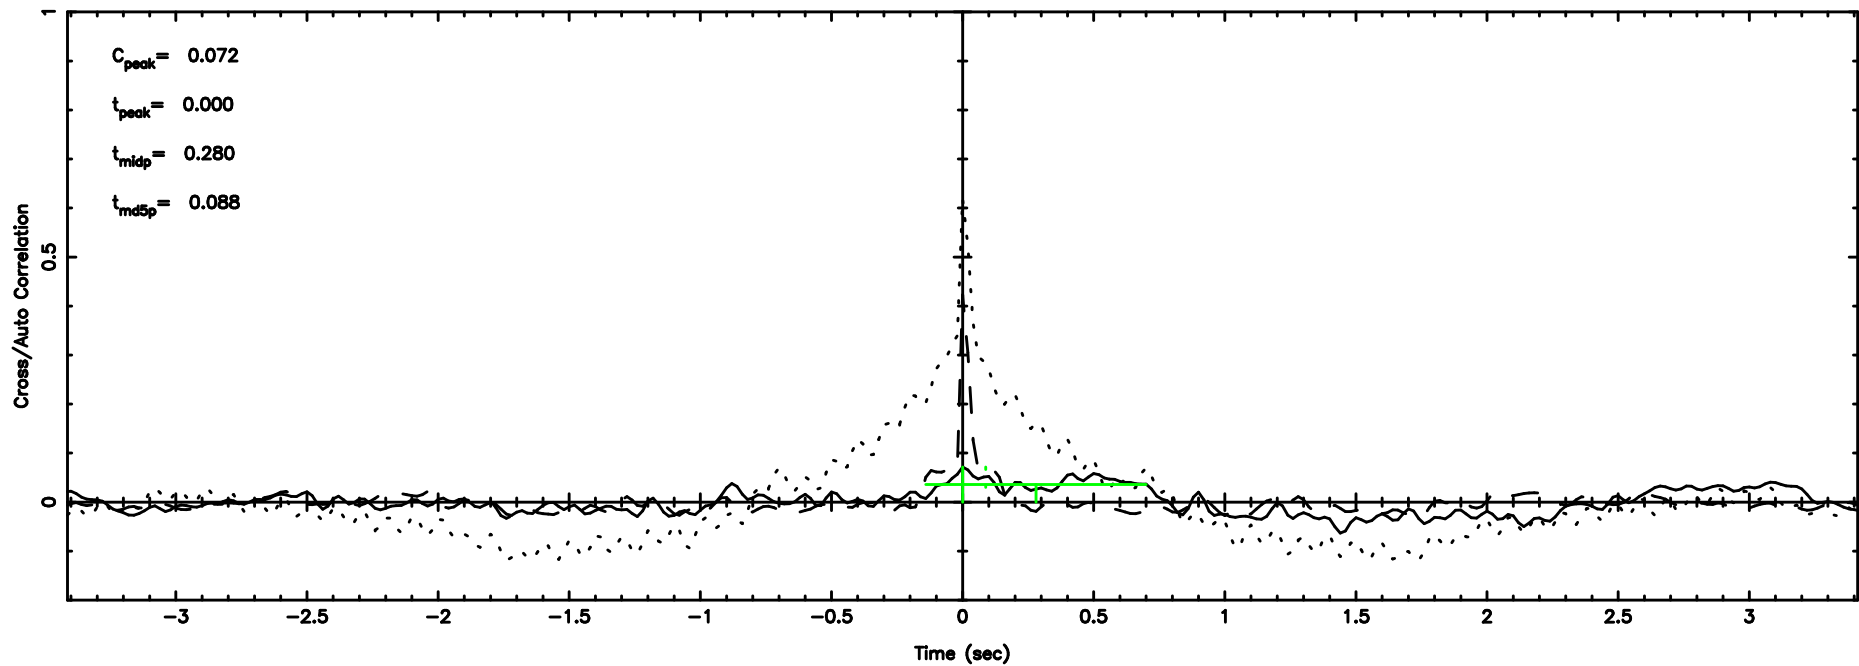

K20240811151132

BLK: 7,SNR1: 1.4387 ,SNR2: 5.8963

Frequency (Hz)

3C275 2024/08/11 6.22UT TOYOKAWA-KISO

F20240811151135

BLK: 4,SNR1:-0.23633 ,SNR2: 2.3861

K20240811151132

BLK: 4,SNR1: 0.42731 ,SNR2: 1.3737