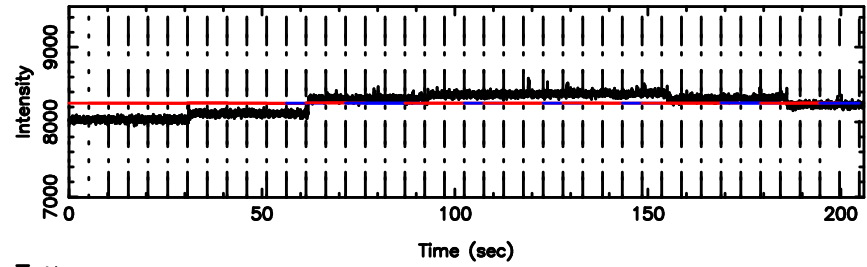

K20240811154051