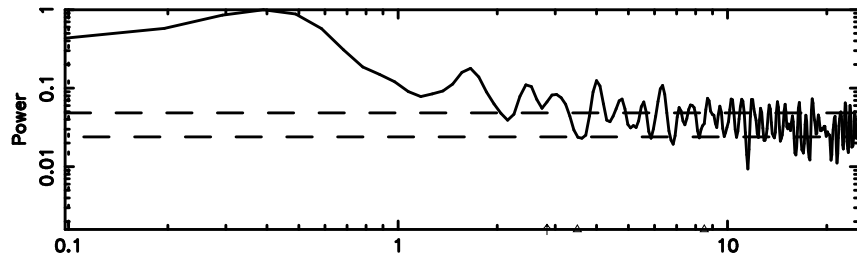

F20240811165949

BLK: 4, SNR1: 0.41884 , SNR2: 3.8445

Frequency (Hz)

K20240811165946

BLK: 4, SNR1: 0.12992 , SNR2: 1.0883

Frequency (Hz)

1428-03 2024/08/11 8.03UT FUJI -KISO