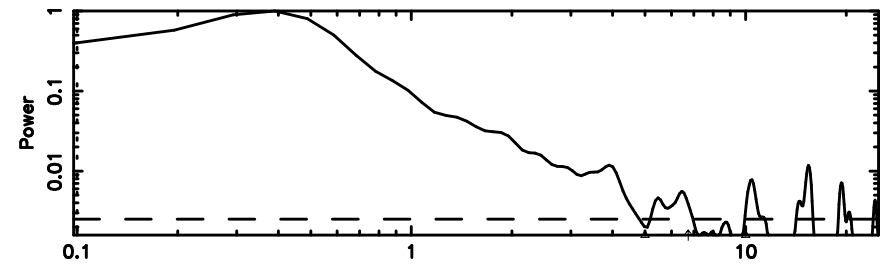

BLK:22,SNR1: 1.2018 ,SNR2: 6.7501

Frequency (Hz)

K20240811080517

BLK:22,SNR1: 10.393 ,SNR2: 31.091

Frequency (Hz)

0531+194 2024/08/10 23.12UT TOYOKAWA-KISO

F20240811080520

BLK:22,SNR1: 0.38191 ,SNR2: 4.8488