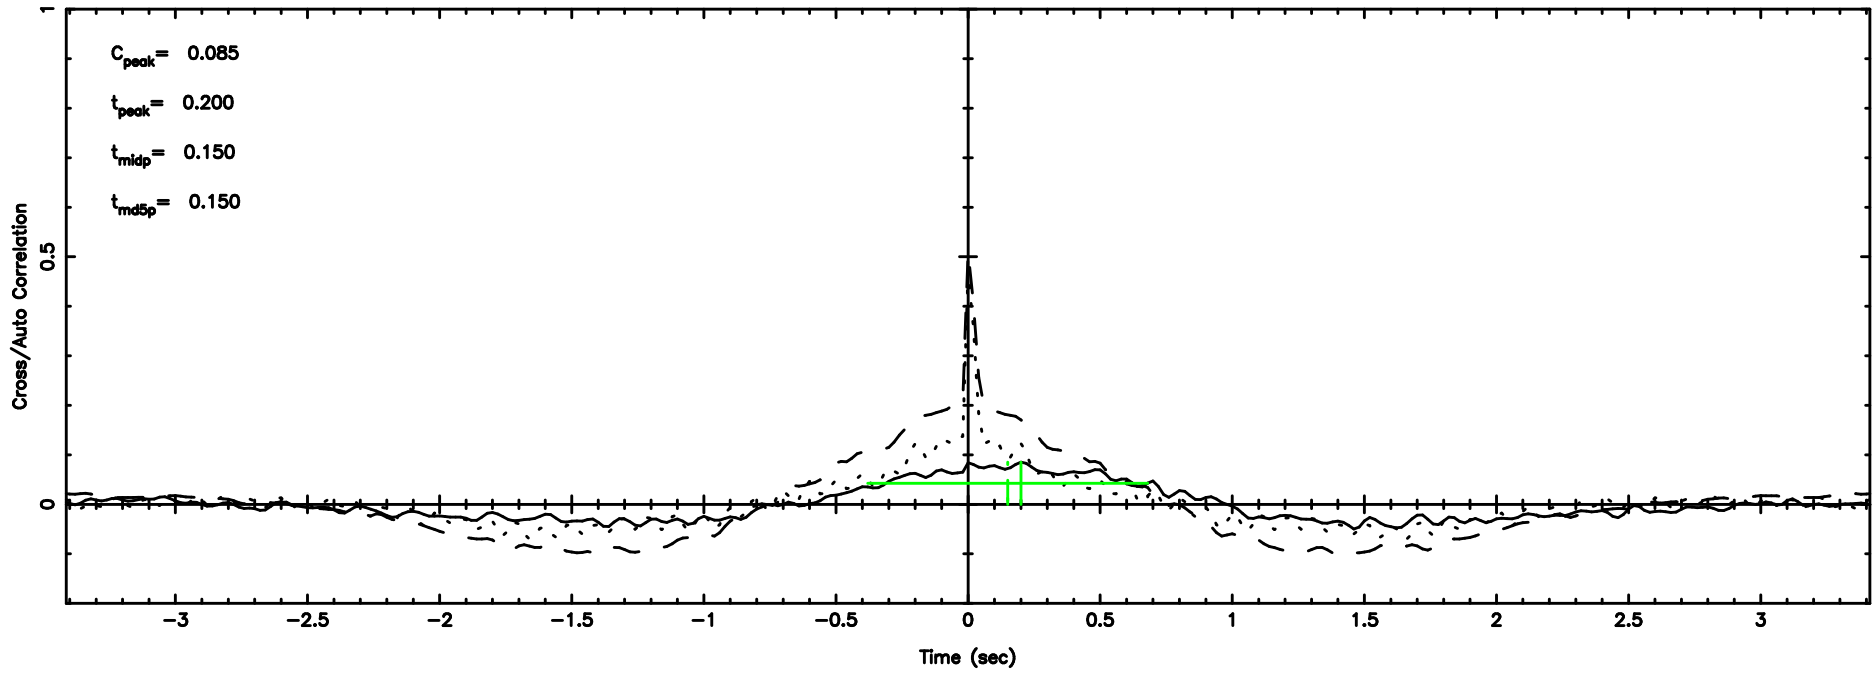

BLK:19,SNR1: 0.31504 ,SNR2: 1.4580

Frequency (Hz)

3C190 2024/08/11 1.56UT TOYOKAWA-KISO

K20240811103139

BLK:19,SNR1: 0.35839 ,SNR2: 1.4304

Frequency (Hz)

F20240811103142

BLK:17,SNR1: 1.5743 ,SNR2: 7.8201