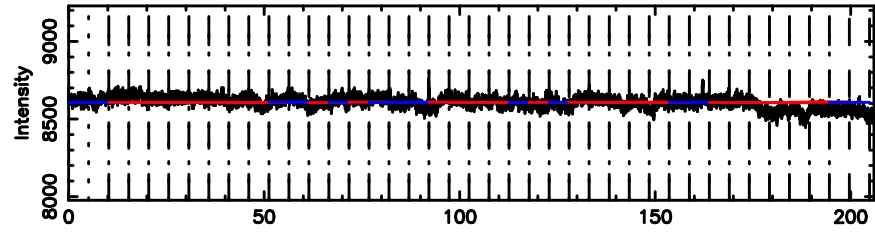

Frequency (Hz)

F20240811070340

BLK:11,SNR1: 1.3555 ,SNR2: 4.1493

Frequency (Hz)

3C119 2024/08/10 22.09UT TOYOKAWA-FUJI

T20240811070340

BLK:13,SNR1: 0.68277 ,SNR2: 2.8120

Frequency (Hz)