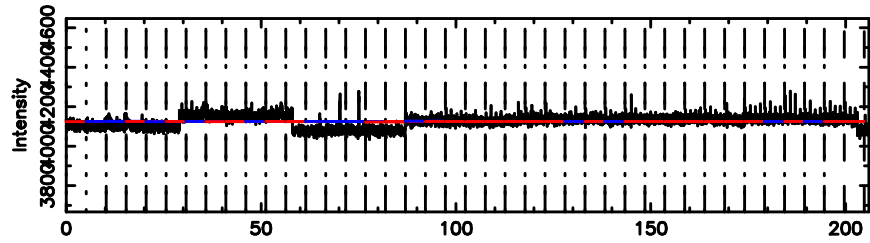

F20240811095607