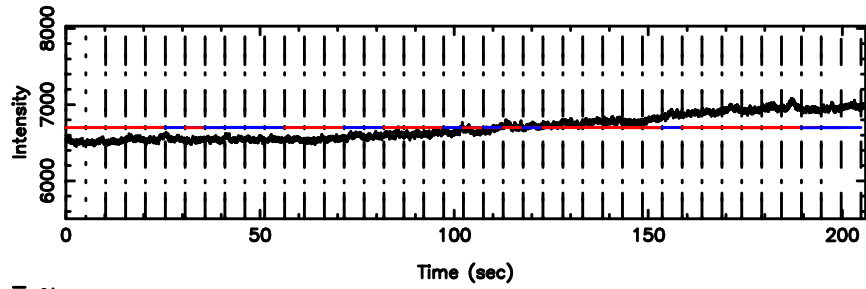

T20240811120619