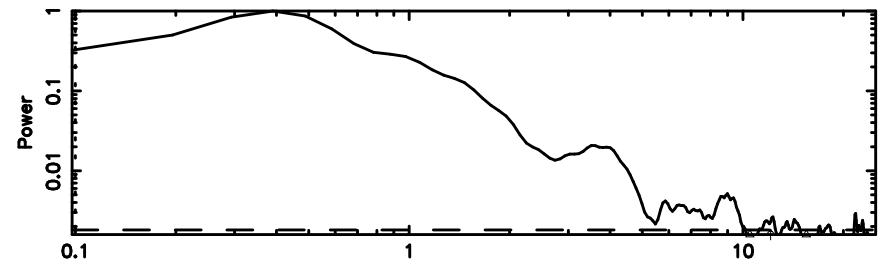

3C152 2024/08/10 23.61UT TOYOKAWA-KISO

F20240811083502

BLK: 7,SNR1: 1.2255 ,SNR2: 6.9826

Frequency (Hz)

3C152 2024/08/10 23.61UT FUJI -KISO

K20240811083459

BLK: 7,SNR1: 18.740 ,SNR2: 31.009

Frequency (Hz)