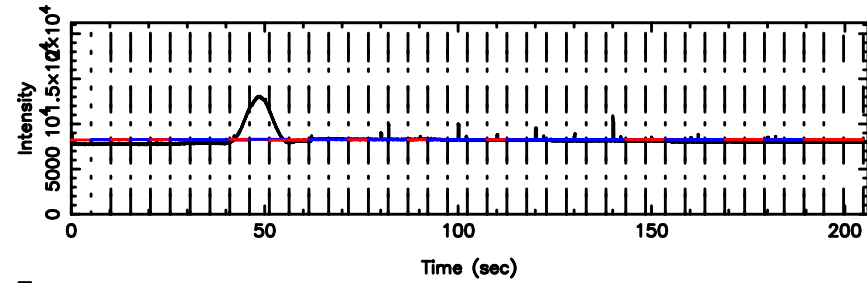

K20240811141249