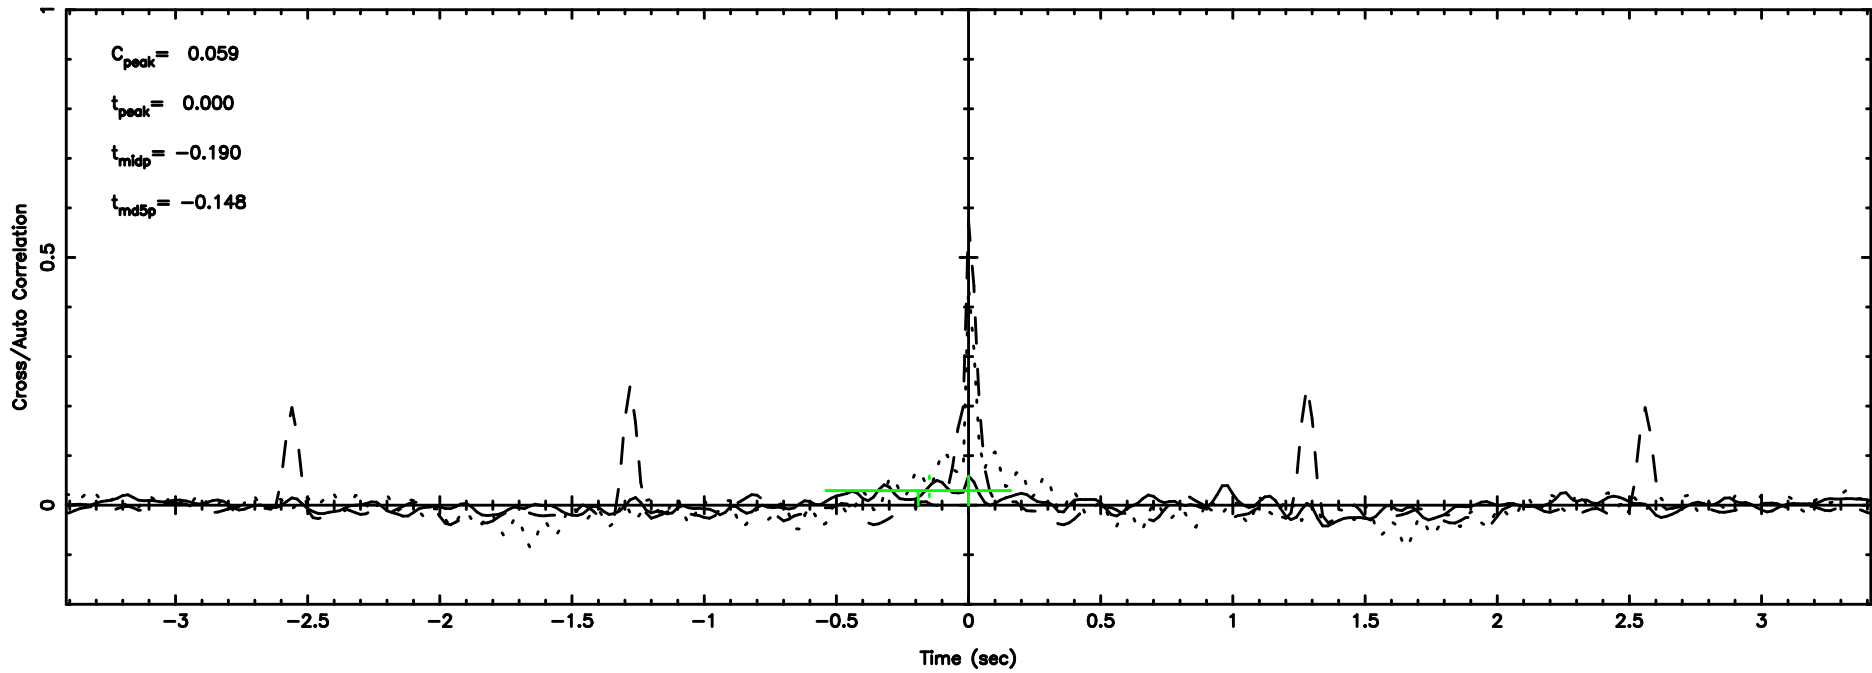

Frequency (Hz)

0741-06 2024/08/11 1.27UT FUJI -KISO