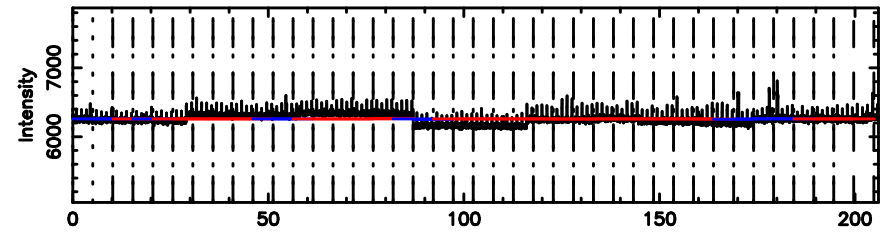

0411+05 2024/08/10 21.78UT FUJI -KISO

T20240811065212

BLK:11,SNR1: 0.55179 ,SNR2: 2.5315

Frequency (Hz)

F20240811065212

BLK:11,SNR1: 2.1062 ,SNR2: 7.3161

Frequency (Hz)

0418+236 2024/08/10 21.90UT TOYOKAWA-FUJI