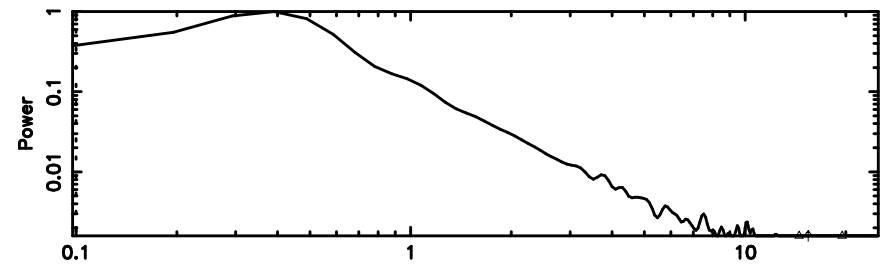

T20240811065212

BLK: 9,SNR1: 2.1459 ,SNR2: 9.4082

Frequency (Hz)

K20240811065209

BLK: 9,SNR1: 32.382 ,SNR2: 41.886

Frequency (Hz)

0418+236 2024/08/10 21.90UT TOYOKAWA-KISO

F20240811065212