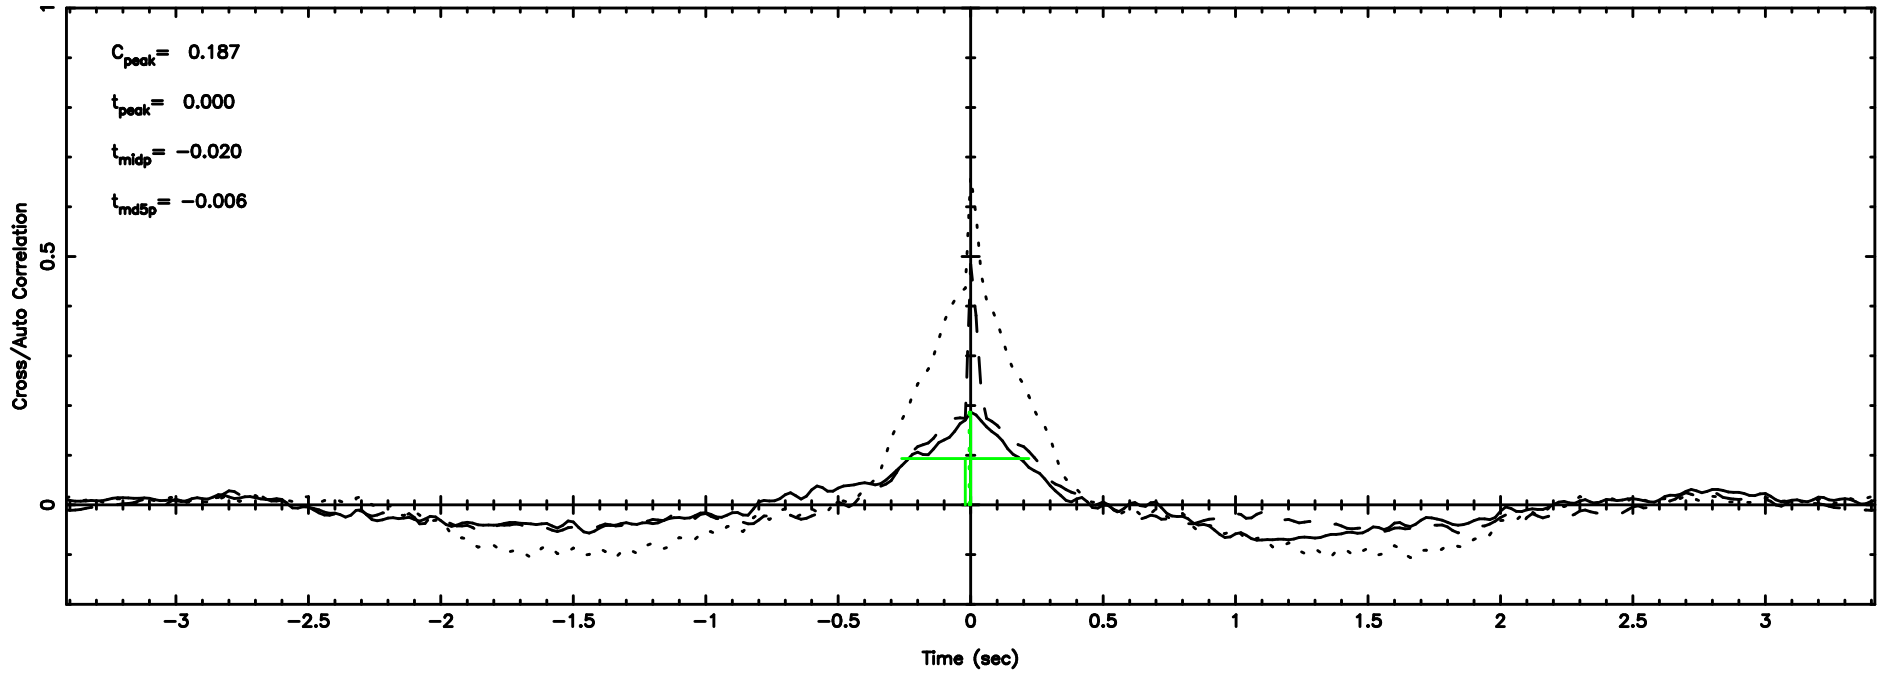

Frequency (Hz)

3C152 2024/08/10 23.61UT TOYOKAWA-KISO