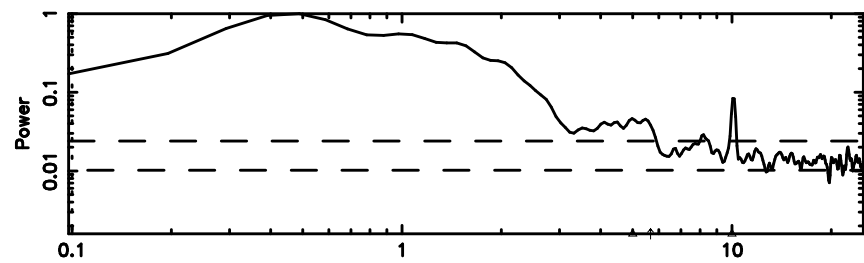

K20240811155515

BLK:16,SNR1: 1.1193 ,SNR2: 5.7923

Frequency (Hz)

1323+32 2024/08/11 6.95UT TOYOKAWA-KISO

BLK:18,SNR1: 3.1098 ,SNR2: 13.657

BLK:18,SNR1: 2.0245 ,SNR2: 7.9424

1323+32 2024/08/11 6.95UT FUJI -KISO