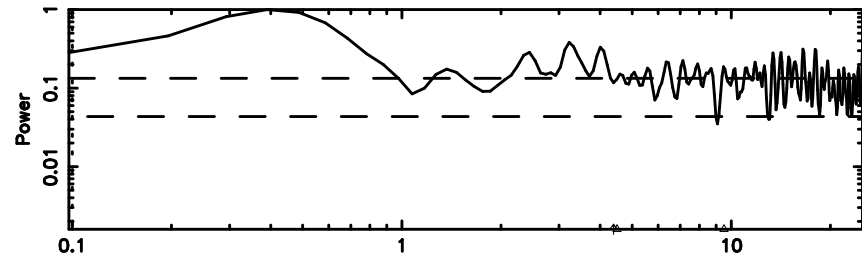

T20240811172308

BLK: 3,SNR1: 0.66022E-01,SNR2: 0.42919

Frequency (Hz)

F20240811172308

BLK: 3,SNR1: 0.23310 ,SNR2: 1.0094

Frequency (Hz)

1452+16 2024/08/11 8.41UT TOYOKAWA-FUJI