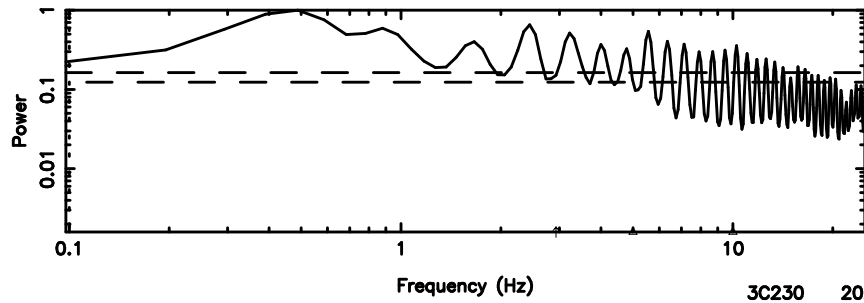

T20240811122141

BLK:24,SNR1: 3.7121 ,SNR2: 8.9321

3C230 2024/08/11 3.39UT TOYOKAWA-KISO

K20240811122138

BLK:24,SNR1: 4.4873 ,SNR2: 17.905

F20240811122141

BLK:18,SNR1: 0.51575E-01,SNR2: 1.4025

K20240811122138