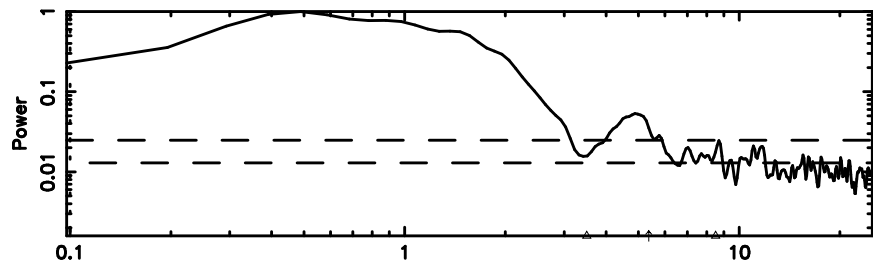

BLK: 9,SNR1: 2.1459 ,SNR2: 9.4082