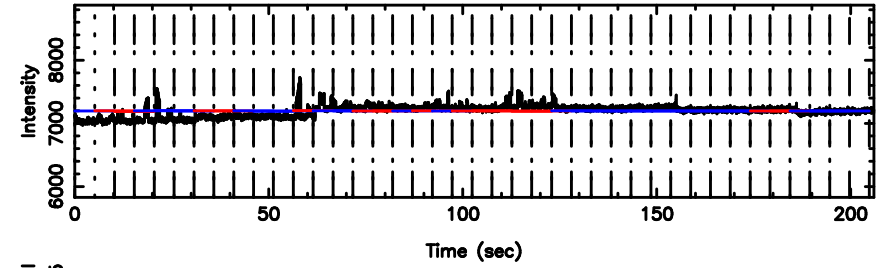

T20240811122141

BLK:24,SNR1: 3.7121 ,SNR2: 8.9321

3C230 2024/08/11 3.39UT TOYOKAWA-KISO

K20240811122138

BLK:24,SNR1: 4.4873 ,SNR2: 17.905

F20240811122141

BLK:18,SNR1: 0.51575E-01,SNR2: 1.4025

K20240811122138