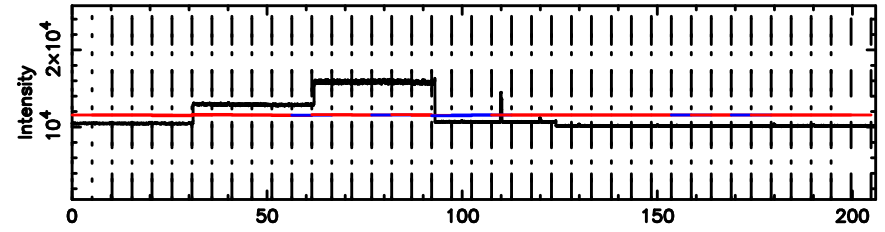

3C152 2024/08/10 23.61UT TOYOKAWA-KISO

F20240811083502

BLK: 7,SNR1: 1.2255 ,SNR2: 6.9826

Frequency (Hz)

3C152 2024/08/10 23.61UT FUJI -KISO

K20240811083459

BLK: 7,SNR1: 18.740 ,SNR2: 31.009

Frequency (Hz)