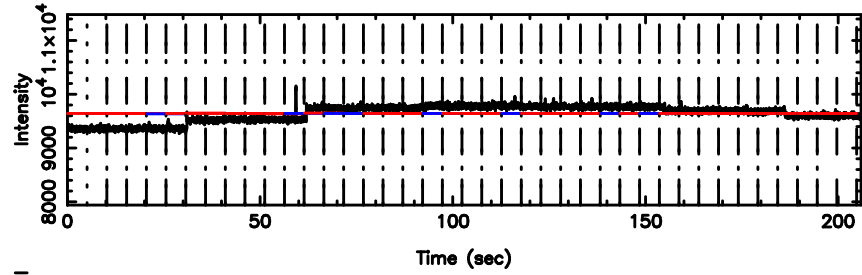

K20240811164803

BLK:15,SNR1: 1.4282 ,SNR2: 4.4316

3C298 2024/08/11 7.83UT TOYOKAWA-KISO

F20240811164806

BLK: 8,SNR1: 2.0878 ,SNR2: 11.283

Frequency (Hz)

K20240811164803

BLK: 8,SNR1: 1.7918 ,SNR2: 5.7767