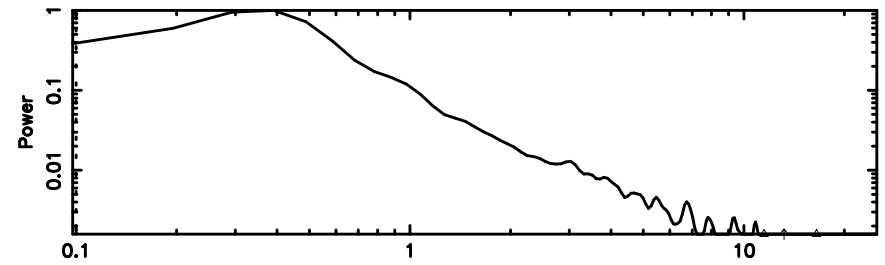

BLK: 5, SNR1: 47.737 , SNR2: 72.380