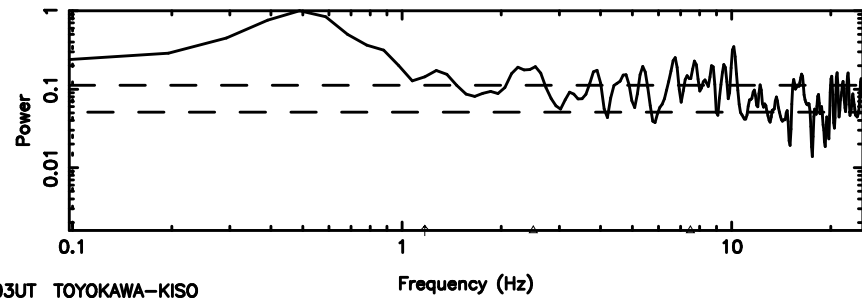

BLK: 2,SNR1: 0.22409E-01,SNR2: 3.0844