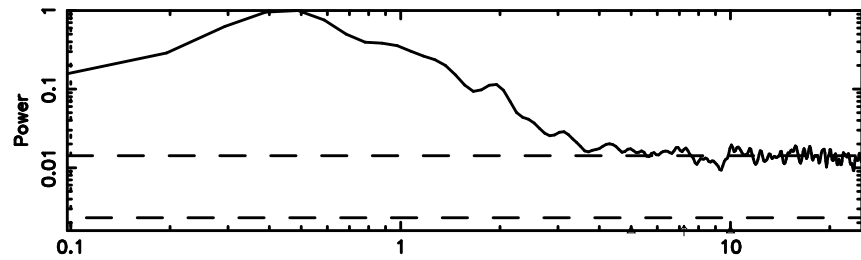

BLK:25,SNR1: 2.4986 ,SNR2: 6.9417

Frequency (Hz)

K20240811160005

BLK:25,SNR1: 0.51531 ,SNR2: 1.6797

Frequency (Hz)

3C286 2024/08/11 7.03UT TOYOKAWA-KISO

F20240811160008

BLK:22,SNR1: 0.28134 ,SNR2: 2.8319