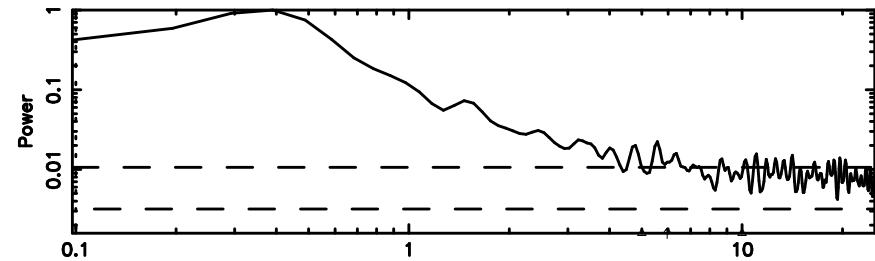

T20240811100621

BLK:12,SNR1: 1.4741 ,SNR2: 10.259

Frequency (Hz)

0732+33 2024/08/11 1.13UT TOYOKAWA-FUJI

F20240811100621

BLK:12,SNR1: 2.3674 ,SNR2: 8.3106

Frequency (Hz)

T20240811100621