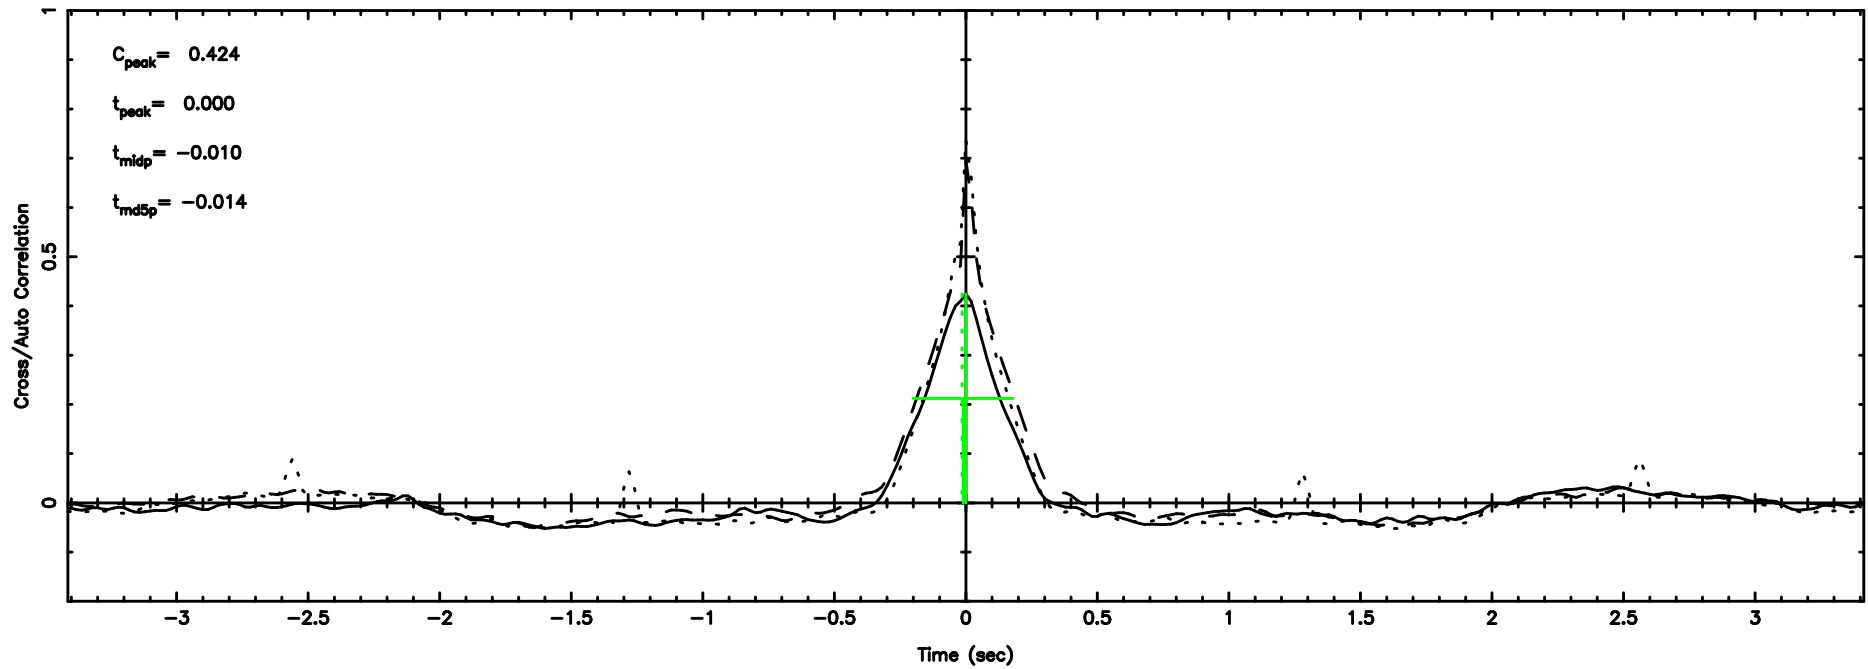

BLK:21,SNR1: 6.5281 ,SNR2: 16.425