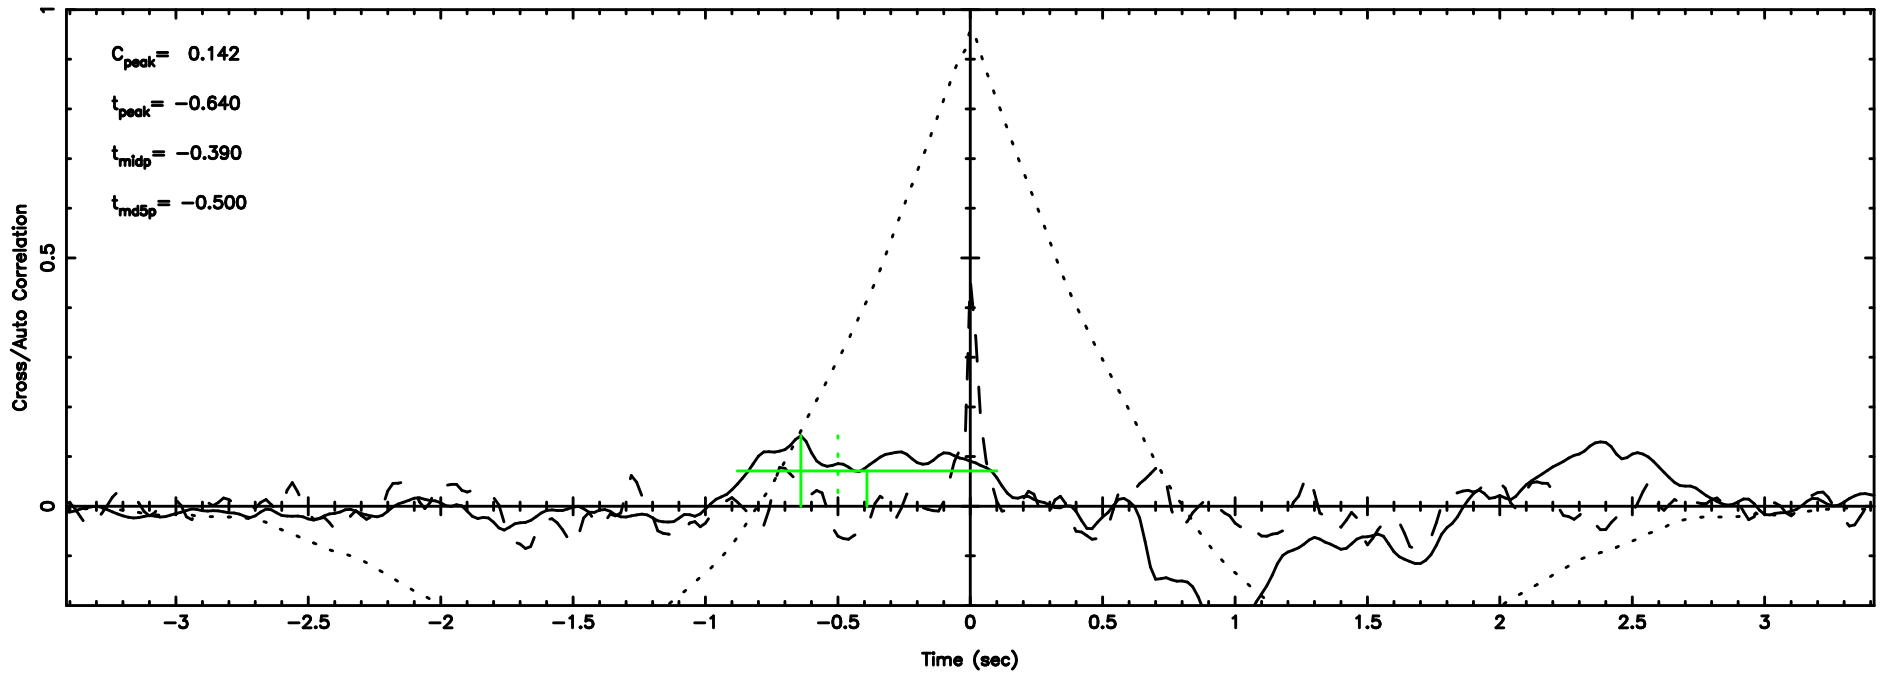

Frequency (Hz)