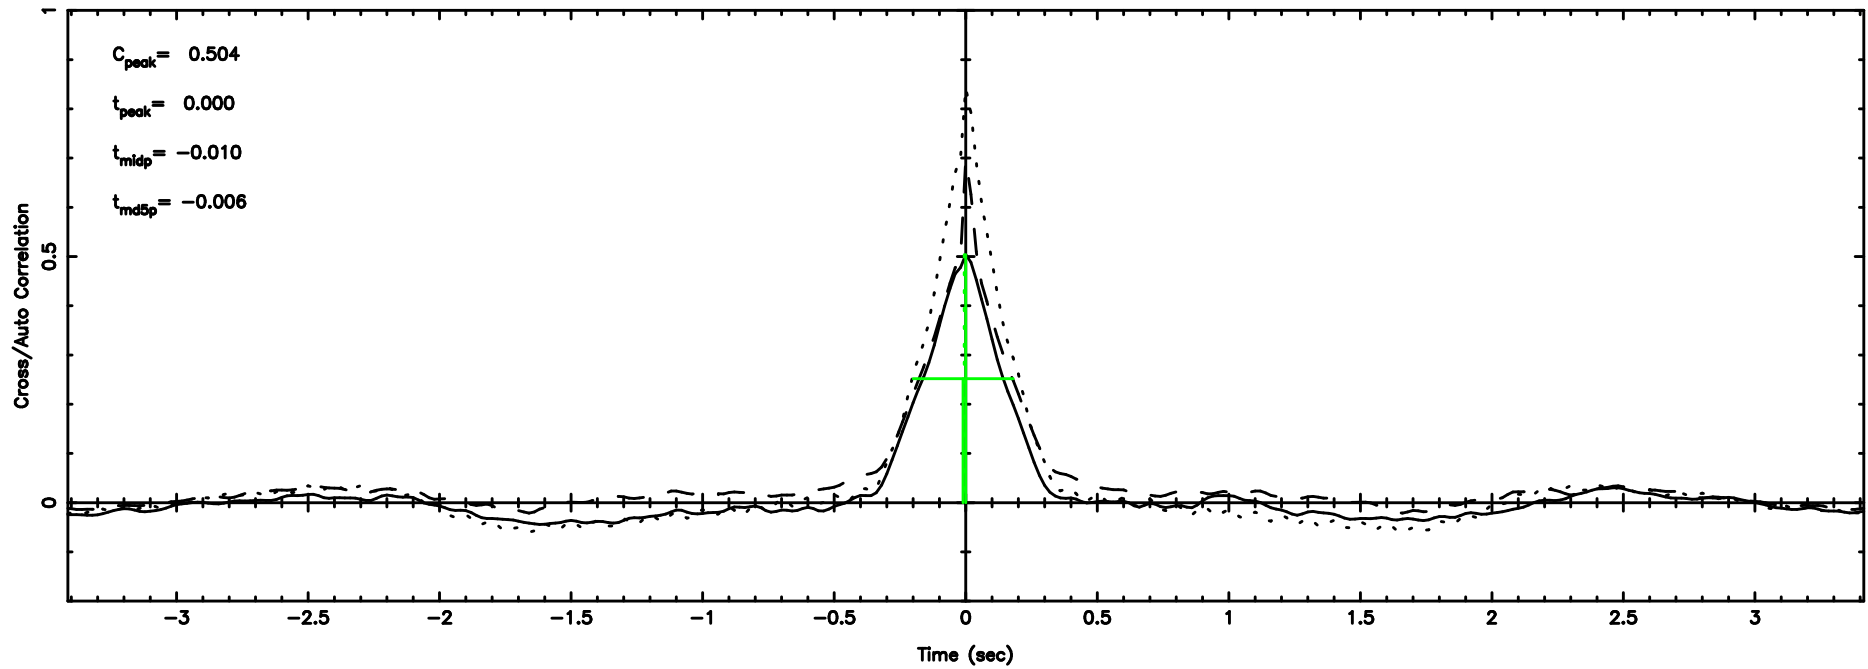

F20240811130309

BLK:21,SNR1: 6.5281 ,SNR2: 16.425

T20240811130309

BLK:26,SNR1: 3.1069 ,SNR2: 13.686

1031-11 2024/08/11 4.08UT TOYOKAWA-KISO

K20240811130306

BLK:26,SNR1: 8.4470 ,SNR2: 21.398

F20240811130309