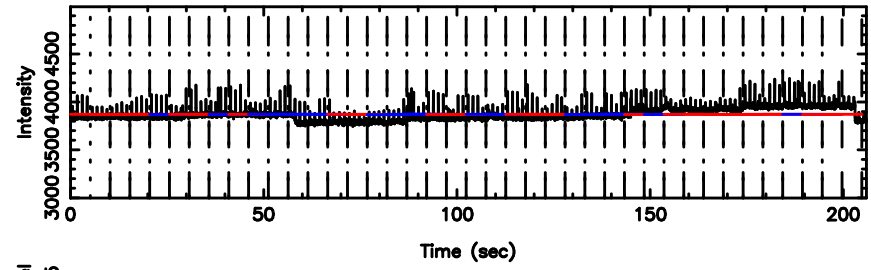

Frequency (Hz)

K20240811144504

BLK:24,SNR1: 4.9745 ,SNR2: 9.7809

Frequency (Hz)

1213-17 2024/08/11 5.78UT FUJI -KISO

T20240811145824

BLK:16,SNR1: 6.0364 ,SNR2: 15.217

F20240811145824