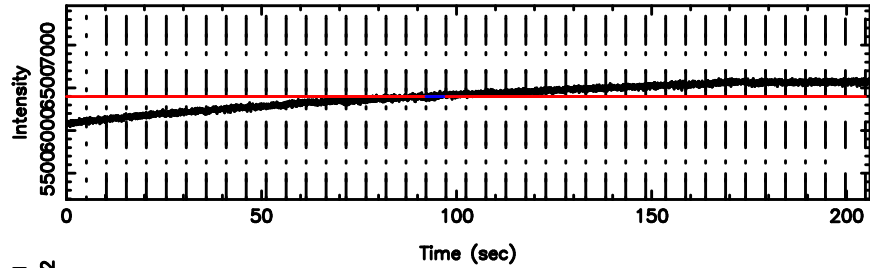

T20240811085208

BLK: 2,SNR1: 0.69923E-01,SNR2: 0.39002

F20240811085208

BLK: 2,SNR1: 0.47909 ,SNR2: 3.2843

3C158 2024/08/10 23.90UT TOYOKAWA-FUJI

T20240811085208

BLK: 1,SNR1:-0.73935E-01,SNR2: 0.79633E-01

3C158 2024/08/10 23.90UT TOYOKAWA-KISO