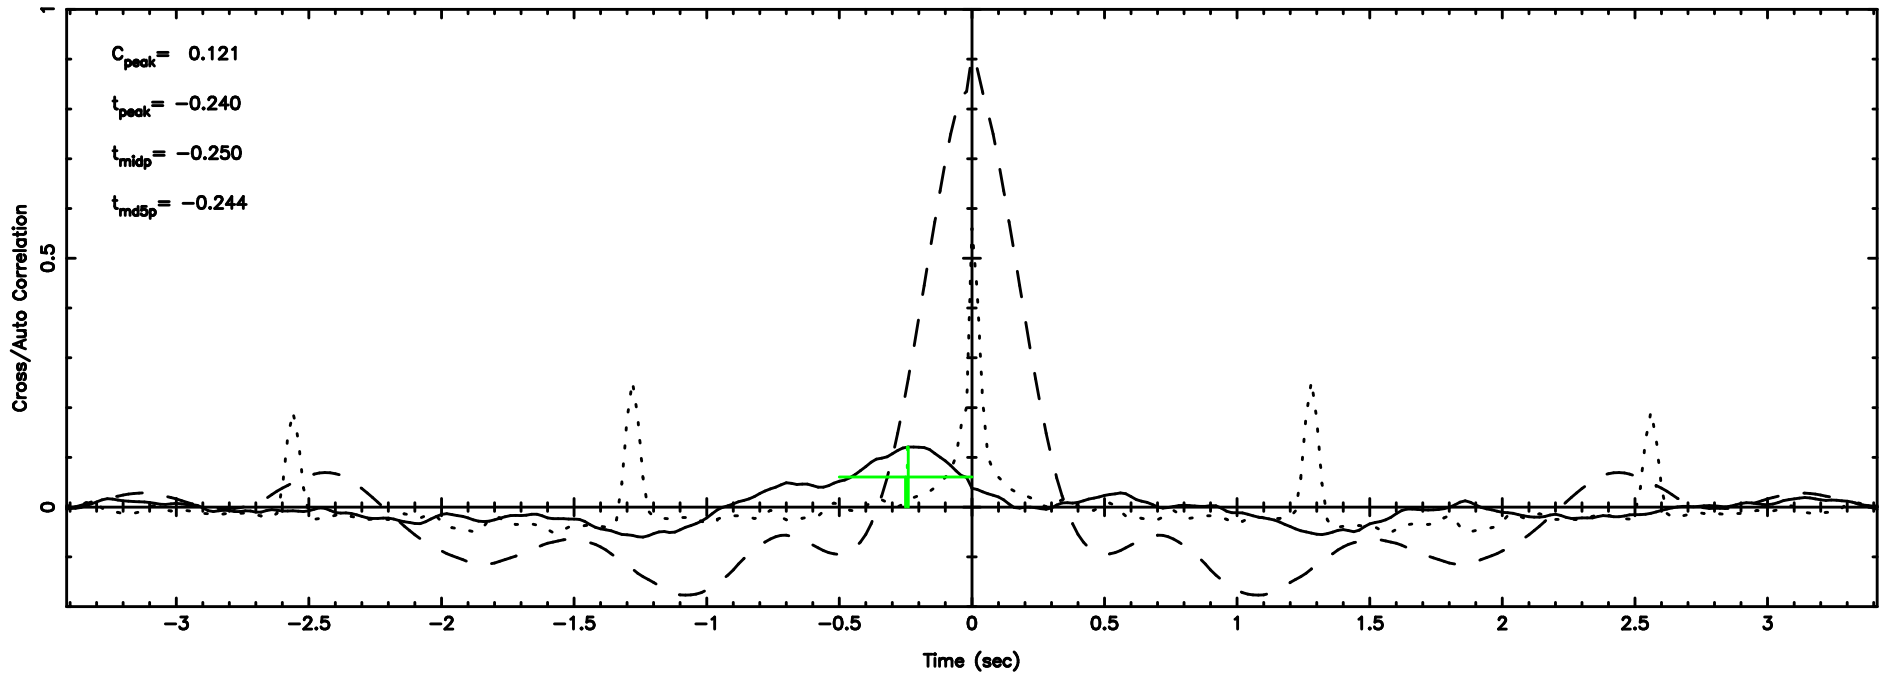

3C147 2024/08/10 23.26UT TOYOKAWA-FUJI

F20240811081340

BLK:16,SNR1:-0.10823 ,SNR2: 0.96508

Frequency (Hz)

T20240811081340

BLK:25,SNR1: 9.4039 ,SNR2: 32.340

Frequency (Hz)

K20240811081337