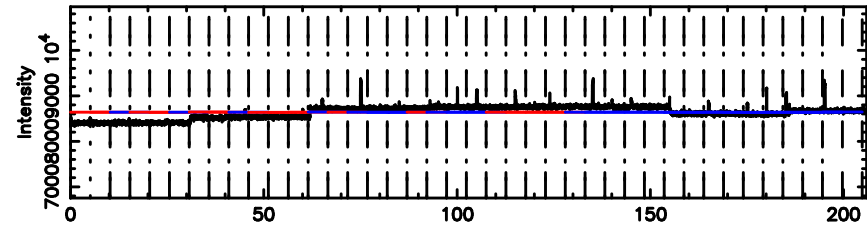

Frequency (Hz)

K20240811144504

BLK:24,SNR1: 4.9745 ,SNR2: 9.7809