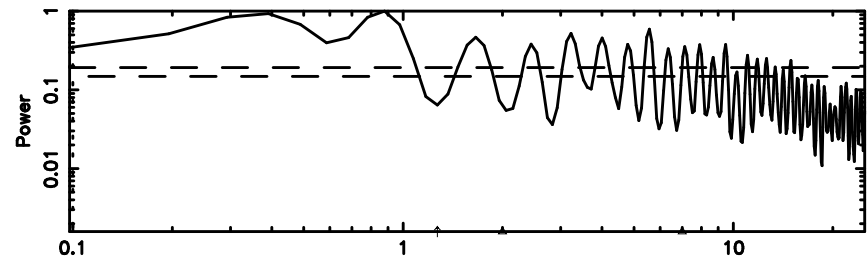

Frequency (Hz)

1245-19 2024/08/11 6.32UT FUJI -KISO

T20240811152524

BLK: 2,SNR1: 0.31619 ,SNR2: 2.3753

Frequency (Hz)

F20240811152524

BLK: 2,SNR1:-0.17321 ,SNR2: 2.0588

Frequency (Hz)