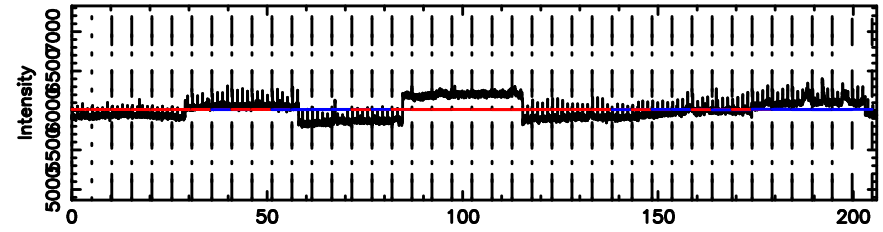

T20240811080520

BLK:15,SNR1: 1.6458 ,SNR2: 5.6290

Frequency (Hz)

F20240811080520

BLK:15,SNR1: 0.65859 ,SNR2: 6.9668

Frequency (Hz)

0531+194 2024/08/10 23.12UT TOYOKAWA-FUJI

T20240811080520