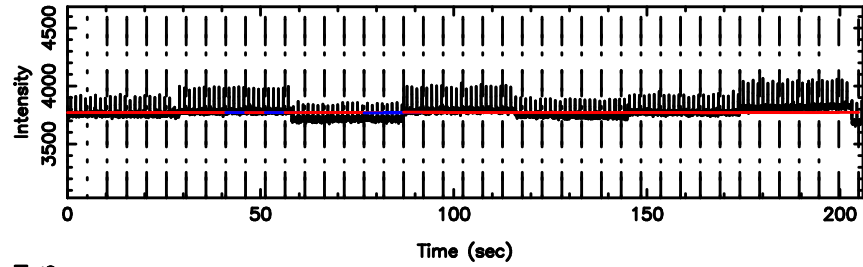

K20240811151132

BLK: 7,SNR1: 1.4387 ,SNR2: 5.8963

Frequency (Hz)

3C275 2024/08/11 6.22UT TOYOKAWA-KISO

F20240811151135

BLK: 4,SNR1:-0.23633 ,SNR2: 2.3861

K20240811151132

BLK: 4,SNR1: 0.42731 ,SNR2: 1.3737