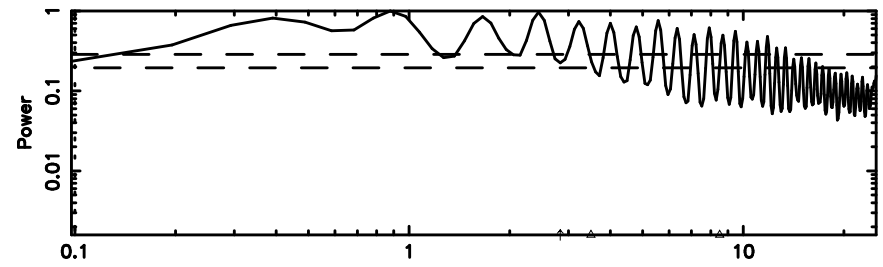

BLK:16,SNR1:-0.10823 ,SNR2: 0.96508