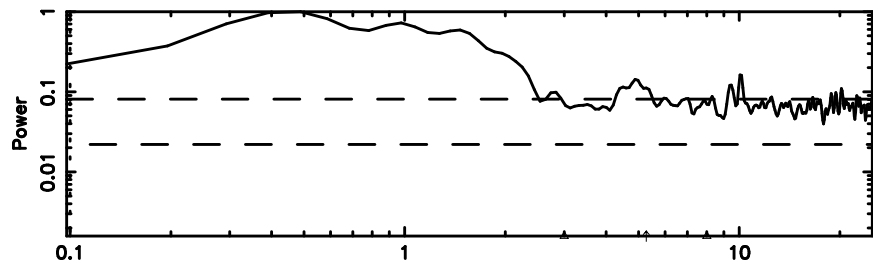

BLK:11,SNR1: 0.55179 ,SNR2: 2.5315