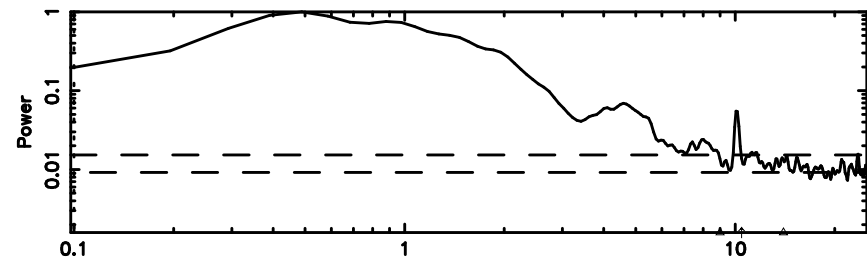

BLK:21,SNR1: 1.6772 ,SNR2: 6.3944

Frequency (Hz)

K20240811144504

BLK:21,SNR1: 4.2173 ,SNR2: 8.3418

Frequency (Hz)

1213-17 2024/08/11 5.78UT TOYOKAWA-KISO

F20240811144507

BLK:24,SNR1: 0.17960 ,SNR2: 2.4465