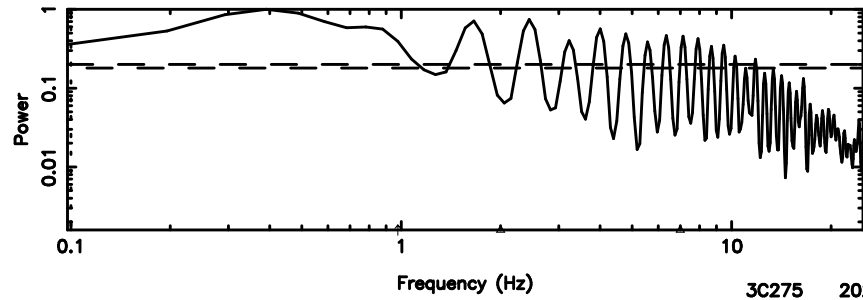

K20240811151132

BLK: 7,SNR1: 1.4387 ,SNR2: 5.8963

Frequency (Hz)

3C275 2024/08/11 6.22UT TOYOKAWA-KISO

F20240811151135

BLK: 4,SNR1:-0.23633 ,SNR2: 2.3861

K20240811151132

BLK: 4,SNR1: 0.42731 ,SNR2: 1.3737