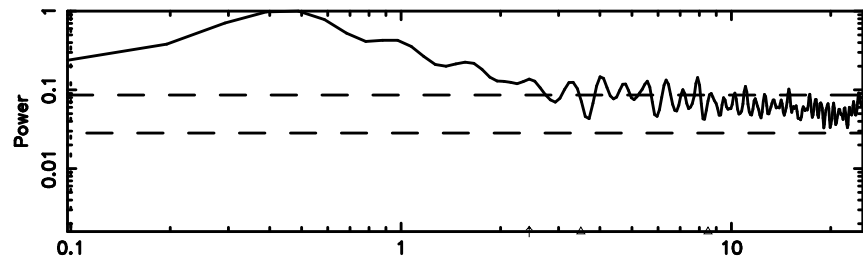

K20240811151737

BLK:11,SNR1: 2.8104 ,SNR2: 10.123

1245-19 2024/08/11 6.32UT TOYOKAWA-KISO

F20240811151740

BLK:14,SNR1: 0.21735 ,SNR2: 3.1033

Frequency (Hz)

K20240811151737

BLK:14,SNR1: 2.9123 ,SNR2: 10.124