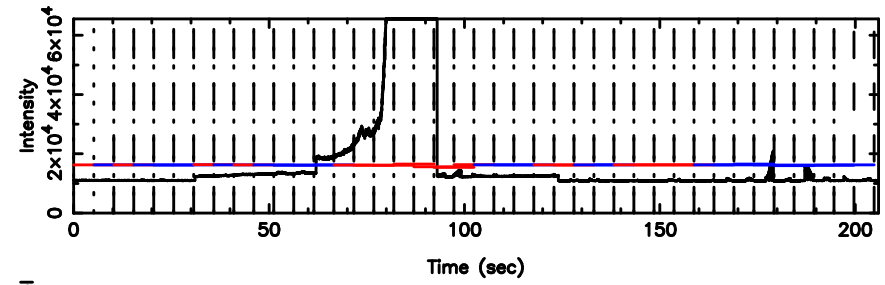

Frequency (Hz)

K20240811080517