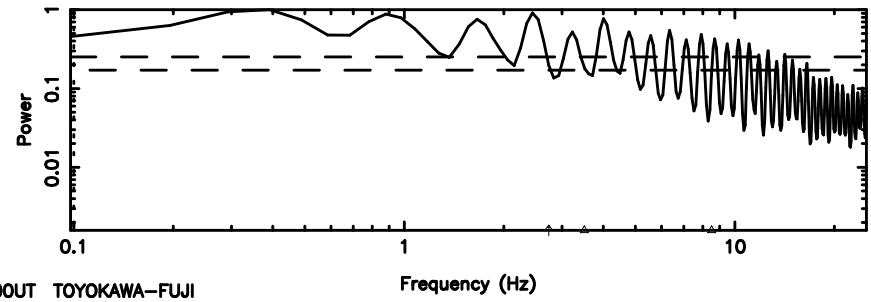

BLK:16,SNR1:-0.13772 ,SNR2: 1.2392

3C273 2024/08/11 6.00UT TOYOKAWA-FUJI