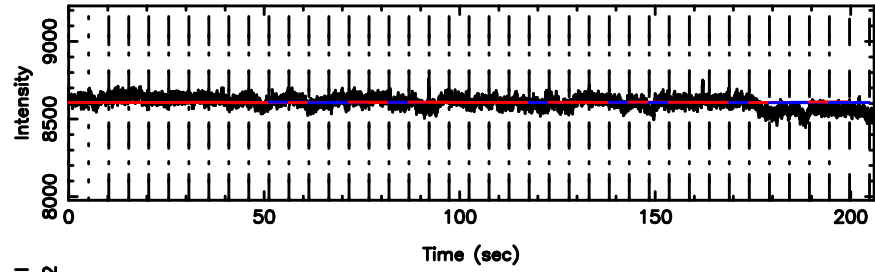

BLK:12,SNR1: 0.83443 ,SNR2: 4.2418

Frequency (Hz)

K20240811065209

BLK:12,SNR1: 8.8544 ,SNR2: 17.015

Frequency (Hz)

0418+236 2024/08/10 21.90UT FUJI -KISO

T20240811070340

BLK:11,SNR1: 0.45314 ,SNR2: 2.0632