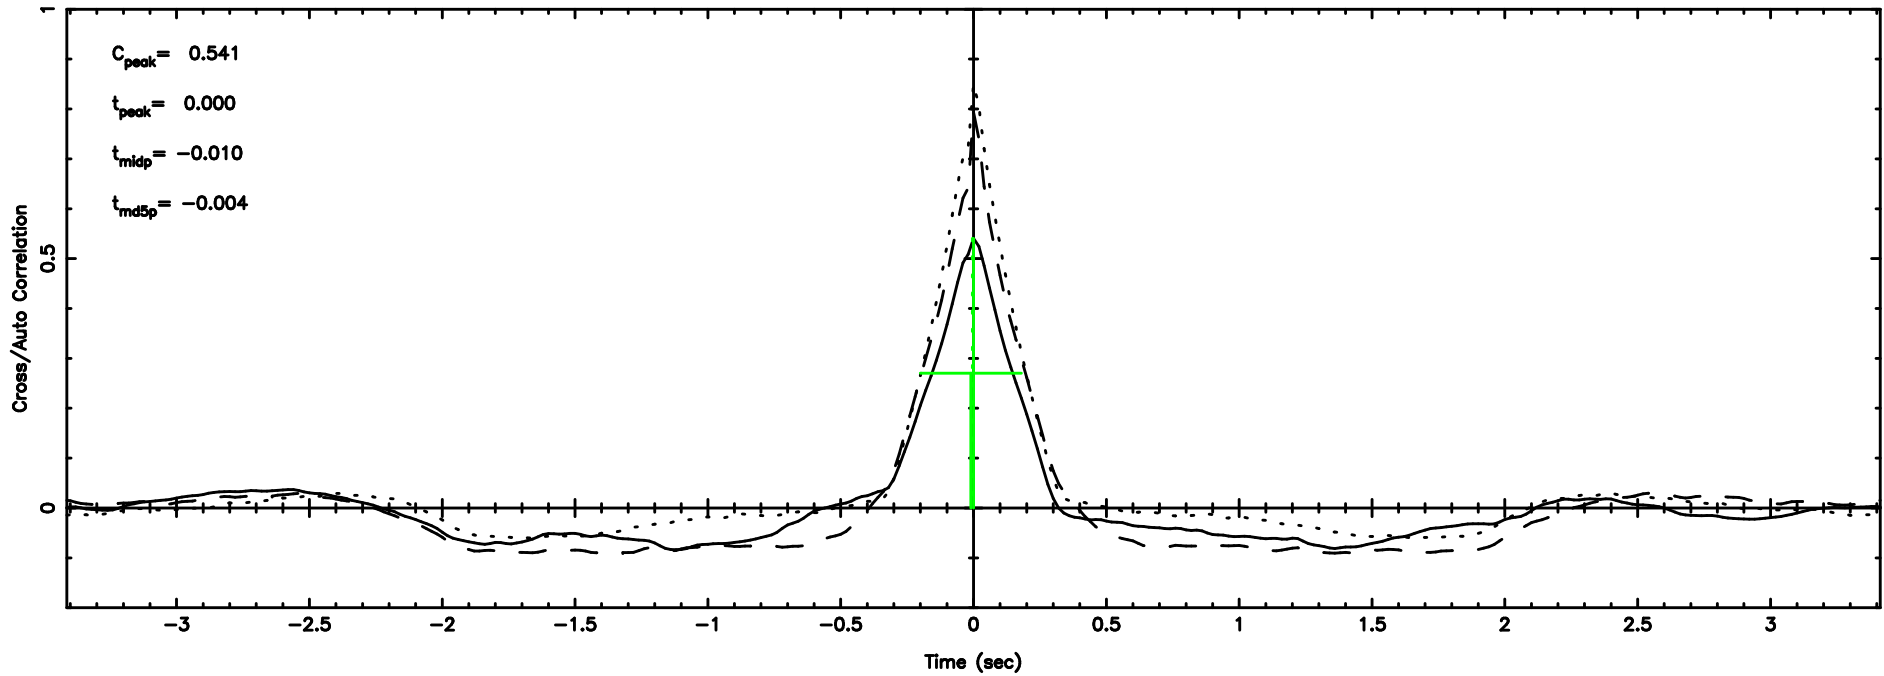

Frequency (Hz)

T20240830063705

BLK:24,SNR1: 9.3087 ,SNR2: 23.298

Frequency (Hz)

3C138 2024/08/29 21.65UT TOYOKAWA-KISO

K20240830063704

BLK:24,SNR1: 9.9059 ,SNR2: 24.705

Frequency (Hz)