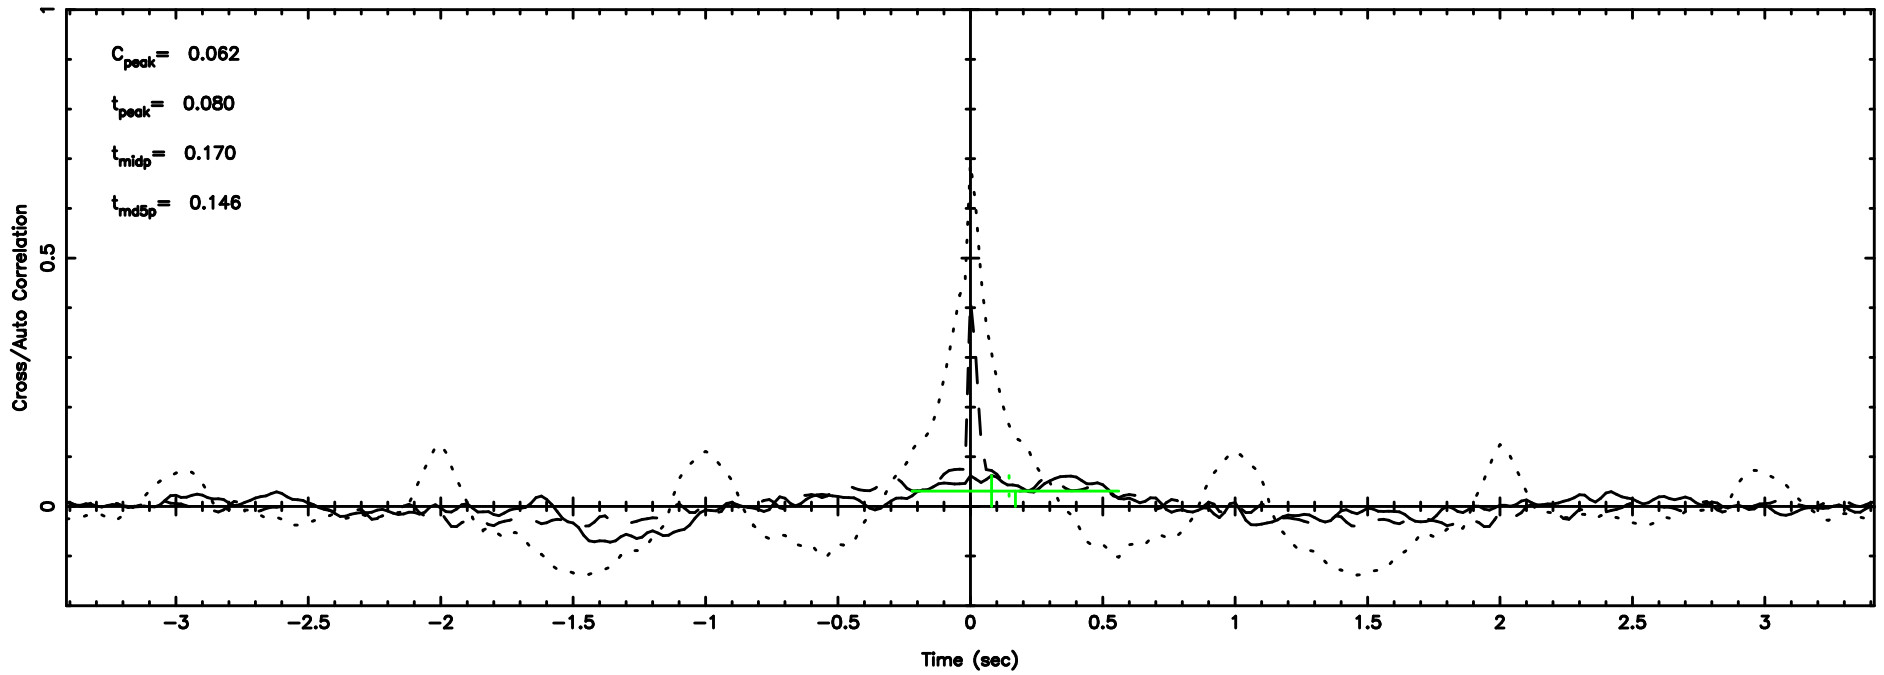

Frequency (Hz)

0713-024 2024/08/29 23.55UT TOYOKAWA-KISO