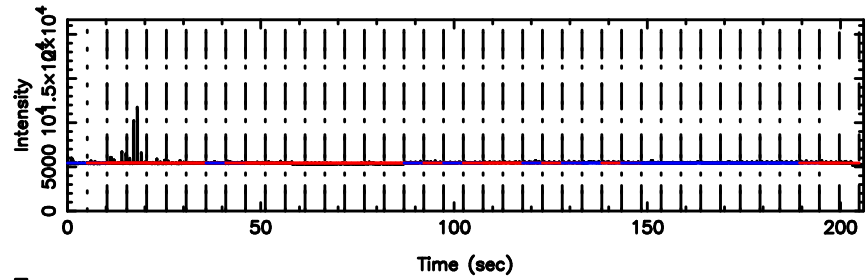

T20240830141041

BLK:24,SNR1: 2.6176 ,SNR2: 11.503

K20240830141040

BLK:24,SNR1: 4.6077 ,SNR2: 13.578

3C279 2024/08/30 5.21UT TOYOKAWA-KISO

F20240830141041

BLK:16,SNR1: 1.8695 ,SNR2: 6.1447

Frequency (Hz)