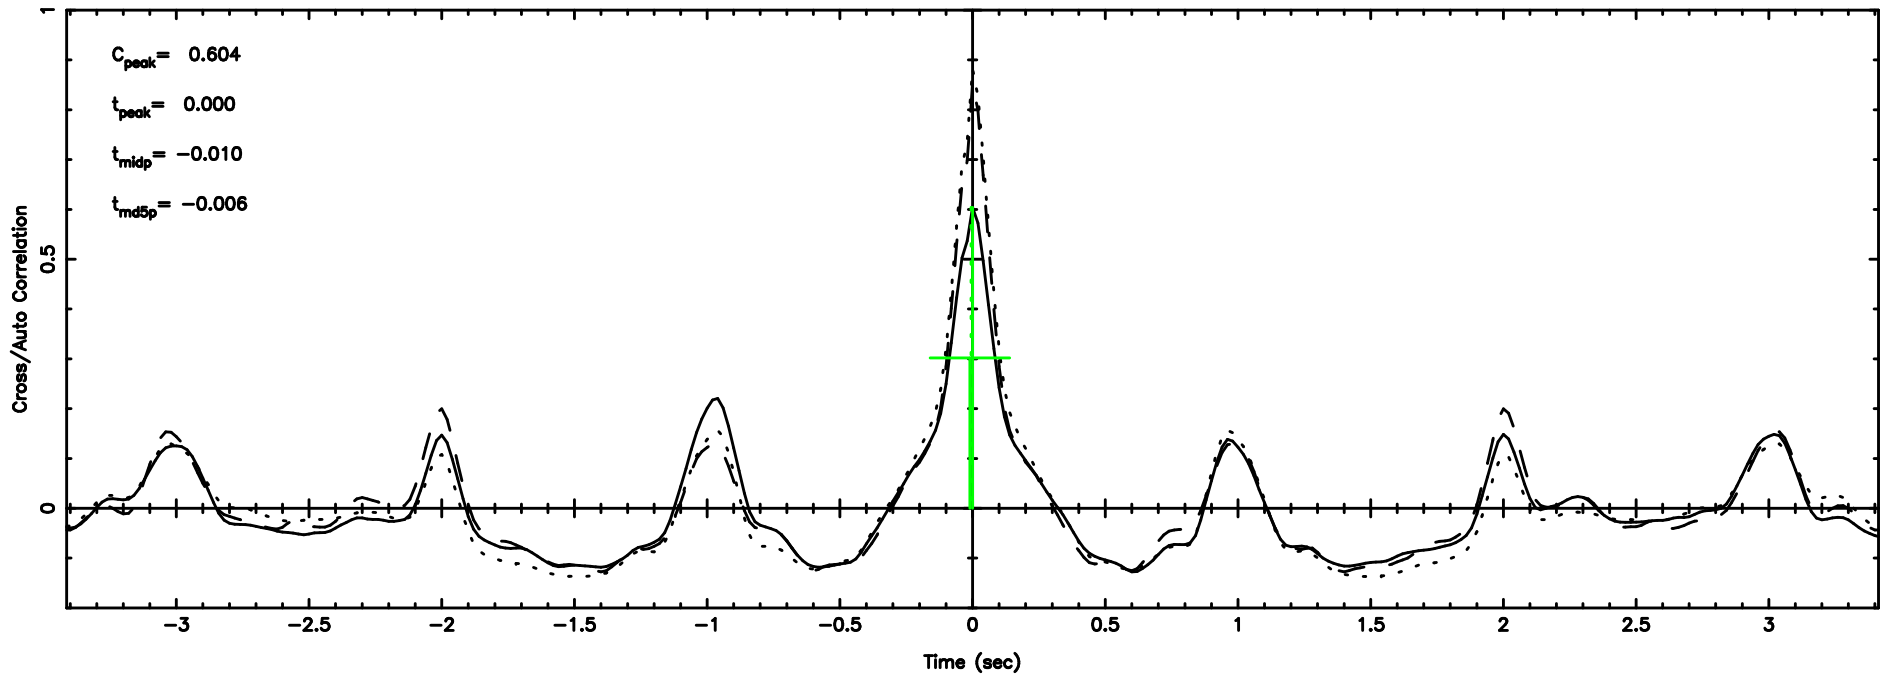

BLK: 9,SNR1: 9.0798 ,SNR2: 25.583

Frequency (Hz)

3C147 2024/08/29 22.01UT FUJI -KISO

K20240830065857

BLK: 9,SNR1: 6.7057 ,SNR2: 19.585

Frequency (Hz)

T20240830070709

BLK: 5,SNR1: 1.1476 ,SNR2: 7.2531