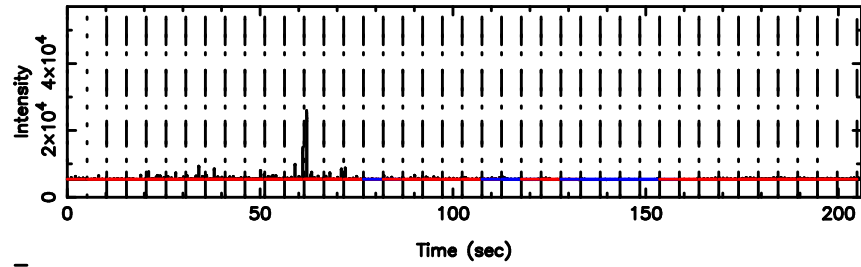

Frequency (Hz)

K20240830155348

BLK:11,SNR1: 7.4310 ,SNR2: 19.814

Frequency (Hz)

1436-16 2024/08/30 6.93UT TOYOKAWA-KISO

F20240830155349

BLK: 8,SNR1: 8.9279 ,SNR2: 21.458

Frequency (Hz)