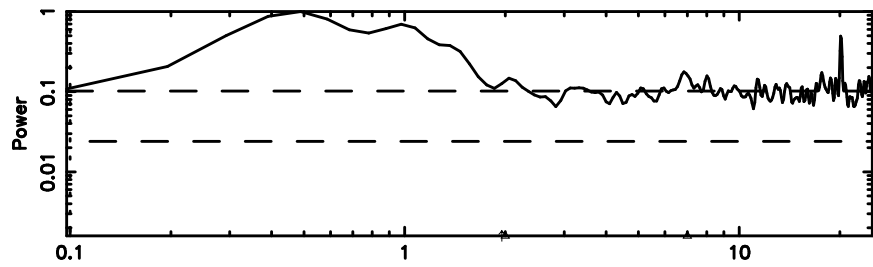

BLK: 9,SNR1: 2.2370 ,SNR2: 5.6408

Frequency (Hz)

0531+194 2024/08/29 21.87UT TOYOKAWA-FUJI

T20240830065038

BLK: 8,SNR1: 0.34173 ,SNR2: 3.5021

Frequency (Hz)

K20240830065037

BLK: 8,SNR1: 2.2646 ,SNR2: 5.9940