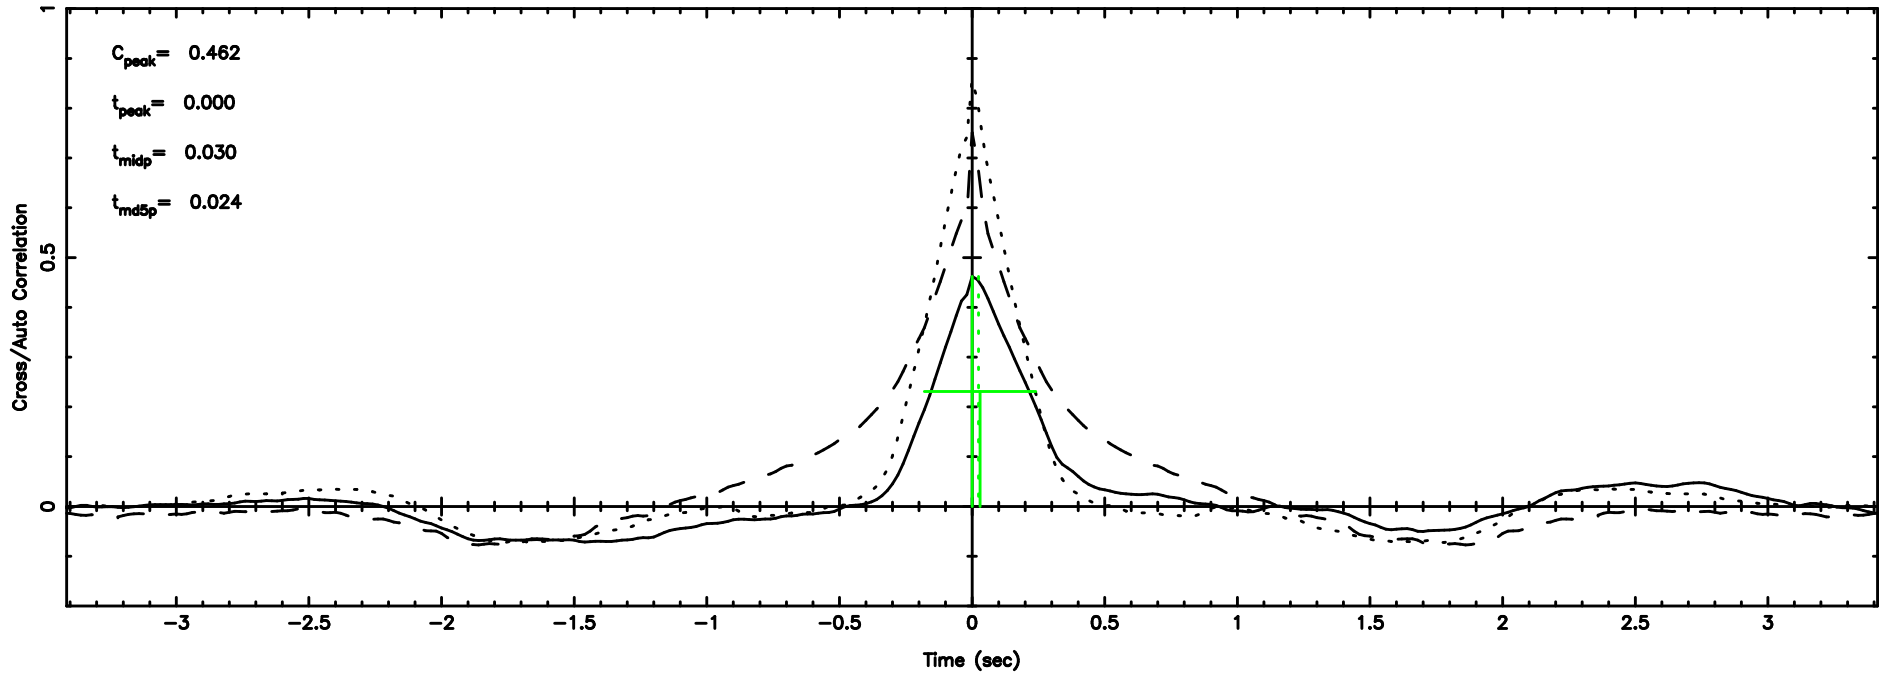

Frequency (Hz)