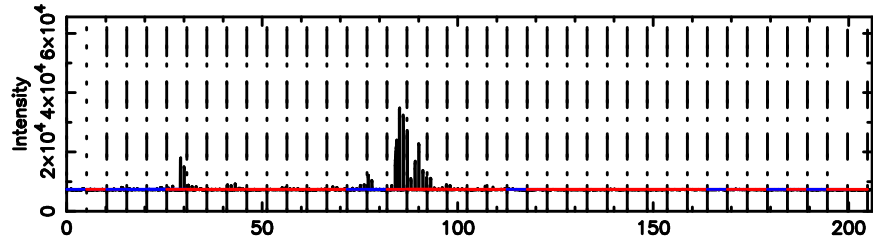

T20240830065858