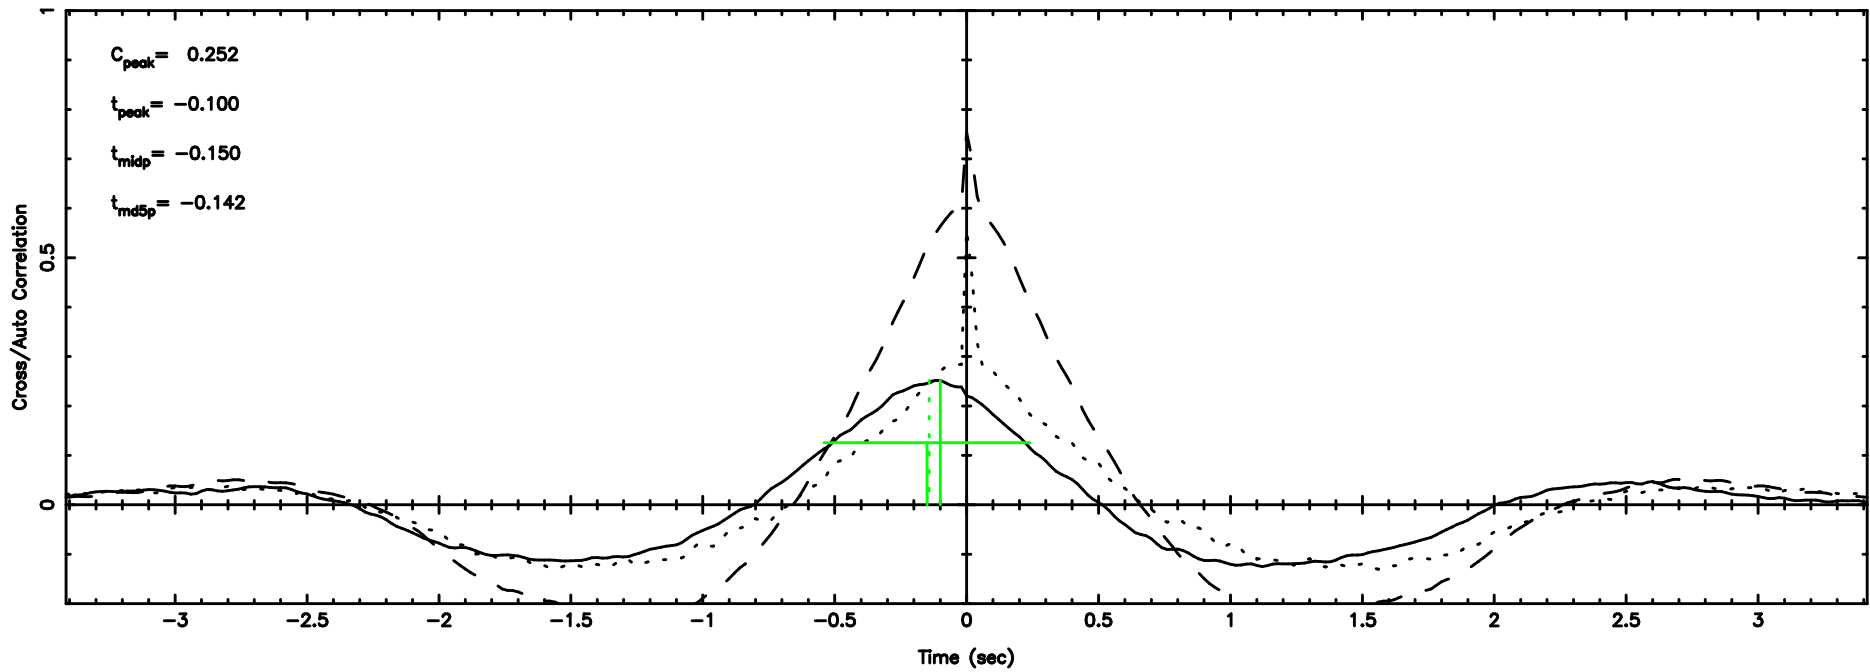

T20240830105137

BLK:26,SNR1: 2.2826 ,SNR2: 6.2473

3C222 2024/08/30 1.89UT TOYOKAWA-KISO

K20240830105136

BLK:26,SNR1: 0.93241 ,SNR2: 6.2044

F20240830105137

BLK:19,SNR1: 0.36709E-01,SNR2: 1.9020

K20240830105136