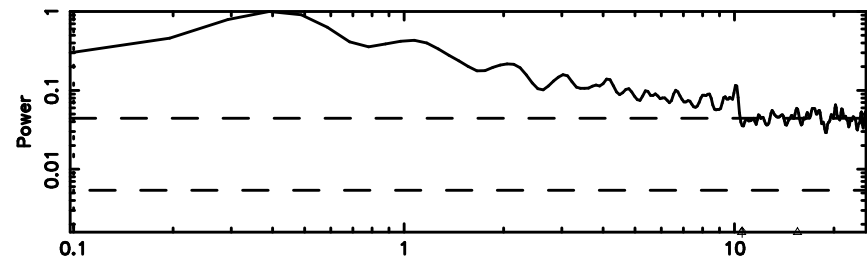

Frequency (Hz)

3C283 2024/08/30 5.46UT TOYOKAWA-KISO

F20240830142611

BLK:17,SNR1: 1.0035 ,SNR2: 1.3603

Frequency (Hz)

K20240830142610

BLK:17,SNR1: 1.3142 ,SNR2: 2.4789

Frequency (Hz)