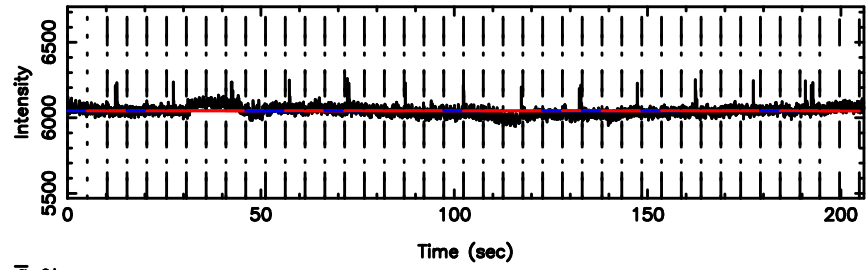

T20240830140258