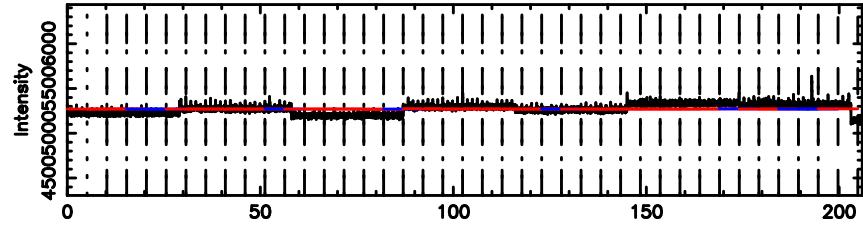

BLK:13,SNR1: 0.74455 ,SNR2: 2.3524

1355+01 2024/08/30 6.23UT TOYOKAWA-KISO

F20240830151213

BLK: 8,SNR1: 1.1726 ,SNR2: 2.7977

Frequency (Hz)

K20240830151212

BLK: 8,SNR1: 1.6979 ,SNR2: 5.1557

Frequency (Hz)