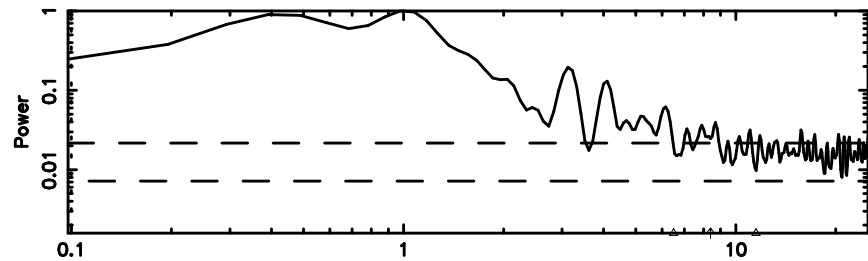

Frequency (Hz)

3C230 2024/08/30 2.14UT TOYOKAWA-KISO

F20240830110659

BLK:14,SNR1: 2.6723 ,SNR2: 6.6556

Frequency (Hz)

K20240830110658

BLK:14,SNR1: 0.78734 ,SNR2: 2.9069

Frequency (Hz)