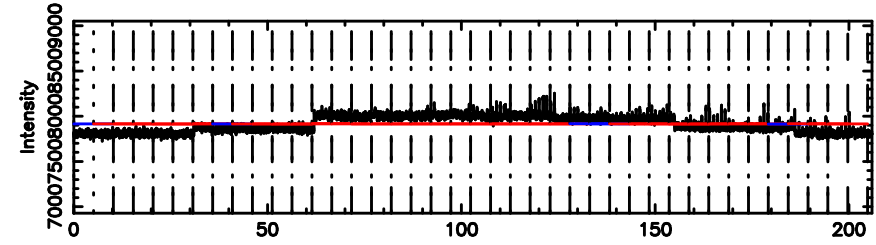

K20240830121310