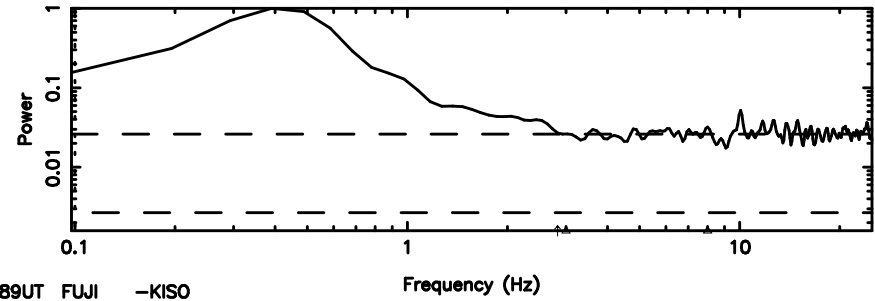

BLK:19,SNR1: 0.86693 ,SNR2: 6.1071

3C222 2024/08/30 1.89UT FUJI -KISO