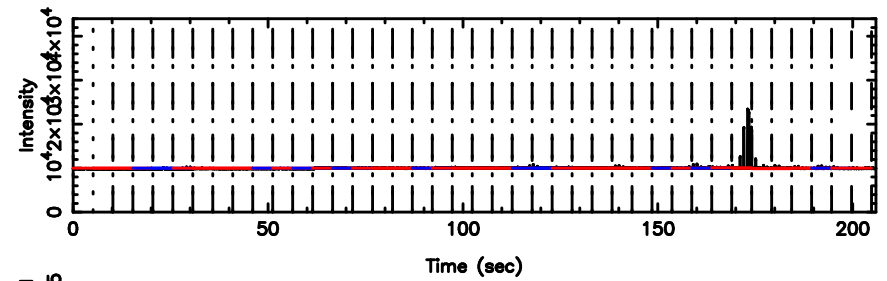

K20240830085138