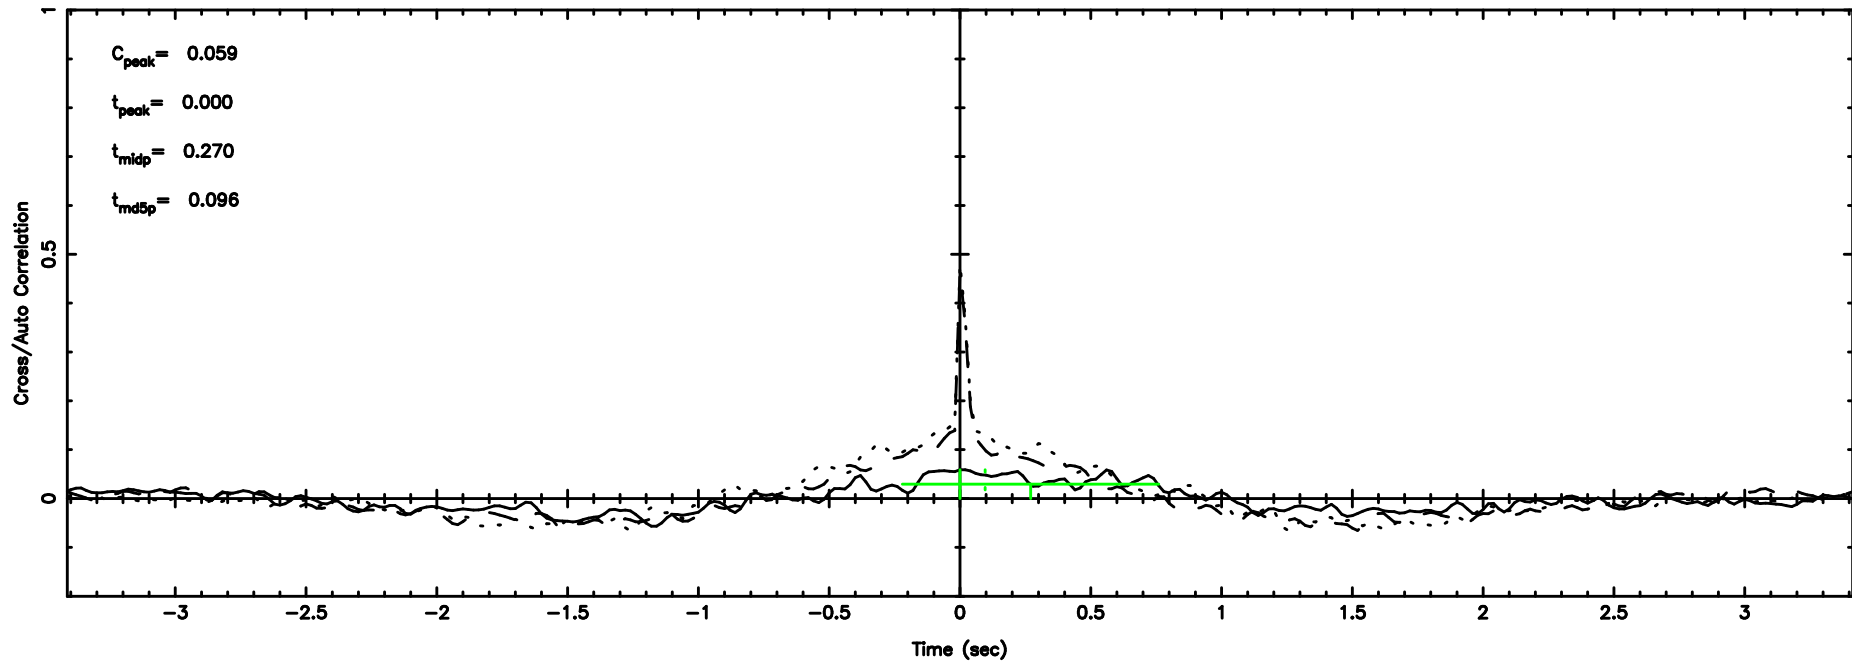

Frequency (Hz)

3C318 2024/08/30 7.60UT TOYOKAWA-KISO