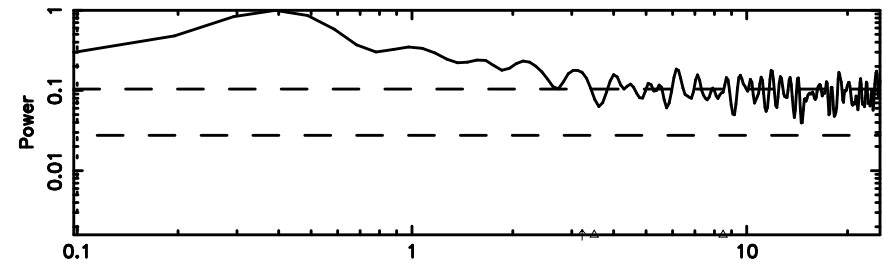

BLK: 6,SNR1: 0.27100 ,SNR2: 1.9252