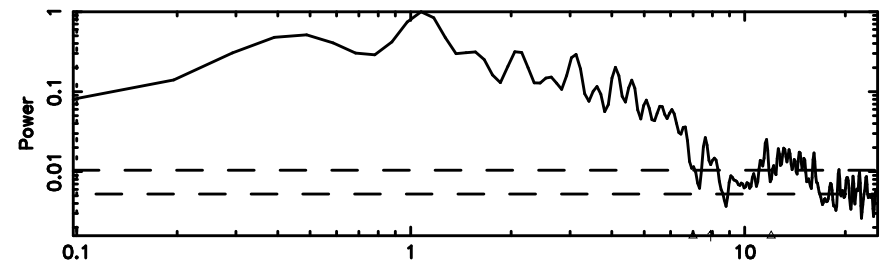

BLK: 6,SNR1: 5.7070 ,SNR2: 14.631