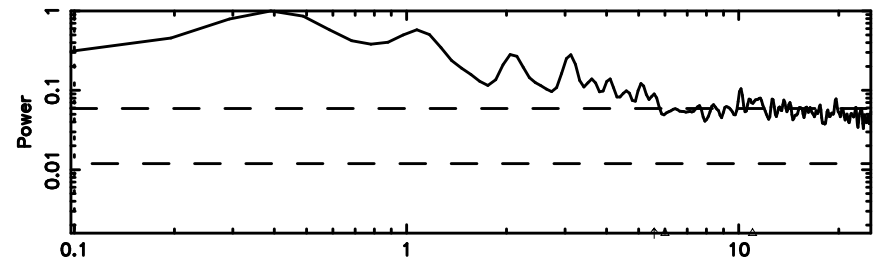

Frequency (Hz)

3C230 2024/08/30 2.14UT TOYOKAWA-KISO

F20240830110659

BLK:14,SNR1: 2.6723 ,SNR2: 6.6556

Frequency (Hz)

K20240830110658

BLK:14,SNR1: 0.78734 ,SNR2: 2.9069

Frequency (Hz)