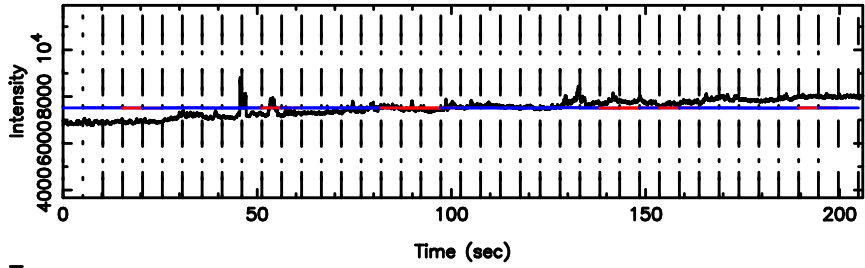

T20240830112300