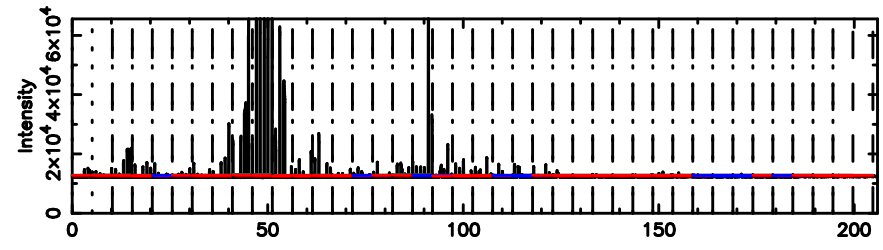

Frequency (Hz)

3C147 2024/08/29 22.01UT FUJI -KISO

K20240830065857