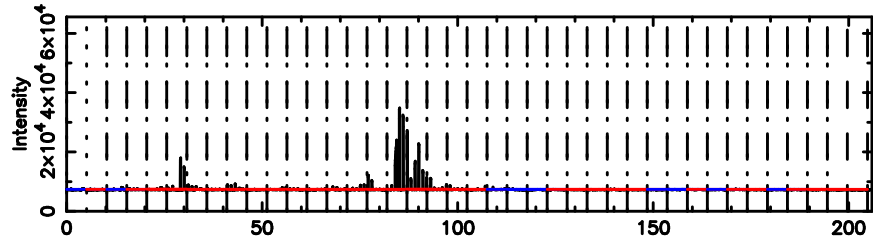

T20240830065858