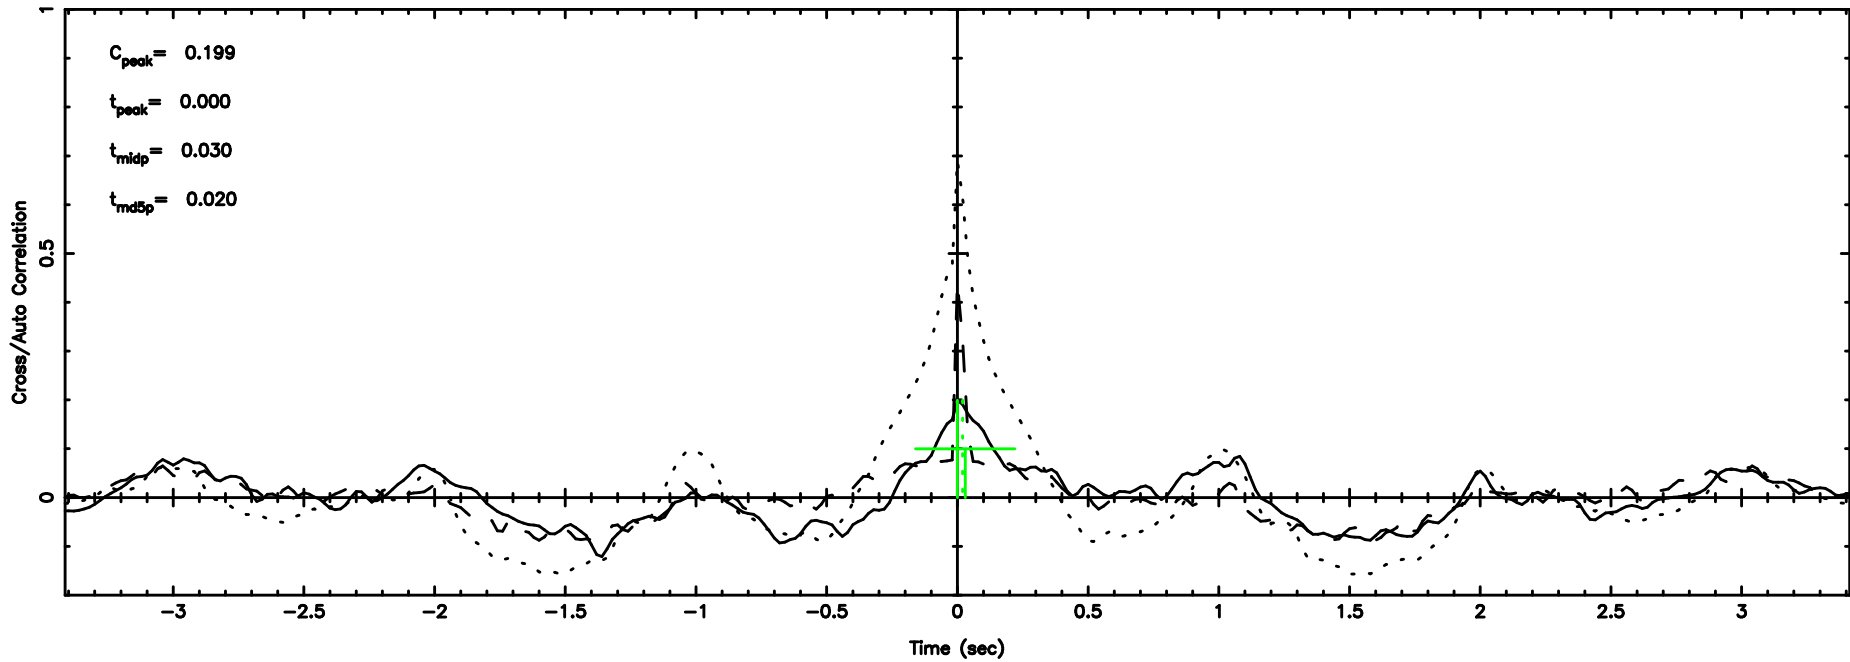

Frequency (Hz)

1535+139 2024/08/30 7.89UT TOYOKAWA-KISO