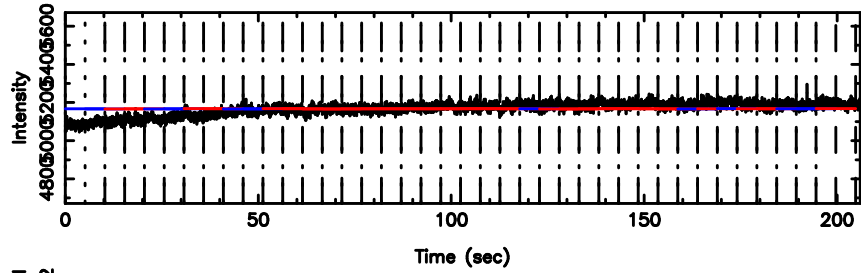

T20240830153324