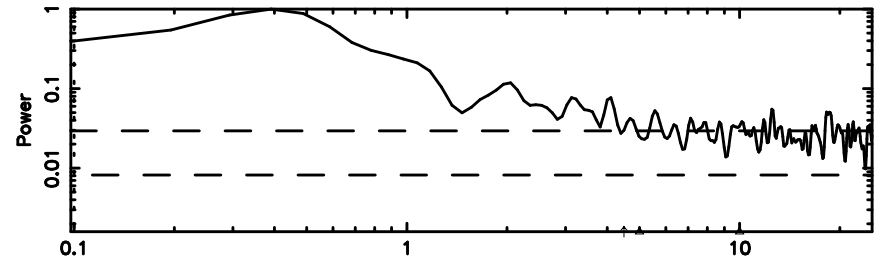

Frequency (Hz)

T20240830102502

BLK:11,SNR1: 0.28617 ,SNR2: 1.5197

F20240830102502

BLK:11,SNR1: 1.0658 ,SNR2: 4.8818

3C216 2024/08/30 1.45UT TOYOKAWA-FUJI

T20240830102502

BLK: 9,SNR1:-0.46878E-01,SNR2: 1.8714