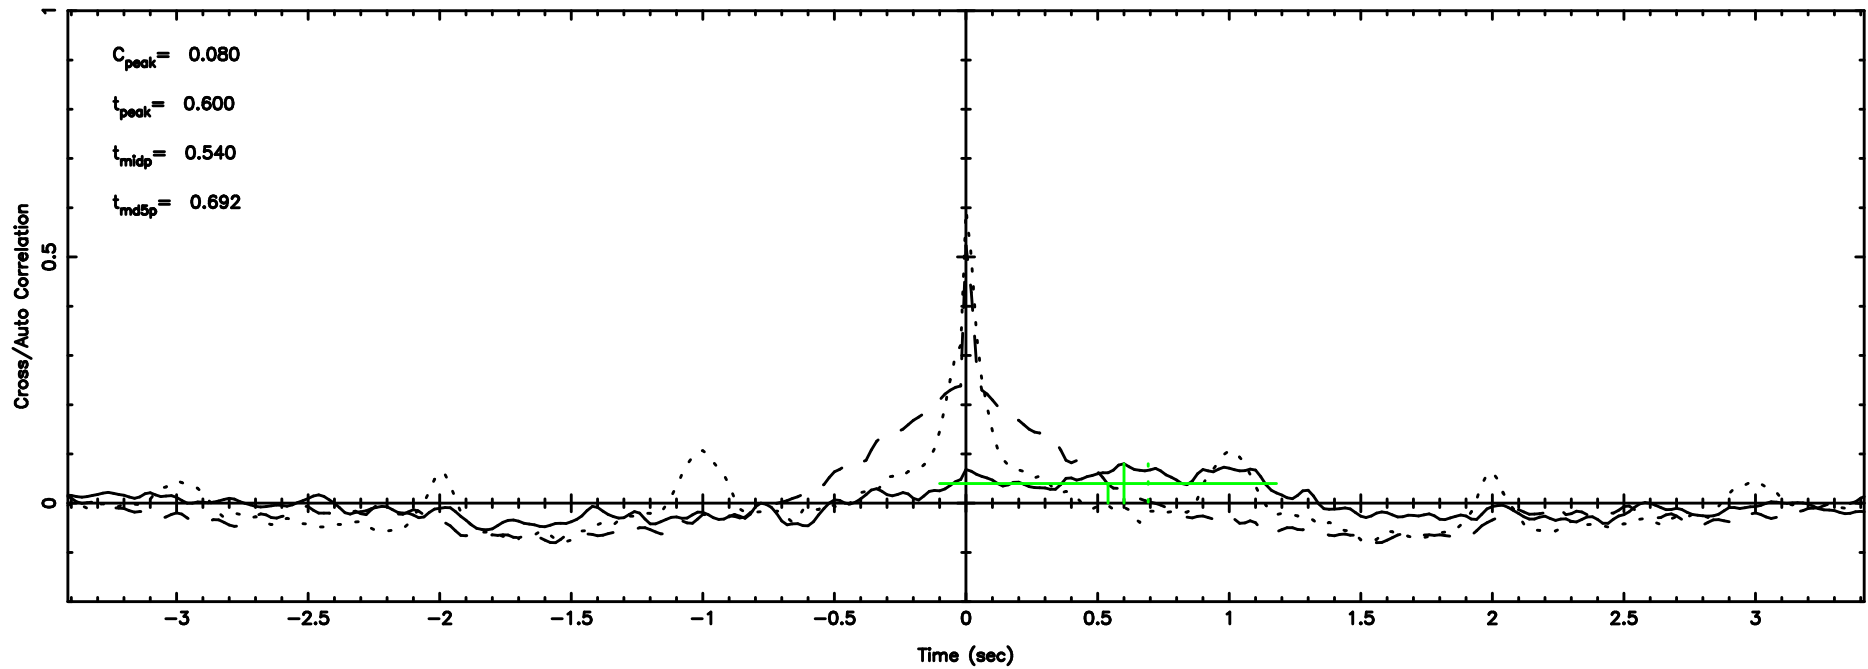

F20240830121311

BLK:14,SNR1: 0.97113 ,SNR2: 2.9119

1055+20 2024/08/30 3.25UT TOYOKAWA-FUJI

T20240830121311

BLK:10,SNR1: 0.44013 ,SNR2: 1.3781

K20240830121310

BLK:10,SNR1: 1.4201 ,SNR2: 2.7825

1055+20 2024/08/30 3.25UT TOYOKAWA-KISO