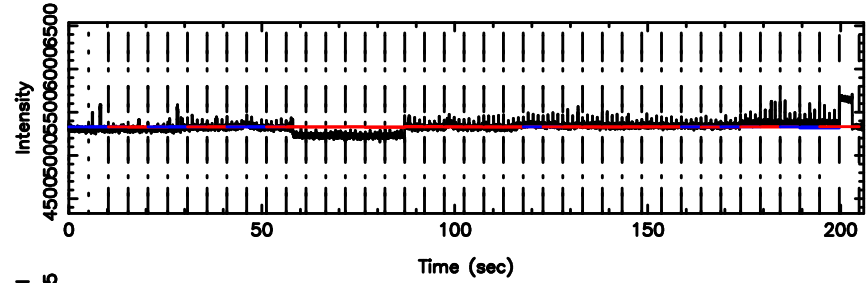

1355+01 2024/08/30 6.23UT FUJI -KISO

T20240830153324

BLK:11,SNR1: 0.35826 ,SNR2: 2.3445

Frequency (Hz)

F20240830153324

BLK:11,SNR1: 1.2616 ,SNR2: 4.8266

Frequency (Hz)

3C298 2024/08/30 6.58UT TOYOKAWA-FUJI