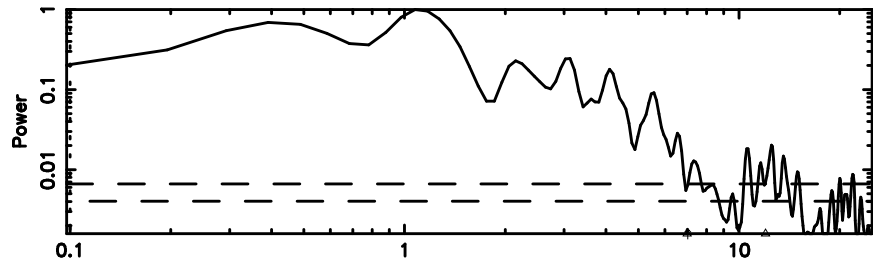

BLK:10,SNR1: 9.5640 ,SNR2: 27.665