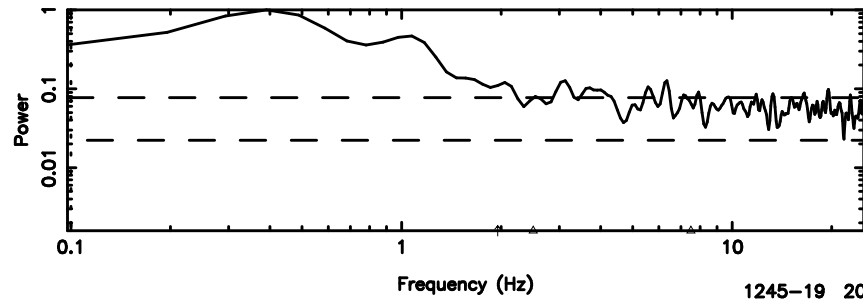

BLK:13,SNR1: 0.25302 ,SNR2: 4.1443