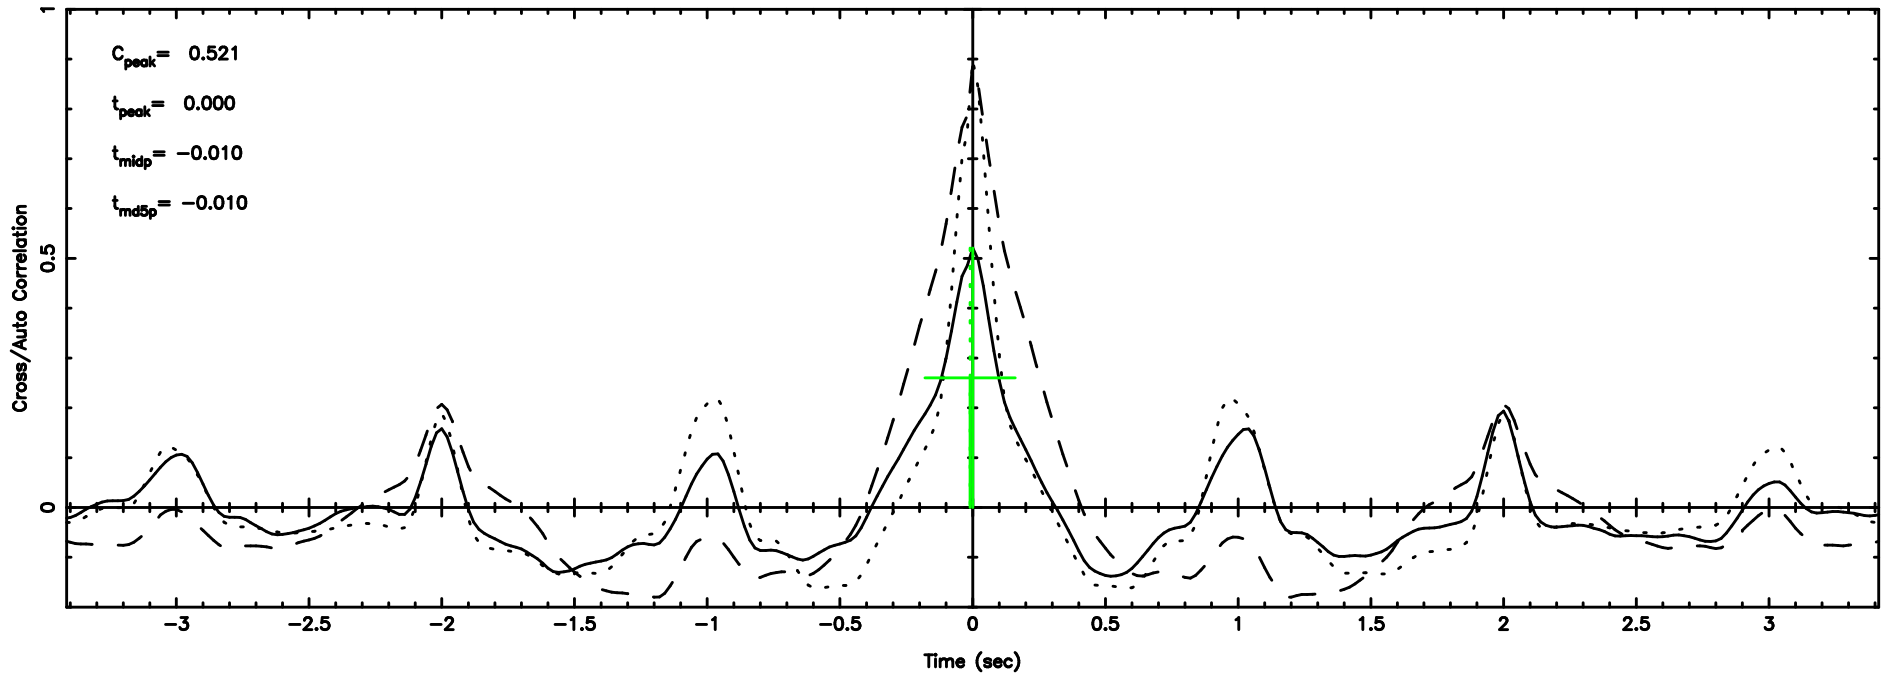

T20240830065858

BLK: 9,SNR1: 11.828 ,SNR2: 34.094

Frequency (Hz)

3C147 2024/08/29 22.01UT TOYOKAWA-KISO

K20240830065857

BLK: 9,SNR1: 9.2198 ,SNR2: 26.716

Frequency (Hz)

F20240830065858