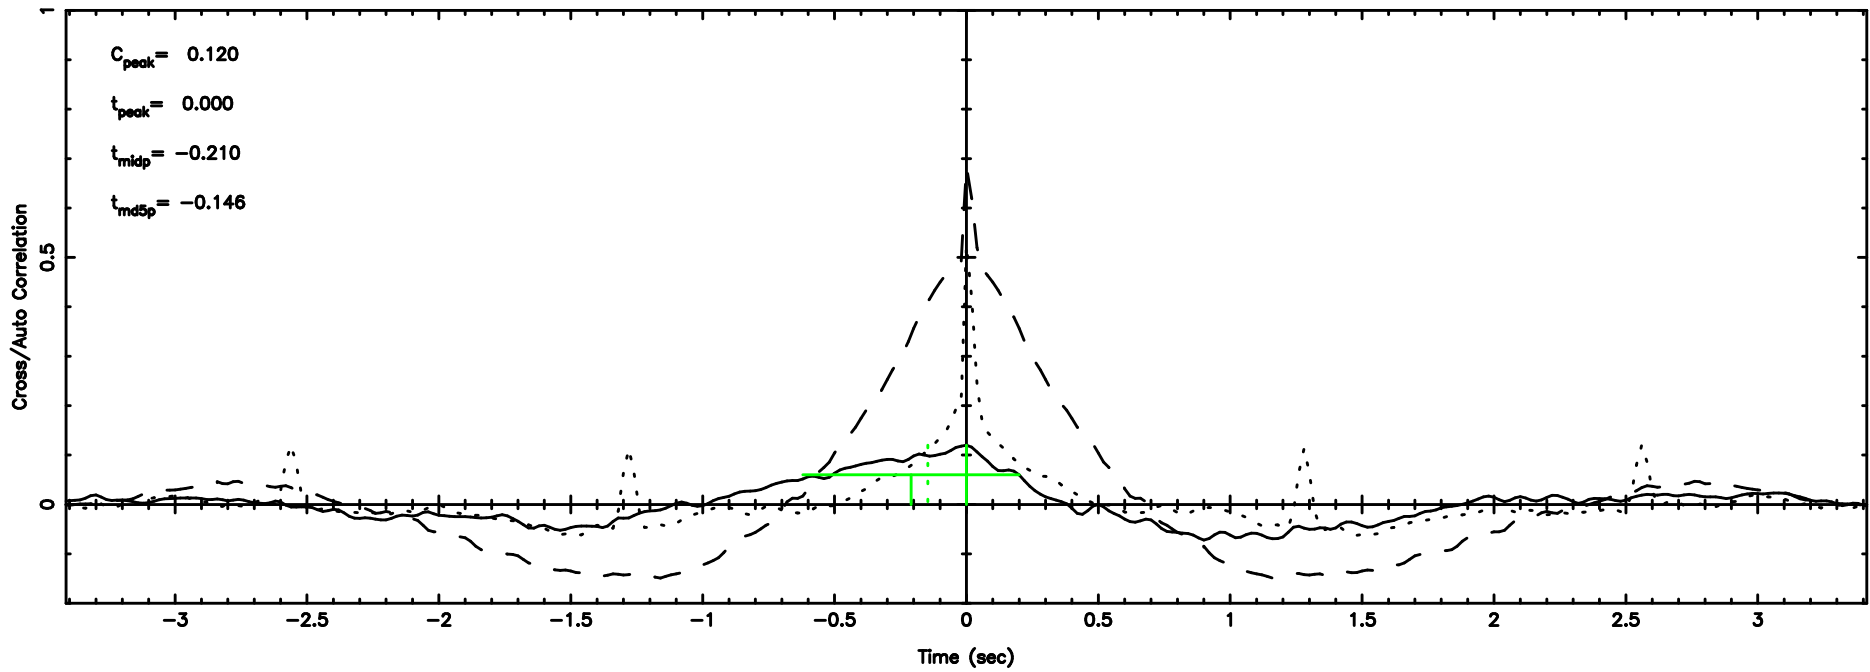

Frequency (Hz)

T20240830105837

BLK:19,SNR1: 22.329 ,SNR2: 23.998

0941-08 2024/08/30 2.01UT TOYOKAWA-KISO

K20240830105836

BLK:19,SNR1: 1.0174 ,SNR2: 2.2969

Frequency (Hz)

F20240830105837