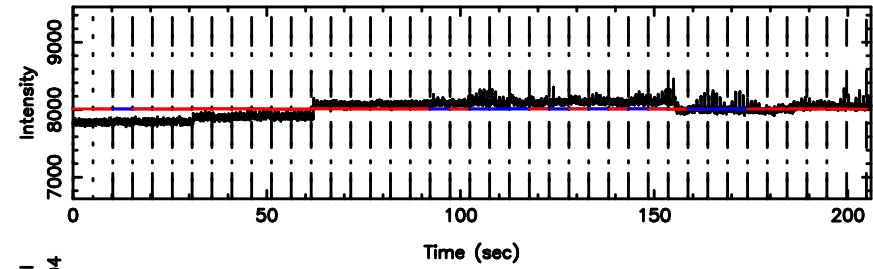

K20240830123516