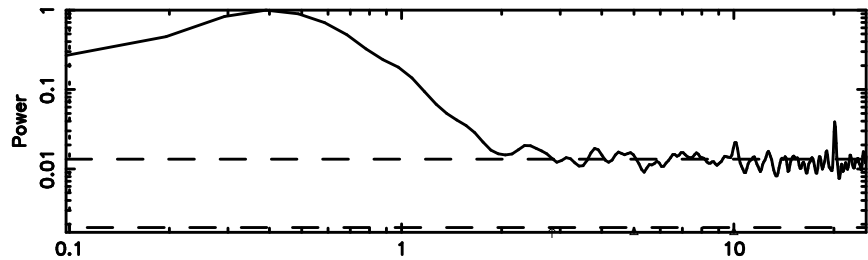

T20240830110659

BLK:18,SNR1: 2.0317 ,SNR2: 14.979

F20240830110659

BLK:18,SNR1: 2.2406 ,SNR2: 7.3330

3C230 2024/08/30 2.14UT TOYOKAWA-FUJI