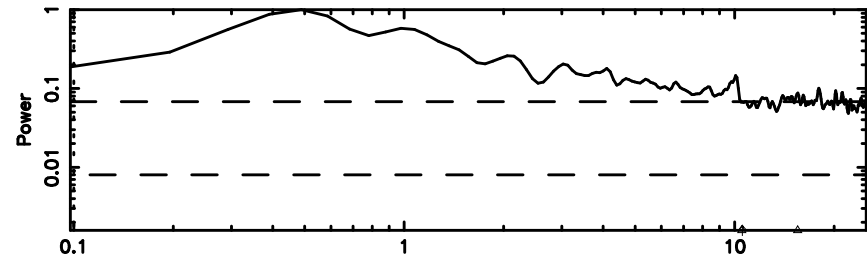

Frequency (Hz)

3C283 2024/08/30 5.46UT TOYOKAWA-KISO

F20240830142611

BLK:17,SNR1: 1.0035 ,SNR2: 1.3603

Frequency (Hz)

K20240830142610

BLK:17,SNR1: 1.3142 ,SNR2: 2.4789

Frequency (Hz)