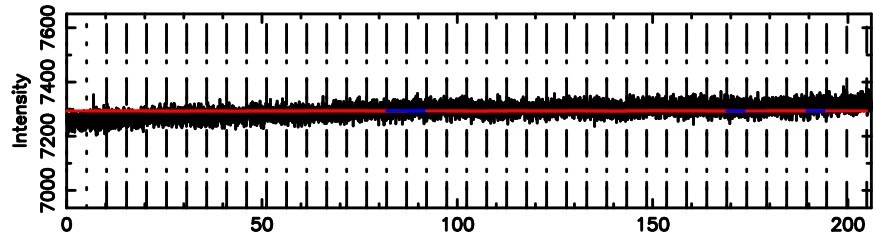

T20240830071547