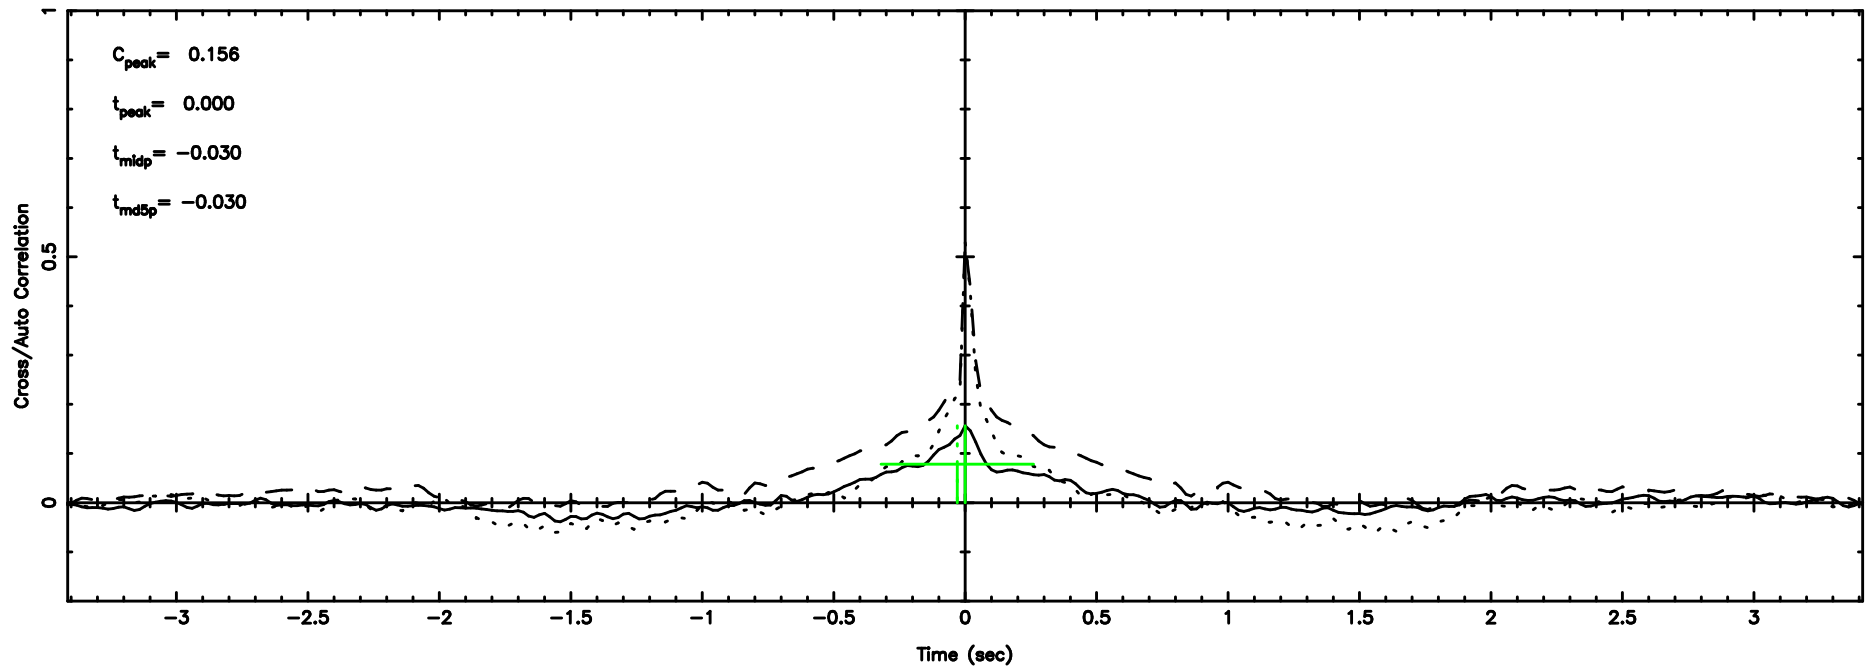

F20240830124450

BLK: 9,SNR1: 2.2944 ,SNR2: 4.4803

T20240830124450

BLK:16,SNR1: 13.464 ,SNR2: 20.758

1127-14 2024/08/30 3.78UT TOYOKAWA-KISO

K20240830124449

BLK:16,SNR1: 3.1025 ,SNR2: 4.2242

F20240830124450