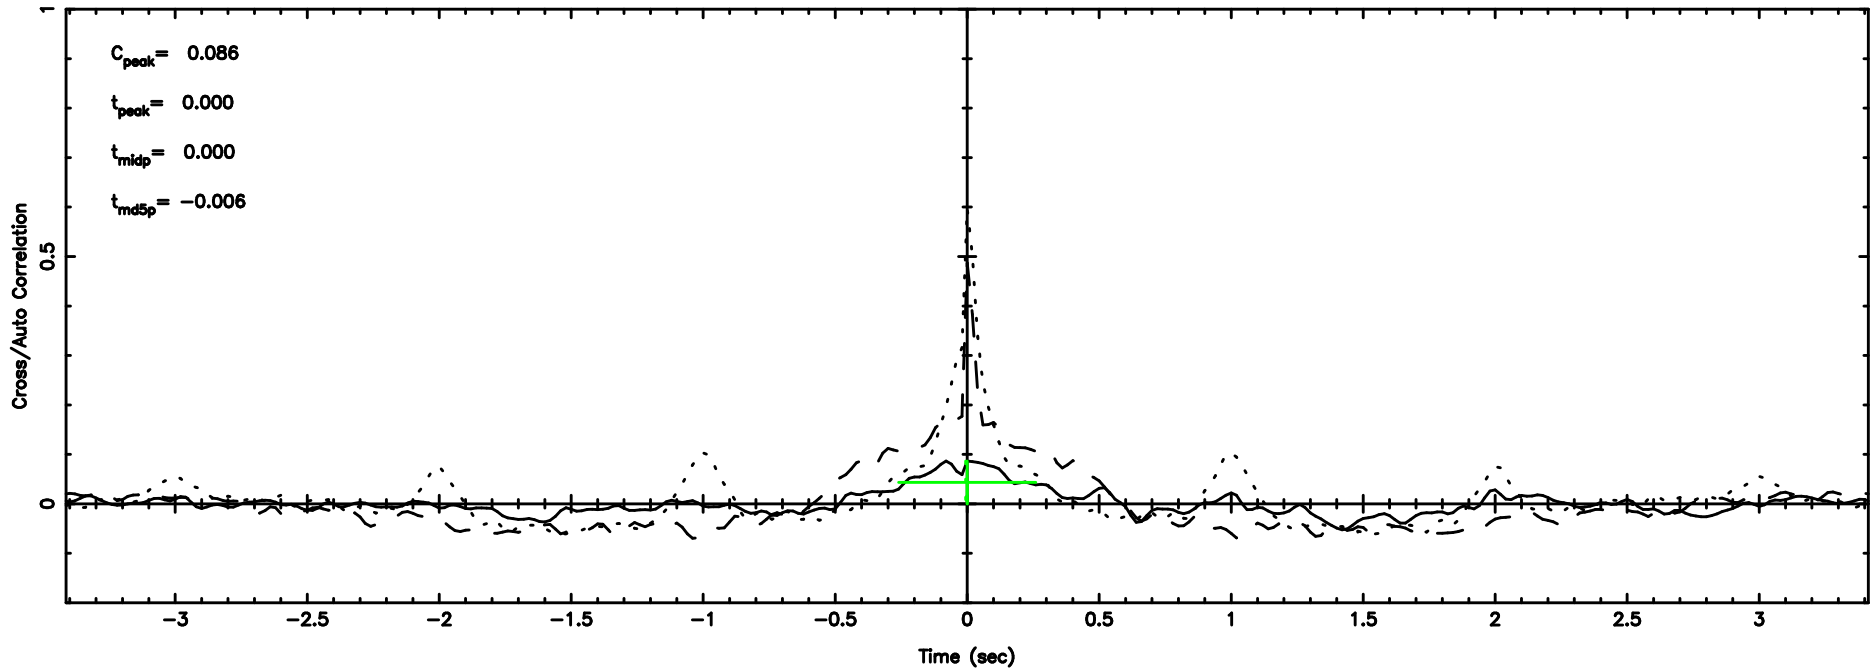

BLK:10,SNR1: 1.0588 ,SNR2: 7.7904

0919-142 2024/08/30 1.65UT TOYOKAWA-KISO

K20240830103713

BLK:10,SNR1: 0.64064 ,SNR2: 2.7904

Frequency (Hz)

F20240830103714

BLK: 7,SNR1:-0.18601 ,SNR2: 0.95931

Frequency (Hz)