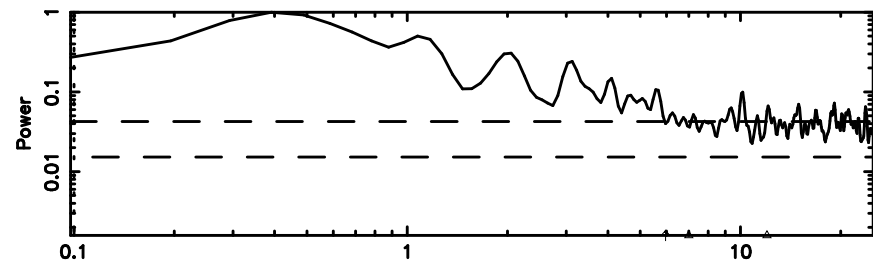

BLK: 8,SNR1: 1.1729 ,SNR2: 3.9794