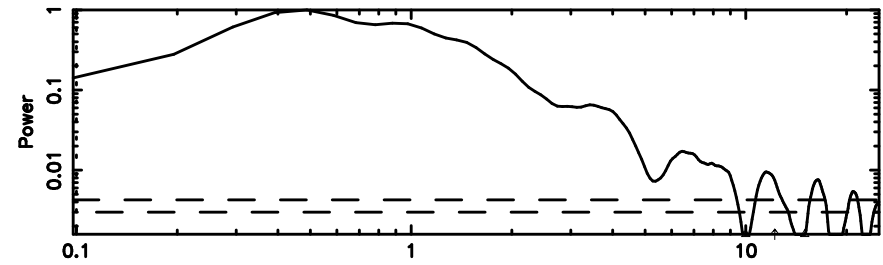

BLK:25,SNR1: 6.3681 ,SNR2: 19.557

Frequency (Hz)

F20240830064207

BLK:25,SNR1: 13.816 ,SNR2: 22.849

Frequency (Hz)

0523+116 2024/08/29 21.73UT TOYOKAWA-FUJI

T20240830064207

BLK:26,SNR1: 6.3685 ,SNR2: 19.558