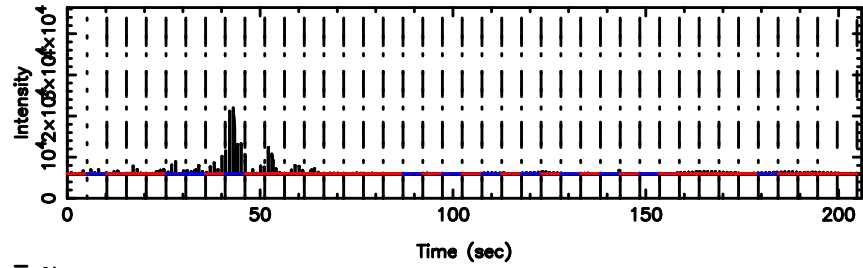

T20240830155349