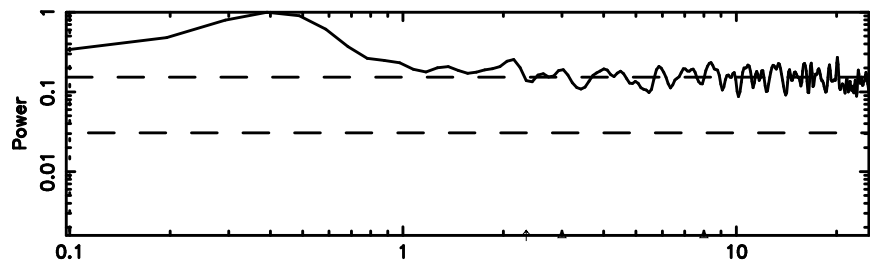

Frequency (Hz)

F20240830091700

BLK: 5,SNR1: 0.65924 ,SNR2: 2.2198

Frequency (Hz)

3C190 2024/08/30 0.31UT TOYOKAWA-FUJI

T20240830091700

BLK: 8,SNR1: 0.15968 ,SNR2: 1.1973

Frequency (Hz)