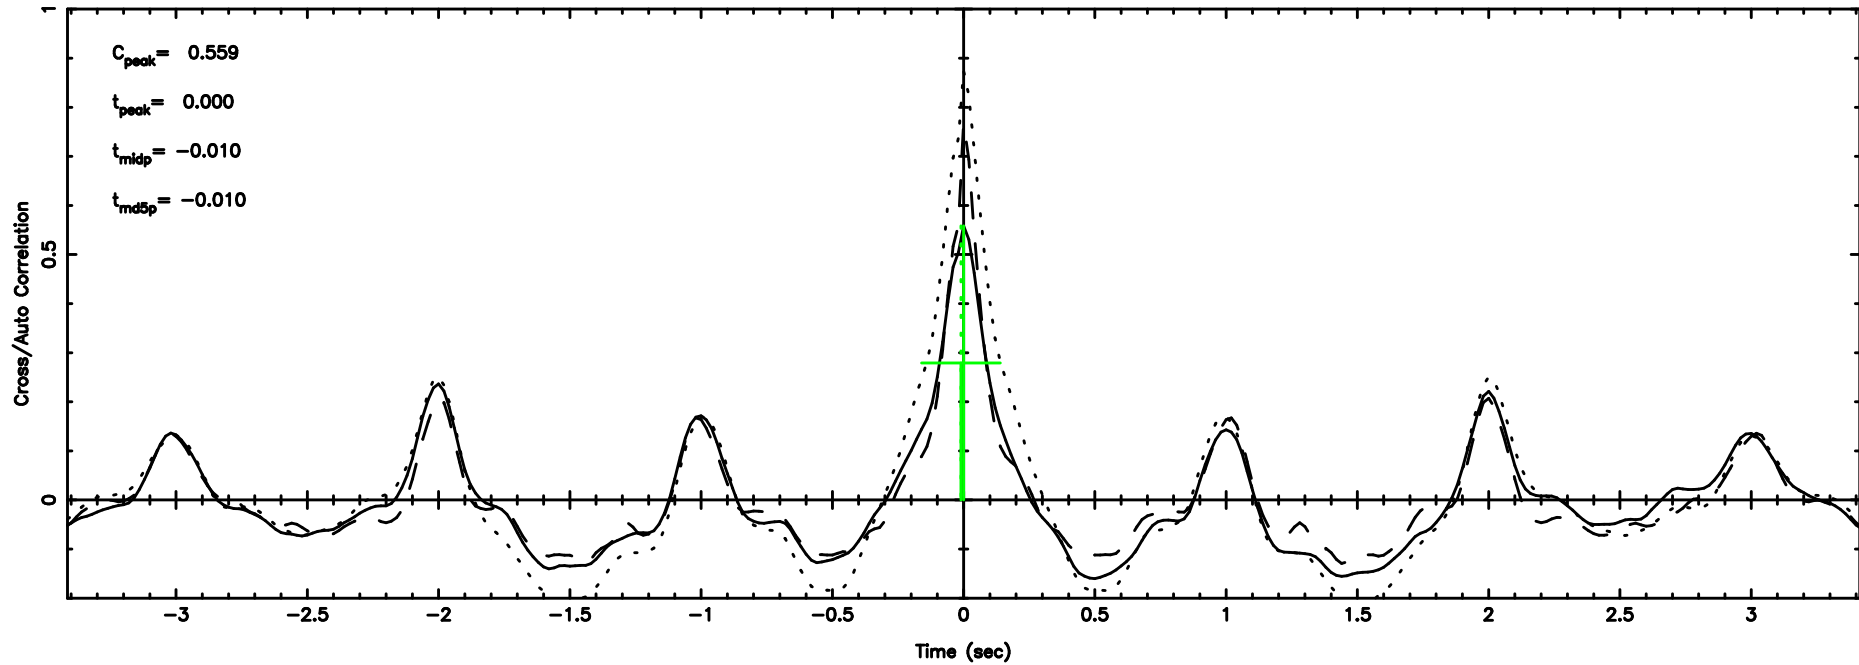

F20240830135654

BLK: 7,SNR1: 6.5183 ,SNR2: 18.858

K20240830135652

BLK: 7,SNR1: 7.4592 ,SNR2: 19.291

3C275 2024/08/30 4.98UT FUJI -KISO