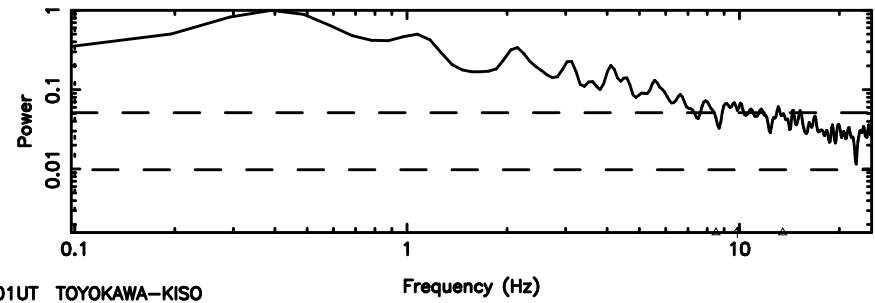

Frequency (Hz)

T20240830105837

BLK:19,SNR1: 22.329 ,SNR2: 23.998

0941-08 2024/08/30 2.01UT TOYOKAWA-KISO

K20240830105836

BLK:19,SNR1: 1.0174 ,SNR2: 2.2969

Frequency (Hz)

F20240830105837