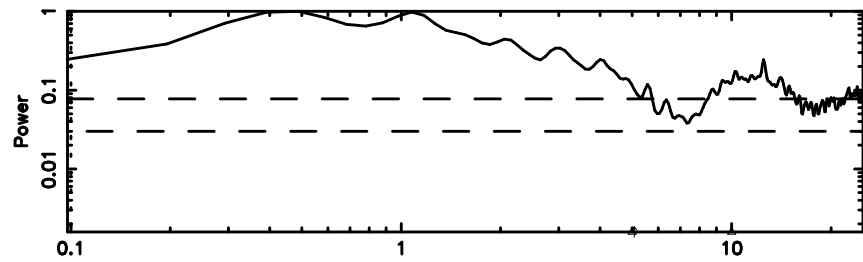

BLK:18,SNR1: 1.2031 ,SNR2: 4.1407