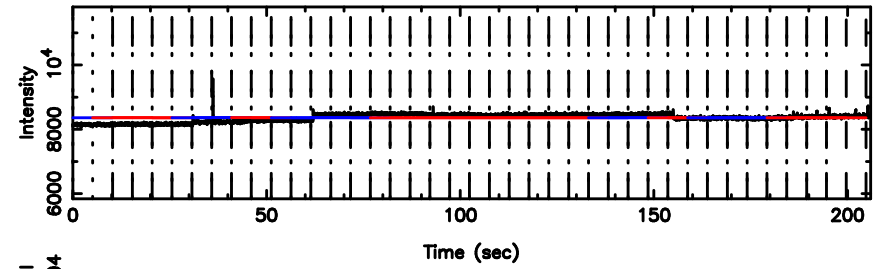

F20240830124450

BLK: 9,SNR1: 2.2944 ,SNR2: 4.4803

T20240830124450

BLK:16,SNR1: 13.464 ,SNR2: 20.758

1127-14 2024/08/30 3.78UT TOYOKAWA-KISO

K20240830124449

BLK:16,SNR1: 3.1025 ,SNR2: 4.2242

F20240830124450