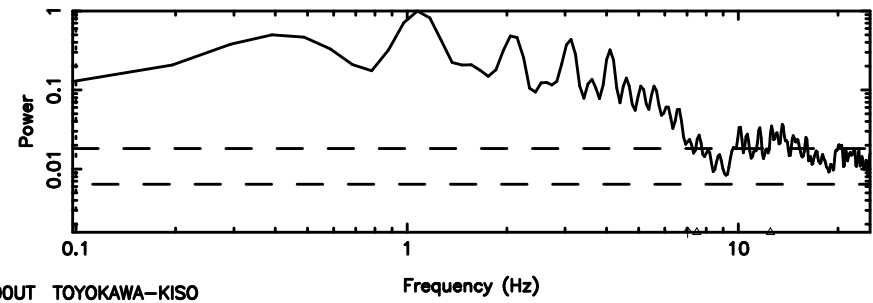

3C263.1 2024/08/30 4.00UT TOYOKAWA-FUJI

T20240830125810

BLK:13,SNR1: 0.87011 ,SNR2: 3.6651

K20240830125809

BLK:13,SNR1: 3.3983 ,SNR2: 9.7242

3C263.1 2024/08/30 4.00UT TOYOKAWA-KISO

F20240830125811

BLK: 8,SNR1: 1.1022 ,SNR2: 3.8618