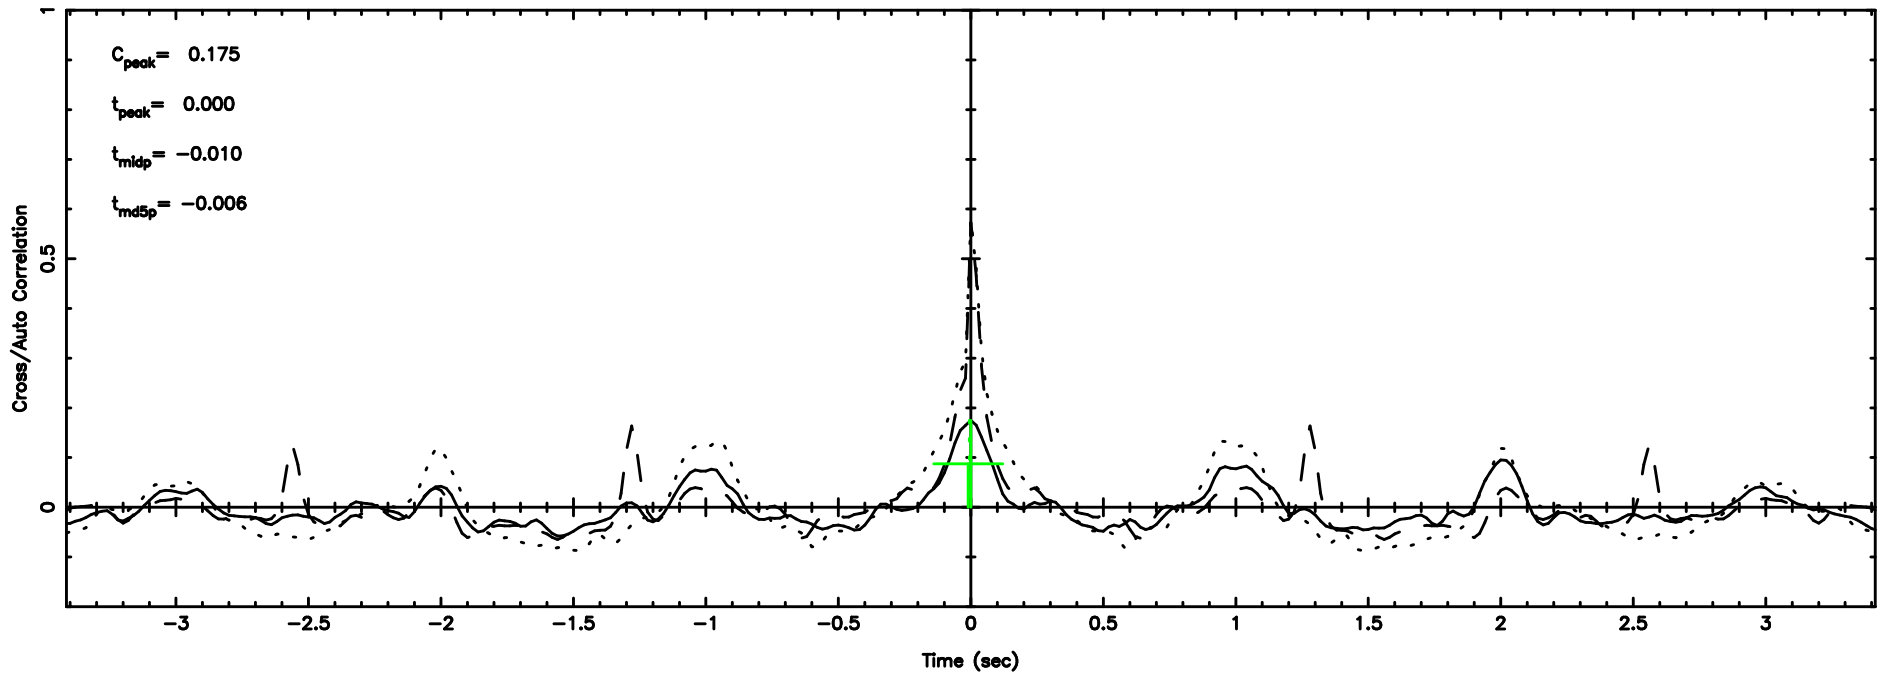

Frequency (Hz)

0652-130 2024/08/29 23.20UT FUJI -KISO