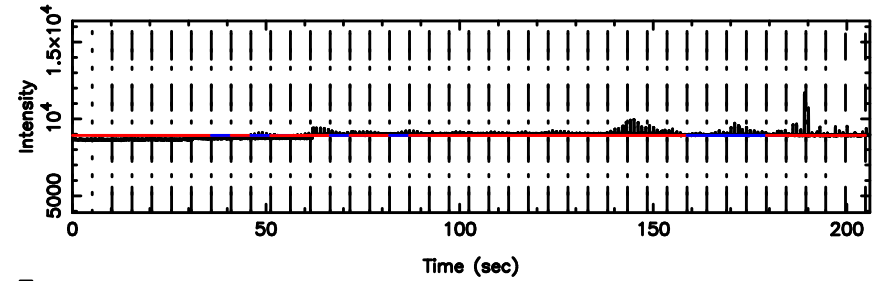

3C263.1 2024/08/30 4.00UT FUJI -KISO

K20240830125809