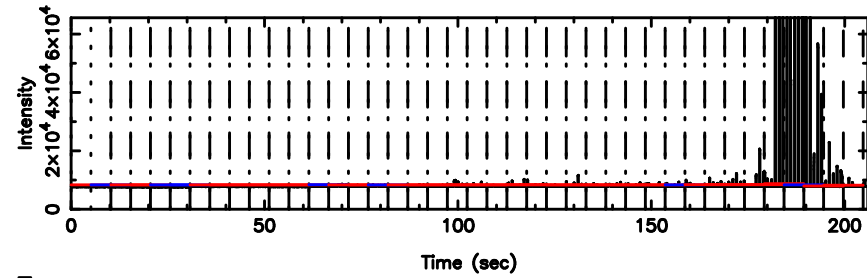

T20240830135653

BLK:11,SNR1: 9.3311 ,SNR2: 27.773

K20240830135652

BLK:11,SNR1: 10.833 ,SNR2: 27.198

3C275 2024/08/30 4.98UT TOYOKAWA-KISO

F20240830135654

BLK: 7,SNR1: 6.5183 ,SNR2: 18.858

K20240830135652