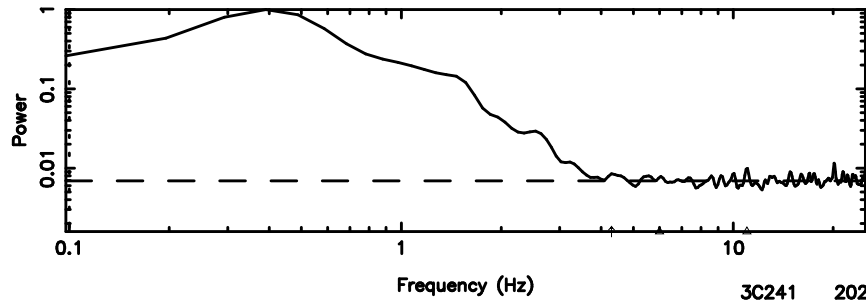

T20240830113657

BLK:28,SNR1: 4.4154 ,SNR2: 20.801

F20240830113658

BLK:28,SNR1: 0.29205 ,SNR2: 2.6376

3C241 2024/08/30 2.64UT TOYOKAWA-FUJI