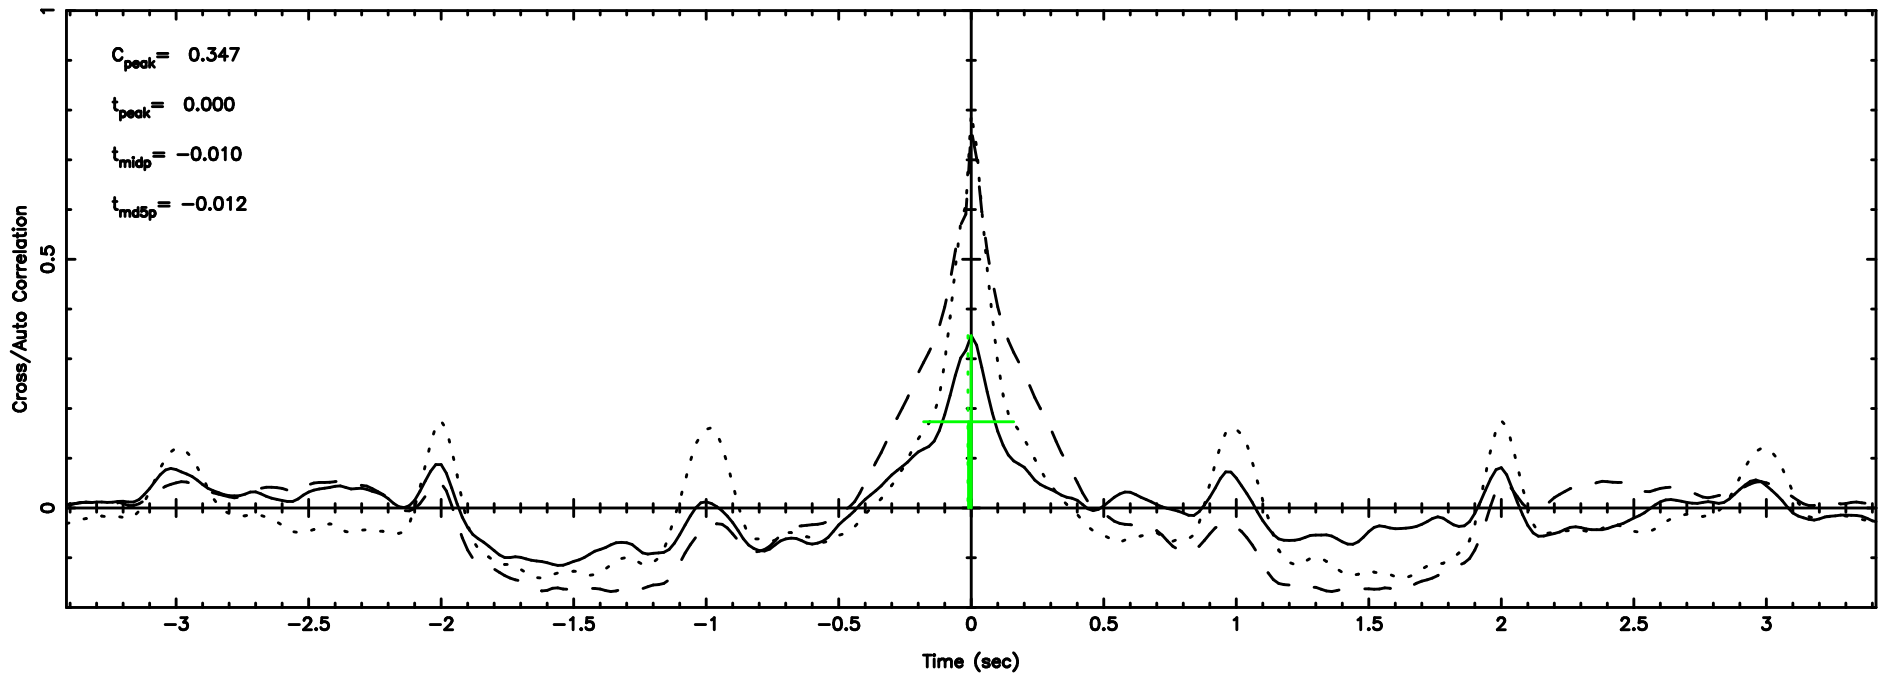

BLK:12,SNR1: 3.3138 ,SNR2: 6.3480

Frequency (Hz)

3C161 2024/08/29 22.74UT TOYOKAWA-KISO

K20240830074240

BLK:12,SNR1: 10.161 ,SNR2: 29.776

Frequency (Hz)

F20240830074242

BLK:10,SNR1: 3.5885 ,SNR2: 9.5069