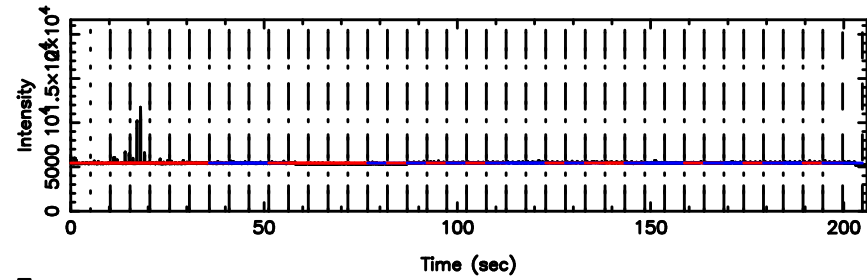

F20240830141041