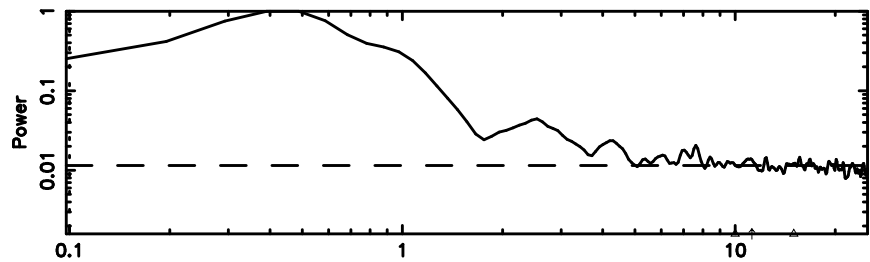

BLK:14,SNR1: 0.49178 ,SNR2: 1.3197

Frequency (Hz)

3C208 2024/08/30 1.17UT TOYOKAWA-FUJI

T20240830100821

BLK:24,SNR1: 2.8909 ,SNR2: 5.1623

Frequency (Hz)

K20240830100820

BLK:24,SNR1: 1.0674 ,SNR2: 5.4559