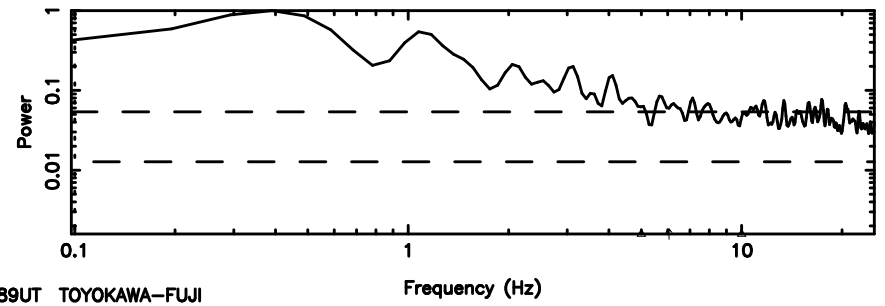

BLK:10,SNR1: 0.74220 ,SNR2: 2.6806

0732+33 2024/08/29 23.89UT TOYOKAWA-FUJI