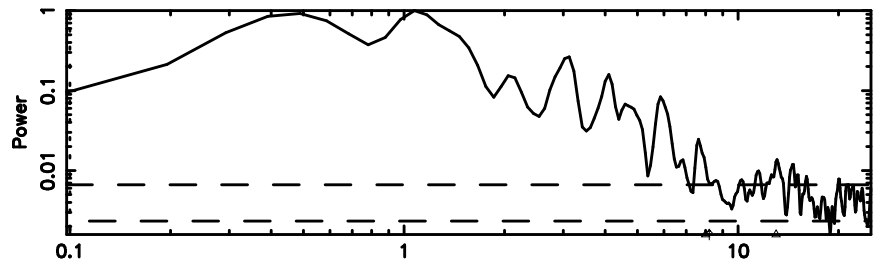

3C152 2024/08/29 22.37UT TOYOKAWA-FUJI

F20240830072019

BLK: 6,SNR1: 5.7070 ,SNR2: 14.631

Frequency (Hz)

T20240830072019

BLK: 4,SNR1: 9.6213 ,SNR2: 23.736

Frequency (Hz)

3C152 2024/08/29 22.37UT TOYOKAWA-KISO