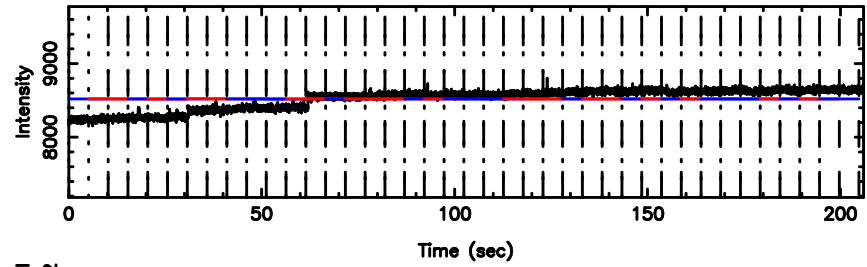

K20240830153323