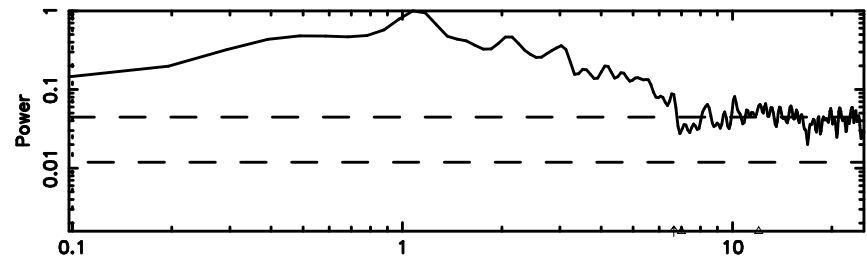

BLK:13,SNR1: 0.74455 ,SNR2: 2.3524

1355+01 2024/08/30 6.23UT TOYOKAWA-KISO

F20240830151213

BLK: 8,SNR1: 1.1726 ,SNR2: 2.7977

Frequency (Hz)

K20240830151212

BLK: 8,SNR1: 1.6979 ,SNR2: 5.1557

Frequency (Hz)