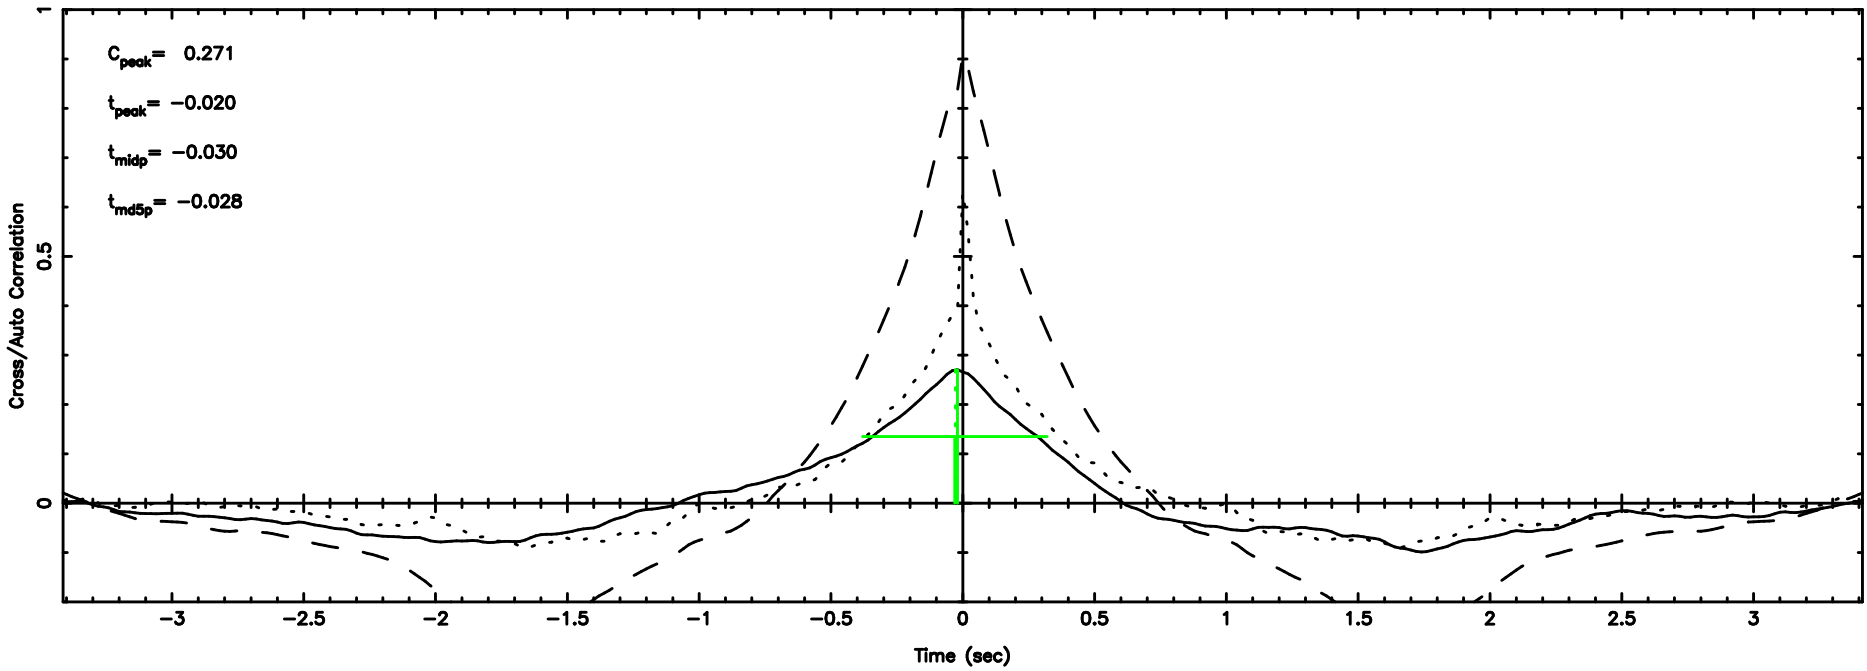

T20240830112300

BLK:24,SNR1: 23.400 ,SNR2: 52.955

K20240830112259

BLK:24,SNR1: 1.3996 ,SNR2: 6.2894

3C237 2024/08/30 2.41UT TOYOKAWA-KISO