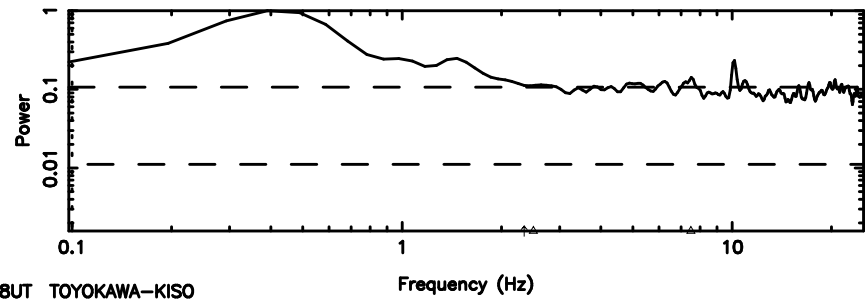

T20240830153324

BLK:19,SNR1: 0.47160 ,SNR2: 2.9345

K20240830153323

BLK:19,SNR1: 0.16272 ,SNR2: 2.0241

3C298 2024/08/30 6.58UT TOYOKAWA-KISO

F20240830153324

BLK:15,SNR1: 0.66535 ,SNR2: 3.6336

Frequency (Hz)