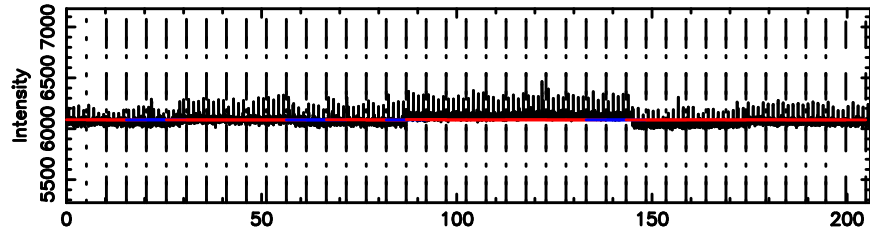

BLK: 3,SNR1: 0.77599 ,SNR2: 2.8612

Frequency (Hz)

0652-130 2024/08/29 23.20UT TOYOKAWA-KISO

F20240830081014

BLK: 7,SNR1: 0.98026E-02,SNR2: 1.2616

Frequency (Hz)

K20240830081013

BLK: 7,SNR1: 1.8470 ,SNR2: 4.9440