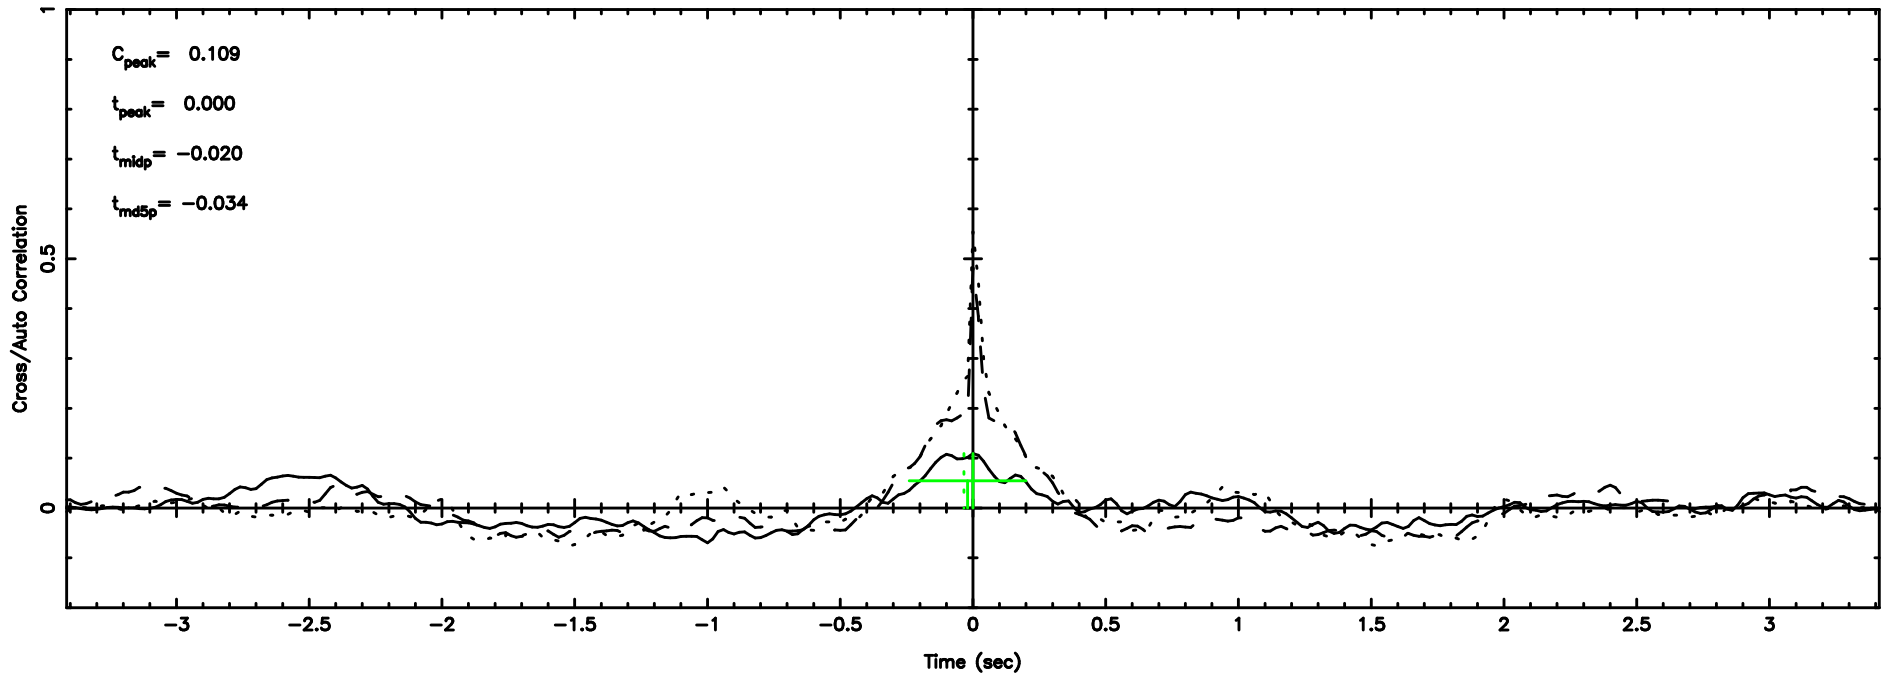

Frequency (Hz)

0531+194 2024/08/29 21.87UT TOYOKAWA-KISO