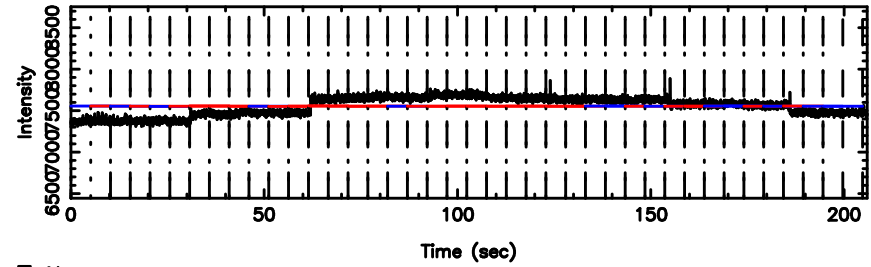

K20240830140257