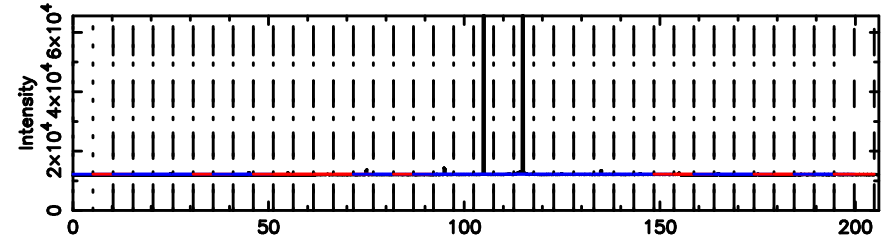

Frequency (Hz)

K20240830064206