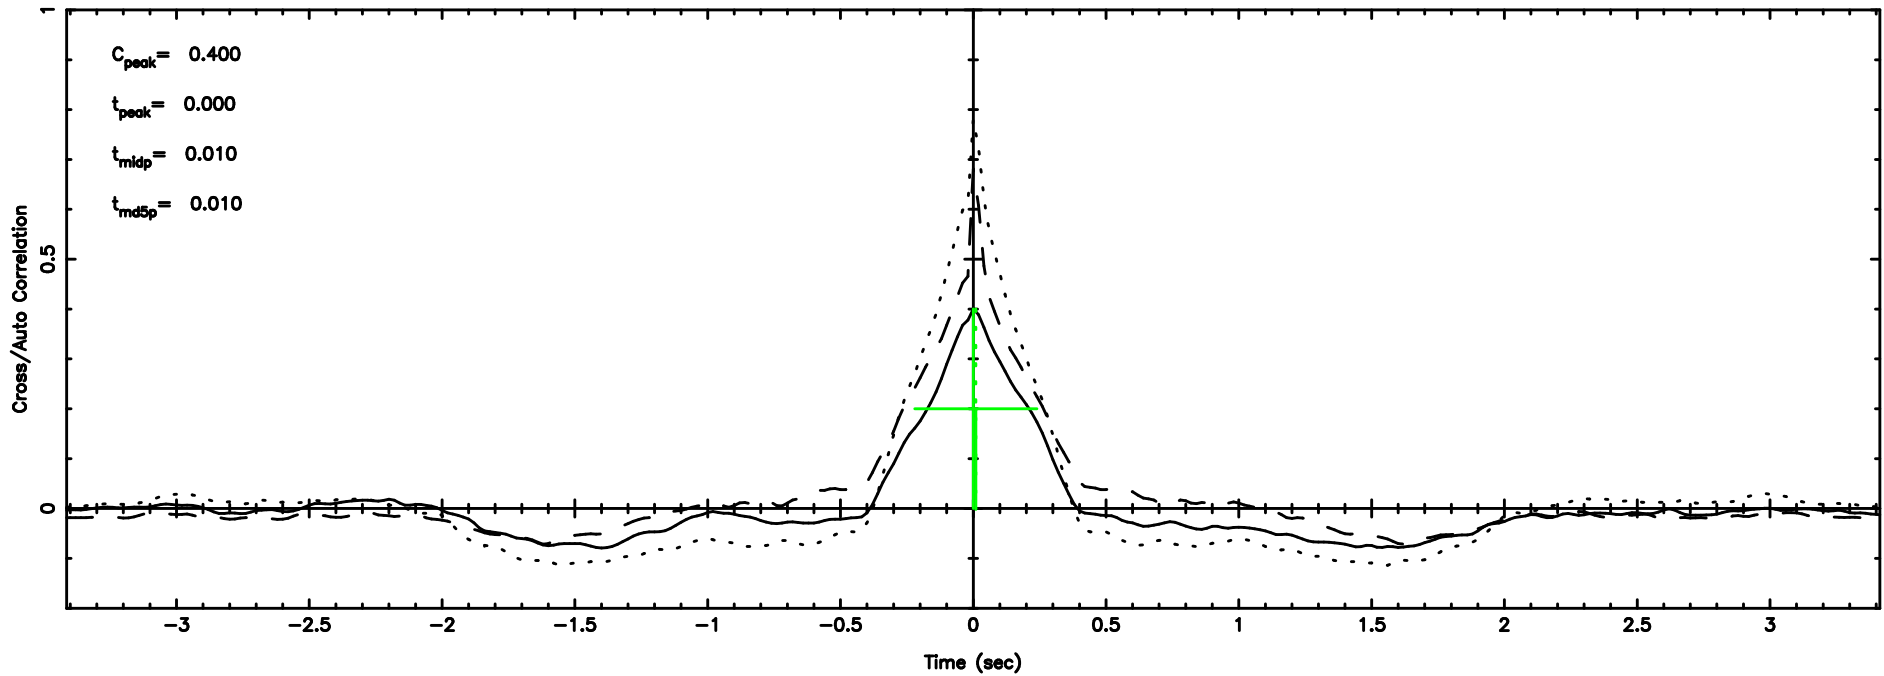

Frequency (Hz)

K20240830064206

BLK:26,SNR1: 15.038 ,SNR2: 25.674

Frequency (Hz)

0523+116 2024/08/29 21.73UT TOYOKAWA-KISO

F20240830064207

BLK:22,SNR1: 13.853 ,SNR2: 22.910

Frequency (Hz)