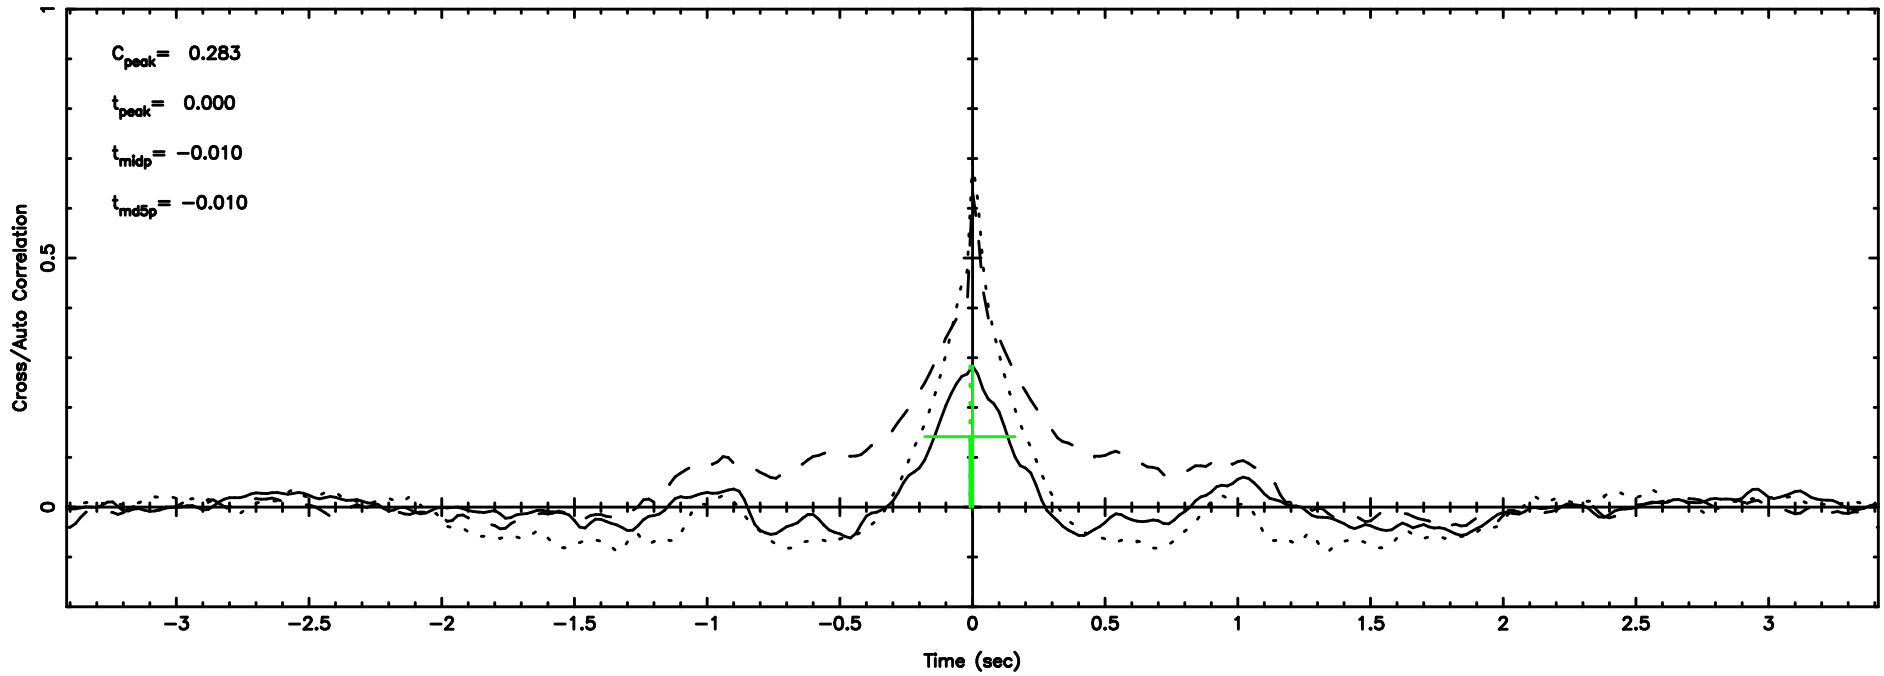

Frequency (Hz)

F20240830070710

BLK: 5,SNR1: 7.4834 ,SNR2: 16.443

Frequency (Hz)

0548+16 2024/08/29 22.15UT TOYOKAWA-FUJI

T20240830070709

BLK:10,SNR1: 2.5726 ,SNR2: 10.099

Frequency (Hz)