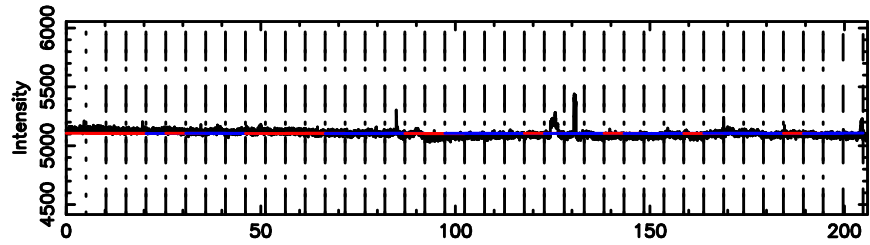

BLK:14,SNR1: 0.49178 ,SNR2: 1.3197

Frequency (Hz)

3C208 2024/08/30 1.17UT TOYOKAWA-FUJI

T20240830100821

BLK:24,SNR1: 2.8909 ,SNR2: 5.1623

Frequency (Hz)

K20240830100820

BLK:24,SNR1: 1.0674 ,SNR2: 5.4559