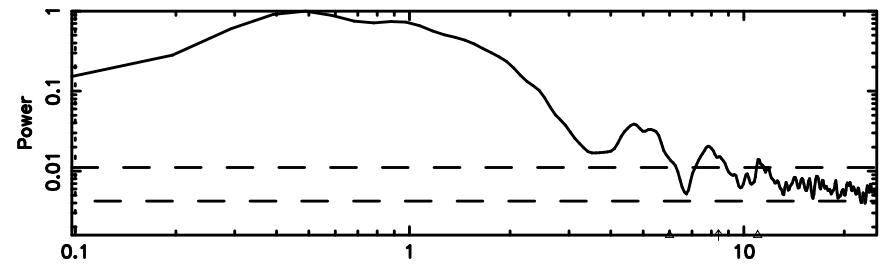

BLK:25,SNR1: 5.1397 ,SNR2: 12.749