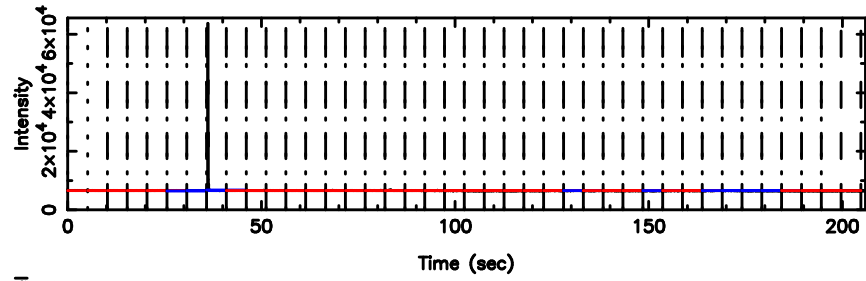

T20240830124450