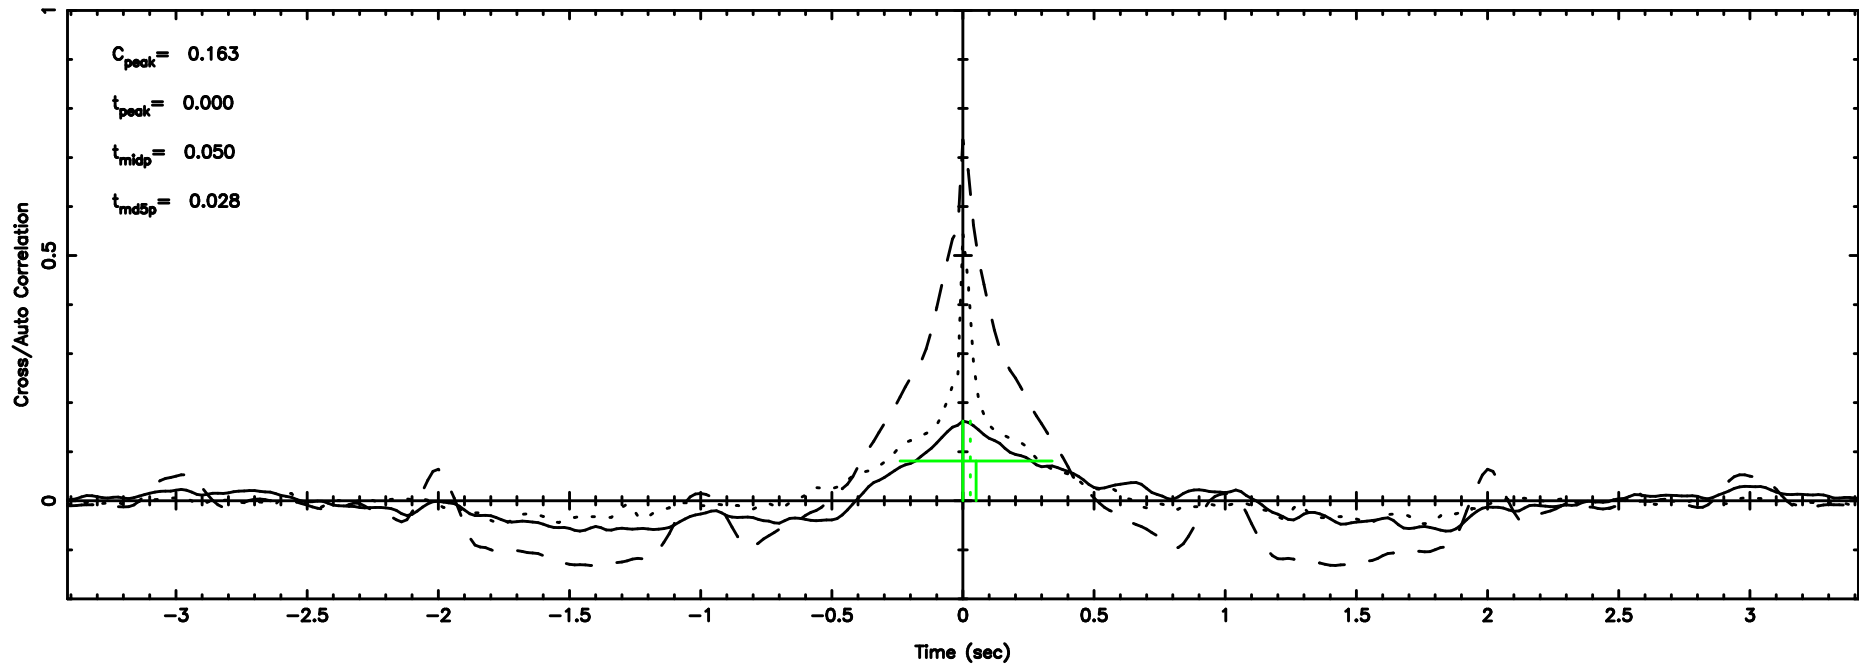

Frequency (Hz)

3C283 2024/08/30 5.46UT TOYOKAWA-FUJI