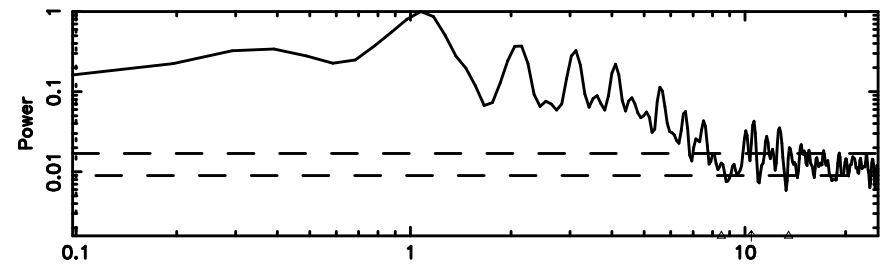

Frequency (Hz)

0531+194 2024/08/29 21.87UT TOYOKAWA-KISO

F20240830065038

BLK: 4,SNR1: 3.7100 ,SNR2: 10.075

Frequency (Hz)

K20240830065037

BLK: 4,SNR1: 3.0394 ,SNR2: 6.0085

Frequency (Hz)