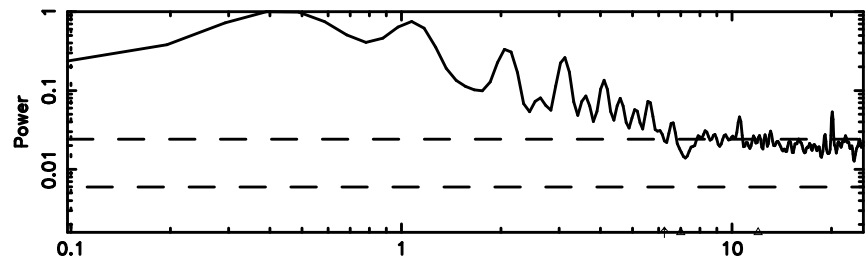

BLK:20,SNR1: 2.1756 ,SNR2: 7.1979