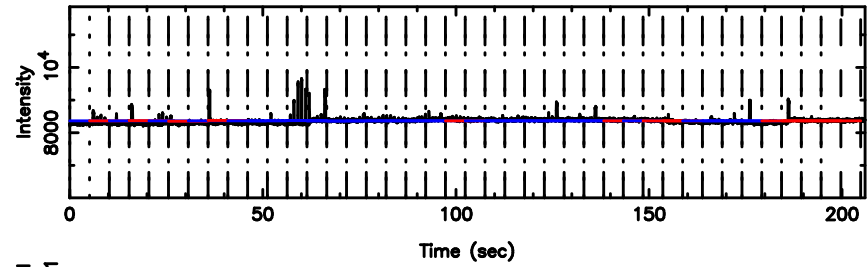

F20240830144526

BLK:22,SNR1: 5.8415 ,SNR2: 14.285

3C286 2024/08/30 5.79UT TOYOKAWA-FUJI

T20240830144526

BLK:27,SNR1: 2.8572 ,SNR2: 12.694

K20240830144525

BLK:27,SNR1: 5.6752 ,SNR2: 18.455

3C286 2024/08/30 5.79UT TOYOKAWA-KISO