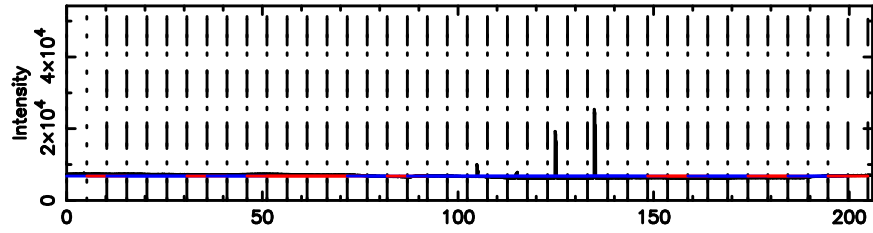

BLK:25,SNR1: 6.3681 ,SNR2: 19.557

Frequency (Hz)

F20240830064207

BLK:25,SNR1: 13.816 ,SNR2: 22.849

Frequency (Hz)

0523+116 2024/08/29 21.73UT TOYOKAWA-FUJI

T20240830064207

BLK:26,SNR1: 6.3685 ,SNR2: 19.558