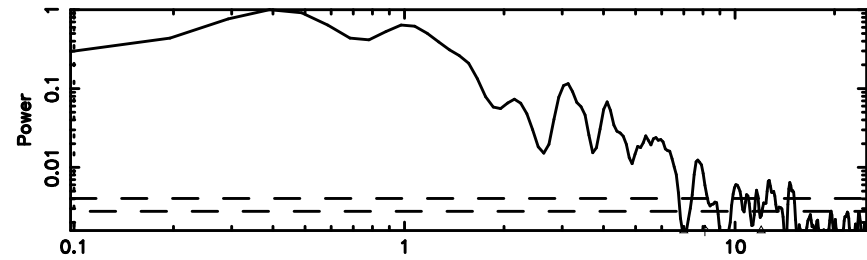

BLK:16,SNR1: 12.021 ,SNR2: 30.260