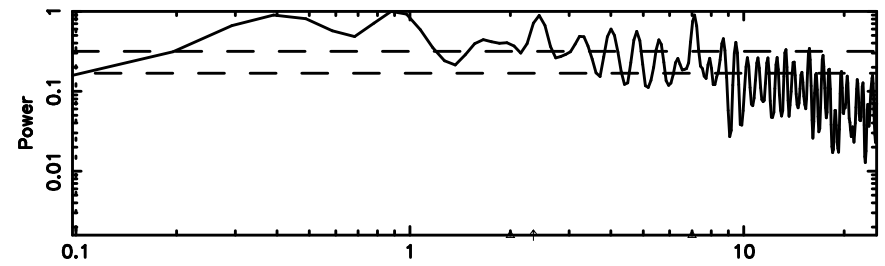

BLK: 2,SNR1:-0.28046 ,SNR2: 0.64253