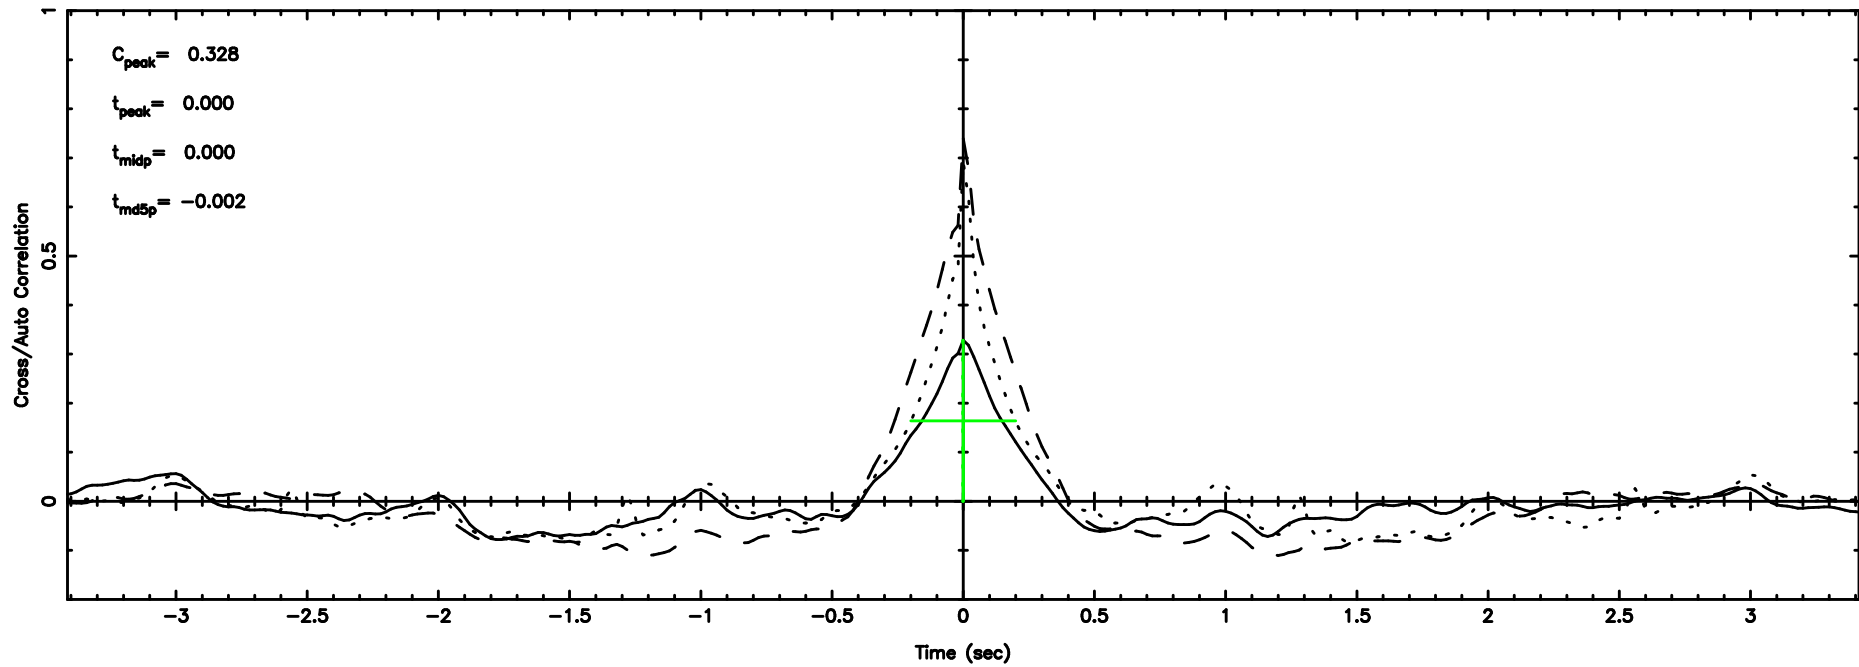

T20240830141041

BLK:24,SNR1: 2.6176 ,SNR2: 11.503

K20240830141040

BLK:24,SNR1: 4.6077 ,SNR2: 13.578

3C279 2024/08/30 5.21UT TOYOKAWA-KISO

F20240830141041

BLK:16,SNR1: 1.8695 ,SNR2: 6.1447

Frequency (Hz)