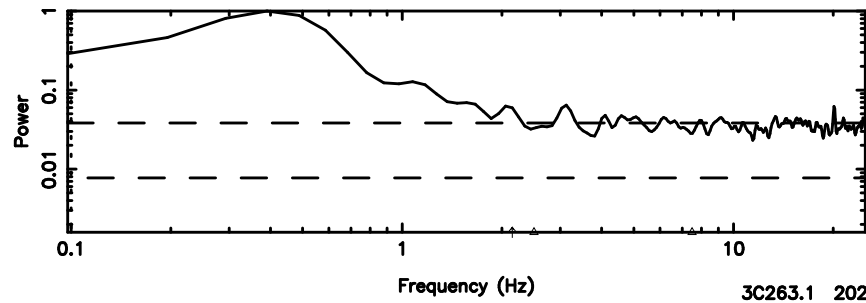

BLK:21,SNR1: 0.54554 ,SNR2: 5.7414