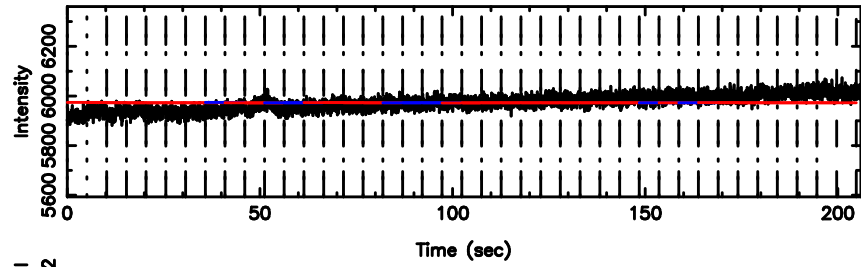

T20240830163404