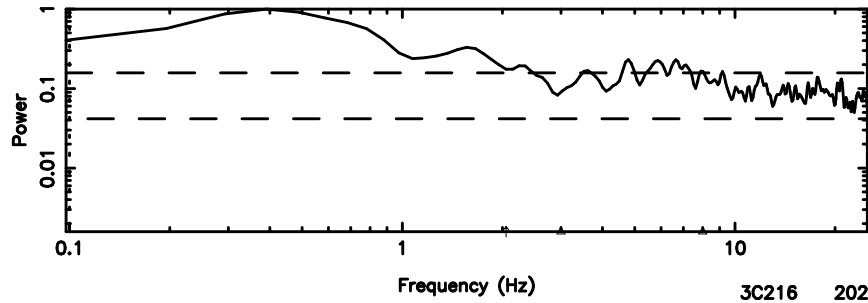

Frequency (Hz)

T20240830102502

BLK:11,SNR1: 0.28617 ,SNR2: 1.5197

F20240830102502

BLK:11,SNR1: 1.0658 ,SNR2: 4.8818

3C216 2024/08/30 1.45UT TOYOKAWA-FUJI

T20240830102502

BLK: 9,SNR1:-0.46878E-01,SNR2: 1.8714