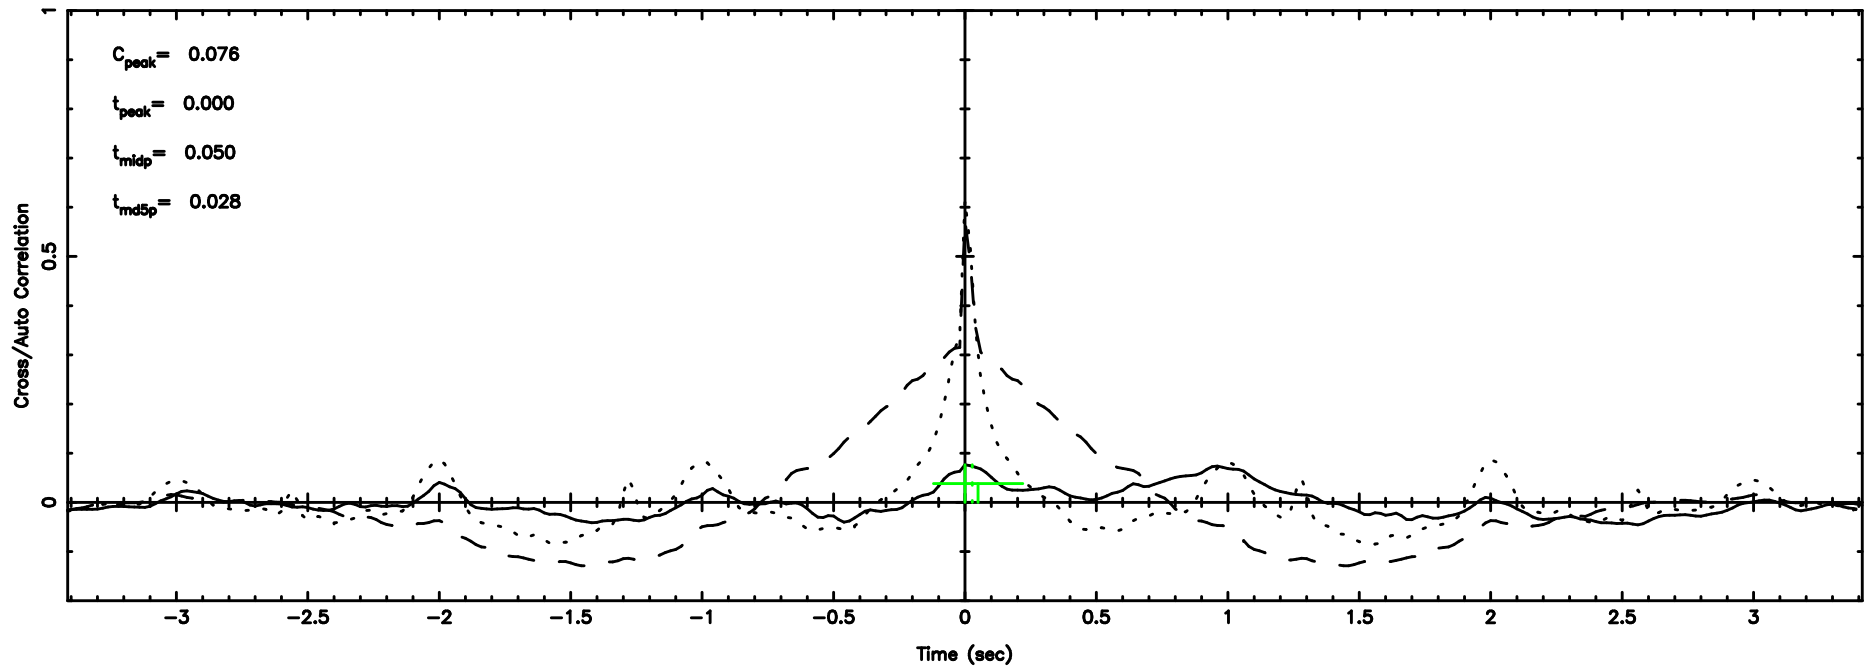

3C263.1 2024/08/30 4.00UT TOYOKAWA-FUJI