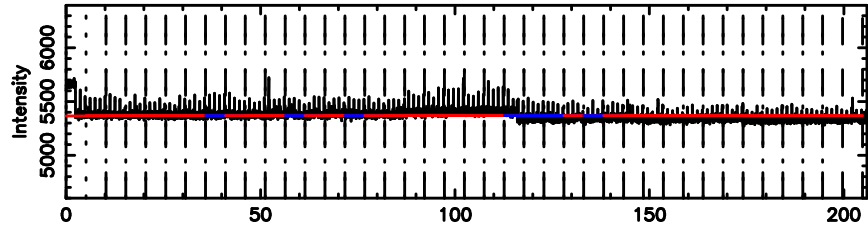

BLK:10,SNR1: 1.0588 ,SNR2: 7.7904

0919-142 2024/08/30 1.65UT TOYOKAWA-KISO

K20240830103713

BLK:10,SNR1: 0.64064 ,SNR2: 2.7904

Frequency (Hz)

F20240830103714

BLK: 7,SNR1:-0.18601 ,SNR2: 0.95931

Frequency (Hz)