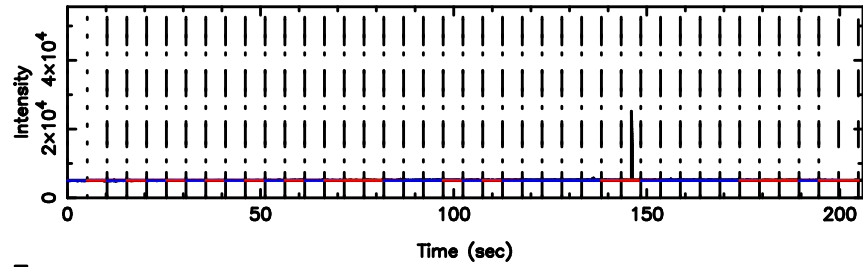

BLK:18,SNR1: 1.2031 ,SNR2: 4.1407

Frequency (Hz)

K20240830144034

BLK:18,SNR1: 4.8472 ,SNR2: 11.411

Frequency (Hz)

1323+32 2024/08/30 5.70UT FUJI -KISO

T20240830144526

BLK:22,SNR1: 5.7121 ,SNR2: 14.069