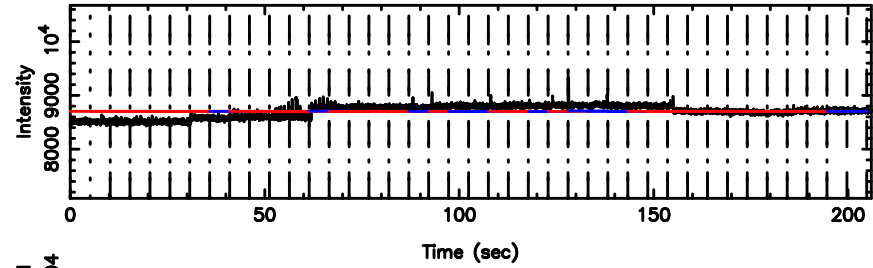

T20240830103714

BLK:10,SNR1: 1.0588 ,SNR2: 7.7904

0919-142 2024/08/30 1.65UT TOYOKAWA-KISO

K20240830103713

BLK:10,SNR1: 0.64064 ,SNR2: 2.7904

Frequency (Hz)