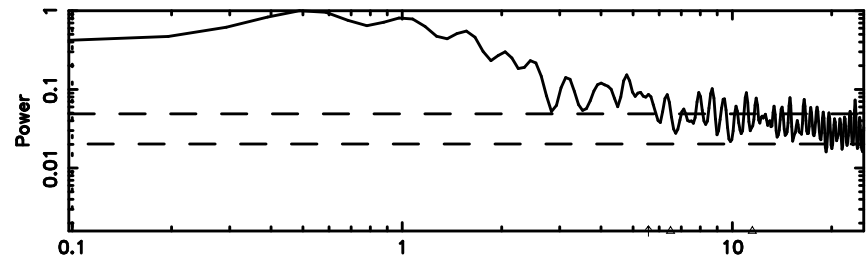

1355+01 2024/08/30 6.23UT FUJI -KISO

T20240830153324

BLK:11,SNR1: 0.35826 ,SNR2: 2.3445

Frequency (Hz)

F20240830153324

BLK:11,SNR1: 1.2616 ,SNR2: 4.8266

Frequency (Hz)

3C298 2024/08/30 6.58UT TOYOKAWA-FUJI