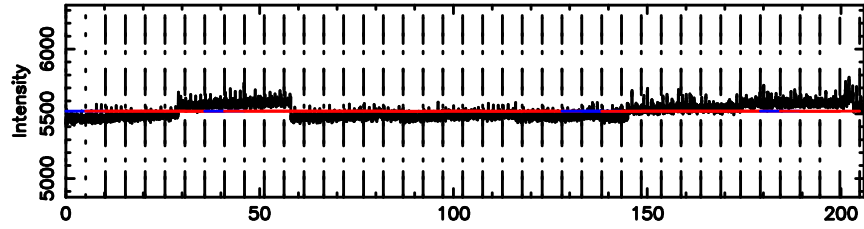

F20240830121311