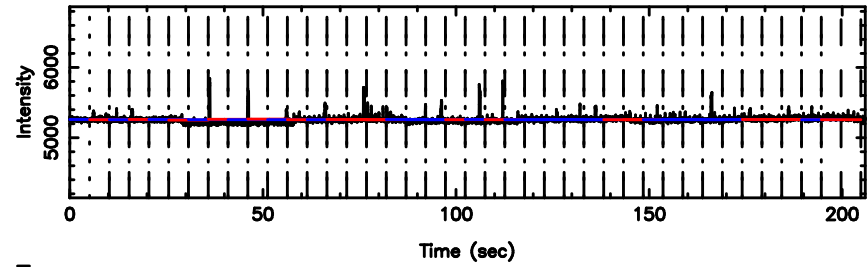

F20240830144526