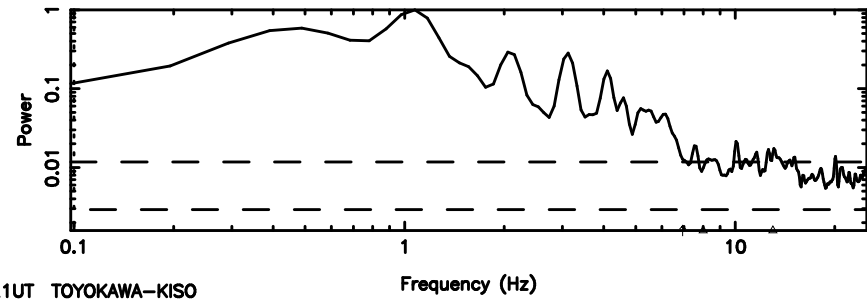

T20240830141041

BLK:24,SNR1: 2.6176 ,SNR2: 11.503

K20240830141040

BLK:24,SNR1: 4.6077 ,SNR2: 13.578

3C279 2024/08/30 5.21UT TOYOKAWA-KISO

F20240830141041

BLK:16,SNR1: 1.8695 ,SNR2: 6.1447

Frequency (Hz)