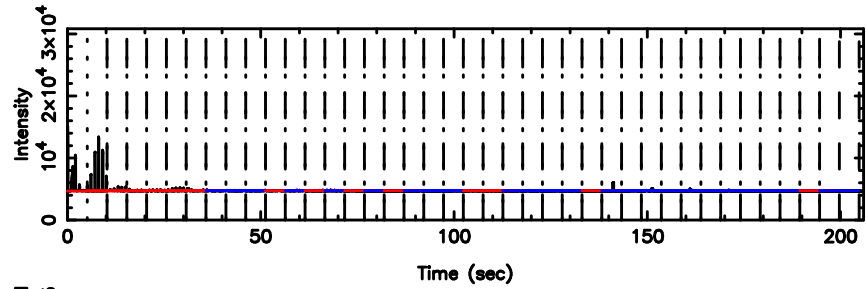

T20240830141041

BLK:24,SNR1: 2.6176 ,SNR2: 11.503

K20240830141040

BLK:24,SNR1: 4.6077 ,SNR2: 13.578

3C279 2024/08/30 5.21UT TOYOKAWA-KISO

F20240830141041

BLK:16,SNR1: 1.8695 ,SNR2: 6.1447

Frequency (Hz)