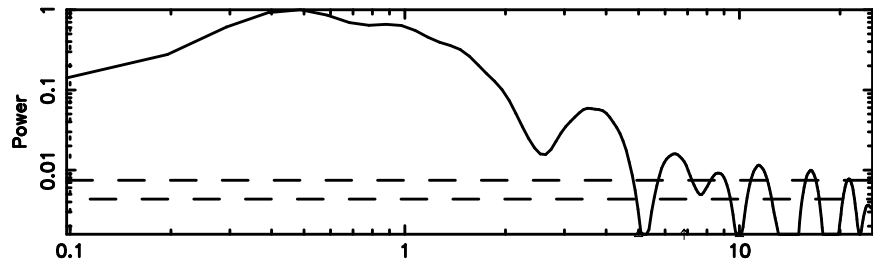

BLK:25,SNR1: 6.3681 ,SNR2: 19.557

Frequency (Hz)

F20240830064207

BLK:25,SNR1: 13.816 ,SNR2: 22.849

Frequency (Hz)

0523+116 2024/08/29 21.73UT TOYOKAWA-FUJI

T20240830064207

BLK:26,SNR1: 6.3685 ,SNR2: 19.558