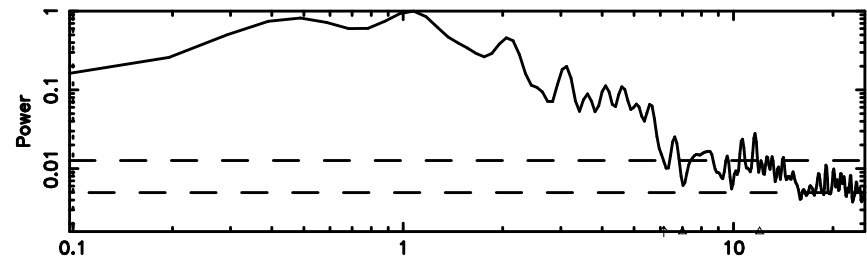

F20240830144526

BLK:32,SNR1: 5.4617 ,SNR2: 13.342

Frequency (Hz)

K20240830144525

BLK:32,SNR1: 5.4560 ,SNR2: 18.360

Frequency (Hz)

3C286 2024/08/30 5.79UT FUJI -KISO

T20240830150153