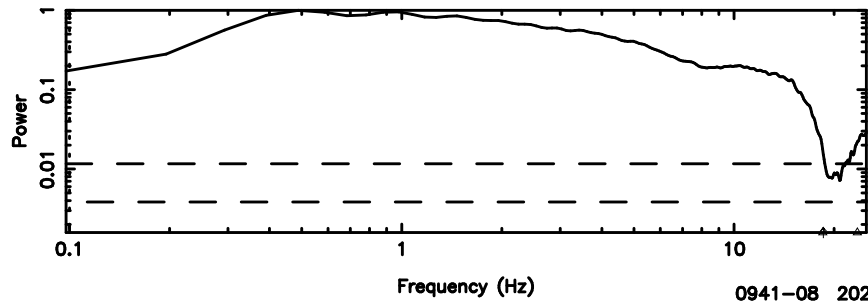

Frequency (Hz)

T20240830105837

BLK:19,SNR1: 22.329 ,SNR2: 23.998

0941-08 2024/08/30 2.01UT TOYOKAWA-KISO

K20240830105836

BLK:19,SNR1: 1.0174 ,SNR2: 2.2969

Frequency (Hz)

F20240830105837