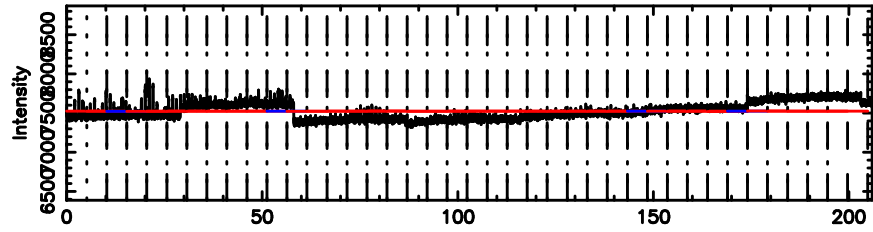

F20240830065038