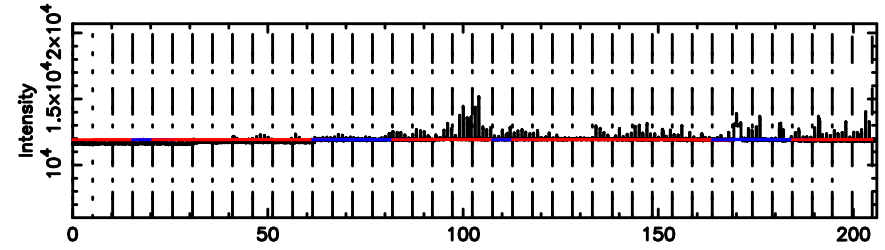

Frequency (Hz)

3C161 2024/08/29 22.74UT FUJI -KISO

K20240830074240