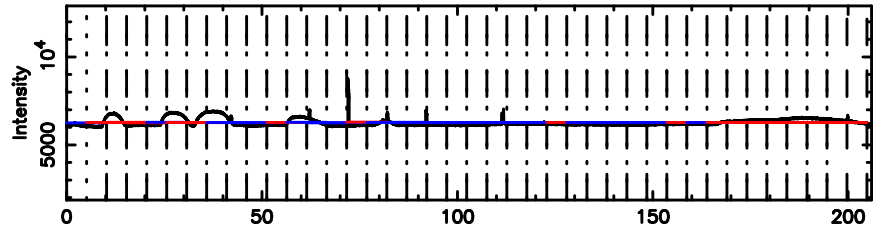

T20240830071120