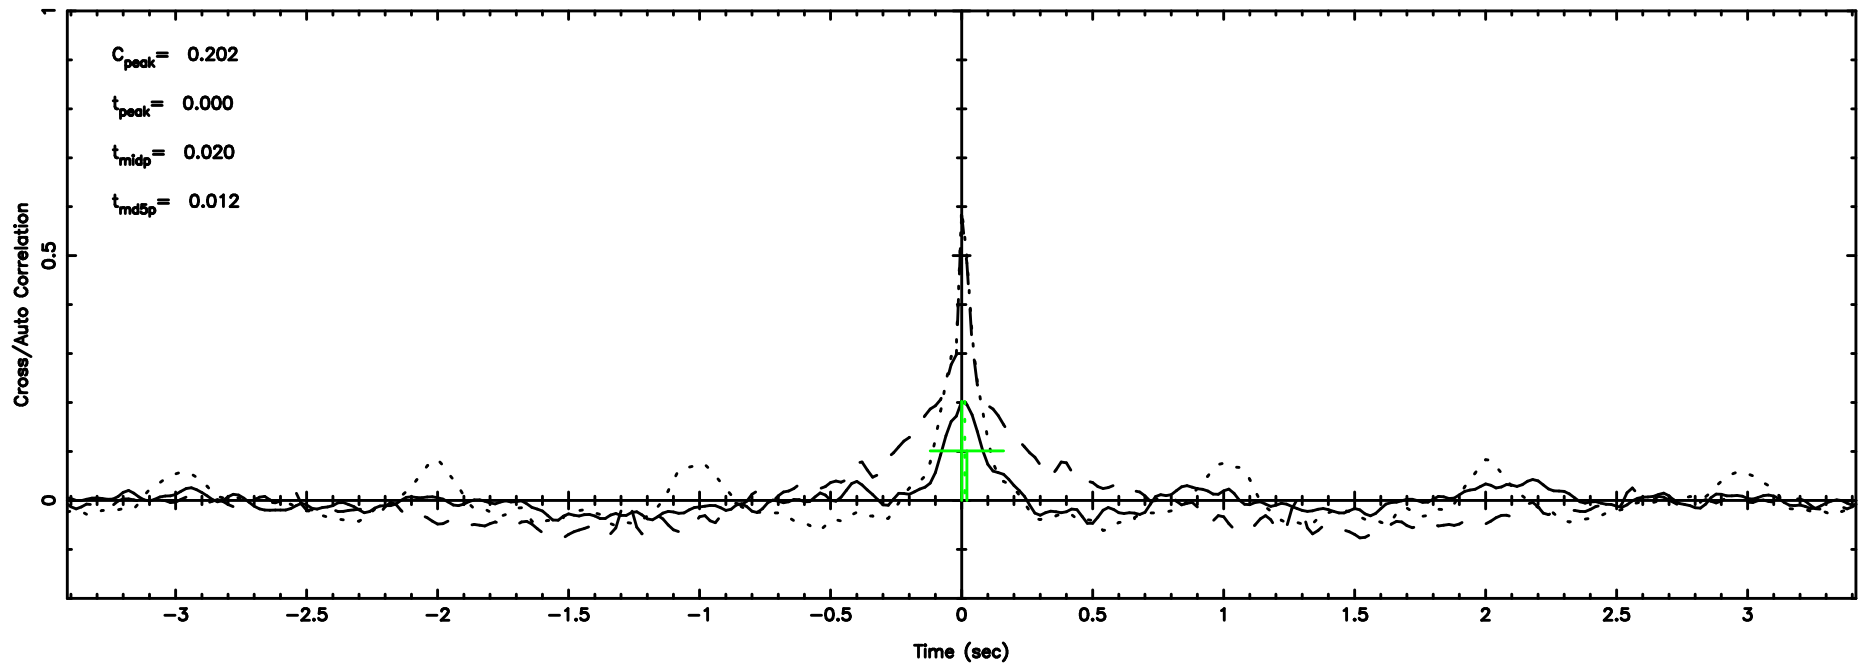

Frequency (Hz)

1355+01 2024/08/30 6.23UT FUJI -KISO