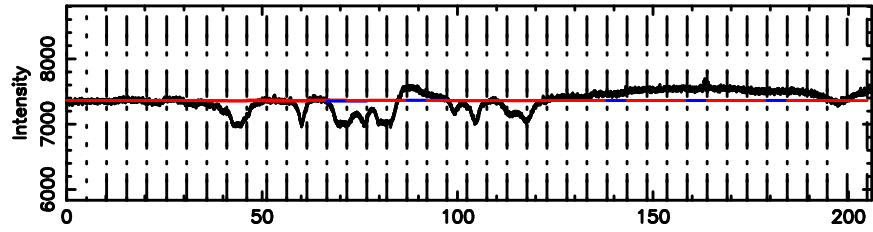

BLK: 9,SNR1: 9.0798 ,SNR2: 25.583

Frequency (Hz)

3C147 2024/08/29 22.01UT FUJI -KISO

K20240830065857

BLK: 9,SNR1: 6.7057 ,SNR2: 19.585

Frequency (Hz)

T20240830070709

BLK: 5,SNR1: 1.1476 ,SNR2: 7.2531