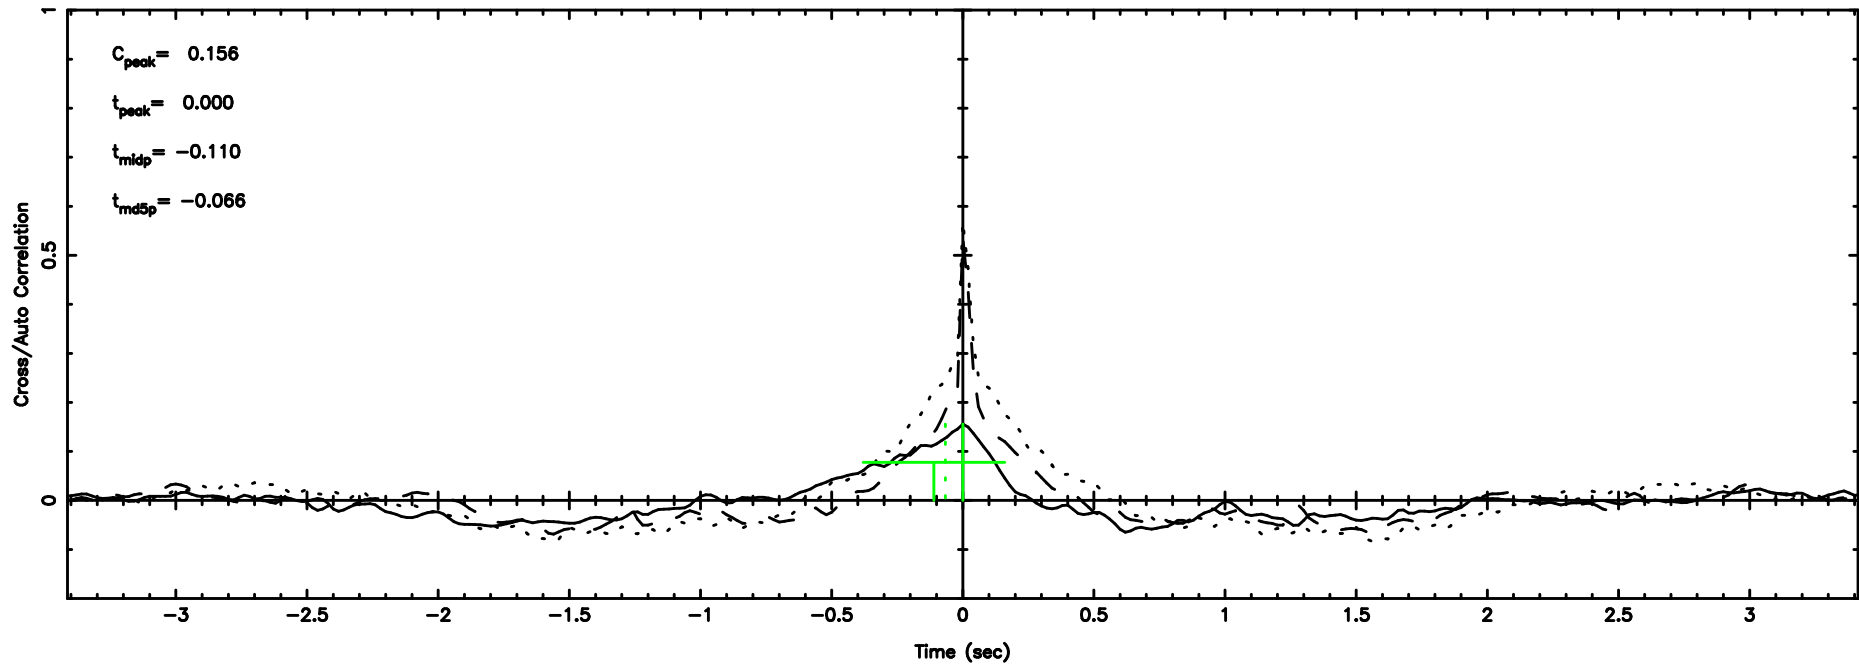

Frequency (Hz)

3C283 2024/08/30 5.46UT FUJI -KISO