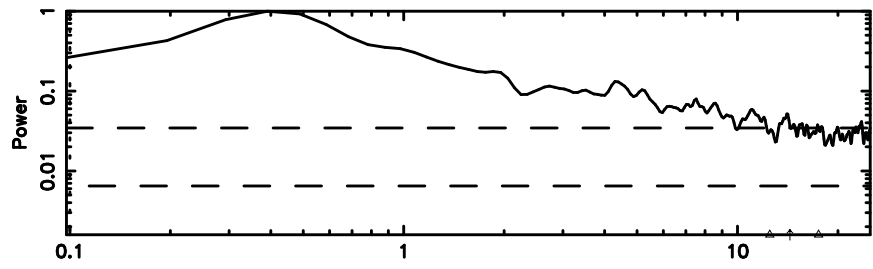

Frequency (Hz)

0652-130 2024/08/29 23.20UT FUJI -KISO

T20240830082150

BLK:13,SNR1: 1.5178 ,SNR2: 2.1665

Frequency (Hz)

F20240830082150

BLK:13,SNR1: 1.9387 ,SNR2: 4.6234

Frequency (Hz)