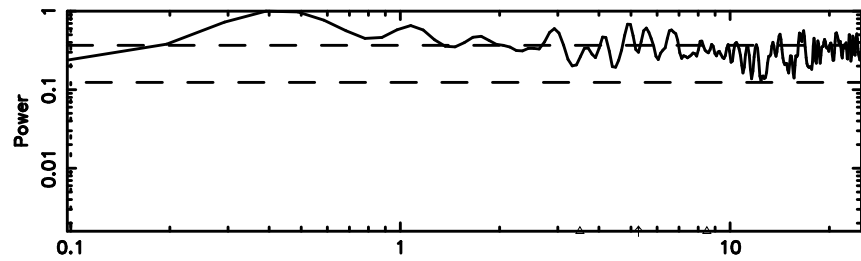

BLK: 4,SNR1:-0.68291E-01,SNR2: 0.26273