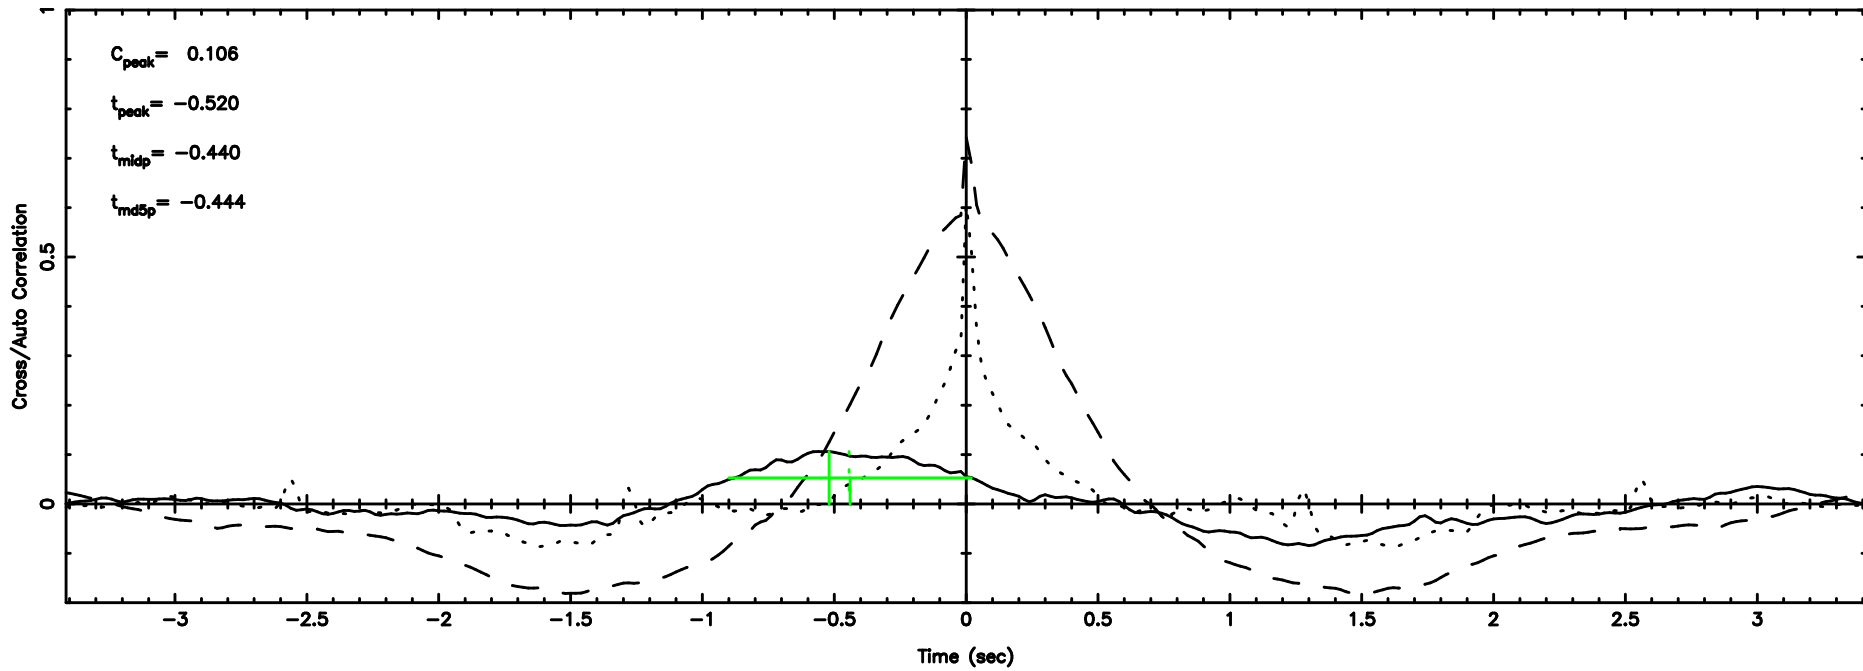

3C230 2024/08/30 2.14UT TOYOKAWA-FUJI