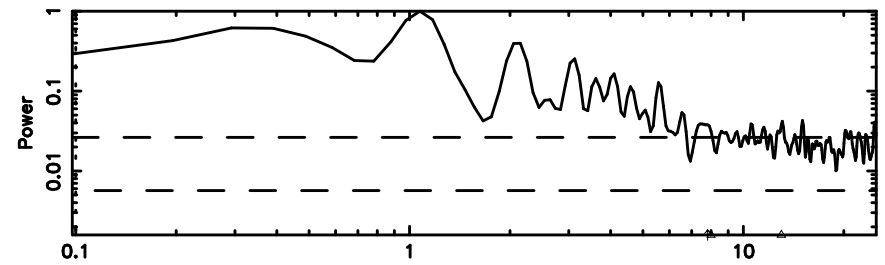

BLK: 3,SNR1: 0.77599 ,SNR2: 2.8612

Frequency (Hz)

0652-130 2024/08/29 23.20UT TOYOKAWA-KISO

F20240830081014

BLK: 7,SNR1: 0.98026E-02,SNR2: 1.2616

Frequency (Hz)

K20240830081013

BLK: 7,SNR1: 1.8470 ,SNR2: 4.9440