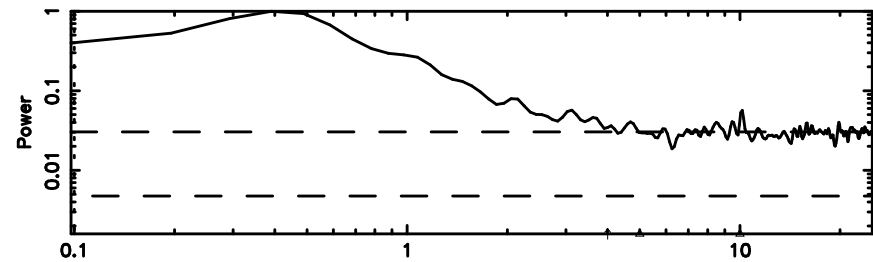

BLK:14,SNR1: 0.49178 ,SNR2: 1.3197

Frequency (Hz)

3C208 2024/08/30 1.17UT TOYOKAWA-FUJI

T20240830100821

BLK:24,SNR1: 2.8909 ,SNR2: 5.1623

Frequency (Hz)

K20240830100820

BLK:24,SNR1: 1.0674 ,SNR2: 5.4559