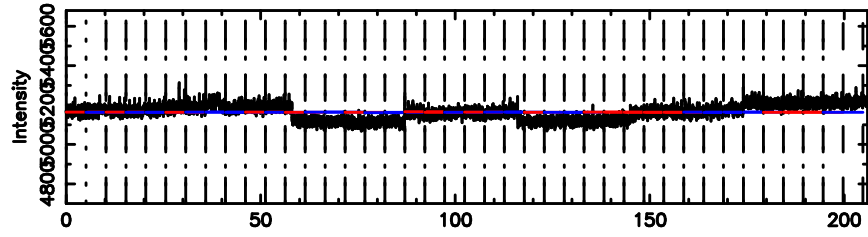

F20240830100821