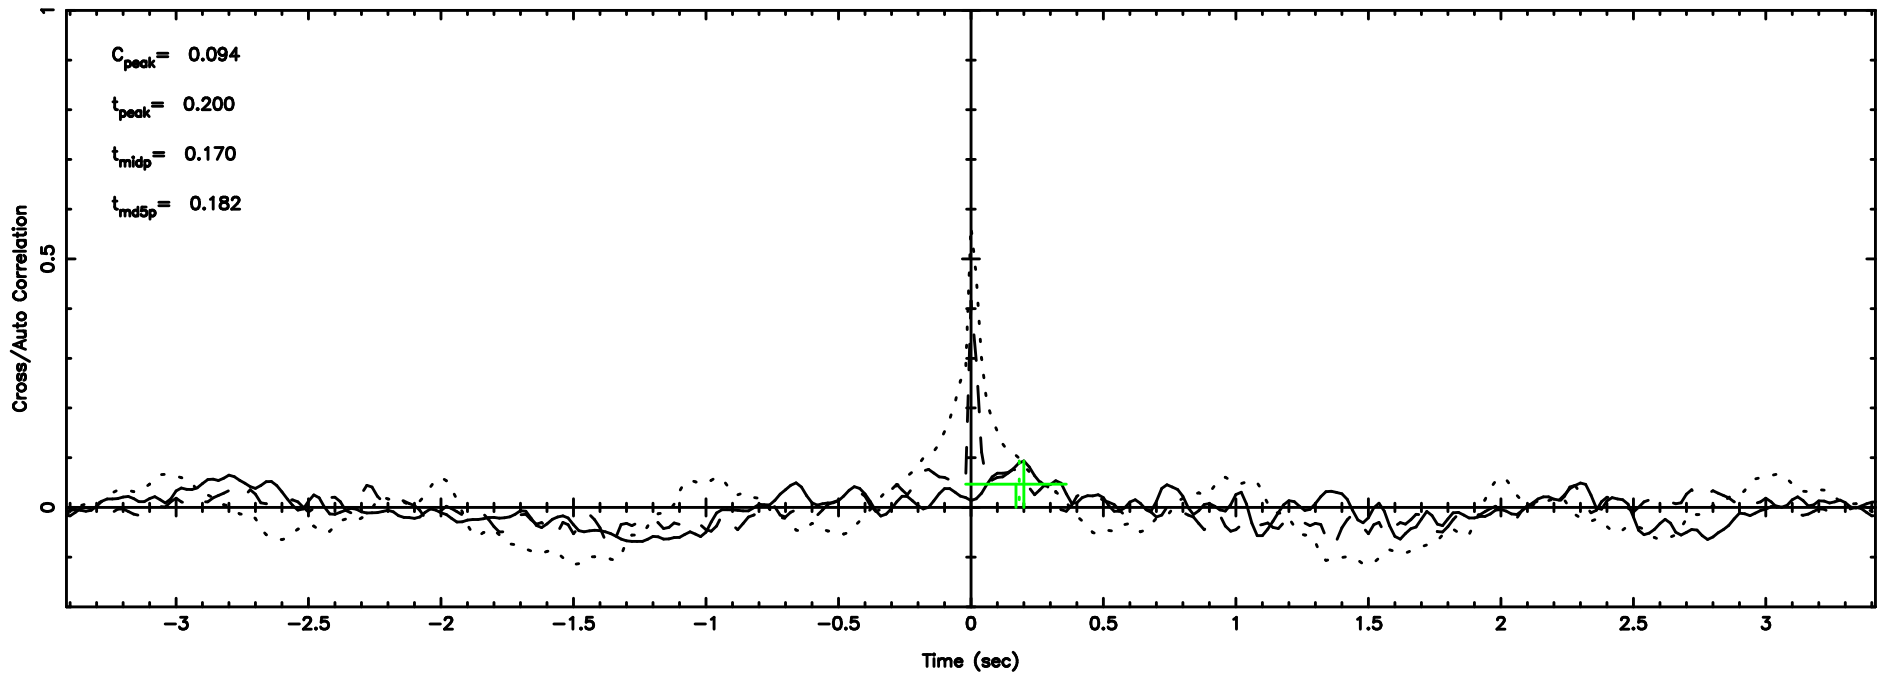

Frequency (Hz)

0652-130 2024/08/29 23.20UT TOYOKAWA-KISO