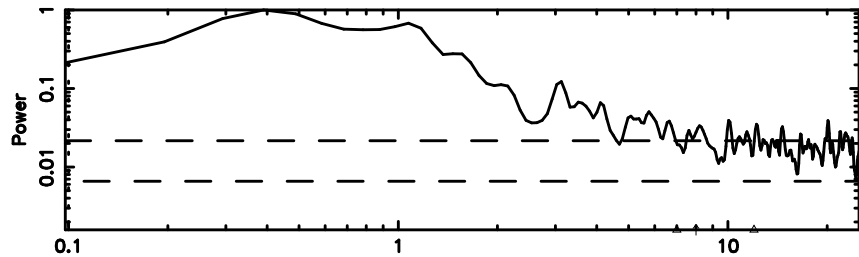

Frequency (Hz)

F20240830162504

BLK: 6,SNR1: 7.1926 ,SNR2: 20.842

Frequency (Hz)

1508-05 2024/08/30 7.45UT TOYOKAWA-FUJI

T20240830162504

BLK: 5,SNR1: 2.2601 ,SNR2: 5.8310

Frequency (Hz)