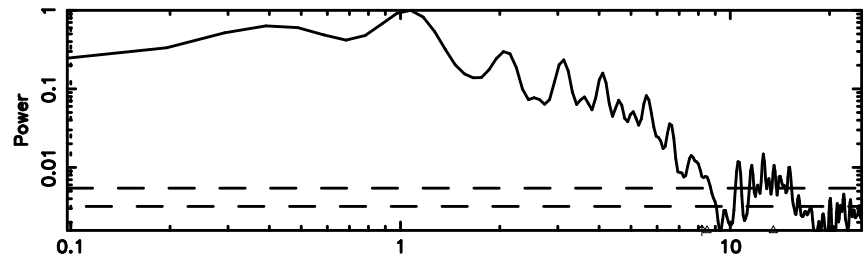

Frequency (Hz)

K20240830155348

BLK:11,SNR1: 7.4310 ,SNR2: 19.814

Frequency (Hz)

1436-16 2024/08/30 6.93UT TOYOKAWA-KISO

F20240830155349

BLK: 8,SNR1: 8.9279 ,SNR2: 21.458

Frequency (Hz)