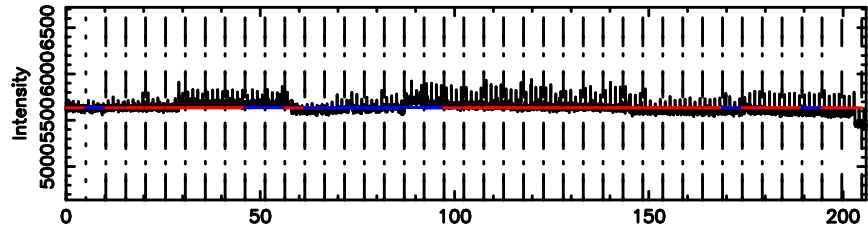

Frequency (Hz)

T20240830105837

BLK:19,SNR1: 22.329 ,SNR2: 23.998

0941-08 2024/08/30 2.01UT TOYOKAWA-KISO

K20240830105836

BLK:19,SNR1: 1.0174 ,SNR2: 2.2969

Frequency (Hz)

F20240830105837