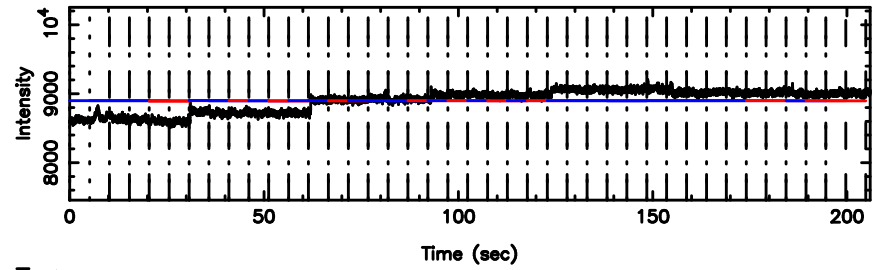

T20240830105137

BLK:26,SNR1: 2.2826 ,SNR2: 6.2473

3C222 2024/08/30 1.89UT TOYOKAWA-KISO

K20240830105136

BLK:26,SNR1: 0.93241 ,SNR2: 6.2044

F20240830105137

BLK:19,SNR1: 0.36709E-01,SNR2: 1.9020

K20240830105136