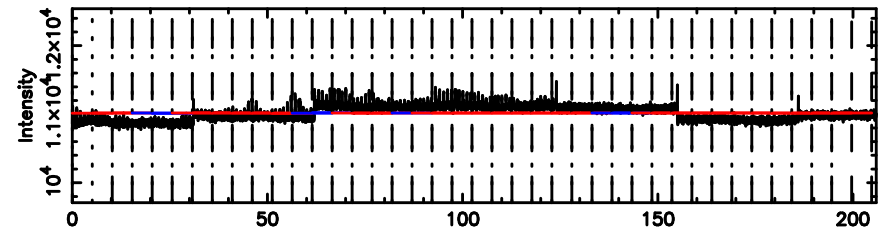

BLK: 3,SNR1: 0.77599 ,SNR2: 2.8612

Frequency (Hz)

0652-130 2024/08/29 23.20UT TOYOKAWA-KISO

F20240830081014

BLK: 7,SNR1: 0.98026E-02,SNR2: 1.2616

Frequency (Hz)

K20240830081013

BLK: 7,SNR1: 1.8470 ,SNR2: 4.9440