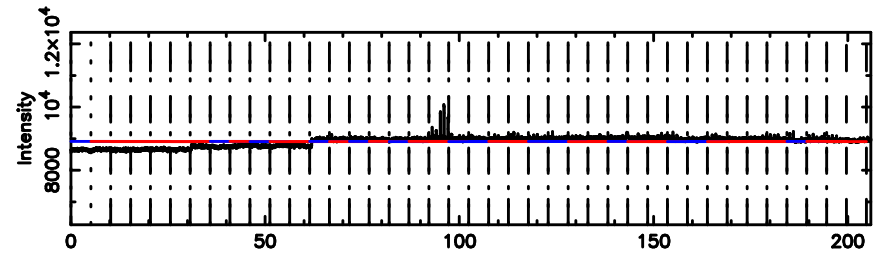

Frequency (Hz)

3C230 2024/08/30 2.14UT TOYOKAWA-KISO

F20240830110659

BLK:14,SNR1: 2.6723 ,SNR2: 6.6556

Frequency (Hz)

K20240830110658

BLK:14,SNR1: 0.78734 ,SNR2: 2.9069

Frequency (Hz)