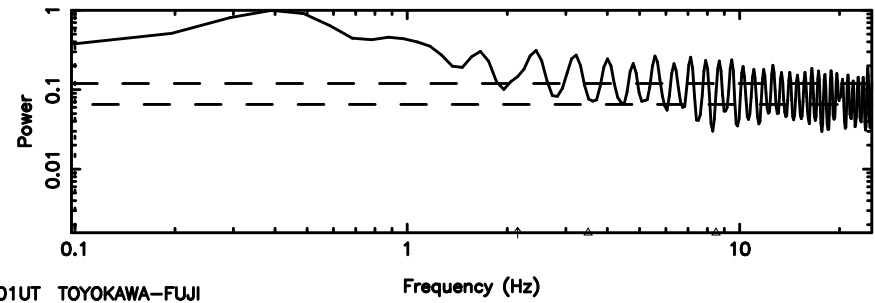

Frequency (Hz)

T20240830105837

BLK:19,SNR1: 22.329 ,SNR2: 23.998

0941-08 2024/08/30 2.01UT TOYOKAWA-KISO

K20240830105836

BLK:19,SNR1: 1.0174 ,SNR2: 2.2969

Frequency (Hz)

F20240830105837