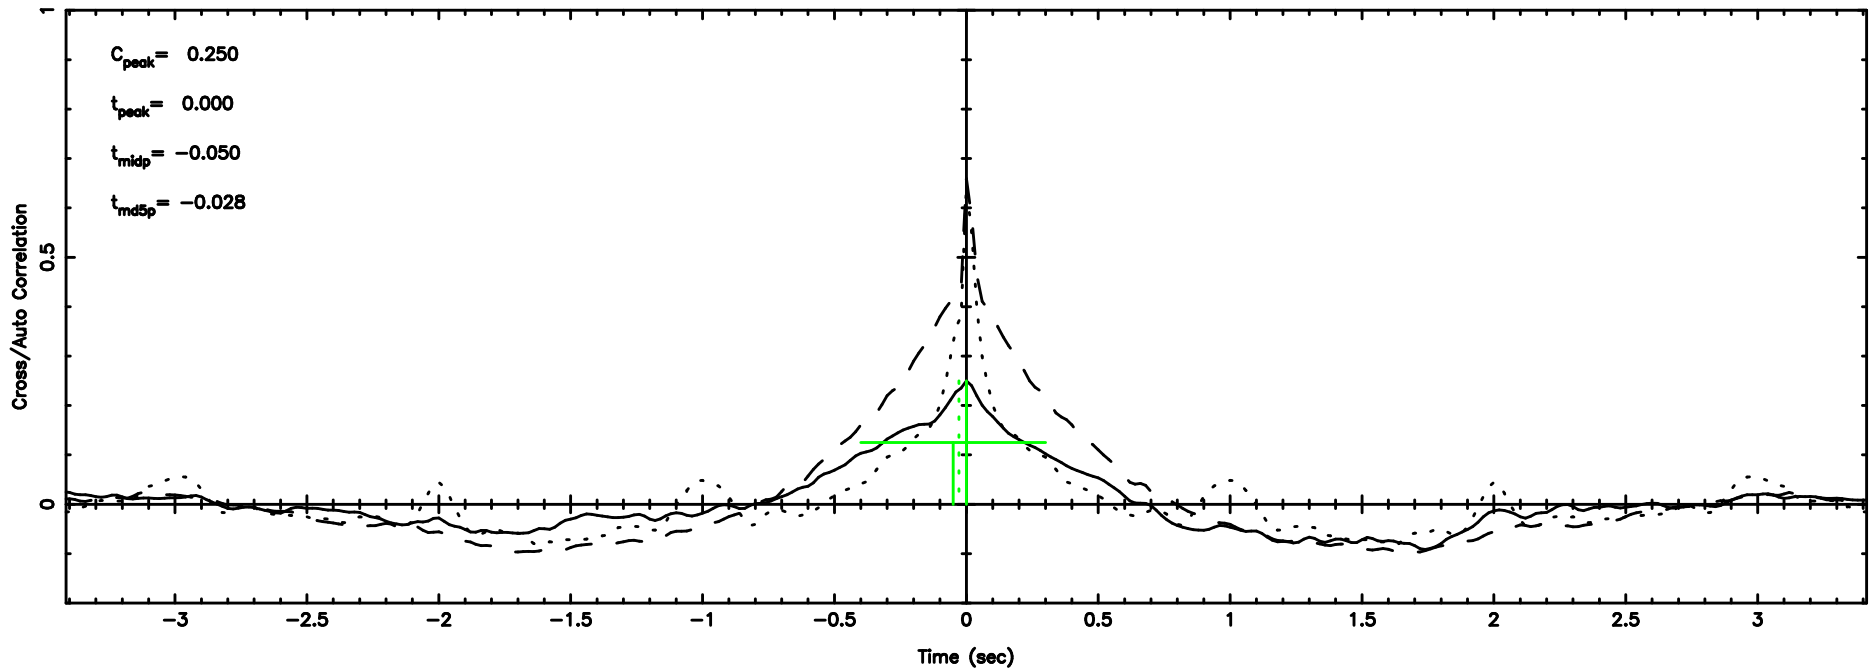

Frequency (Hz)

T20240830105837

BLK:19,SNR1: 22.329 ,SNR2: 23.998

0941-08 2024/08/30 2.01UT TOYOKAWA-KISO

K20240830105836

BLK:19,SNR1: 1.0174 ,SNR2: 2.2969

Frequency (Hz)

F20240830105837