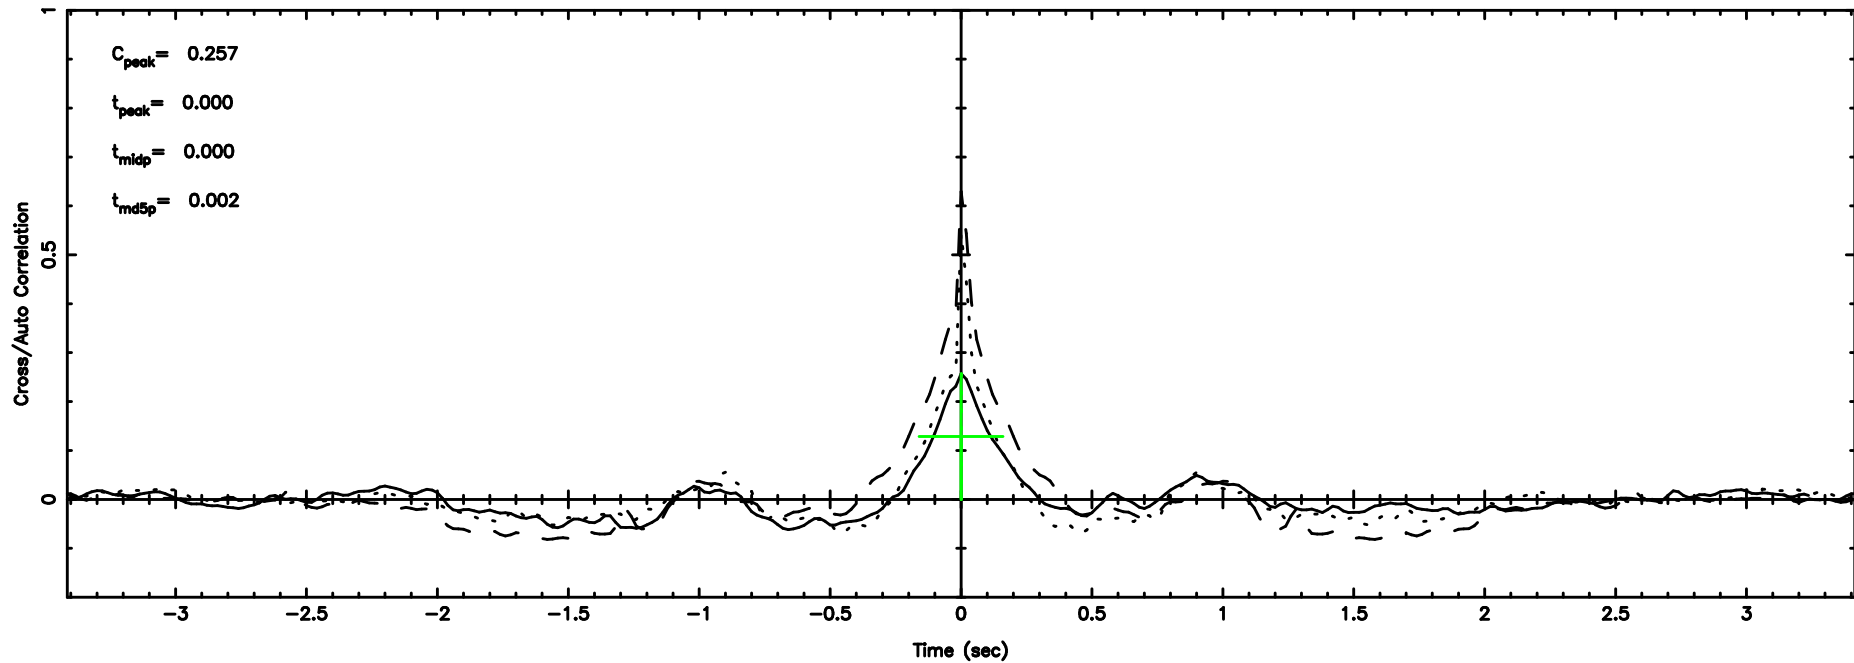

Frequency (Hz)

1428-03 2024/08/30 6.78UT FUJI -KISO