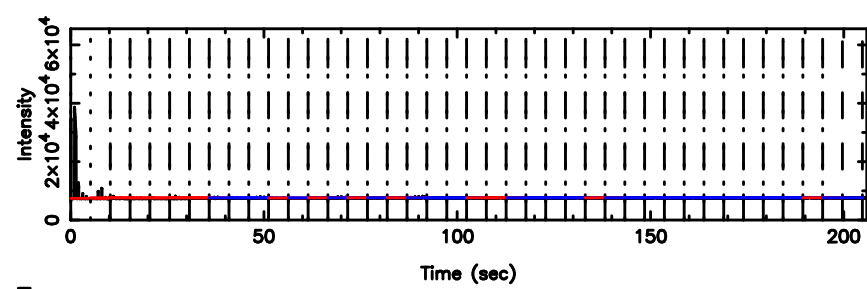

T20240830141041

BLK:24,SNR1: 2.6176 ,SNR2: 11.503

K20240830141040

BLK:24,SNR1: 4.6077 ,SNR2: 13.578

3C279 2024/08/30 5.21UT TOYOKAWA-KISO

F20240830141041

BLK:16,SNR1: 1.8695 ,SNR2: 6.1447

Frequency (Hz)