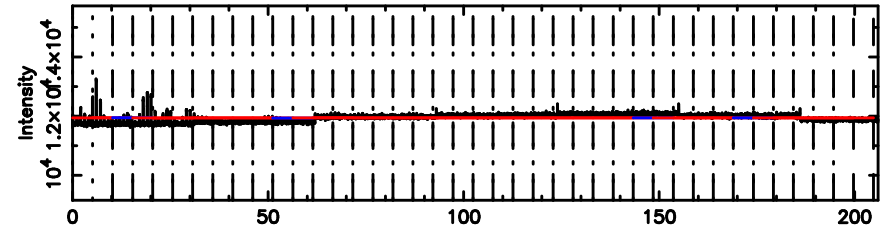

Frequency (Hz)

0531+194 2024/08/29 21.87UT TOYOKAWA-KISO

F20240830065038

BLK: 4,SNR1: 3.7100 ,SNR2: 10.075

Frequency (Hz)

K20240830065037

BLK: 4,SNR1: 3.0394 ,SNR2: 6.0085

Frequency (Hz)