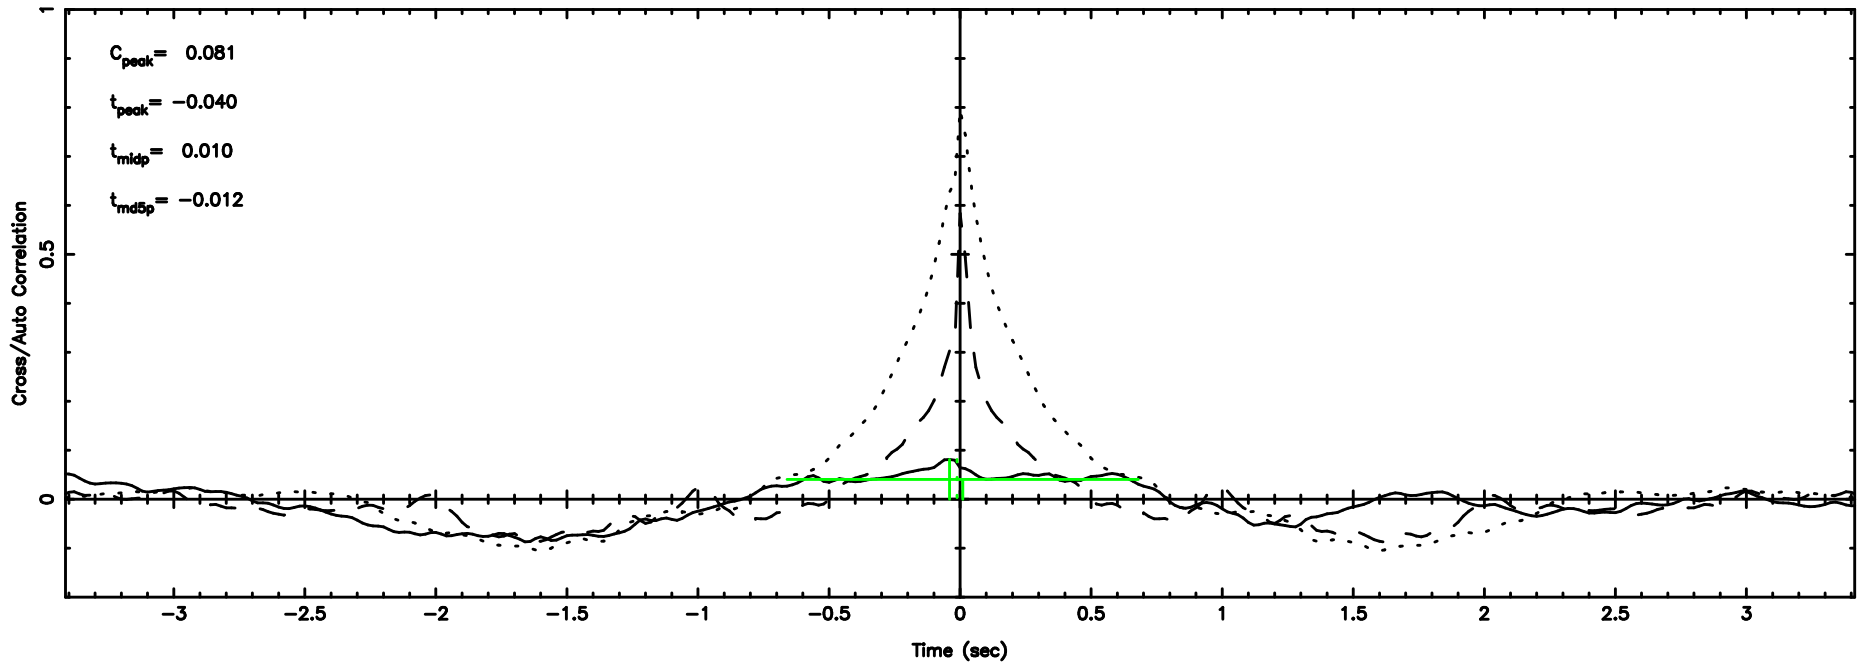

BLK:14,SNR1: 6.5527 ,SNR2: 19.210

F20240830150153

BLK:14,SNR1: 3.7729 ,SNR2: 10.117

1345+12 2024/08/30 6.06UT TOYOKAWA-FUJI

T20240830150153

BLK:17,SNR1: 0.45314 ,SNR2: 1.9767

K20240830150152

BLK:17,SNR1: 2.0067 ,SNR2: 5.9923