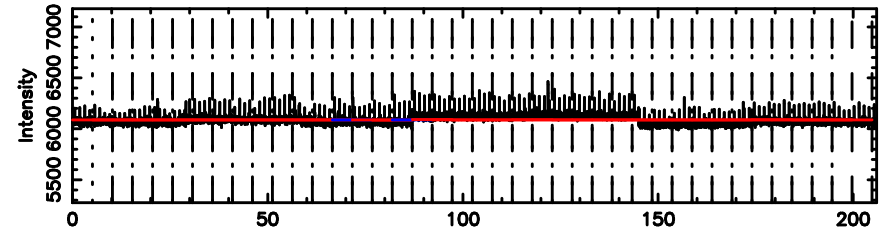

Frequency (Hz)

F20240830081014