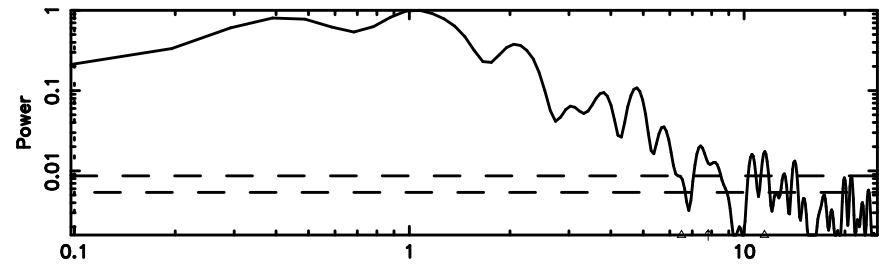

BLK:18,SNR1: 12.503 ,SNR2: 30.923

Frequency (Hz)

K20240830062248

BLK:18,SNR1: 7.9987 ,SNR2: 21.172

Frequency (Hz)

0503+167 2024/08/29 21.41UT TOYOKAWA-KISO

F20240830062249

BLK:24,SNR1: 12.959 ,SNR2: 31.420