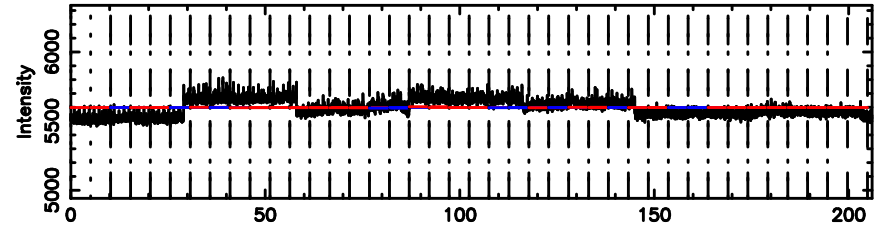

Frequency (Hz)

T20240830102502

BLK:11,SNR1: 0.28617 ,SNR2: 1.5197

F20240830102502

BLK:11,SNR1: 1.0658 ,SNR2: 4.8818

3C216 2024/08/30 1.45UT TOYOKAWA-FUJI

T20240830102502

BLK: 9,SNR1:-0.46878E-01,SNR2: 1.8714