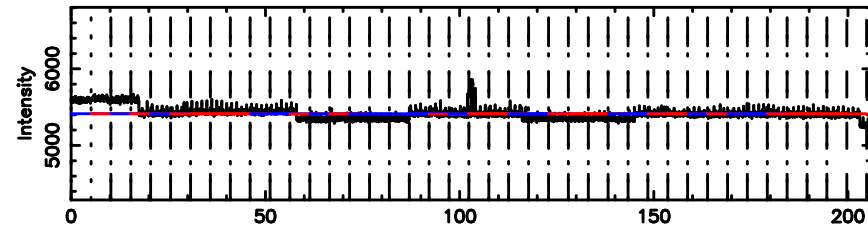

F20240830110659

BLK:18,SNR1: 2.2406 ,SNR2: 7.3330