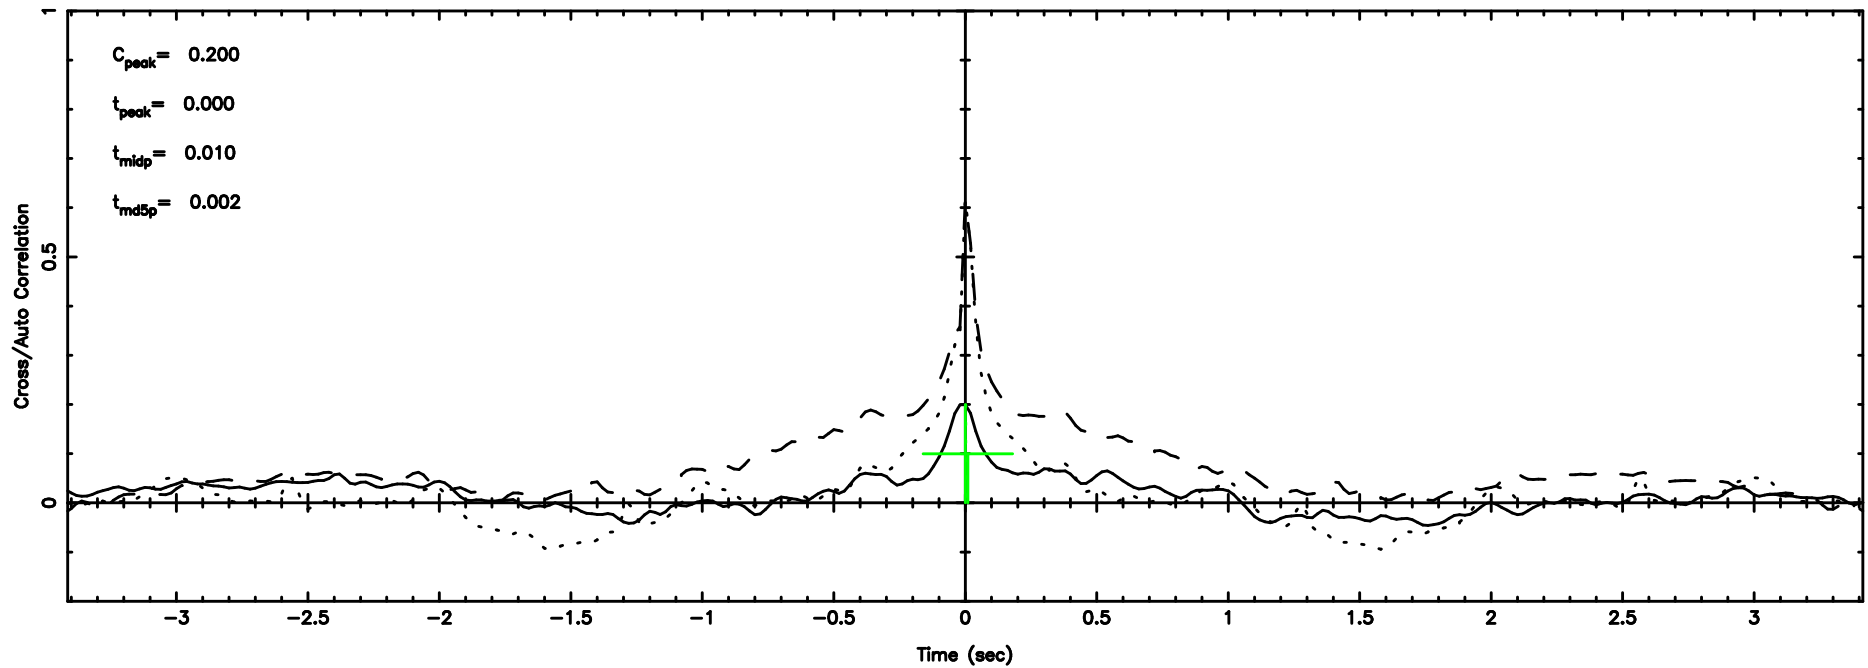

BLK: 9,SNR1: 2.2944 ,SNR2: 4.4803