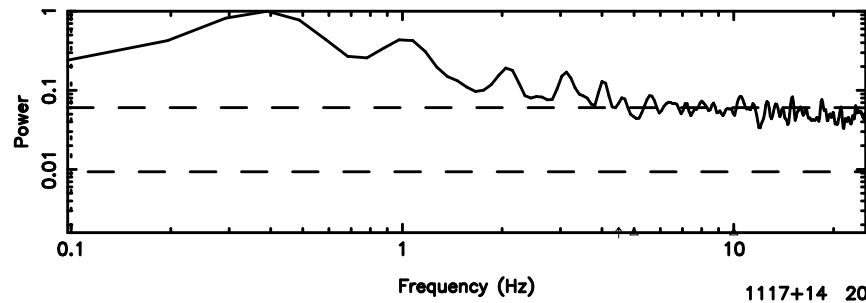

BLK:11,SNR1: 0.48821 ,SNR2: 2.4251