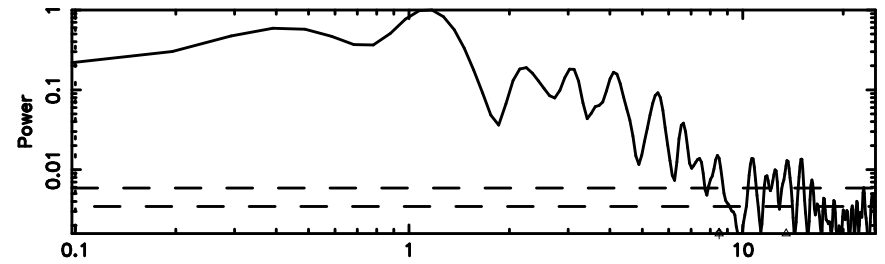

BLK: 5,SNR1: 10.048 ,SNR2: 23.959