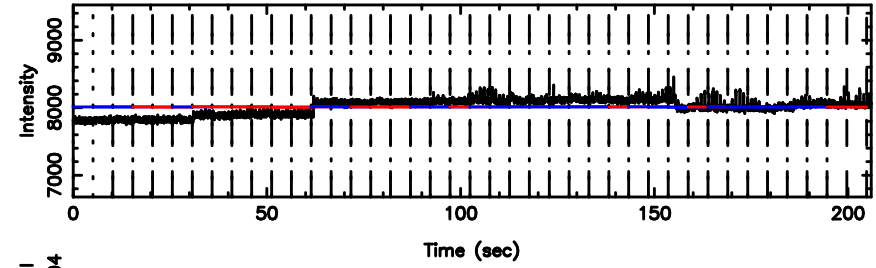

BLK:23,SNR1: 0.59492 ,SNR2: 1.7998

1117+14 2024/08/30 3.62UT TOYOKAWA-FUJI

T20240830123517

BLK:24,SNR1: 2.0563 ,SNR2: 9.7889

K20240830123516

BLK:24,SNR1: 1.2943 ,SNR2: 2.5399

1117+14 2024/08/30 3.62UT TOYOKAWA-KISO