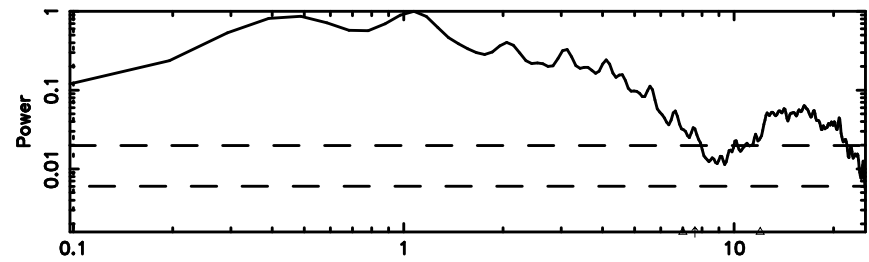

BLK:18,SNR1: 1.2031 ,SNR2: 4.1407

Frequency (Hz)

K20240830144034

BLK:18,SNR1: 4.8472 ,SNR2: 11.411

Frequency (Hz)

1323+32 2024/08/30 5.70UT FUJI -KISO

T20240830144526

BLK:22,SNR1: 5.7121 ,SNR2: 14.069