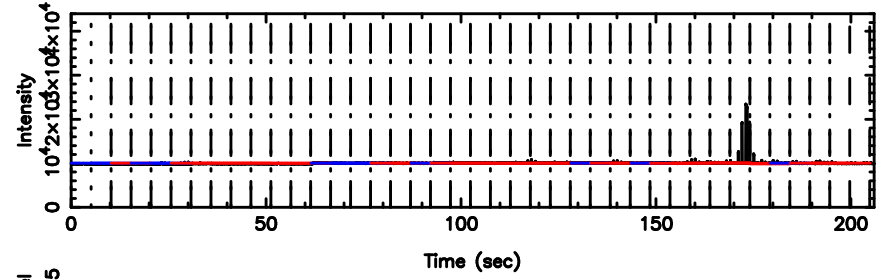

BLK:10,SNR1: 0.74220 ,SNR2: 2.6806

0732+33 2024/08/29 23.89UT TOYOKAWA-FUJI

T20240830085139

BLK:11,SNR1: 0.30104E-01,SNR2: 1.6402

0732+33 2024/08/29 23.89UT TOYOKAWA-KISO

K20240830085138

BLK:11,SNR1: 1.6179 ,SNR2: 4.9097