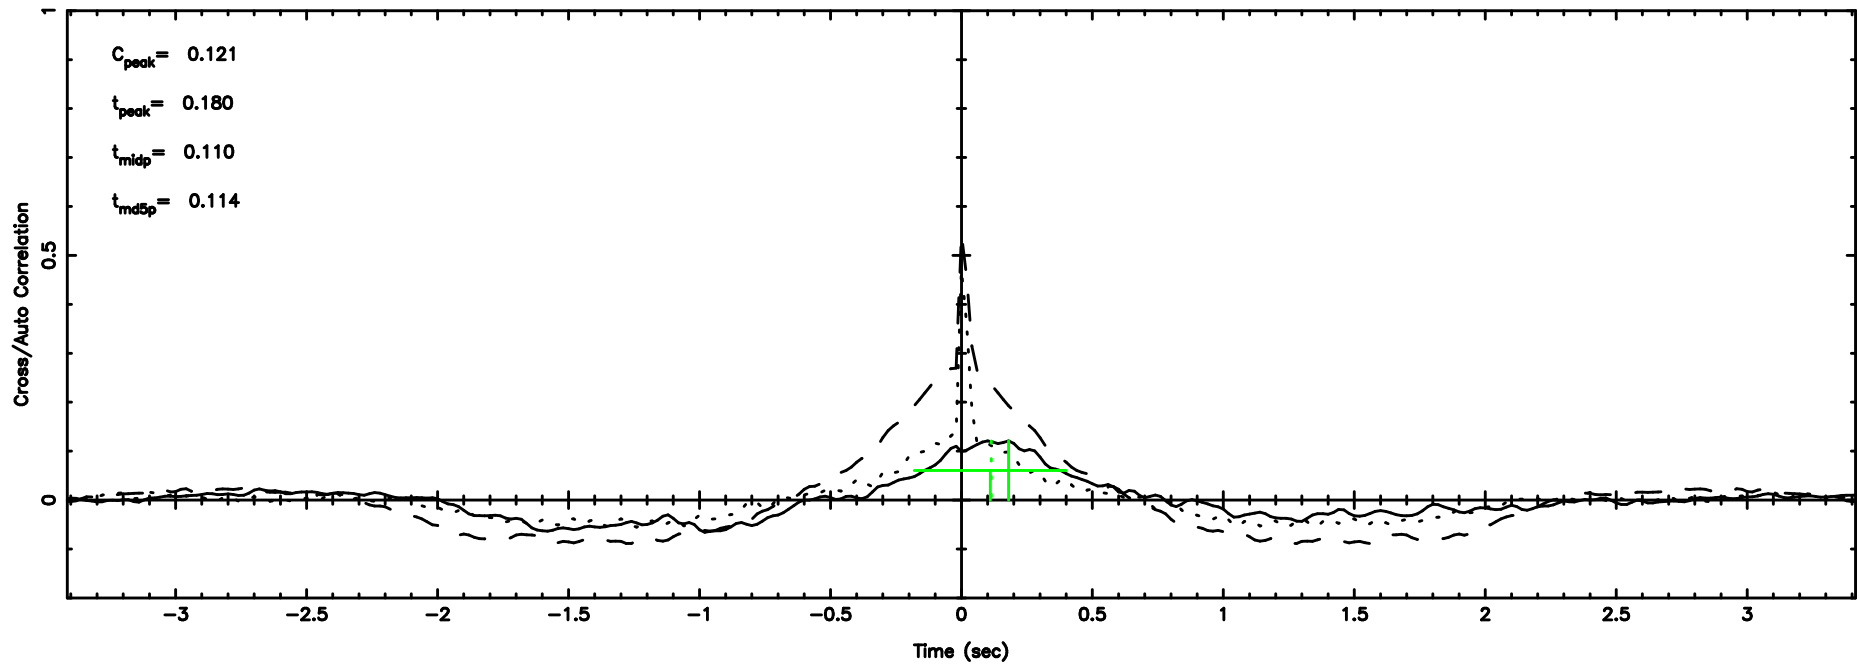

T20240830153324

BLK:19,SNR1: 0.47160 ,SNR2: 2.9345

K20240830153323

BLK:19,SNR1: 0.16272 ,SNR2: 2.0241

3C298 2024/08/30 6.58UT TOYOKAWA-KISO

F20240830153324

BLK:15,SNR1: 0.66535 ,SNR2: 3.6336

Frequency (Hz)