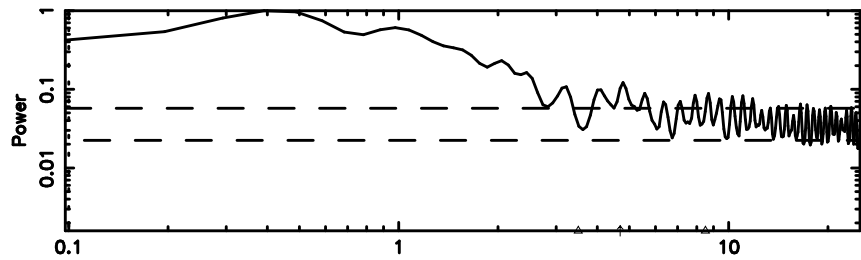

T20240830153324

BLK:19,SNR1: 0.47160 ,SNR2: 2.9345

K20240830153323

BLK:19,SNR1: 0.16272 ,SNR2: 2.0241

3C298 2024/08/30 6.58UT TOYOKAWA-KISO

F20240830153324

BLK:15,SNR1: 0.66535 ,SNR2: 3.6336

Frequency (Hz)