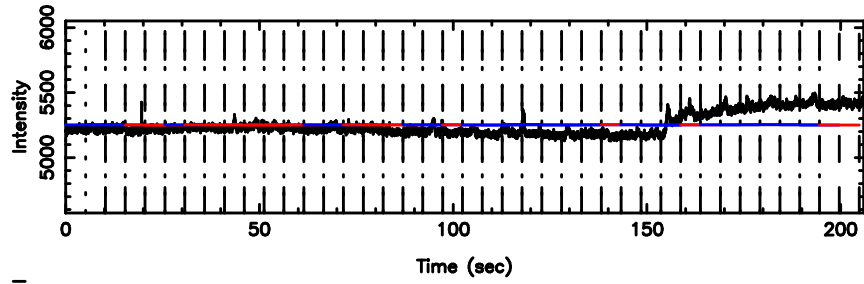

BLK:23,SNR1: 0.59492 ,SNR2: 1.7998

1117+14 2024/08/30 3.62UT TOYOKAWA-FUJI

T20240830123517

BLK:24,SNR1: 2.0563 ,SNR2: 9.7889

K20240830123516

BLK:24,SNR1: 1.2943 ,SNR2: 2.5399

1117+14 2024/08/30 3.62UT TOYOKAWA-KISO