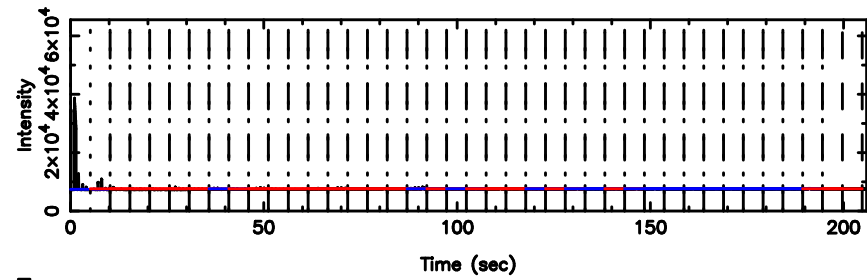

Frequency (Hz)

K20240830141040