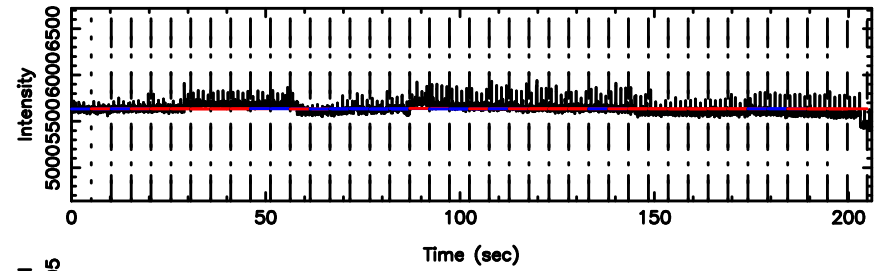

T20240830105837

BLK:15,SNR1: 2.6526 ,SNR2: 4.9821

0941-08 2024/08/30 2.01UT TOYOKAWA-FUJI

F20240830105837

BLK:15,SNR1: 0.16266 ,SNR2: 2.3650

Frequency (Hz)