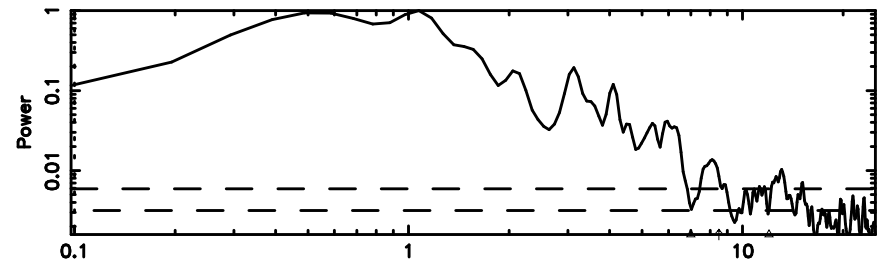

BLK: 4,SNR1: 10.635 ,SNR2: 25.536