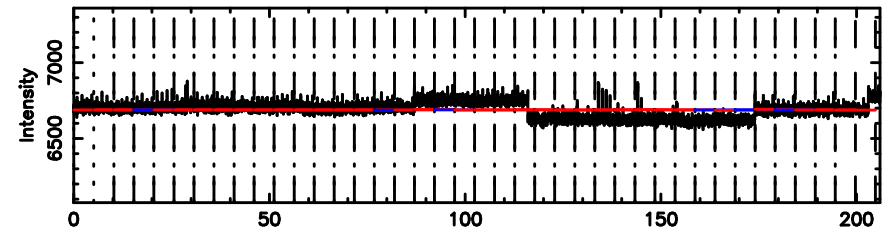

Frequency (Hz)

F20240830063008