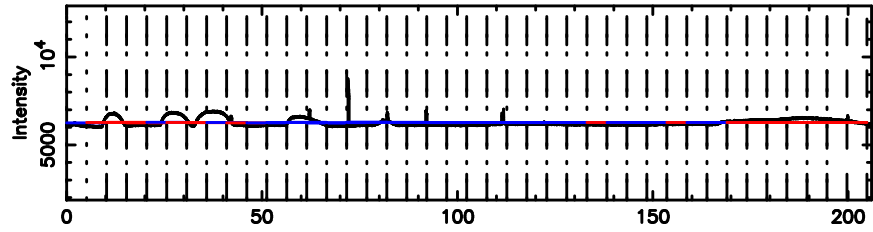

BLK:18,SNR1: 14.891 ,SNR2: 24.402

Frequency (Hz)

0548+16 2024/08/29 22.15UT FUJI -KISO

T20240830071120

BLK:25,SNR1: 7.7420 ,SNR2: 19.189

Frequency (Hz)

0552+12 2024/08/29 22.22UT TOYOKAWA-FUJI

F20240830071120