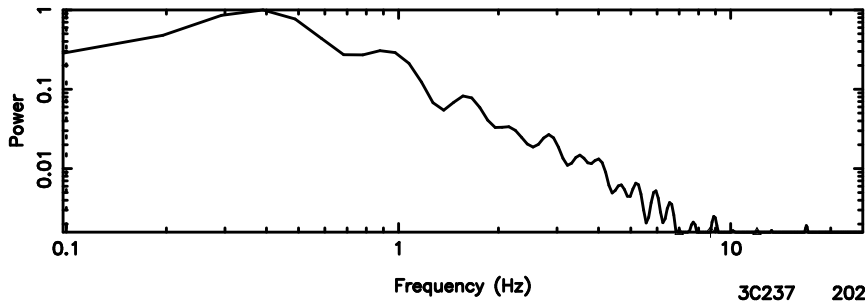

BLK:30,SNR1: 20.898 ,SNR2: 48.376