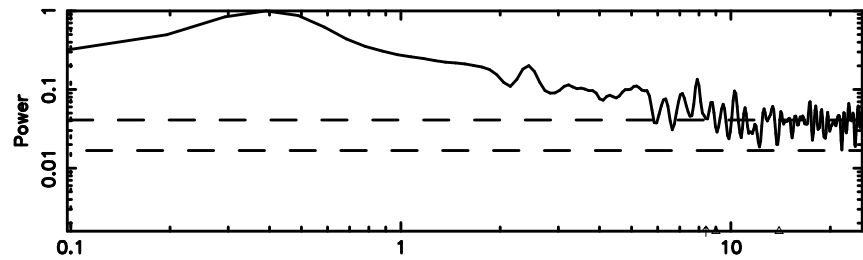

BLK:13,SNR1: 0.74455 ,SNR2: 2.3524

1355+01 2024/08/30 6.23UT TOYOKAWA-KISO

F20240830151213

BLK: 8,SNR1: 1.1726 ,SNR2: 2.7977

Frequency (Hz)

K20240830151212

BLK: 8,SNR1: 1.6979 ,SNR2: 5.1557

Frequency (Hz)