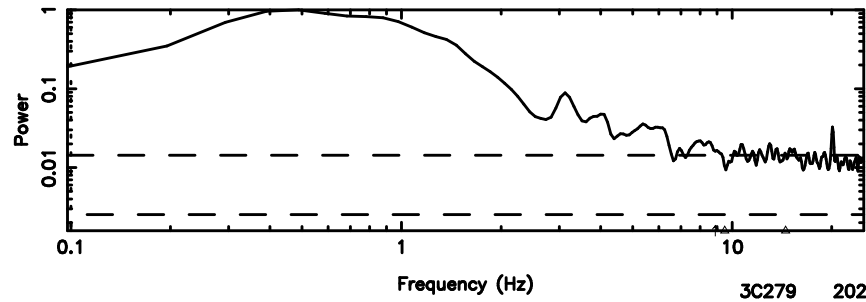

BLK:18,SNR1: 3.9786 ,SNR2: 9.0302