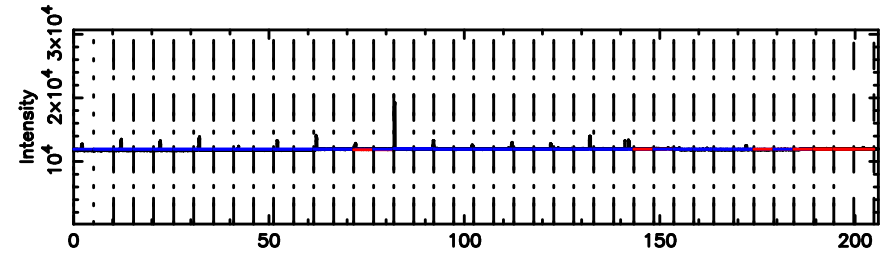

Frequency (Hz)

F20240830071120

BLK:33,SNR1: 5.5492 ,SNR2: 13.886

Frequency (Hz)

K20240830071119

BLK:33,SNR1: 3.1969 ,SNR2: 14.629

Frequency (Hz)

0552+12 2024/08/29 22.22UT FUJI -KISO