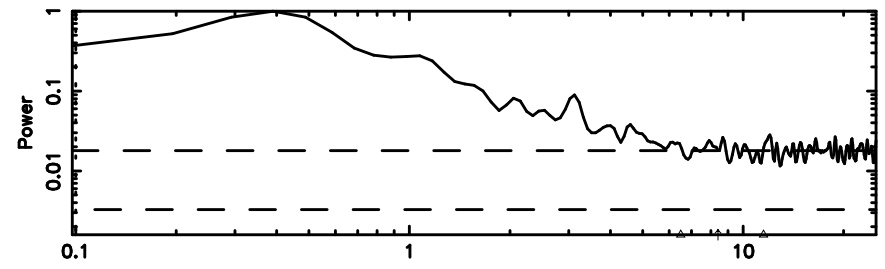

Frequency (Hz)

0652-130 2024/08/29 23.20UT FUJI -KISO

T20240830082150

BLK:13,SNR1: 1.5178 ,SNR2: 2.1665

Frequency (Hz)

F20240830082150

BLK:13,SNR1: 1.9387 ,SNR2: 4.6234

Frequency (Hz)