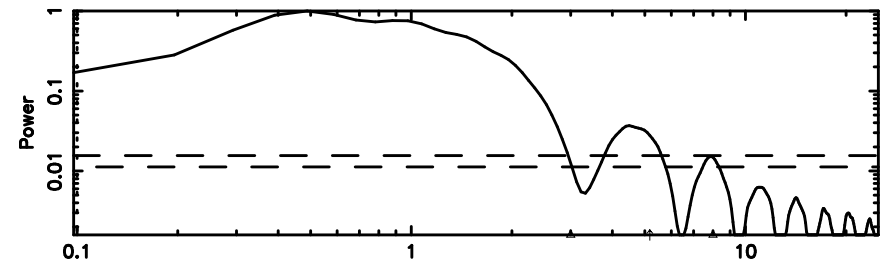

Frequency (Hz)

F20240830071120

BLK:33,SNR1: 5.5492 ,SNR2: 13.886

Frequency (Hz)

K20240830071119

BLK:33,SNR1: 3.1969 ,SNR2: 14.629

Frequency (Hz)

0552+12 2024/08/29 22.22UT FUJI -KISO