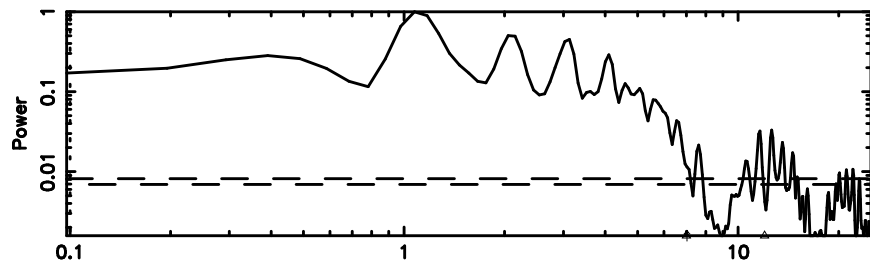

Frequency (Hz)

K20240830071546

BLK:10,SNR1: 0.63444 ,SNR2: 4.7666

Frequency (Hz)

0556+191 2024/08/29 22.29UT FUJI -KISO

T20240830072019

BLK: 6,SNR1: 7.5851 ,SNR2: 21.932

Frequency (Hz)