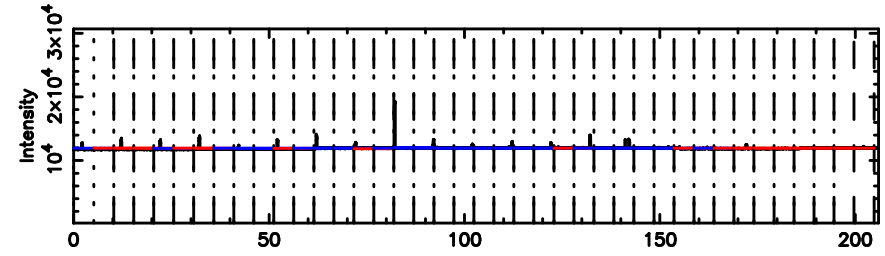

BLK:25,SNR1: 5.1397 ,SNR2: 12.749

Frequency (Hz)

T20240830071120

BLK:23,SNR1: 7.6575 ,SNR2: 18.988

Frequency (Hz)

0552+12 2024/08/29 22.22UT TOYOKAWA-KISO

K20240830071119

BLK:23,SNR1: 3.1002 ,SNR2: 14.271