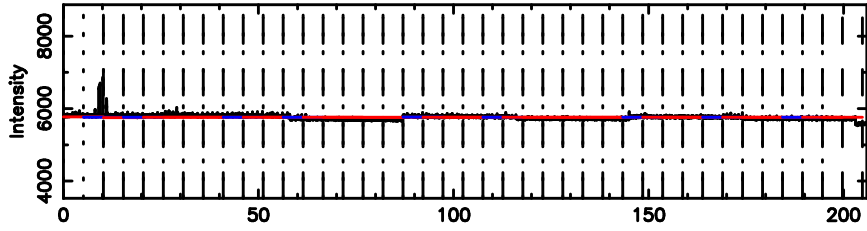

BLK: 9,SNR1: 2.8732 ,SNR2: 5.9265

Frequency (Hz)

0713-024 2024/08/29 23.55UT TOYOKAWA-KISO

F20240830083113

BLK: 9,SNR1: 8.5457 ,SNR2: 20.366

Frequency (Hz)

K20240830083112

BLK: 9,SNR1: 3.8928 ,SNR2: 7.9899