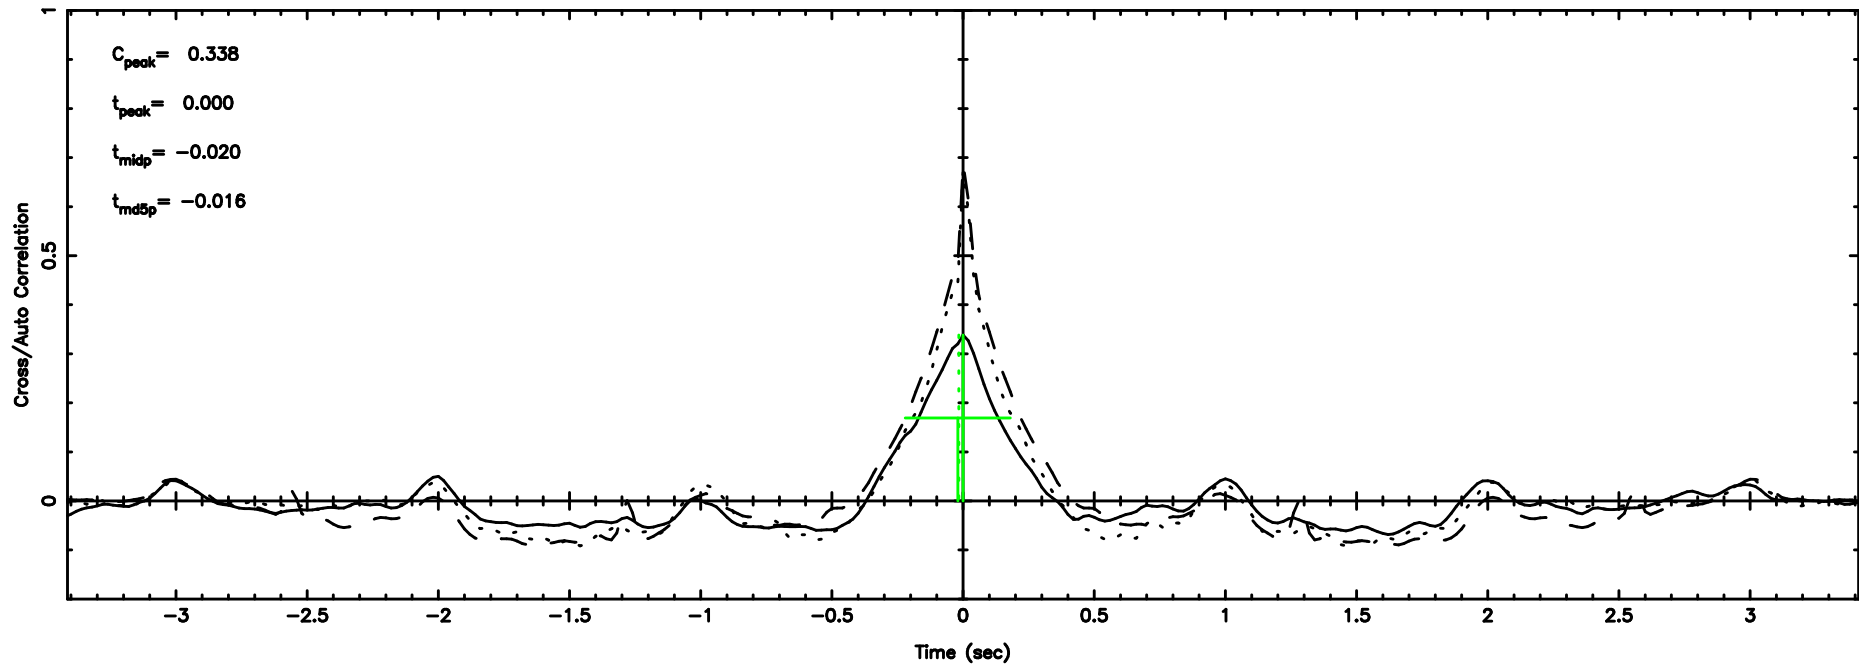

Frequency (Hz)

3C279 2024/08/30 5.21UT FUJI -KISO