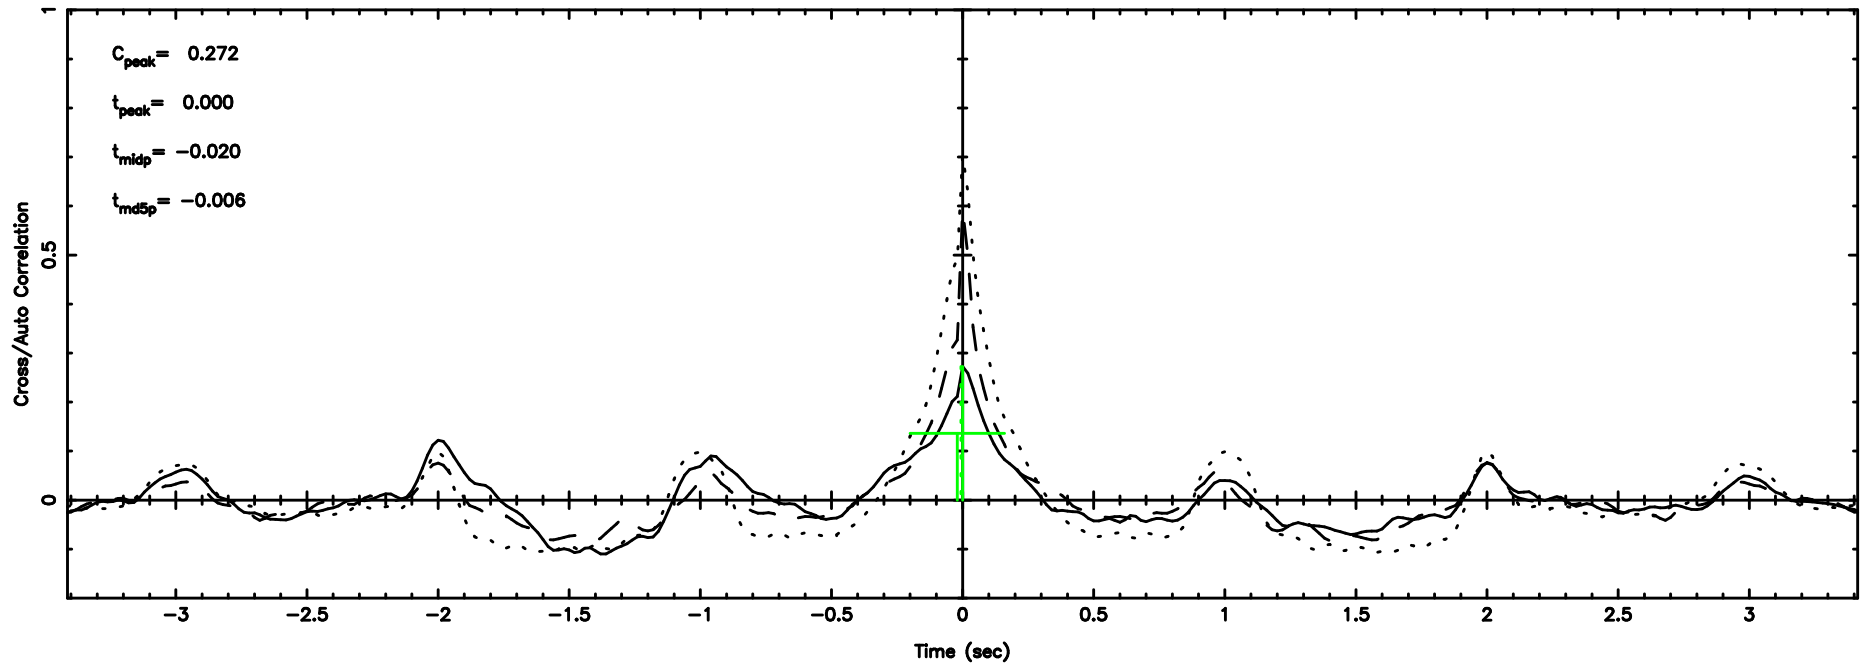

T20240830144035

BLK:10,SNR1: 0.98104 ,SNR2: 2.7563

Frequency (Hz)

K20240830144034

BLK:10,SNR1: 3.9520 ,SNR2: 7.7309

Frequency (Hz)

1323+32 2024/08/30 5.70UT TOYOKAWA-KISO

F20240830144035