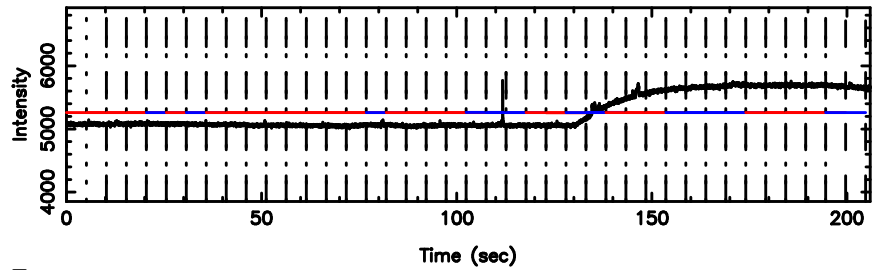

T20240830082150