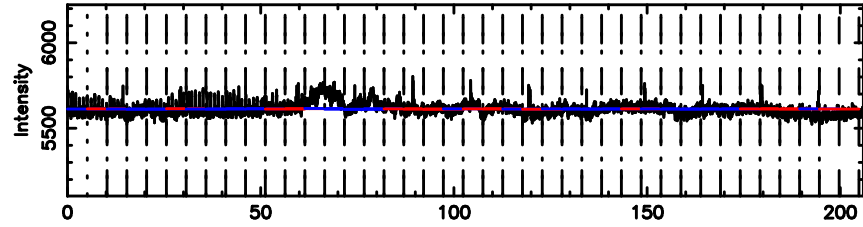

BLK:20,SNR1: 1.6229 ,SNR2: 1.6865

Frequency (Hz)

3C283 2024/08/30 5.46UT TOYOKAWA-FUJI

T20240830142611

BLK:24,SNR1: 1.7738 ,SNR2: 6.1204

Frequency (Hz)

K20240830142610

BLK:24,SNR1: 0.89980 ,SNR2: 1.6990