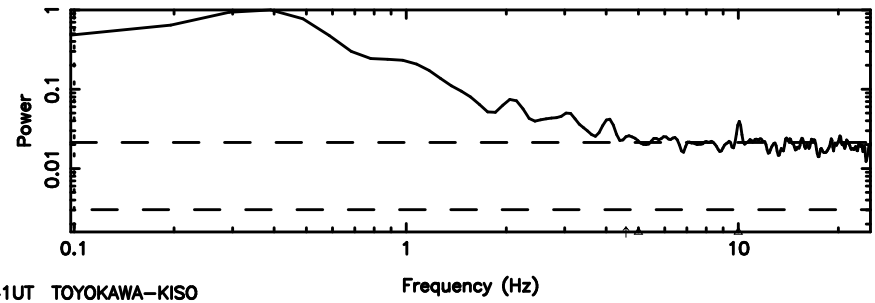

BLK:24,SNR1: 1.3996 ,SNR2: 6.2894

3C237 2024/08/30 2.41UT TOYOKAWA-KISO