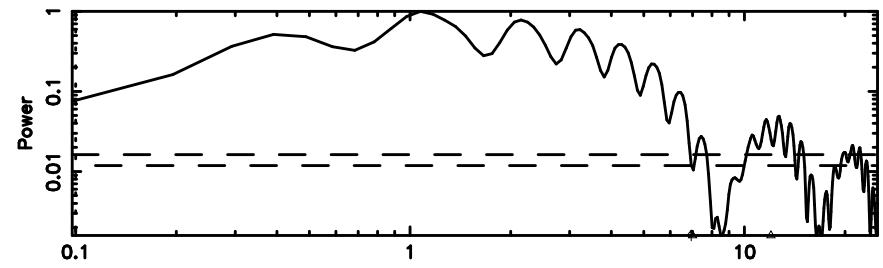

BLK: 9,SNR1: 9.0798 ,SNR2: 25.583

Frequency (Hz)

3C147 2024/08/29 22.01UT FUJI -KISO

K20240830065857

BLK: 9,SNR1: 6.7057 ,SNR2: 19.585

Frequency (Hz)

T20240830070709

BLK: 5,SNR1: 1.1476 ,SNR2: 7.2531