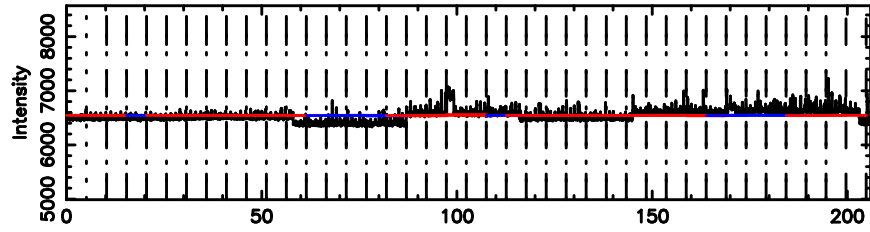

BLK:12,SNR1: 3.3138 ,SNR2: 6.3480

Frequency (Hz)

3C161 2024/08/29 22.74UT TOYOKAWA-KISO

K20240830074240

BLK:12,SNR1: 10.161 ,SNR2: 29.776

Frequency (Hz)

F20240830074242

BLK:10,SNR1: 3.5885 ,SNR2: 9.5069