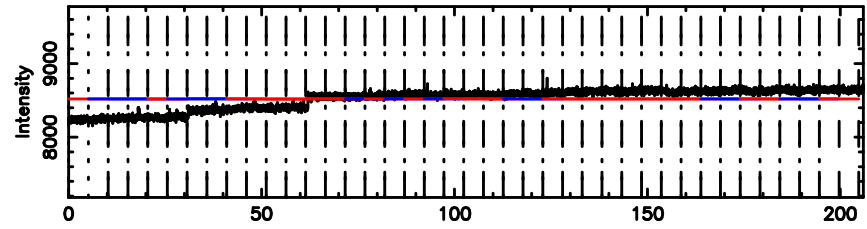

Frequency (Hz)

K20240830153323