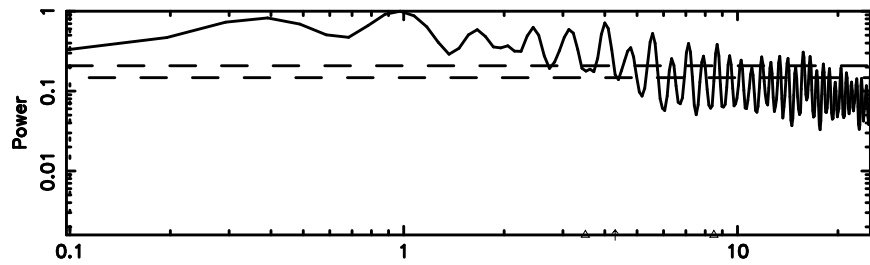

BLK: 3,SNR1: 0.77599 ,SNR2: 2.8612

Frequency (Hz)

0652-130 2024/08/29 23.20UT TOYOKAWA-KISO

F20240830081014

BLK: 7,SNR1: 0.98026E-02,SNR2: 1.2616

Frequency (Hz)

K20240830081013

BLK: 7,SNR1: 1.8470 ,SNR2: 4.9440