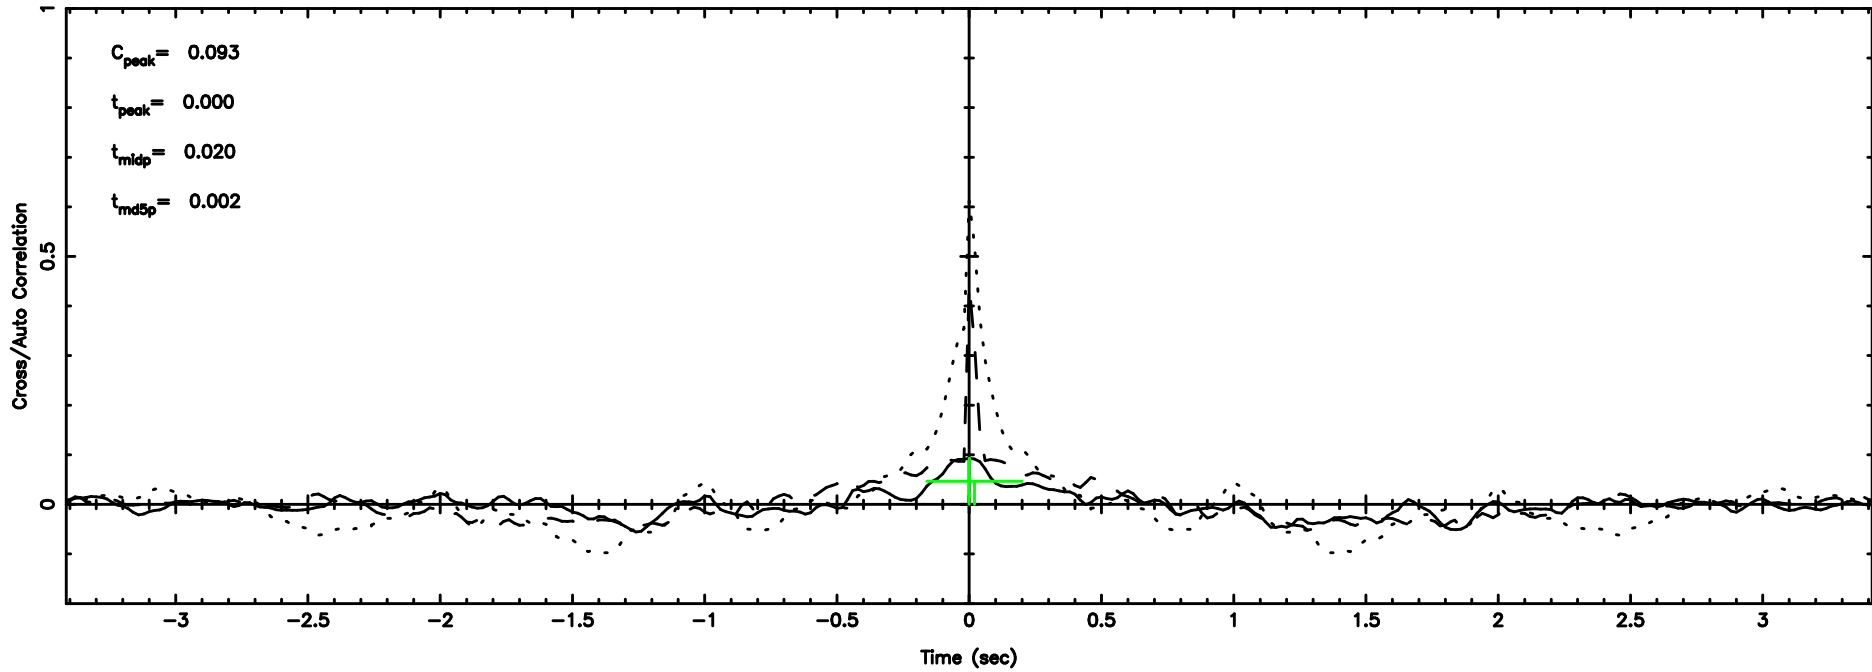

Frequency (Hz)