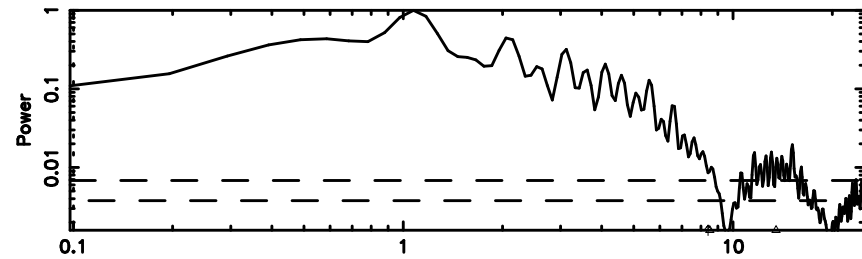

BLK: 8,SNR1: 9.7807 ,SNR2: 23.466