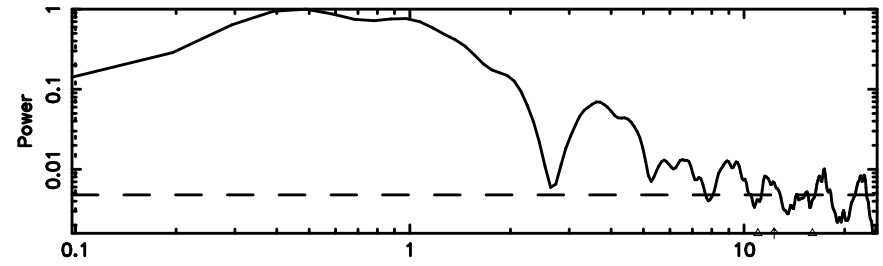

BLK:10,SNR1: 12.014 ,SNR2: 19.553