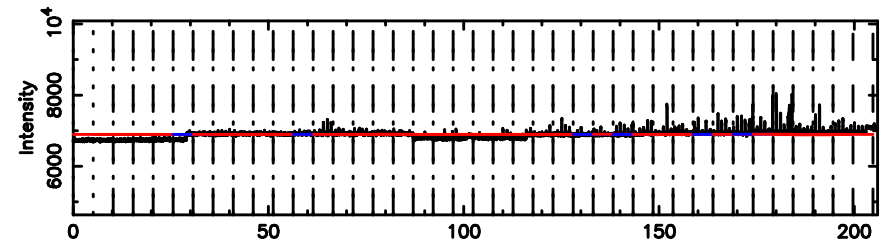

Frequency (Hz)

3C152 2024/08/29 22.37UT TOYOKAWA-FUJI

F20240830072019