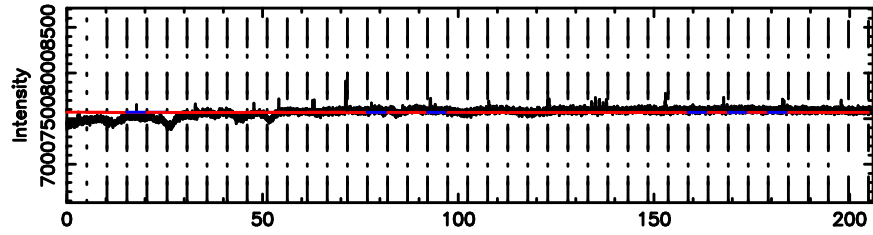

Frequency (Hz)

K20240830062248

BLK:24,SNR1: 8.0463 ,SNR2: 21.298

Frequency (Hz)

0503+167 2024/08/29 21.41UT FUJI -KISO

T20240830063008

BLK: 6,SNR1: 0.28913 ,SNR2: 1.3956

Frequency (Hz)