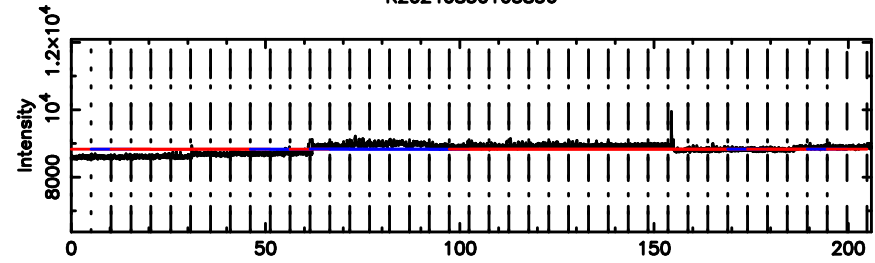

Frequency (Hz)

K20240830105836