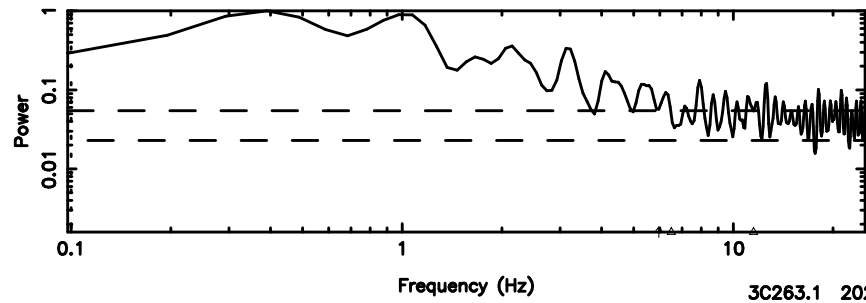

3C263.1 2024/08/30 4.00UT TOYOKAWA-FUJI

T20240830125810

BLK:13,SNR1: 0.87011 ,SNR2: 3.6651

K20240830125809

BLK:13,SNR1: 3.3983 ,SNR2: 9.7242

3C263.1 2024/08/30 4.00UT TOYOKAWA-KISO

F20240830125811

BLK: 8,SNR1: 1.1022 ,SNR2: 3.8618