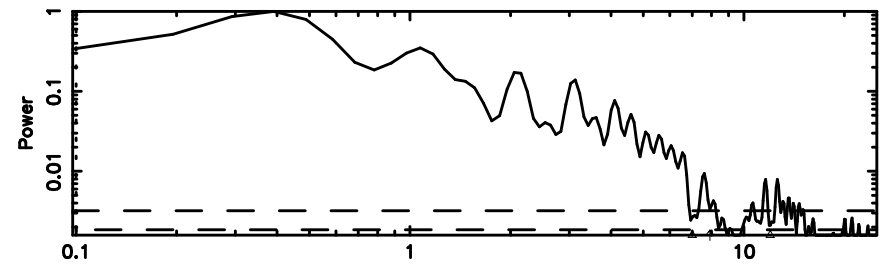

BLK:10,SNR1: 12.394 ,SNR2: 31.827