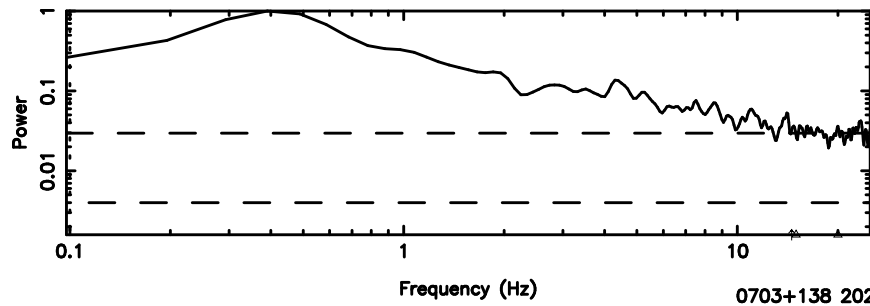

BLK:13,SNR1: 1.9006 ,SNR2: 2.6070

0703+138 2024/08/29 23.39UT TOYOKAWA-KISO

K20240830082149