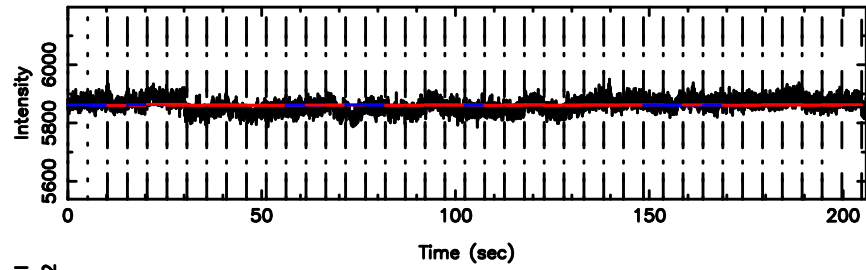

F20240830121311

BLK:14,SNR1: 0.97113 ,SNR2: 2.9119

1055+20 2024/08/30 3.25UT TOYOKAWA-FUJI

T20240830121311

BLK:10,SNR1: 0.44013 ,SNR2: 1.3781

K20240830121310

BLK:10,SNR1: 1.4201 ,SNR2: 2.7825

1055+20 2024/08/30 3.25UT TOYOKAWA-KISO