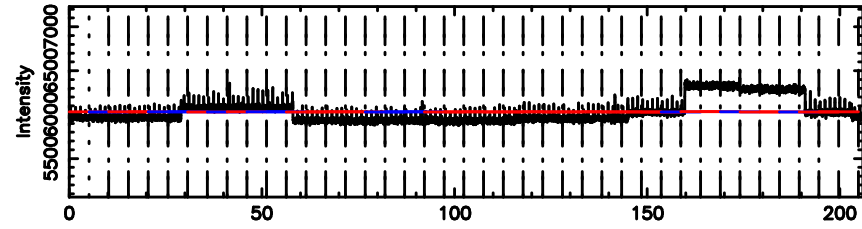

BLK: 7, SNR1: 6.8361 , SNR2: 17.411

Frequency (Hz)

1508-05 2024/08/30 7.45UT FUJI -KISO

T20240830163404

BLK:12,SNR1: 0.10512 ,SNR2: 2.2175

Frequency (Hz)

F20240830163404

BLK:12,SNR1: 1.1313 ,SNR2: 7.7760