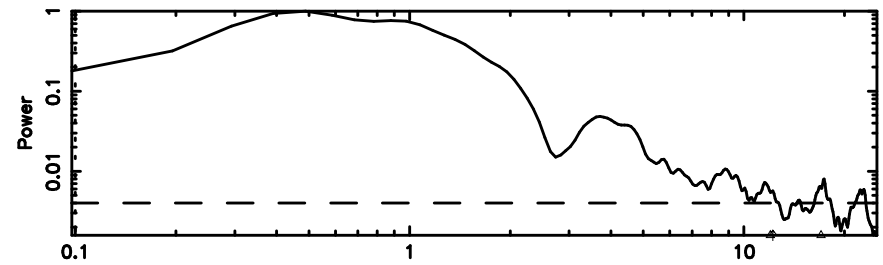

BLK:18,SNR1: 14.891 ,SNR2: 24.402