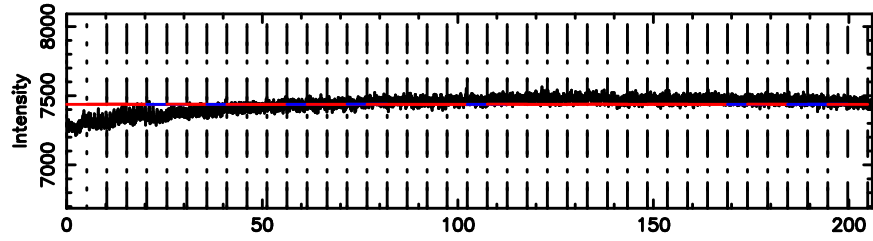

BLK: 9,SNR1: 2.2370 ,SNR2: 5.6408

Frequency (Hz)

0531+194 2024/08/29 21.87UT TOYOKAWA-FUJI

T20240830065038

BLK: 8,SNR1: 0.34173 ,SNR2: 3.5021

Frequency (Hz)

K20240830065037

BLK: 8,SNR1: 2.2646 ,SNR2: 5.9940