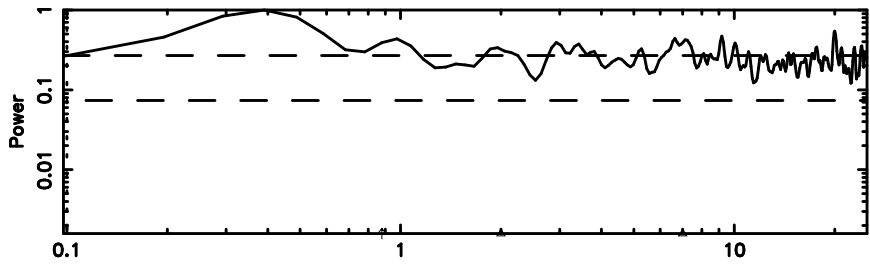

Frequency (Hz)

K20240830082149

BLK:23,SNR1: 3.4682 ,SNR2: 10.826

Frequency (Hz)

0703+138 2024/08/29 23.39UT FUJI -KISO

T20240830083113

BLK: 5,SNR1:-0.31391E-01,SNR2: 1.1202

Frequency (Hz)