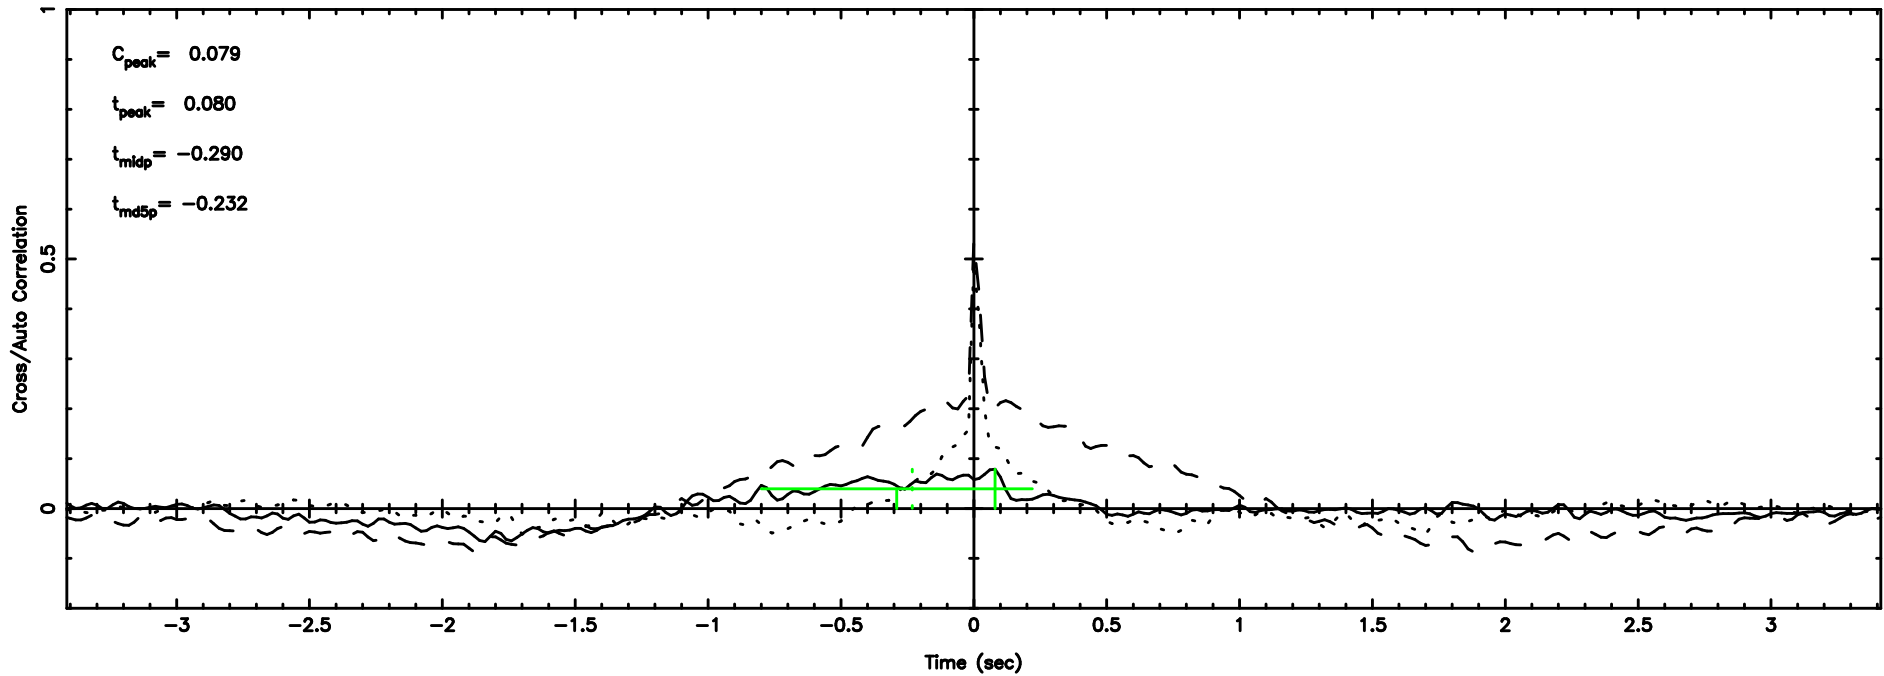

Frequency (Hz)

0510+387 2024/08/29 21.53UT TOYOKAWA-KISO