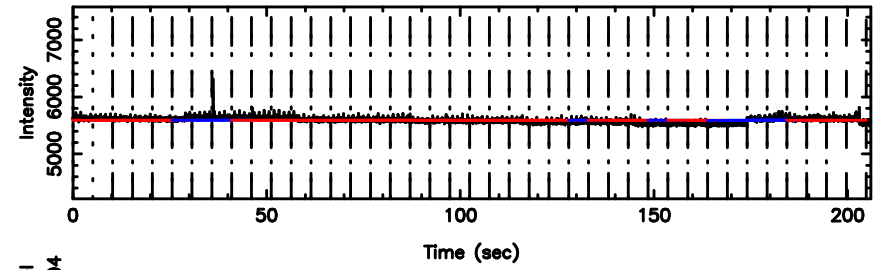

T20240830124450

BLK: 9,SNR1: 13.474 ,SNR2: 20.774

1127-14 2024/08/30 3.78UT TOYOKAWA-FUJI

F20240830124450

BLK: 9,SNR1: 2.2944 ,SNR2: 4.4803