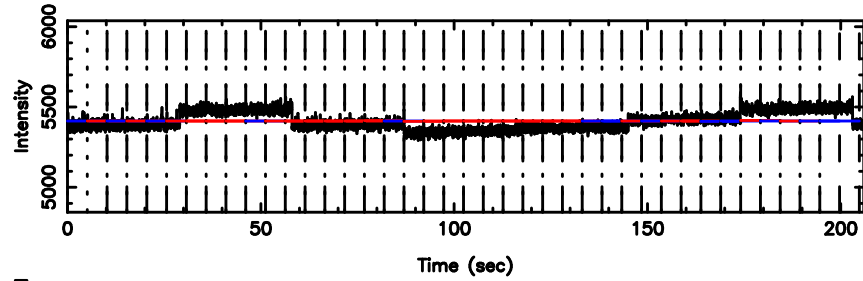

F20240830140258