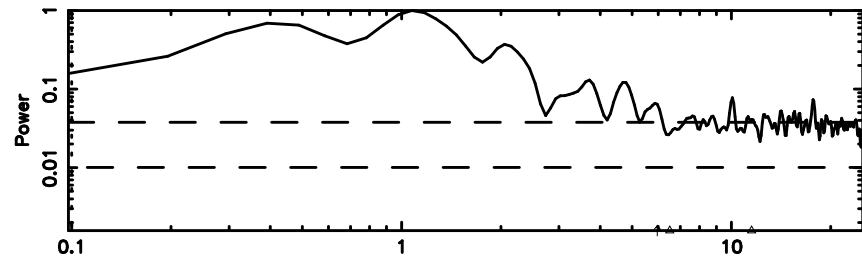

Frequency (Hz)

1428-03 2024/08/30 6.78UT TOYOKAWA-KISO

F20240830154507

BLK:11,SNR1: 1.8691 ,SNR2: 5.5982

Frequency (Hz)

K20240830154506

BLK:11,SNR1: 1.6042 ,SNR2: 5.3983

Frequency (Hz)