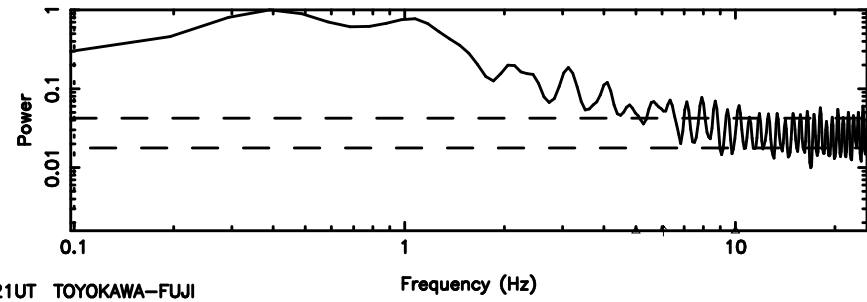

BLK:18,SNR1: 1.1410 ,SNR2: 4.4158