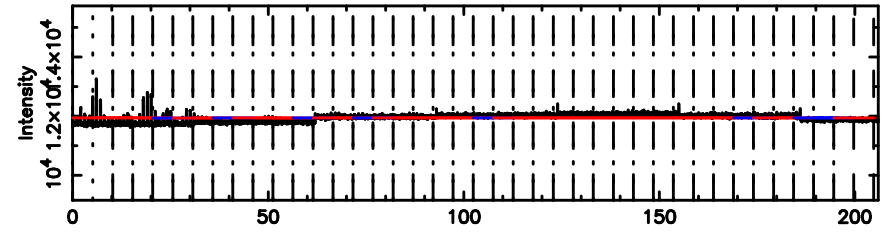

BLK: 9,SNR1: 2.2370 ,SNR2: 5.6408

Frequency (Hz)

0531+194 2024/08/29 21.87UT TOYOKAWA-FUJI

T20240830065038

BLK: 8,SNR1: 0.34173 ,SNR2: 3.5021

Frequency (Hz)

K20240830065037

BLK: 8,SNR1: 2.2646 ,SNR2: 5.9940