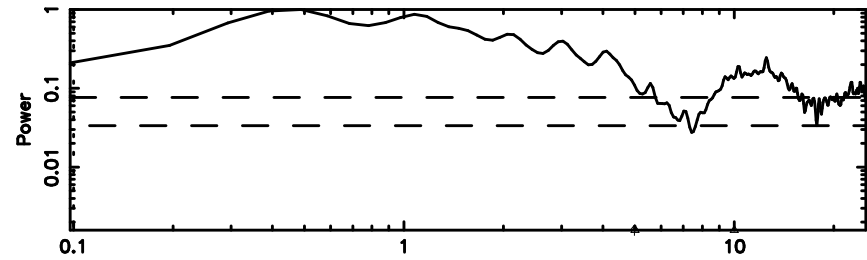

T20240830144035

BLK:13,SNR1: 6.9575 ,SNR2: 17.881

Frequency (Hz)

F20240830144035

BLK:13,SNR1: 1.3283 ,SNR2: 4.4864

Frequency (Hz)

1323+32 2024/08/30 5.70UT TOYOKAWA-FUJI