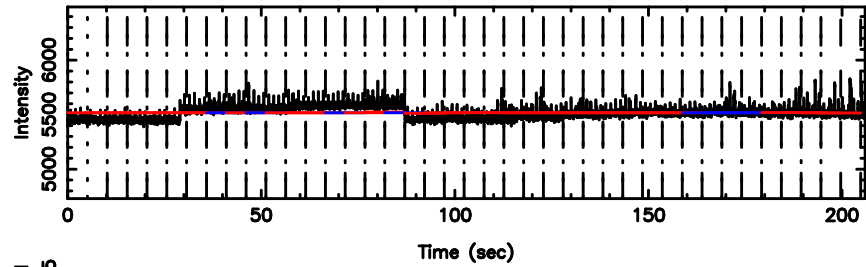

3C263.1 2024/08/30 4.00UT TOYOKAWA-FUJI

T20240830125810

BLK:13,SNR1: 0.87011 ,SNR2: 3.6651

K20240830125809

BLK:13,SNR1: 3.3983 ,SNR2: 9.7242

3C263.1 2024/08/30 4.00UT TOYOKAWA-KISO

F20240830125811

BLK: 8,SNR1: 1.1022 ,SNR2: 3.8618