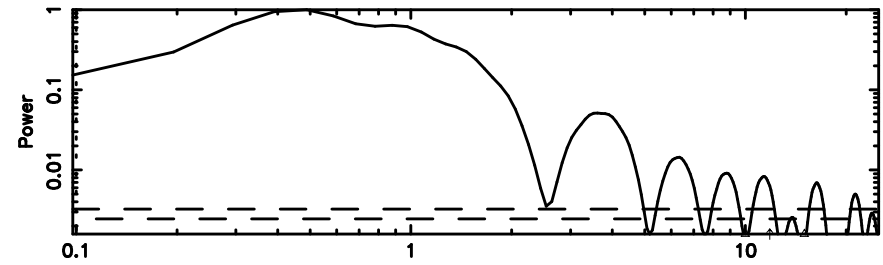

BLK:22,SNR1: 15.043 ,SNR2: 25.683