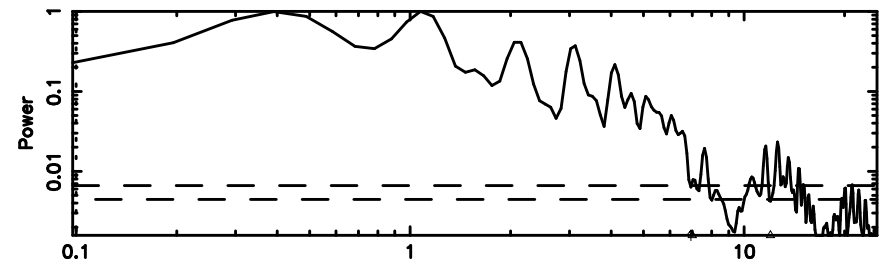

BLK:12,SNR1: 3.3138 ,SNR2: 6.3480

Frequency (Hz)

3C161 2024/08/29 22.74UT TOYOKAWA-KISO

K20240830074240

BLK:12,SNR1: 10.161 ,SNR2: 29.776

Frequency (Hz)

F20240830074242

BLK:10,SNR1: 3.5885 ,SNR2: 9.5069