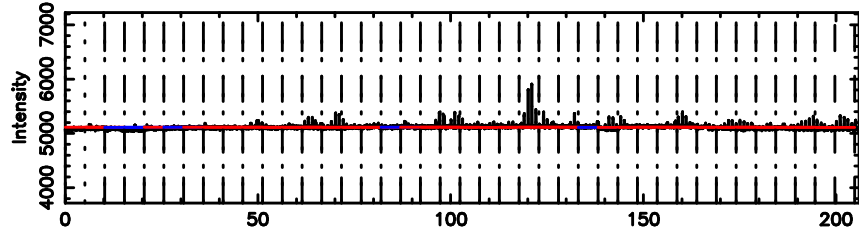

Frequency (Hz)

F20240830162504

BLK: 6,SNR1: 7.1926 ,SNR2: 20.842

Frequency (Hz)

1508-05 2024/08/30 7.45UT TOYOKAWA-FUJI

T20240830162504

BLK: 5,SNR1: 2.2601 ,SNR2: 5.8310

Frequency (Hz)