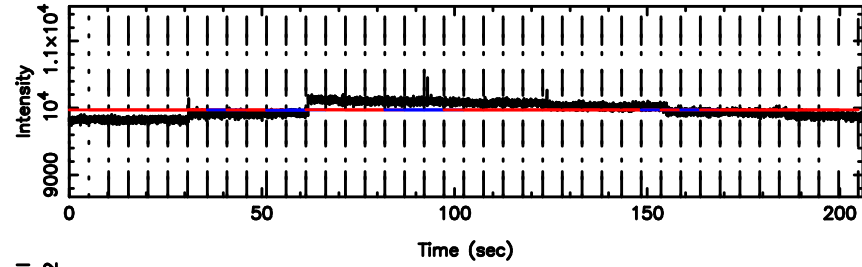

Frequency (Hz)

3C318 2024/08/30 7.60UT TOYOKAWA-FUJI

T20240830163404

BLK: 8,SNR1: 0.25892 ,SNR2: 0.76872

Frequency (Hz)

K20240830163403

BLK: 8,SNR1: 0.55026 ,SNR2: 2.0267

Frequency (Hz)