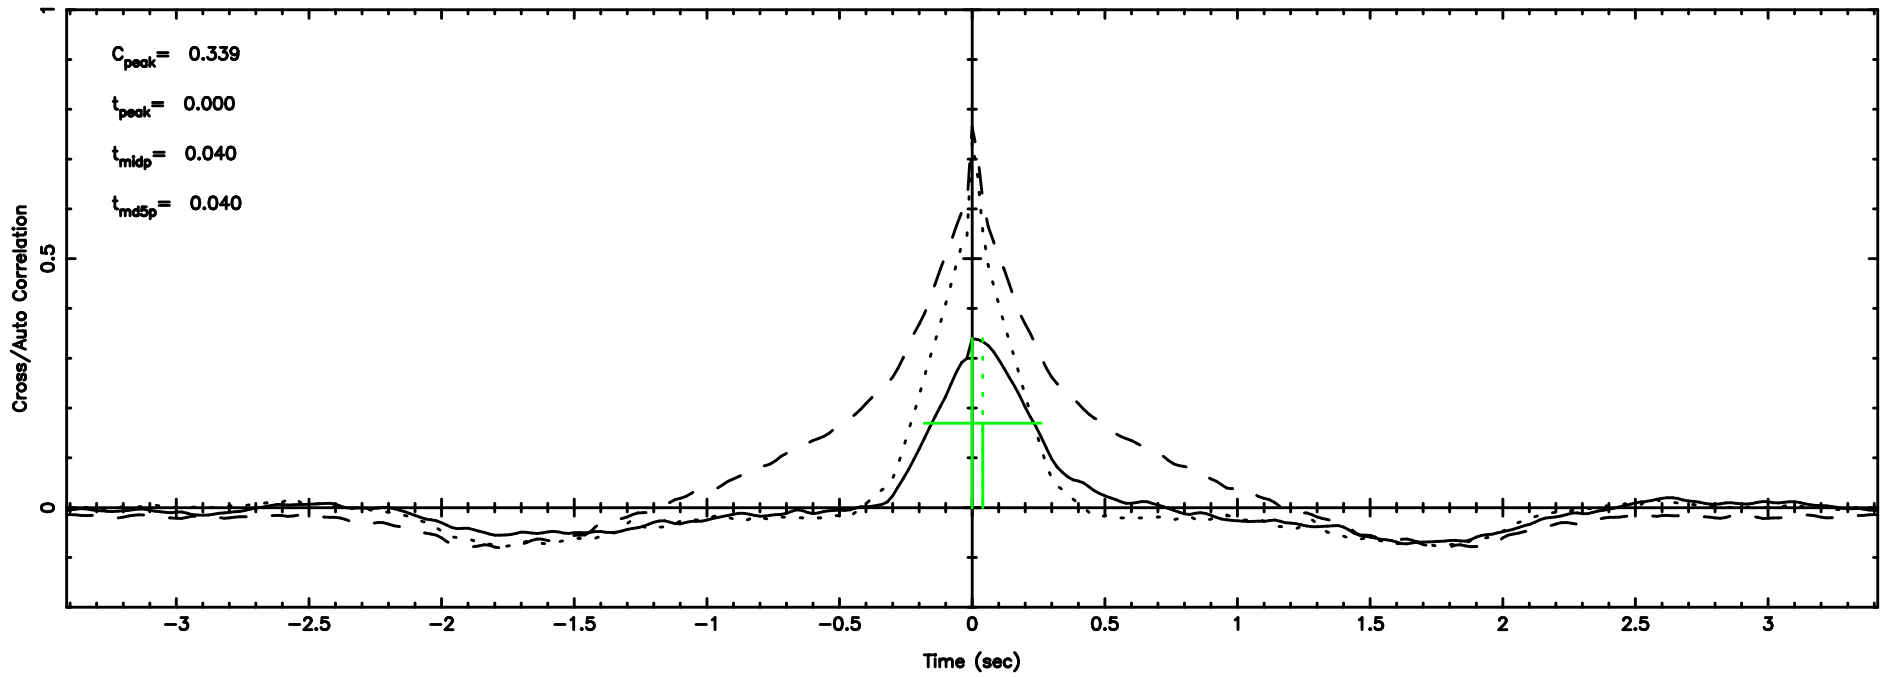

Frequency (Hz)