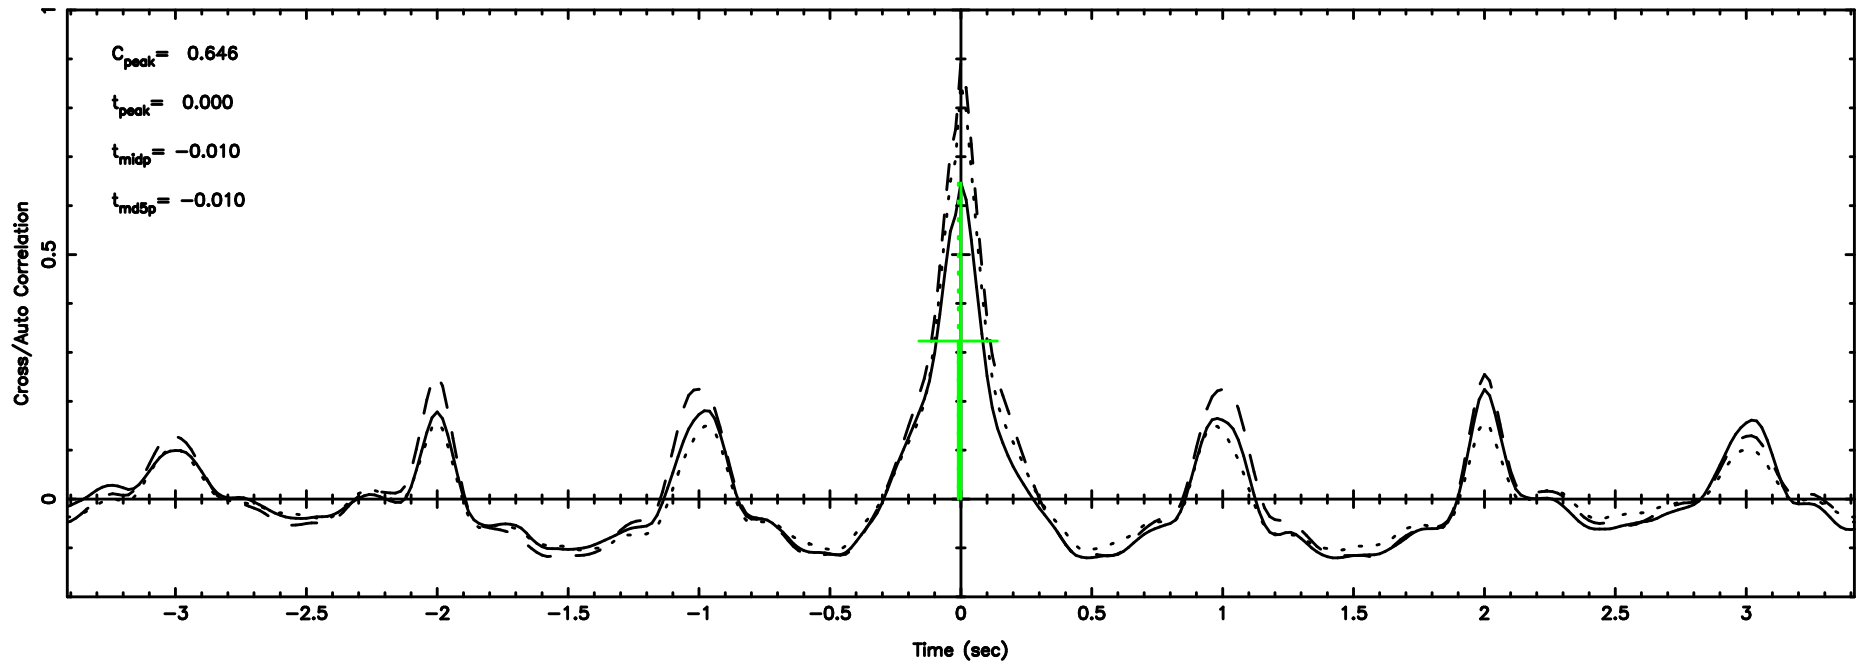

Frequency (Hz)

K20240830155348

BLK:11,SNR1: 7.4310 ,SNR2: 19.814

Frequency (Hz)

1436-16 2024/08/30 6.93UT TOYOKAWA-KISO

F20240830155349

BLK: 8,SNR1: 8.9279 ,SNR2: 21.458

Frequency (Hz)