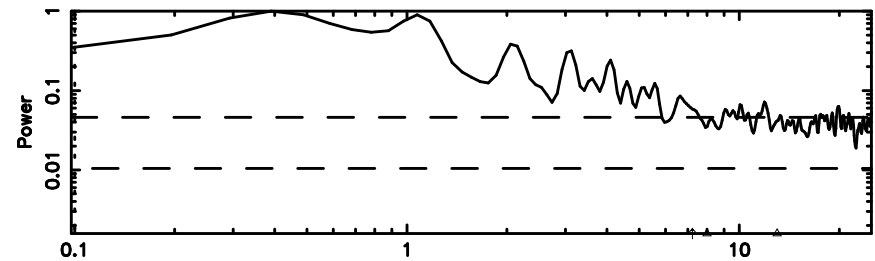

BLK:12,SNR1: 1.3328 ,SNR2: 3.8470