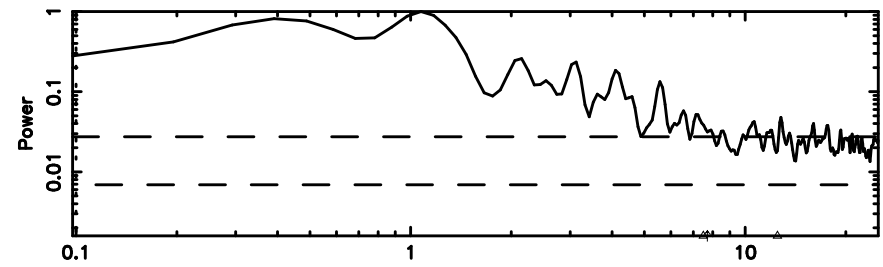

BLK: 9,SNR1: 2.2370 ,SNR2: 5.6408

Frequency (Hz)

0531+194 2024/08/29 21.87UT TOYOKAWA-FUJI

T20240830065038

BLK: 8,SNR1: 0.34173 ,SNR2: 3.5021

Frequency (Hz)

K20240830065037

BLK: 8,SNR1: 2.2646 ,SNR2: 5.9940