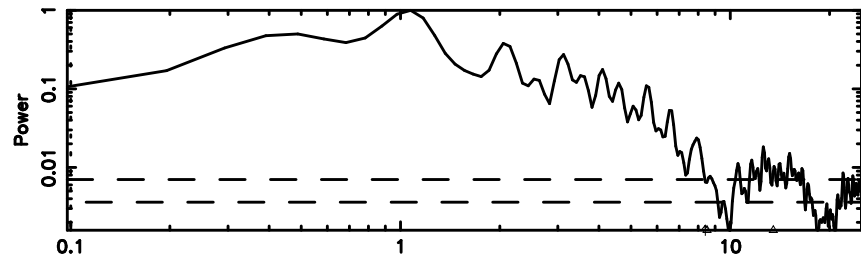

Frequency (Hz)

K20240830155348

BLK:11,SNR1: 7.4310 ,SNR2: 19.814

Frequency (Hz)

1436-16 2024/08/30 6.93UT TOYOKAWA-KISO

F20240830155349

BLK: 8,SNR1: 8.9279 ,SNR2: 21.458

Frequency (Hz)