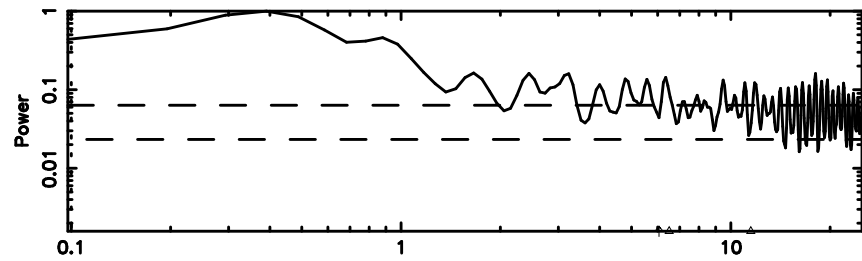

BLK: 4,SNR1: 0.53349 ,SNR2: 1.8348