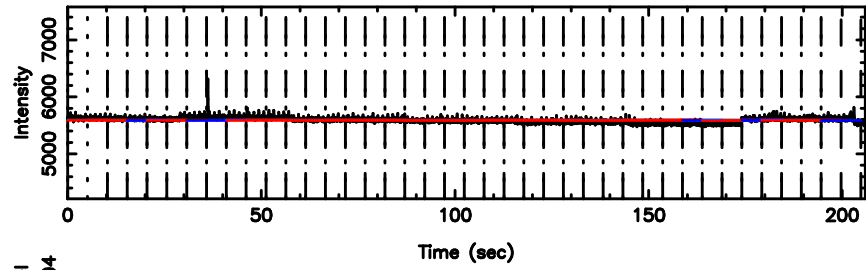

F20240830124450

BLK: 9,SNR1: 2.2944 ,SNR2: 4.4803

T20240830124450

BLK:16,SNR1: 13.464 ,SNR2: 20.758

1127-14 2024/08/30 3.78UT TOYOKAWA-KISO

K20240830124449

BLK:16,SNR1: 3.1025 ,SNR2: 4.2242

F20240830124450