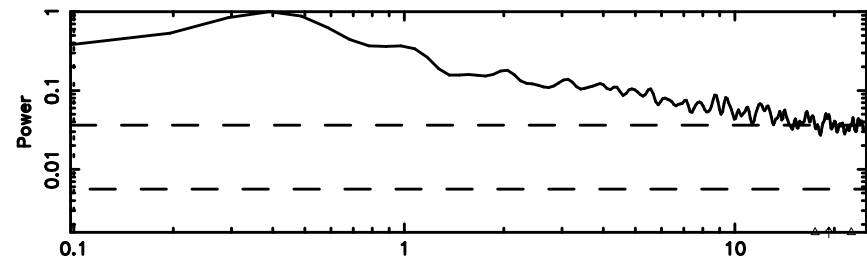

BLK:20,SNR1: 1.6229 ,SNR2: 1.6865