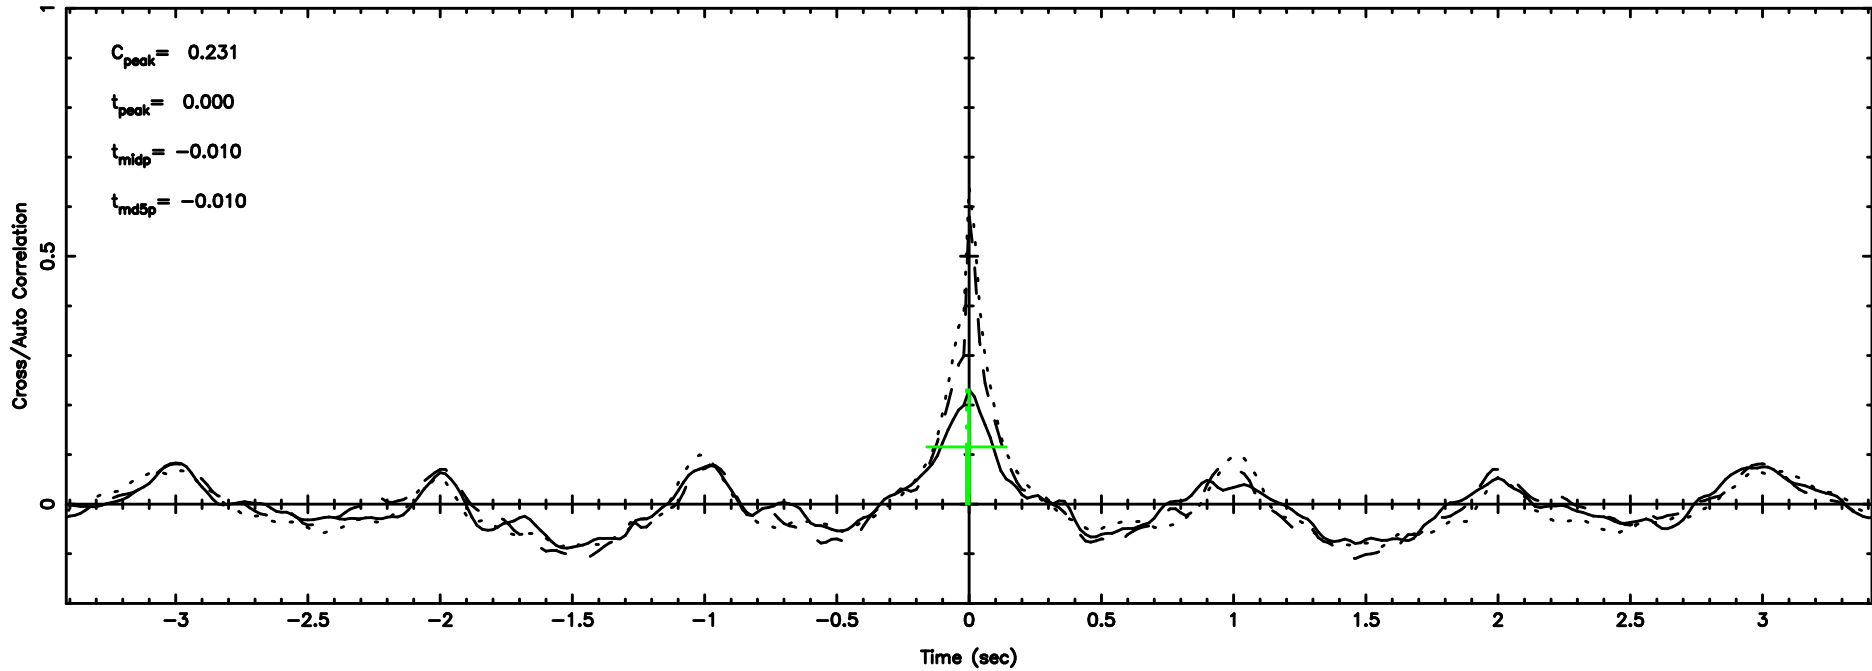

Frequency (Hz)