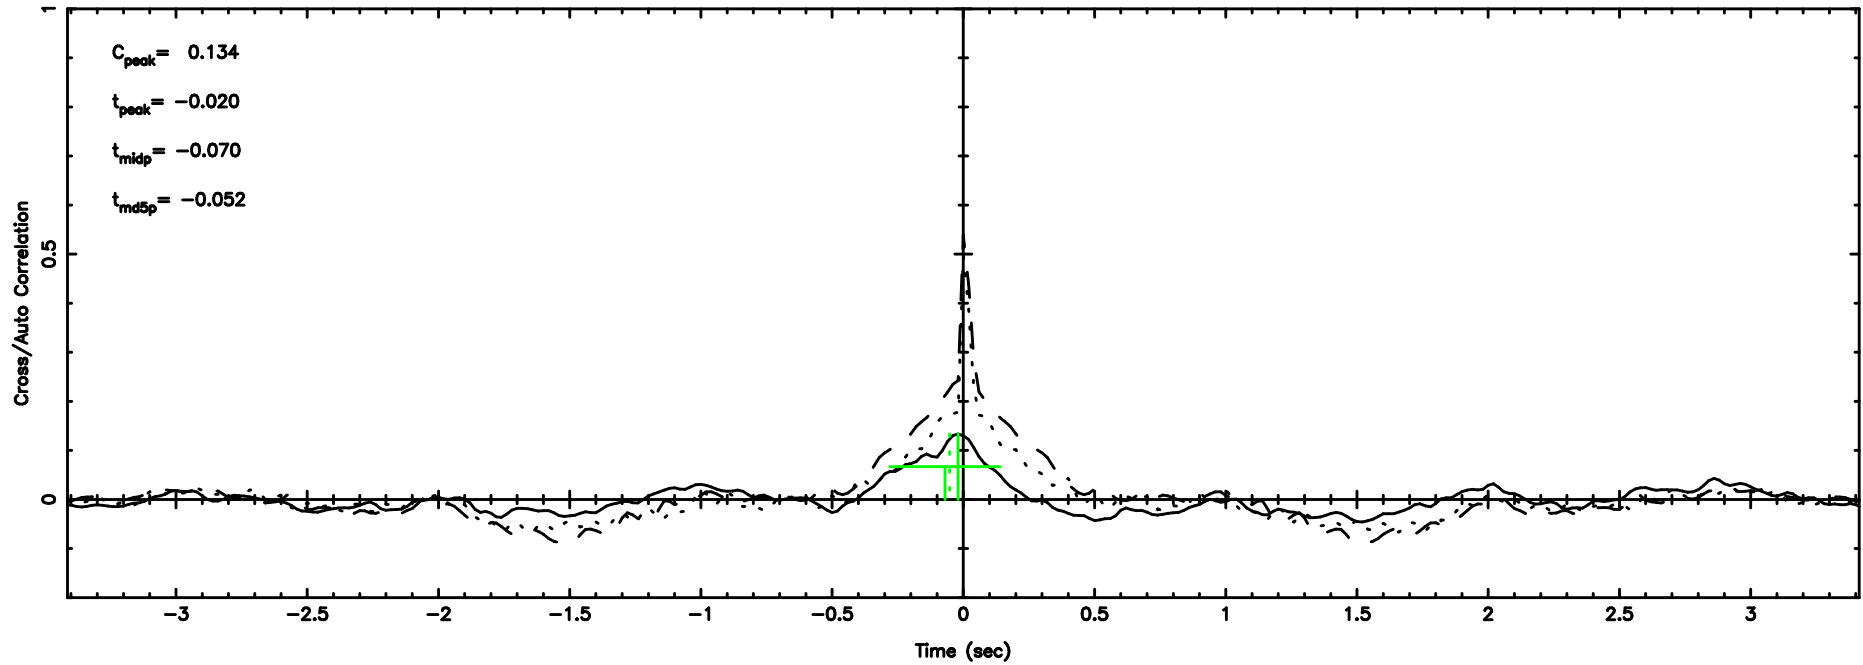

F20240830140258

BLK:13,SNR1: 0.25302 ,SNR2: 4.1443

K20240830140257

BLK:13,SNR1: 0.44504 ,SNR2: 1.7811

1245-19 2024/08/30 5.08UT FUJI -KISO