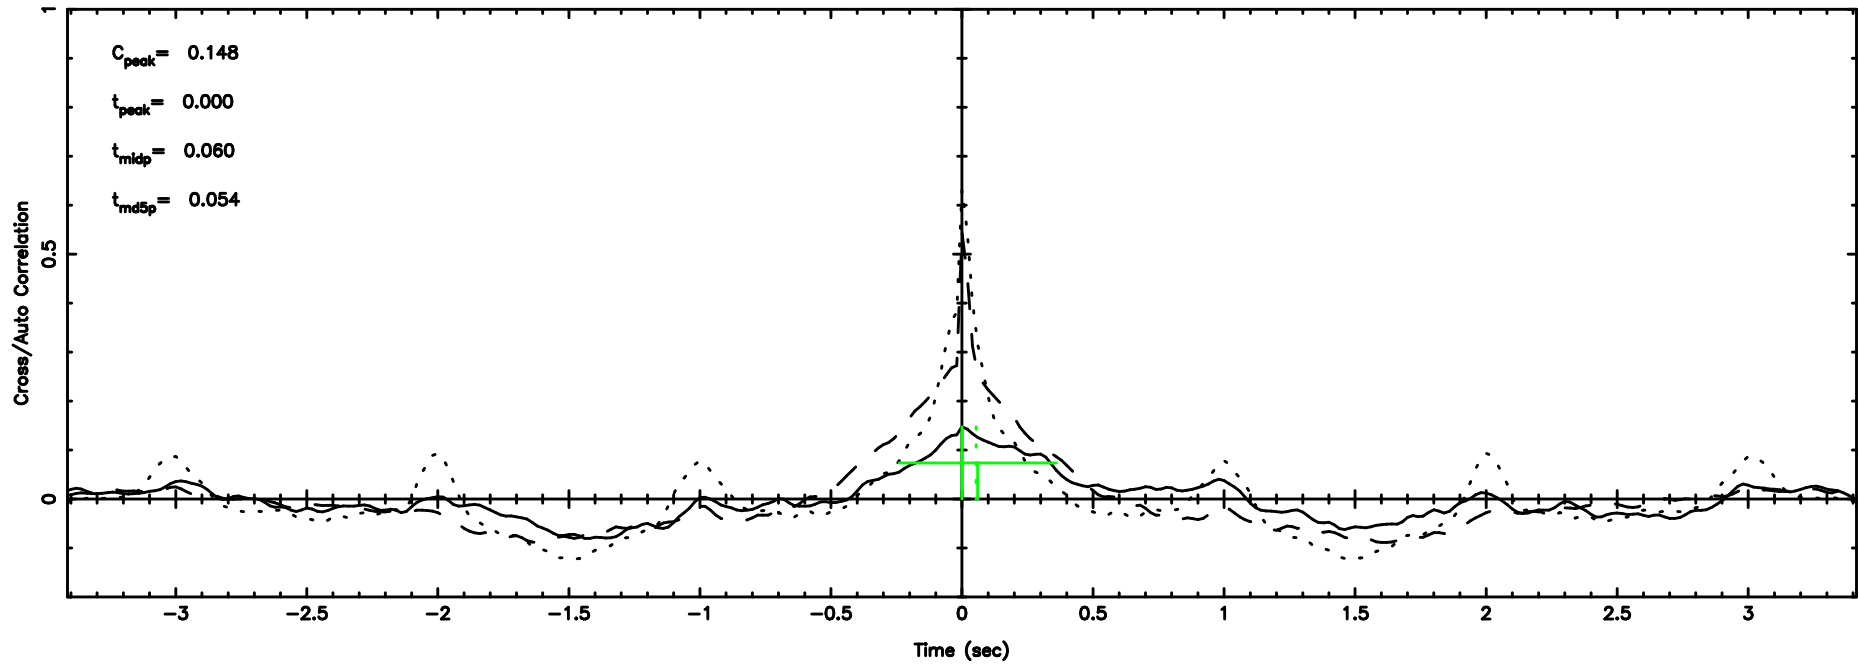

T20240830150153

BLK:17,SNR1: 0.45314 ,SNR2: 1.9767

K20240830150152

BLK:17,SNR1: 2.0067 ,SNR2: 5.9923

1345+12 2024/08/30 6.06UT TOYOKAWA-KISO