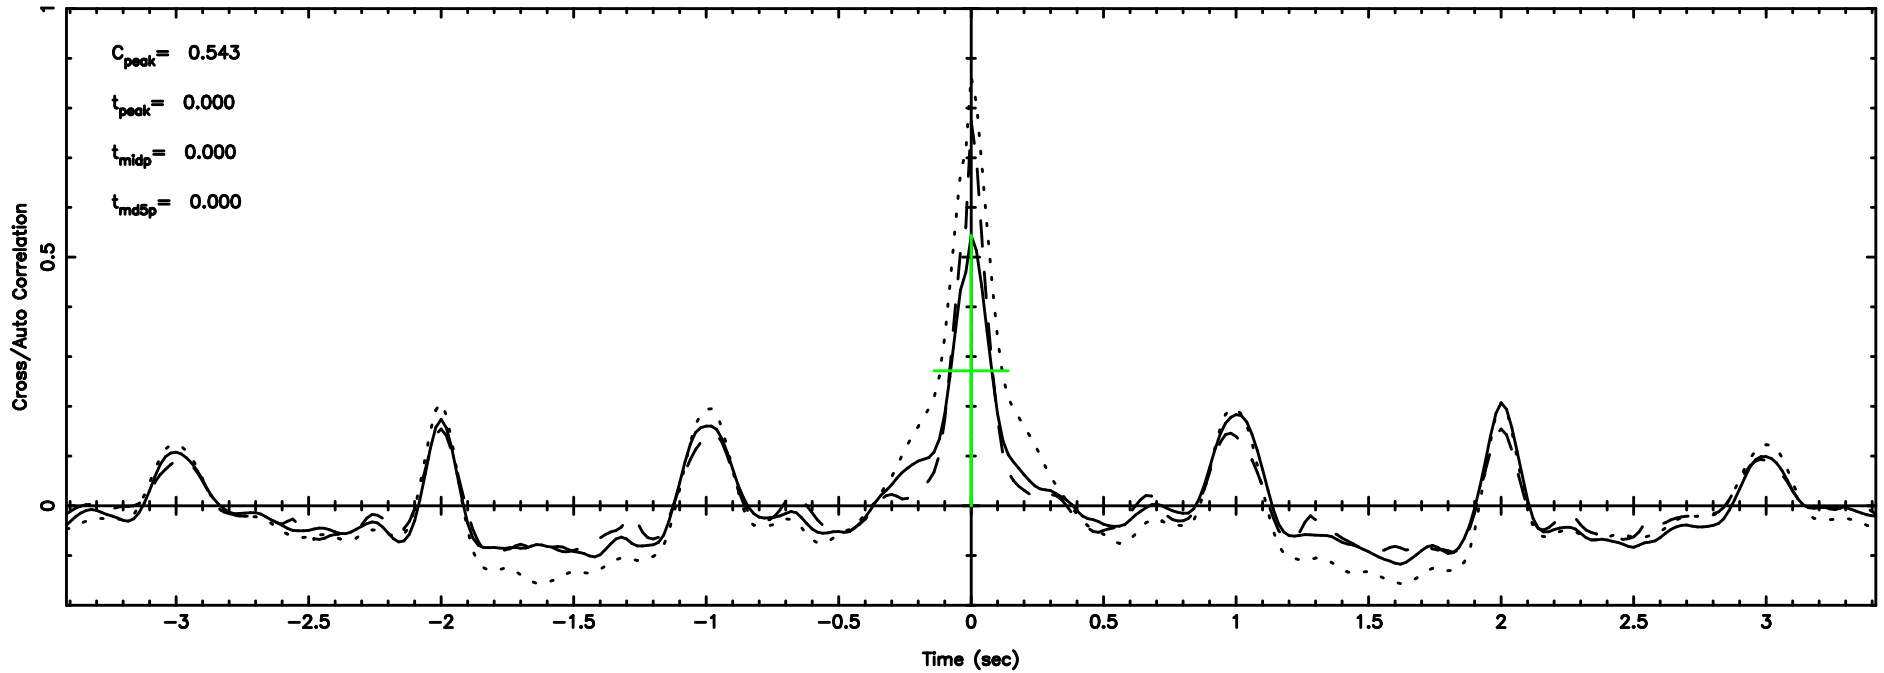

Frequency (Hz)

3C161 2024/08/29 22.74UT FUJI -KISO

K20240830074240

BLK:10,SNR1: 12.394 ,SNR2: 31.827

Frequency (Hz)

T20240830081014

BLK: 2,SNR1: 0.24148 ,SNR2: 0.75038

Frequency (Hz)