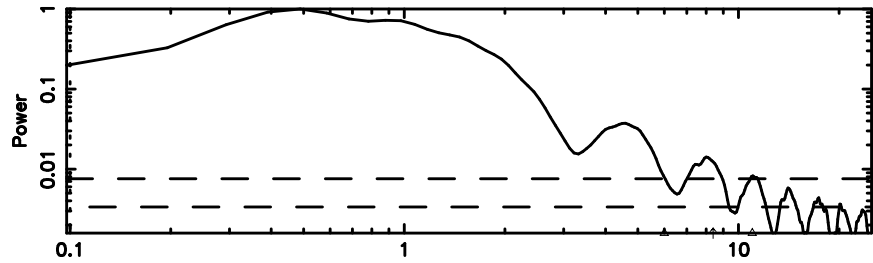

BLK:25,SNR1: 5.1397 ,SNR2: 12.749

Frequency (Hz)

T20240830071120

BLK:23,SNR1: 7.6575 ,SNR2: 18.988

Frequency (Hz)

0552+12 2024/08/29 22.22UT TOYOKAWA-KISO

K20240830071119

BLK:23,SNR1: 3.1002 ,SNR2: 14.271