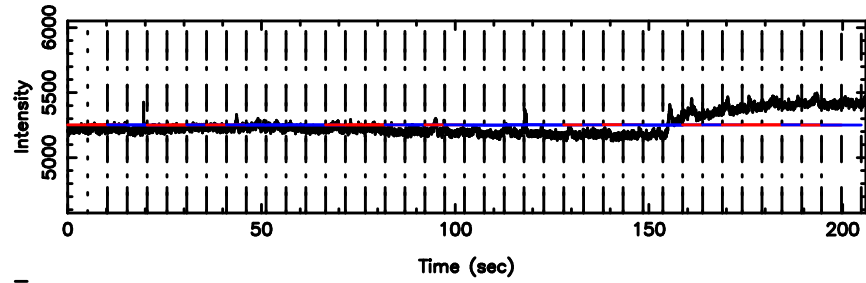

T20240830123517