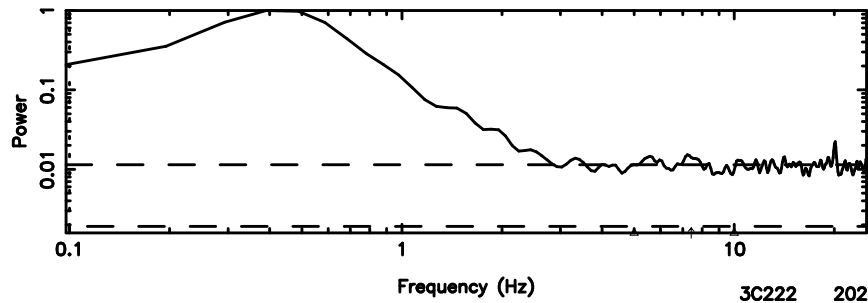

BLK:26,SNR1: 2.2826 ,SNR2: 6.2473

3C222 2024/08/30 1.89UT TOYOKAWA-KISO

K20240830105136