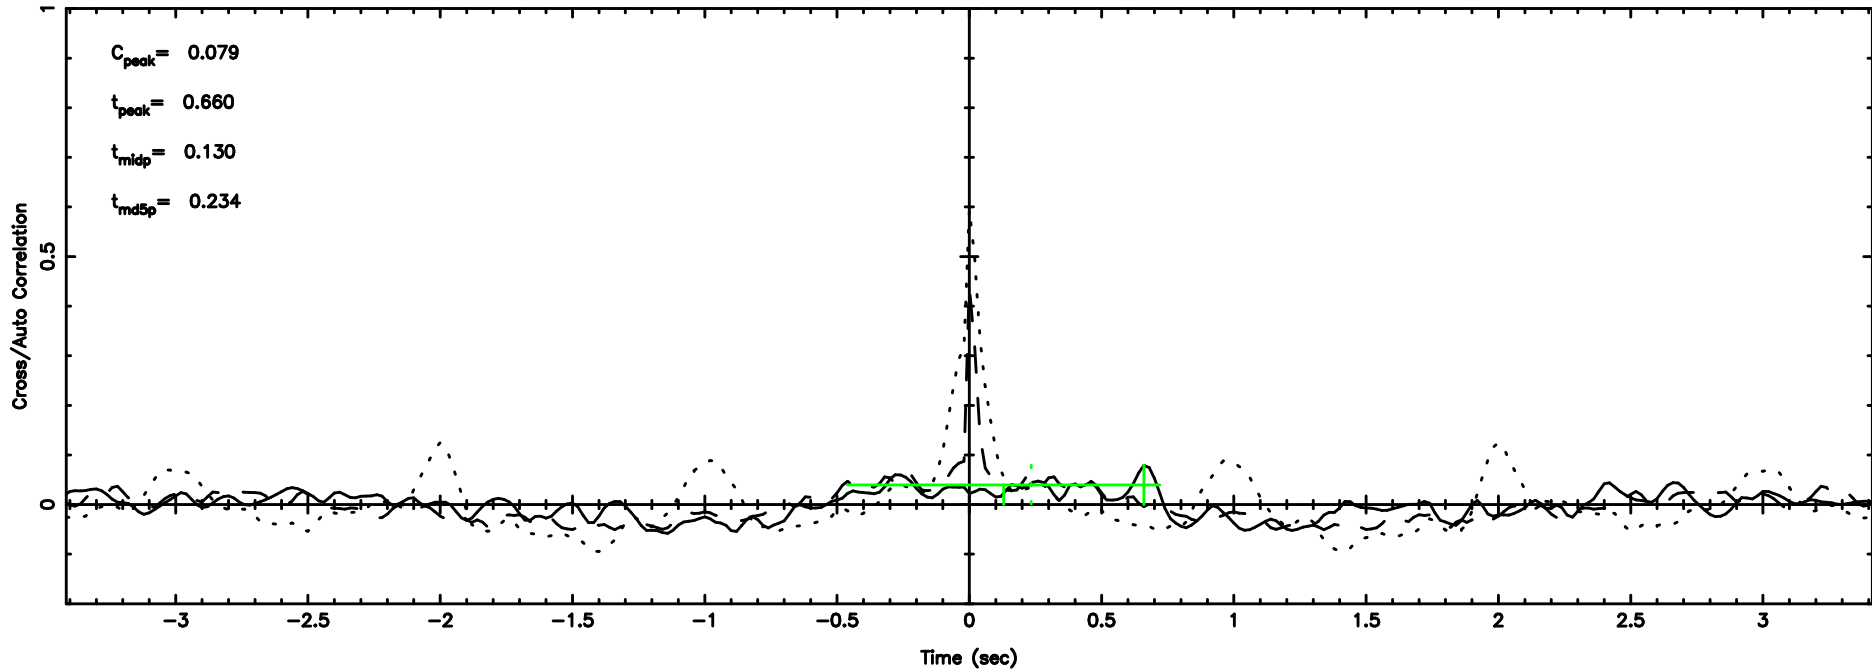

Frequency (Hz)

3C190 2024/08/30 0.31UT TOYOKAWA-FUJI