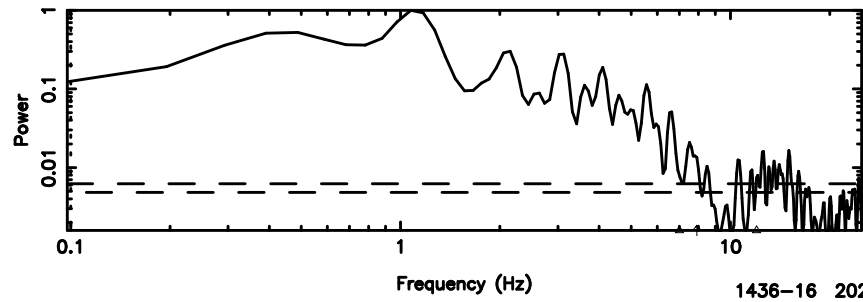

BLK:12,SNR1: 8.9573 ,SNR2: 23.014