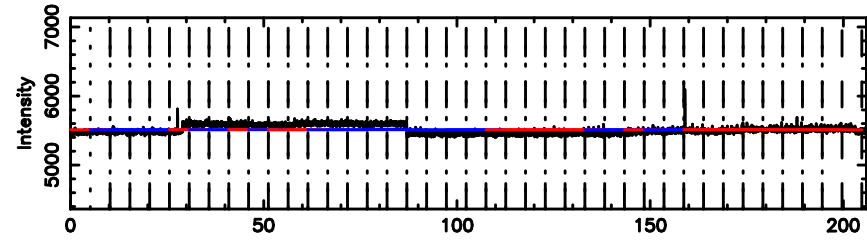

Frequency (Hz)

F20240830142611