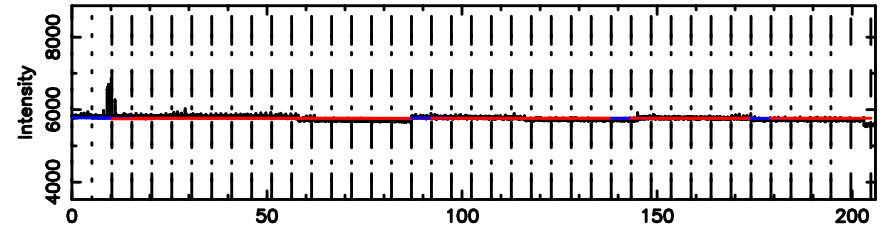

Frequency (Hz)

F20240830083113