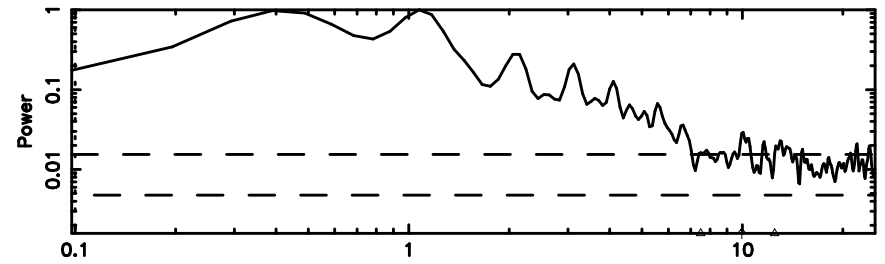

BLK: 9,SNR1: 2.8732 ,SNR2: 5.9265

Frequency (Hz)

0713-024 2024/08/29 23.55UT TOYOKAWA-KISO

F20240830083113

BLK: 9,SNR1: 8.5457 ,SNR2: 20.366

Frequency (Hz)

K20240830083112

BLK: 9,SNR1: 3.8928 ,SNR2: 7.9899