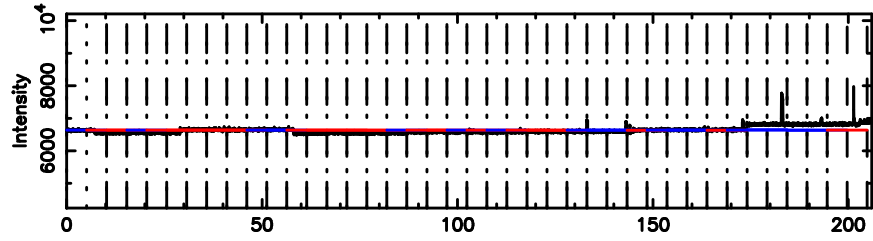

K20240830070708

BLK:10,SNR1: 12.014 ,SNR2: 19.553

Frequency (Hz)

0548+16 2024/08/29 22.15UT TOYOKAWA-KISO

F20240830070710

BLK:18,SNR1: 7.6092 ,SNR2: 12.330

Frequency (Hz)

K20240830070708