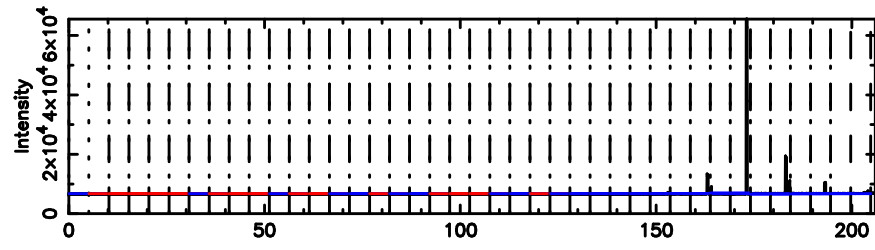

BLK:18,SNR1: 12.503 ,SNR2: 30.923

Frequency (Hz)

K20240830062248

BLK:18,SNR1: 7.9987 ,SNR2: 21.172

Frequency (Hz)

0503+167 2024/08/29 21.41UT TOYOKAWA-KISO

F20240830062249

BLK:24,SNR1: 12.959 ,SNR2: 31.420