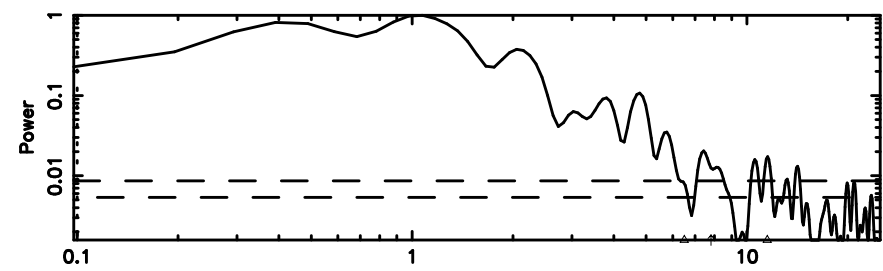

BLK:24,SNR1: 8.0463 ,SNR2: 21.298