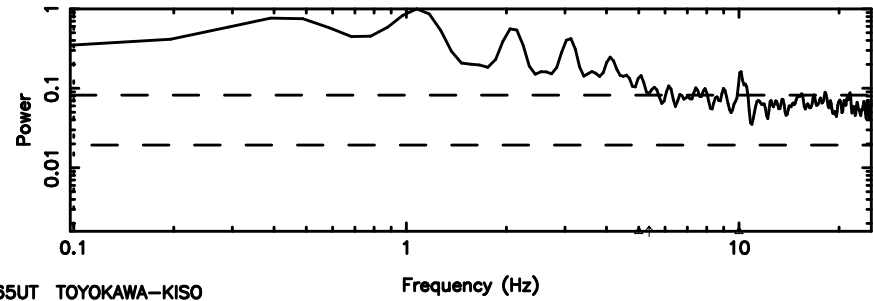

BLK:10,SNR1: 1.0588 ,SNR2: 7.7904

0919-142 2024/08/30 1.65UT TOYOKAWA-KISO

K20240830103713

BLK:10,SNR1: 0.64064 ,SNR2: 2.7904

Frequency (Hz)

F20240830103714

BLK: 7,SNR1:-0.18601 ,SNR2: 0.95931

Frequency (Hz)