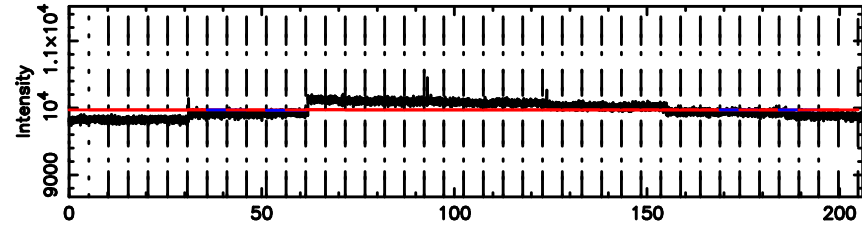

Frequency (Hz)

K20240830163403

BLK: 4,SNR1: 0.52577E-01,SNR2: 0.55747