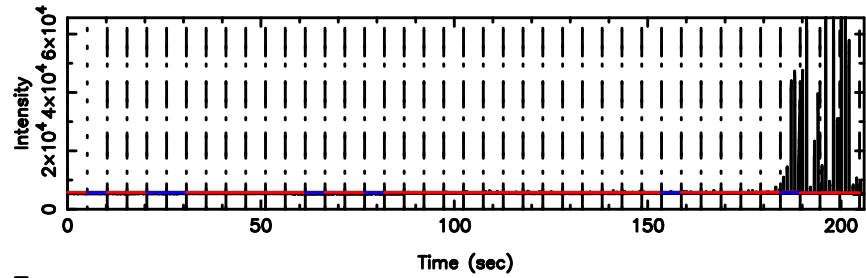

T20240830135653

BLK:11,SNR1: 9.3311 ,SNR2: 27.773

K20240830135652

BLK:11,SNR1: 10.833 ,SNR2: 27.198

3C275 2024/08/30 4.98UT TOYOKAWA-KISO

F20240830135654

BLK: 7,SNR1: 6.5183 ,SNR2: 18.858

K20240830135652