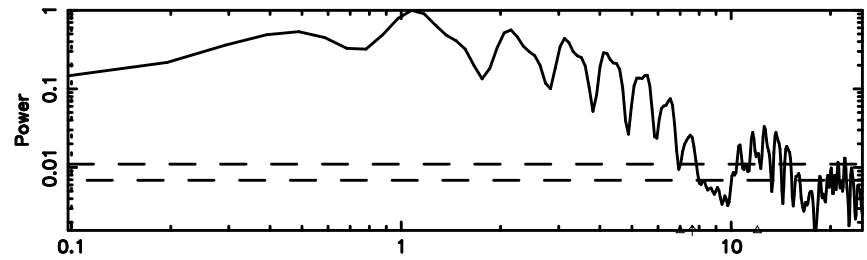

Frequency (Hz)

K20240830155348

BLK:11,SNR1: 7.4310 ,SNR2: 19.814

Frequency (Hz)

1436-16 2024/08/30 6.93UT TOYOKAWA-KISO

F20240830155349

BLK: 8,SNR1: 8.9279 ,SNR2: 21.458

Frequency (Hz)