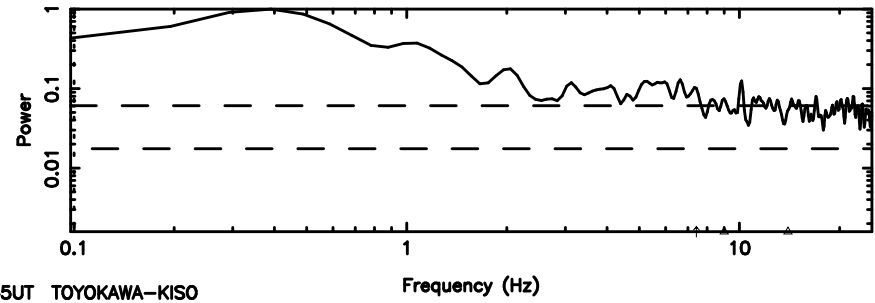

BLK: 9,SNR1: 0.66625 ,SNR2: 1.8984