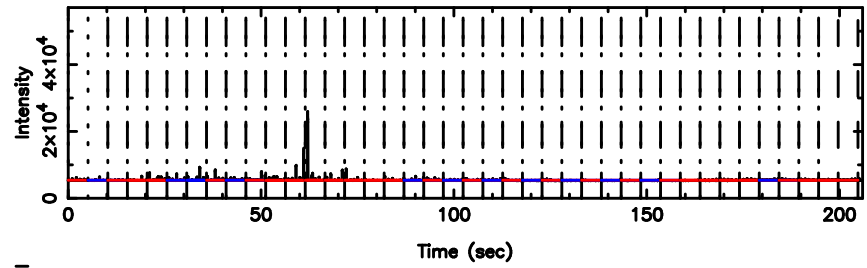

F20240830155349