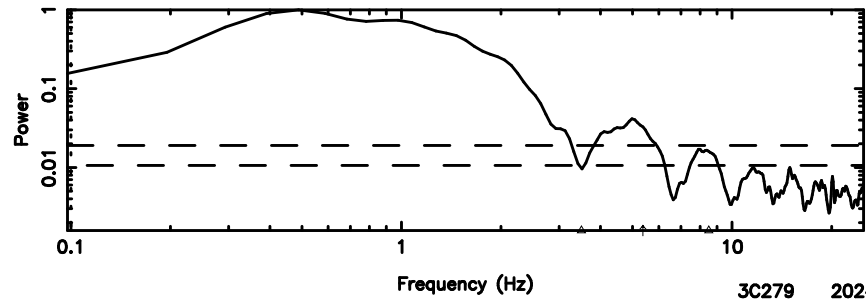

T20240830141041

BLK:24,SNR1: 2.6176 ,SNR2: 11.503

K20240830141040

BLK:24,SNR1: 4.6077 ,SNR2: 13.578

3C279 2024/08/30 5.21UT TOYOKAWA-KISO

F20240830141041

BLK:16,SNR1: 1.8695 ,SNR2: 6.1447

Frequency (Hz)