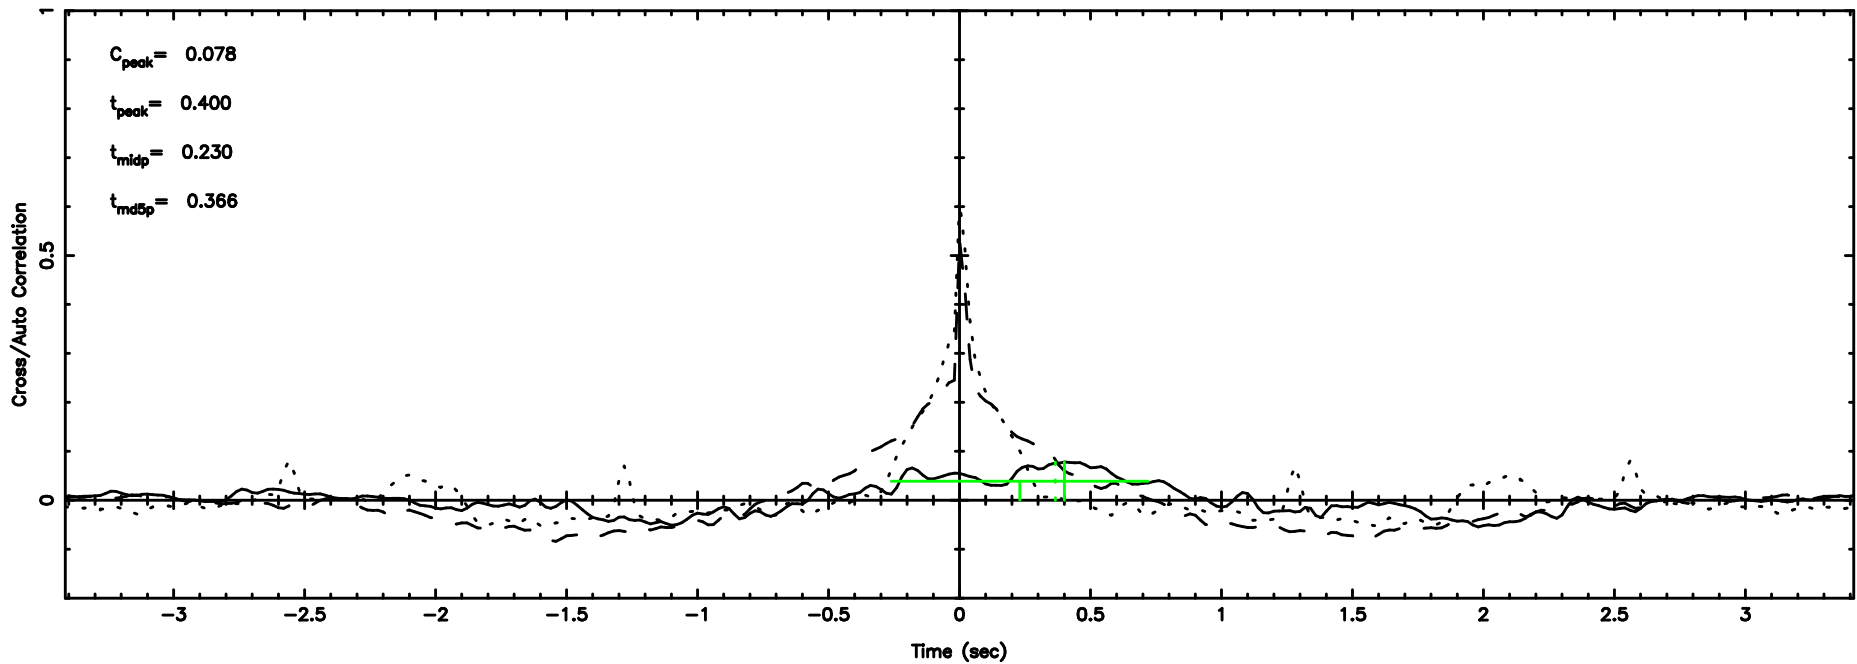

1355+01 2024/08/30 6.23UT FUJI -KISO

T20240830153324

BLK:11,SNR1: 0.35826 ,SNR2: 2.3445

Frequency (Hz)

F20240830153324

BLK:11,SNR1: 1.2616 ,SNR2: 4.8266

Frequency (Hz)

3C298 2024/08/30 6.58UT TOYOKAWA-FUJI