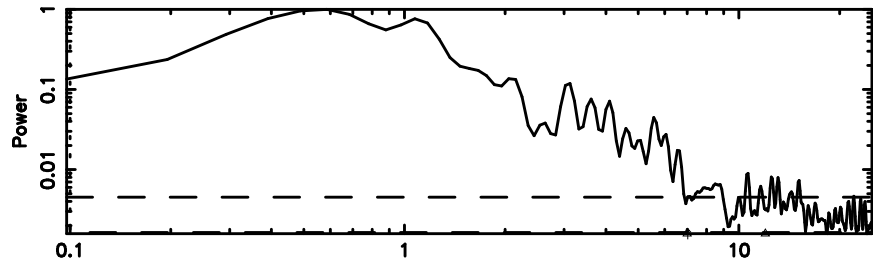

BLK: 9,SNR1: 11.828 ,SNR2: 34.094