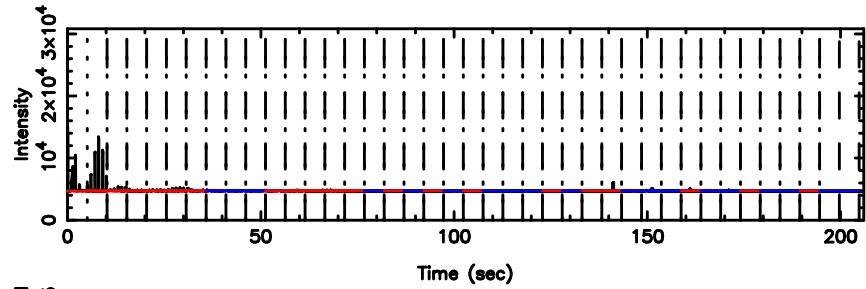

T20240830141041