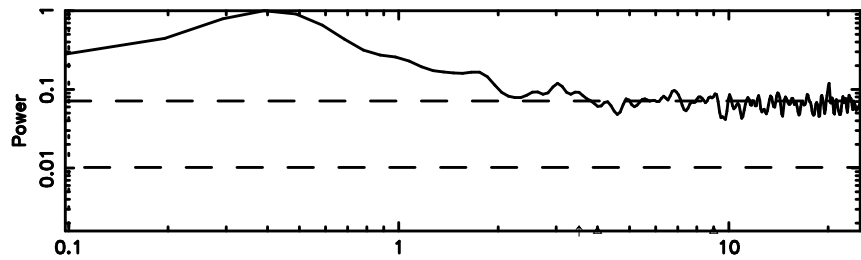

BLK:11,SNR1: 0.35826 ,SNR2: 2.3445