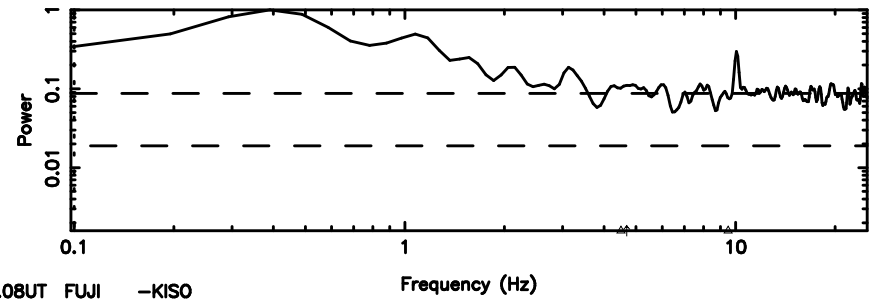

BLK:13,SNR1: 0.44504 ,SNR2: 1.7811

1245-19 2024/08/30 5.08UT FUJI -KISO