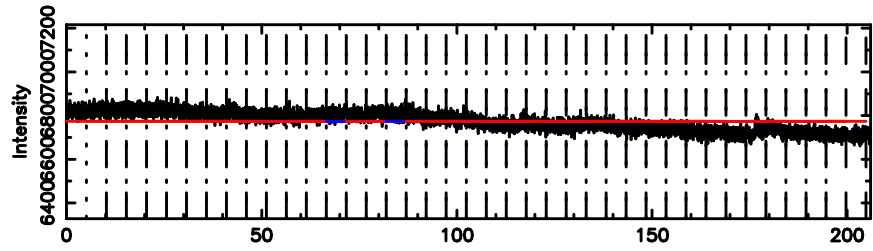

Frequency (Hz)

3C161 2024/08/29 22.74UT FUJI -KISO

K20240830074240

BLK:10,SNR1: 12.394 ,SNR2: 31.827

Frequency (Hz)

T20240830081014

BLK: 2,SNR1: 0.24148 ,SNR2: 0.75038

Frequency (Hz)