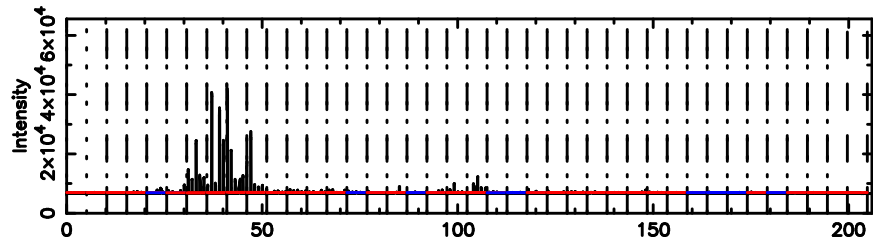

T20240830065858

BLK: 9,SNR1: 11.828 ,SNR2: 34.094

Frequency (Hz)

3C147 2024/08/29 22.01UT TOYOKAWA-KISO

K20240830065857

BLK: 9,SNR1: 9.2198 ,SNR2: 26.716

Frequency (Hz)

F20240830065858