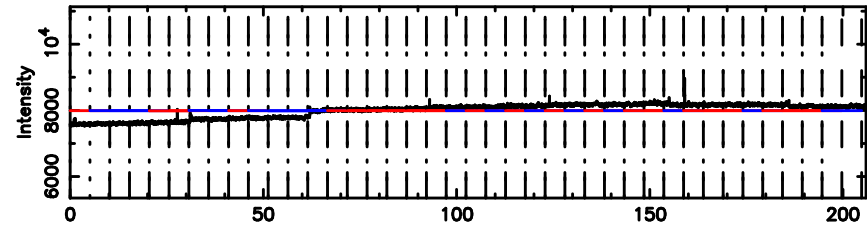

Frequency (Hz)

3C283 2024/08/30 5.46UT TOYOKAWA-KISO

F20240830142611

BLK:17,SNR1: 1.0035 ,SNR2: 1.3603

Frequency (Hz)

K20240830142610

BLK:17,SNR1: 1.3142 ,SNR2: 2.4789

Frequency (Hz)