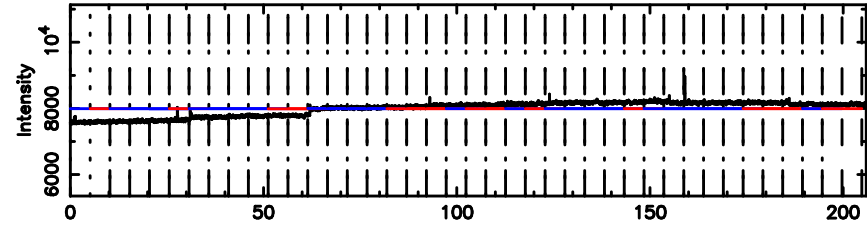

BLK:20,SNR1: 1.6229 ,SNR2: 1.6865

Frequency (Hz)

3C283 2024/08/30 5.46UT TOYOKAWA-FUJI

T20240830142611

BLK:24,SNR1: 1.7738 ,SNR2: 6.1204

Frequency (Hz)

K20240830142610

BLK:24,SNR1: 0.89980 ,SNR2: 1.6990