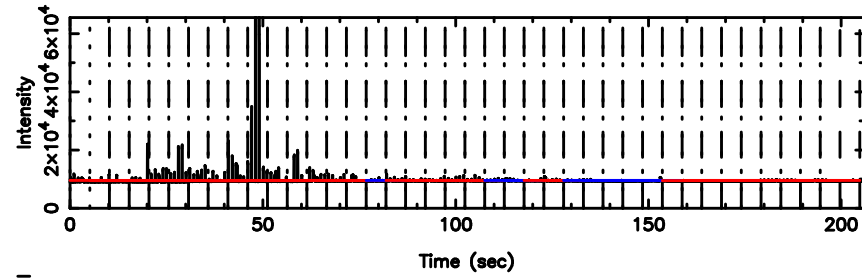

Frequency (Hz)

K20240830155348