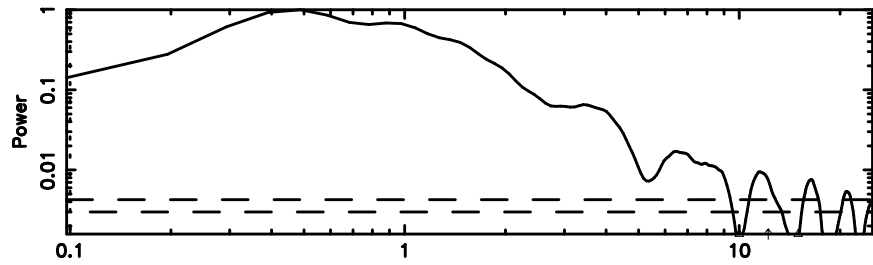

Frequency (Hz)

K20240830064206

BLK:26,SNR1: 15.038 ,SNR2: 25.674

Frequency (Hz)

0523+116 2024/08/29 21.73UT TOYOKAWA-KISO

F20240830064207

BLK:22,SNR1: 13.853 ,SNR2: 22.910

Frequency (Hz)