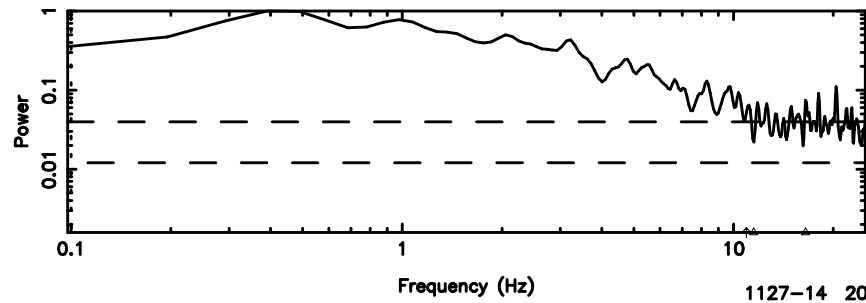

BLK: 6,SNR1: 2.8149 ,SNR2: 5.1099