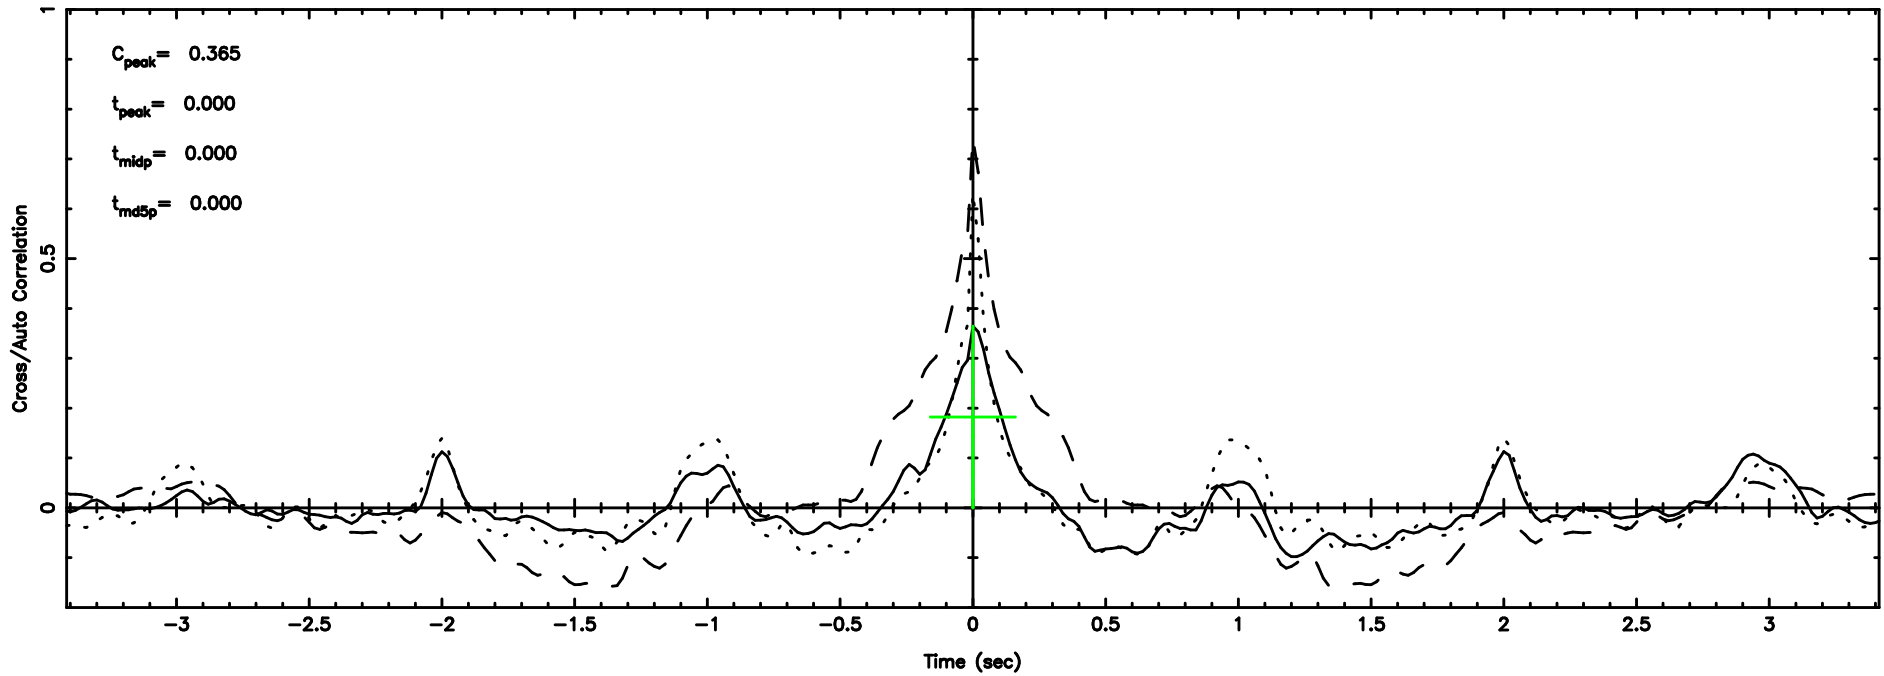

Frequency (Hz)

0531+194 2024/08/29 21.87UT FUJI -KISO