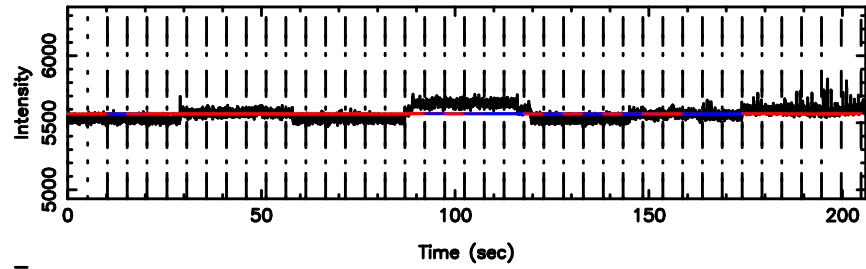

F20240830123517