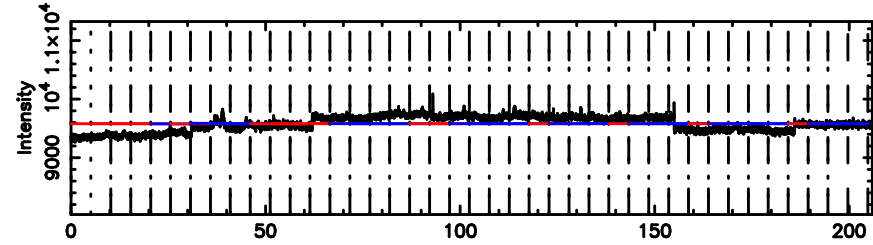

BLK:14,SNR1: 0.49178 ,SNR2: 1.3197

Frequency (Hz)

3C208 2024/08/30 1.17UT TOYOKAWA-FUJI

T20240830100821

BLK:24,SNR1: 2.8909 ,SNR2: 5.1623

Frequency (Hz)

K20240830100820

BLK:24,SNR1: 1.0674 ,SNR2: 5.4559