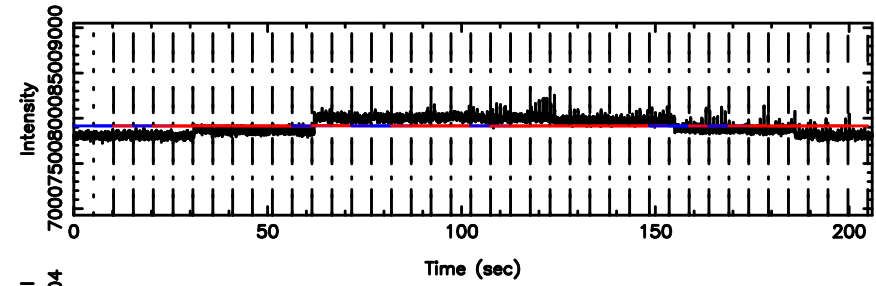

F20240830121311

BLK:14,SNR1: 0.97113 ,SNR2: 2.9119

1055+20 2024/08/30 3.25UT TOYOKAWA-FUJI

T20240830121311

BLK:10,SNR1: 0.44013 ,SNR2: 1.3781

K20240830121310

BLK:10,SNR1: 1.4201 ,SNR2: 2.7825

1055+20 2024/08/30 3.25UT TOYOKAWA-KISO