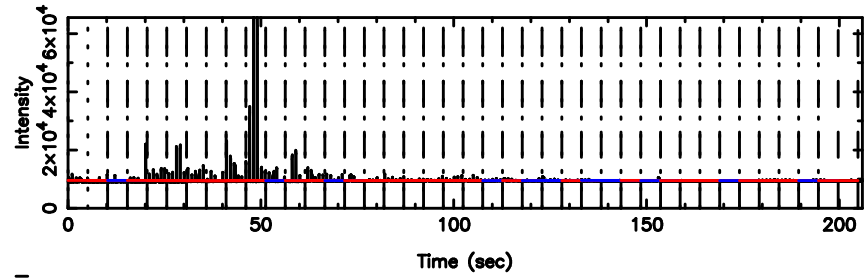

Frequency (Hz)

K20240830155348

BLK:11,SNR1: 7.4310 ,SNR2: 19.814

Frequency (Hz)

1436-16 2024/08/30 6.93UT TOYOKAWA-KISO

F20240830155349

BLK: 8,SNR1: 8.9279 ,SNR2: 21.458

Frequency (Hz)