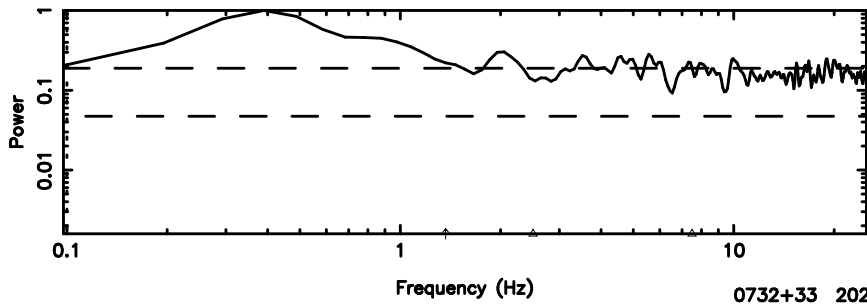

BLK:10,SNR1: 0.74220 ,SNR2: 2.6806

0732+33 2024/08/29 23.89UT TOYOKAWA-FUJI

T20240830085139

BLK:11,SNR1: 0.30104E-01,SNR2: 1.6402

0732+33 2024/08/29 23.89UT TOYOKAWA-KISO

K20240830085138

BLK:11,SNR1: 1.6179 ,SNR2: 4.9097