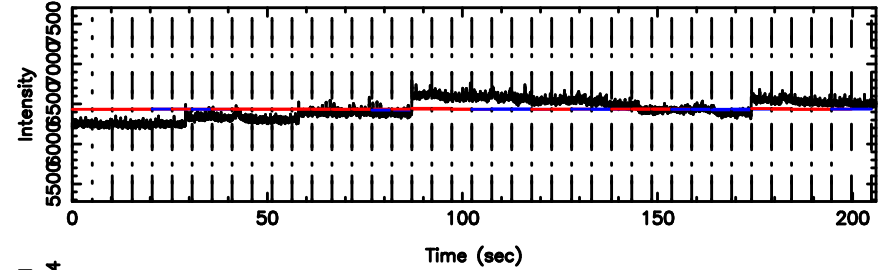

Frequency (Hz)

0652-130 2024/08/29 23.20UT FUJI -KISO

T20240830082150

BLK:13,SNR1: 1.5178 ,SNR2: 2.1665

Frequency (Hz)

F20240830082150

BLK:13,SNR1: 1.9387 ,SNR2: 4.6234

Frequency (Hz)