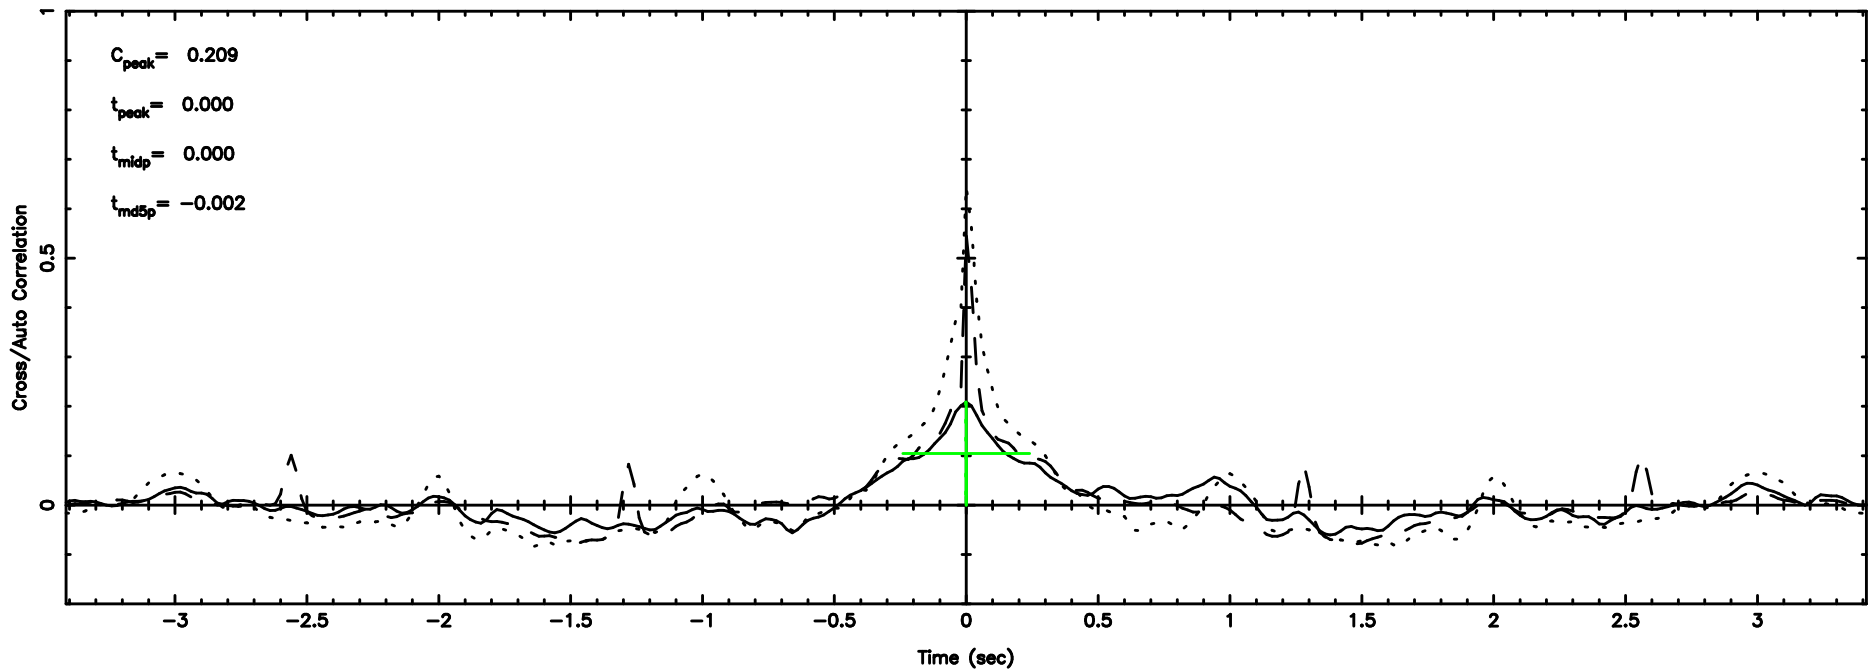

BLK:12,SNR1:-0.40233E-03,SNR2: 2.8662

Frequency (Hz)

K20240830105836

BLK:12,SNR1: 1.3328 ,SNR2: 3.8470

Frequency (Hz)

0941-08 2024/08/30 2.01UT FUJI -KISO

T20240830110659

BLK:18,SNR1: 2.0317 ,SNR2: 14.979