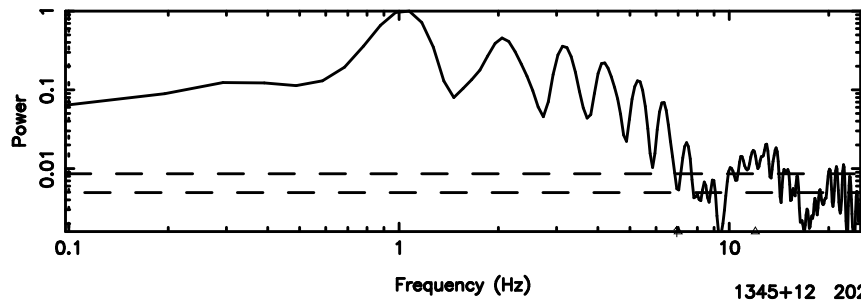

BLK:14,SNR1: 6.5527 ,SNR2: 19.210