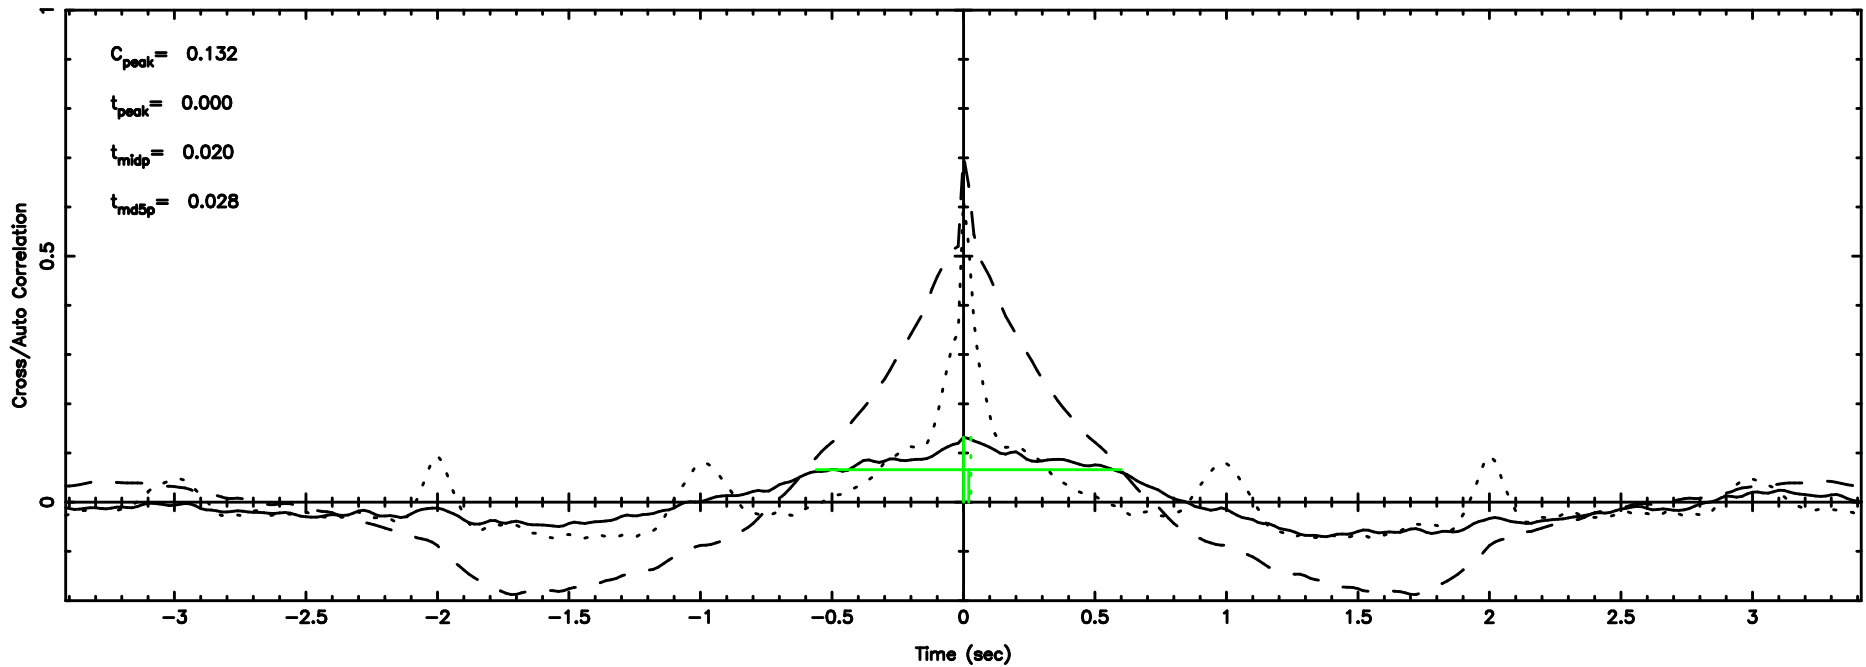

BLK:23,SNR1: 0.59492 ,SNR2: 1.7998

1117+14 2024/08/30 3.62UT TOYOKAWA-FUJI

T20240830123517

BLK:24,SNR1: 2.0563 ,SNR2: 9.7889

K20240830123516

BLK:24,SNR1: 1.2943 ,SNR2: 2.5399

1117+14 2024/08/30 3.62UT TOYOKAWA-KISO