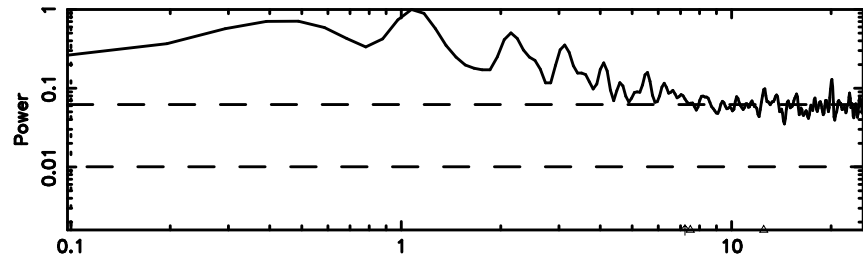

T20240830144035

BLK:10,SNR1: 0.98104 ,SNR2: 2.7563

Frequency (Hz)

K20240830144034

BLK:10,SNR1: 3.9520 ,SNR2: 7.7309

Frequency (Hz)

1323+32 2024/08/30 5.70UT TOYOKAWA-KISO