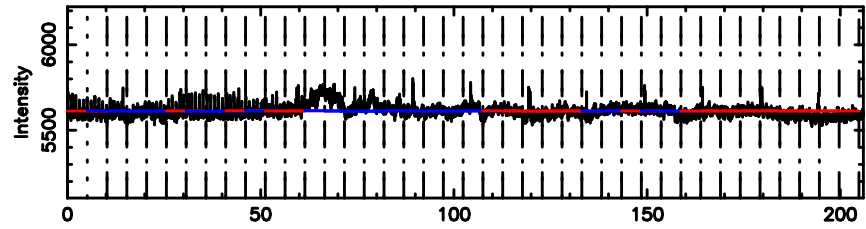

T20240830142611