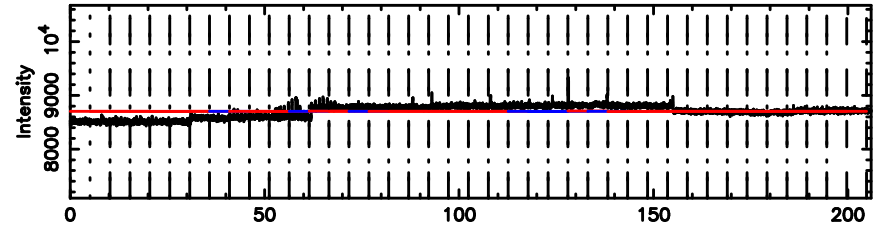

Frequency (Hz)

K20240830103713

BLK: 7,SNR1: 2.7889 ,SNR2: 6.9251