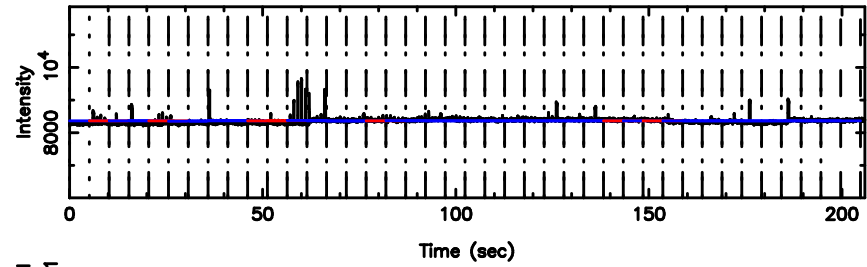

F20240830144526

BLK:32,SNR1: 5.4617 ,SNR2: 13.342

Frequency (Hz)

K20240830144525

BLK:32,SNR1: 5.4560 ,SNR2: 18.360

Frequency (Hz)

3C286 2024/08/30 5.79UT FUJI -KISO

T20240830150153