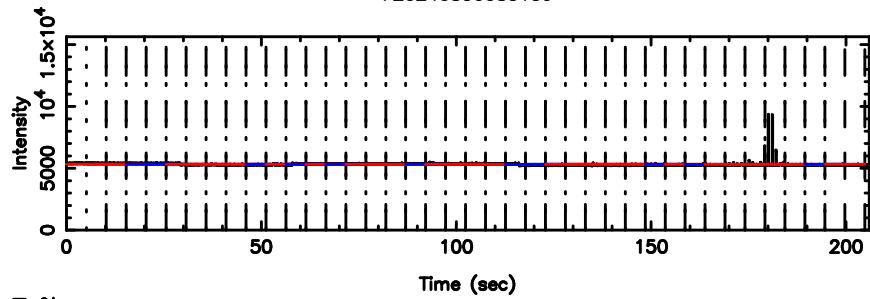

F20240830085139