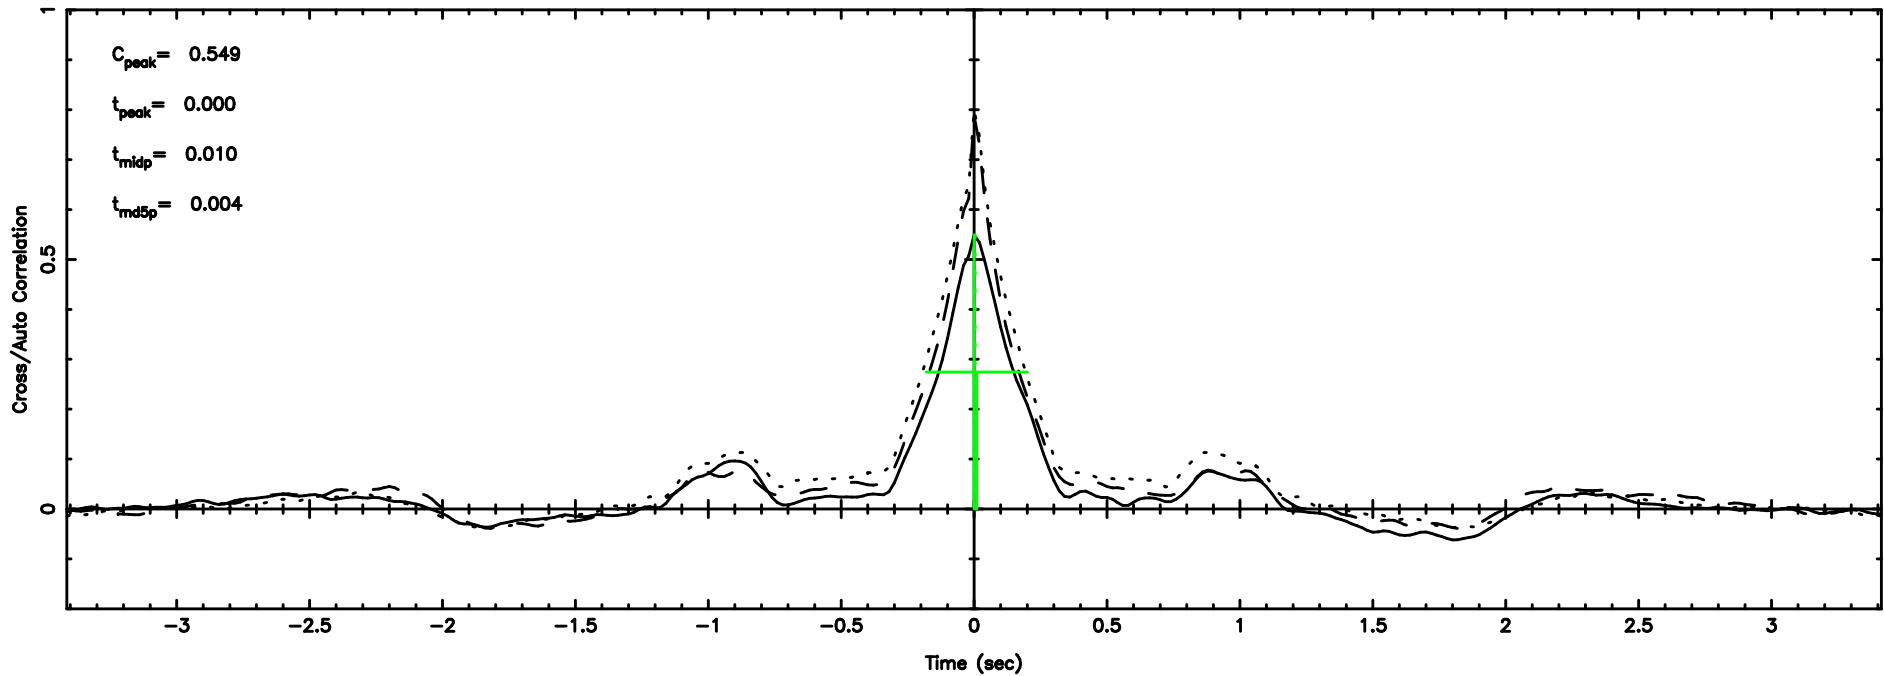

BLK:18,SNR1: 12.503 ,SNR2: 30.923

Frequency (Hz)

K20240830062248

BLK:18,SNR1: 7.9987 ,SNR2: 21.172

Frequency (Hz)

0503+167 2024/08/29 21.41UT TOYOKAWA-KISO

F20240830062249

BLK:24,SNR1: 12.959 ,SNR2: 31.420