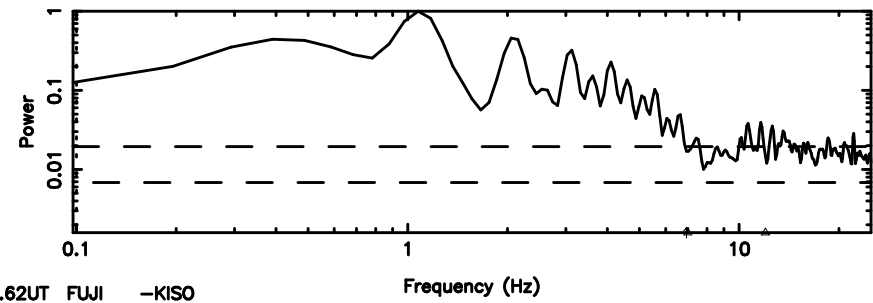

BLK:11,SNR1: 2.7630 ,SNR2: 8.0578

1117+14 2024/08/30 3.62UT FUJI -KISO