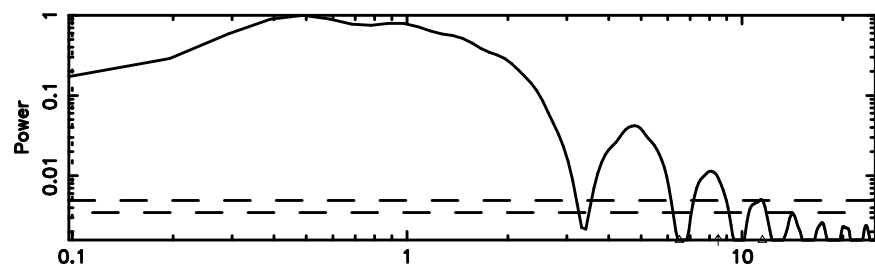

BLK:18,SNR1: 12.503 ,SNR2: 30.923

Frequency (Hz)

K20240830062248

BLK:18,SNR1: 7.9987 ,SNR2: 21.172

Frequency (Hz)

0503+167 2024/08/29 21.41UT TOYOKAWA-KISO

F20240830062249

BLK:24,SNR1: 12.959 ,SNR2: 31.420