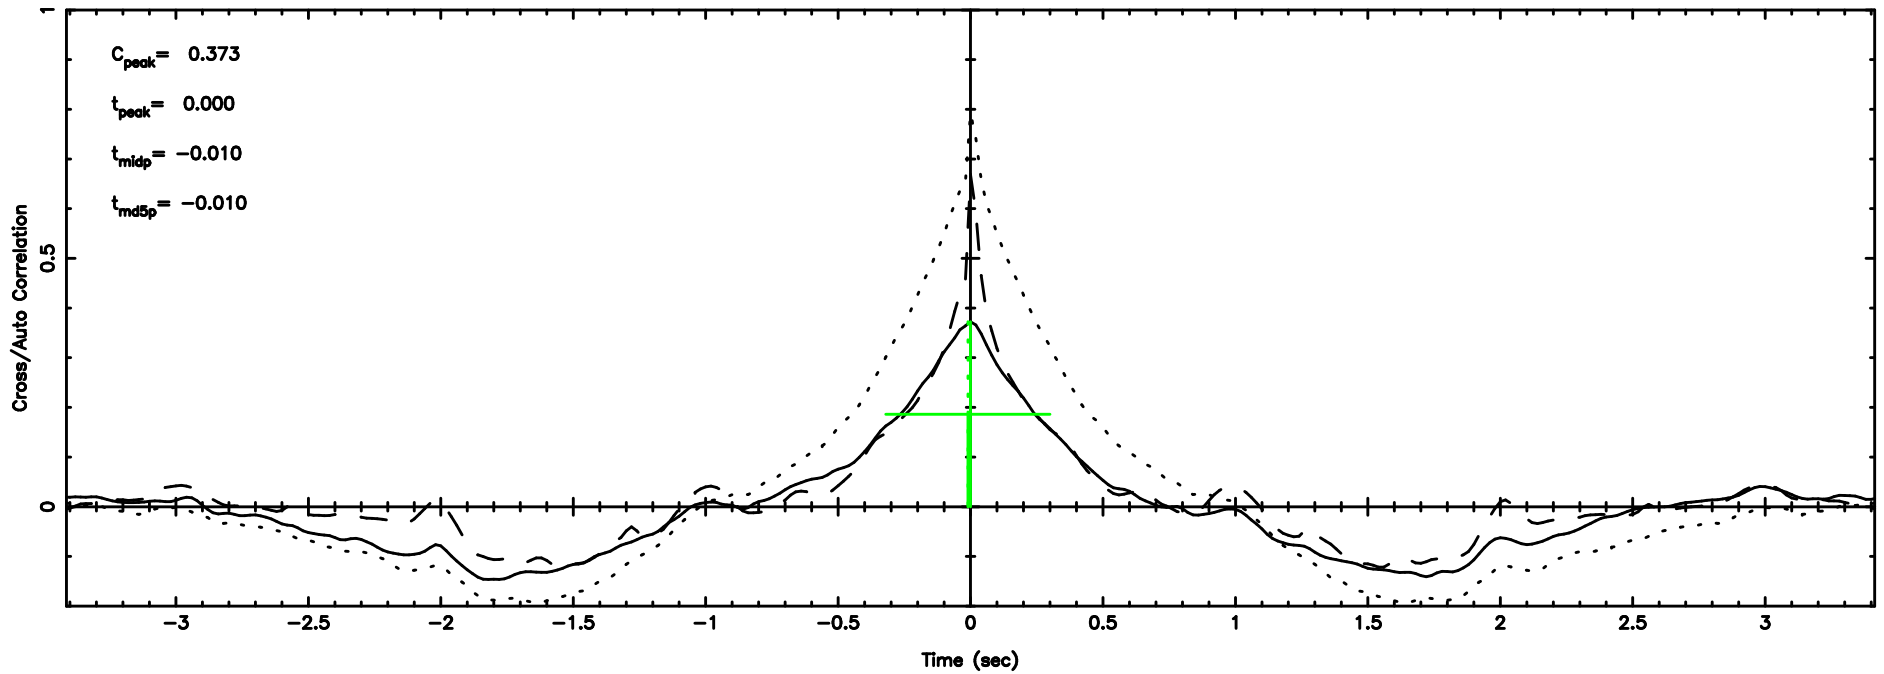

Frequency (Hz)

K20240830082149

BLK:23,SNR1: 3.4682 ,SNR2: 10.826

Frequency (Hz)

0703+138 2024/08/29 23.39UT FUJI -KISO

T20240830083113

BLK: 5,SNR1:-0.31391E-01,SNR2: 1.1202

Frequency (Hz)