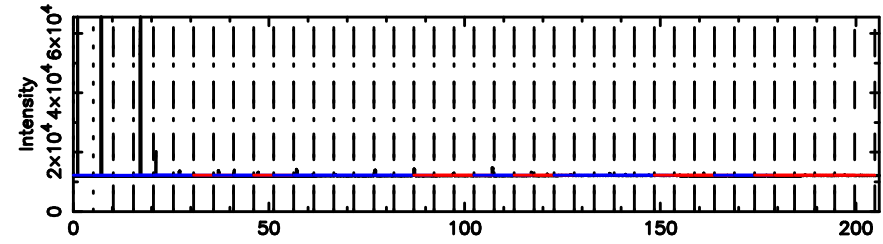

Frequency (Hz)

T20240830063705

BLK:24,SNR1: 9.3087 ,SNR2: 23.298

Frequency (Hz)

3C138 2024/08/29 21.65UT TOYOKAWA-KISO

K20240830063704

BLK:24,SNR1: 9.9059 ,SNR2: 24.705

Frequency (Hz)