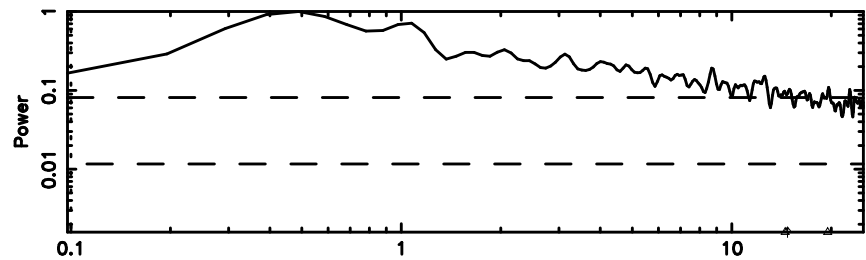

Frequency (Hz)

3C283 2024/08/30 5.46UT TOYOKAWA-KISO

F20240830142611

BLK:17,SNR1: 1.0035 ,SNR2: 1.3603

Frequency (Hz)

K20240830142610

BLK:17,SNR1: 1.3142 ,SNR2: 2.4789

Frequency (Hz)