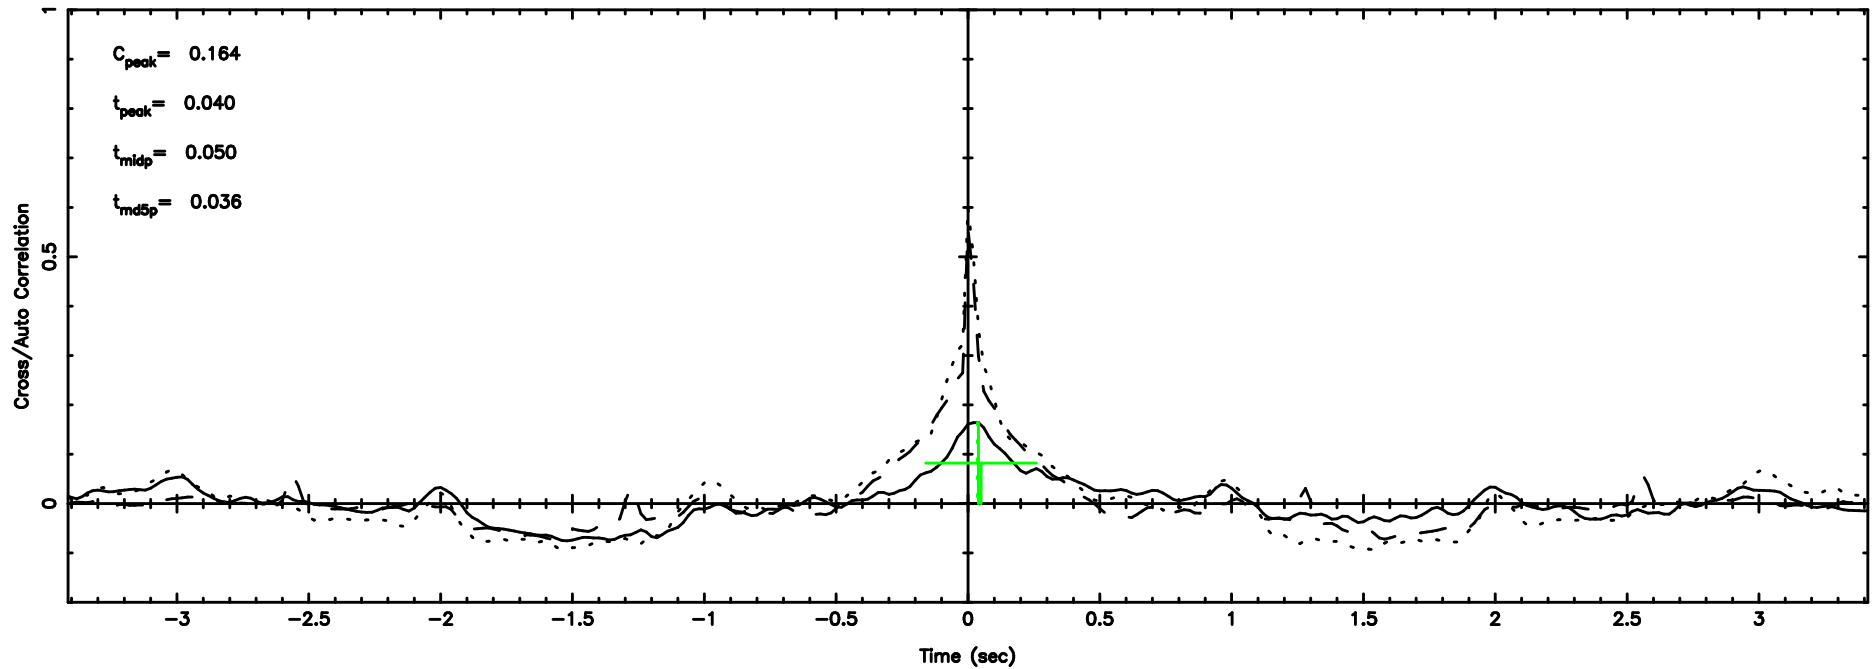

Frequency (Hz)

3C230 2024/08/30 2.14UT FUJI -KISO