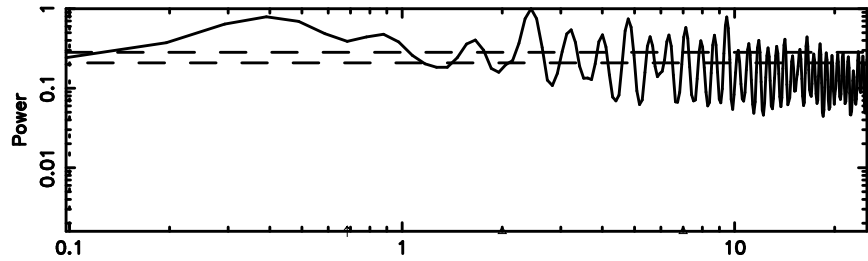

BLK:10,SNR1: 1.0588 ,SNR2: 7.7904

0919-142 2024/08/30 1.65UT TOYOKAWA-KISO

K20240830103713

BLK:10,SNR1: 0.64064 ,SNR2: 2.7904

Frequency (Hz)

F20240830103714

BLK: 7,SNR1:-0.18601 ,SNR2: 0.95931

Frequency (Hz)