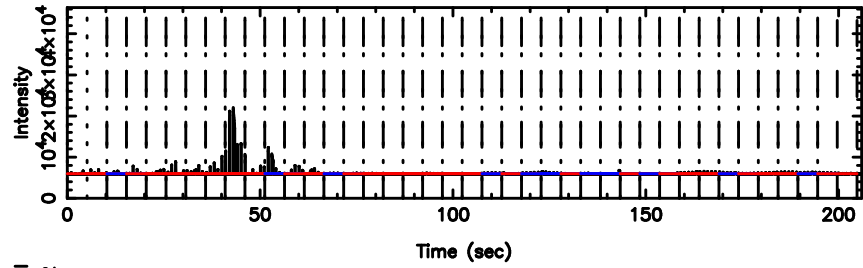

T20240830155349