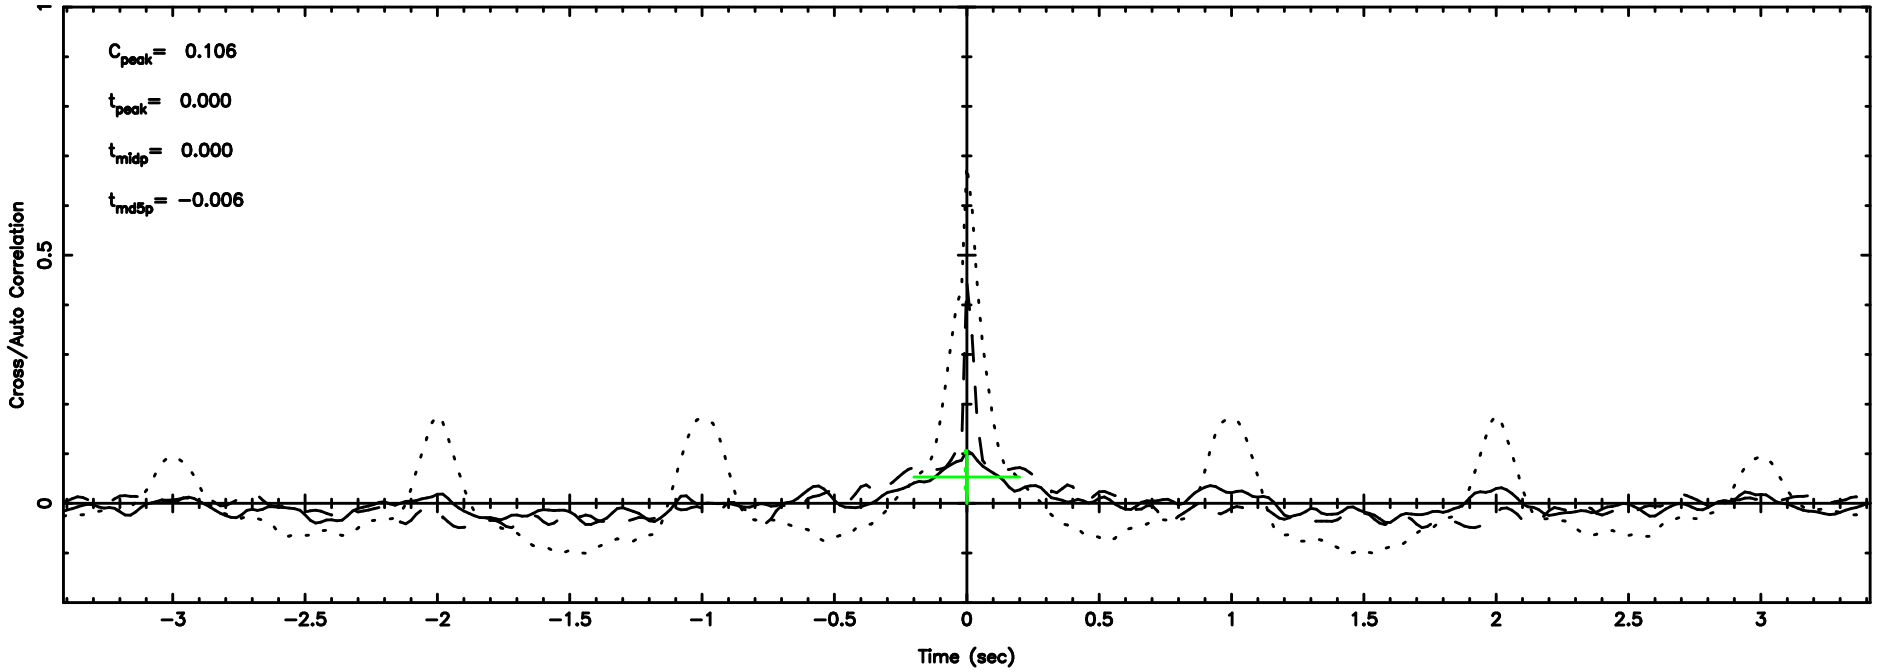

BLK:10,SNR1: 0.74220 ,SNR2: 2.6806

0732+33 2024/08/29 23.89UT TOYOKAWA-FUJI

T20240830085139

BLK:11,SNR1: 0.30104E-01,SNR2: 1.6402

0732+33 2024/08/29 23.89UT TOYOKAWA-KISO

K20240830085138

BLK:11,SNR1: 1.6179 ,SNR2: 4.9097