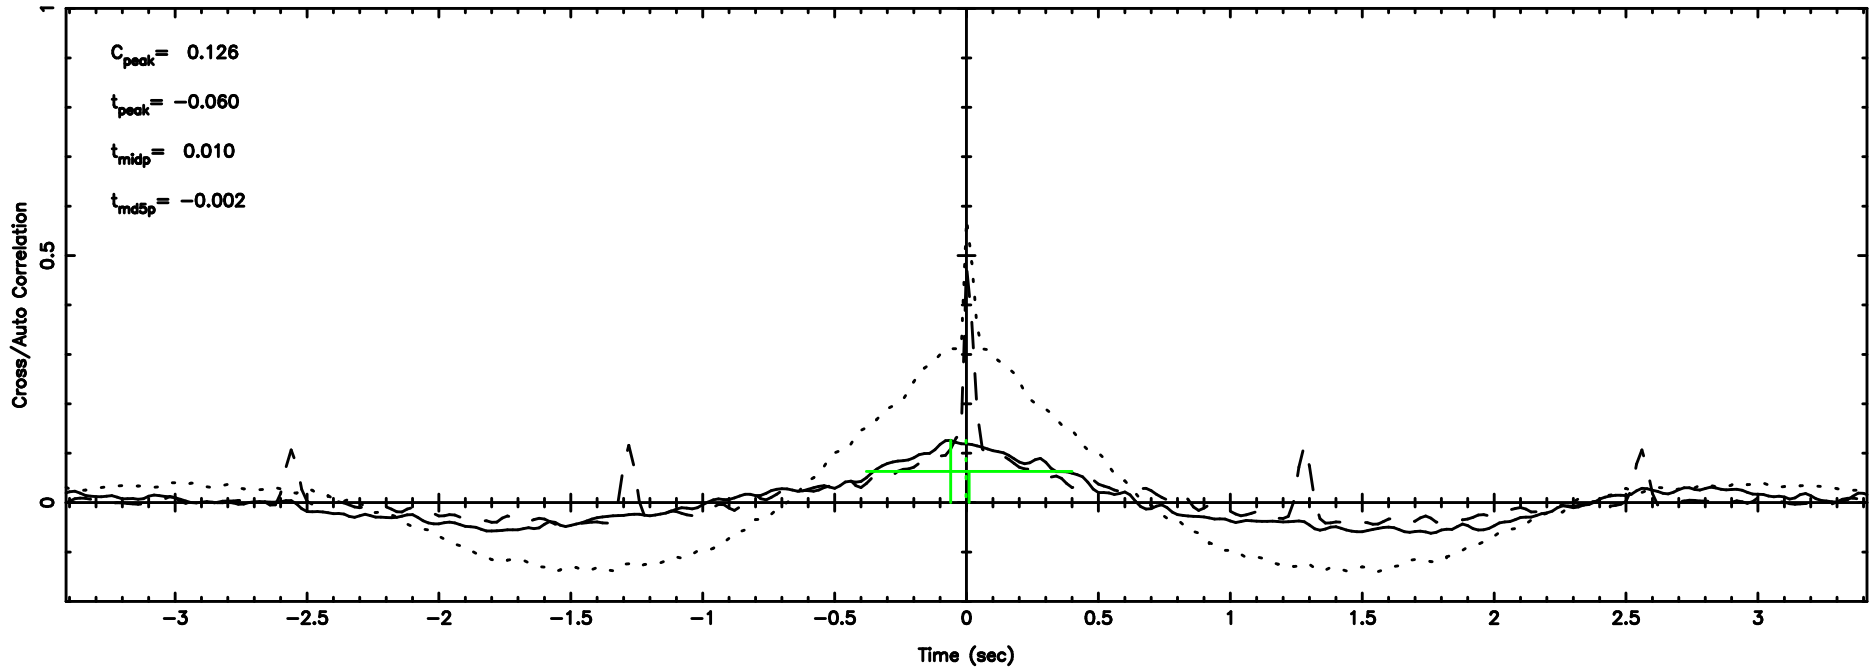

F20240830105137

BLK:19,SNR1: 0.36709E-01,SNR2: 1.9020

K20240830105136

BLK:19,SNR1: 0.86693 ,SNR2: 6.1071

3C222 2024/08/30 1.89UT FUJI -KISO