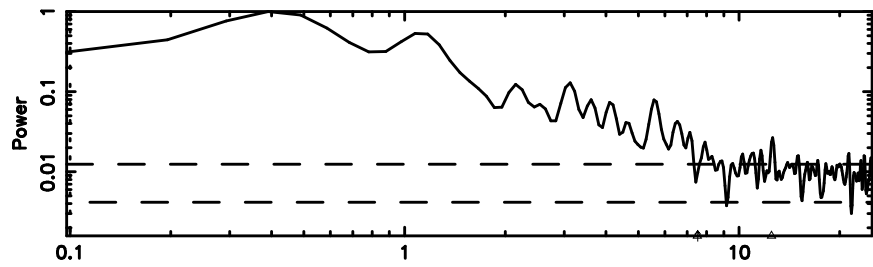

Frequency (Hz)

0531+194 2024/08/29 21.87UT TOYOKAWA-KISO

F20240830065038

BLK: 4,SNR1: 3.7100 ,SNR2: 10.075

Frequency (Hz)

K20240830065037

BLK: 4,SNR1: 3.0394 ,SNR2: 6.0085

Frequency (Hz)