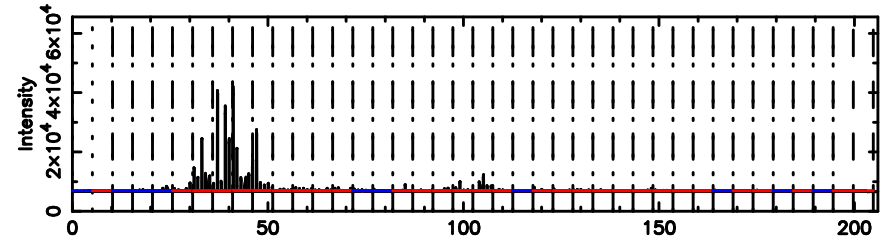

0531+194 2024/08/29 21.87UT FUJI -KISO

T20240830065858

BLK:10,SNR1: 9.5640 ,SNR2: 27.665

Frequency (Hz)

3C147 2024/08/29 22.01UT TOYOKAWA-FUJI

F20240830065858

BLK:10,SNR1: 8.6967 ,SNR2: 24.830

Frequency (Hz)