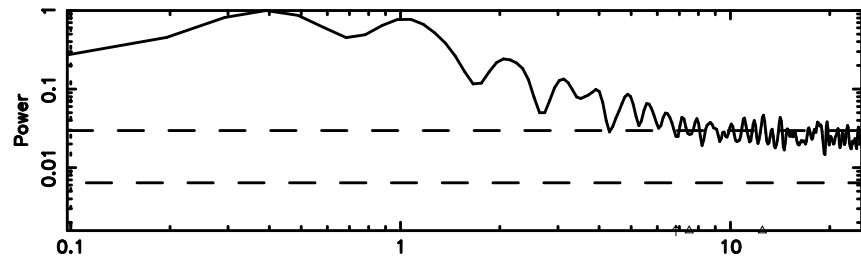

Frequency (Hz)

1428-03 2024/08/30 6.78UT TOYOKAWA-KISO

F20240830154507

BLK:11,SNR1: 1.8691 ,SNR2: 5.5982

Frequency (Hz)

K20240830154506

BLK:11,SNR1: 1.6042 ,SNR2: 5.3983

Frequency (Hz)