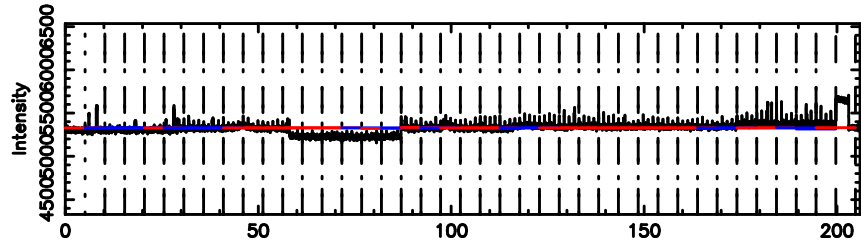

T20240830153324

BLK:19,SNR1: 0.47160 ,SNR2: 2.9345

K20240830153323

BLK:19,SNR1: 0.16272 ,SNR2: 2.0241

3C298 2024/08/30 6.58UT TOYOKAWA-KISO

F20240830153324

BLK:15,SNR1: 0.66535 ,SNR2: 3.6336

Frequency (Hz)