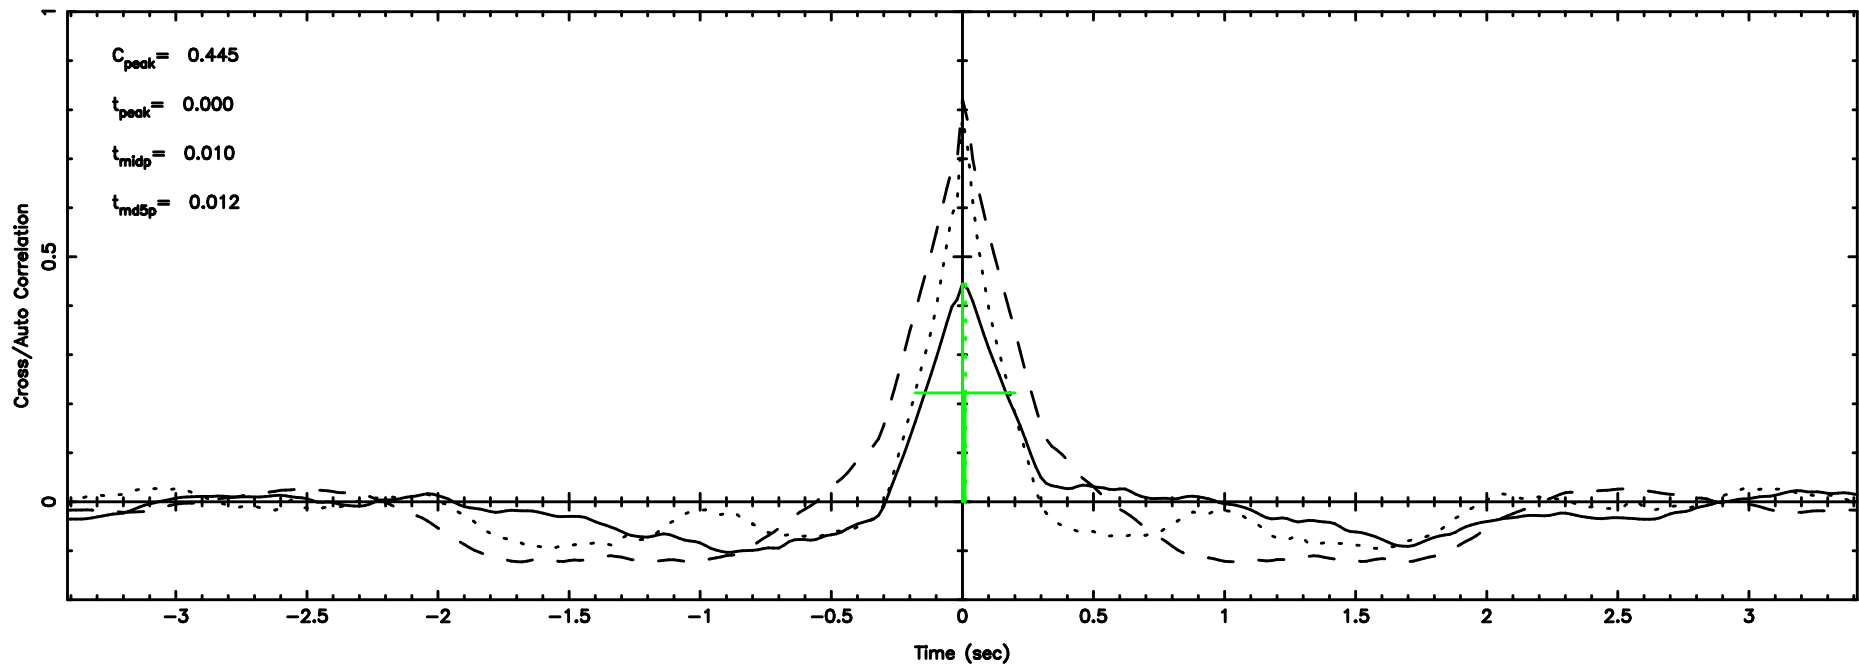

3C286 2024/08/30 5.79UT TOYOKAWA-FUJI