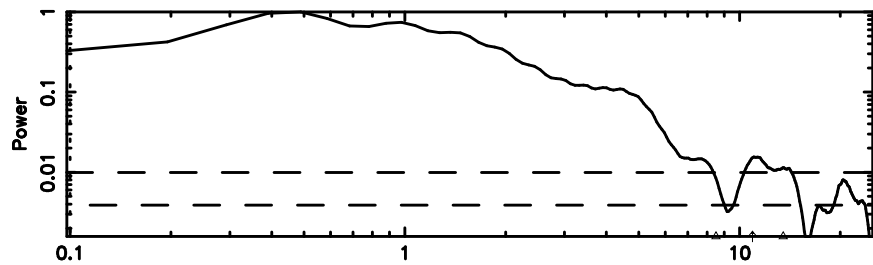

BLK:31,SNR1: 7.8568 ,SNR2: 14.693