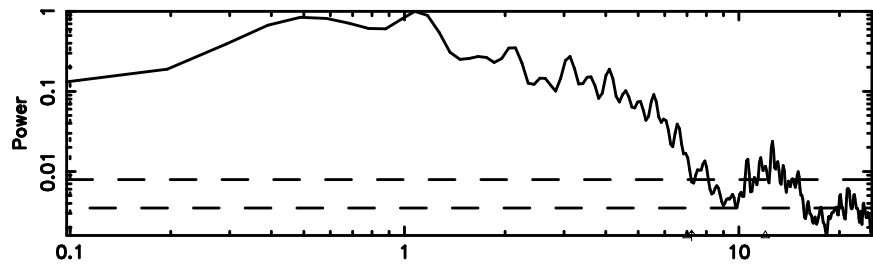

BLK: 9,SNR1: 9.0798 ,SNR2: 25.583