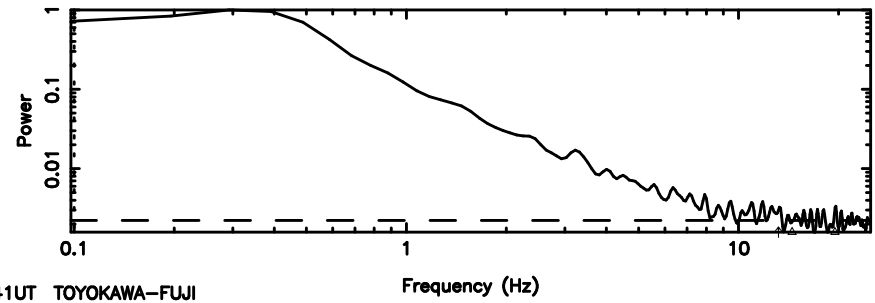

BLK:30,SNR1: 13.370 ,SNR2: 20.243

3C237 2024/08/30 2.41UT TOYOKAWA-FUJI