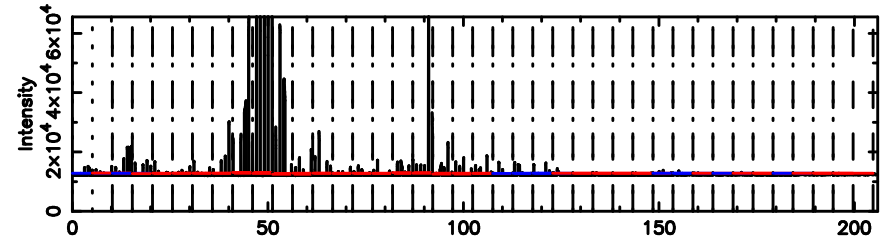

T20240830065858

BLK: 9,SNR1: 11.828 ,SNR2: 34.094

Frequency (Hz)

3C147 2024/08/29 22.01UT TOYOKAWA-KISO

K20240830065857

BLK: 9,SNR1: 9.2198 ,SNR2: 26.716

Frequency (Hz)

F20240830065858