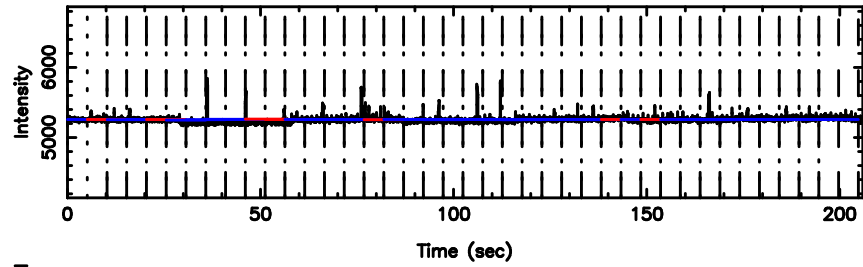

F20240830144526