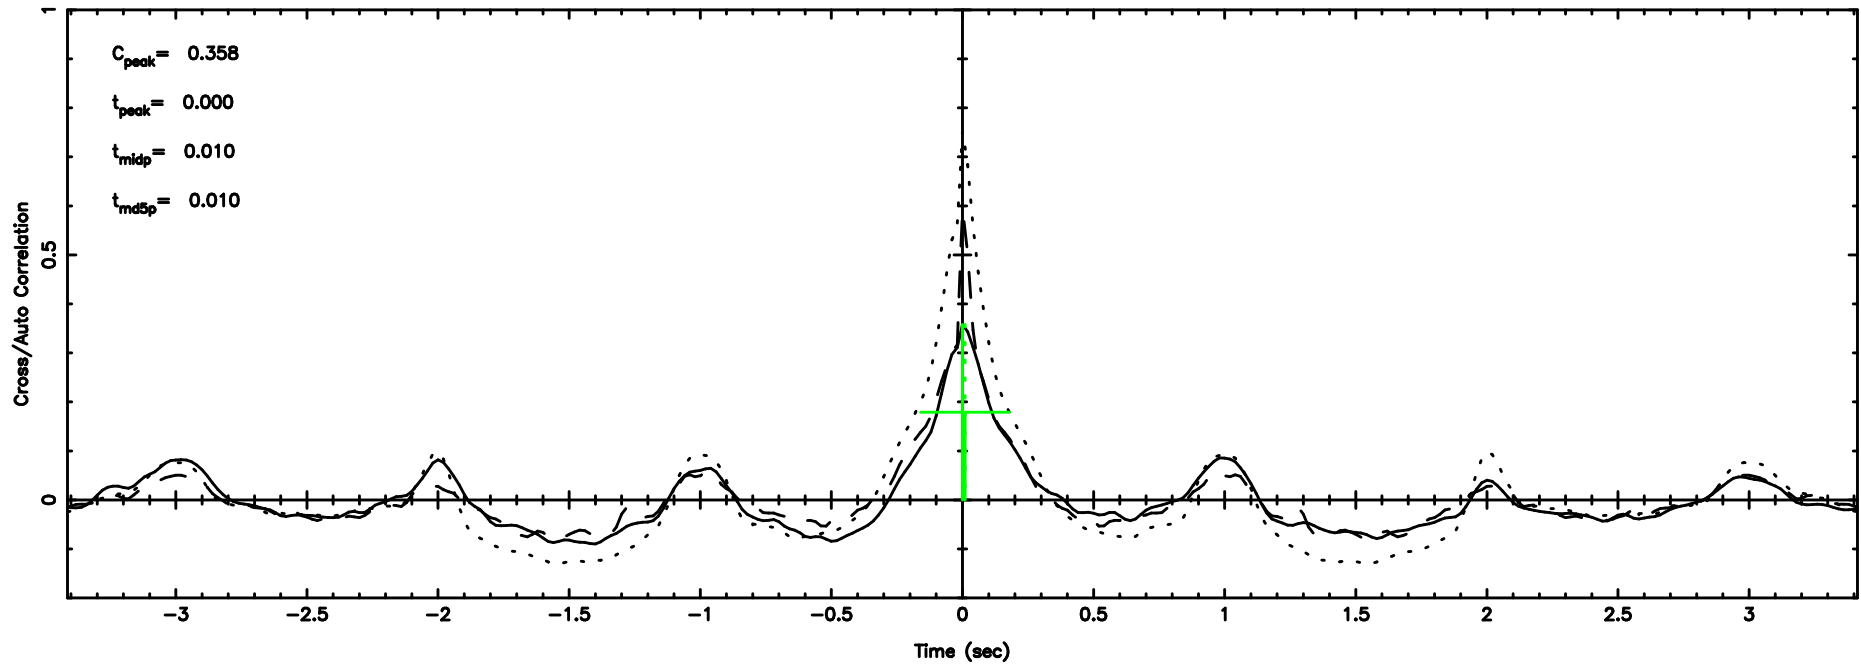

BLK:18,SNR1: 1.2031 ,SNR2: 4.1407

Frequency (Hz)

K20240830144034

BLK:18,SNR1: 4.8472 ,SNR2: 11.411

Frequency (Hz)

1323+32 2024/08/30 5.70UT FUJI -KISO

T20240830144526

BLK:22,SNR1: 5.7121 ,SNR2: 14.069