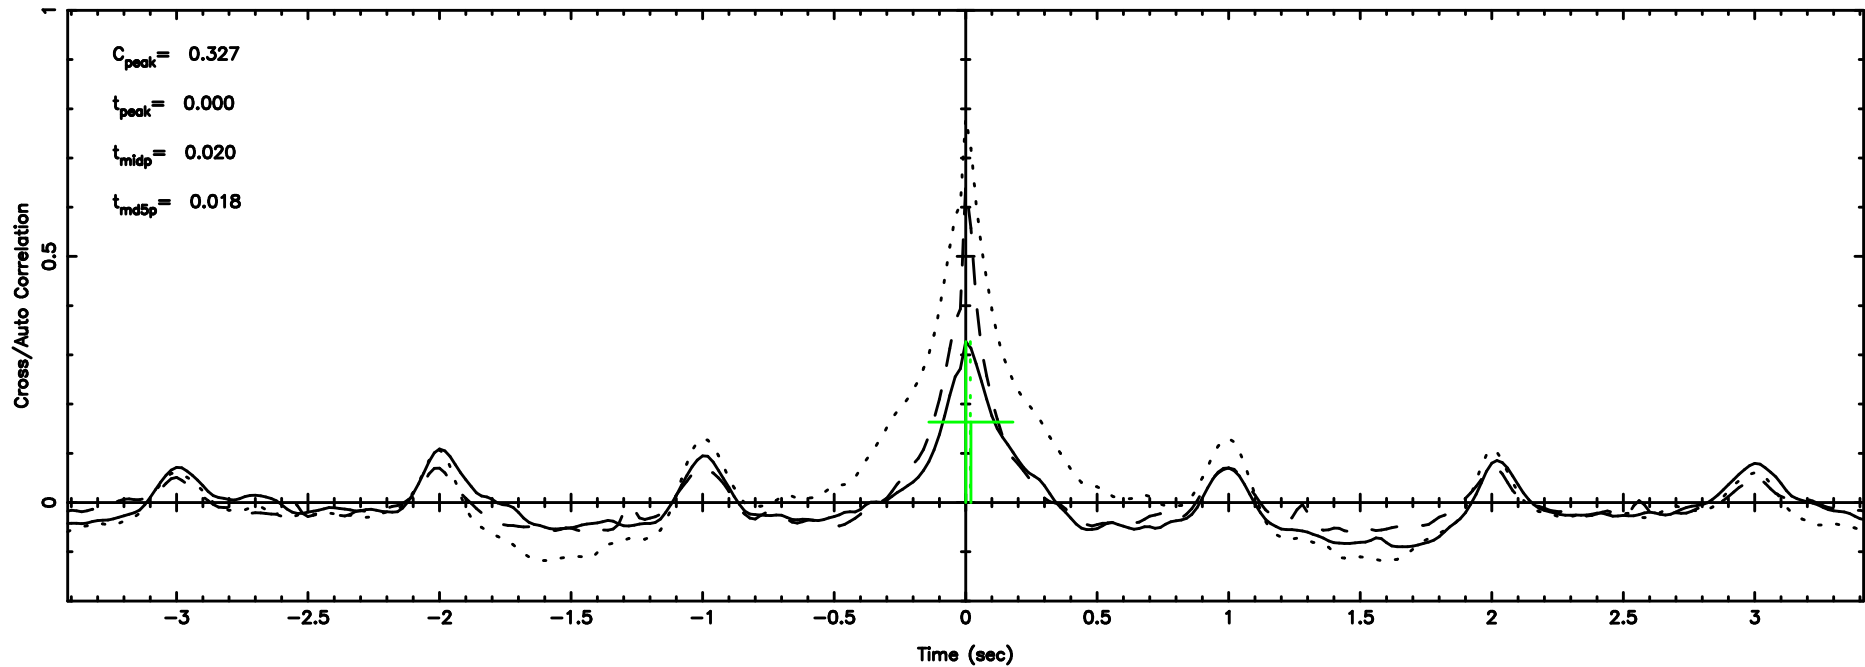

1107+109 2024/08/30 3.44UT FUJI -KISO