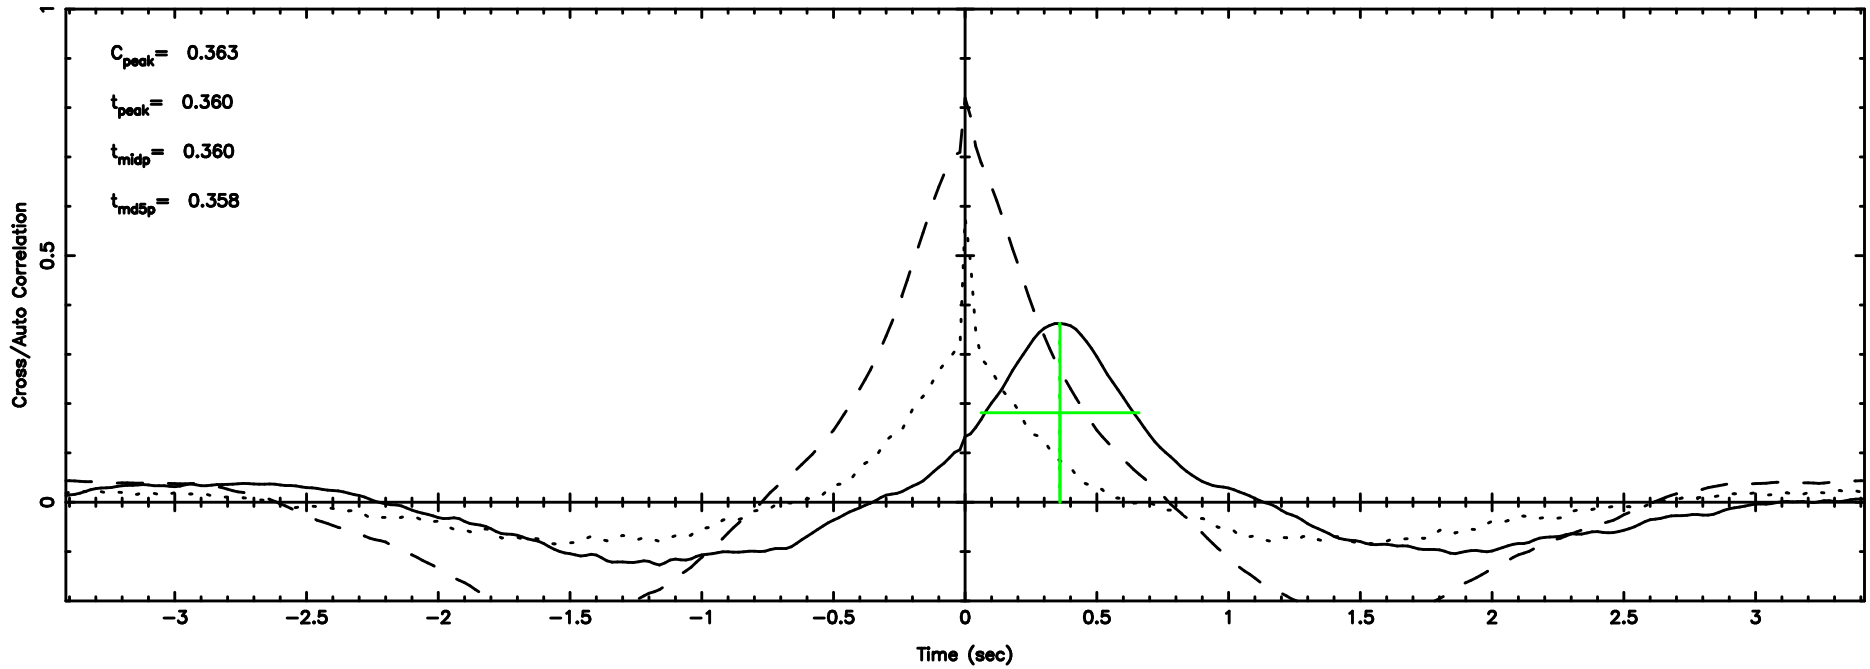

T20240830113657

BLK:34,SNR1: 4.0129 ,SNR2: 21.994

K20240830113656

BLK:34,SNR1: 0.65583 ,SNR2: 2.2470

3C241 2024/08/30 2.64UT TOYOKAWA-KISO