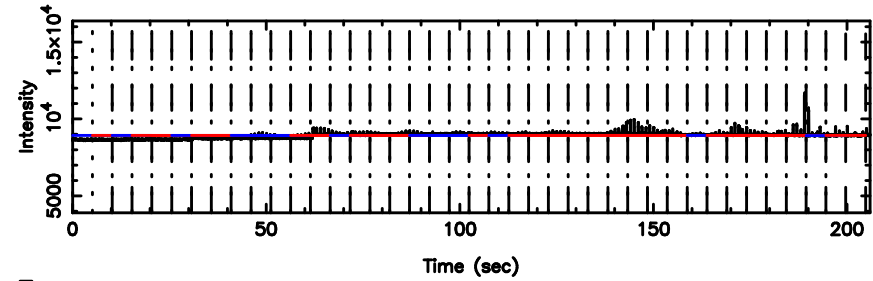

3C263.1 2024/08/30 4.00UT TOYOKAWA-FUJI

T20240830125810

BLK:13,SNR1: 0.87011 ,SNR2: 3.6651

K20240830125809

BLK:13,SNR1: 3.3983 ,SNR2: 9.7242

3C263.1 2024/08/30 4.00UT TOYOKAWA-KISO

F20240830125811

BLK: 8,SNR1: 1.1022 ,SNR2: 3.8618