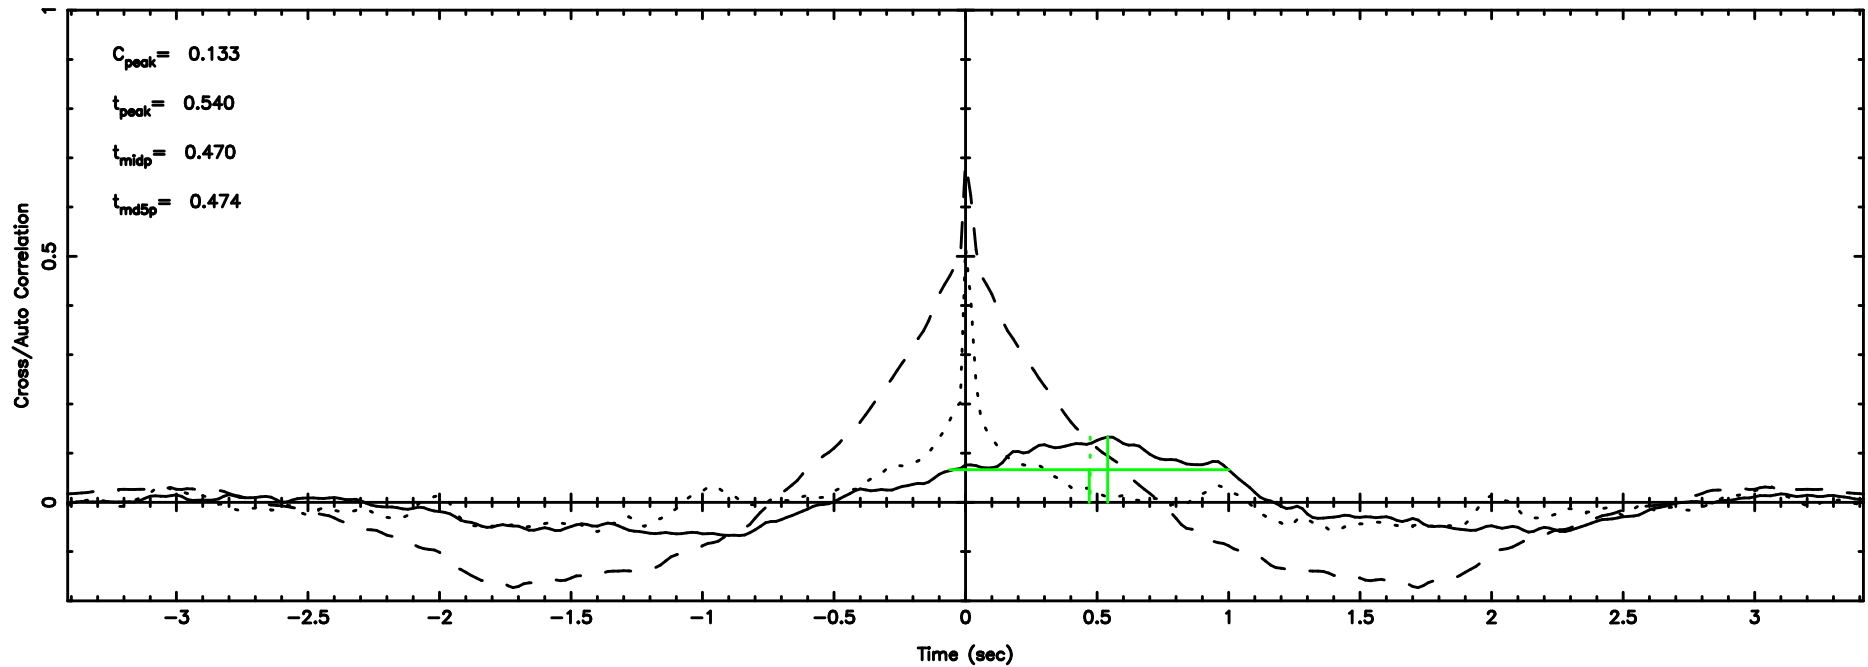

BLK:23,SNR1: 0.59492 ,SNR2: 1.7998

1117+14 2024/08/30 3.62UT TOYOKAWA-FUJI

T20240830123517

BLK:24,SNR1: 2.0563 ,SNR2: 9.7889

K20240830123516

BLK:24,SNR1: 1.2943 ,SNR2: 2.5399

1117+14 2024/08/30 3.62UT TOYOKAWA-KISO