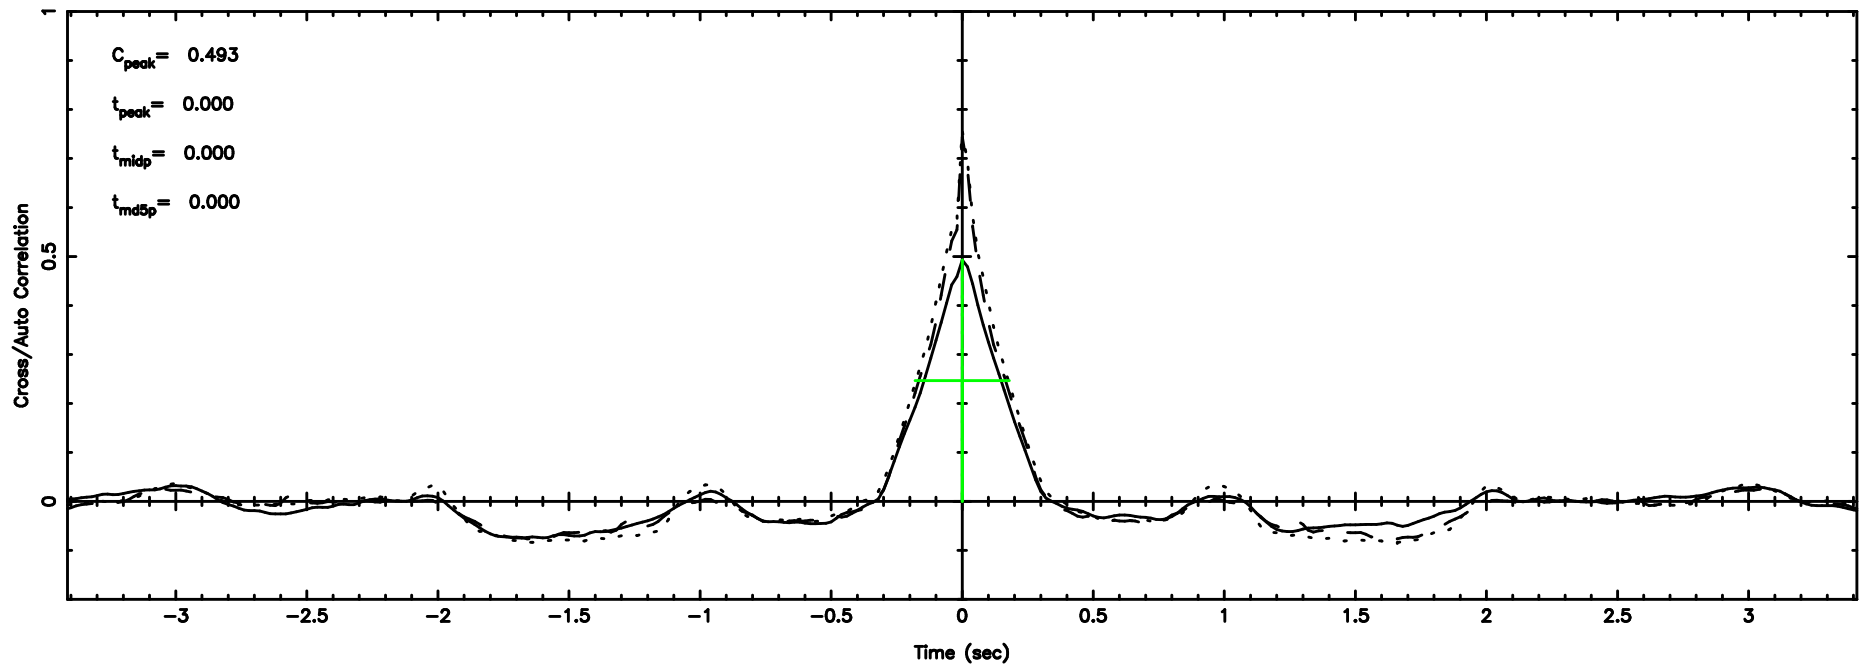

F20240830144526

BLK:32,SNR1: 5.4617 ,SNR2: 13.342

Frequency (Hz)

K20240830144525

BLK:32,SNR1: 5.4560 ,SNR2: 18.360

Frequency (Hz)

3C286 2024/08/30 5.79UT FUJI -KISO

T20240830150153