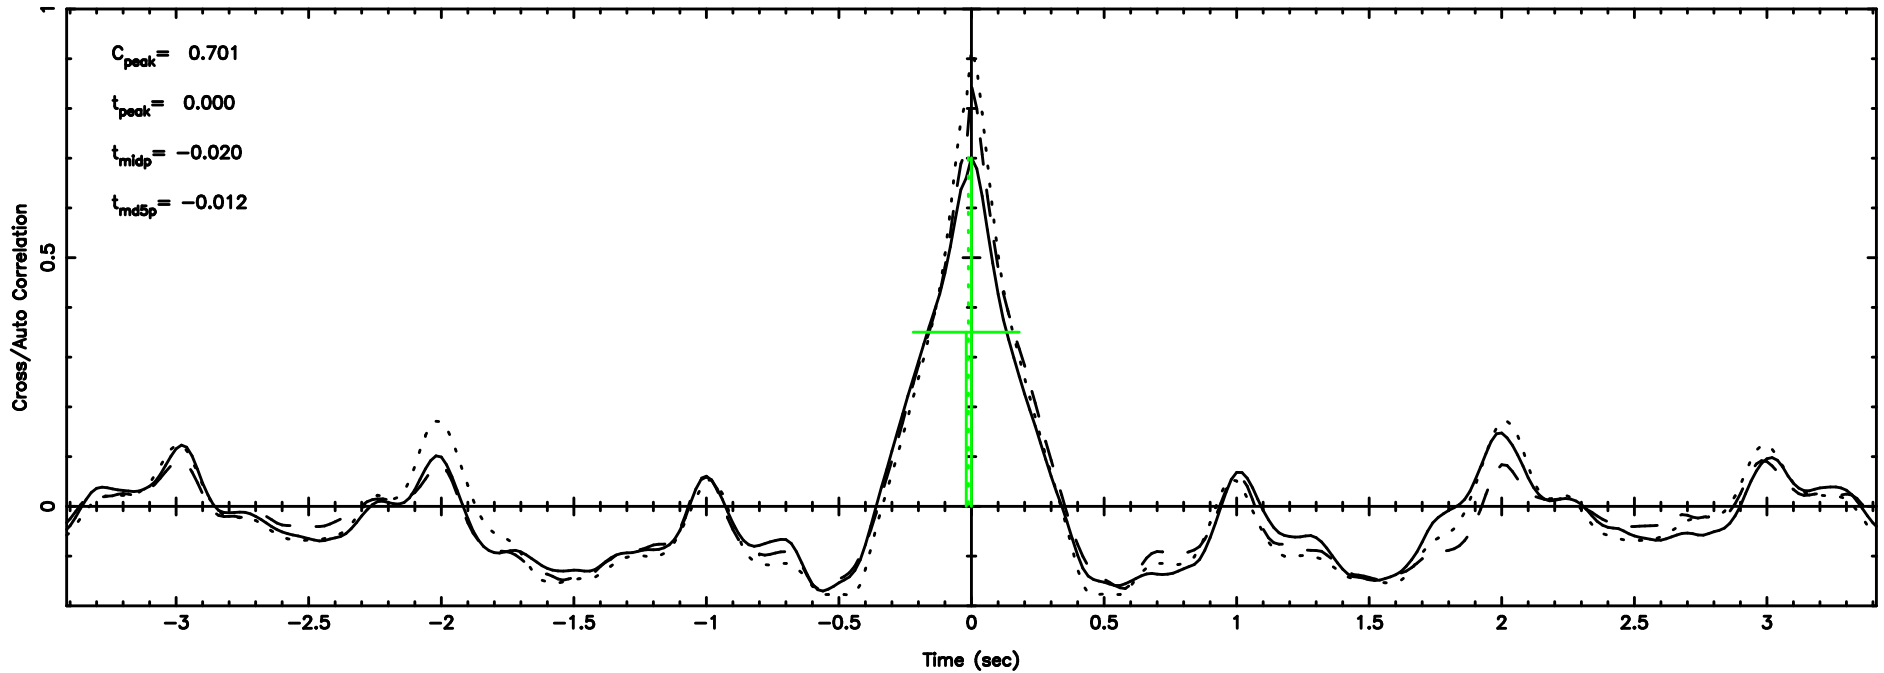

Frequency (Hz)