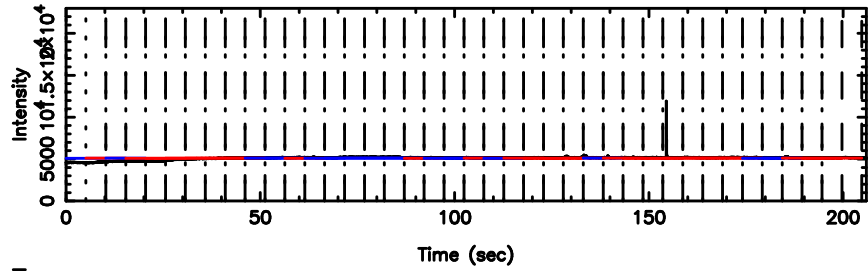

T20240830105837