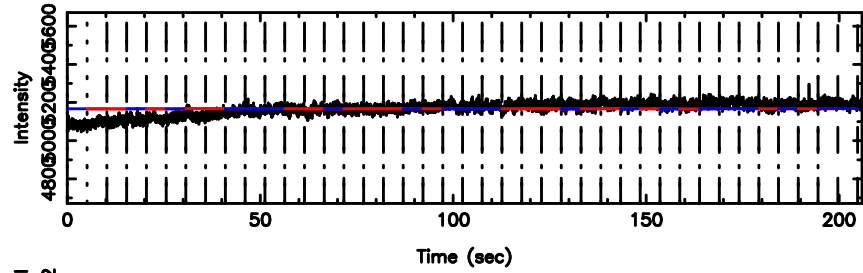

T20240830153324