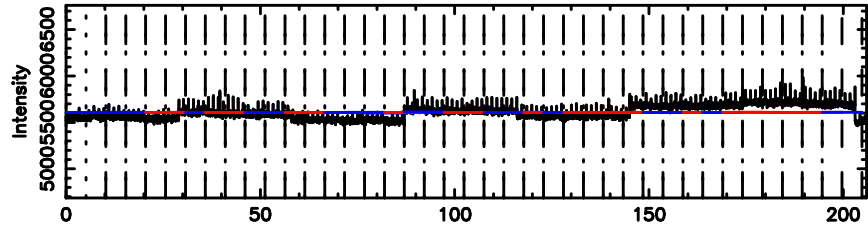

T20240830105137

BLK:26,SNR1: 2.2826 ,SNR2: 6.2473

3C222 2024/08/30 1.89UT TOYOKAWA-KISO

K20240830105136

BLK:26,SNR1: 0.93241 ,SNR2: 6.2044

F20240830105137

BLK:19,SNR1: 0.36709E-01,SNR2: 1.9020

K20240830105136