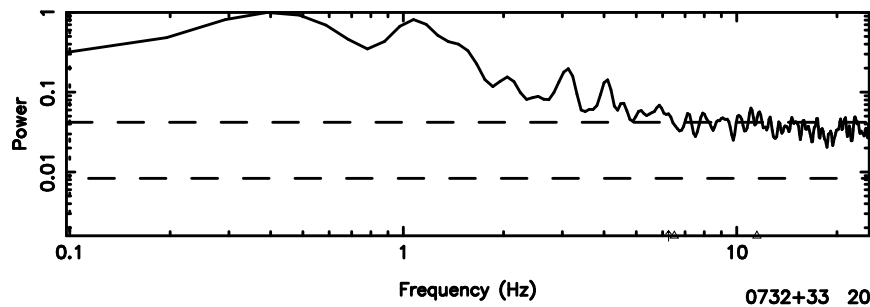

BLK:11,SNR1: 1.2004 ,SNR2: 4.0934