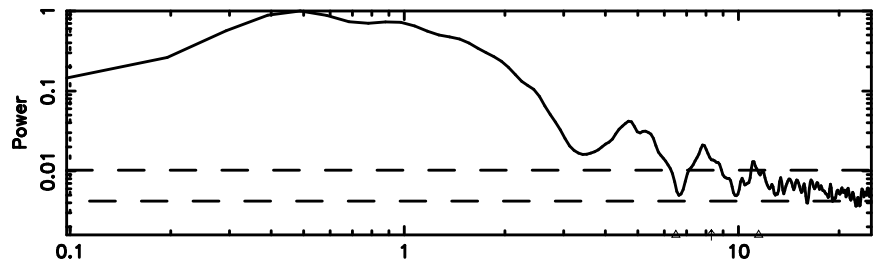

BLK:33,SNR1: 5.5492 ,SNR2: 13.886