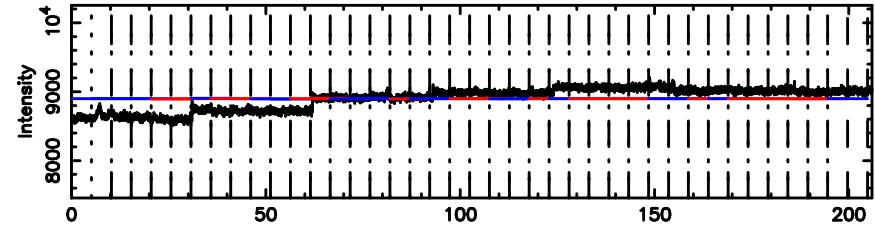

T20240830105137

BLK:26,SNR1: 2.2826 ,SNR2: 6.2473

3C222 2024/08/30 1.89UT TOYOKAWA-KISO

K20240830105136

BLK:26,SNR1: 0.93241 ,SNR2: 6.2044

F20240830105137

BLK:19,SNR1: 0.36709E-01,SNR2: 1.9020

K20240830105136