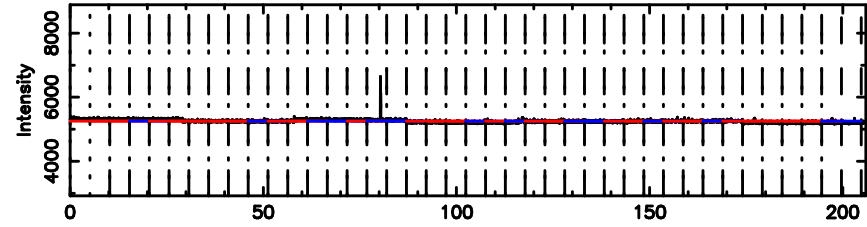

Frequency (Hz)

F20240830144035

BLK:13,SNR1: 1.3283 ,SNR2: 4.4864