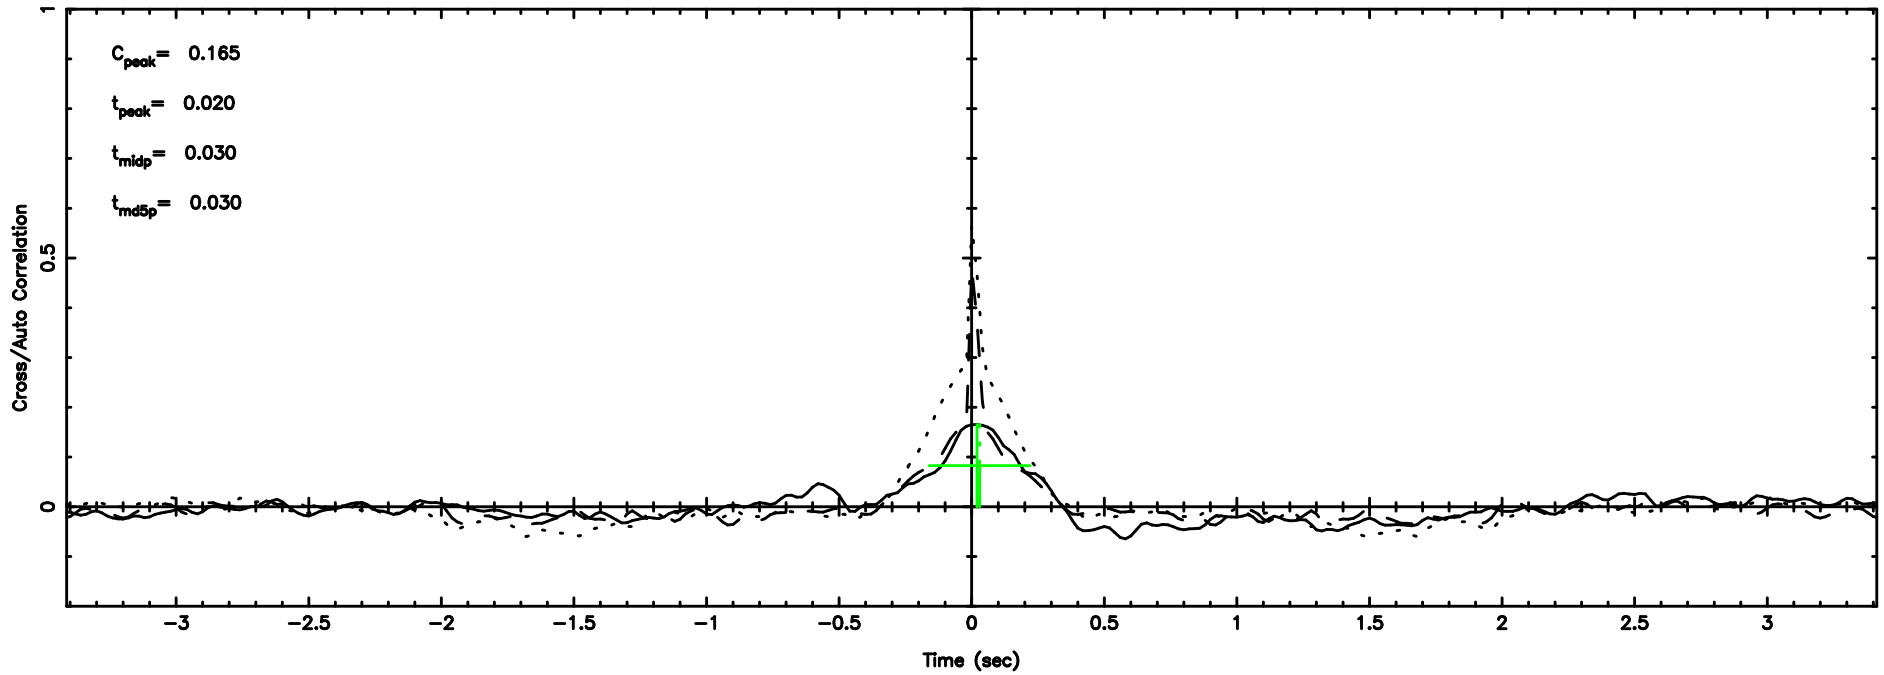

Frequency (Hz)

K20240830071546

BLK:10,SNR1: 0.63444 ,SNR2: 4.7666

Frequency (Hz)

0556+191 2024/08/29 22.29UT FUJI -KISO

T20240830072019

BLK: 6,SNR1: 7.5851 ,SNR2: 21.932

Frequency (Hz)