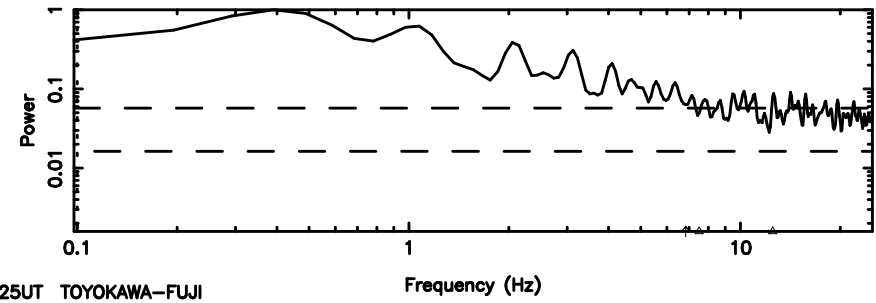

BLK:14,SNR1: 0.97113 ,SNR2: 2.9119

1055+20 2024/08/30 3.25UT TOYOKAWA-FUJI