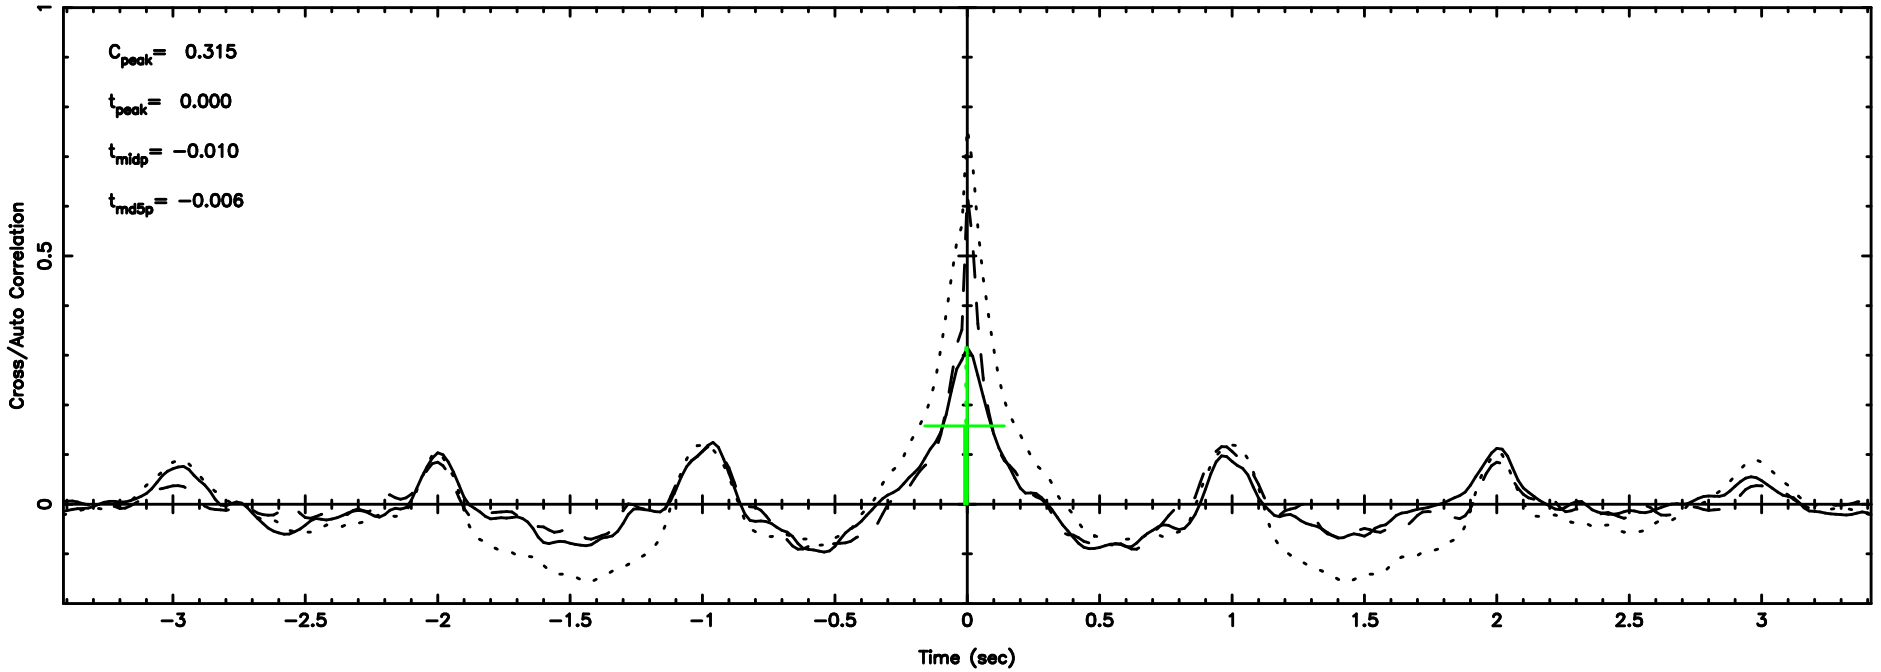

Frequency (Hz)

0713-024 2024/08/29 23.55UT FUJI -KISO