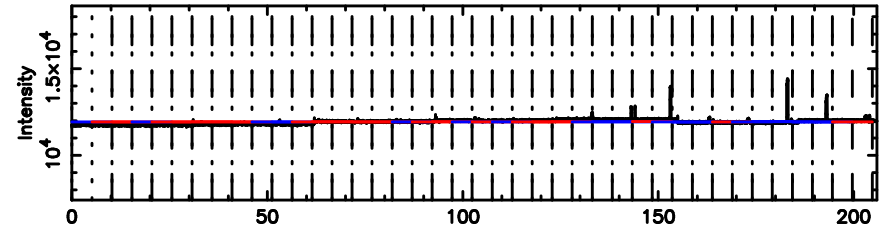

K20240830070708

BLK:10,SNR1: 12.014 ,SNR2: 19.553

Frequency (Hz)

0548+16 2024/08/29 22.15UT TOYOKAWA-KISO

F20240830070710

BLK:18,SNR1: 7.6092 ,SNR2: 12.330

Frequency (Hz)

K20240830070708