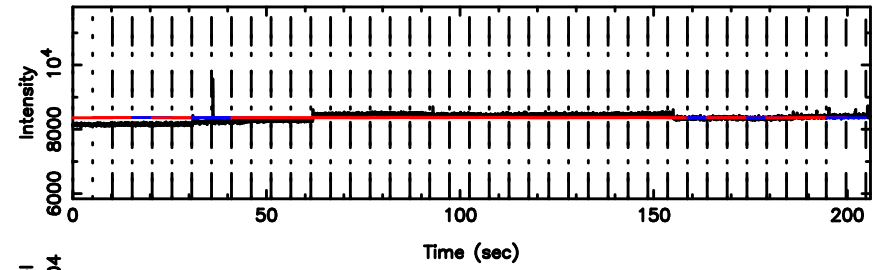

K20240830124449