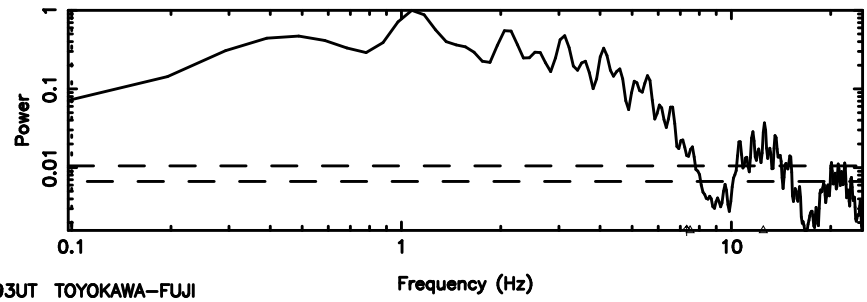

BLK:12,SNR1: 7.5916 ,SNR2: 21.093

1436-16 2024/08/30 6.93UT TOYOKAWA-FUJI