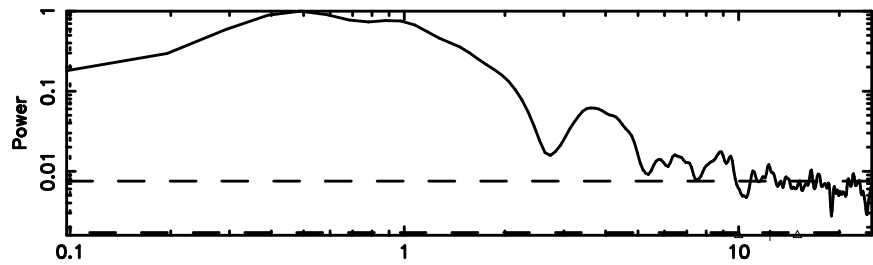

K20240830070708

BLK:10,SNR1: 12.014 ,SNR2: 19.553

Frequency (Hz)

0548+16 2024/08/29 22.15UT TOYOKAWA-KISO

F20240830070710

BLK:18,SNR1: 7.6092 ,SNR2: 12.330

Frequency (Hz)

K20240830070708