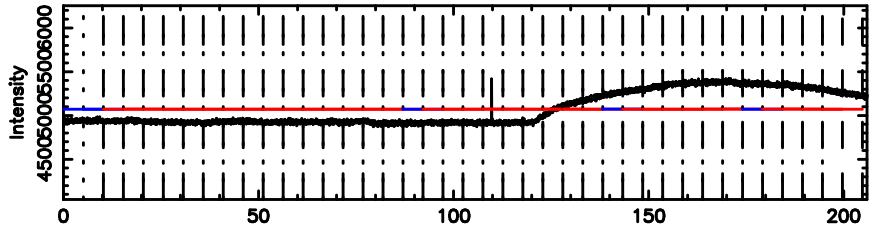

Frequency (Hz)

K20240830082149

BLK:23,SNR1: 3.4682 ,SNR2: 10.826

Frequency (Hz)

0703+138 2024/08/29 23.39UT FUJI -KISO

T20240830083113

BLK: 5,SNR1:-0.31391E-01,SNR2: 1.1202

Frequency (Hz)