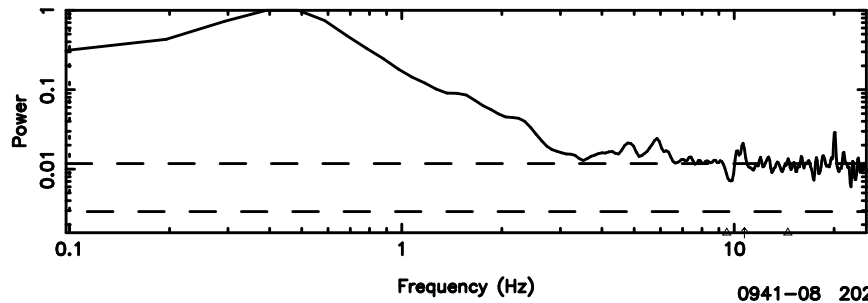

BLK:15,SNR1: 2.6526 ,SNR2: 4.9821

0941-08 2024/08/30 2.01UT TOYOKAWA-FUJI

F20240830105837