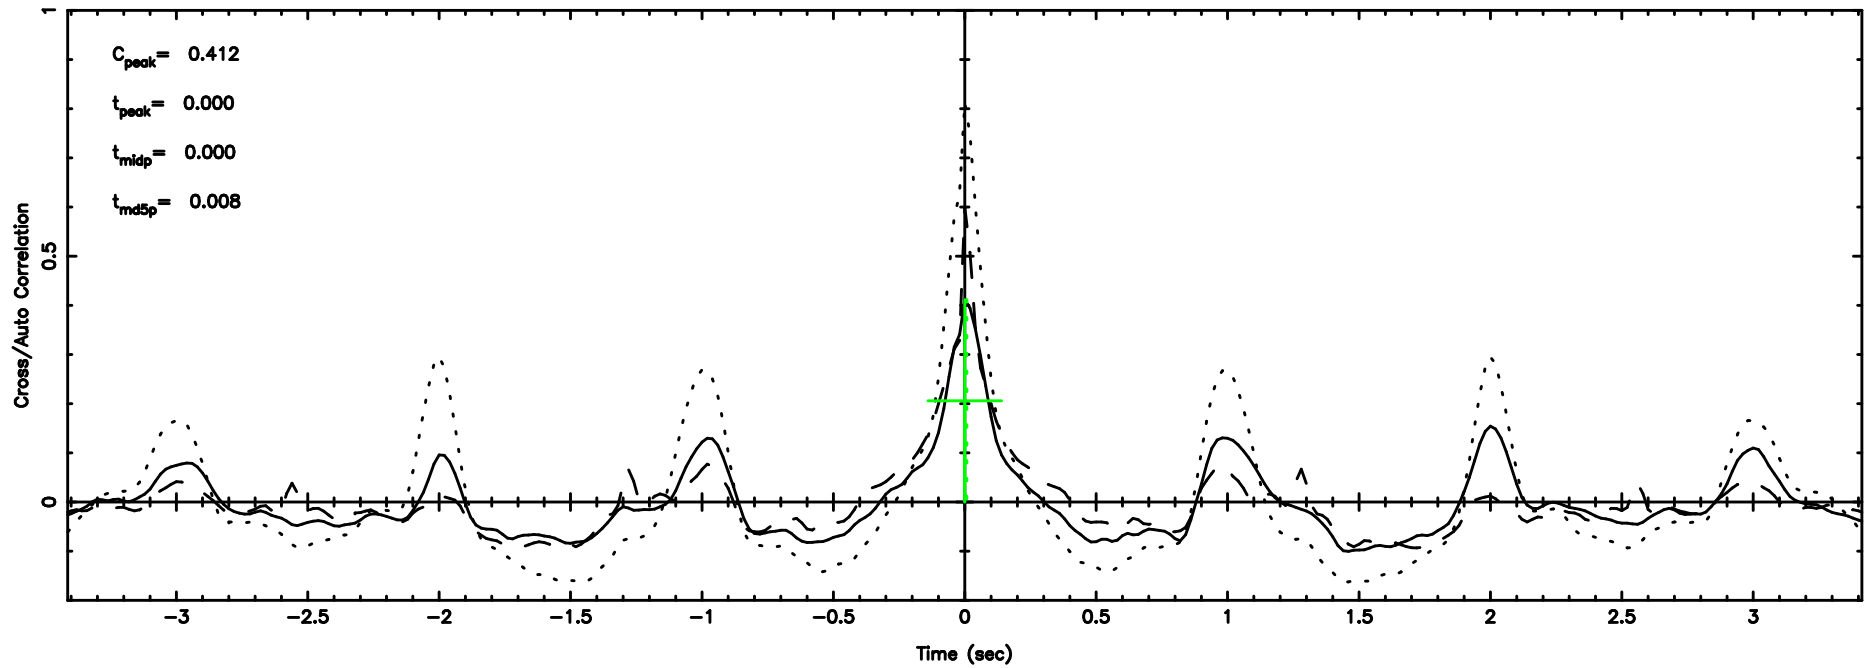

BLK: 8,SNR1: 5.8948 ,SNR2: 15.138