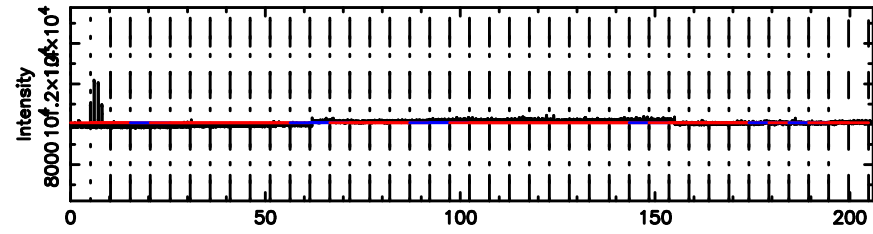

Frequency (Hz)

3C190 2024/08/30 0.31UT TOYOKAWA-KISO

K20240830091659