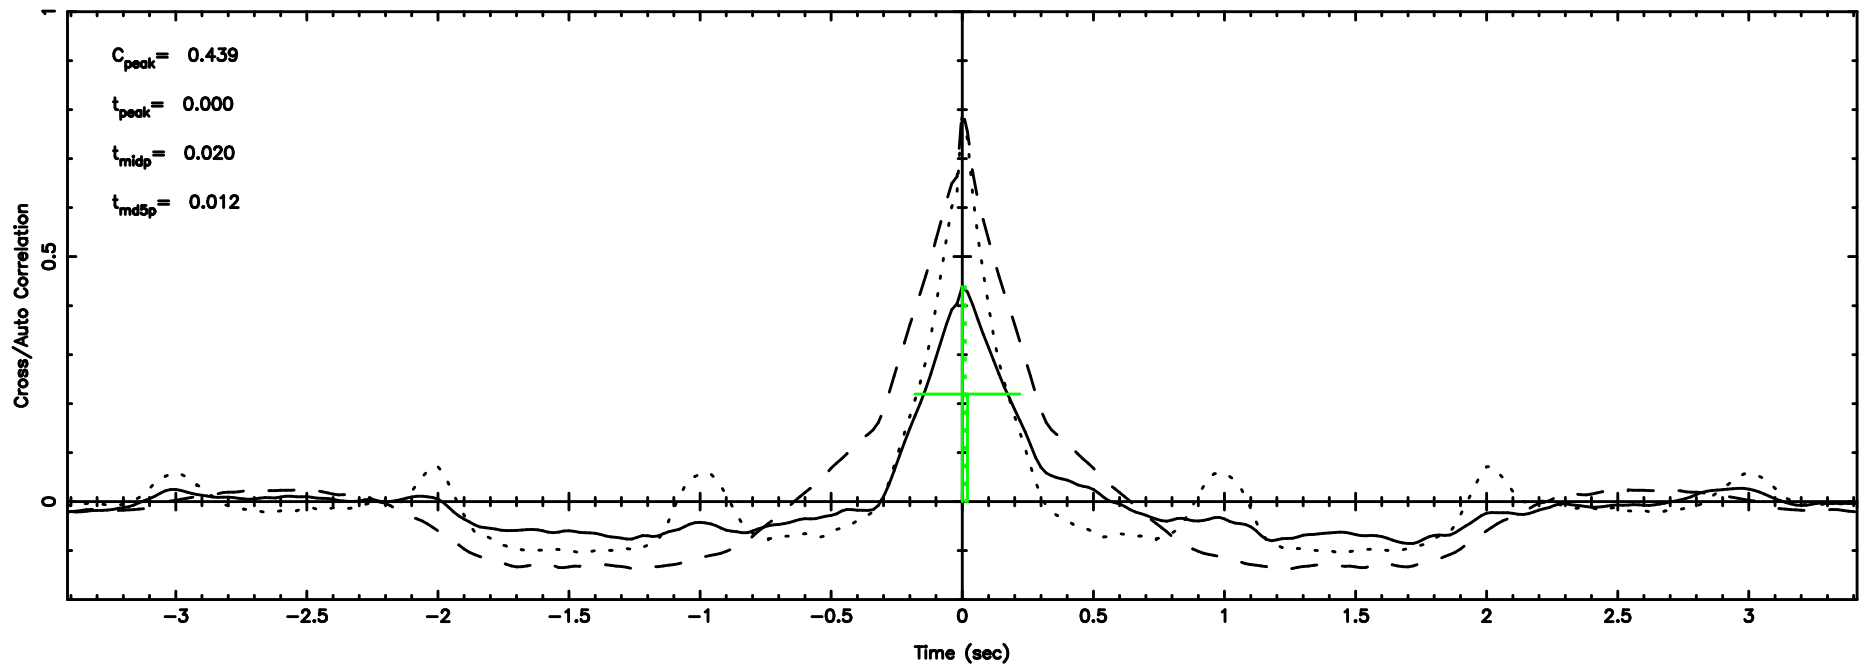

F20240830144526

BLK:22,SNR1: 5.8415 ,SNR2: 14.285

3C286 2024/08/30 5.79UT TOYOKAWA-FUJI

T20240830144526

BLK:27,SNR1: 2.8572 ,SNR2: 12.694

K20240830144525

BLK:27,SNR1: 5.6752 ,SNR2: 18.455

3C286 2024/08/30 5.79UT TOYOKAWA-KISO