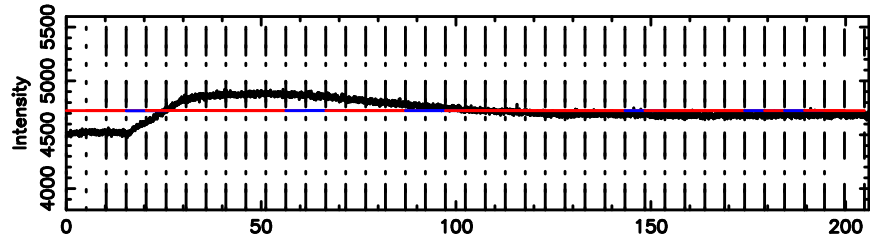

Frequency (Hz)

F20240830091700

BLK: 5,SNR1: 0.65924 ,SNR2: 2.2198

Frequency (Hz)

3C190 2024/08/30 0.31UT TOYOKAWA-FUJI

T20240830091700

BLK: 8,SNR1: 0.15968 ,SNR2: 1.1973

Frequency (Hz)