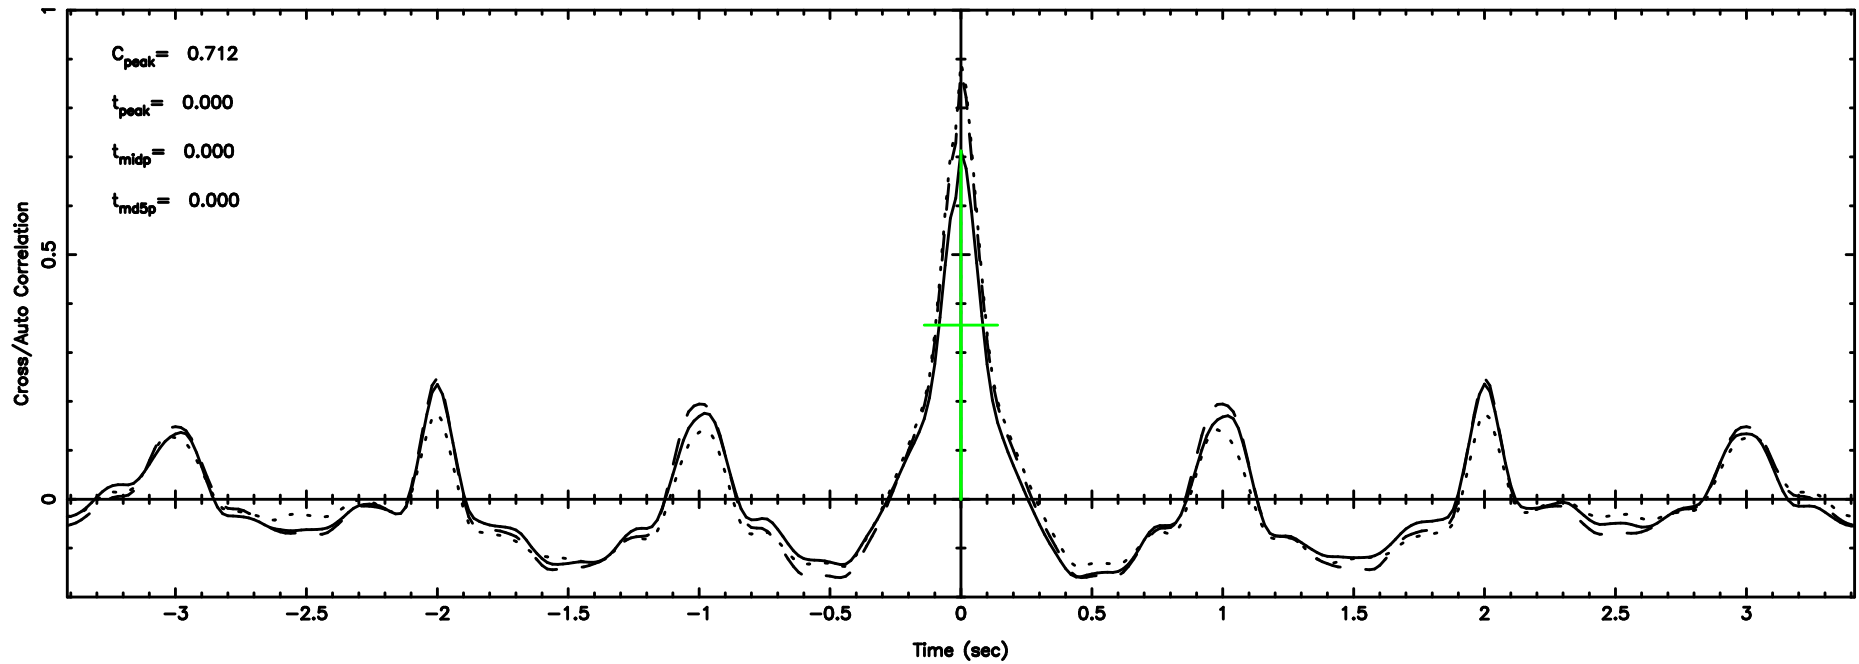

T20240830155349

BLK:12,SNR1: 8.9573 ,SNR2: 23.014

F20240830155349

BLK:12,SNR1: 7.5916 ,SNR2: 21.093

1436-16 2024/08/30 6.93UT TOYOKAWA-FUJI