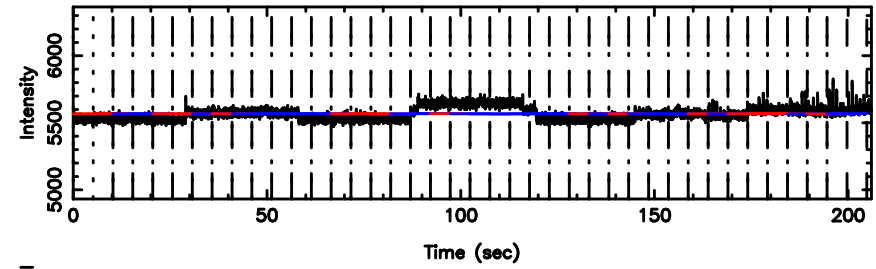

BLK:23,SNR1: 0.59492 ,SNR2: 1.7998

1117+14 2024/08/30 3.62UT TOYOKAWA-FUJI

T20240830123517

BLK:24,SNR1: 2.0563 ,SNR2: 9.7889

K20240830123516

BLK:24,SNR1: 1.2943 ,SNR2: 2.5399

1117+14 2024/08/30 3.62UT TOYOKAWA-KISO