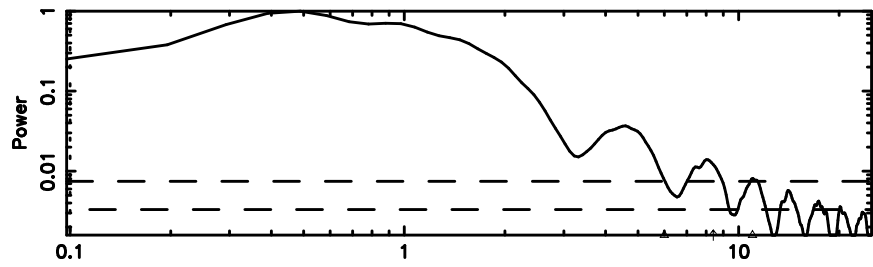

BLK:18,SNR1: 14.891 ,SNR2: 24.402

Frequency (Hz)

0548+16 2024/08/29 22.15UT FUJI -KISO

T20240830071120

BLK:25,SNR1: 7.7420 ,SNR2: 19.189

Frequency (Hz)

0552+12 2024/08/29 22.22UT TOYOKAWA-FUJI

F20240830071120