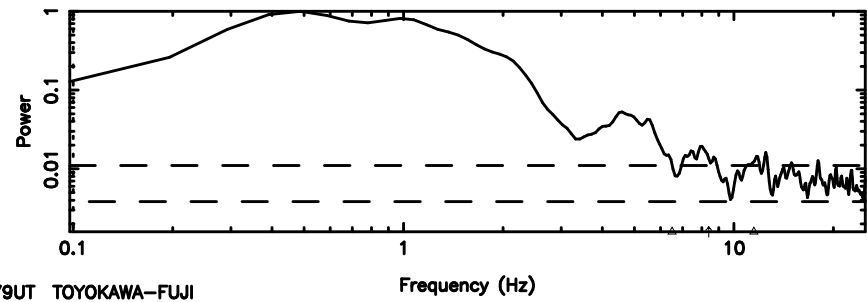

BLK:22,SNR1: 5.8415 ,SNR2: 14.285