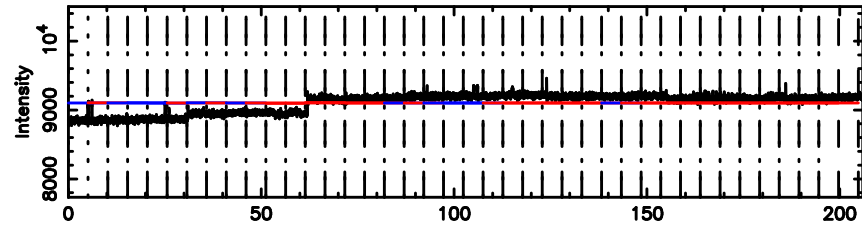

Frequency (Hz)

1428-03 2024/08/30 6.78UT TOYOKAWA-KISO

F20240830154507

BLK:11,SNR1: 1.8691 ,SNR2: 5.5982

Frequency (Hz)

K20240830154506

BLK:11,SNR1: 1.6042 ,SNR2: 5.3983

Frequency (Hz)