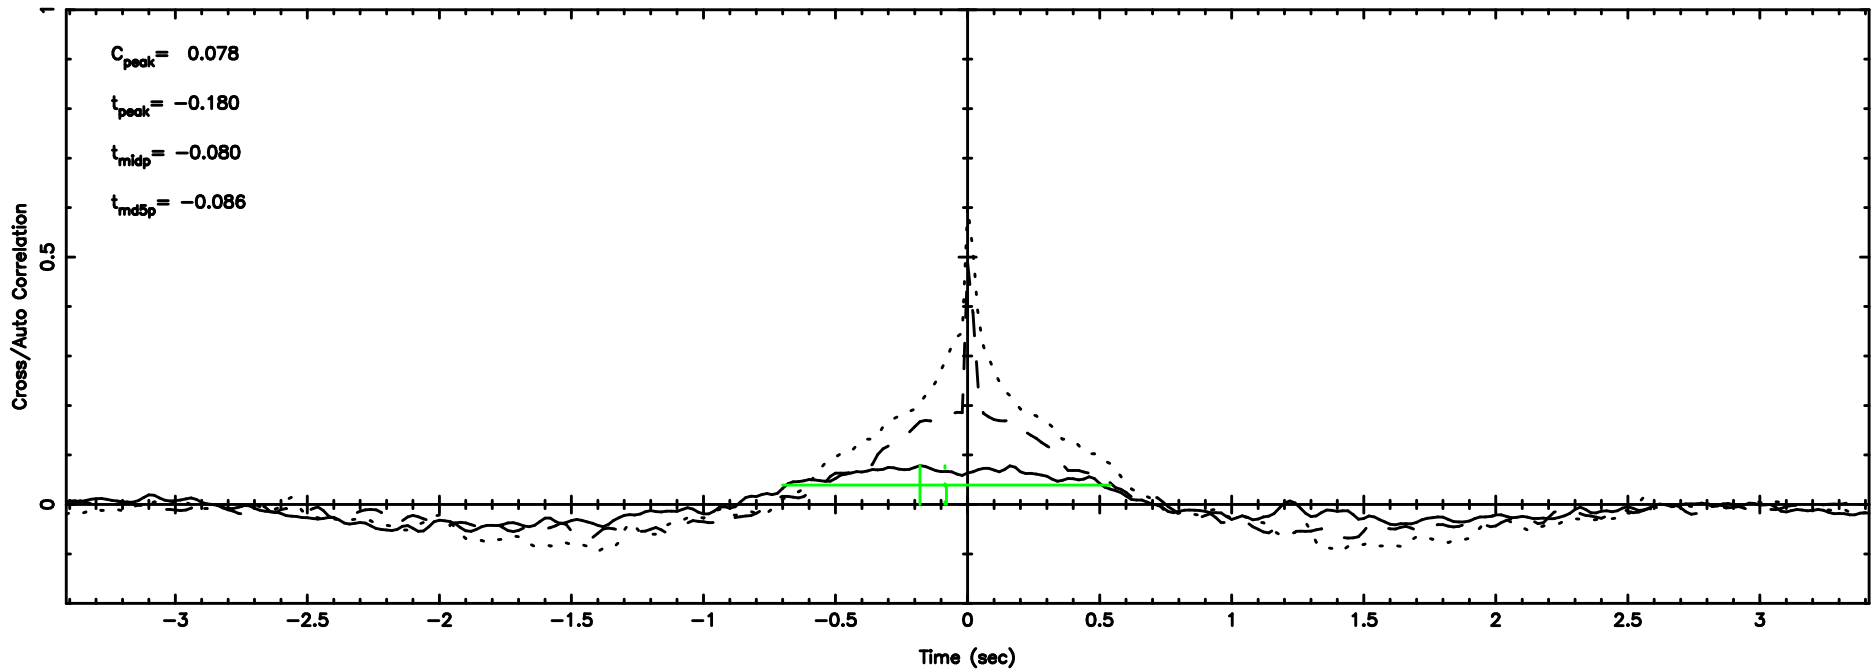

Frequency (Hz)

T20240830102502

BLK:11,SNR1: 0.28617 ,SNR2: 1.5197

F20240830102502

BLK:11,SNR1: 1.0658 ,SNR2: 4.8818

3C216 2024/08/30 1.45UT TOYOKAWA-FUJI

T20240830102502

BLK: 9,SNR1:-0.46878E-01,SNR2: 1.8714