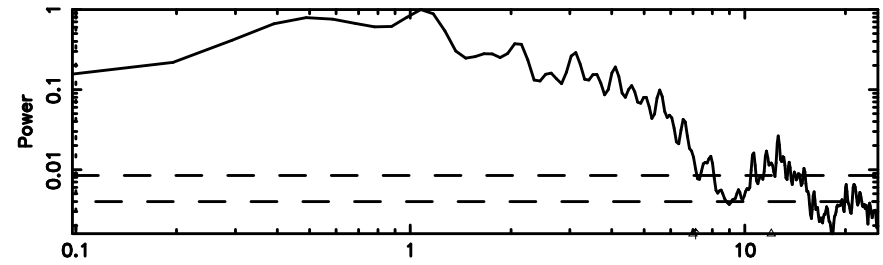

0531+194 2024/08/29 21.87UT FUJI -KISO

T20240830065858

BLK:10,SNR1: 9.5640 ,SNR2: 27.665

Frequency (Hz)

3C147 2024/08/29 22.01UT TOYOKAWA-FUJI

F20240830065858

BLK:10,SNR1: 8.6967 ,SNR2: 24.830

Frequency (Hz)