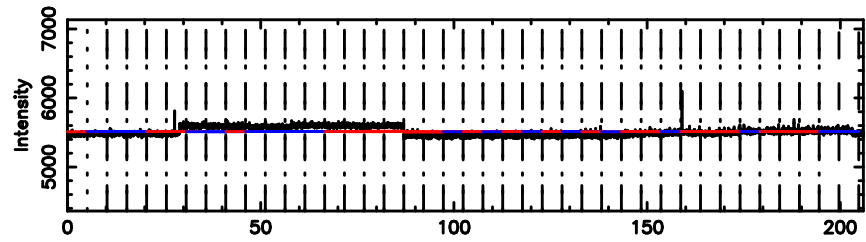

F20240830142611