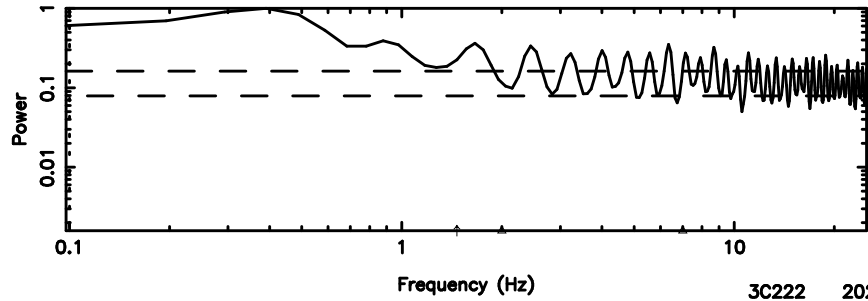

T20240830105137

BLK:26,SNR1: 2.2826 ,SNR2: 6.2473

3C222 2024/08/30 1.89UT TOYOKAWA-KISO

K20240830105136

BLK:26,SNR1: 0.93241 ,SNR2: 6.2044

F20240830105137

BLK:19,SNR1: 0.36709E-01,SNR2: 1.9020

K20240830105136