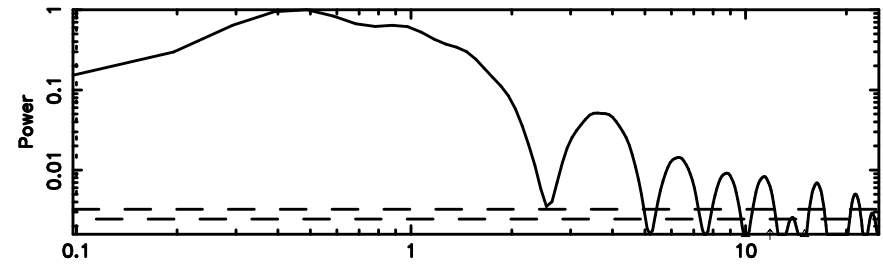

BLK:26,SNR1: 15.038 ,SNR2: 25.674