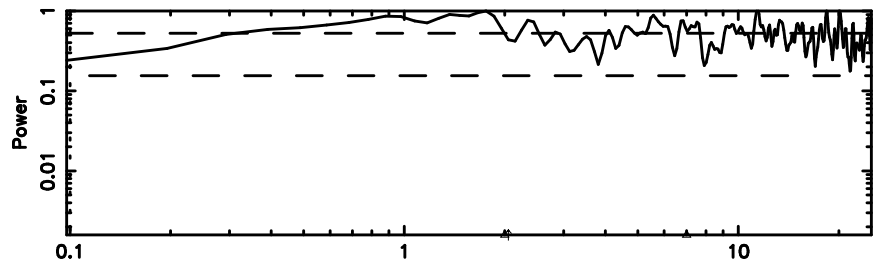

BLK: 4,SNR1: 0.25861E-01,SNR2: 0.42658