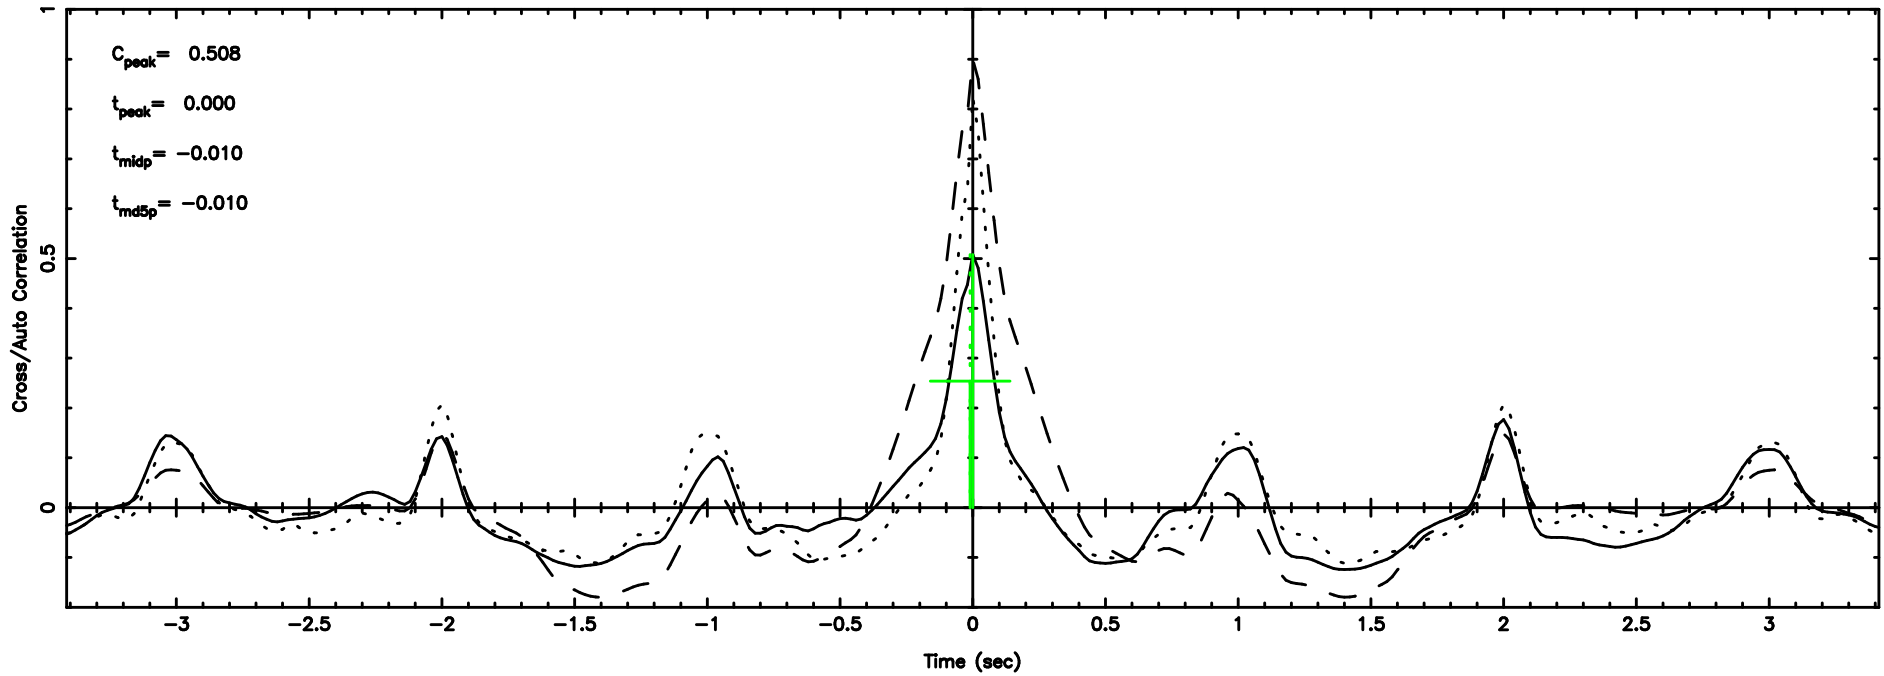

0531+194 2024/08/29 21.87UT FUJI -KISO

T20240830065858

BLK:10,SNR1: 9.5640 ,SNR2: 27.665

Frequency (Hz)

3C147 2024/08/29 22.01UT TOYOKAWA-FUJI

F20240830065858

BLK:10,SNR1: 8.6967 ,SNR2: 24.830

Frequency (Hz)