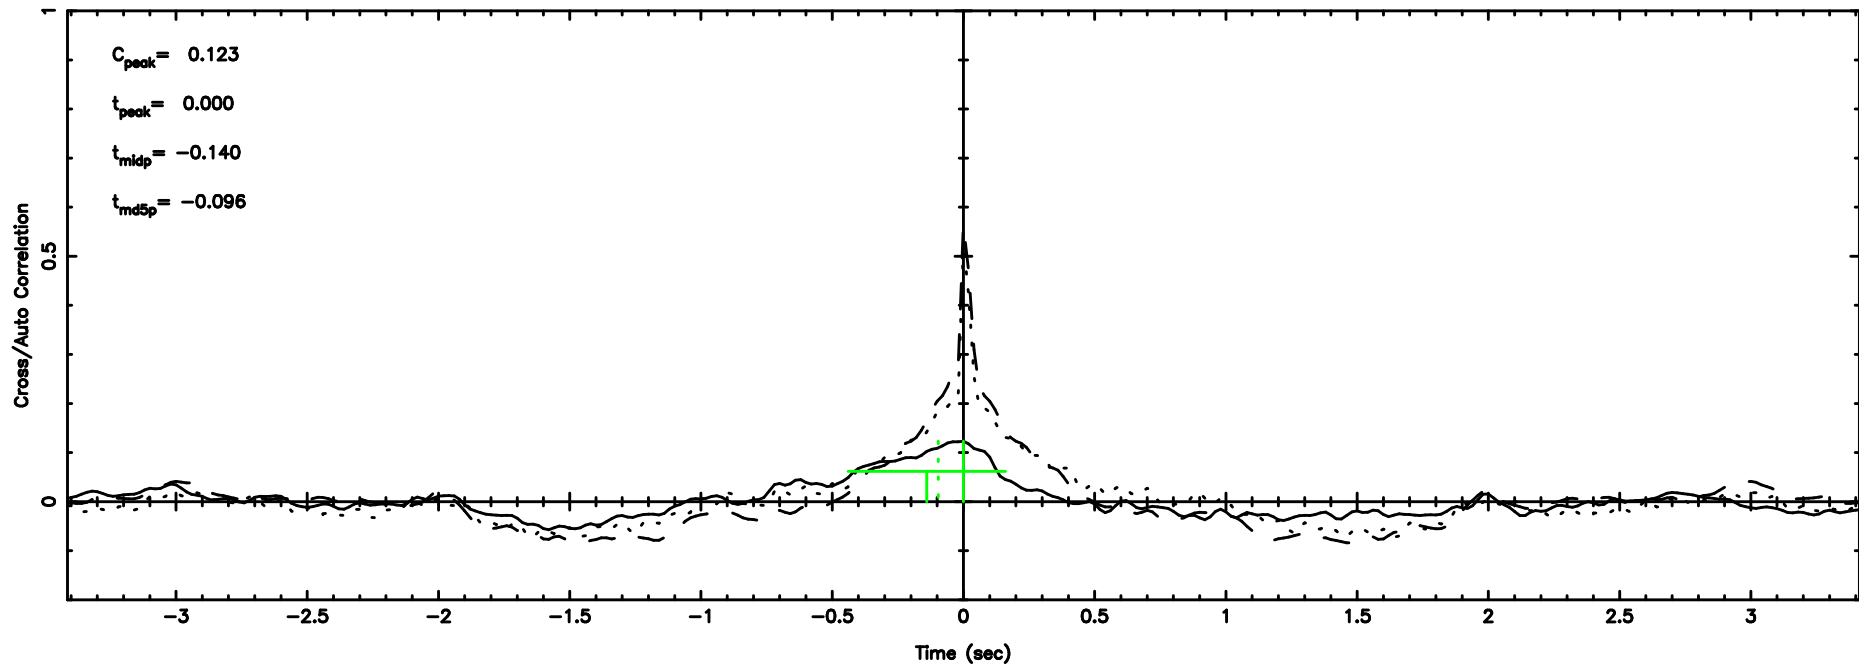

1245-19 2024/08/30 5.08UT TOYOKAWA-KISO