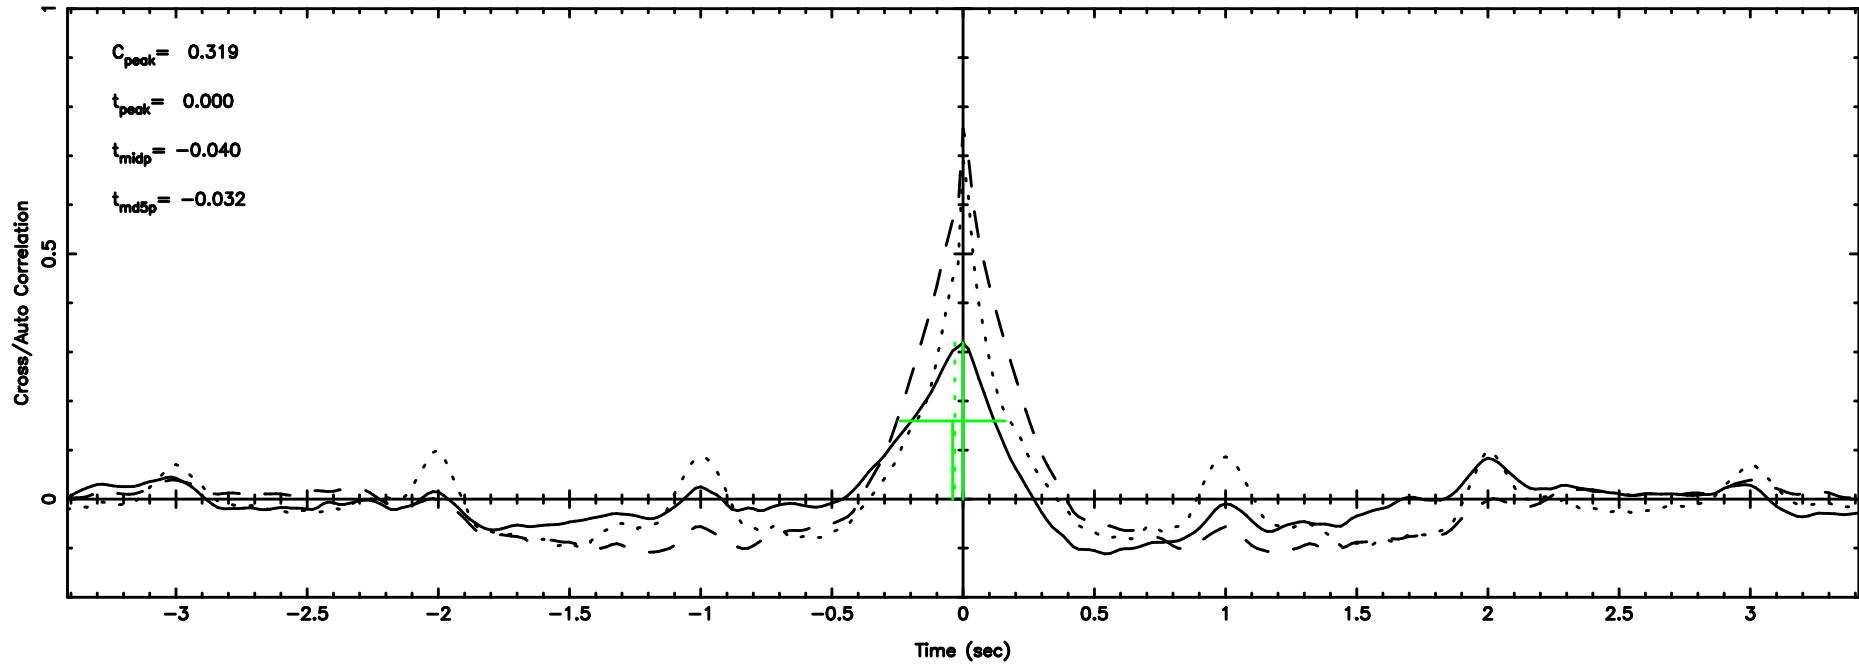

T20240830141041

BLK:24,SNR1: 2.6176 ,SNR2: 11.503

K20240830141040

BLK:24,SNR1: 4.6077 ,SNR2: 13.578

3C279 2024/08/30 5.21UT TOYOKAWA-KISO

F20240830141041

BLK:16,SNR1: 1.8695 ,SNR2: 6.1447

Frequency (Hz)