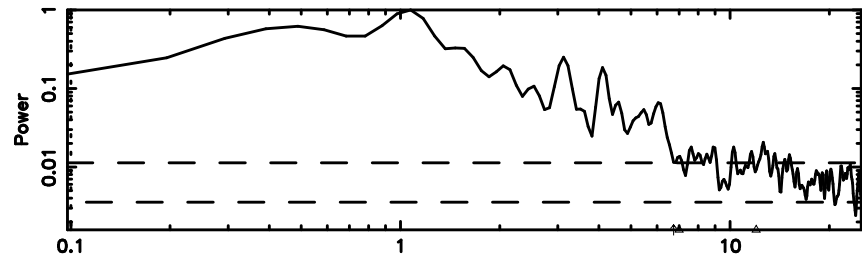

BLK: 5,SNR1: 5.0594 ,SNR2: 15.370