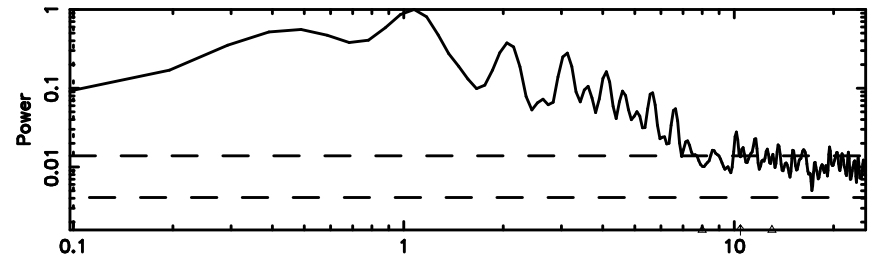

T20240830144035

BLK:10,SNR1: 0.98104 ,SNR2: 2.7563

Frequency (Hz)

K20240830144034

BLK:10,SNR1: 3.9520 ,SNR2: 7.7309

Frequency (Hz)

1323+32 2024/08/30 5.70UT TOYOKAWA-KISO

F20240830144035