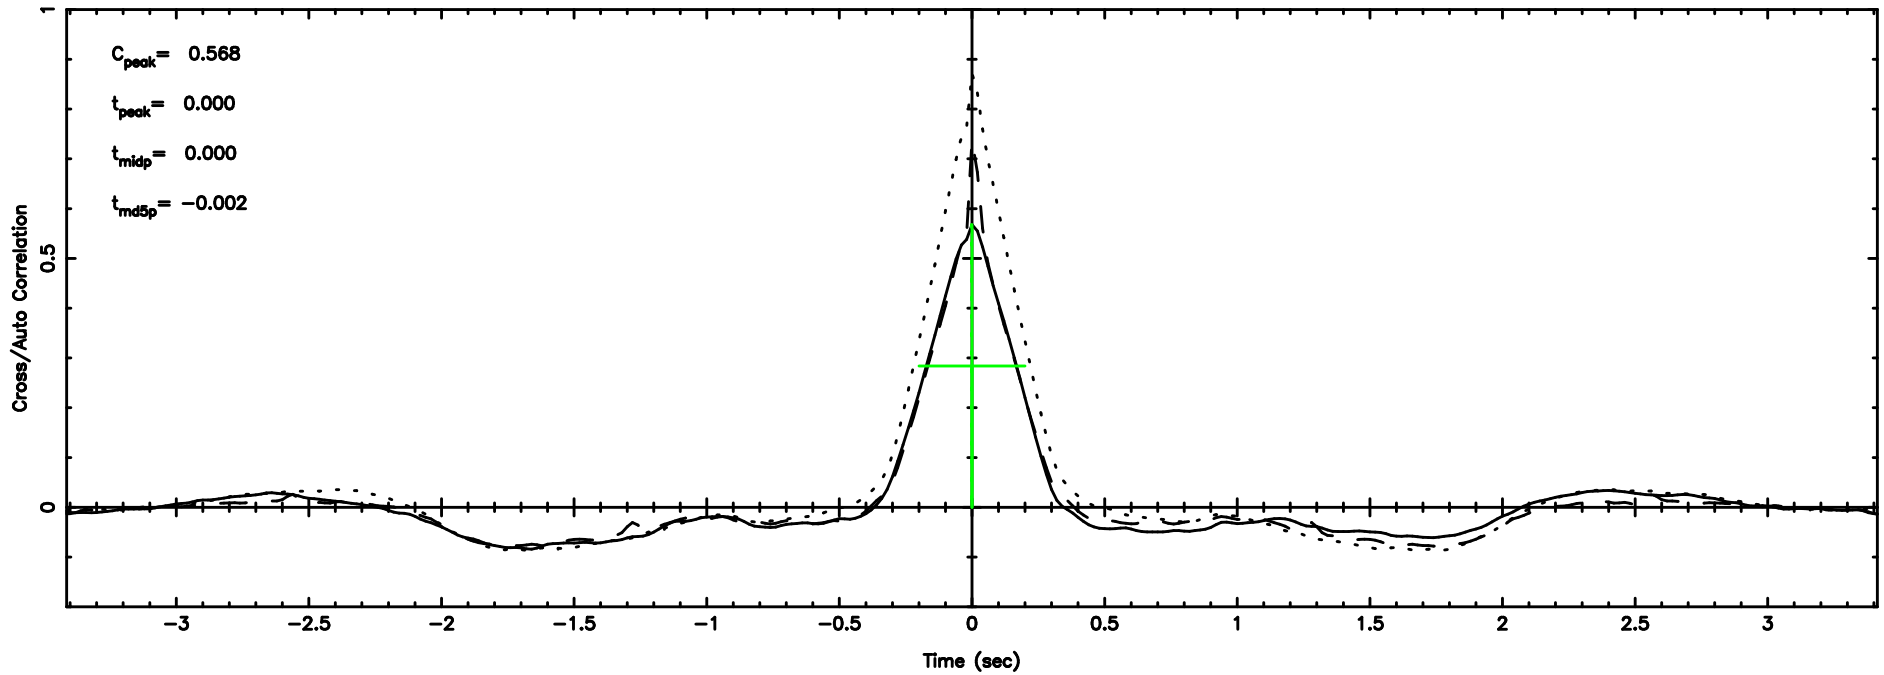

Frequency (Hz)

F20240830071120

BLK:33,SNR1: 5.5492 ,SNR2: 13.886

Frequency (Hz)

K20240830071119

BLK:33,SNR1: 3.1969 ,SNR2: 14.629

Frequency (Hz)

0552+12 2024/08/29 22.22UT FUJI -KISO