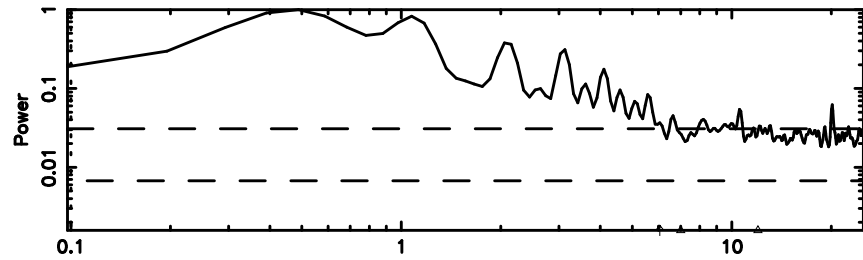

T20240830142611

BLK:24,SNR1: 1.7738 ,SNR2: 6.1204

Frequency (Hz)

K20240830142610

BLK:24,SNR1: 0.89980 ,SNR2: 1.6990

Frequency (Hz)

3C283 2024/08/30 5.46UT TOYOKAWA-KISO