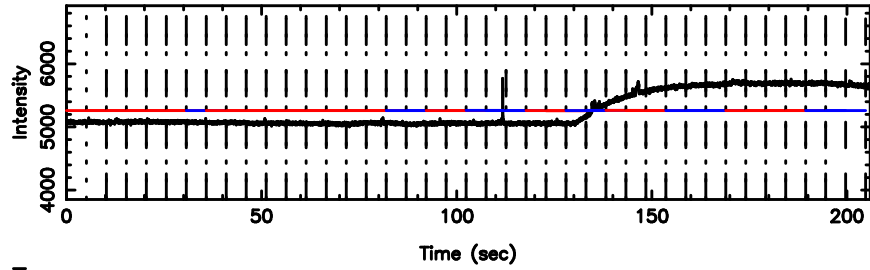

T20240830082150