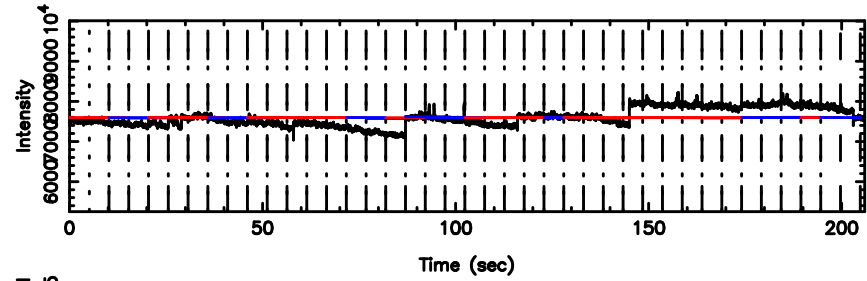

F20240830150153