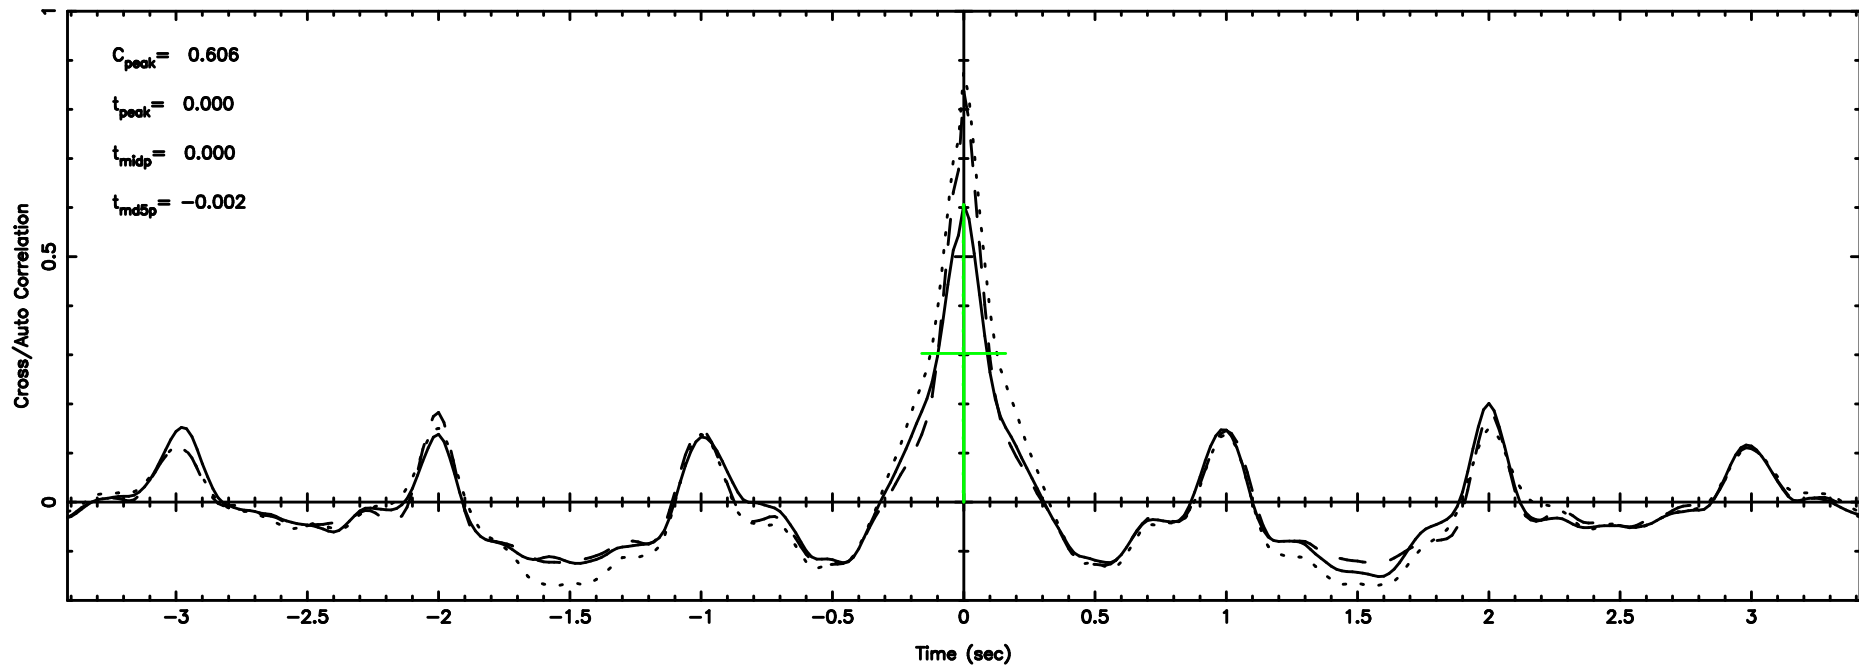

T20240830135653

BLK:11,SNR1: 9.3311 ,SNR2: 27.773

K20240830135652

BLK:11,SNR1: 10.833 ,SNR2: 27.198

3C275 2024/08/30 4.98UT TOYOKAWA-KISO

F20240830135654

BLK: 7,SNR1: 6.5183 ,SNR2: 18.858

K20240830135652