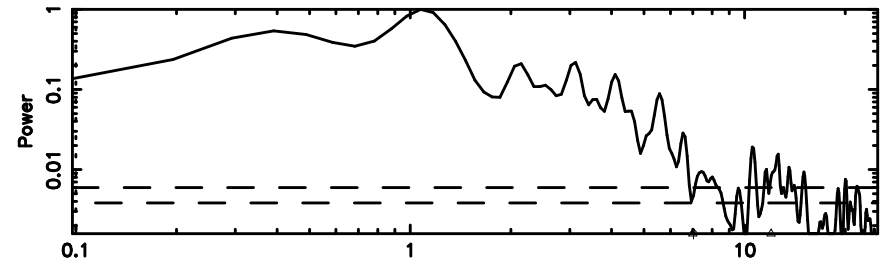

T20240830065858

BLK: 9,SNR1: 11.828 ,SNR2: 34.094

Frequency (Hz)

3C147 2024/08/29 22.01UT TOYOKAWA-KISO

K20240830065857

BLK: 9,SNR1: 9.2198 ,SNR2: 26.716

Frequency (Hz)

F20240830065858