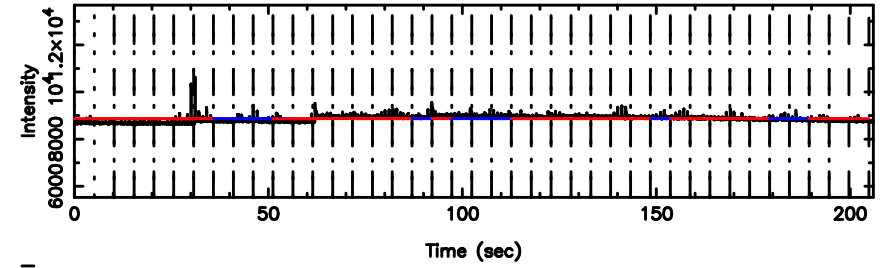

T20240830115300

BLK:10,SNR1: 5.1456 ,SNR2: 9.9365

1035-058 2024/08/30 2.91UT TOYOKAWA-KISO

K20240830115259

BLK:10,SNR1: 6.4877 ,SNR2: 12.708