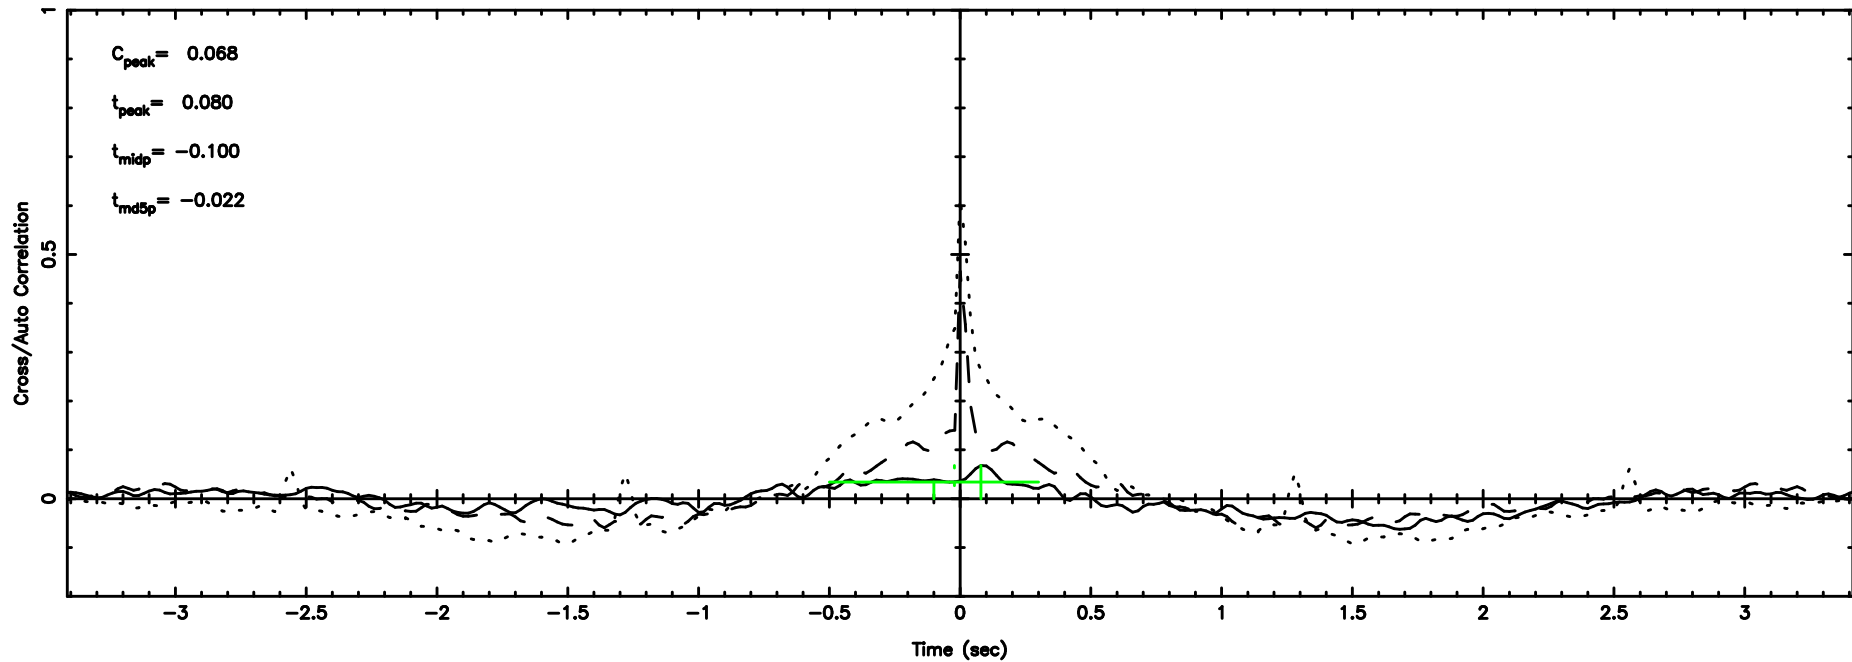

Frequency (Hz)

3C318 2024/08/30 7.60UT TOYOKAWA-FUJI