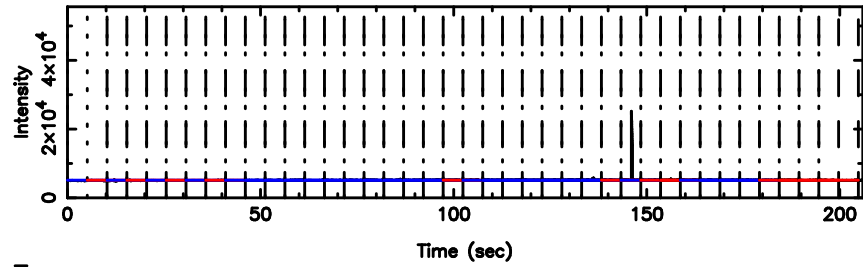

F20240830144526

BLK:22,SNR1: 5.8415 ,SNR2: 14.285

3C286 2024/08/30 5.79UT TOYOKAWA-FUJI

T20240830144526

BLK:27,SNR1: 2.8572 ,SNR2: 12.694

K20240830144525

BLK:27,SNR1: 5.6752 ,SNR2: 18.455

3C286 2024/08/30 5.79UT TOYOKAWA-KISO