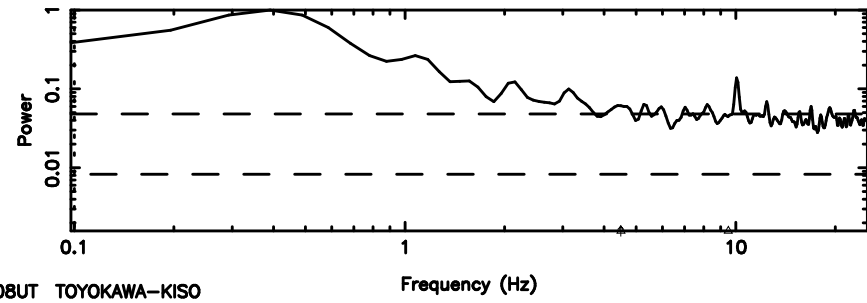

BLK:18,SNR1: 0.61462 ,SNR2: 2.8778