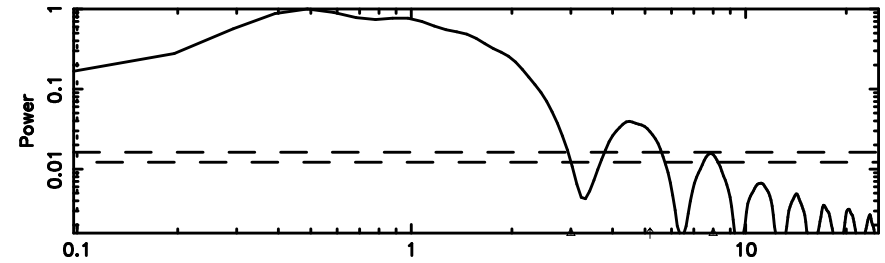

BLK:25,SNR1: 5.1397 ,SNR2: 12.749

Frequency (Hz)

T20240830071120

BLK:23,SNR1: 7.6575 ,SNR2: 18.988

Frequency (Hz)

0552+12 2024/08/29 22.22UT TOYOKAWA-KISO

K20240830071119

BLK:23,SNR1: 3.1002 ,SNR2: 14.271