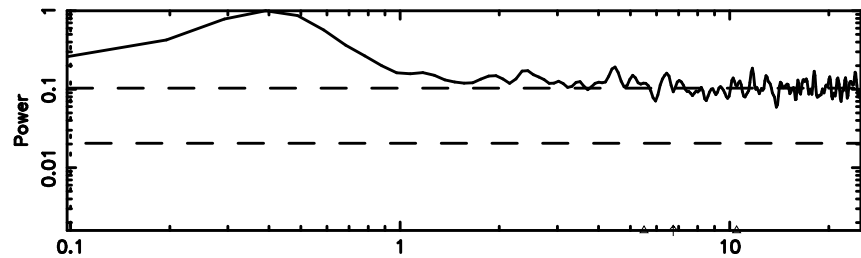

Frequency (Hz)

3C318 2024/08/30 7.60UT TOYOKAWA-FUJI

T20240830163404

BLK: 8,SNR1: 0.25892 ,SNR2: 0.76872

Frequency (Hz)

K20240830163403

BLK: 8,SNR1: 0.55026 ,SNR2: 2.0267

Frequency (Hz)