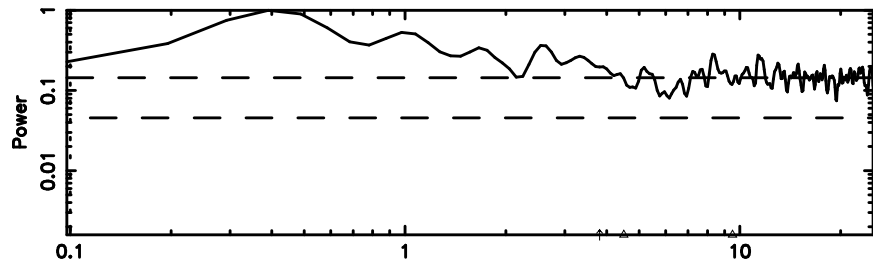

Frequency (Hz)

K20240830062248

BLK:24,SNR1: 8.0463 ,SNR2: 21.298

Frequency (Hz)

0503+167 2024/08/29 21.41UT FUJI -KISO

T20240830063008

BLK: 6,SNR1: 0.28913 ,SNR2: 1.3956

Frequency (Hz)