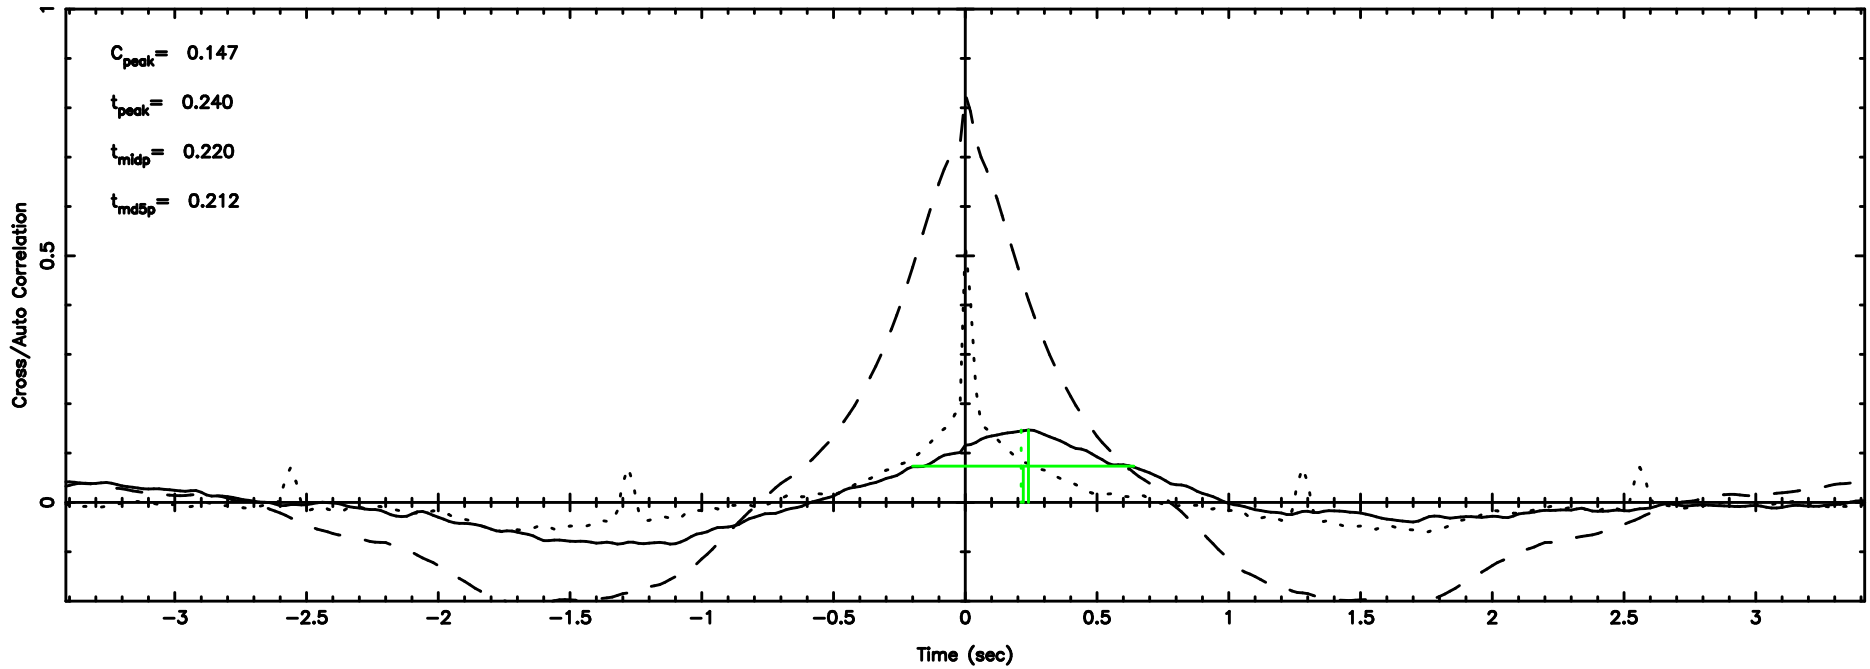

T20240830113657

BLK:28,SNR1: 4.4154 ,SNR2: 20.801

F20240830113658

BLK:28,SNR1: 0.29205 ,SNR2: 2.6376

3C241 2024/08/30 2.64UT TOYOKAWA-FUJI