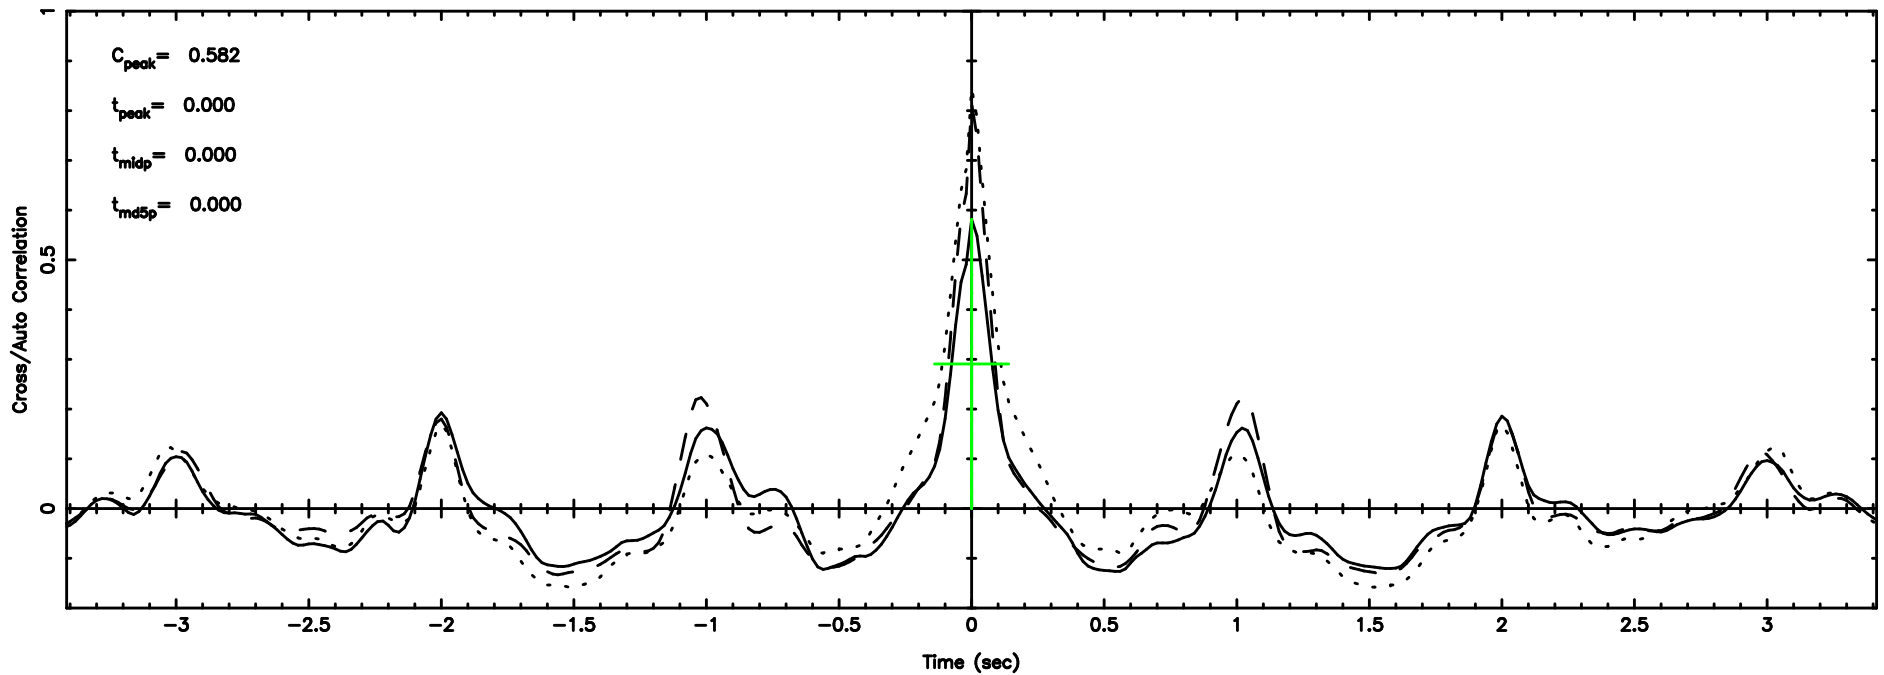

3C152 2024/08/29 22.37UT TOYOKAWA-FUJI

F20240830072019

BLK: 6,SNR1: 5.7070 ,SNR2: 14.631

Frequency (Hz)

T20240830072019

BLK: 4,SNR1: 9.6213 ,SNR2: 23.736

Frequency (Hz)

3C152 2024/08/29 22.37UT TOYOKAWA-KISO