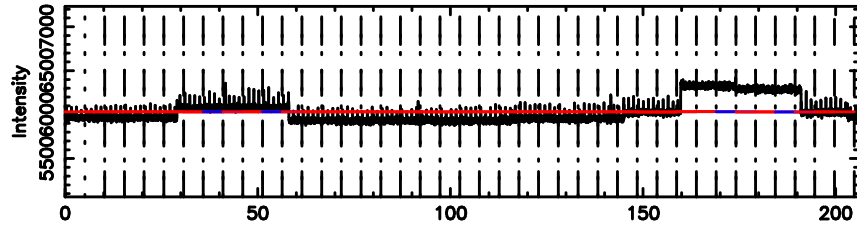

F20240830163404

BLK: 4,SNR1: 1.4117 ,SNR2: 5.1533