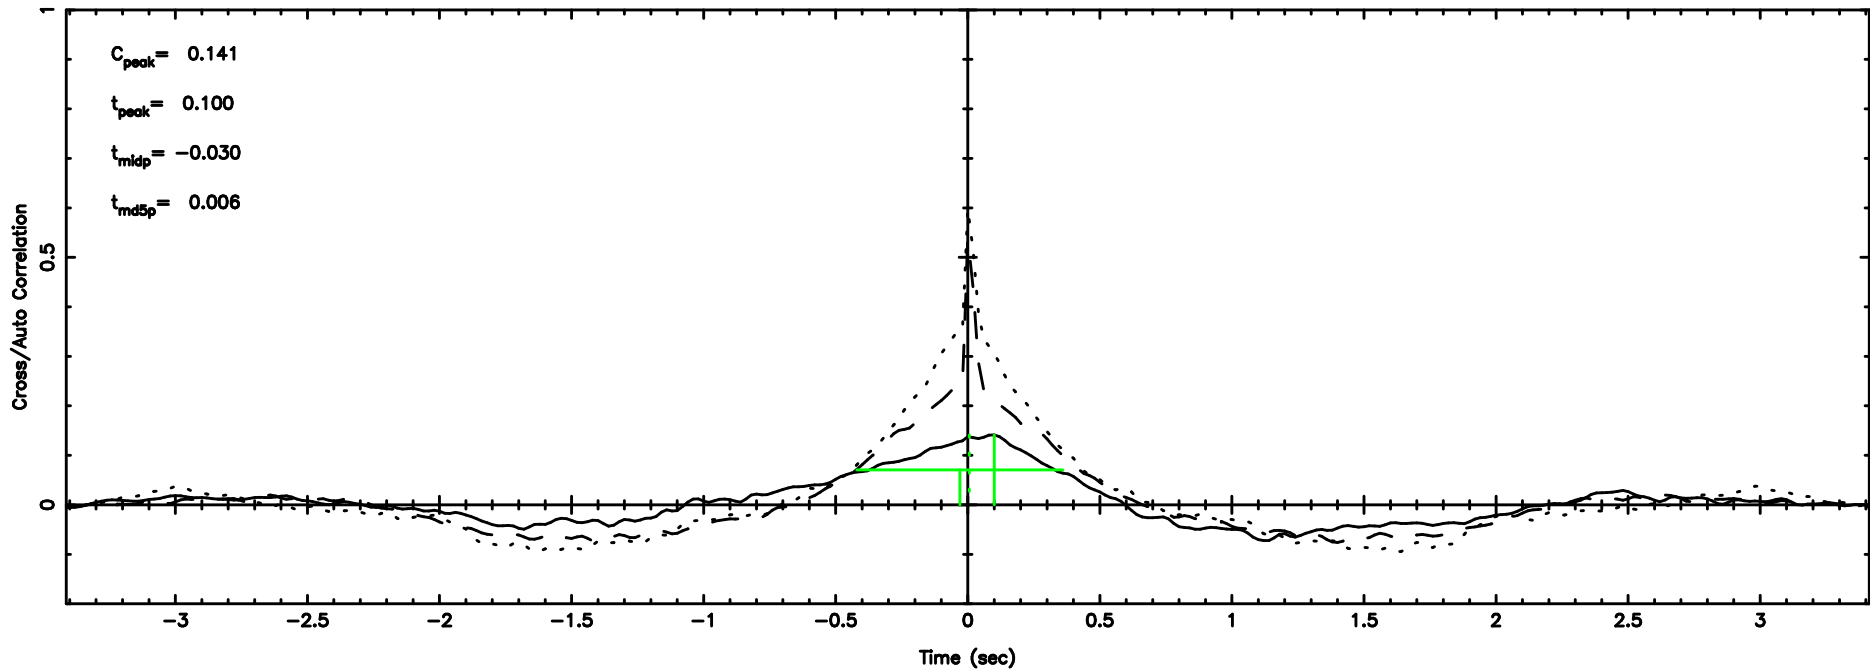

Frequency (Hz)

3C208 2024/08/30 1.17UT TOYOKAWA-KISO