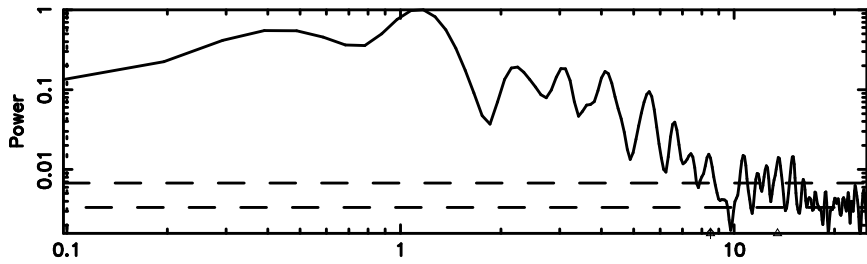

BLK: 9,SNR1: 2.8732 ,SNR2: 5.9265

Frequency (Hz)

0713-024 2024/08/29 23.55UT TOYOKAWA-KISO

F20240830083113

BLK: 9,SNR1: 8.5457 ,SNR2: 20.366

Frequency (Hz)

K20240830083112

BLK: 9,SNR1: 3.8928 ,SNR2: 7.9899