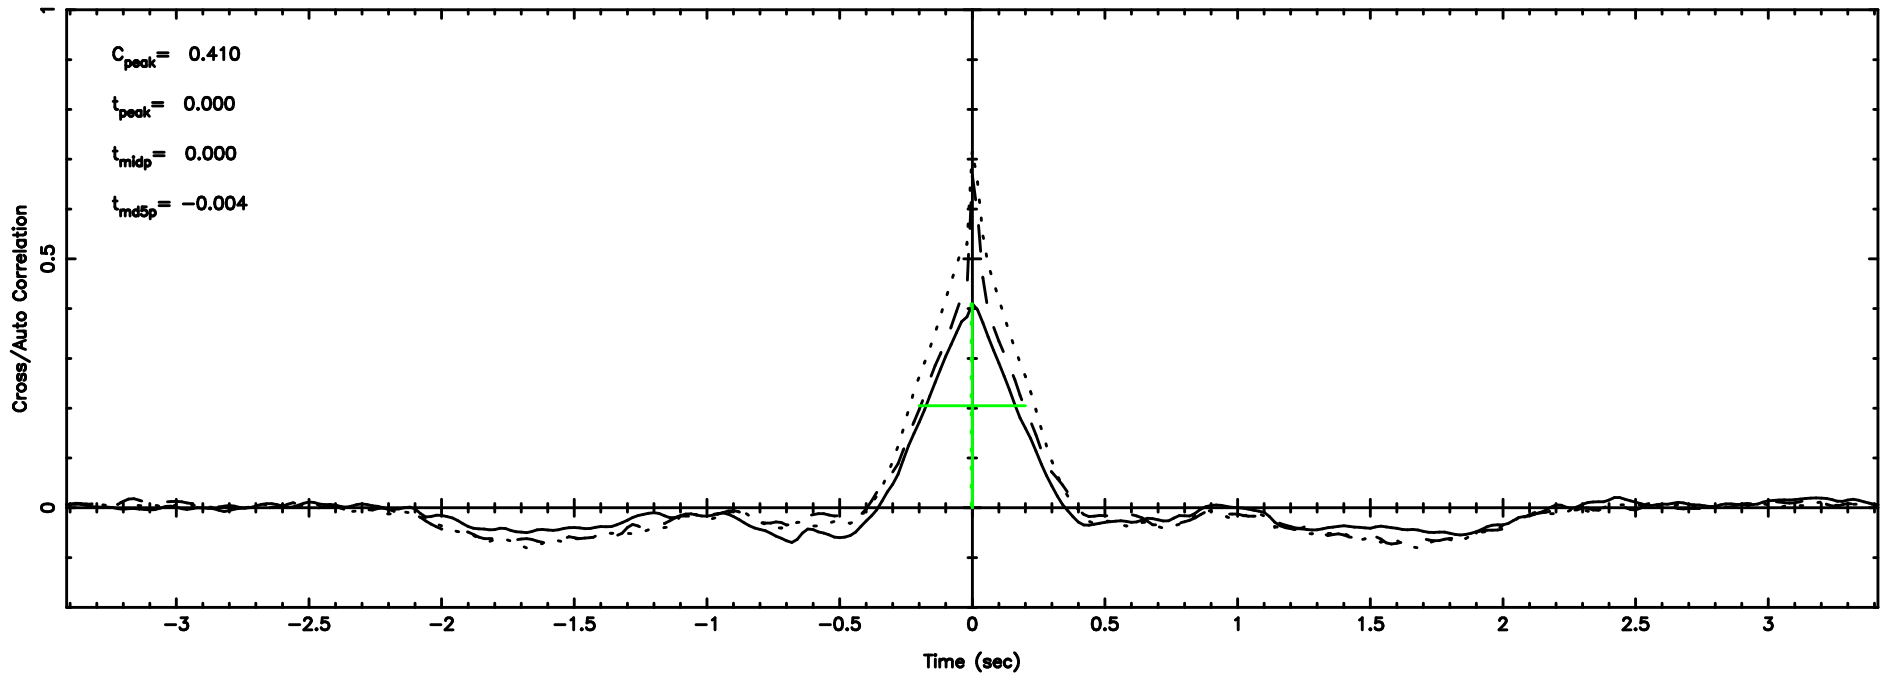

Frequency (Hz)

0548+16 2024/08/29 22.15UT FUJI -KISO