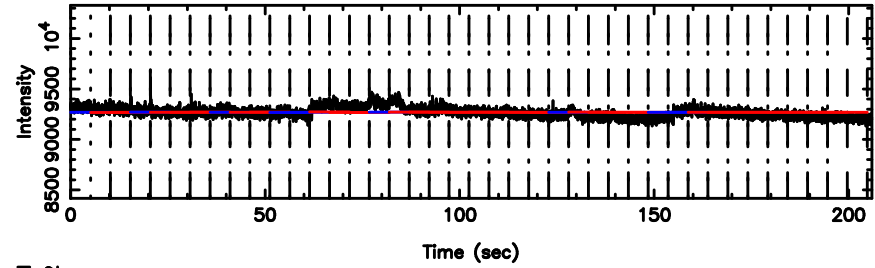

T20240830102502

BLK: 9,SNR1:-0.46878E-01,SNR2: 1.8714

3C216 2024/08/30 1.45UT TOYOKAWA-KISO

K20240830102501

BLK: 9,SNR1: 0.66625 ,SNR2: 1.8984