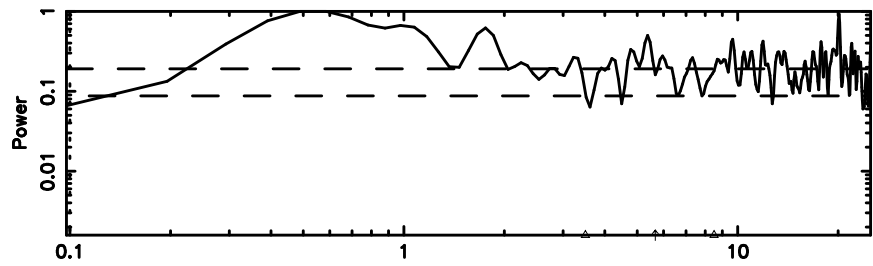

Frequency (Hz)

3C161 2024/08/29 22.74UT FUJI -KISO

K20240830074240

BLK:10,SNR1: 12.394 ,SNR2: 31.827

Frequency (Hz)

T20240830081014

BLK: 2,SNR1: 0.24148 ,SNR2: 0.75038

Frequency (Hz)