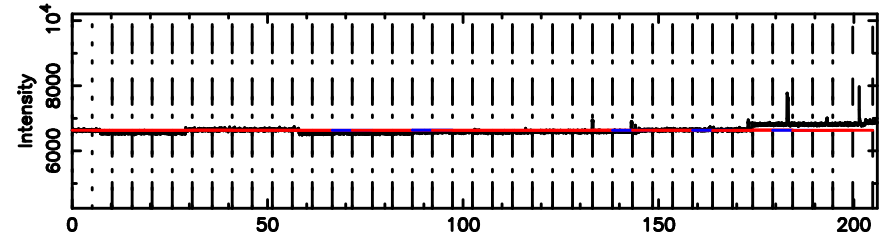

Frequency (Hz)

F20240830070710

BLK: 5,SNR1: 7.4834 ,SNR2: 16.443