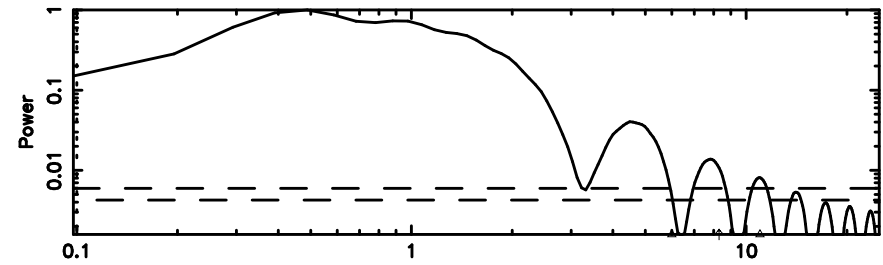

Frequency (Hz)

T20240830063705

BLK:24,SNR1: 9.3087 ,SNR2: 23.298

Frequency (Hz)

3C138 2024/08/29 21.65UT TOYOKAWA-KISO

K20240830063704

BLK:24,SNR1: 9.9059 ,SNR2: 24.705

Frequency (Hz)