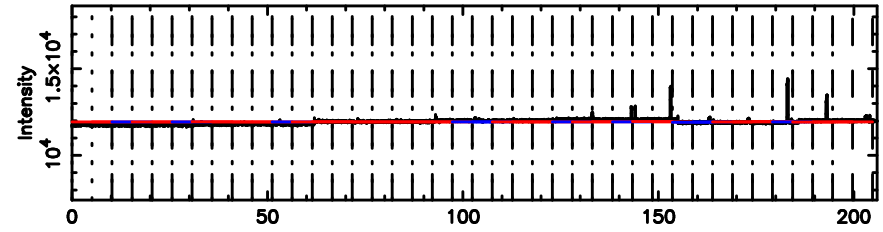

Frequency (Hz)

K20240830070708