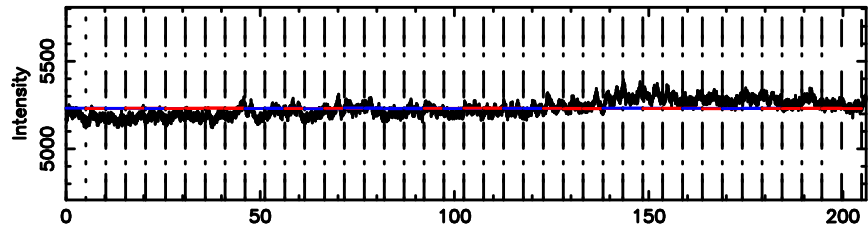

BLK:12,SNR1:-0.40233E-03,SNR2: 2.8662

Frequency (Hz)

K20240830105836

BLK:12,SNR1: 1.3328 ,SNR2: 3.8470

Frequency (Hz)

0941-08 2024/08/30 2.01UT FUJI -KISO

T20240830110659

BLK:18,SNR1: 2.0317 ,SNR2: 14.979