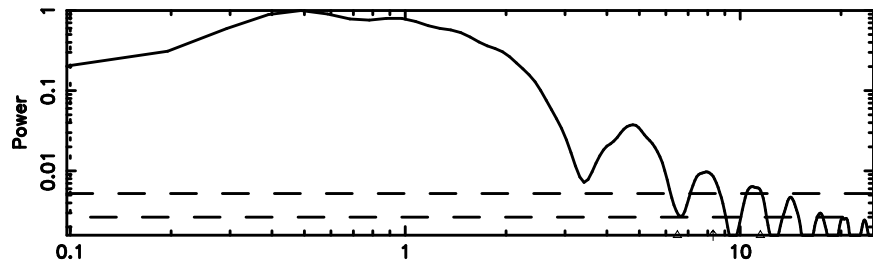

T20240830062249

BLK:15,SNR1: 12.505 ,SNR2: 30.930

Frequency (Hz)

F20240830062249

BLK:15,SNR1: 13.014 ,SNR2: 31.553

Frequency (Hz)

0503+167 2024/08/29 21.41UT TOYOKAWA-FUJI

T20240830062249