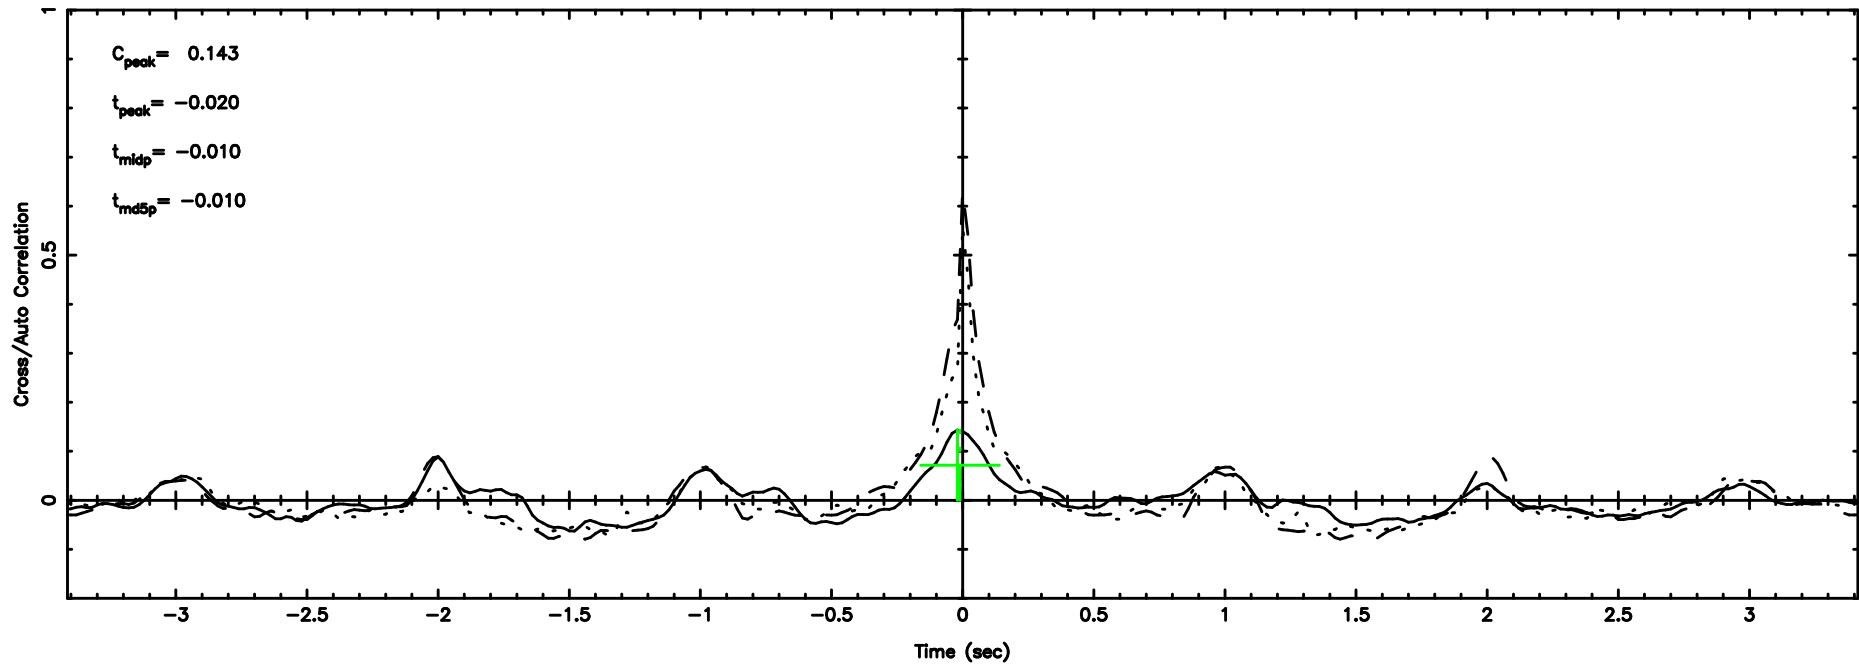

T20240830144035

BLK:10,SNR1: 0.98104 ,SNR2: 2.7563

Frequency (Hz)

K20240830144034

BLK:10,SNR1: 3.9520 ,SNR2: 7.7309

Frequency (Hz)

1323+32 2024/08/30 5.70UT TOYOKAWA-KISO

F20240830144035