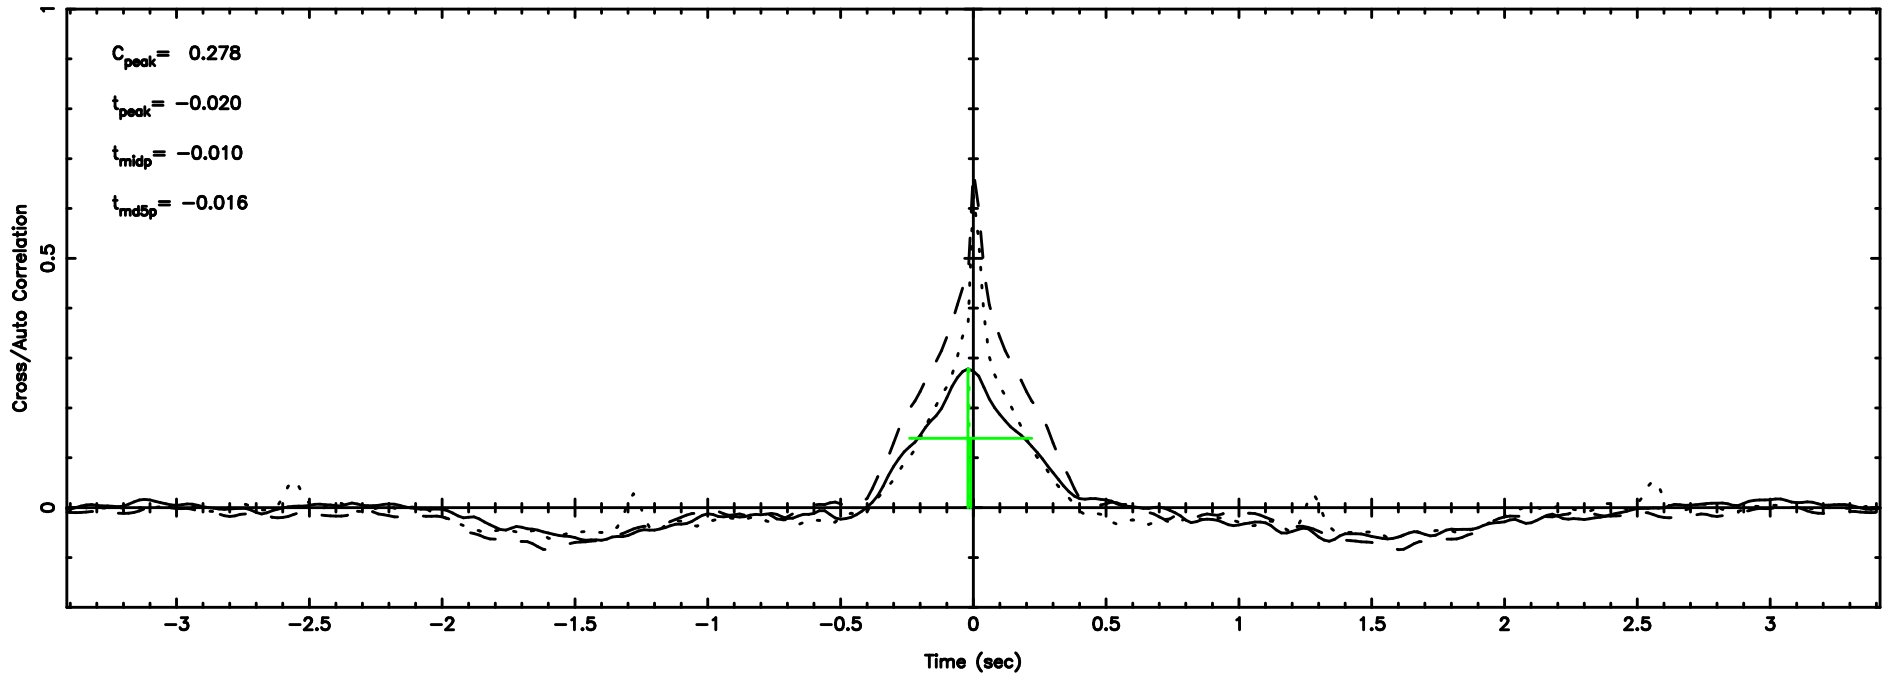

BLK:25,SNR1: 6.3681 ,SNR2: 19.557

Frequency (Hz)

F20240830064207

BLK:25,SNR1: 13.816 ,SNR2: 22.849

Frequency (Hz)

0523+116 2024/08/29 21.73UT TOYOKAWA-FUJI

T20240830064207

BLK:26,SNR1: 6.3685 ,SNR2: 19.558