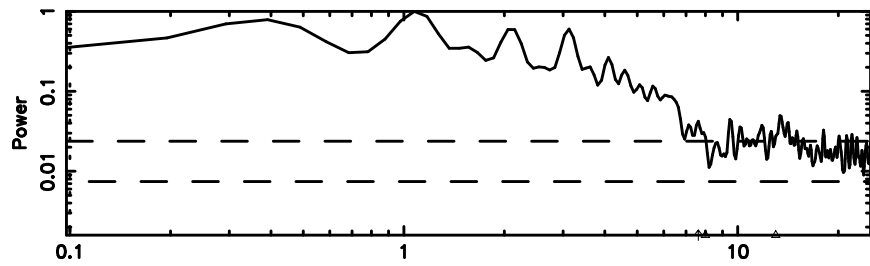

BLK:12,SNR1: 3.3138 ,SNR2: 6.3480

Frequency (Hz)

3C161 2024/08/29 22.74UT TOYOKAWA-KISO

K20240830074240

BLK:12,SNR1: 10.161 ,SNR2: 29.776

Frequency (Hz)

F20240830074242

BLK:10,SNR1: 3.5885 ,SNR2: 9.5069