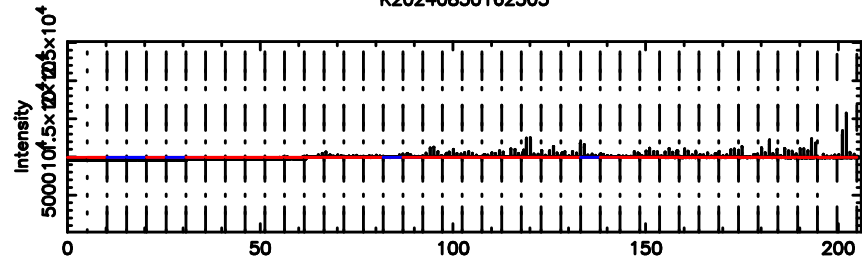

Frequency (Hz)

K20240830162503