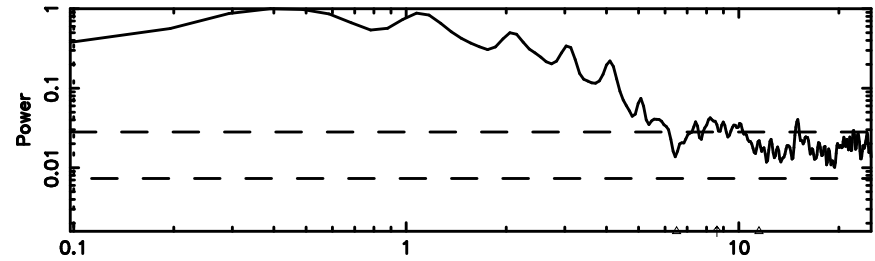

F20240830103714

BLK: 7,SNR1:-0.18601 ,SNR2: 0.95931

Frequency (Hz)

K20240830103713

BLK: 7,SNR1: 2.7889 ,SNR2: 6.9251

Frequency (Hz)

0919-142 2024/08/30 1.65UT FUJI -KISO