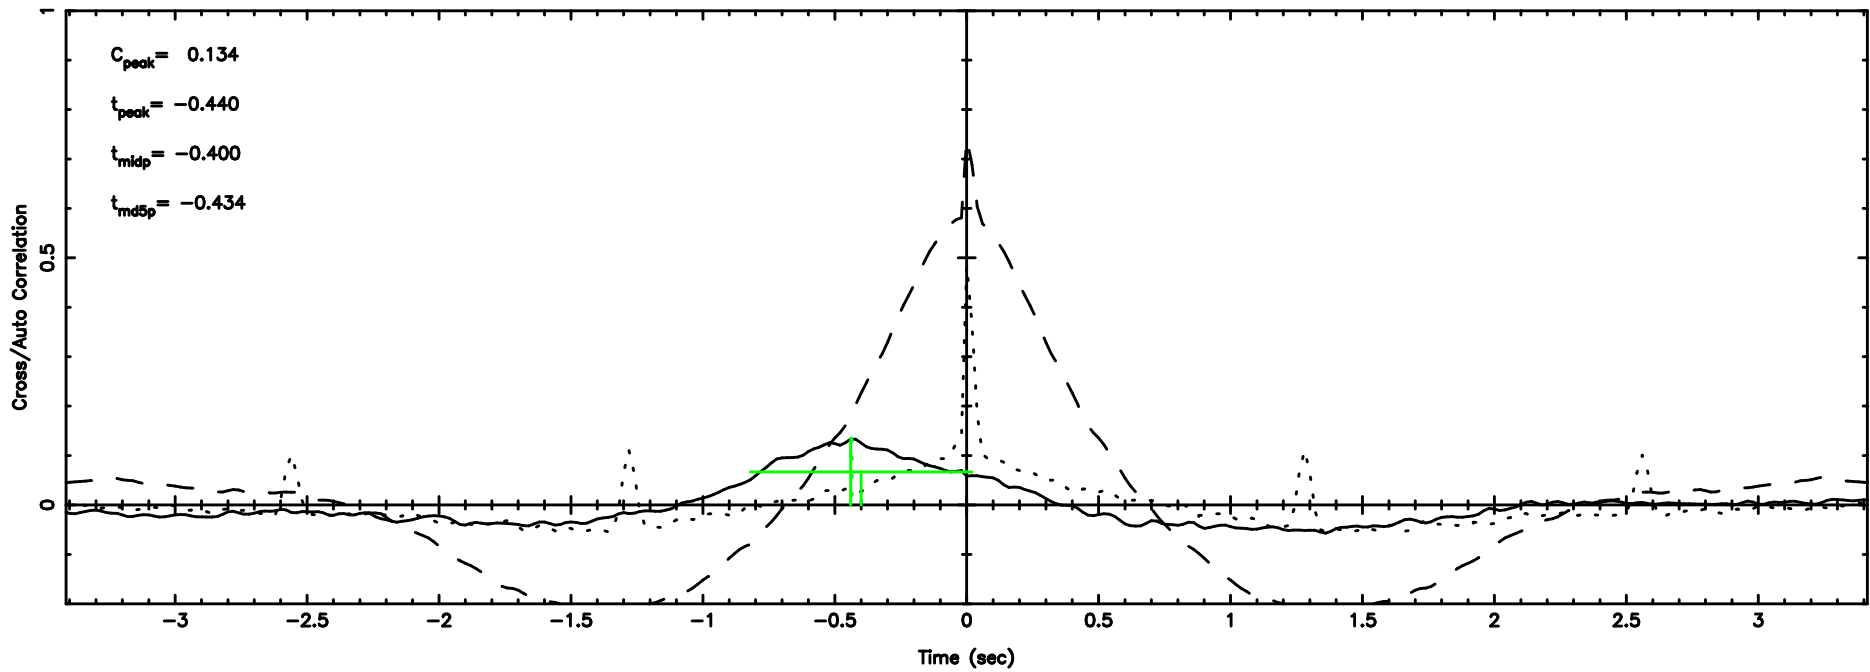

T20240830105137

BLK:19,SNR1: 2.0849 ,SNR2: 17.892

F20240830105137

BLK:19,SNR1: 0.91836E-01,SNR2: 2.4860

3C222 2024/08/30 1.89UT TOYOKAWA-FUJI