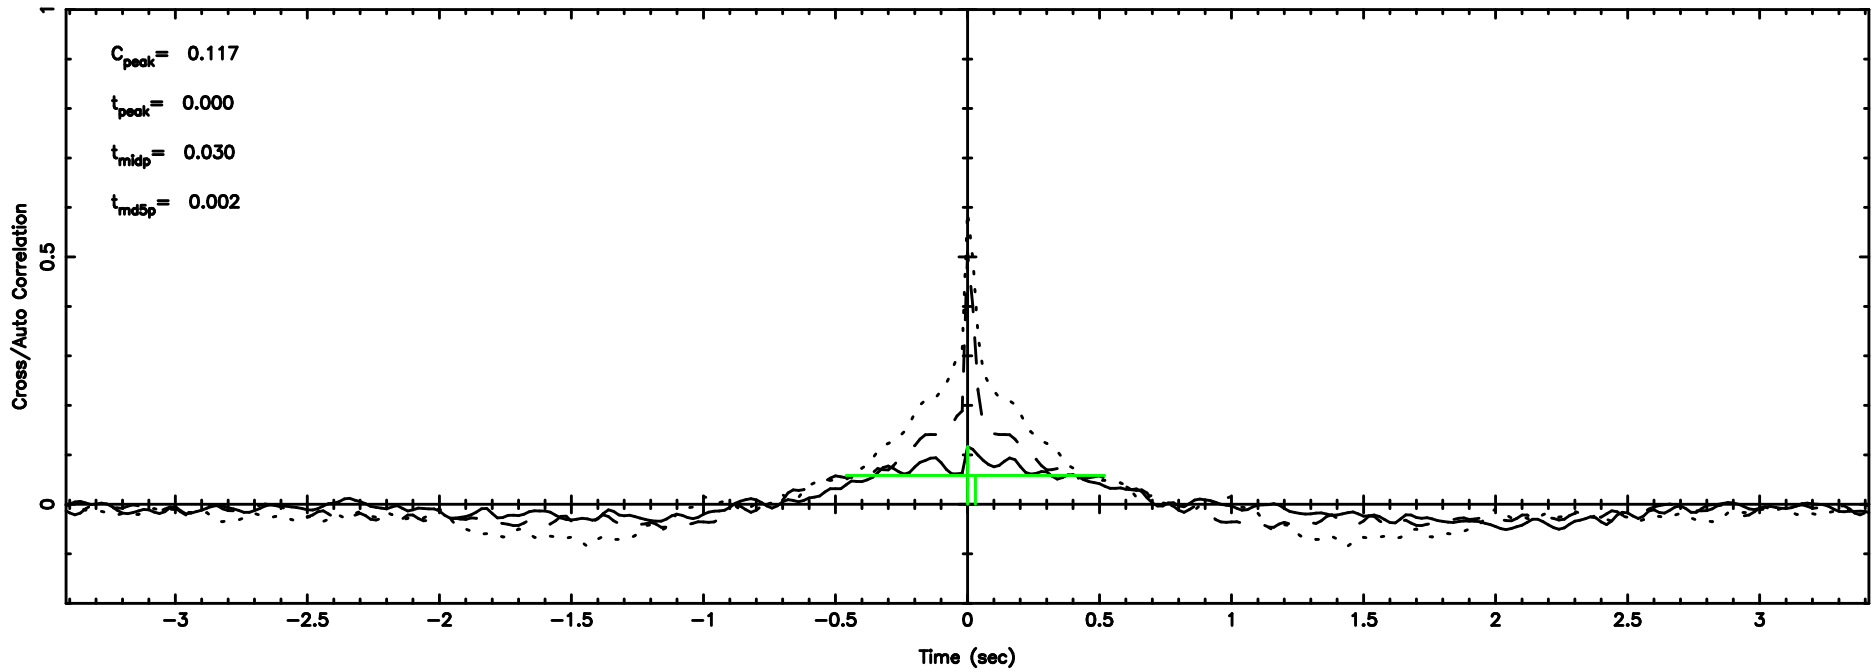

BLK: 9,SNR1: 0.66625 ,SNR2: 1.8984