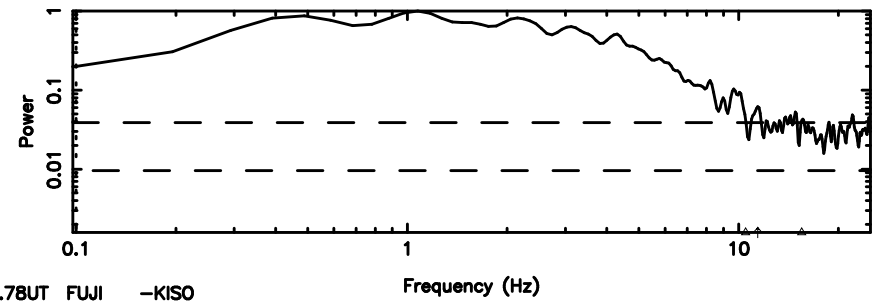

BLK: 6,SNR1: 4.2600 ,SNR2: 7.5770