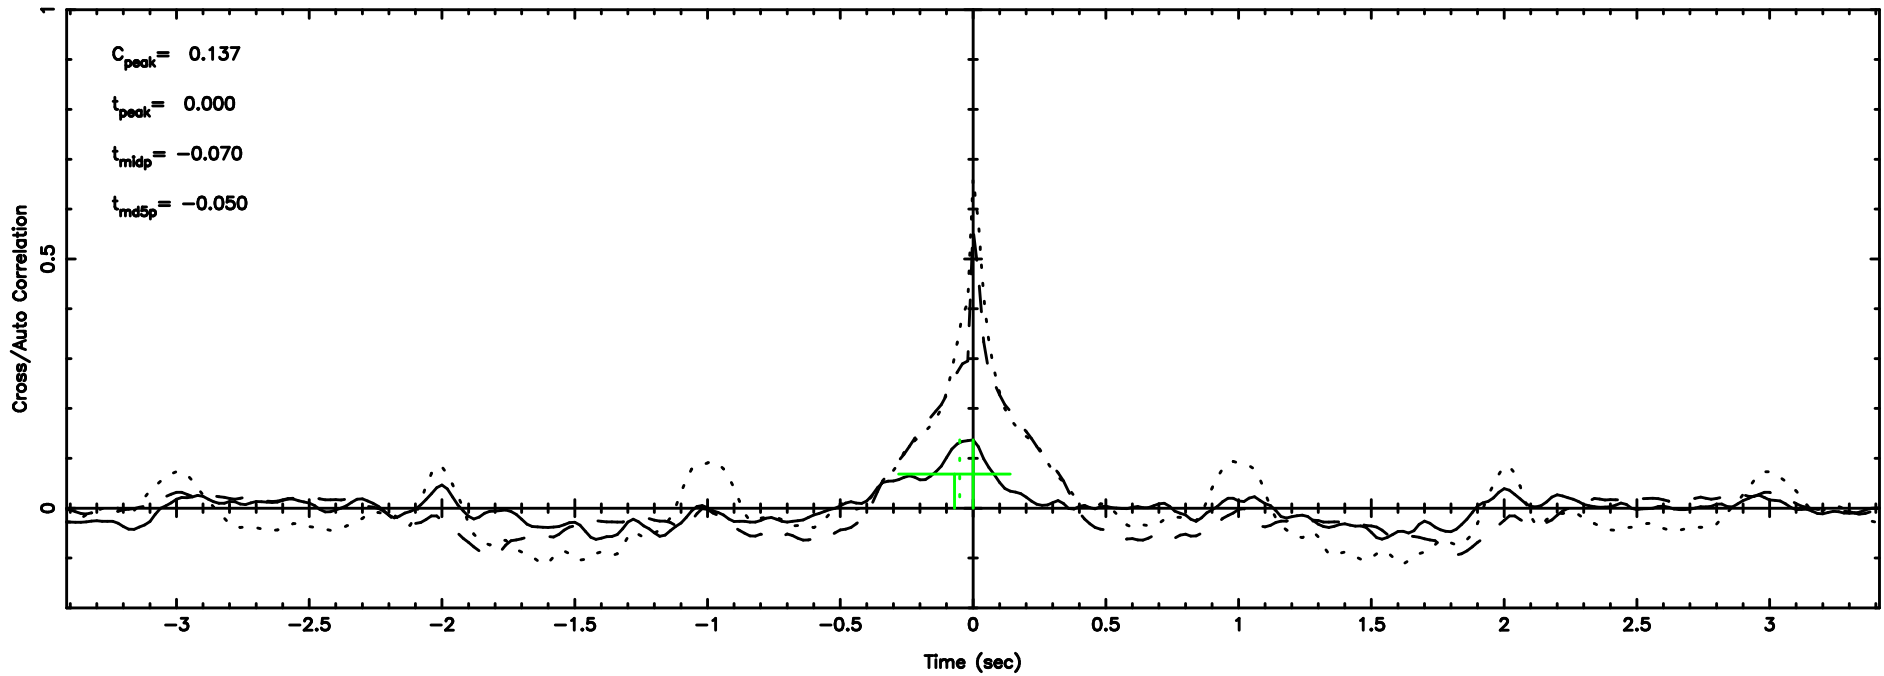

Frequency (Hz)

0531+194 2024/08/29 21.87UT TOYOKAWA-FUJI