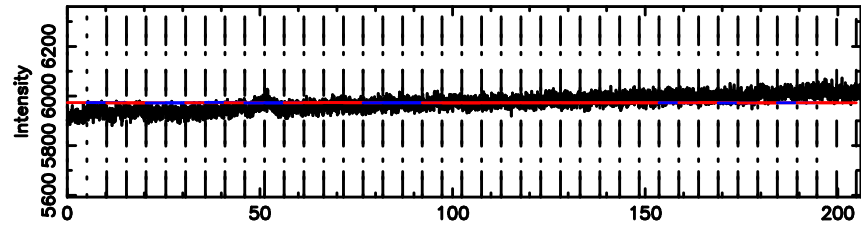

BLK: 7, SNR1: 6.8361 , SNR2: 17.411

Frequency (Hz)

1508-05 2024/08/30 7.45UT FUJI -KISO

T20240830163404

BLK:12,SNR1: 0.10512 ,SNR2: 2.2175

Frequency (Hz)

F20240830163404

BLK:12,SNR1: 1.1313 ,SNR2: 7.7760