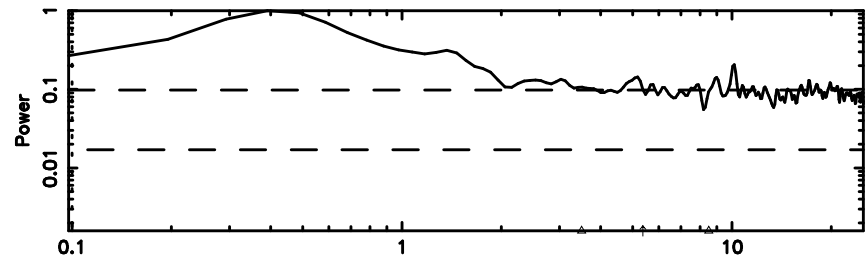

BLK:15,SNR1: 0.31021 ,SNR2: 1.2551