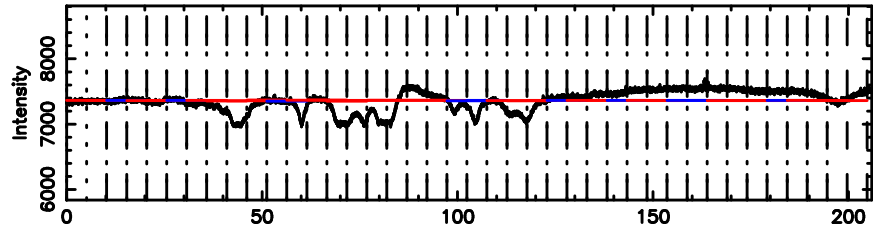

Frequency (Hz)

F20240830070710

BLK: 5,SNR1: 7.4834 ,SNR2: 16.443

Frequency (Hz)

0548+16 2024/08/29 22.15UT TOYOKAWA-FUJI

T20240830070709

BLK:10,SNR1: 2.5726 ,SNR2: 10.099

Frequency (Hz)