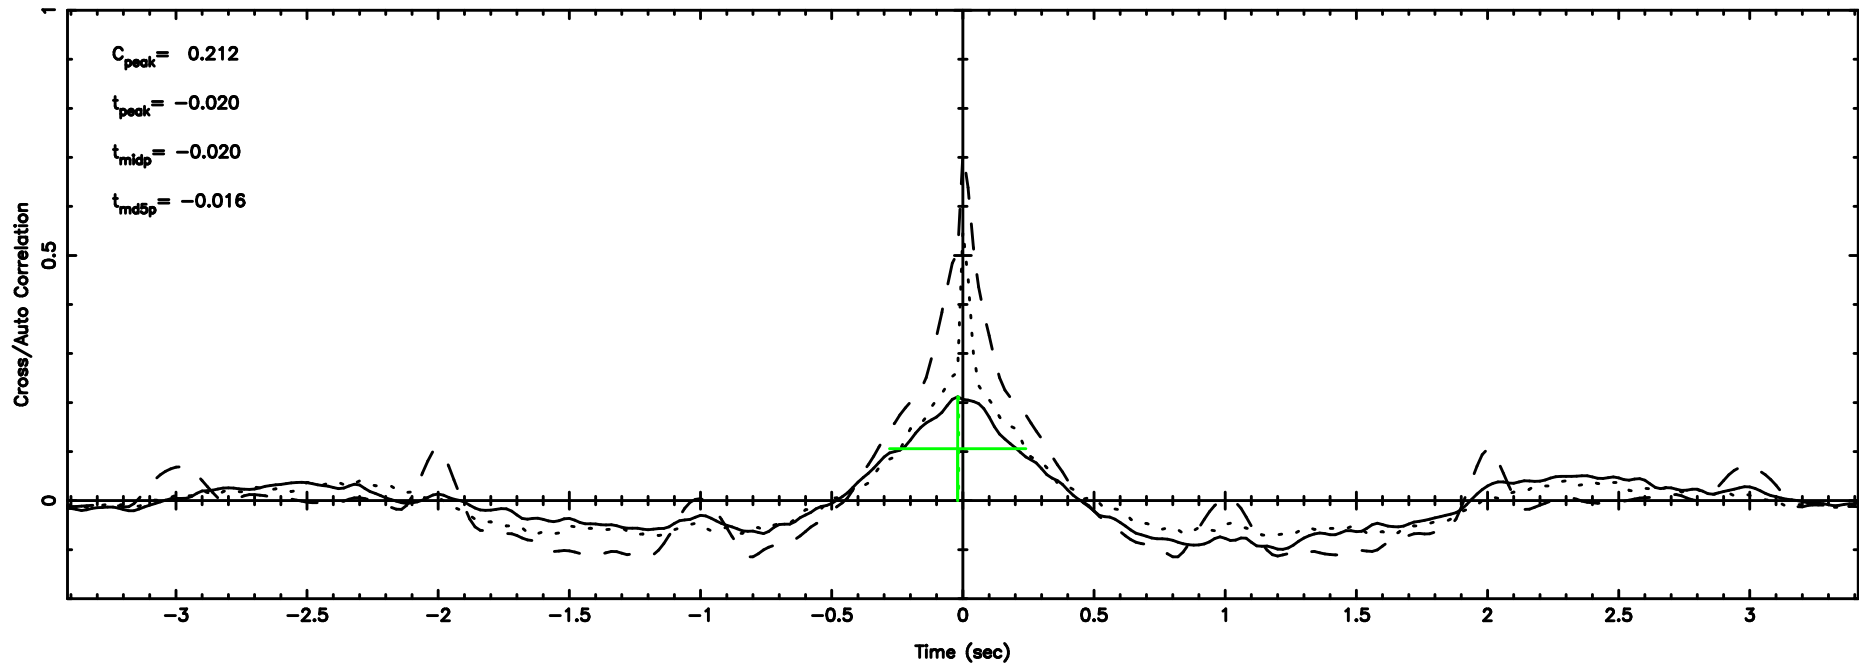

Frequency (Hz)

3C283 2024/08/30 5.46UT TOYOKAWA-KISO

F20240830142611

BLK:17,SNR1: 1.0035 ,SNR2: 1.3603

Frequency (Hz)

K20240830142610

BLK:17,SNR1: 1.3142 ,SNR2: 2.4789

Frequency (Hz)