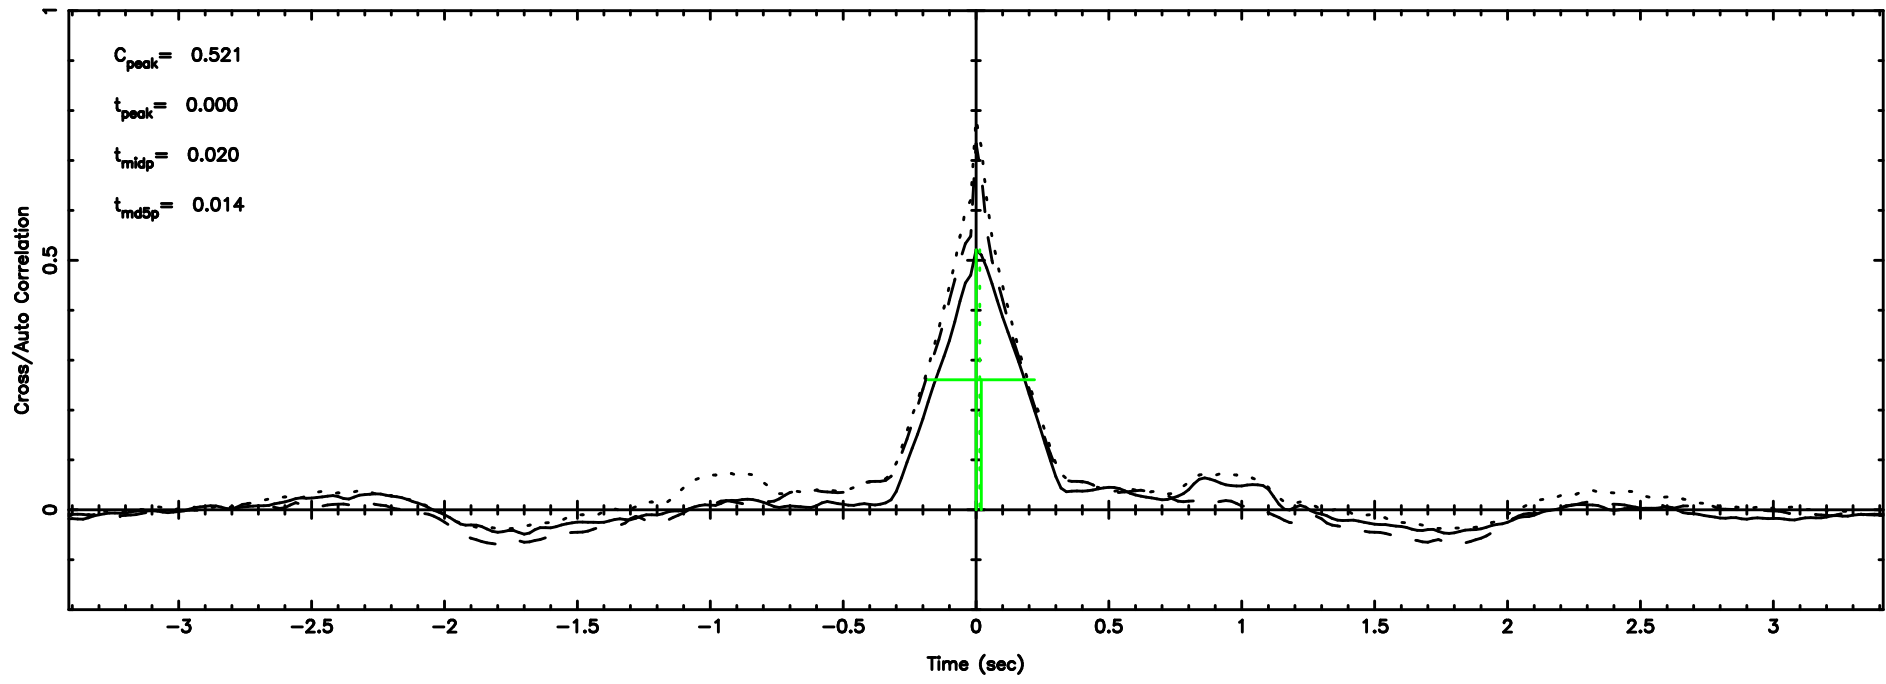

Frequency (Hz)

K20240830062248

BLK:24,SNR1: 8.0463 ,SNR2: 21.298

Frequency (Hz)

0503+167 2024/08/29 21.41UT FUJI -KISO

T20240830063008

BLK: 6,SNR1: 0.28913 ,SNR2: 1.3956

Frequency (Hz)