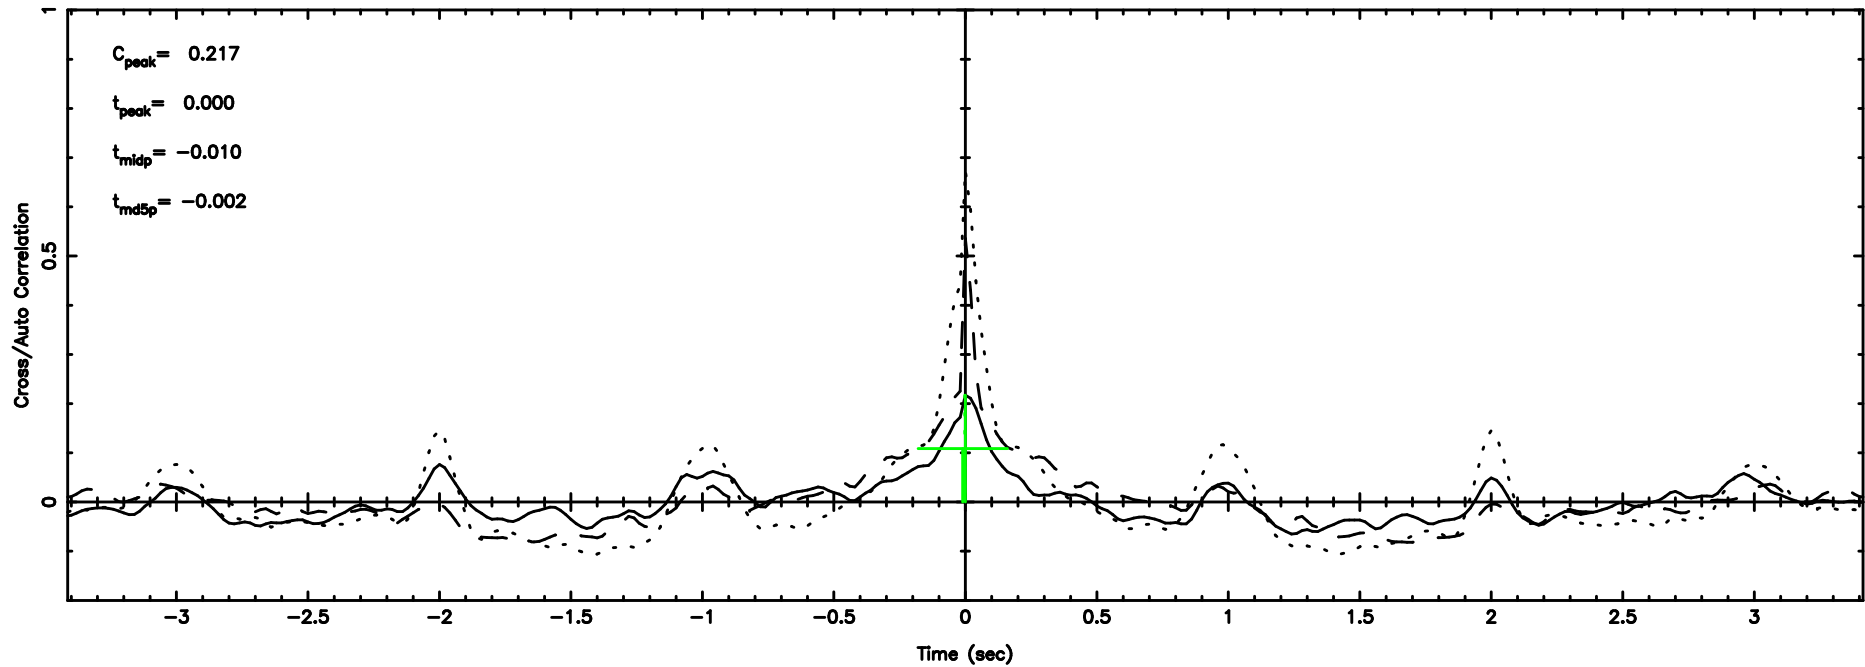

F20240830123517

BLK:11,SNR1: 0.48821 ,SNR2: 2.4251

K20240830123516

BLK:11,SNR1: 2.7630 ,SNR2: 8.0578

1117+14 2024/08/30 3.62UT FUJI -KISO