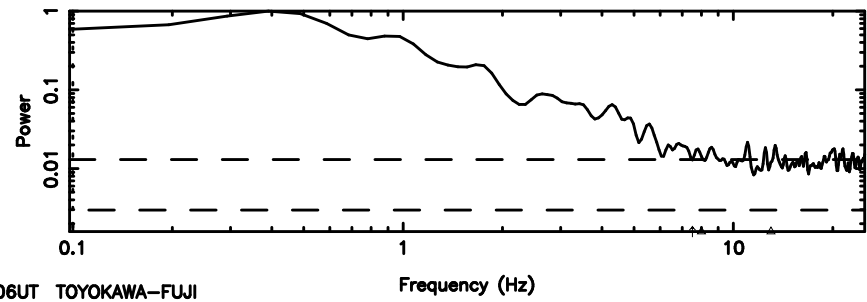

BLK:14,SNR1: 3.7729 ,SNR2: 10.117

1345+12 2024/08/30 6.06UT TOYOKAWA-FUJI