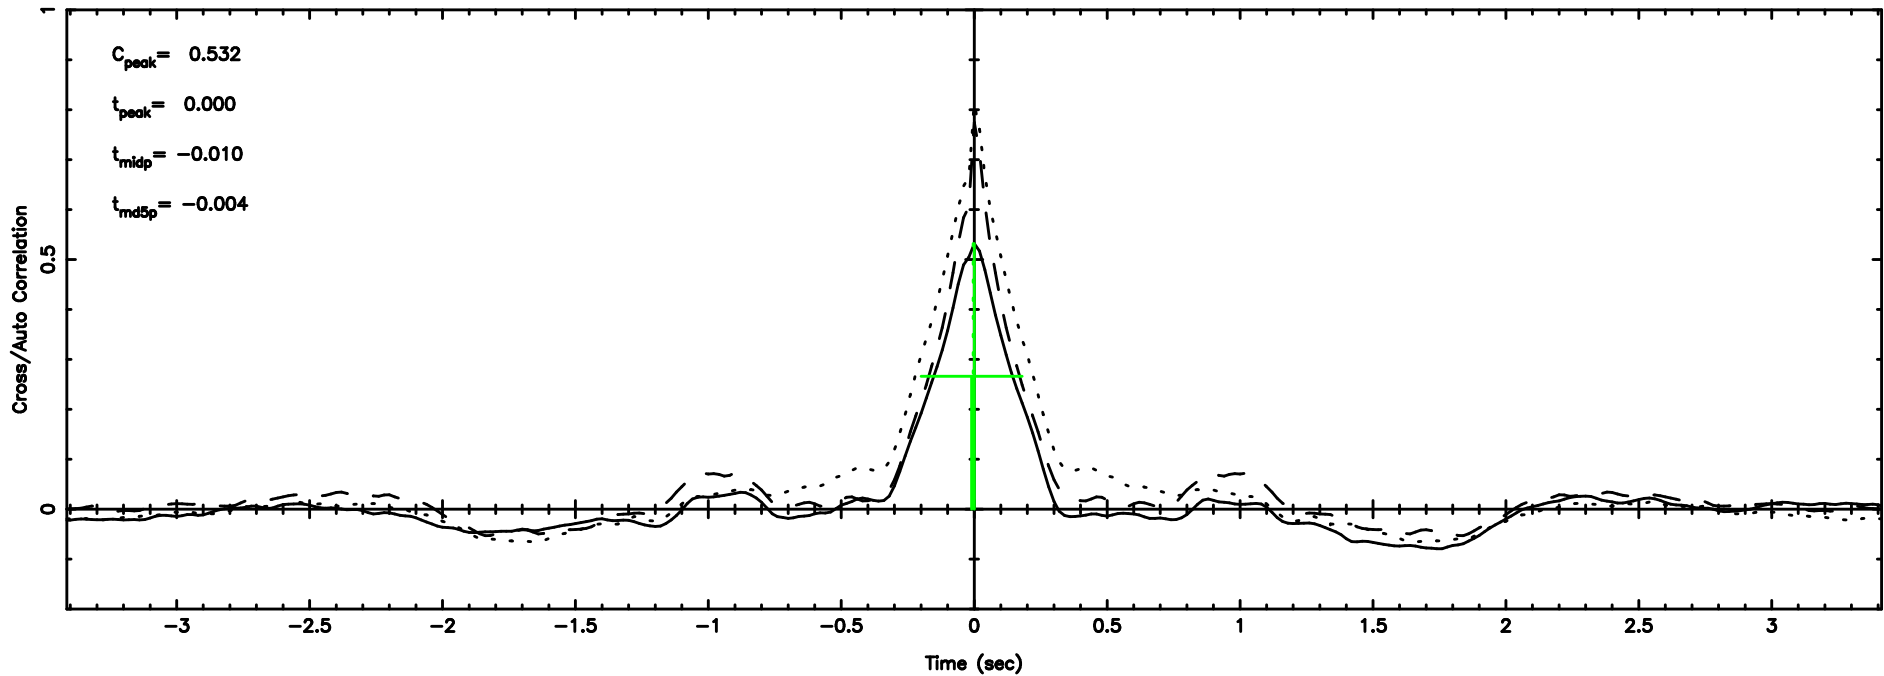

T20240830062249

BLK:15,SNR1: 12.505 ,SNR2: 30.930

Frequency (Hz)

F20240830062249

BLK:15,SNR1: 13.014 ,SNR2: 31.553

Frequency (Hz)

0503+167 2024/08/29 21.41UT TOYOKAWA-FUJI

T20240830062249