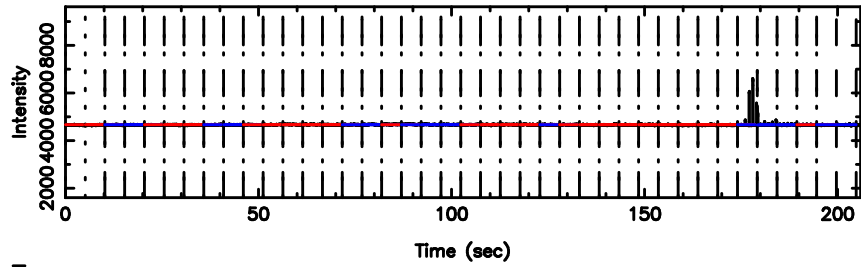

F20240830144526

BLK:32,SNR1: 5.4617 ,SNR2: 13.342

Frequency (Hz)

K20240830144525

BLK:32,SNR1: 5.4560 ,SNR2: 18.360

Frequency (Hz)

3C286 2024/08/30 5.79UT FUJI -KISO

T20240830150153