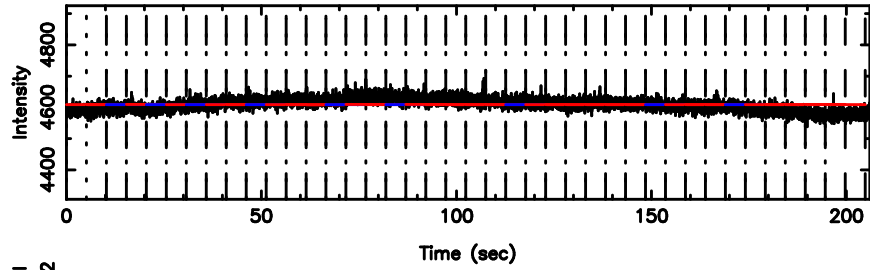

T20240830084124