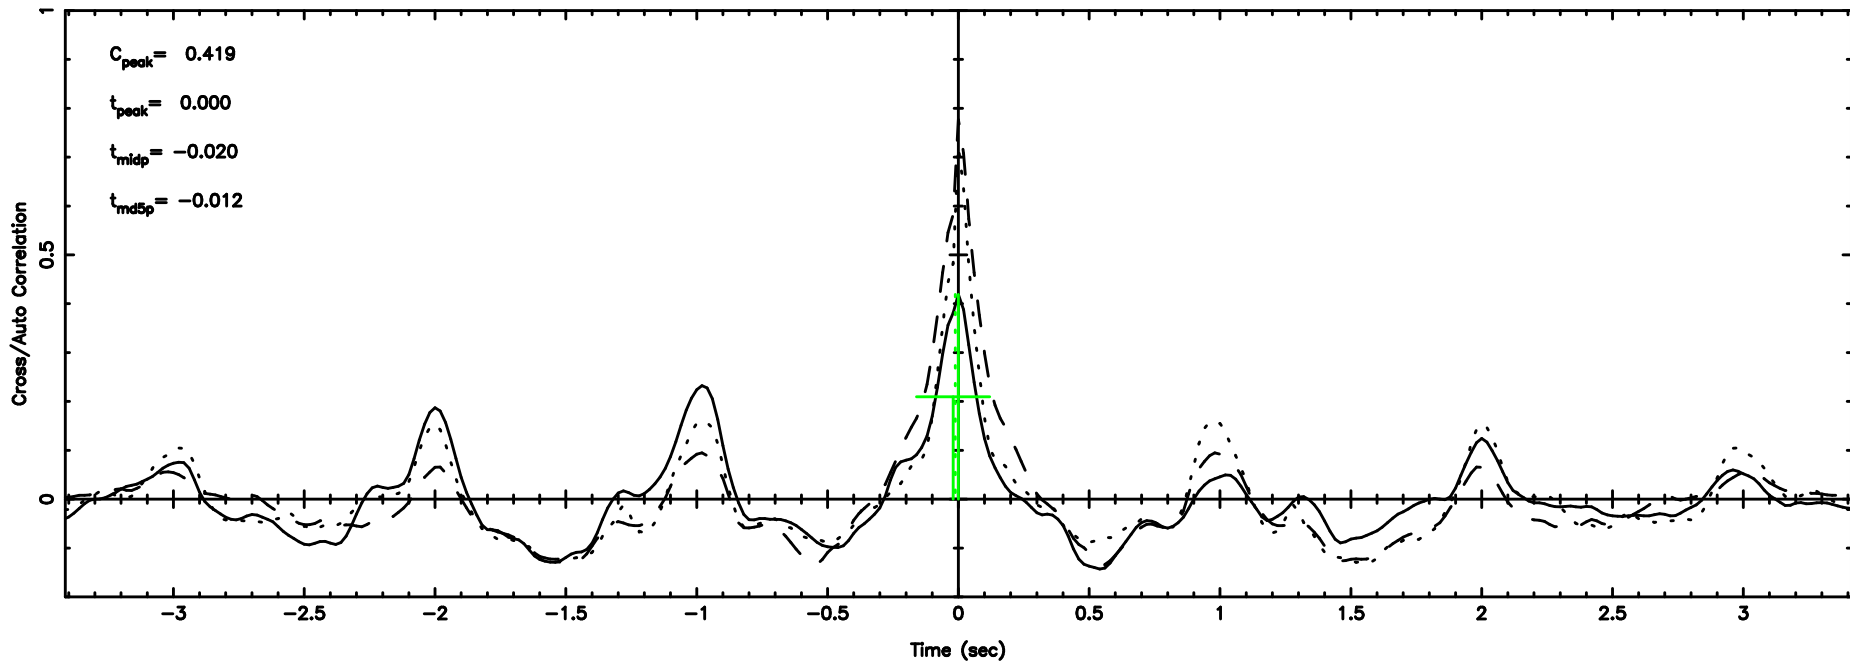

Frequency (Hz)

F20240830162504

BLK: 6,SNR1: 7.1926 ,SNR2: 20.842

Frequency (Hz)

1508-05 2024/08/30 7.45UT TOYOKAWA-FUJI

T20240830162504

BLK: 5,SNR1: 2.2601 ,SNR2: 5.8310

Frequency (Hz)