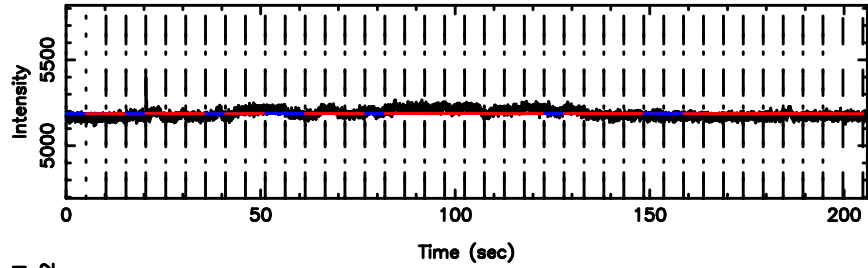

Frequency (Hz)

T20240830102502

BLK:11,SNR1: 0.28617 ,SNR2: 1.5197

F20240830102502

BLK:11,SNR1: 1.0658 ,SNR2: 4.8818

3C216 2024/08/30 1.45UT TOYOKAWA-FUJI

T20240830102502

BLK: 9,SNR1:-0.46878E-01,SNR2: 1.8714