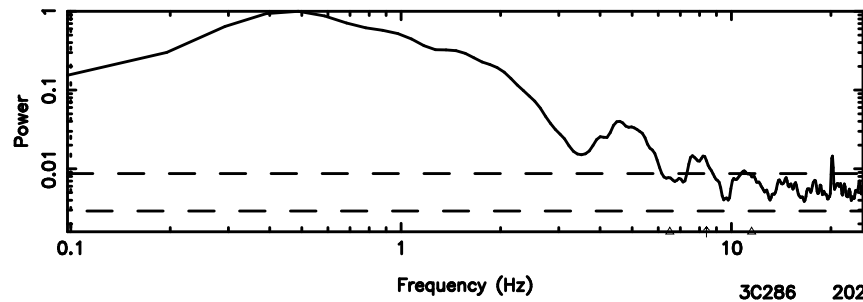

BLK:18,SNR1: 1.2031 ,SNR2: 4.1407

Frequency (Hz)

K20240830144034

BLK:18,SNR1: 4.8472 ,SNR2: 11.411

Frequency (Hz)

1323+32 2024/08/30 5.70UT FUJI -KISO

T20240830144526

BLK:22,SNR1: 5.7121 ,SNR2: 14.069