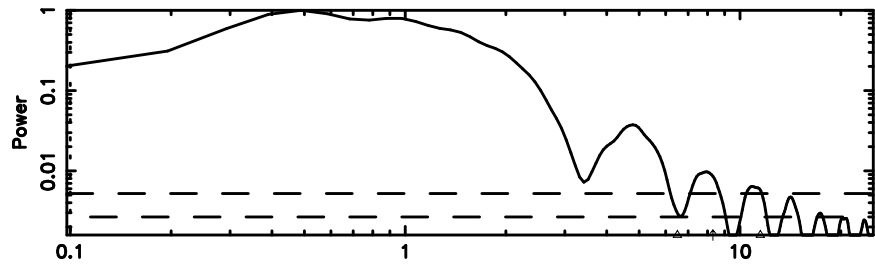

BLK:18,SNR1: 12.503 ,SNR2: 30.923