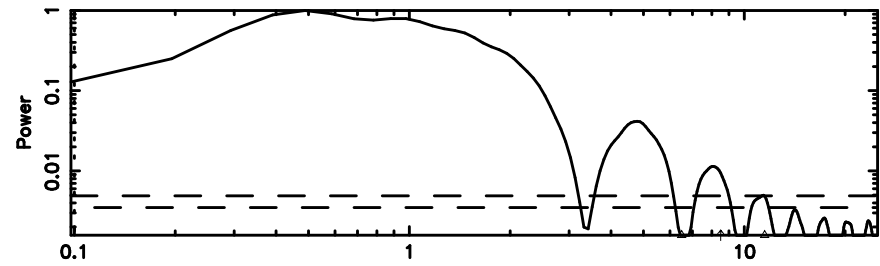

T20240830062249

BLK:15,SNR1: 12.505 ,SNR2: 30.930

Frequency (Hz)

F20240830062249

BLK:15,SNR1: 13.014 ,SNR2: 31.553

Frequency (Hz)

0503+167 2024/08/29 21.41UT TOYOKAWA-FUJI

T20240830062249