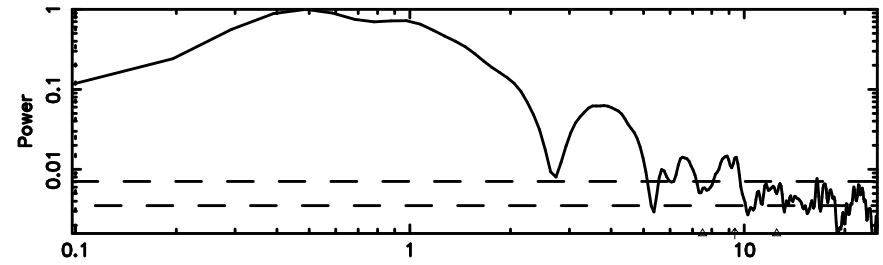

T20240830070709

BLK: 5,SNR1: 1.1476 ,SNR2: 7.2531

Frequency (Hz)

F20240830070710

BLK: 5,SNR1: 7.4834 ,SNR2: 16.443

Frequency (Hz)

0548+16 2024/08/29 22.15UT TOYOKAWA-FUJI