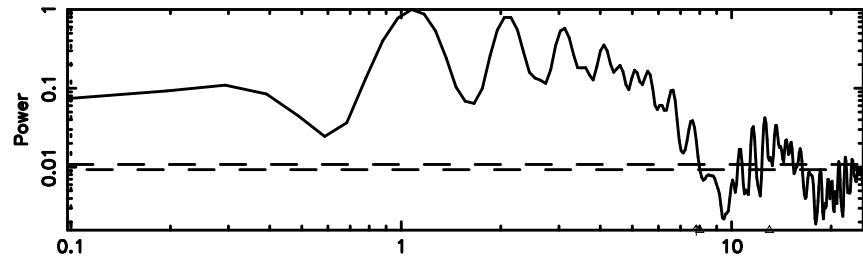

T20240830144035

BLK:13,SNR1: 6.9575 ,SNR2: 17.881

Frequency (Hz)

F20240830144035

BLK:13,SNR1: 1.3283 ,SNR2: 4.4864

Frequency (Hz)

1323+32 2024/08/30 5.70UT TOYOKAWA-FUJI