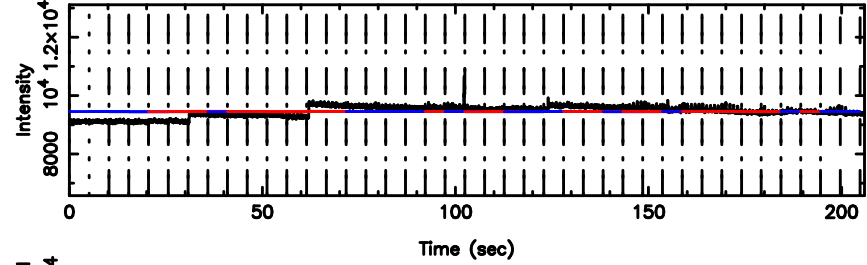

BLK:14,SNR1: 6.5527 ,SNR2: 19.210

F20240830150153

BLK:14,SNR1: 3.7729 ,SNR2: 10.117

1345+12 2024/08/30 6.06UT TOYOKAWA-FUJI

T20240830150153

BLK:17,SNR1: 0.45314 ,SNR2: 1.9767

K20240830150152

BLK:17,SNR1: 2.0067 ,SNR2: 5.9923