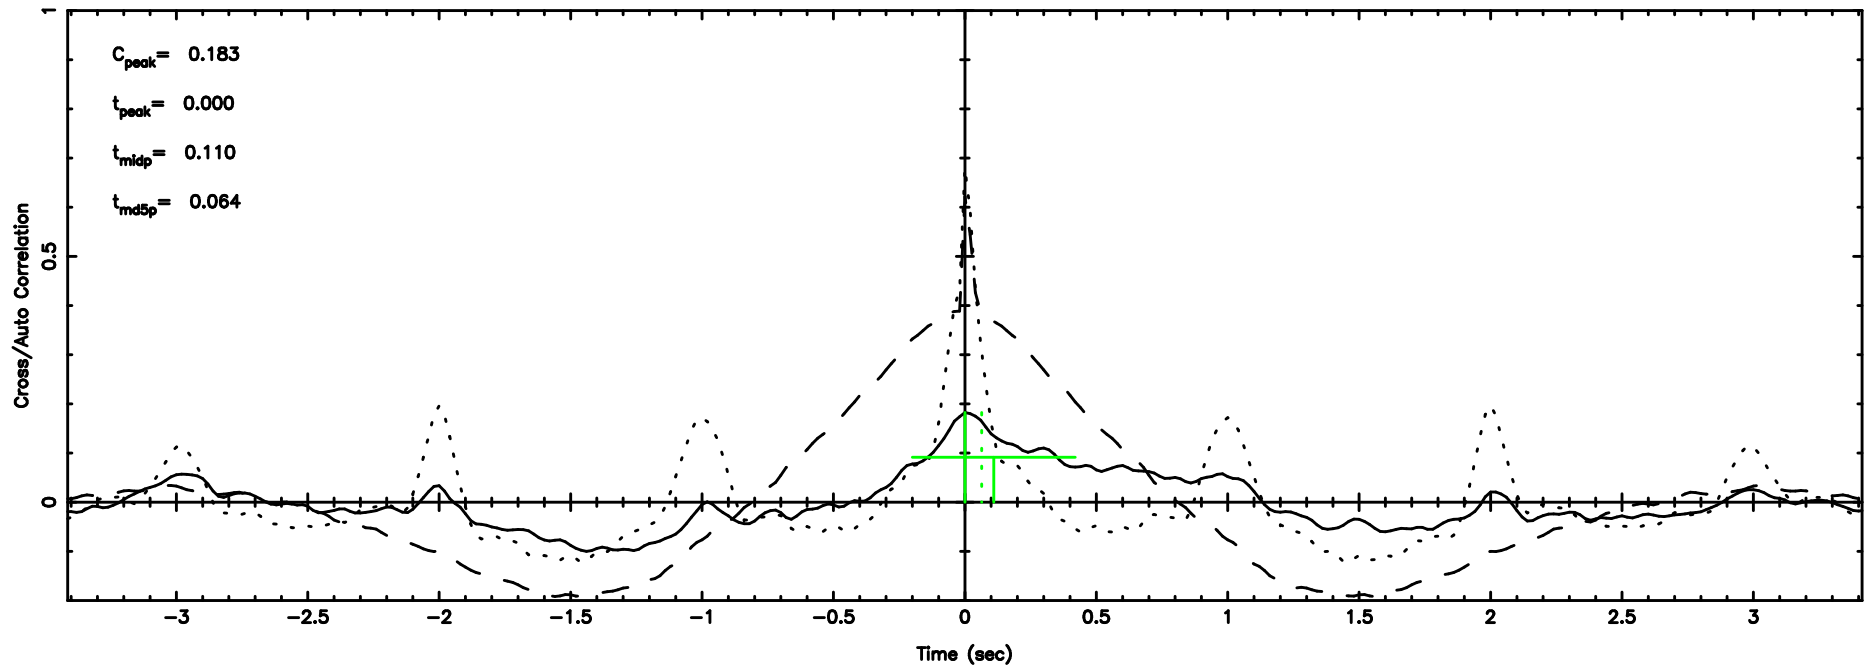

3C263.1 2024/08/30 4.00UT TOYOKAWA-FUJI

T20240830125810

BLK:13,SNR1: 0.87011 ,SNR2: 3.6651

K20240830125809

BLK:13,SNR1: 3.3983 ,SNR2: 9.7242

3C263.1 2024/08/30 4.00UT TOYOKAWA-KISO

F20240830125811

BLK: 8,SNR1: 1.1022 ,SNR2: 3.8618