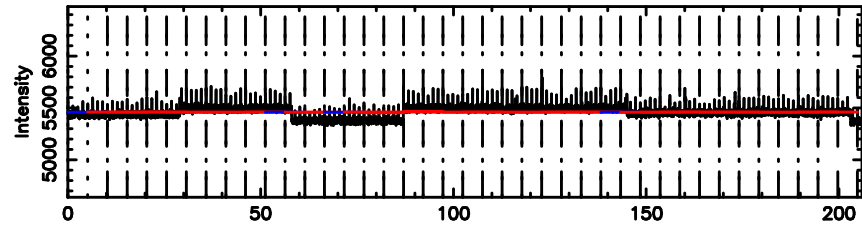

Frequency (Hz)

F20240830161012