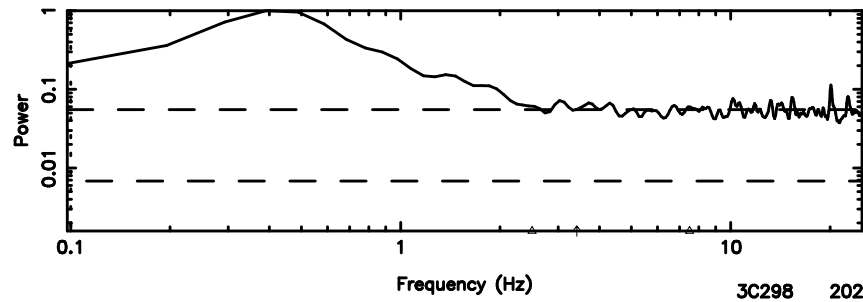

BLK:19,SNR1: 0.47160 ,SNR2: 2.9345