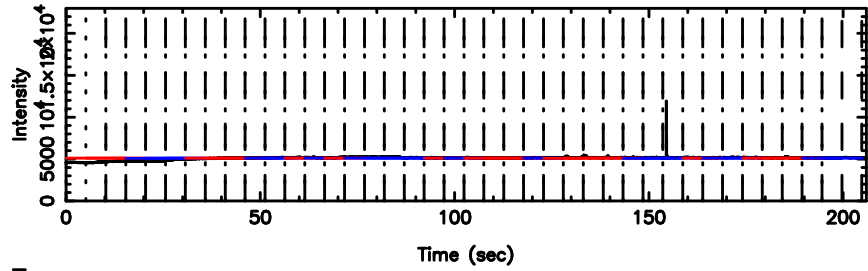

Frequency (Hz)

T20240830105837

BLK:19,SNR1: 22.329 ,SNR2: 23.998

0941-08 2024/08/30 2.01UT TOYOKAWA-KISO

K20240830105836

BLK:19,SNR1: 1.0174 ,SNR2: 2.2969

Frequency (Hz)

F20240830105837