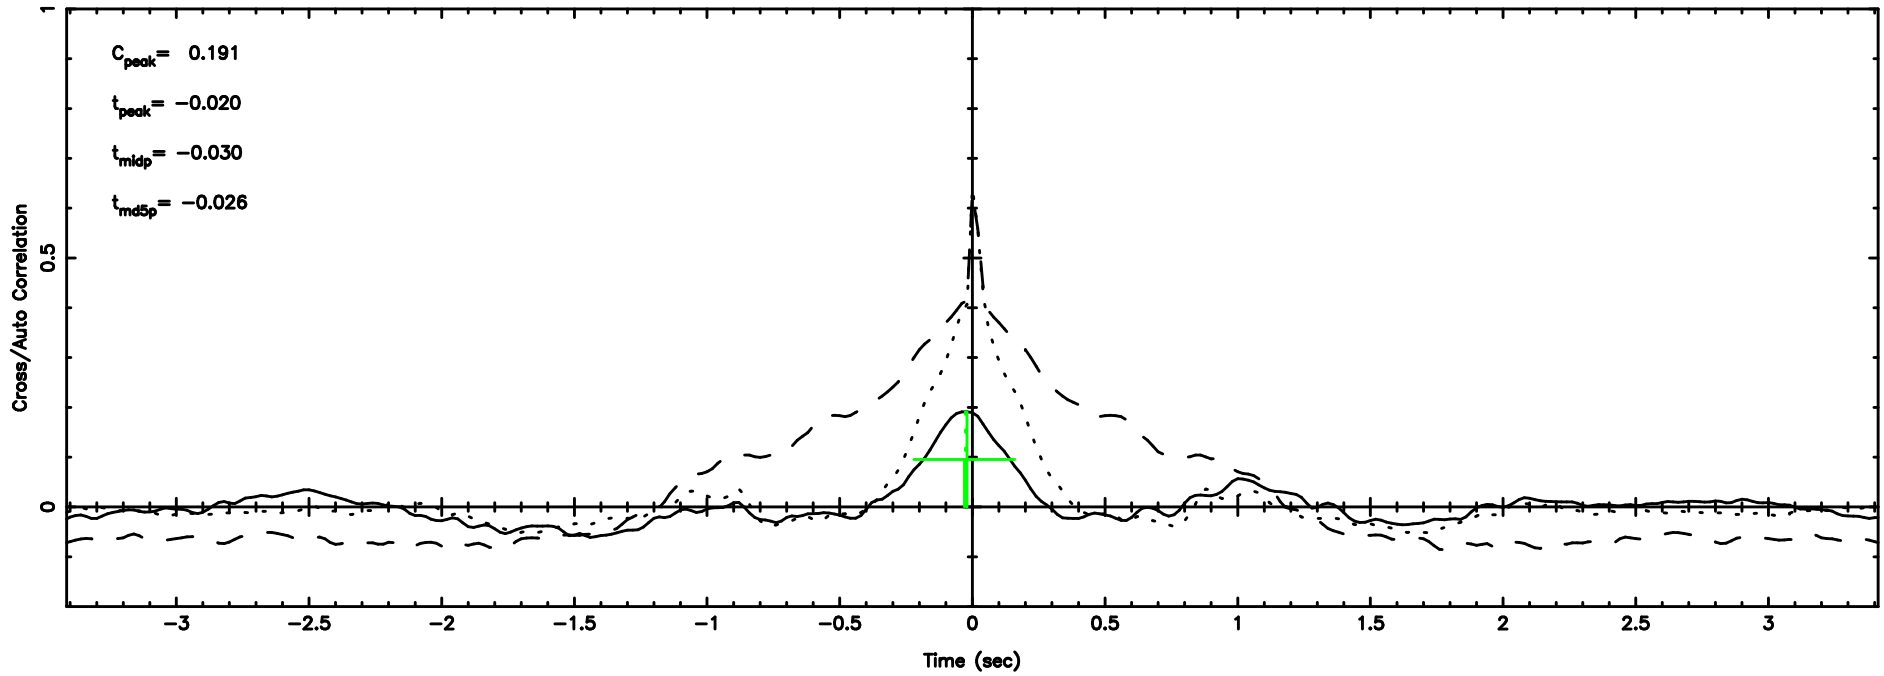

K20240830070708

BLK:10,SNR1: 12.014 ,SNR2: 19.553

Frequency (Hz)

0548+16 2024/08/29 22.15UT TOYOKAWA-KISO

F20240830070710

BLK:18,SNR1: 7.6092 ,SNR2: 12.330

Frequency (Hz)

K20240830070708