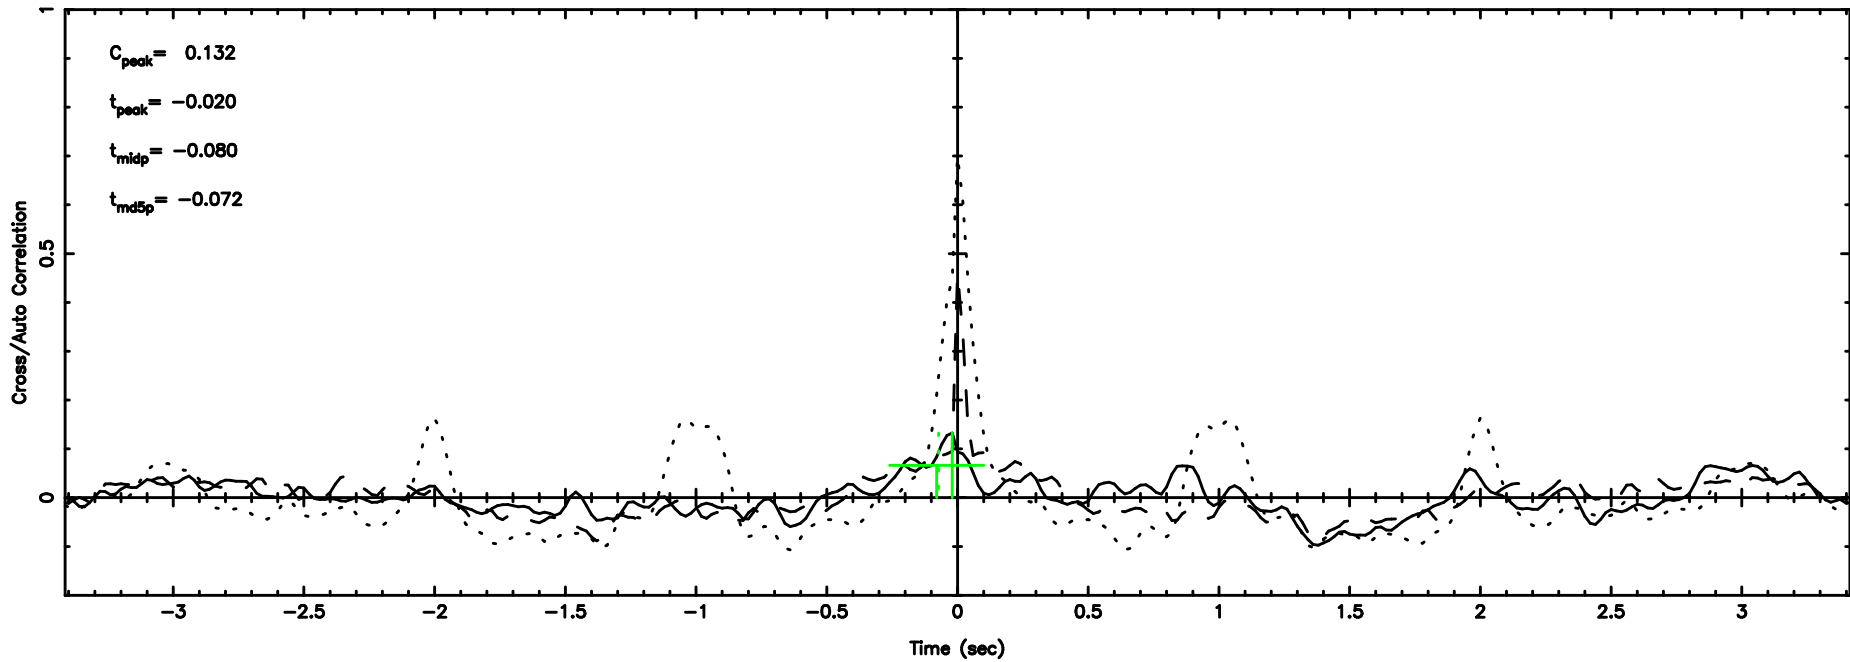

Frequency (Hz)

1535+139 2024/08/30 7.89UT TOYOKAWA-FUJI