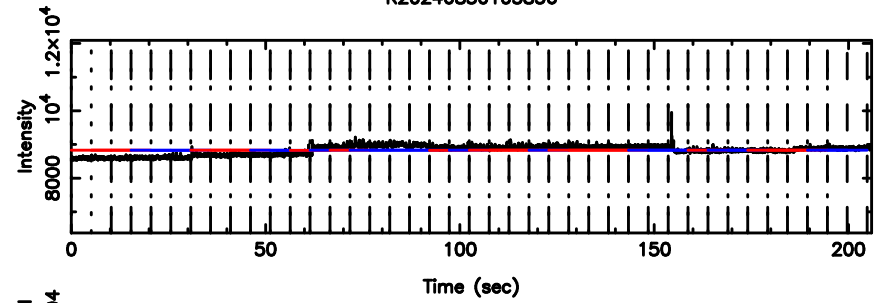

Frequency (Hz)

T20240830105837

BLK:19,SNR1: 22.329 ,SNR2: 23.998

0941-08 2024/08/30 2.01UT TOYOKAWA-KISO

K20240830105836

BLK:19,SNR1: 1.0174 ,SNR2: 2.2969

Frequency (Hz)

F20240830105837