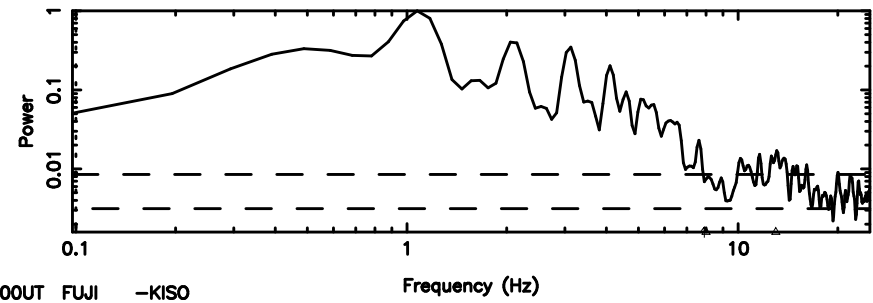

BLK: 8,SNR1: 5.8948 ,SNR2: 15.138