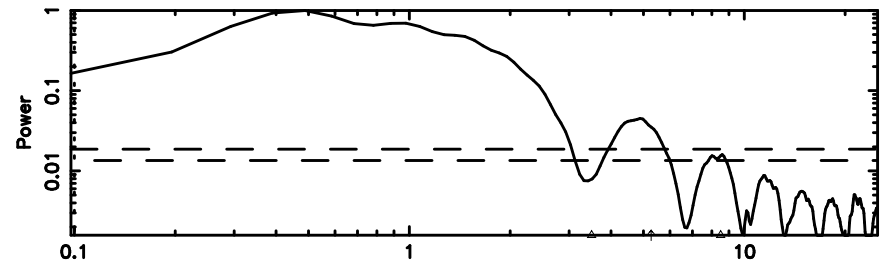

F20240816105223

BLK:21,SNR1: 0.61011 ,SNR2: 2.9401

Frequency (Hz)

K20240816105220

BLK:21,SNR1: 2.5478 ,SNR2: 11.736

Frequency (Hz)

0839-071 2024/08/16 1.90UT FUJI -KISO