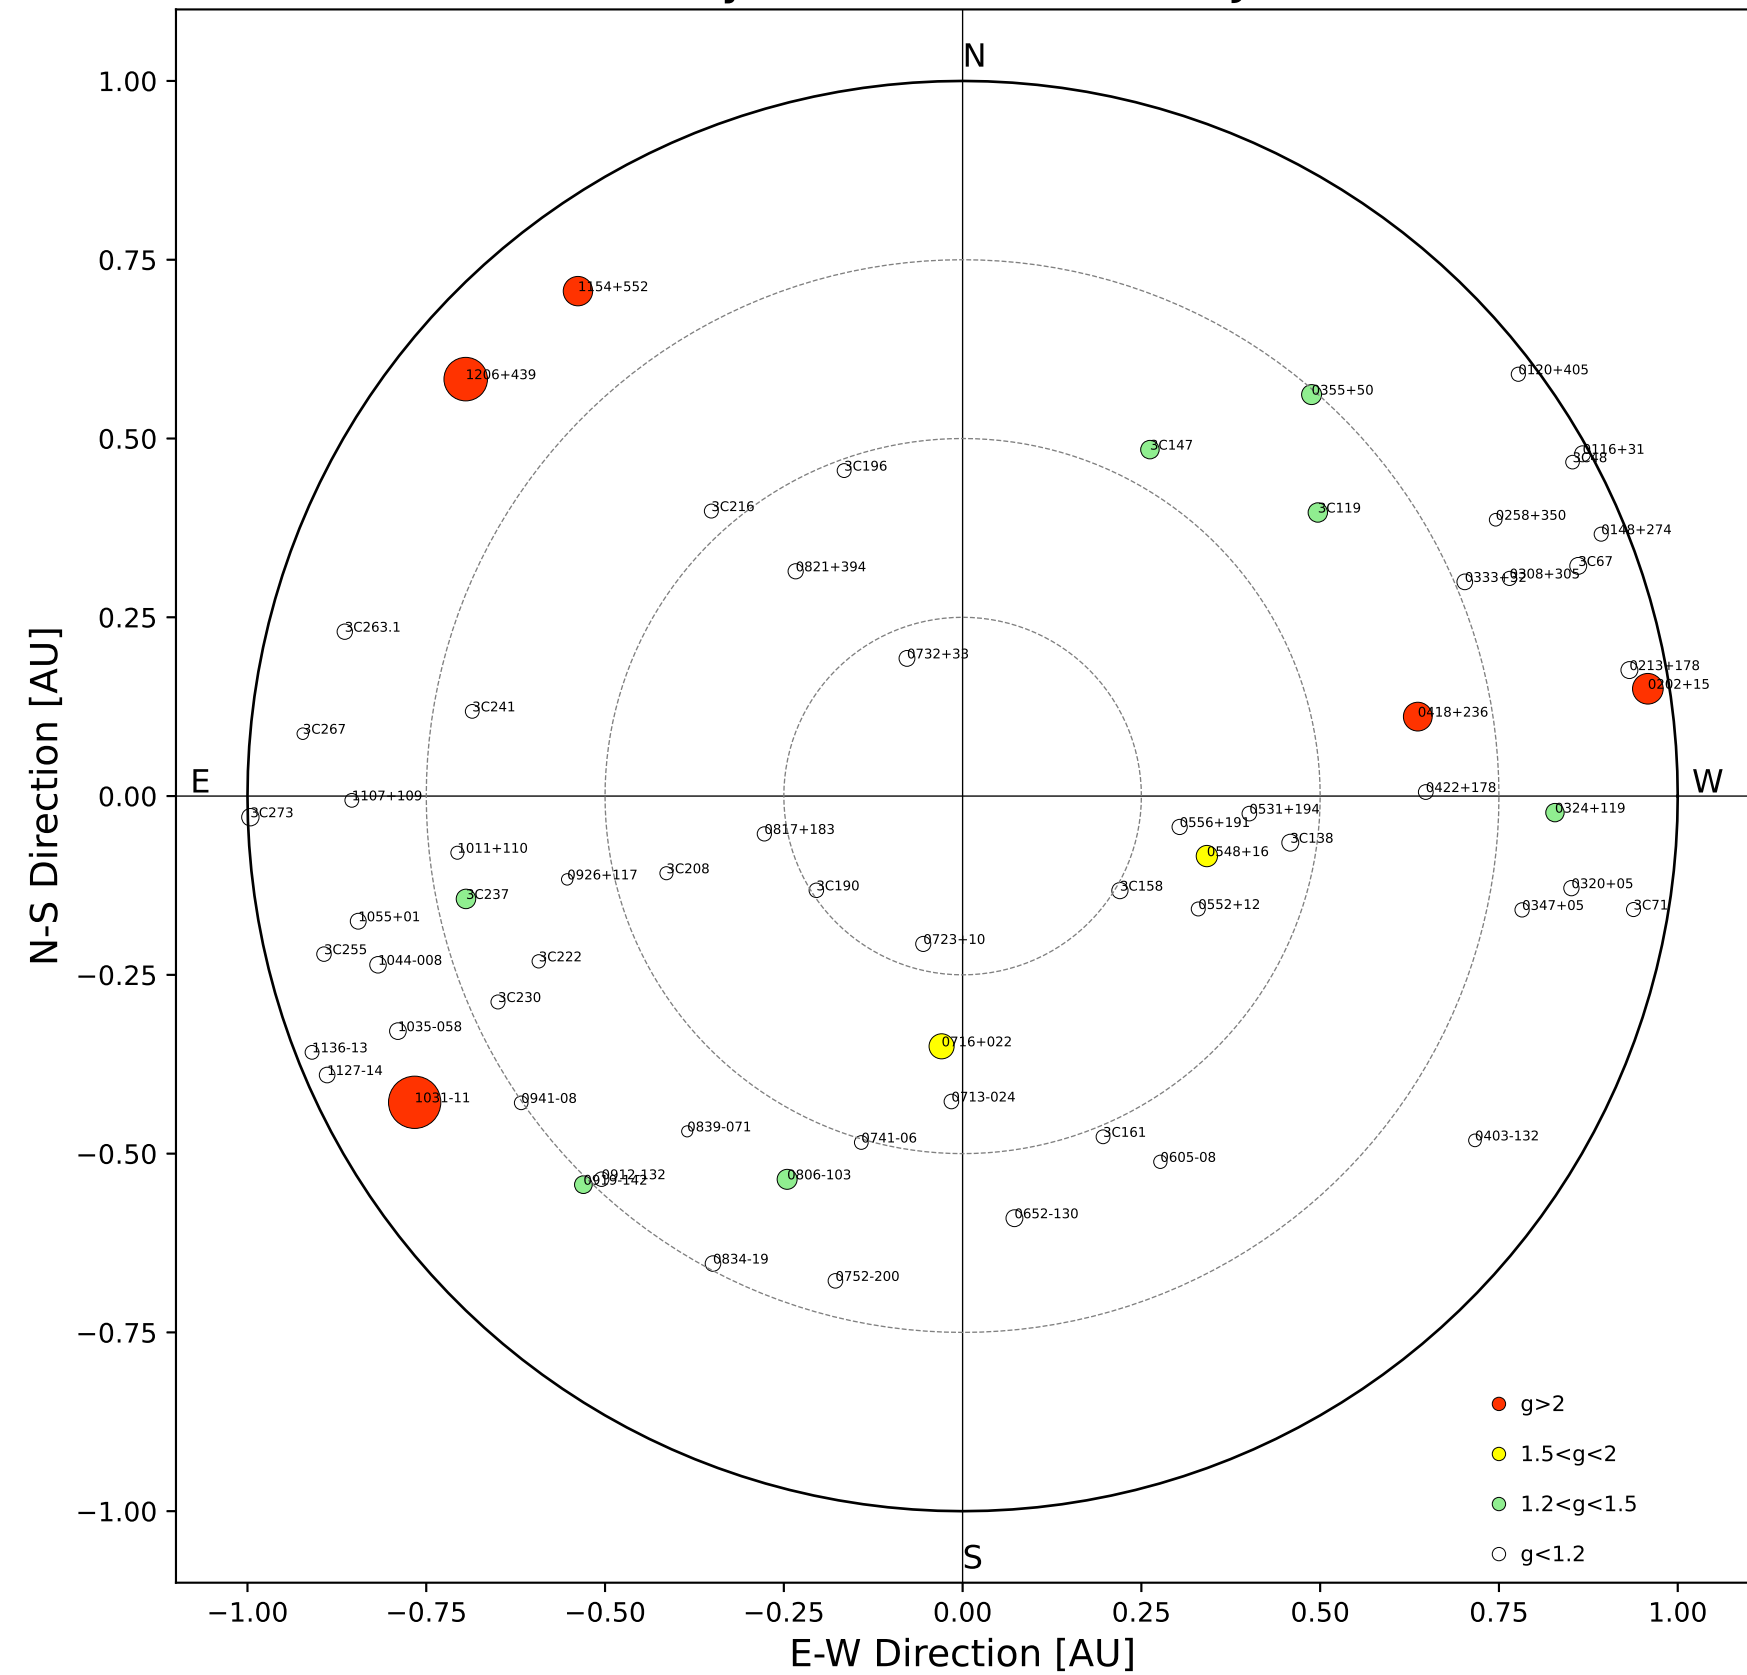

Fisheye View (2024/07/09 JST)

Top View

Side View