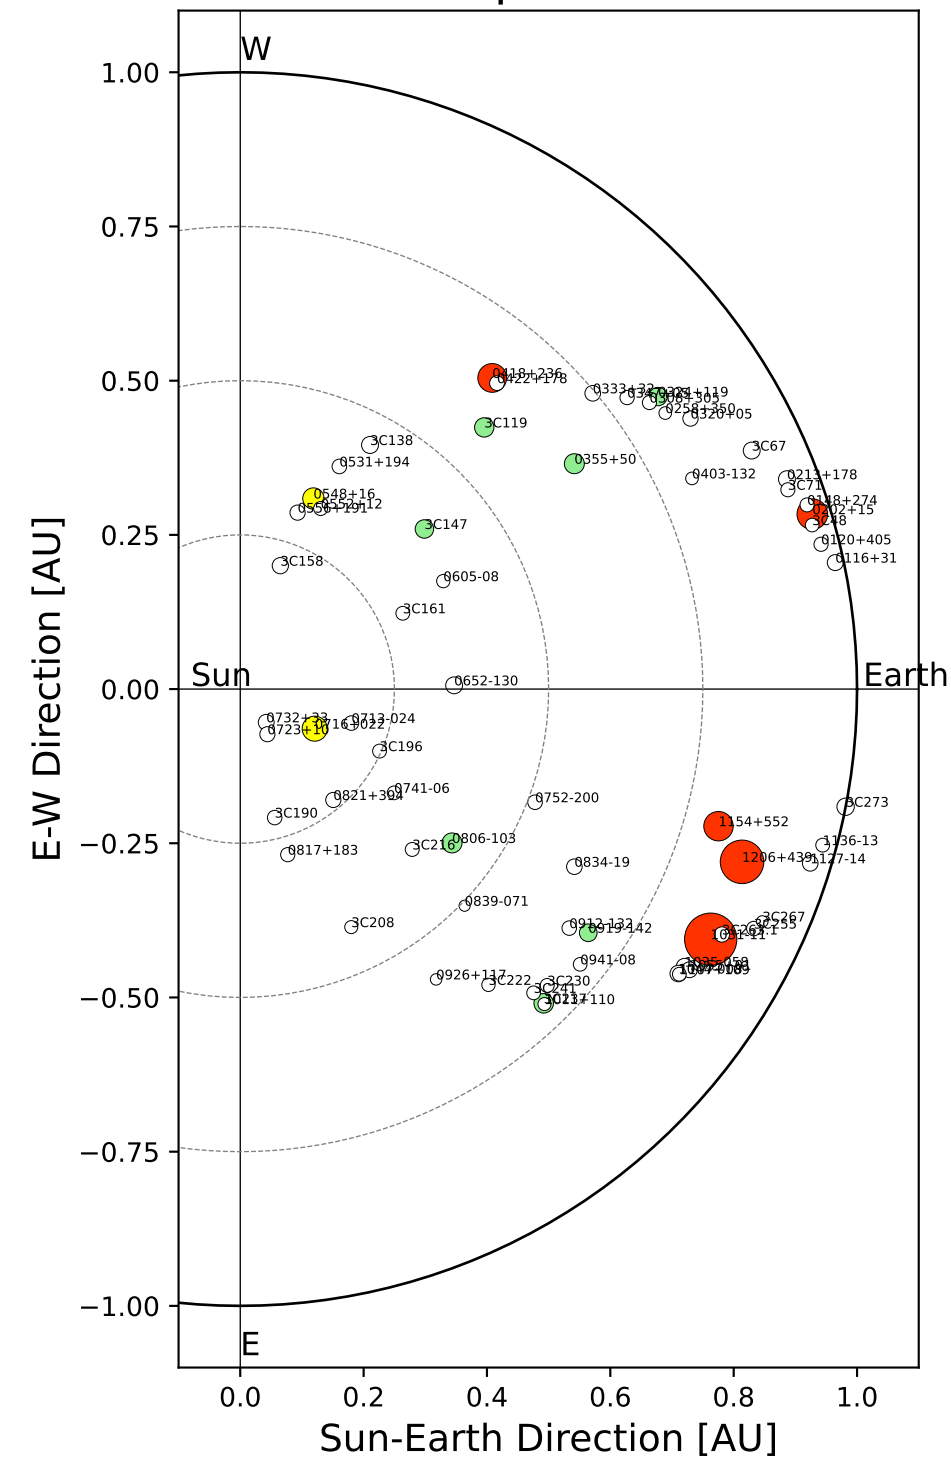

Fisheye View (2024/07/09 JST)

Top View

Side View