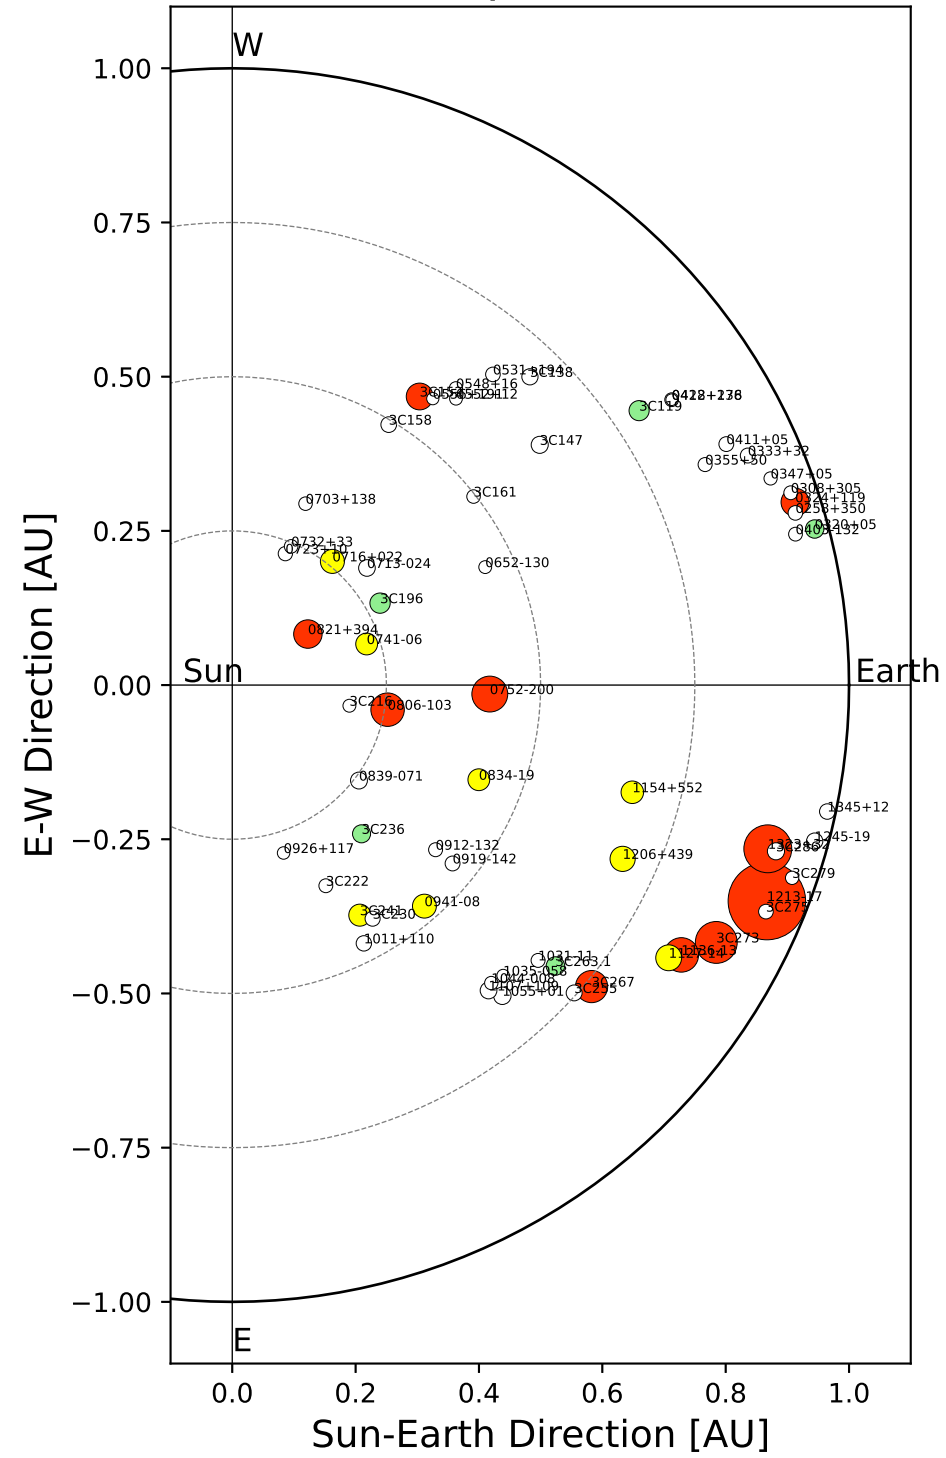

Fisheye View (2024/07/27 JST)

Top View

Side View