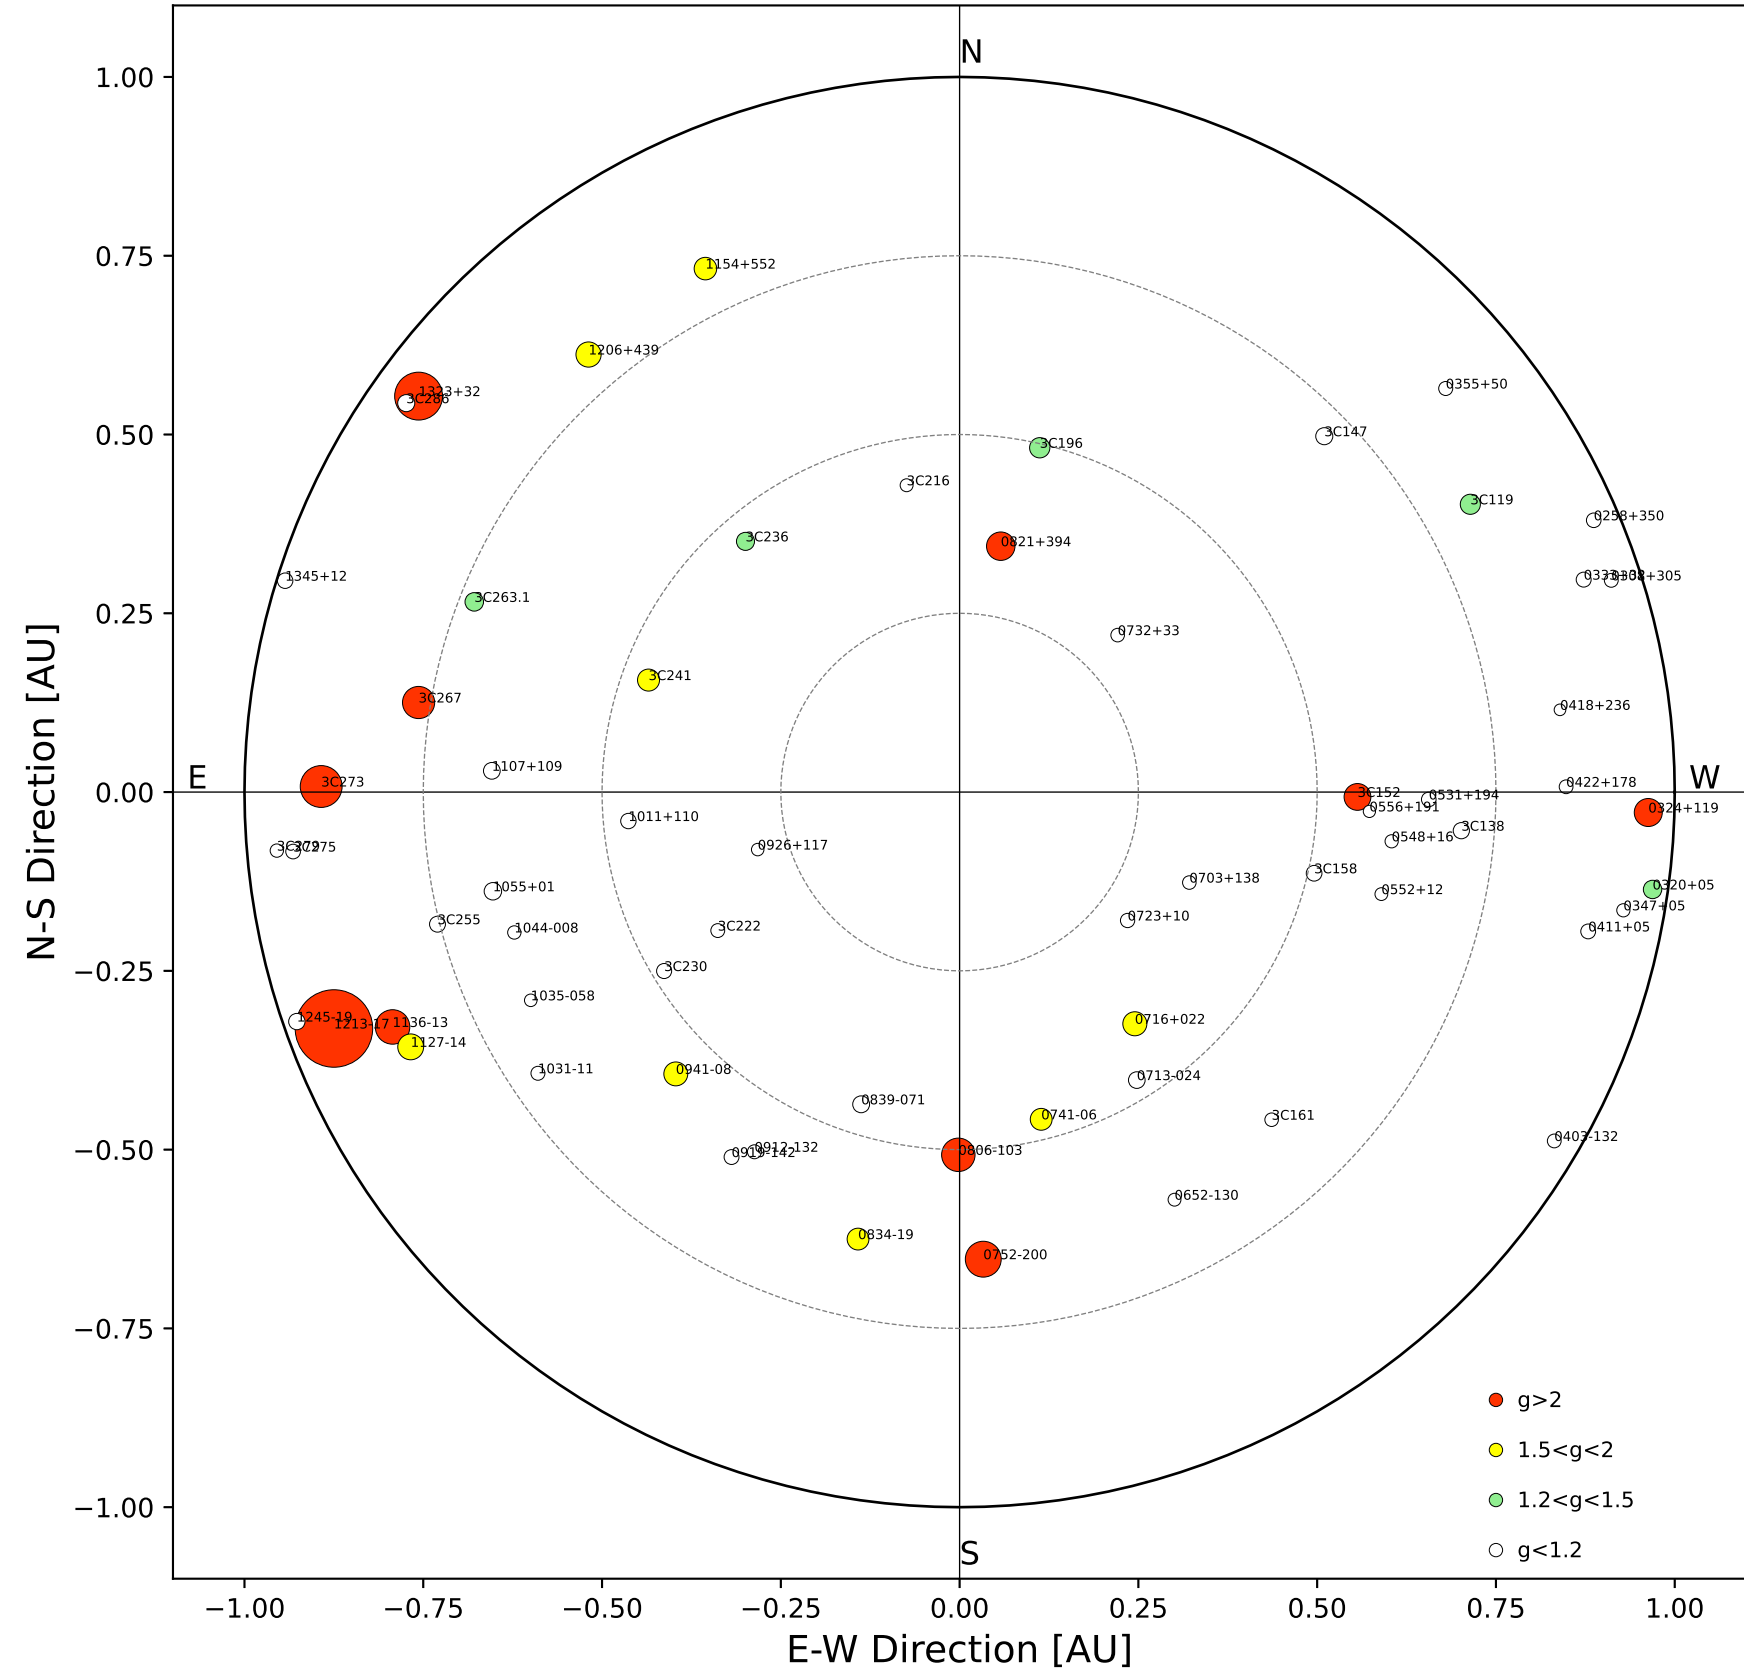

Fisheye View (2024/07/27 JST)

Top View

Side View