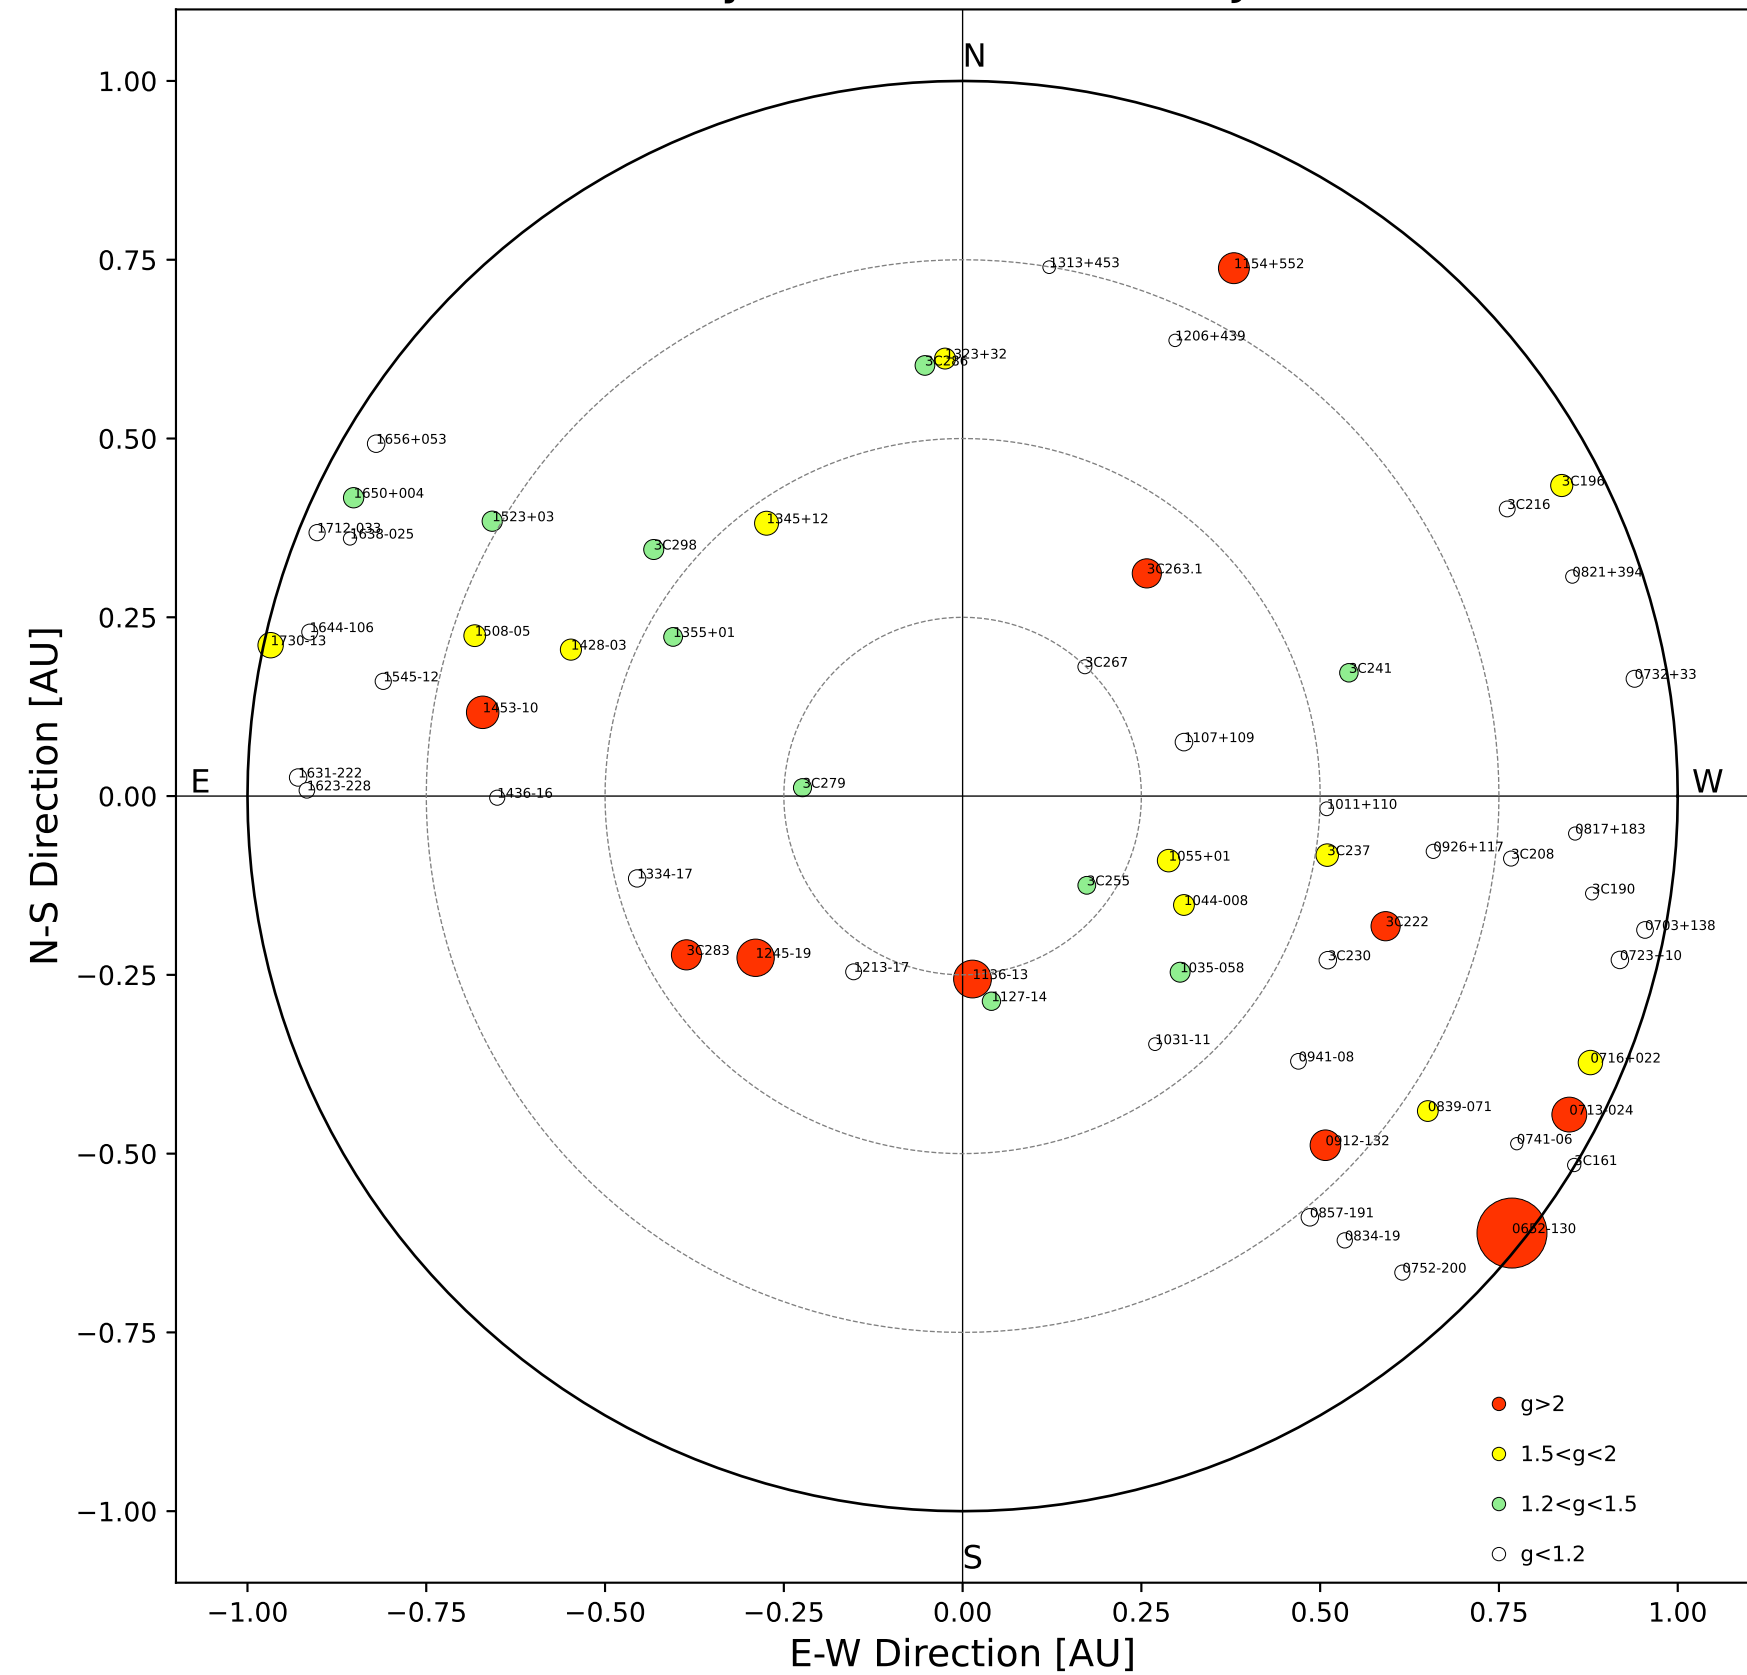

Fisheye View (2024/09/25 JST)

Top View

Side View