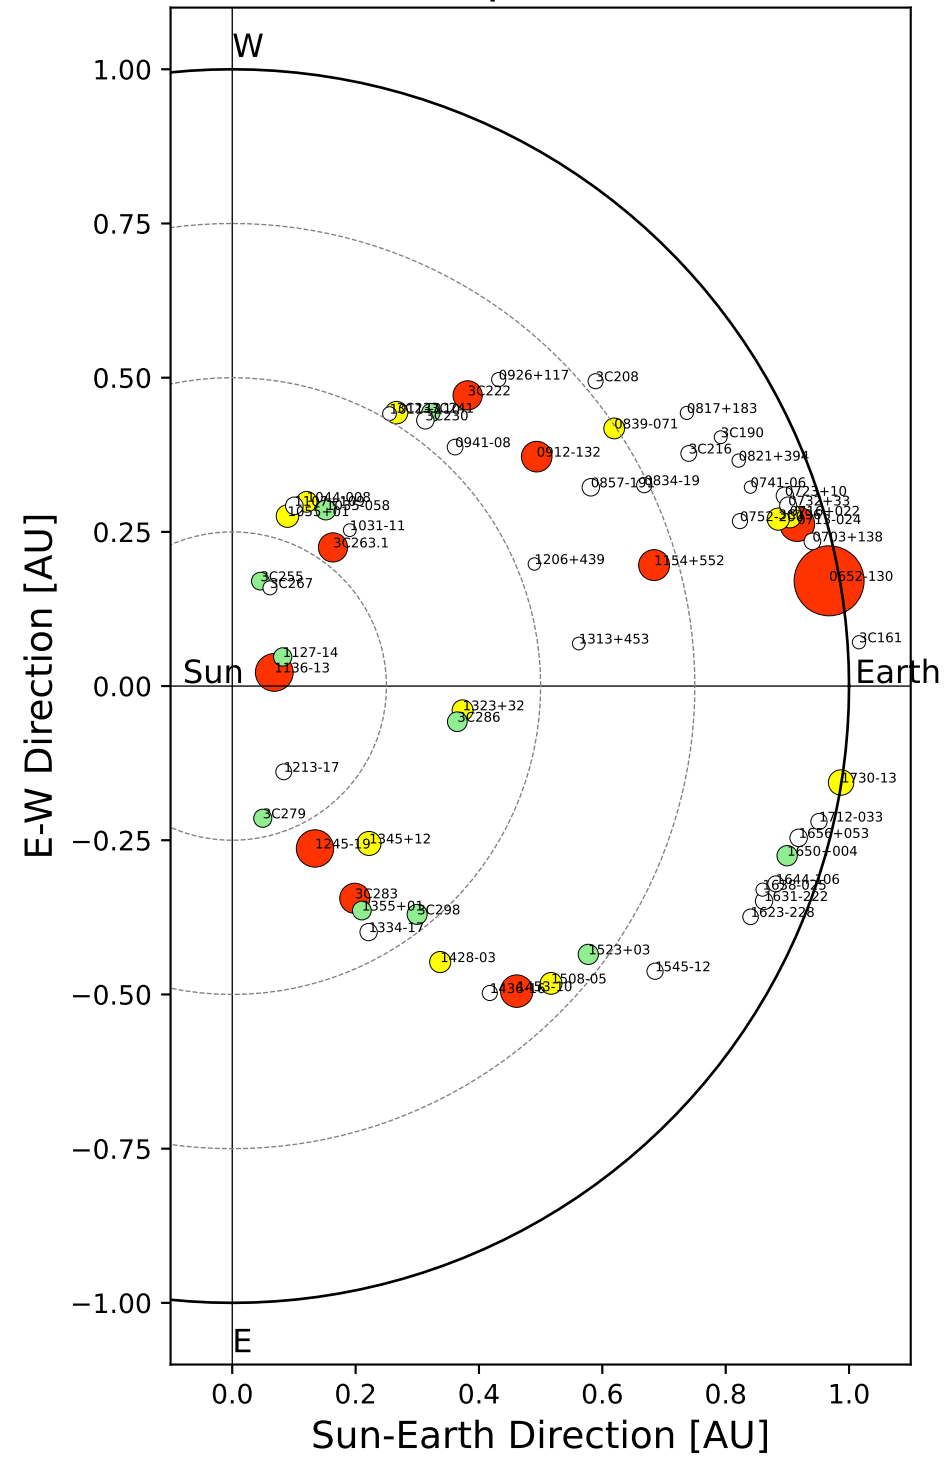

Fisheye View (2024/09/25 JST)

Top View

Side View