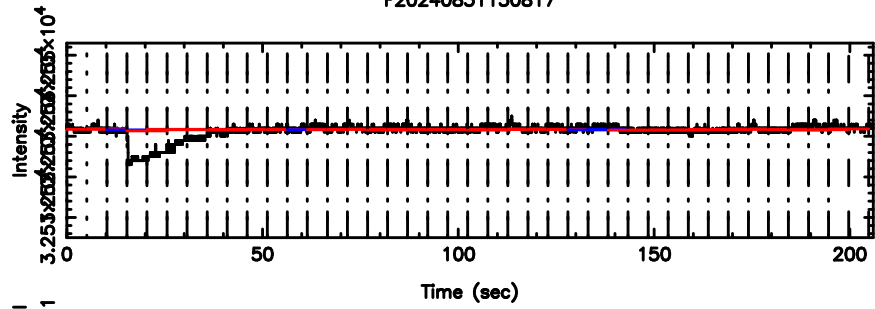

BLK:13,SNR1: 46.571 ,SNR2: 93.451

Frequency (Hz)

3C286 2024/08/31 5.72UT FUJI -KISO

K20240831144129

BLK:13,SNR1: 8.6456 ,SNR2: 22.057

Frequency (Hz)

F20240831150817

BLK: 4,SNR1: 10.614 ,SNR2: 27.169