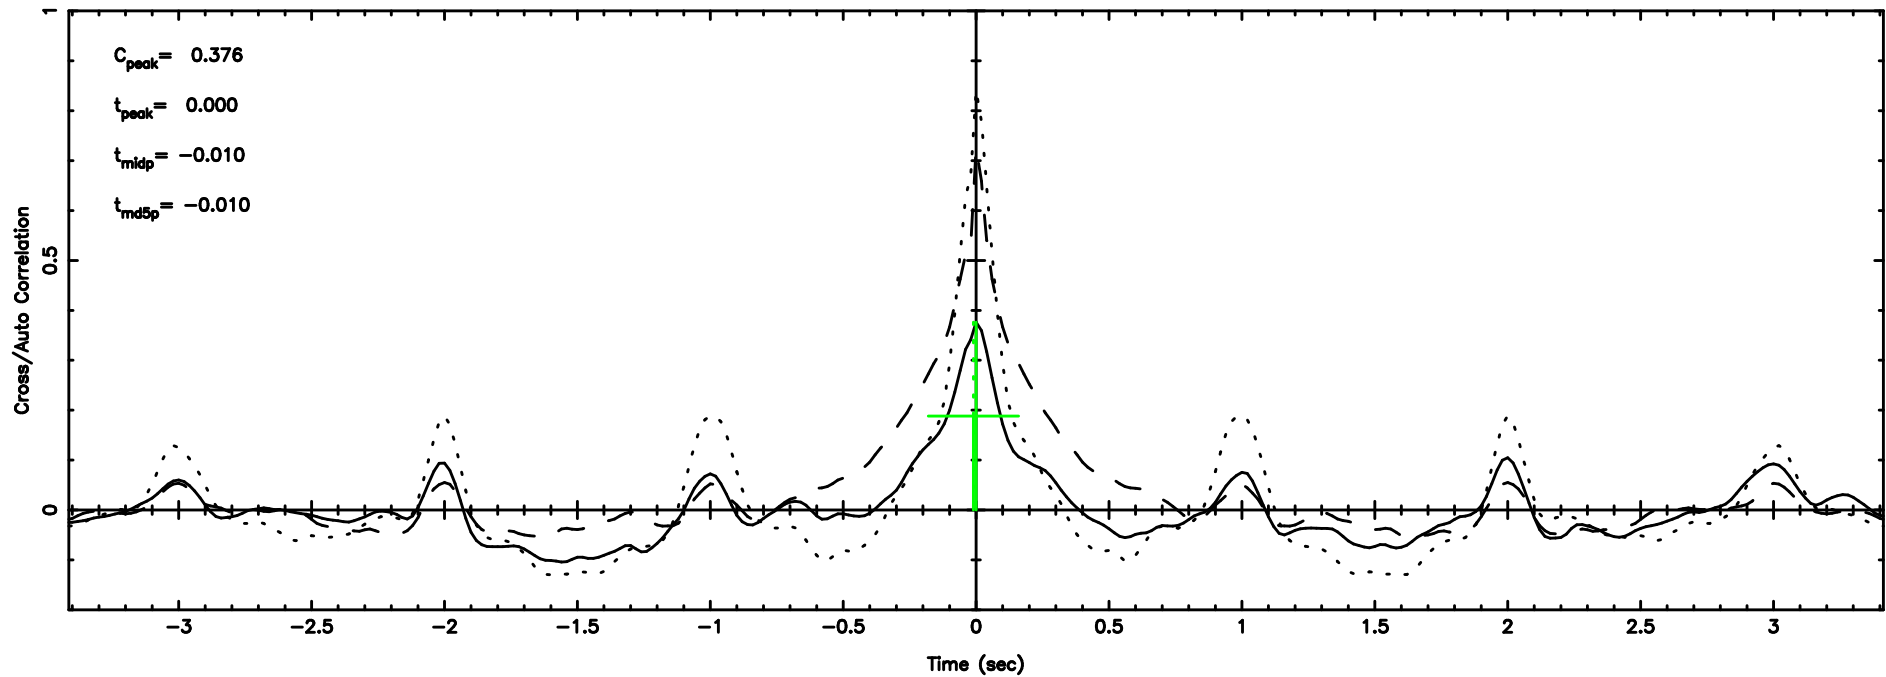

BLK:13,SNR1: 46.571 ,SNR2: 93.451

Frequency (Hz)

3C286 2024/08/31 5.72UT FUJI -KISO

K20240831144129

BLK:13,SNR1: 8.6456 ,SNR2: 22.057

Frequency (Hz)

F20240831150817

BLK: 4,SNR1: 10.614 ,SNR2: 27.169