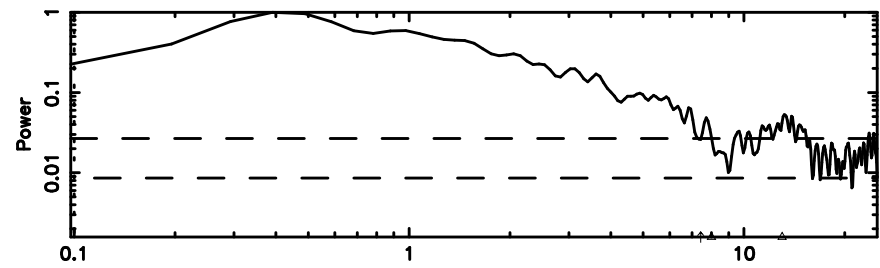

BLK: 4,SNR1: 2.6877 ,SNR2: 7.3575