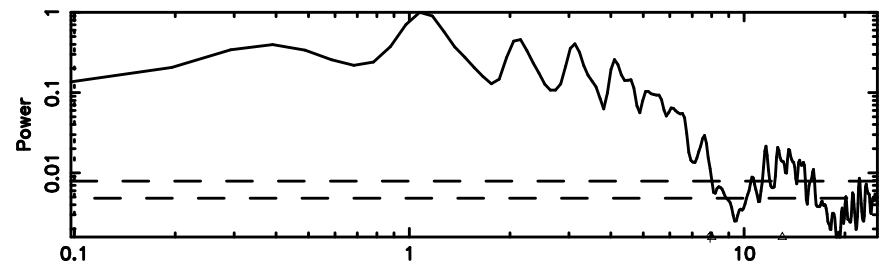

BLK:13,SNR1: 46.571 ,SNR2: 93.451

Frequency (Hz)

3C286 2024/08/31 5.72UT FUJI -KISO

K20240831144129

BLK:13,SNR1: 8.6456 ,SNR2: 22.057

Frequency (Hz)

F20240831150817

BLK: 4,SNR1: 10.614 ,SNR2: 27.169