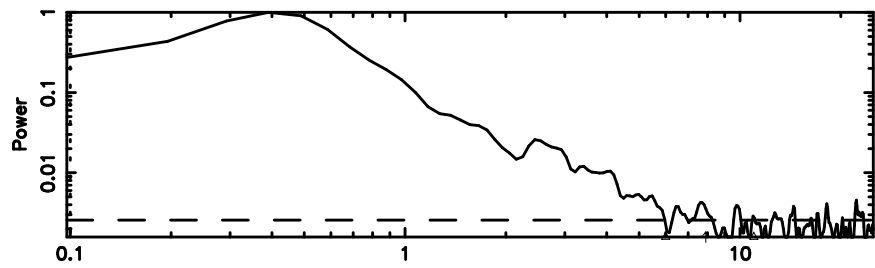

BLK:13,SNR1: 46.571 ,SNR2: 93.451

Frequency (Hz)

3C286 2024/08/31 5.72UT FUJI -KISO

K20240831144129

BLK:13,SNR1: 8.6456 ,SNR2: 22.057

Frequency (Hz)

F20240831150817

BLK: 4,SNR1: 10.614 ,SNR2: 27.169