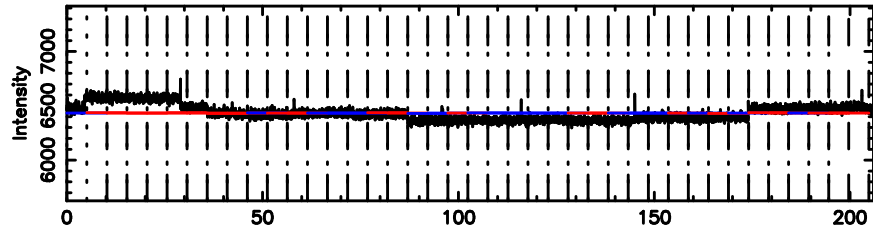

F20240831143641

BLK:18,SNR1: 0.62591 ,SNR2: 1.9731

Frequency (Hz)

K20240831143639

BLK:18,SNR1: 0.45480 ,SNR2: 1.2577

Frequency (Hz)

1323+32 2024/08/31 5.64UT FUJI -KISO

F20240831144130

BLK:13,SNR1: 46.571 ,SNR2: 93.451

Frequency (Hz)

3C286 2024/08/31 5.72UT FUJI -KISO

K20240831144129

BLK:13,SNR1: 8.6456 ,SNR2: 22.057

Frequency (Hz)

F20240831150817

BLK: 4,SNR1: 10.614 ,SNR2: 27.169