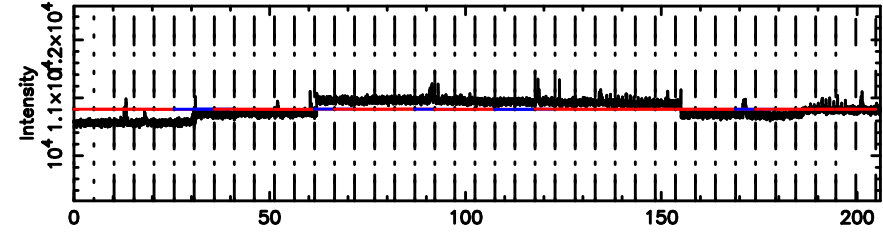

Frequency (Hz)

K20240902154200