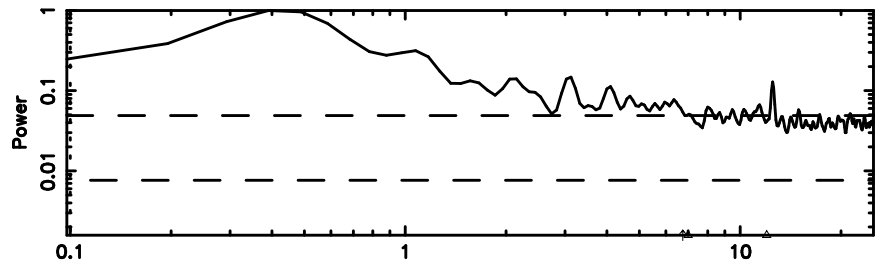

F20240902143338

BLK:28,SNR1: 0.67932 ,SNR2: 2.1745

Frequency (Hz)

3C286 2024/09/02 5.59UT FUJI -KISO

K20240902143337

BLK:28,SNR1: 1.9553 ,SNR2: 6.4586

Frequency (Hz)

F20240902154201