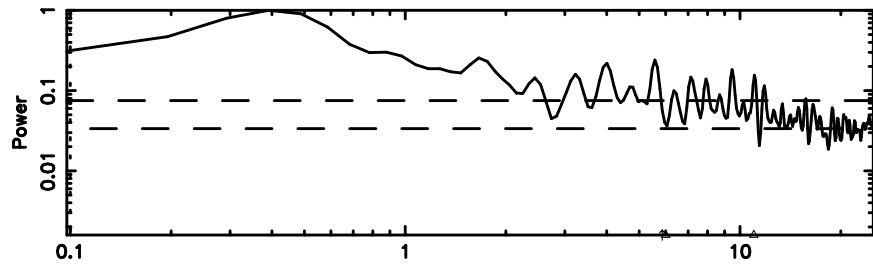

BLK: 7,SNR1: 0.28774 ,SNR2: 1.6197