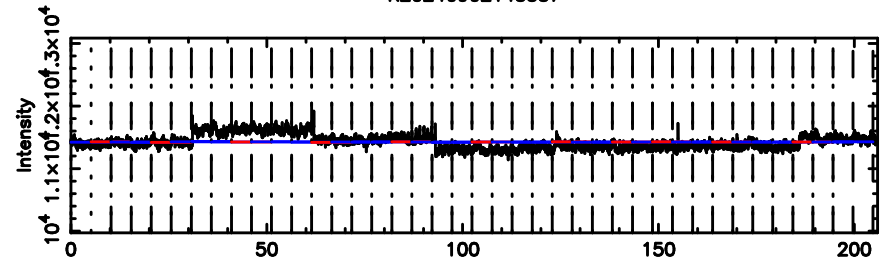

F20240902143338

BLK:28,SNR1: 0.67932 ,SNR2: 2.1745

Frequency (Hz)

3C286 2024/09/02 5.59UT FUJI -KISO

K20240902143337

BLK:28,SNR1: 1.9553 ,SNR2: 6.4586

Frequency (Hz)

F20240902154201