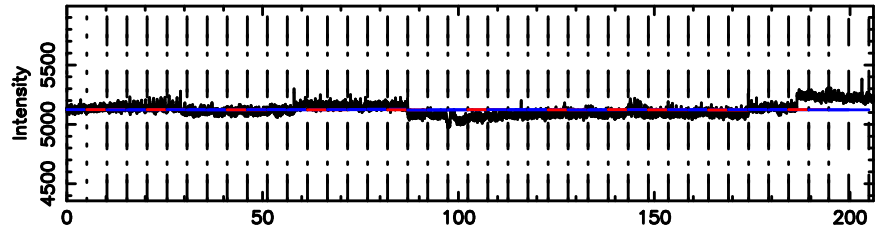

F20240902143338

BLK:28,SNR1: 0.67932 ,SNR2: 2.1745

Frequency (Hz)

3C286 2024/09/02 5.59UT FUJI -KISO

K20240902143337

BLK:28,SNR1: 1.9553 ,SNR2: 6.4586

Frequency (Hz)

F20240902154201