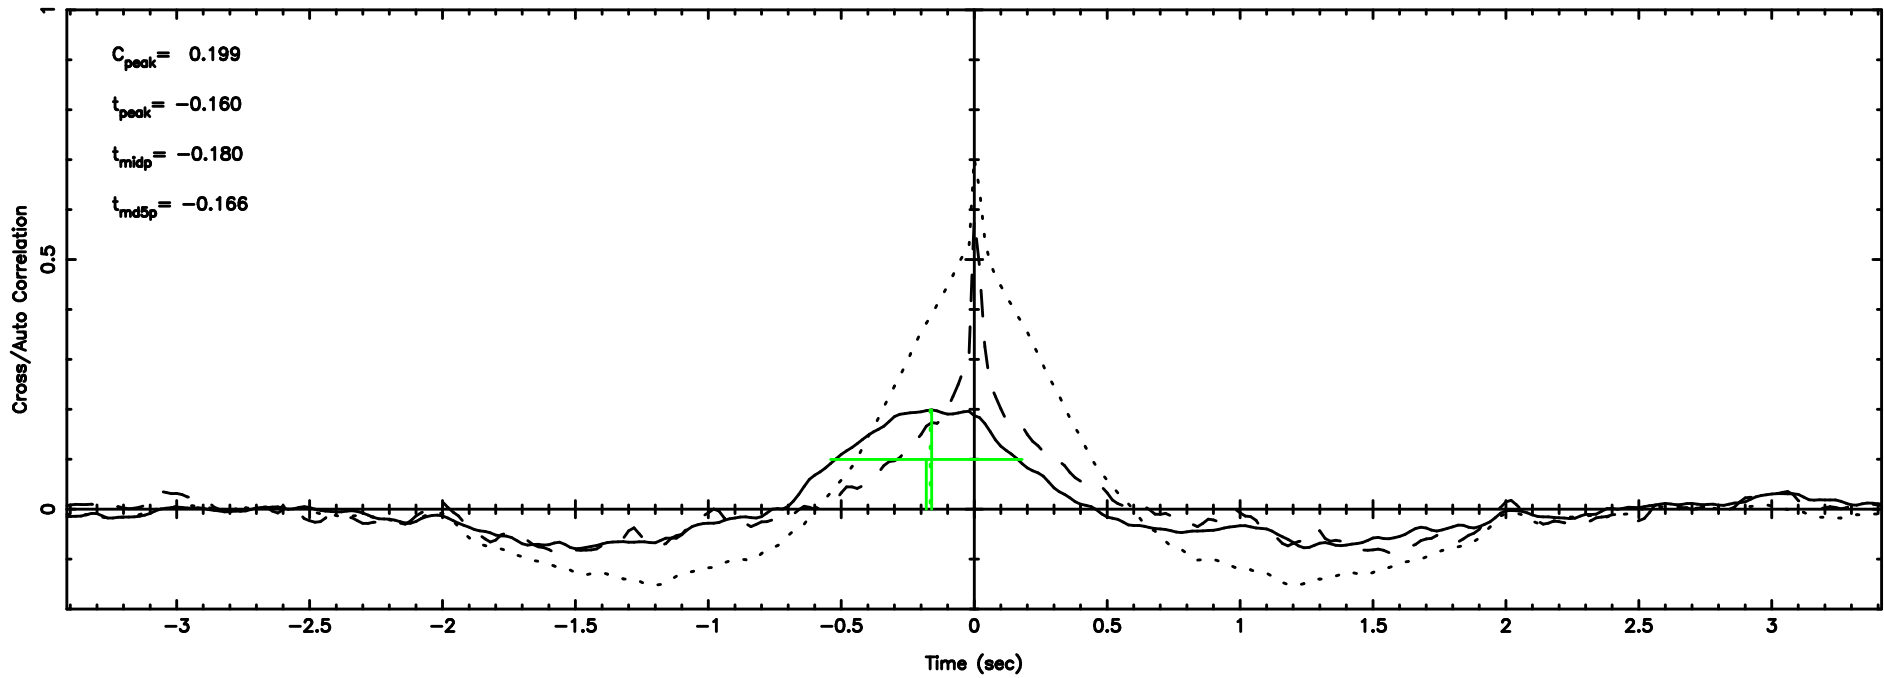

F20240902143338

BLK:28,SNR1: 0.67932 ,SNR2: 2.1745

Frequency (Hz)

3C286 2024/09/02 5.59UT FUJI -KISO

K20240902143337

BLK:28,SNR1: 1.9553 ,SNR2: 6.4586

Frequency (Hz)

F20240902154201