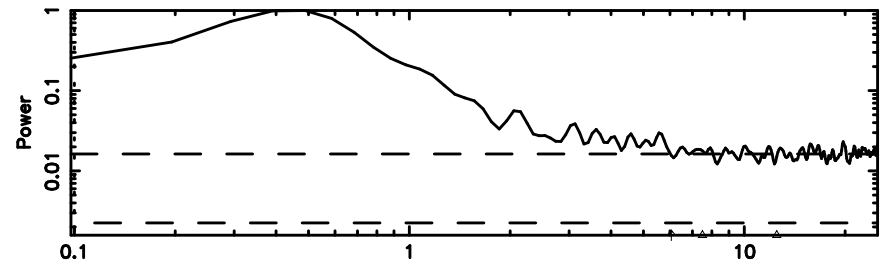

F20240902143338

BLK:28,SNR1: 0.67932 ,SNR2: 2.1745

Frequency (Hz)

3C286 2024/09/02 5.59UT FUJI -KISO

K20240902143337

BLK:28,SNR1: 1.9553 ,SNR2: 6.4586

Frequency (Hz)

F20240902154201