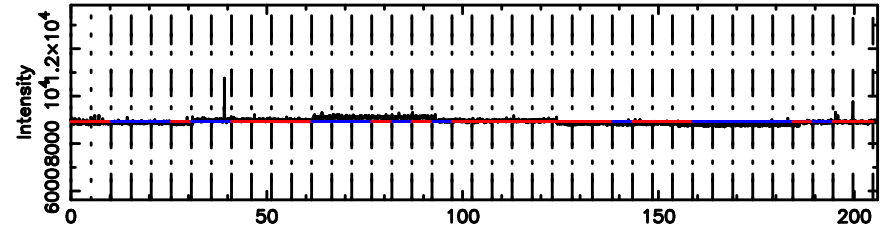

F20240903142942

BLK:17,SNR1: 0.94461 ,SNR2: 3.0504

K20240903142941

BLK:17,SNR1: 1.0135 ,SNR2: 3.1304

3C286 2024/09/03 5.52UT FUJI -KISO

F20240903144610

BLK: 7,SNR1: 5.0638 ,SNR2: 12.449

Frequency (Hz)

K20240903144608

BLK: 7,SNR1: 9.8169 ,SNR2: 24.008

Frequency (Hz)

1345+12 2024/09/03 5.80UT FUJI -KISO