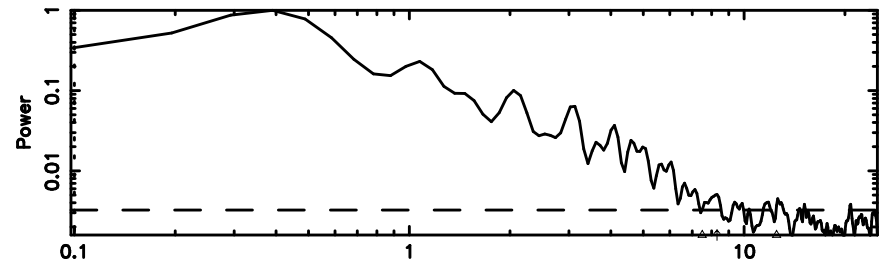

BLK: 7,SNR1: 9.8169 ,SNR2: 24.008