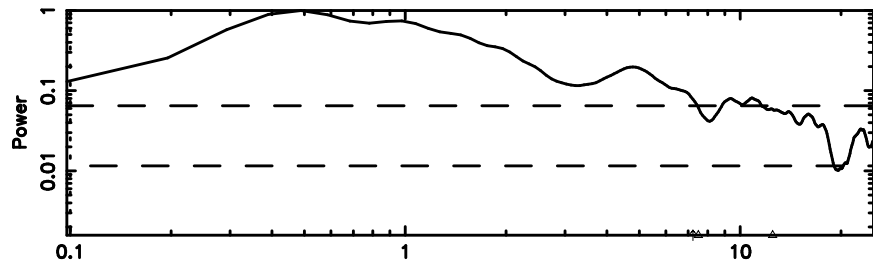

F20240903142942

BLK:17,SNR1: 0.94461 ,SNR2: 3.0504

K20240903142941

BLK:17,SNR1: 1.0135 ,SNR2: 3.1304

3C286 2024/09/03 5.52UT FUJI -KISO

F20240903144610

BLK: 7,SNR1: 5.0638 ,SNR2: 12.449

Frequency (Hz)