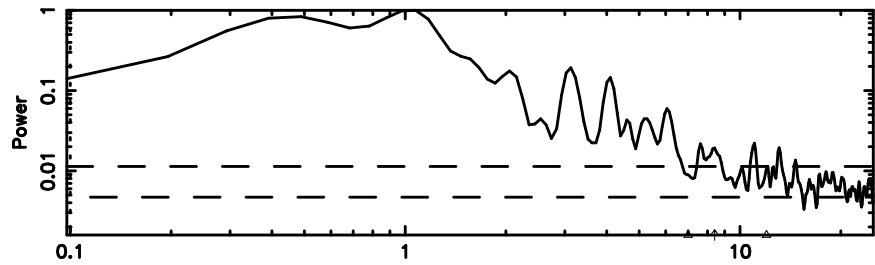

F20240903142942

BLK:17,SNR1: 0.94461 ,SNR2: 3.0504

K20240903142941

BLK:17,SNR1: 1.0135 ,SNR2: 3.1304

3C286 2024/09/03 5.52UT FUJI -KISO

F20240903144610

BLK: 7,SNR1: 5.0638 ,SNR2: 12.449

Frequency (Hz)