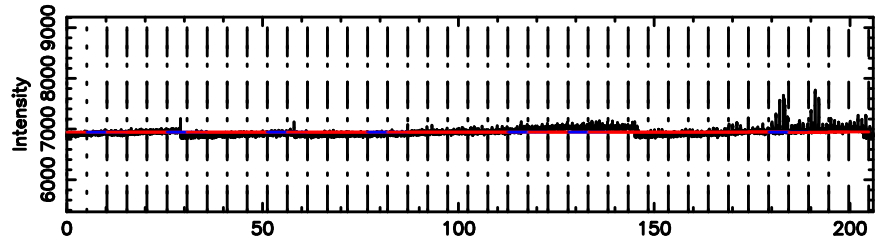

F20240903142942

BLK:17,SNR1: 0.94461 ,SNR2: 3.0504

K20240903142941

BLK:17,SNR1: 1.0135 ,SNR2: 3.1304

3C286 2024/09/03 5.52UT FUJI -KISO

F20240903144610

BLK: 7,SNR1: 5.0638 ,SNR2: 12.449

Frequency (Hz)

K20240903144608

BLK: 7,SNR1: 9.8169 ,SNR2: 24.008

Frequency (Hz)

1345+12 2024/09/03 5.80UT FUJI -KISO