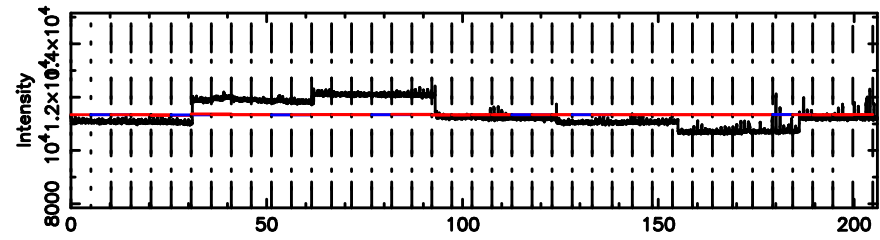

F20240903142942

BLK:17,SNR1: 0.94461 ,SNR2: 3.0504

K20240903142941

BLK:17,SNR1: 1.0135 ,SNR2: 3.1304

3C286 2024/09/03 5.52UT FUJI -KISO

F20240903144610

BLK: 7,SNR1: 5.0638 ,SNR2: 12.449

Frequency (Hz)

K20240903144608

BLK: 7,SNR1: 9.8169 ,SNR2: 24.008

Frequency (Hz)

1345+12 2024/09/03 5.80UT FUJI -KISO