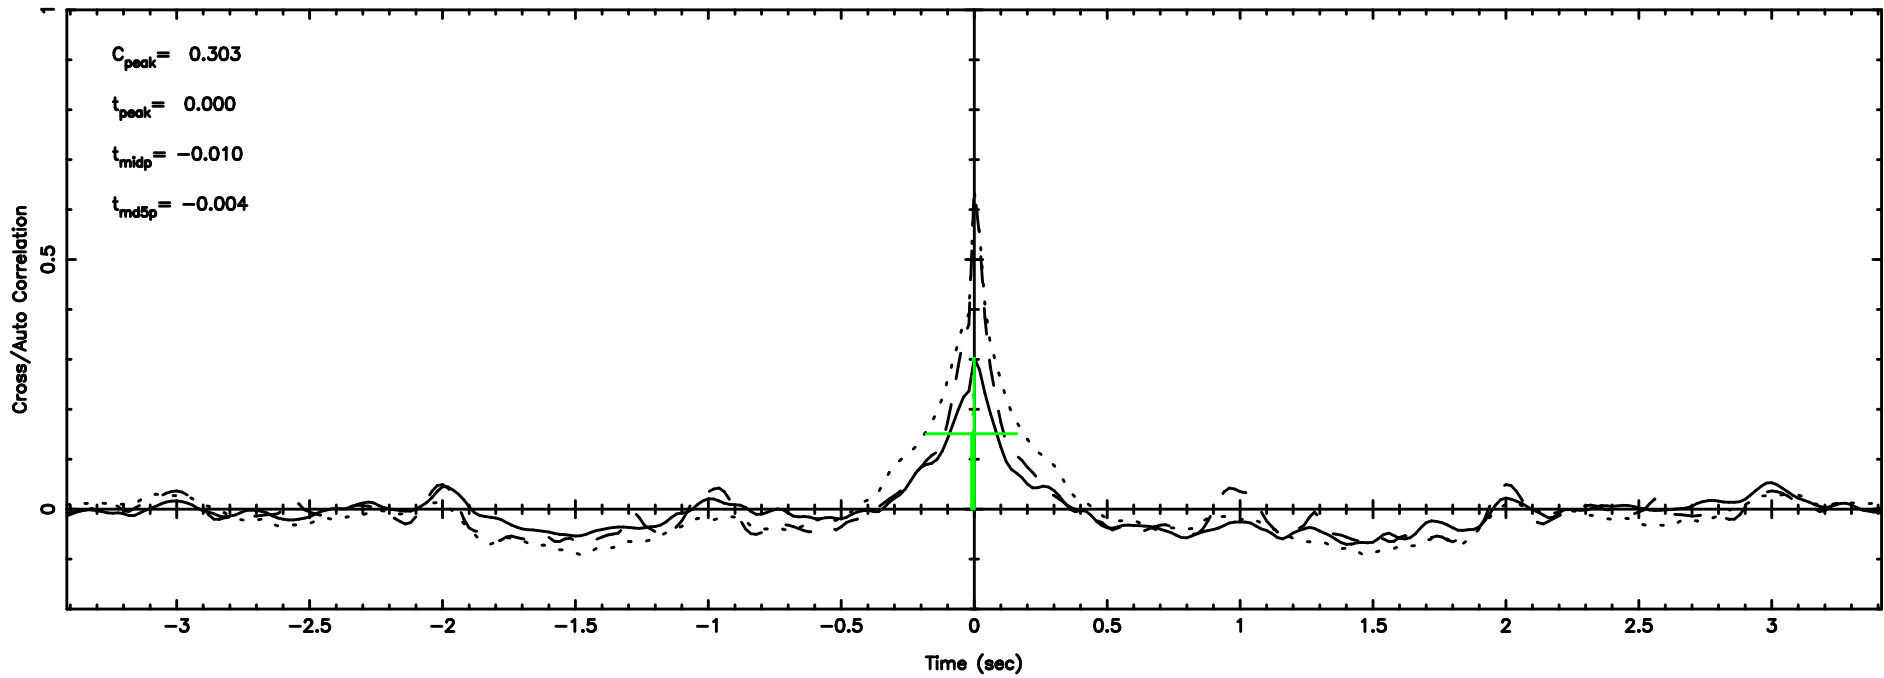

F20240903142942

BLK:17,SNR1: 0.94461 ,SNR2: 3.0504

K20240903142941

BLK:17,SNR1: 1.0135 ,SNR2: 3.1304

3C286 2024/09/03 5.52UT FUJI -KISO

F20240903144610

BLK: 7,SNR1: 5.0638 ,SNR2: 12.449

Frequency (Hz)