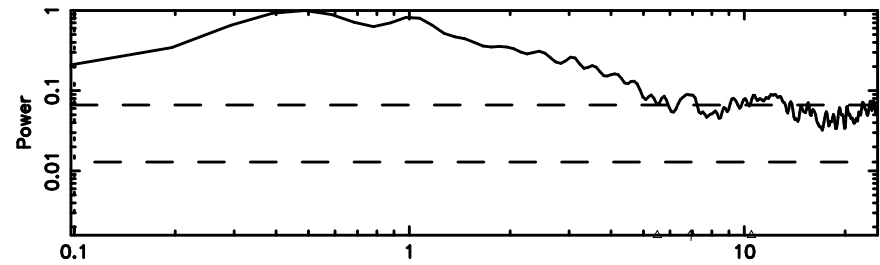

F20240903142942

BLK:17,SNR1: 0.94461 ,SNR2: 3.0504

K20240903142941

BLK:17,SNR1: 1.0135 ,SNR2: 3.1304

3C286 2024/09/03 5.52UT FUJI -KISO

F20240903144610

BLK: 7,SNR1: 5.0638 ,SNR2: 12.449

Frequency (Hz)