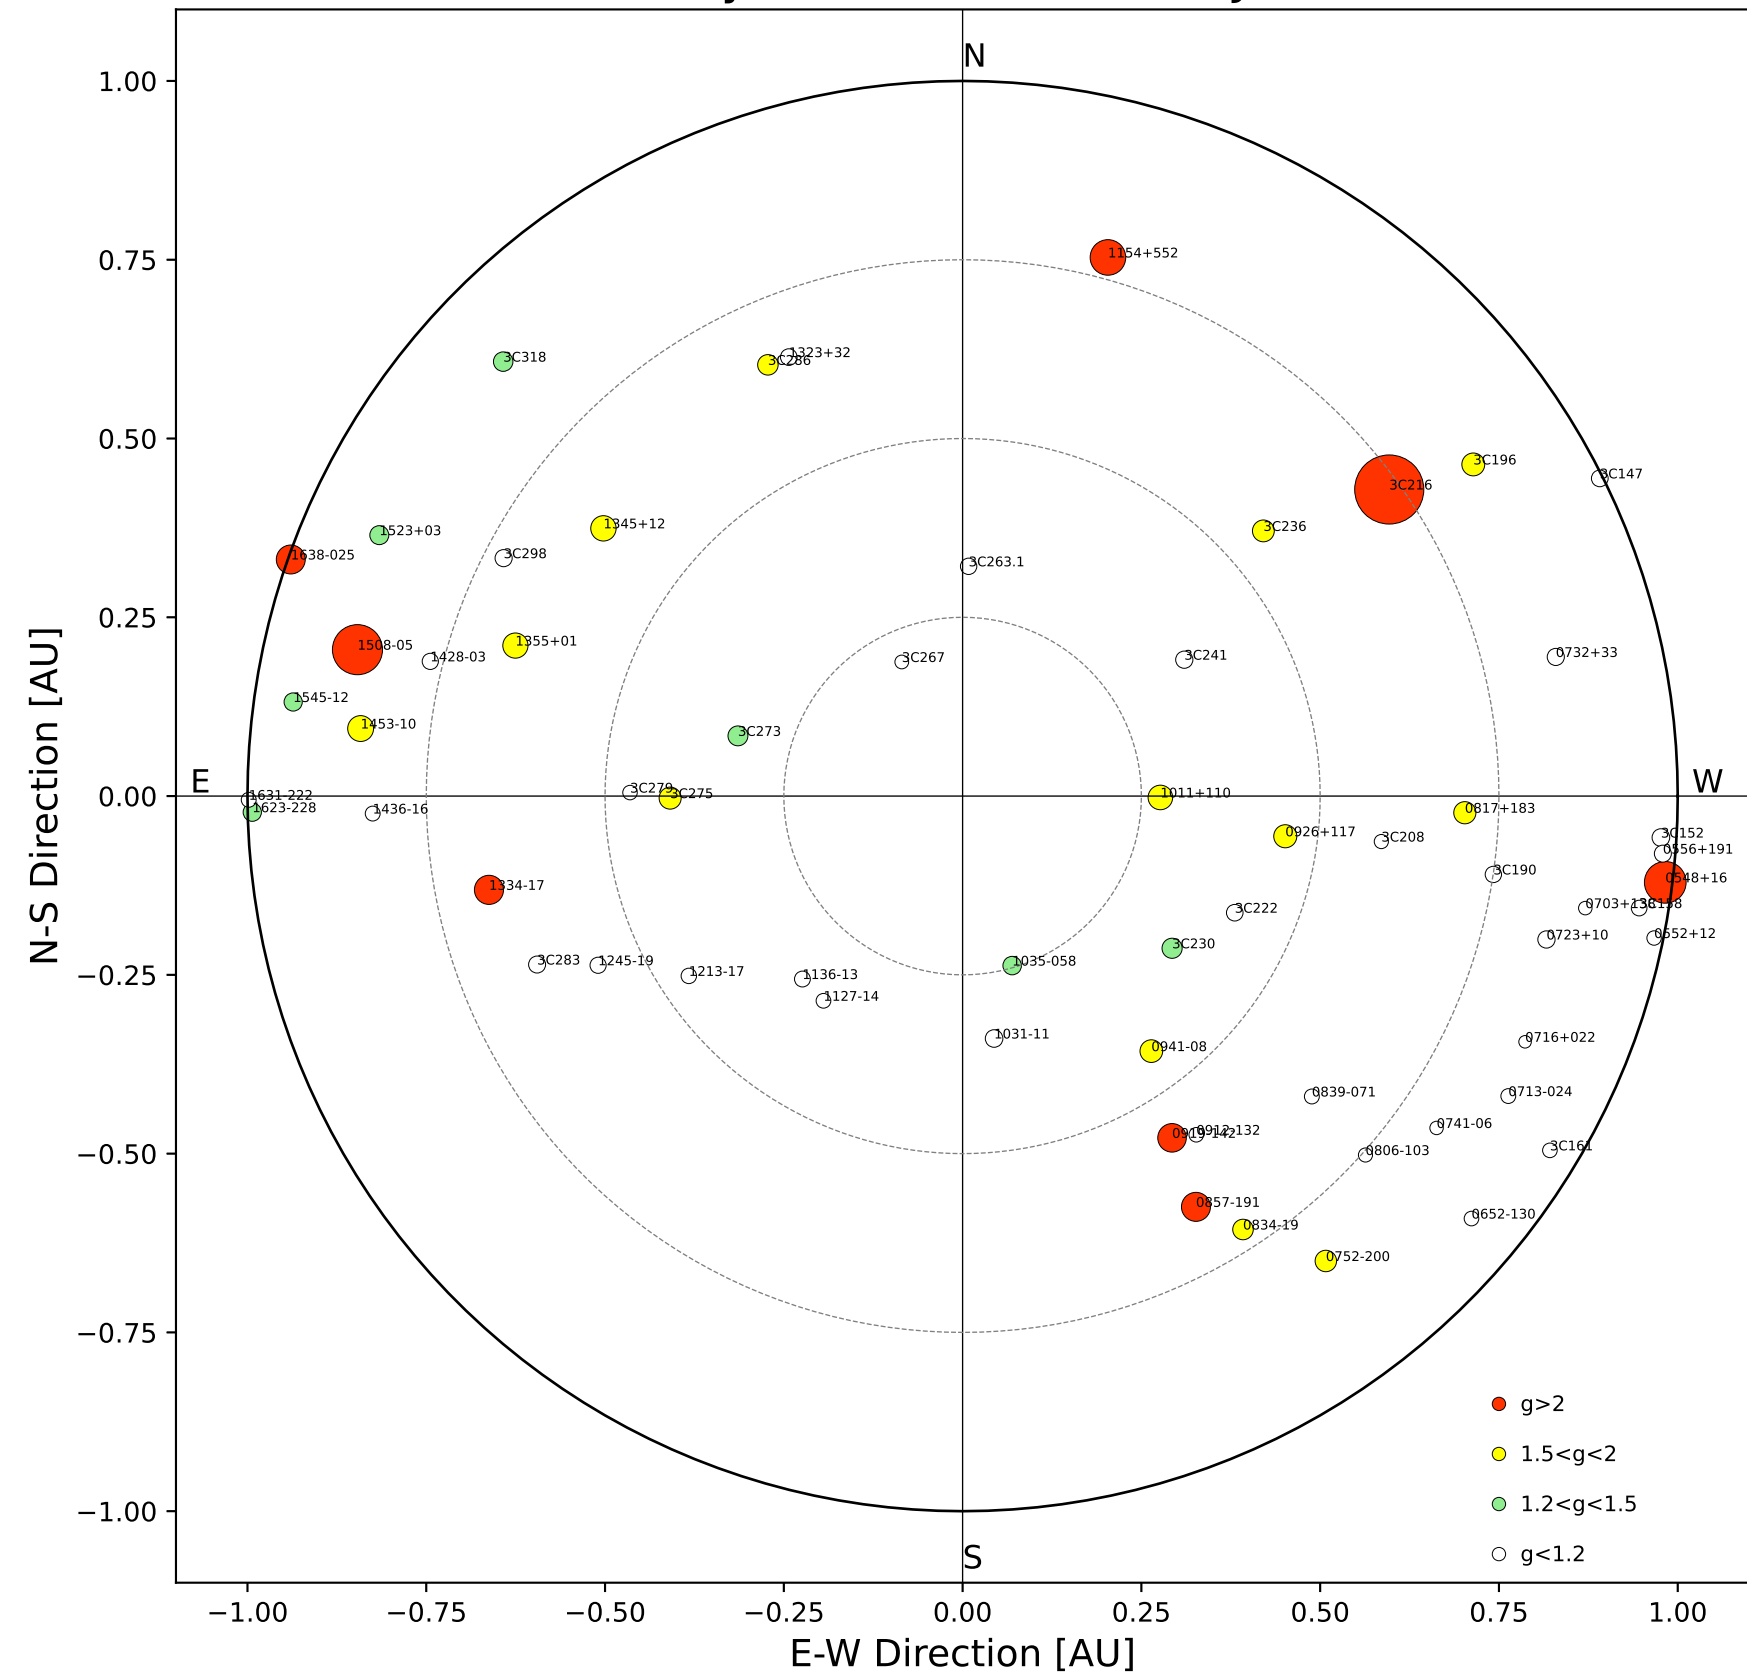

Fisheye View (2024/09/10 JST)

Top View

Side View