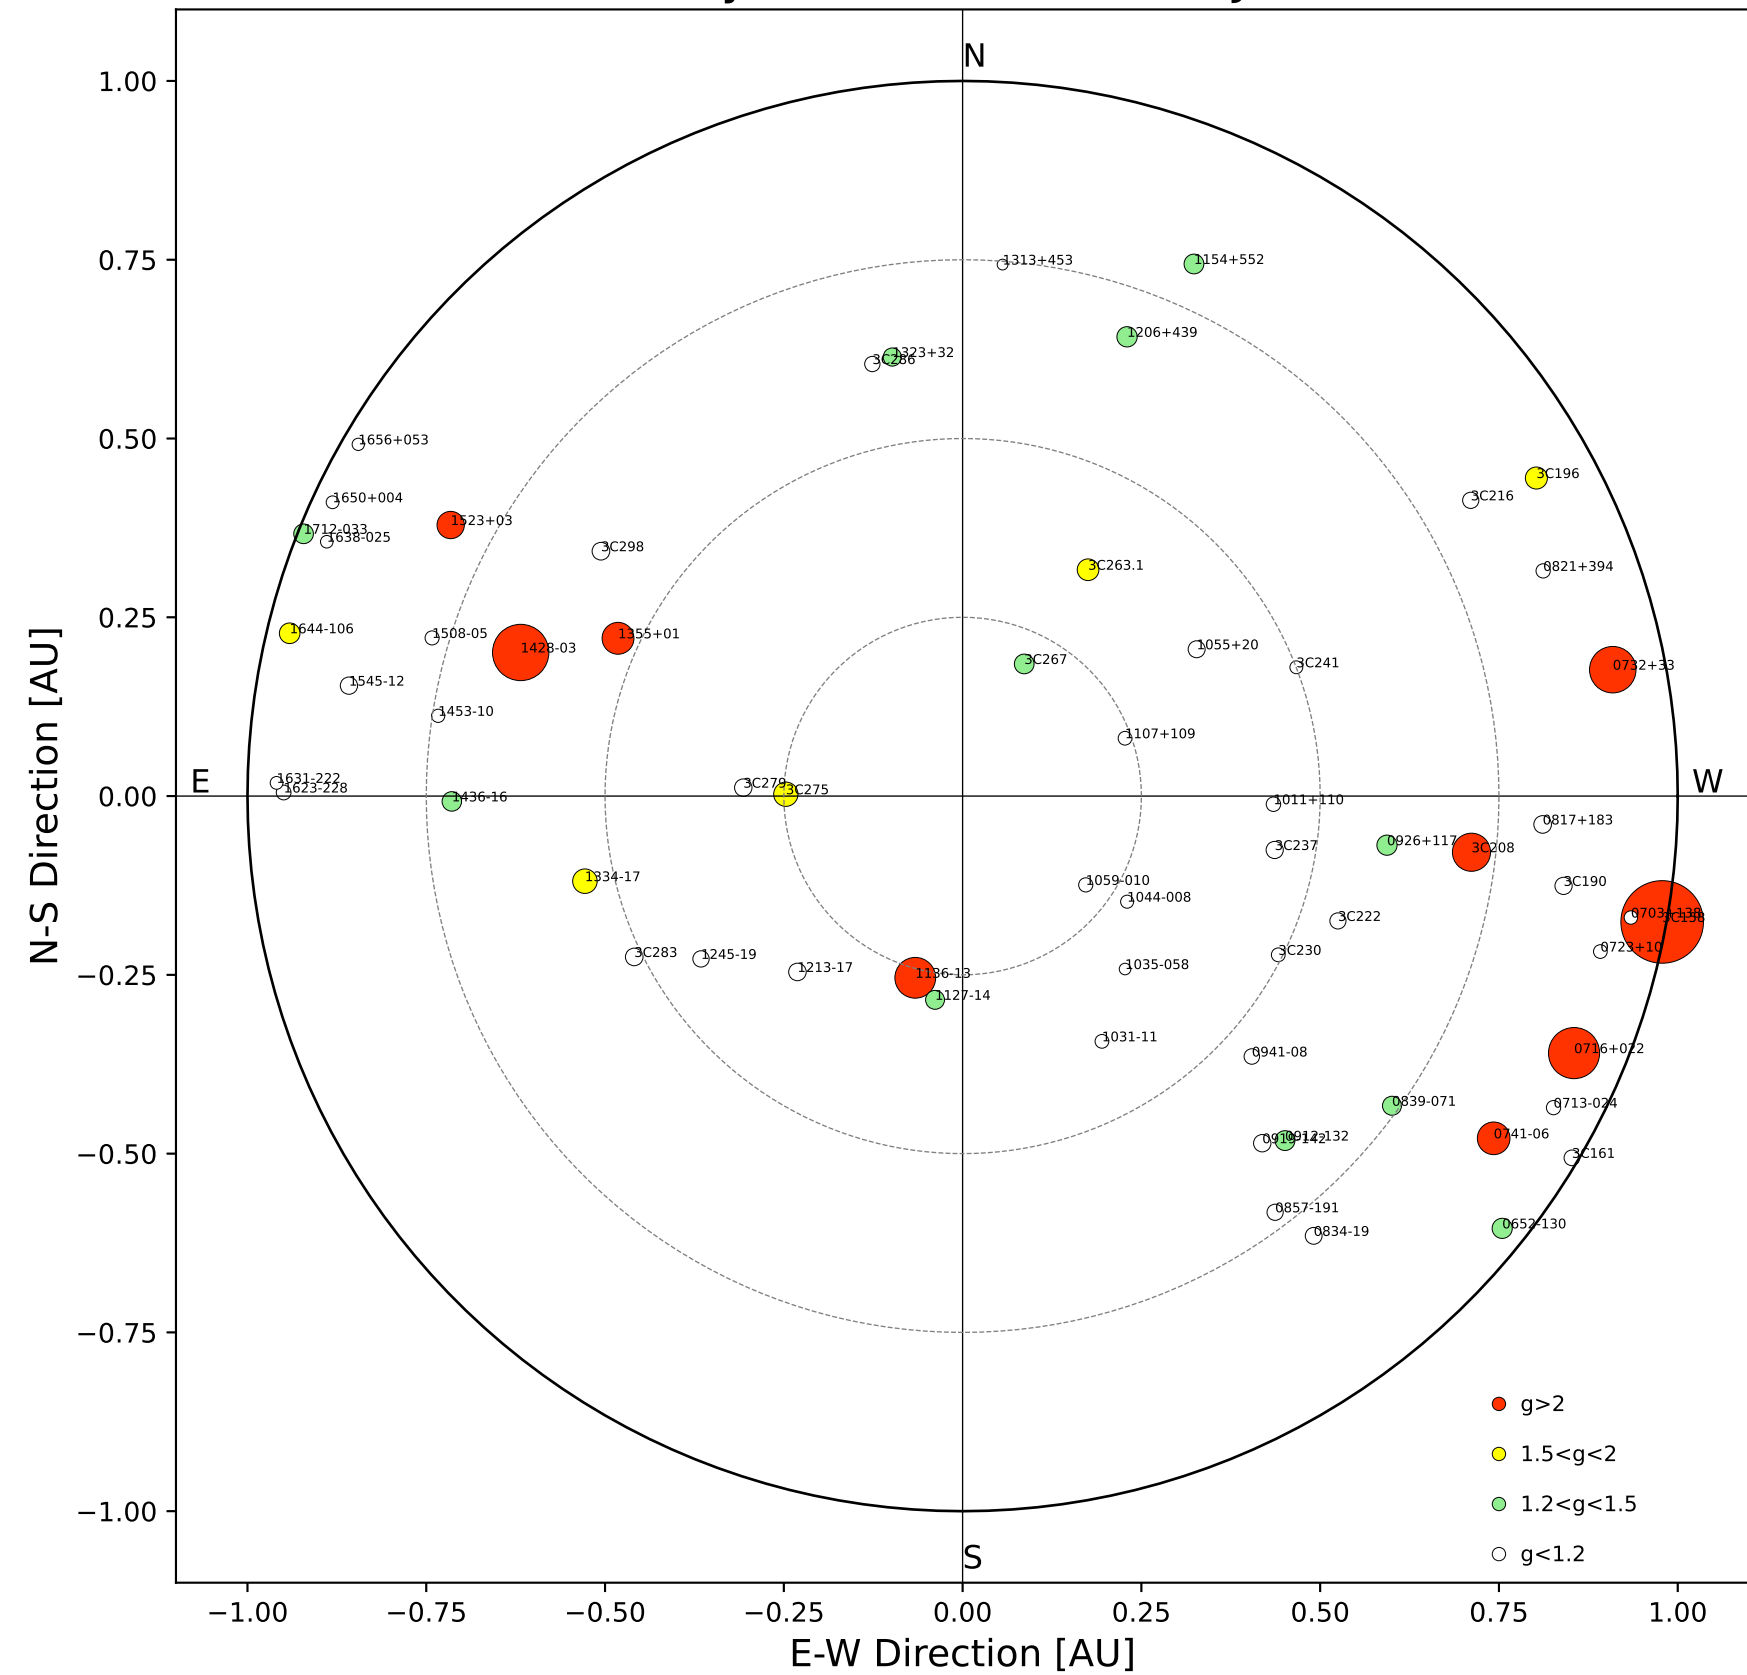

Fisheye View (2024/09/20 JST)

Top View

Side View